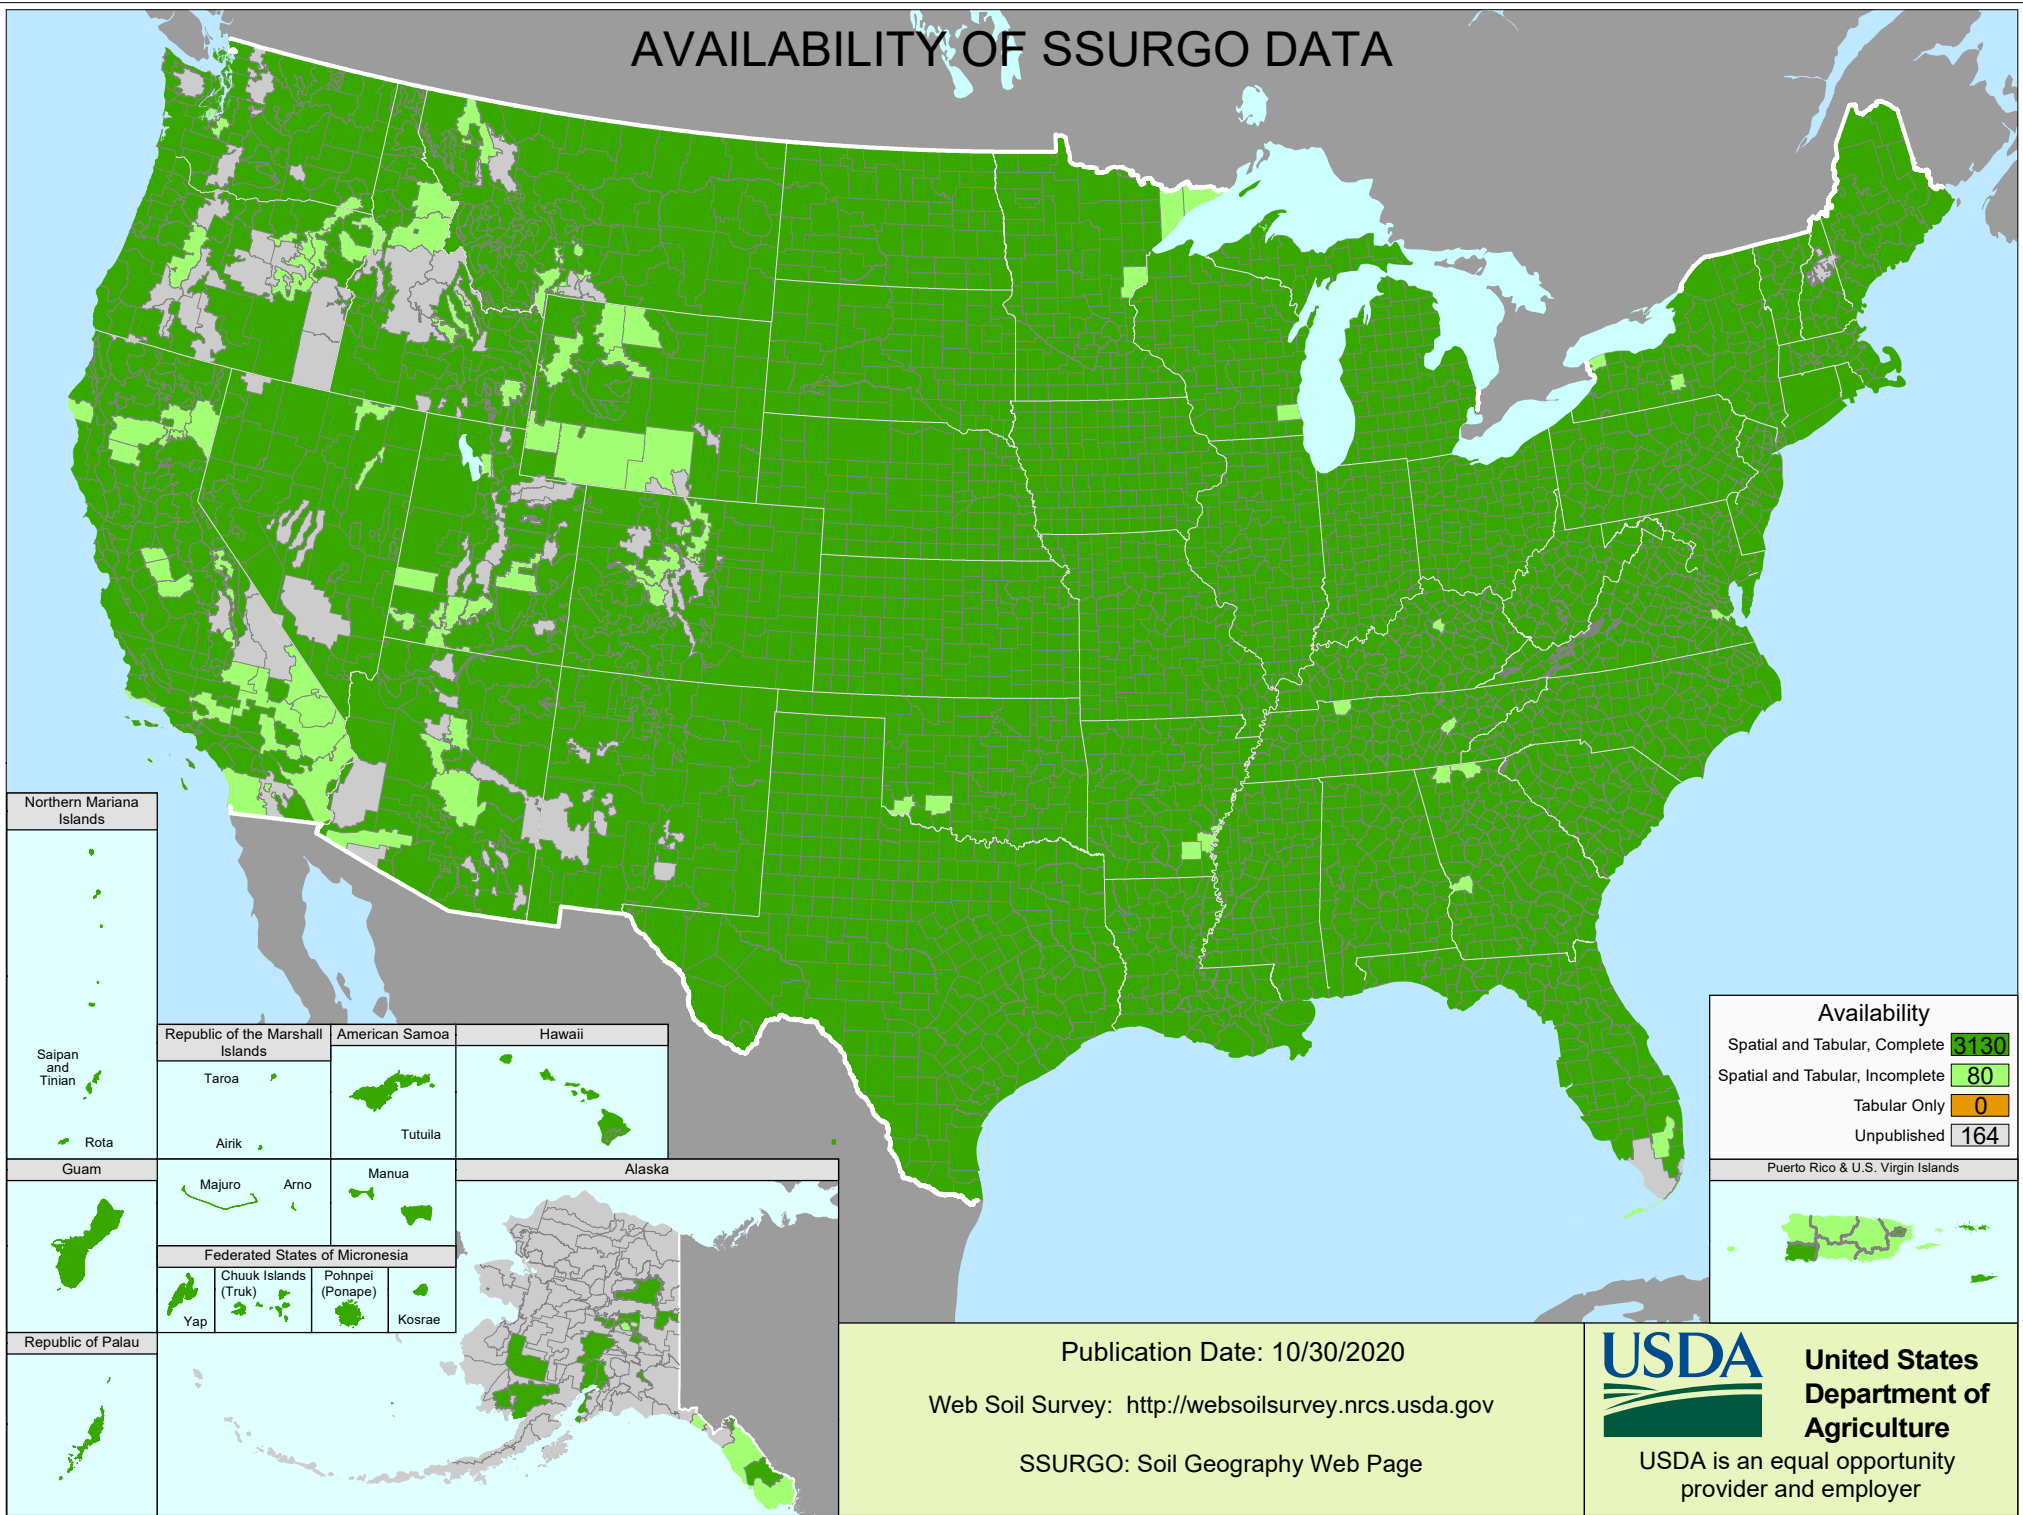

AVAILABILITY OF SSURGO DATA

Publication Date: 10/30/2020

Web Soil Survey: <http://websoilsurvey.nrcs.usda.gov>

SSURGO: Soil Geography Web Page

**United States
Department of
Agriculture**

USDA is an equal opportunity
provider and employer