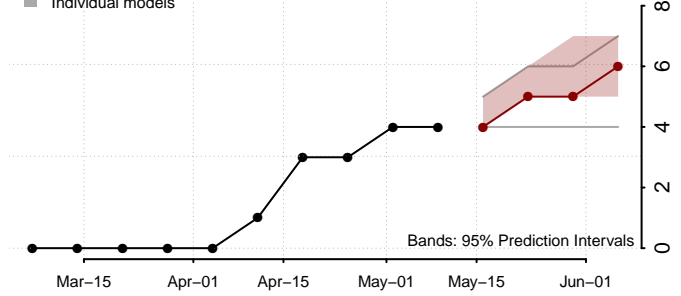

- Ensemble
- Individual models