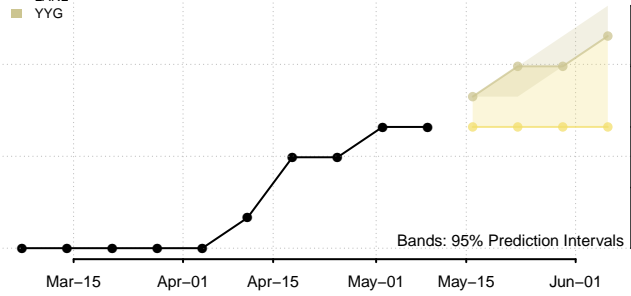

Cumulative reported deaths

Virgin Islands

- Reported
- LANL
- YYG