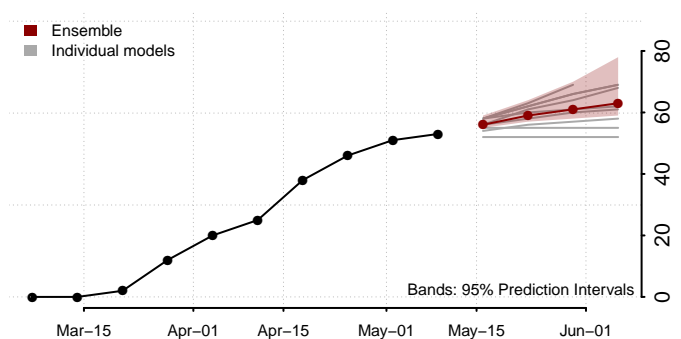

- Ensemble
- Individual models