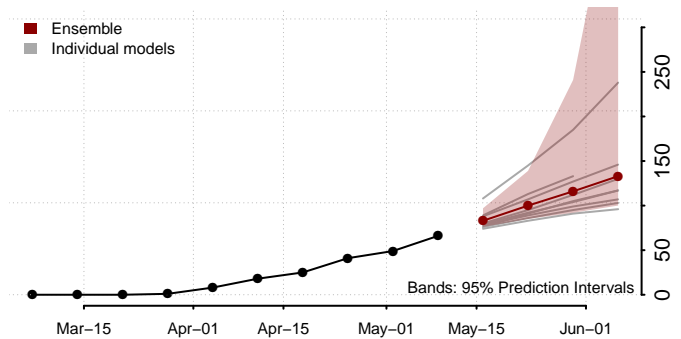

- Ensemble
- Individual models