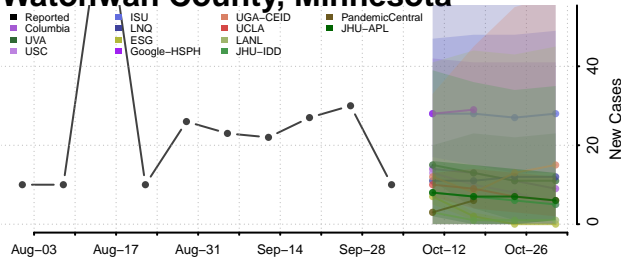

Watowan County, Minnesota