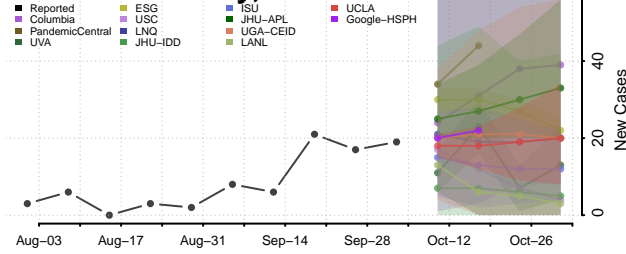

Caldwell County, Missouri