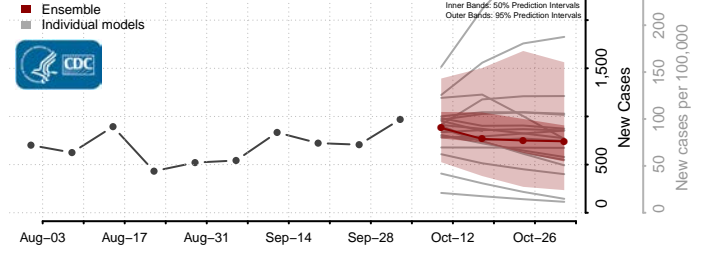

Windham County, Connecticut

Delaware

Kent County, Delaware

New Castle County, Delaware

Sussex County, Delaware

District of Columbia