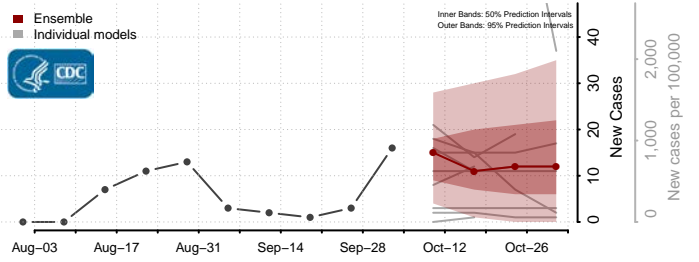

Golden Valley County, North Dakota