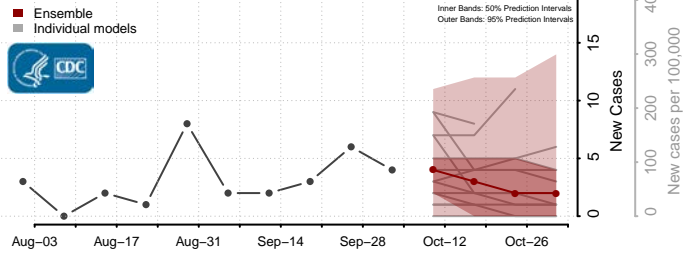

Furnas County, Nebraska