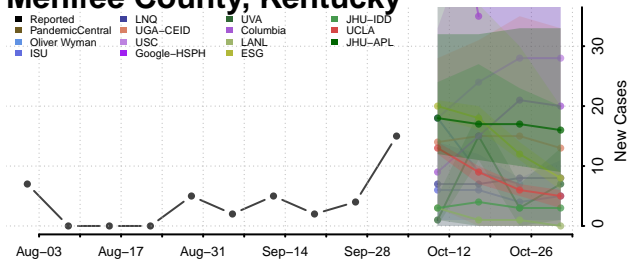

Menifee County, Kentucky