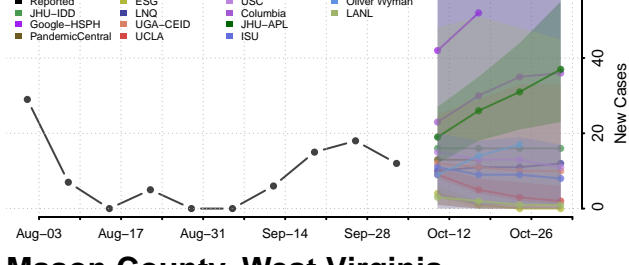

Marshall County, West Virginia