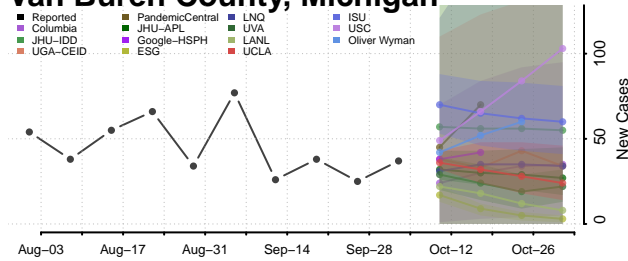

Van Buren County, Michigan