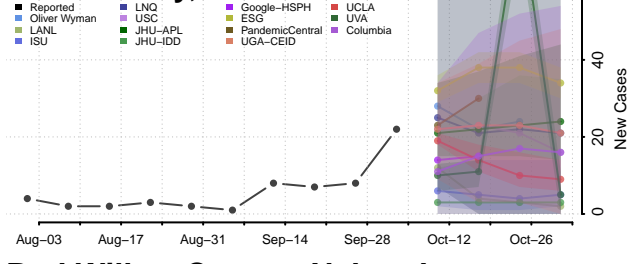

Polk County, Nebraska