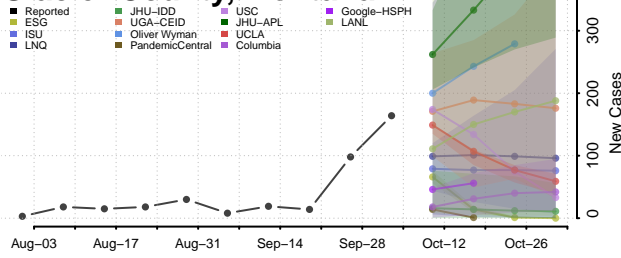

Glacier County, Montana