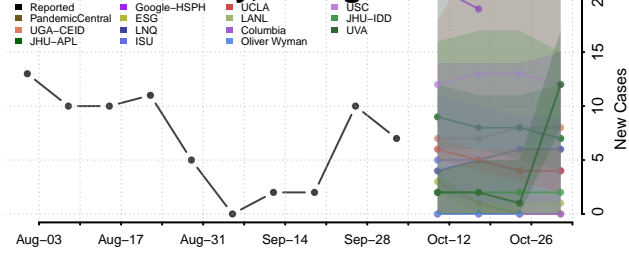

Calhoun County, Georgia