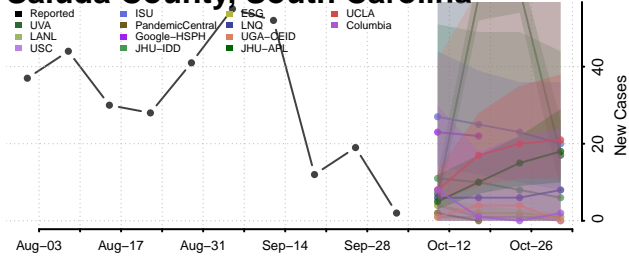

Saluda County, South Carolina