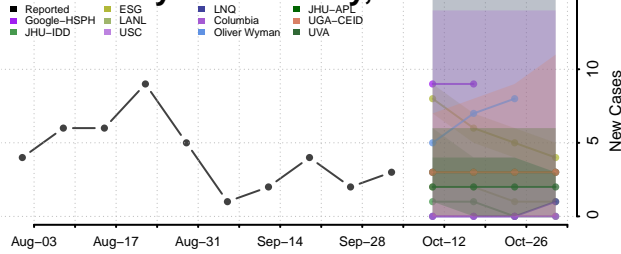

Yukon-Koyukuk County, Alaska