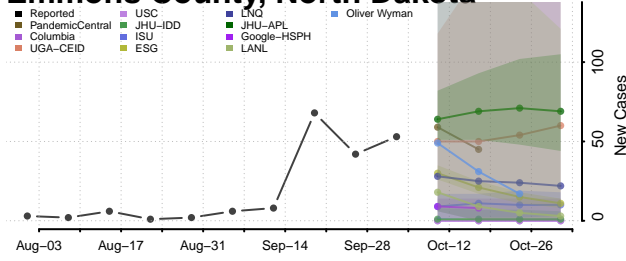

Emmons County, North Dakota