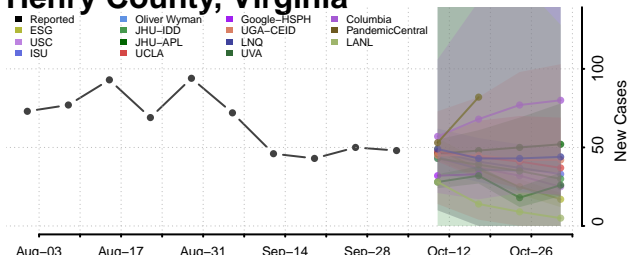

Henry County, Virginia