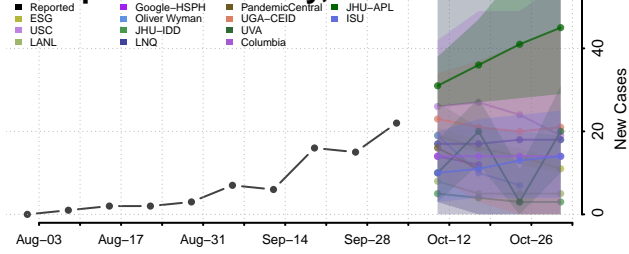

Lac qui Parle County, Minnesota