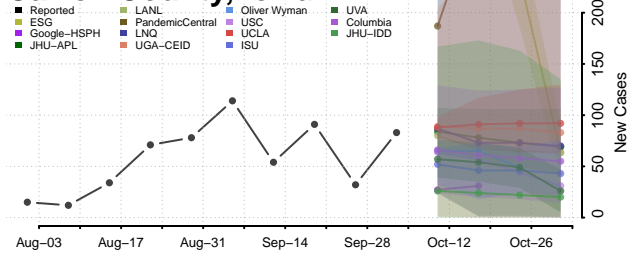

Carroll County, Iowa