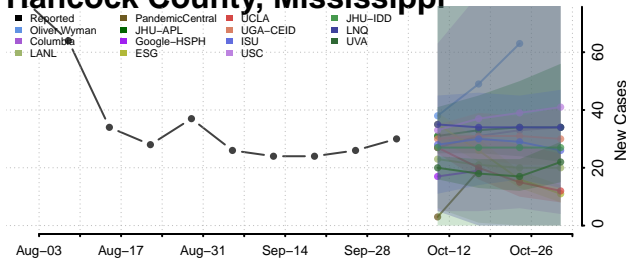

Hancock County, Mississippi