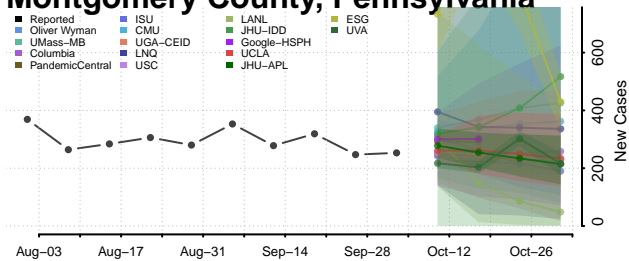

Montgomery County, Pennsylvania