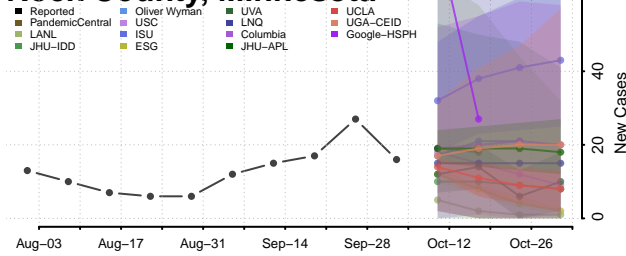

Rock County, Minnesota