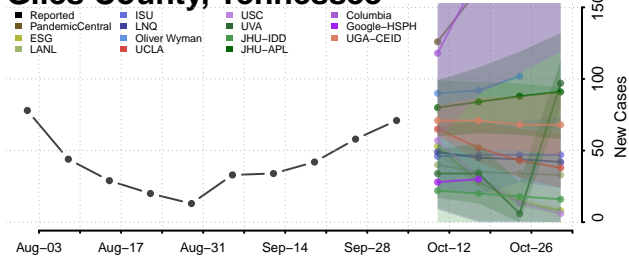

Giles County, Tennessee