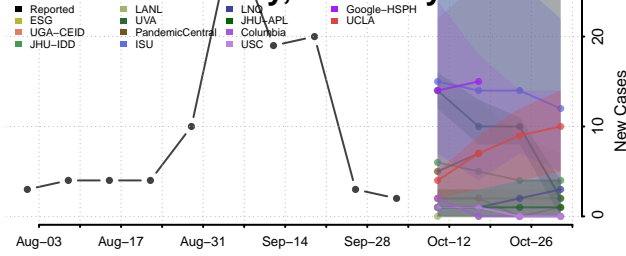

Crittenden County, Kentucky