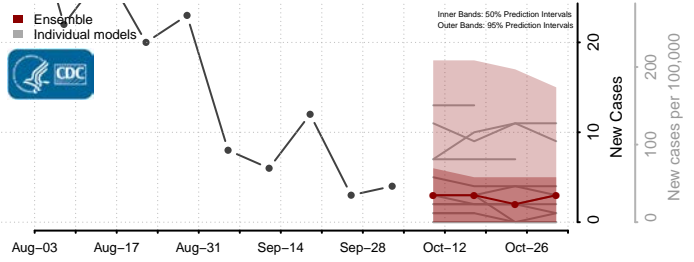

Wilkinson County, Mississippi