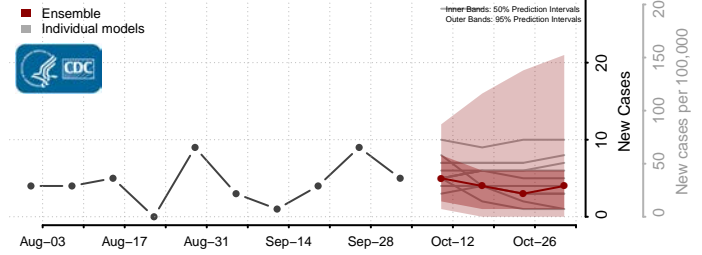

Hardy County, West Virginia