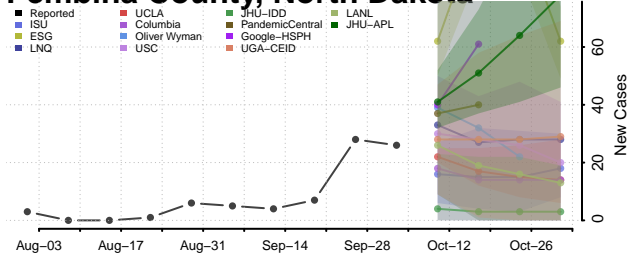

Pembina County, North Dakota