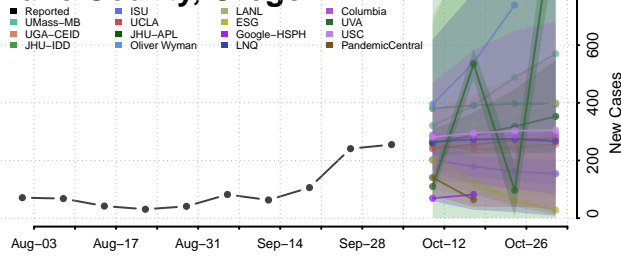

Lane County, Oregon