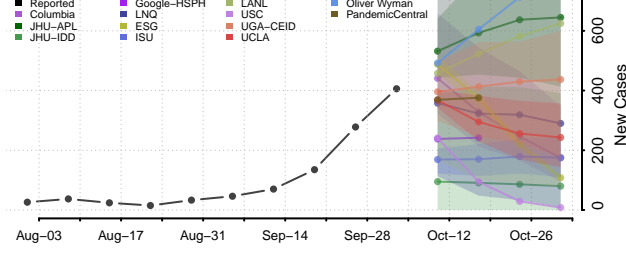

Shawano County, Wisconsin