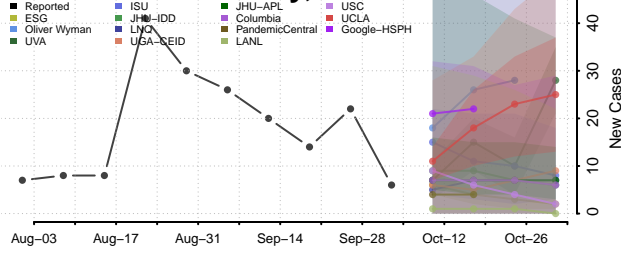

Cumberland County, Illinois