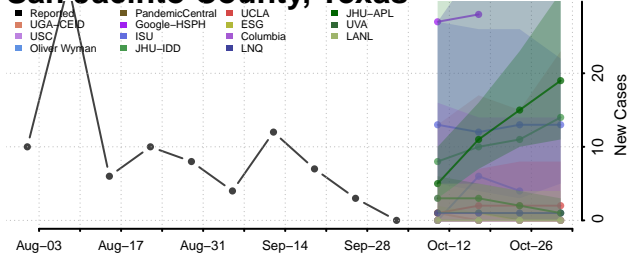

San Jacinto County, Texas