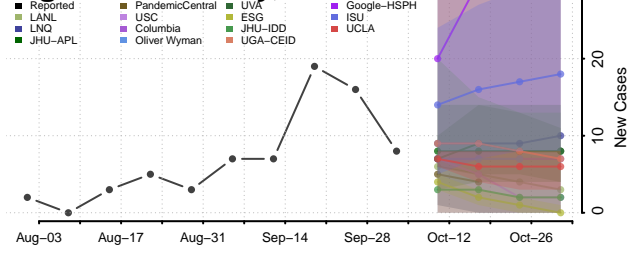

Big Stone County, Minnesota