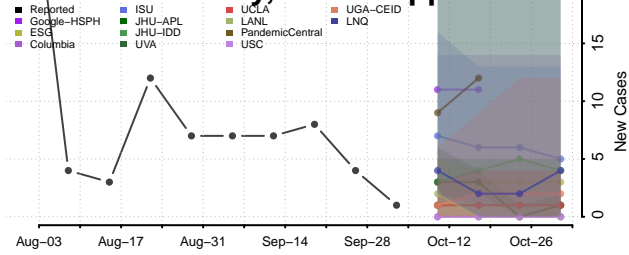

Jefferson County, Mississippi