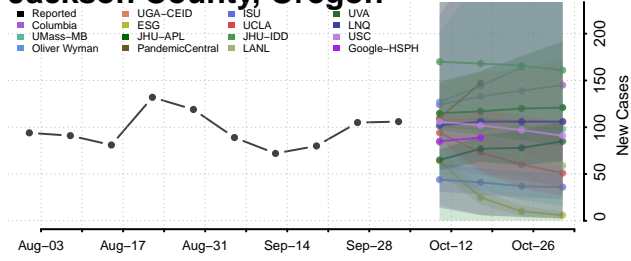

Jackson County, Oregon