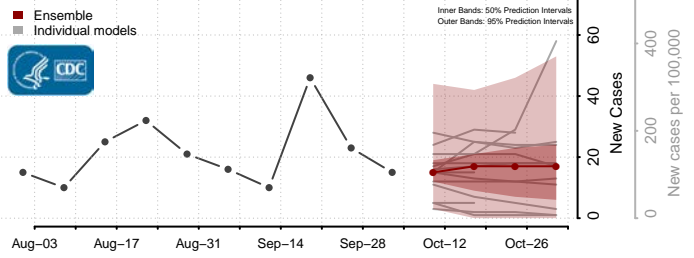

Carroll County, Illinois