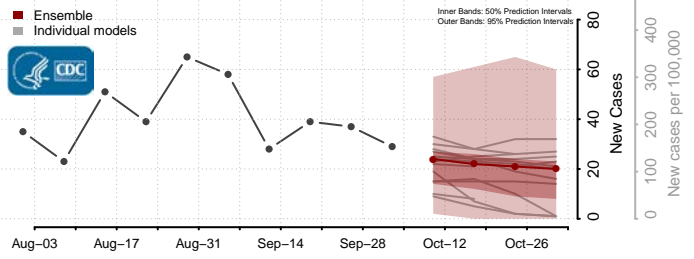

Bertie County, North Carolina