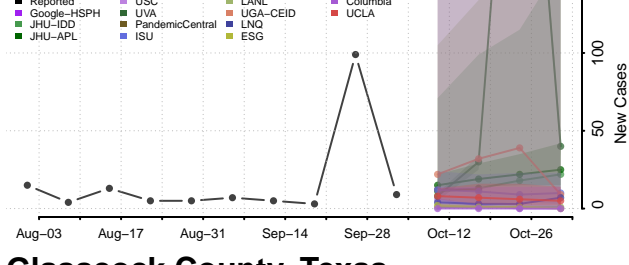

Gillespie County, Texas