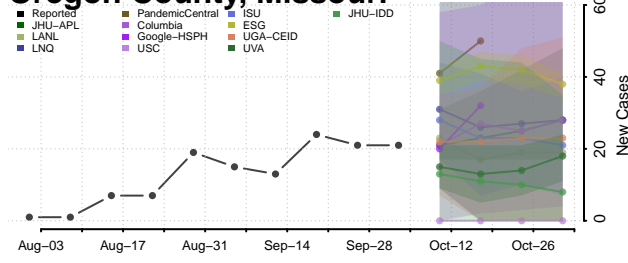

Oregon County, Missouri