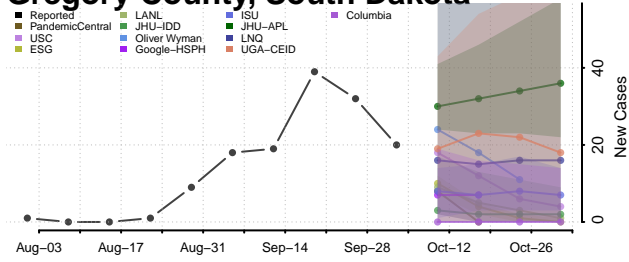

Gregory County, South Dakota