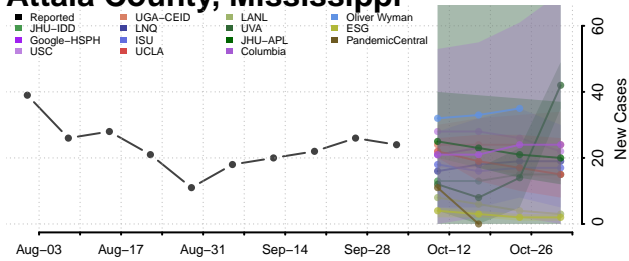

Attala County, Mississippi