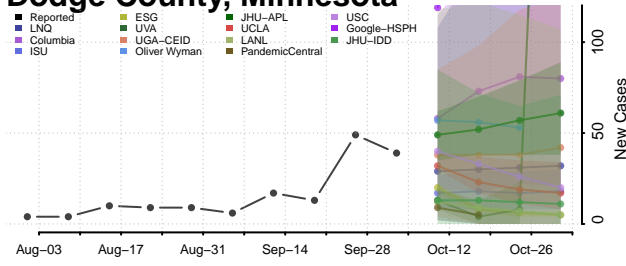

Dodge County, Minnesota