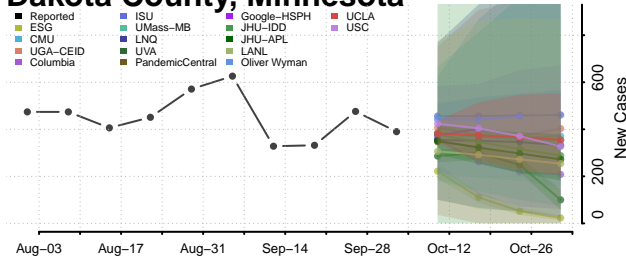

Dakota County, Minnesota