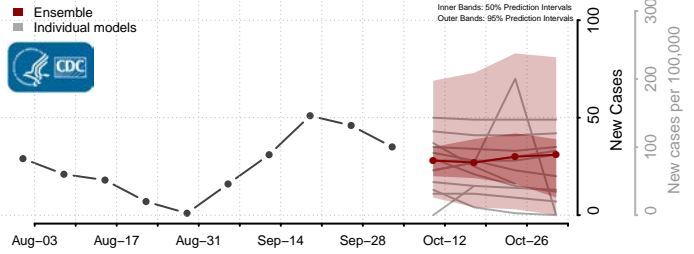

Silver Bow County, Montana