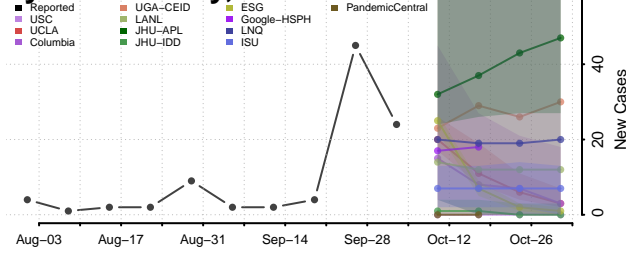

Lyman County, South Dakota