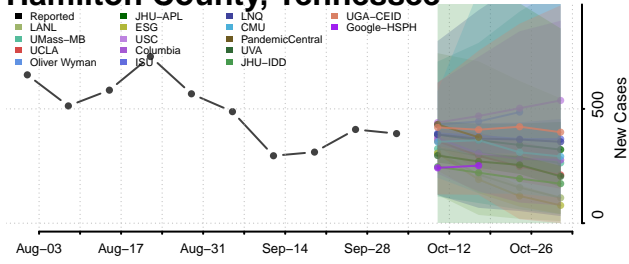

Hamilton County, Tennessee