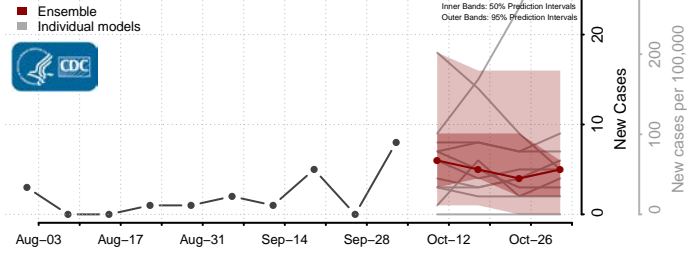

Cheyenne County, Nebraska