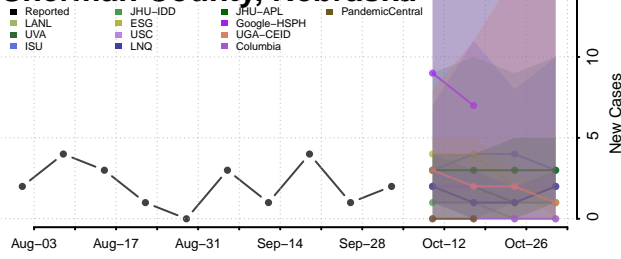

Sherman County, Nebraska