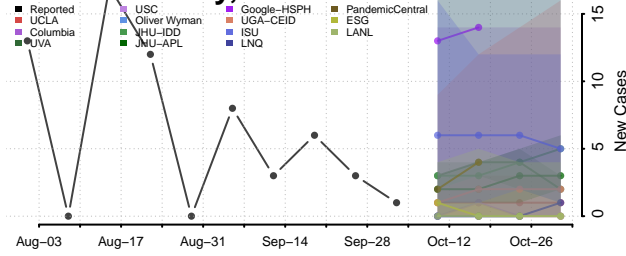

Blanco County, Texas