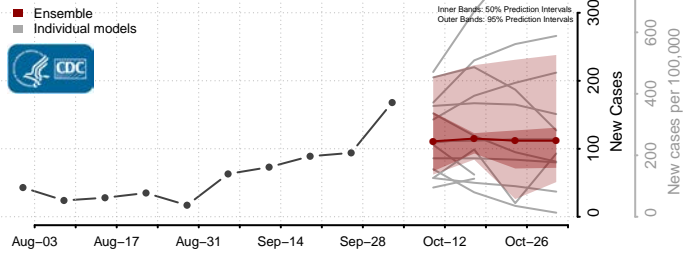

Henderson County, Kentucky