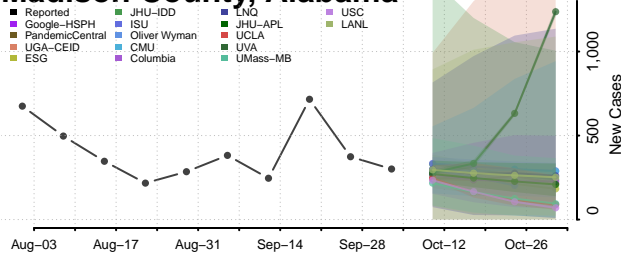

Madison County, Alabama