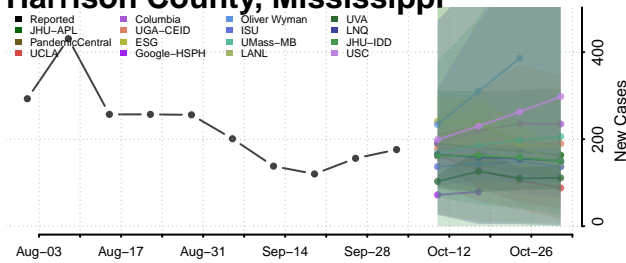

Harrison County, Mississippi