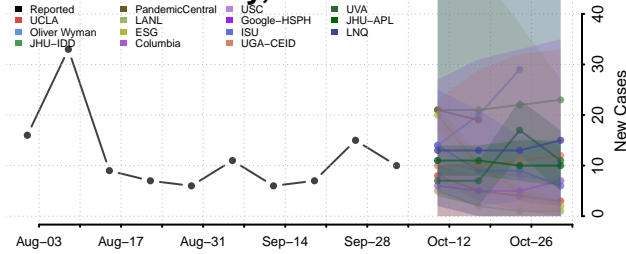

Herkimer County, New York