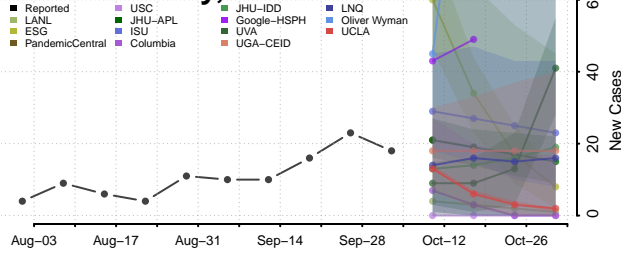

Colfax County, Nebraska