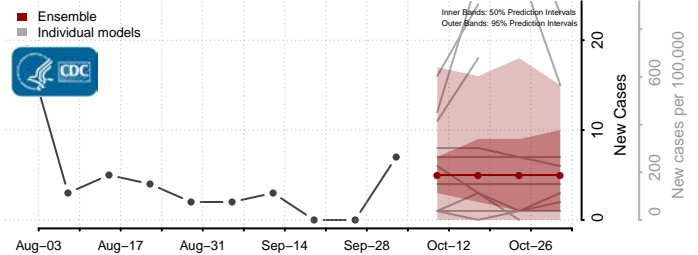

Harmon County, Oklahoma