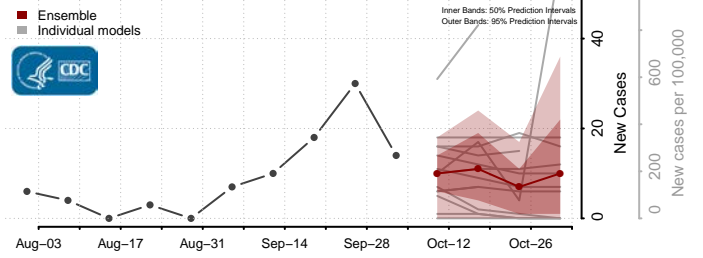

Phillips County, Kansas