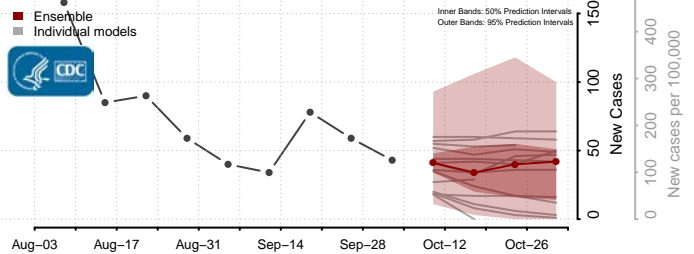

Panola County, Mississippi