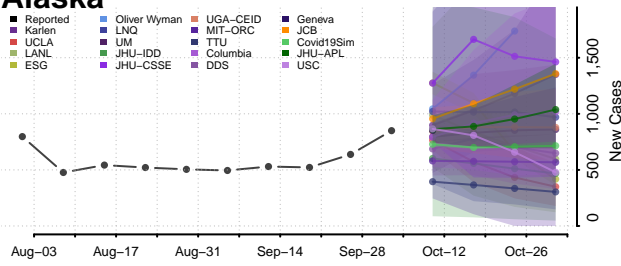

Washington County, Alabama

Wilcox County, Alabama

Winston County, Alabama

Alaska

Aleutians East County, Alaska

Aleutians West County, Alaska