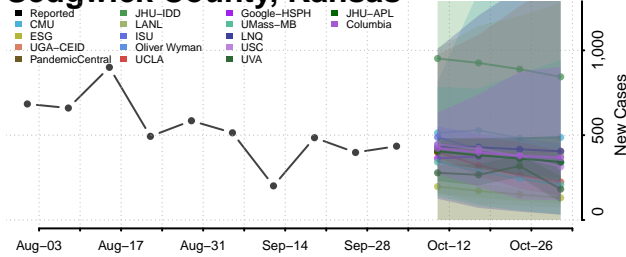

Sedgwick County, Kansas