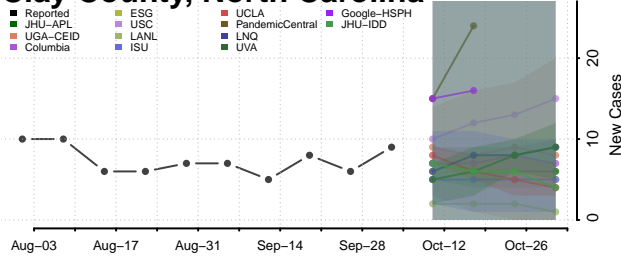

Clay County, North Carolina