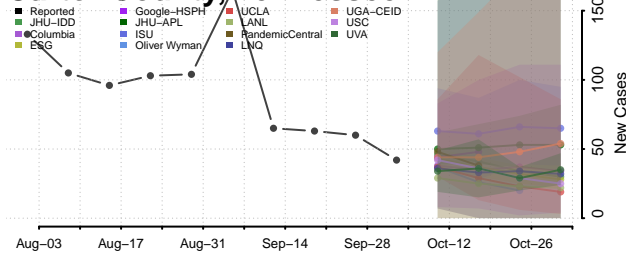

### Carter County, Tennessee