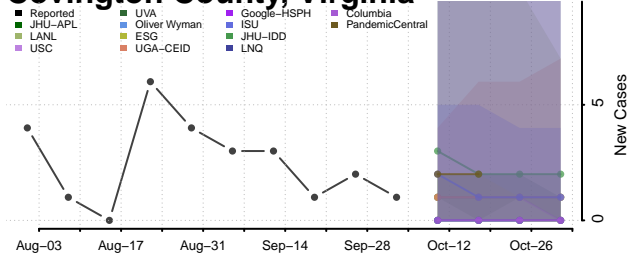

Covington County, Virginia