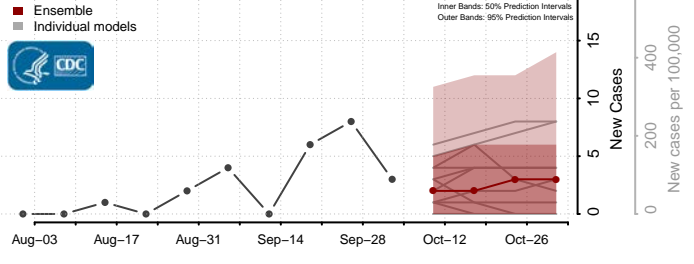

Harlan County, Nebraska