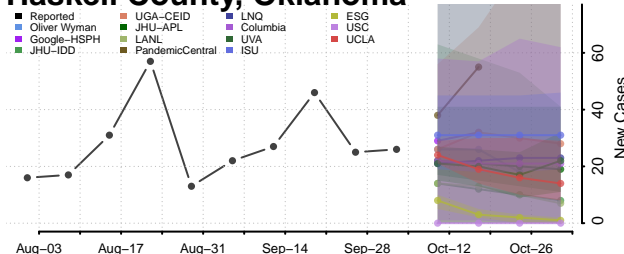

Haskell County, Oklahoma