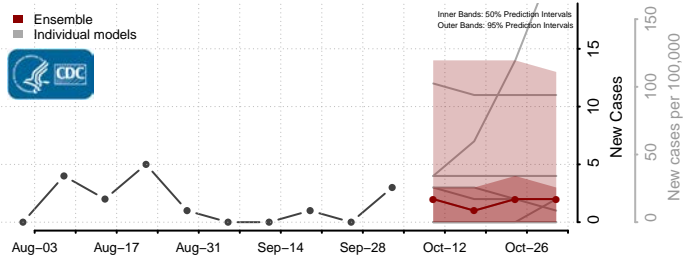

Northampton County, Virginia