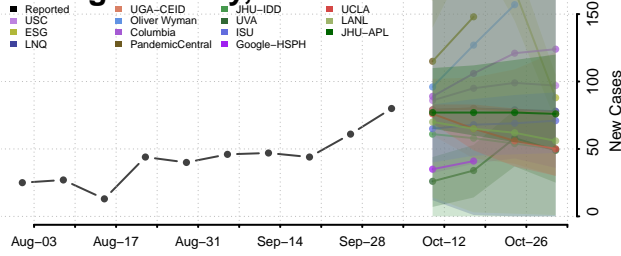

Chisago County, Minnesota