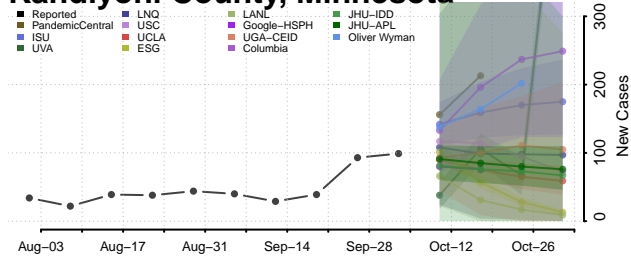

Kandiyohi County, Minnesota