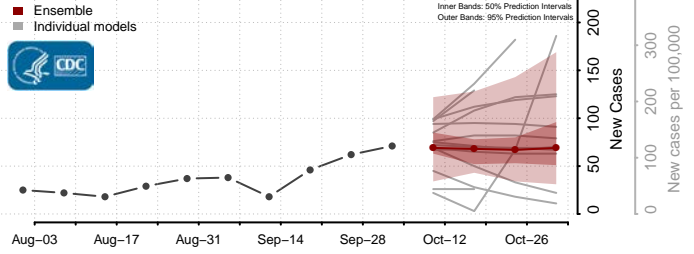

Otter Tail County, Minnesota