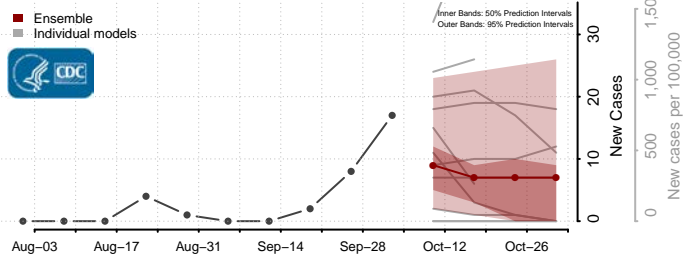

Grant County, North Dakota