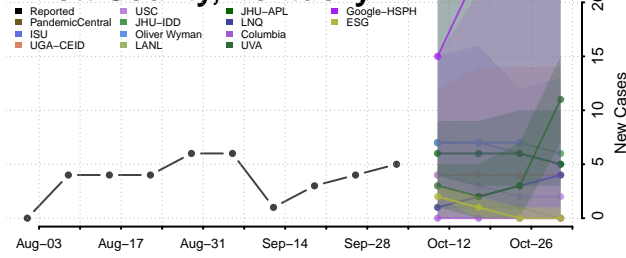

Elliott County, Kentucky