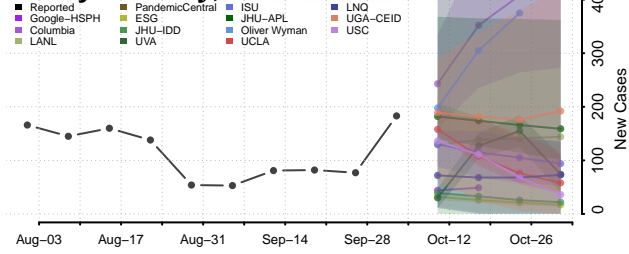

Taney County, Missouri