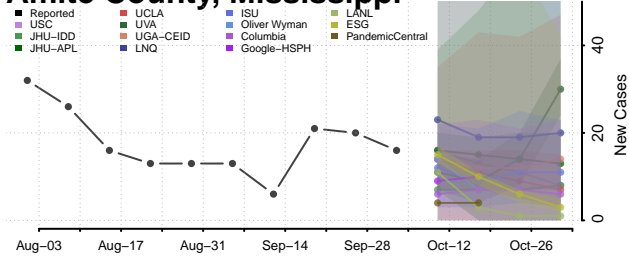

Amite County, Mississippi