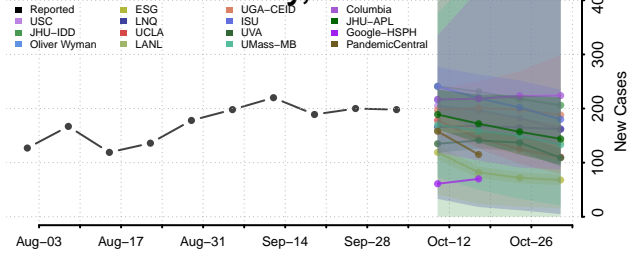

Rock Island County, Illinois