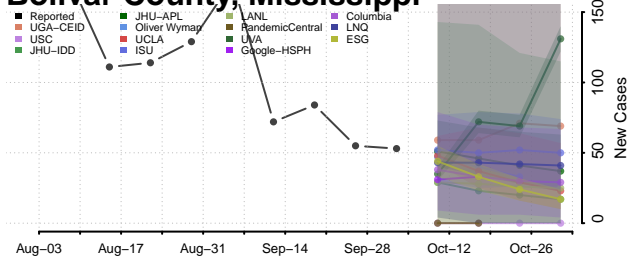

Bolivar County, Mississippi