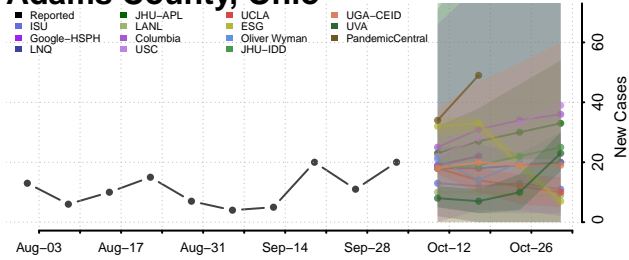

Adams County, Ohio