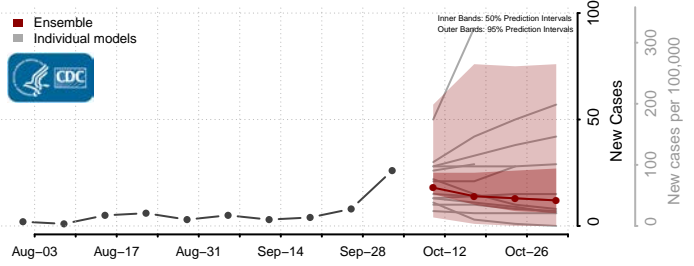

Randolph County, West Virginia