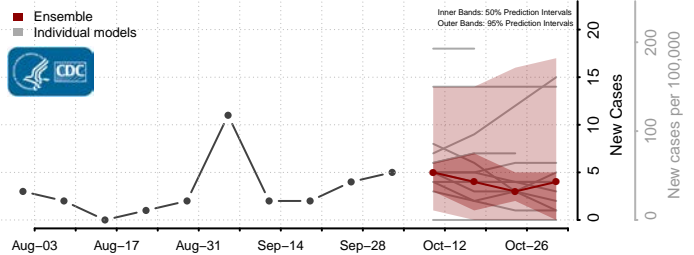

Marshall County, Minnesota