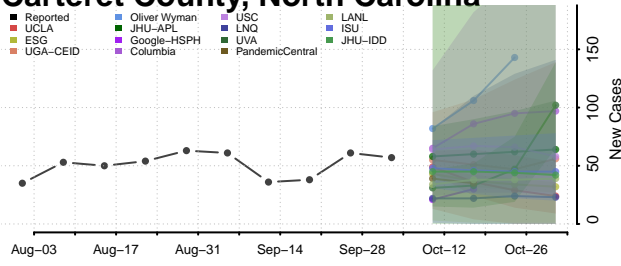

Carteret County, North Carolina