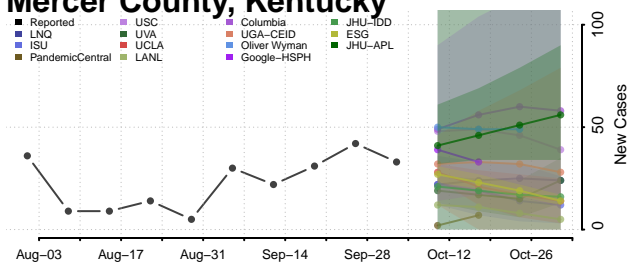

Mercer County, Kentucky