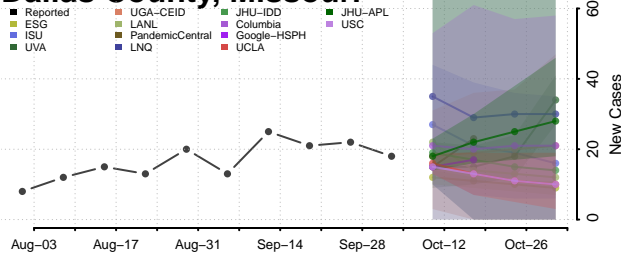

Dallas County, Missouri