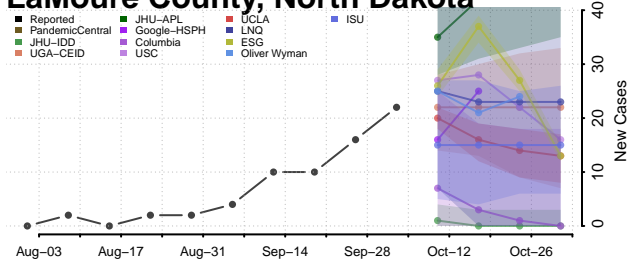

LaMoure County, North Dakota