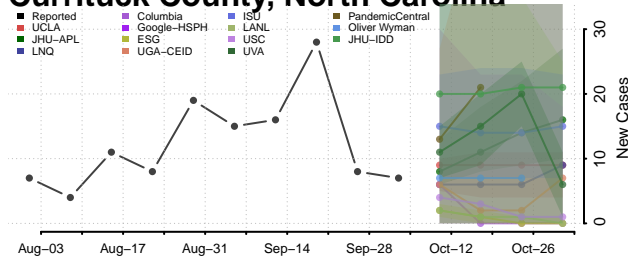

Currituck County, North Carolina