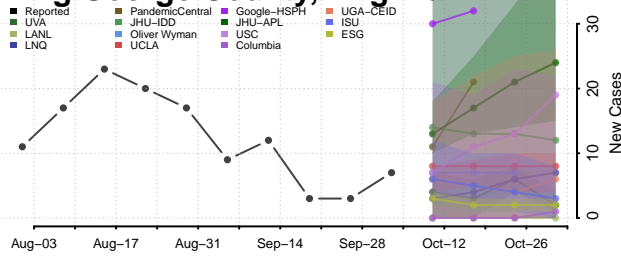

King George County, Virginia