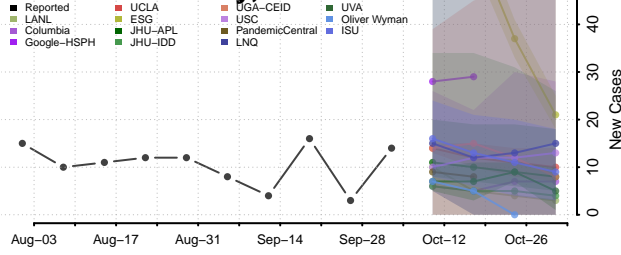

Choctaw County, Alabama