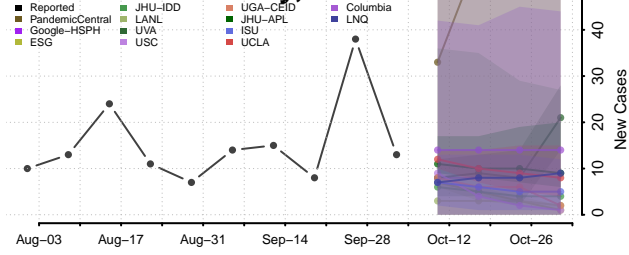

McCormick County, South Carolina