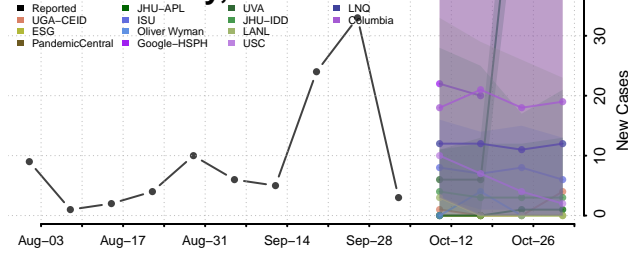

Carter County, Missouri