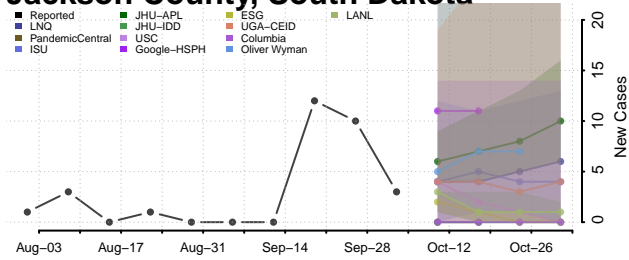

Jackson County, South Dakota