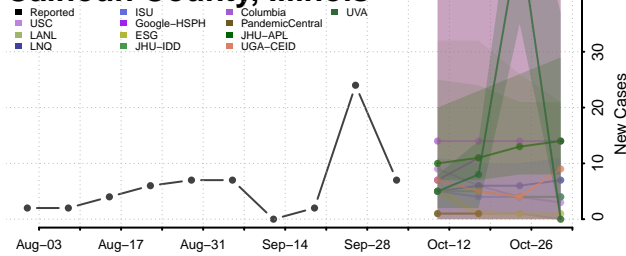

Calhoun County, Illinois