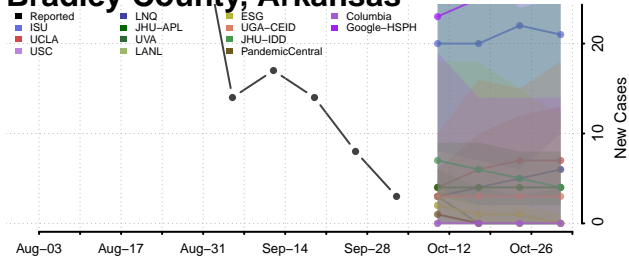

Bradley County, Arkansas