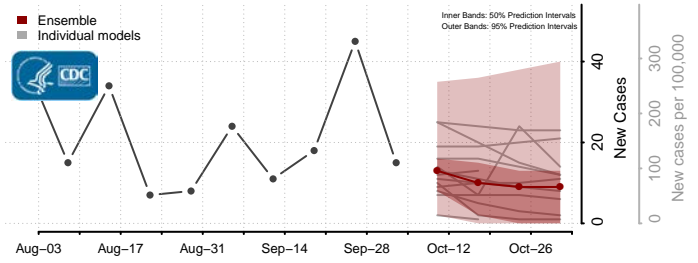

Greene County, Mississippi