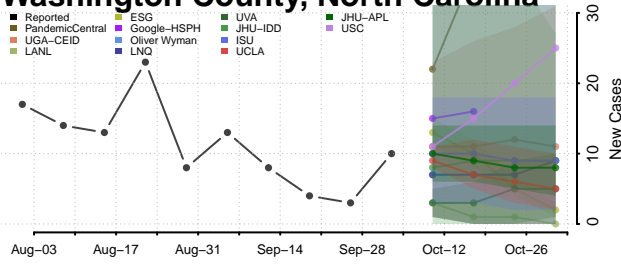

Washington County, North Carolina