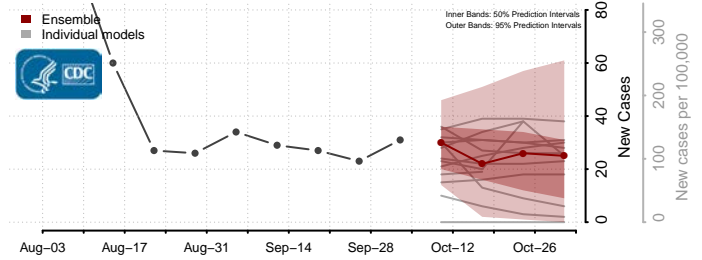

Sabine County, Louisiana