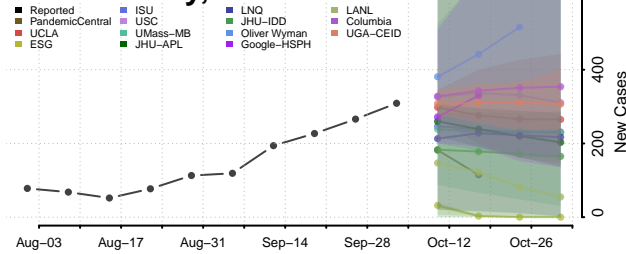

Rock County, Wisconsin