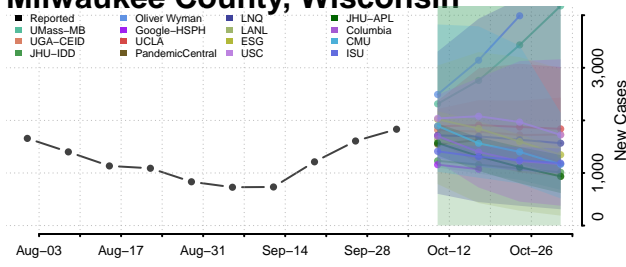

Milwaukee County, Wisconsin