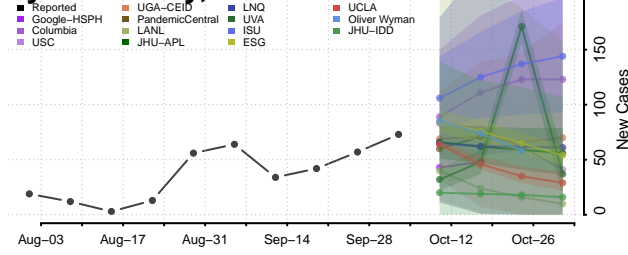

Lyon County, Minnesota