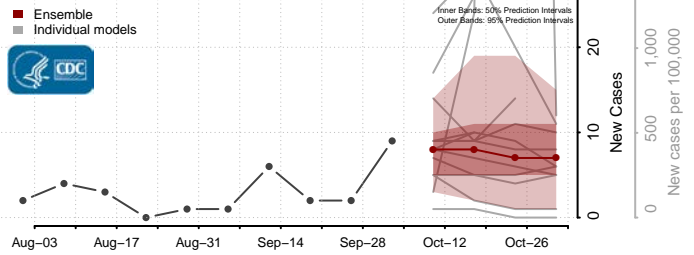

Gosper County, Nebraska