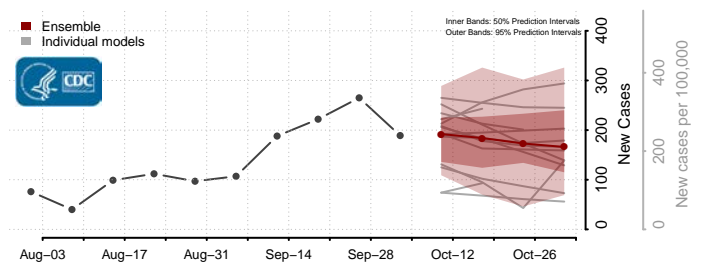

Cape Girardeau County, Missouri