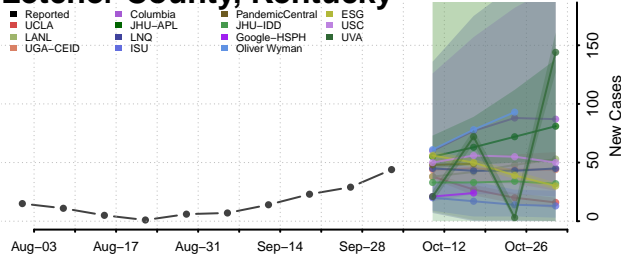

Letcher County, Kentucky