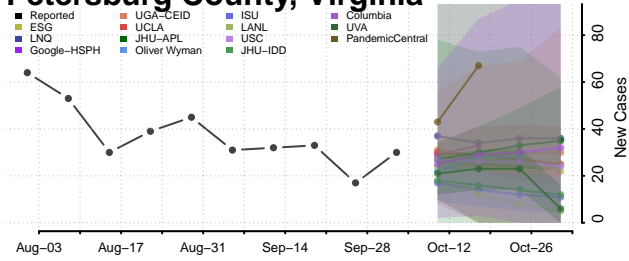

Petersburg County, Virginia