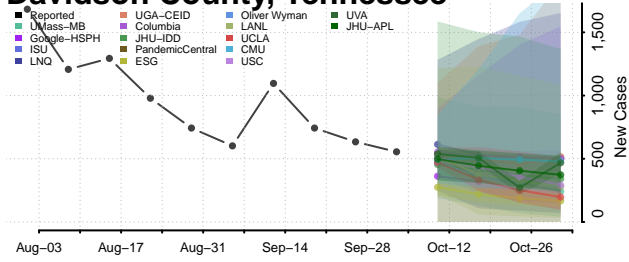

Davidson County, Tennessee