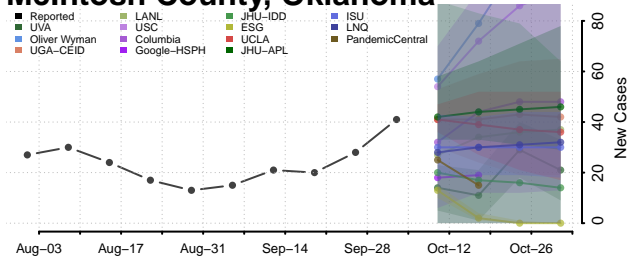

McIntosh County, Oklahoma