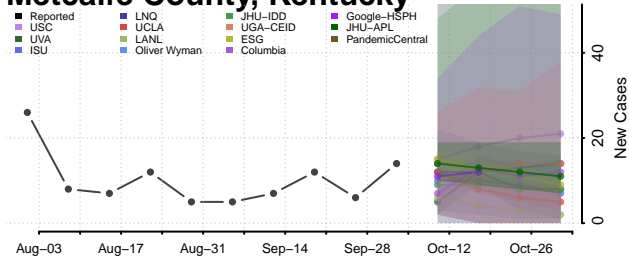

Metcalfe County, Kentucky