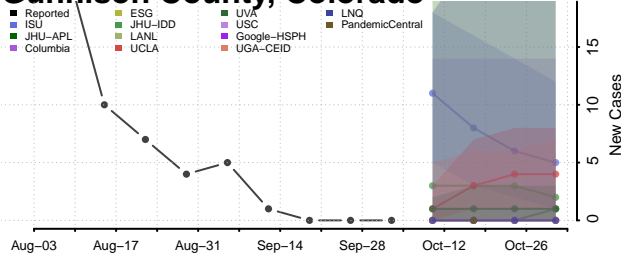

Gunnison County, Colorado