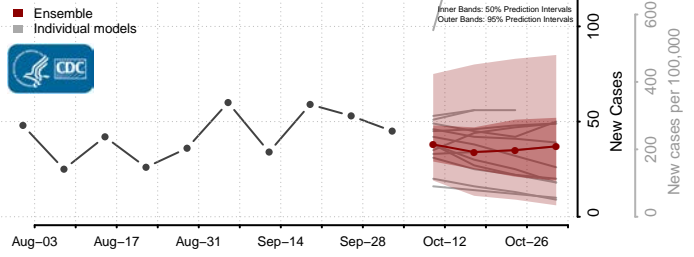

Cooper County, Missouri