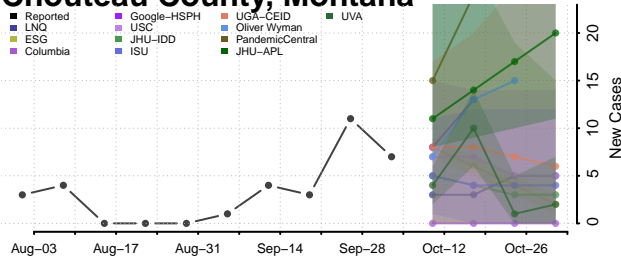

Chouteau County, Montana