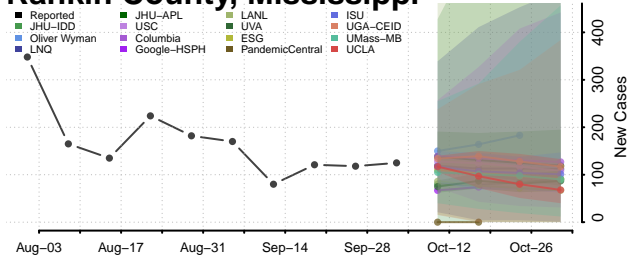

Rankin County, Mississippi