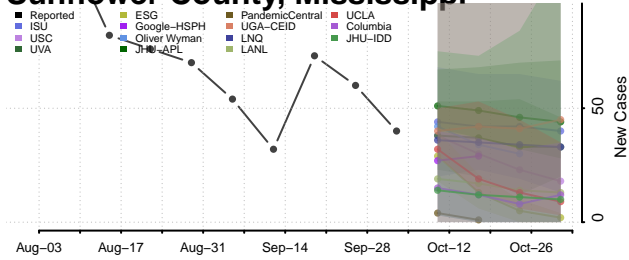

Sunflower County, Mississippi