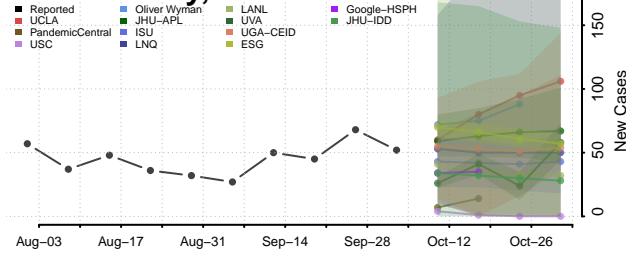

Rhea County, Tennessee