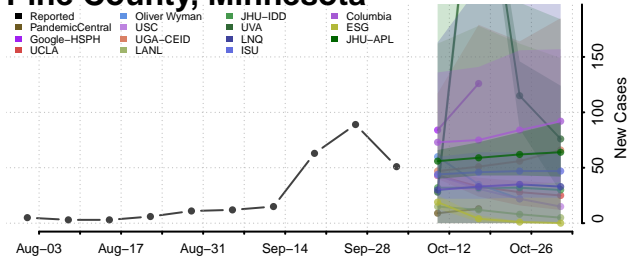

Pine County, Minnesota