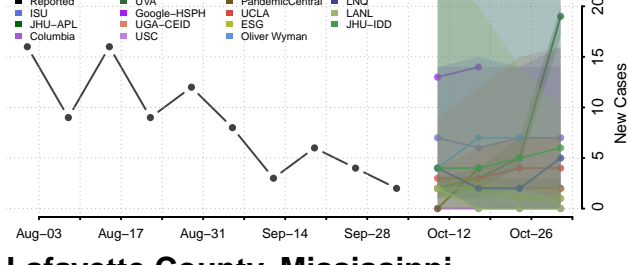

Kemper County, Mississippi