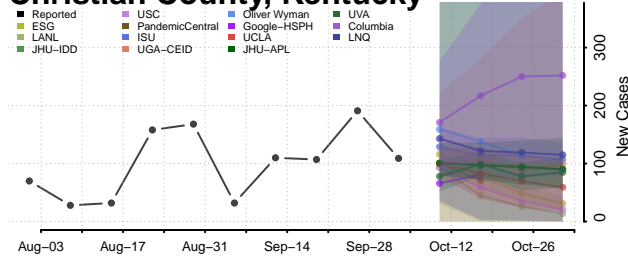

Christian County, Kentucky