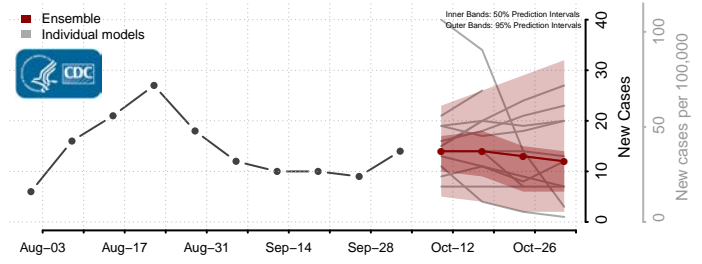

Louisa County, Virginia