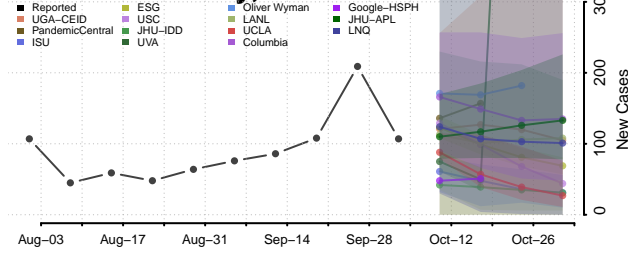

Camden County, Missouri