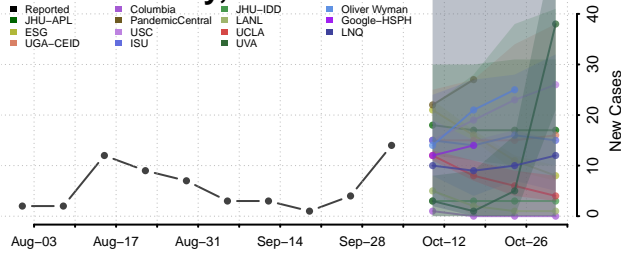

Custer County, Nebraska