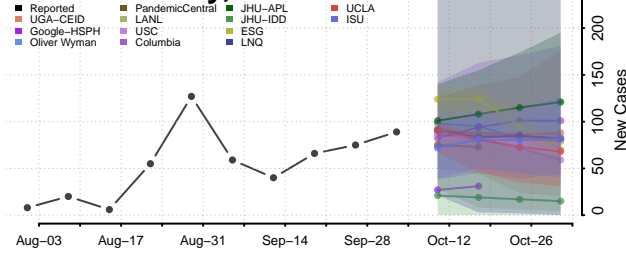

Meade County, South Dakota