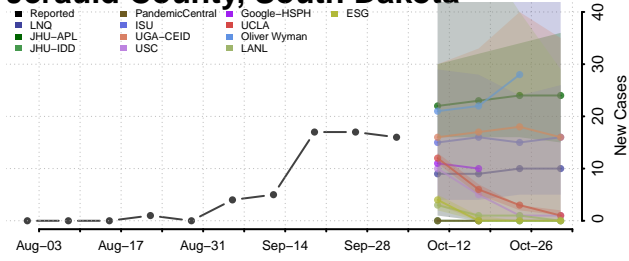

Jerauld County, South Dakota