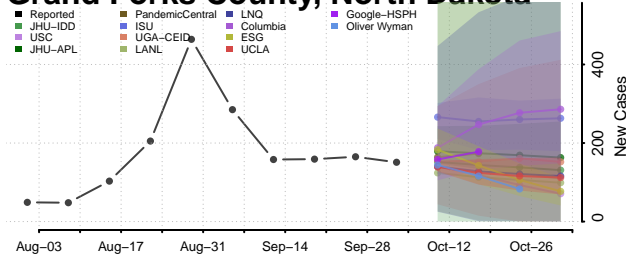

Grand Forks County, North Dakota