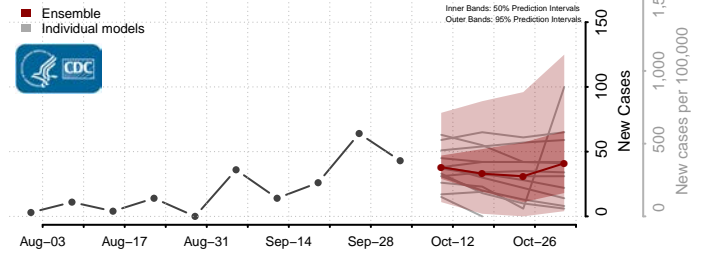

Cherokee County, Iowa