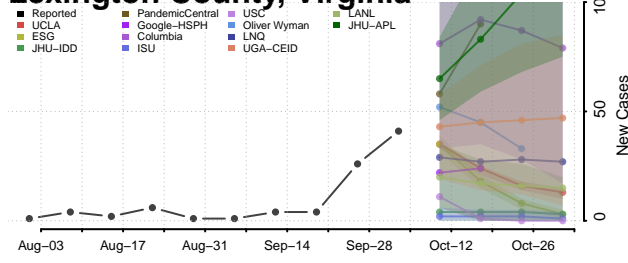

Lexington County, Virginia