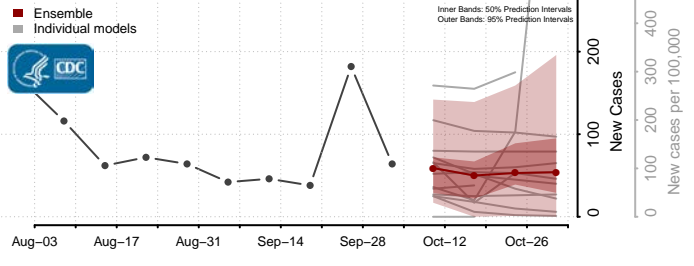

Lowndes County, Mississippi