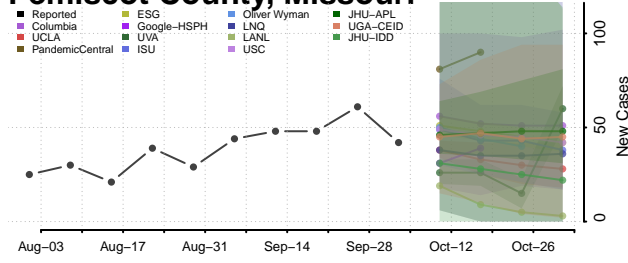

### Pemiscot County, Missouri