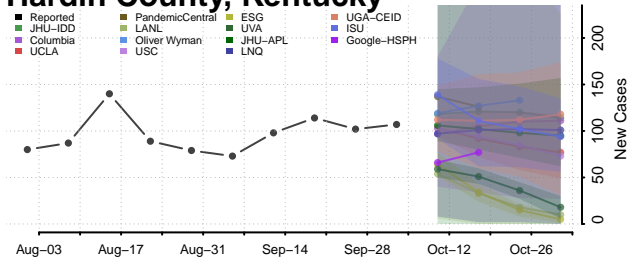

Hardin County, Kentucky