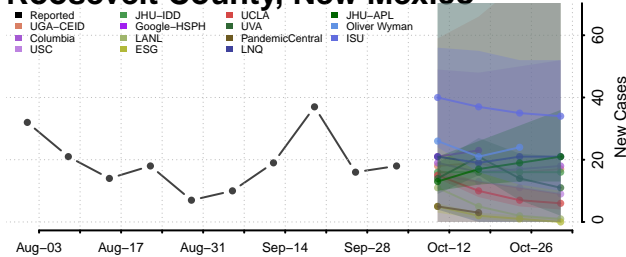

Roosevelt County, New Mexico