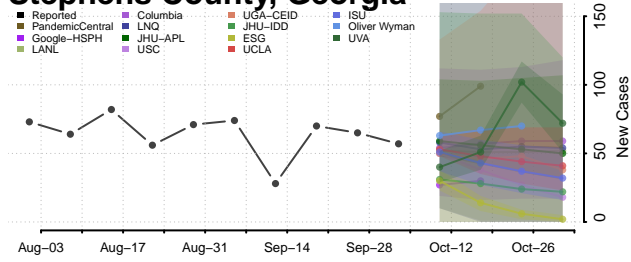

Stephens County, Georgia