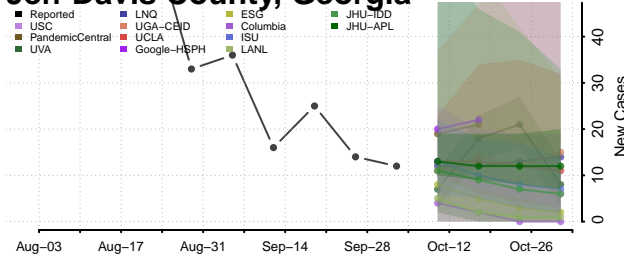

Jeff Davis County, Georgia