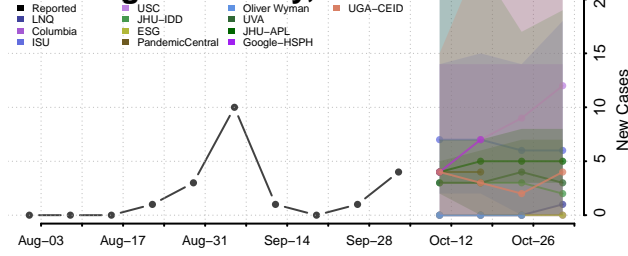

Washington County, Kansas