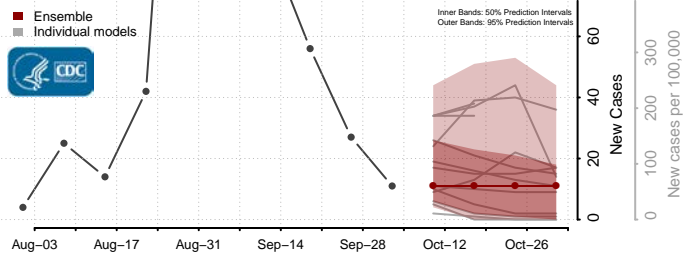

Radford County, Virginia