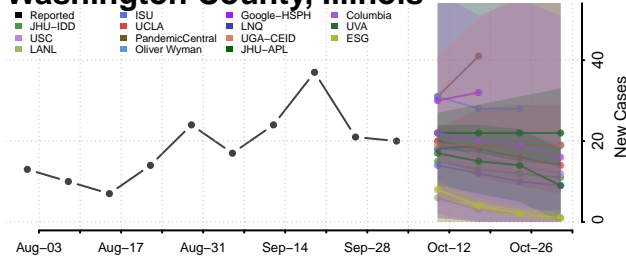

Washington County, Illinois