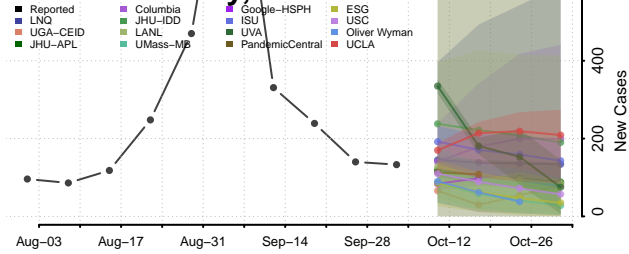

McLean County, Illinois