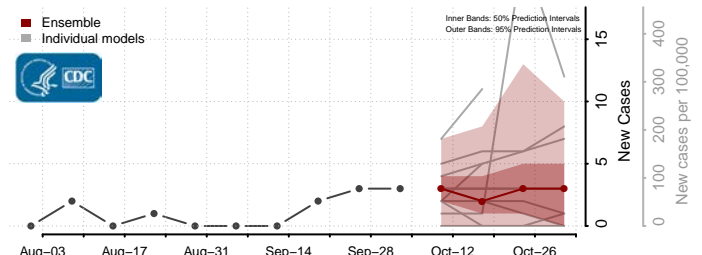

Ellis County, Oklahoma