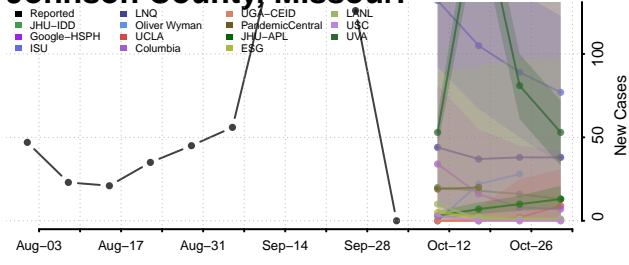

Johnson County, Missouri