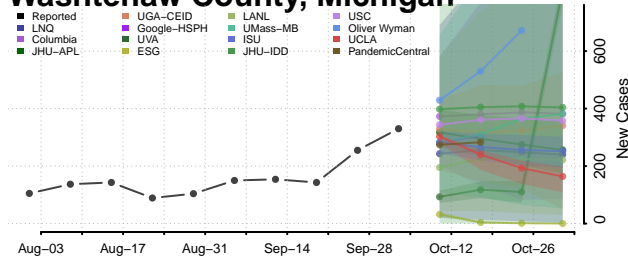

Washtenaw County, Michigan