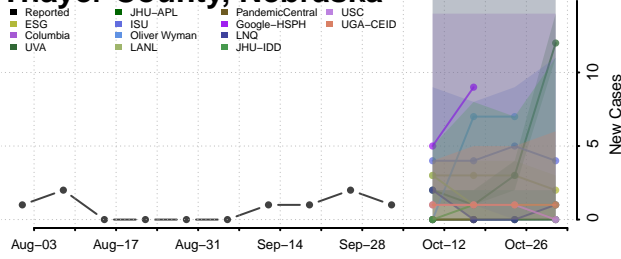

Thayer County, Nebraska