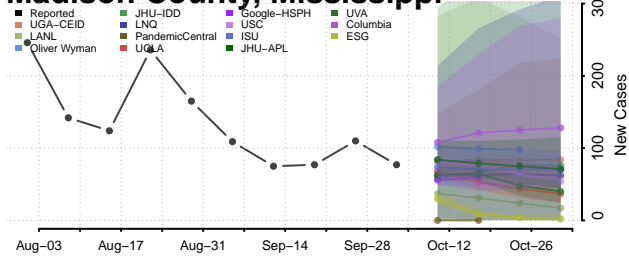

Madison County, Mississippi