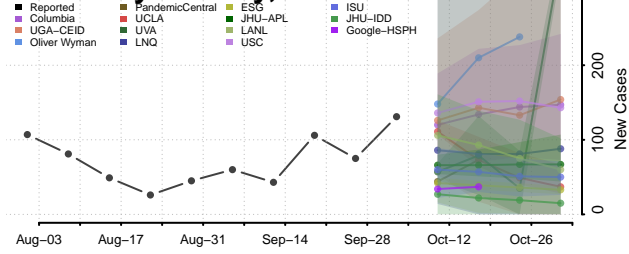

Newberry County, South Carolina