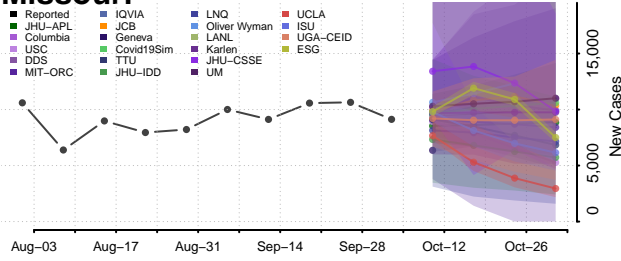

Wilkinson County, Mississippi

Winston County, Mississippi

Yalobusha County, Mississippi

Yazoo County, Mississippi

Missouri

Adair County, Missouri