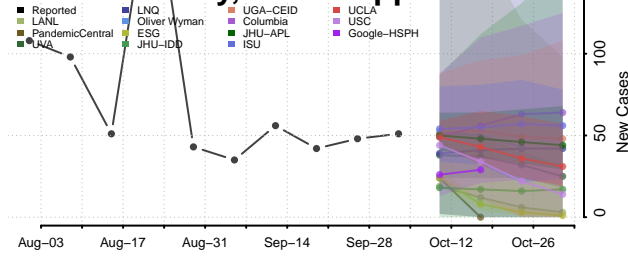

Leflore County, Mississippi