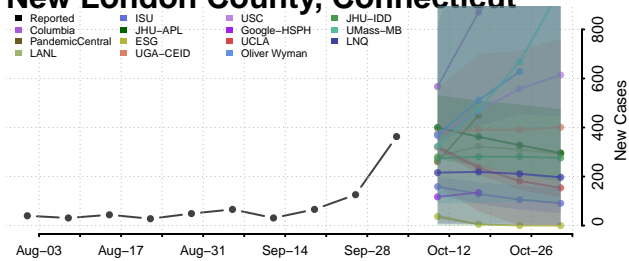

New London County, Connecticut