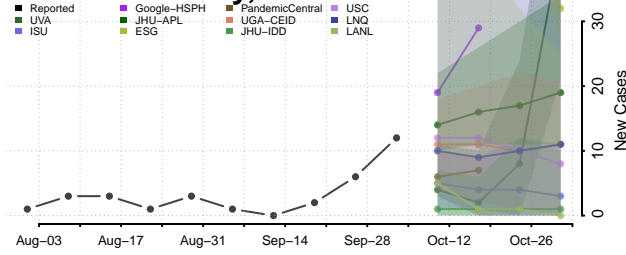

Franklin County, Nebraska