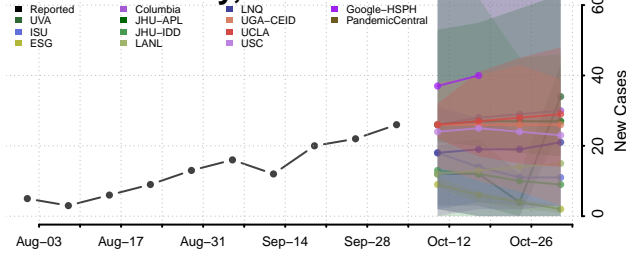

DeKalb County, Missouri