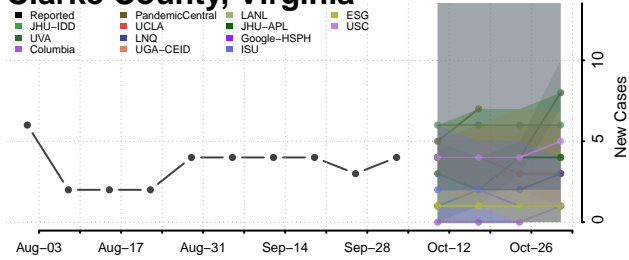

Clarke County, Virginia