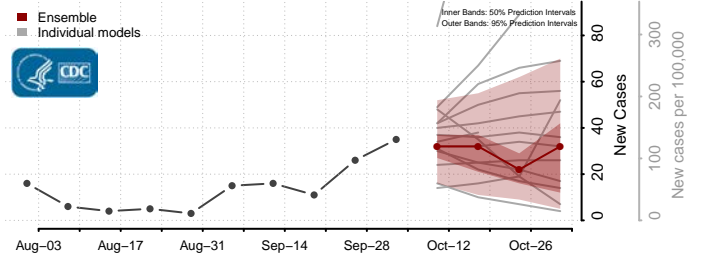

Carter County, Kentucky