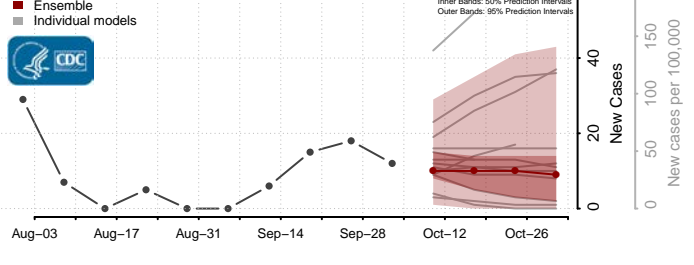

Marshall County, West Virginia