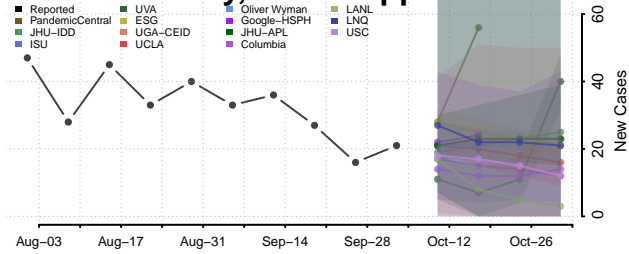

Newton County, Mississippi