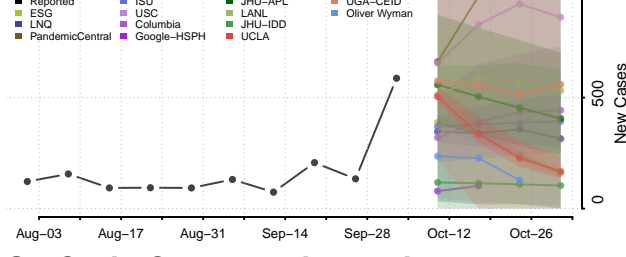

Sheboygan County, Wisconsin