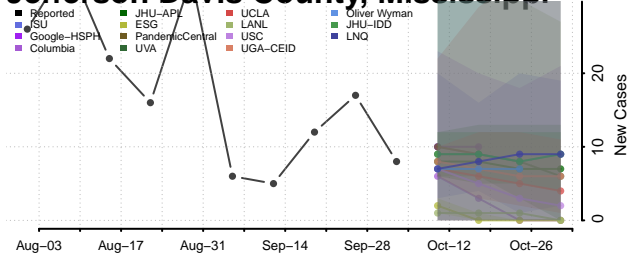

Jefferson Davis County, Mississippi