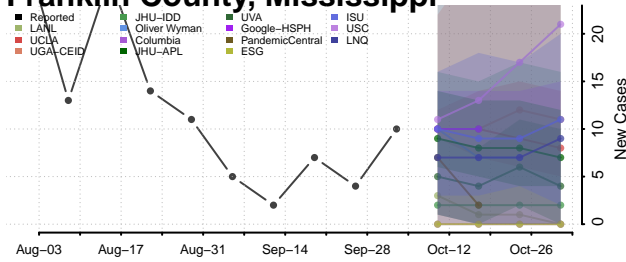

Franklin County, Mississippi