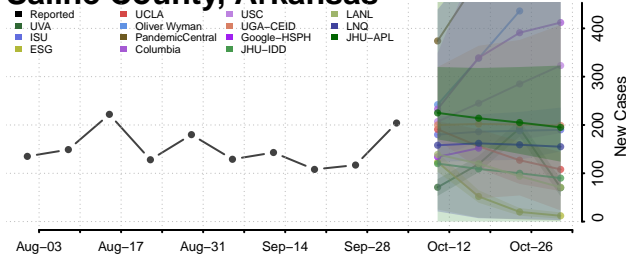

Saline County, Arkansas