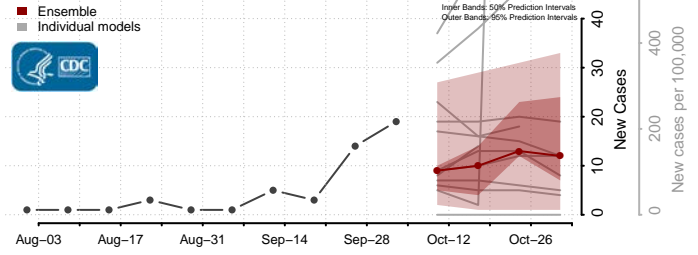

Clearwater County, Idaho