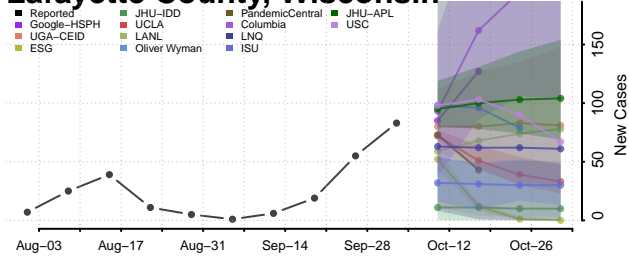

Lafayette County, Wisconsin