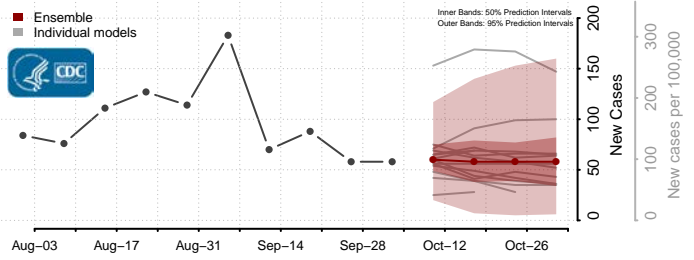

Cumberland County, Tennessee