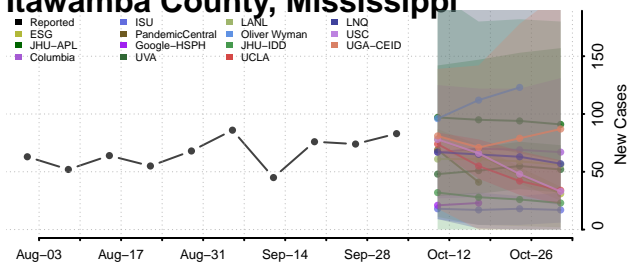

Itawamba County, Mississippi