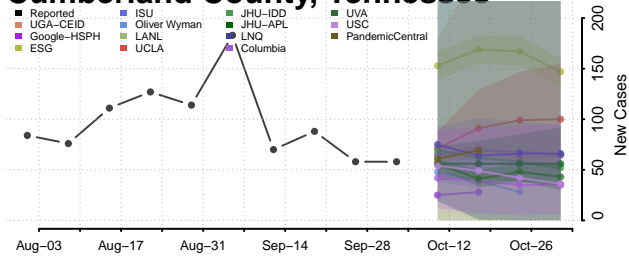

Cumberland County, Tennessee