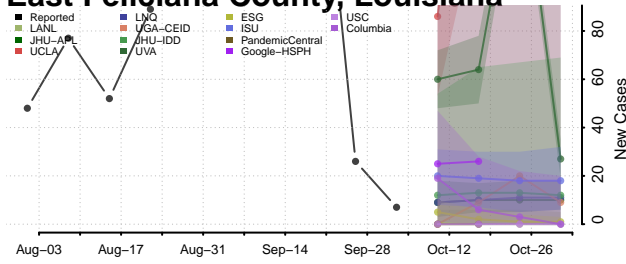

East Feliciana County, Louisiana