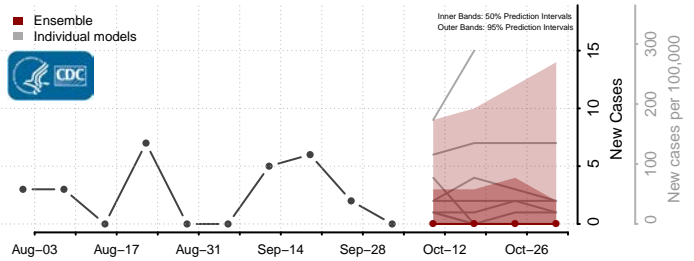

Calhoun County, Arkansas