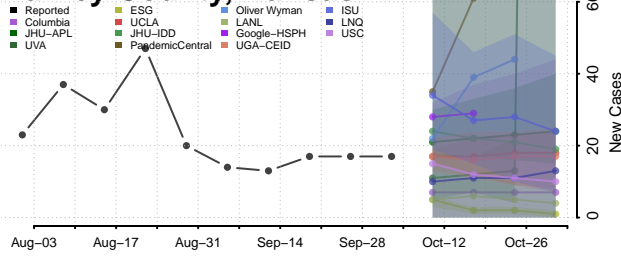

Harvey County, Kansas