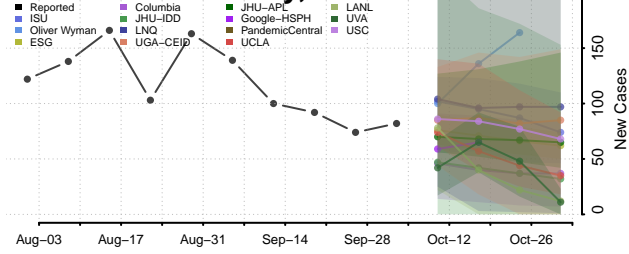

Greenwood County, South Carolina