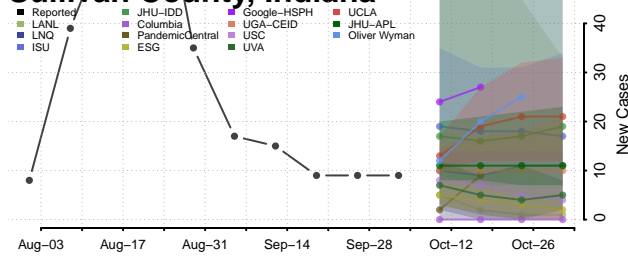

Sullivan County, Indiana