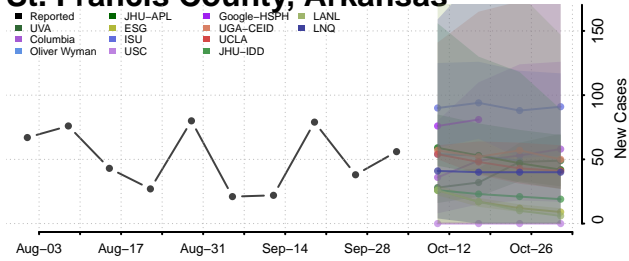

St. Francis County, Arkansas