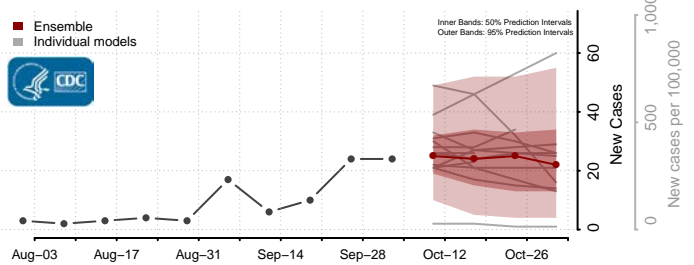

Hutchinson County, South Dakota