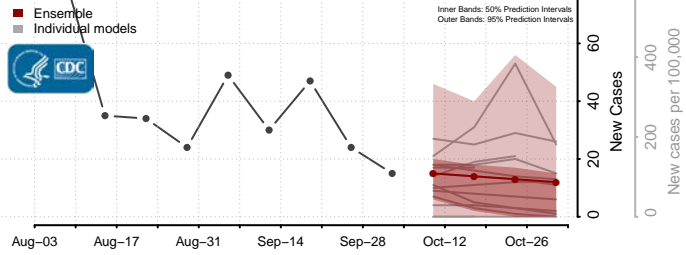

Tallahatchie County, Mississippi