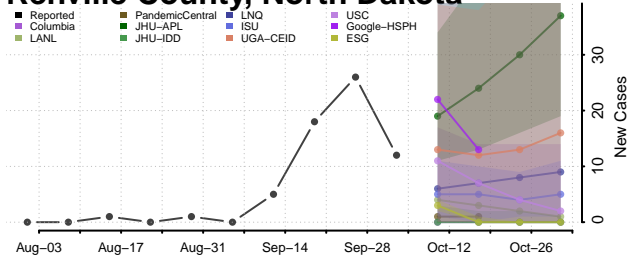

Renville County, North Dakota