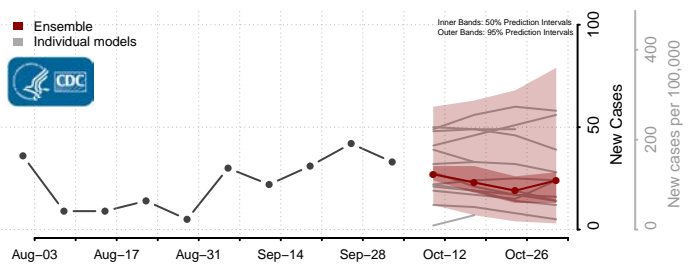

Mercer County, Kentucky