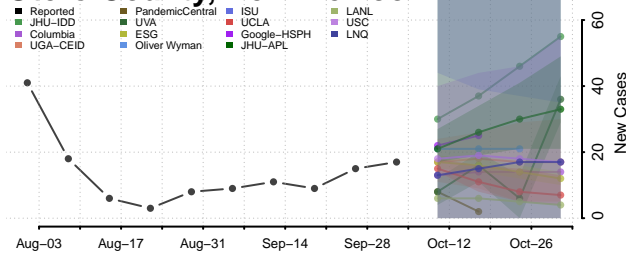

Otero County, New Mexico