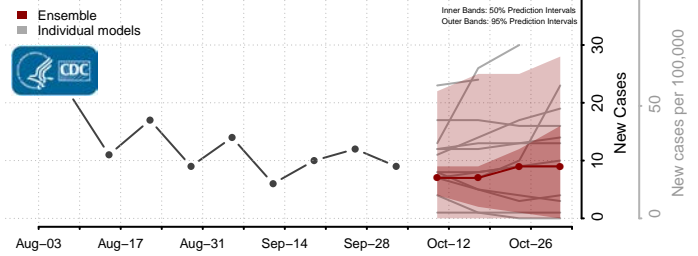

Rio Arriba County, New Mexico