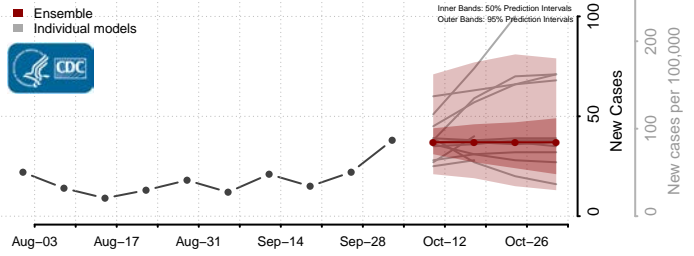

Polk County, Wisconsin