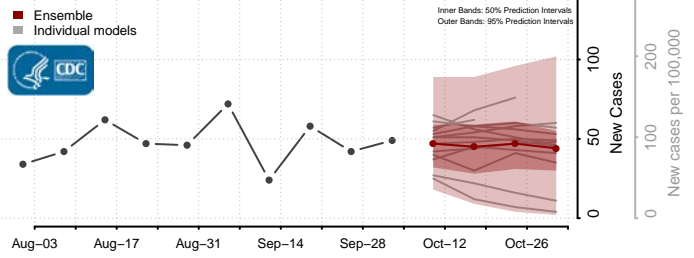

Grundy County, Illinois