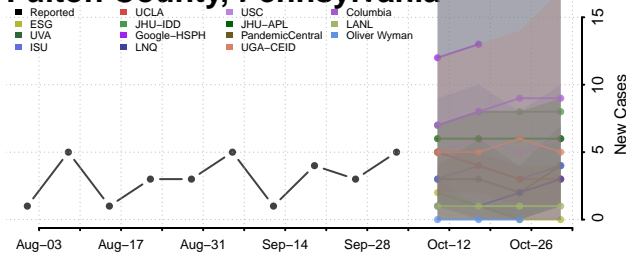

Fulton County, Pennsylvania