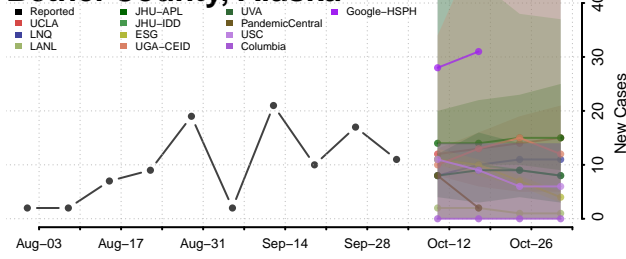

Bethel County, Alaska