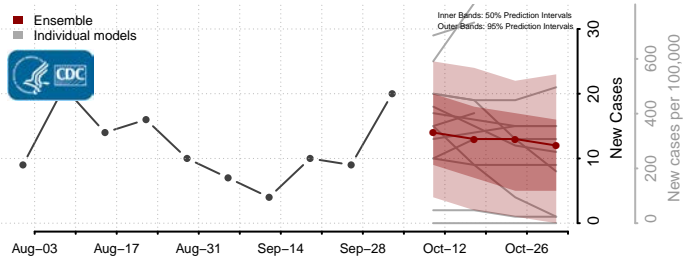

Sioux County, North Dakota