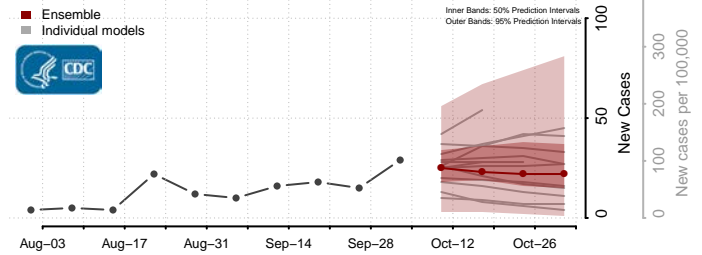

Jackson County, West Virginia