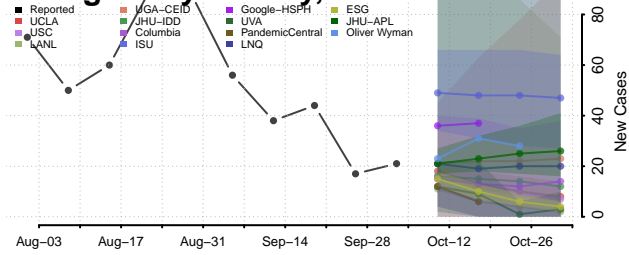

Montgomery County, North Carolina