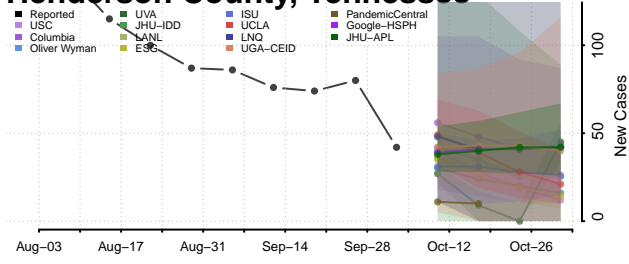

Henderson County, Tennessee