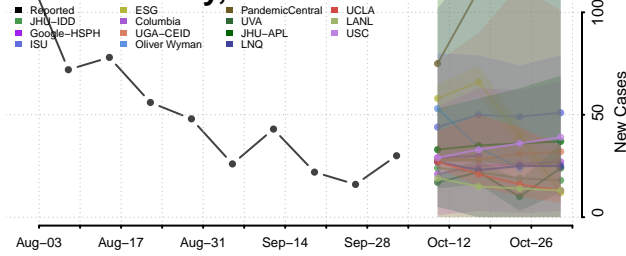

Cocke County, Tennessee