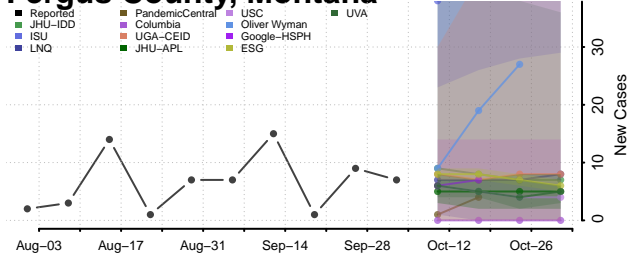

Fergus County, Montana