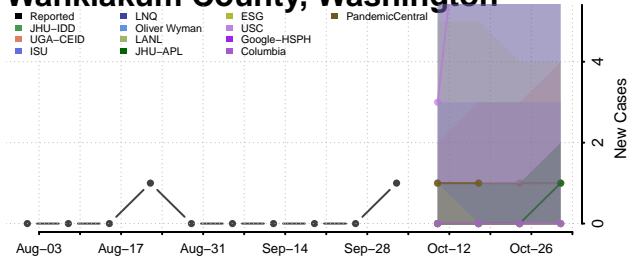

Wahkiakum County, Washington