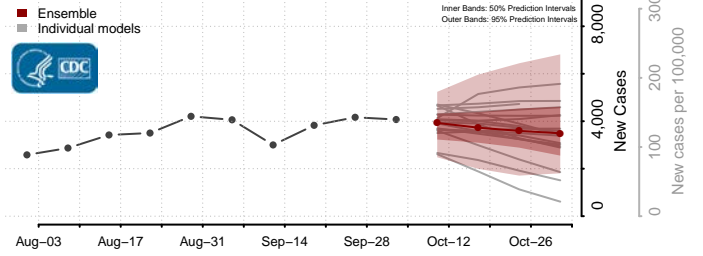

Kansas

Allen County, Kansas

Anderson County, Kansas

Atchison County, Kansas

Barber County, Kansas

Barton County, Kansas