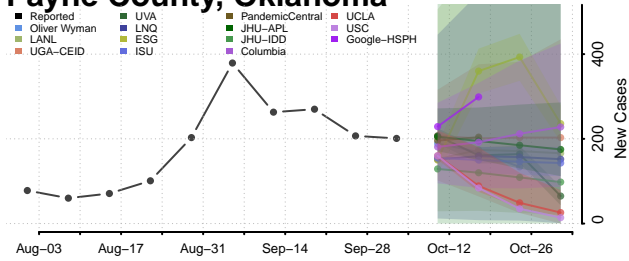

Payne County, Oklahoma