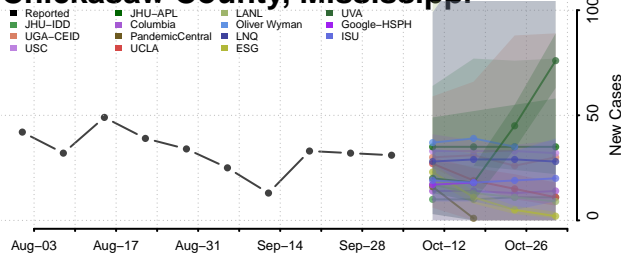

Chickasaw County, Mississippi