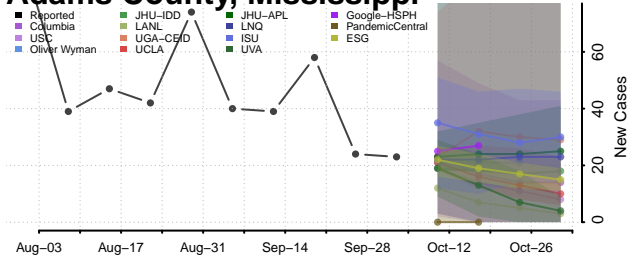

Adams County, Mississippi