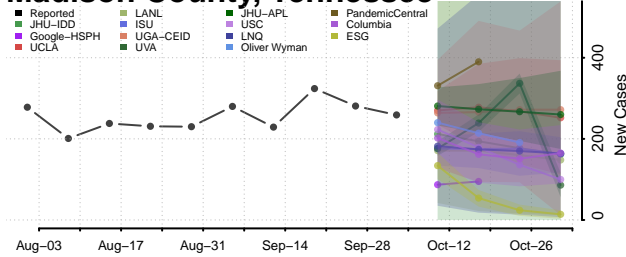

### Madison County, Tennessee