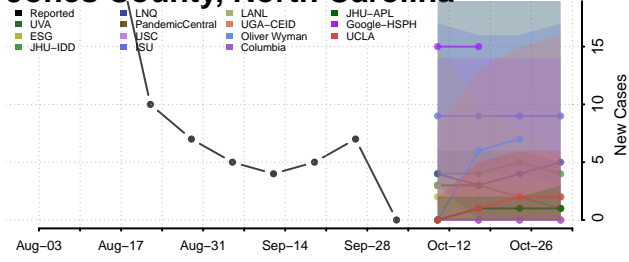

Jones County, North Carolina