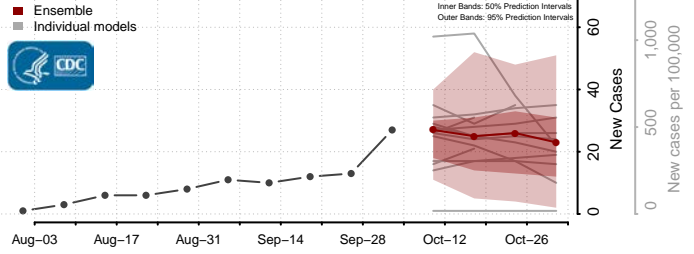

McCook County, South Dakota