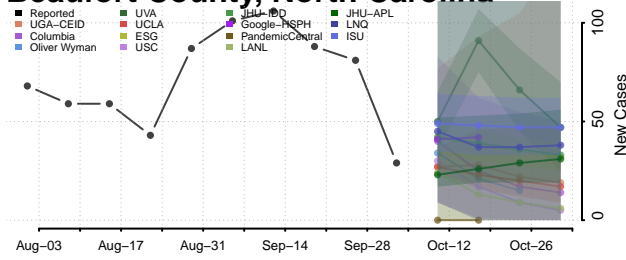

Beaufort County, North Carolina