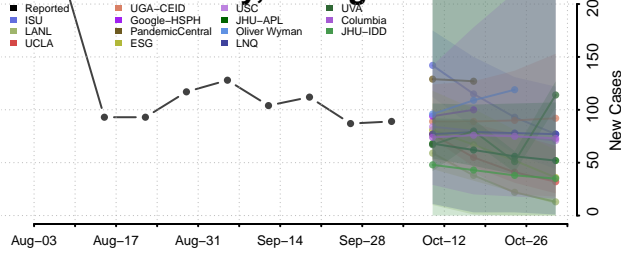

Lowndes County, Georgia