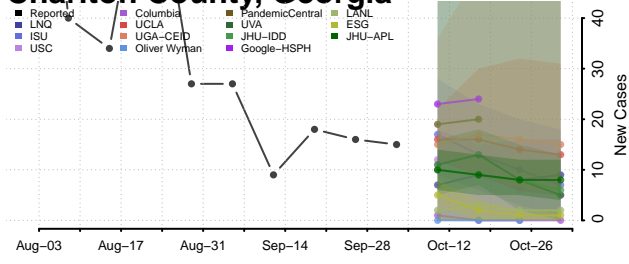

Charlton County, Georgia