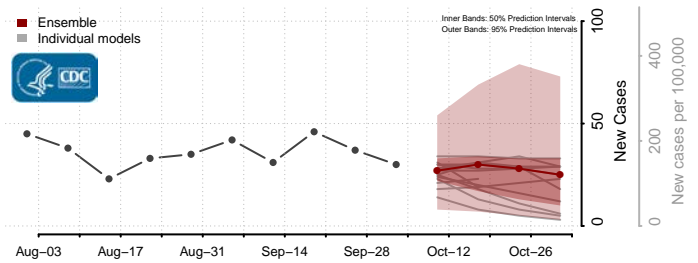

Grenada County, Mississippi