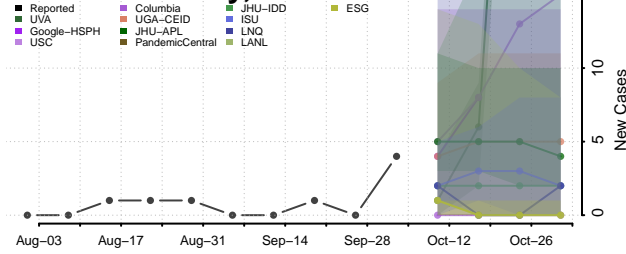

Frontier County, Nebraska