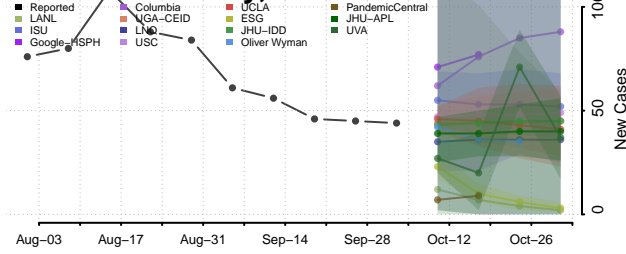

Granville County, North Carolina