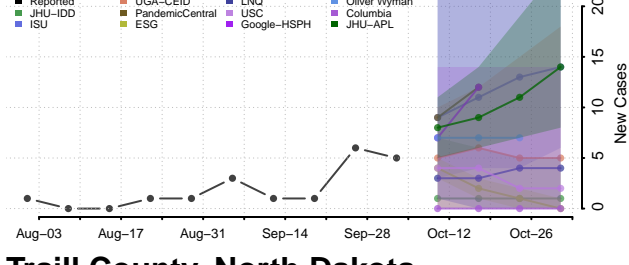

Towner County, North Dakota