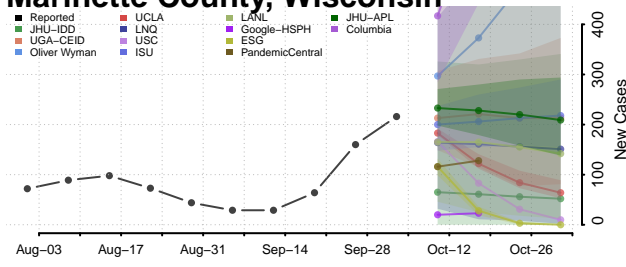

Marinette County, Wisconsin