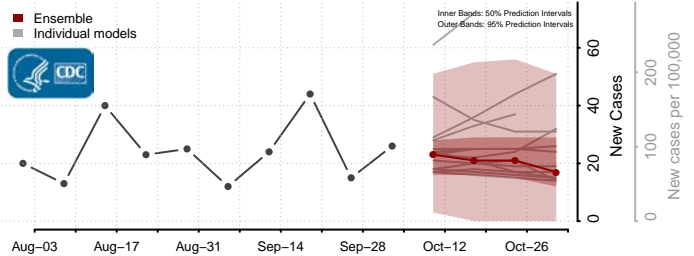

Taylor County, Kentucky