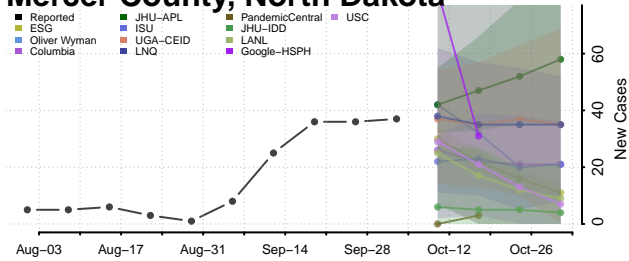

### Morton County, North Dakota