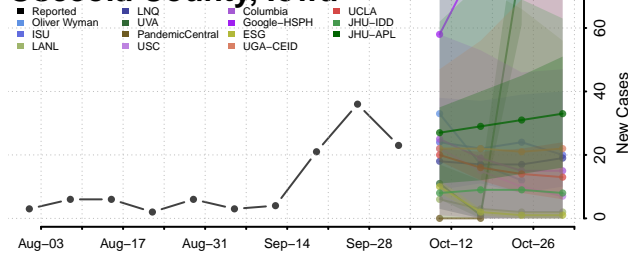

Osceola County, Iowa