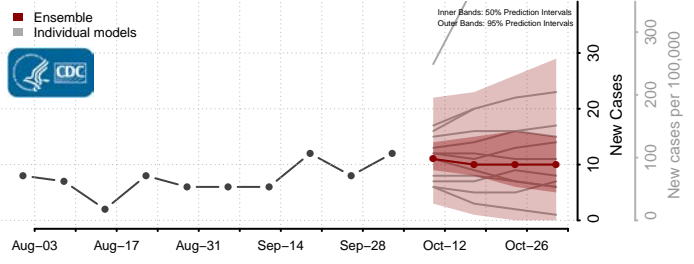

Pope County, Minnesota