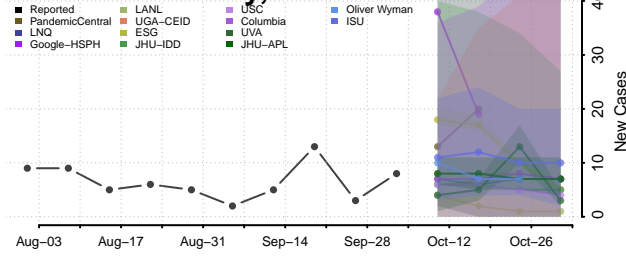

Hamilton County, Illinois