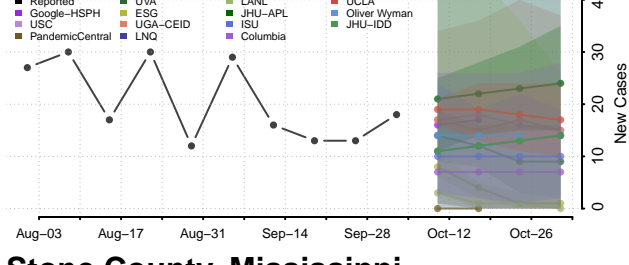

Smith County, Mississippi