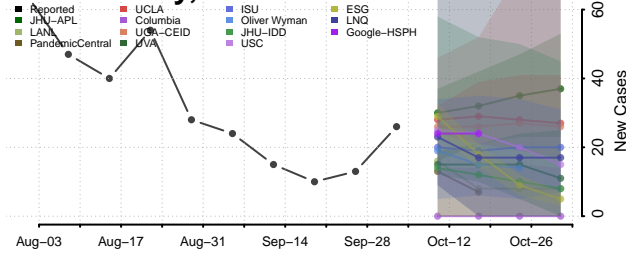

### Putnam County, Tennessee