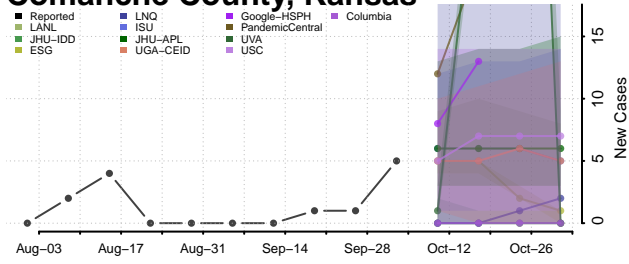

Comanche County, Kansas