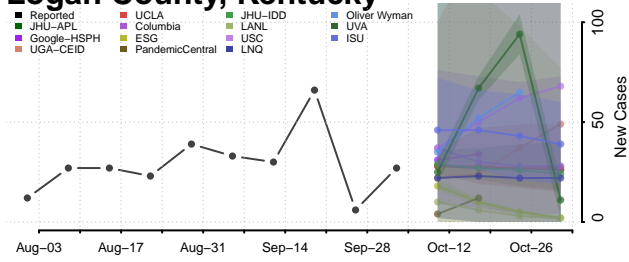

Logan County, Kentucky