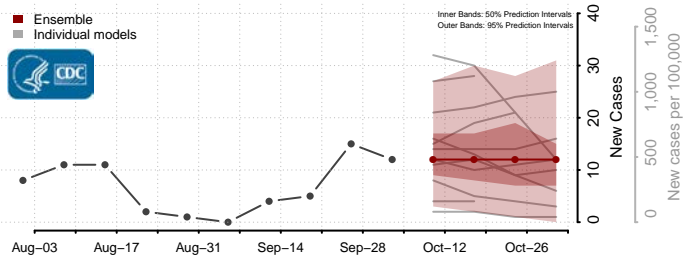

McIntosh County, North Dakota