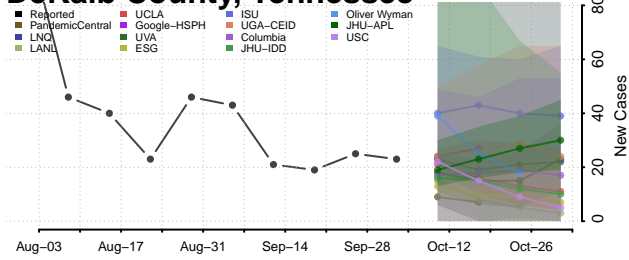

DeKalb County, Tennessee