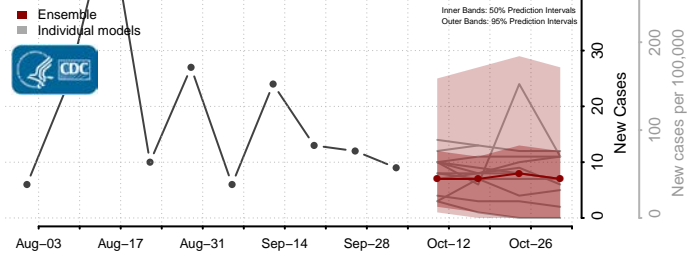

Floyd County, Virginia