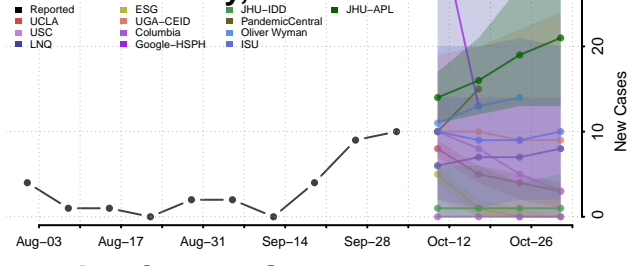

Hanson County, South Dakota