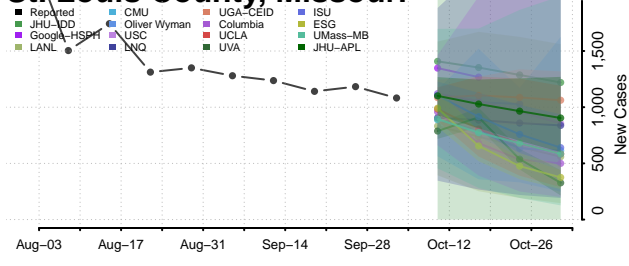

St. Louis County, Missouri