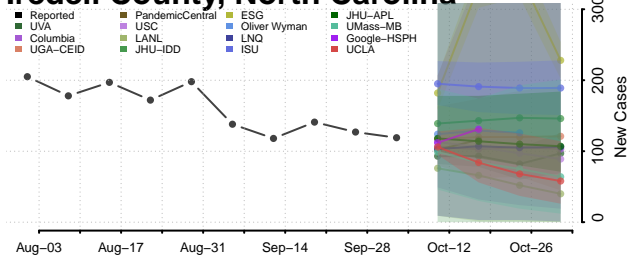

Iredell County, North Carolina