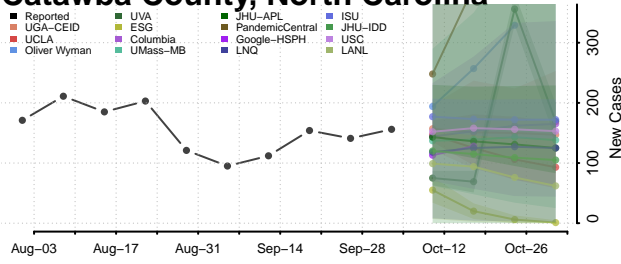

Catawba County, North Carolina