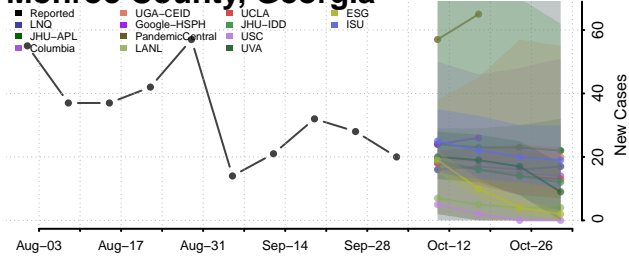

Monroe County, Georgia