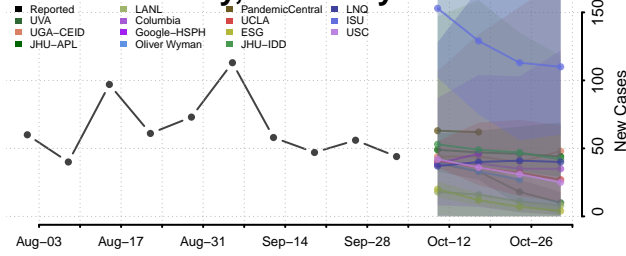

Pulaski County, Kentucky