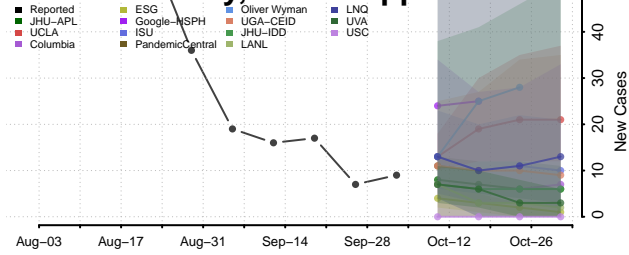

Holmes County, Mississippi