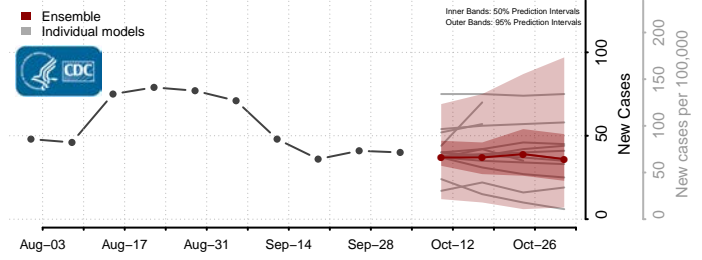

Lenoir County, North Carolina