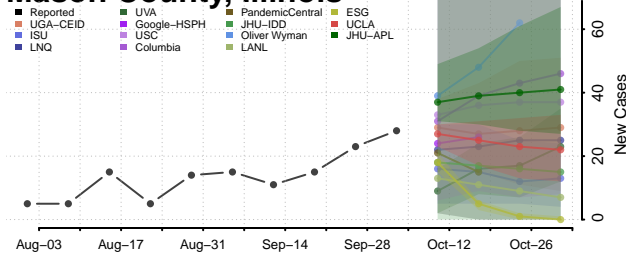

Mason County, Illinois