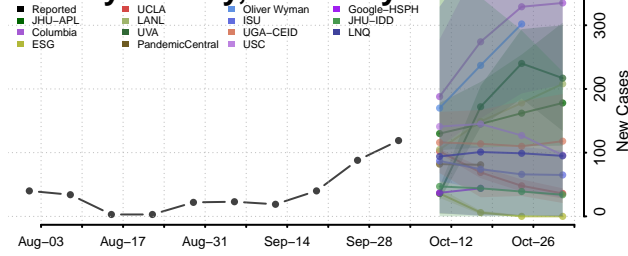

Whitley County, Kentucky