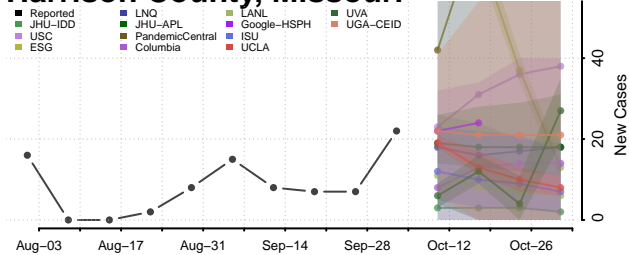

Harrison County, Missouri