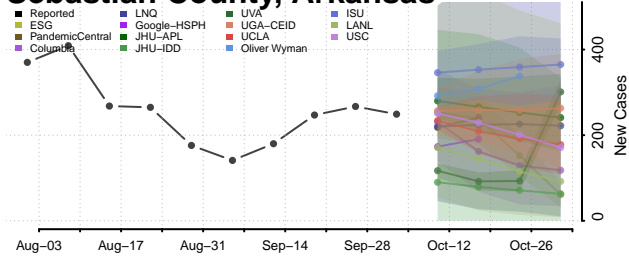

Sebastian County, Arkansas