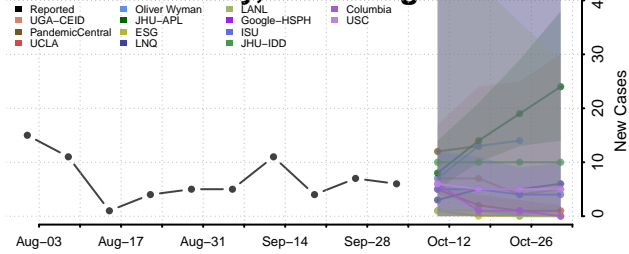

### Hardy County, West Virginia