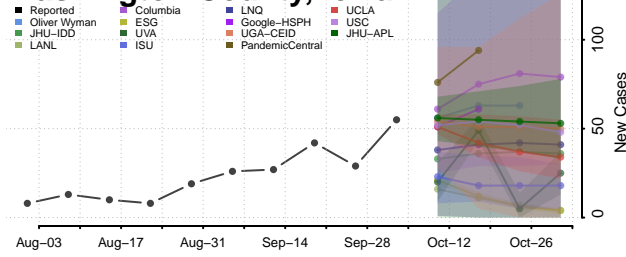

Washington County, Iowa