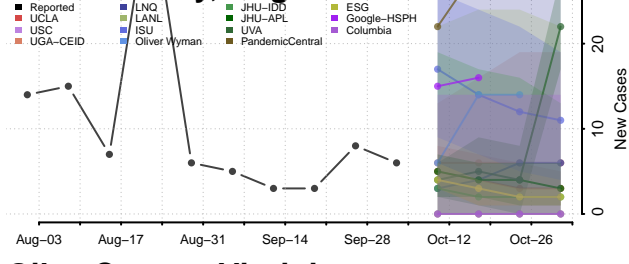

Galax County, Virginia