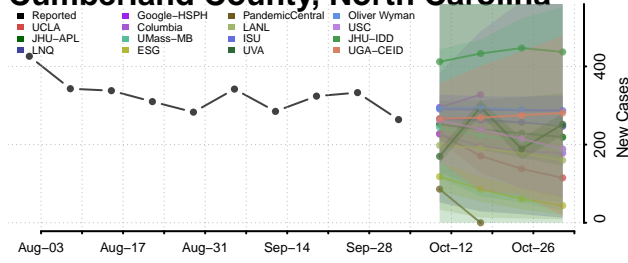

Cumberland County, North Carolina