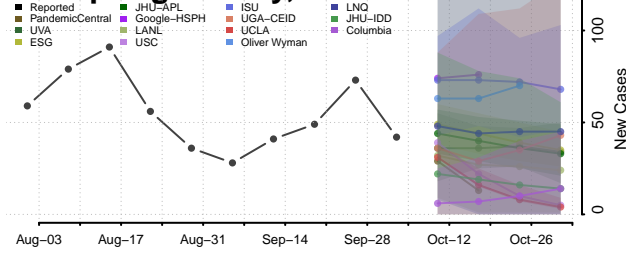

Hot Spring County, Arkansas