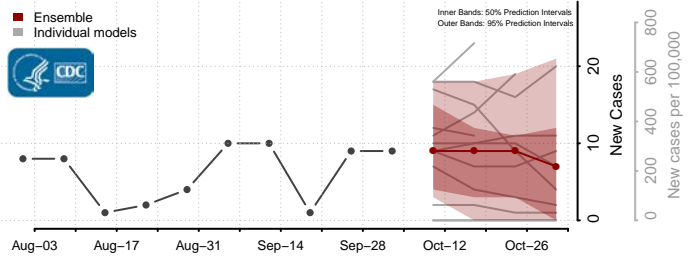

Foster County, North Dakota