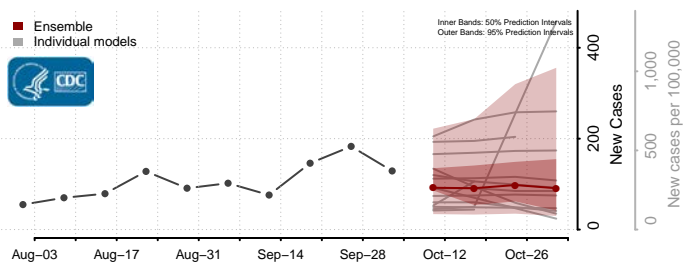

Scotland County, North Carolina