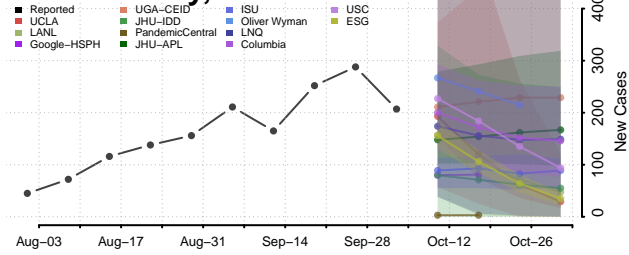

Stark County, North Dakota