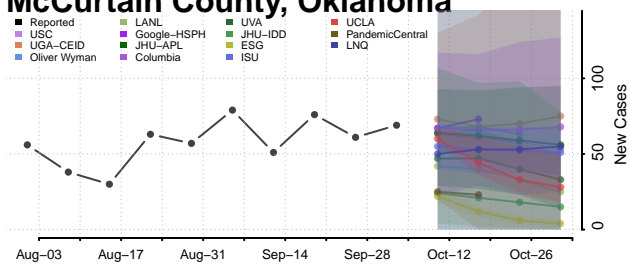

McCurtain County, Oklahoma