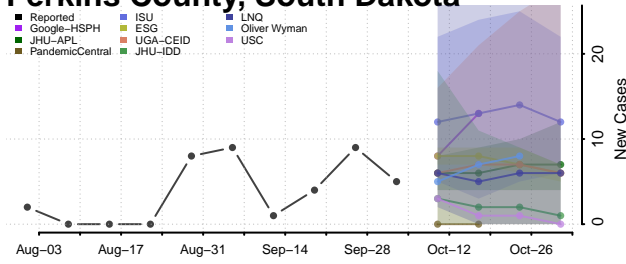

Perkins County, South Dakota