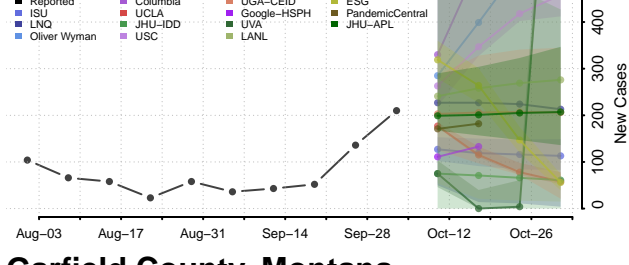

Gallatin County, Montana