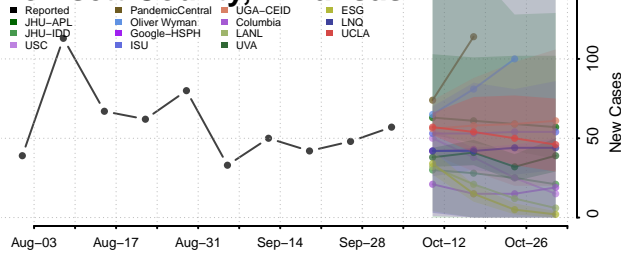

Poinsett County, Arkansas