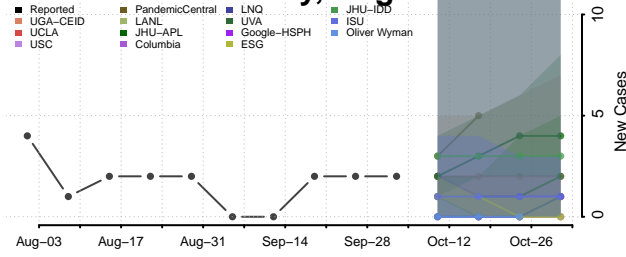

Falls Church County, Virginia