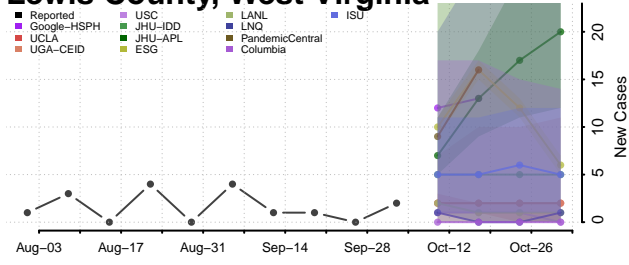

Lewis County, West Virginia