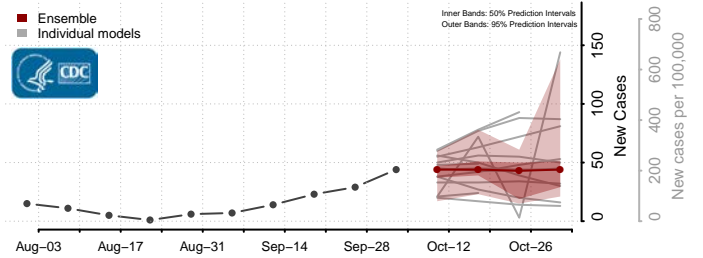

Letcher County, Kentucky