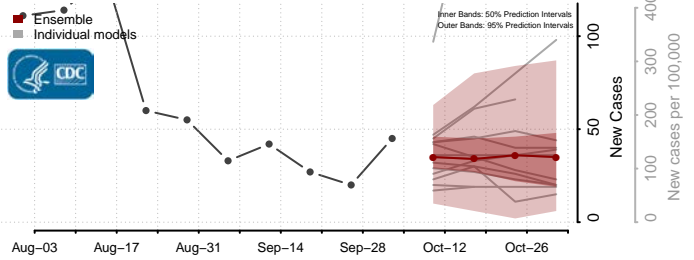

Union County, Mississippi