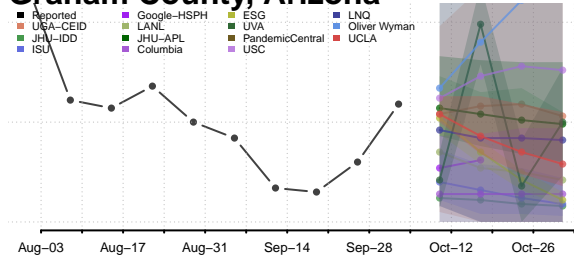

Graham County, Arizona