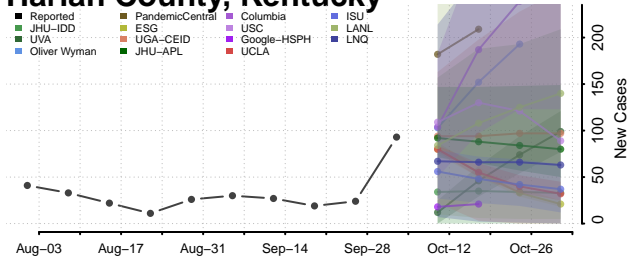

Harlan County, Kentucky