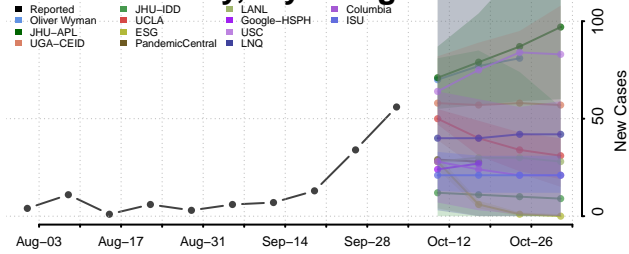

Lincoln County, Wyoming