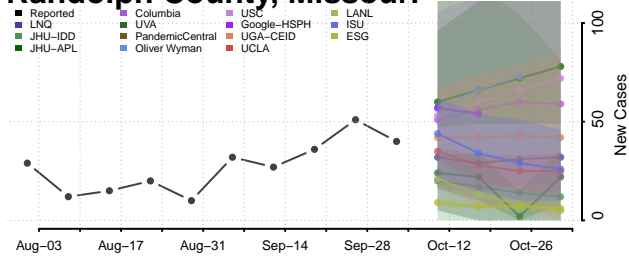

Randolph County, Missouri