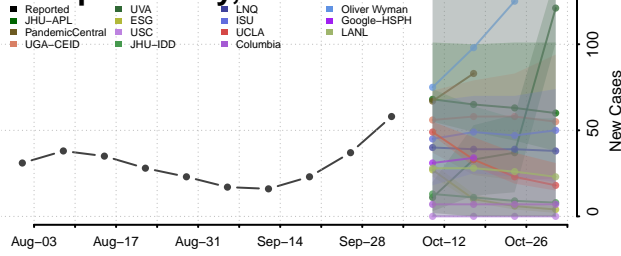

Phillips County, Arkansas