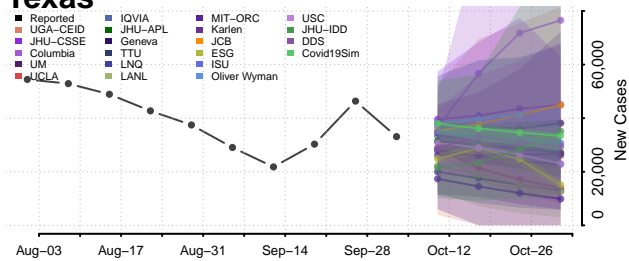

Williamson County, Tennessee

Wilson County, Tennessee

Texas

Anderson County, Texas

Andrews County, Texas

Angelina County, Texas