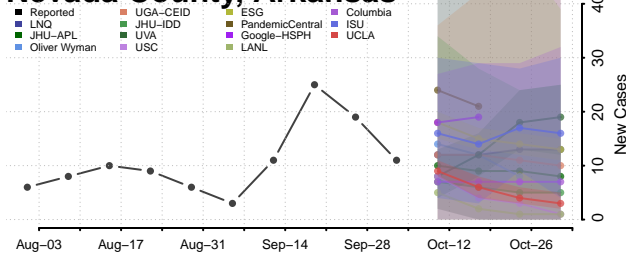

Nevada County, Arkansas