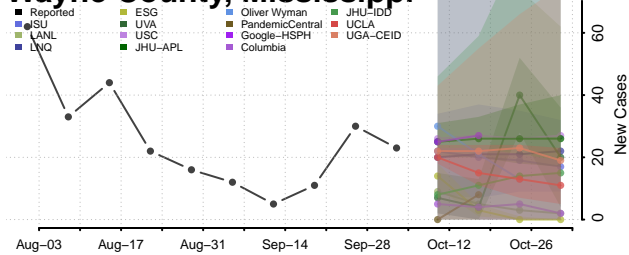

Wayne County, Mississippi