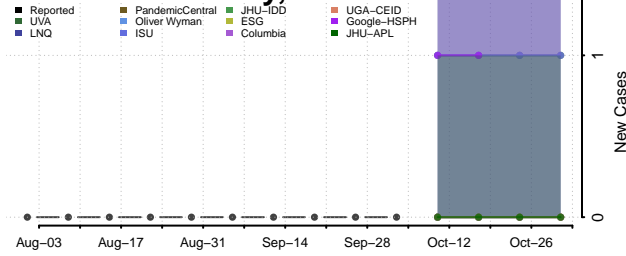

Petroleum County, Montana