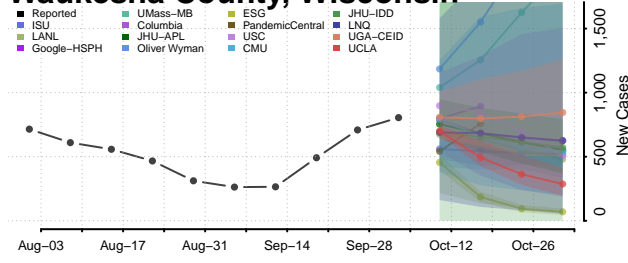

Waukesha County, Wisconsin