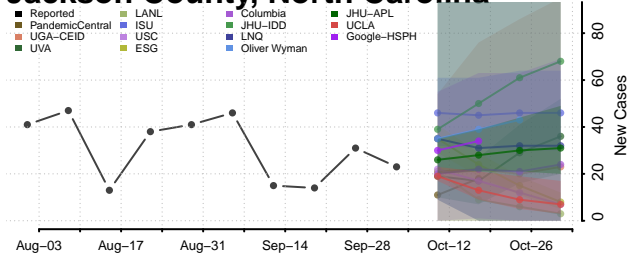

Jackson County, North Carolina