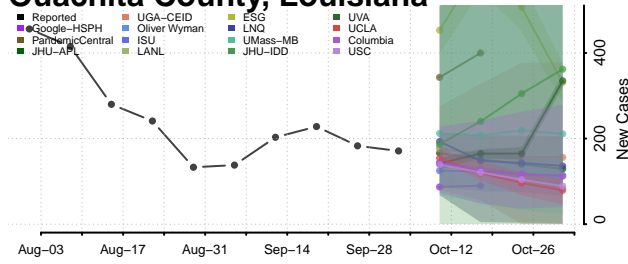

Ouachita County, Louisiana