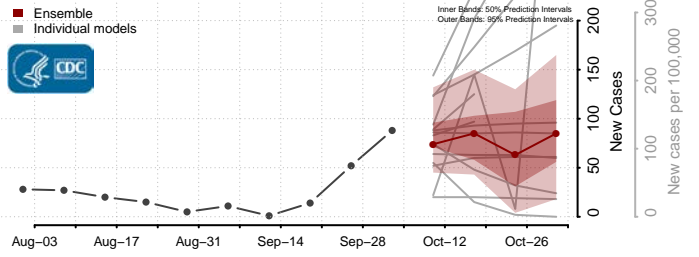

Lewis and Clark County, Montana