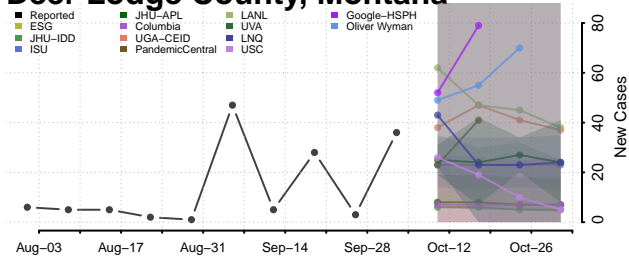

Deer Lodge County, Montana