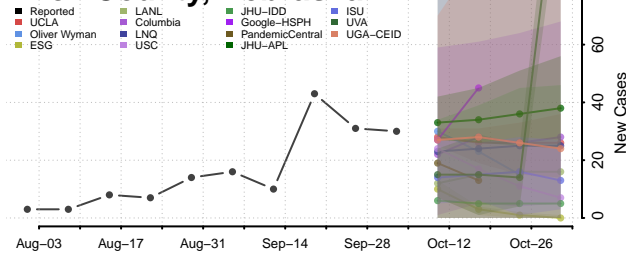

Knox County, Nebraska