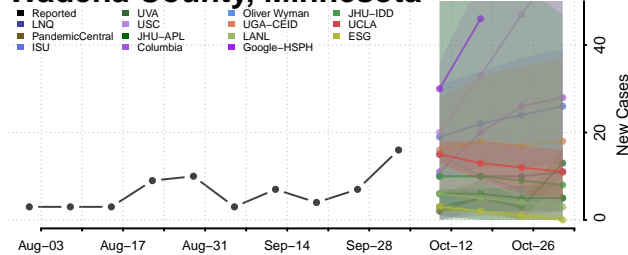

Wadena County, Minnesota