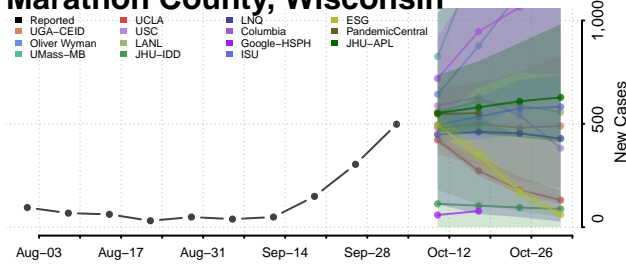

Marathon County, Wisconsin