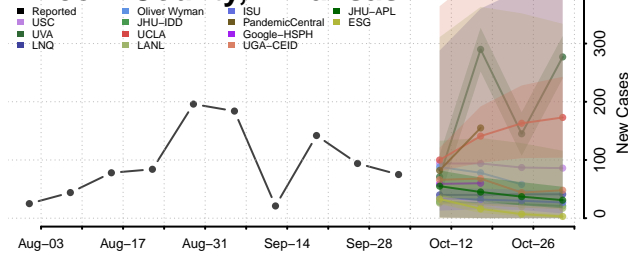

Lincoln County, Arkansas