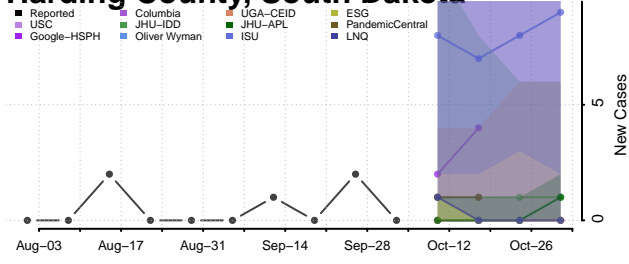

Harding County, South Dakota