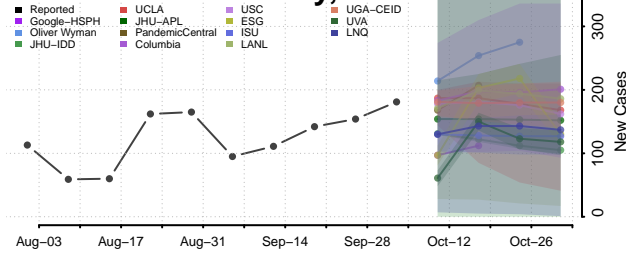

Pottawatomie County, Oklahoma