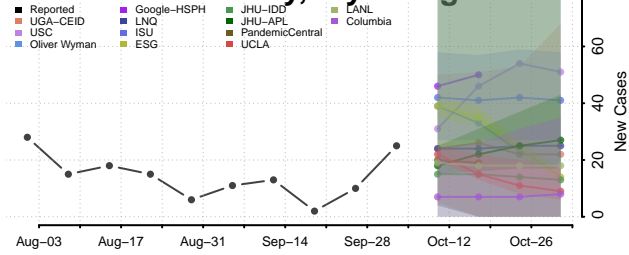

Sweetwater County, Wyoming