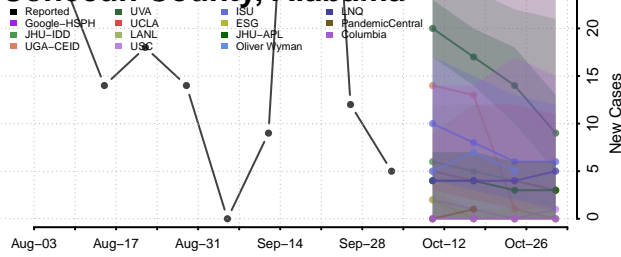

Conecuh County, Alabama