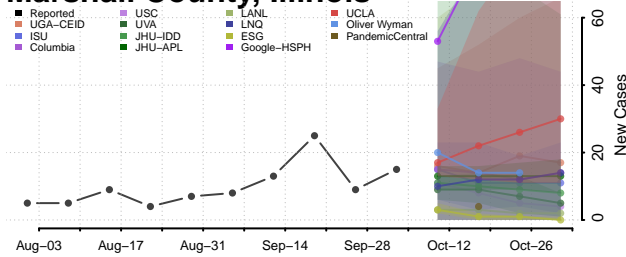

Marshall County, Illinois