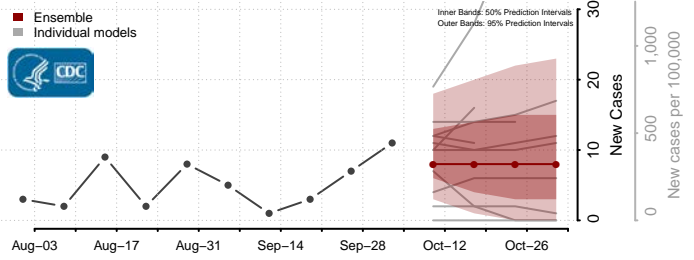

Kidder County, North Dakota