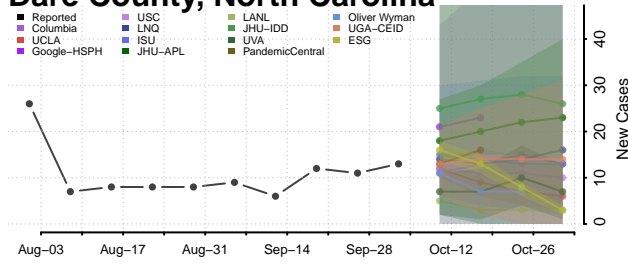

Dare County, North Carolina