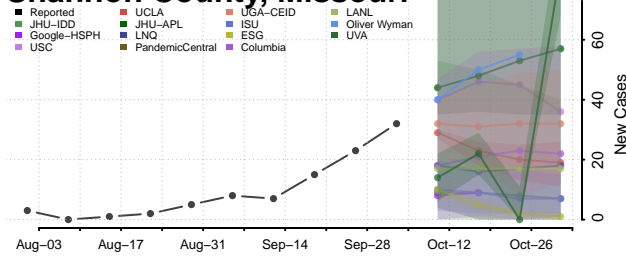

Shannon County, Missouri