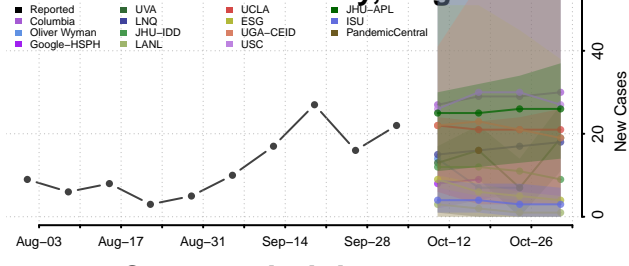

Northumberland County, Virginia