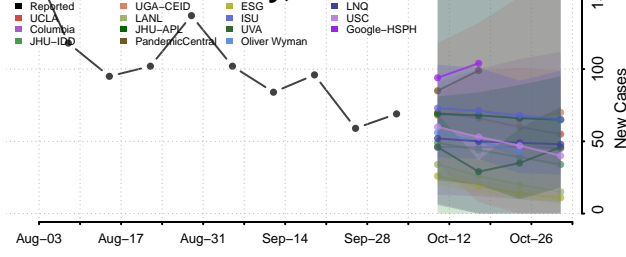

Robertson County, Tennessee