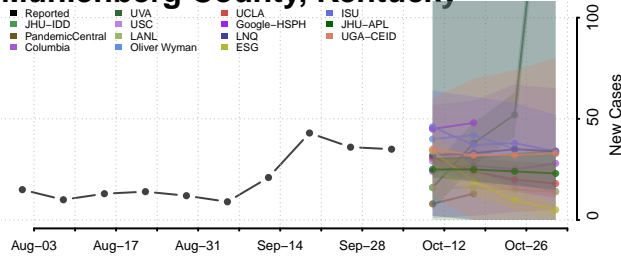

Muhlenberg County, Kentucky