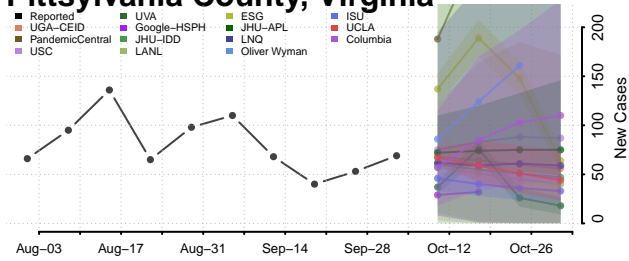

Pittsylvania County, Virginia