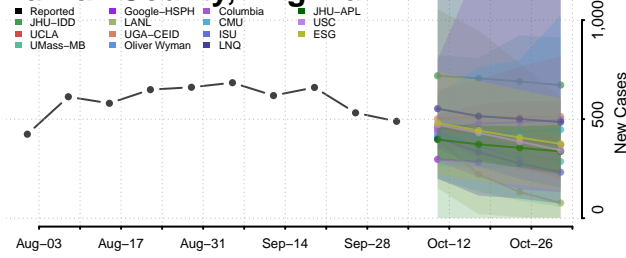

Fairfax County, Virginia