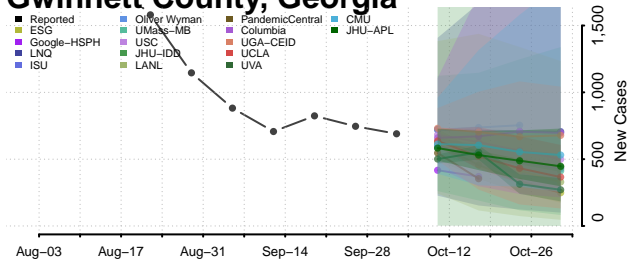

Gwinnett County, Georgia