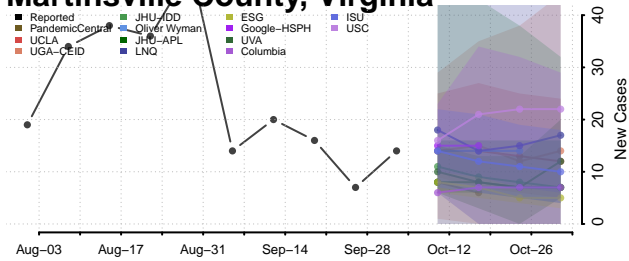

Martinsville County, Virginia