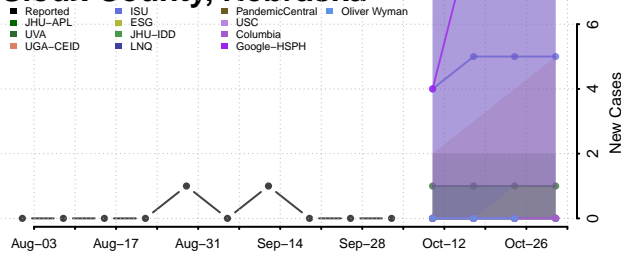

Sioux County, Nebraska