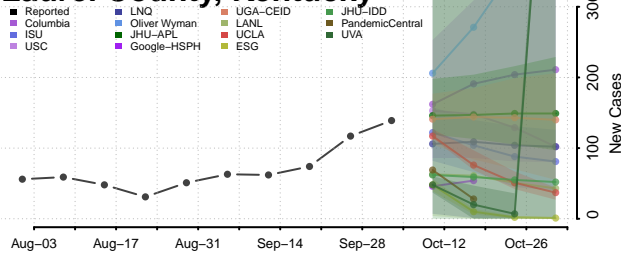

Laurel County, Kentucky