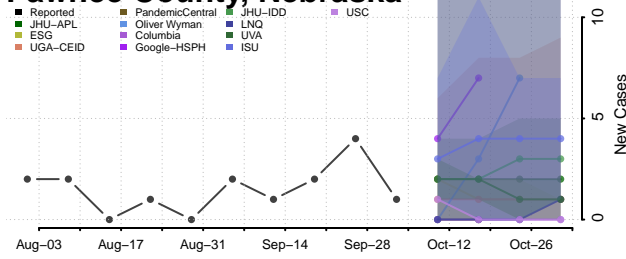

Pawnee County, Nebraska