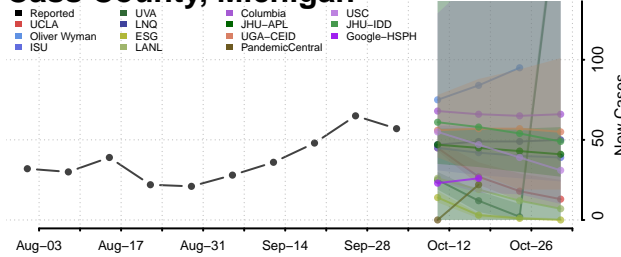

Cass County, Michigan