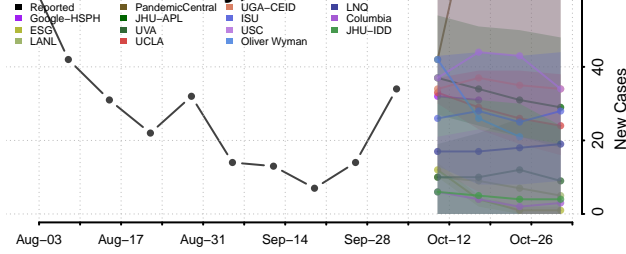

Howard County, Arkansas