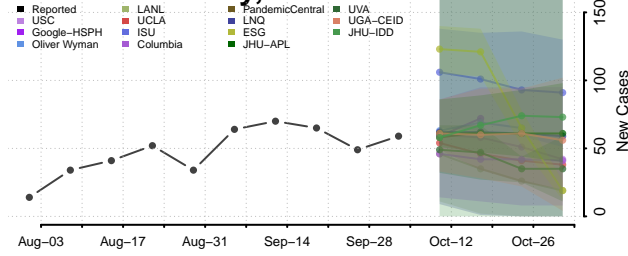

### Madison County, Nebraska