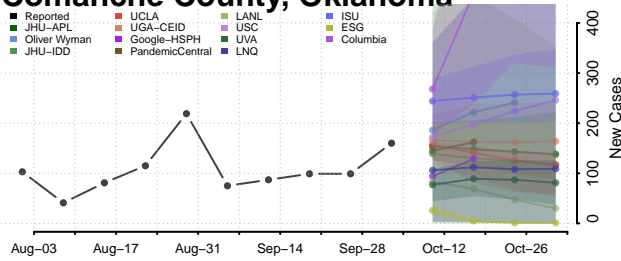

Comanche County, Oklahoma