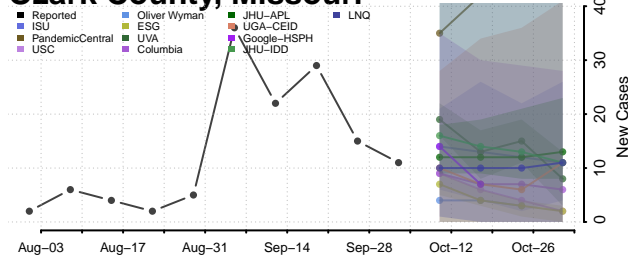

### Pemiscot County, Missouri