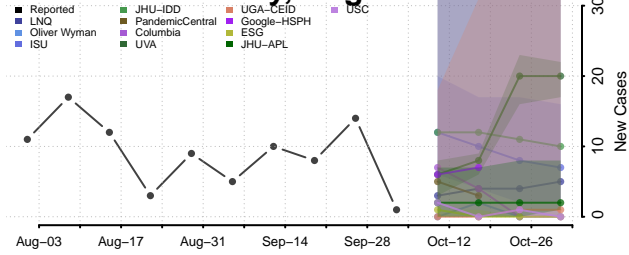

Dickenson County, Virginia