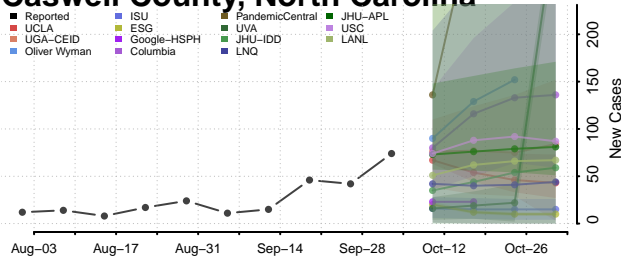

Caswell County, North Carolina