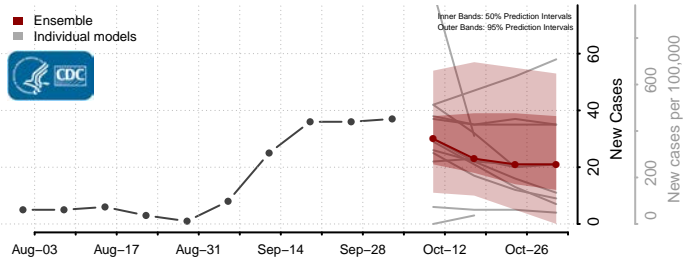

### Morton County, North Dakota