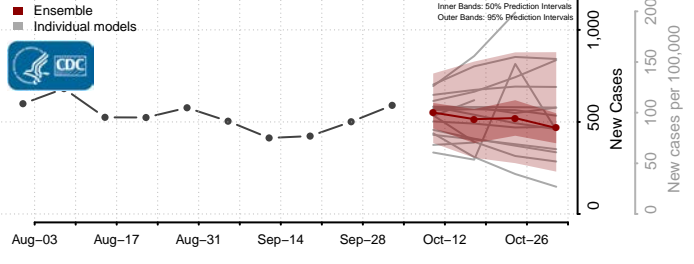

Ramsey County, Minnesota