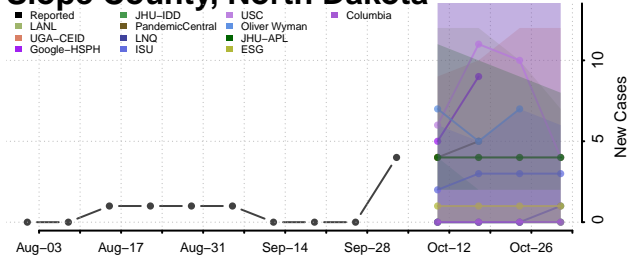

Slope County, North Dakota