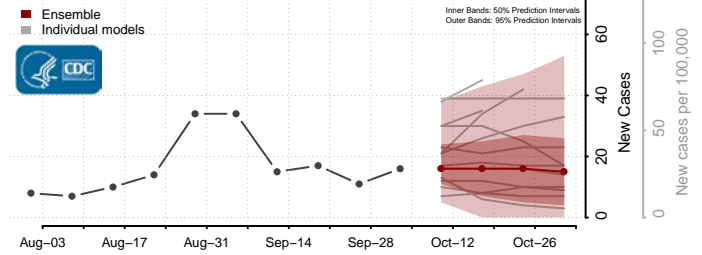

Jefferson County, West Virginia