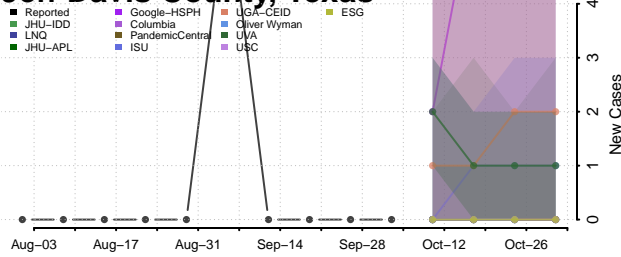

Jeff Davis County, Texas