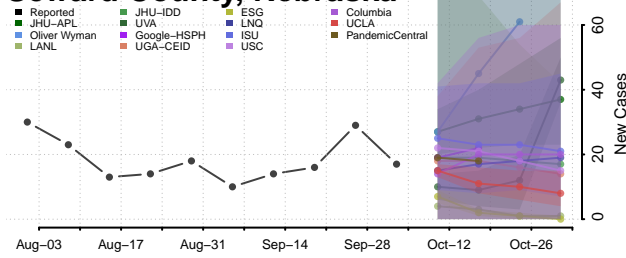

Seward County, Nebraska