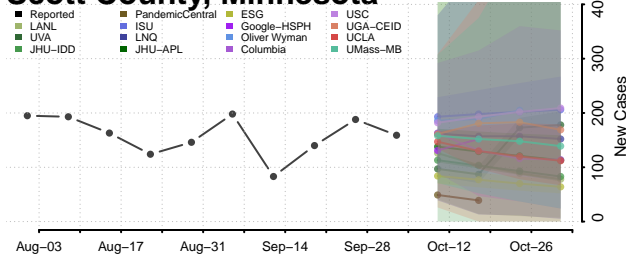

Scott County, Minnesota