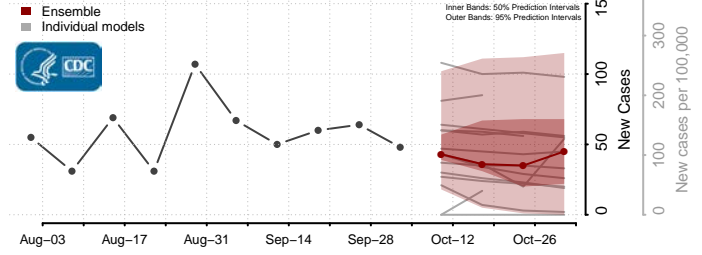

### Cerro Gordo County, Iowa