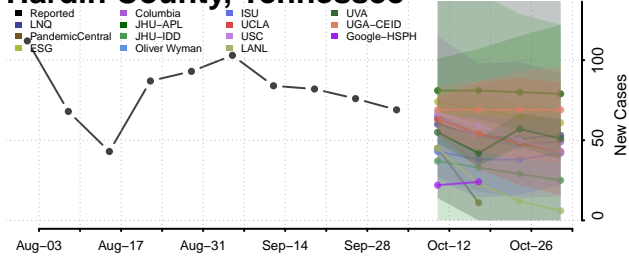

Hardin County, Tennessee