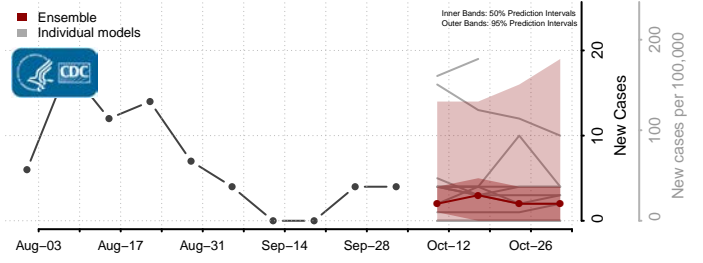

Carroll County, Kentucky