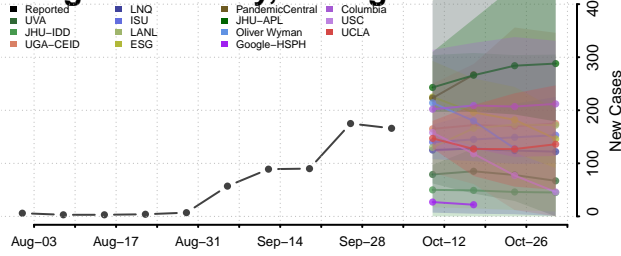

Houghton County, Michigan