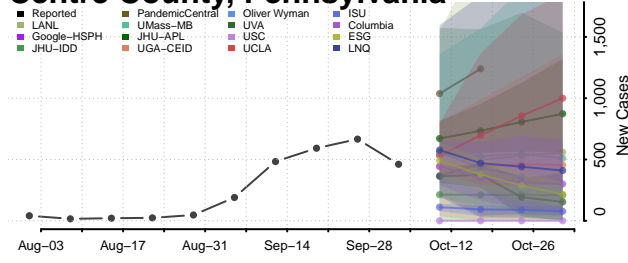

Centre County, Pennsylvania