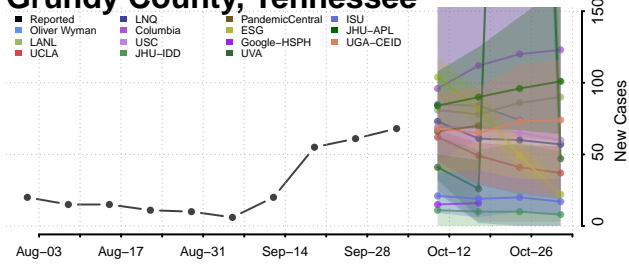

Grundy County, Tennessee