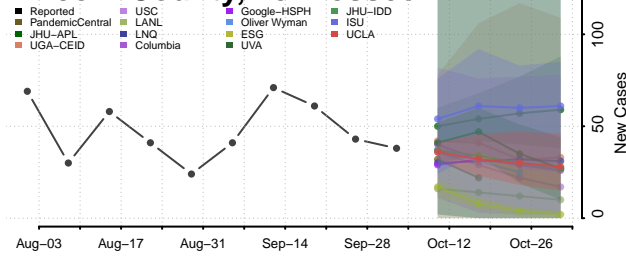

Lincoln County, Tennessee