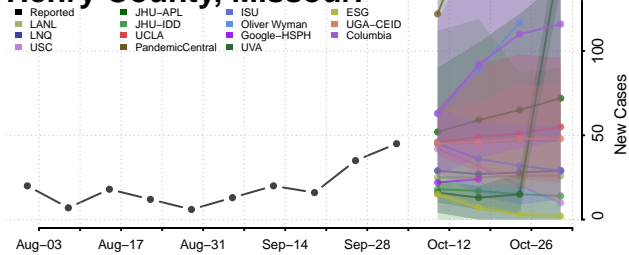

Henry County, Missouri