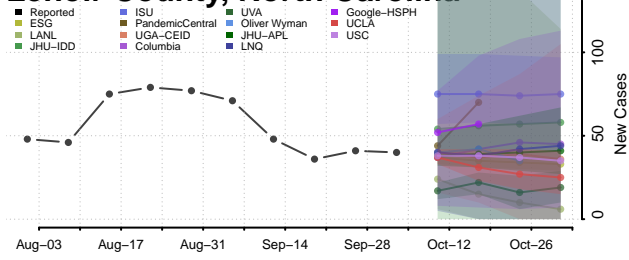

Lenoir County, North Carolina