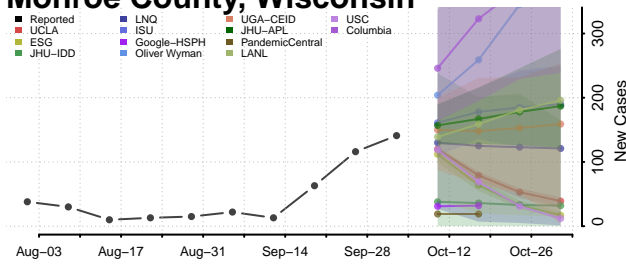

Monroe County, Wisconsin