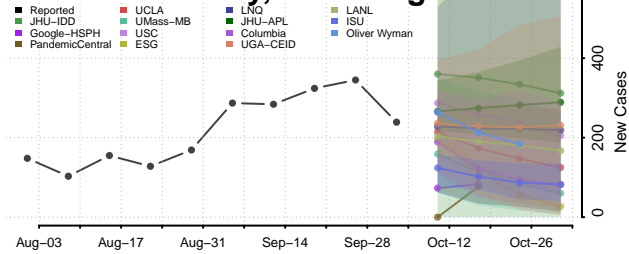

Kanawha County, West Virginia