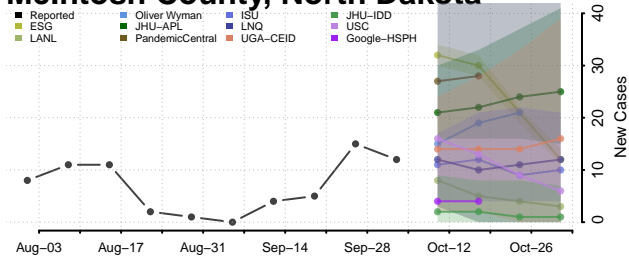

McIntosh County, North Dakota