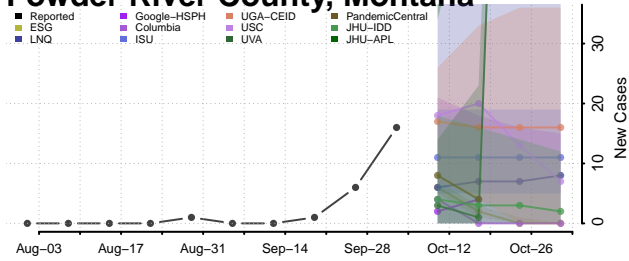

Powder River County, Montana