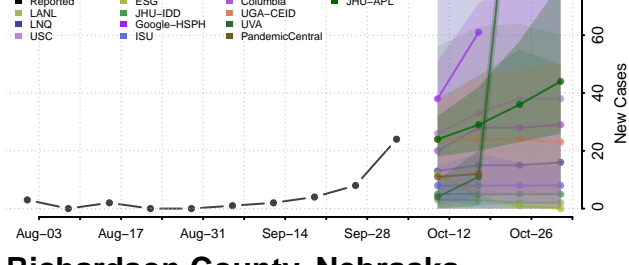

Red Willow County, Nebraska