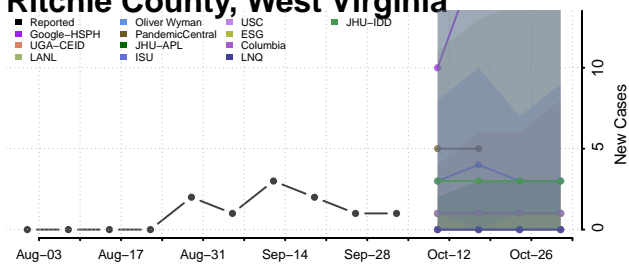

Ritchie County, West Virginia