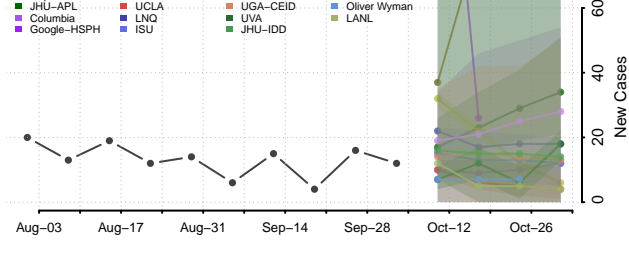

Gloucester County, Virginia