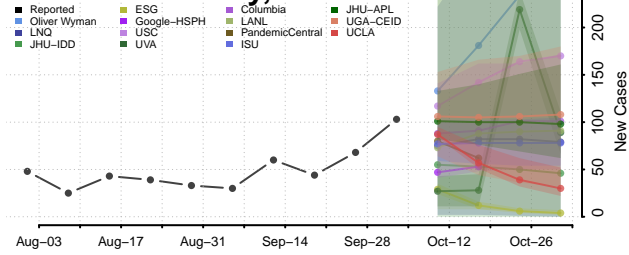

Delaware County, Oklahoma