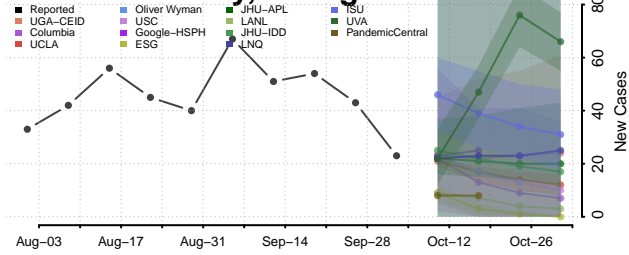

Franklin County, Georgia