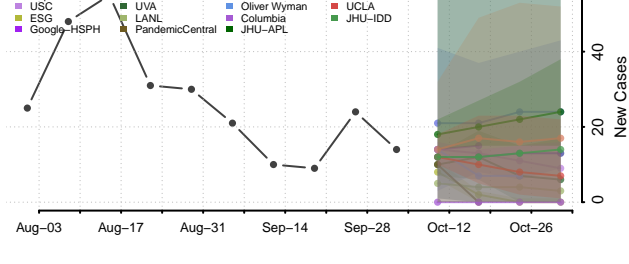

Stone County, Mississippi