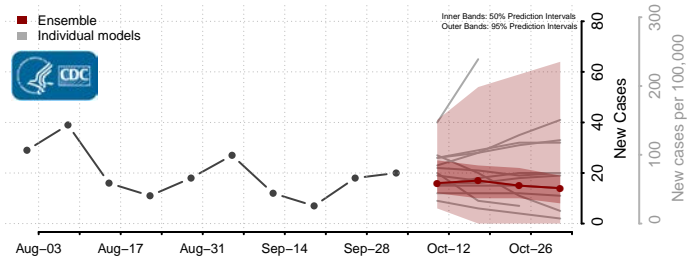

Ashe County, North Carolina