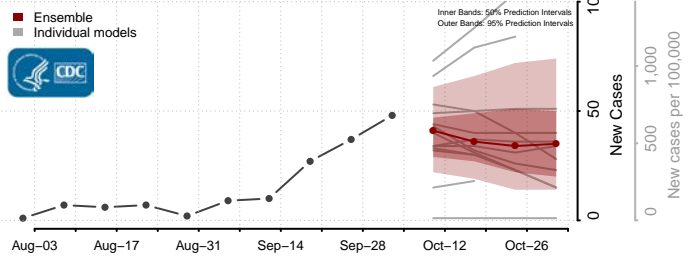

Grant County, South Dakota