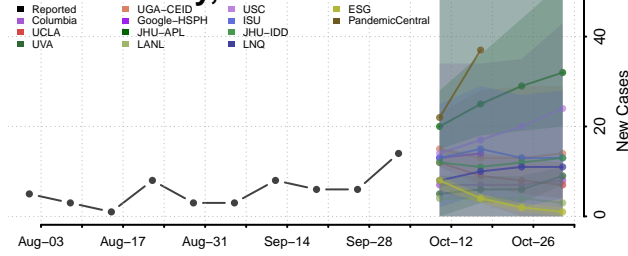

Llano County, Texas