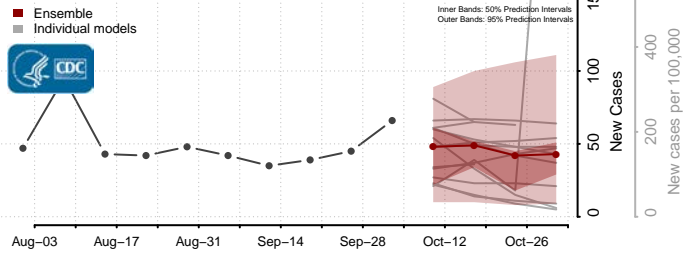

Neshoba County, Mississippi