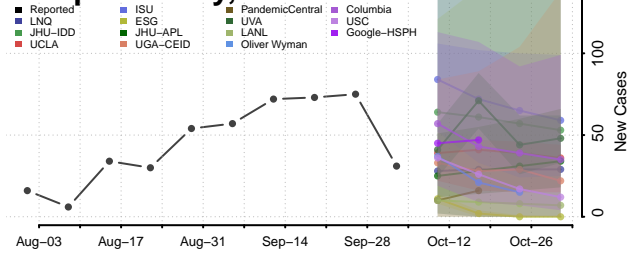

Phelps County, Missouri