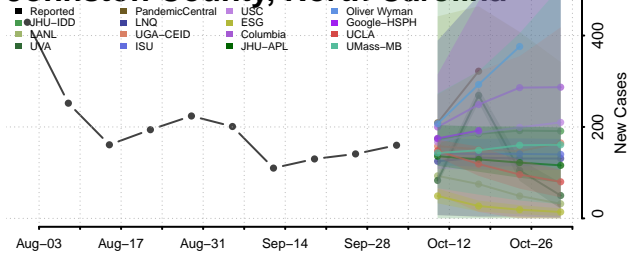

Johnston County, North Carolina