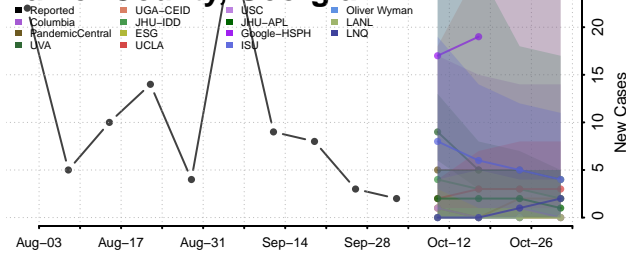

Lanier County, Georgia