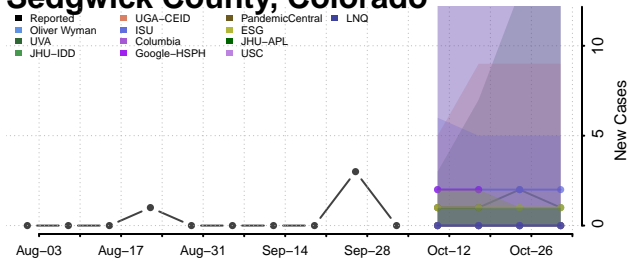

Sedgwick County, Colorado