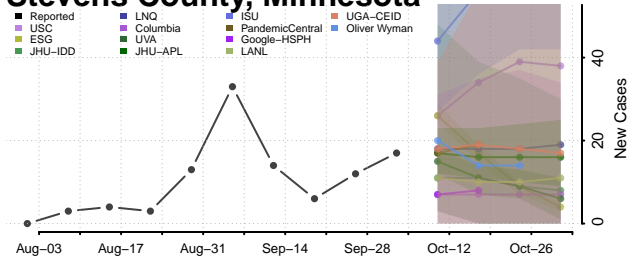

Stevens County, Minnesota