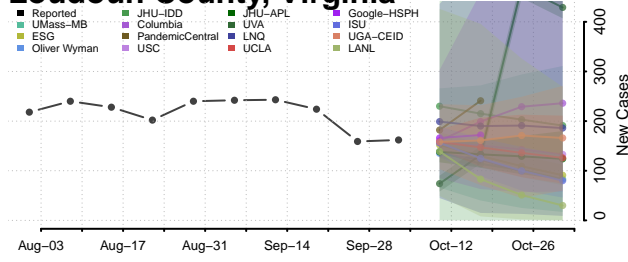

Loudoun County, Virginia