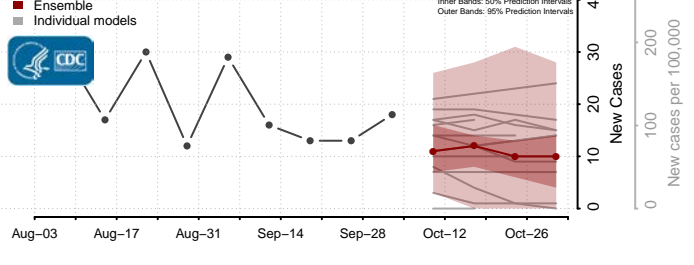

Smith County, Mississippi