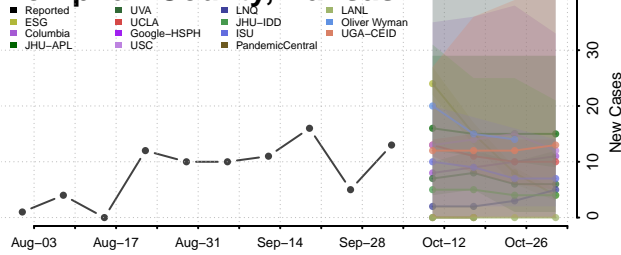

Doniphan County, Kansas