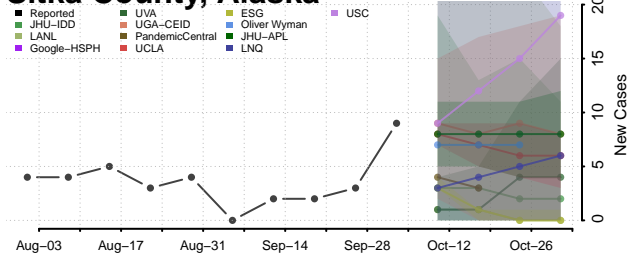

Sitka County, Alaska