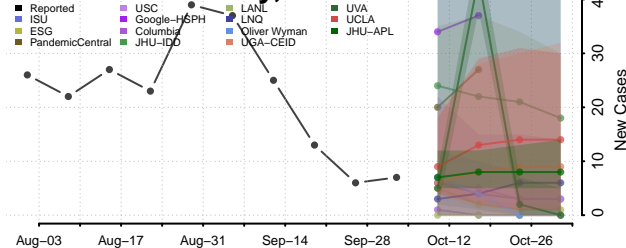

Calaveras County, California

*New weekly cases may decrease in this location over the next four weeks. For these locations, the ensemble forecast indicates a probability of 0.75 or greater that fewer cases will be reported in week four of the forecast than in the last reported week.