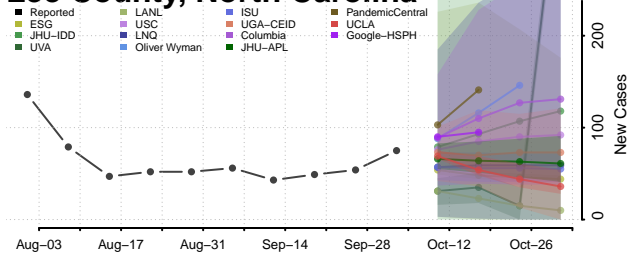

Lee County, North Carolina