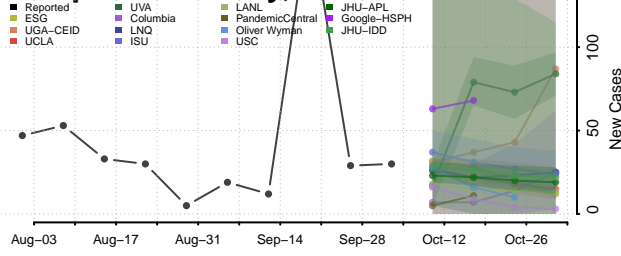

Tallapoosa County, Alabama