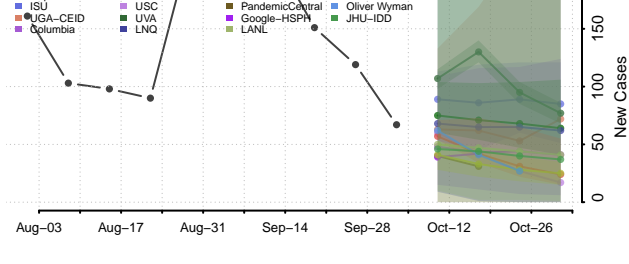

Lafayette County, Mississippi