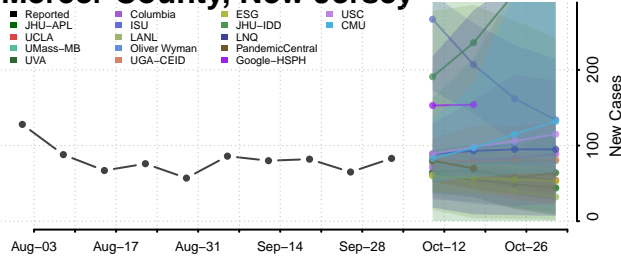

Mercer County, New Jersey