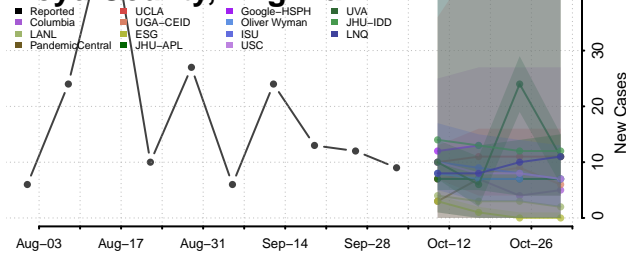

Floyd County, Virginia