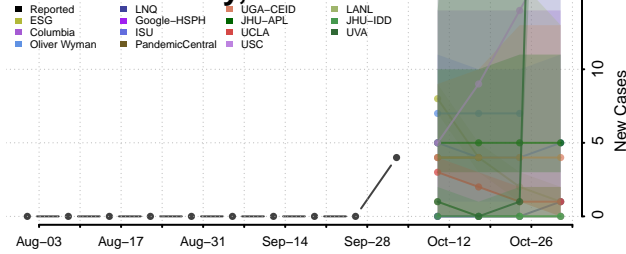

Kimball County, Nebraska