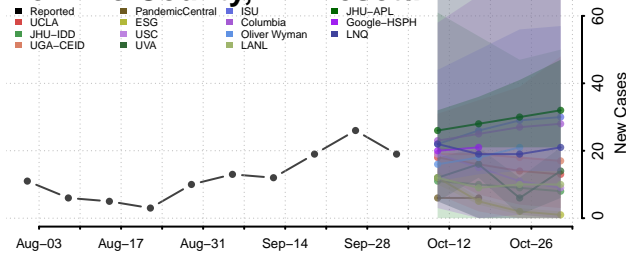

Renville County, Minnesota