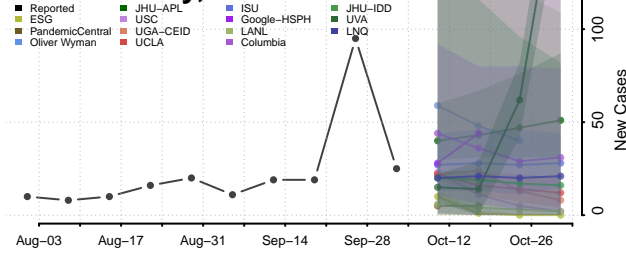

Izard County, Arkansas