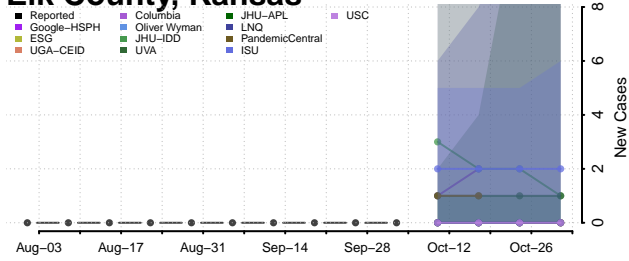

Elk County, Kansas