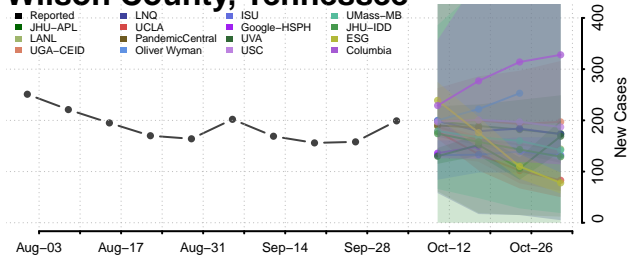

Wilson County, Tennessee