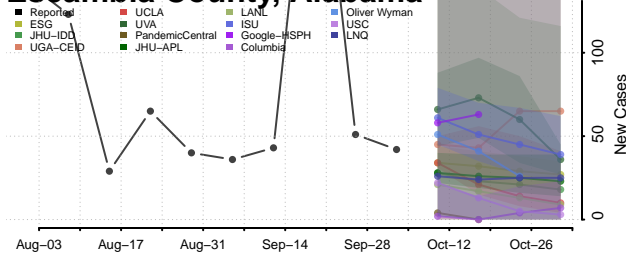

Escambia County, Alabama