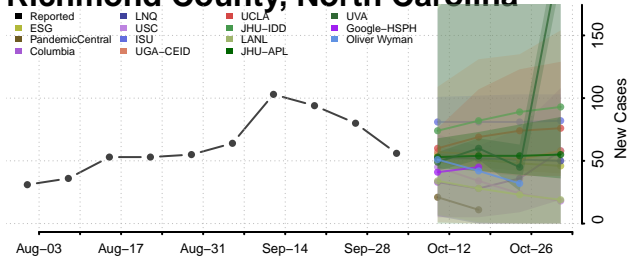

Richmond County, North Carolina