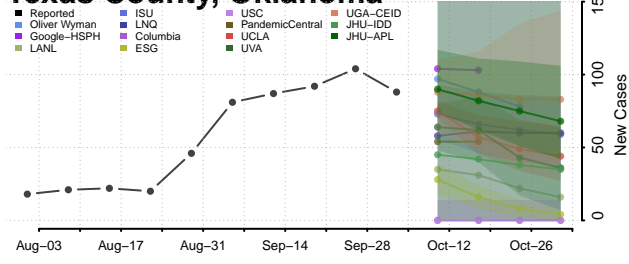

Texas County, Oklahoma