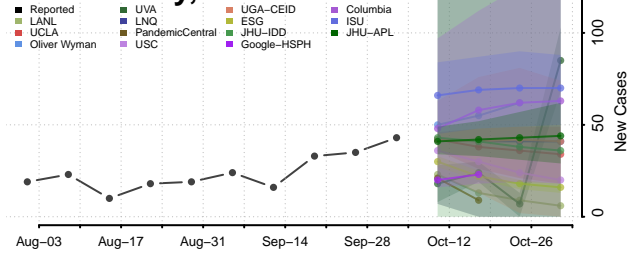

Polk County, Minnesota