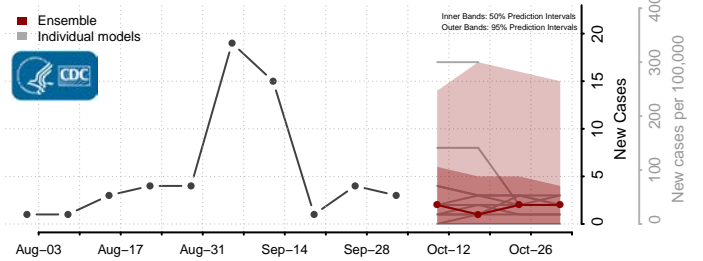

Cotton County, Oklahoma