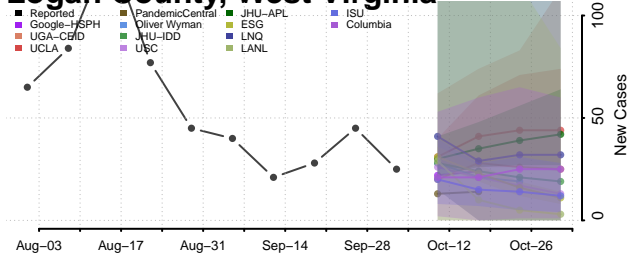

Logan County, West Virginia