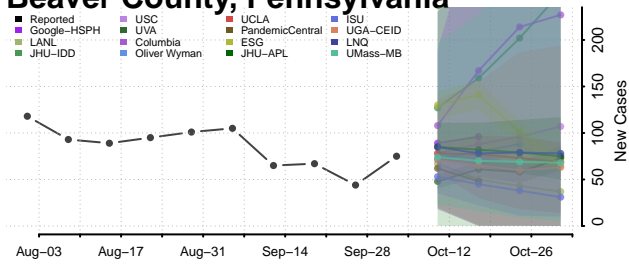

Beaver County, Pennsylvania