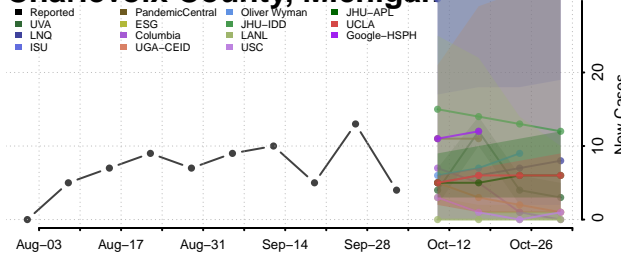

Charlevoix County, Michigan