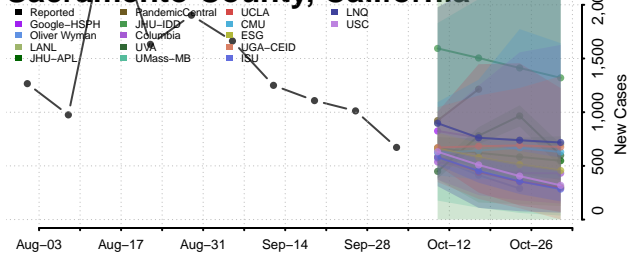

Sacramento County, California