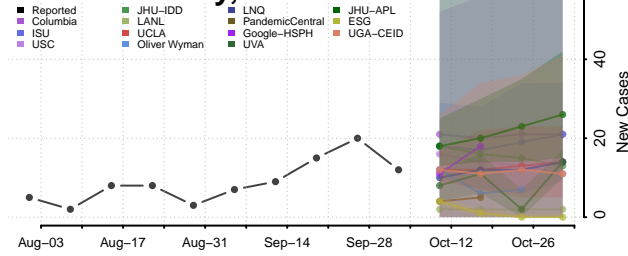

Marion County, Arkansas