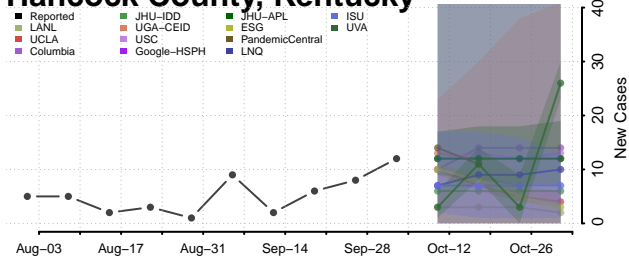

Hancock County, Kentucky