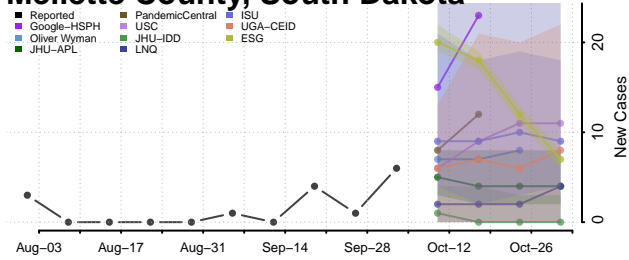

Mellette County, South Dakota