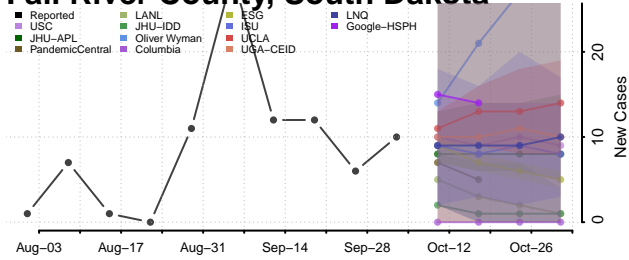

Fall River County, South Dakota