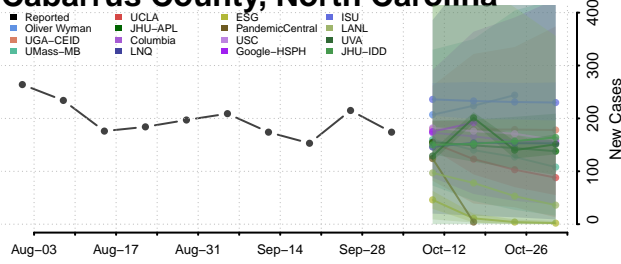

Cabarrus County, North Carolina