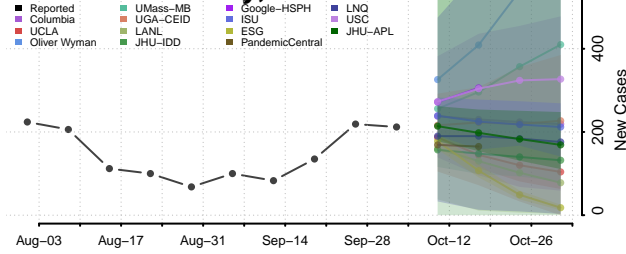

Kenosha County, Wisconsin