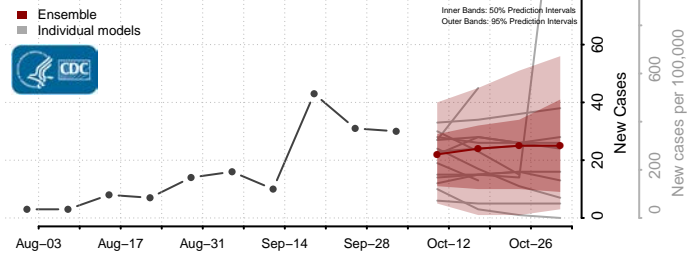

Knox County, Nebraska