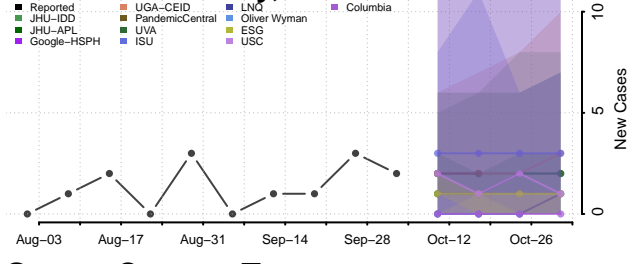

Stonewall County, Texas