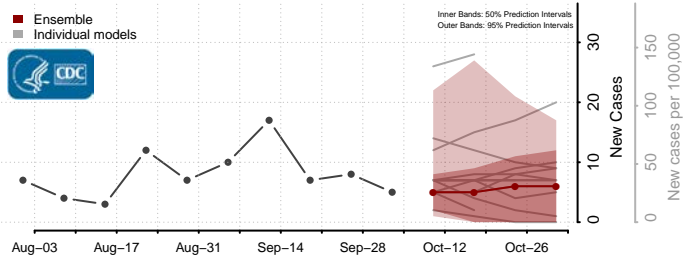

Kent County, Maryland