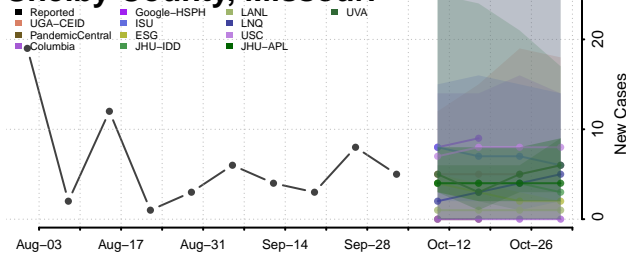

Shelby County, Missouri