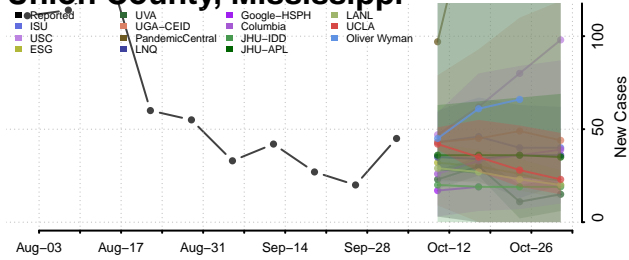

Union County, Mississippi