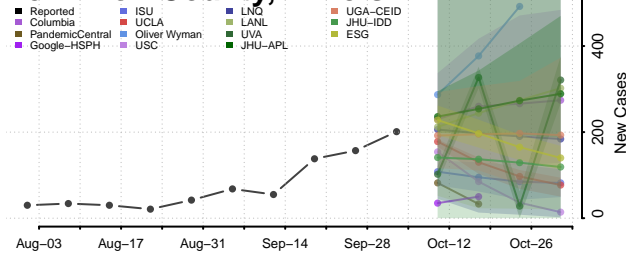

Vermilion County, Illinois