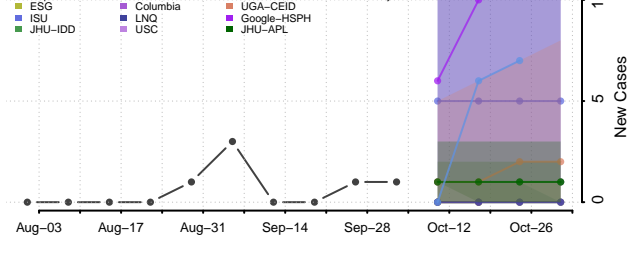

Garfield County, Montana