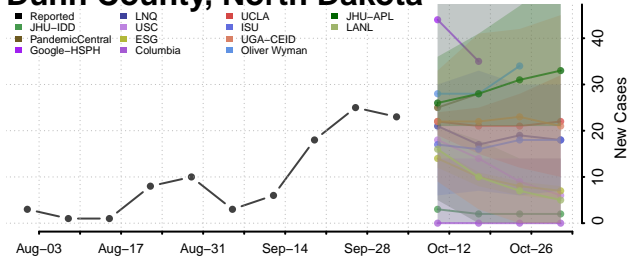

Dunn County, North Dakota