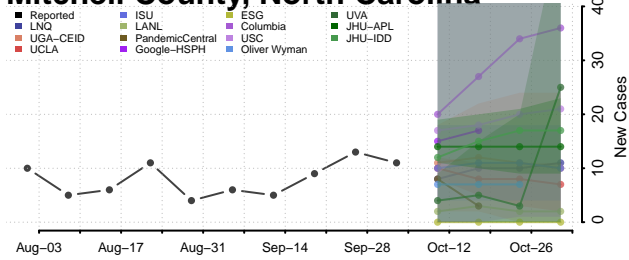

Mitchell County, North Carolina