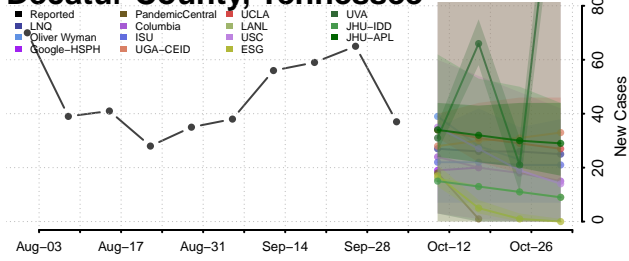

Decatur County, Tennessee