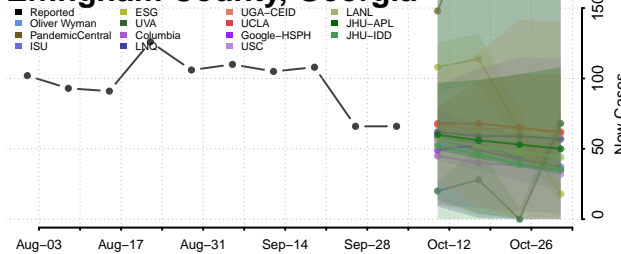

Effingham County, Georgia