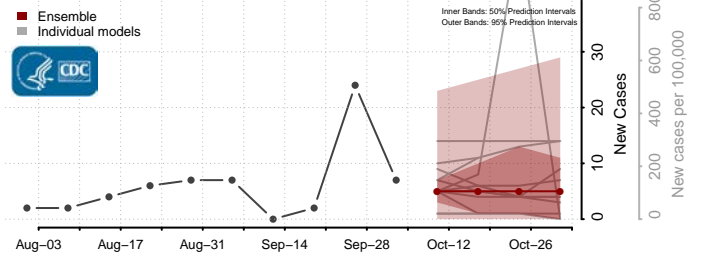

Calhoun County, Illinois