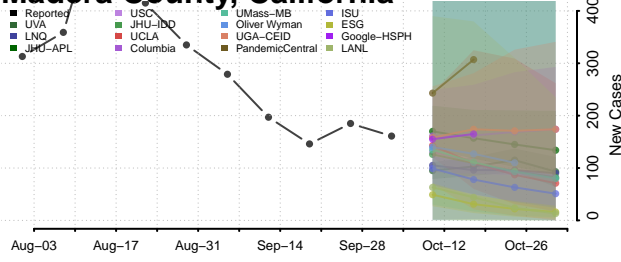

Madera County, California