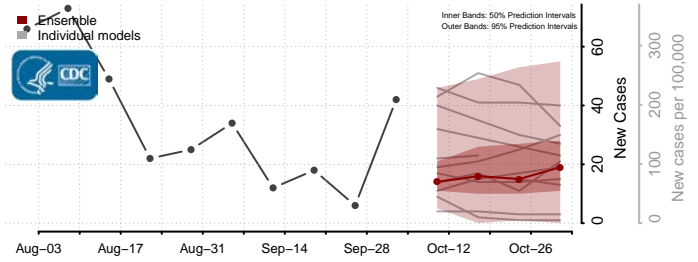

Richland County, Louisiana