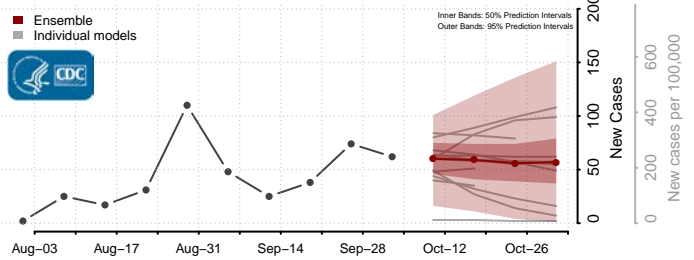

Lawrence County, South Dakota