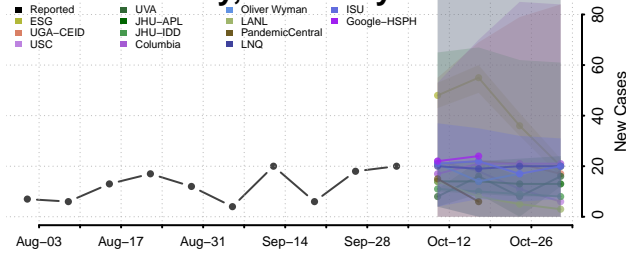

Clinton County, Kentucky