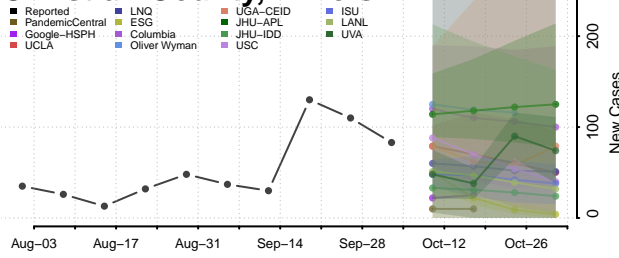

Christian County, Illinois