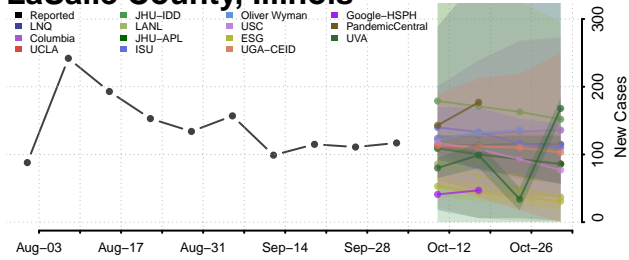

LaSalle County, Illinois