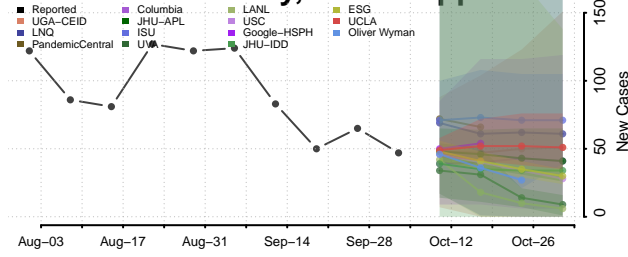

Lauderdale County, Mississippi