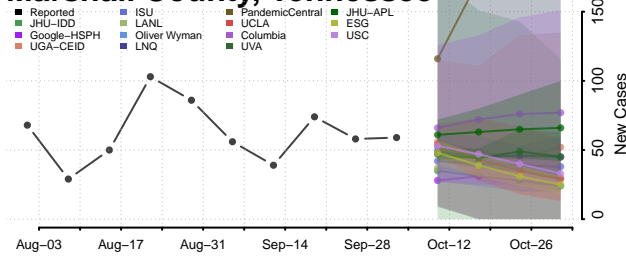

Marshall County, Tennessee