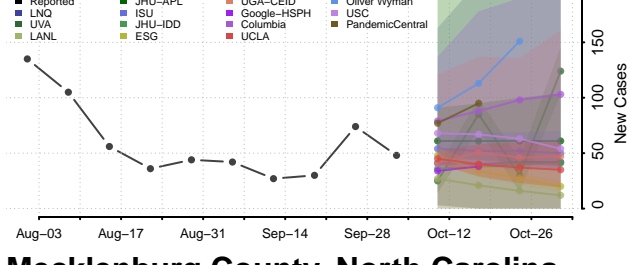

McDowell County, North Carolina