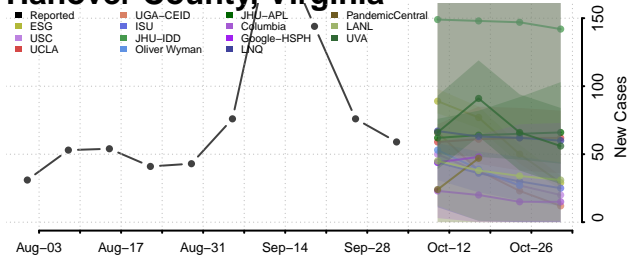

### Hanover County, Virginia