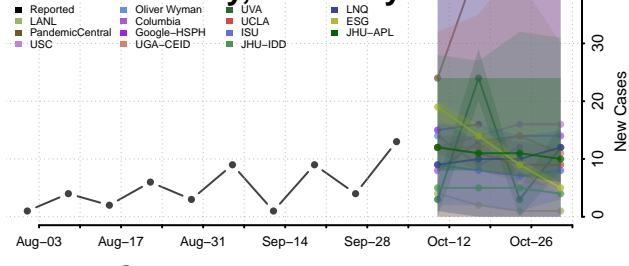

McLean County, Kentucky