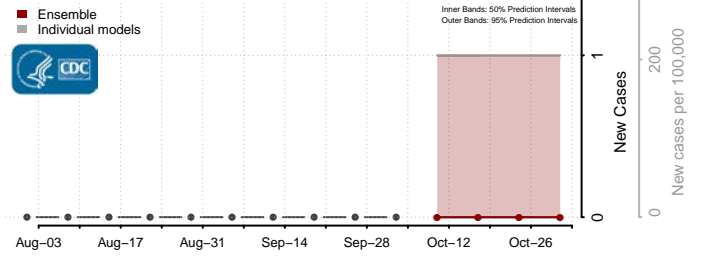

Petroleum County, Montana