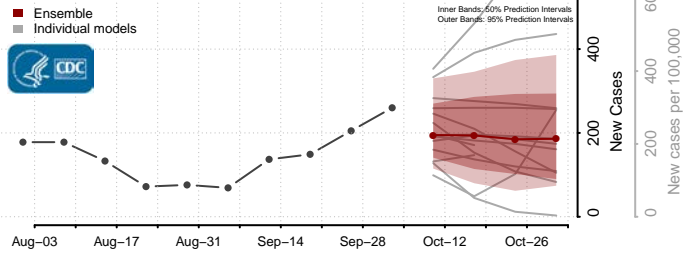

Twin Falls County, Idaho