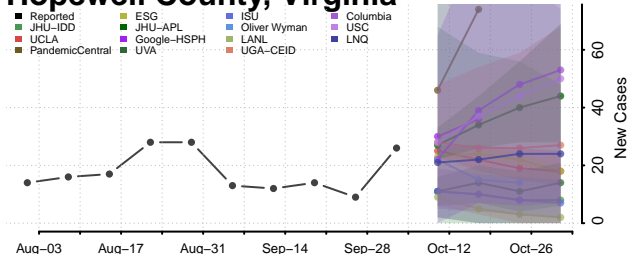

### Hopewell County, Virginia