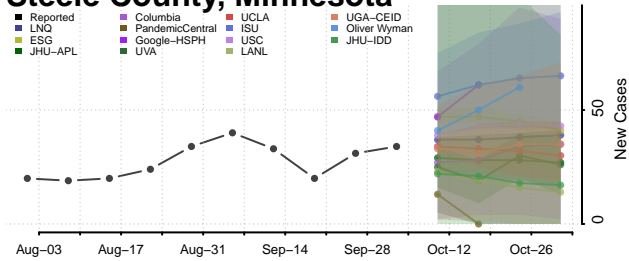

Steele County, Minnesota