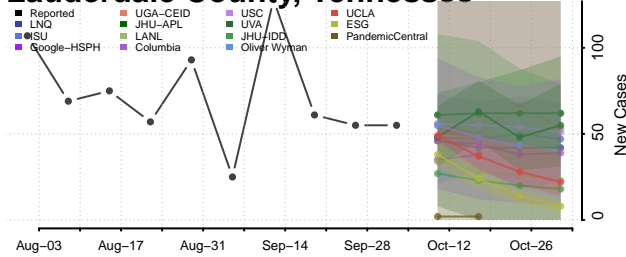

Lauderdale County, Tennessee