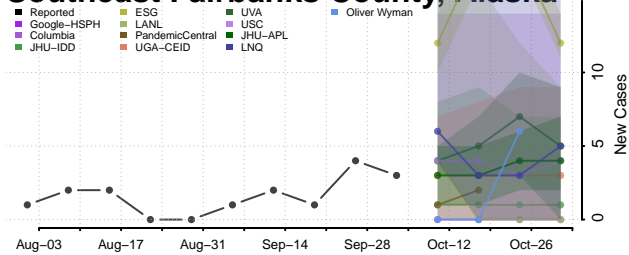

Southeast Fairbanks County, Alaska