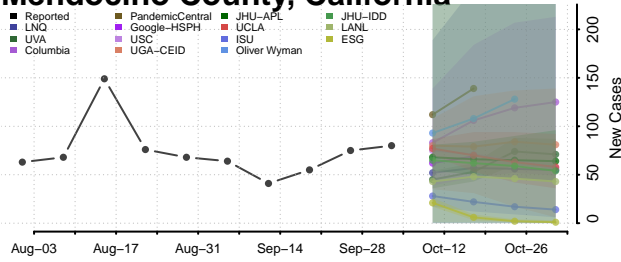

Mendocino County, California