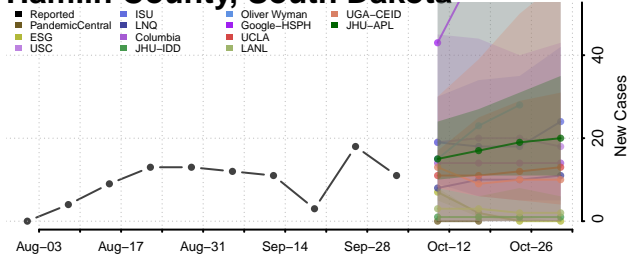

Hamlin County, South Dakota