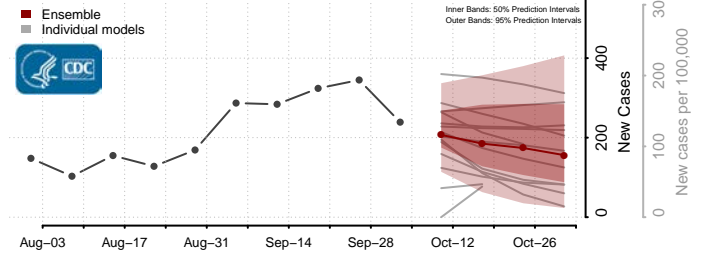

Kanawha County, West Virginia