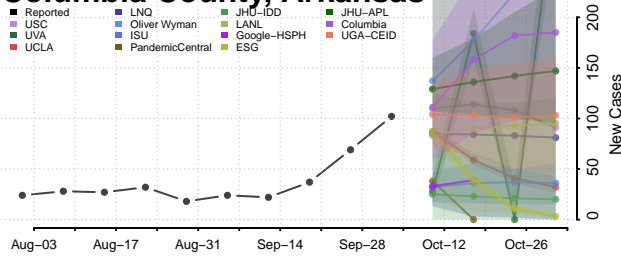

Columbia County, Arkansas