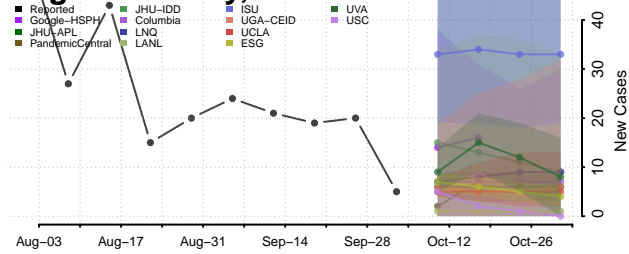

Hughes County, Oklahoma