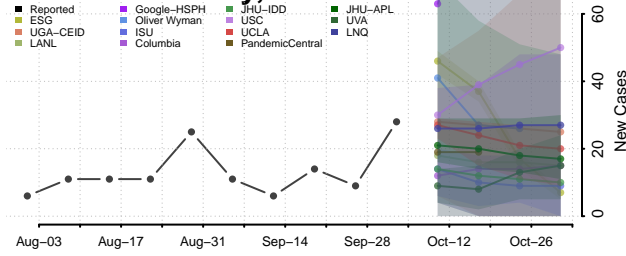

Johnson County, Illinois