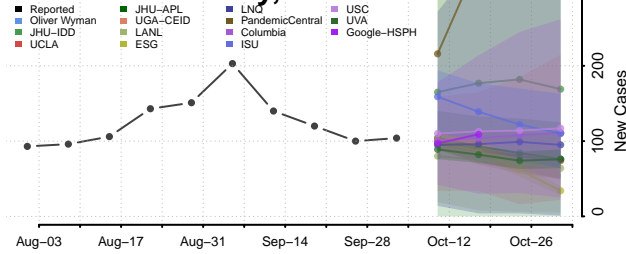

Kankakee County, Illinois