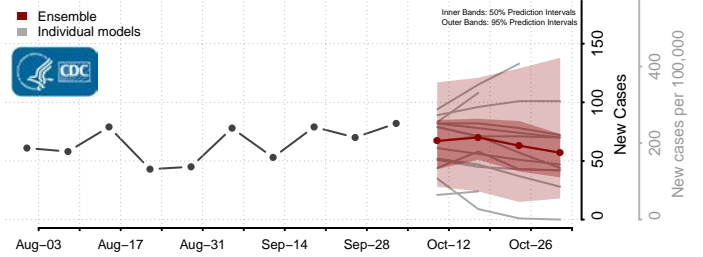

Bureau County, Illinois