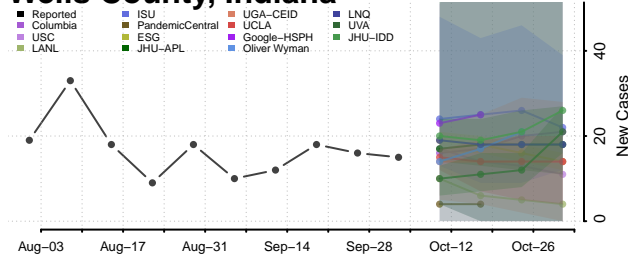

Wells County, Indiana