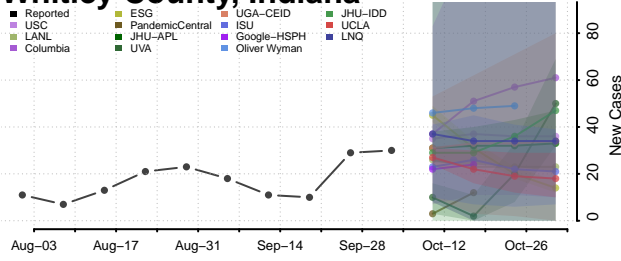

Whitley County, Indiana