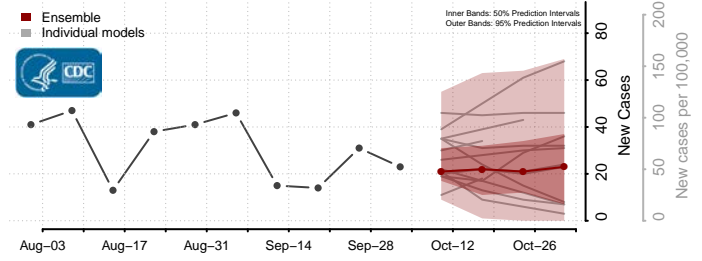

Jackson County, North Carolina