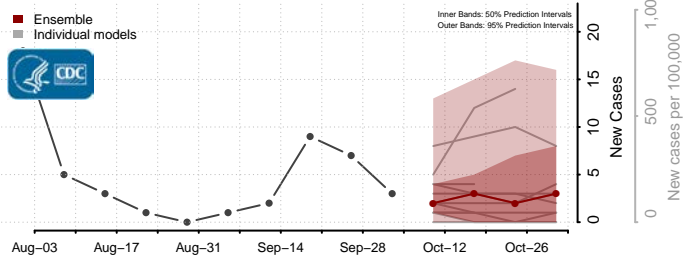

Griggs County, North Dakota