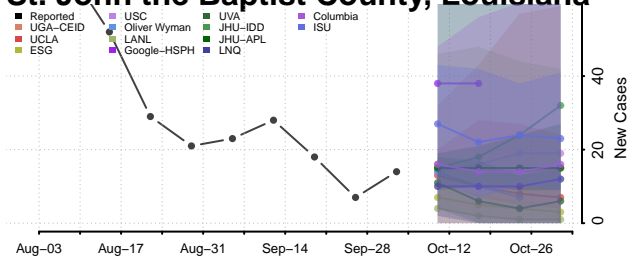

St. John the Baptist County, Louisiana