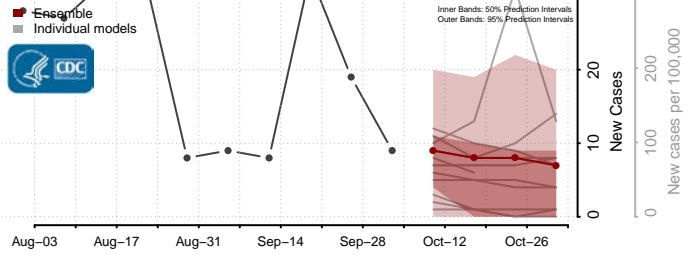

Bullock County, Alabama