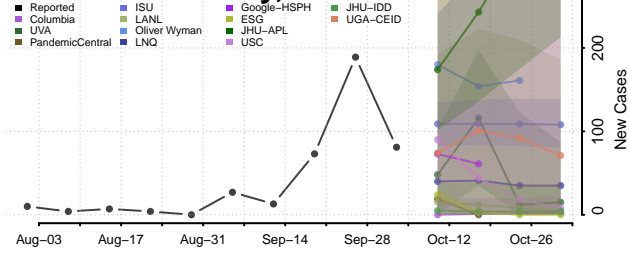

Roosevelt County, Montana