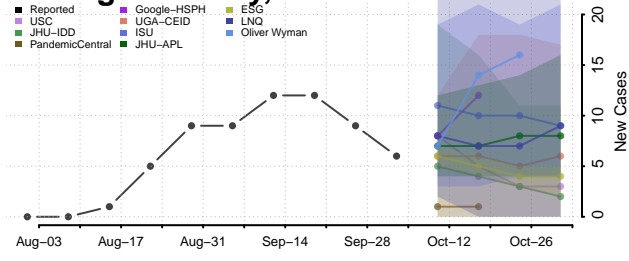

Hettinger County, North Dakota