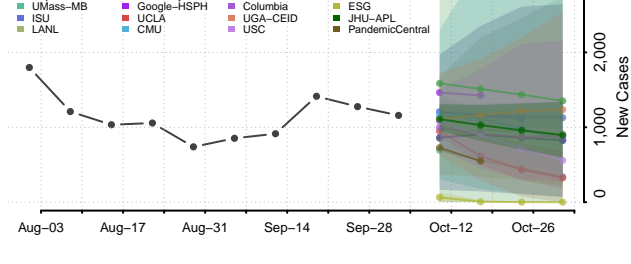

Oklahoma County, Oklahoma