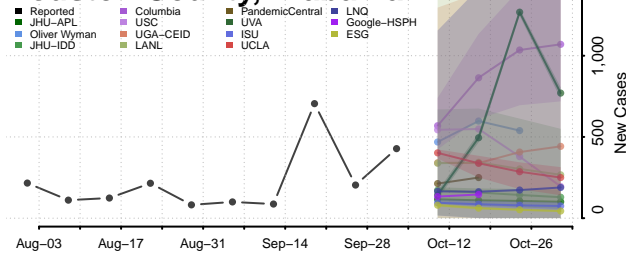

Houston County, Alabama