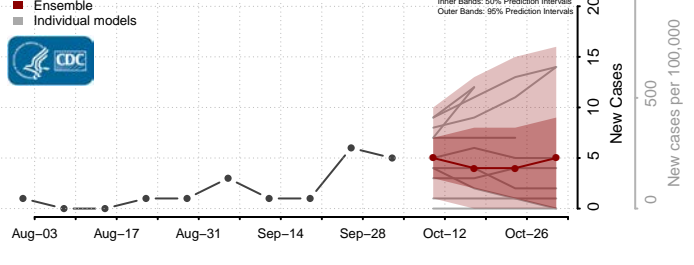

Towner County, North Dakota