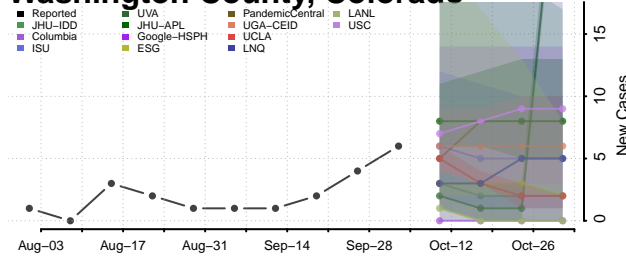

Washington County, Colorado