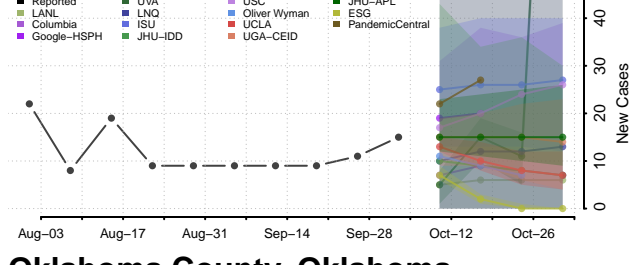

Okfuskee County, Oklahoma