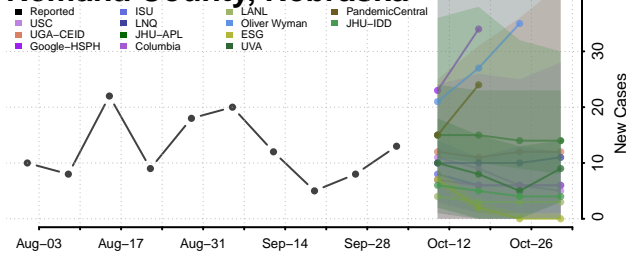

Nemaha County, Nebraska