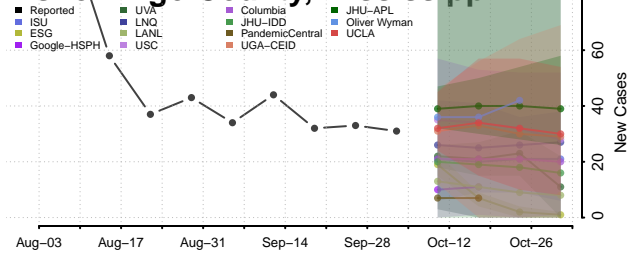

Tishomingo County, Mississippi