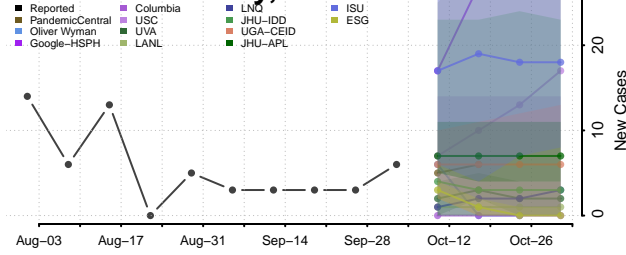

Childress County, Texas