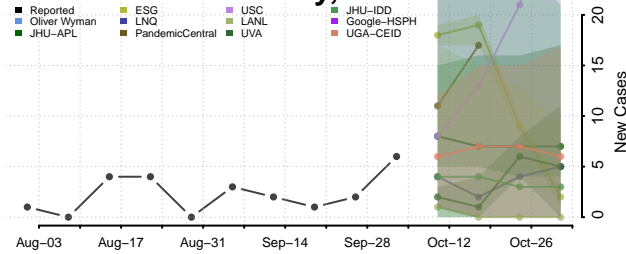

Kodiak Island County, Alaska