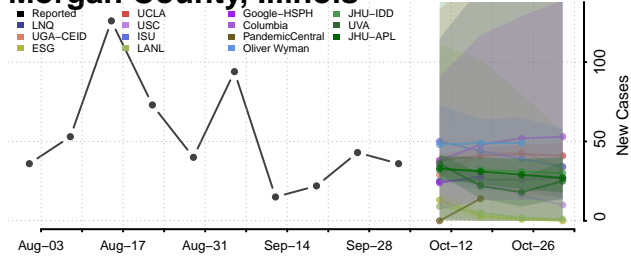

Morgan County, Illinois