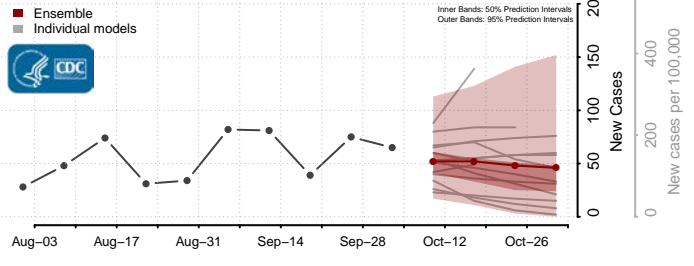

Prince George County, Virginia