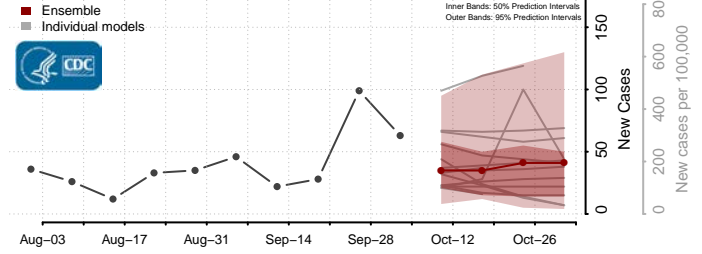

Greene County, North Carolina