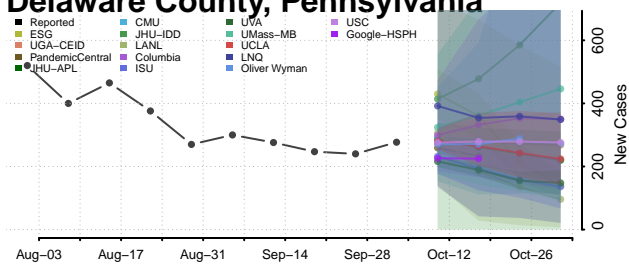

Delaware County, Pennsylvania