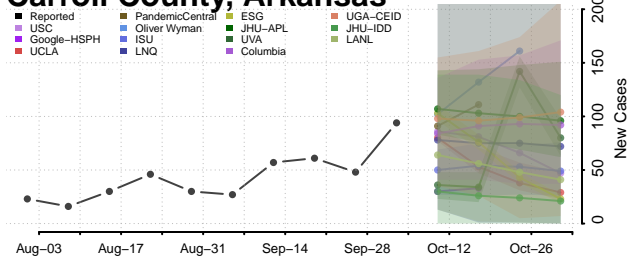

Carroll County, Arkansas