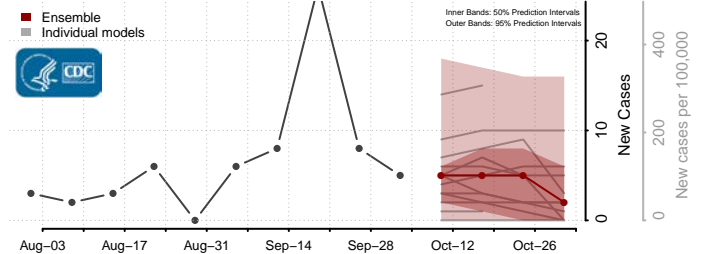

Dewey County, Oklahoma