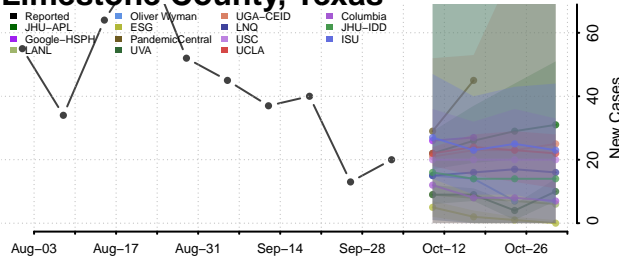

Limestone County, Texas