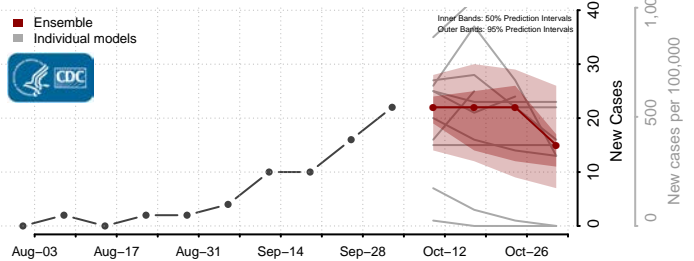

LaMoure County, North Dakota