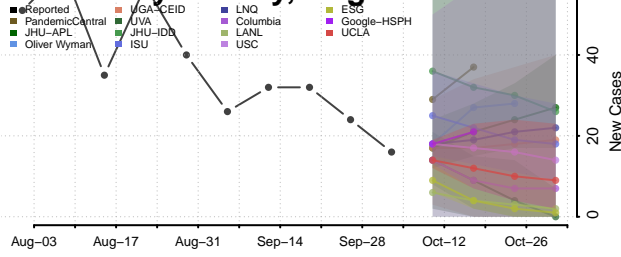

James City County, Virginia