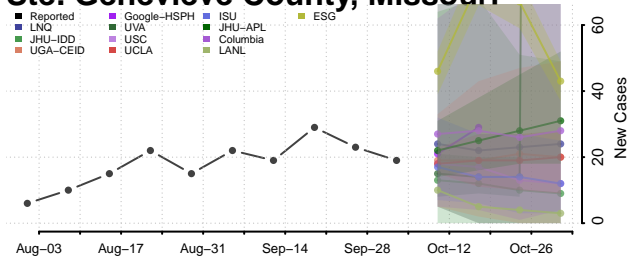

### Ste. Genevieve County, Missouri