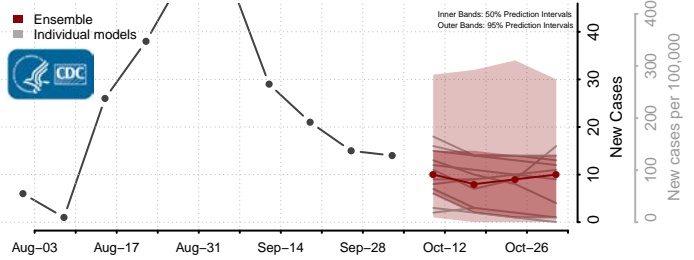

Green County, Kentucky