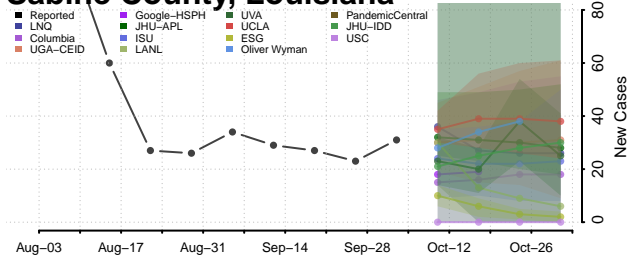

Sabine County, Louisiana