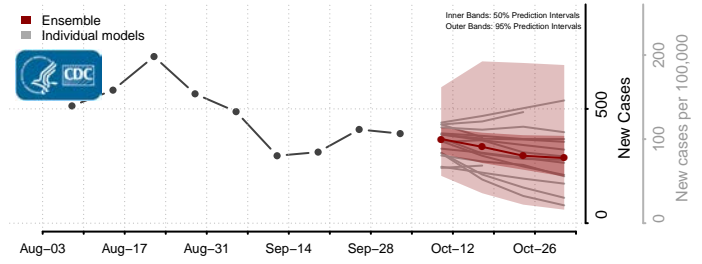

Hamilton County, Tennessee