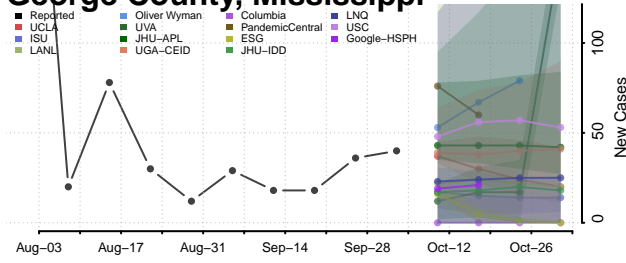

George County, Mississippi