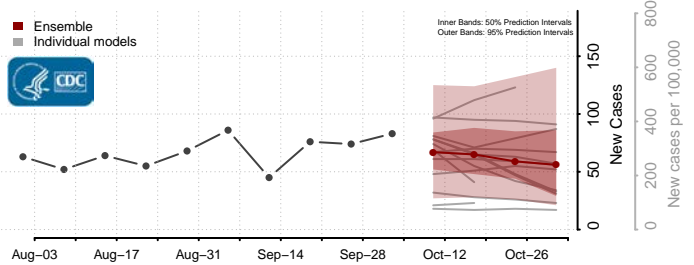

Itawamba County, Mississippi