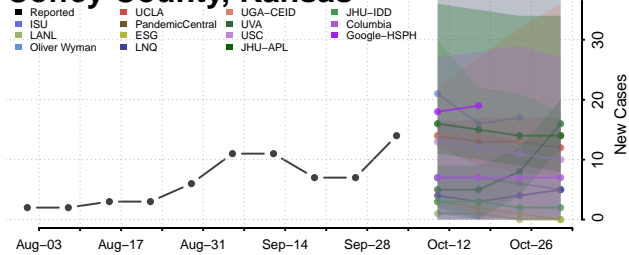

Coffey County, Kansas