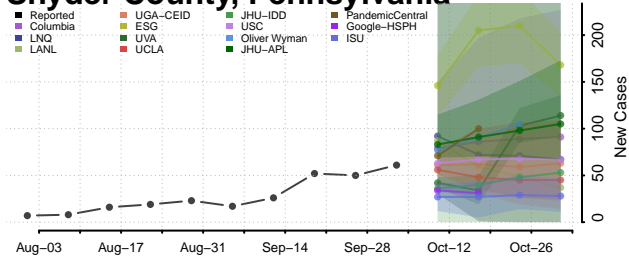

Snyder County, Pennsylvania