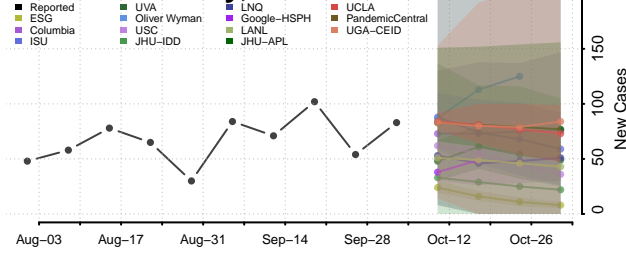

Dunklin County, Missouri