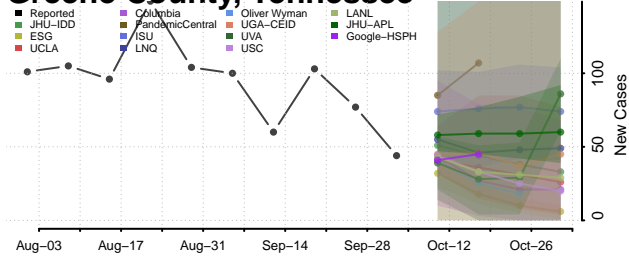

Greene County, Tennessee