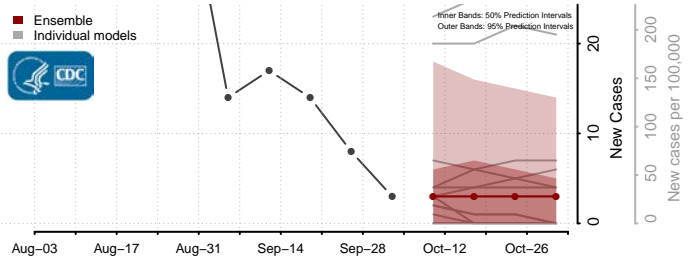

Bradley County, Arkansas