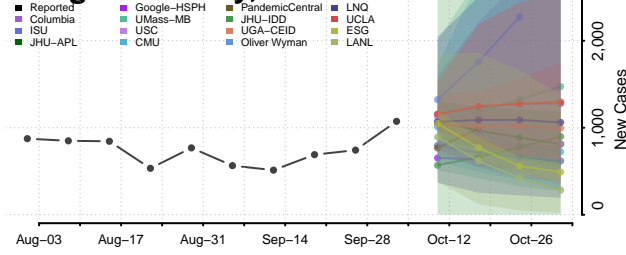

Douglas County, Nebraska