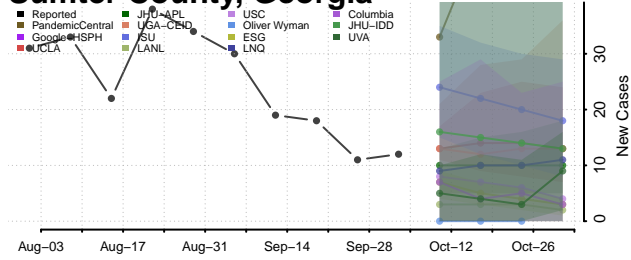

Sumter County, Georgia