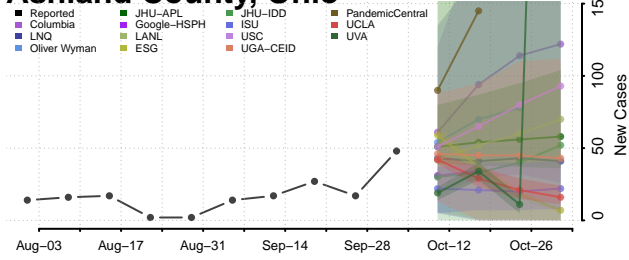

Ashland County, Ohio