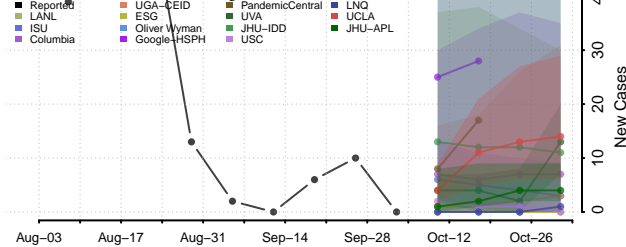

Amador County, California