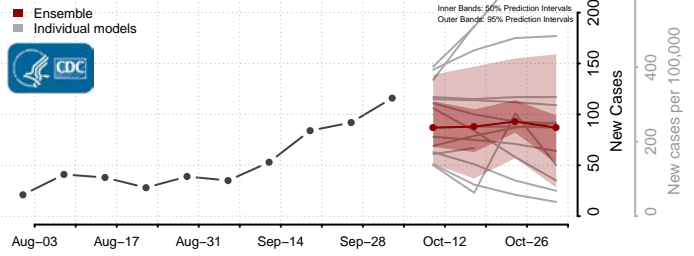

Dodge County, Nebraska