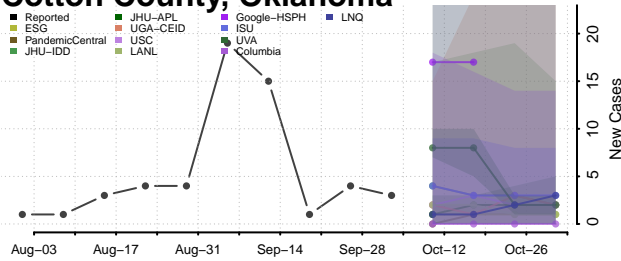

Cotton County, Oklahoma