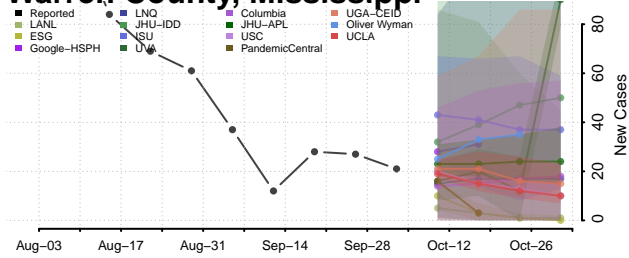

Warren County, Mississippi