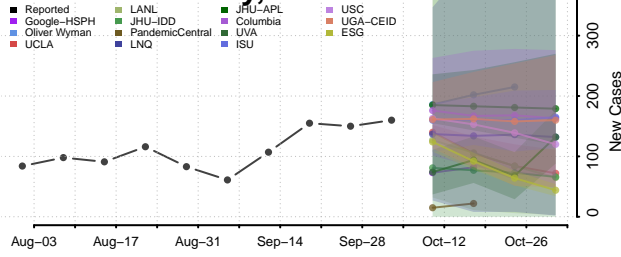

Crawford County, Arkansas