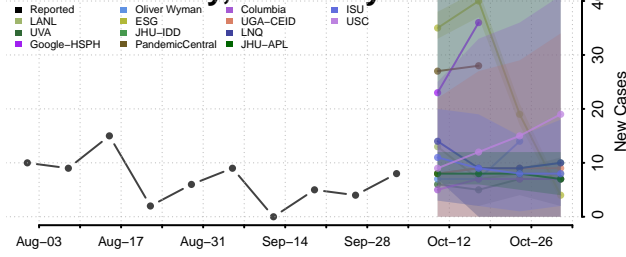

Powell County, Kentucky