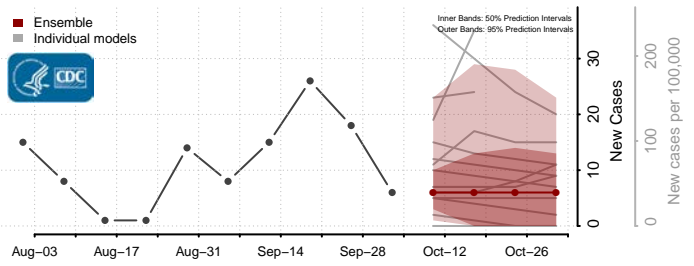

Nottoway County, Virginia