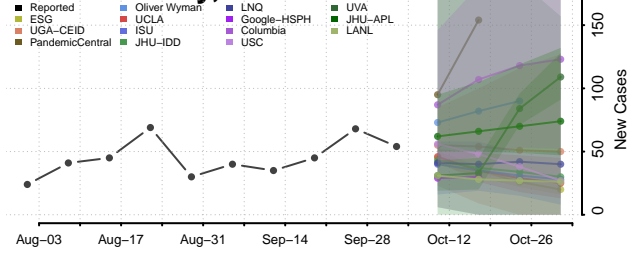

Stone County, Missouri