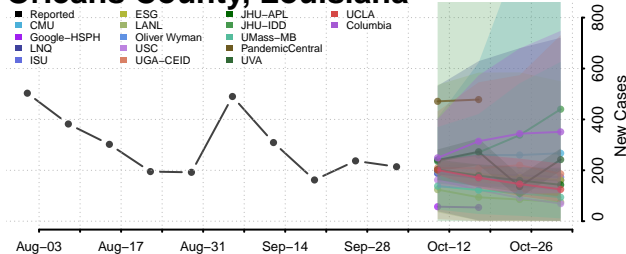

Orleans County, Louisiana