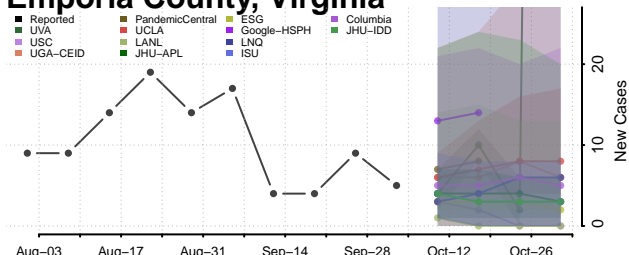

### Emporia County, Virginia