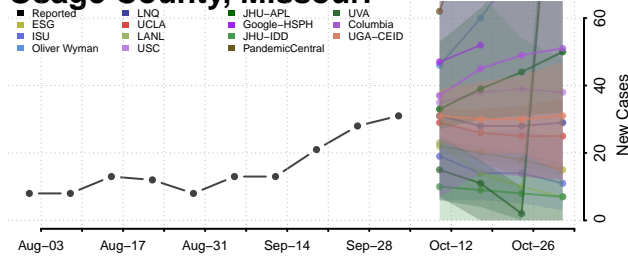

Osage County, Missouri