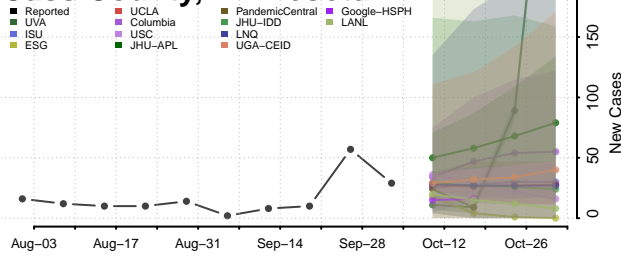

Cass County, Minnesota