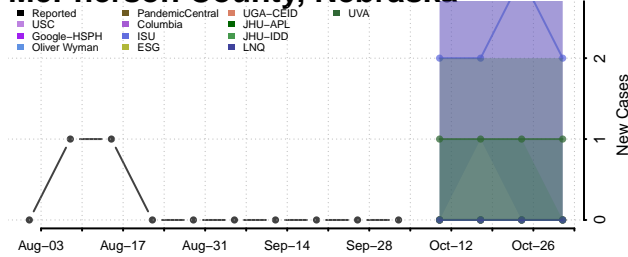

McPherson County, Nebraska