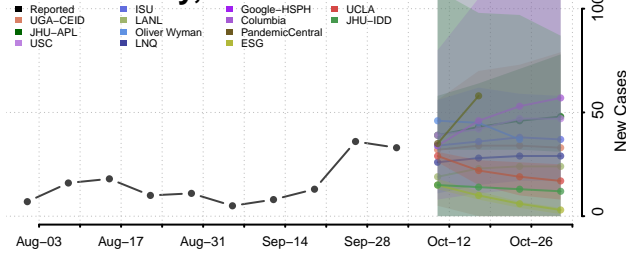

Iowa County, Wisconsin