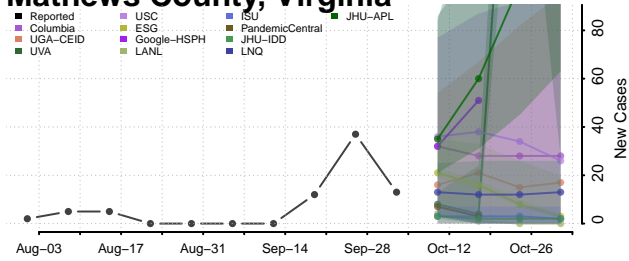

Mathews County, Virginia