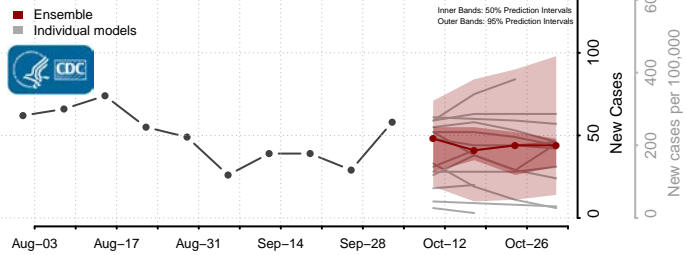

Tippah County, Mississippi