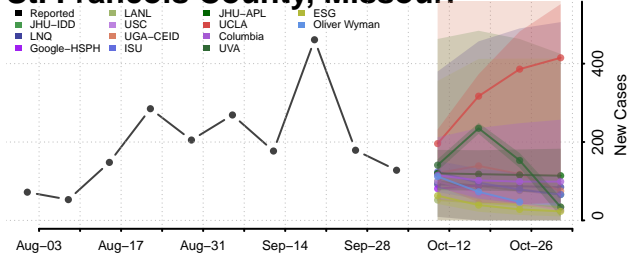

St. Francois County, Missouri