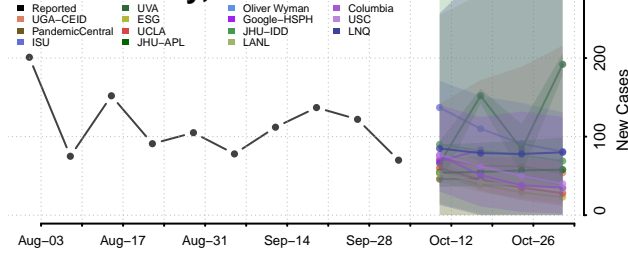

Cass County, Missouri