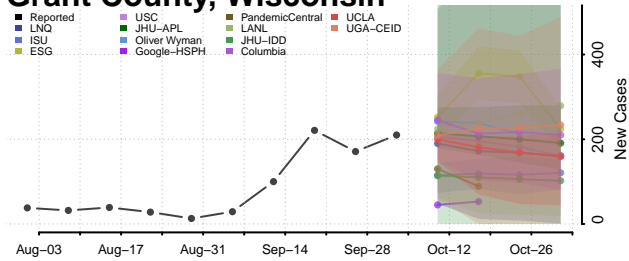

Grant County, Wisconsin