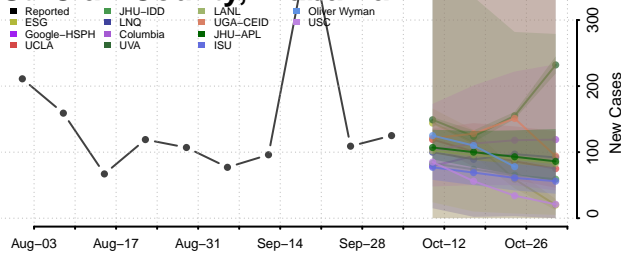

St. Clair County, Alabama