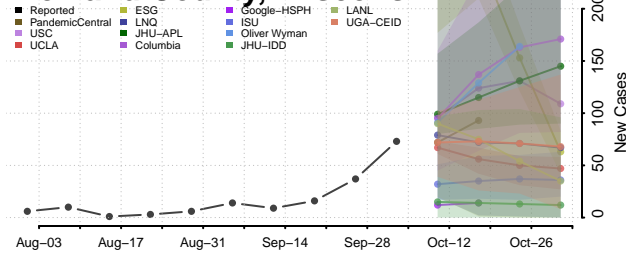

Richland County, Wisconsin