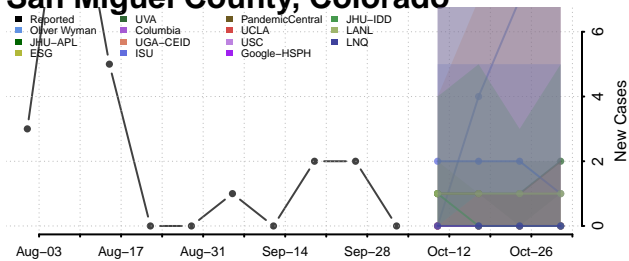

San Miguel County, Colorado