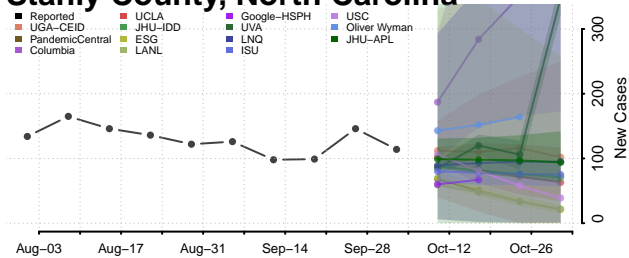

Stanly County, North Carolina