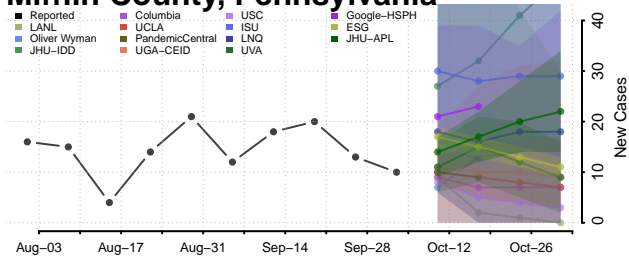

Mifflin County, Pennsylvania