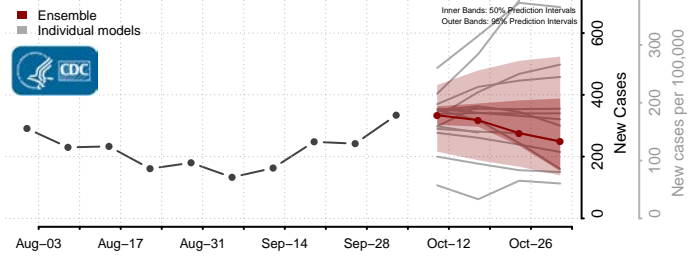

Sarpy County, Nebraska