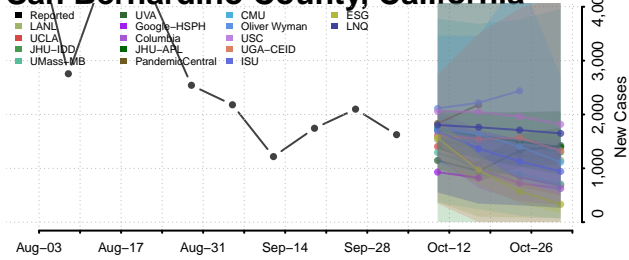

San Bernardino County, California