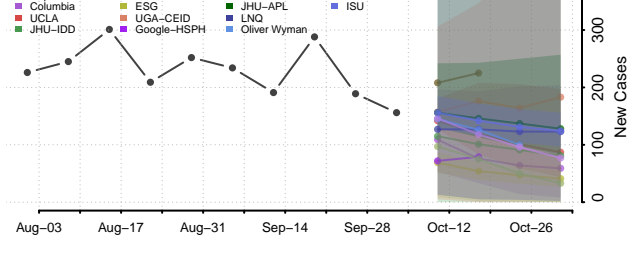

Floyd County, Georgia