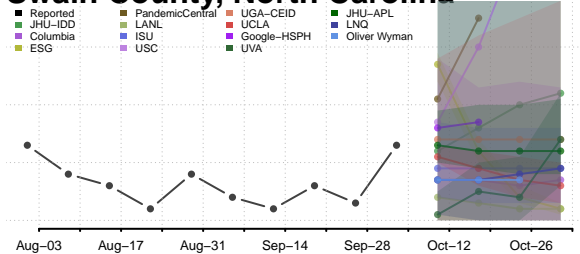

Swain County, North Carolina