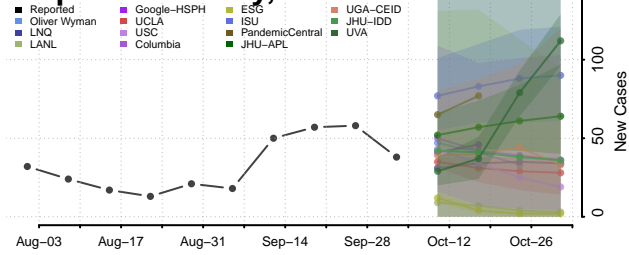

Stephens County, Oklahoma