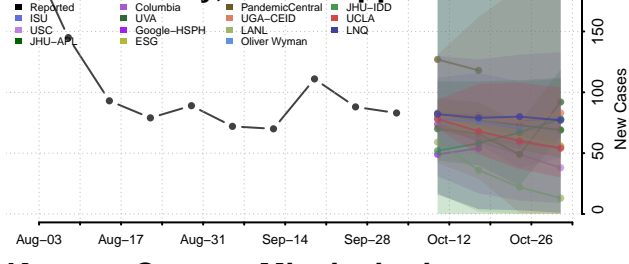

Jones County, Mississippi