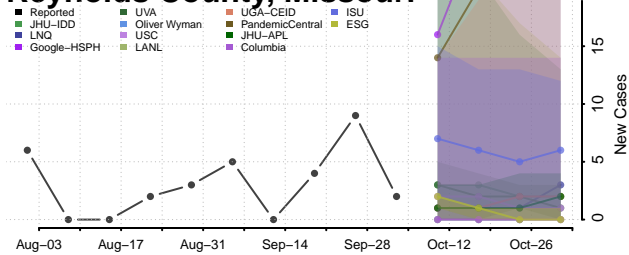

Reynolds County, Missouri