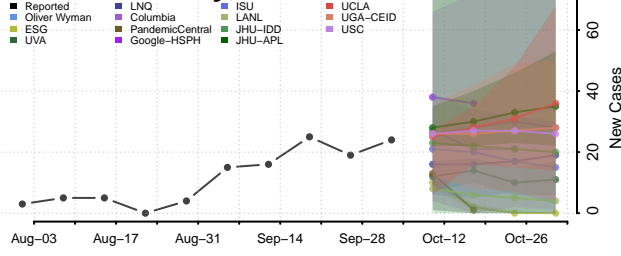

De Witt County, Illinois