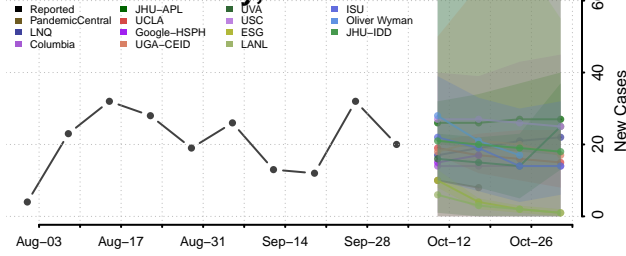

Hancock County, Illinois