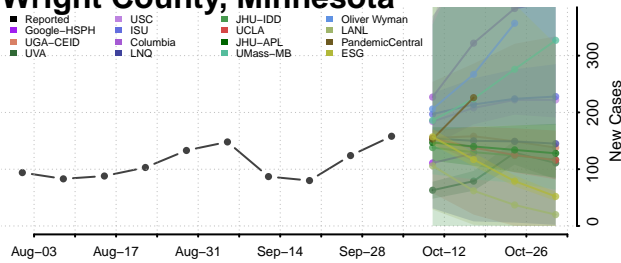

Wright County, Minnesota