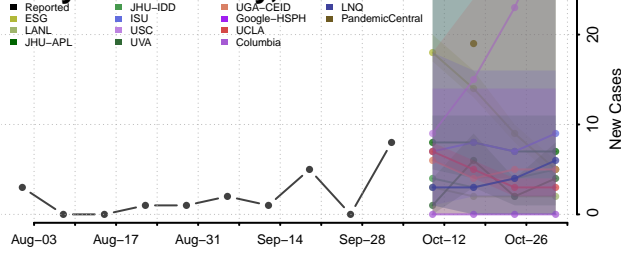

Cheyenne County, Nebraska