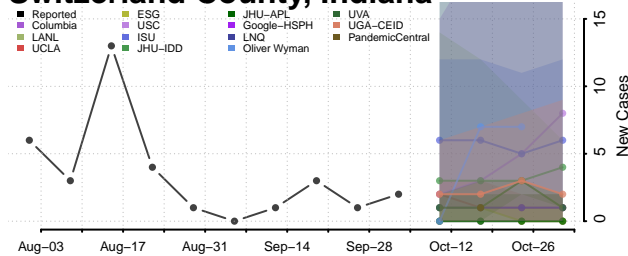

Switzerland County, Indiana