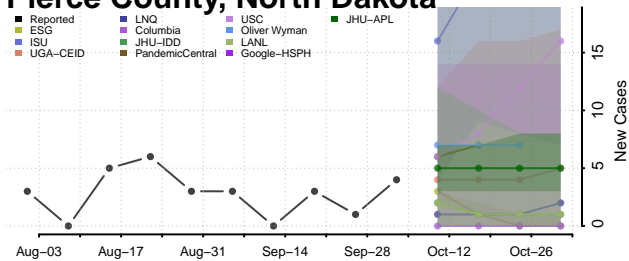

Pierce County, North Dakota