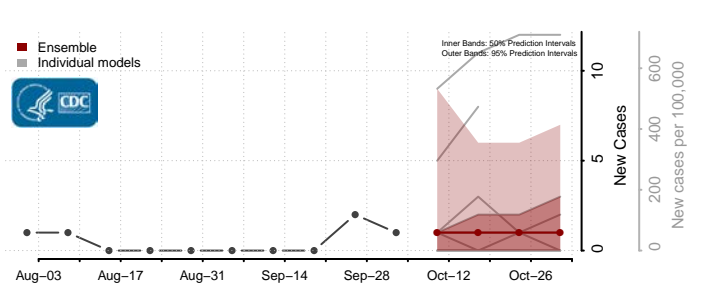

Daniels County, Montana