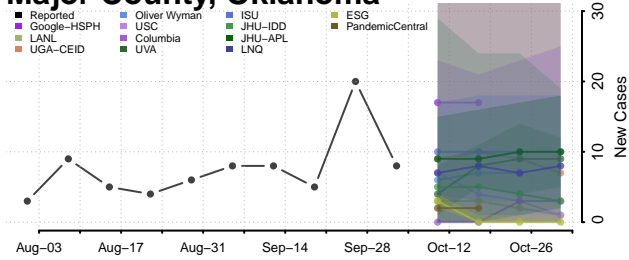

Major County, Oklahoma