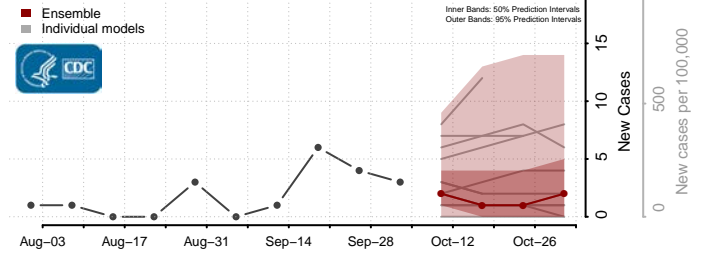

Oliver County, North Dakota