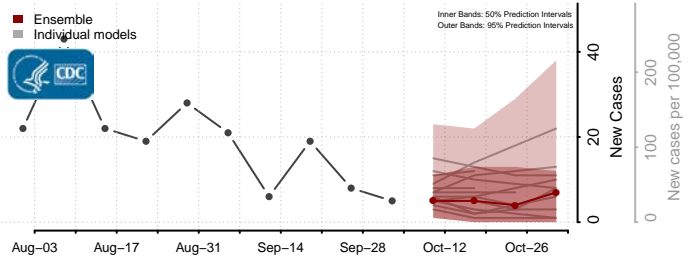

Patrick County, Virginia