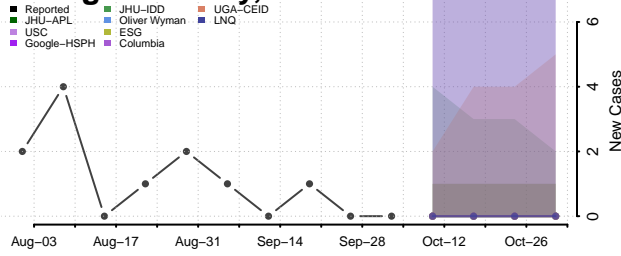

Wrangell County, Alaska