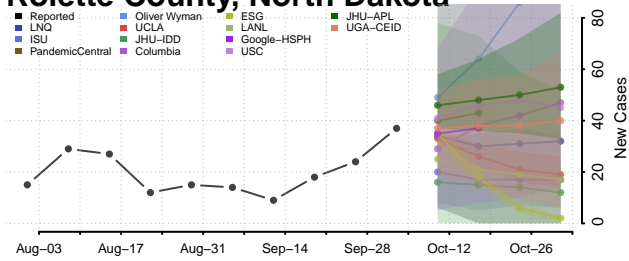

Rolette County, North Dakota