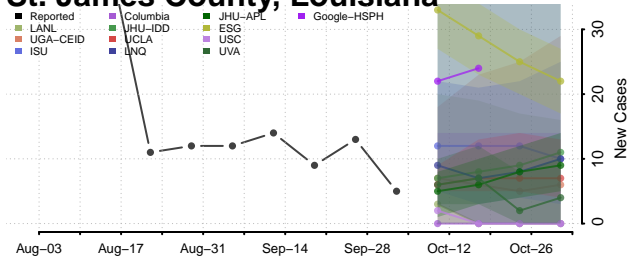

St. James County, Louisiana