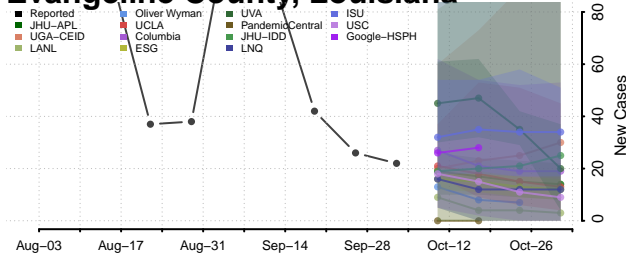

Evangeline County, Louisiana