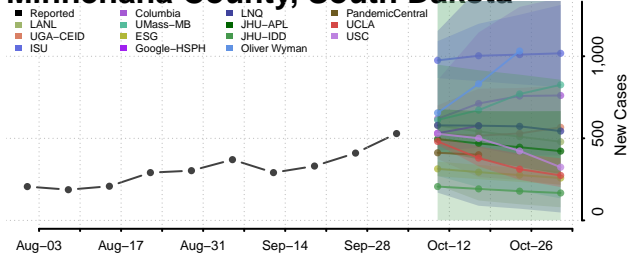

Minnehaha County, South Dakota