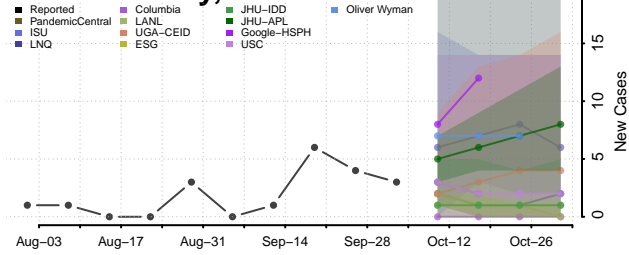

Oliver County, North Dakota