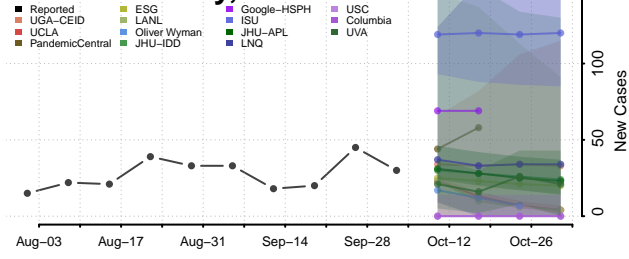

Nobles County, Minnesota