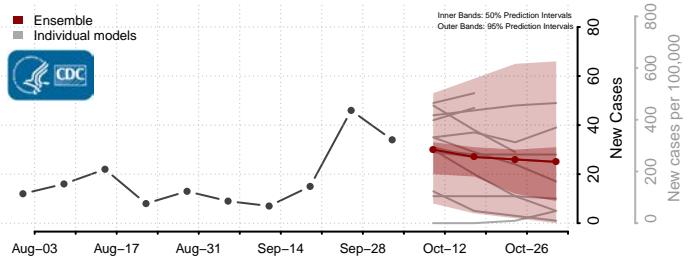

Mountrail County, North Dakota