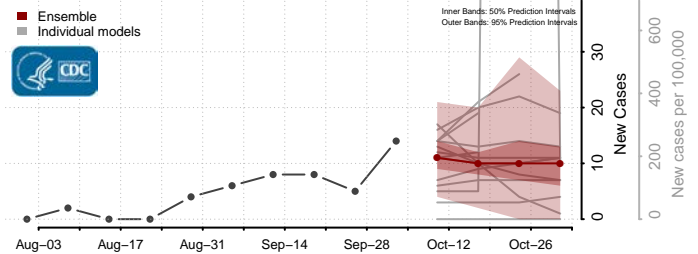

Dixon County, Nebraska