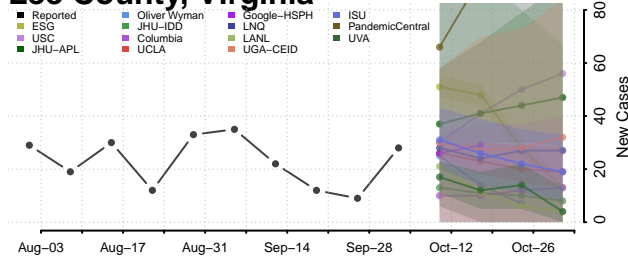

Lee County, Virginia