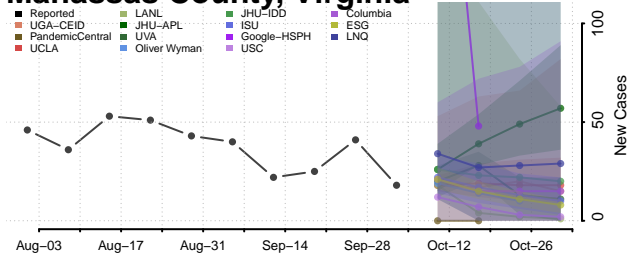

Manassas County, Virginia