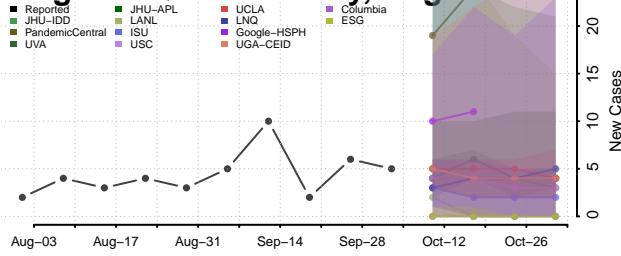

King and Queen County, Virginia