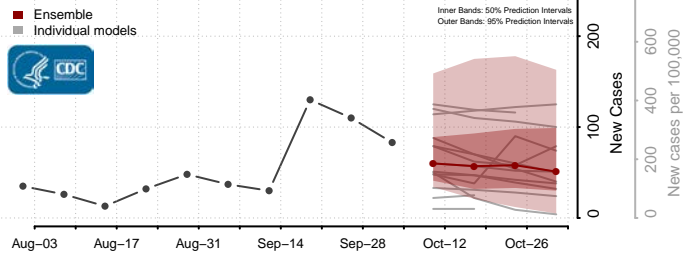

Christian County, Illinois