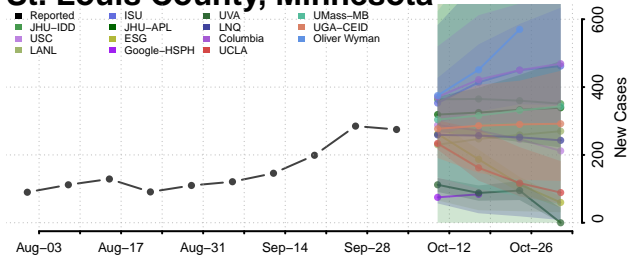

St. Louis County, Minnesota