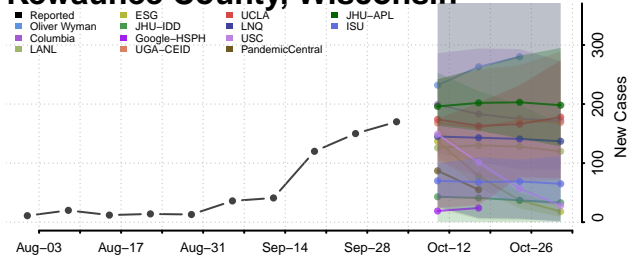

### La Crosse County, Wisconsin