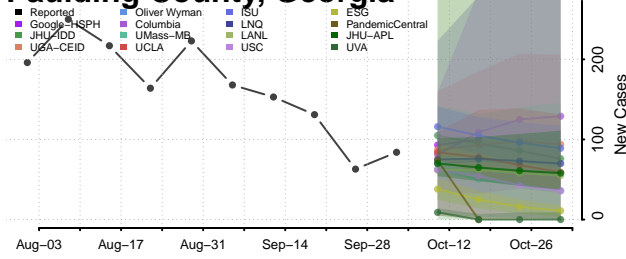

Paulding County, Georgia