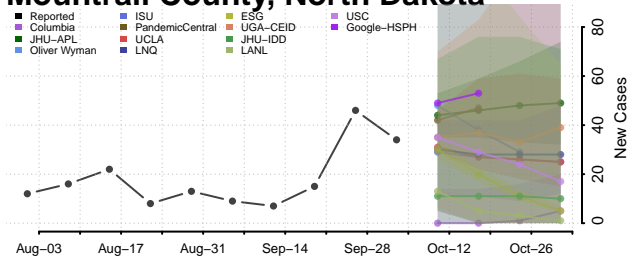

Mountrail County, North Dakota