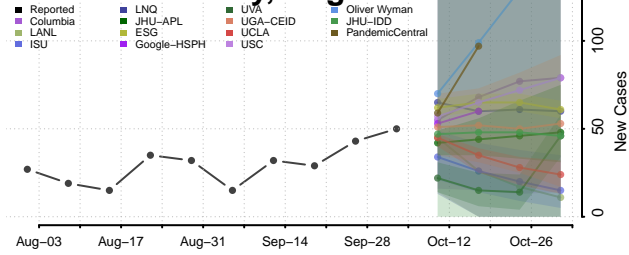

Frederick County, Virginia