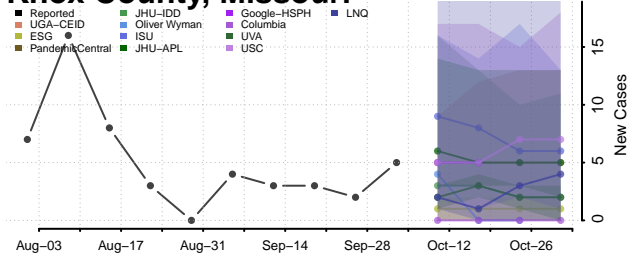

Knox County, Missouri