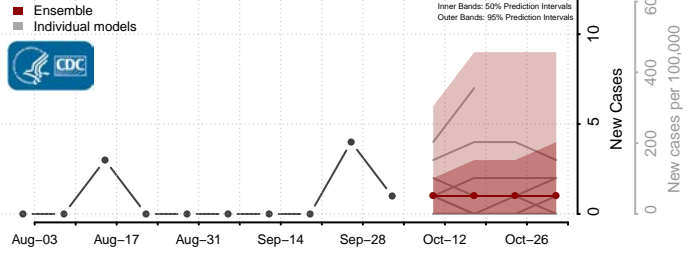

Garfield County, Nebraska