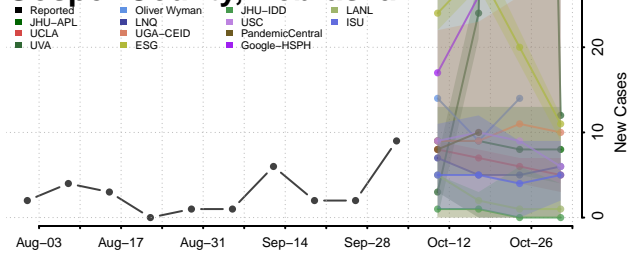

Gosper County, Nebraska