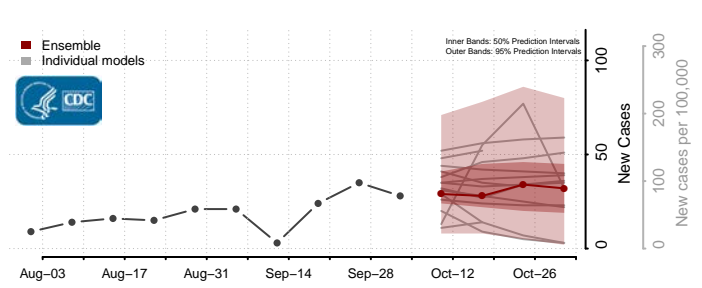

Carlton County, Minnesota