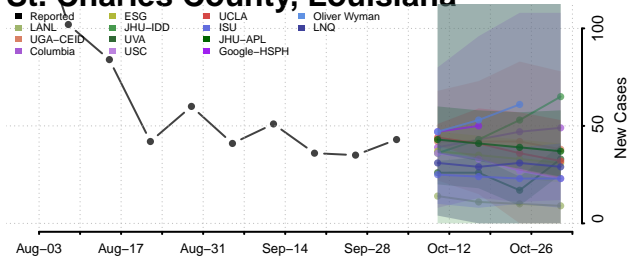

St. Charles County, Louisiana