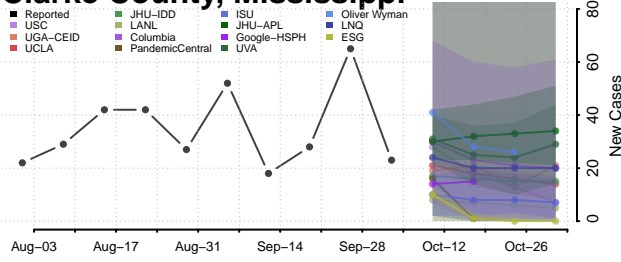

Clarke County, Mississippi