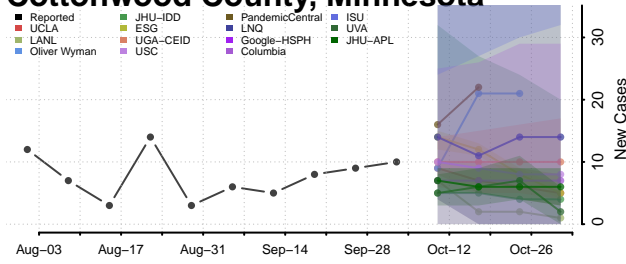

### Cottonwood County, Minnesota