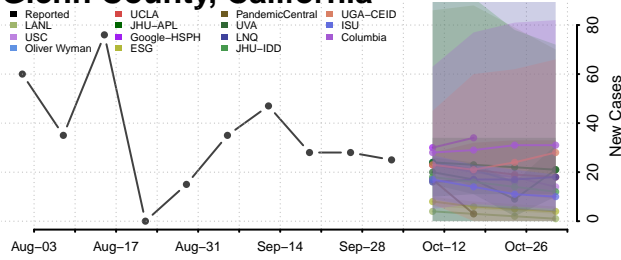

Glenn County, California