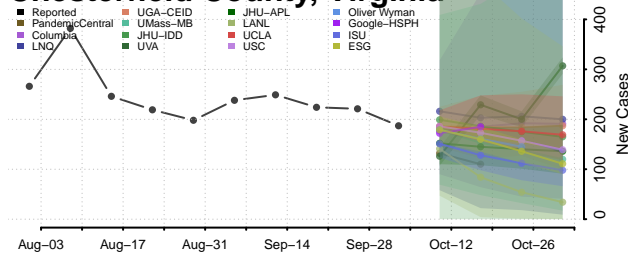

Chesterfield County, Virginia