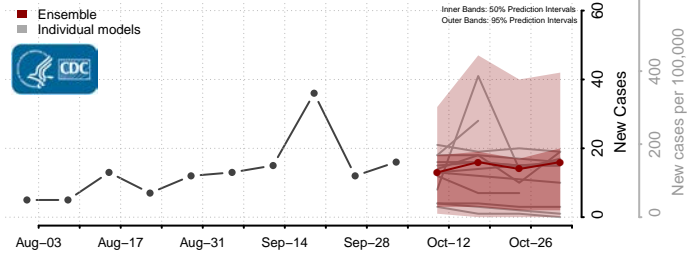

Lancaster County, Virginia