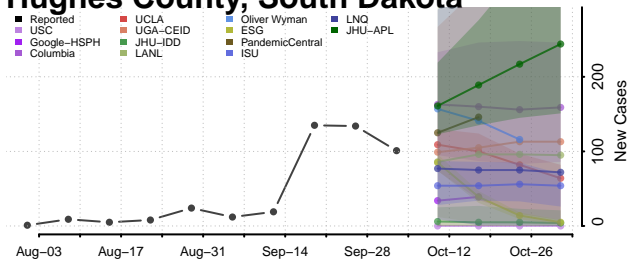

Hughes County, South Dakota