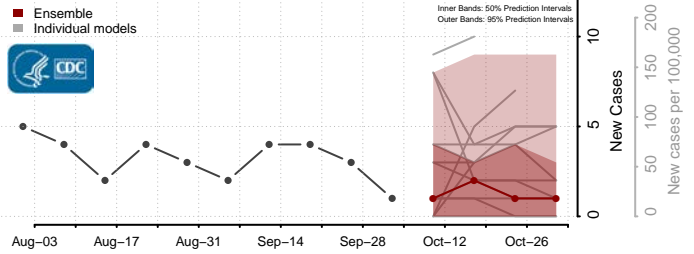

Mahnomen County, Minnesota