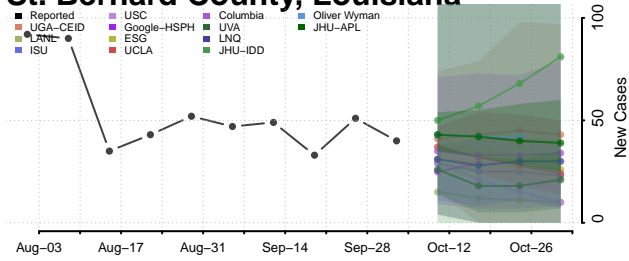

St. Bernard County, Louisiana