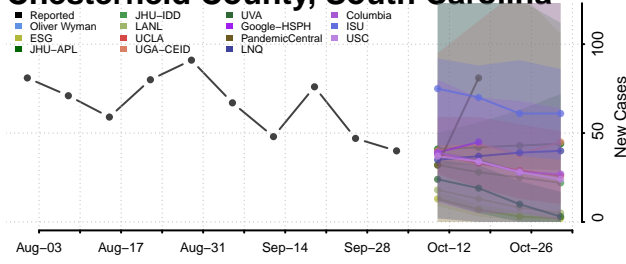

Chesterfield County, South Carolina