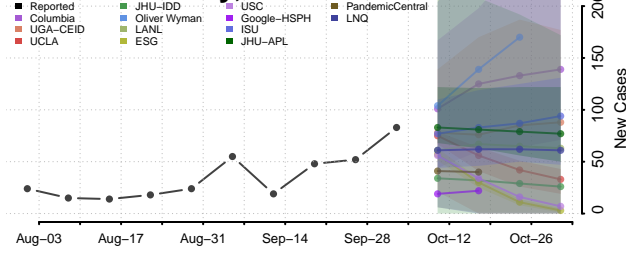

Juneau County, Wisconsin