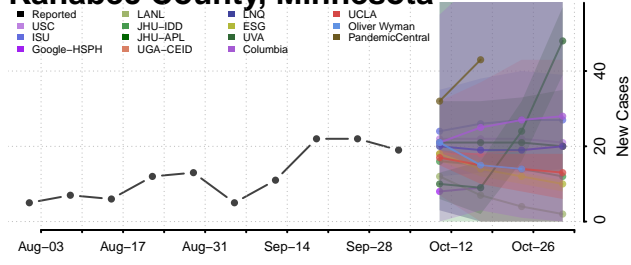

Kanabec County, Minnesota