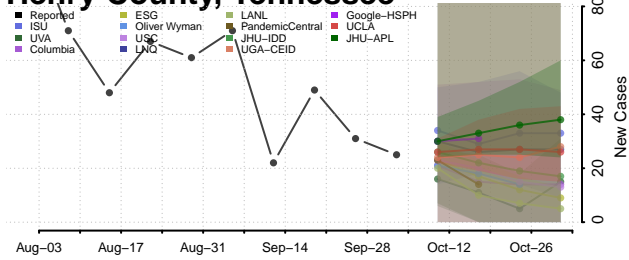

Henry County, Tennessee