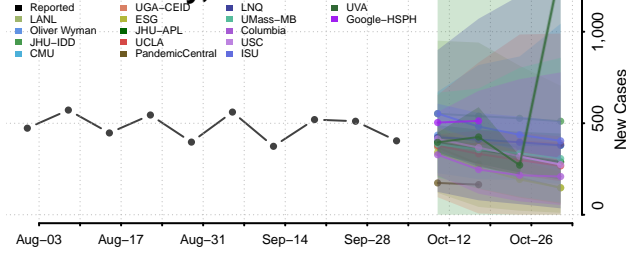

Kane County, Illinois