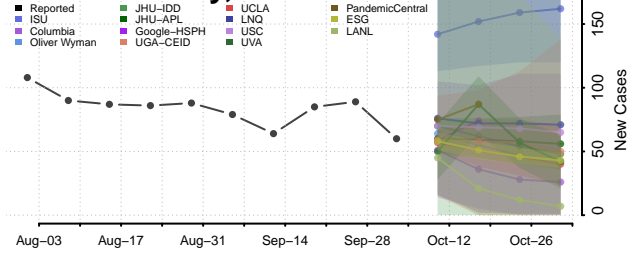

Carver County, Minnesota