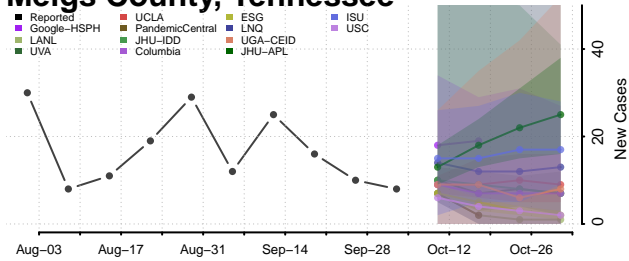

Meigs County, Tennessee