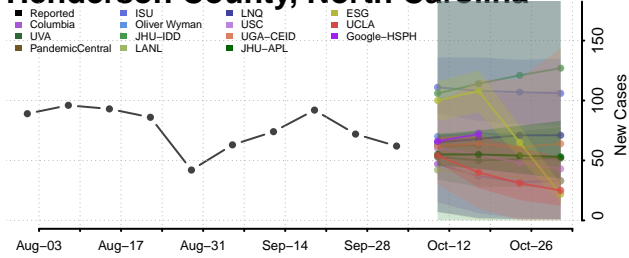

Henderson County, North Carolina