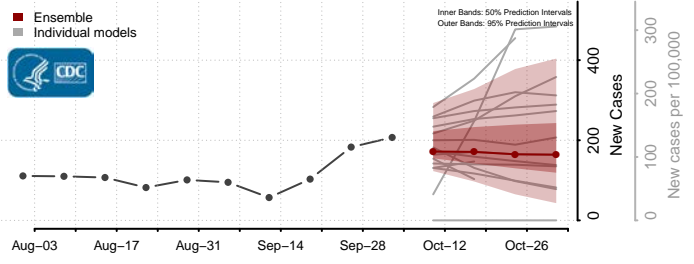

Olmsted County, Minnesota