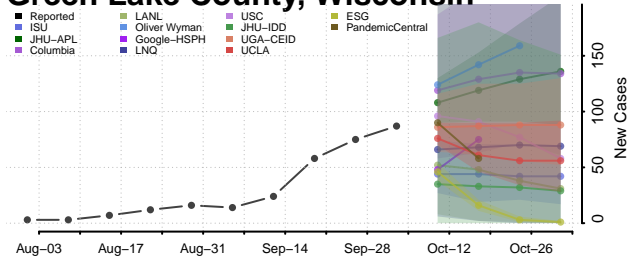

Green Lake County, Wisconsin