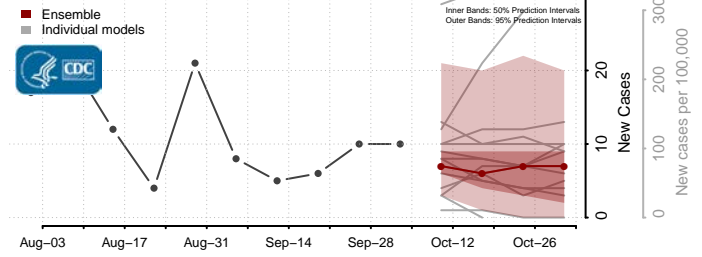

Clarke County, Iowa