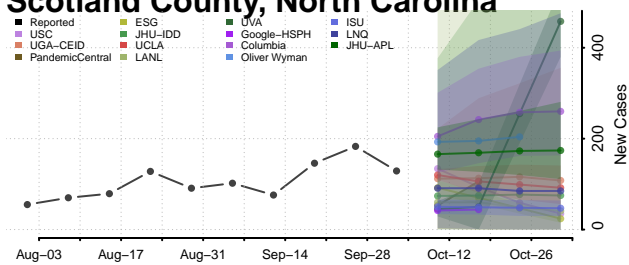

Scotland County, North Carolina