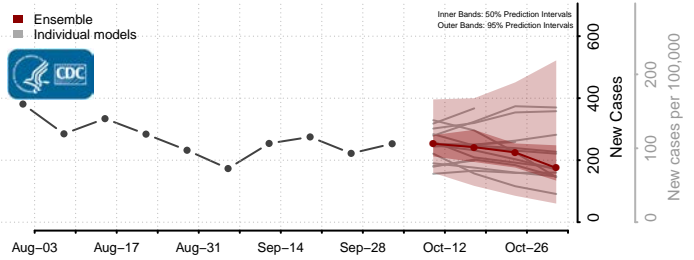

Williamson County, Tennessee