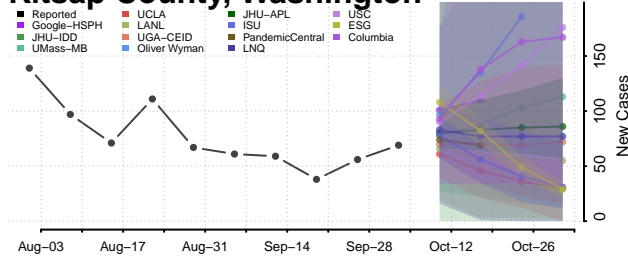

Kitsap County, Washington