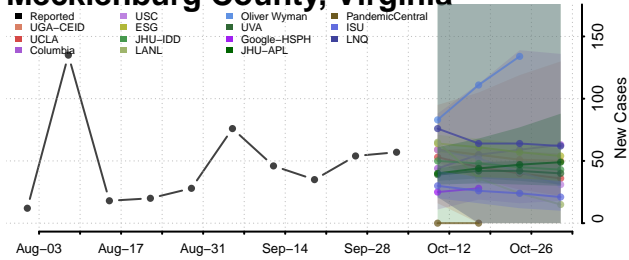

Mecklenburg County, Virginia