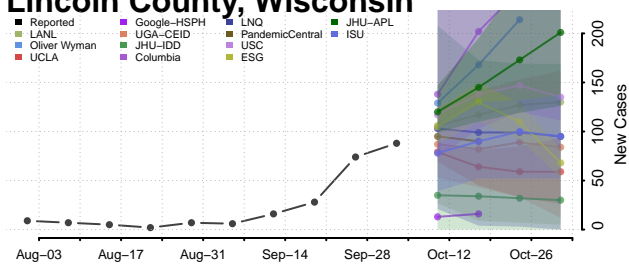

Lincoln County, Wisconsin