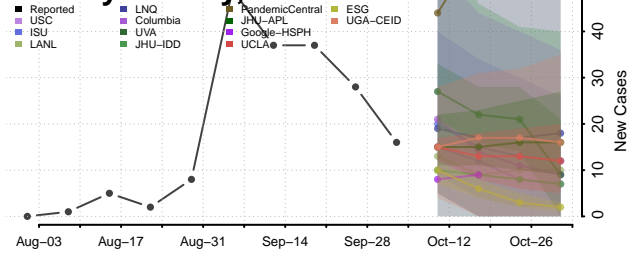

Grundy County, Missouri