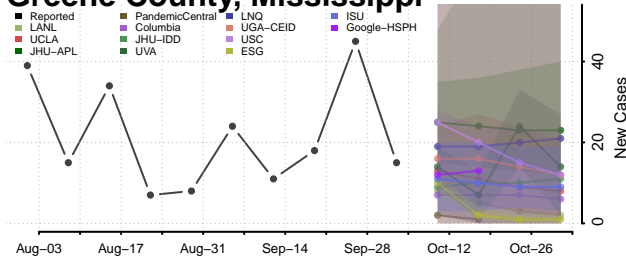

Greene County, Mississippi