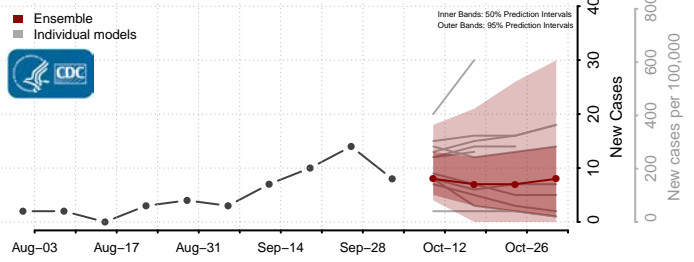

Kingsbury County, South Dakota