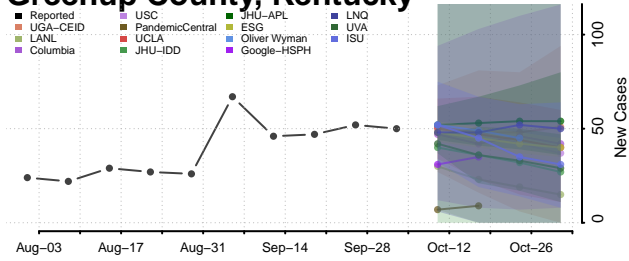

### Greenup County, Kentucky