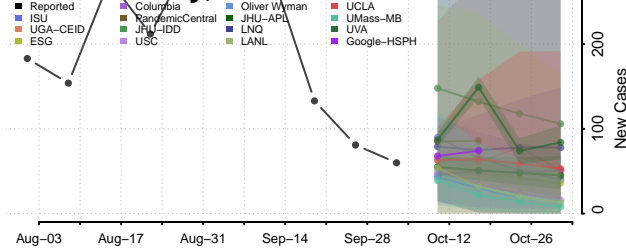

Butte County, California