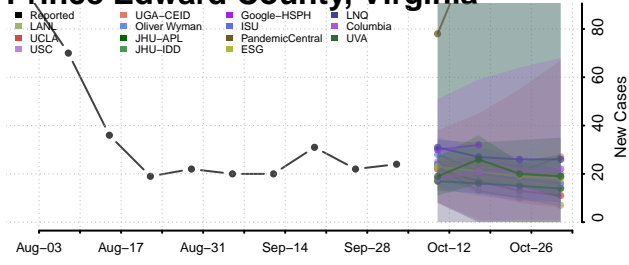

Prince Edward County, Virginia