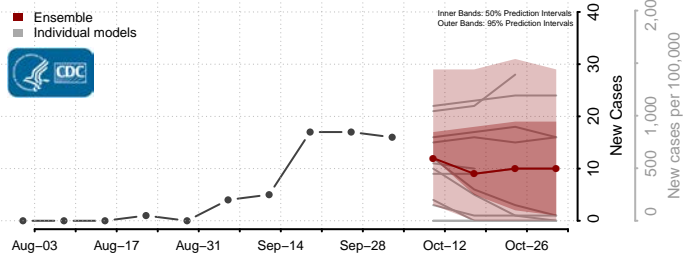

Jerauld County, South Dakota