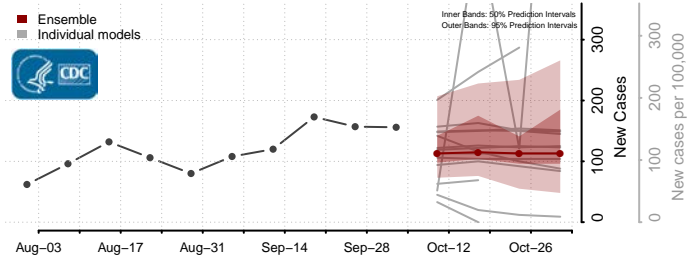

Craven County, North Carolina