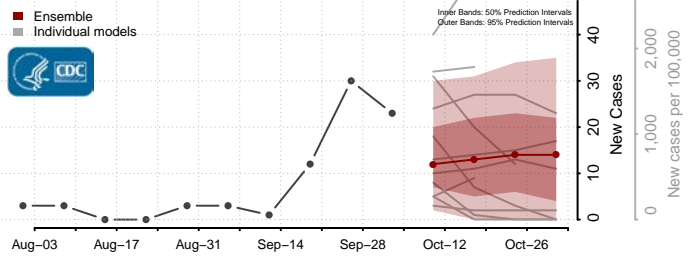

Logan County, North Dakota