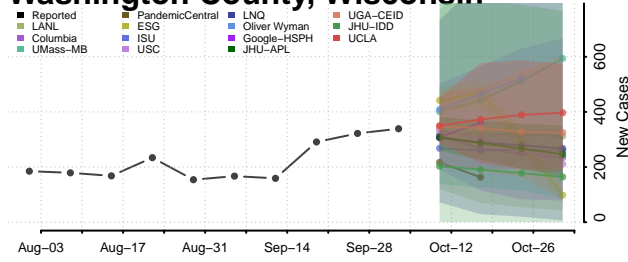

Washington County, Wisconsin