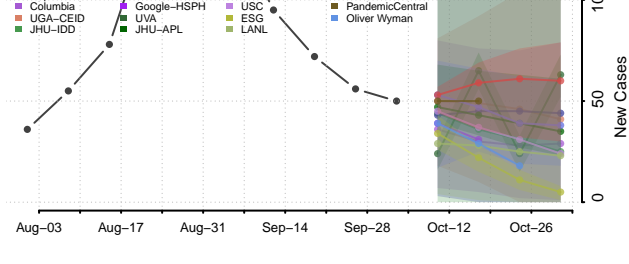

Effingham County, Illinois