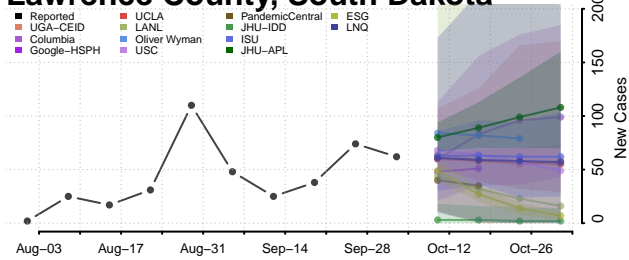

Lawrence County, South Dakota