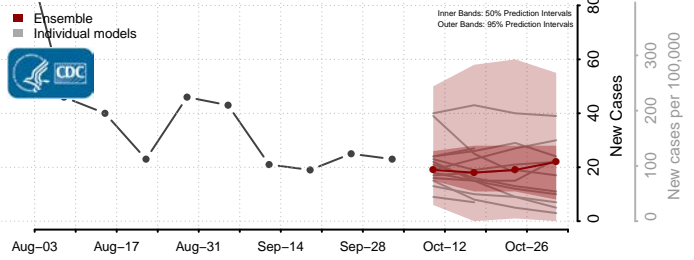

DeKalb County, Tennessee