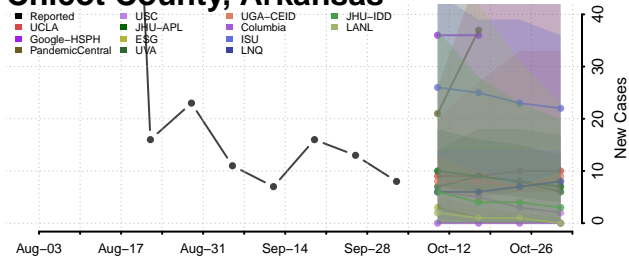

Chicot County, Arkansas