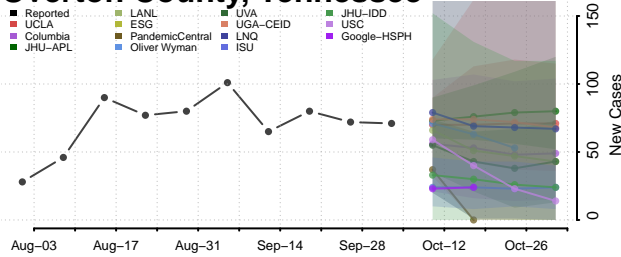

Overton County, Tennessee