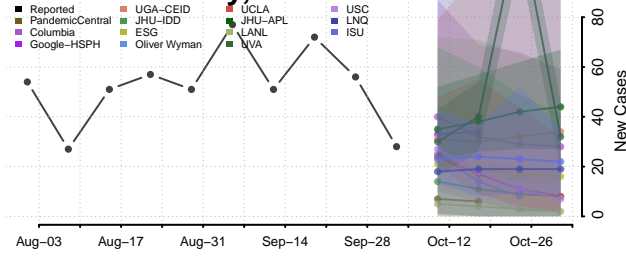

Chester County, Tennessee