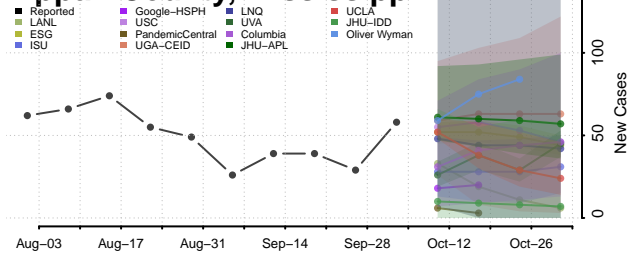

Tippah County, Mississippi