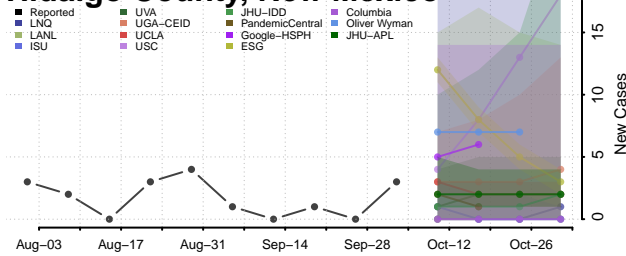

Hidalgo County, New Mexico