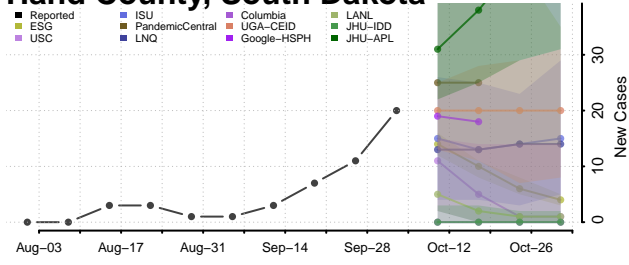

Hand County, South Dakota