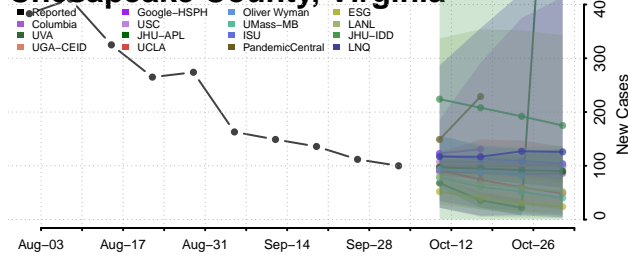

Chesapeake County, Virginia