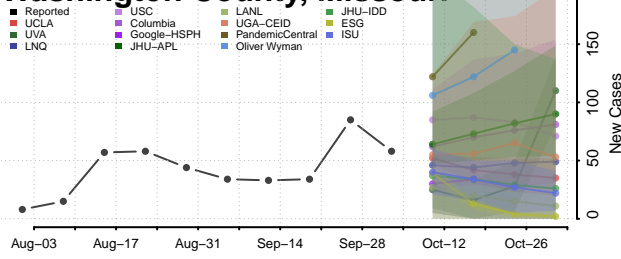

Washington County, Missouri