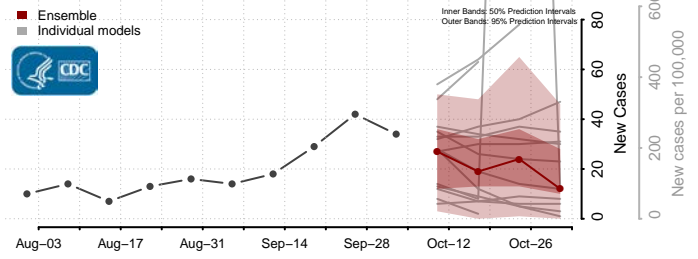

Saline County, Nebraska