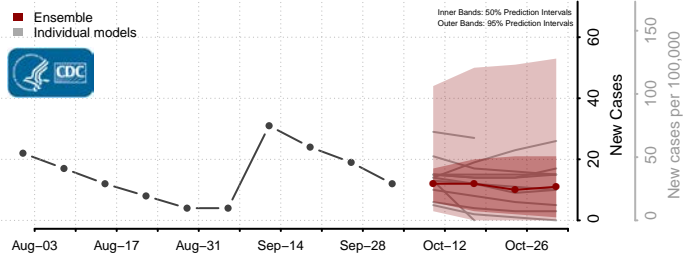

Ohio County, West Virginia