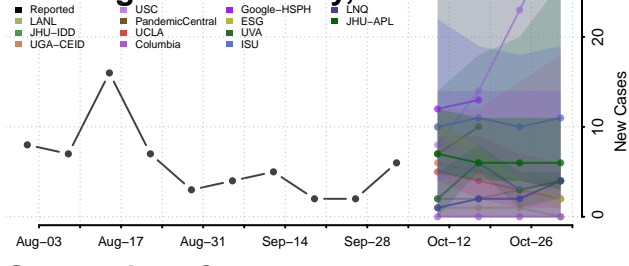

San Augustine County, Texas