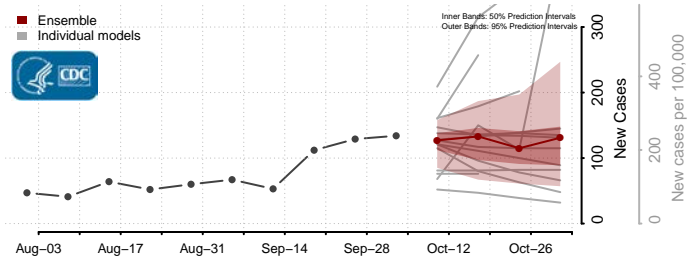

Watauga County, North Carolina