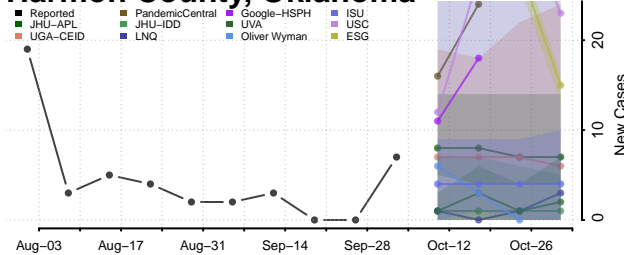

Harmon County, Oklahoma