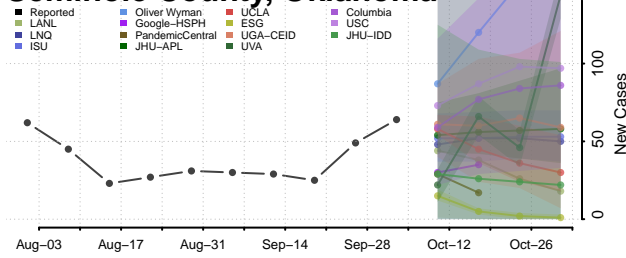

### Sequoyah County, Oklahoma