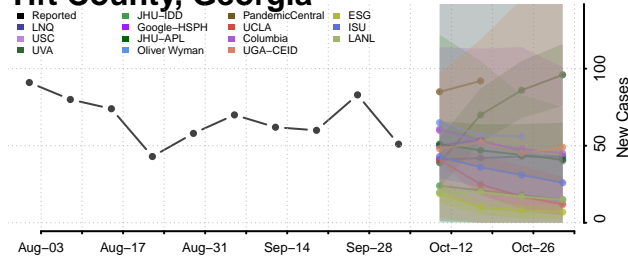

Tift County, Georgia