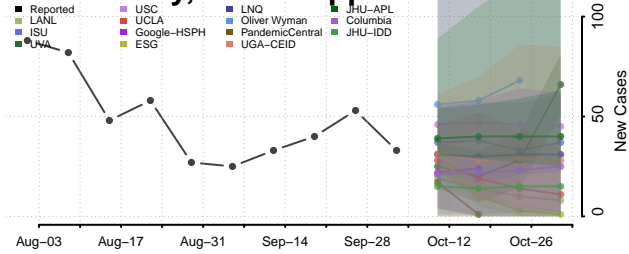

Tate County, Mississippi