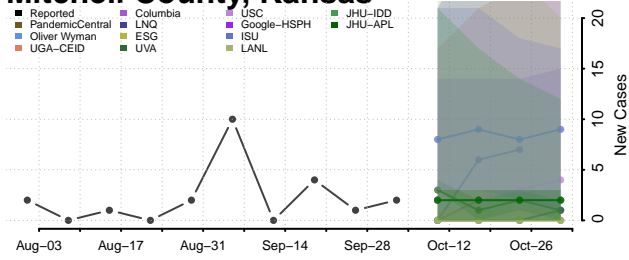

Mitchell County, Kansas