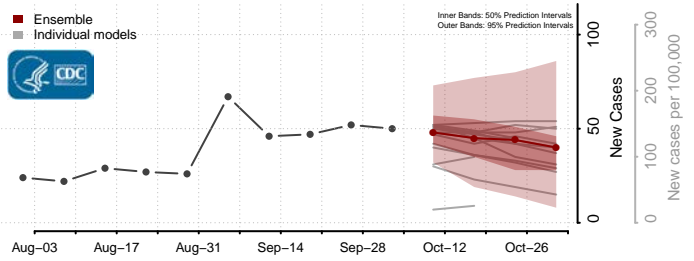

Greenup County, Kentucky