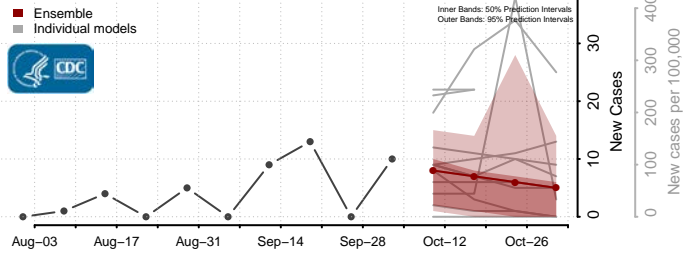

Richmond County, Virginia