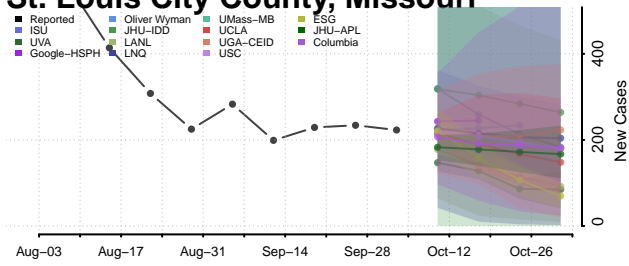

St. Louis City County, Missouri