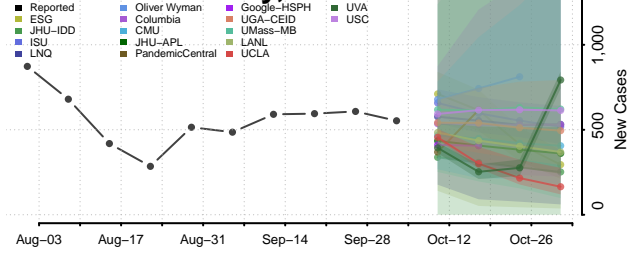

Greenville County, South Carolina