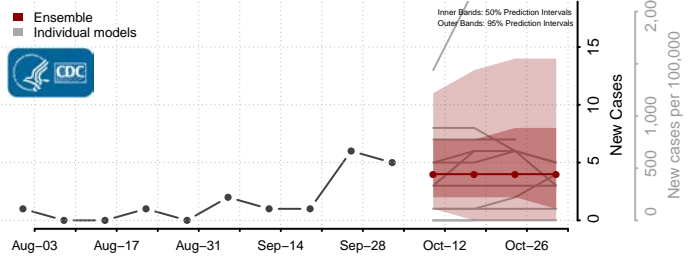

Jones County, South Dakota