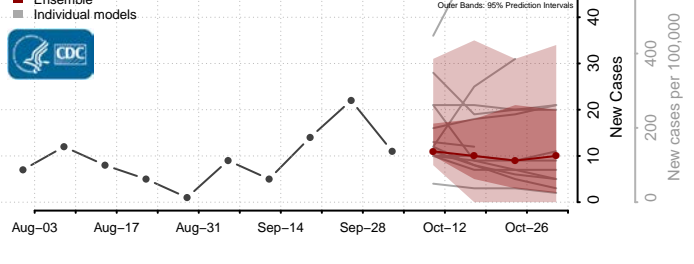

Trail County, North Dakota