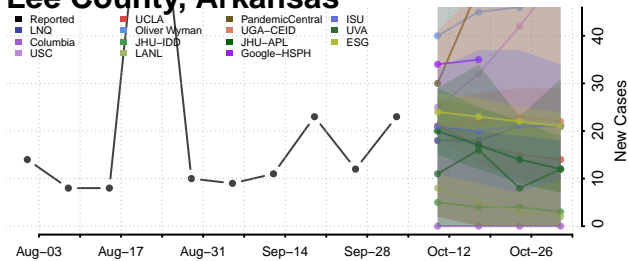

Lee County, Arkansas