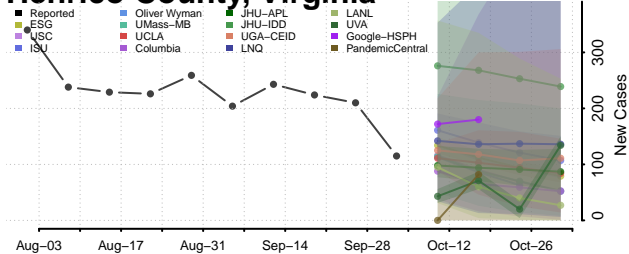

Henrico County, Virginia