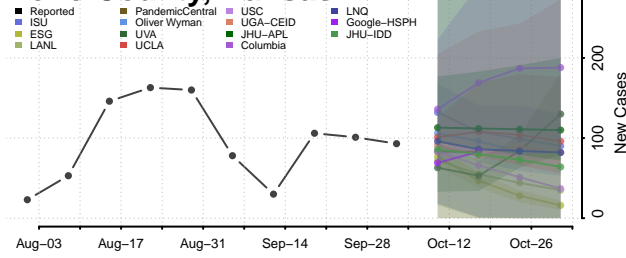

Reno County, Kansas