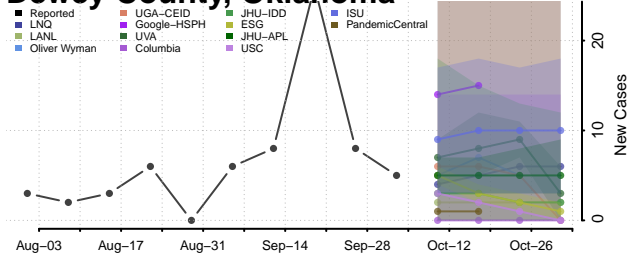

Dewey County, Oklahoma