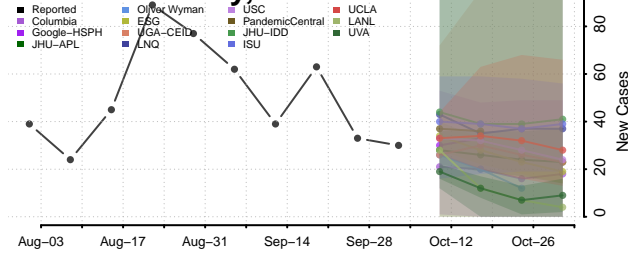

Daviess County, Indiana