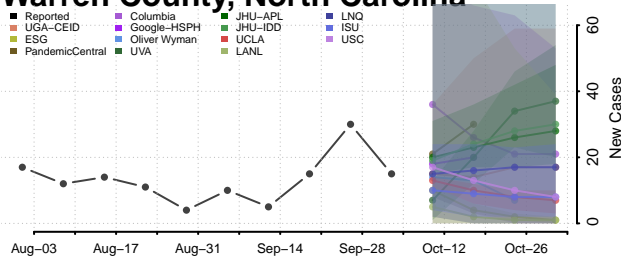

Warren County, North Carolina