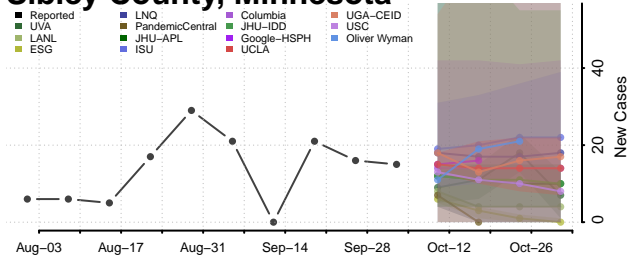

Sibley County, Minnesota