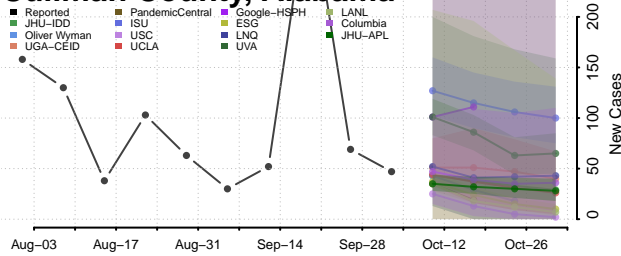

Cullman County, Alabama