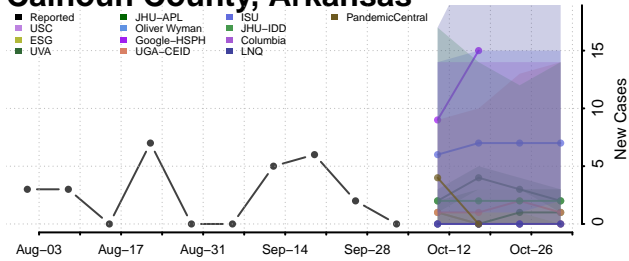

Calhoun County, Arkansas