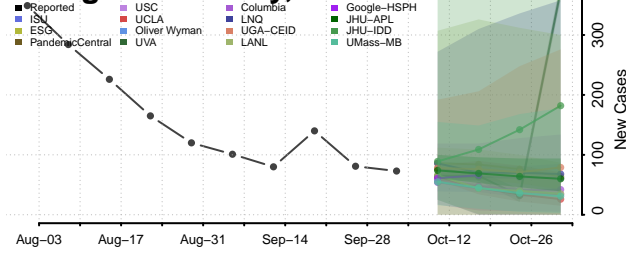

Livingston County, Louisiana