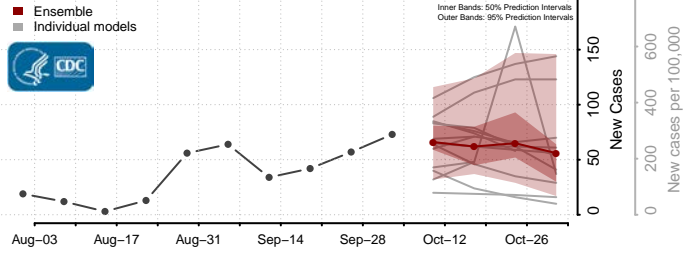

Lyon County, Minnesota