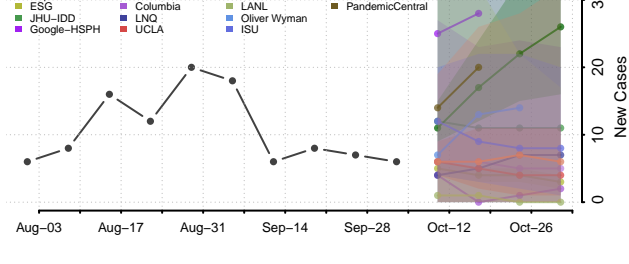

Mason County, West Virginia