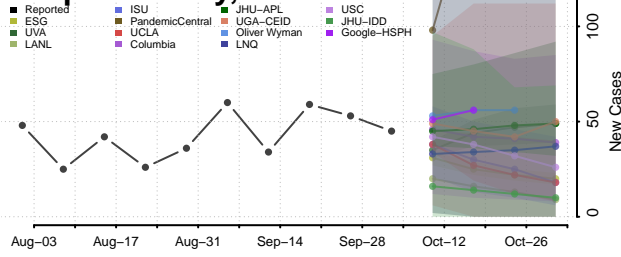

Cooper County, Missouri