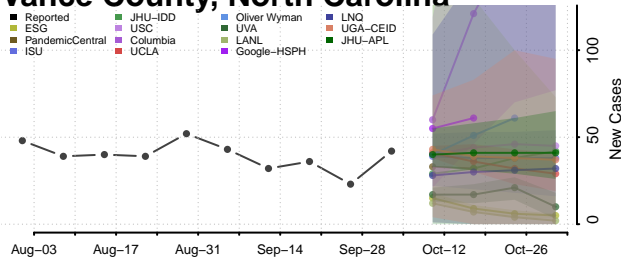

Vance County, North Carolina