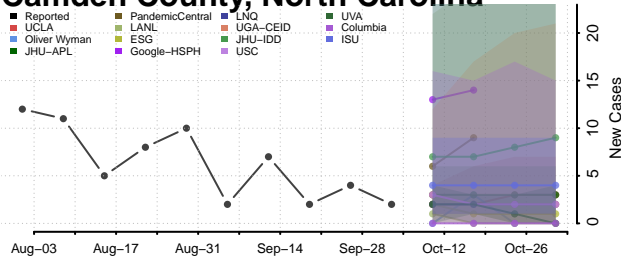

Camden County, North Carolina