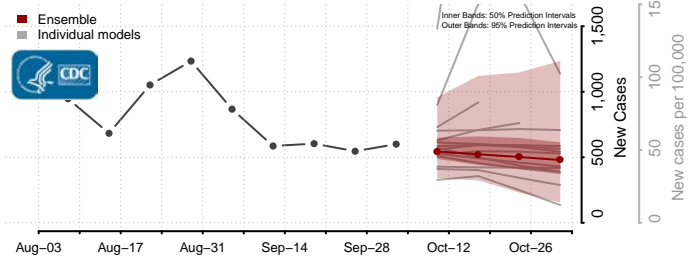

Wake County, North Carolina