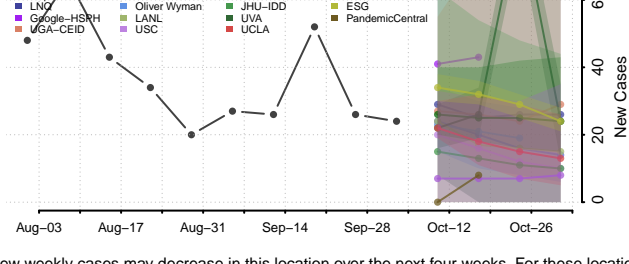

Bibb County, Alabama

*New weekly cases may decrease in this location over the next four weeks. For these locations, the ensemble forecast indicates a probability of 0.75 or greater that fewer cases will be reported in week four of the forecast than in the last reported week.