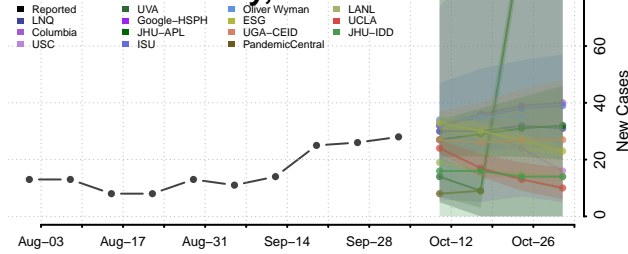

Wabasha County, Minnesota