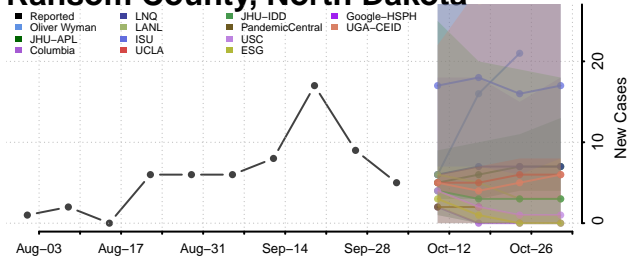

Ransom County, North Dakota