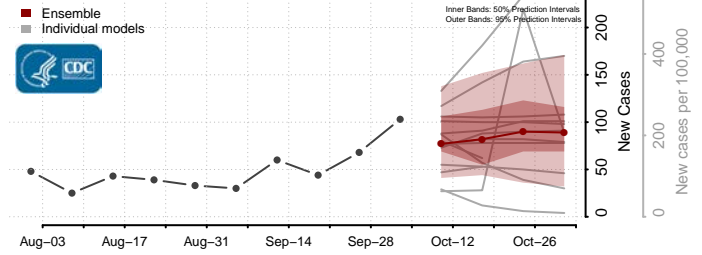

Delaware County, Oklahoma