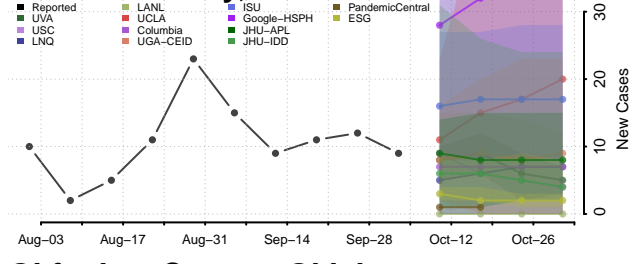

Nowata County, Oklahoma