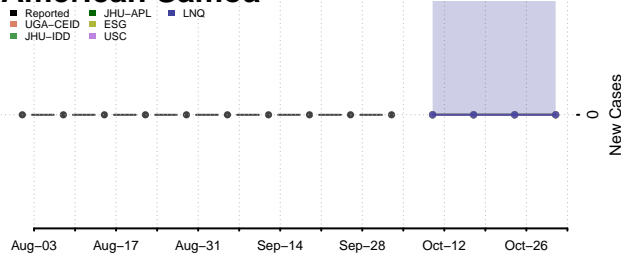

American Samoa