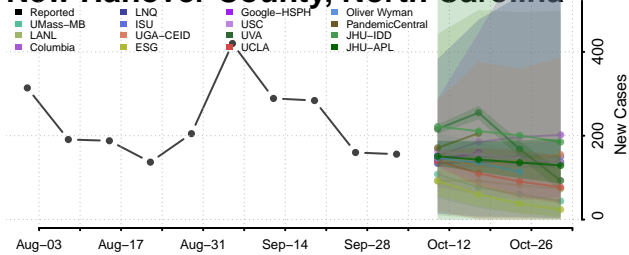

New Hanover County, North Carolina