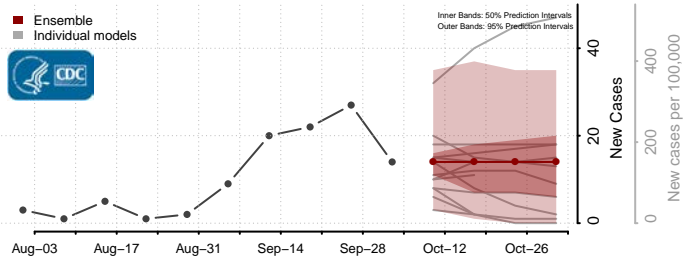

Swift County, Minnesota