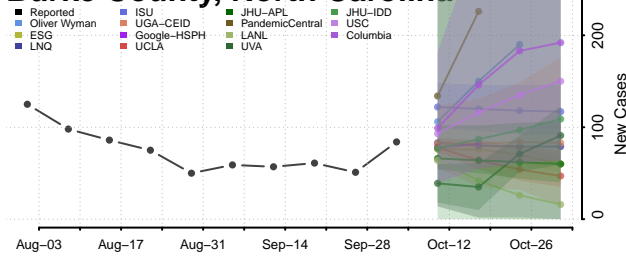

Burke County, North Carolina