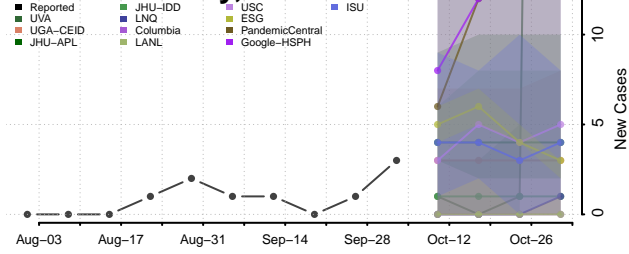

### Garden County, Nebraska