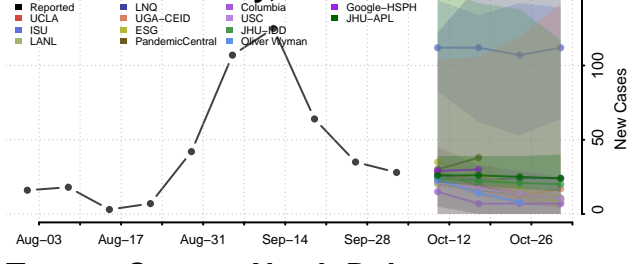

Stutsman County, North Dakota