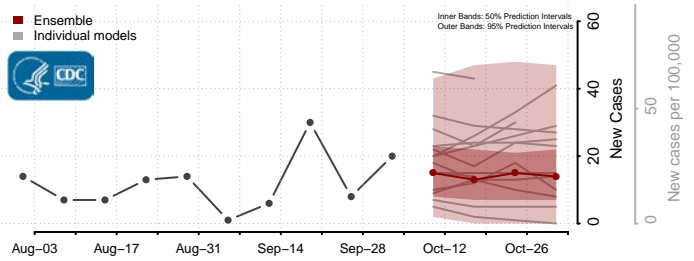

Klamath County, Oregon