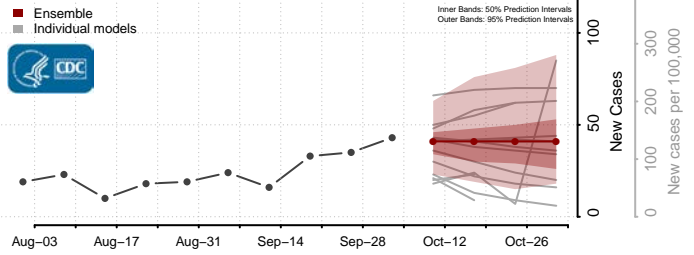

Polk County, Minnesota