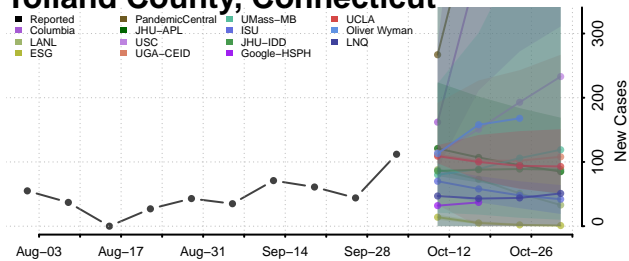

Tolland County, Connecticut