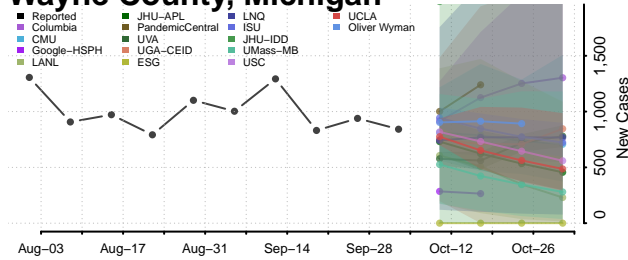

Wayne County, Michigan