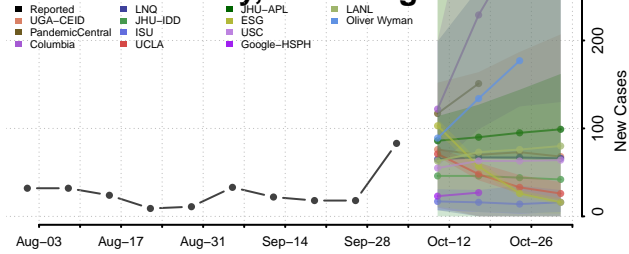

Harrison County, West Virginia