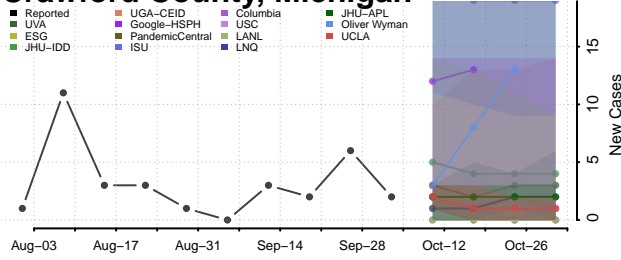

Crawford County, Michigan