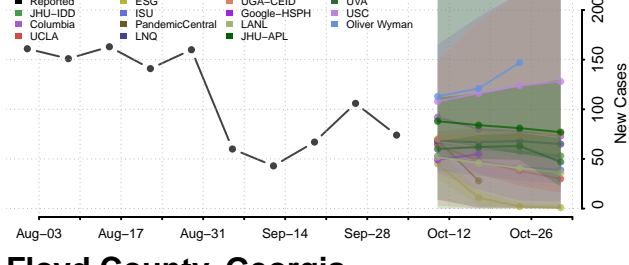

Fayette County, Georgia