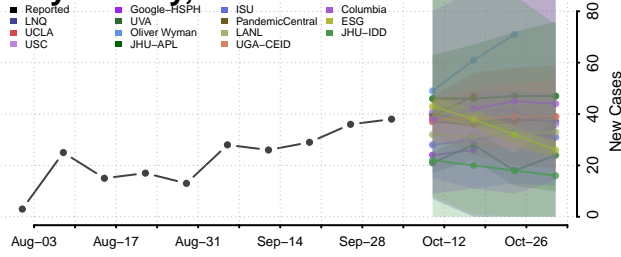

### Cleburne County, Arkansas