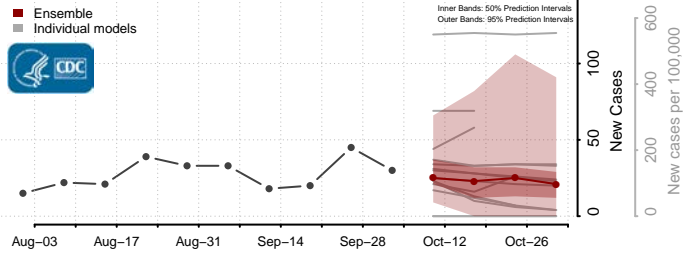

Nobles County, Minnesota