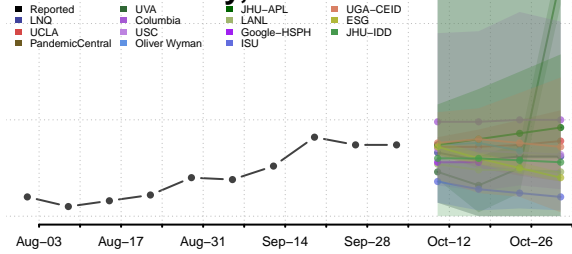

Andrew County, Missouri