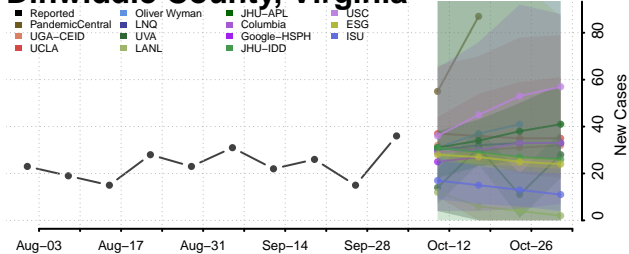

Dinwiddie County, Virginia