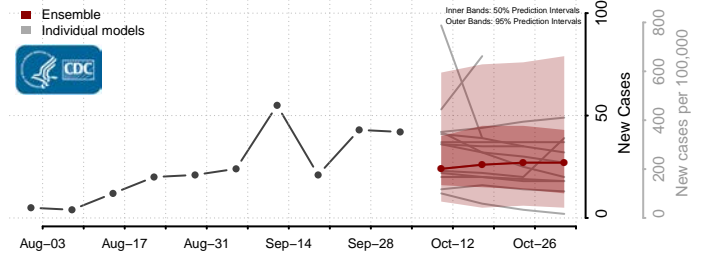

Chickasaw County, Iowa