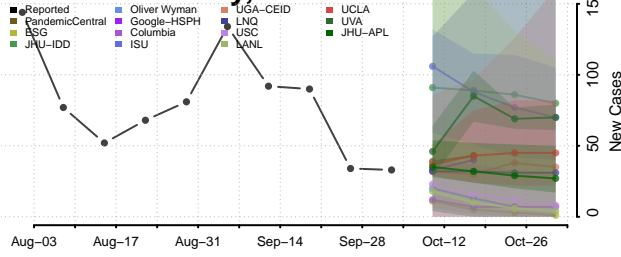

Jackson County, Illinois