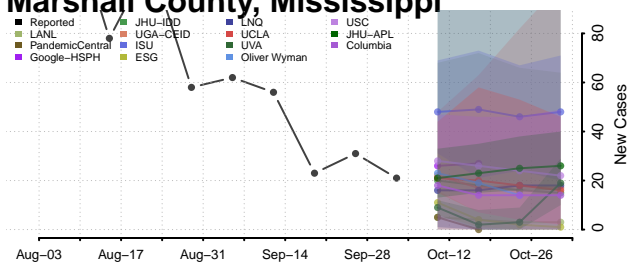

Marshall County, Mississippi