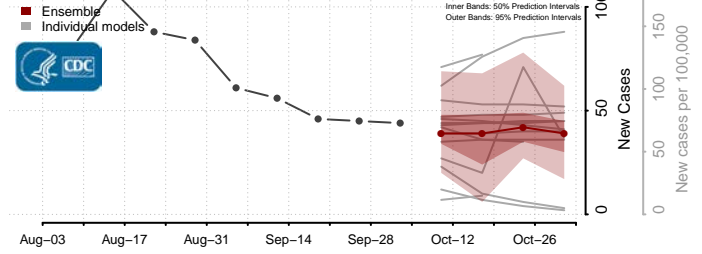

Granville County, North Carolina