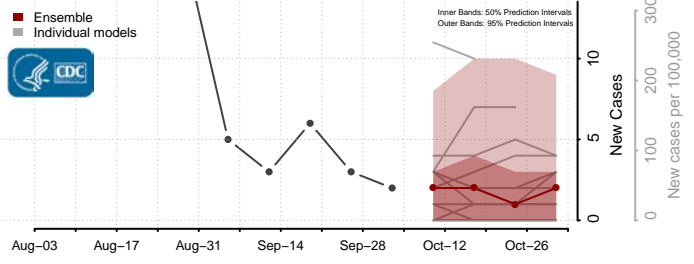

Sharkey County, Mississippi