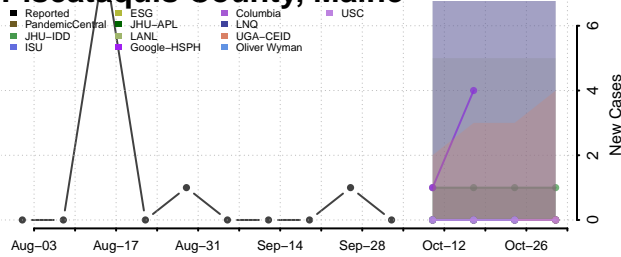

Piscataquis County, Maine