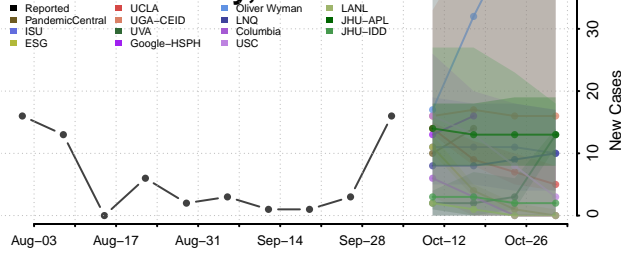

Madison County, Montana