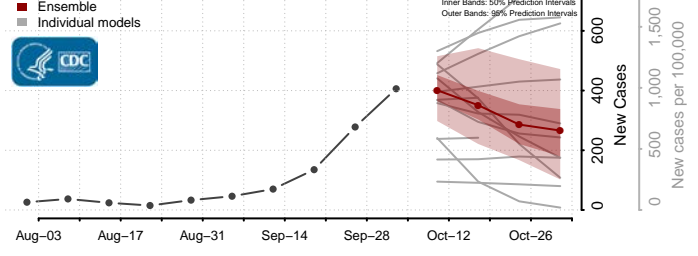

Shawano County, Wisconsin