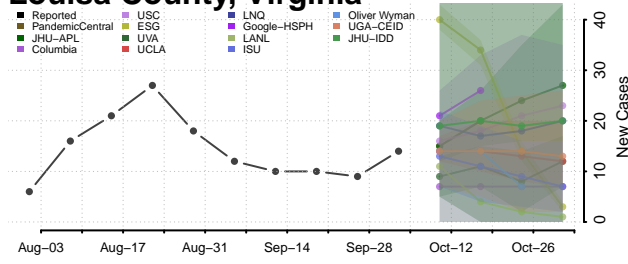

Louisa County, Virginia