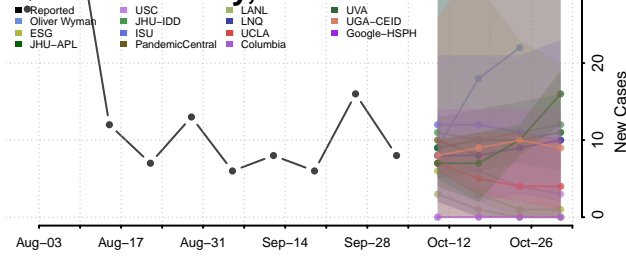

Franklin County, Indiana