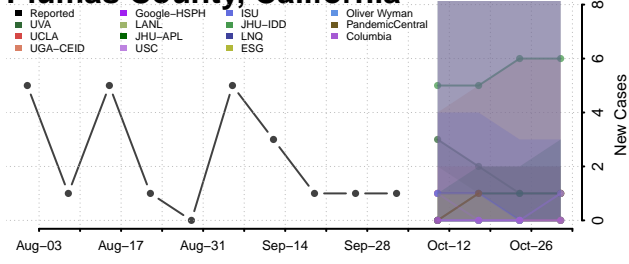

Plumas County, California