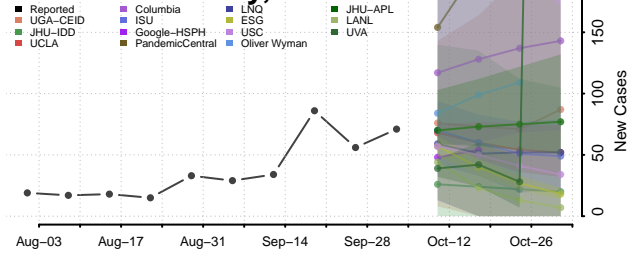

Stoddard County, Missouri