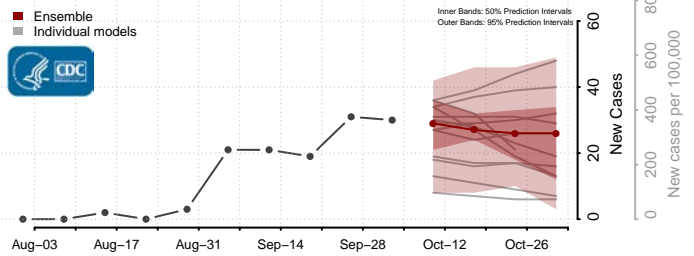

Davies County, Missouri