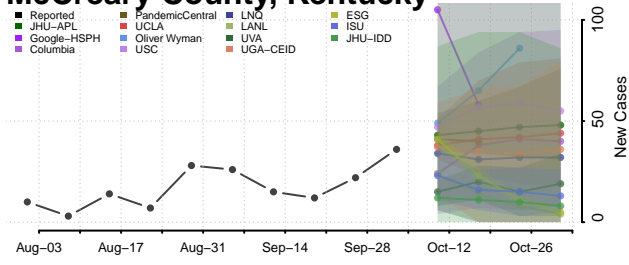

McCreary County, Kentucky