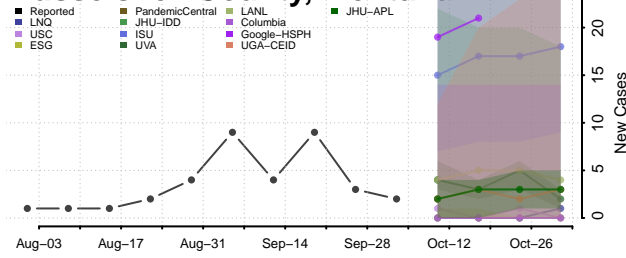

Musselshell County, Montana