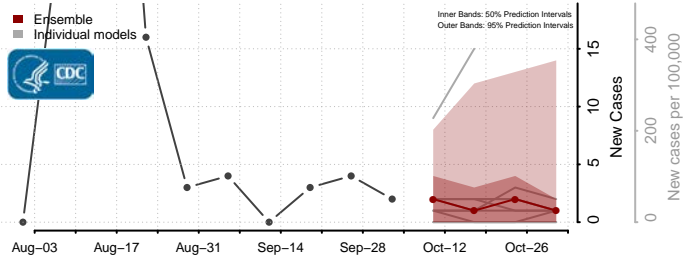

Phillips County, Montana