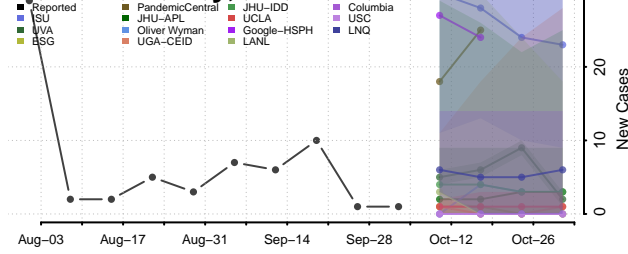

Carroll County, Missouri