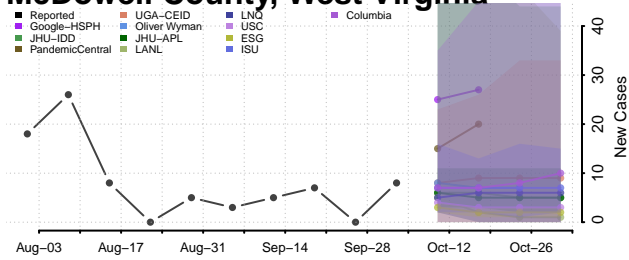

McDowell County, West Virginia