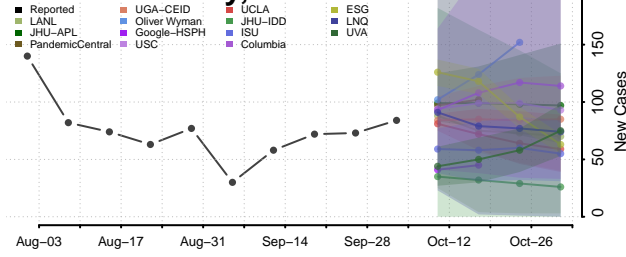

Loudon County, Tennessee