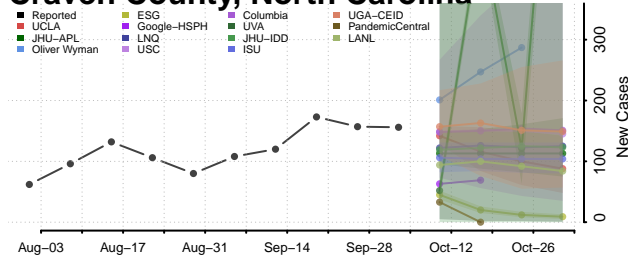

Craven County, North Carolina