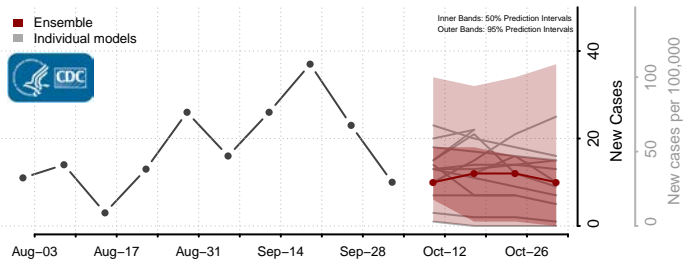

Pulaski County, Virginia