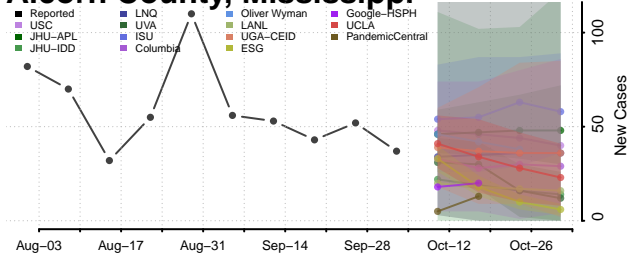

### Alcorn County, Mississippi