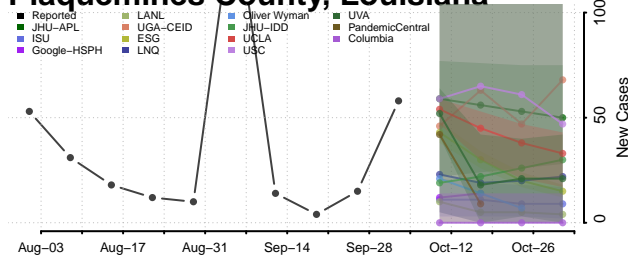

Plaquemines County, Louisiana