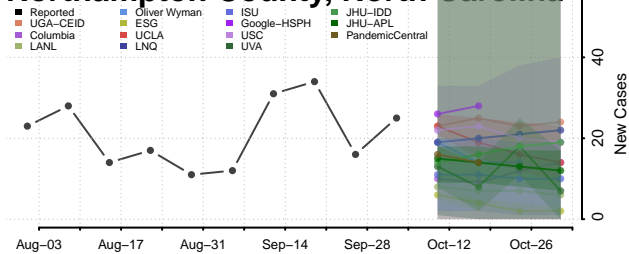

Northampton County, North Carolina