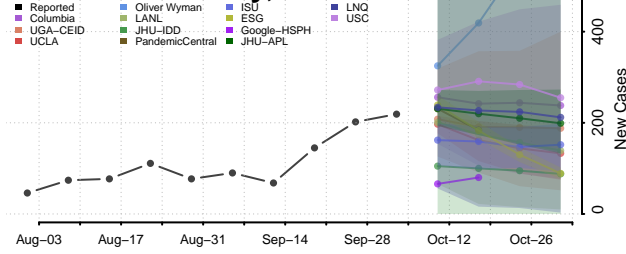

Jefferson County, Wisconsin