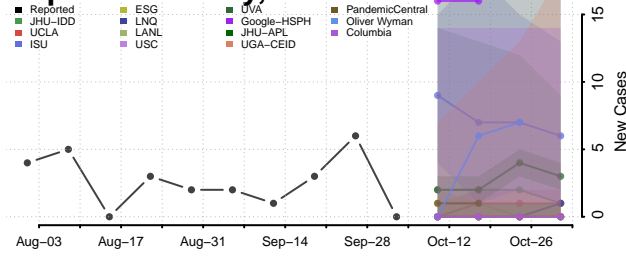

Republic County, Kansas