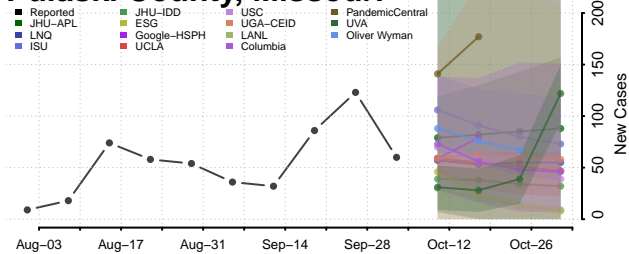

Pulaski County, Missouri