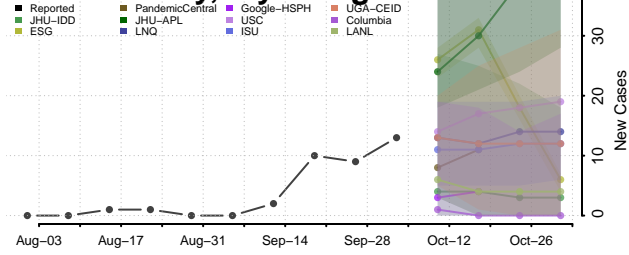

Platte County, Wyoming