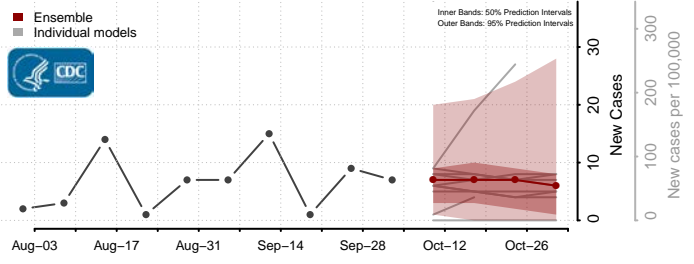

Fergus County, Montana