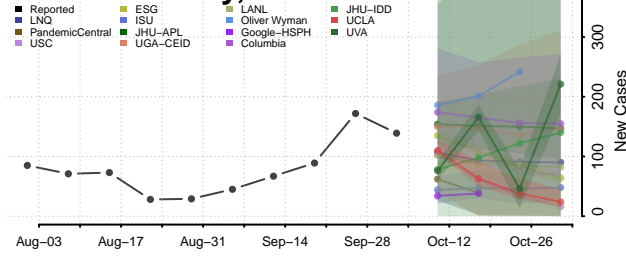

Lincoln County, Louisiana