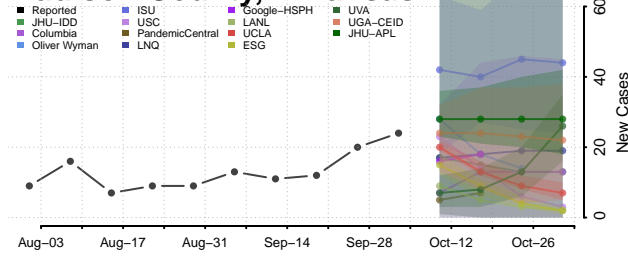

Madison County, Arkansas