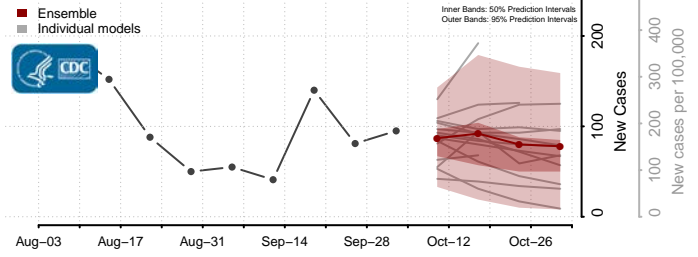

Jackson County, Alabama