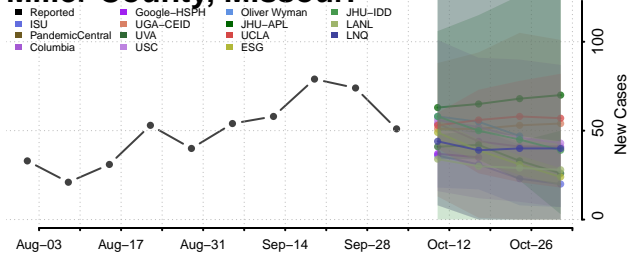

Miller County, Missouri