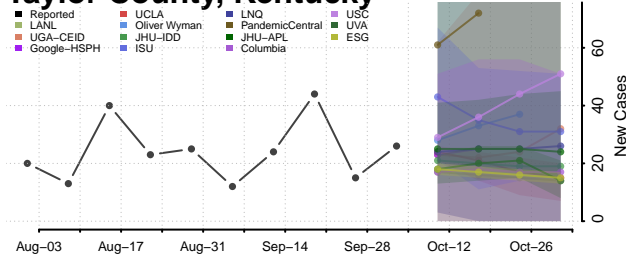

Taylor County, Kentucky