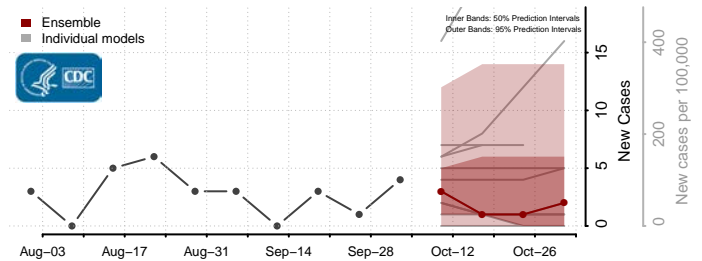

Pierce County, North Dakota