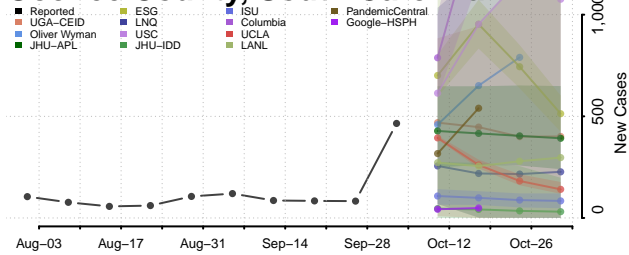

Oconee County, South Carolina