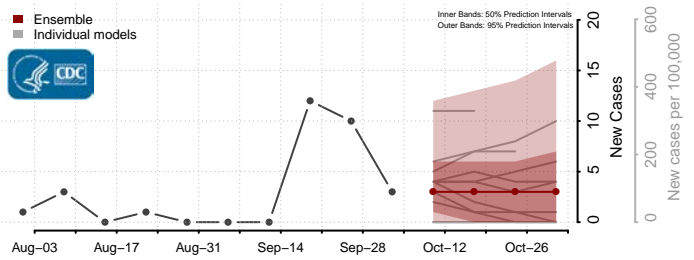

Jackson County, South Dakota