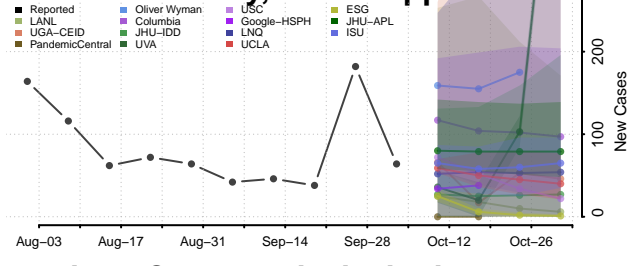

Lowndes County, Mississippi