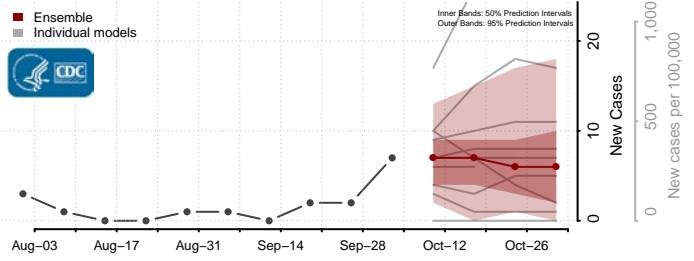

Miner County, South Dakota