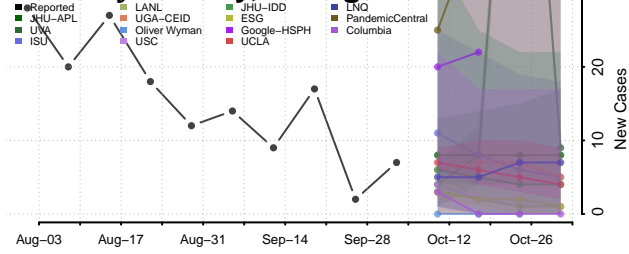

Brantley County, Georgia