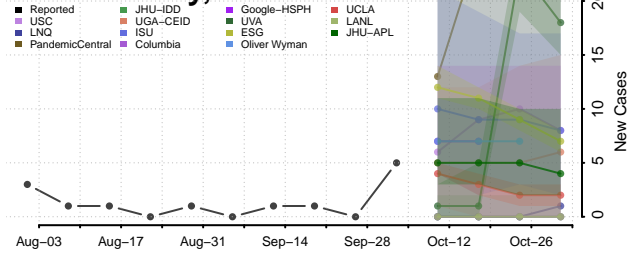

Clark County, Kansas