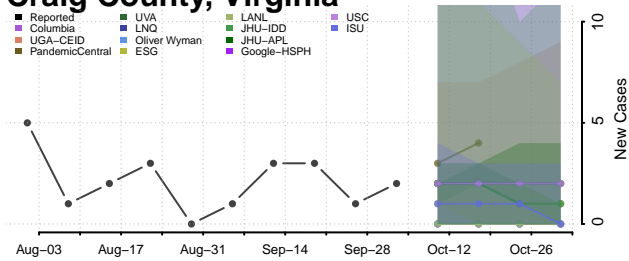

Craig County, Virginia