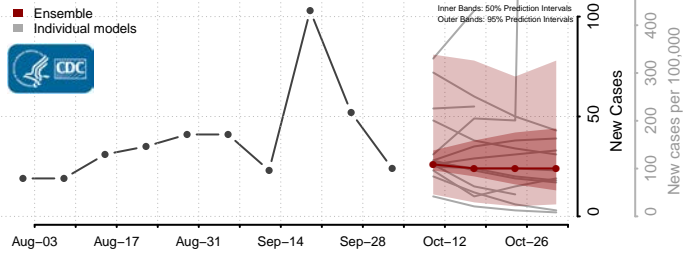

Crawford County, Missouri