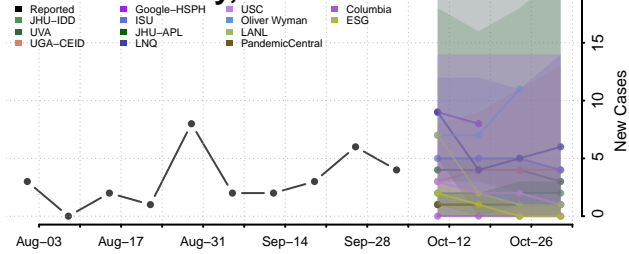

Furnas County, Nebraska