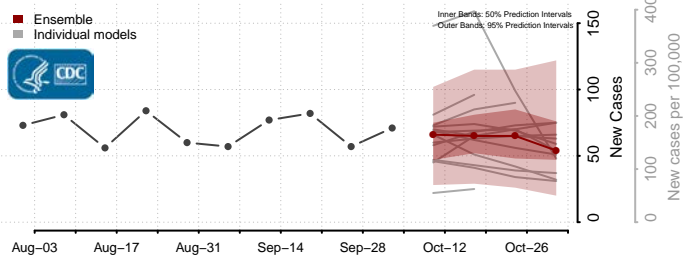

Danville County, Virginia