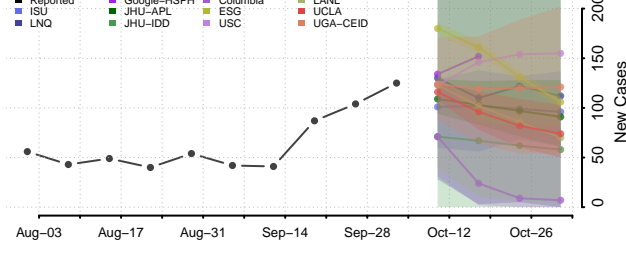

St. Croix County, Wisconsin