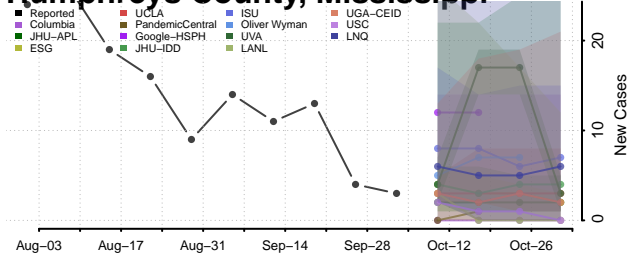

Humphreys County, Mississippi