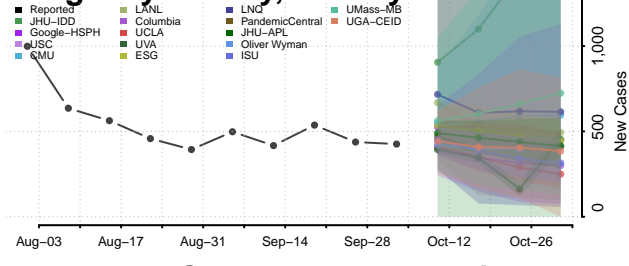

Allegheny County, Pennsylvania