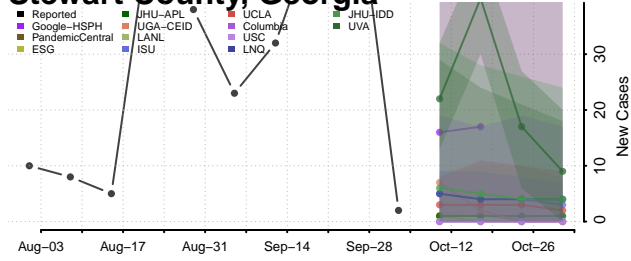

Stewart County, Georgia