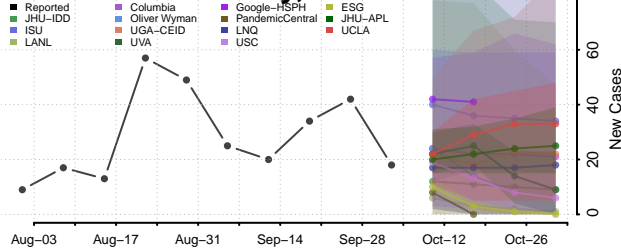

Winneshiek County, Iowa