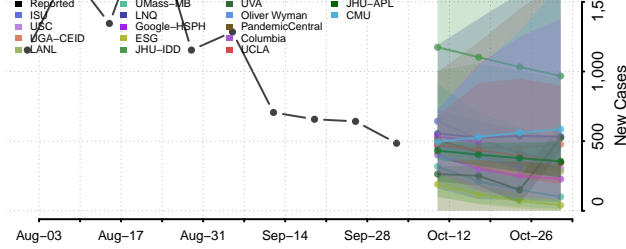

Alameda County, California