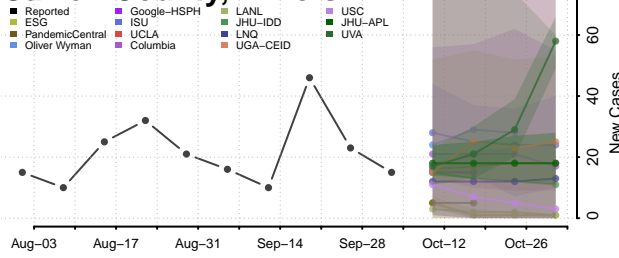

Carroll County, Illinois