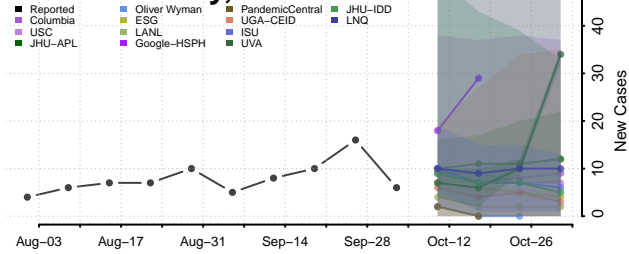

Maries County, Missouri