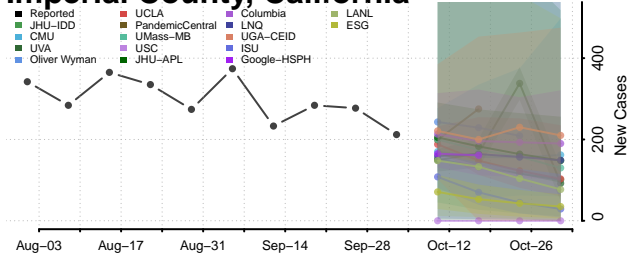

Imperial County, California