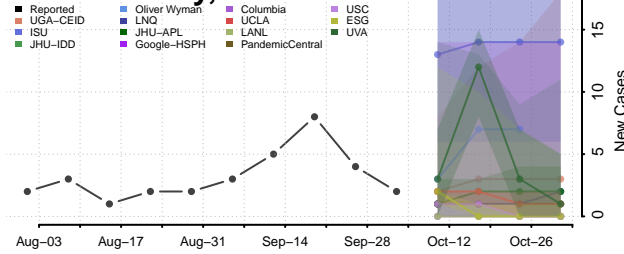

Greer County, Oklahoma