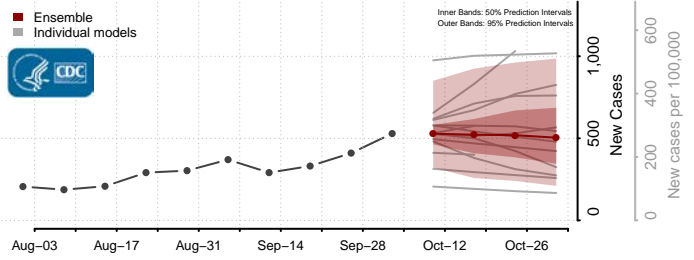

Minnehaha County, South Dakota