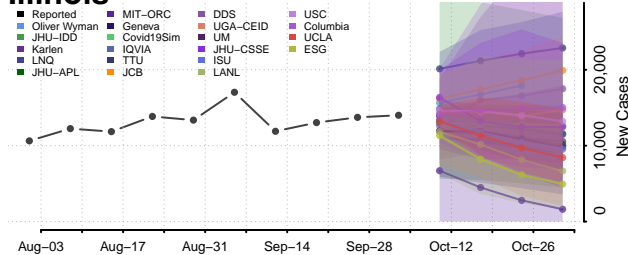

Teton County, Idaho

Twin Falls County, Idaho

Valley County, Idaho

Washington County, Idaho

Illinois*

Adams County, Illinois

*New weekly cases may decrease in this location over the next four weeks. For these locations, the ensemble forecast indicates a probability of 0.75 or greater that fewer cases will be reported in week four of the forecast than in the last reported week.