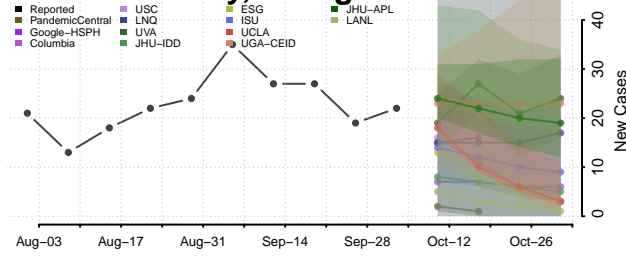

Jenkins County, Georgia