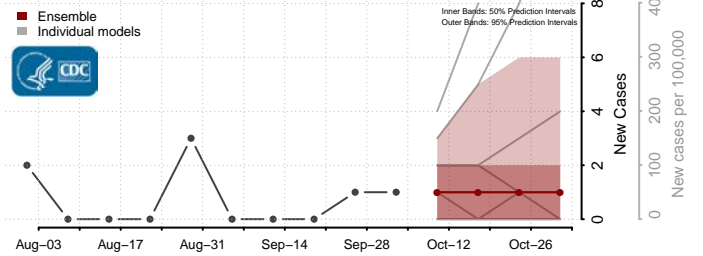

Judith Basin County, Montana