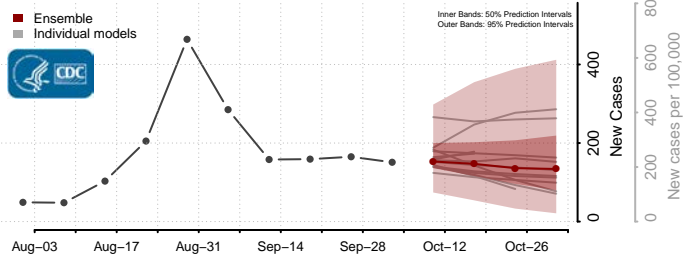

Grand Forks County, North Dakota