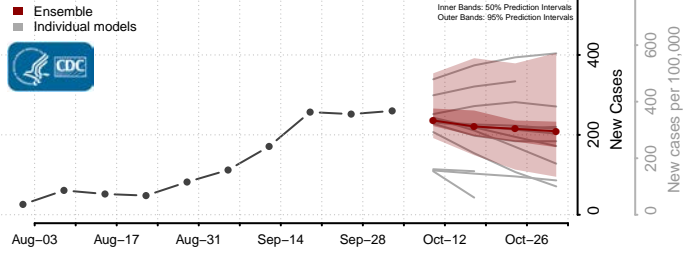

Portage County, Wisconsin