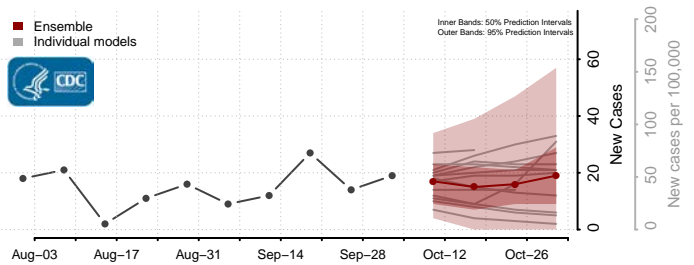

Orange County, Virginia