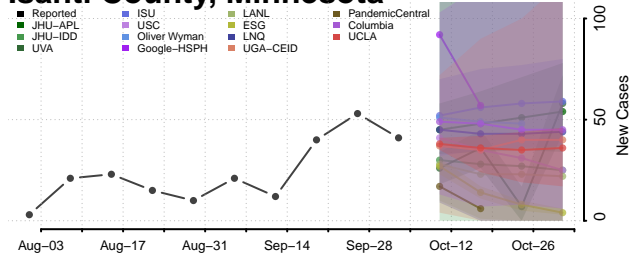

Isanti County, Minnesota