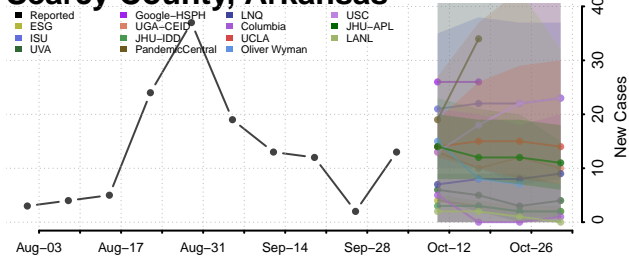

Searcy County, Arkansas