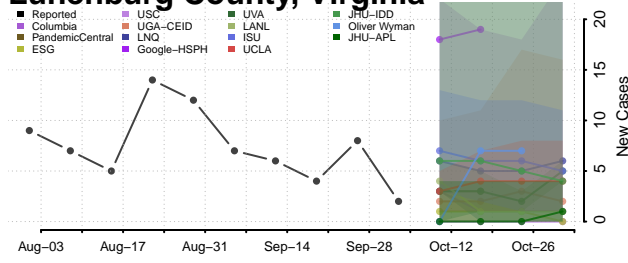

Lunenburg County, Virginia