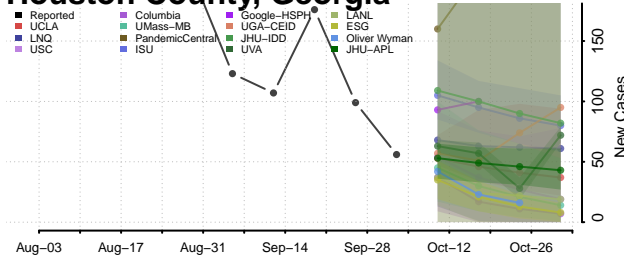

Houston County, Georgia