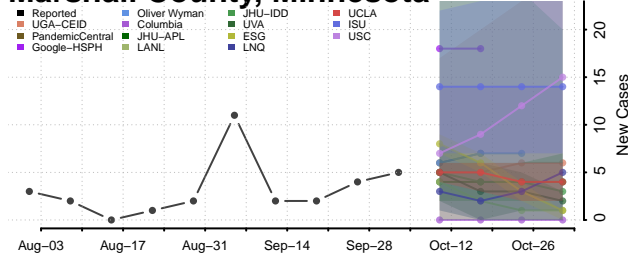

Marshall County, Minnesota