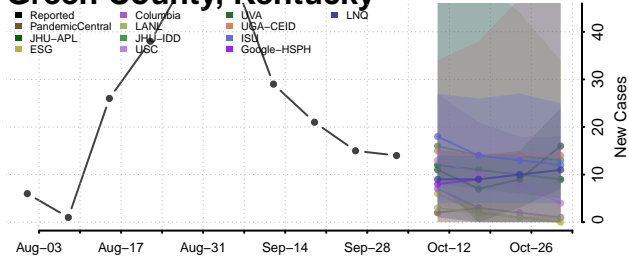

### Greenup County, Kentucky