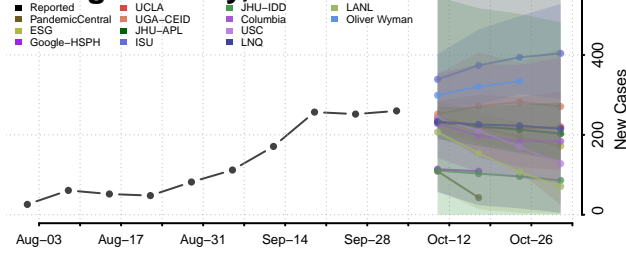

Portage County, Wisconsin