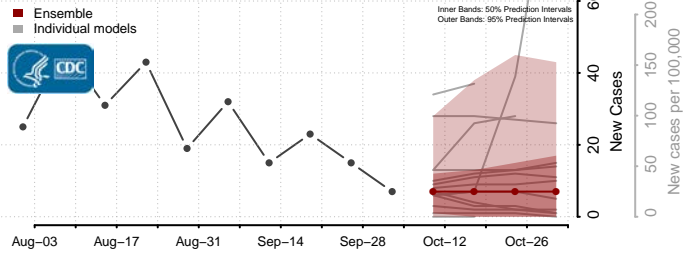

### Scott County, Mississippi