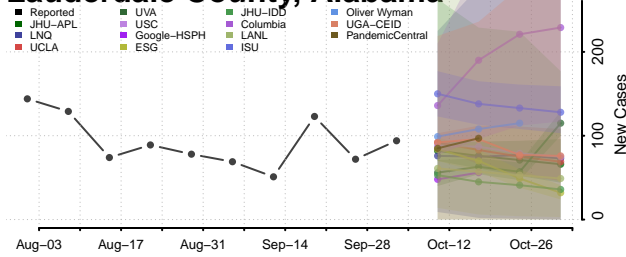

Lauderdale County, Alabama