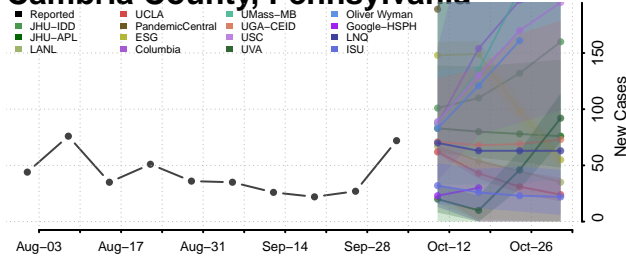

Cambria County, Pennsylvania