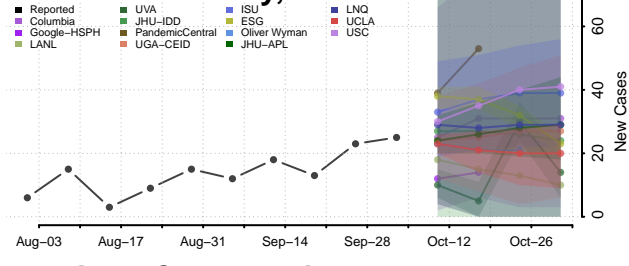

Mille Lacs County, Minnesota