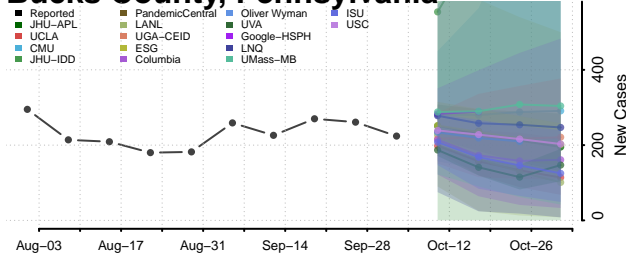

Bucks County, Pennsylvania