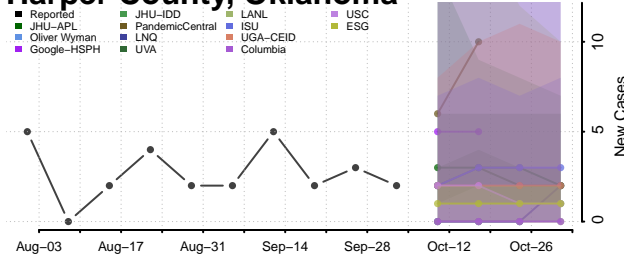

Harper County, Oklahoma