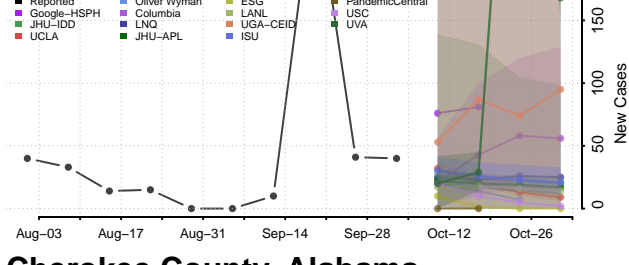

Chambers County, Alabama