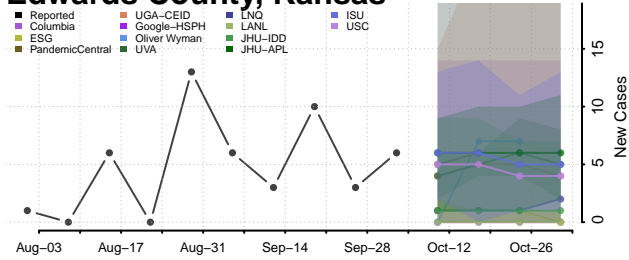

Edwards County, Kansas