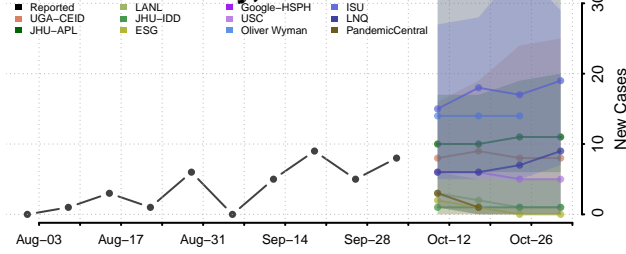

Marshall County, South Dakota