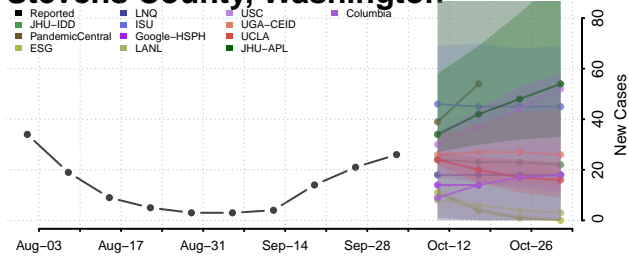

Stevens County, Washington