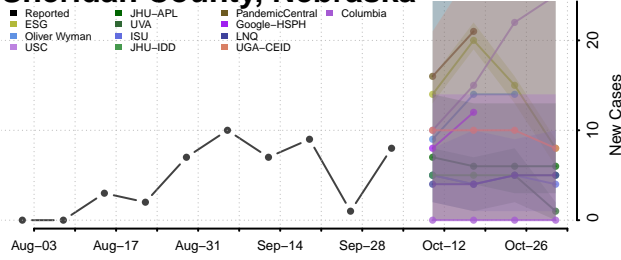

Sheridan County, Nebraska