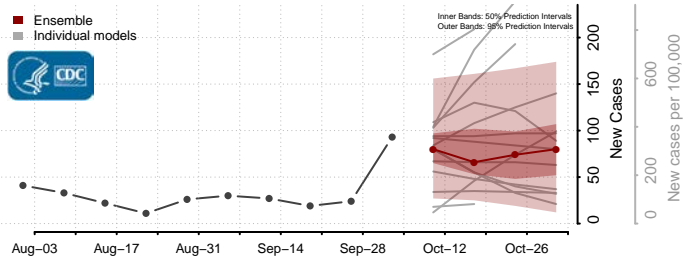

Harlan County, Kentucky