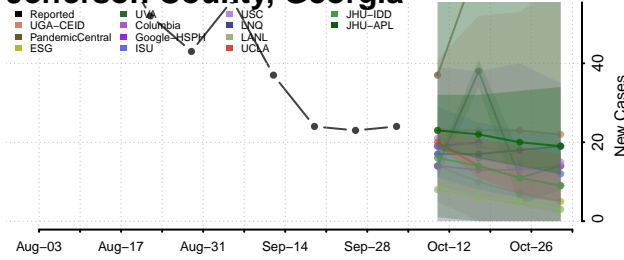

Jefferson County, Georgia