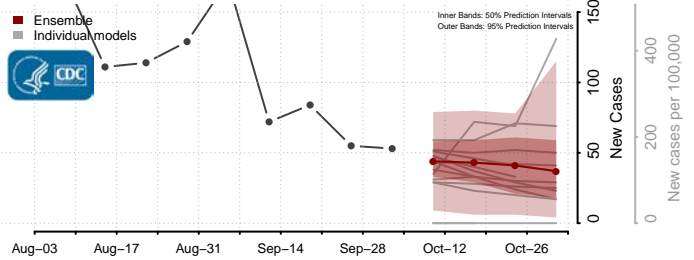

Bolivar County, Mississippi