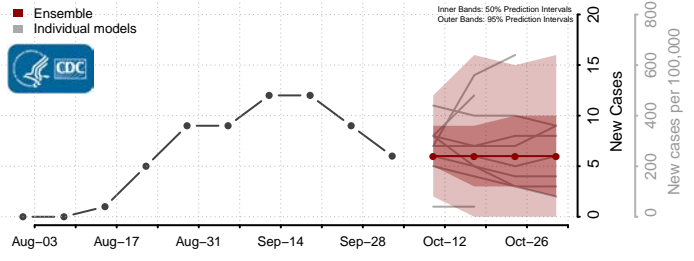

Hettinger County, North Dakota