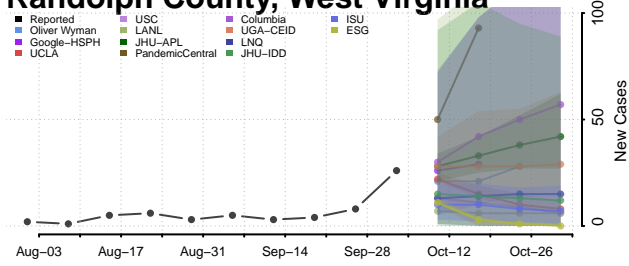

Randolph County, West Virginia