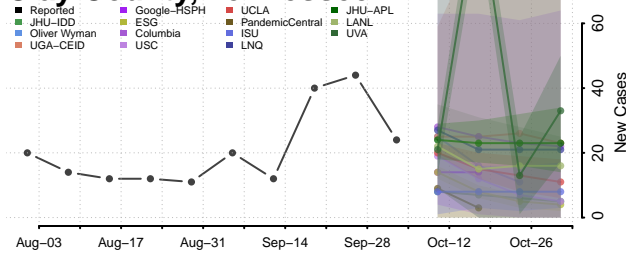

Clay County, Tennessee