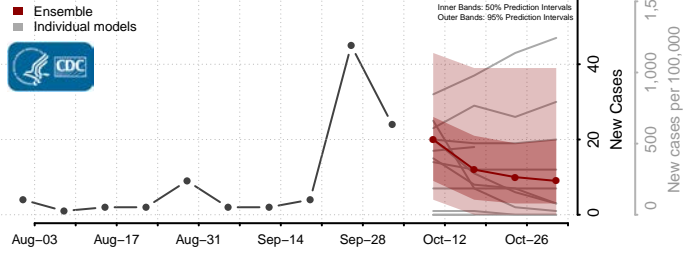

Lyman County, South Dakota