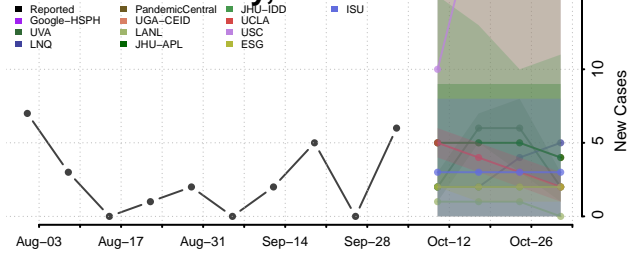

Jefferson County, Oklahoma