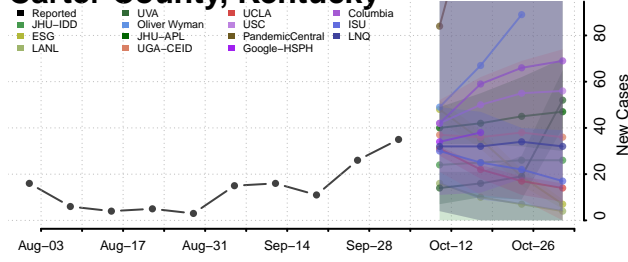

Carter County, Kentucky