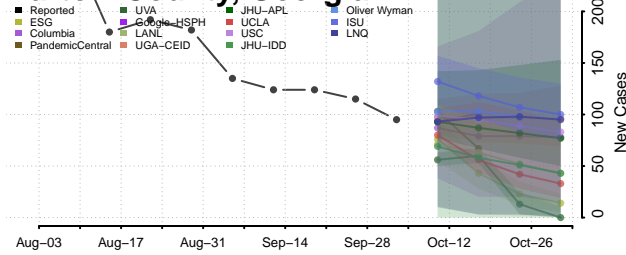

Bartow County, Georgia