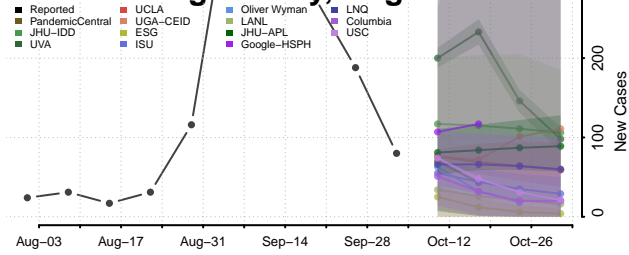

Harrisonburg County, Virginia