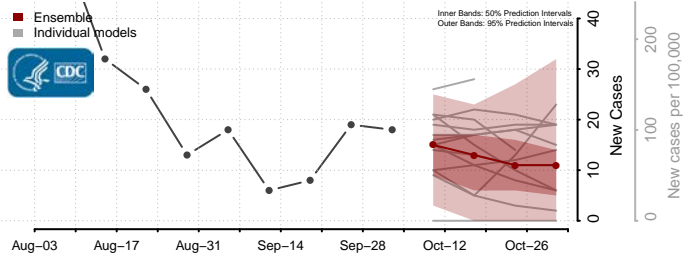

Winston County, Mississippi