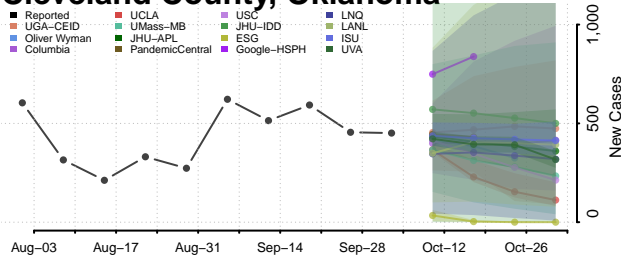

Cleveland County, Oklahoma