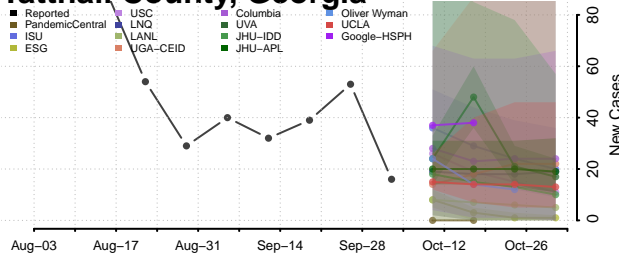

Tattnall County, Georgia