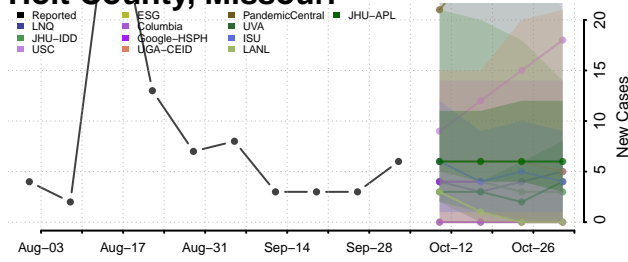

Holt County, Missouri