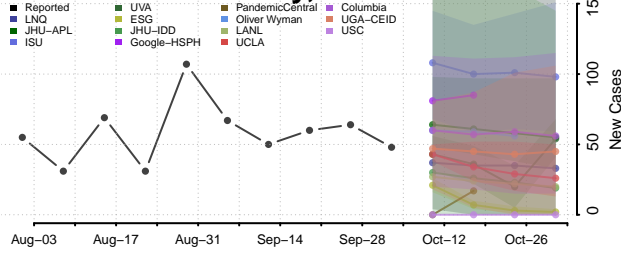

### Cerro Gordo County, Iowa