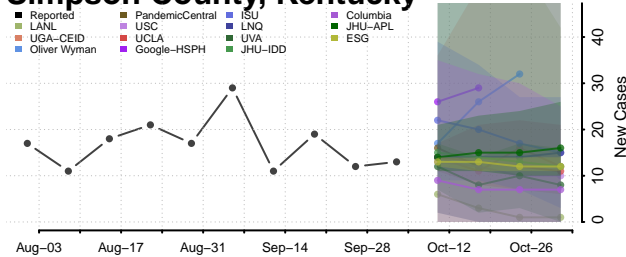

Simpson County, Kentucky