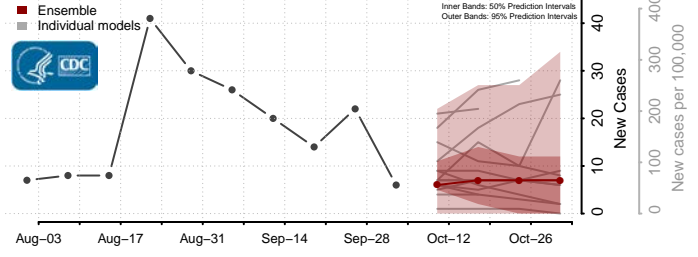

Cumberland County, Illinois