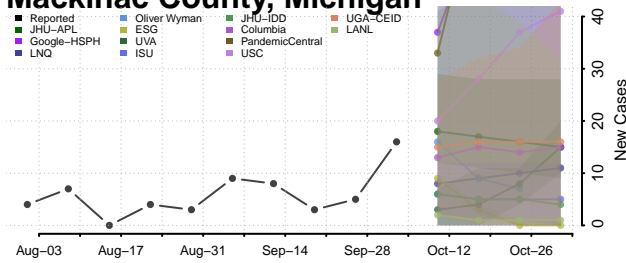

Mackinac County, Michigan