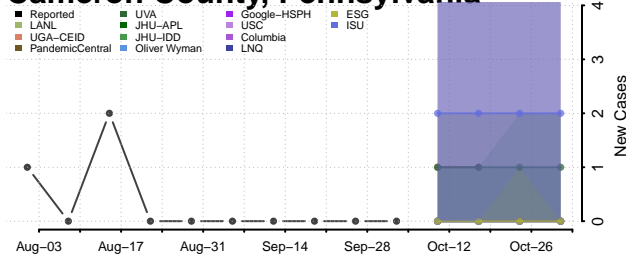

Cameron County, Pennsylvania