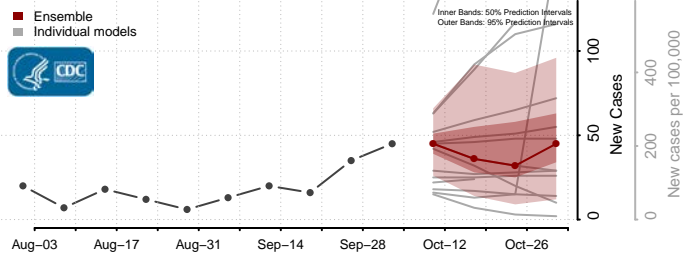

Henry County, Missouri