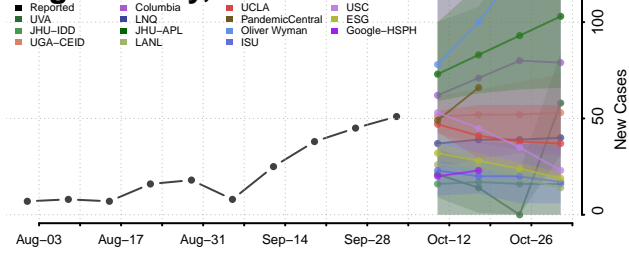

### Garden County, Nebraska