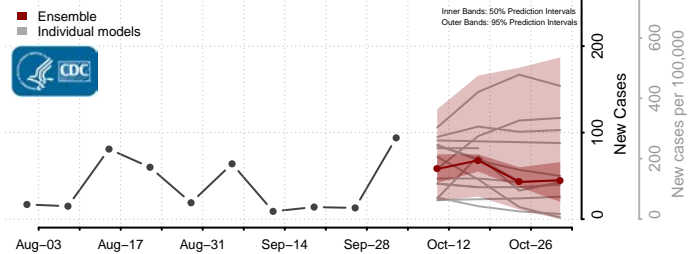

Lincoln County, Nebraska