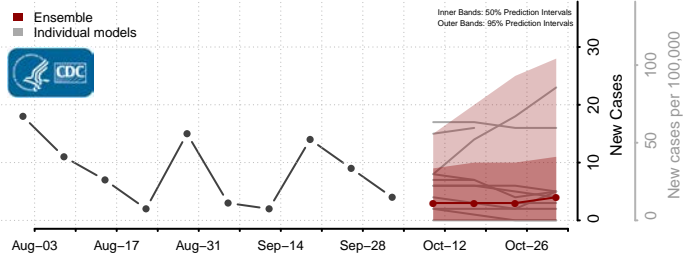

Mineral County, West Virginia