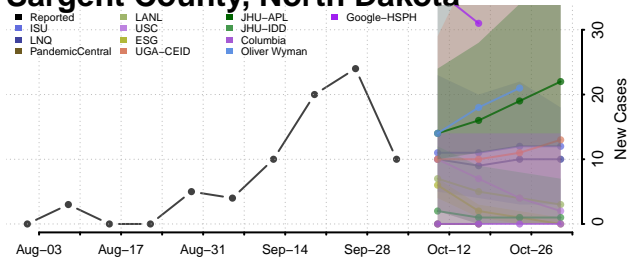

Sargent County, North Dakota