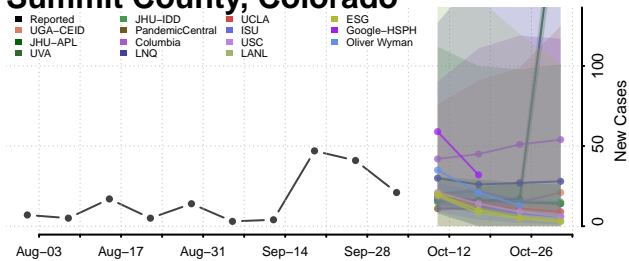

Summit County, Colorado