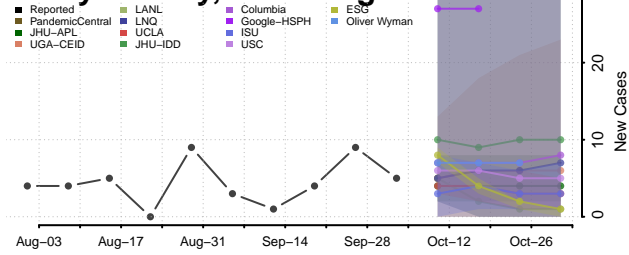

Hardy County, West Virginia