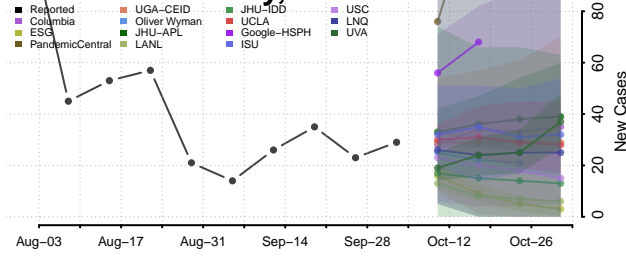

Cheatham County, Tennessee