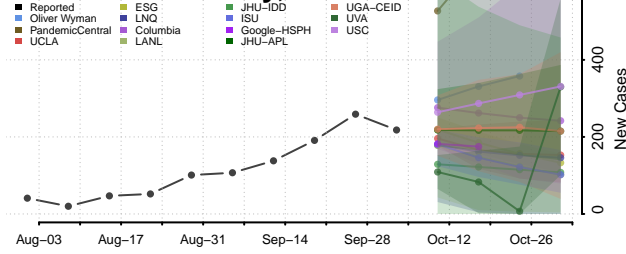

Buchanan County, Missouri