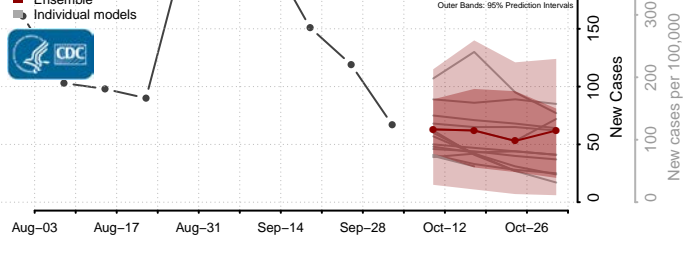

Lafayette County, Mississippi