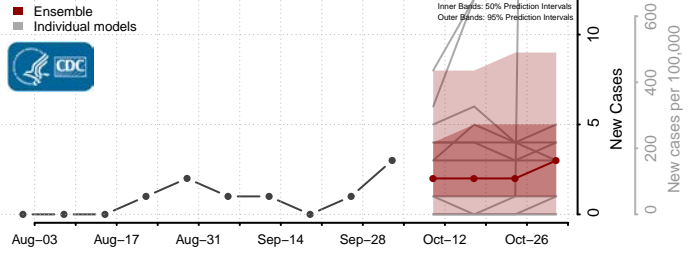

### Garden County, Nebraska