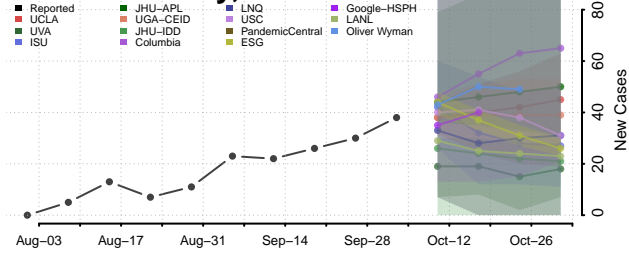

Vernon County, Missouri