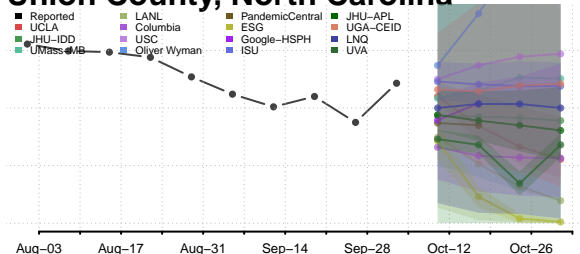

Union County, North Carolina