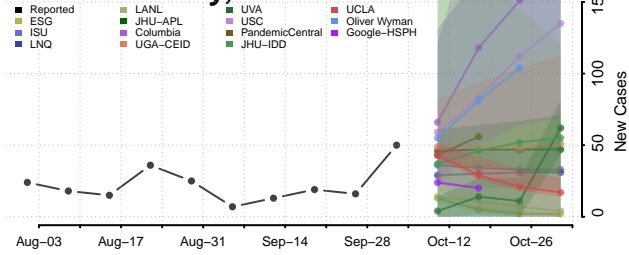

Macon County, North Carolina