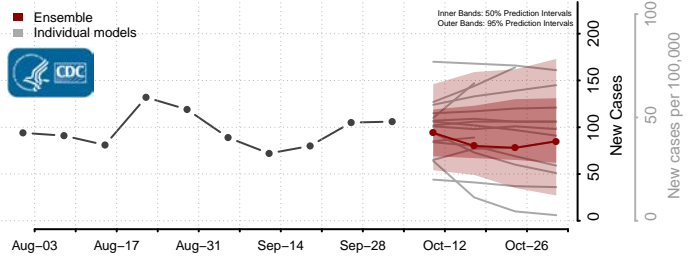

Jackson County, Oregon