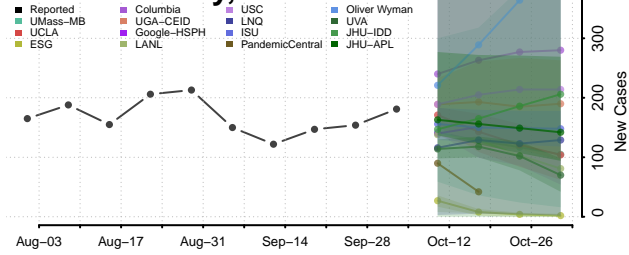

Rowan County, North Carolina