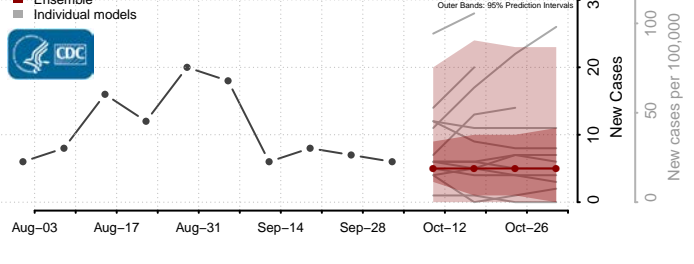

Mason County, West Virginia