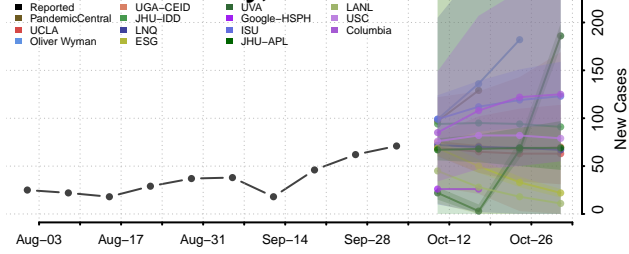

Otter Tail County, Minnesota