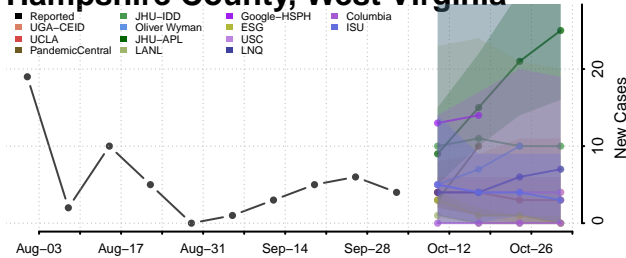

Hampshire County, West Virginia