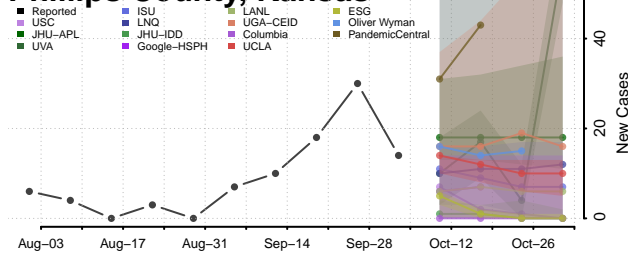

Phillips County, Kansas