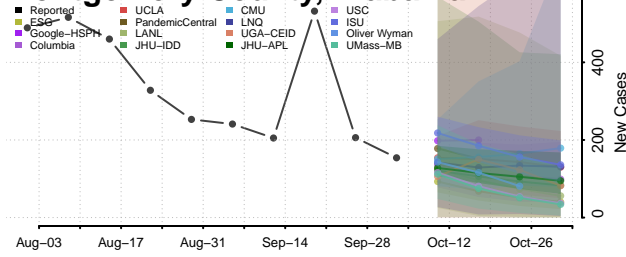

Montgomery County, Alabama