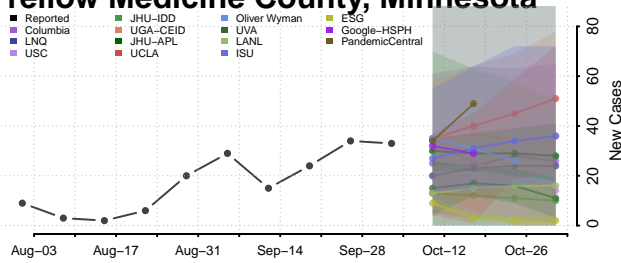

Yellow Medicine County, Minnesota