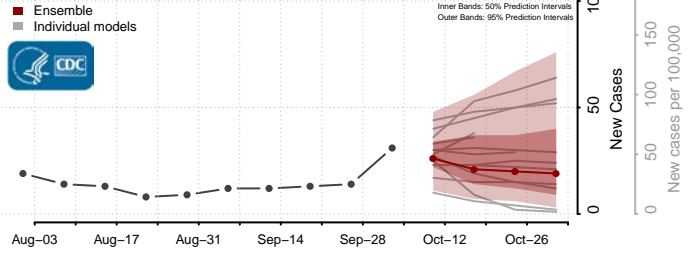

Marion County, West Virginia