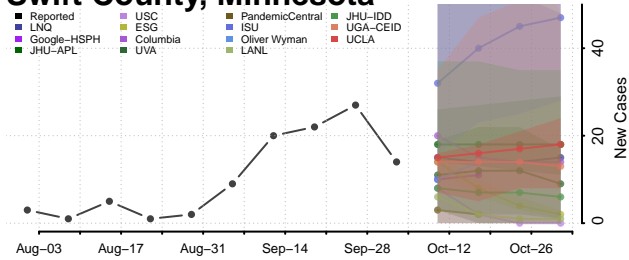

Swift County, Minnesota