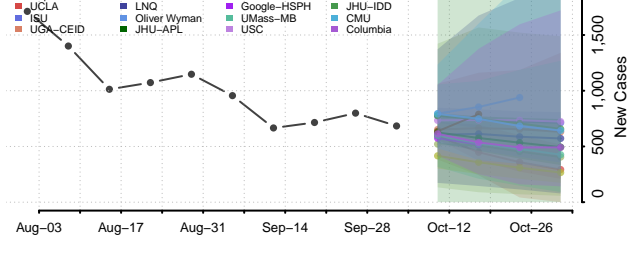

Mecklenburg County, North Carolina