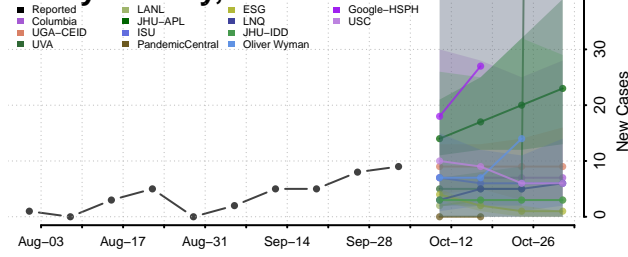

Valley County, Nebraska