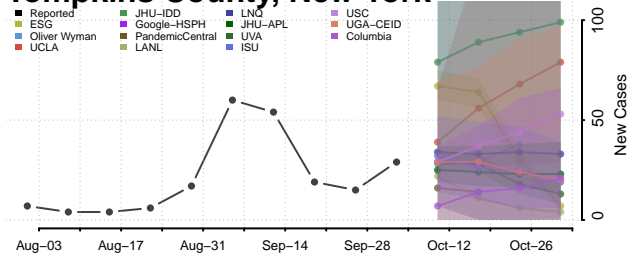

Tompkins County, New York