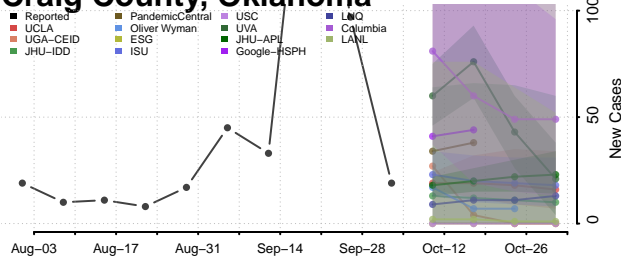

Craig County, Oklahoma