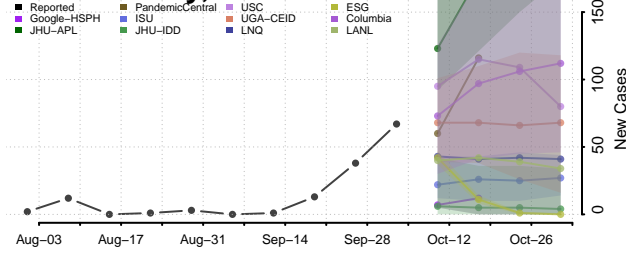

Price County, Wisconsin