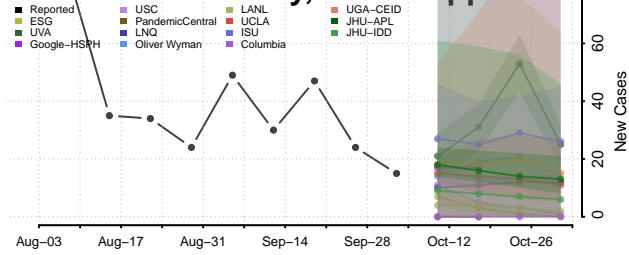

Tallahatchie County, Mississippi