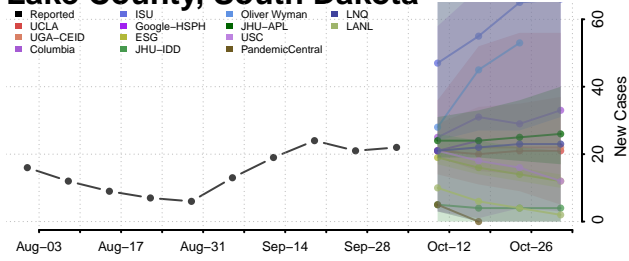

Lake County, South Dakota