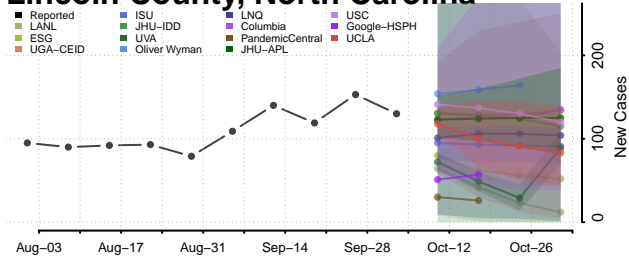

Lincoln County, North Carolina