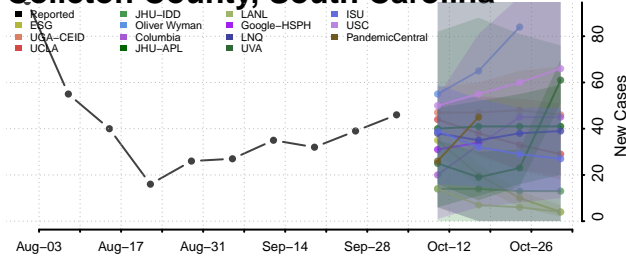

Colleton County, South Carolina