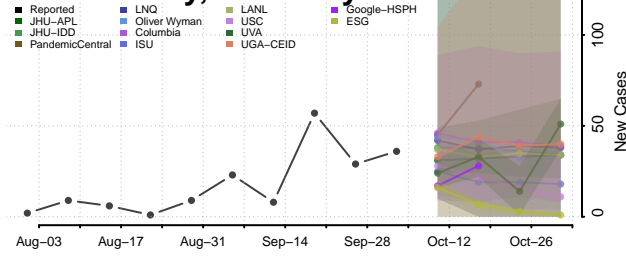

Estill County, Kentucky