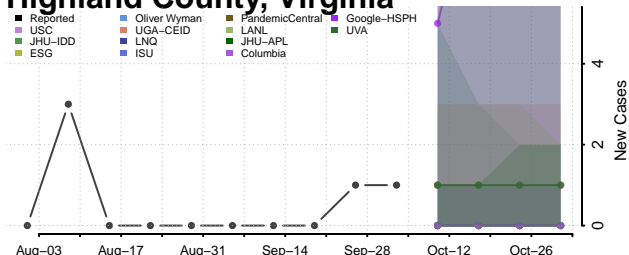

Highland County, Virginia