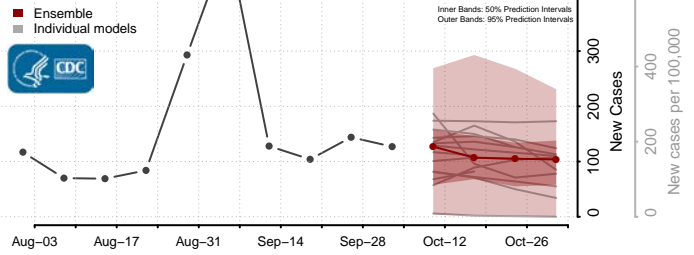

Muskogee County, Oklahoma