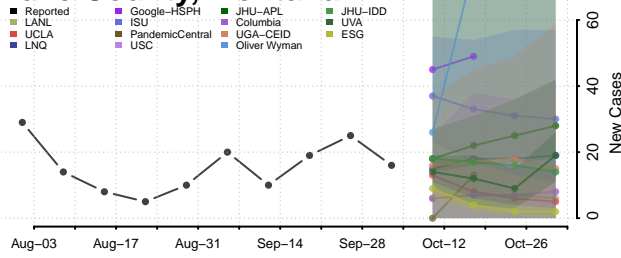

Lake County, Montana