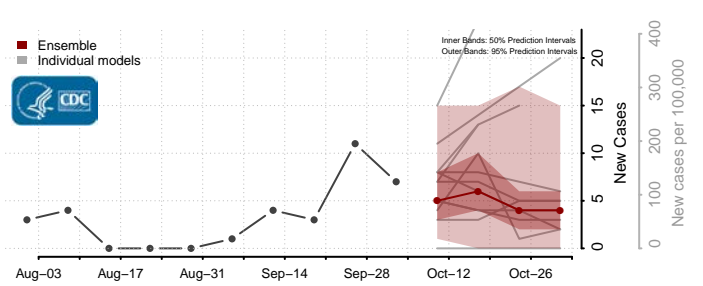

Chouteau County, Montana