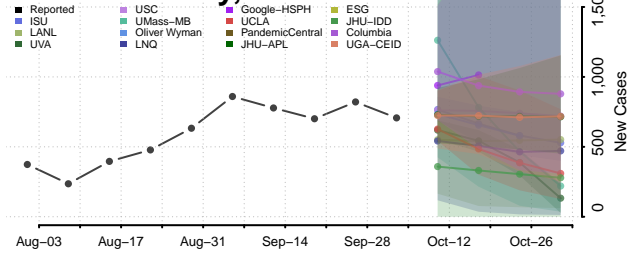

Greene County, Missouri