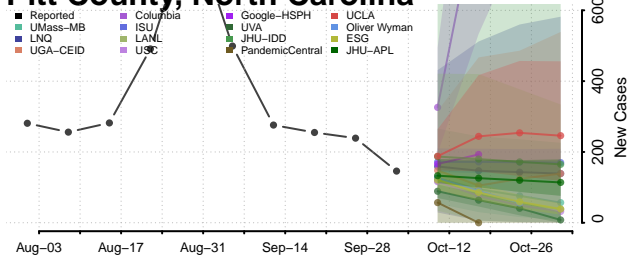

### Polk County, North Carolina