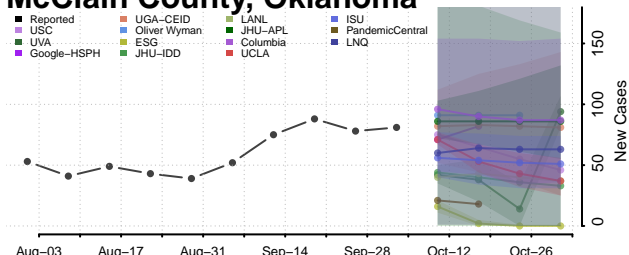

McClain County, Oklahoma