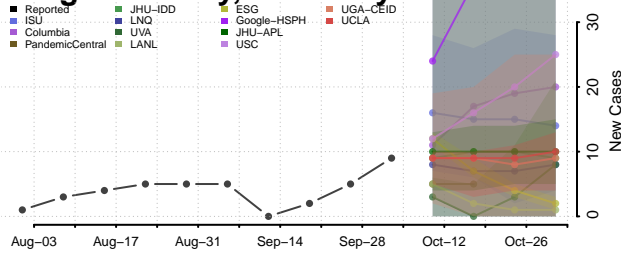

Morgan County, Kentucky