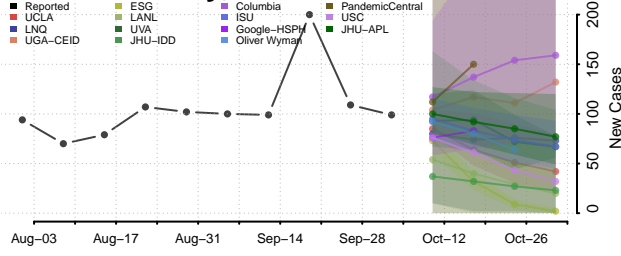

Walker County, Alabama