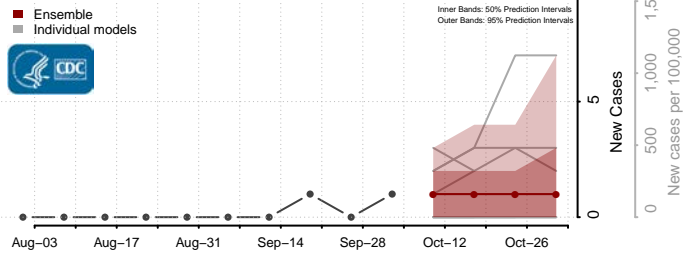

Grant County, Nebraska