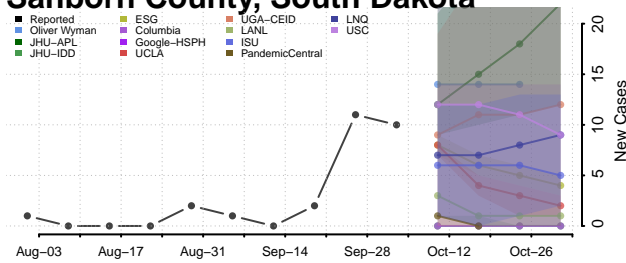

Sanborn County, South Dakota