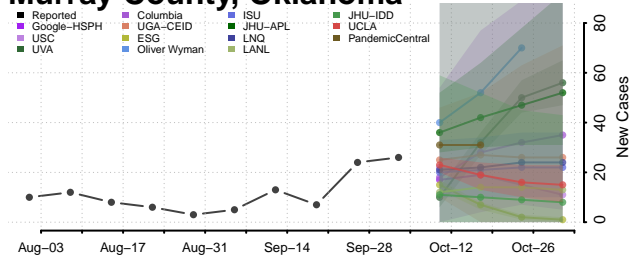

Murray County, Oklahoma