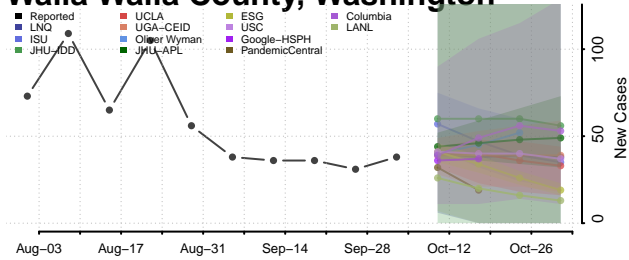

Walla Walla County, Washington