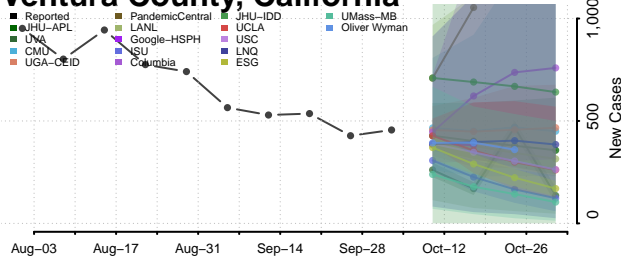

Ventura County, California