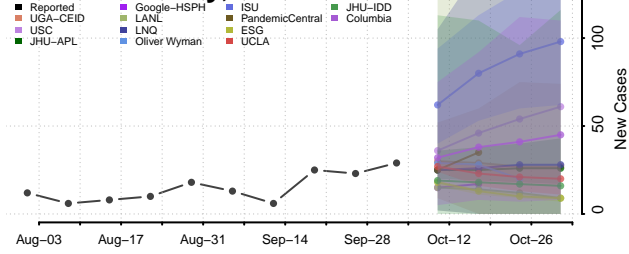

Brown County, Minnesota