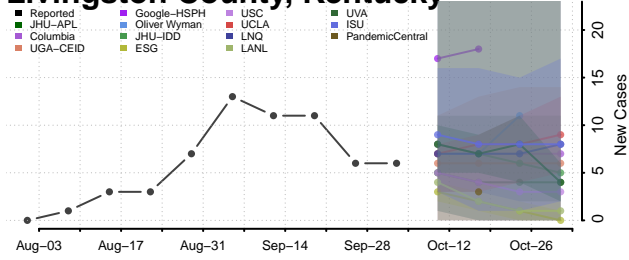

Livingston County, Kentucky