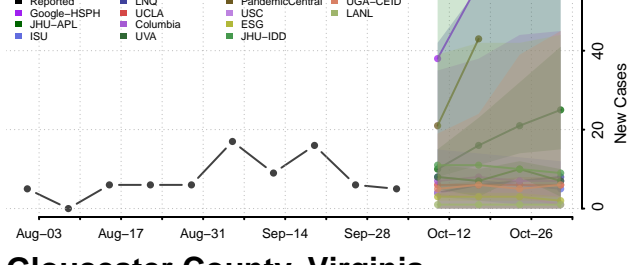

Giles County, Virginia