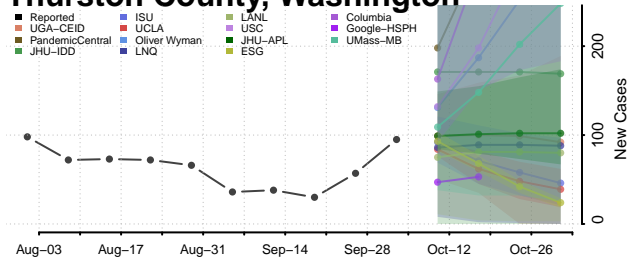

Thurston County, Washington