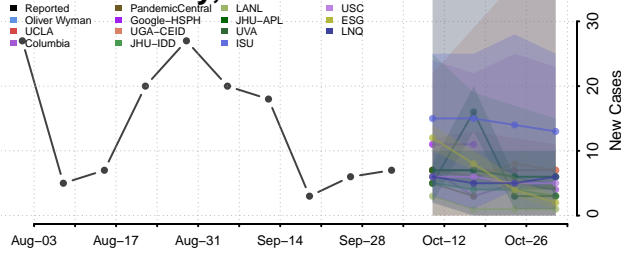

Dallas County, Arkansas