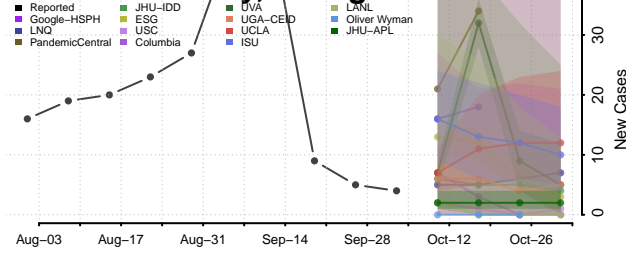

Johnson County, Georgia