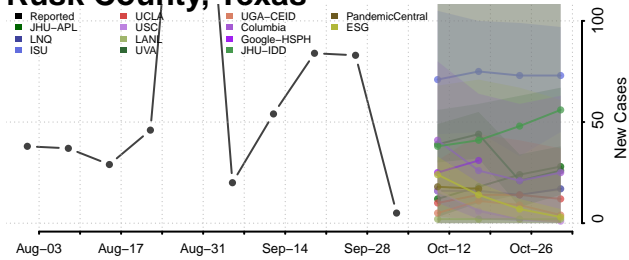

Rusk County, Texas