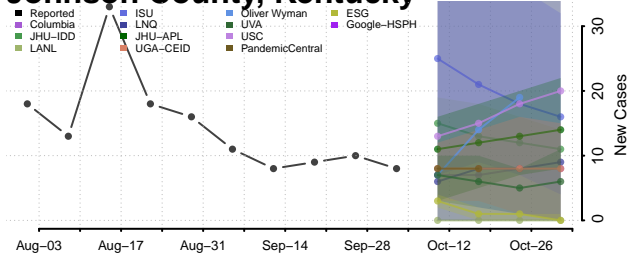

Johnson County, Kentucky