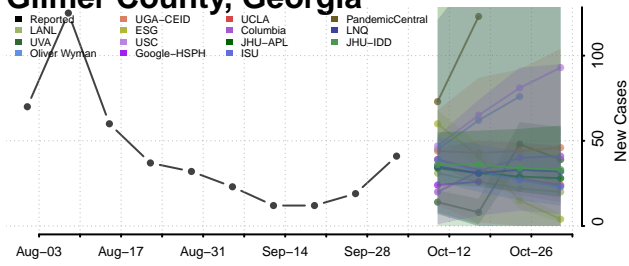

Gilmer County, Georgia