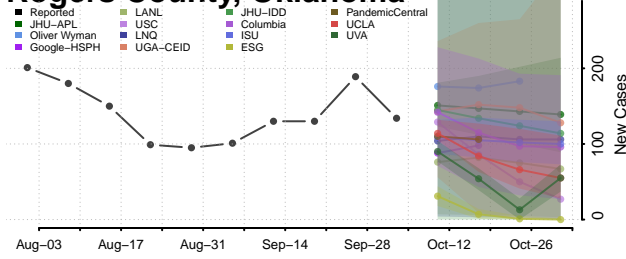

Rogers County, Oklahoma