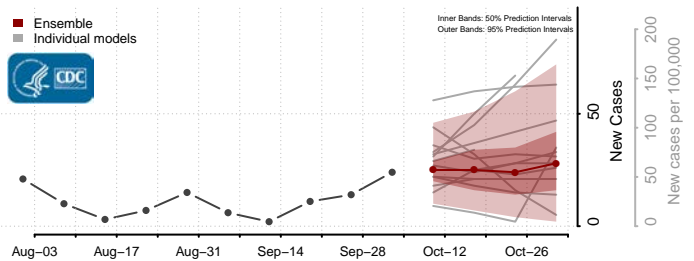

Ravalli County, Montana