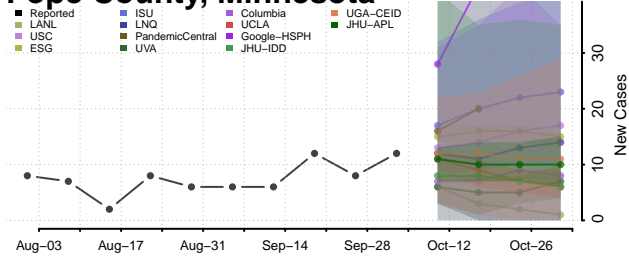

Pope County, Minnesota