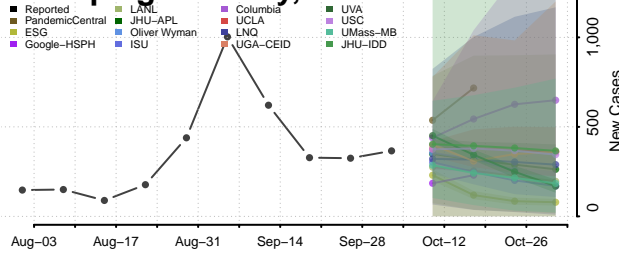

Champaign County, Illinois