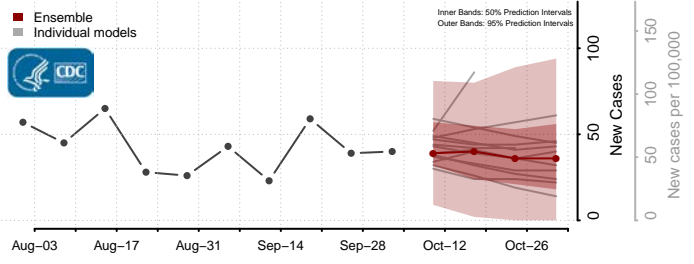

Raleigh County, West Virginia