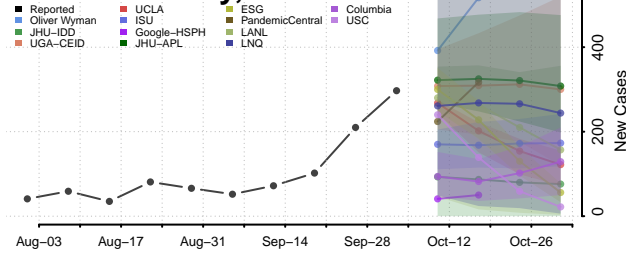

Oconto County, Wisconsin