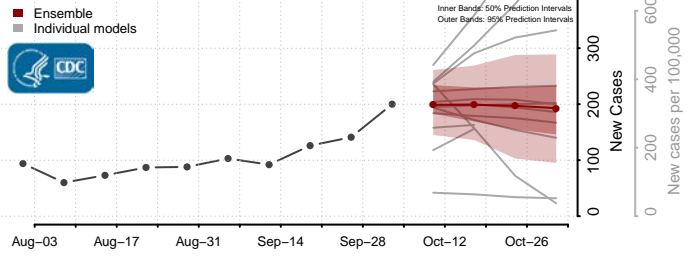

Lincoln County, South Dakota