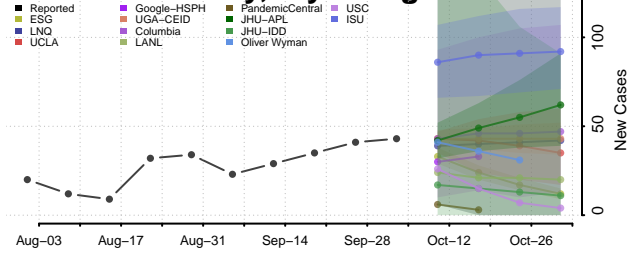

Sheridan County, Wyoming