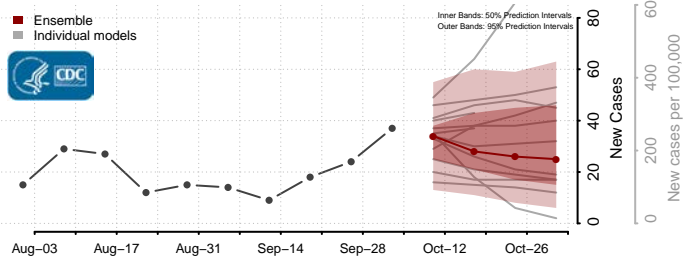

Rolette County, North Dakota