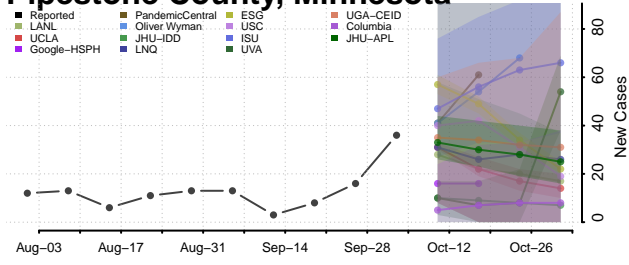

Pipestone County, Minnesota