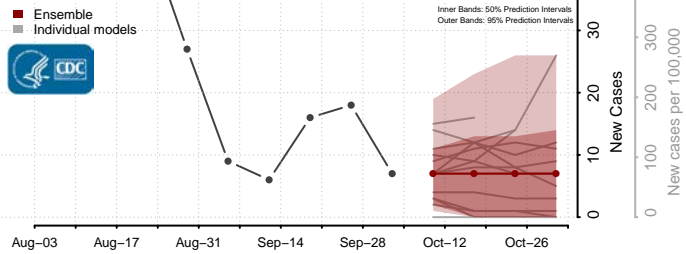

Tunica County, Mississippi