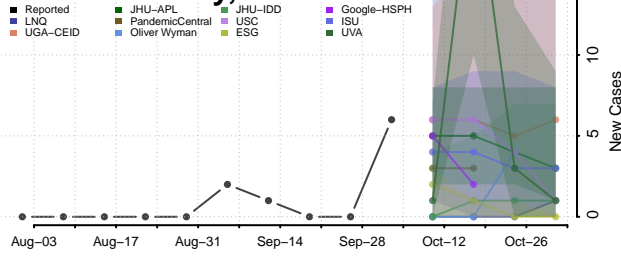

Hooker County, Nebraska