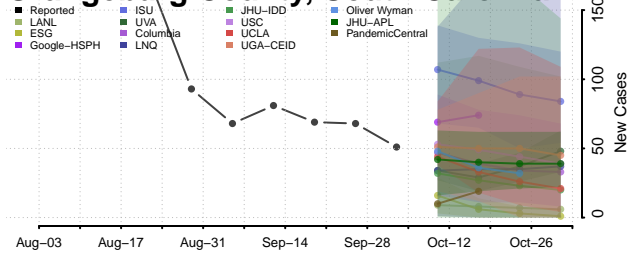

Orangeburg County, South Carolina