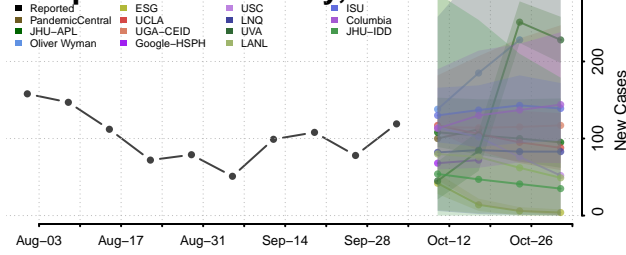

Independence County, Arkansas