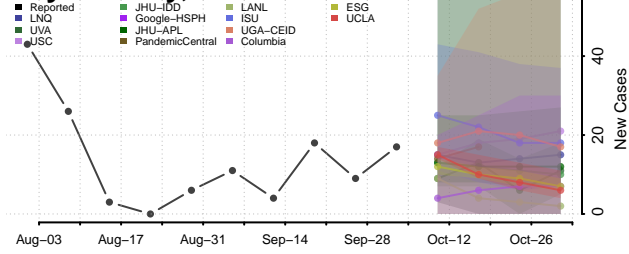

Ray County, Missouri