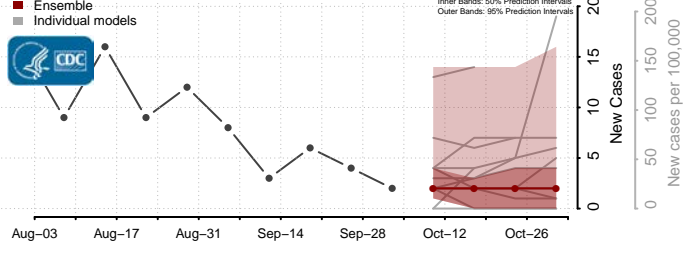

Kemper County, Mississippi