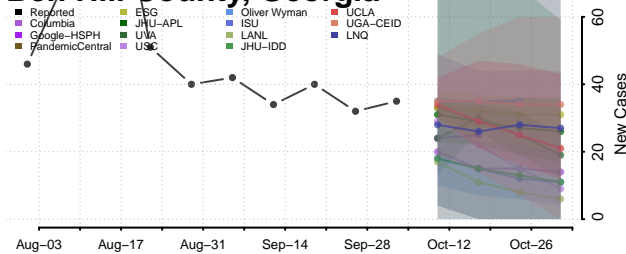

Ben Hill County, Georgia