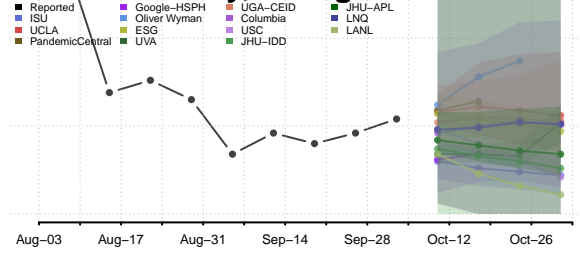

Decatur County, Georgia