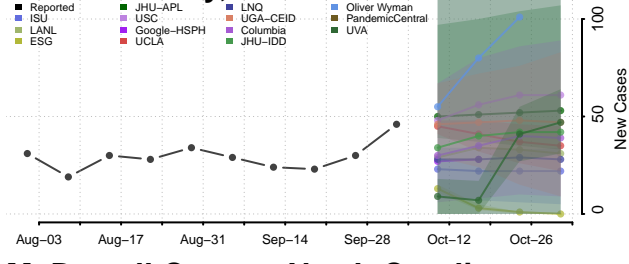

Martin County, North Carolina