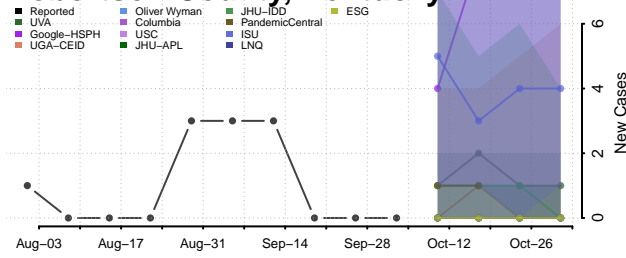

Robertson County, Kentucky