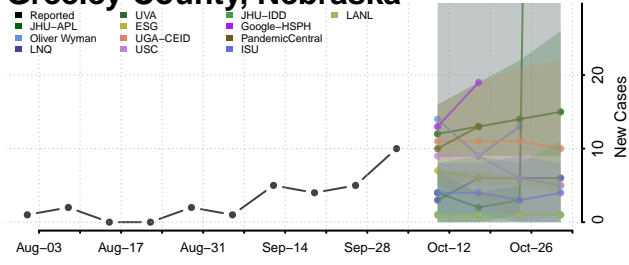

Greeley County, Nebraska