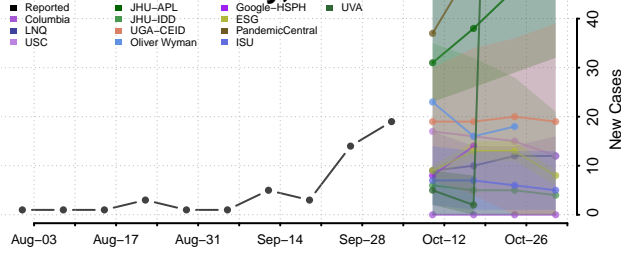

Clearwater County, Idaho