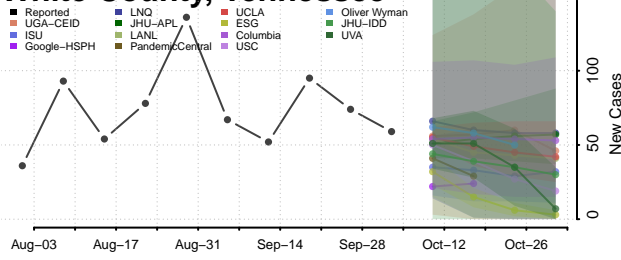

White County, Tennessee