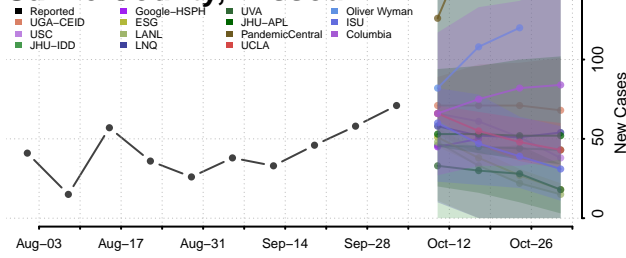

Saline County, Missouri