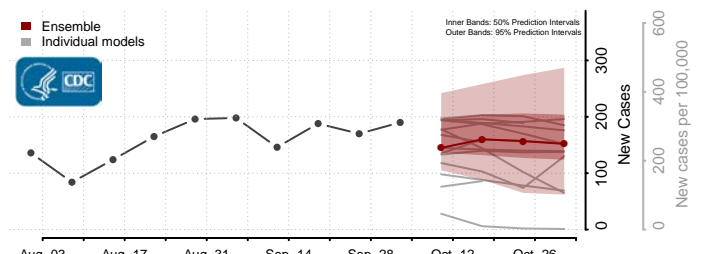

Garfield County, Oklahoma