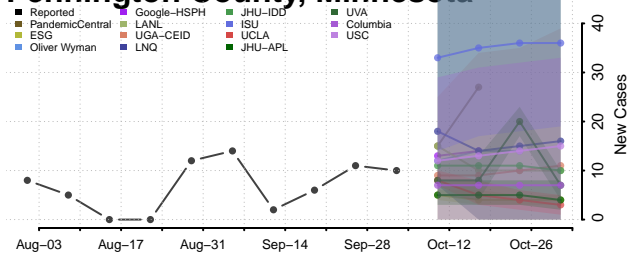

Pennington County, Minnesota