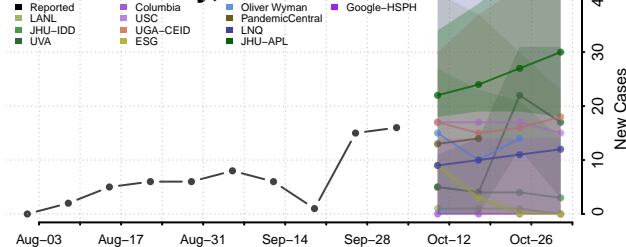

Nome County, Alaska