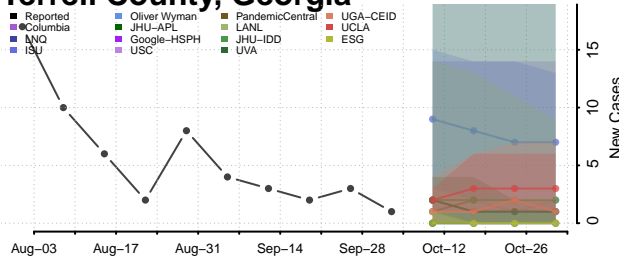

Terrell County, Georgia