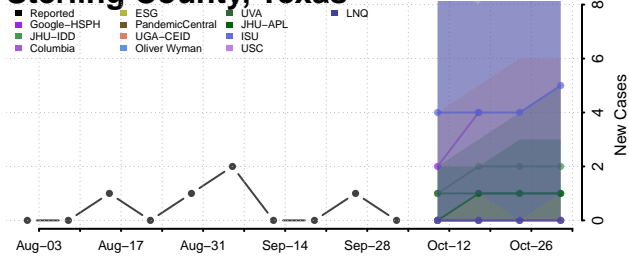

Sterling County, Texas