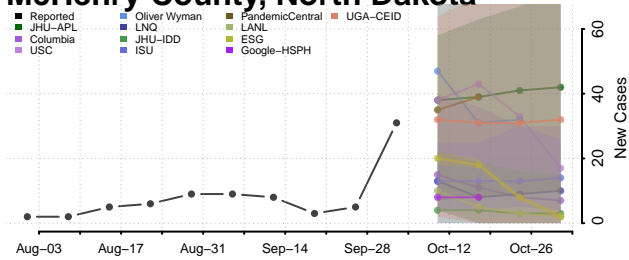

McHenry County, North Dakota