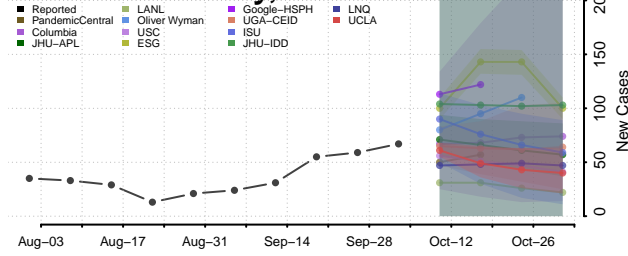

Windham County, Connecticut