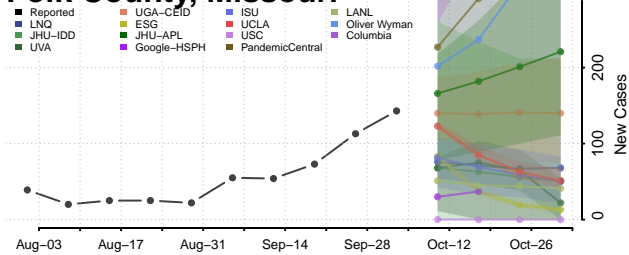

Polk County, Missouri