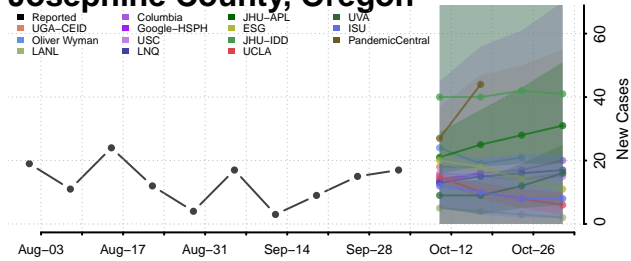

Josephine County, Oregon