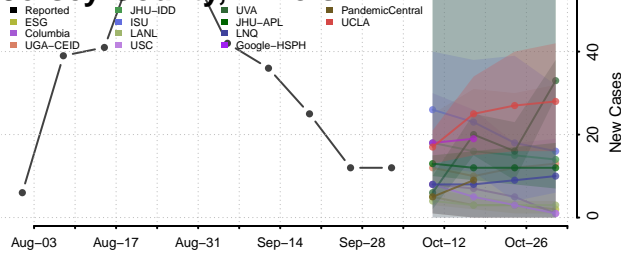

Jersey County, Illinois