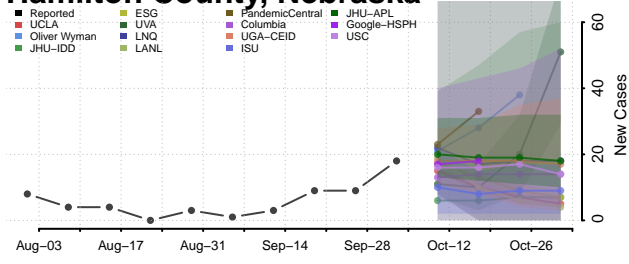

Hamilton County, Nebraska