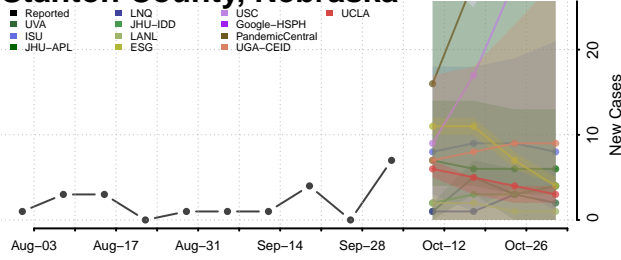

Stanton County, Nebraska