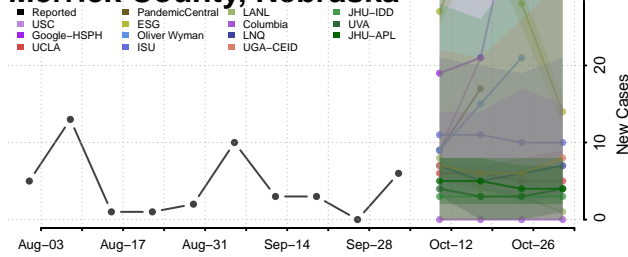

Merrick County, Nebraska