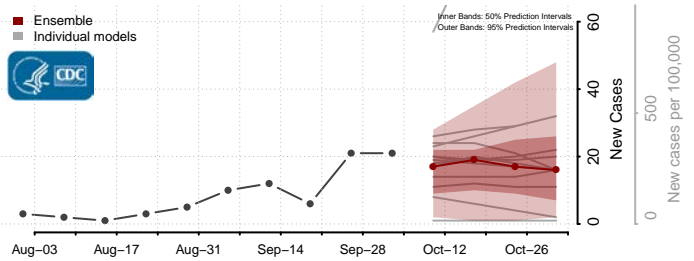

Moody County, South Dakota