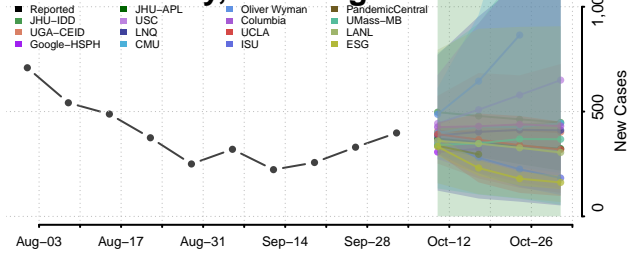

### Pierce County, Washington