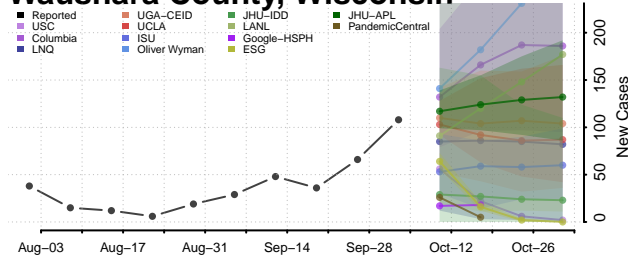

Waushara County, Wisconsin