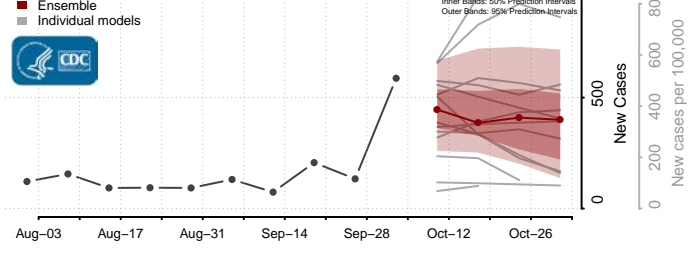

Sheboygan County, Wisconsin