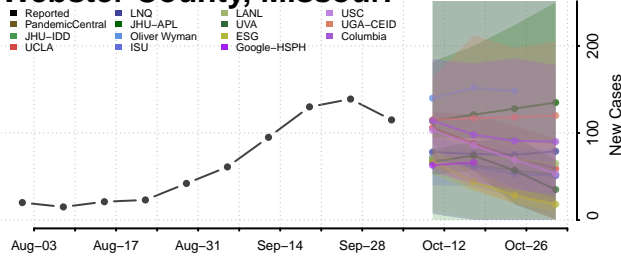

Webster County, Missouri