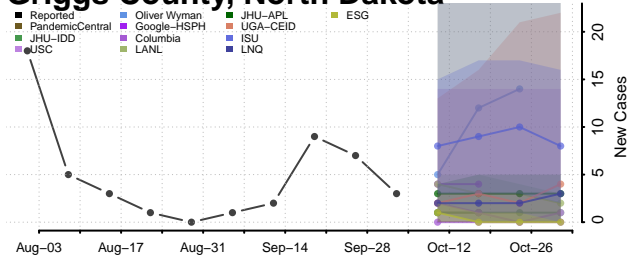

Griggs County, North Dakota