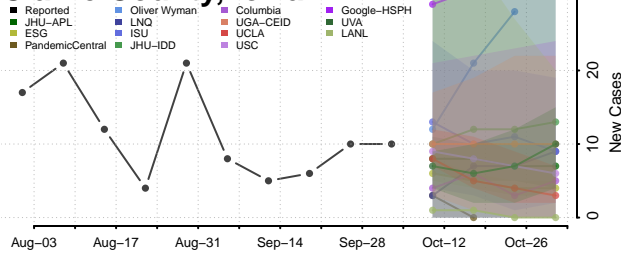

Clarke County, Iowa