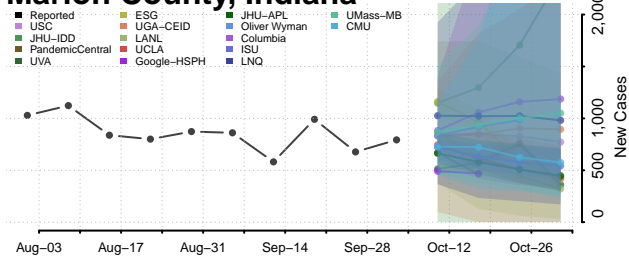

Marion County, Indiana