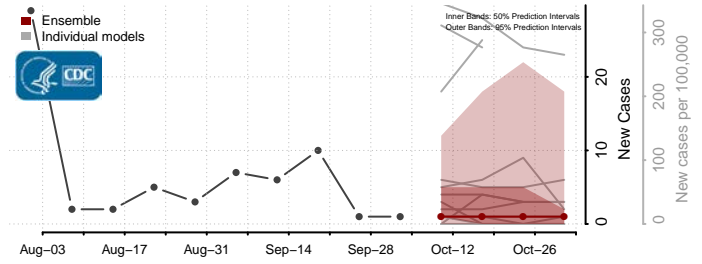

Carroll County, Missouri