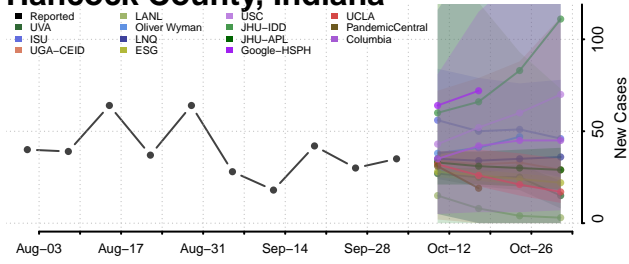

Hancock County, Indiana