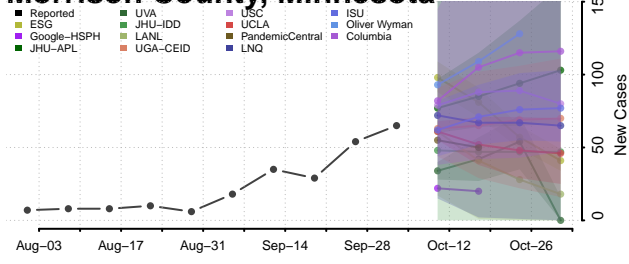

Morrison County, Minnesota