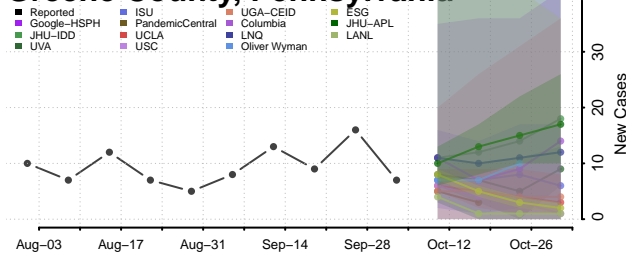

Greene County, Pennsylvania