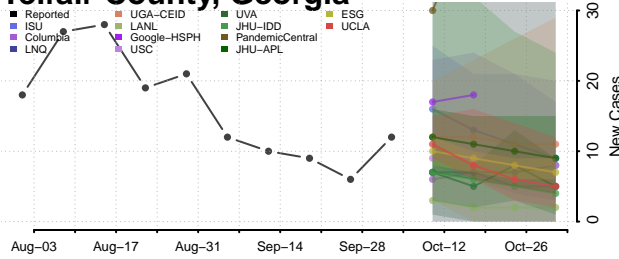

Telfair County, Georgia