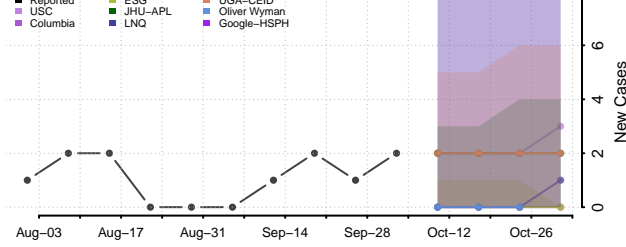

Kusilvak County, Alaska