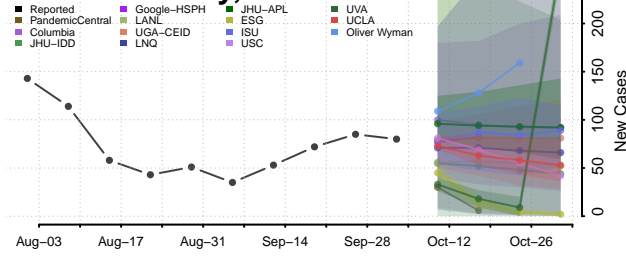

### Greene County, Arkansas