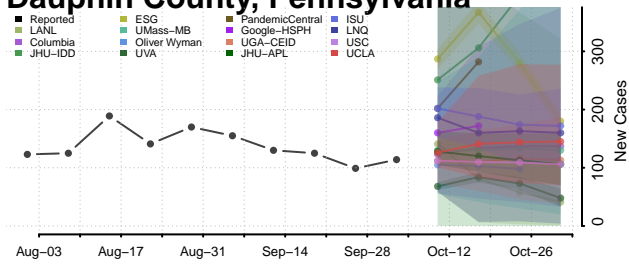

### Dauphin County, Pennsylvania