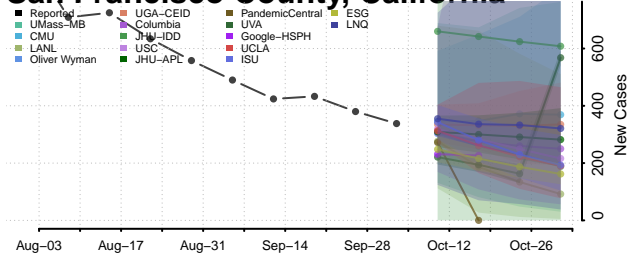

San Francisco County, California