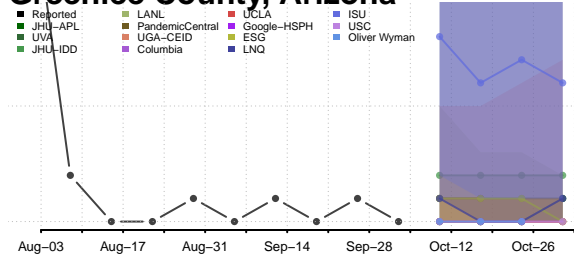

Greenlee County, Arizona