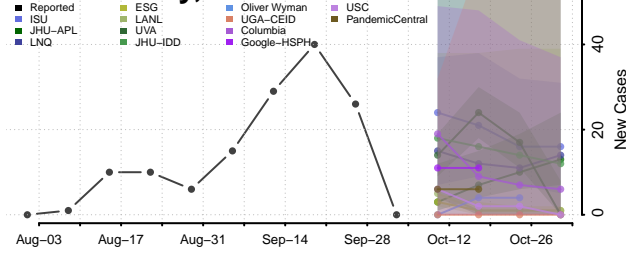

Dent County, Missouri