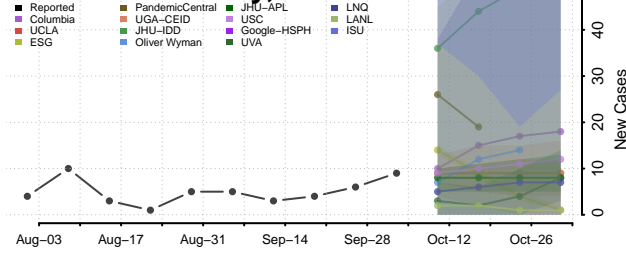

Jefferson County, New York