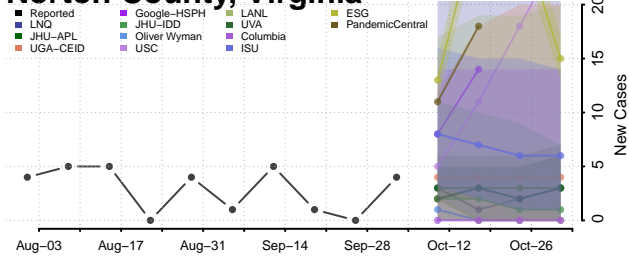

Norton County, Virginia