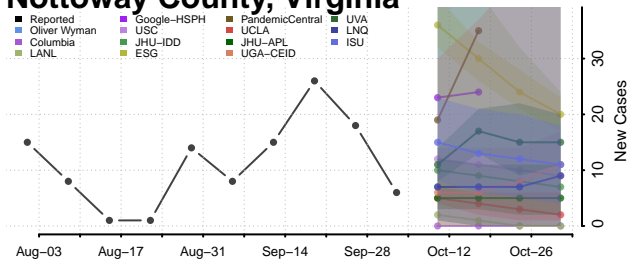

Nottoway County, Virginia