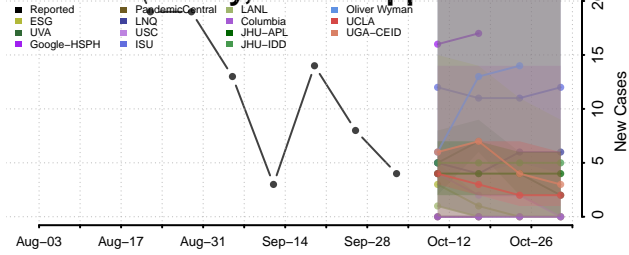

Walthall County, Mississippi