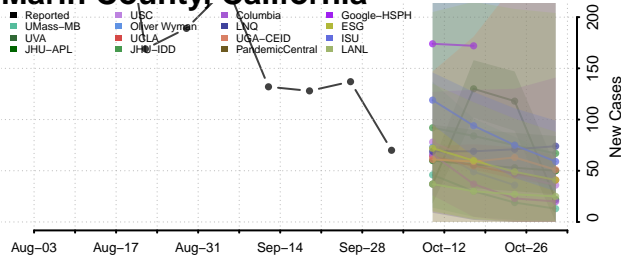

Marin County, California