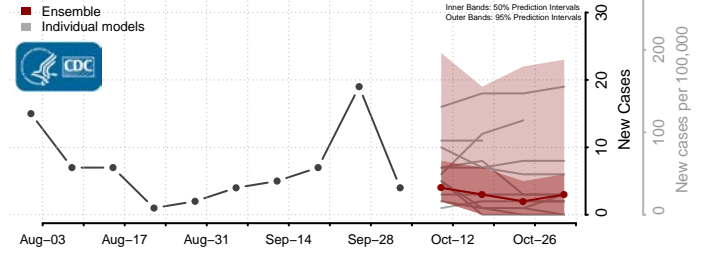

Koochiching County, Minnesota