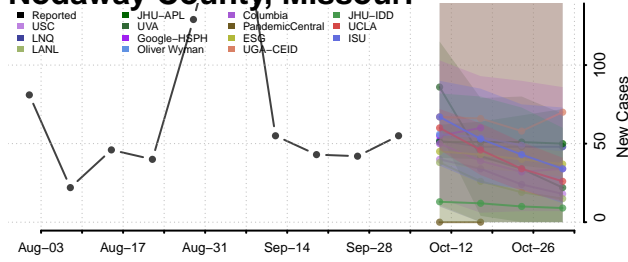

Nodaway County, Missouri