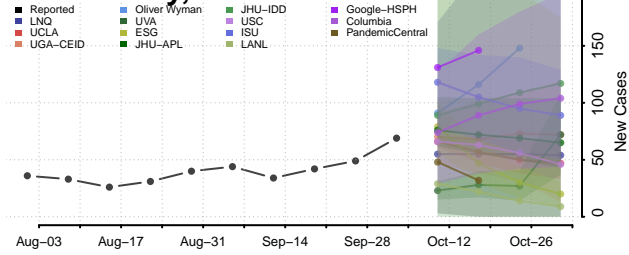

Hall County, Nebraska