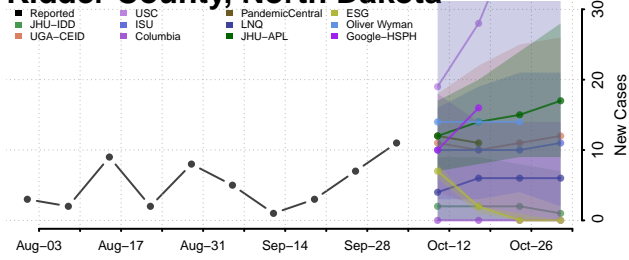

Kidder County, North Dakota