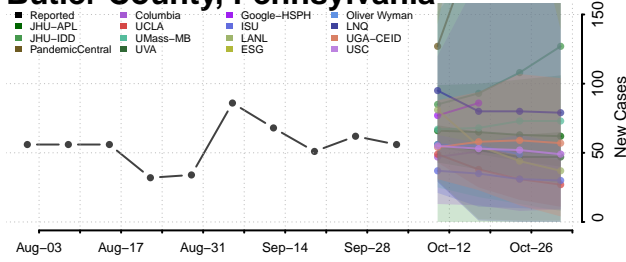

Butler County, Pennsylvania