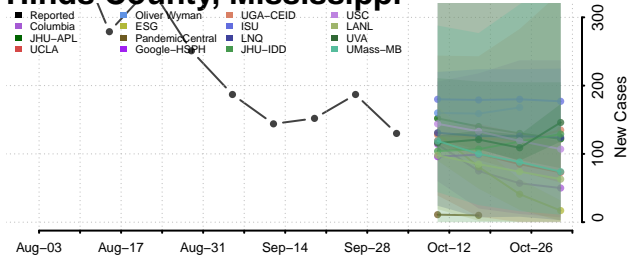

Hinds County, Mississippi