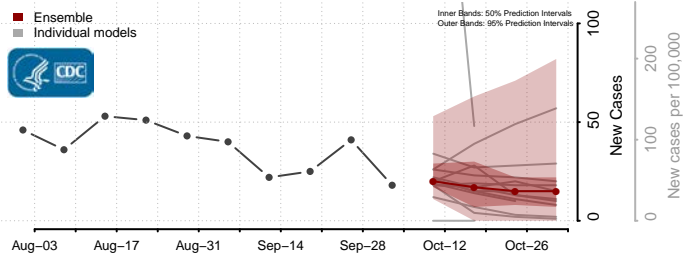

Manassas County, Virginia