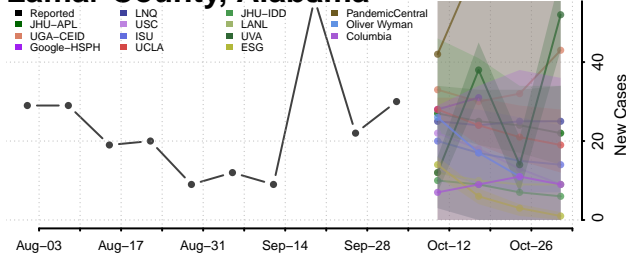

Lamar County, Alabama