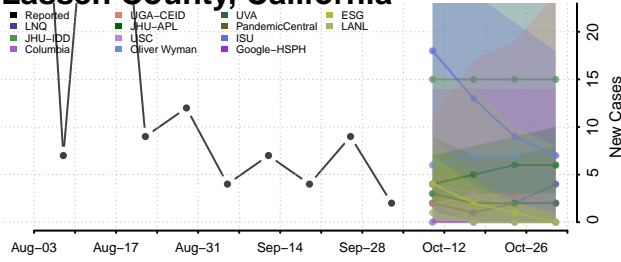

Lassen County, California