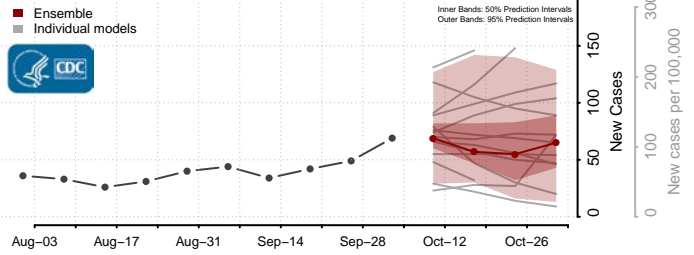

Hall County, Nebraska