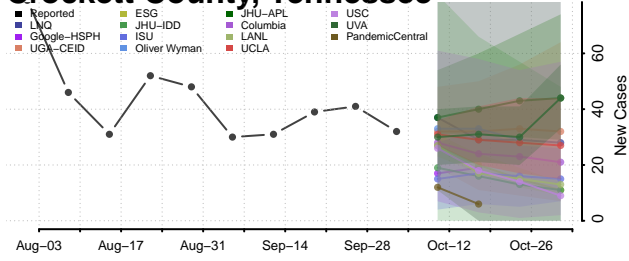

Crockett County, Tennessee