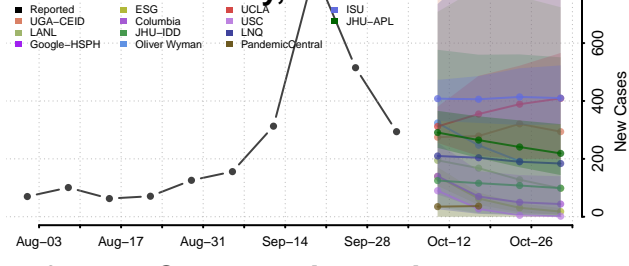

### La Crosse County, Wisconsin