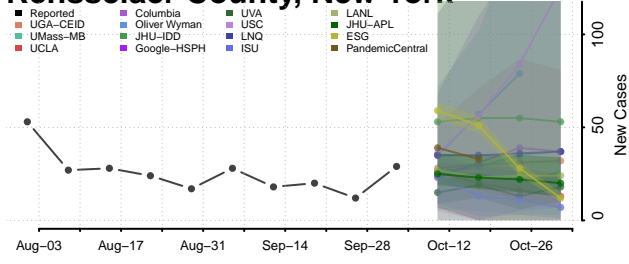

Rensselaer County, New York