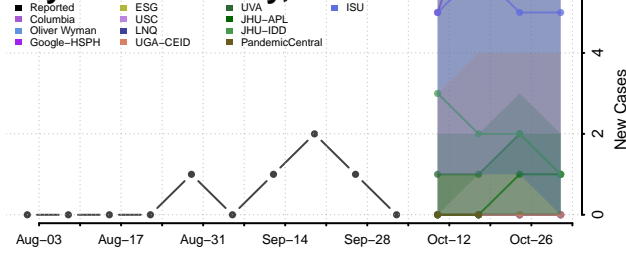

Keya Paha County, Nebraska