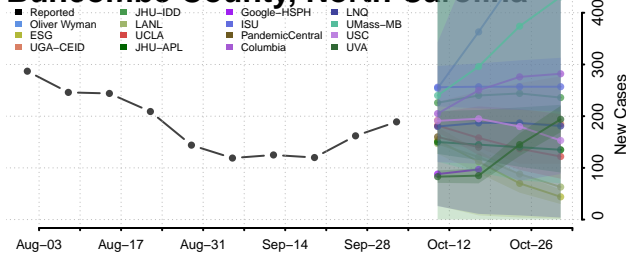

Buncombe County, North Carolina