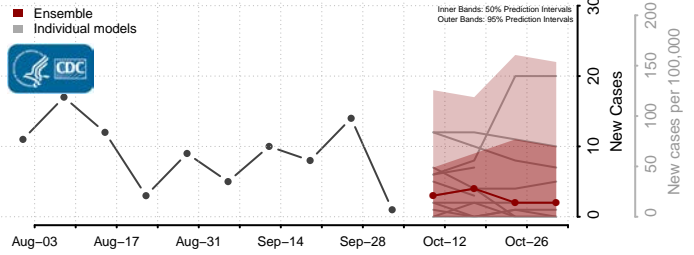

Dickenson County, Virginia