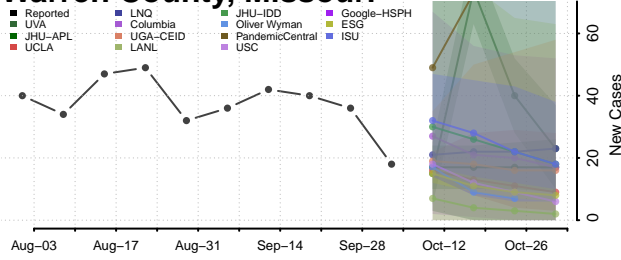

Warren County, Missouri