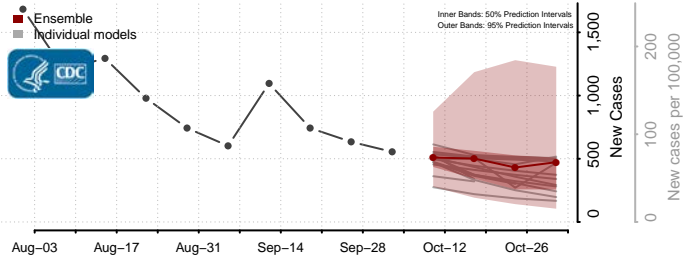

Davidson County, Tennessee