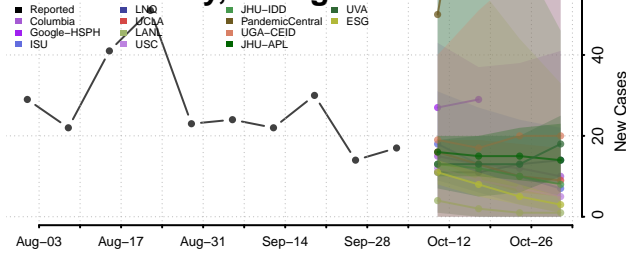

Pierce County, Georgia