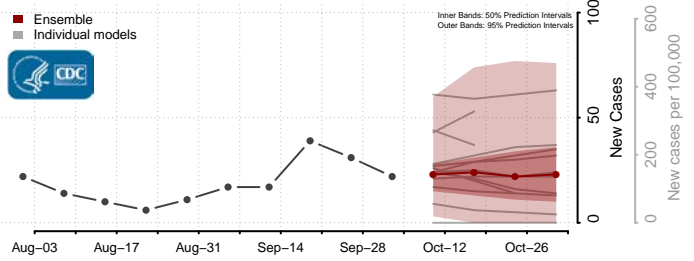

Richland County, North Dakota