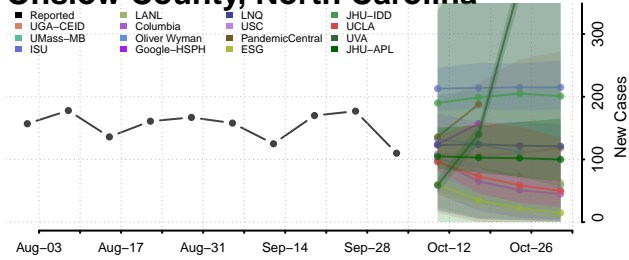

Onslow County, North Carolina