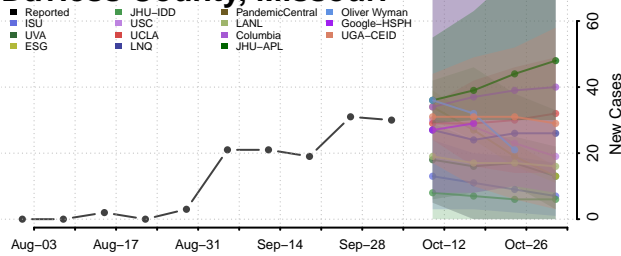

Davies County, Missouri