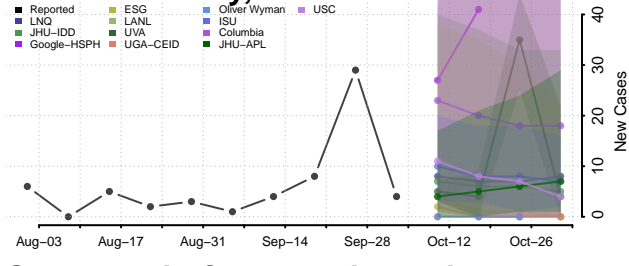

St. Clair County, Missouri