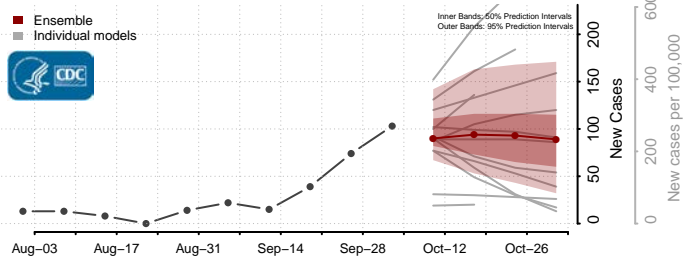

Douglas County, Minnesota