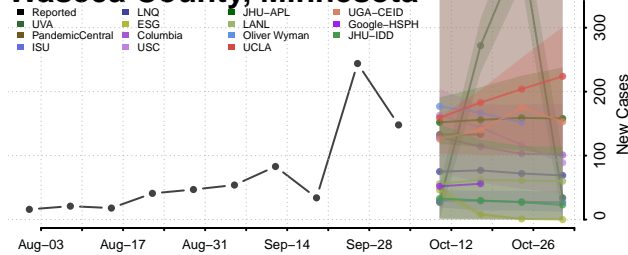

Waseca County, Minnesota