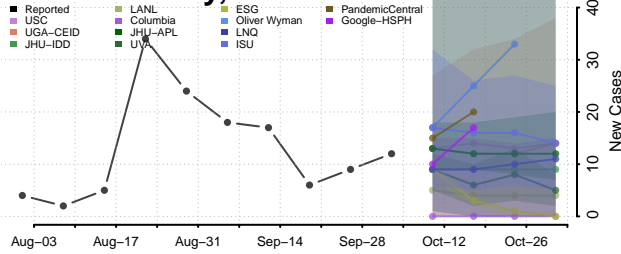

Dawes County, Nebraska