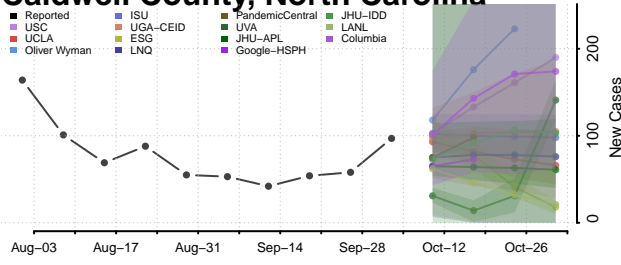

Caldwell County, North Carolina