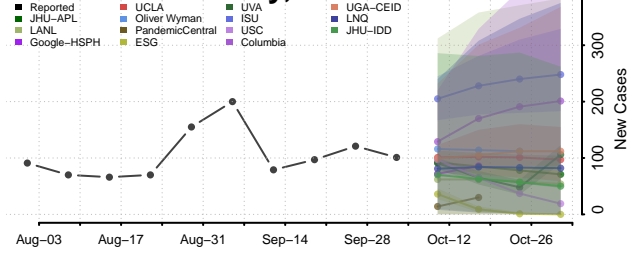

Blue Earth County, Minnesota