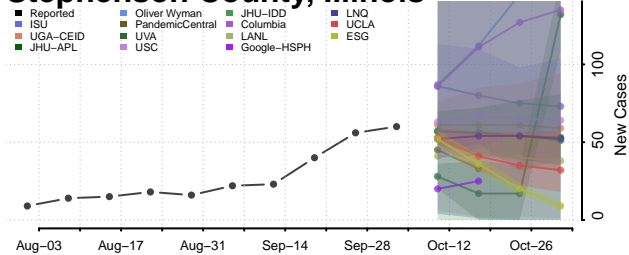

Stephenson County, Illinois