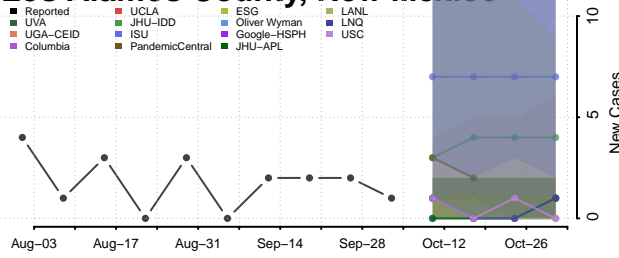

Los Alamos County, New Mexico