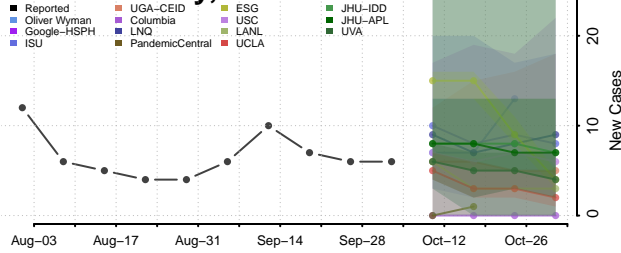

Worth County, Iowa