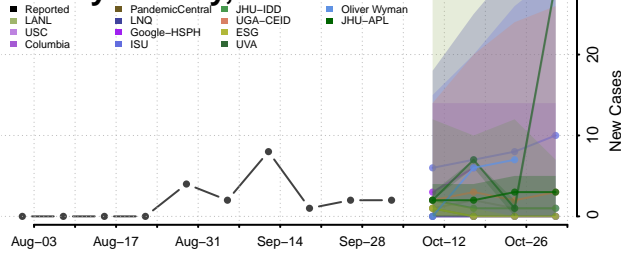

Liberty County, Montana