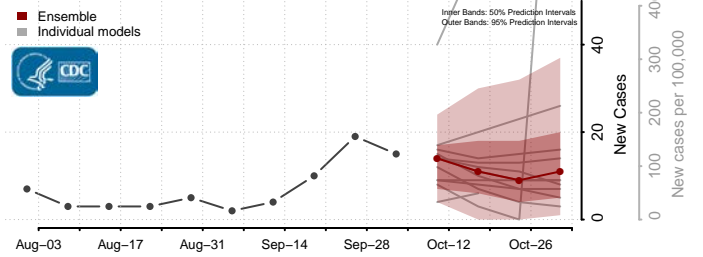

Jefferson County, Montana