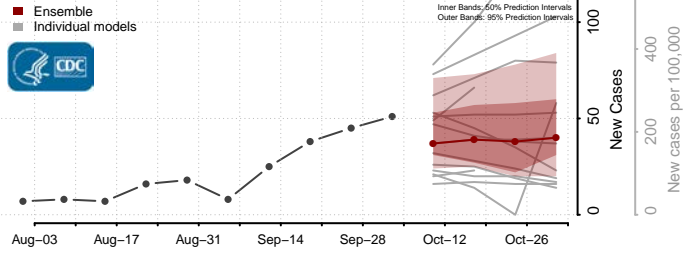

### Garden County, Nebraska