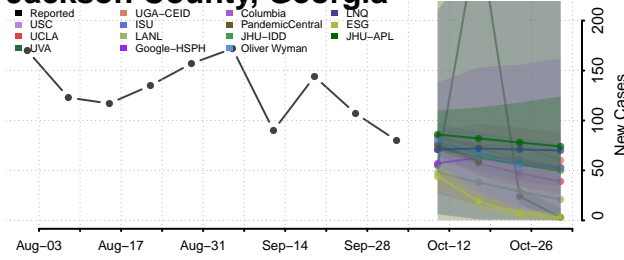

Jackson County, Georgia