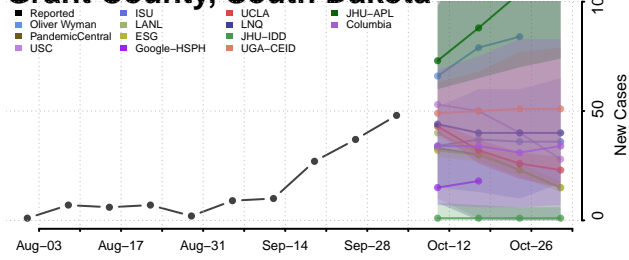

Grant County, South Dakota