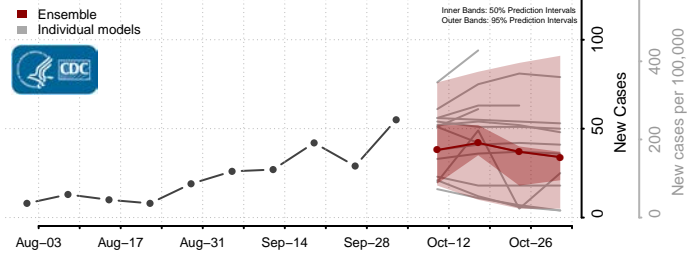

Washington County, Iowa