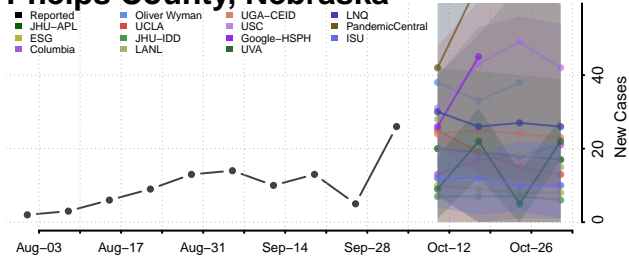

Phelps County, Nebraska