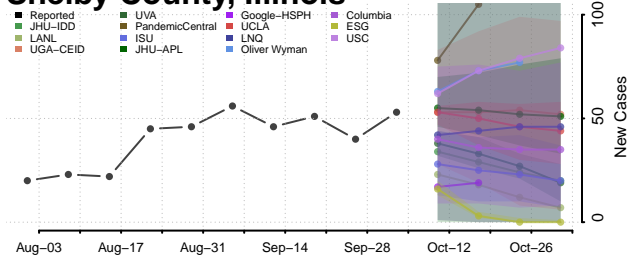

Shelby County, Illinois