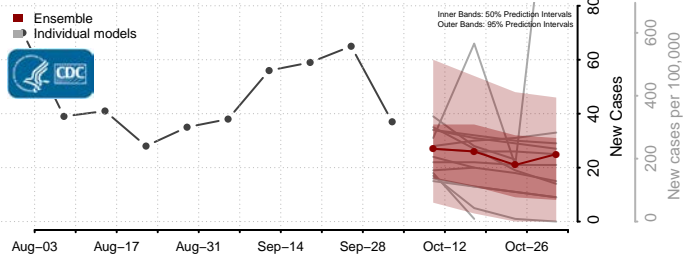

Decatur County, Tennessee