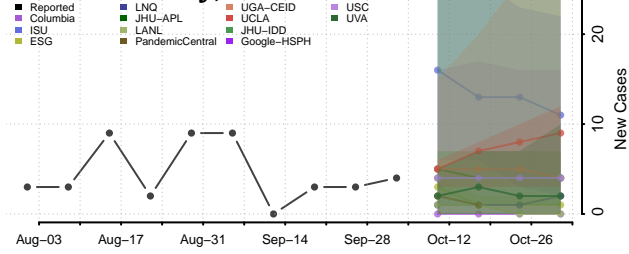

Cloud County, Kansas