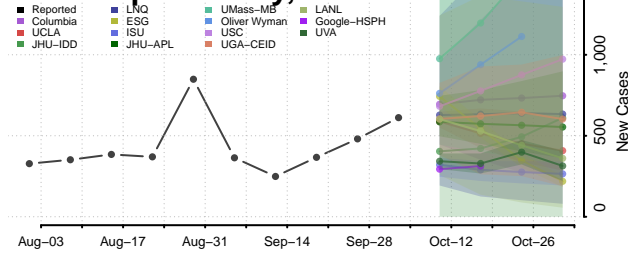

St. Joseph County, Indiana