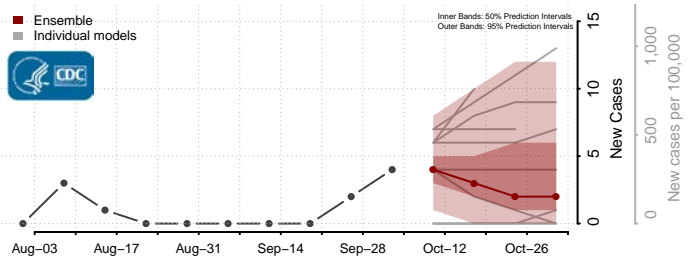

Sheridan County, North Dakota