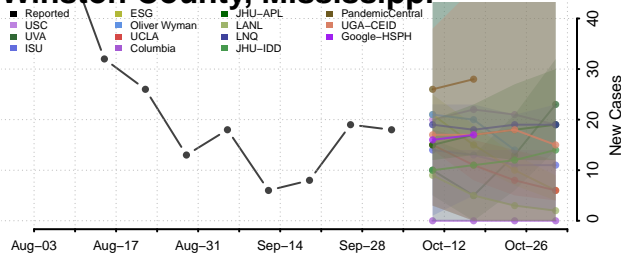

Winston County, Mississippi