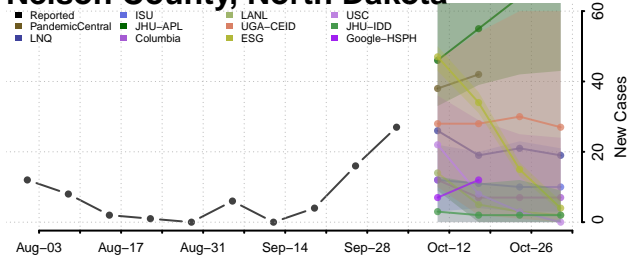

Nelson County, North Dakota