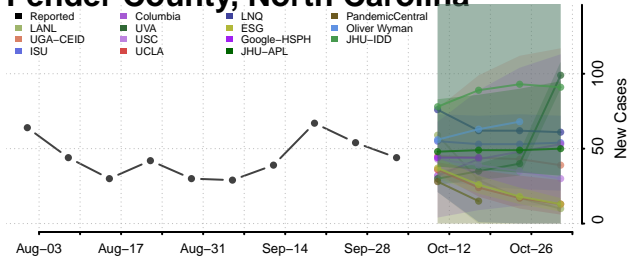

Pender County, North Carolina