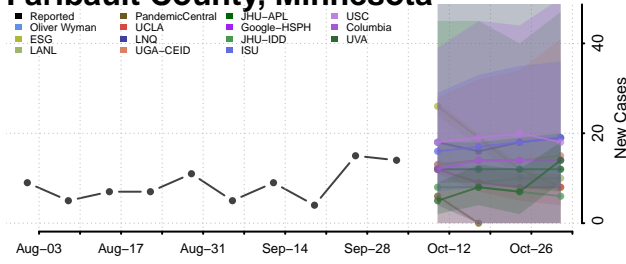

Faribault County, Minnesota