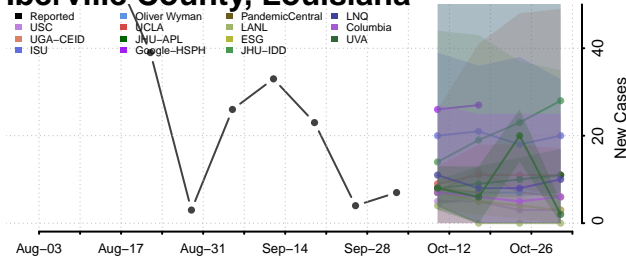

Iberville County, Louisiana