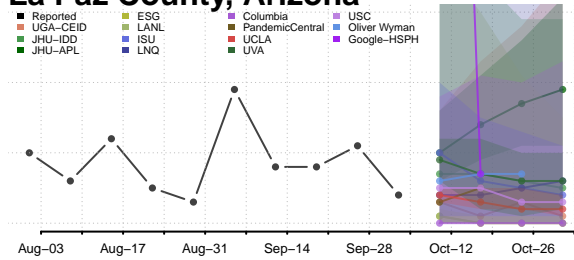

La Paz County, Arizona