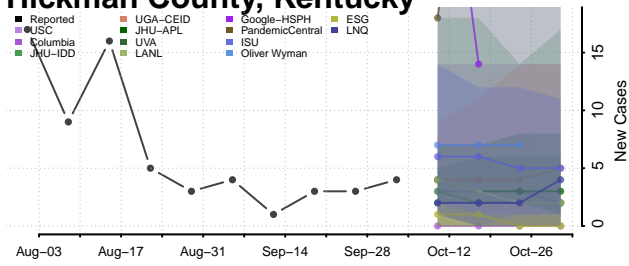

Hickman County, Kentucky