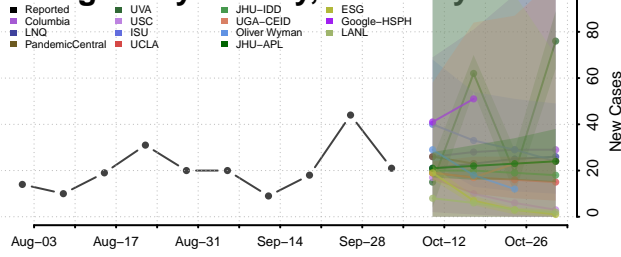

Montgomery County, Kentucky