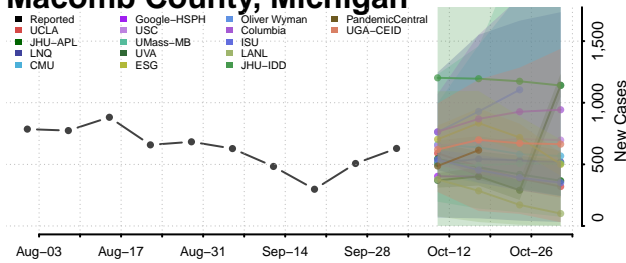

Macomb County, Michigan