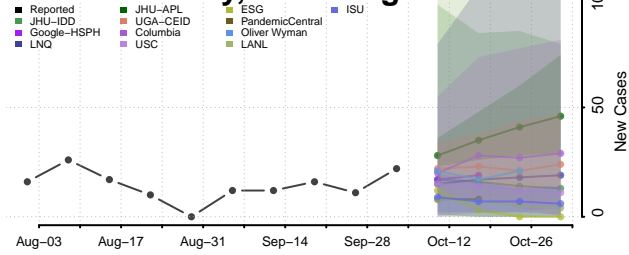

Lincoln County, West Virginia