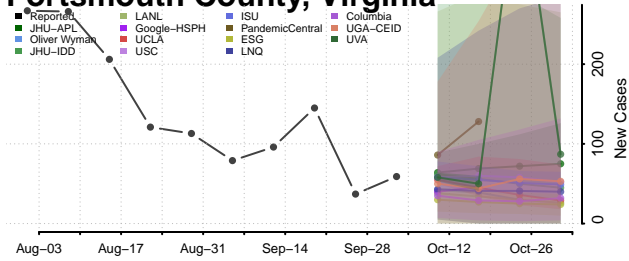

Portsmouth County, Virginia