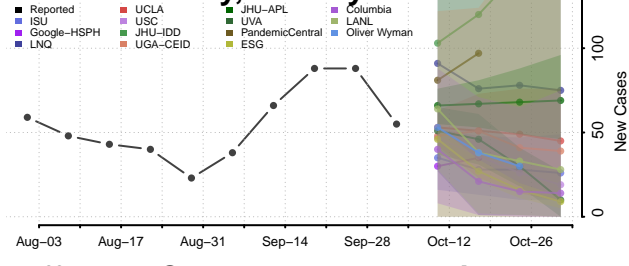

Indiana County, Pennsylvania