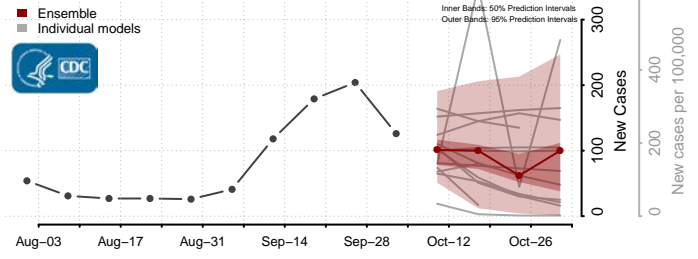

Grady County, Oklahoma