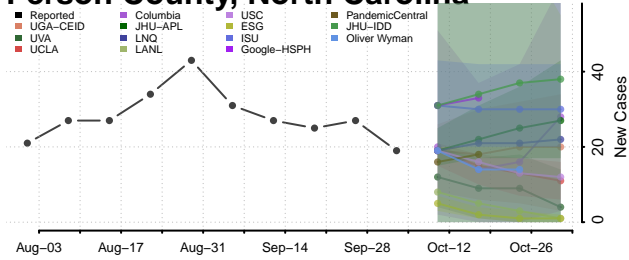

Person County, North Carolina