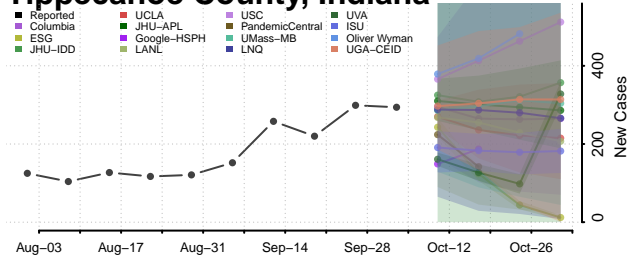

Tippecanoe County, Indiana