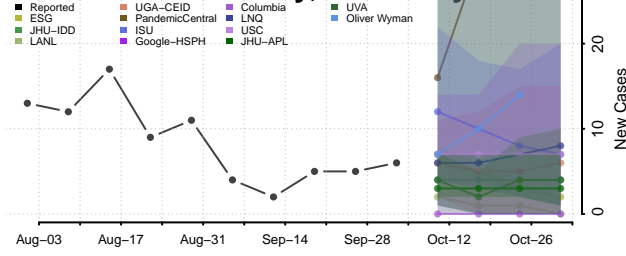

Cumberland County, Kentucky