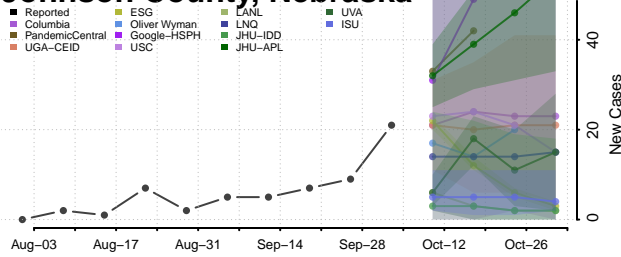

Johnson County, Nebraska