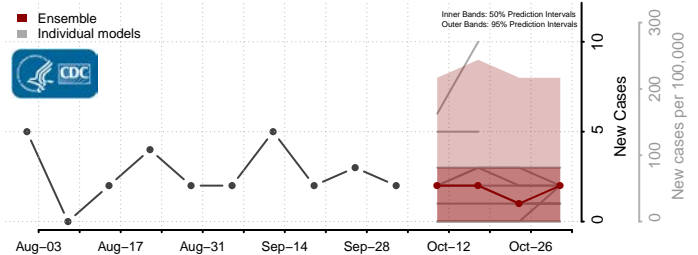

Harper County, Oklahoma