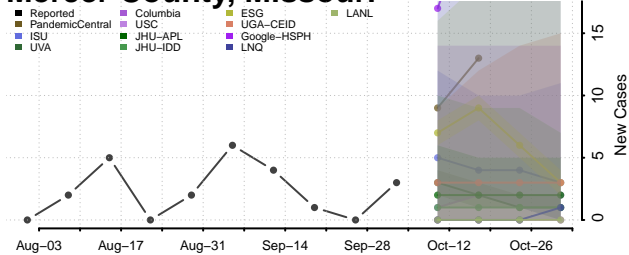

Mercer County, Missouri