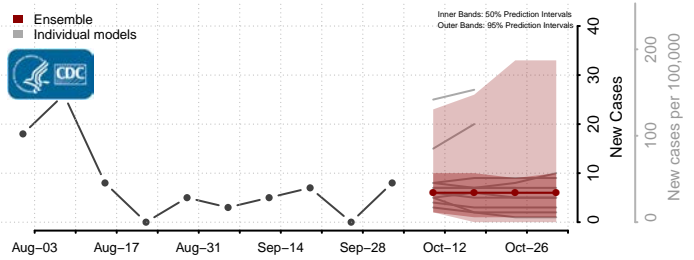

McDowell County, West Virginia