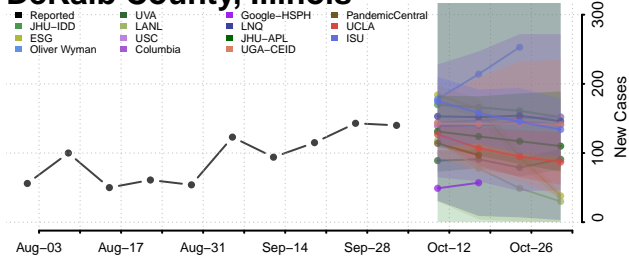

DeKalb County, Illinois