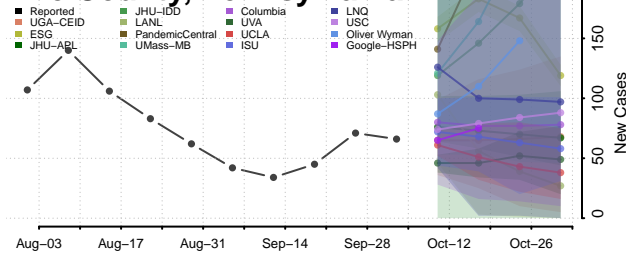

Erie County, Pennsylvania