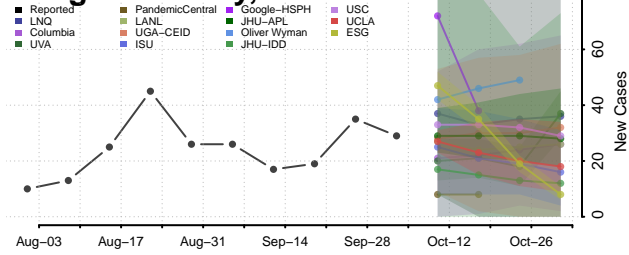

Douglas County, Illinois