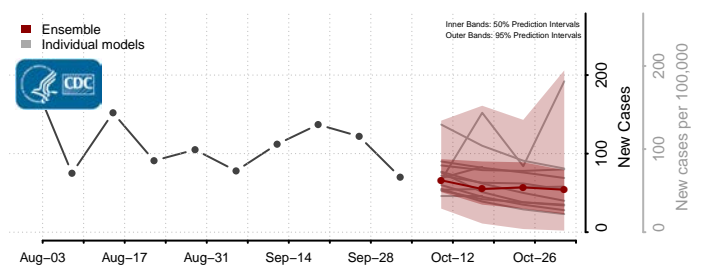

Cass County, Missouri