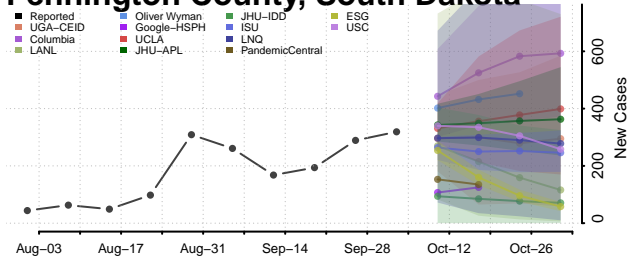

Pennington County, South Dakota