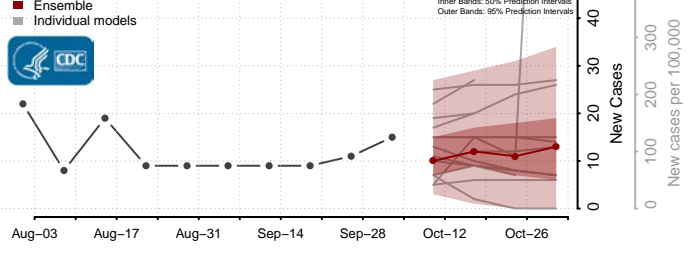

Okfuskee County, Oklahoma