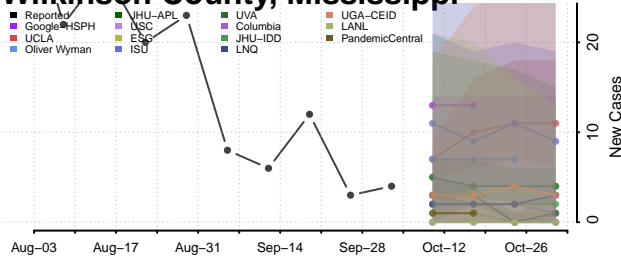

Wilkinson County, Mississippi