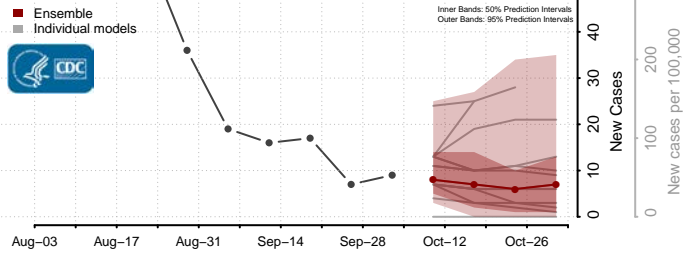

Holmes County, Mississippi