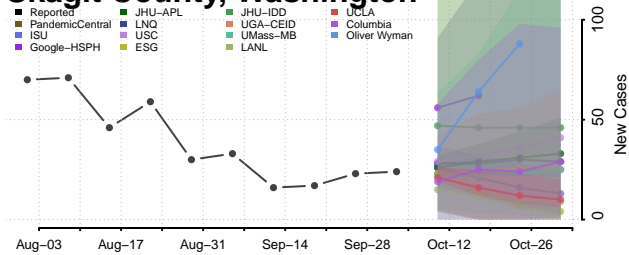

Skagit County, Washington