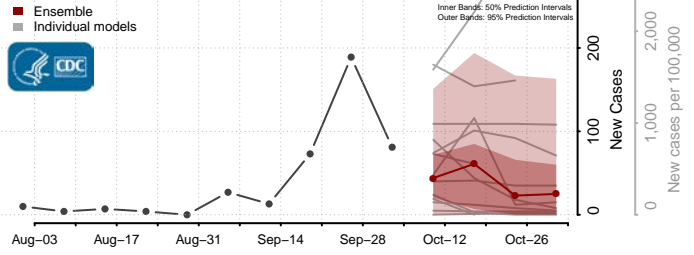

Roosevelt County, Montana