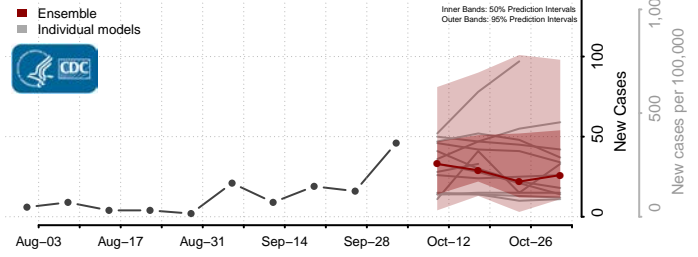

Webster County, Kentucky