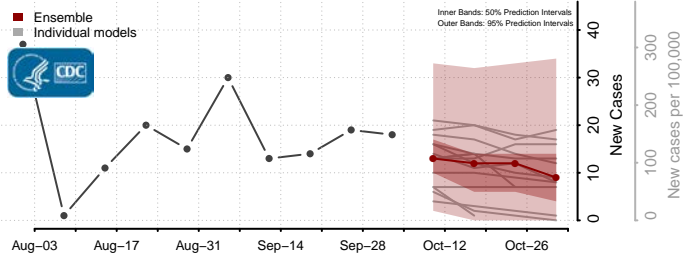

Yalobusha County, Mississippi