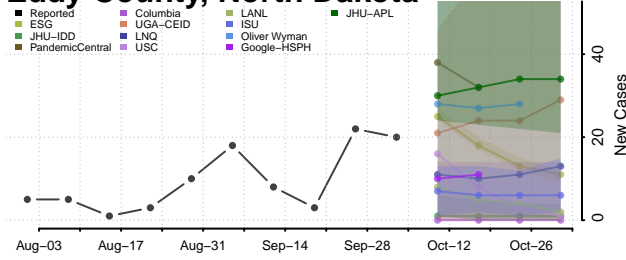

Eddy County, North Dakota