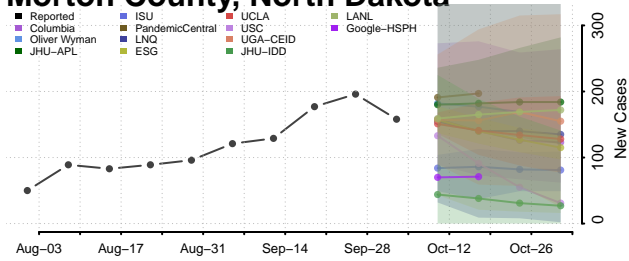

### Morton County, North Dakota