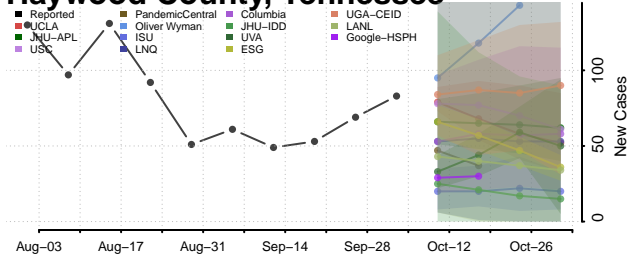

Haywood County, Tennessee