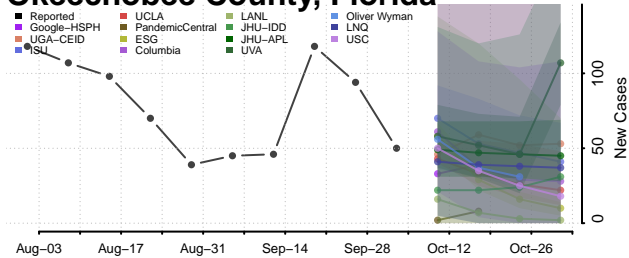

Okeechobee County, Florida