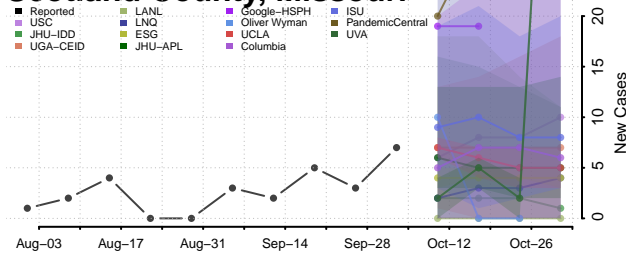

Scotland County, Missouri