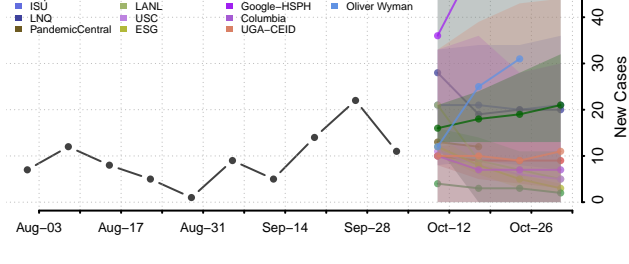

Trail County, North Dakota