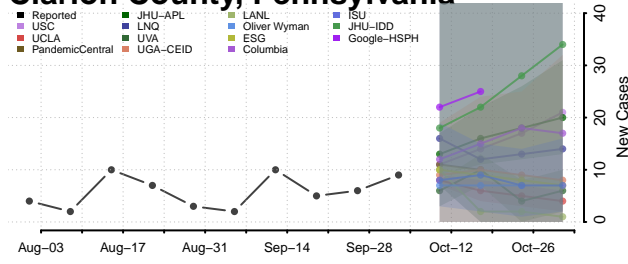

Clarion County, Pennsylvania