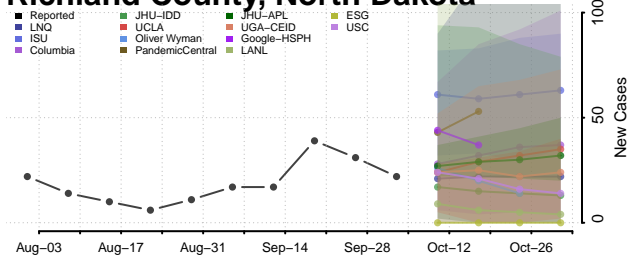

Richland County, North Dakota