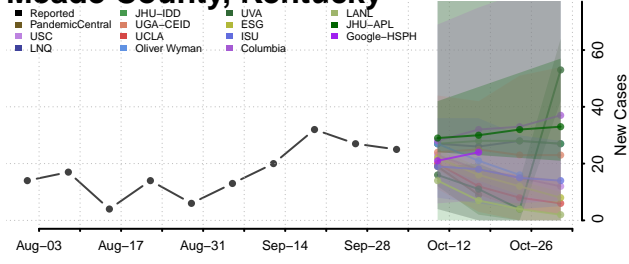

Meade County, Kentucky