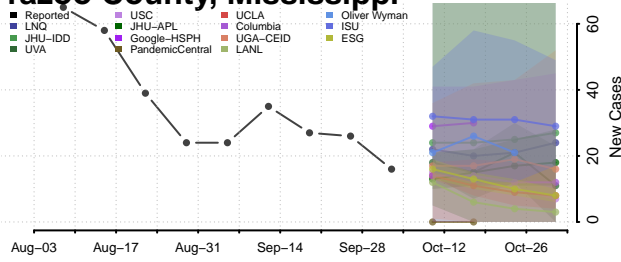

Yazoo County, Mississippi