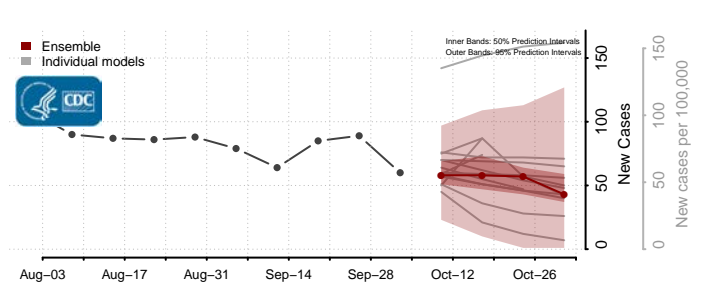

Carver County, Minnesota