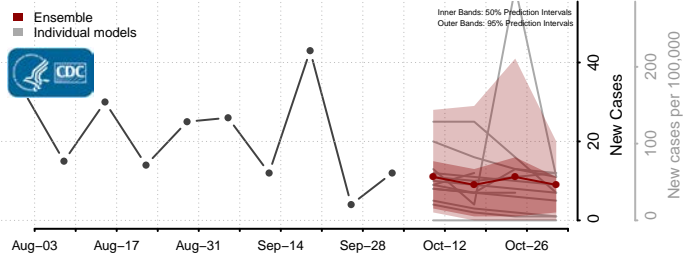

Butler County, Alabama