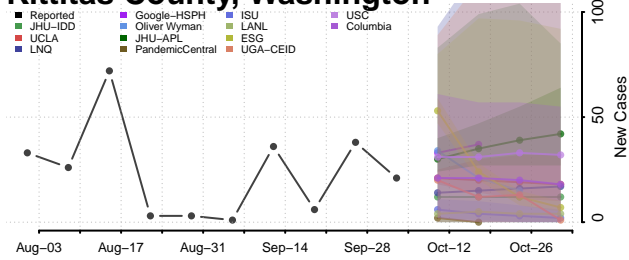

Kittitas County, Washington