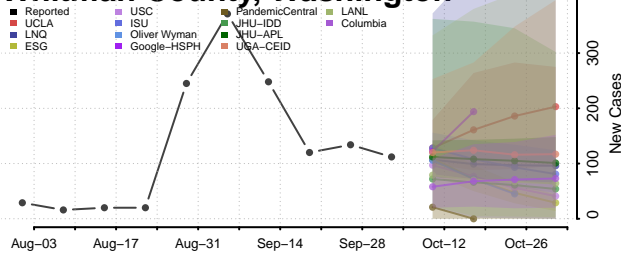

Whitman County, Washington