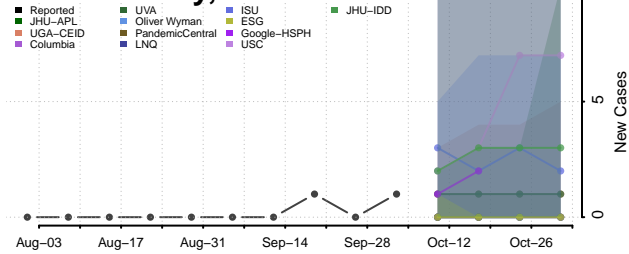

Grant County, Nebraska