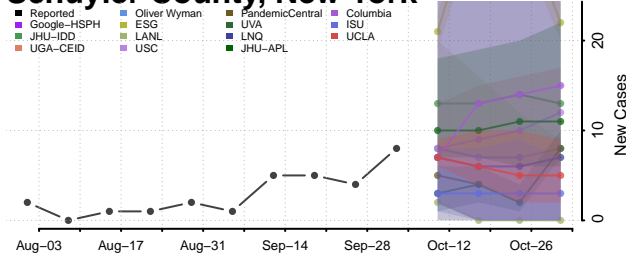

Schuyler County, New York