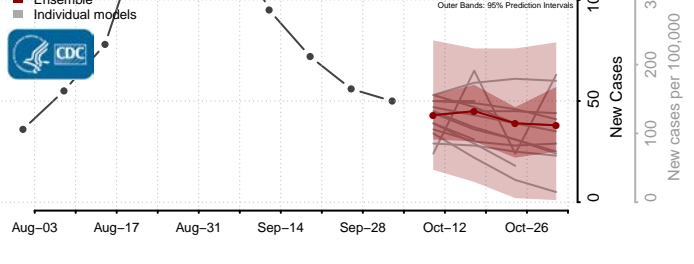

Effingham County, Illinois