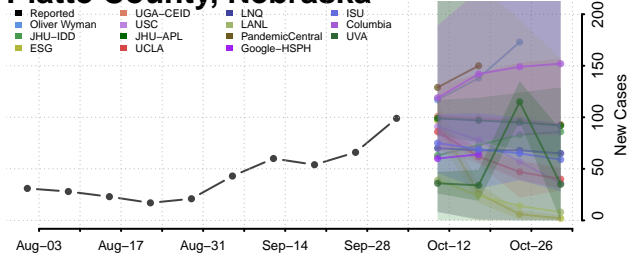

Platte County, Nebraska