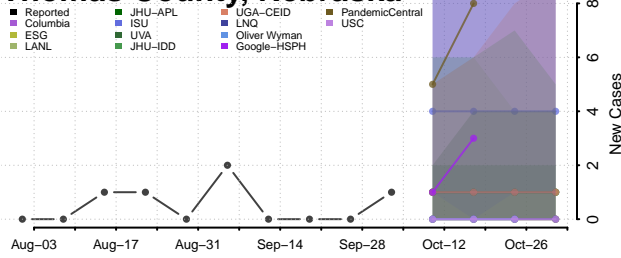

Thomas County, Nebraska