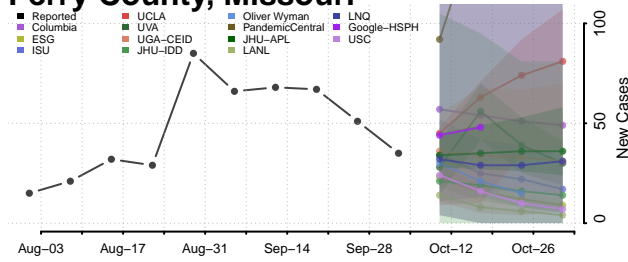

Perry County, Missouri