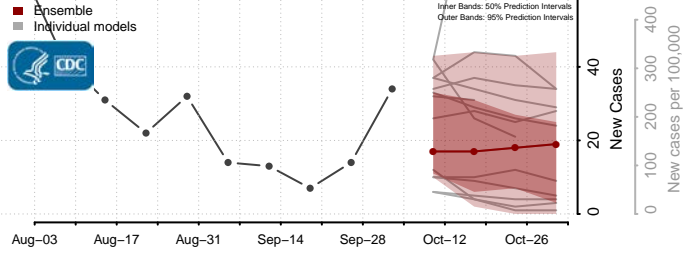

Howard County, Arkansas