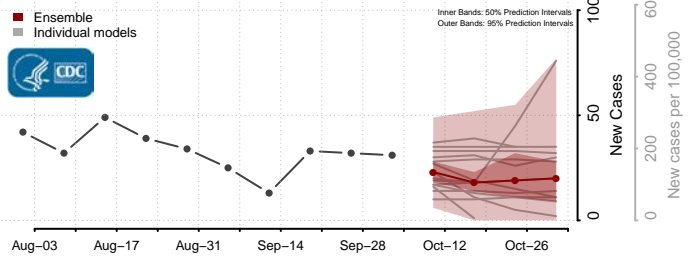

Chickasaw County, Mississippi