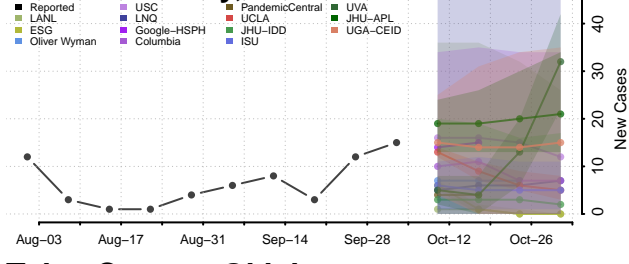

Tillman County, Oklahoma