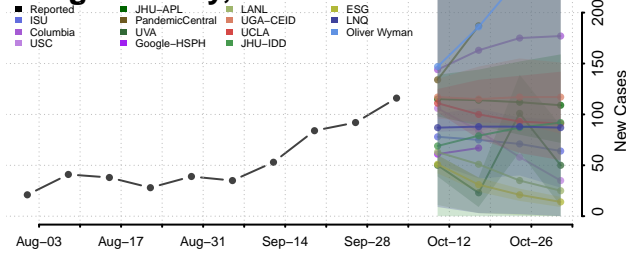

Dodge County, Nebraska