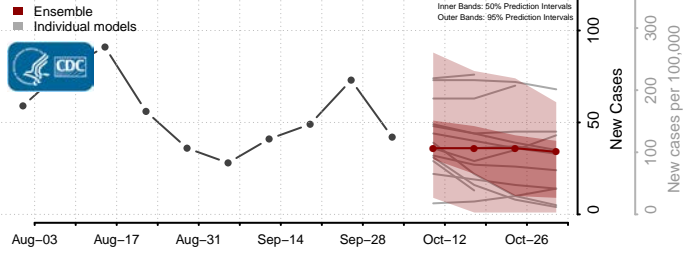

Hot Spring County, Arkansas