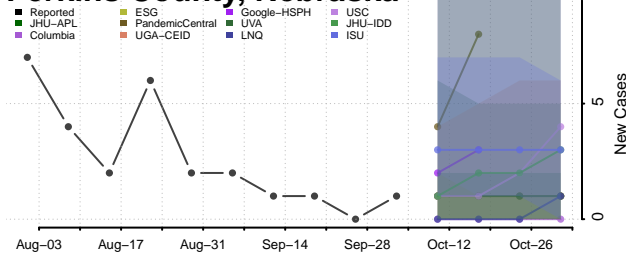

Perkins County, Nebraska