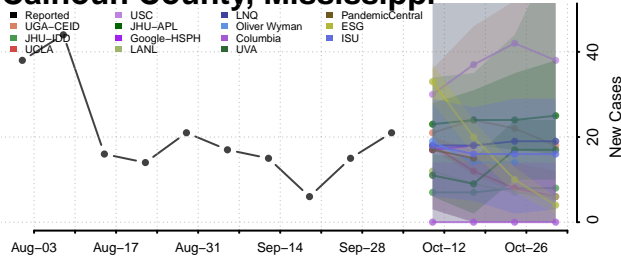

Calhoun County, Mississippi