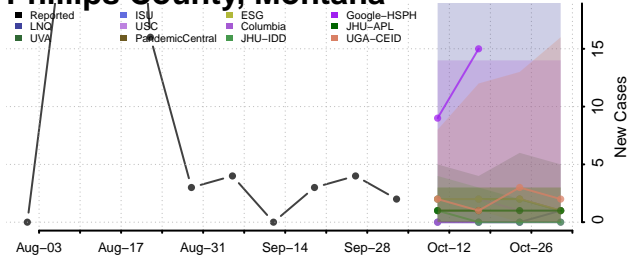

Phillips County, Montana