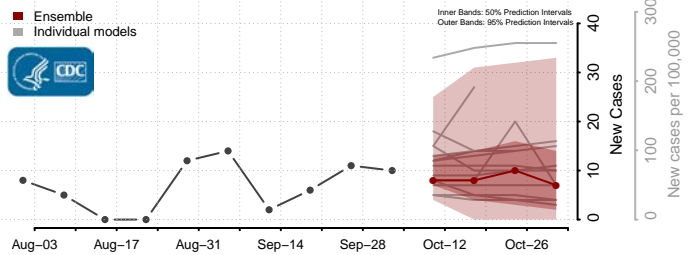

Pennington County, Minnesota