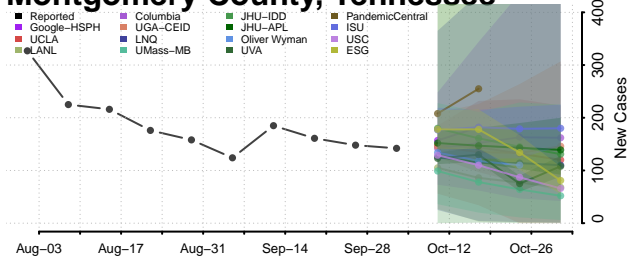

Montgomery County, Tennessee