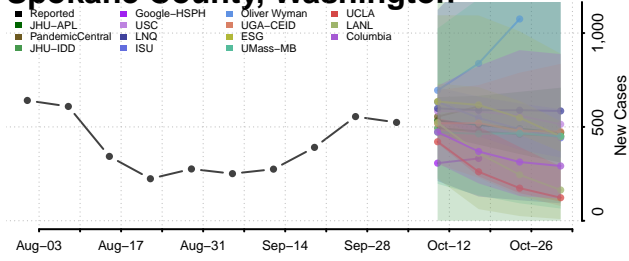

Spokane County, Washington