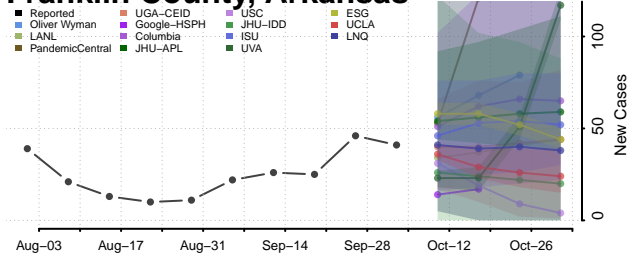

Franklin County, Arkansas