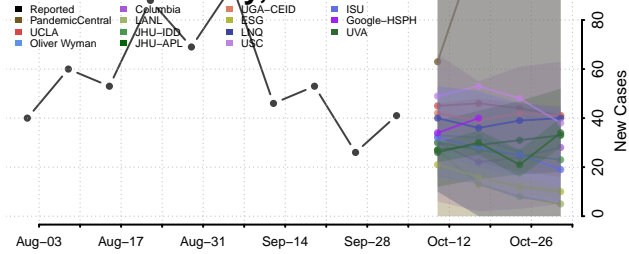

Marlboro County, South Carolina