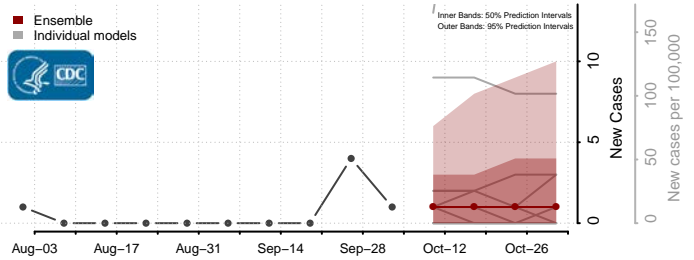

Lake County, Oregon