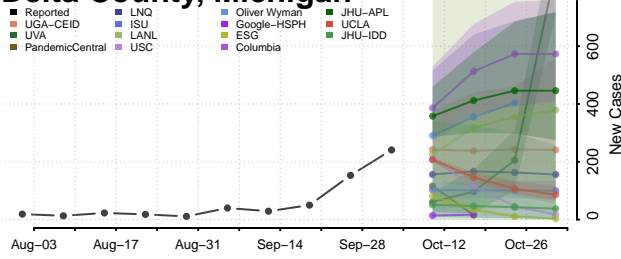

Delta County, Michigan