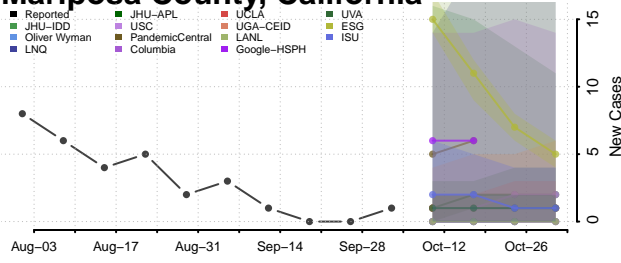

Mariposa County, California