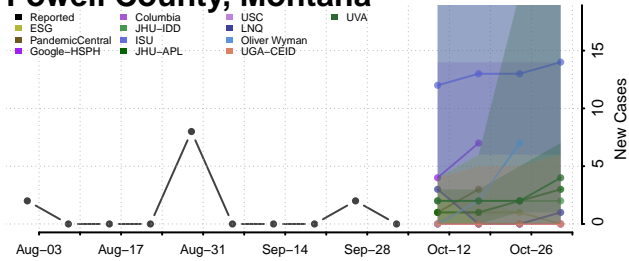

Powell County, Montana