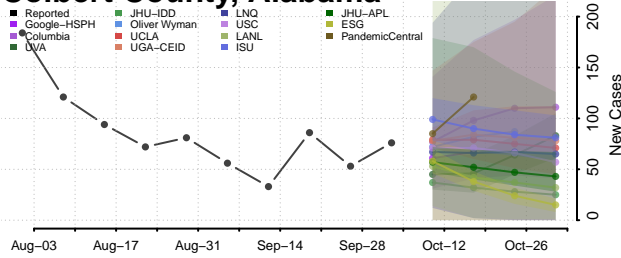

Colbert County, Alabama