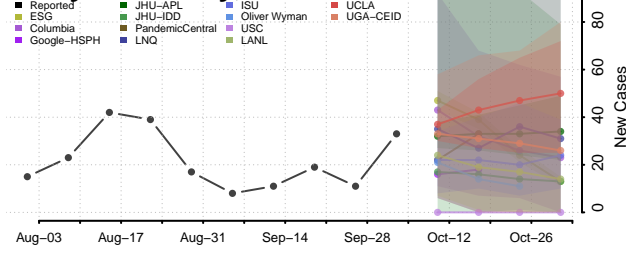

Sawyer County, Wisconsin