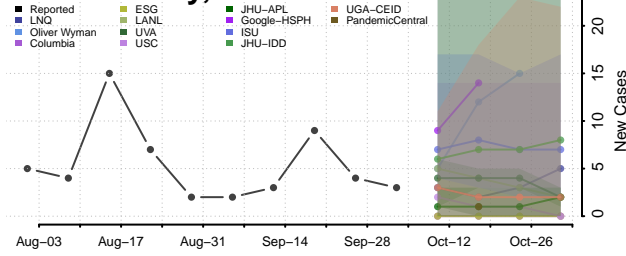

Keith County, Nebraska