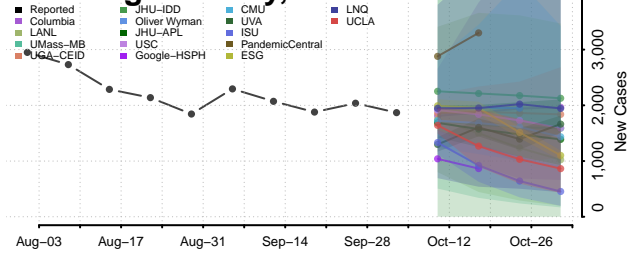

San Diego County, California