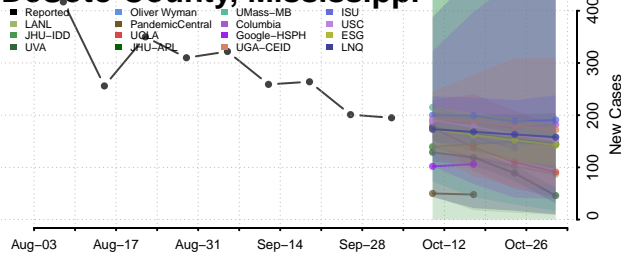

DeSoto County, Mississippi