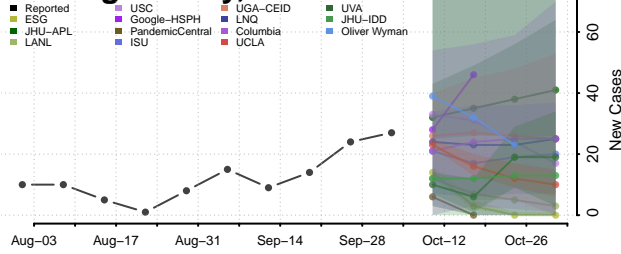

Cuming County, Nebraska