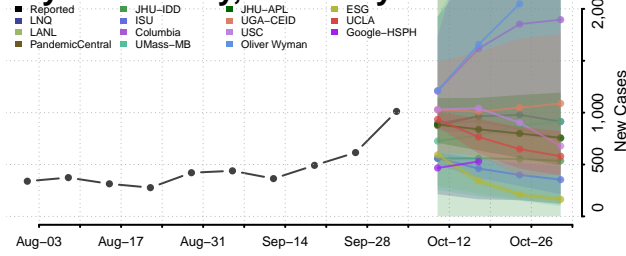

Fayette County, Kentucky