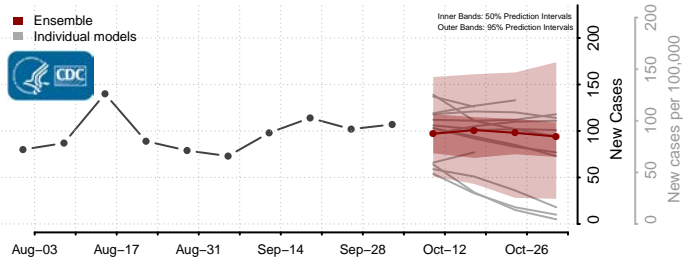

Hardin County, Kentucky