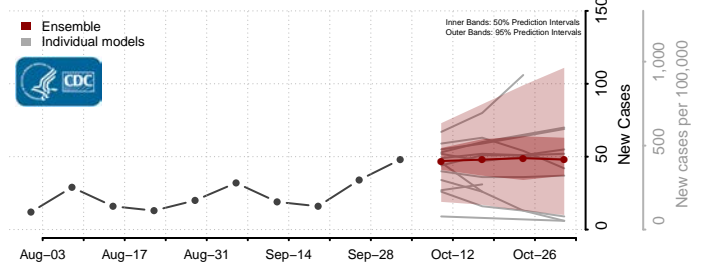

Ramsey County, North Dakota