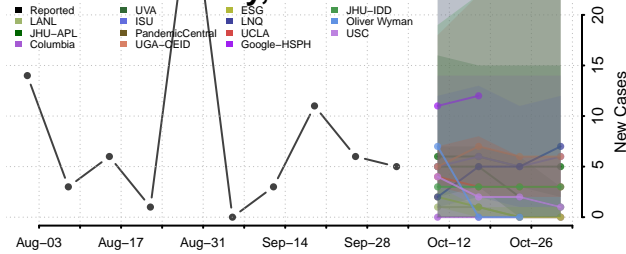

Cameron County, Louisiana