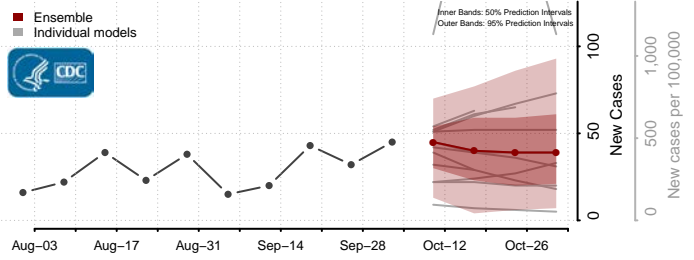

McLean County, North Dakota