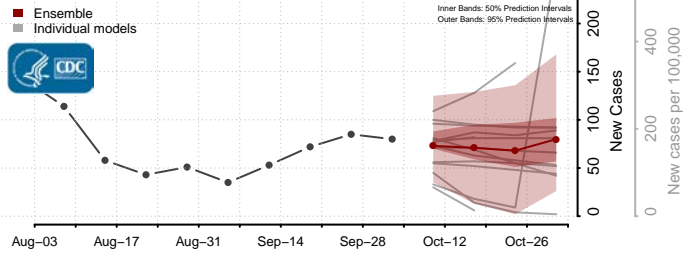

### Greene County, Arkansas