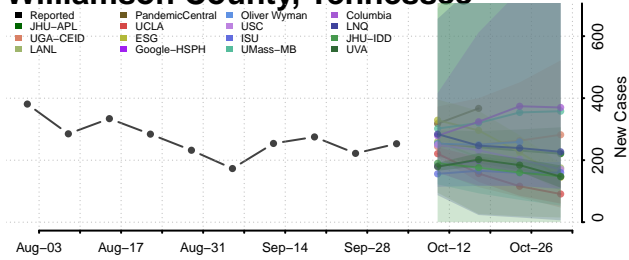

Williamson County, Tennessee