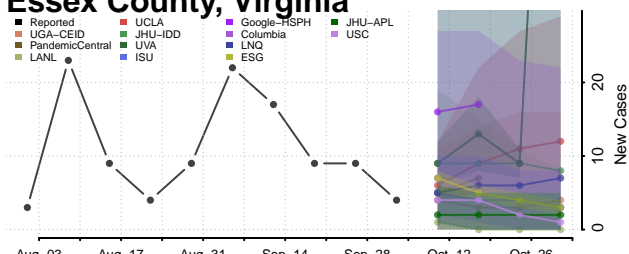

Essex County, Virginia