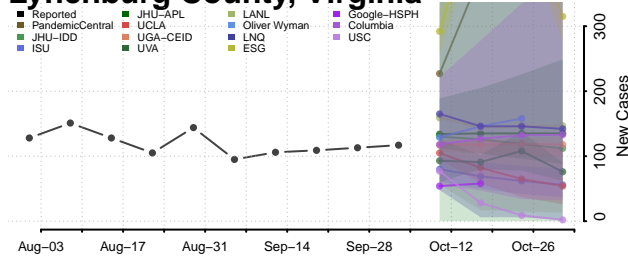

Lynchburg County, Virginia