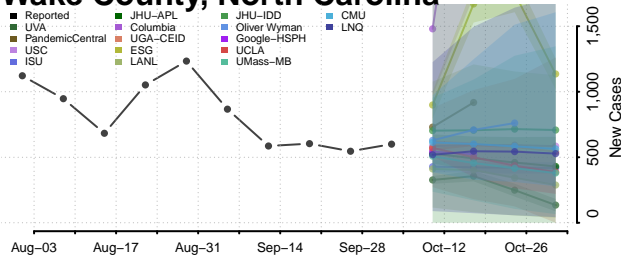

Wake County, North Carolina