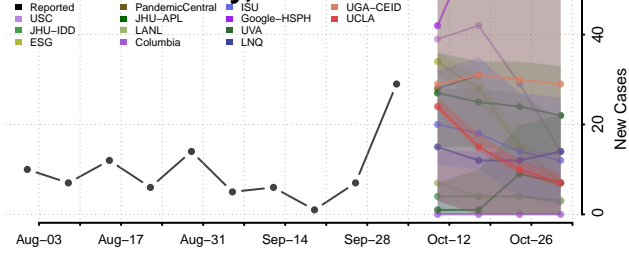

Sullivan County, Missouri