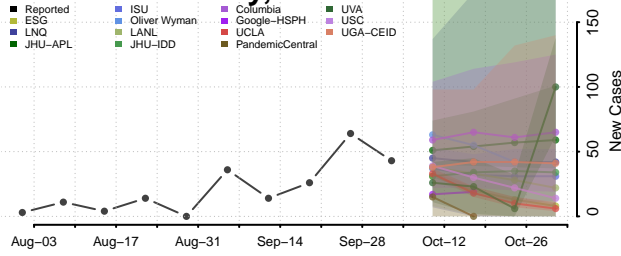

Cherokee County, Iowa