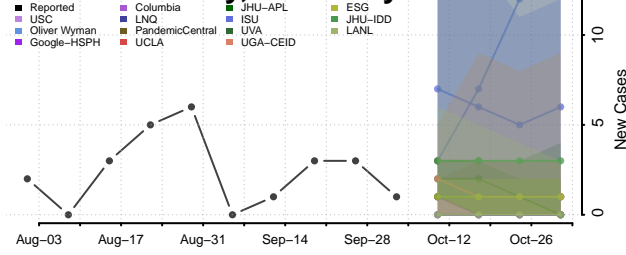

Gallatin County, Kentucky