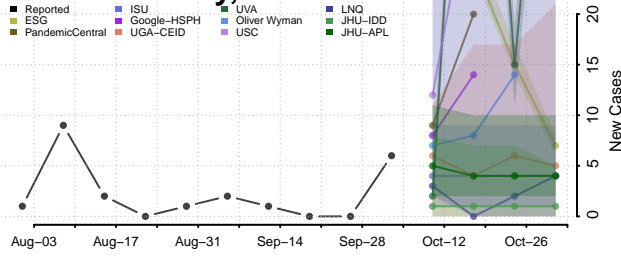

Granite County, Montana