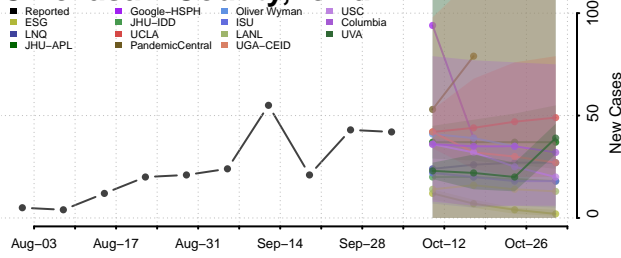

Chickasaw County, Iowa