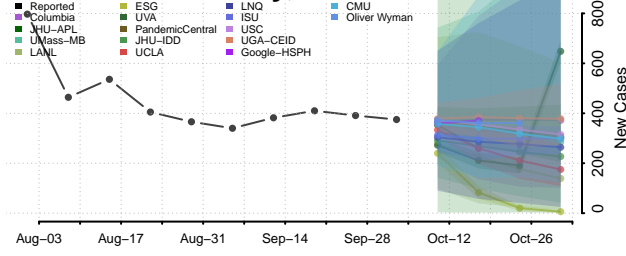

Rutherford County, Tennessee