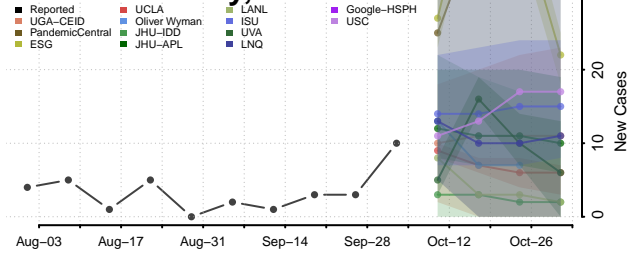

### Norman County, Minnesota