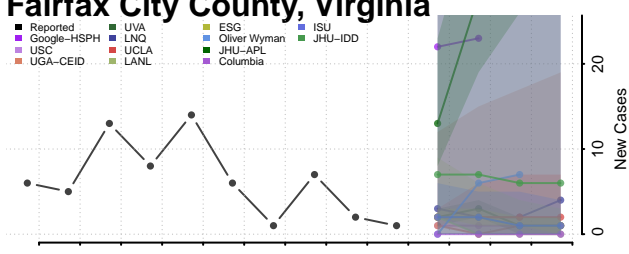

Fairfax City County, Virginia