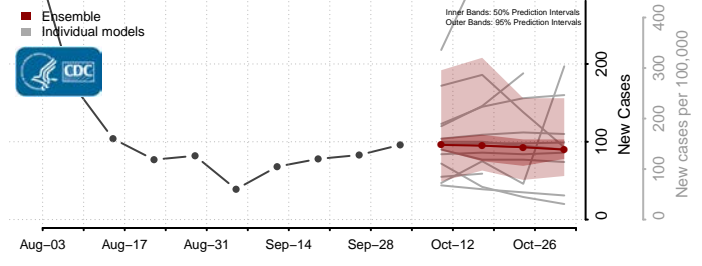

Hamblen County, Tennessee