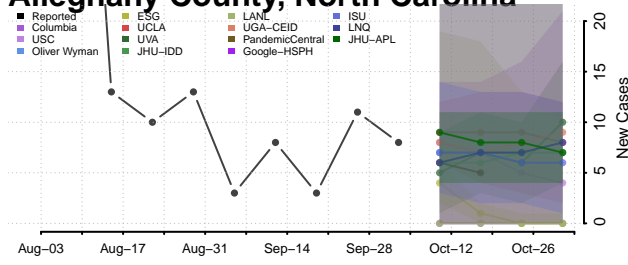

Alleghany County, North Carolina