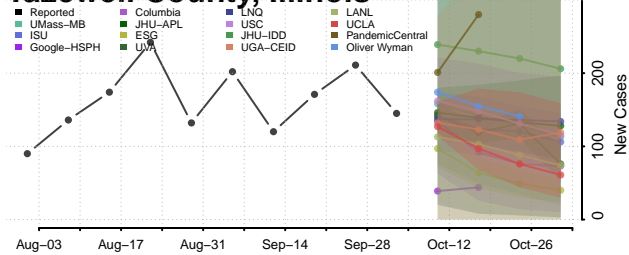

Tazewell County, Illinois