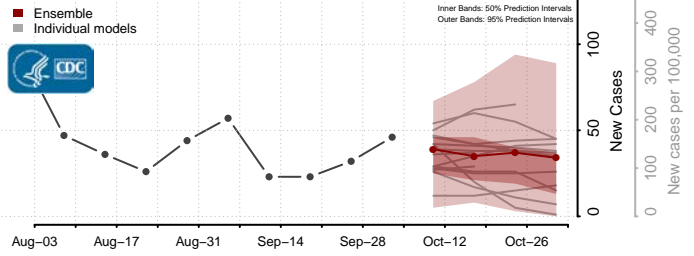

Copiah County, Mississippi