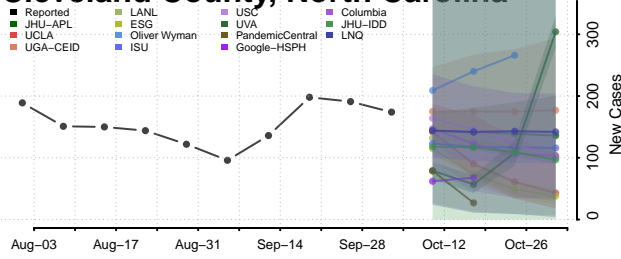

Cleveland County, North Carolina