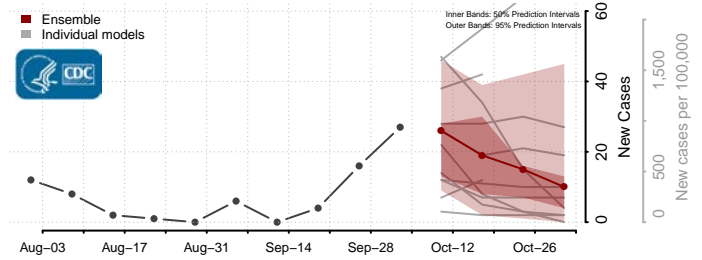

Nelson County, North Dakota