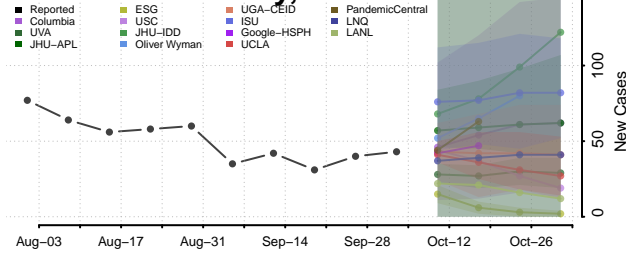

Henderson County, Texas