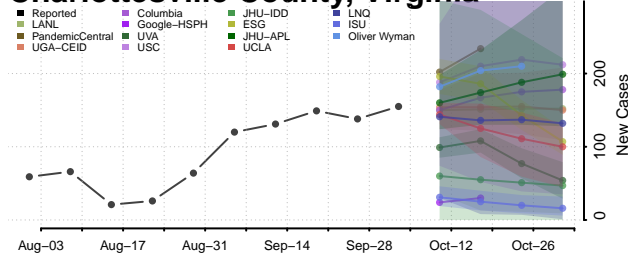

Charlottesville County, Virginia