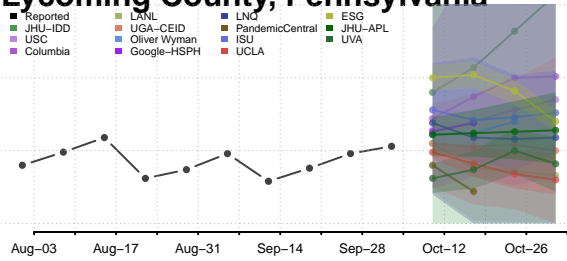

Lycoming County, Pennsylvania