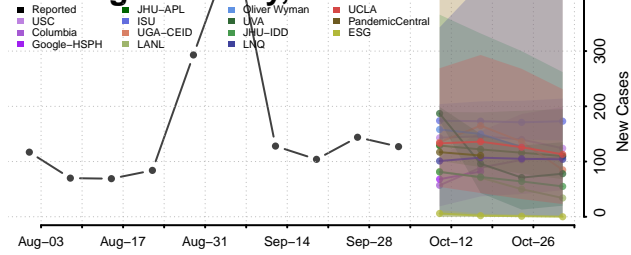

Muskogee County, Oklahoma