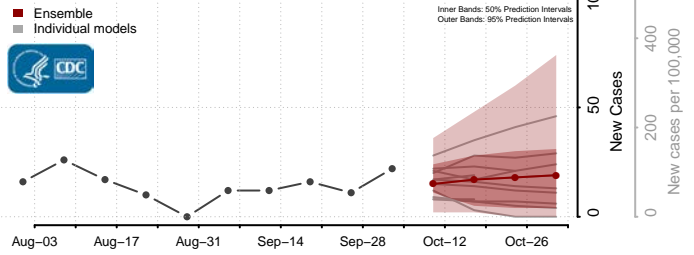

Lincoln County, West Virginia