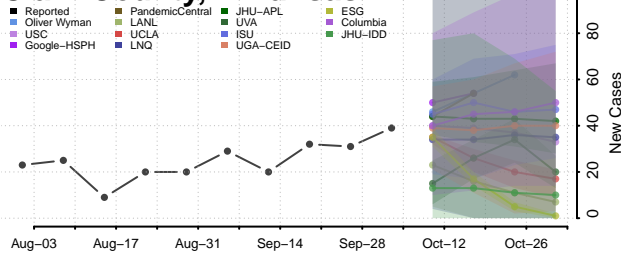

Clark County, Arkansas