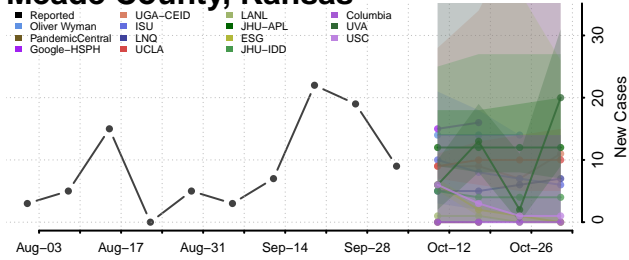

Meade County, Kansas