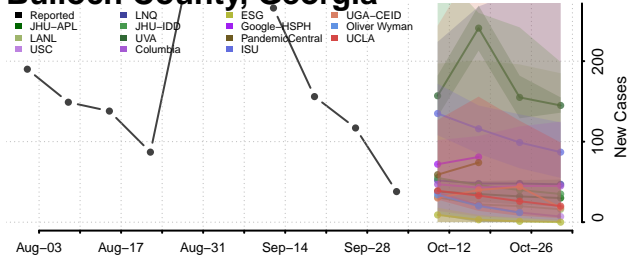

Bulloch County, Georgia