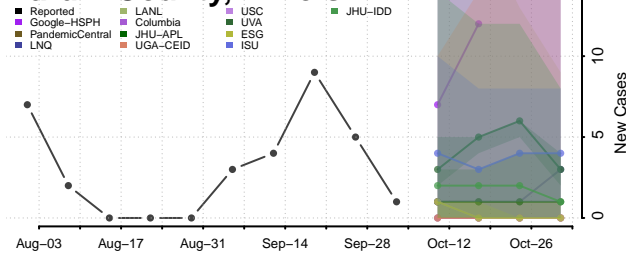

Hardin County, Illinois