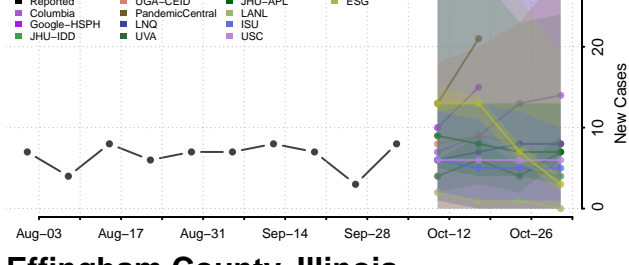

Edwards County, Illinois