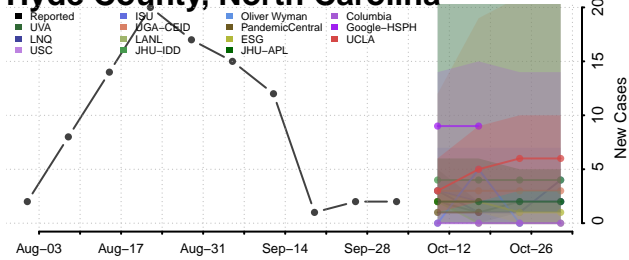

Hyde County, North Carolina