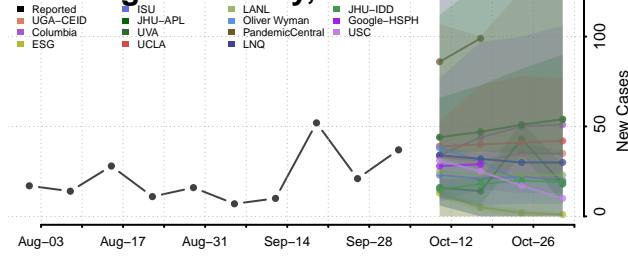

Washington County, Nebraska