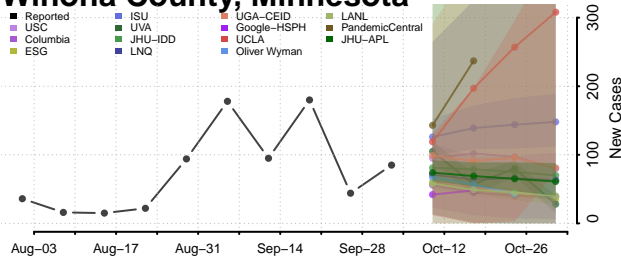

Winona County, Minnesota