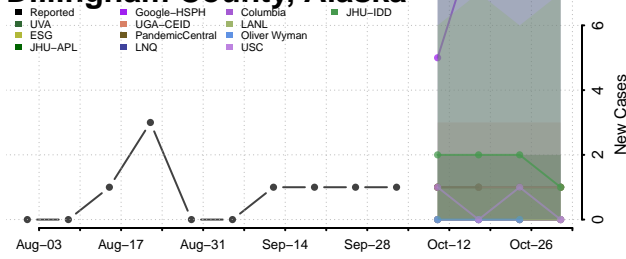

Dillingham County, Alaska