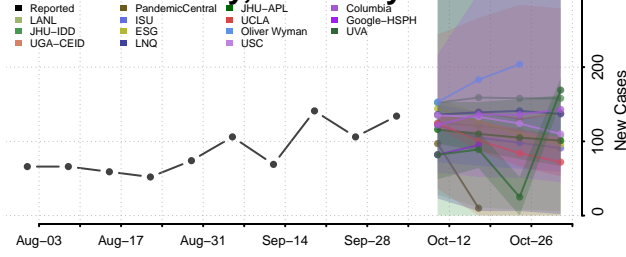

Daviess County, Kentucky