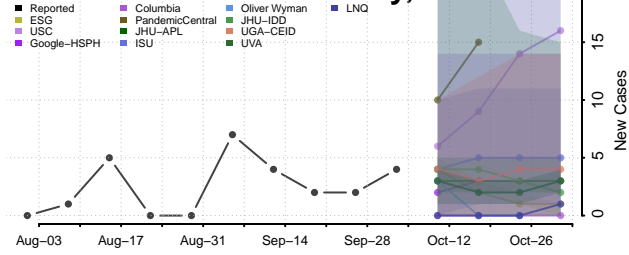

Lake of the Woods County, Minnesota