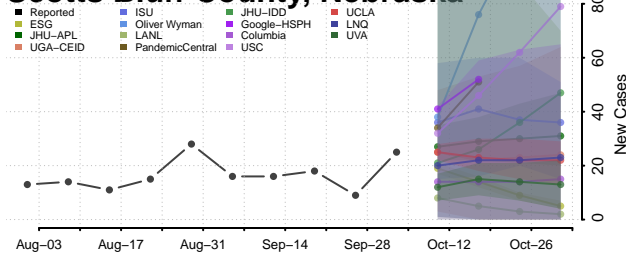

### Scotts Bluff County, Nebraska