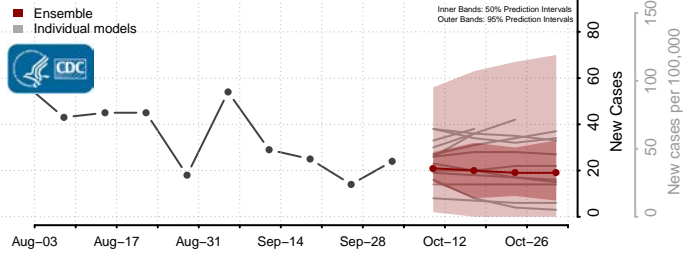

Mercer County, West Virginia