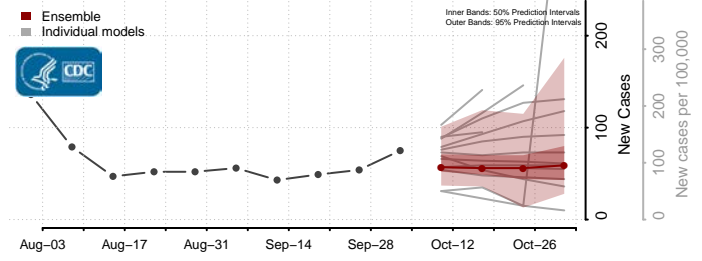

Lee County, North Carolina