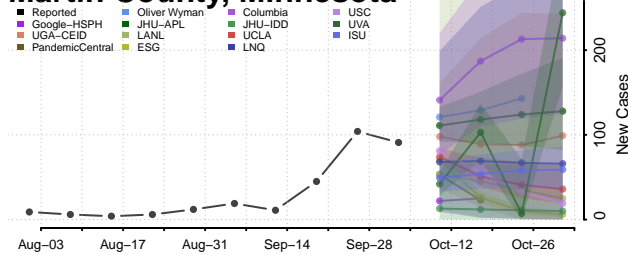

Martin County, Minnesota