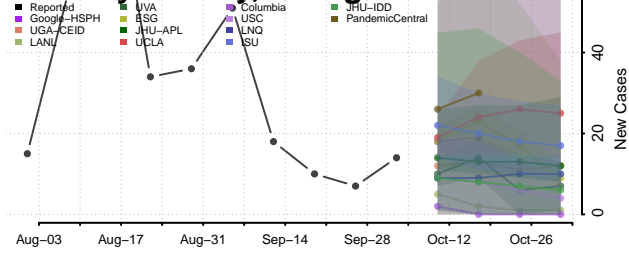

Bleckley County, Georgia