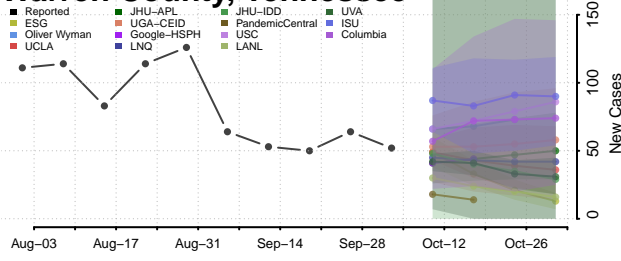

Warren County, Tennessee