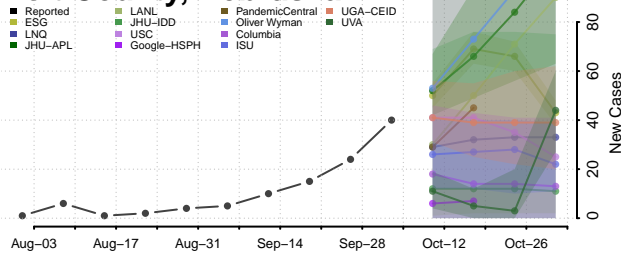

Holt County, Nebraska