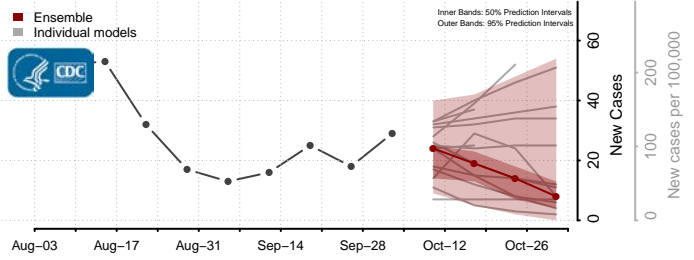

Jefferson County, Oregon