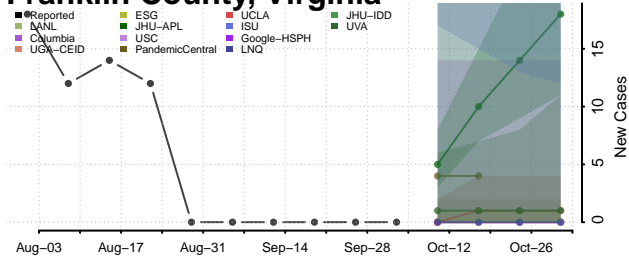

Franklin County, Virginia