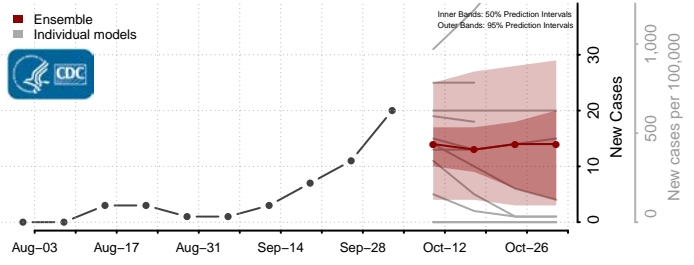

Hand County, South Dakota