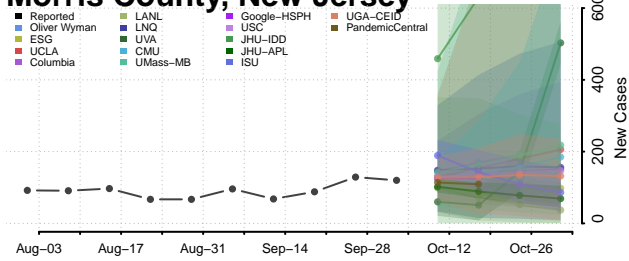

Morris County, New Jersey