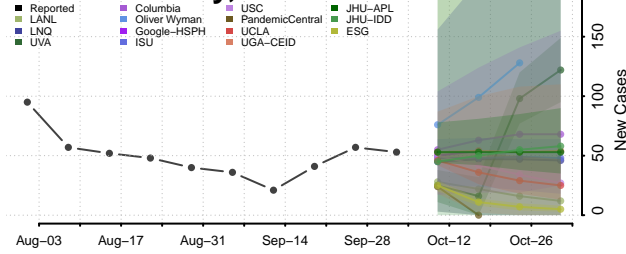

Halifax County, North Carolina