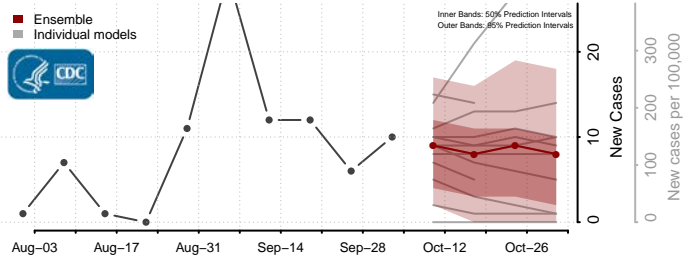

Fall River County, South Dakota