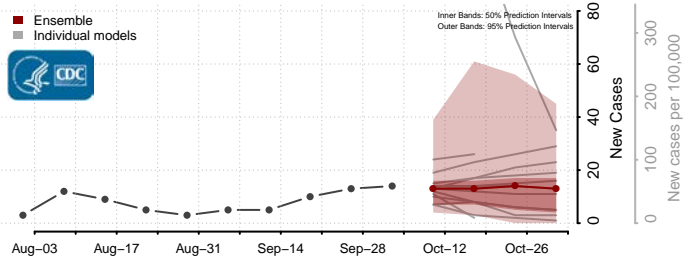

Page County, Virginia