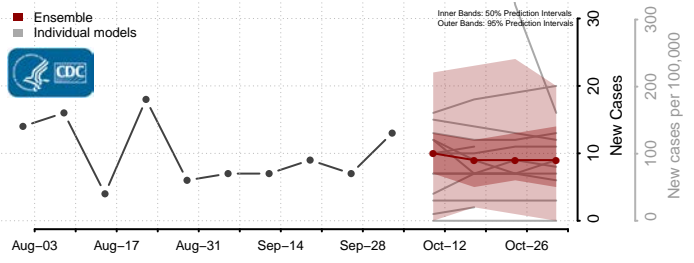

Carroll County, Mississippi