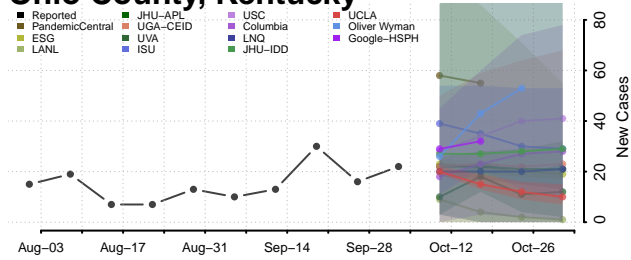

Ohio County, Kentucky