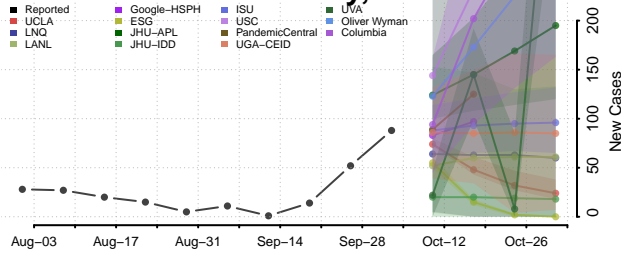

Lewis and Clark County, Montana