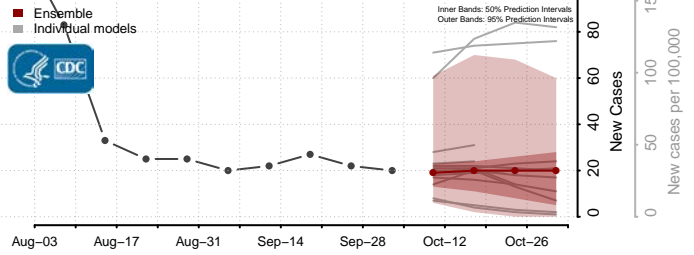

Haywood County, North Carolina