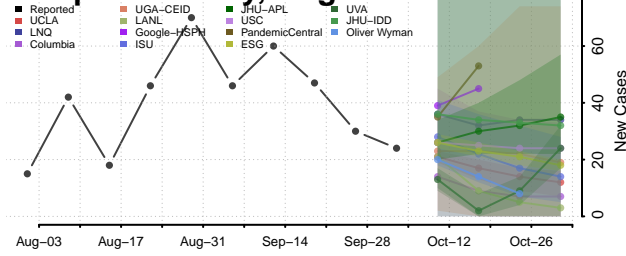

Fauquier County, Virginia