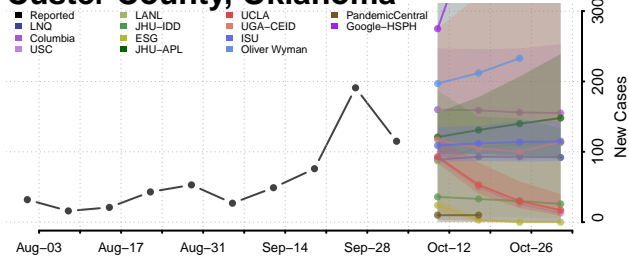

Custer County, Oklahoma