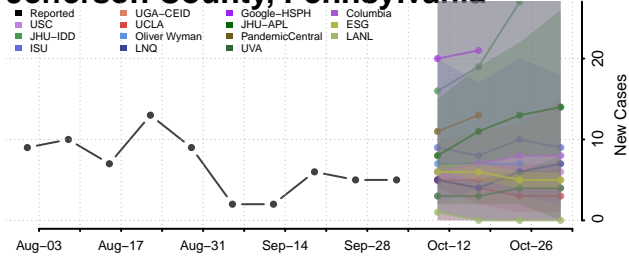

Jefferson County, Pennsylvania