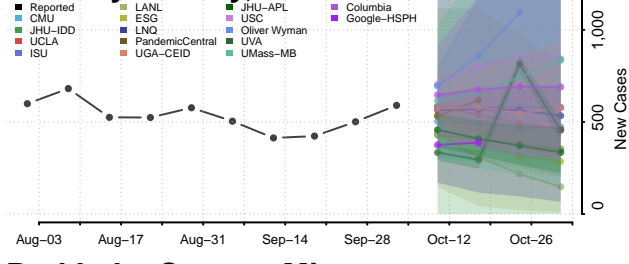

Ramsey County, Minnesota