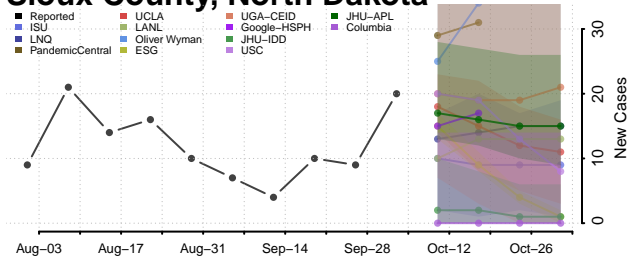

Sioux County, North Dakota