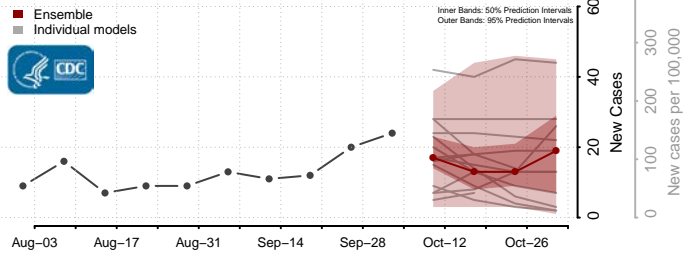

Madison County, Arkansas