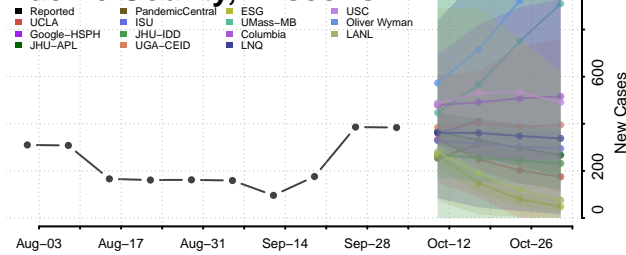

Racine County, Wisconsin