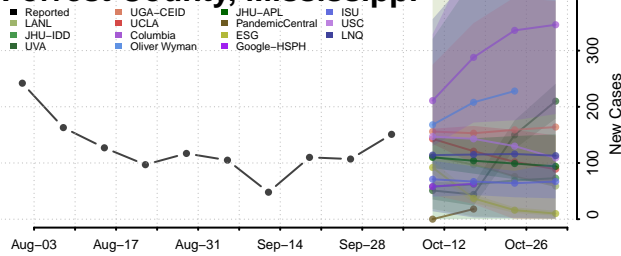

Forrest County, Mississippi