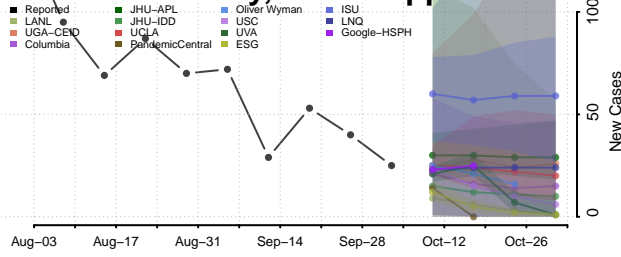

Coahoma County, Mississippi