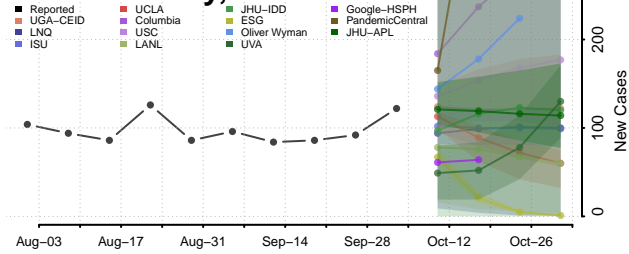

Moore County, North Carolina