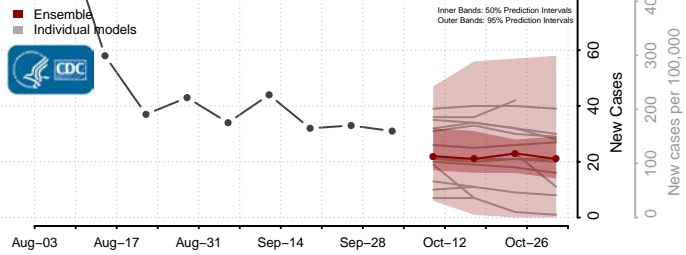

Tishomingo County, Mississippi