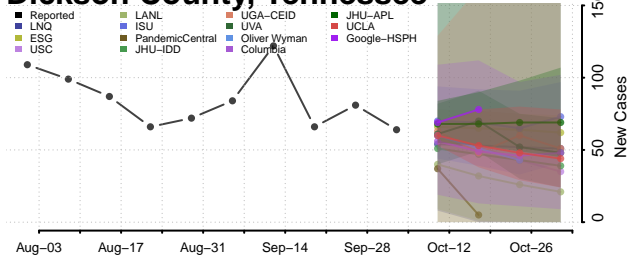

Dickson County, Tennessee