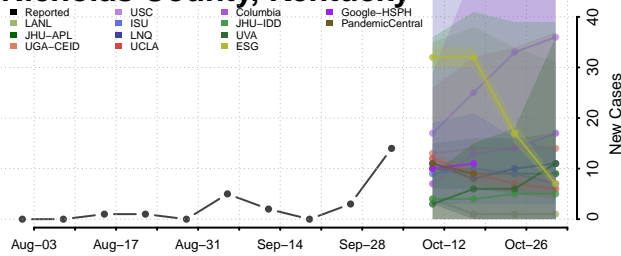

Nicholas County, Kentucky