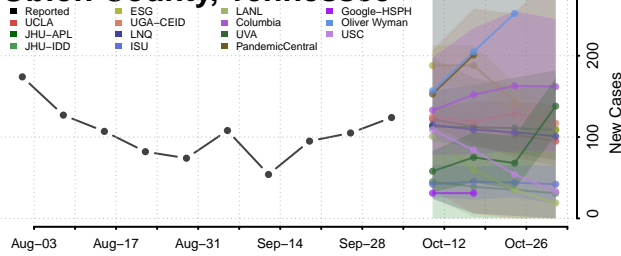

Obion County, Tennessee