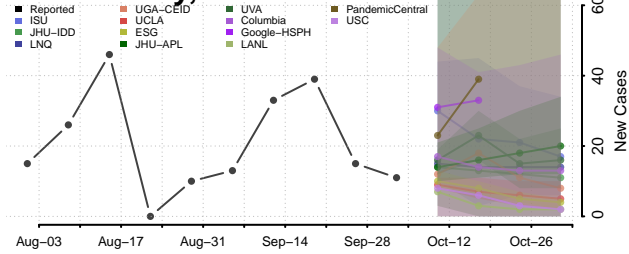

Pike County, Missouri