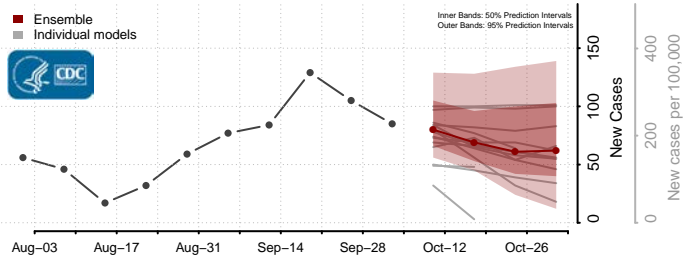

Boone County, Arkansas