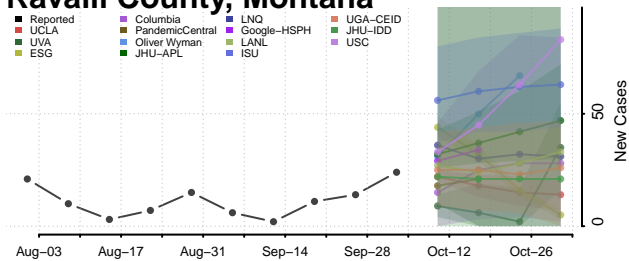

Ravalli County, Montana