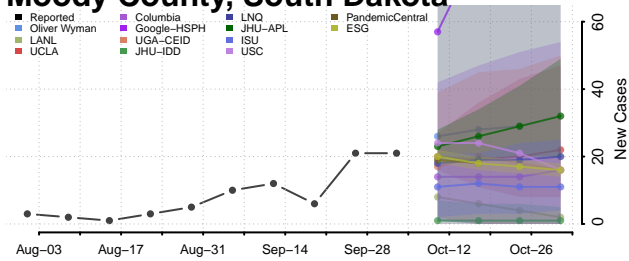

Moody County, South Dakota