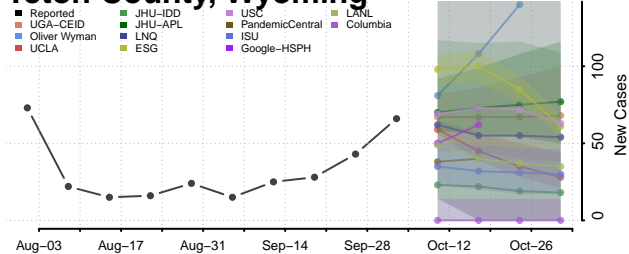

Teton County, Wyoming