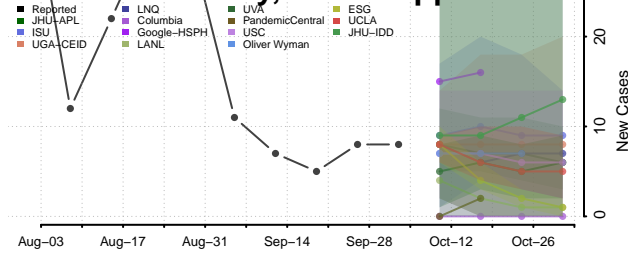

Lawrence County, Mississippi