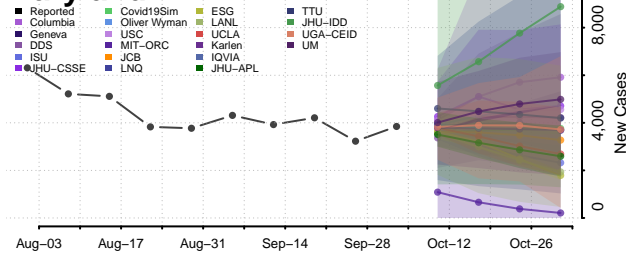

Waldo County, Maine

Washington County, Maine

York County, Maine

Maryland

Allegany County, Maryland

Anne Arundel County, Maryland