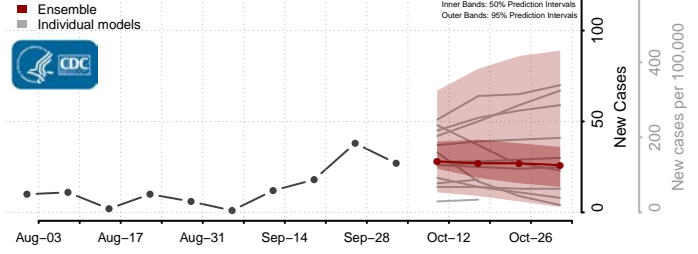

Jackson County, Wisconsin