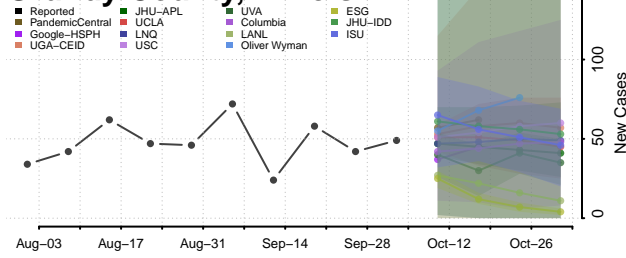

Grundy County, Illinois