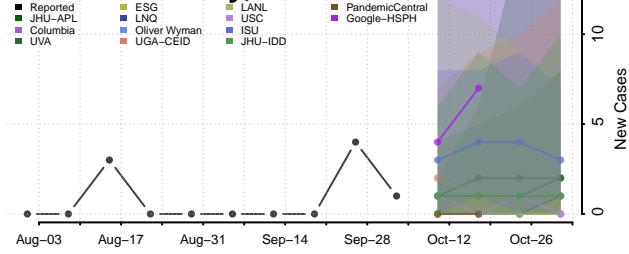

Garfield County, Nebraska