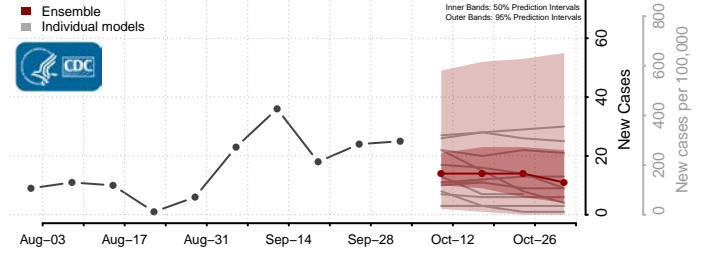

Graham County, North Carolina