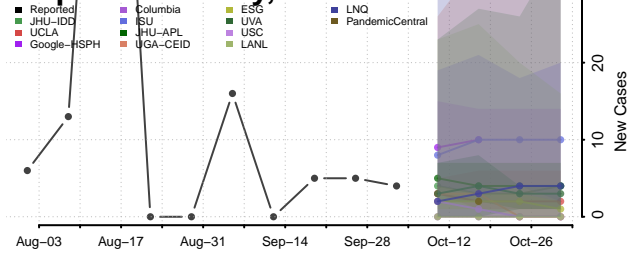

Stephens County, Texas