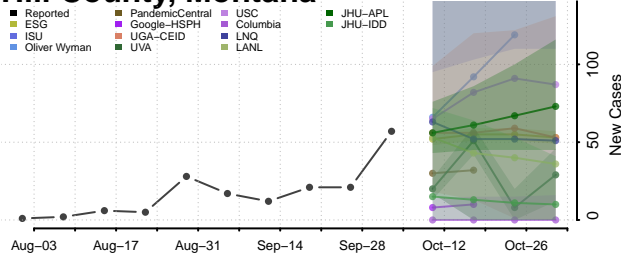

Hill County, Montana