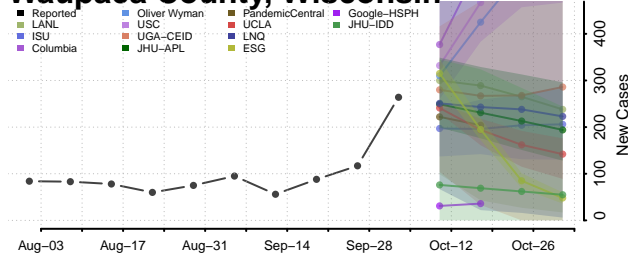

Waupaca County, Wisconsin