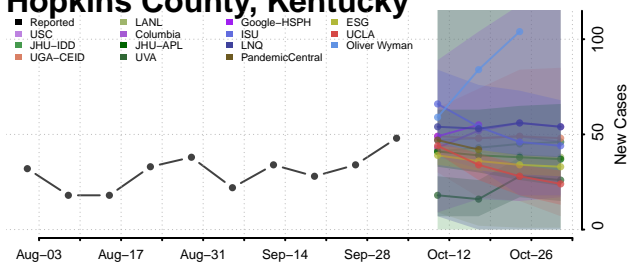

Hopkins County, Kentucky