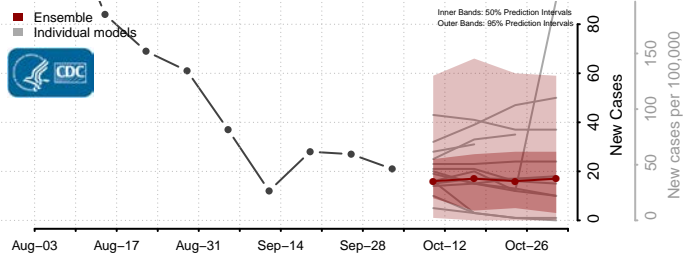

Warren County, Mississippi