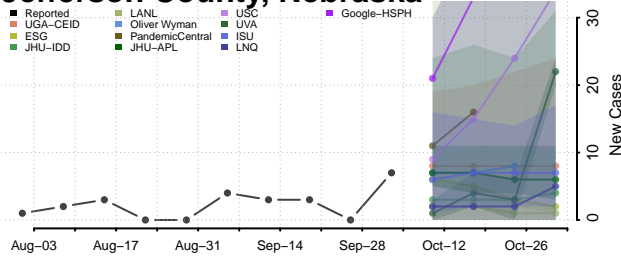

Jefferson County, Nebraska