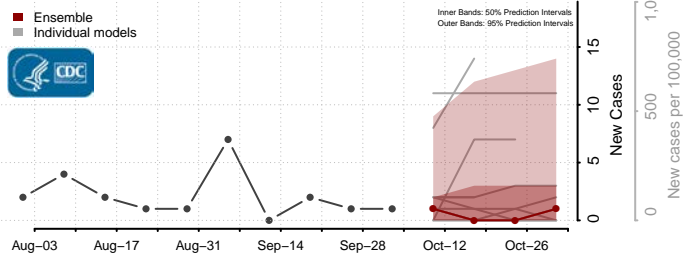

Steele County, North Dakota