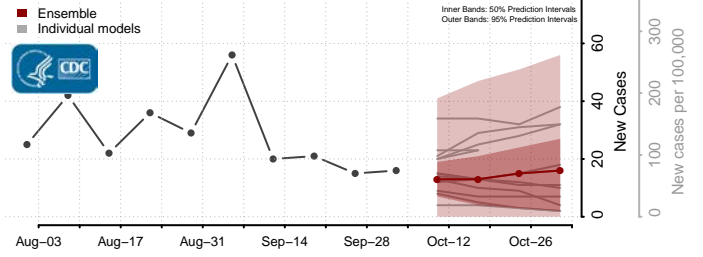

Morgan County, Tennessee