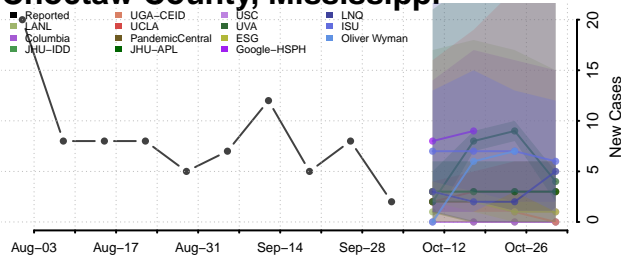

Choctaw County, Mississippi