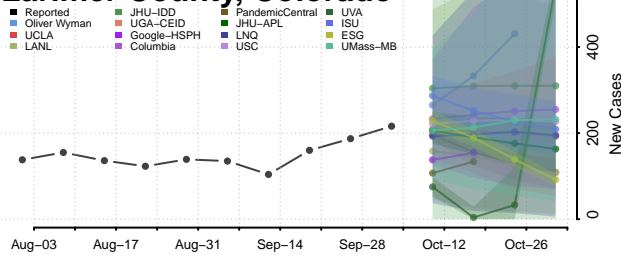

Larimer County, Colorado