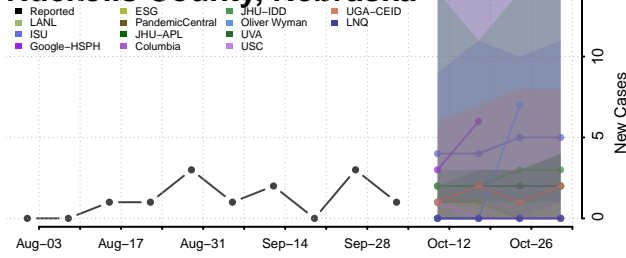

Nuckolls County, Nebraska