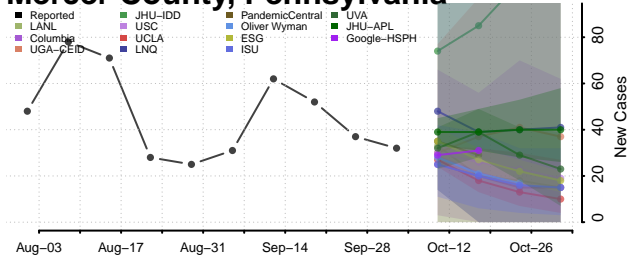

Mercer County, Pennsylvania