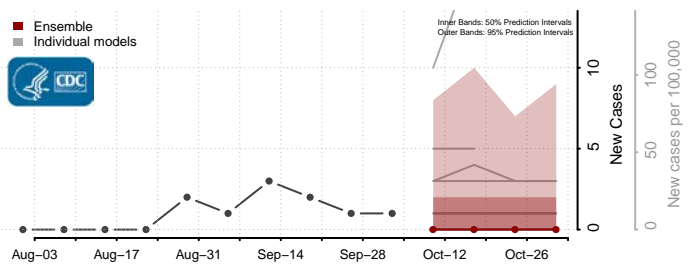

Ritchie County, West Virginia