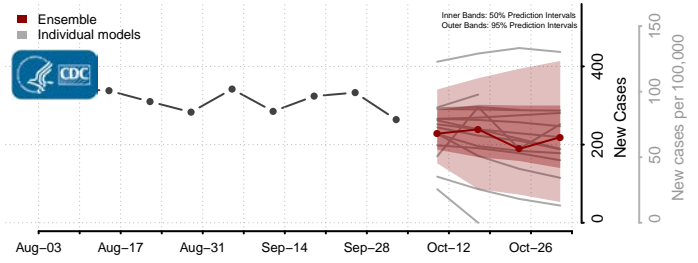

Cumberland County, North Carolina