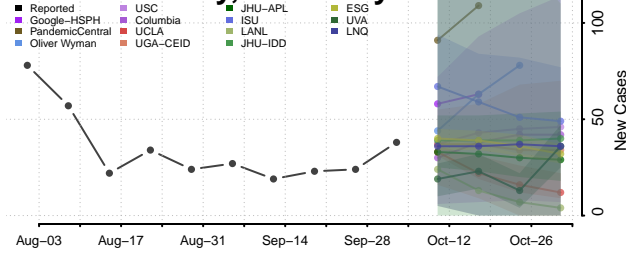

Graves County, Kentucky