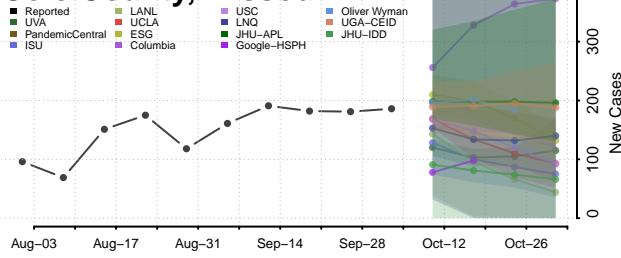

Cole County, Missouri