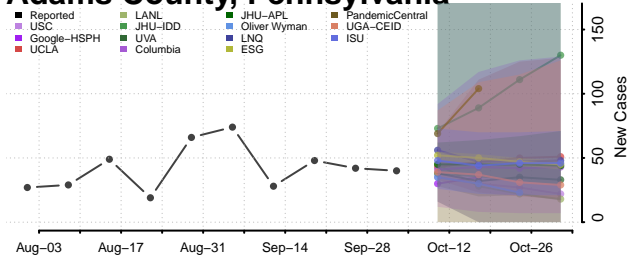

Adams County, Pennsylvania