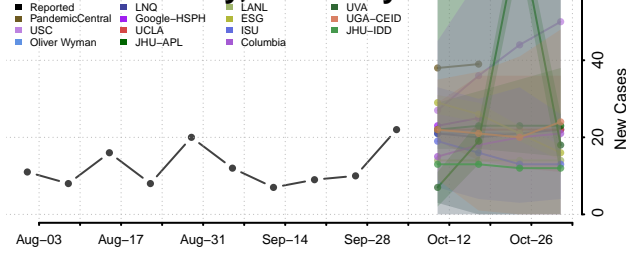

Garrard County, Kentucky