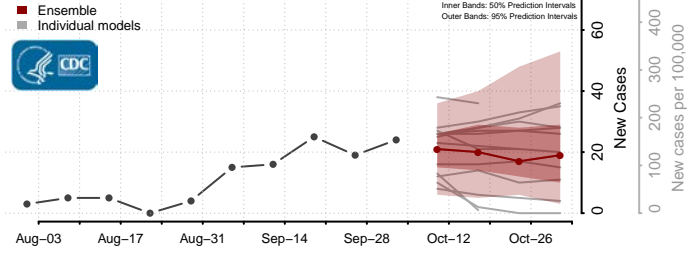

De Witt County, Illinois