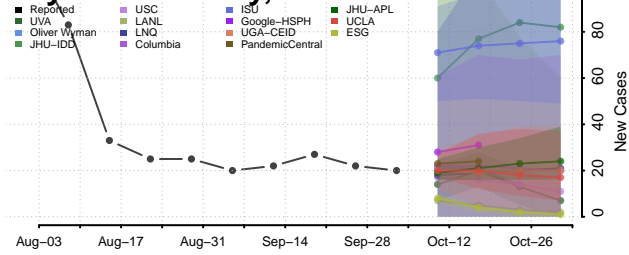

Haywood County, North Carolina