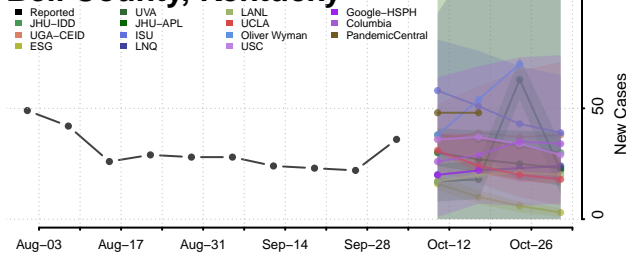

Bell County, Kentucky