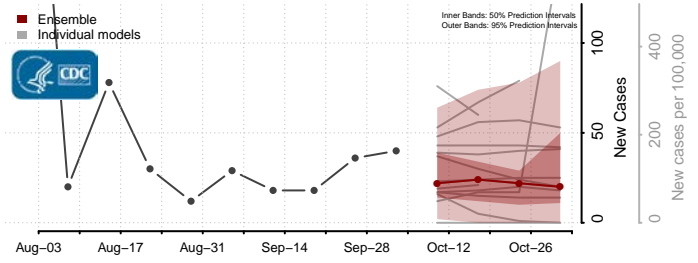

George County, Mississippi