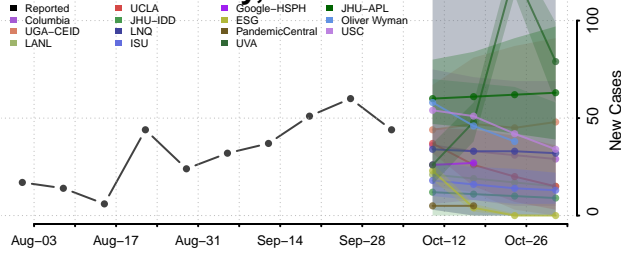

Cleburne County, Alabama