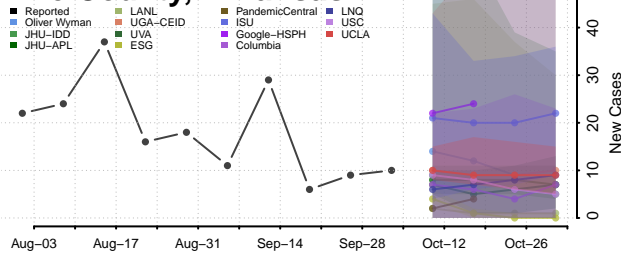

Pike County, Arkansas