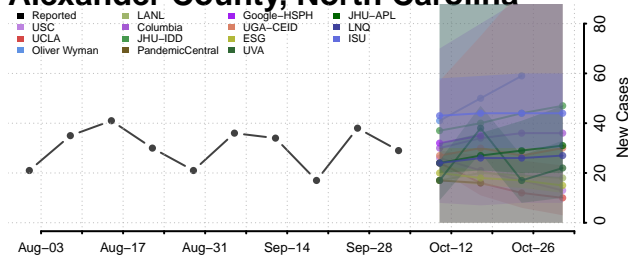

Alexander County, North Carolina