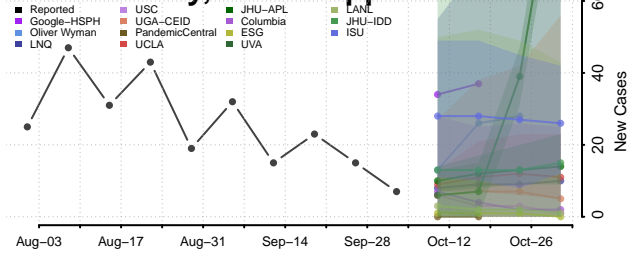

### Scott County, Mississippi