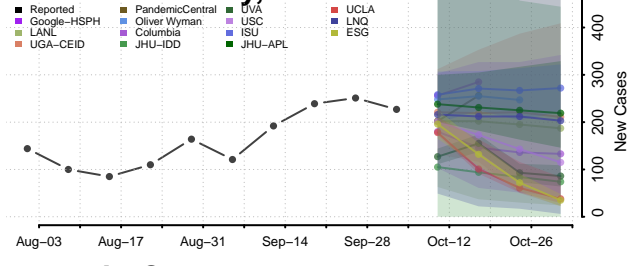

Faulkner County, Arkansas