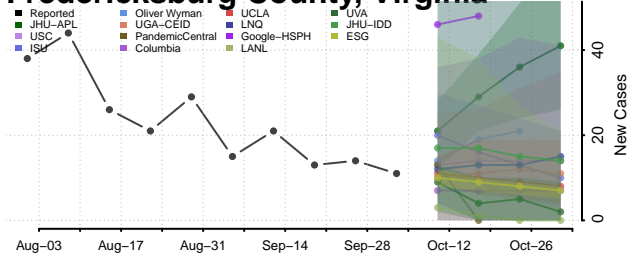

Fredericksburg County, Virginia