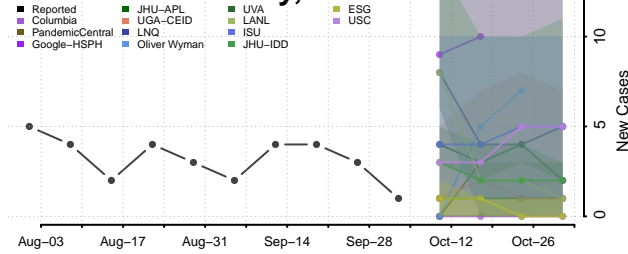

Mahnomen County, Minnesota