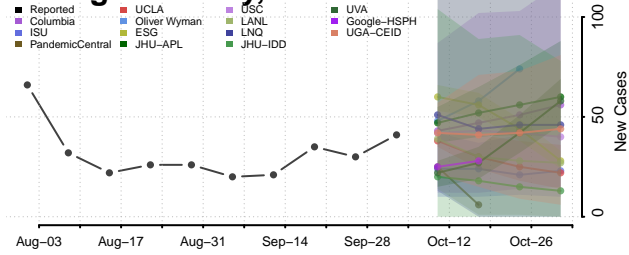

Grainger County, Tennessee