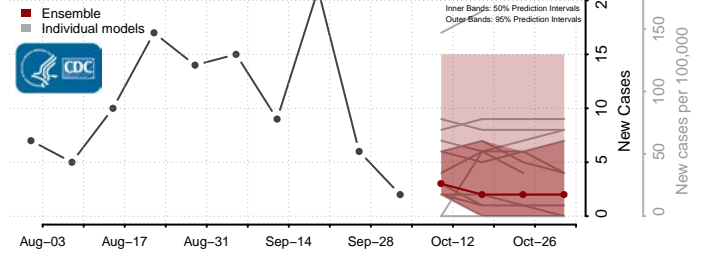

Gates County, North Carolina