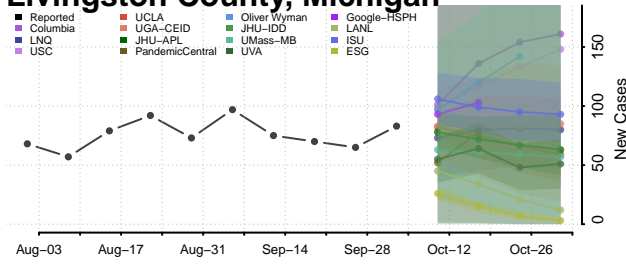

Livingston County, Michigan