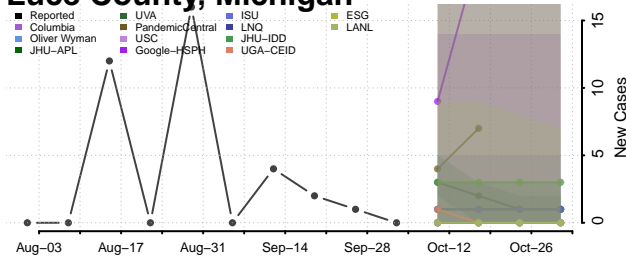

Luce County, Michigan