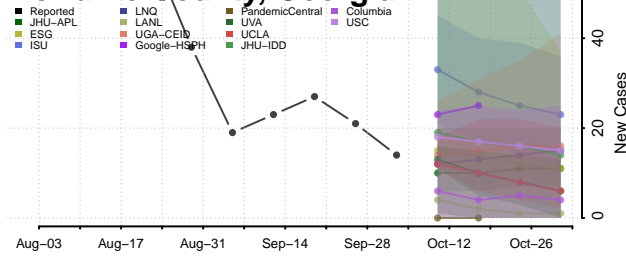

McDuffie County, Georgia