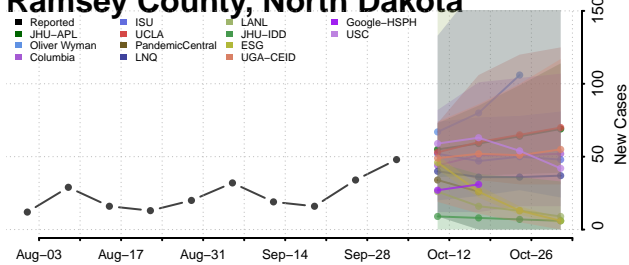

Ramsey County, North Dakota