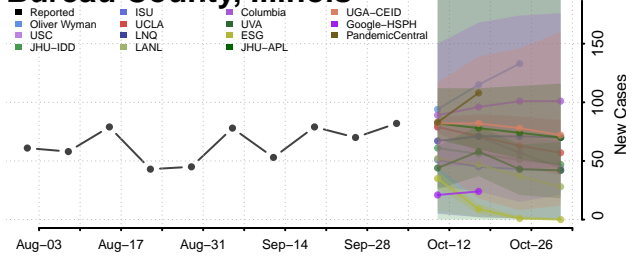

Bureau County, Illinois