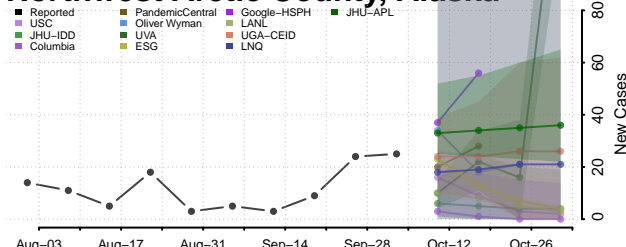

Northwest Arctic County, Alaska