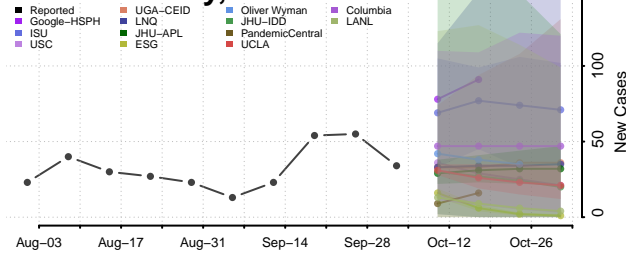

Pierce County, Wisconsin