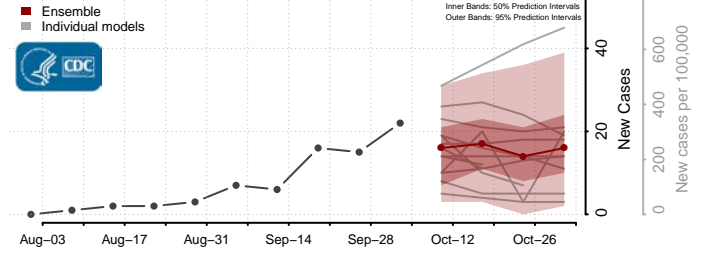

Lac qui Parle County, Minnesota