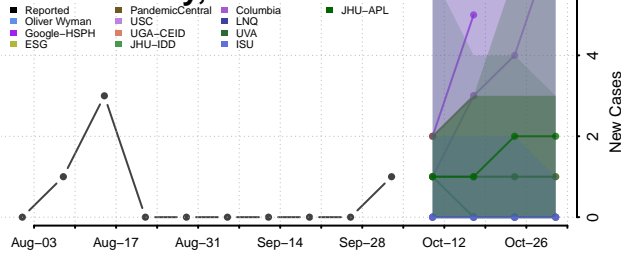

Cook County, Minnesota