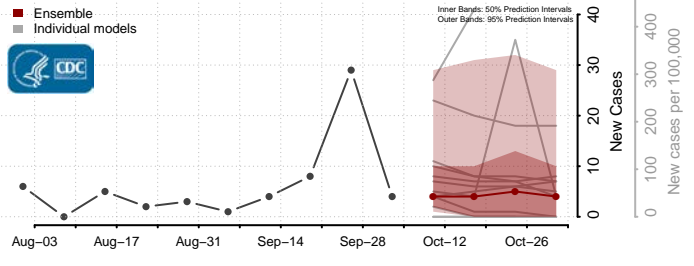

St. Clair County, Missouri