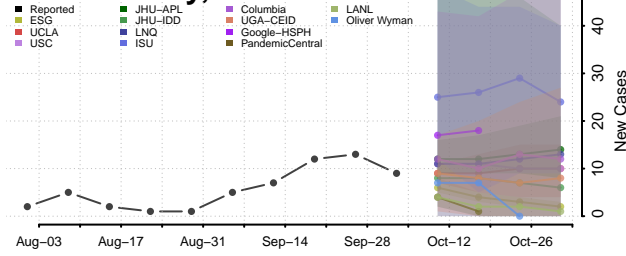

Rusk County, Wisconsin