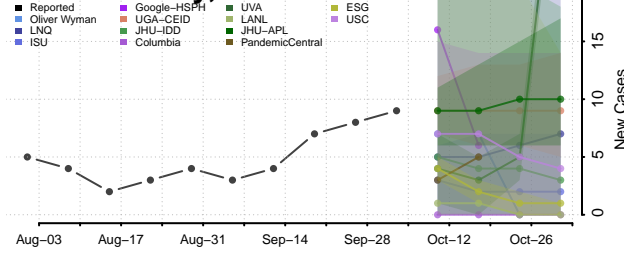

Grant County, Oklahoma