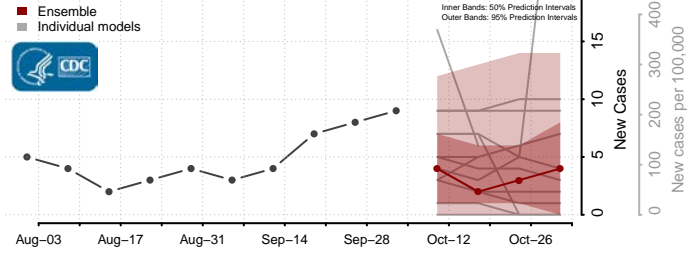

Grant County, Oklahoma