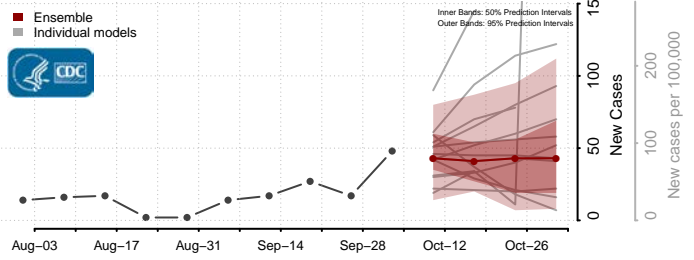

Ashland County, Ohio