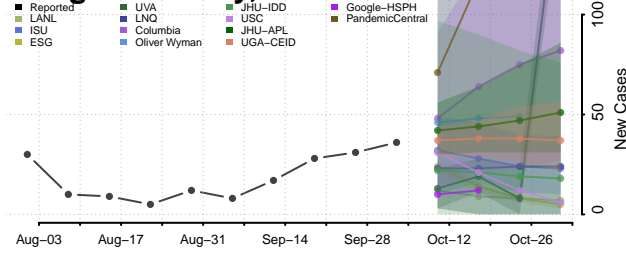

Douglas County, Missouri