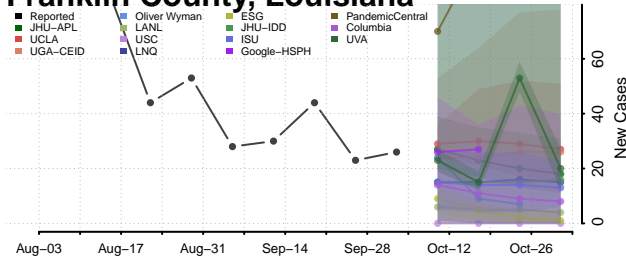

Franklin County, Louisiana