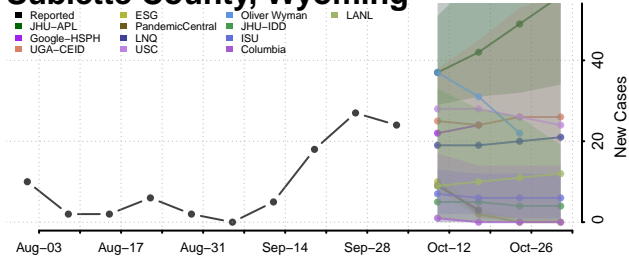

Sublette County, Wyoming