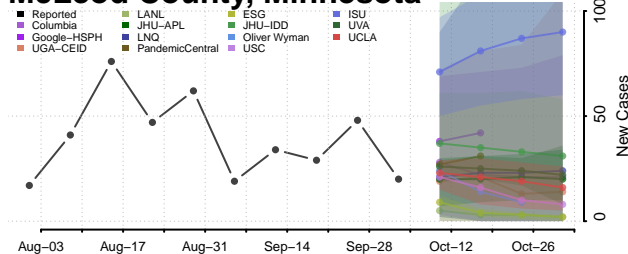

McLeod County, Minnesota