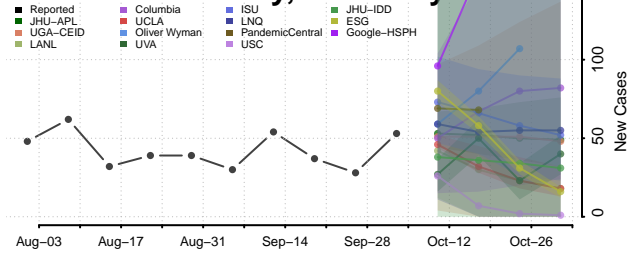

Jessamine County, Kentucky