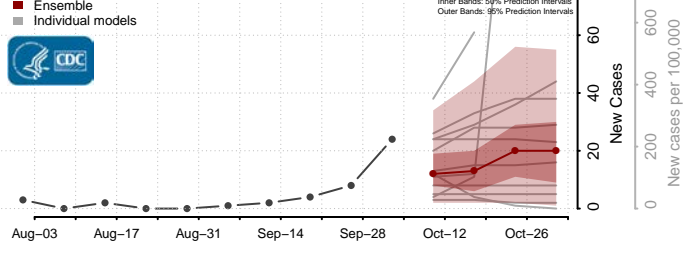

Red Willow County, Nebraska