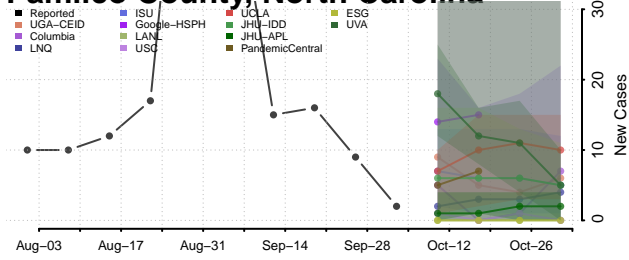

Pamlico County, North Carolina