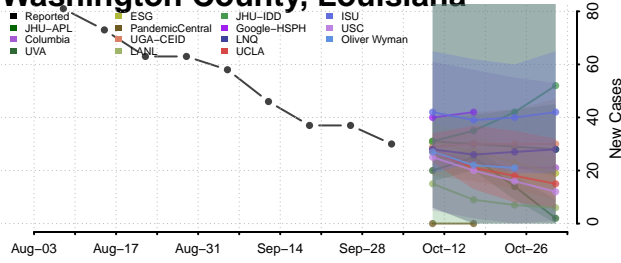

Washington County, Louisiana