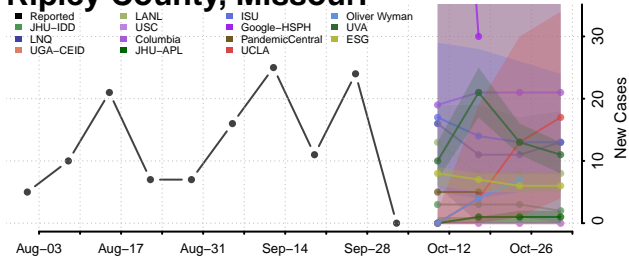

Ripley County, Missouri