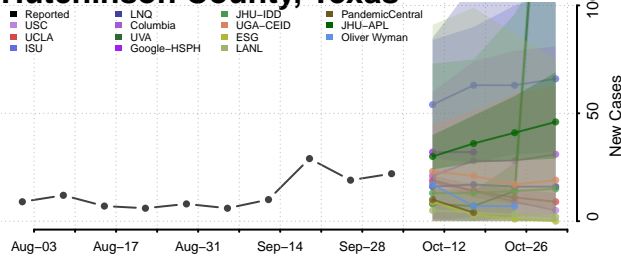

Hutchinson County, Texas