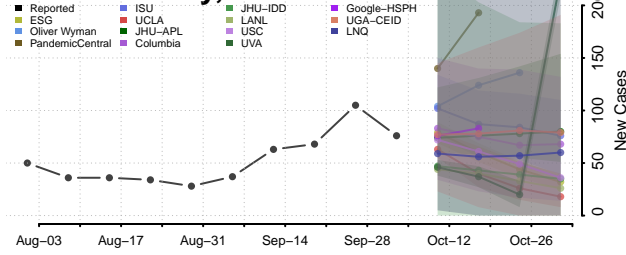

Butler County, Missouri