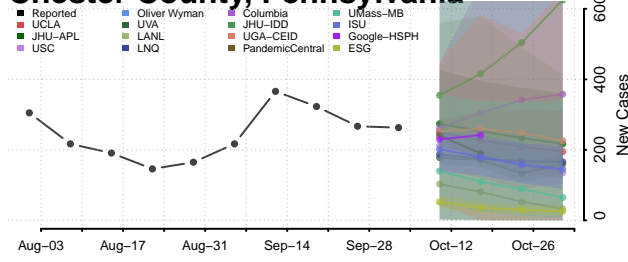

Chester County, Pennsylvania