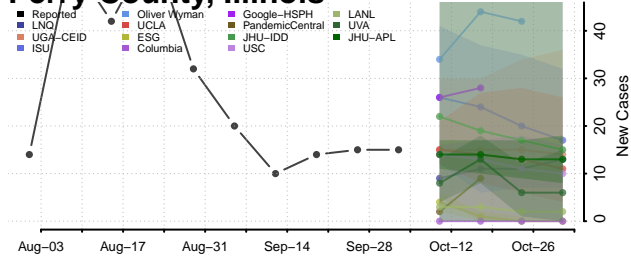

Perry County, Illinois