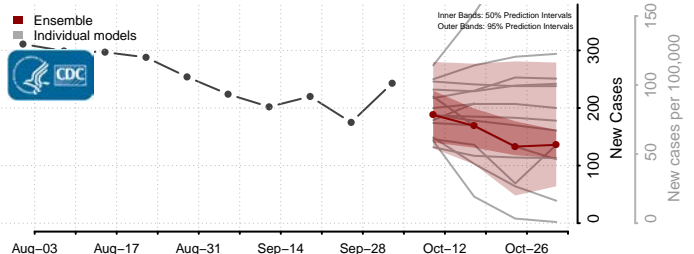

Union County, North Carolina