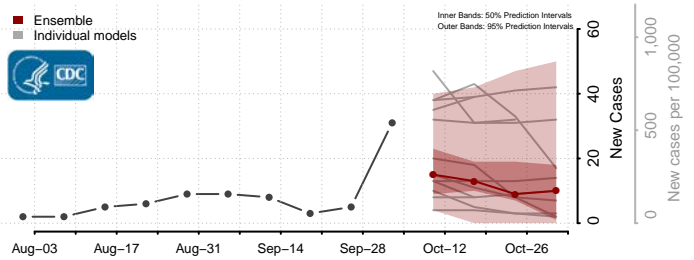

McHenry County, North Dakota