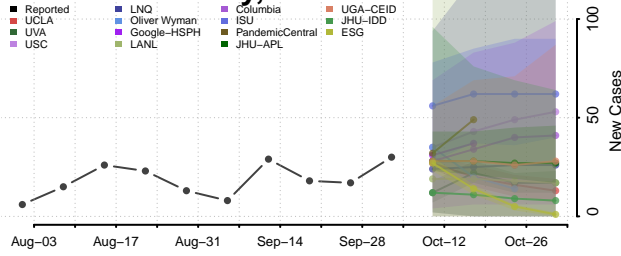

### Cleburne County, Arkansas