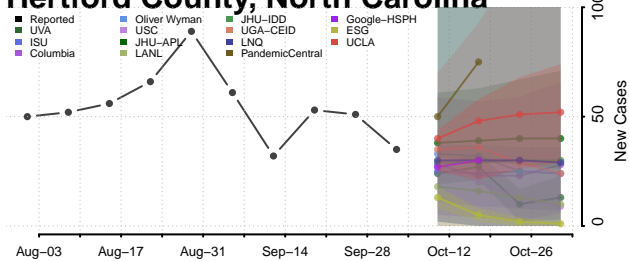

Hertford County, North Carolina