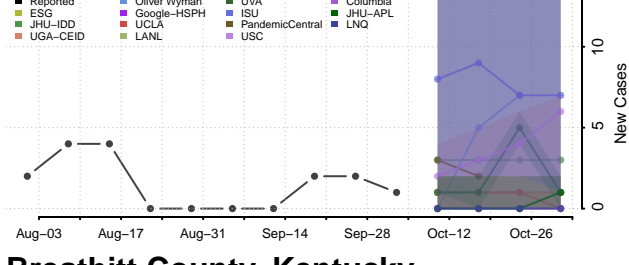

Bracken County, Kentucky