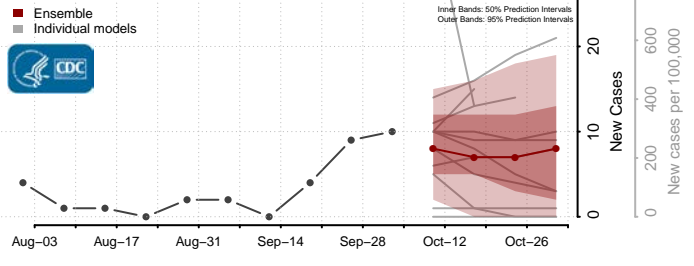

Hanson County, South Dakota