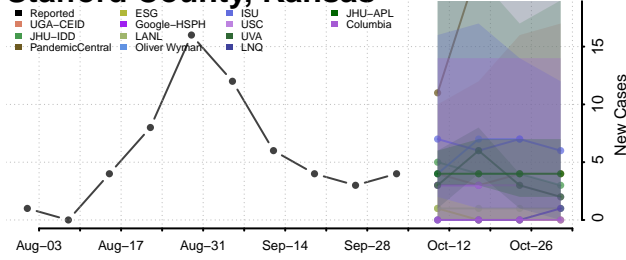

Stafford County, Kansas