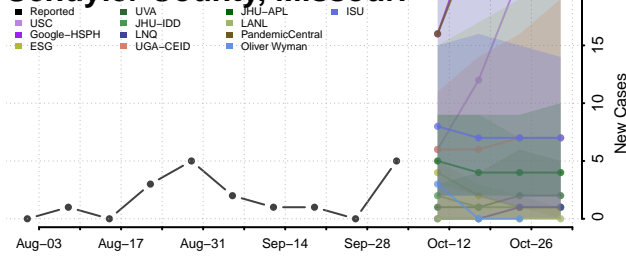

Schuyler County, Missouri