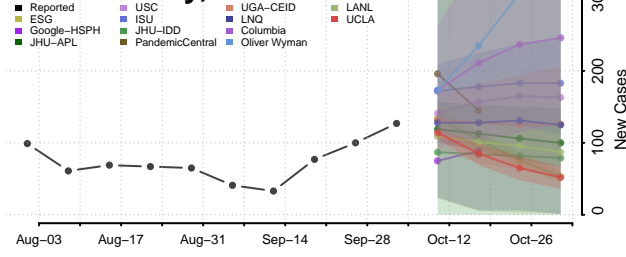

Sauk County, Wisconsin