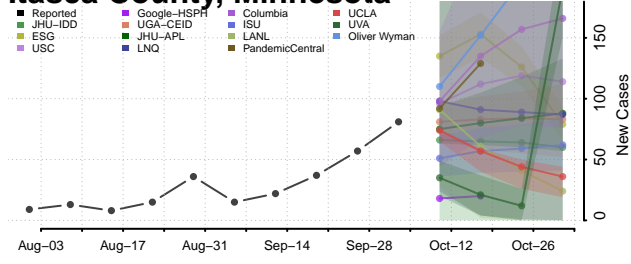

Itasca County, Minnesota