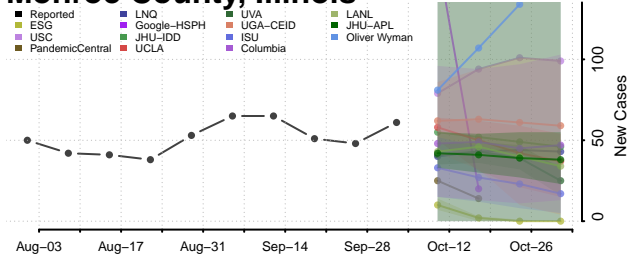

Monroe County, Illinois