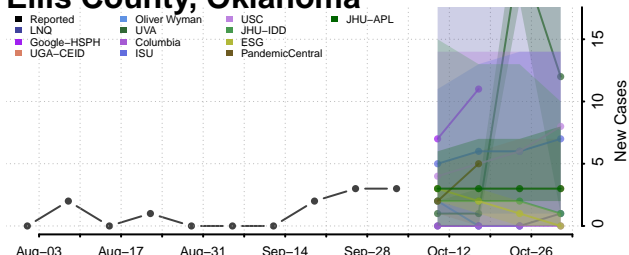

Ellis County, Oklahoma