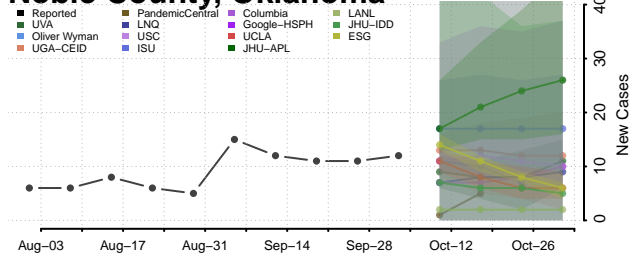

Noble County, Oklahoma