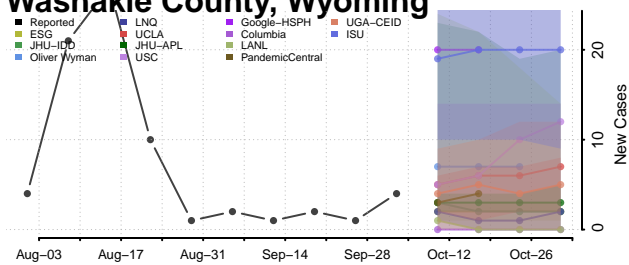

Washakie County, Wyoming