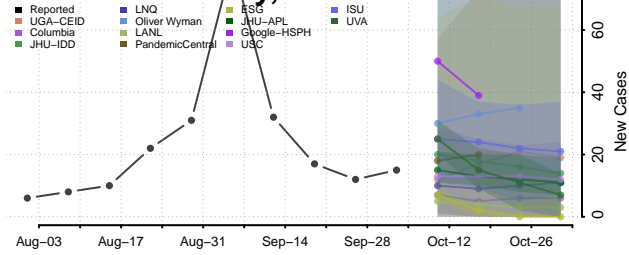

Lawrence County, Illinois