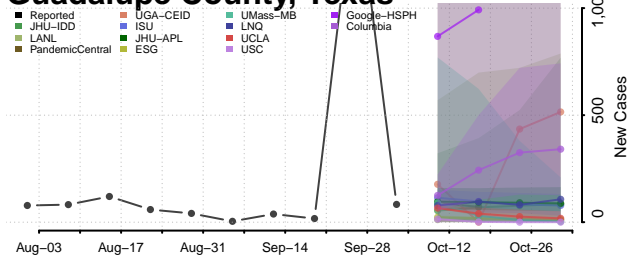

Guadalupe County, Texas