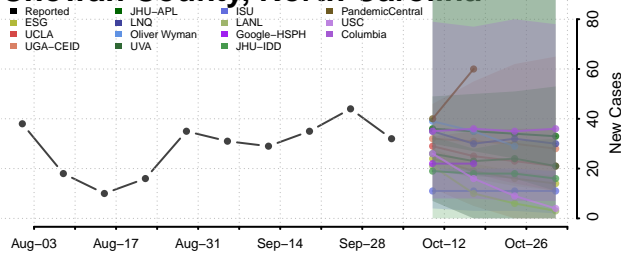

Chowan County, North Carolina