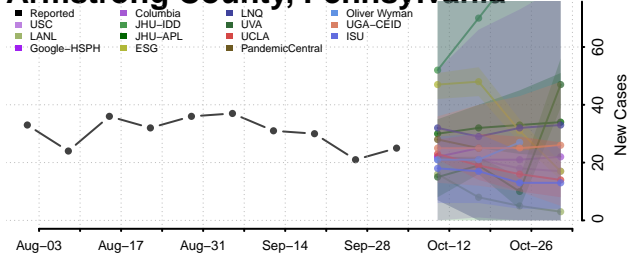

Armstrong County, Pennsylvania