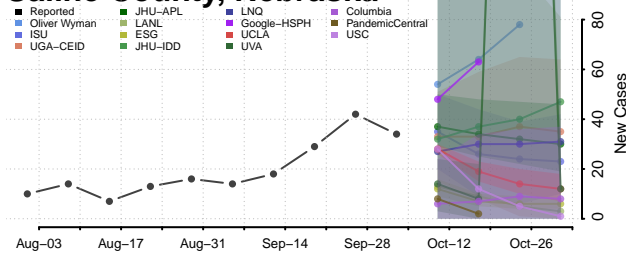

Saline County, Nebraska