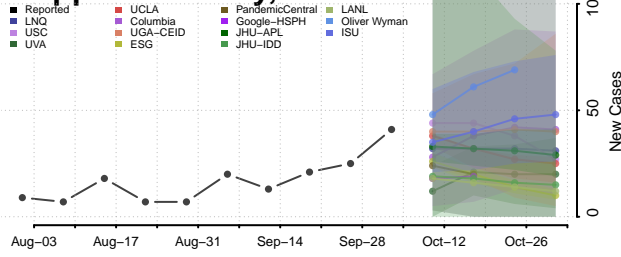

Chippewa County, Minnesota