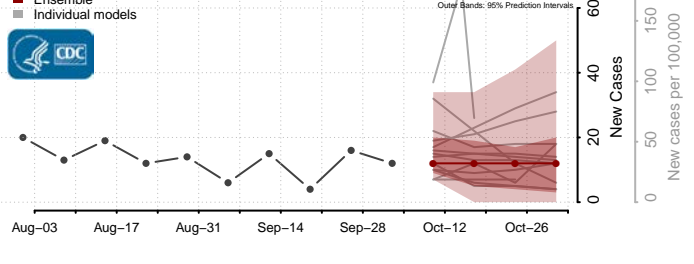

Gloucester County, Virginia