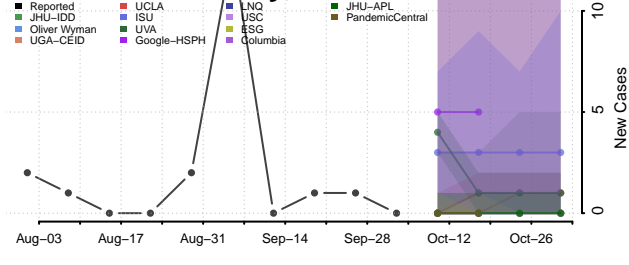

Schleicher County, Texas