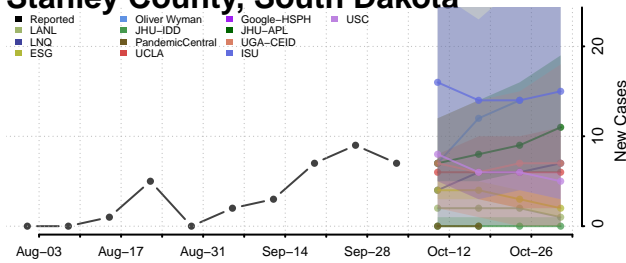

### Carter County, Tennessee