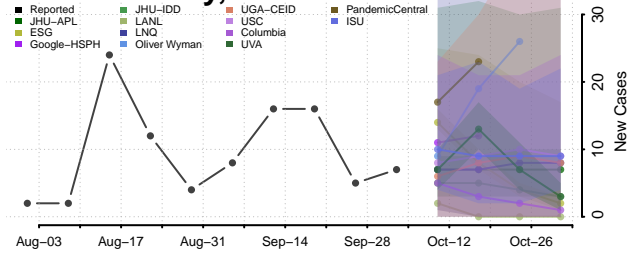

Pierce County, Nebraska