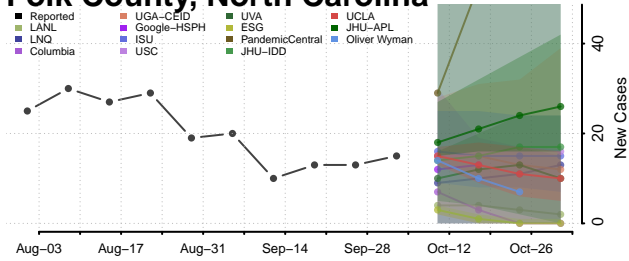

### Polk County, North Carolina