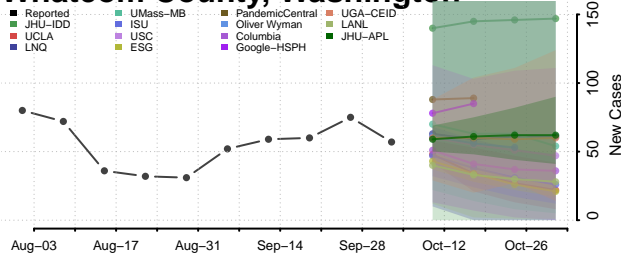

Whatcom County, Washington