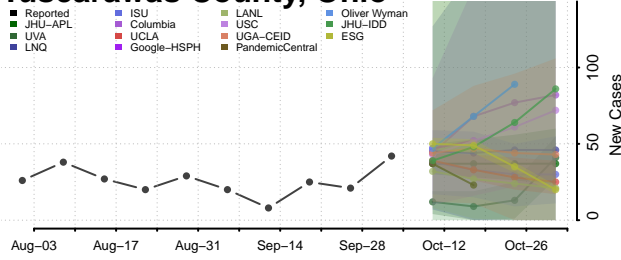

Tuscarawas County, Ohio