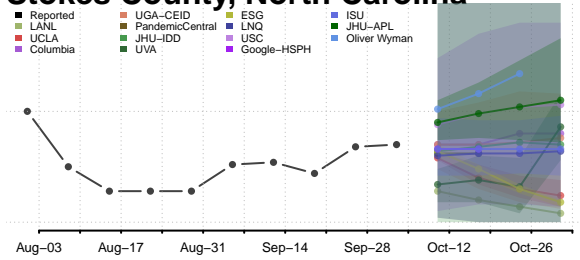

Stokes County, North Carolina