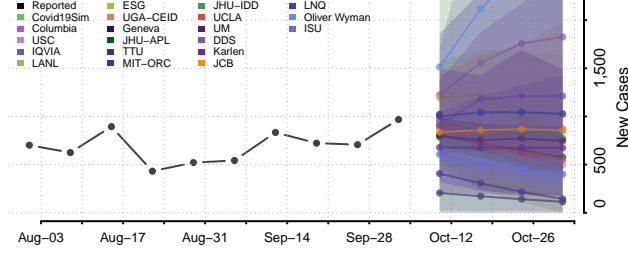

Windham County, Connecticut

Delaware

Kent County, Delaware

New Castle County, Delaware

Sussex County, Delaware

District of Columbia