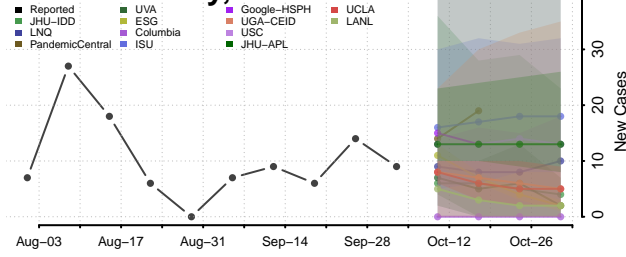

Prairie County, Arkansas