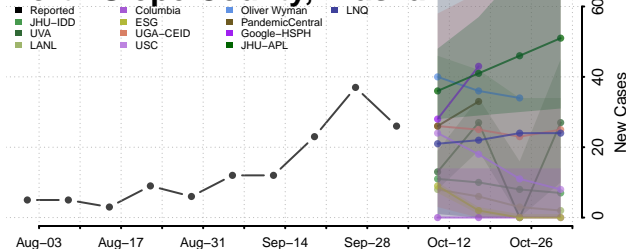

North Slope County, Alaska