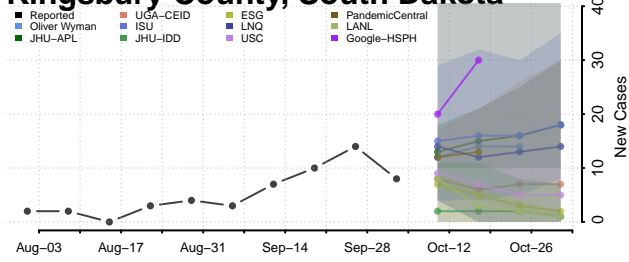

Kingsbury County, South Dakota