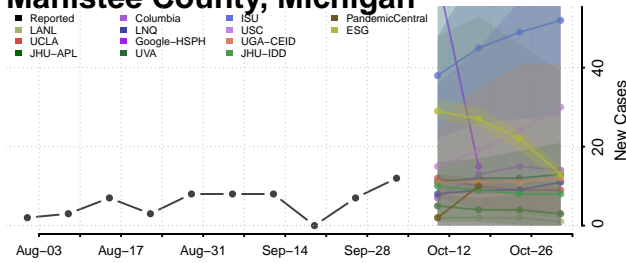

Manistee County, Michigan