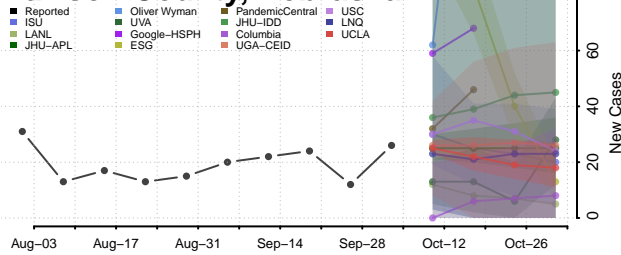

Dawson County, Nebraska