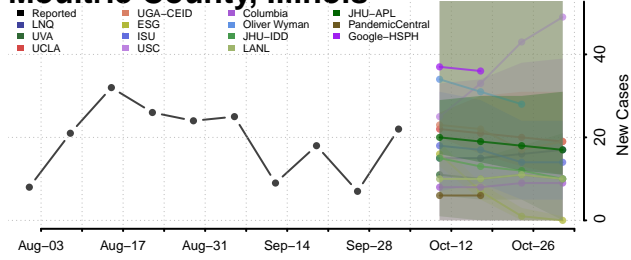

Moultrie County, Illinois