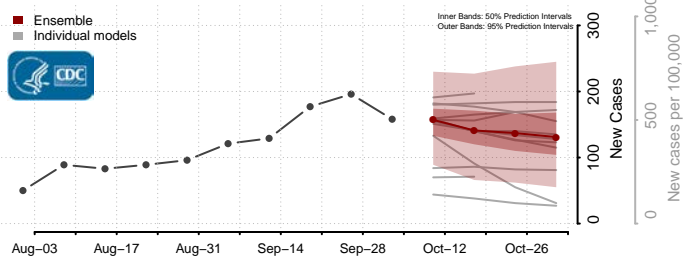

### Morton County, North Dakota