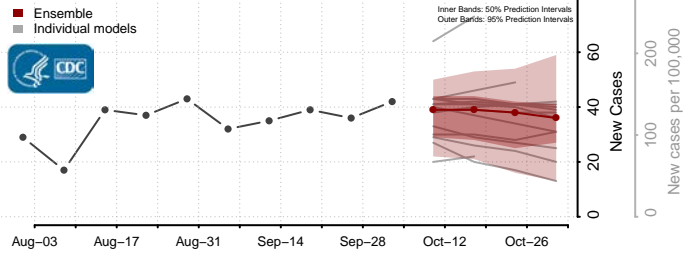

Haralson County, Georgia