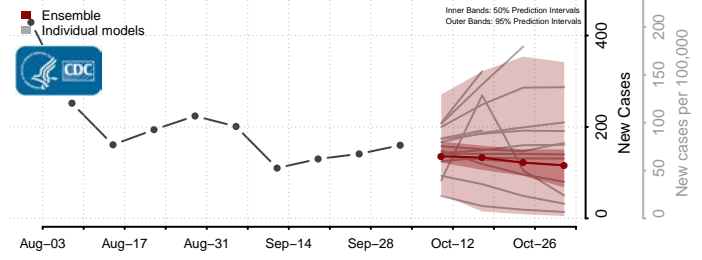

Johnston County, North Carolina