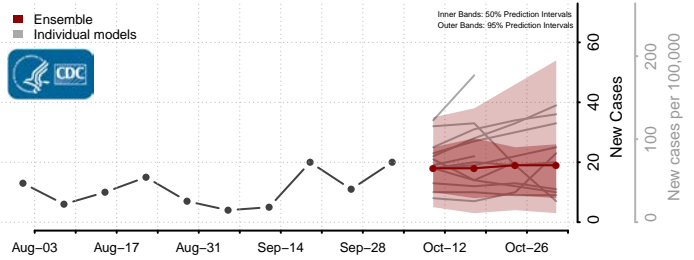

Adams County, Ohio