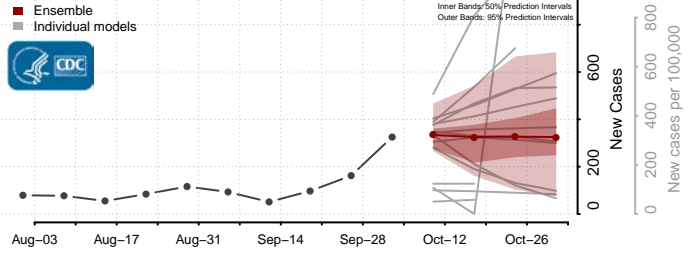

Flathead County, Montana