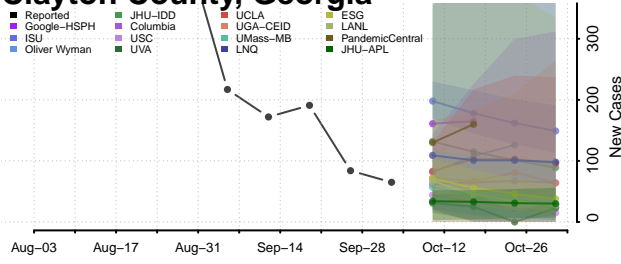

Clayton County, Georgia