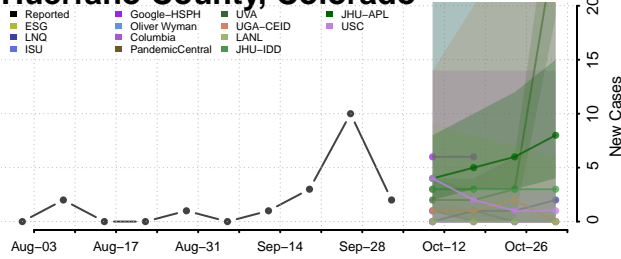

Huerfano County, Colorado