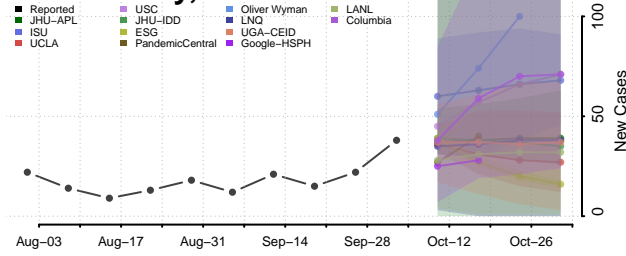

Polk County, Wisconsin