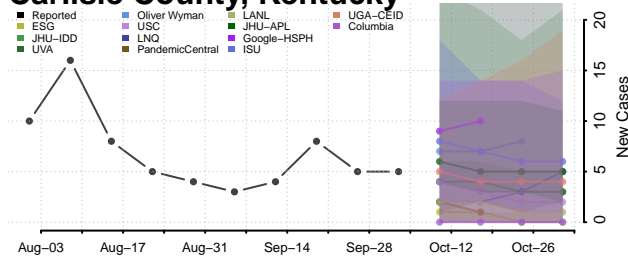

Carlisle County, Kentucky