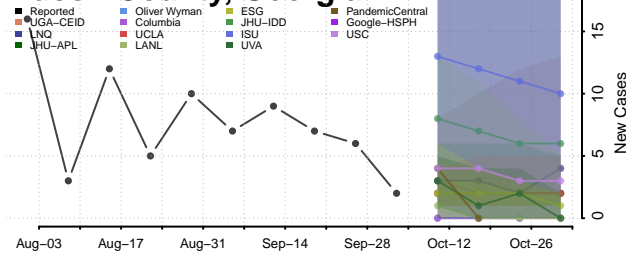

Macon County, Georgia