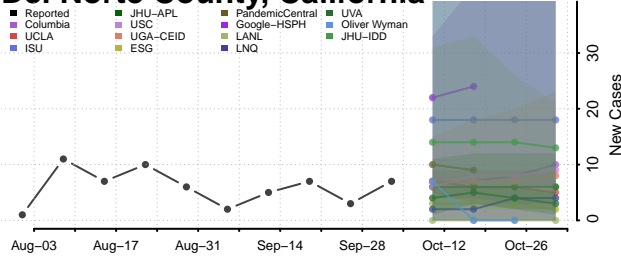

Del Norte County, California