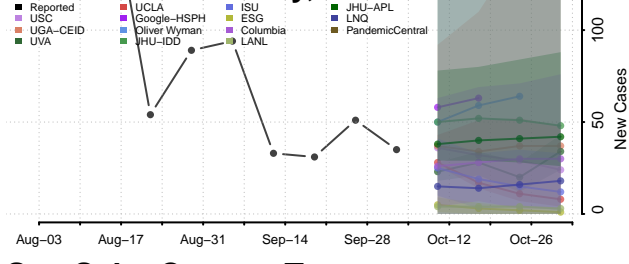

San Patricio County, Texas