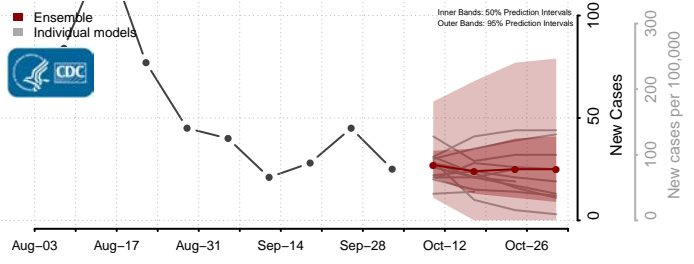

Logan County, West Virginia