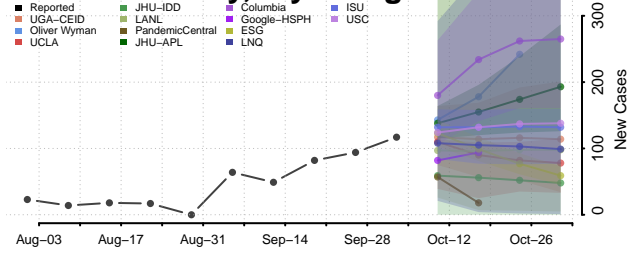

Natrona County, Wyoming