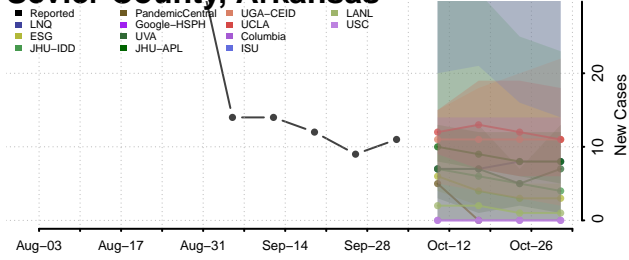

Sevier County, Arkansas