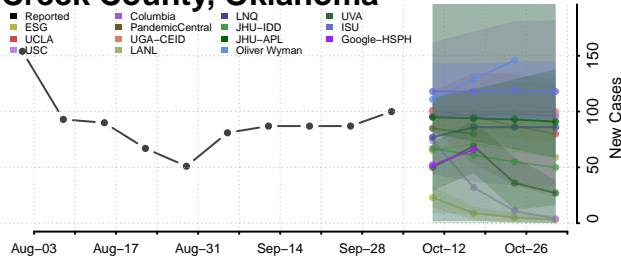

Creek County, Oklahoma