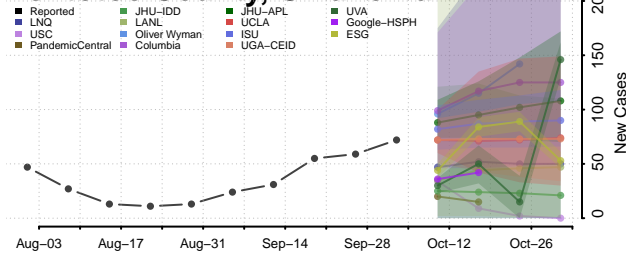

Pontotoc County, Oklahoma