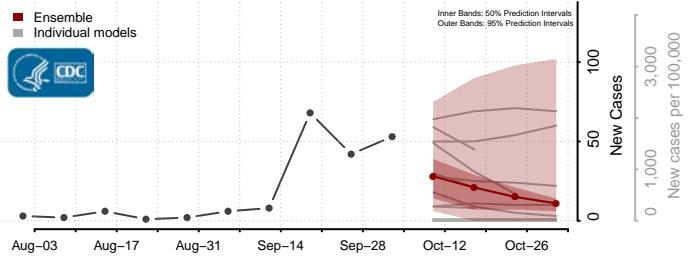

Emmons County, North Dakota