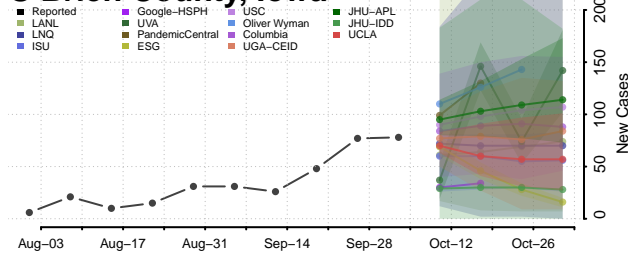

O'Brien County, Iowa