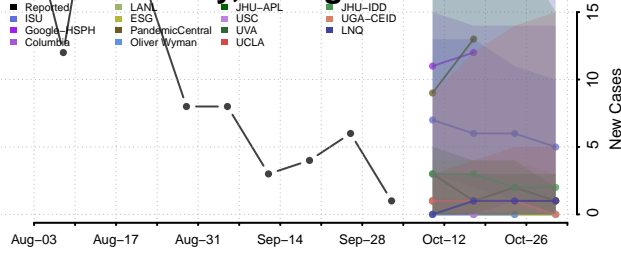

Lincoln County, Georgia