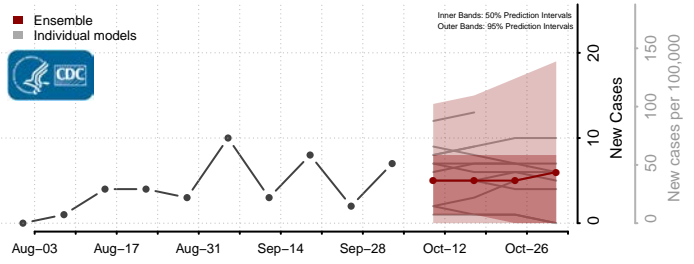

Roane County, West Virginia