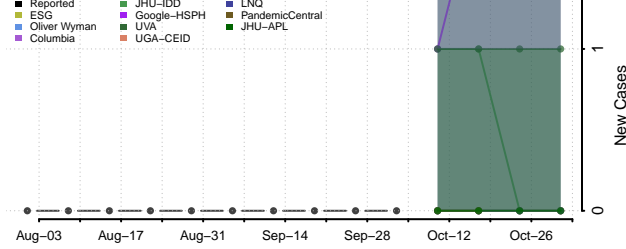

Lake and Peninsula County, Alaska