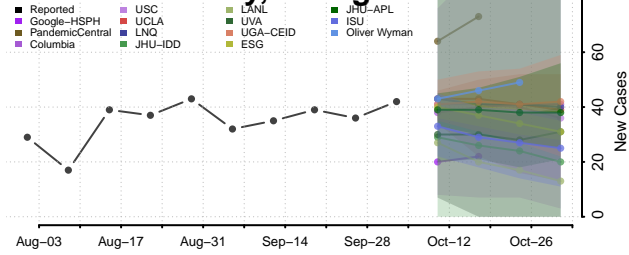

Haralson County, Georgia