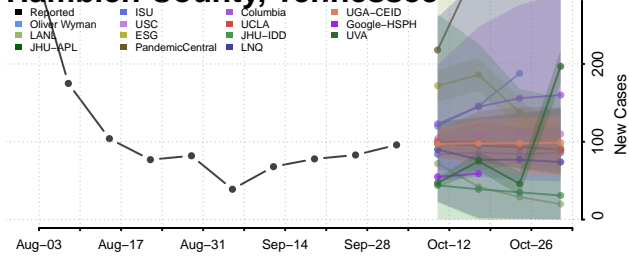

Hamblen County, Tennessee