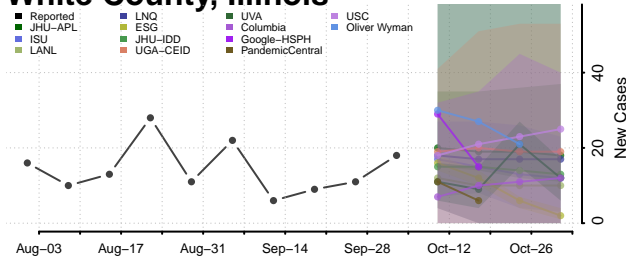

White County, Illinois