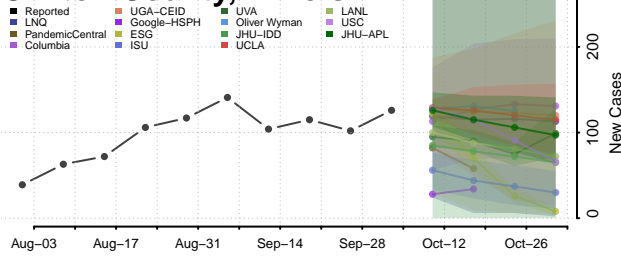

Clinton County, Illinois