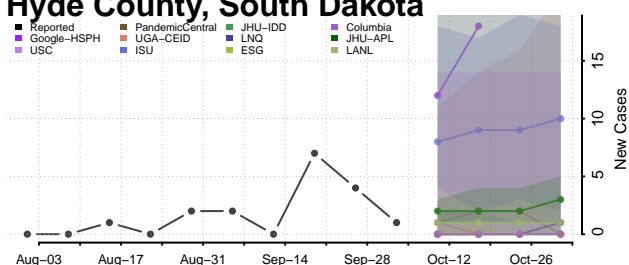

Hyde County, South Dakota