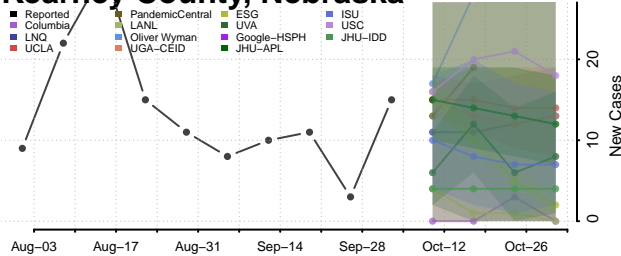

Kearney County, Nebraska