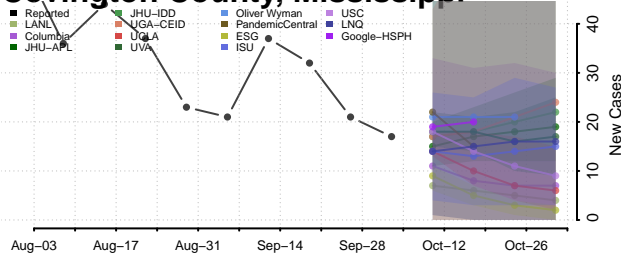

Covington County, Mississippi