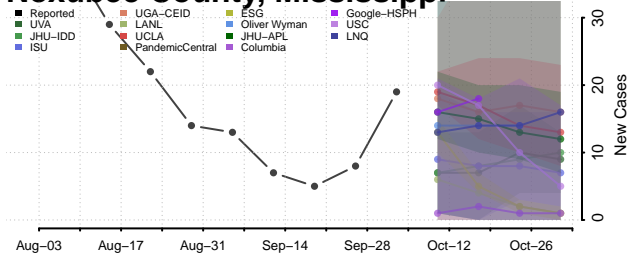

Noxubee County, Mississippi