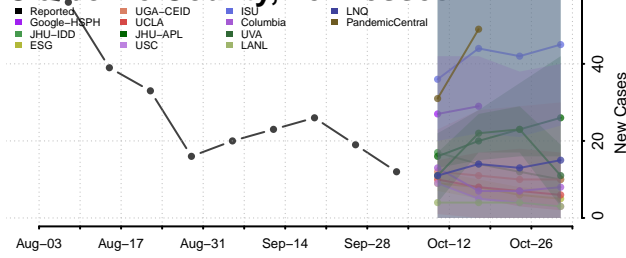

Claiborne County, Tennessee