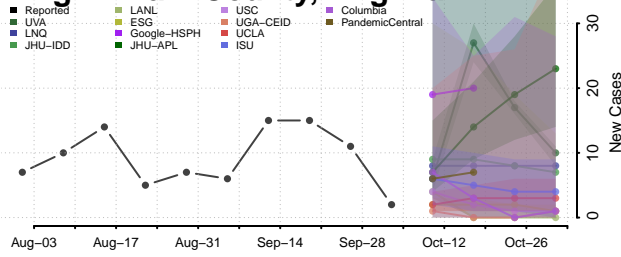

King William County, Virginia