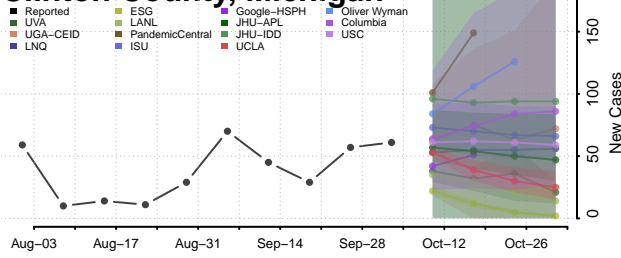

Clinton County, Michigan