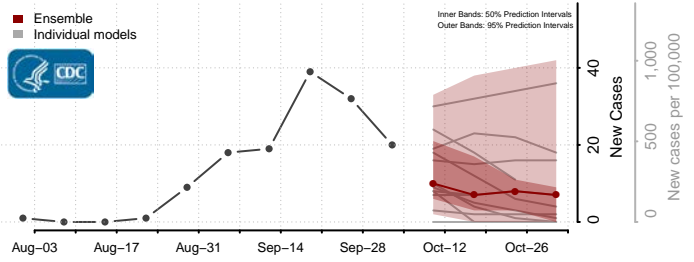

Gregory County, South Dakota