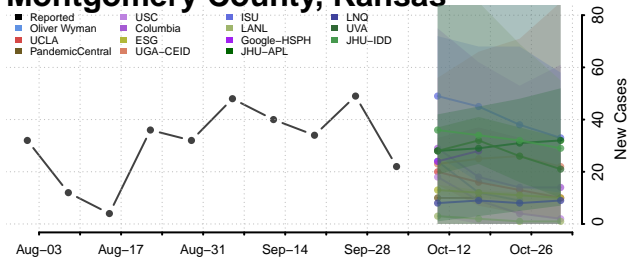

Montgomery County, Kansas