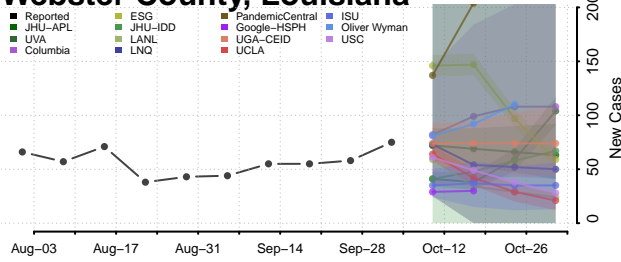

Webster County, Louisiana