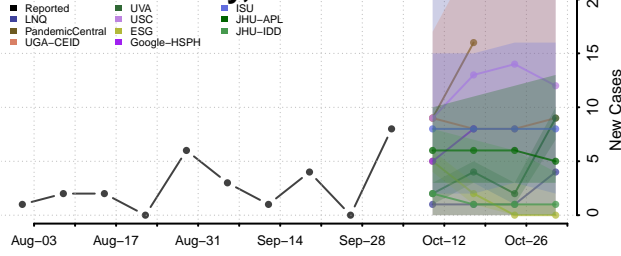

McCone County, Montana