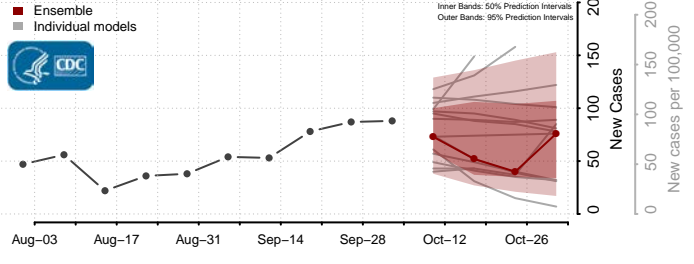

Roanoke County, Virginia