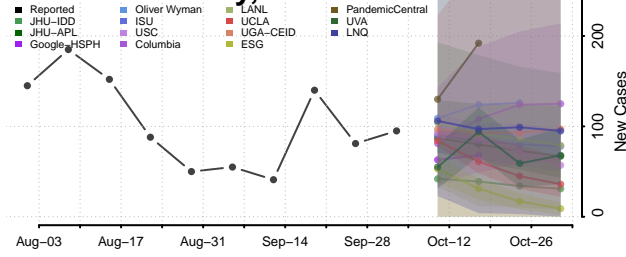

Jackson County, Alabama