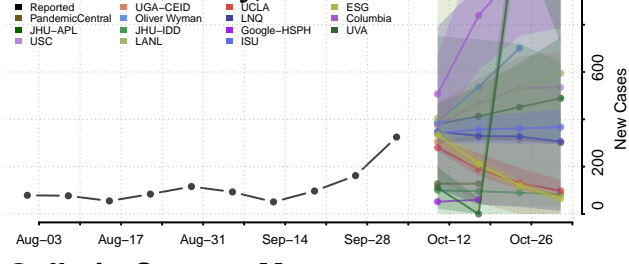

Flathead County, Montana