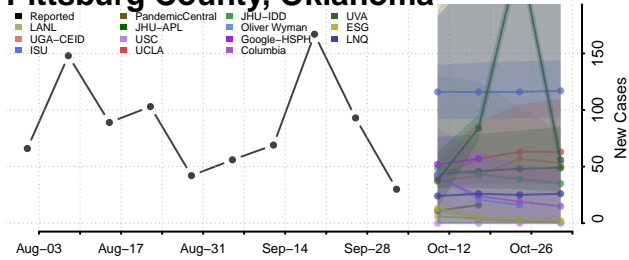

Pittsburg County, Oklahoma