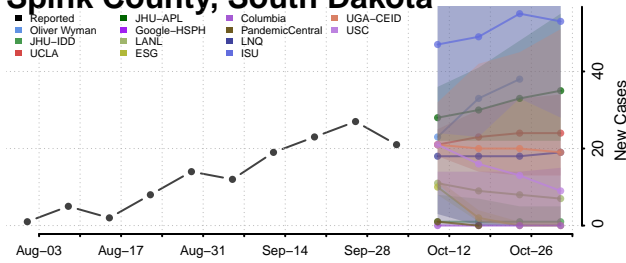

Spink County, South Dakota