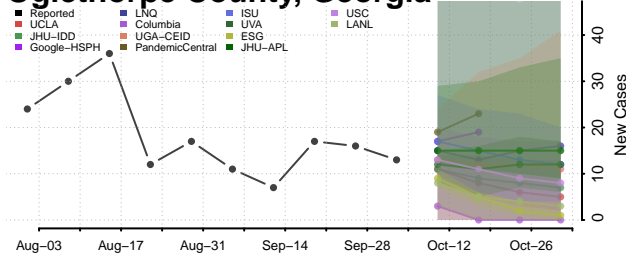

Oglethorpe County, Georgia