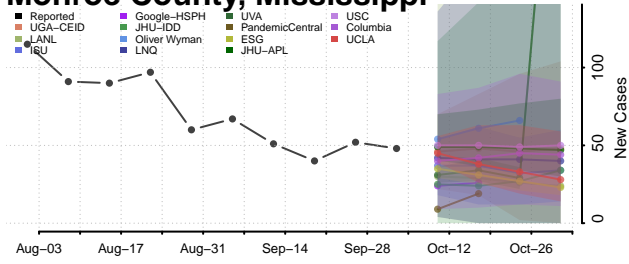

Monroe County, Mississippi