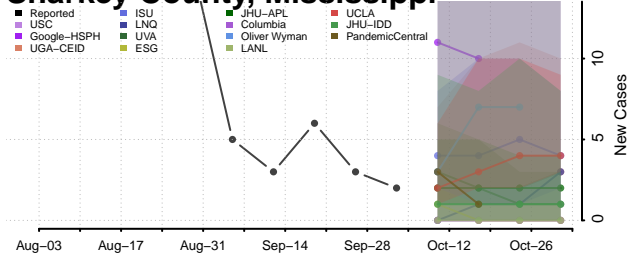

Sharkey County, Mississippi