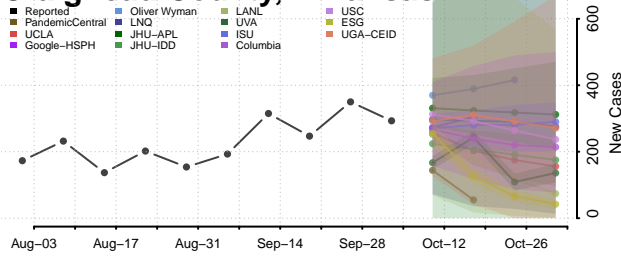

Craighead County, Arkansas