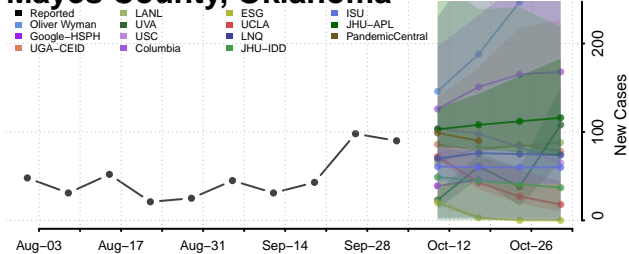

Mayes County, Oklahoma