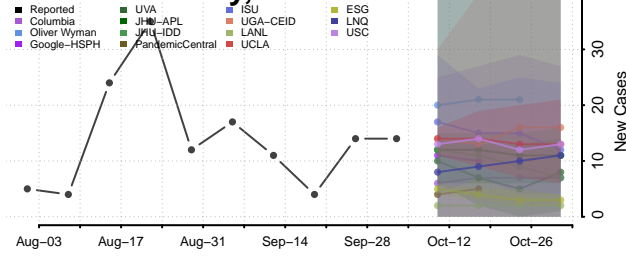

Wabash County, Illinois