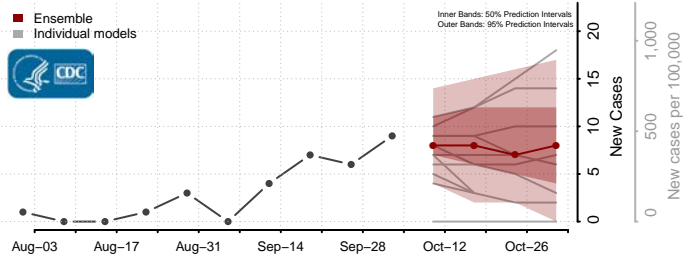

Haakon County, South Dakota