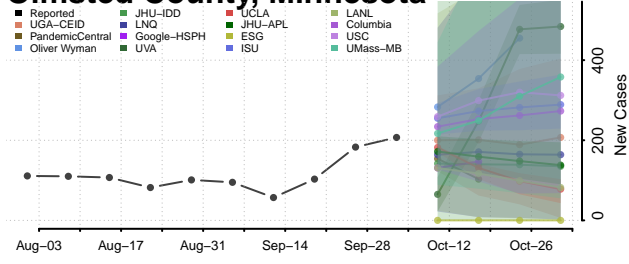

Olmsted County, Minnesota