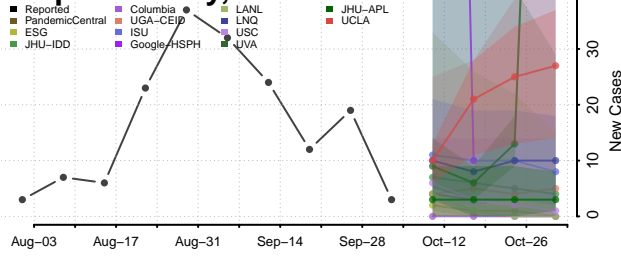

Jasper County, Illinois