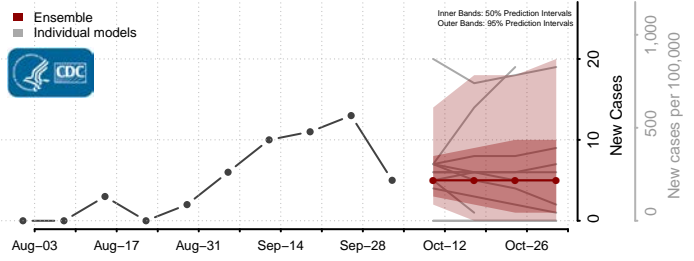

Faulk County, South Dakota