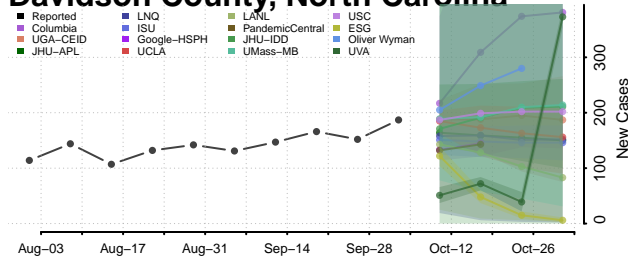

Davidson County, North Carolina