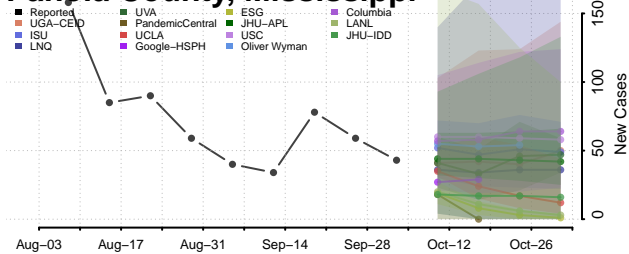

Panola County, Mississippi