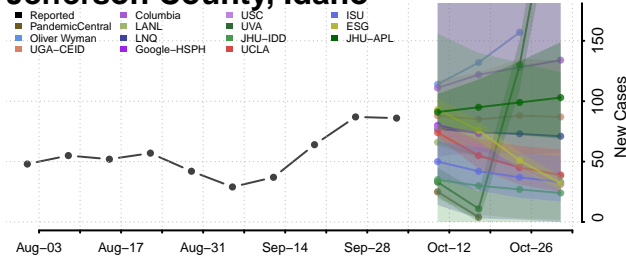

Jefferson County, Idaho