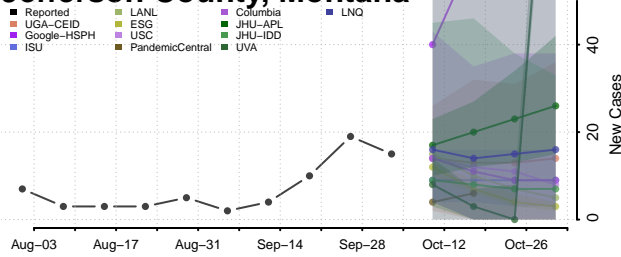

Jefferson County, Montana