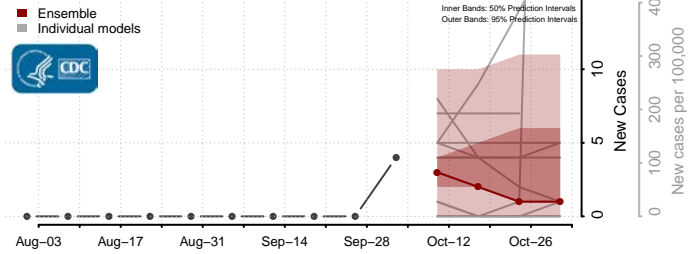

Kimball County, Nebraska