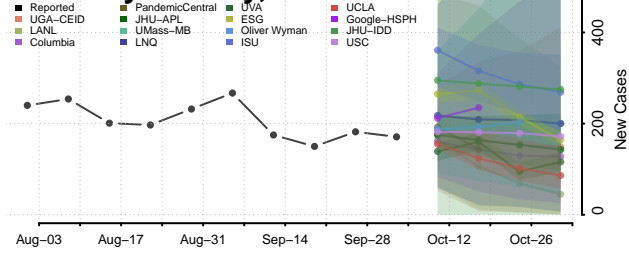

McHenry County, Illinois