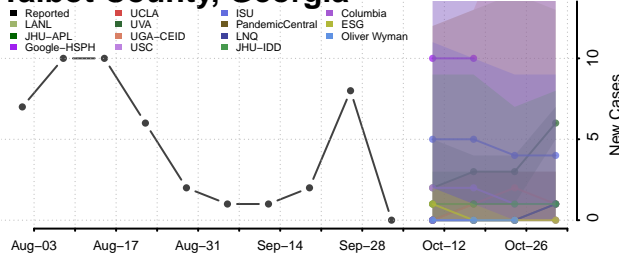

Talbot County, Georgia