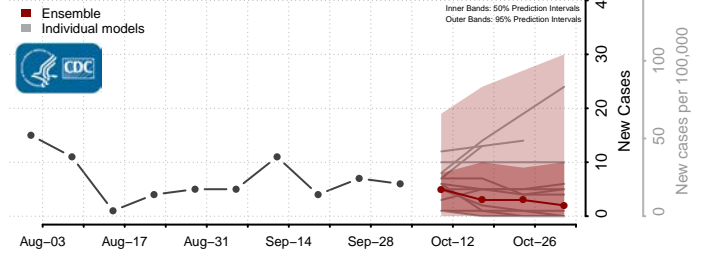

### Hardy County, West Virginia