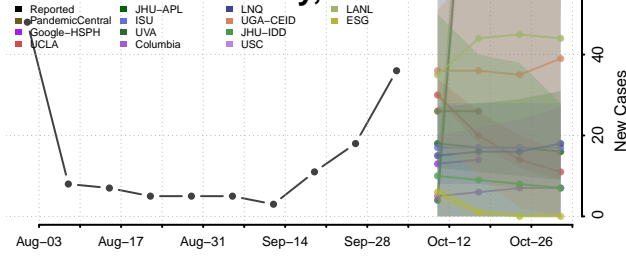

Pushmataha County, Oklahoma