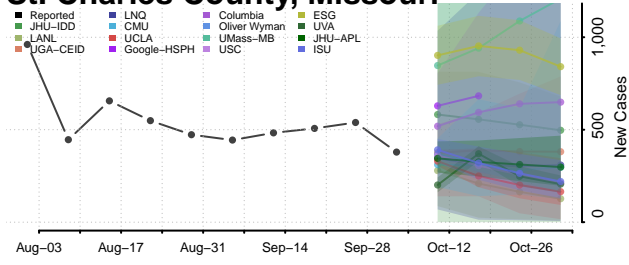

St. Charles County, Missouri