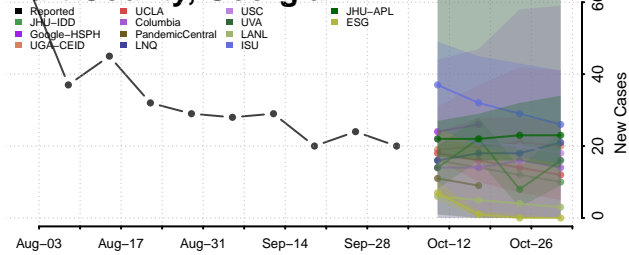

Hart County, Georgia