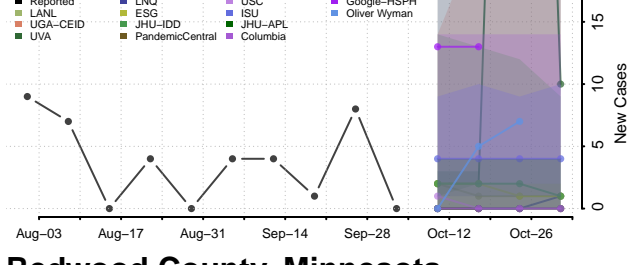

Red Lake County, Minnesota