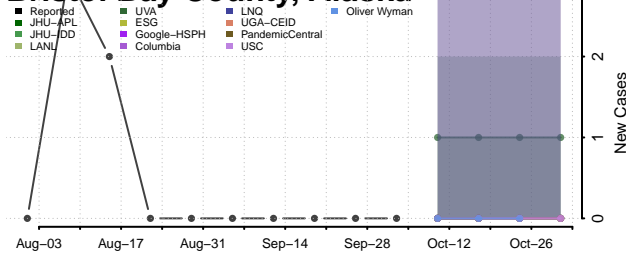

Bristol Bay County, Alaska