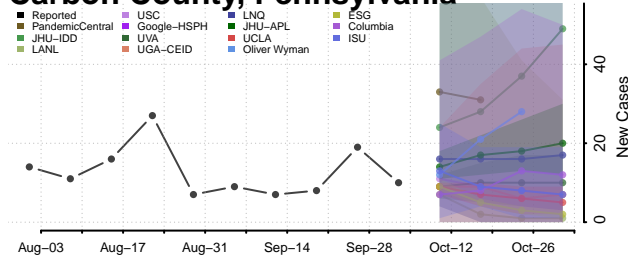

Carbon County, Pennsylvania