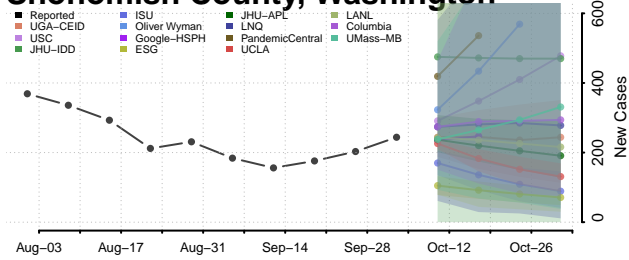

Snohomish County, Washington