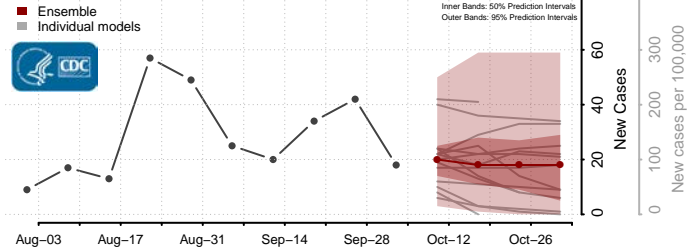

Winneshiek County, Iowa