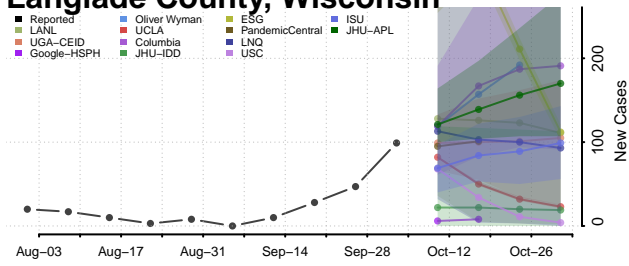

Langlade County, Wisconsin