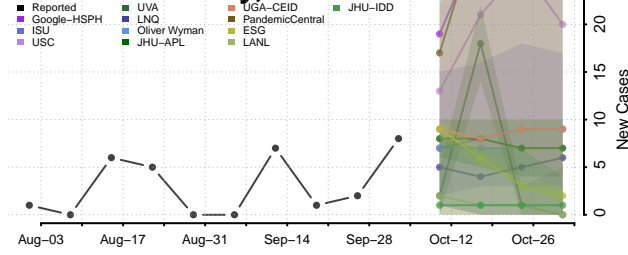

Traverse County, Minnesota