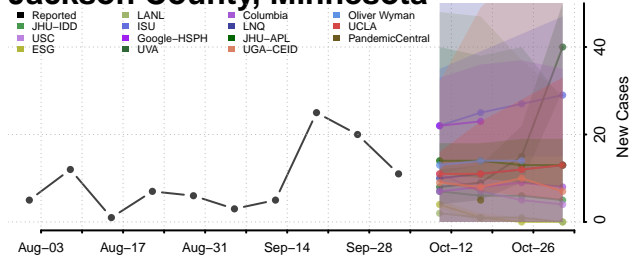

Jackson County, Minnesota