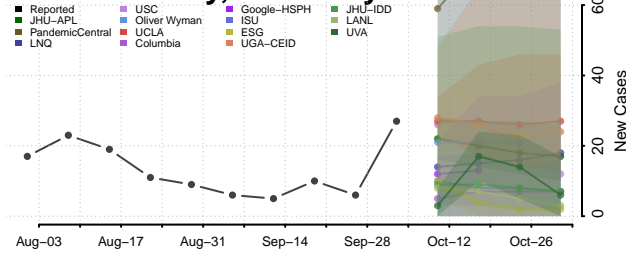

Fulton County, Kentucky