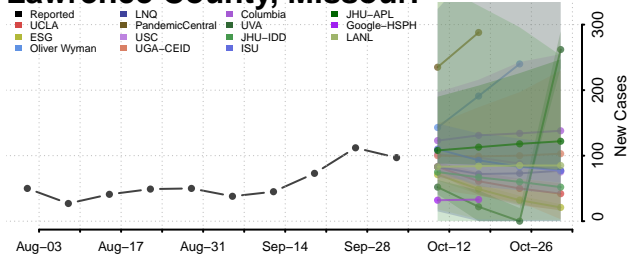

Lawrence County, Missouri