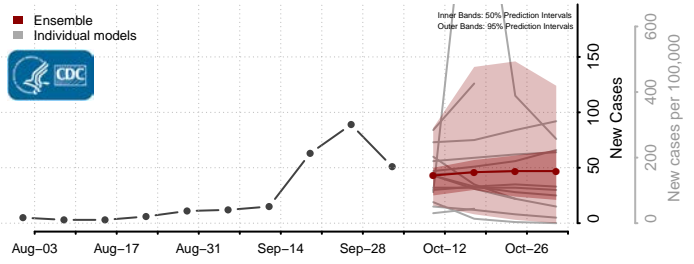

Pine County, Minnesota