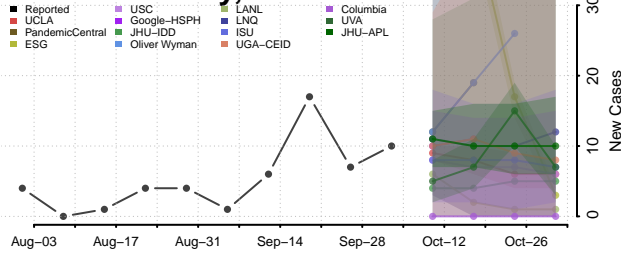

Howard County, Nebraska