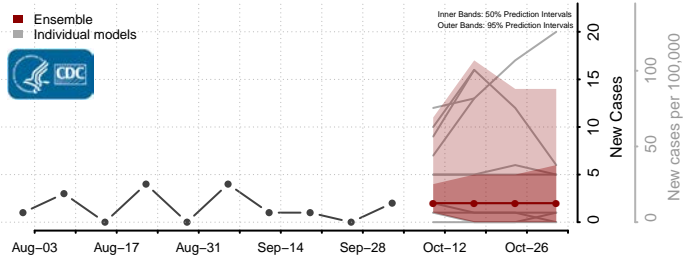

Lewis County, West Virginia