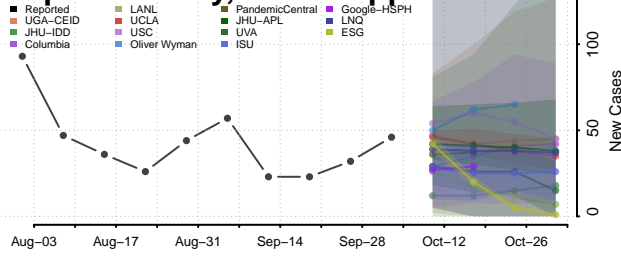

Copiah County, Mississippi