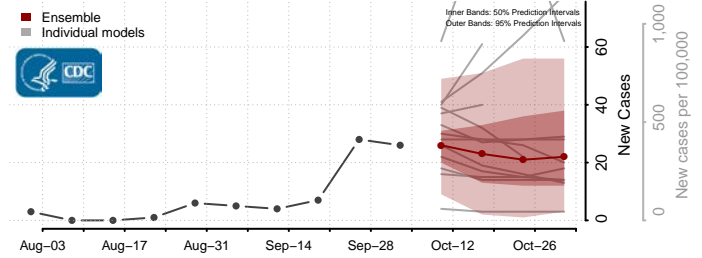

Pembina County, North Dakota