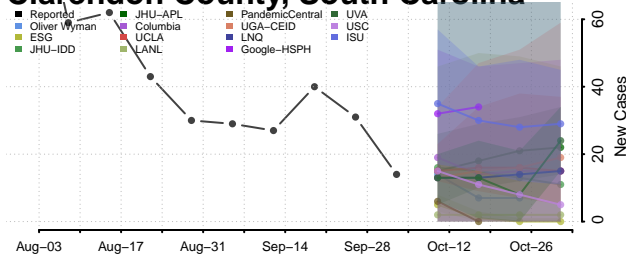

Clarendon County, South Carolina