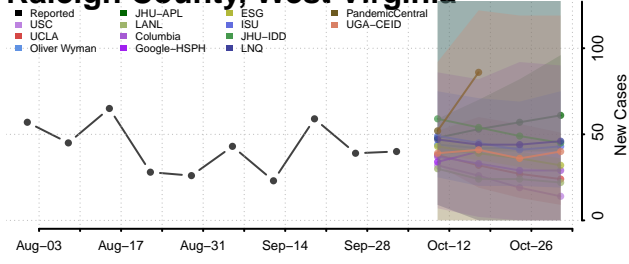

Raleigh County, West Virginia