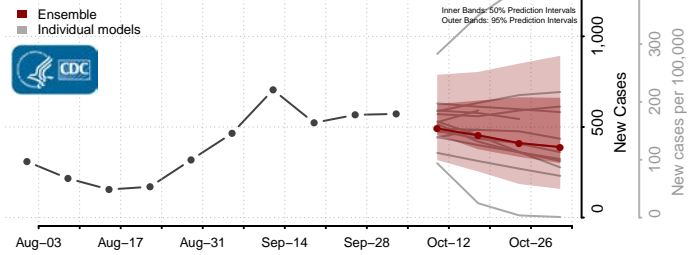

Lancaster County, Nebraska