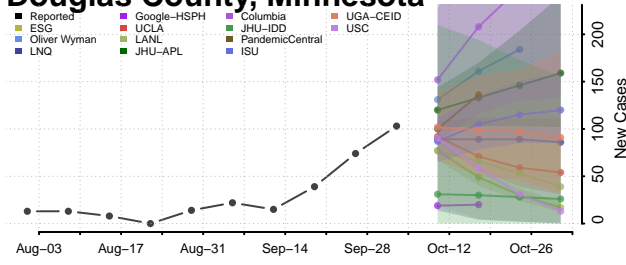

Douglas County, Minnesota