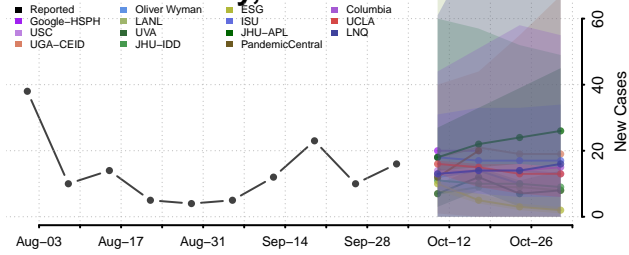

Marshall County, Oklahoma