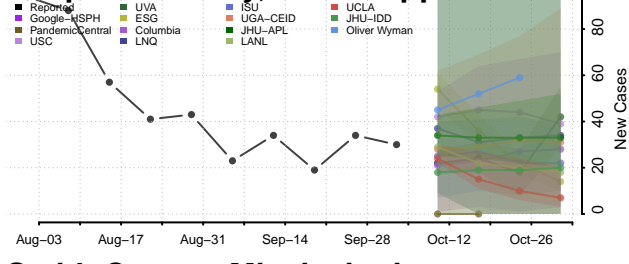

Simpson County, Mississippi