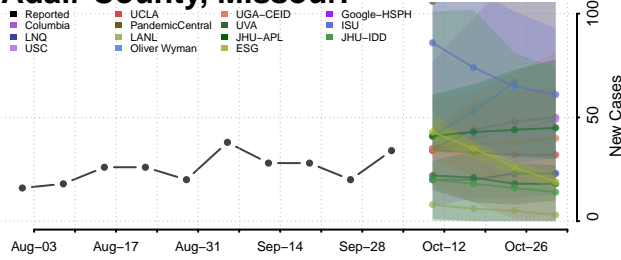

Adair County, Missouri