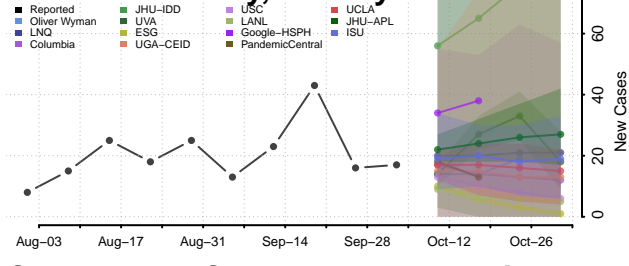

Crawford County, Pennsylvania