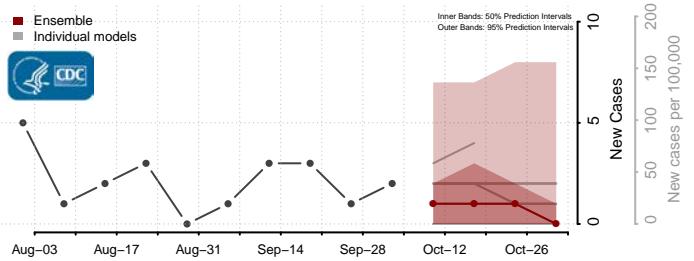

Craig County, Virginia