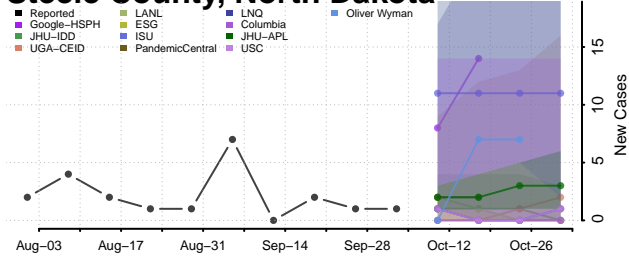

Steele County, North Dakota