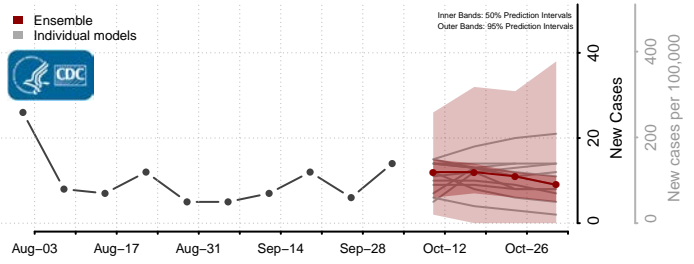

Metcalfe County, Kentucky