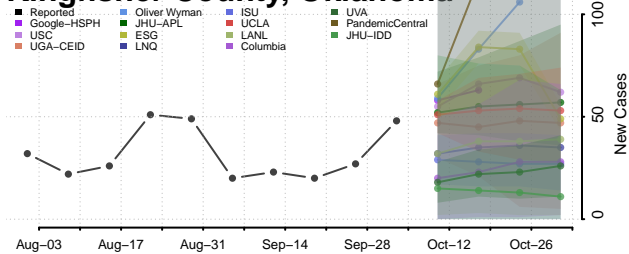

Kingfisher County, Oklahoma