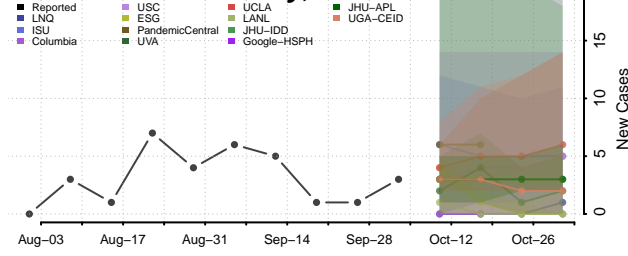

Wabaunsee County, Kansas