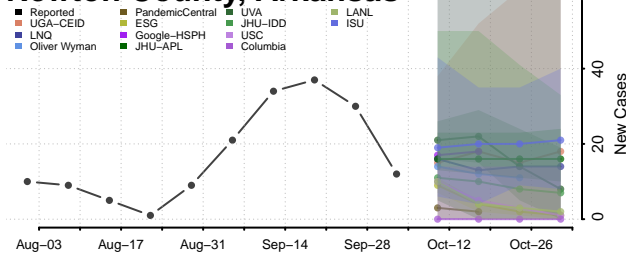

Newton County, Arkansas