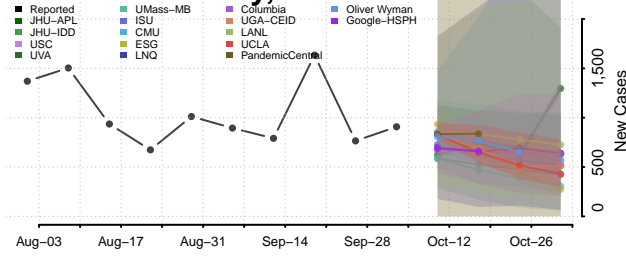

Jefferson County, Alabama