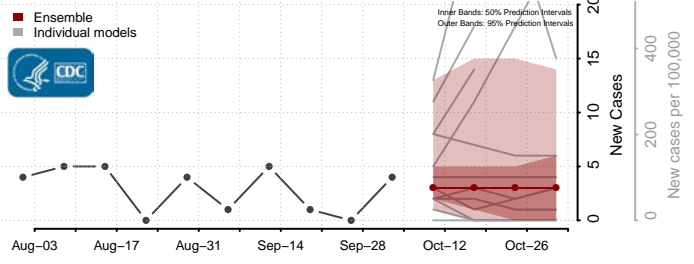

Norton County, Virginia