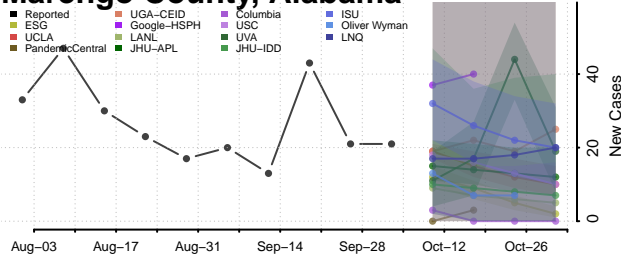

Marengo County, Alabama