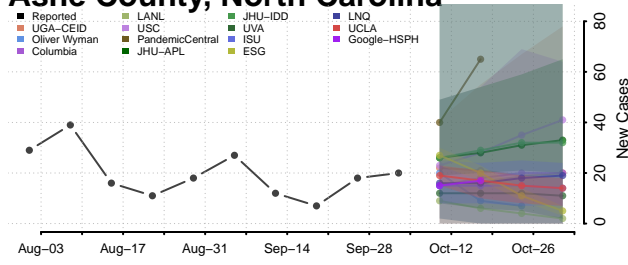

Ashe County, North Carolina