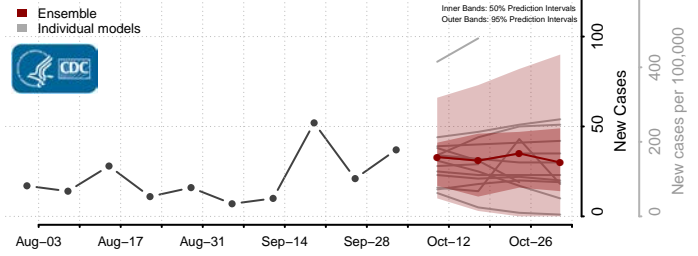

Washington County, Nebraska