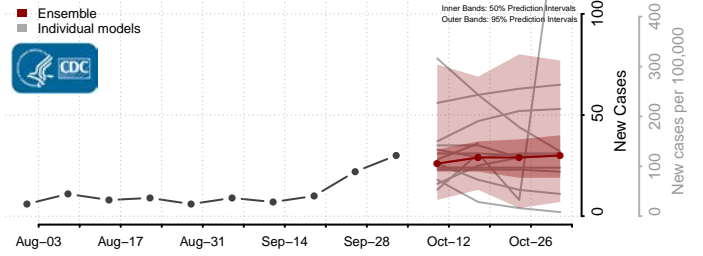

Todd County, Minnesota