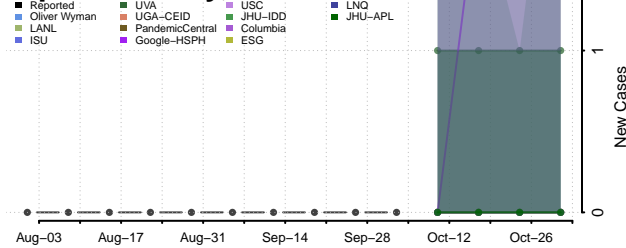

Alpine County, California