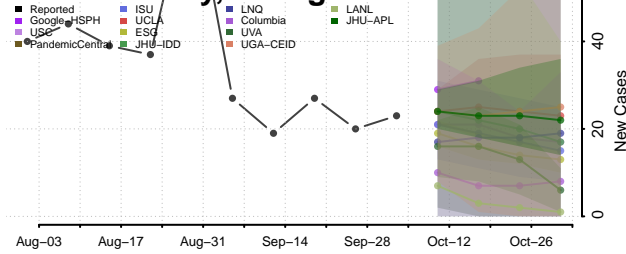

Jones County, Georgia