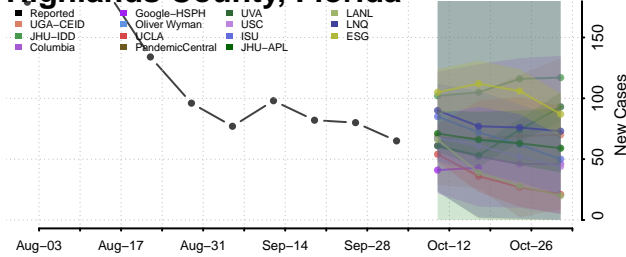

Highlands County, Florida