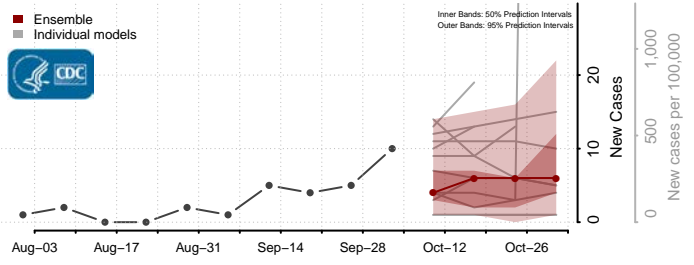

Greeley County, Nebraska