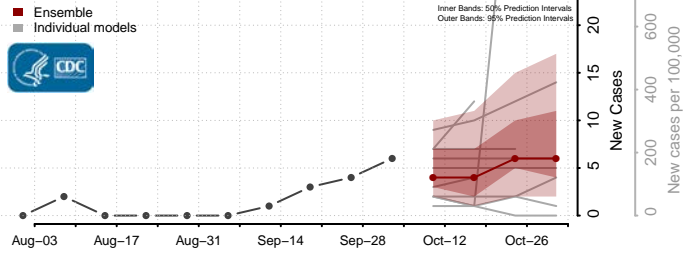

Sheridan County, Montana