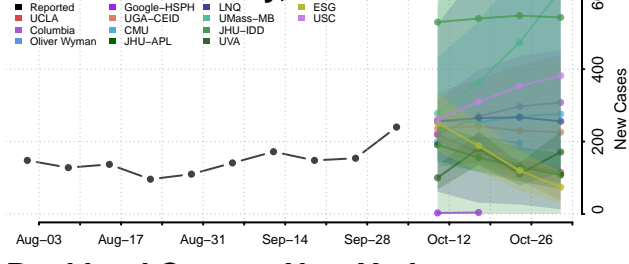

Richmond County, New York