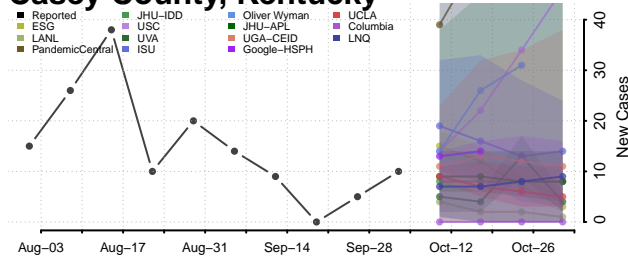

Casey County, Kentucky