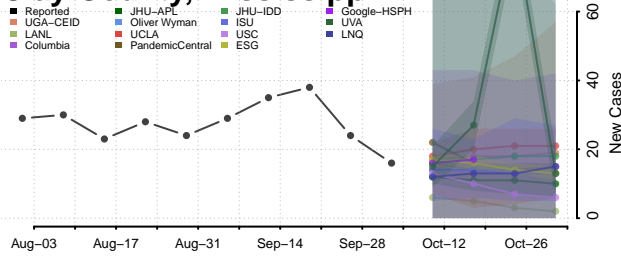

Clay County, Mississippi