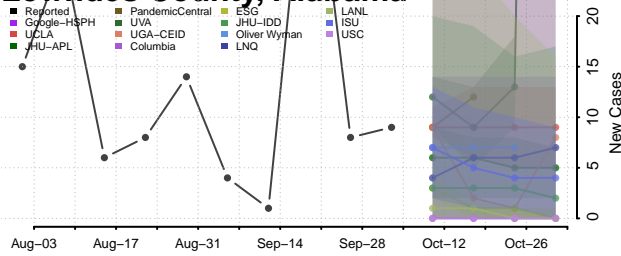

Lowndes County, Alabama