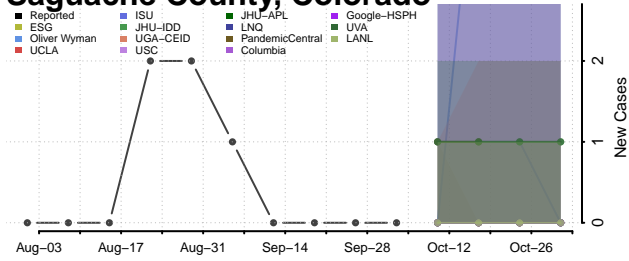

Saguache County, Colorado