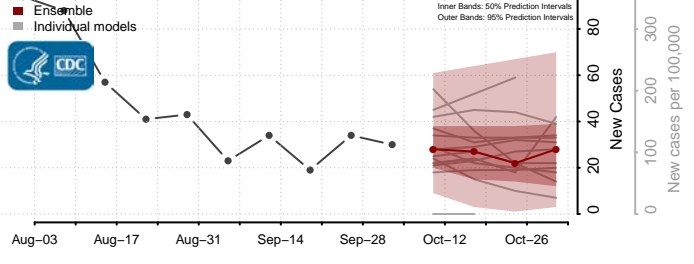

Simpson County, Mississippi