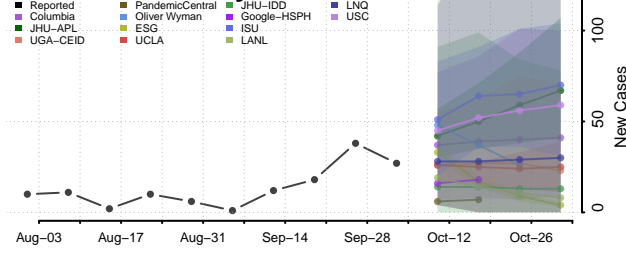

Jackson County, Wisconsin