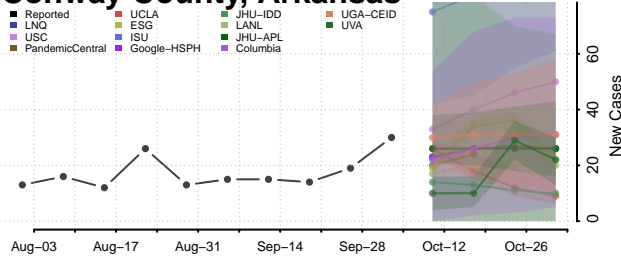

Conway County, Arkansas