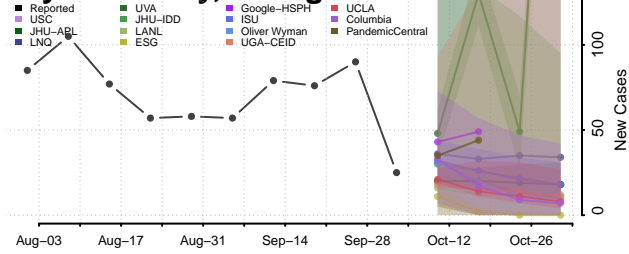

Bryan County, Georgia