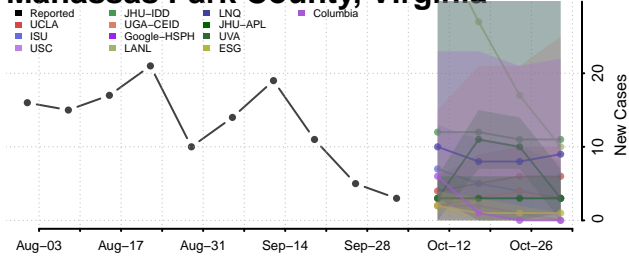

Manassas Park County, Virginia