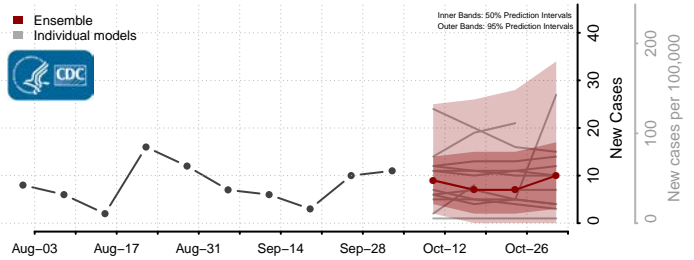

Harrison County, Kentucky