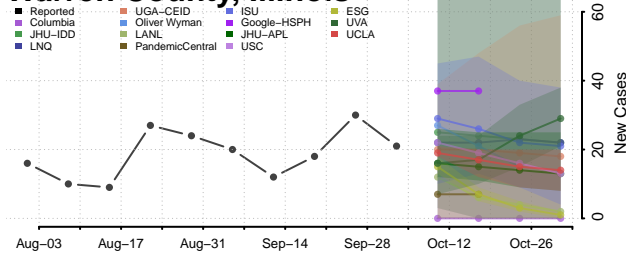

Warren County, Illinois