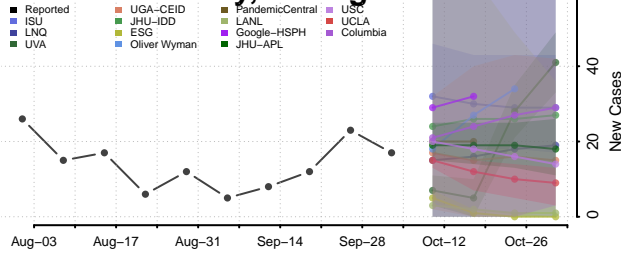

Hillsdale County, Michigan