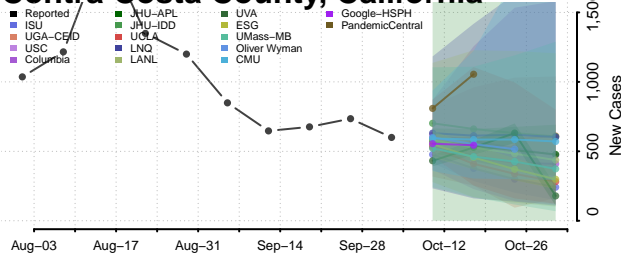

Contra Costa County, California