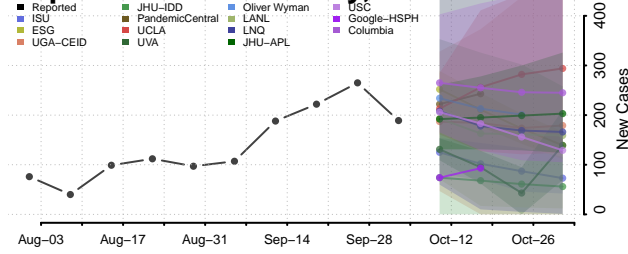

Cape Girardeau County, Missouri