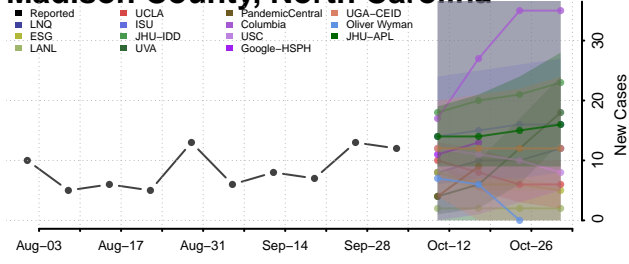

Madison County, North Carolina