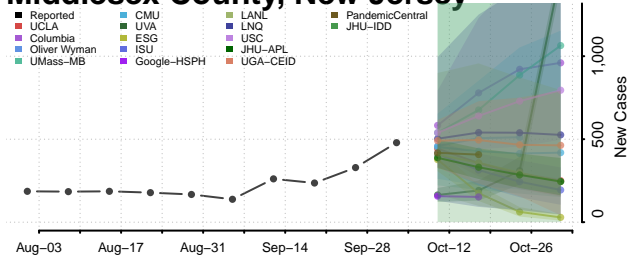

Middlesex County, New Jersey