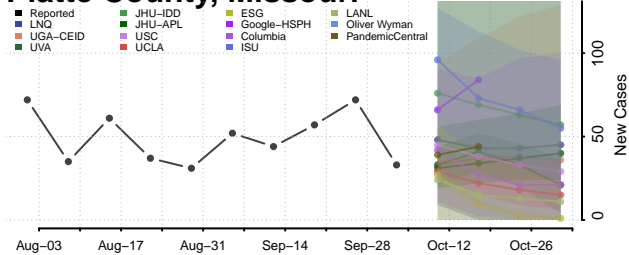

Platte County, Missouri