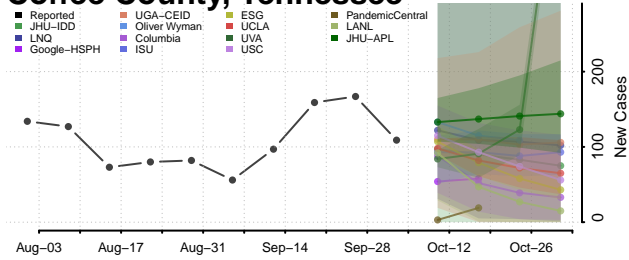

Coffee County, Tennessee