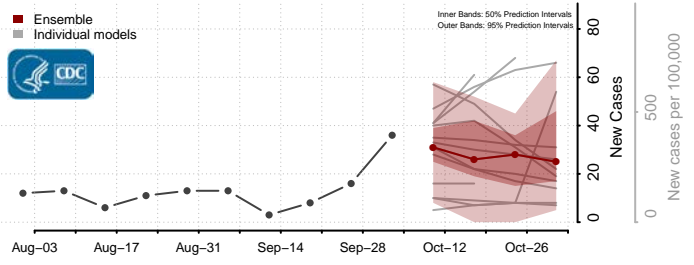

Pipestone County, Minnesota