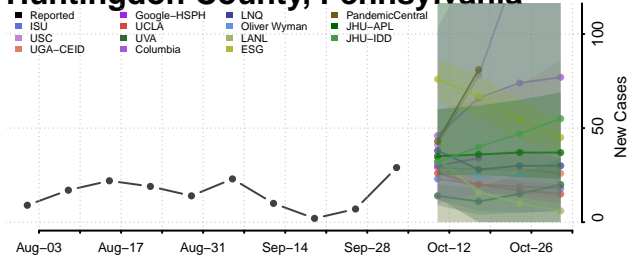

Huntingdon County, Pennsylvania