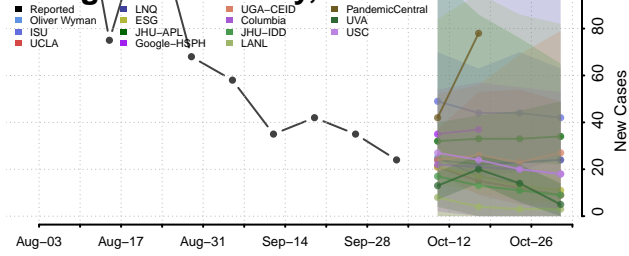

Georgetown County, South Carolina