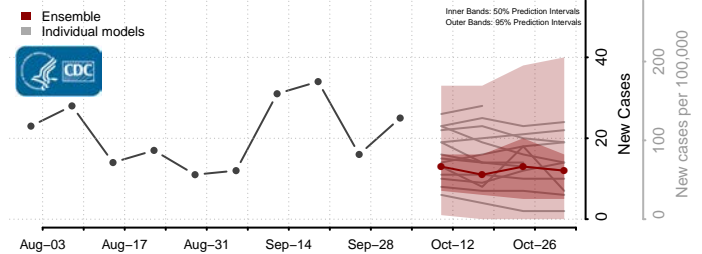

Northampton County, North Carolina