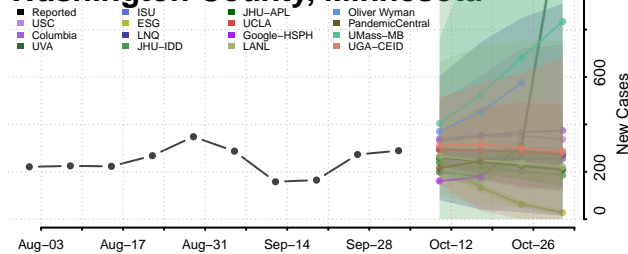

Washington County, Minnesota