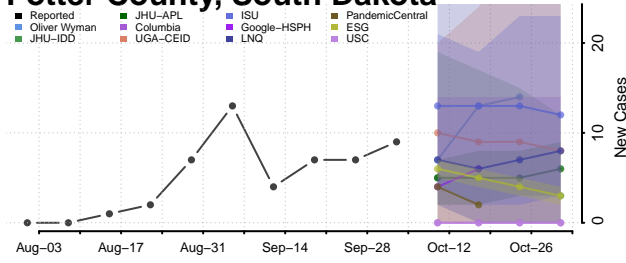

Potter County, South Dakota