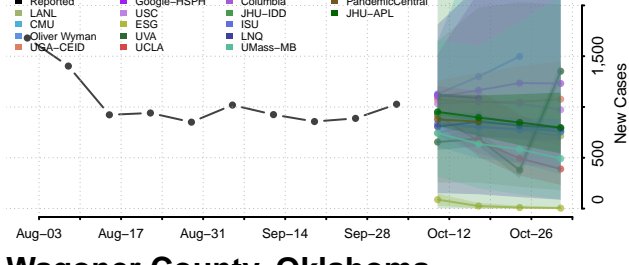

Tulsa County, Oklahoma