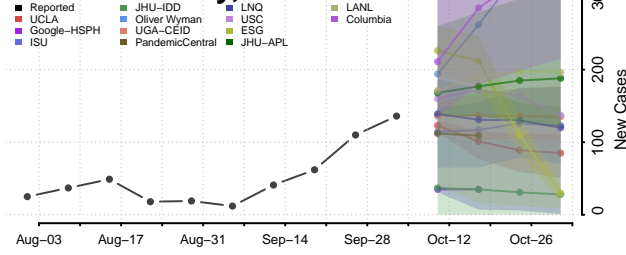

Oneida County, Wisconsin