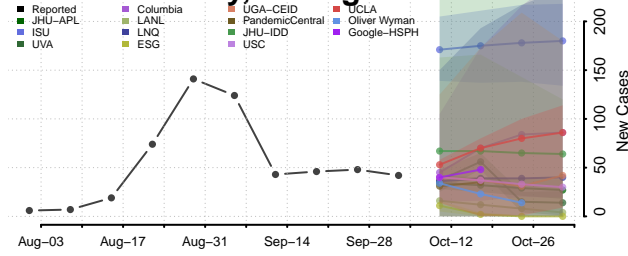

Isabella County, Michigan