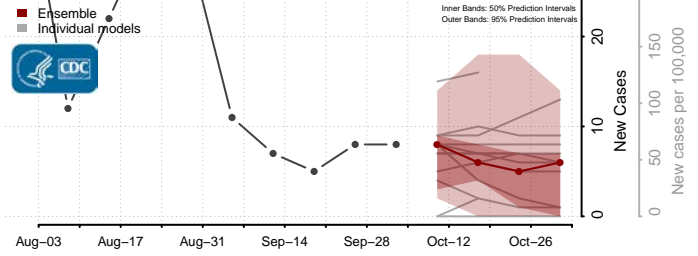

Lawrence County, Mississippi