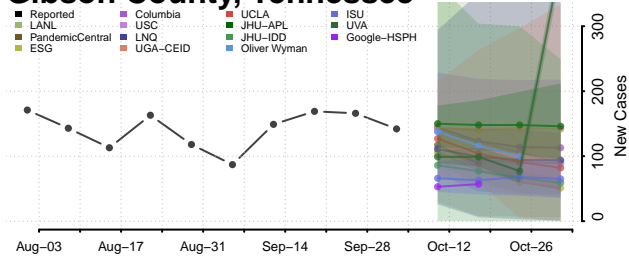

Gibson County, Tennessee