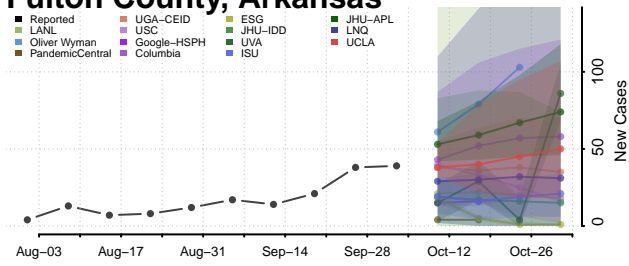

Fulton County, Arkansas