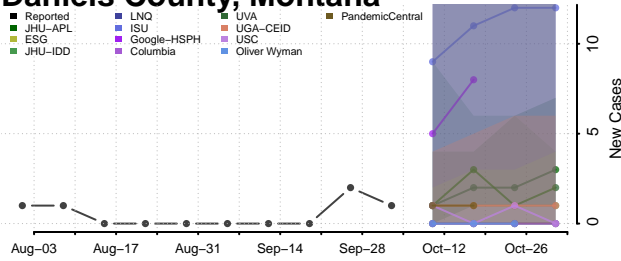

Daniels County, Montana