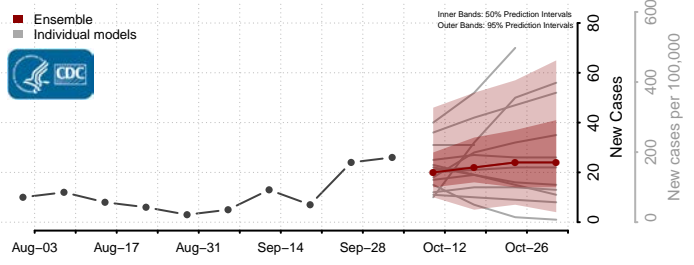

Murray County, Oklahoma