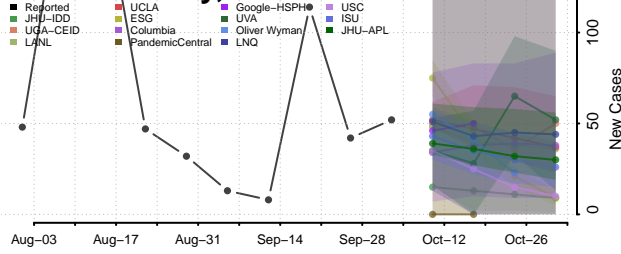

Clarke County, Alabama