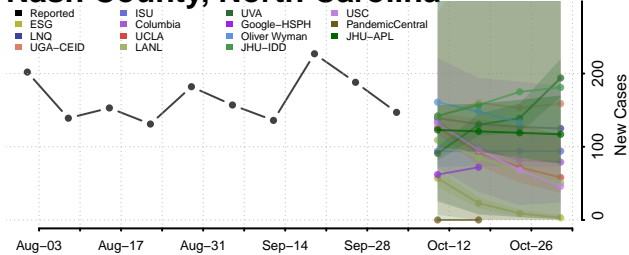

### Nash County, North Carolina