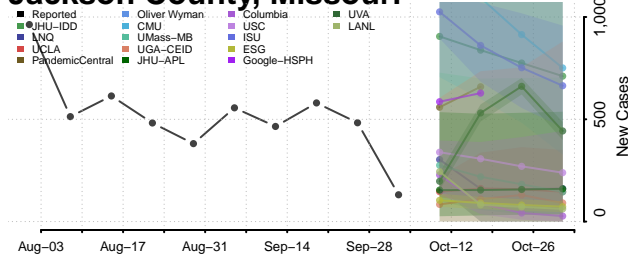

Jackson County, Missouri