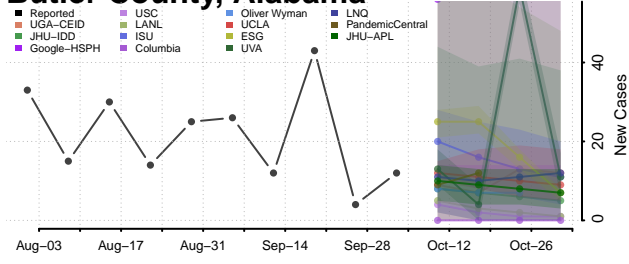

Butler County, Alabama