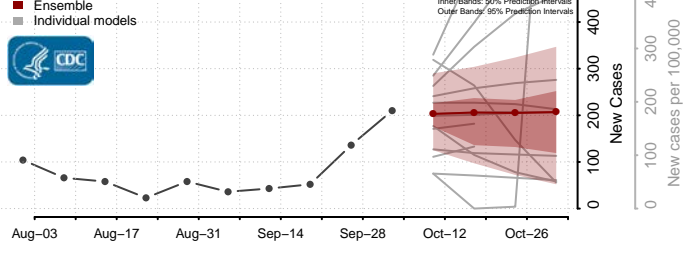

Gallatin County, Montana