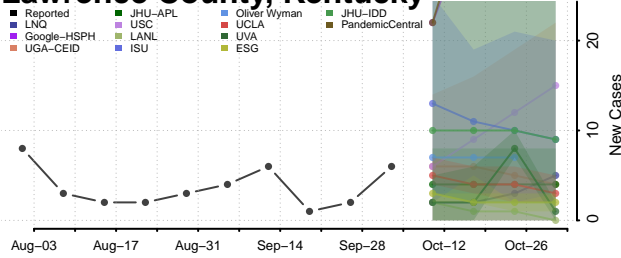

Lawrence County, Kentucky