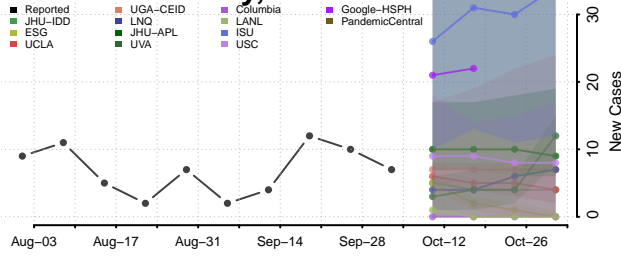

Ochiltree County, Texas