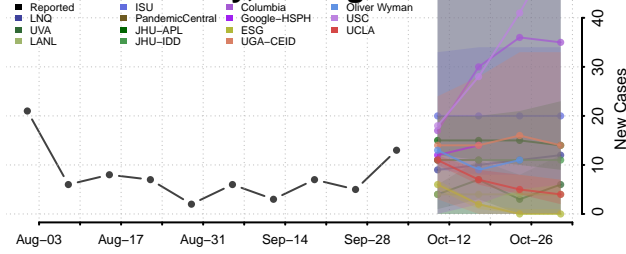

### Gladwin County, Michigan