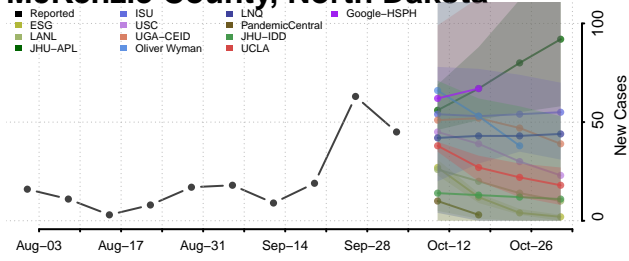

McKenzie County, North Dakota