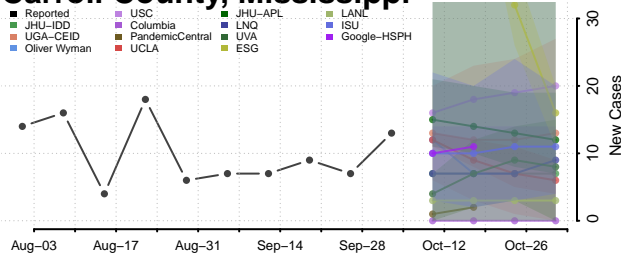

Carroll County, Mississippi