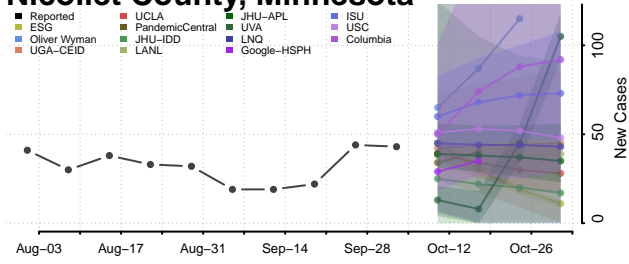

Nicollet County, Minnesota