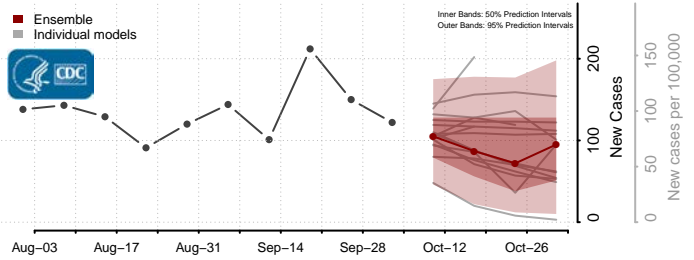

Harnett County, North Carolina