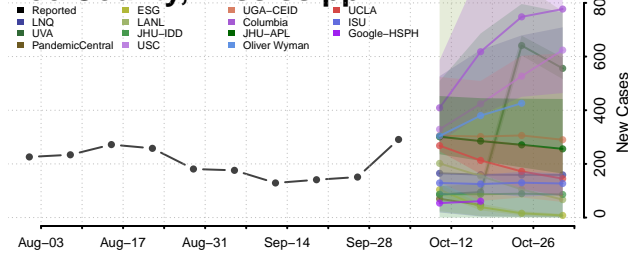

Lee County, Mississippi