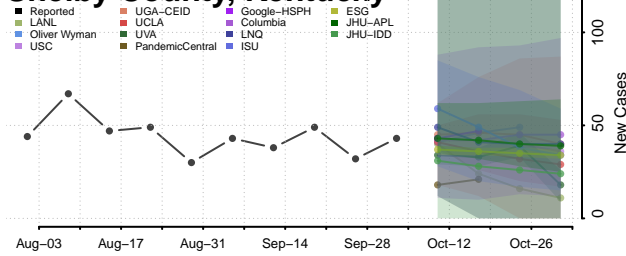

Shelby County, Kentucky