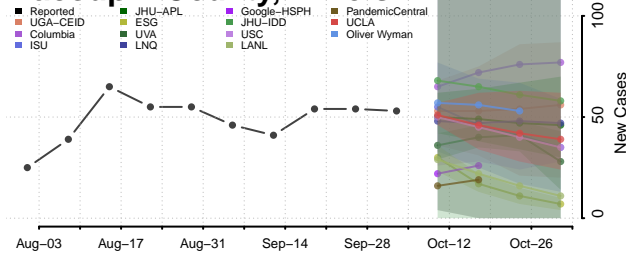

### Macoupin County, Illinois