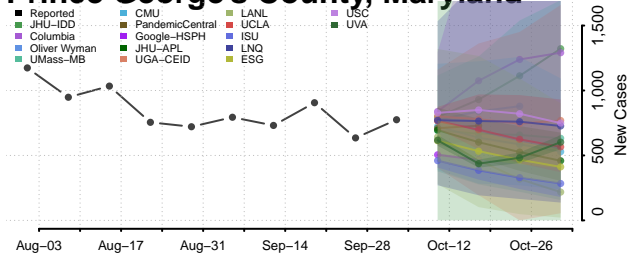

Prince George's County, Maryland