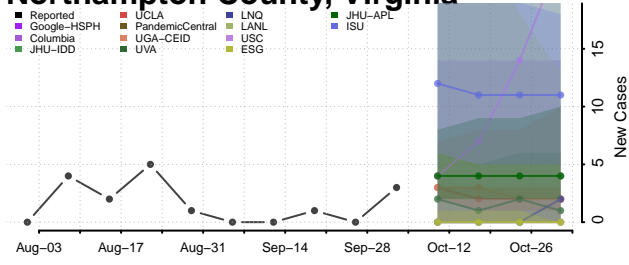

Northampton County, Virginia