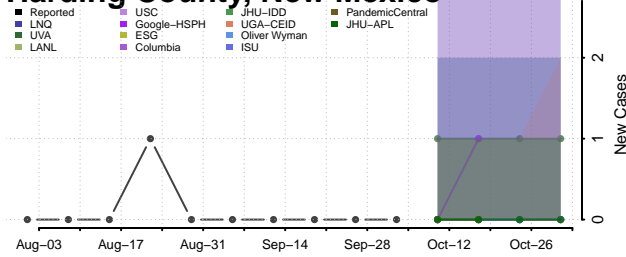

Harding County, New Mexico