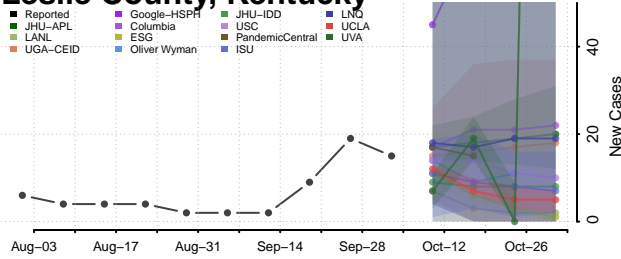

Leslie County, Kentucky