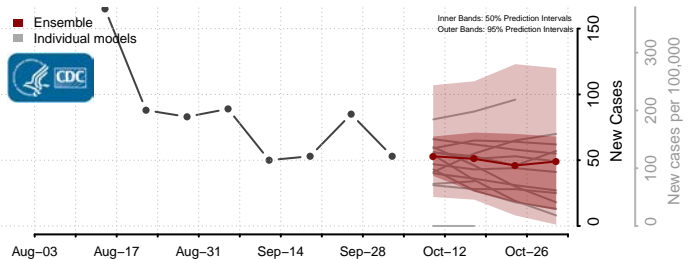

Washington County, Mississippi