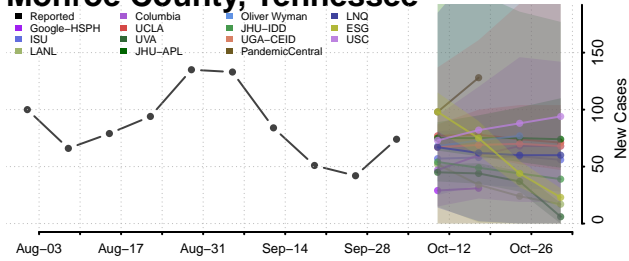

Monroe County, Tennessee