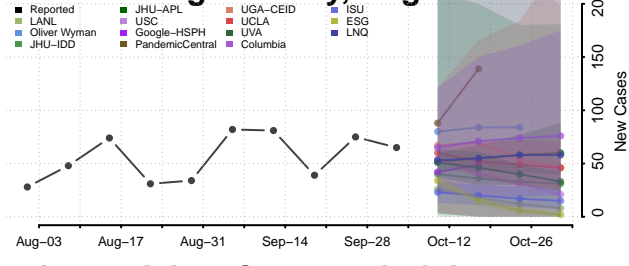

Prince George County, Virginia