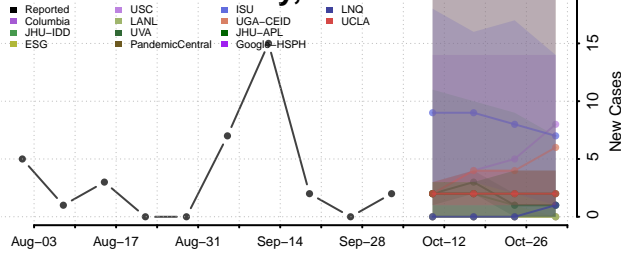

Greenwood County, Kansas