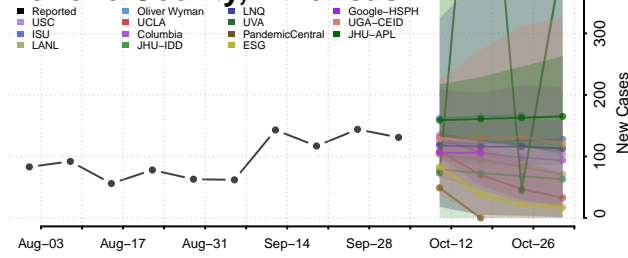

Lonoke County, Arkansas