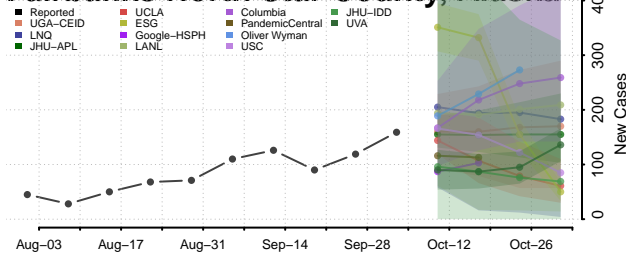

Fairbanks North Star County, Alaska