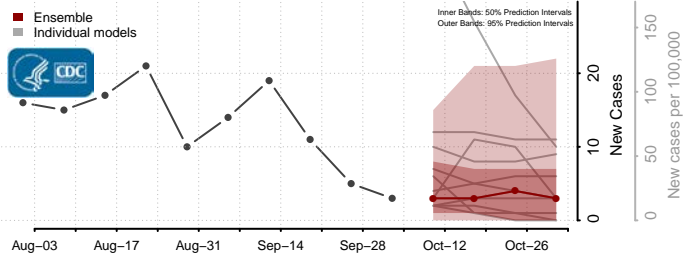

Manassas Park County, Virginia