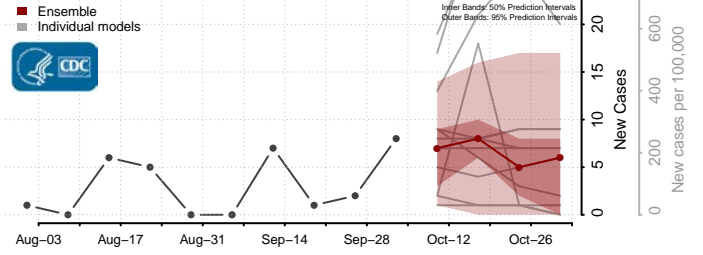

Traverse County, Minnesota