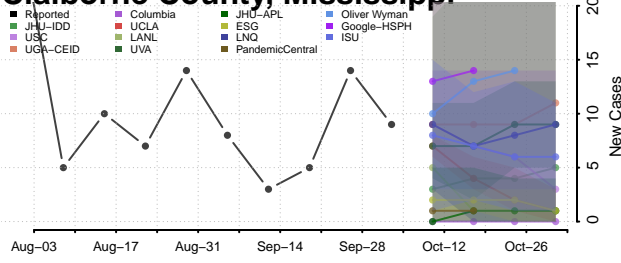

Claiborne County, Mississippi