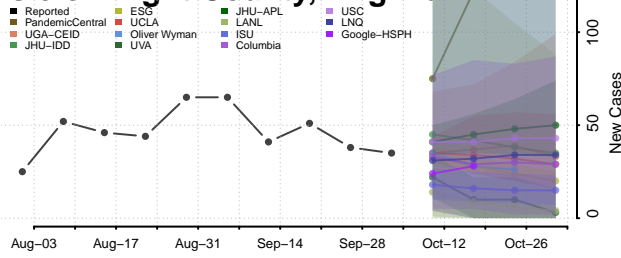

Isle of Wight County, Virginia