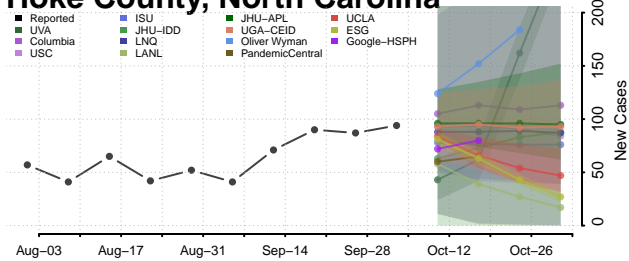

Hoke County, North Carolina