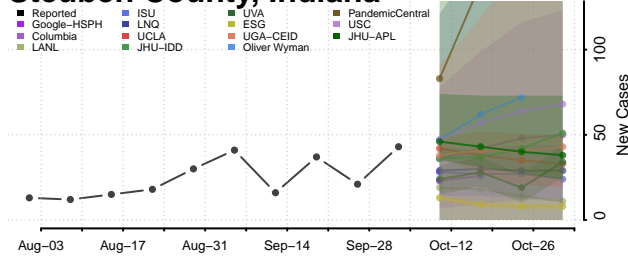

Steuben County, Indiana