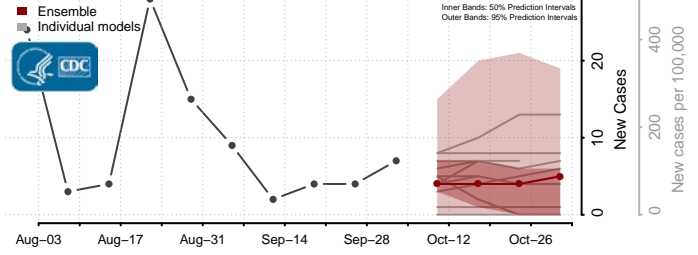

Iron County, Wisconsin