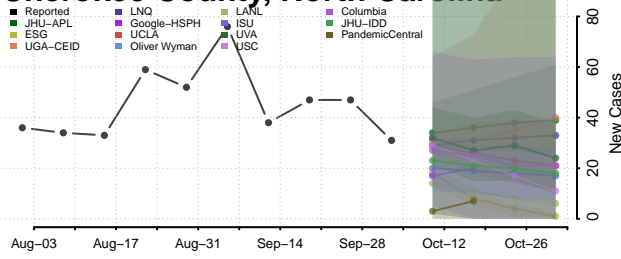

Cherokee County, North Carolina