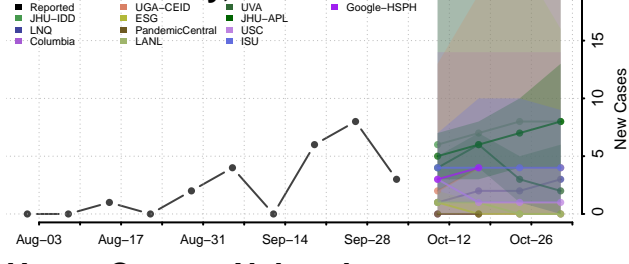

Harlan County, Nebraska