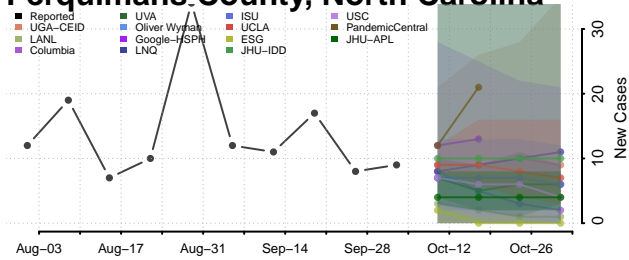

Perquimans County, North Carolina