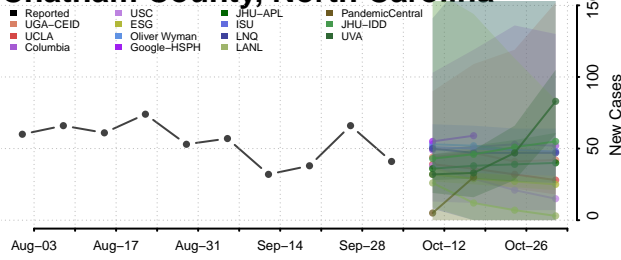

Chatham County, North Carolina