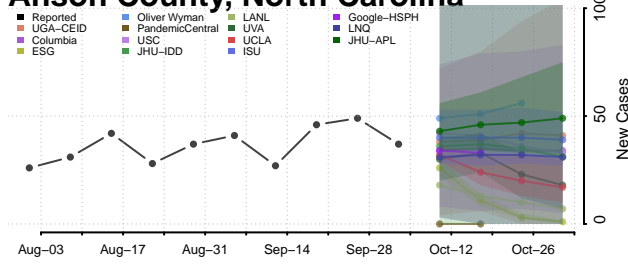

Anson County, North Carolina