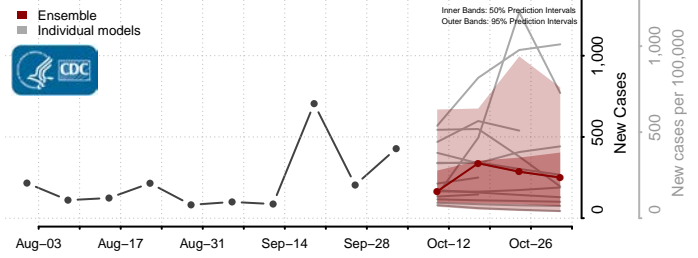

Houston County, Alabama