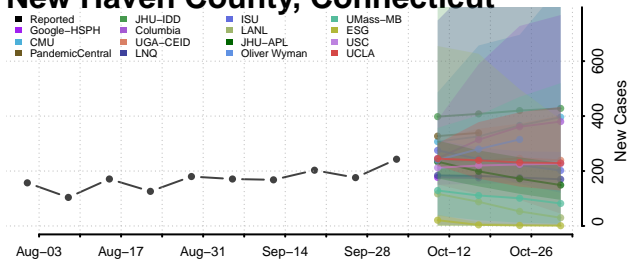

New Haven County, Connecticut