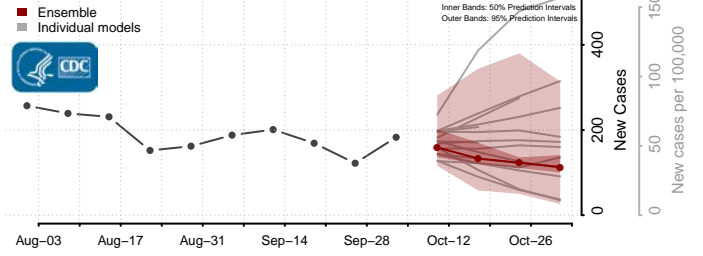

Howard County, Maryland