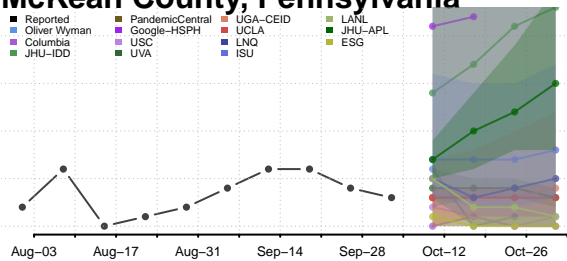

McKean County, Pennsylvania