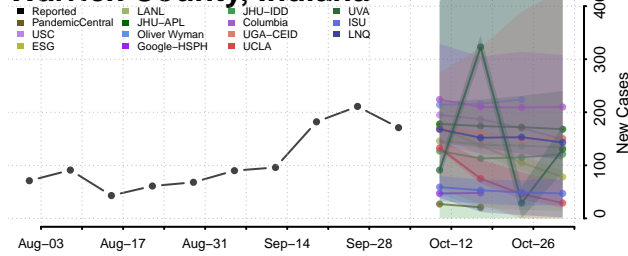

Warrick County, Indiana