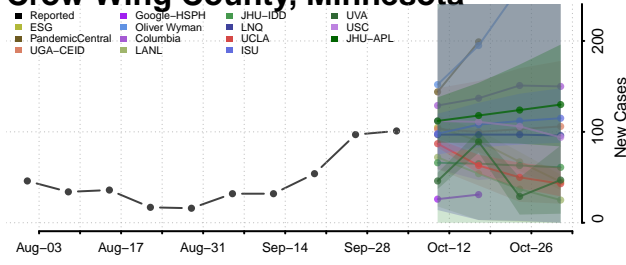

Crow Wing County, Minnesota