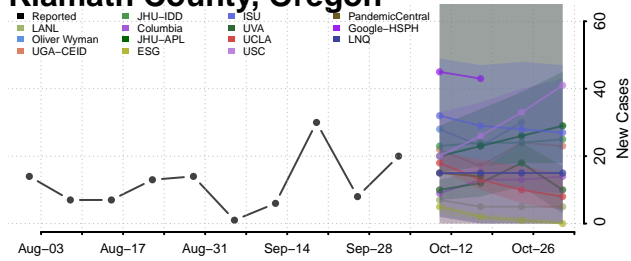

Klamath County, Oregon