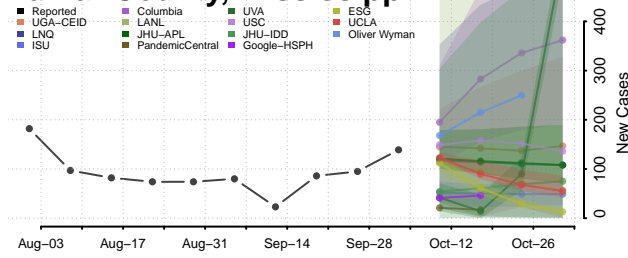

Lamar County, Mississippi