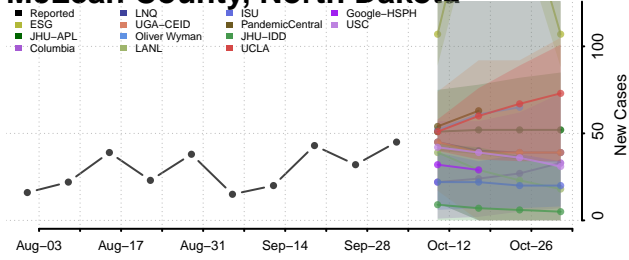

McLean County, North Dakota