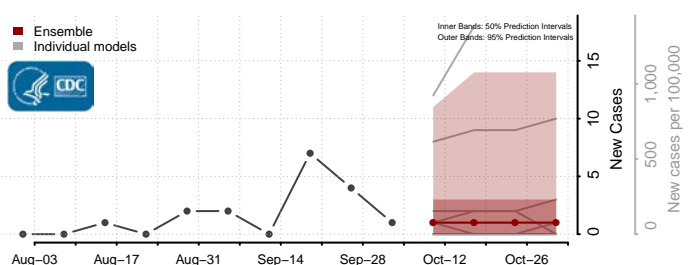

Hyde County, South Dakota