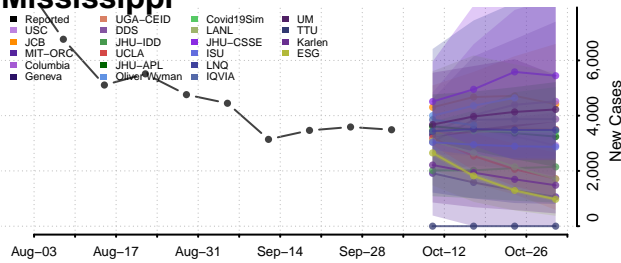

Mississippi*

*New weekly cases may decrease in this location over the next four weeks. For these locations, the ensemble forecast indicates a probability of 0.75 or greater that fewer cases will be reported in week four of the forecast than in the last reported week.