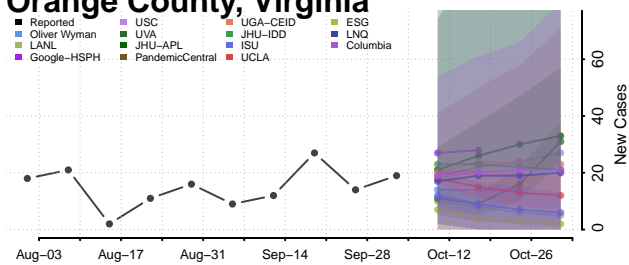

Orange County, Virginia