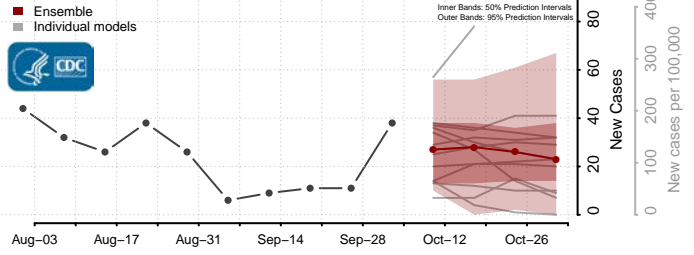

Hempstead County, Arkansas