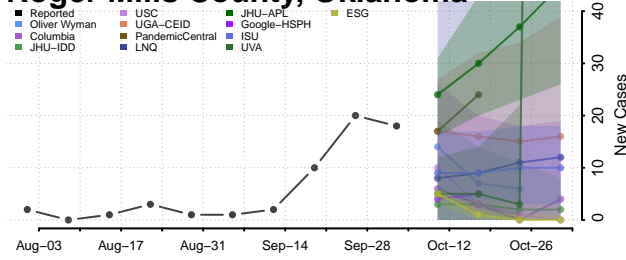

Roger Mills County, Oklahoma