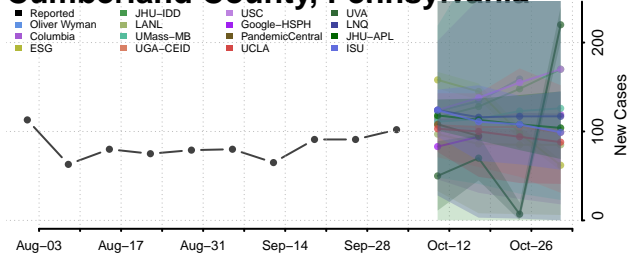

### Dauphin County, Pennsylvania