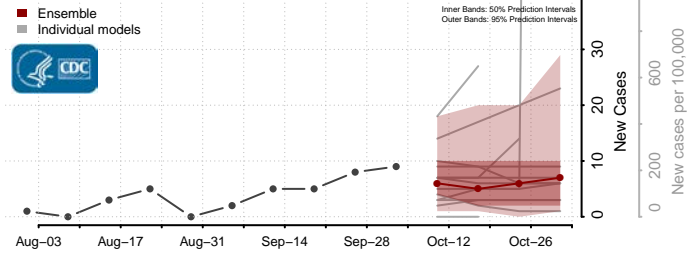

Valley County, Nebraska