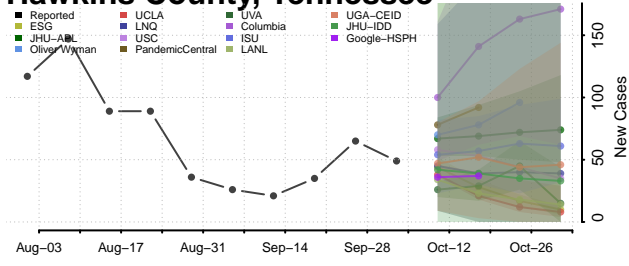

Hawkins County, Tennessee