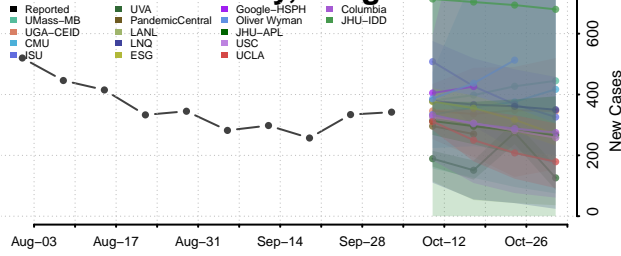

Multnomah County, Oregon