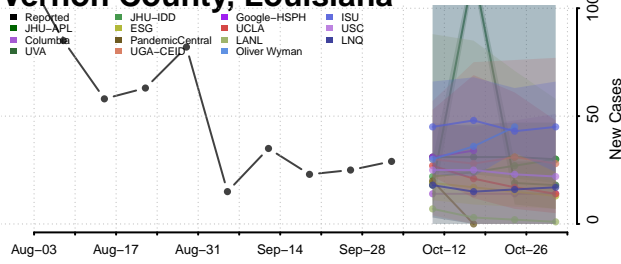

Vernon County, Louisiana