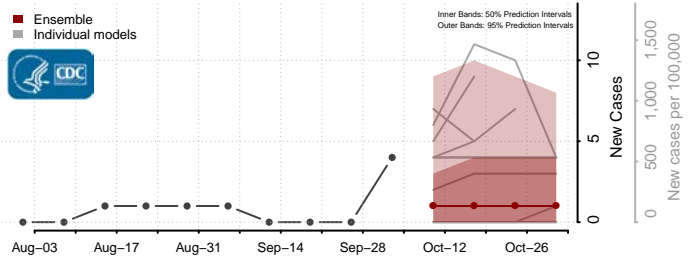

Slope County, North Dakota