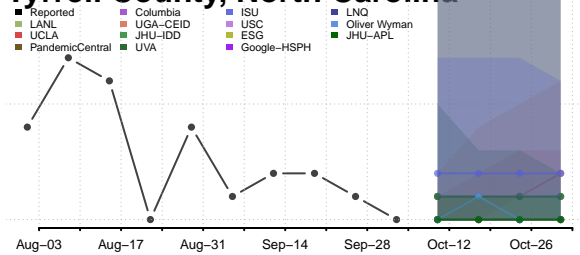

### Tyrrell County, North Carolina