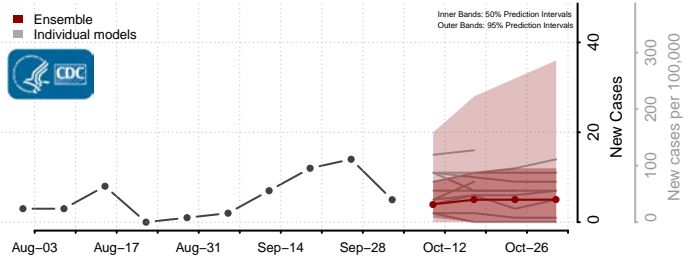

Summers County, West Virginia