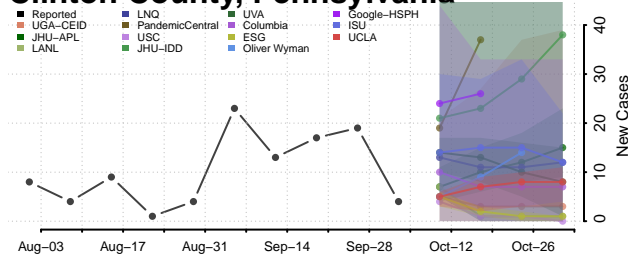

Clinton County, Pennsylvania