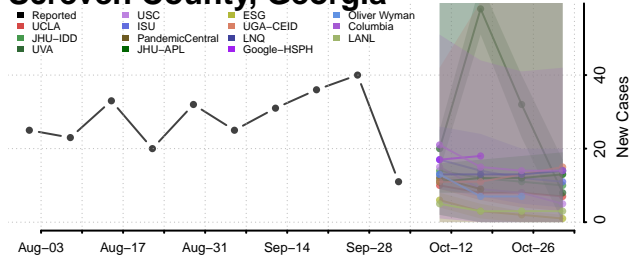

Screven County, Georgia