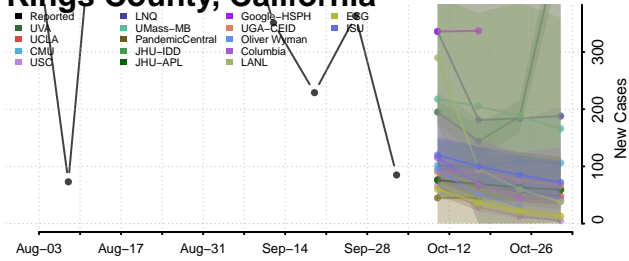

Kings County, California