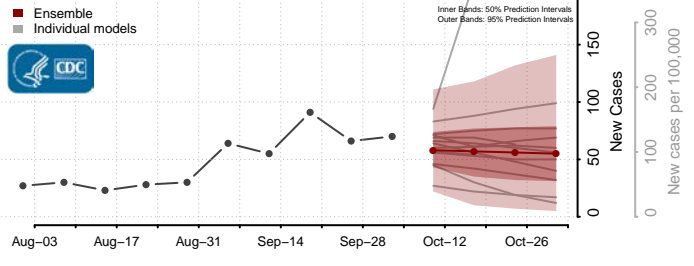

### Putnam County, West Virginia