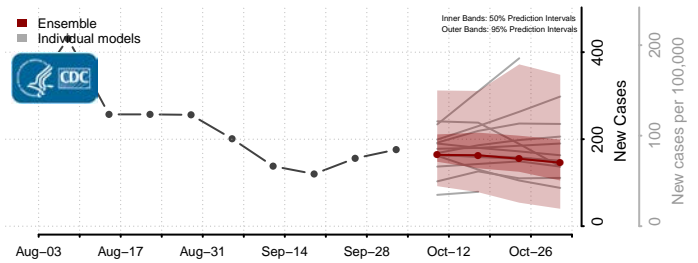

Harrison County, Mississippi