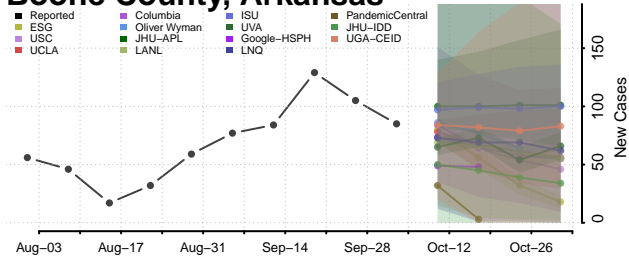

Boone County, Arkansas