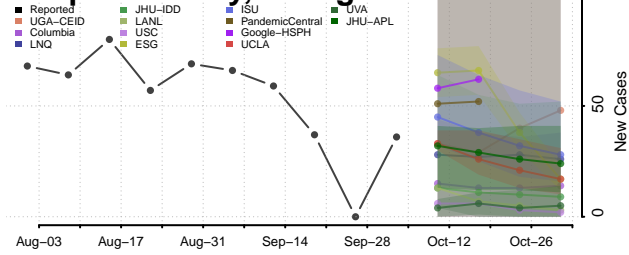

Colquitt County, Georgia