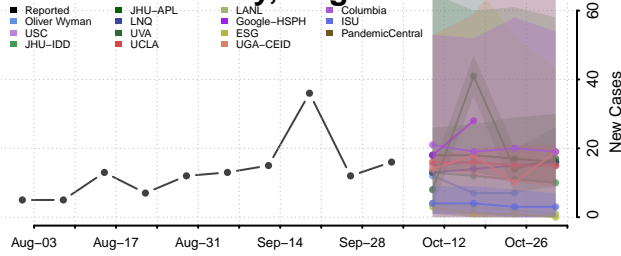

Lancaster County, Virginia