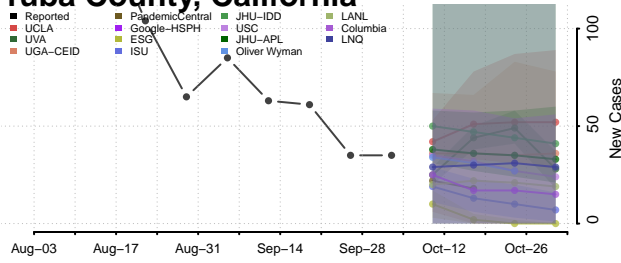

Yuba County, California