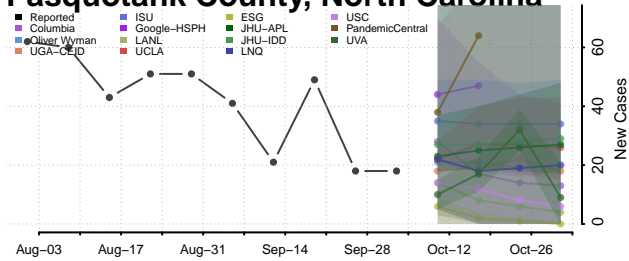

Pasquotank County, North Carolina