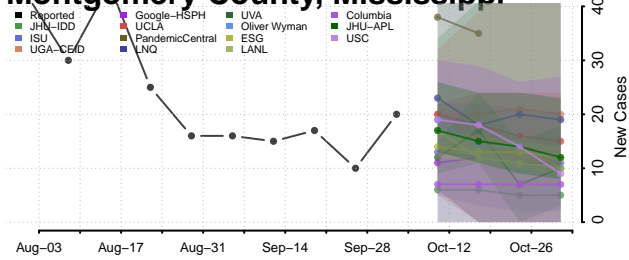

Montgomery County, Mississippi