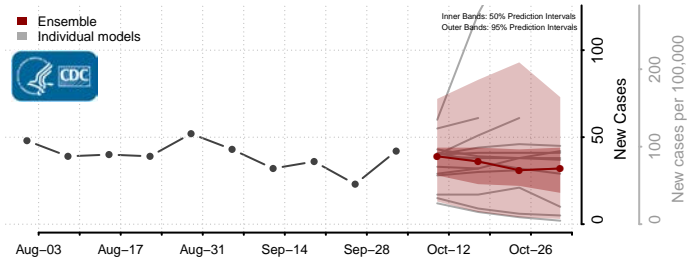

Vance County, North Carolina