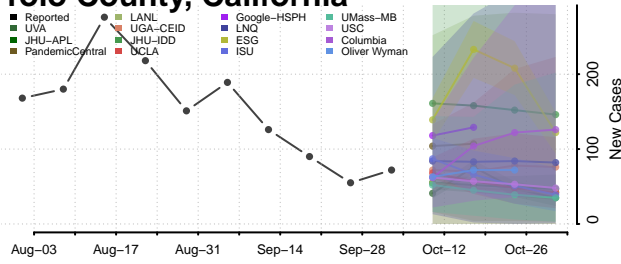

Yolo County, California