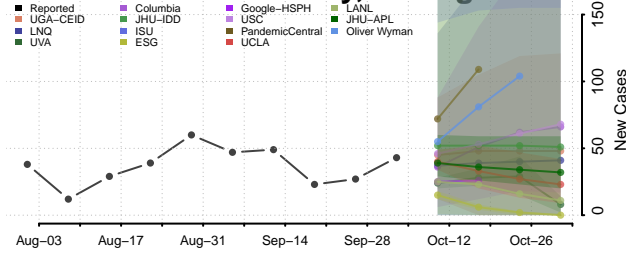

Grand Traverse County, Michigan