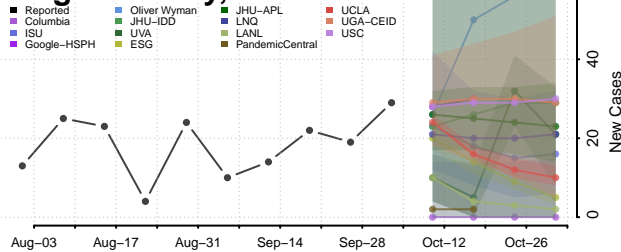

Wright County, Iowa