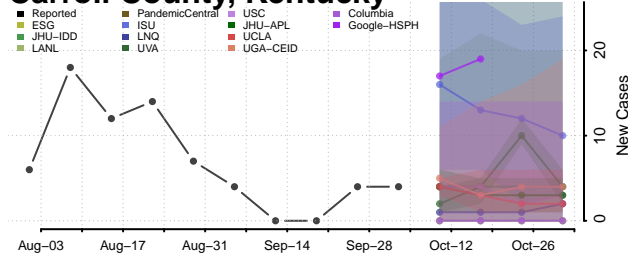

Carroll County, Kentucky