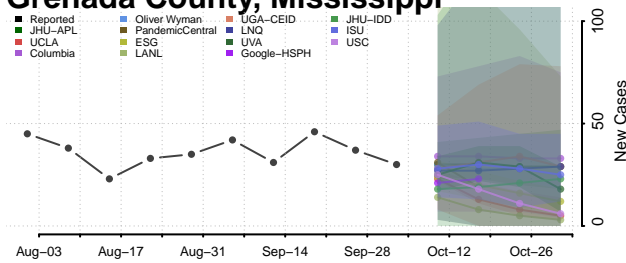

Grenada County, Mississippi