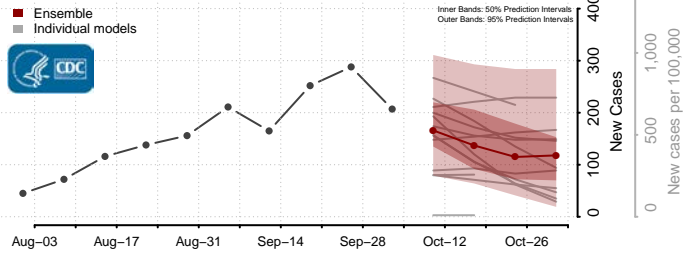

Stark County, North Dakota