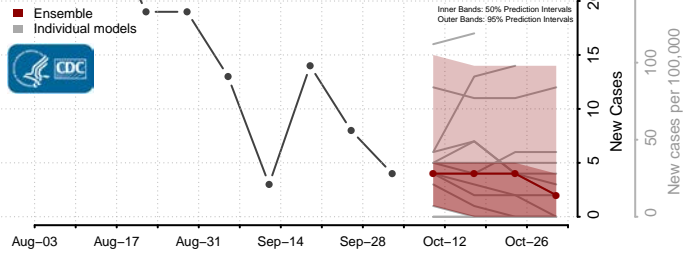

Walthall County, Mississippi