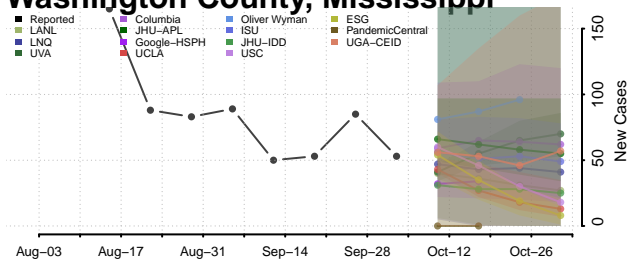

Washington County, Mississippi