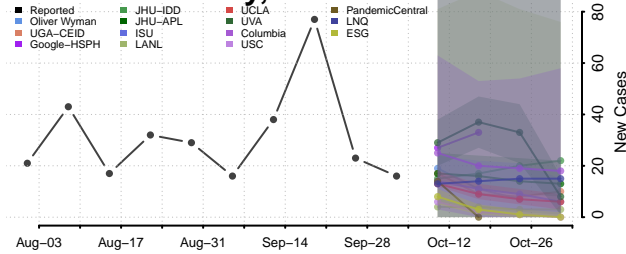

Hamilton County, Florida