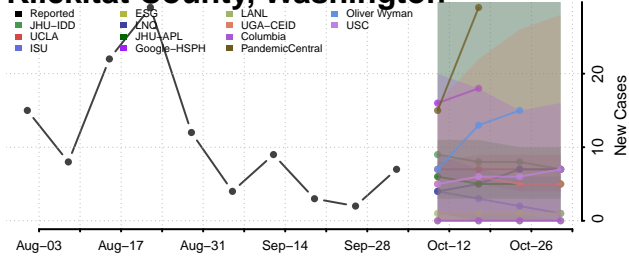

Klickitat County, Washington