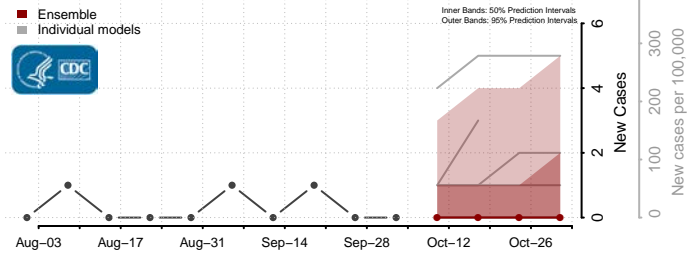

Deuel County, Nebraska