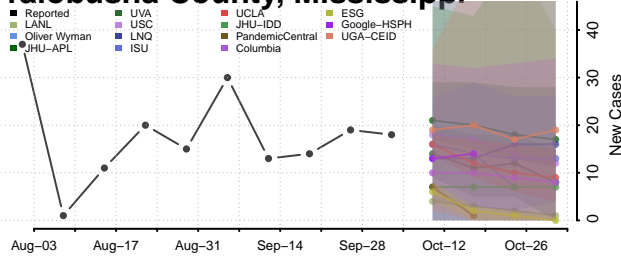

Yalobusha County, Mississippi