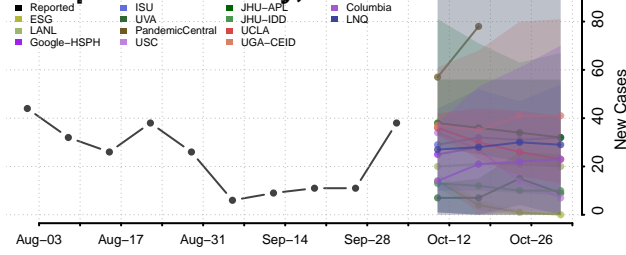

Hempstead County, Arkansas