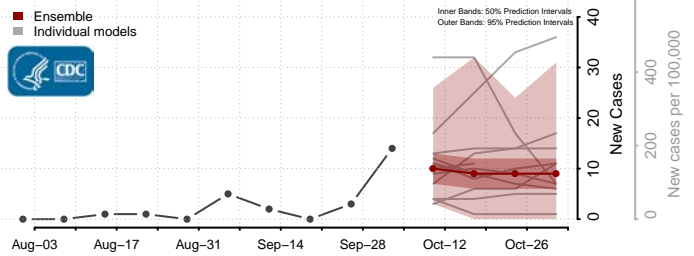

Nicholas County, Kentucky