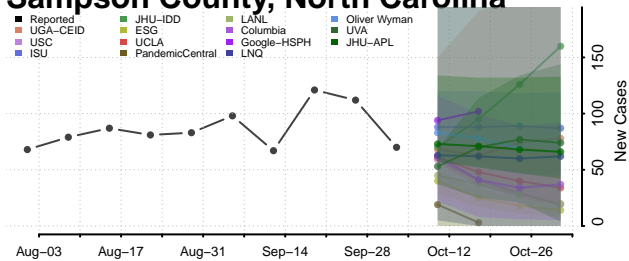

Sampson County, North Carolina