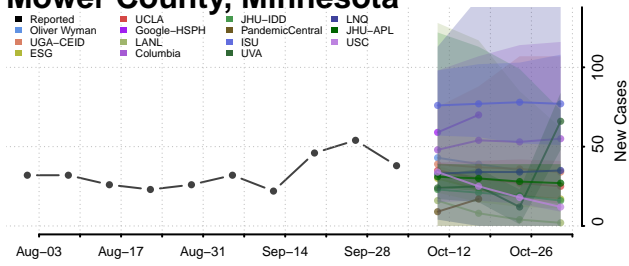

Mower County, Minnesota