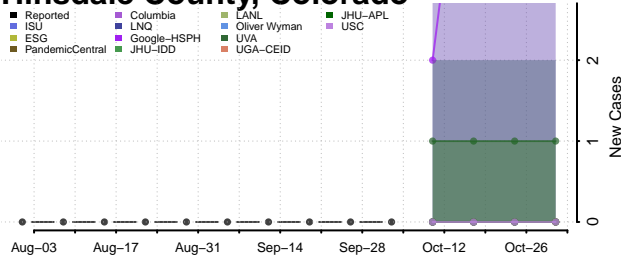

Hinsdale County, Colorado