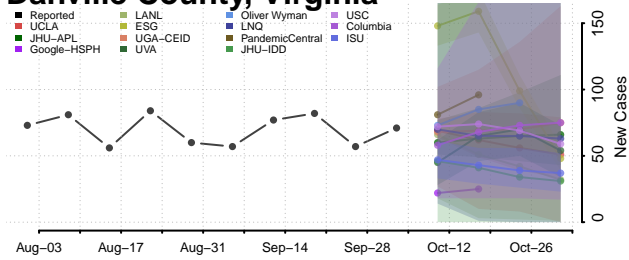

Danville County, Virginia