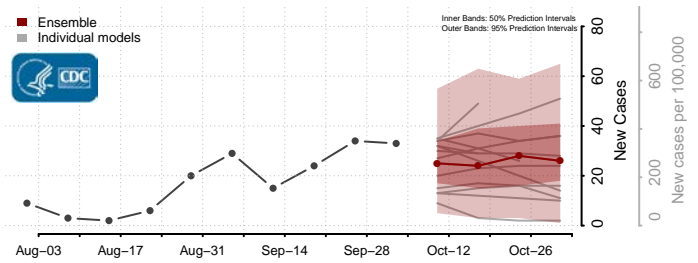

Yellow Medicine County, Minnesota