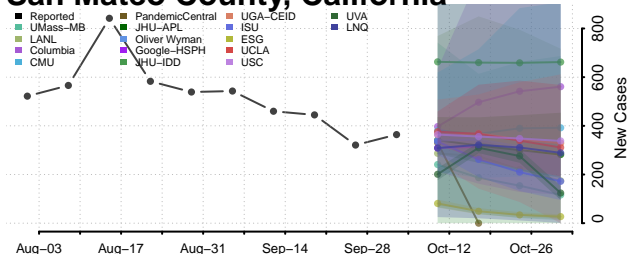

San Mateo County, California