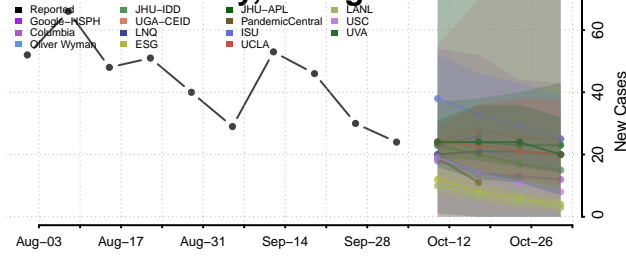

Madison County, Georgia