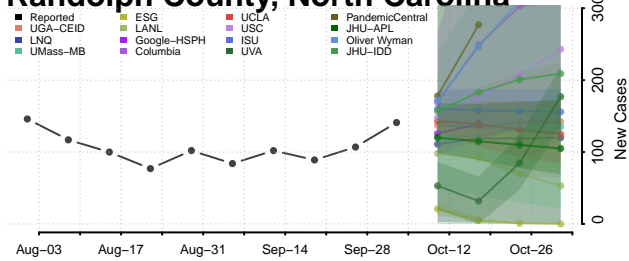

Randolph County, North Carolina