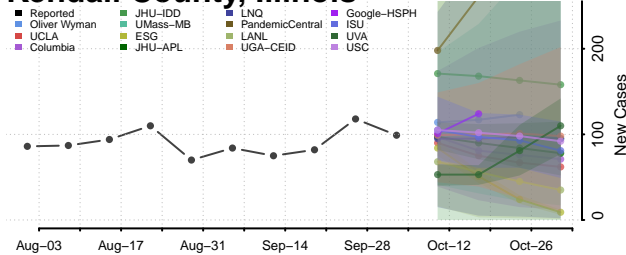

Kendall County, Illinois