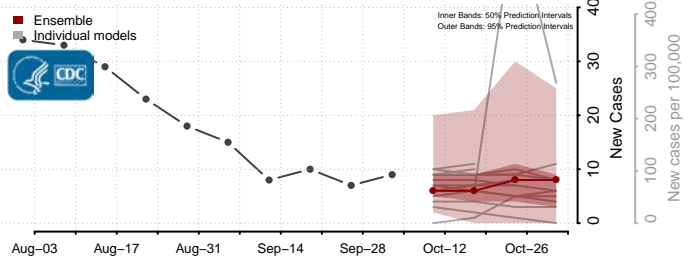

Webster County, Mississippi