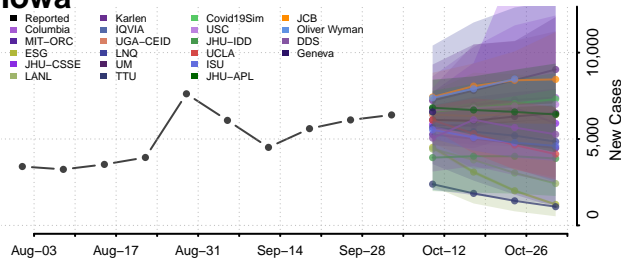

White County, Indiana

Whitley County, Indiana

Iowa

Adair County, Iowa

Adams County, Iowa

Allamakee County, Iowa