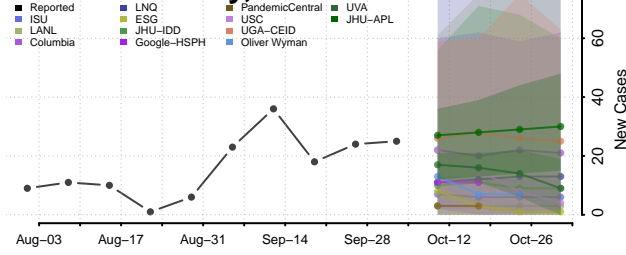

Graham County, North Carolina