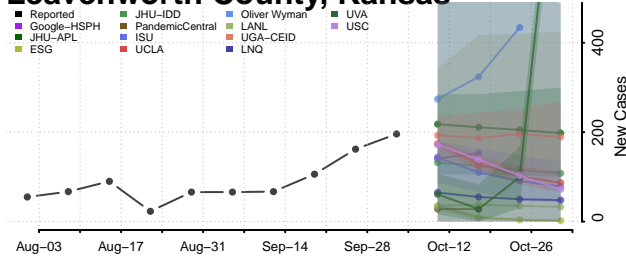

Leavenworth County, Kansas