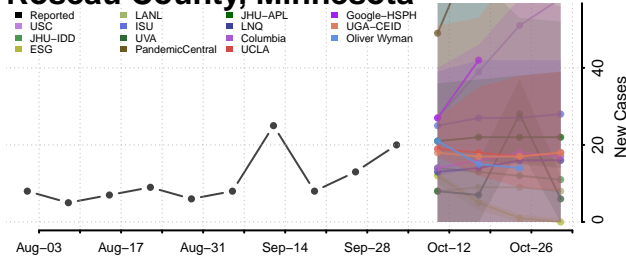

### Scott County, Minnesota