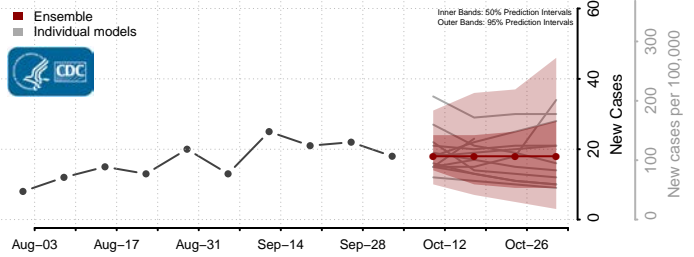

Dallas County, Missouri