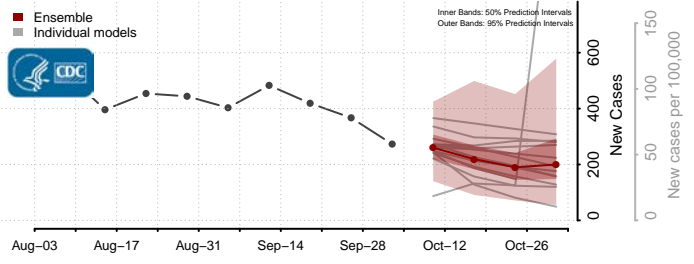

Prince William County, Virginia