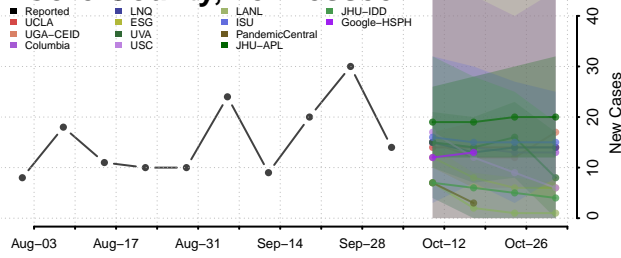

Moore County, Tennessee