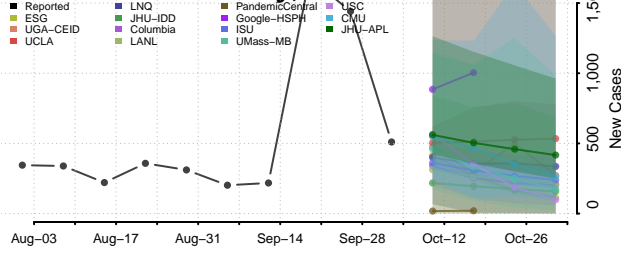

Tuscaloosa County, Alabama