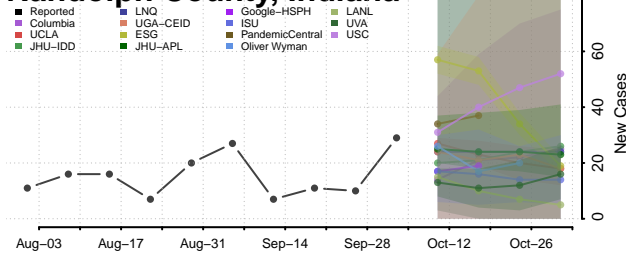

Randolph County, Indiana