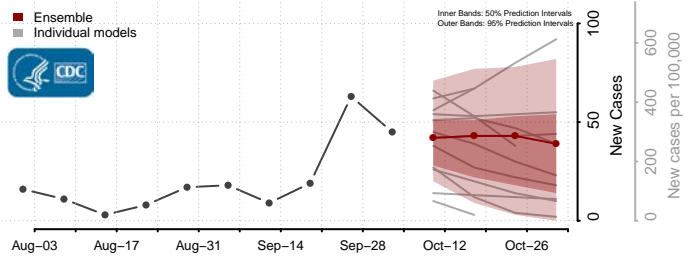

McKenzie County, North Dakota