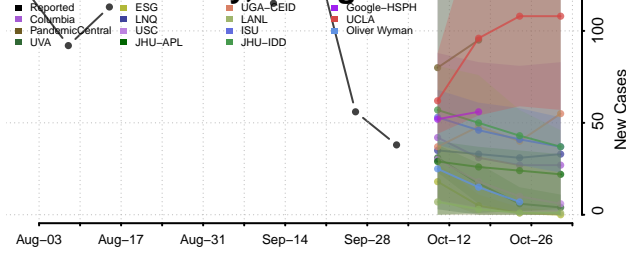

### Baldwin County, Georgia