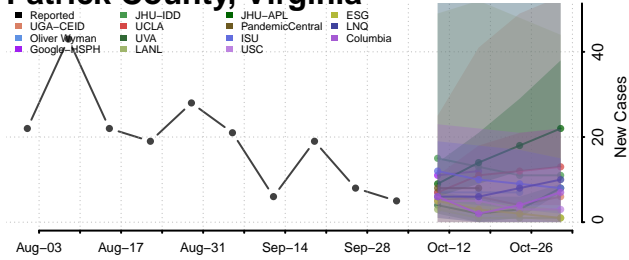

Patrick County, Virginia