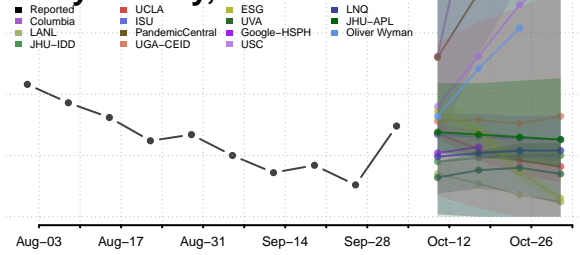

Surry County, North Carolina