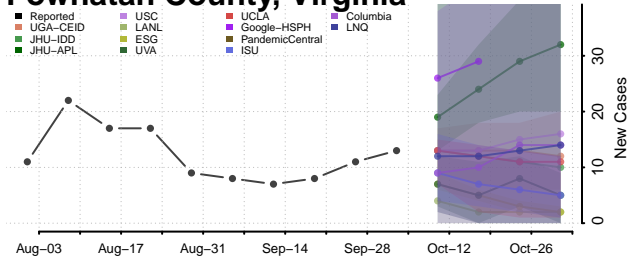

Powhatan County, Virginia