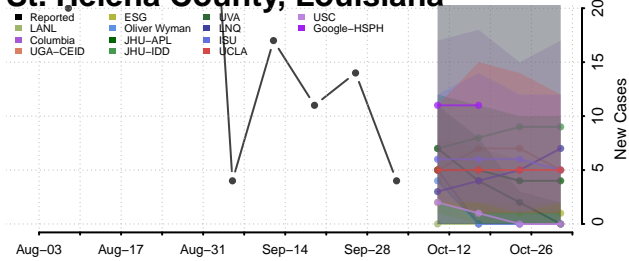

St. Helena County, Louisiana