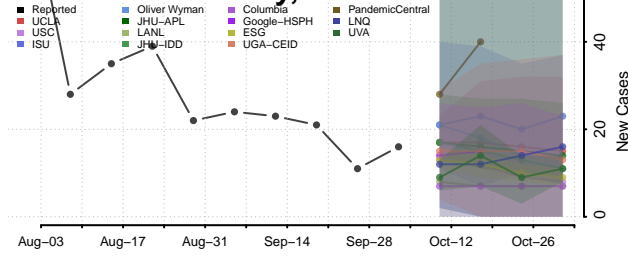

Little River County, Arkansas