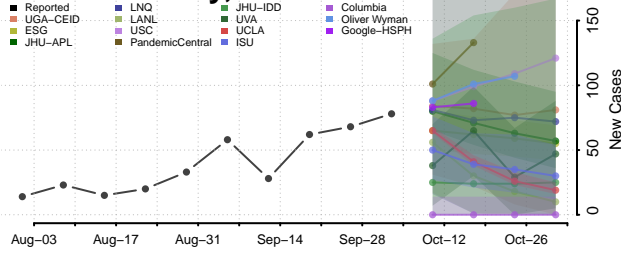

Dakota County, Nebraska