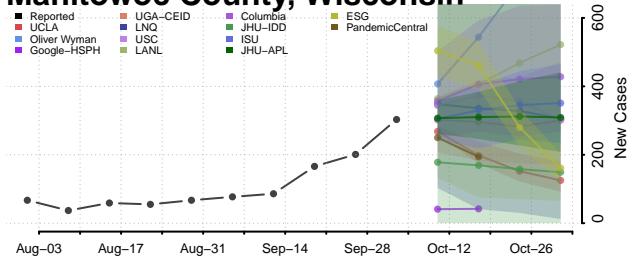

Manitowoc County, Wisconsin