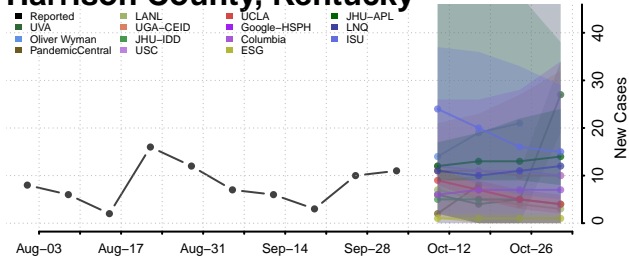

Harrison County, Kentucky