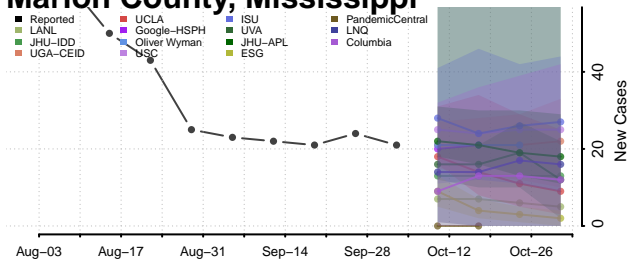

Marion County, Mississippi