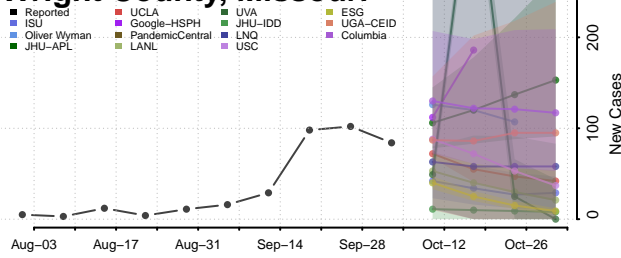

Wright County, Missouri