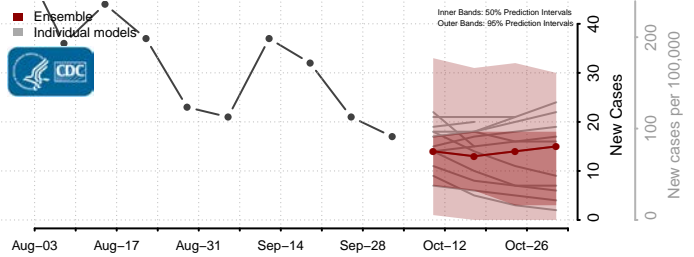

Covington County, Mississippi