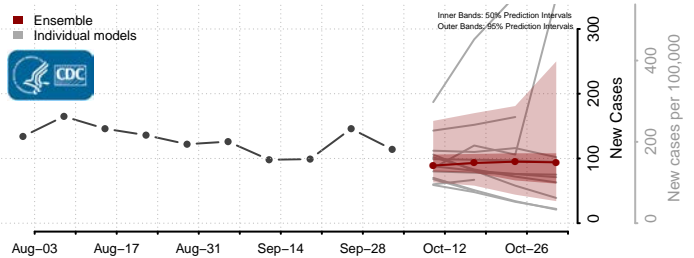

Stanly County, North Carolina