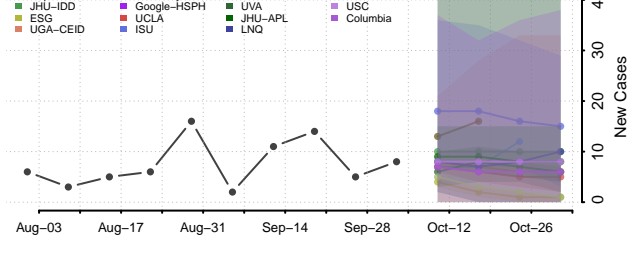

Breathitt County, Kentucky