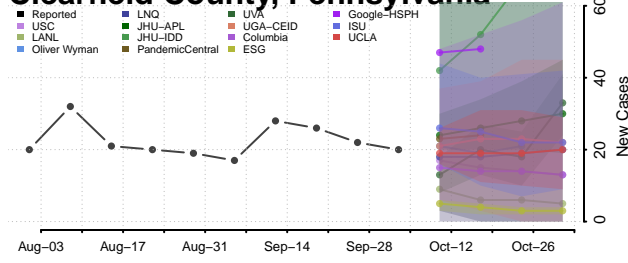

Clearfield County, Pennsylvania