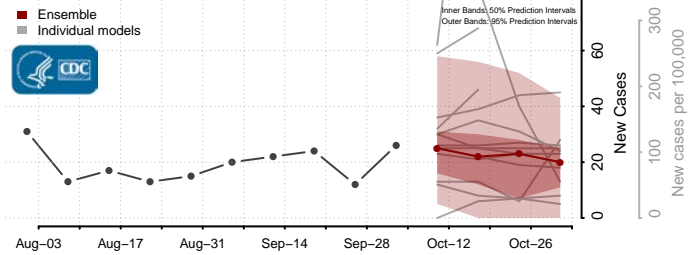

Dawson County, Nebraska