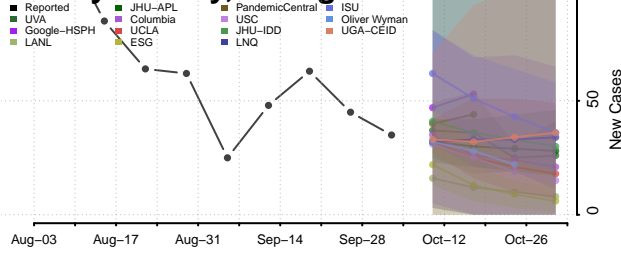

Liberty County, Georgia