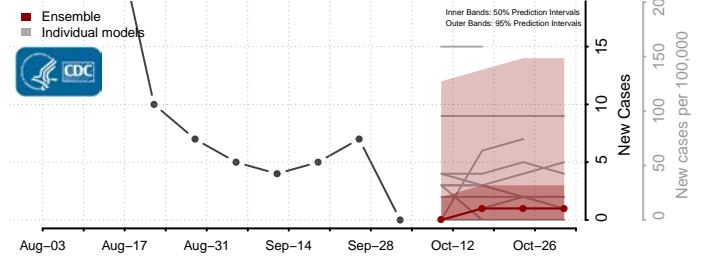

Jones County, North Carolina