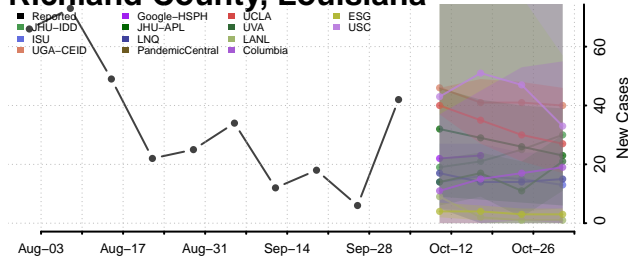

Richland County, Louisiana