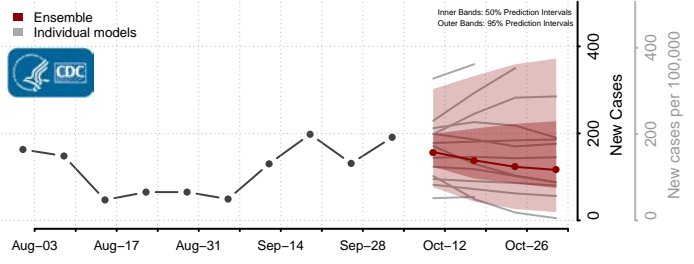

Roanoke City County, Virginia