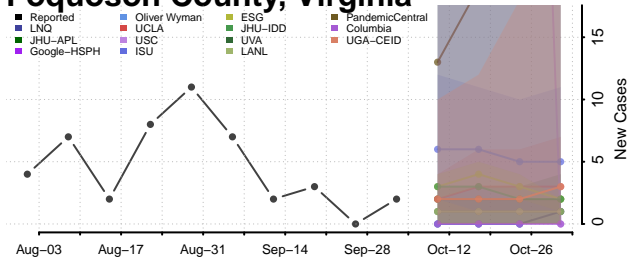

Poquoson County, Virginia