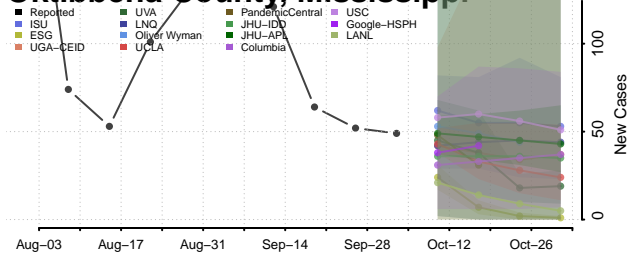

Oktibbeha County, Mississippi