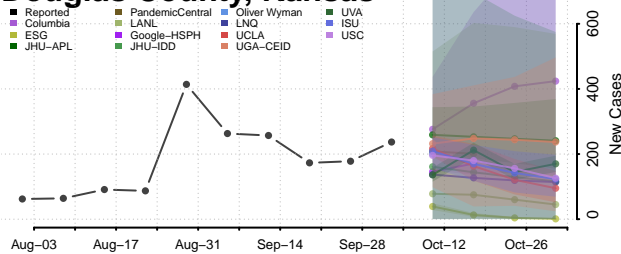

Douglas County, Kansas