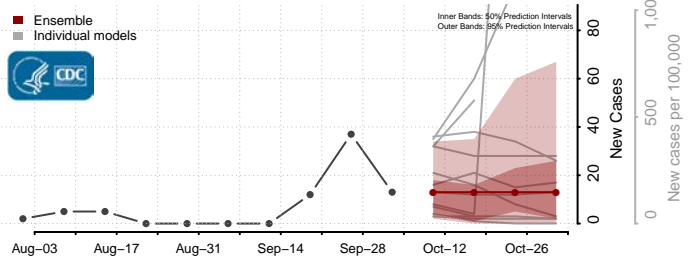

Mathews County, Virginia