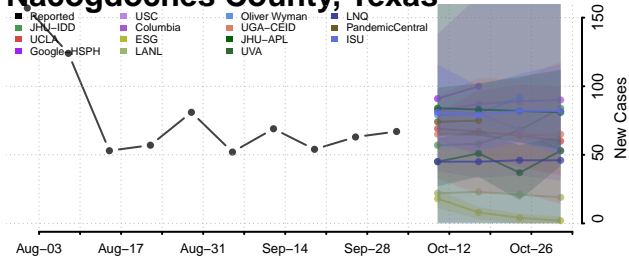

Nacogdoches County, Texas