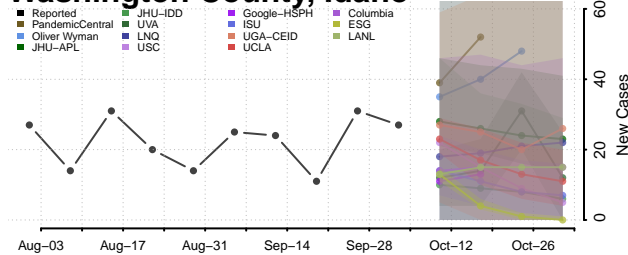

Washington County, Idaho