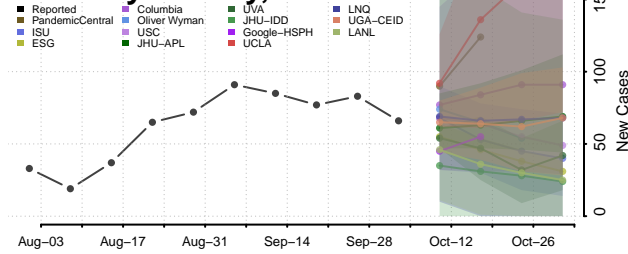

Callaway County, Missouri