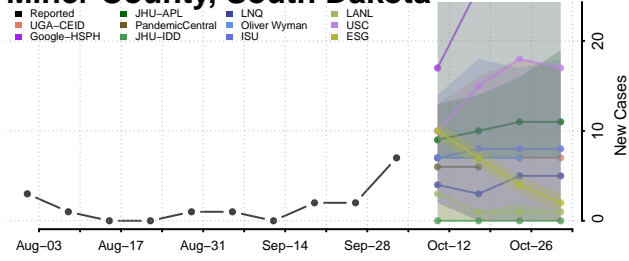

Miner County, South Dakota