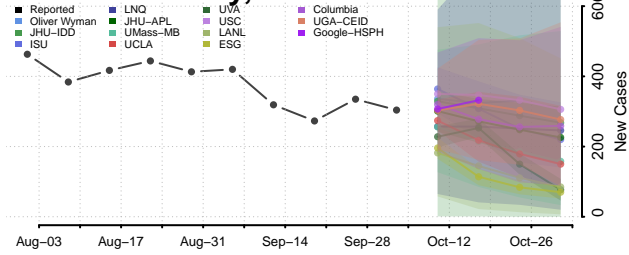

St. Clair County, Illinois