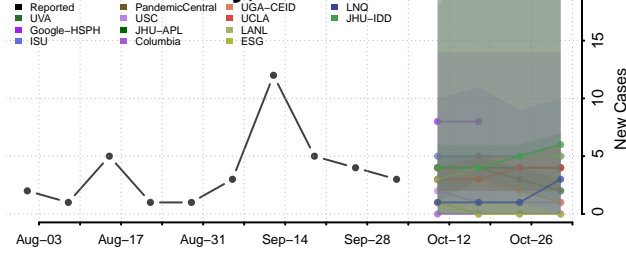

Fillmore County, Nebraska