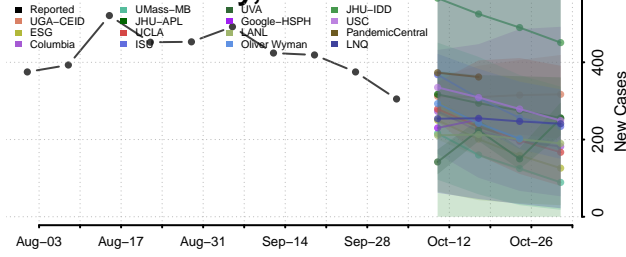

Madison County, Illinois