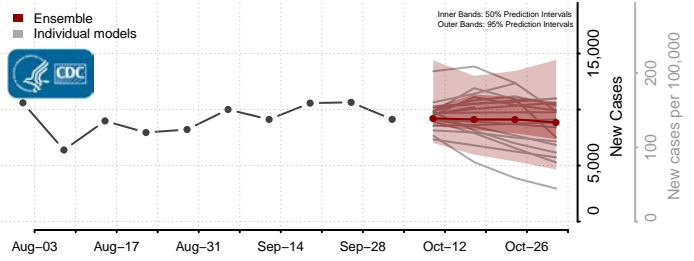

Wilkinson County, Mississippi

Winston County, Mississippi

Yalobusha County, Mississippi

Yazoo County, Mississippi

Missouri

Adair County, Missouri