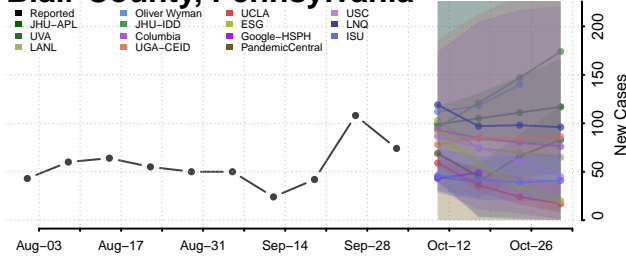

Blair County, Pennsylvania