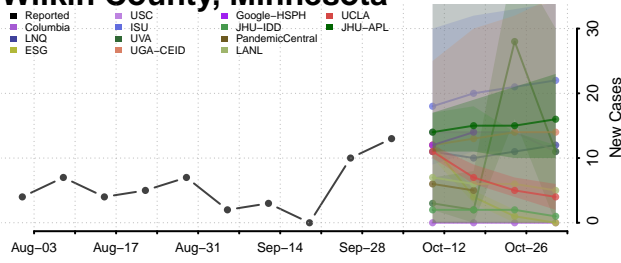

Wilkin County, Minnesota