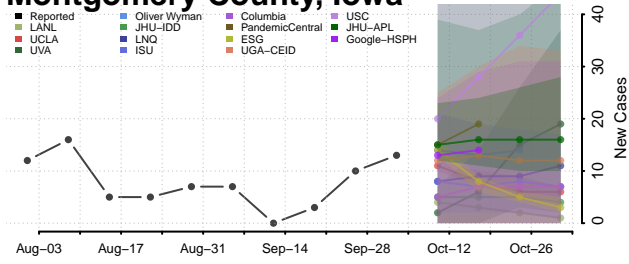

Montgomery County, Iowa