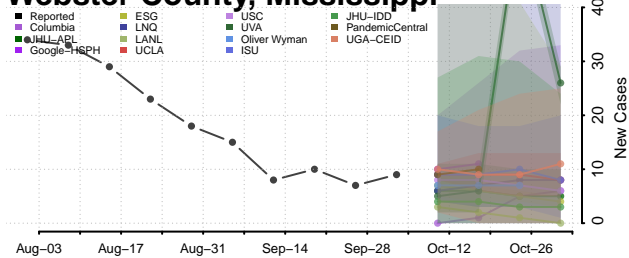

Webster County, Mississippi