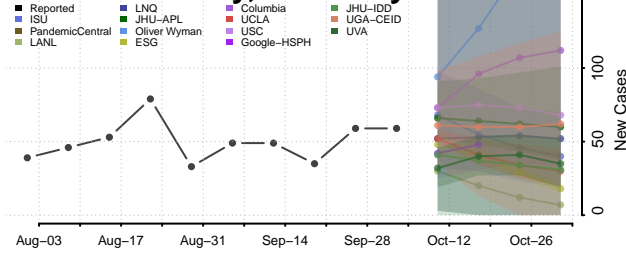

Franklin County, Kentucky