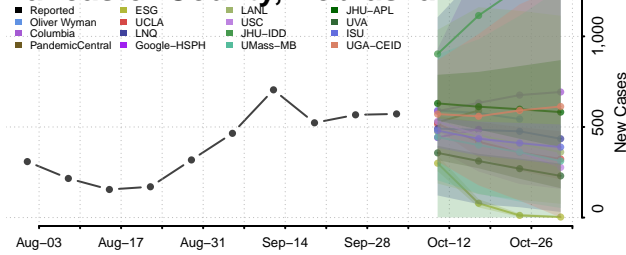

Lancaster County, Nebraska