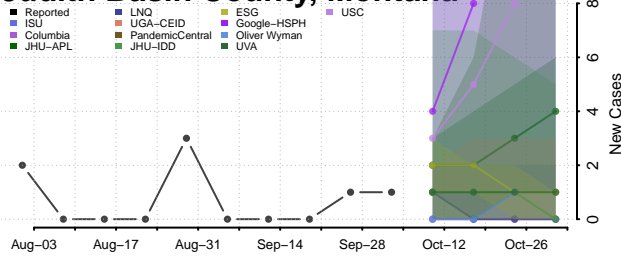

Judith Basin County, Montana