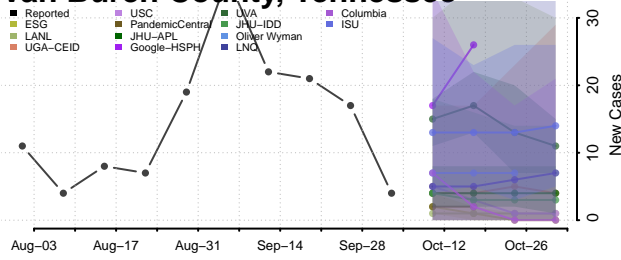

Van Buren County, Tennessee