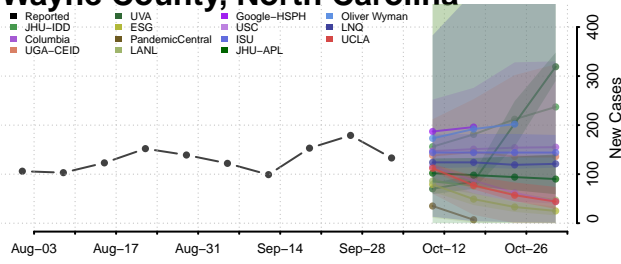

Wayne County, North Carolina