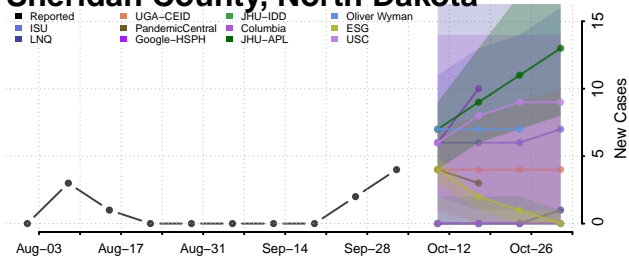

Sheridan County, North Dakota