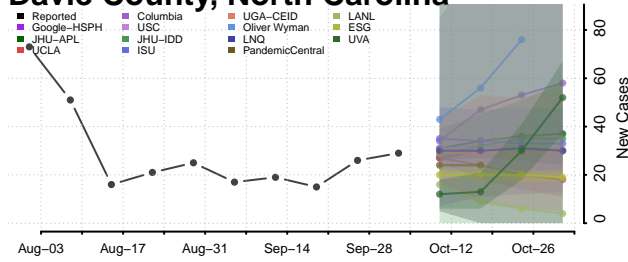

Davie County, North Carolina