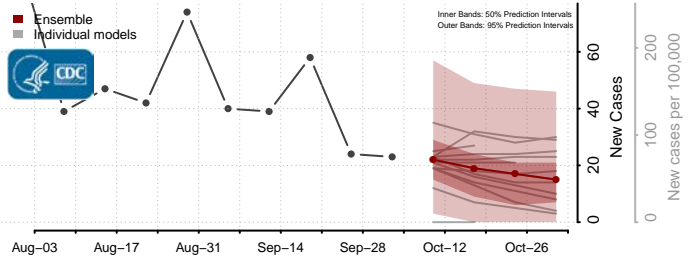

Adams County, Mississippi