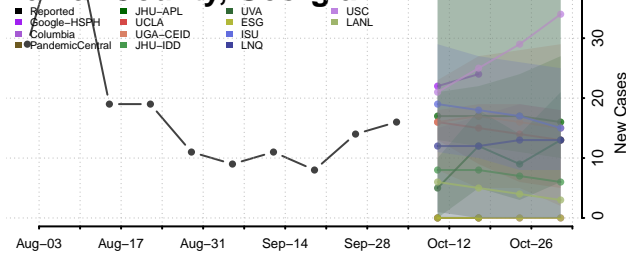

Lamar County, Georgia