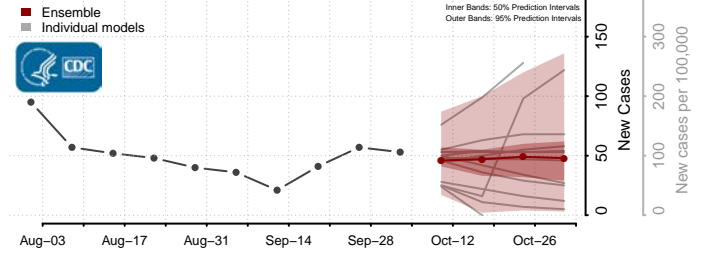

Halifax County, North Carolina