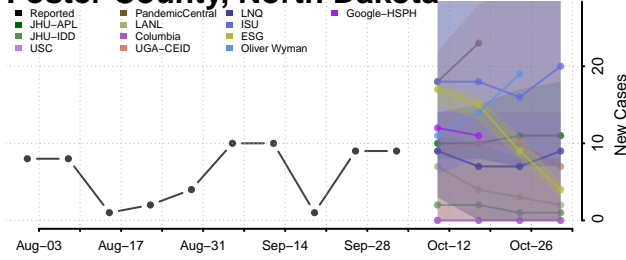

Foster County, North Dakota