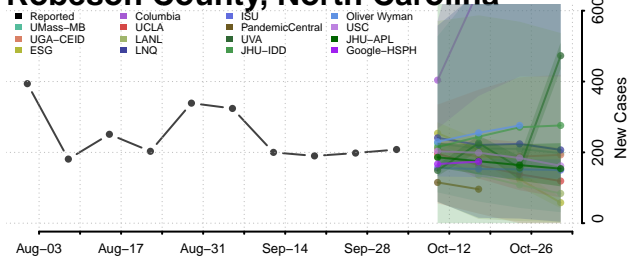

Robeson County, North Carolina