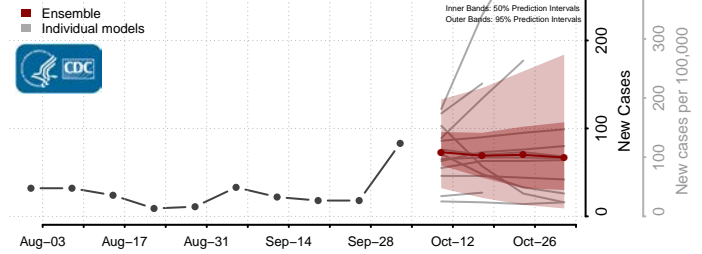

Harrison County, West Virginia