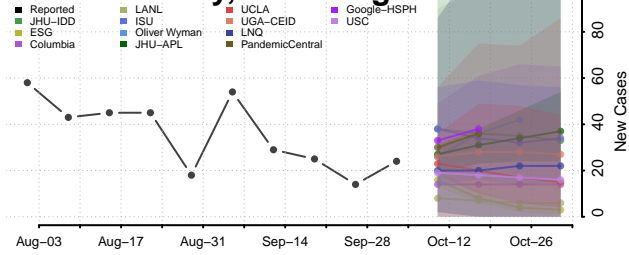

Mercer County, West Virginia