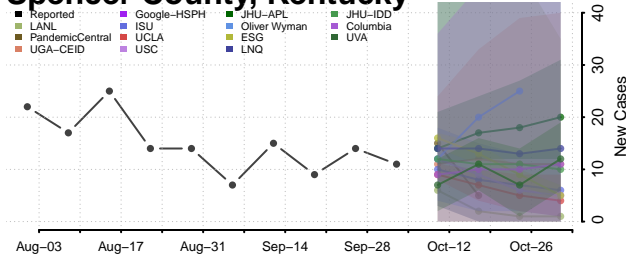

Spencer County, Kentucky