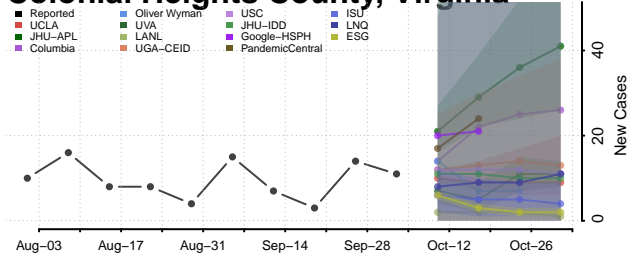

Colonial Heights County, Virginia