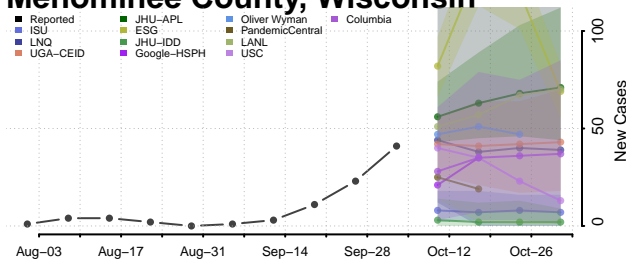

Menominee County, Wisconsin