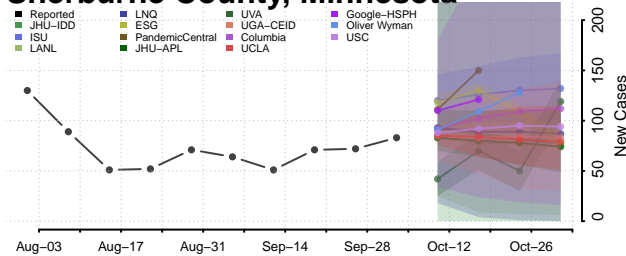

Sherburne County, Minnesota