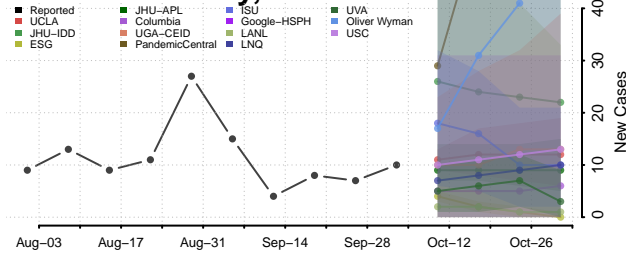

Madison County, New York