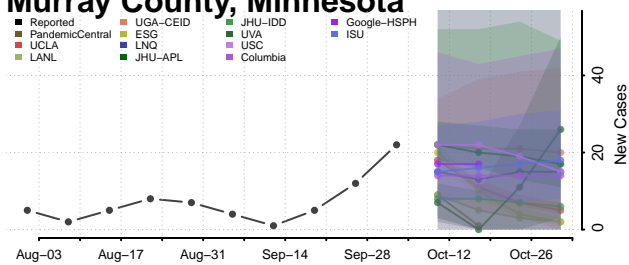

Murray County, Minnesota