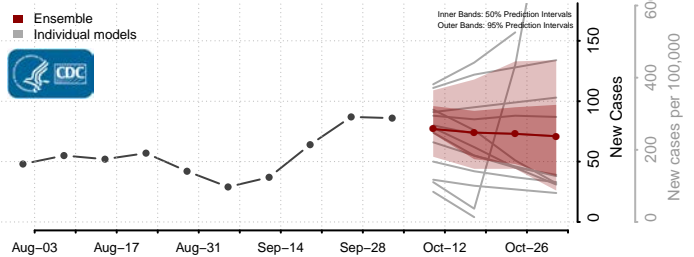

Jefferson County, Idaho