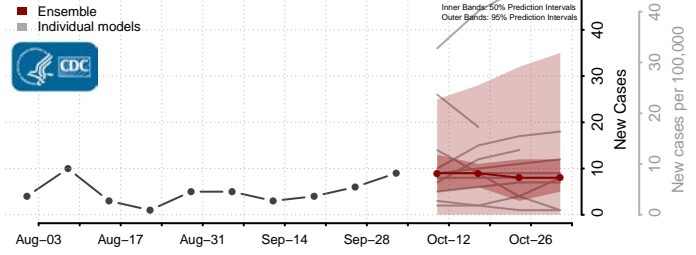

Jefferson County, New York