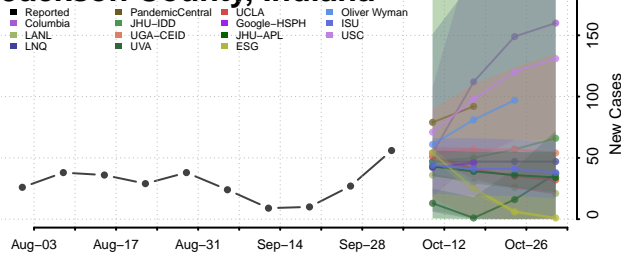

Jackson County, Indiana