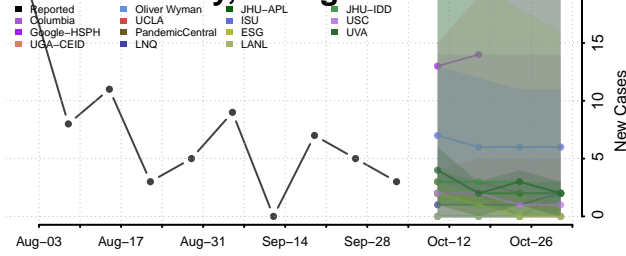

Marion County, Georgia