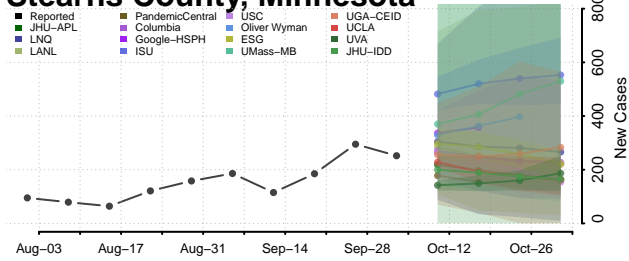

Stearns County, Minnesota