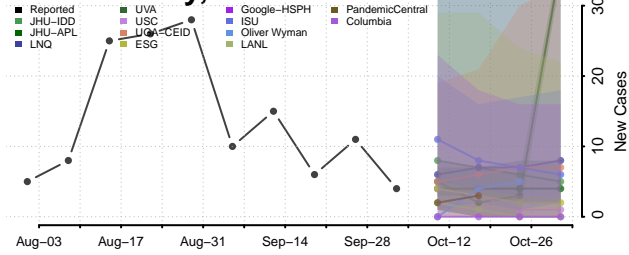

Ralls County, Missouri