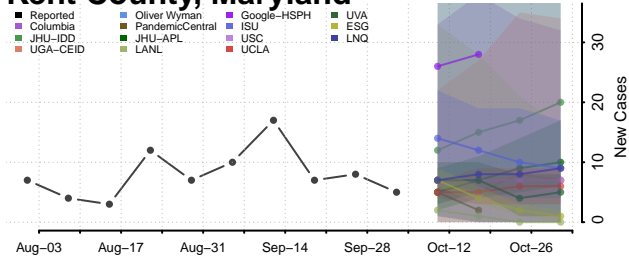

Kent County, Maryland