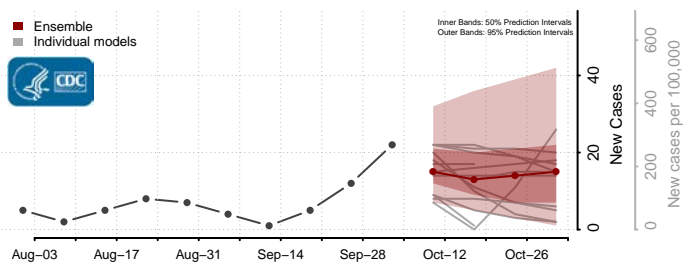

Murray County, Minnesota