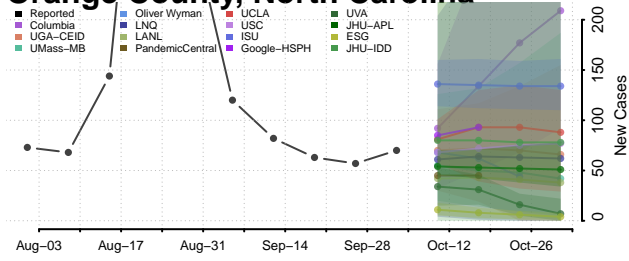

Orange County, North Carolina