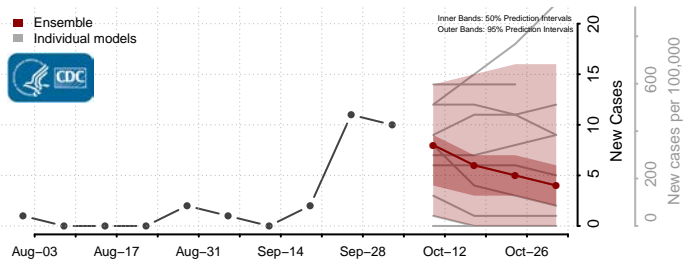

Sanborn County, South Dakota