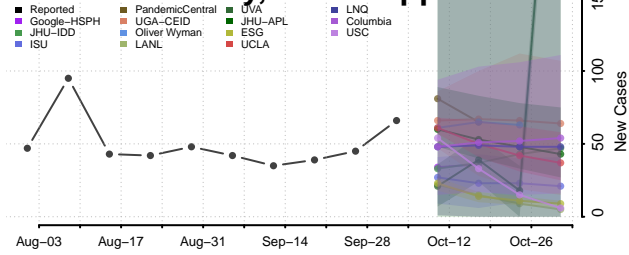

Neshoba County, Mississippi