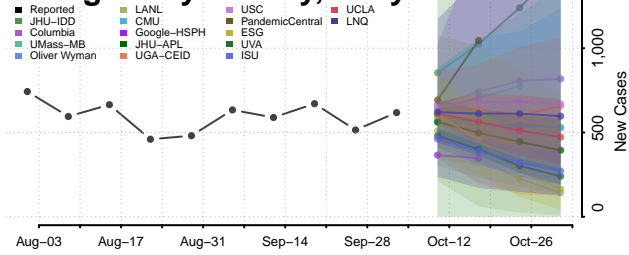

Montgomery County, Maryland