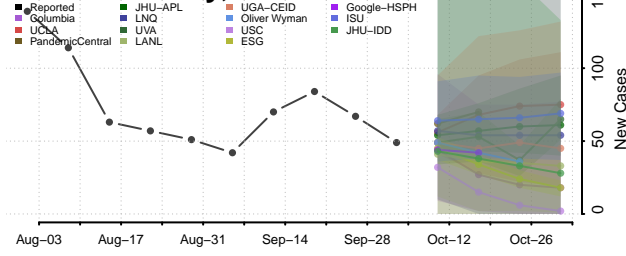

Roane County, Tennessee