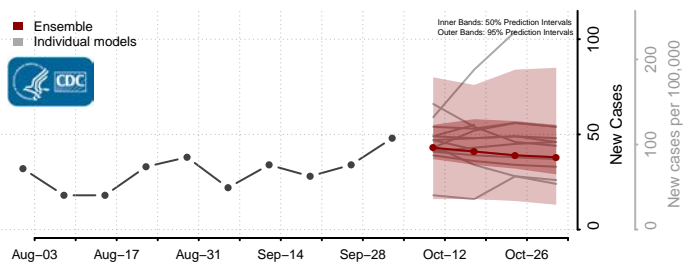

Hopkins County, Kentucky