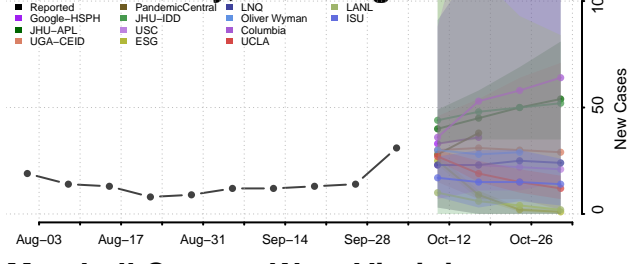

Marion County, West Virginia