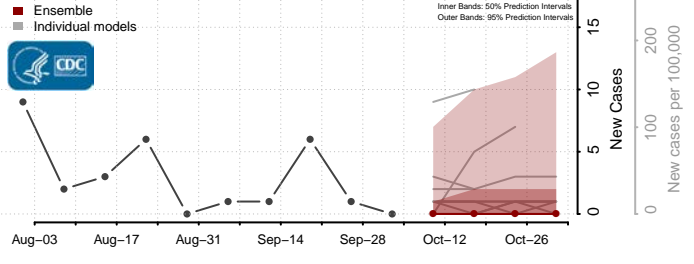

Pendleton County, West Virginia