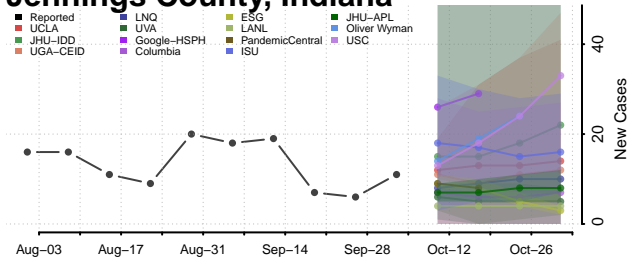

Jennings County, Indiana