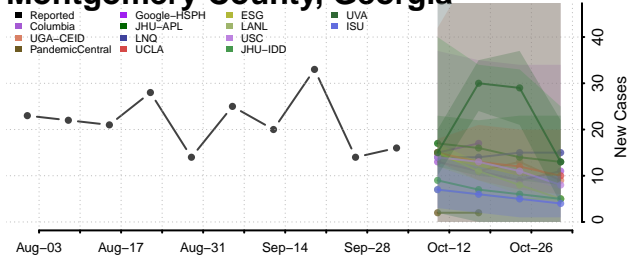

Montgomery County, Georgia