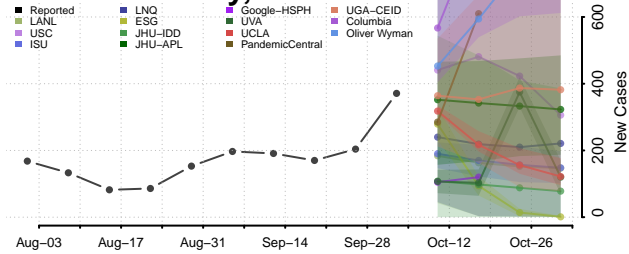

Pickens County, South Carolina