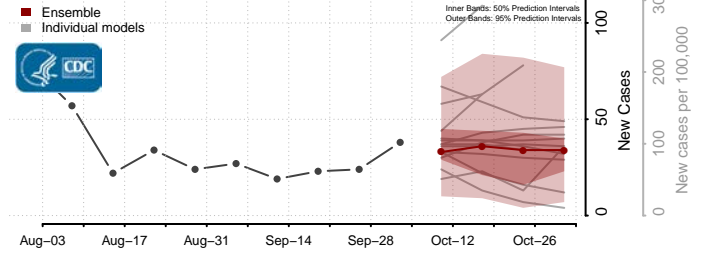

Graves County, Kentucky