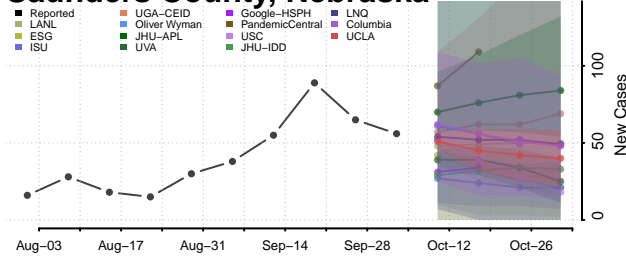

Saunders County, Nebraska