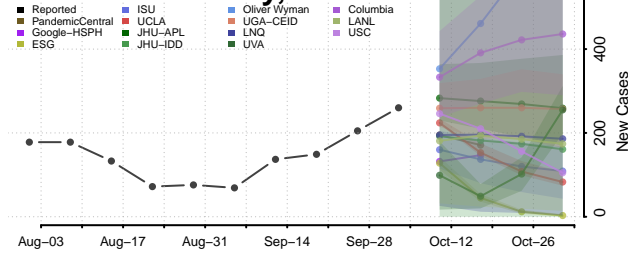

Twin Falls County, Idaho