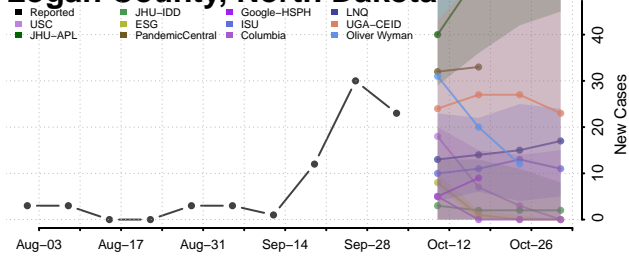

Logan County, North Dakota