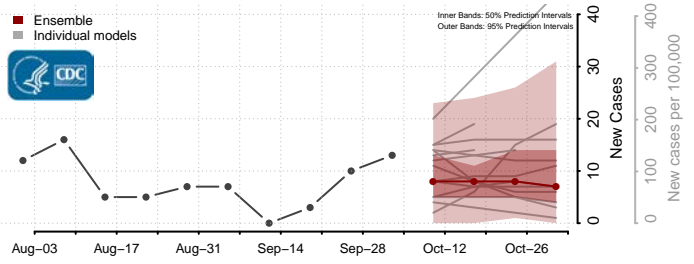

Montgomery County, Iowa