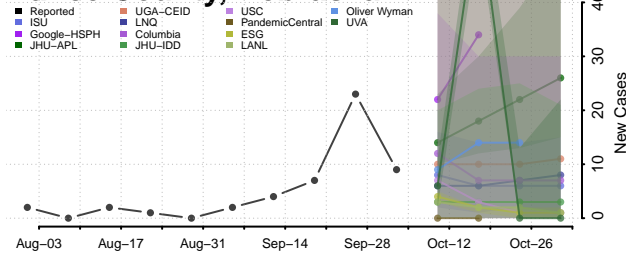

Nance County, Nebraska