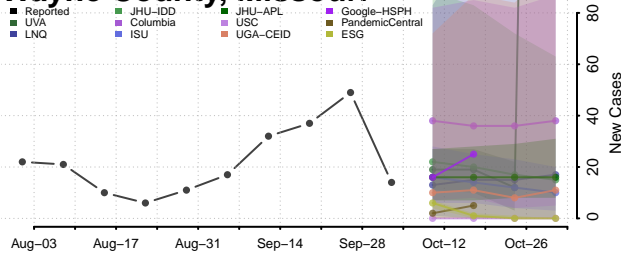

Wayne County, Missouri