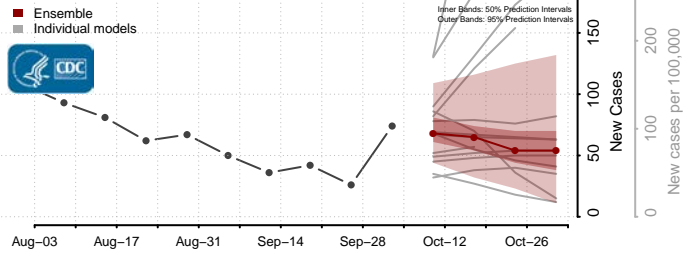

Surry County, North Carolina