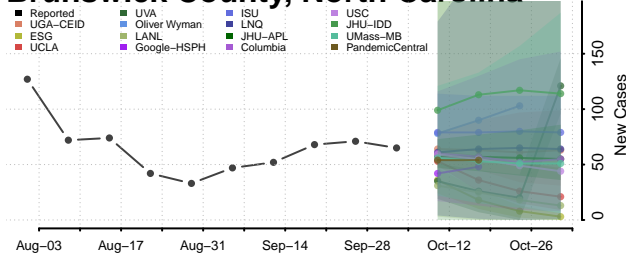

Brunswick County, North Carolina