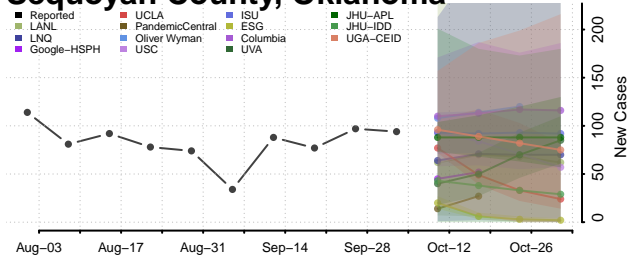

### Sequoyah County, Oklahoma