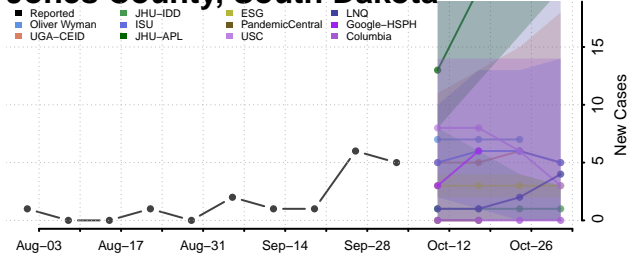

Jones County, South Dakota