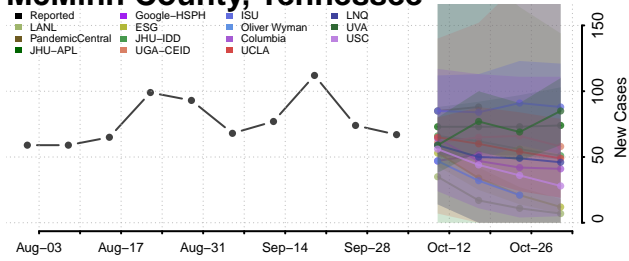

McMinn County, Tennessee