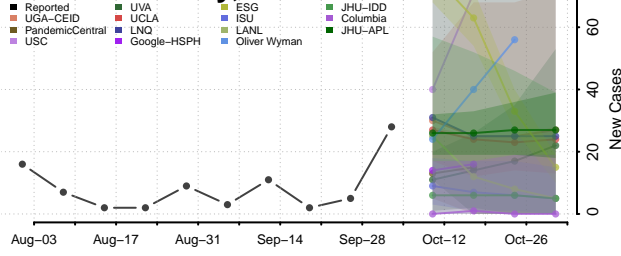

Lincoln County, Montana