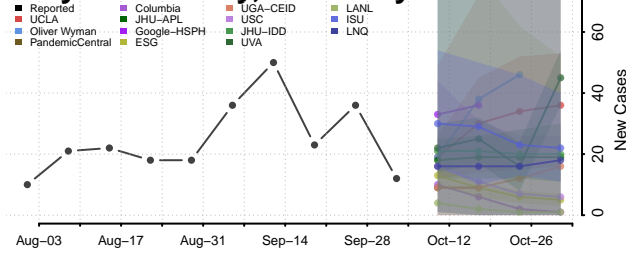

Grayson County, Kentucky