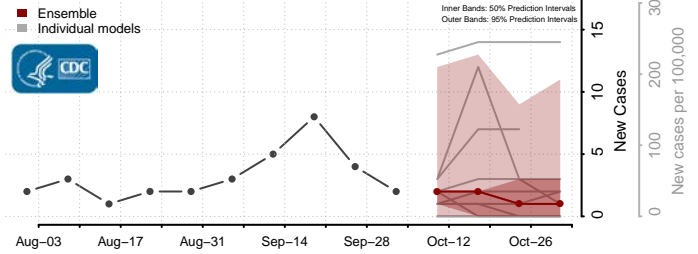

Greer County, Oklahoma