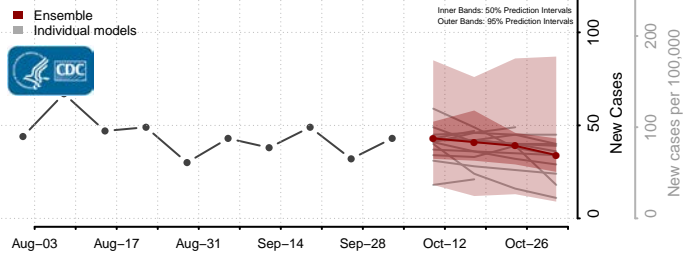

Shelby County, Kentucky