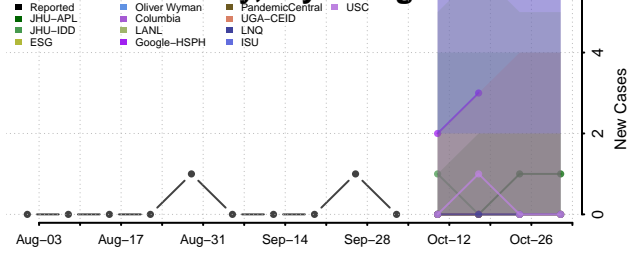

Niobrara County, Wyoming