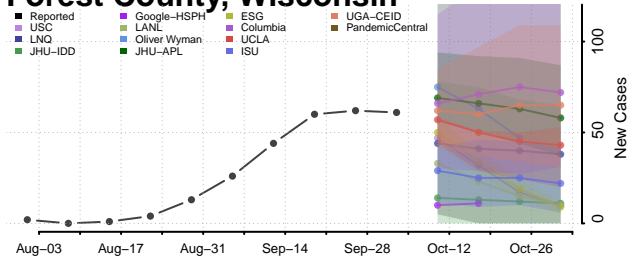

### Forest County, Wisconsin