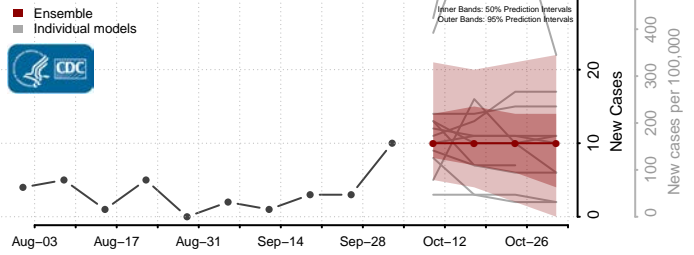

### Norman County, Minnesota