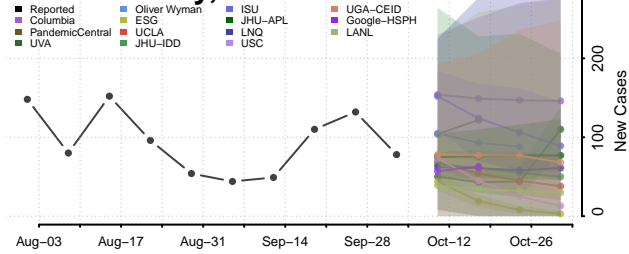

Pettis County, Missouri