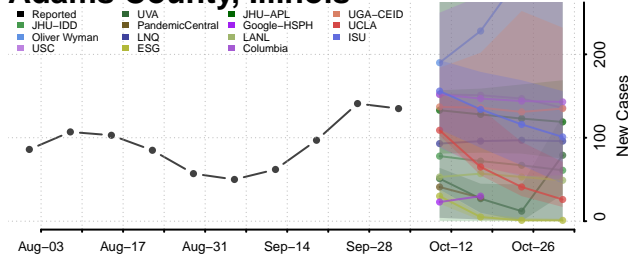

Adams County, Illinois

*New weekly cases may decrease in this location over the next four weeks. For these locations, the ensemble forecast indicates a probability of 0.75 or greater that fewer cases will be reported in week four of the forecast than in the last reported week.