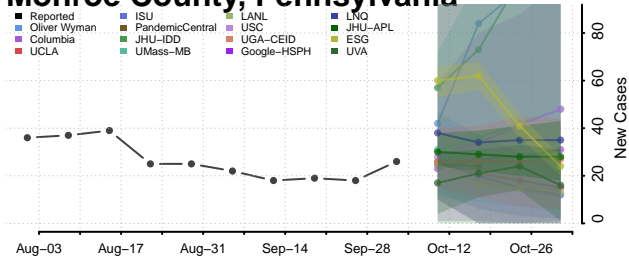

Monroe County, Pennsylvania