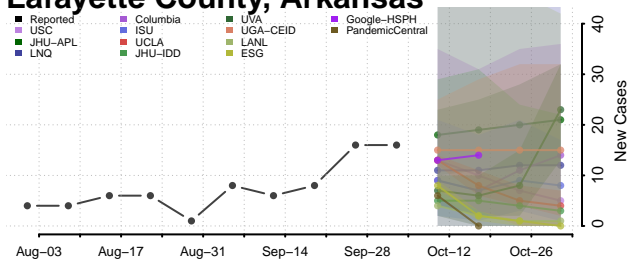

Lafayette County, Arkansas