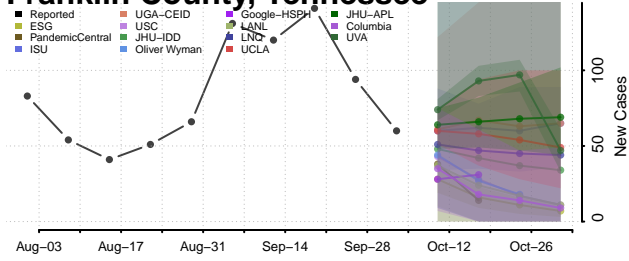

Franklin County, Tennessee