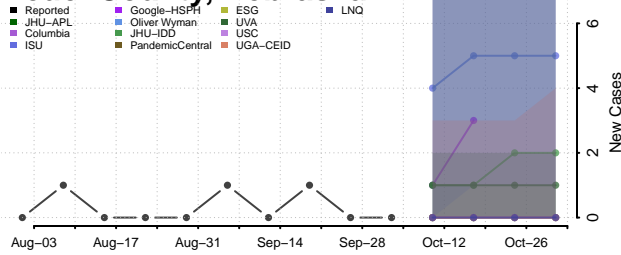

Deuel County, Nebraska