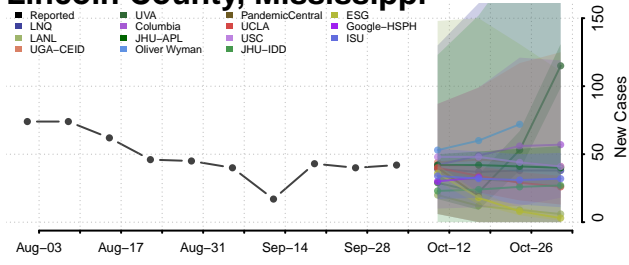

Lincoln County, Mississippi