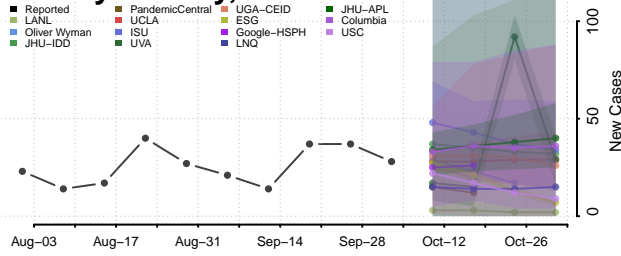

Cowley County, Kansas