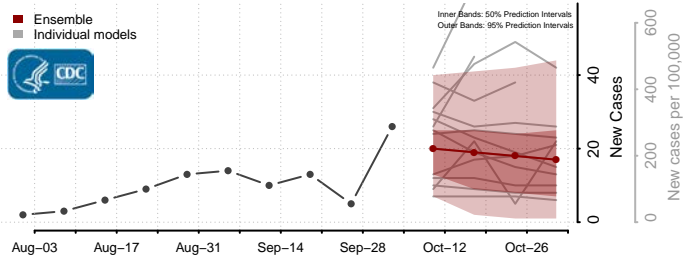

Phelps County, Nebraska