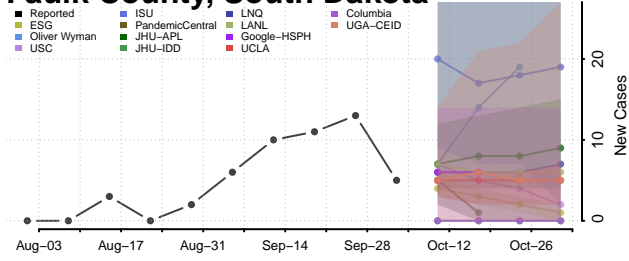

Faulk County, South Dakota