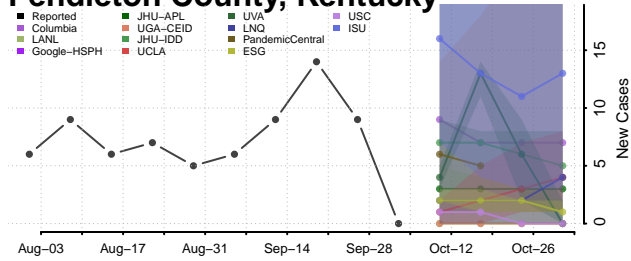

Pendleton County, Kentucky