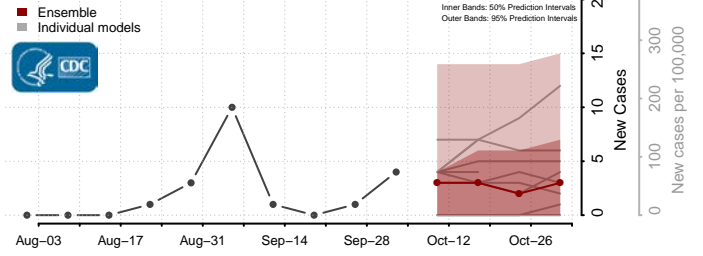

Washington County, Kansas