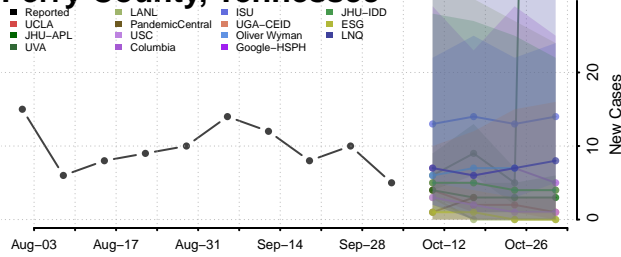

Perry County, Tennessee