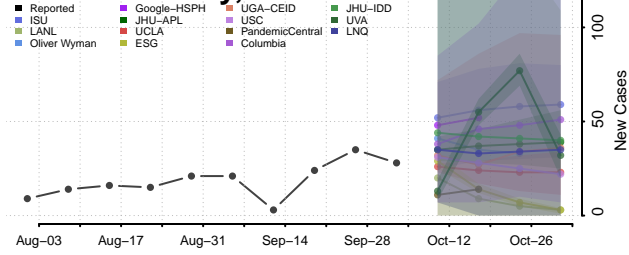

Carlton County, Minnesota