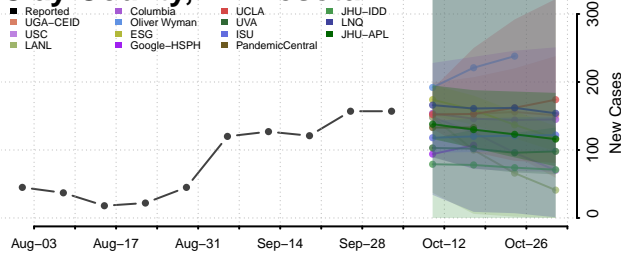

Clay County, Minnesota