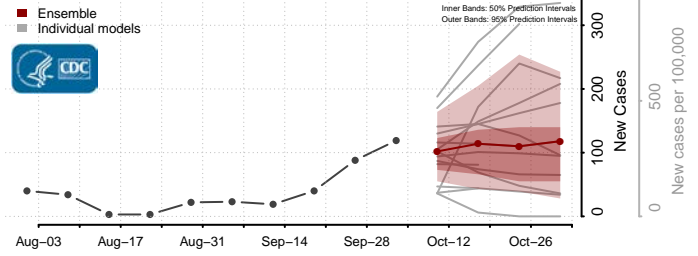

Whitley County, Kentucky