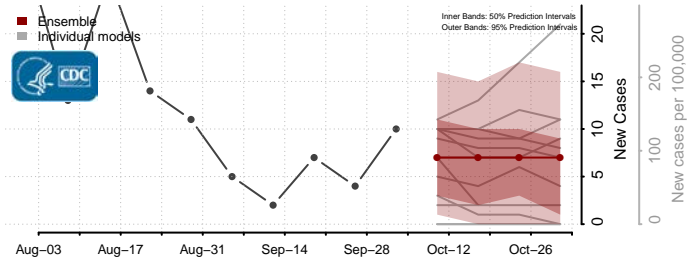

Franklin County, Mississippi