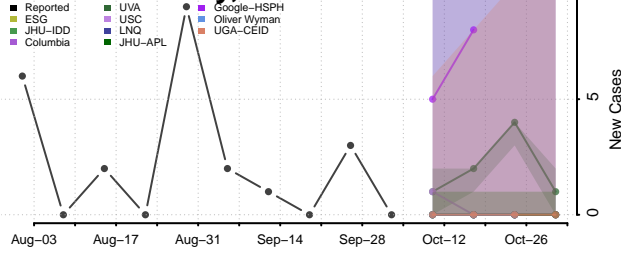

Yakutat County, Alaska