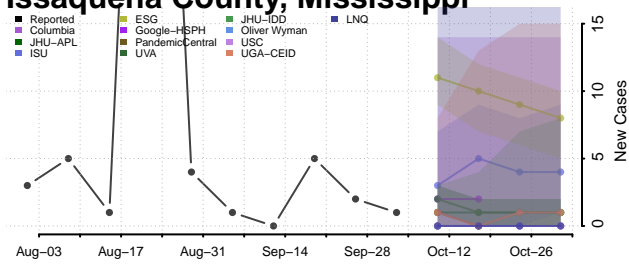

Issaquena County, Mississippi