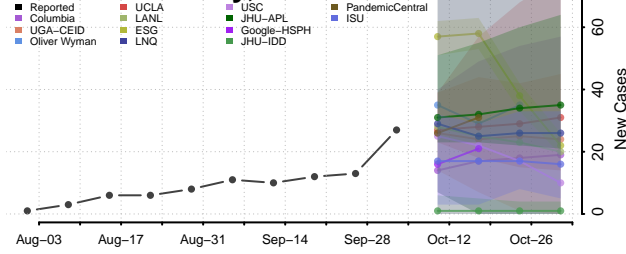

McCook County, South Dakota