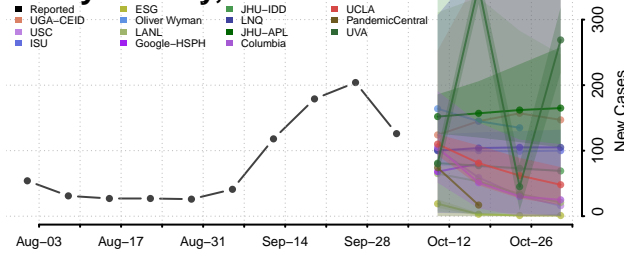

Grady County, Oklahoma