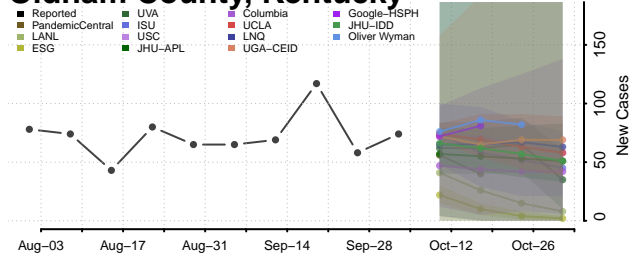

Oldham County, Kentucky