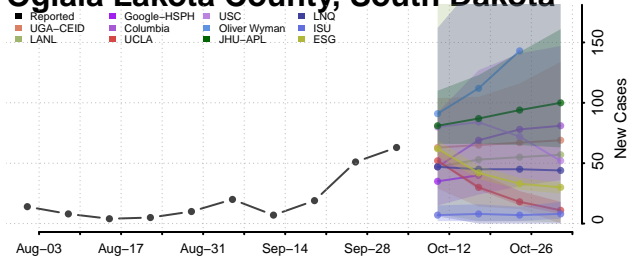

Oglala Lakota County, South Dakota