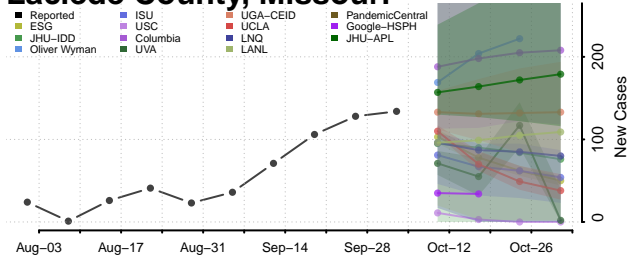

Laclede County, Missouri