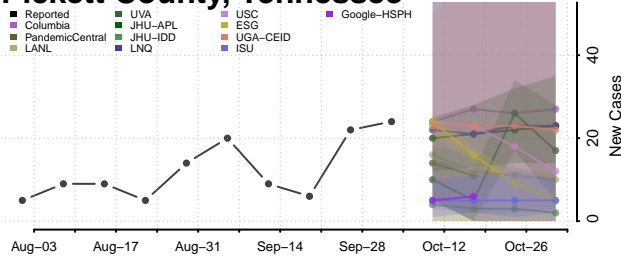

Pickett County, Tennessee