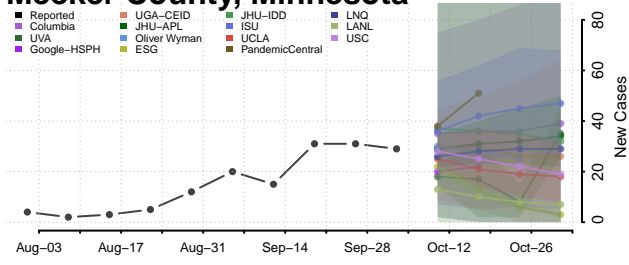

### Meeker County, Minnesota