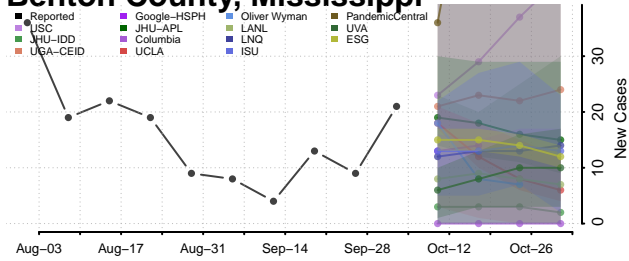

Benton County, Mississippi