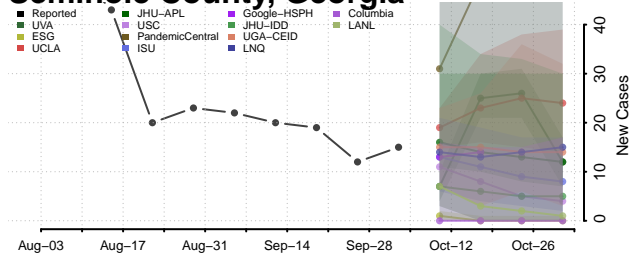

Seminole County, Georgia