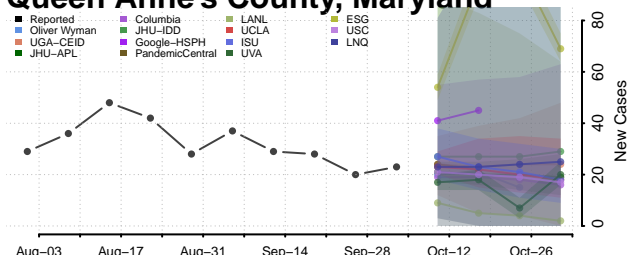

Queen Anne's County, Maryland