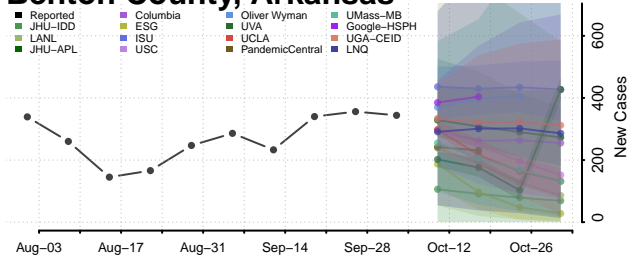

Benton County, Arkansas