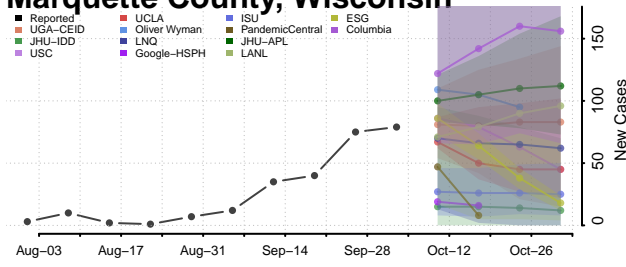

Marquette County, Wisconsin