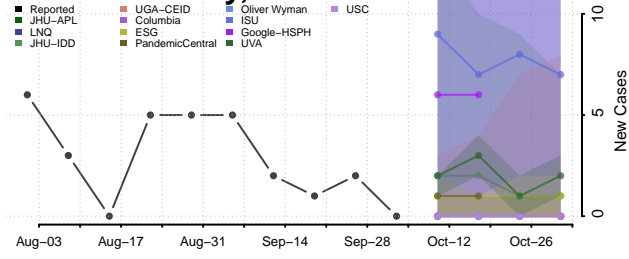

Putnam County, Missouri