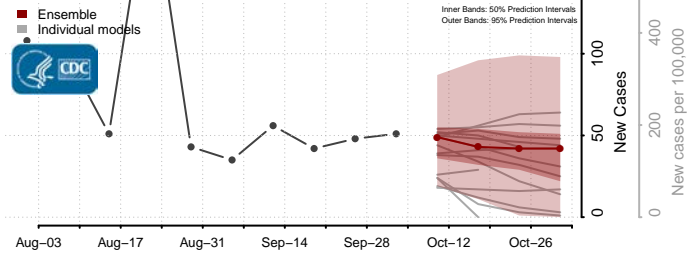

Leflore County, Mississippi