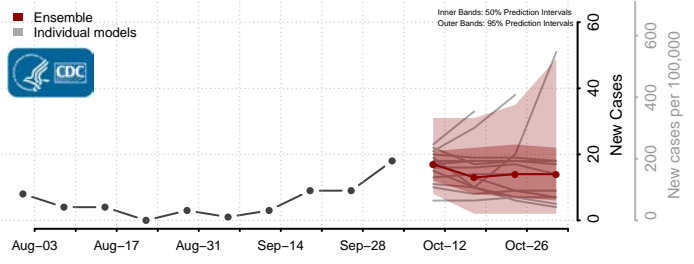

Hamilton County, Nebraska