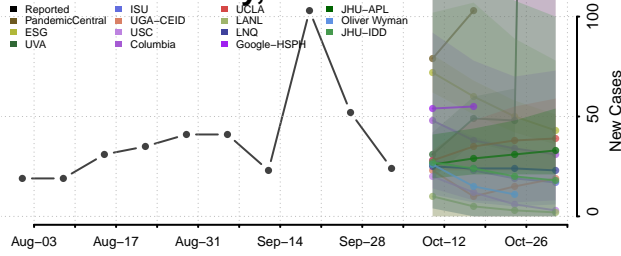

Crawford County, Missouri