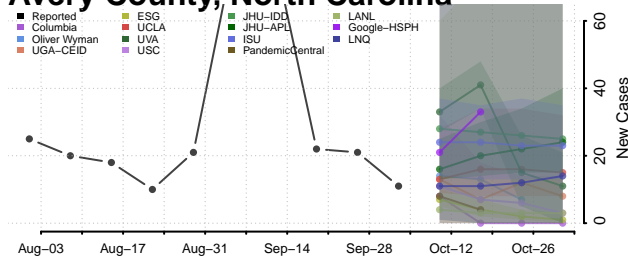

Avery County, North Carolina