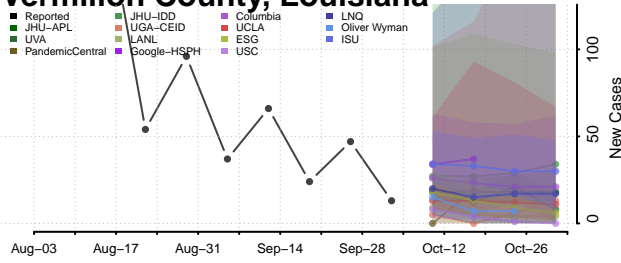

### Vermilion County, Louisiana