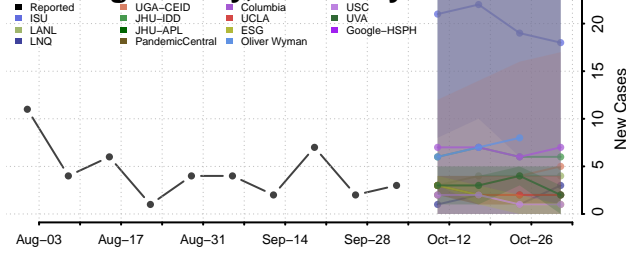

Fleming County, Kentucky