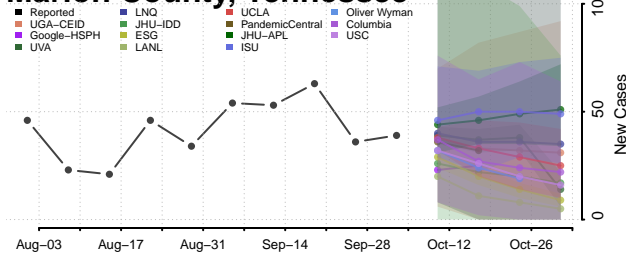

Marion County, Tennessee