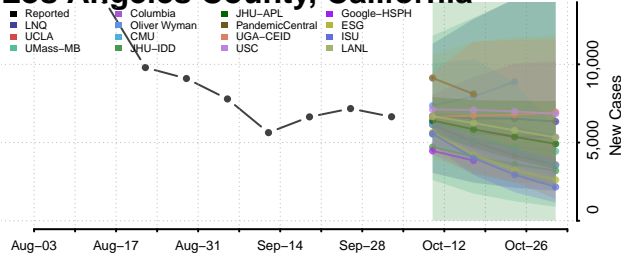

Los Angeles County, California