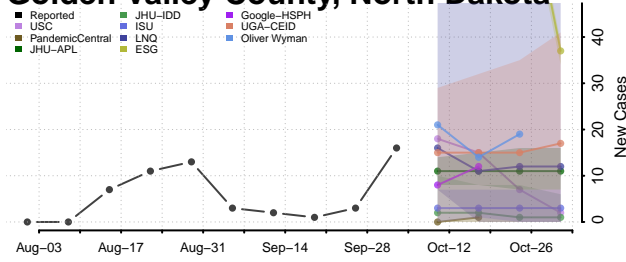

Golden Valley County, North Dakota