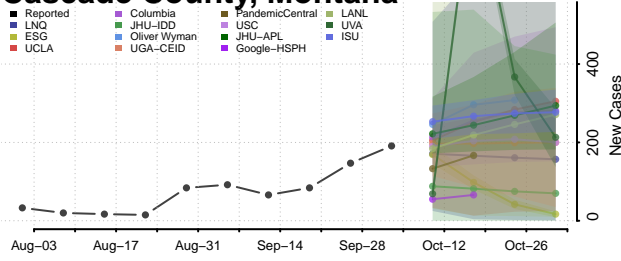

Cascade County, Montana