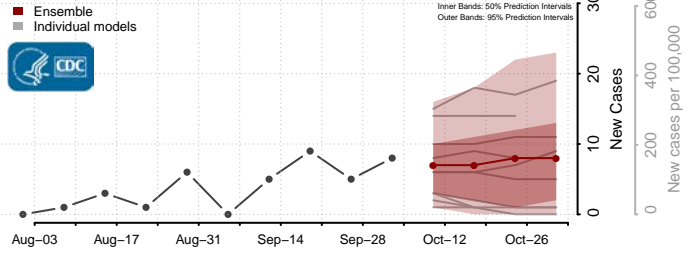

Marshall County, South Dakota