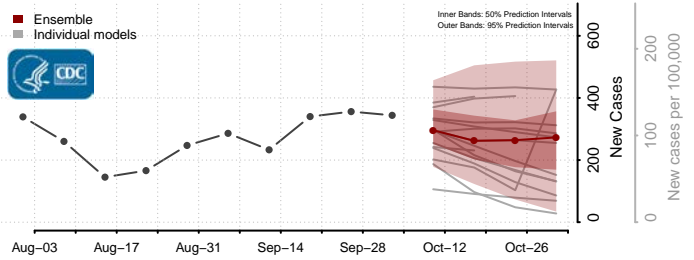

Benton County, Arkansas