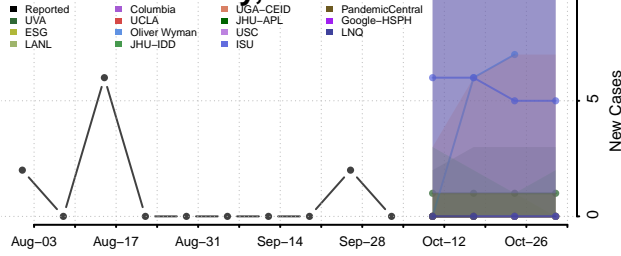

Hamilton County, Kansas