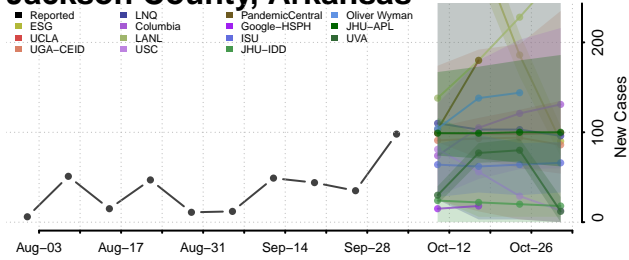

Jackson County, Arkansas