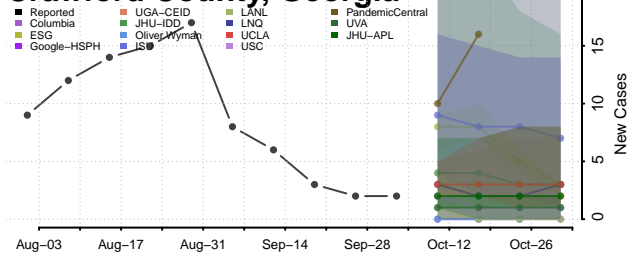

Crawford County, Georgia