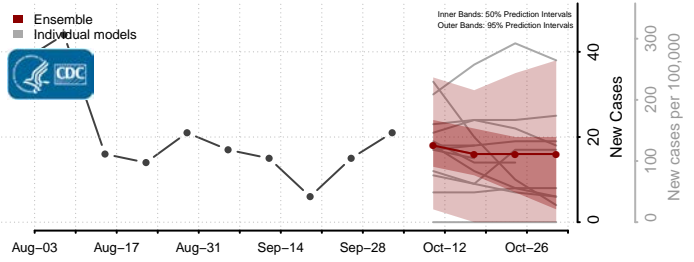

Calhoun County, Mississippi