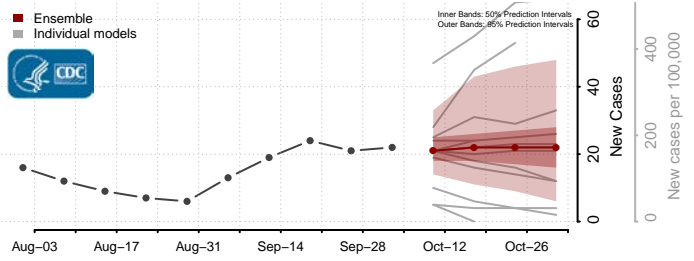

Lake County, South Dakota