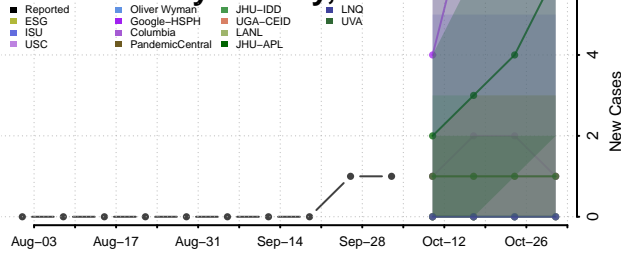

Golden Valley County, Montana