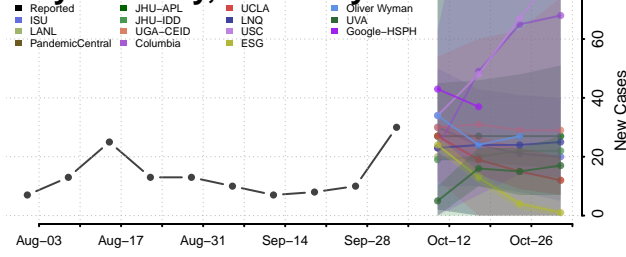

Floyd County, Kentucky