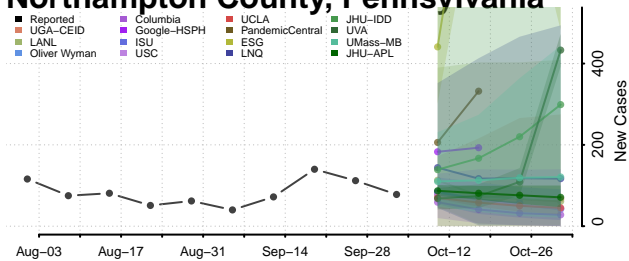

Northampton County, Pennsylvania