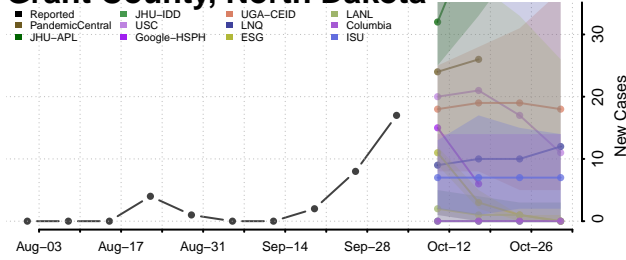

Grant County, North Dakota