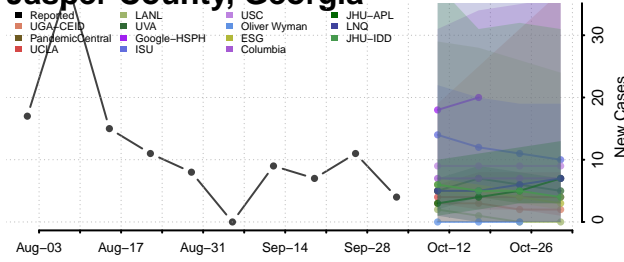

Jasper County, Georgia