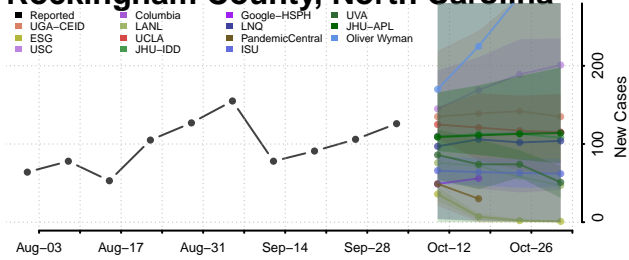

Rockingham County, North Carolina