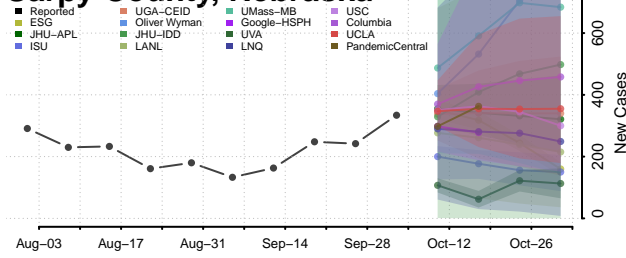

Sarpy County, Nebraska