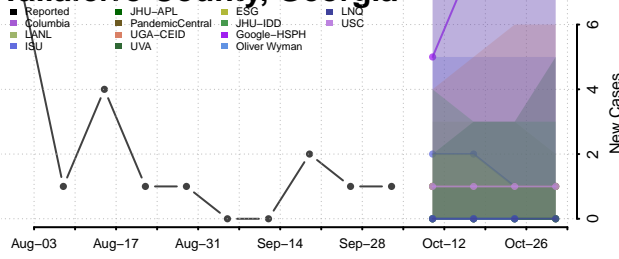

Taliaferro County, Georgia