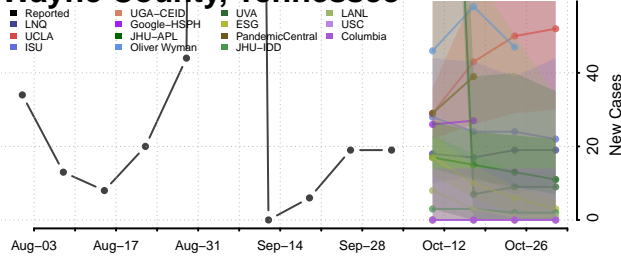

Wayne County, Tennessee