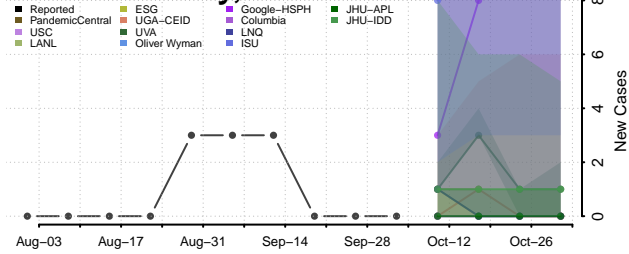

Kittson County, Minnesota