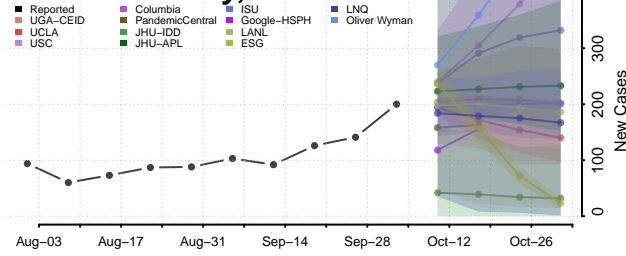

Lincoln County, South Dakota