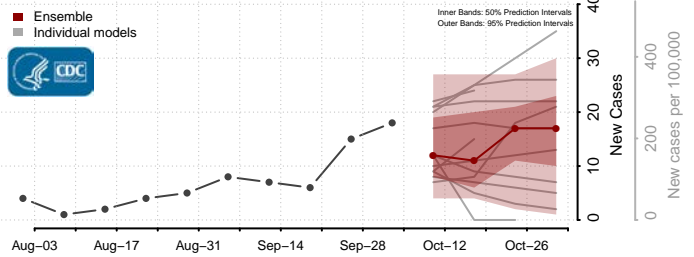

Dade County, Missouri