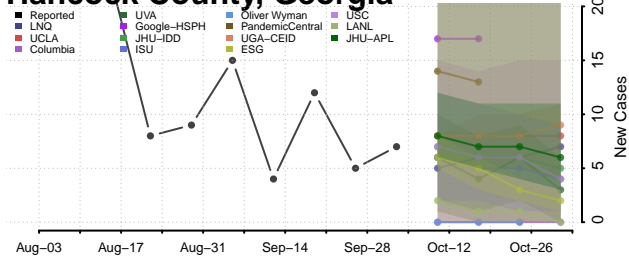

Hancock County, Georgia