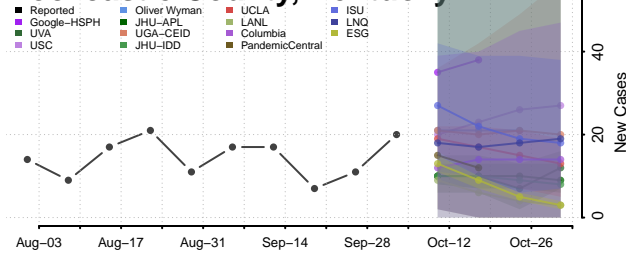

Rockcastle County, Kentucky