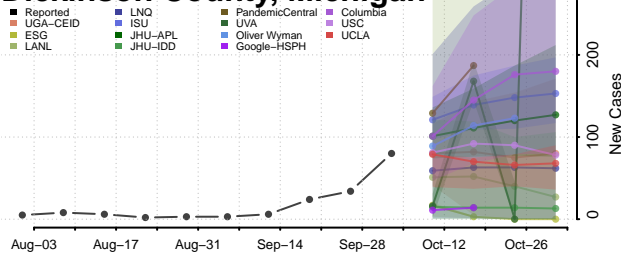

Dickinson County, Michigan