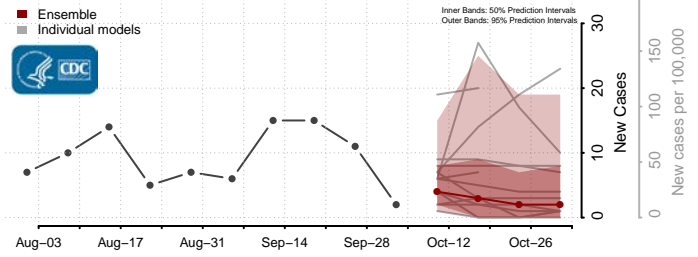

King William County, Virginia