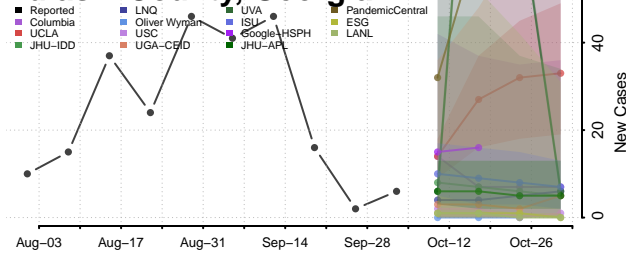

Pulaski County, Georgia