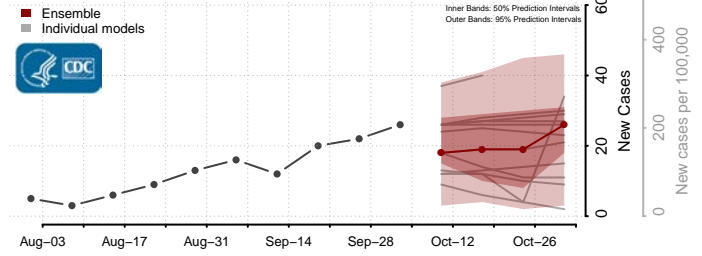

DeKalb County, Missouri