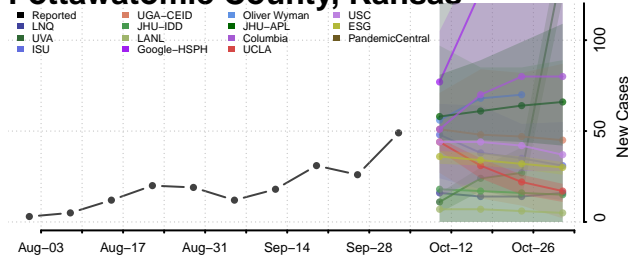

Pottawatomie County, Kansas