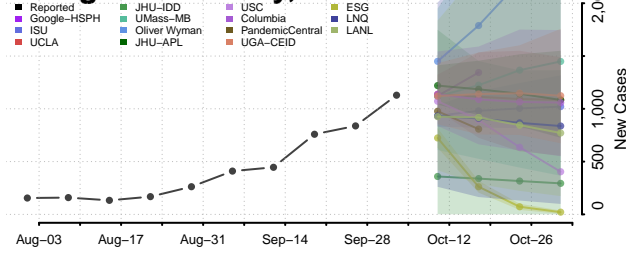

Outagamie County, Wisconsin