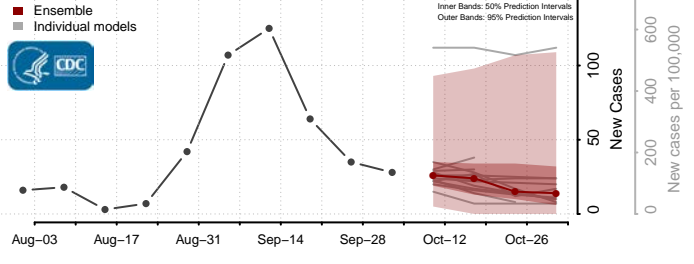

Stutsman County, North Dakota