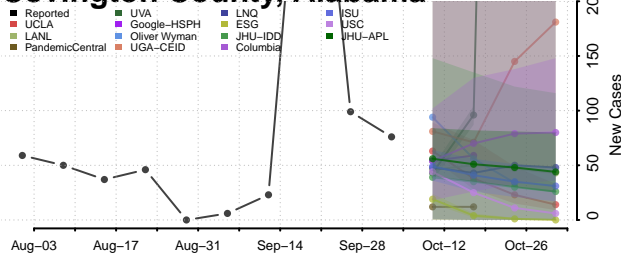

Covington County, Alabama