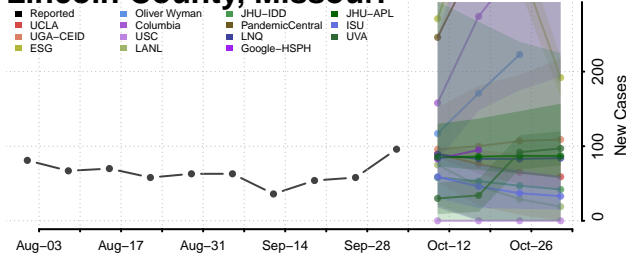

Lincoln County, Missouri