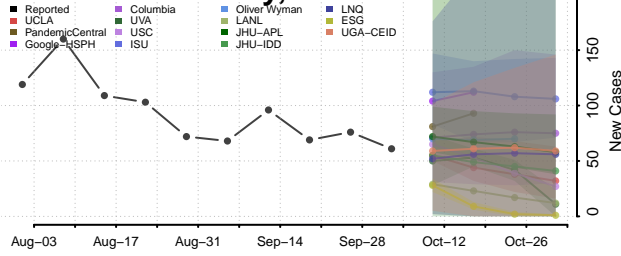

Crittenden County, Arkansas