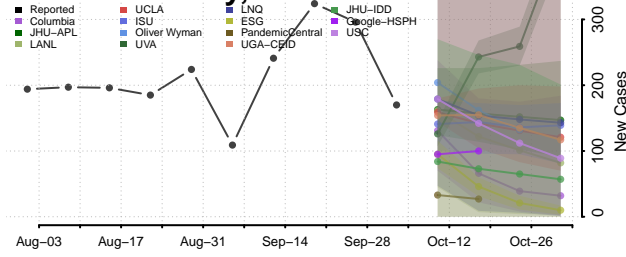

### Putnam County, Tennessee