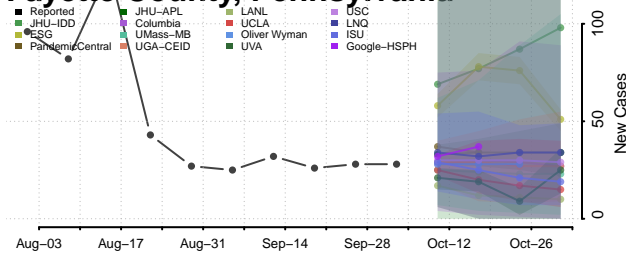

Fayette County, Pennsylvania