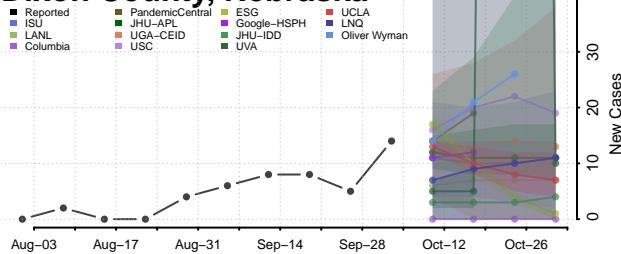

Dixon County, Nebraska