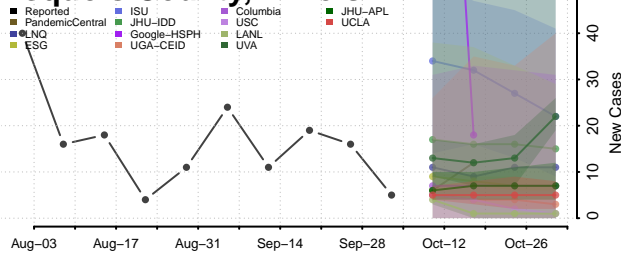

Iroquois County, Illinois