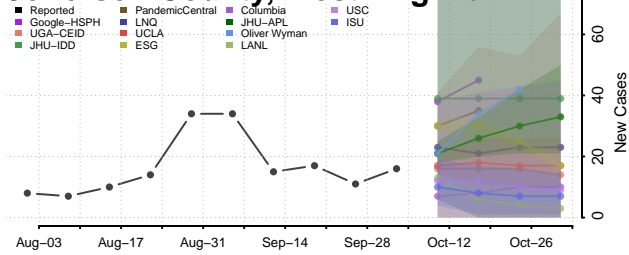

Jefferson County, West Virginia