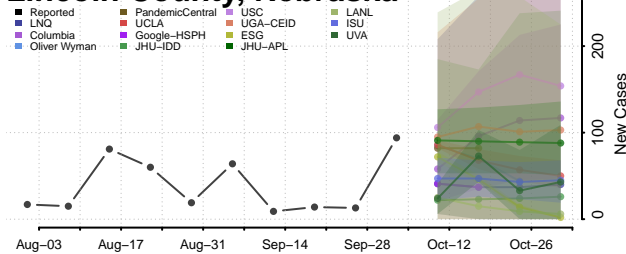

Lincoln County, Nebraska