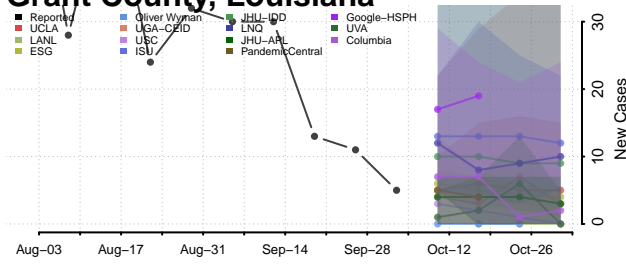

Grant County, Louisiana