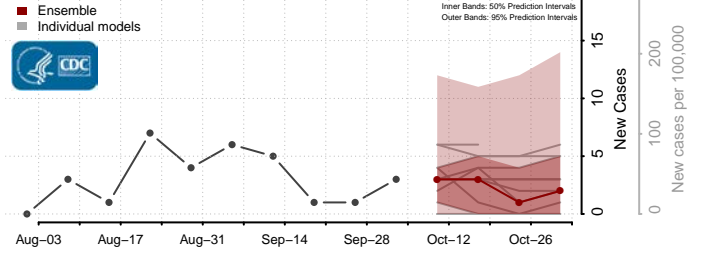

Wabaunsee County, Kansas