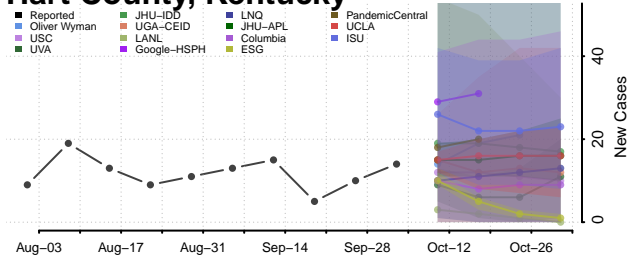

Hart County, Kentucky