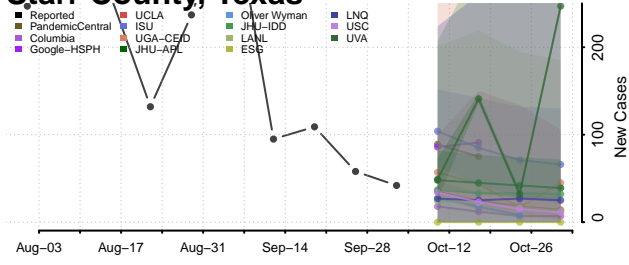

Starr County, Texas