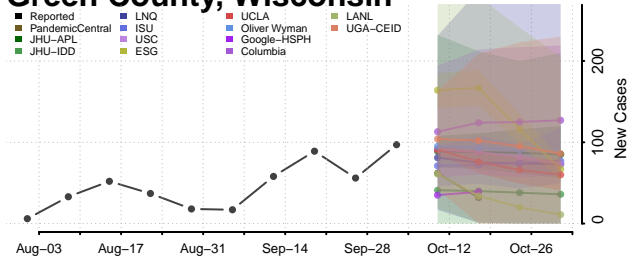

Green County, Wisconsin