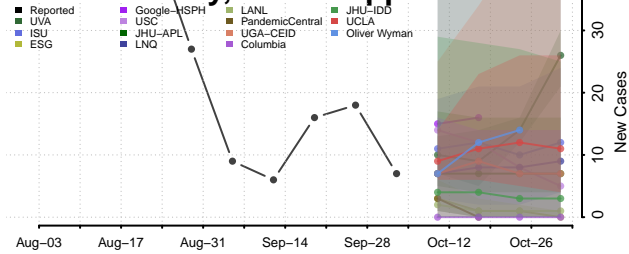

Tunica County, Mississippi