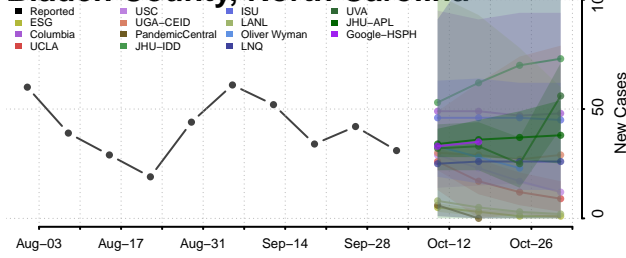

### Bladen County, North Carolina