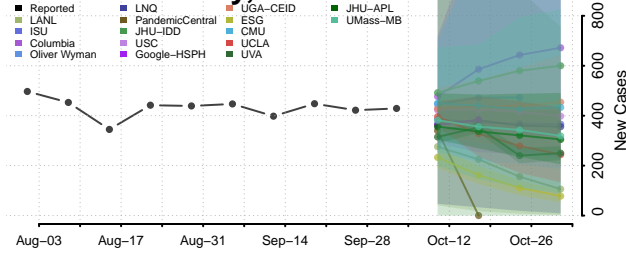

Guilford County, North Carolina