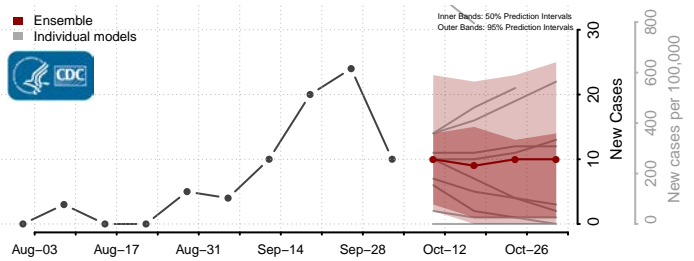

Sargent County, North Dakota