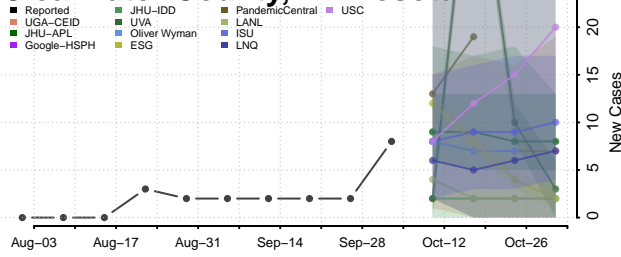

Clearwater County, Minnesota