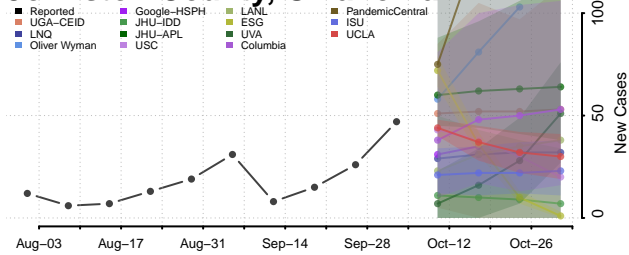

Johnston County, Oklahoma