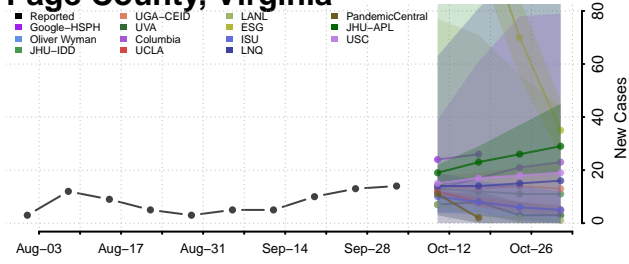

Page County, Virginia