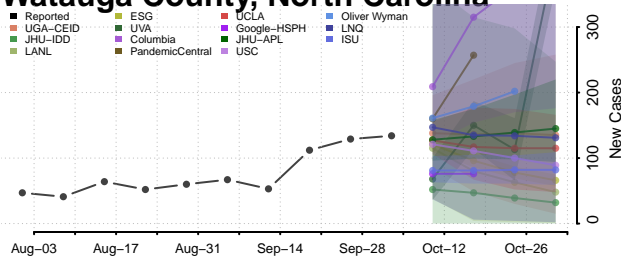

Watauga County, North Carolina