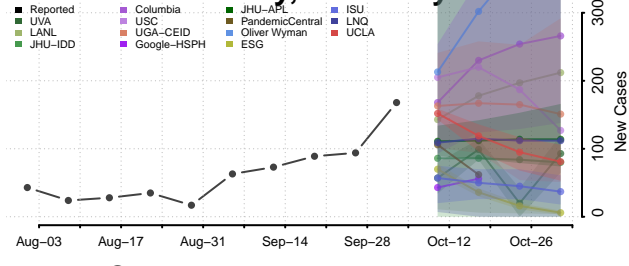

Henderson County, Kentucky