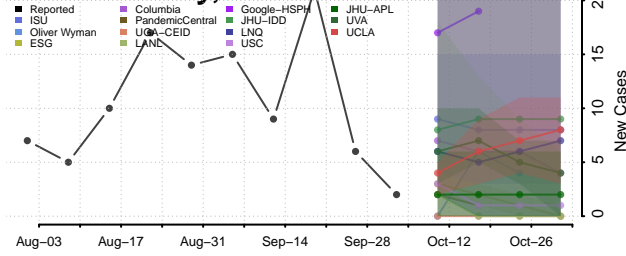

Gates County, North Carolina