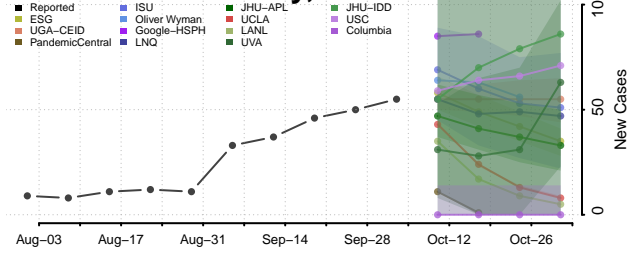

Buena Vista County, Iowa