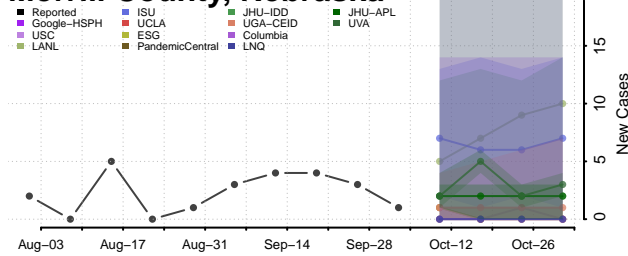

Morrill County, Nebraska