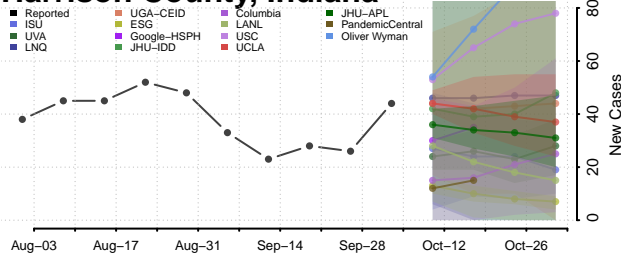

Harrison County, Indiana