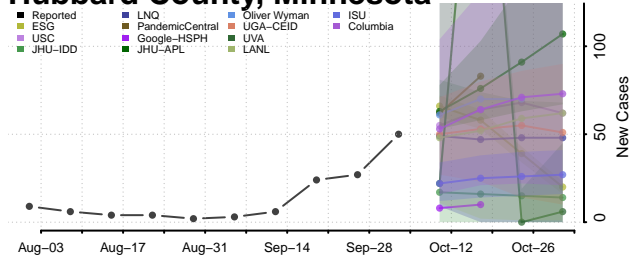

### Hubbard County, Minnesota