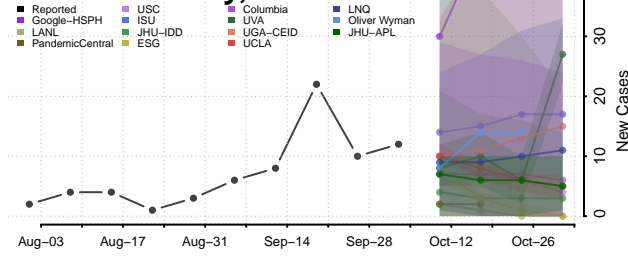

Lincoln County, Minnesota