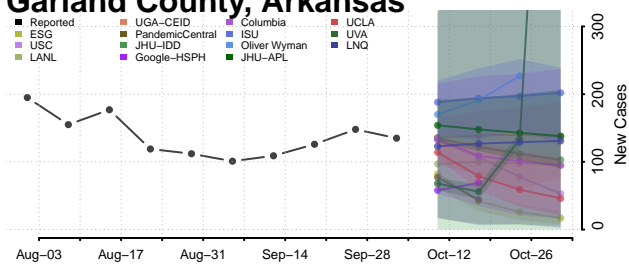

Garland County, Arkansas