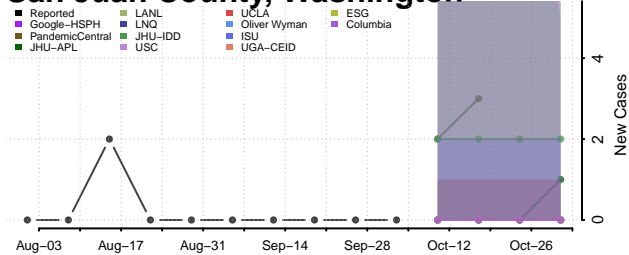

San Juan County, Washington