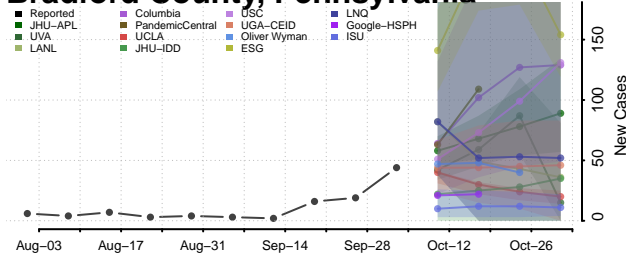

Bradford County, Pennsylvania