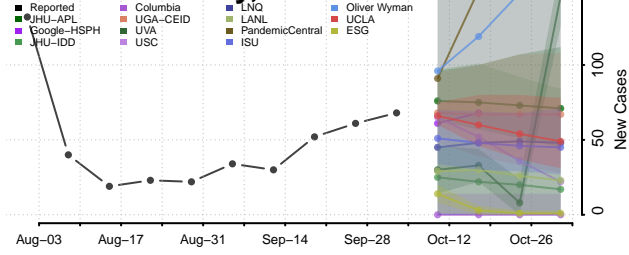

Jackson County, Oklahoma