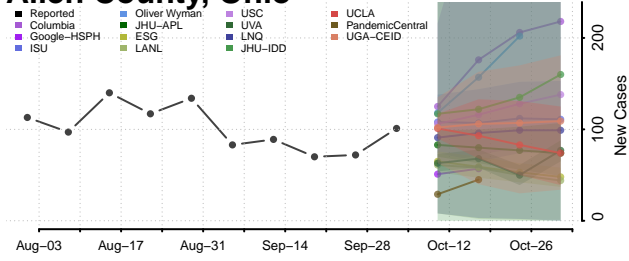

Allen County, Ohio