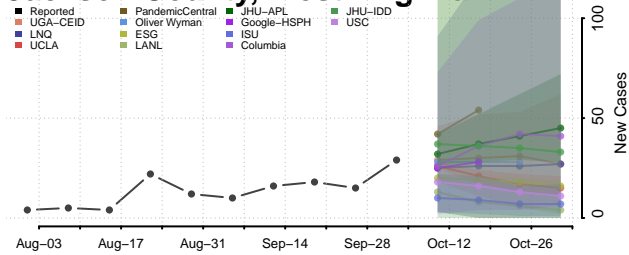

Jackson County, West Virginia