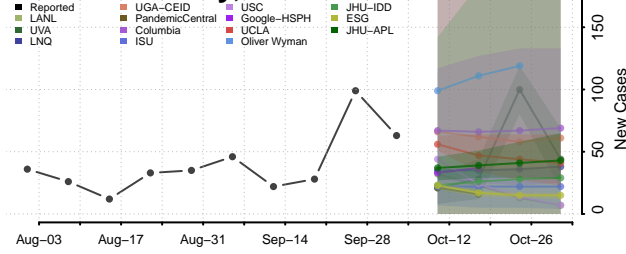

Greene County, North Carolina