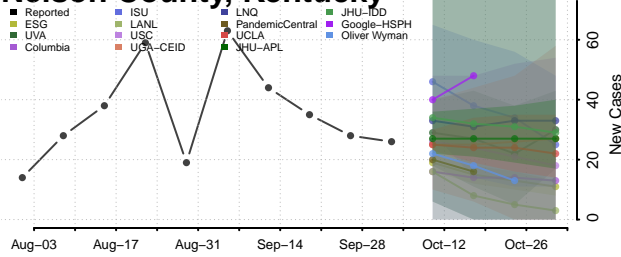

Nelson County, Kentucky