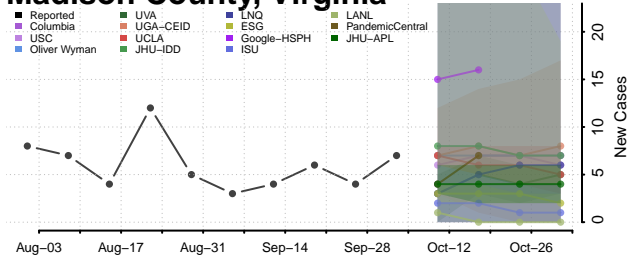

### Madison County, Virginia