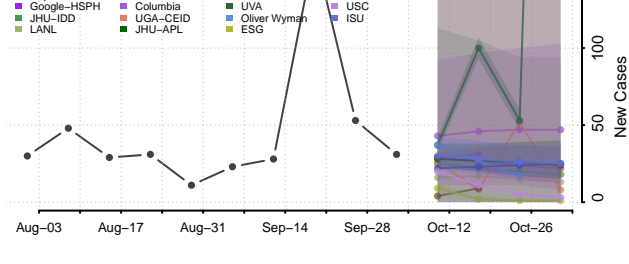

Cherokee County, Alabama