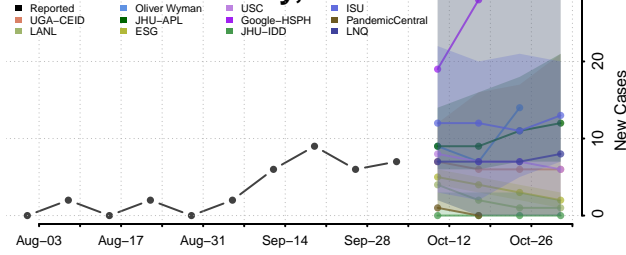

McPherson County, South Dakota