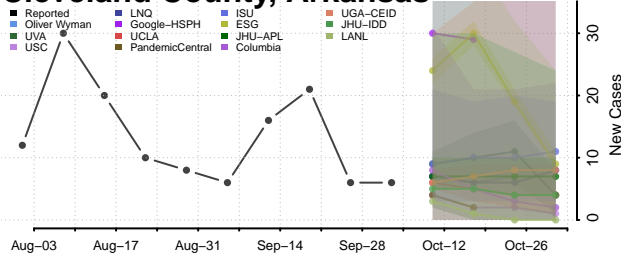

Cleveland County, Arkansas