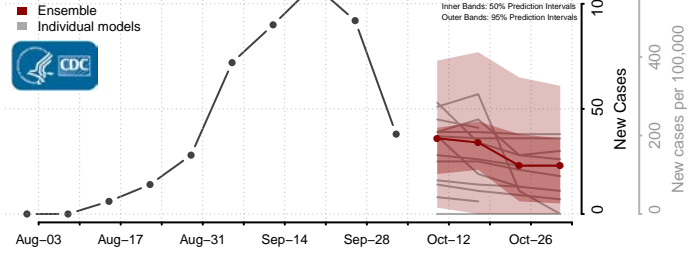

Crawford County, Illinois