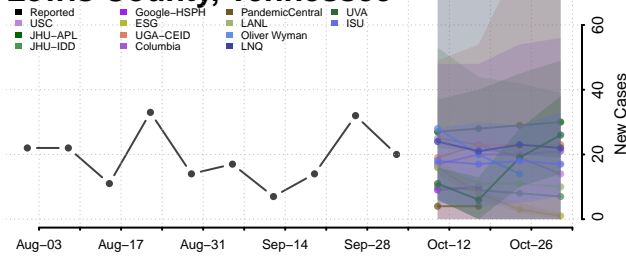

Lewis County, Tennessee