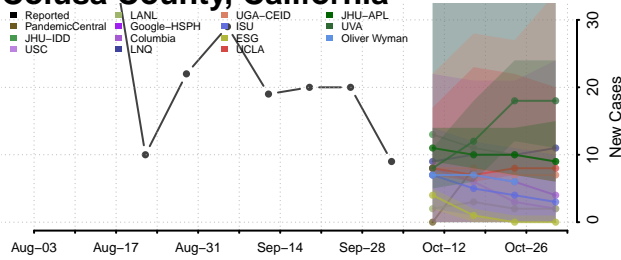

Colusa County, California