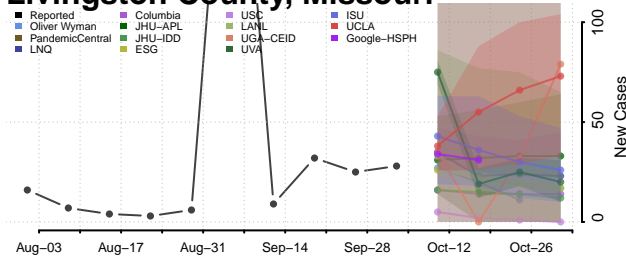

Livingston County, Missouri