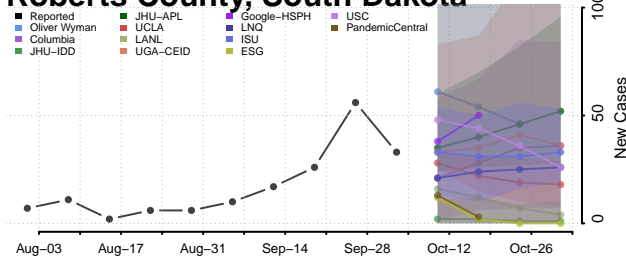

Roberts County, South Dakota