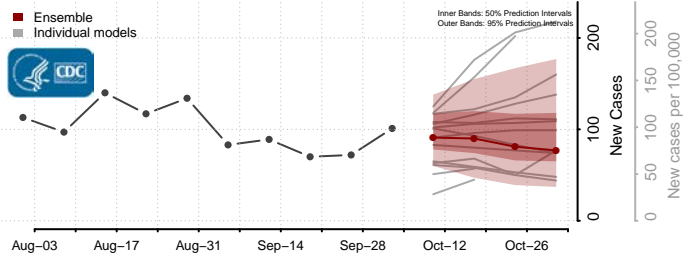

Allen County, Ohio