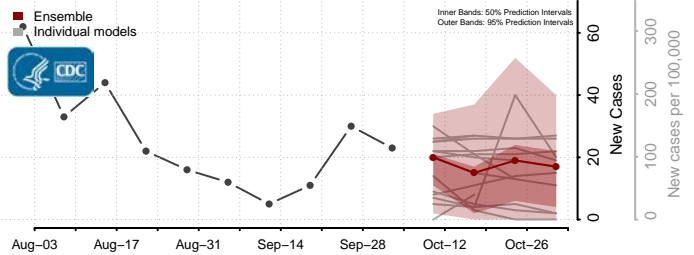

Wayne County, Mississippi