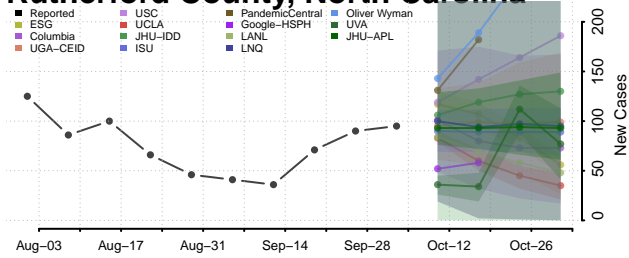

Rutherford County, North Carolina