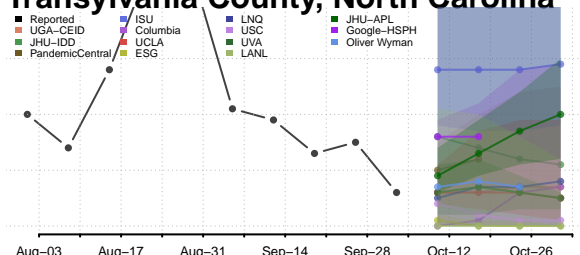

Transylvania County, North Carolina