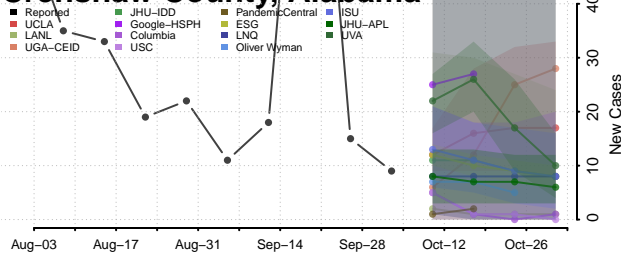

Crenshaw County, Alabama