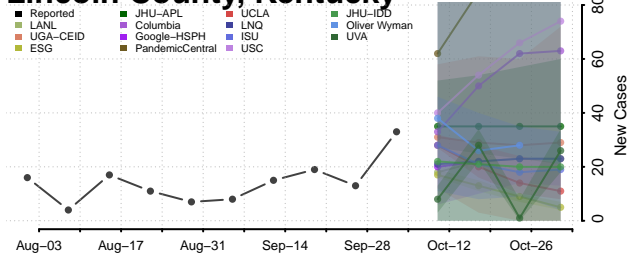

Lincoln County, Kentucky