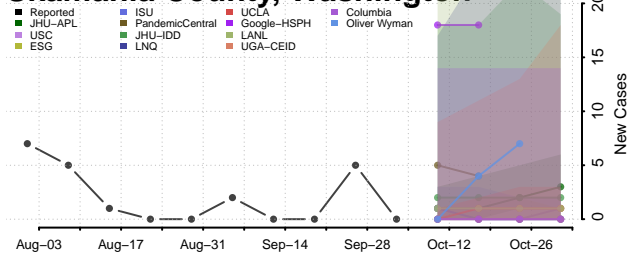

Skamania County, Washington