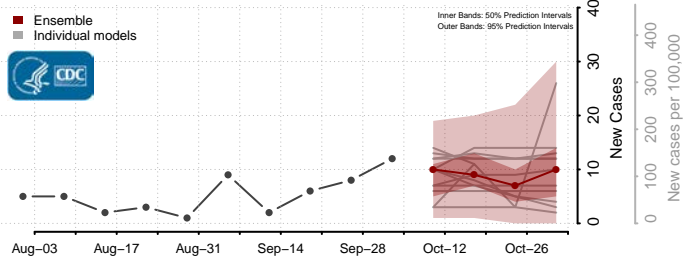

Hancock County, Kentucky