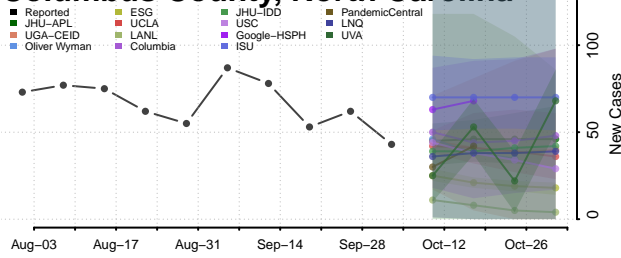

Columbus County, North Carolina