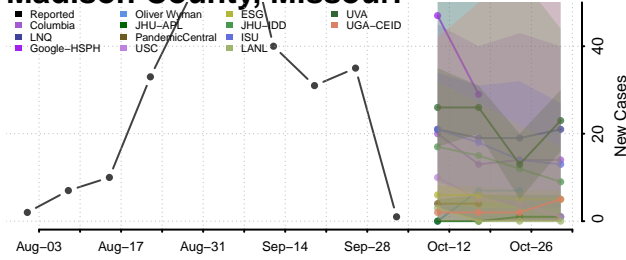

Madison County, Missouri