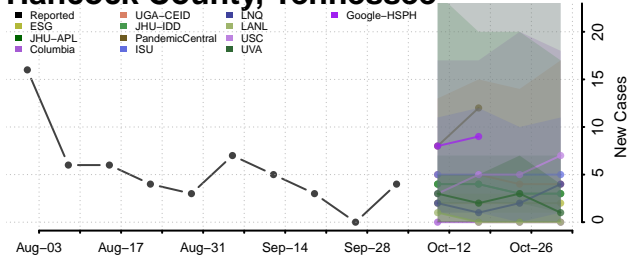

Hancock County, Tennessee