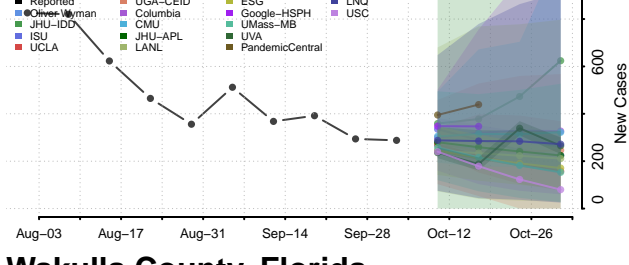

Volusia County, Florida