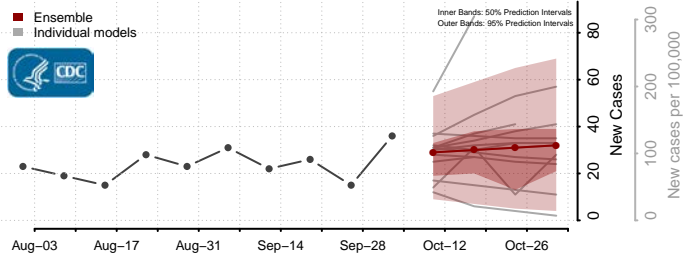

Dinwiddie County, Virginia