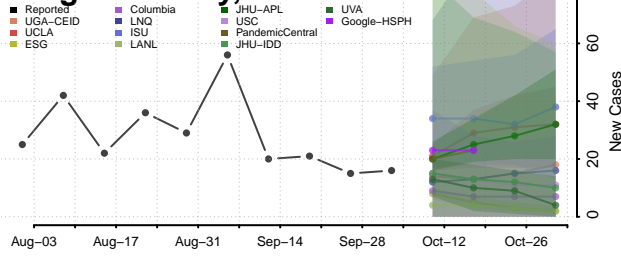

Morgan County, Tennessee