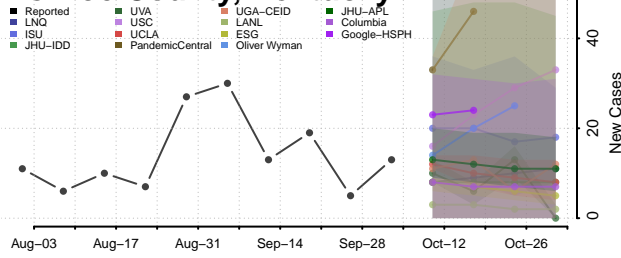

Monroe County, Kentucky