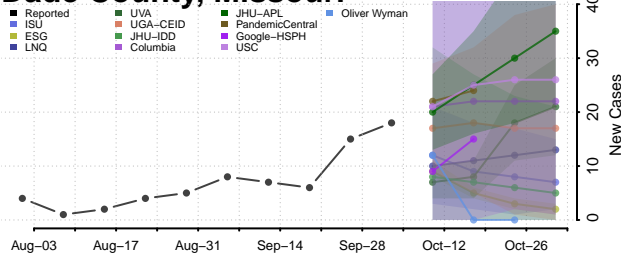

Dade County, Missouri