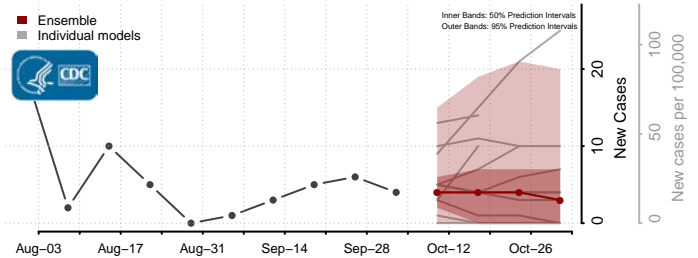

Hampshire County, West Virginia