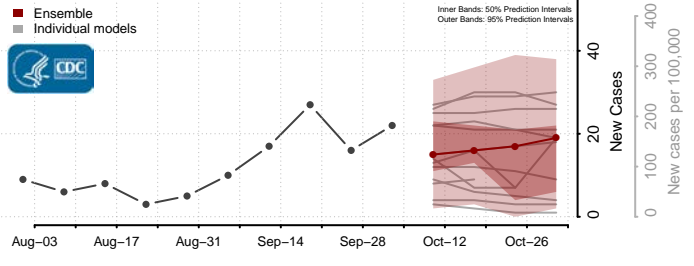

Northumberland County, Virginia