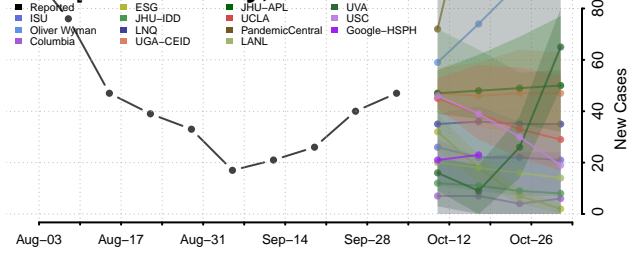

Hampton County, South Carolina