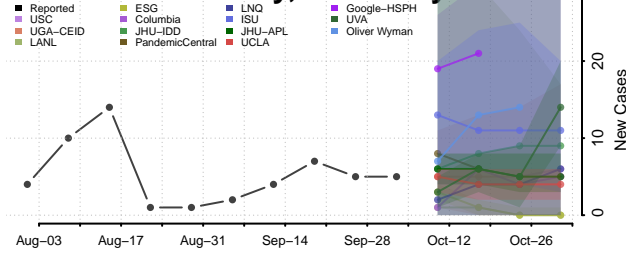

Edmonson County, Kentucky