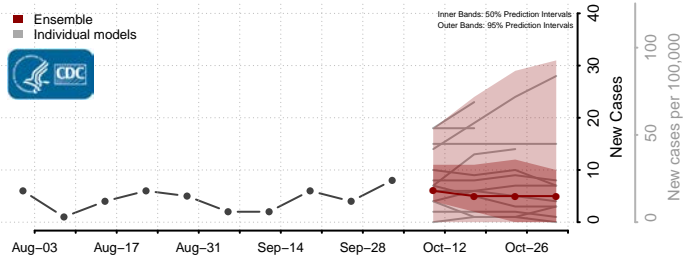

### Putnam County, West Virginia