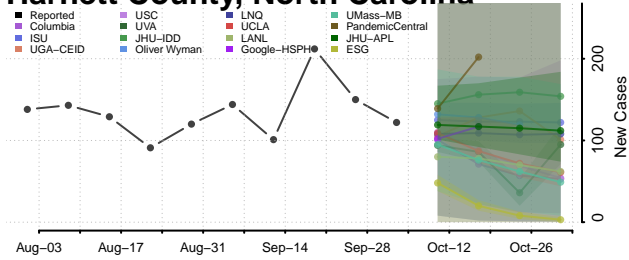

Harnett County, North Carolina