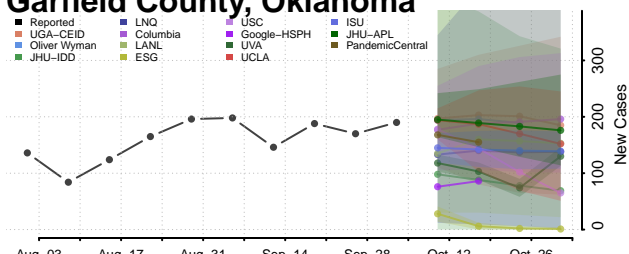

### Garvin County, Oklahoma