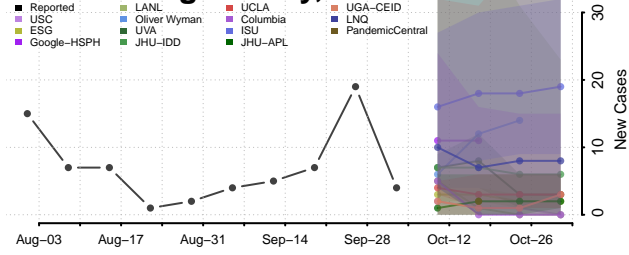

Koochiching County, Minnesota