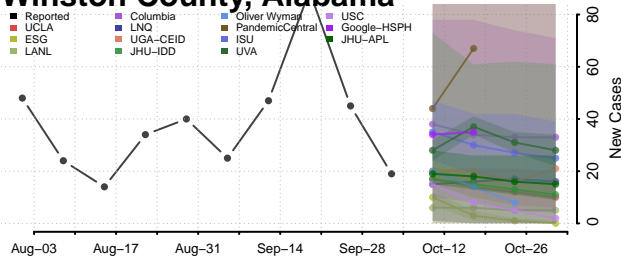

Winston County, Alabama