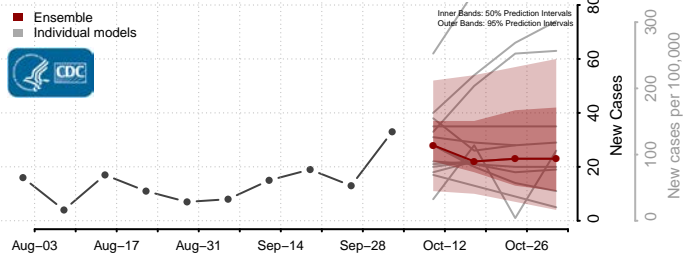

Lincoln County, Kentucky