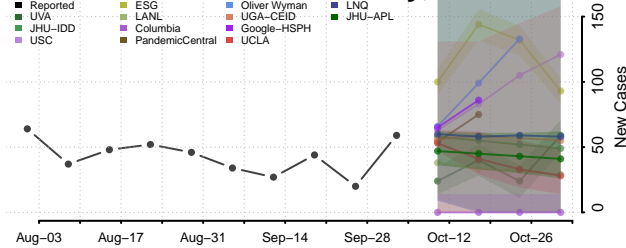

Matanuska-Susitna County, Alaska