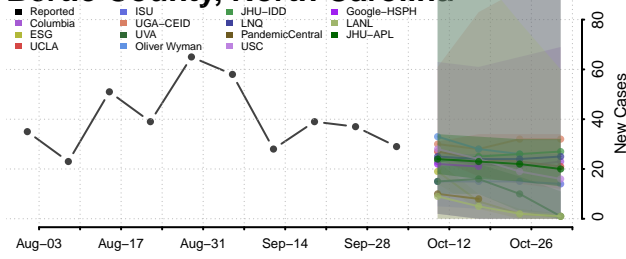

Bertie County, North Carolina