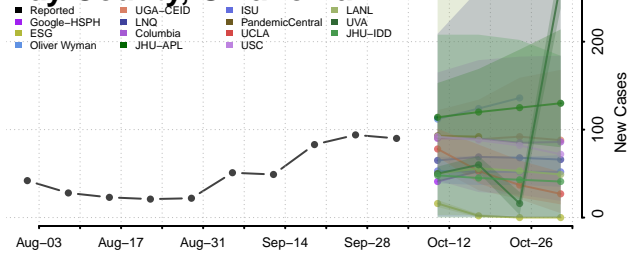

Kay County, Oklahoma