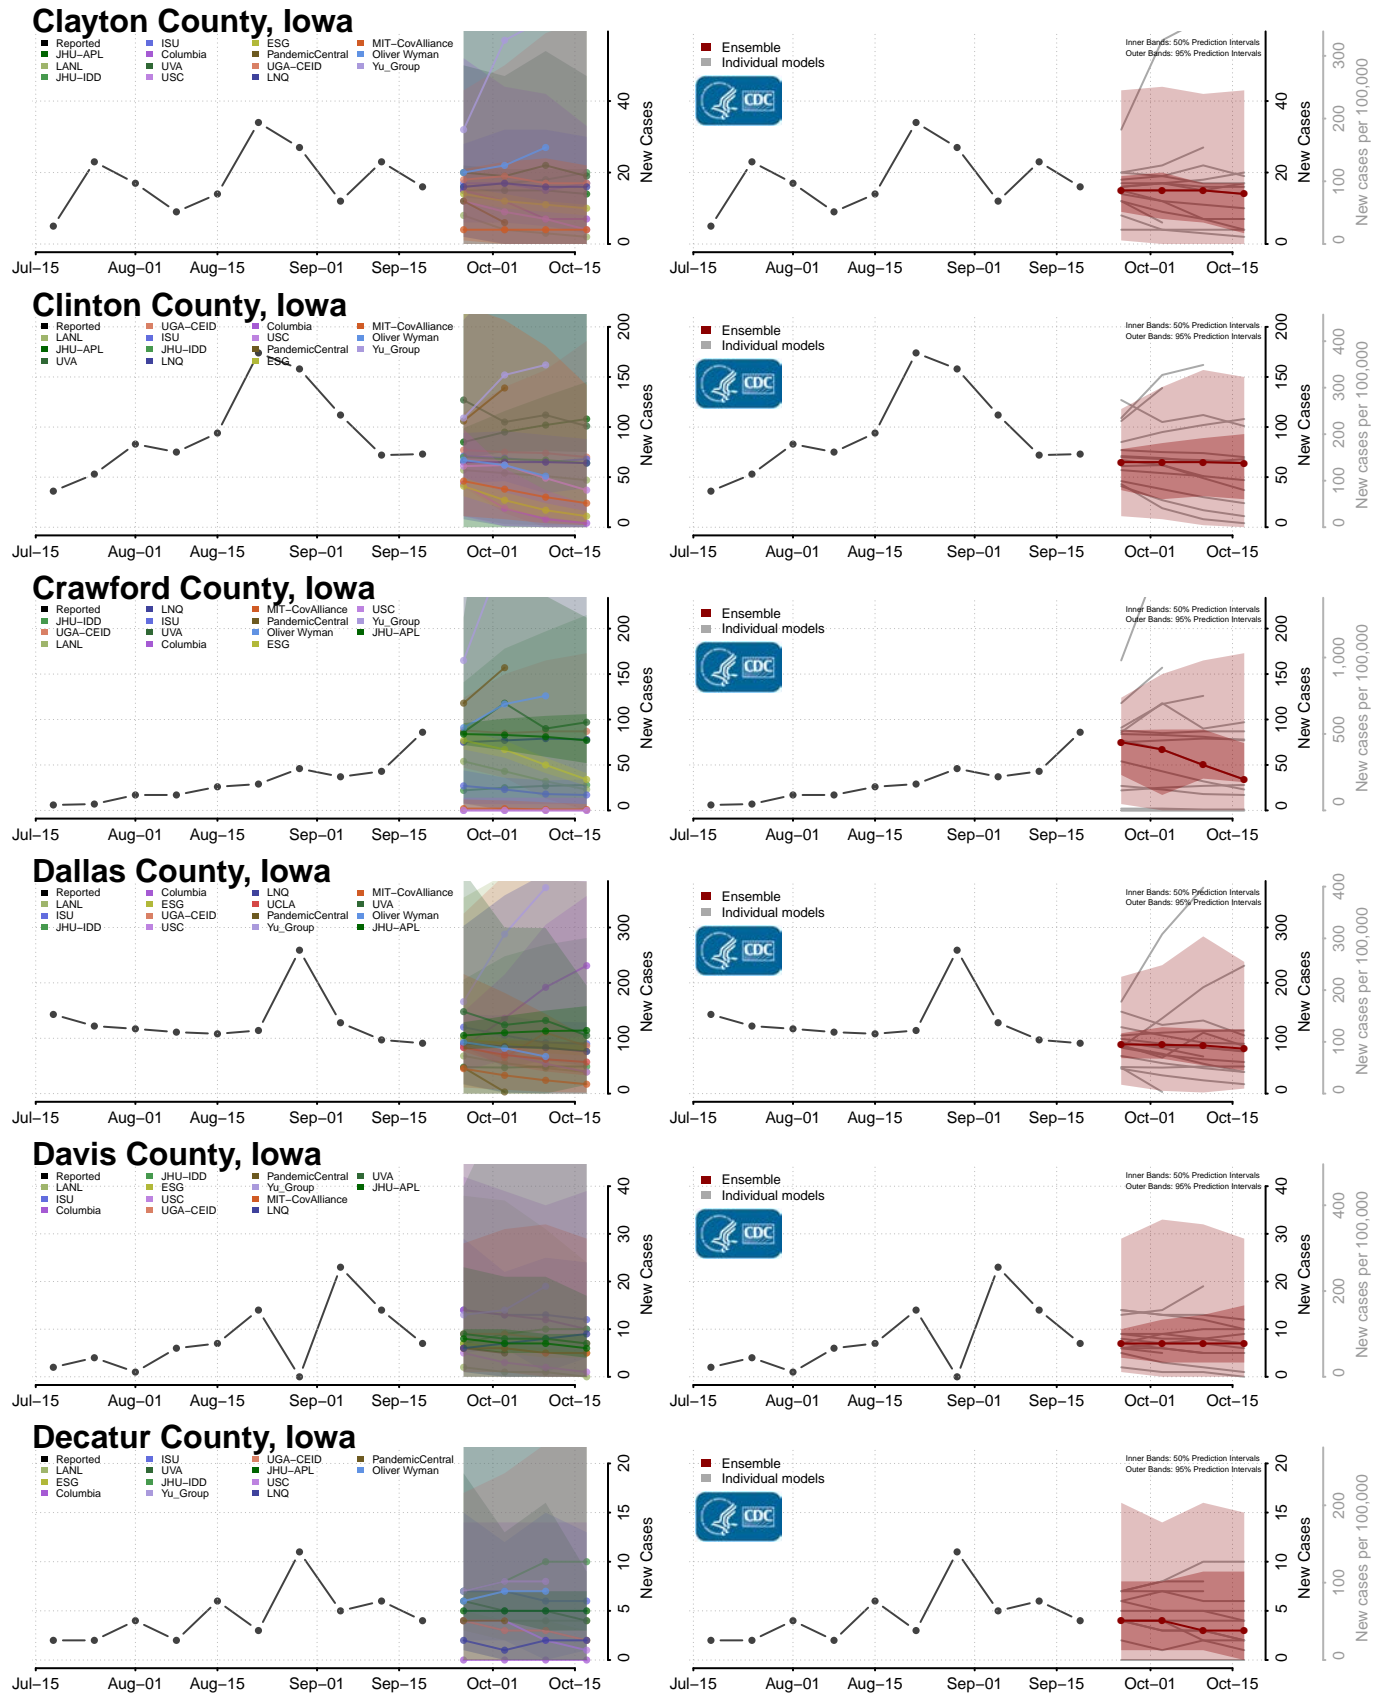

### Madison County, Indiana