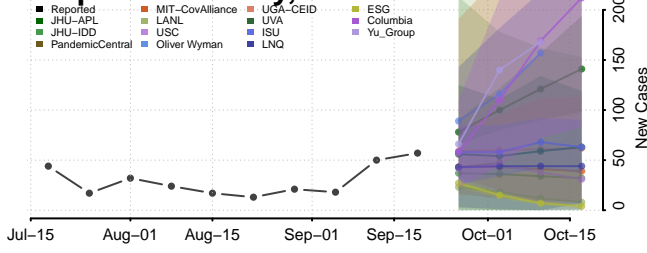

Stephens County, Oklahoma