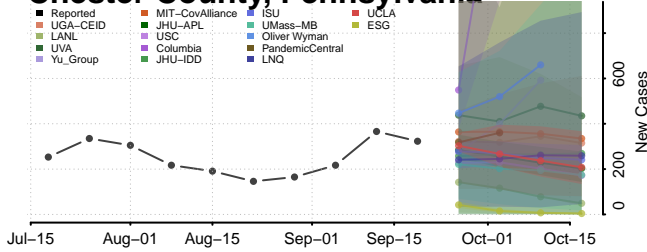

Chester County, Pennsylvania