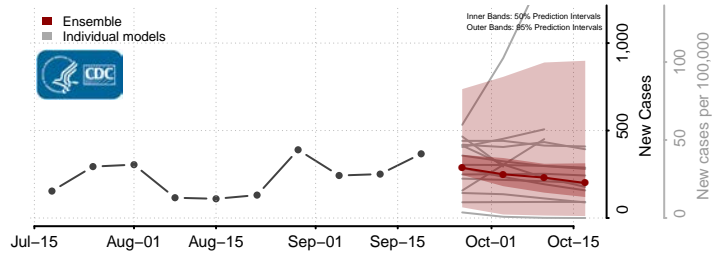

Hartford County, Connecticut