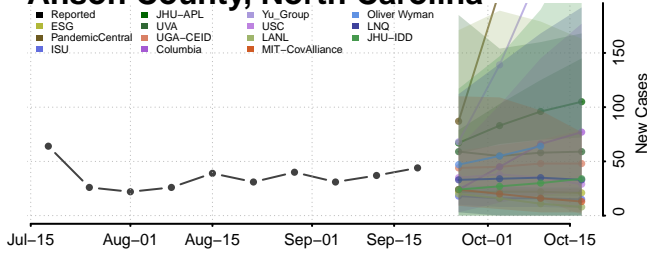

Anson County, North Carolina