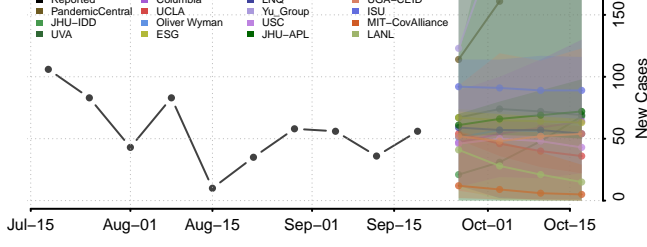

Sampson County, North Carolina