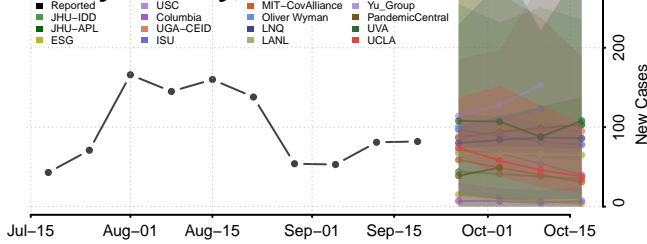

Taney County, Missouri