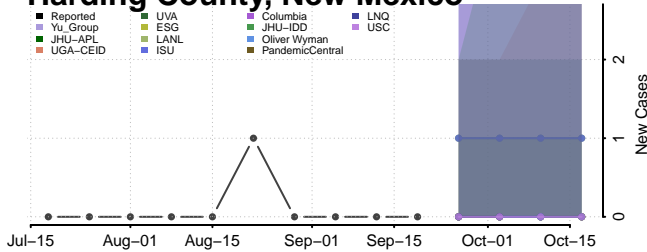

Harding County, New Mexico