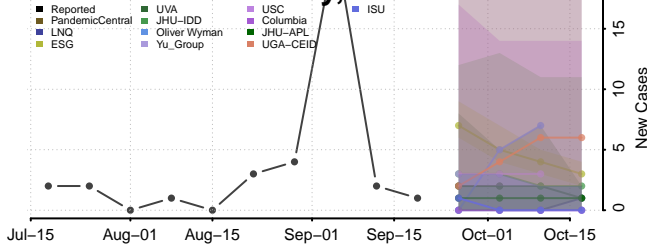

Sweet Grass County, Montana