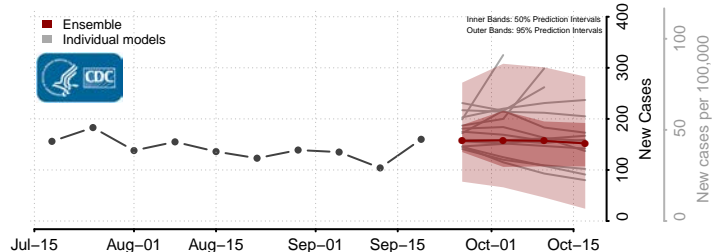

Larimer County, Colorado