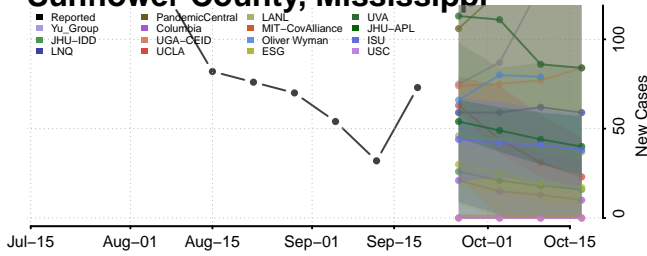

Sunflower County, Mississippi