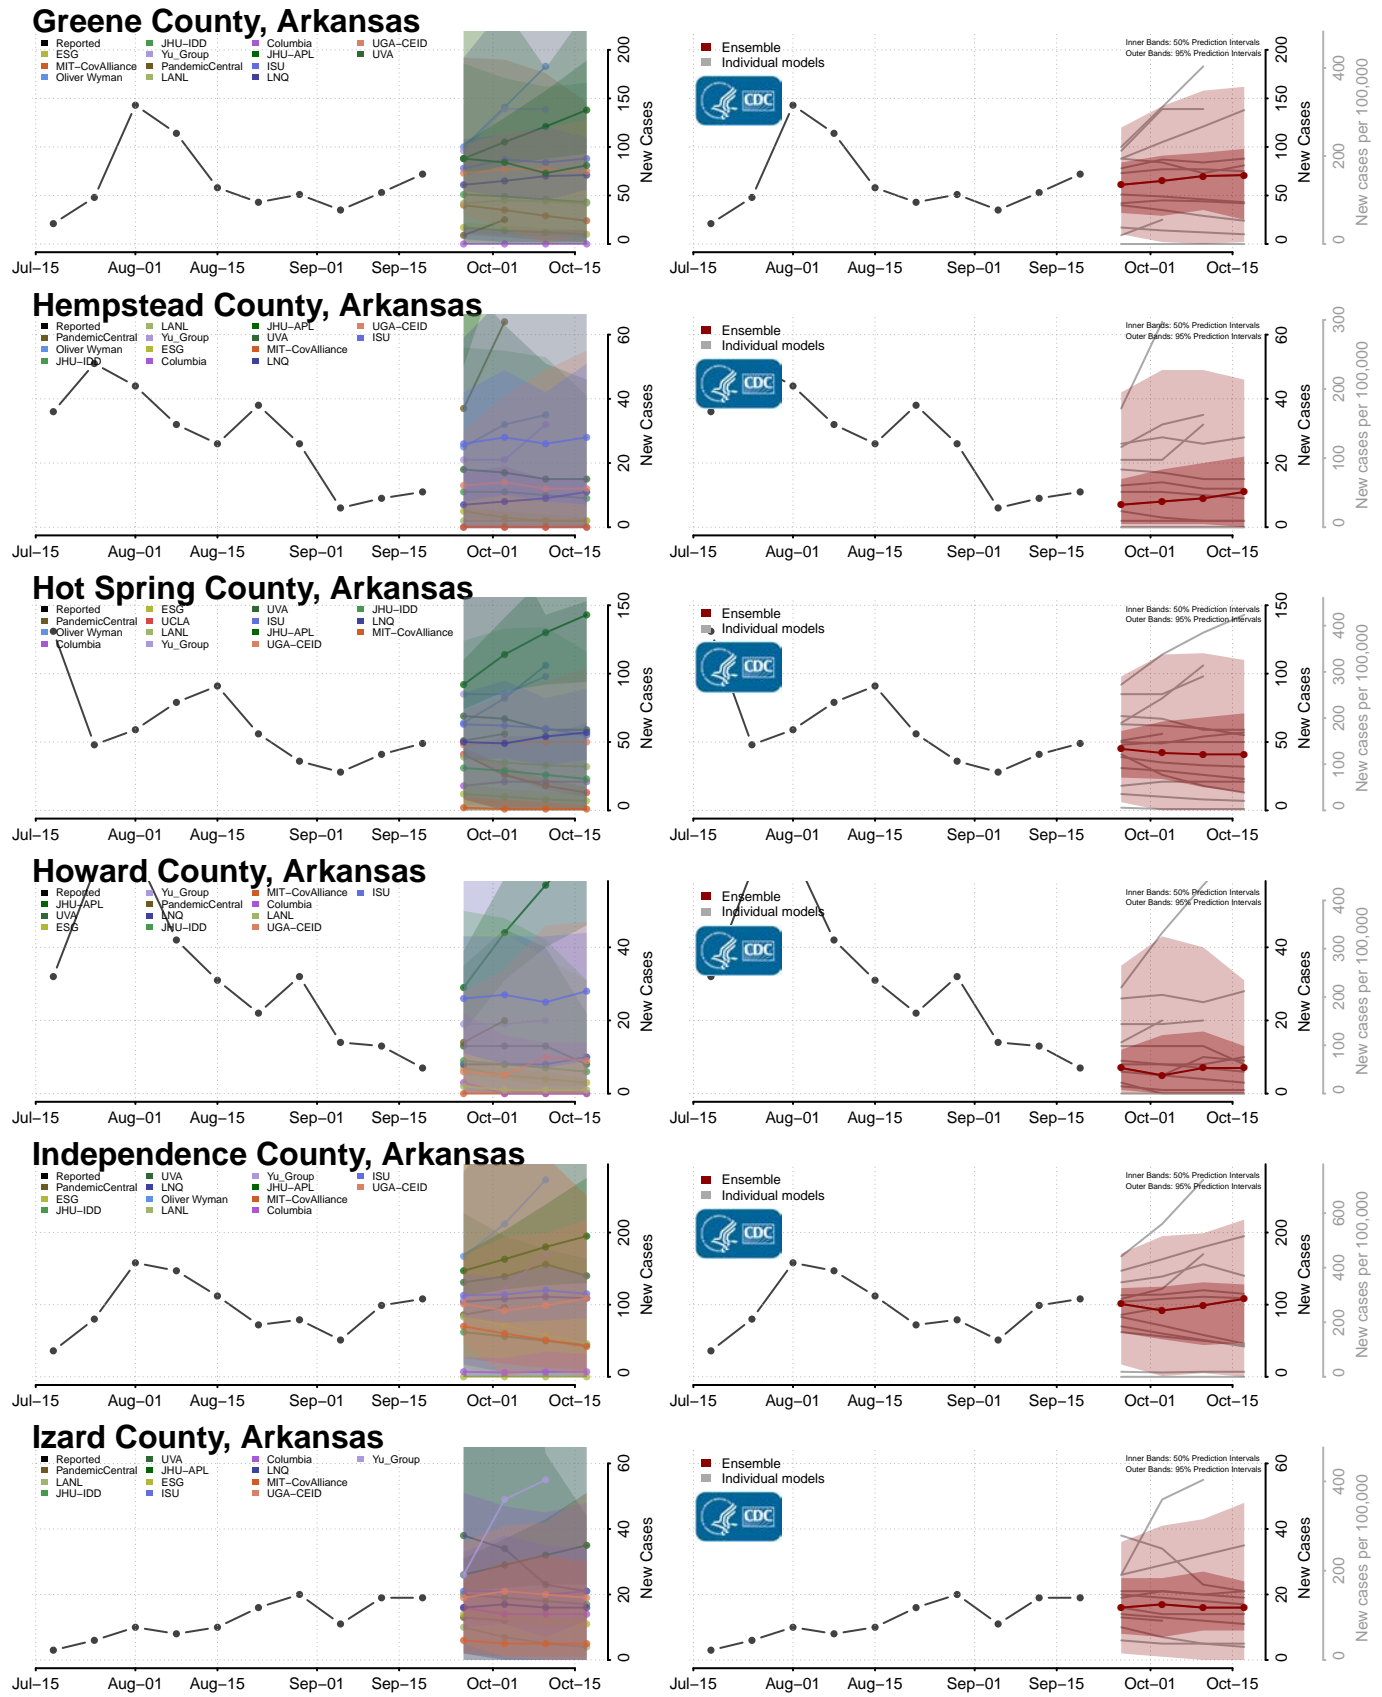

### Chicot County, Arkansas

\*New weekly cases may decrease in this location over the next four weeks. For these locations, the ensemble forecast indicates a probability of 0.75 or greater that fewer cases will be reported in week four of the forecast than in the last reported week.