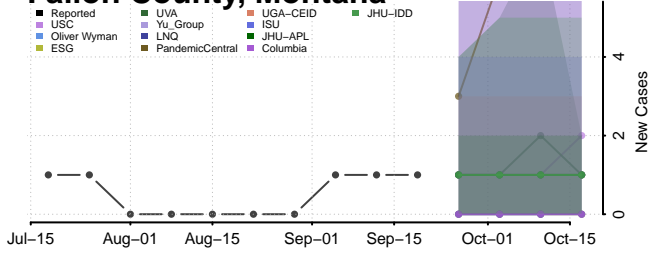

Fallon County, Montana