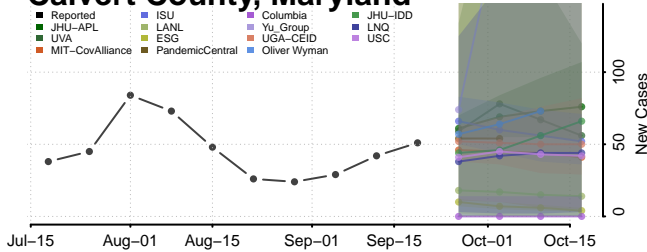

Calvert County, Maryland