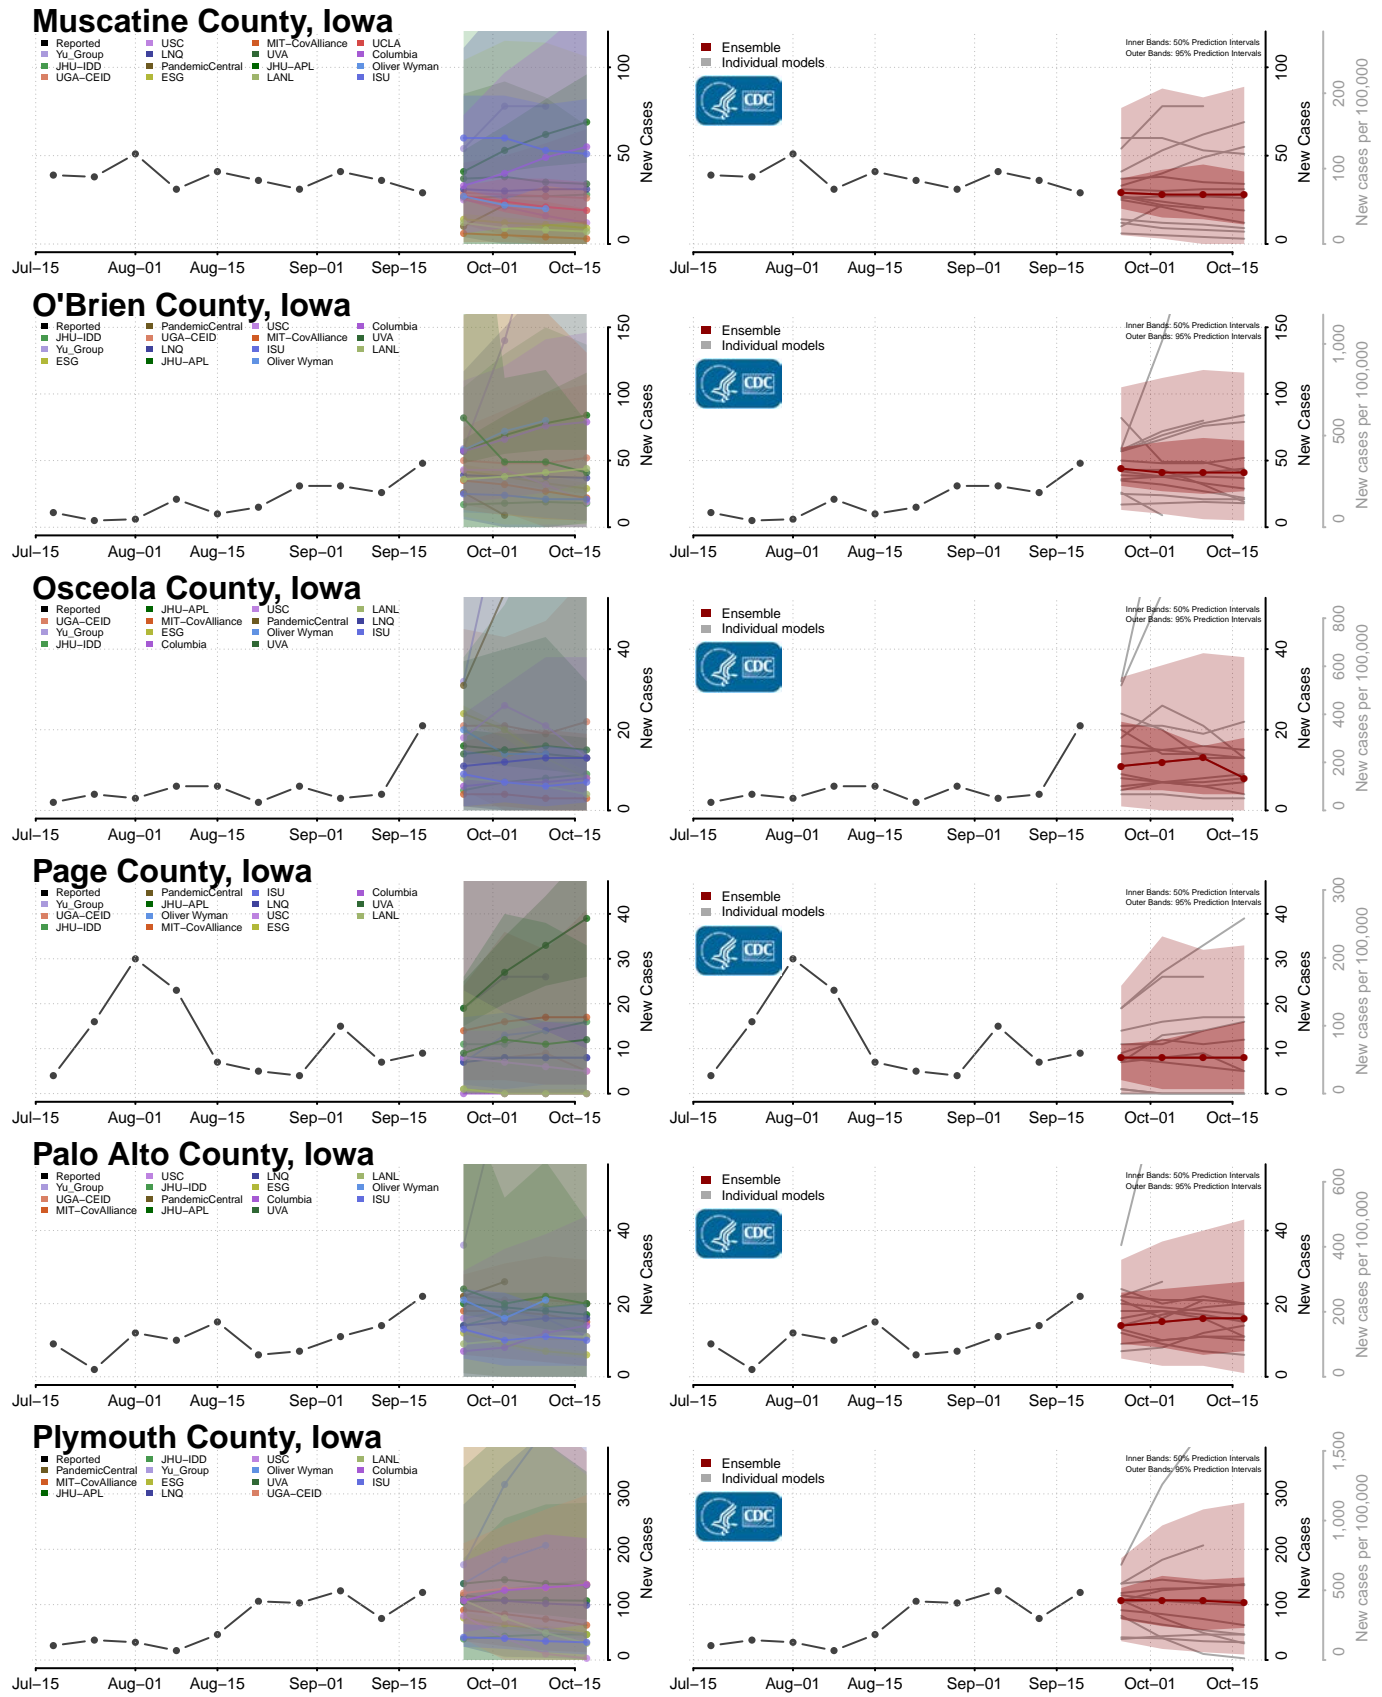

### Madison County, Indiana