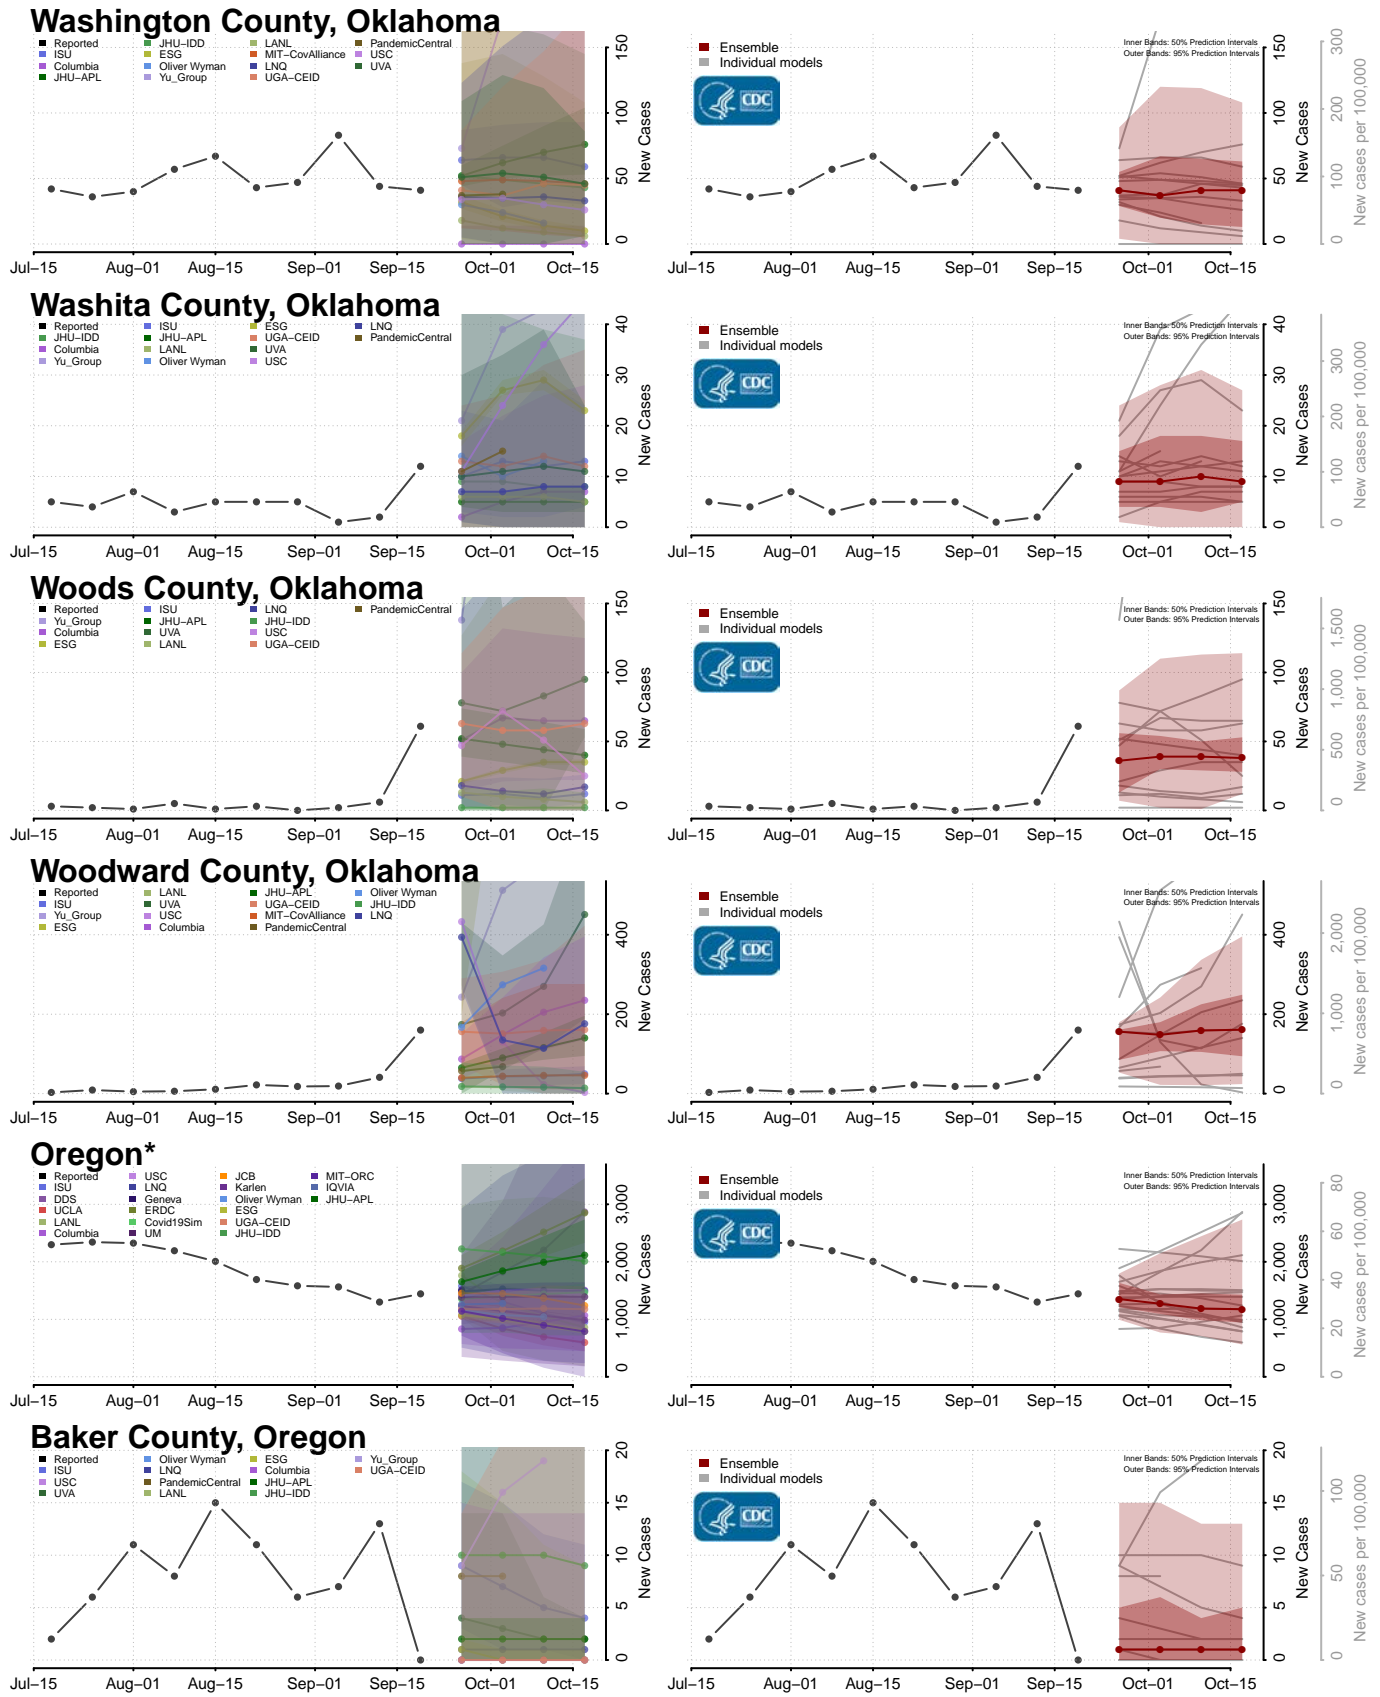

*New weekly cases may decrease in this location over the next four weeks. For these locations, the ensemble forecast indicates a probability of 0.75 or greater that fewer cases will be reported in week four of the forecast than in the last reported week.