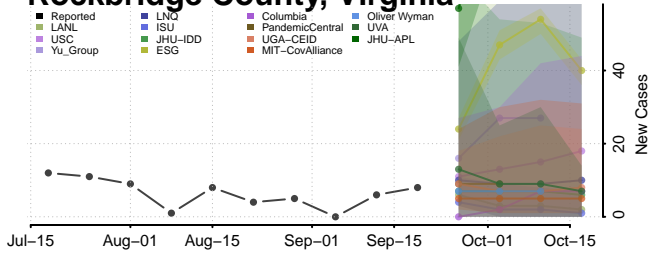

Rockbridge County, Virginia