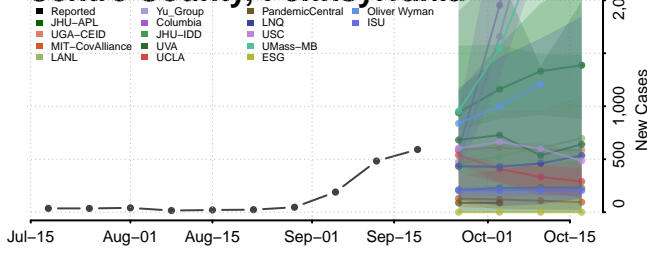

Centre County, Pennsylvania