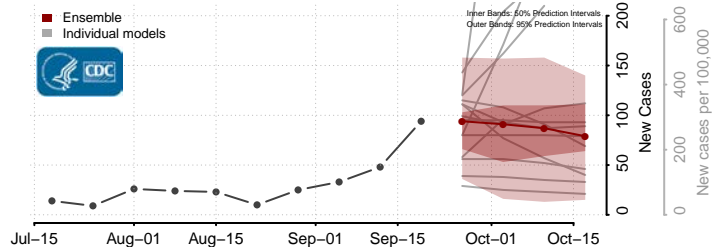

Lafayette County, Missouri