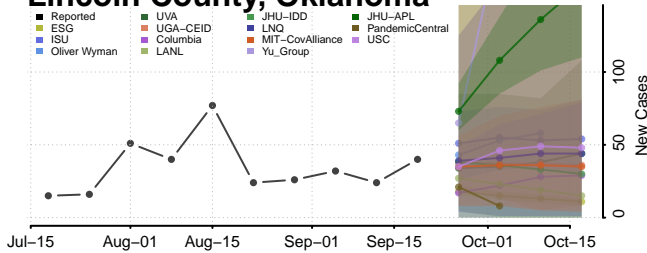

Lincoln County, Oklahoma