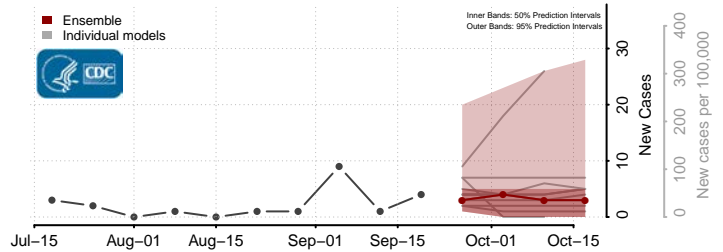

Clay County, West Virginia