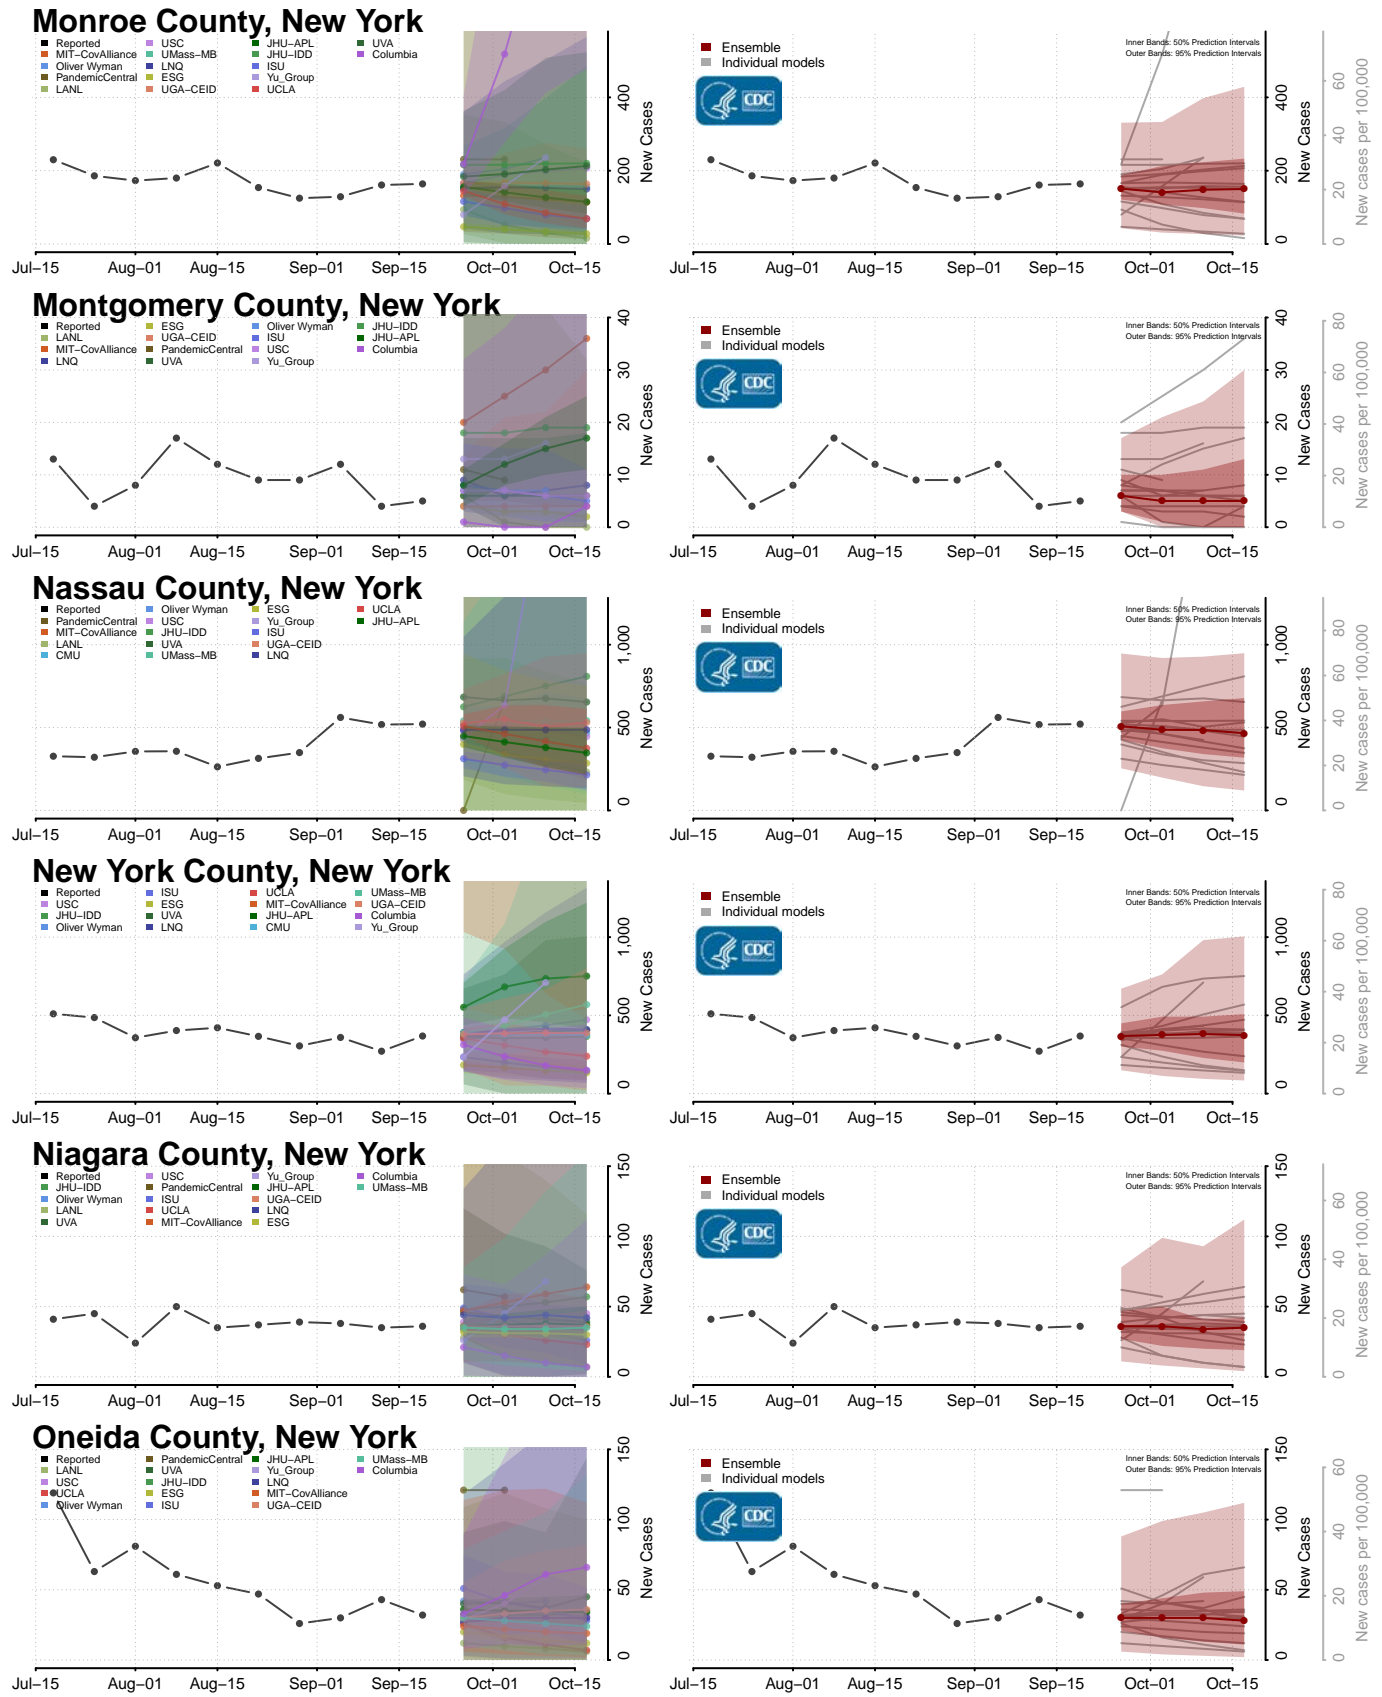

### Madison County, New York