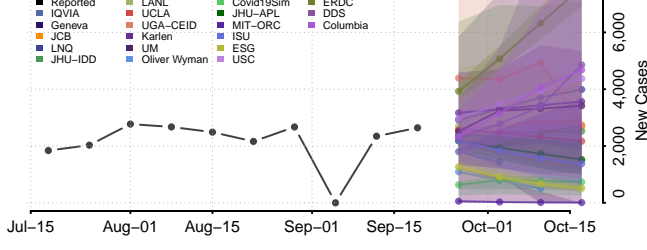

Massachusetts