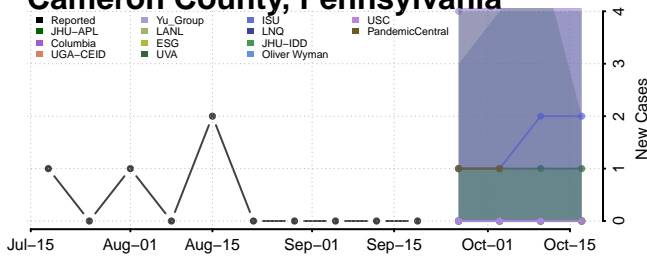

Cameron County, Pennsylvania