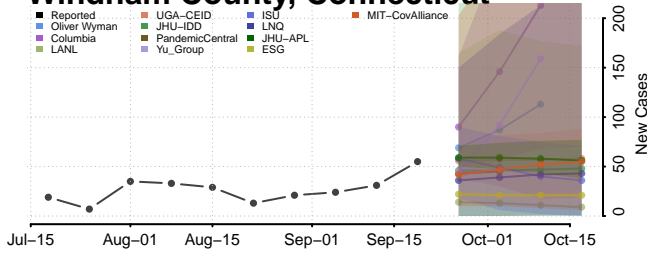

Windham County, Connecticut