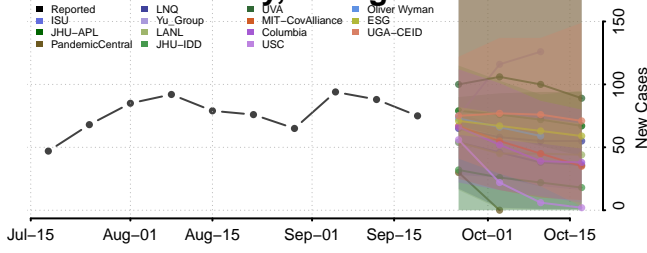

Emanuel County, Georgia