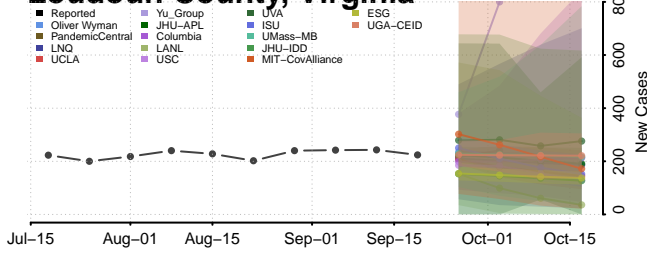

Loudoun County, Virginia