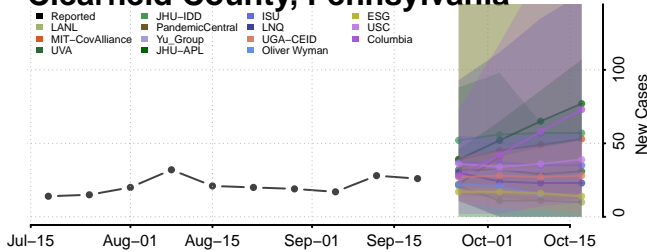

Clearfield County, Pennsylvania