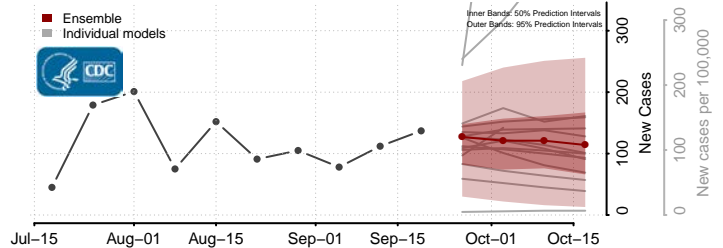

Cass County, Missouri