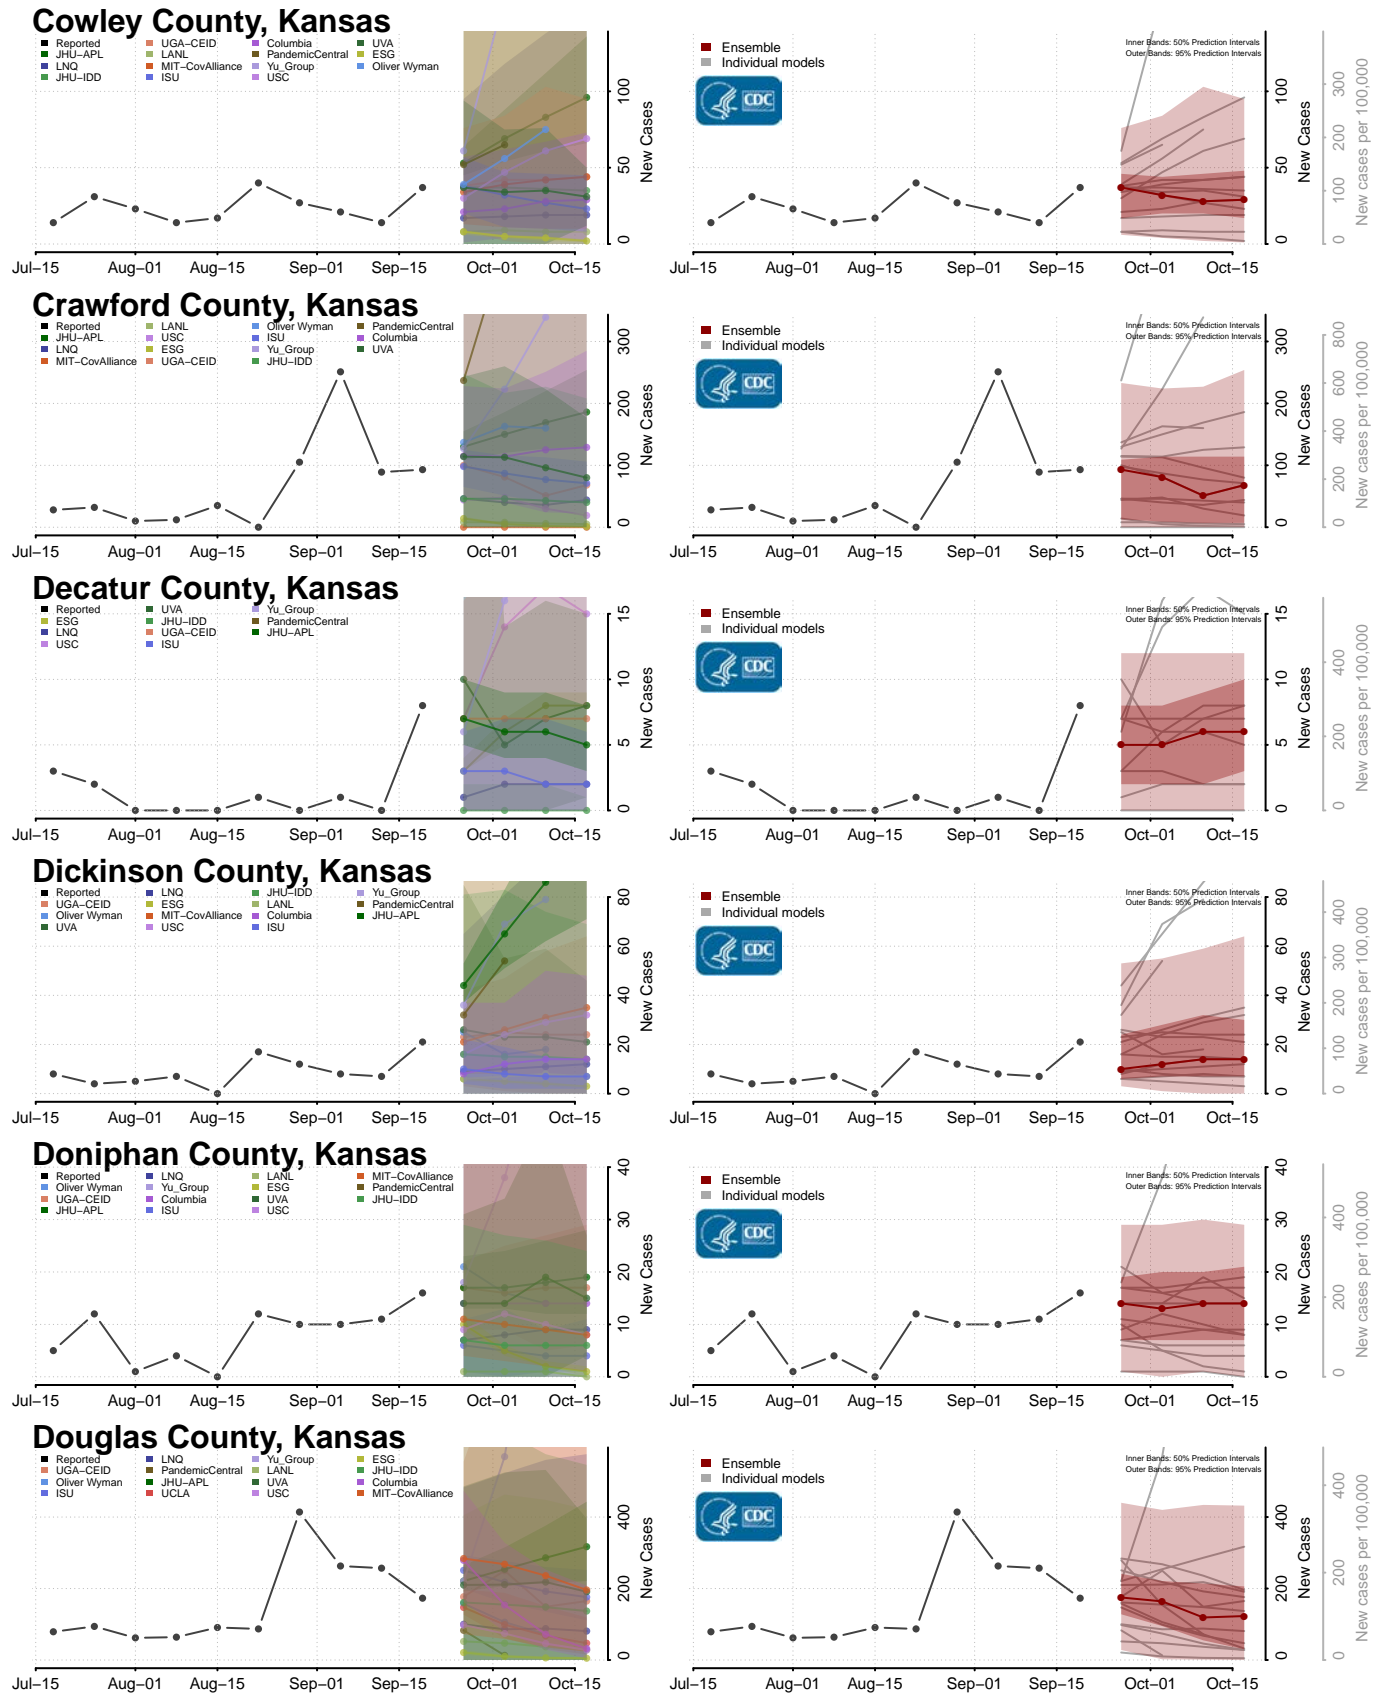

### Madison County, Indiana