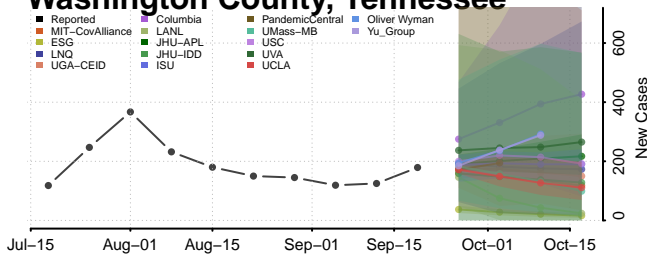

Washington County, Tennessee