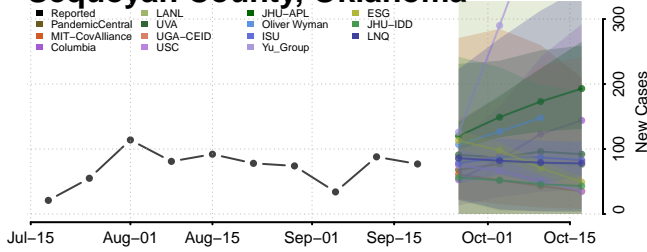

Sequoyah County, Oklahoma