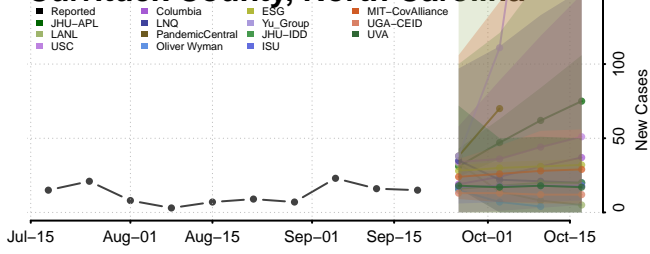

Currituck County, North Carolina