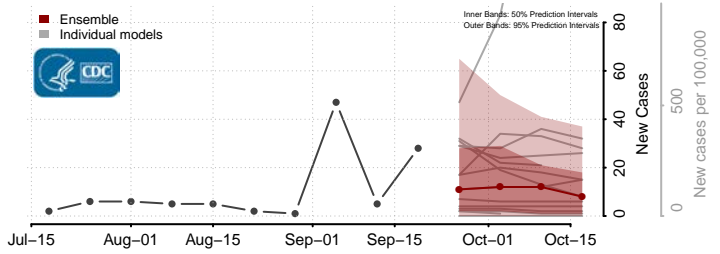

### Deer Lodge County, Montana