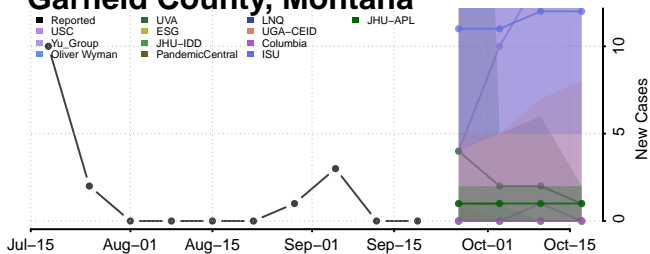

Garfield County, Montana