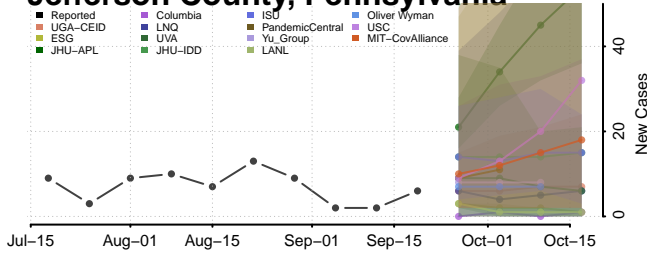

Jefferson County, Pennsylvania