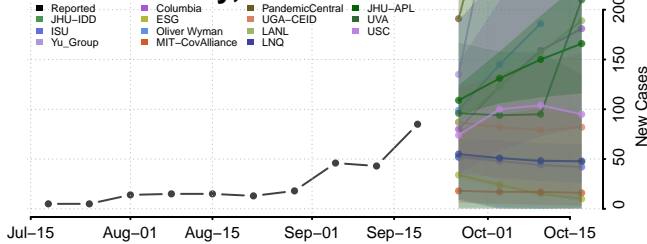

Texas County, Missouri