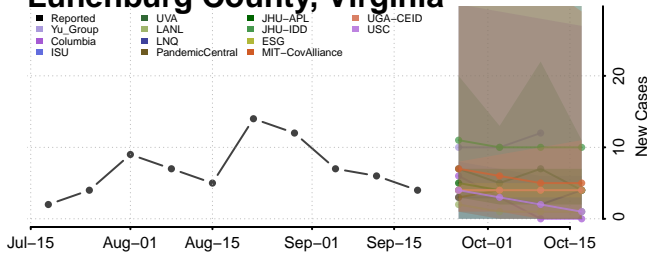

Lunenburg County, Virginia