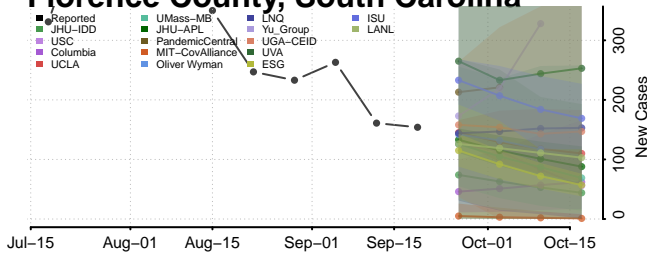

Florence County, South Carolina