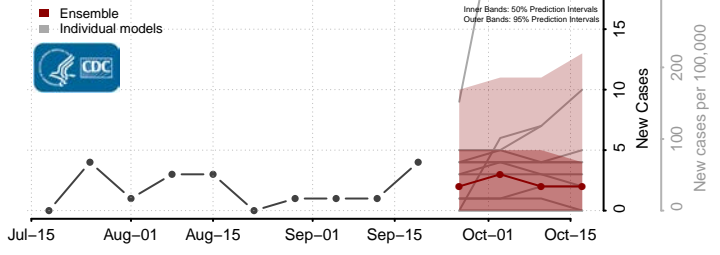

Stanton County, Nebraska