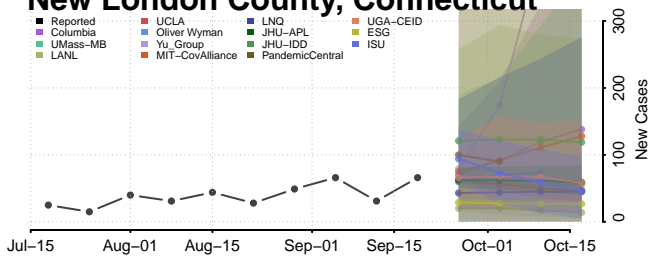

New London County, Connecticut