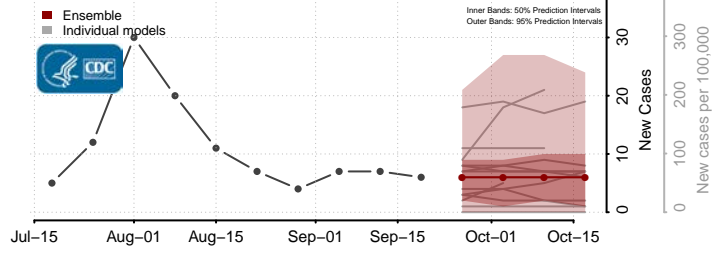

### Le Flore County, Oklahoma