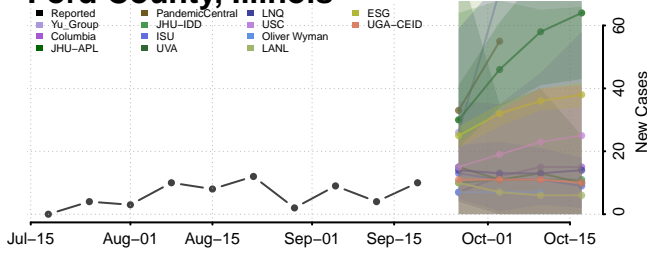

Ford County, Illinois