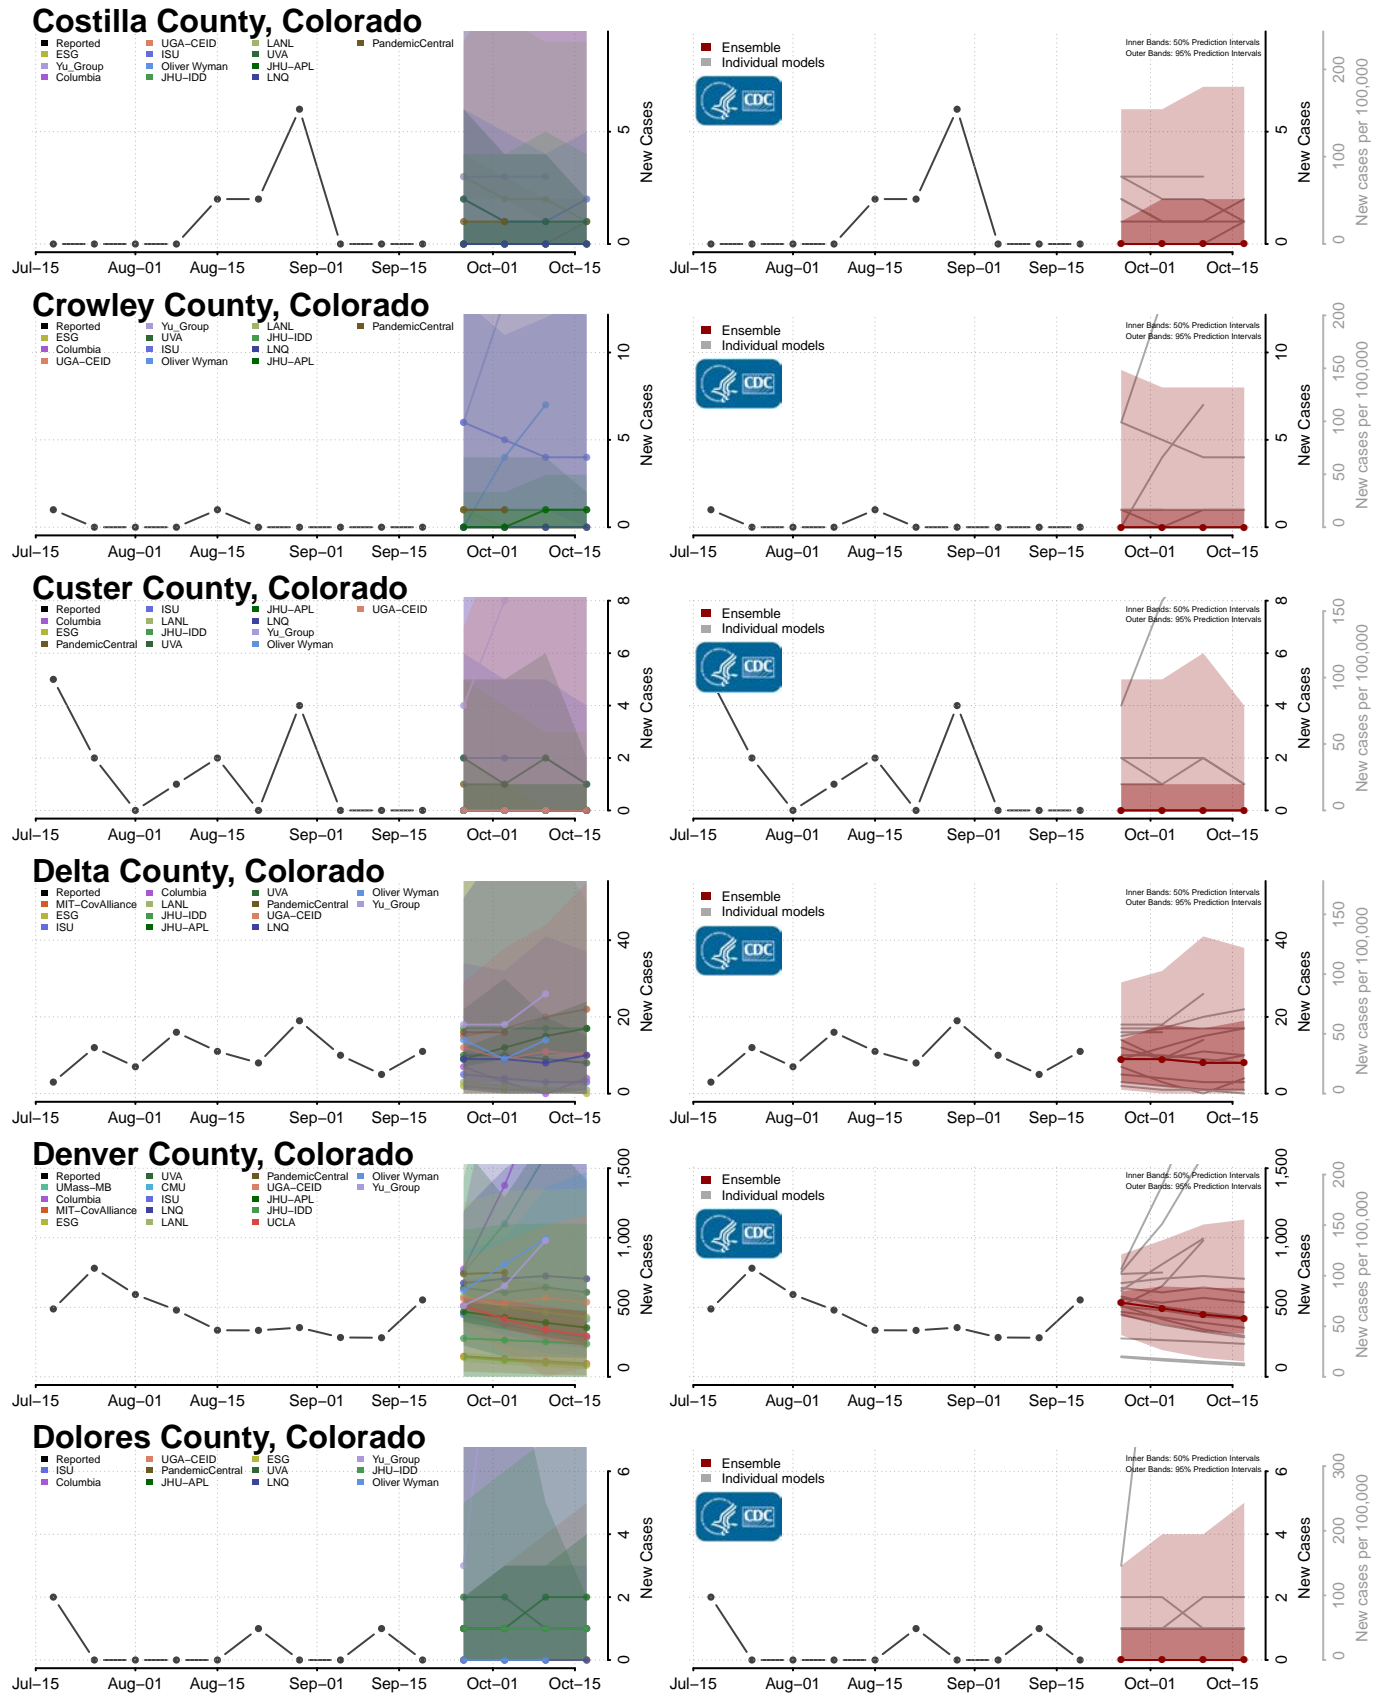

### Siskiyou County, California