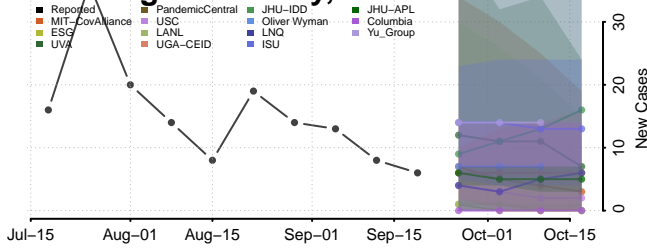

Washington County, North Carolina