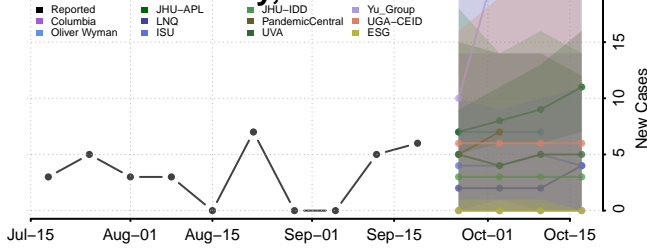

Calhoun County, Arkansas