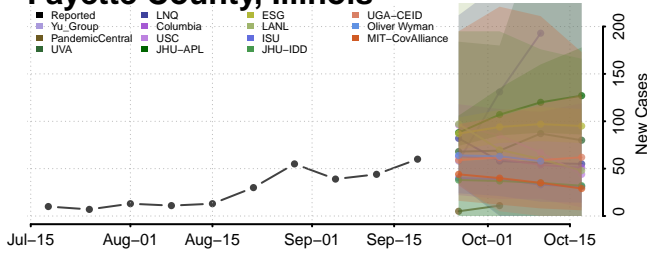

Fayette County, Illinois