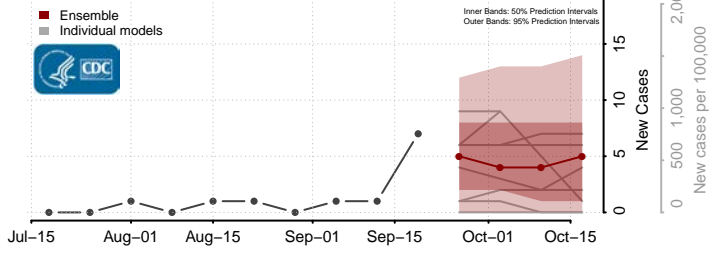

Billings County, North Dakota