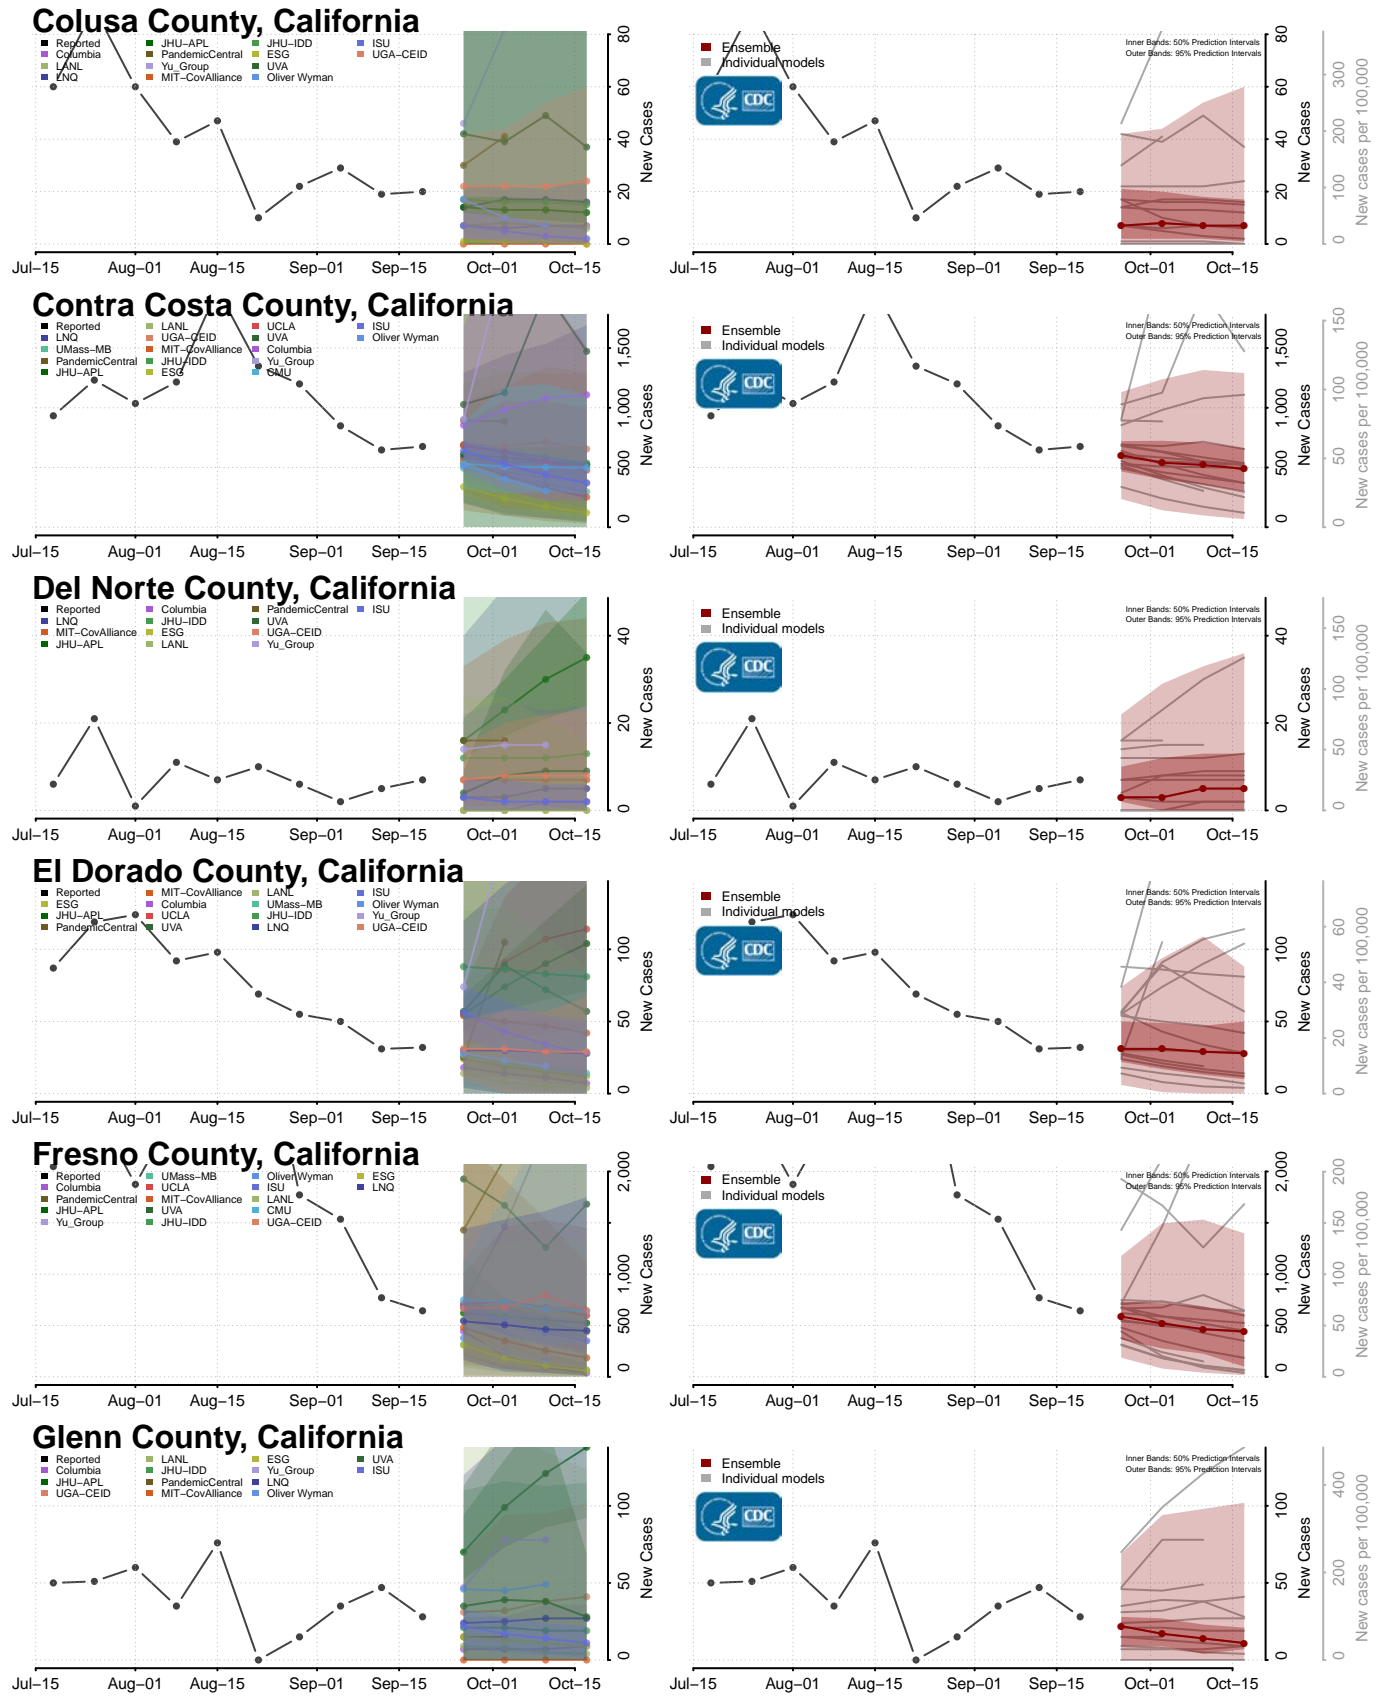

### Chicot County, Arkansas

\*New weekly cases may decrease in this location over the next four weeks. For these locations, the ensemble forecast indicates a probability of 0.75 or greater that fewer cases will be reported in week four of the forecast than in the last reported week.