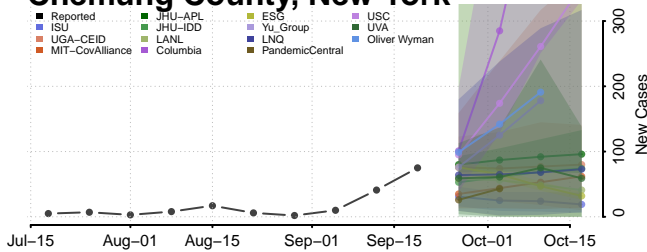

### Chemung County, New York