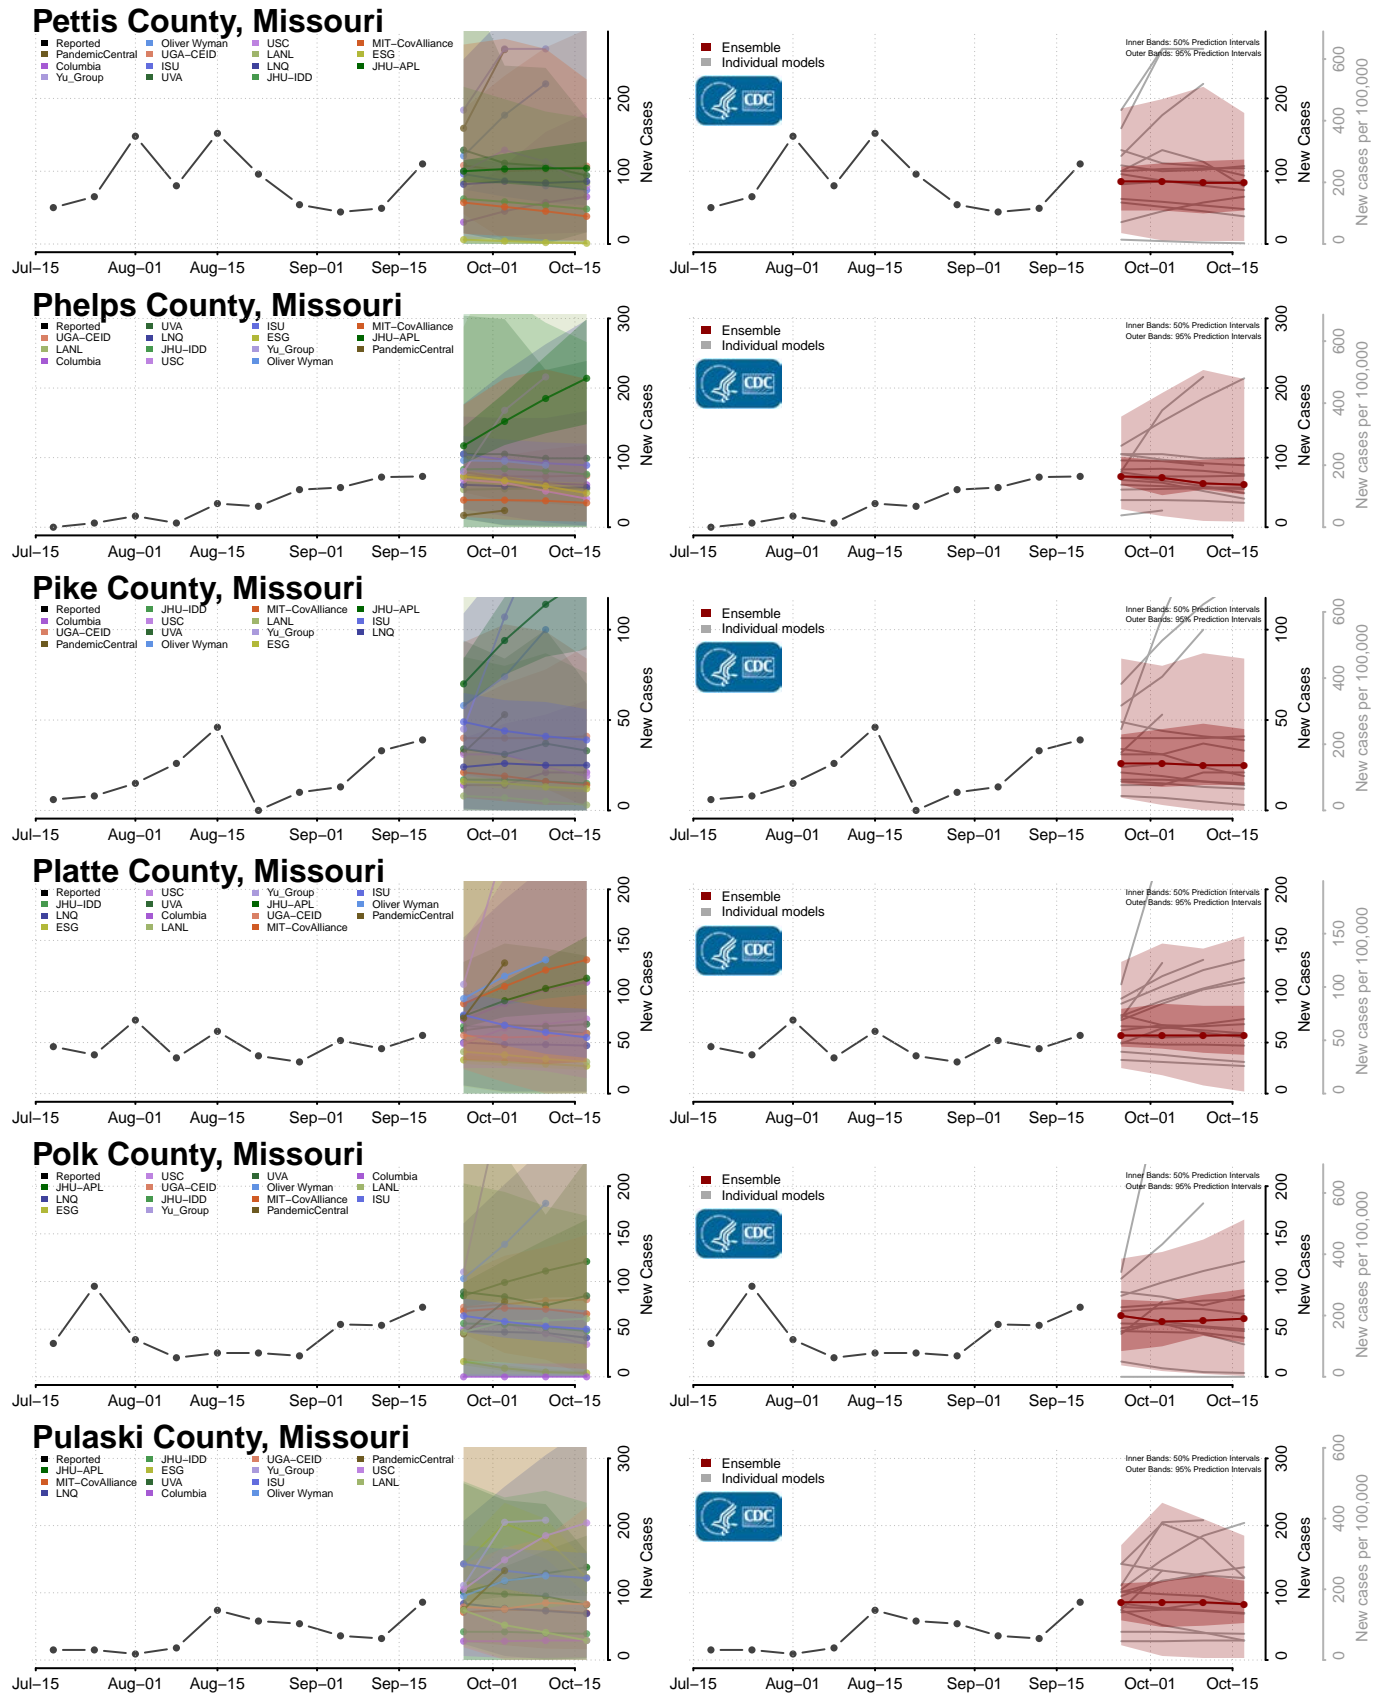

### Lawrence County, Missouri