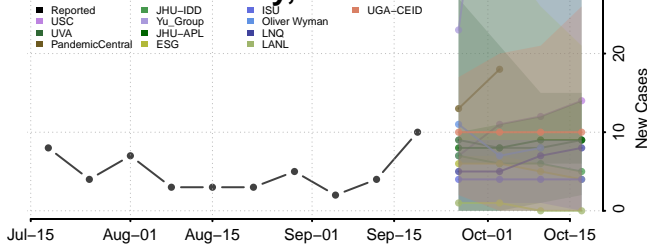

Jefferson County, Montana