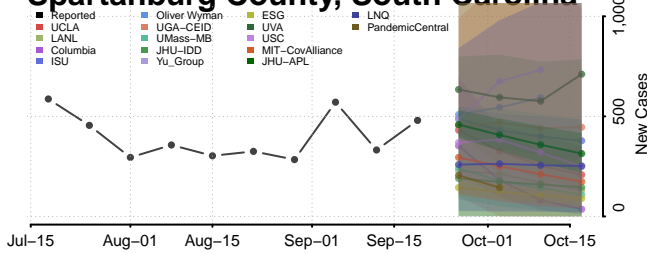

Spartanburg County, South Carolina