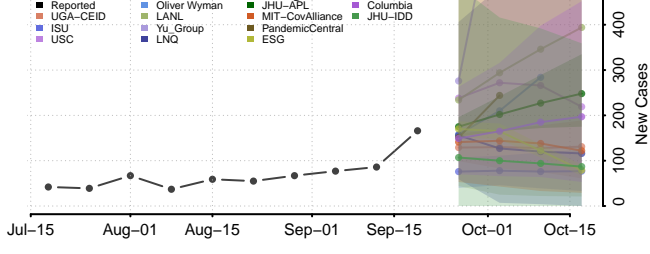

Manitowoc County, Wisconsin