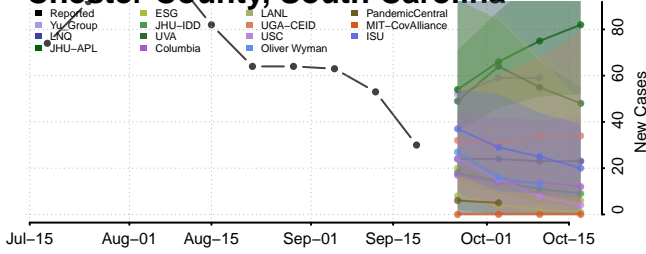

Chester County, South Carolina