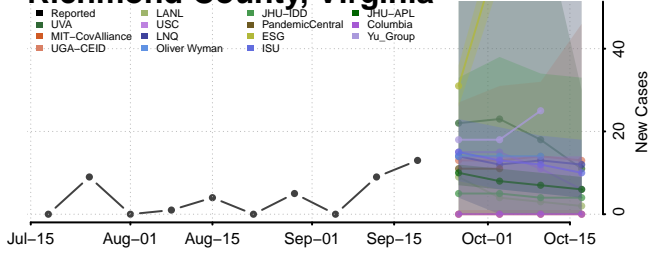

Richmond County, Virginia