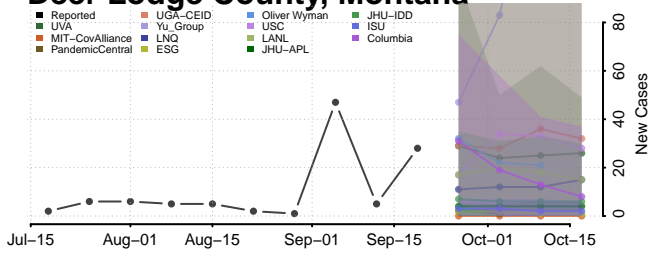

### Deer Lodge County, Montana