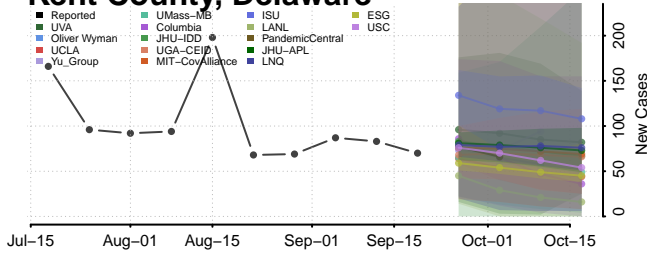

Kent County, Delaware