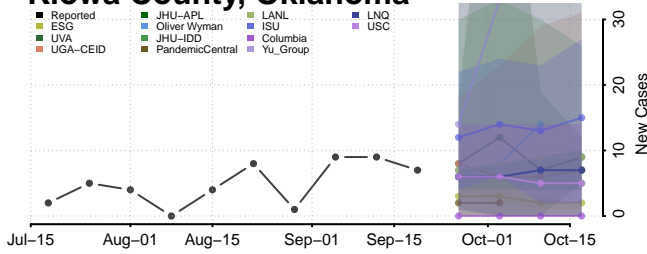

Kiowa County, Oklahoma