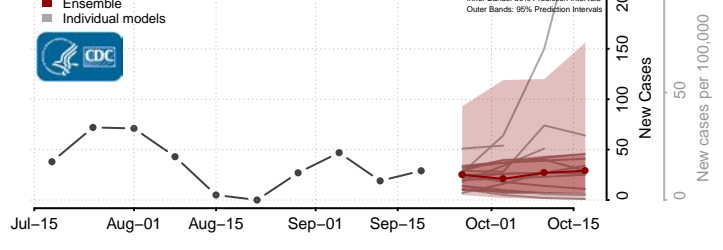

Barnstable County, Massachusetts