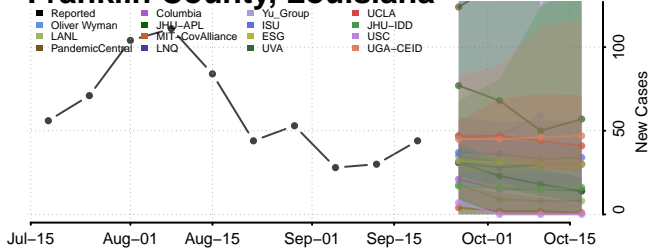

Franklin County, Louisiana