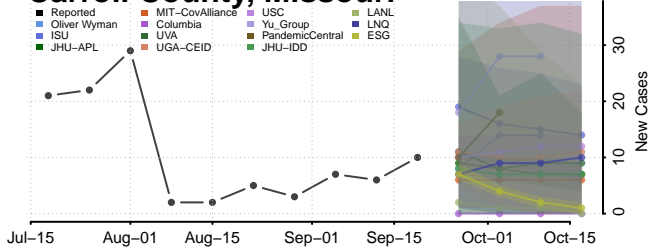

Carroll County, Missouri