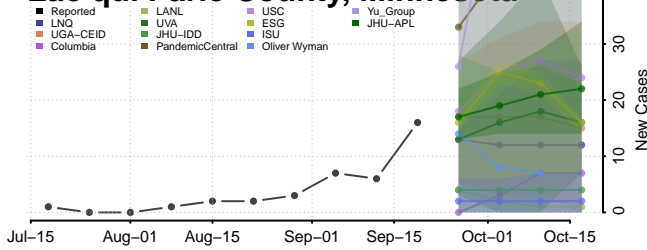

Lac qui Parle County, Minnesota