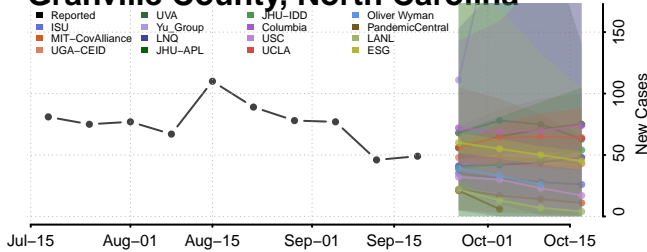

Granville County, North Carolina