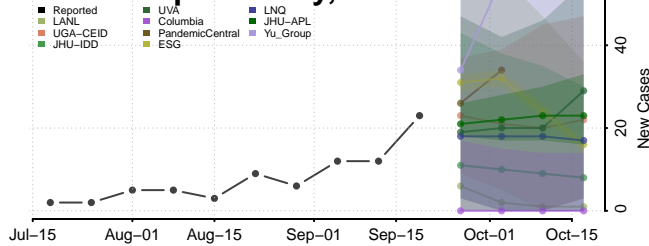

North Slope County, Alaska