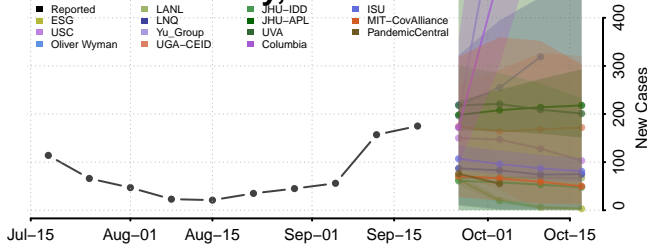

Johnson County, Missouri