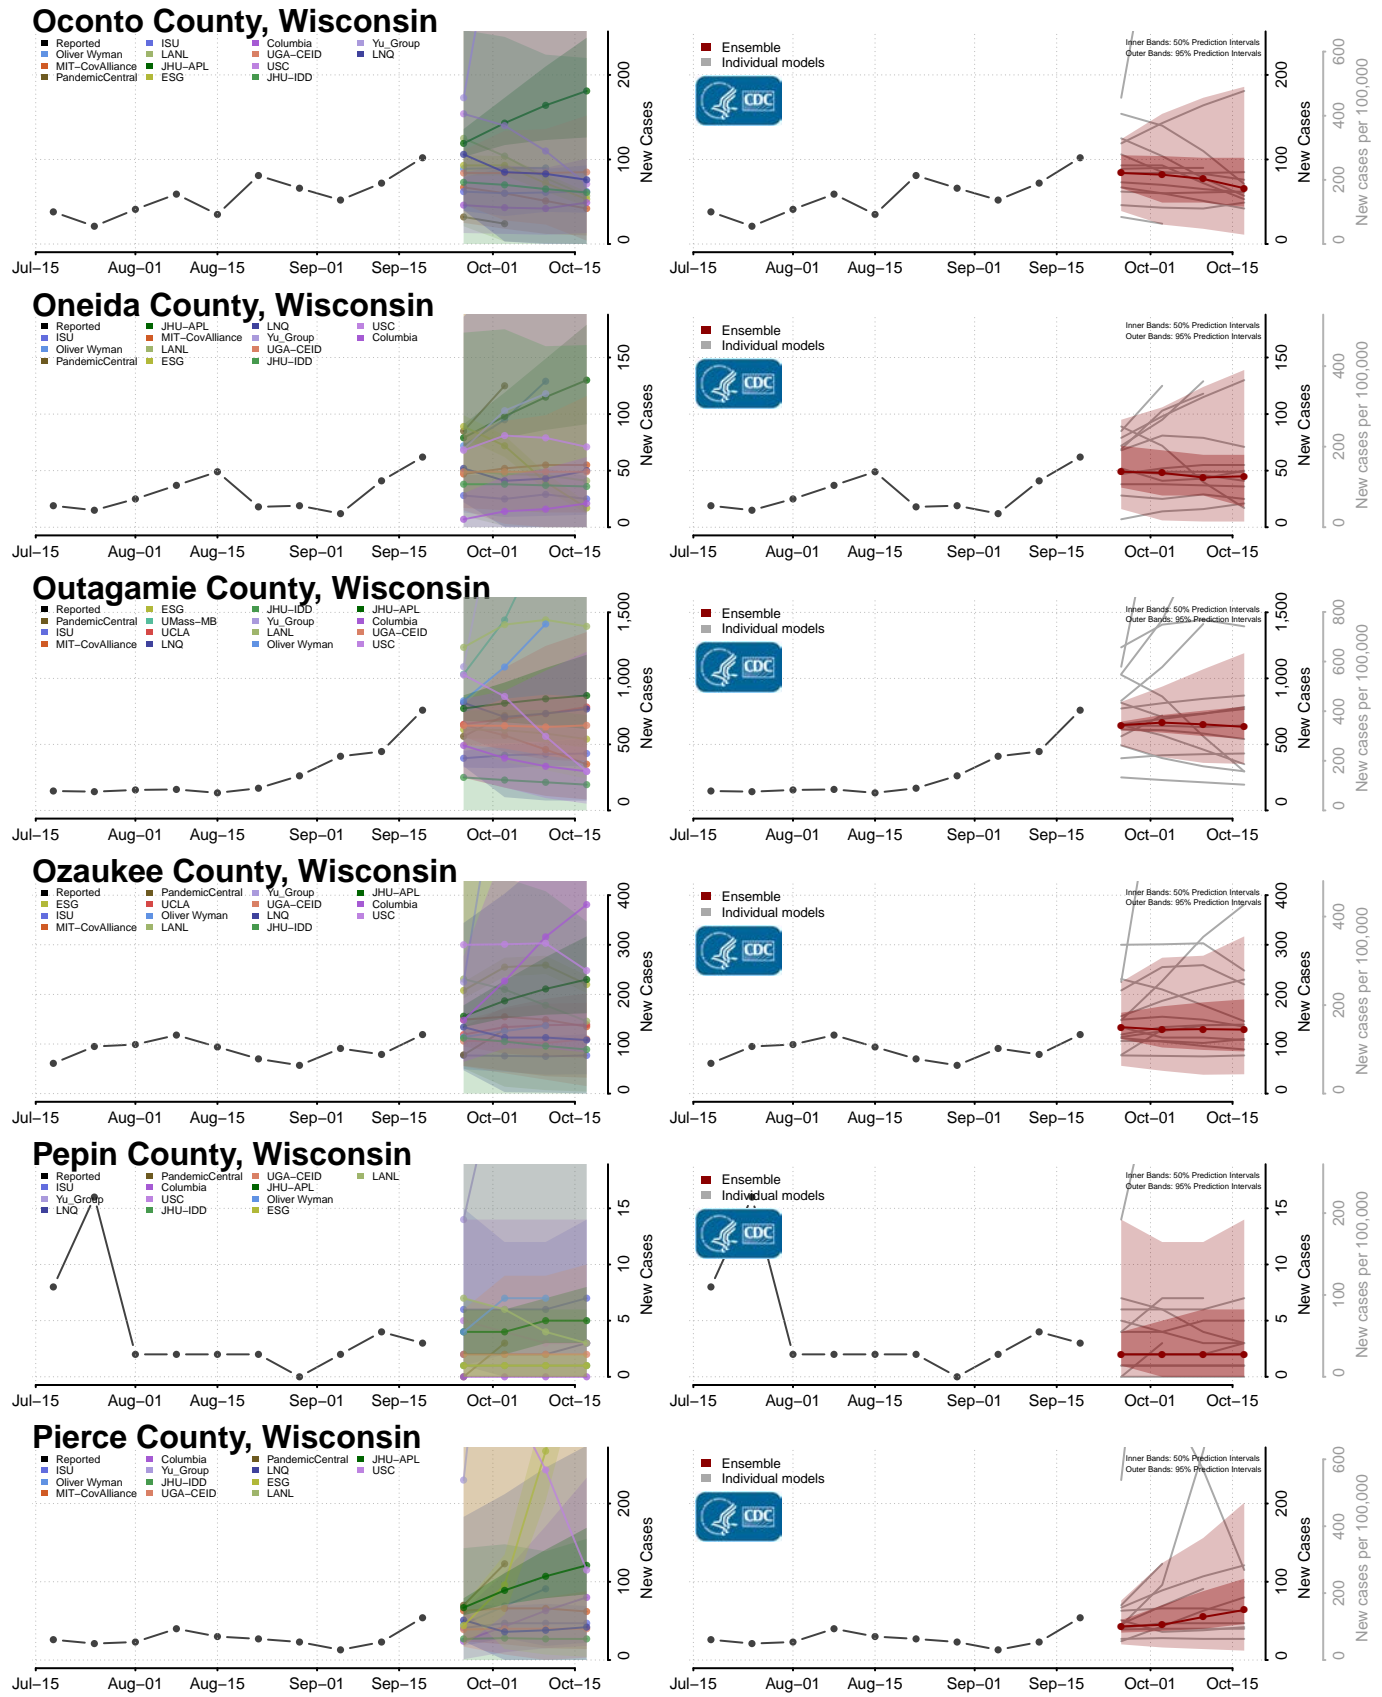

### Manitowoc County, Wisconsin