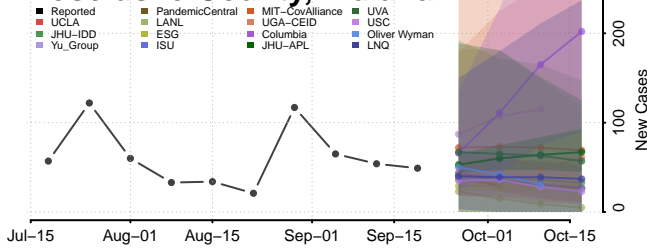

Kosciusko County, Indiana