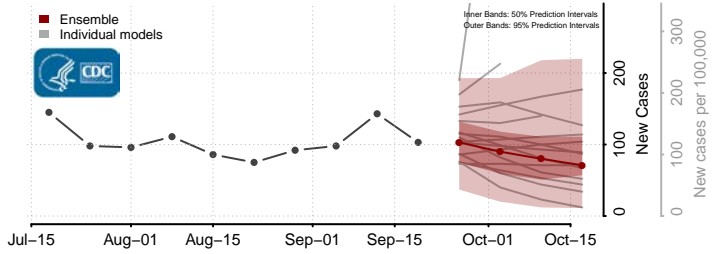

Lincoln County, North Carolina