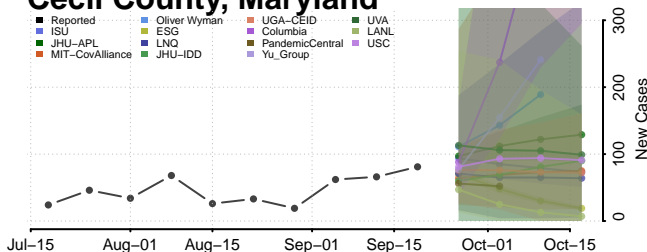

Cecil County, Maryland