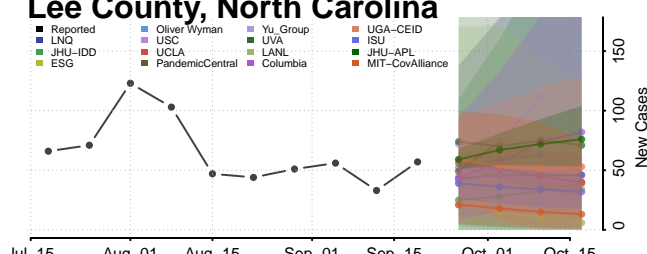

Lee County, North Carolina