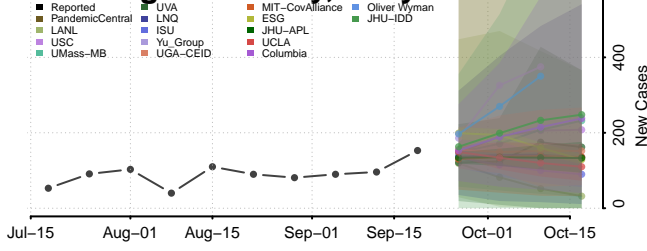

Washington County, Maryland