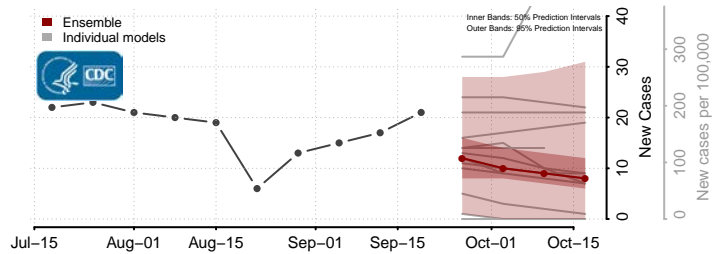

Sussex County, Virginia