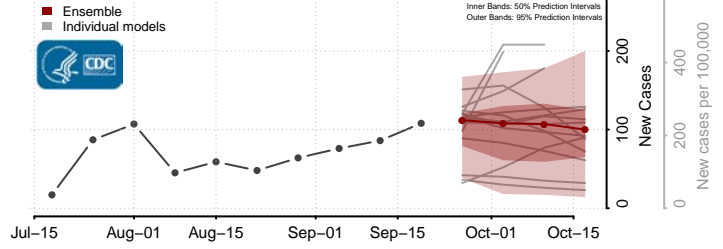

Camden County, Missouri