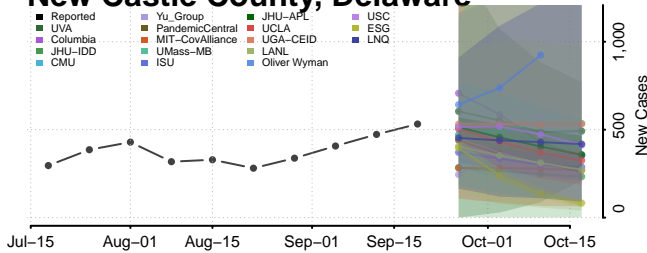

New Castle County, Delaware