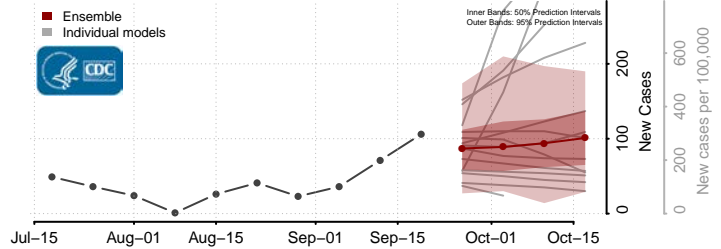

Laclede County, Missouri