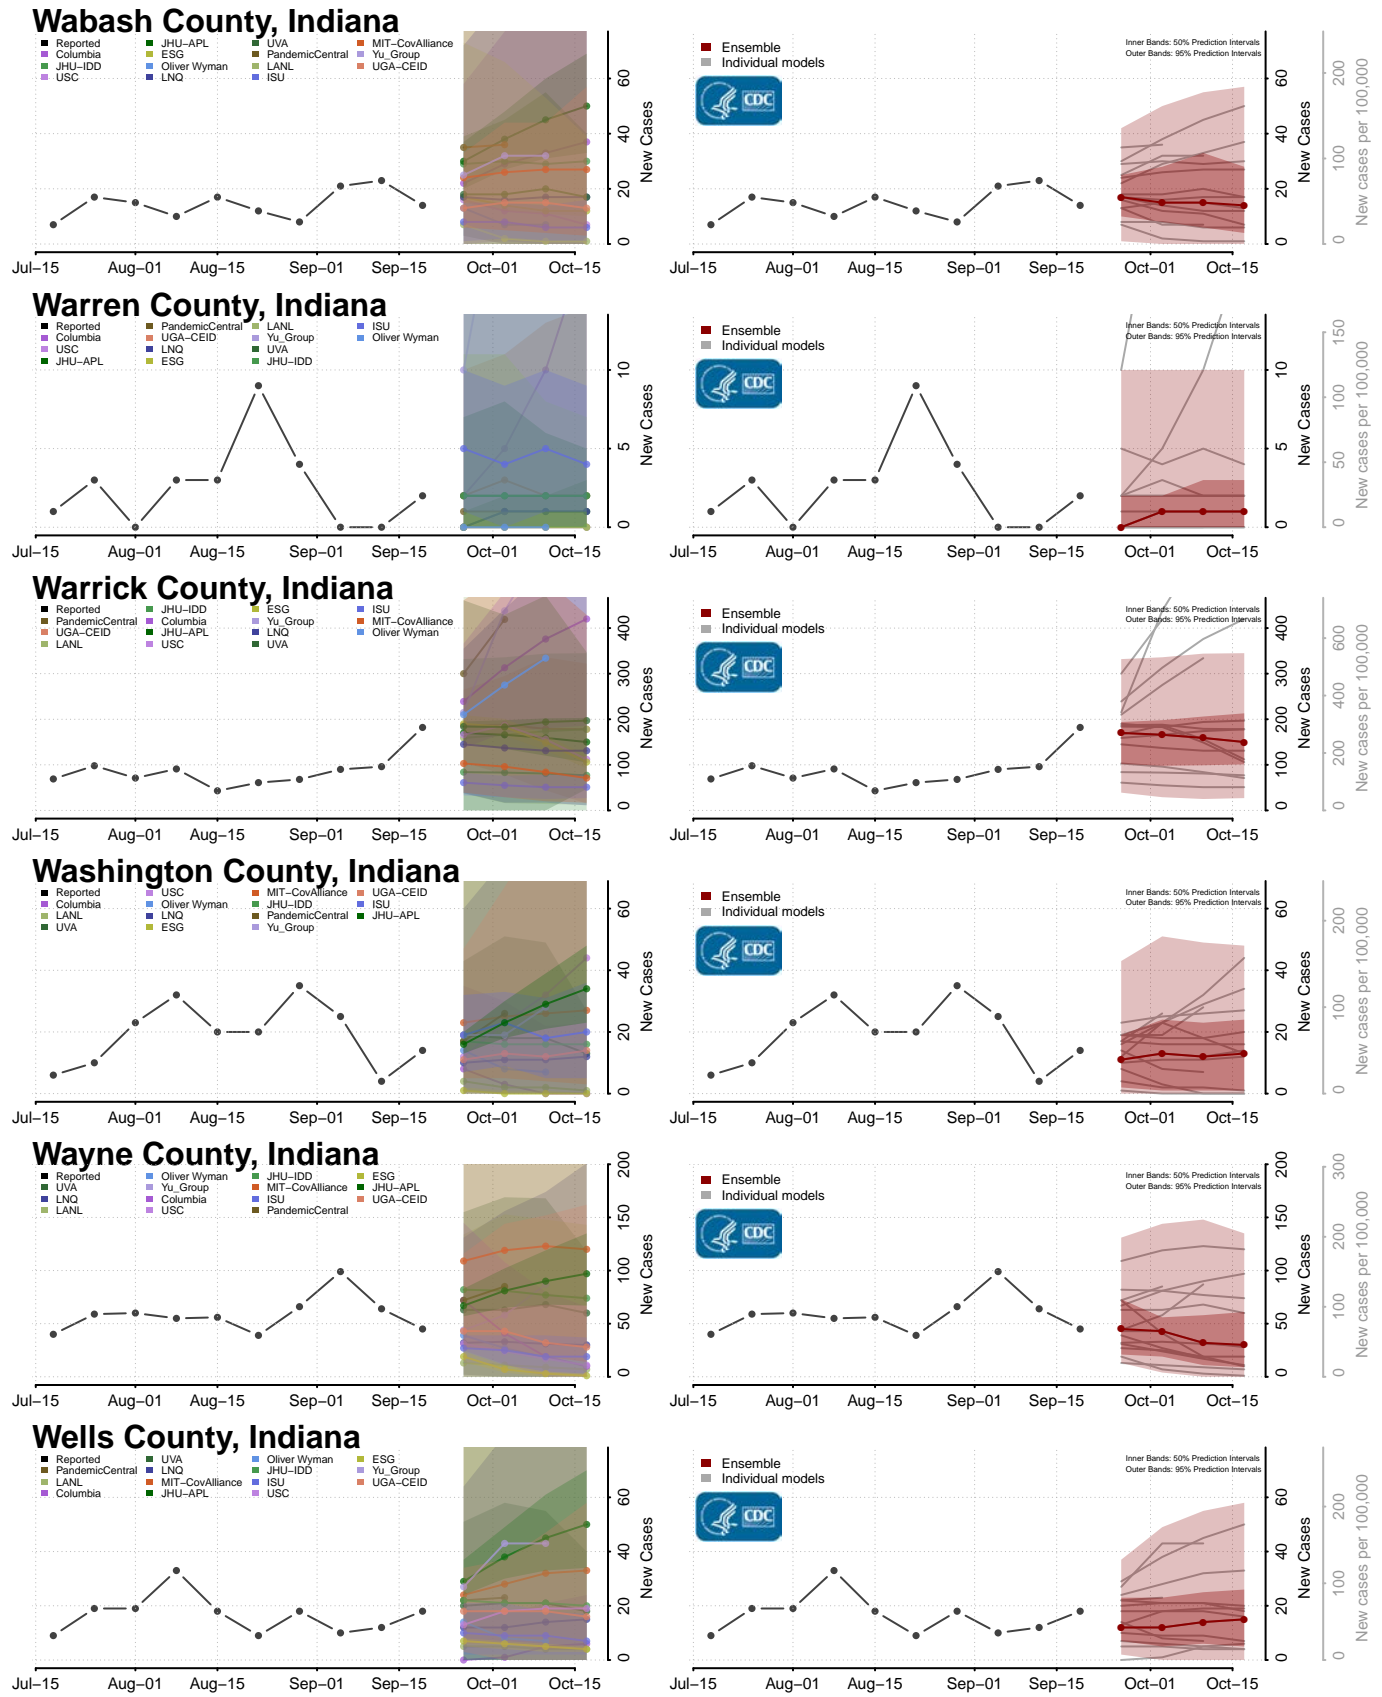

### Madison County, Indiana