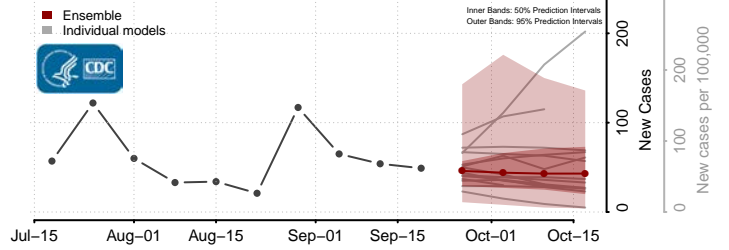

Kosciusko County, Indiana