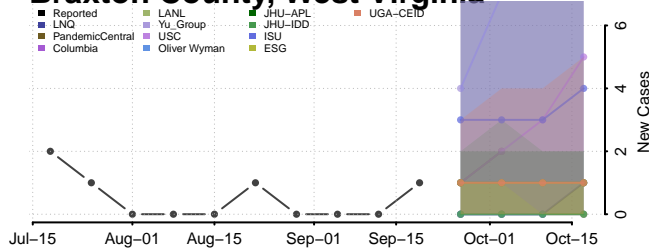

Braxton County, West Virginia