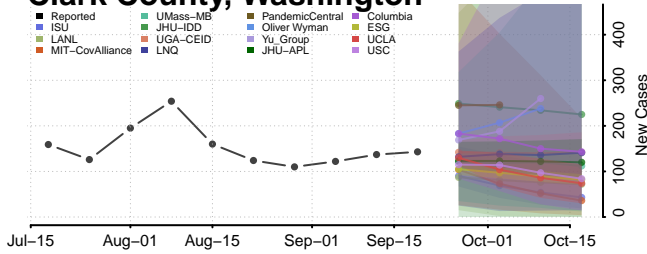

Clark County, Washington