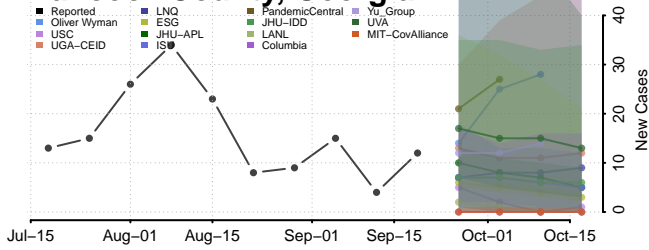

Hancock County, Georgia