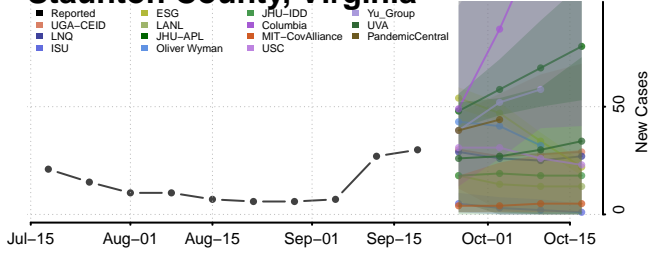

Staunton County, Virginia