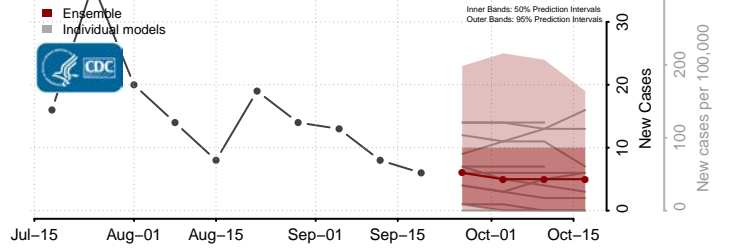

Washington County, North Carolina