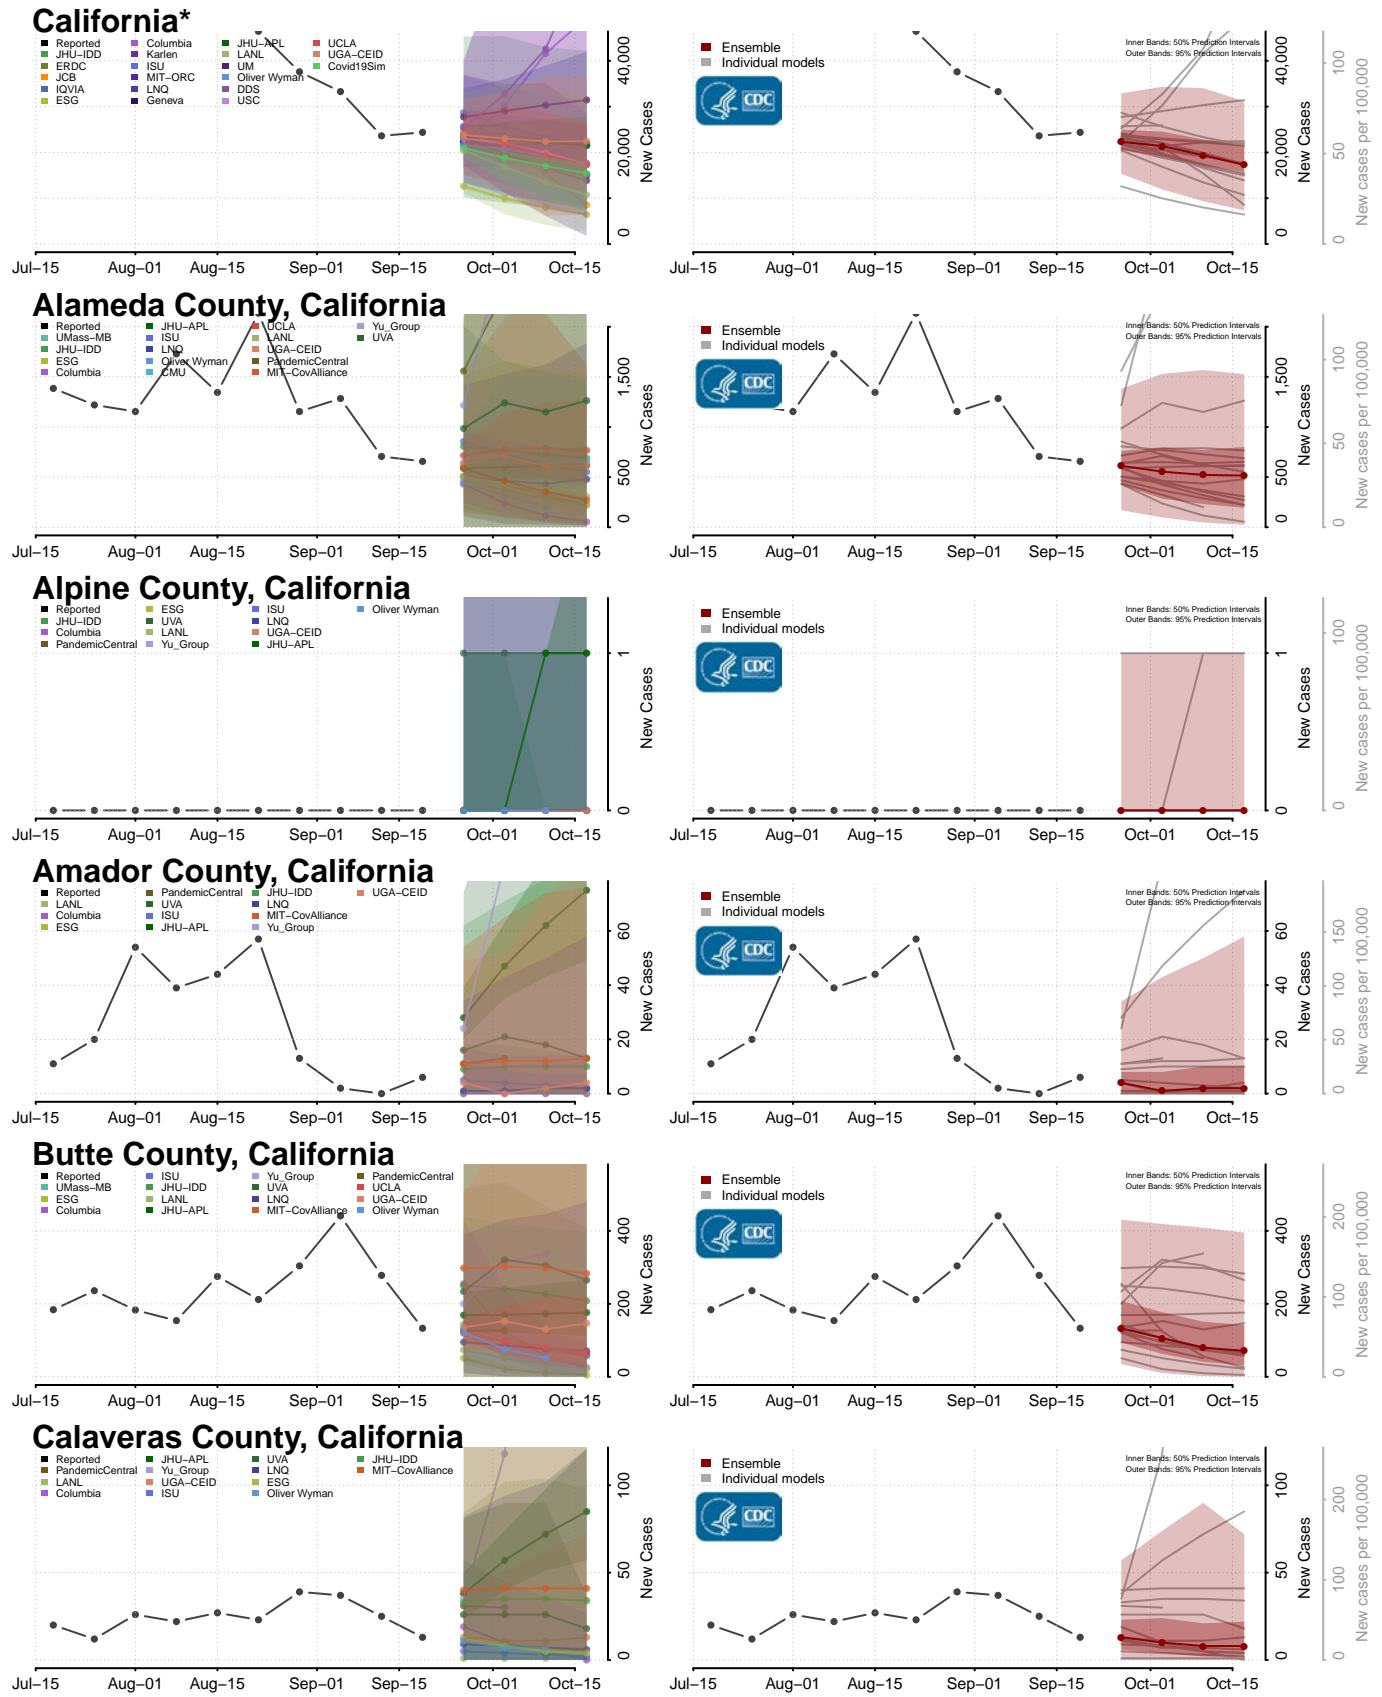

### Chicot County, Arkansas

\*New weekly cases may decrease in this location over the next four weeks. For these locations, the ensemble forecast indicates a probability of 0.75 or greater that fewer cases will be reported in week four of the forecast than in the last reported week.