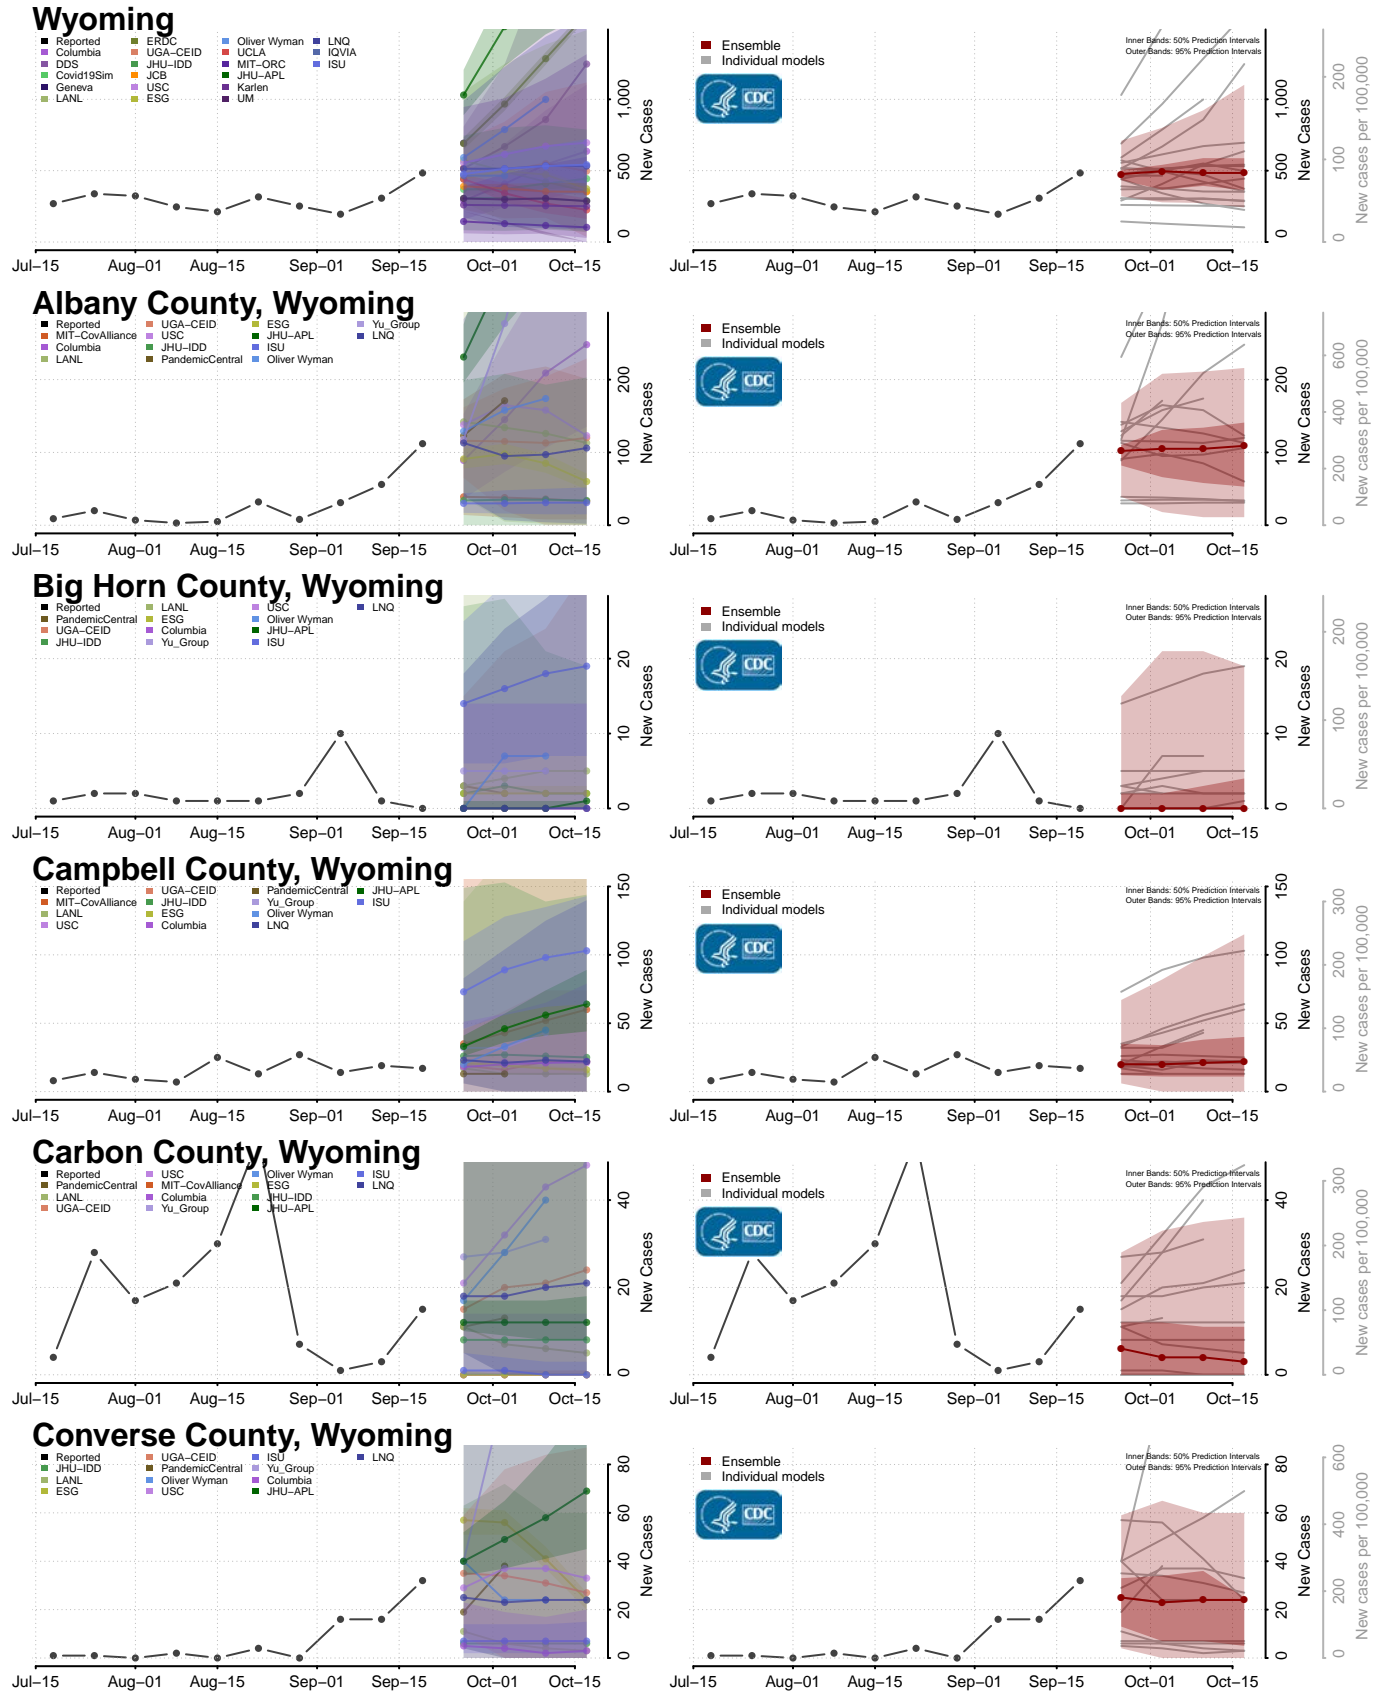

### Manitowoc County, Wisconsin