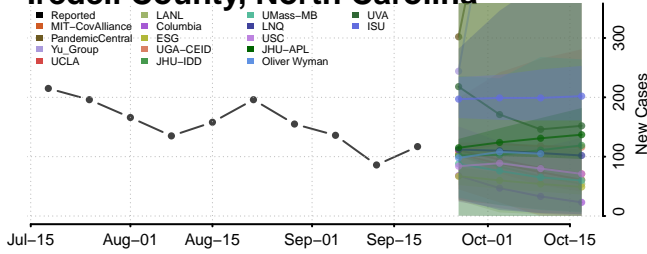

Iredell County, North Carolina