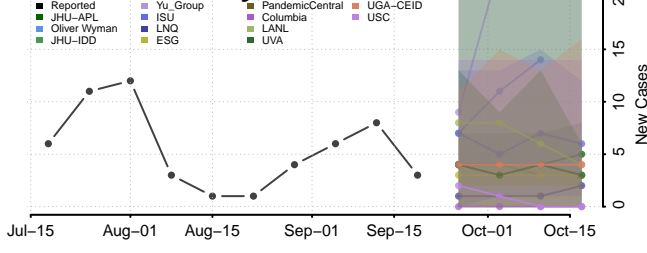

Tillman County, Oklahoma