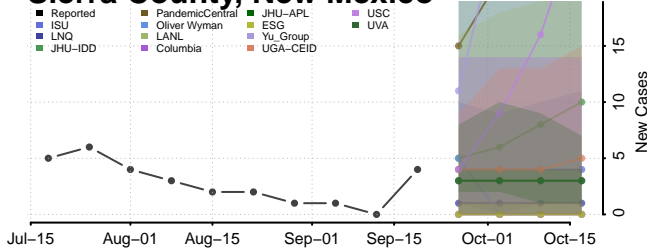

Sierra County, New Mexico