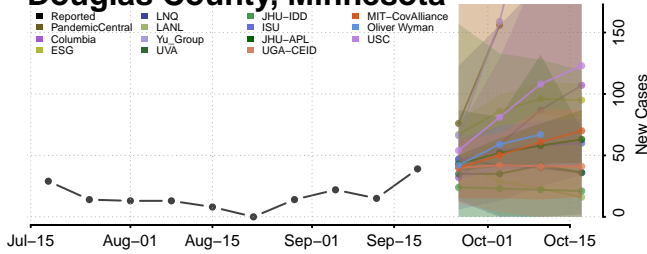

Douglas County, Minnesota