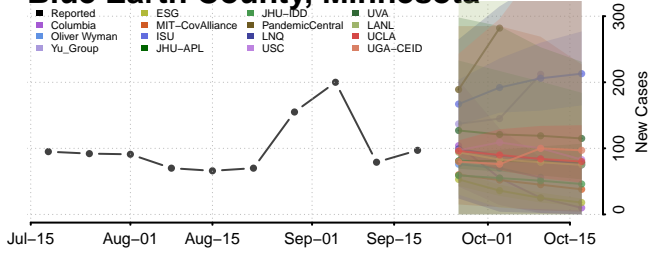

Blue Earth County, Minnesota