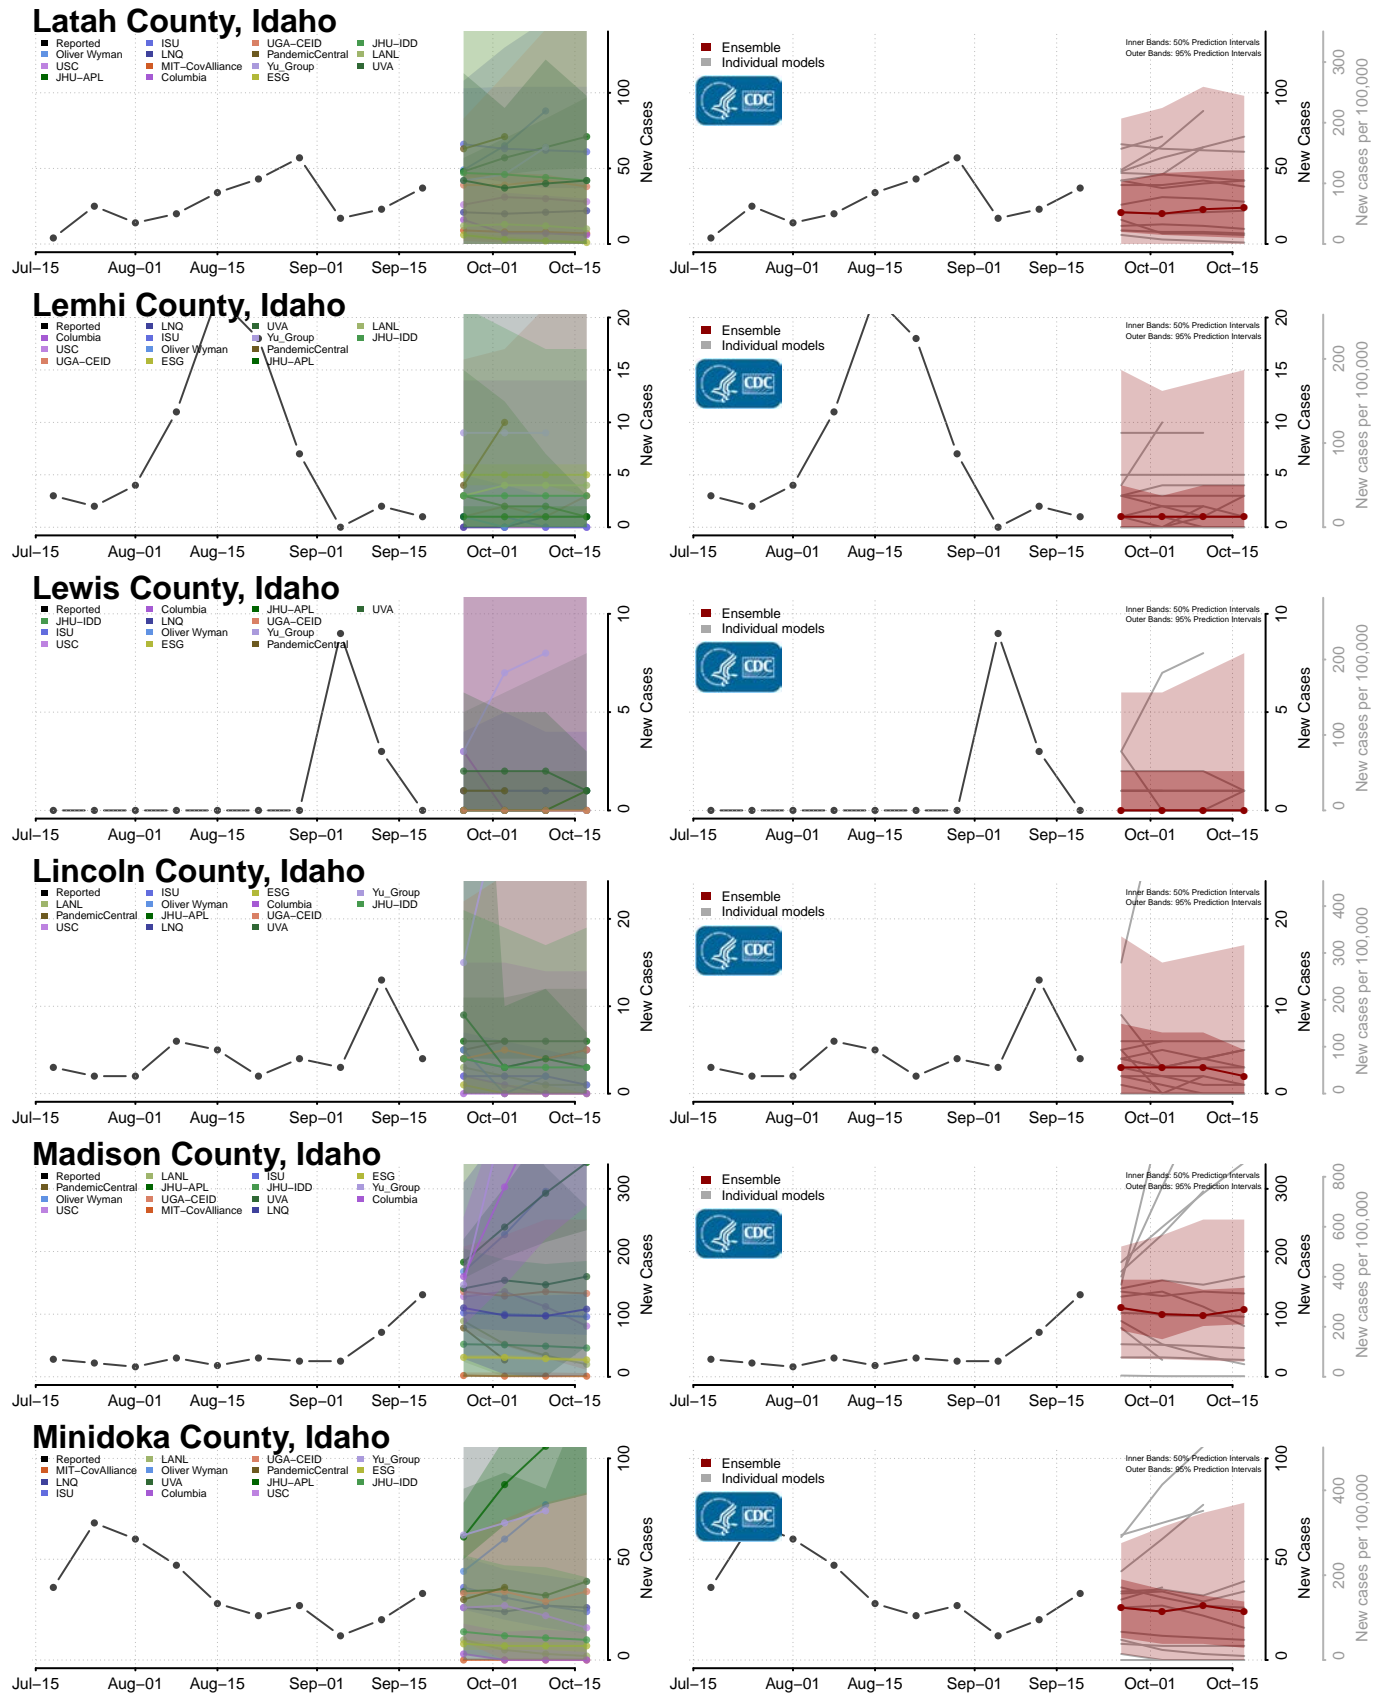

### Bonneville County, Idaho

\*New weekly cases may decrease in this location over the next four weeks. For these locations, the ensemble forecast indicates a probability of 0.75 or greater that fewer cases will be reported in week four of the forecast than in the last reported week.