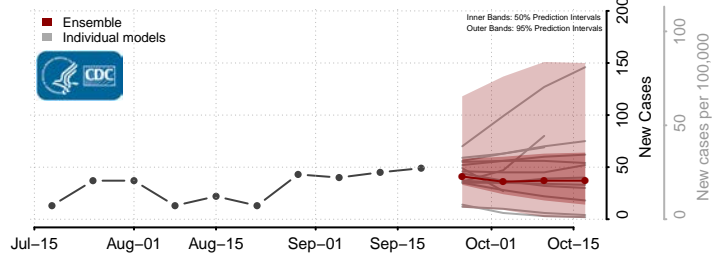

Litchfield County, Connecticut