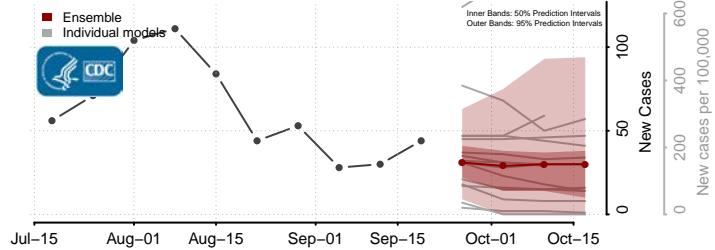

Franklin County, Louisiana