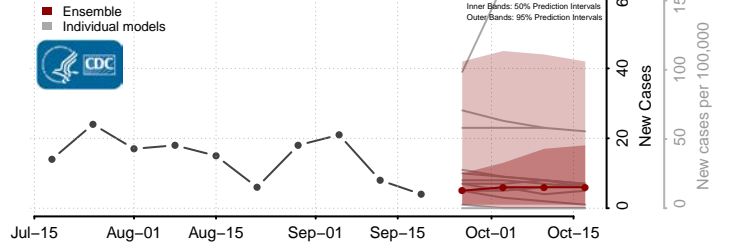

LaGrange County, Indiana