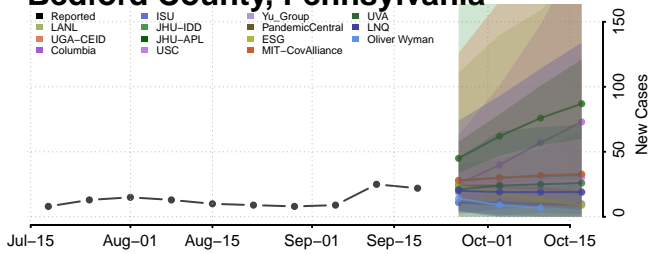

Bedford County, Pennsylvania