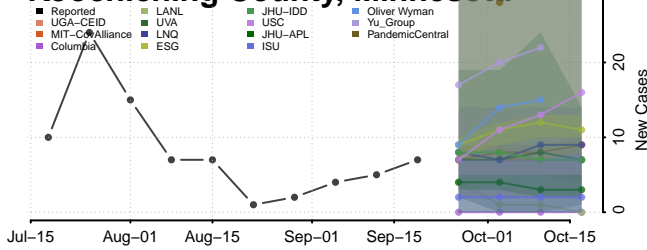

Koochiching County, Minnesota