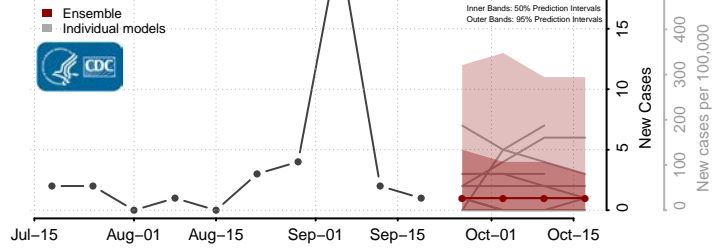

Sweet Grass County, Montana