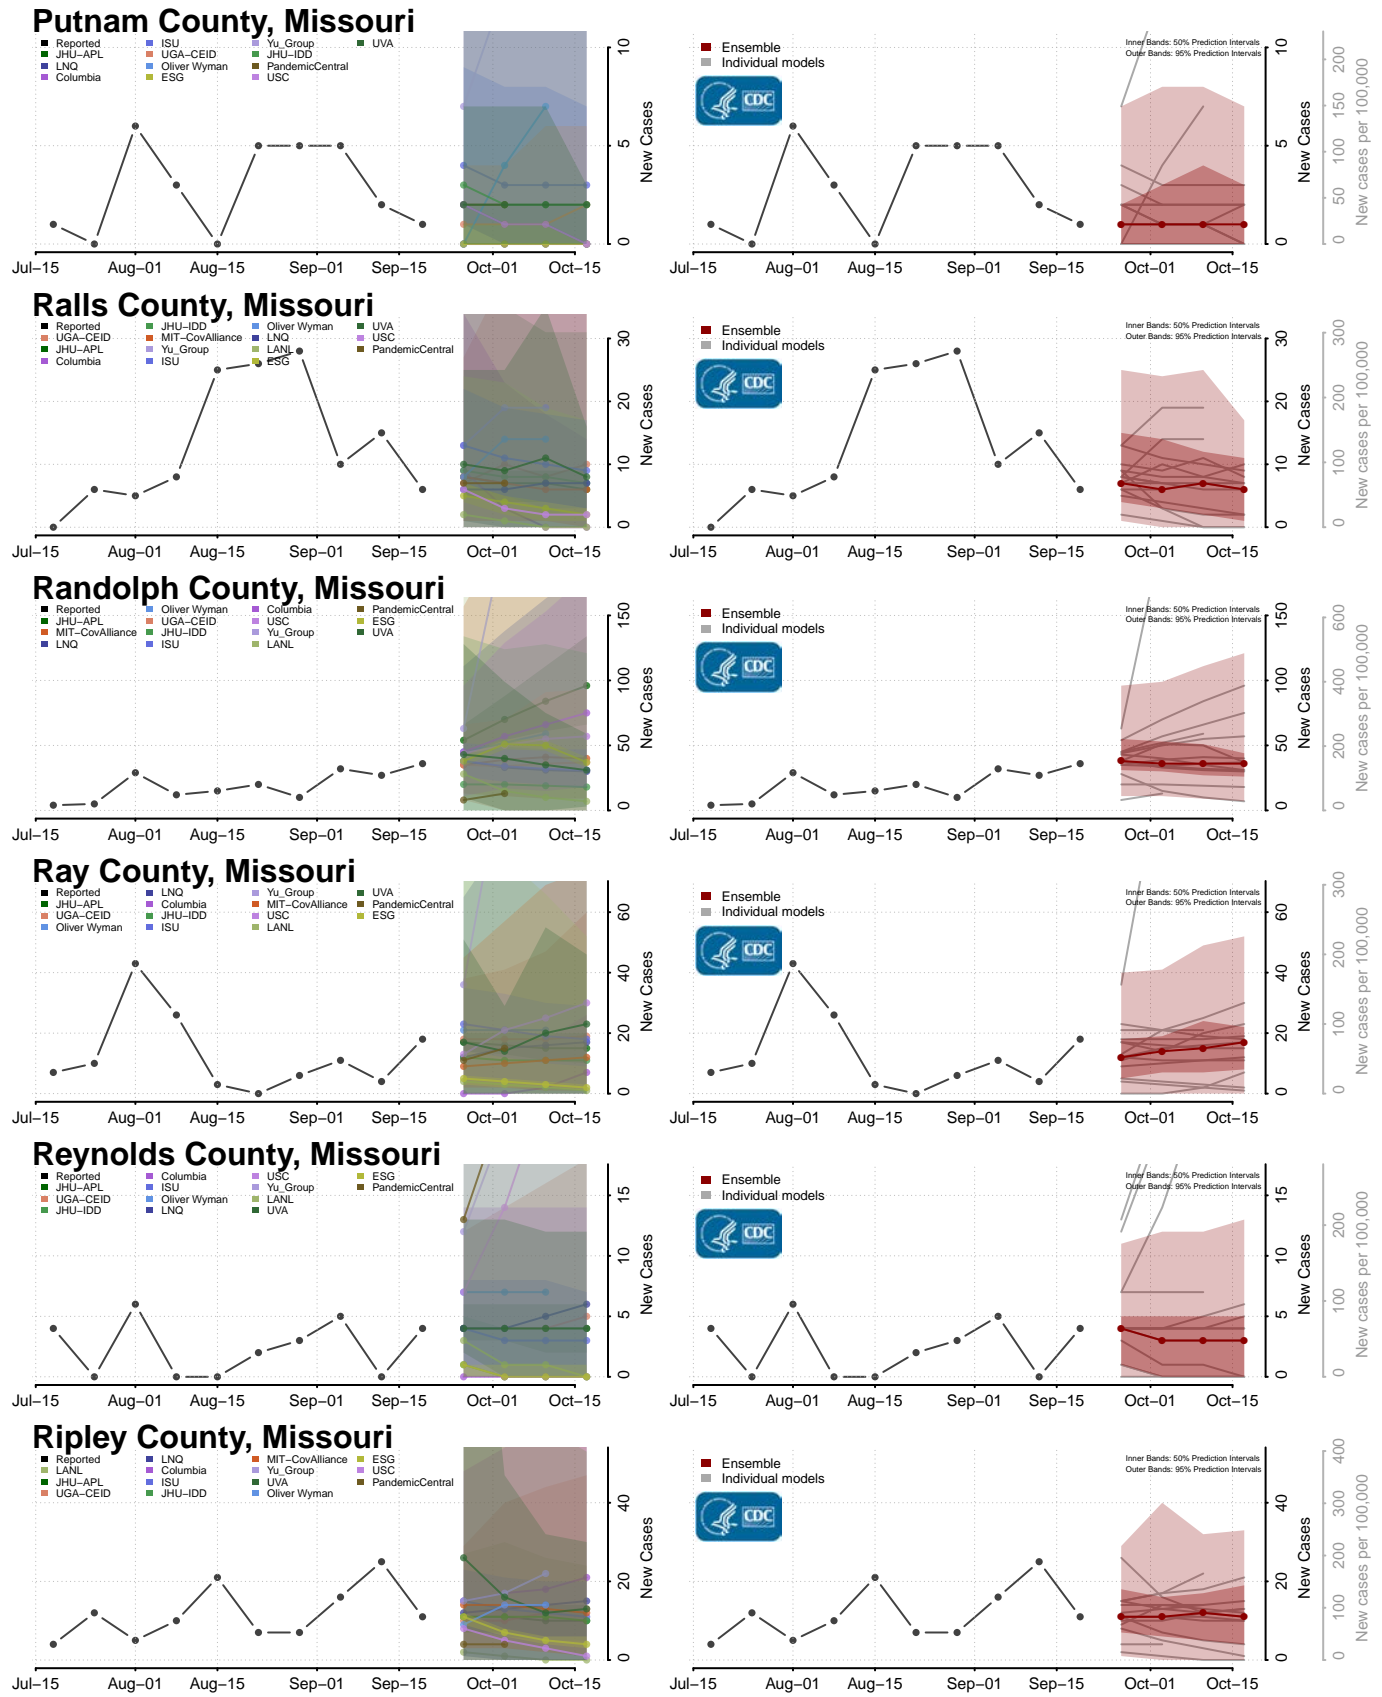

### Lawrence County, Missouri