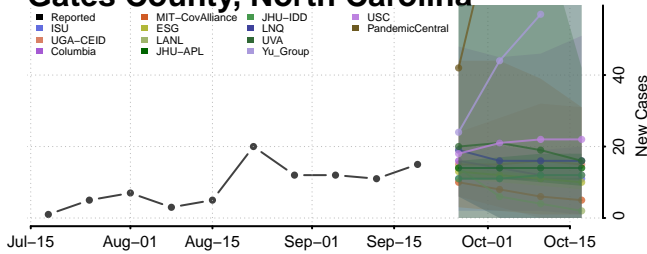

Gates County, North Carolina