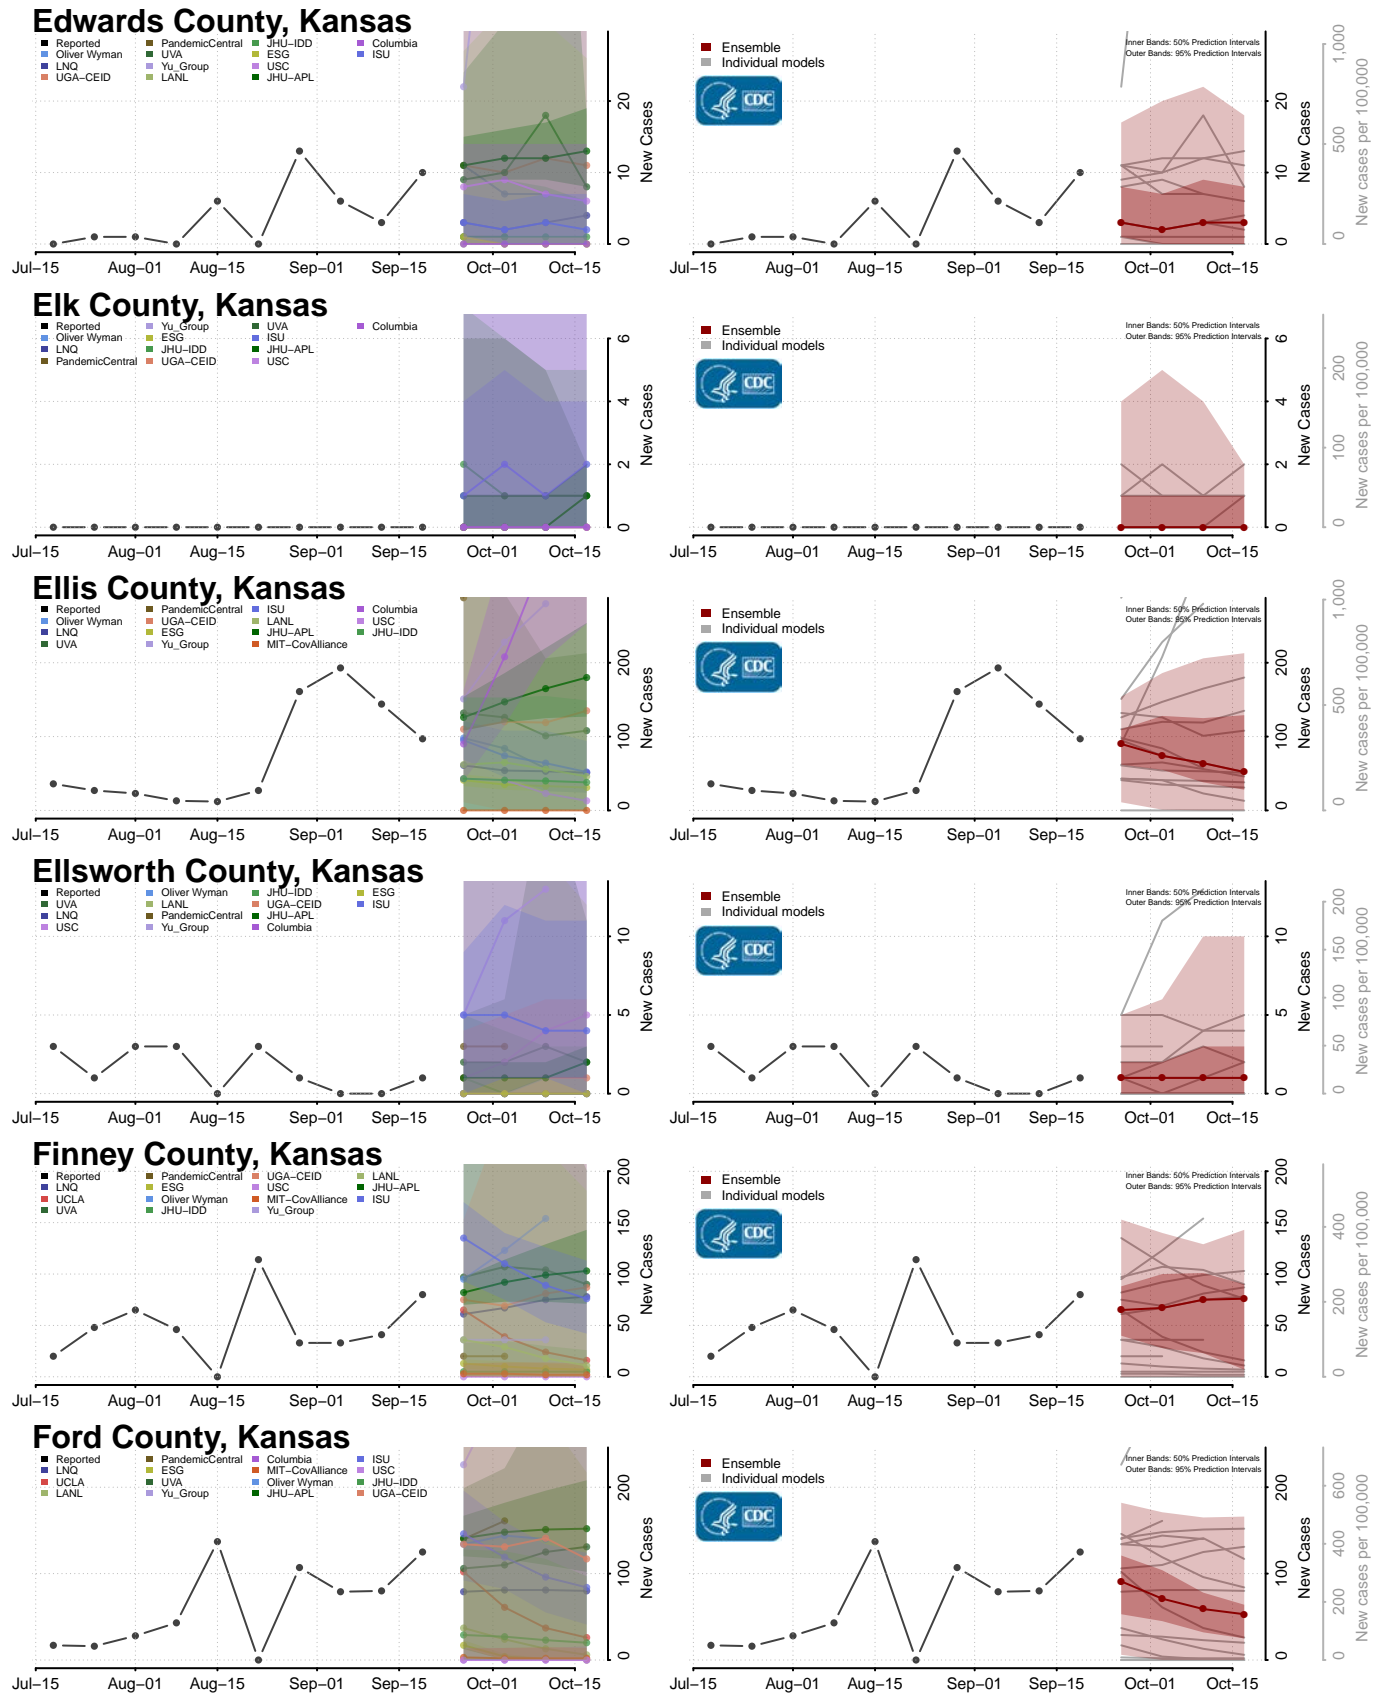

### Madison County, Indiana