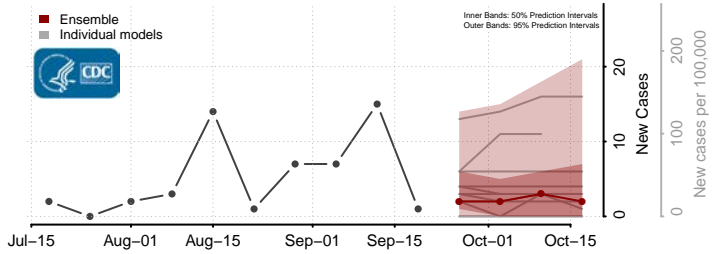

Fergus County, Montana