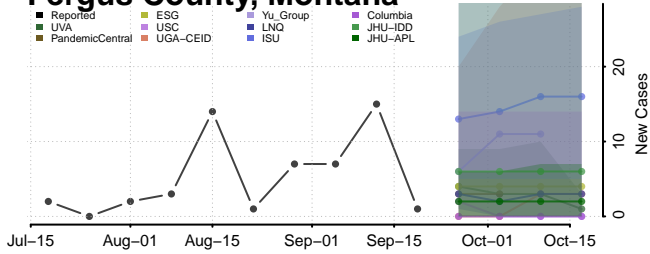

Fergus County, Montana