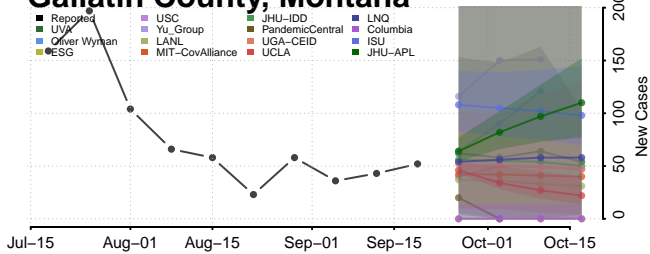

Gallatin County, Montana