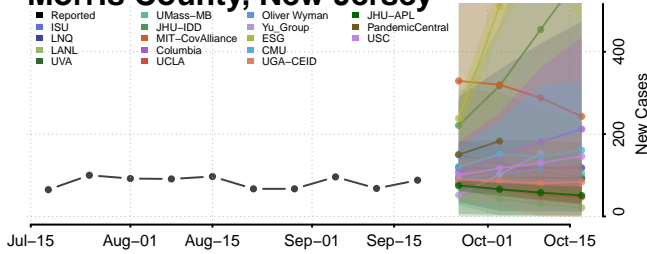

Morris County, New Jersey