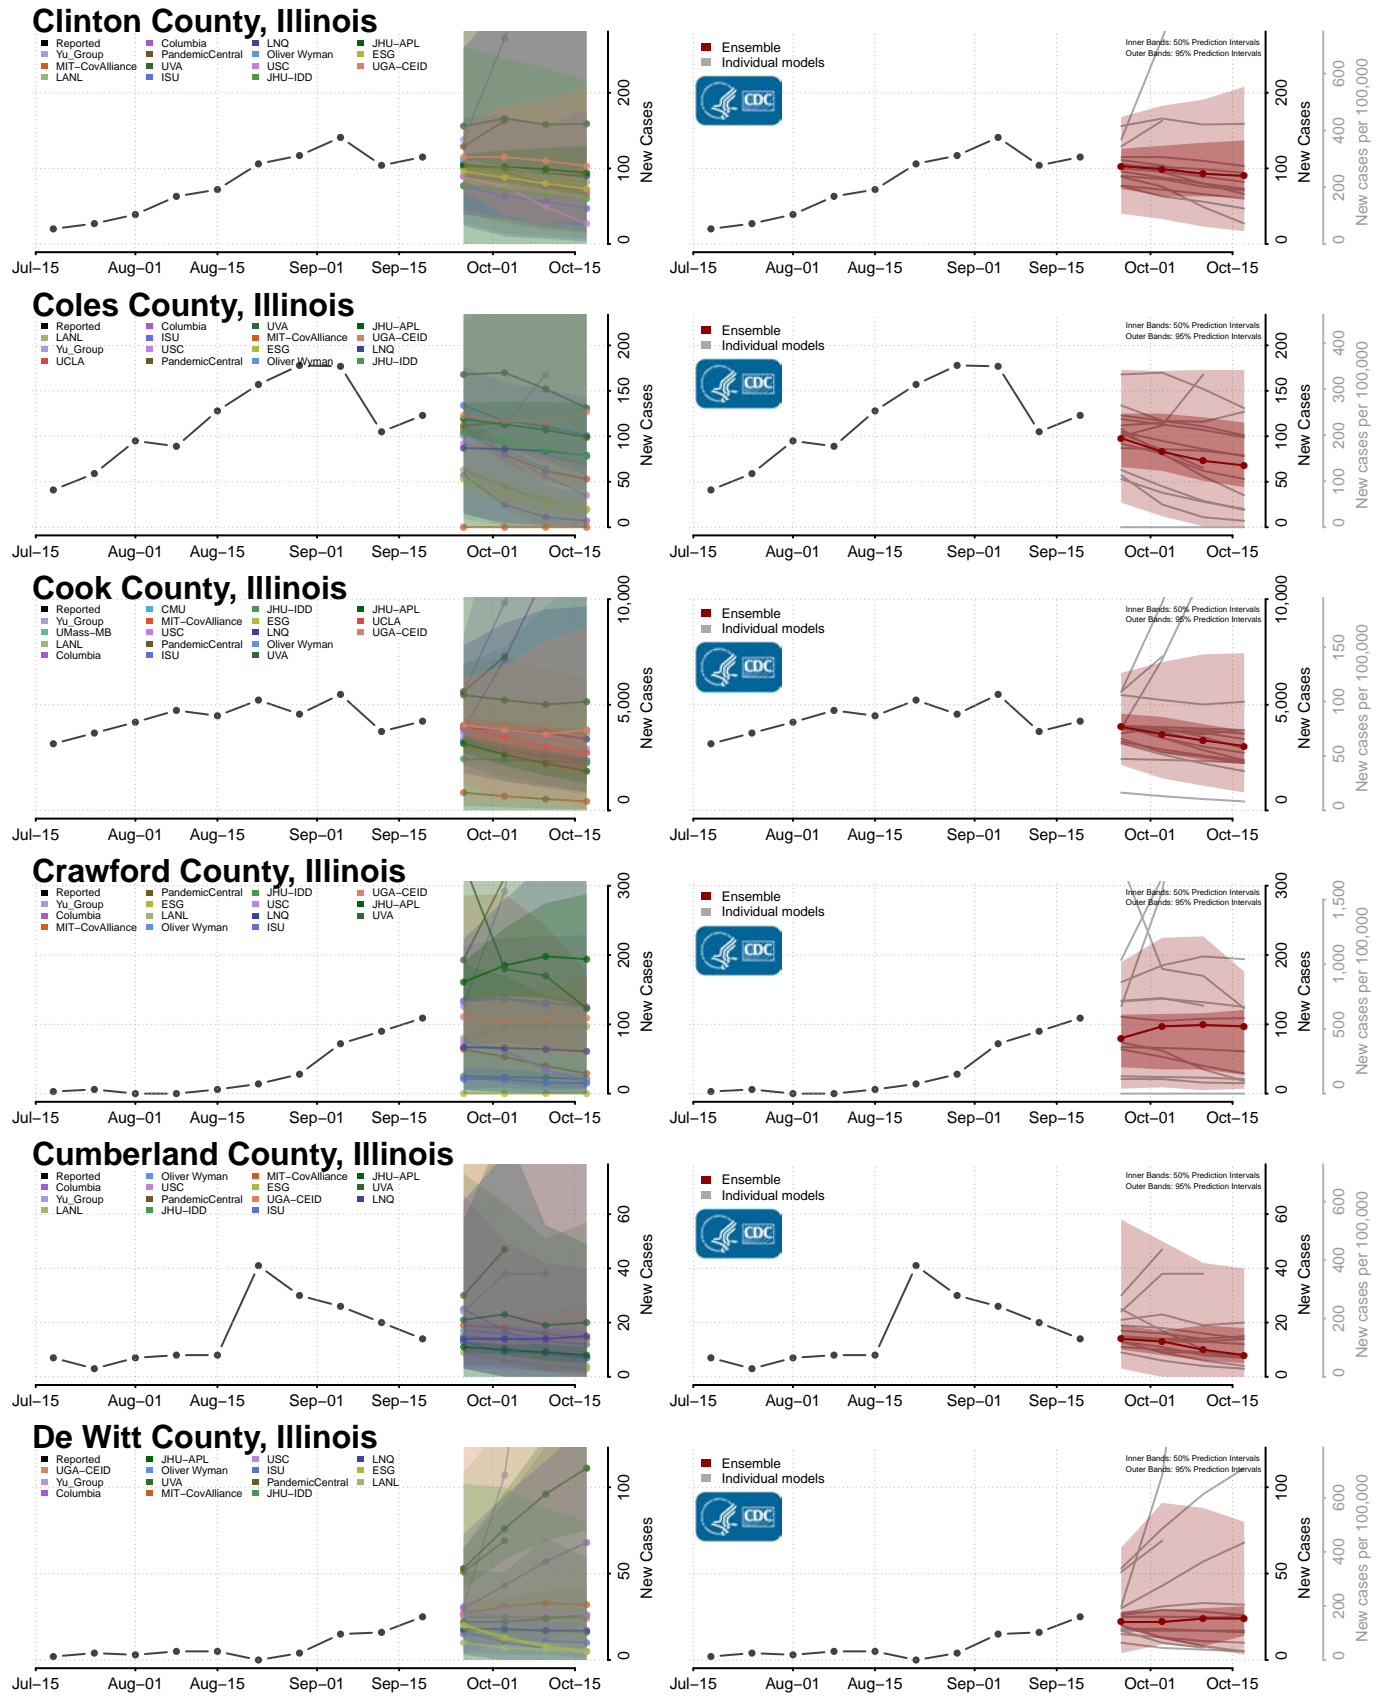

### Bonneville County, Idaho

\*New weekly cases may decrease in this location over the next four weeks. For these locations, the ensemble forecast indicates a probability of 0.75 or greater that fewer cases will be reported in week four of the forecast than in the last reported week.