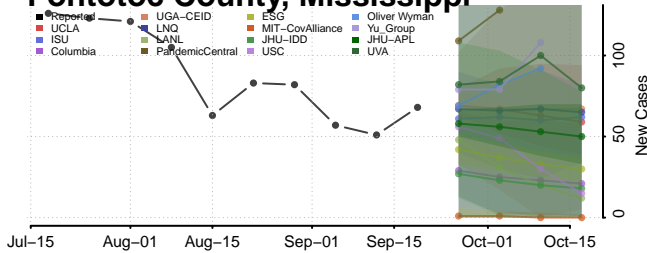

Pontotoc County, Mississippi