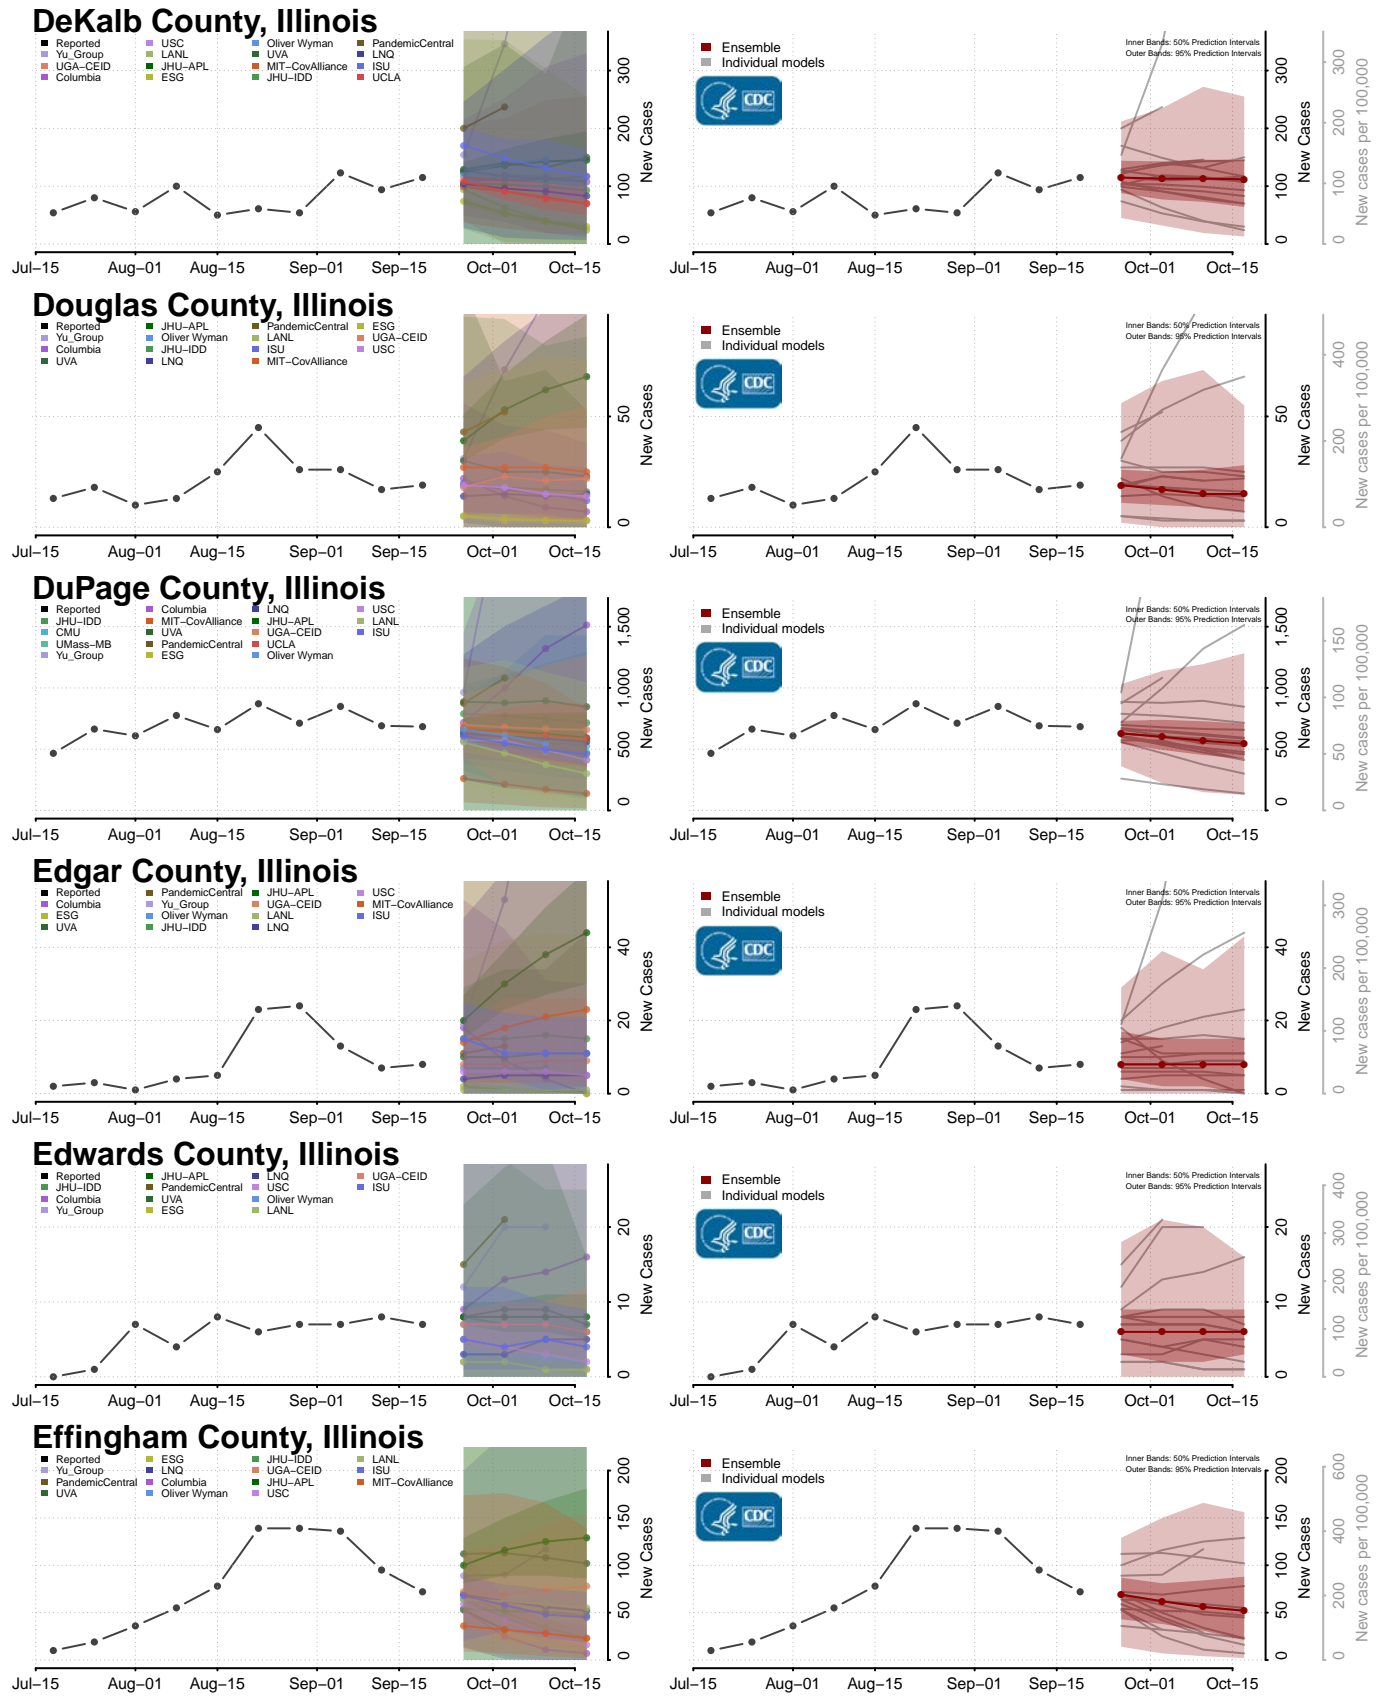

### Bonneville County, Idaho

\*New weekly cases may decrease in this location over the next four weeks. For these locations, the ensemble forecast indicates a probability of 0.75 or greater that fewer cases will be reported in week four of the forecast than in the last reported week.