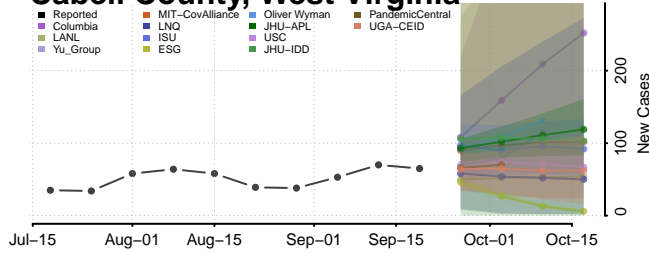

Cabell County, West Virginia