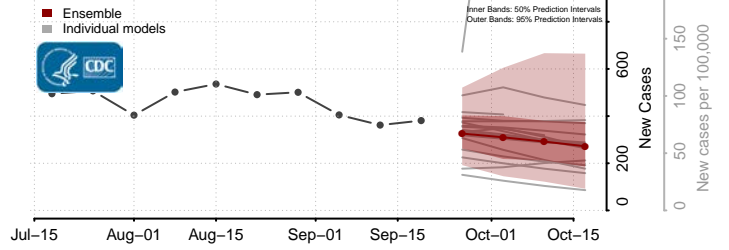

Lake County, Indiana