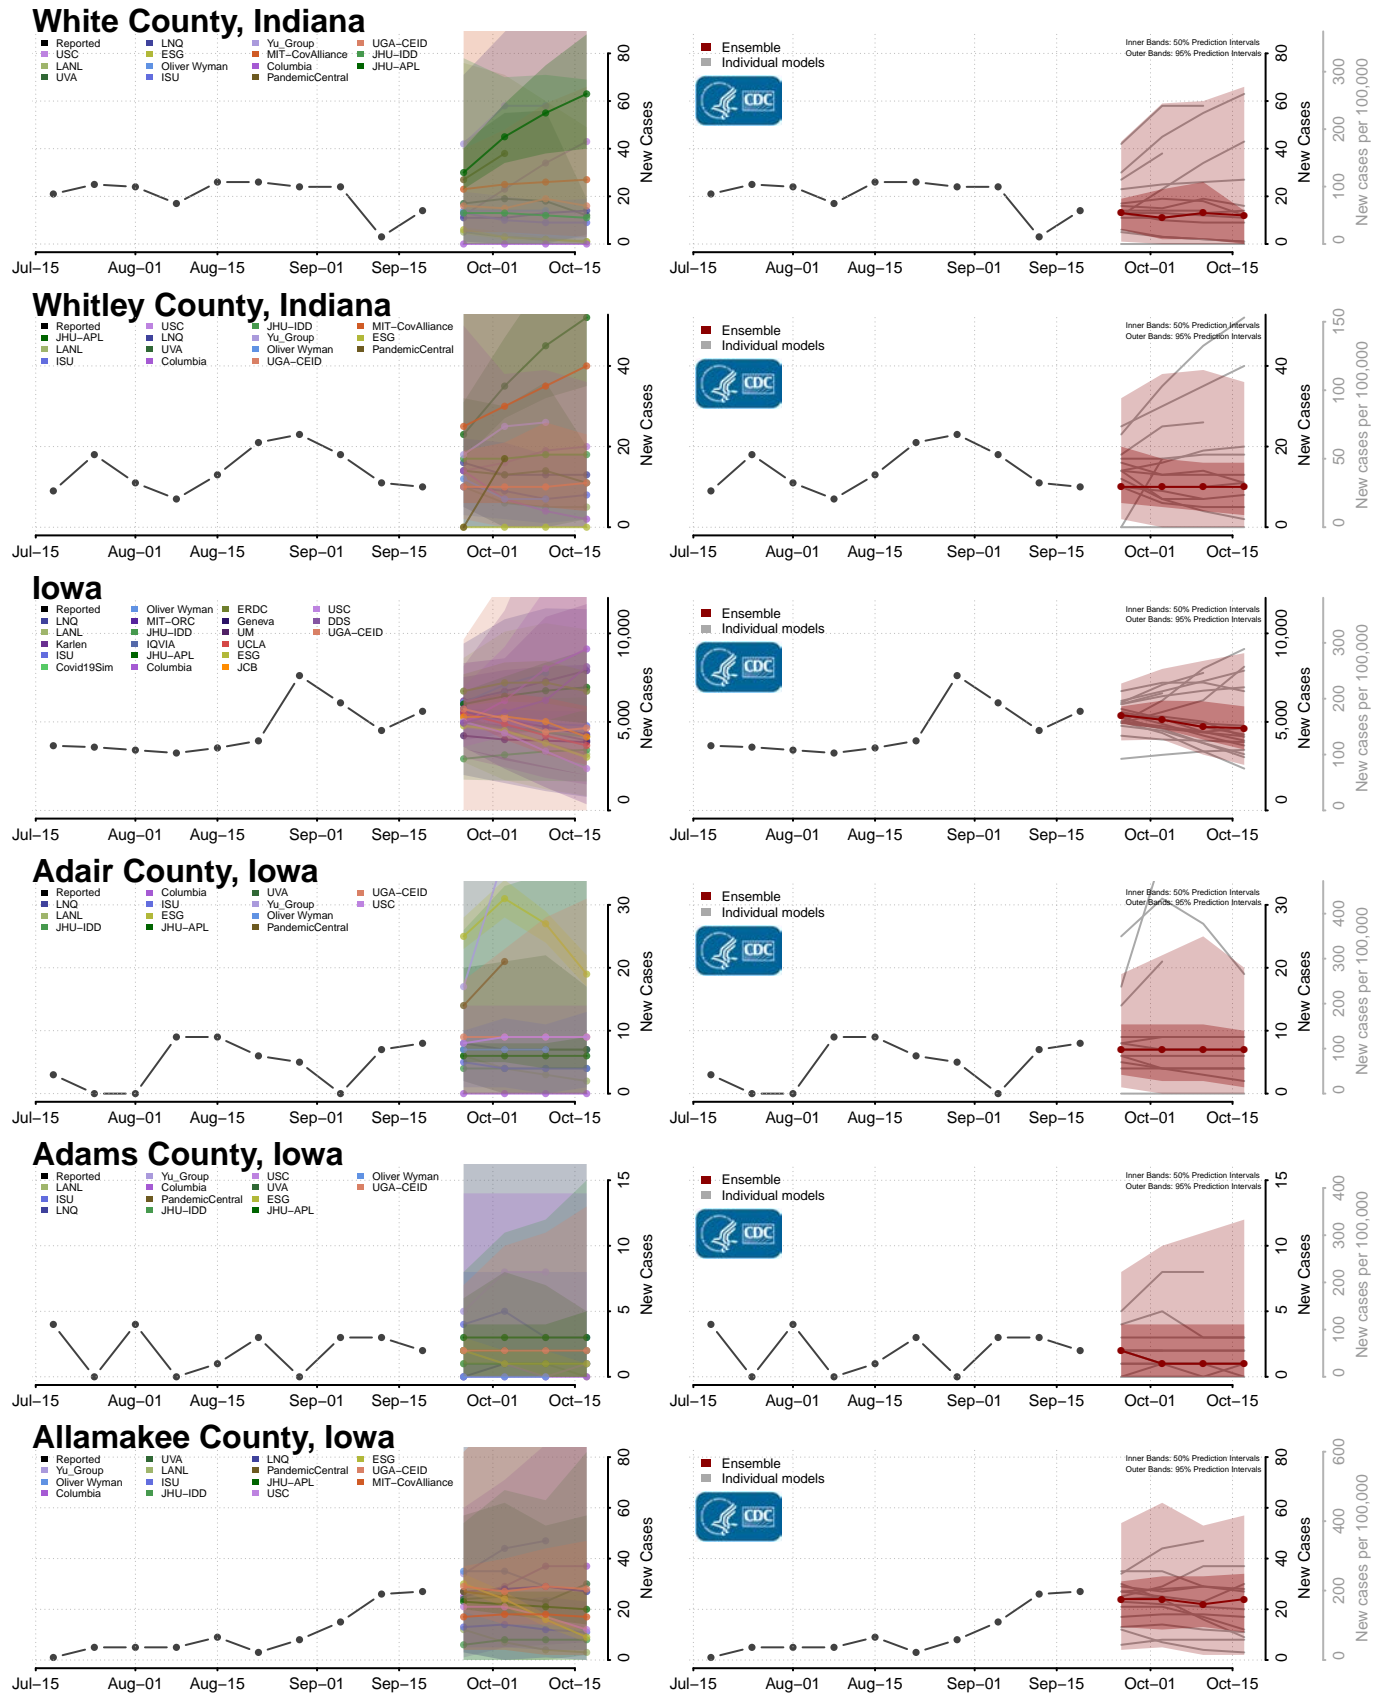

### Madison County, Indiana