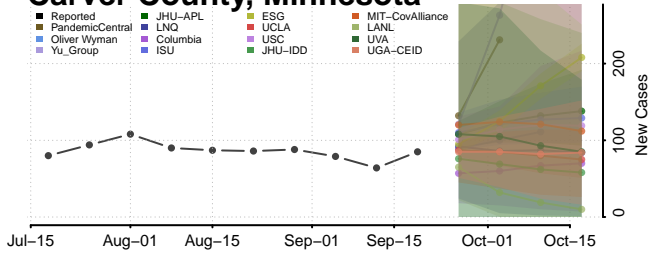

Carver County, Minnesota