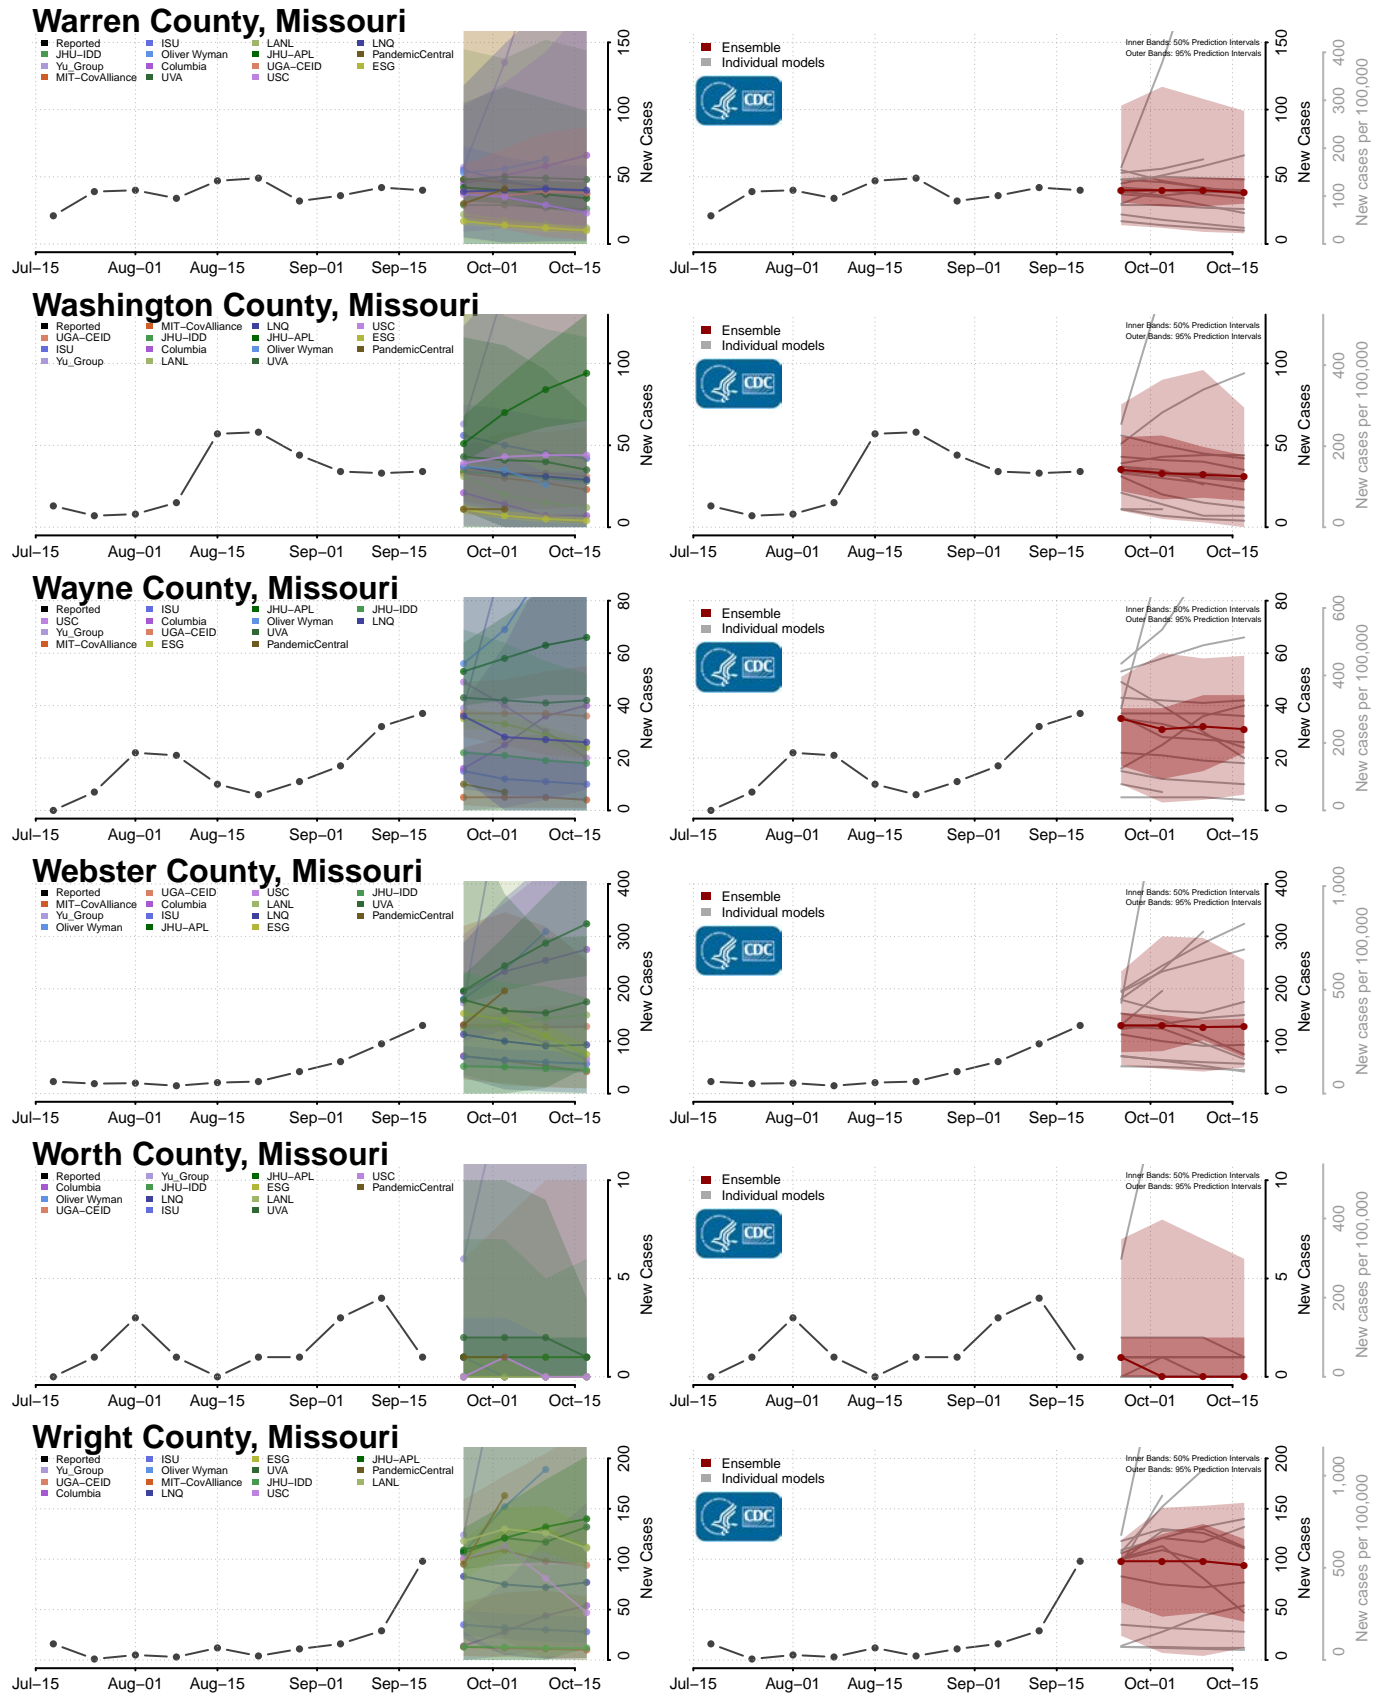

### Deer Lodge County, Montana