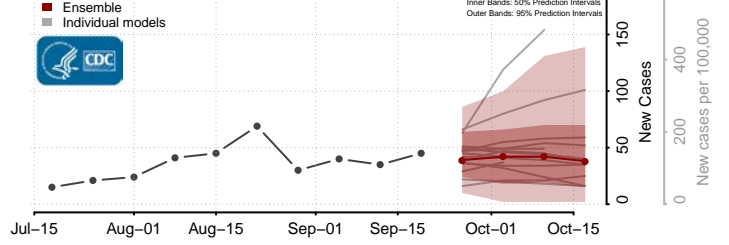

Stone County, Missouri