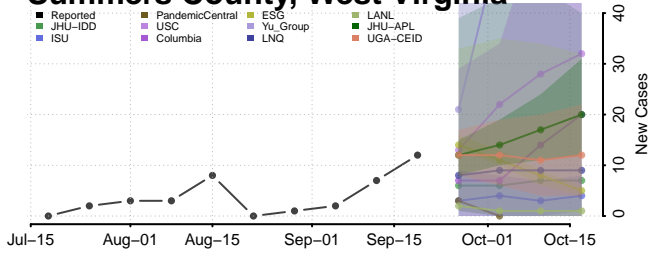

Summers County, West Virginia