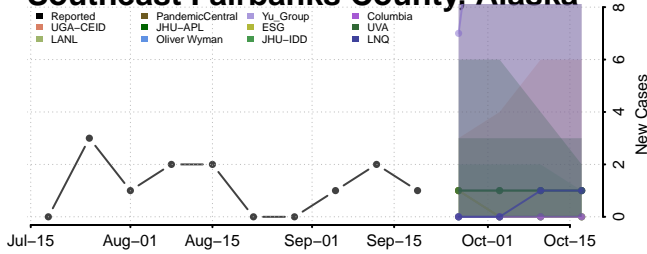

Southeast Fairbanks County, Alaska