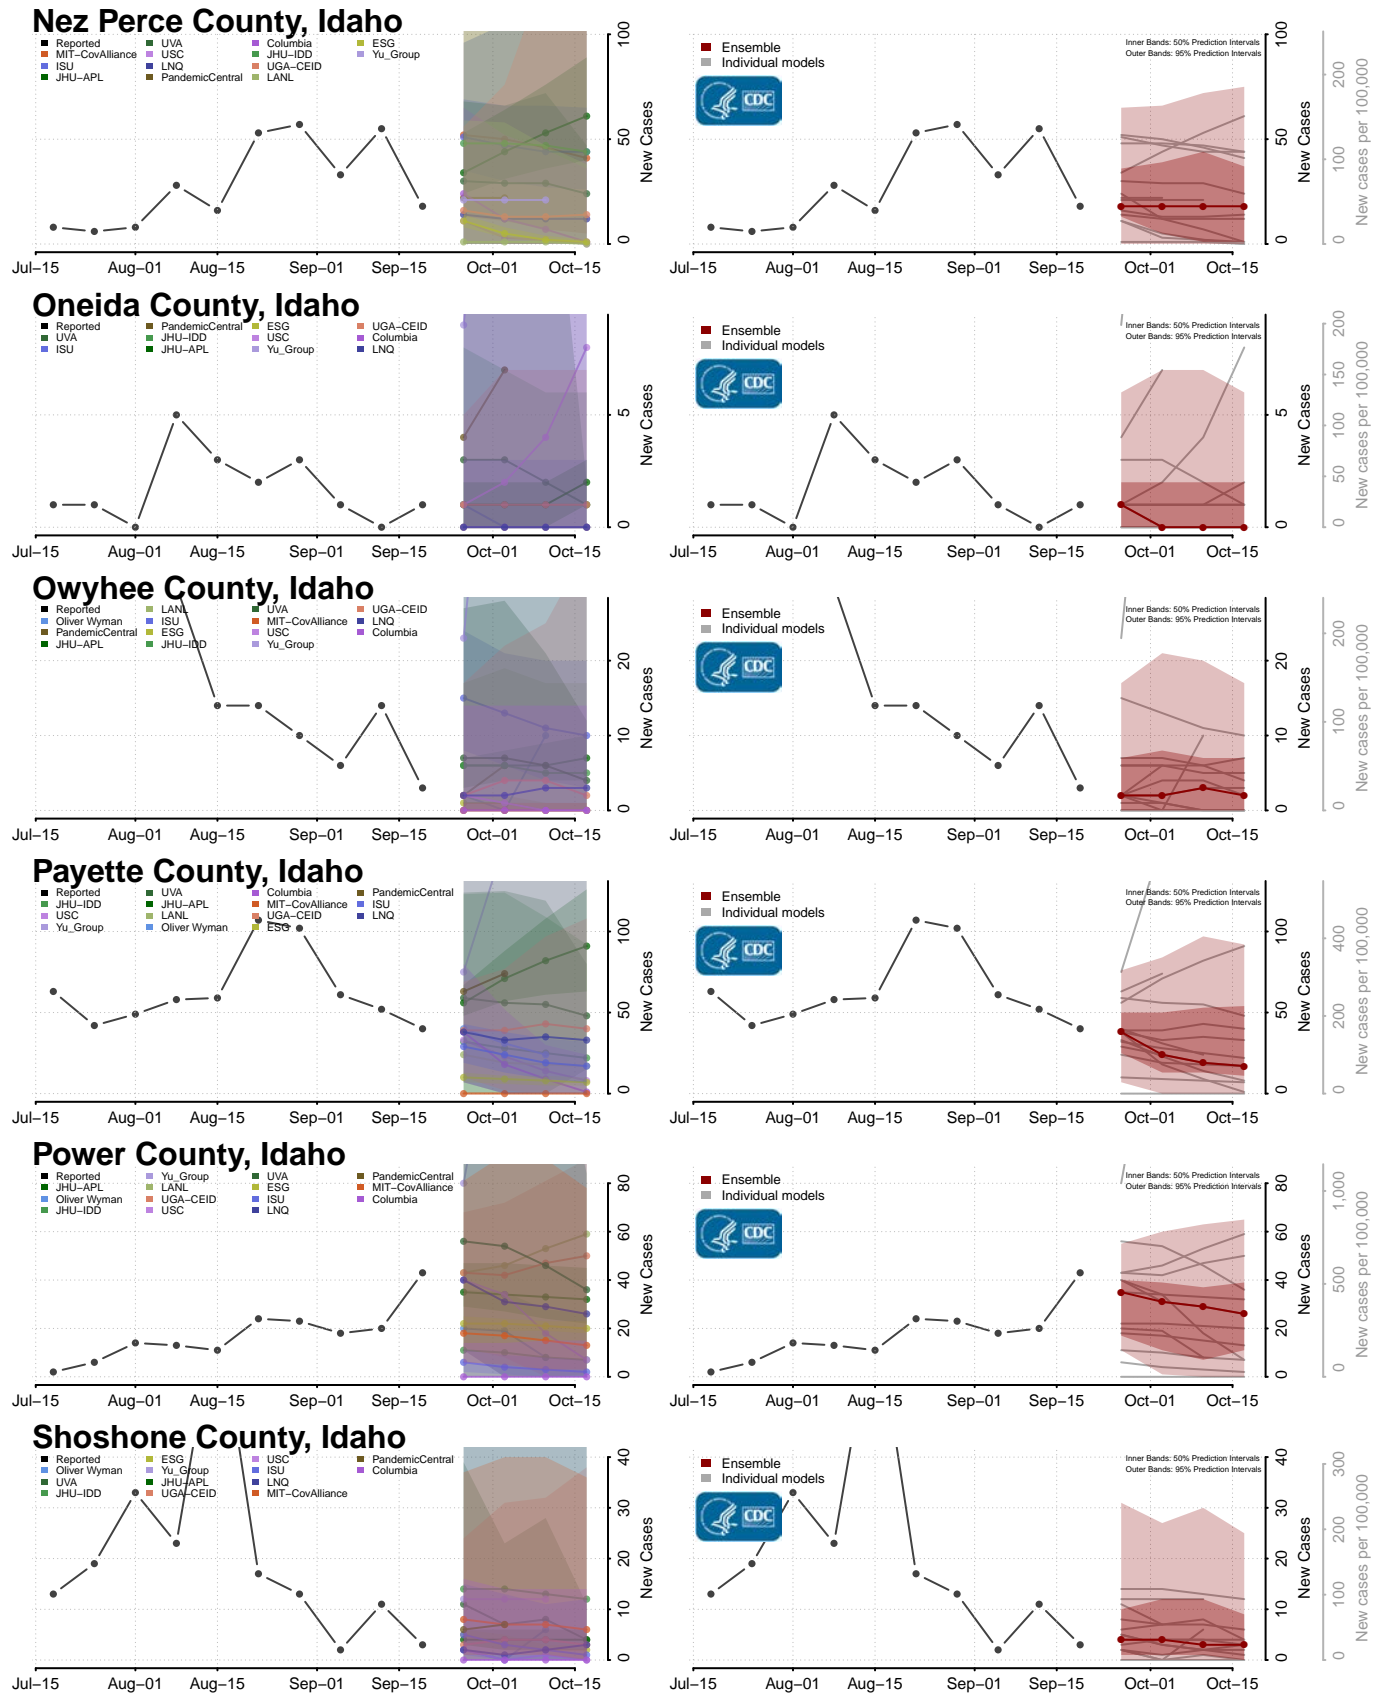

### Bonneville County, Idaho

\*New weekly cases may decrease in this location over the next four weeks. For these locations, the ensemble forecast indicates a probability of 0.75 or greater that fewer cases will be reported in week four of the forecast than in the last reported week.