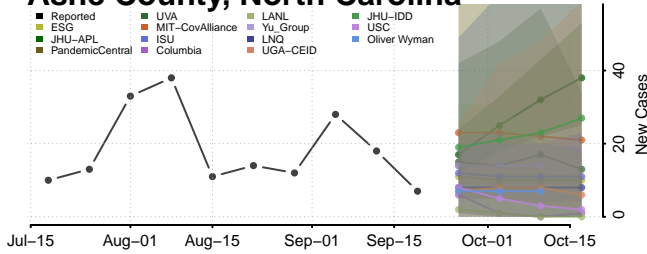

Ashe County, North Carolina