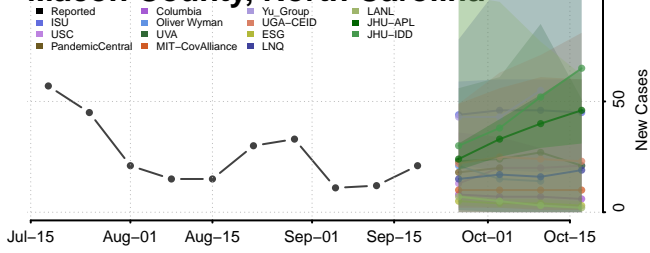

Macon County, North Carolina