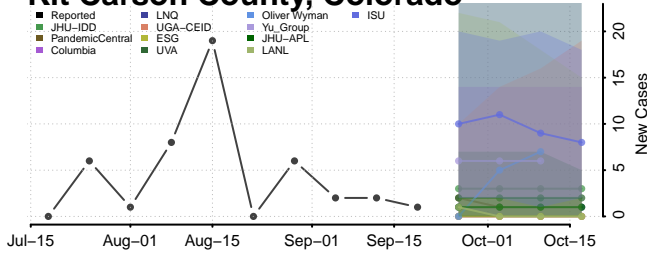

Kit Carson County, Colorado