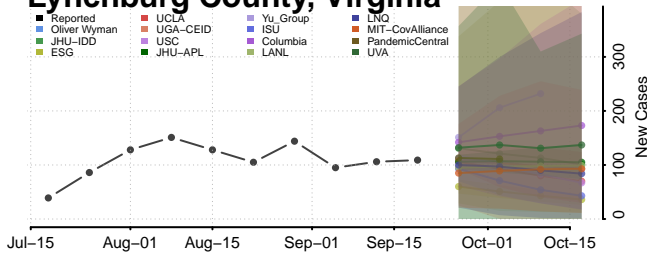

Lynchburg County, Virginia