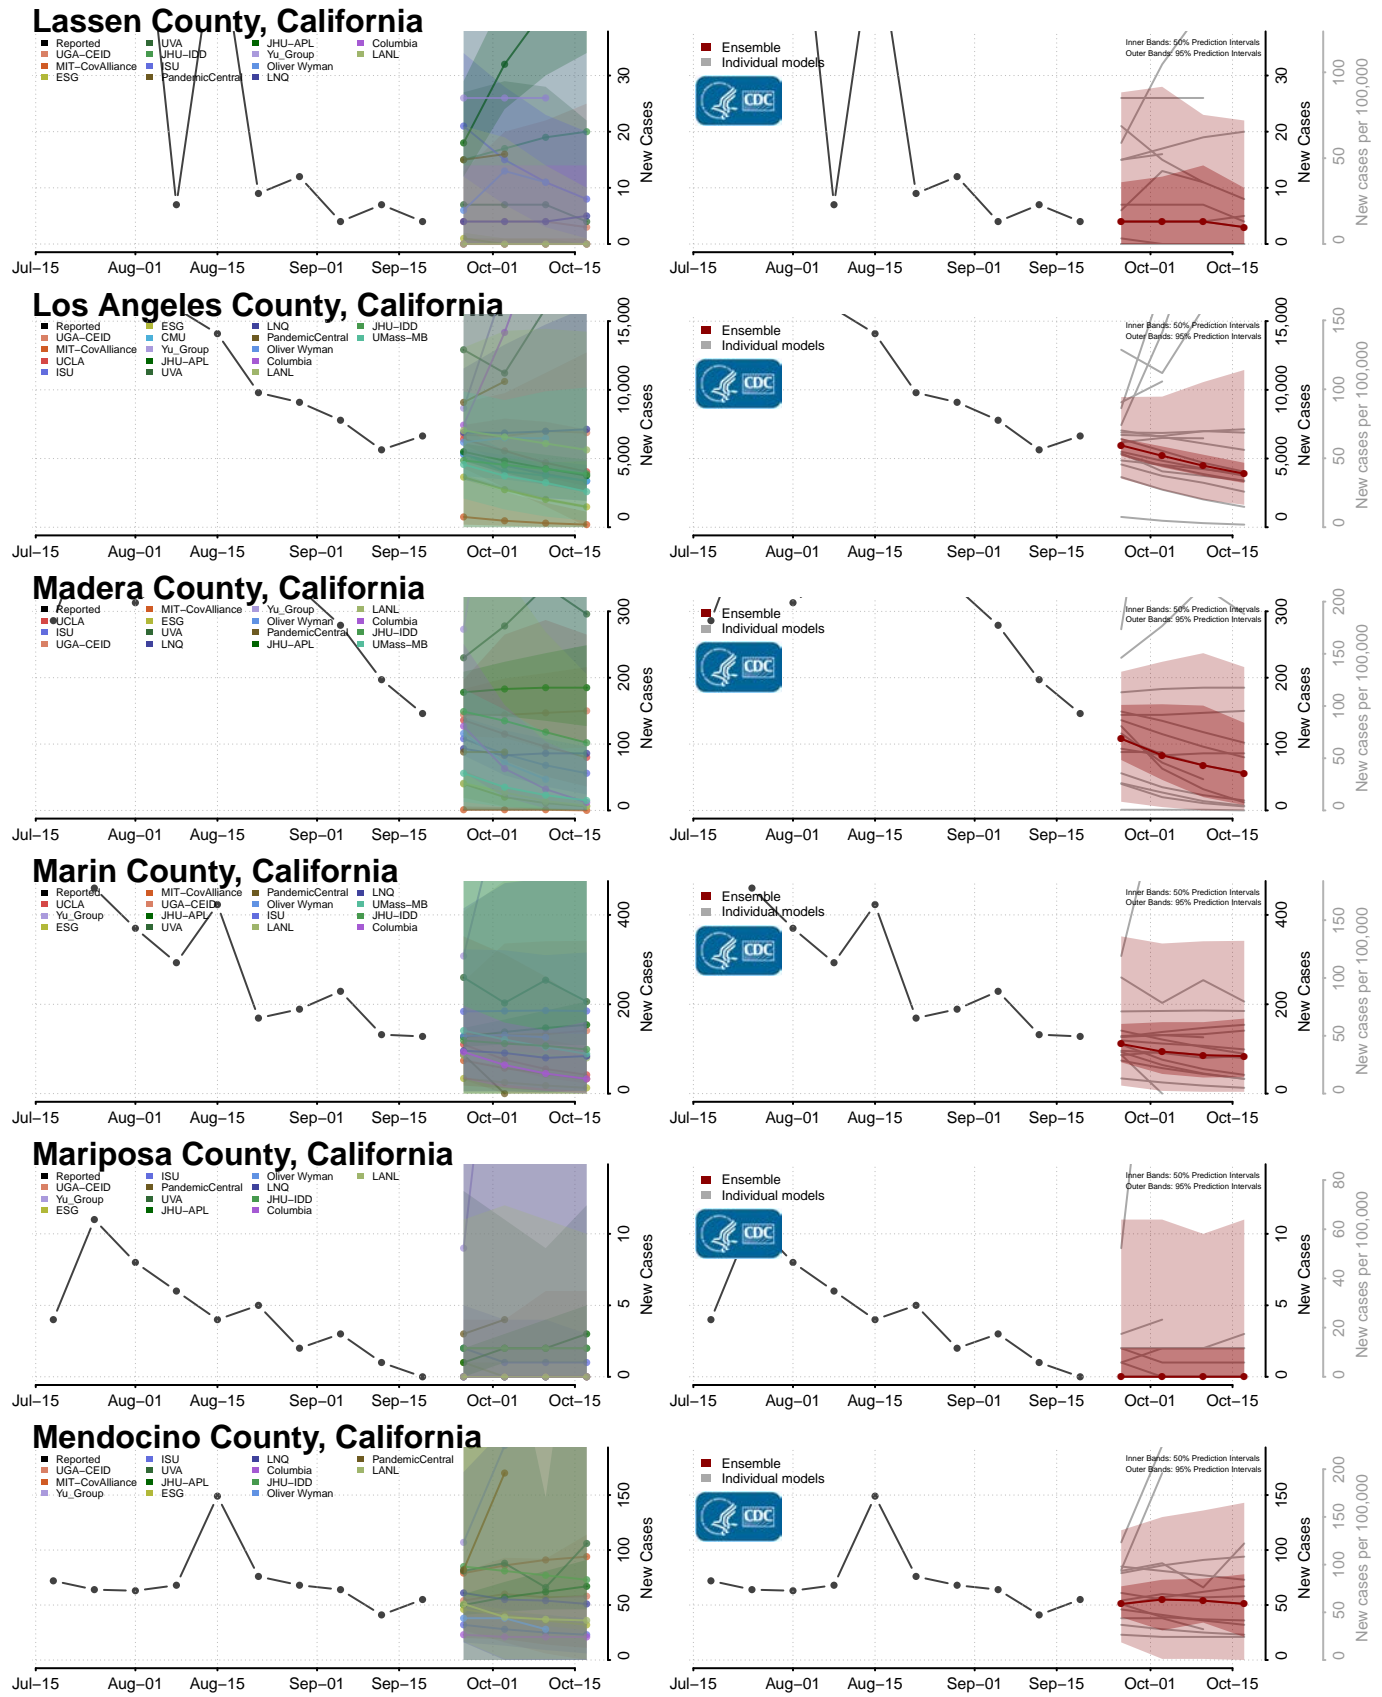

### Chicot County, Arkansas

\*New weekly cases may decrease in this location over the next four weeks. For these locations, the ensemble forecast indicates a probability of 0.75 or greater that fewer cases will be reported in week four of the forecast than in the last reported week.