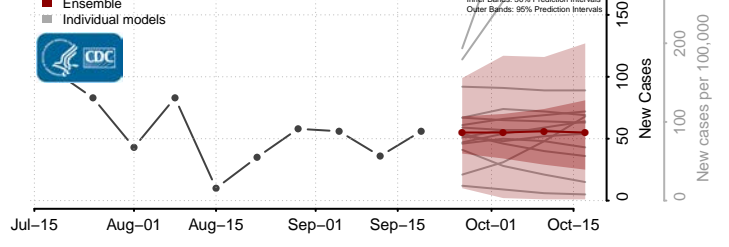

Sampson County, North Carolina