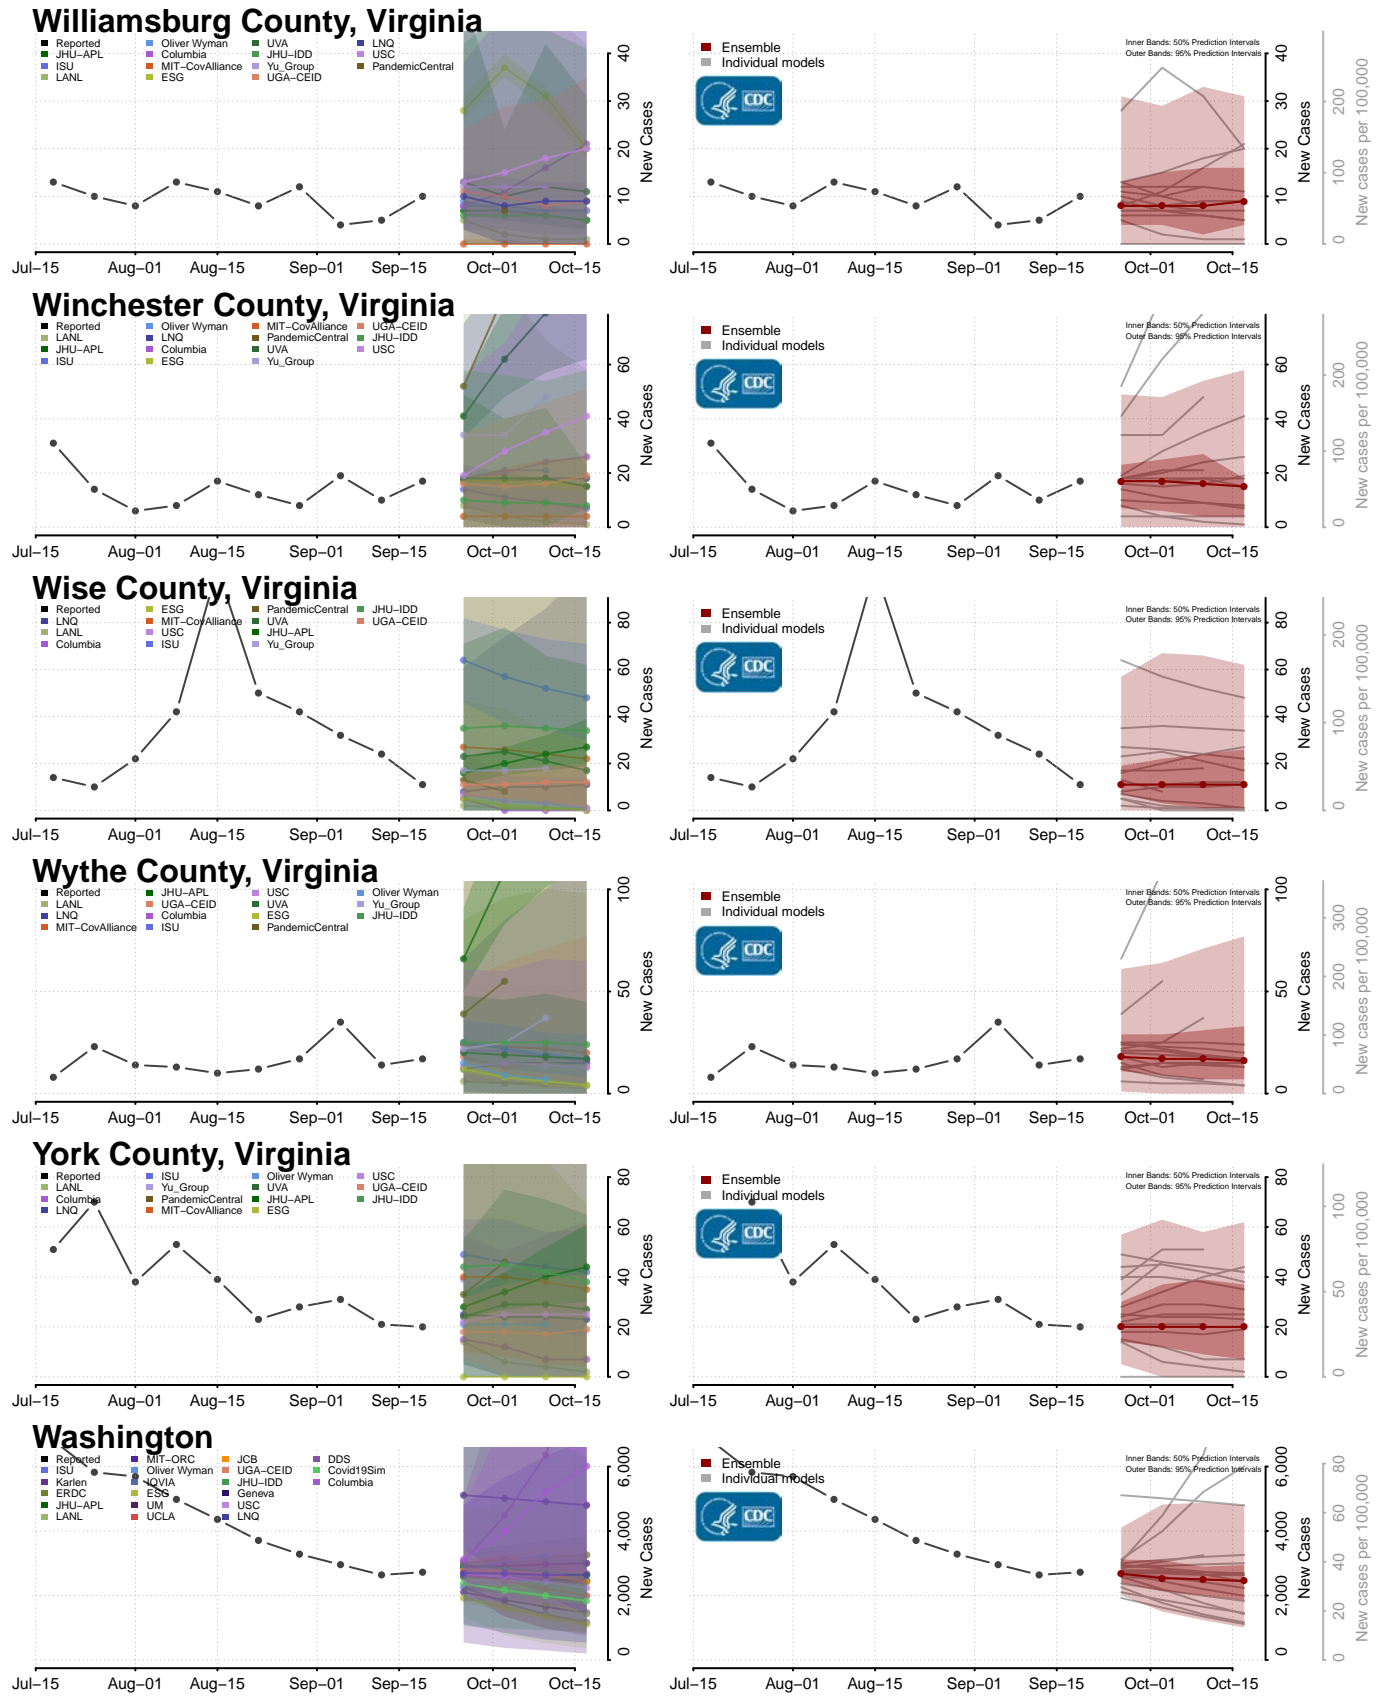

### Adams County, Washington