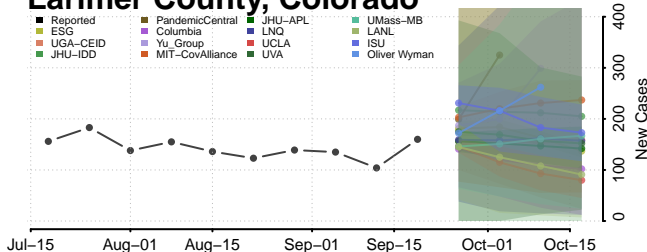

Larimer County, Colorado