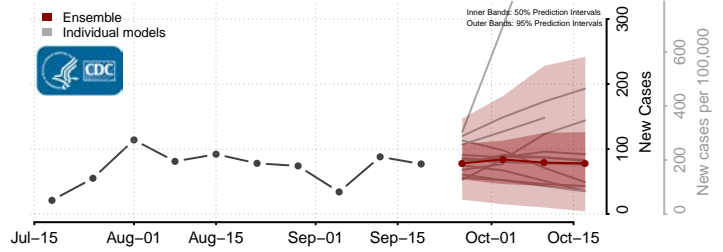

Sequoyah County, Oklahoma