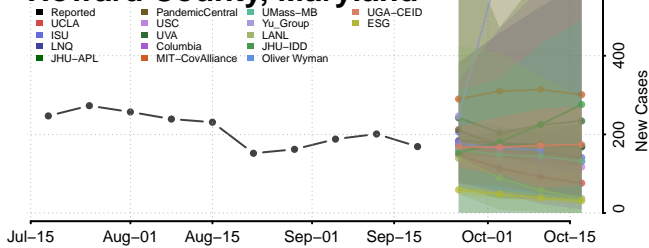

Howard County, Maryland