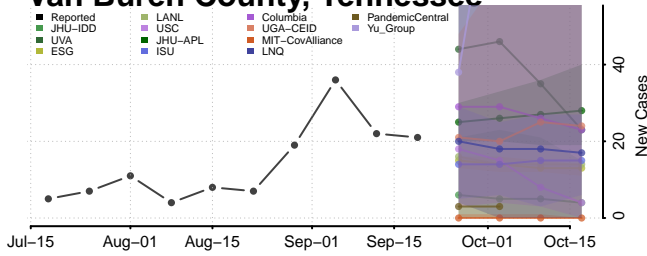

Van Buren County, Tennessee