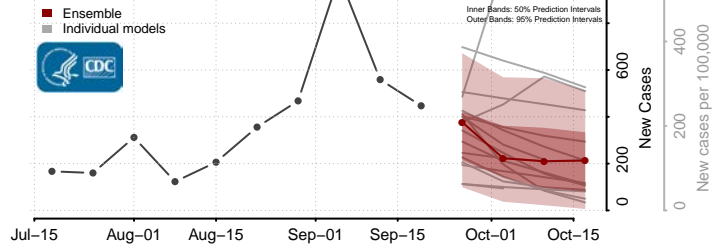

Boone County, Missouri