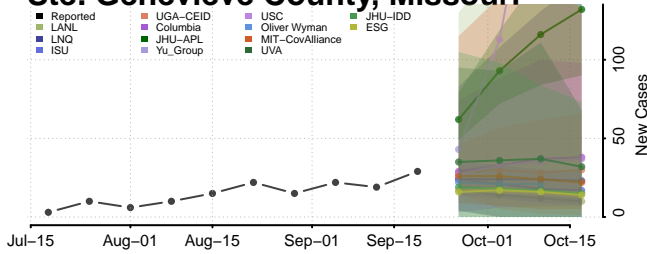

Ste. Genevieve County, Missouri