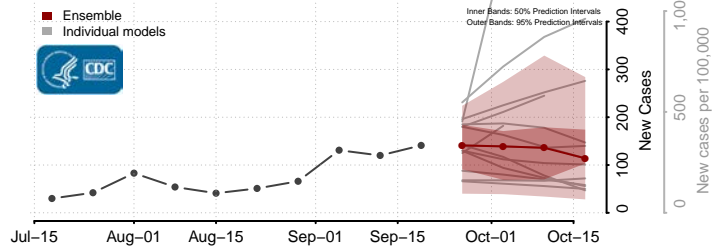

Franklin County, Tennessee