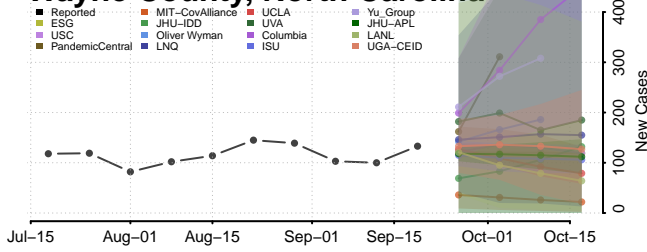

Wayne County, North Carolina