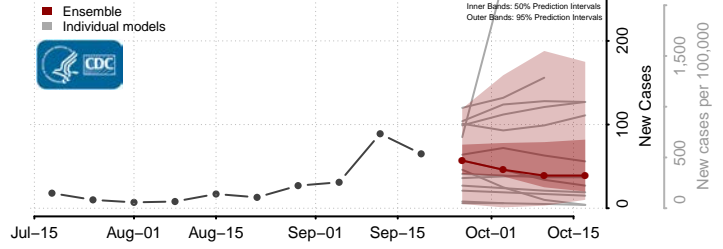

Bollinger County, Missouri