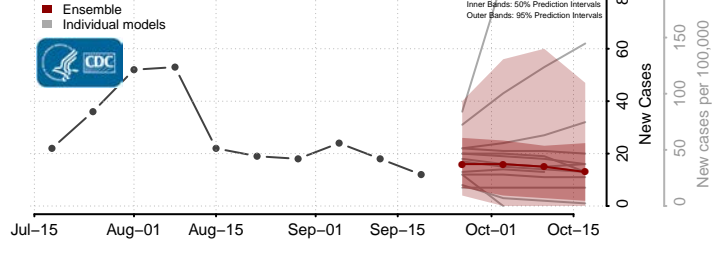

Davie County, North Carolina