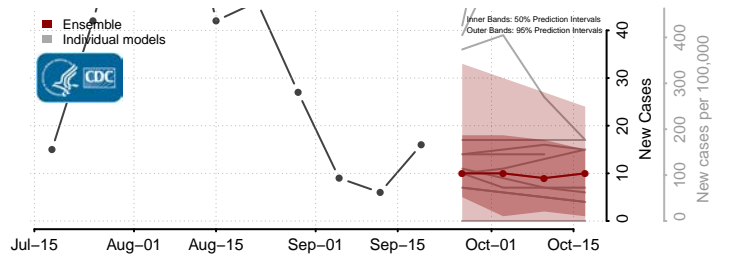

Tunica County, Mississippi