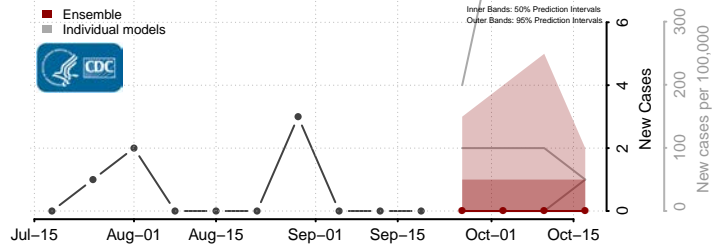

Judith Basin County, Montana