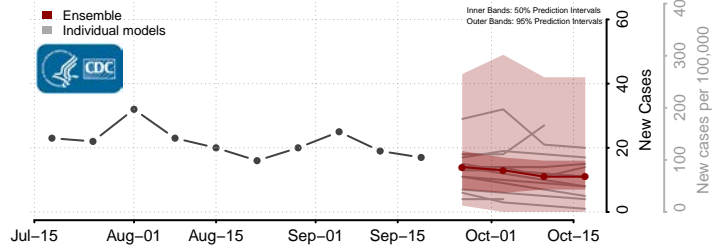

Brunswick County, Virginia