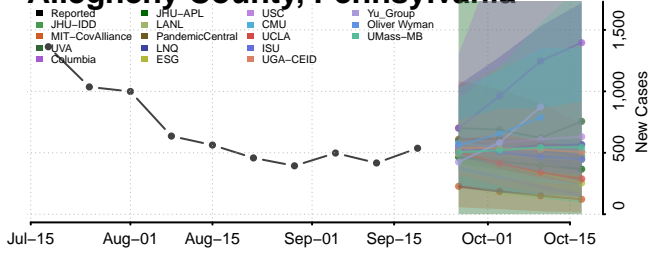

Allegheny County, Pennsylvania