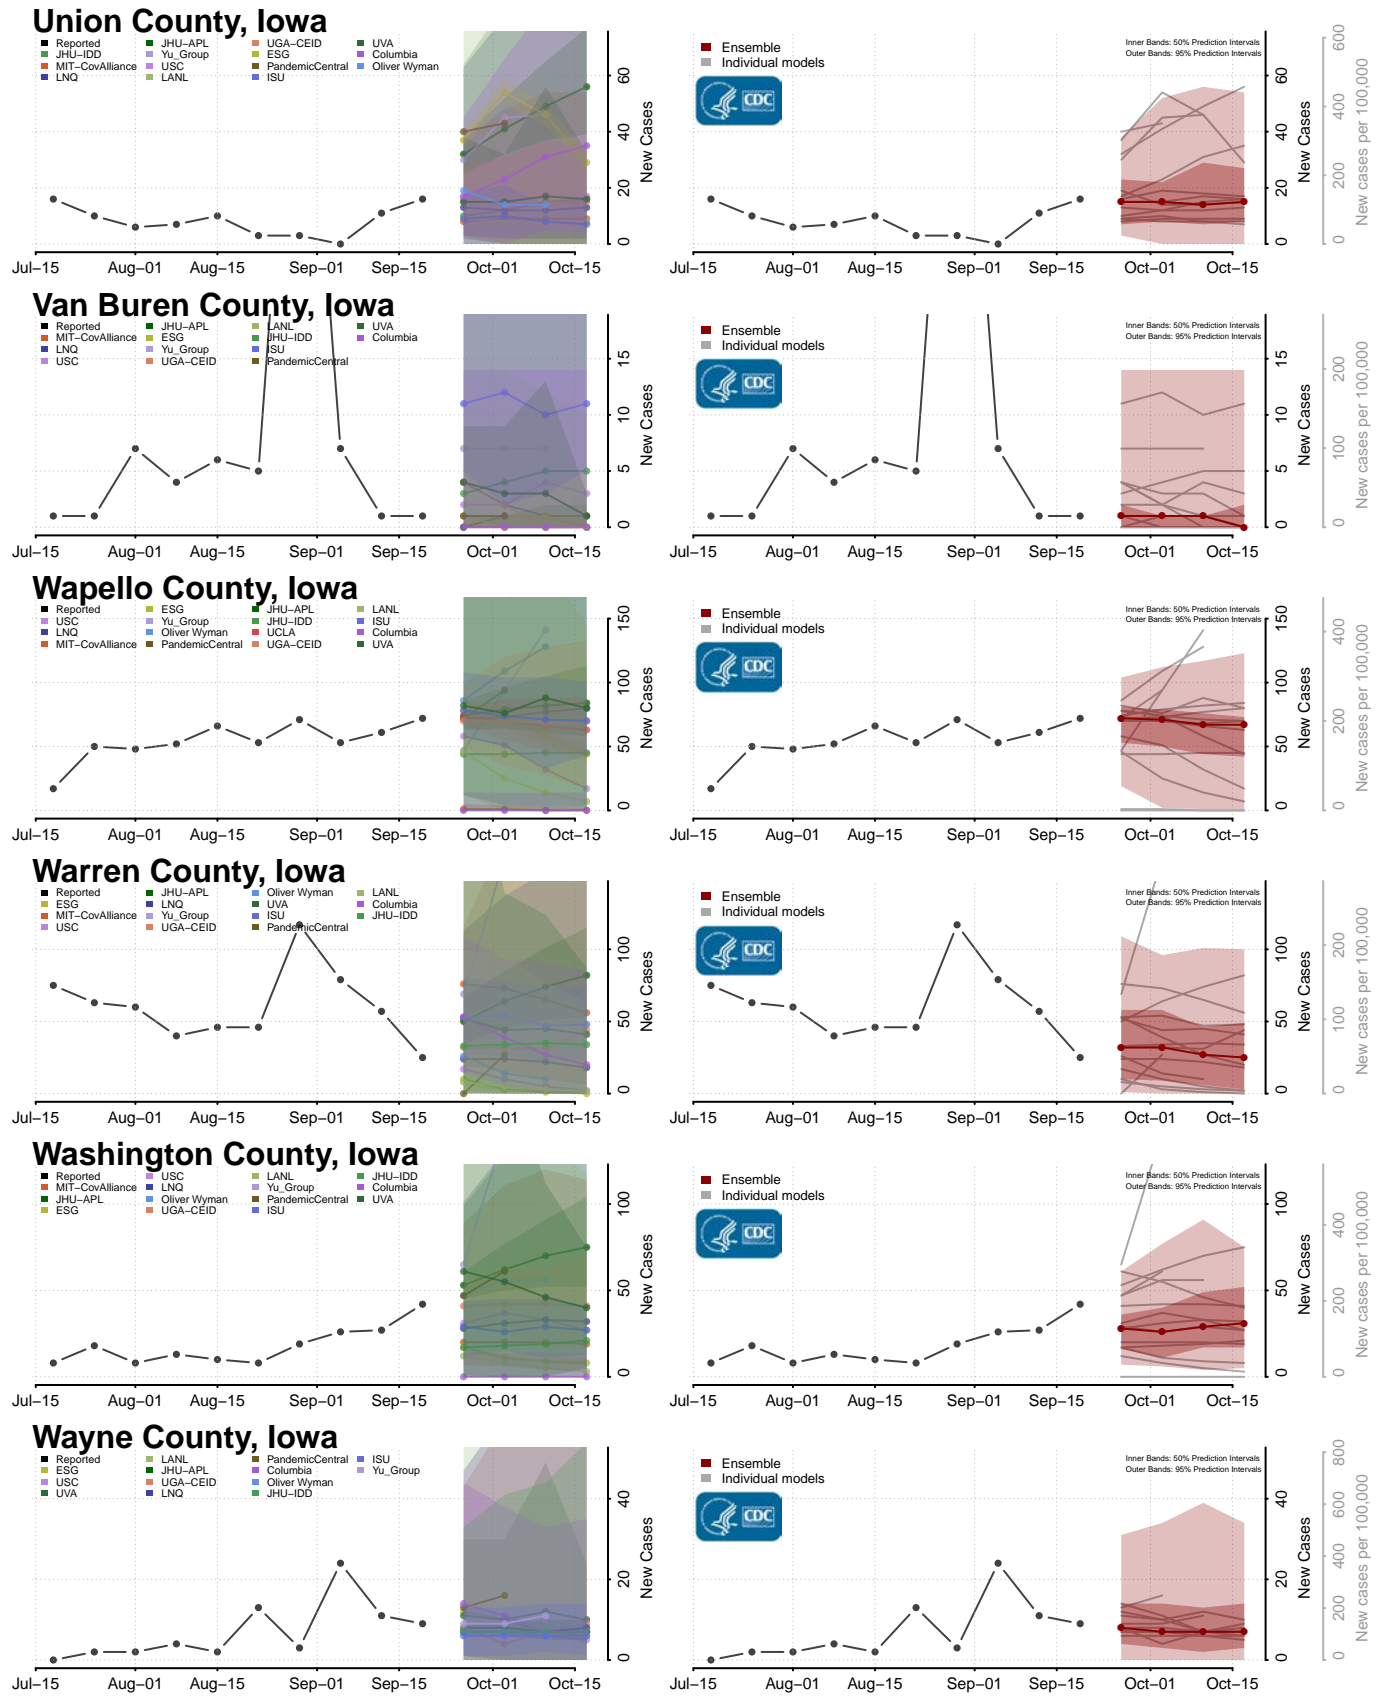

### Madison County, Indiana