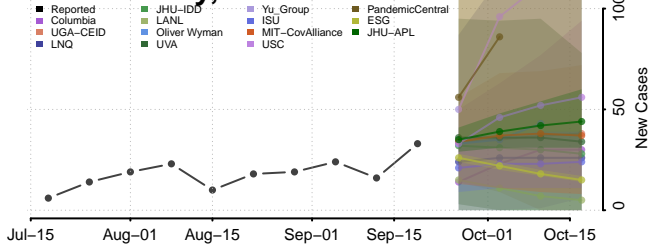

Polk County, Minnesota