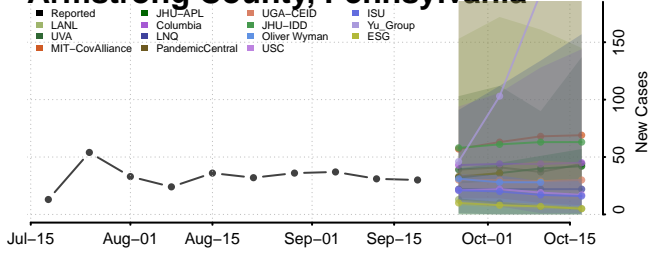

Armstrong County, Pennsylvania