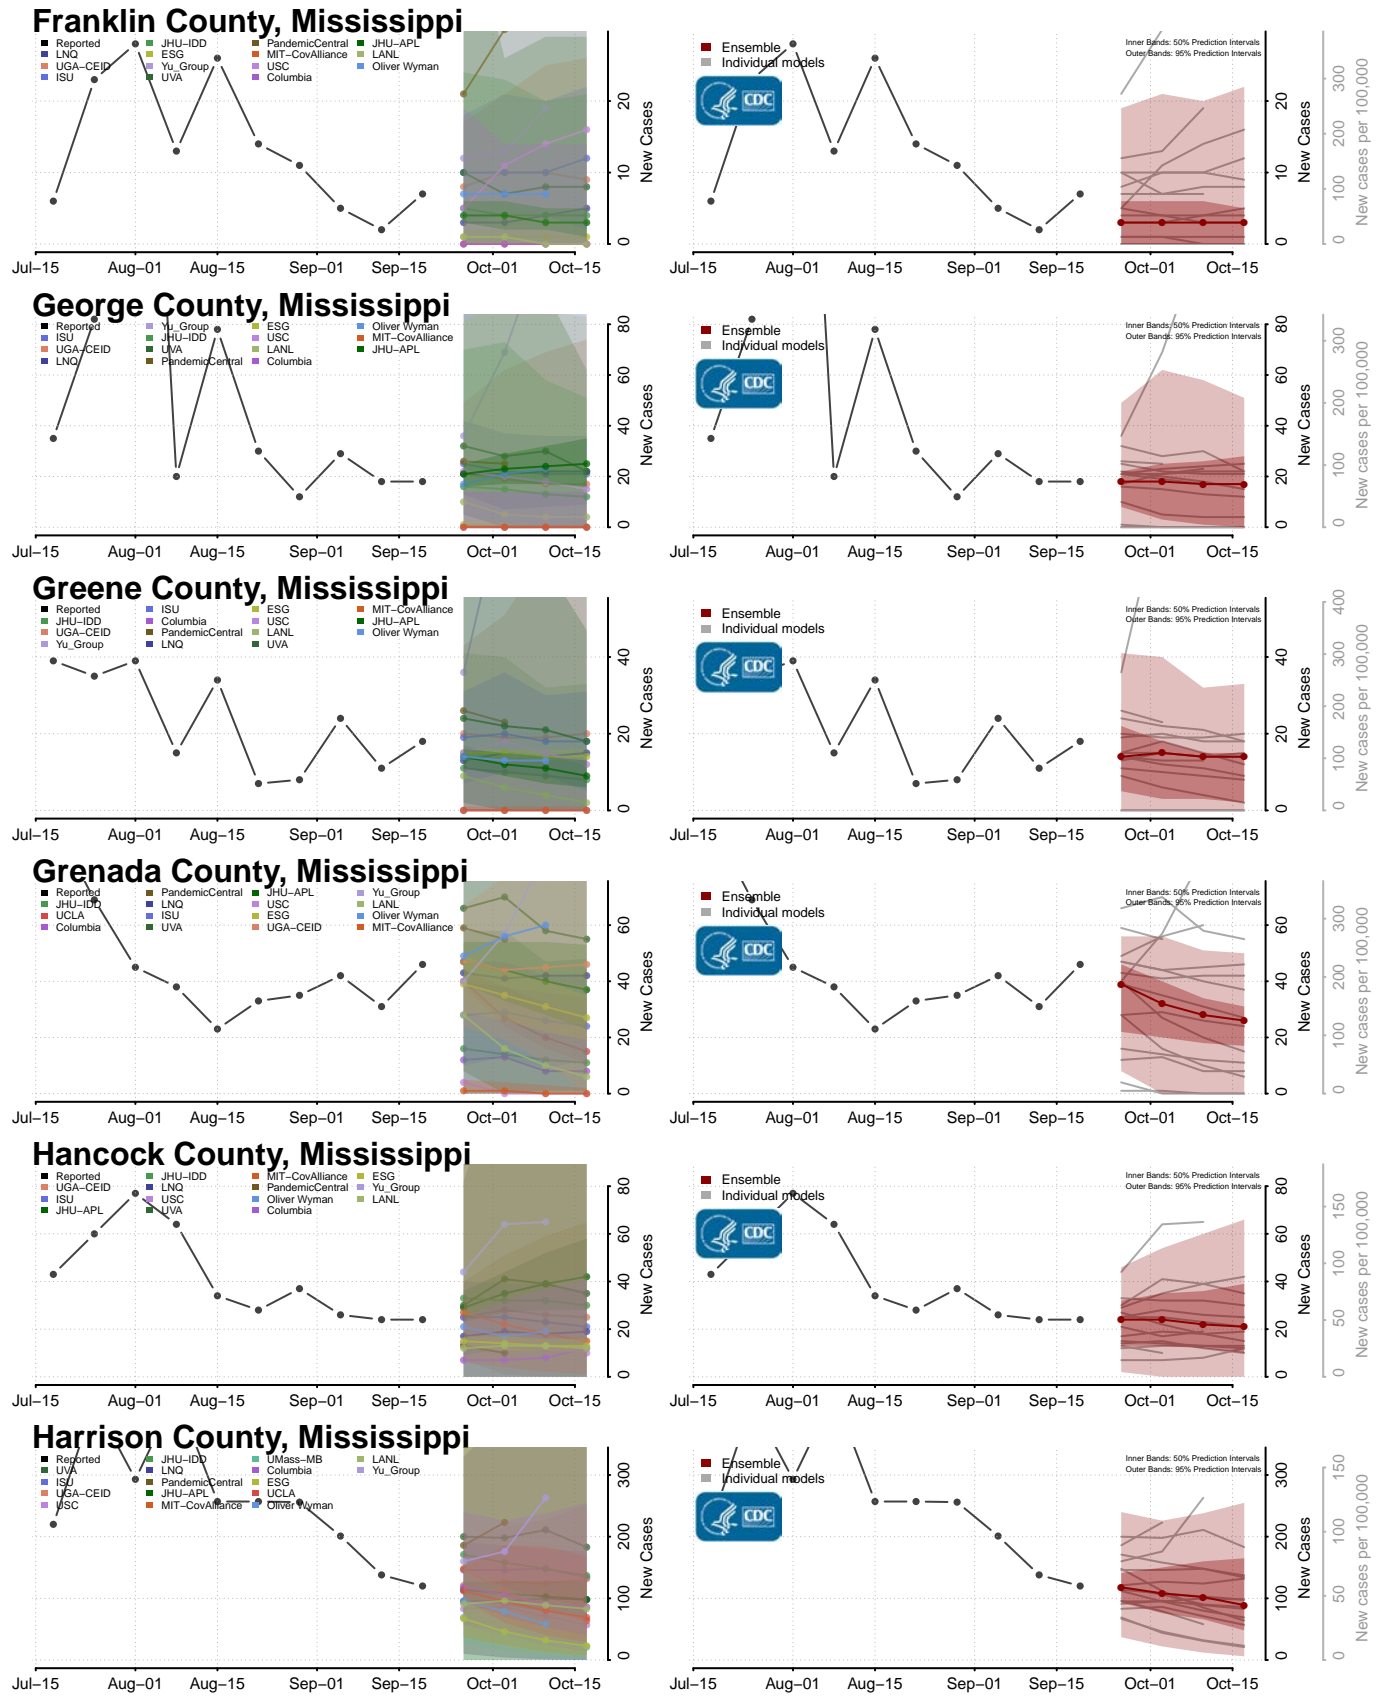

### Redwood County, Minnesota