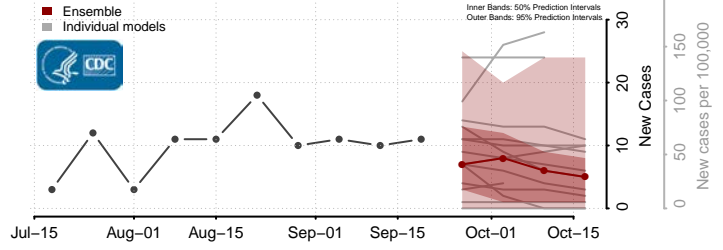

Buckingham County, Virginia