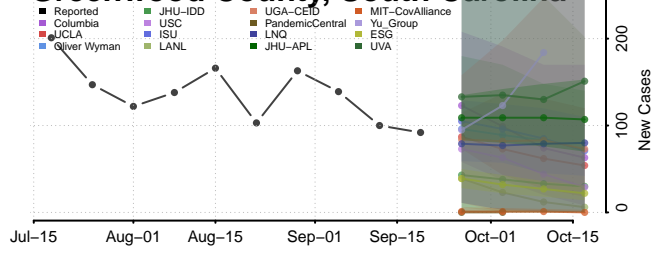

Greenwood County, South Carolina