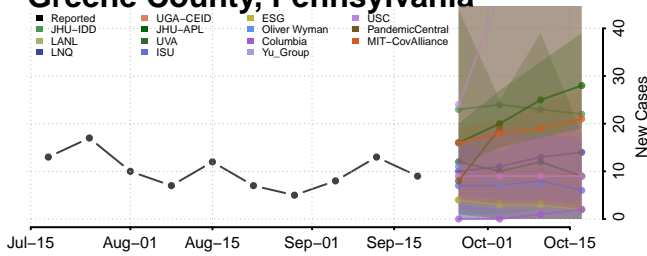

Greene County, Pennsylvania