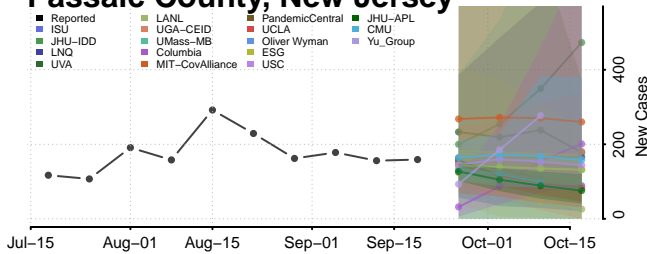

Passaic County, New Jersey