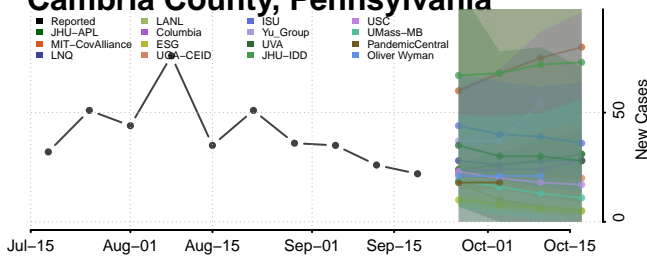

Cambria County, Pennsylvania