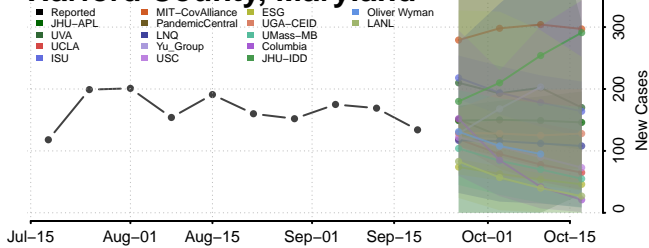

Harford County, Maryland