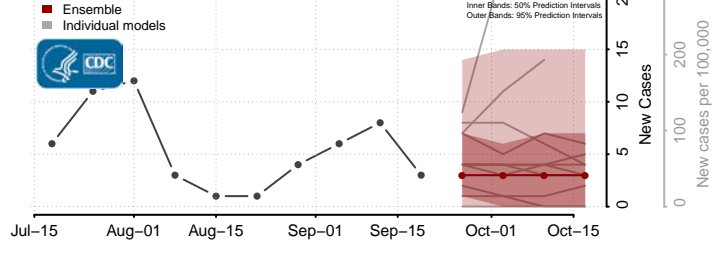

Tillman County, Oklahoma