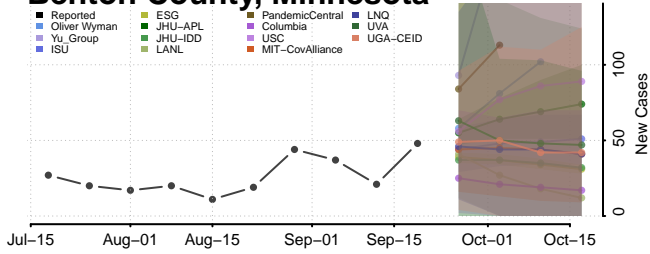

### Big Stone County, Minnesota