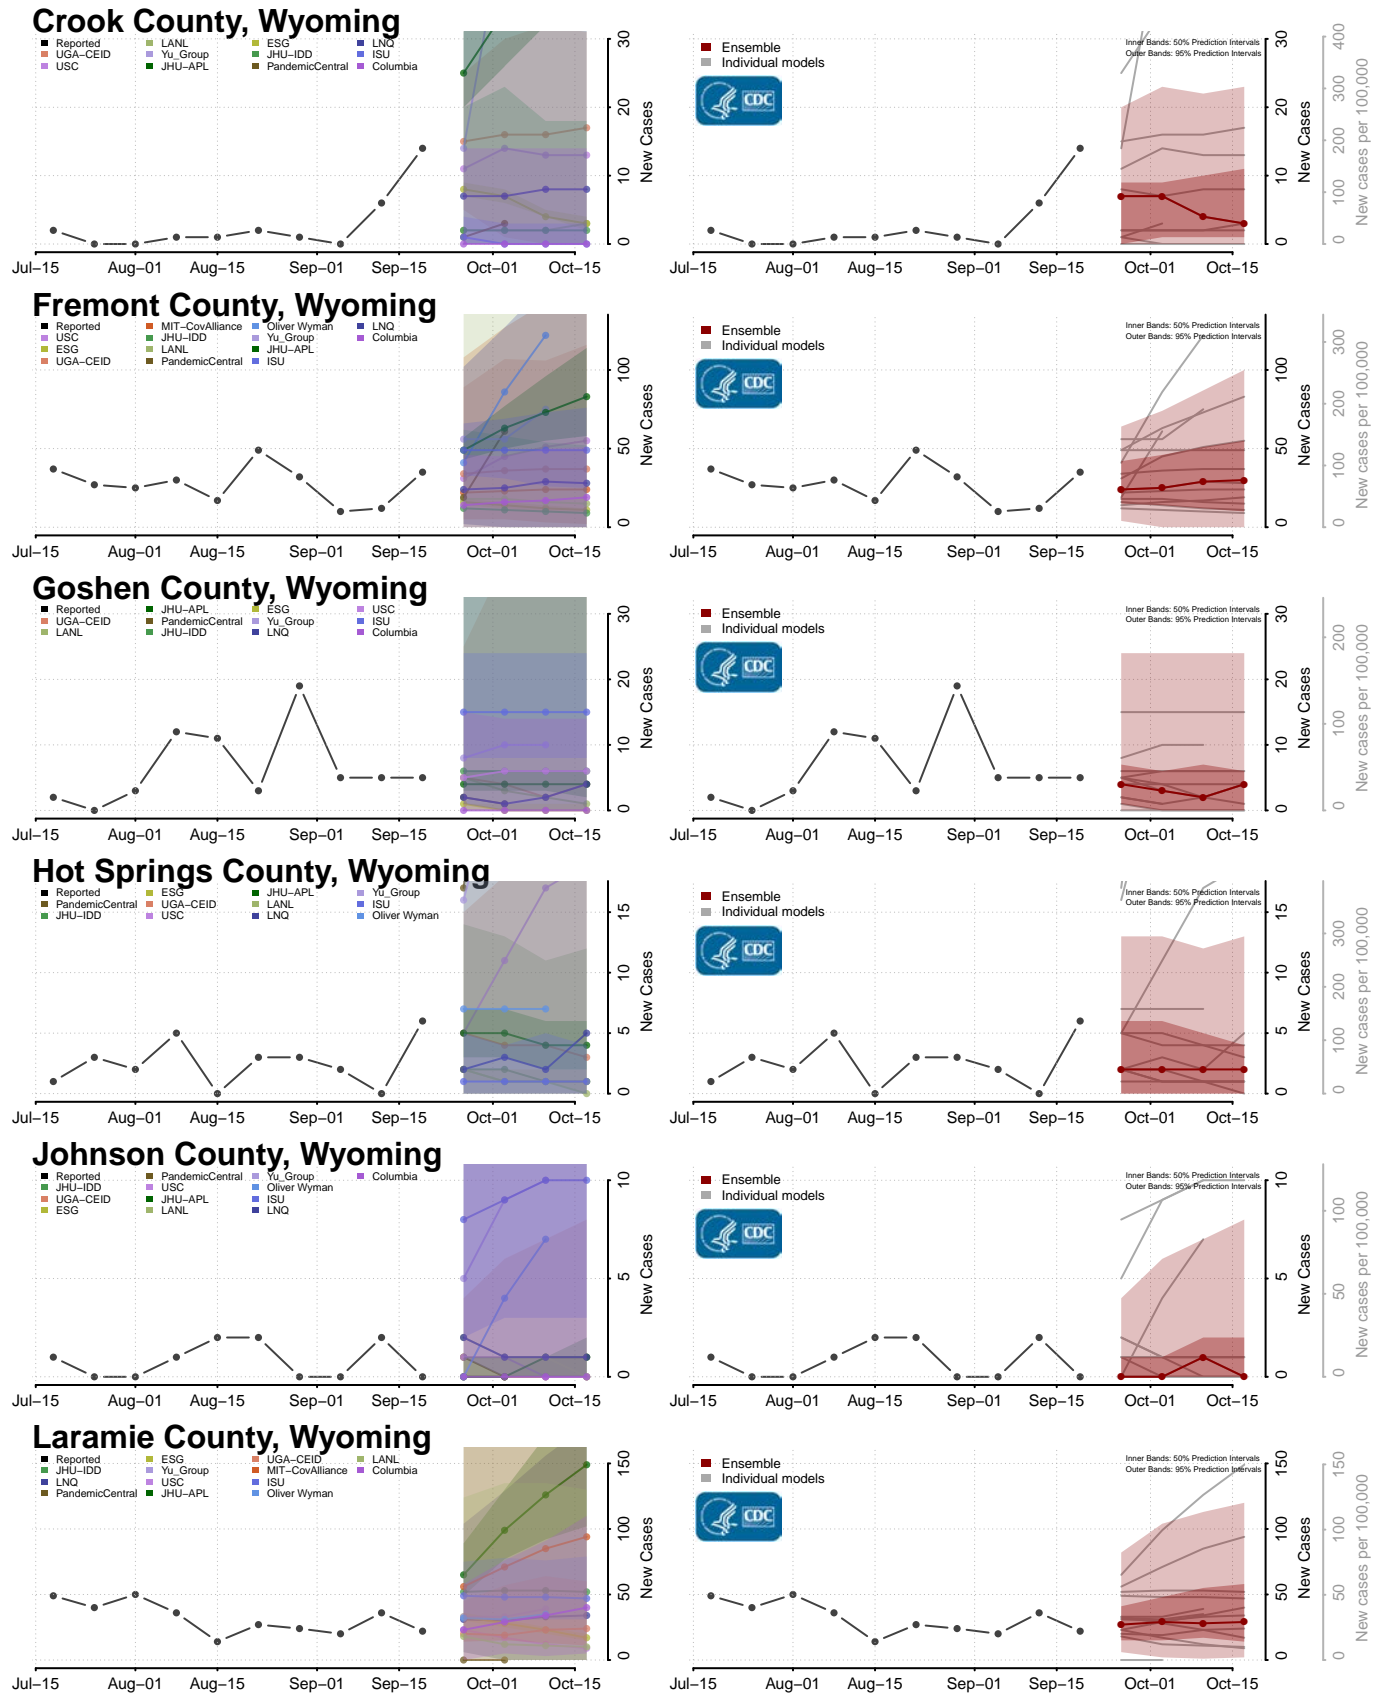

### Manitowoc County, Wisconsin