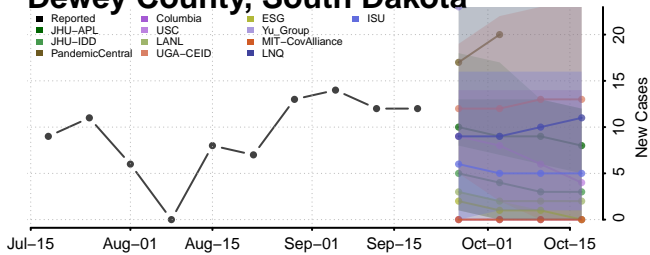

Dewey County, South Dakota