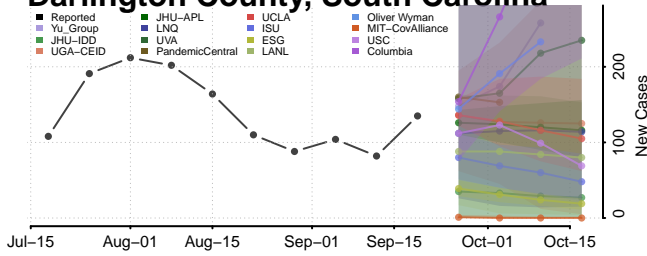

Darlington County, South Carolina