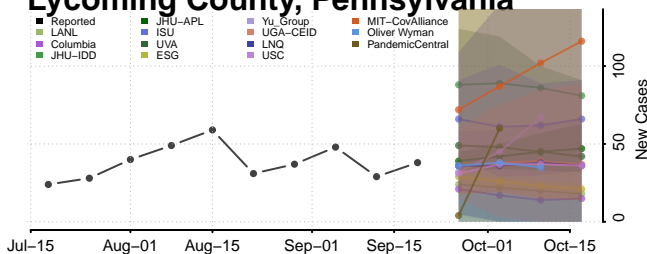

Lycoming County, Pennsylvania