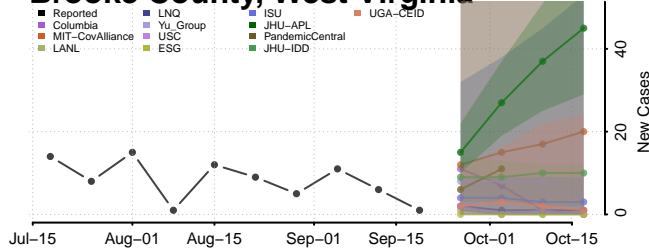

Brooke County, West Virginia