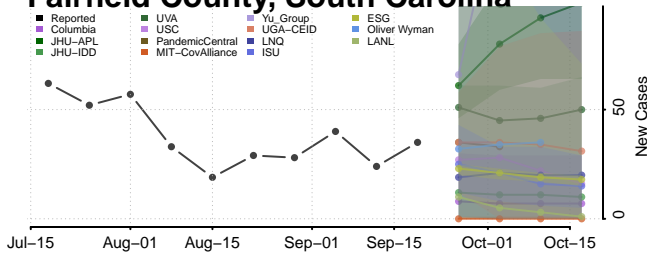

Fairfield County, South Carolina