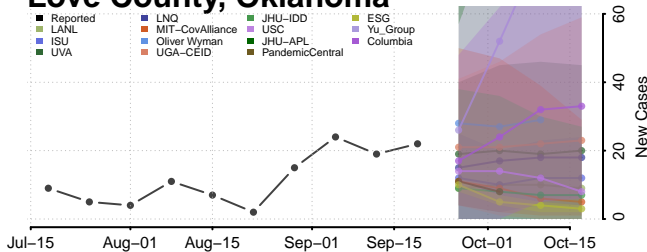

Love County, Oklahoma