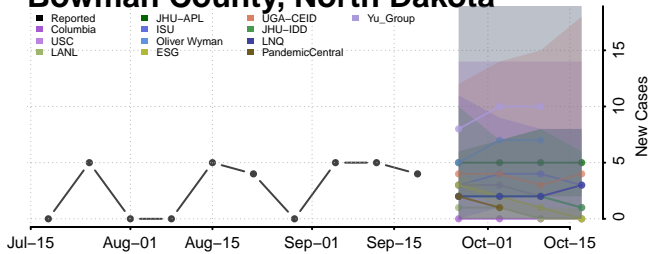

Bowman County, North Dakota