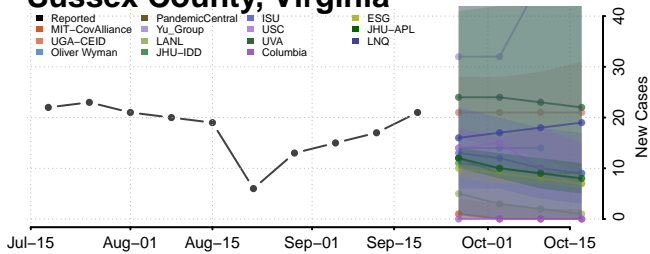

Sussex County, Virginia