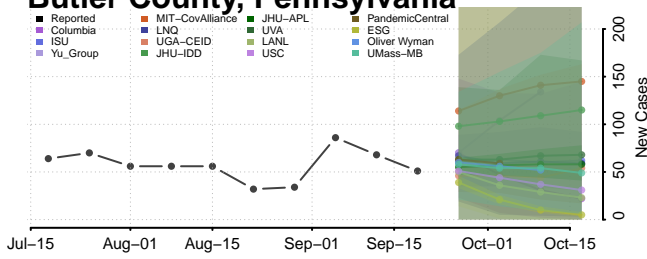

Butler County, Pennsylvania