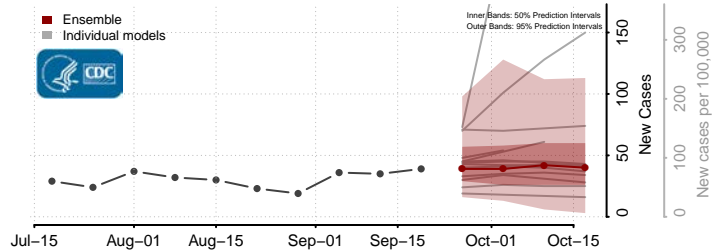

Logan County, Oklahoma