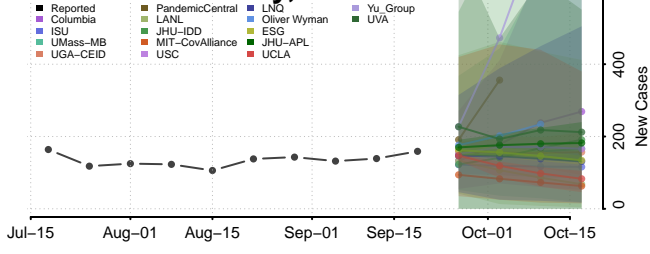

Davidson County, North Carolina