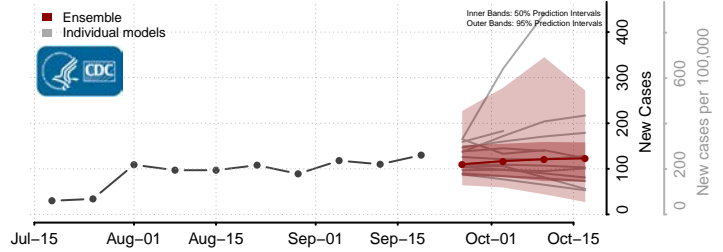

### Le Flore County, Oklahoma