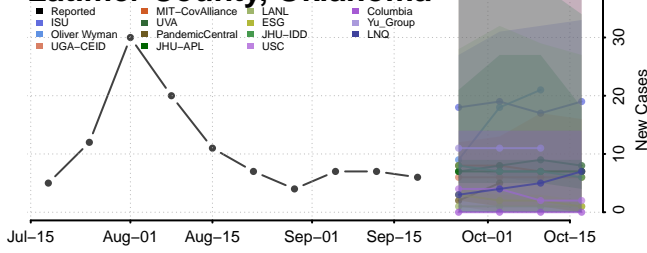

### Le Flore County, Oklahoma