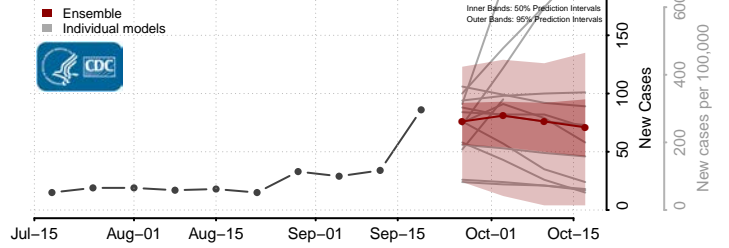

Stoddard County, Missouri