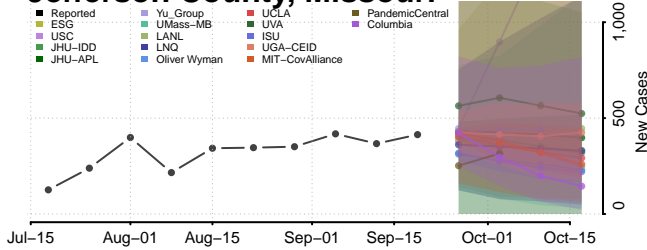

Jefferson County, Missouri