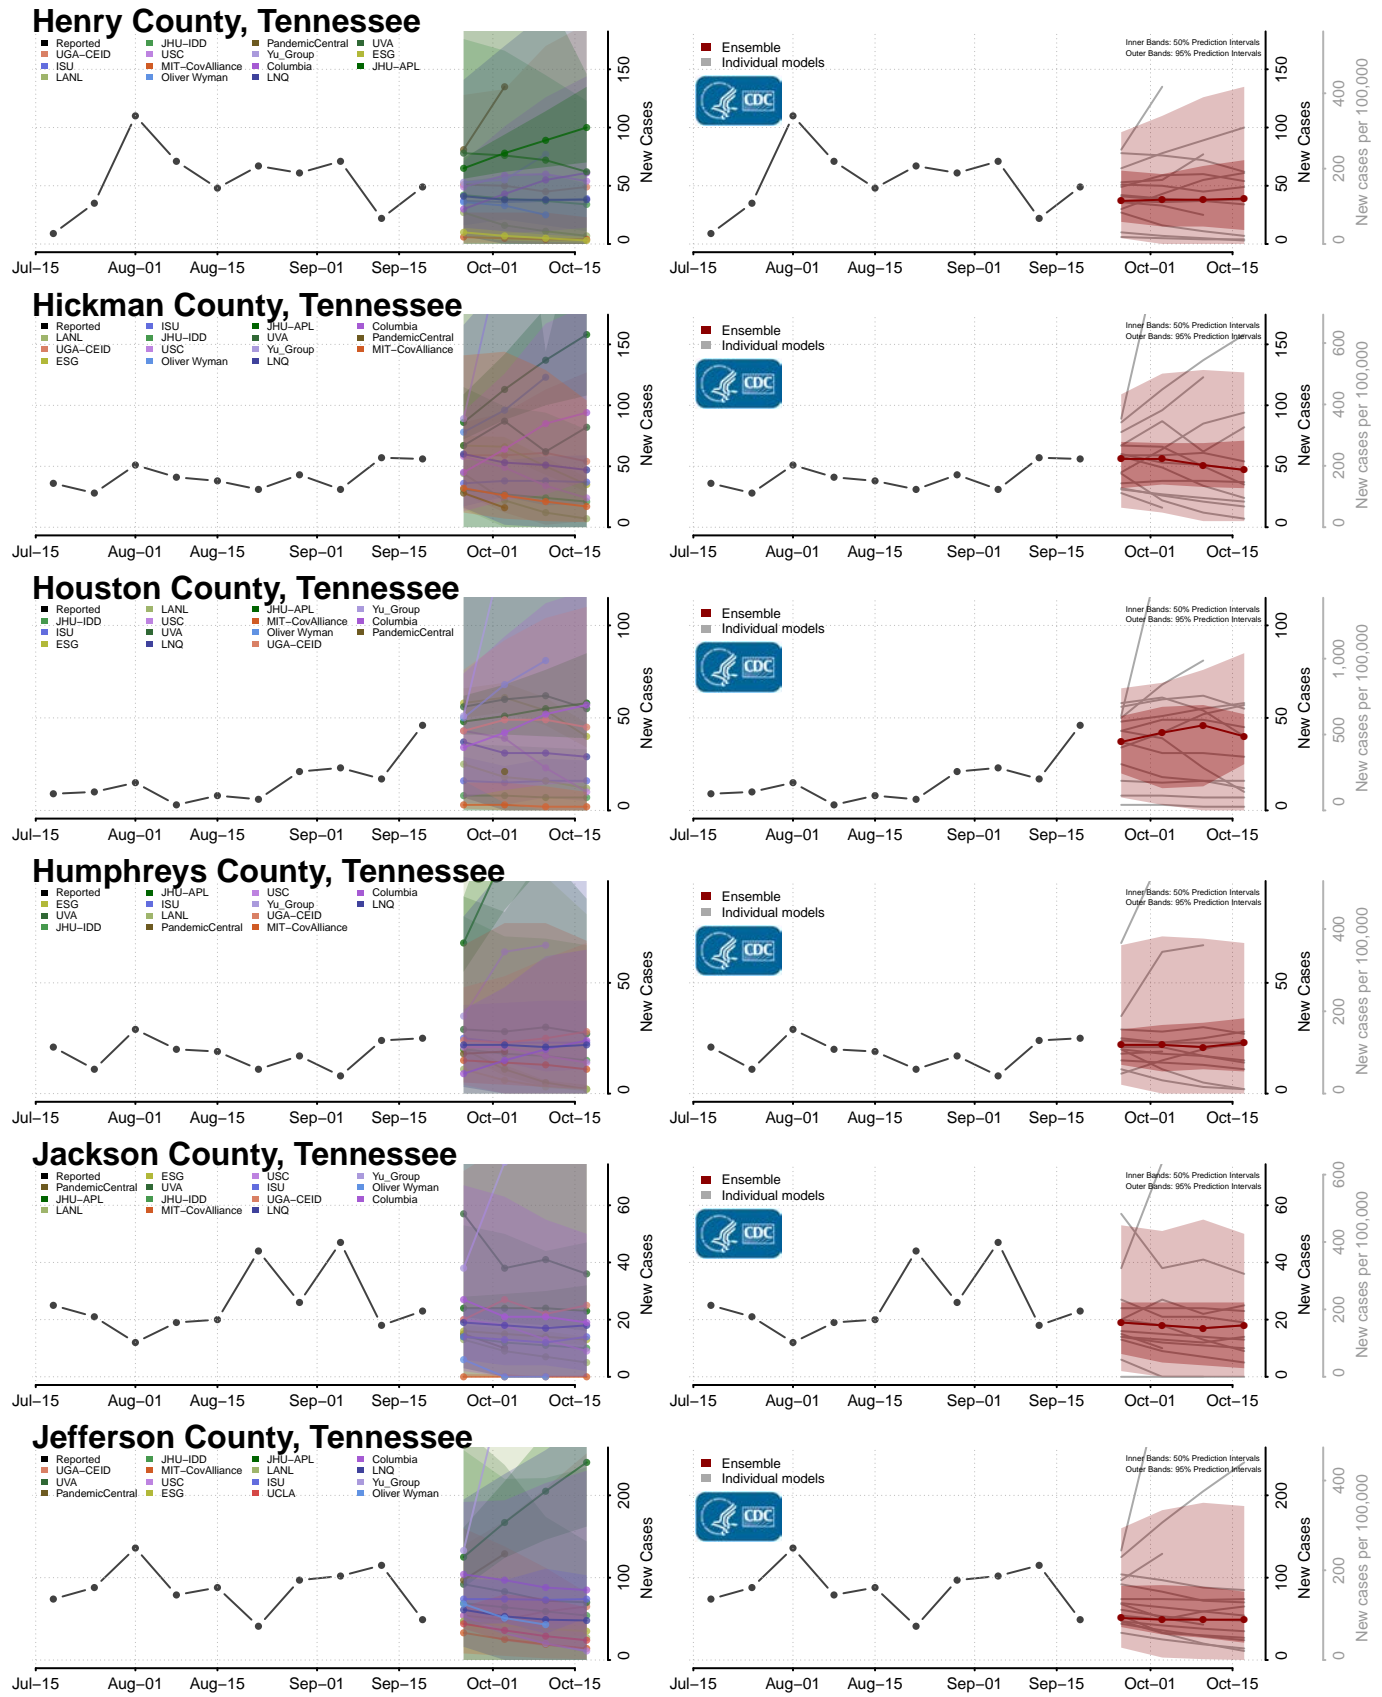

### Gibson County, Tennessee