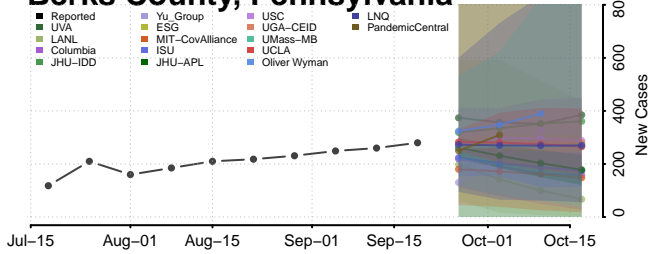

Berks County, Pennsylvania