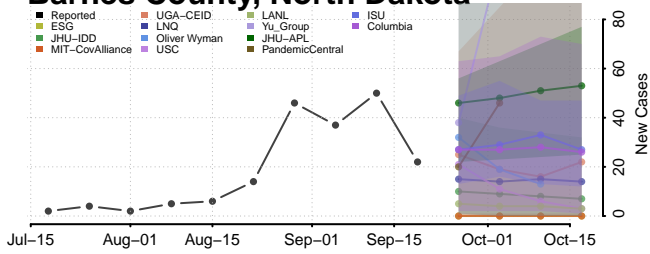

Barnes County, North Dakota