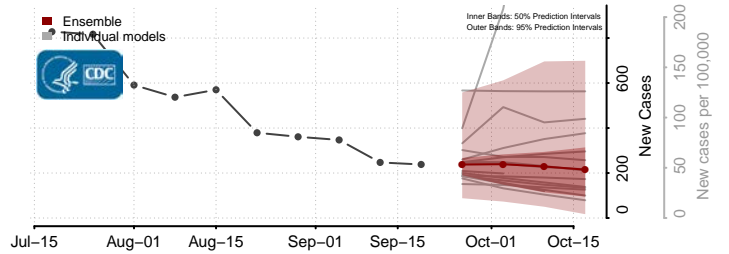

Santa Barbara County, California