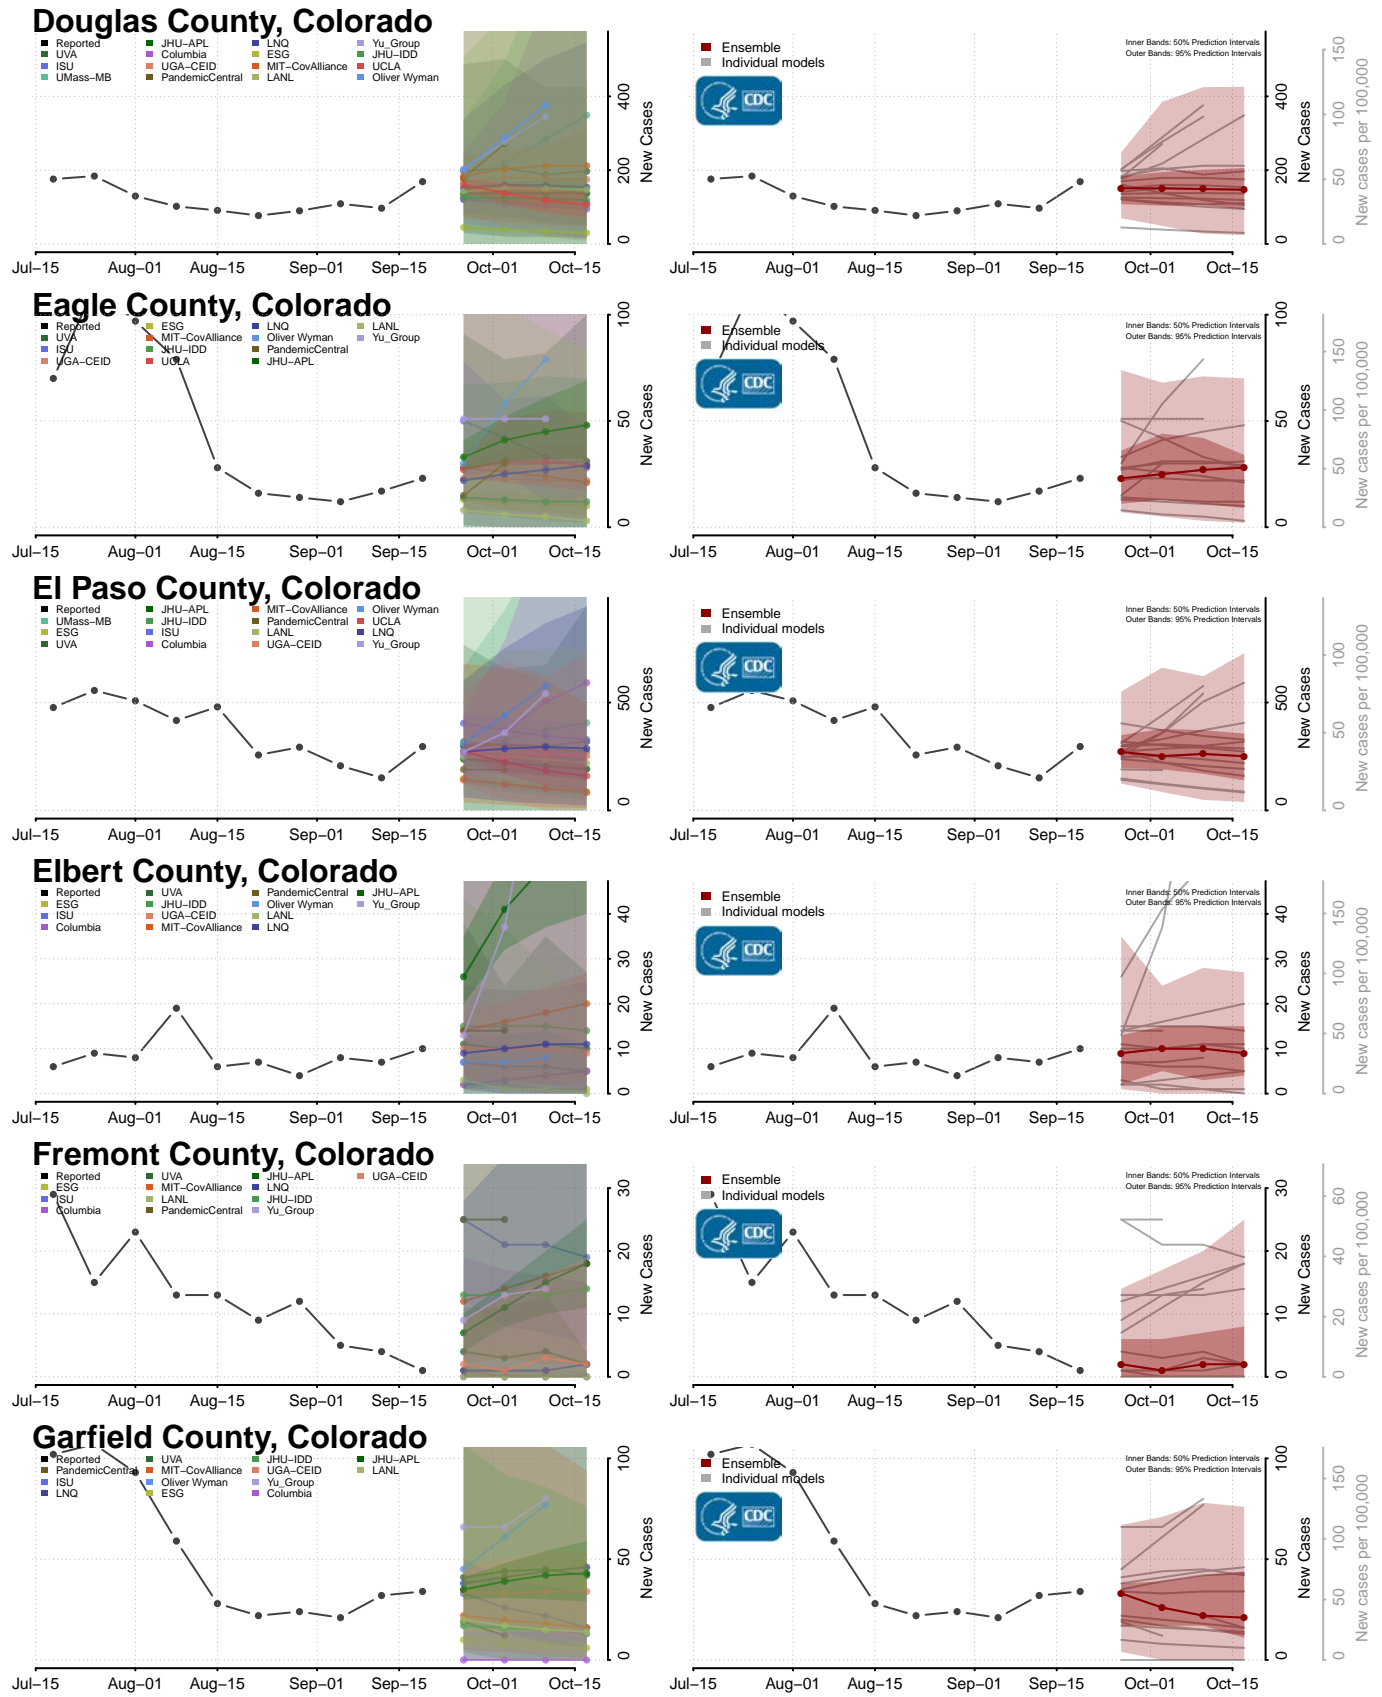

### Siskiyou County, California