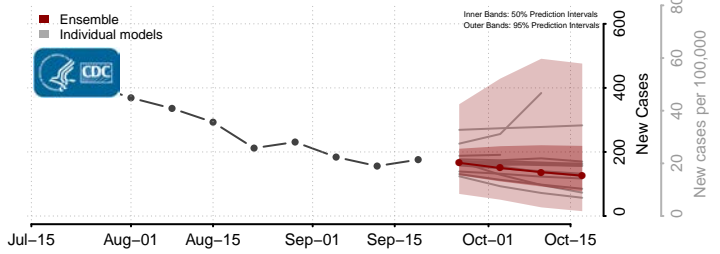

Snohomish County, Washington