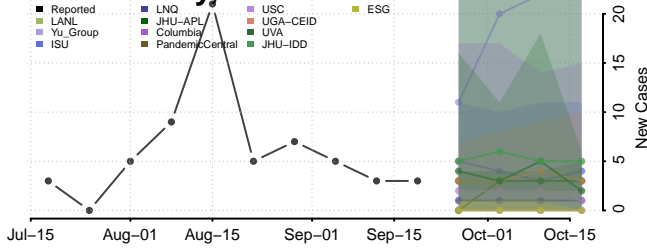

Burt County, Nebraska