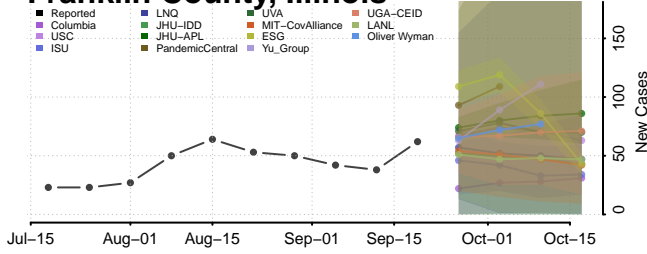

Franklin County, Illinois