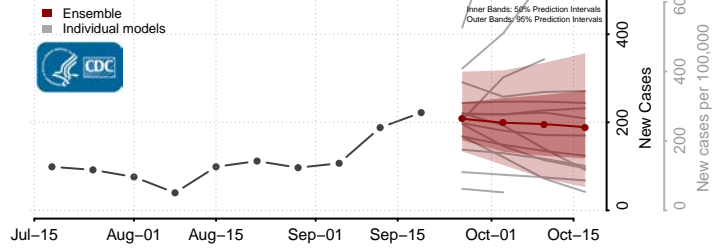

Cape Girardeau County, Missouri