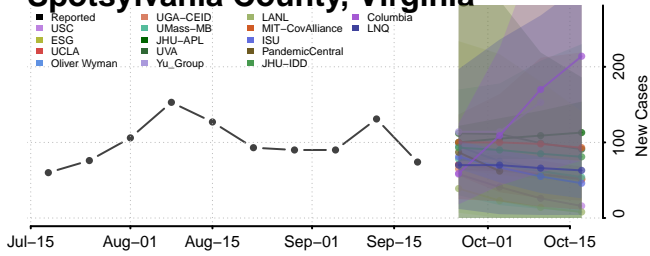

Spotsylvania County, Virginia