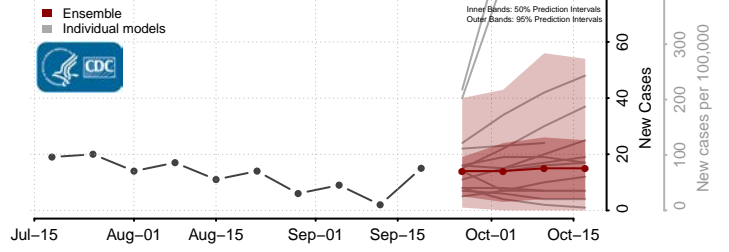

Warren County, North Carolina