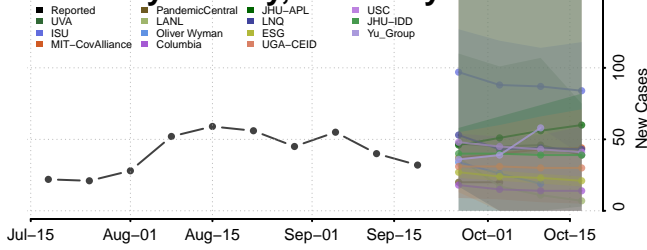

Calloway County, Kentucky