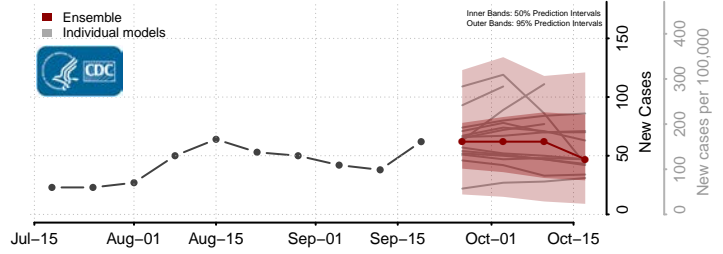

Franklin County, Illinois