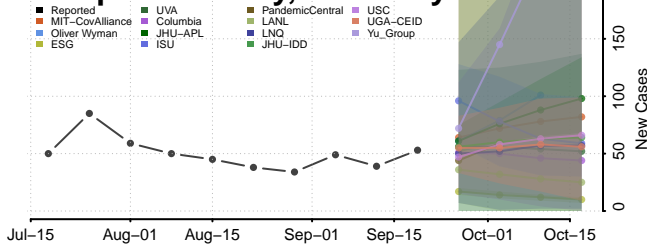

Campbell County, Kentucky