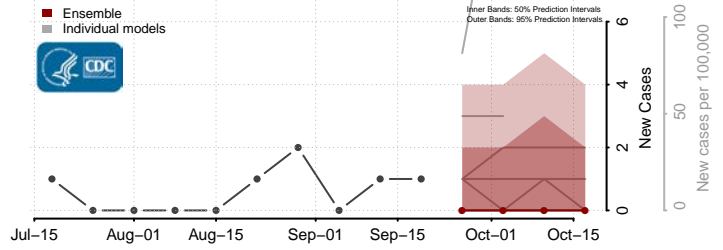

Teton County, Montana