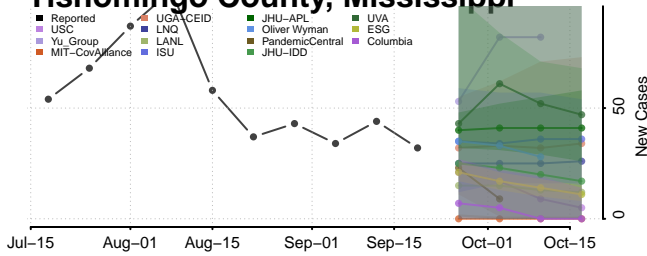

Tishomingo County, Mississippi