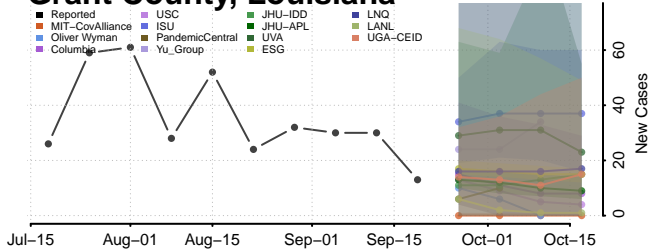

Grant County, Louisiana