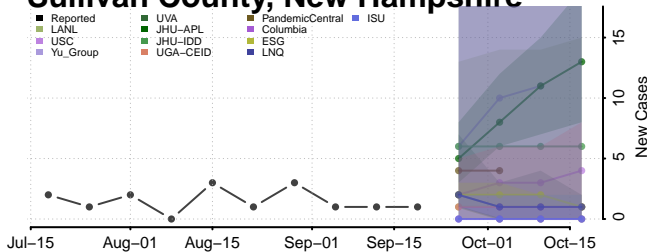

Sullivan County, New Hampshire