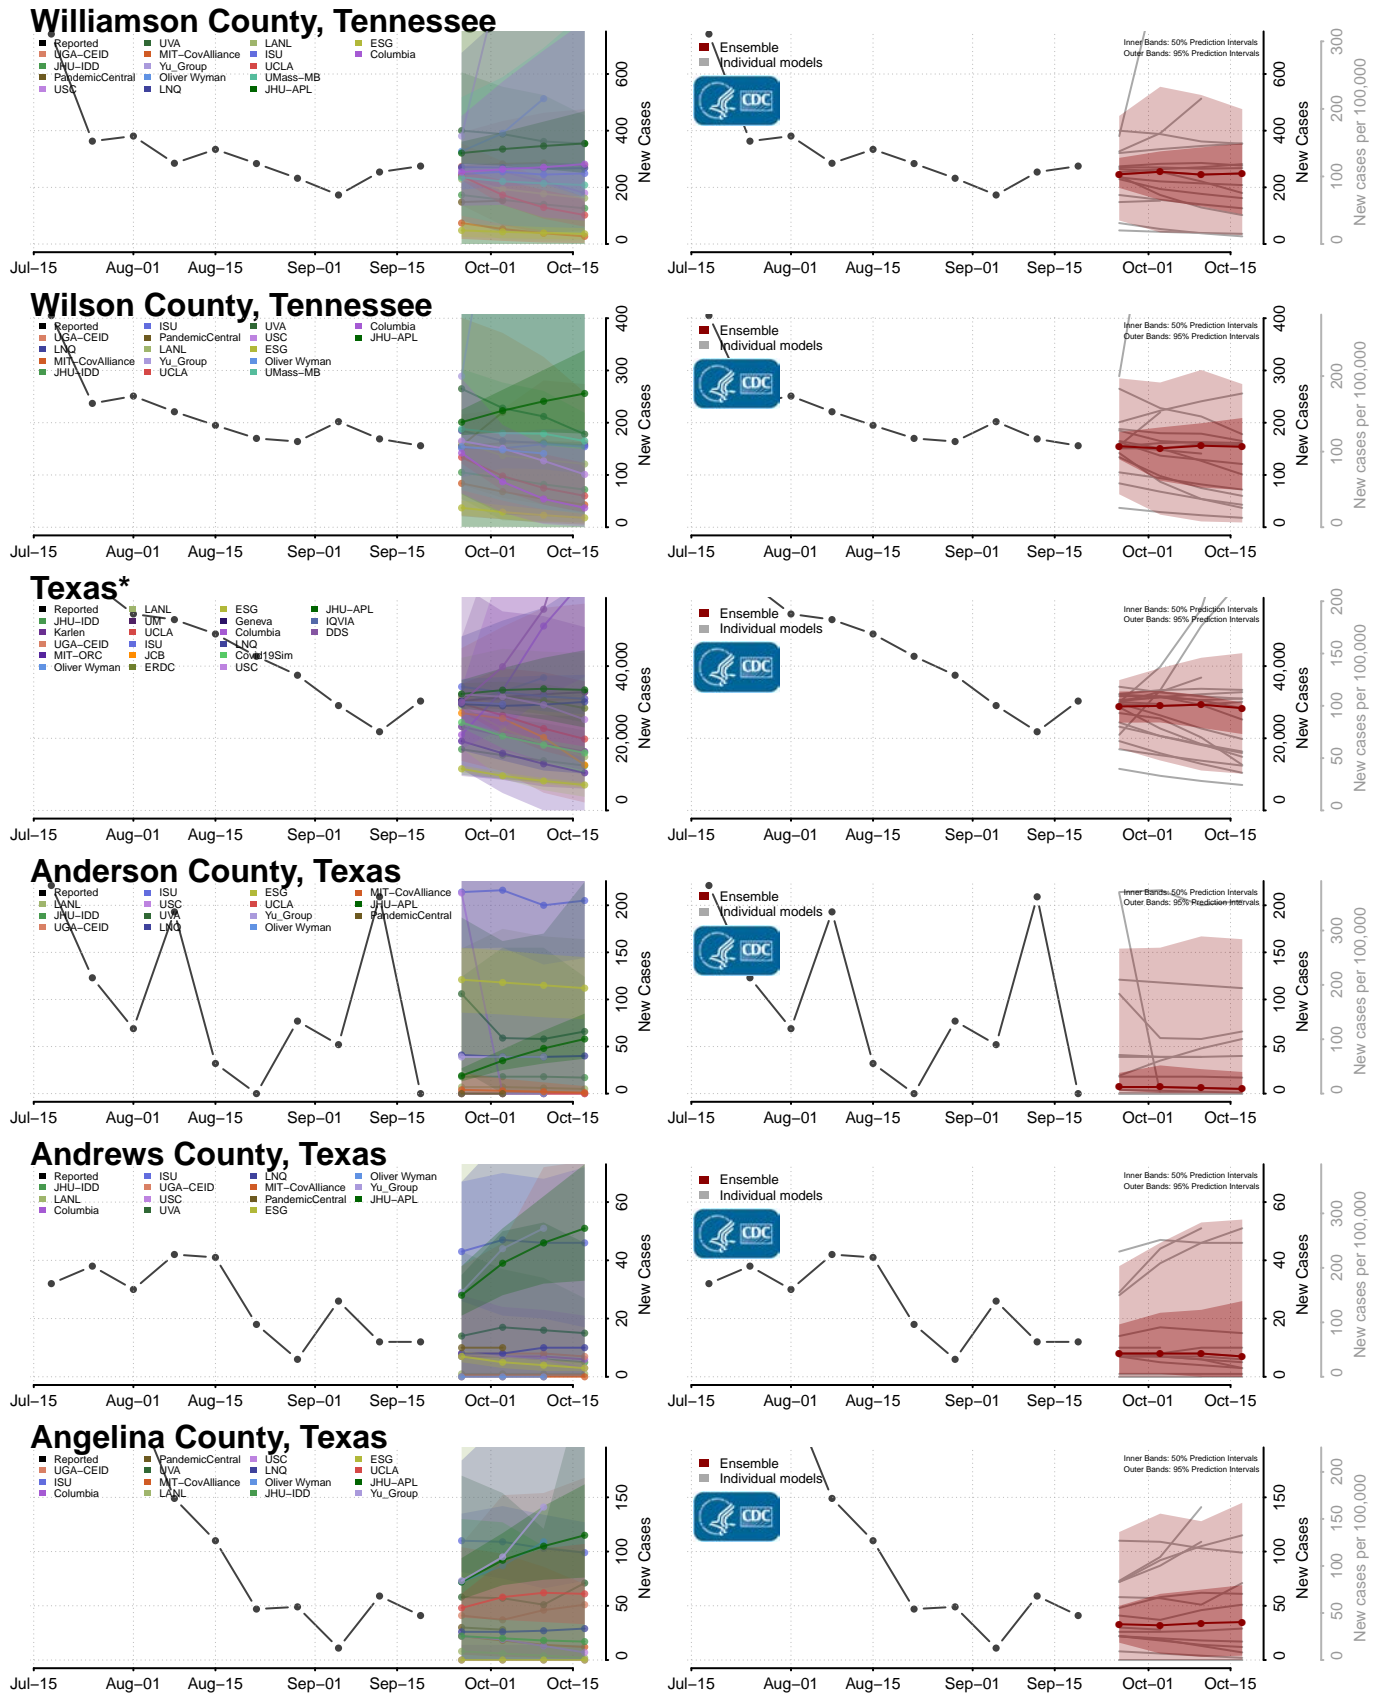

*New weekly cases may decrease in this location over the next four weeks. For these locations, the ensemble forecast indicates a probability of 0.75 or greater that fewer cases will be reported in week four of the forecast than in the last reported week.