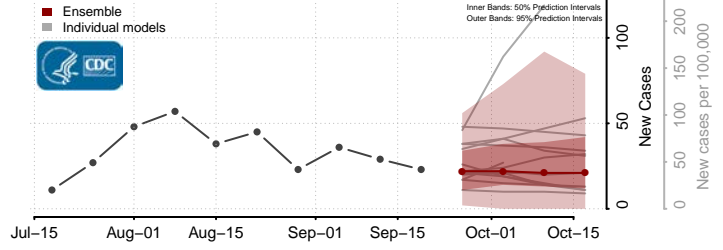

Campbell County, Virginia