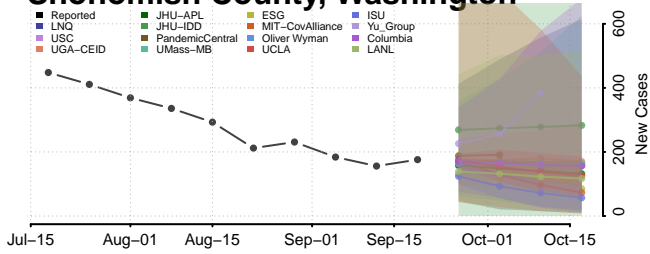

Snohomish County, Washington