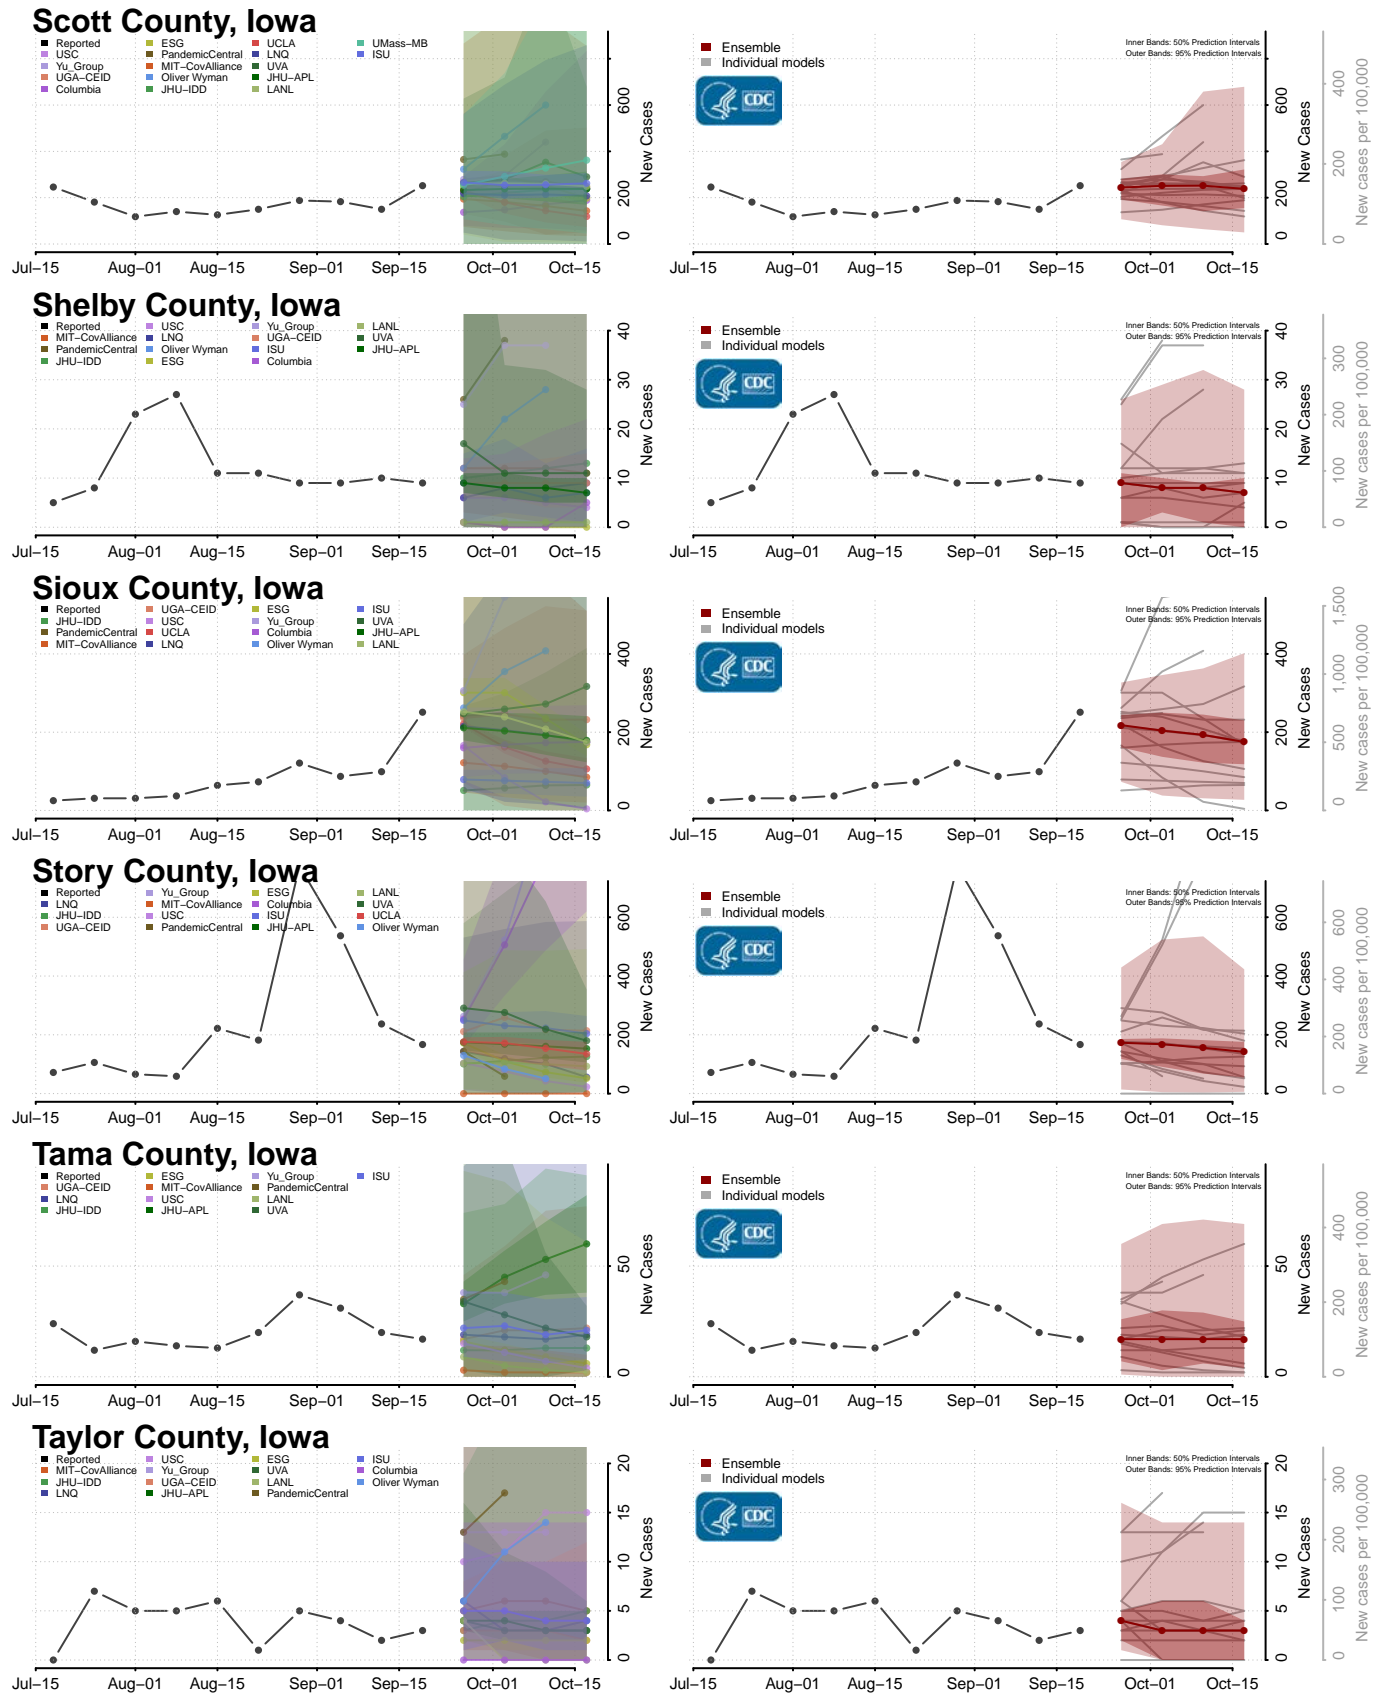

### Madison County, Indiana