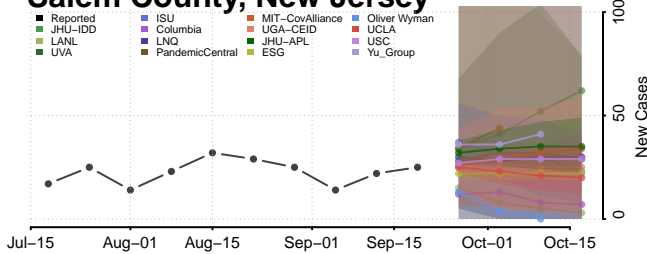

Salem County, New Jersey