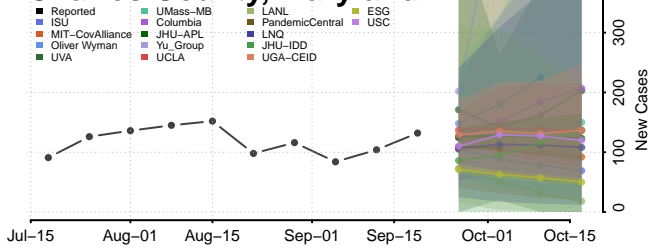

Charles County, Maryland