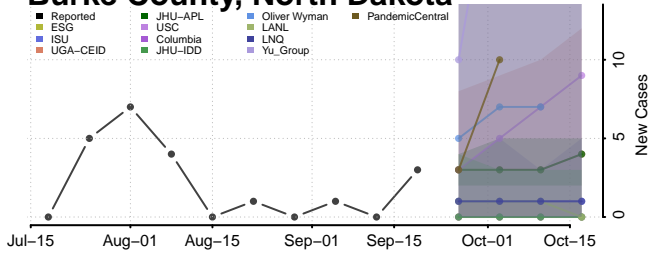

Burke County, North Dakota