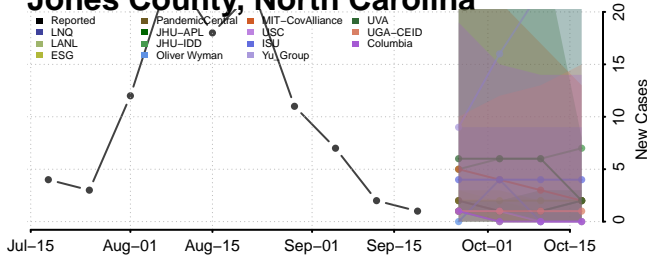

Jones County, North Carolina