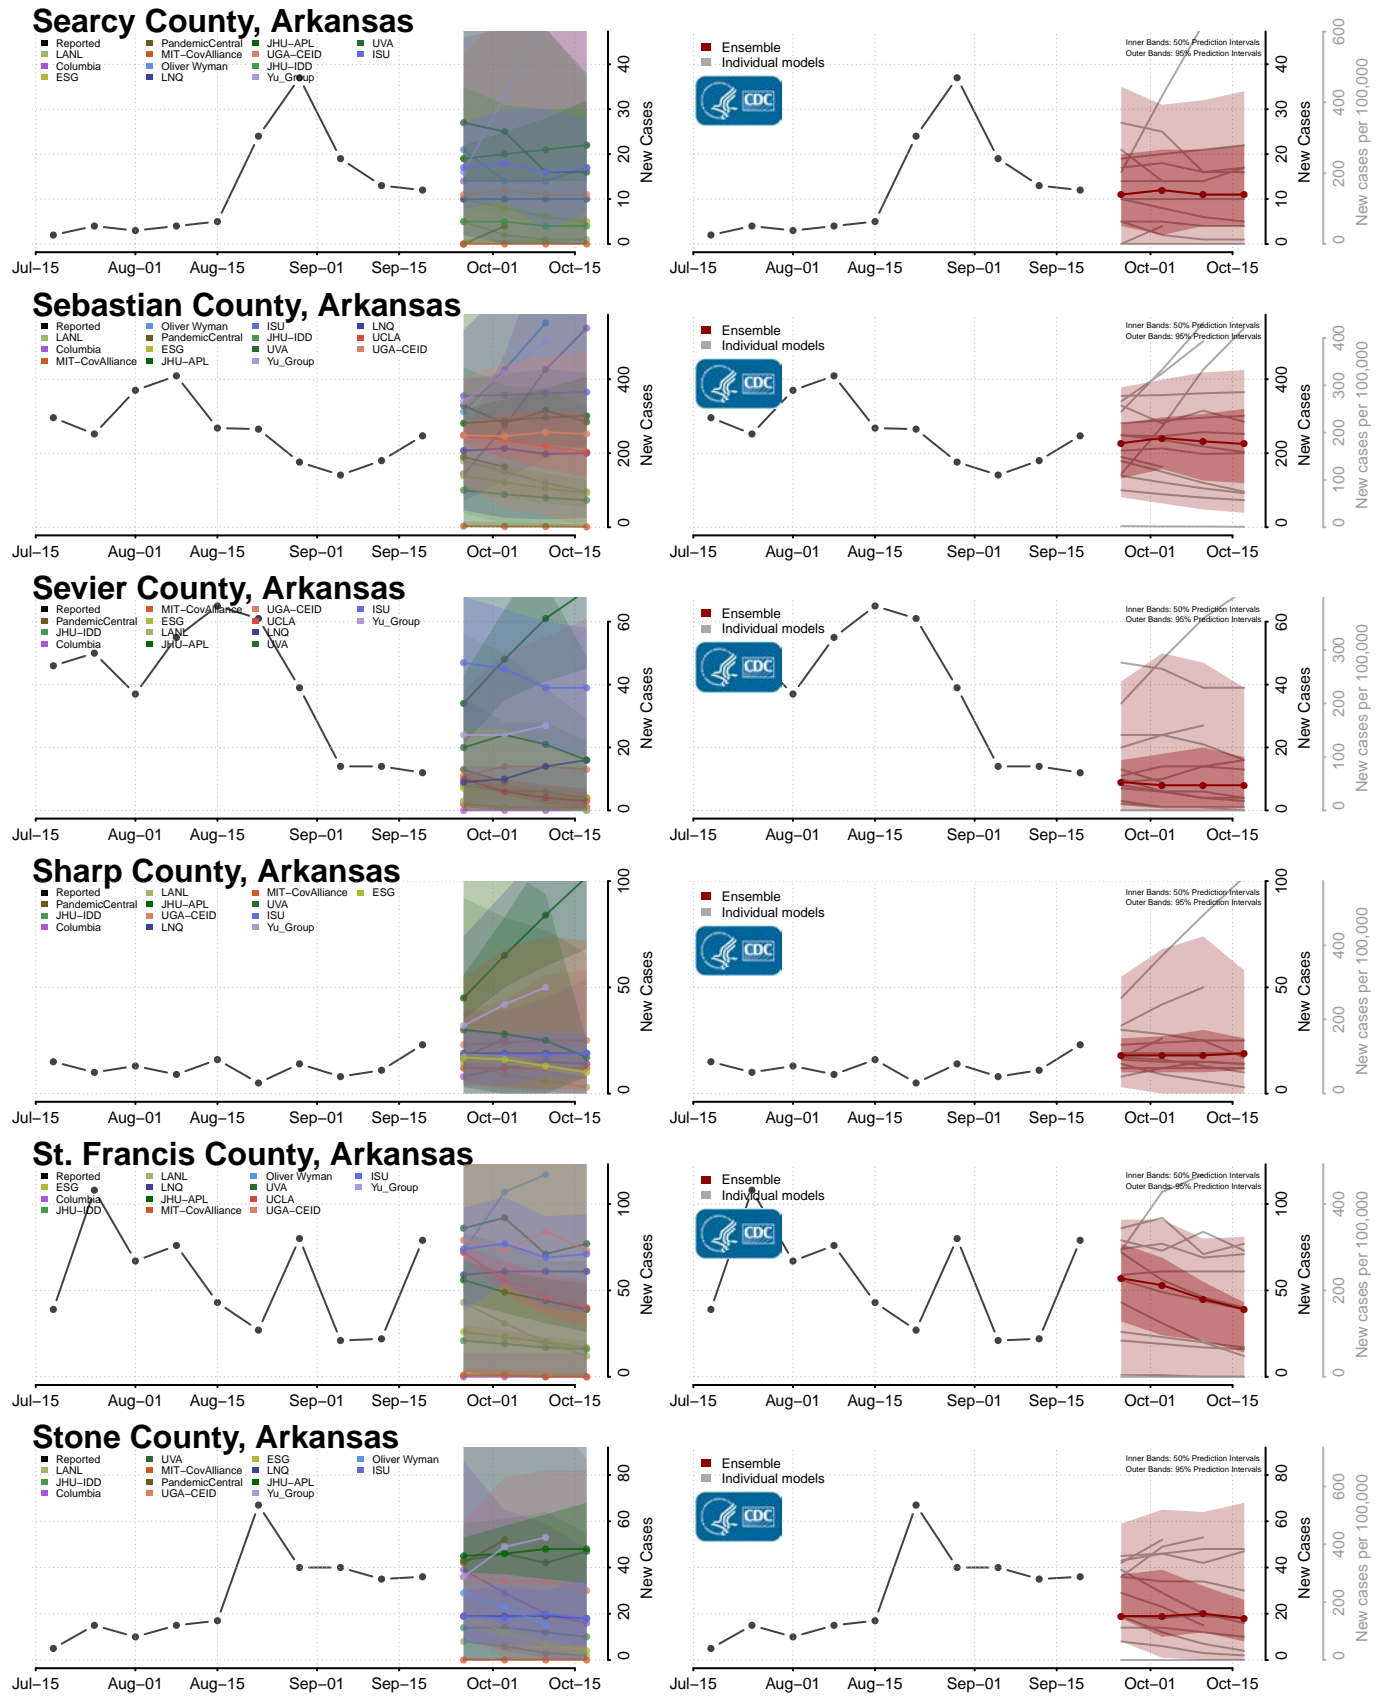

### Chicot County, Arkansas

\*New weekly cases may decrease in this location over the next four weeks. For these locations, the ensemble forecast indicates a probability of 0.75 or greater that fewer cases will be reported in week four of the forecast than in the last reported week.