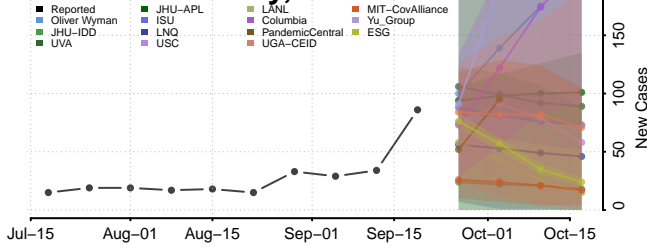

Stoddard County, Missouri