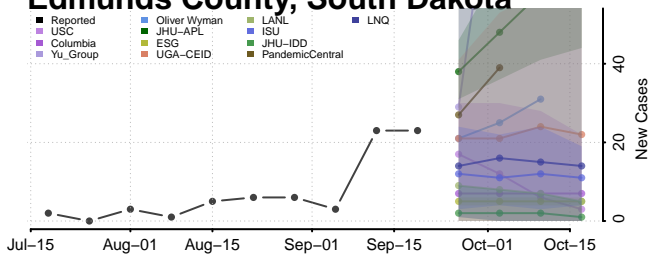

Edmunds County, South Dakota