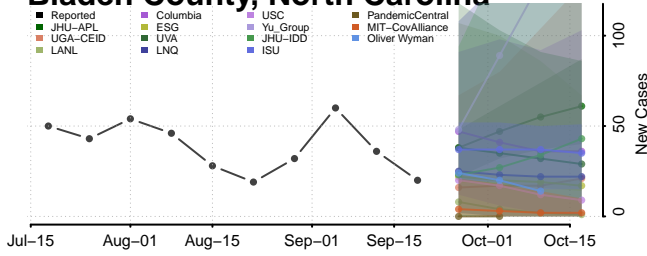

### Bladen County, North Carolina