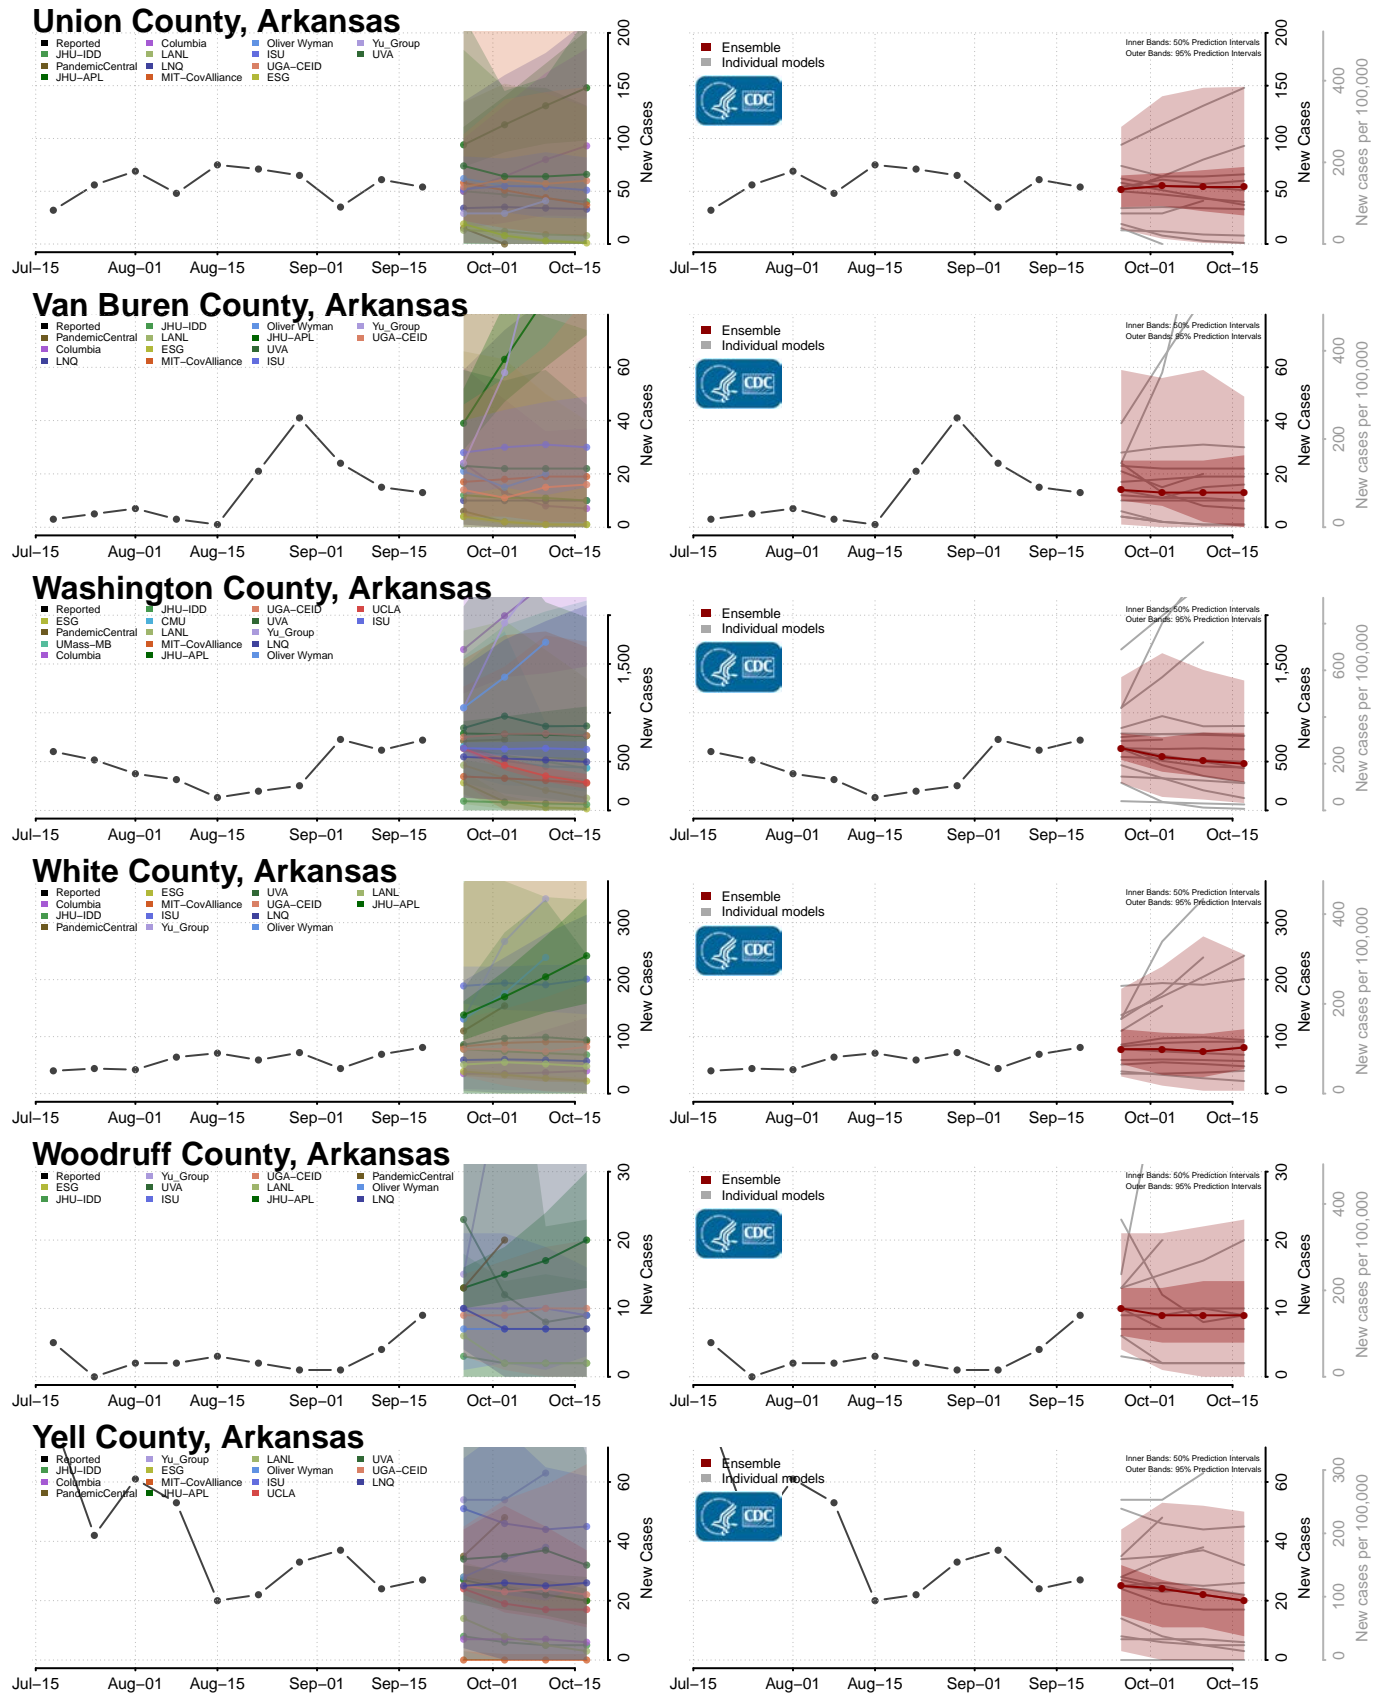

### Chicot County, Arkansas

\*New weekly cases may decrease in this location over the next four weeks. For these locations, the ensemble forecast indicates a probability of 0.75 or greater that fewer cases will be reported in week four of the forecast than in the last reported week.