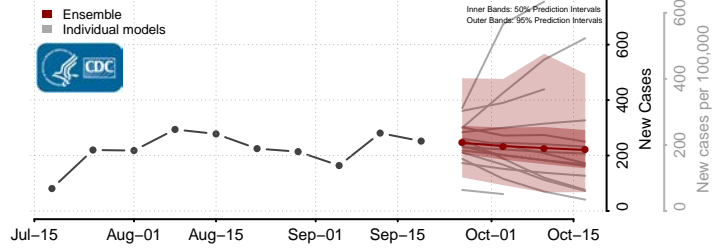

Bonneville County, Idaho