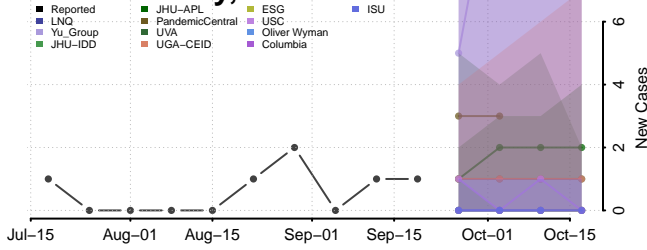

Teton County, Montana