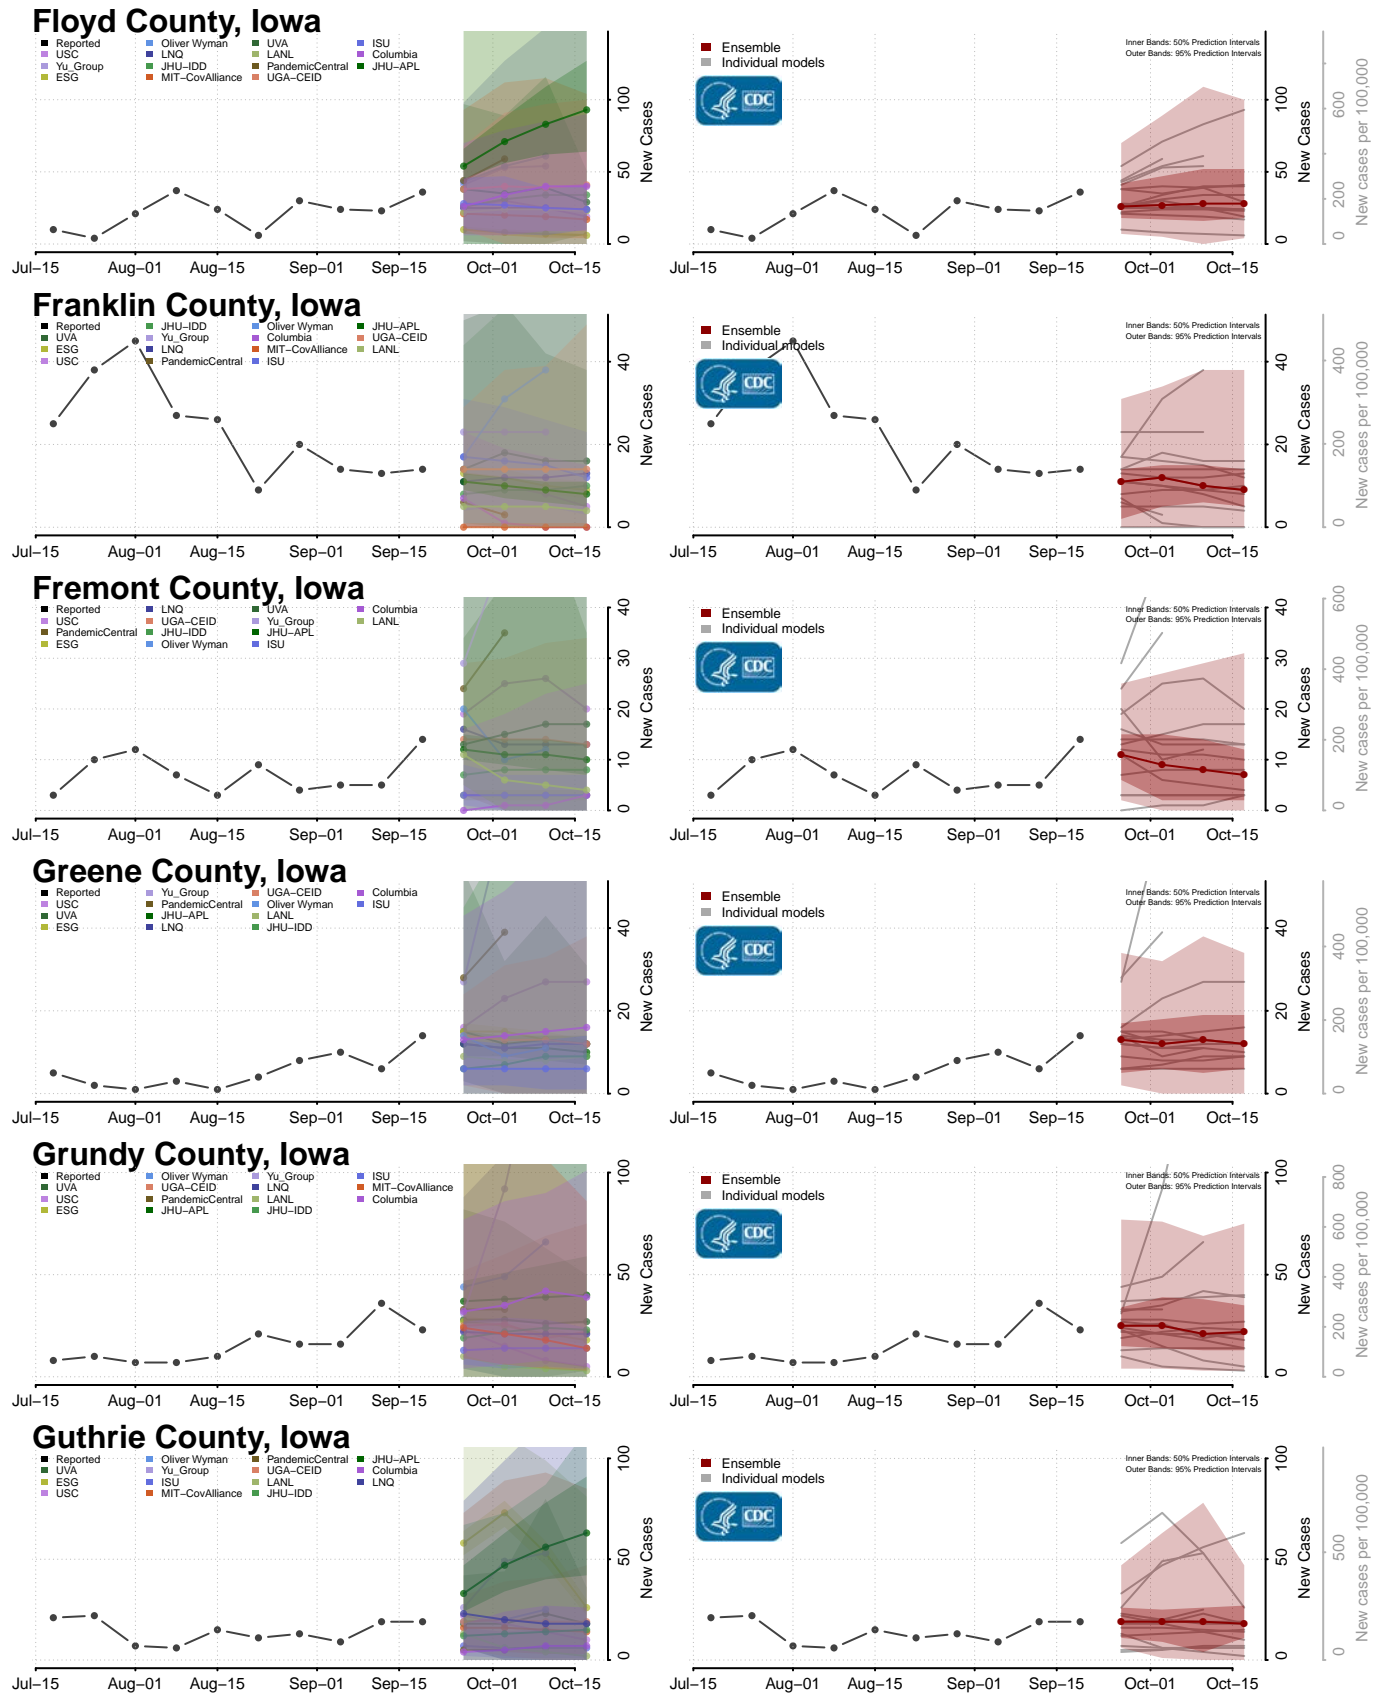

### Madison County, Indiana