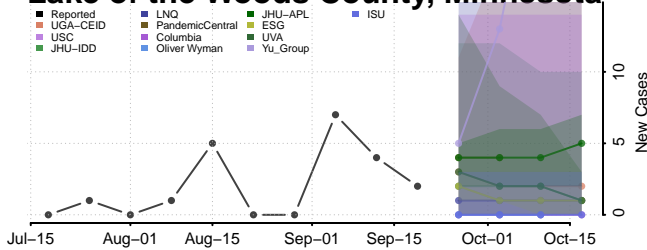

Lake of the Woods County, Minnesota