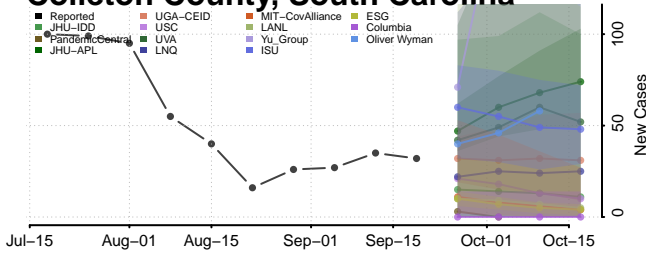

Colleton County, South Carolina