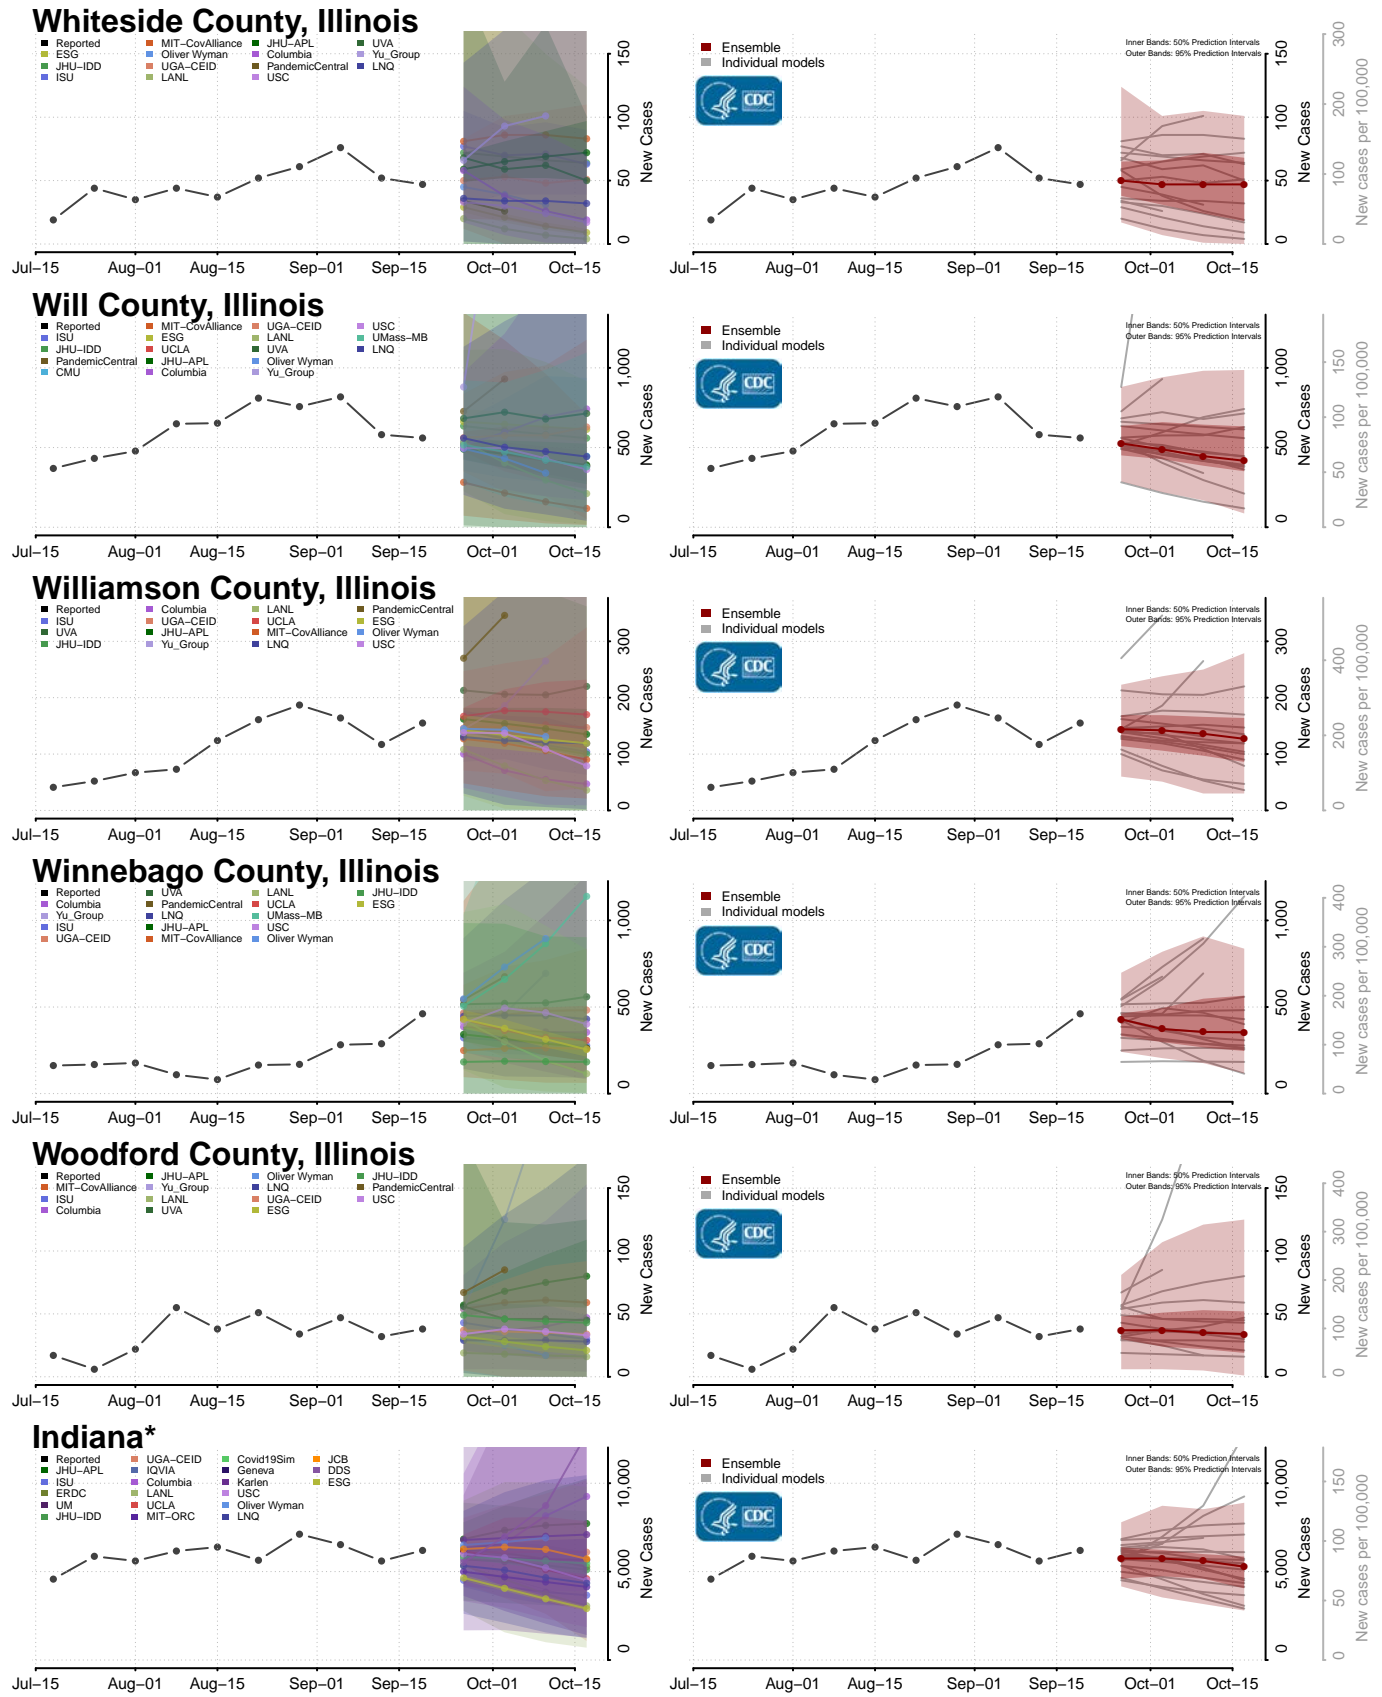

*New weekly cases may decrease in this location over the next four weeks. For these locations, the ensemble forecast indicates a probability of 0.75 or greater that fewer cases will be reported in week four of the forecast than in the last reported week.