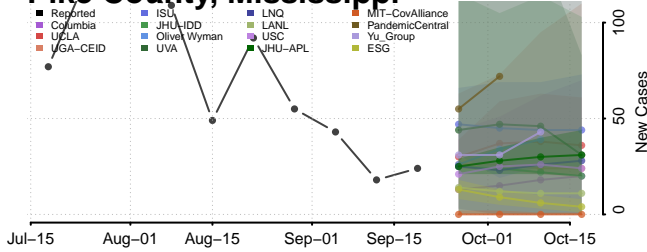

Pike County, Mississippi