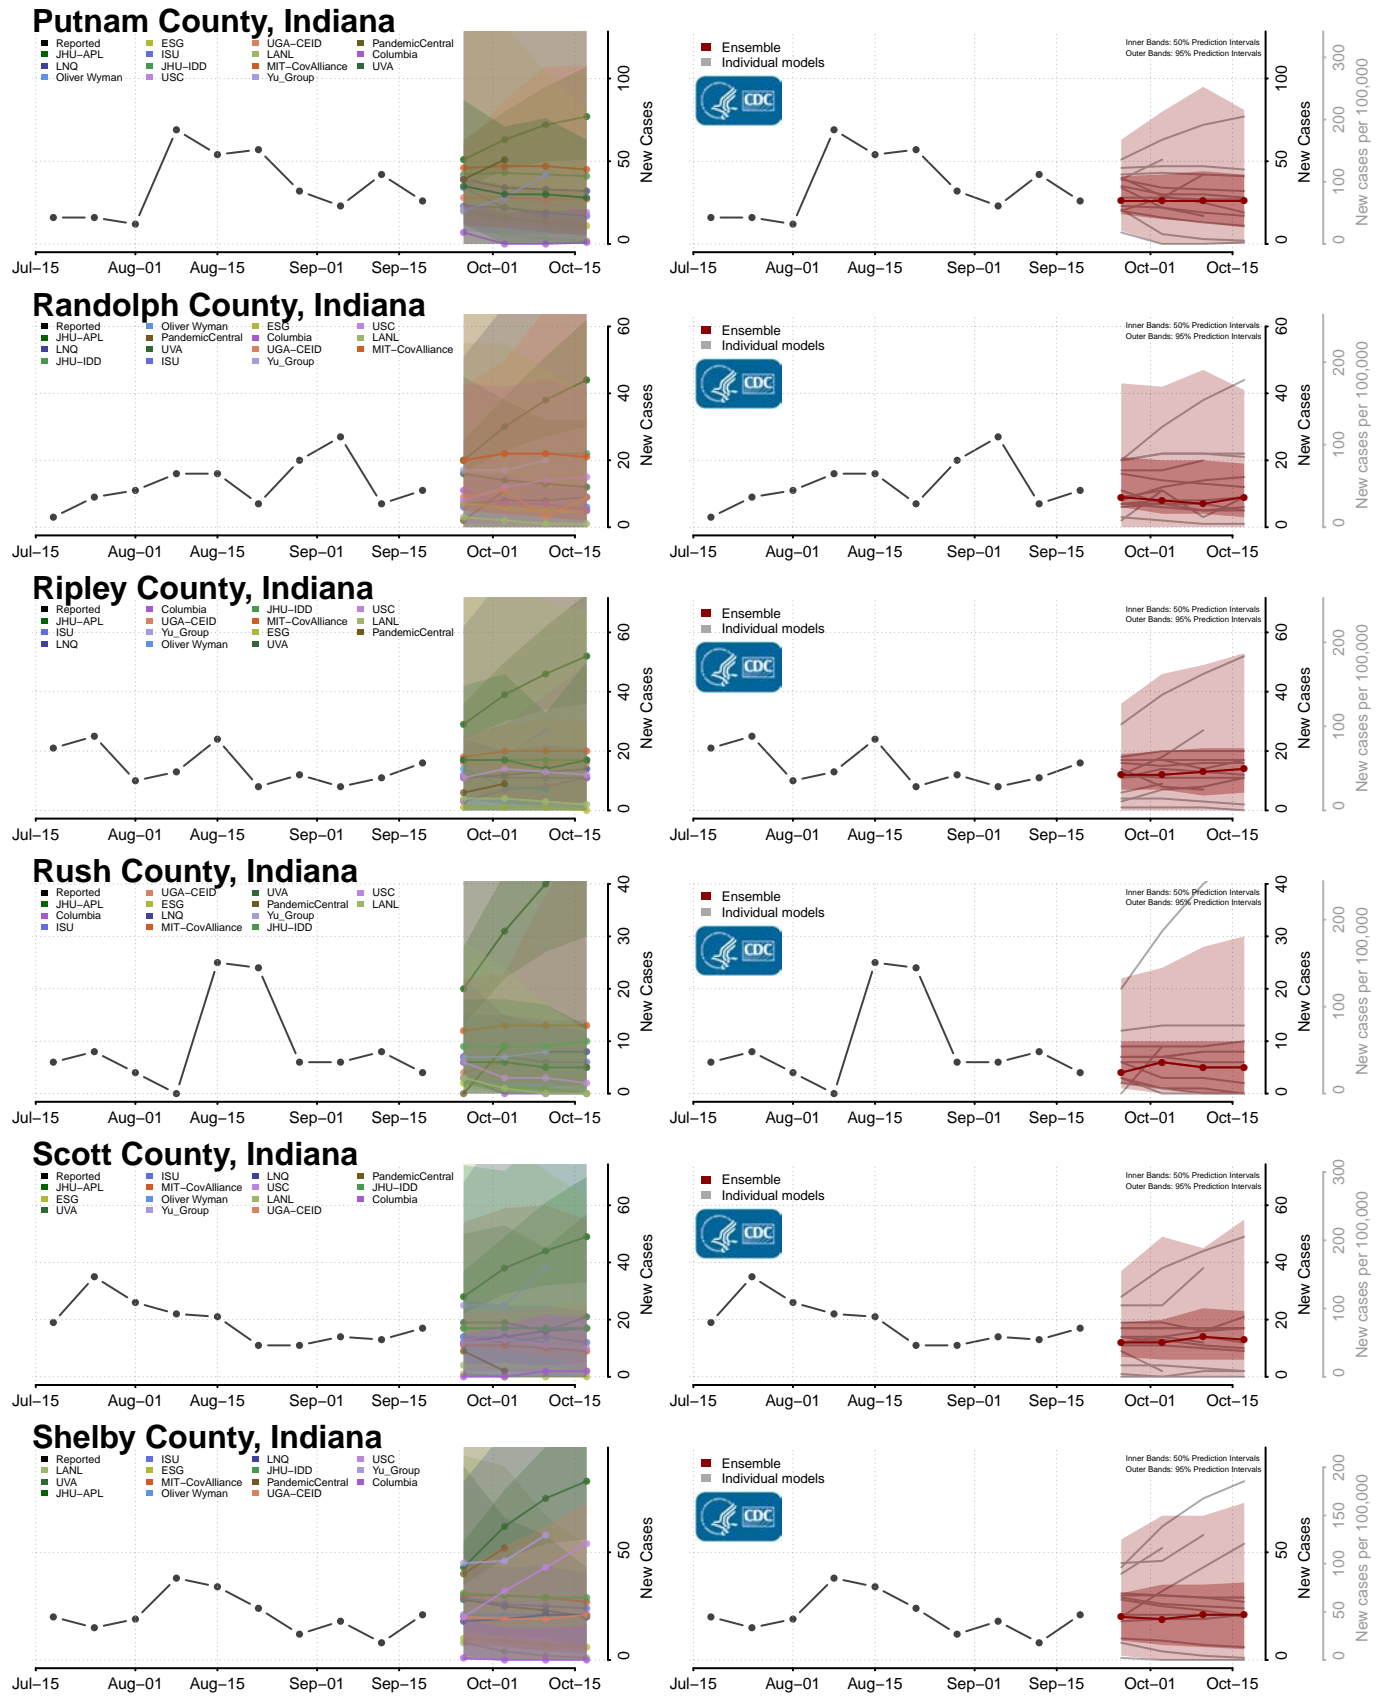

### Madison County, Indiana