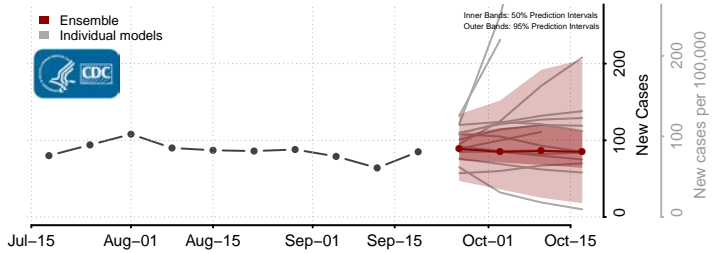

Carver County, Minnesota