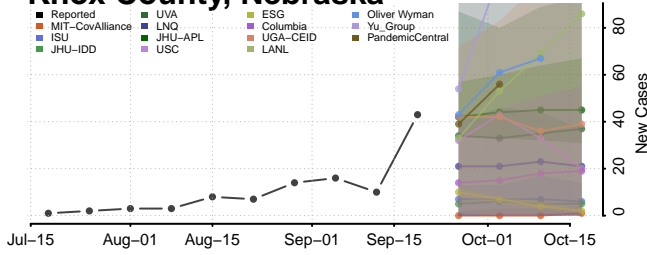

Knox County, Nebraska