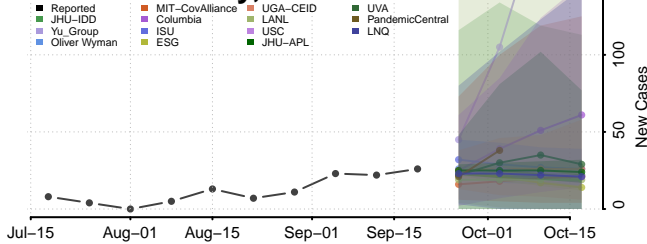

Vernon County, Missouri