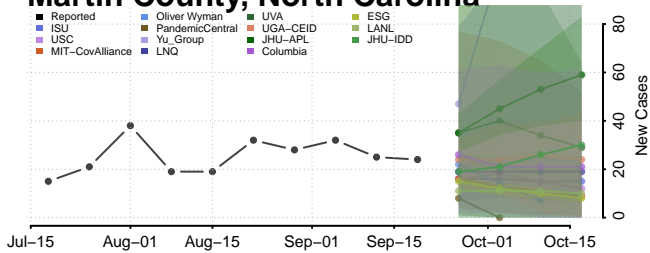

Martin County, North Carolina