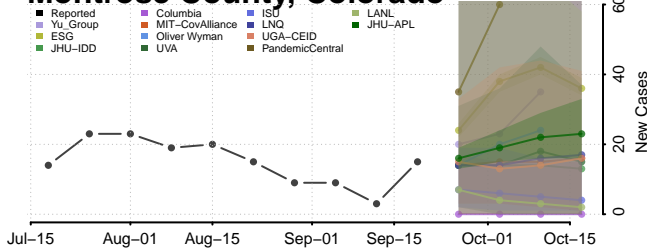

Montrose County, Colorado