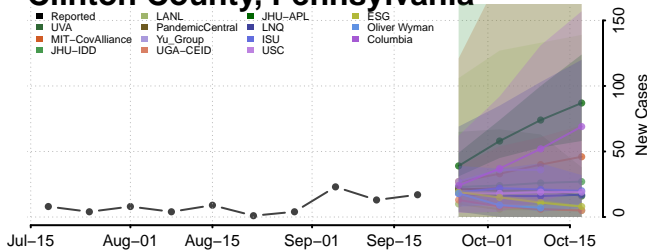

Clinton County, Pennsylvania