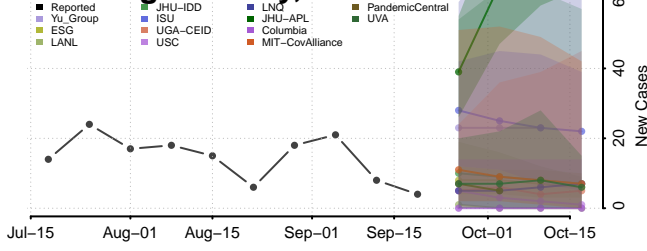

LaGrange County, Indiana