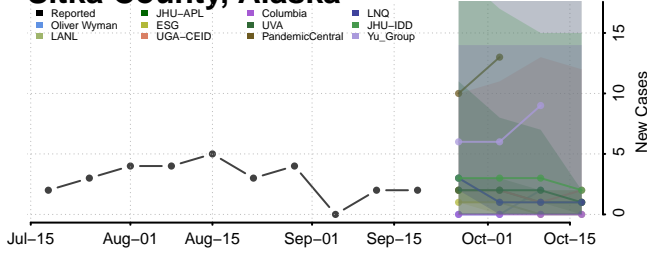

Sitka County, Alaska