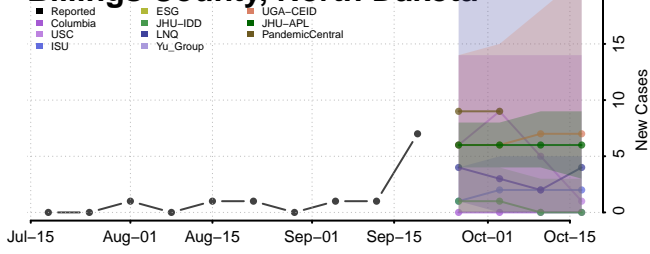

Billings County, North Dakota