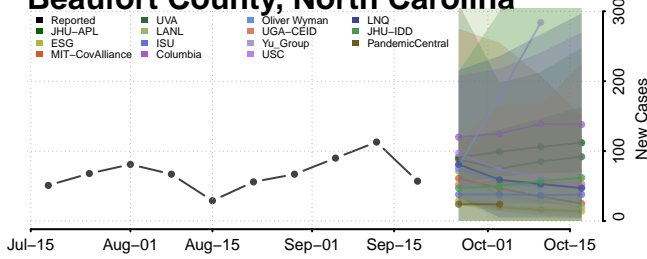

Beaufort County, North Carolina