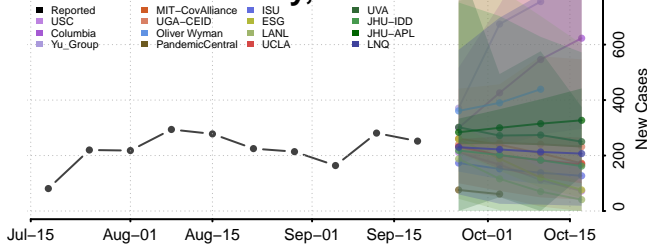

Bonneville County, Idaho