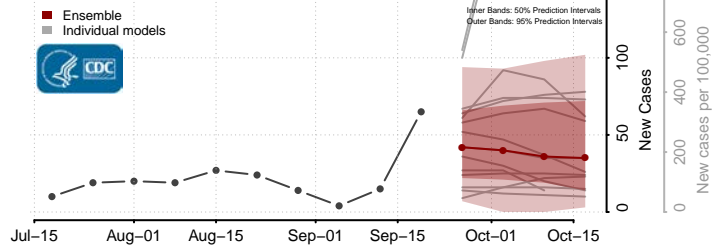

Benton County, Missouri