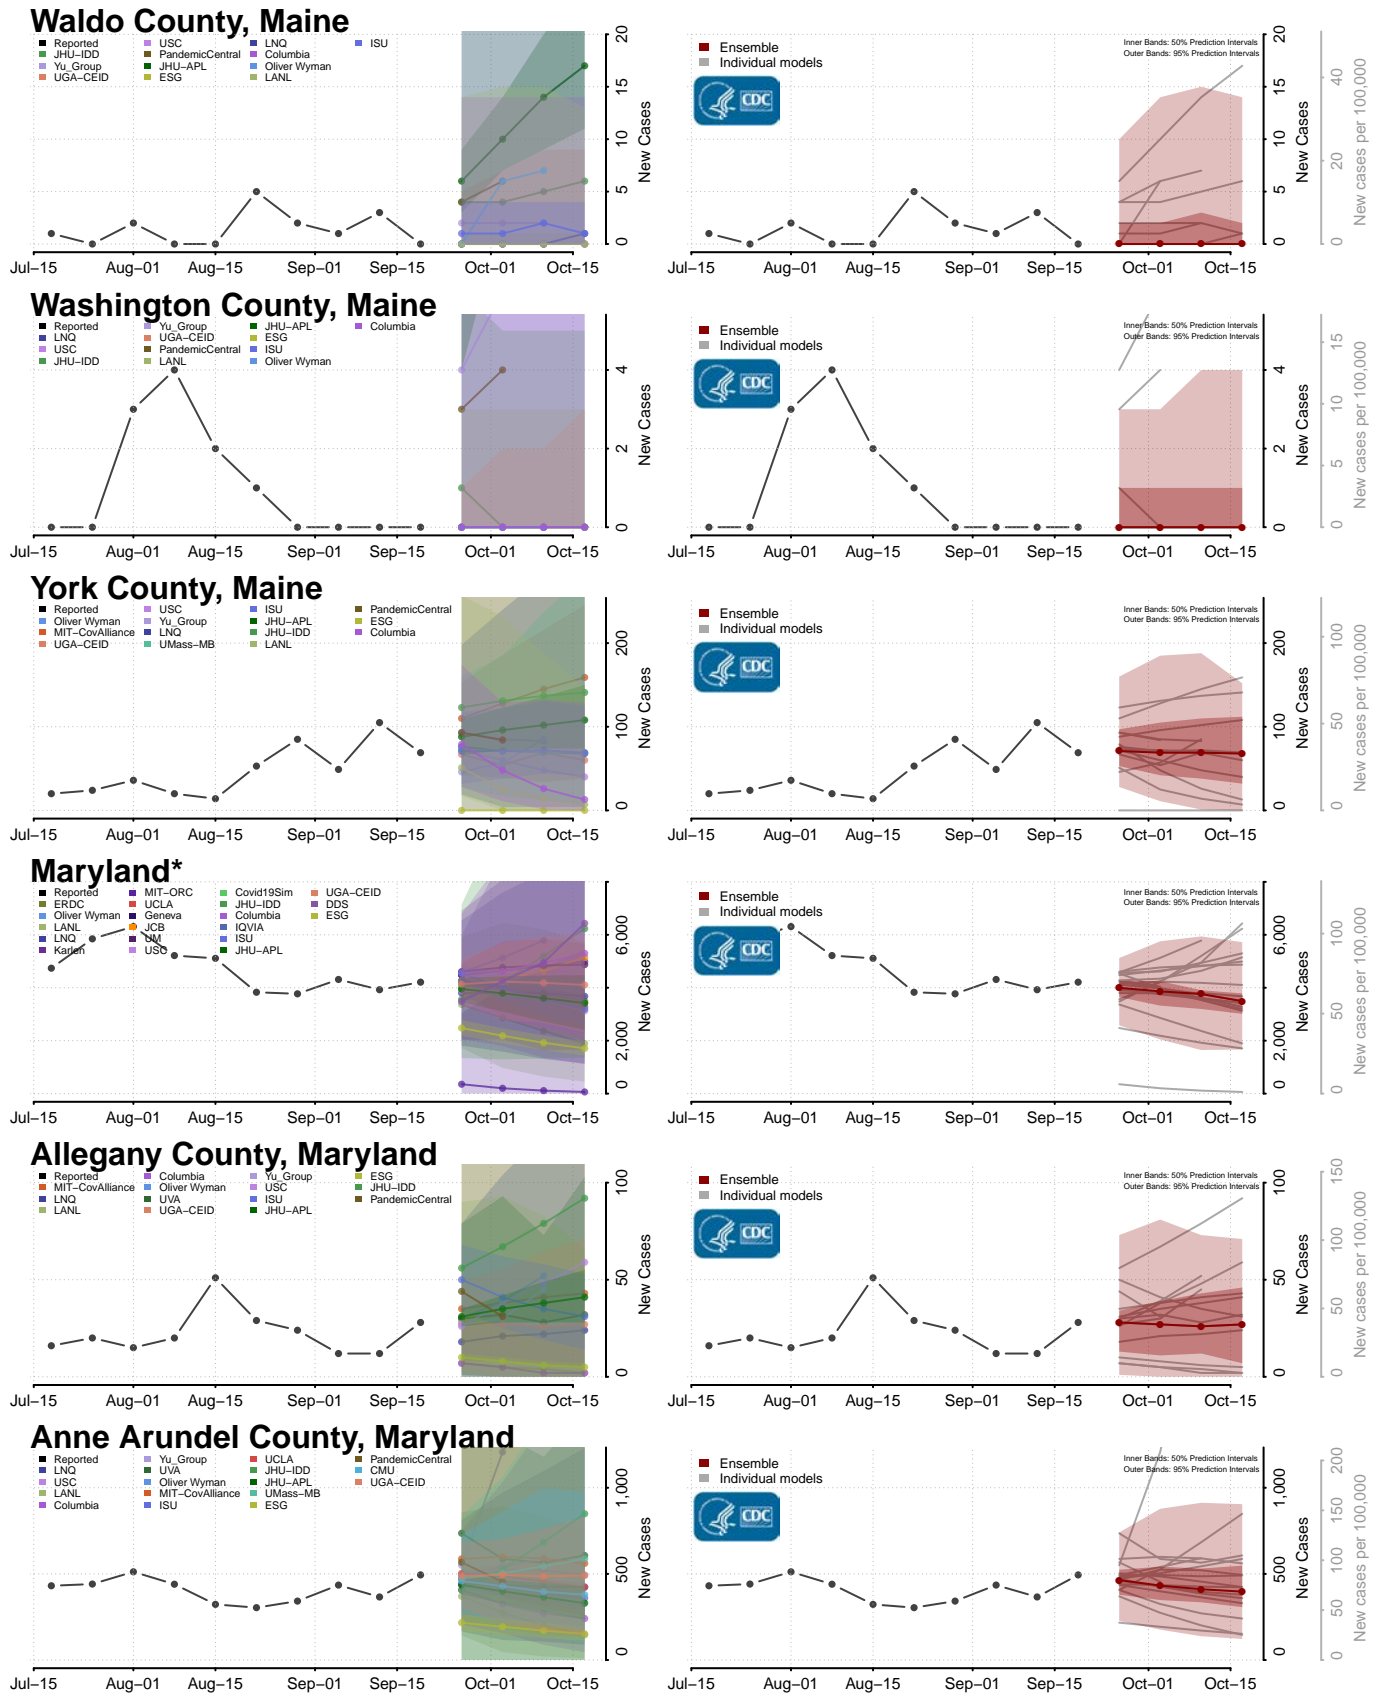

### Tensas County, Louisiana

\*New weekly cases may decrease in this location over the next four weeks. For these locations, the ensemble forecast indicates a probability of 0.75 or greater that fewer cases will be reported in week four of the forecast than in the last reported week.