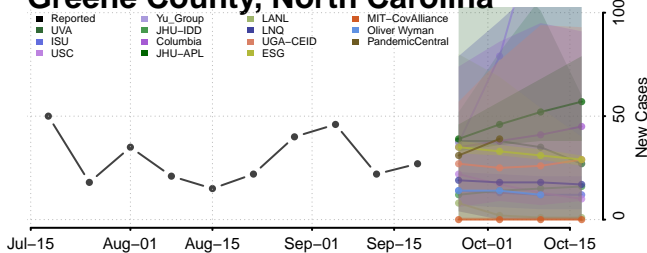

Greene County, North Carolina