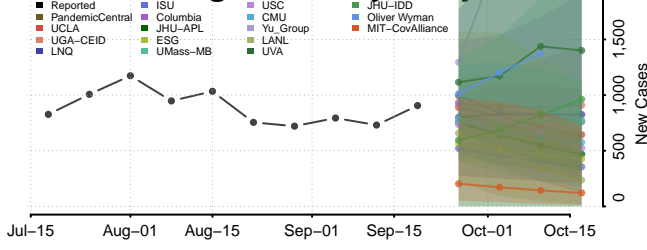

Prince George's County, Maryland