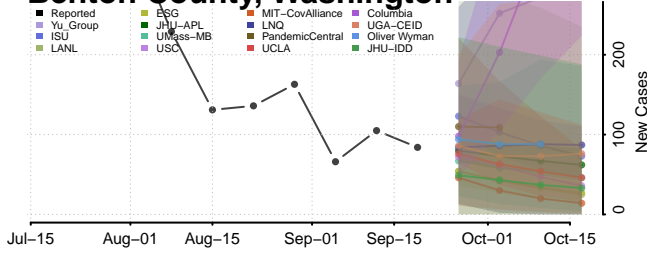

Benton County, Washington