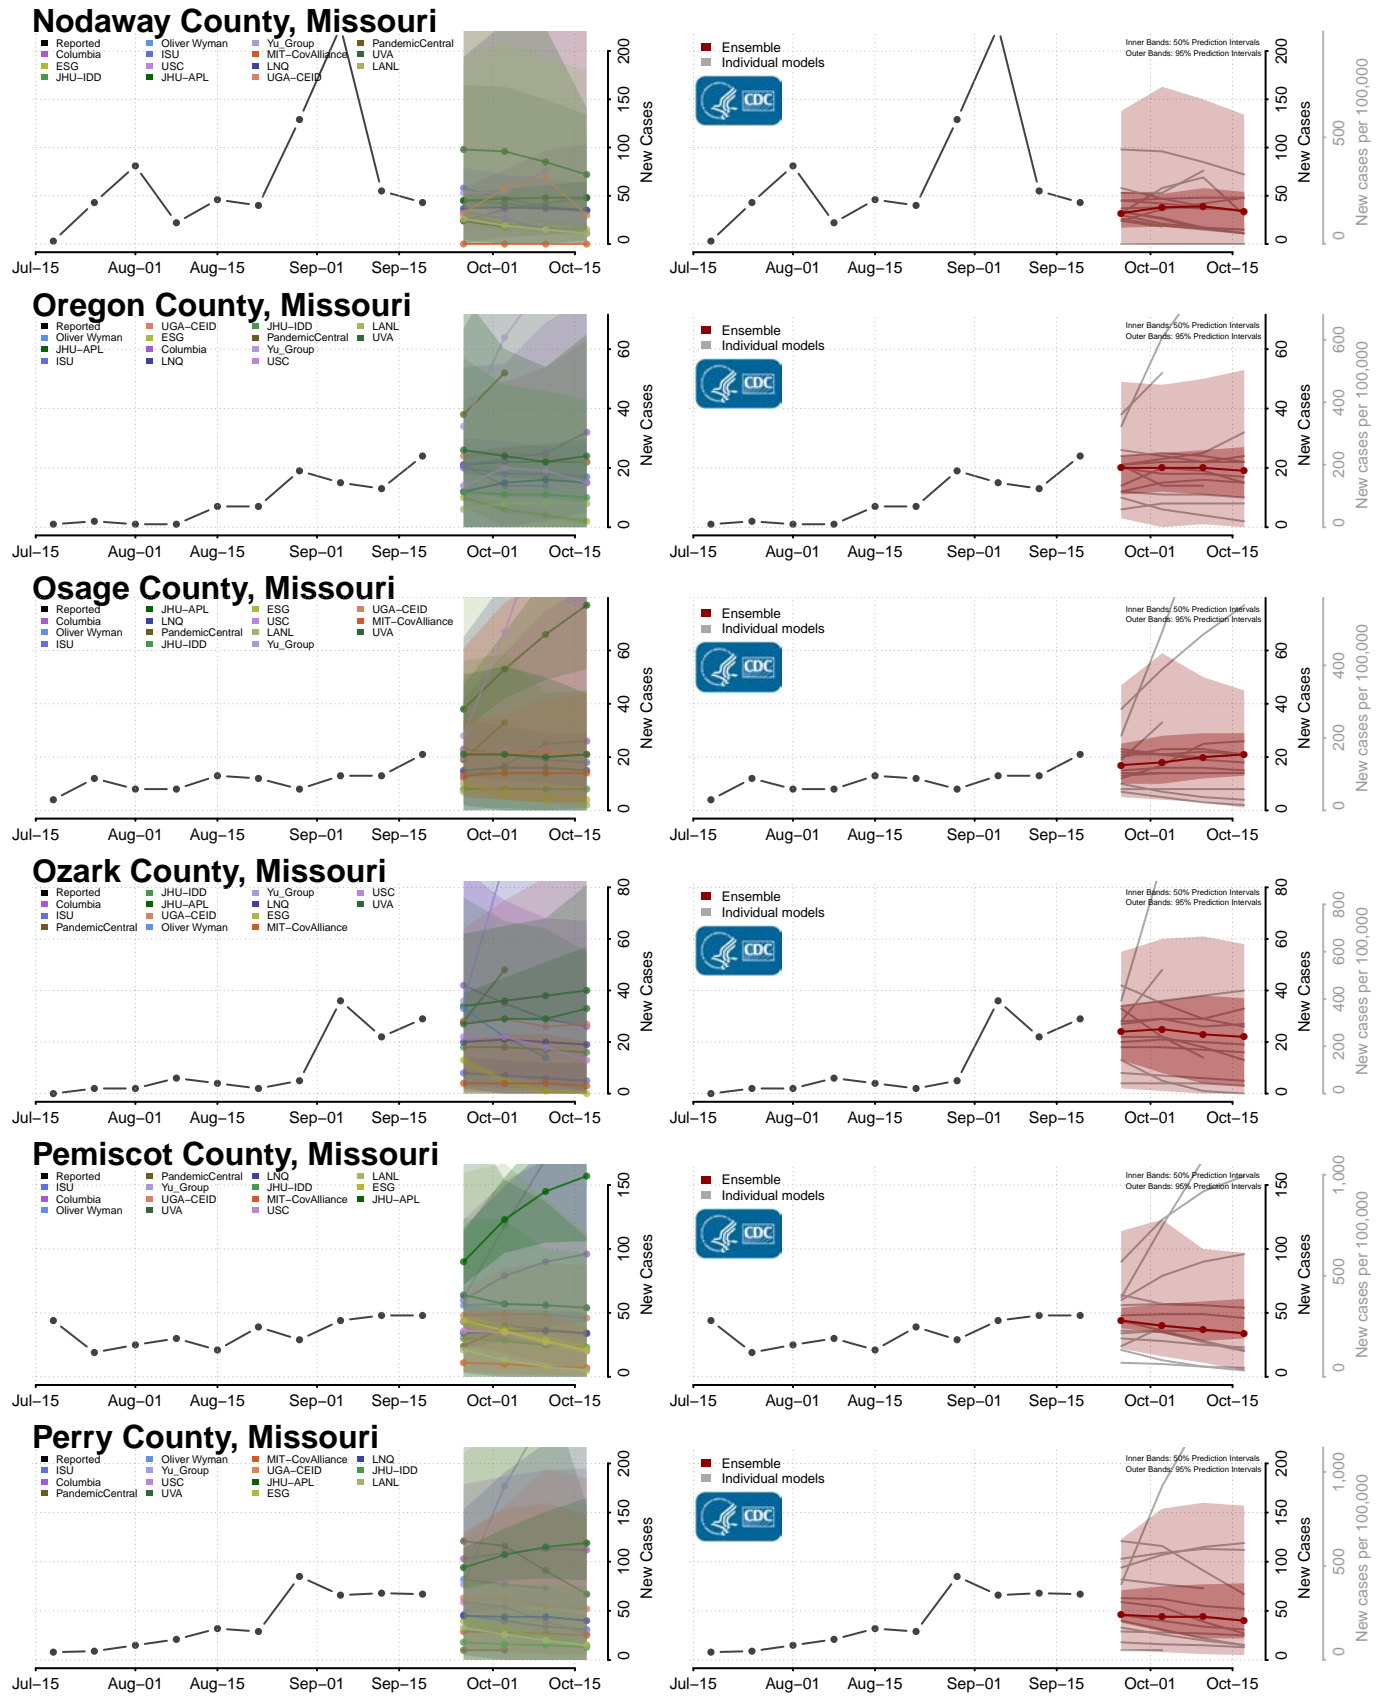

### Lawrence County, Missouri