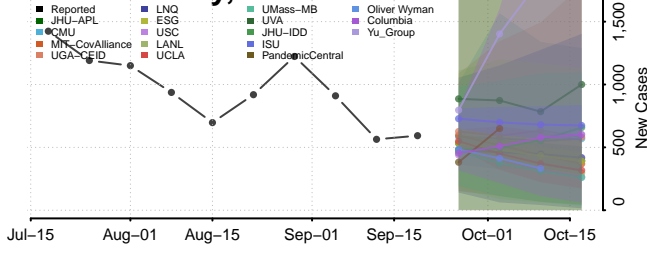

Wake County, North Carolina