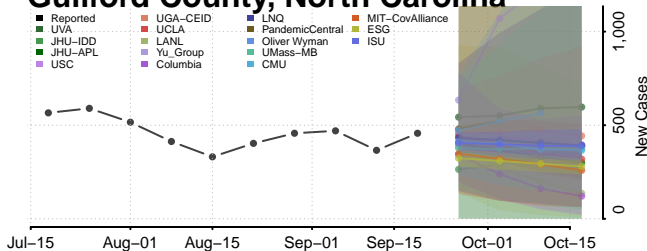

Guilford County, North Carolina