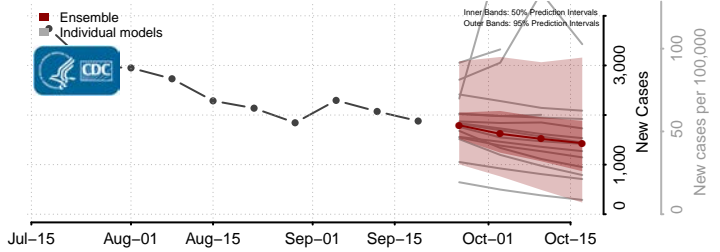

San Diego County, California