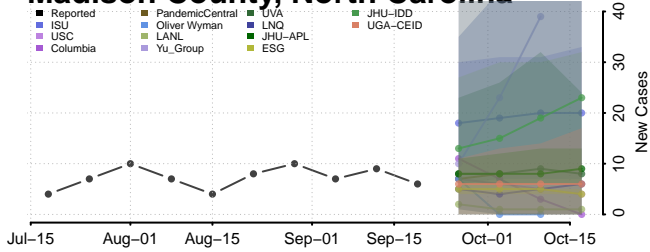

Madison County, North Carolina