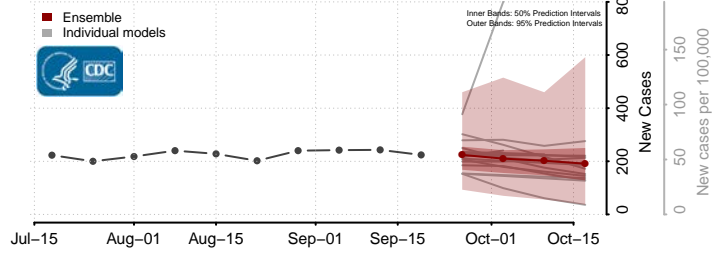

Loudoun County, Virginia