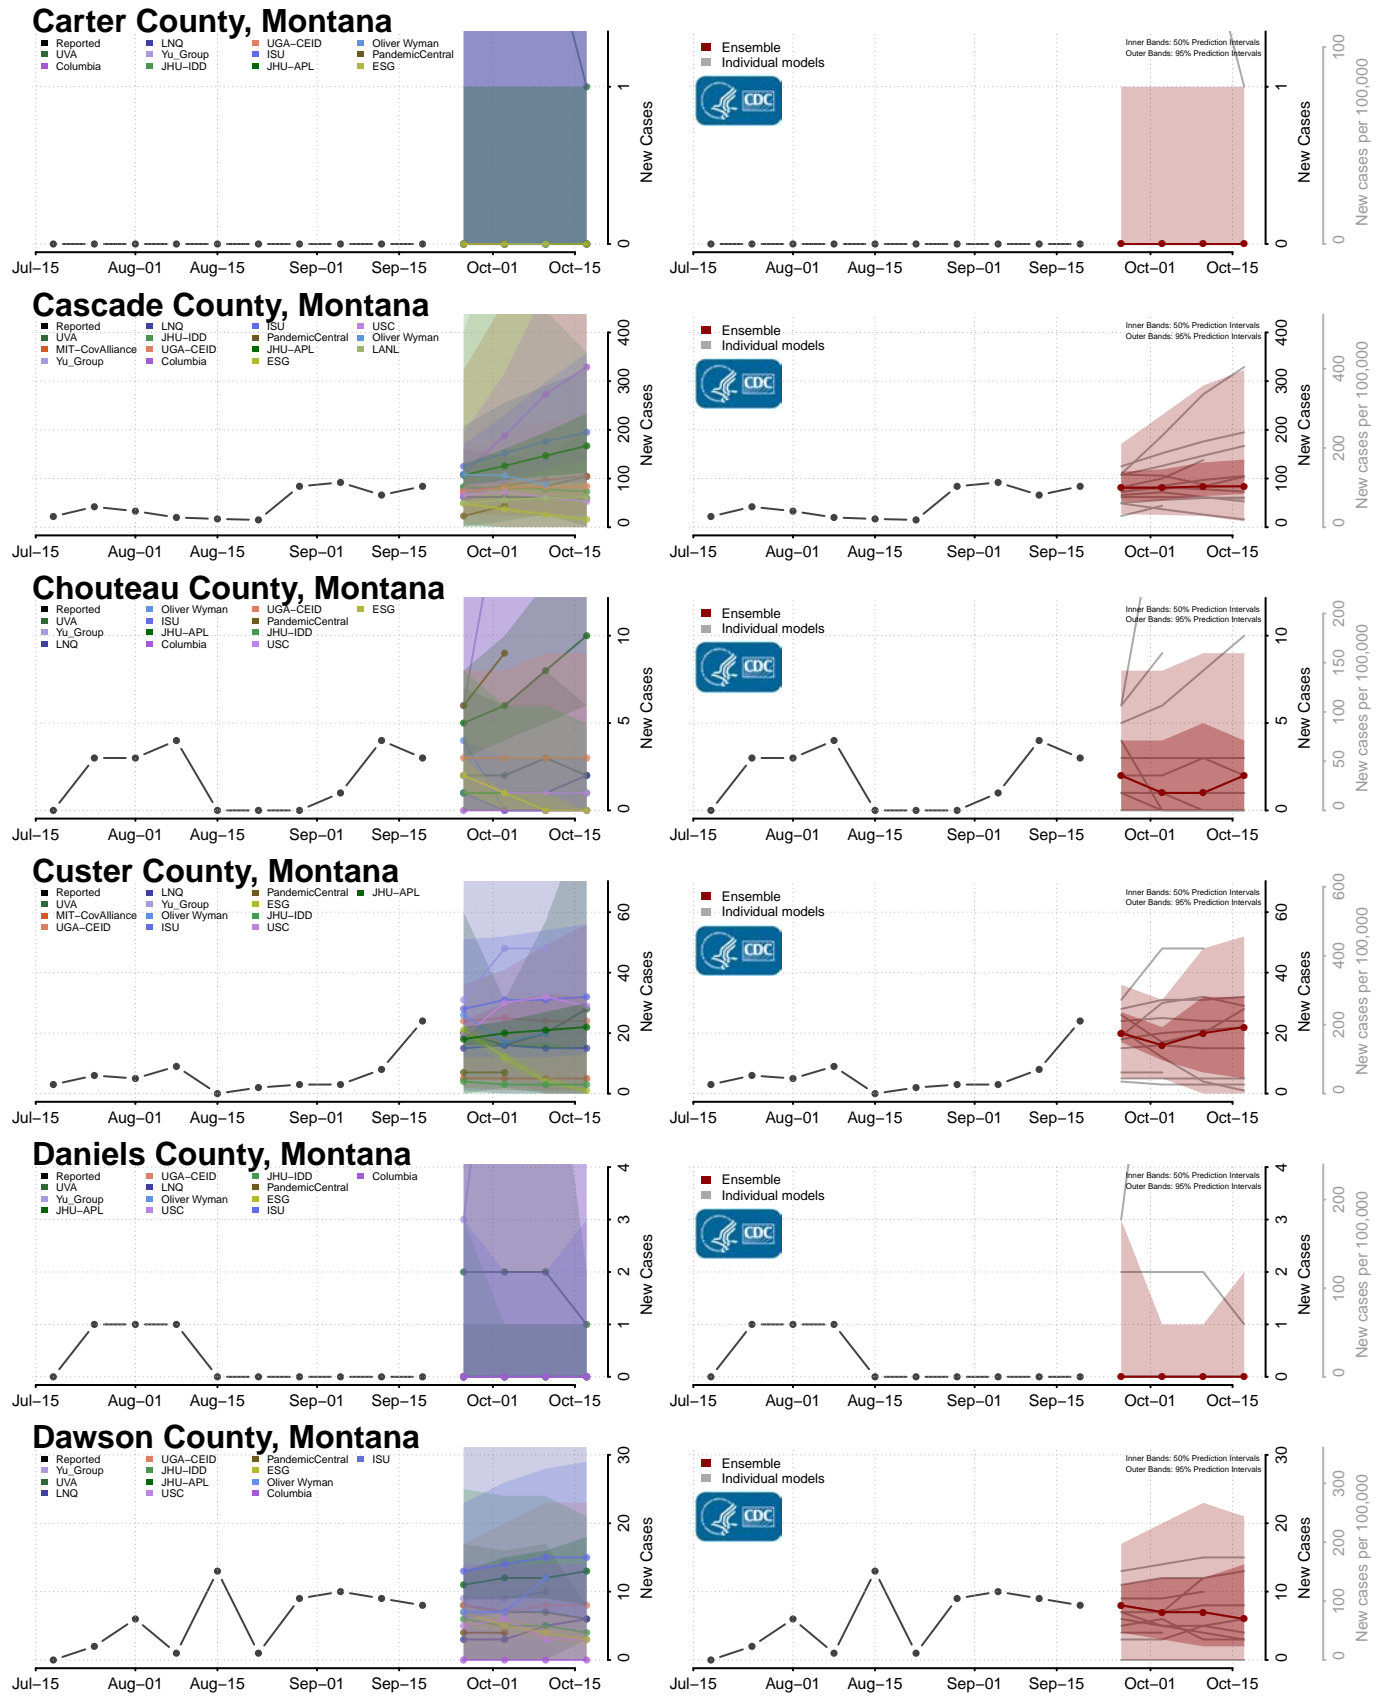

### Deer Lodge County, Montana