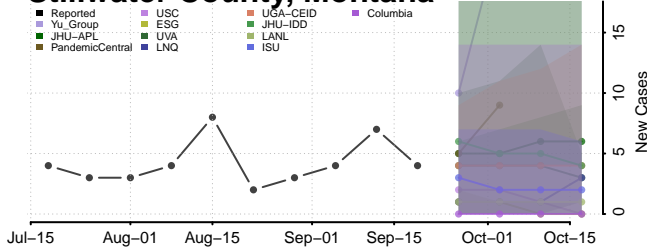

Stillwater County, Montana