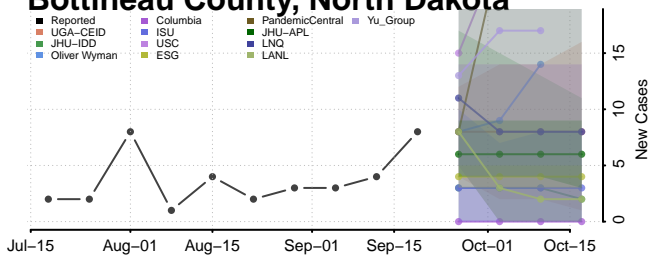

Bottineau County, North Dakota