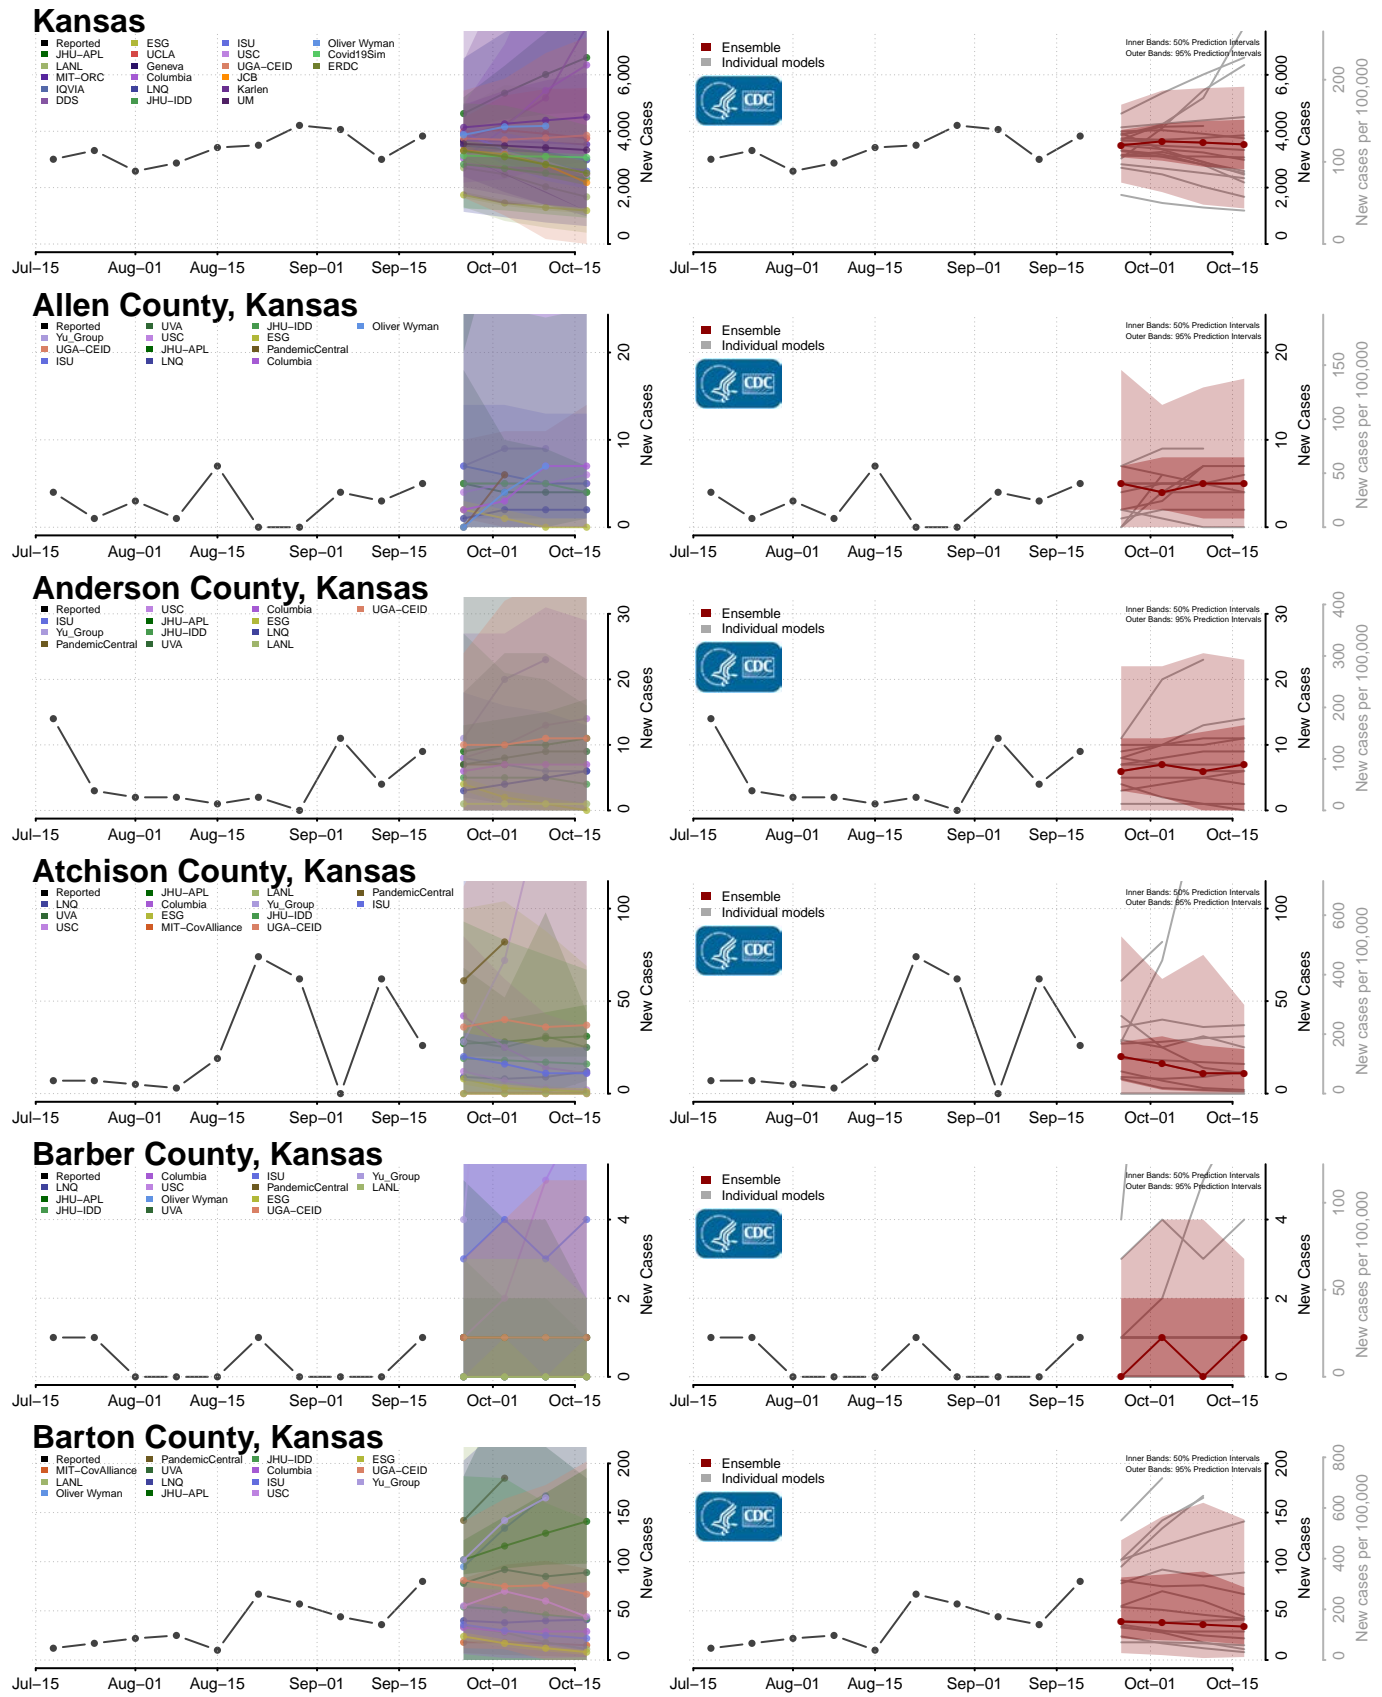

### Madison County, Indiana