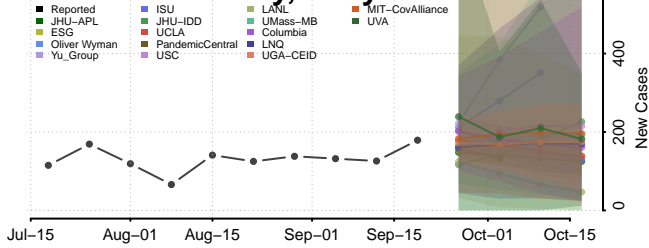

Frederick County, Maryland