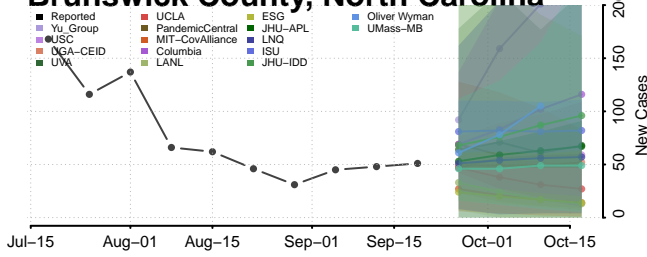

Brunswick County, North Carolina