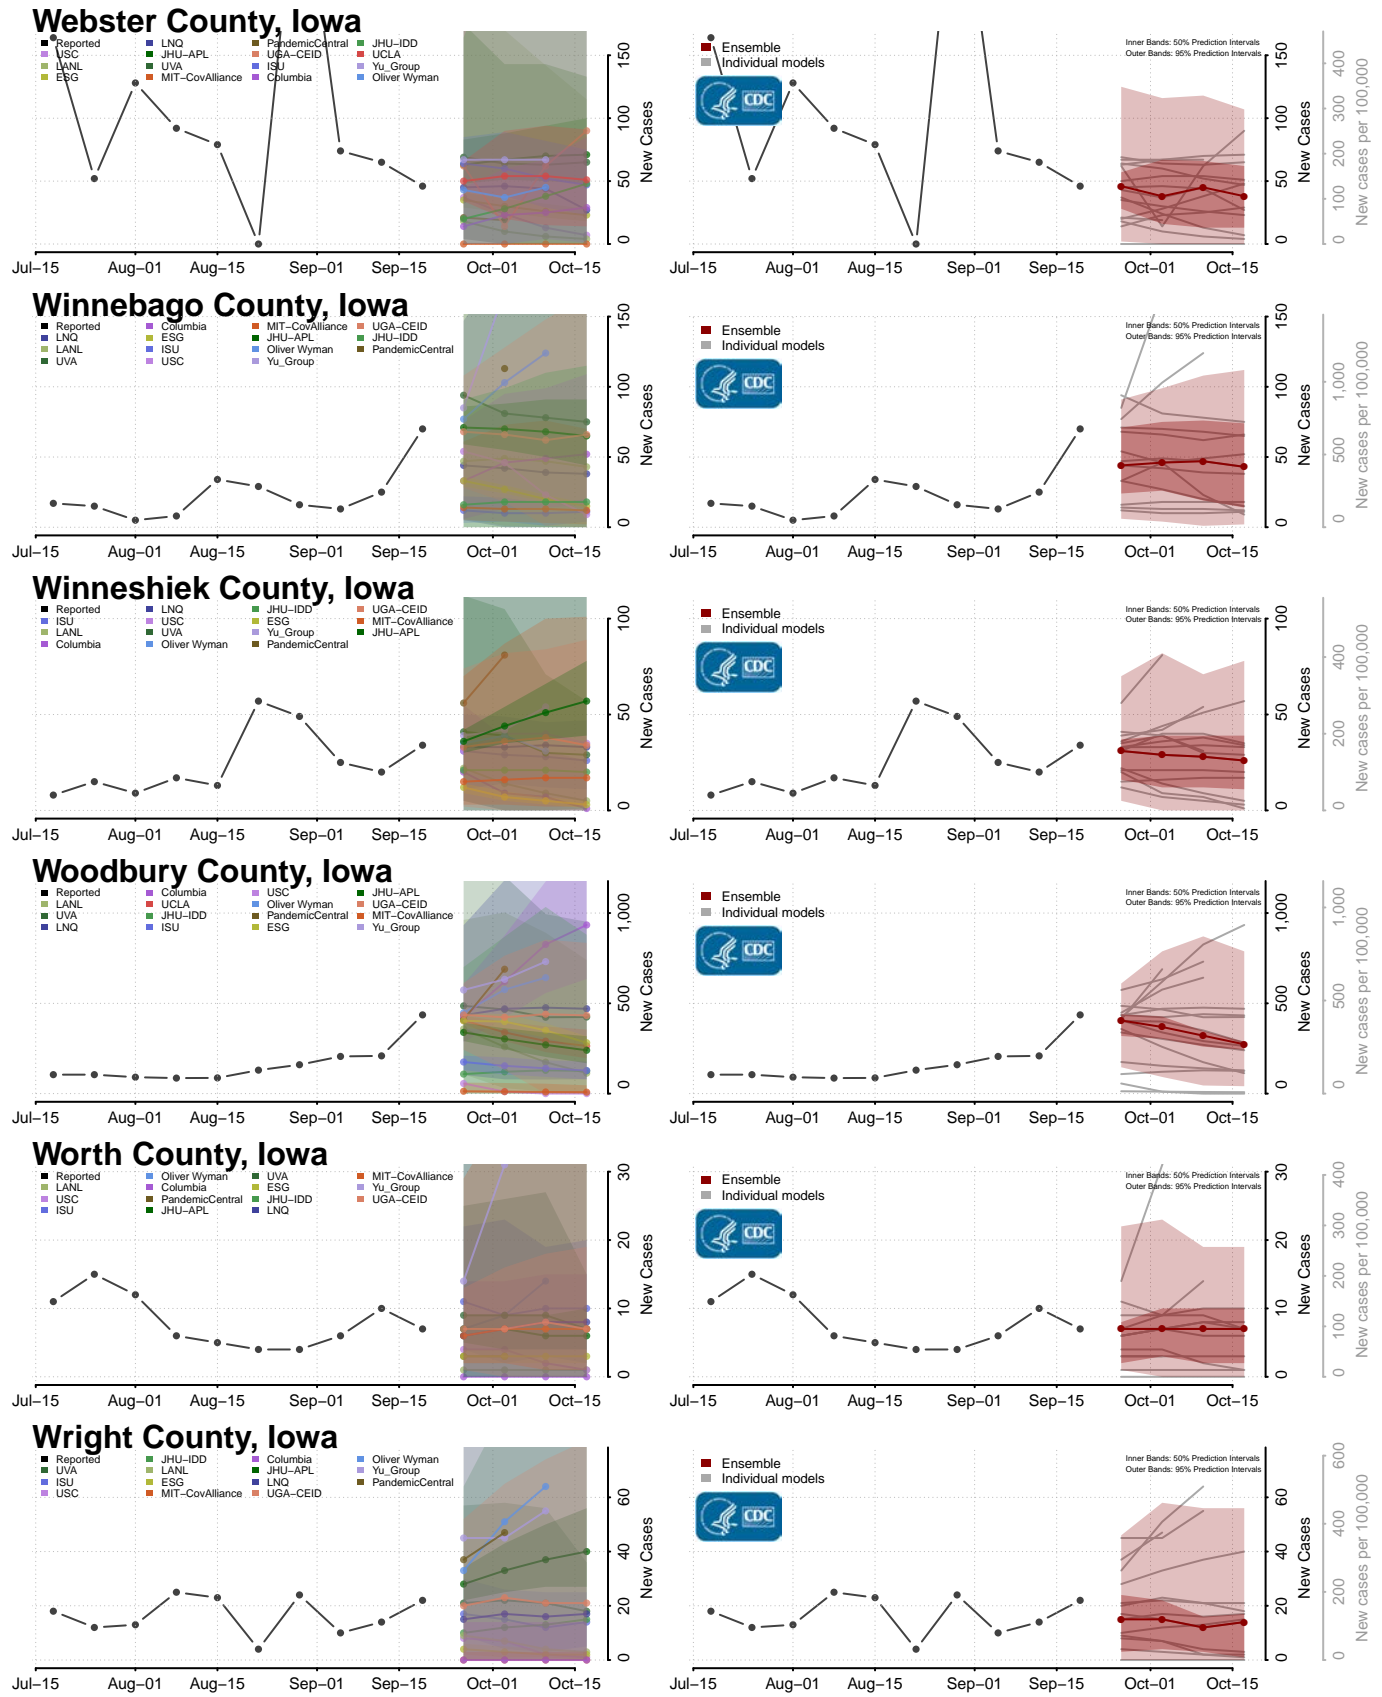

### Madison County, Indiana