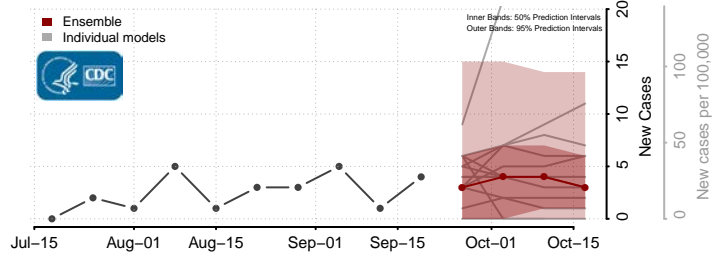

Fulton County, Pennsylvania