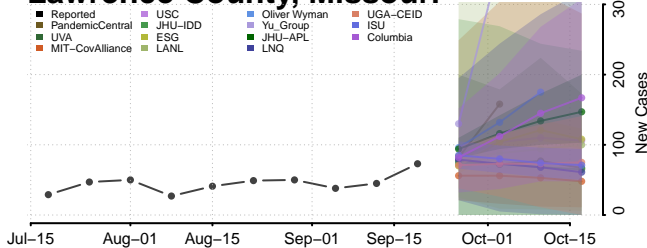

Lawrence County, Missouri