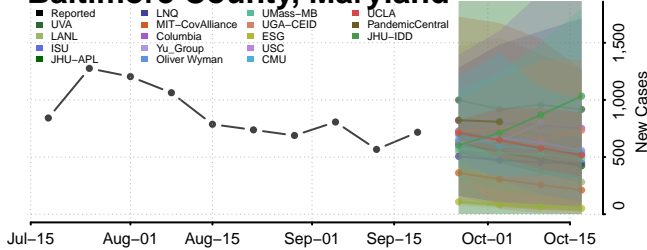

Baltimore County, Maryland