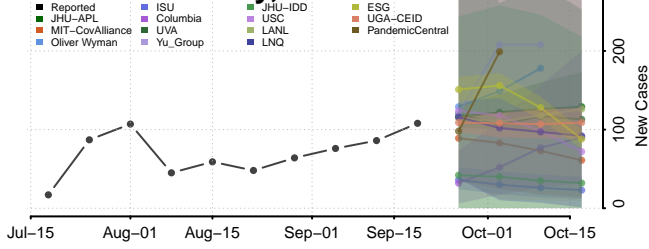

Camden County, Missouri