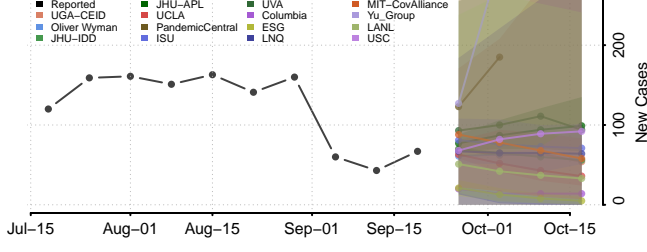

Fayette County, Georgia