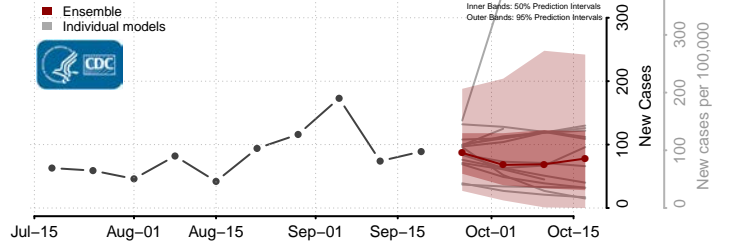

Rockingham County, North Carolina