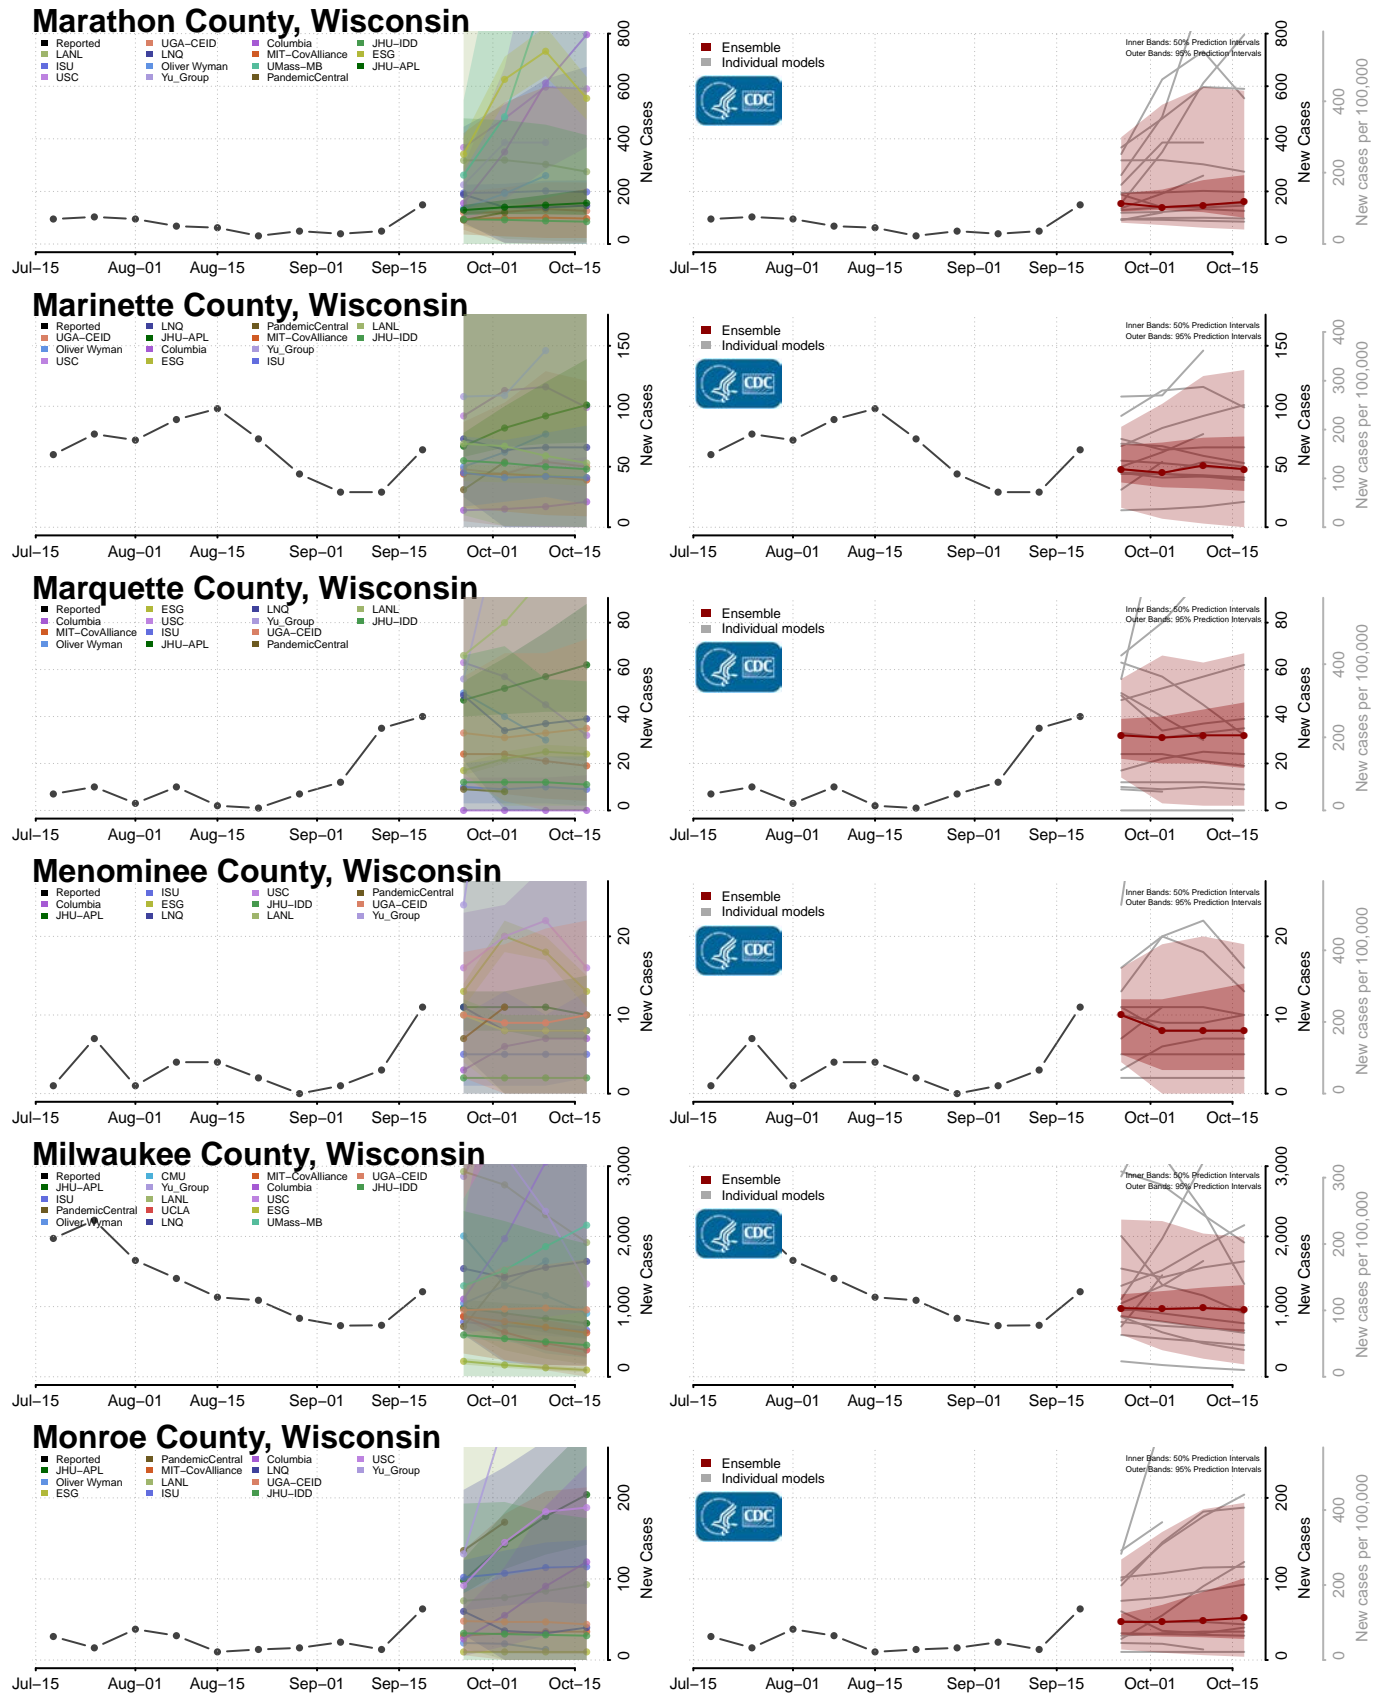

### Manitowoc County, Wisconsin