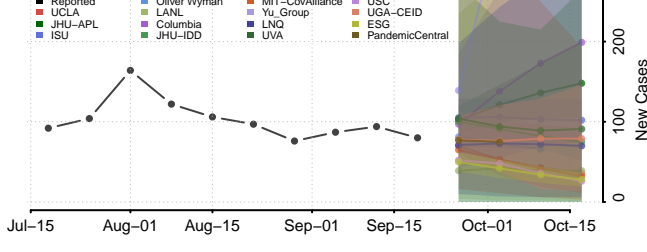

Wagoner County, Oklahoma