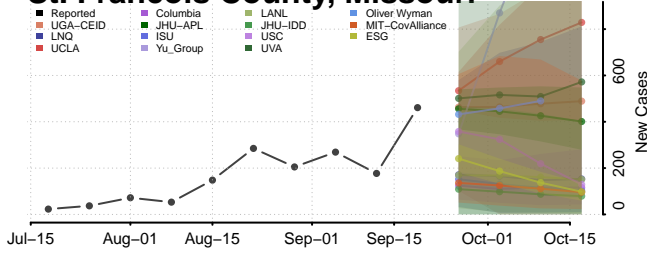

St. Francois County, Missouri