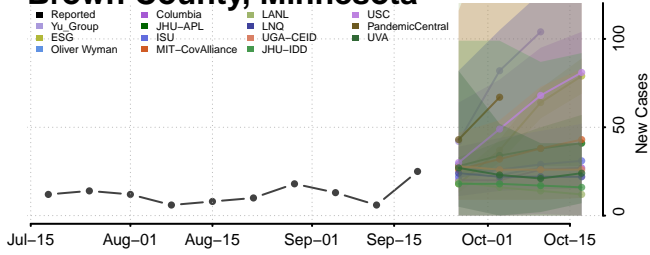

Brown County, Minnesota