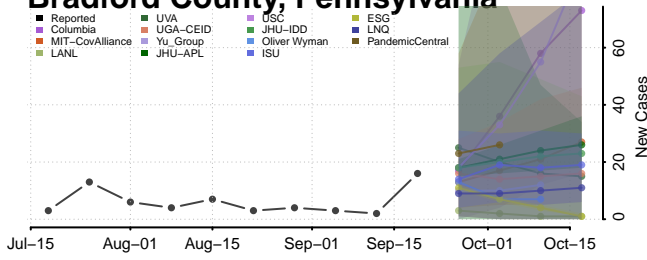

Bradford County, Pennsylvania