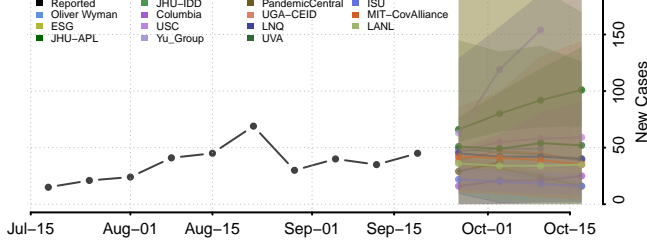

Stone County, Missouri