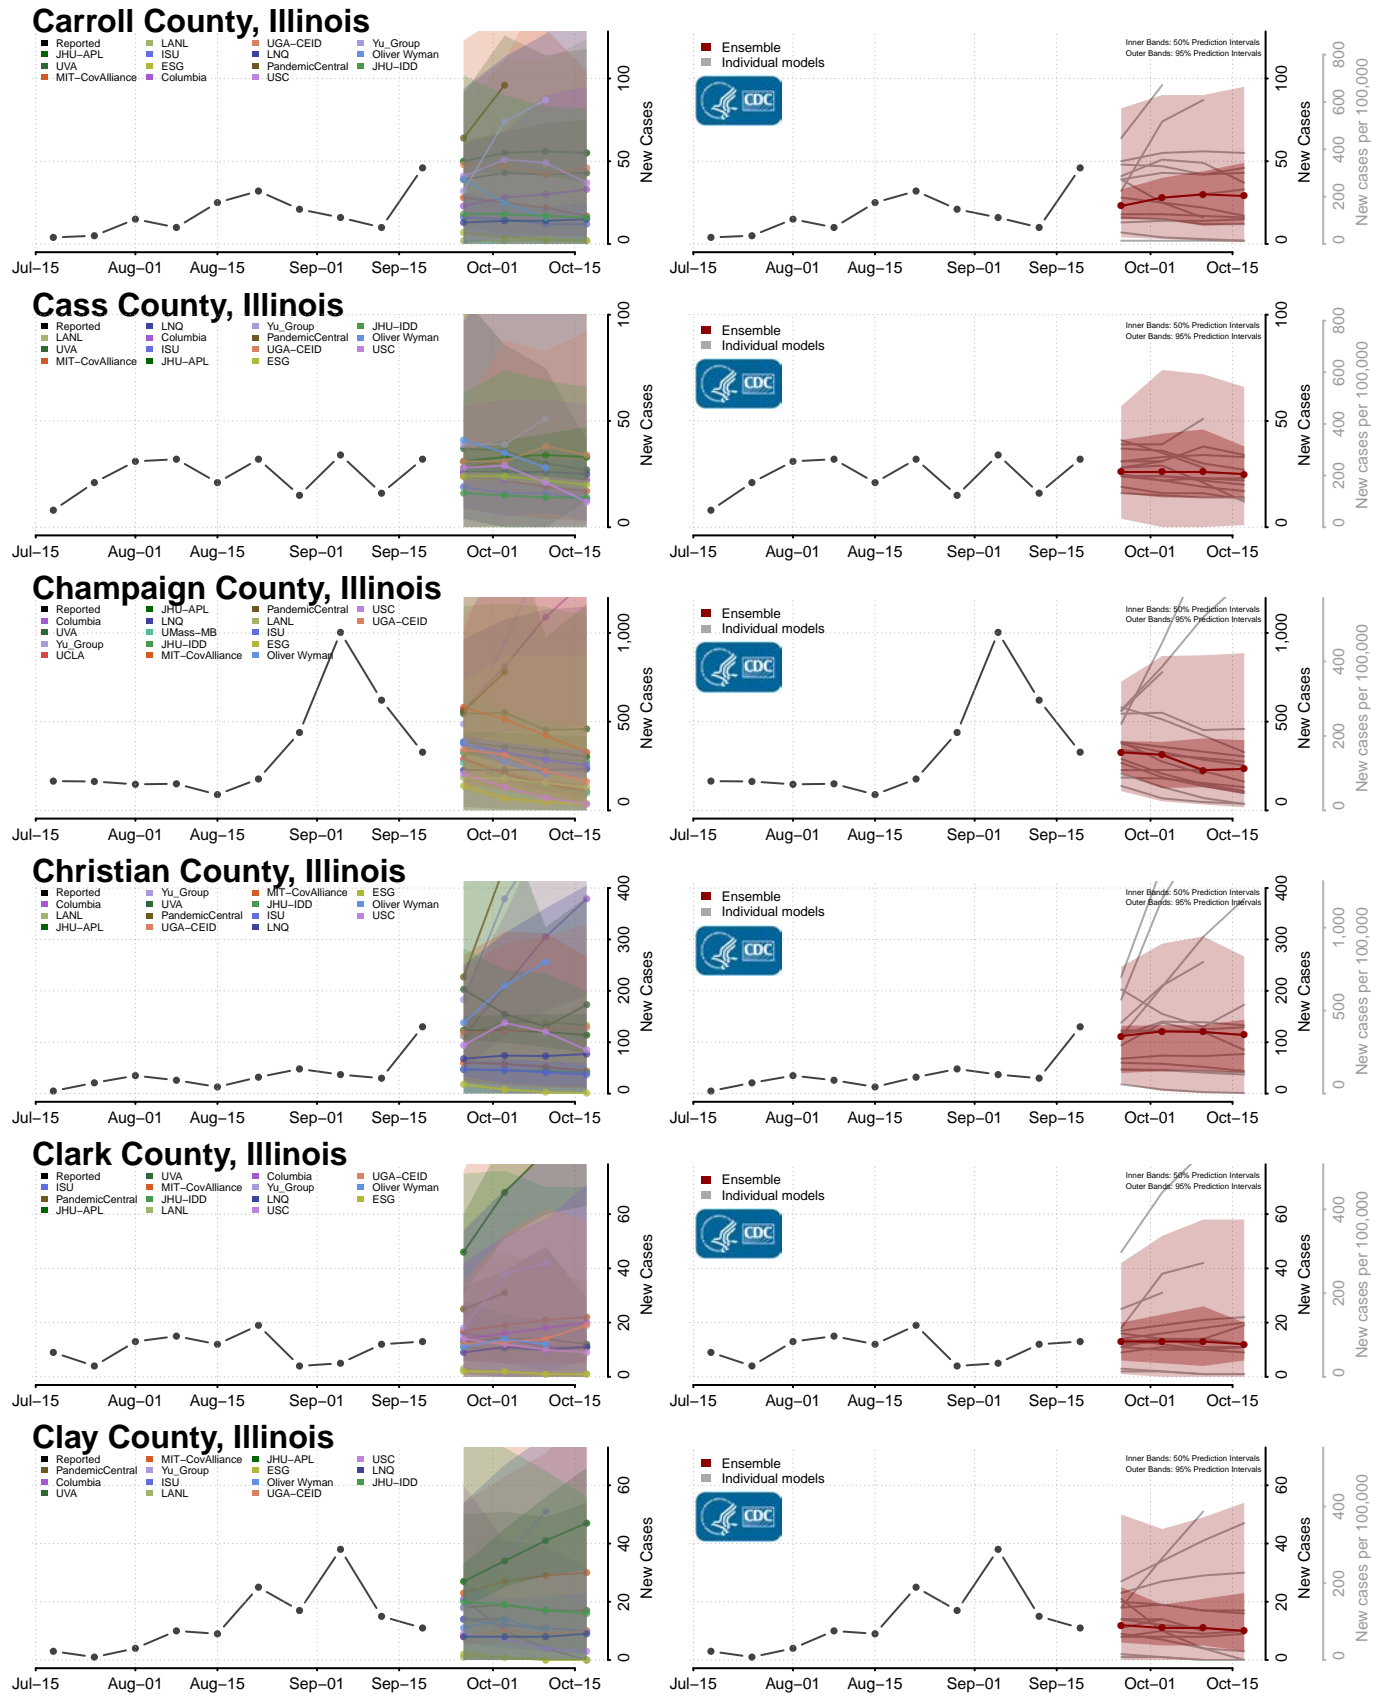

### Bonneville County, Idaho

\*New weekly cases may decrease in this location over the next four weeks. For these locations, the ensemble forecast indicates a probability of 0.75 or greater that fewer cases will be reported in week four of the forecast than in the last reported week.