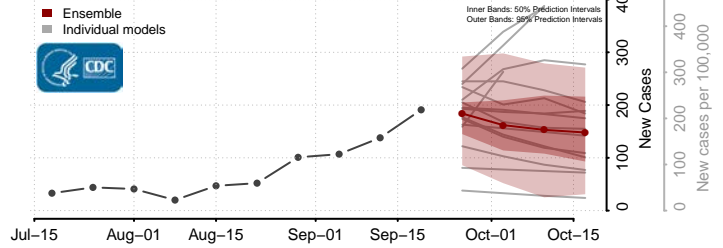

Buchanan County, Missouri