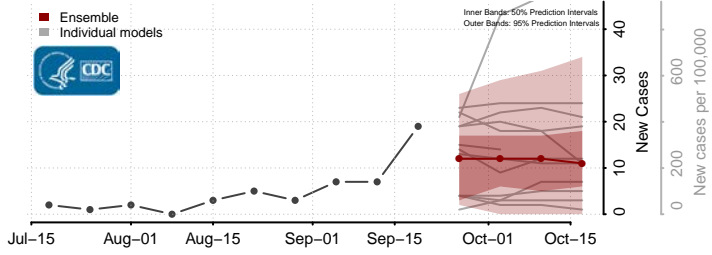

### Big Stone County, Minnesota