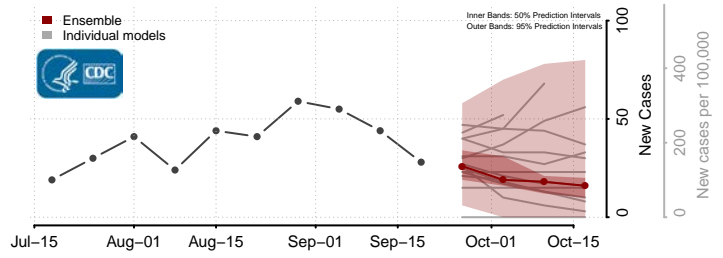

Bertie County, North Carolina