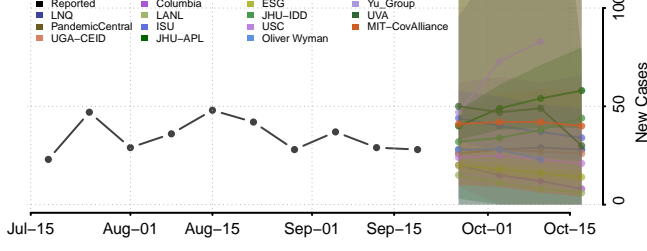

Queen Anne's County, Maryland