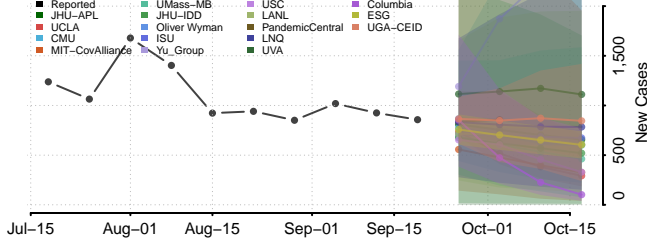

Tulsa County, Oklahoma