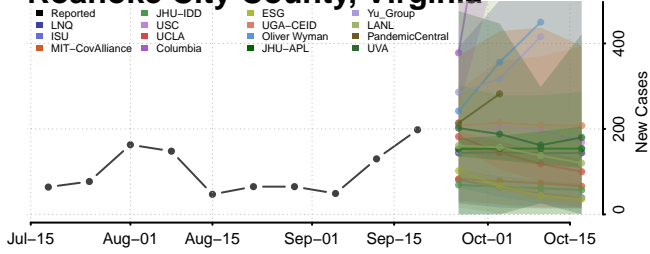

Roanoke City County, Virginia