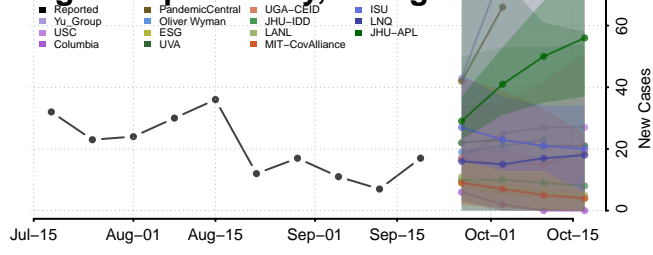

Oglethorpe County, Georgia