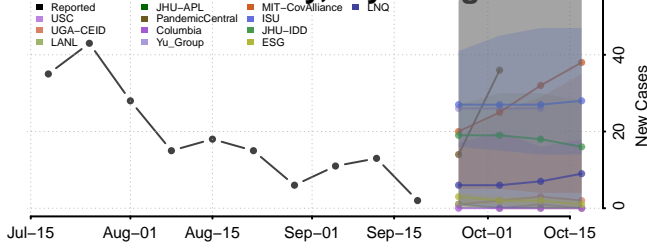

Sweetwater County, Wyoming