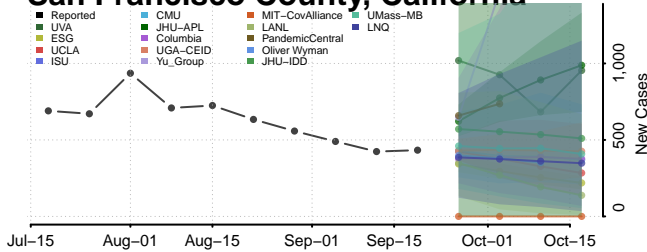

San Francisco County, California