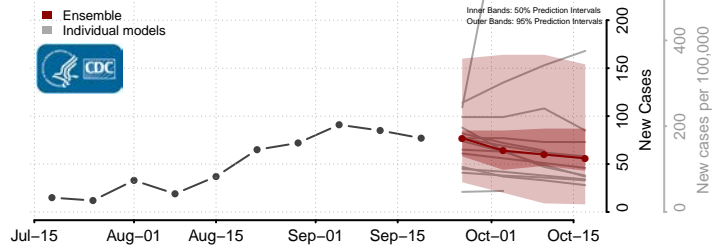

Callaway County, Missouri