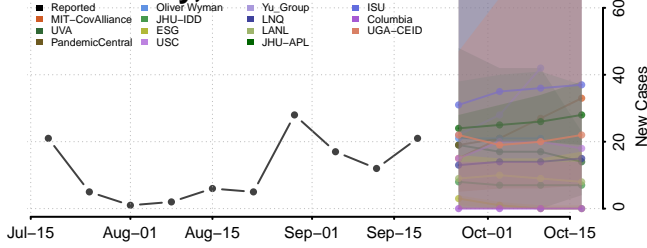

Hill County, Montana