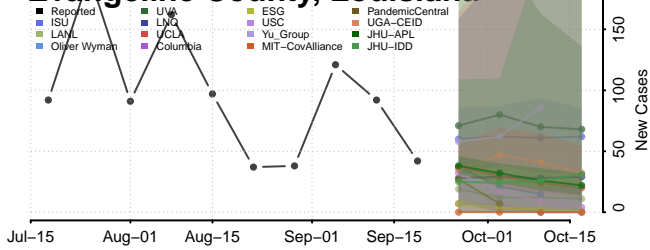

Evangeline County, Louisiana