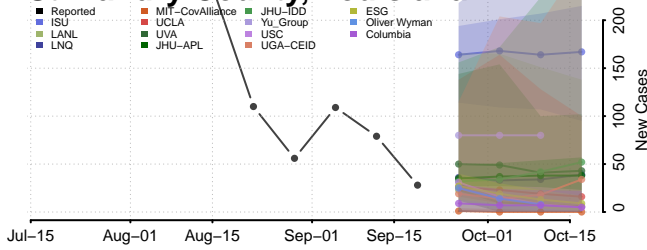

St. Landry County, Louisiana