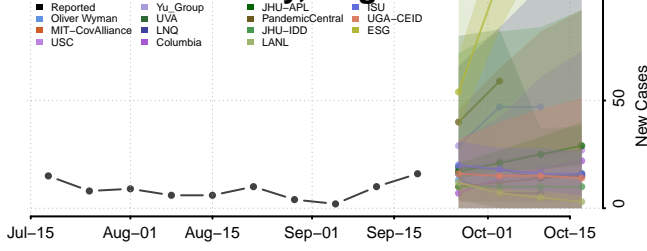

Buchanan County, Virginia