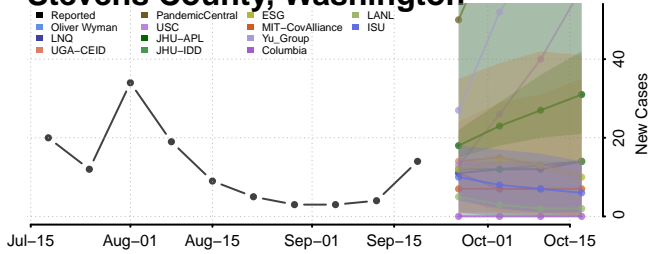

Stevens County, Washington