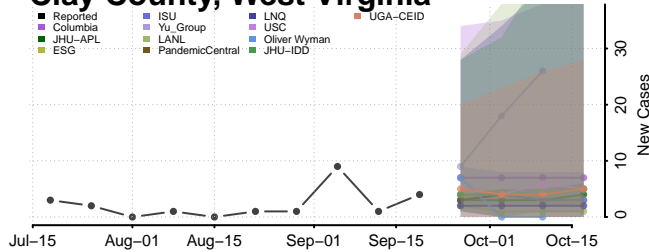

Clay County, West Virginia