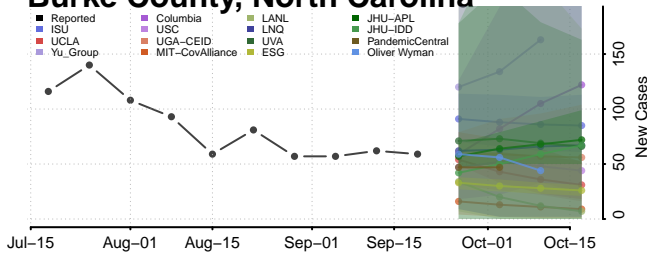

Burke County, North Carolina