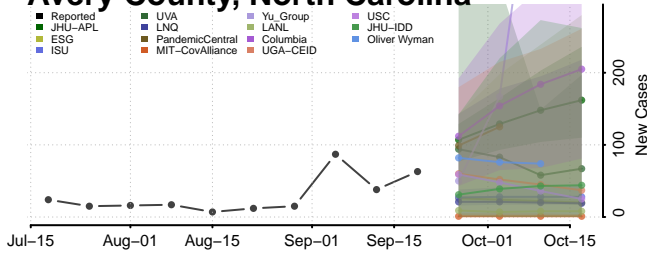

Avery County, North Carolina