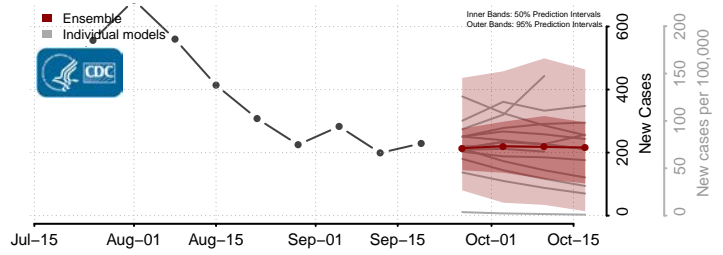

St. Louis City County, Missouri