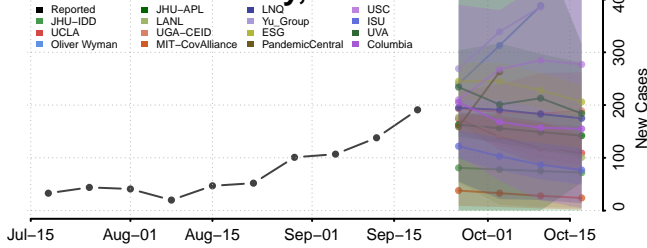

Buchanan County, Missouri