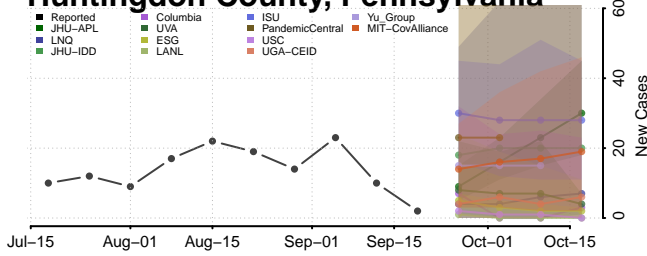

Huntingdon County, Pennsylvania