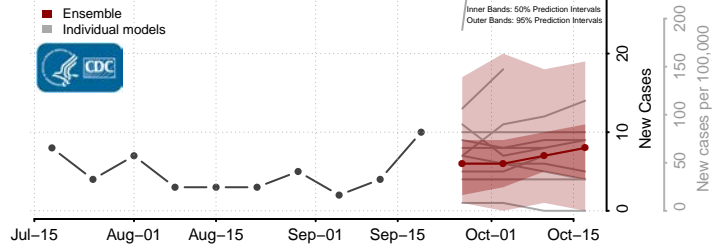

Jefferson County, Montana