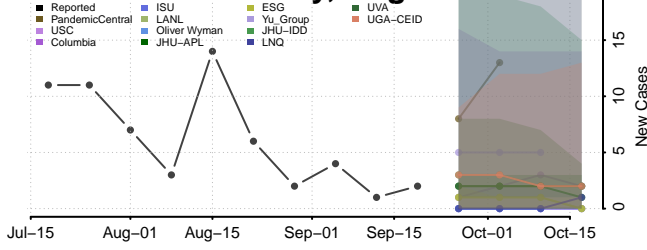

Buena Vista County, Virginia