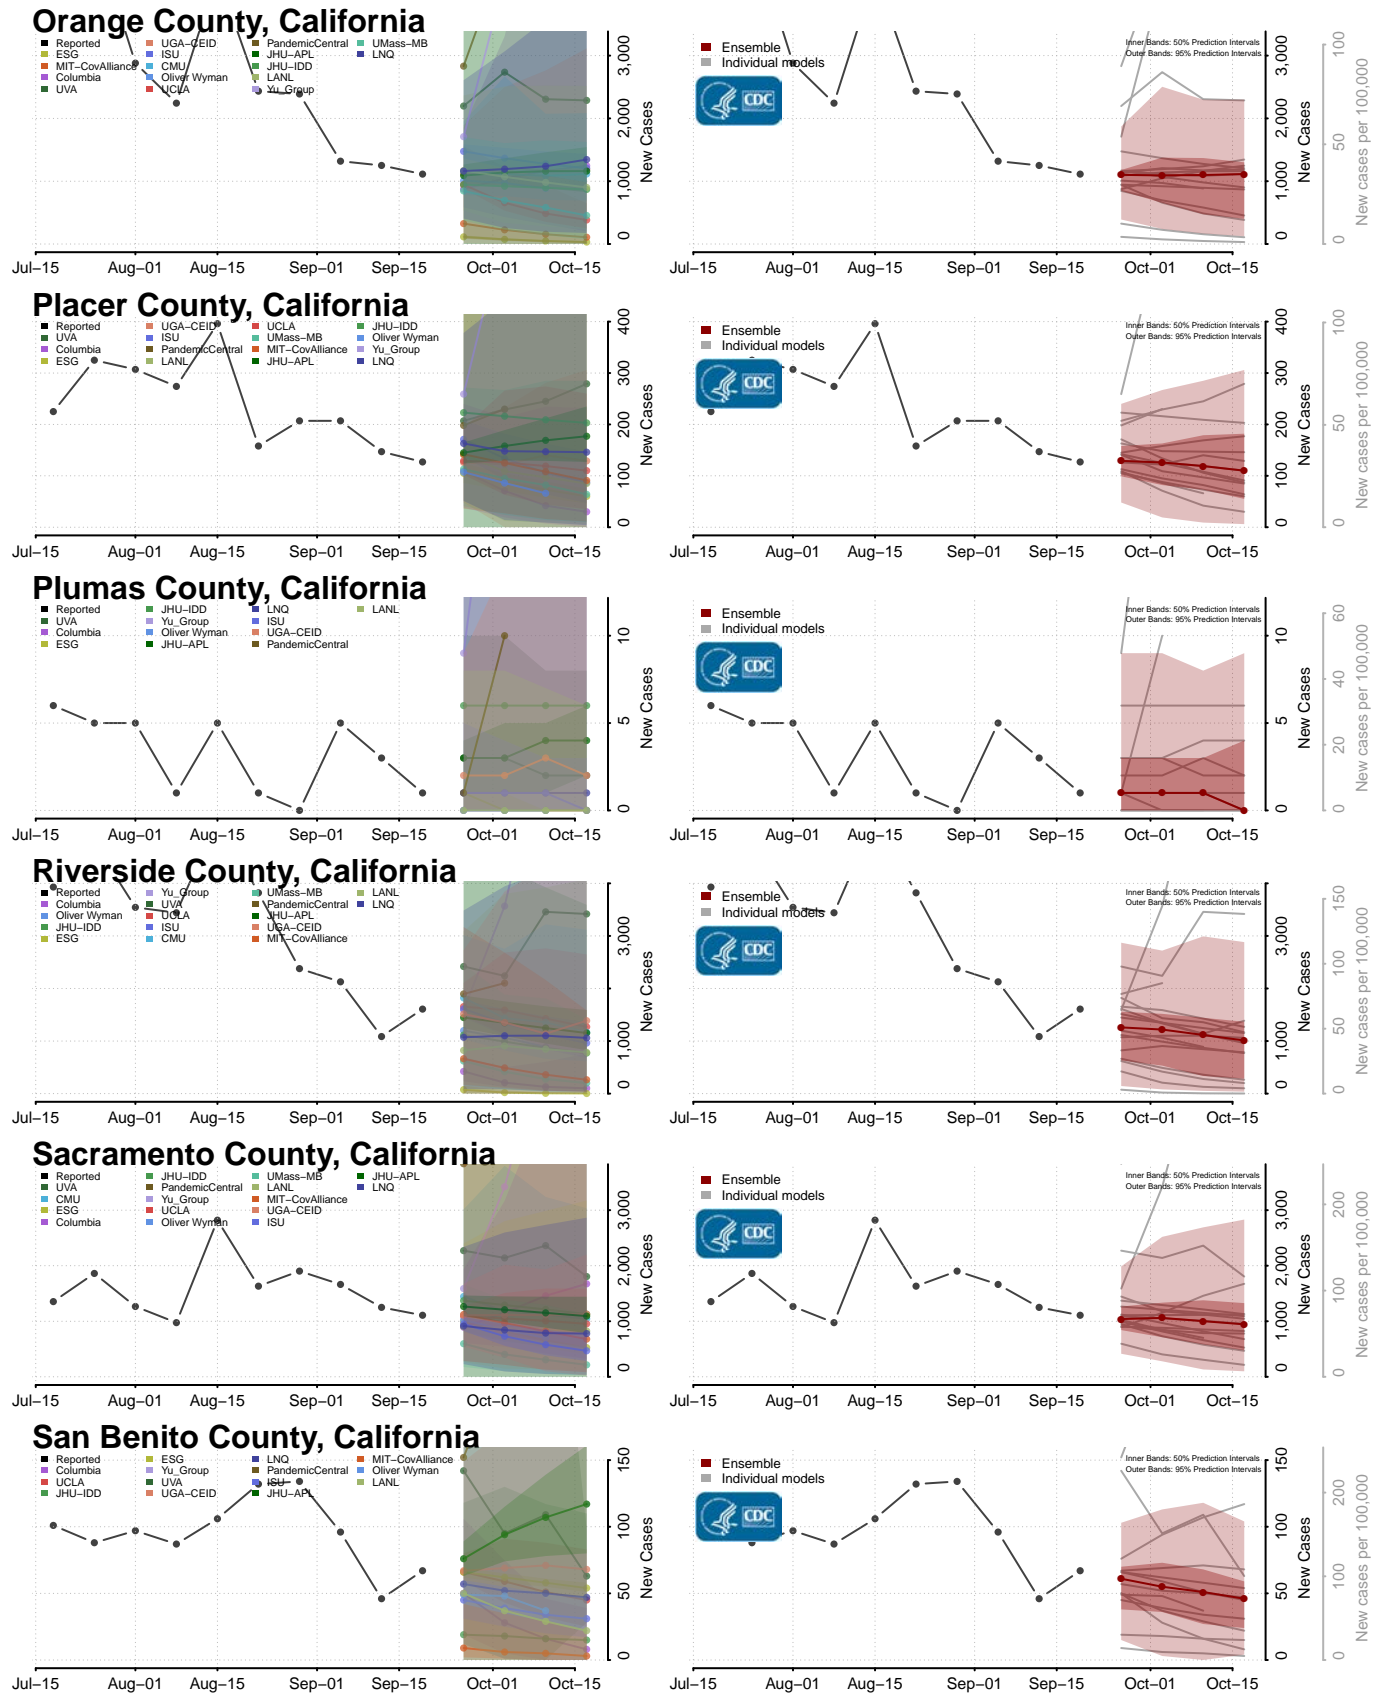

### Chicot County, Arkansas

\*New weekly cases may decrease in this location over the next four weeks. For these locations, the ensemble forecast indicates a probability of 0.75 or greater that fewer cases will be reported in week four of the forecast than in the last reported week.