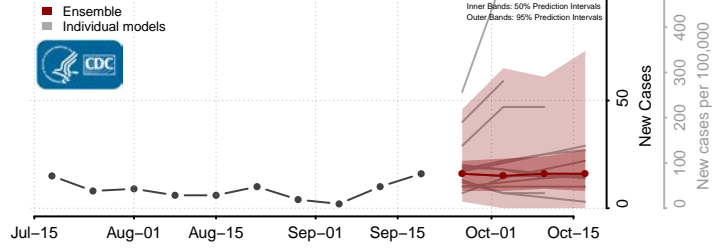

Buchanan County, Virginia