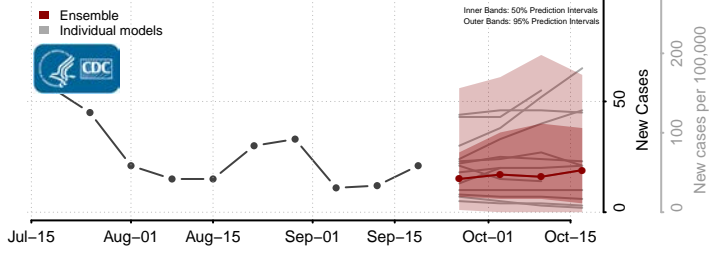

Macon County, North Carolina