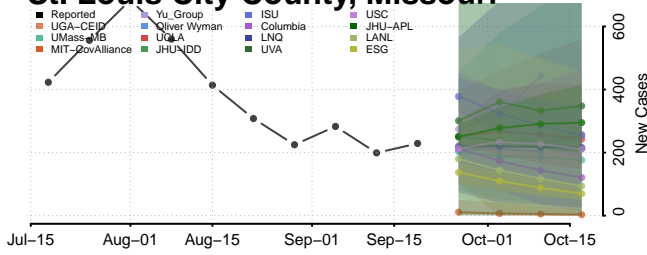

St. Louis City County, Missouri