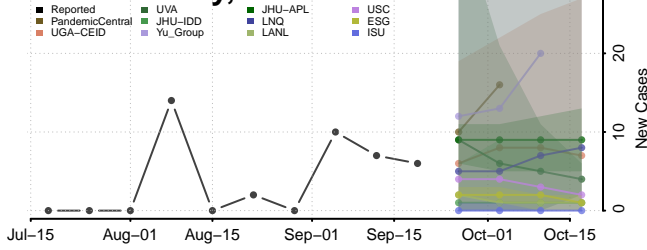

Toole County, Montana