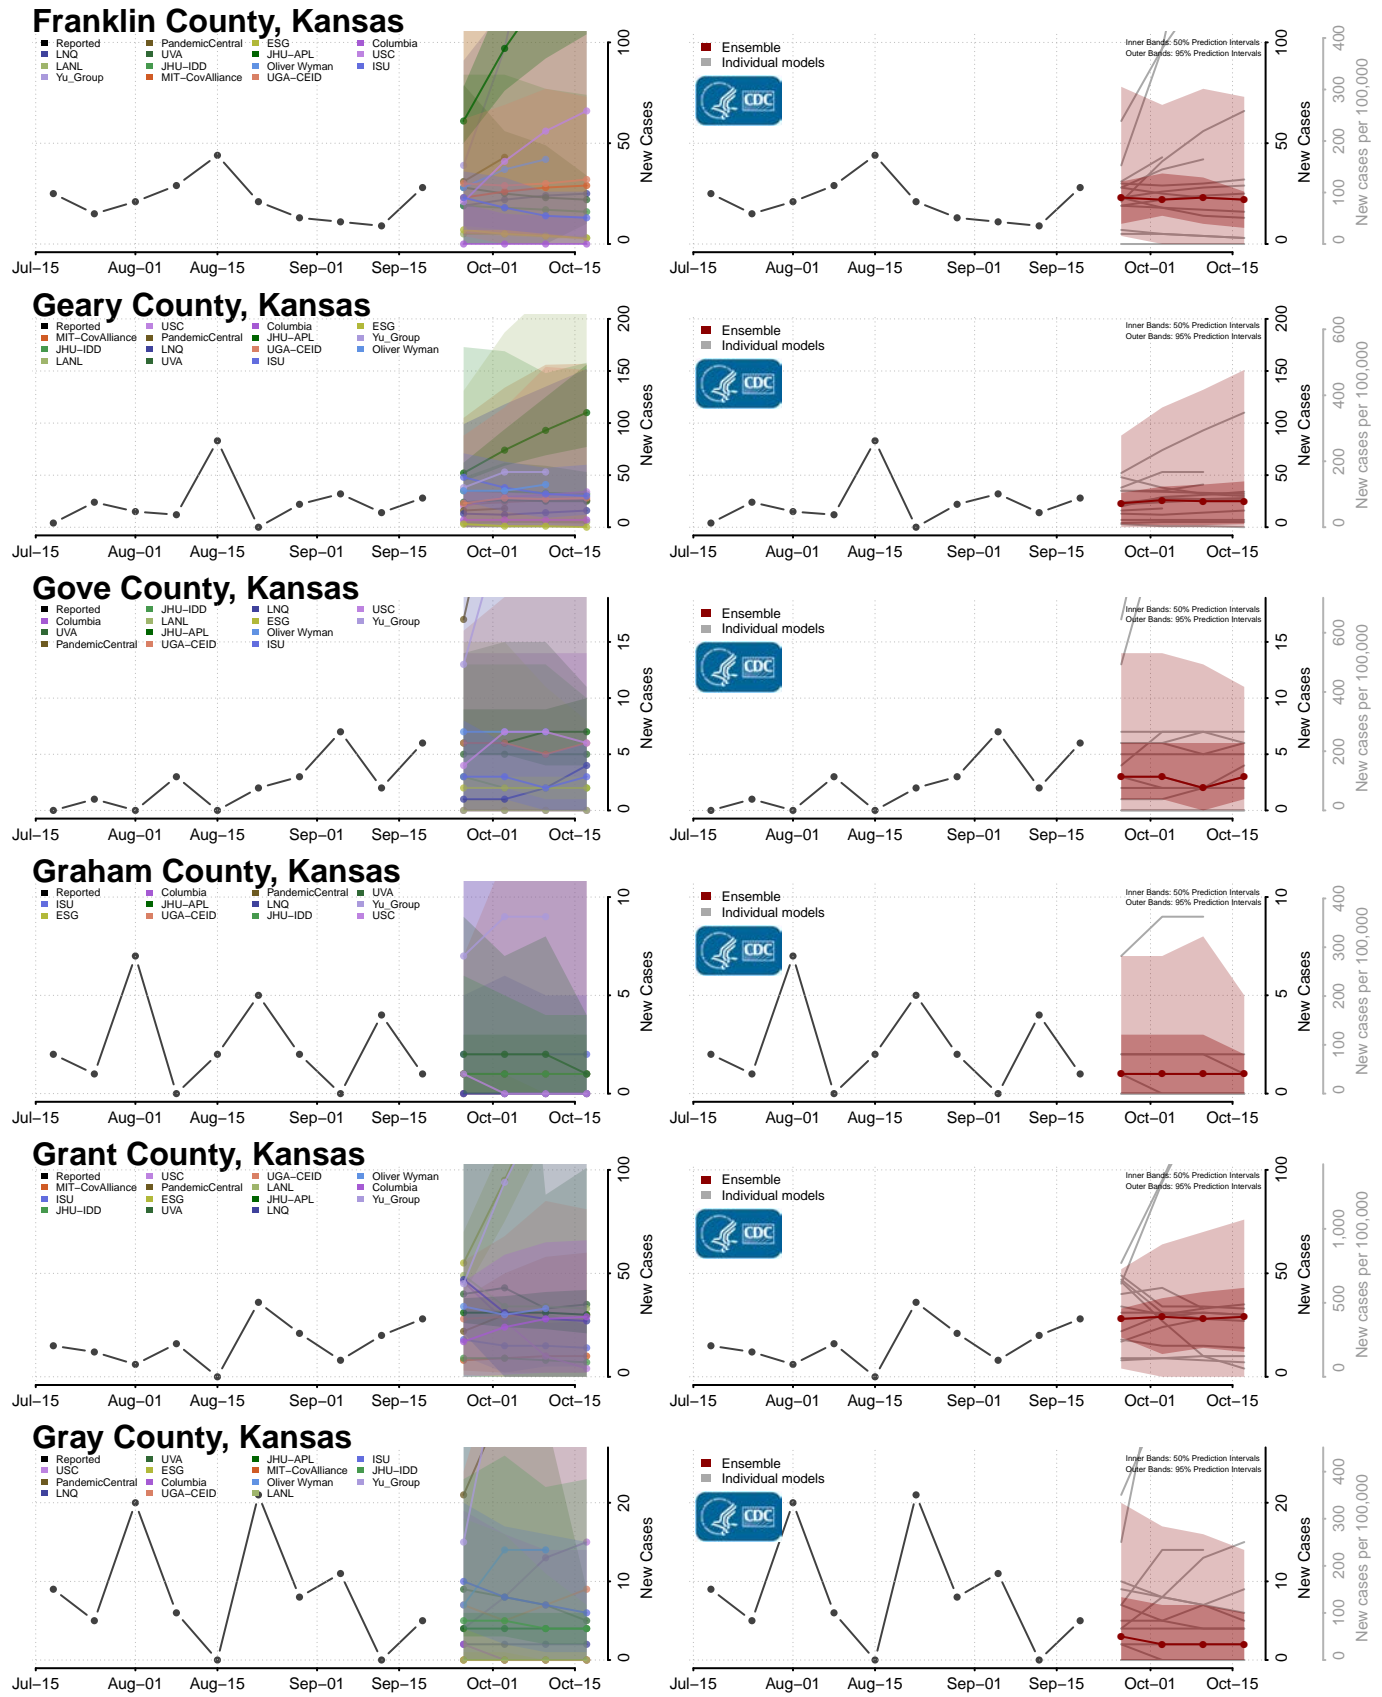

### Madison County, Indiana