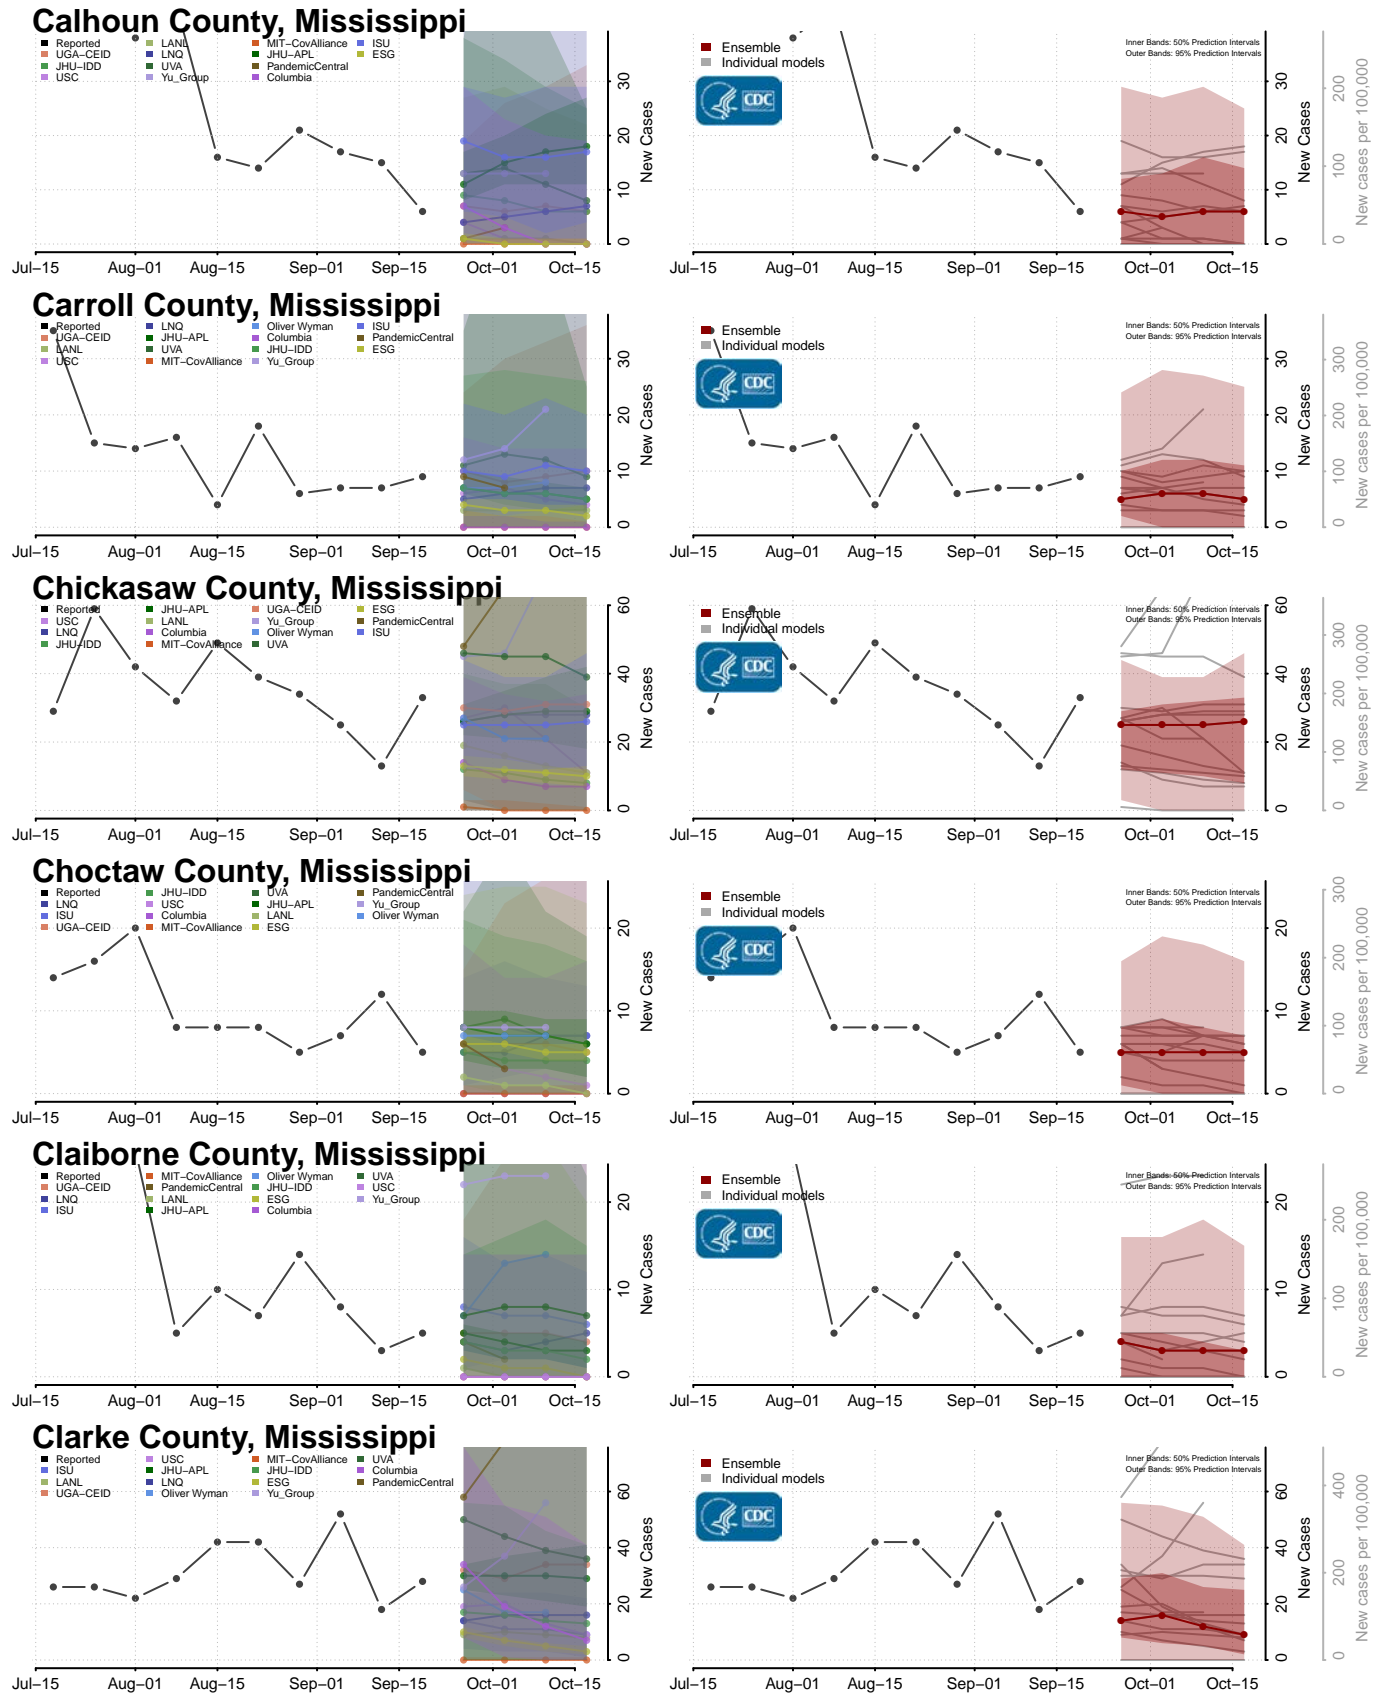

### Redwood County, Minnesota