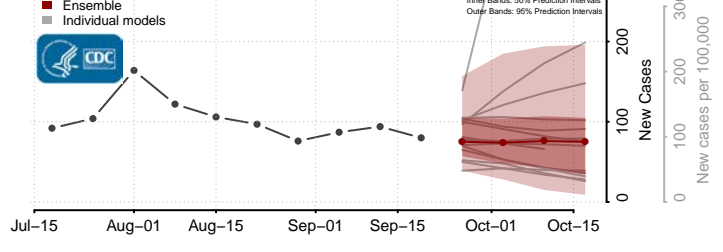

Wagoner County, Oklahoma