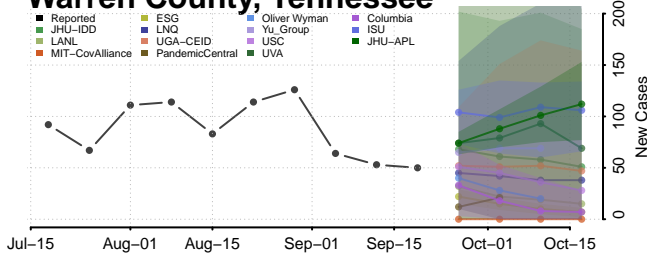

Warren County, Tennessee