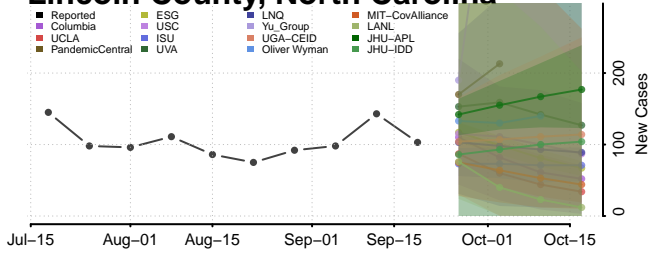

Lincoln County, North Carolina