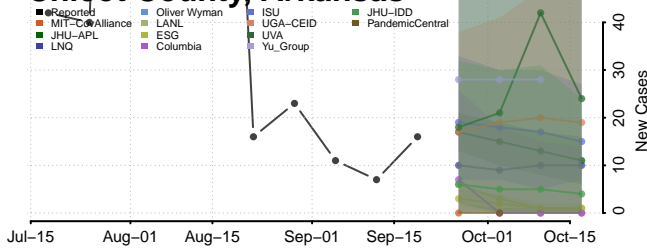

Chicot County, Arkansas