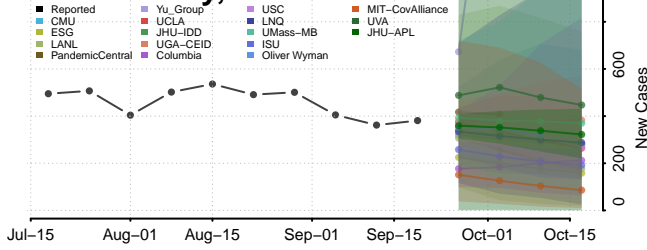

Lake County, Indiana