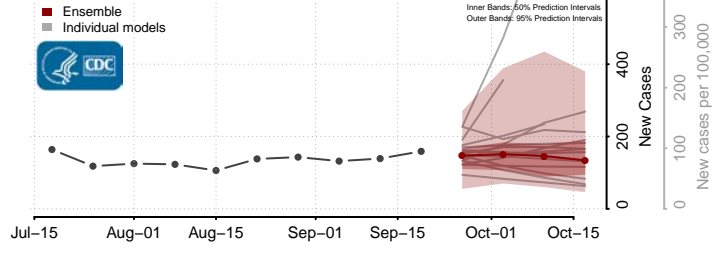

Davidson County, North Carolina