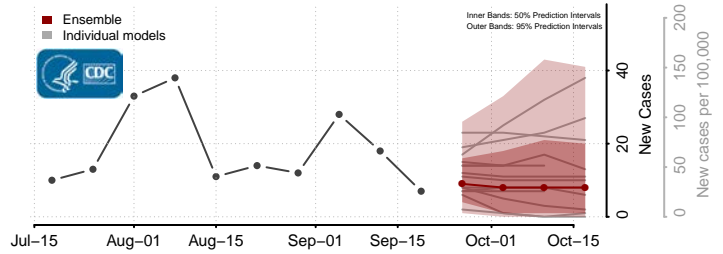

Ashe County, North Carolina