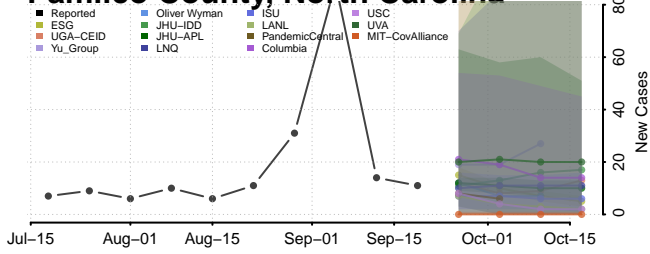

Pamlico County, North Carolina