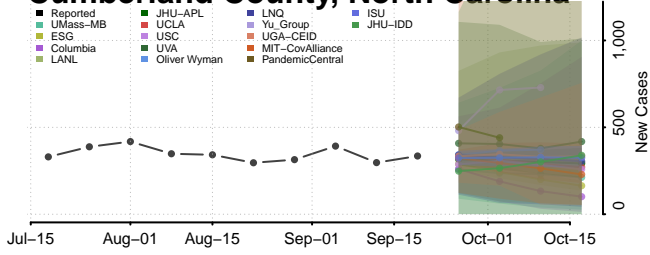

Cumberland County, North Carolina