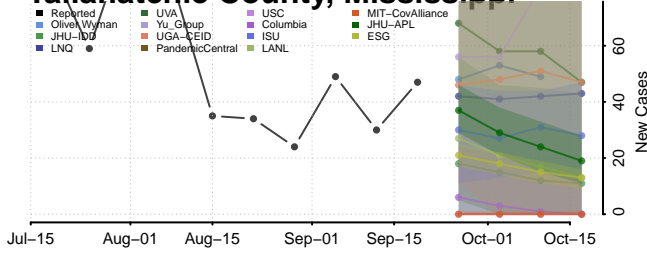

Tallahatchie County, Mississippi