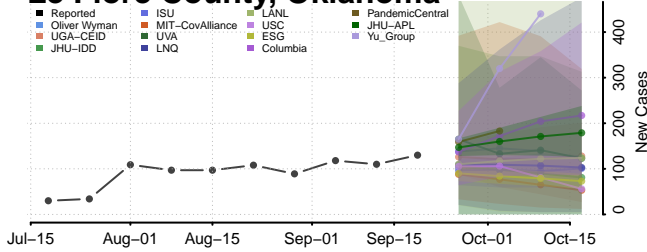

### Le Flore County, Oklahoma