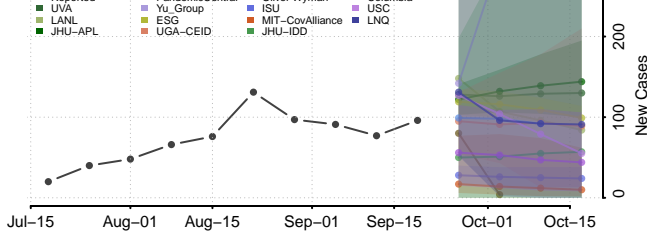

Scotland County, North Carolina