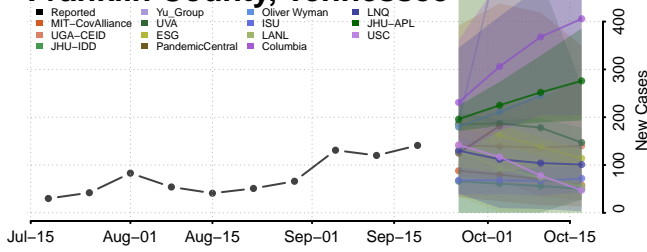

Franklin County, Tennessee