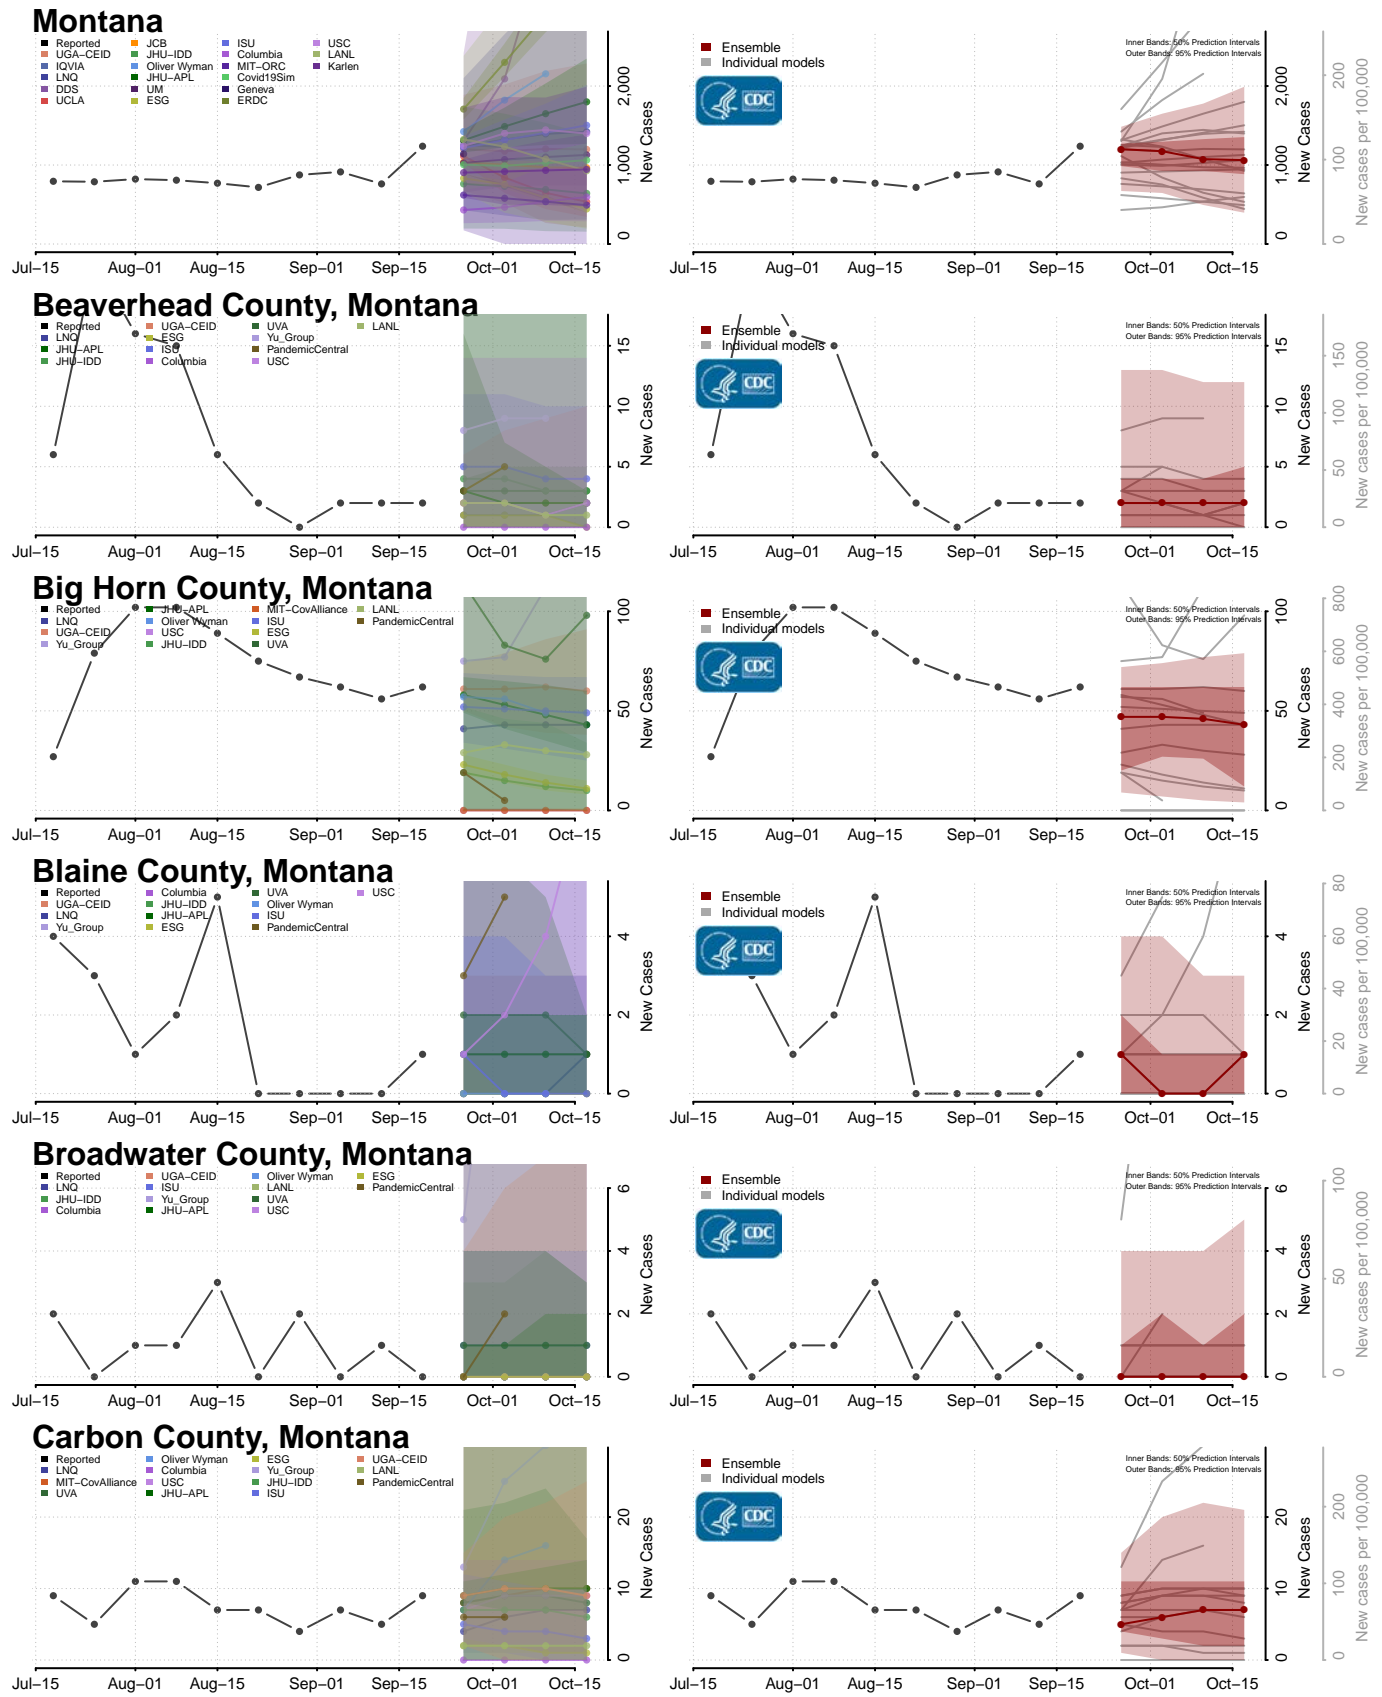

### Deer Lodge County, Montana