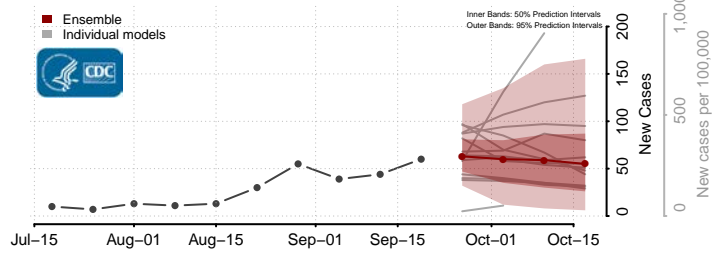

Fayette County, Illinois