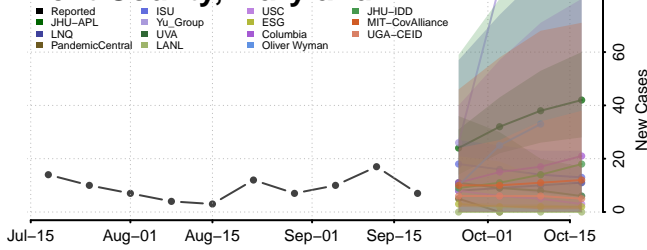

Kent County, Maryland