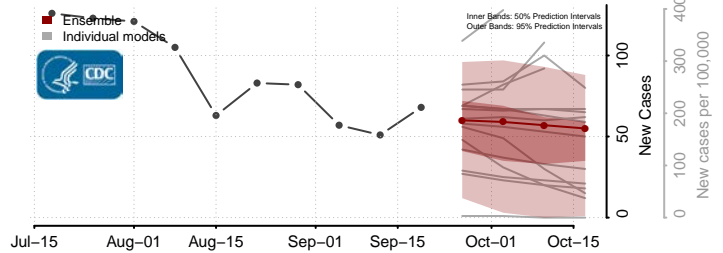

Pontotoc County, Mississippi