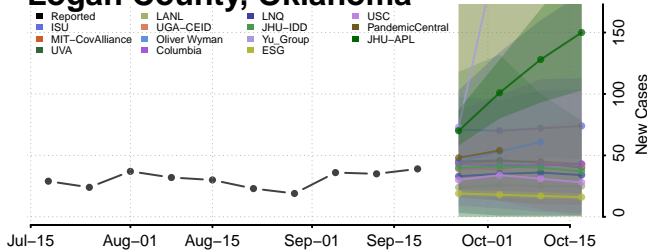

Logan County, Oklahoma