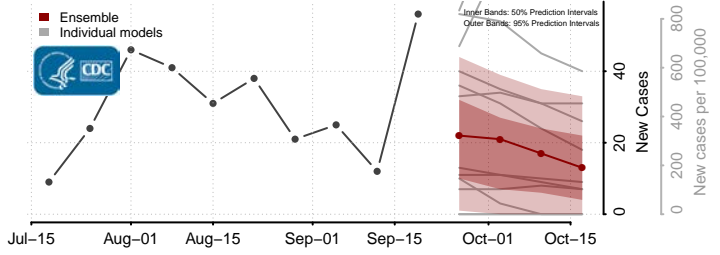

Benson County, North Dakota