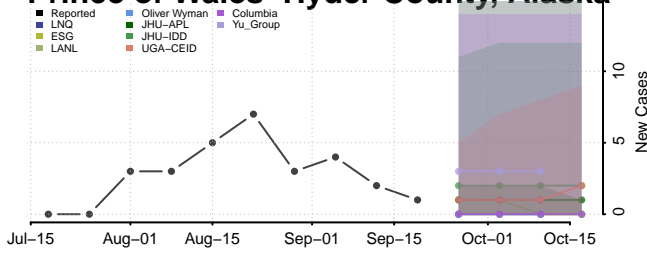

Prince of Wales-Hyder County, Alaska