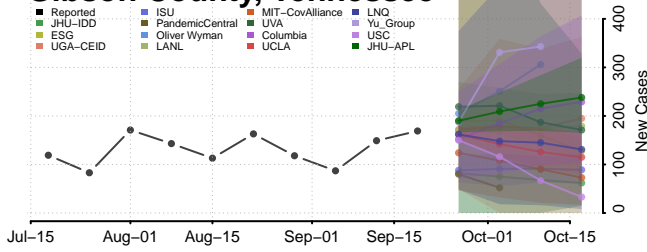

Gibson County, Tennessee