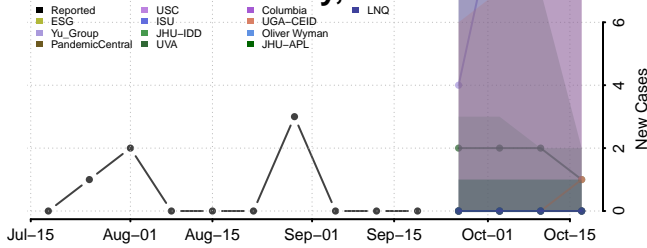

Judith Basin County, Montana