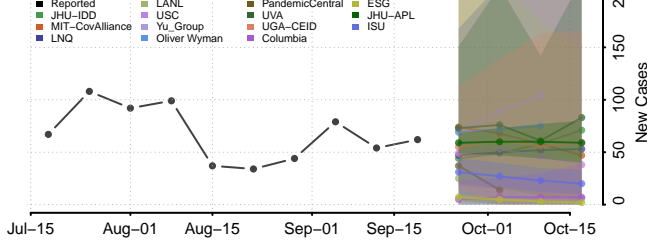

Worcester County, Maryland