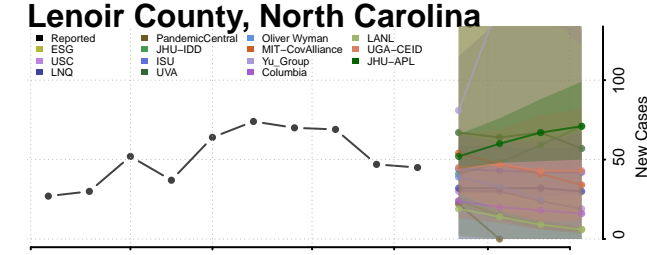

Lenoir County, North Carolina