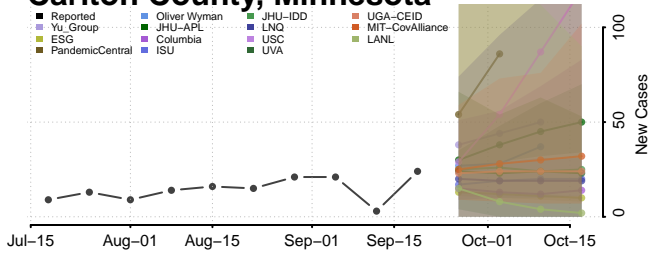

Carlton County, Minnesota