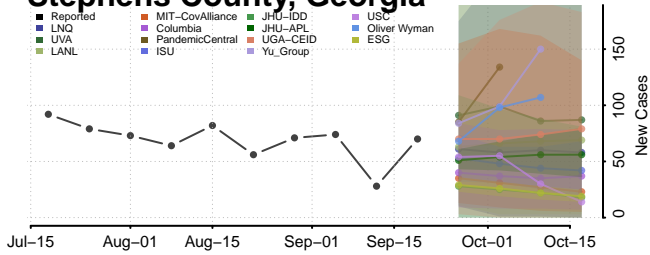

Stephens County, Georgia