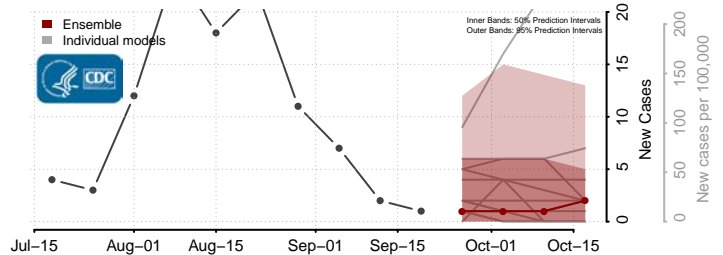

Jones County, North Carolina