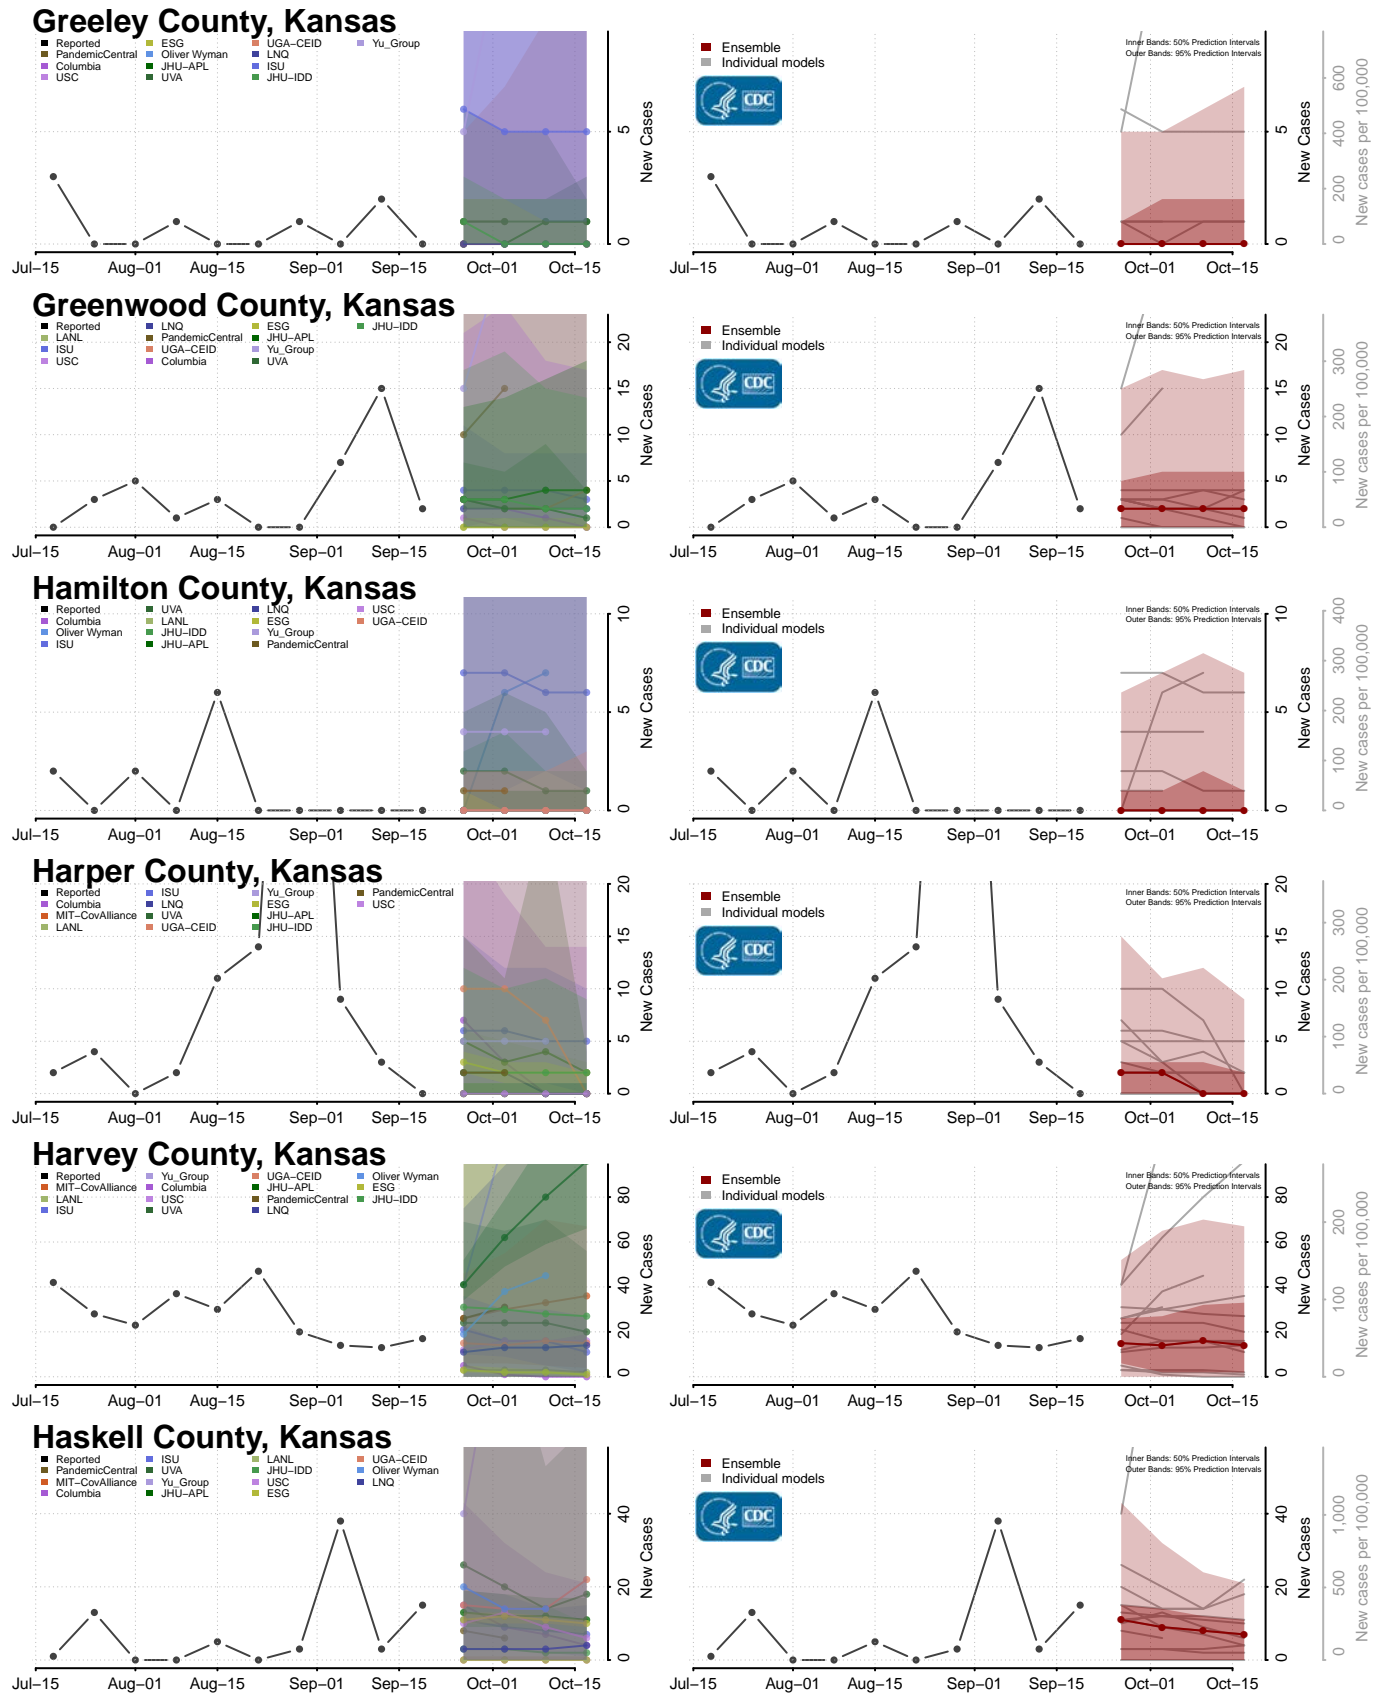

### Madison County, Indiana