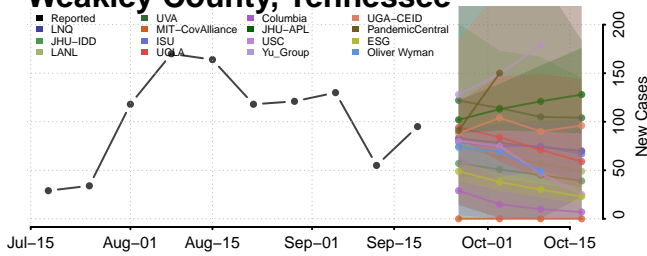

Weakley County, Tennessee