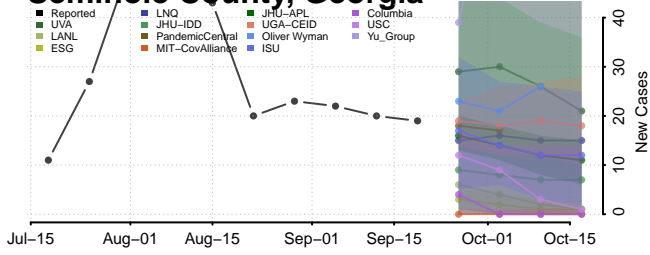

Seminole County, Georgia