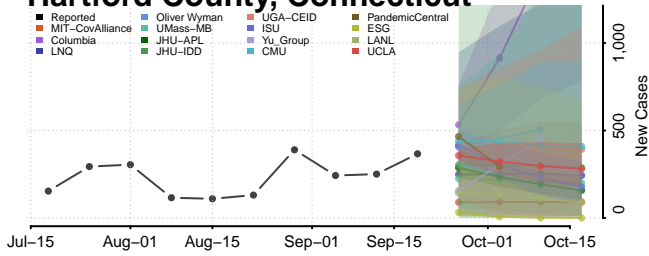

Hartford County, Connecticut