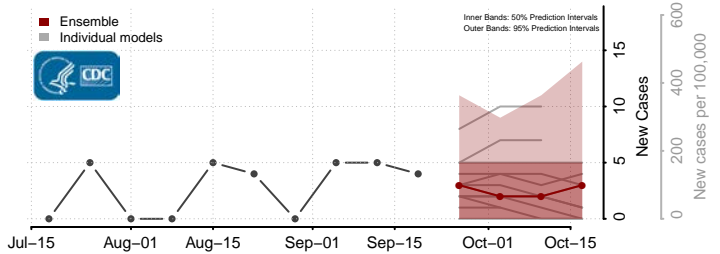

Bowman County, North Dakota