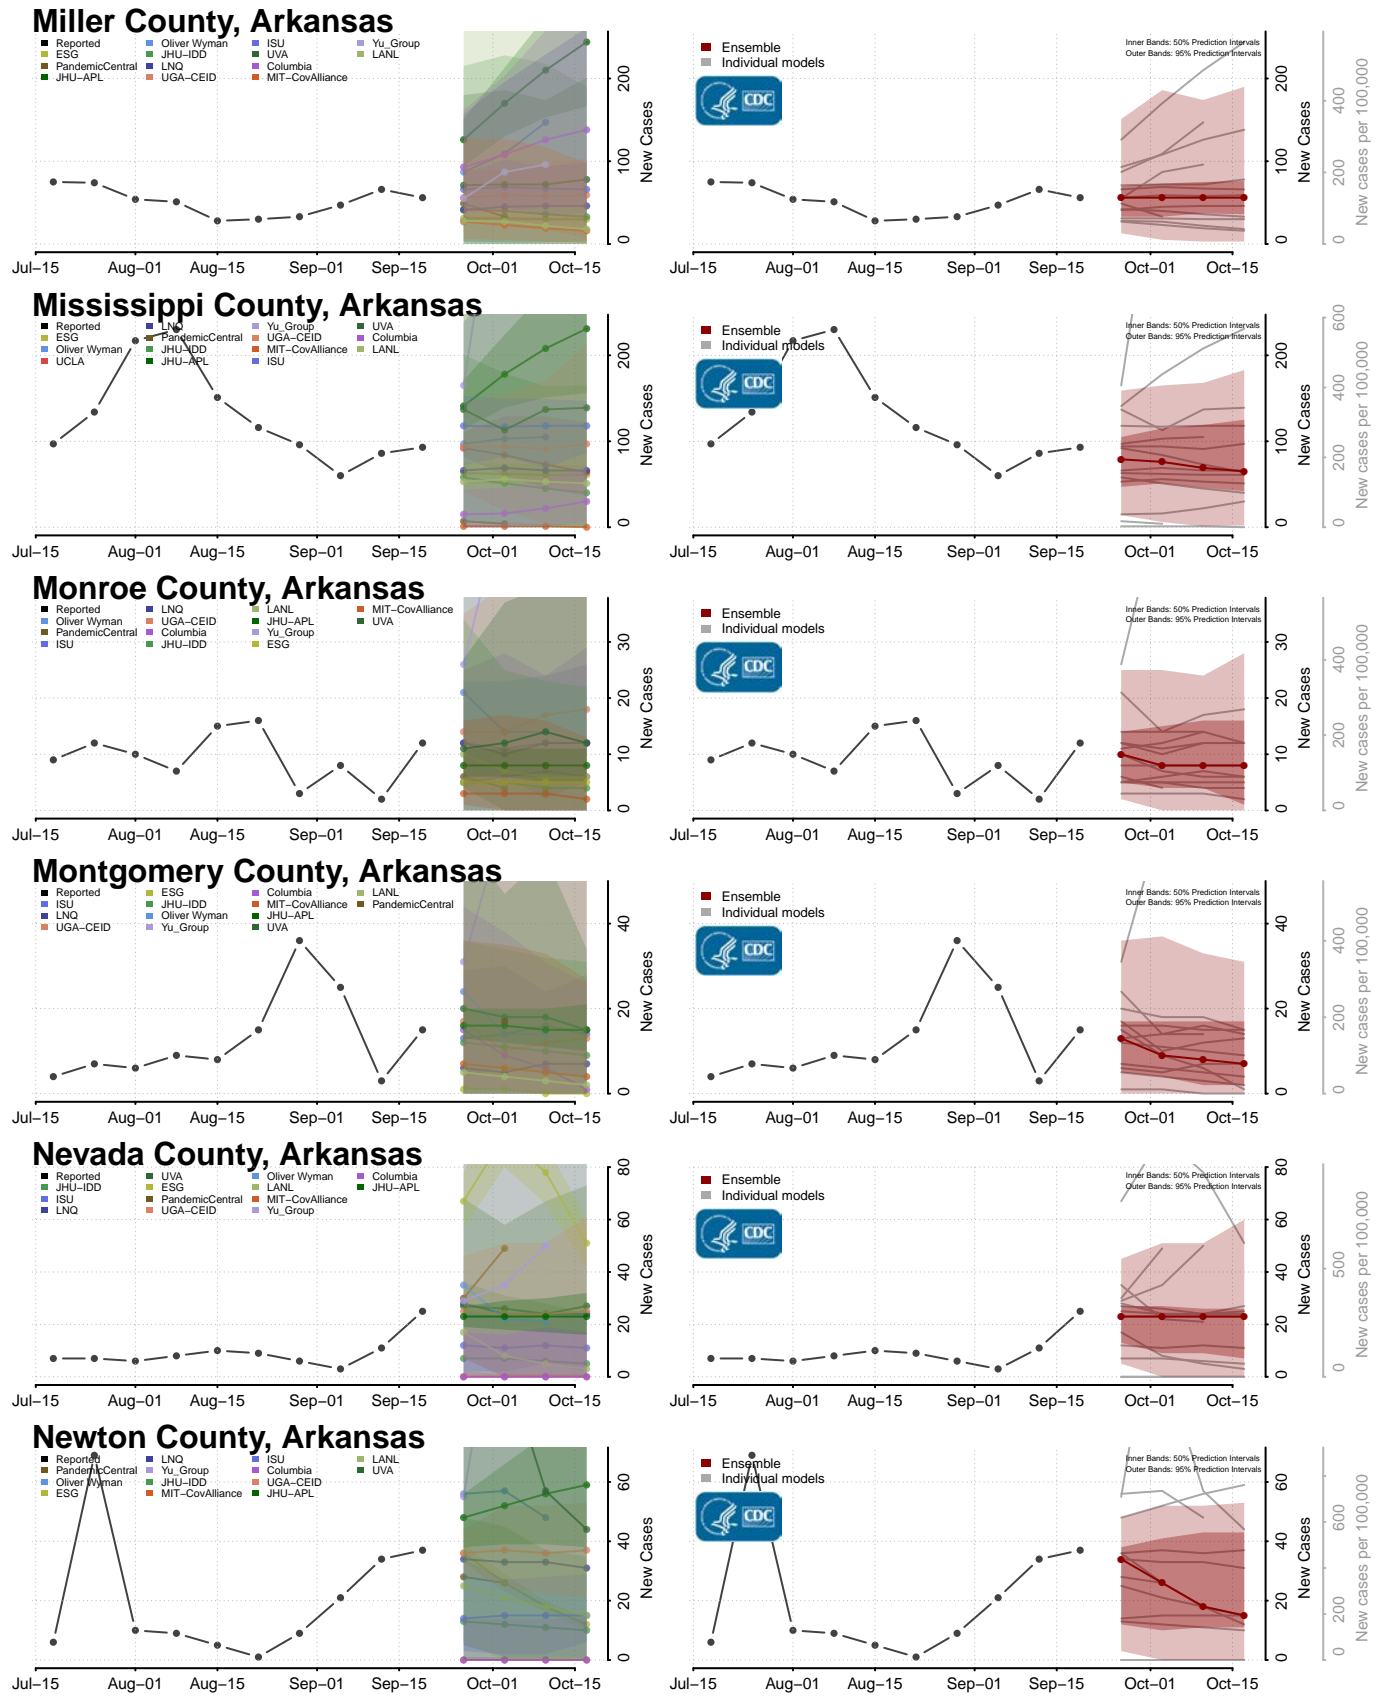

### Chicot County, Arkansas

\*New weekly cases may decrease in this location over the next four weeks. For these locations, the ensemble forecast indicates a probability of 0.75 or greater that fewer cases will be reported in week four of the forecast than in the last reported week.