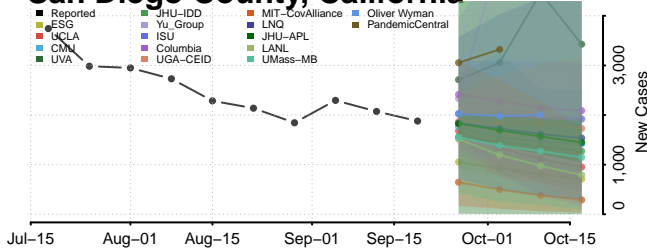

San Diego County, California