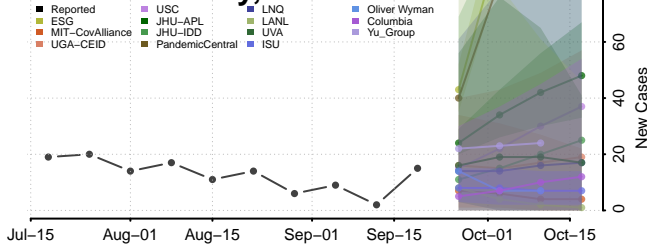

Warren County, North Carolina