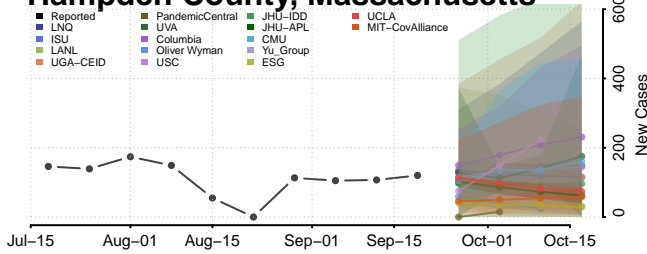

Hampden County, Massachusetts