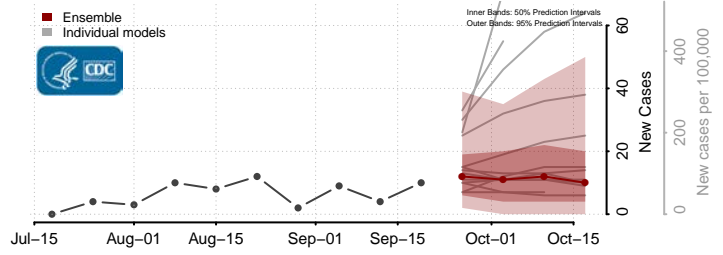

Ford County, Illinois