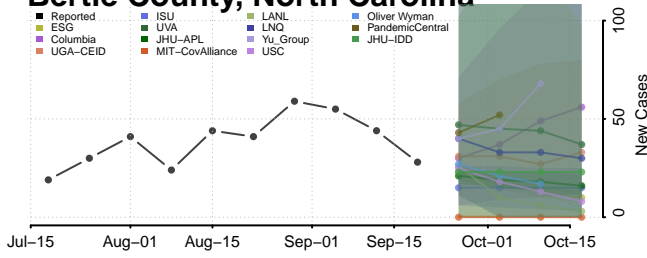

Bertie County, North Carolina