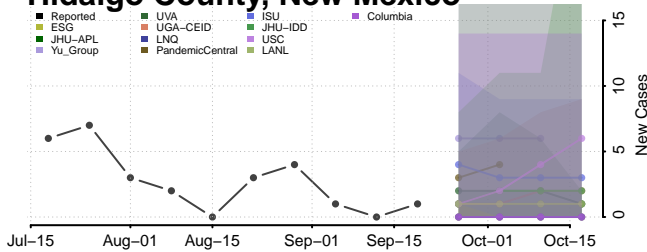

Hidalgo County, New Mexico