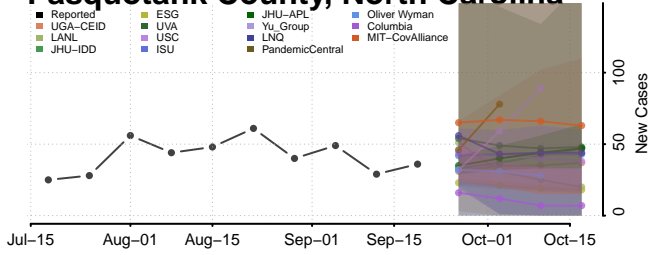

Pasquotank County, North Carolina