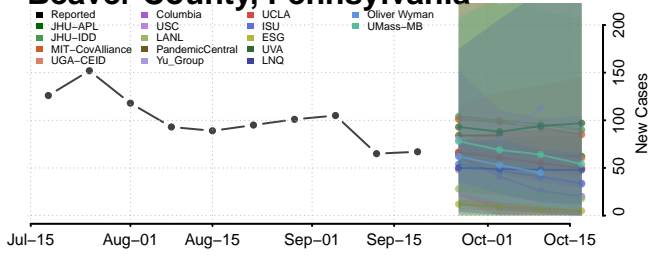

Beaver County, Pennsylvania