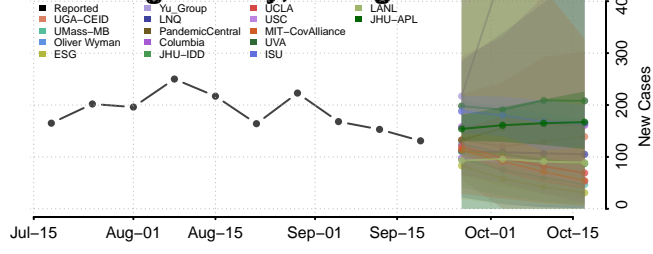

Paulding County, Georgia