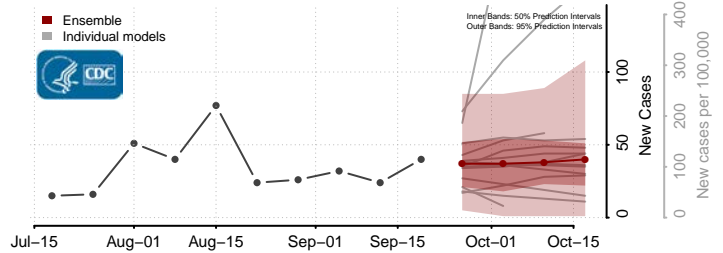

Lincoln County, Oklahoma