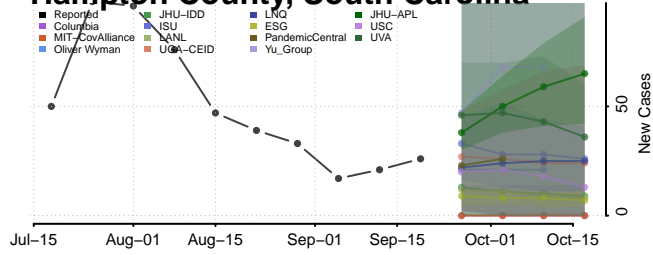

Hampton County, South Carolina