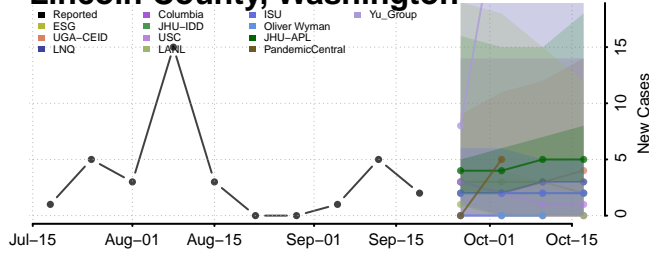

Lincoln County, Washington