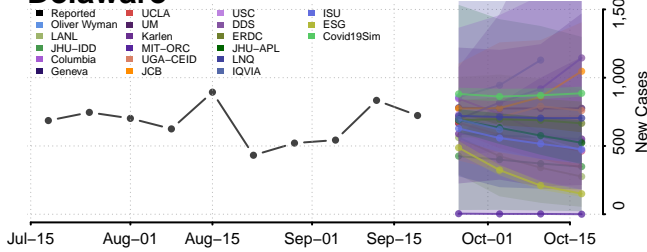

Windham County, Connecticut

Delaware

Kent County, Delaware

New Castle County, Delaware

Sussex County, Delaware

District of Columbia