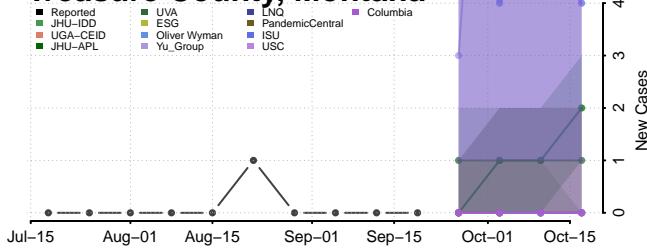

Treasure County, Montana