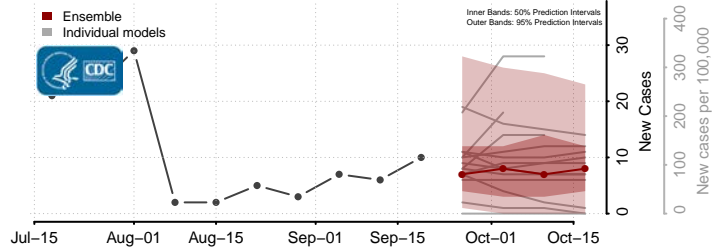

Carroll County, Missouri