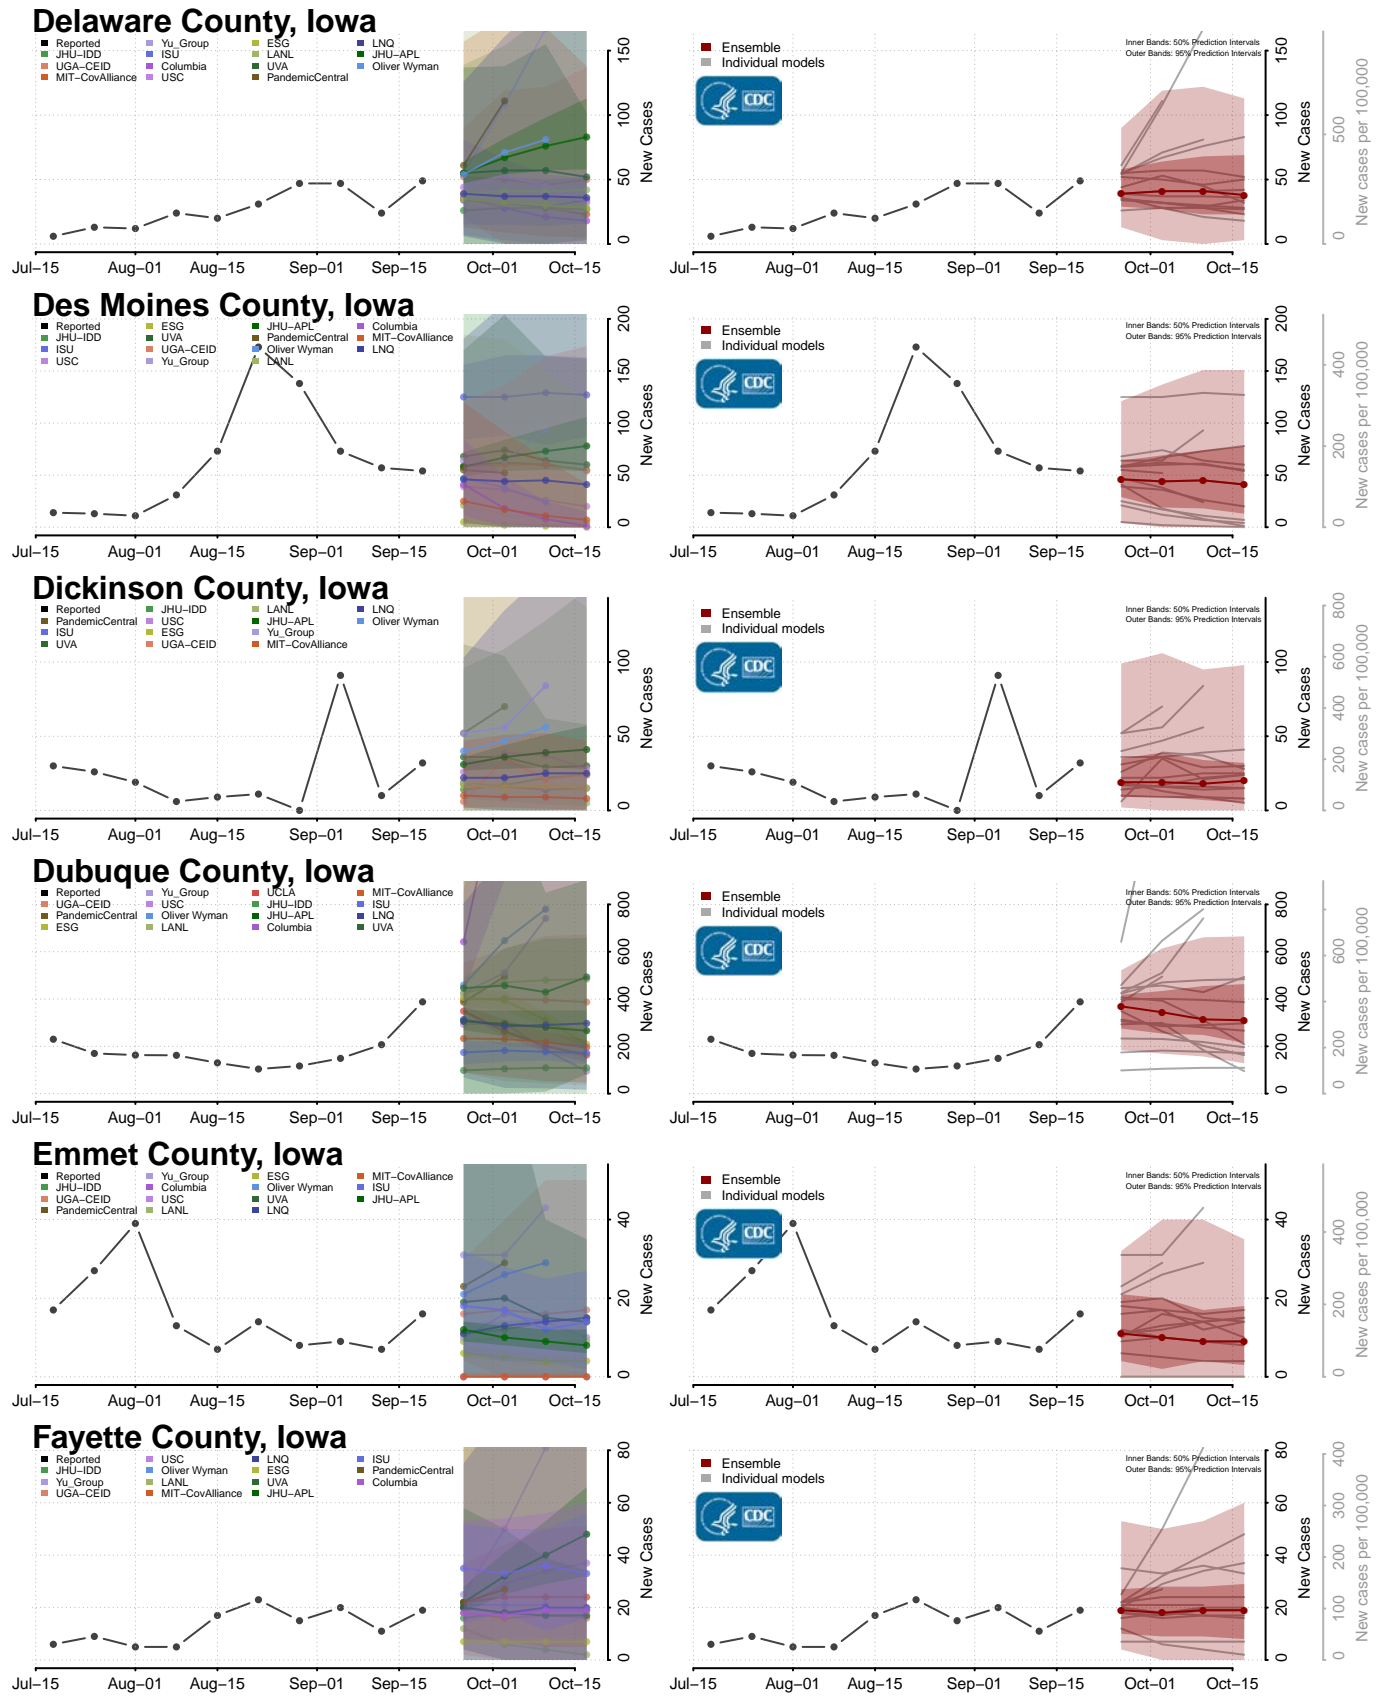

### Madison County, Indiana