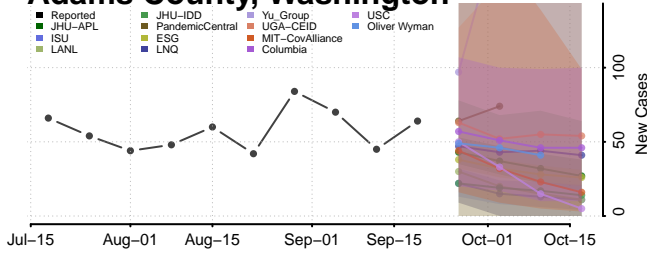

Adams County, Washington