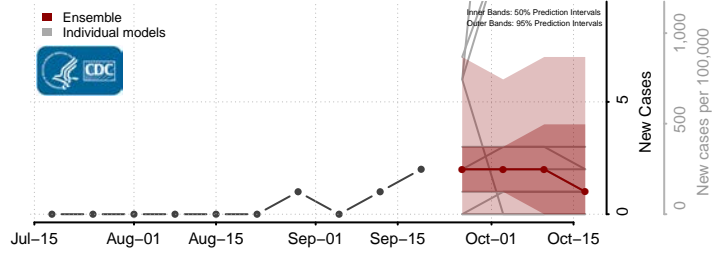

Keya Paha County, Nebraska