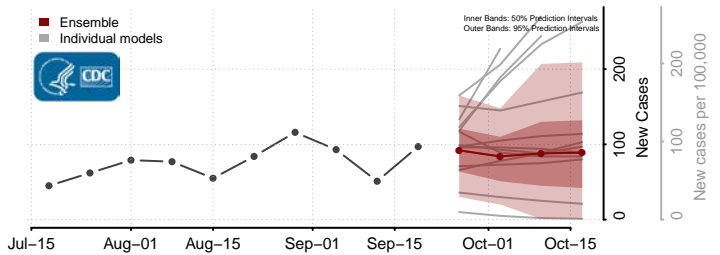

Flathead County, Montana