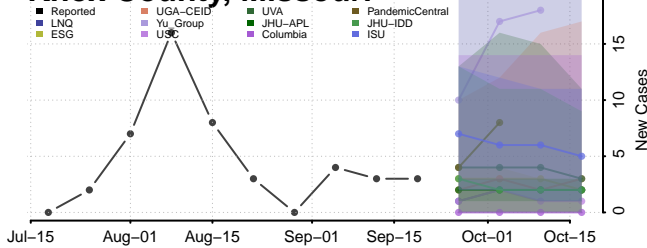

Knox County, Missouri