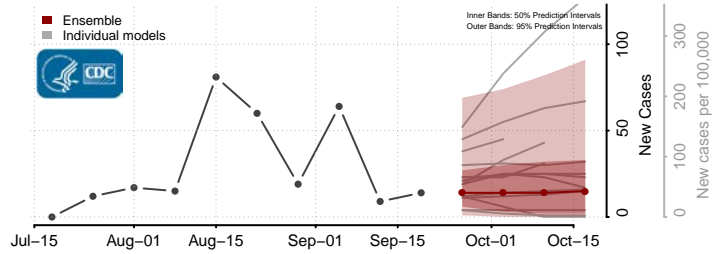

Lincoln County, Nebraska