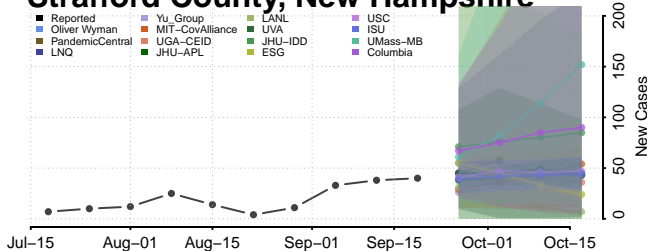

Strafford County, New Hampshire