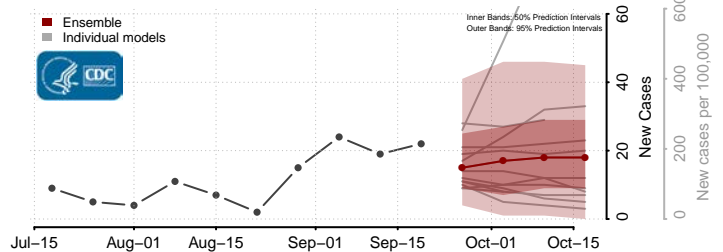

Love County, Oklahoma