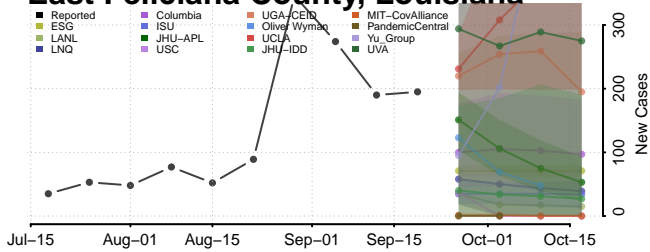

### East Feliciana County, Louisiana