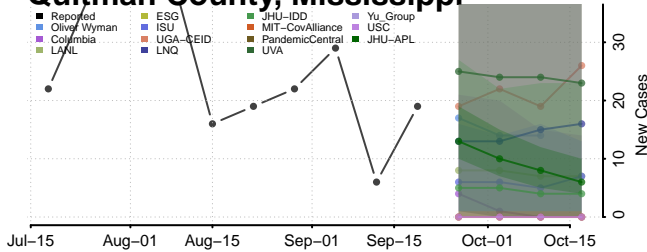

Quitman County, Mississippi