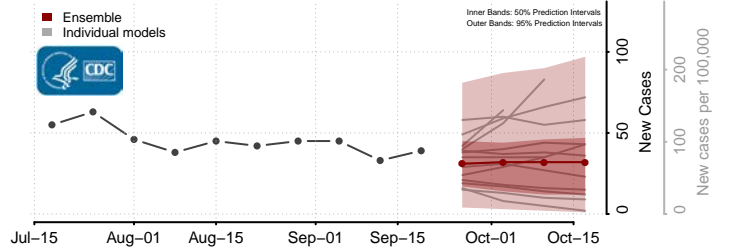

Vance County, North Carolina