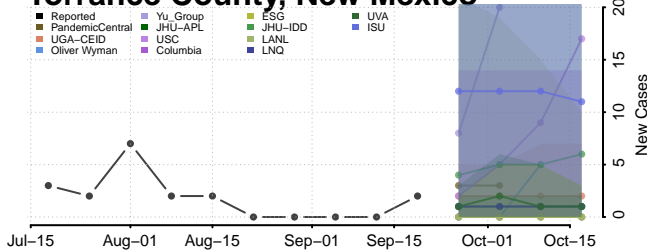

Torrance County, New Mexico