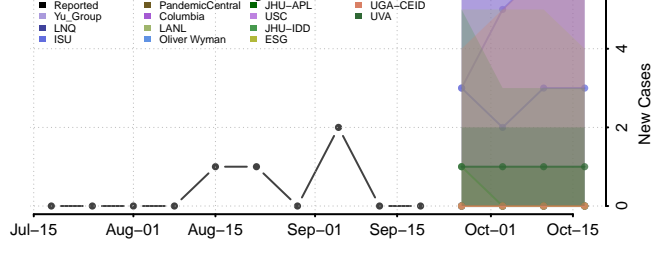

Thomas County, Nebraska