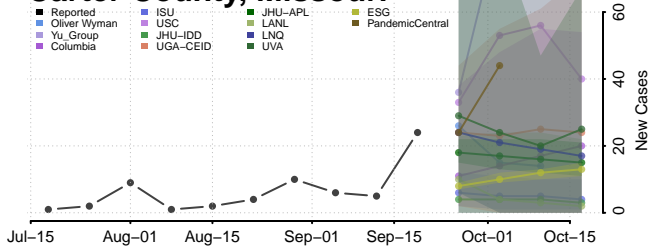

Carter County, Missouri