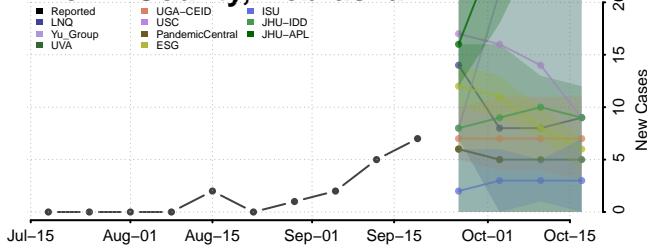

Brown County, Nebraska