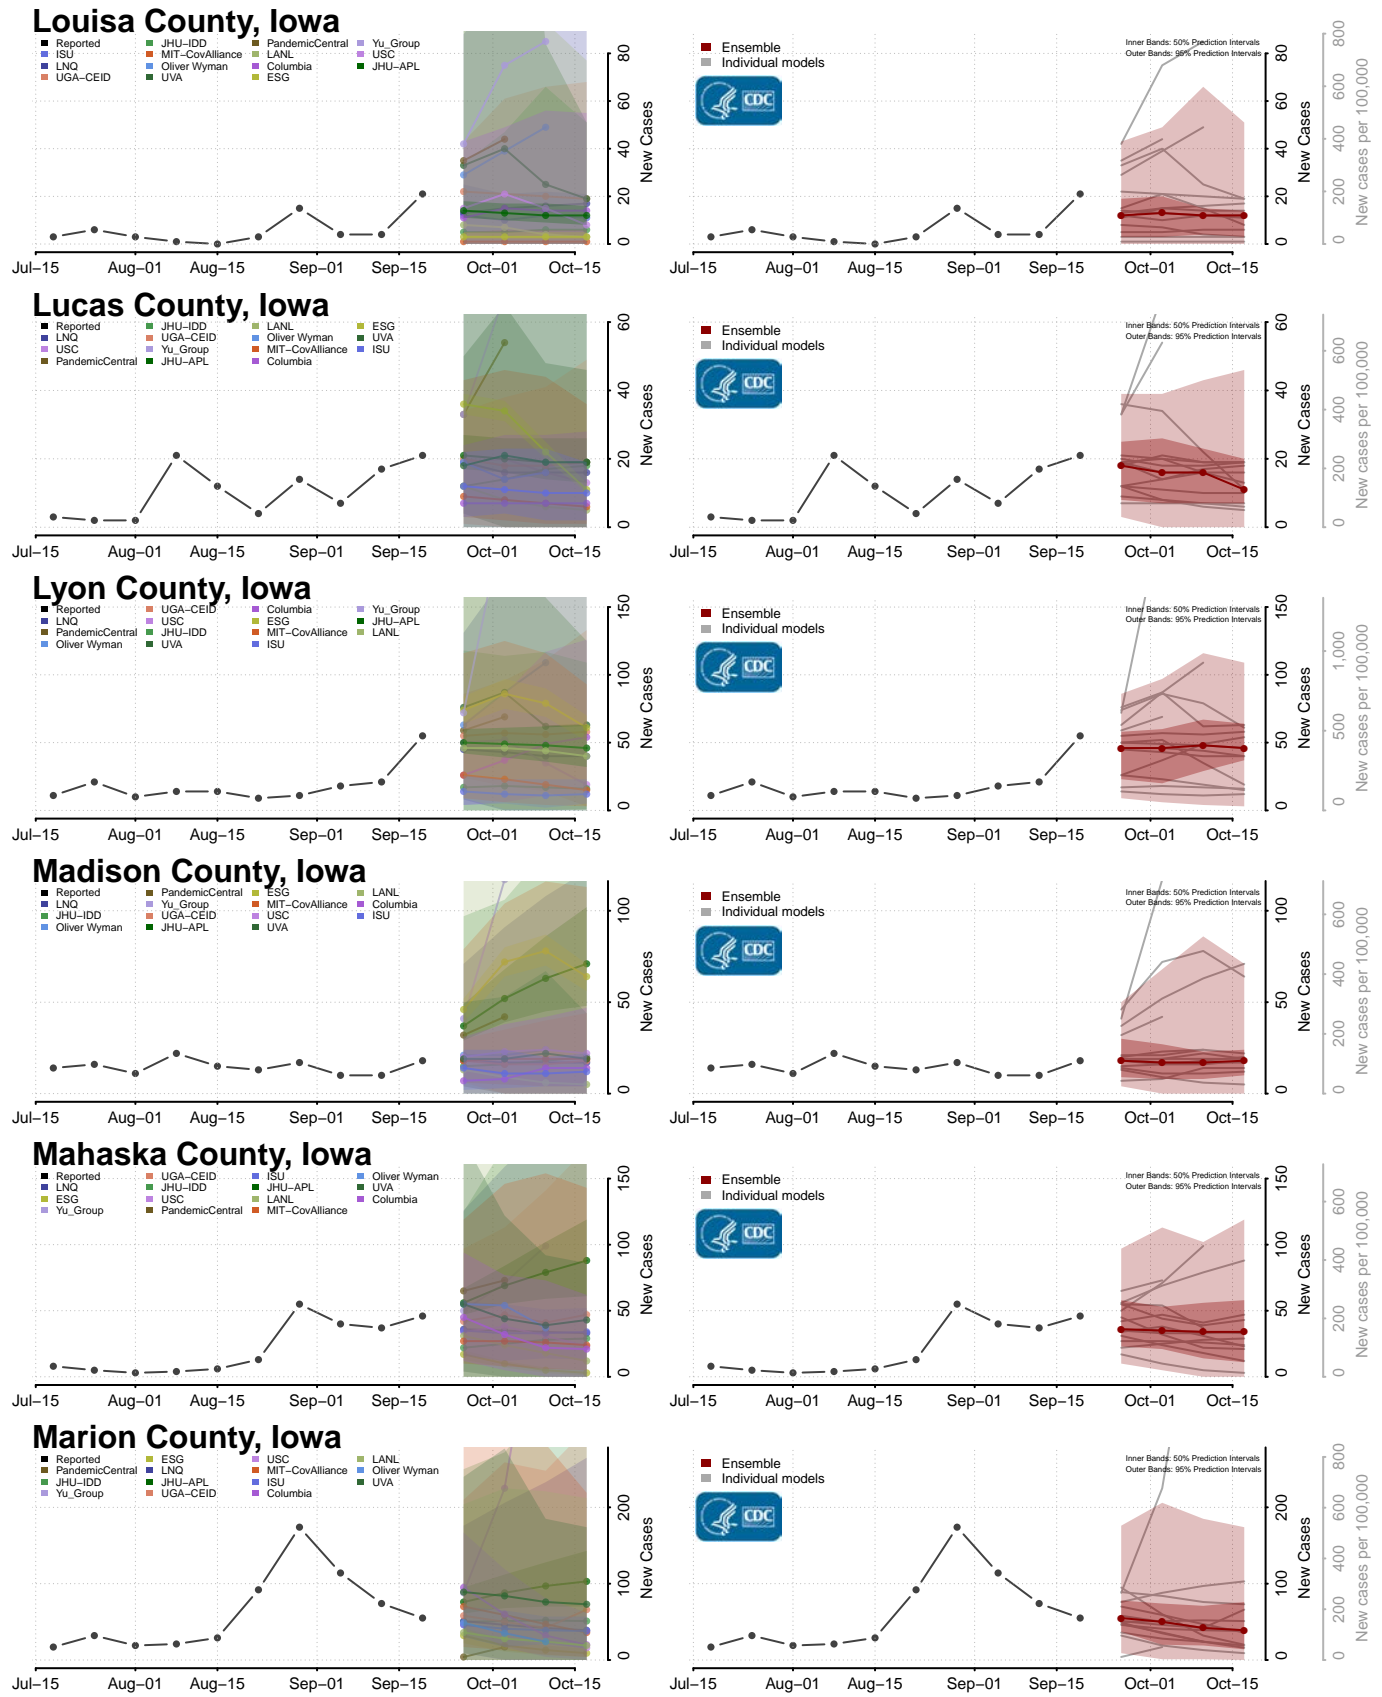

### Madison County, Indiana