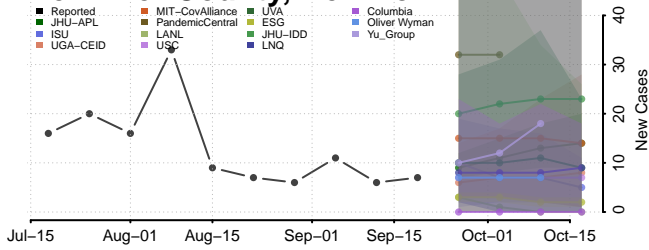

Herkimer County, New York