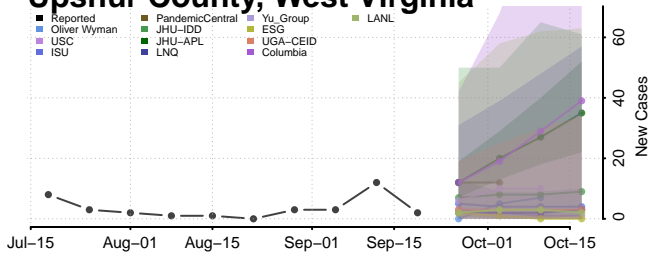

Upshur County, West Virginia