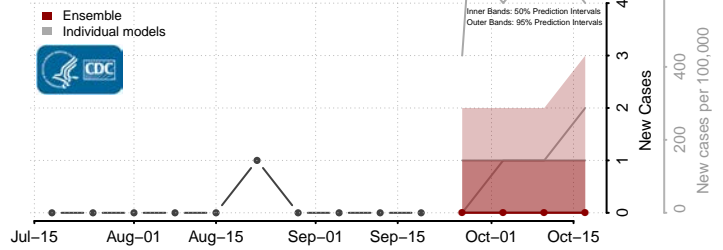

Treasure County, Montana