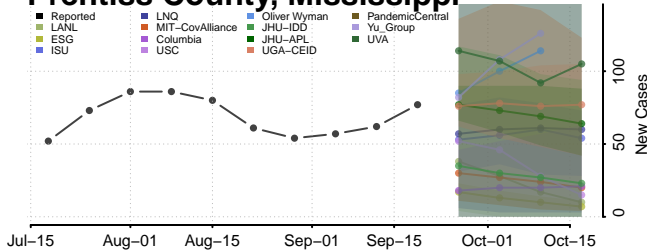

Prentiss County, Mississippi