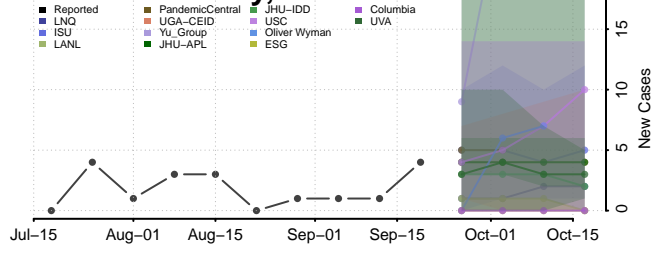

Stanton County, Nebraska