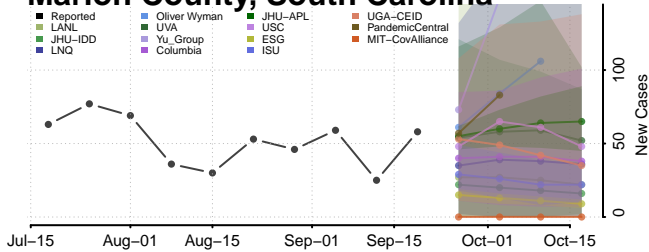

Marion County, South Carolina