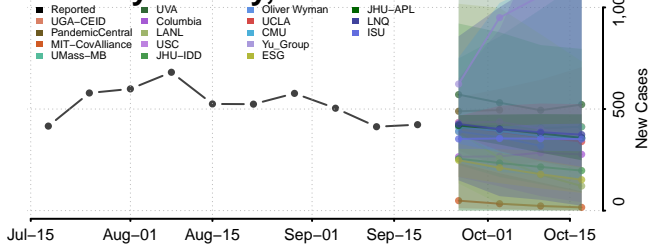

Ramsey County, Minnesota