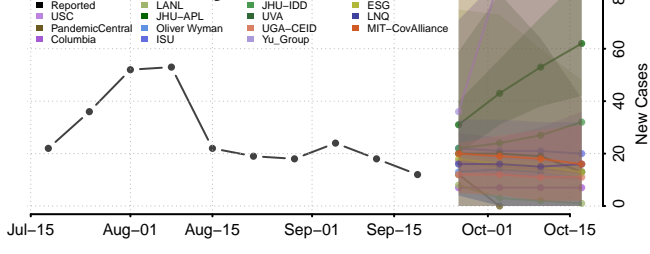

Davie County, North Carolina