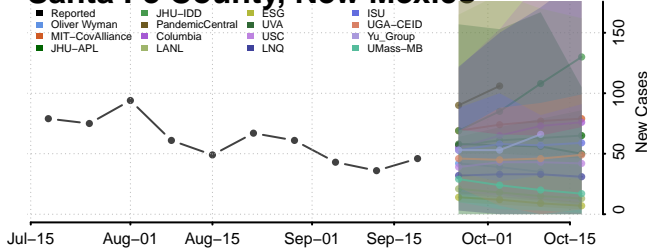

Santa Fe County, New Mexico