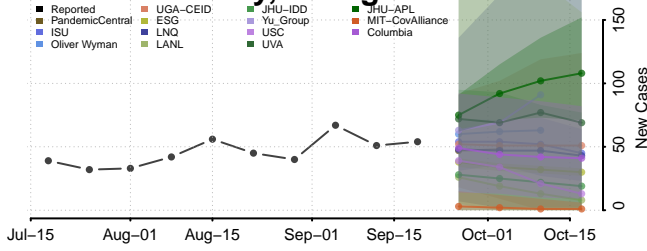

Franklin County, Georgia