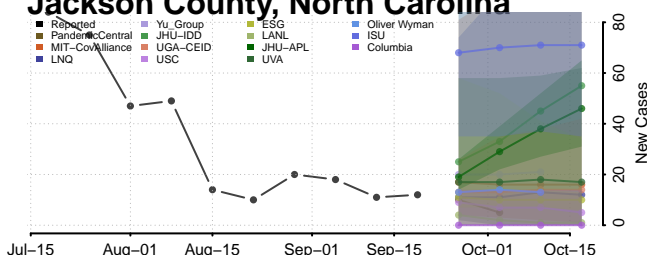

Jackson County, North Carolina