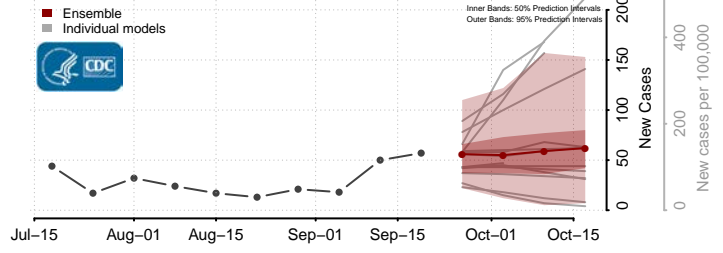

Stephens County, Oklahoma