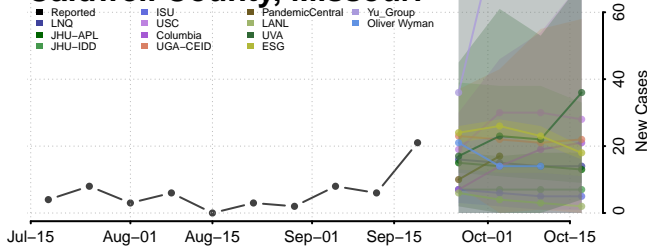

Caldwell County, Missouri