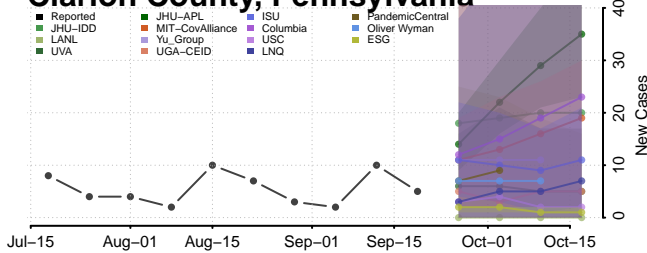

Clarion County, Pennsylvania