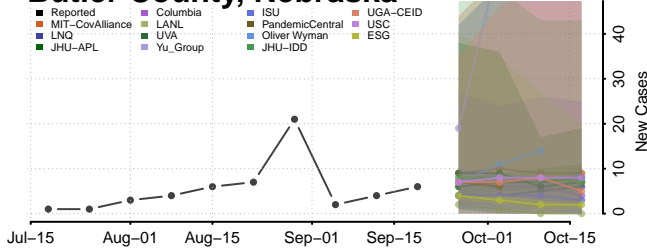

Butler County, Nebraska