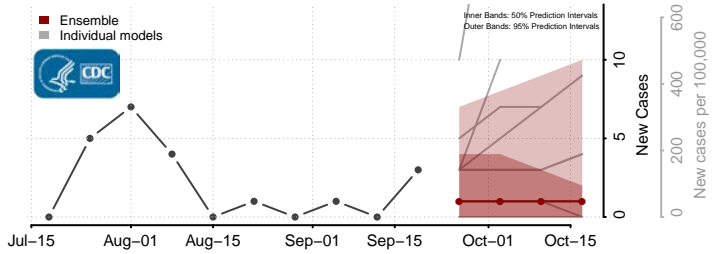

Burke County, North Dakota