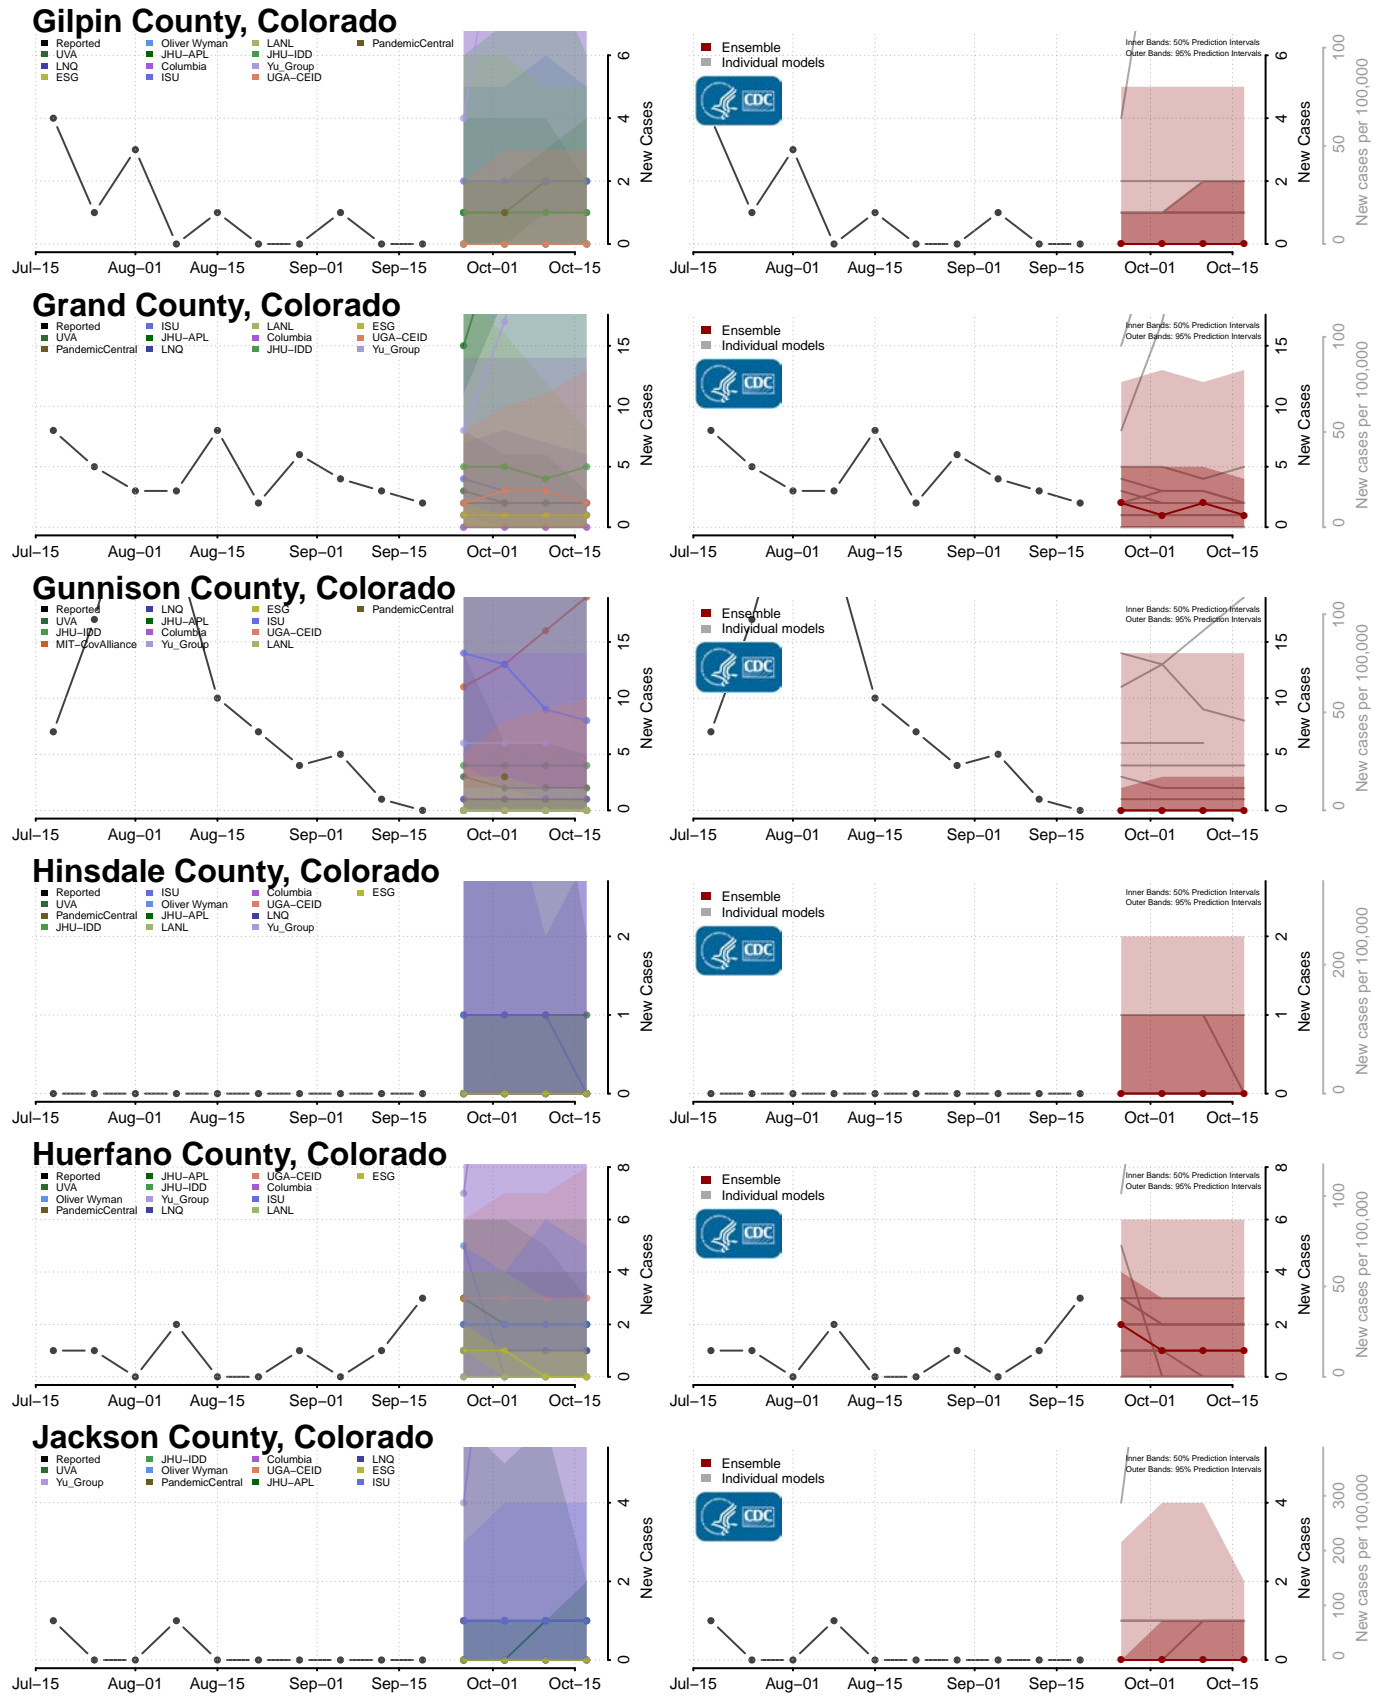

### Jefferson County, Colorado