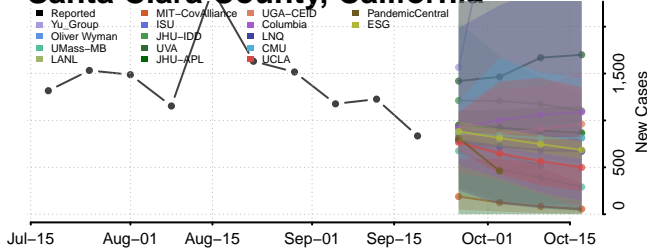

Santa Clara County, California