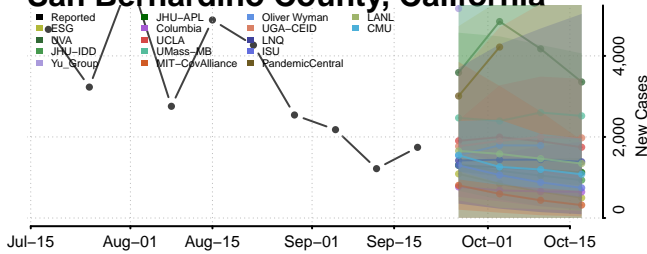

San Bernardino County, California