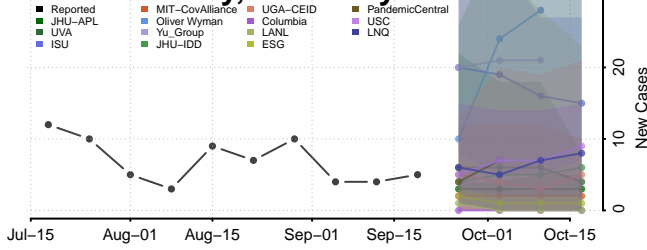

Butler County, Kentucky