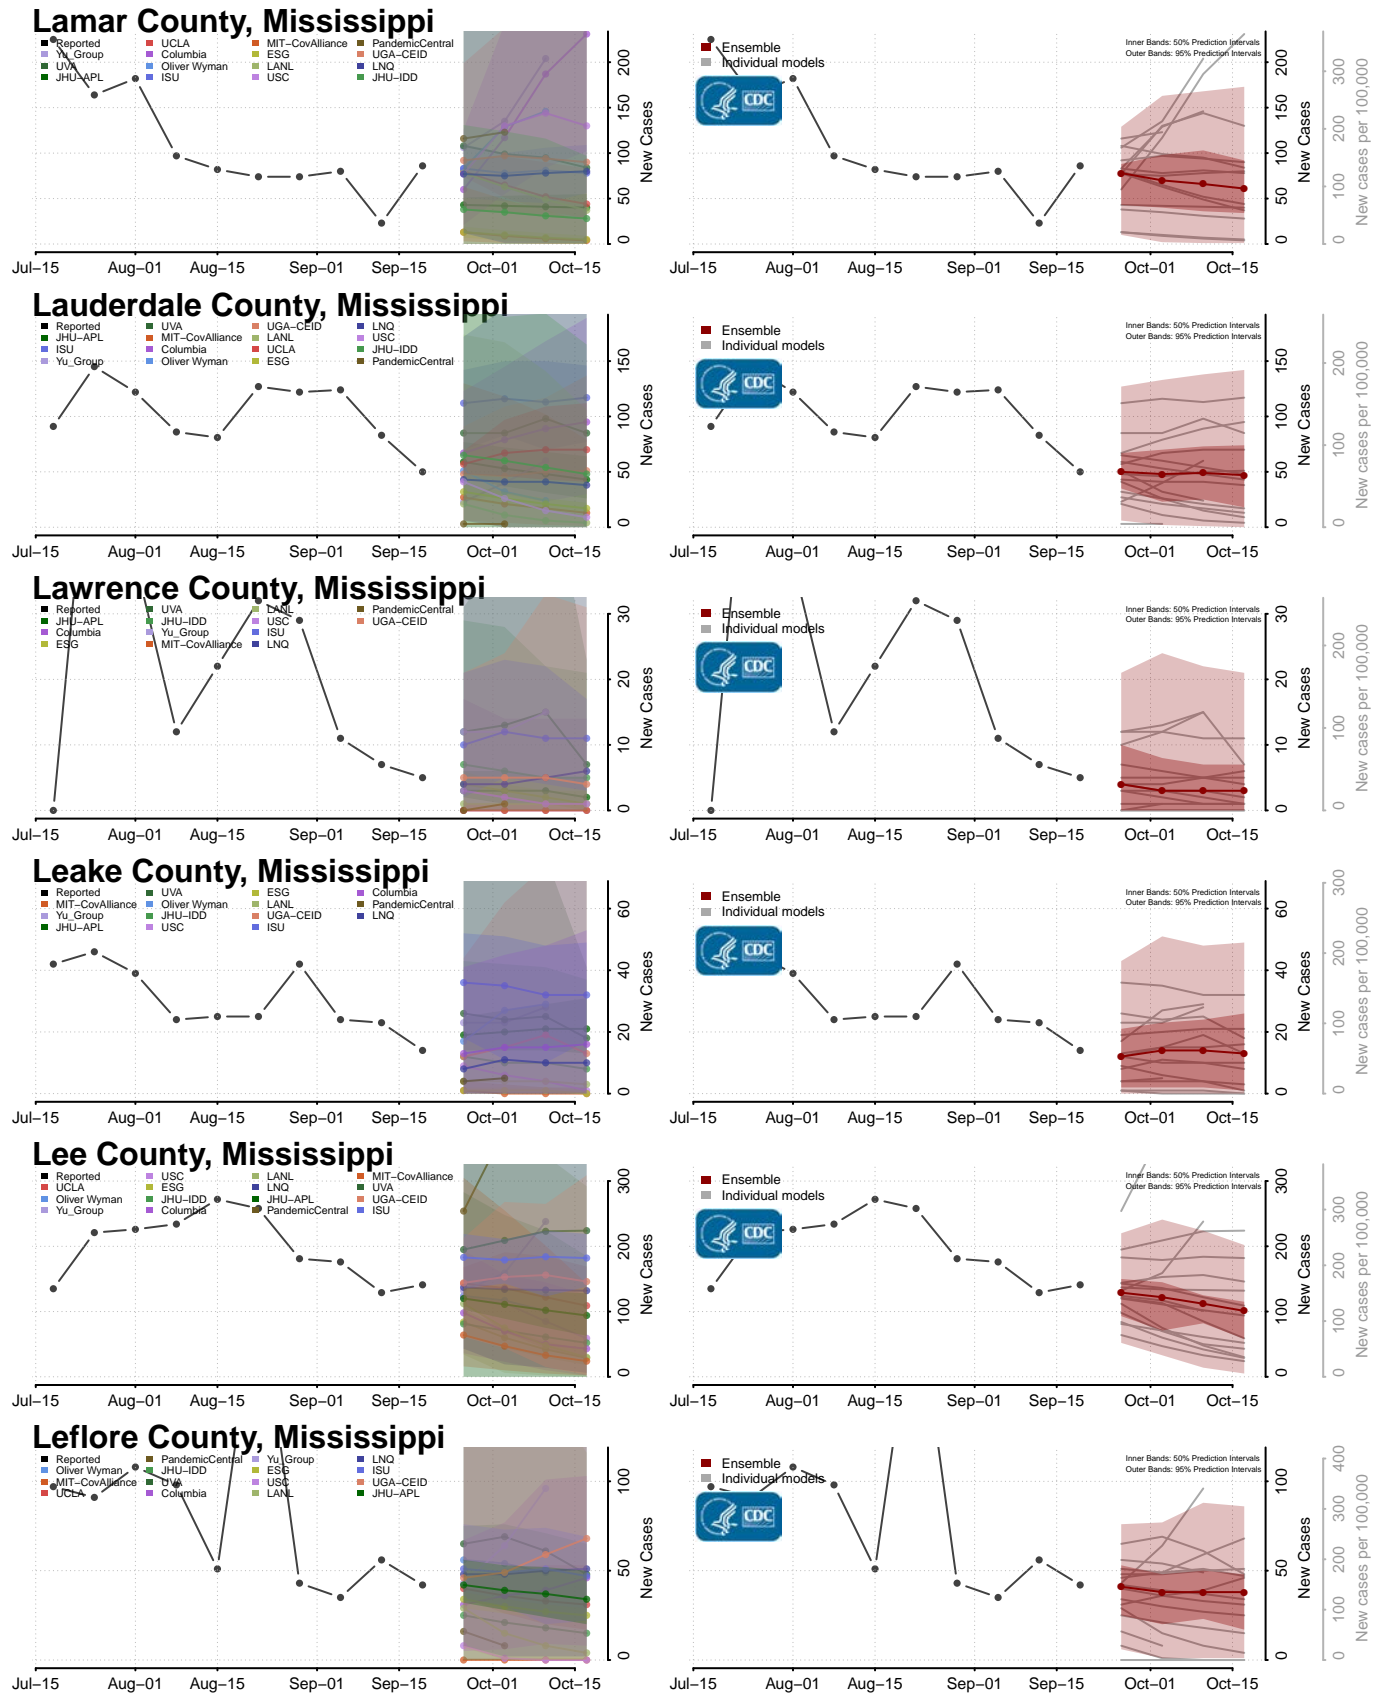

### Redwood County, Minnesota