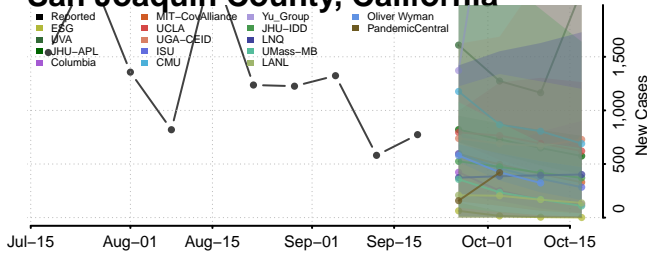

San Joaquin County, California