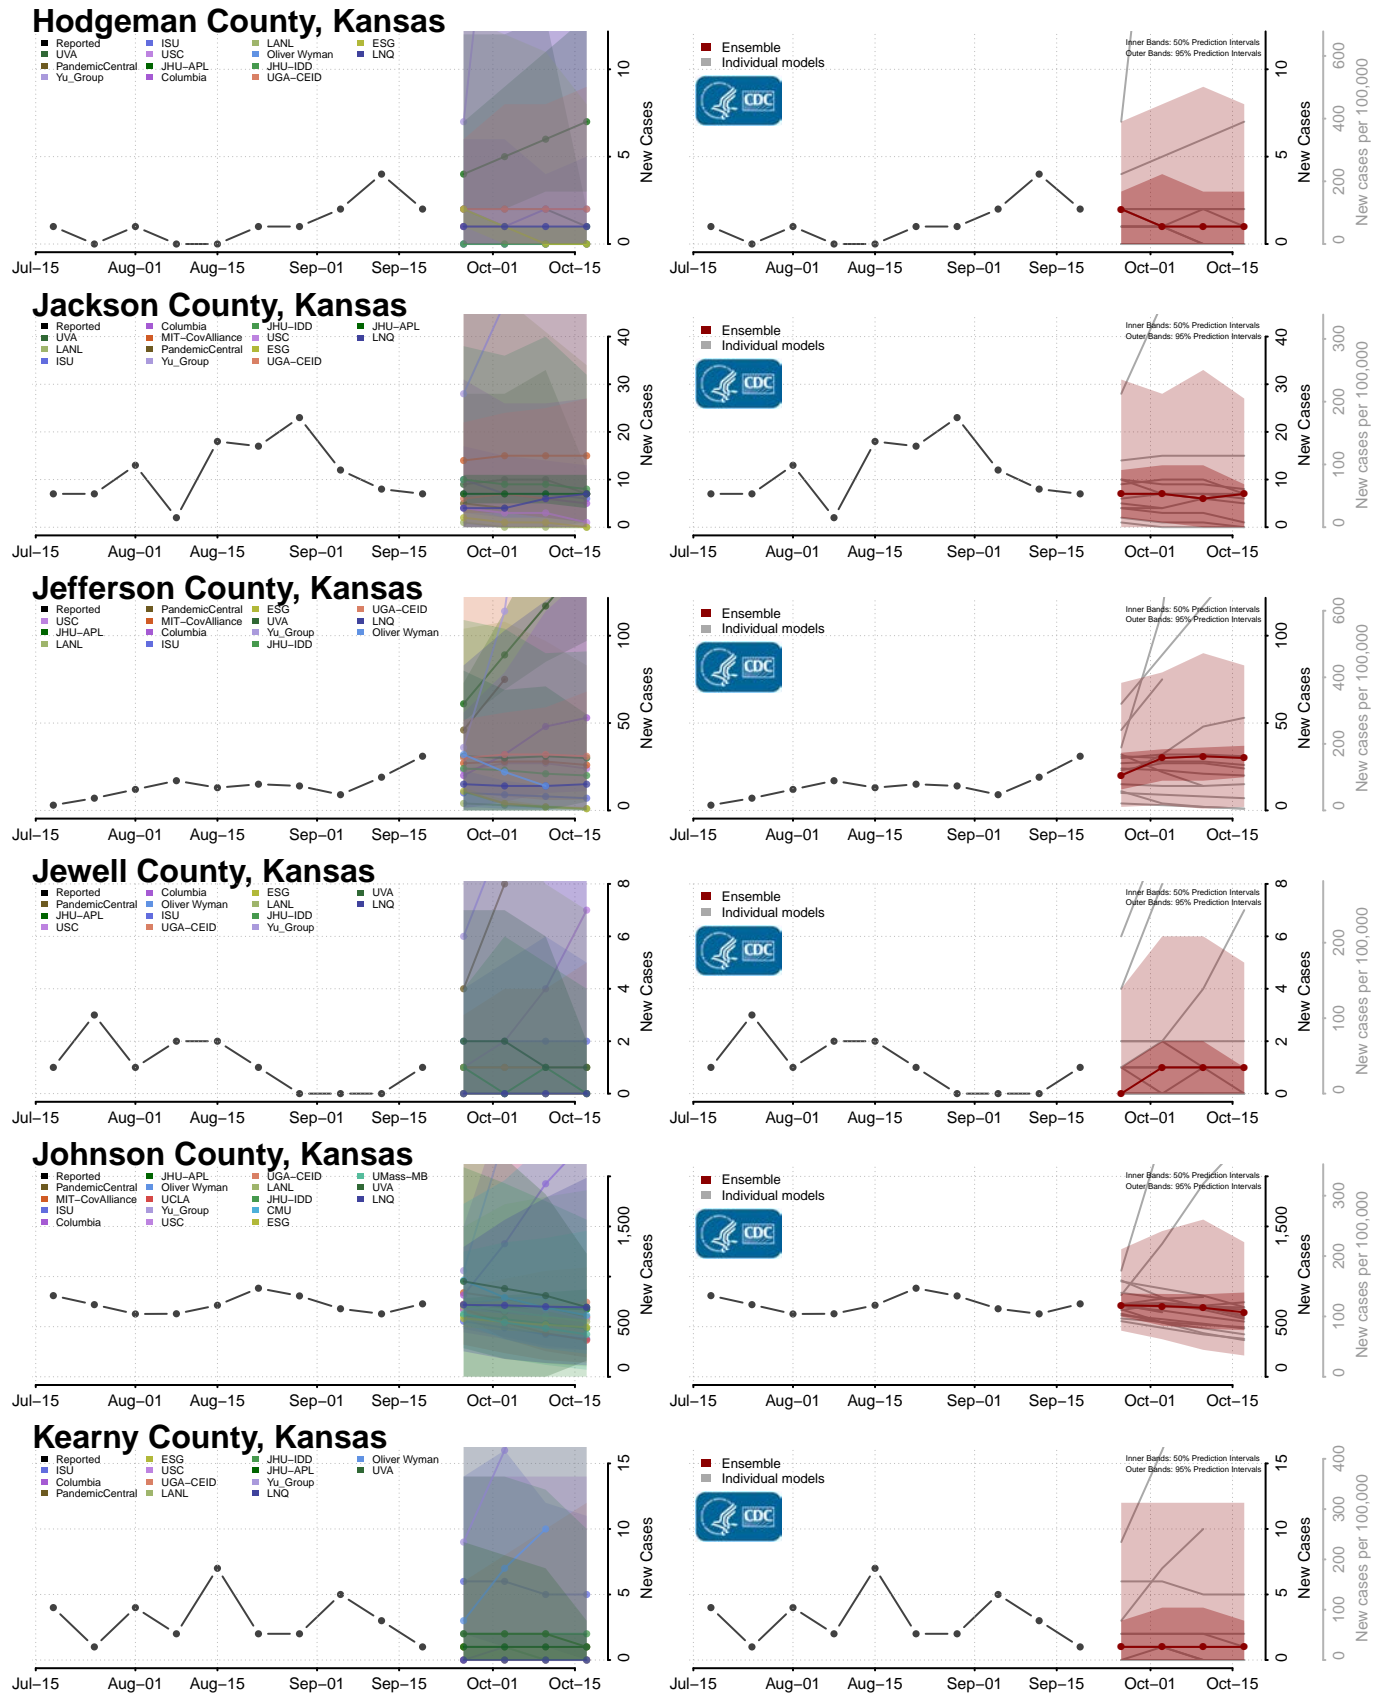

### Madison County, Indiana