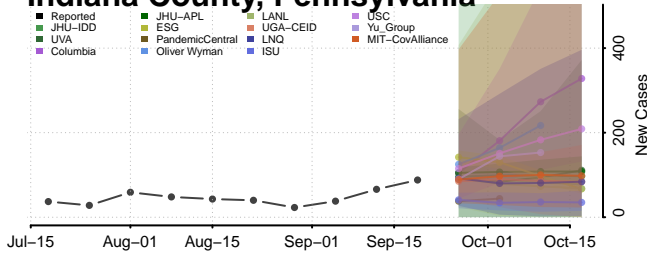

Indiana County, Pennsylvania