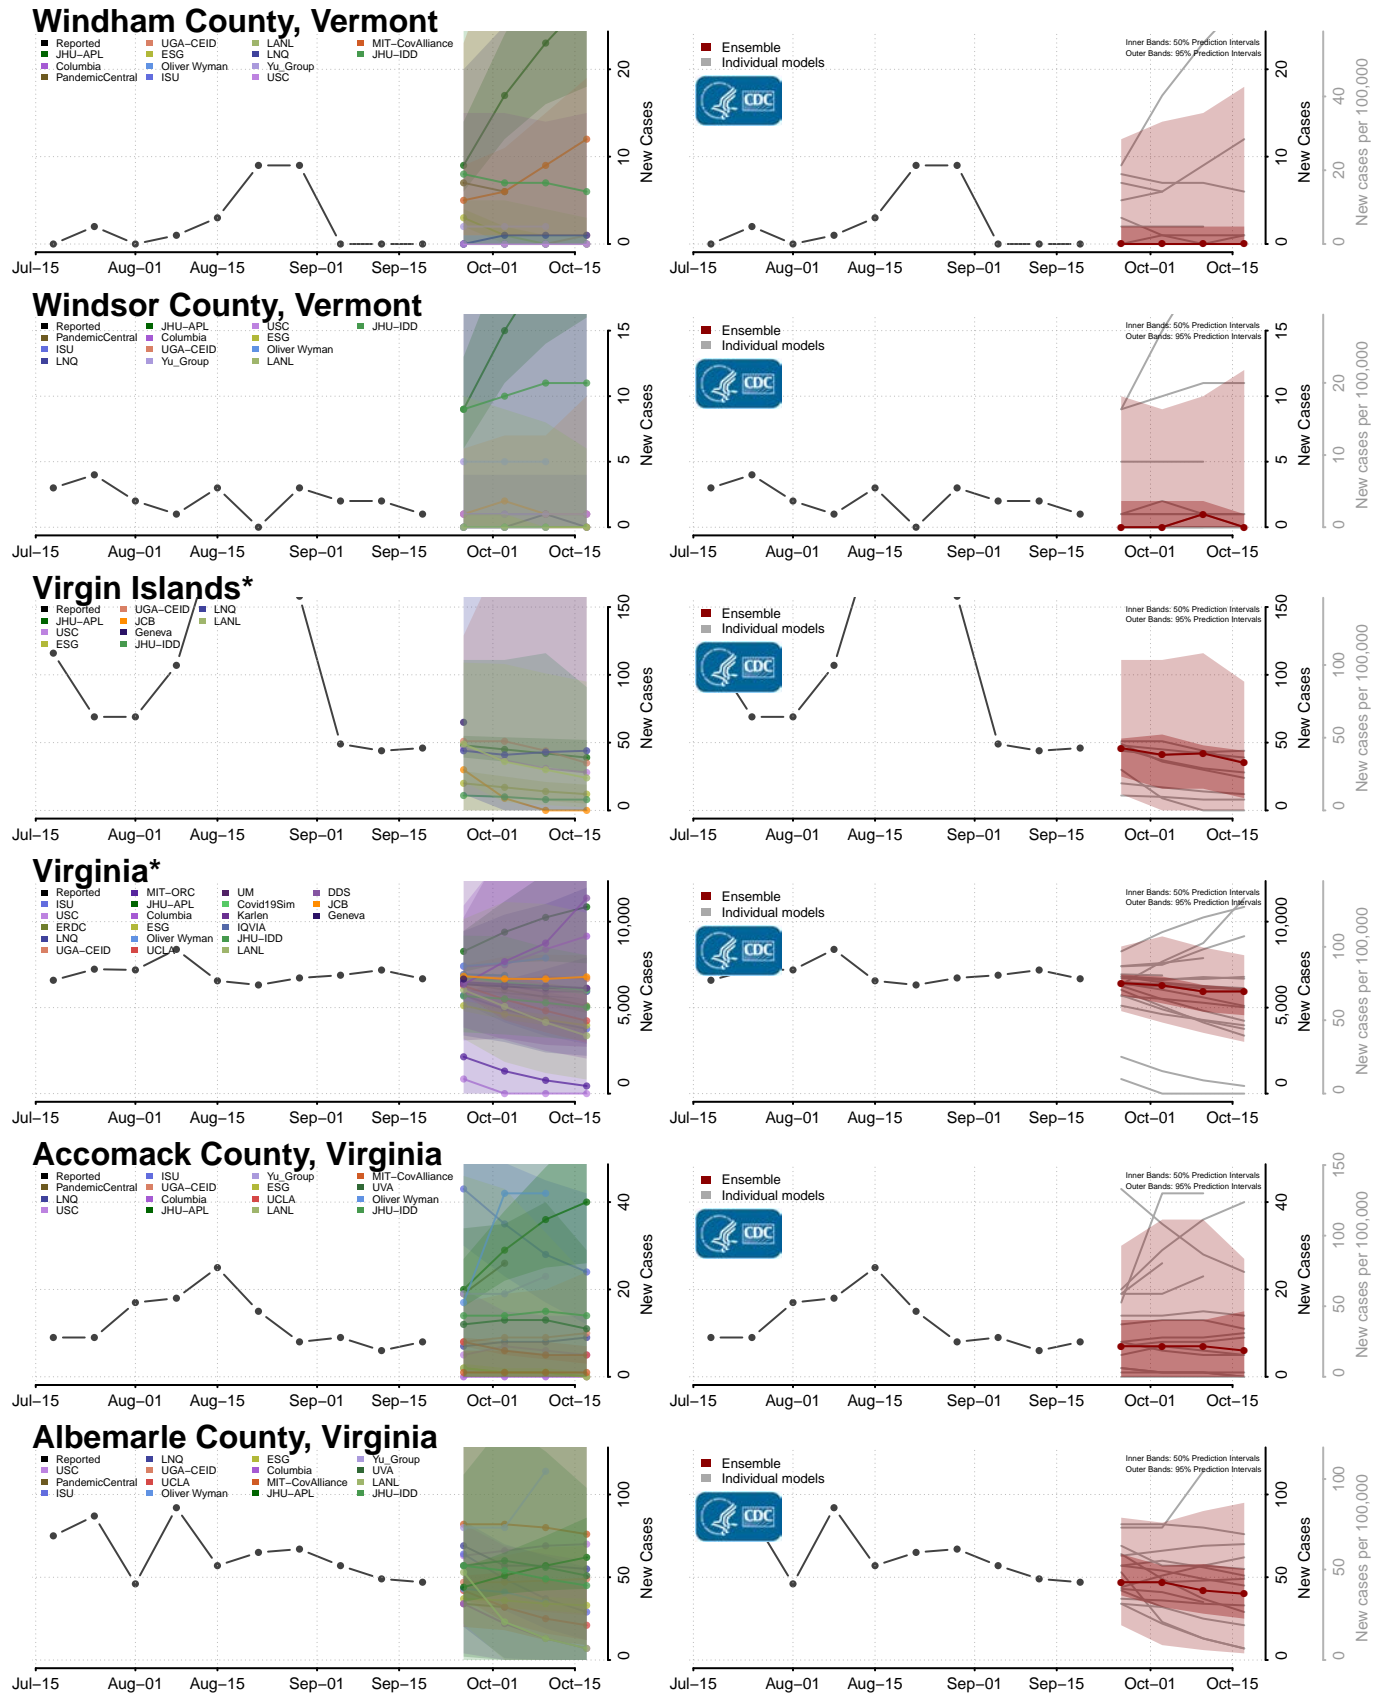

*New weekly cases may decrease in this location over the next four weeks. For these locations, the ensemble forecast indicates a probability of 0.75 or greater that fewer cases will be reported in week four of the forecast than in the last reported week.