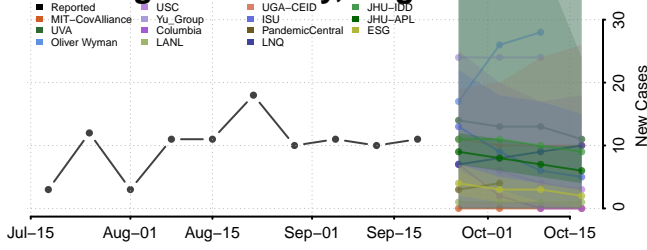

Buckingham County, Virginia