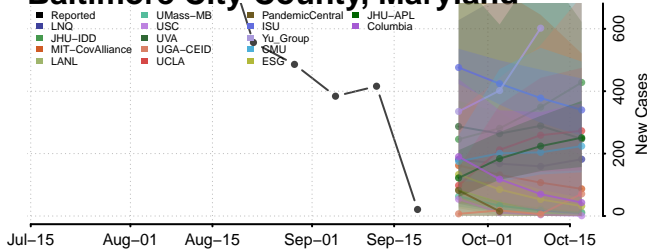

Baltimore City County, Maryland