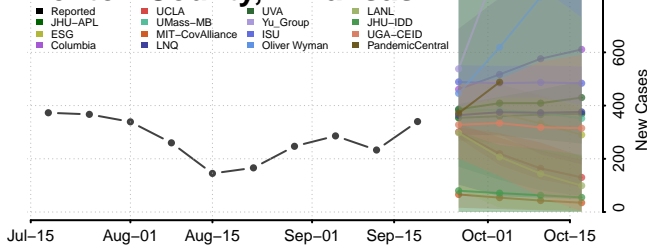

Benton County, Arkansas