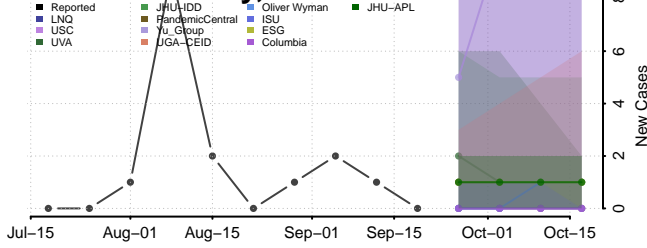

Granite County, Montana