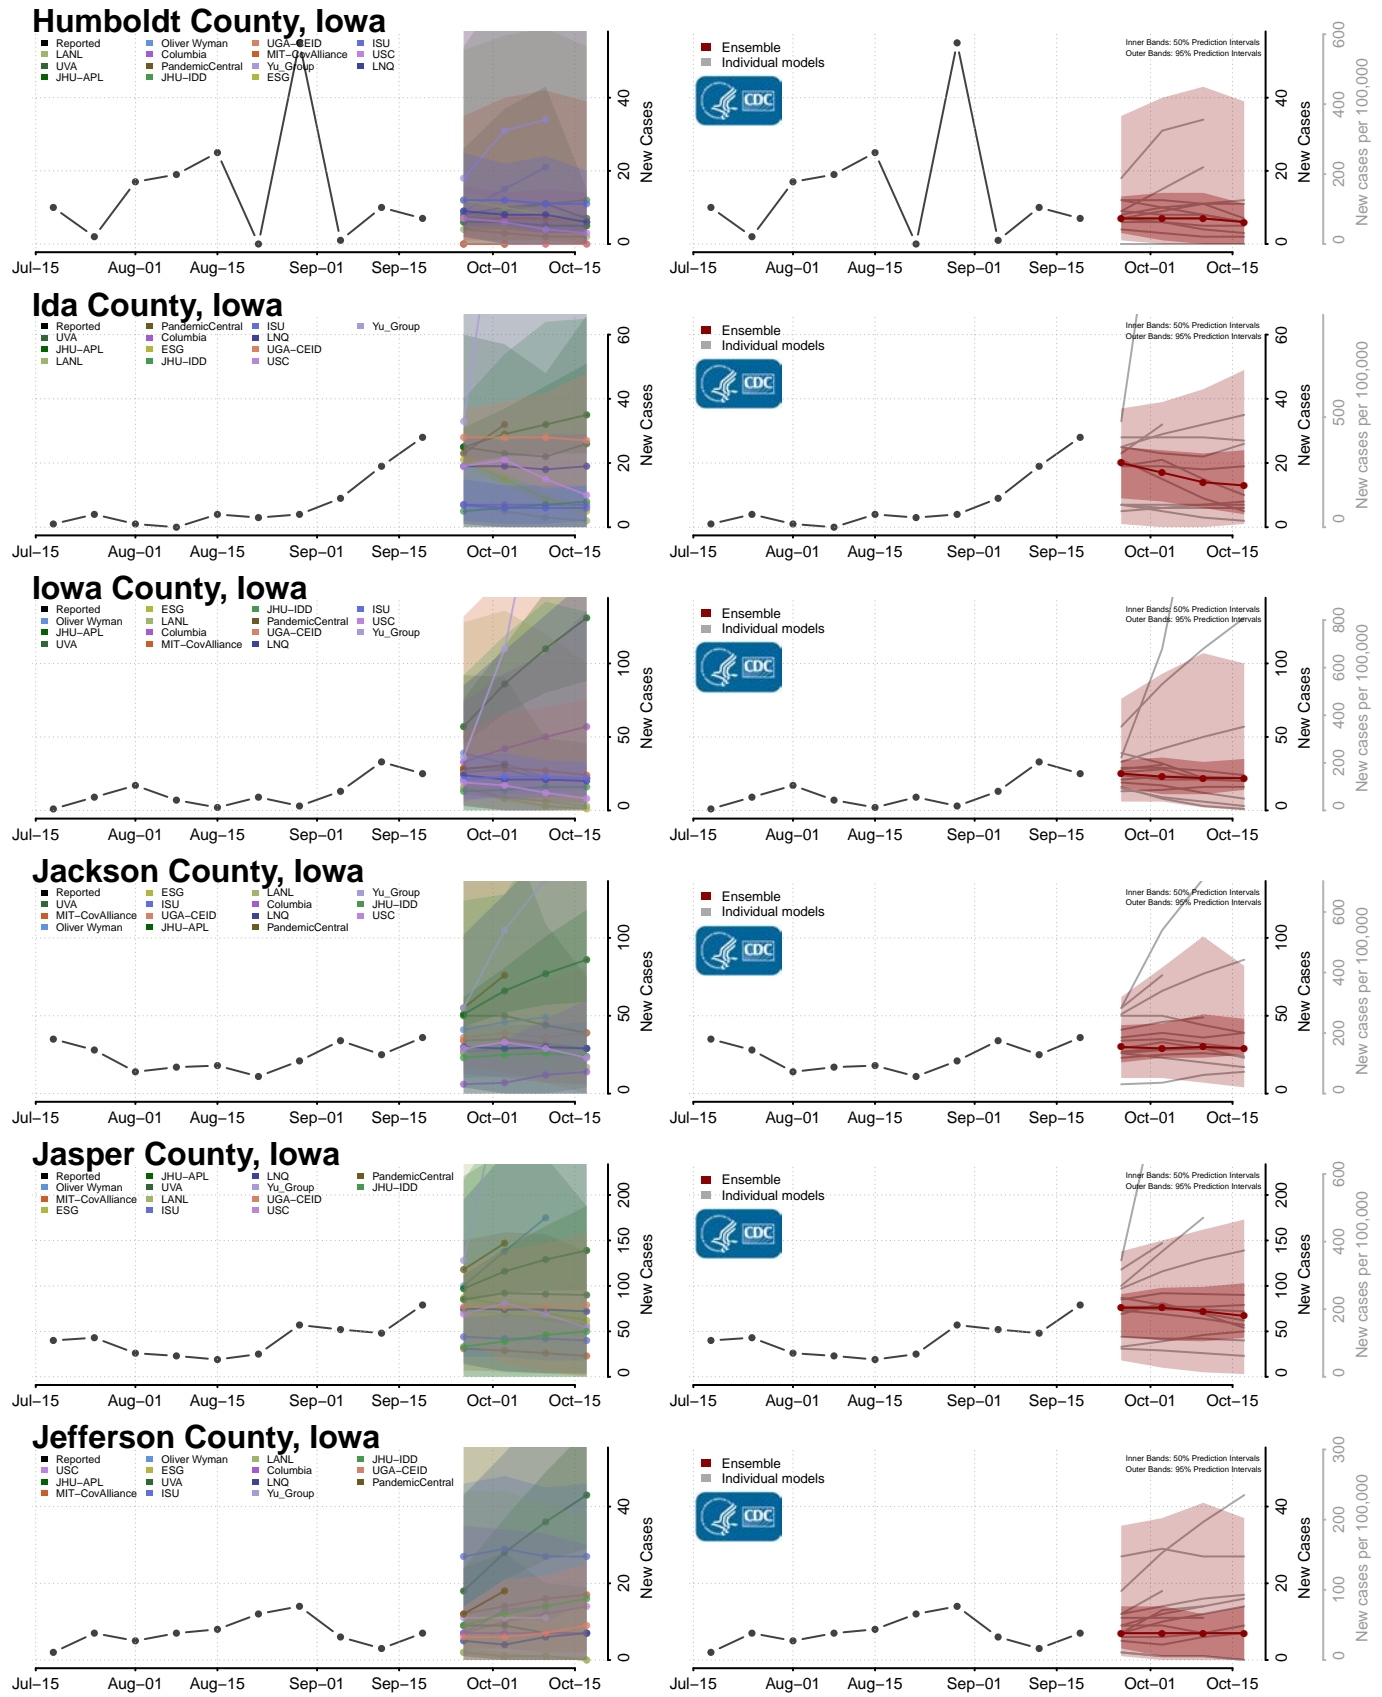

### Madison County, Indiana