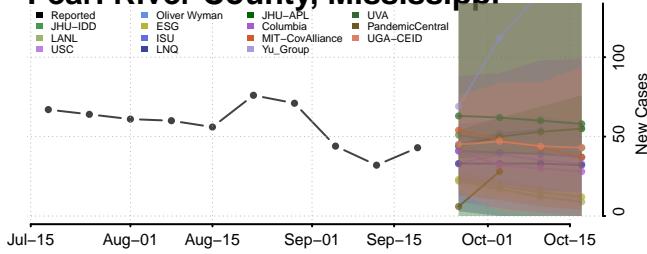

Pearl River County, Mississippi