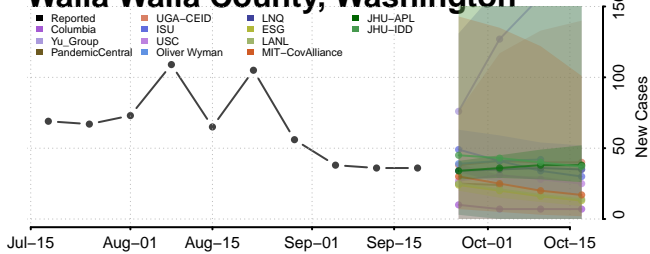

Walla Walla County, Washington