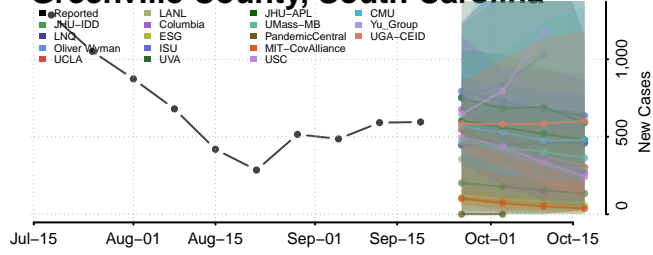

Greenville County, South Carolina