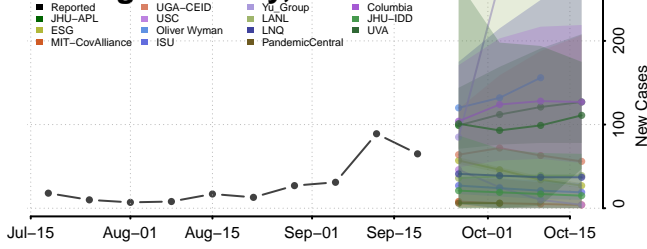

Bollinger County, Missouri