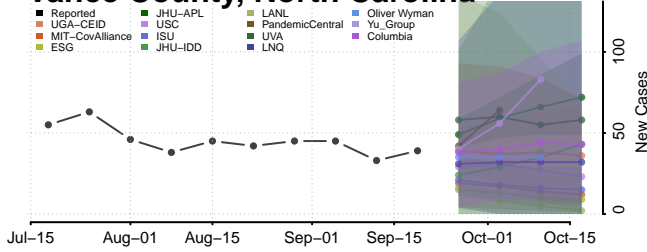

Vance County, North Carolina