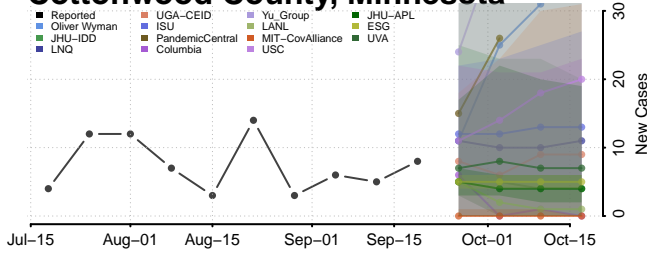

Cottonwood County, Minnesota