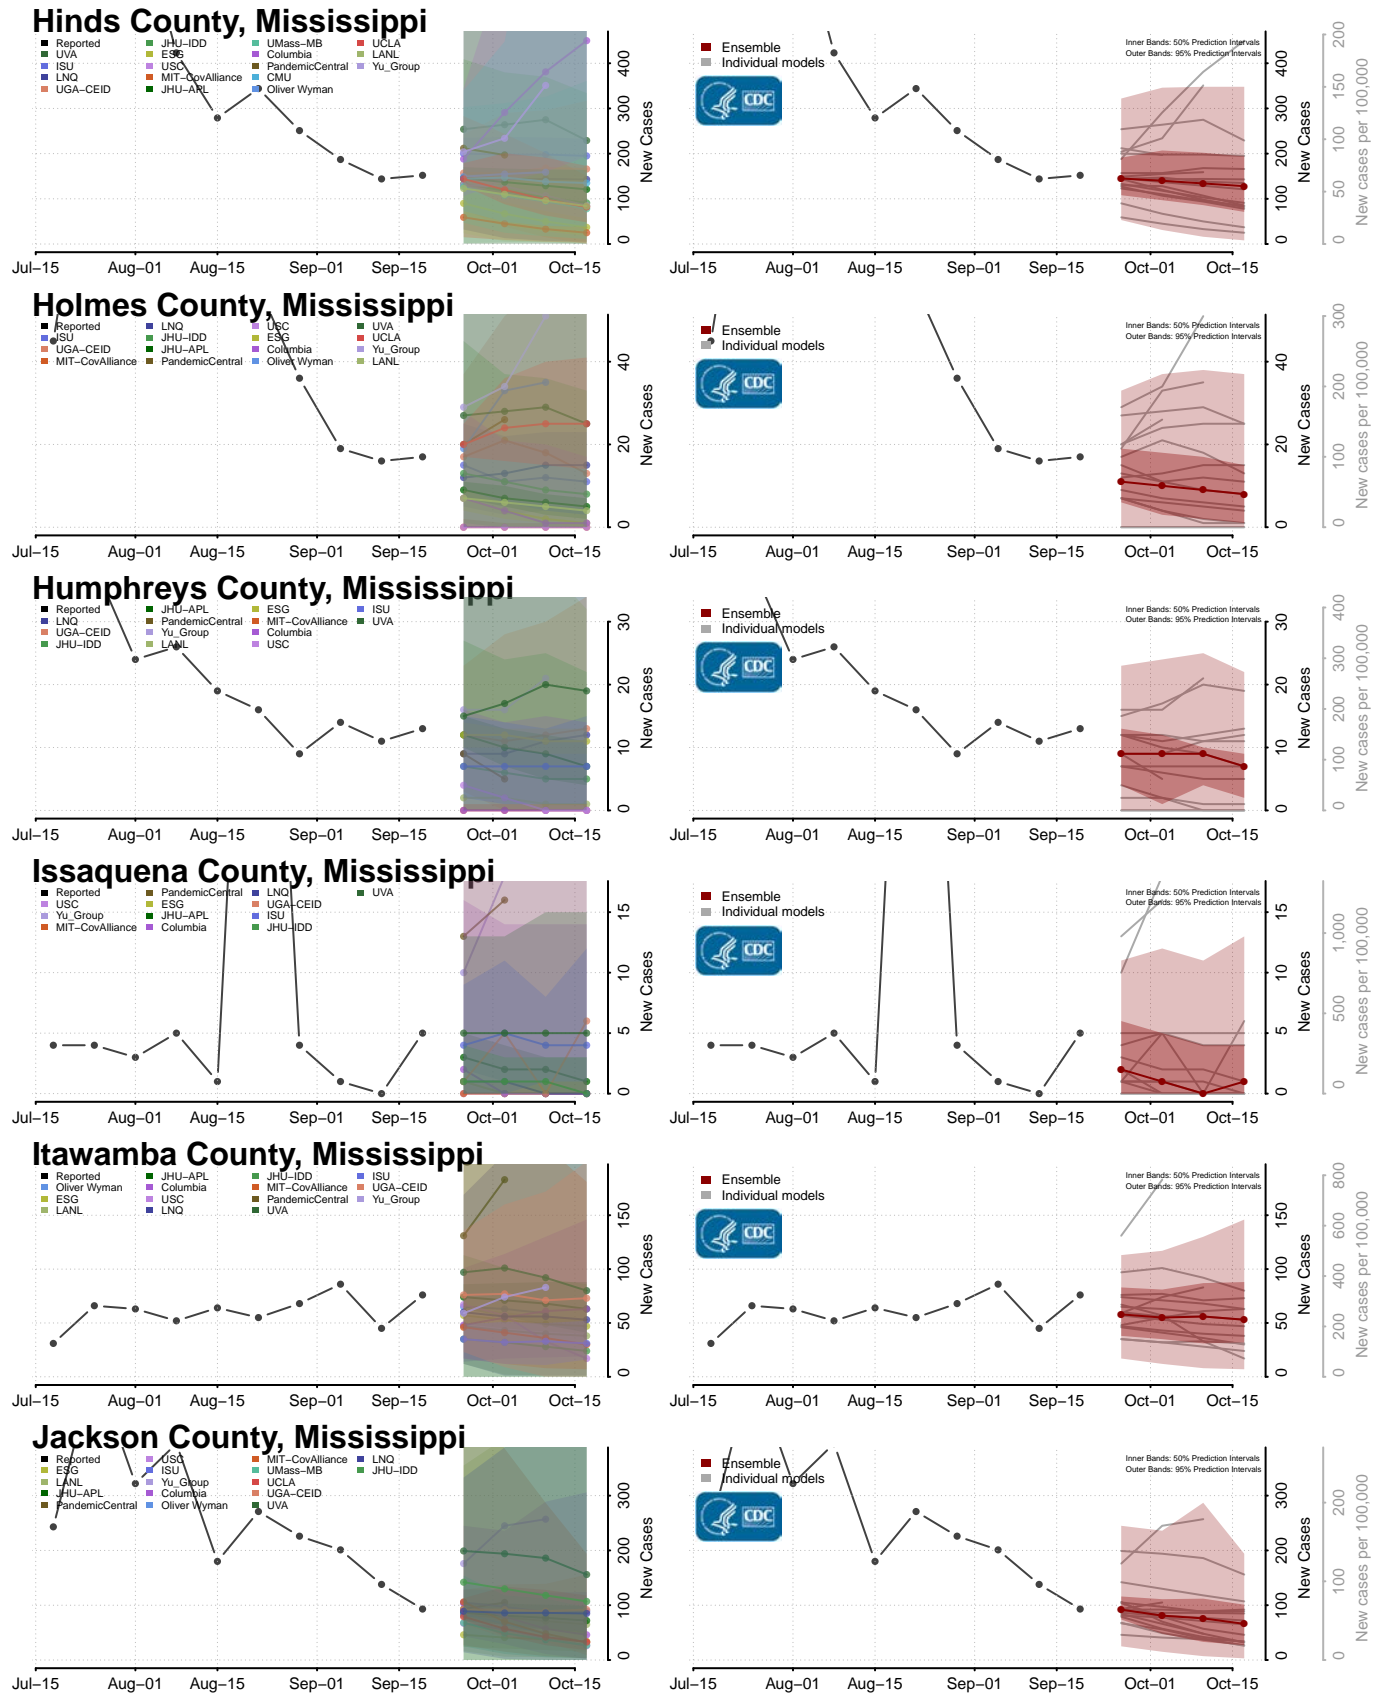

### Redwood County, Minnesota