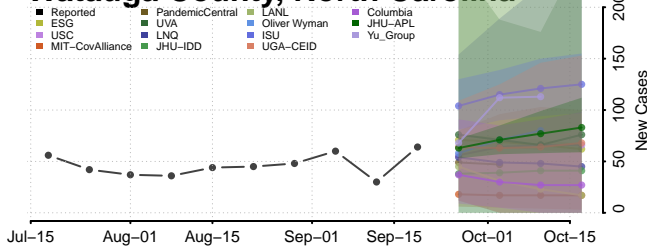

Watauga County, North Carolina