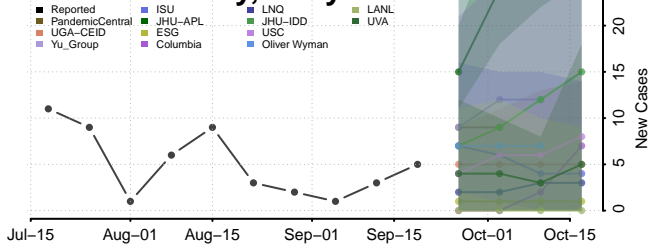

Garrett County, Maryland