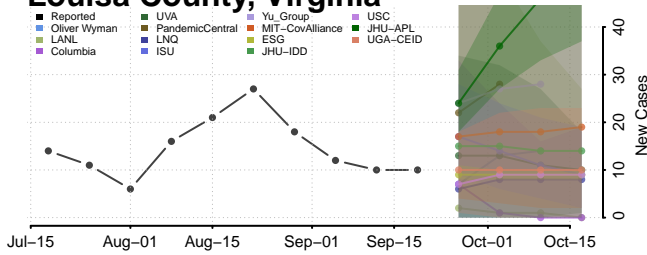

Louisa County, Virginia