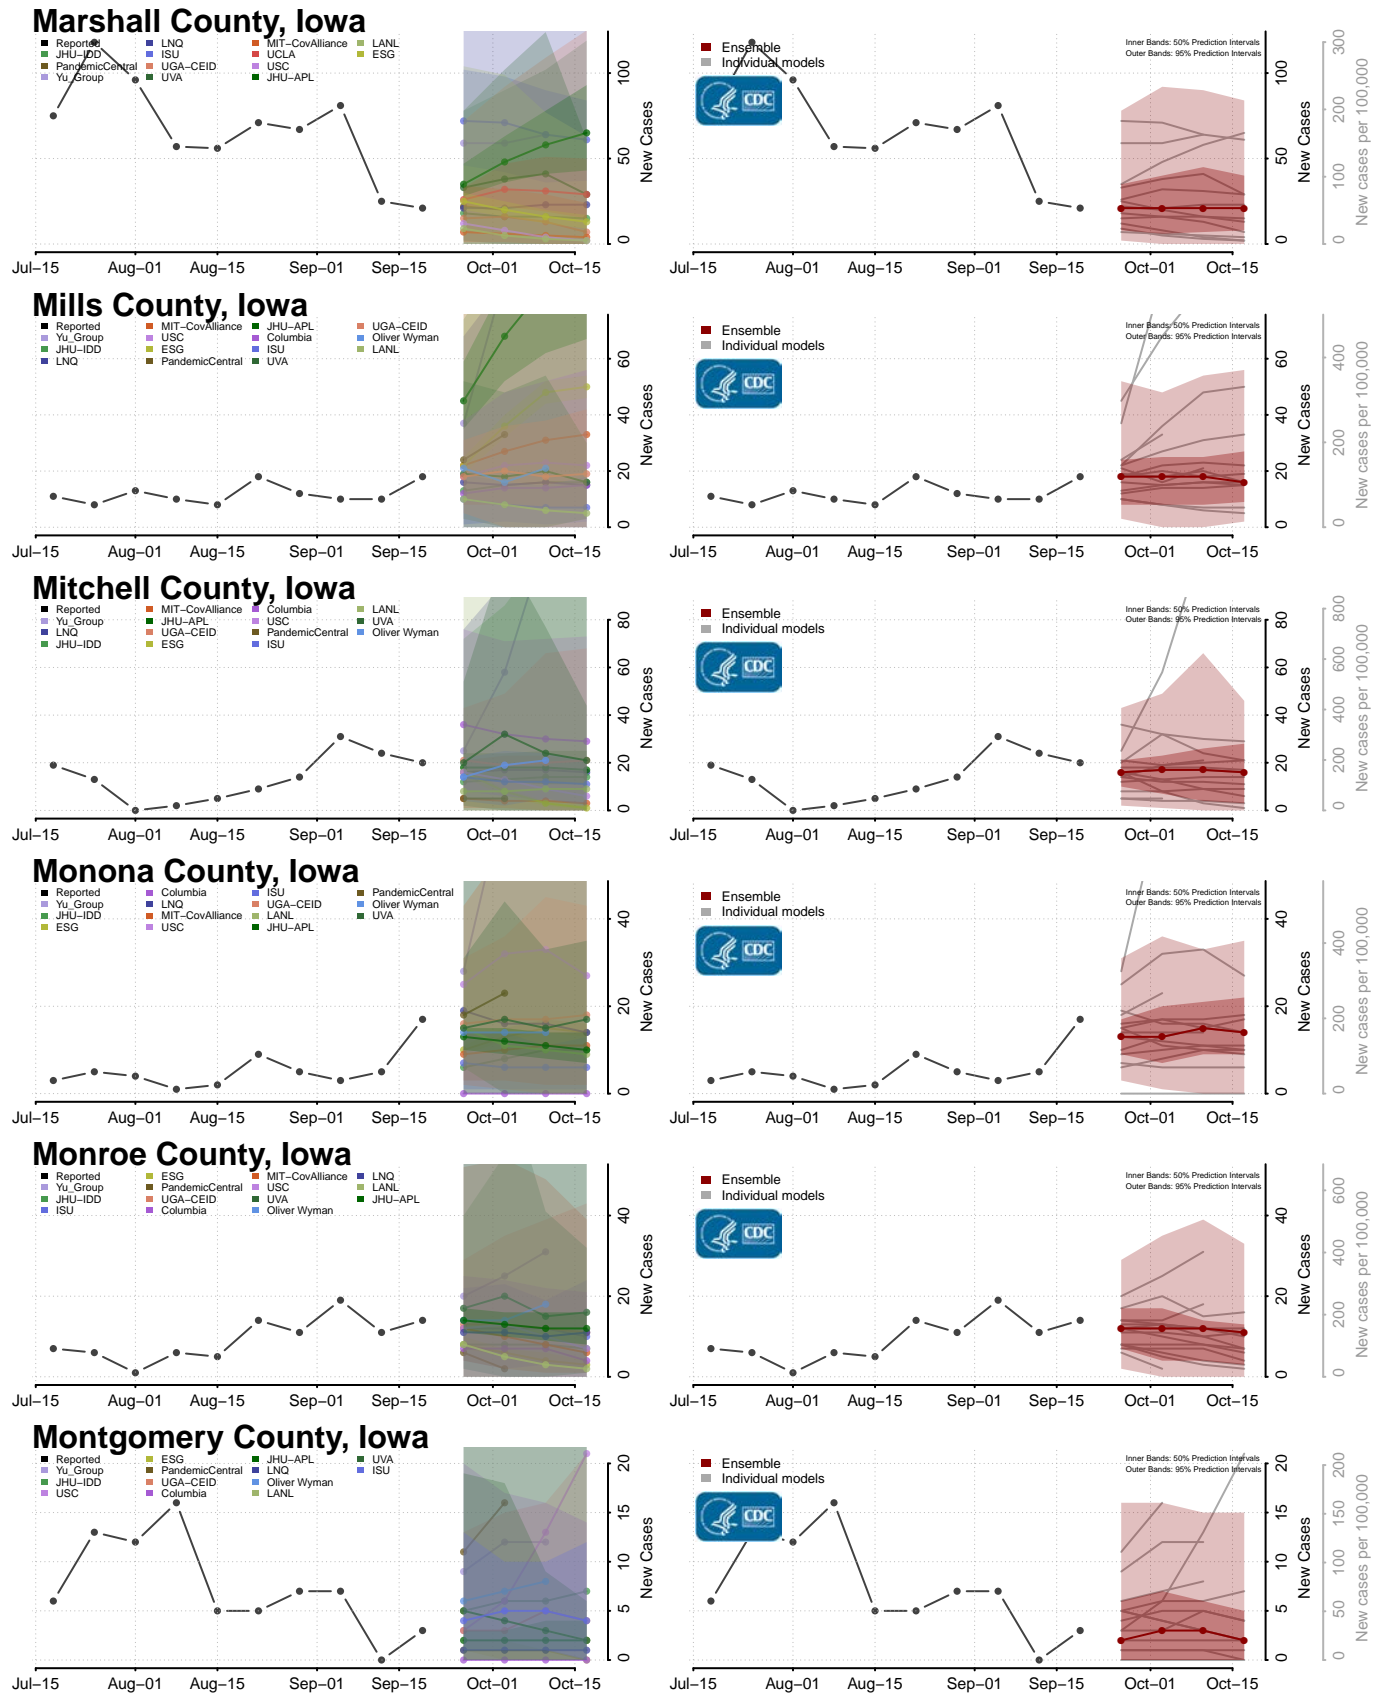

### Madison County, Indiana