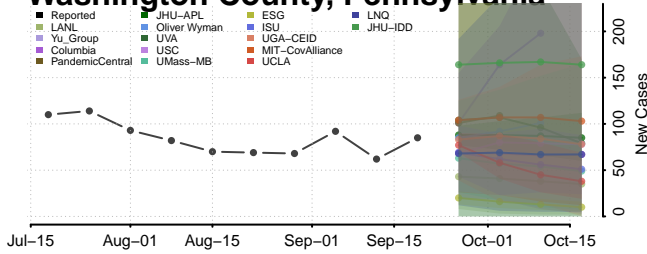

Washington County, Pennsylvania