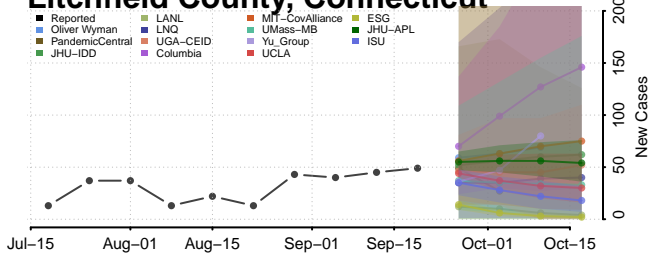

Litchfield County, Connecticut