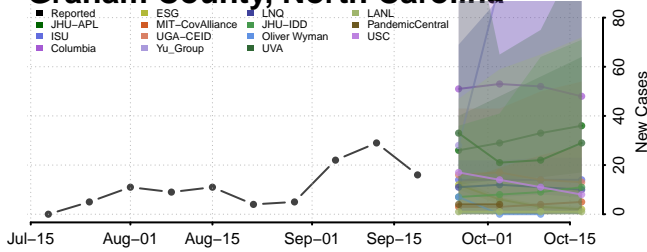

Graham County, North Carolina