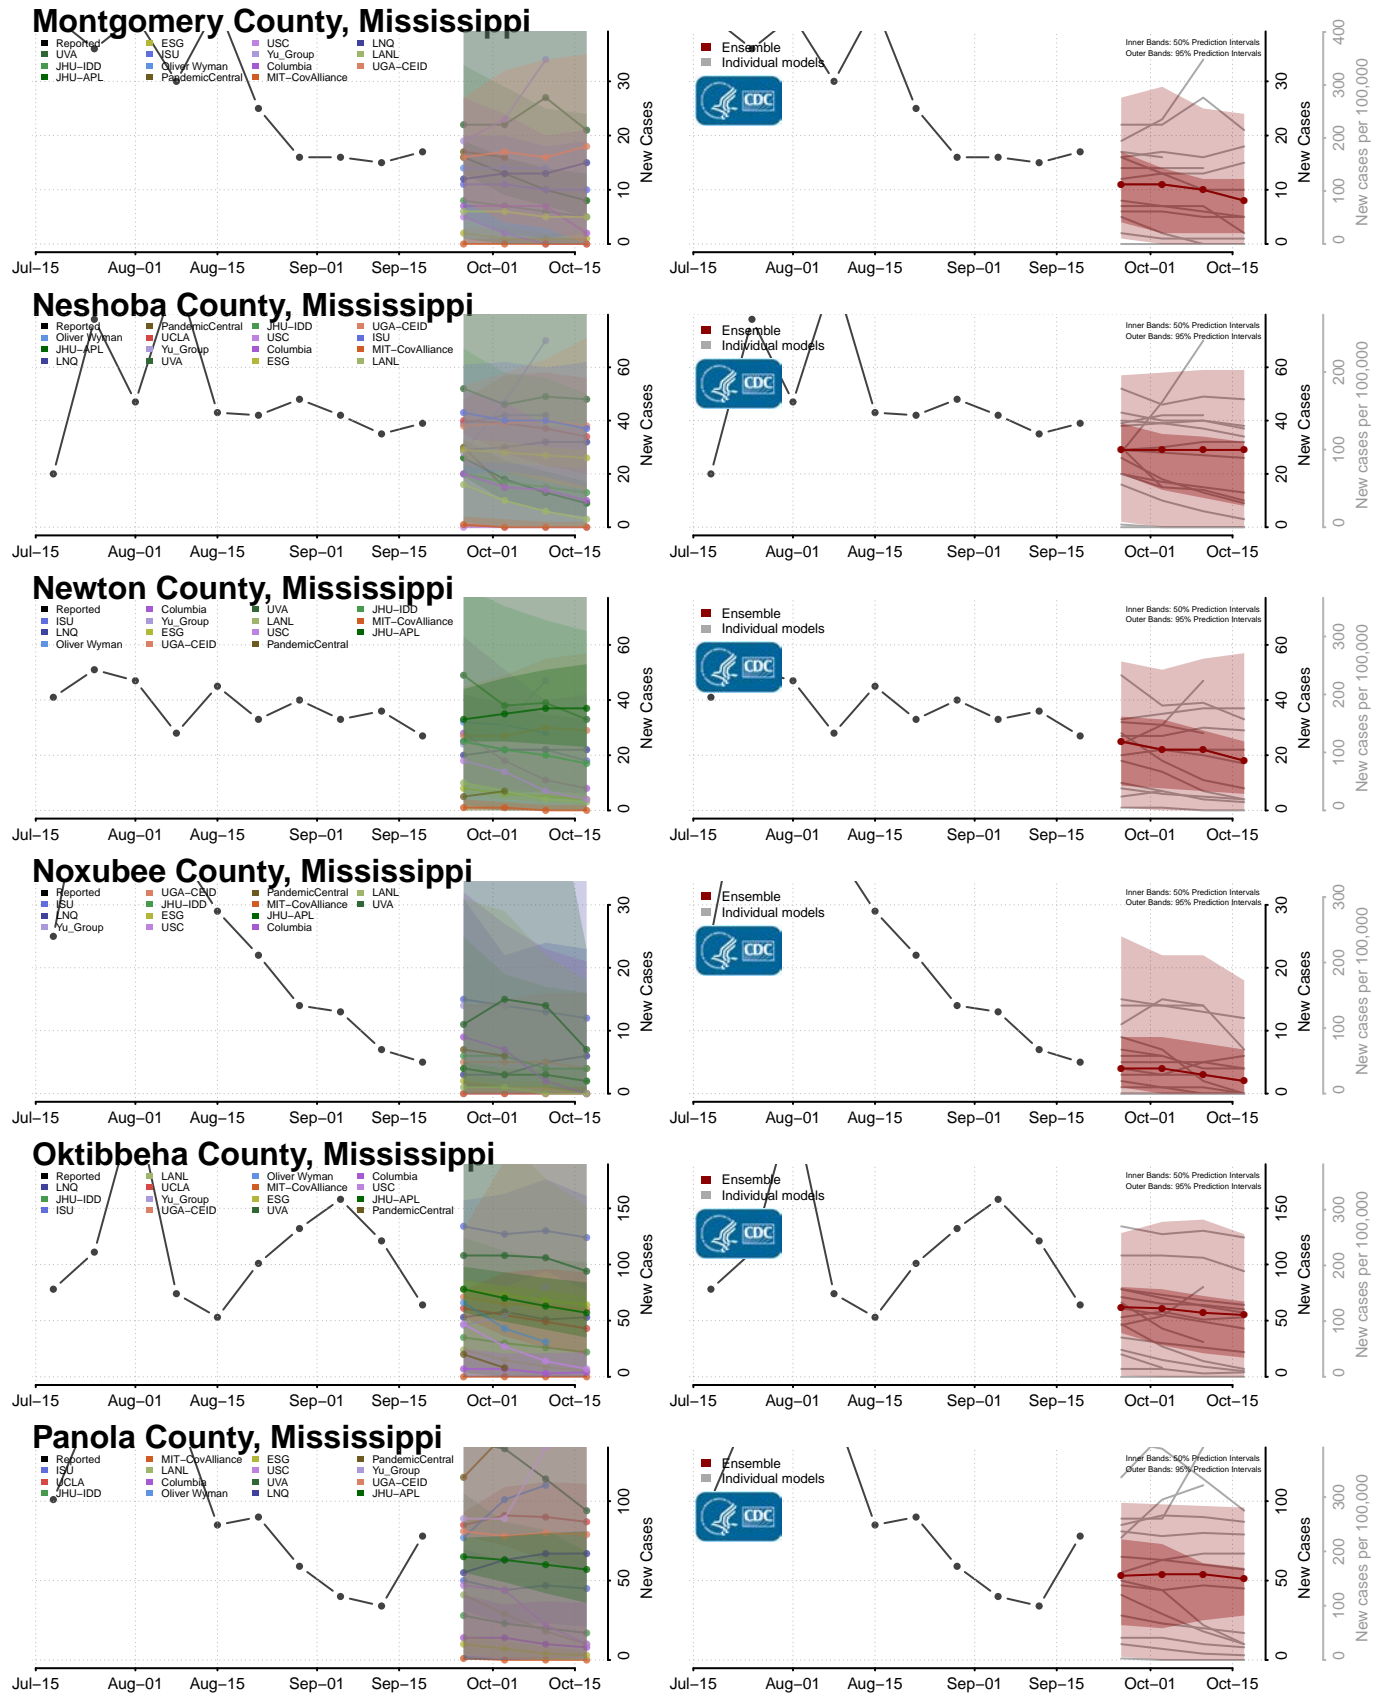

### Redwood County, Minnesota