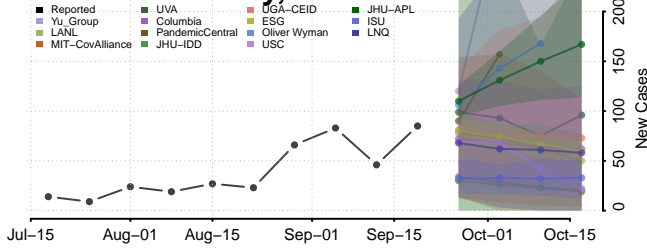

Fentress County, Tennessee