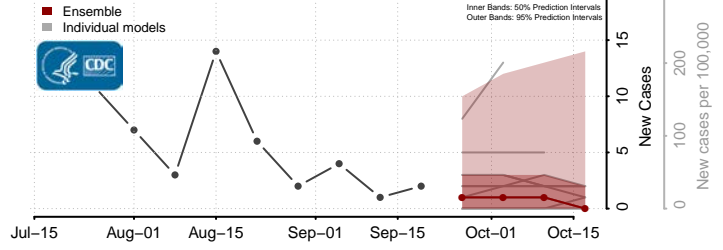

Buena Vista County, Virginia