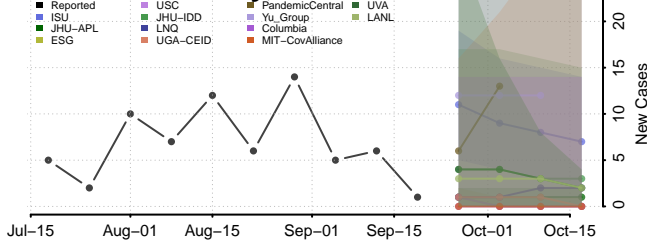

Sullivan County, Missouri