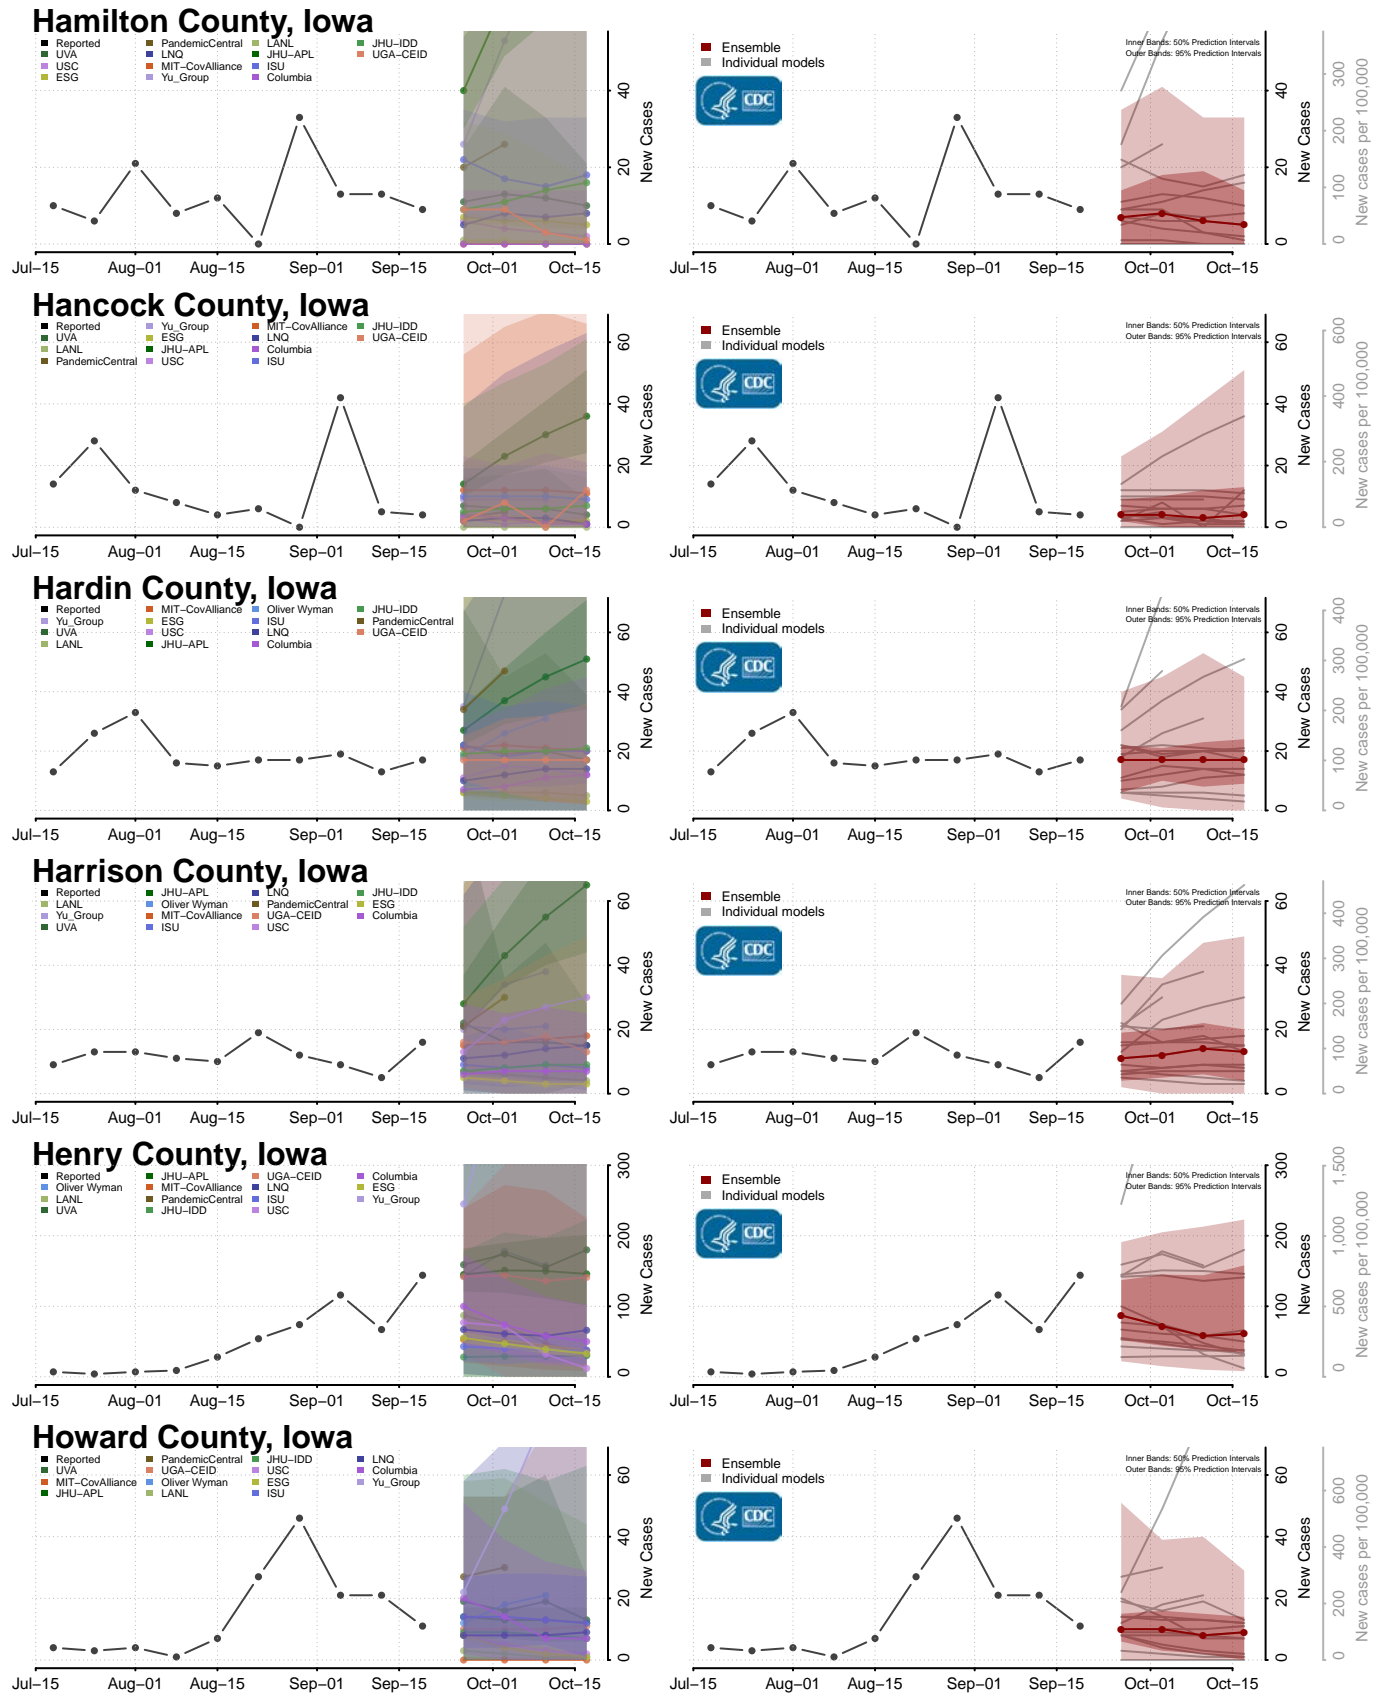

### Madison County, Indiana