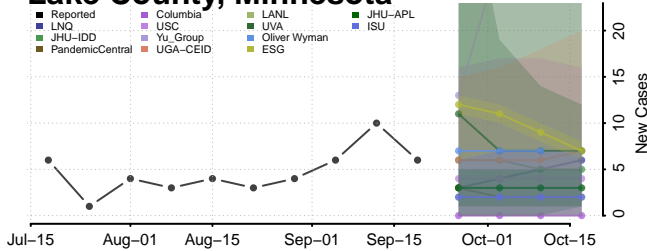

Lake County, Minnesota