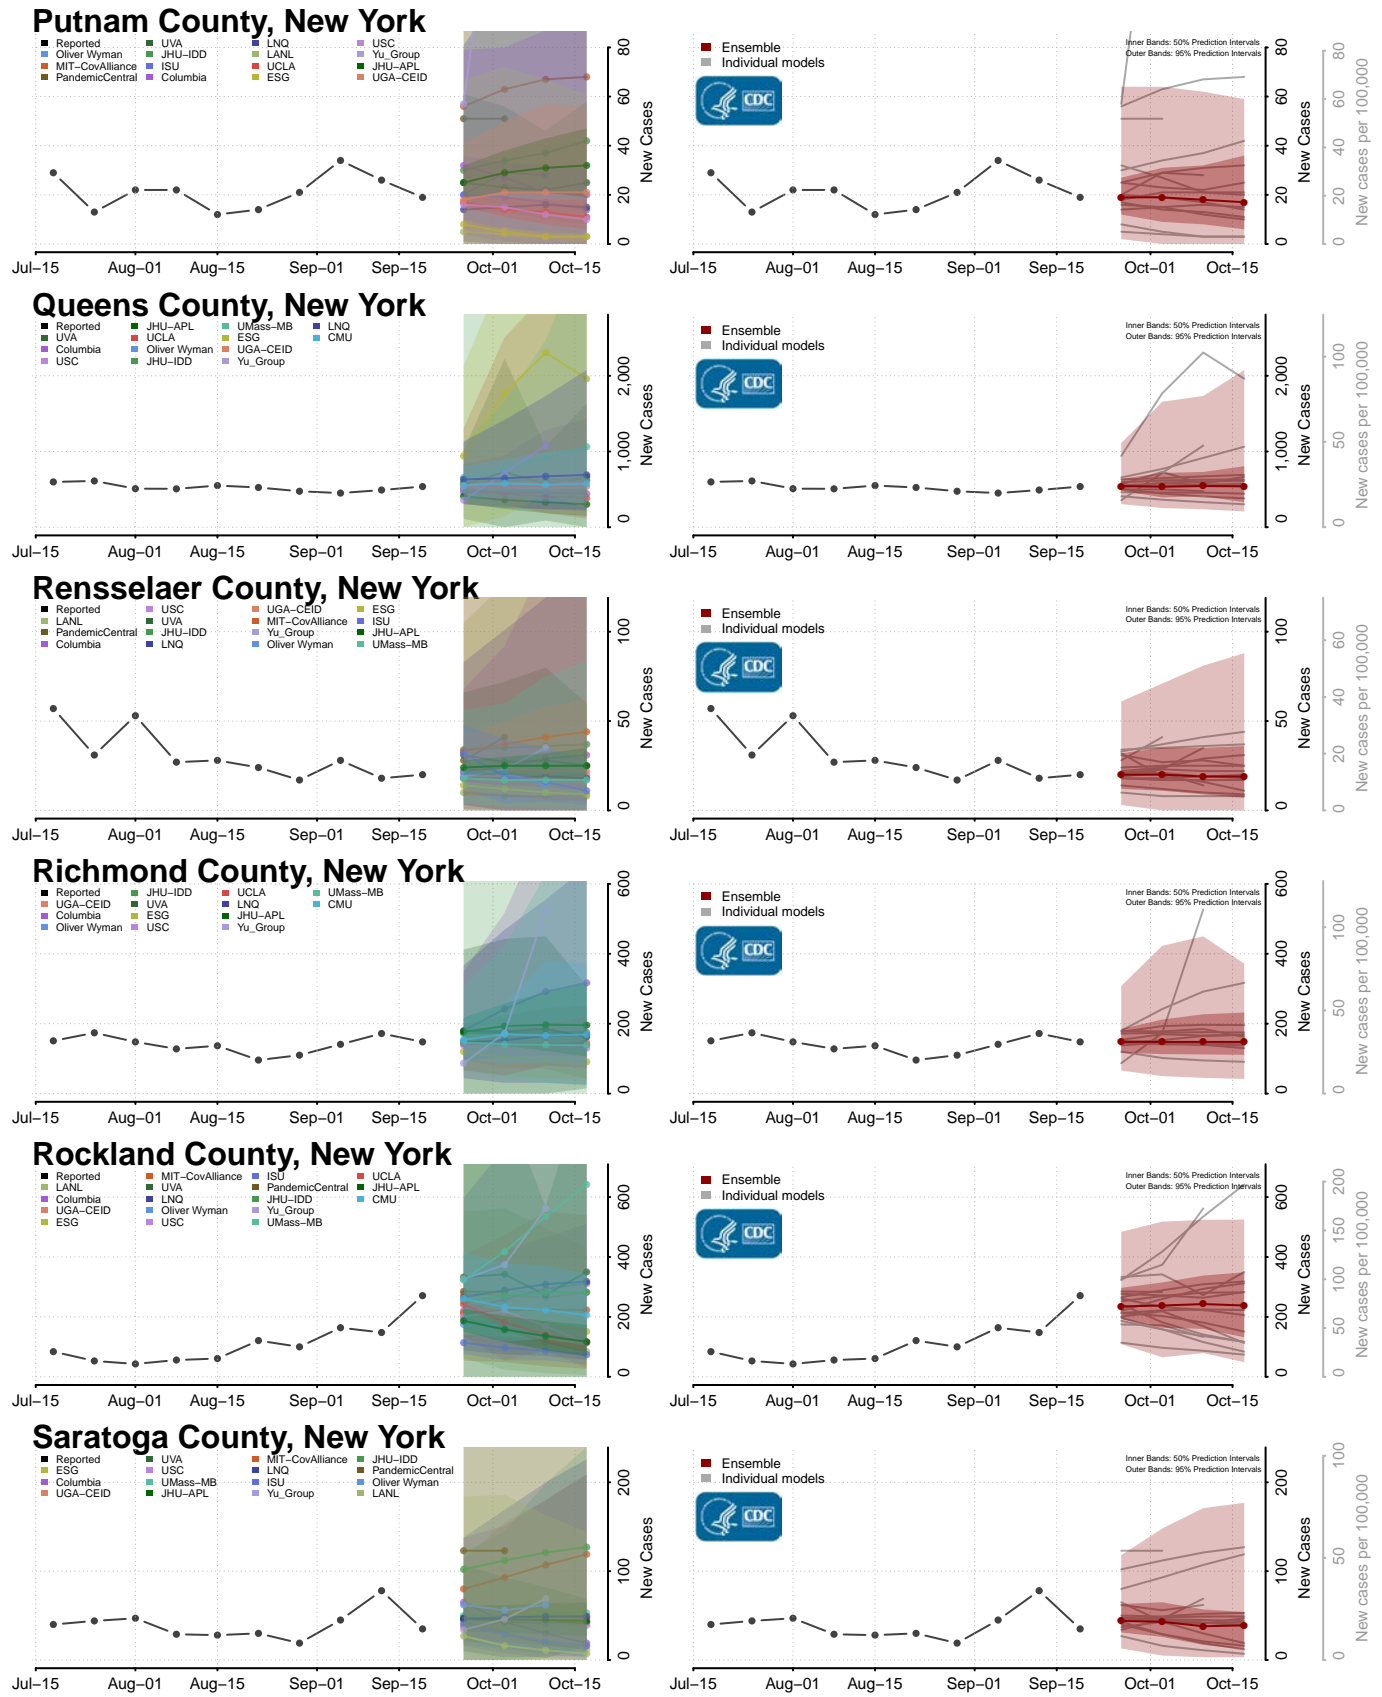

### Madison County, New York