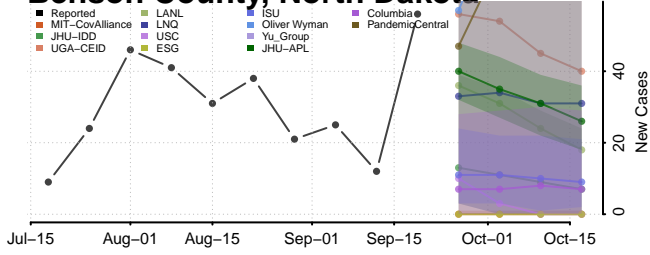

Benson County, North Dakota