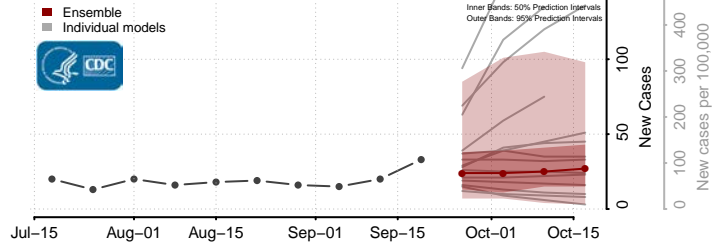

Caroline County, Virginia