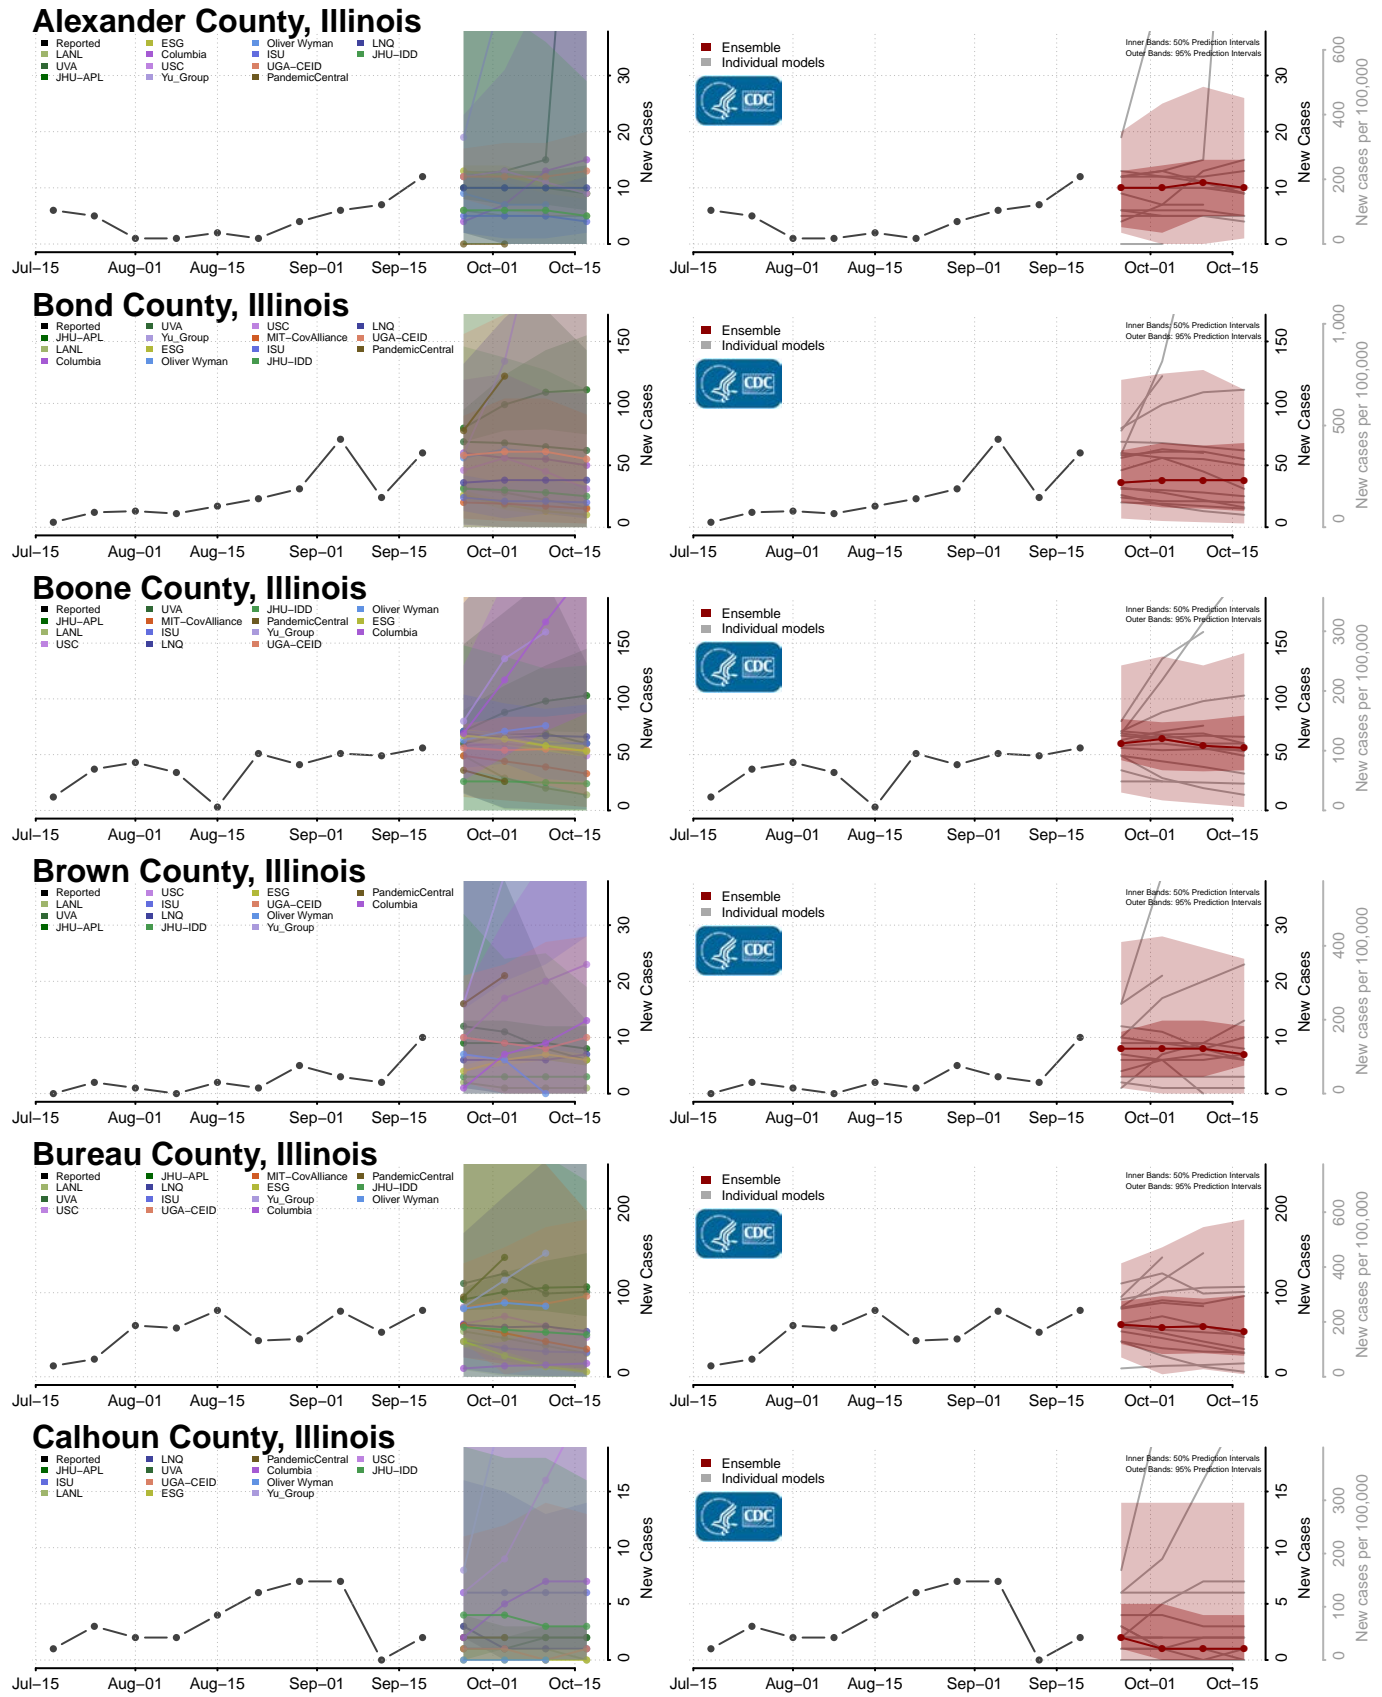

### Bonneville County, Idaho

\*New weekly cases may decrease in this location over the next four weeks. For these locations, the ensemble forecast indicates a probability of 0.75 or greater that fewer cases will be reported in week four of the forecast than in the last reported week.