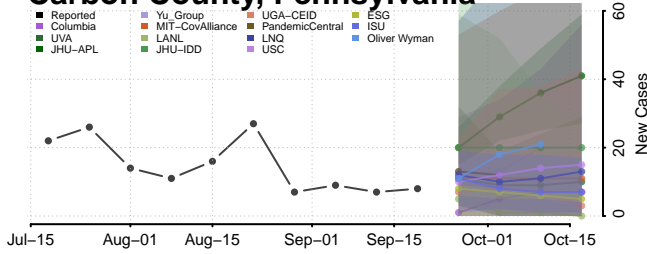

Carbon County, Pennsylvania