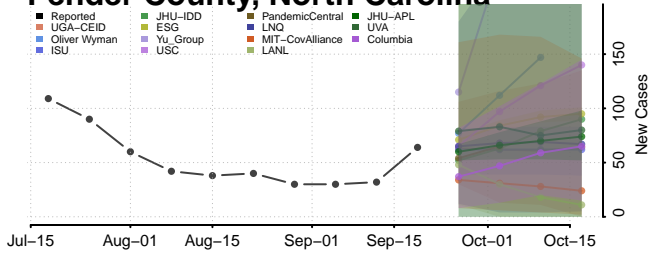

Pender County, North Carolina