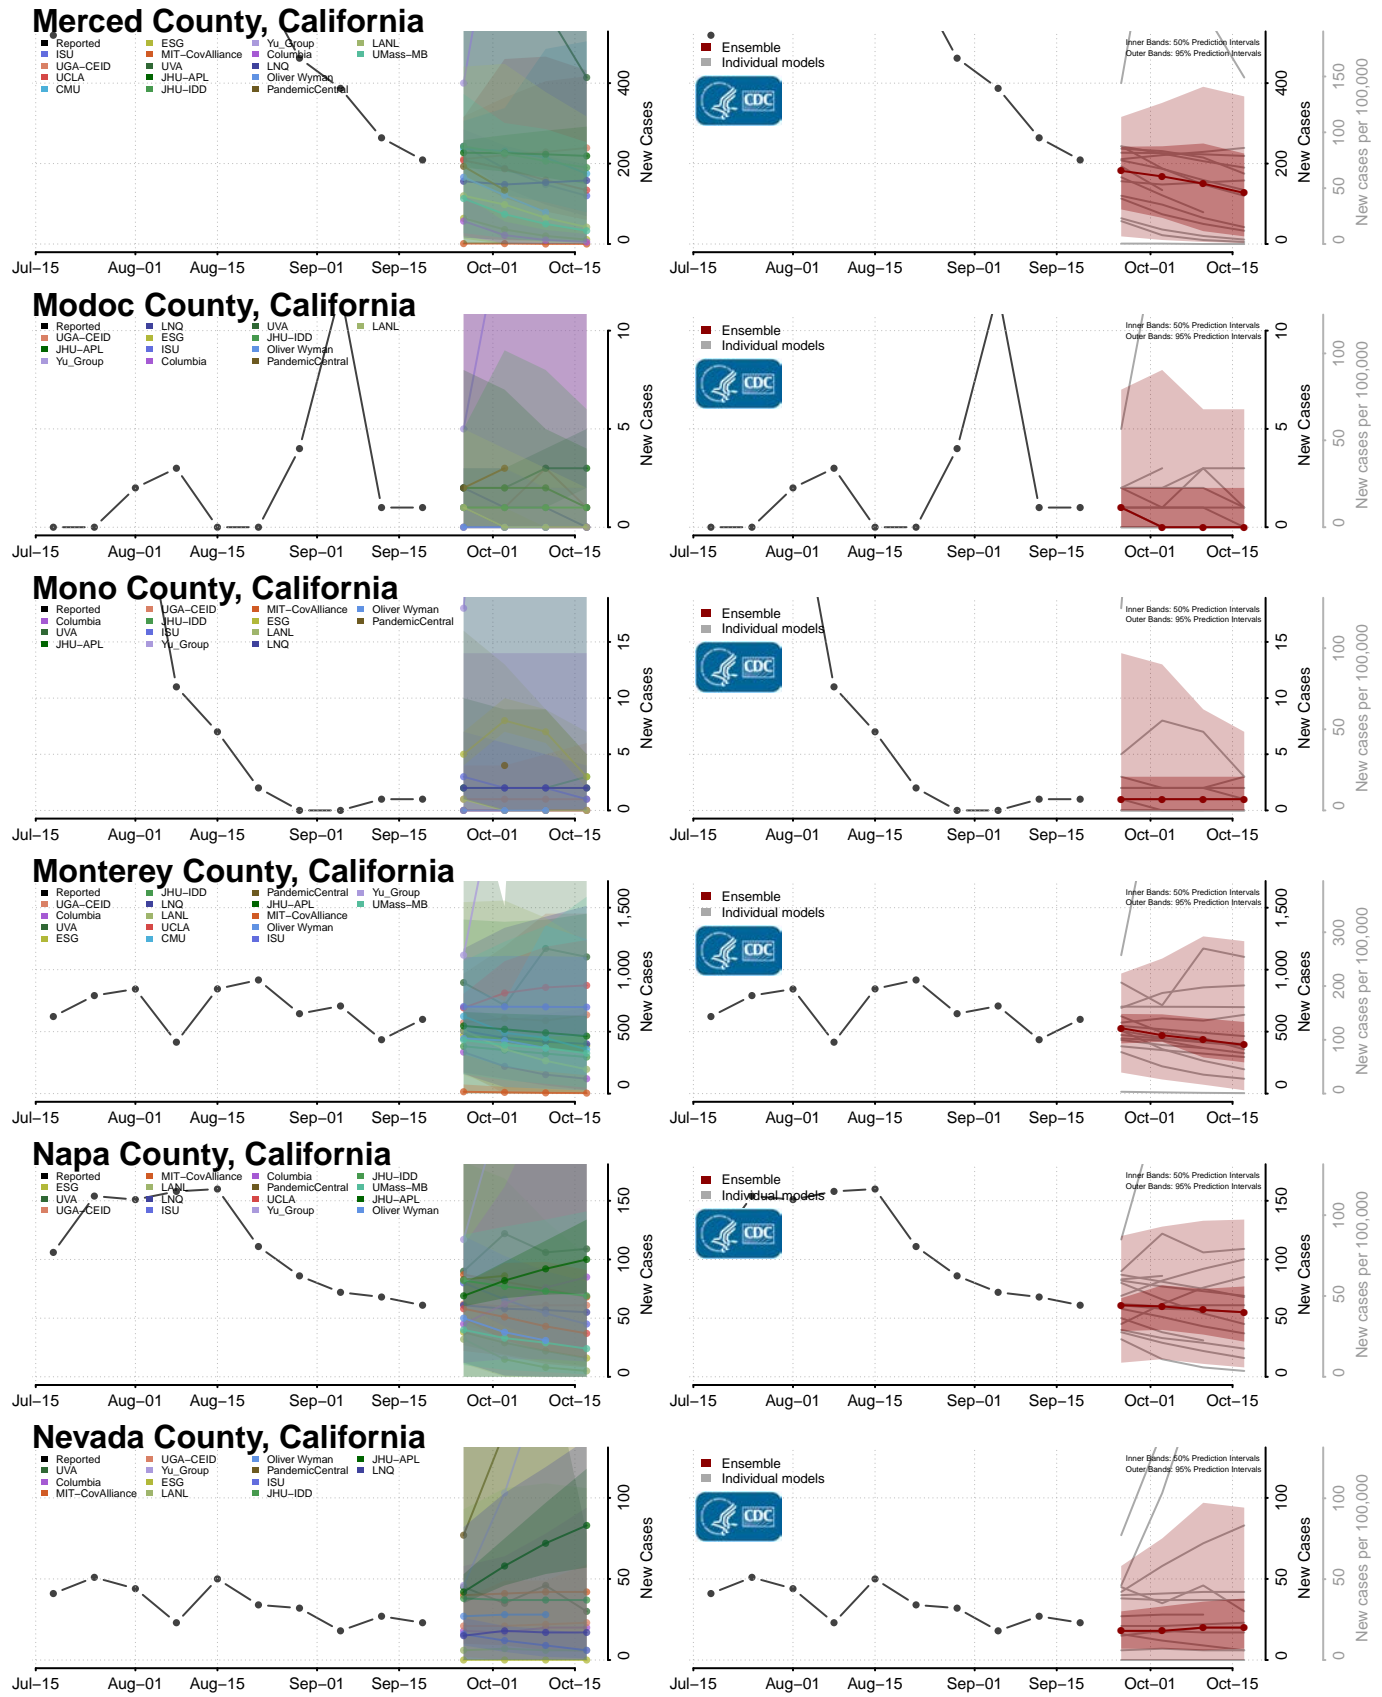

### Chicot County, Arkansas

\*New weekly cases may decrease in this location over the next four weeks. For these locations, the ensemble forecast indicates a probability of 0.75 or greater that fewer cases will be reported in week four of the forecast than in the last reported week.