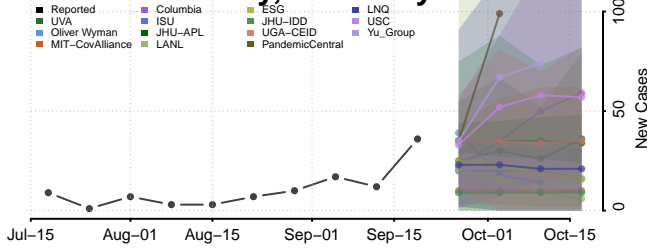

Caldwell County, Kentucky