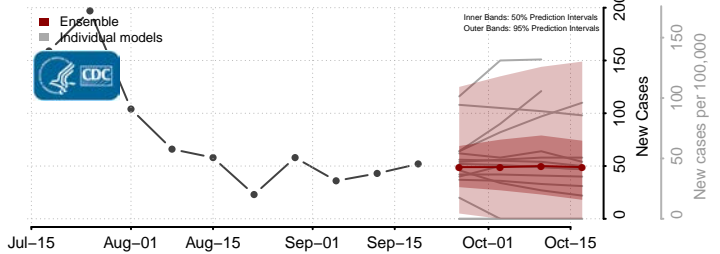

Gallatin County, Montana