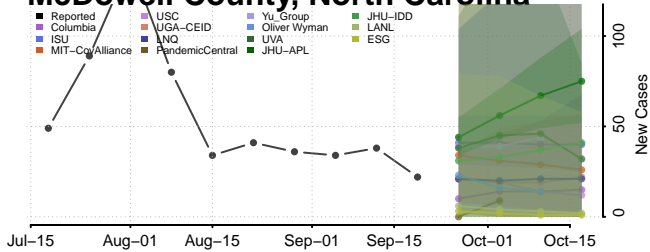

McDowell County, North Carolina