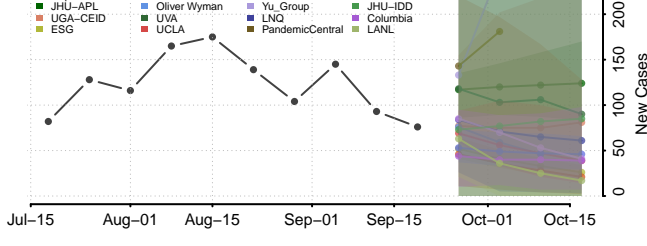

Stanly County, North Carolina