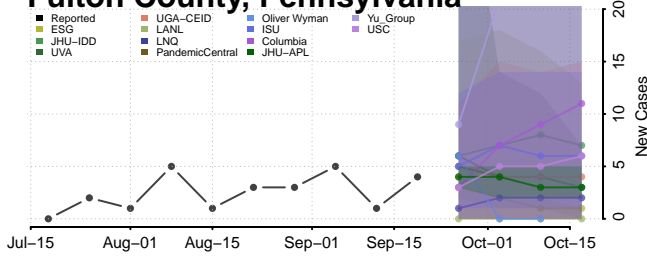

Fulton County, Pennsylvania