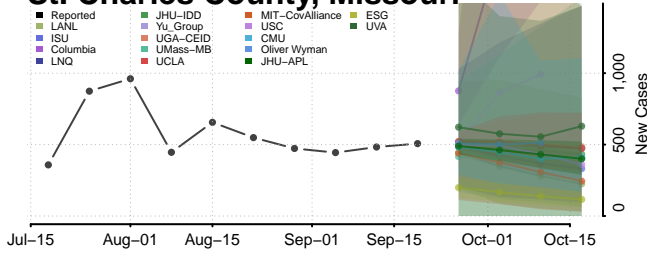

St. Charles County, Missouri