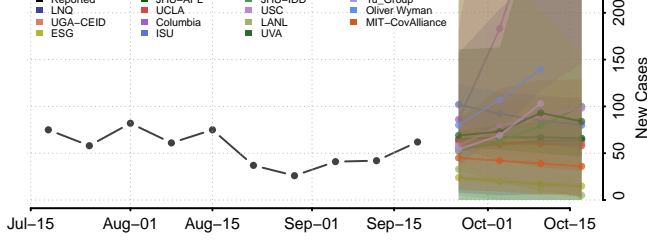

St. Mary's County, Maryland