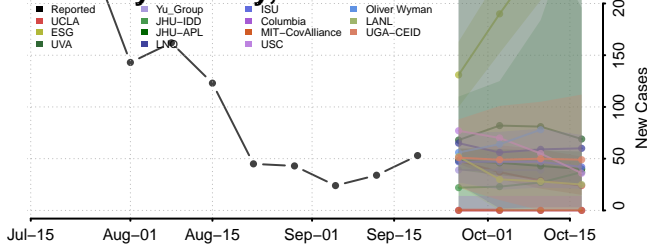

St. Mary County, Louisiana