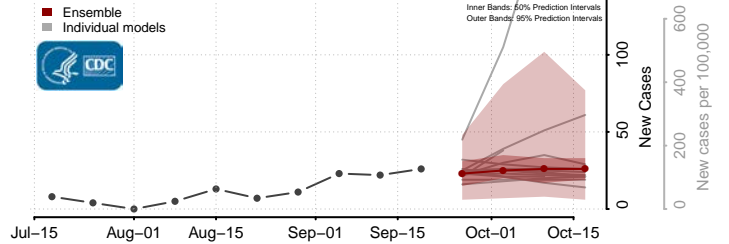

Vernon County, Missouri