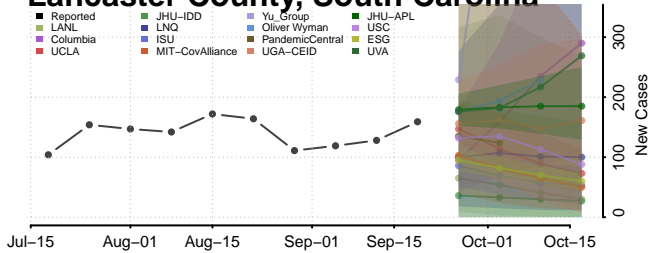

Lancaster County, South Carolina