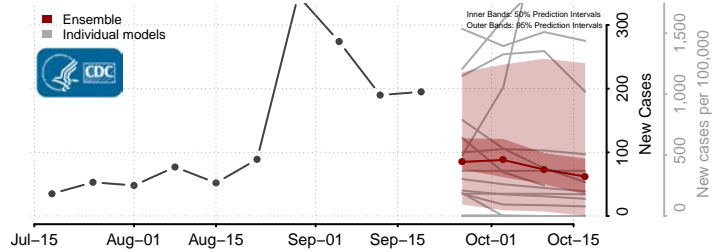

East Feliciana County, Louisiana