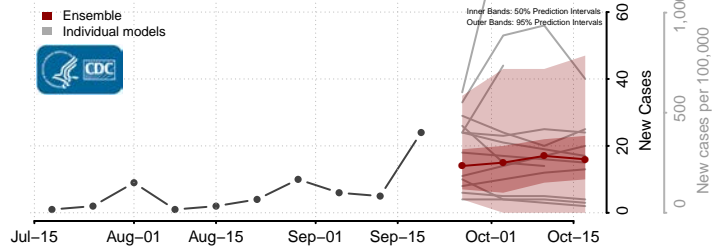

Carter County, Missouri