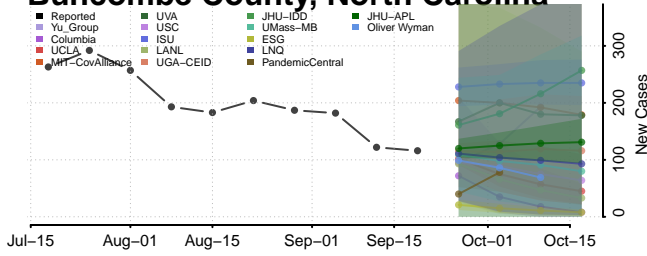

Buncombe County, North Carolina