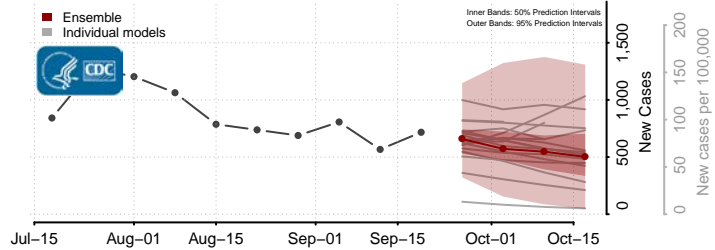

Baltimore County, Maryland