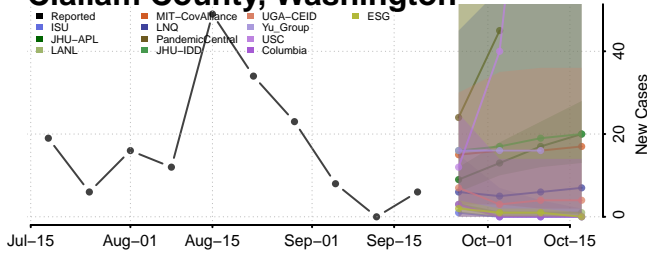

Clallam County, Washington