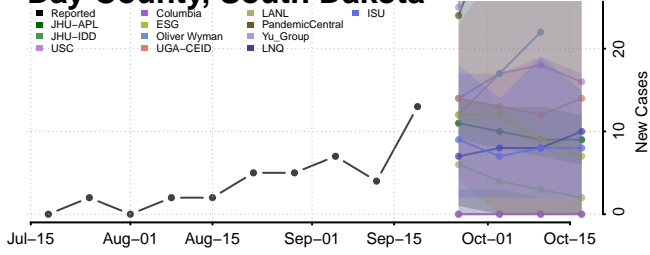

Day County, South Dakota