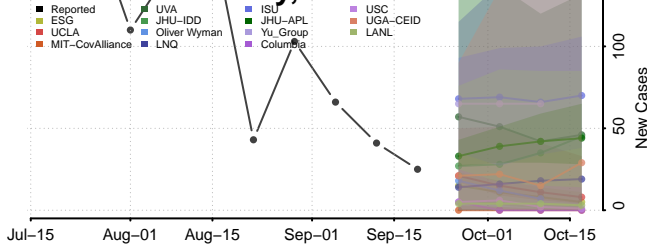

St. Martin County, Louisiana