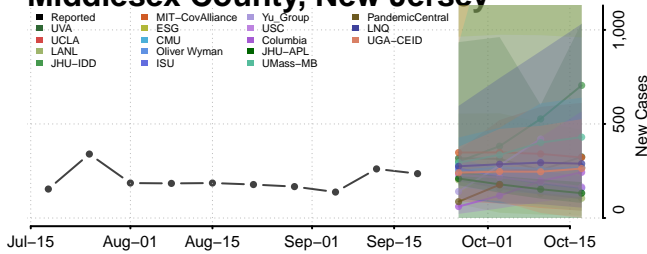

Middlesex County, New Jersey