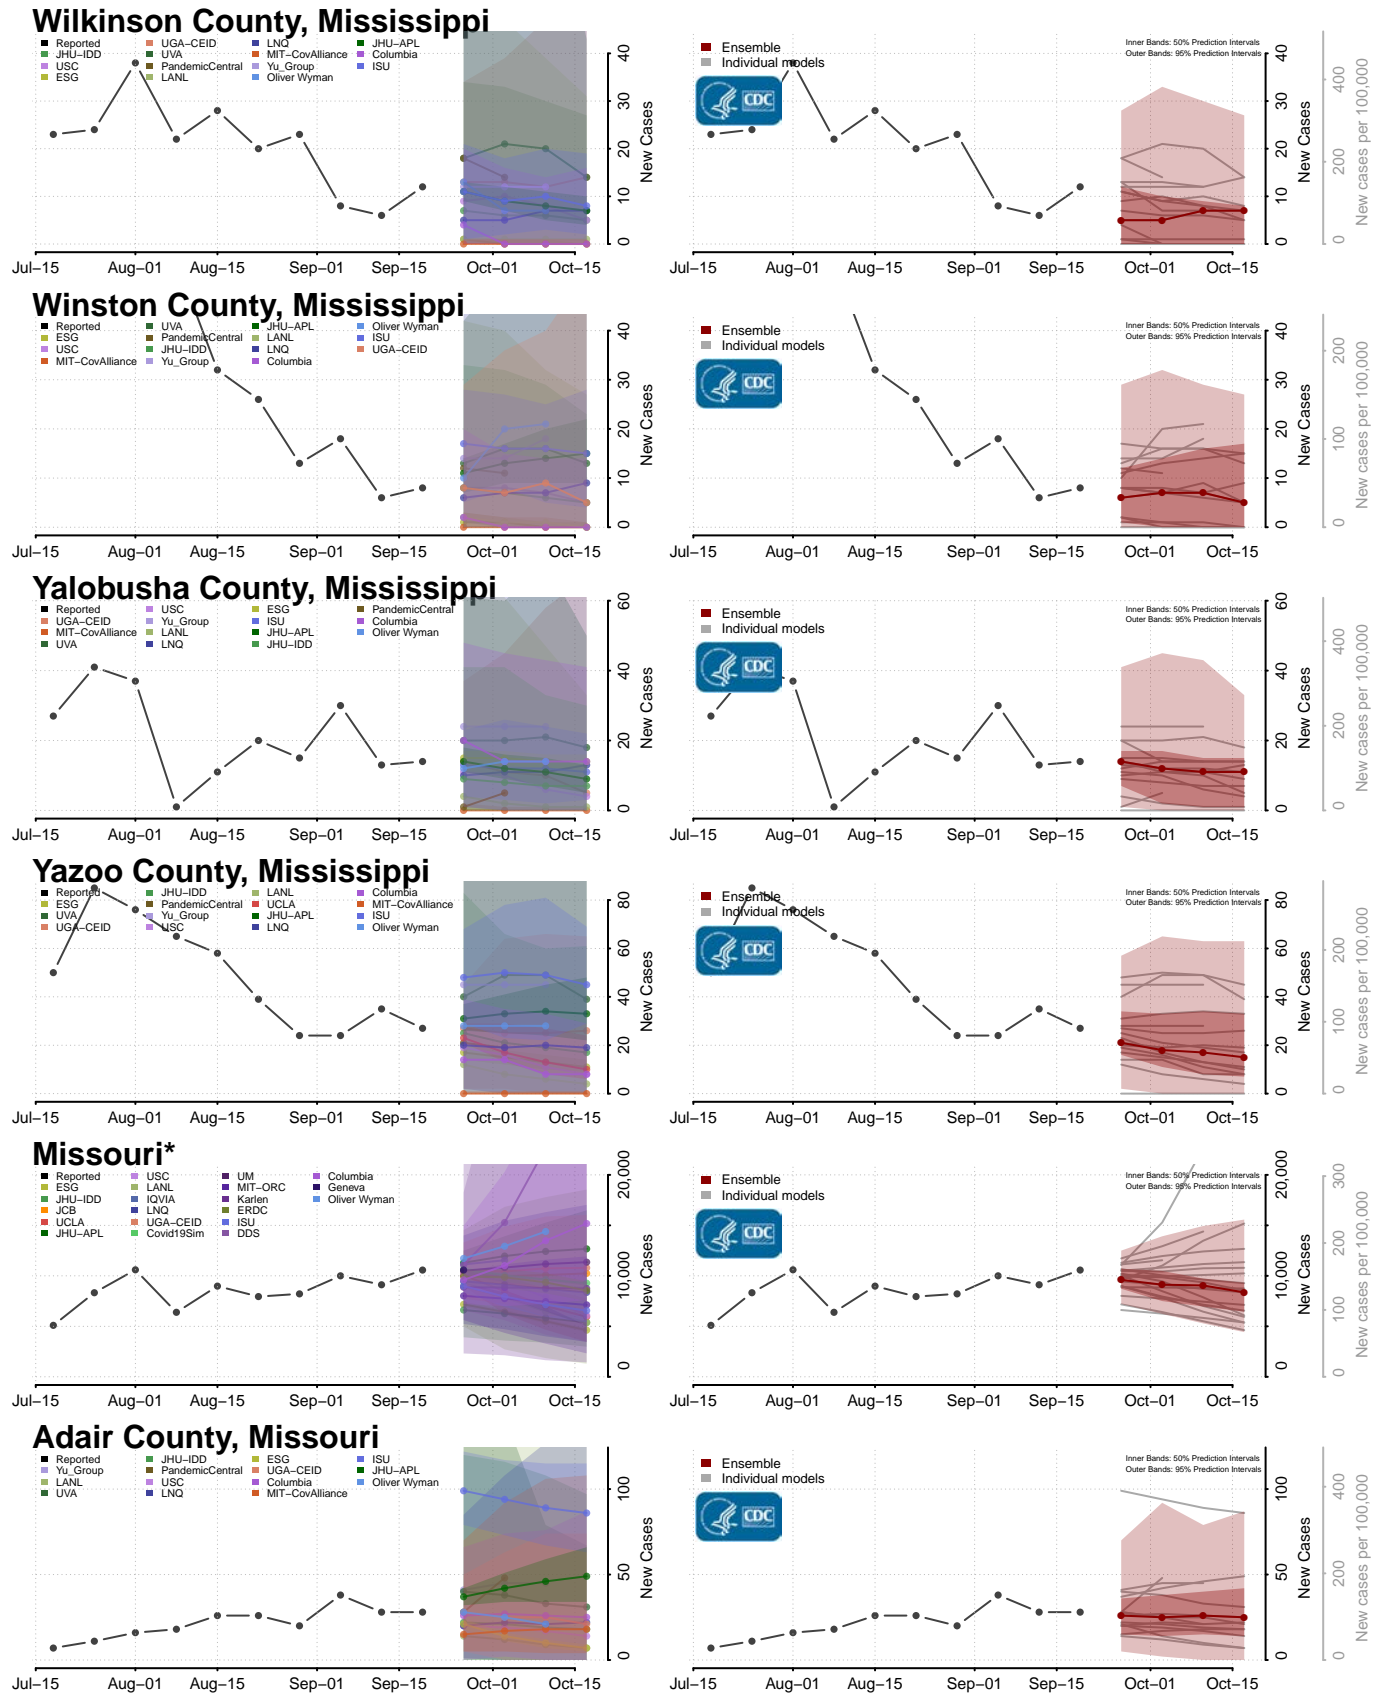

*New weekly cases may decrease in this location over the next four weeks. For these locations, the ensemble forecast indicates a probability of 0.75 or greater that fewer cases will be reported in week four of the forecast than in the last reported week.