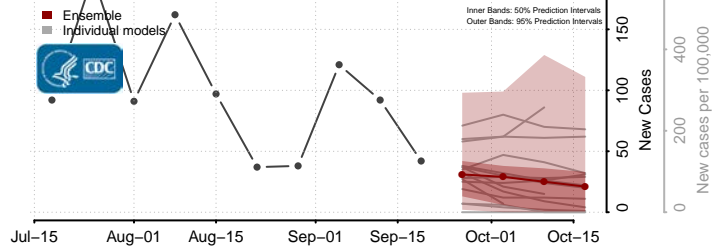

Evangeline County, Louisiana