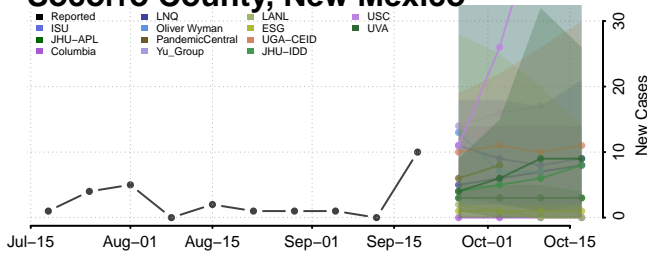

Socorro County, New Mexico