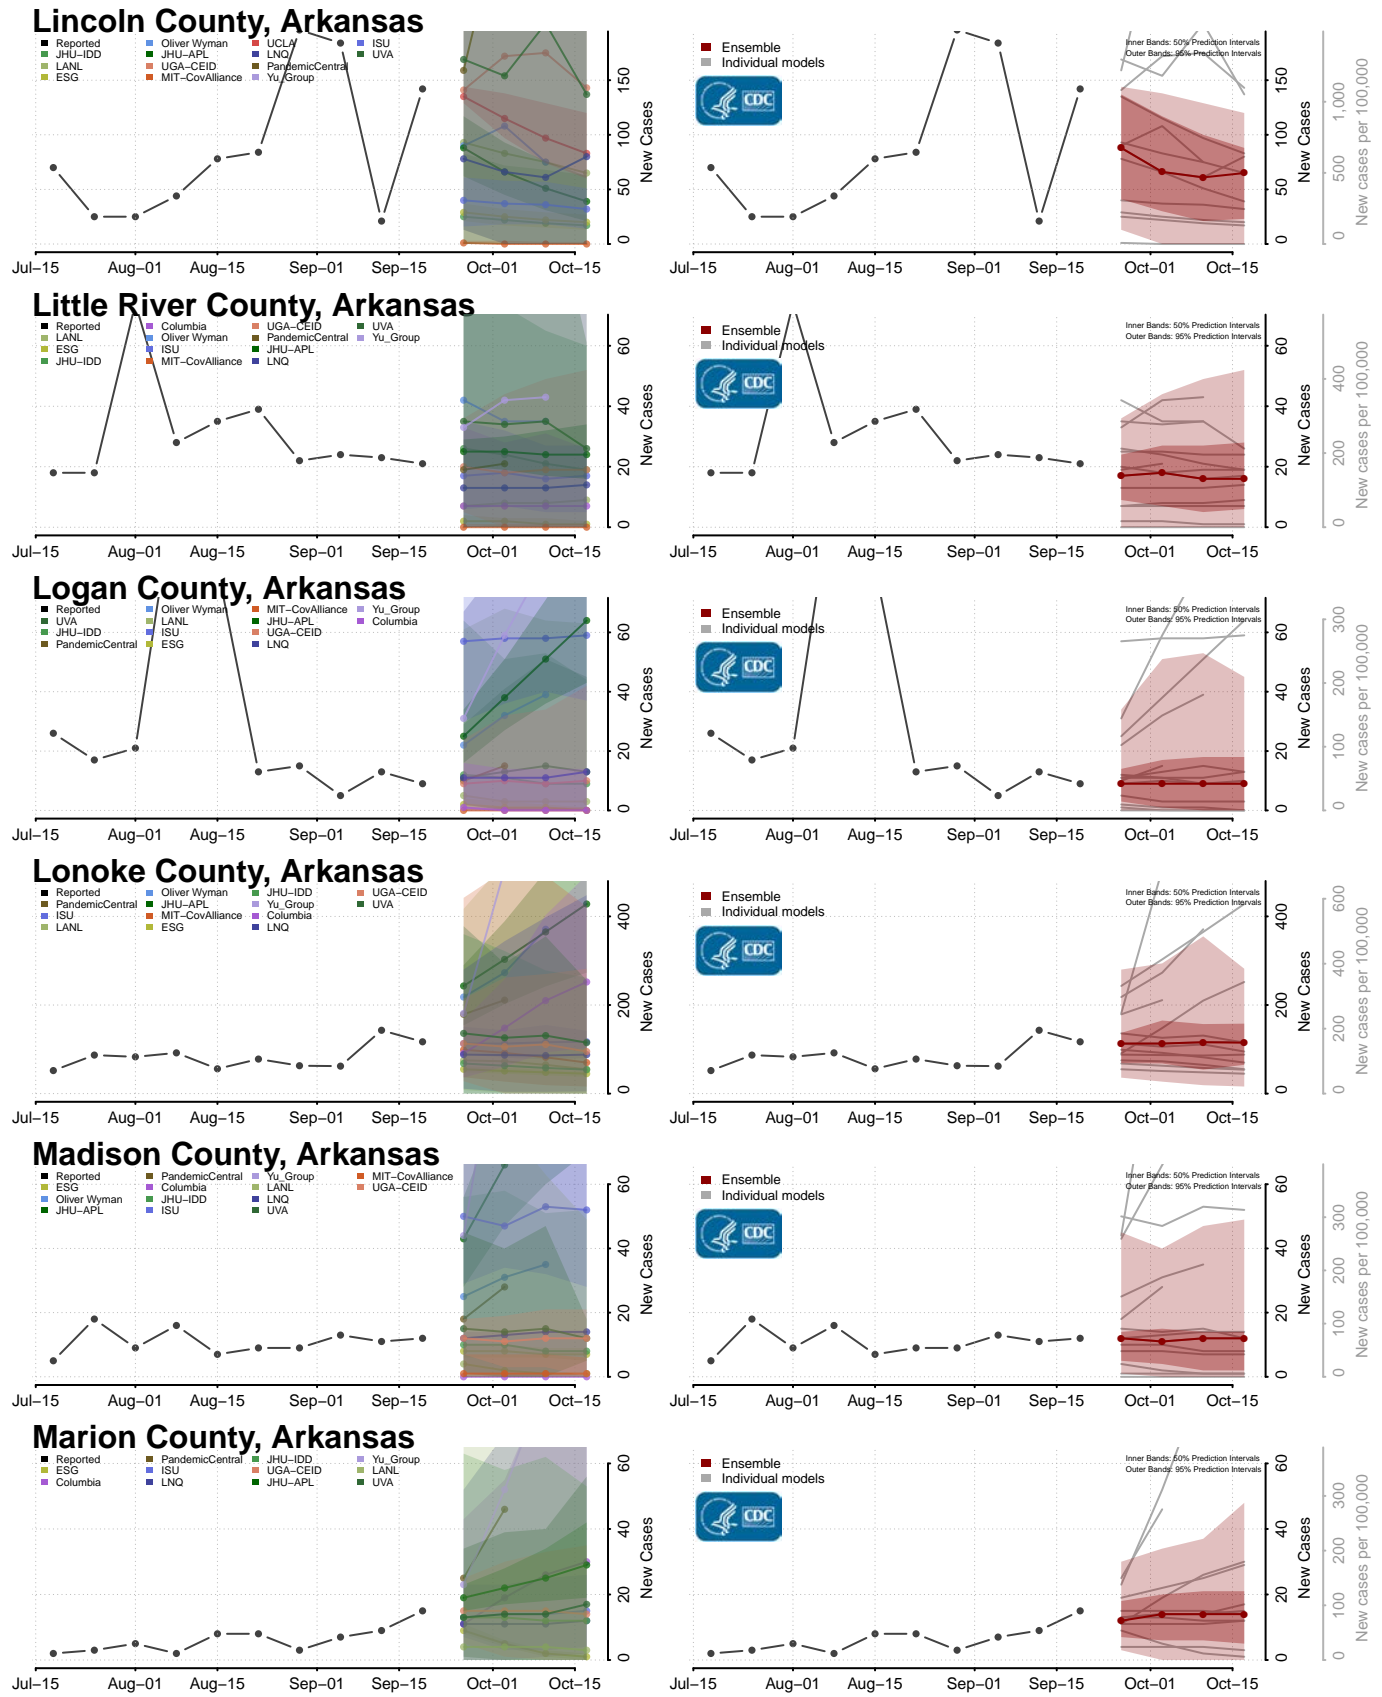

### Chicot County, Arkansas

\*New weekly cases may decrease in this location over the next four weeks. For these locations, the ensemble forecast indicates a probability of 0.75 or greater that fewer cases will be reported in week four of the forecast than in the last reported week.