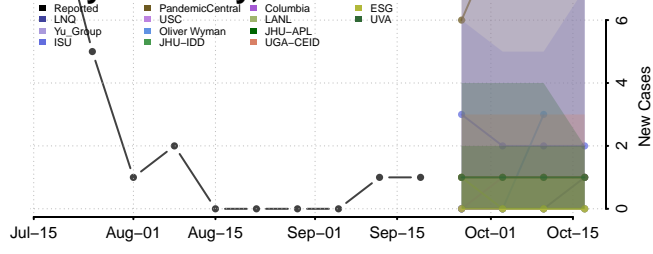

Thayer County, Nebraska