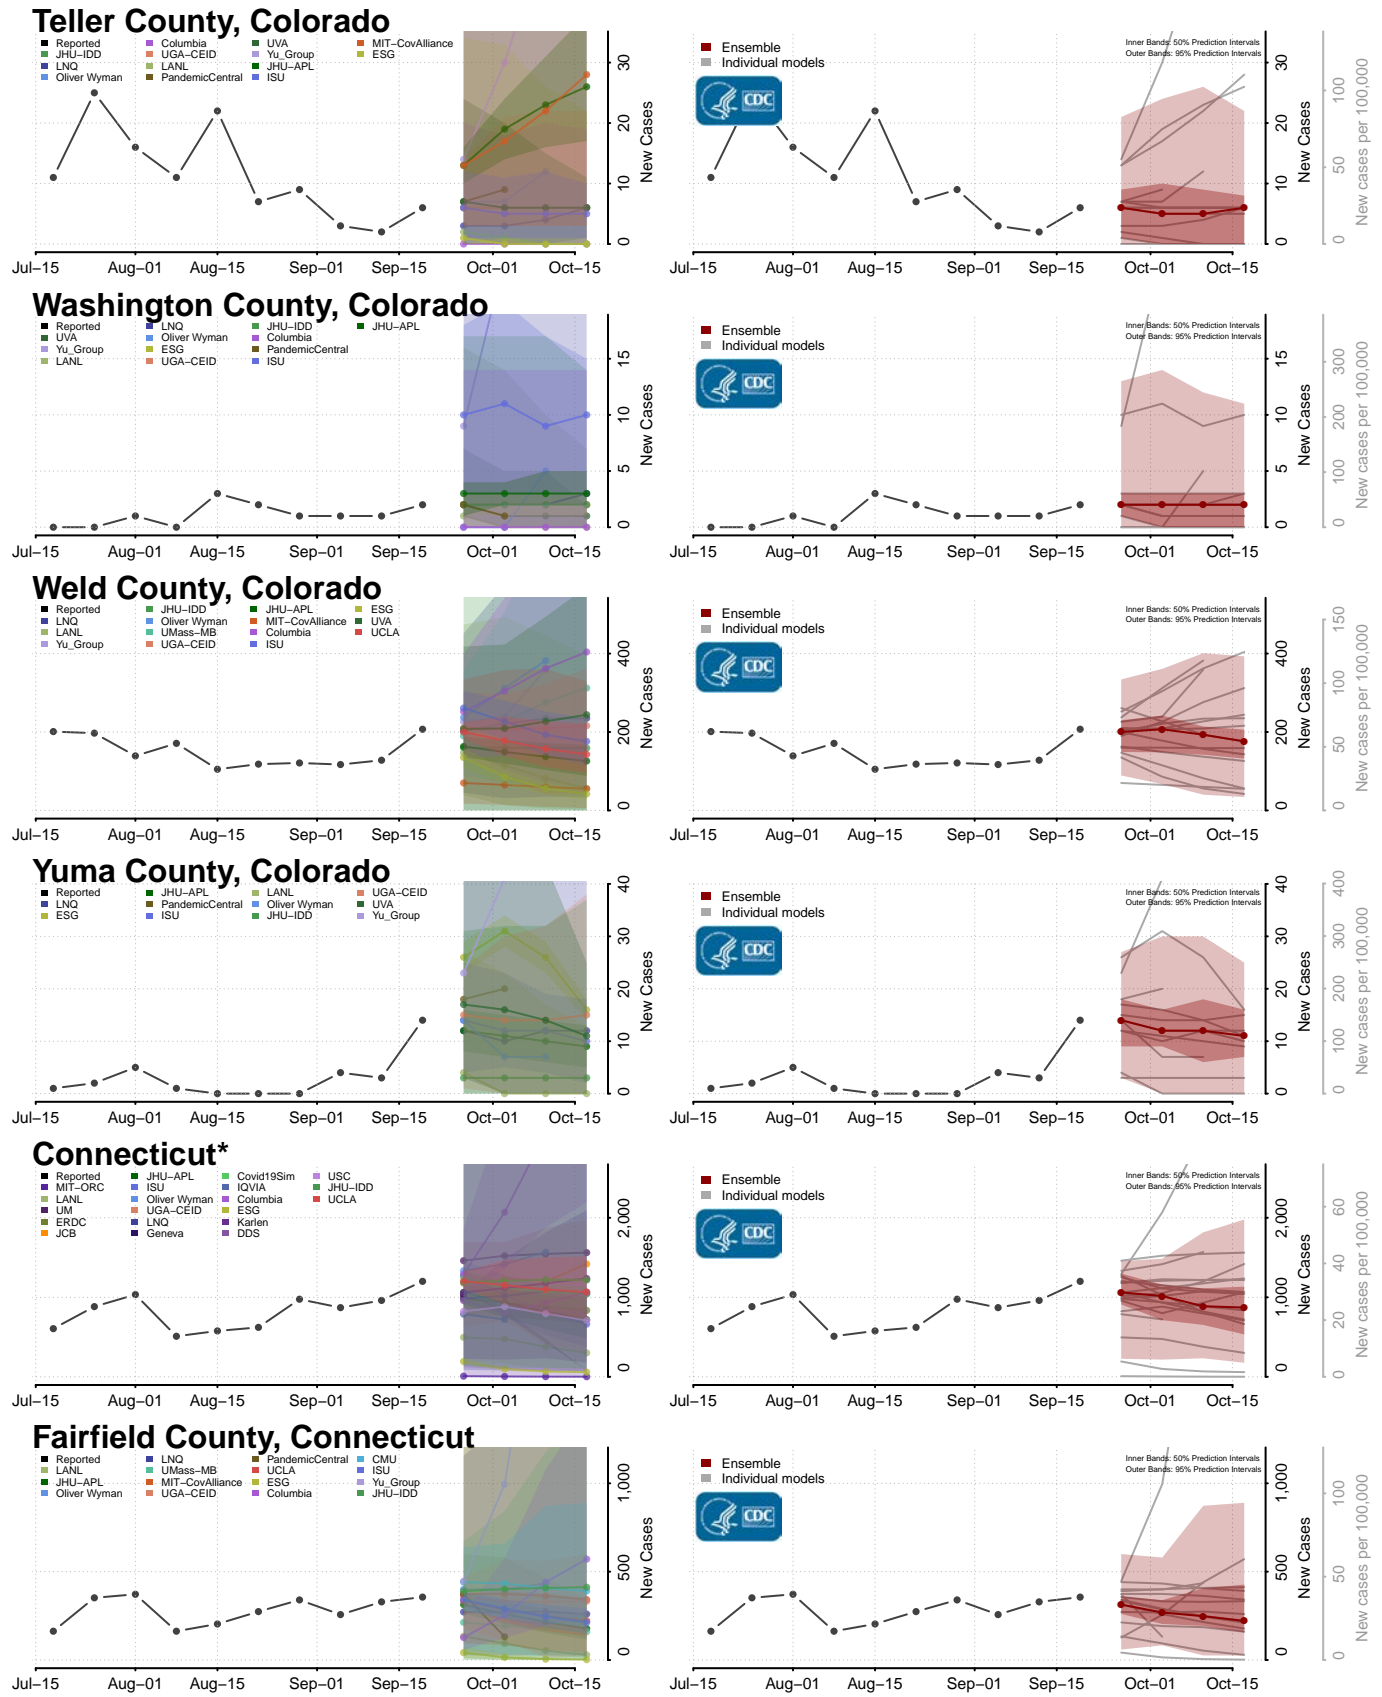

*New weekly cases may decrease in this location over the next four weeks. For these locations, the ensemble forecast indicates a probability of 0.75 or greater that fewer cases will be reported in week four of the forecast than in the last reported week.