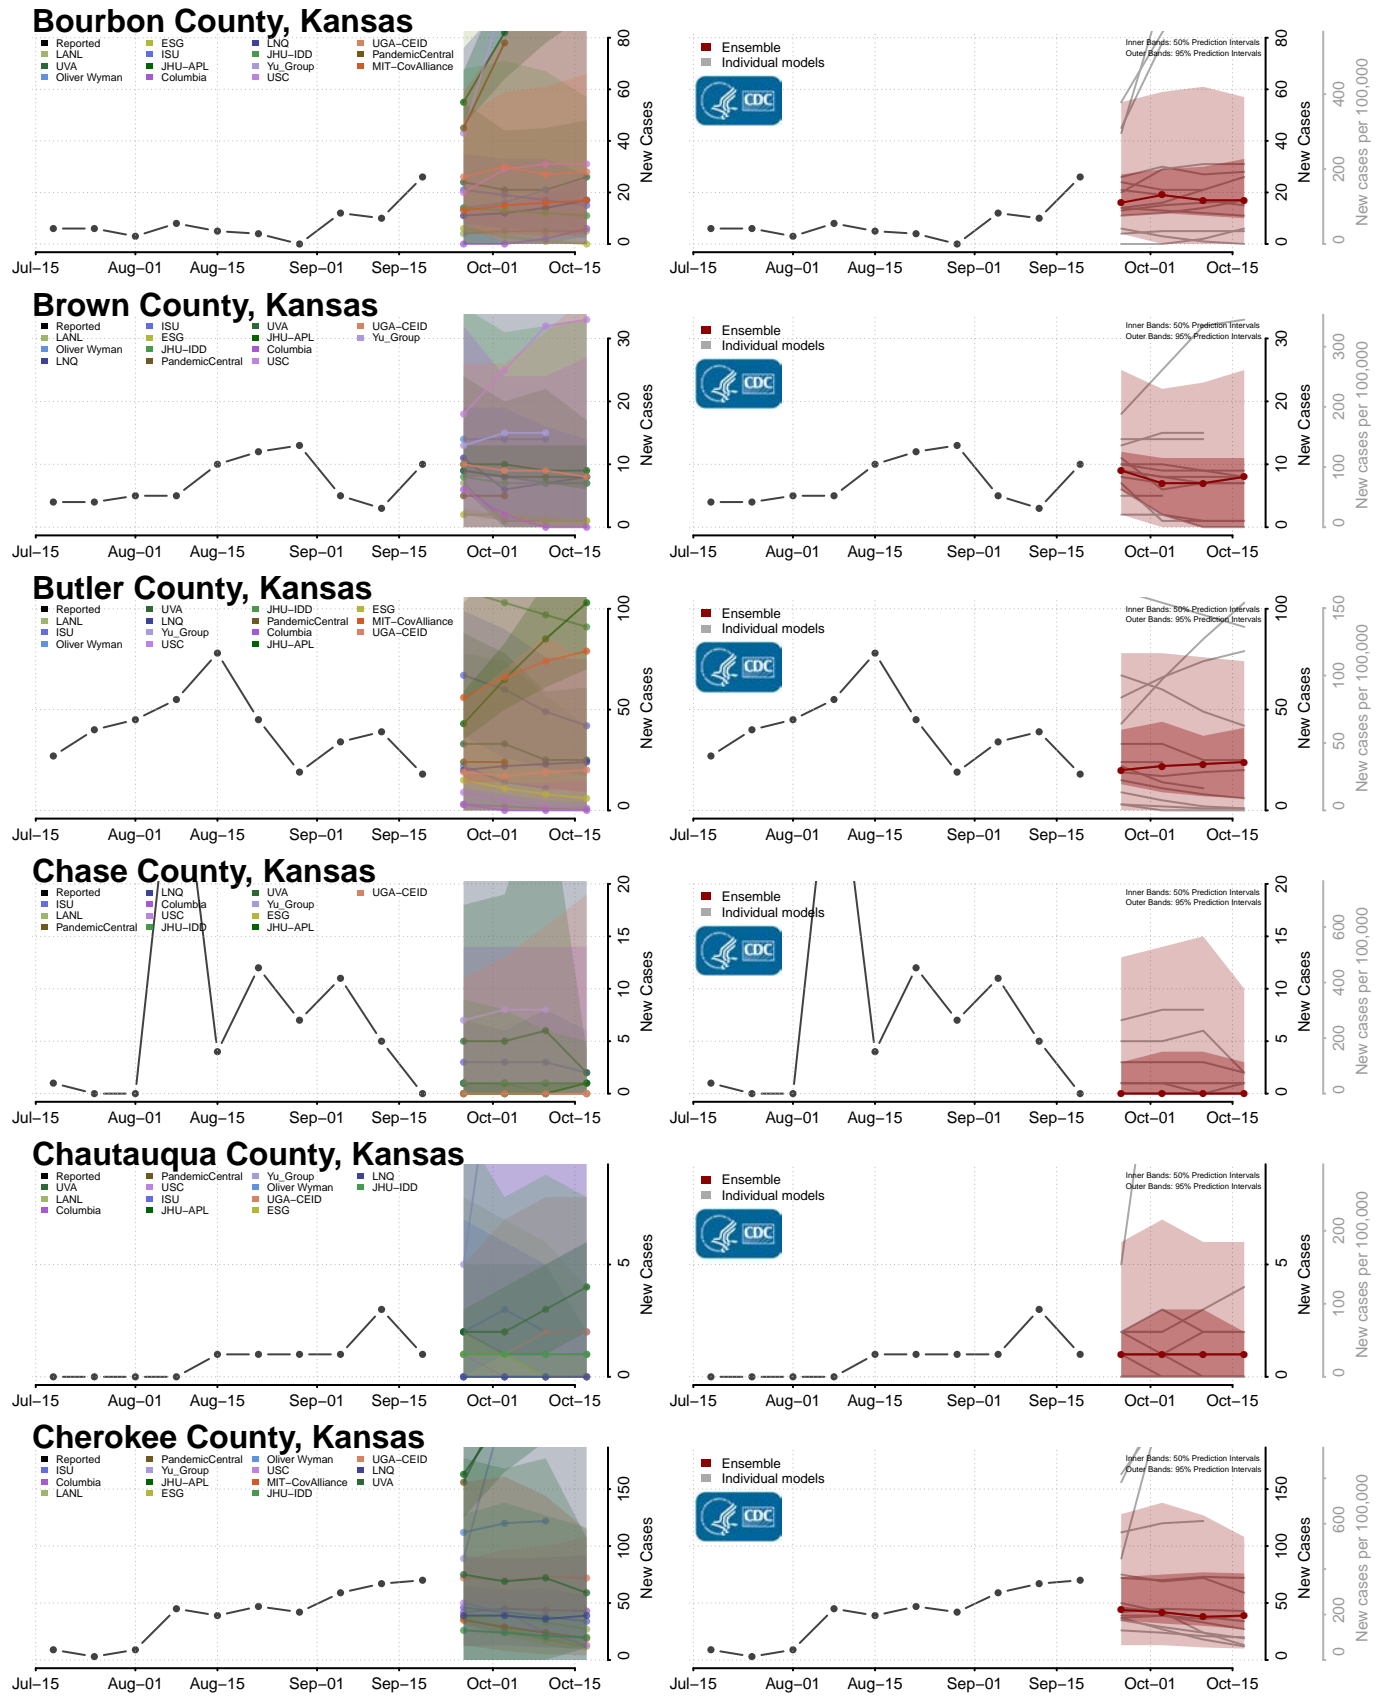

### Madison County, Indiana