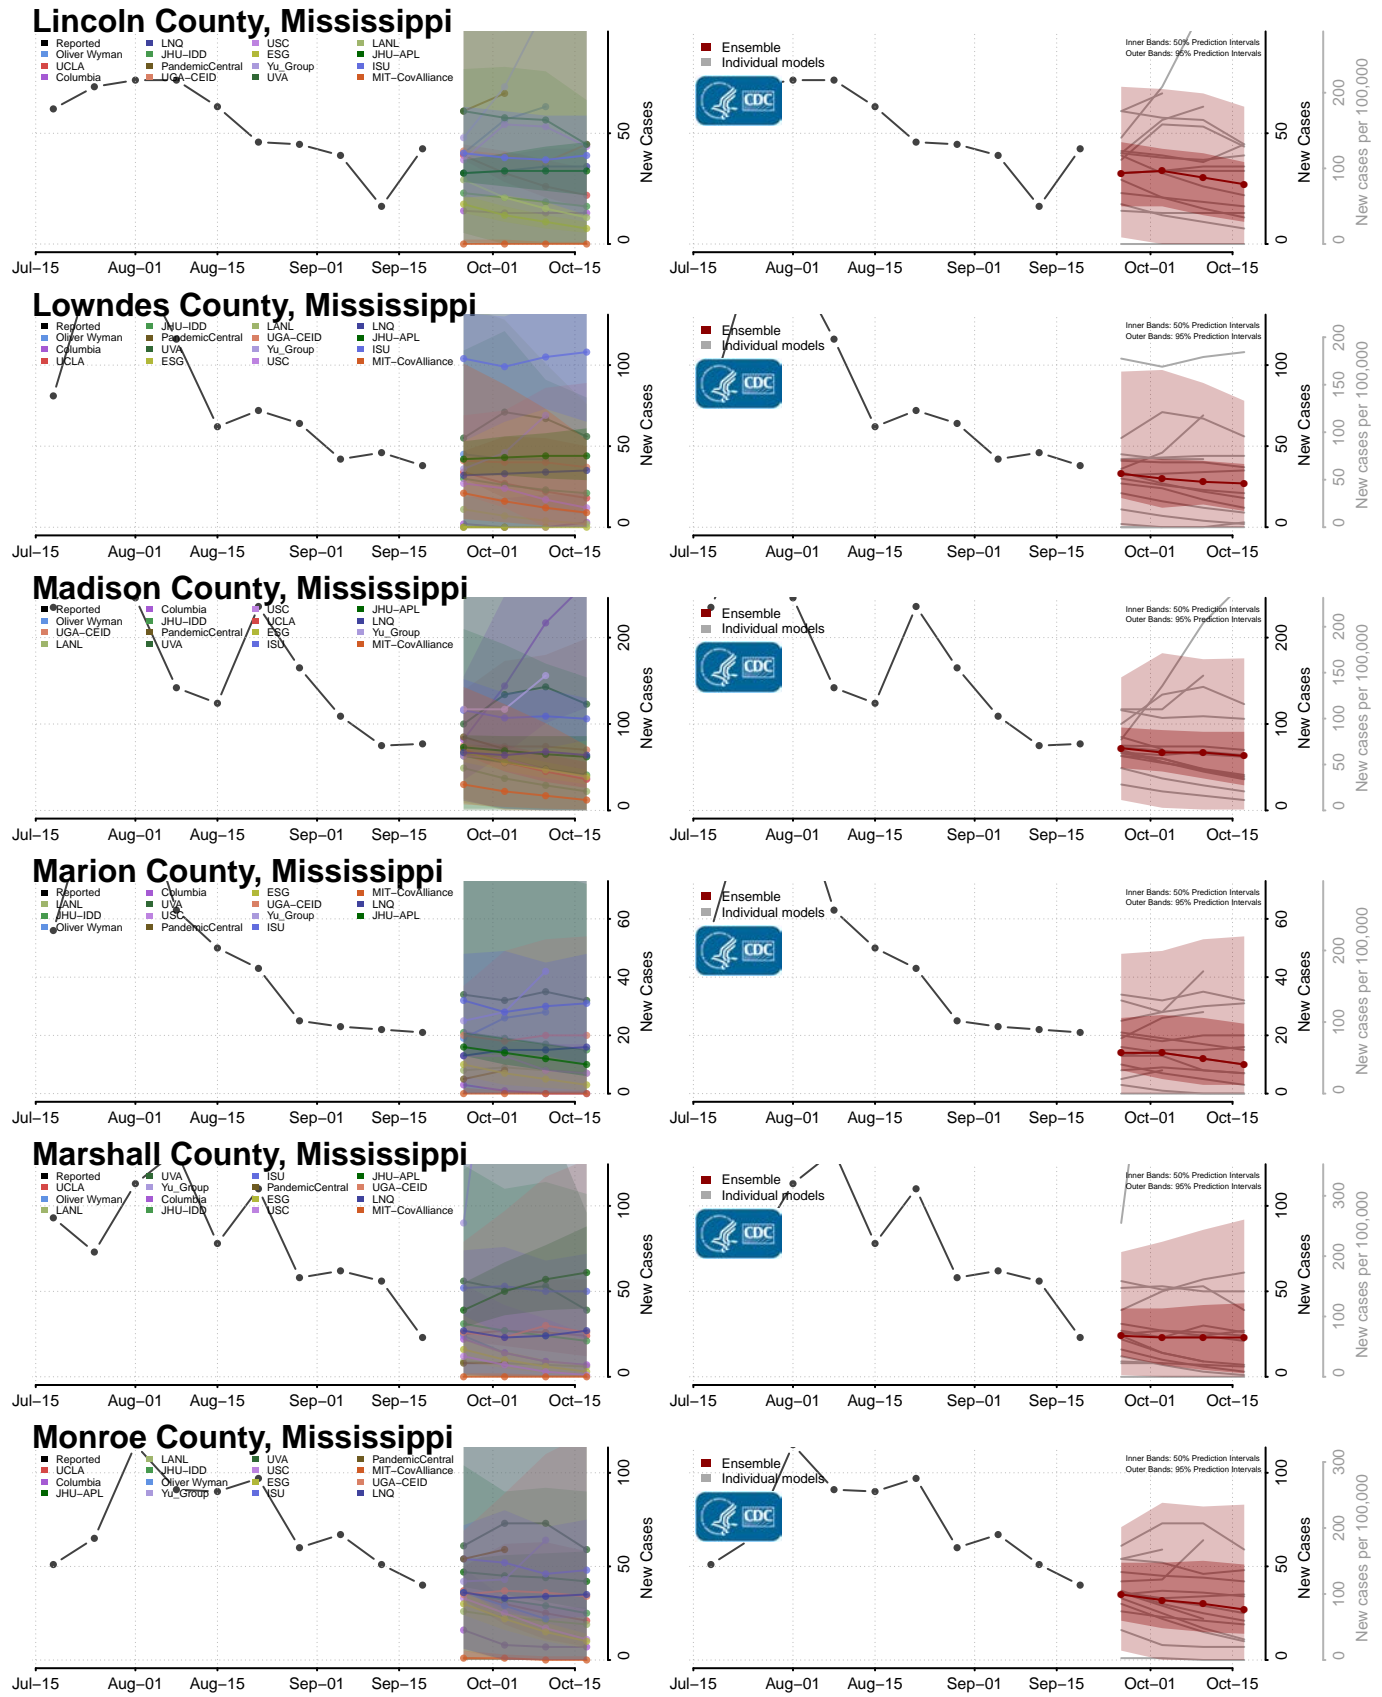

### Redwood County, Minnesota