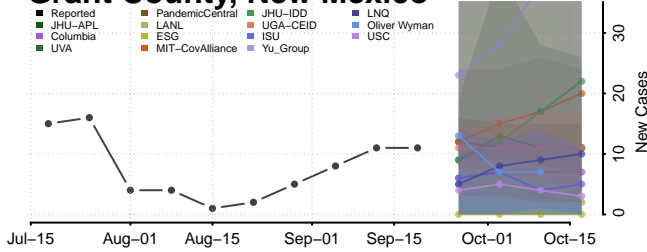

Grant County, New Mexico