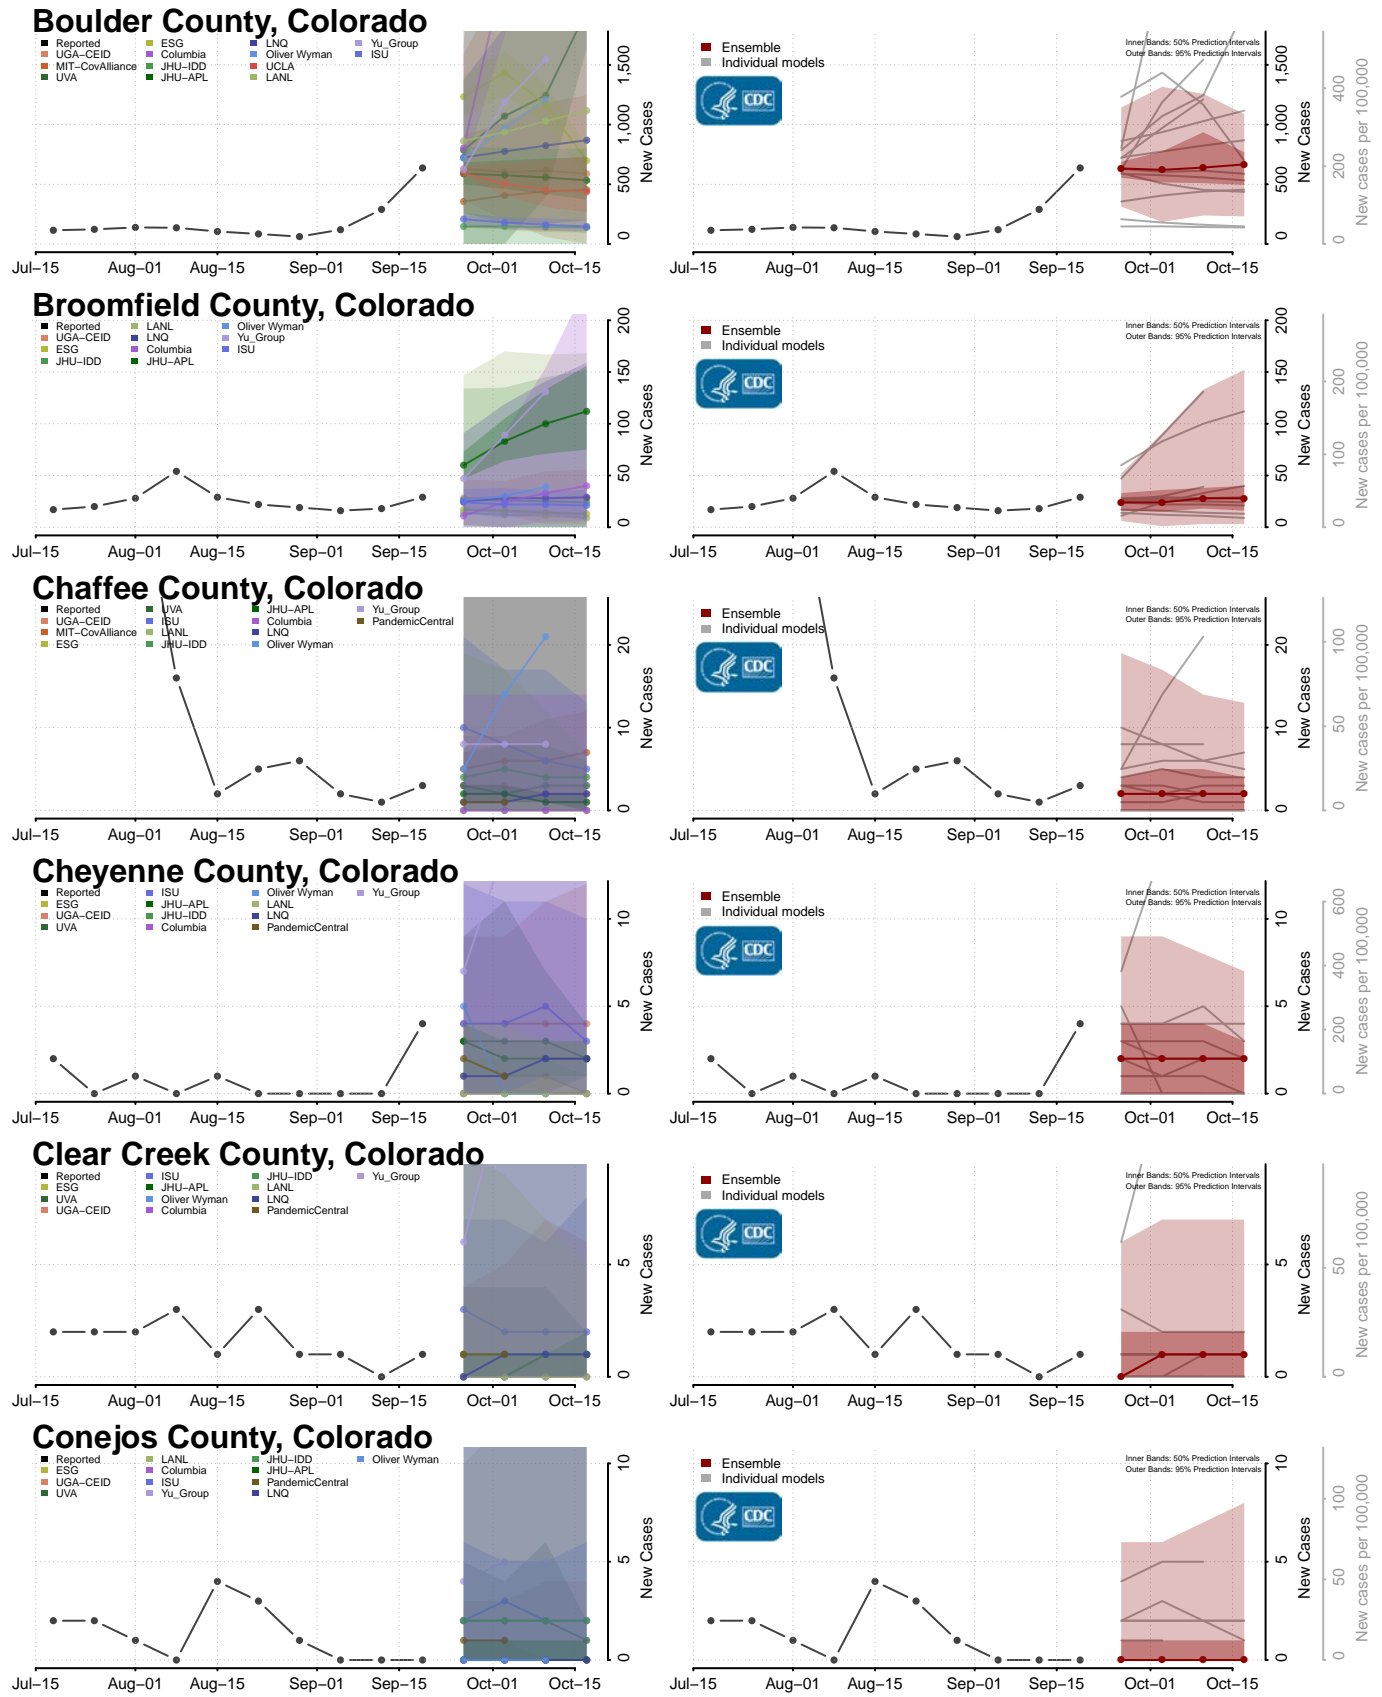

### Jefferson County, Colorado