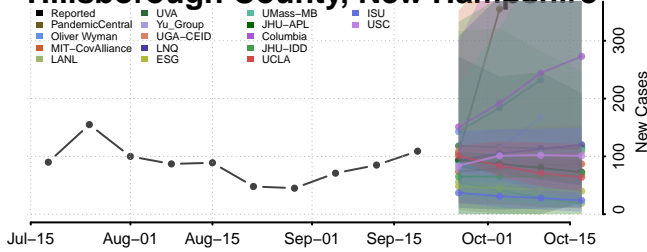

Hillsborough County, New Hampshire