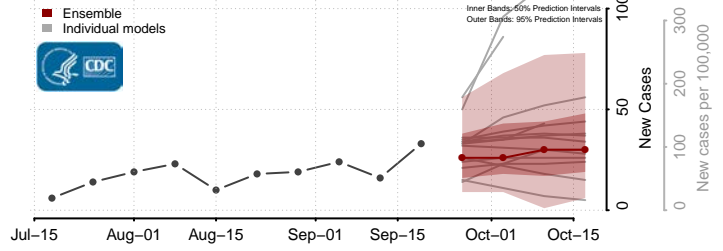

Polk County, Minnesota