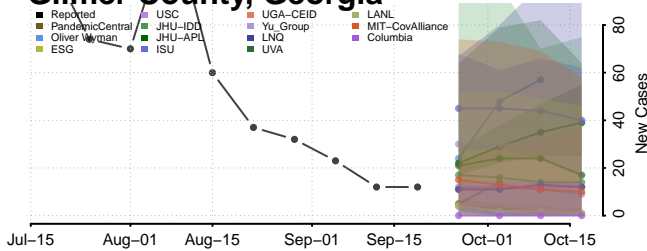

Gilmer County, Georgia