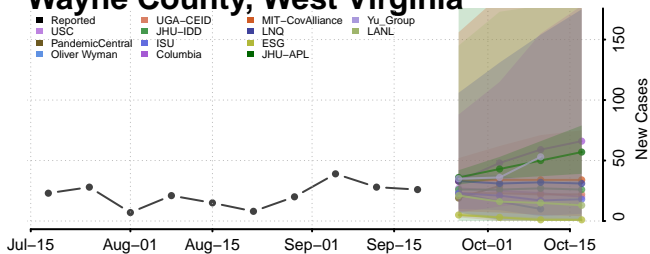

Wayne County, West Virginia