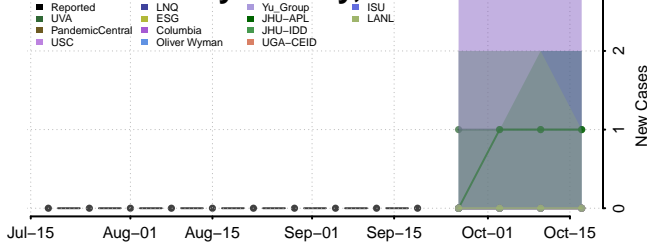

Golden Valley County, Montana