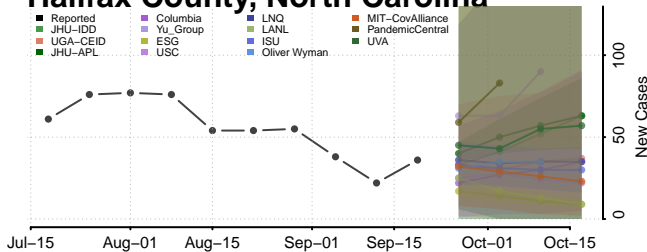

Halifax County, North Carolina