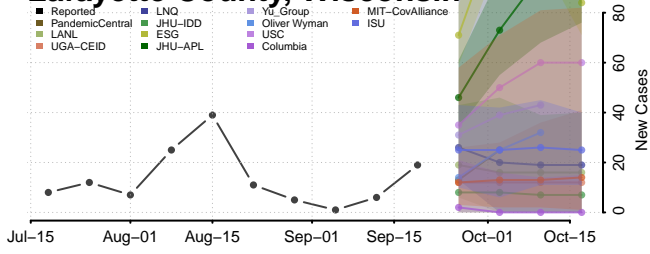

Lafayette County, Wisconsin