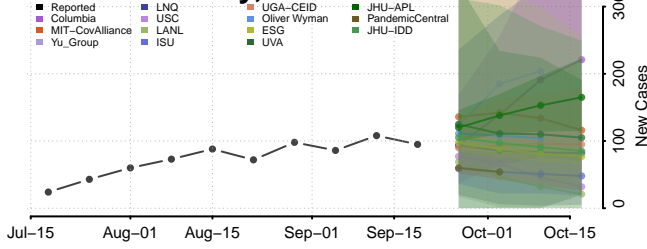

Buffalo County, Nebraska