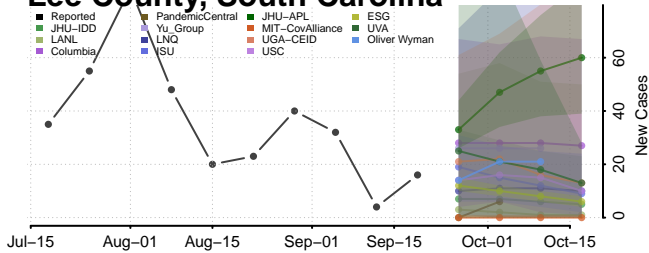

Lee County, South Carolina