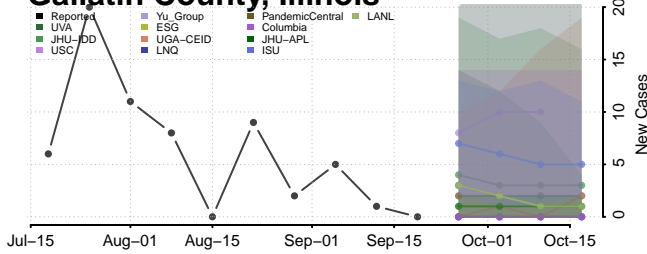

Gallatin County, Illinois