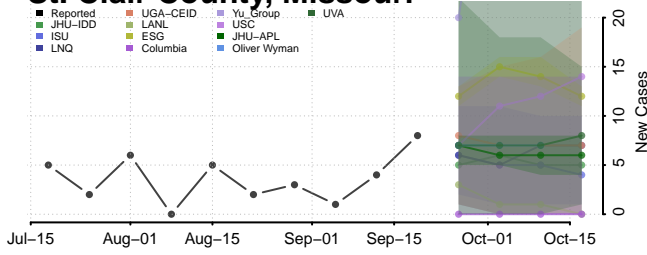

St. Clair County, Missouri