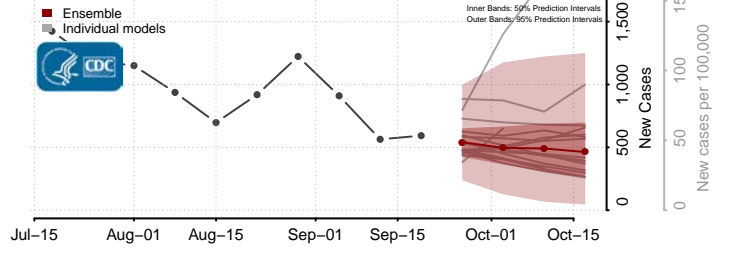

Wake County, North Carolina