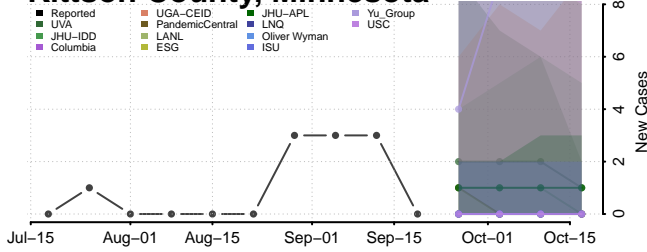

Kittson County, Minnesota