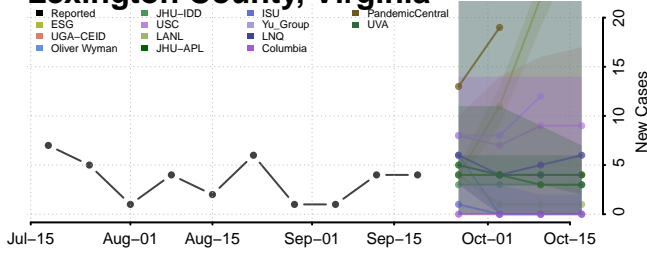

Lexington County, Virginia