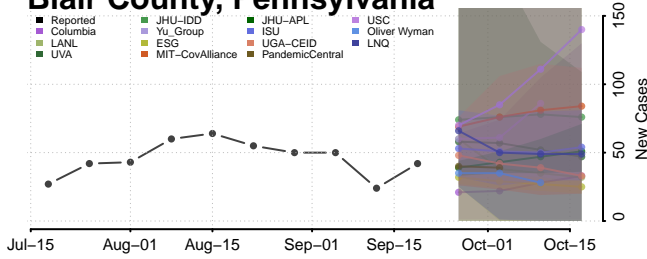

Blair County, Pennsylvania