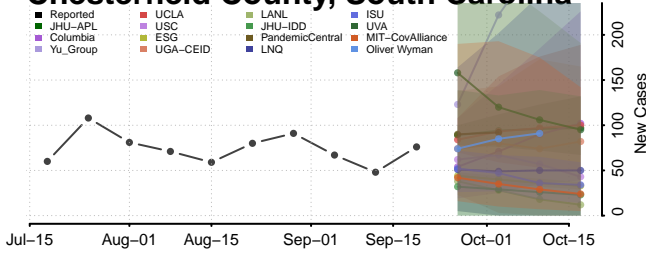

Chesterfield County, South Carolina