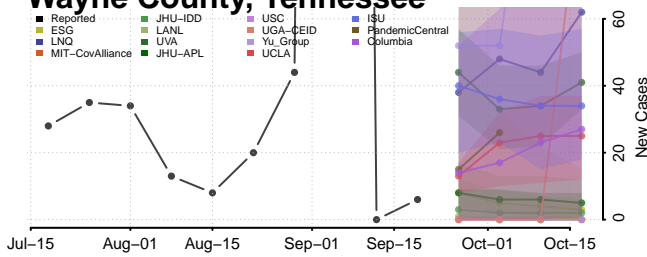

Wayne County, Tennessee