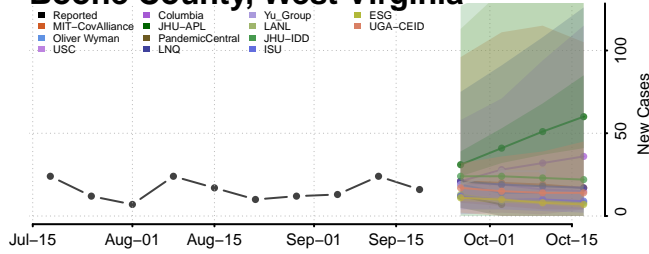

Boone County, West Virginia