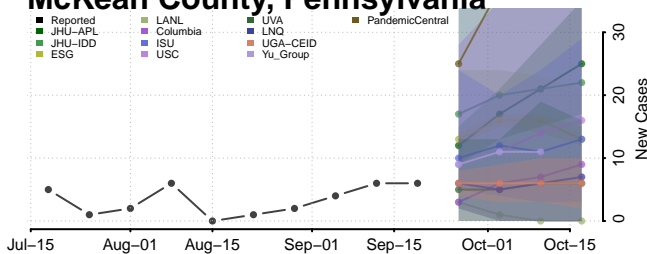

McKean County, Pennsylvania