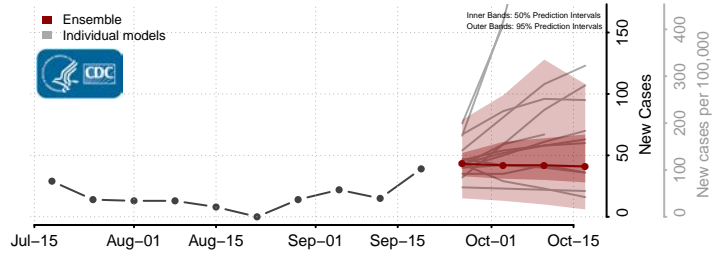

Douglas County, Minnesota