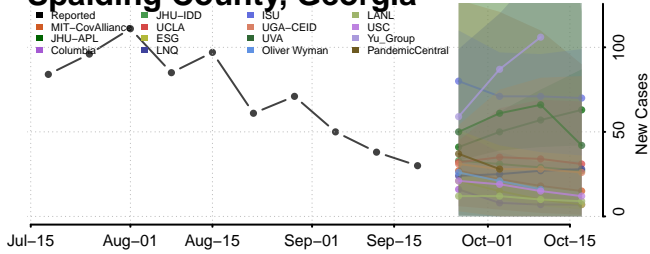

Spalding County, Georgia