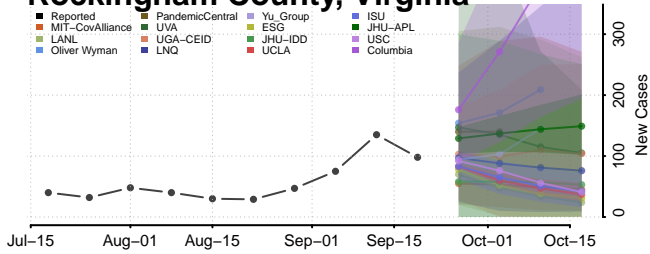

Rockingham County, Virginia