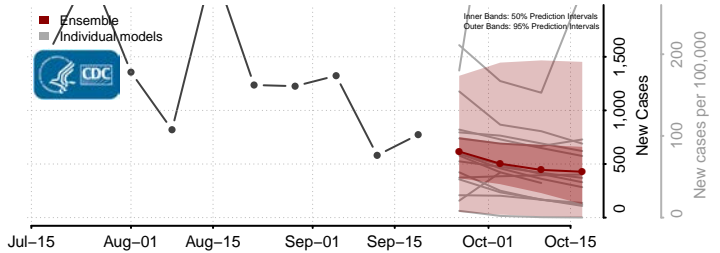

San Joaquin County, California