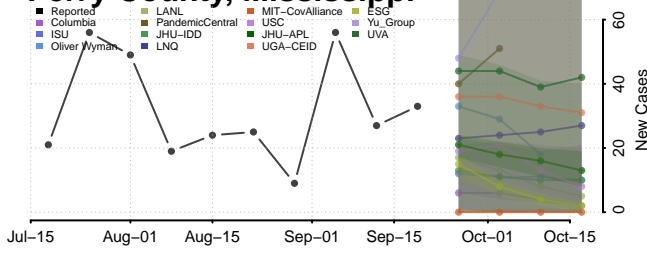

Perry County, Mississippi