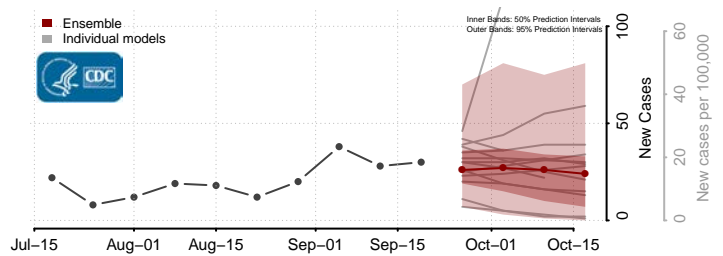

Middlesex County, Connecticut