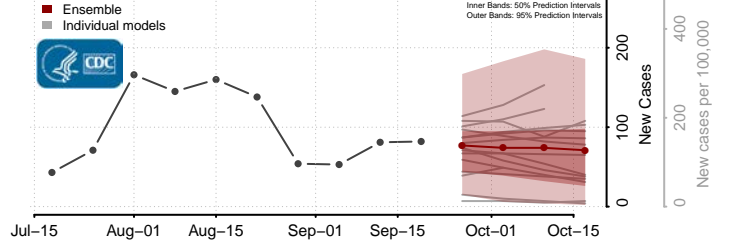

Taney County, Missouri