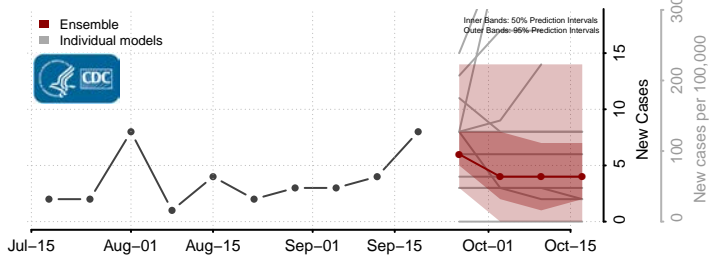

Bottineau County, North Dakota