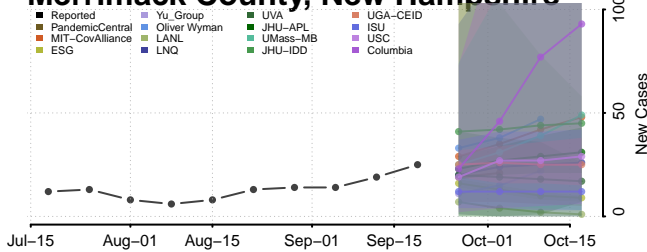

Merrimack County, New Hampshire