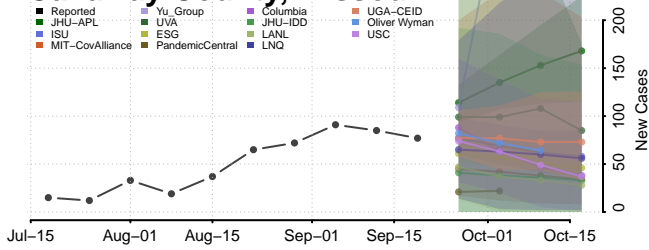

Callaway County, Missouri