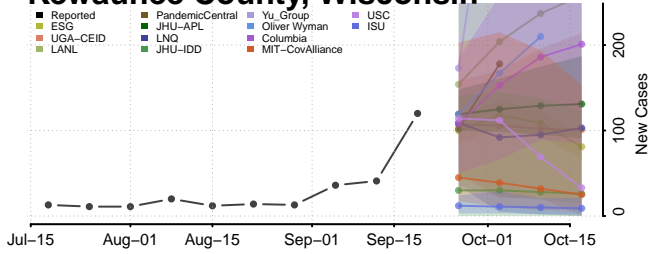

### La Crosse County, Wisconsin