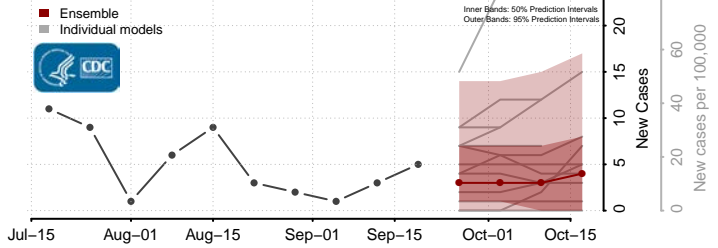

Garrett County, Maryland