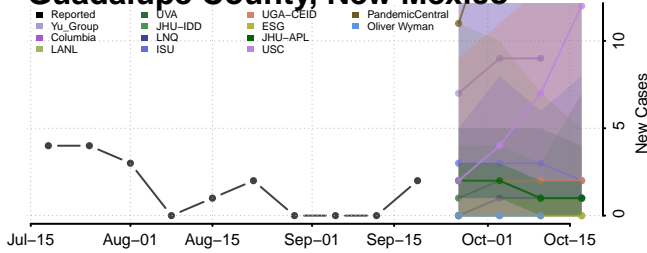

Guadalupe County, New Mexico