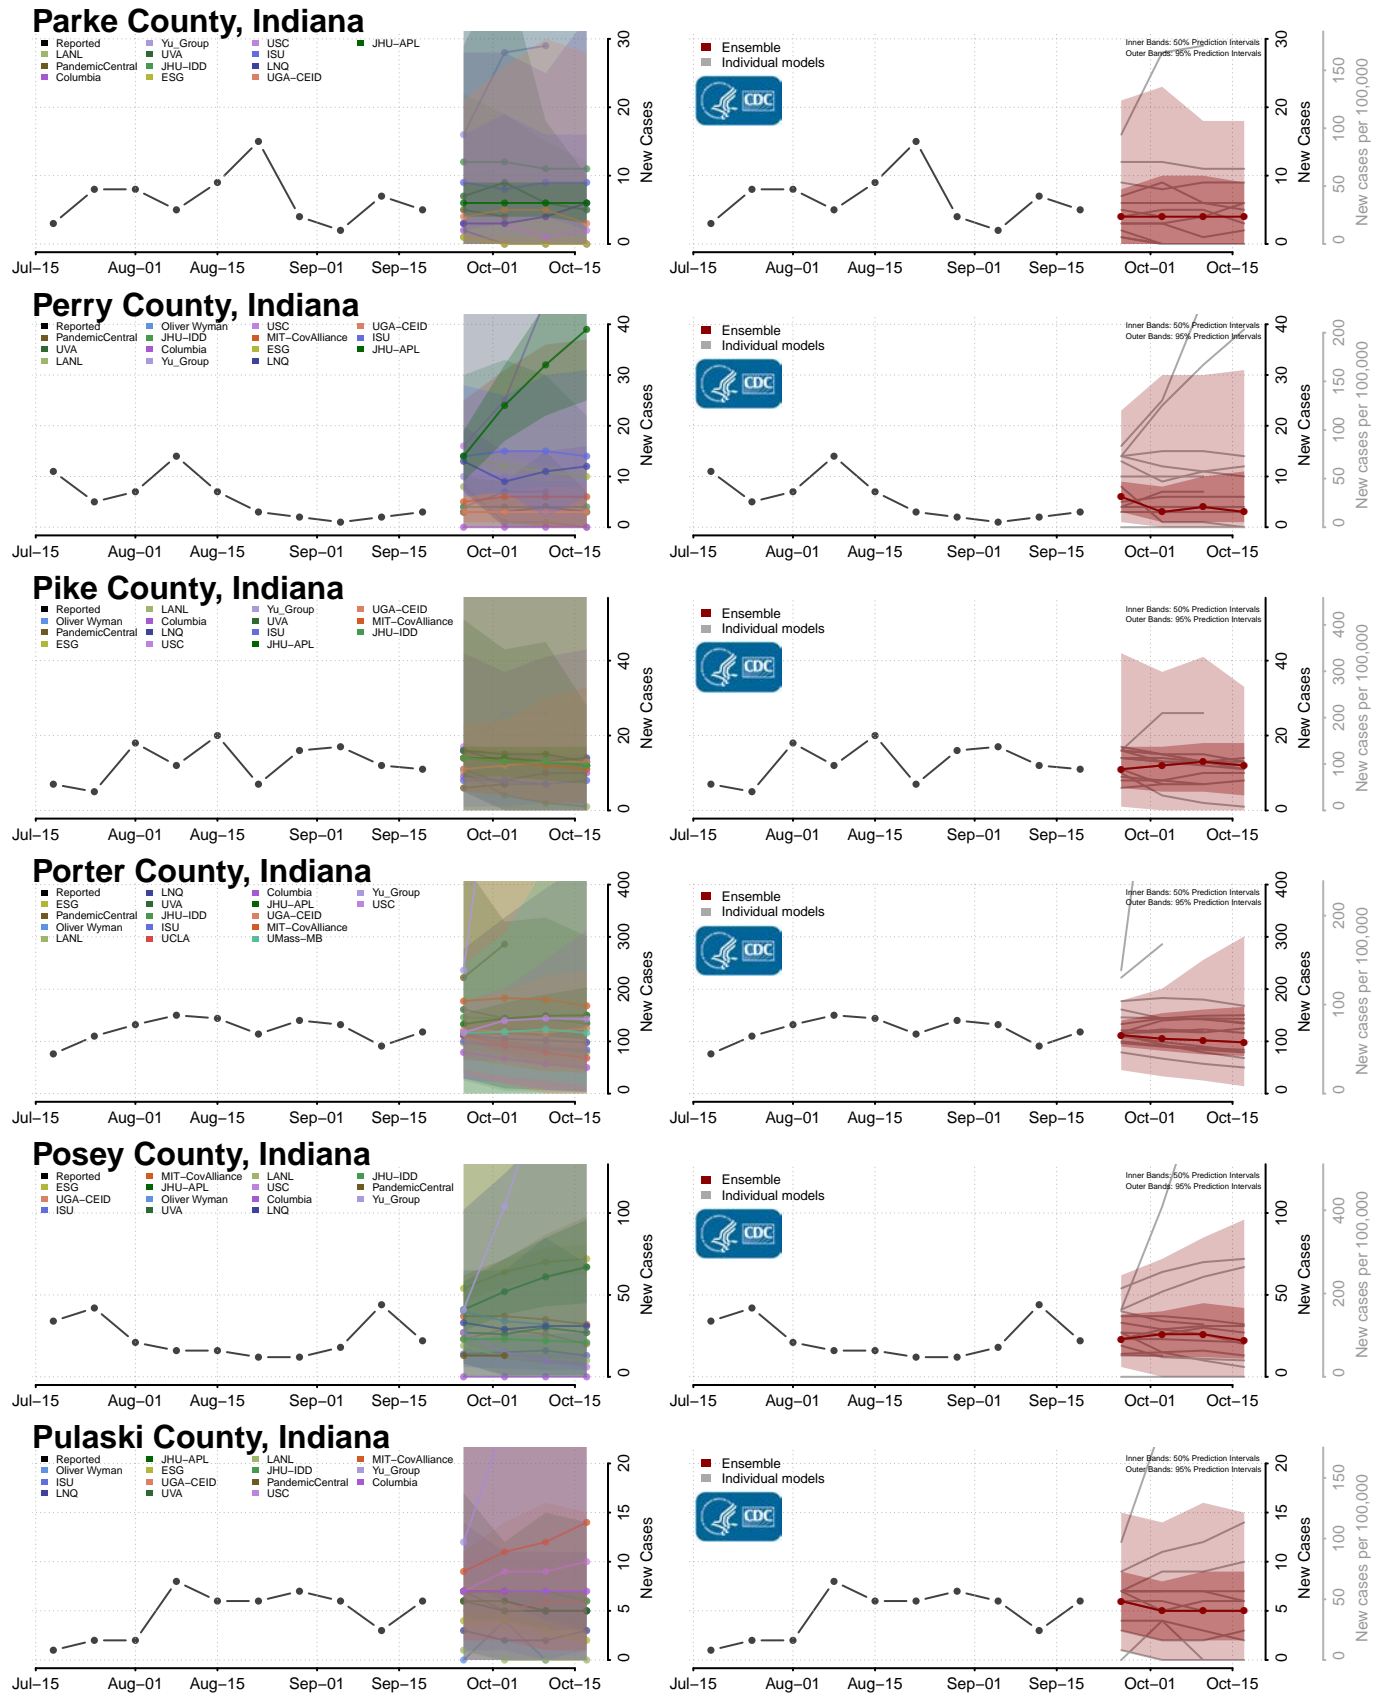

### Madison County, Indiana