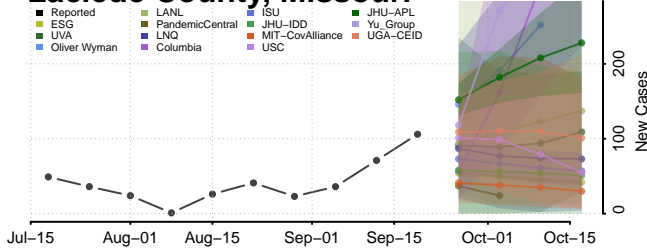

Laclede County, Missouri