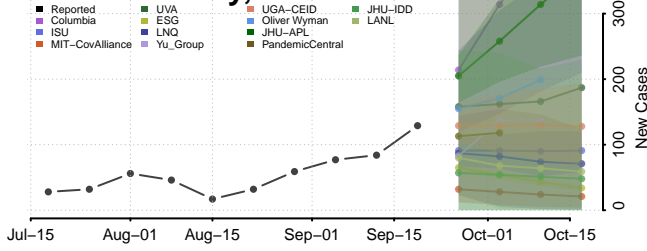

Boone County, Arkansas