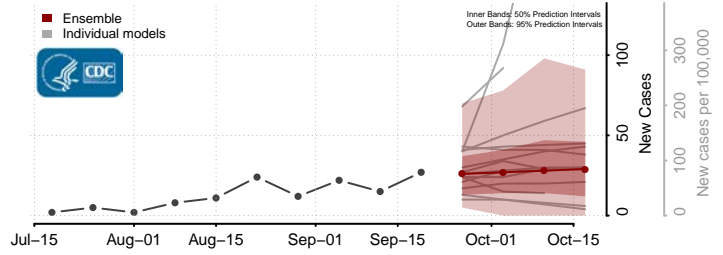

Fulton County, Illinois