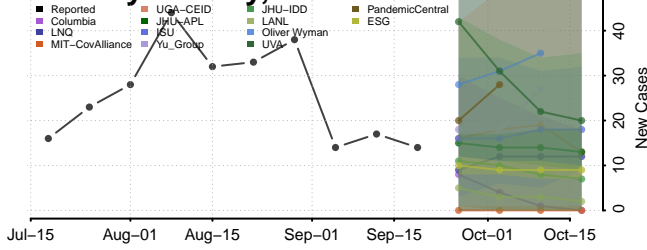

Bradley County, Arkansas