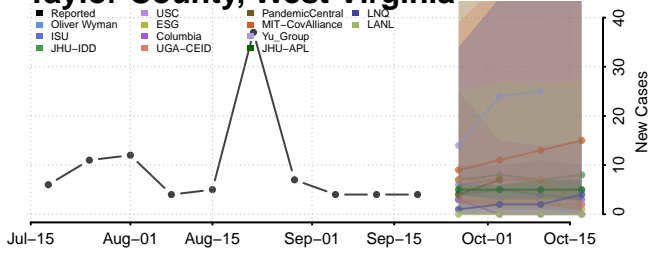

Taylor County, West Virginia