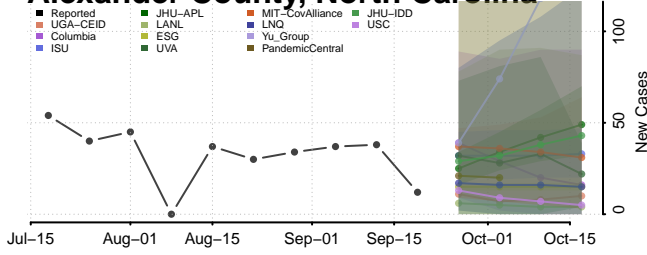

Alexander County, North Carolina