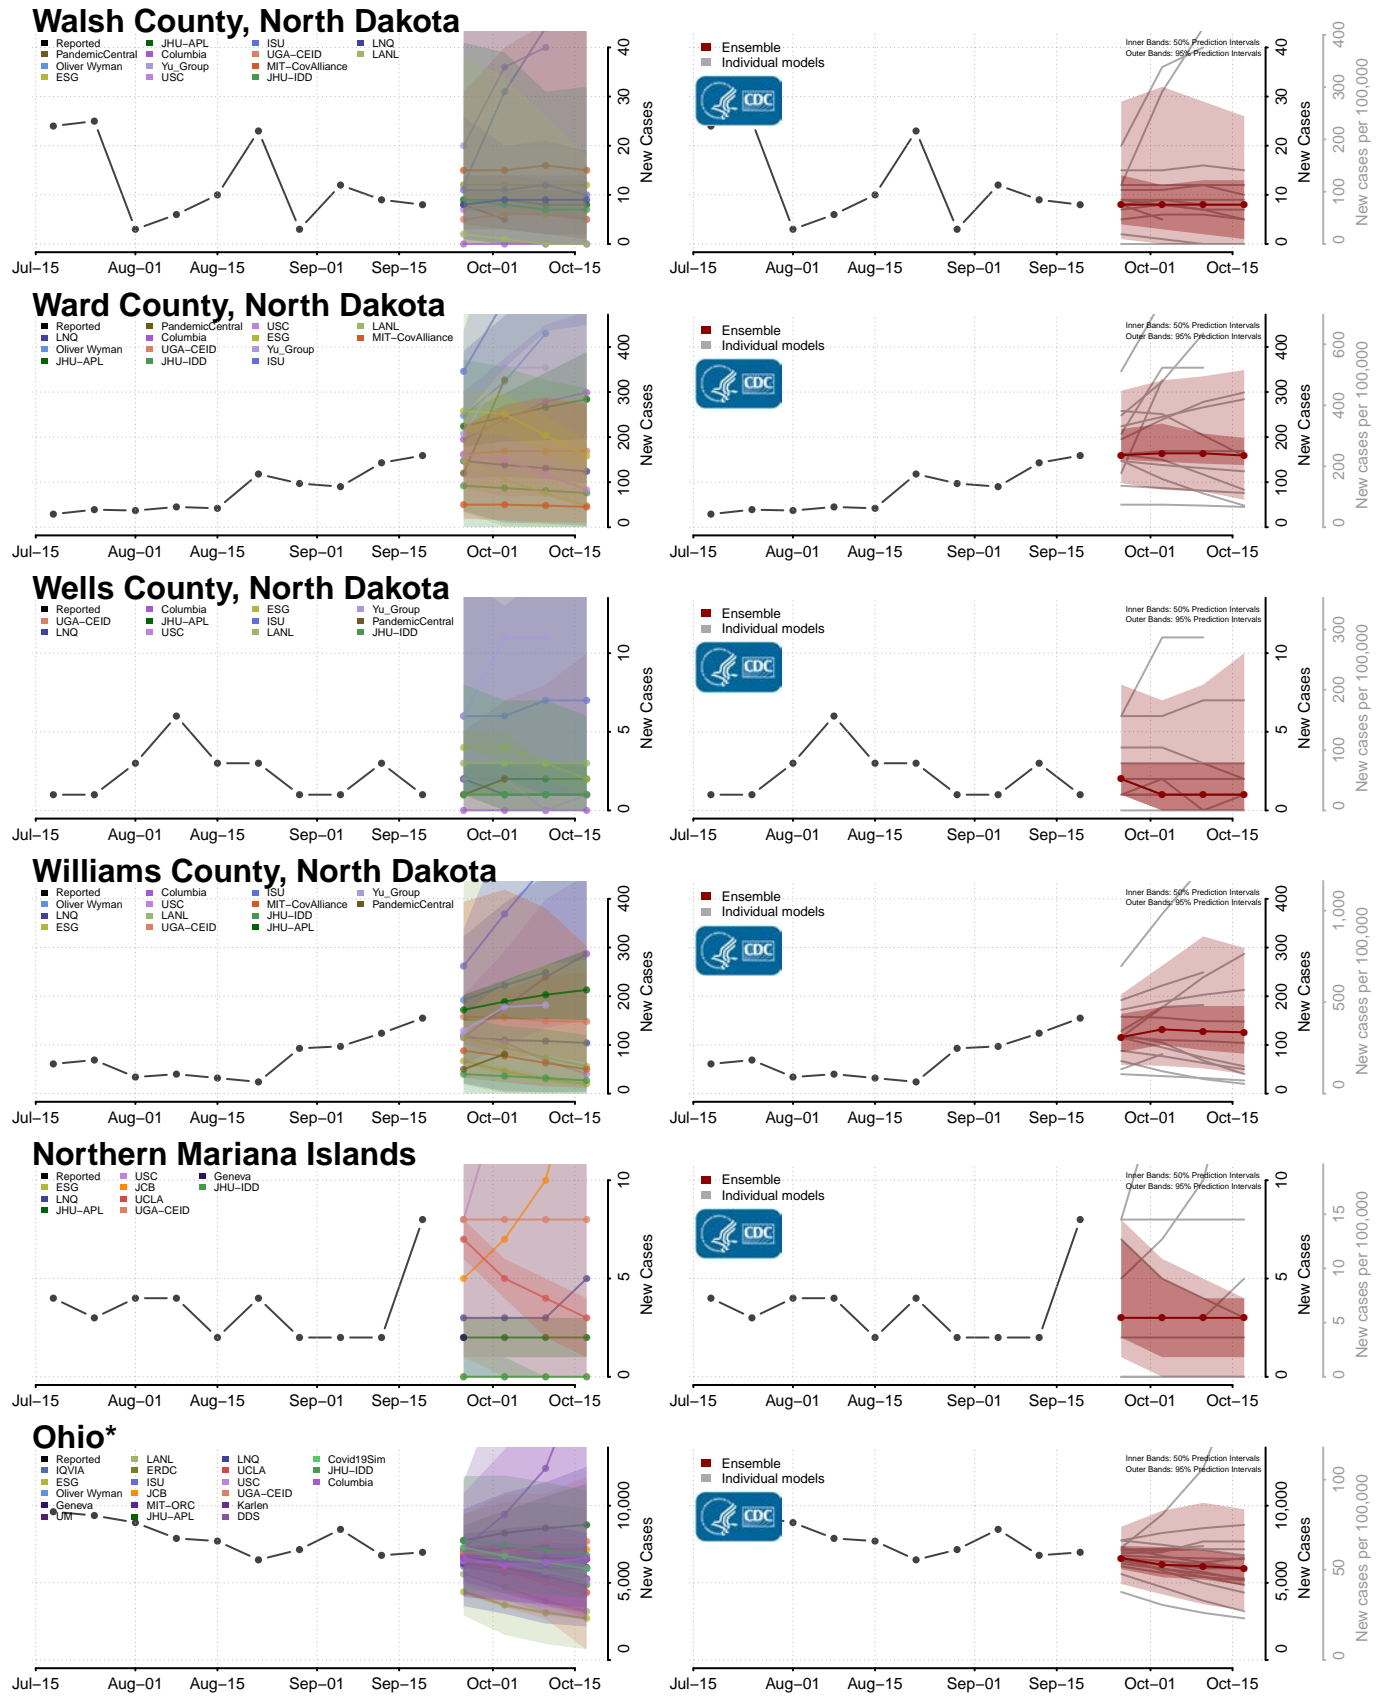

*New weekly cases may decrease in this location over the next four weeks. For these locations, the ensemble forecast indicates a probability of 0.75 or greater that fewer cases will be reported in week four of the forecast than in the last reported week.