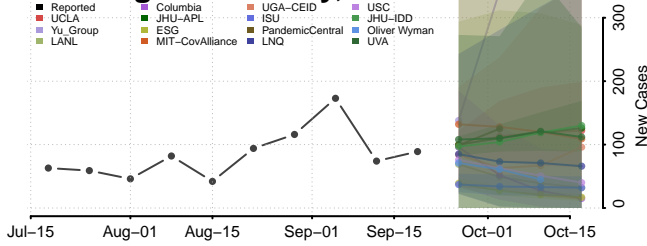

Rockingham County, North Carolina