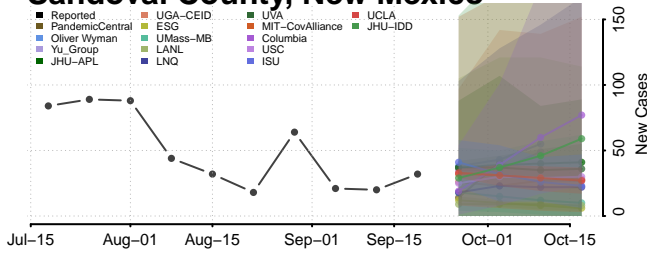

Sandoval County, New Mexico