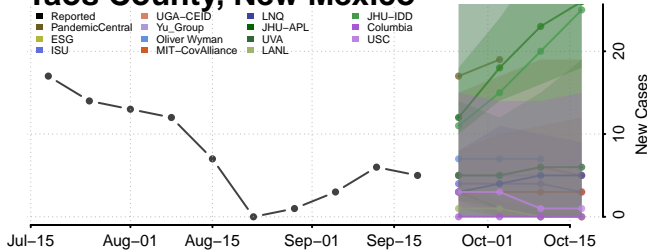

Taos County, New Mexico