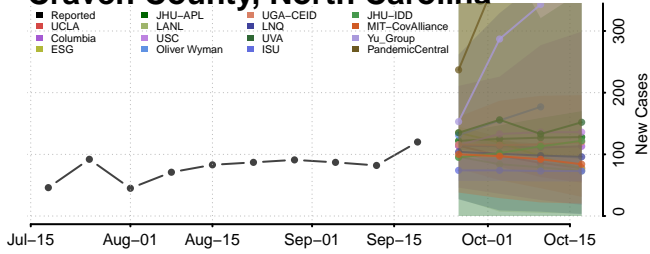

Craven County, North Carolina