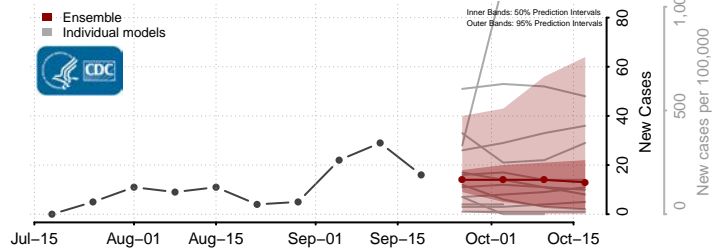

Graham County, North Carolina