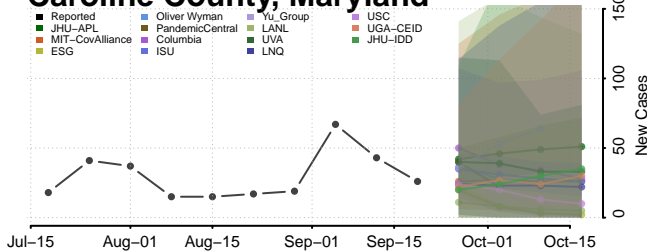

Caroline County, Maryland