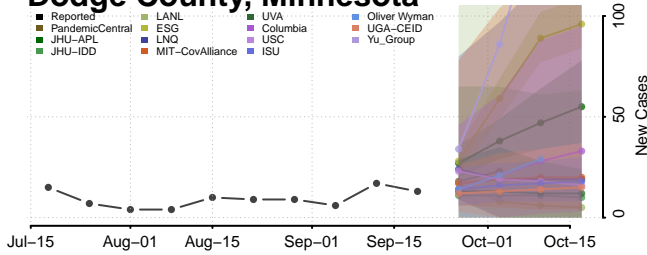

Dodge County, Minnesota