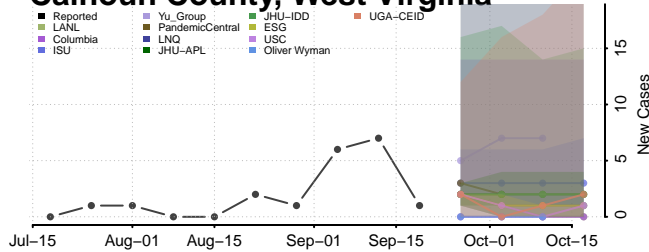

Calhoun County, West Virginia