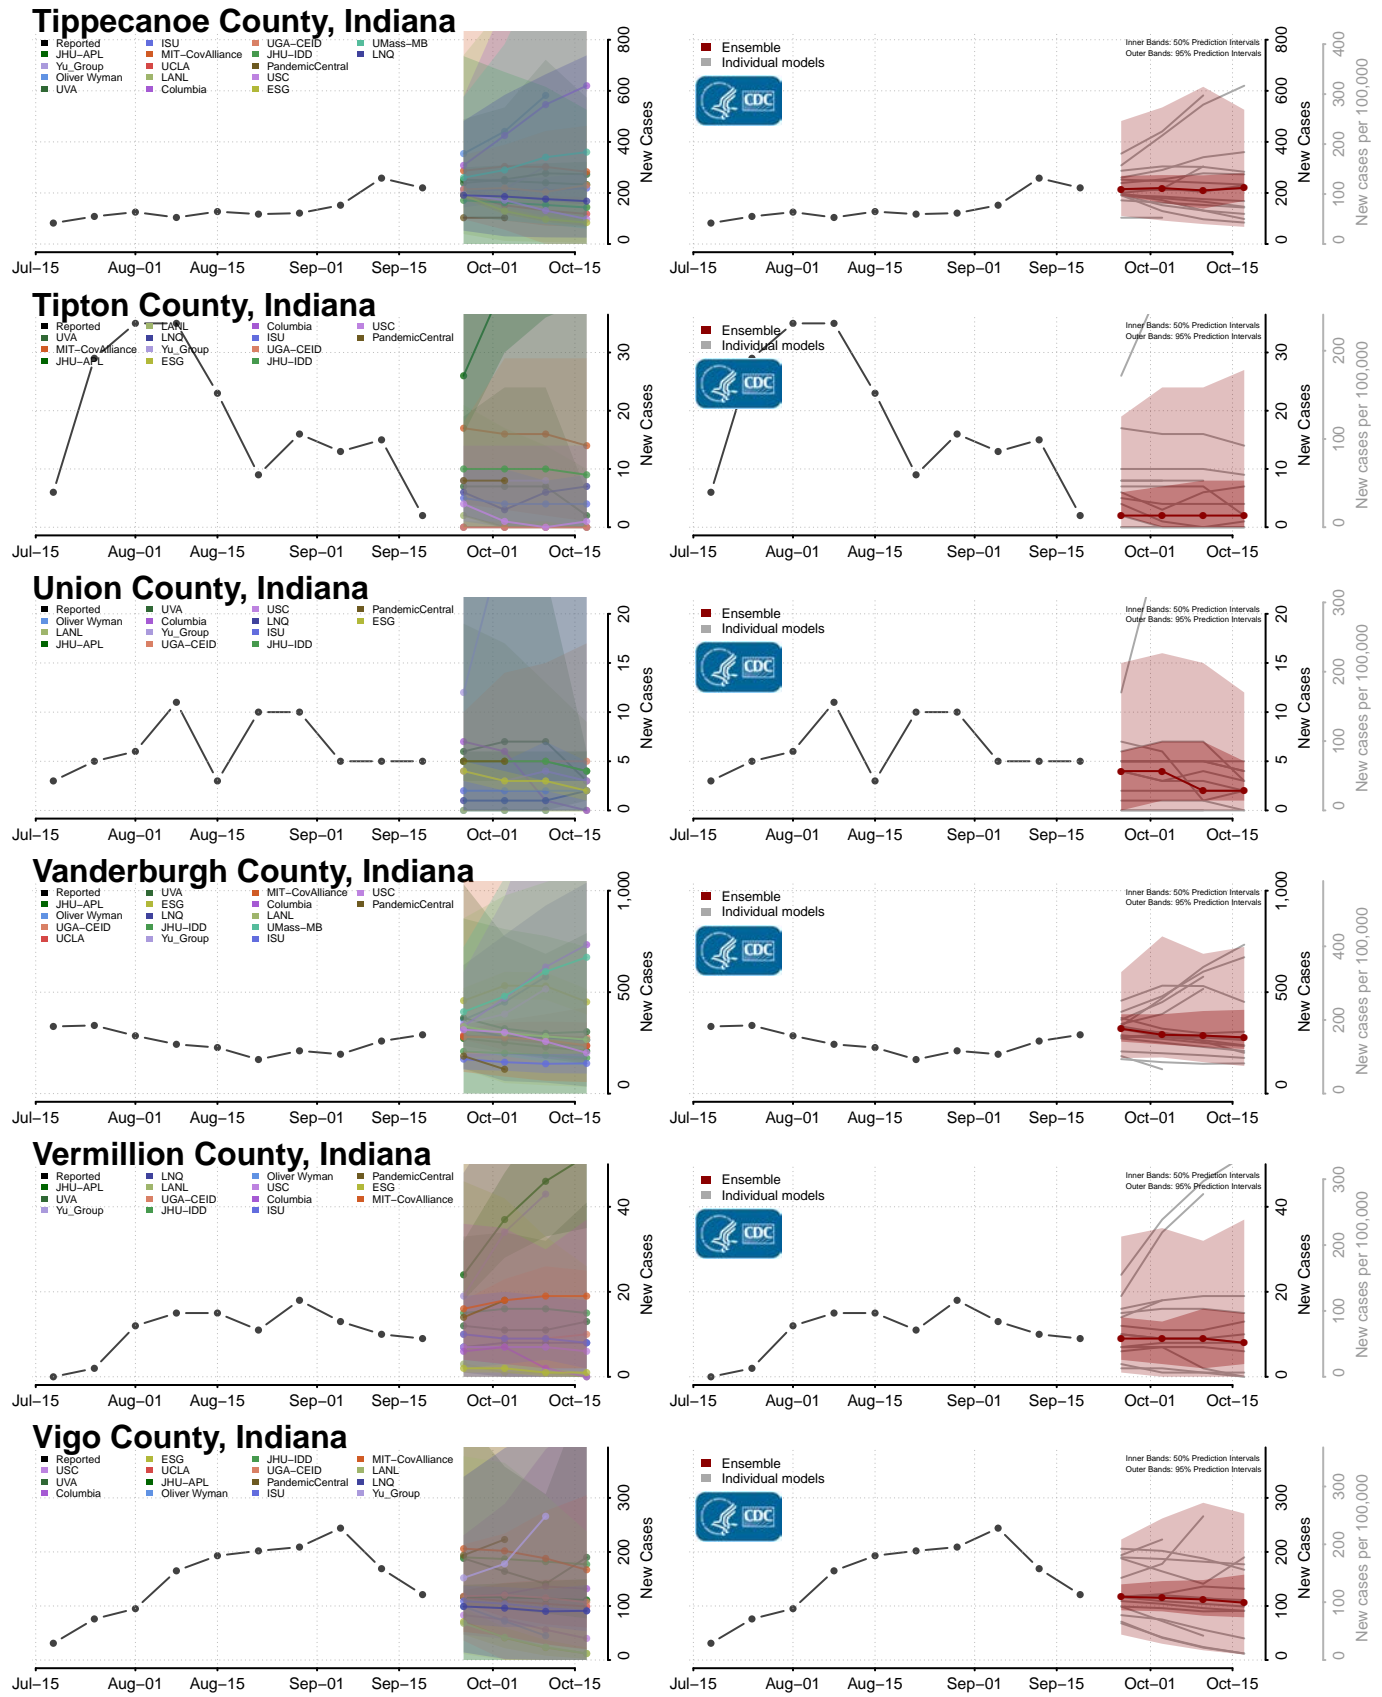

### Madison County, Indiana