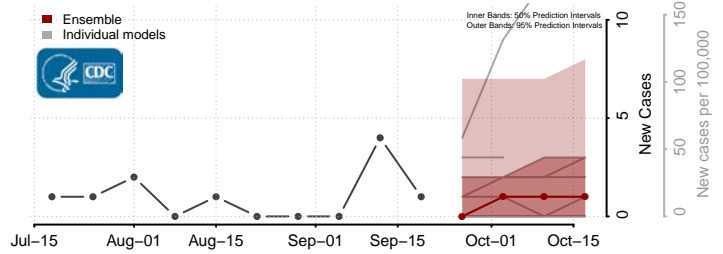

Tucker County, West Virginia