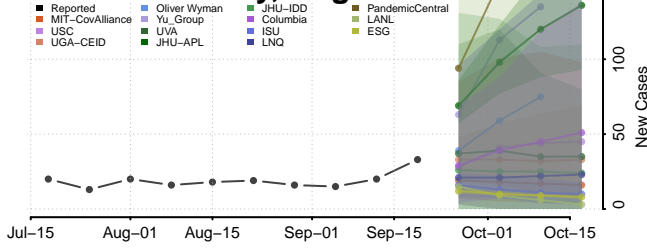

Caroline County, Virginia