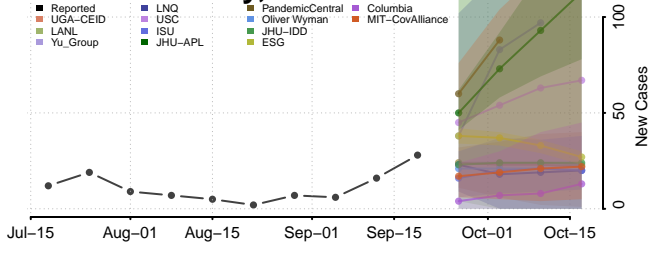

Lincoln County, Wisconsin