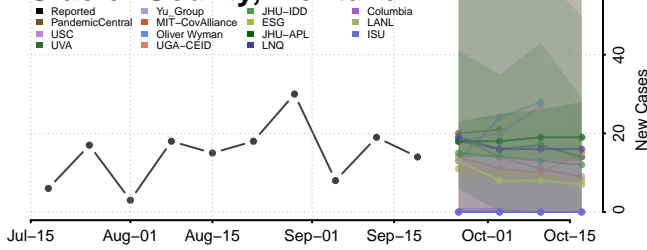

Glacier County, Montana