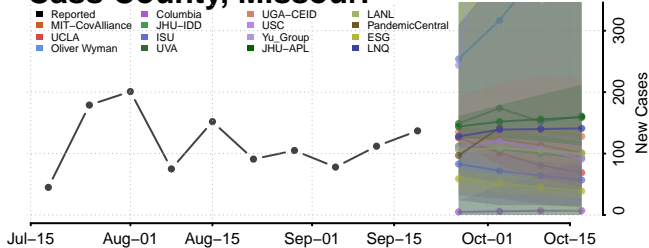

Cass County, Missouri