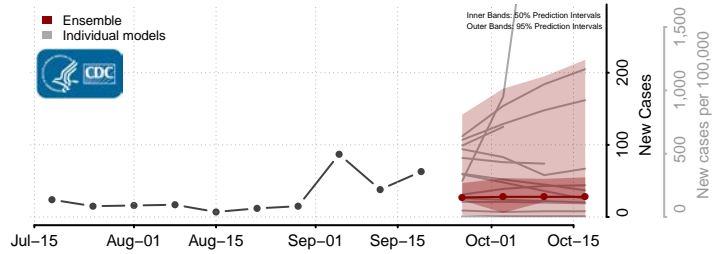

Avery County, North Carolina