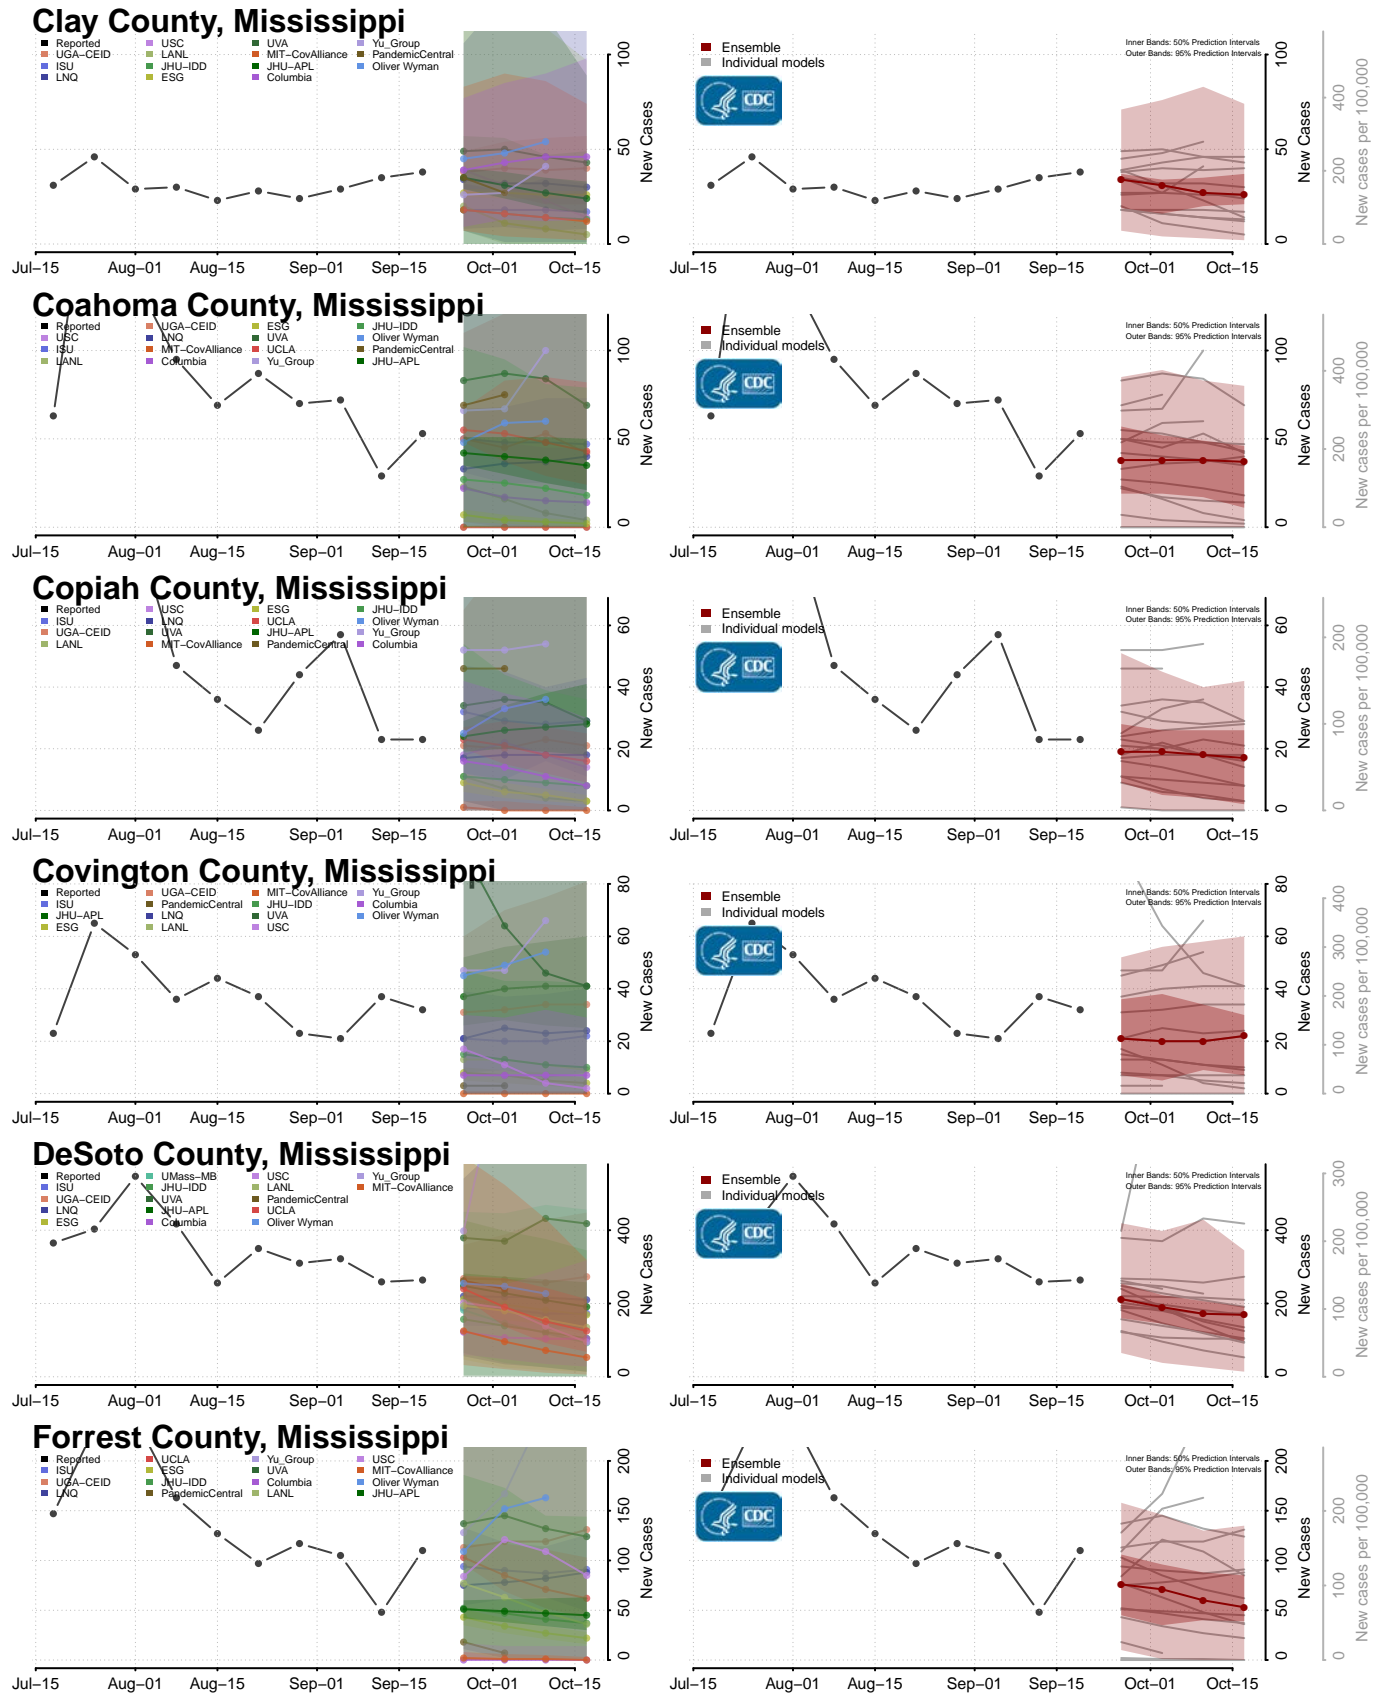

### Redwood County, Minnesota