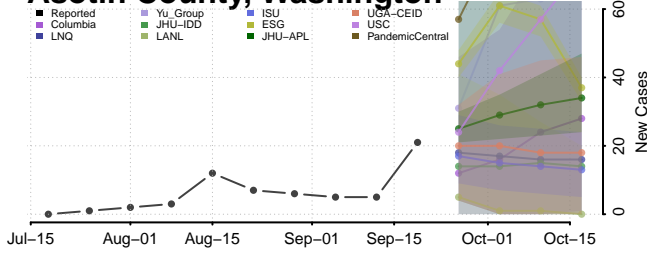

Asotin County, Washington