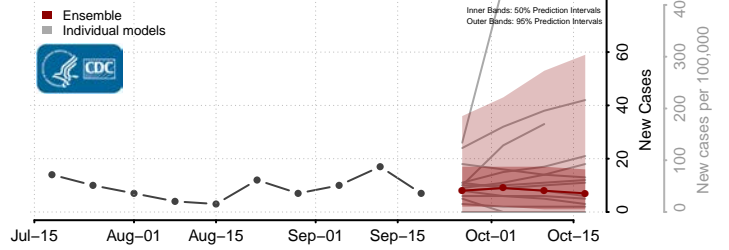

Kent County, Maryland