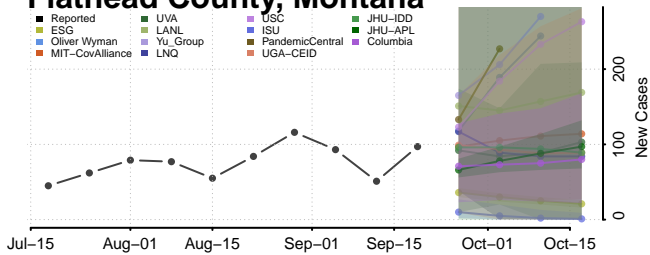

Flathead County, Montana