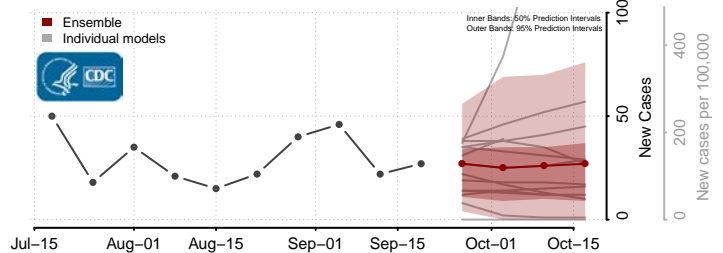

Greene County, North Carolina