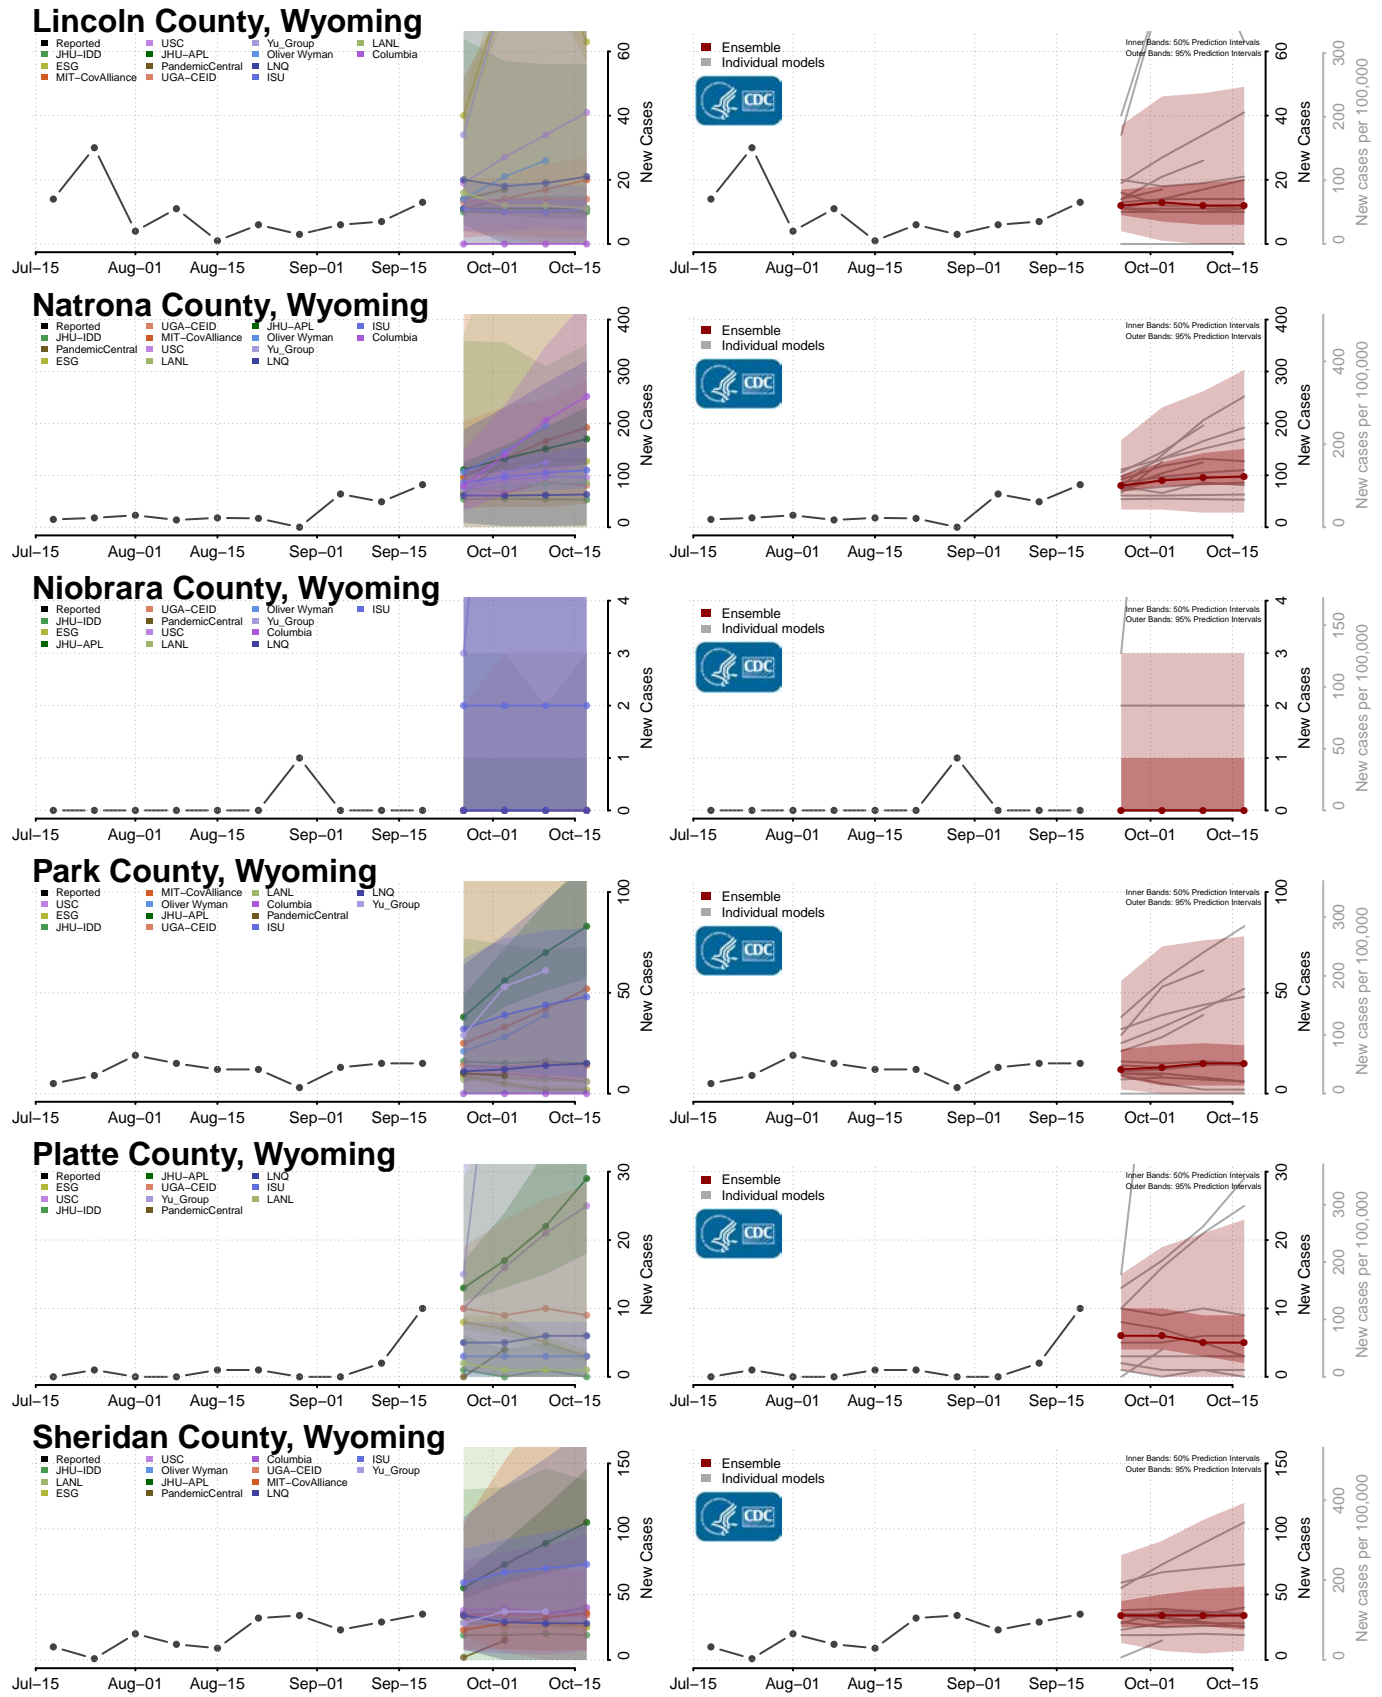

### Manitowoc County, Wisconsin