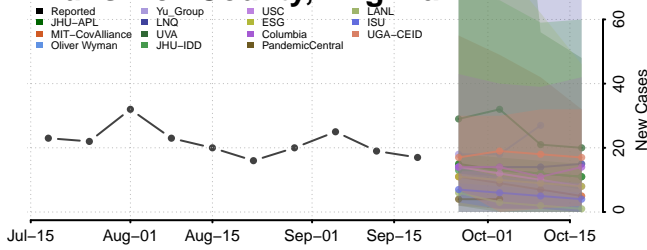

Brunswick County, Virginia