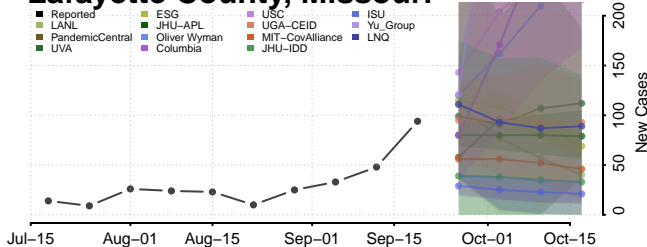

Lafayette County, Missouri