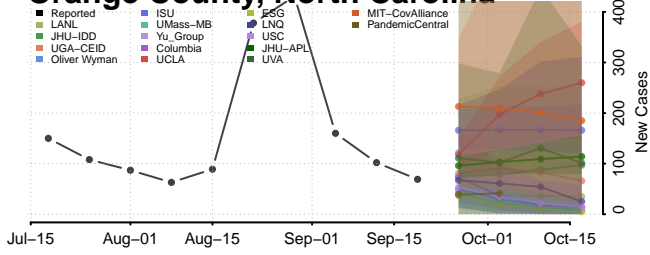

Orange County, North Carolina