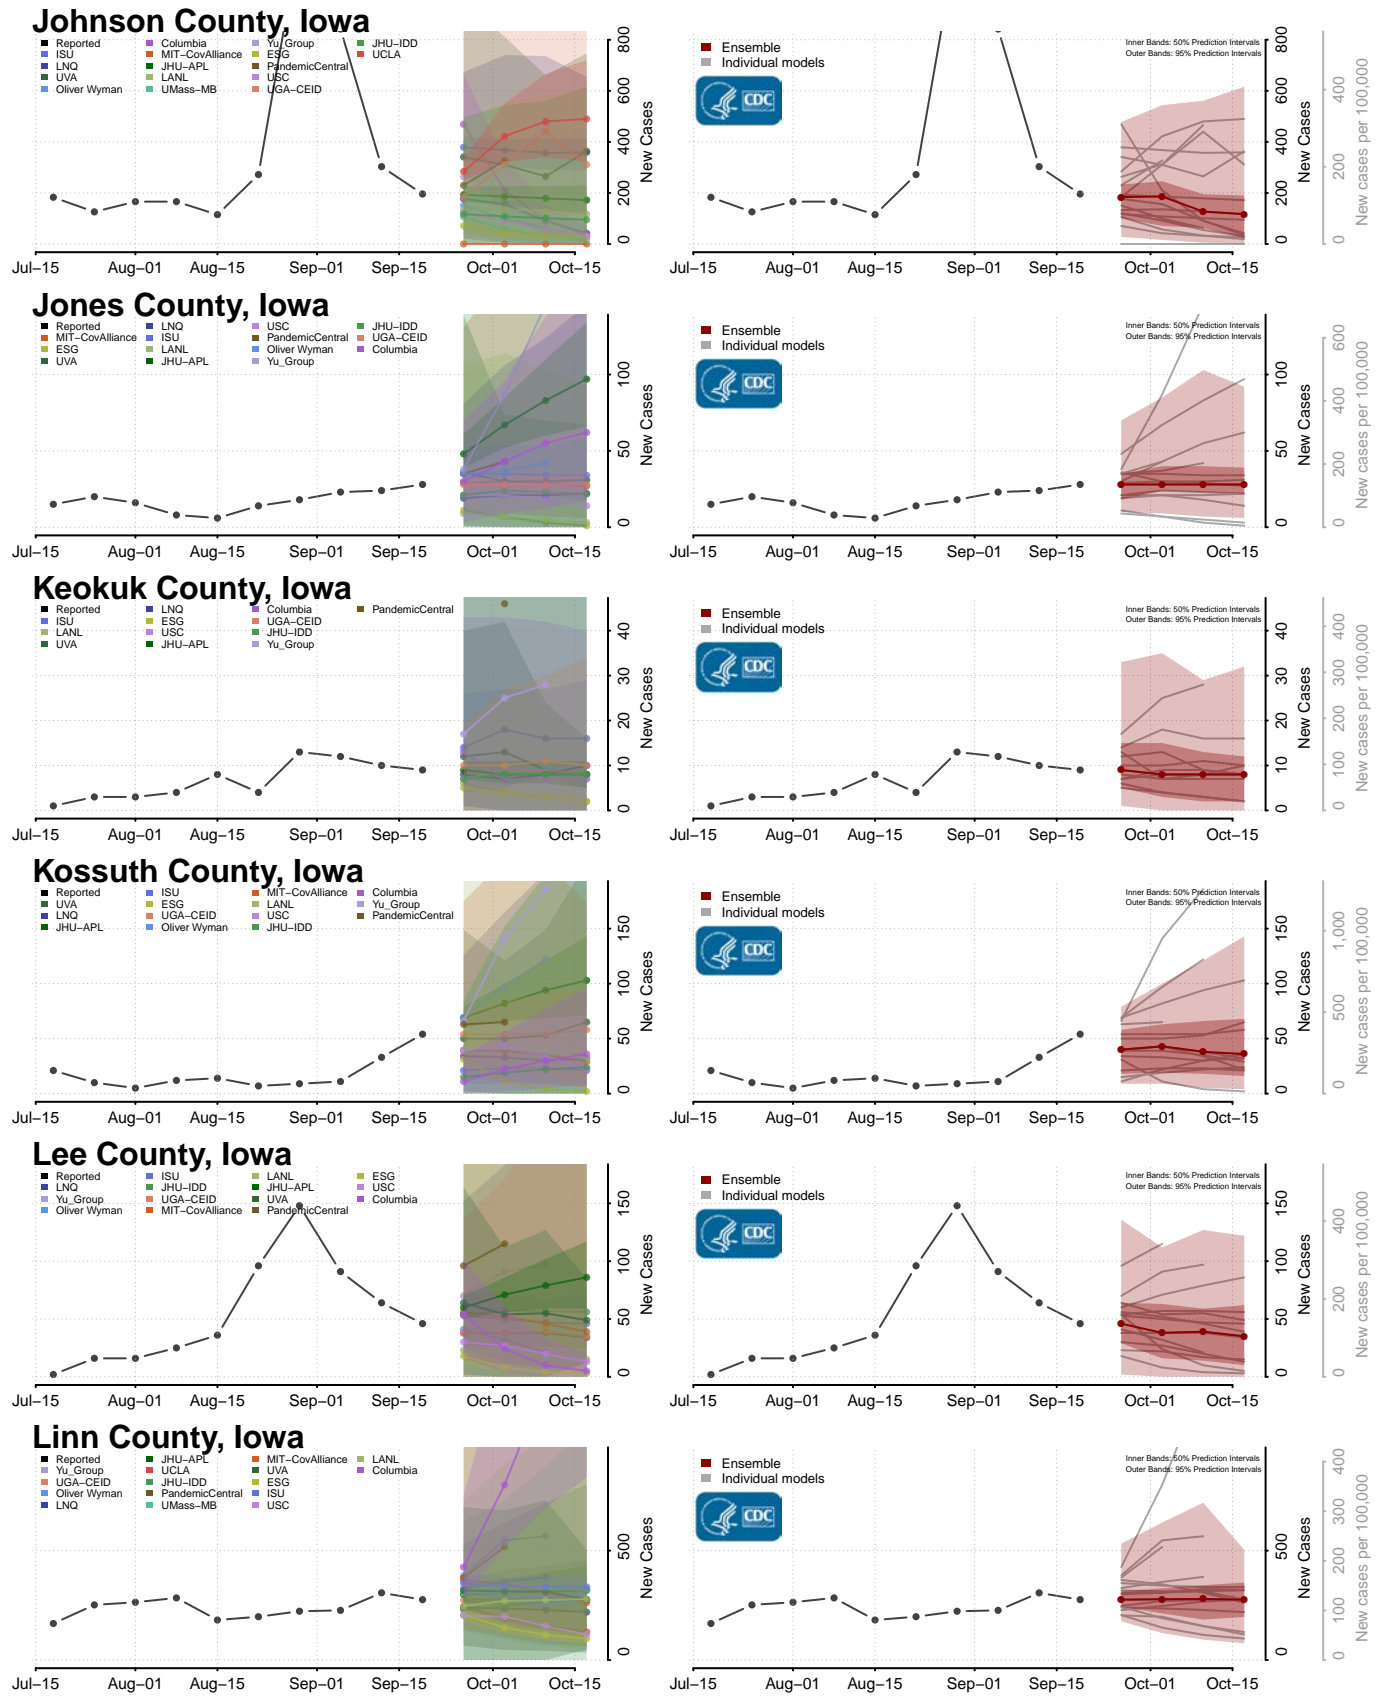

### Madison County, Indiana