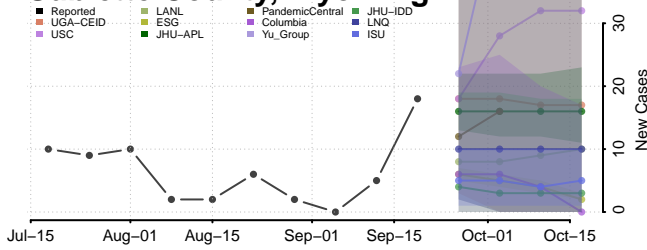

Sublette County, Wyoming