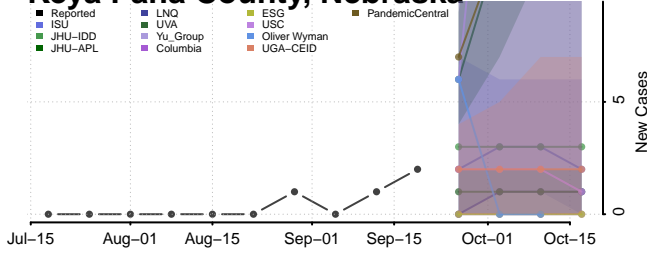

Keya Paha County, Nebraska