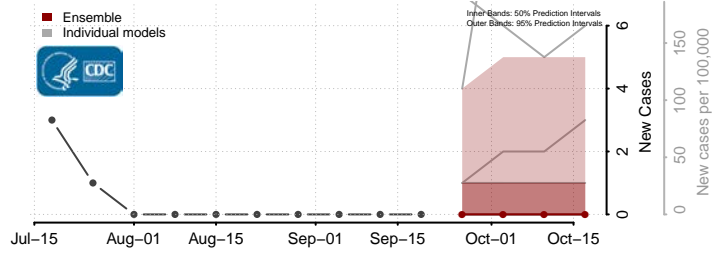

Kimball County, Nebraska