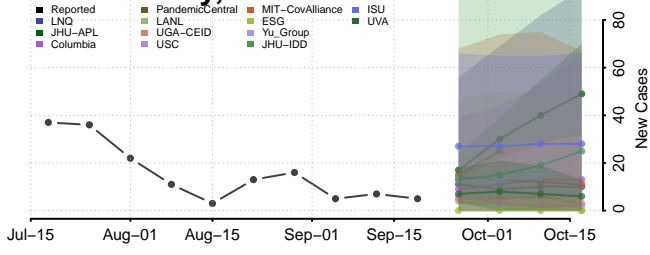

Dare County, North Carolina