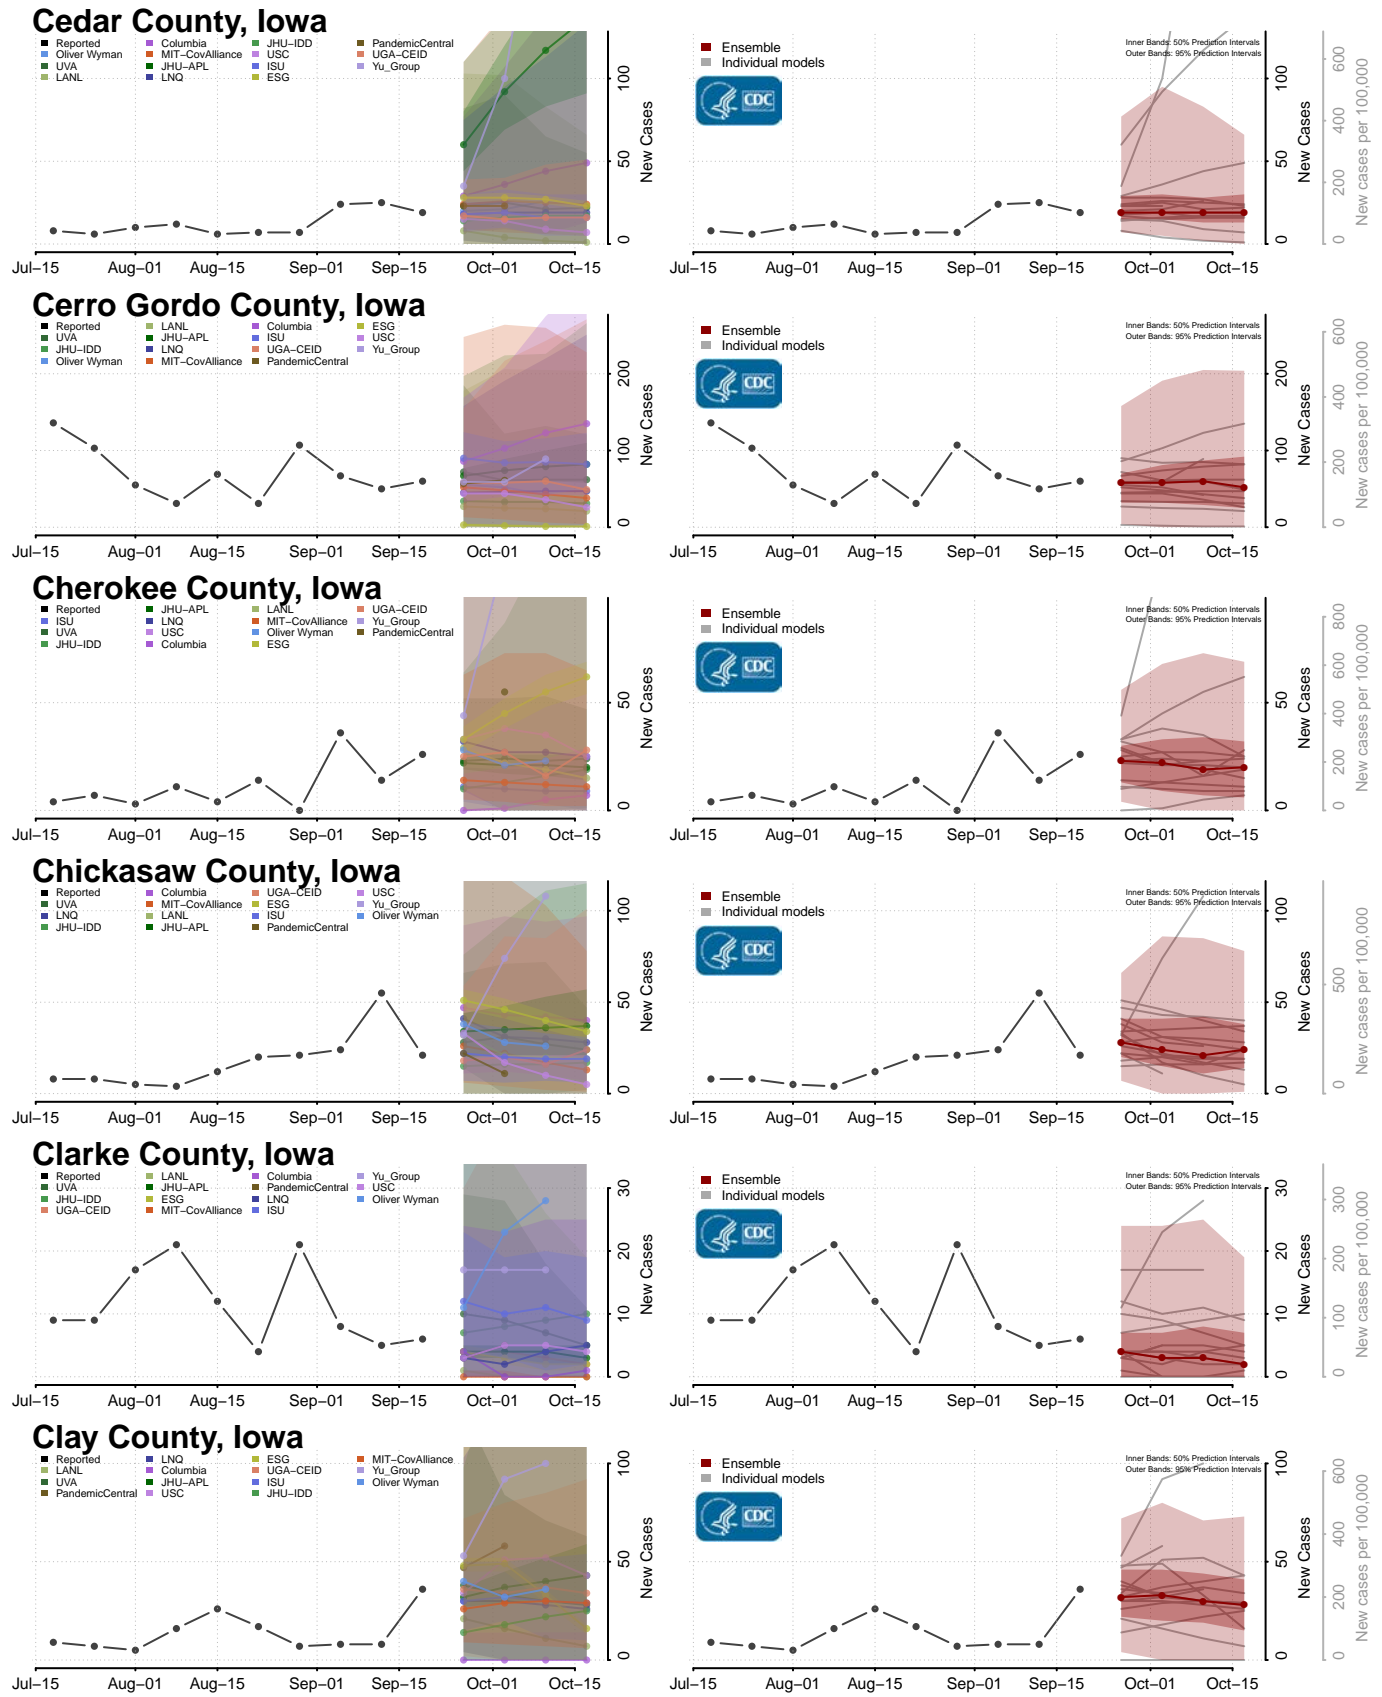

### Madison County, Indiana