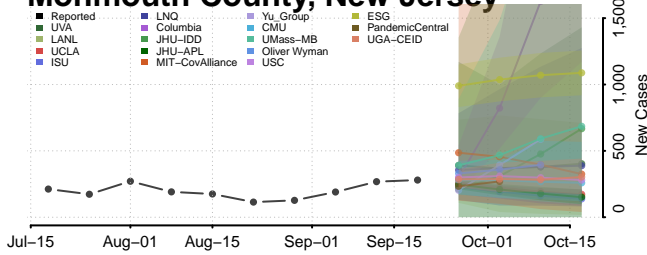

Monmouth County, New Jersey