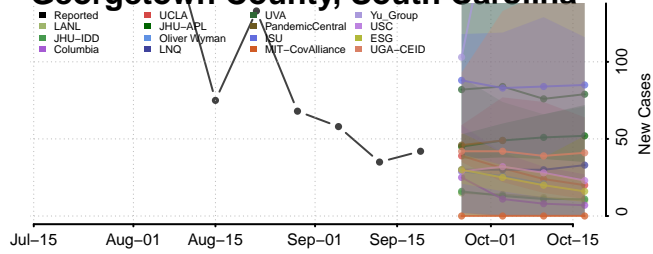

Georgetown County, South Carolina