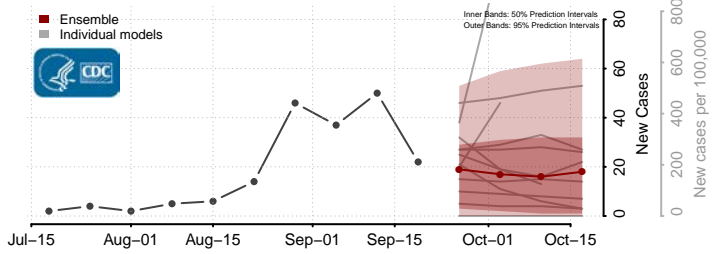

Barnes County, North Dakota