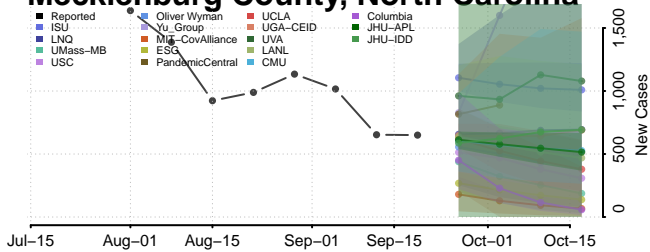

Mecklenburg County, North Carolina