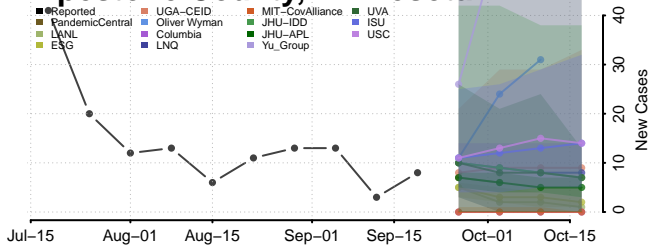

Pipestone County, Minnesota