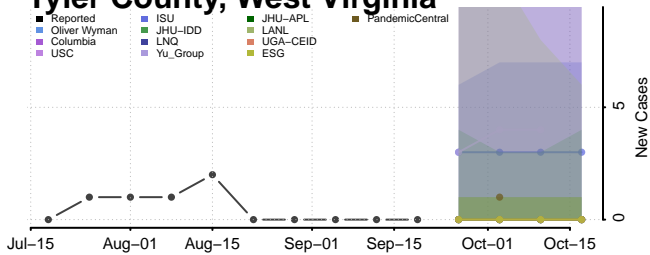

Tyler County, West Virginia