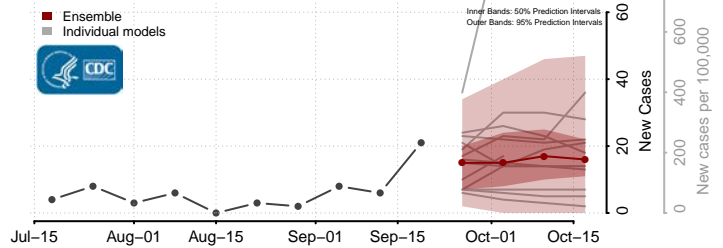

Caldwell County, Missouri