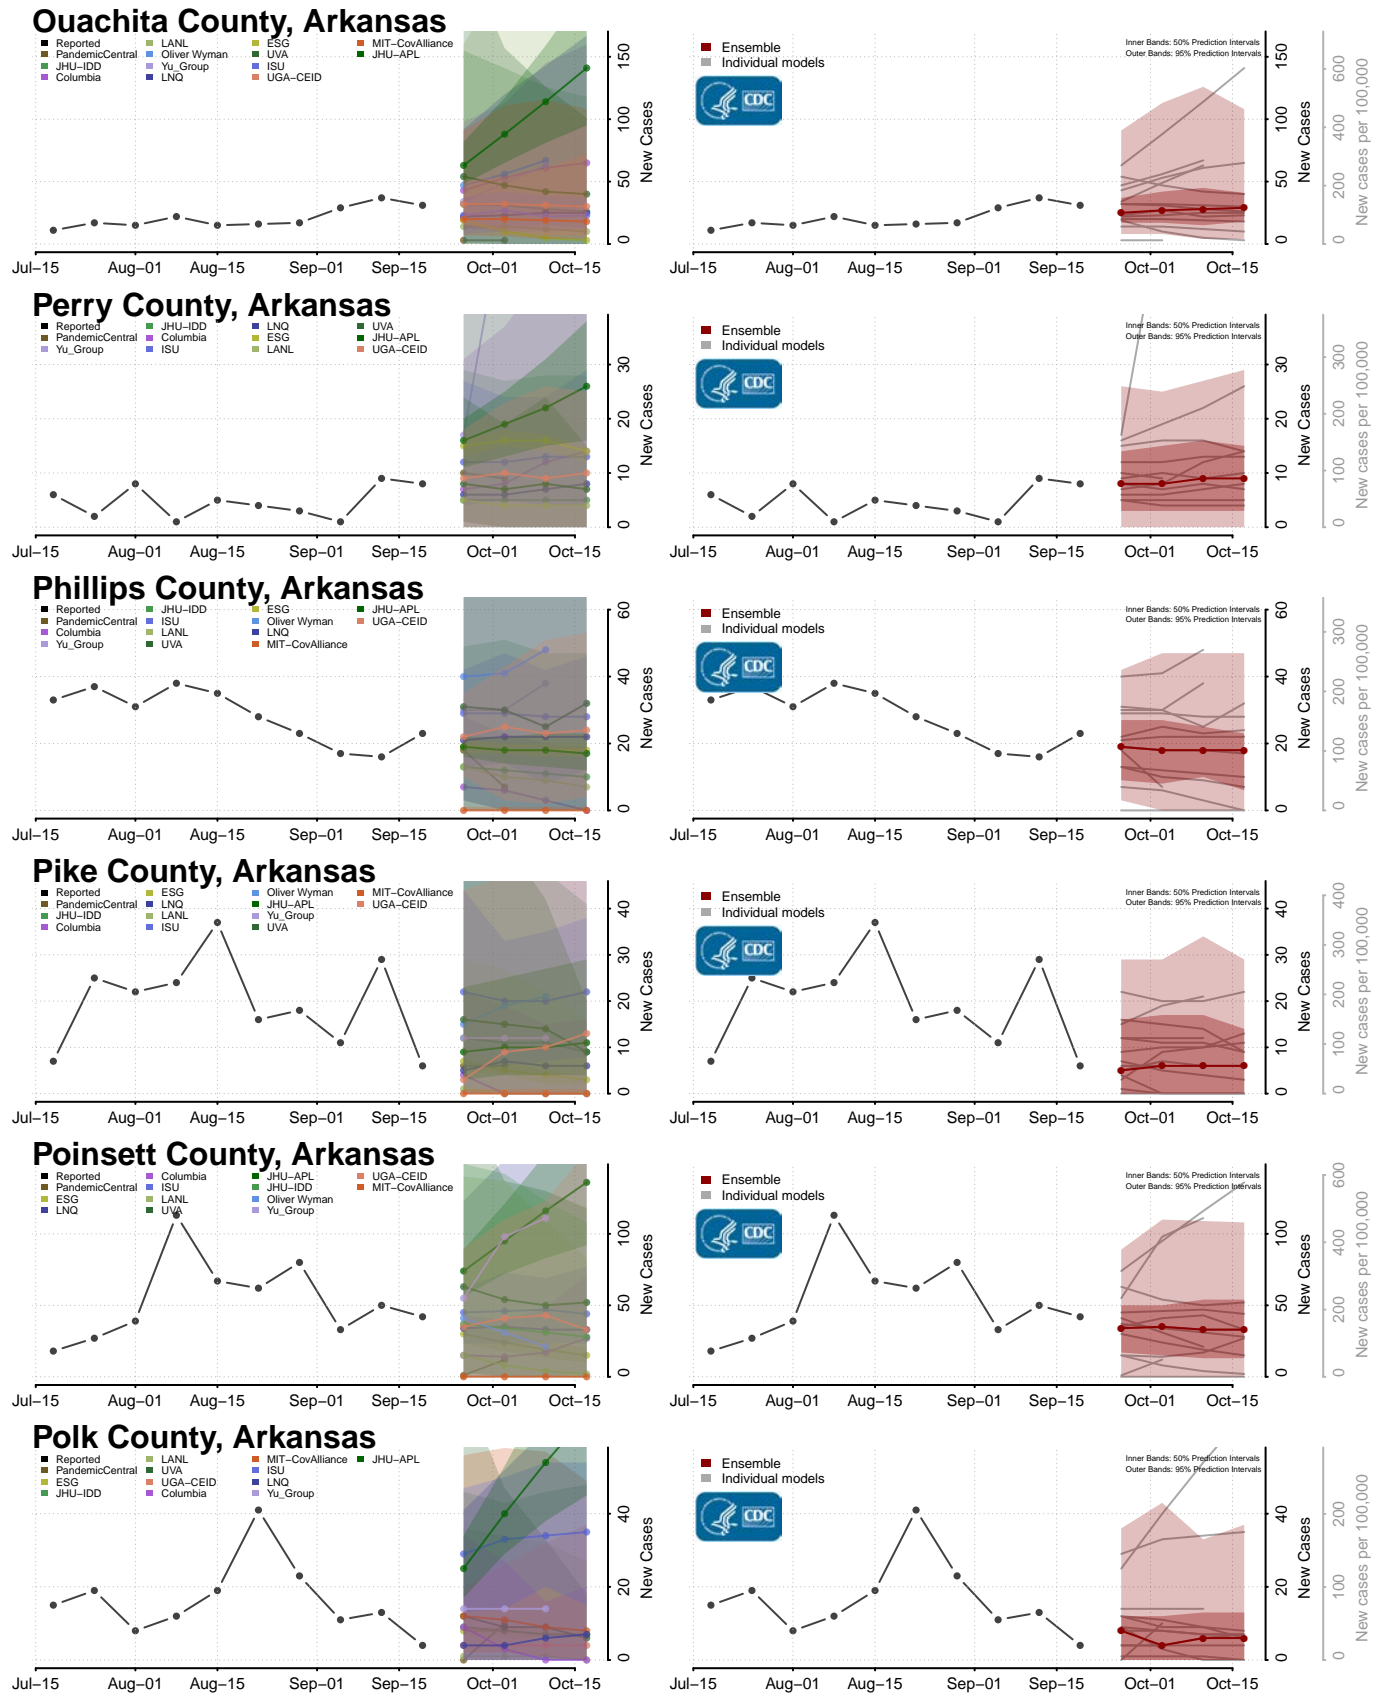

### Chicot County, Arkansas

\*New weekly cases may decrease in this location over the next four weeks. For these locations, the ensemble forecast indicates a probability of 0.75 or greater that fewer cases will be reported in week four of the forecast than in the last reported week.