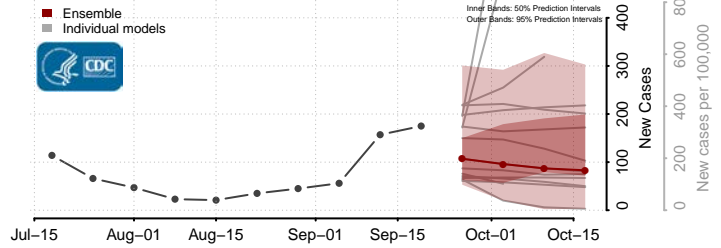

Johnson County, Missouri