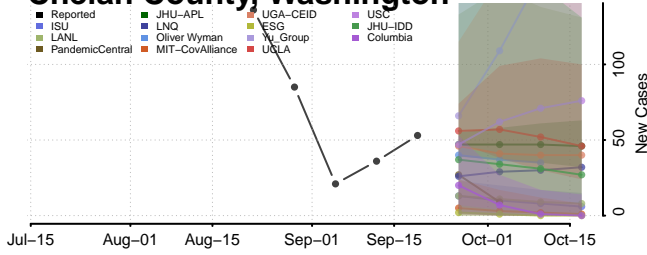

Chelan County, Washington