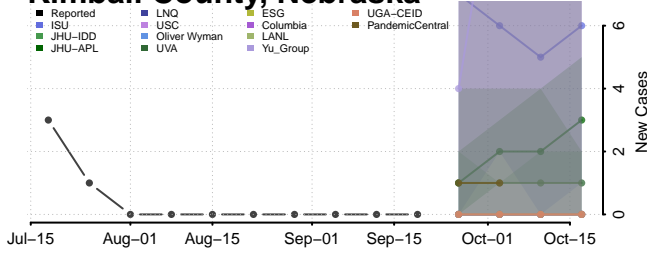

Kimball County, Nebraska