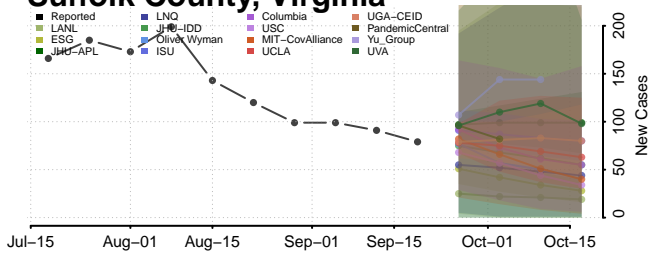

Suffolk County, Virginia