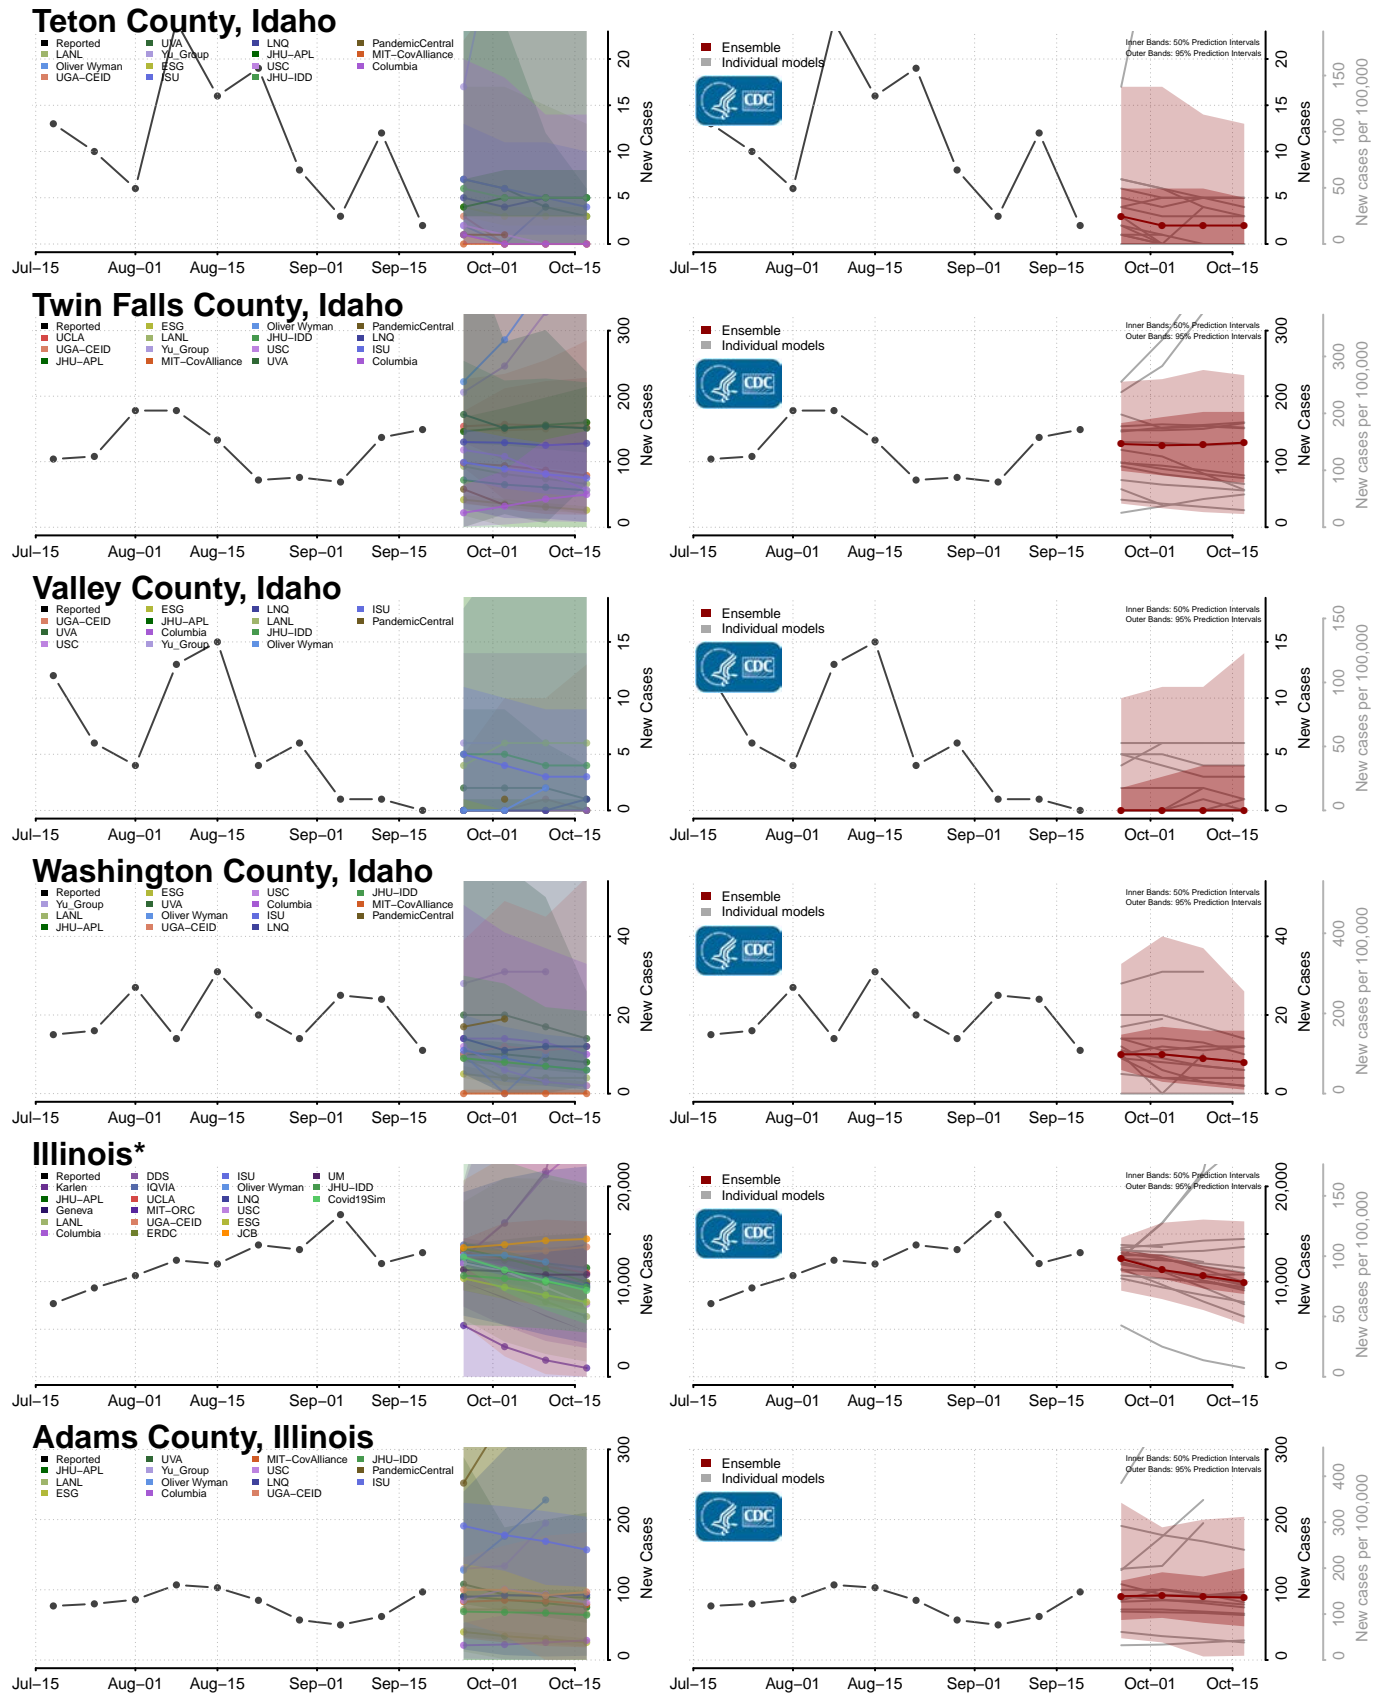

### Bonneville County, Idaho

\*New weekly cases may decrease in this location over the next four weeks. For these locations, the ensemble forecast indicates a probability of 0.75 or greater that fewer cases will be reported in week four of the forecast than in the last reported week.