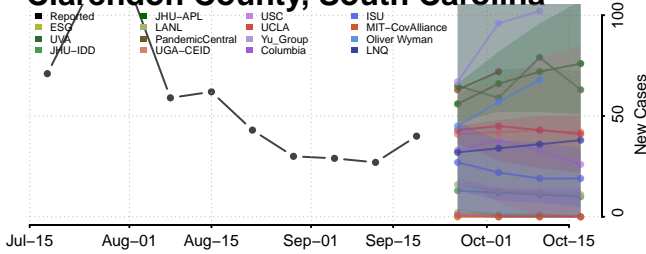

Clarendon County, South Carolina