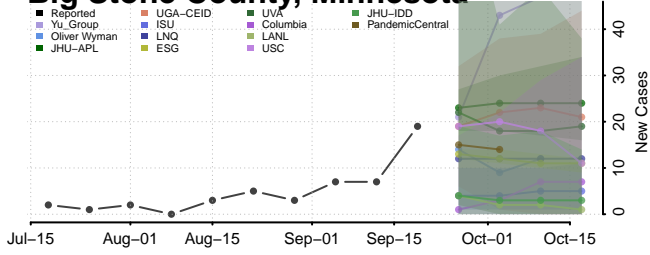

### Big Stone County, Minnesota