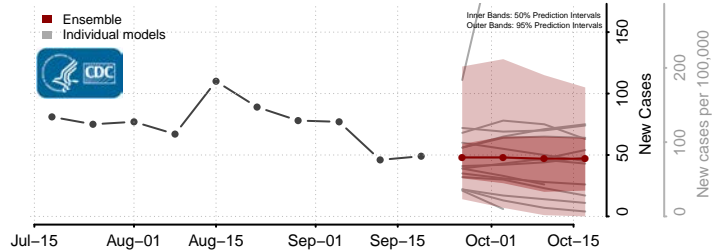

Granville County, North Carolina