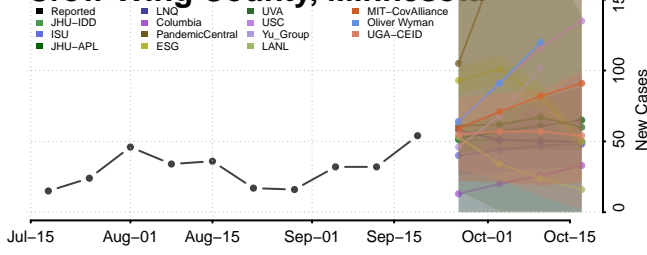

Crow Wing County, Minnesota