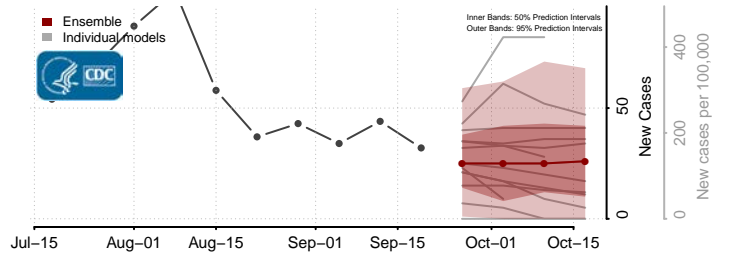

Tishomingo County, Mississippi