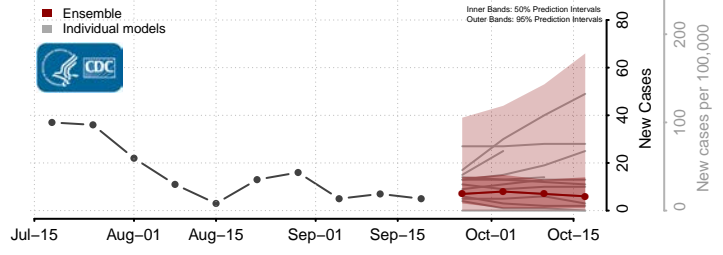

Dare County, North Carolina