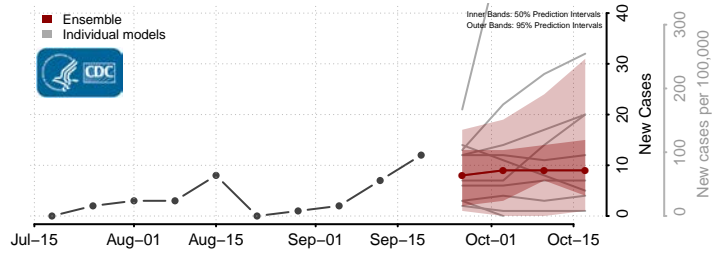

Summers County, West Virginia