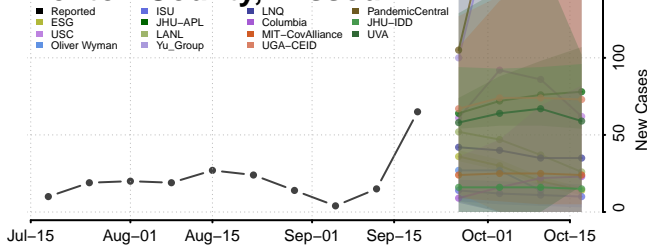

Benton County, Missouri