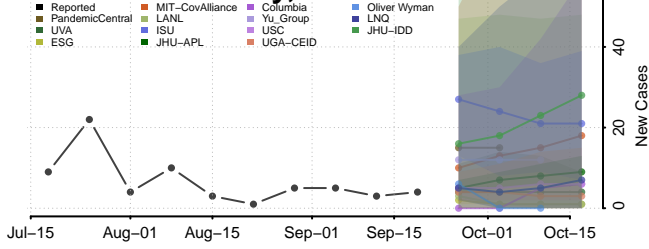

Jefferson County, New York