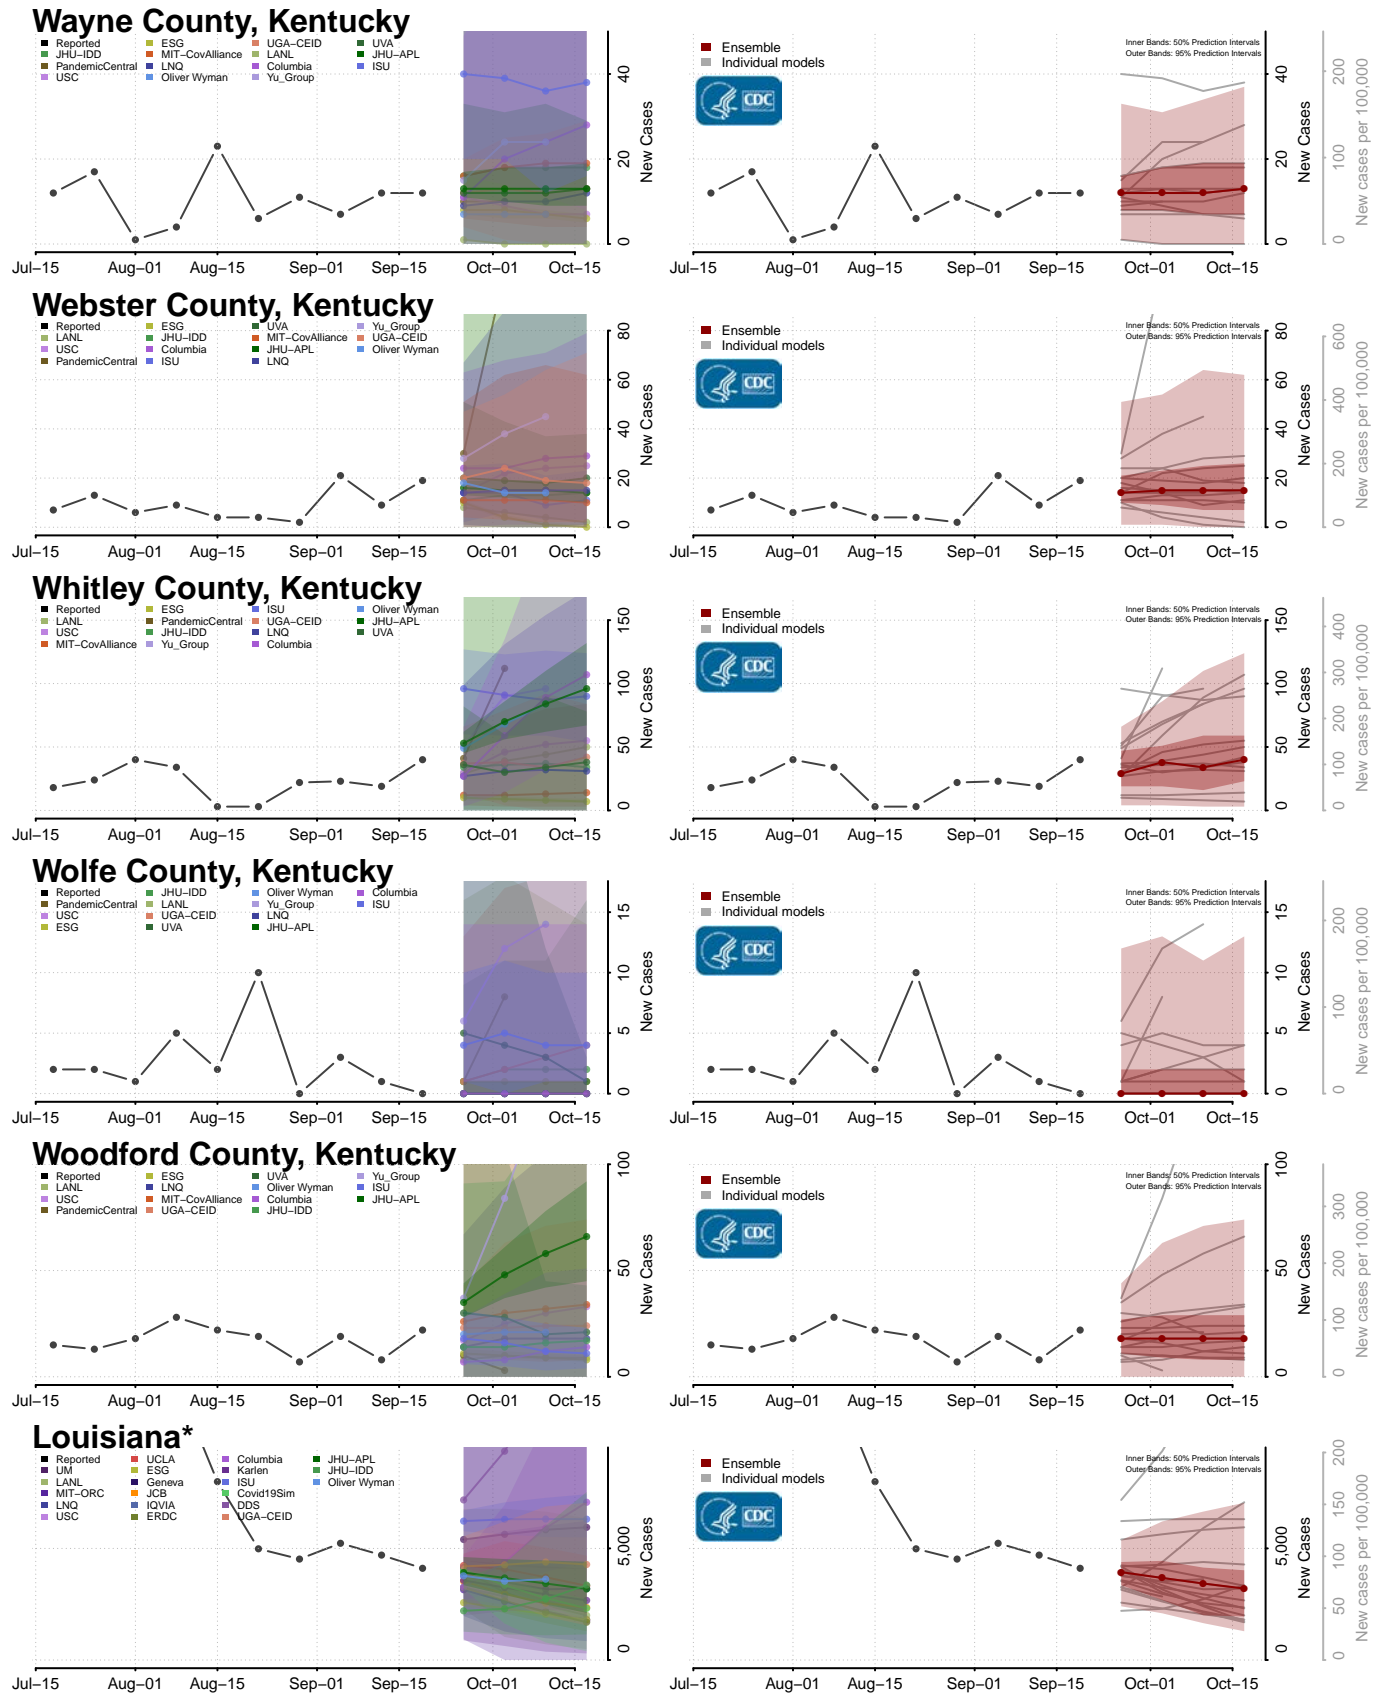

*New weekly cases may decrease in this location over the next four weeks. For these locations, the ensemble forecast indicates a probability of 0.75 or greater that fewer cases will be reported in week four of the forecast than in the last reported week.