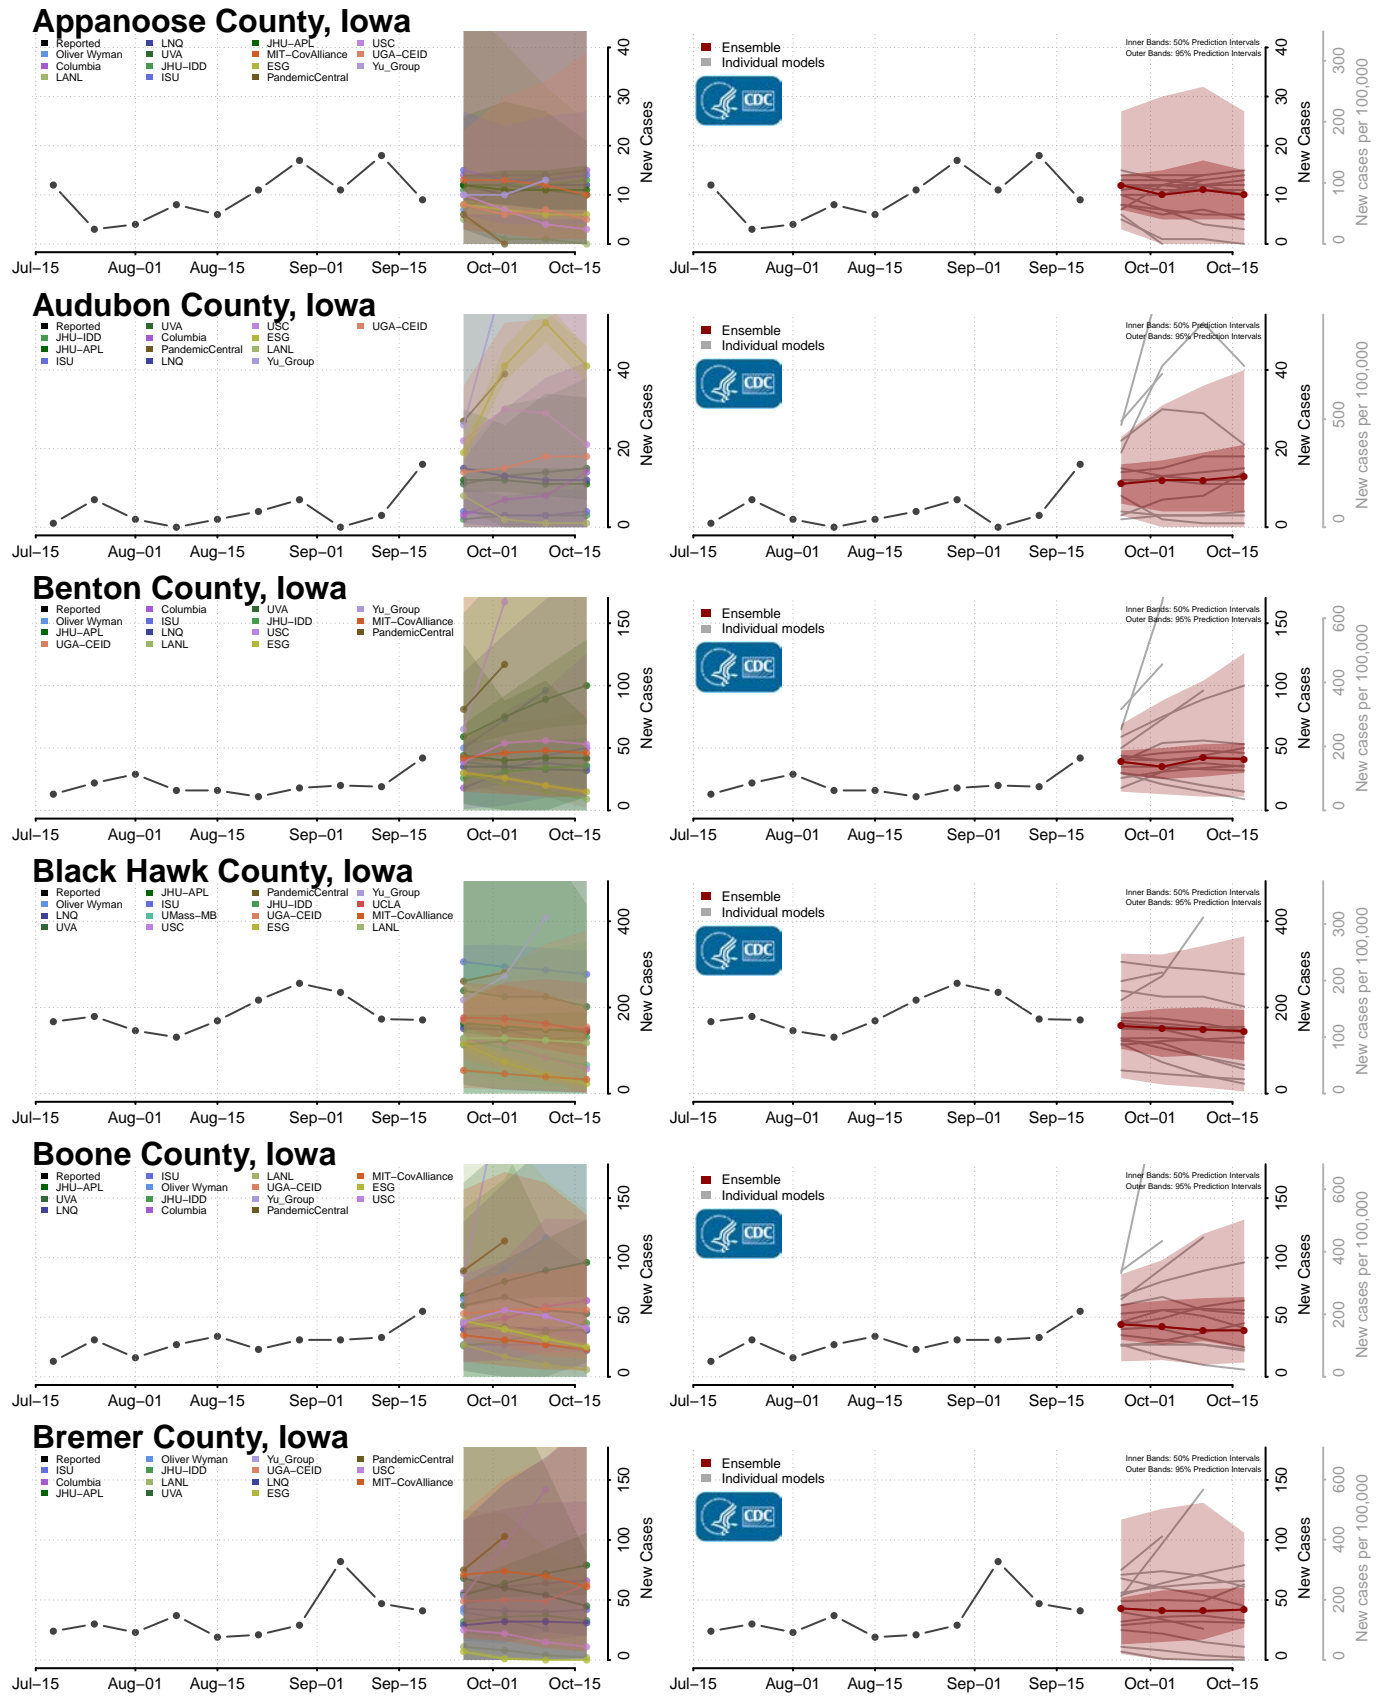

### Madison County, Indiana