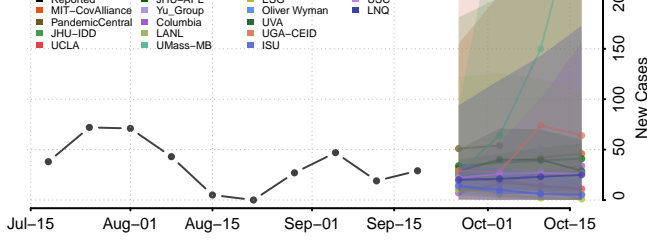

Barnstable County, Massachusetts