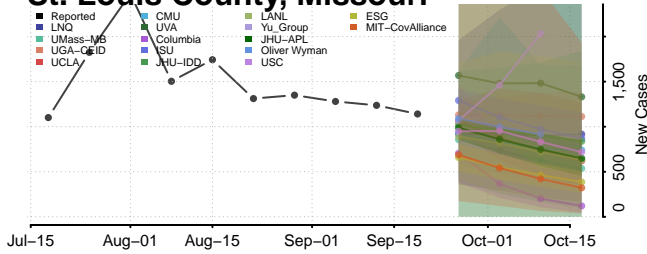

St. Louis County, Missouri