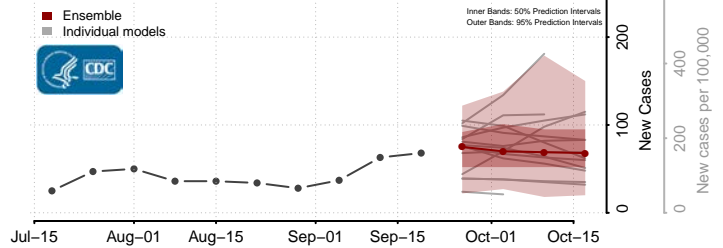

Butler County, Missouri