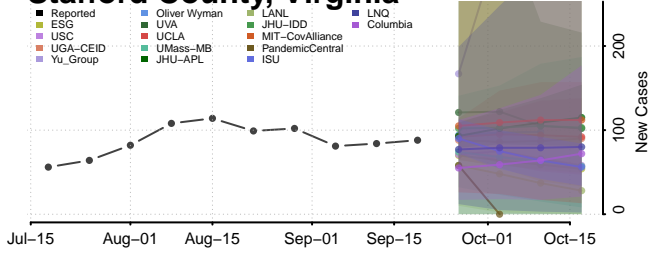

Stafford County, Virginia