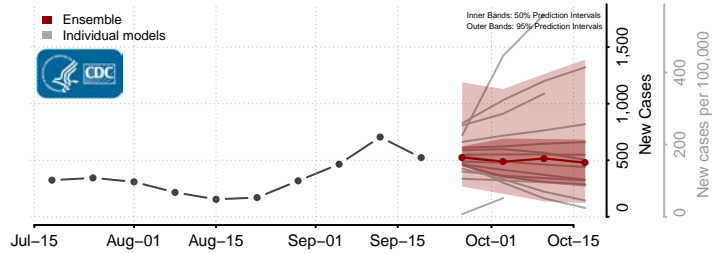

Lancaster County, Nebraska