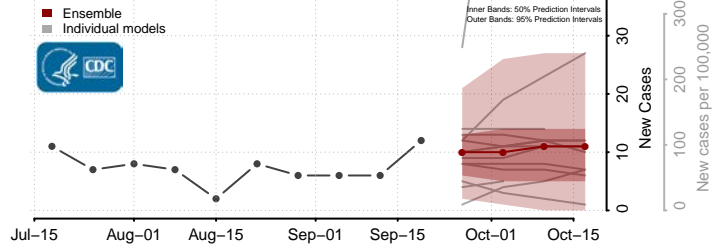

Pope County, Minnesota