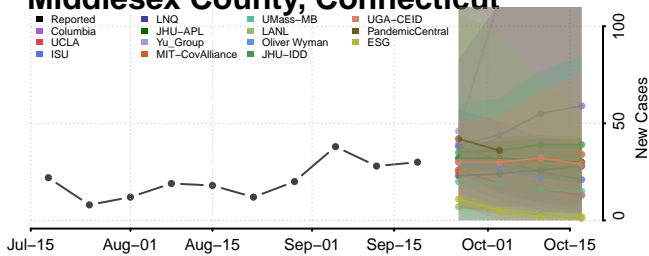

Middlesex County, Connecticut