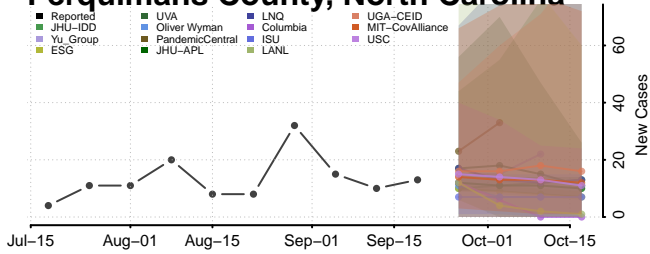

Perquimans County, North Carolina