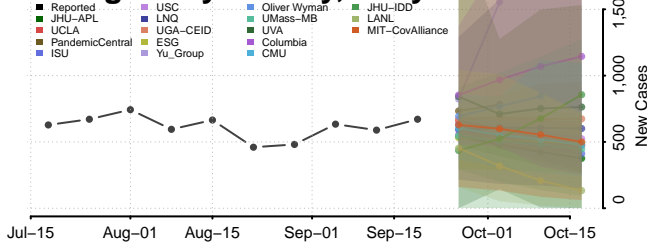

Montgomery County, Maryland