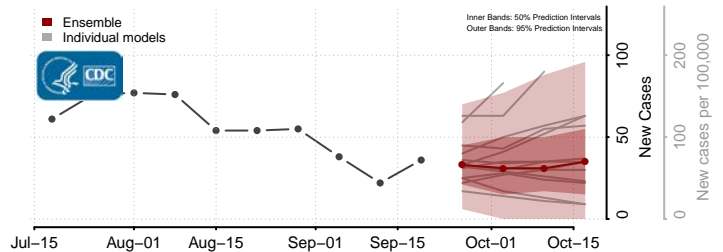

Halifax County, North Carolina