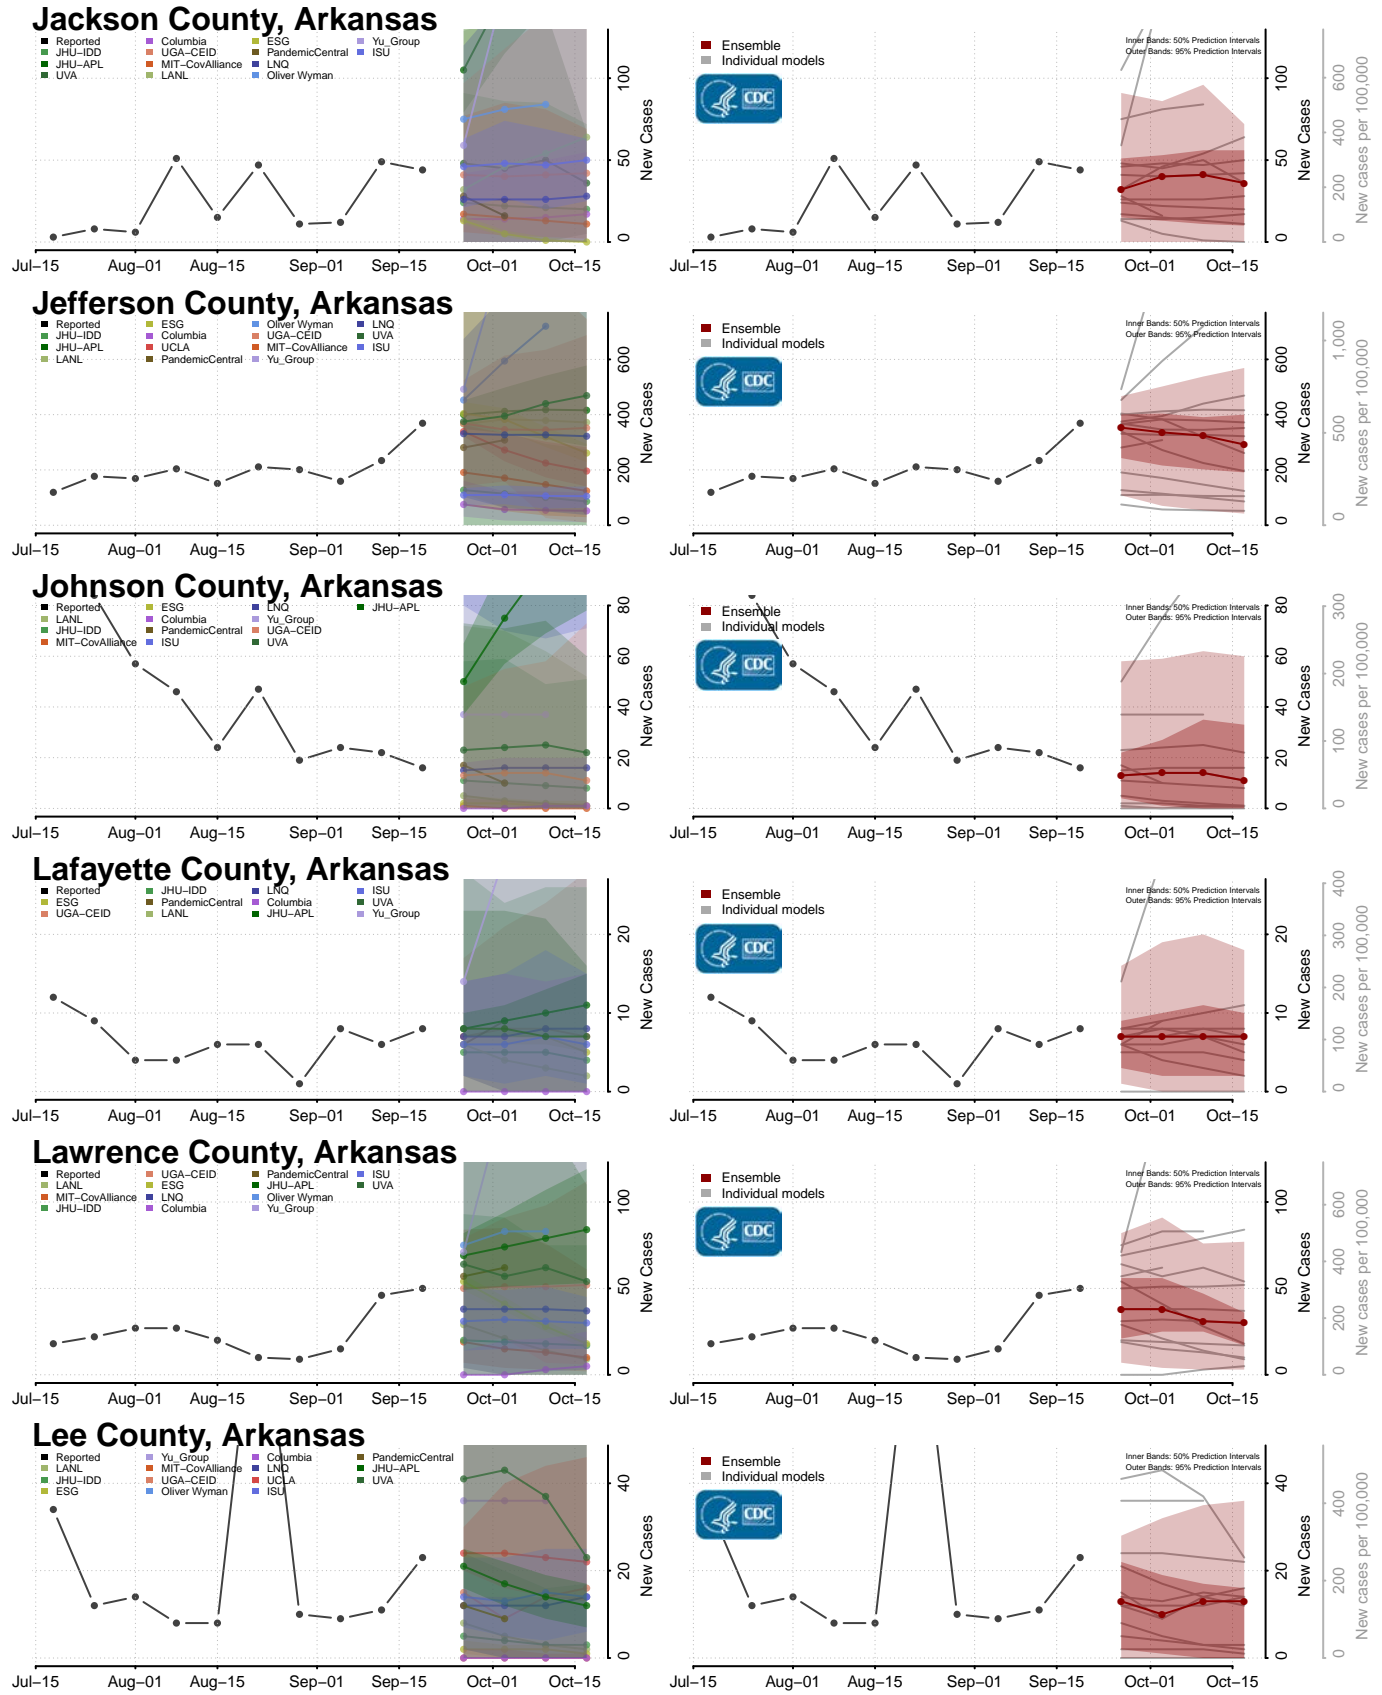

### Chicot County, Arkansas

\*New weekly cases may decrease in this location over the next four weeks. For these locations, the ensemble forecast indicates a probability of 0.75 or greater that fewer cases will be reported in week four of the forecast than in the last reported week.