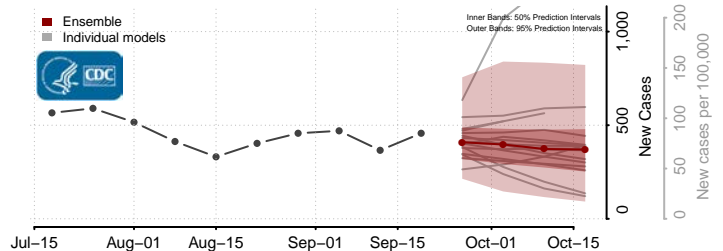

Guilford County, North Carolina