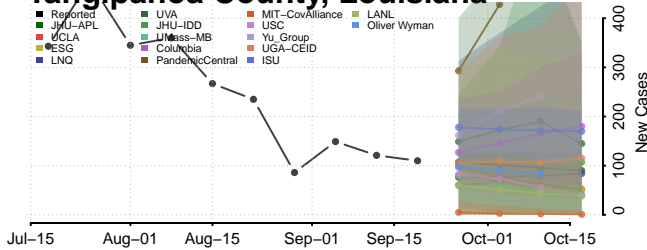

Tangipahoa County, Louisiana