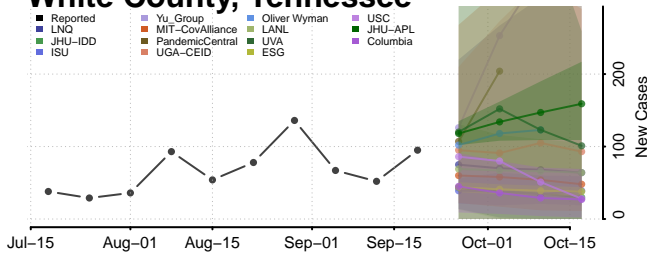

White County, Tennessee