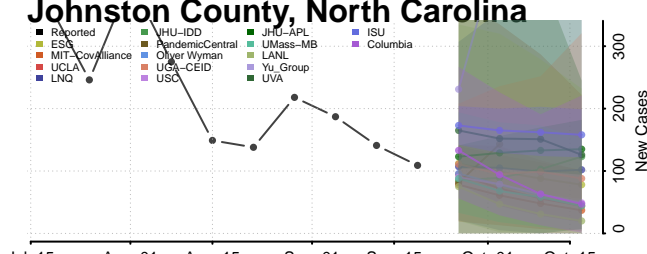

Johnston County, North Carolina