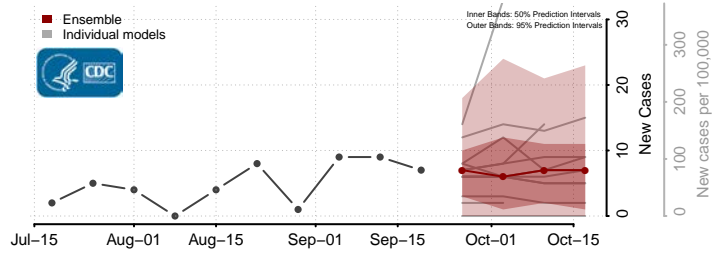

Kiowa County, Oklahoma