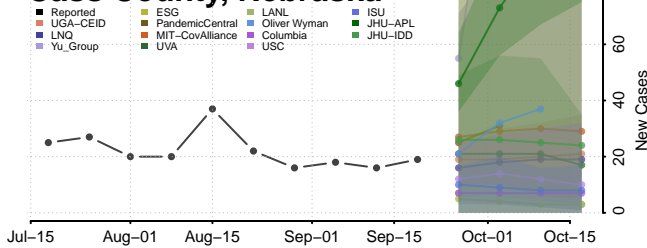

Cass County, Nebraska