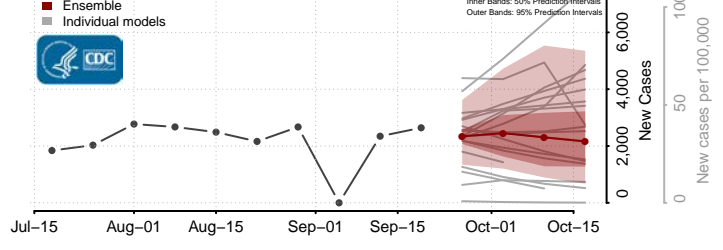

Massachusetts