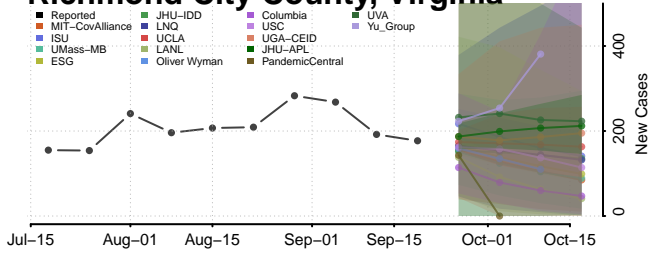

Richmond City County, Virginia