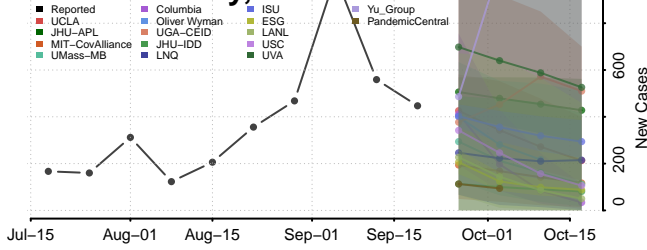

Boone County, Missouri