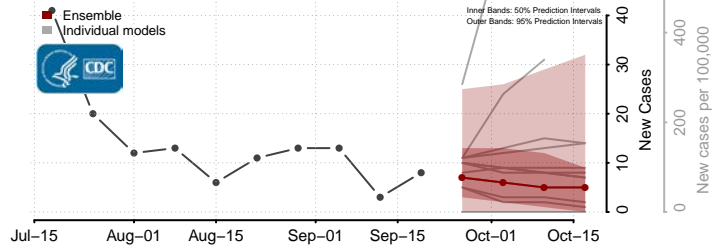

Pipestone County, Minnesota