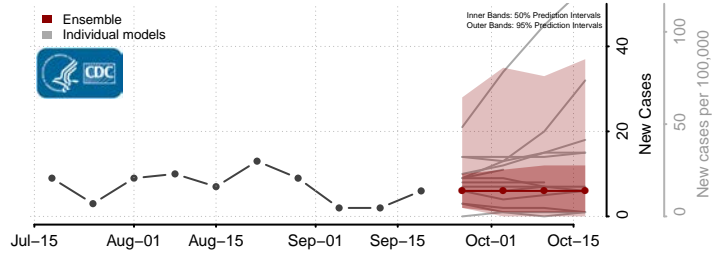

Jefferson County, Pennsylvania