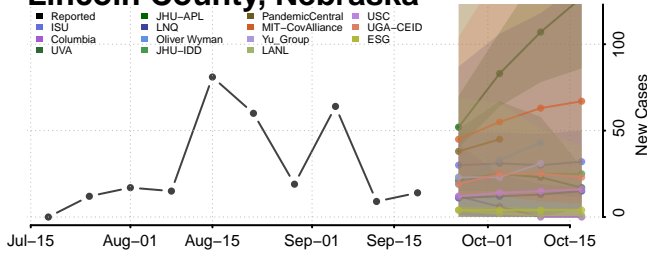

Lincoln County, Nebraska