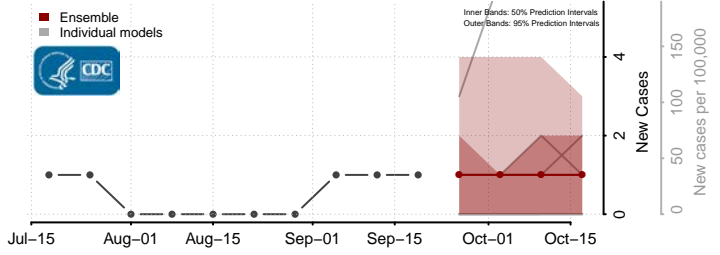

Fallon County, Montana