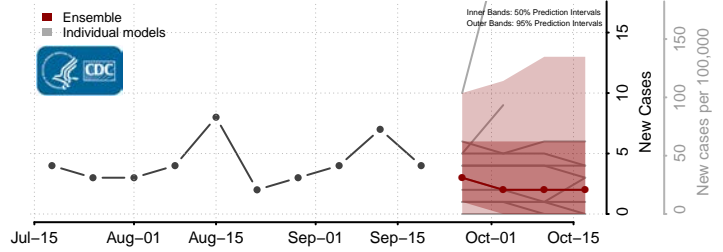

Stillwater County, Montana