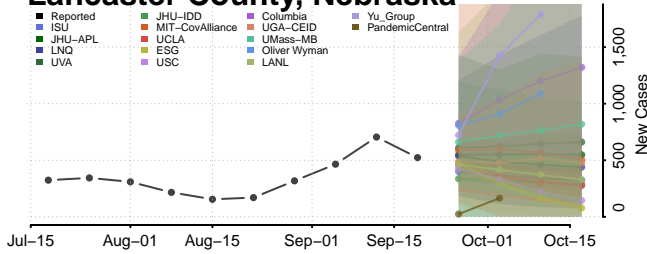

Lancaster County, Nebraska