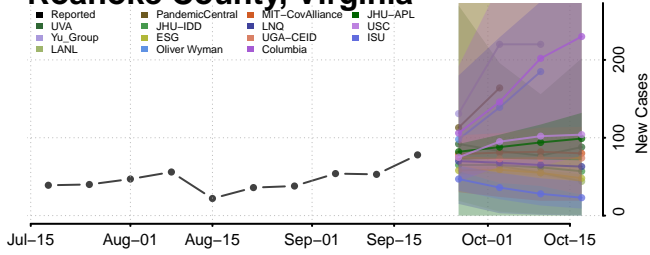

Roanoke County, Virginia