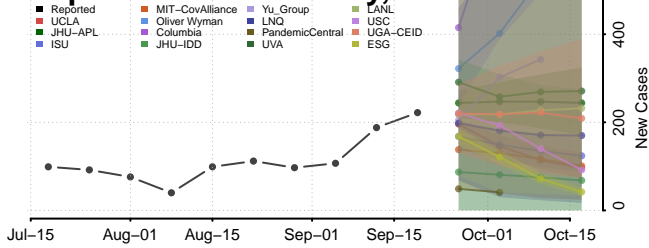

Cape Girardeau County, Missouri