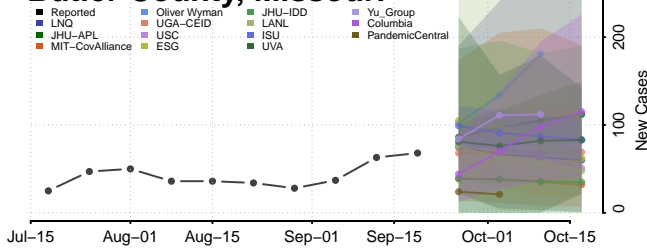

Butler County, Missouri