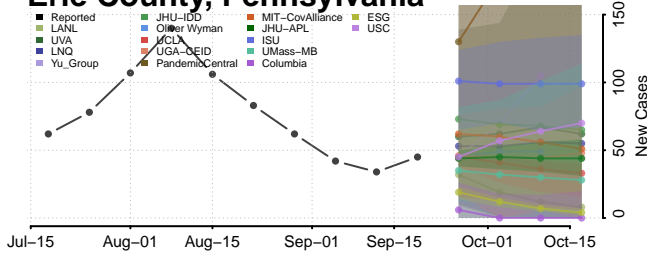

Erie County, Pennsylvania