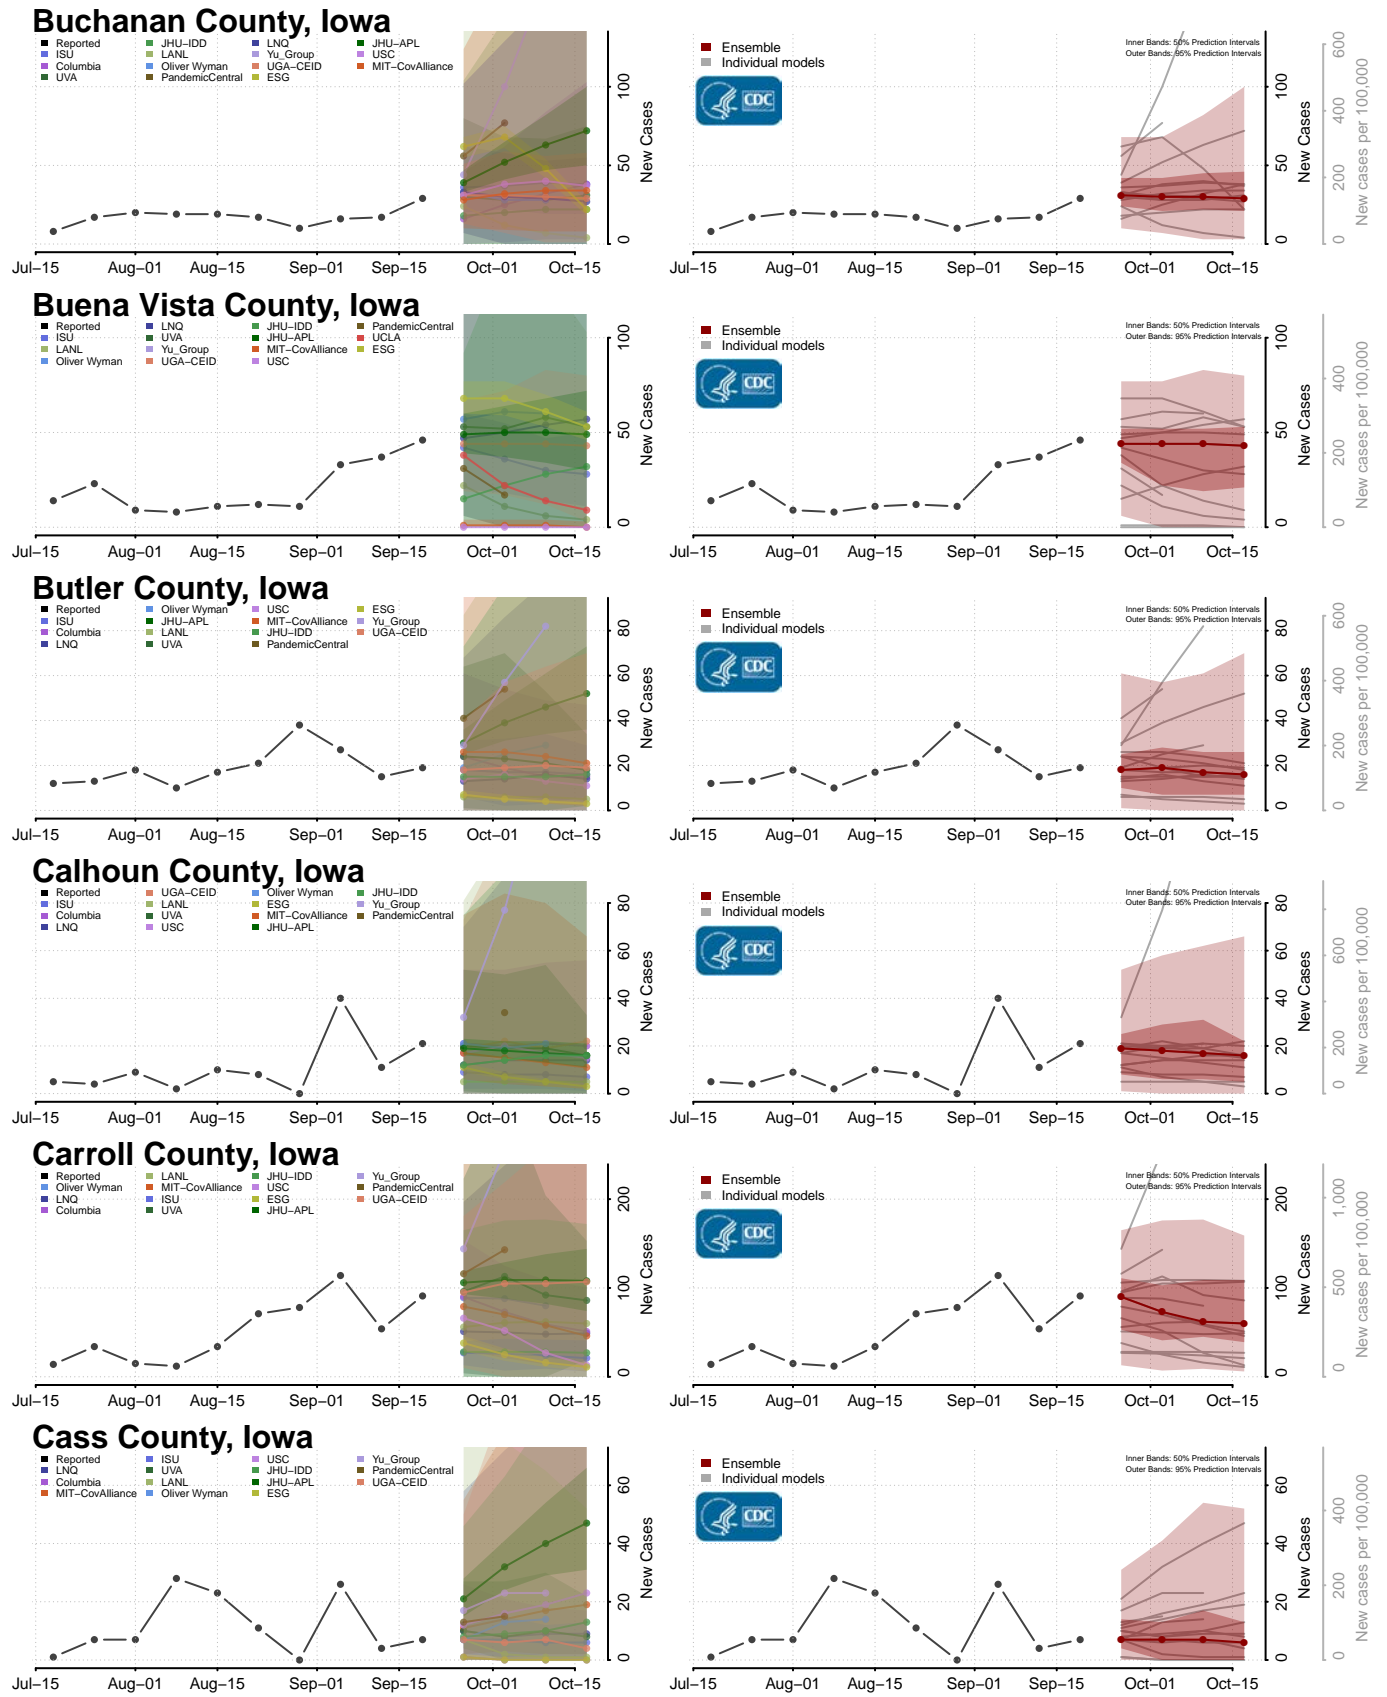

### Madison County, Indiana