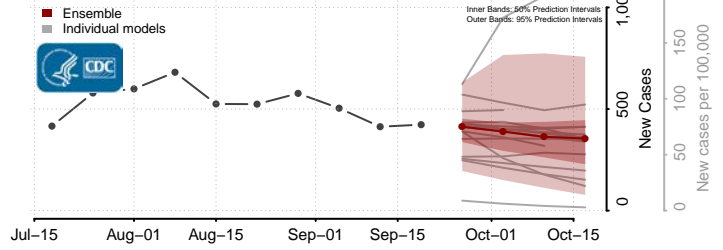

Ramsey County, Minnesota