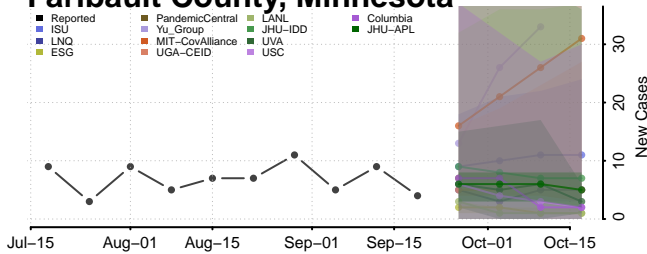

Faribault County, Minnesota