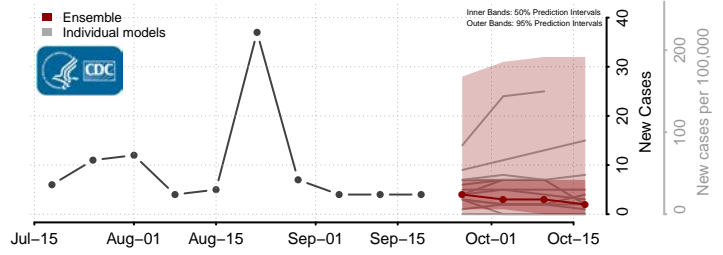

Taylor County, West Virginia