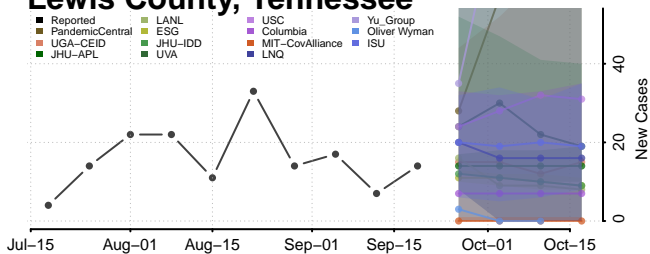

Lewis County, Tennessee