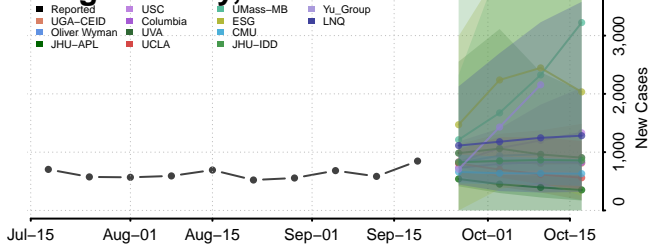

Kings County, New York