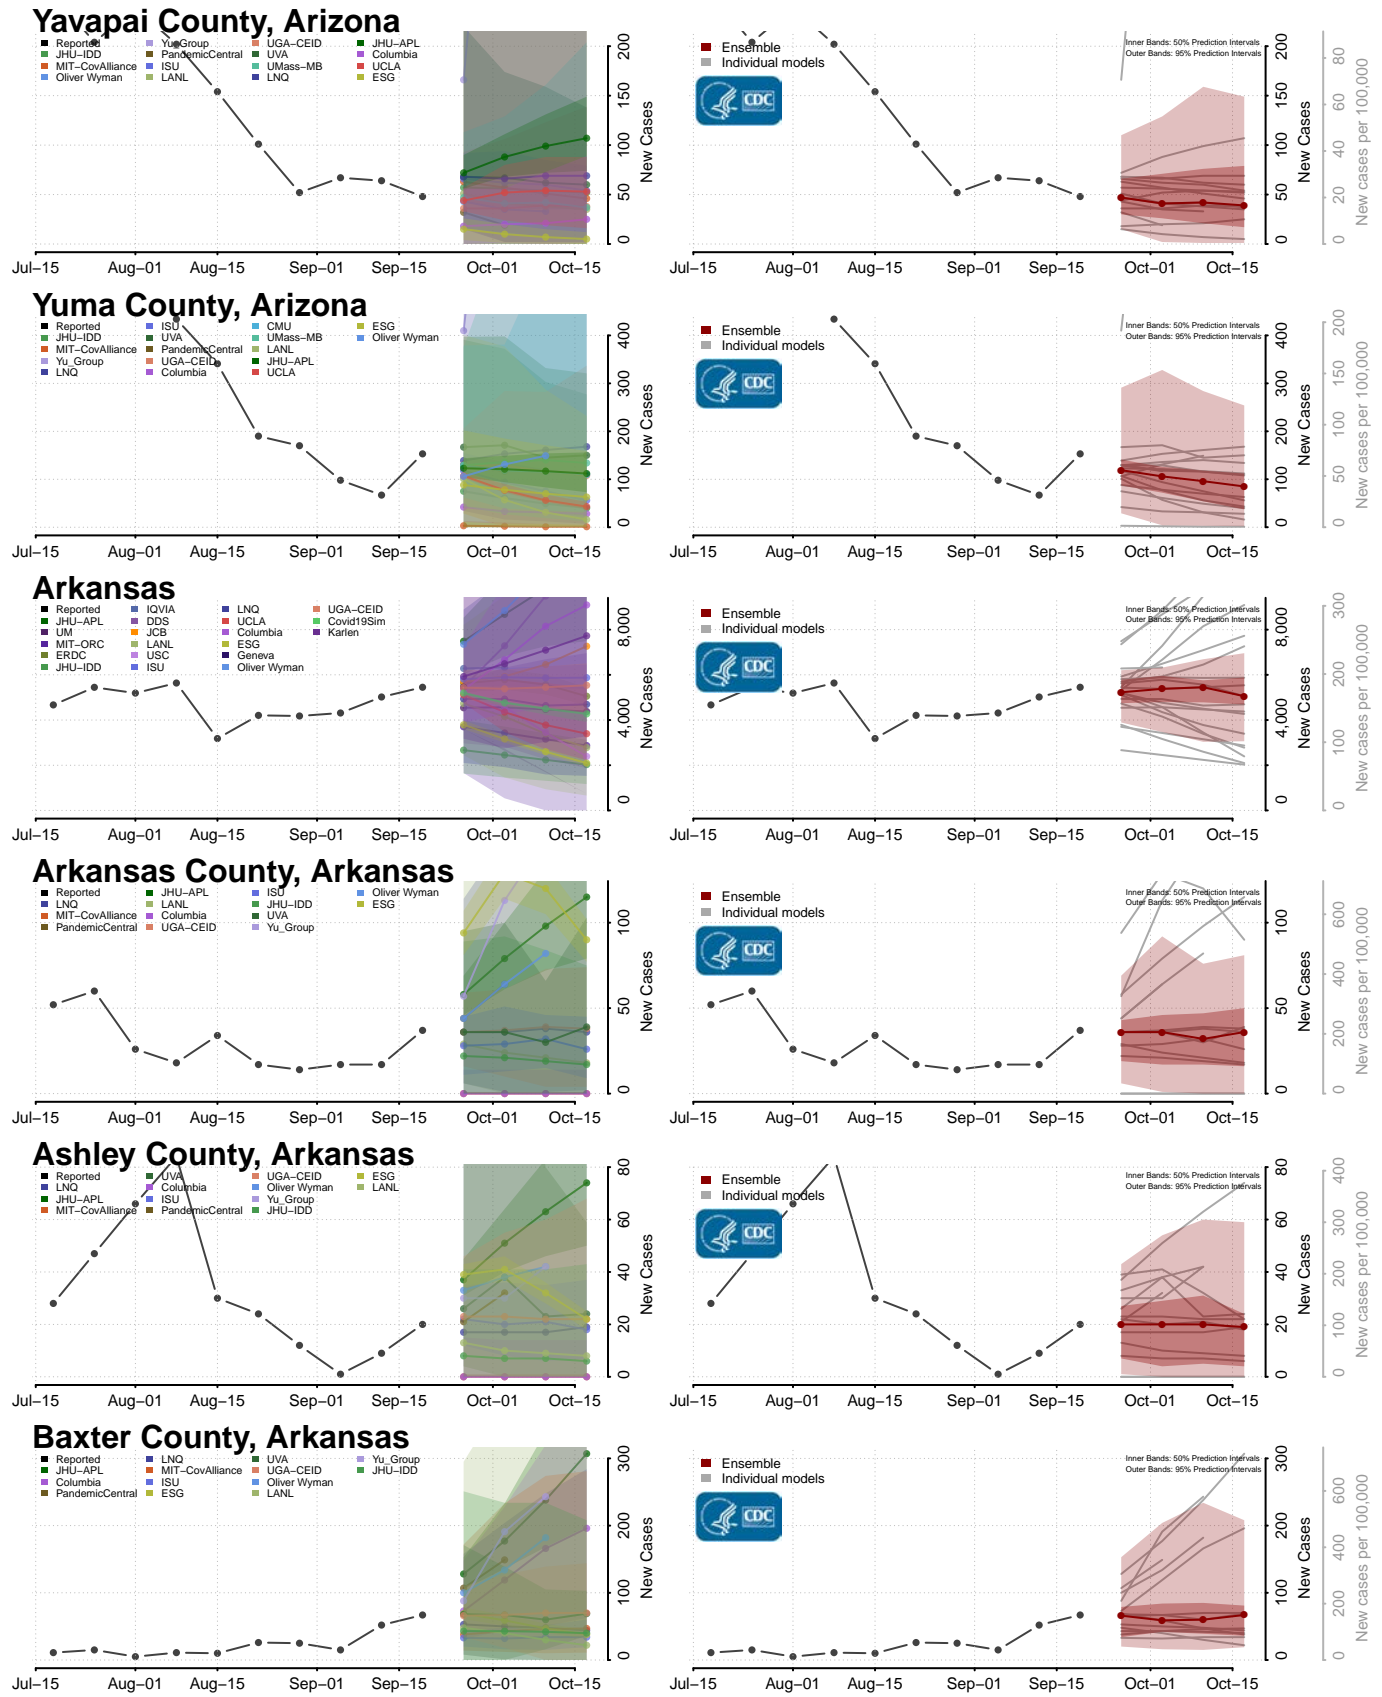

### Valdez-Cordova County, Alaska