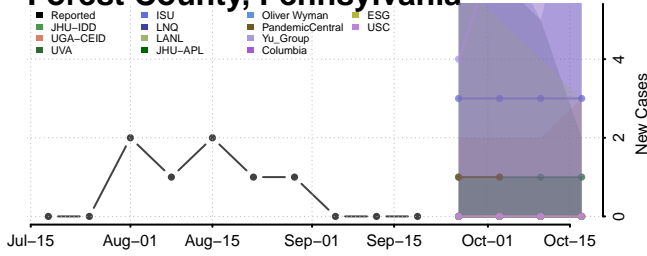

### Forest County, Pennsylvania