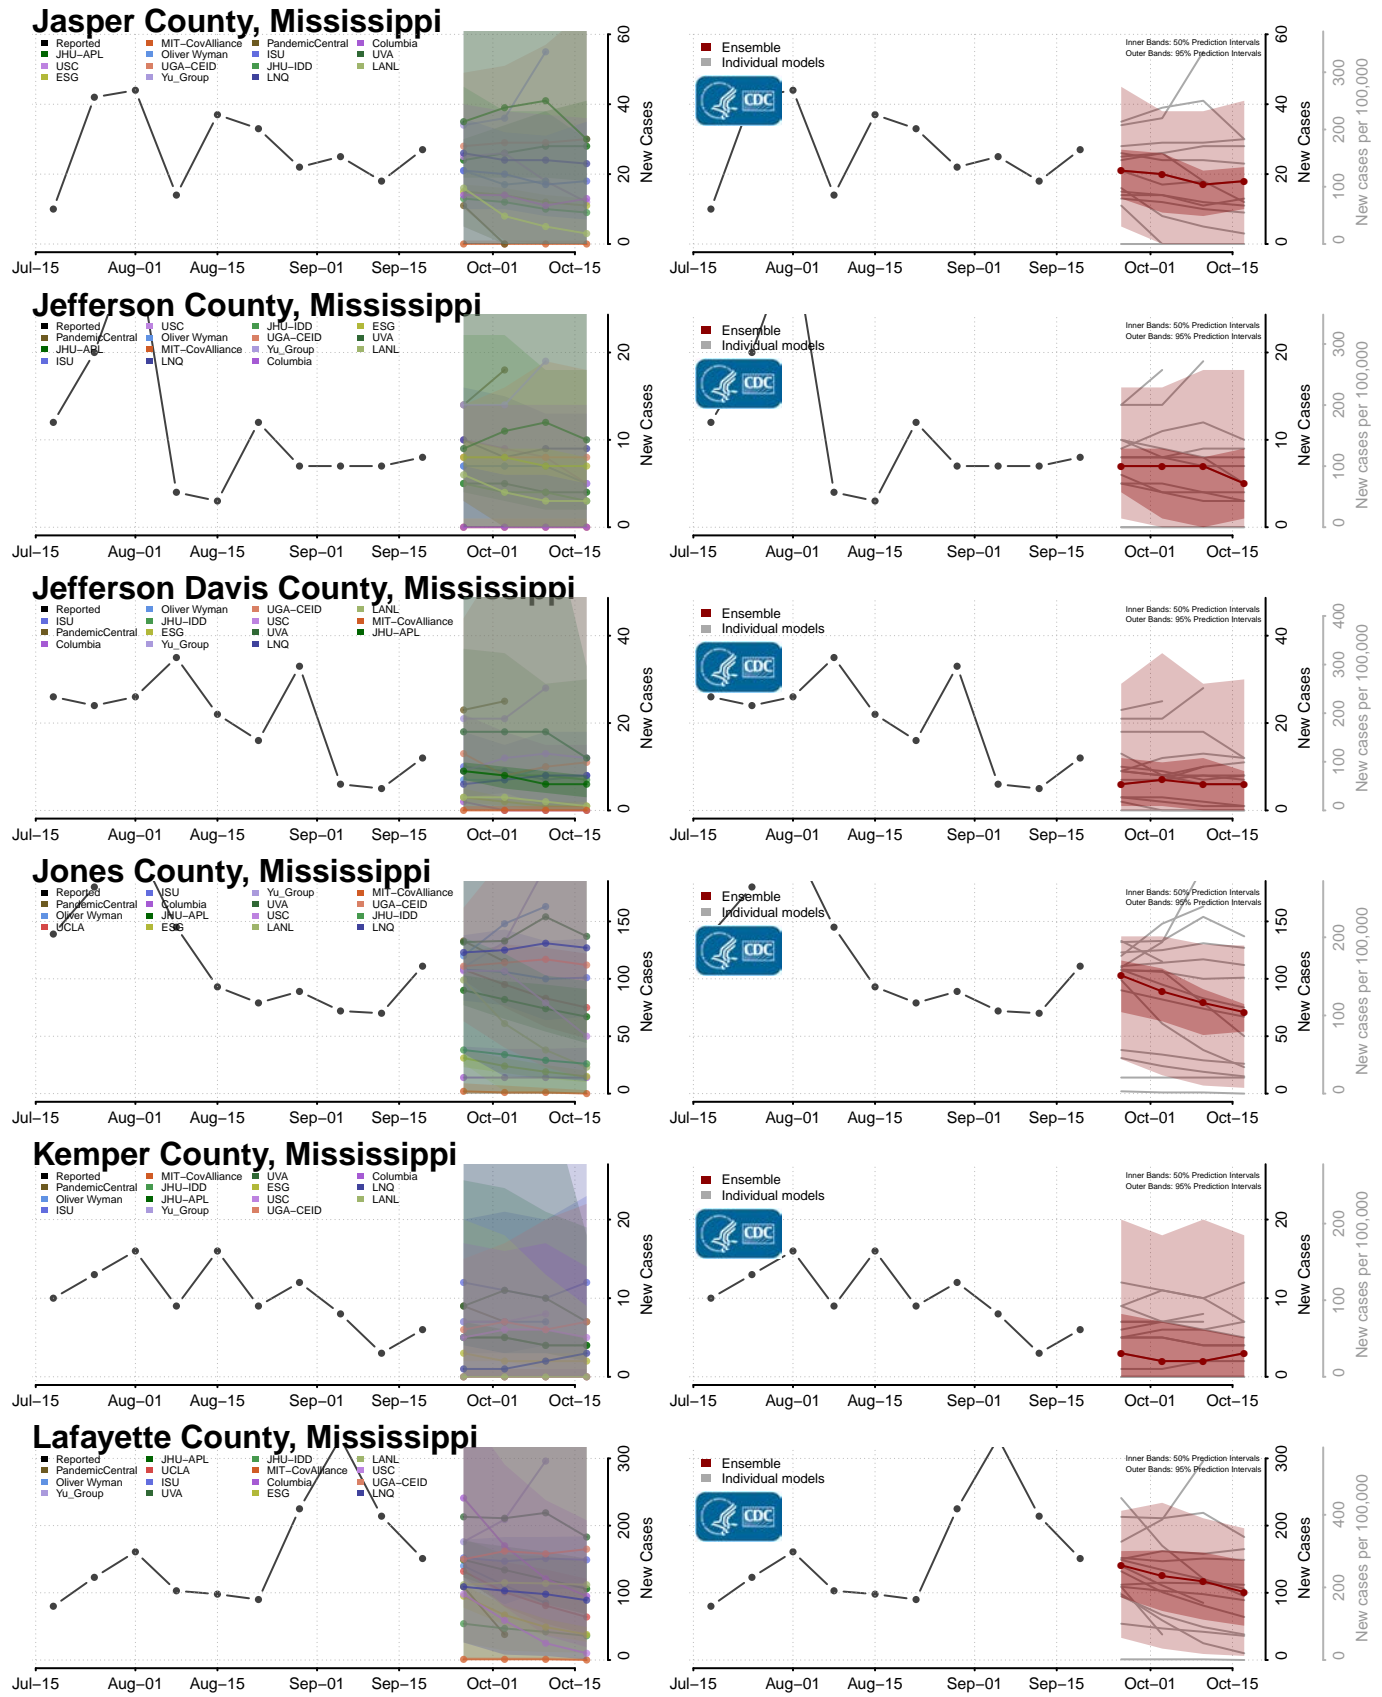

### Redwood County, Minnesota