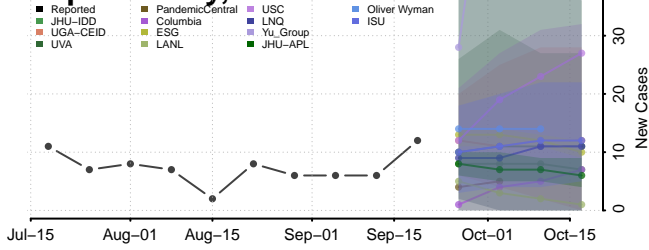

Pope County, Minnesota