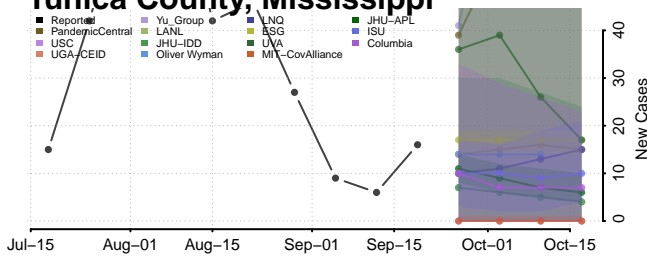

Tunica County, Mississippi