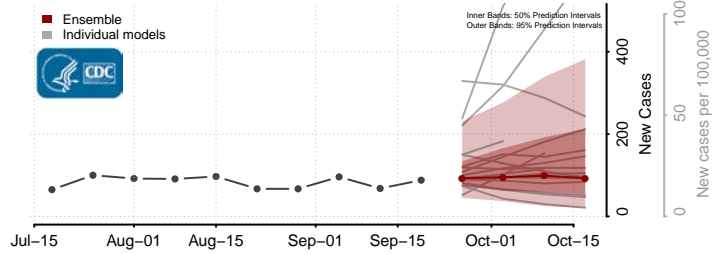

Morris County, New Jersey