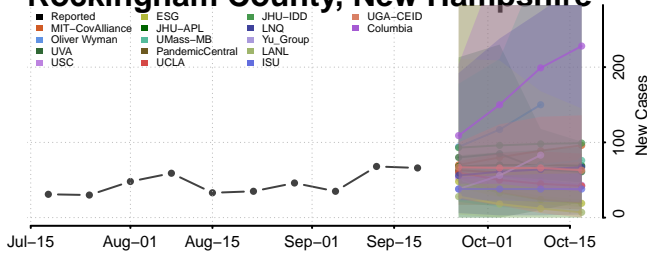

Rockingham County, New Hampshire