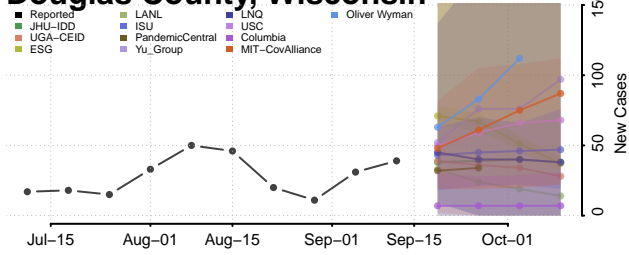

Douglas County, Wisconsin