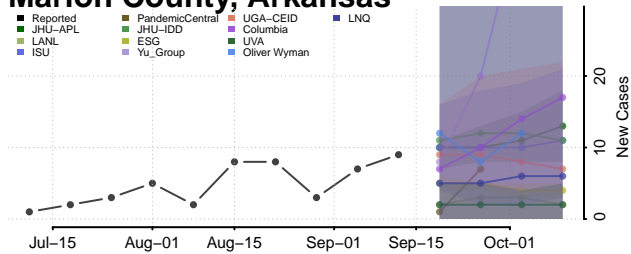

Marion County, Arkansas