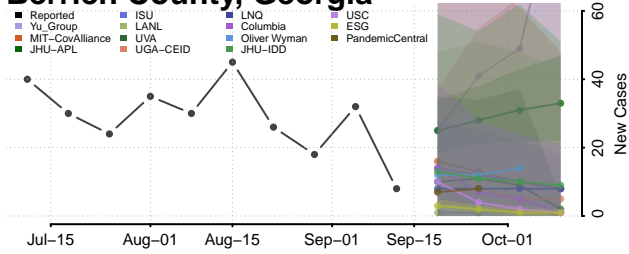

Berrien County, Georgia