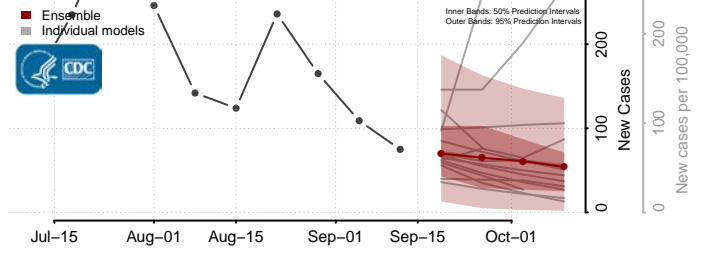

Madison County, Mississippi