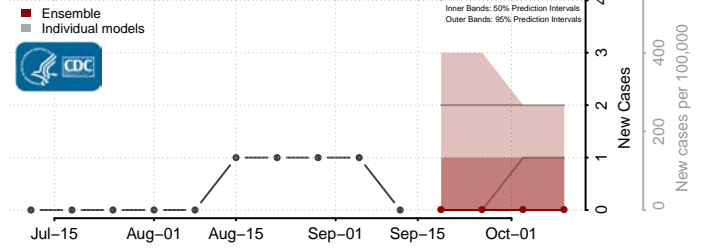

Slope County, North Dakota