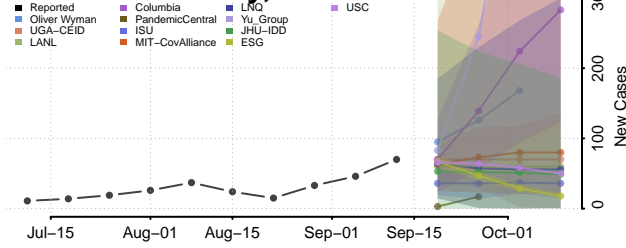

Shawano County, Wisconsin