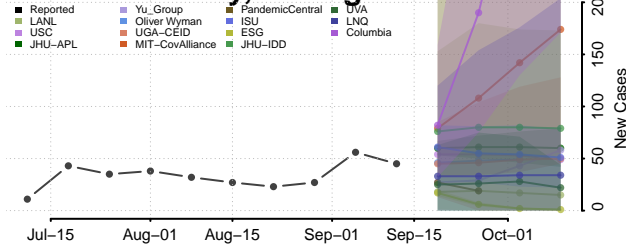

Midland County, Michigan