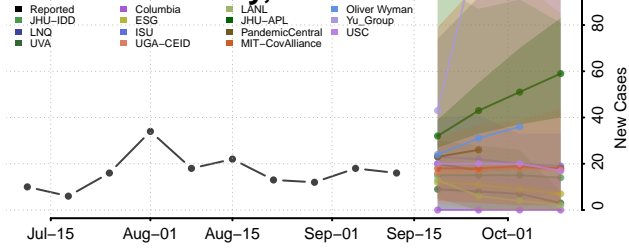

Moniteau County, Missouri