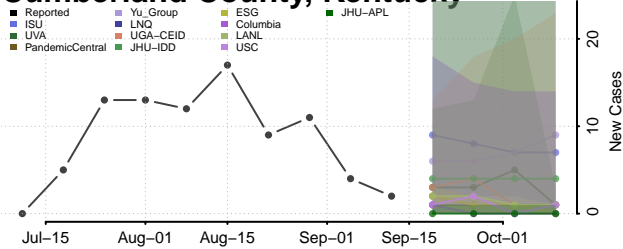

Cumberland County, Kentucky