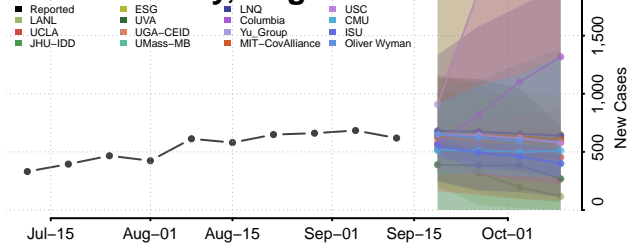

Fairfax County, Virginia