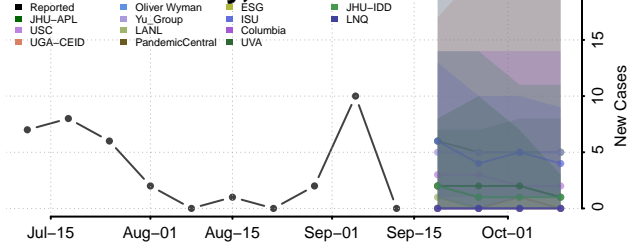

Mitchell County, Kansas