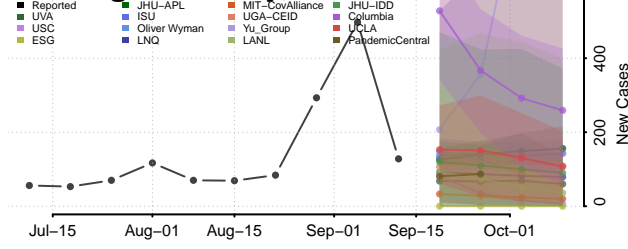

Muskogee County, Oklahoma