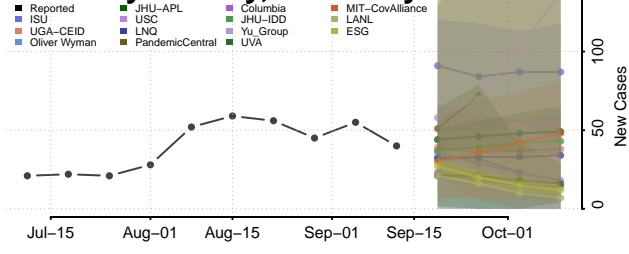

Calloway County, Kentucky