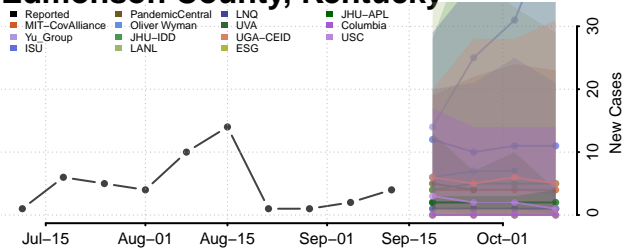

Edmonson County, Kentucky