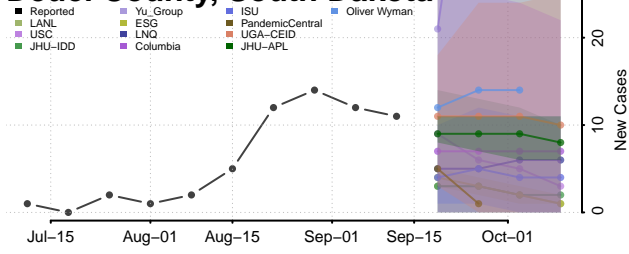

Deuel County, South Dakota