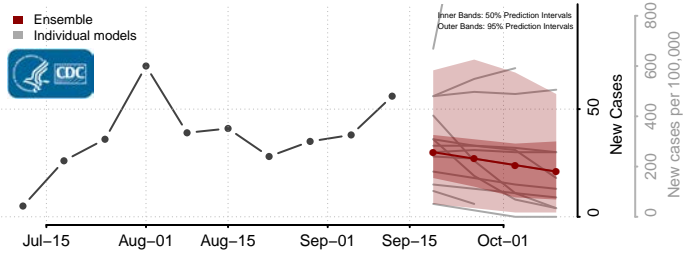

Decatur County, Tennessee