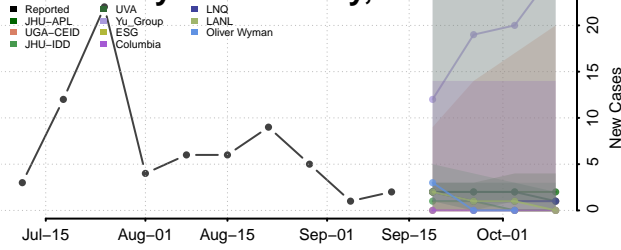

Yukon-Koyukuk County, Alaska