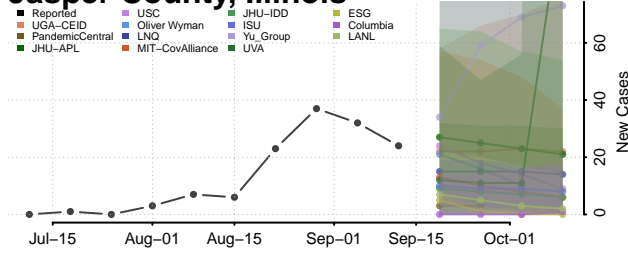

Jasper County, Illinois