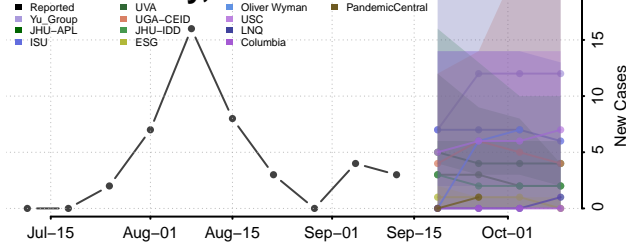

Knox County, Missouri