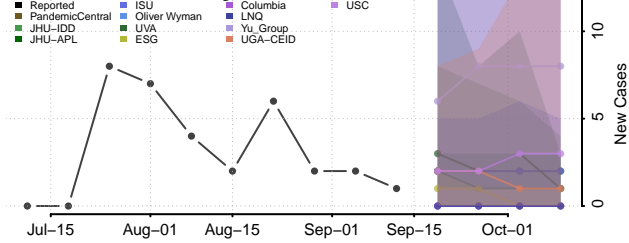

Perkins County, Nebraska