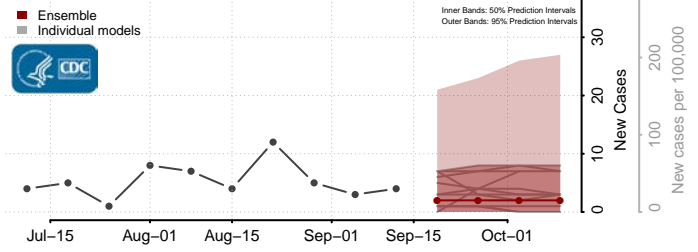

### Madison County, Virginia