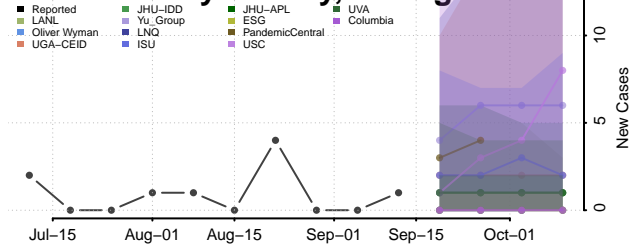

Montmorency County, Michigan