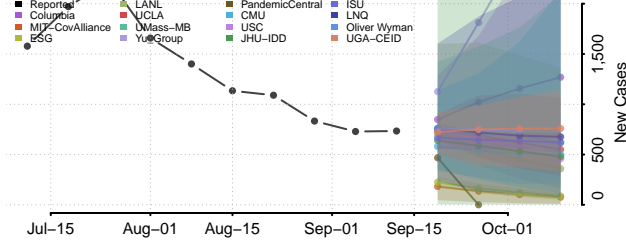

Milwaukee County, Wisconsin