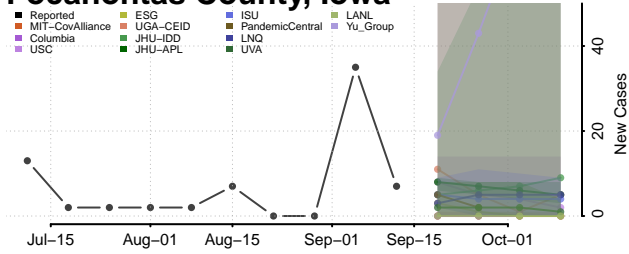

Pocahontas County, Iowa