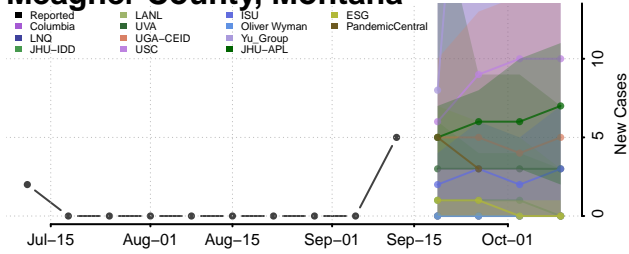

Meagher County, Montana