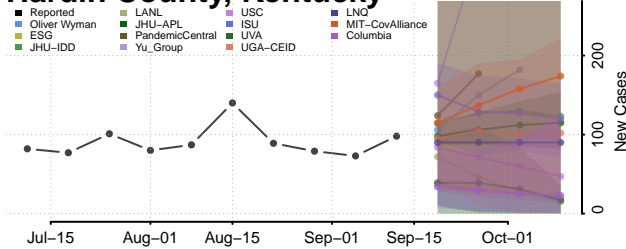

Hardin County, Kentucky