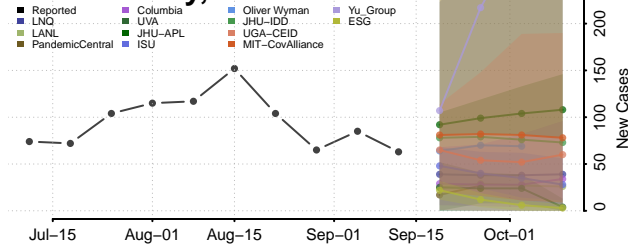

Yuba County, California