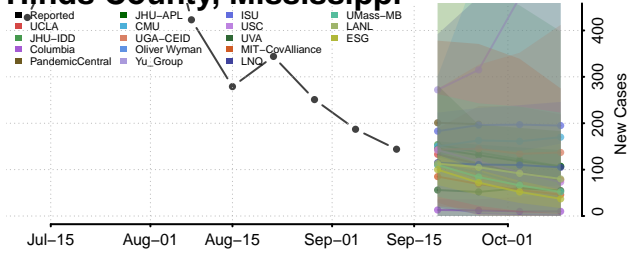

Hinds County, Mississippi