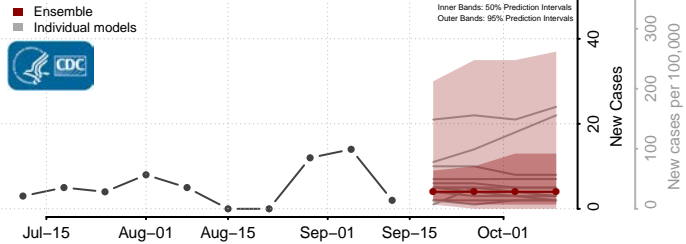

Pennington County, Minnesota