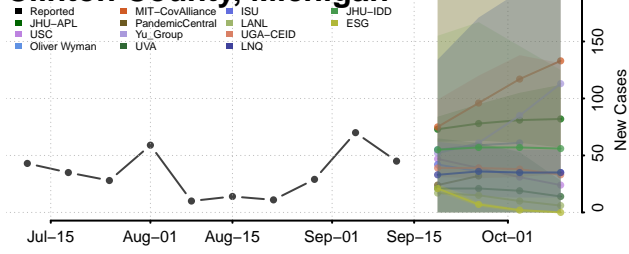

Clinton County, Michigan