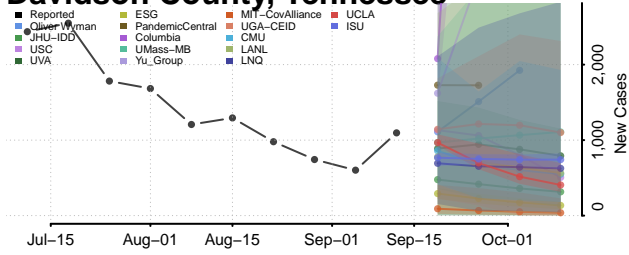

Davidson County, Tennessee