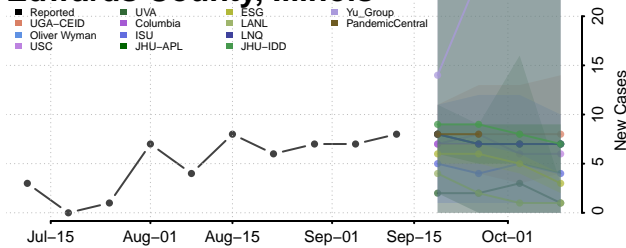

Edwards County, Illinois