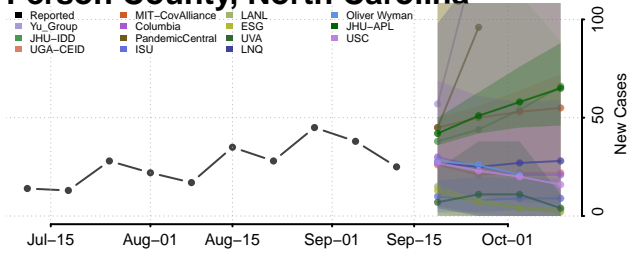

Person County, North Carolina