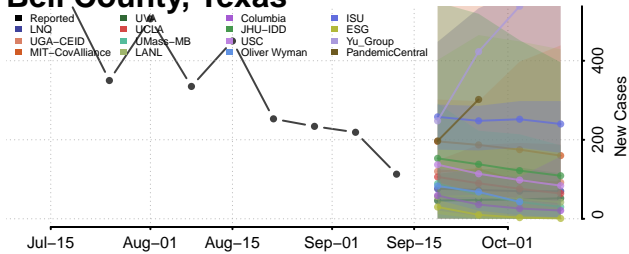

Bell County, Texas