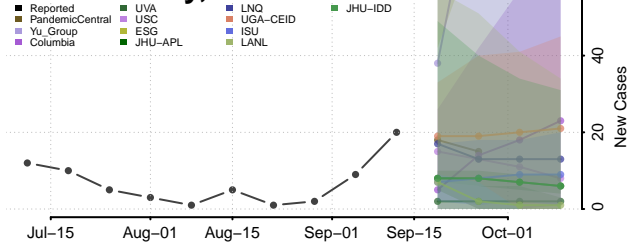

Swift County, Minnesota