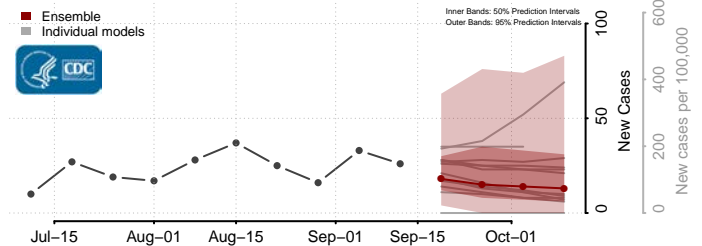

Southampton County, Virginia