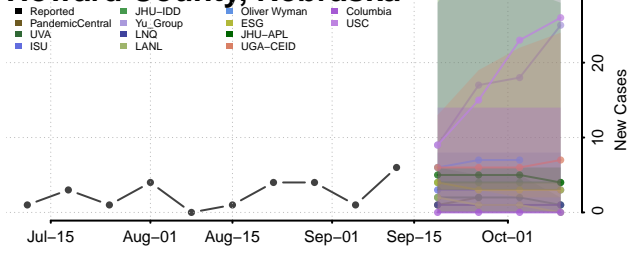

Howard County, Nebraska