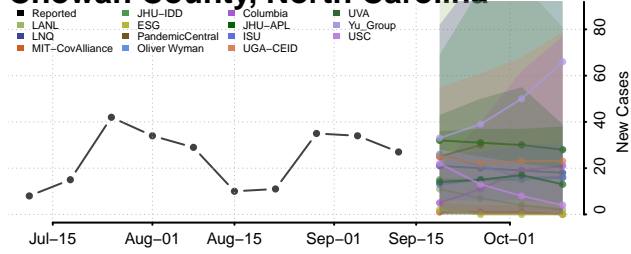

Chowan County, North Carolina