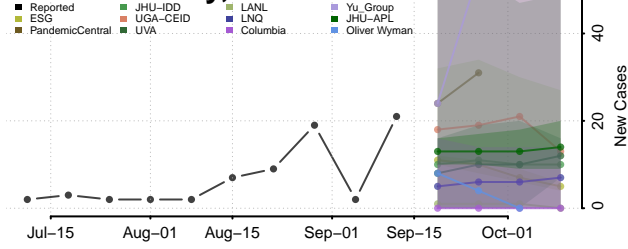

Bethel County, Alaska