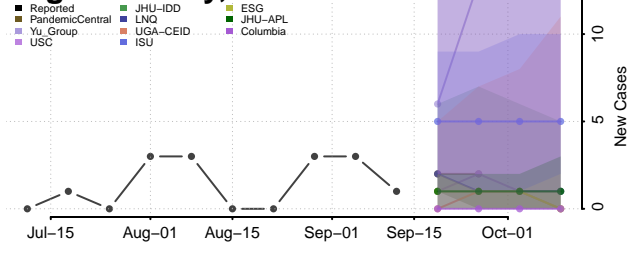

Logan County, North Dakota