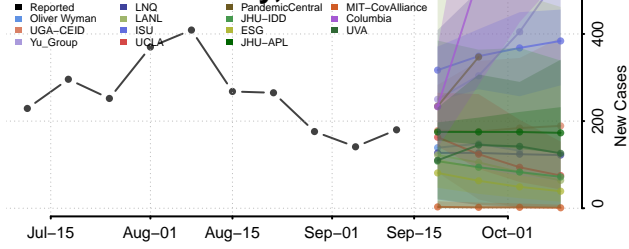

Sebastian County, Arkansas