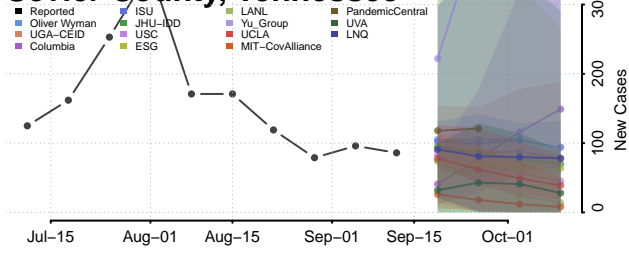

Sevier County, Tennessee