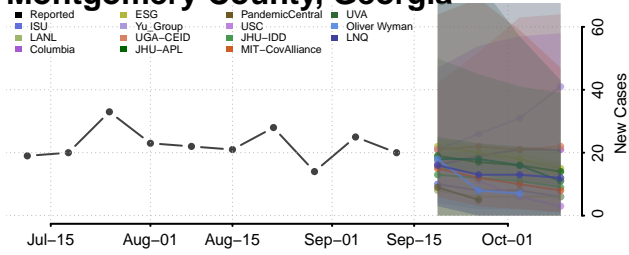

Montgomery County, Georgia