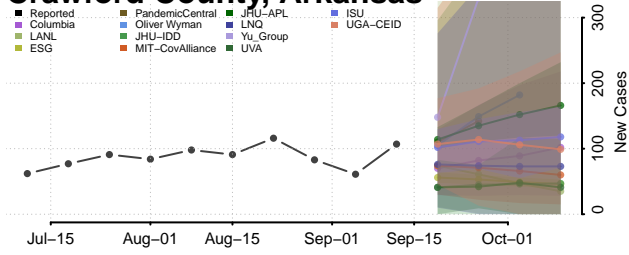

Crawford County, Arkansas