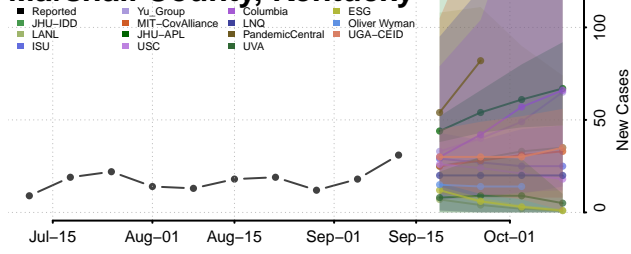

Marshall County, Kentucky