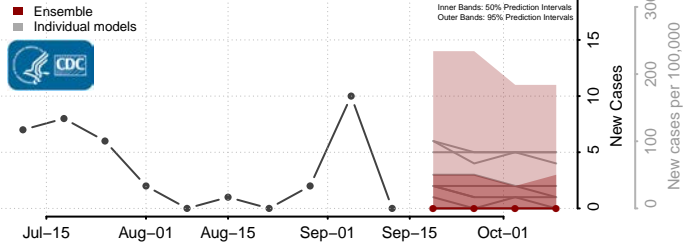

Mitchell County, Kansas