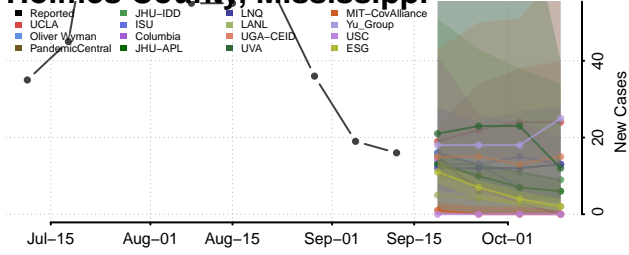

Holmes County, Mississippi