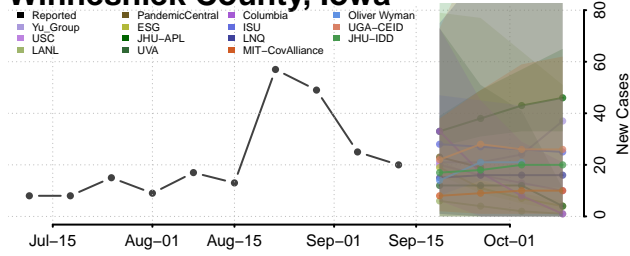

Winneshiek County, Iowa