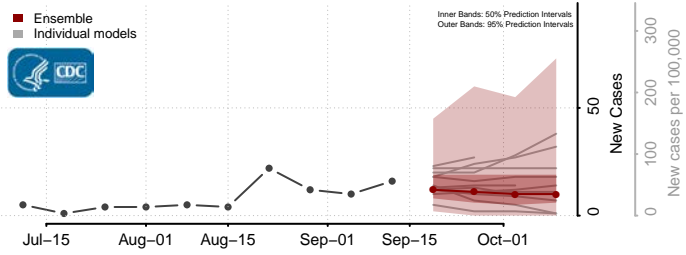

Jackson County, West Virginia