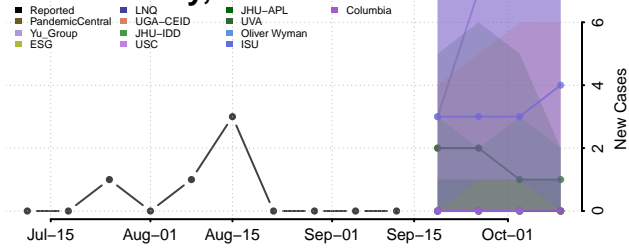

Cook County, Minnesota