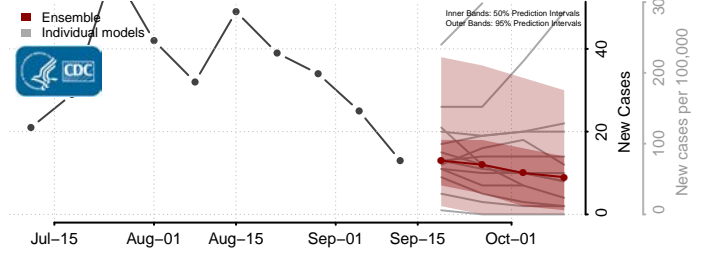

Chickasaw County, Mississippi