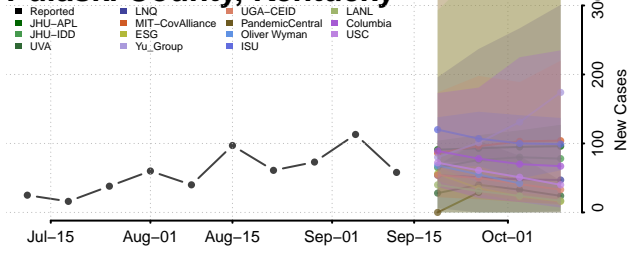

Pulaski County, Kentucky