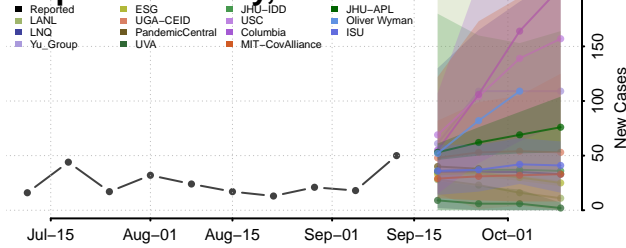

Stephens County, Oklahoma