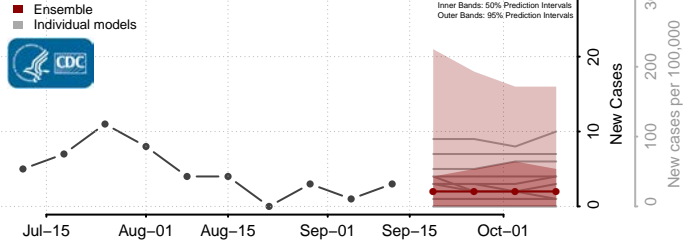

Hamilton County, Nebraska