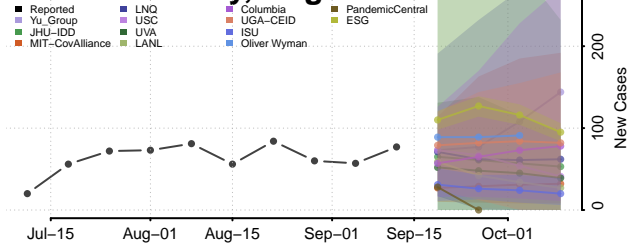

Danville County, Virginia