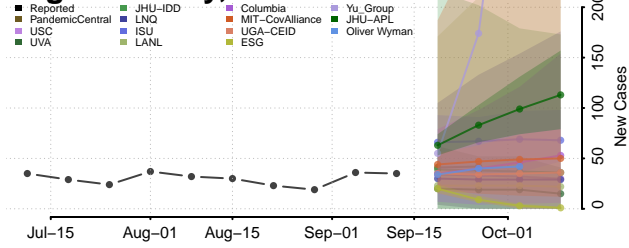

Logan County, Oklahoma