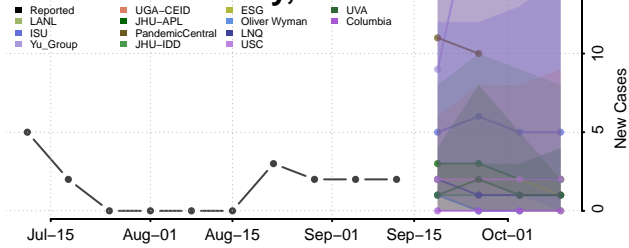

Clearwater County, Minnesota