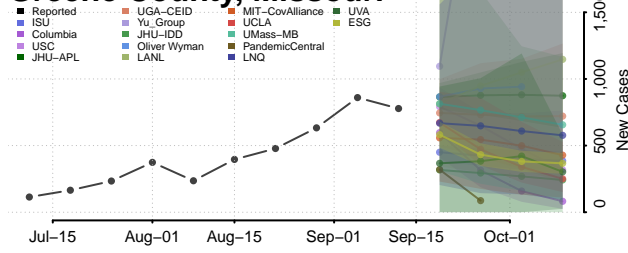

Greene County, Missouri