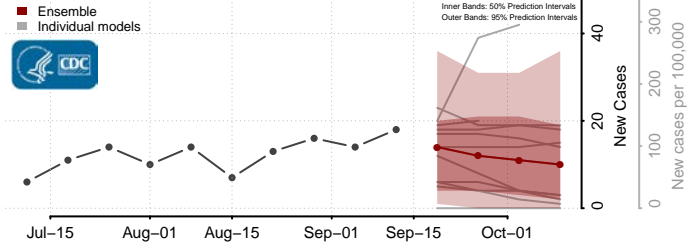

Saline County, Nebraska