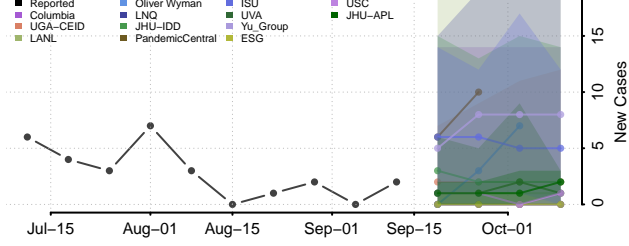

Jefferson County, Oklahoma