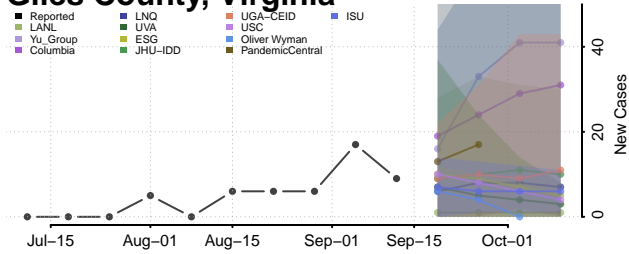

Giles County, Virginia