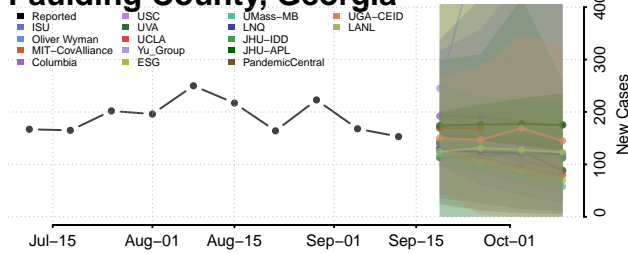

Paulding County, Georgia