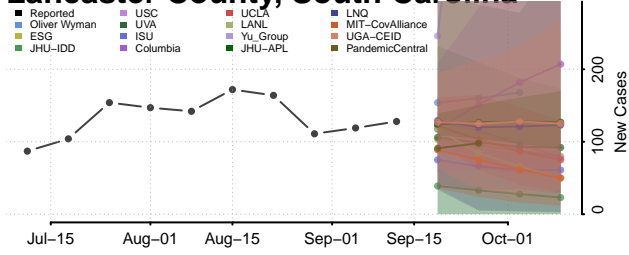

Lancaster County, South Carolina