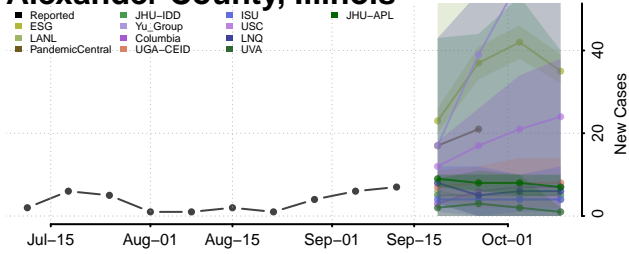

Alexander County, Illinois