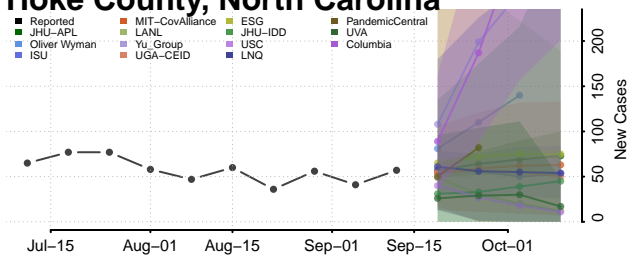

Hoke County, North Carolina