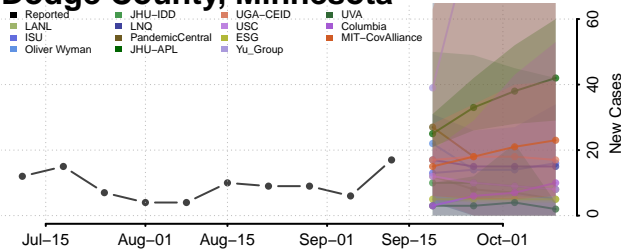

Dodge County, Minnesota