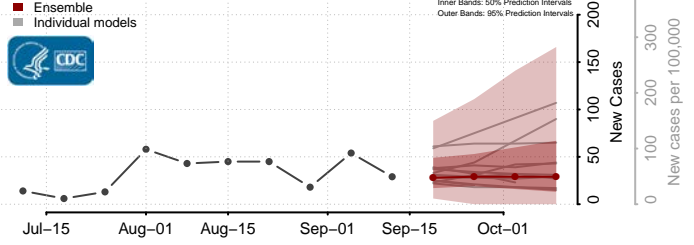

Mercer County, West Virginia