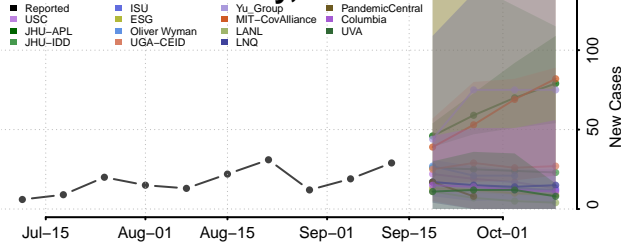

McPherson County, Kansas