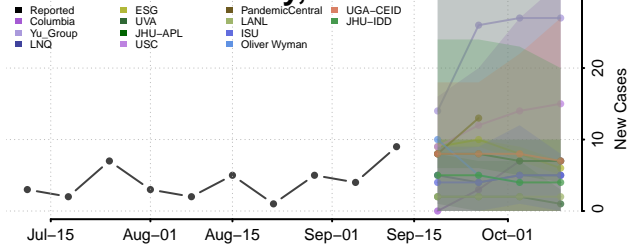

Richardson County, Nebraska