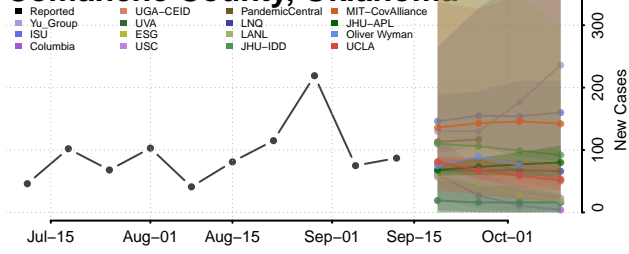

Comanche County, Oklahoma