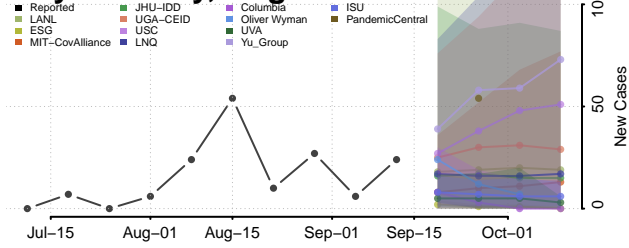

Floyd County, Virginia