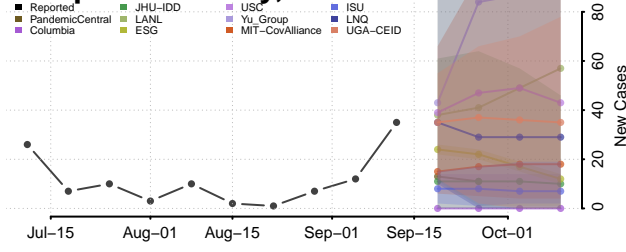

Marquette County, Wisconsin