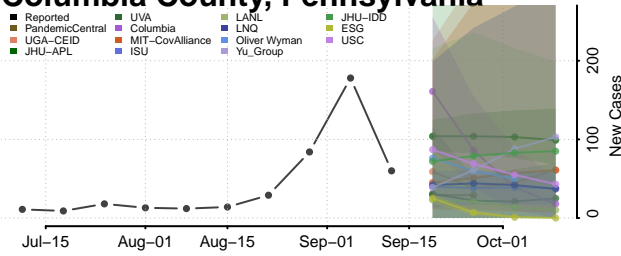

Columbia County, Pennsylvania