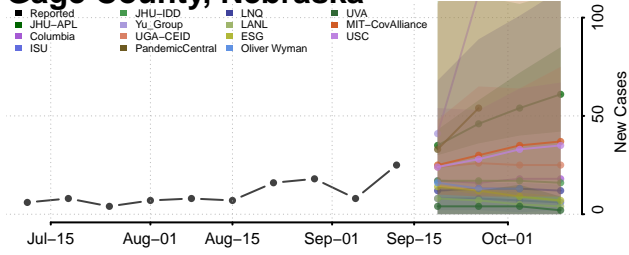

### Garden County, Nebraska