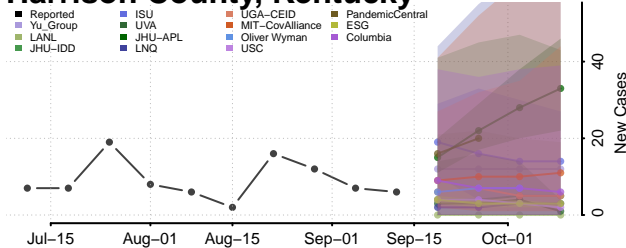

Harrison County, Kentucky