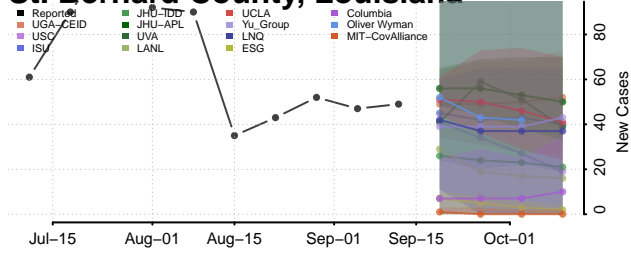

St. Bernard County, Louisiana