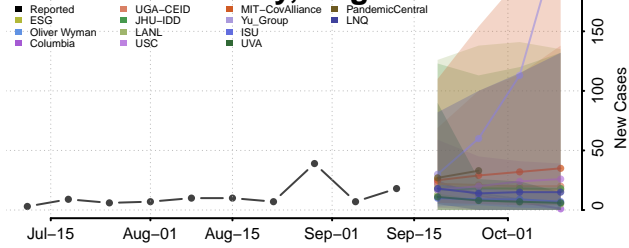

Goochland County, Virginia