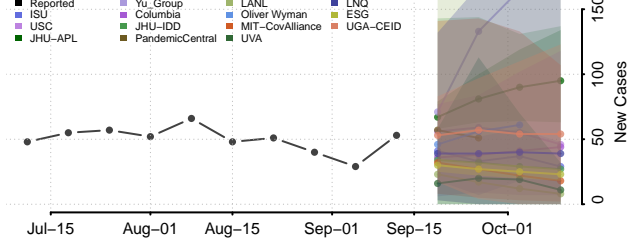

Madison County, Georgia