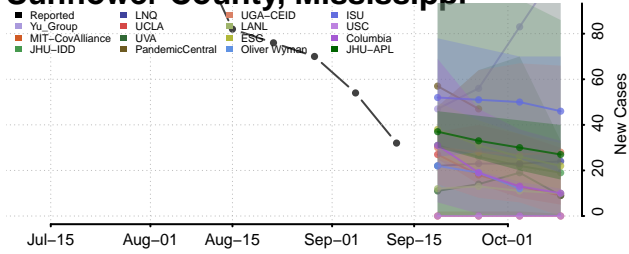

Sunflower County, Mississippi