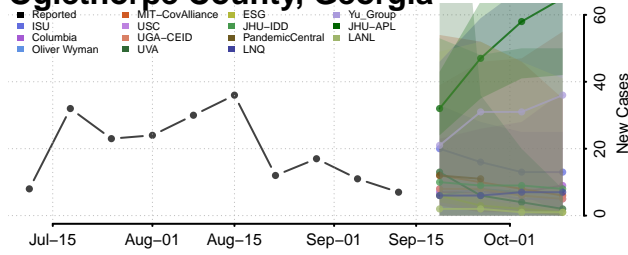

Oglethorpe County, Georgia