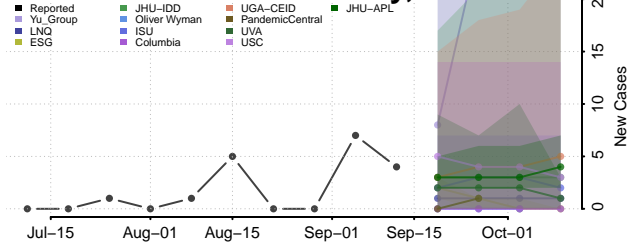

Lake of the Woods County, Minnesota