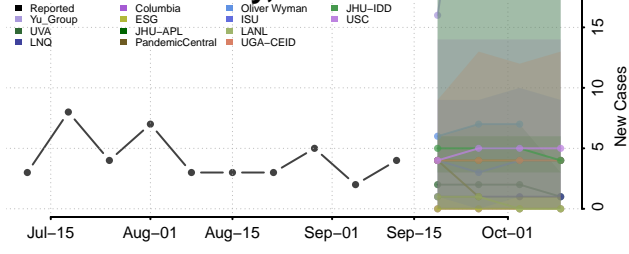

Jefferson County, Montana