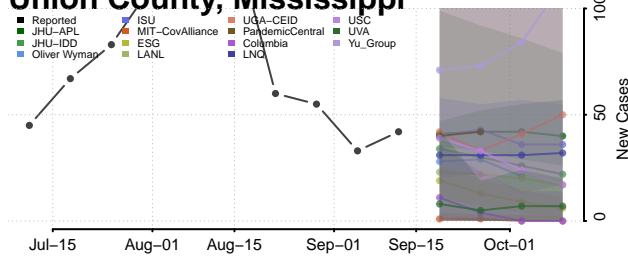

Union County, Mississippi