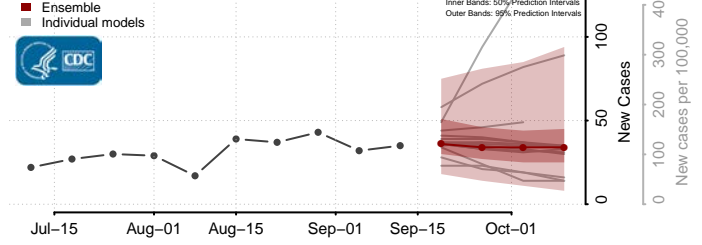

Haralson County, Georgia