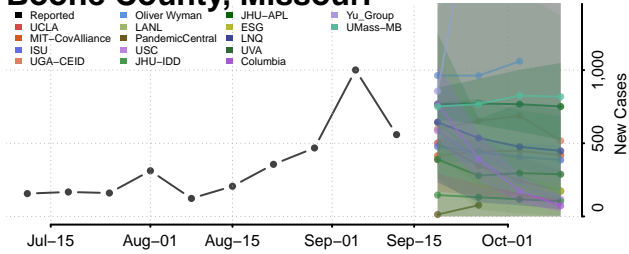

Boone County, Missouri