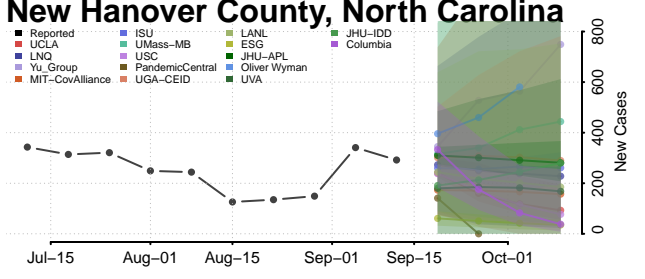

### Lenoir County, North Carolina