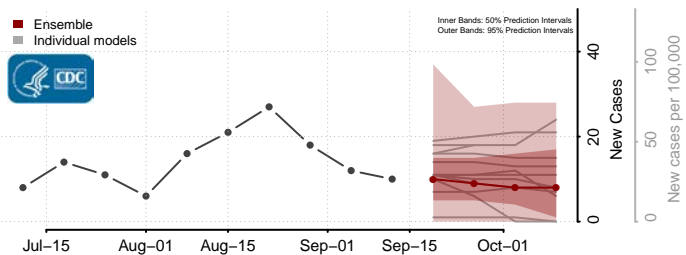

Louisa County, Virginia