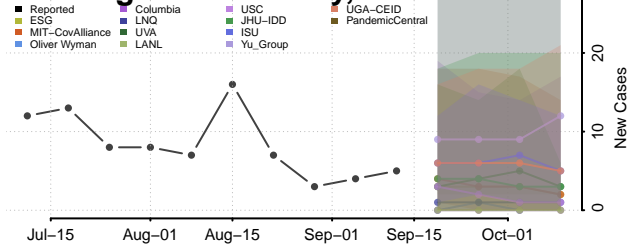

San Augustine County, Texas