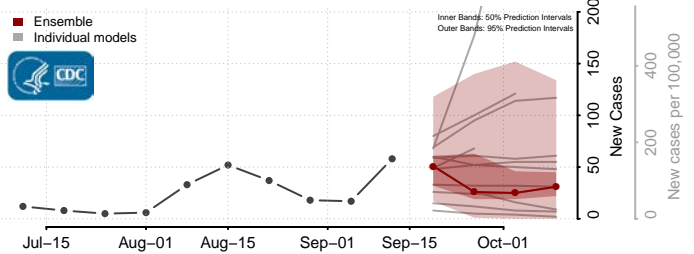

Green County, Wisconsin