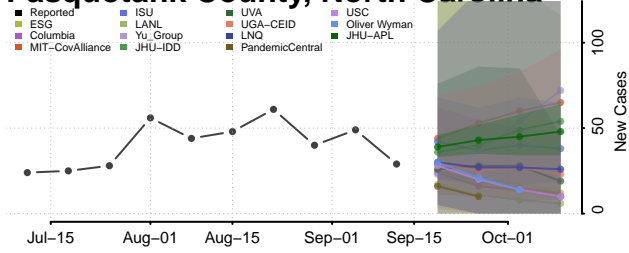

Pasquotank County, North Carolina