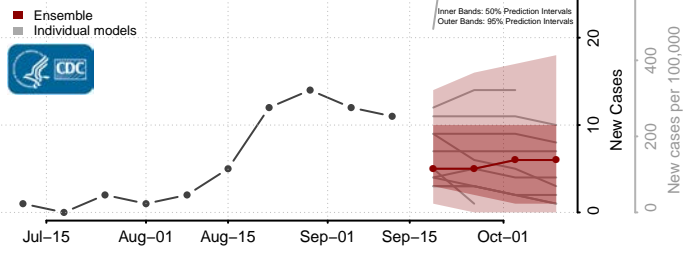

Deuel County, South Dakota