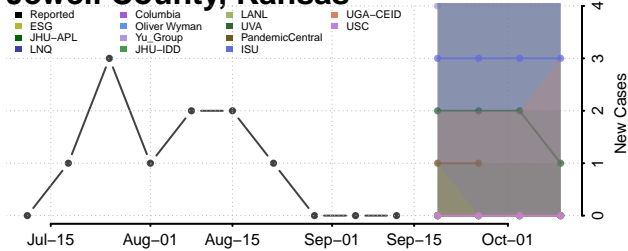

Jewell County, Kansas