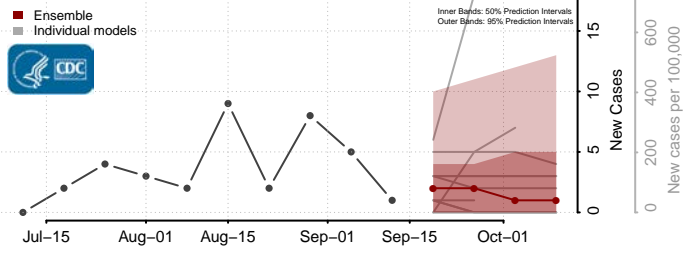

Kidder County, North Dakota