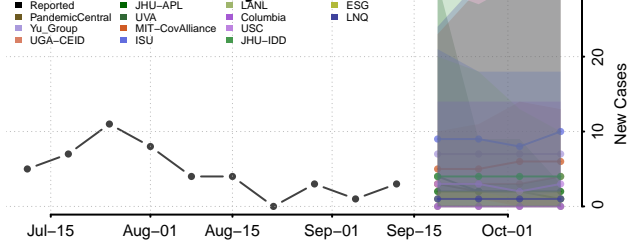

Hamilton County, Nebraska