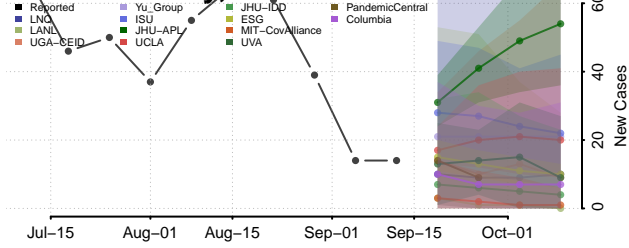

Sevier County, Arkansas