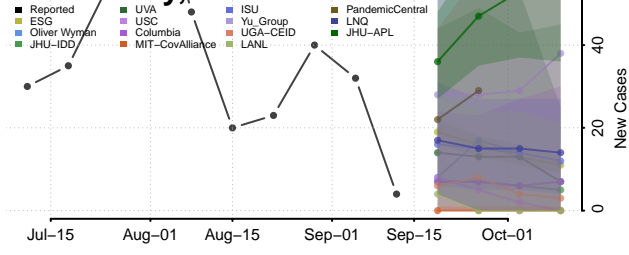

Lee County, South Carolina