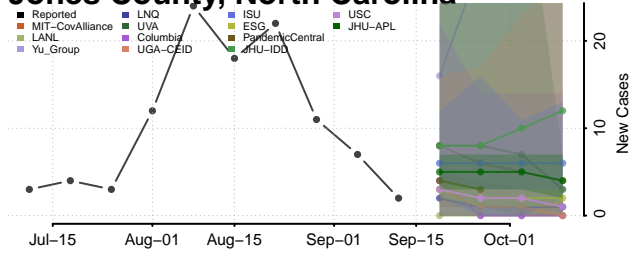

Jones County, North Carolina