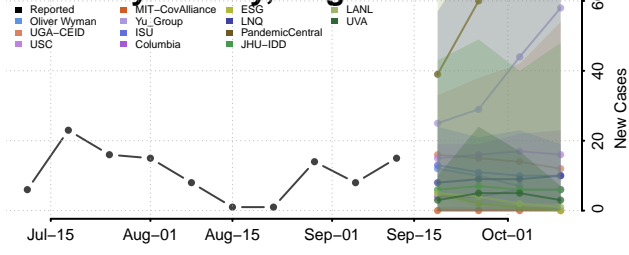

Nottoway County, Virginia