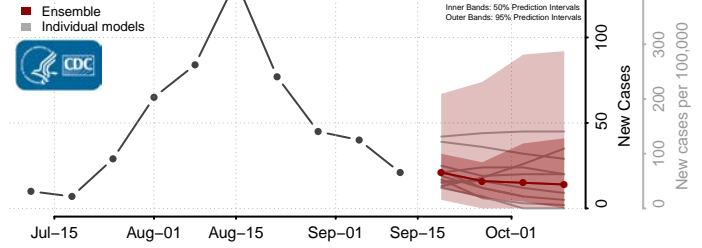

Logan County, West Virginia