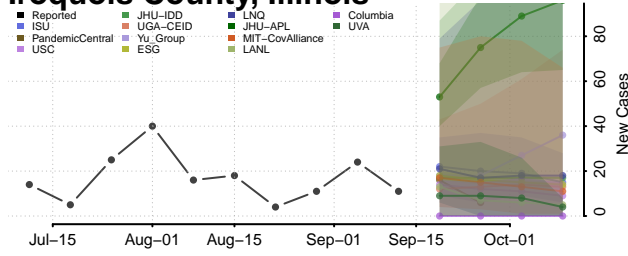

Iroquois County, Illinois