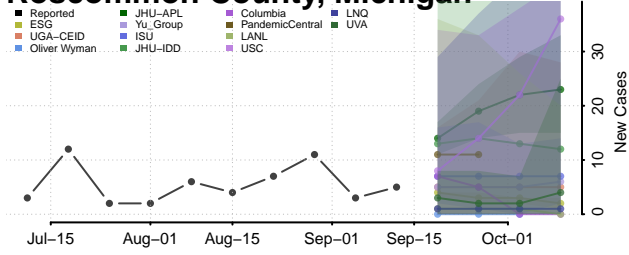

Roscomon County, Michigan