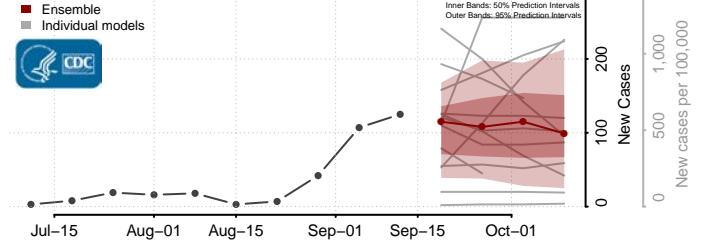

Stutsman County, North Dakota