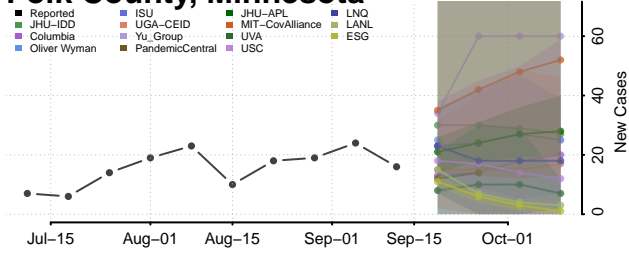

Polk County, Minnesota