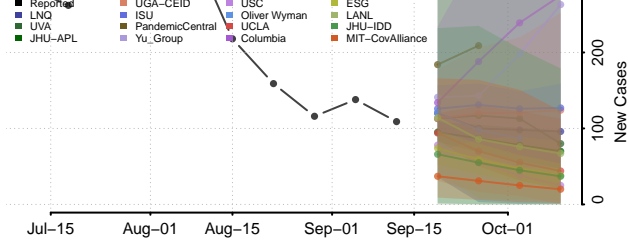

Ascension County, Louisiana