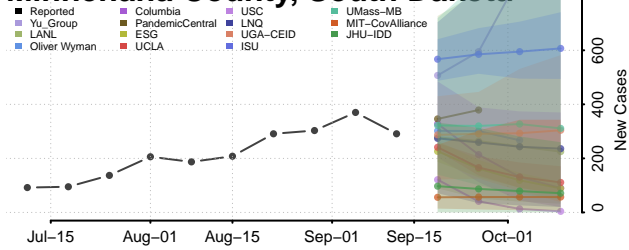

Minnehaha County, South Dakota