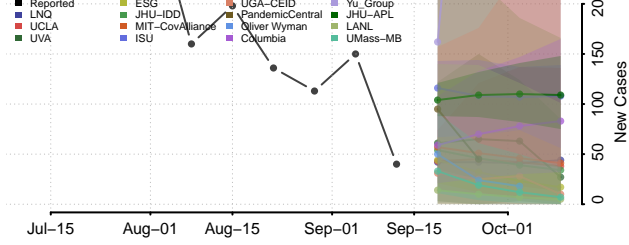

Mohave County, Arizona