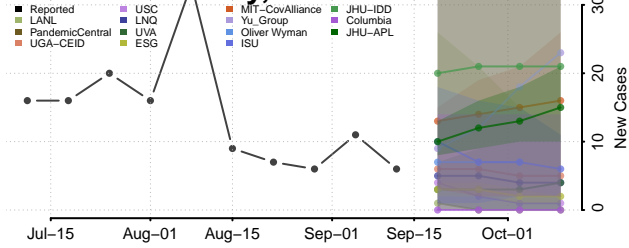

Herkimer County, New York