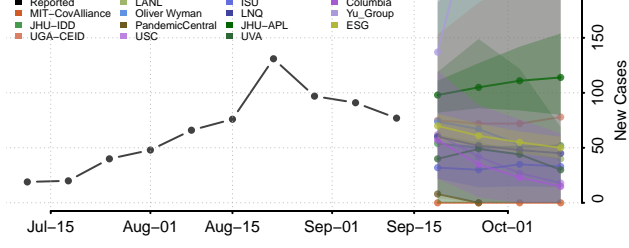

Scotland County, North Carolina