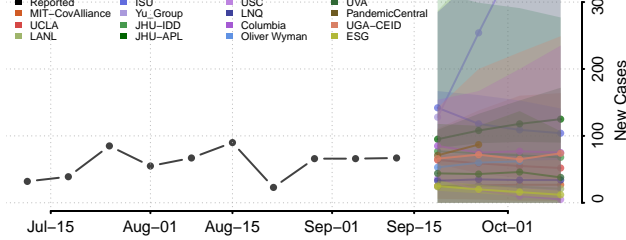

Leavenworth County, Kansas