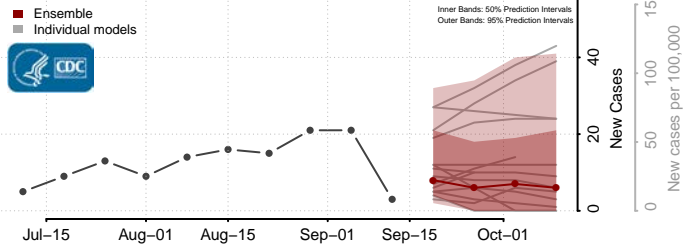

Carlton County, Minnesota