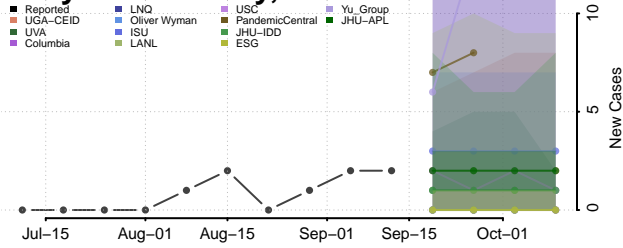

Cheyenne County, Kansas