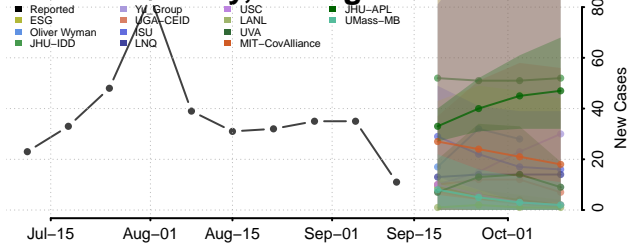

St. Clair County, Michigan