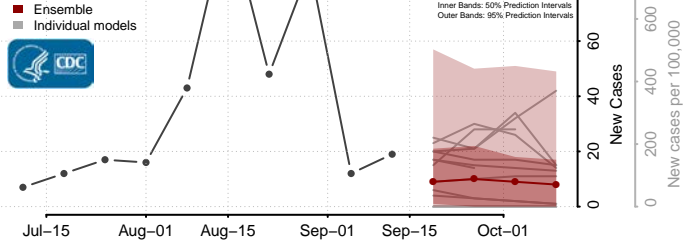

Greensville County, Virginia