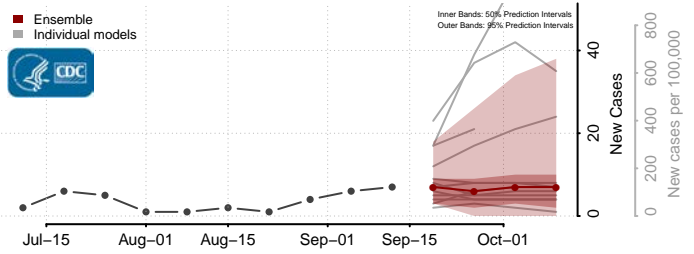

Alexander County, Illinois