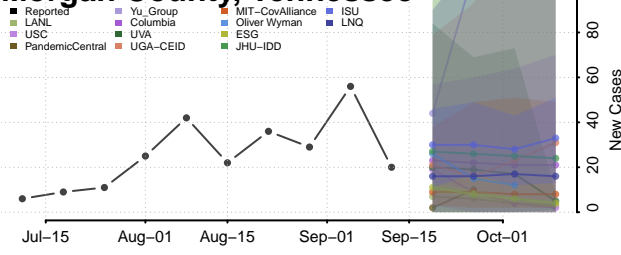

Morgan County, Tennessee