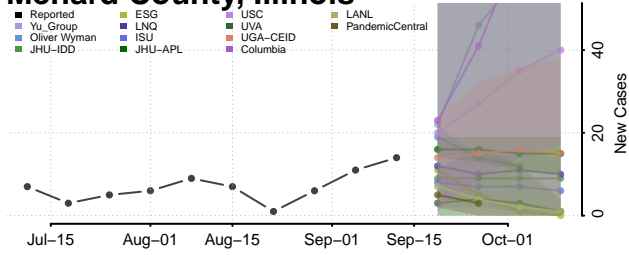

Menard County, Illinois