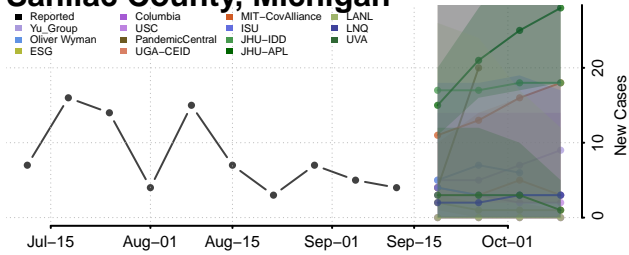

Sanilac County, Michigan