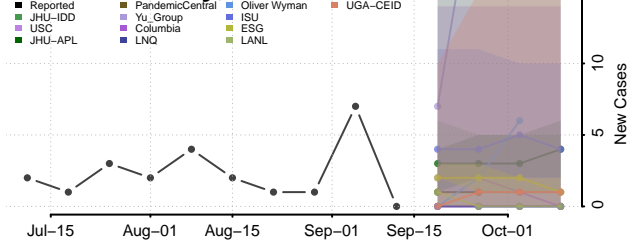

Steele County, North Dakota