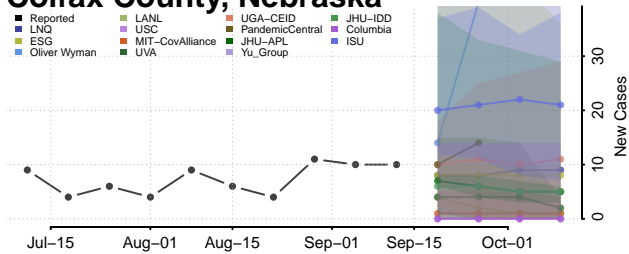

Colfax County, Nebraska