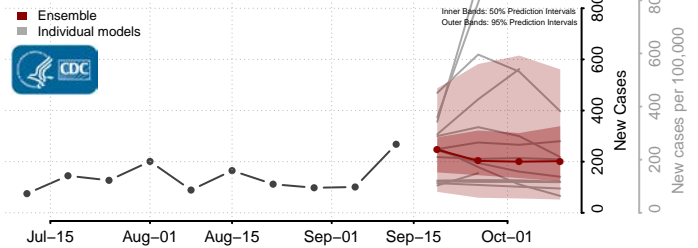

Washburn County, Wisconsin