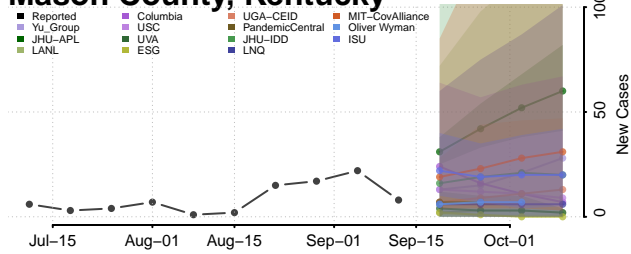

Mason County, Kentucky