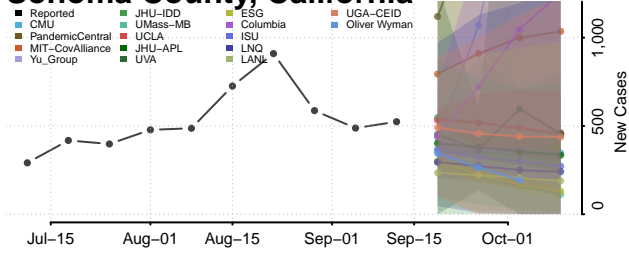

Sonoma County, California