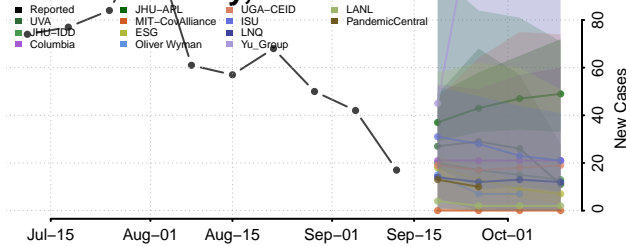

Graham County, Arizona