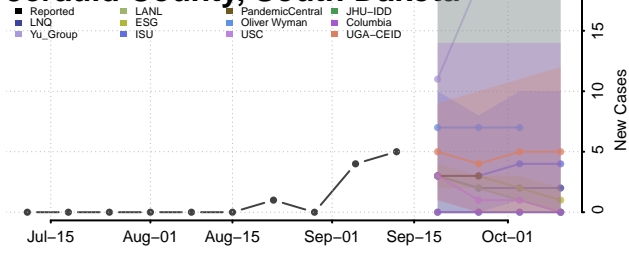

Jerauld County, South Dakota