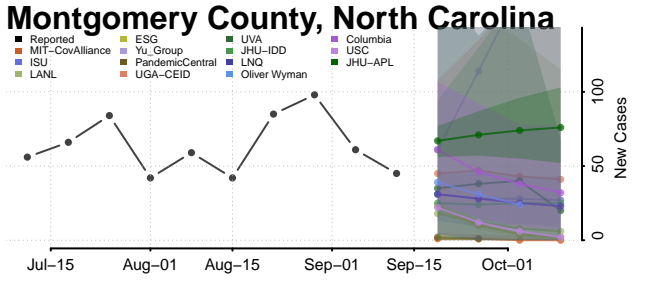

### Lenoir County, North Carolina