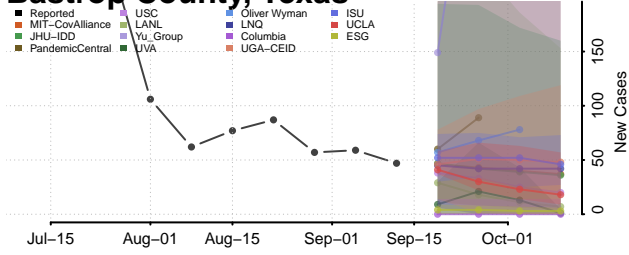

Bastrop County, Texas