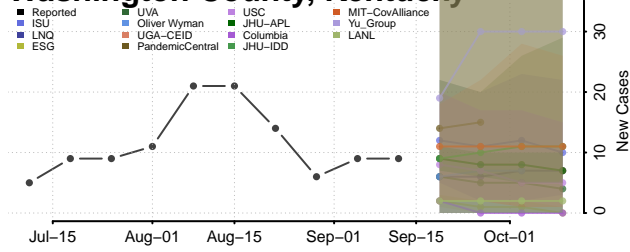

Washington County, Kentucky