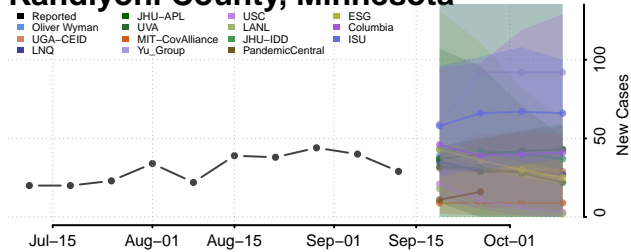

Kandiyohi County, Minnesota