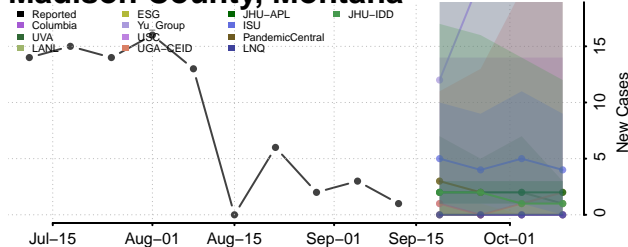

Madison County, Montana