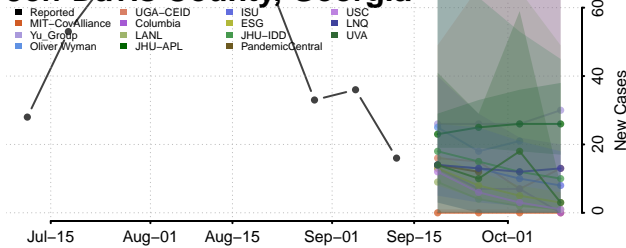

Jeff Davis County, Georgia