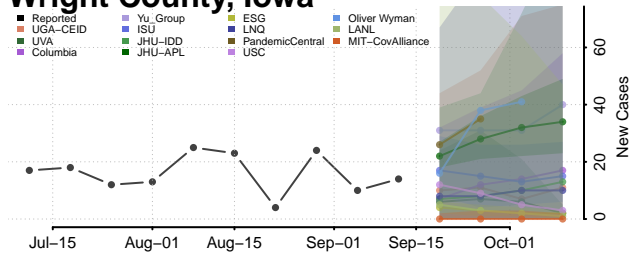

Wright County, Iowa