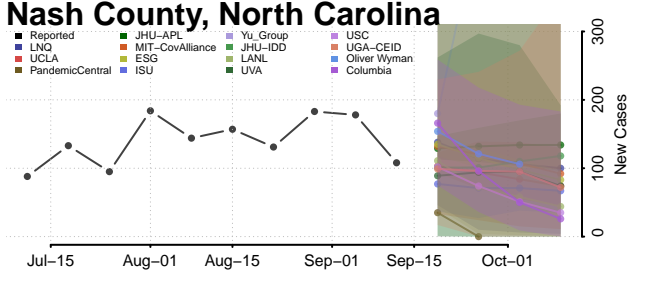

### Lenoir County, North Carolina