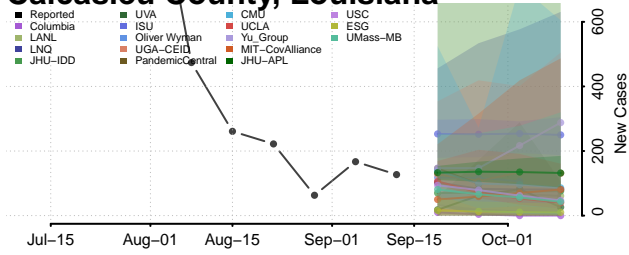

Calcasieu County, Louisiana