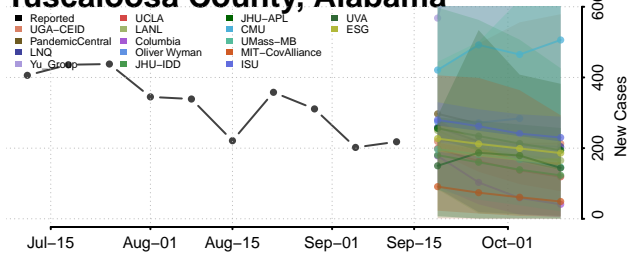

Tuscaloosa County, Alabama