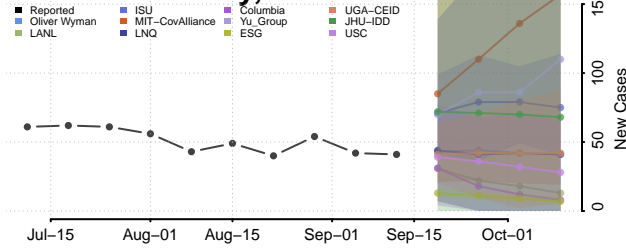

St. Croix County, Wisconsin