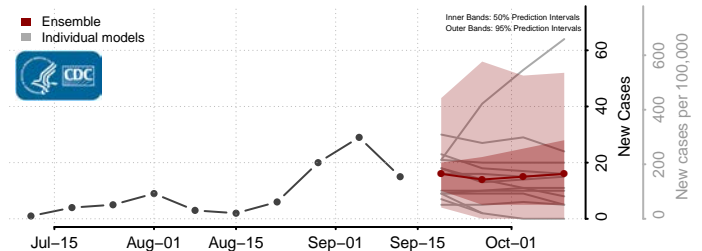

Yellow Medicine County, Minnesota