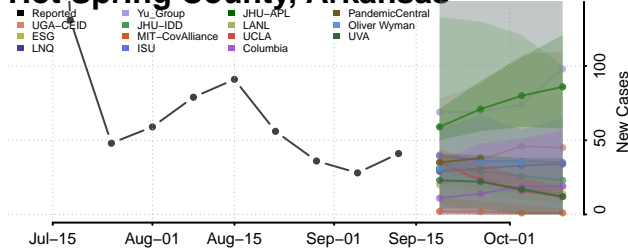

Hot Spring County, Arkansas