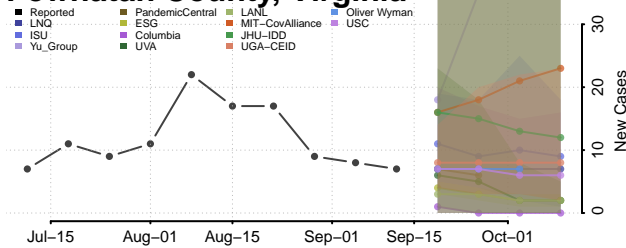

Powhatan County, Virginia