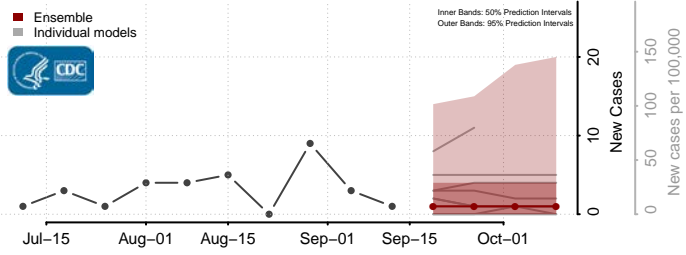

Hardy County, West Virginia