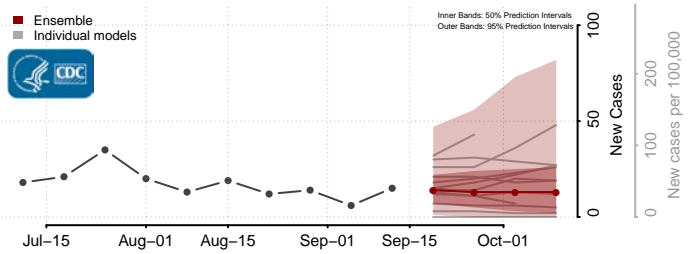

Gloucester County, Virginia