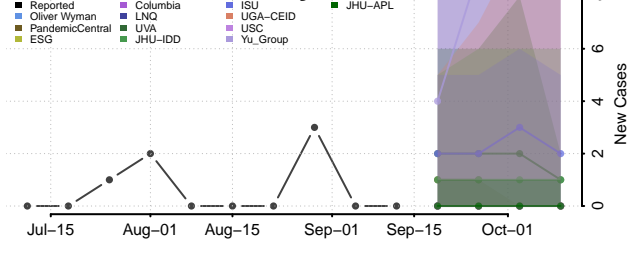

Judith Basin County, Montana