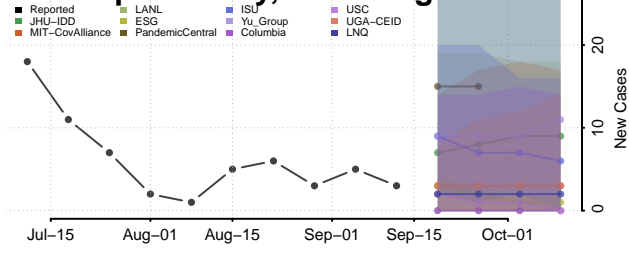

Randolph County, West Virginia