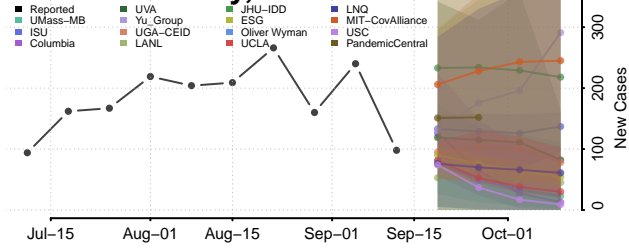

Sullivan County, Tennessee