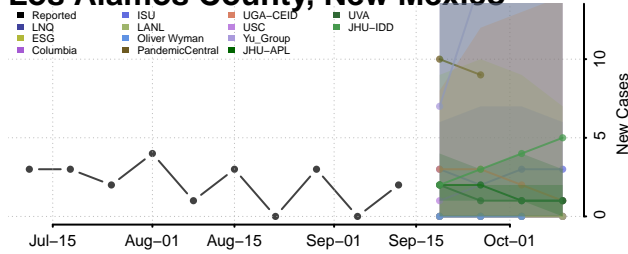

Los Alamos County, New Mexico