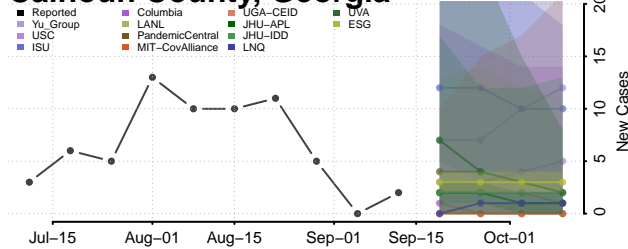

Calhoun County, Georgia