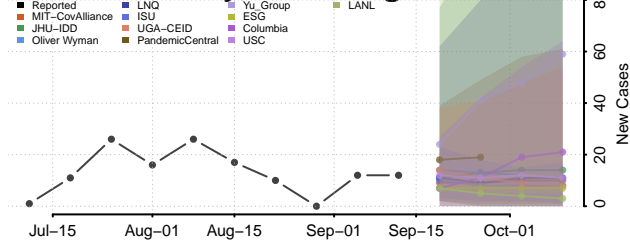

Lincoln County, West Virginia