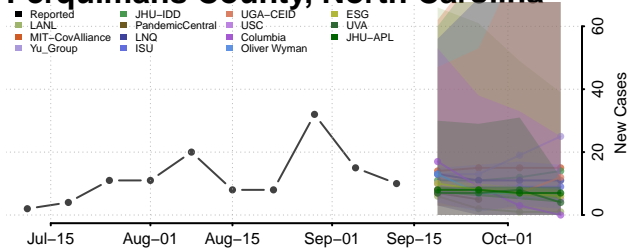

Perquimans County, North Carolina