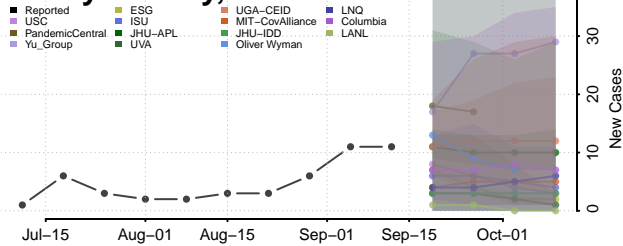

Coffey County, Kansas