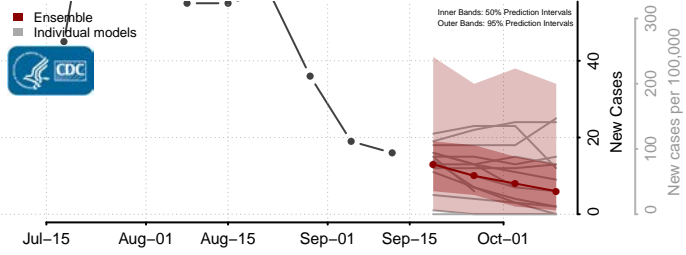

Holmes County, Mississippi