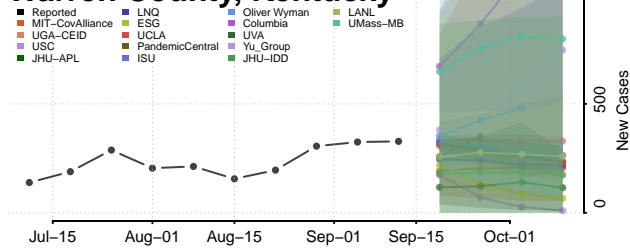

Warren County, Kentucky