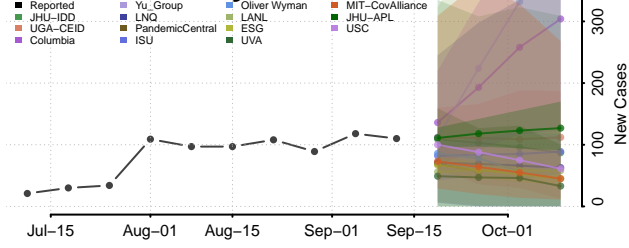

Le Flore County, Oklahoma