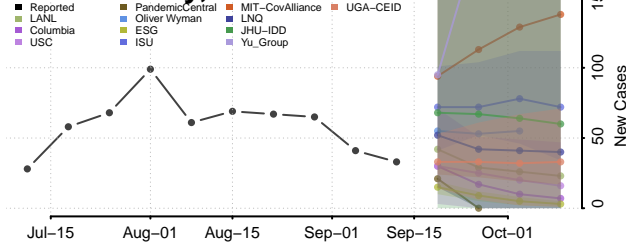

Sauk County, Wisconsin