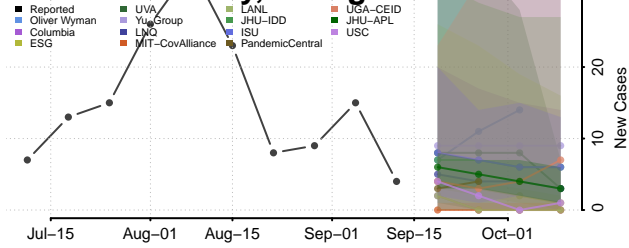

Hancock County, Georgia