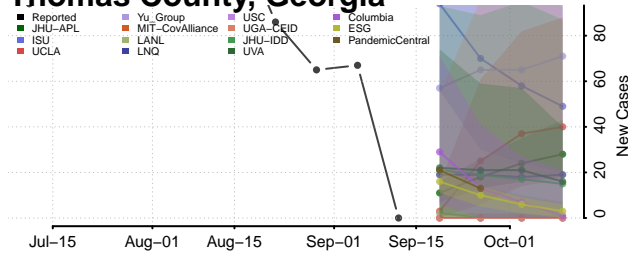

Thomas County, Georgia