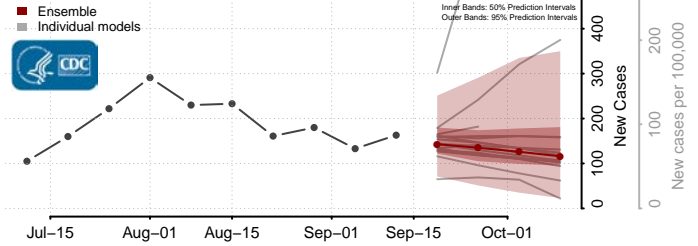

Sarpy County, Nebraska