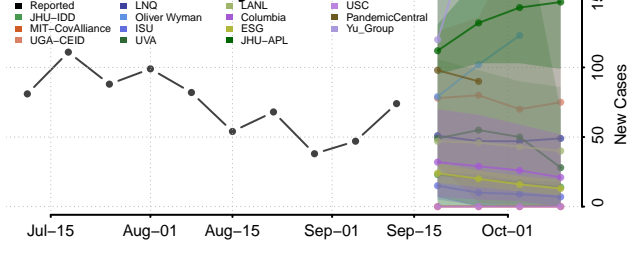

Madison County, Florida