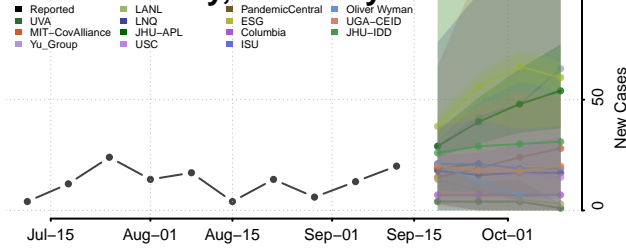

Meade County, Kentucky