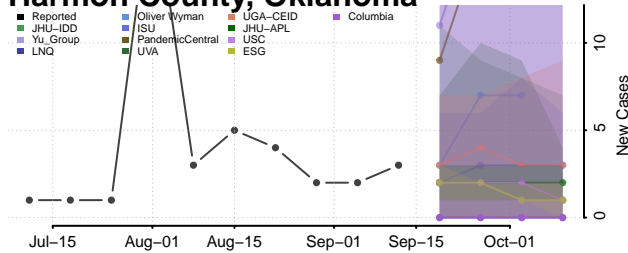

Harmon County, Oklahoma