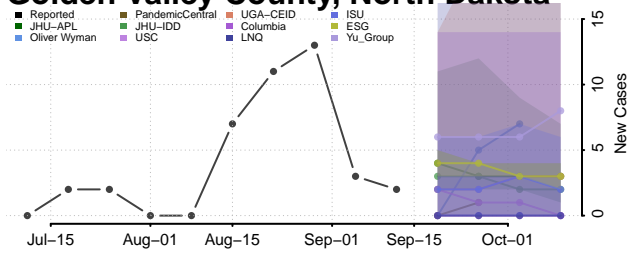

Golden Valley County, North Dakota