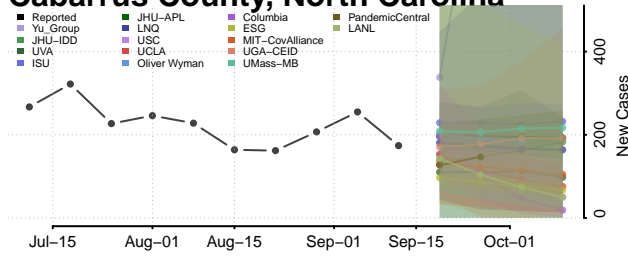

Cabarrus County, North Carolina