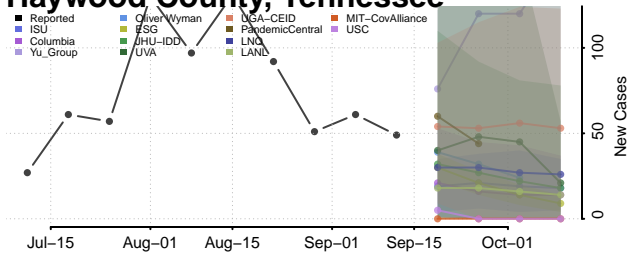

Haywood County, Tennessee