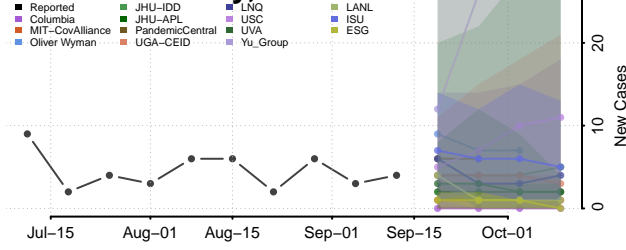

Osceola County, Iowa