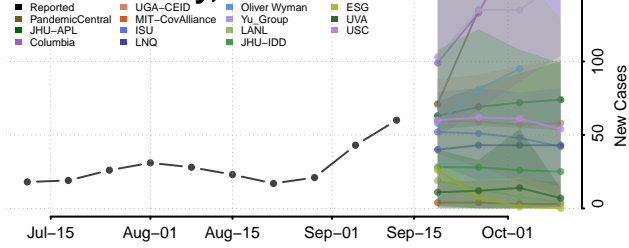

Platte County, Nebraska