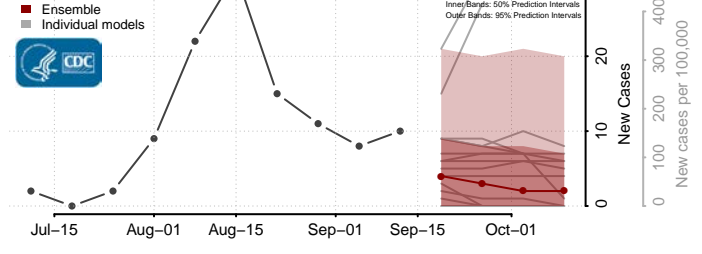

Kearney County, Nebraska