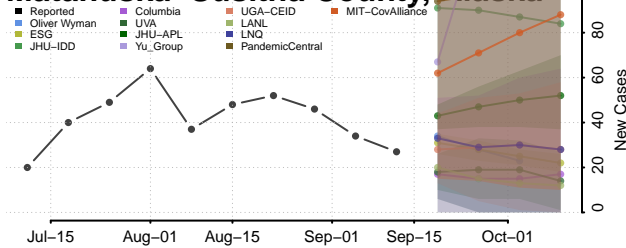

Matanuska-Susitna County, Alaska