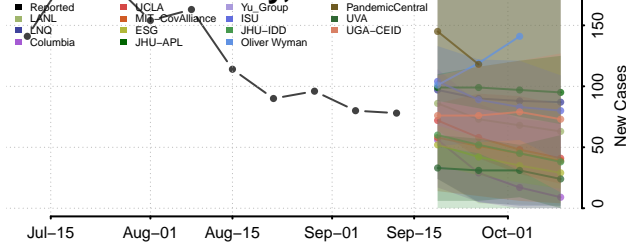

Limestone County, Alabama