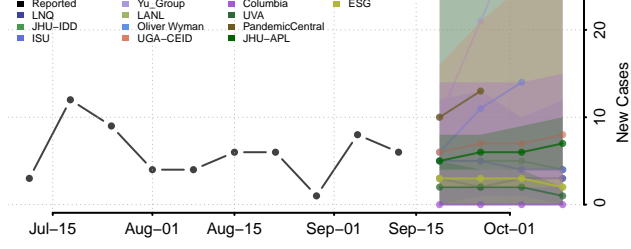

Lafayette County, Arkansas