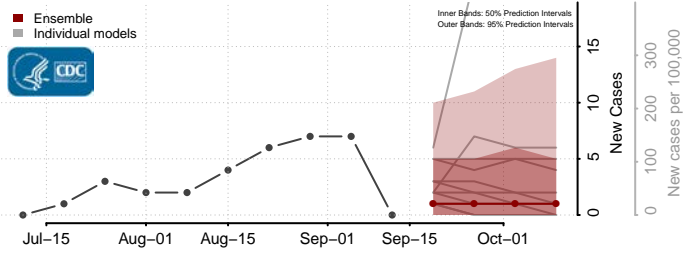

Calhoun County, Illinois