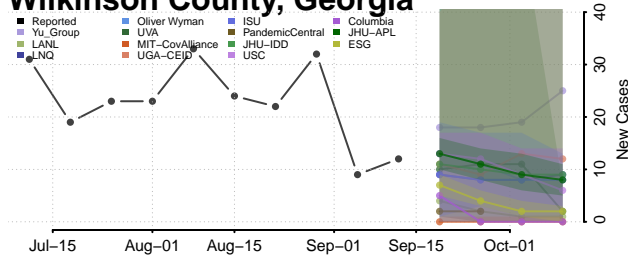

Wilkinson County, Georgia