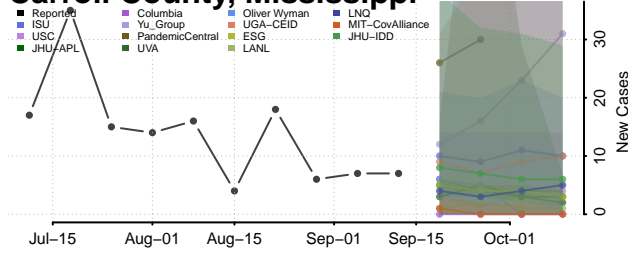

Carroll County, Mississippi