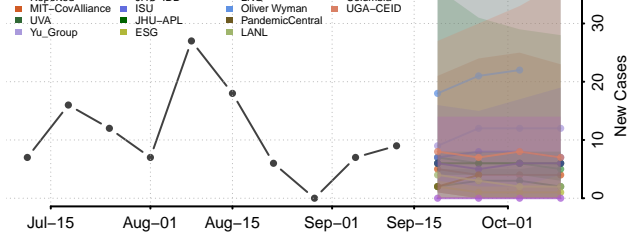

Prairie County, Arkansas