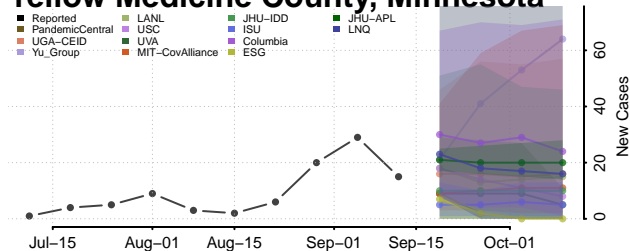

Yellow Medicine County, Minnesota