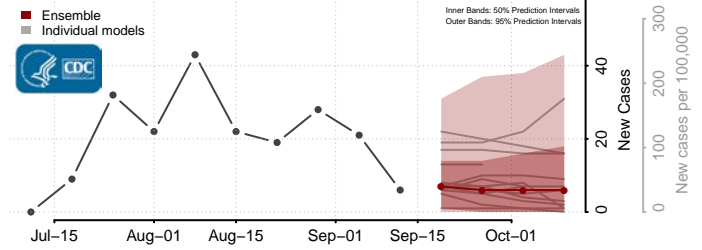

Patrick County, Virginia