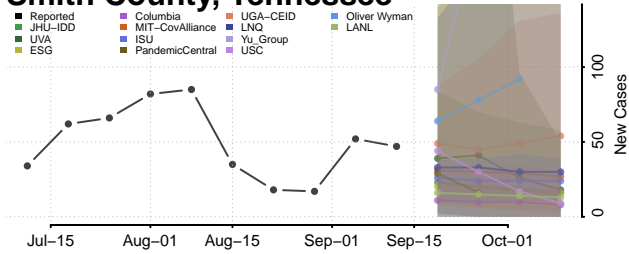

Smith County, Tennessee