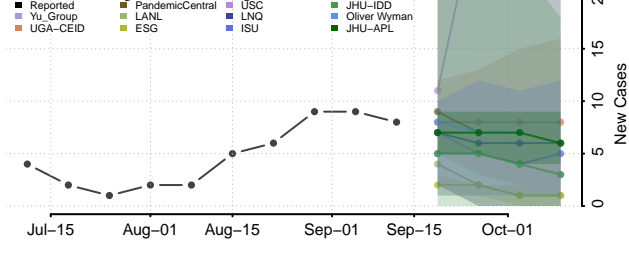

McHenry County, North Dakota