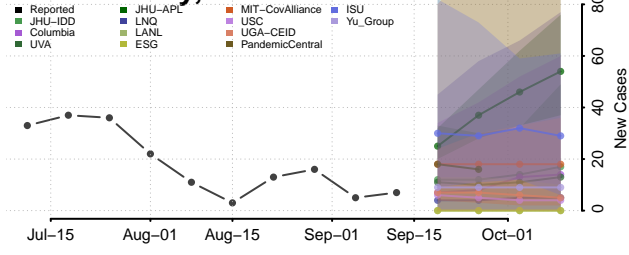

Dare County, North Carolina