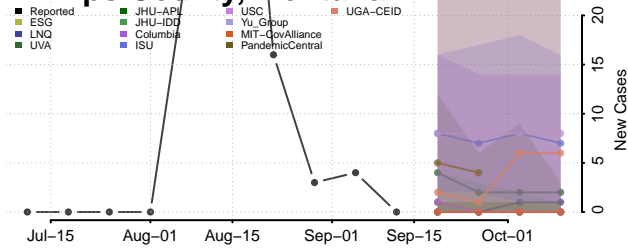

Phillips County, Montana