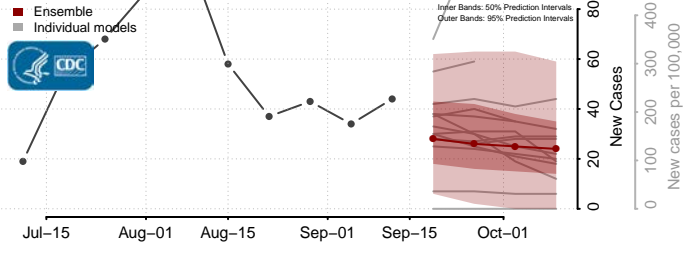

Tishomingo County, Mississippi