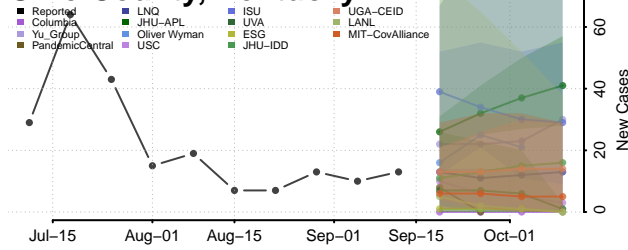

Ohio County, Kentucky