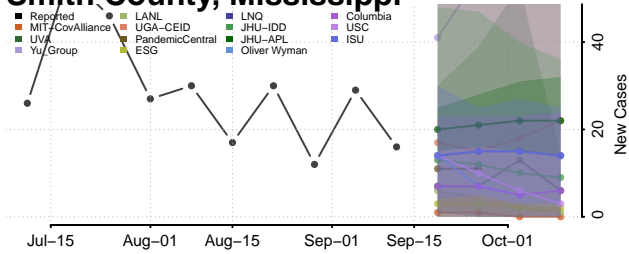

Smith County, Mississippi