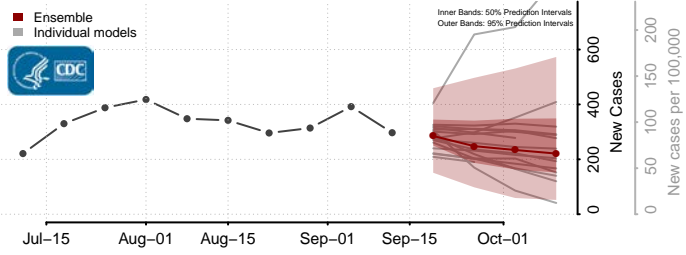

Cumberland County, North Carolina