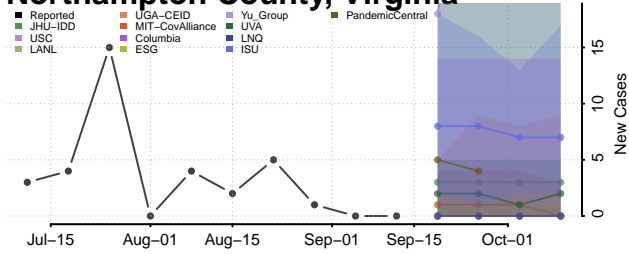

Northampton County, Virginia