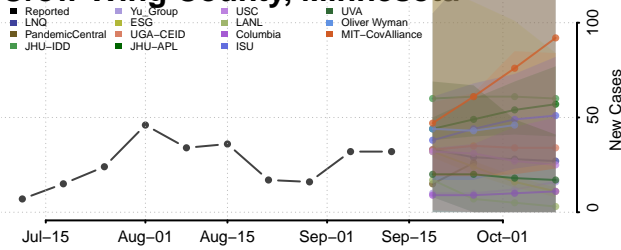

Crow Wing County, Minnesota