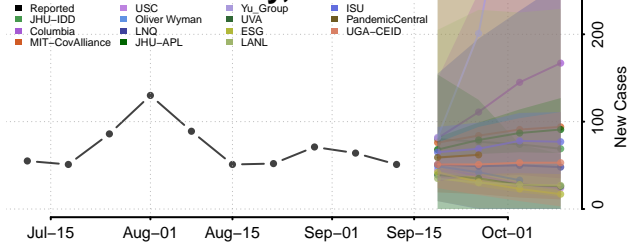

Sherburne County, Minnesota