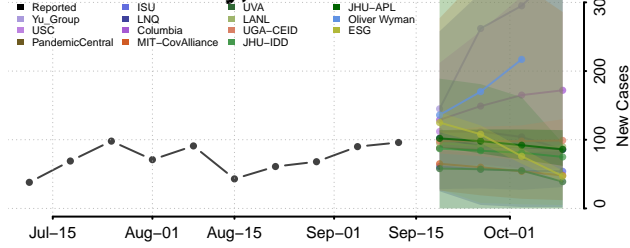

Warrick County, Indiana