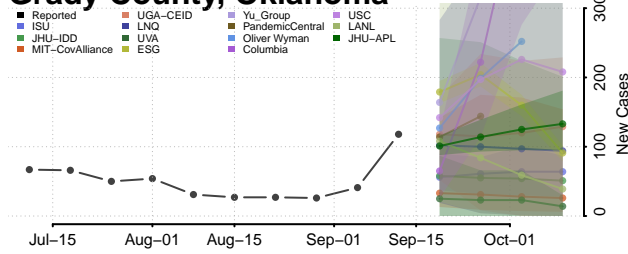

Grady County, Oklahoma