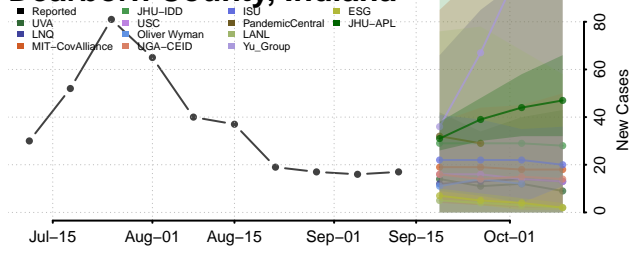

Dearborn County, Indiana