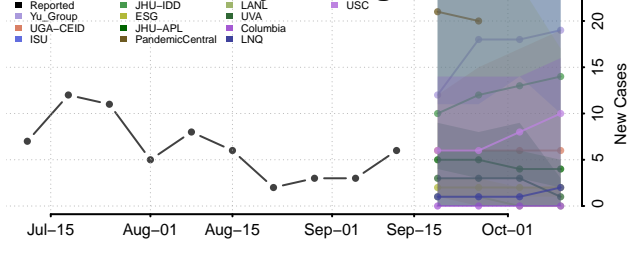

Dickinson County, Michigan