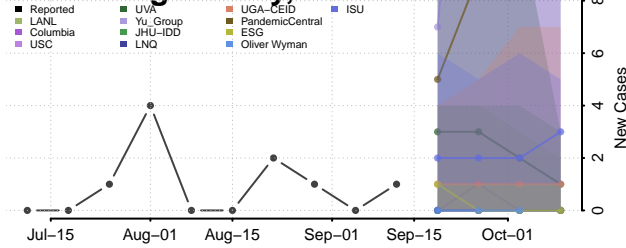

Armstrong County, Texas