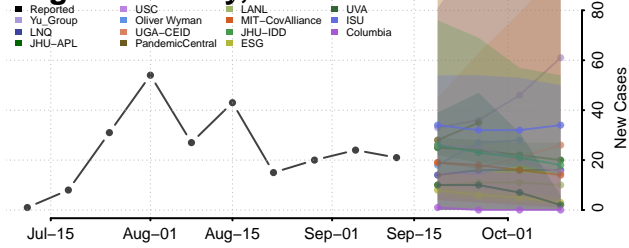

Hughes County, Oklahoma