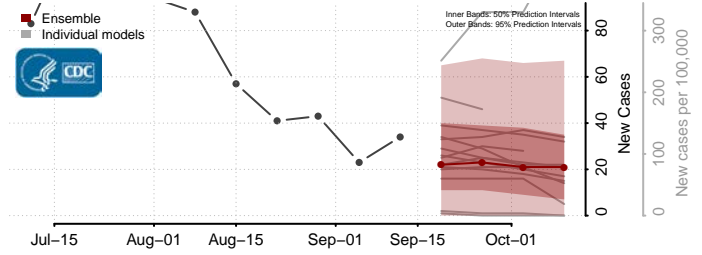

Simpson County, Mississippi