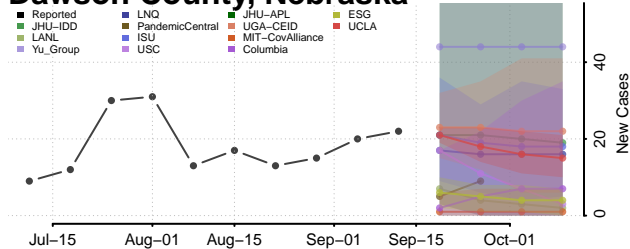

Dawson County, Nebraska