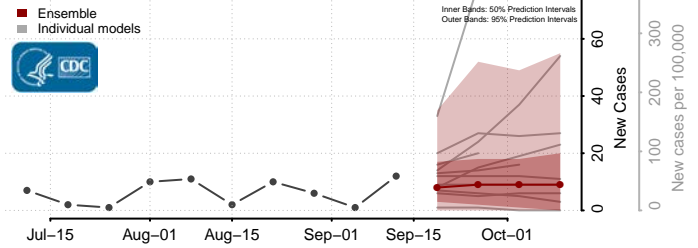

Jackson County, Wisconsin