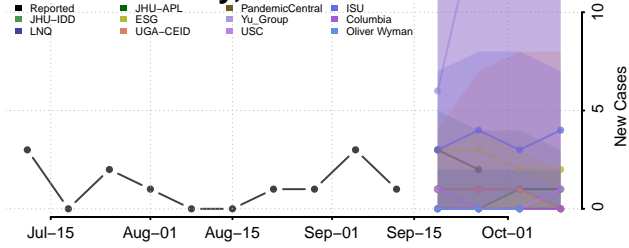

Towner County, North Dakota