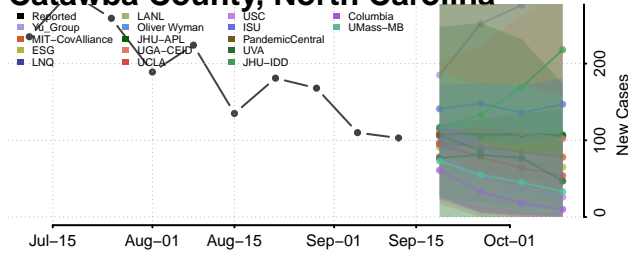

Catawba County, North Carolina