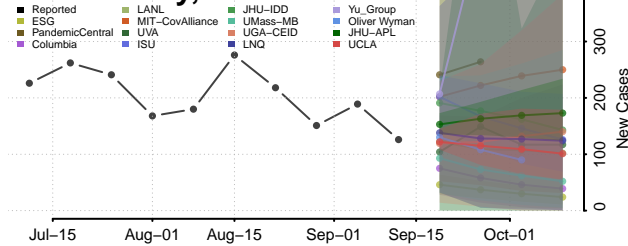

Yolo County, California