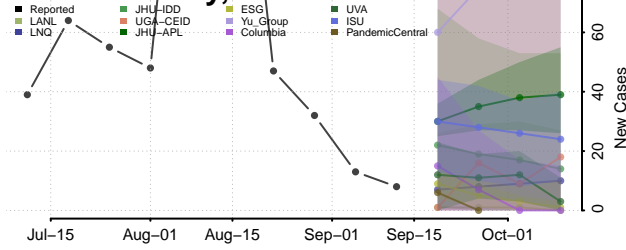

Clarke County, Alabama