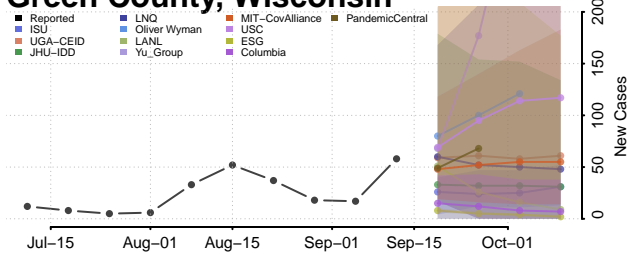

Green County, Wisconsin