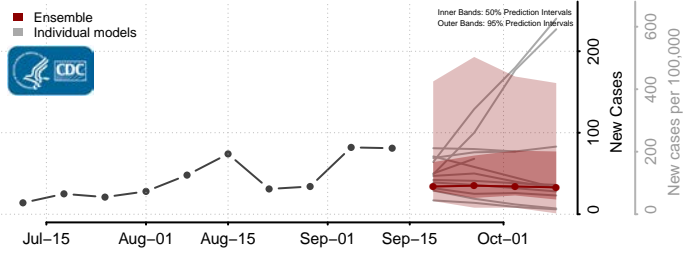

Prince George County, Virginia