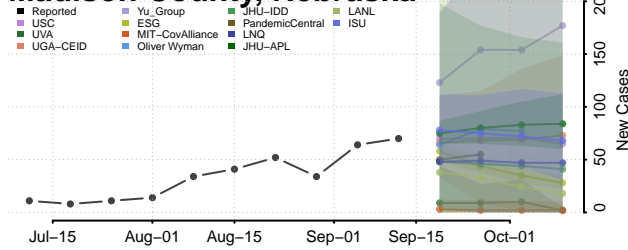

### Madison County, Nebraska