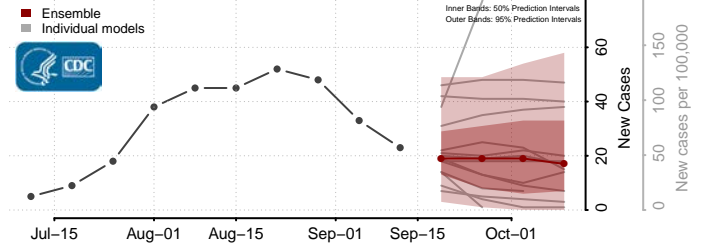

Harrison County, Indiana