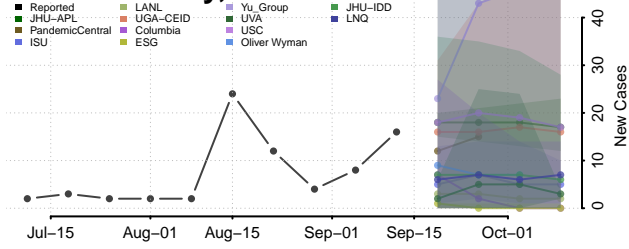

Pierce County, Nebraska