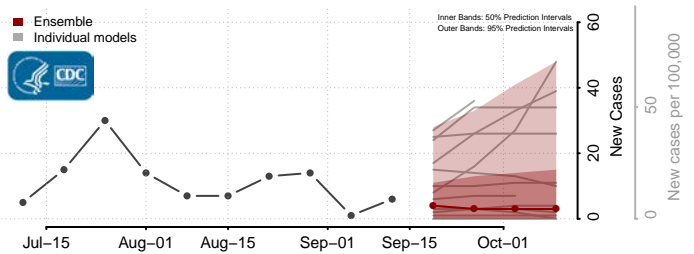

Klamath County, Oregon