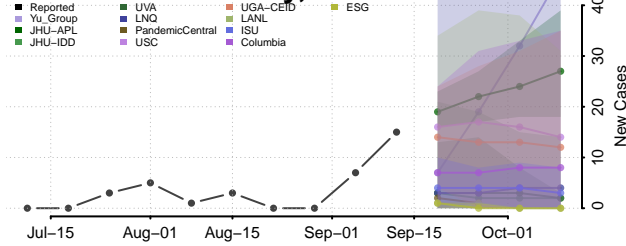

Greenwood County, Kansas