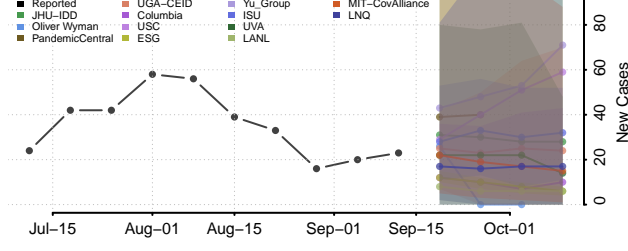

Claiborne County, Tennessee