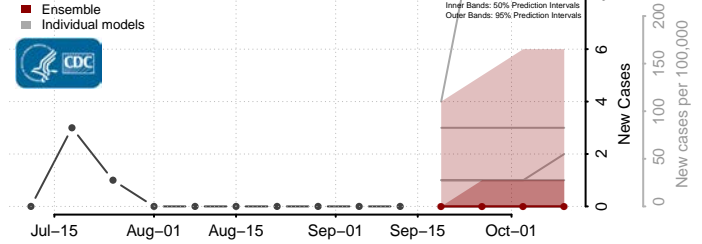

Kimball County, Nebraska