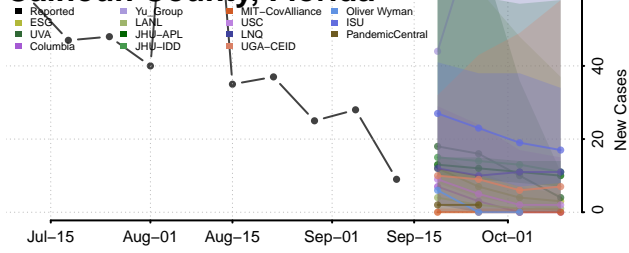

Calhoun County, Florida