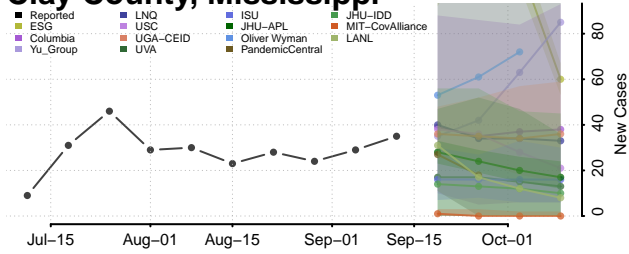

Clay County, Mississippi