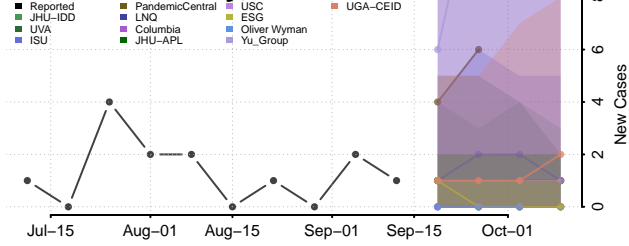

Pawnee County, Nebraska