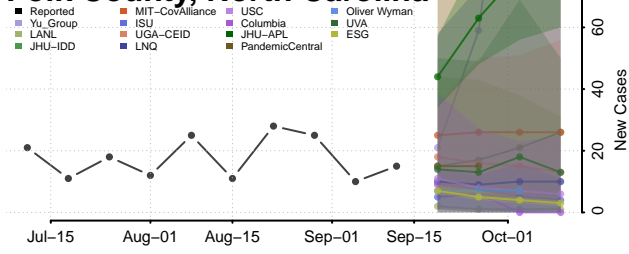

### Polk County, North Carolina