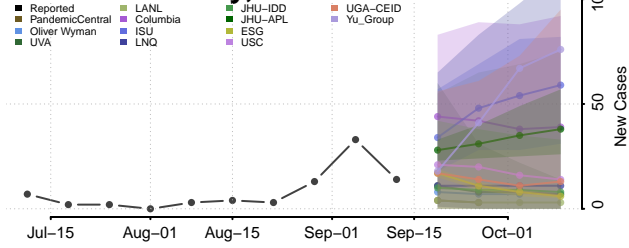

Stevens County, Minnesota