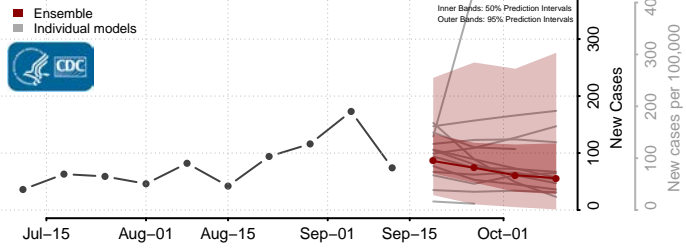

Rockingham County, North Carolina