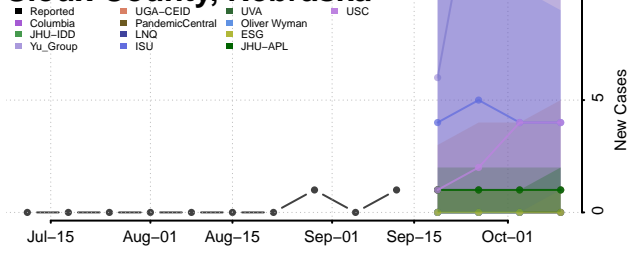

Sioux County, Nebraska