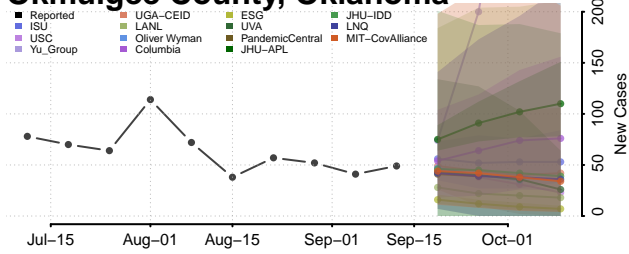

Okmulgee County, Oklahoma