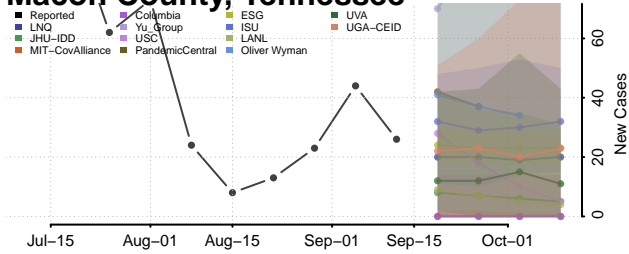

Macon County, Tennessee