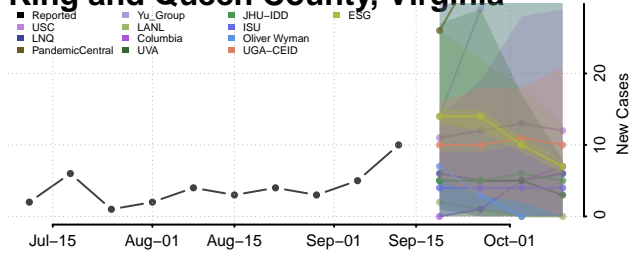

King and Queen County, Virginia