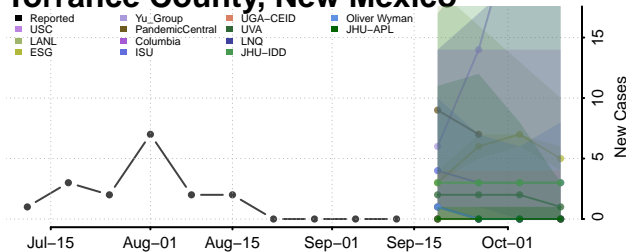

Torrance County, New Mexico