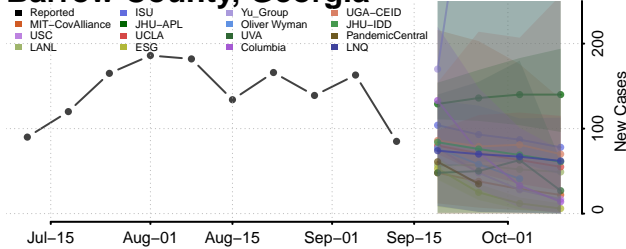

Barrow County, Georgia