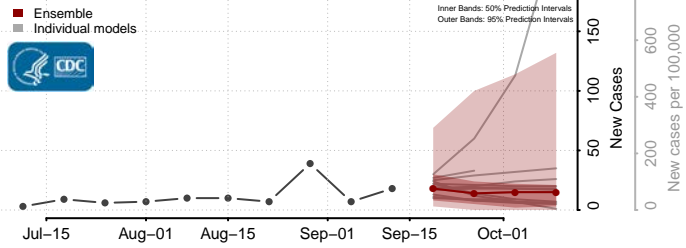

Goochland County, Virginia