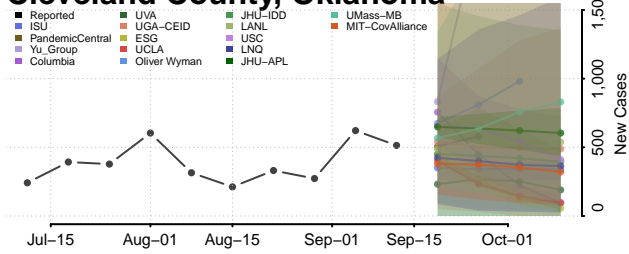

Cleveland County, Oklahoma