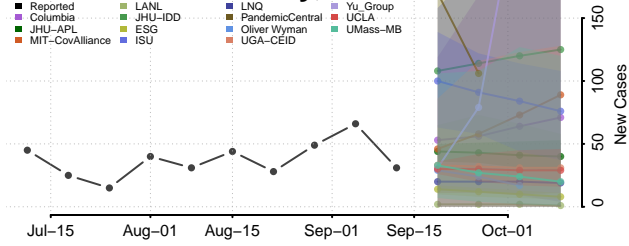

New London County, Connecticut