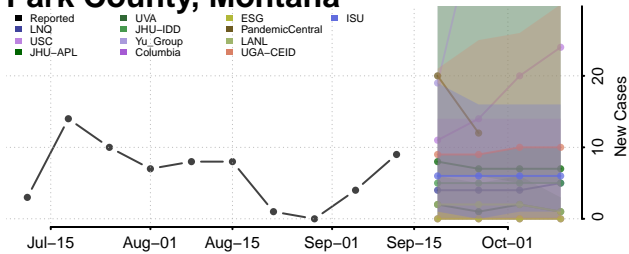

Park County, Montana