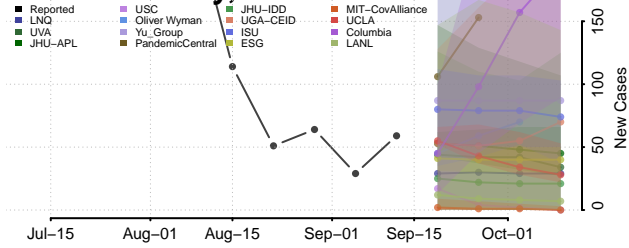

Acadia County, Louisiana