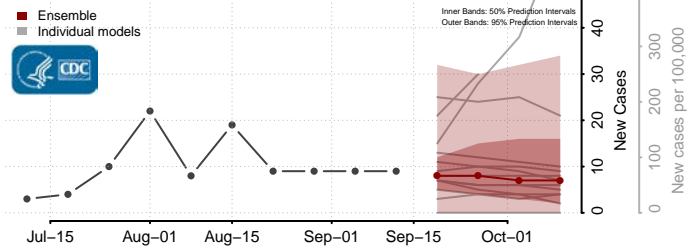

Okfuskee County, Oklahoma