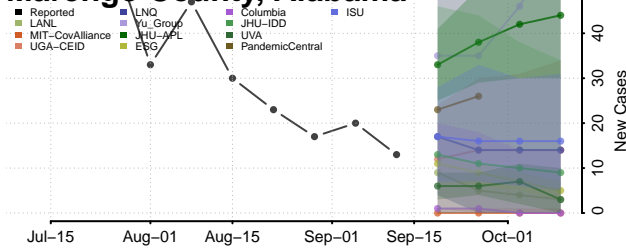

Marengo County, Alabama