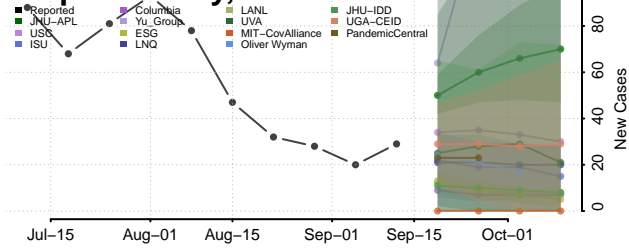

Jasper County, South Carolina