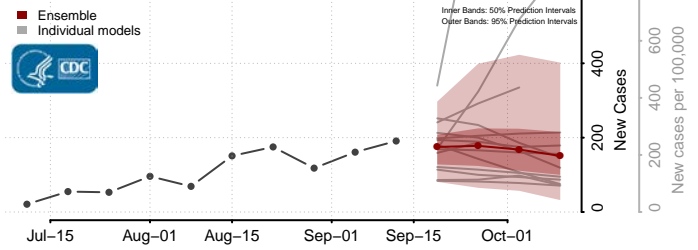

Cole County, Missouri