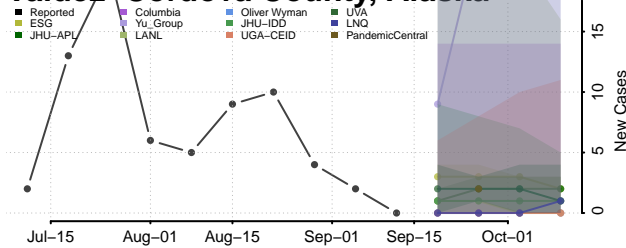

Valdez-Cordova County, Alaska