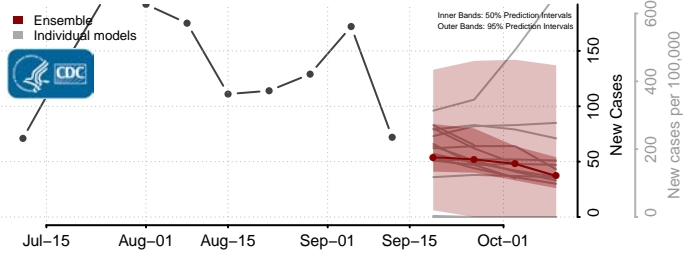

Bolivar County, Mississippi