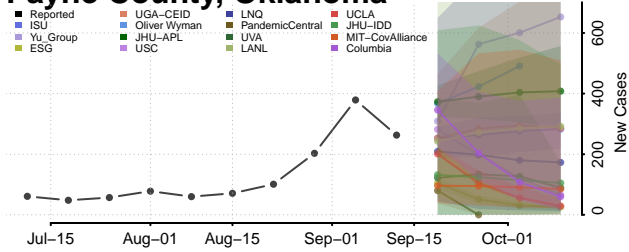

Payne County, Oklahoma