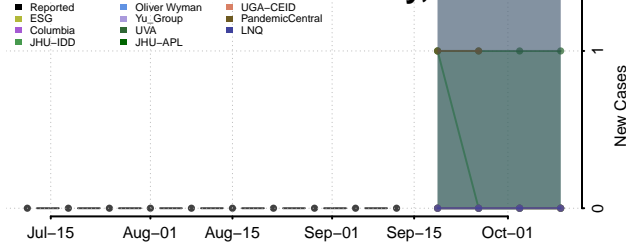

Lake and Peninsula County, Alaska