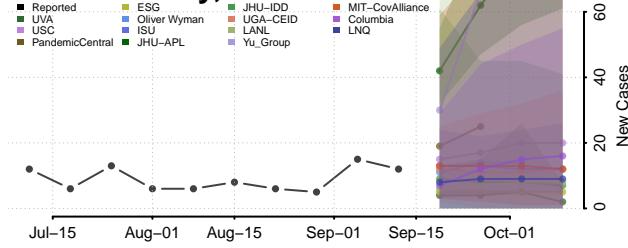

Noble County, Oklahoma