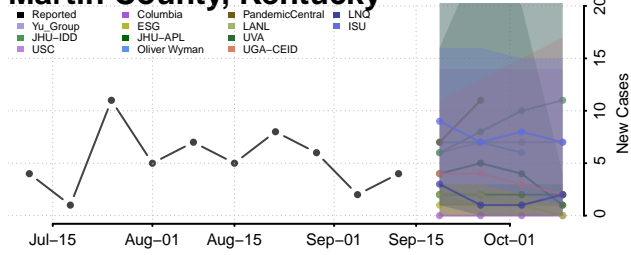

Martin County, Kentucky