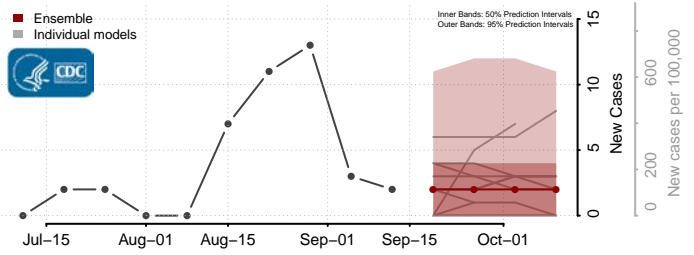

Golden Valley County, North Dakota