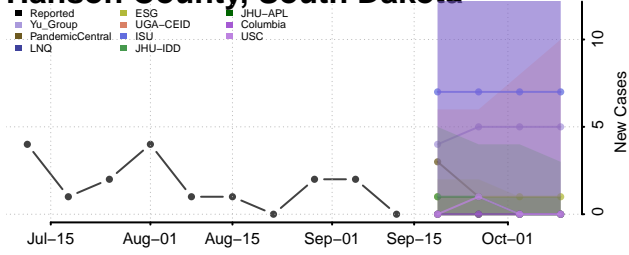

Hanson County, South Dakota