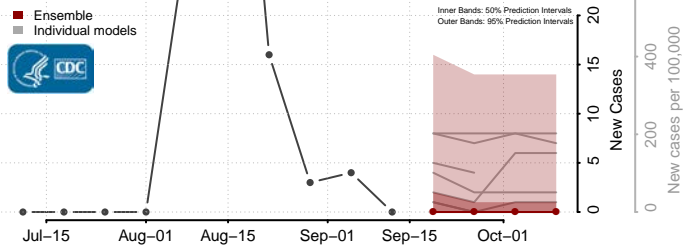

Phillips County, Montana