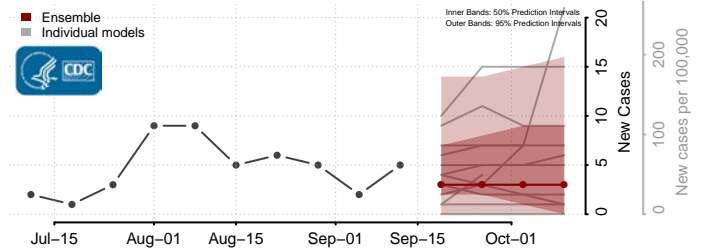

Hamilton County, Illinois