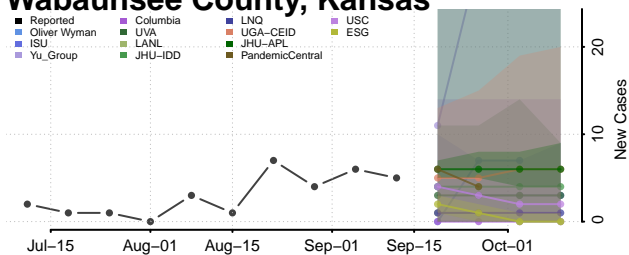

Wabaunsee County, Kansas