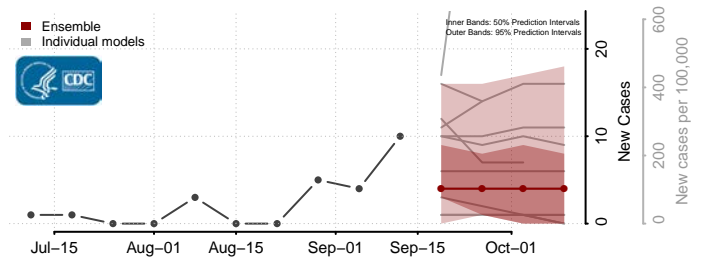

Sargent County, North Dakota