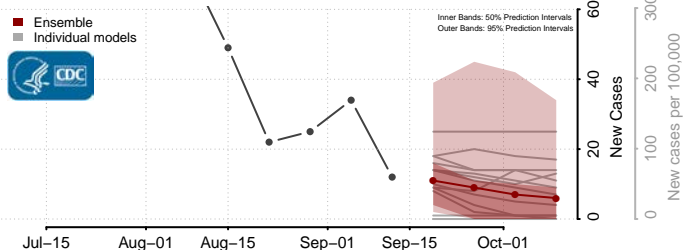

Richland County, Louisiana