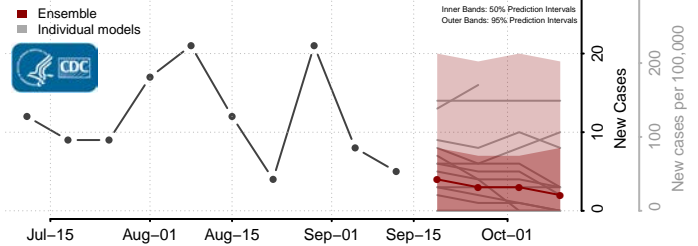

Clarke County, Iowa