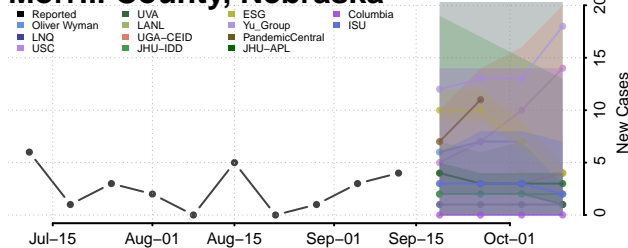

Morrill County, Nebraska