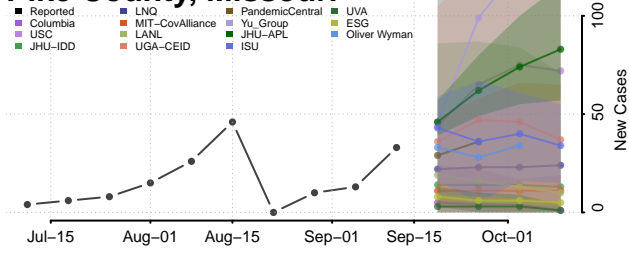

Pike County, Missouri