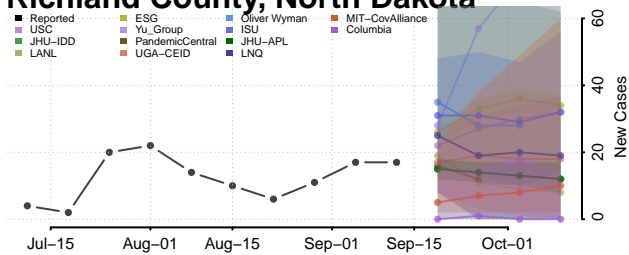

Richland County, North Dakota