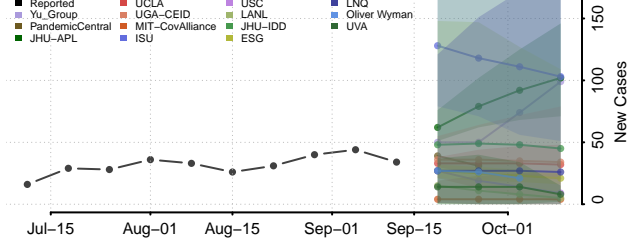

Hall County, Nebraska