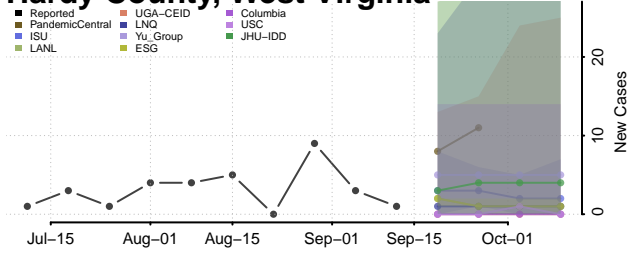

Hardy County, West Virginia