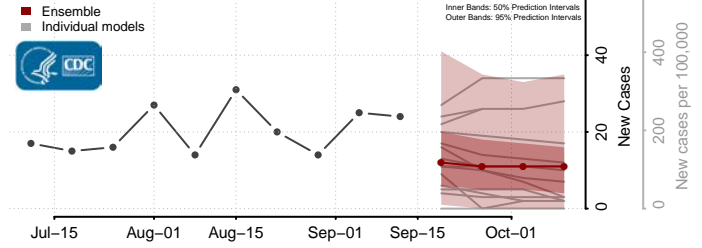

Washington County, Idaho