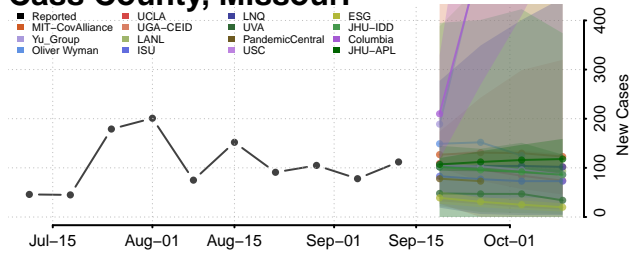

Cass County, Missouri