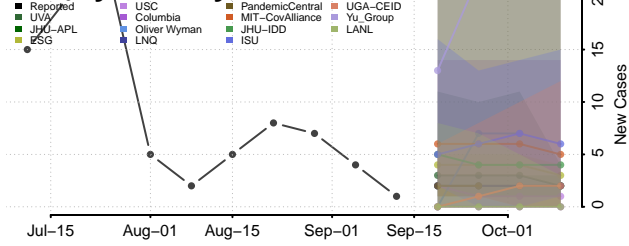

Murray County, Minnesota