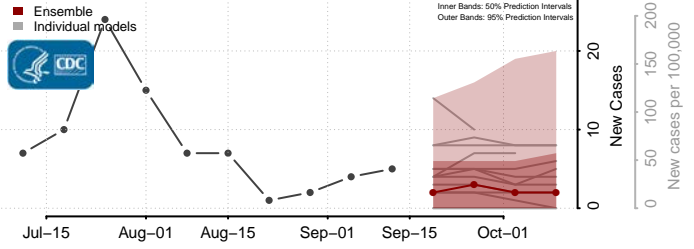

Koochiching County, Minnesota