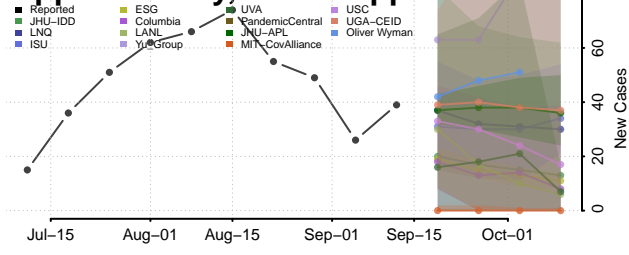

Tippah County, Mississippi