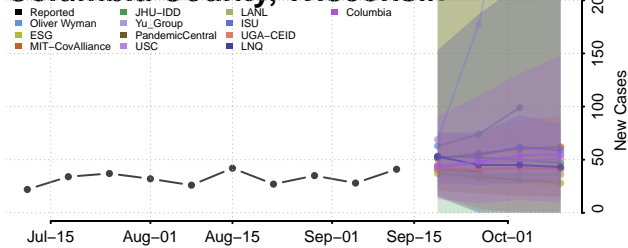

Columbia County, Wisconsin