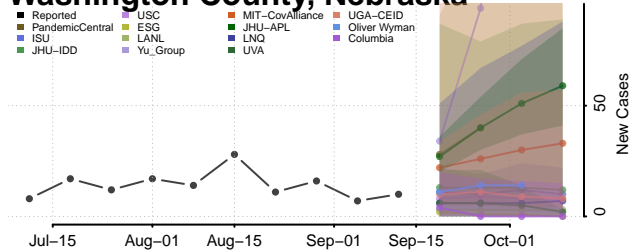

Washington County, Nebraska