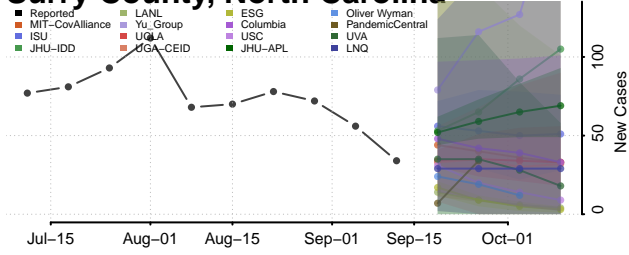

Surry County, North Carolina