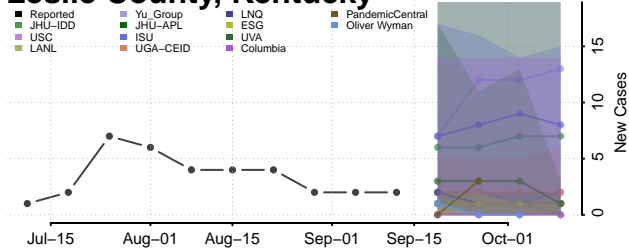

Leslie County, Kentucky