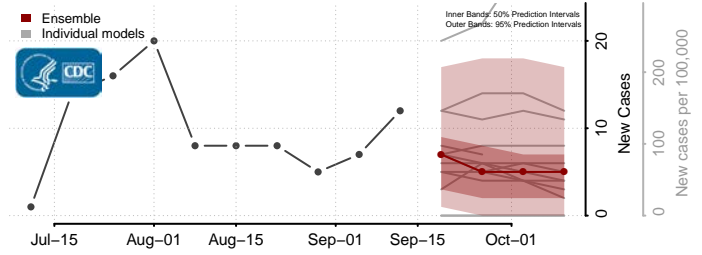

Choctaw County, Mississippi