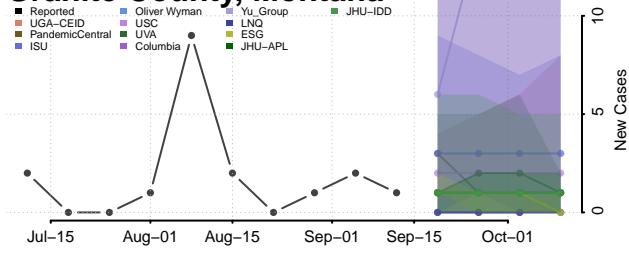

Granite County, Montana