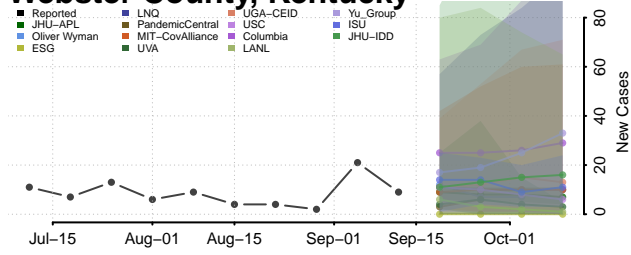

Webster County, Kentucky