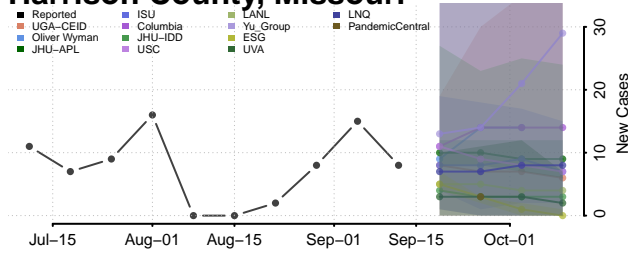

Harrison County, Missouri