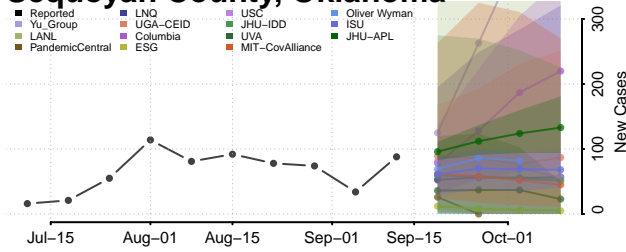

### Sequoyah County, Oklahoma