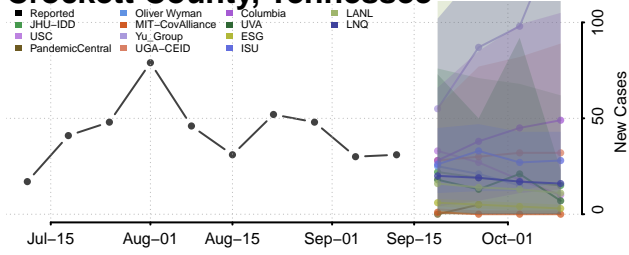

Crockett County, Tennessee