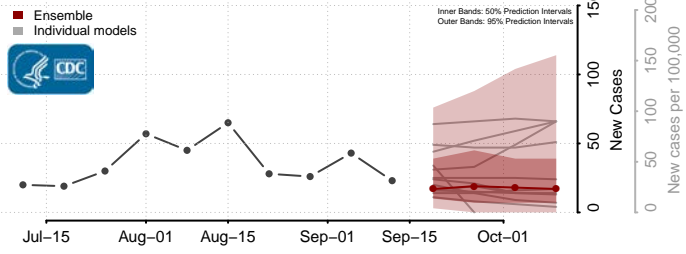

Raleigh County, West Virginia