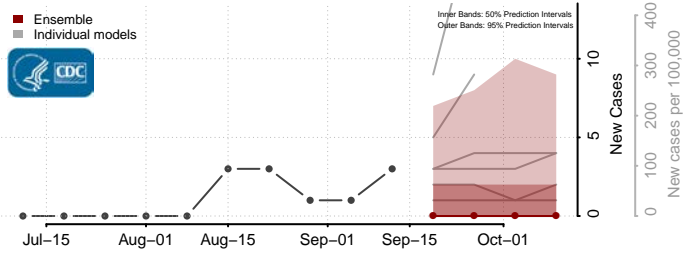

Hand County, South Dakota