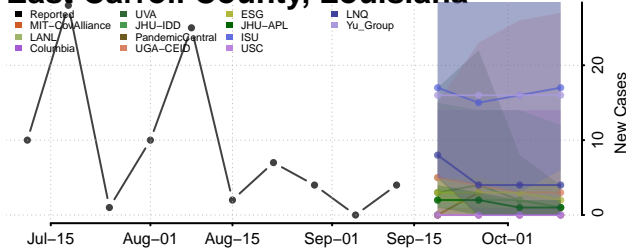

East Carroll County, Louisiana