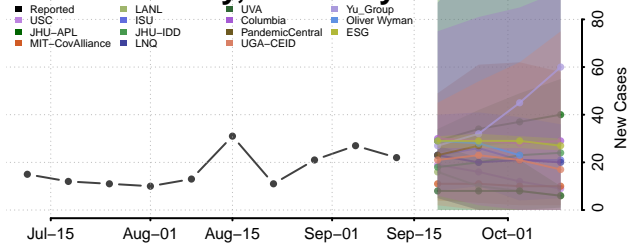

Russell County, Kentucky