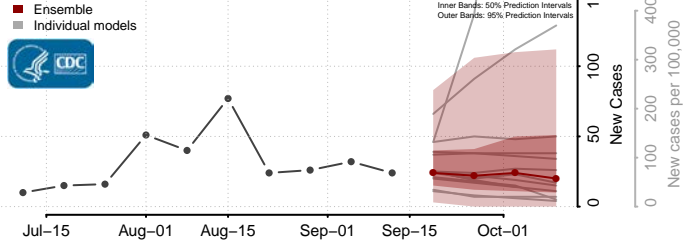

Lincoln County, Oklahoma