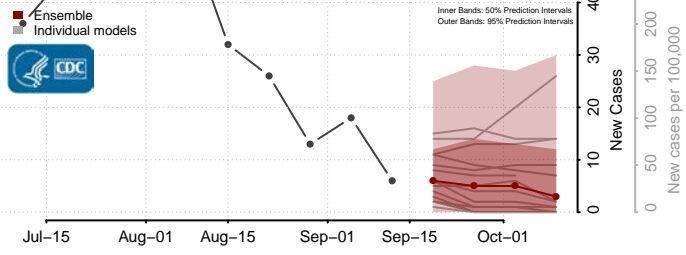

Winston County, Mississippi