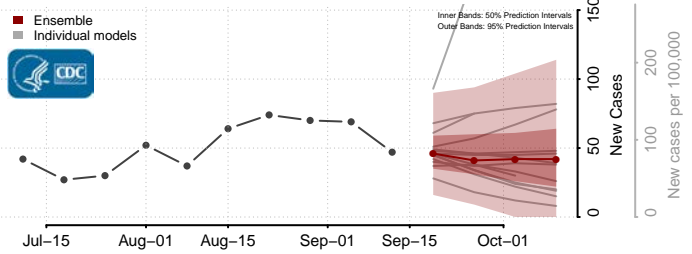

Lenoir County, North Carolina