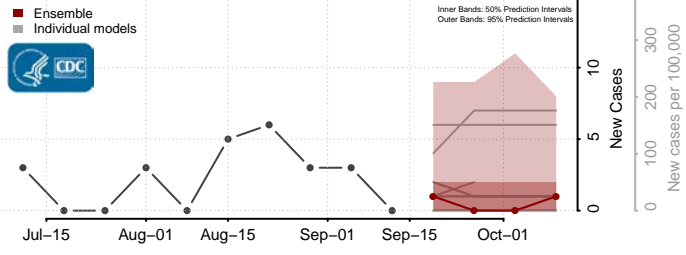

Pierce County, North Dakota