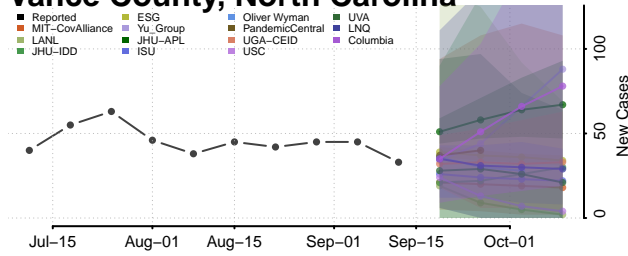

Vance County, North Carolina