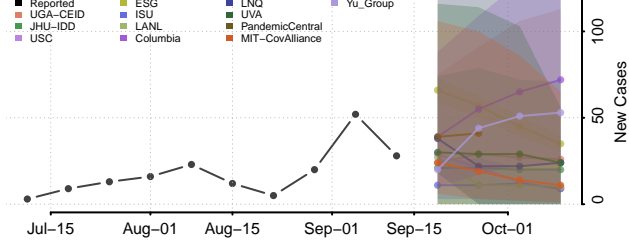

Grayson County, Virginia