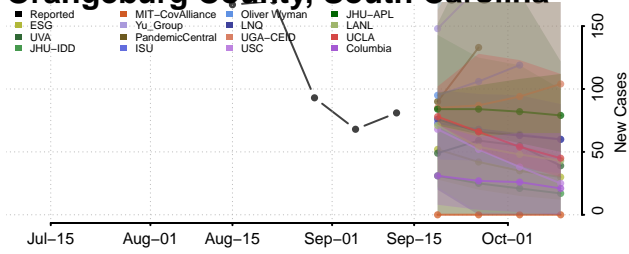

Orangeburg County, South Carolina