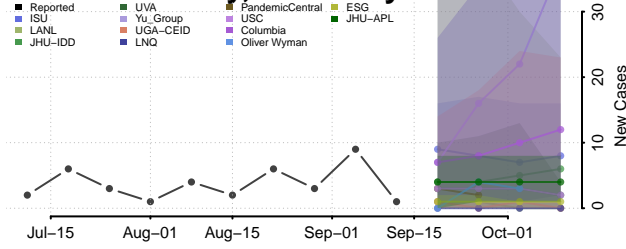

McLean County, Kentucky