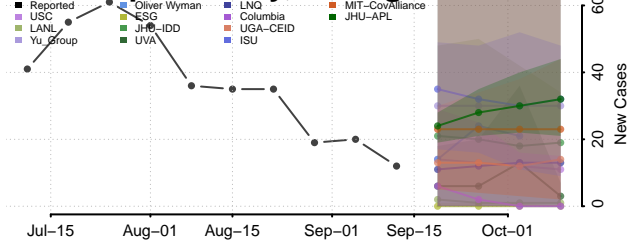

St. Joseph County, Michigan