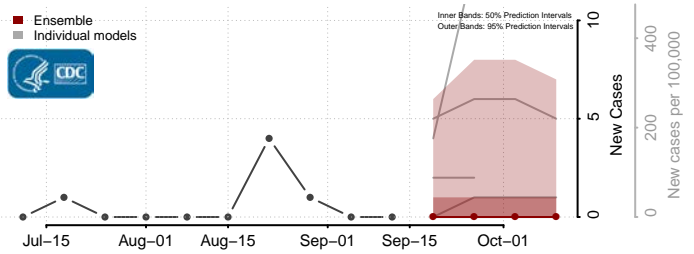

Grant County, North Dakota