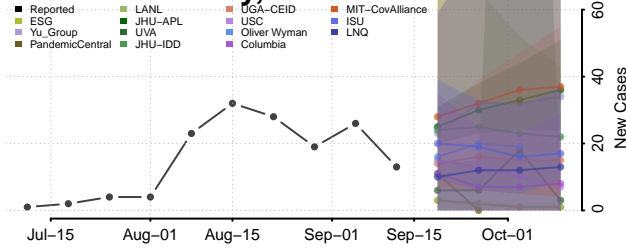

Hancock County, Illinois