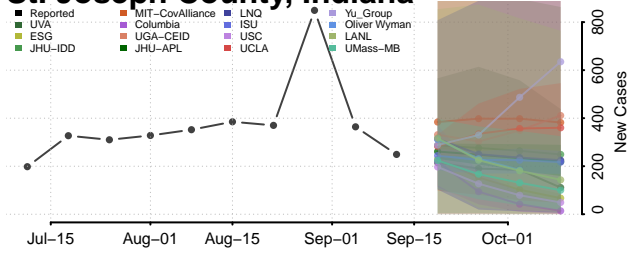

St. Joseph County, Indiana