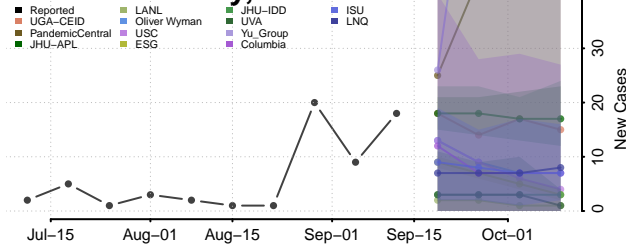

Stevens County, Kansas