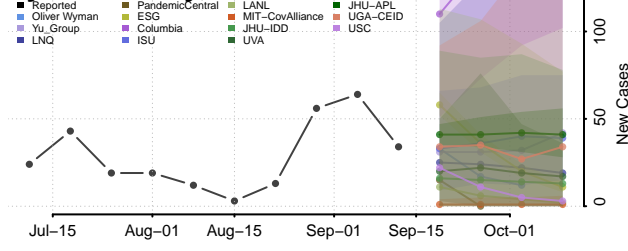

Lyon County, Minnesota