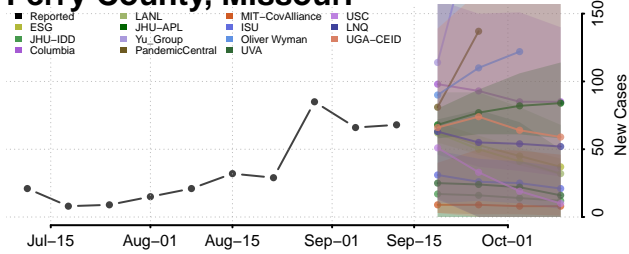

Perry County, Missouri