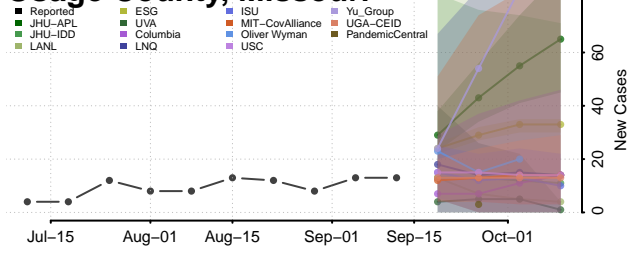

Osage County, Missouri