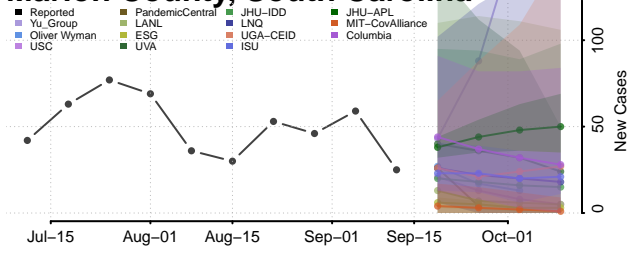

Marion County, South Carolina