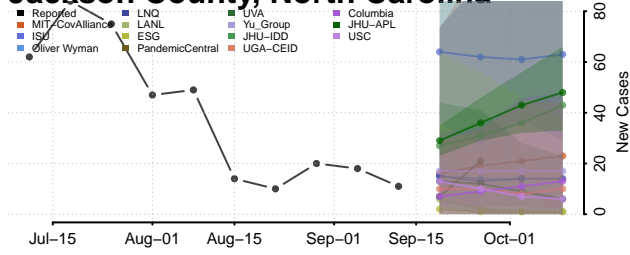

Jackson County, North Carolina