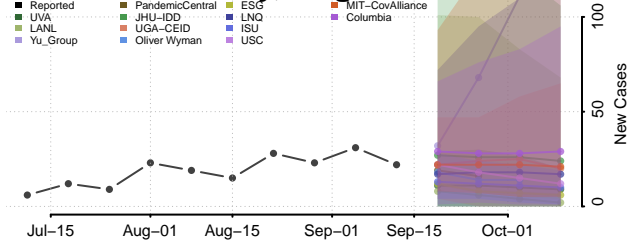

Dinwiddie County, Virginia