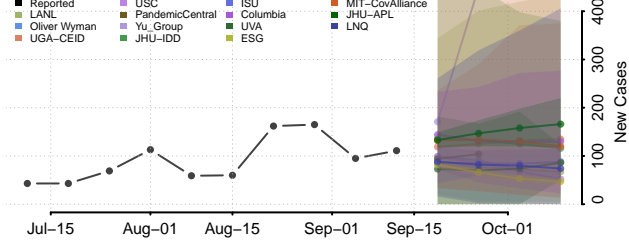

Pottawatomie County, Oklahoma