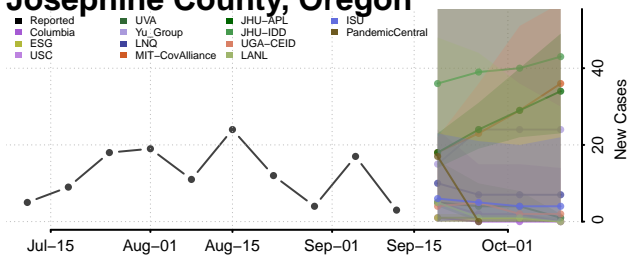

Josephine County, Oregon