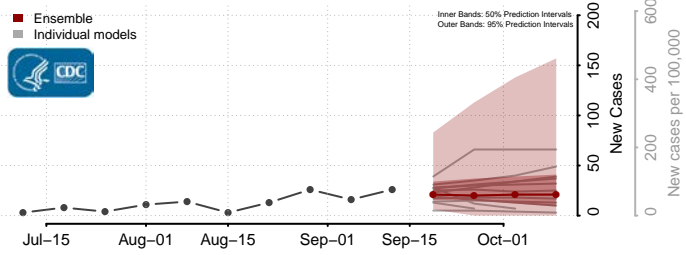

Pulaski County, Virginia