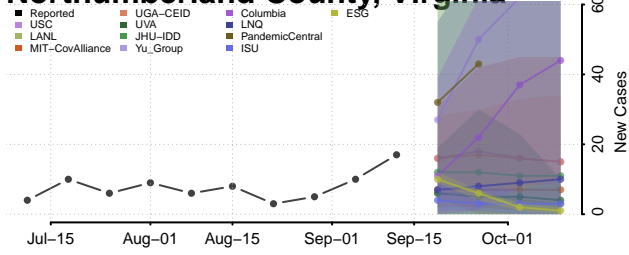

Northumberland County, Virginia