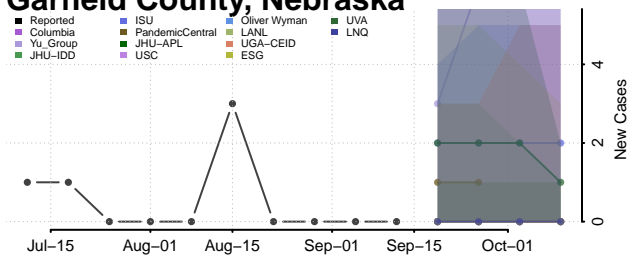

Garfield County, Nebraska