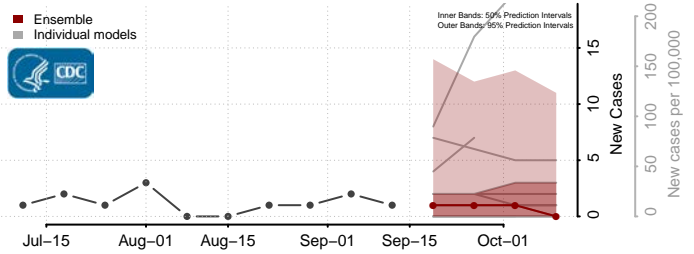

Cheyenne County, Nebraska