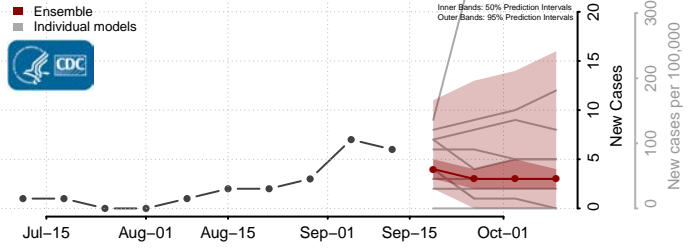

Lac qui Parle County, Minnesota