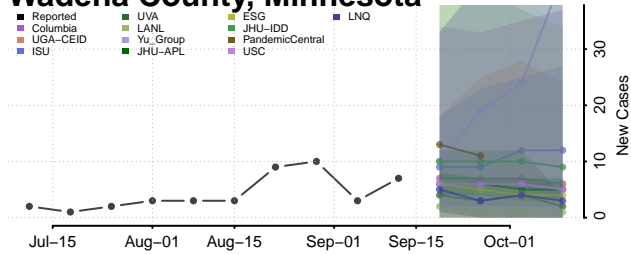

Wadena County, Minnesota