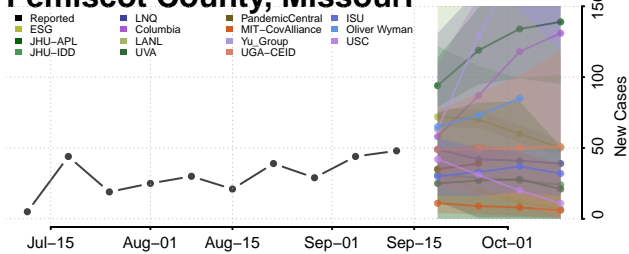

### Pemiscot County, Missouri