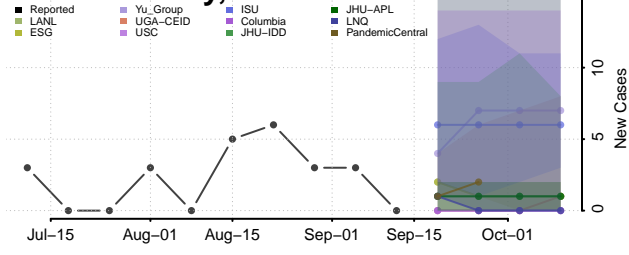

Pierce County, North Dakota