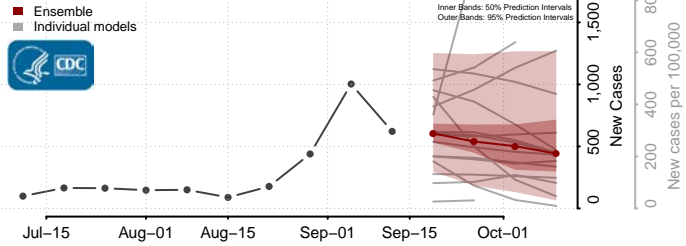

Champaign County, Illinois