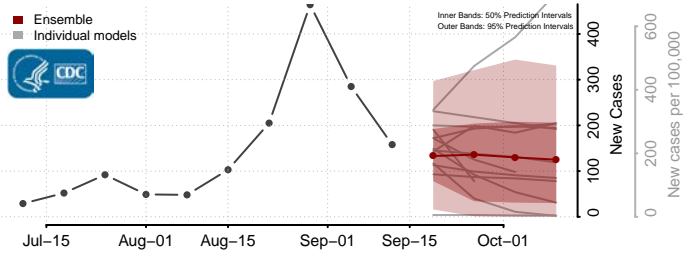

Grand Forks County, North Dakota