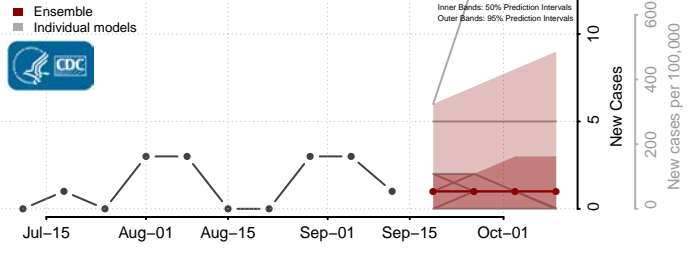

Logan County, North Dakota