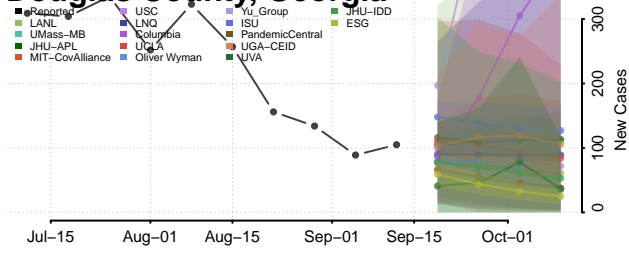

Douglas County, Georgia