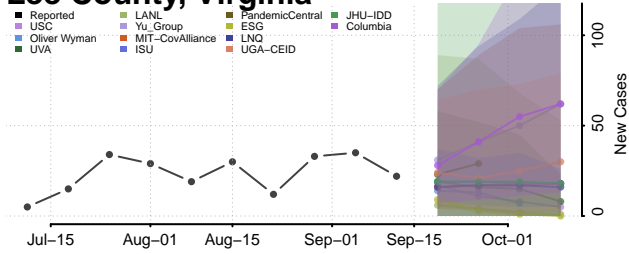

Lee County, Virginia