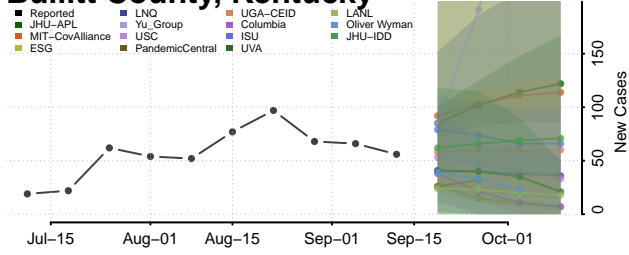

Bullitt County, Kentucky