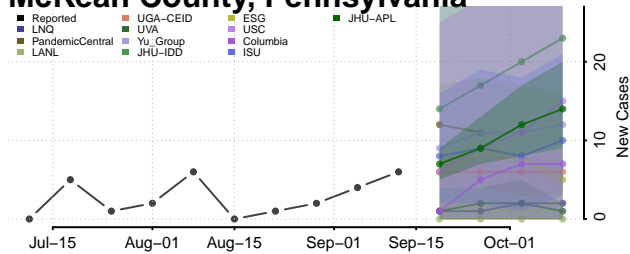

McKean County, Pennsylvania