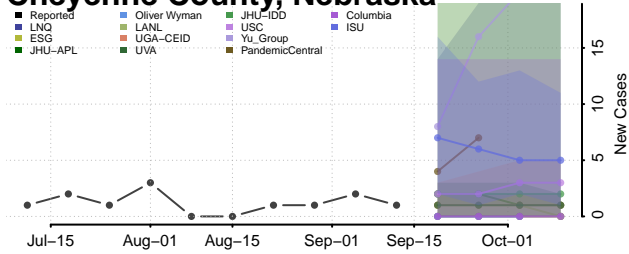

Cheyenne County, Nebraska