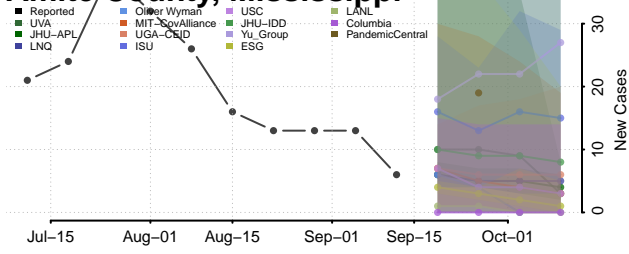

Amite County, Mississippi