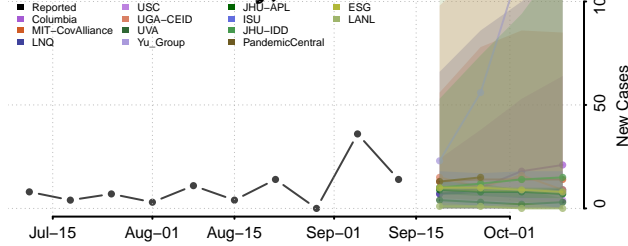

Cherokee County, Iowa