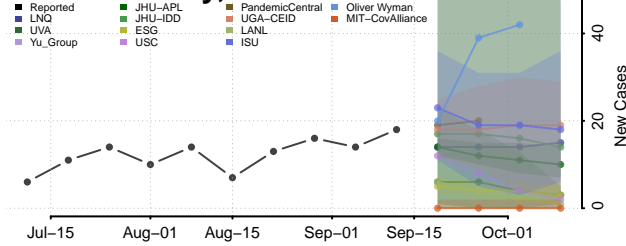

Saline County, Nebraska