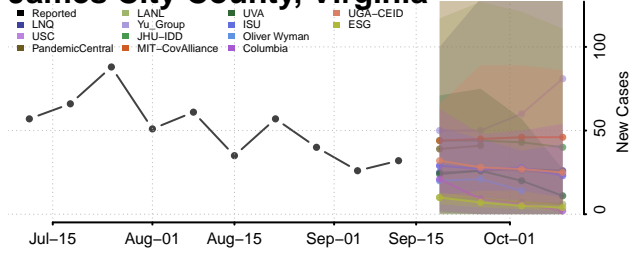

James City County, Virginia