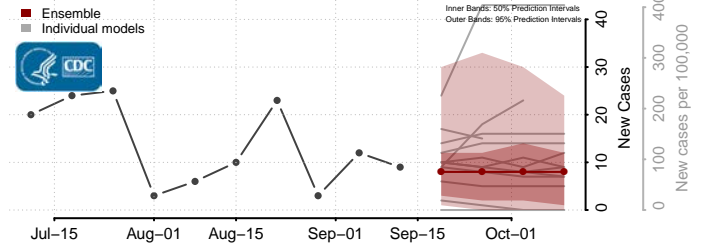

Walsh County, North Dakota