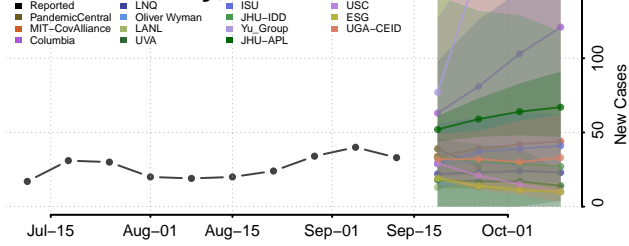

Steele County, Minnesota