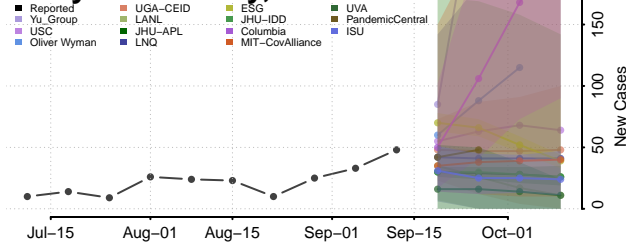

Lafayette County, Missouri