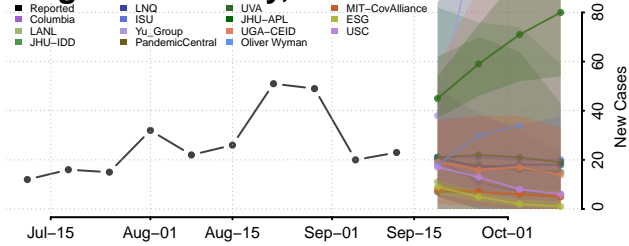

Kingfisher County, Oklahoma