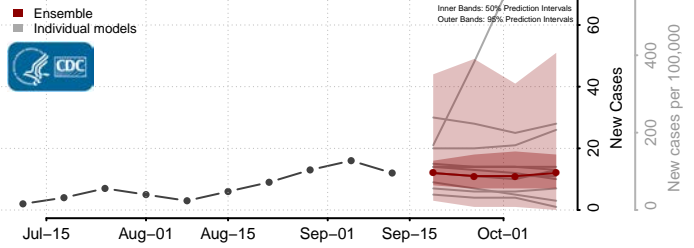

DeKalb County, Missouri