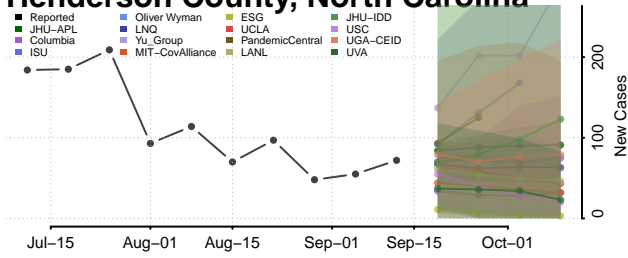

Henderson County, North Carolina