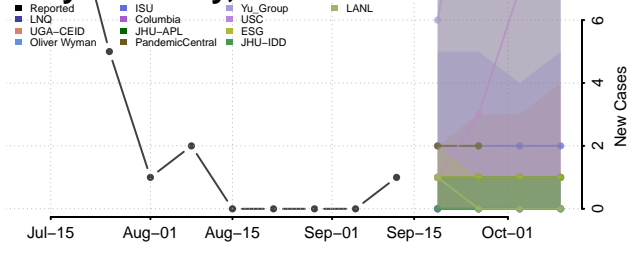

Thayer County, Nebraska