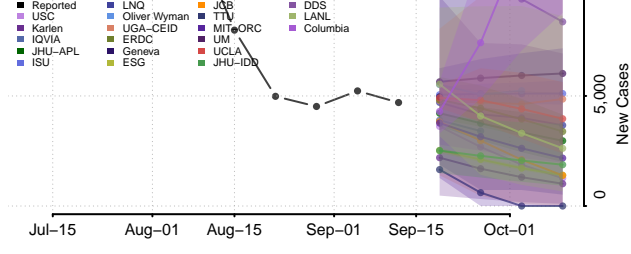

Louisiana*

*New weekly cases may decrease in this location over the next four weeks. For these locations, the ensemble forecast indicates a probability of 0.75 or greater that fewer cases will be reported in week four of the forecast than in the last reported week.