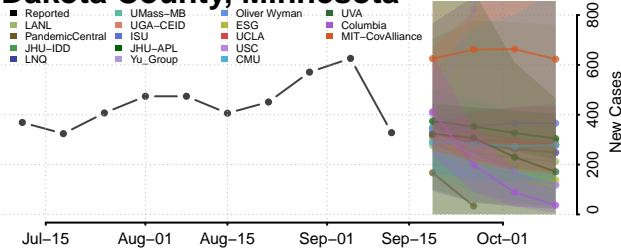

Dakota County, Minnesota