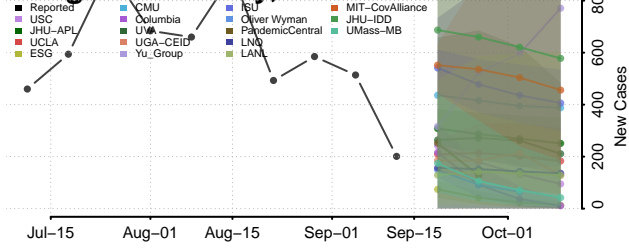

Sedgwick County, Kansas