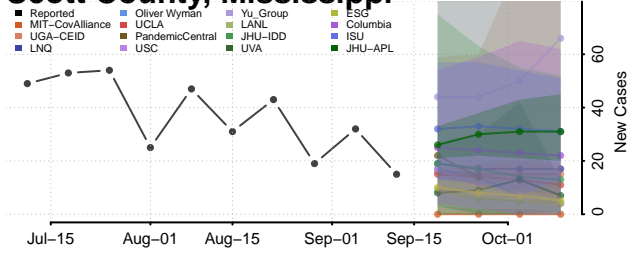

### Scott County, Mississippi