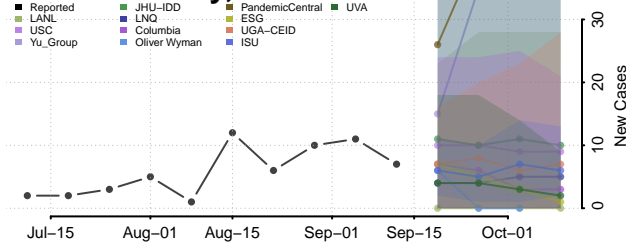

Archer County, Texas