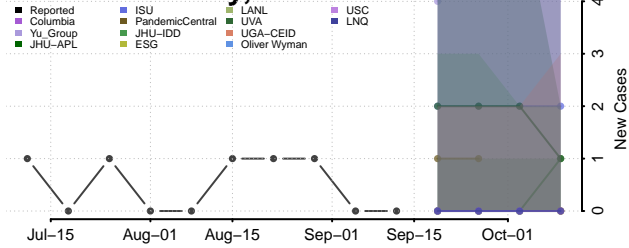

Frontier County, Nebraska