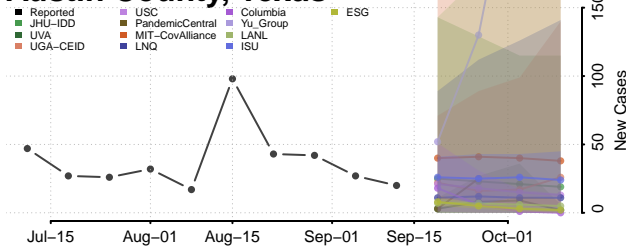

Austin County, Texas