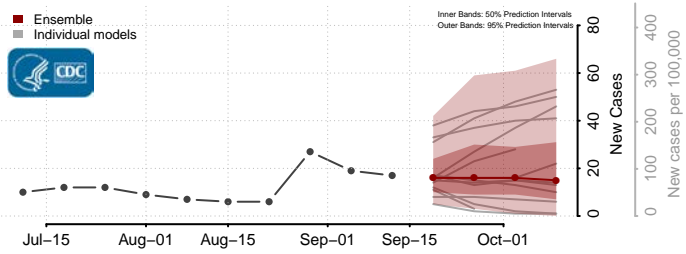

Davison County, South Dakota