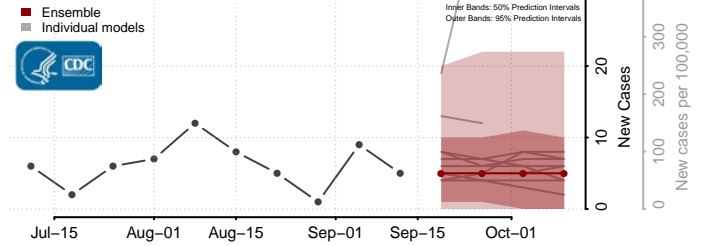

Trail County, North Dakota