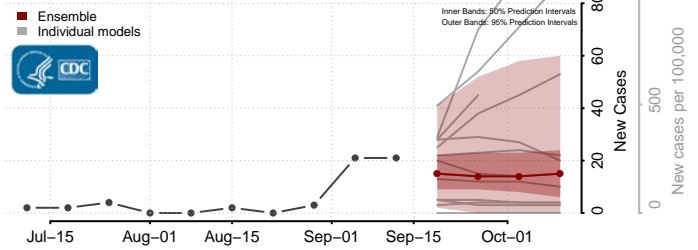

Davies County, Missouri