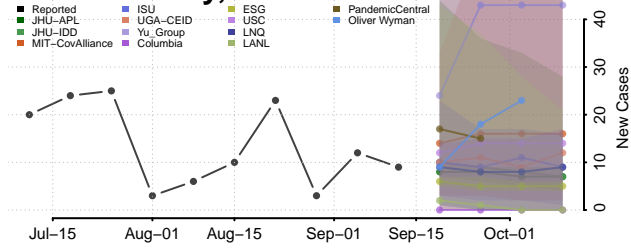

Walsh County, North Dakota