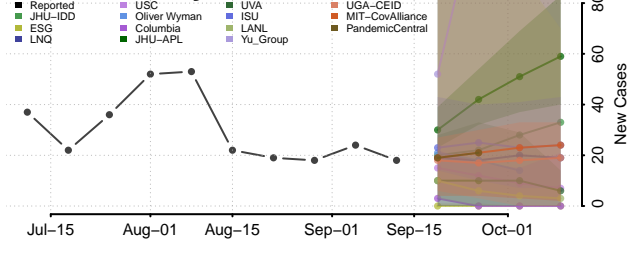

Davie County, North Carolina