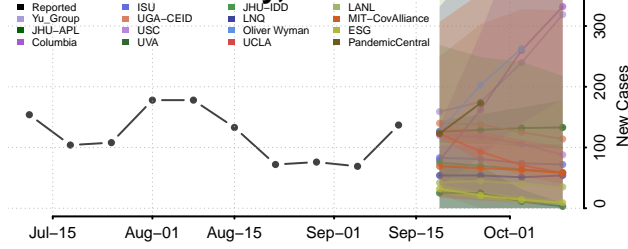

Twin Falls County, Idaho