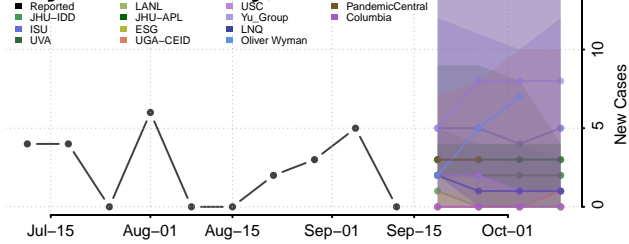

Reynolds County, Missouri