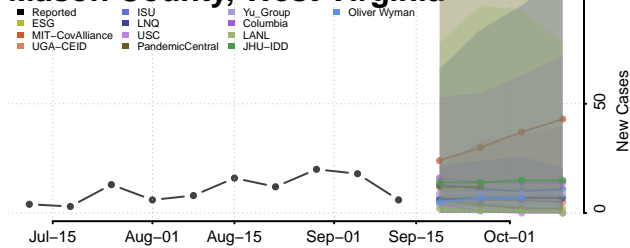

Mason County, West Virginia