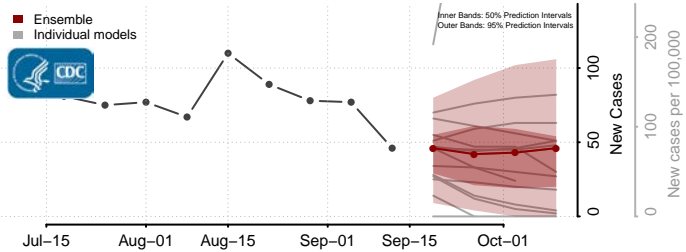

Granville County, North Carolina