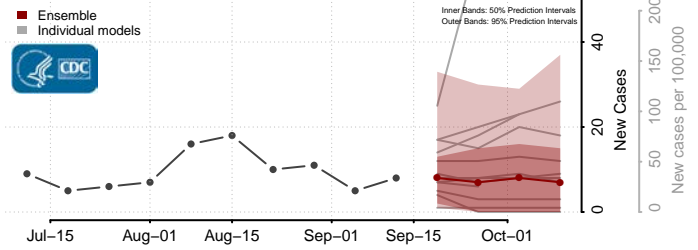

Iowa County, Wisconsin