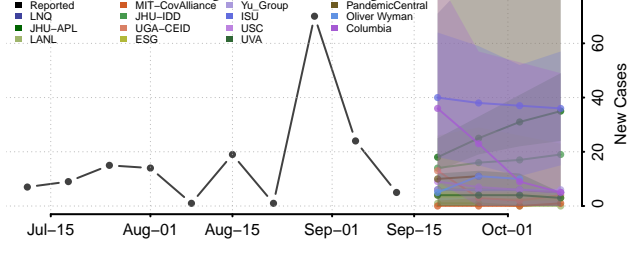

Rowan County, Kentucky