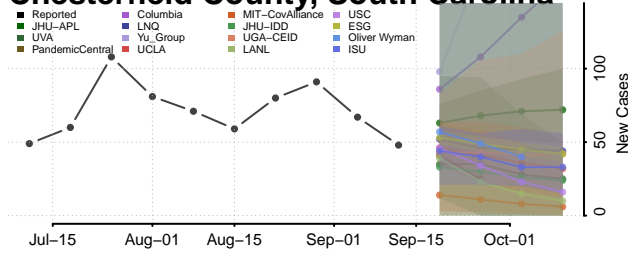

Chesterfield County, South Carolina