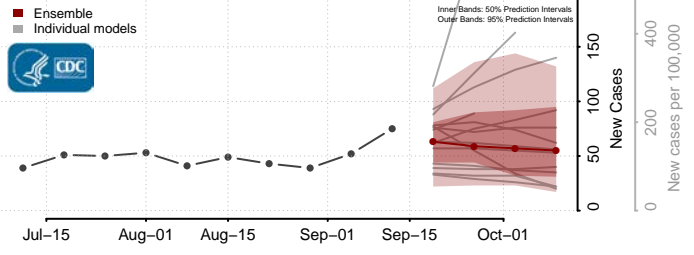

McClain County, Oklahoma