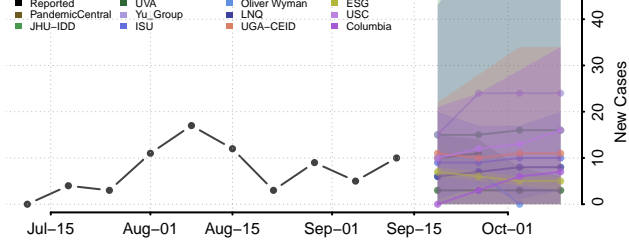

Dickenson County, Virginia