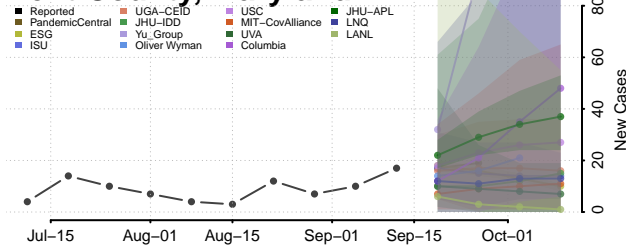

Kent County, Maryland