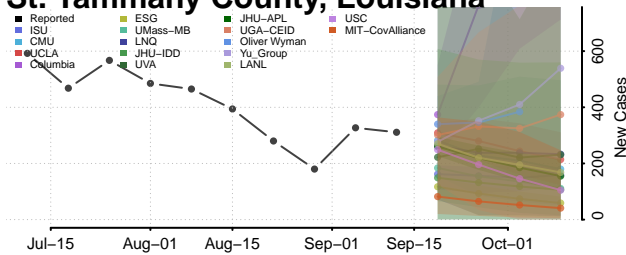

St. Tammany County, Louisiana