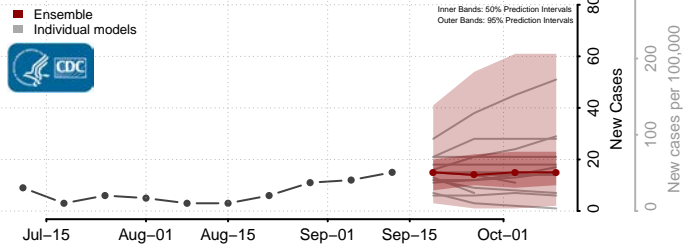

Pine County, Minnesota