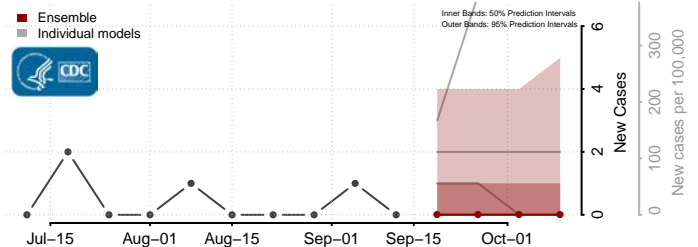

Deuel County, Nebraska