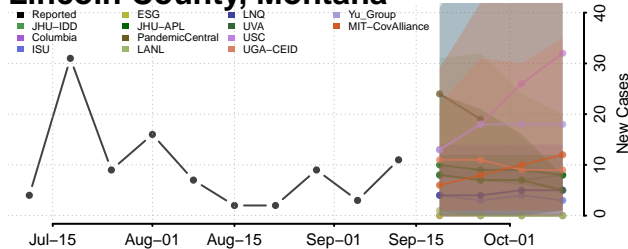

Lincoln County, Montana