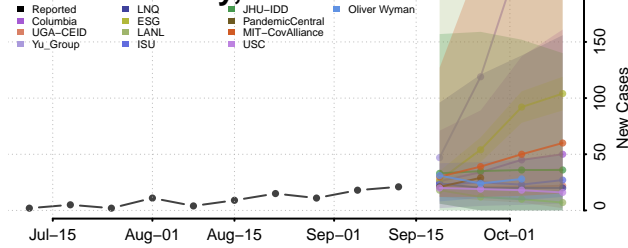

Vernon County, Wisconsin