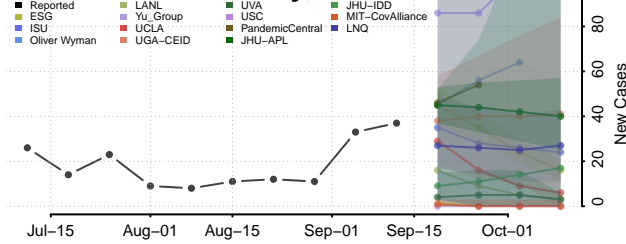

Buena Vista County, Iowa