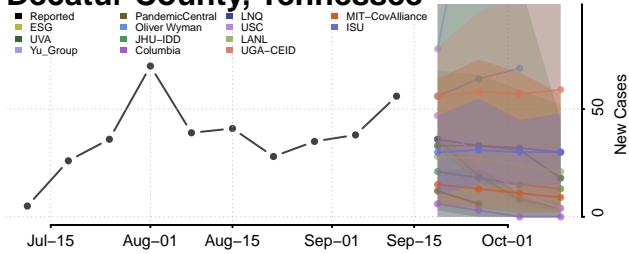

Decatur County, Tennessee