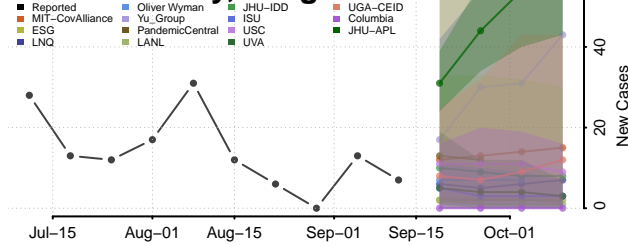

Wasco County, Oregon