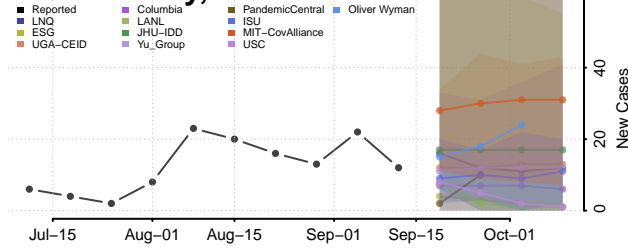

Vilas County, Wisconsin