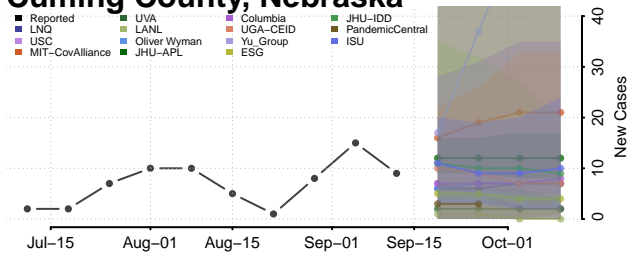

Cuming County, Nebraska