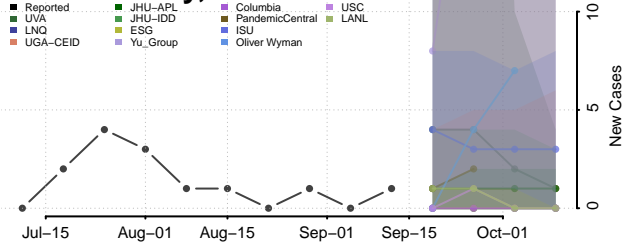

Clark County, Kansas