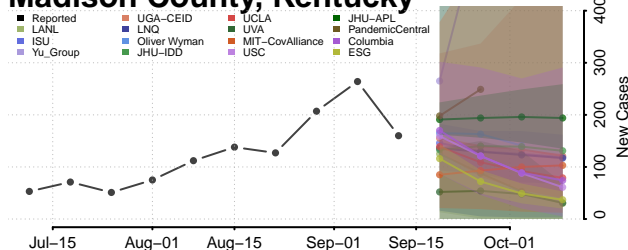

### Madison County, Kentucky