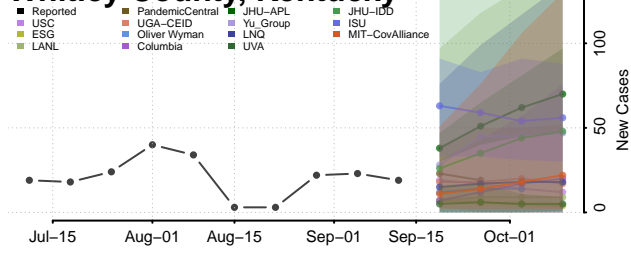

Whitley County, Kentucky