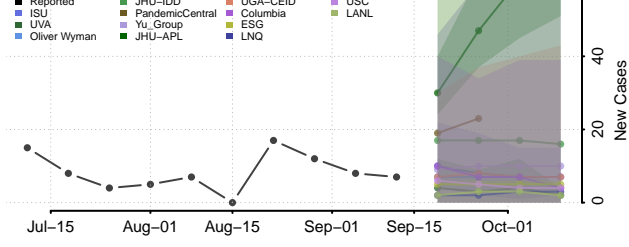

### Doniphan County, Kansas