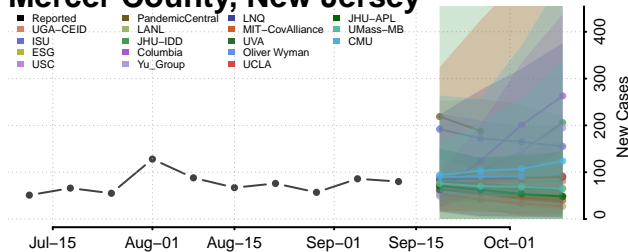

Mercer County, New Jersey