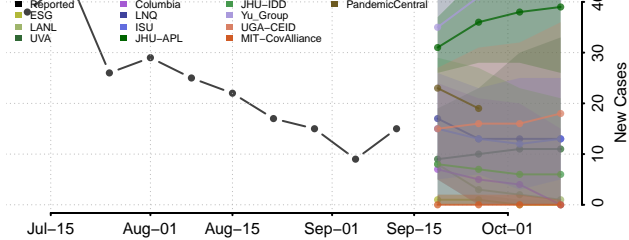

Hale County, Alabama