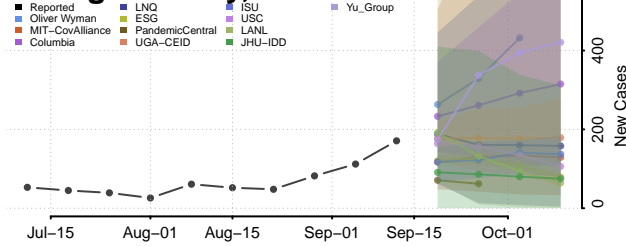

Portage County, Wisconsin