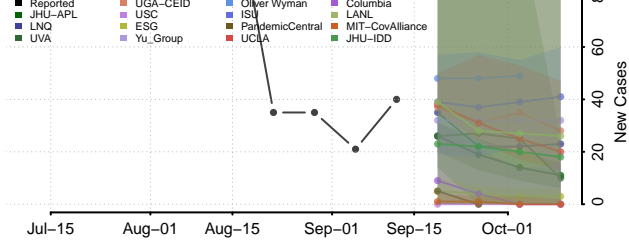

Allen County, Louisiana