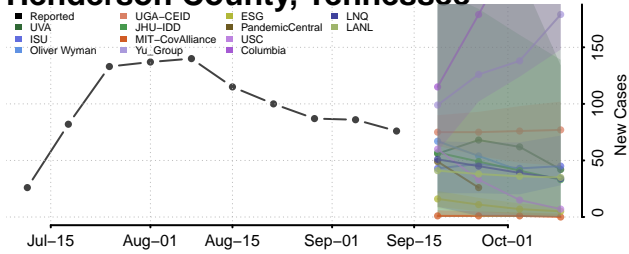

Henderson County, Tennessee