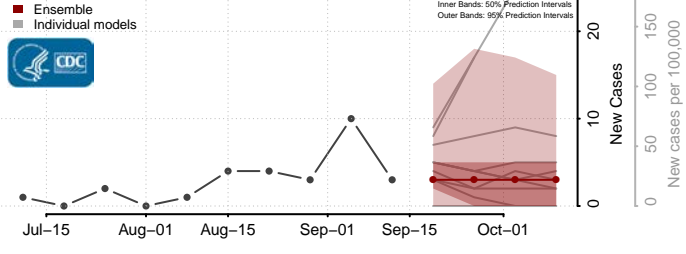

Roane County, West Virginia