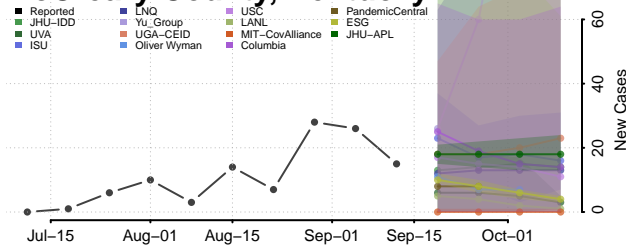

McCreary County, Kentucky