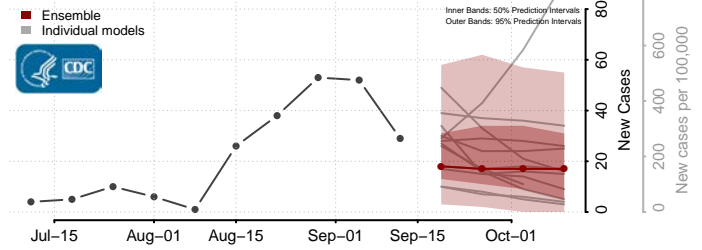

Green County, Kentucky