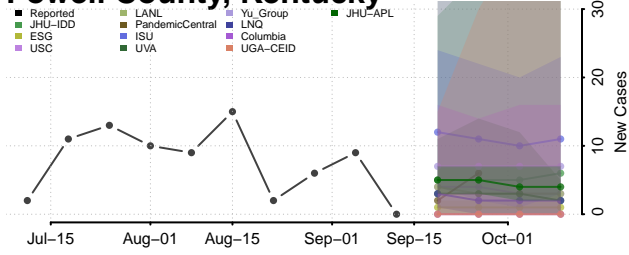

Powell County, Kentucky