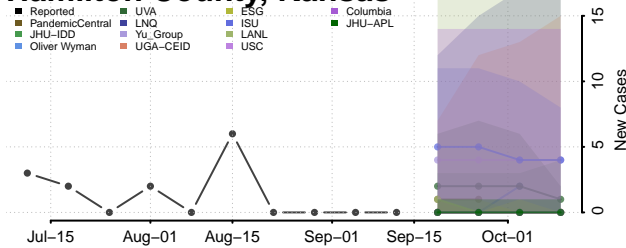

Hamilton County, Kansas