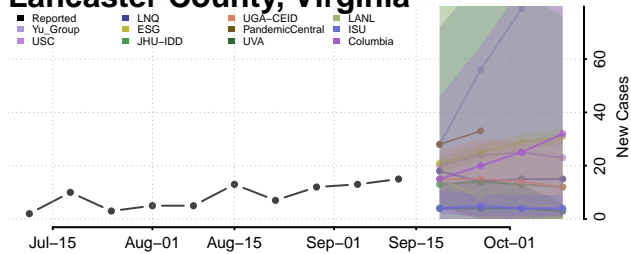

Lancaster County, Virginia