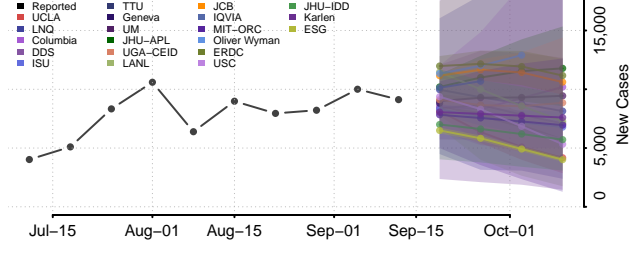

Wilkinson County, Mississippi

Winston County, Mississippi

Yalobusha County, Mississippi

Yazoo County, Mississippi

Missouri

Adair County, Missouri