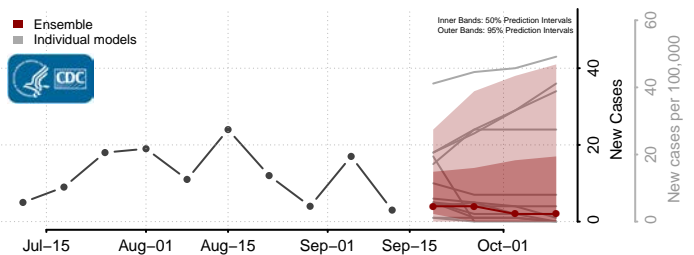

Josephine County, Oregon