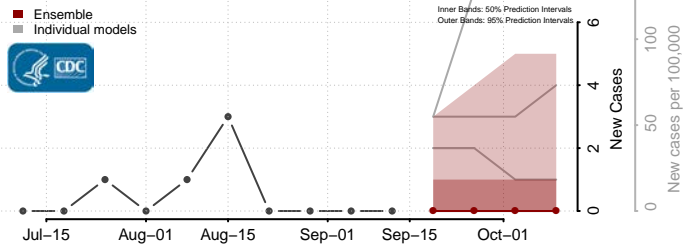

Cook County, Minnesota