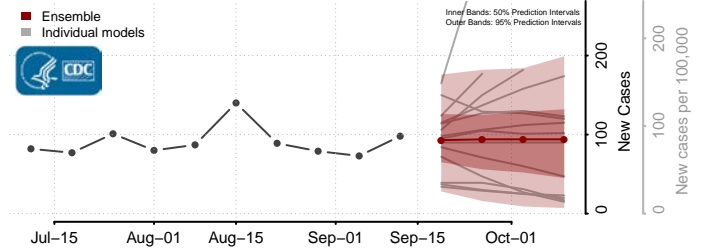

Hardin County, Kentucky