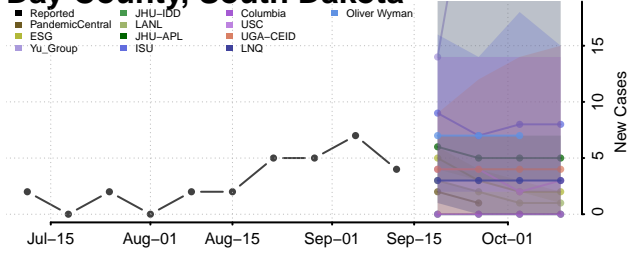

Day County, South Dakota