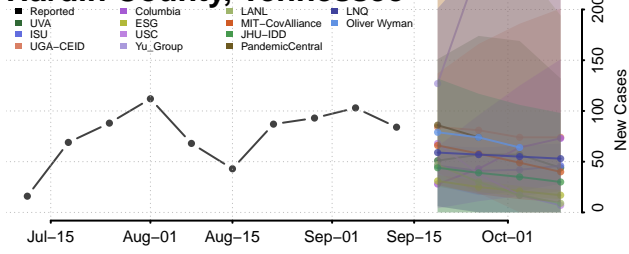

### Hardin County, Tennessee