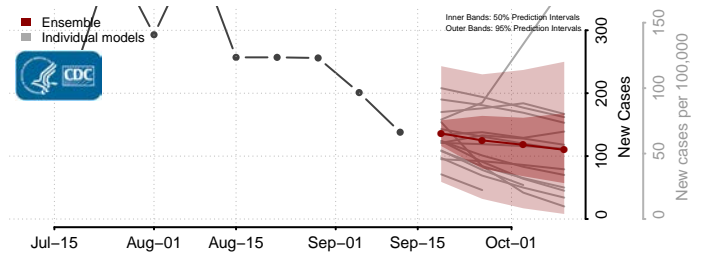

Harrison County, Mississippi