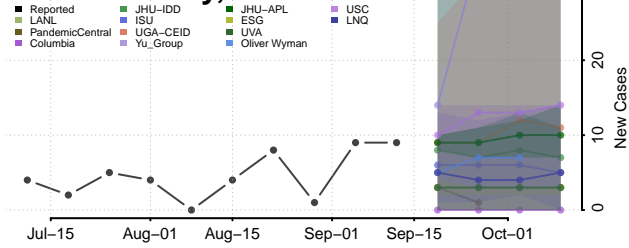

Kiowa County, Oklahoma