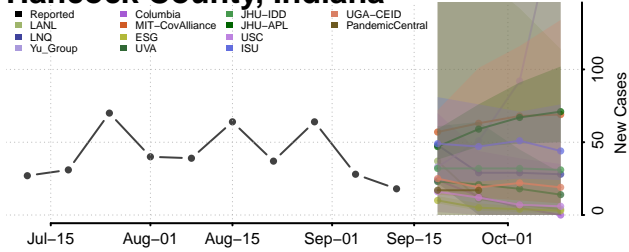

Hancock County, Indiana