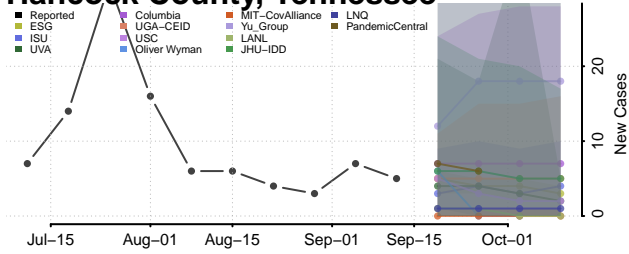

Hancock County, Tennessee