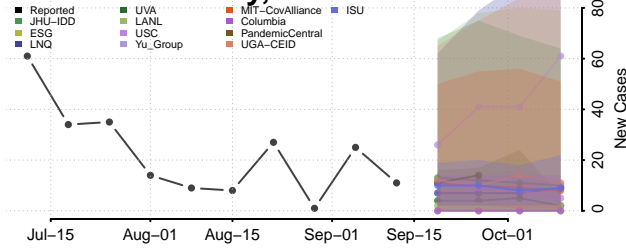

Burleson County, Texas