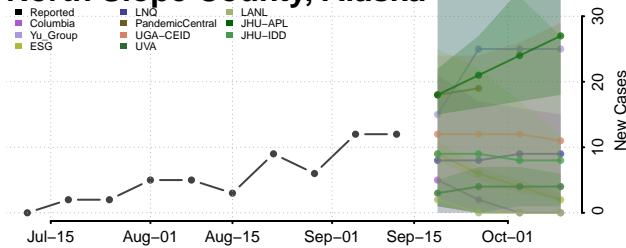

North Slope County, Alaska