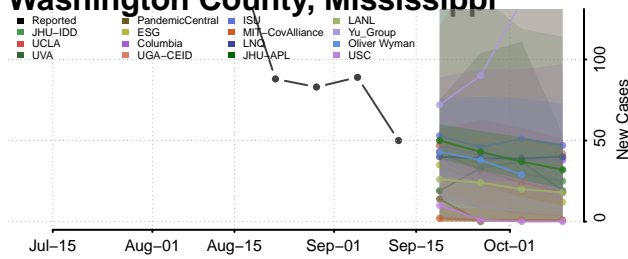

Washington County, Mississippi