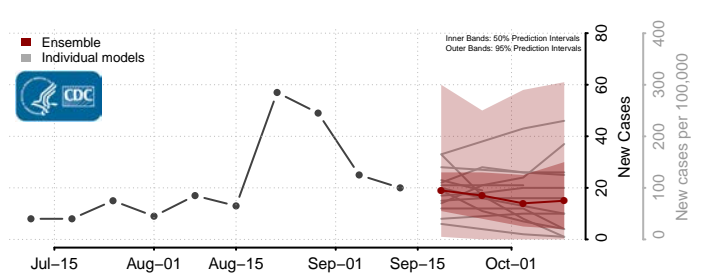

Winneshiek County, Iowa