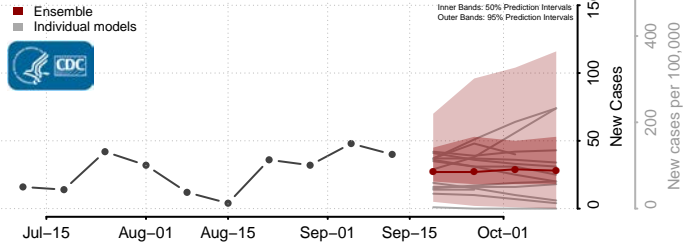

Montgomery County, Kansas