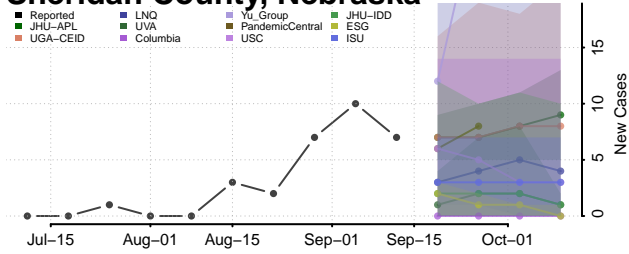

Sheridan County, Nebraska