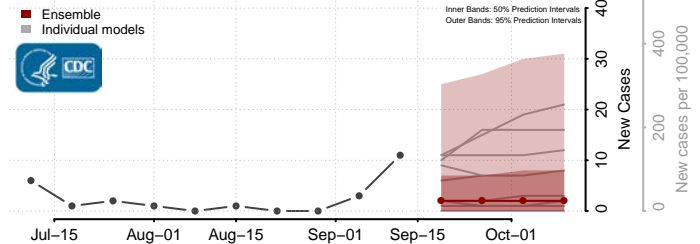

Pocahontas County, West Virginia