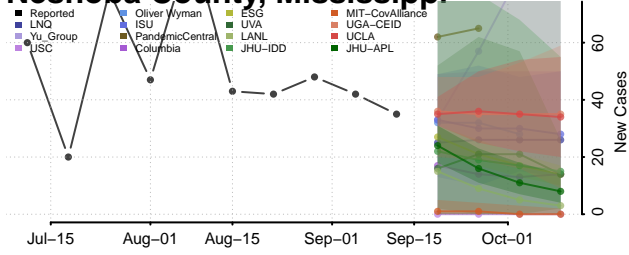

Neshoba County, Mississippi