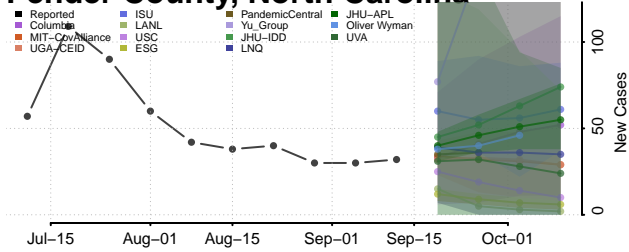

Pender County, North Carolina