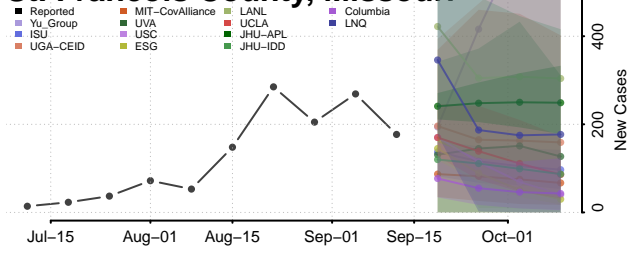

St. Francois County, Missouri