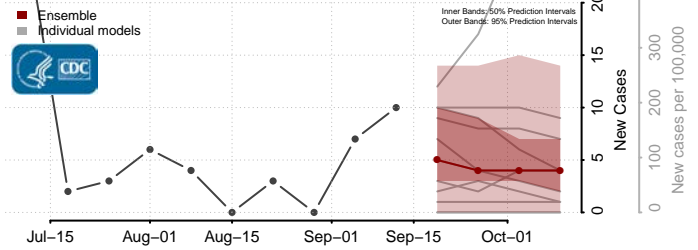

Phillips County, Kansas