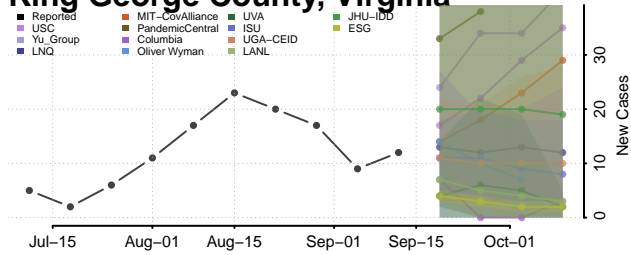

King George County, Virginia