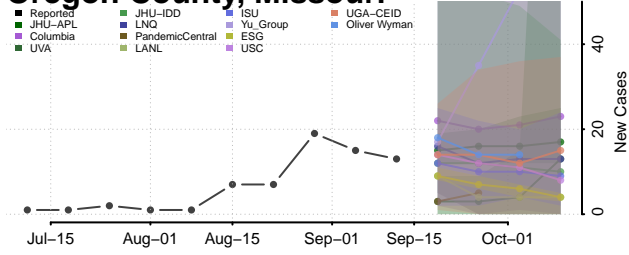

Oregon County, Missouri