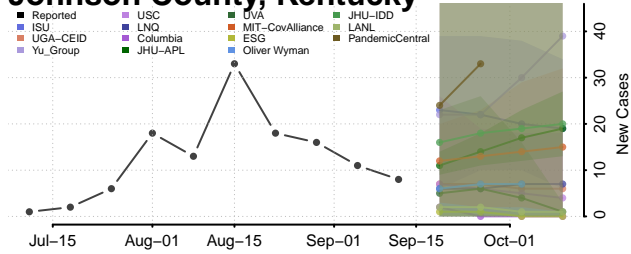

Johnson County, Kentucky