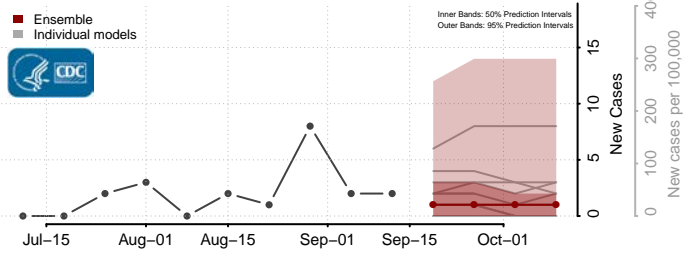

Furnas County, Nebraska