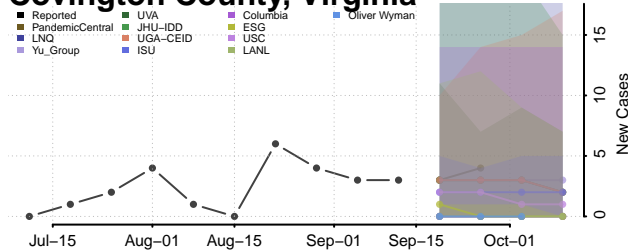

Covington County, Virginia