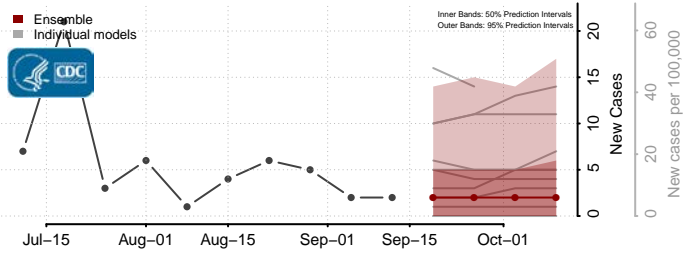

### Putnam County, West Virginia