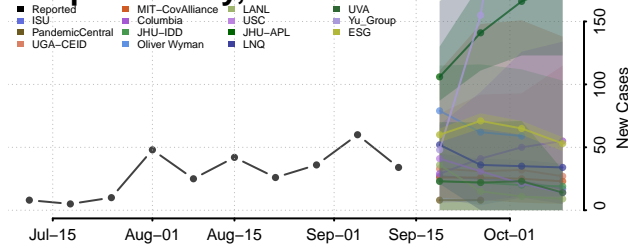

Cooper County, Missouri