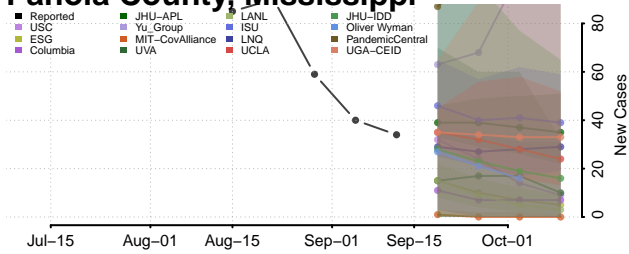

Panola County, Mississippi