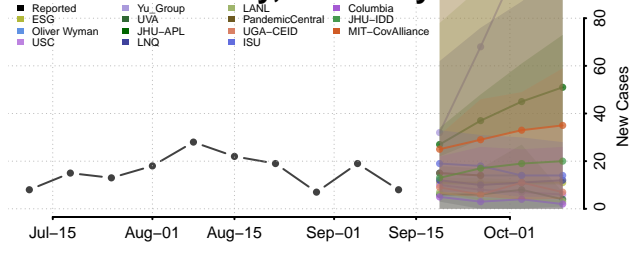

Woodford County, Kentucky