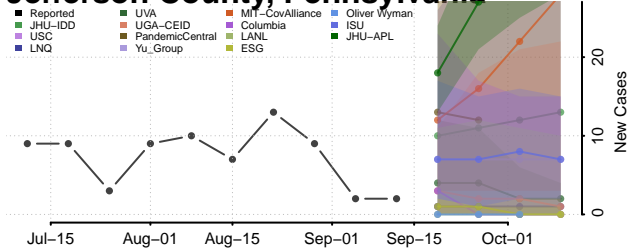

Jefferson County, Pennsylvania