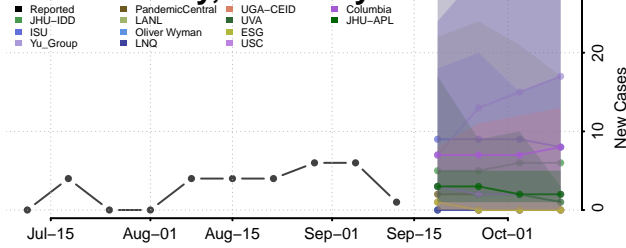

Elliott County, Kentucky