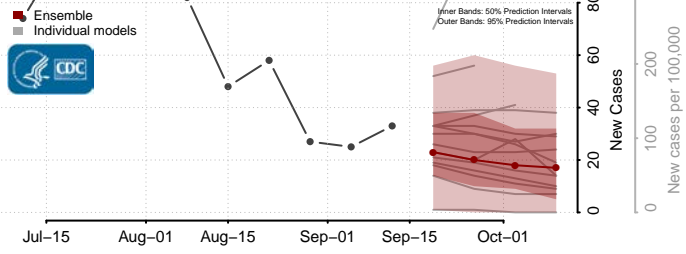

Tate County, Mississippi