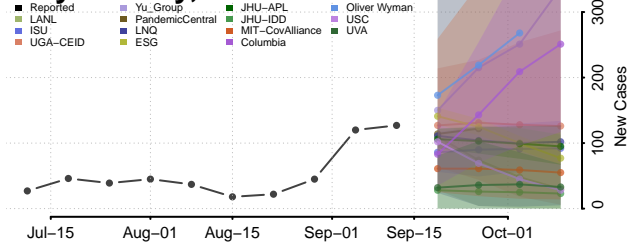

Clay County, Minnesota