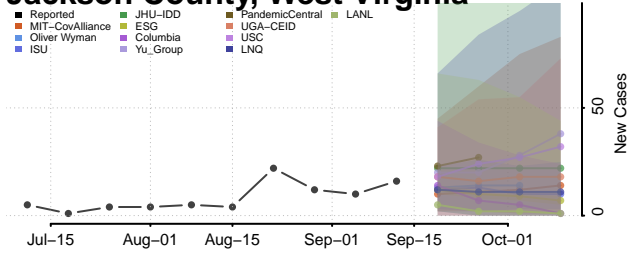

Jackson County, West Virginia