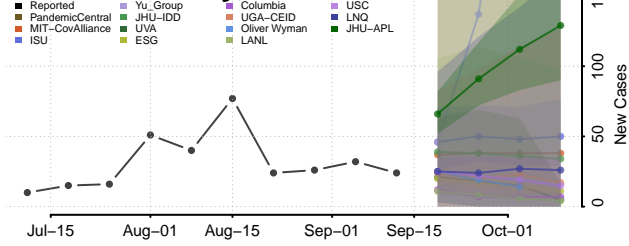

Lincoln County, Oklahoma