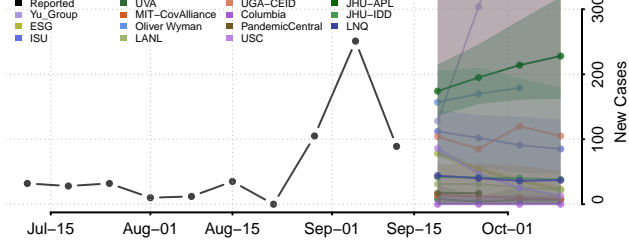

Crawford County, Kansas