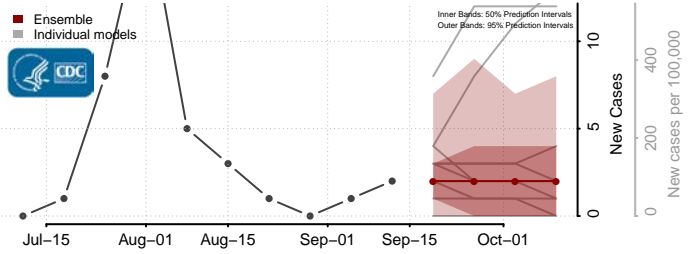

Griggs County, North Dakota