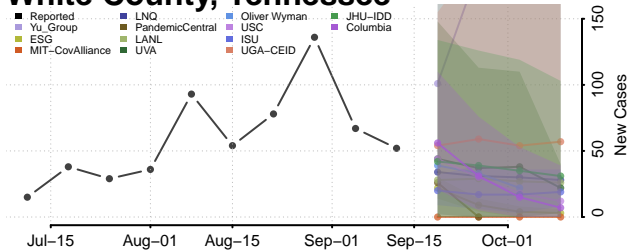

White County, Tennessee