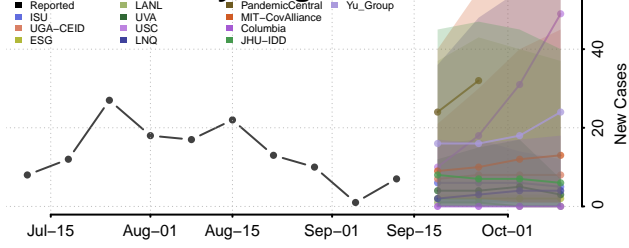

Greene County, Virginia