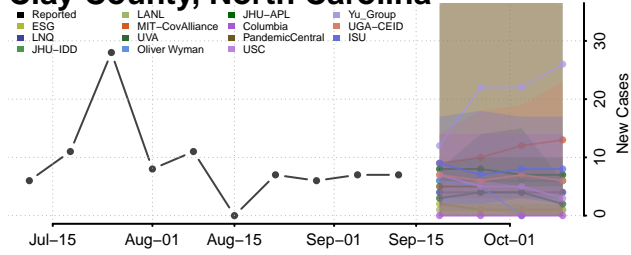

Clay County, North Carolina