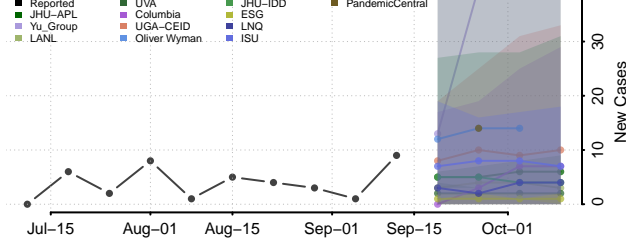

Perry County, Arkansas