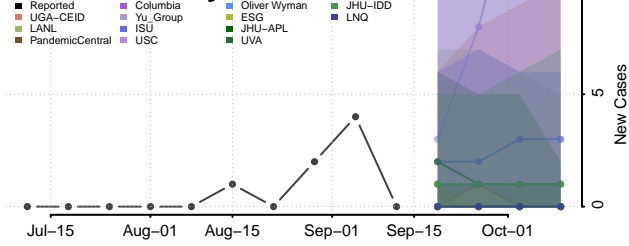

Harlan County, Nebraska