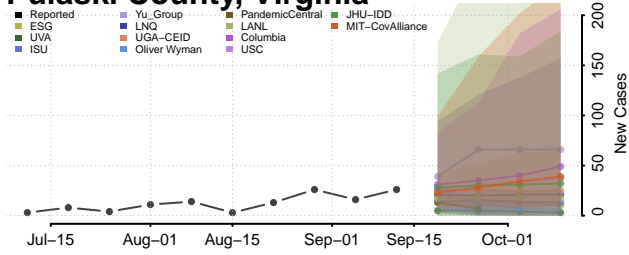

Pulaski County, Virginia