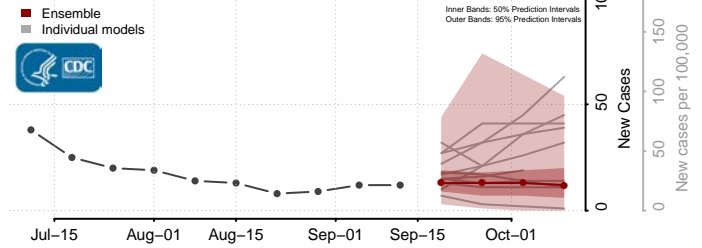

Marion County, West Virginia