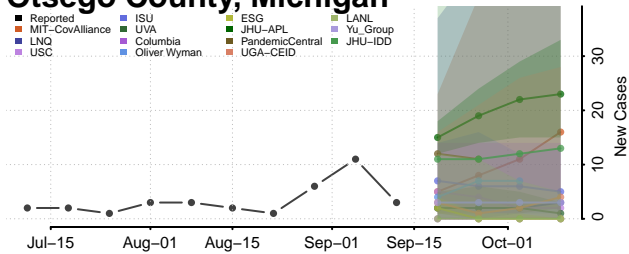

Otsego County, Michigan