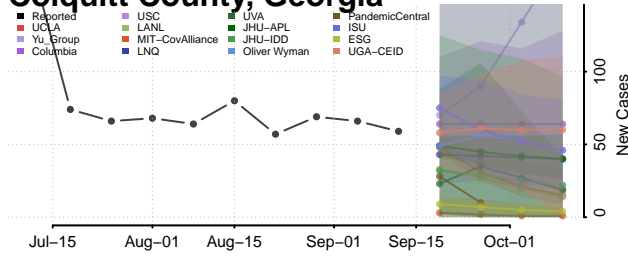

Colquitt County, Georgia