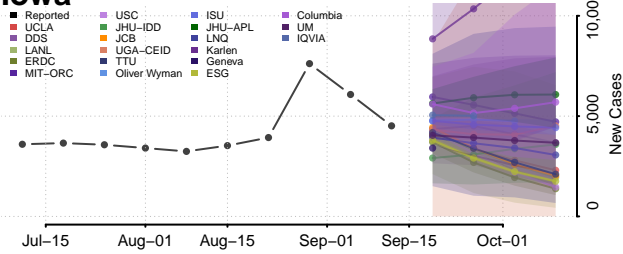

White County, Indiana

Whitley County, Indiana

Iowa

Adair County, Iowa

Adams County, Iowa

Allamakee County, Iowa