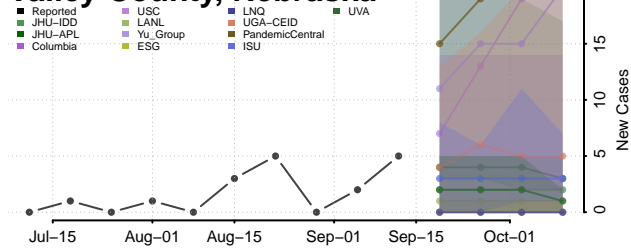

Valley County, Nebraska