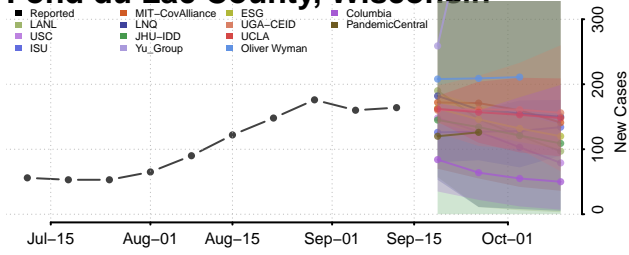

### Forest County, Wisconsin