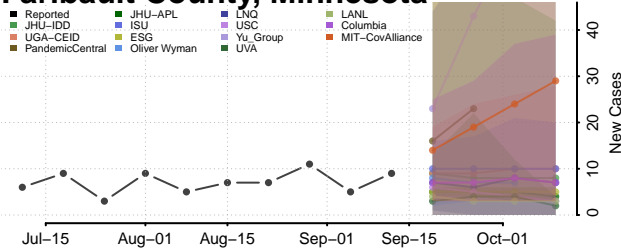

Faribault County, Minnesota