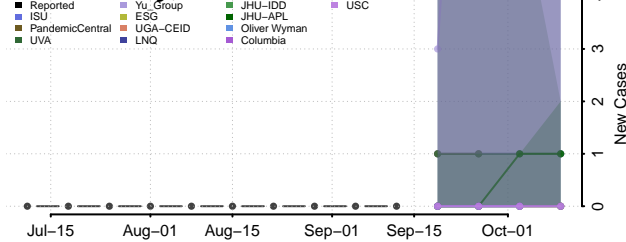

Elk County, Kansas