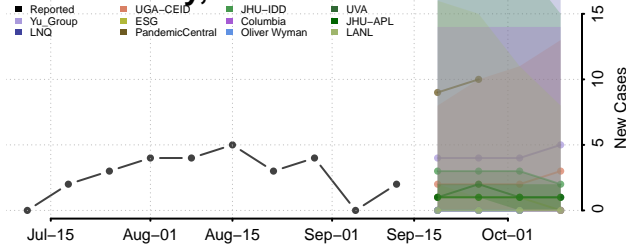

Sitka County, Alaska