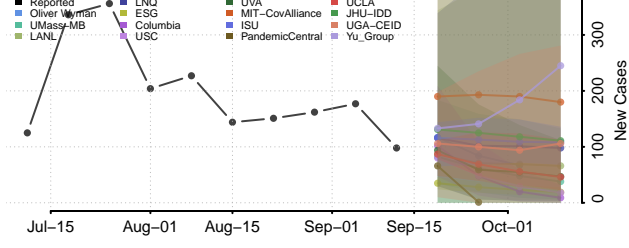

Newport News County, Virginia