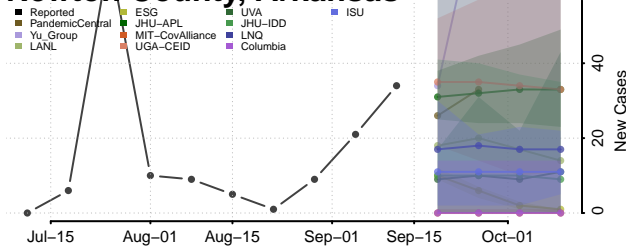

Newton County, Arkansas