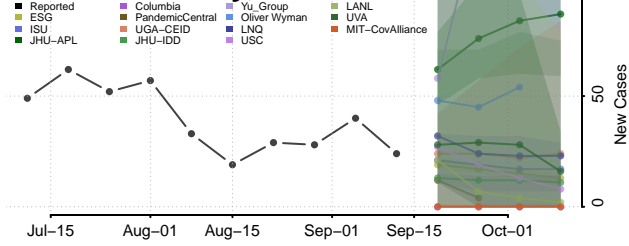

Fairfield County, South Carolina