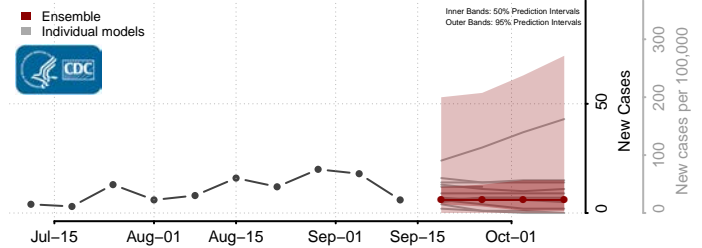

Mason County, West Virginia