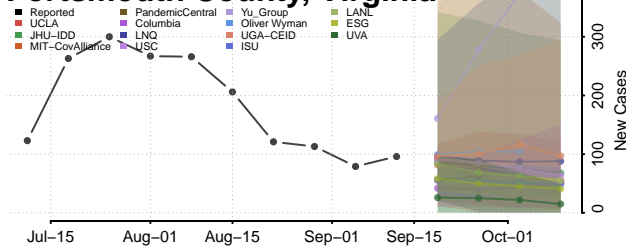

Portsmouth County, Virginia