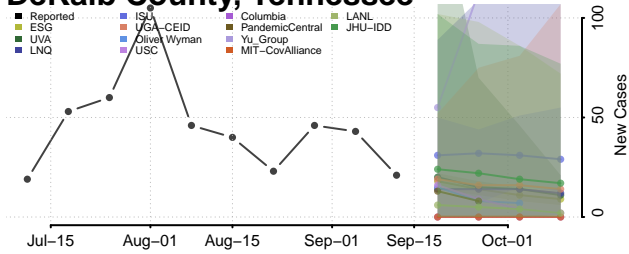

DeKalb County, Tennessee