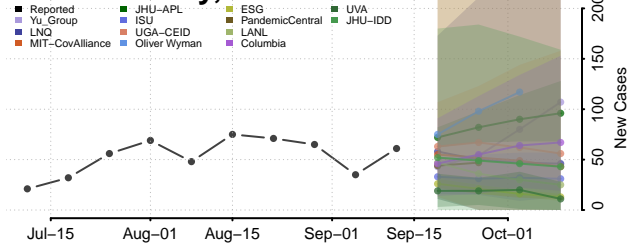

Union County, Arkansas