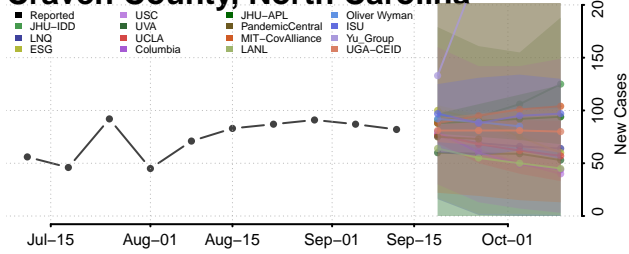

Craven County, North Carolina