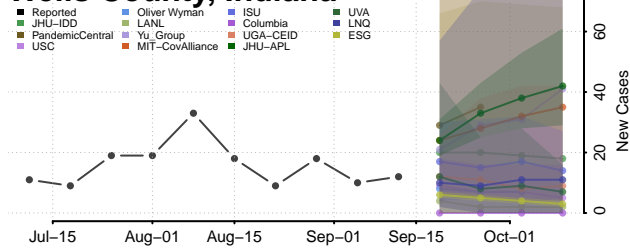

Wells County, Indiana