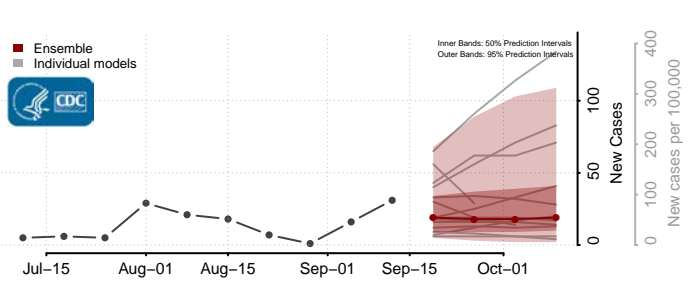

Silver Bow County, Montana