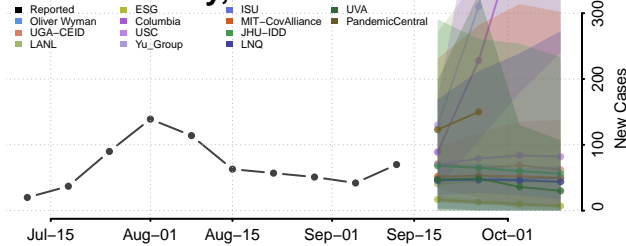

Roane County, Tennessee