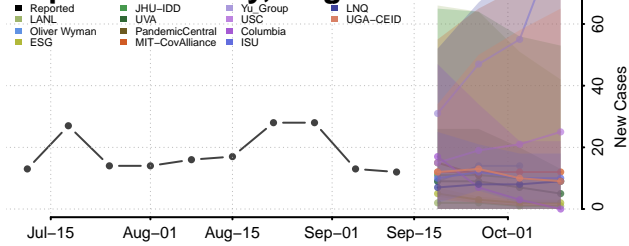

### Hopewell County, Virginia