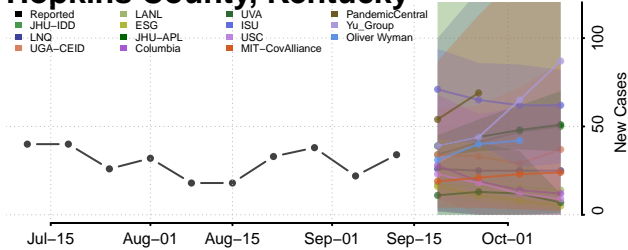

Hopkins County, Kentucky