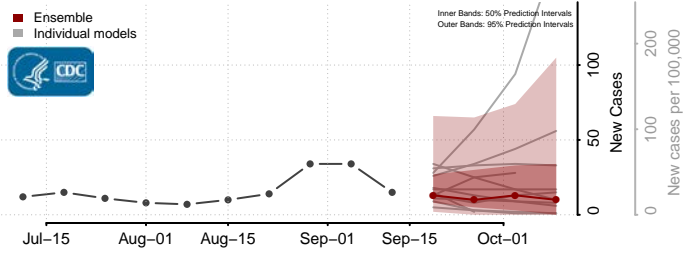

Jefferson County, West Virginia