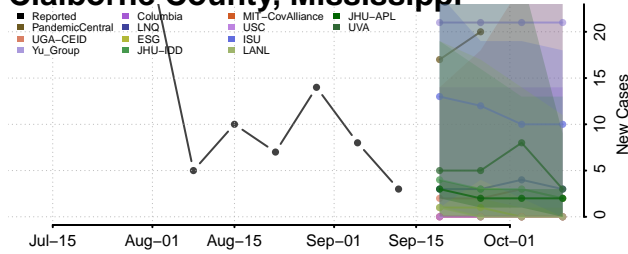

Claiborne County, Mississippi