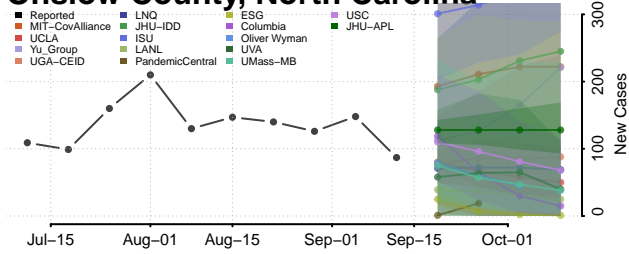

Onslow County, North Carolina