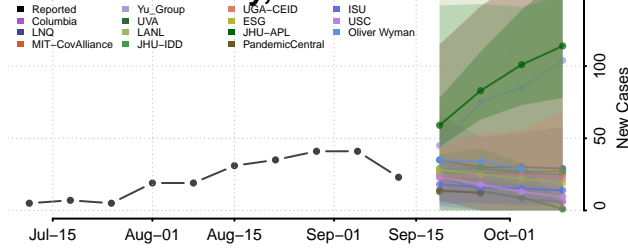

Crawford County, Missouri