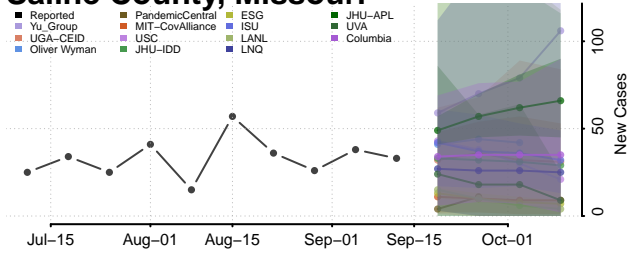

Saline County, Missouri