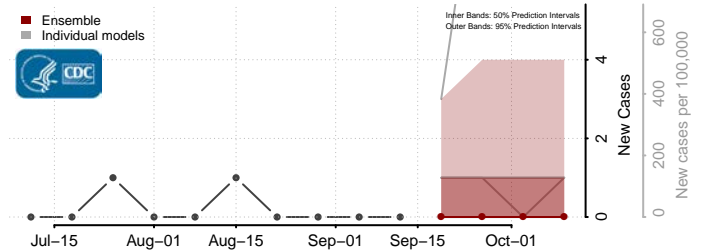

Wheeler County, Nebraska