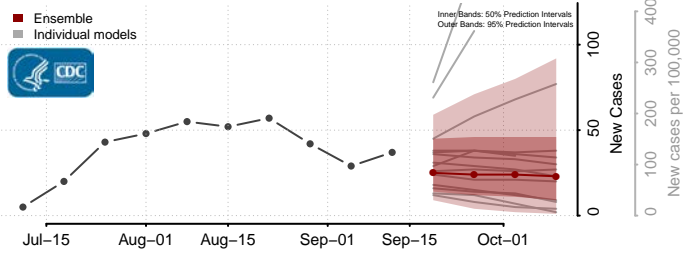

Jefferson County, Idaho