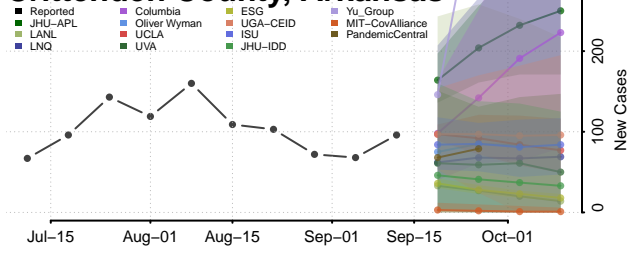

Crittenden County, Arkansas