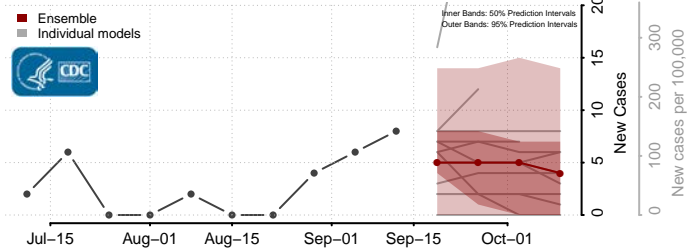

Dixon County, Nebraska