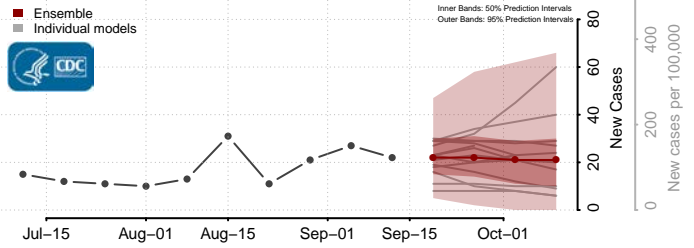

Russell County, Kentucky