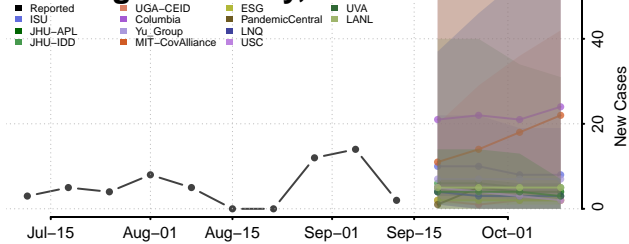

Pennington County, Minnesota