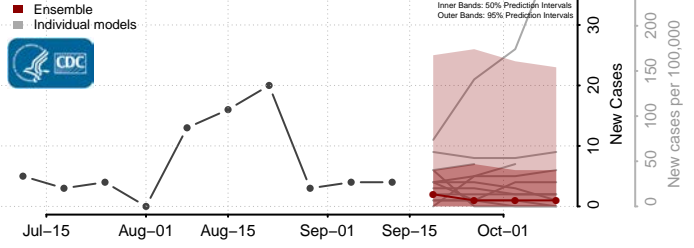

Nelson County, Virginia