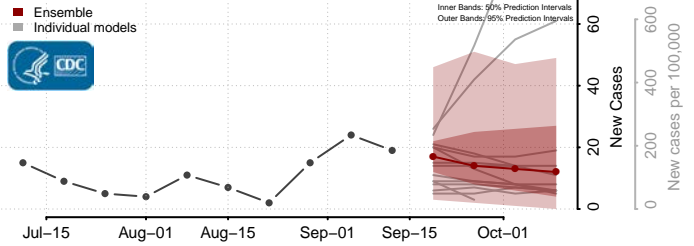

Love County, Oklahoma