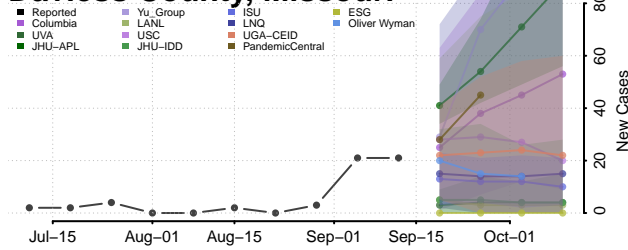

Davies County, Missouri