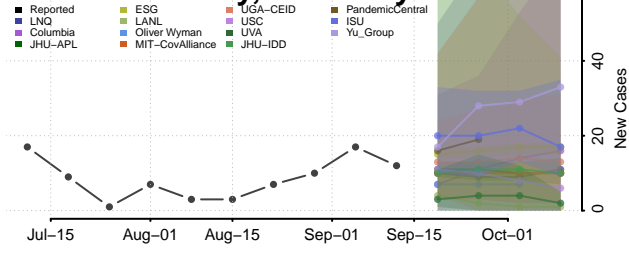

Caldwell County, Kentucky