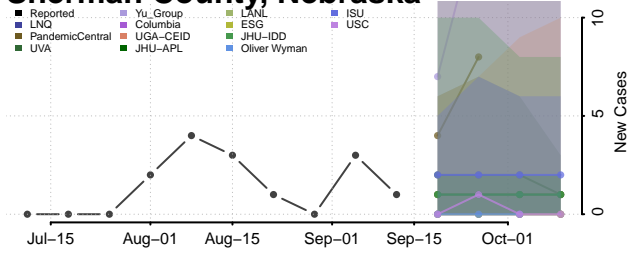

Sherman County, Nebraska