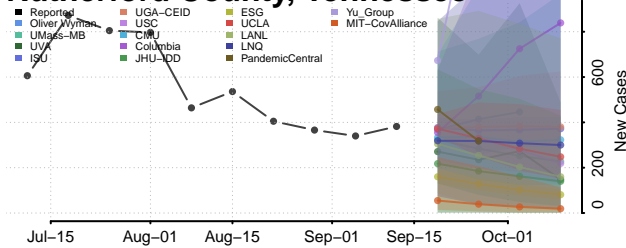

Rutherford County, Tennessee