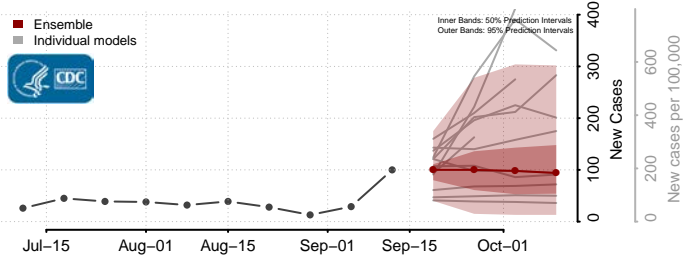

Grant County, Wisconsin