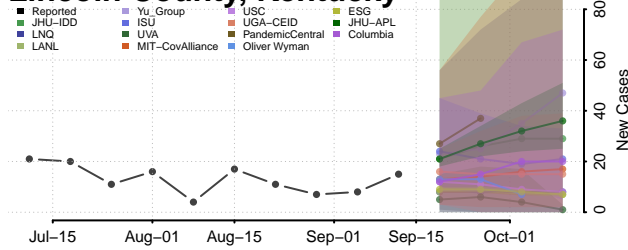

Lincoln County, Kentucky