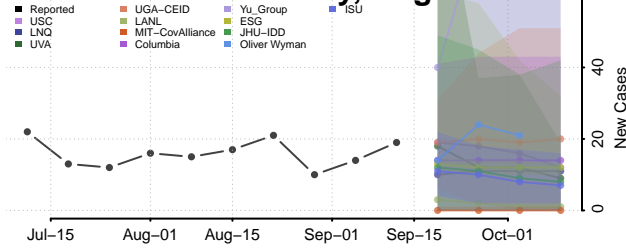

Manassas Park County, Virginia