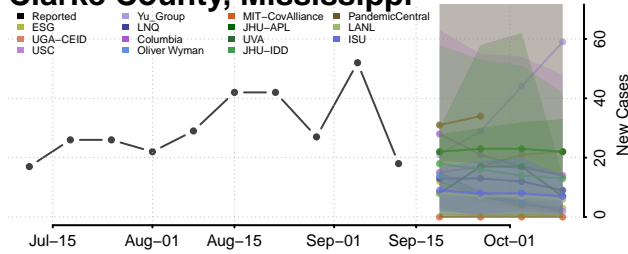

Clarke County, Mississippi