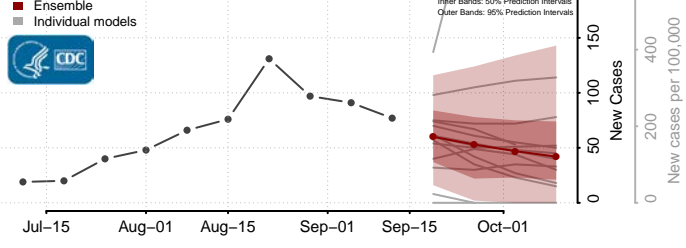

Scotland County, North Carolina