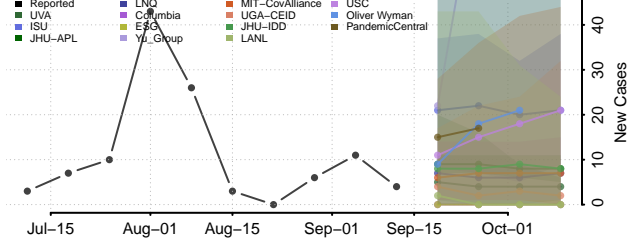

Ray County, Missouri