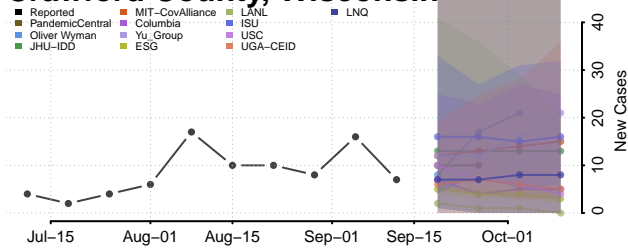

Crawford County, Wisconsin