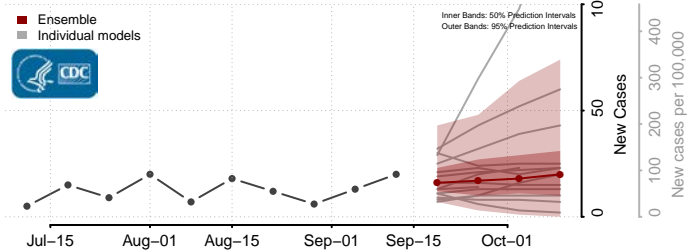

Henry County, Missouri