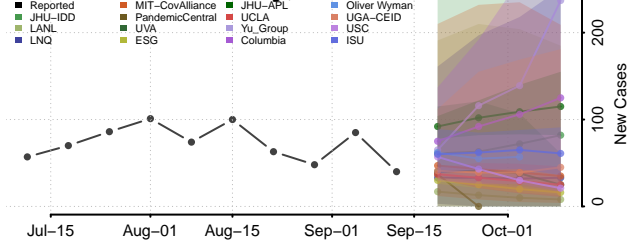

Rutherford County, North Carolina