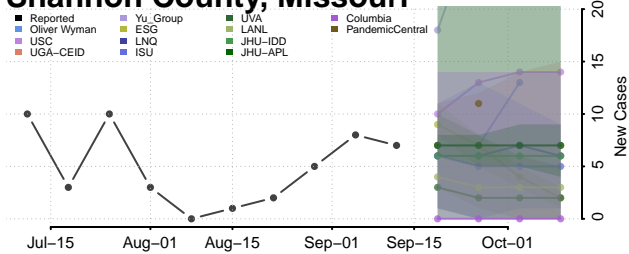

Shannon County, Missouri