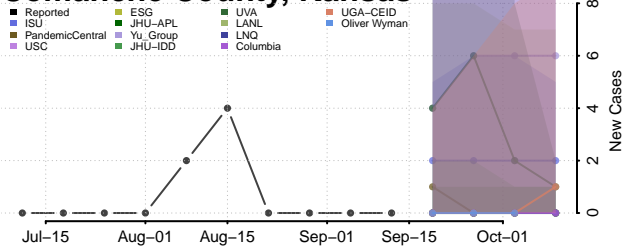

Comanche County, Kansas