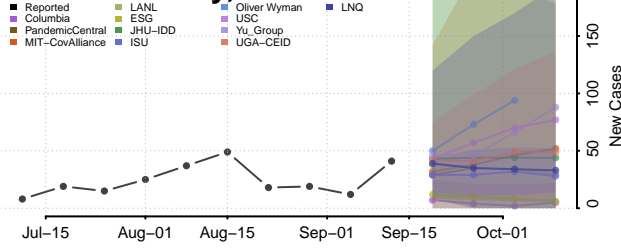

Oneida County, Wisconsin