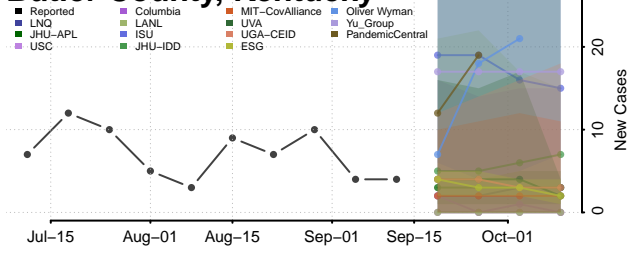

Butler County, Kentucky