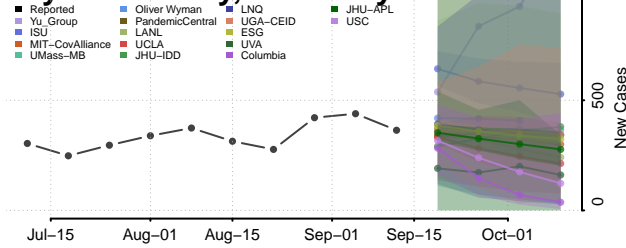

Fayette County, Kentucky