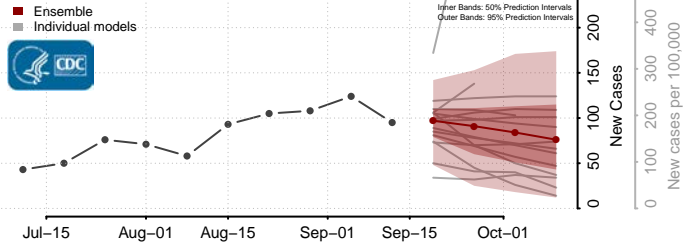

Edgecombe County, North Carolina