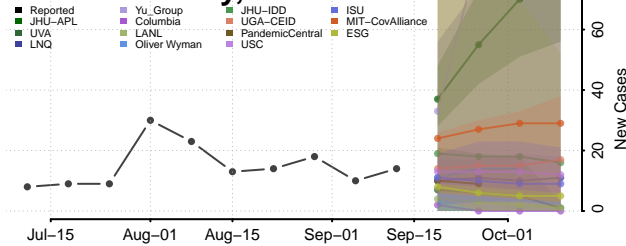

Seward County, Nebraska