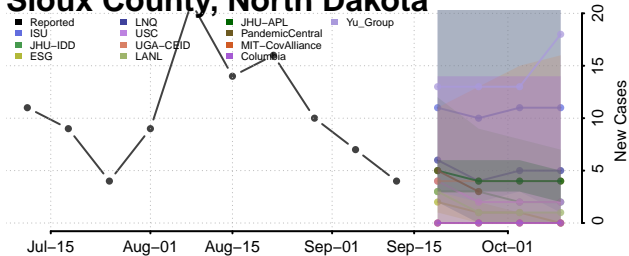

Sioux County, North Dakota