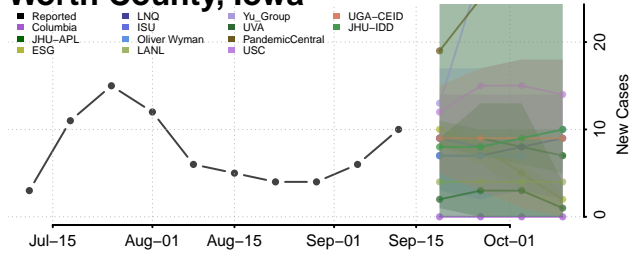

Worth County, Iowa