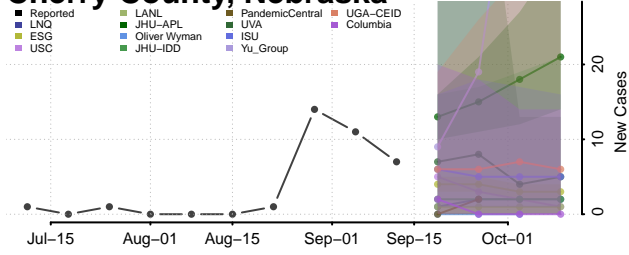

Cherry County, Nebraska