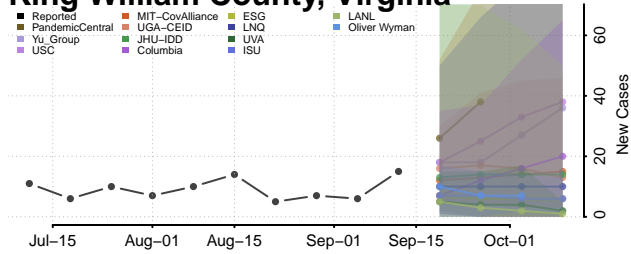

King William County, Virginia