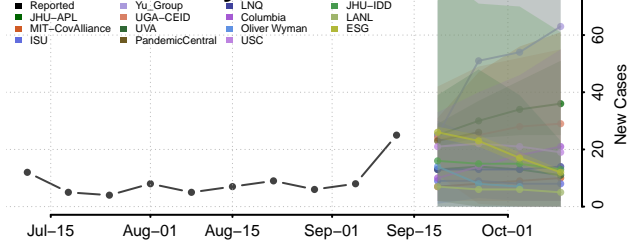

### Scott County, Minnesota