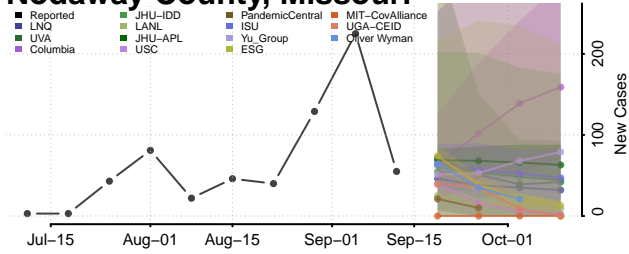

Nodaway County, Missouri