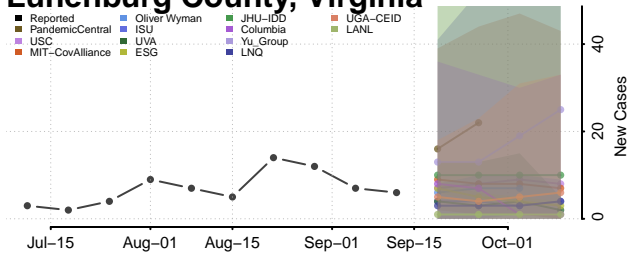

Lunenburg County, Virginia