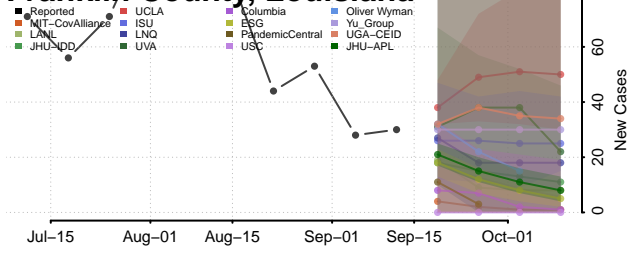

Franklin County, Louisiana