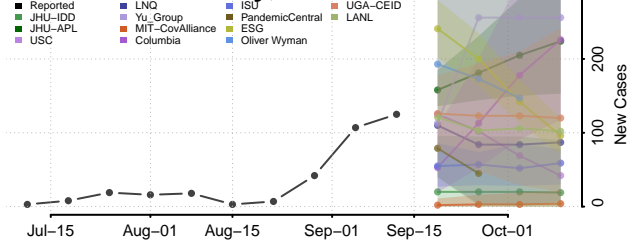

Stutsman County, North Dakota