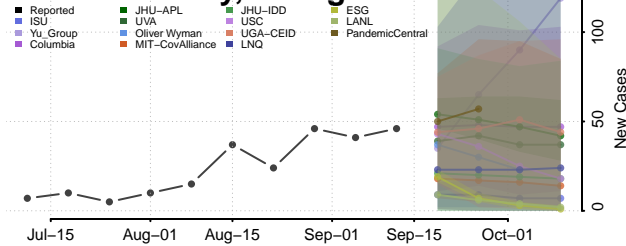

Pulaski County, Georgia