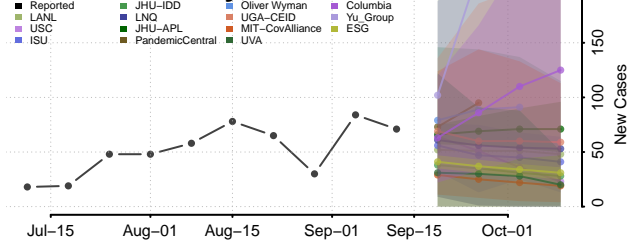

Dunklin County, Missouri