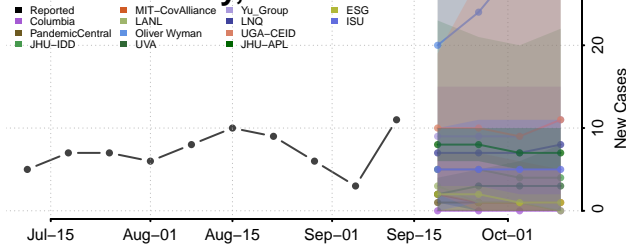

Nevada County, Arkansas