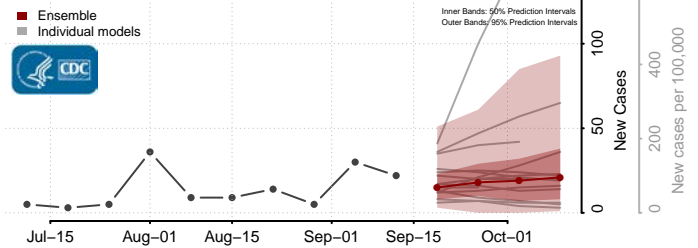

Mercer County, Kentucky