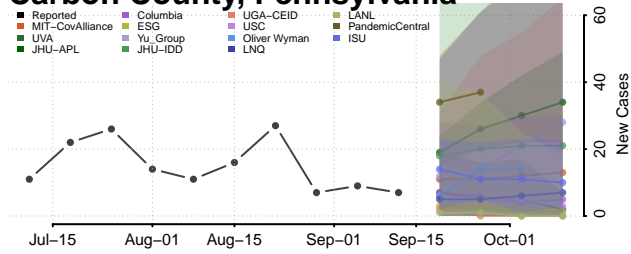

Carbon County, Pennsylvania