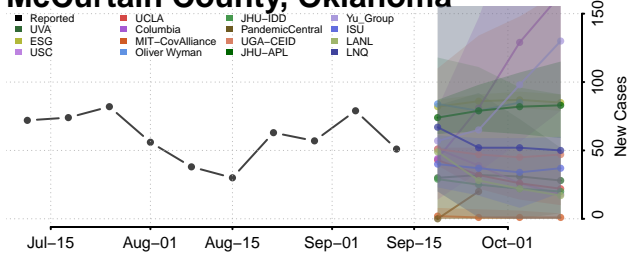

McCurtain County, Oklahoma