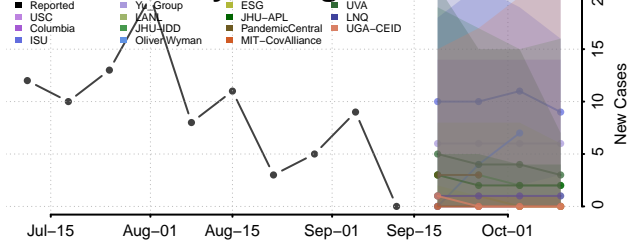

Marion County, Georgia