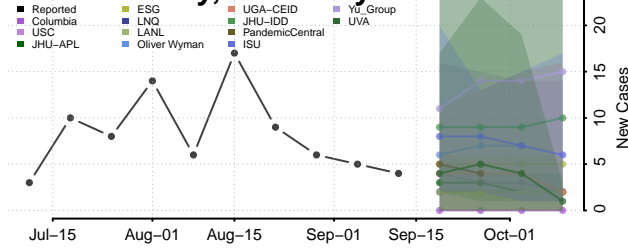

Owen County, Kentucky