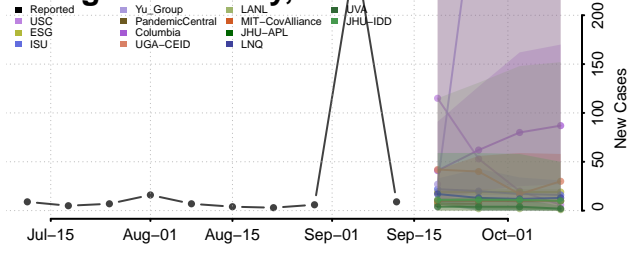

Livingston County, Missouri