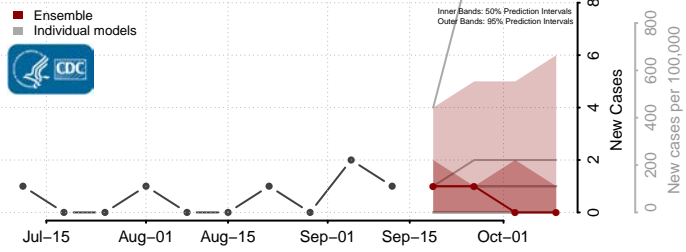

Jones County, South Dakota