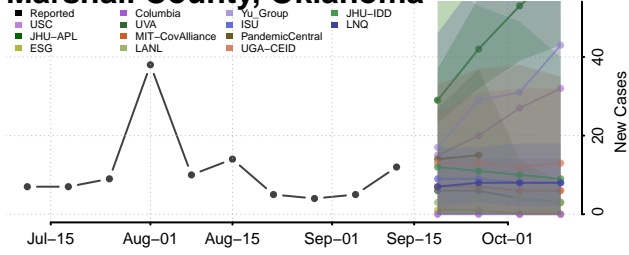

Marshall County, Oklahoma