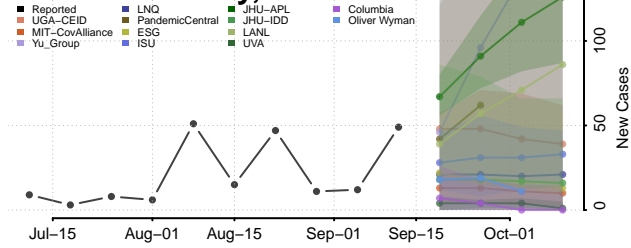

Jackson County, Arkansas