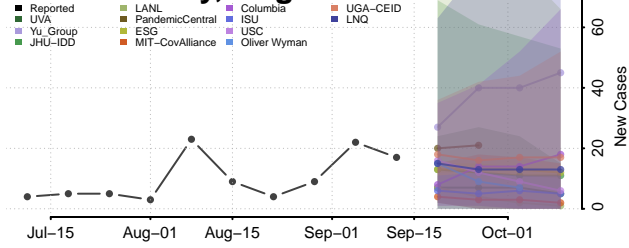

Essex County, Virginia