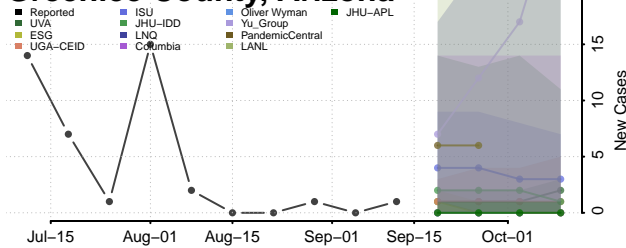

Greenlee County, Arizona