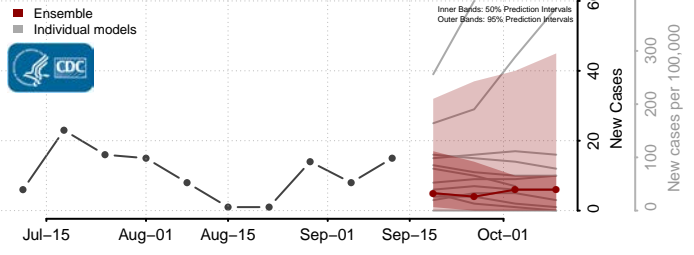

Nottoway County, Virginia