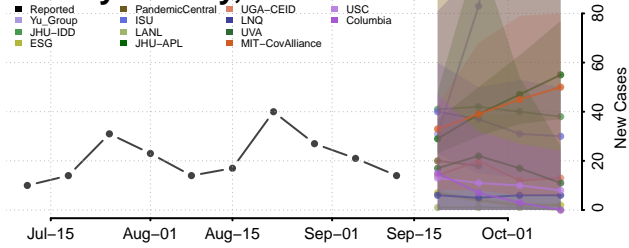

Cowley County, Kansas