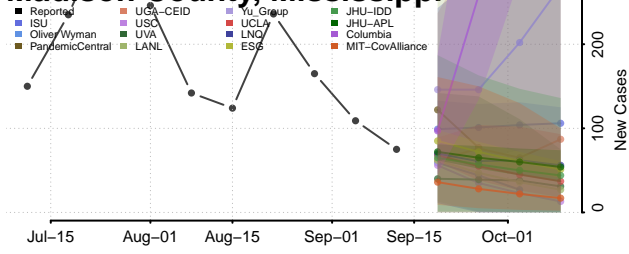

Madison County, Mississippi