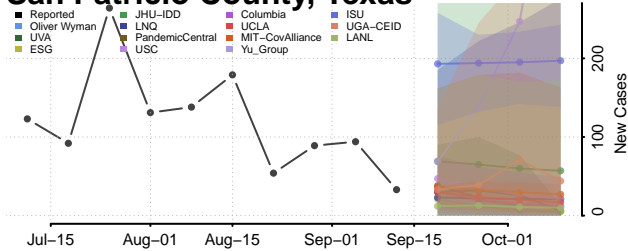

San Patricio County, Texas