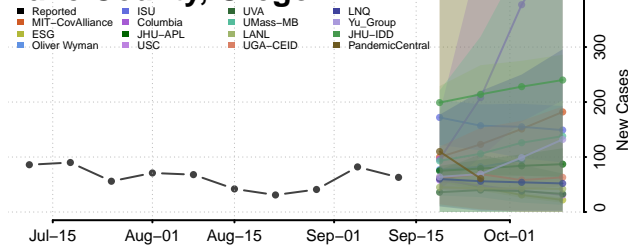

Lane County, Oregon