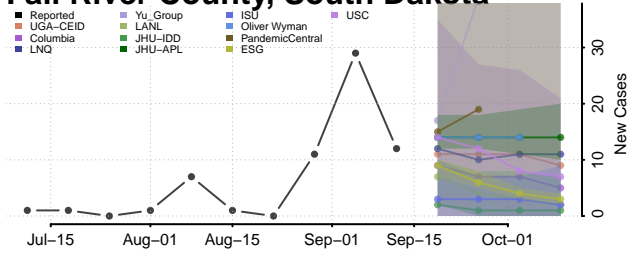

Fall River County, South Dakota