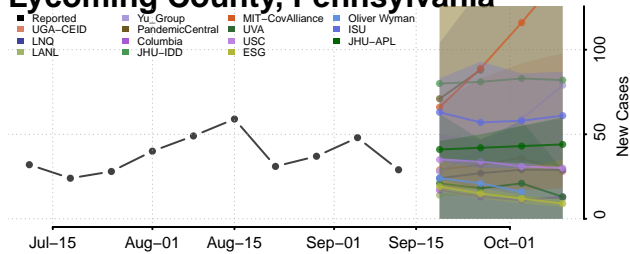

Lycoming County, Pennsylvania