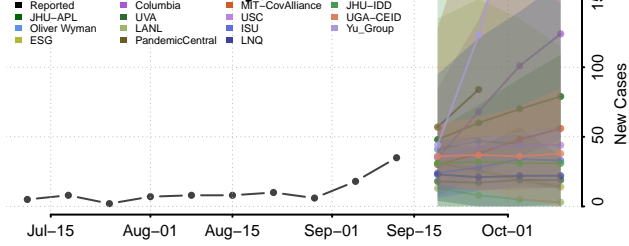

Morrison County, Minnesota