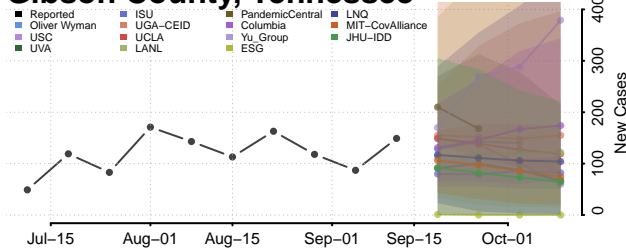

Gibson County, Tennessee