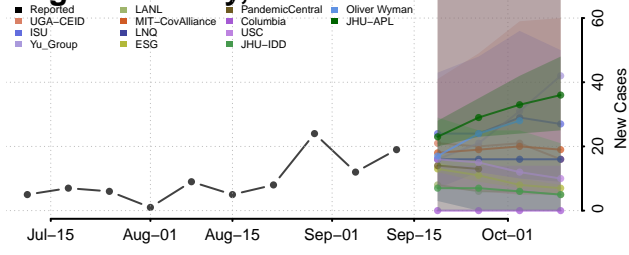

Hughes County, South Dakota