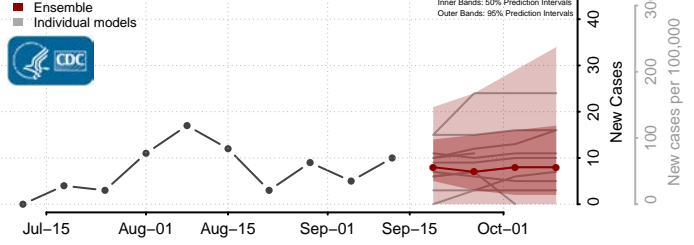

Dickenson County, Virginia