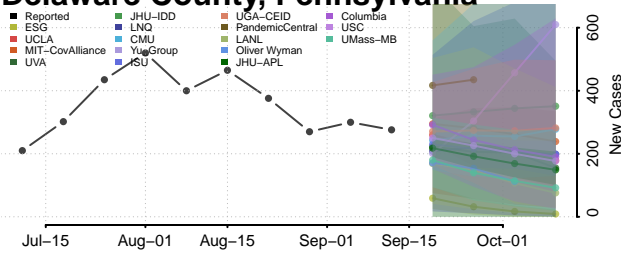

Delaware County, Pennsylvania