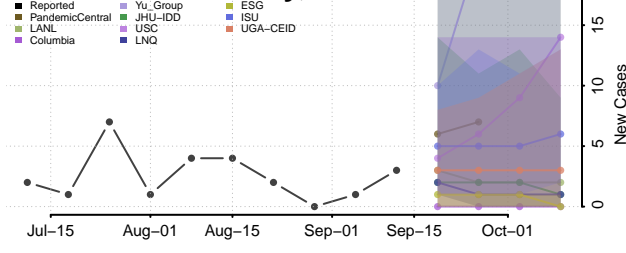

Menominee County, Wisconsin