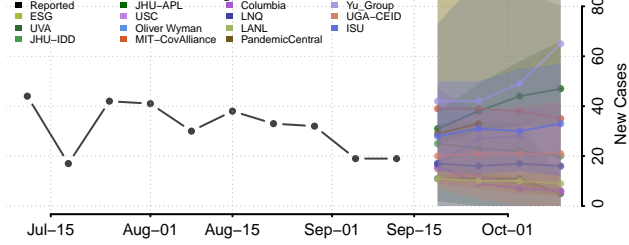

Nicollet County, Minnesota