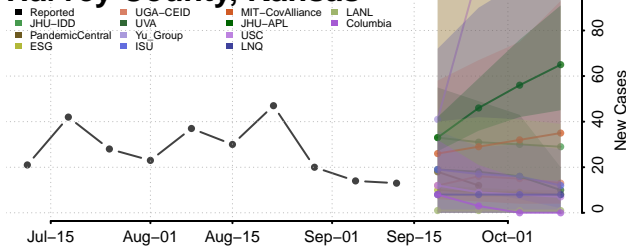

Harvey County, Kansas