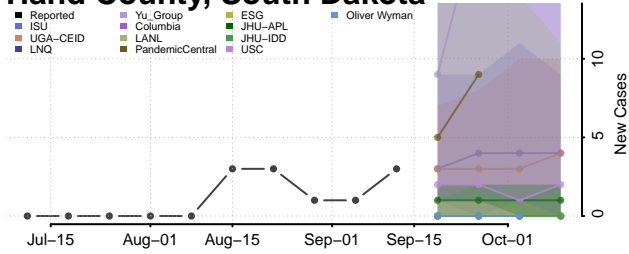

Hand County, South Dakota