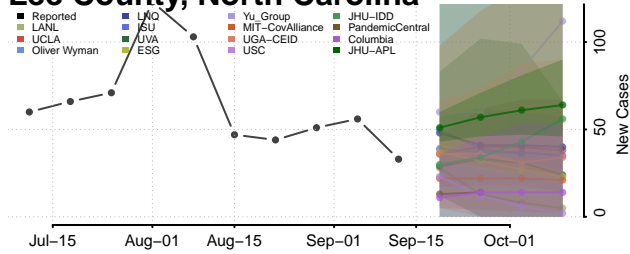

Lee County, North Carolina