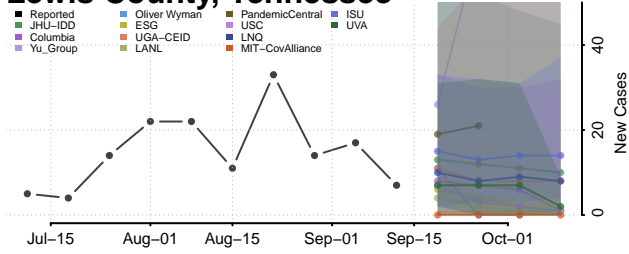

Lewis County, Tennessee