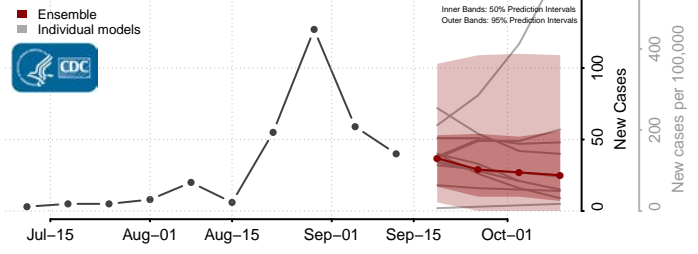

Meade County, South Dakota