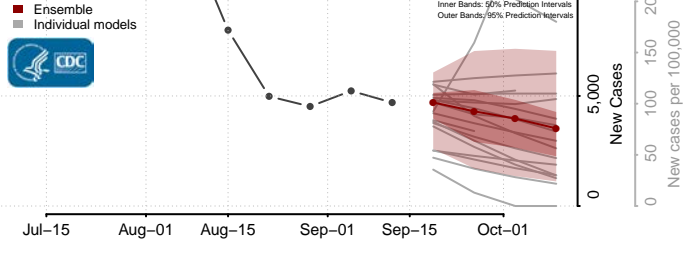

Louisiana*

*New weekly cases may decrease in this location over the next four weeks. For these locations, the ensemble forecast indicates a probability of 0.75 or greater that fewer cases will be reported in week four of the forecast than in the last reported week.