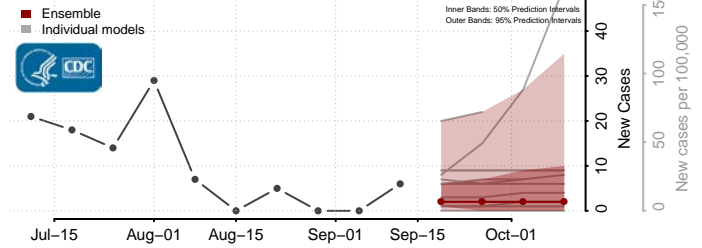

Marshall County, West Virginia