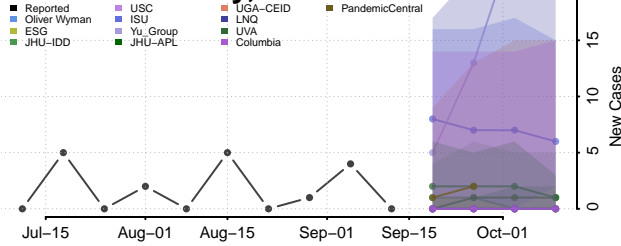

Marshall County, Kansas