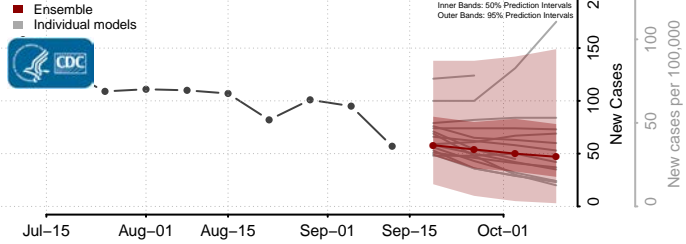

Olmsted County, Minnesota