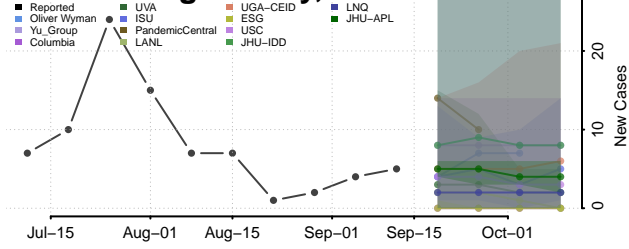

Koochiching County, Minnesota