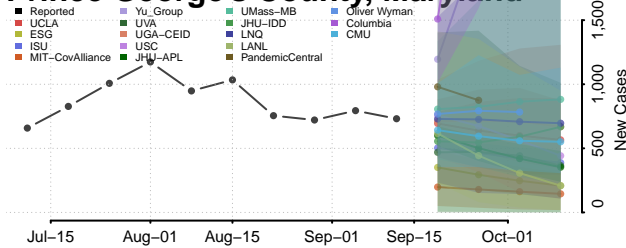

Prince George's County, Maryland