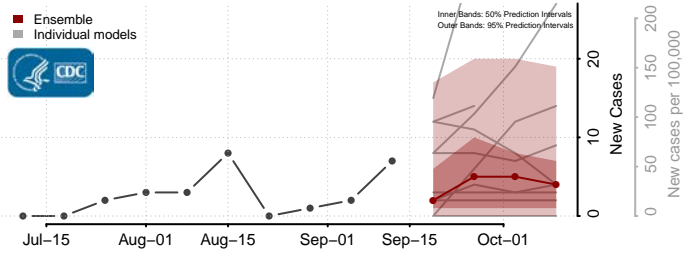

Summers County, West Virginia