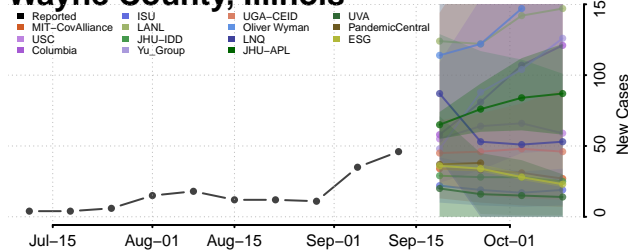

Wayne County, Illinois