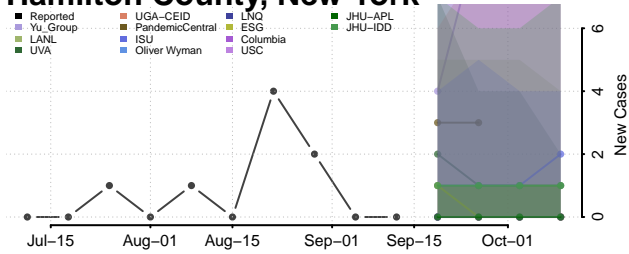

Hamilton County, New York