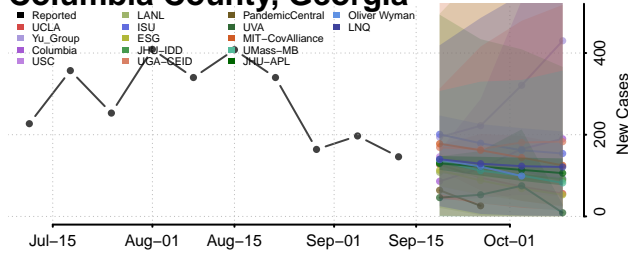

Columbia County, Georgia