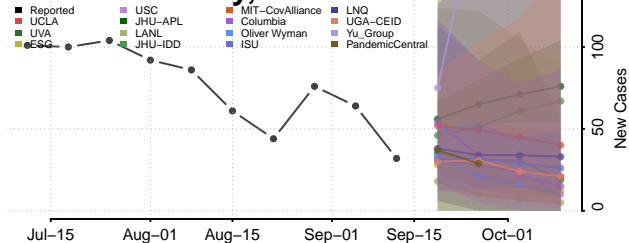

Franklin County, North Carolina