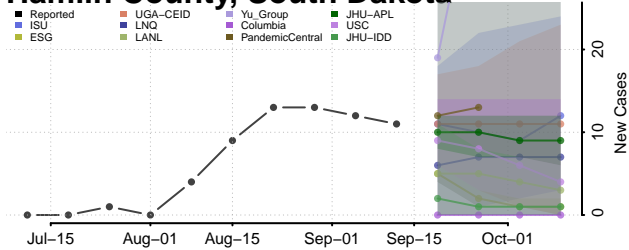

Hamlin County, South Dakota