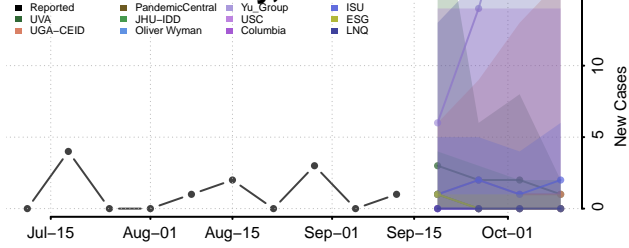

Stonewall County, Texas