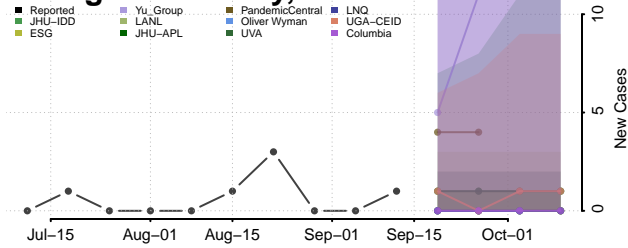

Dillingham County, Alaska