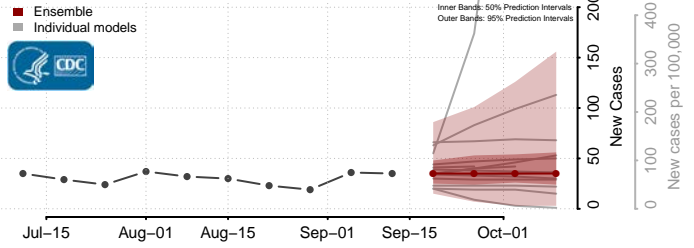

Logan County, Oklahoma