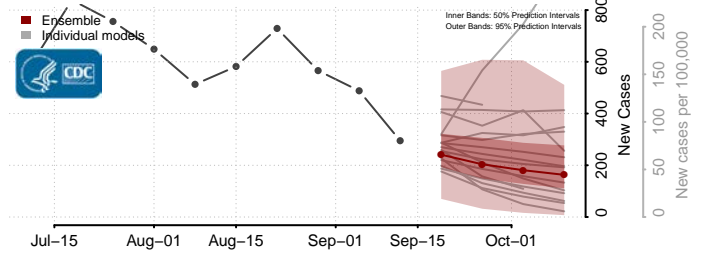

Hamilton County, Tennessee