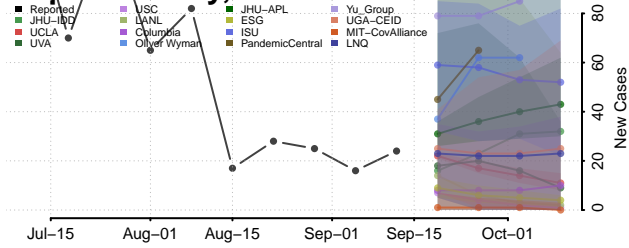

Duplin County, North Carolina