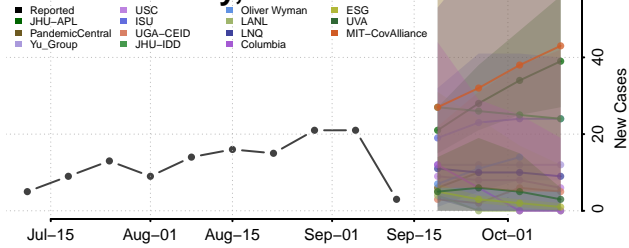

Carlton County, Minnesota