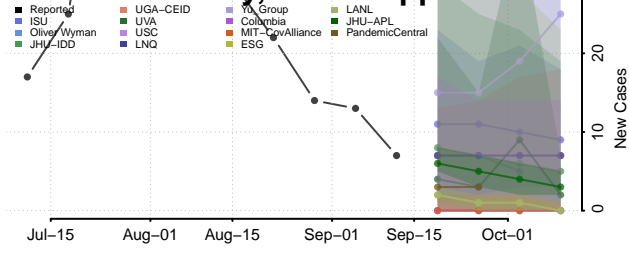

Noxubee County, Mississippi