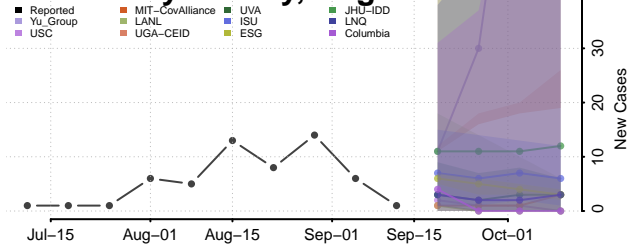

Fairfax City County, Virginia