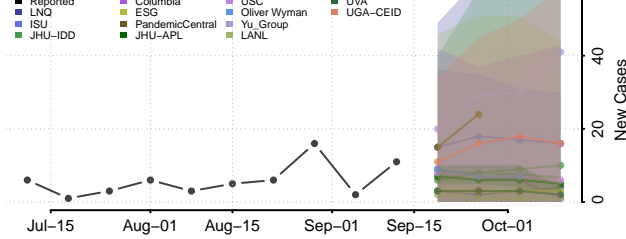

Breathitt County, Kentucky