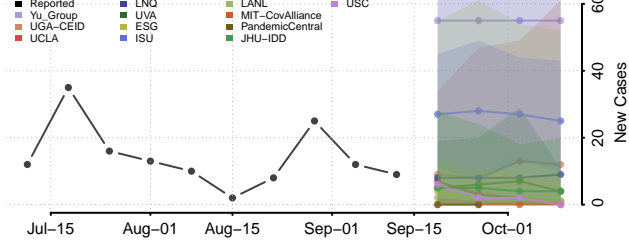

Trousdale County, Tennessee