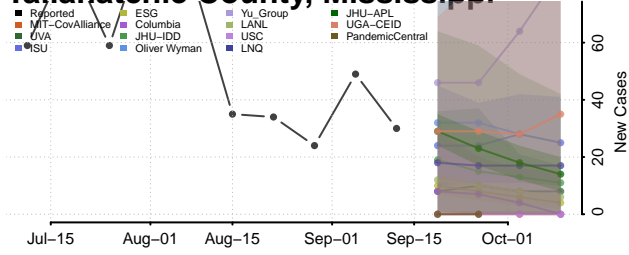

Tallahatchie County, Mississippi