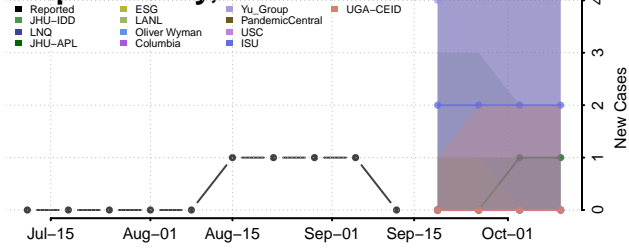

Slope County, North Dakota