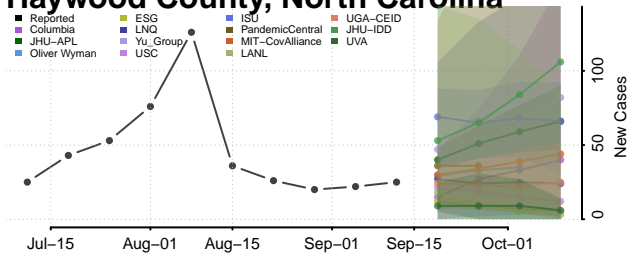

Haywood County, North Carolina