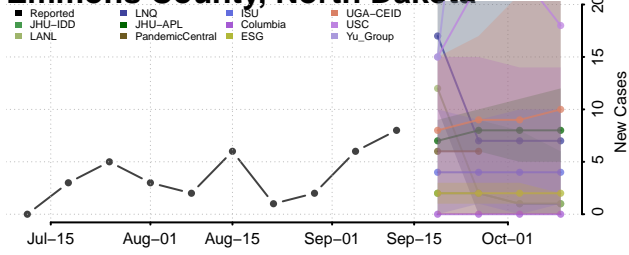

Emmons County, North Dakota