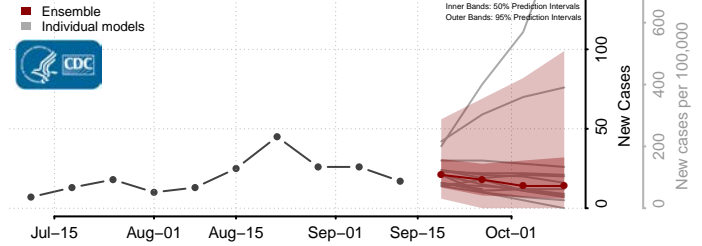

Douglas County, Illinois