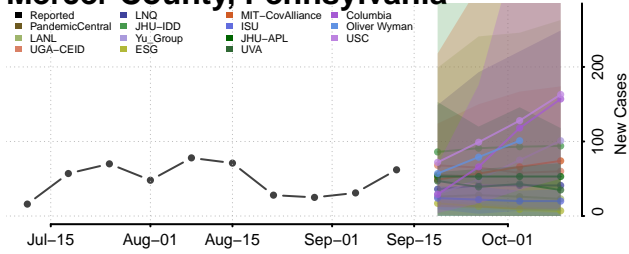

Mercer County, Pennsylvania