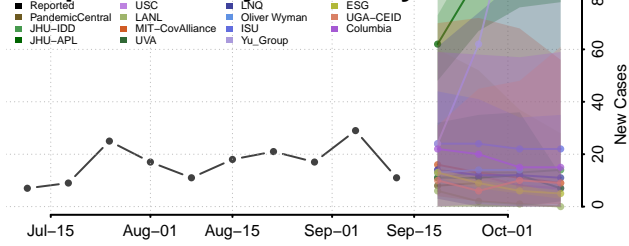

Simpson County, Kentucky