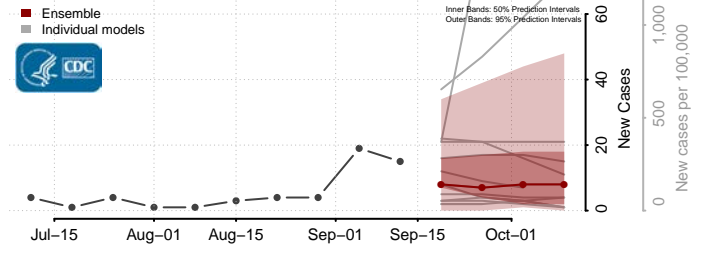

Cotton County, Oklahoma