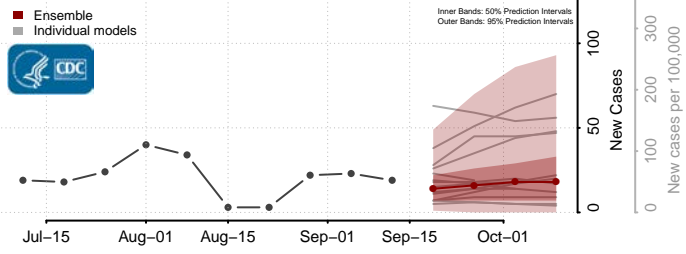

Whitley County, Kentucky