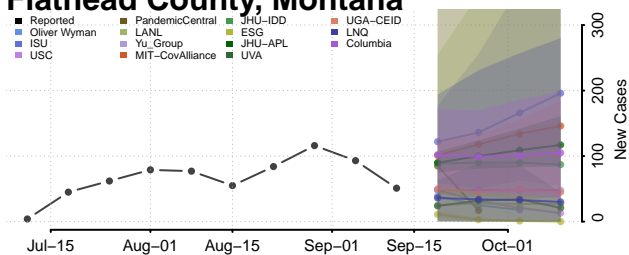

Flathead County, Montana