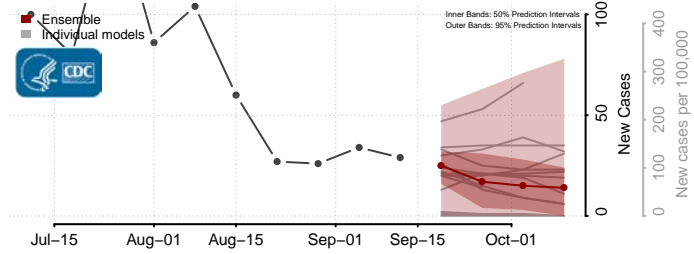

Sabine County, Louisiana