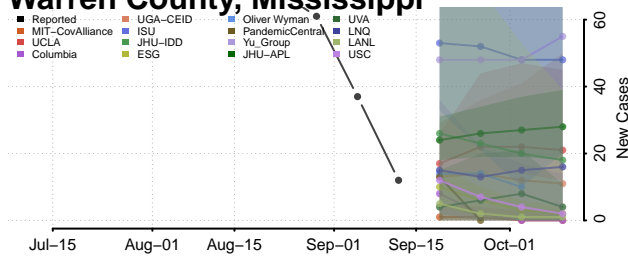

Warren County, Mississippi