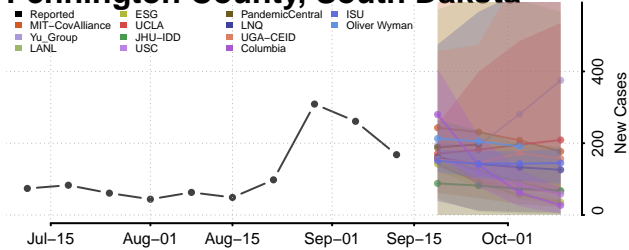

Pennington County, South Dakota