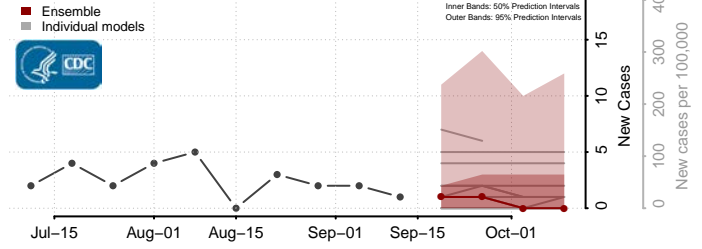

Republic County, Kansas