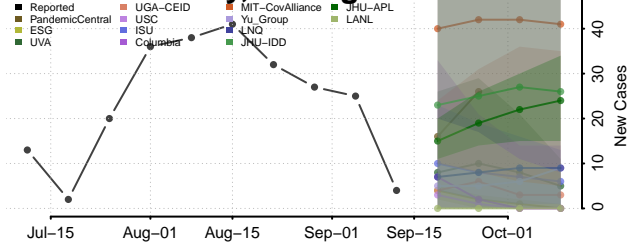

Tuscola County, Michigan