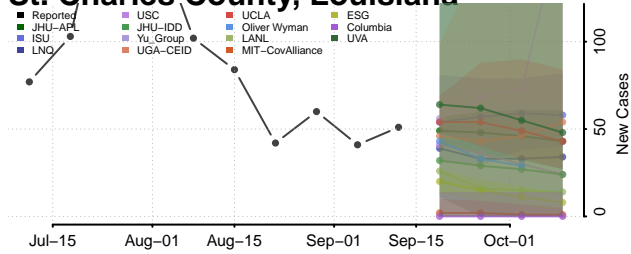

St. Charles County, Louisiana