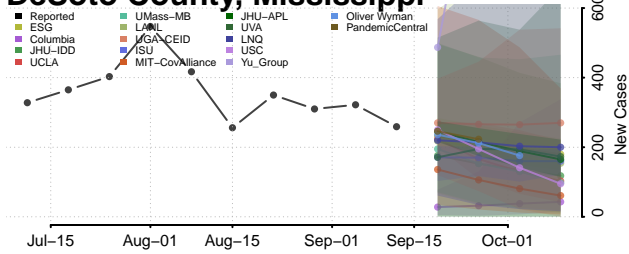

DeSoto County, Mississippi