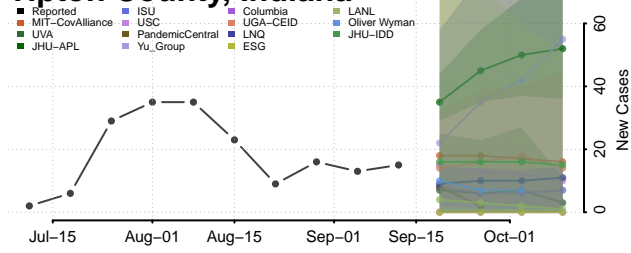

Tipton County, Indiana