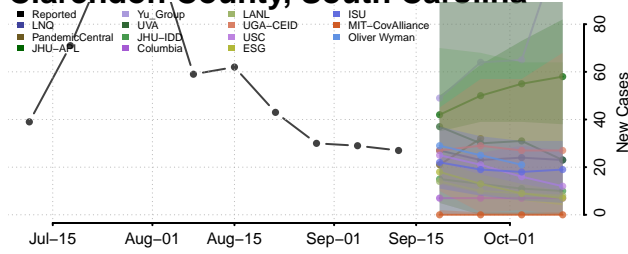

Clarendon County, South Carolina