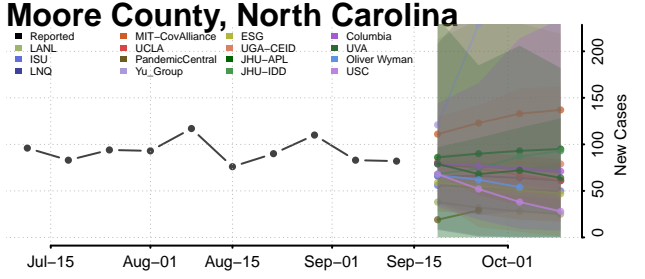

### Lenoir County, North Carolina