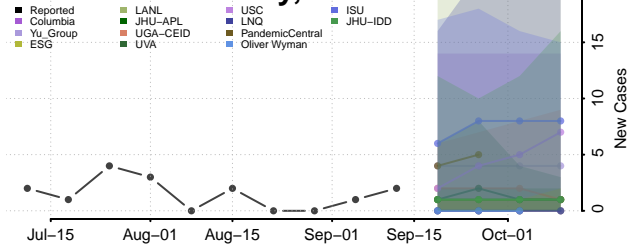

Red Willow County, Nebraska