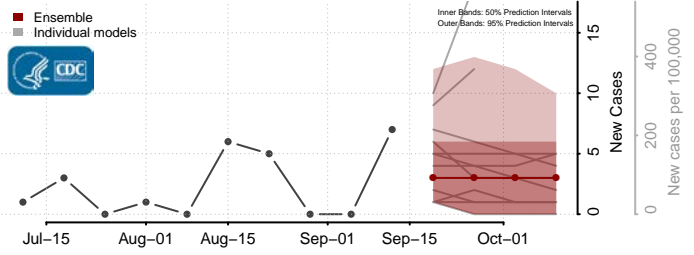

Traverse County, Minnesota