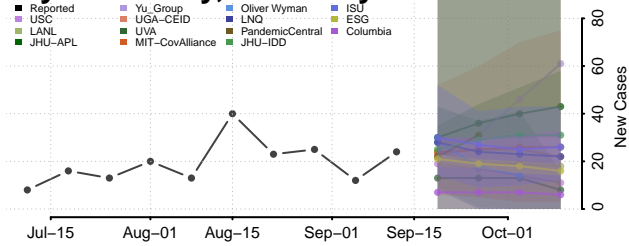

Taylor County, Kentucky