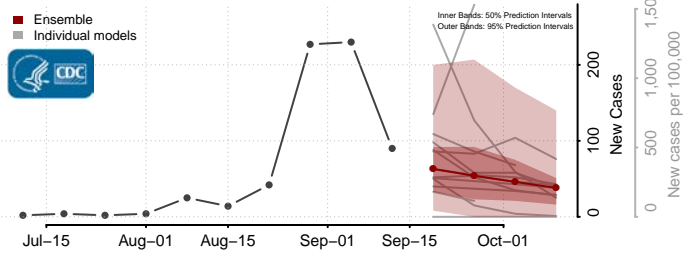

Radford County, Virginia