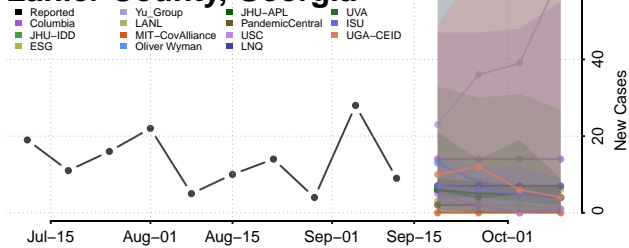

Lanier County, Georgia