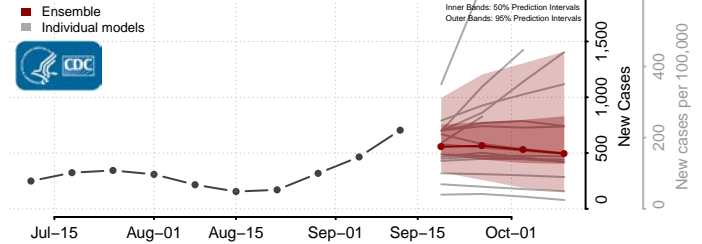

Lancaster County, Nebraska