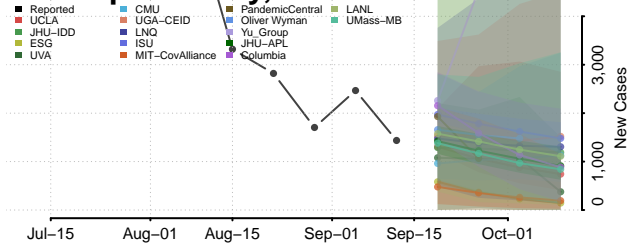

Maricopa County, Arizona