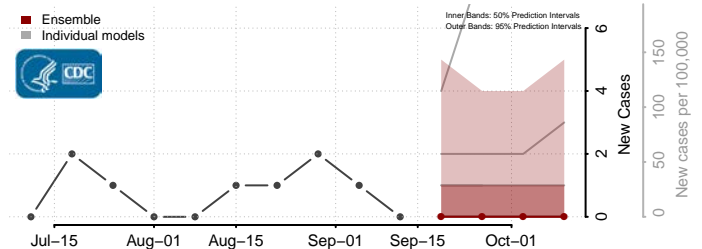

Webster County, Nebraska