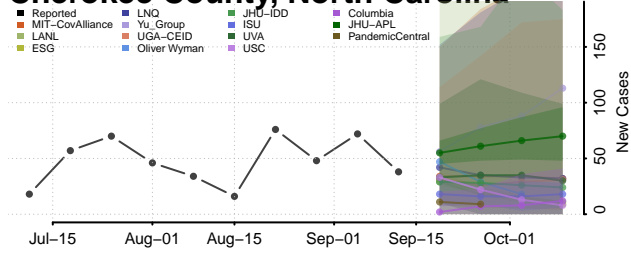

Cherokee County, North Carolina