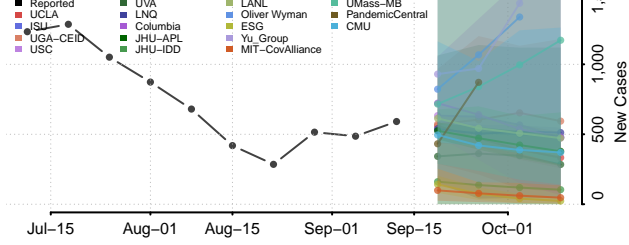

Greenville County, South Carolina