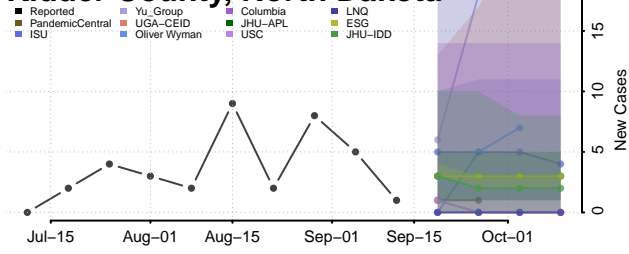

Kidder County, North Dakota