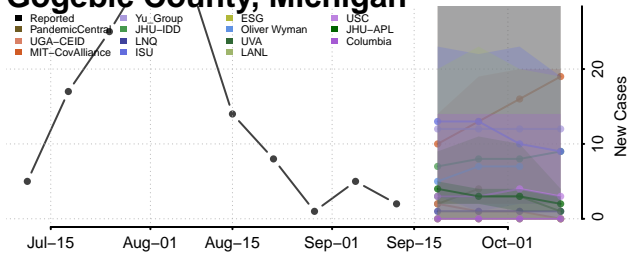

Gogebic County, Michigan