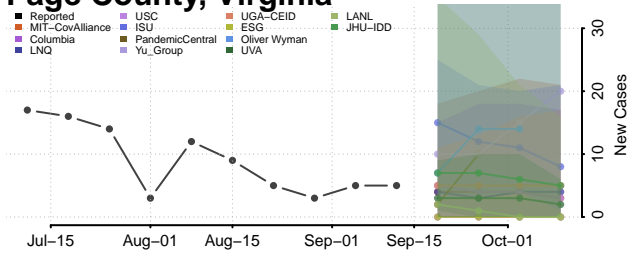

Page County, Virginia