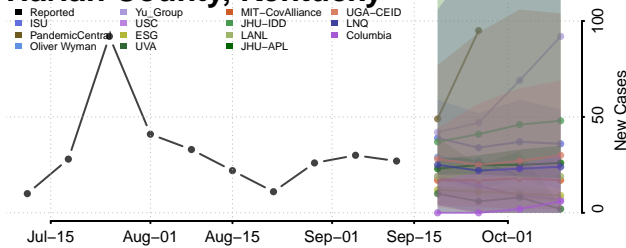

Harlan County, Kentucky