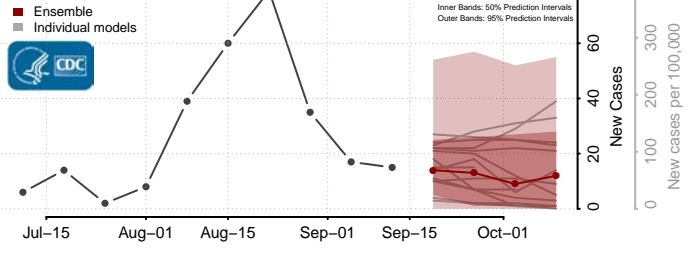

Sullivan County, Indiana