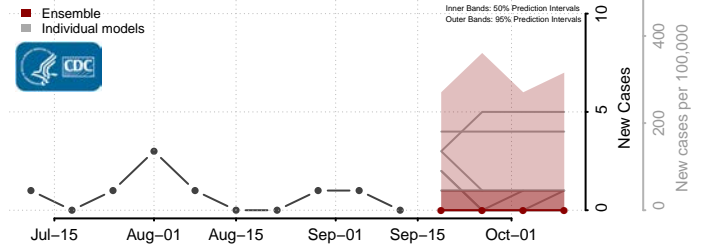

Miner County, South Dakota