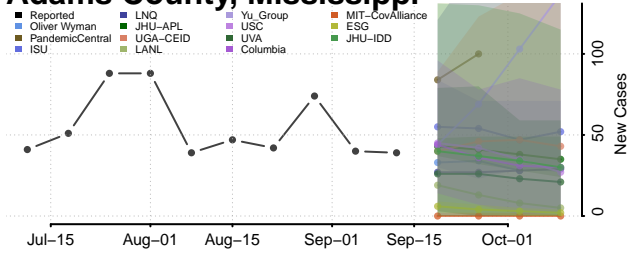

Adams County, Mississippi