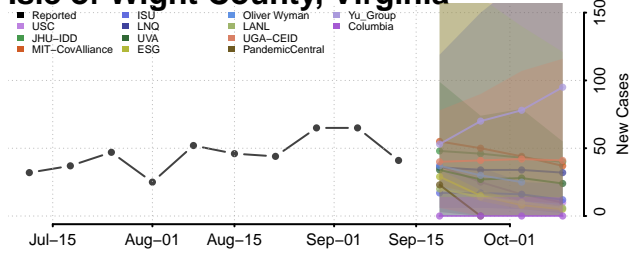

Isle of Wight County, Virginia