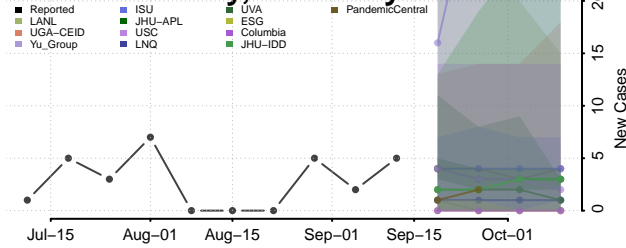

Menifee County, Kentucky