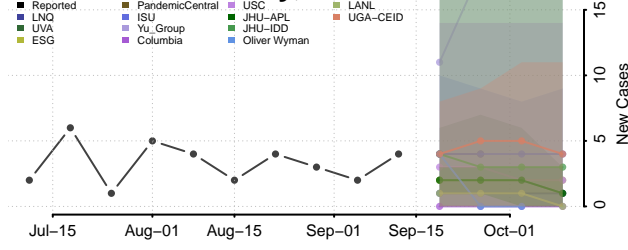

Mahnomen County, Minnesota