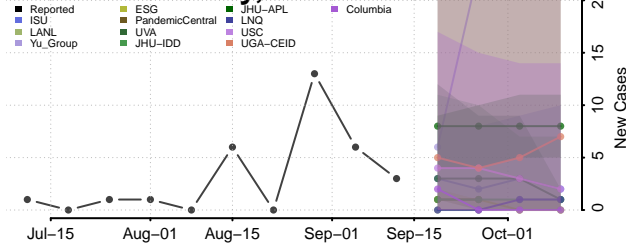

Edwards County, Kansas