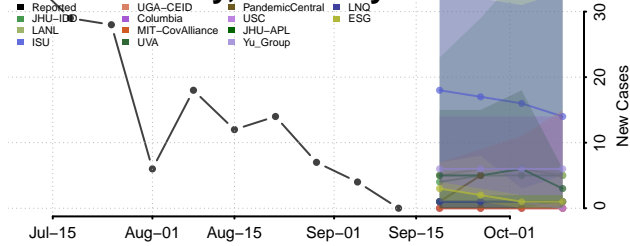

Carroll County, Kentucky