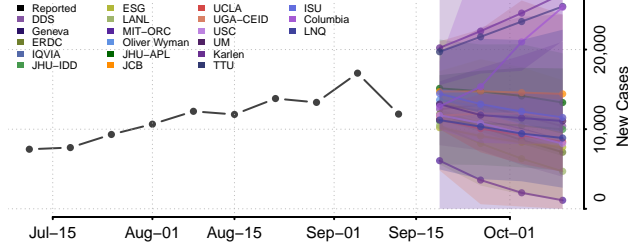

Teton County, Idaho

Twin Falls County, Idaho

Valley County, Idaho

Washington County, Idaho

Illinois

Adams County, Illinois