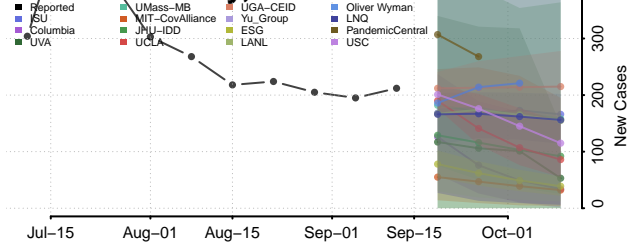

Sumner County, Tennessee