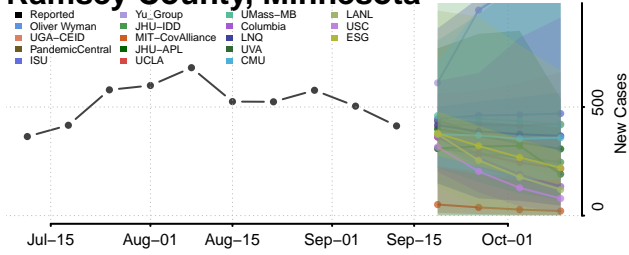

Ramsey County, Minnesota