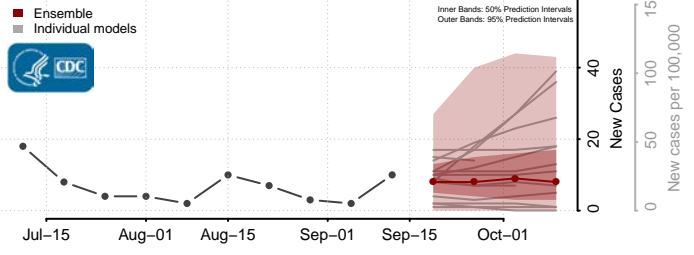

Clarion County, Pennsylvania