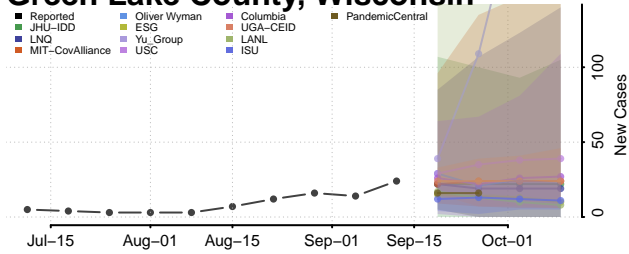

Green Lake County, Wisconsin