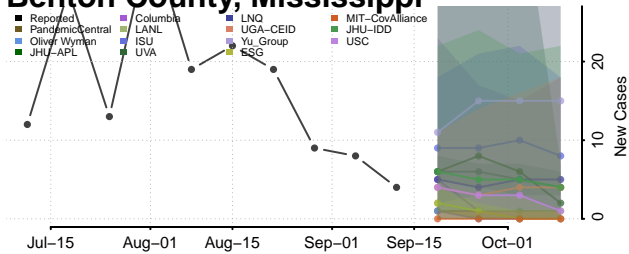

Benton County, Mississippi