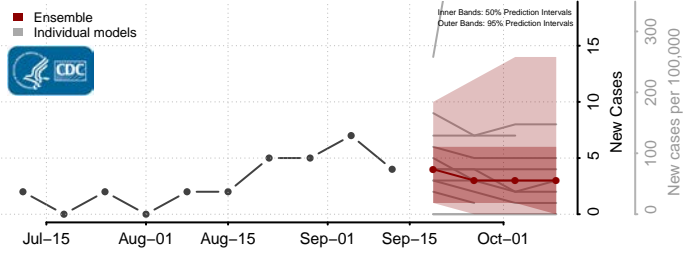

Day County, South Dakota