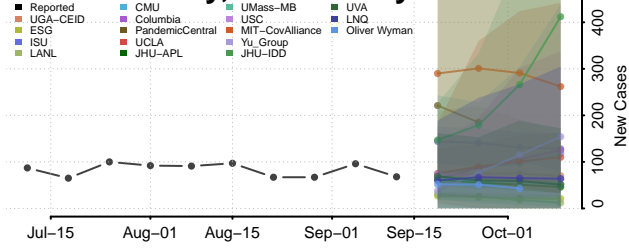

Morris County, New Jersey