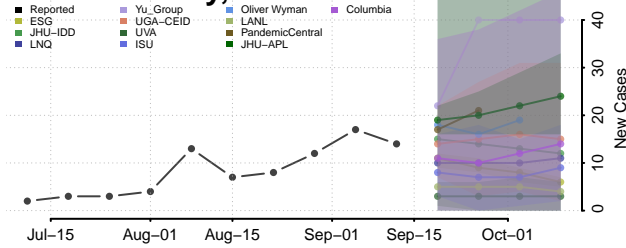

Fulton County, Arkansas