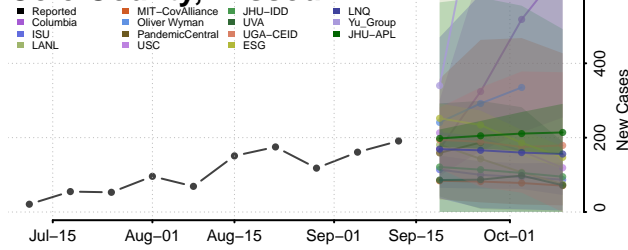

Cole County, Missouri