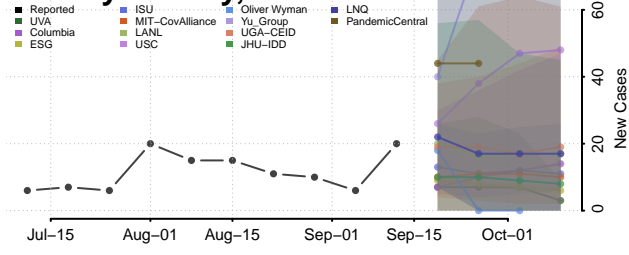

Grundy County, Tennessee