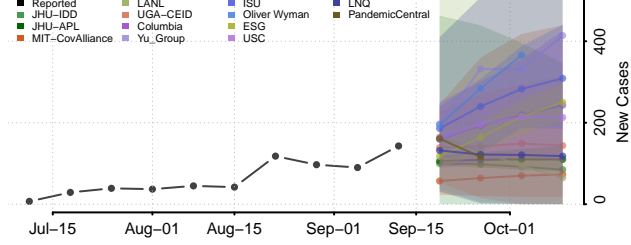

Ward County, North Dakota