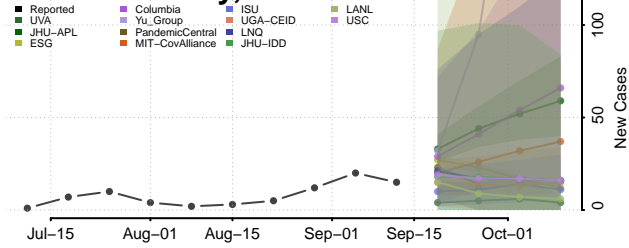

Meeker County, Minnesota