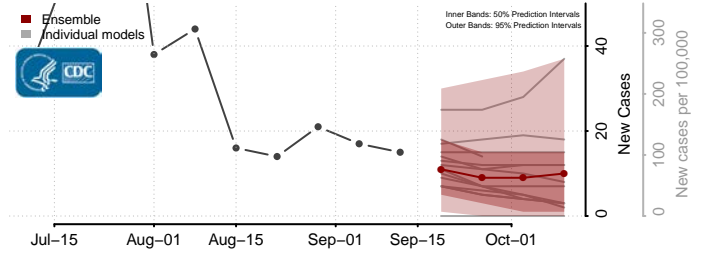

Calhoun County, Mississippi