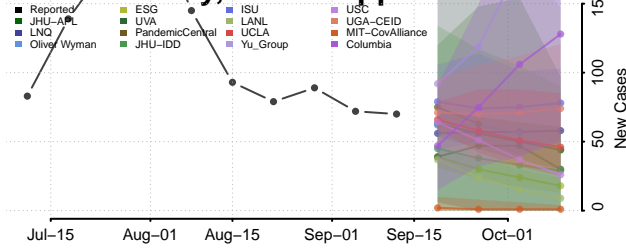

Jones County, Mississippi