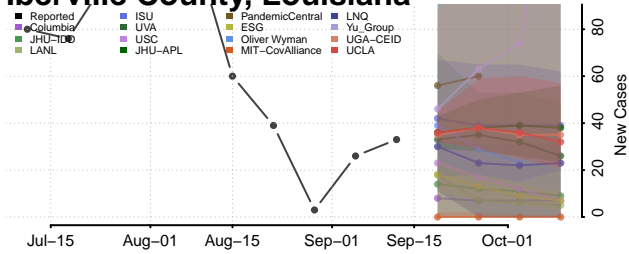

Iberville County, Louisiana