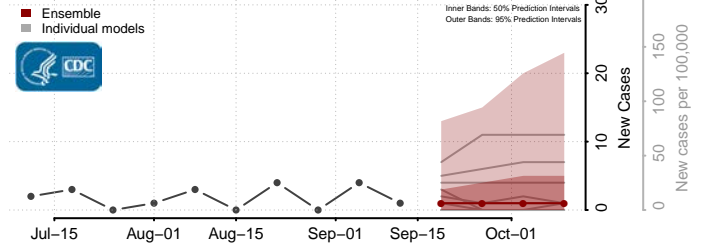

Lewis County, West Virginia