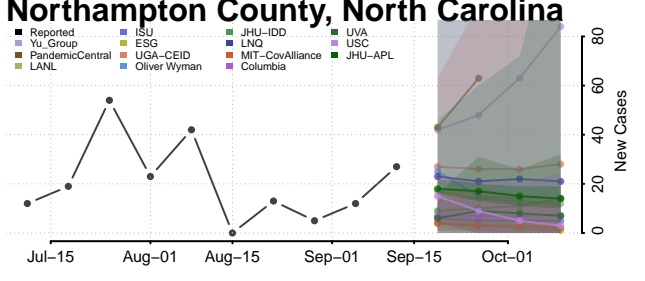

### Lenoir County, North Carolina