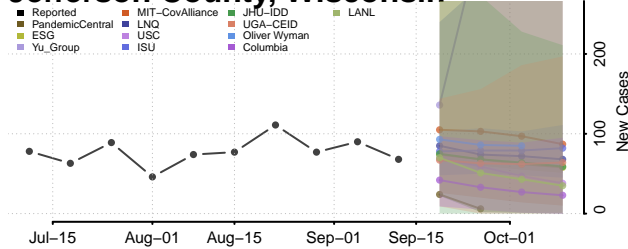

Jefferson County, Wisconsin