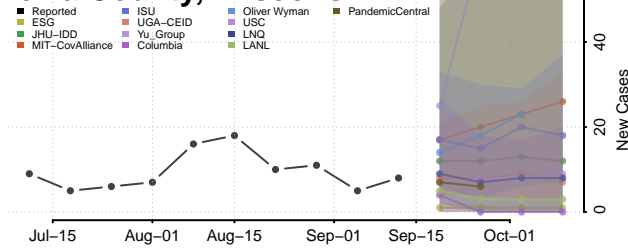

Iowa County, Wisconsin