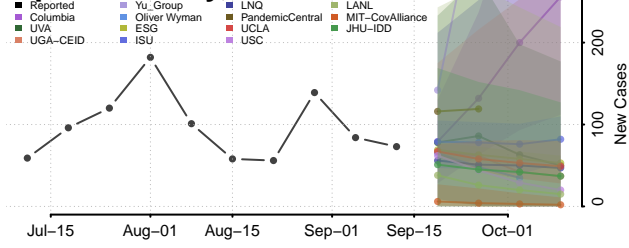

Tipton County, Tennessee