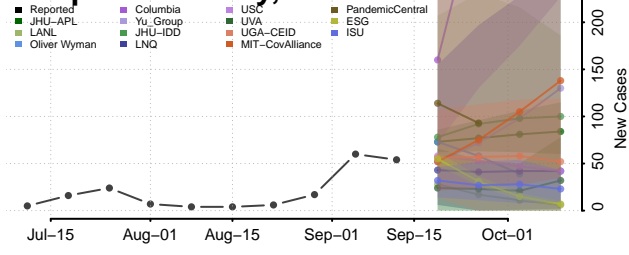

Tompkins County, New York