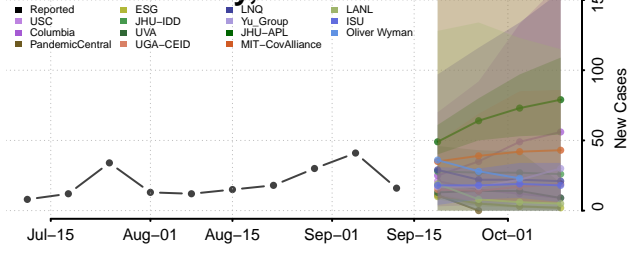

Steuben County, Indiana