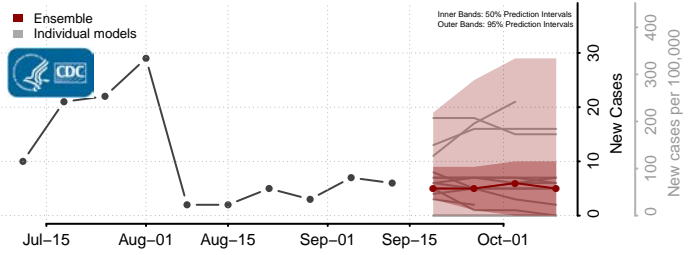

Carroll County, Missouri