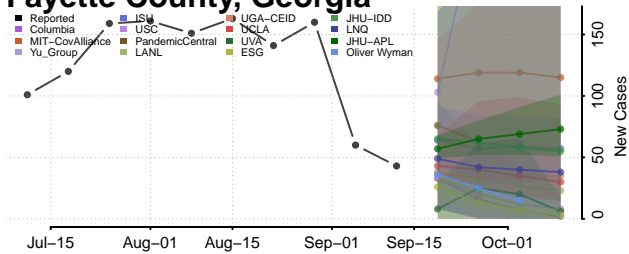

Fayette County, Georgia