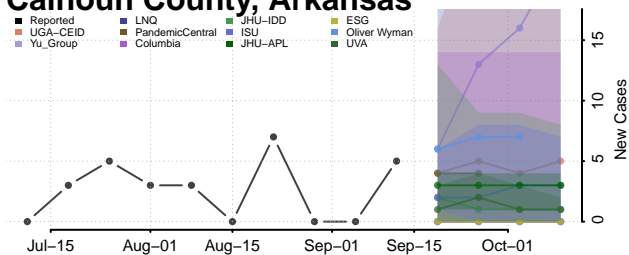

Calhoun County, Arkansas