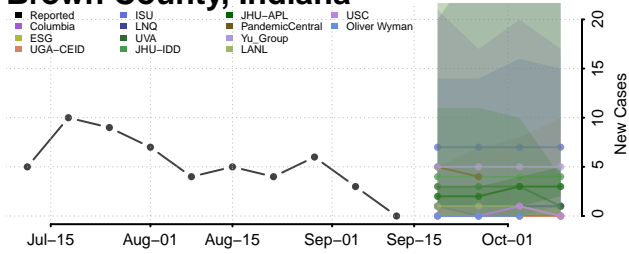

Brown County, Indiana