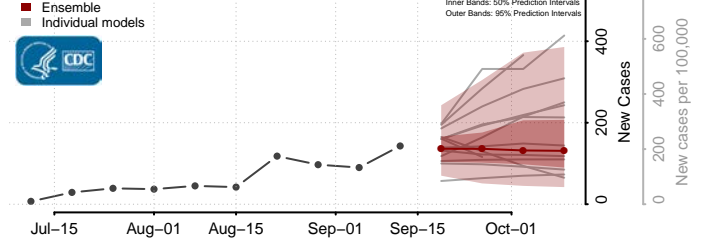

Ward County, North Dakota