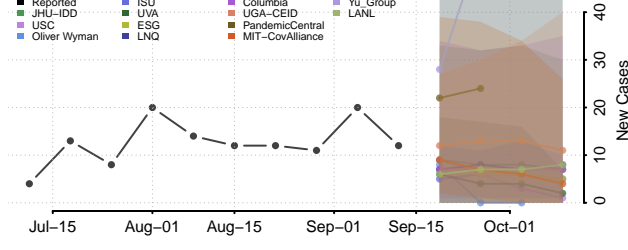

Clay County, Tennessee