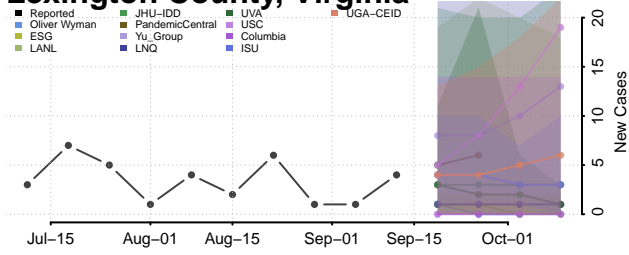

Lexington County, Virginia