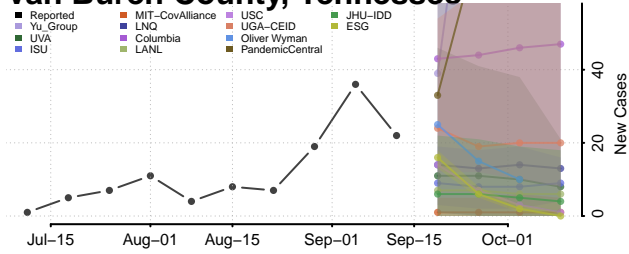

Van Buren County, Tennessee