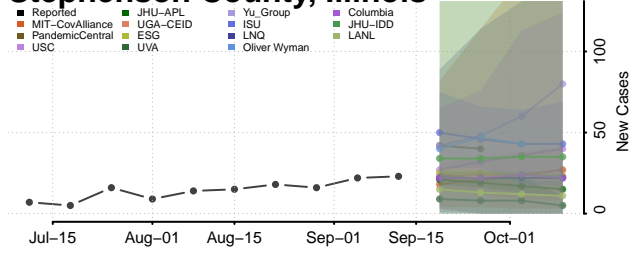

Stephenson County, Illinois