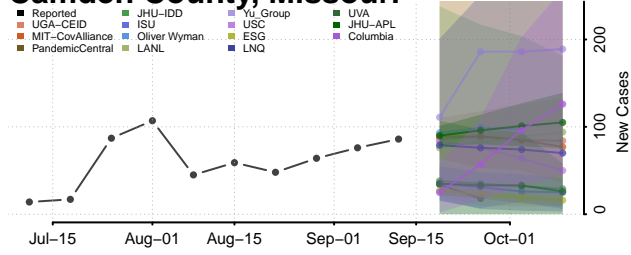

Camden County, Missouri