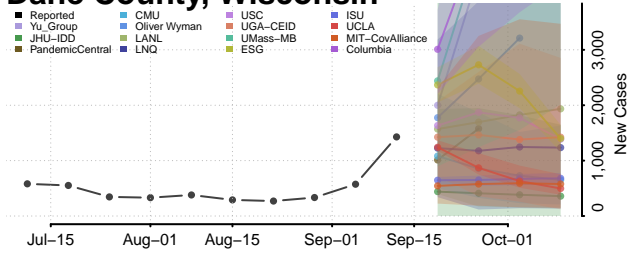

Dane County, Wisconsin