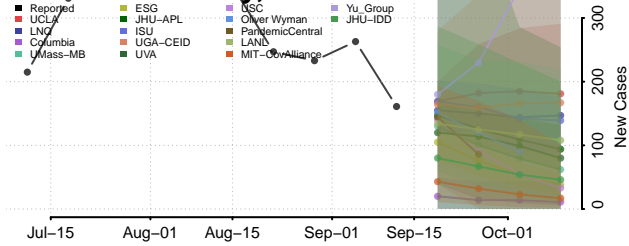

Florence County, South Carolina