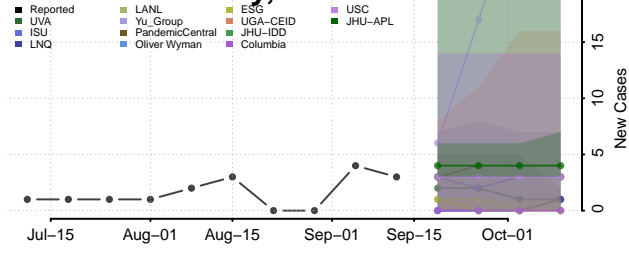

Jefferson County, Nebraska