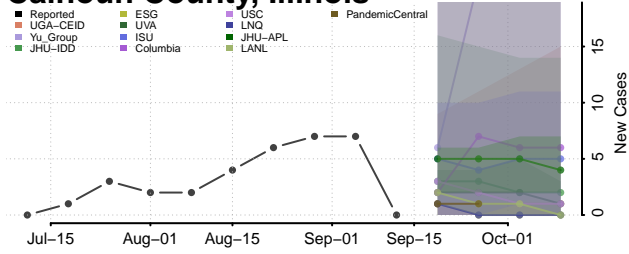

Calhoun County, Illinois