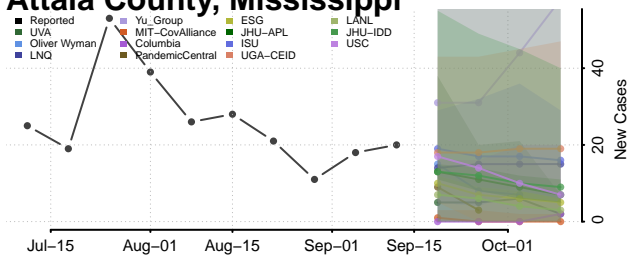

Attala County, Mississippi