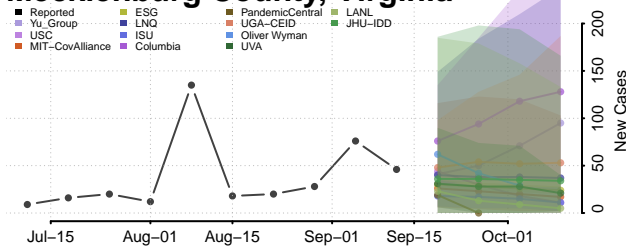

Mecklenburg County, Virginia