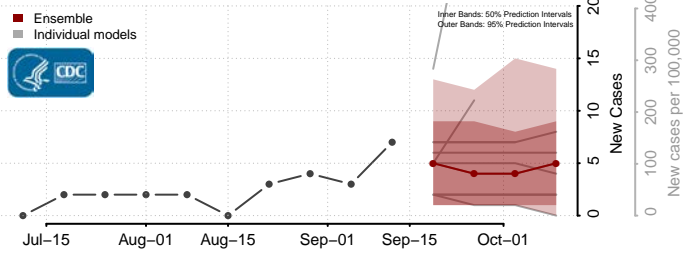

Kingsbury County, South Dakota