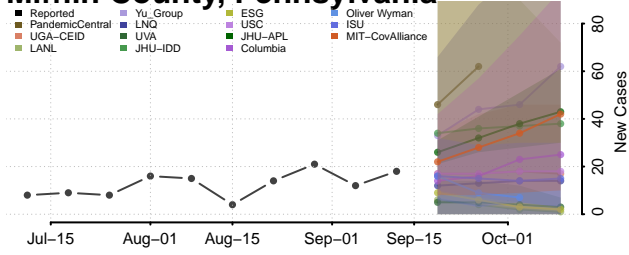

Mifflin County, Pennsylvania