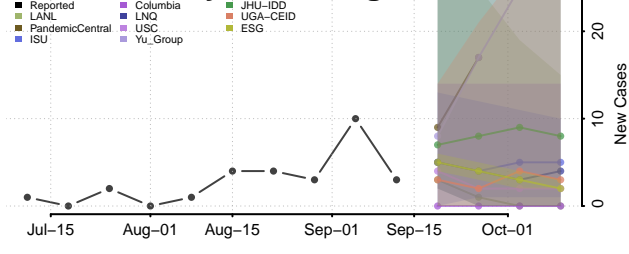

Roane County, West Virginia