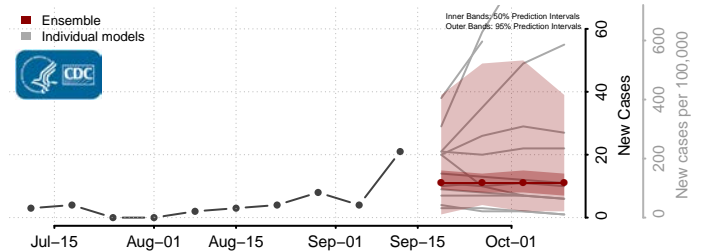

Wayne County, Nebraska