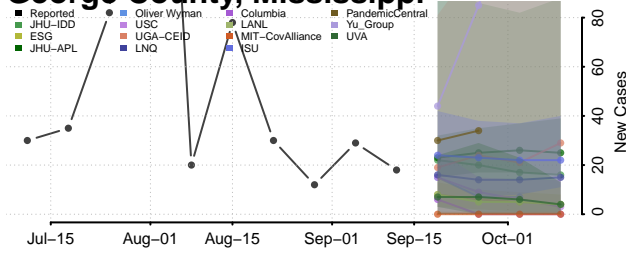

George County, Mississippi