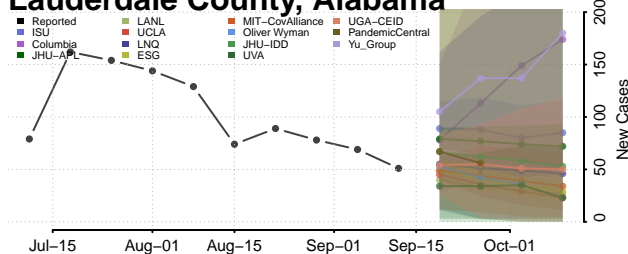

Lauderdale County, Alabama