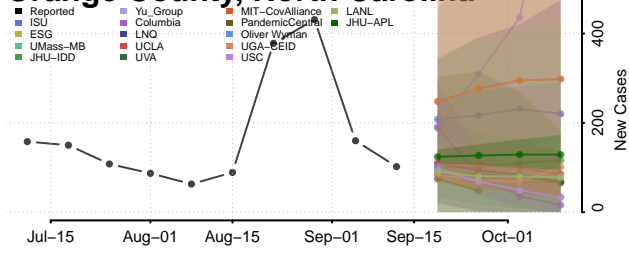

Orange County, North Carolina