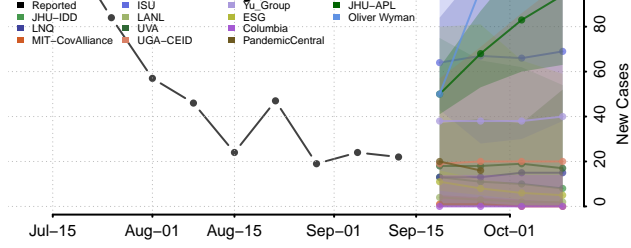

Johnson County, Arkansas