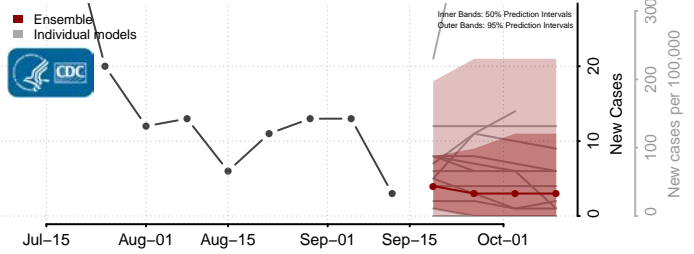

Pipestone County, Minnesota