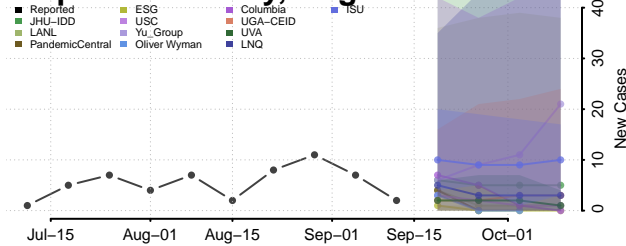

Poquoson County, Virginia