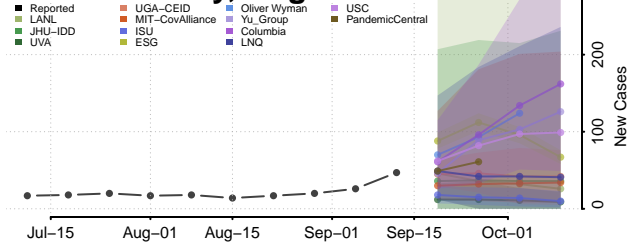

Halifax County, Virginia