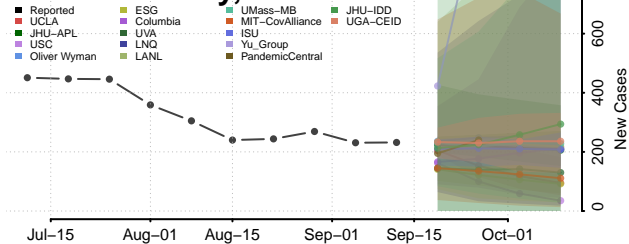

Gaston County, North Carolina