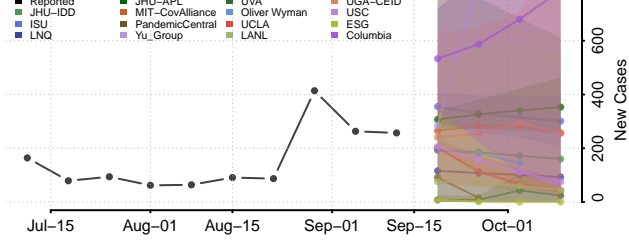

Douglas County, Kansas