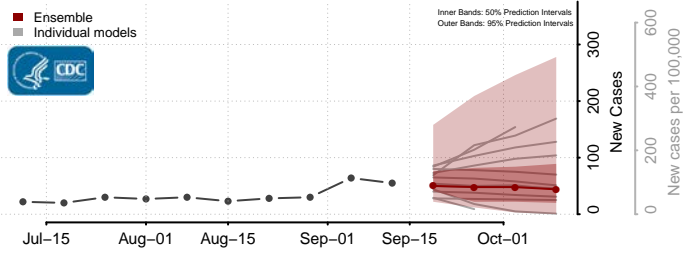

### Putnam County, West Virginia