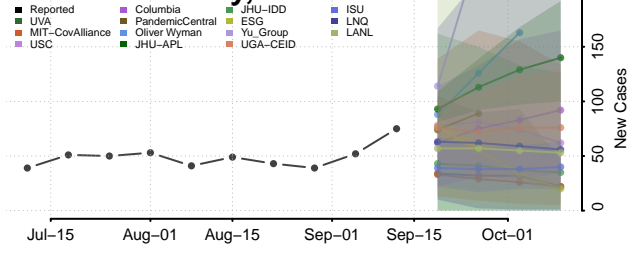

McClain County, Oklahoma