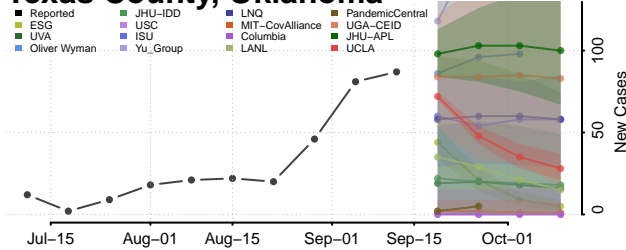

Texas County, Oklahoma