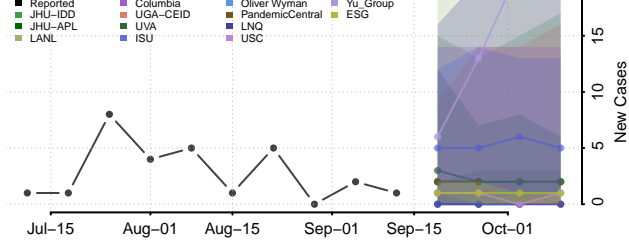

Norman County, Minnesota