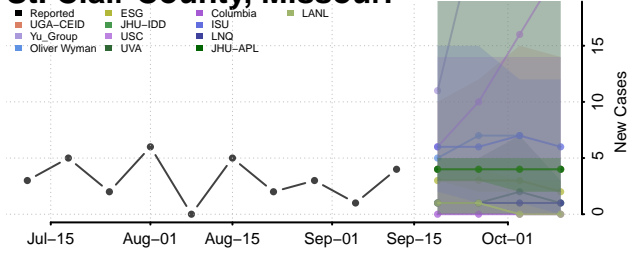

St. Clair County, Missouri