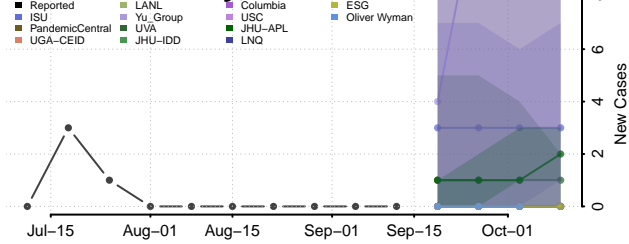

Kimball County, Nebraska