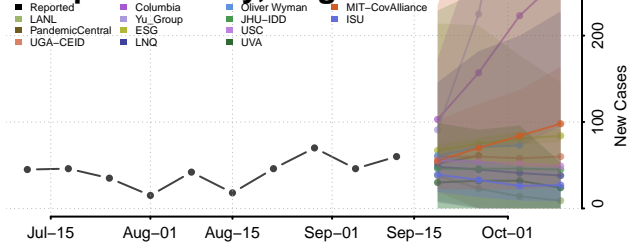

Fauquier County, Virginia