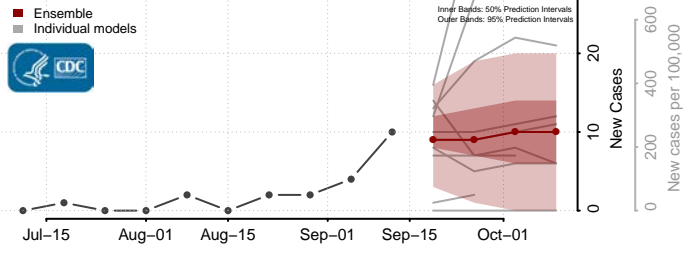

LaMoure County, North Dakota