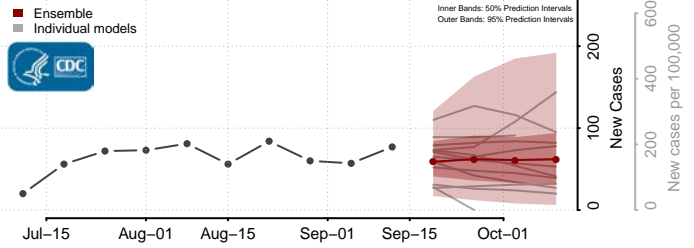

Danville County, Virginia