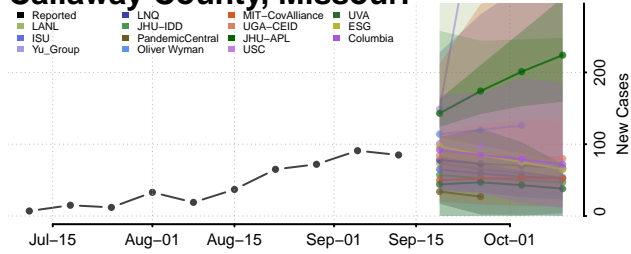

Callaway County, Missouri