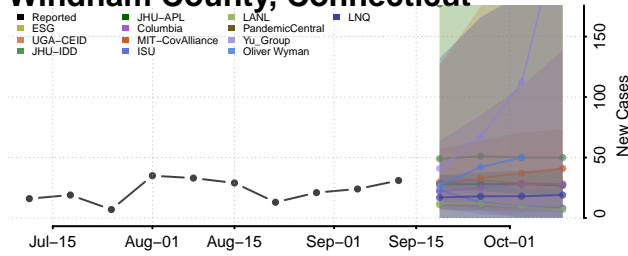

Windham County, Connecticut