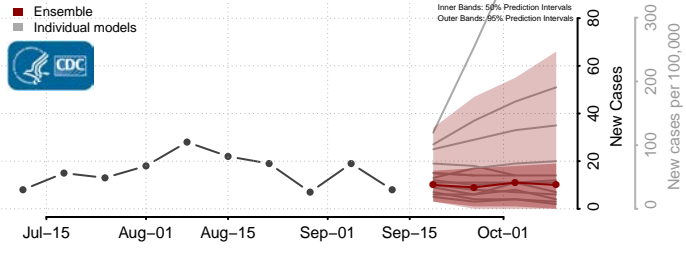

Woodford County, Kentucky