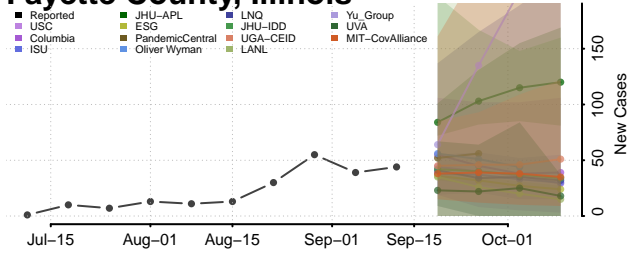

Fayette County, Illinois