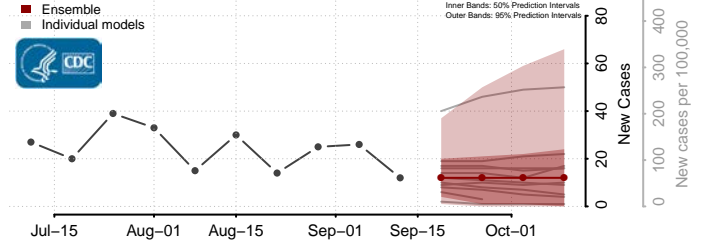

Butler County, Alabama