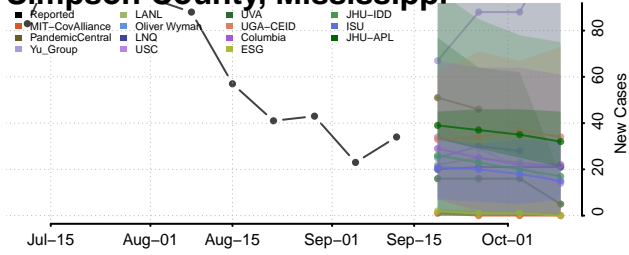

Simpson County, Mississippi