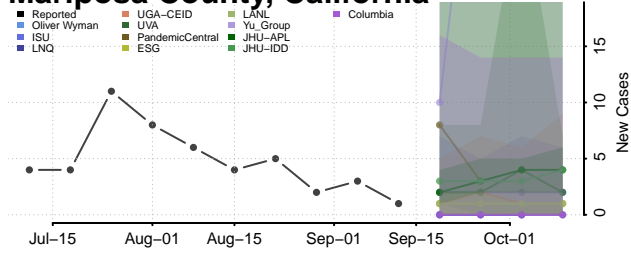

Mariposa County, California