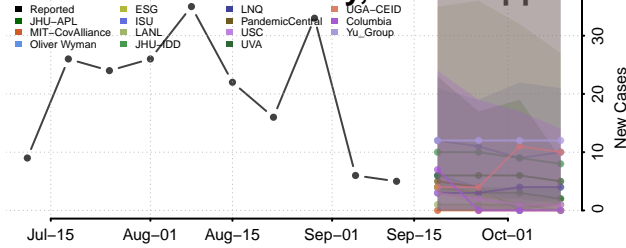

Jefferson Davis County, Mississippi