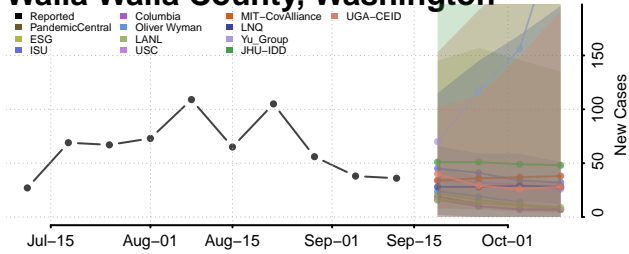

Walla Walla County, Washington