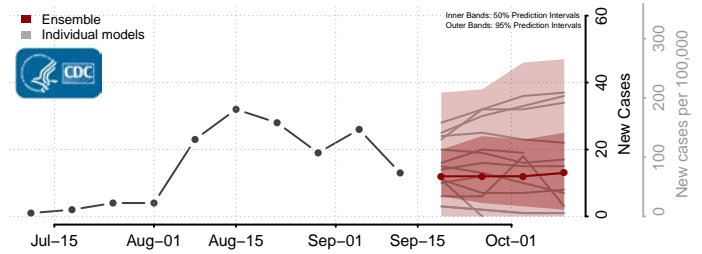

Hancock County, Illinois