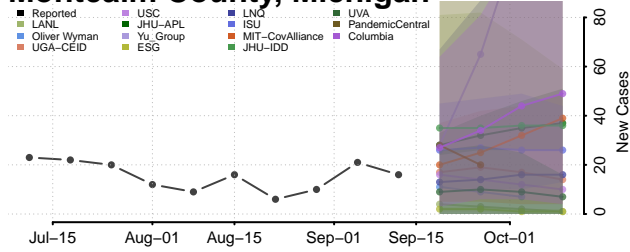

Montcalm County, Michigan