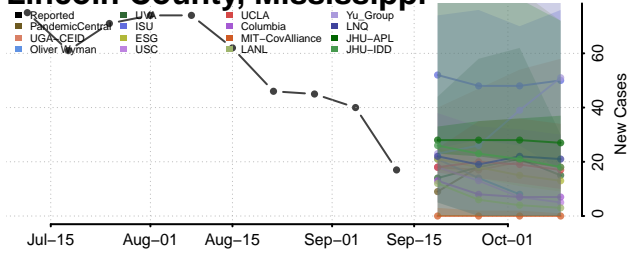

Lincoln County, Mississippi