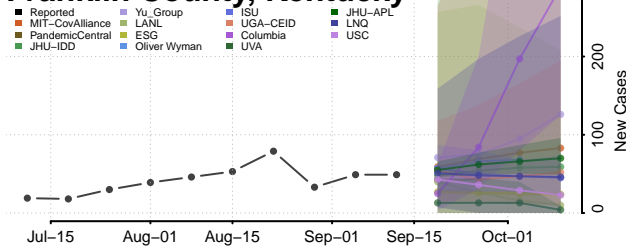

Franklin County, Kentucky