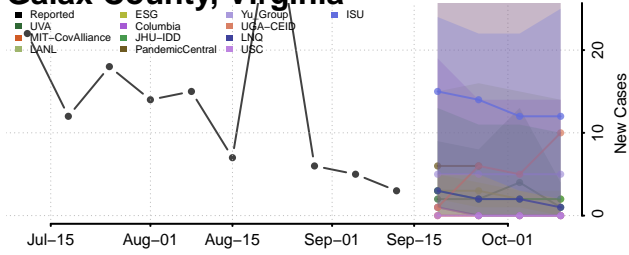

Galax County, Virginia