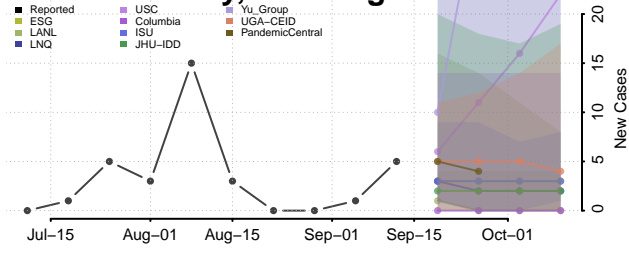

Lincoln County, Washington