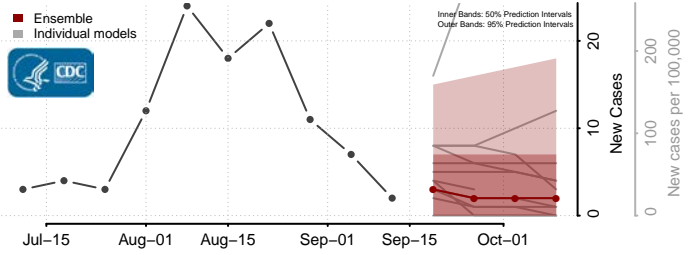

Jones County, North Carolina