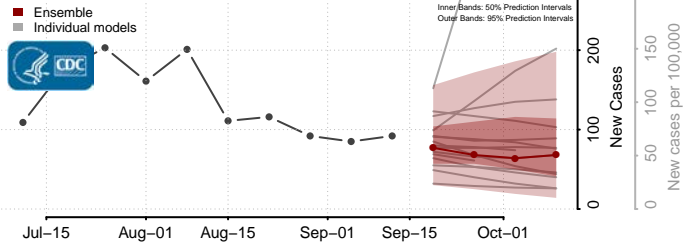

Hampton County, Virginia