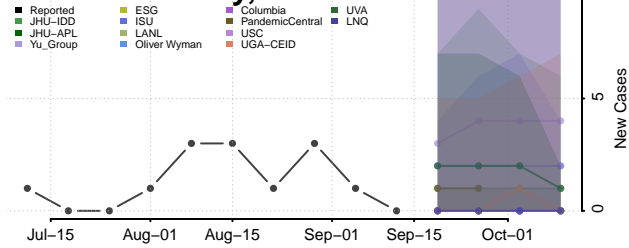

Franklin County, Nebraska