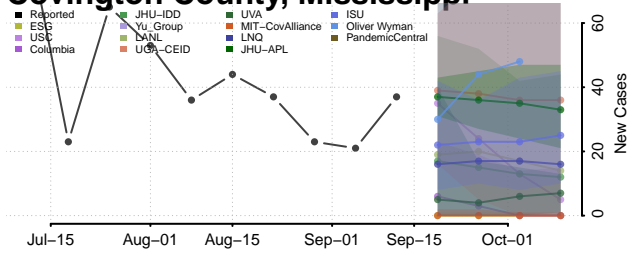

Covington County, Mississippi