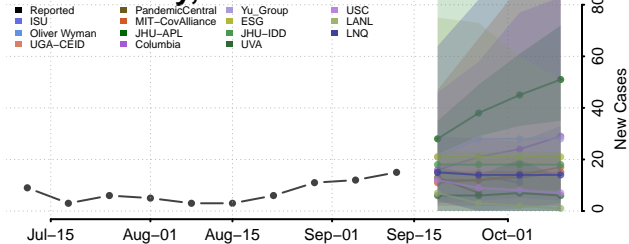

Pine County, Minnesota