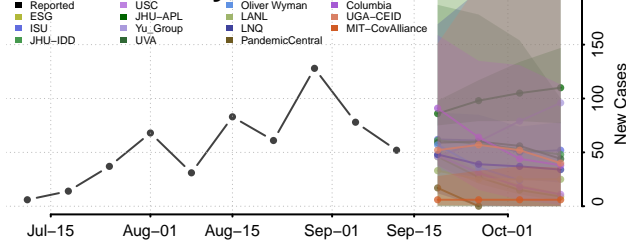

Marion County, Missouri