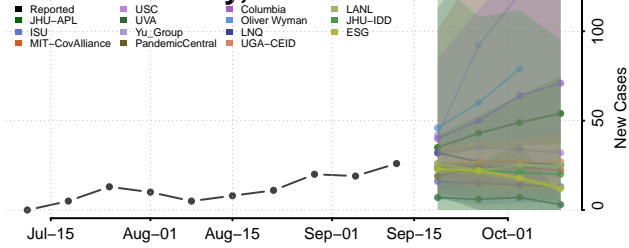

Andrew County, Missouri