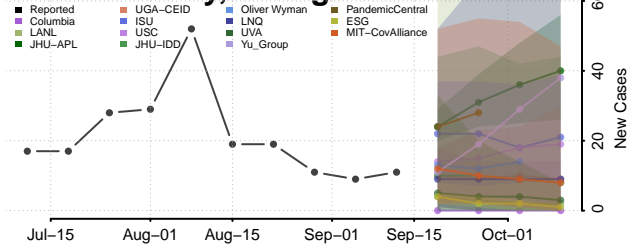

Lamar County, Georgia