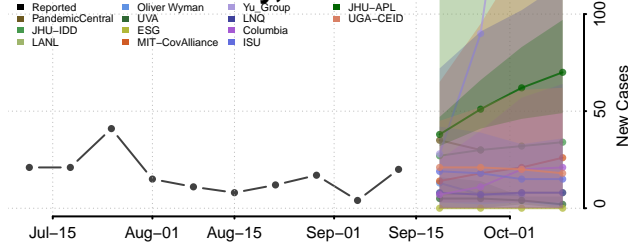

Tuolumne County, California