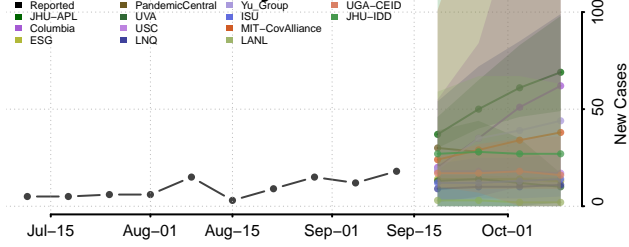

Mille Lacs County, Minnesota