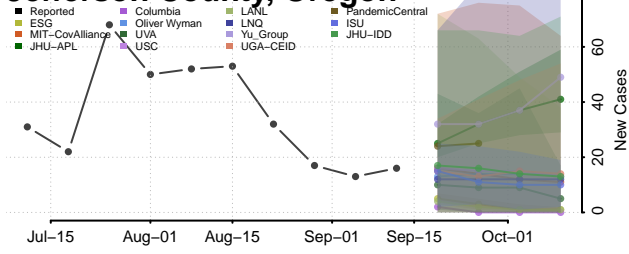

Jefferson County, Oregon