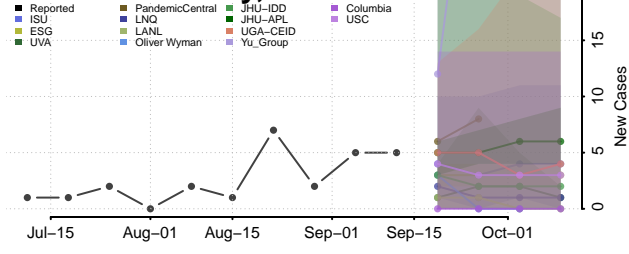

Johnson County, Nebraska