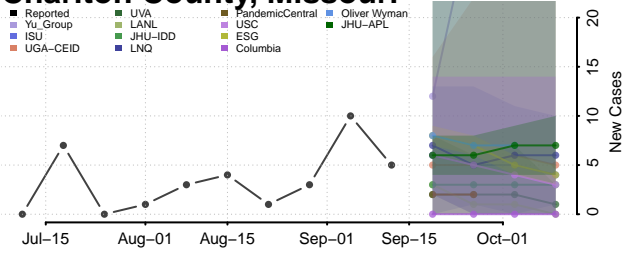

Chariton County, Missouri