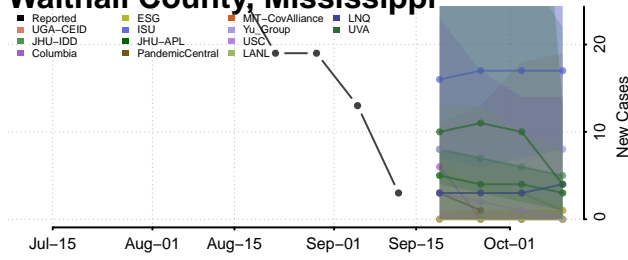

Walhath County, Mississippi