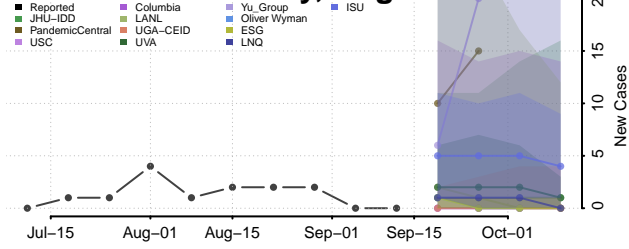

Falls Church County, Virginia