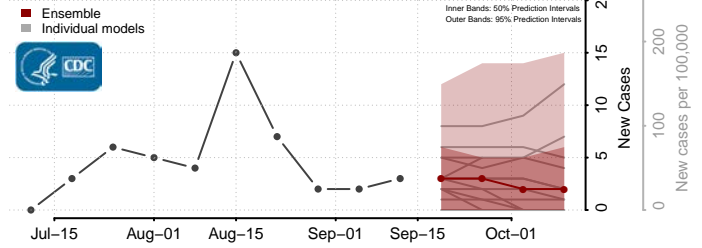

Keith County, Nebraska