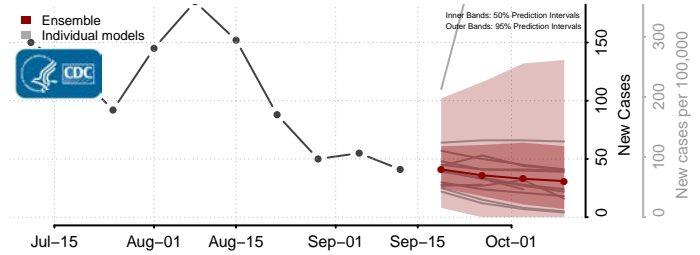

Jackson County, Alabama