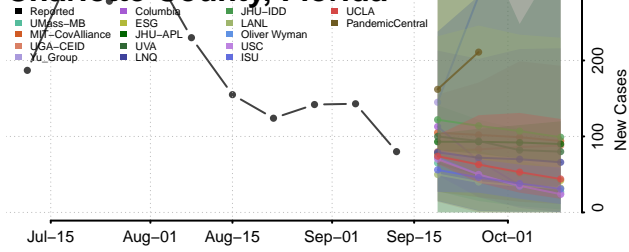

Charlotte County, Florida