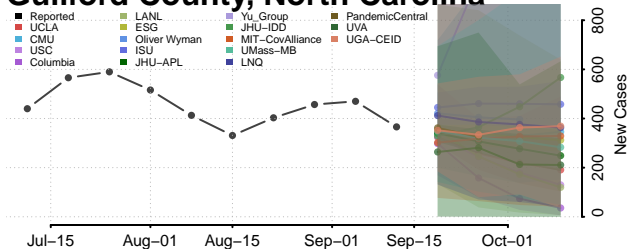

Guilford County, North Carolina