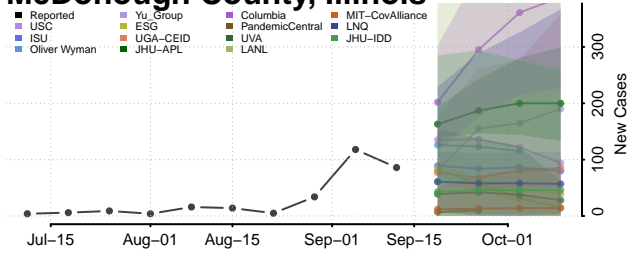

McDonough County, Illinois