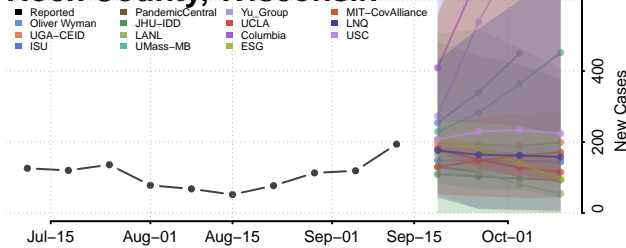

Rock County, Wisconsin