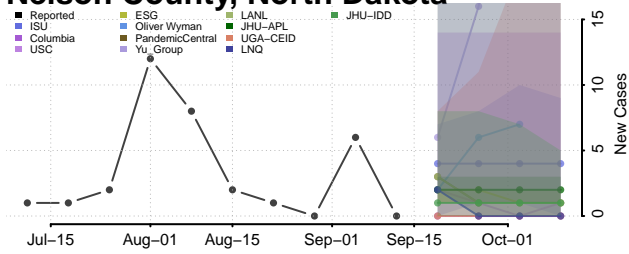

Nelson County, North Dakota