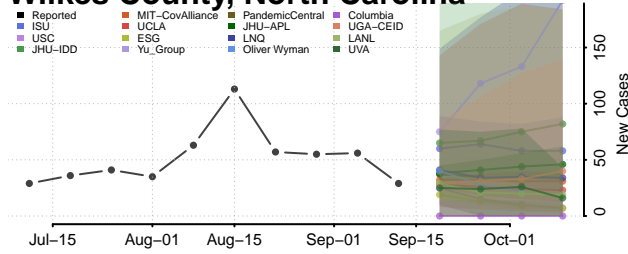

Wilkes County, North Carolina