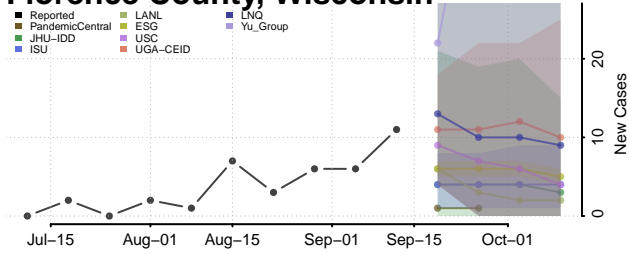

Florence County, Wisconsin