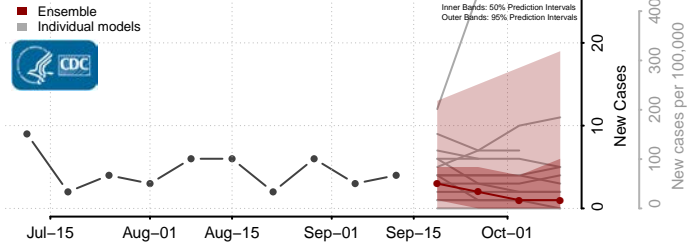

Osceola County, Iowa