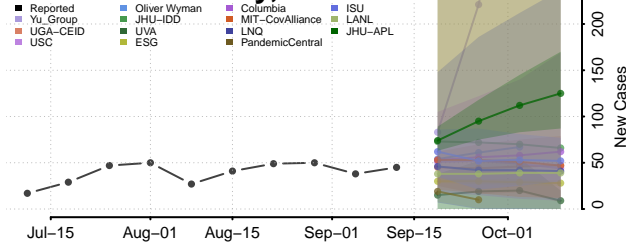

Lawrence County, Missouri