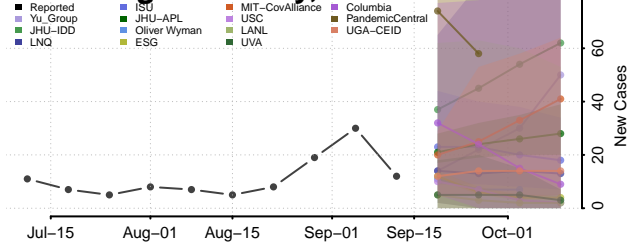

Cattaraugus County, New York