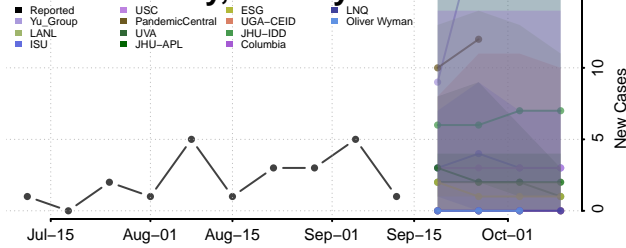

Fulton County, Pennsylvania