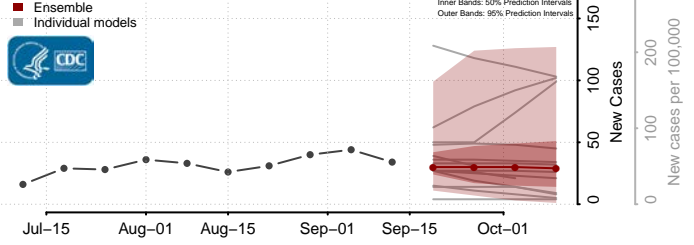

Hall County, Nebraska