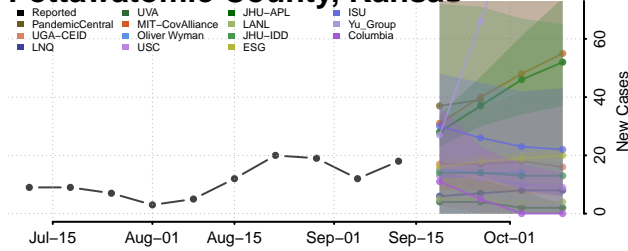

Pottawatomie County, Kansas