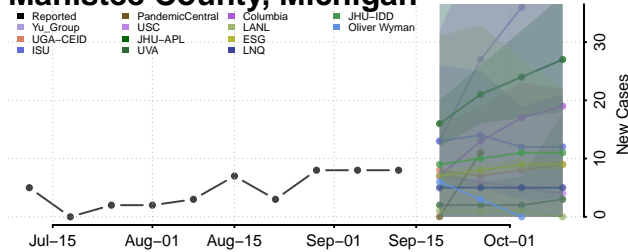

Manistee County, Michigan