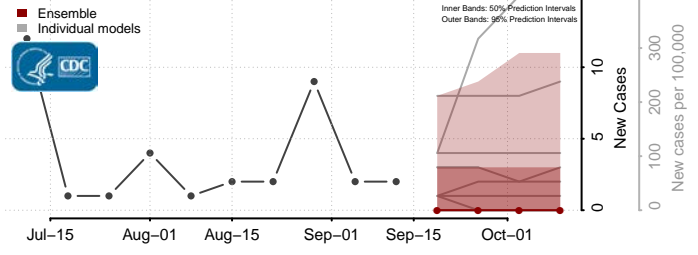

Lyman County, South Dakota