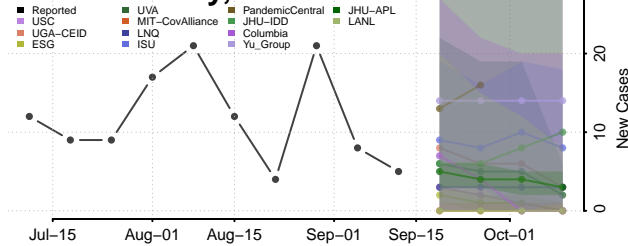

Clarke County, Iowa