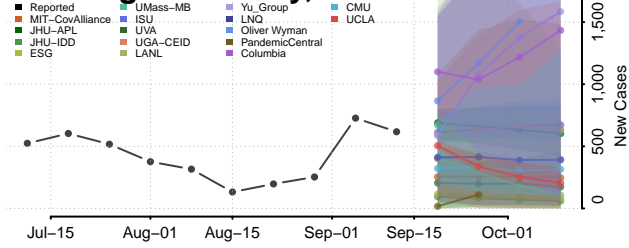

Washington County, Arkansas