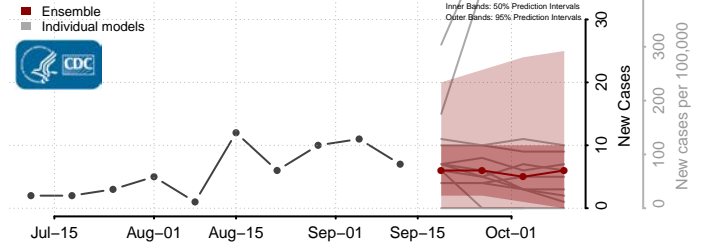

Archer County, Texas