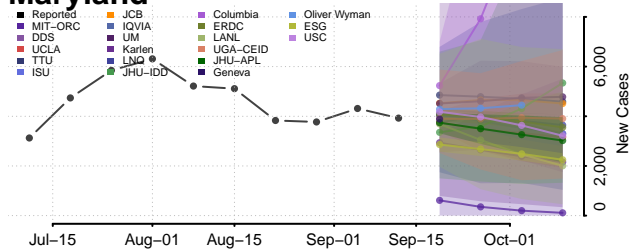

Waldo County, Maine

Washington County, Maine

York County, Maine

Maryland*

Allegany County, Maryland

Anne Arundel County, Maryland

*New weekly cases may decrease in this location over the next four weeks. For these locations, the ensemble forecast indicates a probability of 0.75 or greater that fewer cases will be reported in week four of the forecast than in the last reported week.