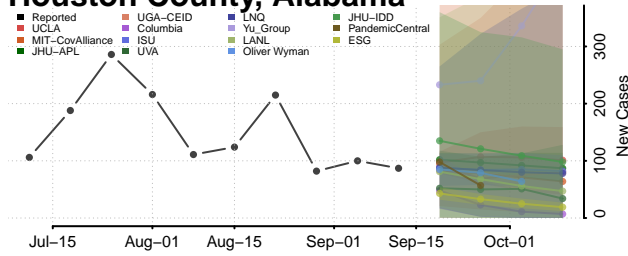

Houston County, Alabama