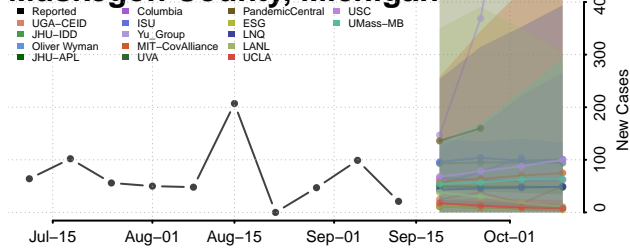

Muskegon County, Michigan