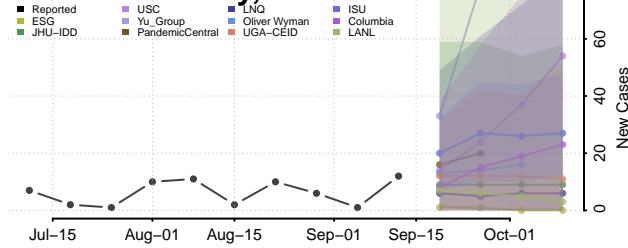

Jackson County, Wisconsin