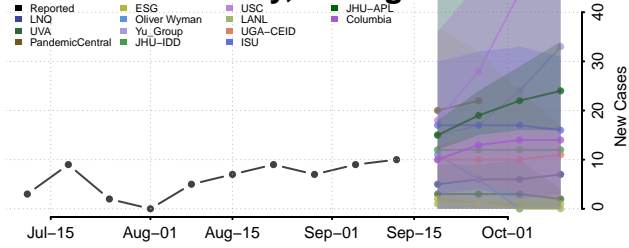

Charlevoix County, Michigan