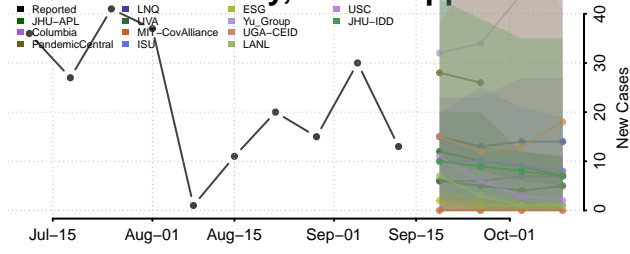

Yalobusha County, Mississippi