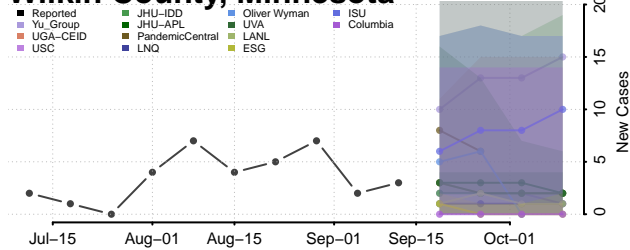

Wilkin County, Minnesota