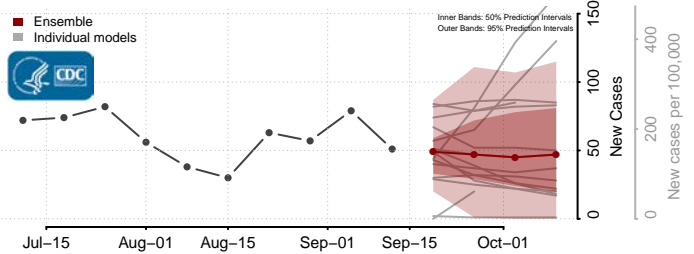

McCurtain County, Oklahoma