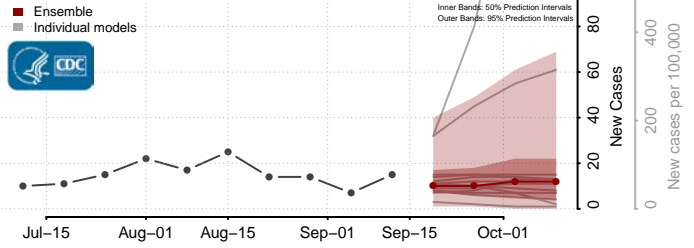

Spencer County, Kentucky