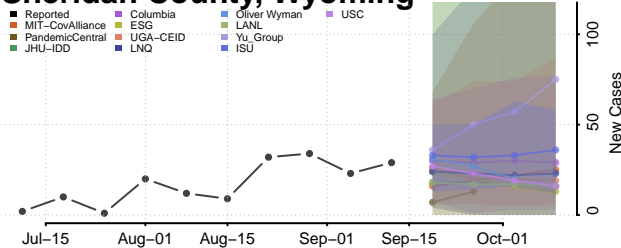

Sheridan County, Wyoming