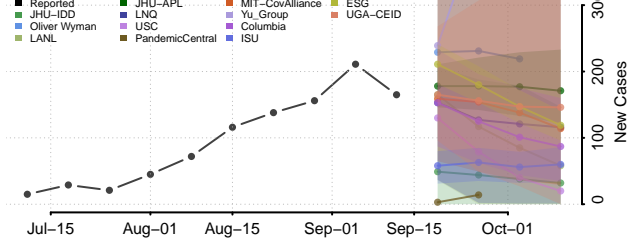

Stark County, North Dakota