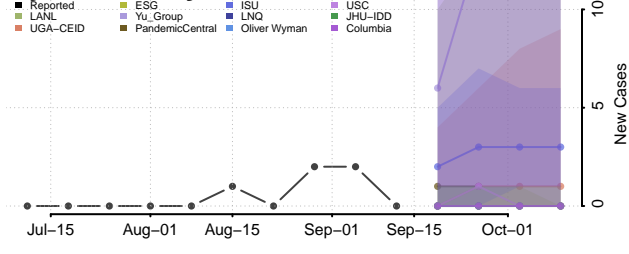

Hyde County, South Dakota