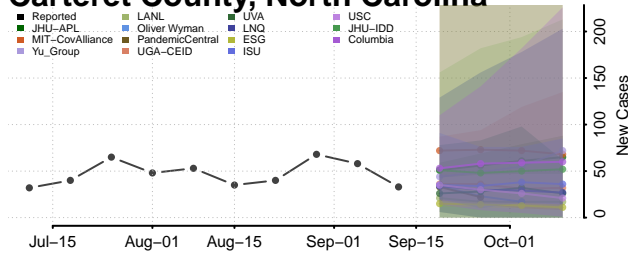

Carteret County, North Carolina