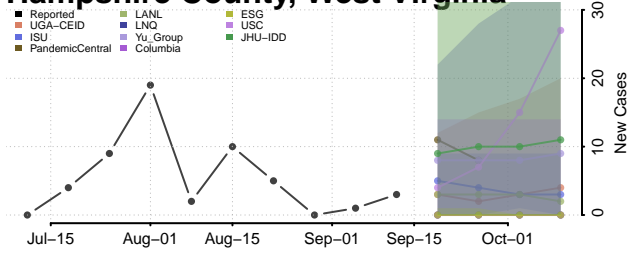

Hampshire County, West Virginia