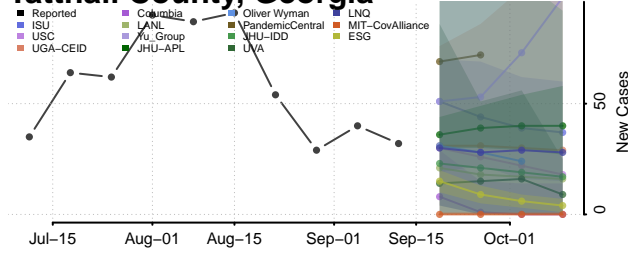

Tattnall County, Georgia