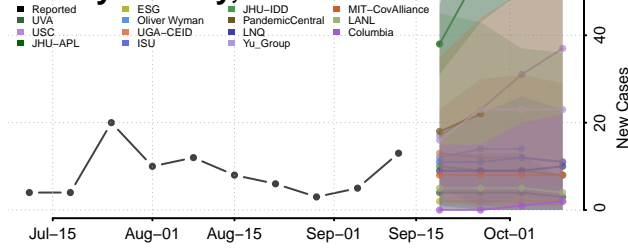

Murray County, Oklahoma