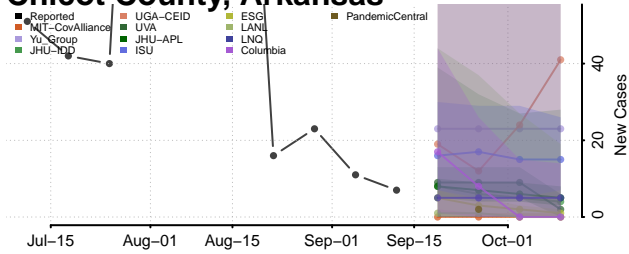

Chicot County, Arkansas