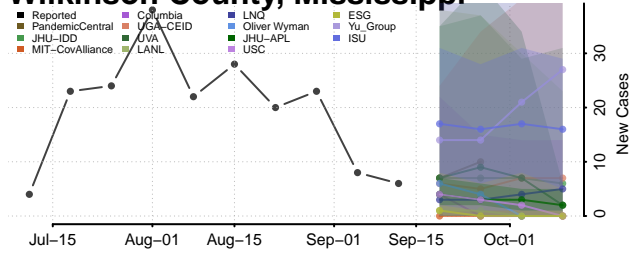

Wilkinson County, Mississippi