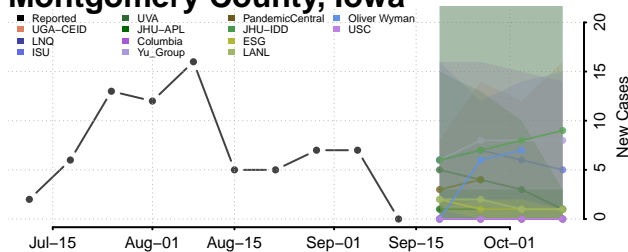

Montgomery County, Iowa