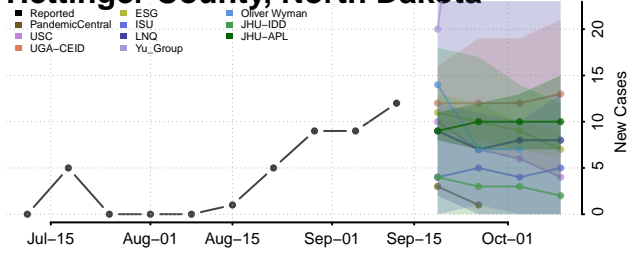

Hettinger County, North Dakota