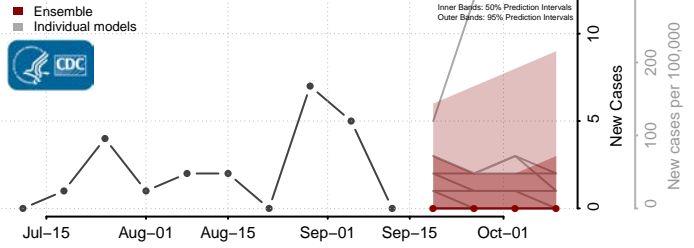

Pope County, Illinois