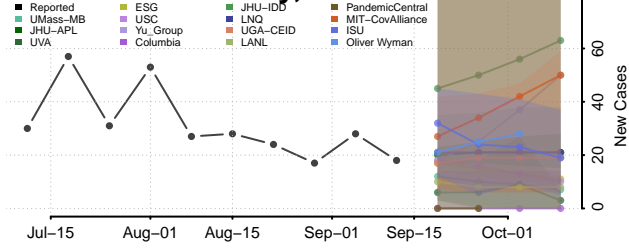

Rensselaer County, New York