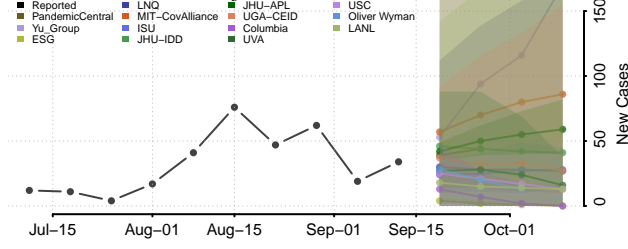

McLeod County, Minnesota