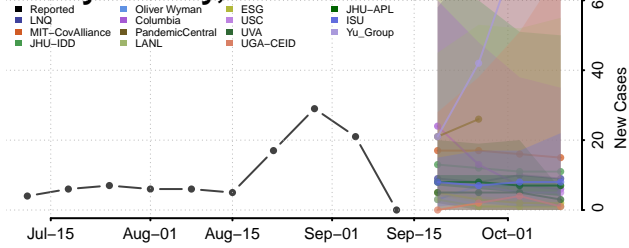

Sibley County, Minnesota