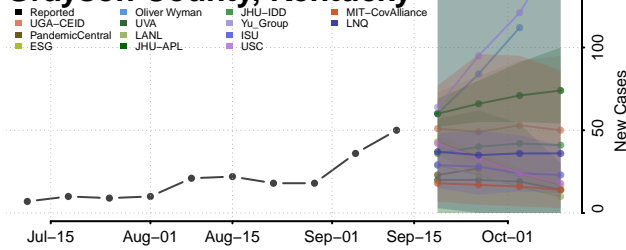

Grayson County, Kentucky