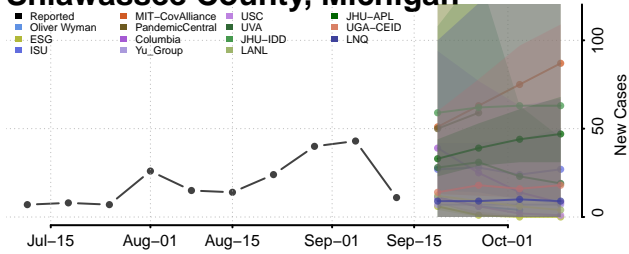

Shiawassee County, Michigan