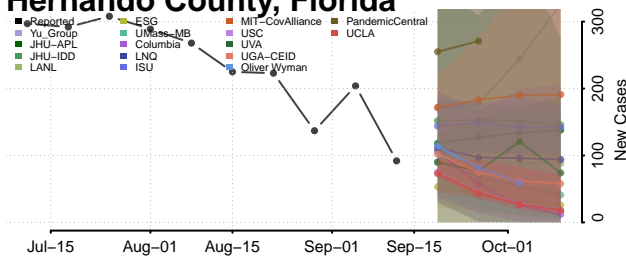

Hernando County, Florida