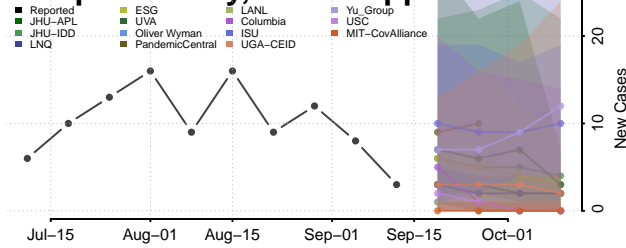

Kemper County, Mississippi