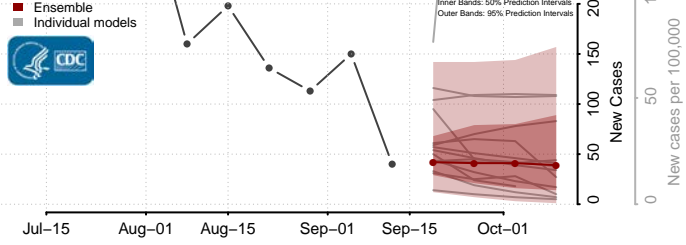

Mohave County, Arizona