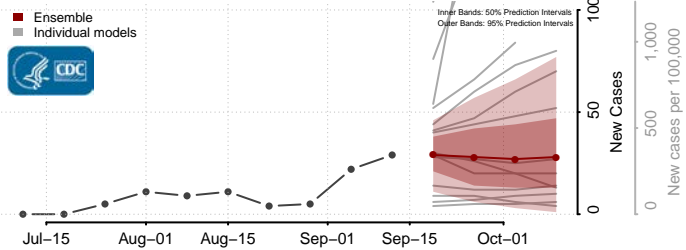

Graham County, North Carolina