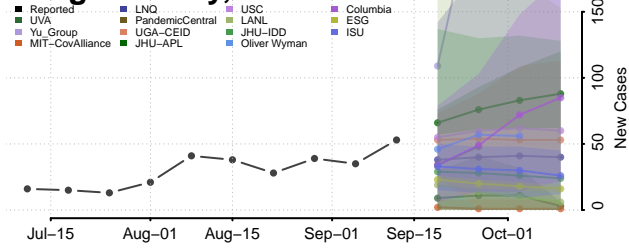

Dodge County, Nebraska