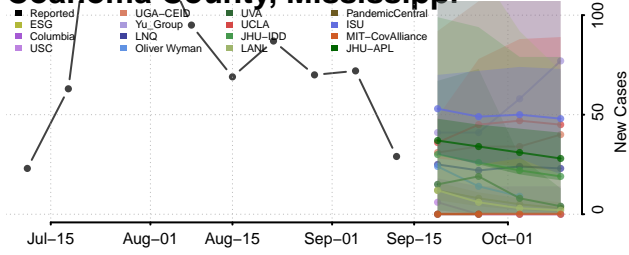

Coahoma County, Mississippi