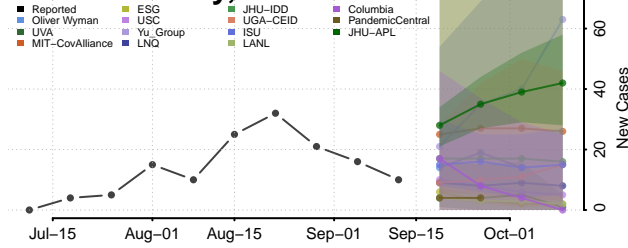

Carroll County, Illinois