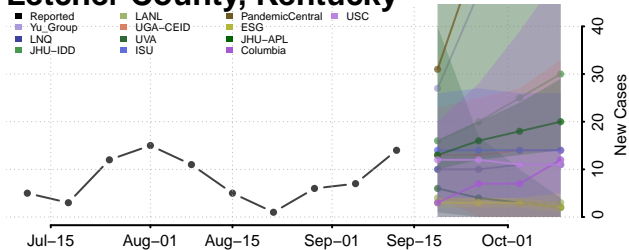

Letcher County, Kentucky