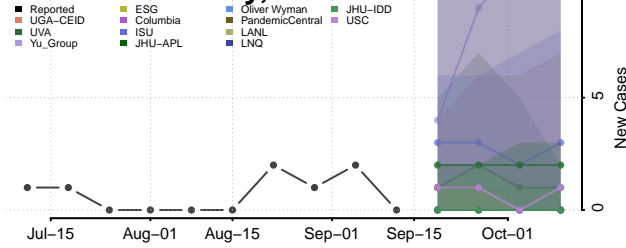

Sheridan County, Kansas