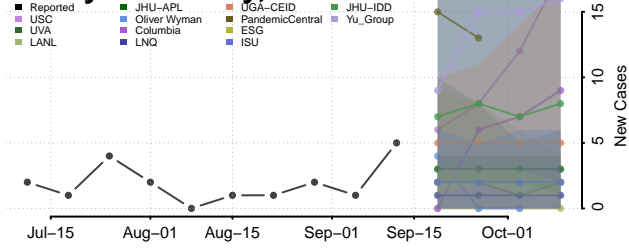

Schuyler County, New York