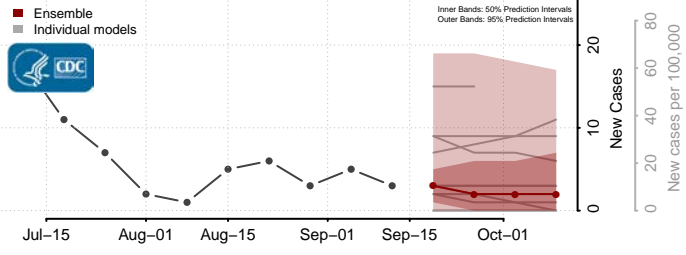

Randolph County, West Virginia