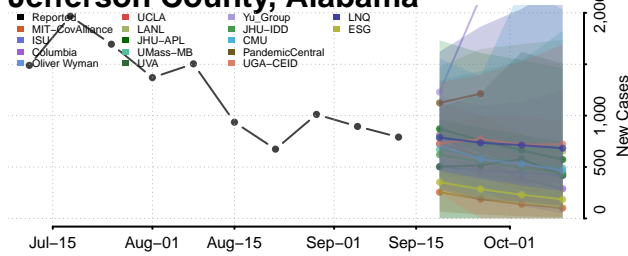

Jefferson County, Alabama