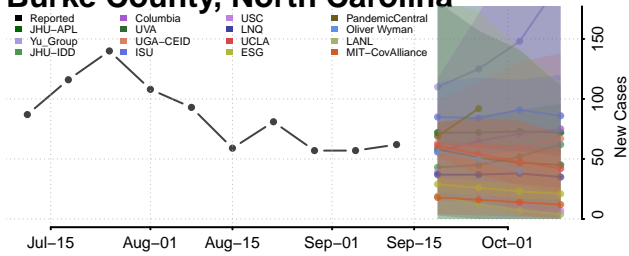

Burke County, North Carolina