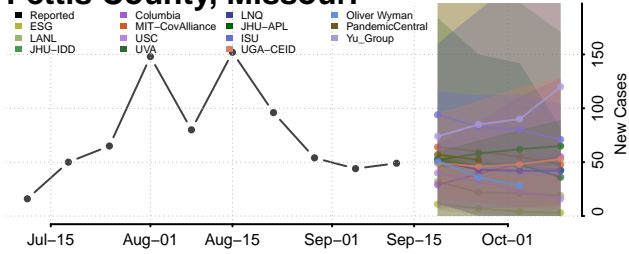

Pettis County, Missouri