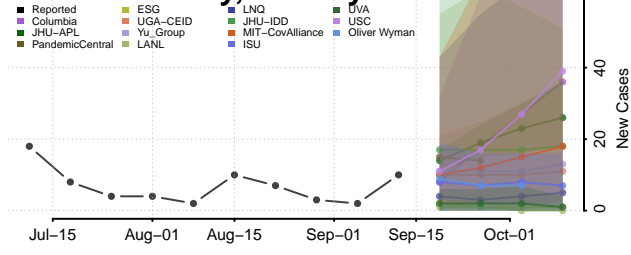

Clarion County, Pennsylvania