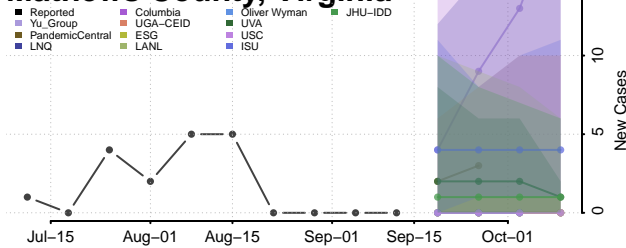

Mathews County, Virginia