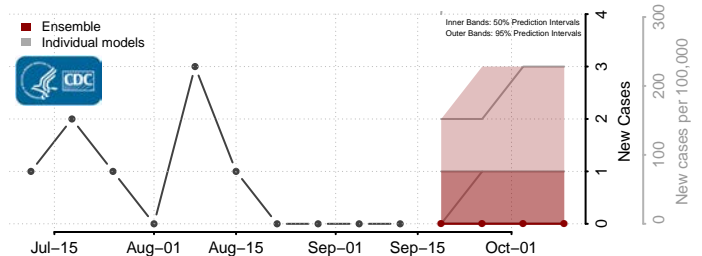

Sheridan County, North Dakota