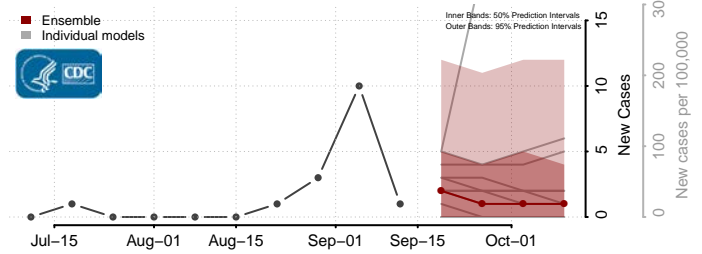

Washington County, Kansas