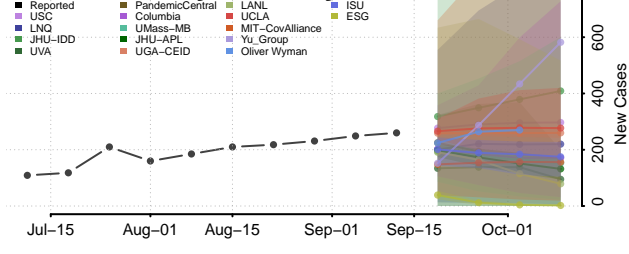

Berks County, Pennsylvania