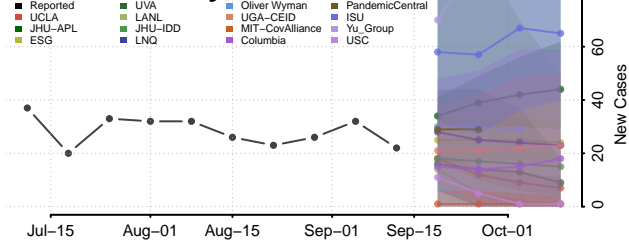

Mower County, Minnesota