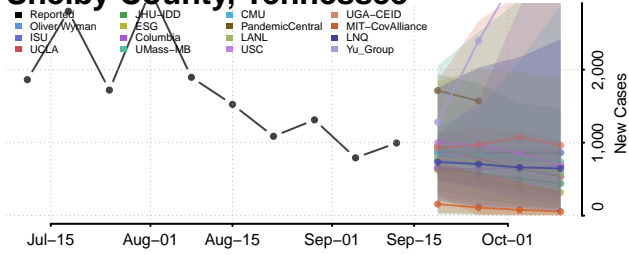

Shelby County, Tennessee