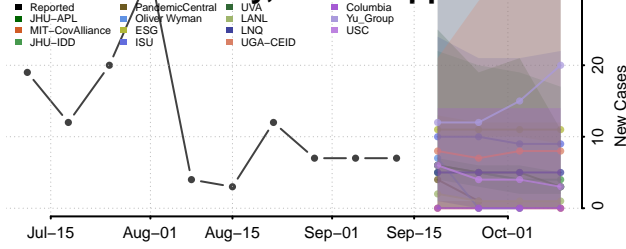

Jefferson County, Mississippi