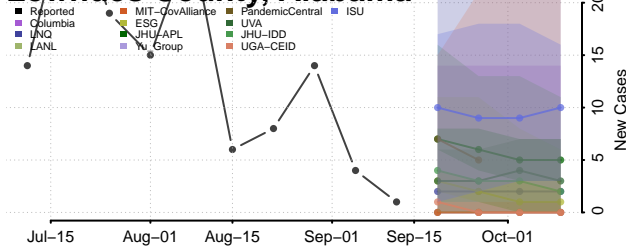

Lowndes County, Alabama