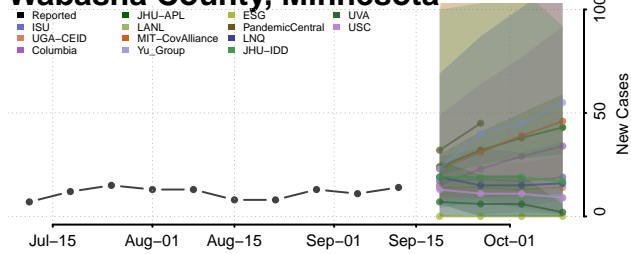

Wabasha County, Minnesota