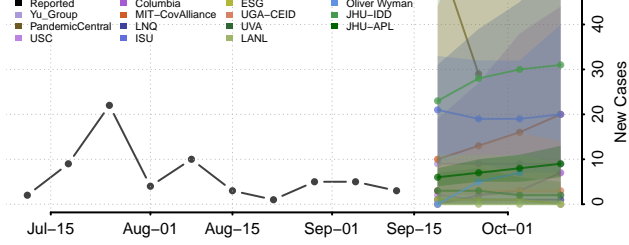

Jefferson County, New York