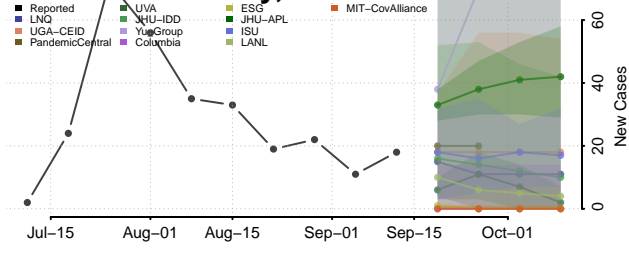

Crenshaw County, Alabama