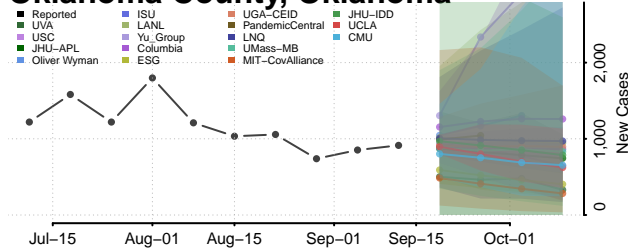

Oklahoma County, Oklahoma