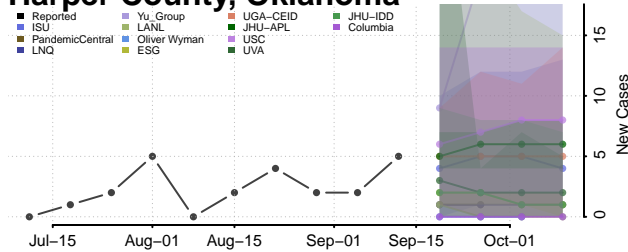

Harper County, Oklahoma