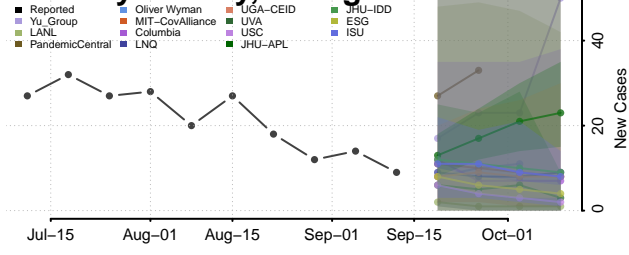

Brantley County, Georgia