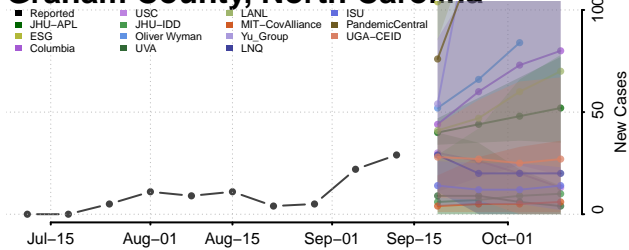

Graham County, North Carolina