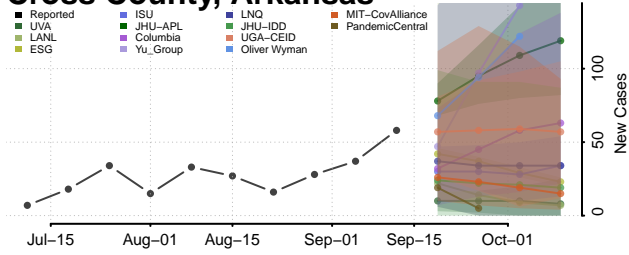

Cross County, Arkansas