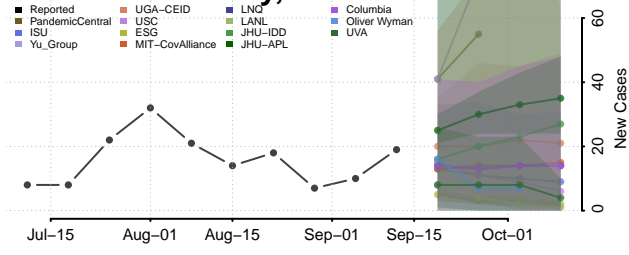

Roosevelt County, New Mexico