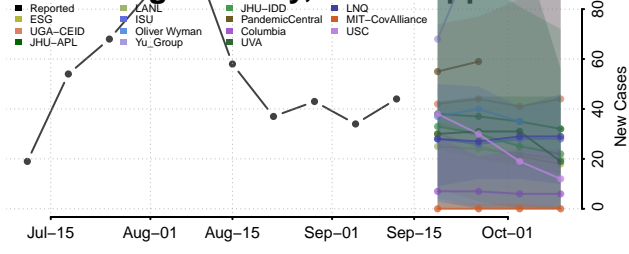

Tishomingo County, Mississippi