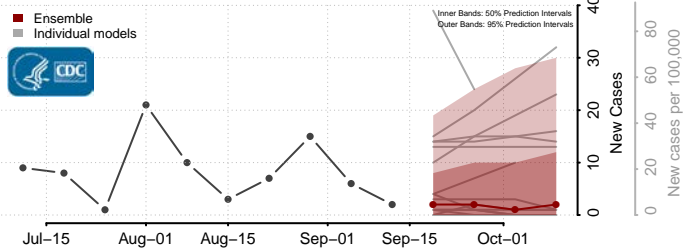

Ravalli County, Montana