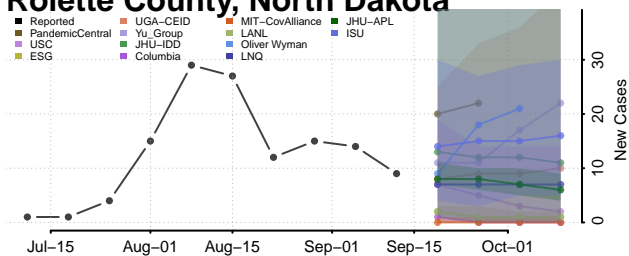

Rolette County, North Dakota