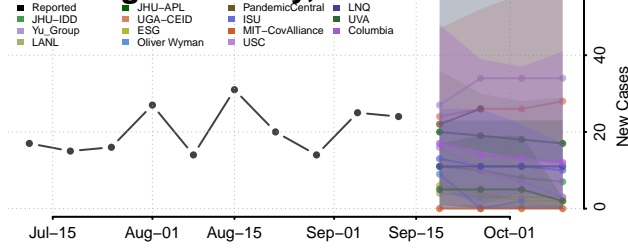

Washington County, Idaho