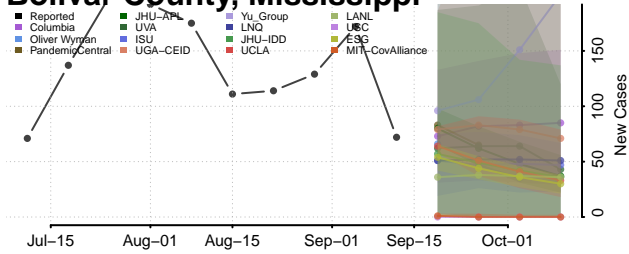

Bolivar County, Mississippi