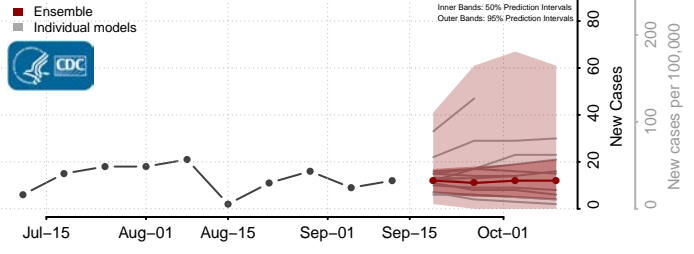

Orange County, Virginia