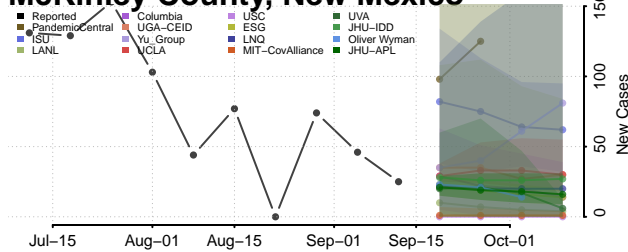

McKinley County, New Mexico