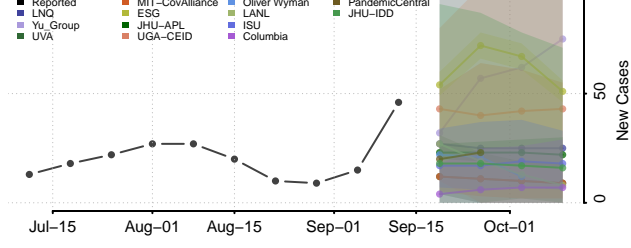

Lawrence County, Arkansas