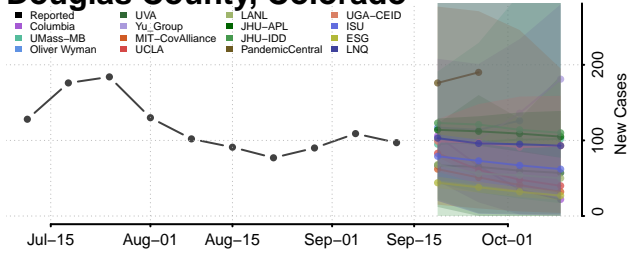

Douglas County, Colorado