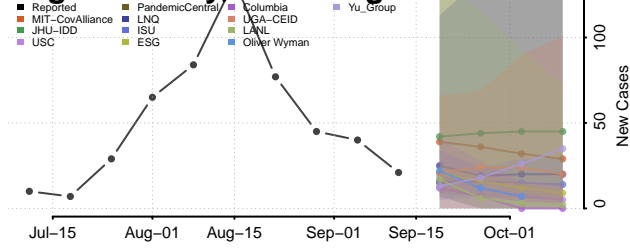

Logan County, West Virginia