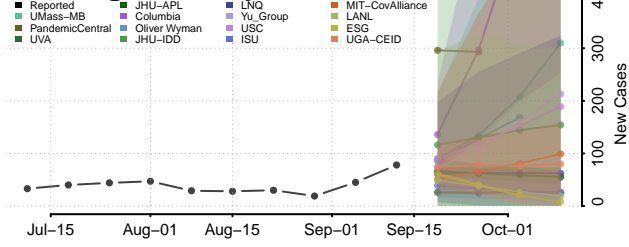

Saratoga County, New York

***Data reported by the Center for Systems Science and Engineering at Johns Hopkins University, which combine Bronx County, NY; Kings County, NY; Queens County, NY; and Richmond County, NY within New York County, NY, are used to inform these forecasts. Plots and data may not reflect COVID-19 trends for these counties.