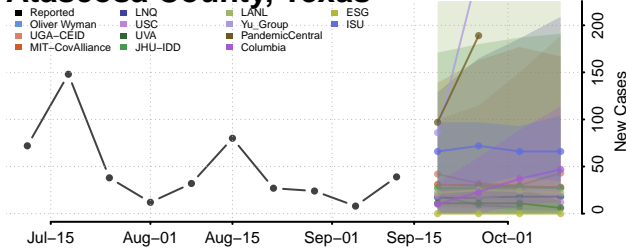

Atascosa County, Texas