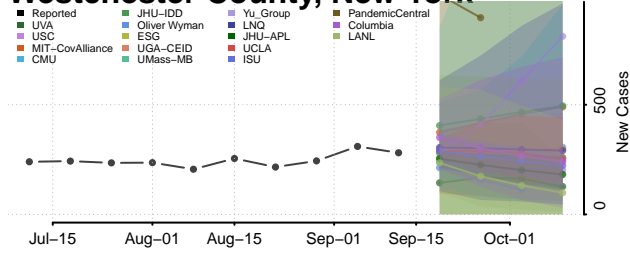

Westchester County, New York