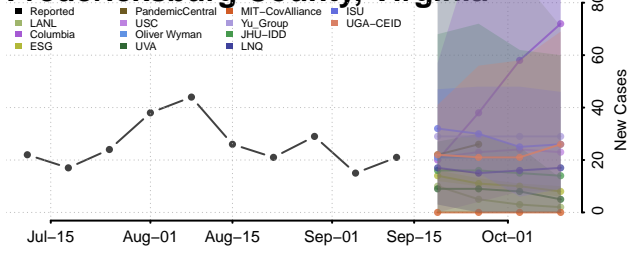

Fredericksburg County, Virginia