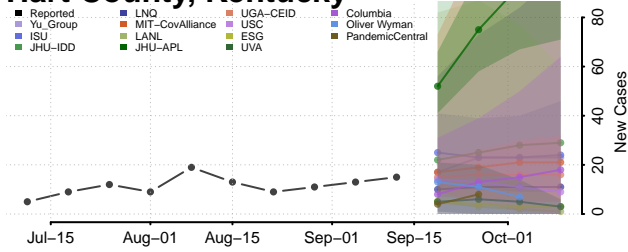

Hart County, Kentucky