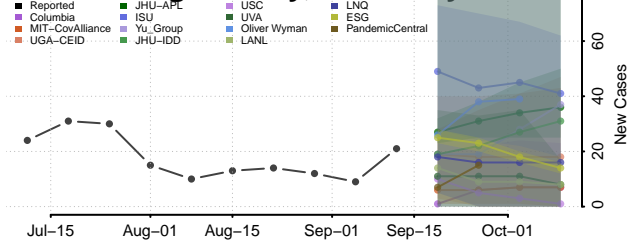

Muhlenberg County, Kentucky