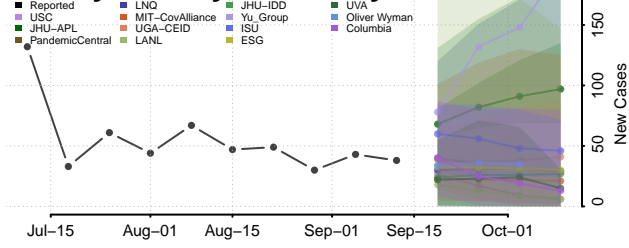

Shelby County, Kentucky