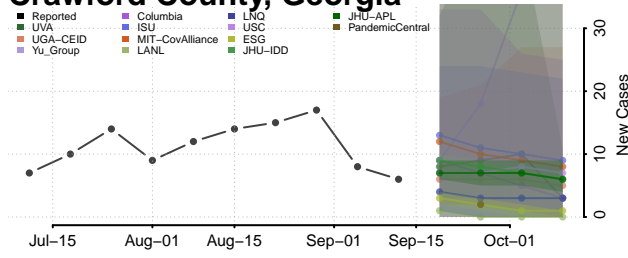

Crawford County, Georgia