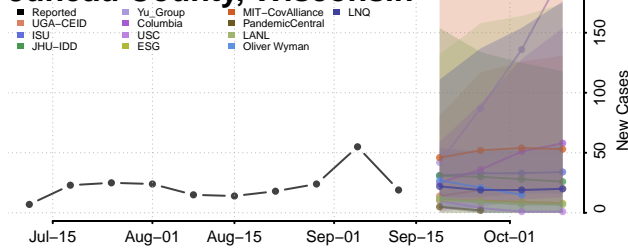

Juneau County, Wisconsin