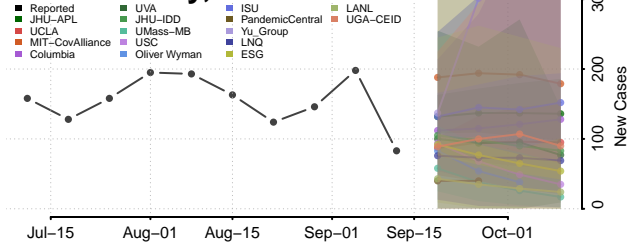

Scott County, Minnesota