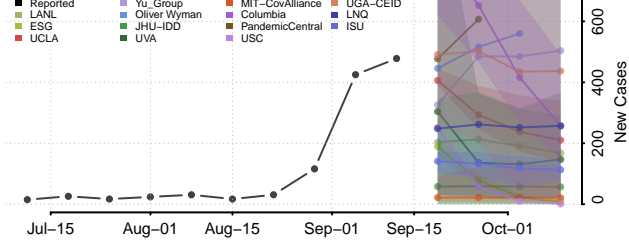

Harrisonburg County, Virginia