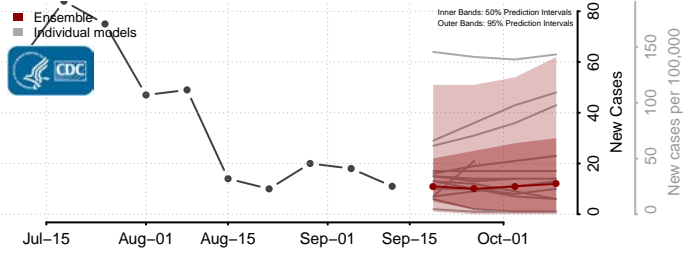

Jackson County, North Carolina