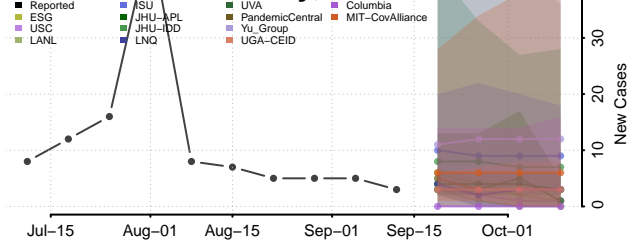

Pushmataha County, Oklahoma