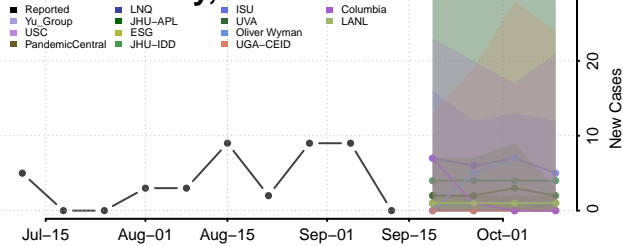

Cloud County, Kansas