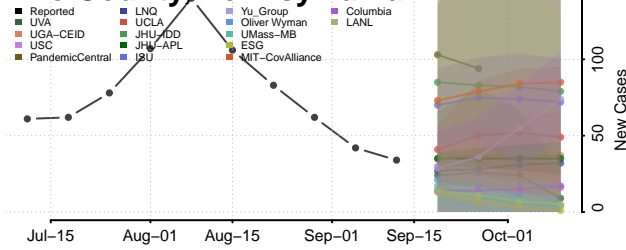

Erie County, Pennsylvania