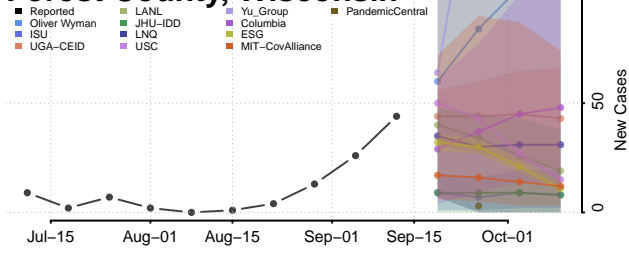

### Forest County, Wisconsin