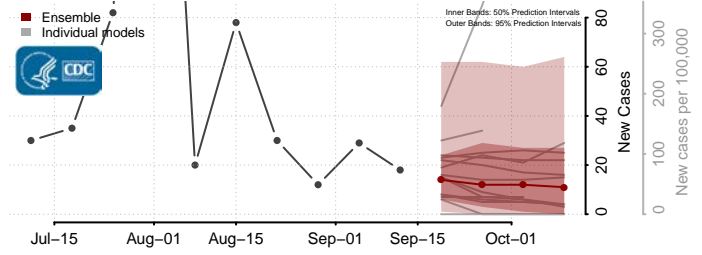

George County, Mississippi