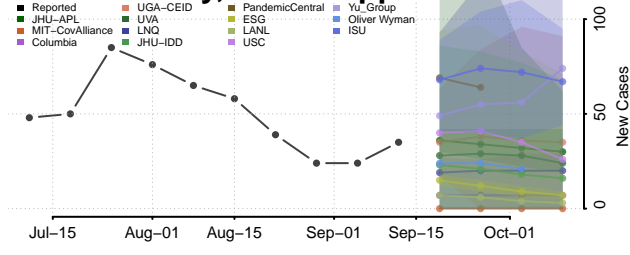

Yazoo County, Mississippi