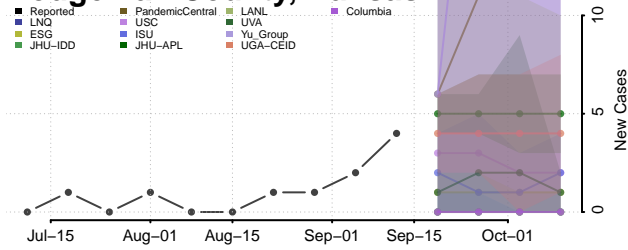

Hodgeman County, Kansas