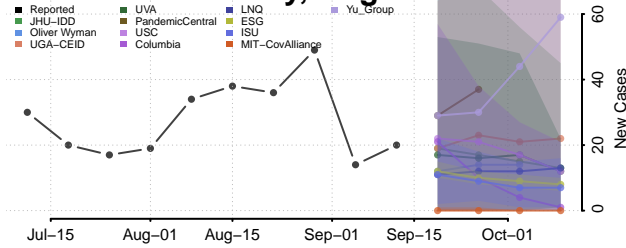

Martinsville County, Virginia