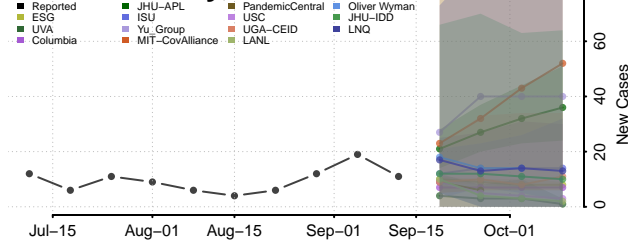

Martin County, Minnesota