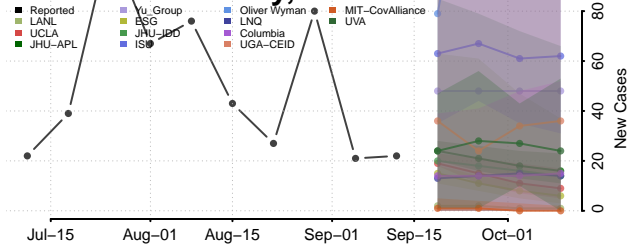

St. Francis County, Arkansas