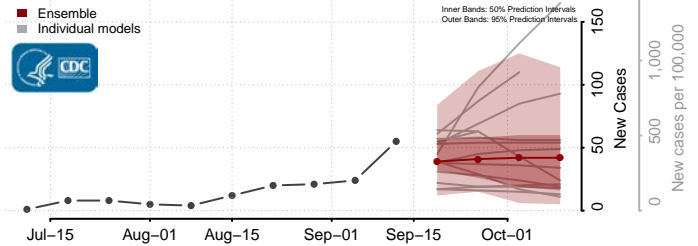

Chickasaw County, Iowa