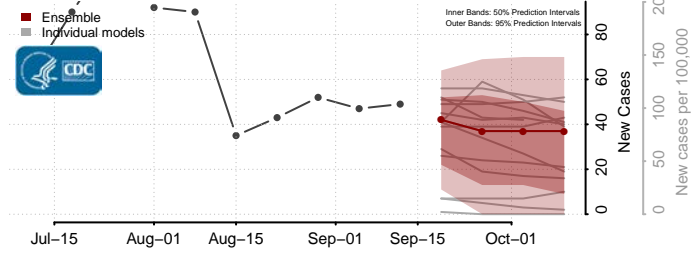

St. Bernard County, Louisiana