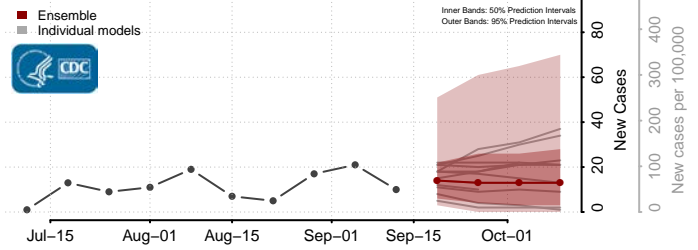

Washburn County, Wisconsin