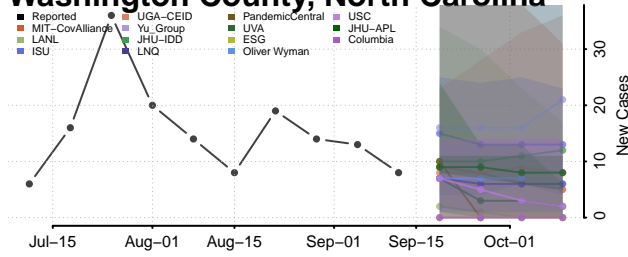

Washington County, North Carolina