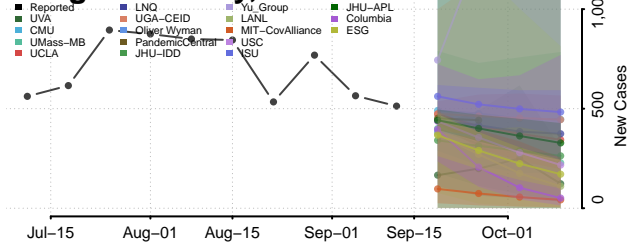

Douglas County, Nebraska