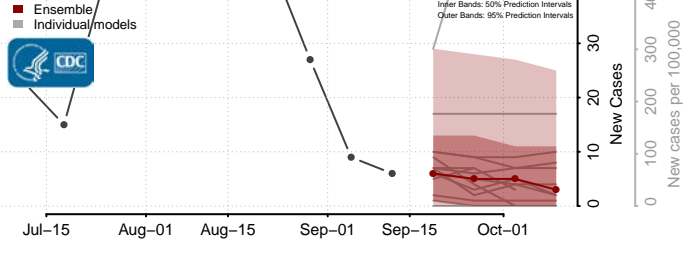

Tunica County, Mississippi