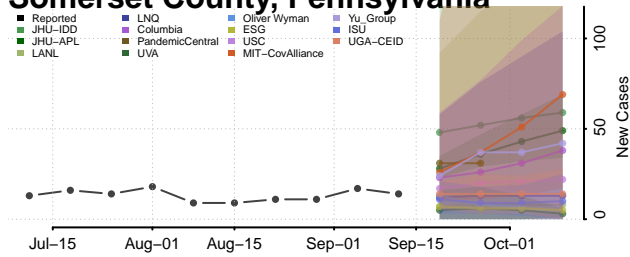

Somerset County, Pennsylvania