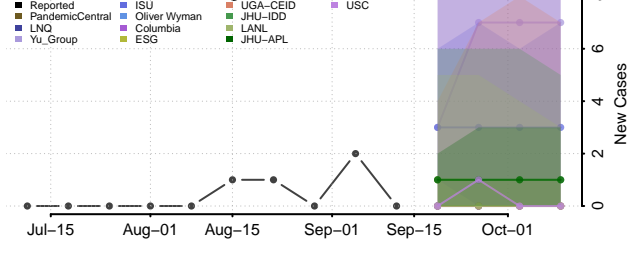

Thomas County, Nebraska