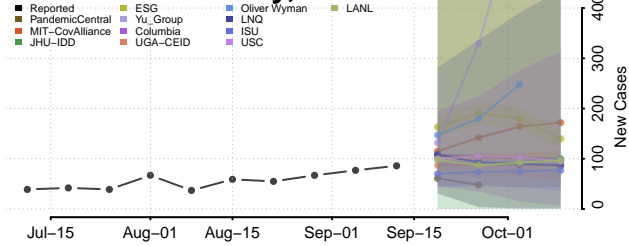

Manitowoc County, Wisconsin