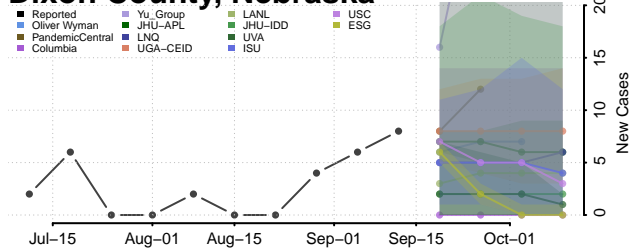

Dixon County, Nebraska