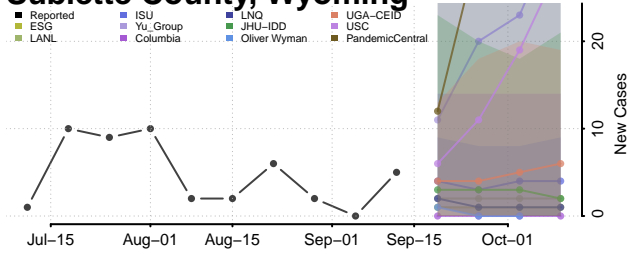

Sublette County, Wyoming