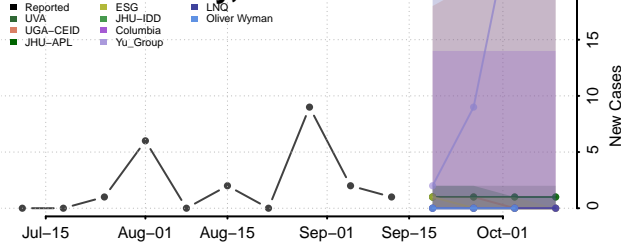

Yakutat County, Alaska