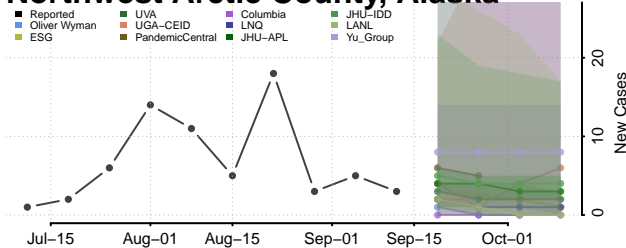

Northwest Arctic County, Alaska