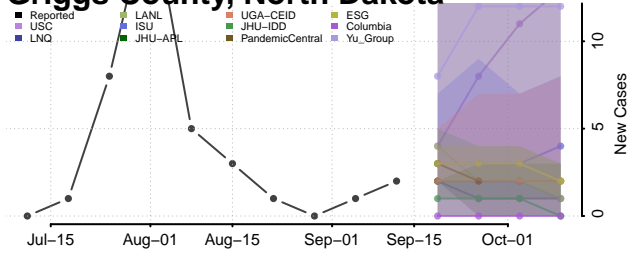

Griggs County, North Dakota