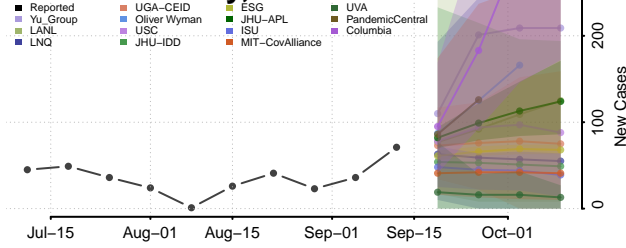

Laclede County, Missouri