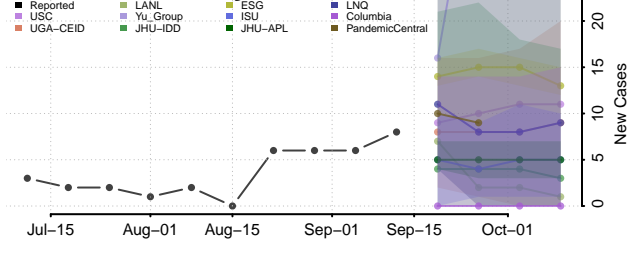

Ransom County, North Dakota