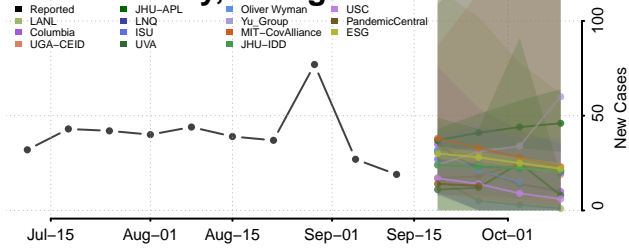

Jones County, Georgia