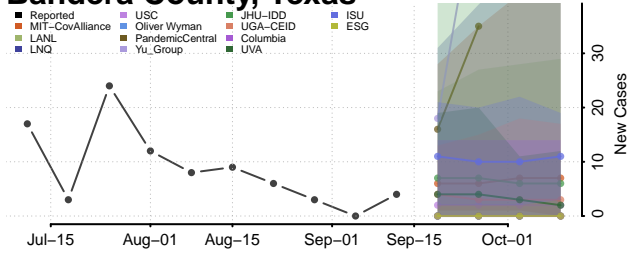

Bandera County, Texas