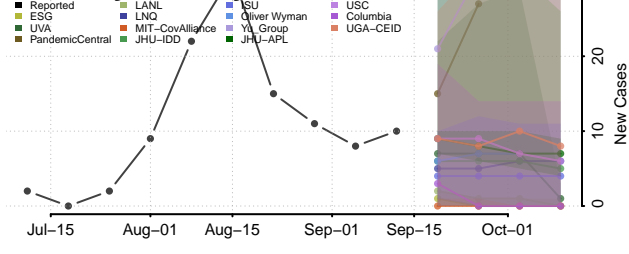

Kearney County, Nebraska