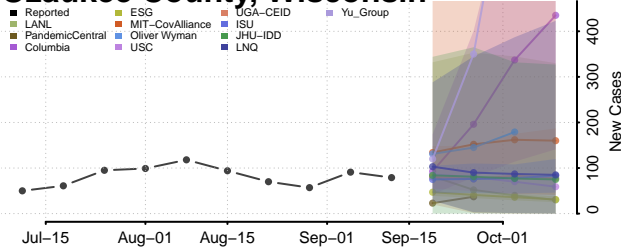

Ozaukee County, Wisconsin