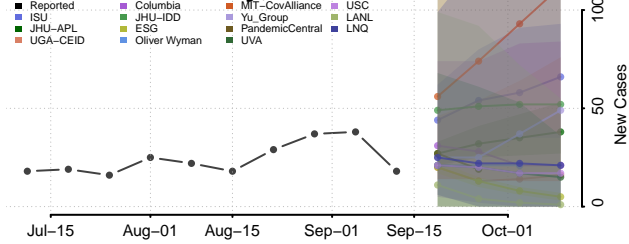

Otter Tail County, Minnesota