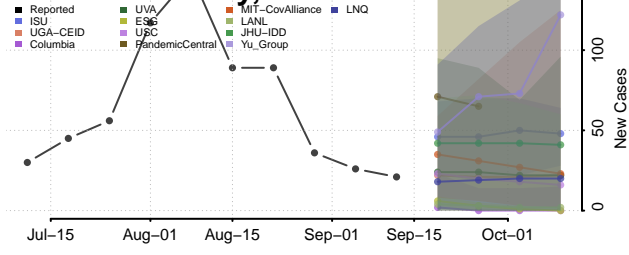

Hawkins County, Tennessee