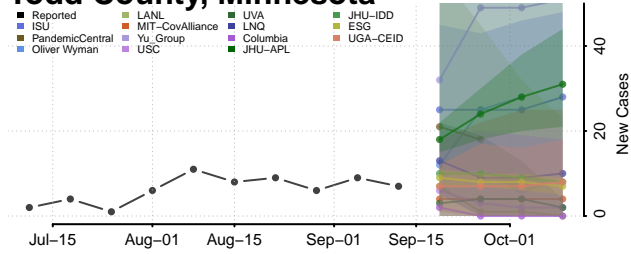

Todd County, Minnesota