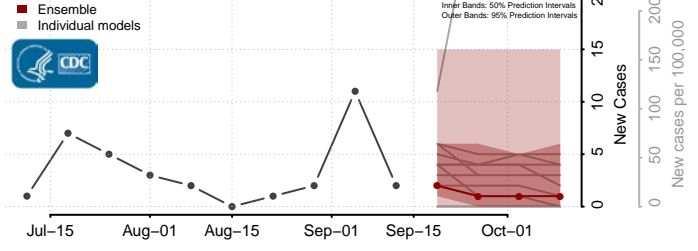

Marshall County, Minnesota