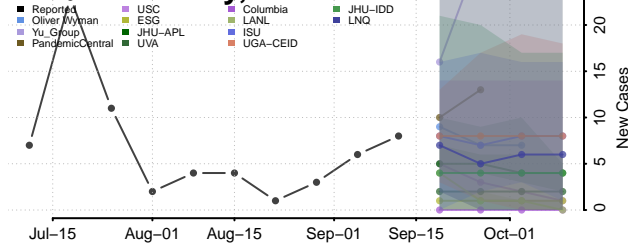

Lincoln County, Minnesota