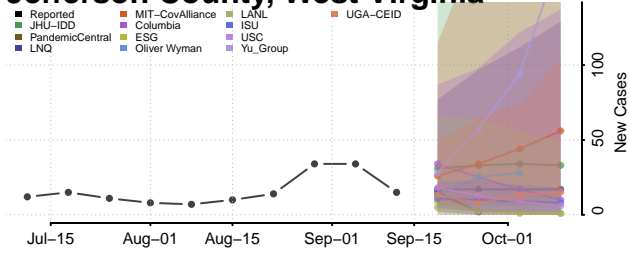

Jefferson County, West Virginia