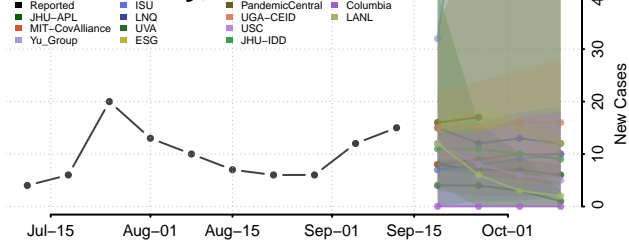

Rock County, Minnesota