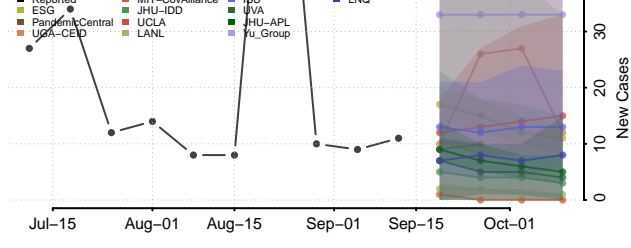

Lee County, Arkansas