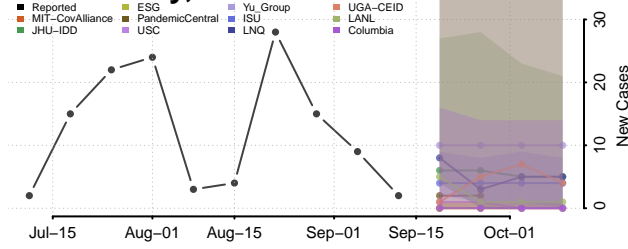

Iron County, Wisconsin