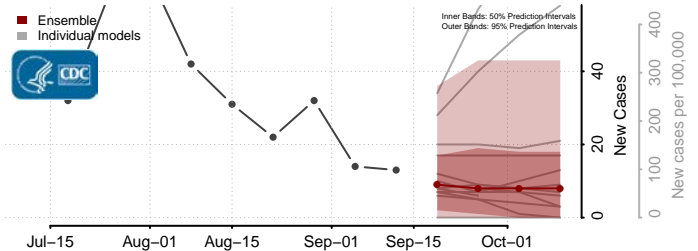

Howard County, Arkansas