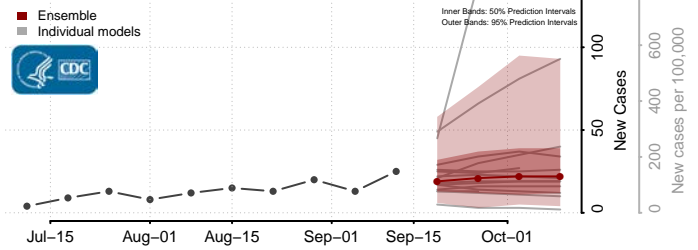

Dallas County, Missouri