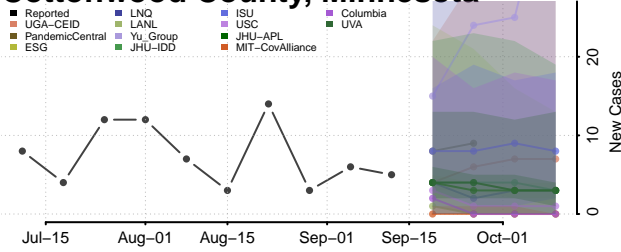

Cottonwood County, Minnesota