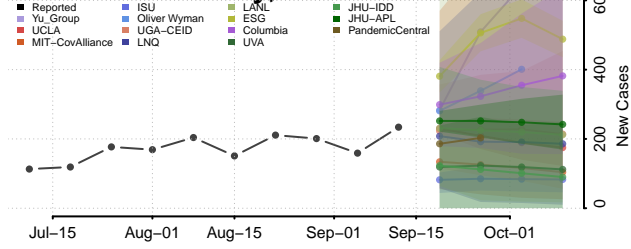

Jefferson County, Arkansas