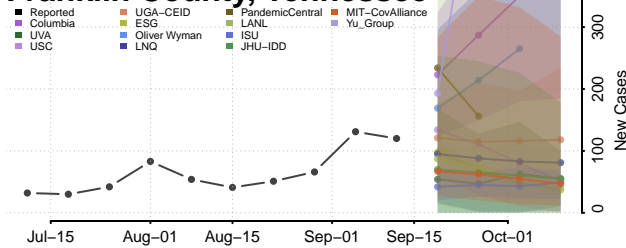

Franklin County, Tennessee