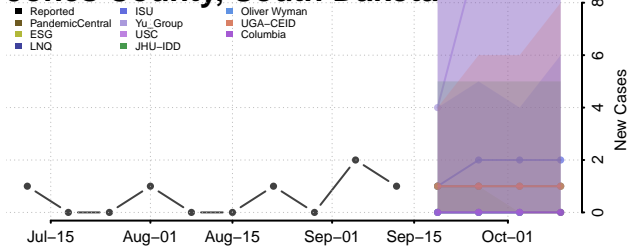

Jones County, South Dakota