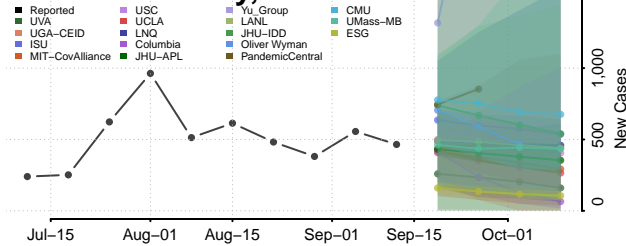

Jackson County, Missouri