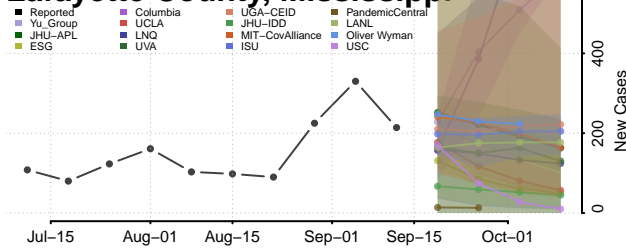

Lafayette County, Mississippi