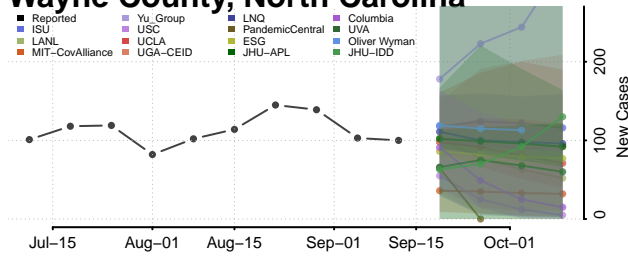

Wayne County, North Carolina