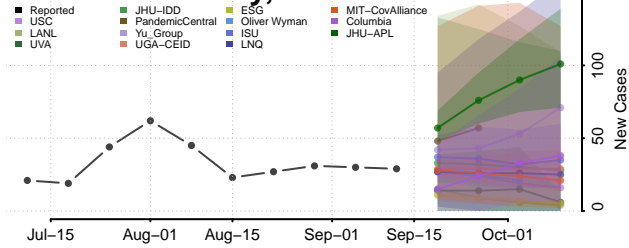

### Sequoyah County, Oklahoma