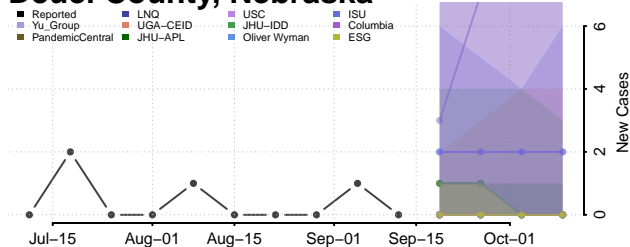

Deuel County, Nebraska