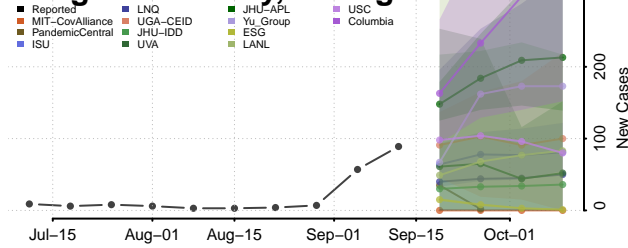

Houghton County, Michigan