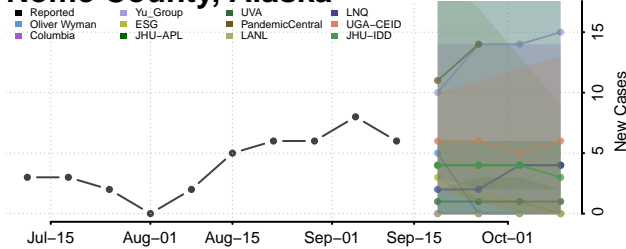

Nome County, Alaska