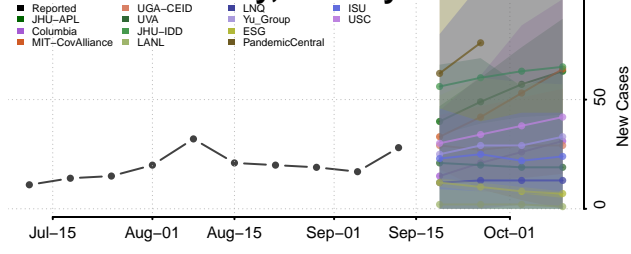

Clearfield County, Pennsylvania