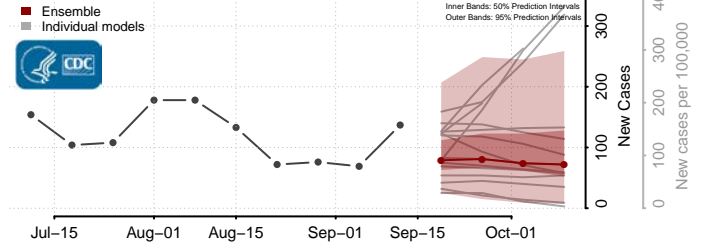

Twin Falls County, Idaho