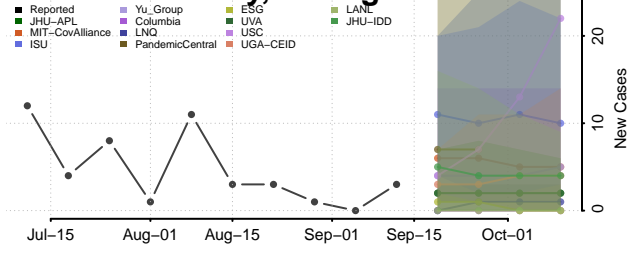

Crawford County, Michigan