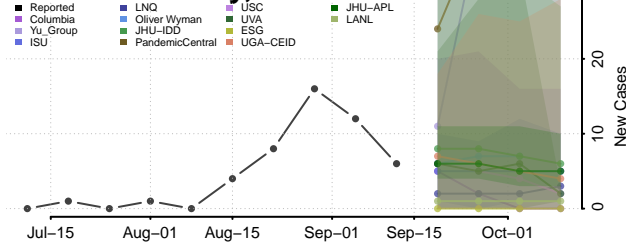

Stafford County, Kansas