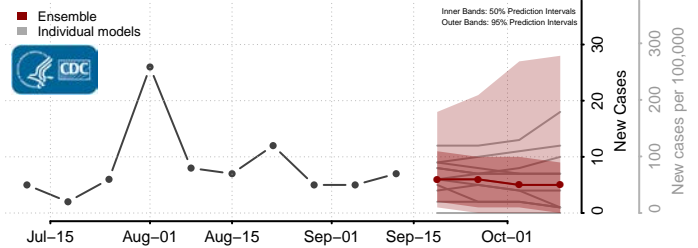

Metcalfe County, Kentucky