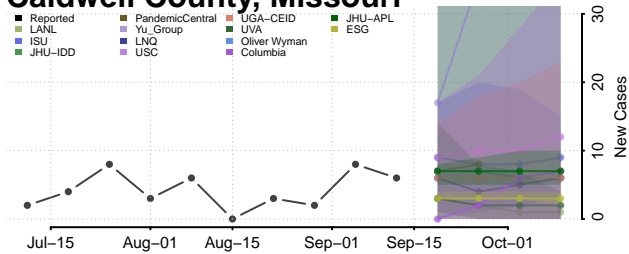

Caldwell County, Missouri