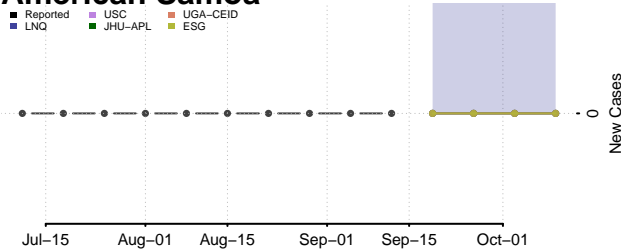

American Samoa