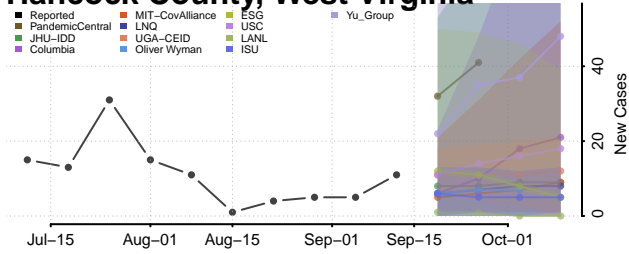

Hancock County, West Virginia