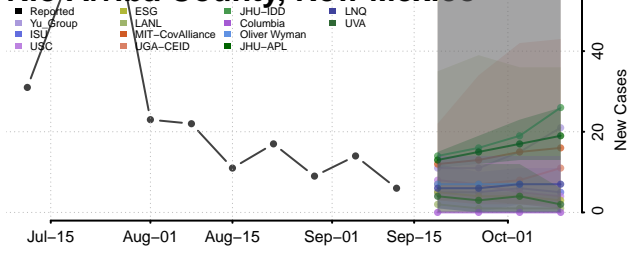

Rio Arriba County, New Mexico