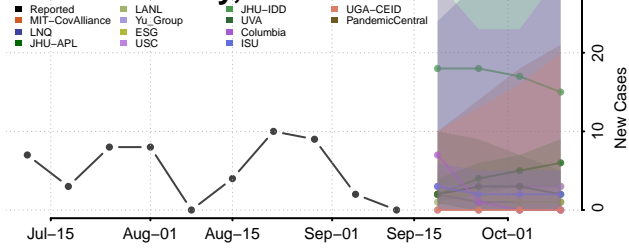

Clinton County, New York