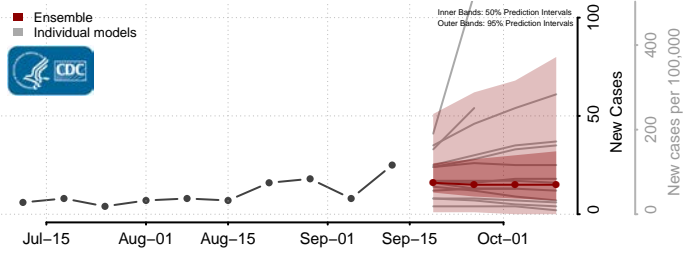

### Garden County, Nebraska