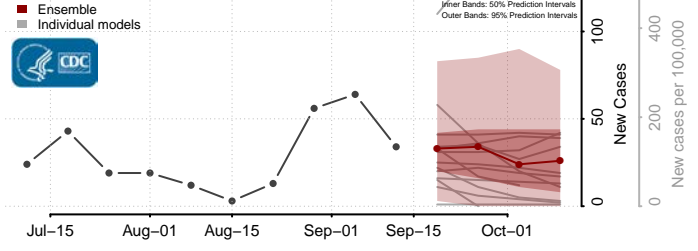

Lyon County, Minnesota