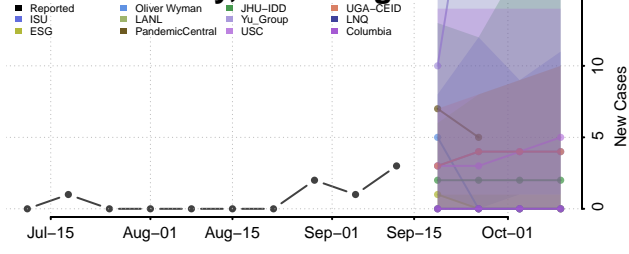

Ritchie County, West Virginia