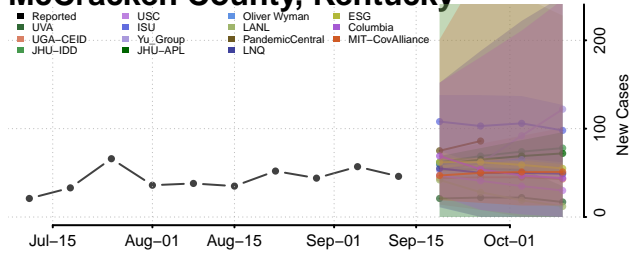

McCracken County, Kentucky