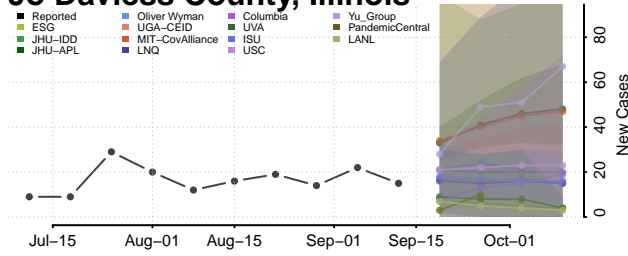

Jo Daviess County, Illinois