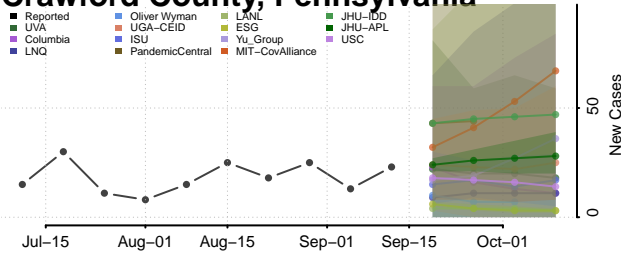

Crawford County, Pennsylvania