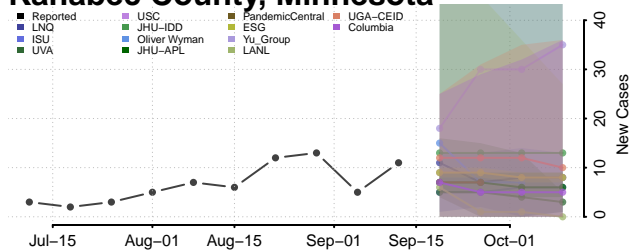

Kanabec County, Minnesota