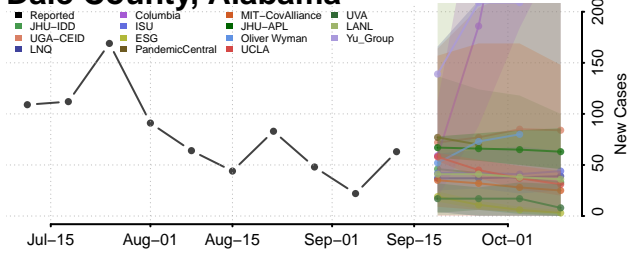

Dale County, Alabama