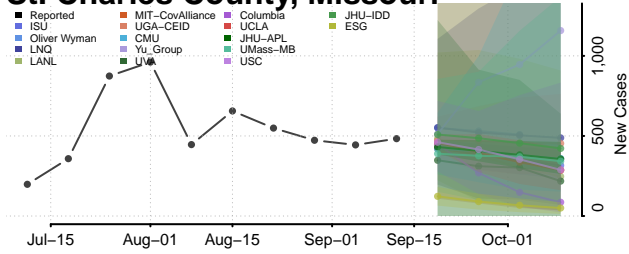

St. Charles County, Missouri