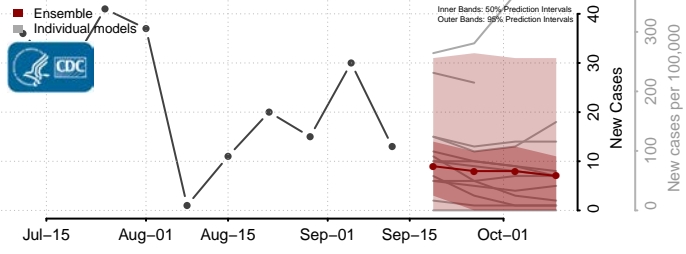

Yalobusha County, Mississippi