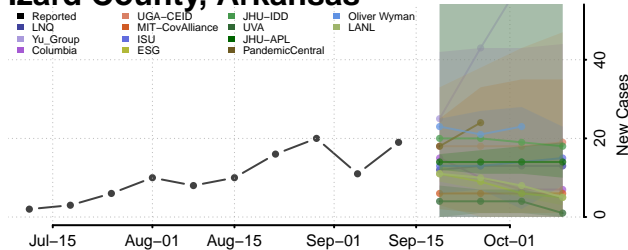

Izard County, Arkansas