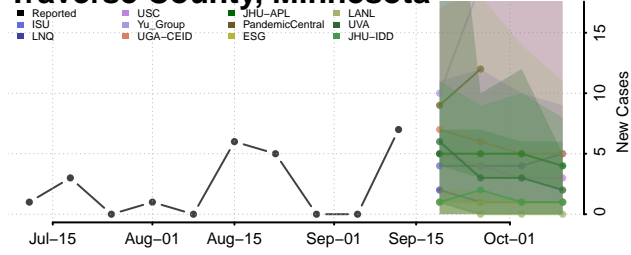

Traverse County, Minnesota