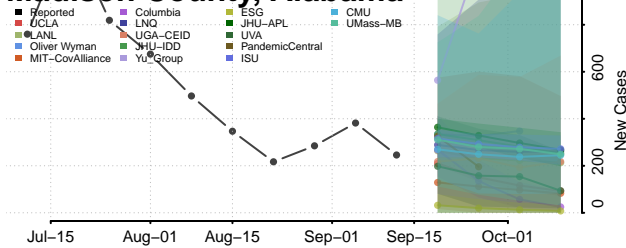

Madison County, Alabama