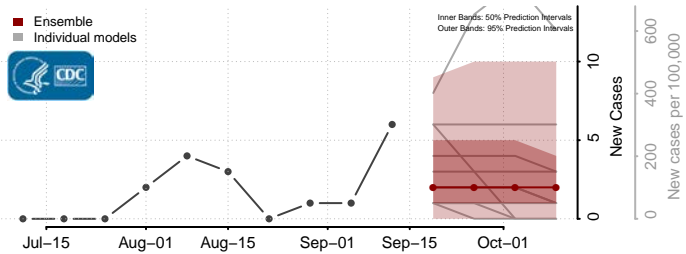

Gosper County, Nebraska