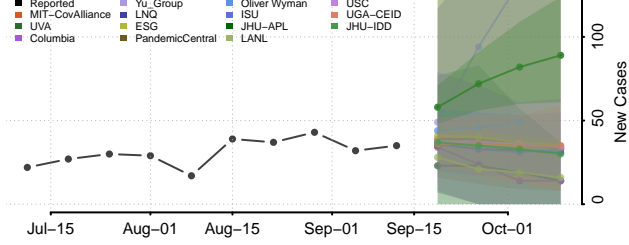

Haralson County, Georgia