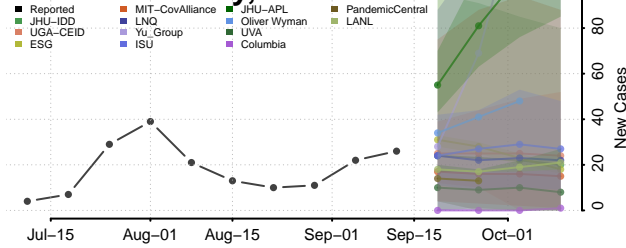

Franklin County, Arkansas