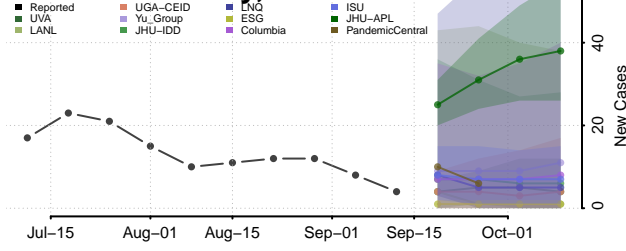

Choctaw County, Alabama