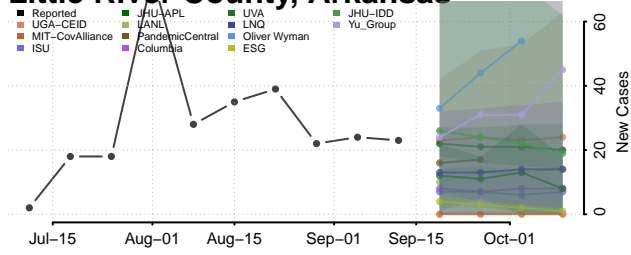

Little River County, Arkansas