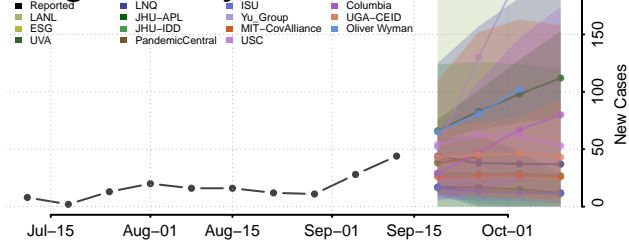

Morgan County, Missouri