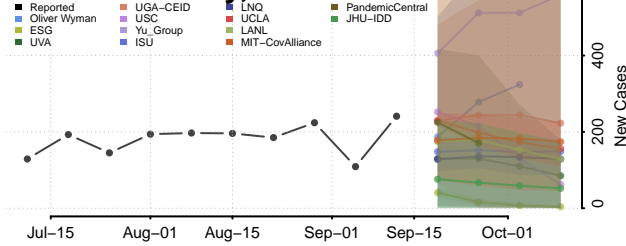

### Putnam County, Tennessee