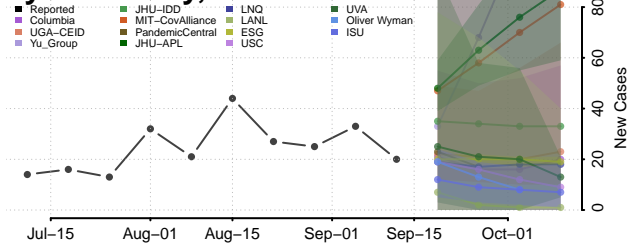

Lyon County, Nevada