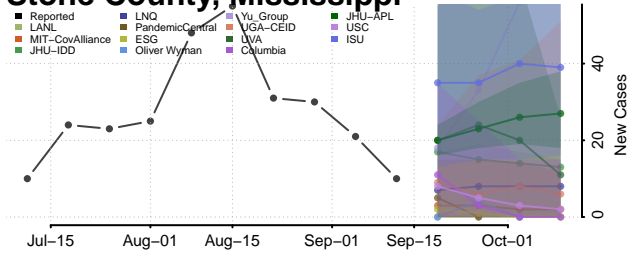

Stone County, Mississippi