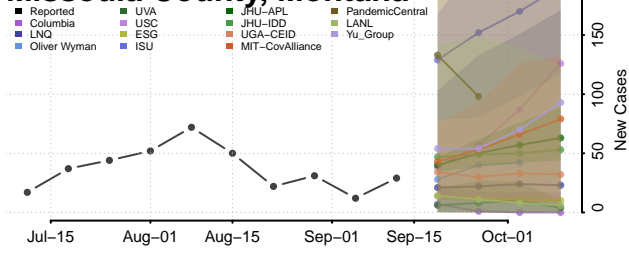

Missoula County, Montana