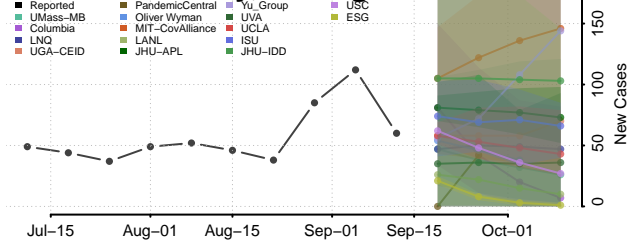

Calhoun County, Michigan