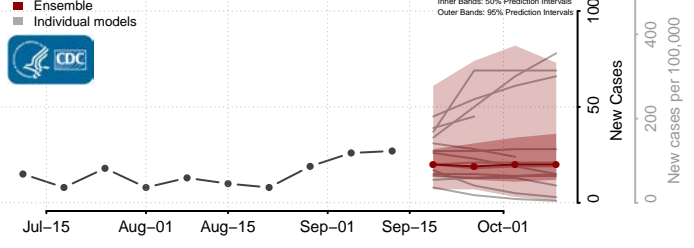

Washington County, Iowa