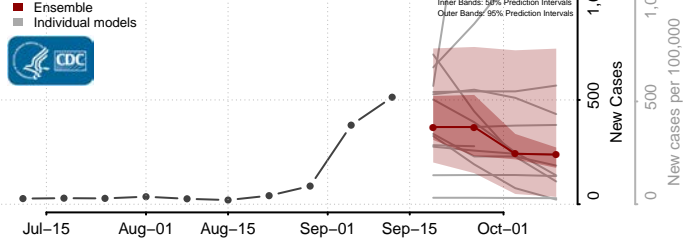

Montgomery County, Virginia