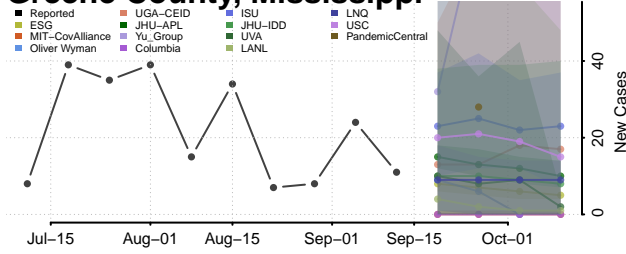

Greene County, Mississippi