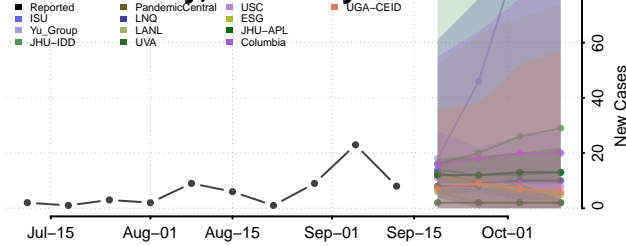

Estill County, Kentucky