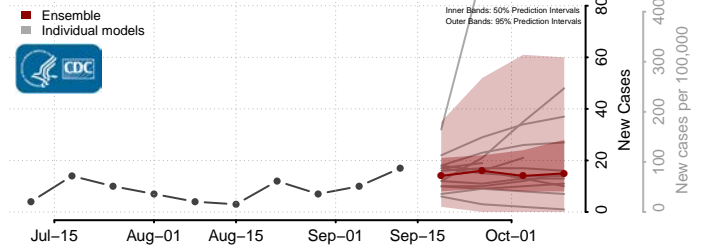

Kent County, Maryland