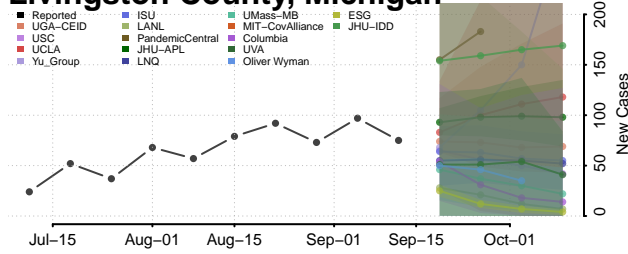

Livingston County, Michigan