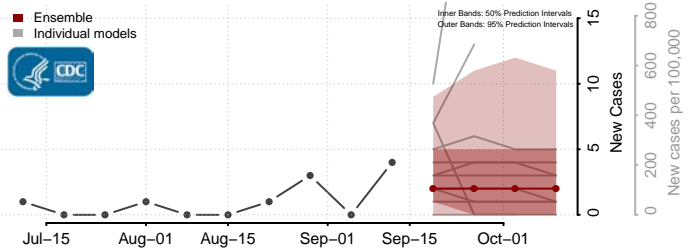

### Haakon County, South Dakota