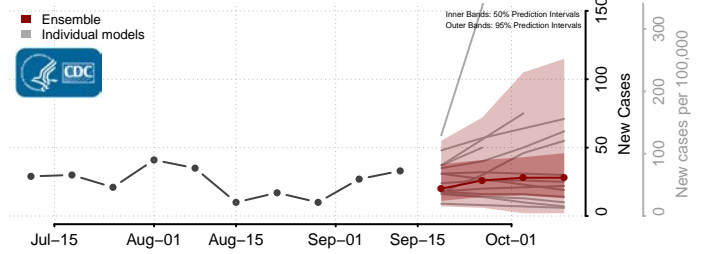

Stokes County, North Carolina