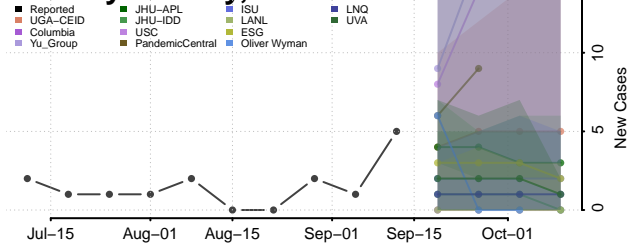

Greeley County, Nebraska