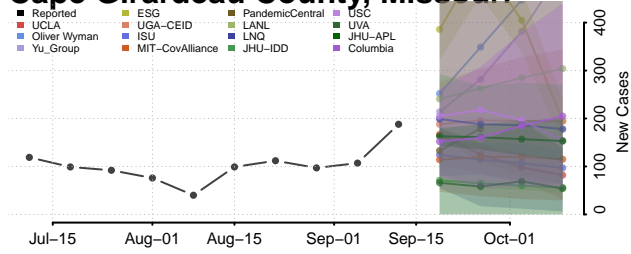

Cape Girardeau County, Missouri