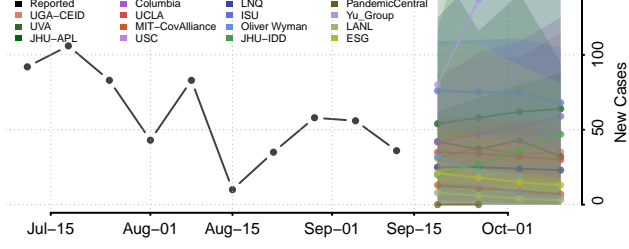

Sampson County, North Carolina