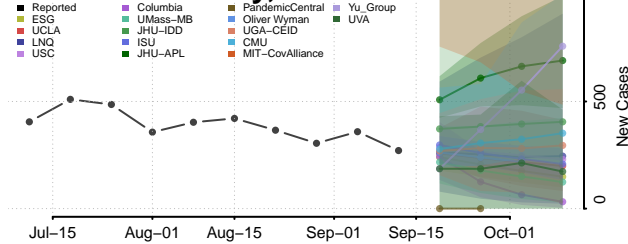

New York County, New York***