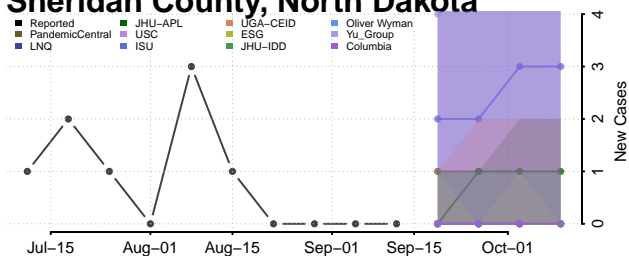

Sheridan County, North Dakota