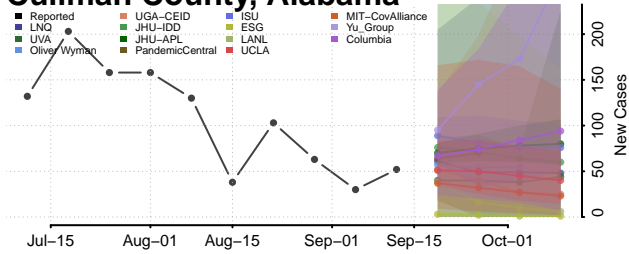

Cullman County, Alabama