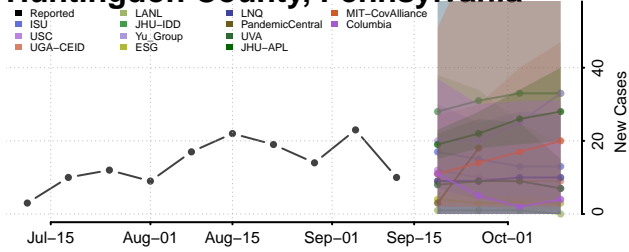

Huntingdon County, Pennsylvania