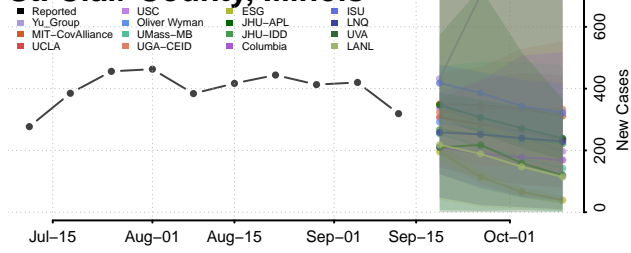

St. Clair County, Illinois