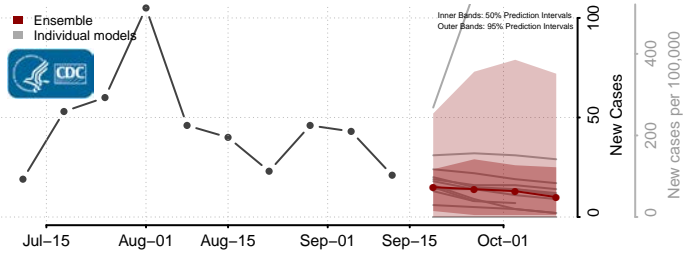

DeKalb County, Tennessee