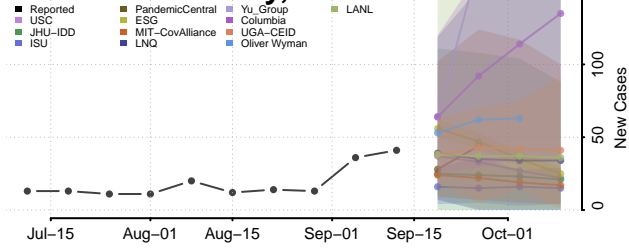

### La Crosse County, Wisconsin