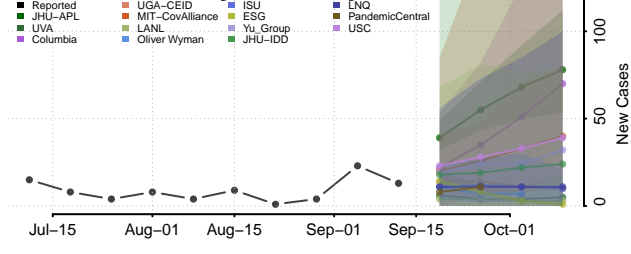

Clinton County, Pennsylvania