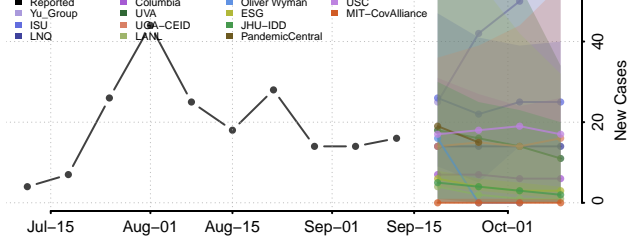

Unicoi County, Tennessee