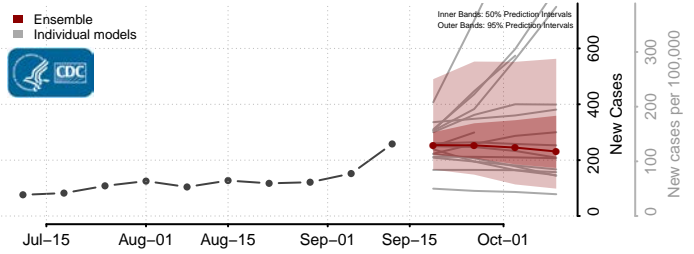

Tippecanoe County, Indiana