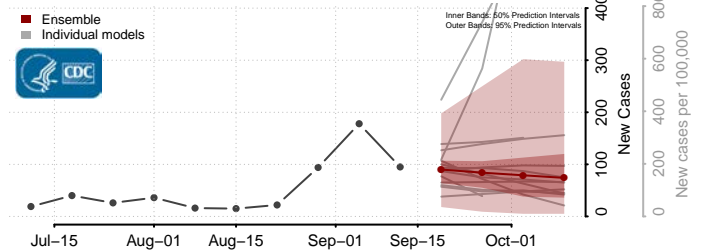

Winona County, Minnesota