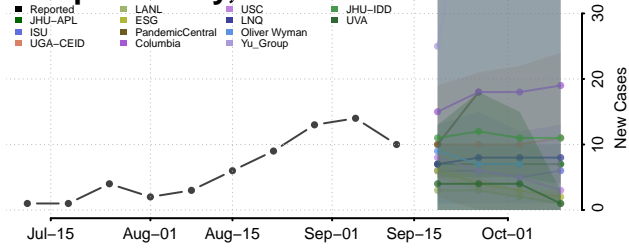

Phelps County, Nebraska