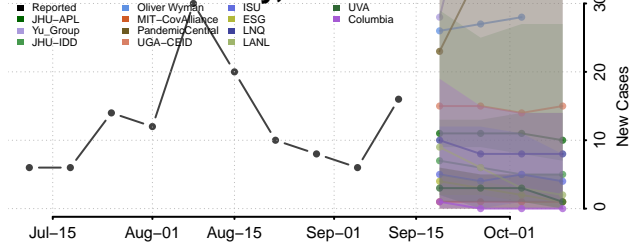

Cleveland County, Arkansas