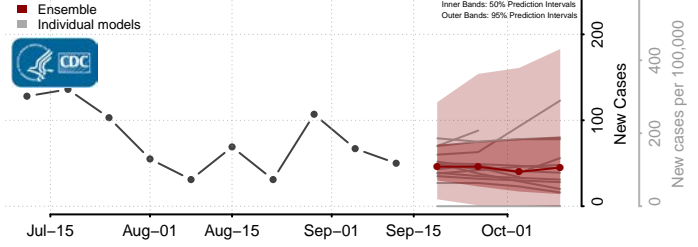

### Cerro Gordo County, Iowa