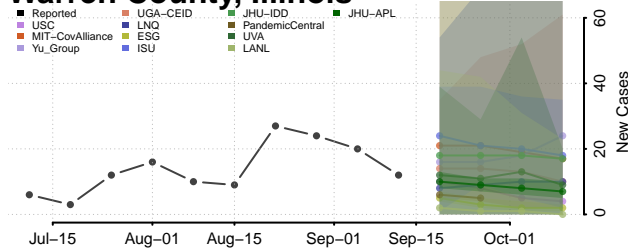

Warren County, Illinois