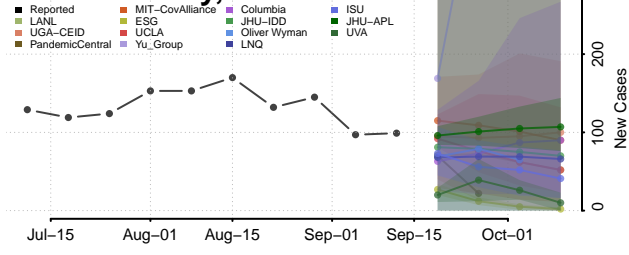

### Tehama County, California