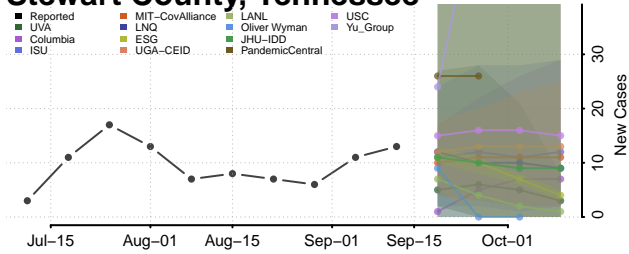

Stewart County, Tennessee