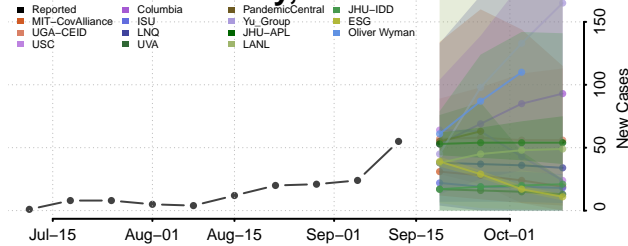

Chickasaw County, Iowa