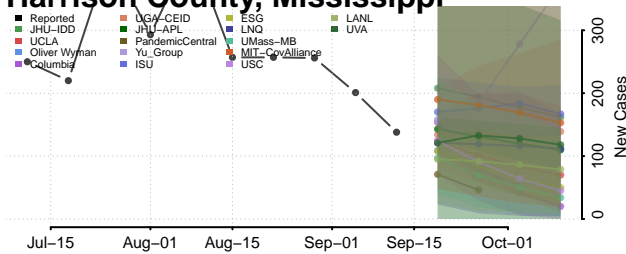

Harrison County, Mississippi