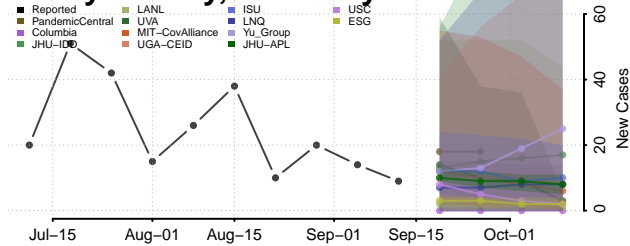

Casey County, Kentucky