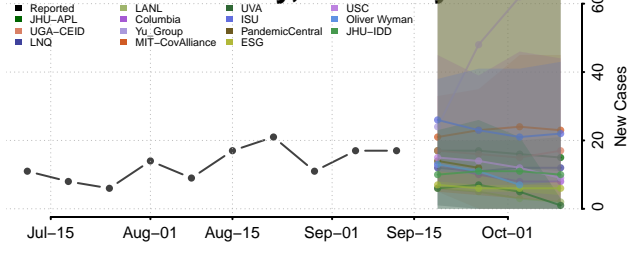

Rockcastle County, Kentucky