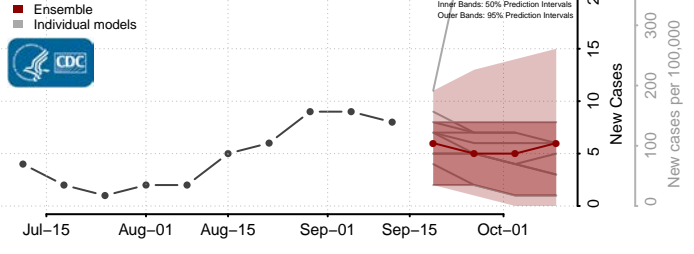

McHenry County, North Dakota