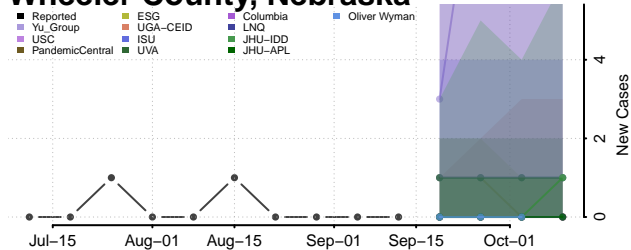

Wheeler County, Nebraska