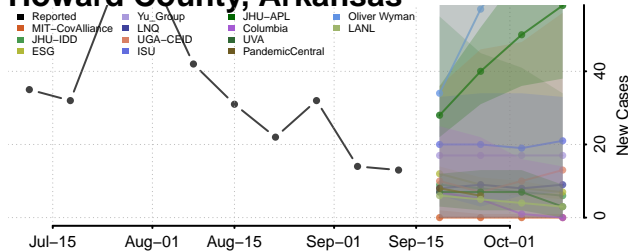

Howard County, Arkansas