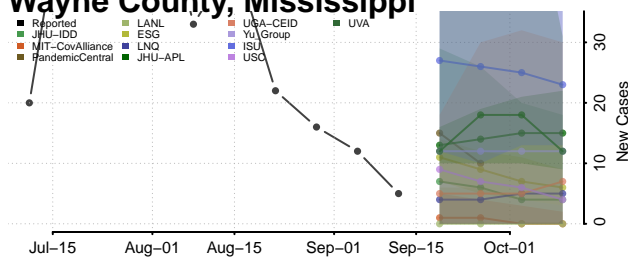

Wayne County, Mississippi