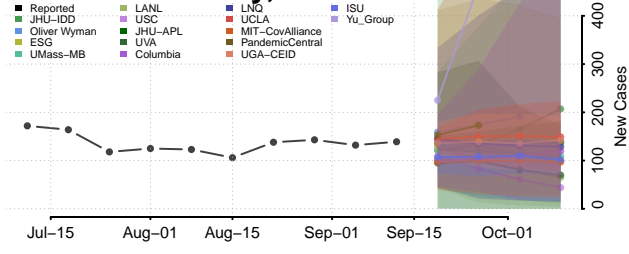

Davidson County, North Carolina