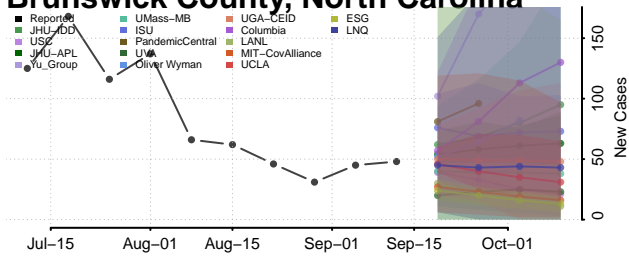

Brunswick County, North Carolina