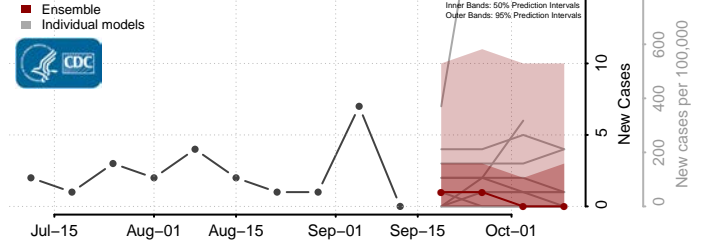

Steele County, North Dakota