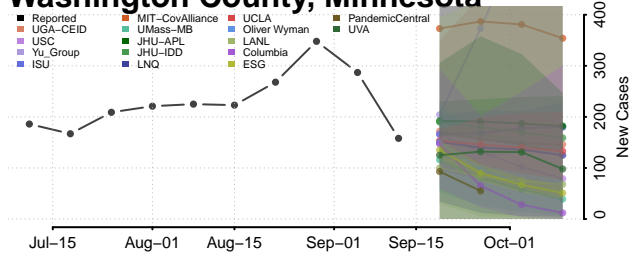

Washington County, Minnesota