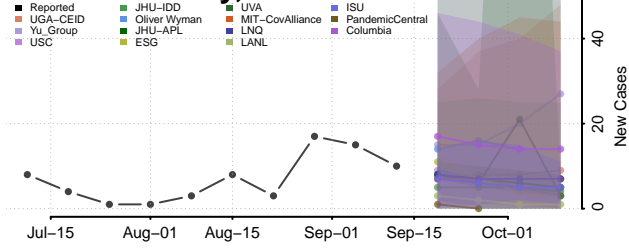

Pulaski County, Illinois