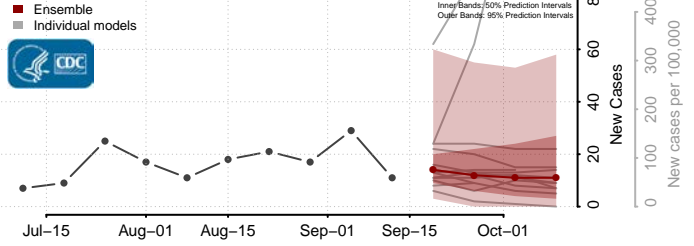

Simpson County, Kentucky