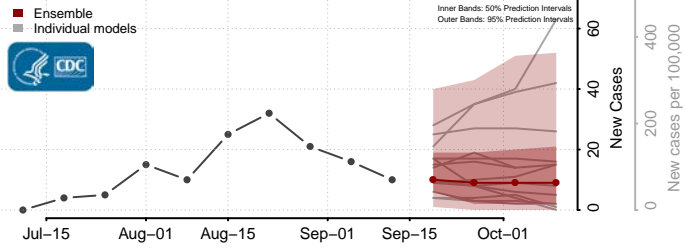

Carroll County, Illinois