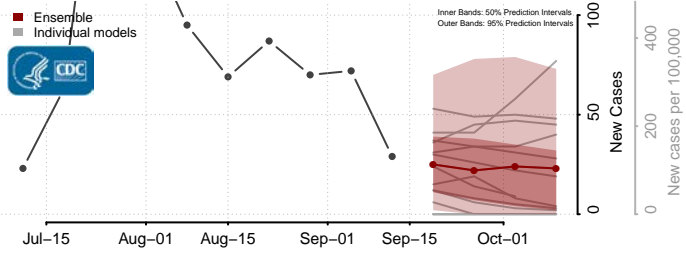

Coahoma County, Mississippi