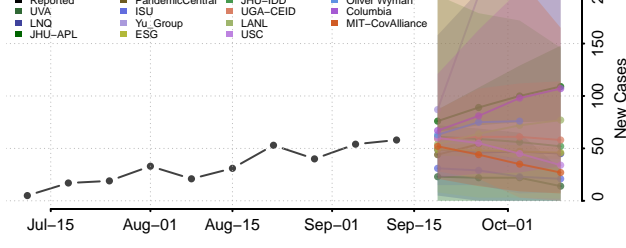

Miller County, Missouri