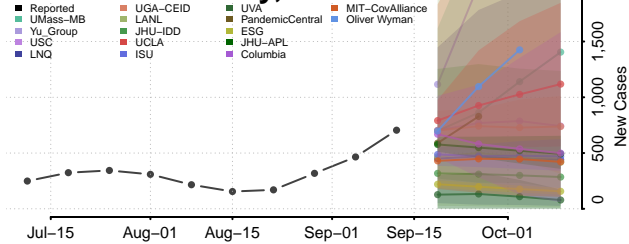

Lancaster County, Nebraska