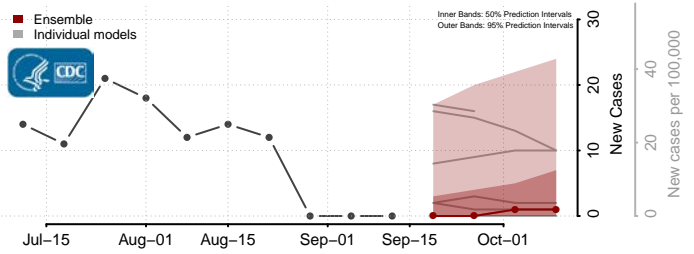

Franklin County, Virginia