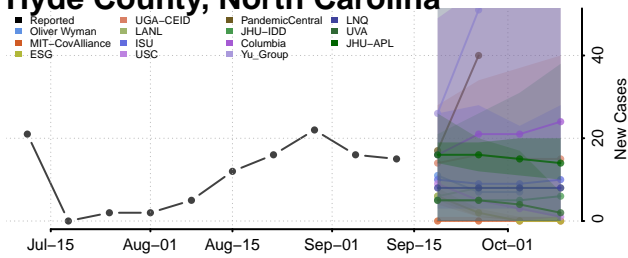

Hyde County, North Carolina