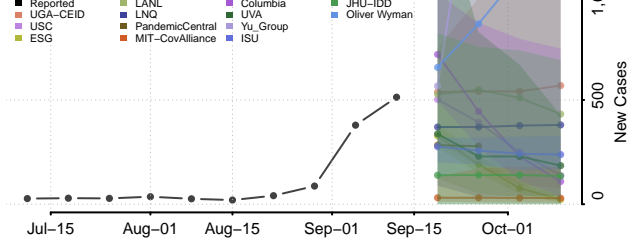

Montgomery County, Virginia