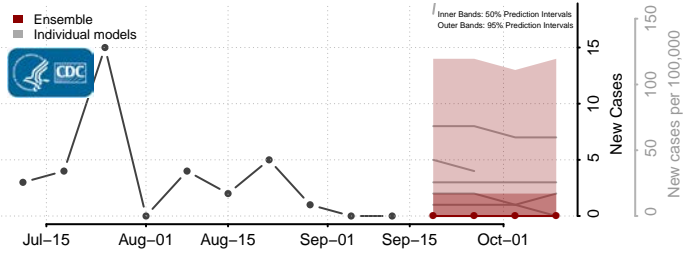

Northampton County, Virginia