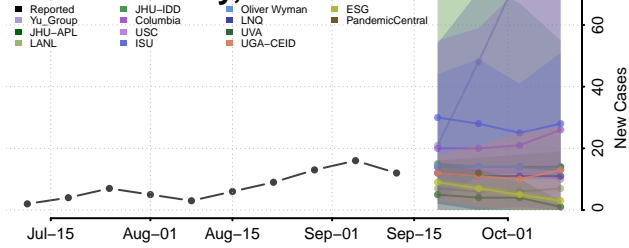

DeKalb County, Missouri