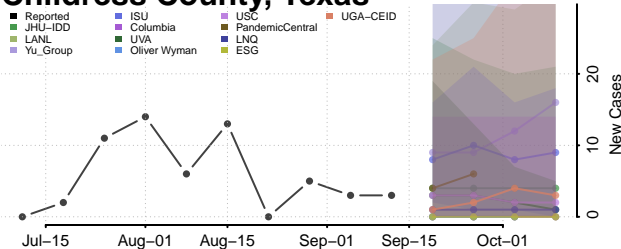

Childress County, Texas