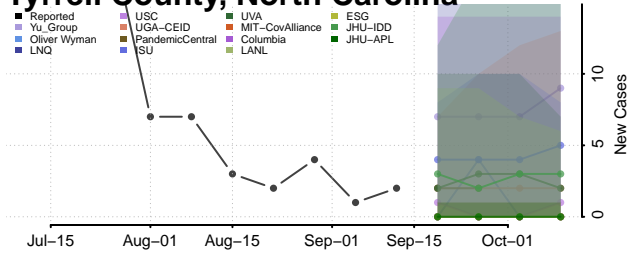

### Tyrrell County, North Carolina