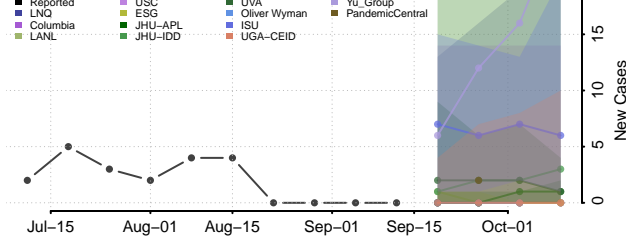

Bracken County, Kentucky