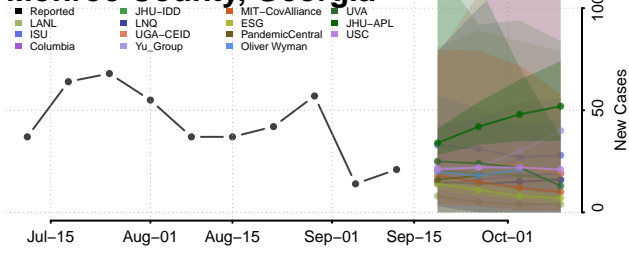

Monroe County, Georgia