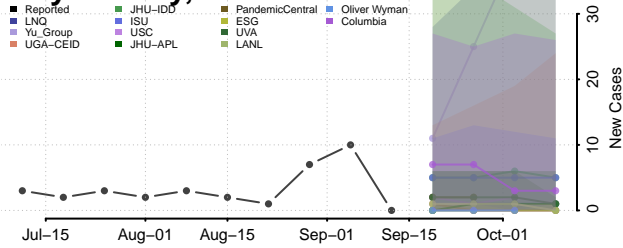

Clay County, Kansas