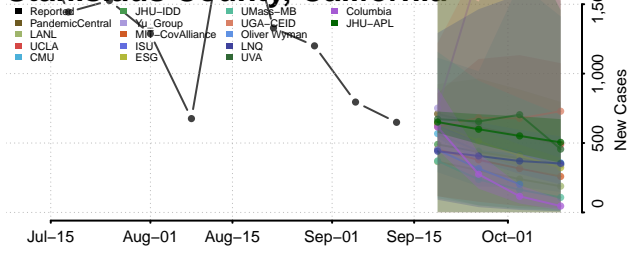

Stanislaus County, California