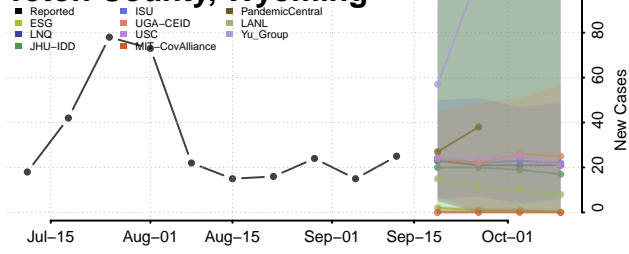

Teton County, Wyoming