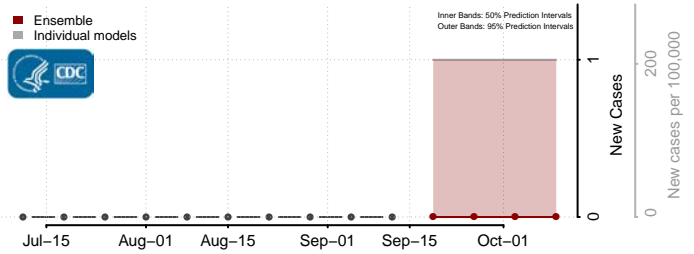

Petroleum County, Montana