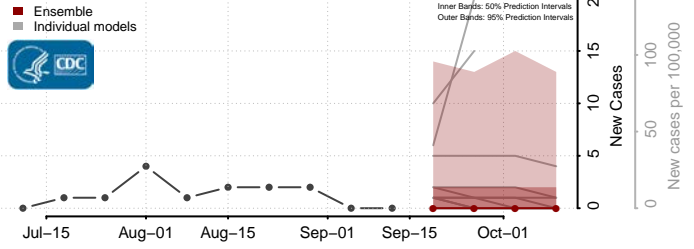

Falls Church County, Virginia