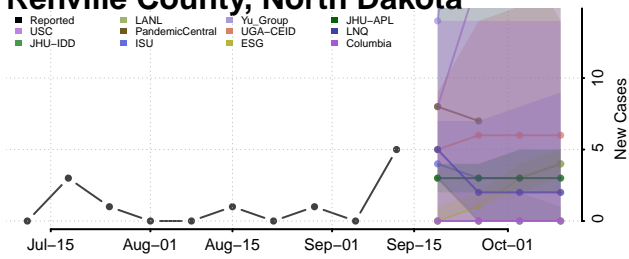

Renville County, North Dakota