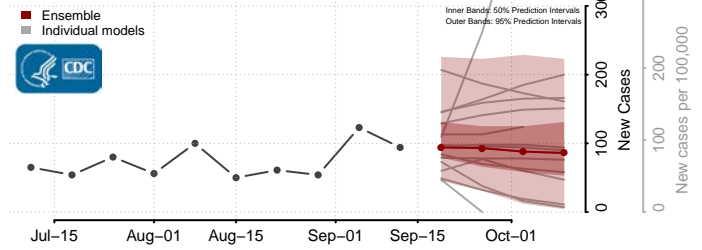

DeKalb County, Illinois