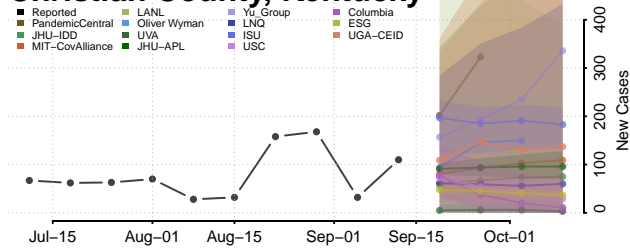

Christian County, Kentucky