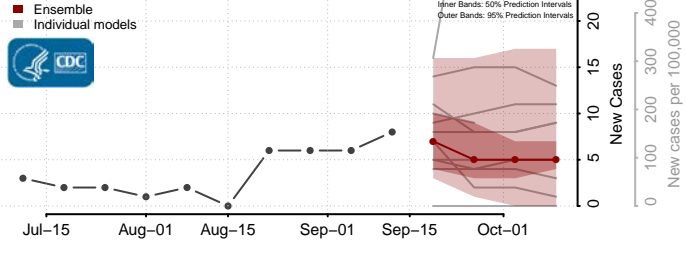

Ransom County, North Dakota