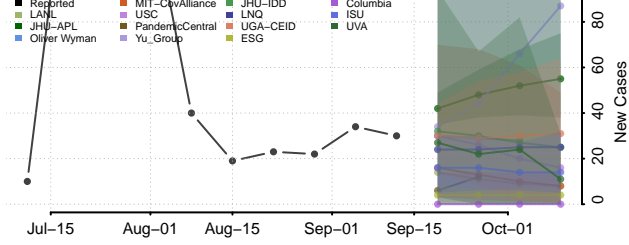

Jackson County, Oklahoma