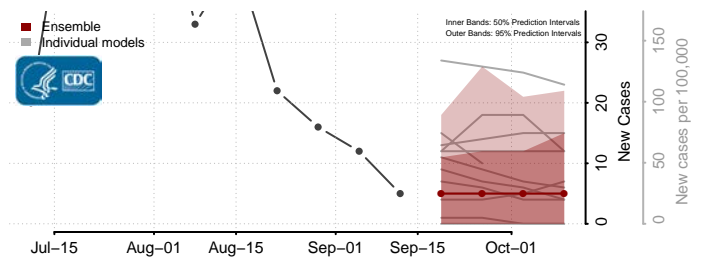

Wayne County, Mississippi