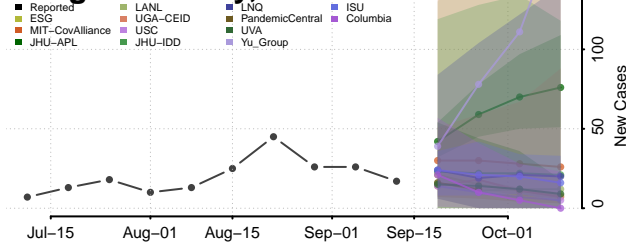

Douglas County, Illinois