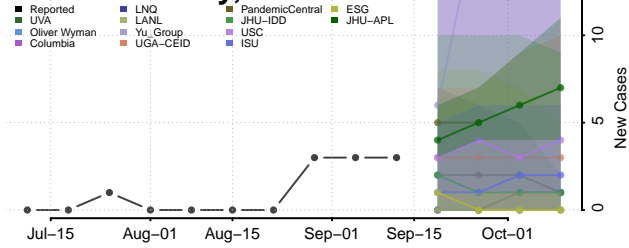

Kittson County, Minnesota