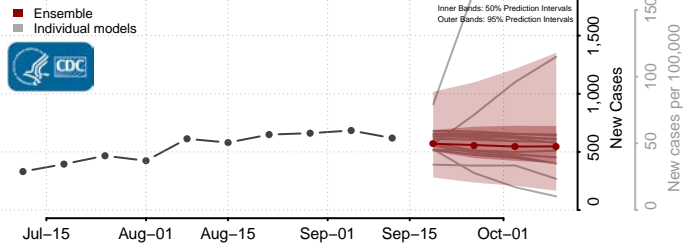

Fairfax County, Virginia