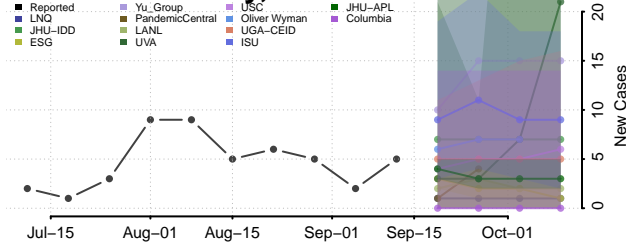

Hamilton County, Illinois