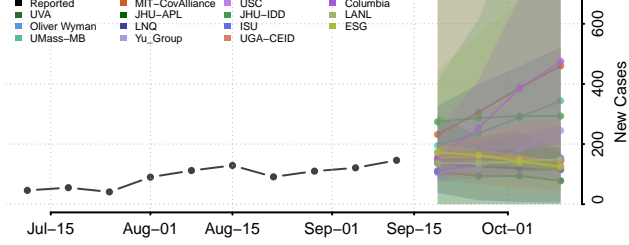

St. Louis County, Minnesota