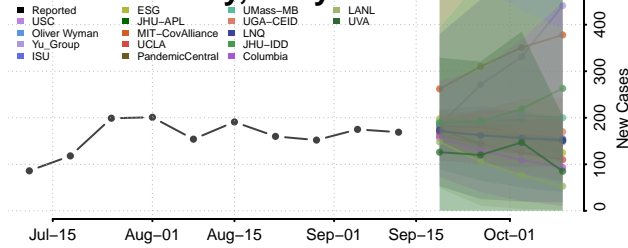

Harford County, Maryland