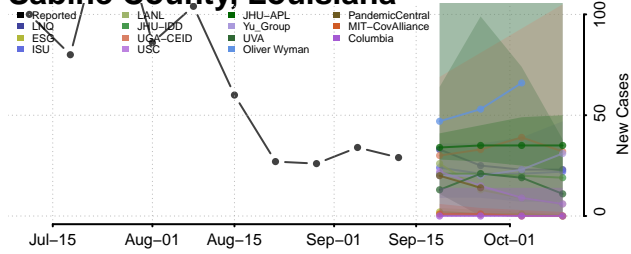

Sabine County, Louisiana