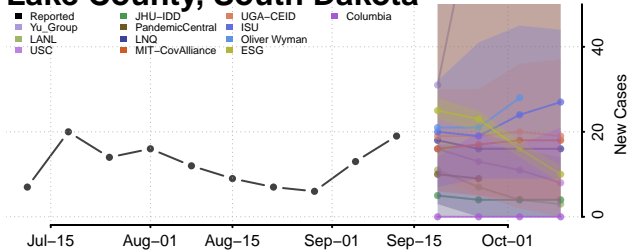

Lake County, South Dakota