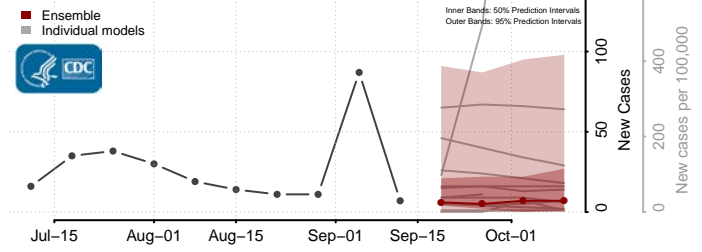

Aransas County, Texas