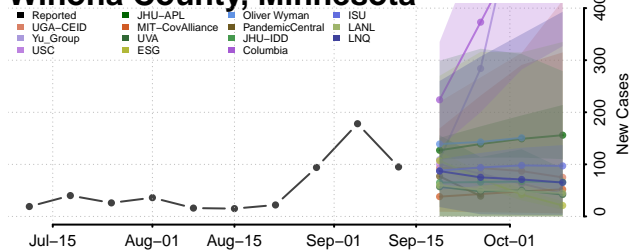

Winona County, Minnesota