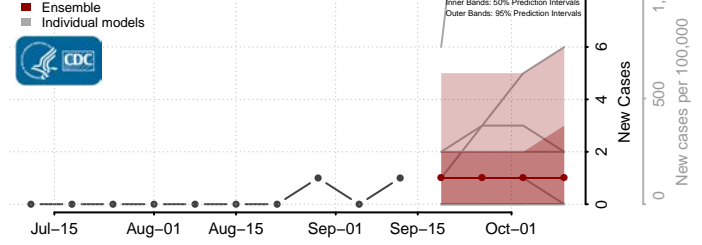

Keya Paha County, Nebraska