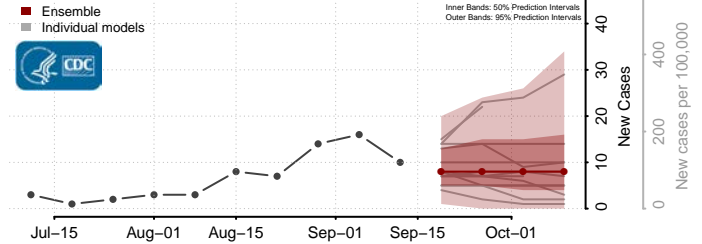

Knox County, Nebraska