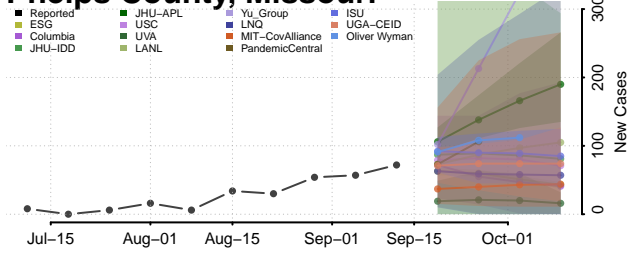

Phelps County, Missouri