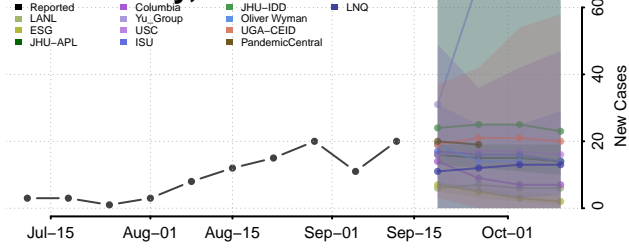

Pike County, Illinois