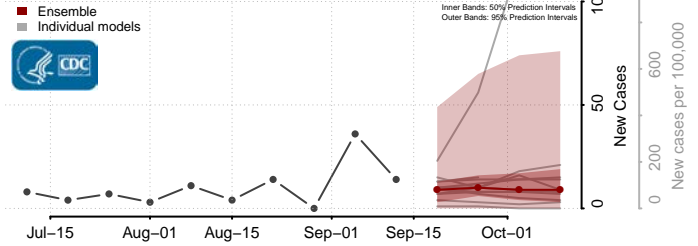

Cherokee County, Iowa