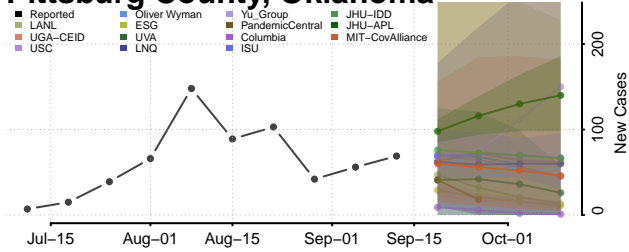

Pittsburg County, Oklahoma