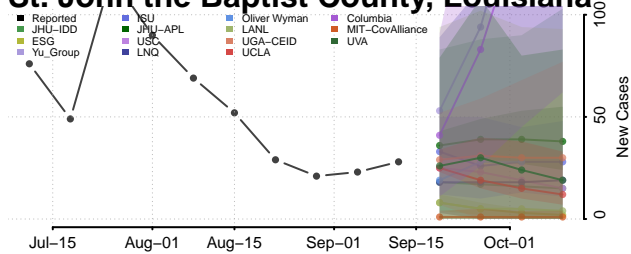

St. John the Baptist County, Louisiana