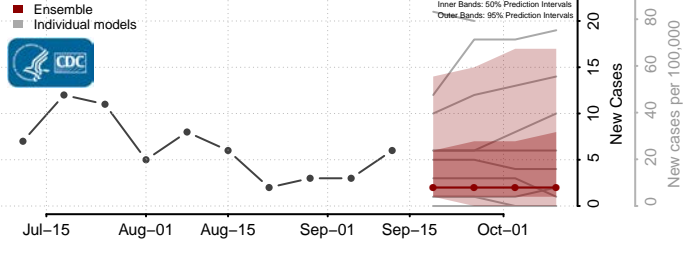

Dickinson County, Michigan