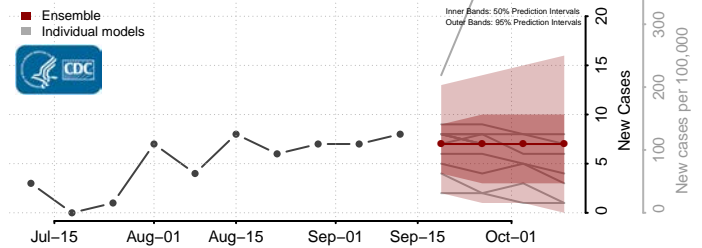

Edwards County, Illinois