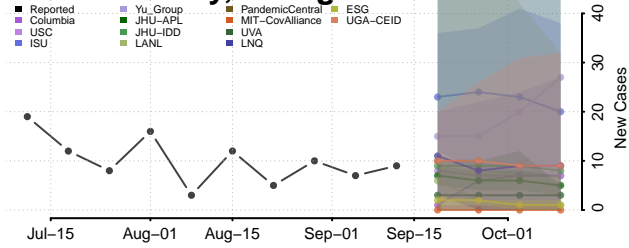

Macon County, Georgia