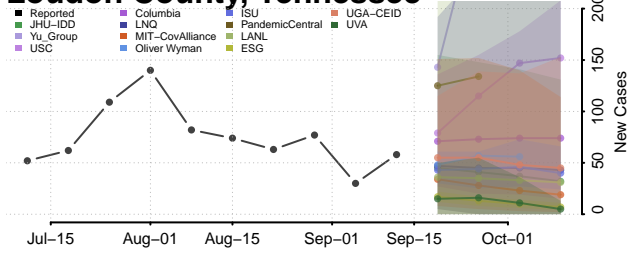

Loudon County, Tennessee