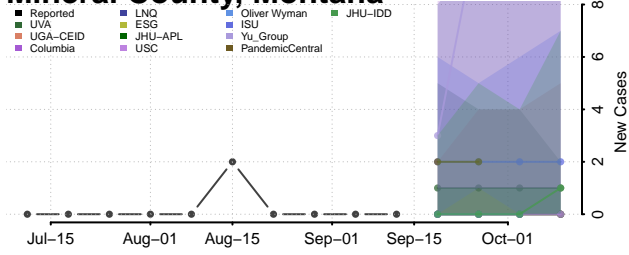

Mineral County, Montana