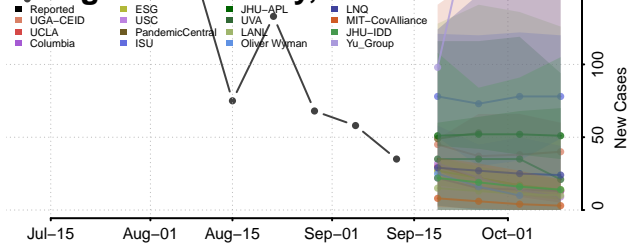

Georgetown County, South Carolina