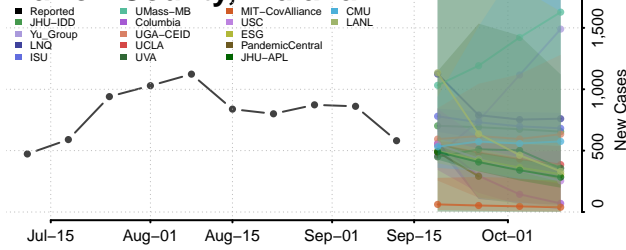

Marion County, Indiana