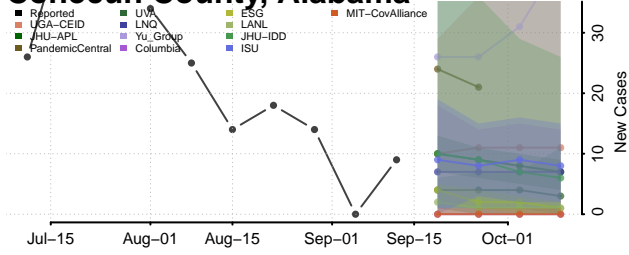

Conecuh County, Alabama