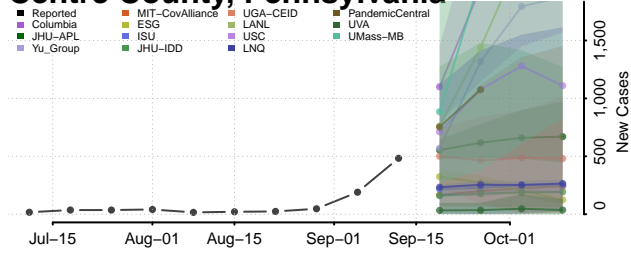

Centre County, Pennsylvania