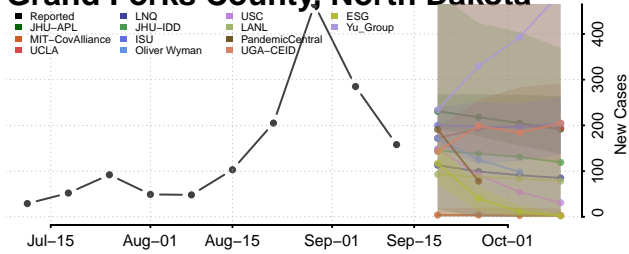

Grand Forks County, North Dakota