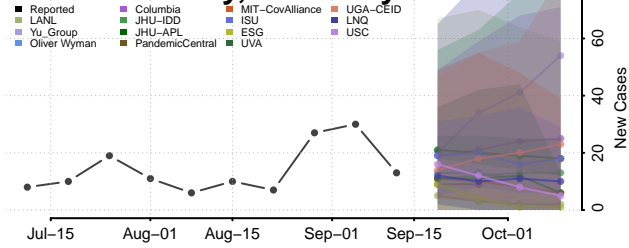

Monroe County, Kentucky