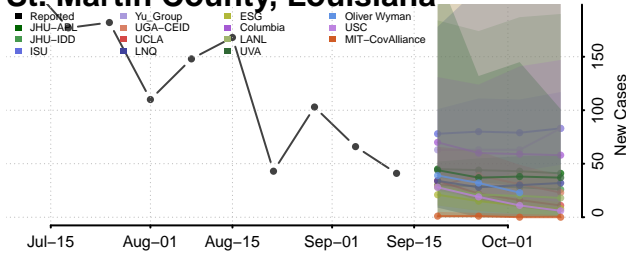

St. Martin County, Louisiana