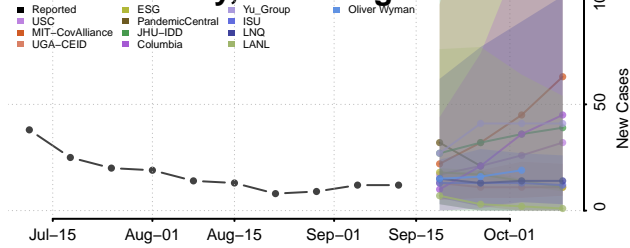

Marion County, West Virginia