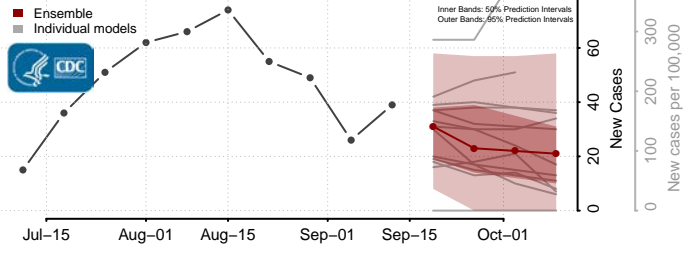

Tippah County, Mississippi