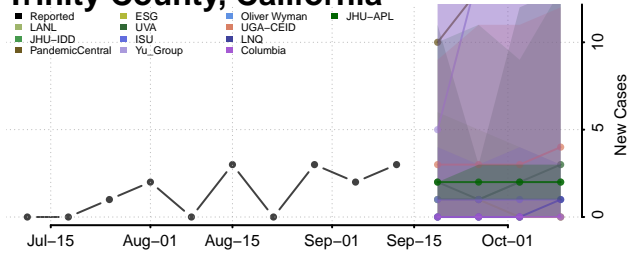

Trinity County, California