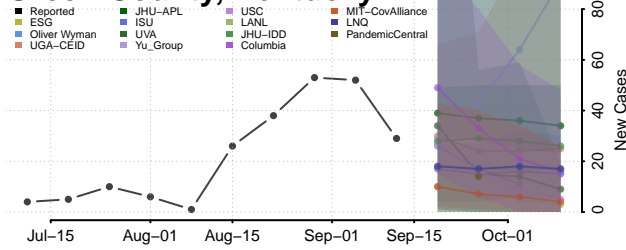

### Greenup County, Kentucky