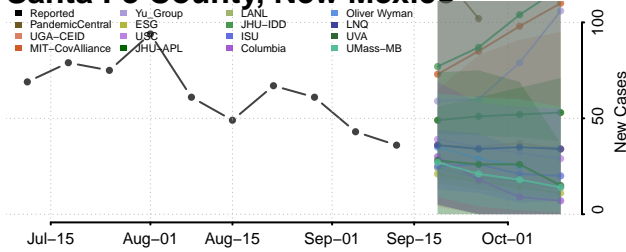

Santa Fe County, New Mexico