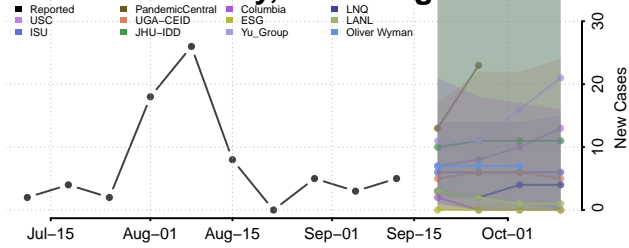

McDowell County, West Virginia