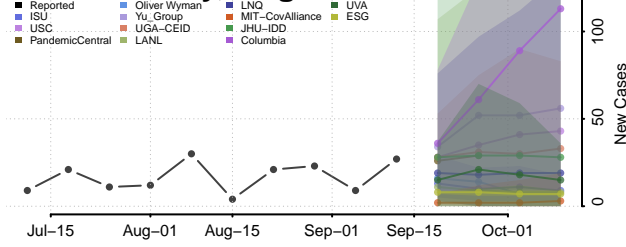

Salem County, Virginia