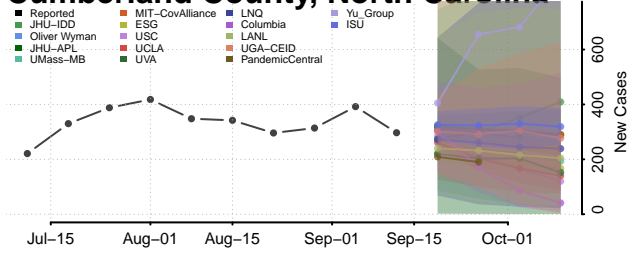

Cumberland County, North Carolina