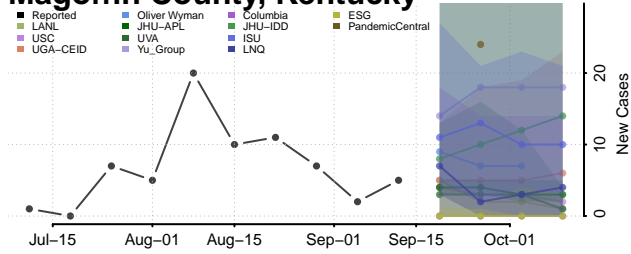

Magoffin County, Kentucky