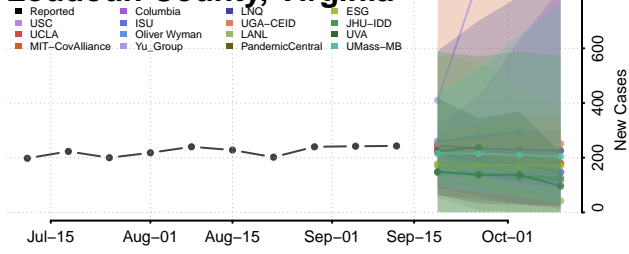

Loudoun County, Virginia