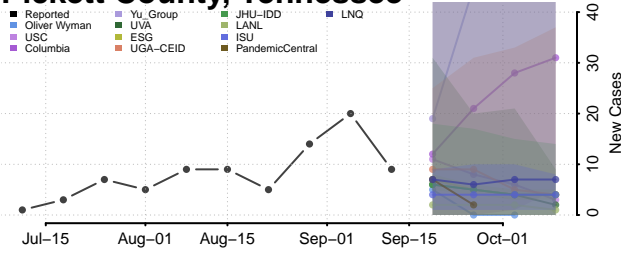

Pickett County, Tennessee