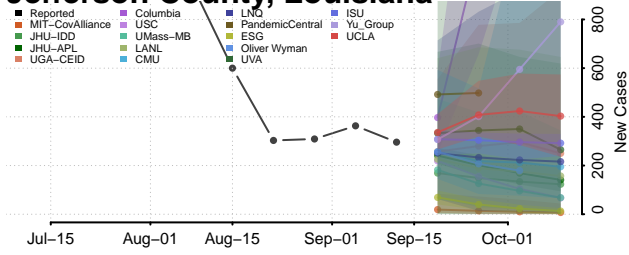

Jefferson County, Louisiana