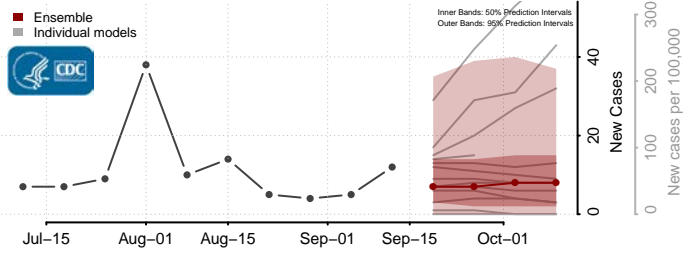

Marshall County, Oklahoma