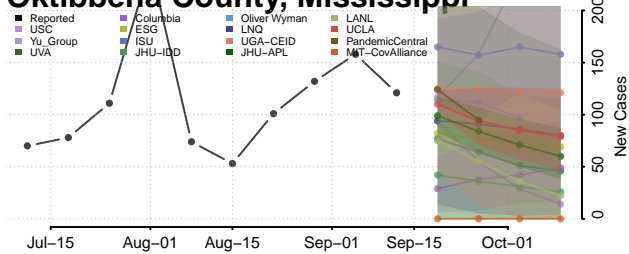

Oktibbeha County, Mississippi