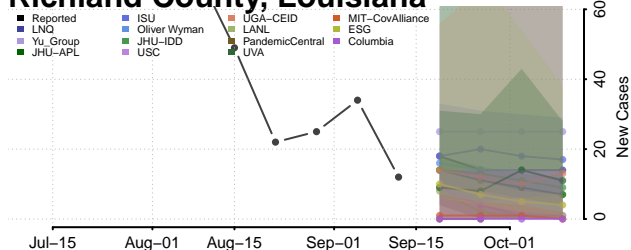

Richland County, Louisiana