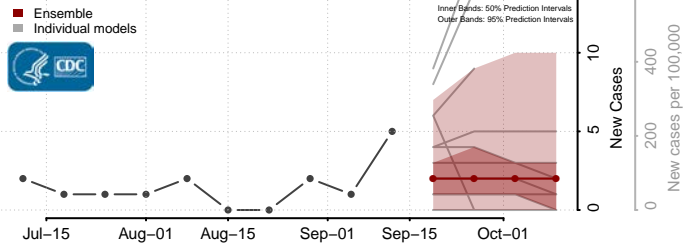

Greeley County, Nebraska