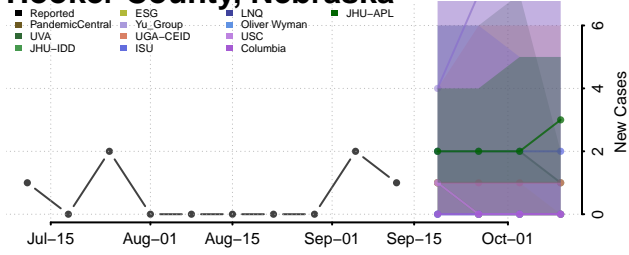

### Hooker County, Nebraska