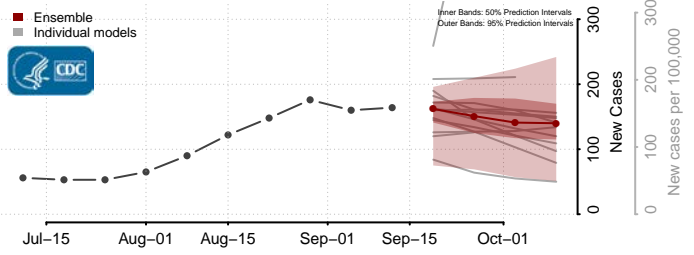

### Forest County, Wisconsin