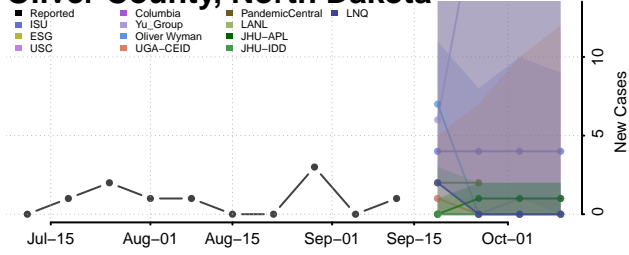

### Pembina County, North Dakota