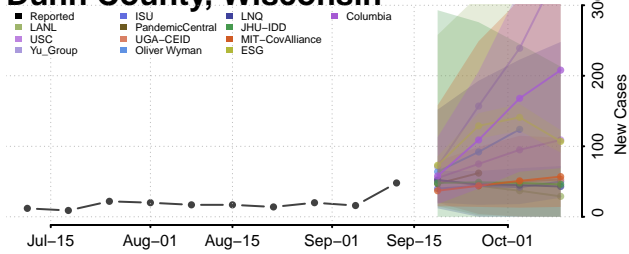

Dunn County, Wisconsin