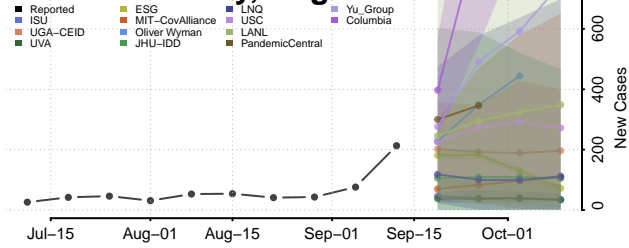

Hanover County, Virginia