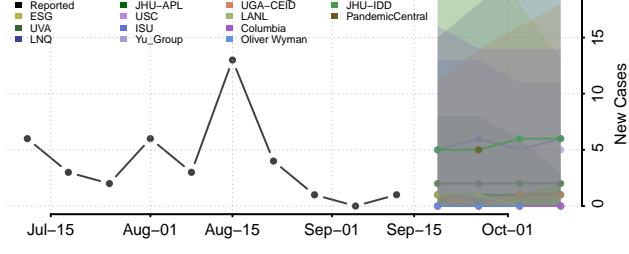

Switzerland County, Indiana