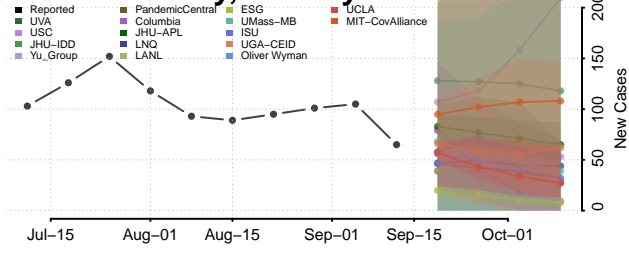

Beaver County, Pennsylvania