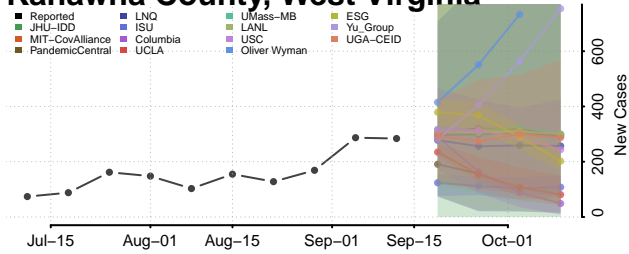

Kanawha County, West Virginia