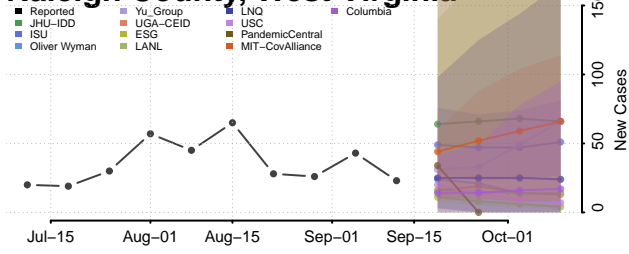

Raleigh County, West Virginia