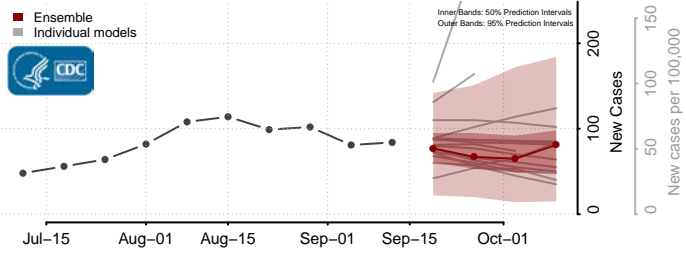

Stafford County, Virginia