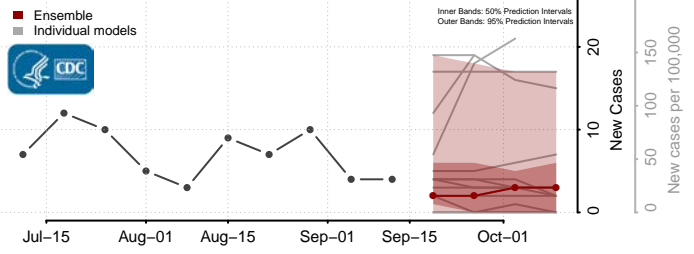

Butler County, Kentucky