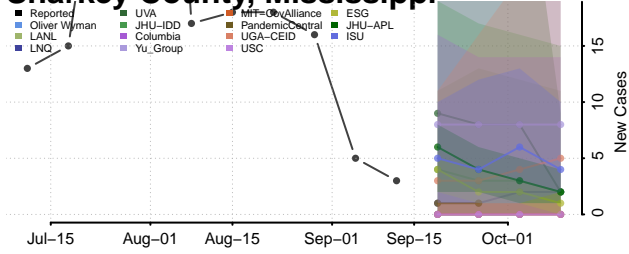

Sharkey County, Mississippi