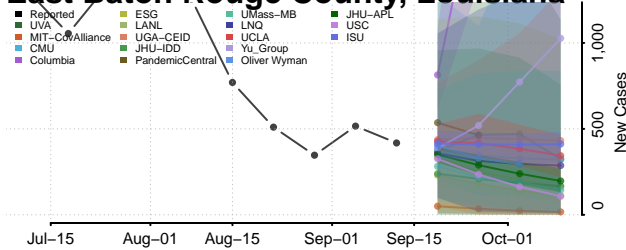

East Baton Rouge County, Louisiana