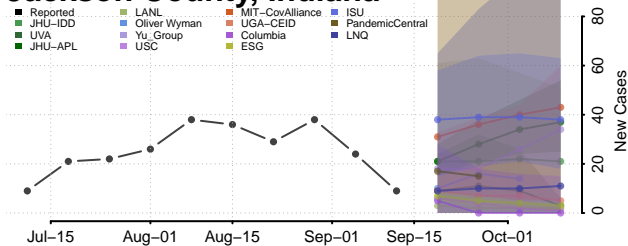

Jackson County, Indiana