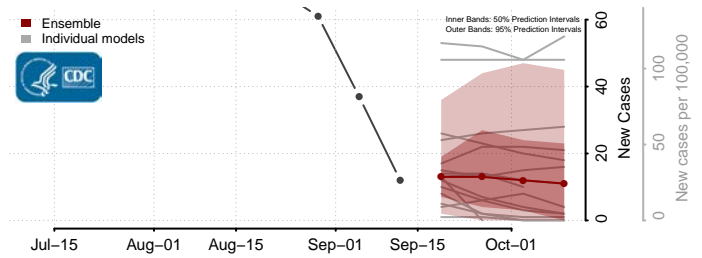

Warren County, Mississippi