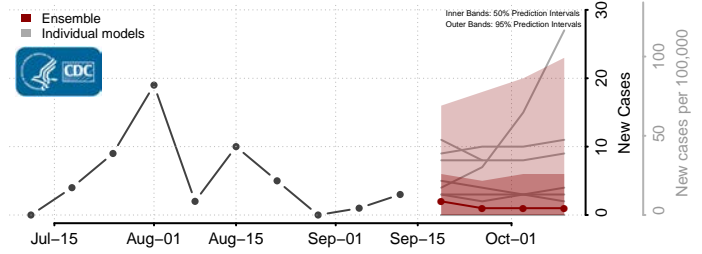

Hampshire County, West Virginia