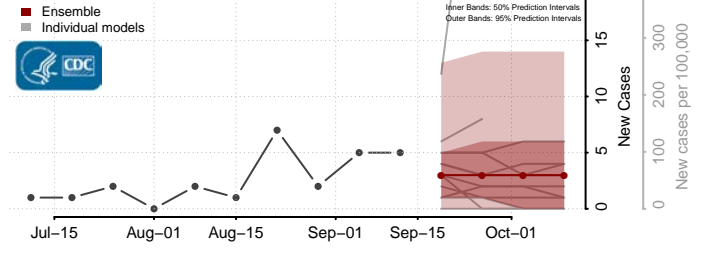

Johnson County, Nebraska