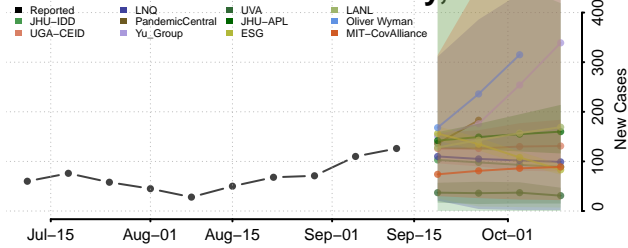

Fairbanks North Star County, Alaska