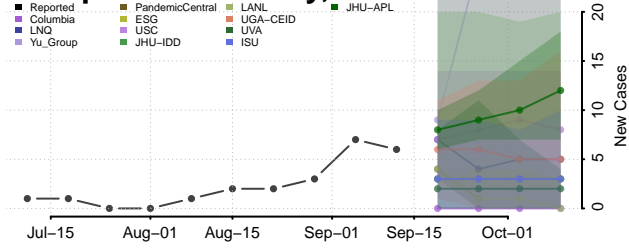

Lac qui Parle County, Minnesota