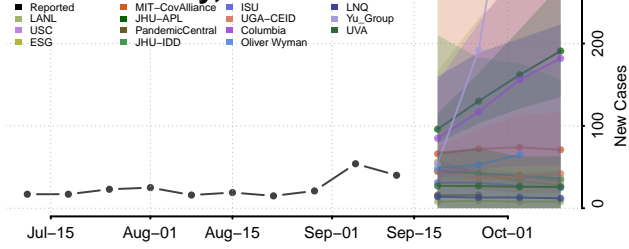

Miami County, Kansas