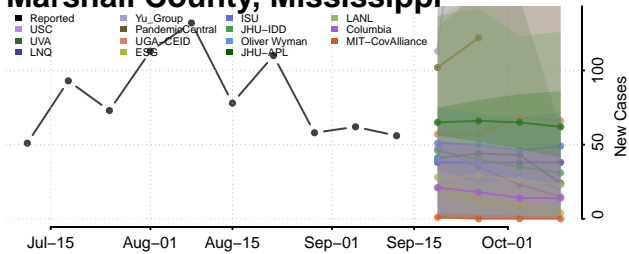

Marshall County, Mississippi