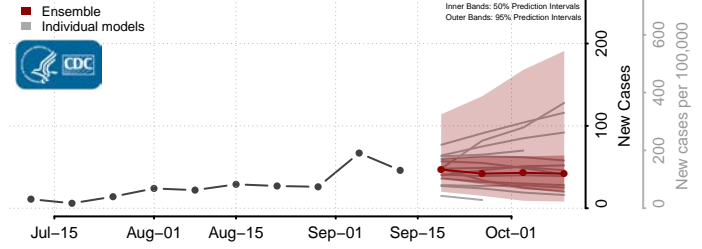

Greenup County, Kentucky