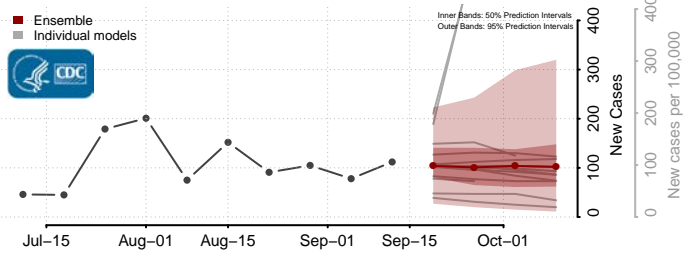

Cass County, Missouri