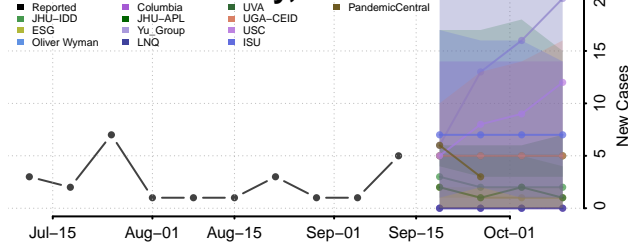

Clearwater County, Idaho