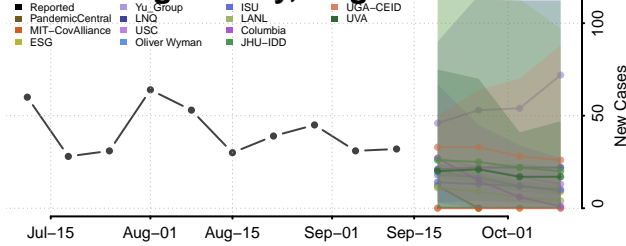

Petersburg County, Virginia