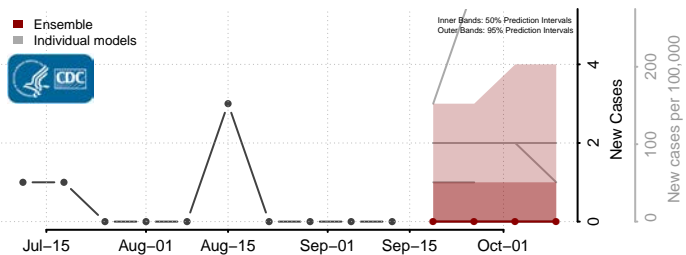

Garfield County, Nebraska