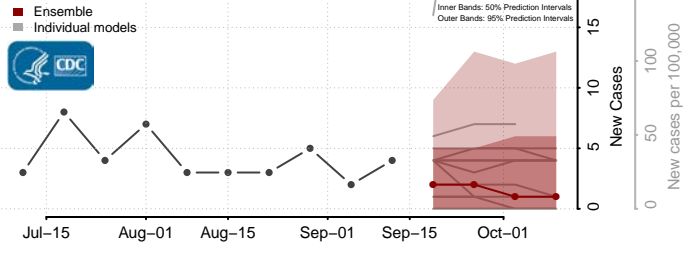

Jefferson County, Montana