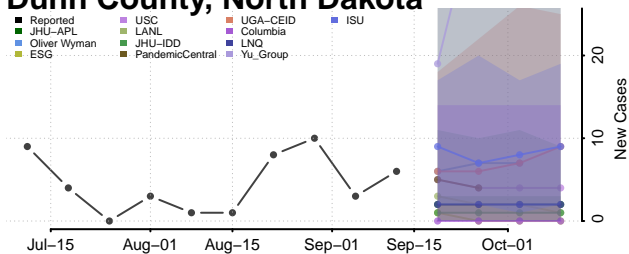

Dunn County, North Dakota