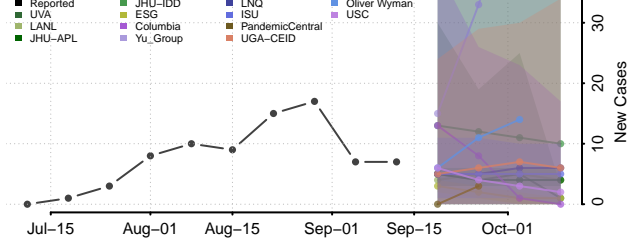

Monroe County, Missouri