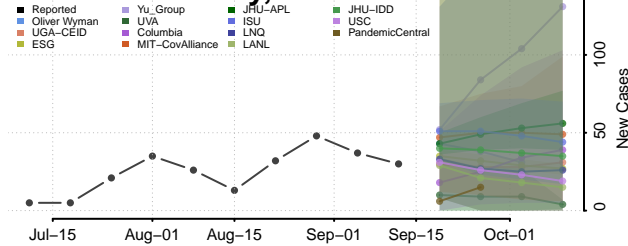

Christian County, Illinois