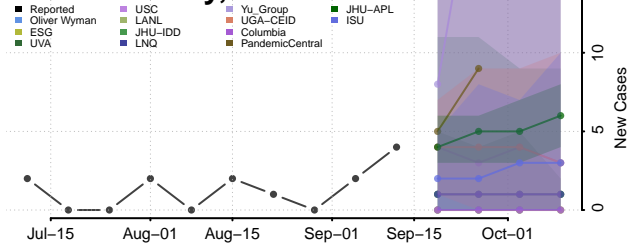

Nance County, Nebraska