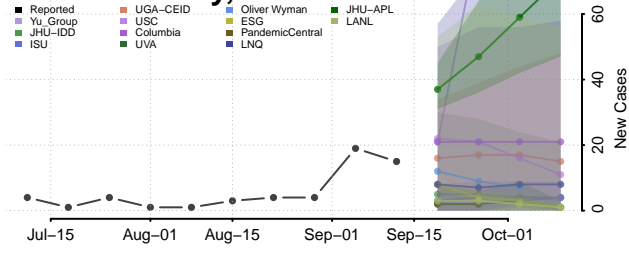

Cotton County, Oklahoma