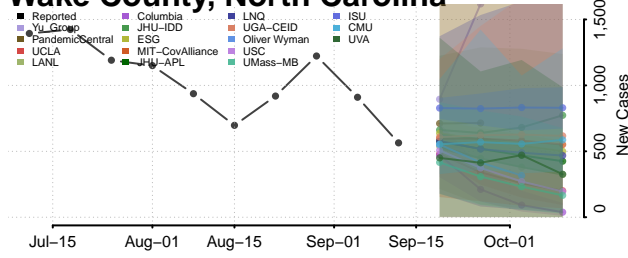

Wake County, North Carolina