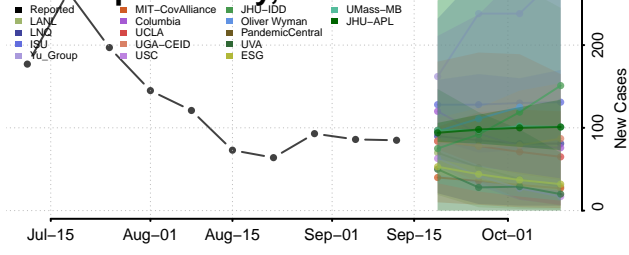

Randolph County, North Carolina