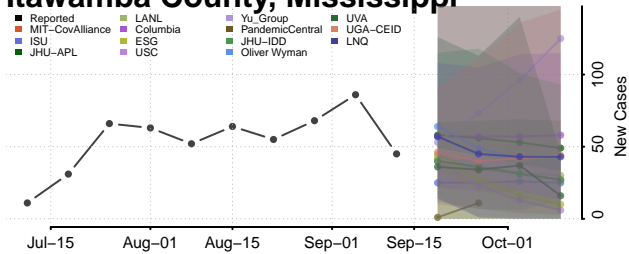

Itawamba County, Mississippi