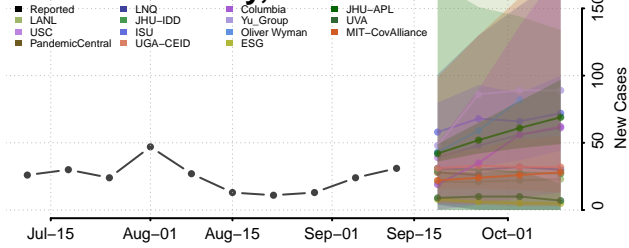

Pontotoc County, Oklahoma