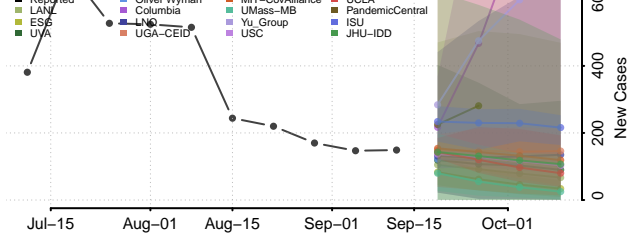

Norfolk County, Virginia