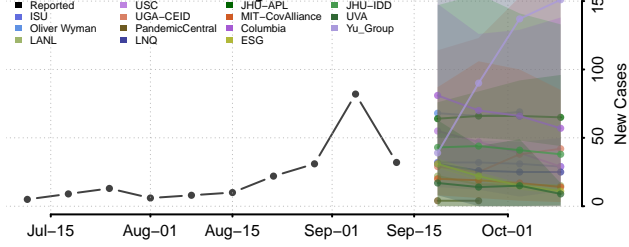

Lawrence County, Illinois