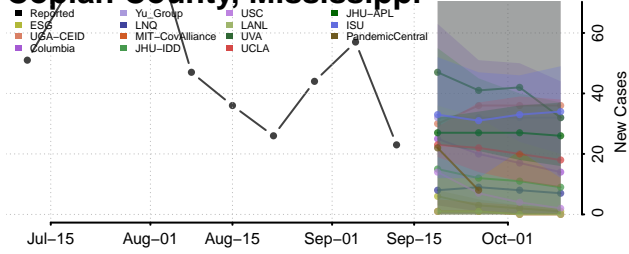

Copiah County, Mississippi