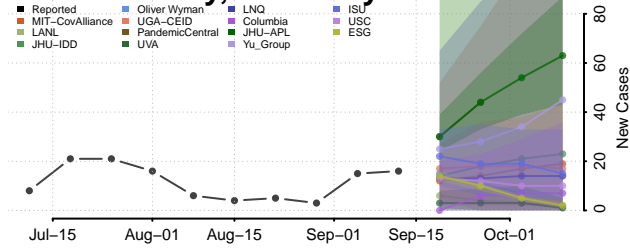

Carter County, Kentucky