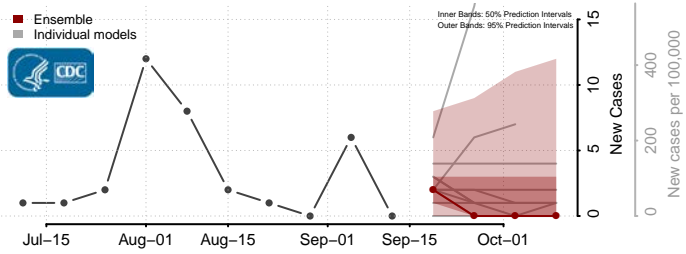

Nelson County, North Dakota