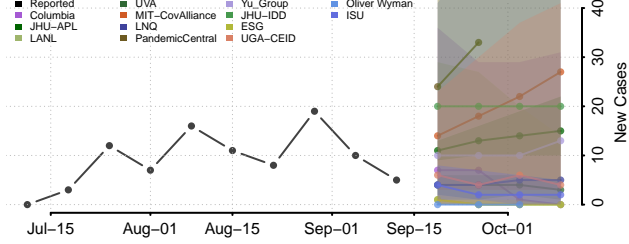

Delta County, Colorado