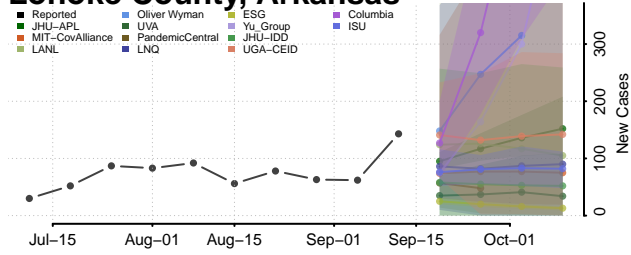

Lonoke County, Arkansas