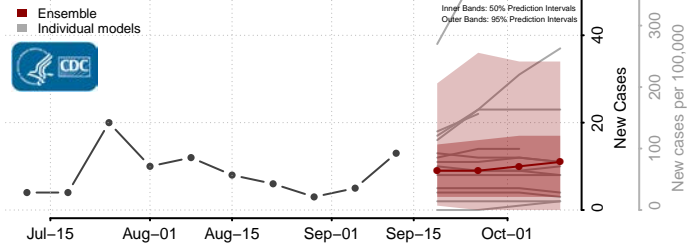

Murray County, Oklahoma