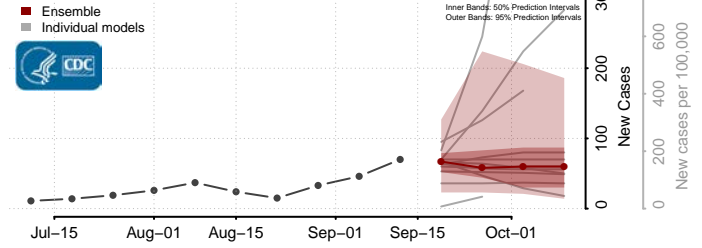

Shawano County, Wisconsin