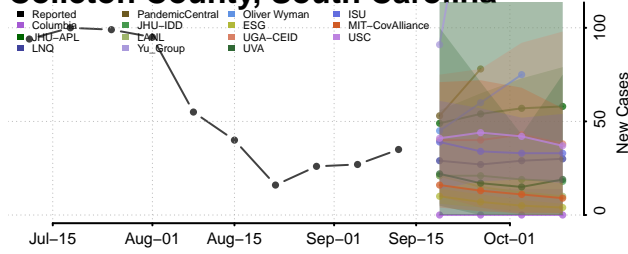

Colleton County, South Carolina