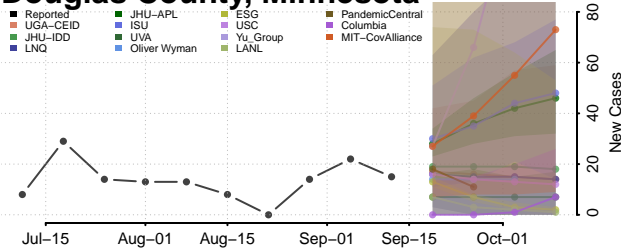

Douglas County, Minnesota