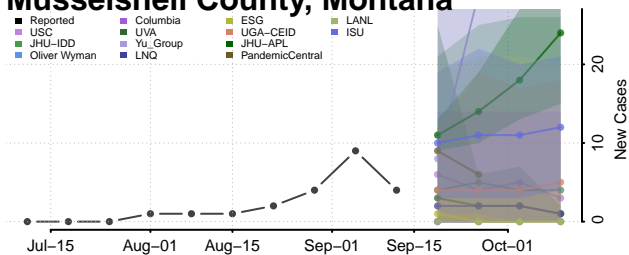

Musselshell County, Montana