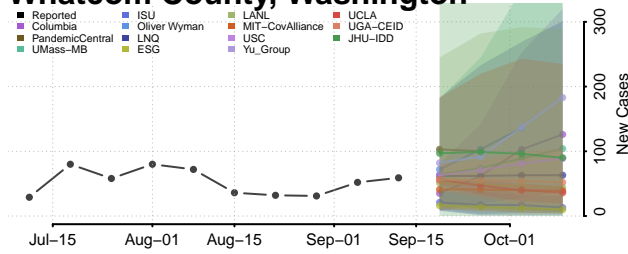

Whatcom County, Washington