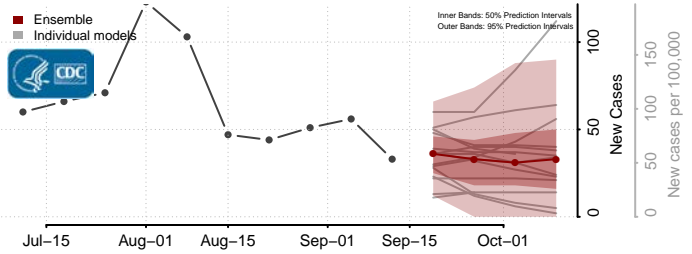

Lee County, North Carolina