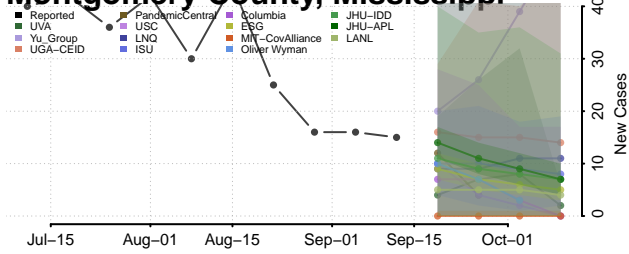

Montgomery County, Mississippi