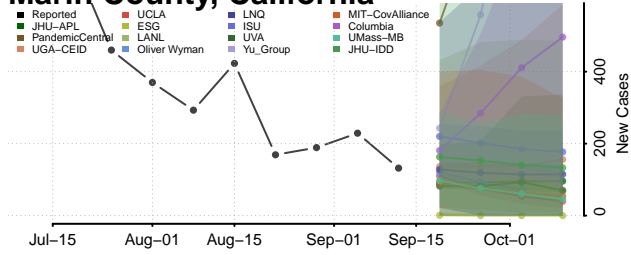

Marin County, California