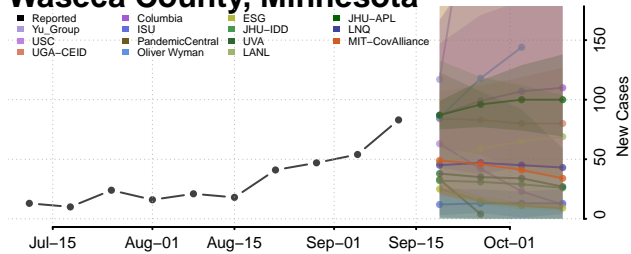

Waseca County, Minnesota