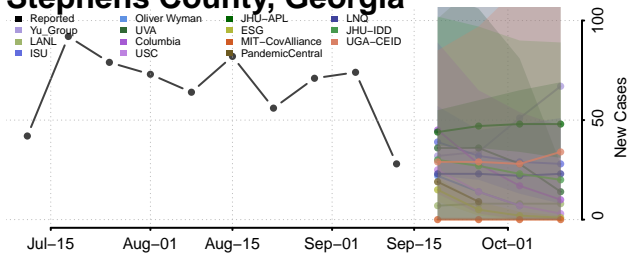

Stephens County, Georgia