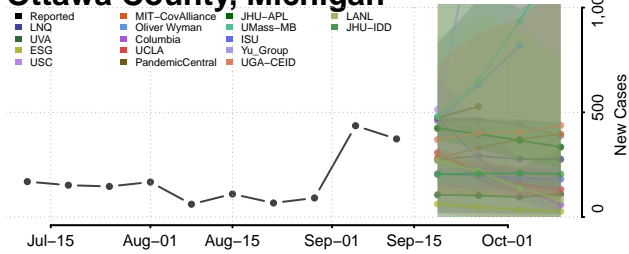

### Presque Isle County, Michigan