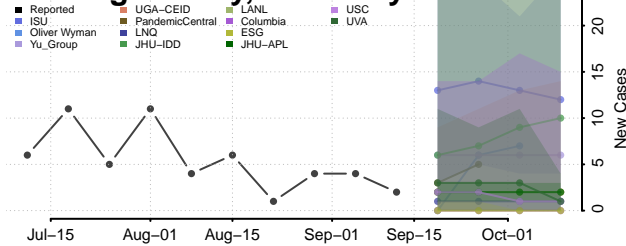

Fleming County, Kentucky