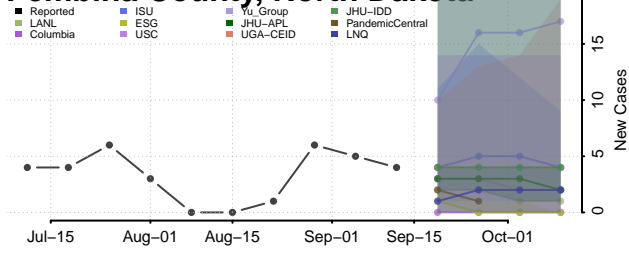

### Pembina County, North Dakota