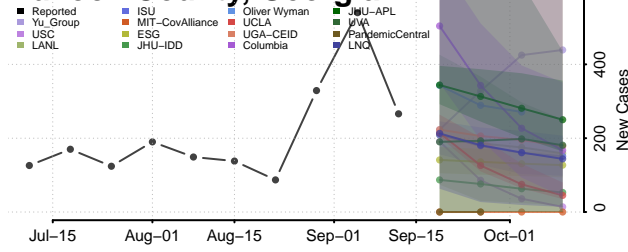

Bulloch County, Georgia