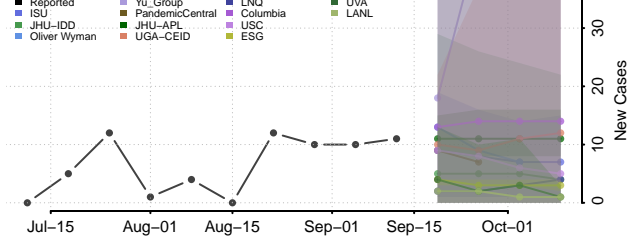

### Doniphan County, Kansas