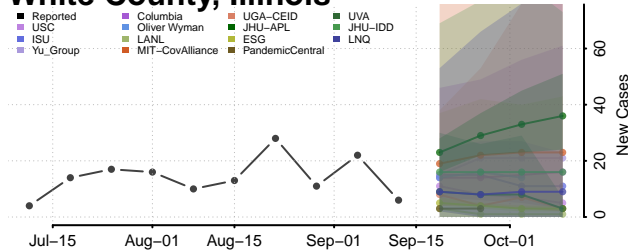

White County, Illinois