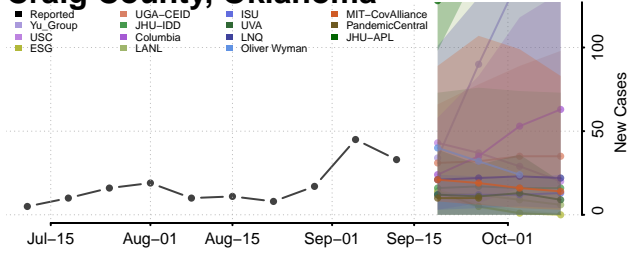

Craig County, Oklahoma