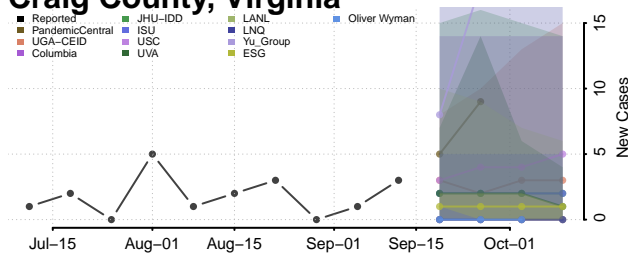

Craig County, Virginia