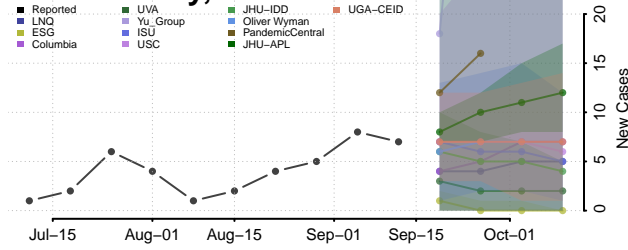

Dade County, Missouri