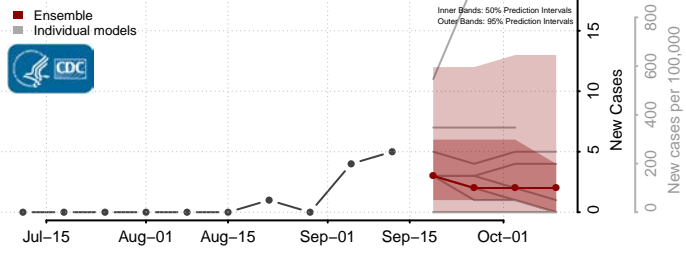

Jerauld County, South Dakota