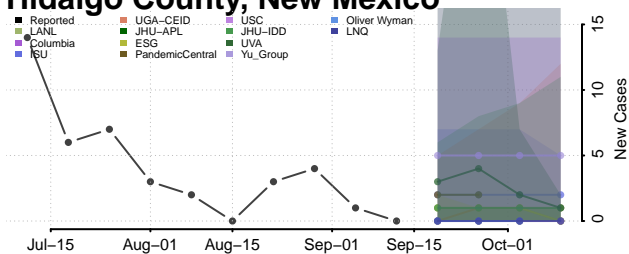

Hidalgo County, New Mexico