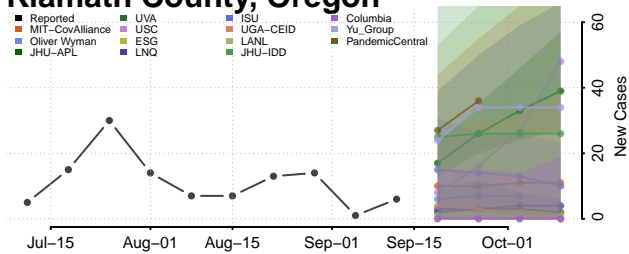

Klamath County, Oregon