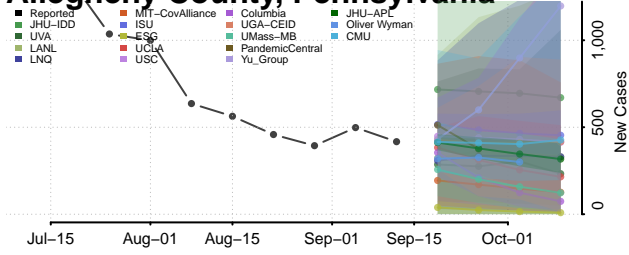

Allegheny County, Pennsylvania