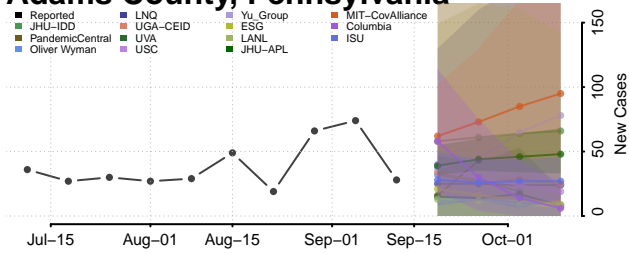

Adams County, Pennsylvania