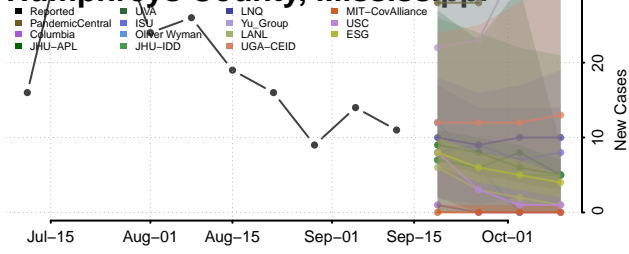

Humphreys County, Mississippi