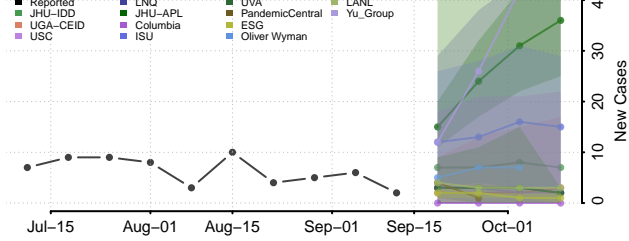

Fillmore County, Minnesota