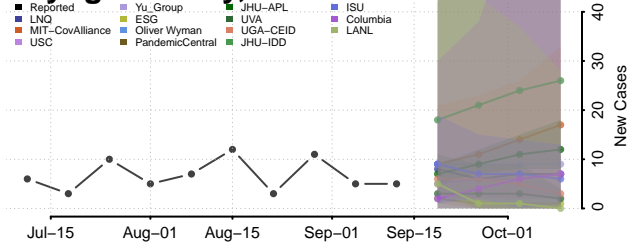

Cayuga County, New York