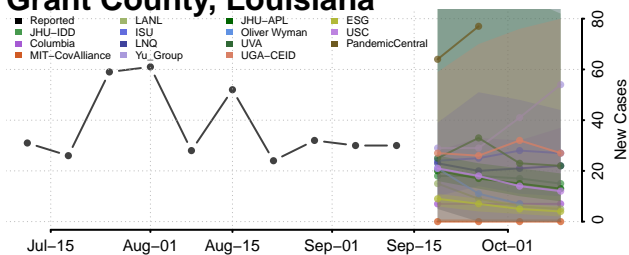

Grant County, Louisiana