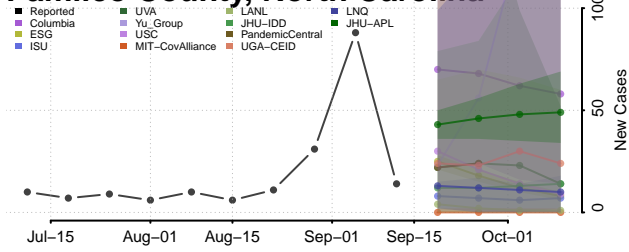

Pamlico County, North Carolina