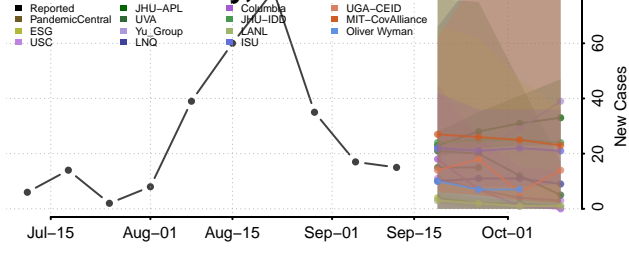

Sullivan County, Indiana