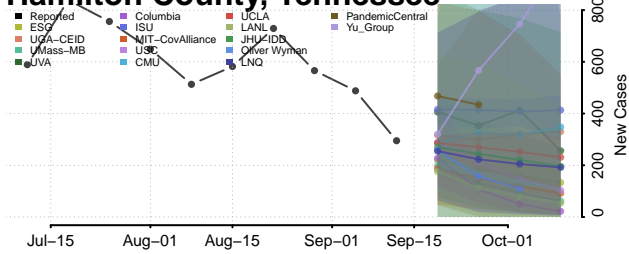

Hamilton County, Tennessee