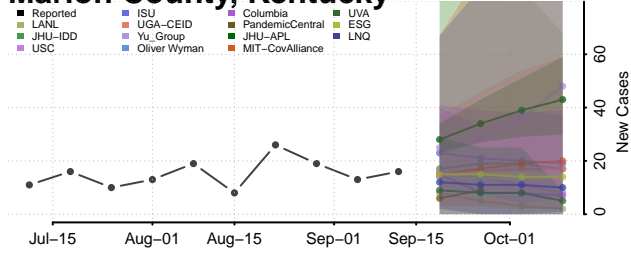

Marion County, Kentucky