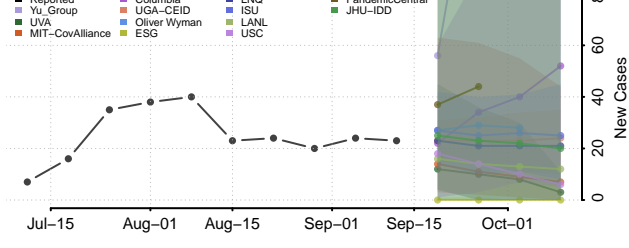

Union County, Tennessee