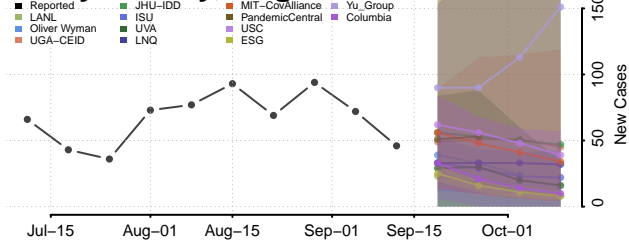

Henry County, Virginia