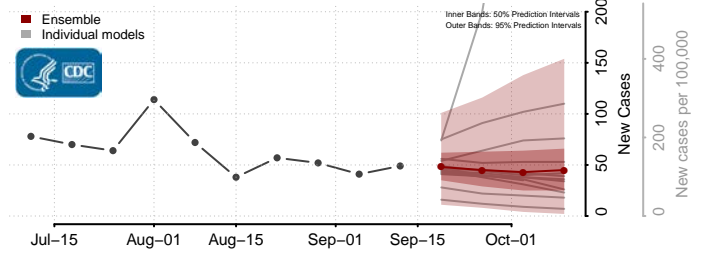

Okmulgee County, Oklahoma