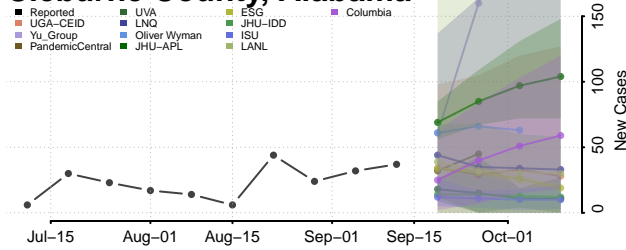

Cleburne County, Alabama