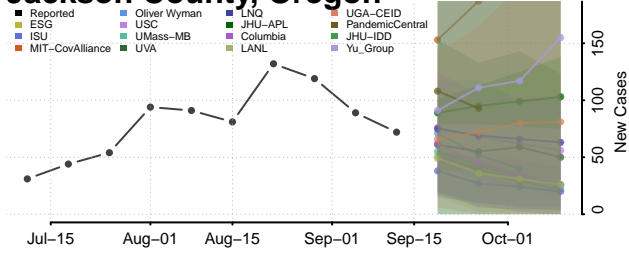

Jackson County, Oregon