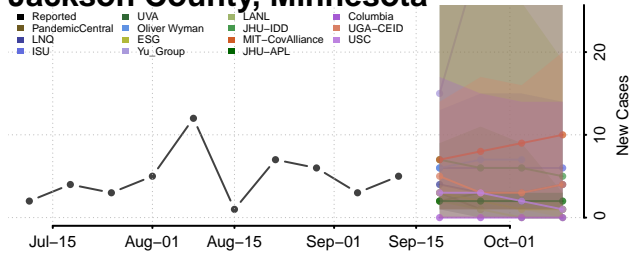

Jackson County, Minnesota