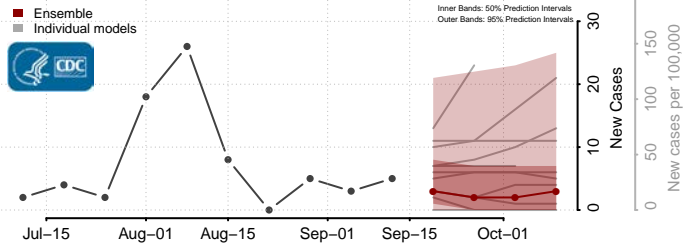

McDowell County, West Virginia