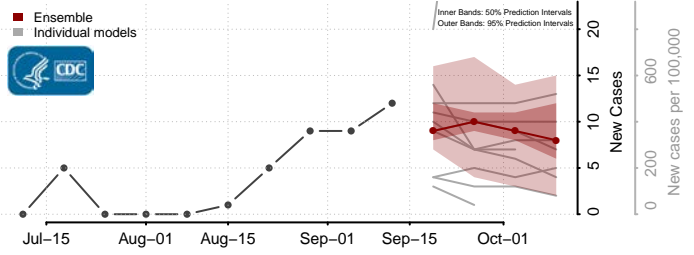

Hettinger County, North Dakota