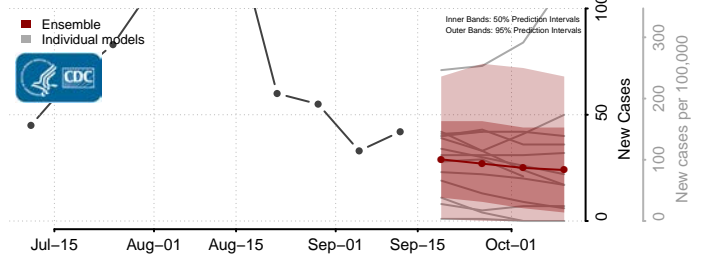

Union County, Mississippi