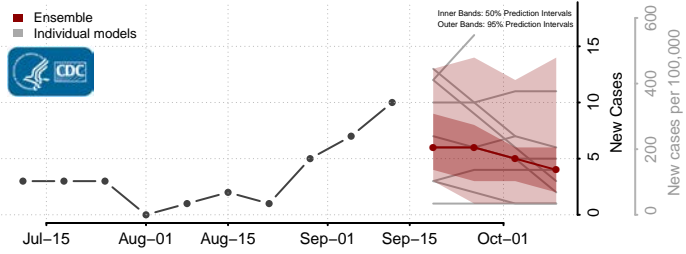

Douglas County, South Dakota