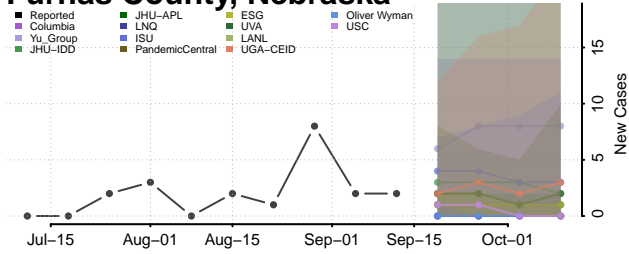

Furnas County, Nebraska