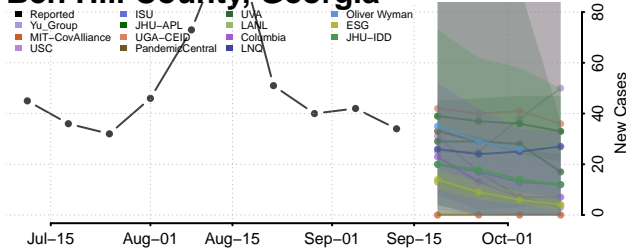

Ben Hill County, Georgia