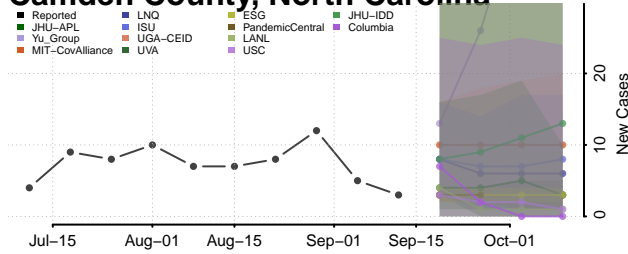

Camden County, North Carolina