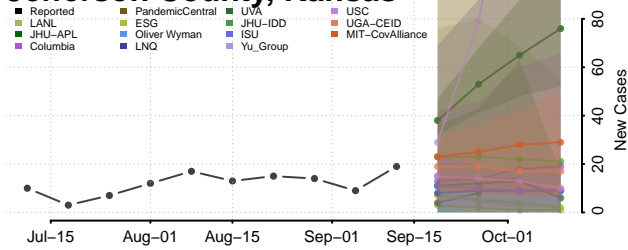

Jefferson County, Kansas