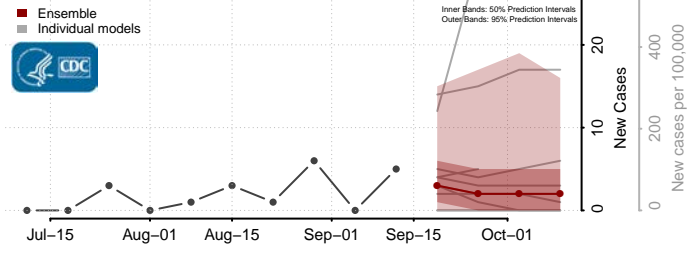

Marshall County, South Dakota