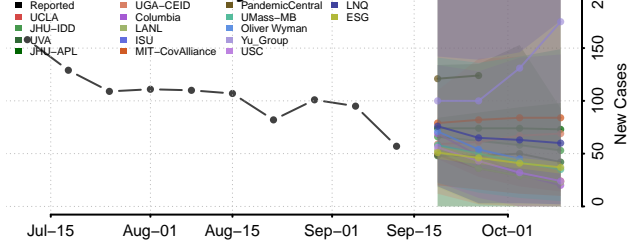

Olmsted County, Minnesota