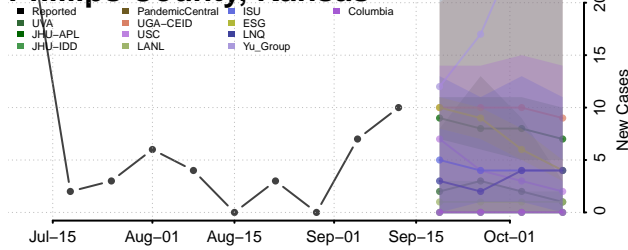

Phillips County, Kansas