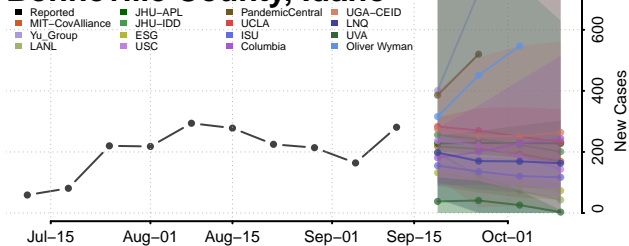

Bonneville County, Idaho