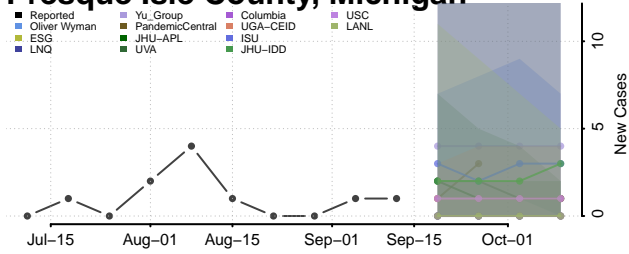

### Presque Isle County, Michigan