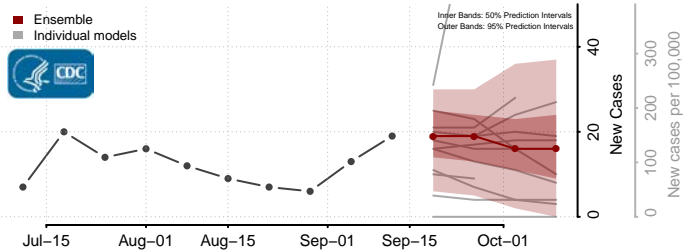

Lake County, South Dakota