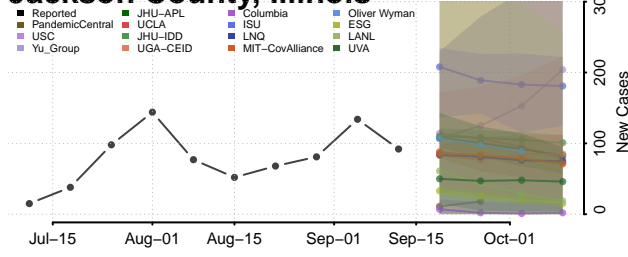

Jackson County, Illinois