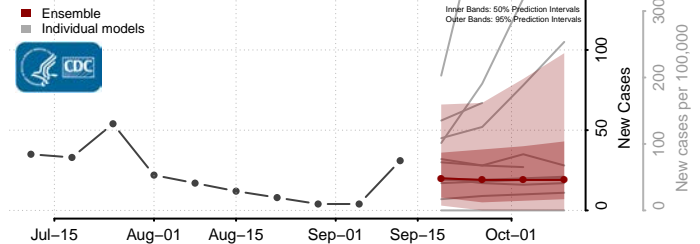

Ohio County, West Virginia