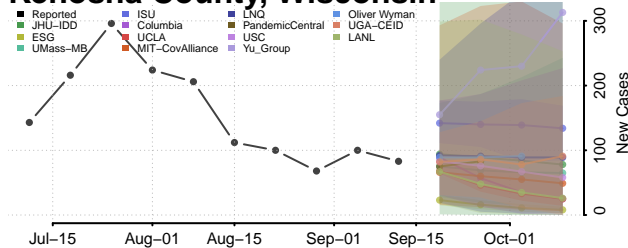

Kenosha County, Wisconsin