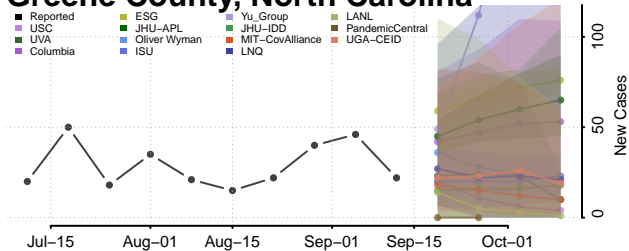

Greene County, North Carolina