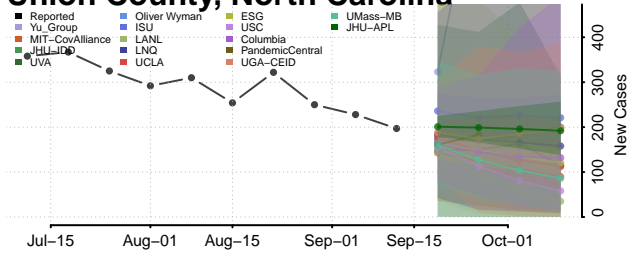

Union County, North Carolina