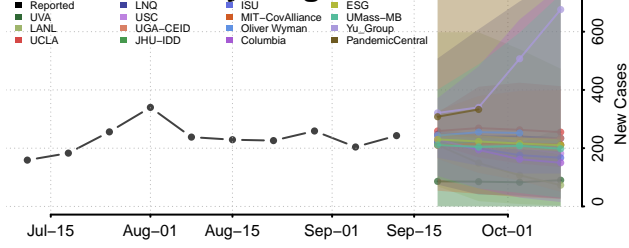

Henrico County, Virginia