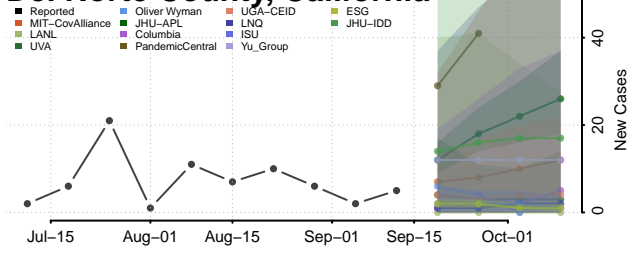

Del Norte County, California