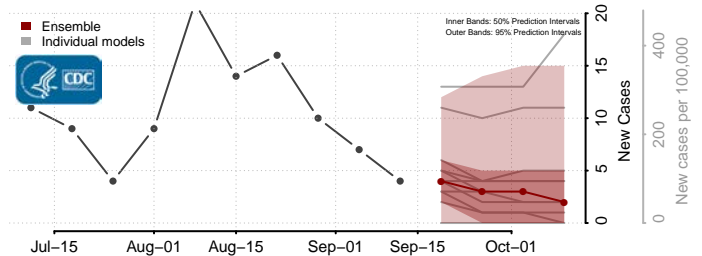

Sioux County, North Dakota