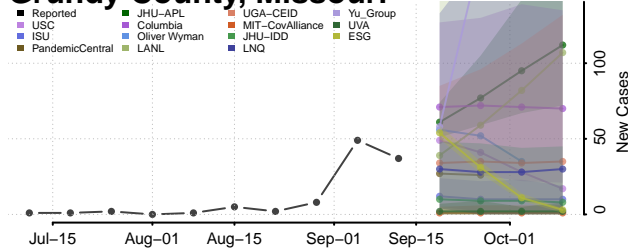

Grundy County, Missouri