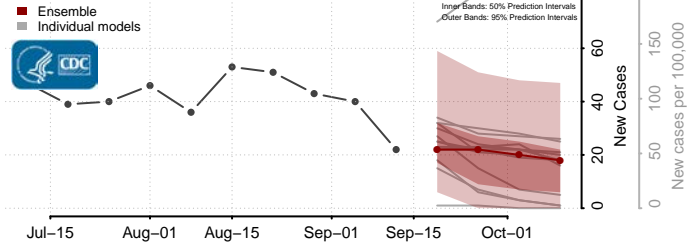

Manassas County, Virginia