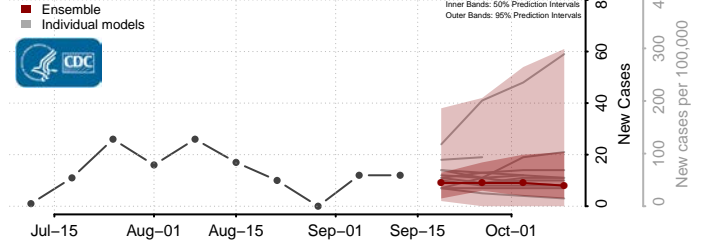

Lincoln County, West Virginia