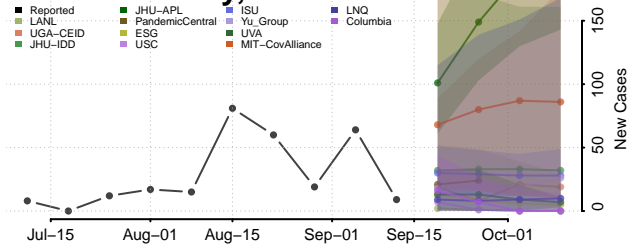

Lincoln County, Nebraska