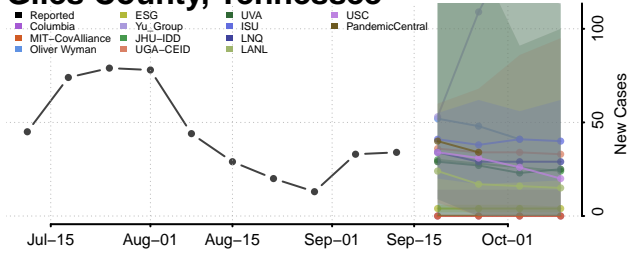

Giles County, Tennessee