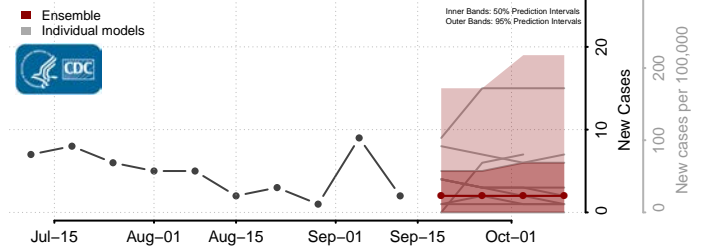

Hancock County, Kentucky