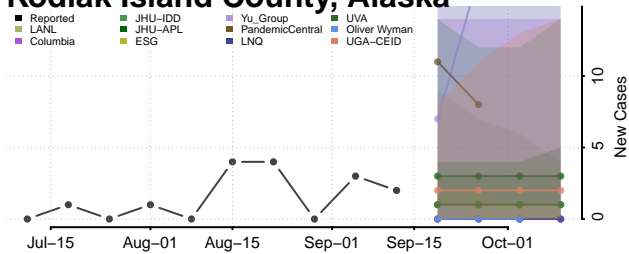

Kodiak Island County, Alaska