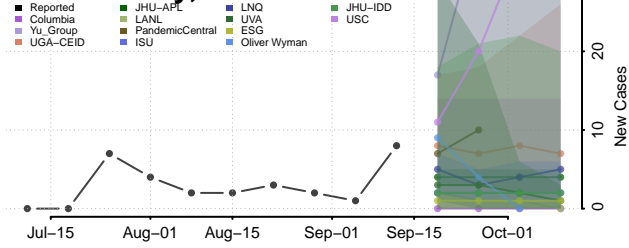

Polk County, Nebraska