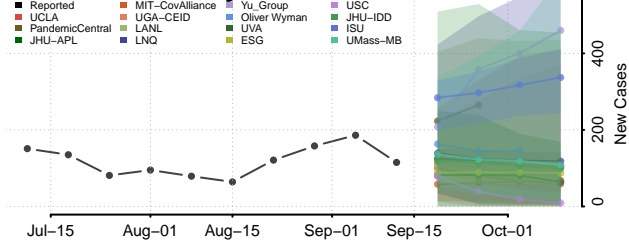

Stearns County, Minnesota