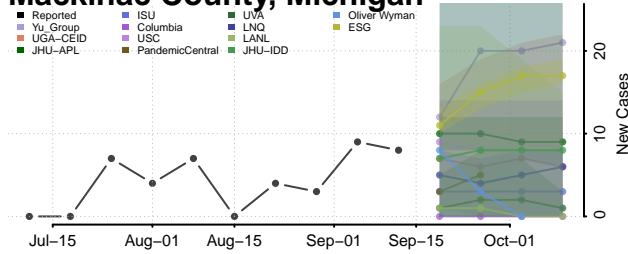

Mackinac County, Michigan