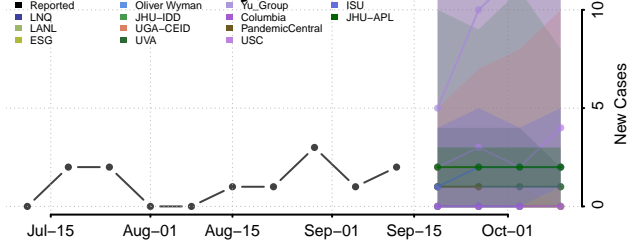

Nuckolls County, Nebraska