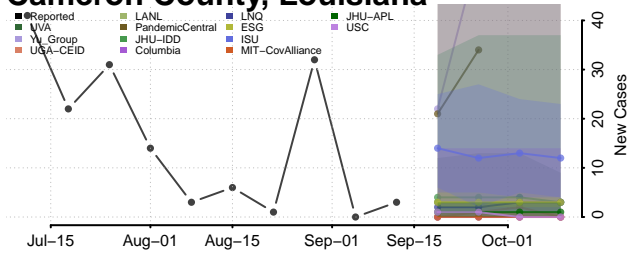

Cameron County, Louisiana