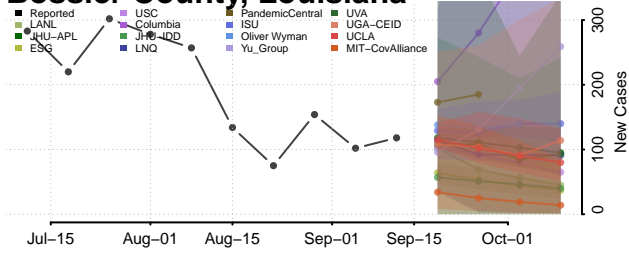

Bossier County, Louisiana