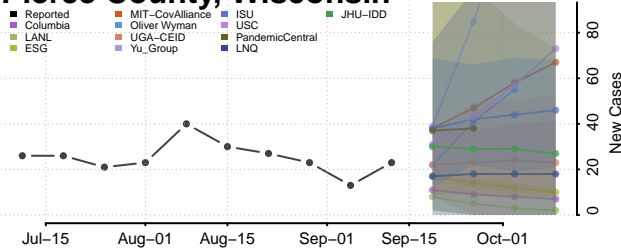

Pierce County, Wisconsin