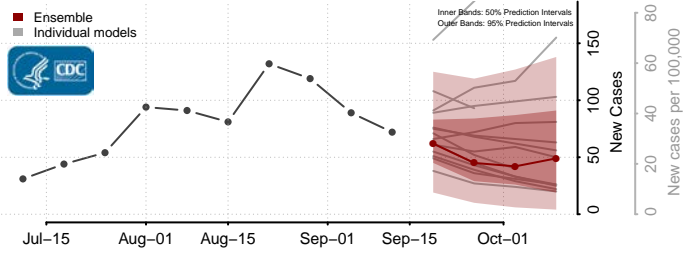

Jackson County, Oregon