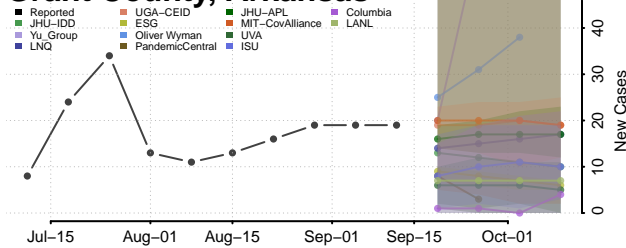

### Greene County, Arkansas