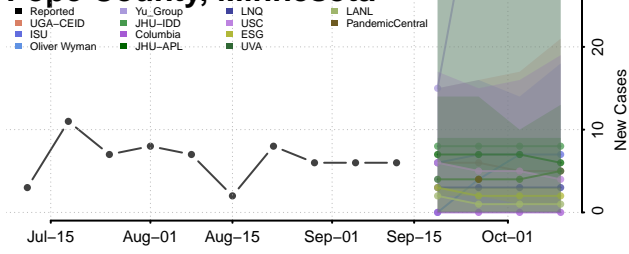

Pope County, Minnesota