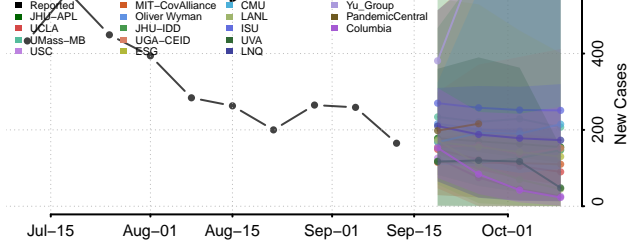

Durham County, North Carolina