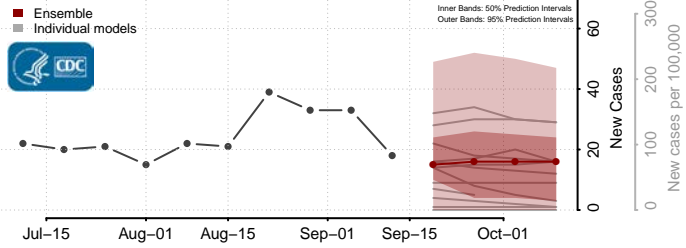

### Norman County, Minnesota