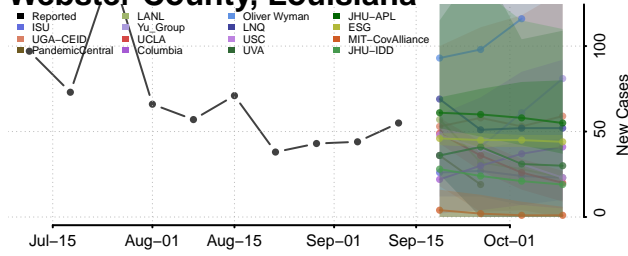

Webster County, Louisiana