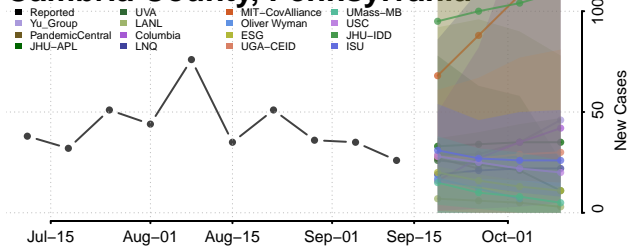

Cambria County, Pennsylvania