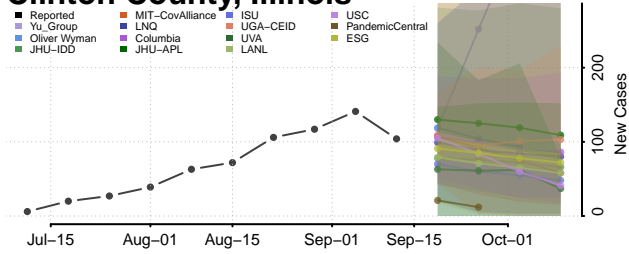

Clinton County, Illinois