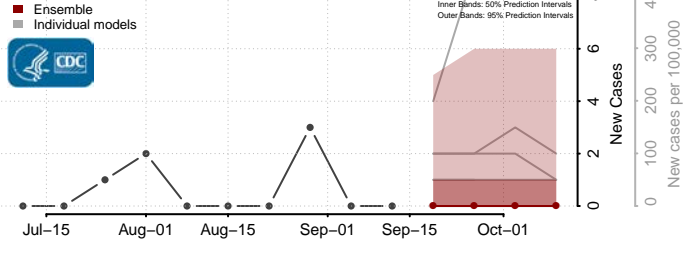

Judith Basin County, Montana