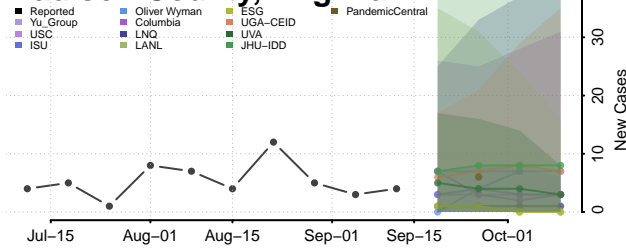

### Madison County, Virginia