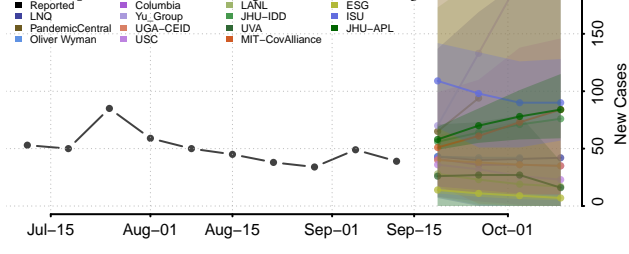

Campbell County, Kentucky