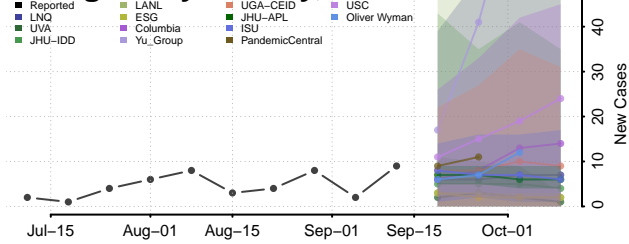

Montgomery County, Missouri