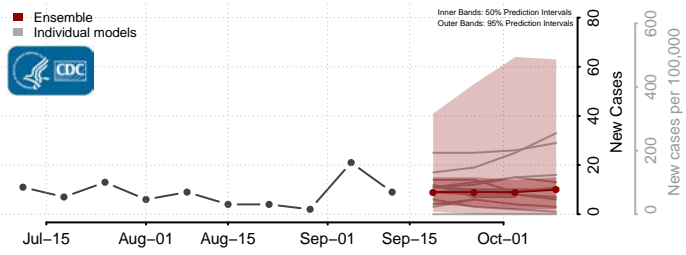

Webster County, Kentucky