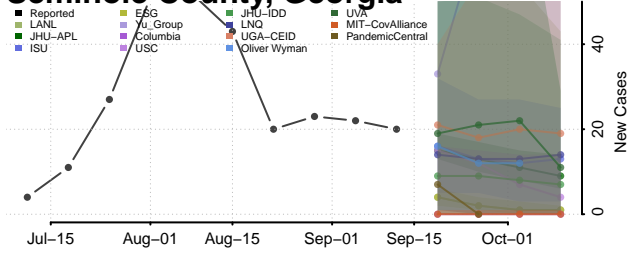

Seminole County, Georgia