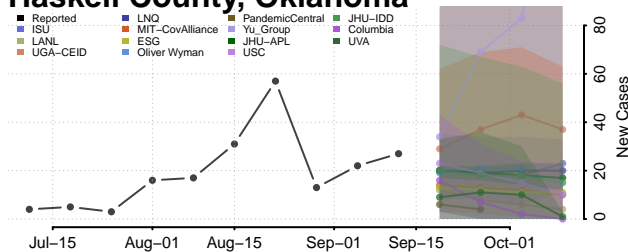

Haskell County, Oklahoma