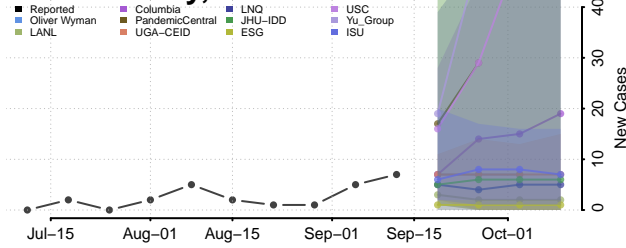

Rusk County, Wisconsin