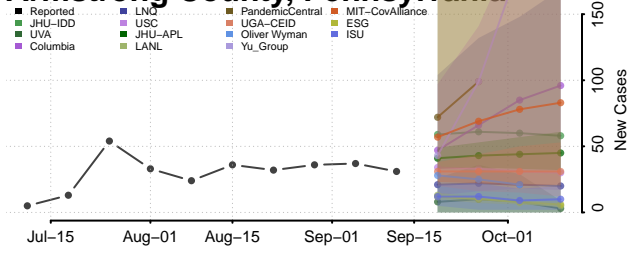

Armstrong County, Pennsylvania