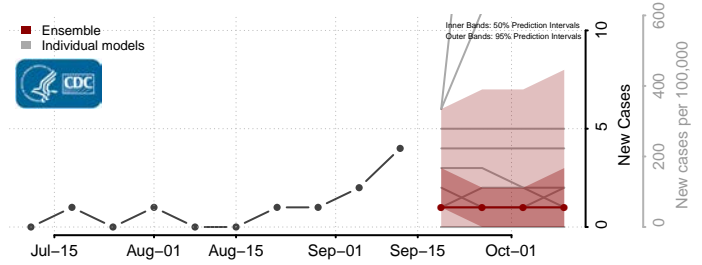

Hodgeman County, Kansas