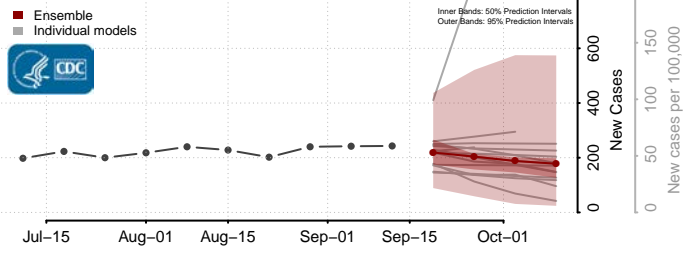

Loudoun County, Virginia