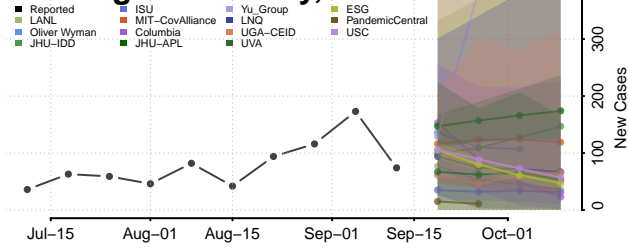

Rockingham County, North Carolina