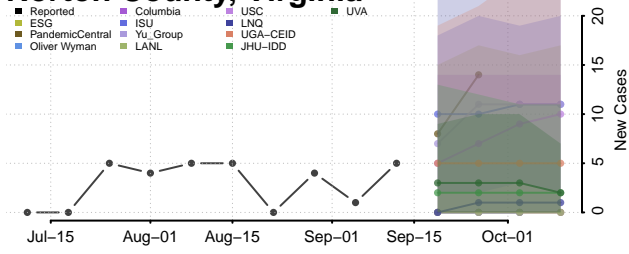

### Norton County, Virginia