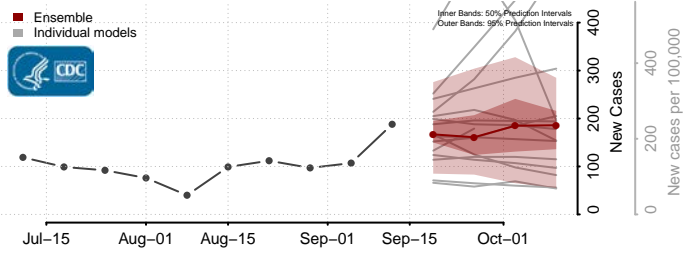

Cape Girardeau County, Missouri