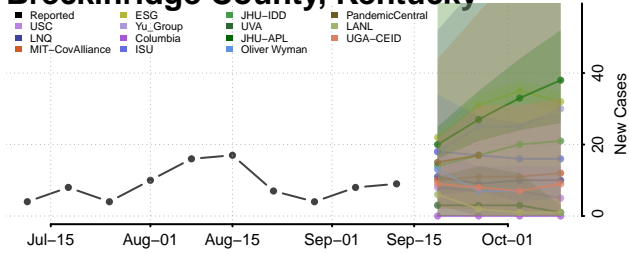

Breckinridge County, Kentucky