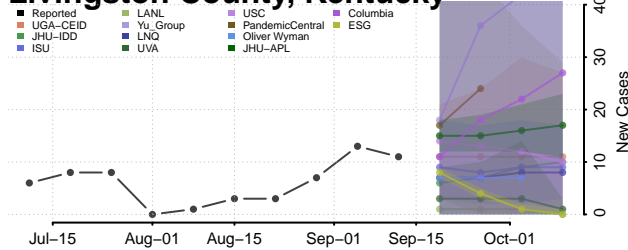

Livingston County, Kentucky