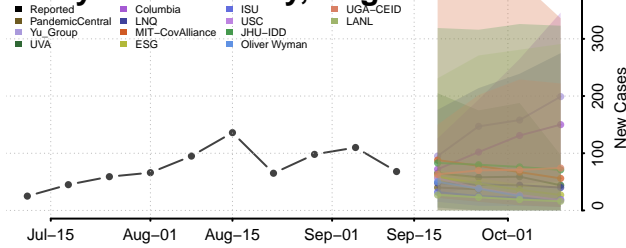

Pittsylvania County, Virginia