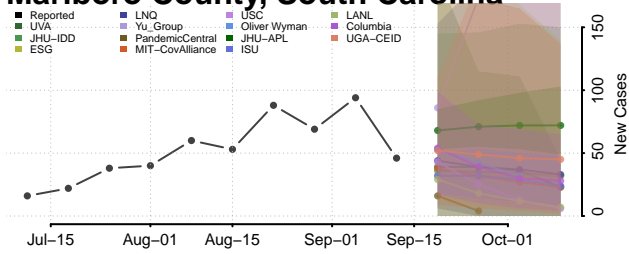

Marlboro County, South Carolina