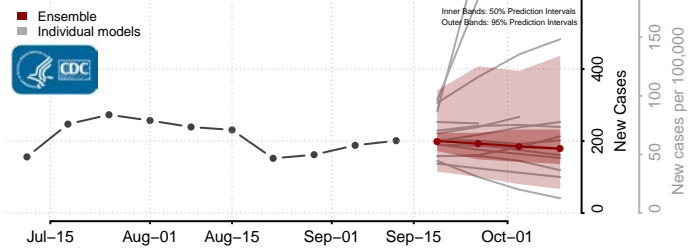

Howard County, Maryland