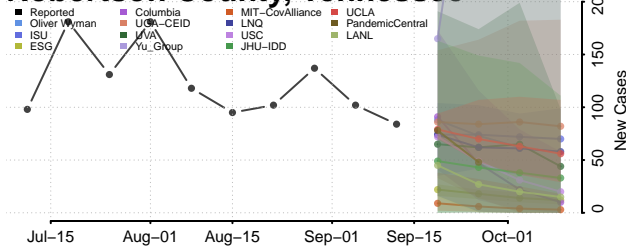

Robertson County, Tennessee