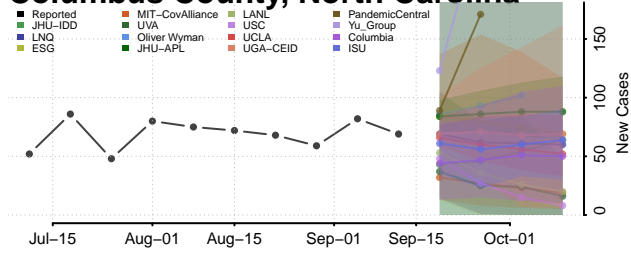

Columbus County, North Carolina