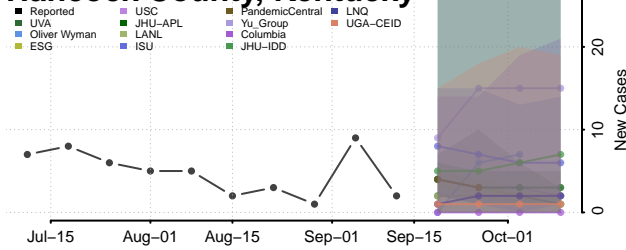

Hancock County, Kentucky