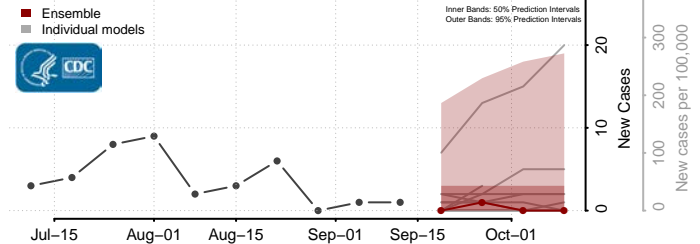

Pendleton County, West Virginia