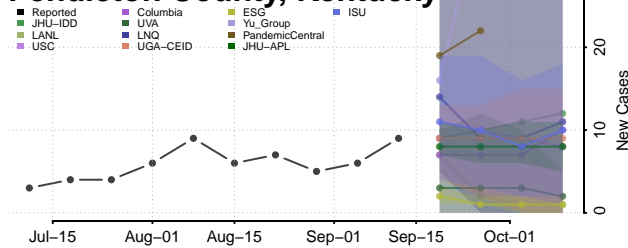

Pendleton County, Kentucky