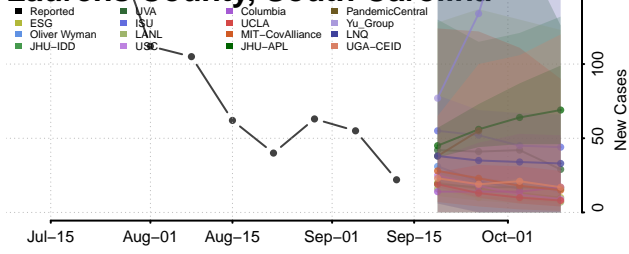

Laurens County, South Carolina