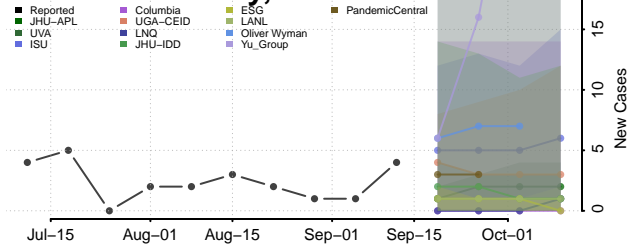

### Woodruff County, Arkansas