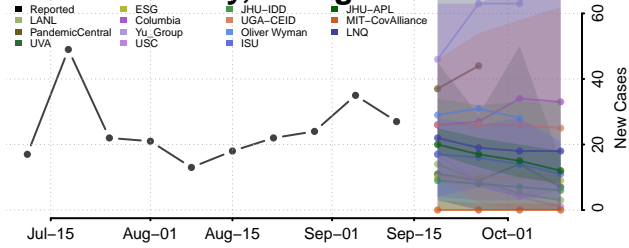

Jenkins County, Georgia