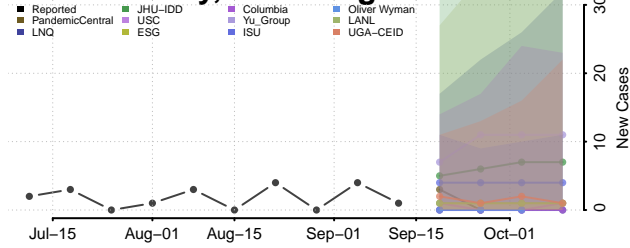

Lewis County, West Virginia