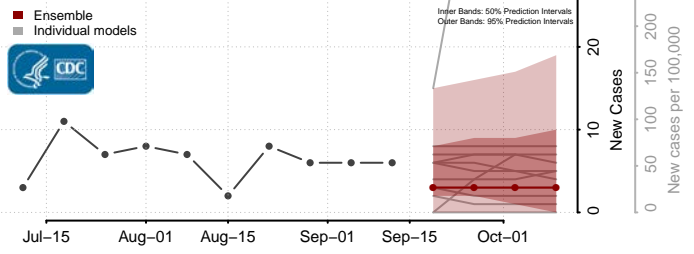

Pope County, Minnesota