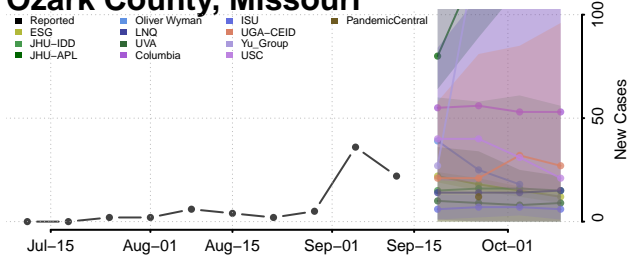

### Pemiscot County, Missouri