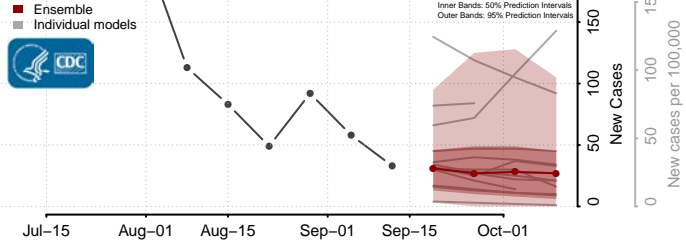

Navajo County, Arizona