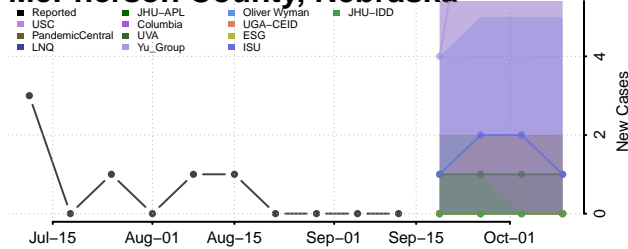

McPherson County, Nebraska