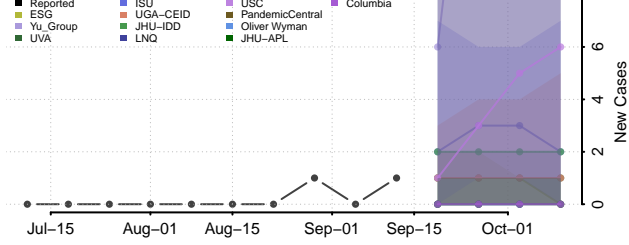

Keya Paha County, Nebraska