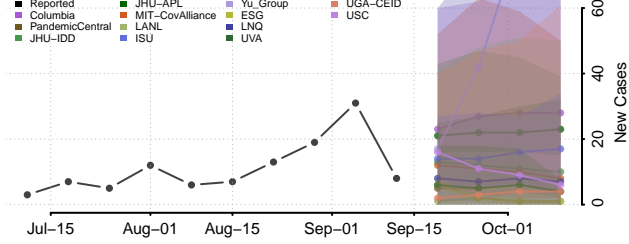

Johnston County, Oklahoma