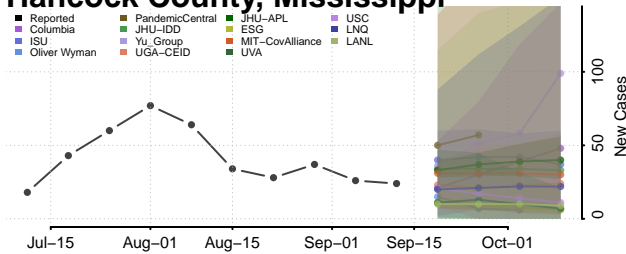

Hancock County, Mississippi