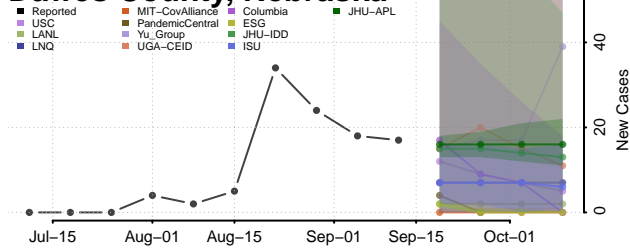

Dawes County, Nebraska