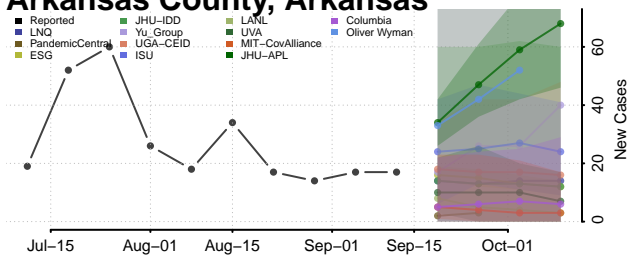

Arkansas County, Arkansas