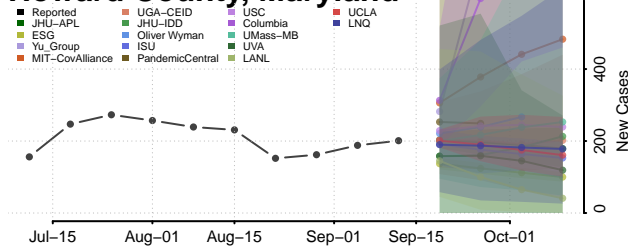

Howard County, Maryland