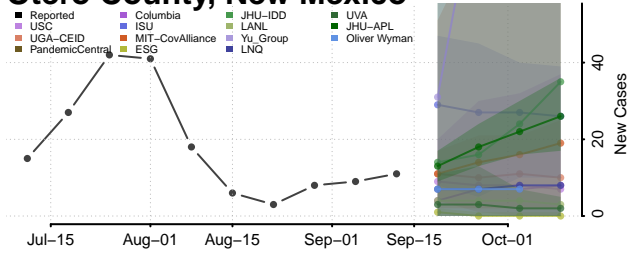

Otero County, New Mexico