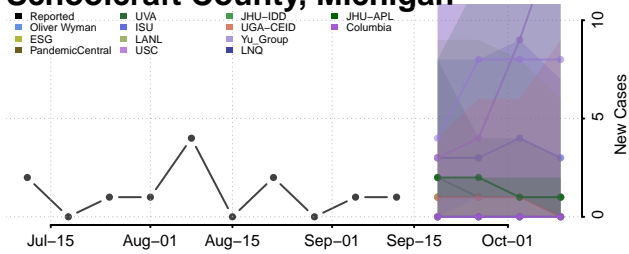

Schoolcraft County, Michigan