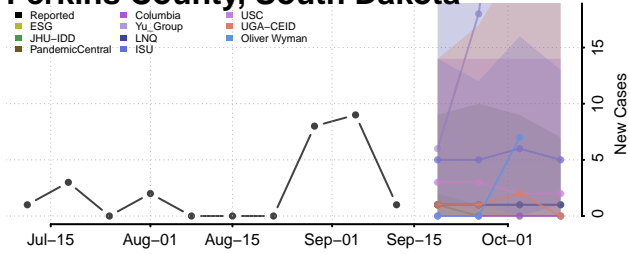

Perkins County, South Dakota