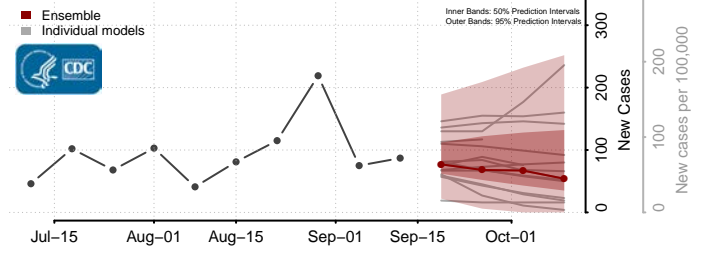

Comanche County, Oklahoma