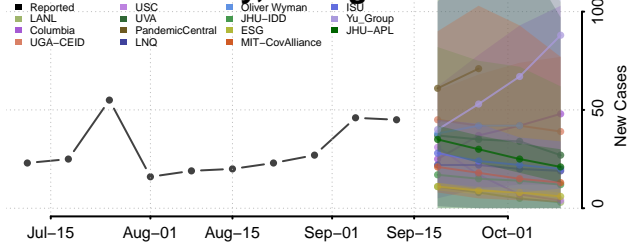

Johnson County, Georgia