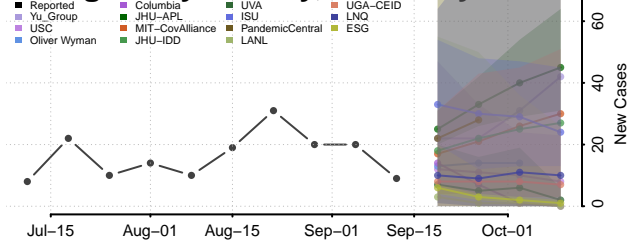

Montgomery County, Kentucky