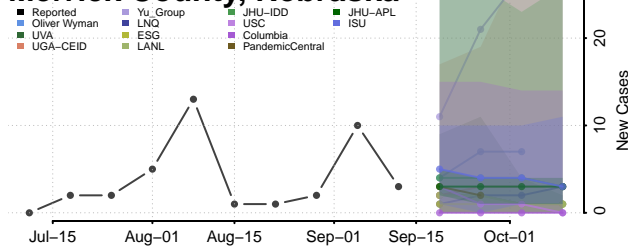

Merrick County, Nebraska