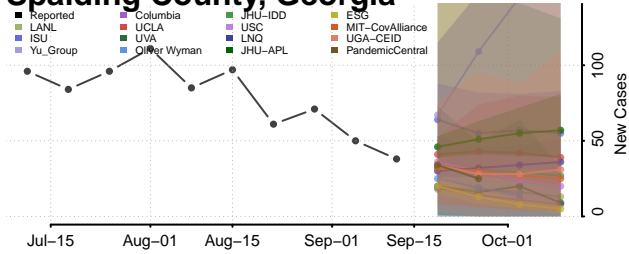

Spalding County, Georgia