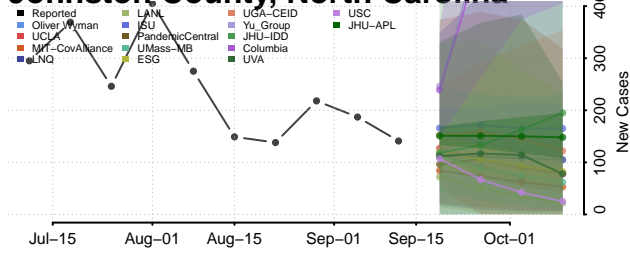

Johnston County, North Carolina