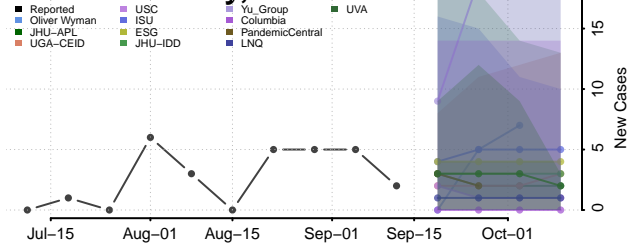

### Putnam County, Missouri