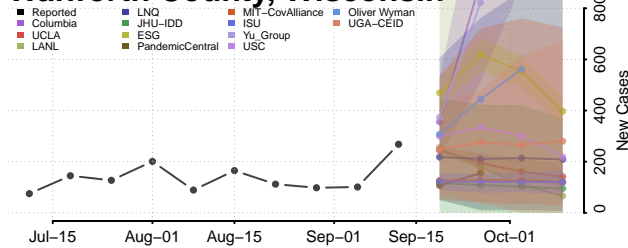

Walworth County, Wisconsin