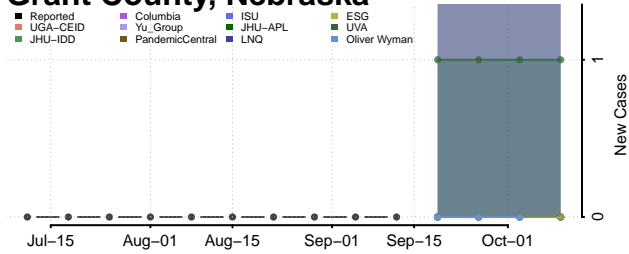

Grant County, Nebraska