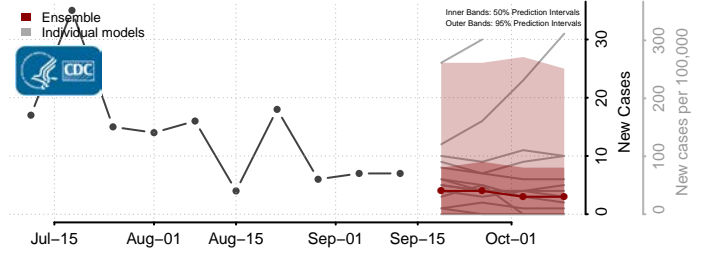

Carroll County, Mississippi