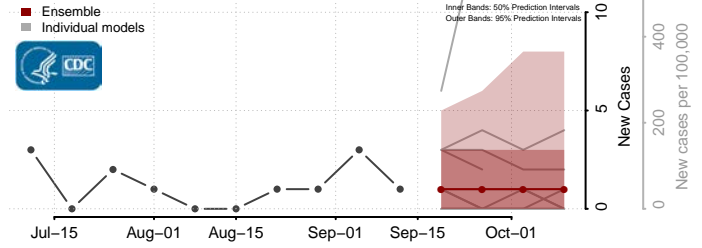

Towner County, North Dakota