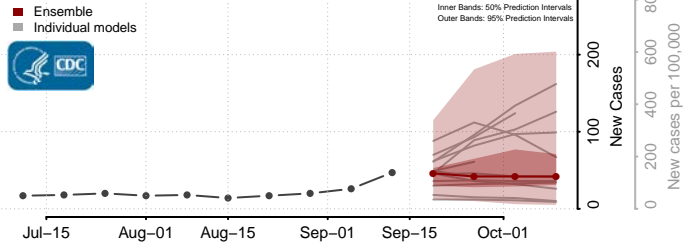

Halifax County, Virginia