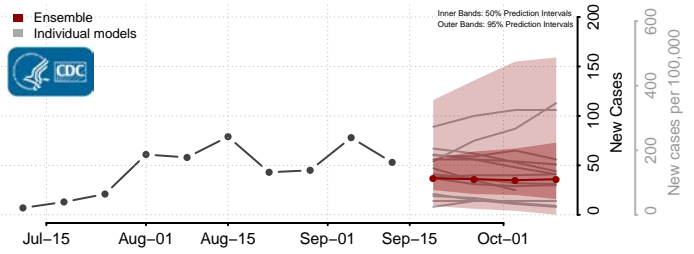

Bureau County, Illinois