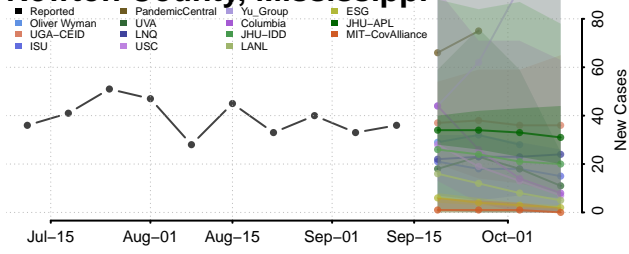

Newton County, Mississippi