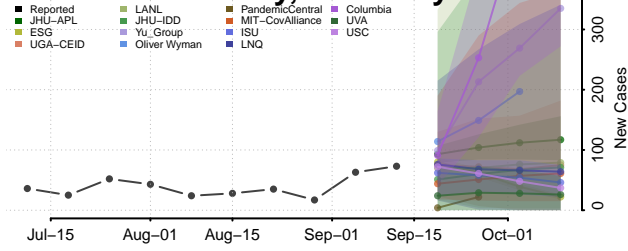

Henderson County, Kentucky