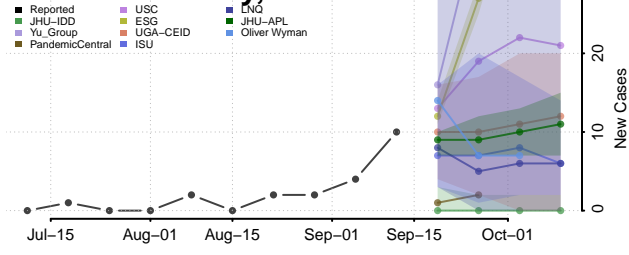

LaMoure County, North Dakota