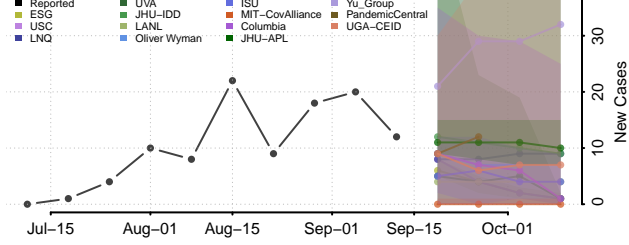

Nemaha County, Nebraska