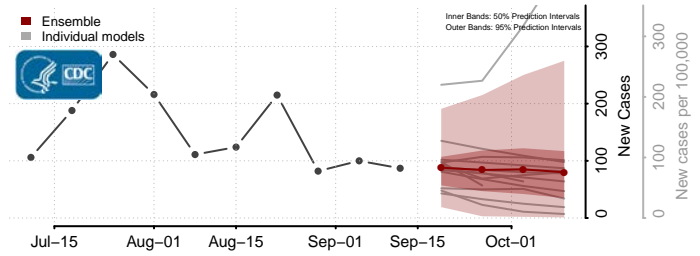

Houston County, Alabama