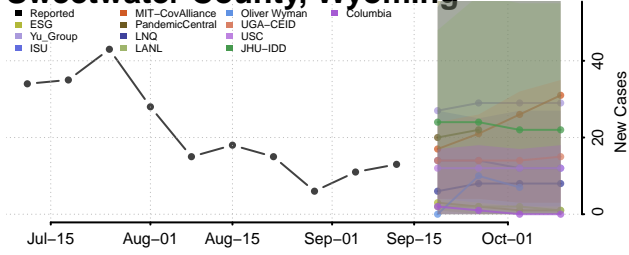

Sweetwater County, Wyoming