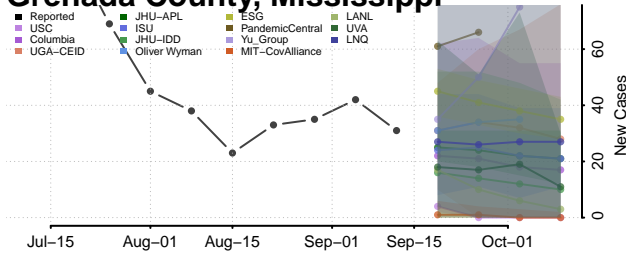

Grenada County, Mississippi