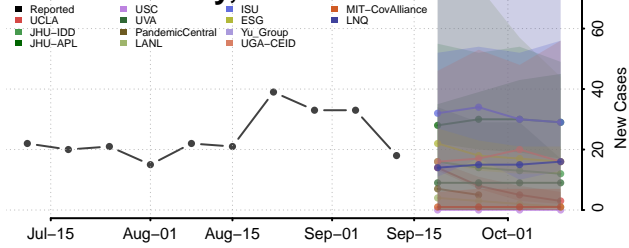

### Nobles County, Minnesota