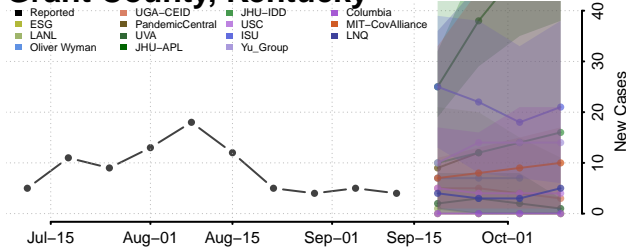

Grant County, Kentucky