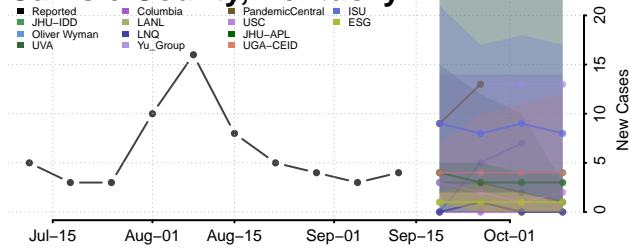

Carlisle County, Kentucky