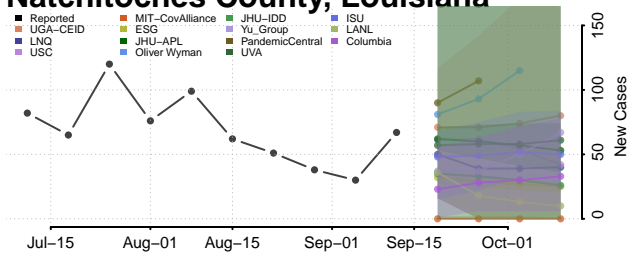

Natchitoches County, Louisiana