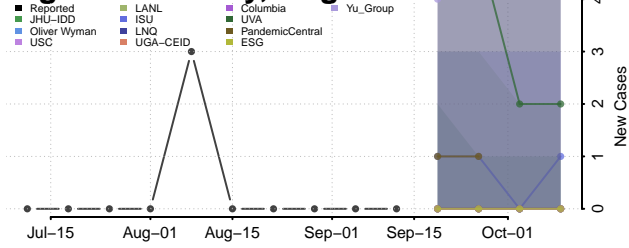

Highland County, Virginia