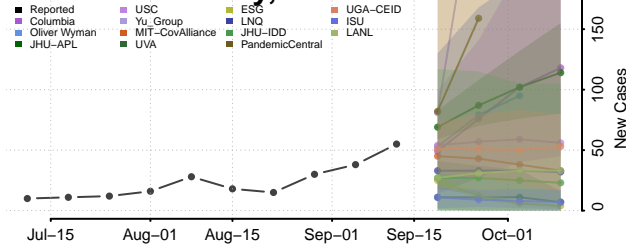

Saunders County, Nebraska