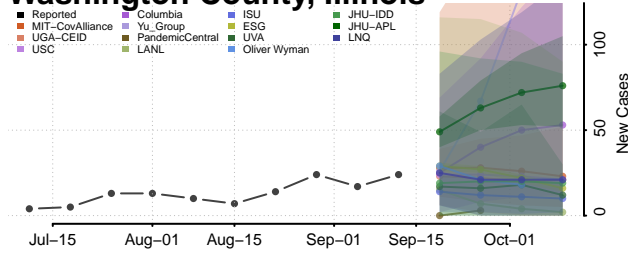

Washington County, Illinois