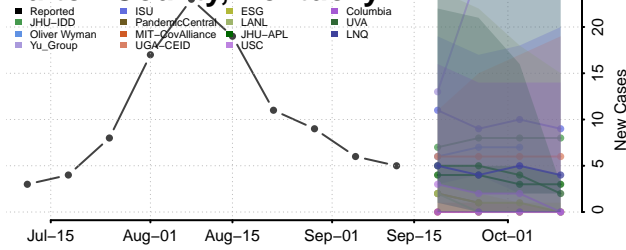

Fulton County, Kentucky