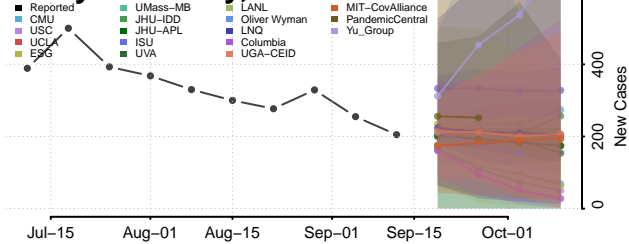

Forsyth County, North Carolina