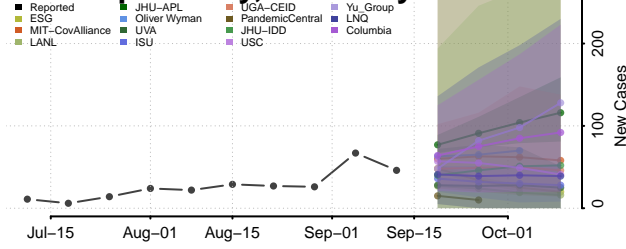

### Greenup County, Kentucky