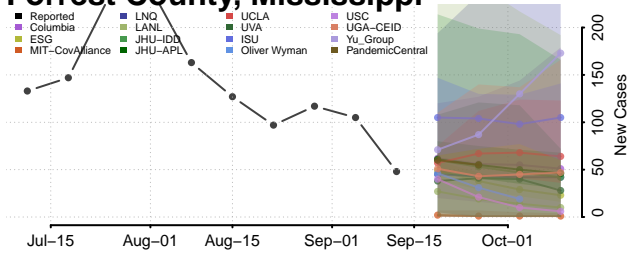

Forrest County, Mississippi