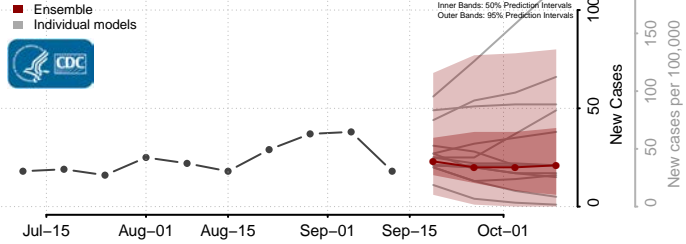

Otter Tail County, Minnesota