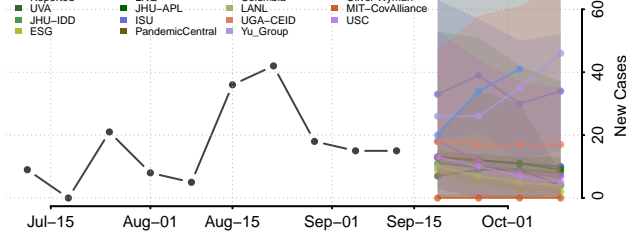

Mississippi County, Missouri