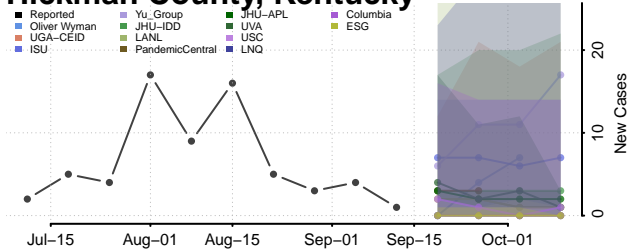

Hickman County, Kentucky