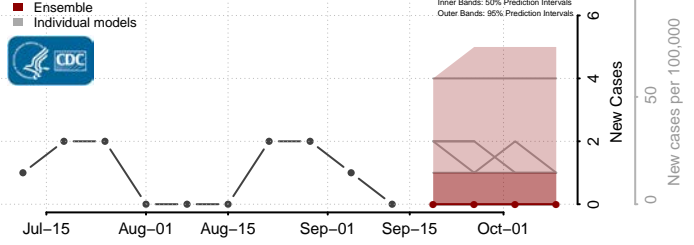

Saguache County, Colorado