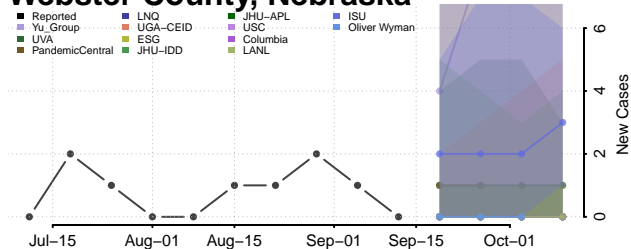

Webster County, Nebraska