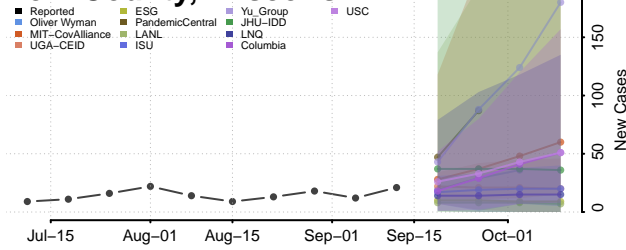

Polk County, Wisconsin