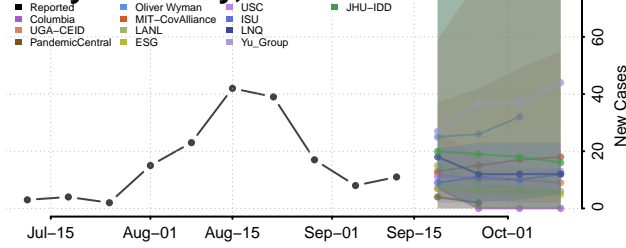

Sawyer County, Wisconsin