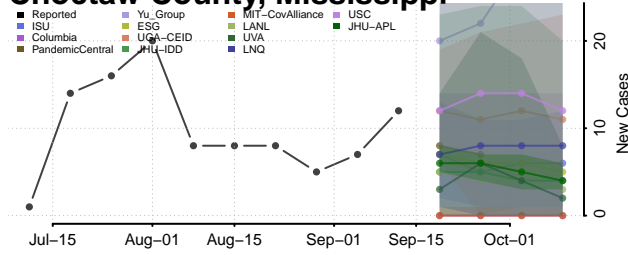

Choctaw County, Mississippi