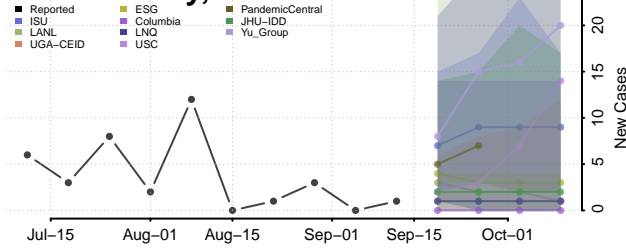

Price County, Wisconsin