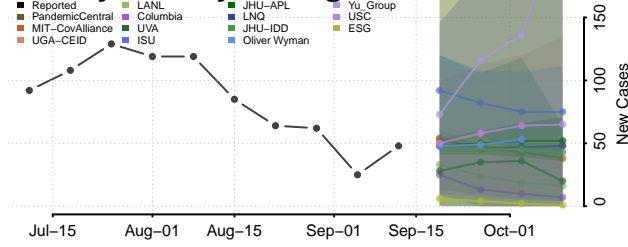

Liberty County, Georgia