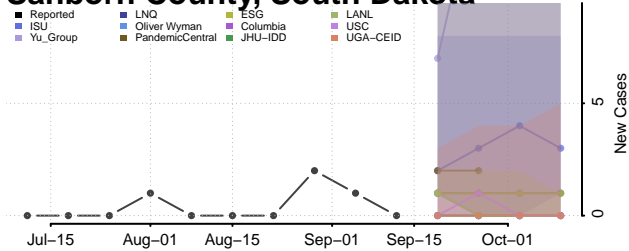

Sanborn County, South Dakota