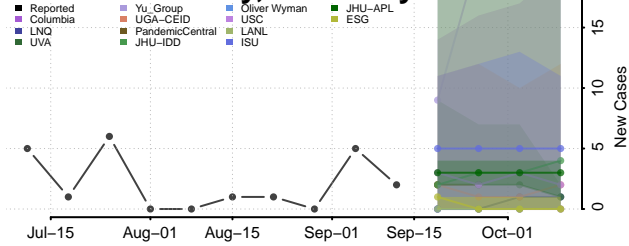

Nicholas County, Kentucky