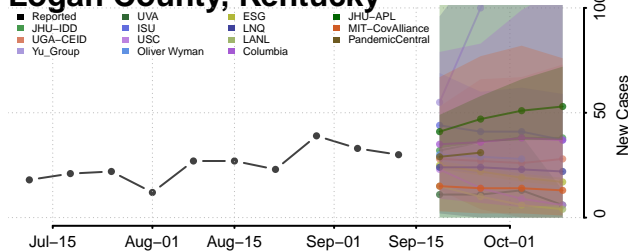

Logan County, Kentucky