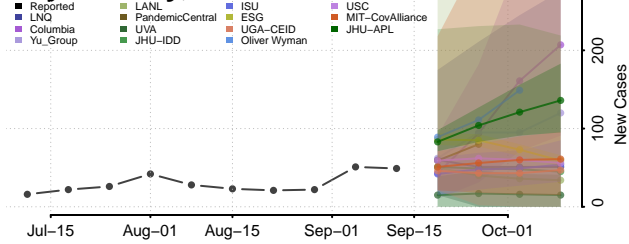

Kay County, Oklahoma