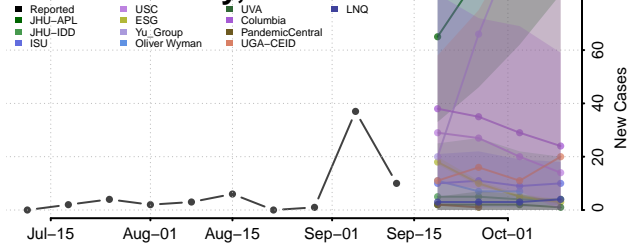

Russell County, Kansas