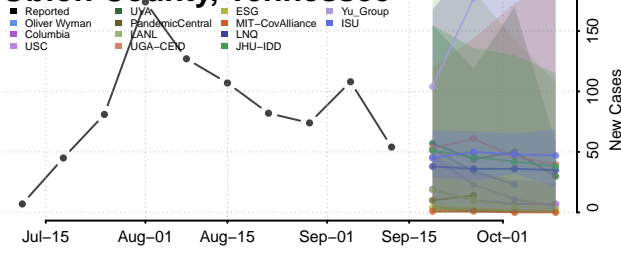

Obion County, Tennessee