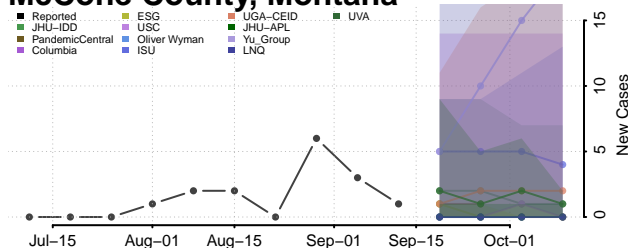

McCone County, Montana