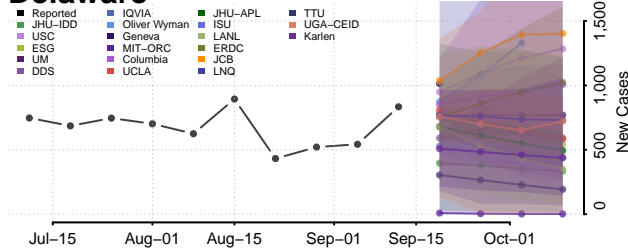

Windham County, Connecticut

Delaware

Kent County, Delaware

New Castle County, Delaware

Sussex County, Delaware

District of Columbia