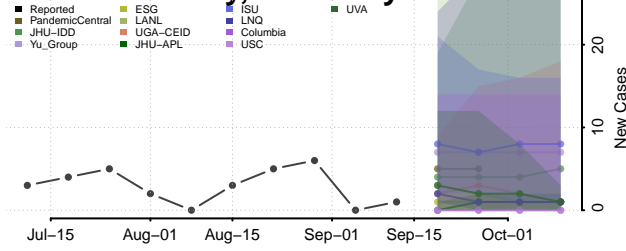

Gallatin County, Kentucky