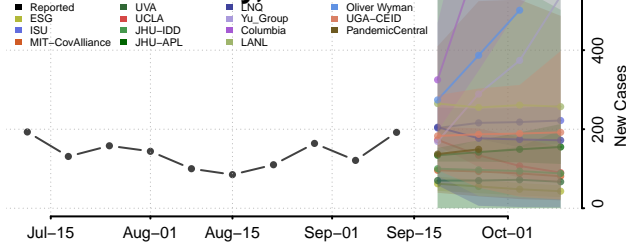

Faulkner County, Arkansas