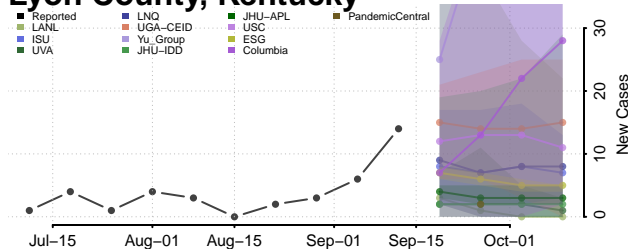

### Madison County, Kentucky