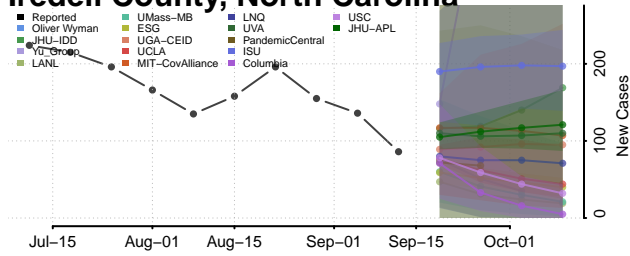

Iredell County, North Carolina