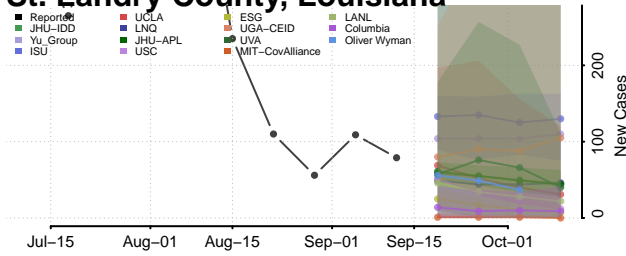

St. Landry County, Louisiana