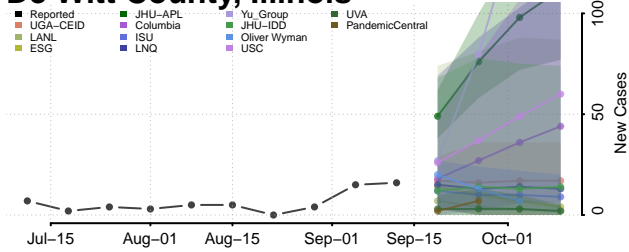

De Witt County, Illinois