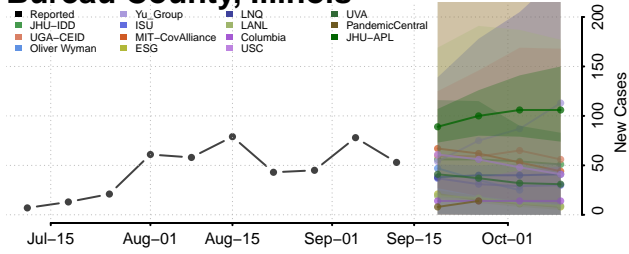

Bureau County, Illinois