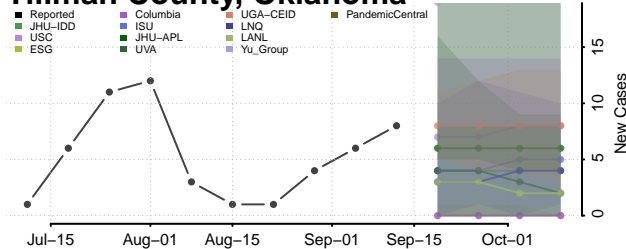

Tillman County, Oklahoma