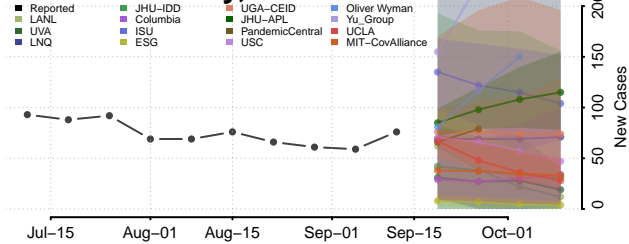

Newton County, Missouri