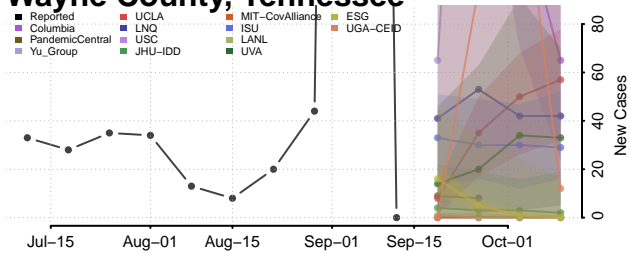

Wayne County, Tennessee