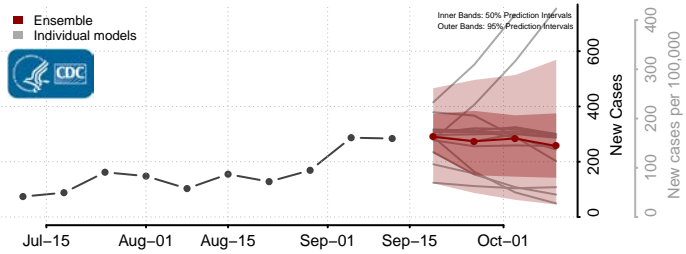

Kanawha County, West Virginia