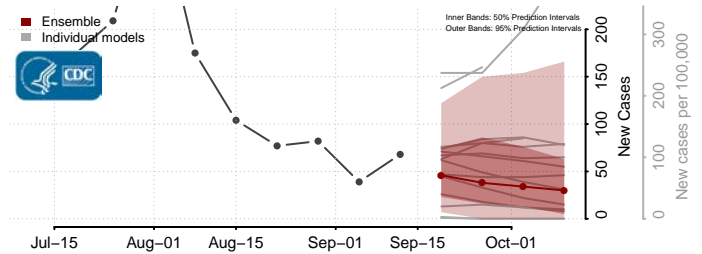

Hamblen County, Tennessee