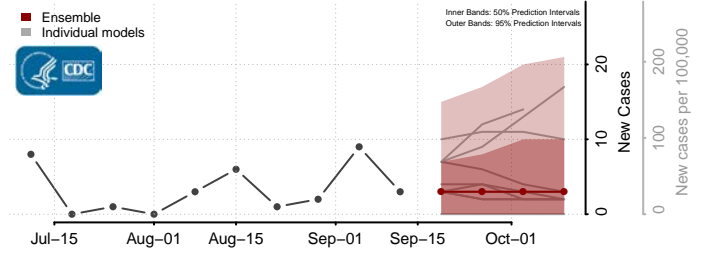

Todd County, South Dakota