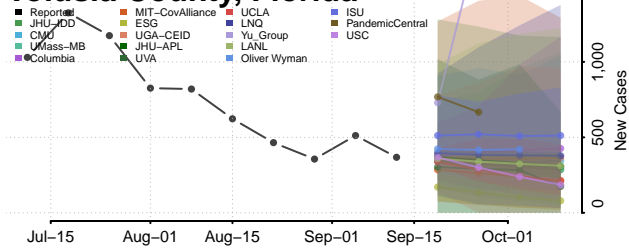

Volusia County, Florida