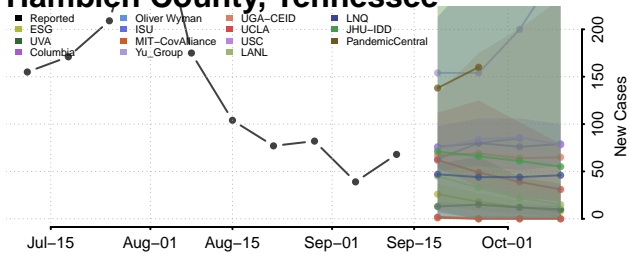

Hamblen County, Tennessee