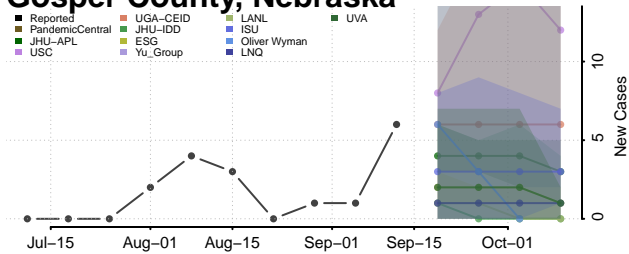

Gosper County, Nebraska