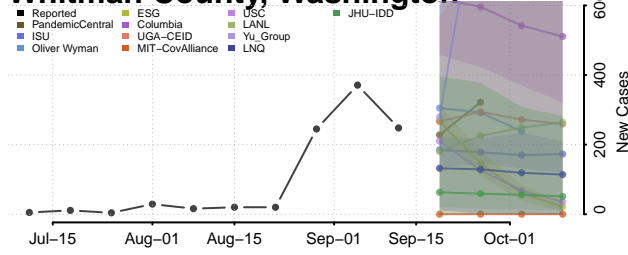

Whitman County, Washington