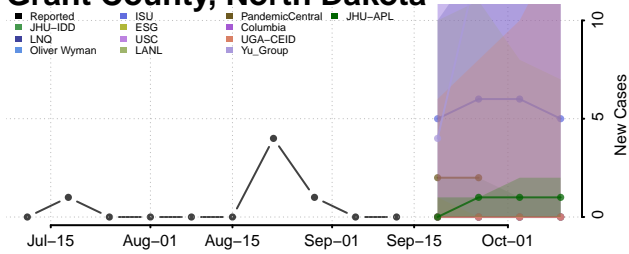

Grant County, North Dakota