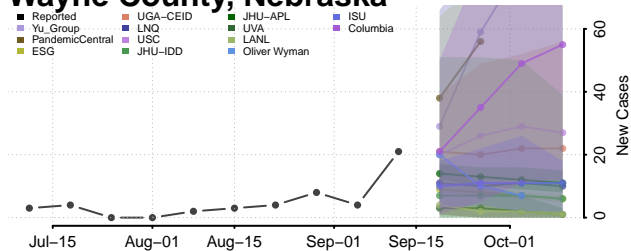

Wayne County, Nebraska