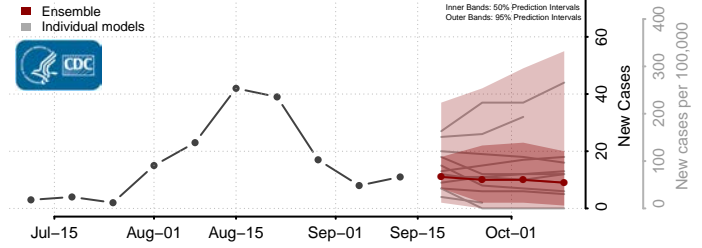

Sawyer County, Wisconsin