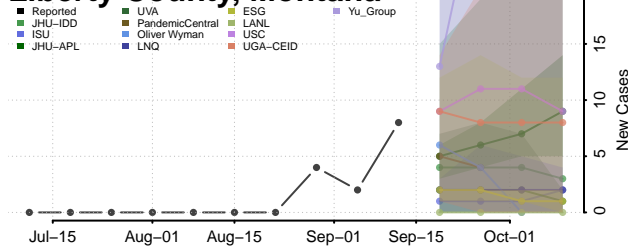

Liberty County, Montana