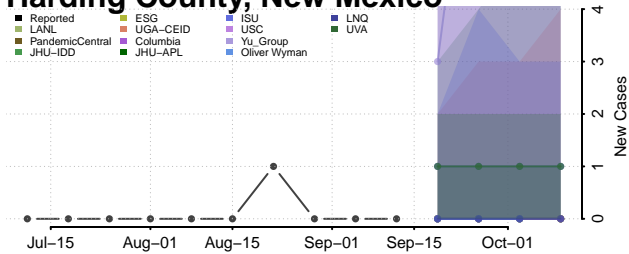

Harding County, New Mexico