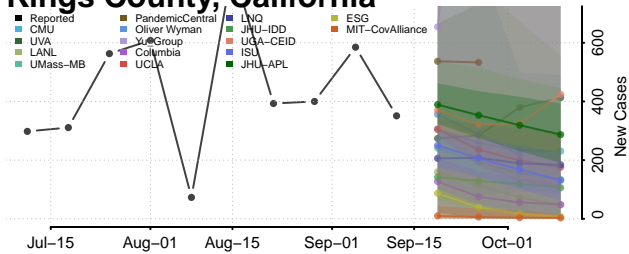

Kings County, California