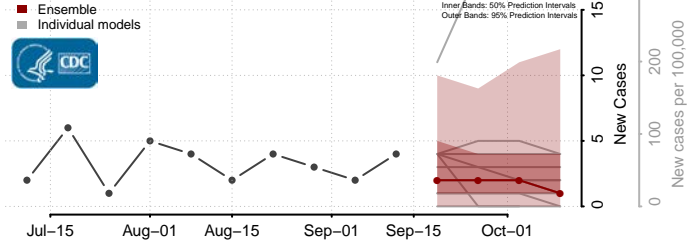

Mahnomen County, Minnesota