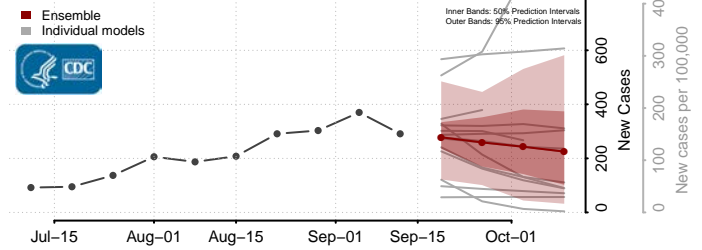

Minnehaha County, South Dakota