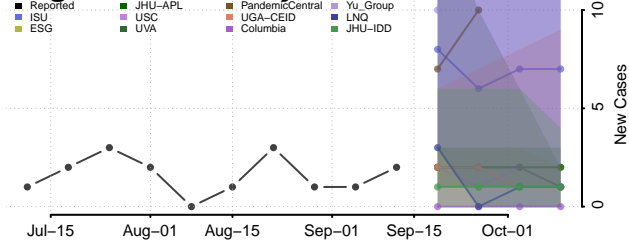

Roger Mills County, Oklahoma