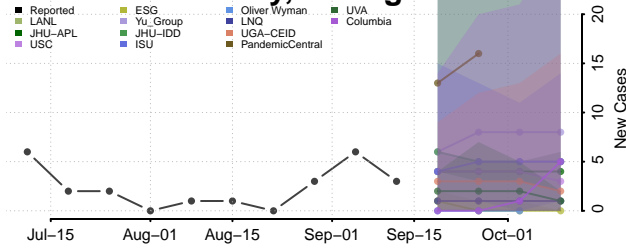

Missaukee County, Michigan