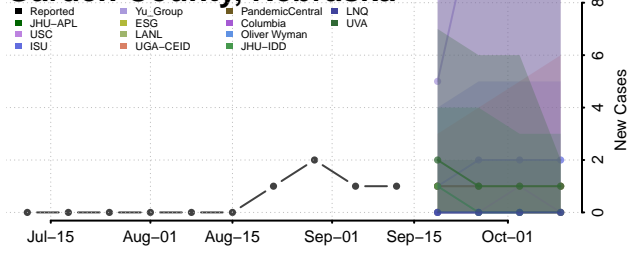

### Garden County, Nebraska