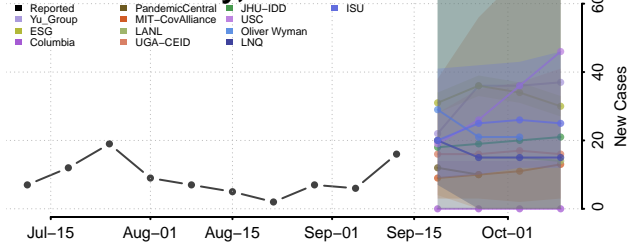

Lincoln County, Wisconsin