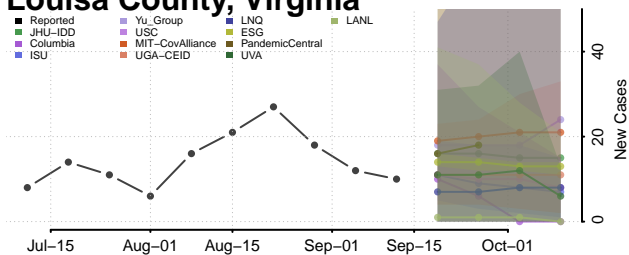

Louisa County, Virginia