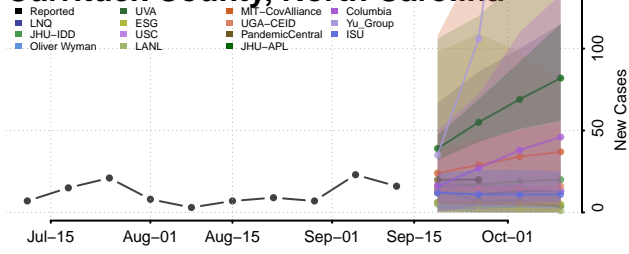

Currituck County, North Carolina