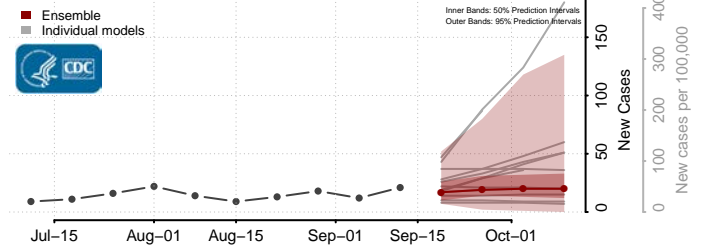

Polk County, Wisconsin