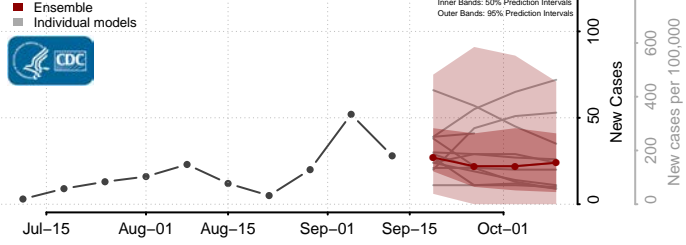

Grayson County, Virginia