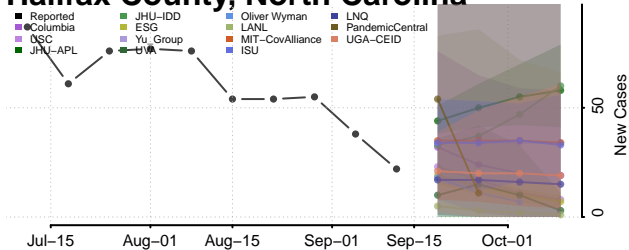

Halifax County, North Carolina