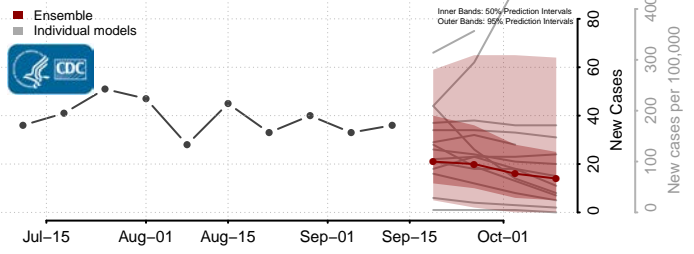

Newton County, Mississippi