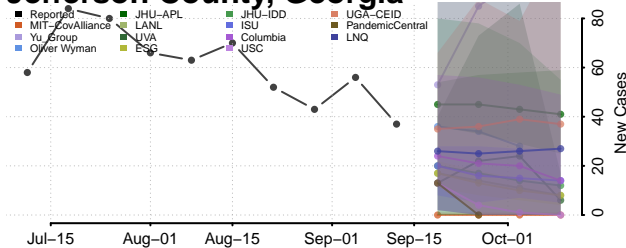

Jefferson County, Georgia