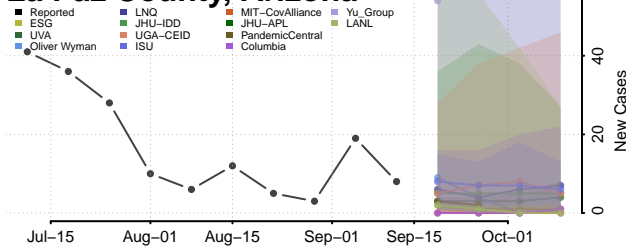

La Paz County, Arizona