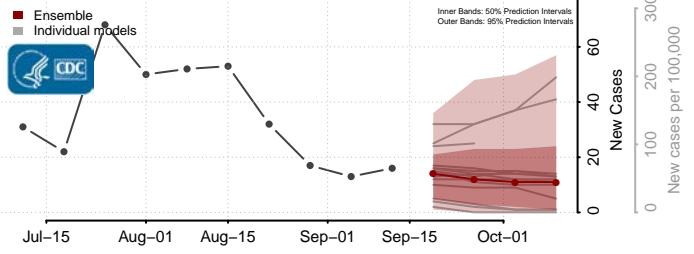

Jefferson County, Oregon