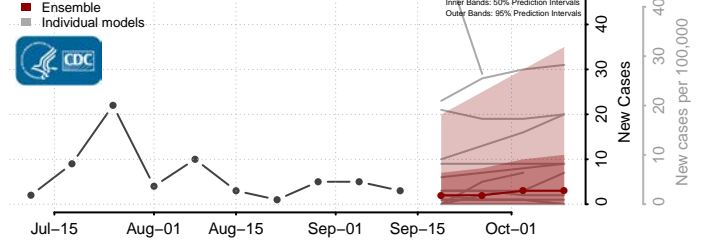

Jefferson County, New York