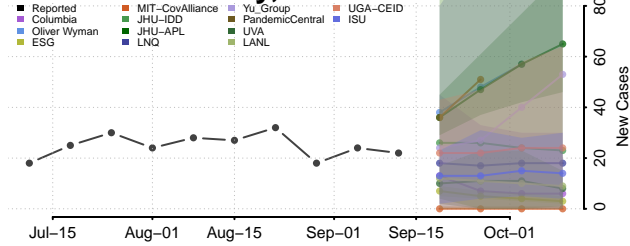

Columbia County, Arkansas