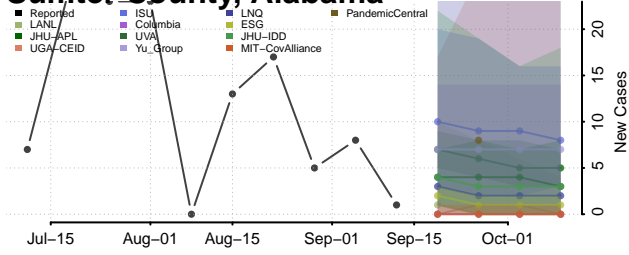

Sumter County, Alabama