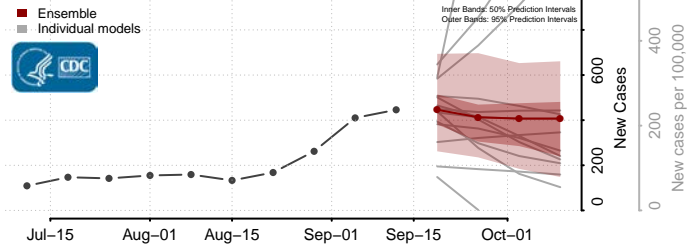

Outagamie County, Wisconsin