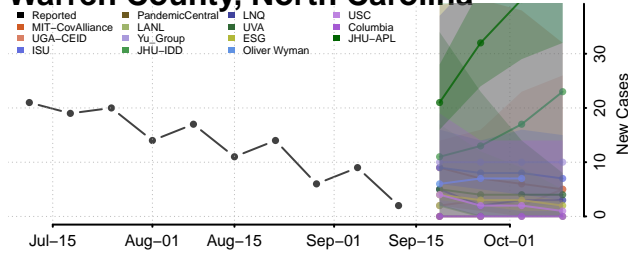

Warren County, North Carolina