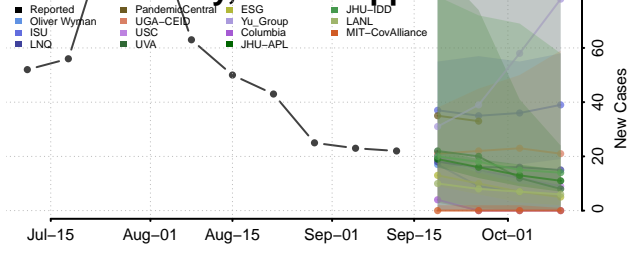

Marion County, Mississippi