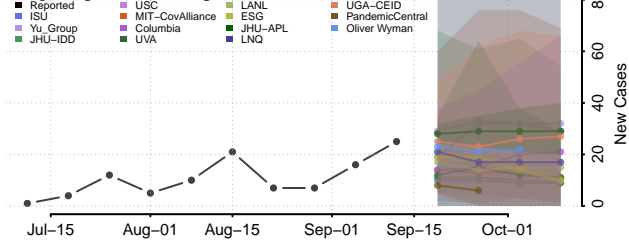

Ripley County, Missouri