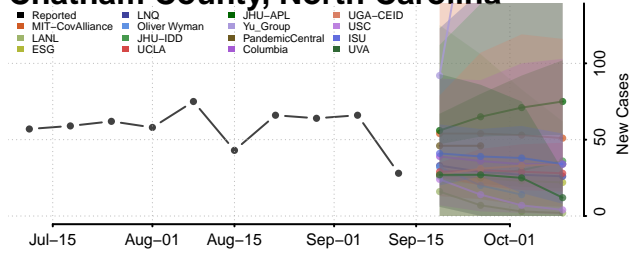

Chatham County, North Carolina