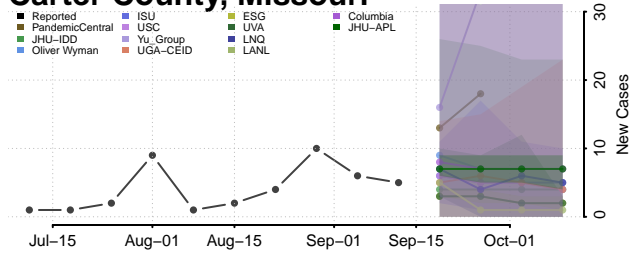

Carter County, Missouri