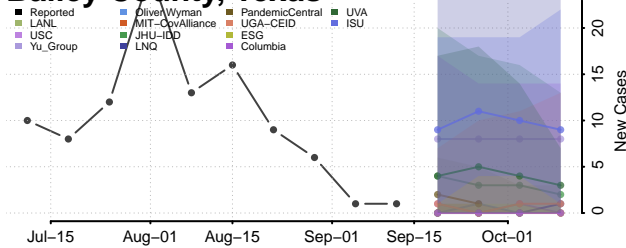

Bailey County, Texas