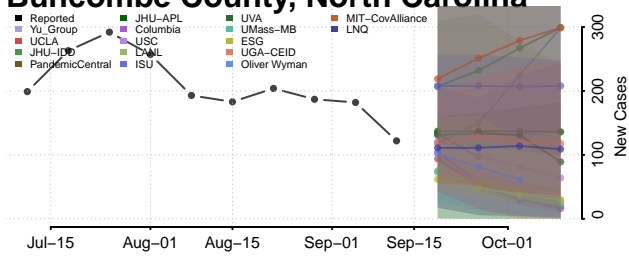

Buncombe County, North Carolina