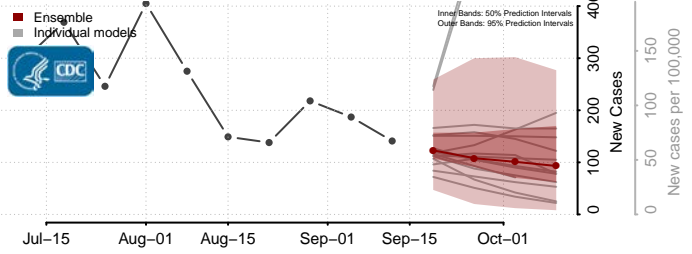

Johnston County, North Carolina