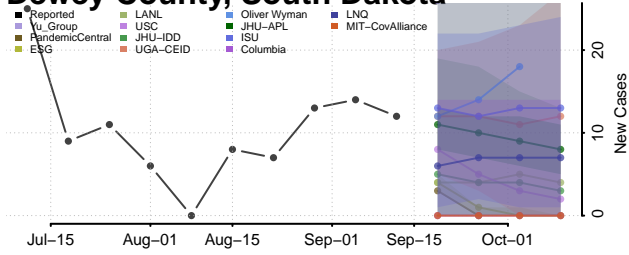

Dewey County, South Dakota