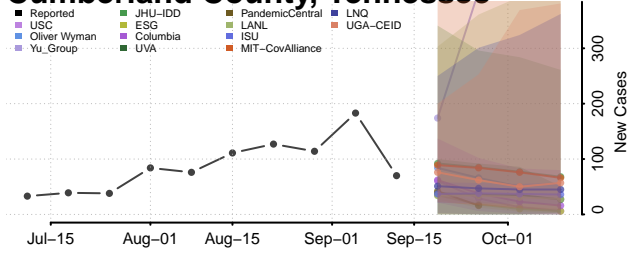

Cumberland County, Tennessee