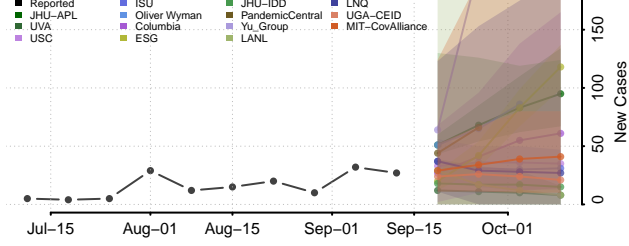

Randolph County, Missouri