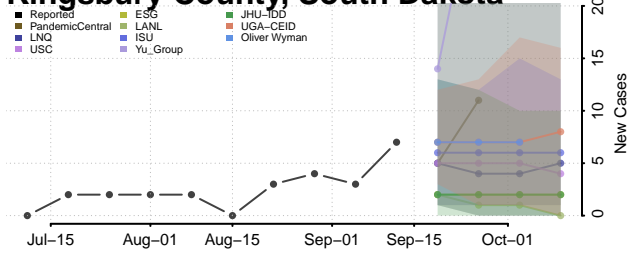

Kingsbury County, South Dakota