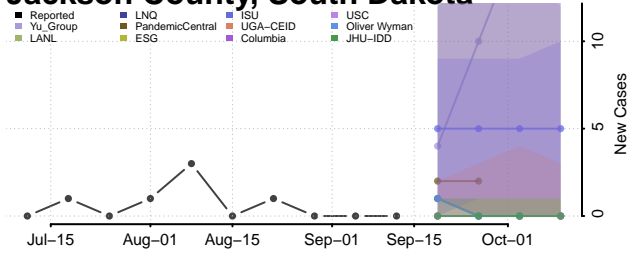

Jackson County, South Dakota