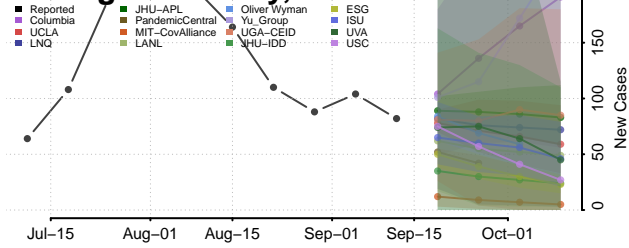

Darlington County, South Carolina