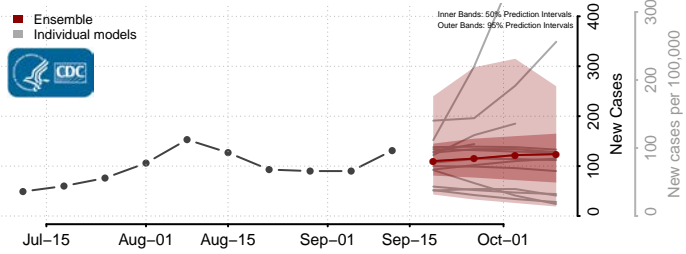

Spotsylvania County, Virginia