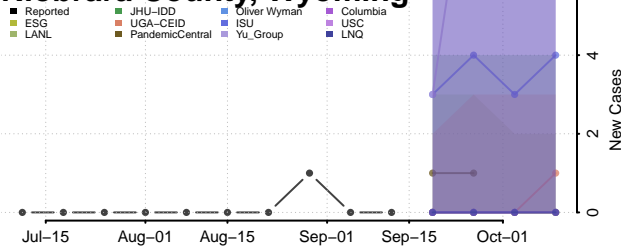

Niobrara County, Wyoming