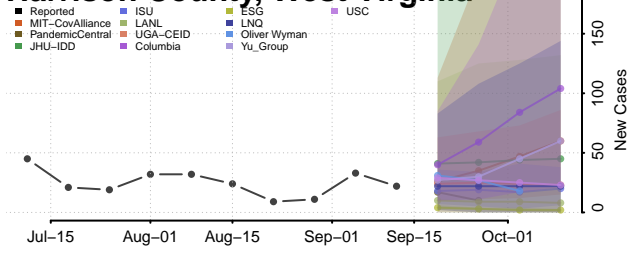

Harrison County, West Virginia