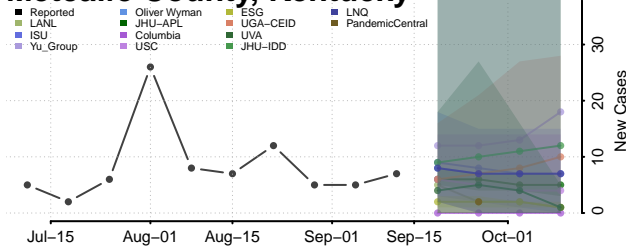

Metcalfe County, Kentucky