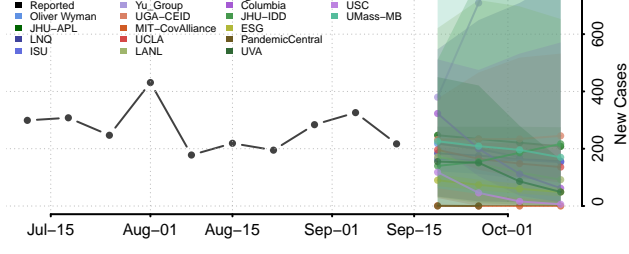

Robeson County, North Carolina