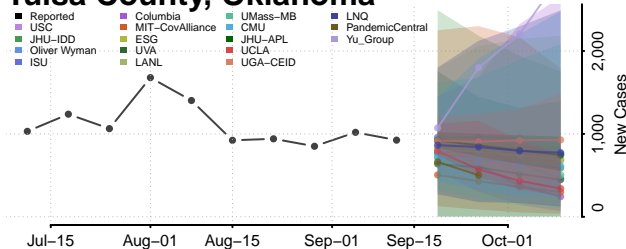

Tulsa County, Oklahoma