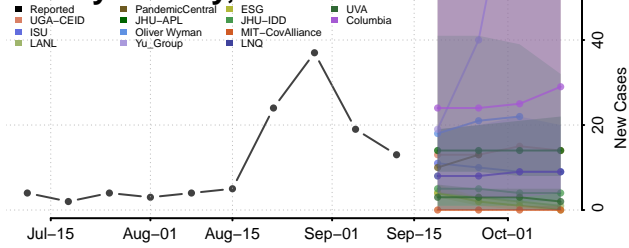

Searcy County, Arkansas