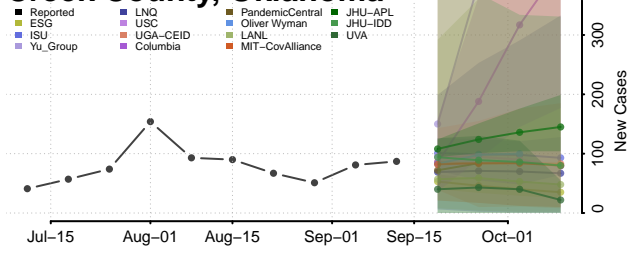

Creek County, Oklahoma