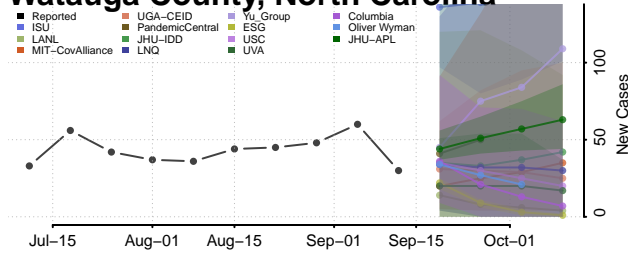

Watauga County, North Carolina