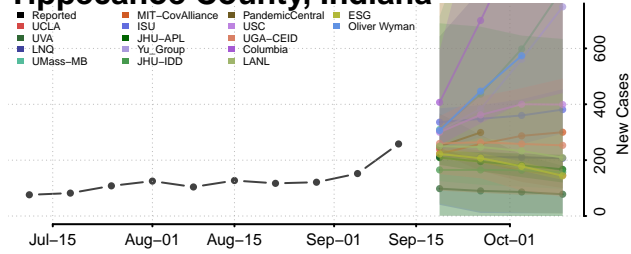

Tippecanoe County, Indiana