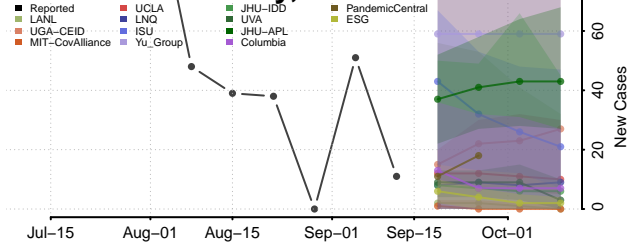

Santa Cruz County, Arizona