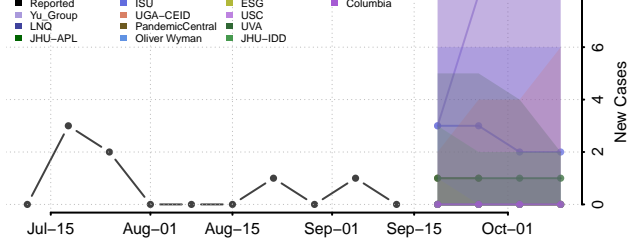

Decatur County, Kansas