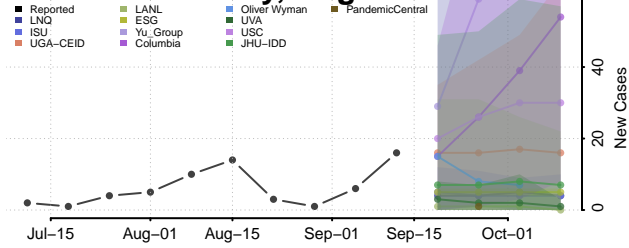

Middlesex County, Virginia