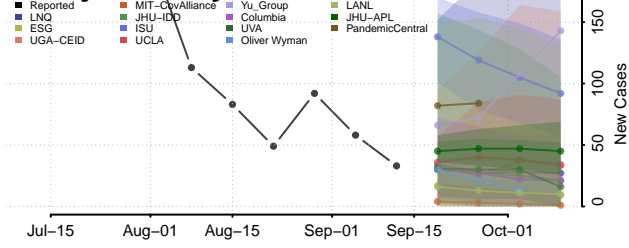

Navajo County, Arizona