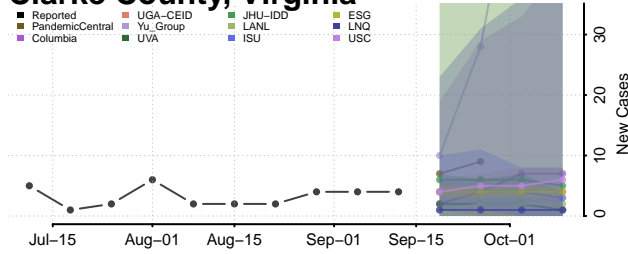

Clarke County, Virginia