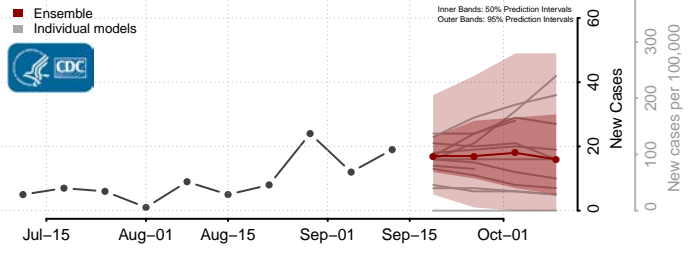

Hughes County, South Dakota