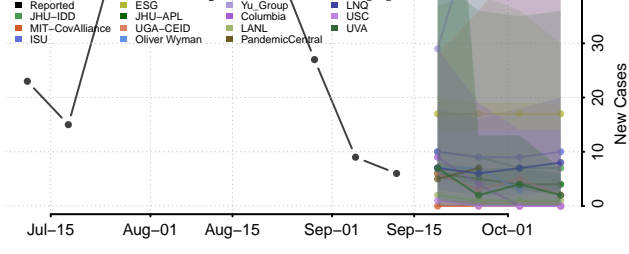

Tunica County, Mississippi