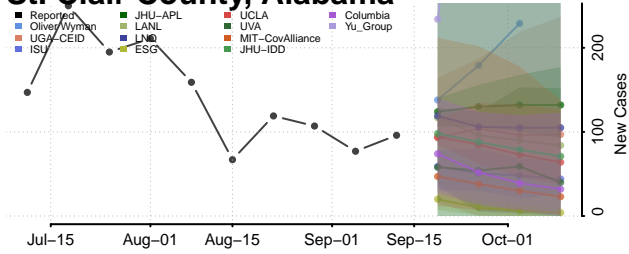

St. Clair County, Alabama