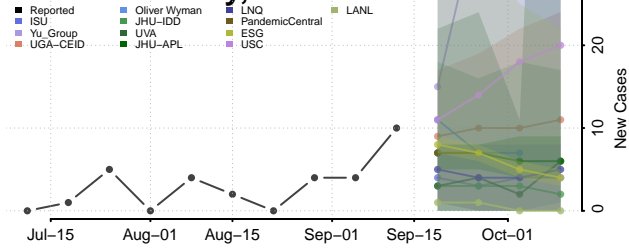

Putnam County, Illinois