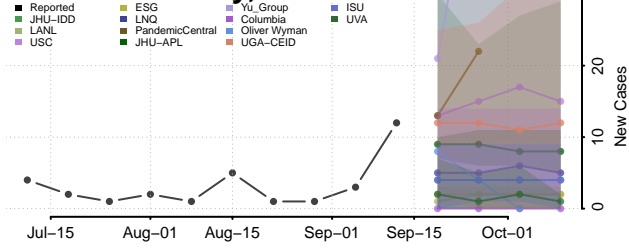

Fillmore County, Nebraska