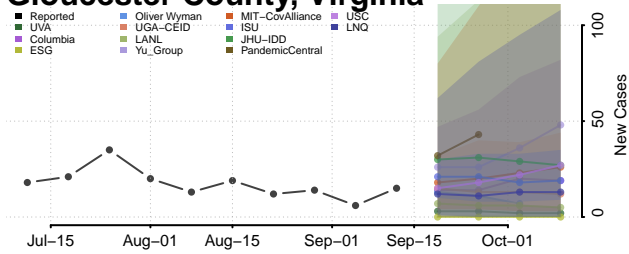

Gloucester County, Virginia