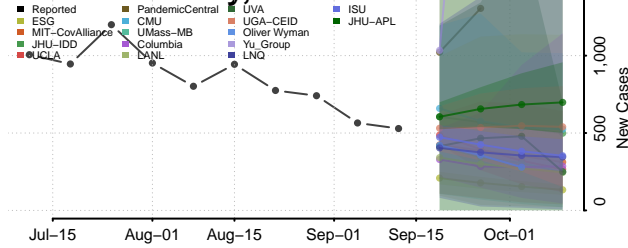

Ventura County, California