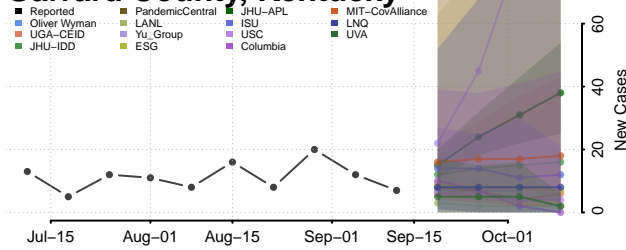

Garrard County, Kentucky