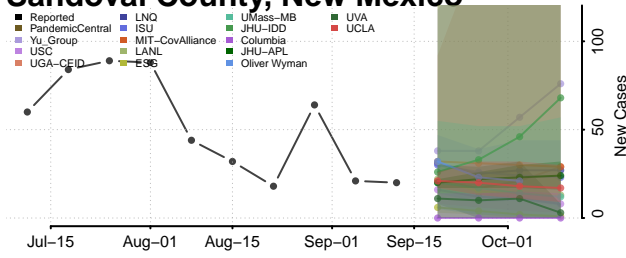

Sandoval County, New Mexico