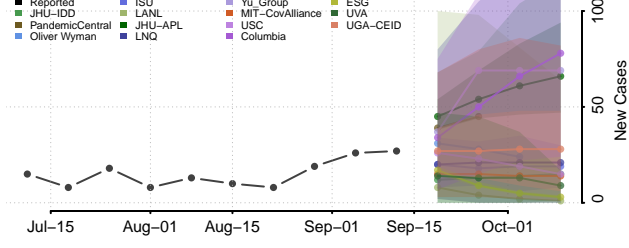

Washington County, Iowa