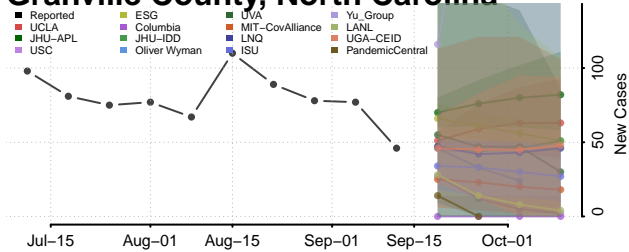

Granville County, North Carolina