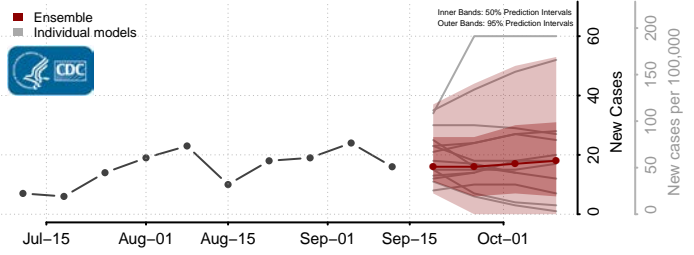

Polk County, Minnesota