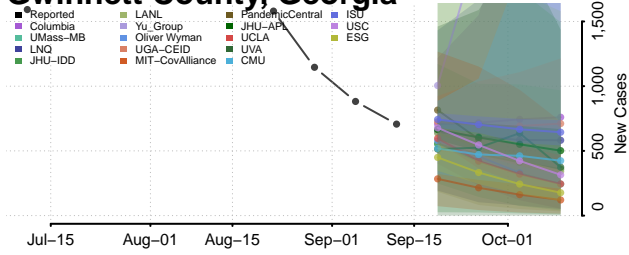

Gwinnett County, Georgia