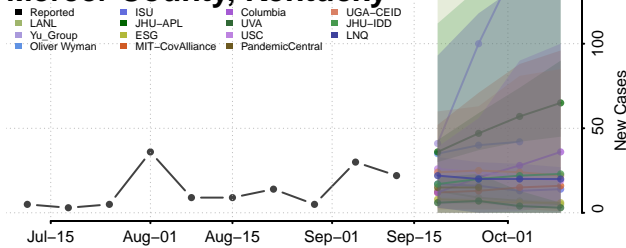

Mercer County, Kentucky