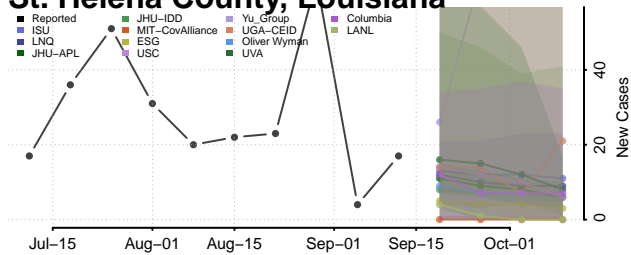

St. Helena County, Louisiana