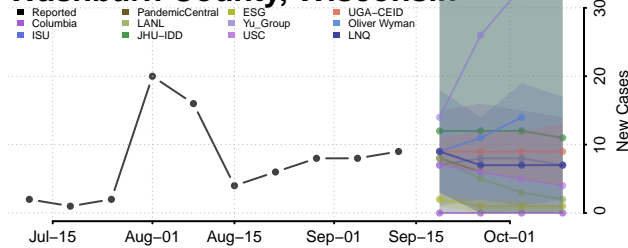

Washburn County, Wisconsin