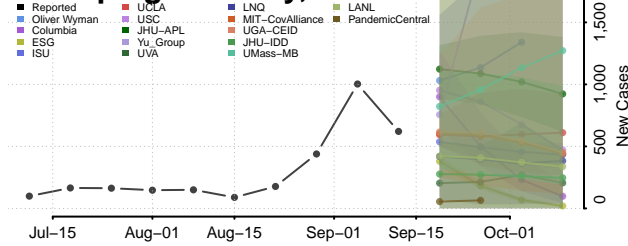

Champaign County, Illinois