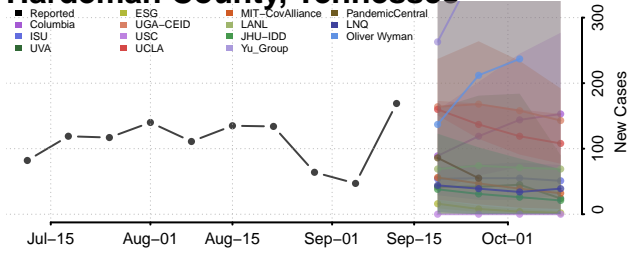

Hardeman County, Tennessee