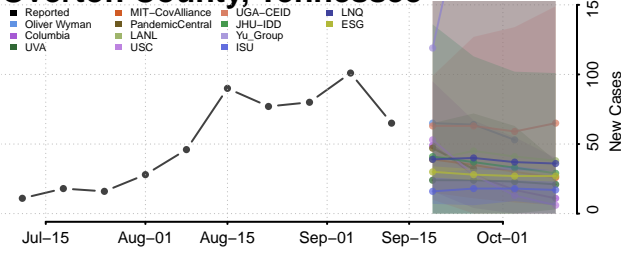

Overton County, Tennessee