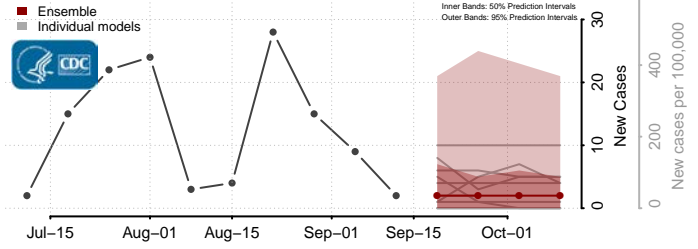

Iron County, Wisconsin