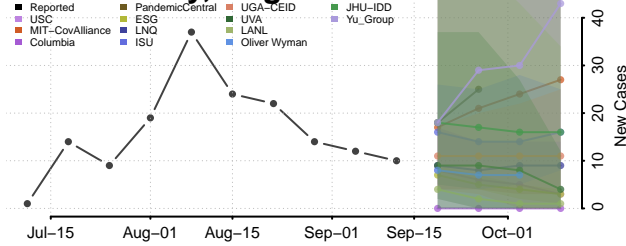

Scott County, Virginia