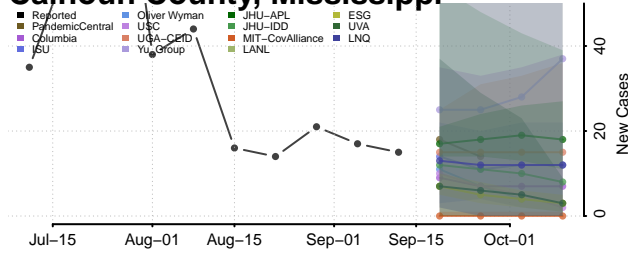

Calhoun County, Mississippi