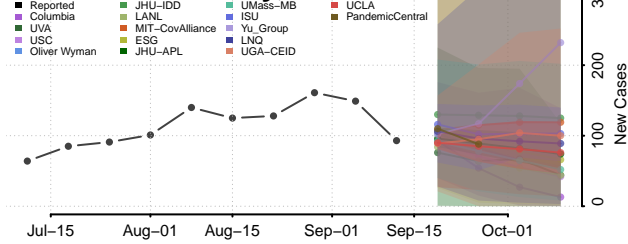

Hendricks County, Indiana