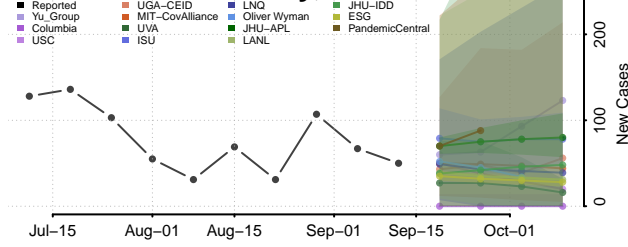

### Cerro Gordo County, Iowa