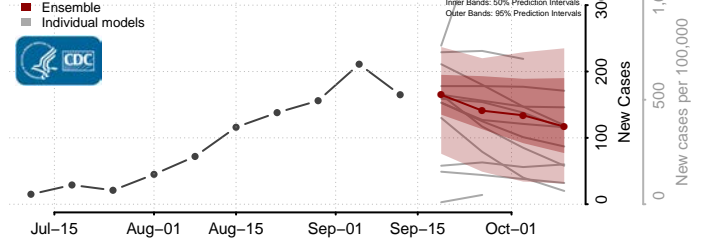

Stark County, North Dakota