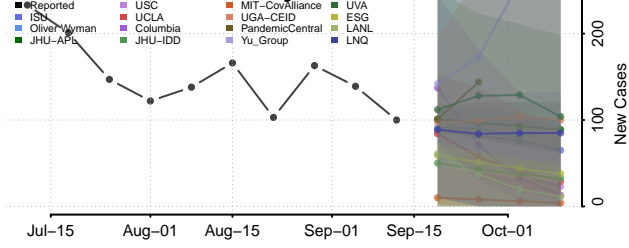

Greenwood County, South Carolina