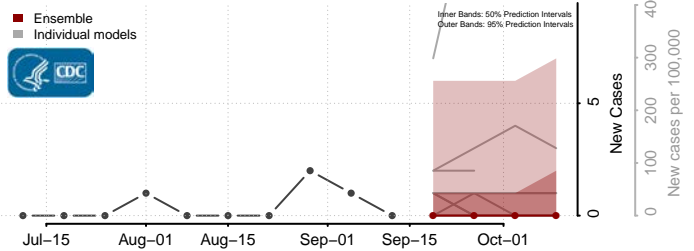

Sanborn County, South Dakota