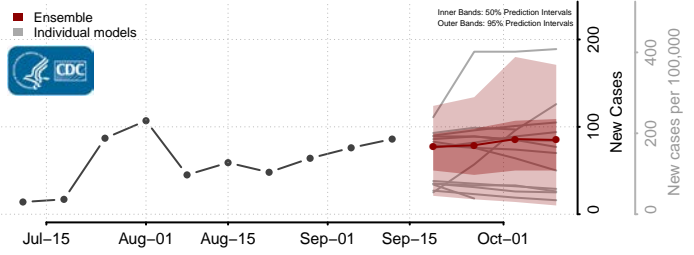

Camden County, Missouri