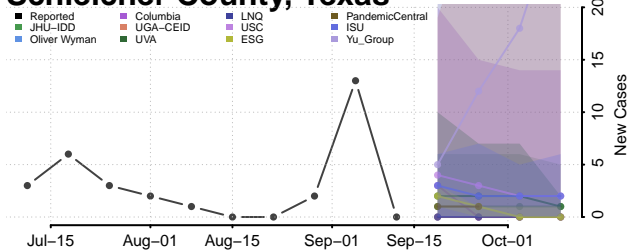

Schleicher County, Texas