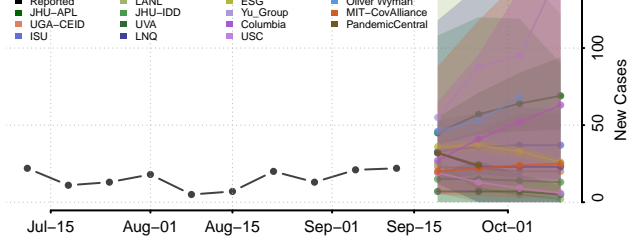

Freeborn County, Minnesota