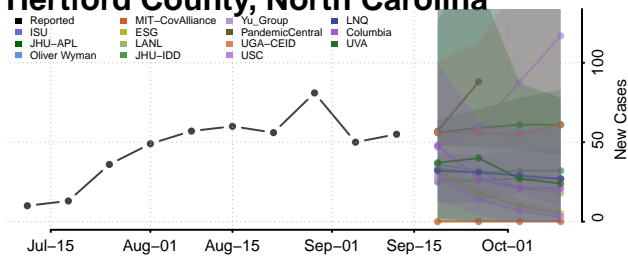

Hertford County, North Carolina