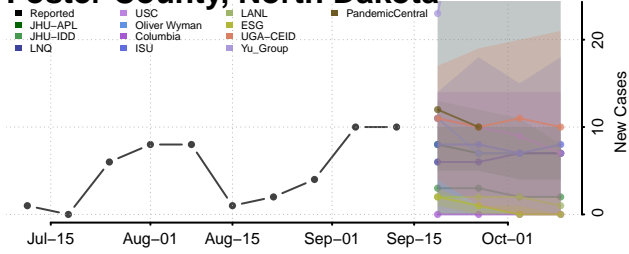

Foster County, North Dakota