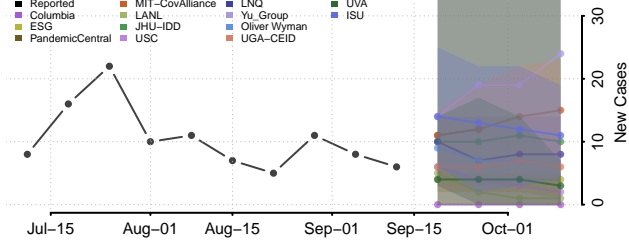

New Kent County, Virginia