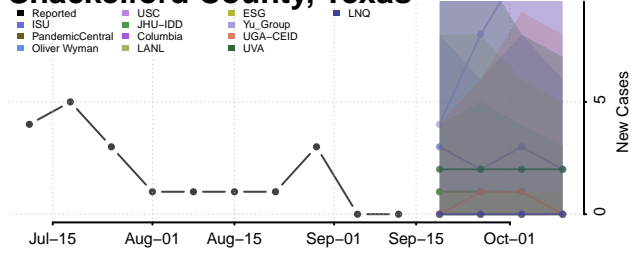

Shackelford County, Texas