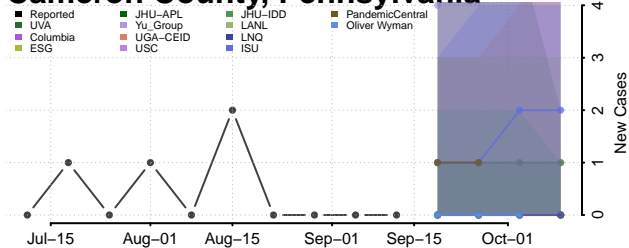

Cameron County, Pennsylvania