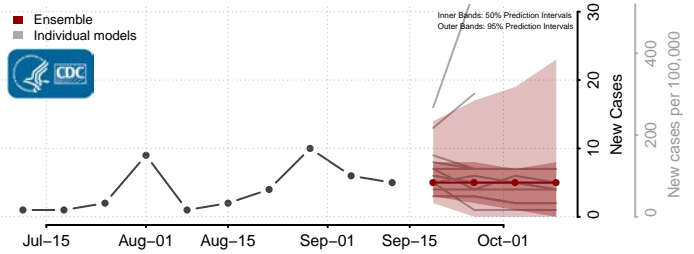

Carter County, Missouri