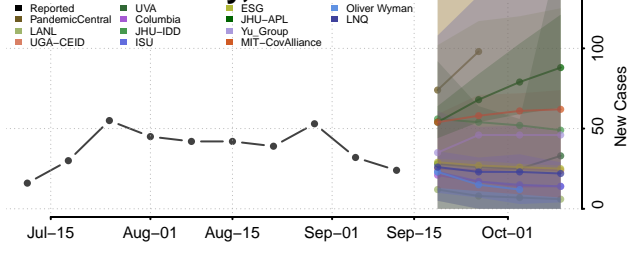

### Tehama County, California