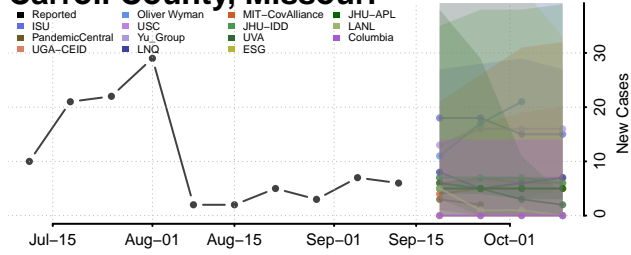

Carroll County, Missouri