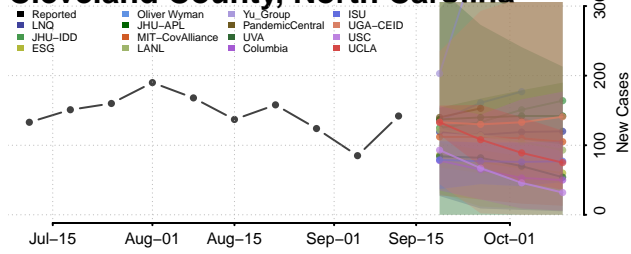

Cleveland County, North Carolina