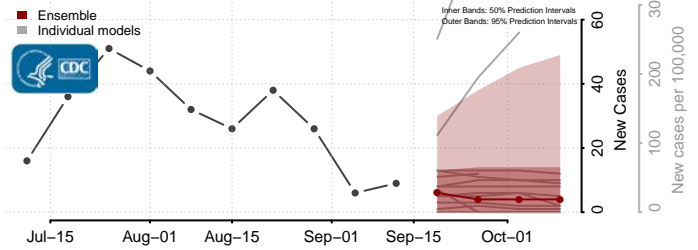

Hempstead County, Arkansas