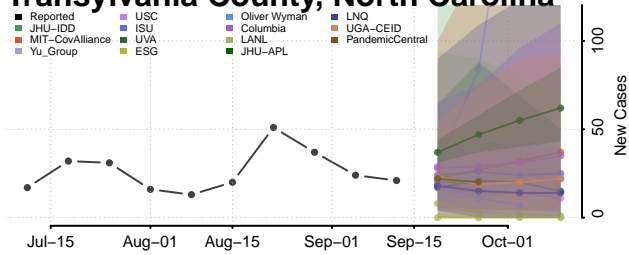

Transylvania County, North Carolina