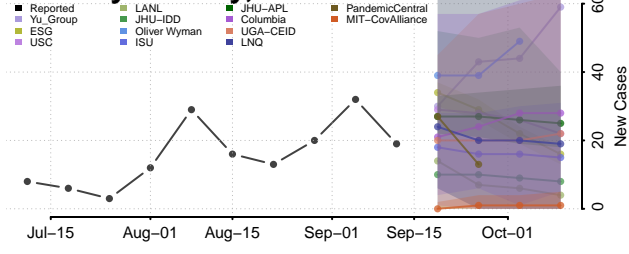

Ramsey County, North Dakota