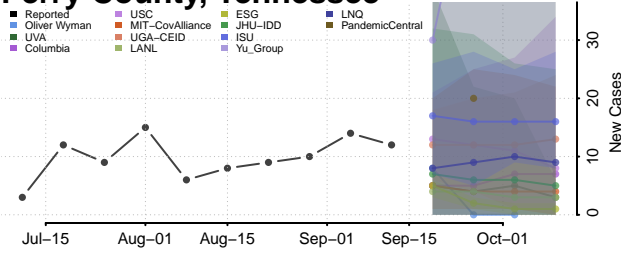

Perry County, Tennessee