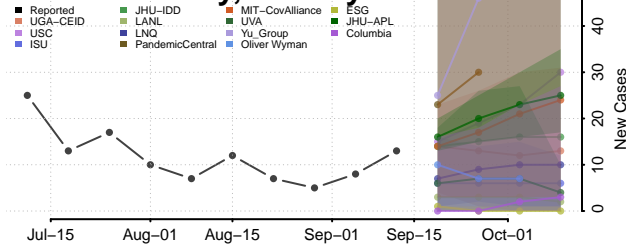

Greene County, Pennsylvania