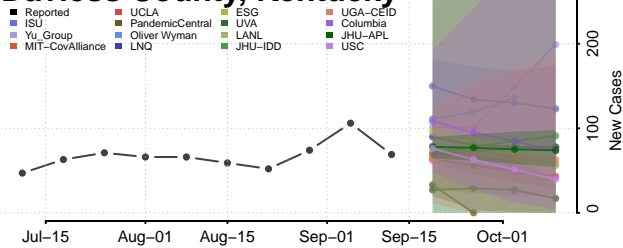

Daviess County, Kentucky