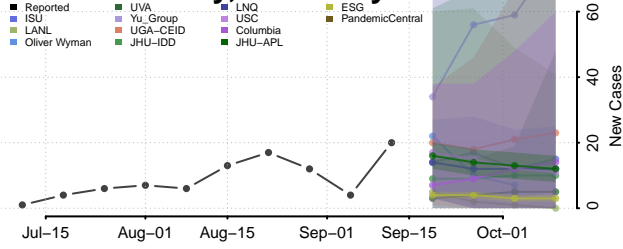

Clinton County, Kentucky