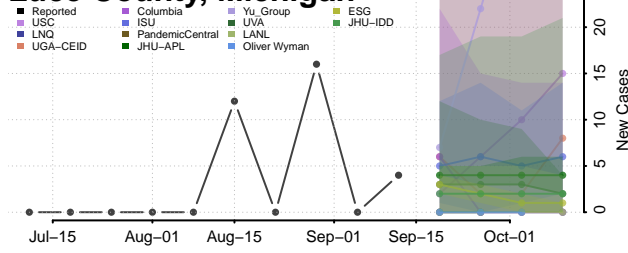

Luce County, Michigan