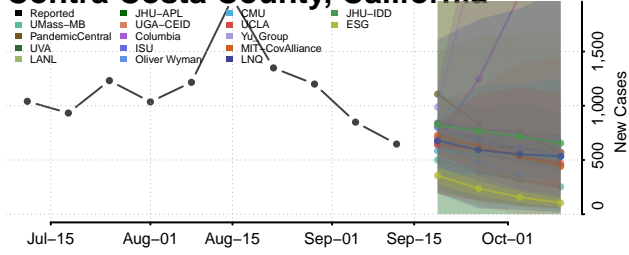

Contra Costa County, California