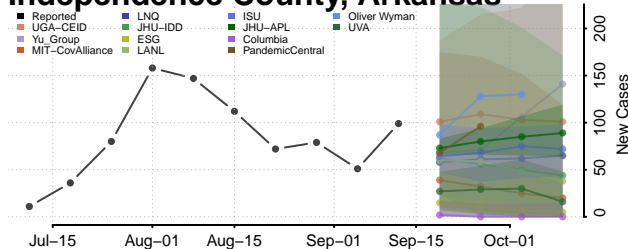

Independence County, Arkansas