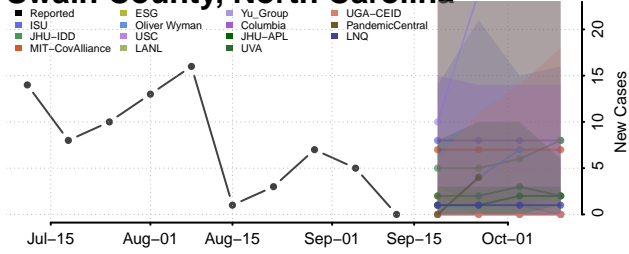

Swain County, North Carolina