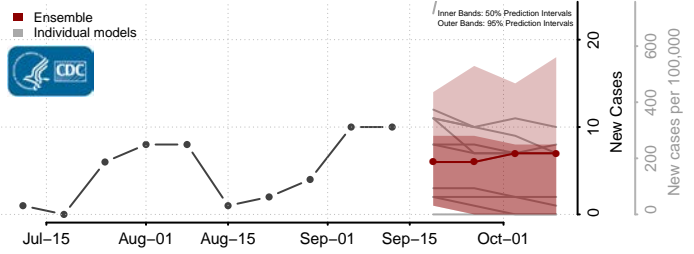

Foster County, North Dakota