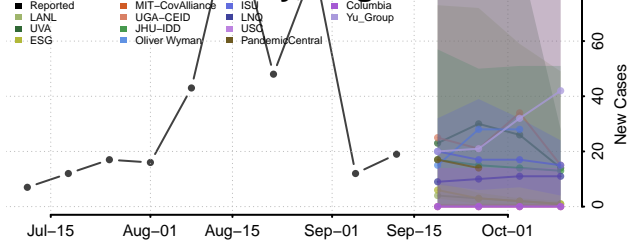

Greensville County, Virginia