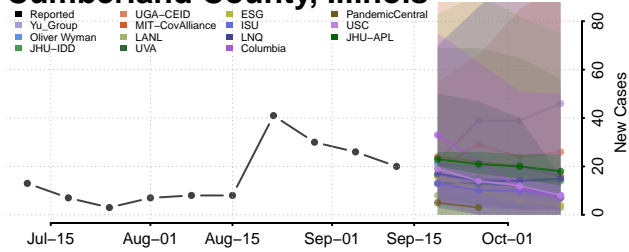

Cumberland County, Illinois