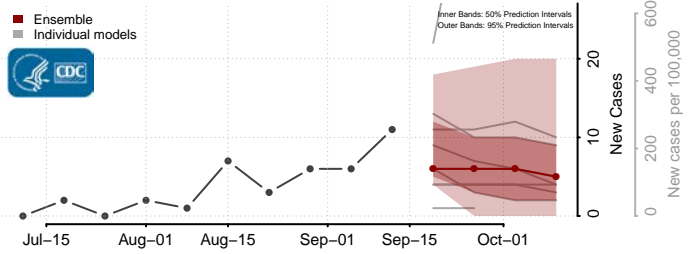

Florence County, Wisconsin