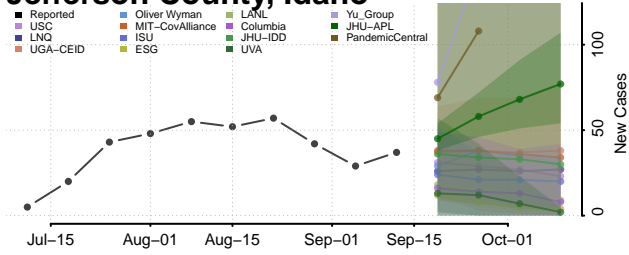

Jefferson County, Idaho