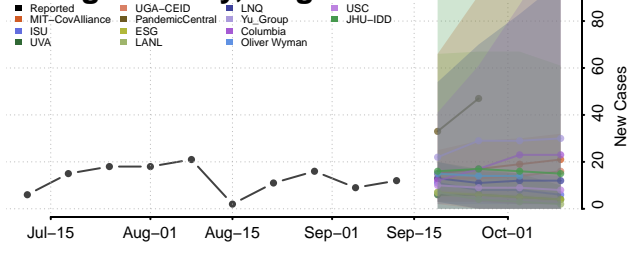

Orange County, Virginia