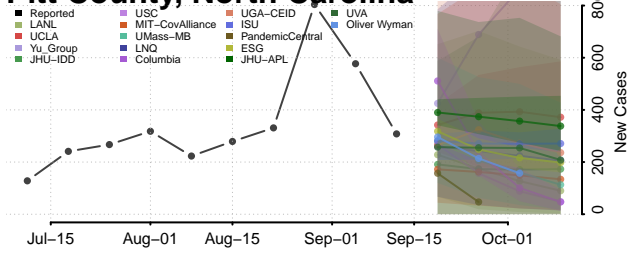

### Polk County, North Carolina