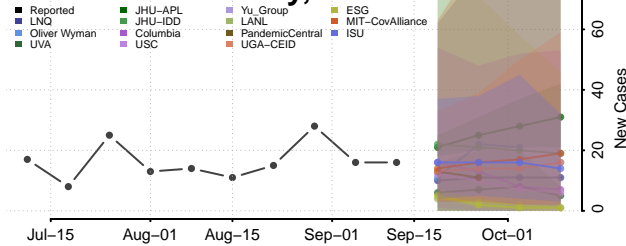

### Scotts Bluff County, Nebraska