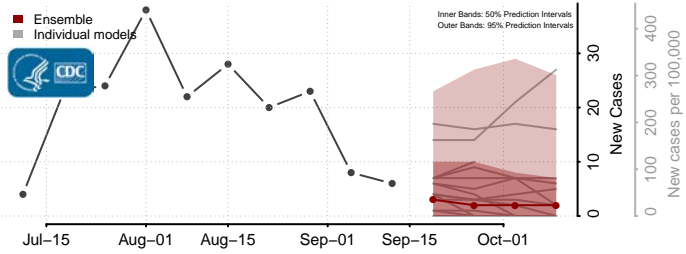

Wilkinson County, Mississippi