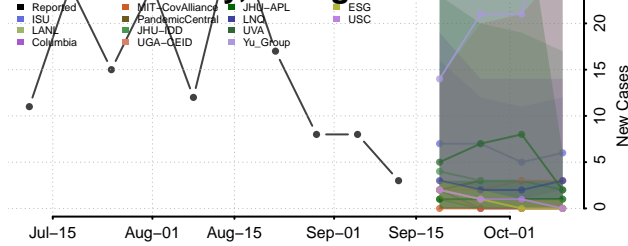

Lincoln County, Georgia