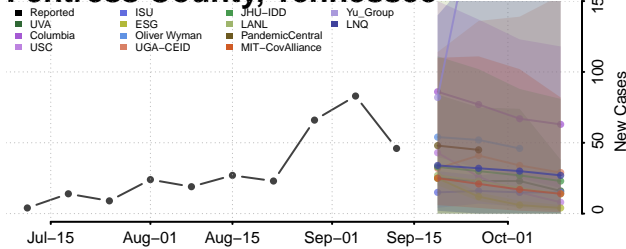

Fentress County, Tennessee