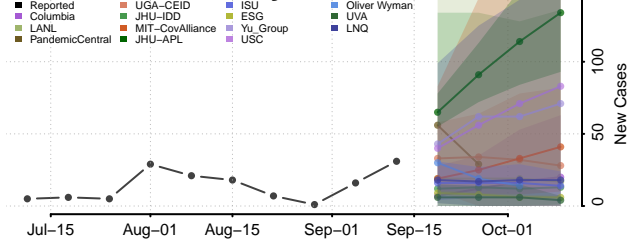

Silver Bow County, Montana