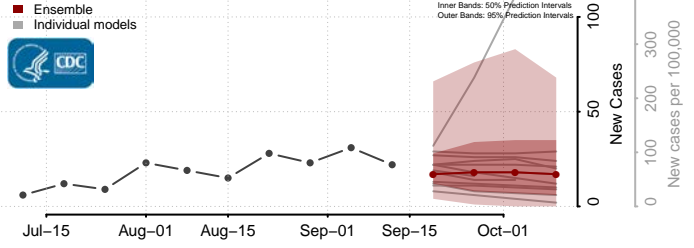

Dinwiddie County, Virginia