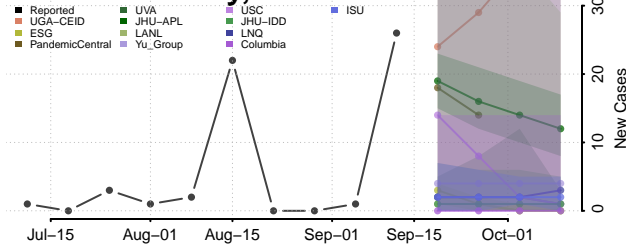

Stanton County, Kansas