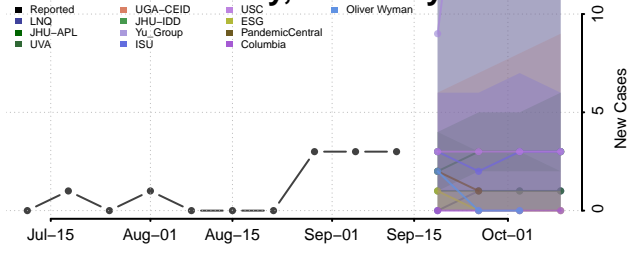

Robertson County, Kentucky