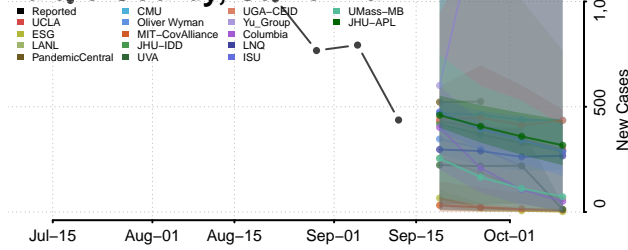

Tulare County, California