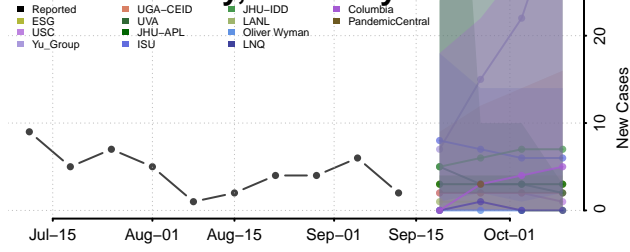

Trimble County, Kentucky