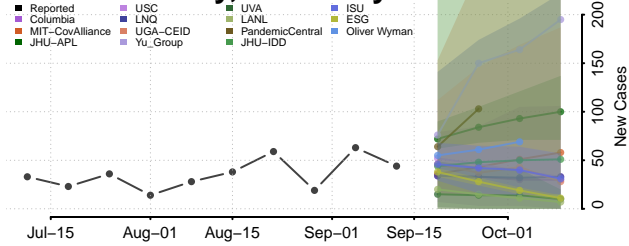

Nelson County, Kentucky