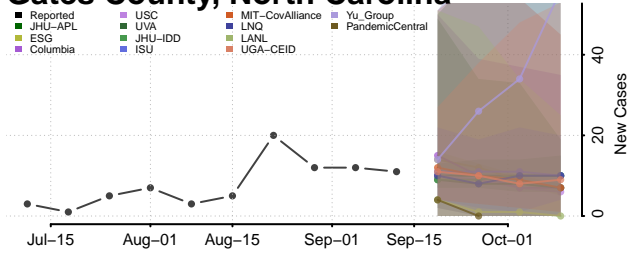

Gates County, North Carolina