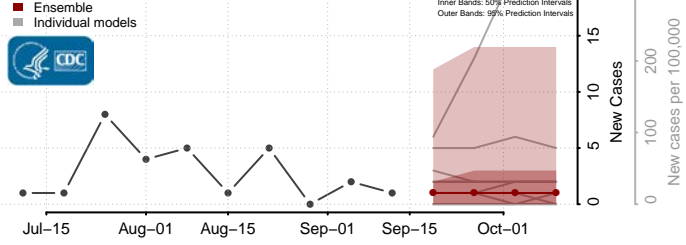

### Norman County, Minnesota