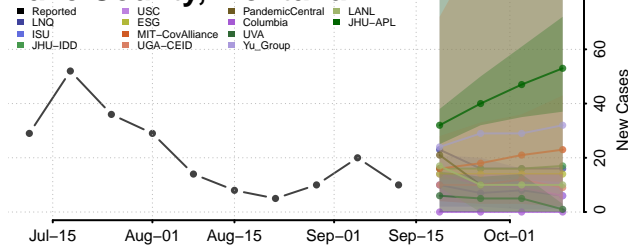

Lake County, Montana