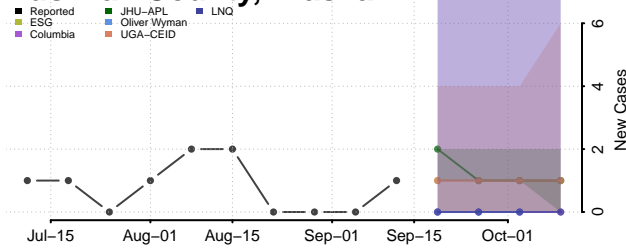

Kusilvak County, Alaska