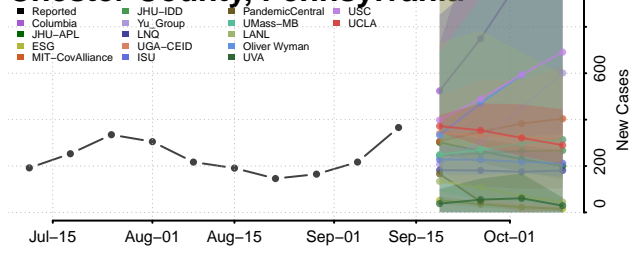

Chester County, Pennsylvania