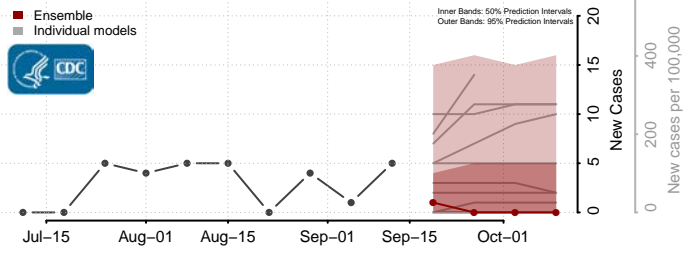

### Norton County, Virginia