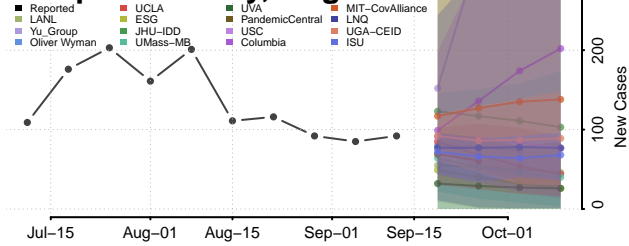

Hampton County, Virginia