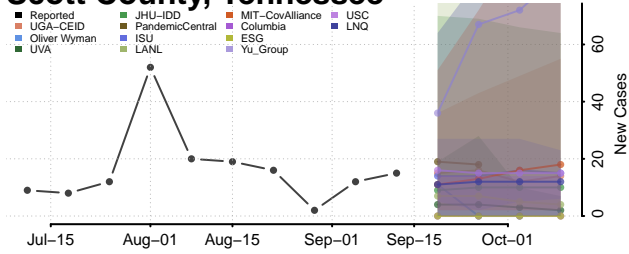

Scott County, Tennessee