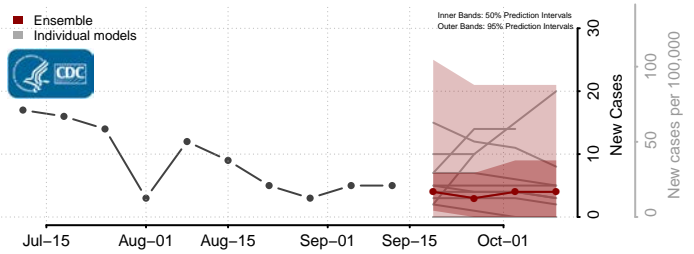

Page County, Virginia