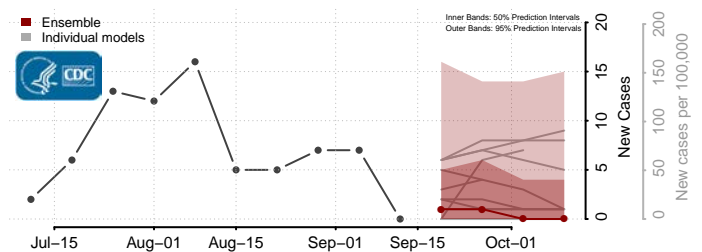

Montgomery County, Iowa