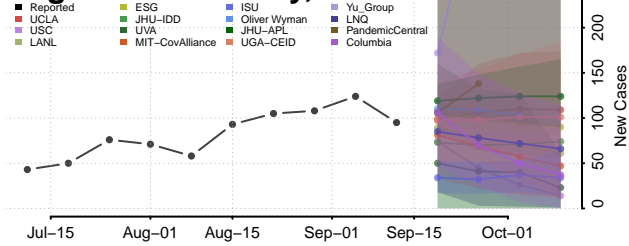

Edgecombe County, North Carolina