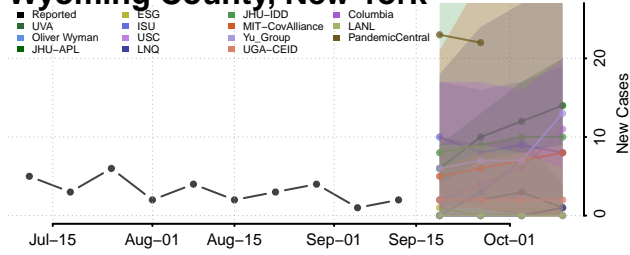

Wyoming County, New York