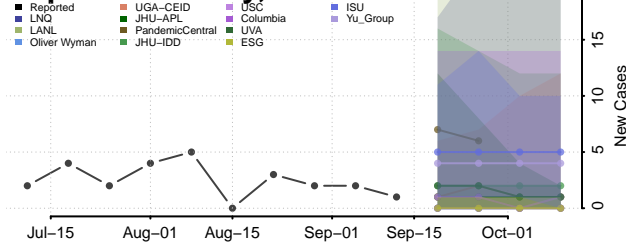

Republic County, Kansas