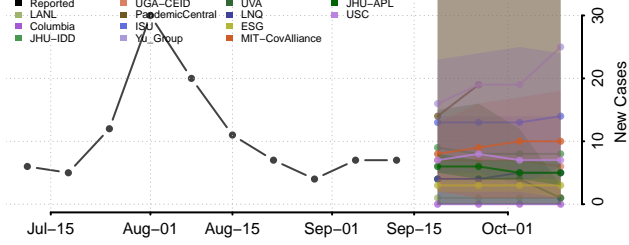

Latimer County, Oklahoma