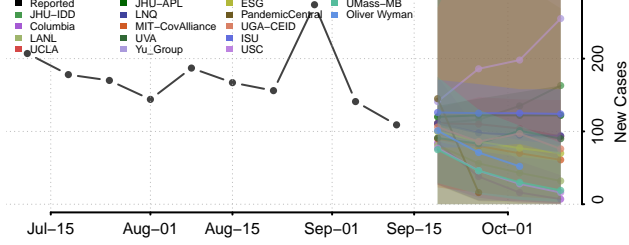

Rowan County, North Carolina