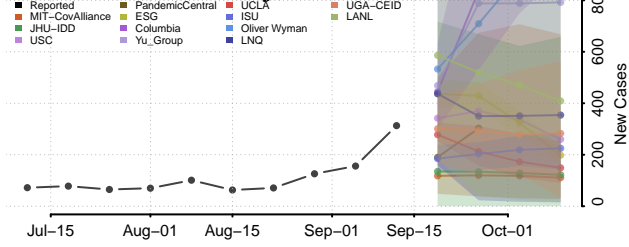

### La Crosse County, Wisconsin