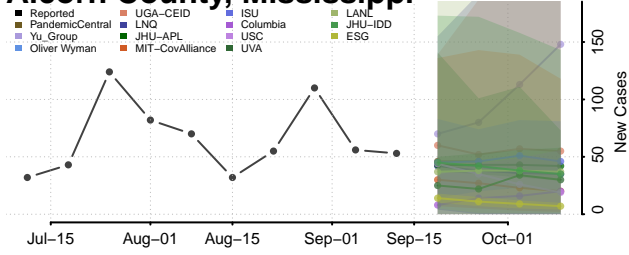

### Alcorn County, Mississippi