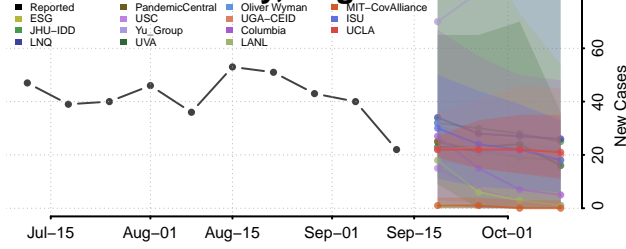

Manassas County, Virginia