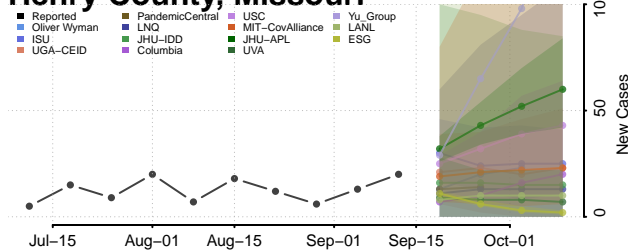

Henry County, Missouri