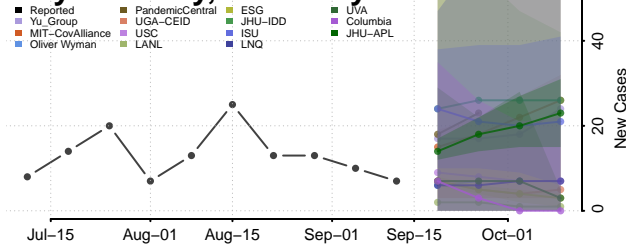

Floyd County, Kentucky