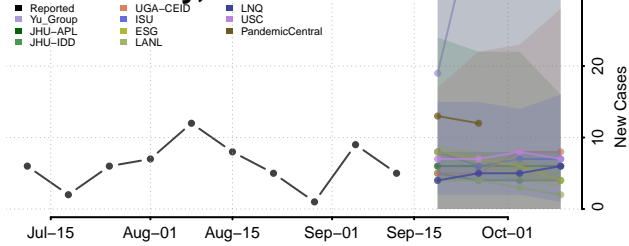

Trail County, North Dakota