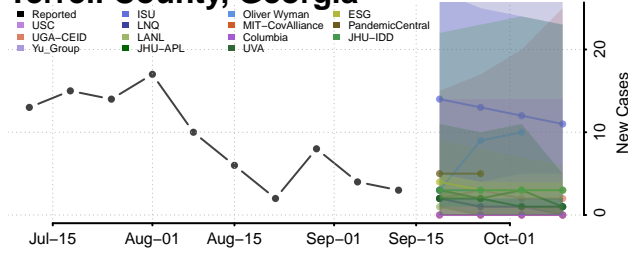

Terrell County, Georgia