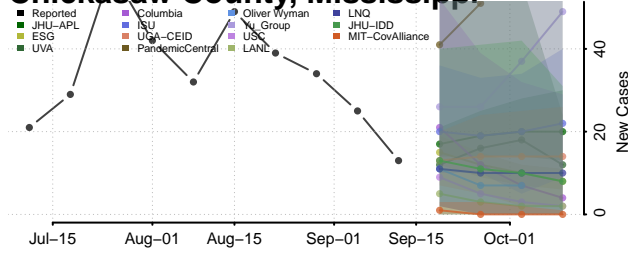

Chickasaw County, Mississippi