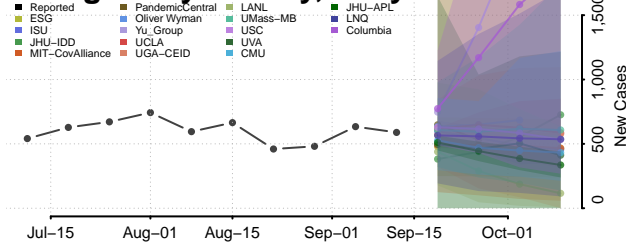

Montgomery County, Maryland