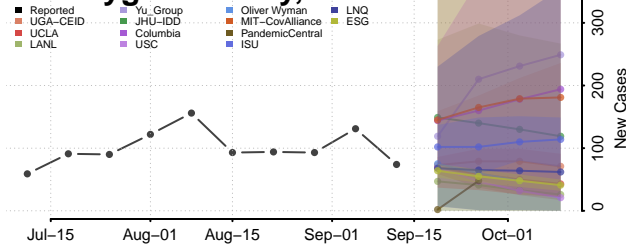

Sheboygan County, Wisconsin