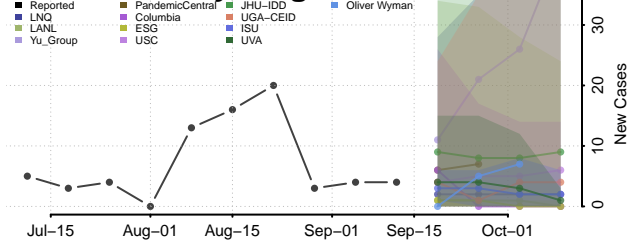

Nelson County, Virginia