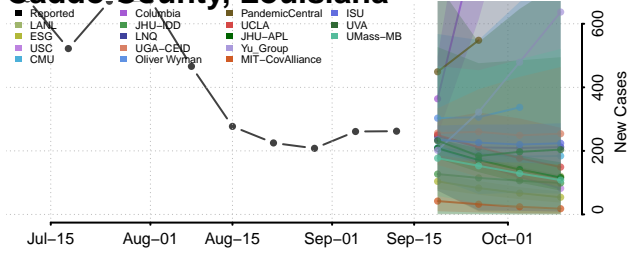

Caddo County, Louisiana