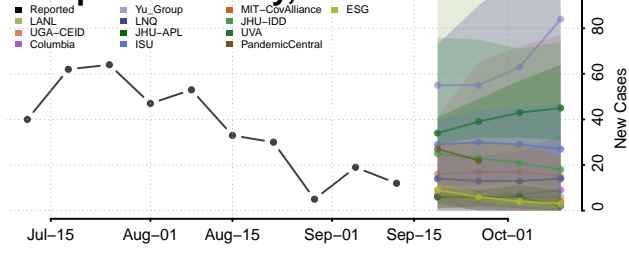

Tallapoosa County, Alabama