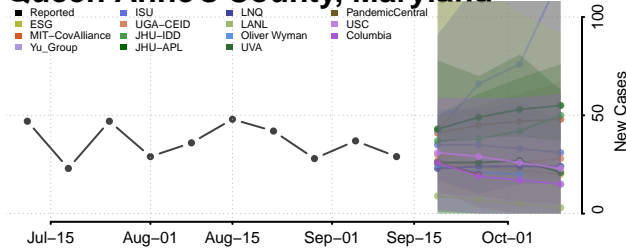

Queen Anne's County, Maryland