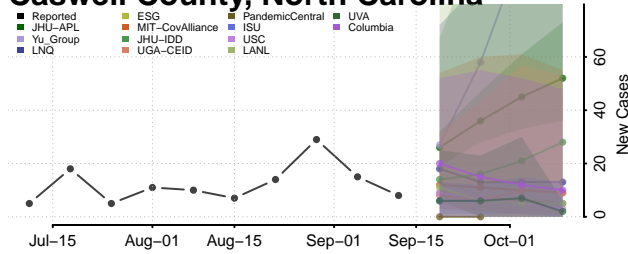

Caswell County, North Carolina