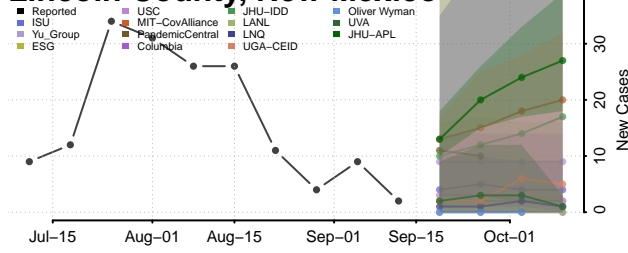

Lincoln County, New Mexico