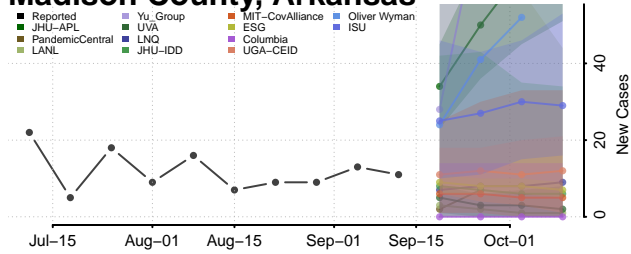

Madison County, Arkansas