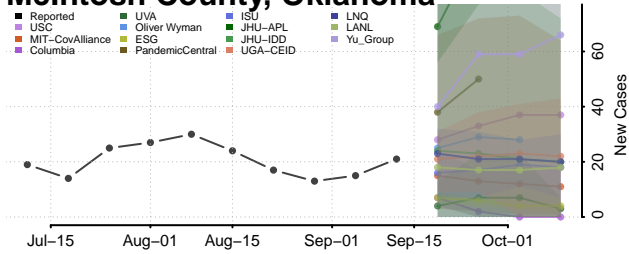

McIntosh County, Oklahoma