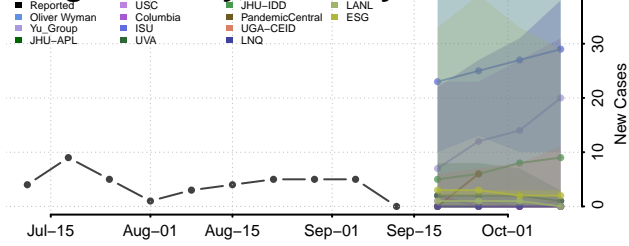

Morgan County, Kentucky