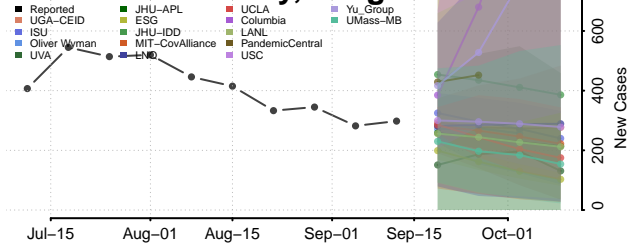

Multnomah County, Oregon