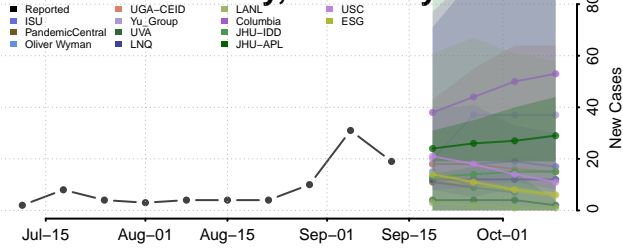

Crittenden County, Kentucky