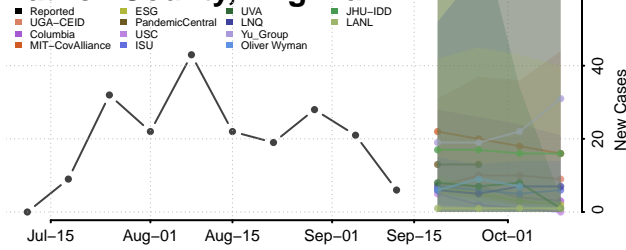

Patrick County, Virginia