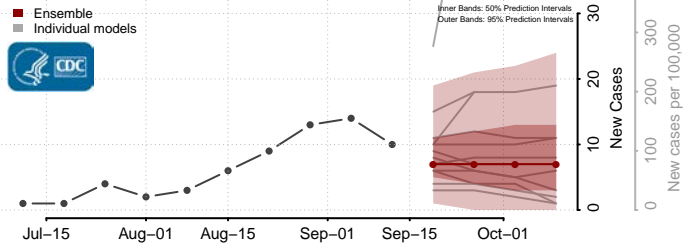

Phelps County, Nebraska