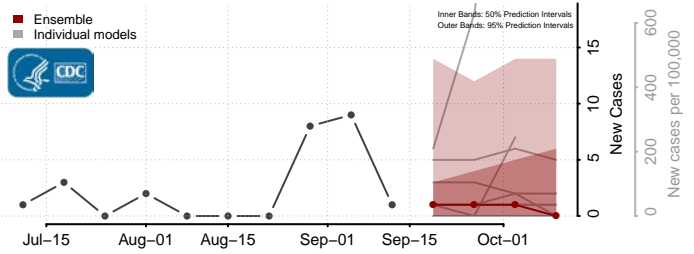

Perkins County, South Dakota