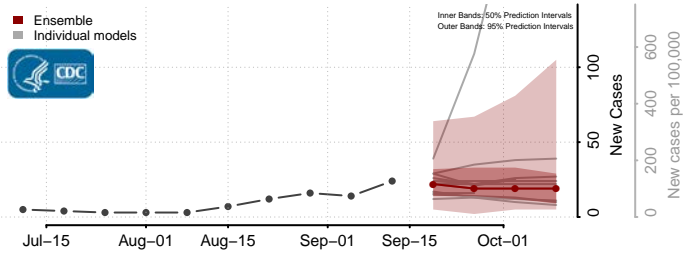

Green Lake County, Wisconsin