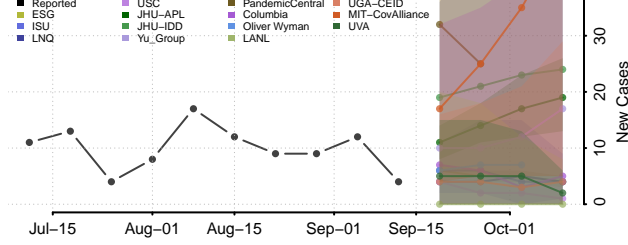

Montgomery County, New York