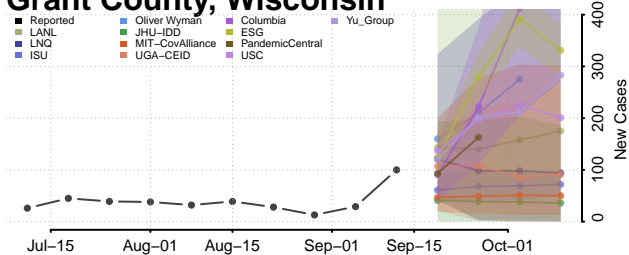

Grant County, Wisconsin