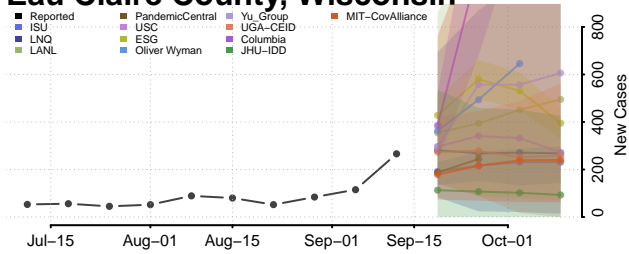

Eau Claire County, Wisconsin