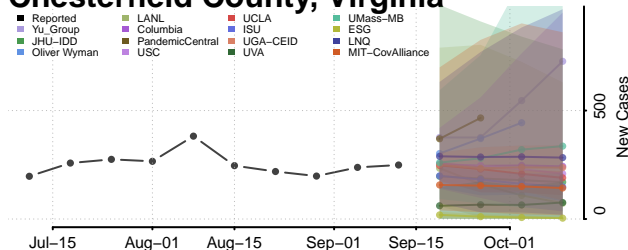

Chesterfield County, Virginia