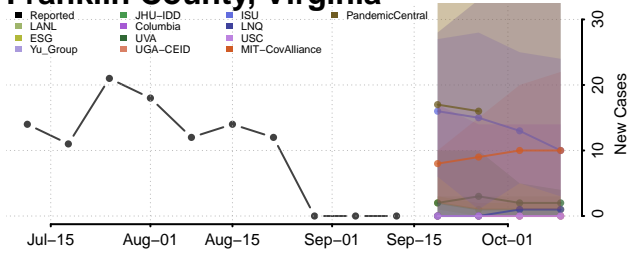

Franklin County, Virginia