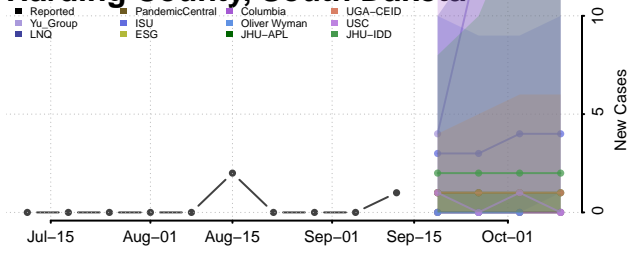

Harding County, South Dakota