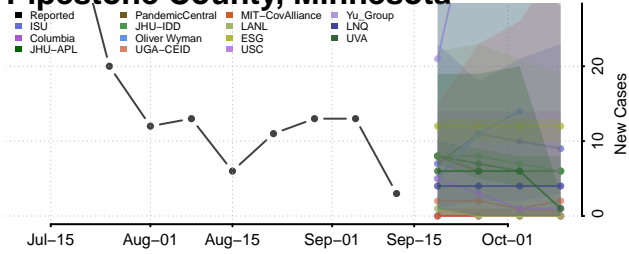

Pipestone County, Minnesota