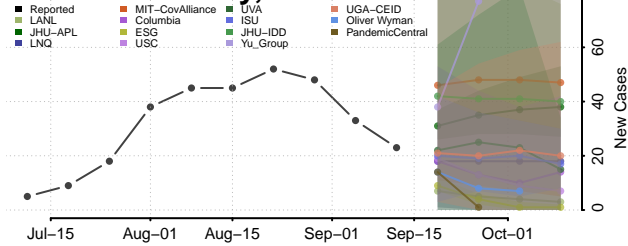

Harrison County, Indiana