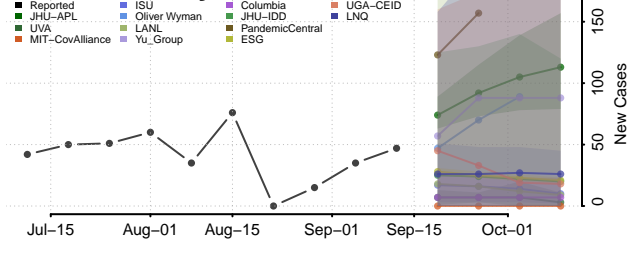

Glenn County, California