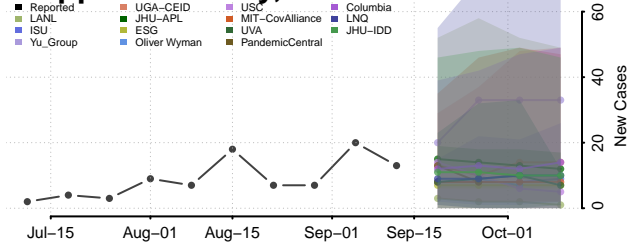

Chippewa County, Minnesota