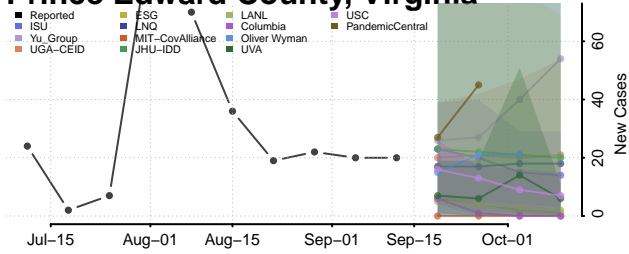

Prince Edward County, Virginia