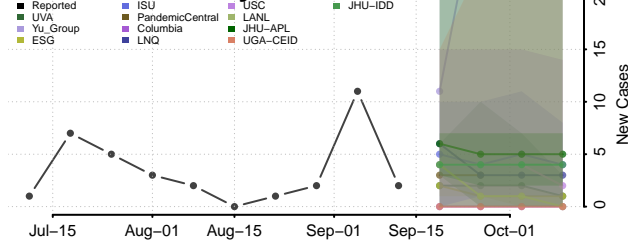

Marshall County, Minnesota