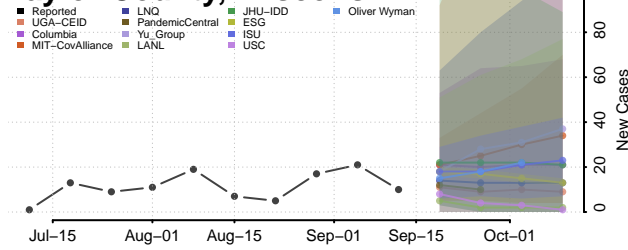

Taylor County, Wisconsin