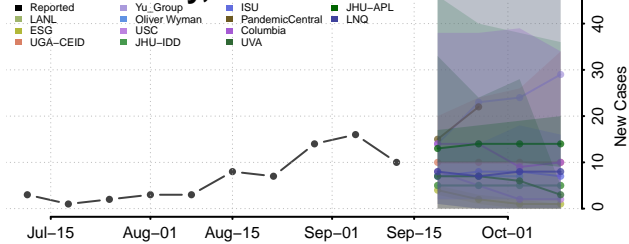

Knox County, Nebraska