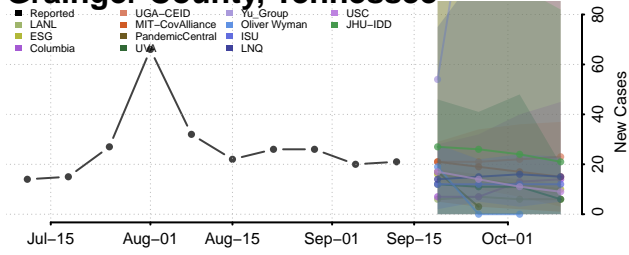

Grainger County, Tennessee