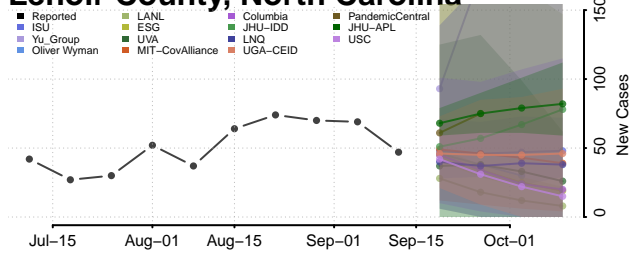

Lenoir County, North Carolina