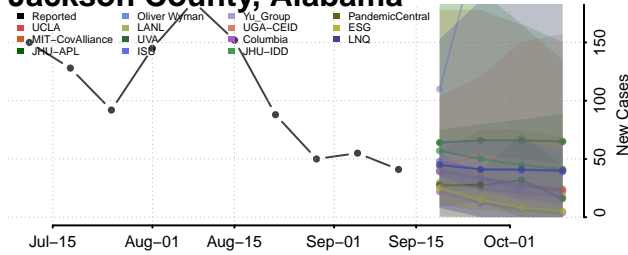

Jackson County, Alabama