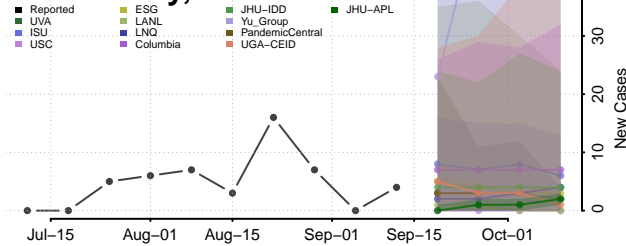

Iron County, Missouri