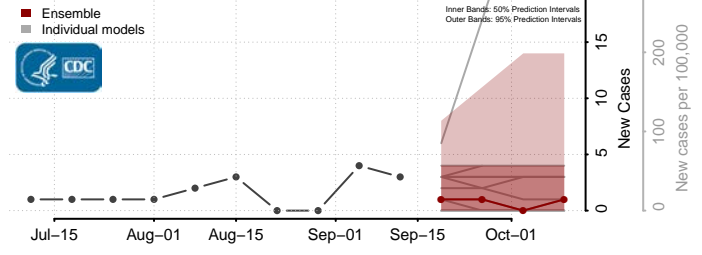

Jefferson County, Nebraska