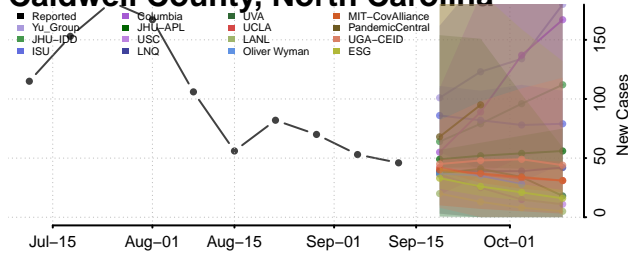

Caldwell County, North Carolina