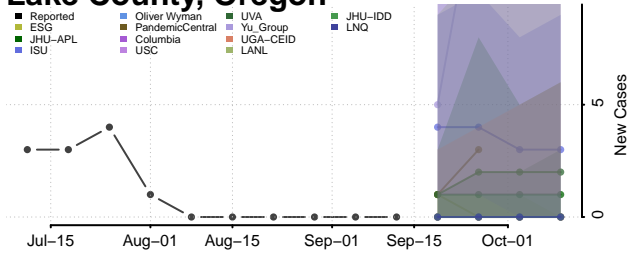

Lake County, Oregon