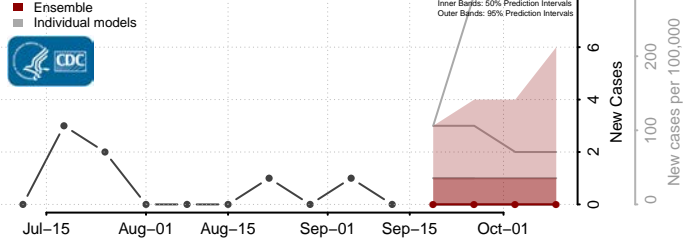

Decatur County, Kansas