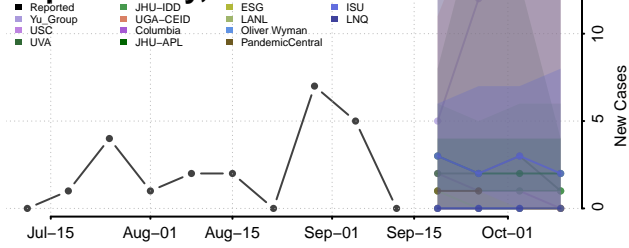

Pope County, Illinois