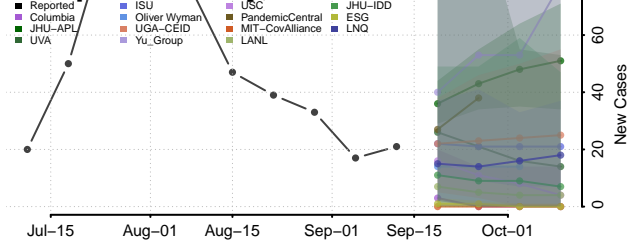

Hampton County, South Carolina