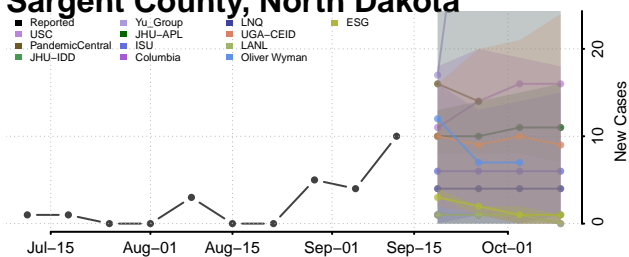

Sargent County, North Dakota