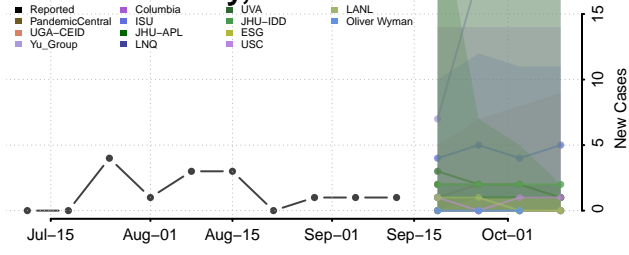

Stanton County, Nebraska