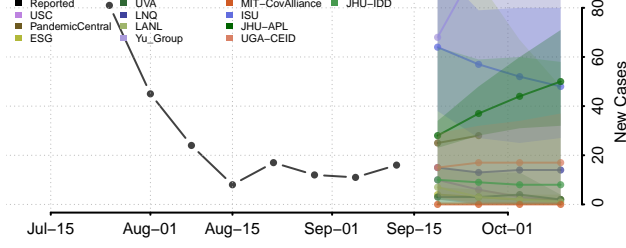

McDonald County, Missouri