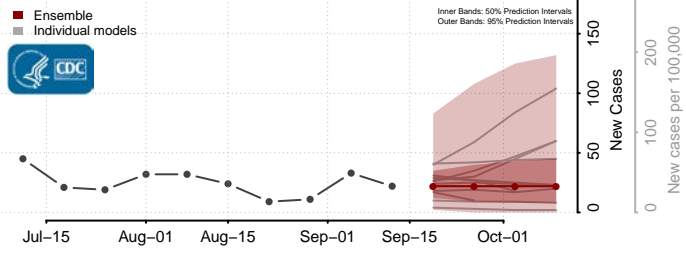

Harrison County, West Virginia