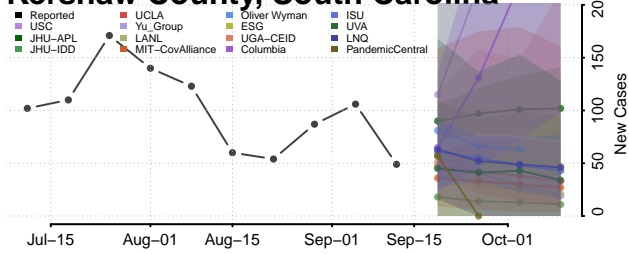

Kershaw County, South Carolina