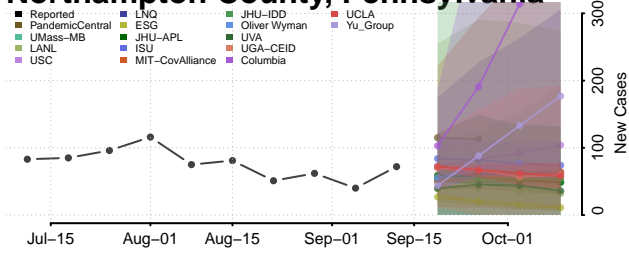

Northampton County, Pennsylvania