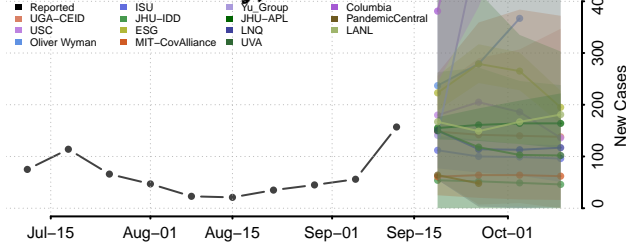

Johnson County, Missouri