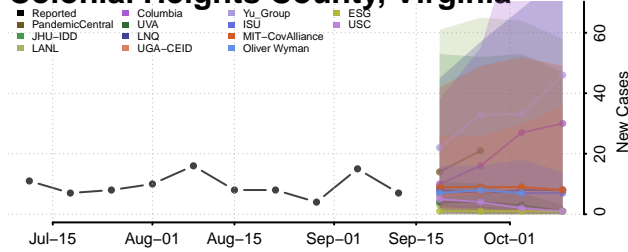

Colonial Heights County, Virginia