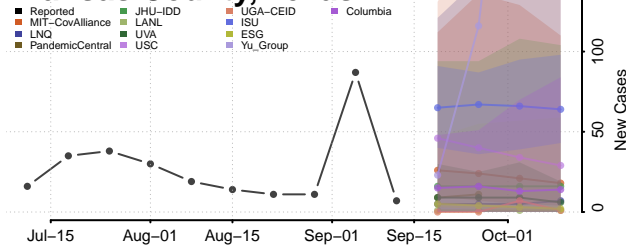

Aransas County, Texas