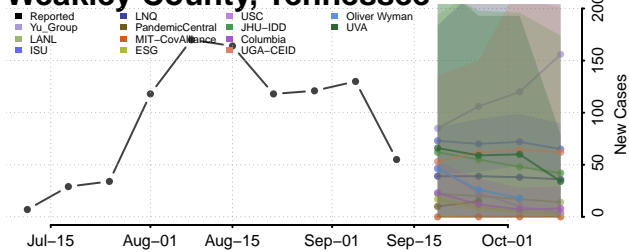

Weakley County, Tennessee