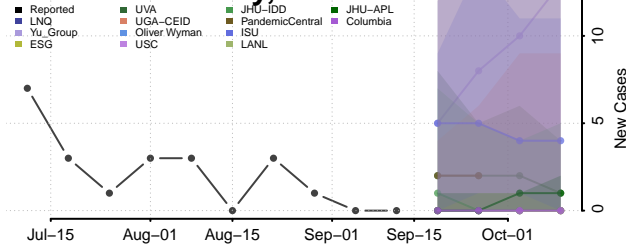

Ellsworth County, Kansas