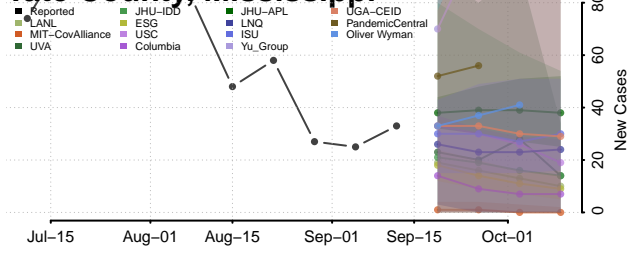

Tate County, Mississippi