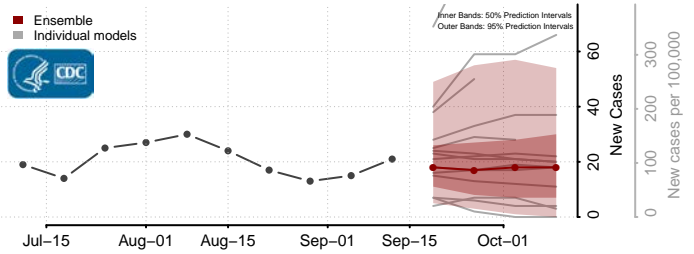

McIntosh County, Oklahoma