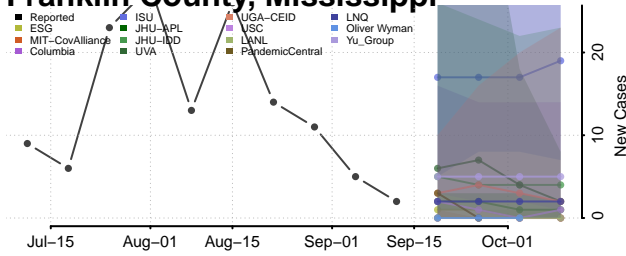

Franklin County, Mississippi