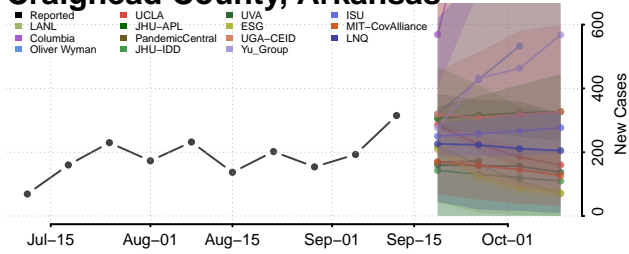

Craighead County, Arkansas