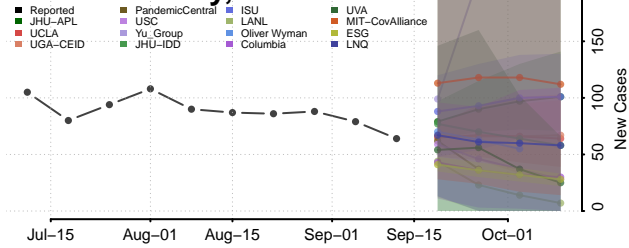

Carver County, Minnesota