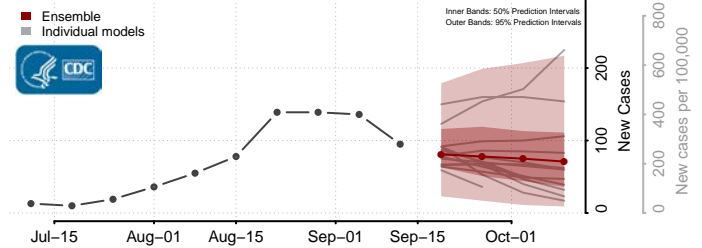

Effingham County, Illinois