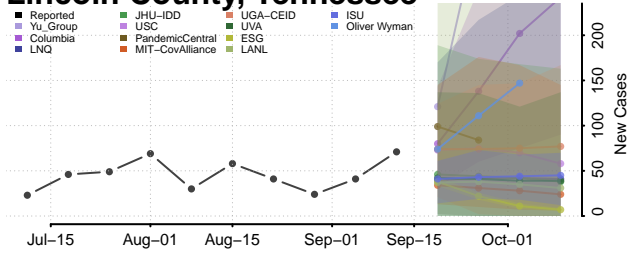

Lincoln County, Tennessee