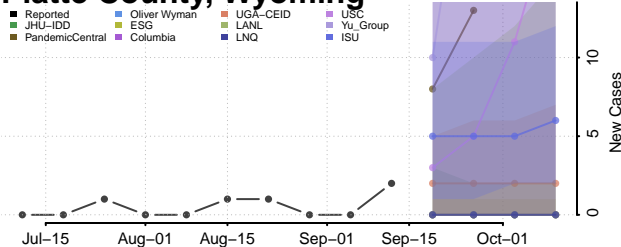

Platte County, Wyoming