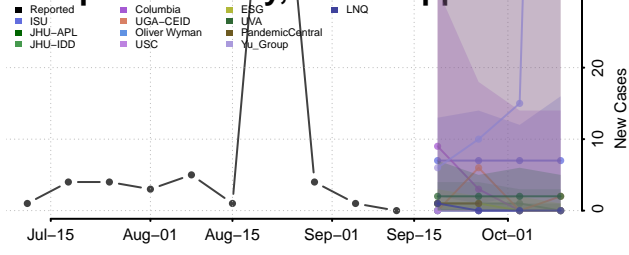

Issaquena County, Mississippi