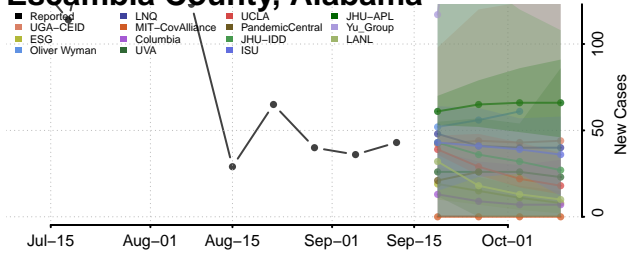

Escambia County, Alabama