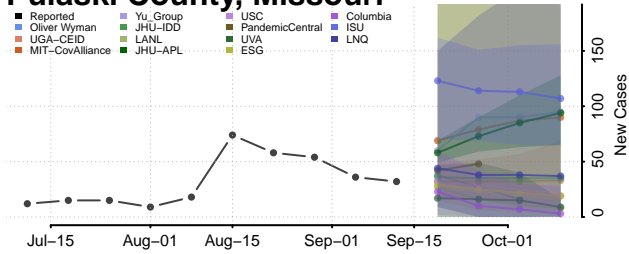

Pulaski County, Missouri