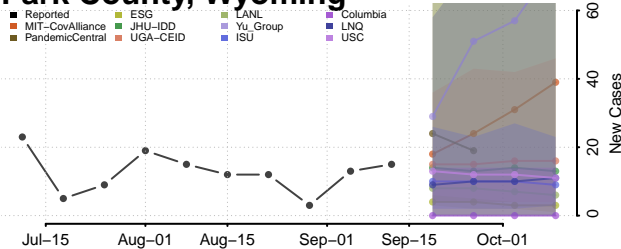

Park County, Wyoming