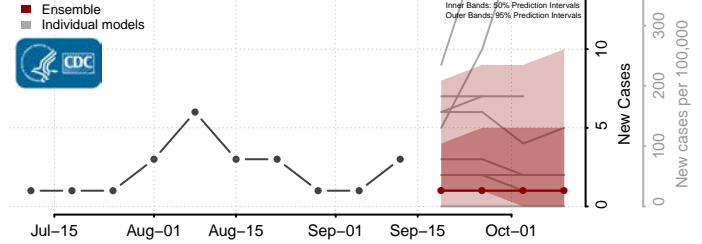

Wells County, North Dakota