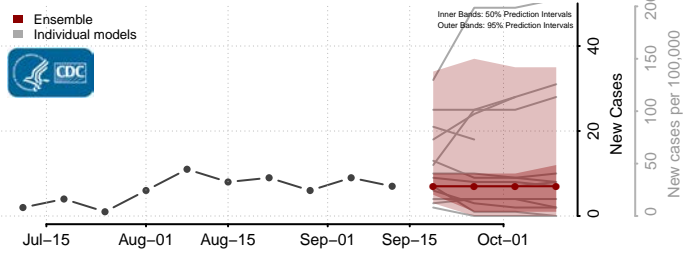

Todd County, Minnesota