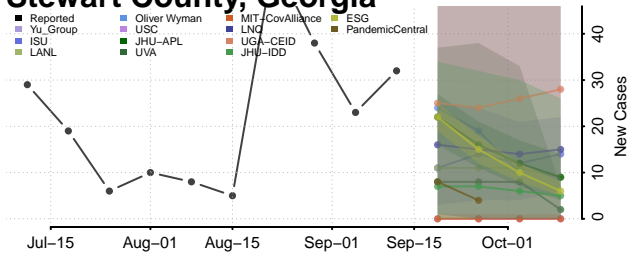

Stewart County, Georgia