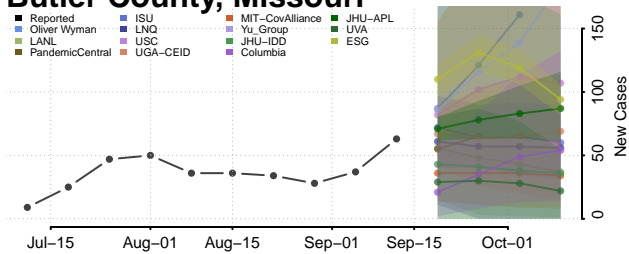

Butler County, Missouri