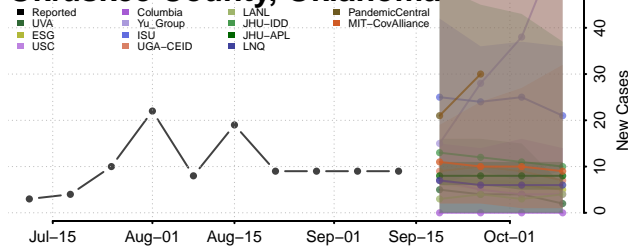

Okfuskee County, Oklahoma