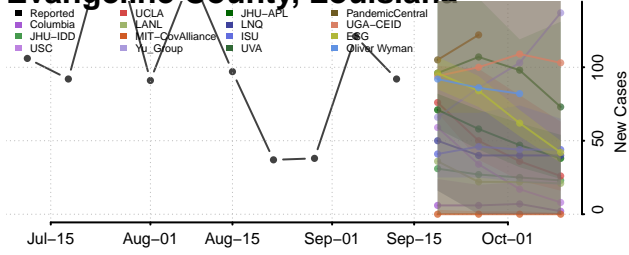

Evangeline County, Louisiana