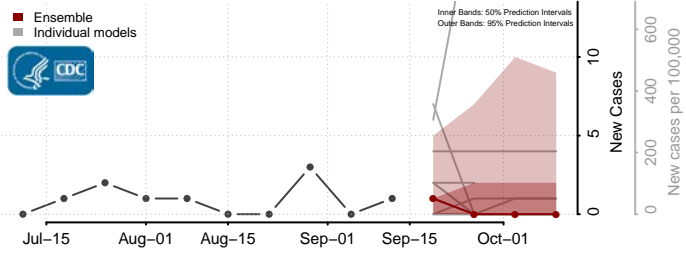

Oliver County, North Dakota