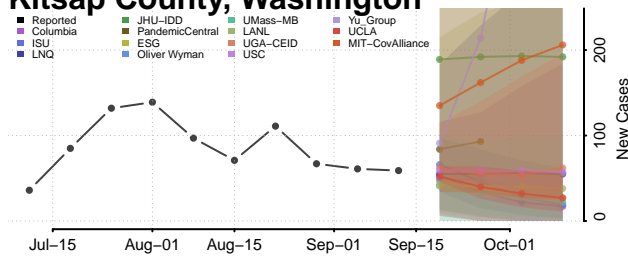

Kitsap County, Washington