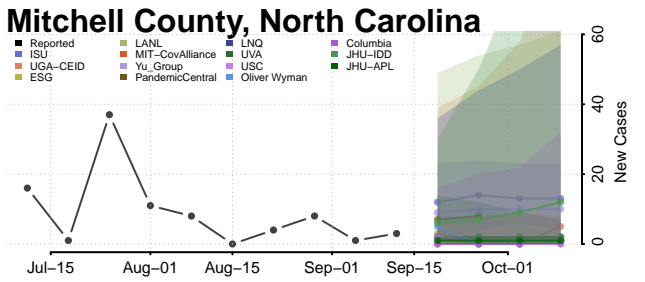

### Lenoir County, North Carolina