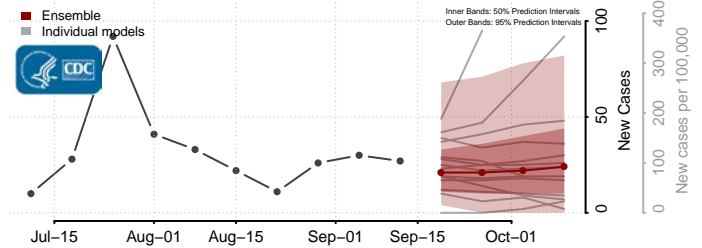

Harlan County, Kentucky