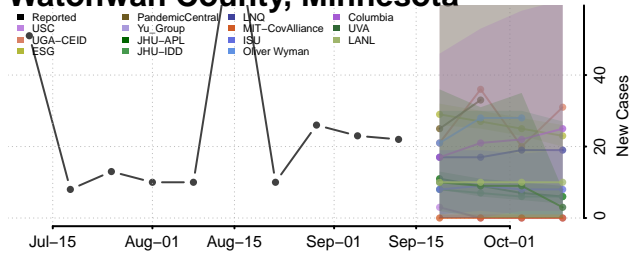

Watonwan County, Minnesota