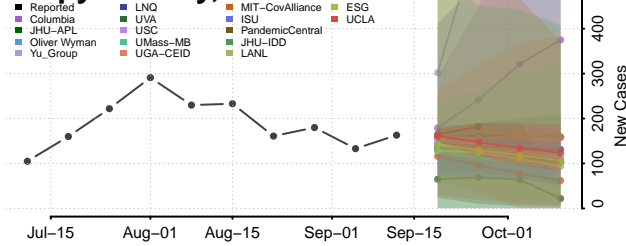

Sarpy County, Nebraska