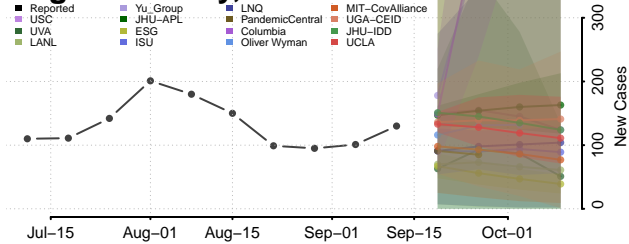

Rogers County, Oklahoma