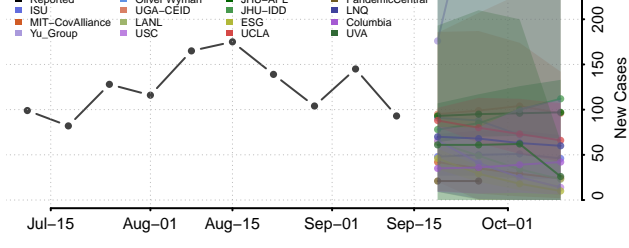

Stanly County, North Carolina