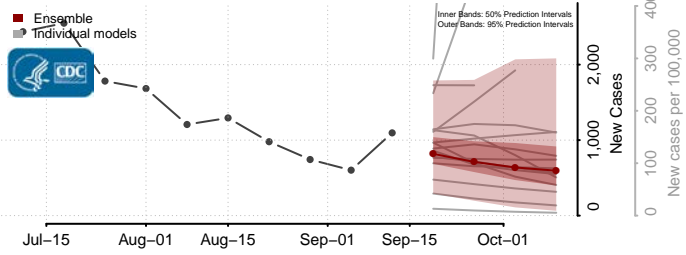

Davidson County, Tennessee