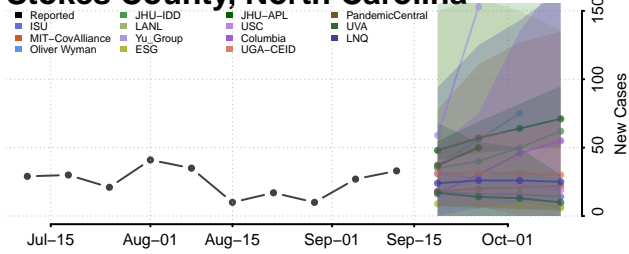

Stokes County, North Carolina