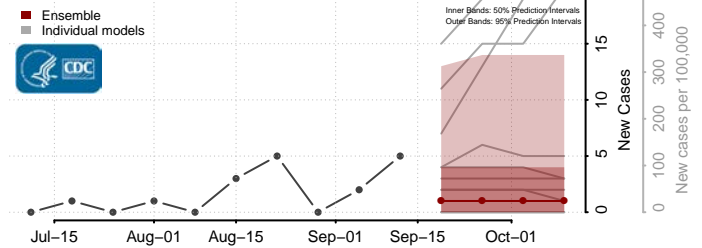

Valley County, Nebraska