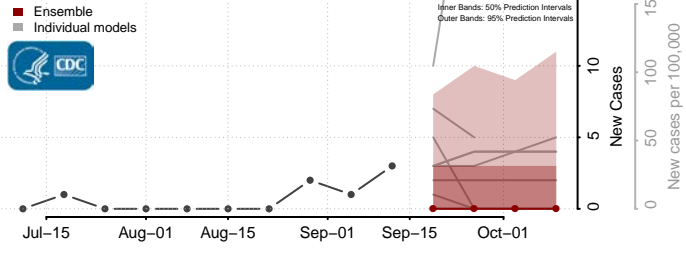

Ritchie County, West Virginia