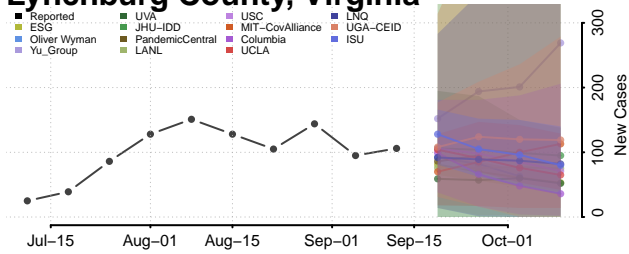

Lynchburg County, Virginia