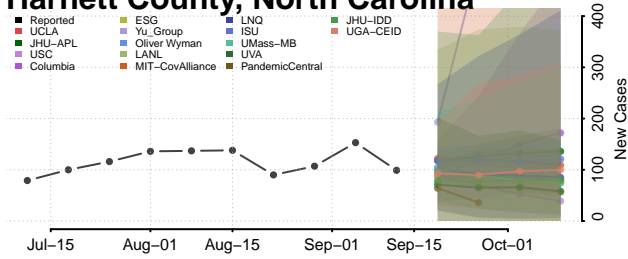

Harnett County, North Carolina