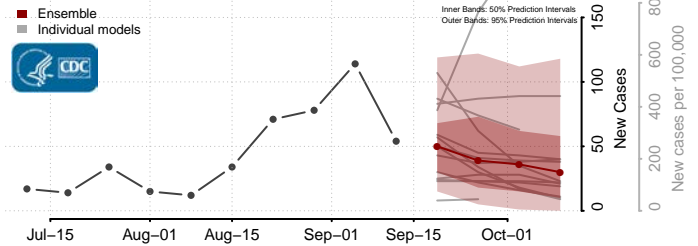

Carroll County, Iowa