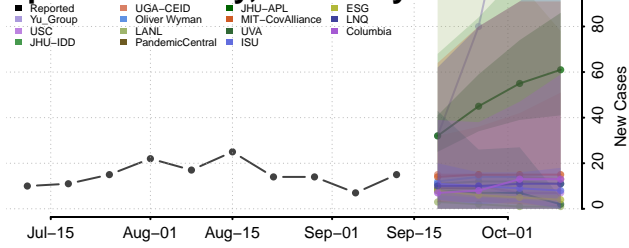

Spencer County, Kentucky