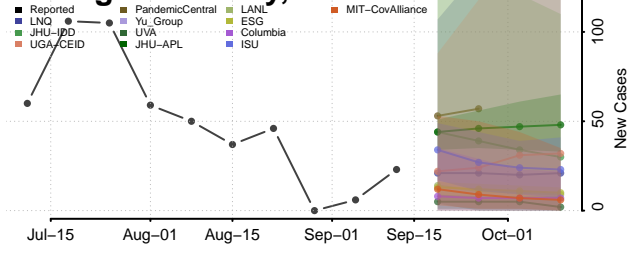

Covington County, Alabama