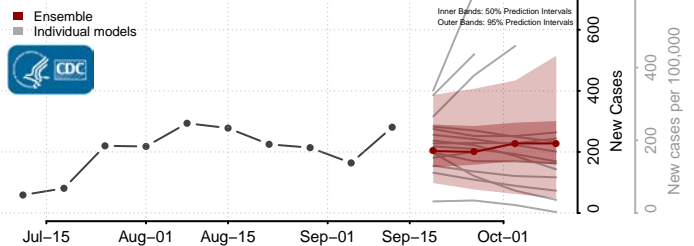

Bonneville County, Idaho