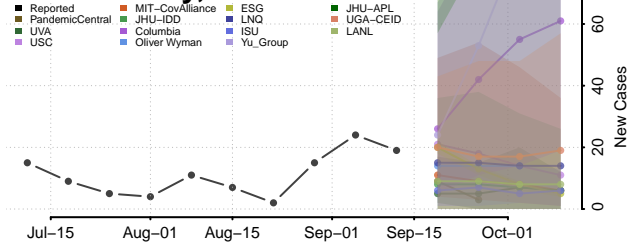

Love County, Oklahoma