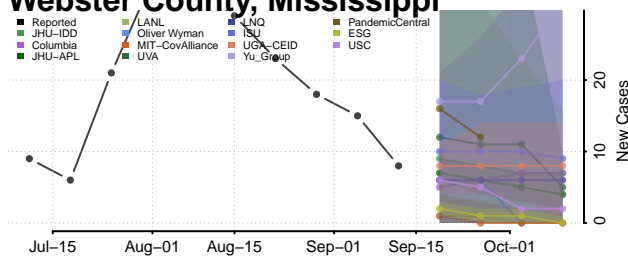

Webster County, Mississippi