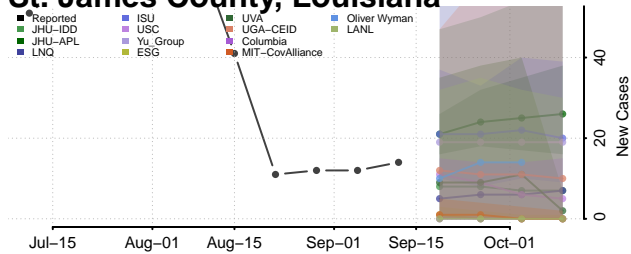

St. James County, Louisiana