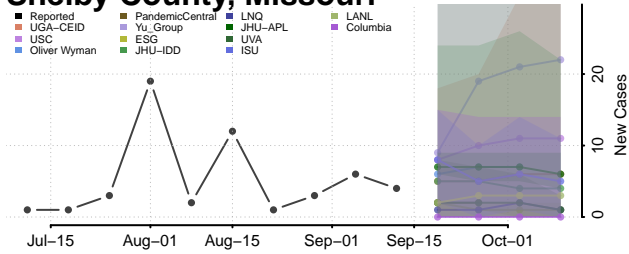

Shelby County, Missouri