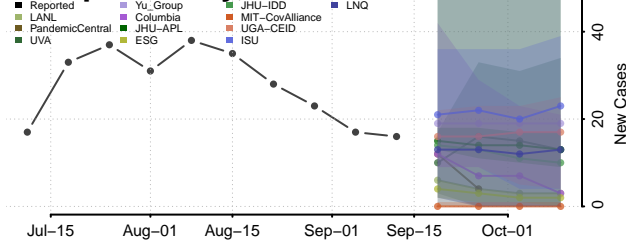

Phillips County, Arkansas