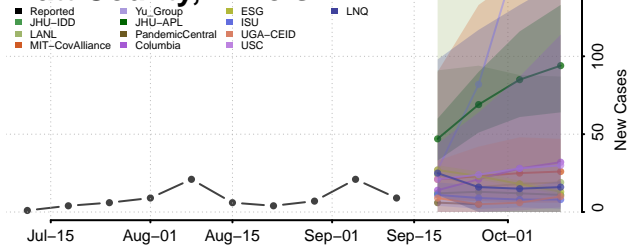

Piatt County, Illinois