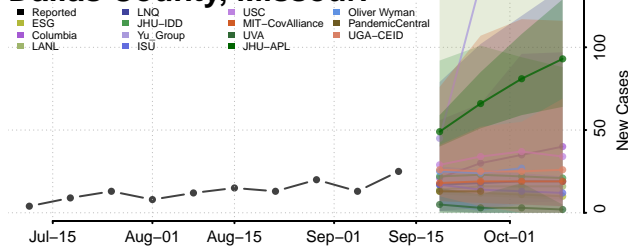

Dallas County, Missouri