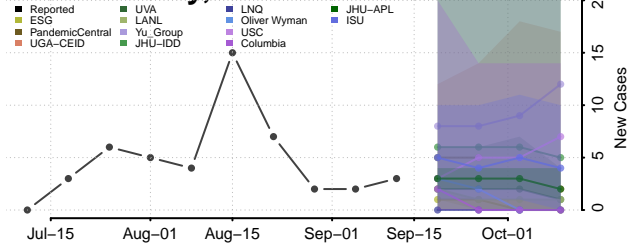

Keith County, Nebraska