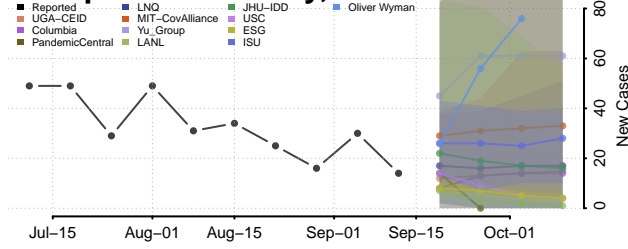

Trempealeau County, Wisconsin