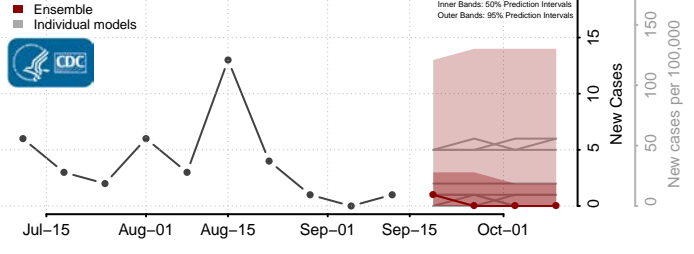

Switzerland County, Indiana