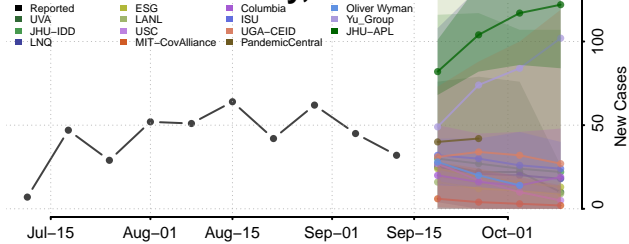

New Madrid County, Missouri