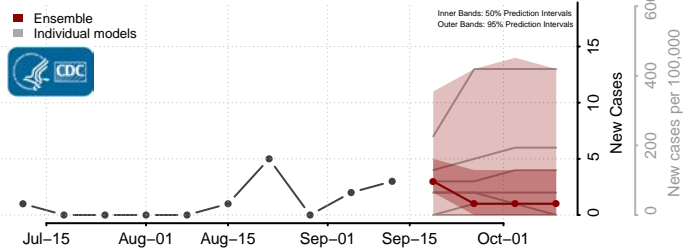

Stanley County, South Dakota