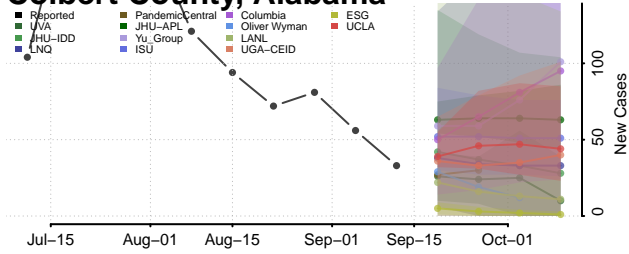

Colbert County, Alabama