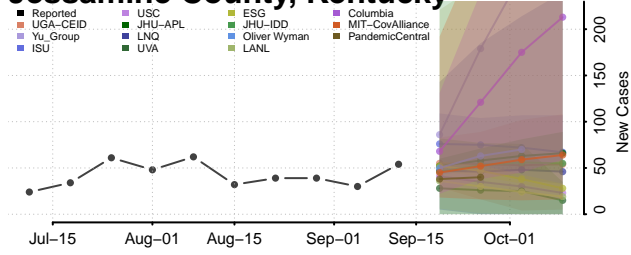

Jessamine County, Kentucky