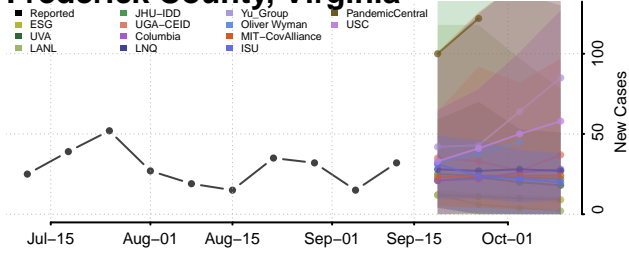

Frederick County, Virginia