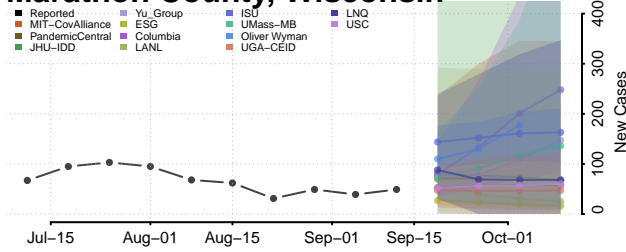

Marathon County, Wisconsin