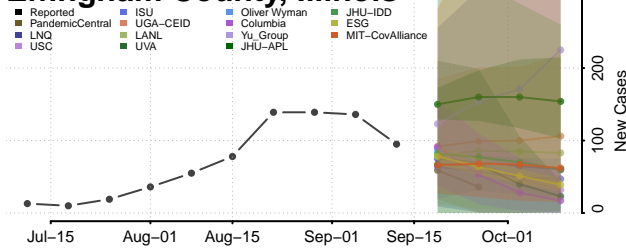

Effingham County, Illinois