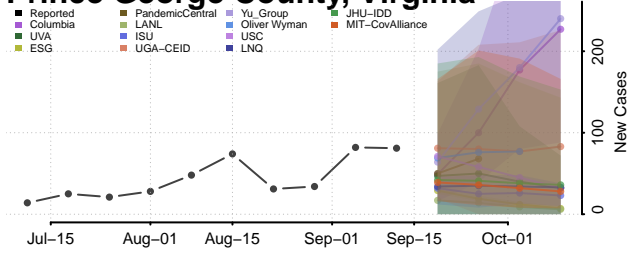

Prince George County, Virginia