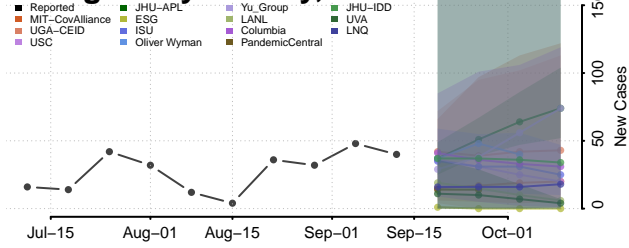

Montgomery County, Kansas