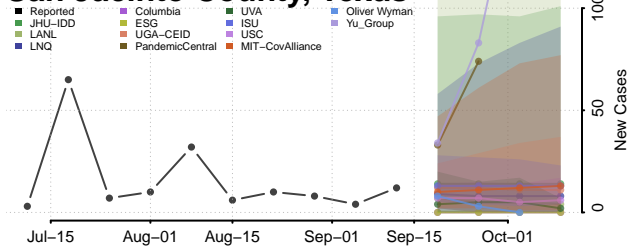

San Jacinto County, Texas