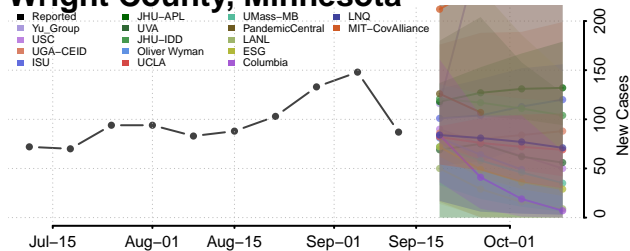

Wright County, Minnesota