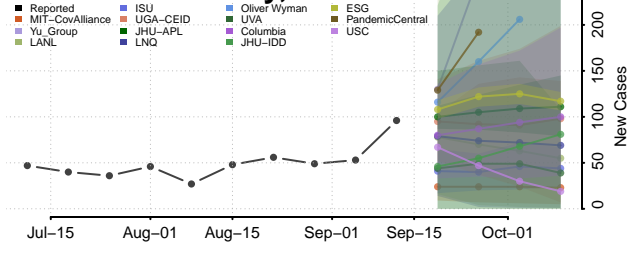

Richmond County, North Carolina