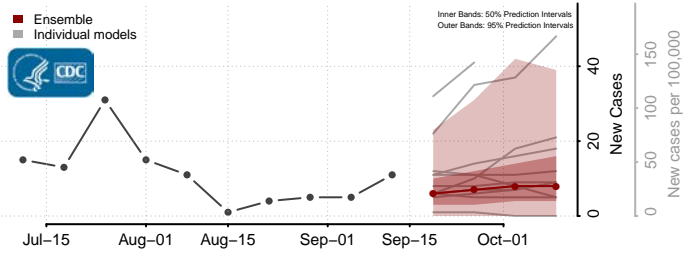

### Hardy County, West Virginia