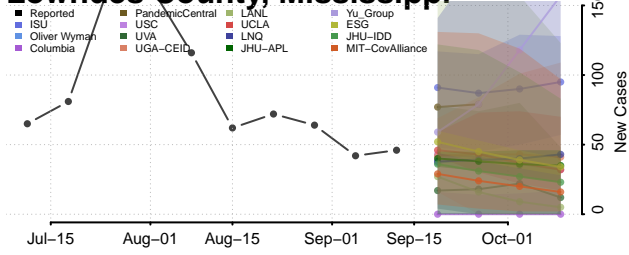

Lowndes County, Mississippi