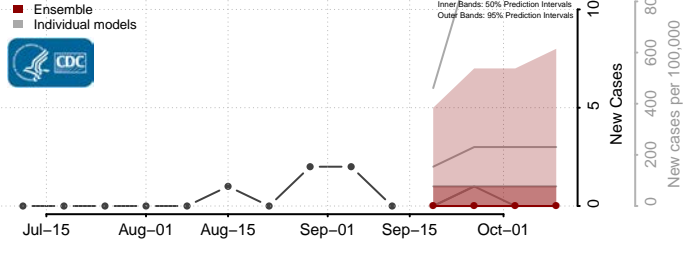

Hyde County, South Dakota