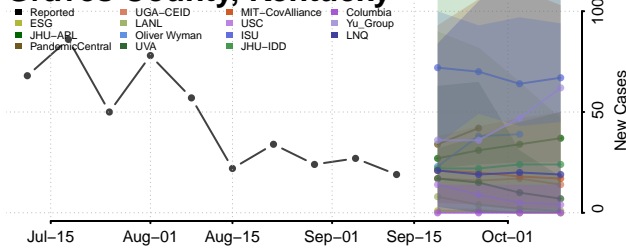

Graves County, Kentucky