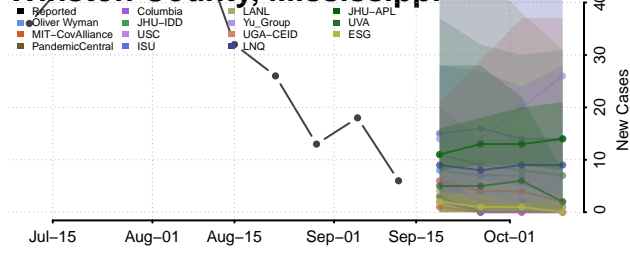

Winston County, Mississippi