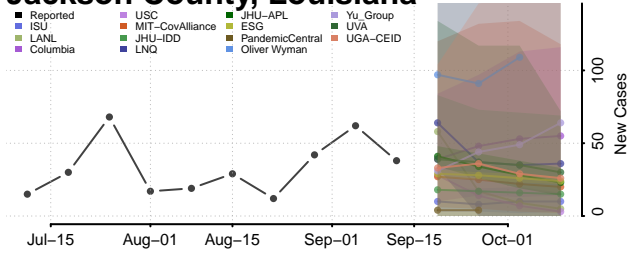

Jackson County, Louisiana