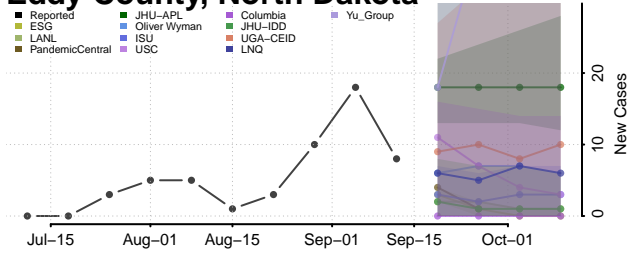

Eddy County, North Dakota