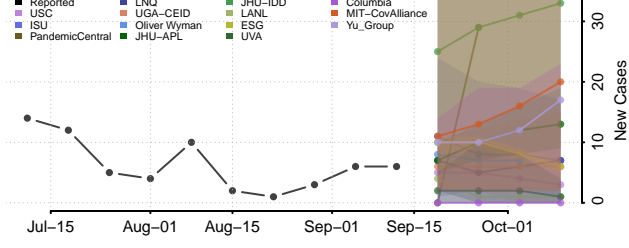

Livingston County, New York