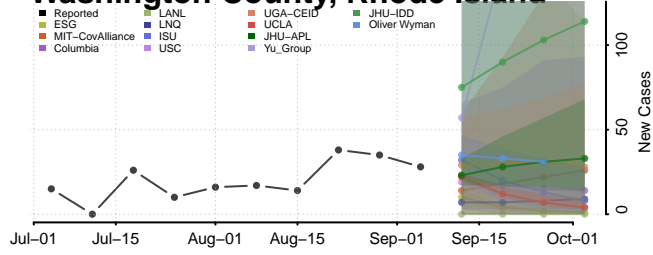

Washington County, Rhode Island