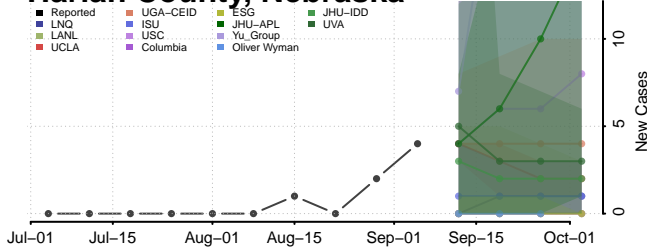

Gosper County, Nebraska

Grant County, Nebraska

Greeley County, Nebraska

Hall County, Nebraska

Hamilton County, Nebraska

Harlan County, Nebraska

Hayes County, Nebraska

Hitchcock County, Nebraska