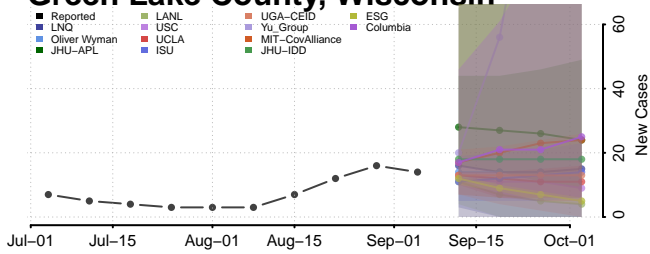

Green Lake County, Wisconsin