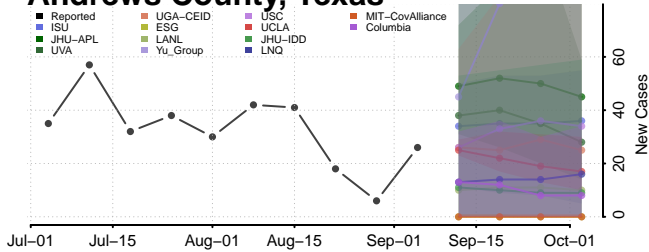

Andrews County, Texas