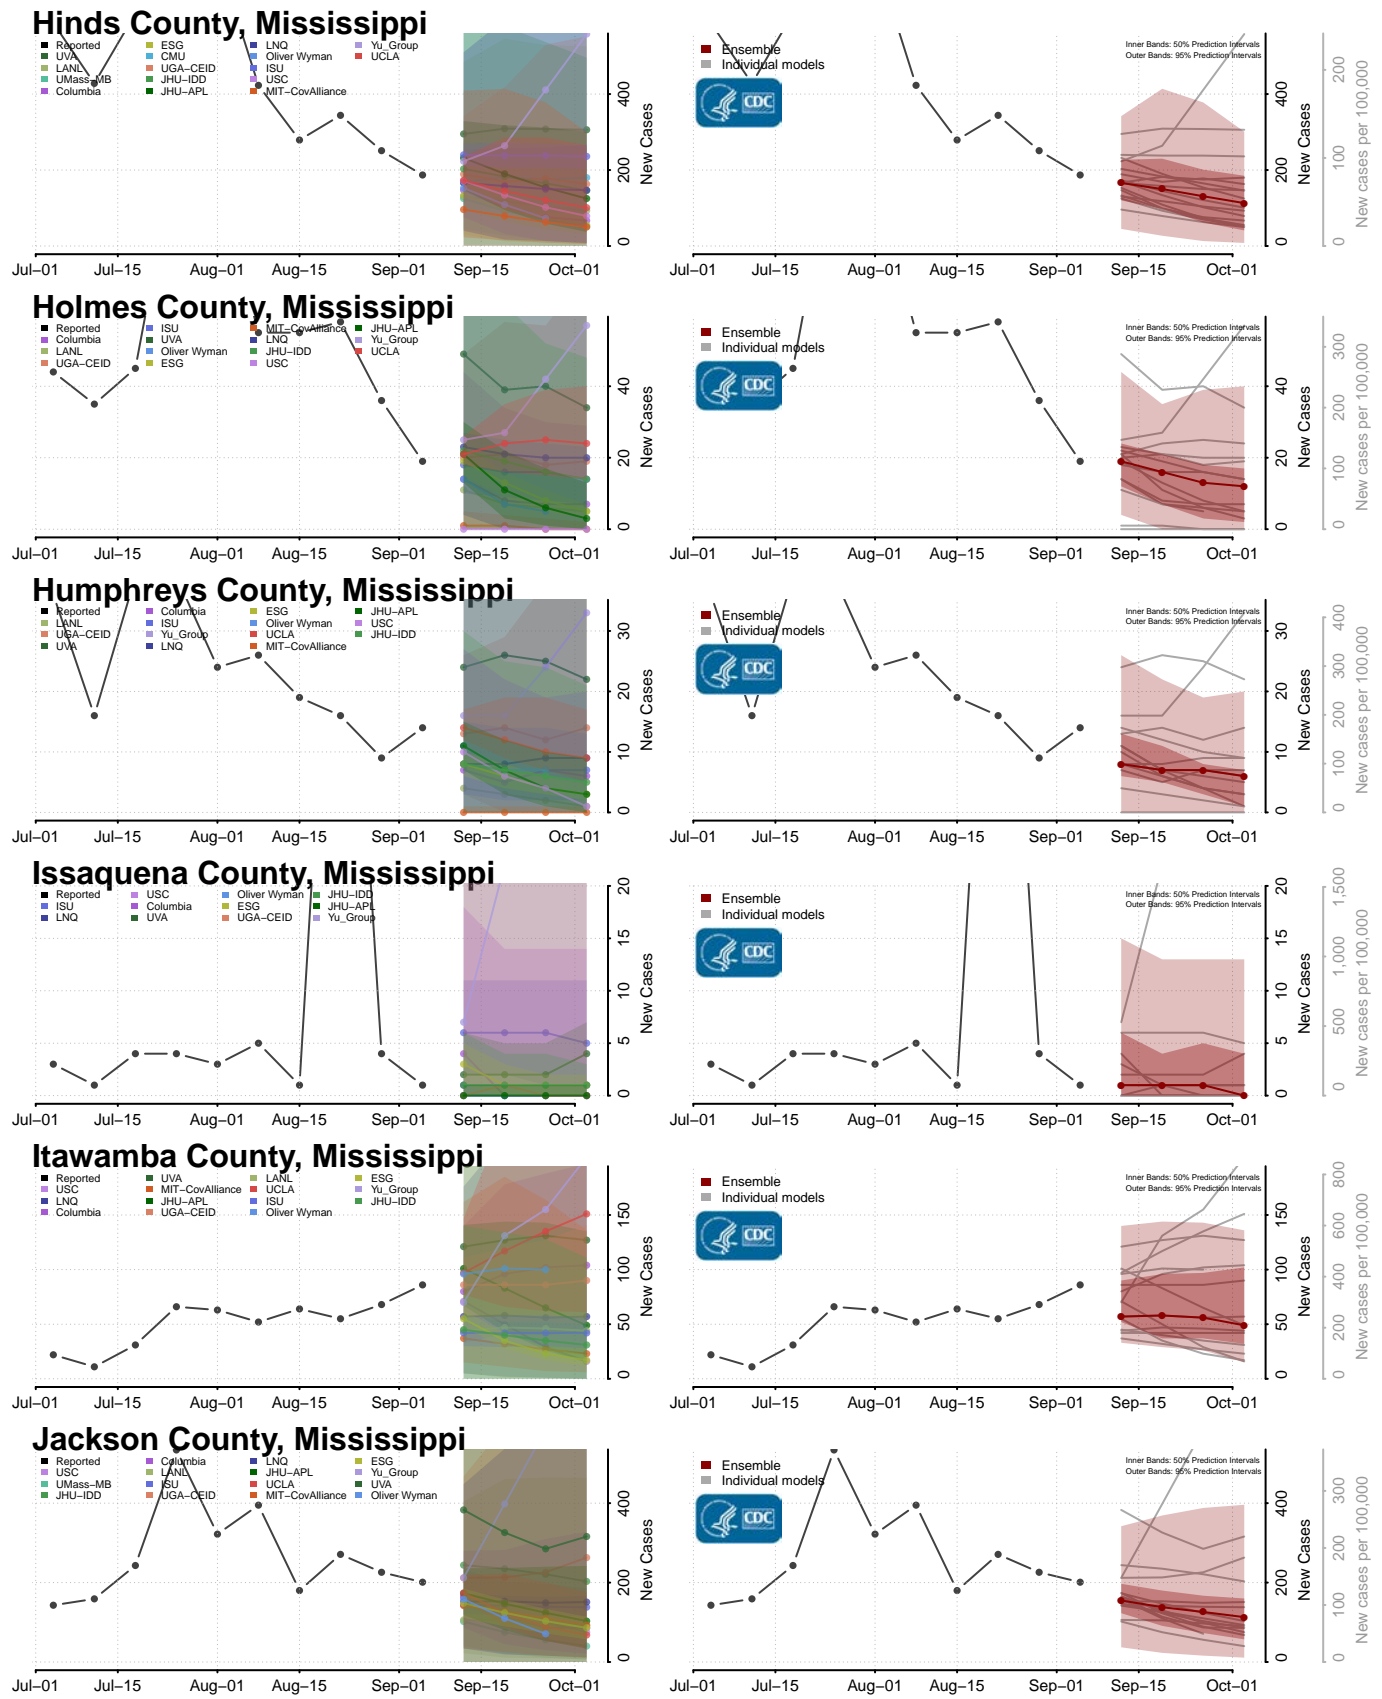

Lac qui Parle County, Minnesota

Lake County, Minnesota

Lake of the Woods County, Minnesota

Le Sueur County, Minnesota

*New weekly cases may decrease in this location over the next four weeks. For these locations, the ensemble forecast indicates a probability of 0.75 or greater that fewer cases will be reported in week four of the forecast than in the last reported week.