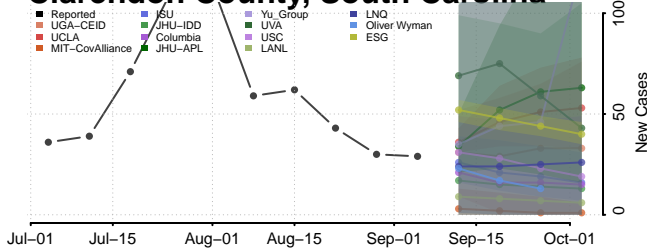

Clarendon County, South Carolina