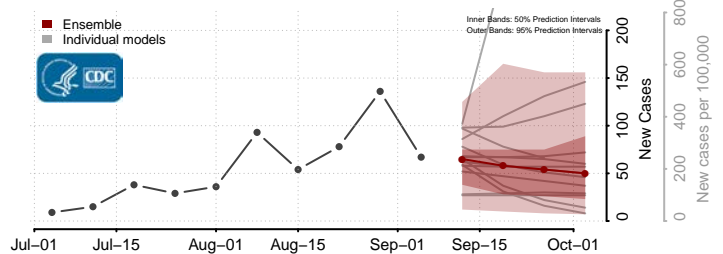

Van Buren County, Tennessee

Warren County, Tennessee

Washington County, Tennessee

Wayne County, Tennessee

Weakley County, Tennessee

White County, Tennessee

Williamson County, Tennessee

Wilson County, Tennessee