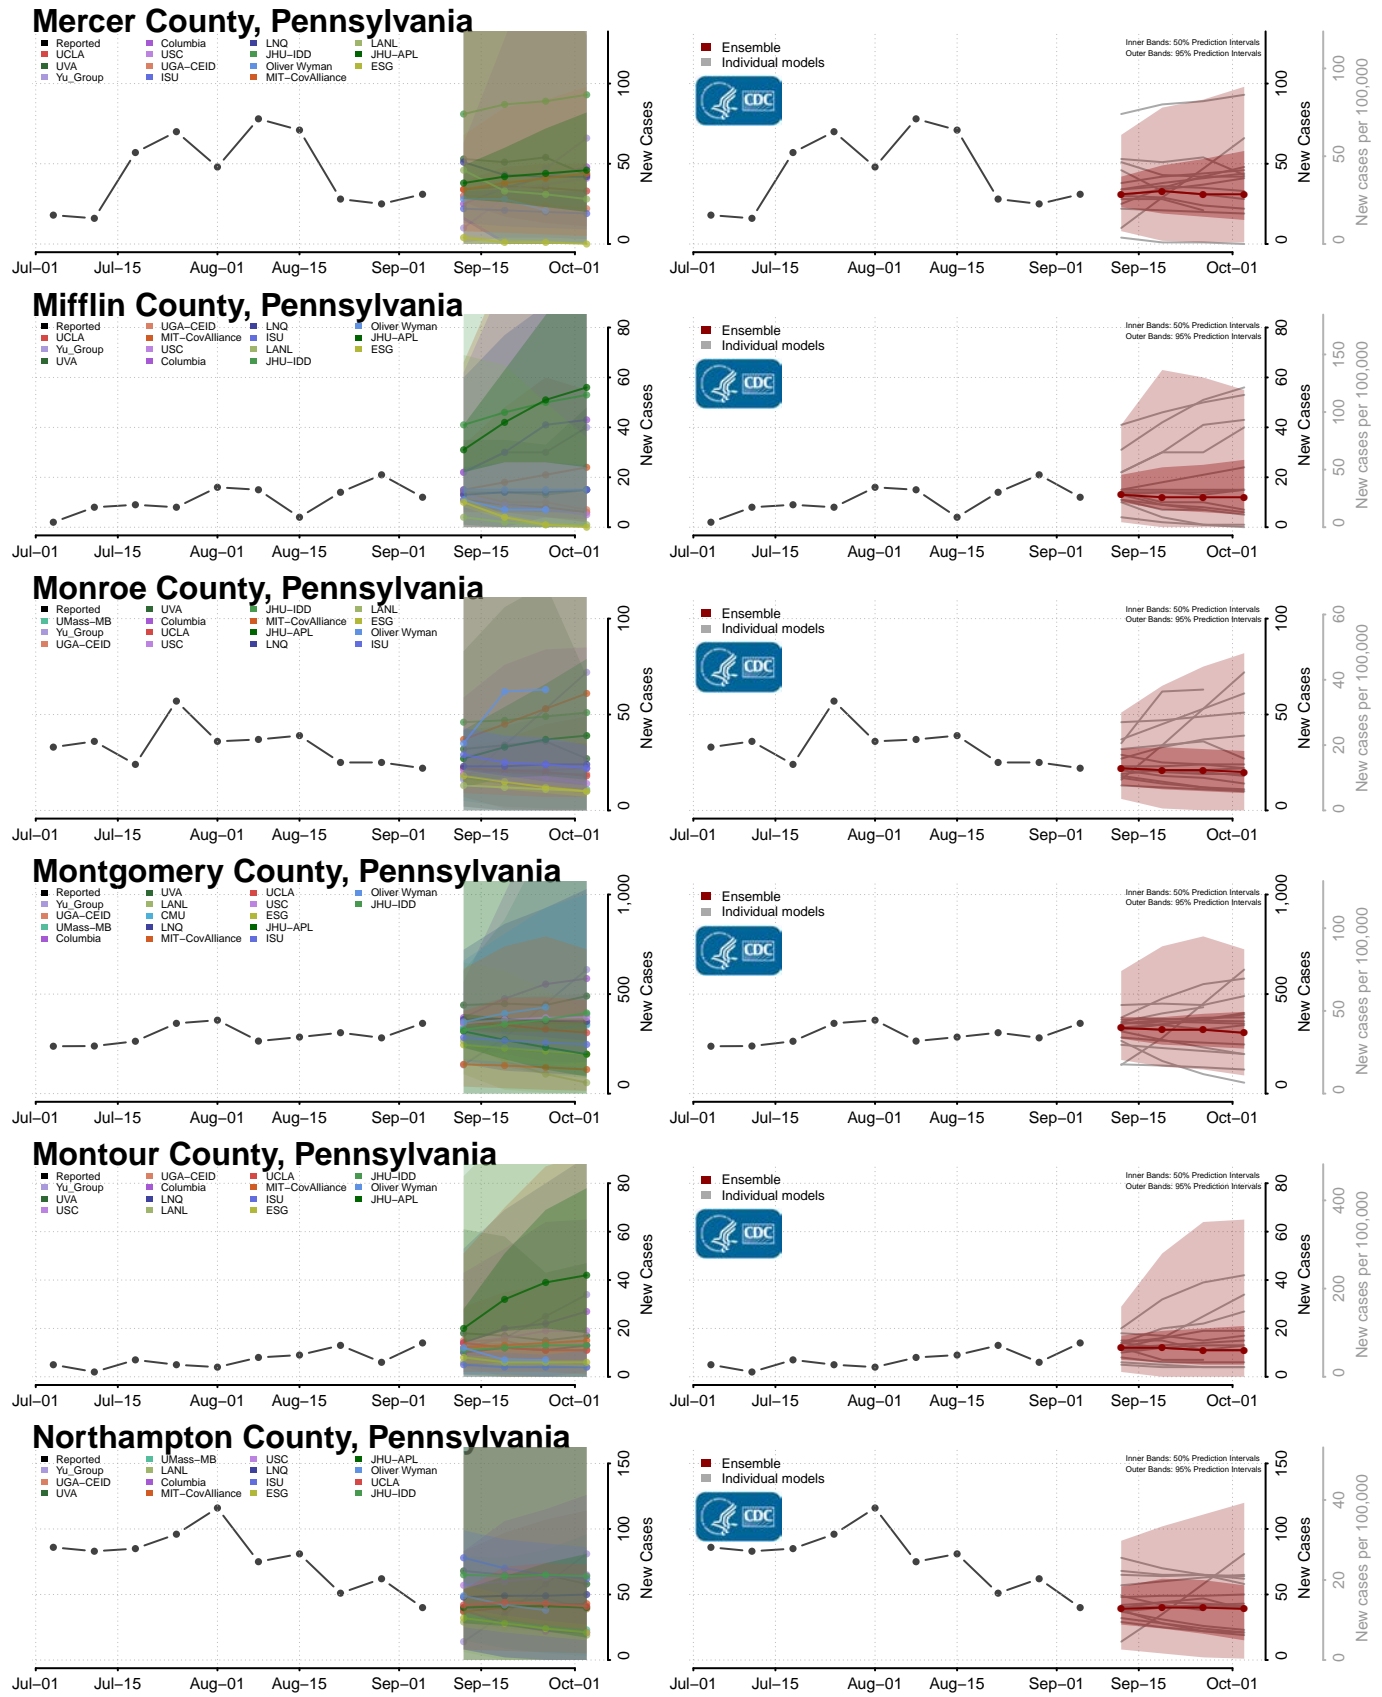

Forest County, Pennsylvania

Franklin County, Pennsylvania

Fulton County, Pennsylvania

Greene County, Pennsylvania

Snyder County, Pennsylvania

Somerset County, Pennsylvania

Sullivan County, Pennsylvania

Susquehanna County, Pennsylvania