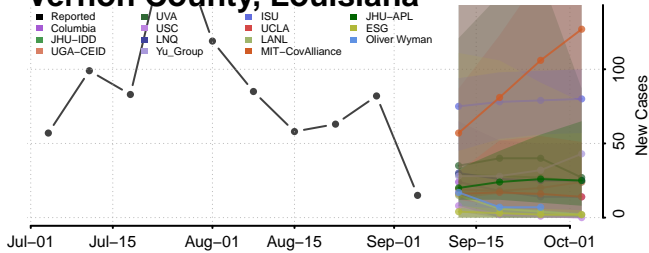

Catahoula County, Louisiana

Claiborne County, Louisiana

Concordia County, Louisiana

De Soto County, Louisiana

East Baton Rouge County, Louisiana

East Carroll County, Louisiana

Terrebonne County, Louisiana

Union County, Louisiana

Vermilion County, Louisiana

Vernon County, Louisiana

Washington County, Louisiana

Webster County, Louisiana

*New weekly cases may decrease in this location over the next four weeks. For these locations, the ensemble forecast indicates a probability of 0.75 or greater that fewer cases will be reported in week four of the forecast than in the last reported week.