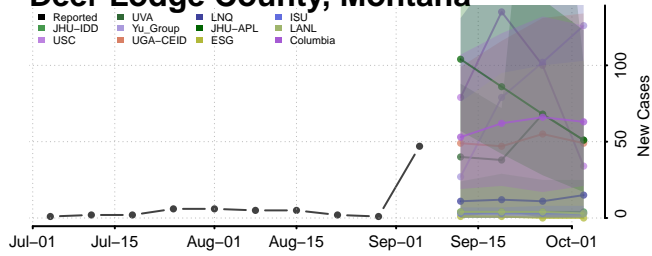

Deer Lodge County, Montana