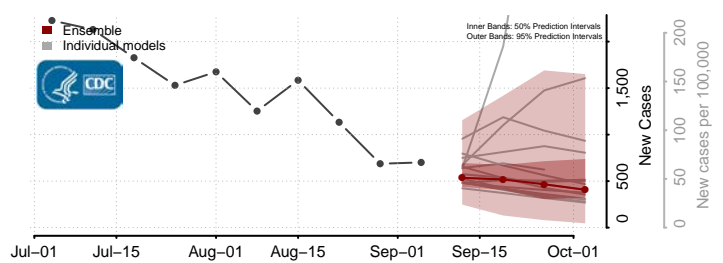

Pima County, Arizona