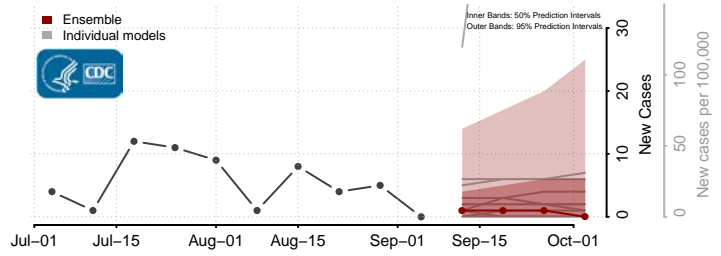

Orange County, Virginia

Page County, Virginia

Richmond City County, Virginia

Richmond County, Virginia

Roanoke City County, Virginia

Roanoke County, Virginia

Rockbridge County, Virginia

Rockingham County, Virginia