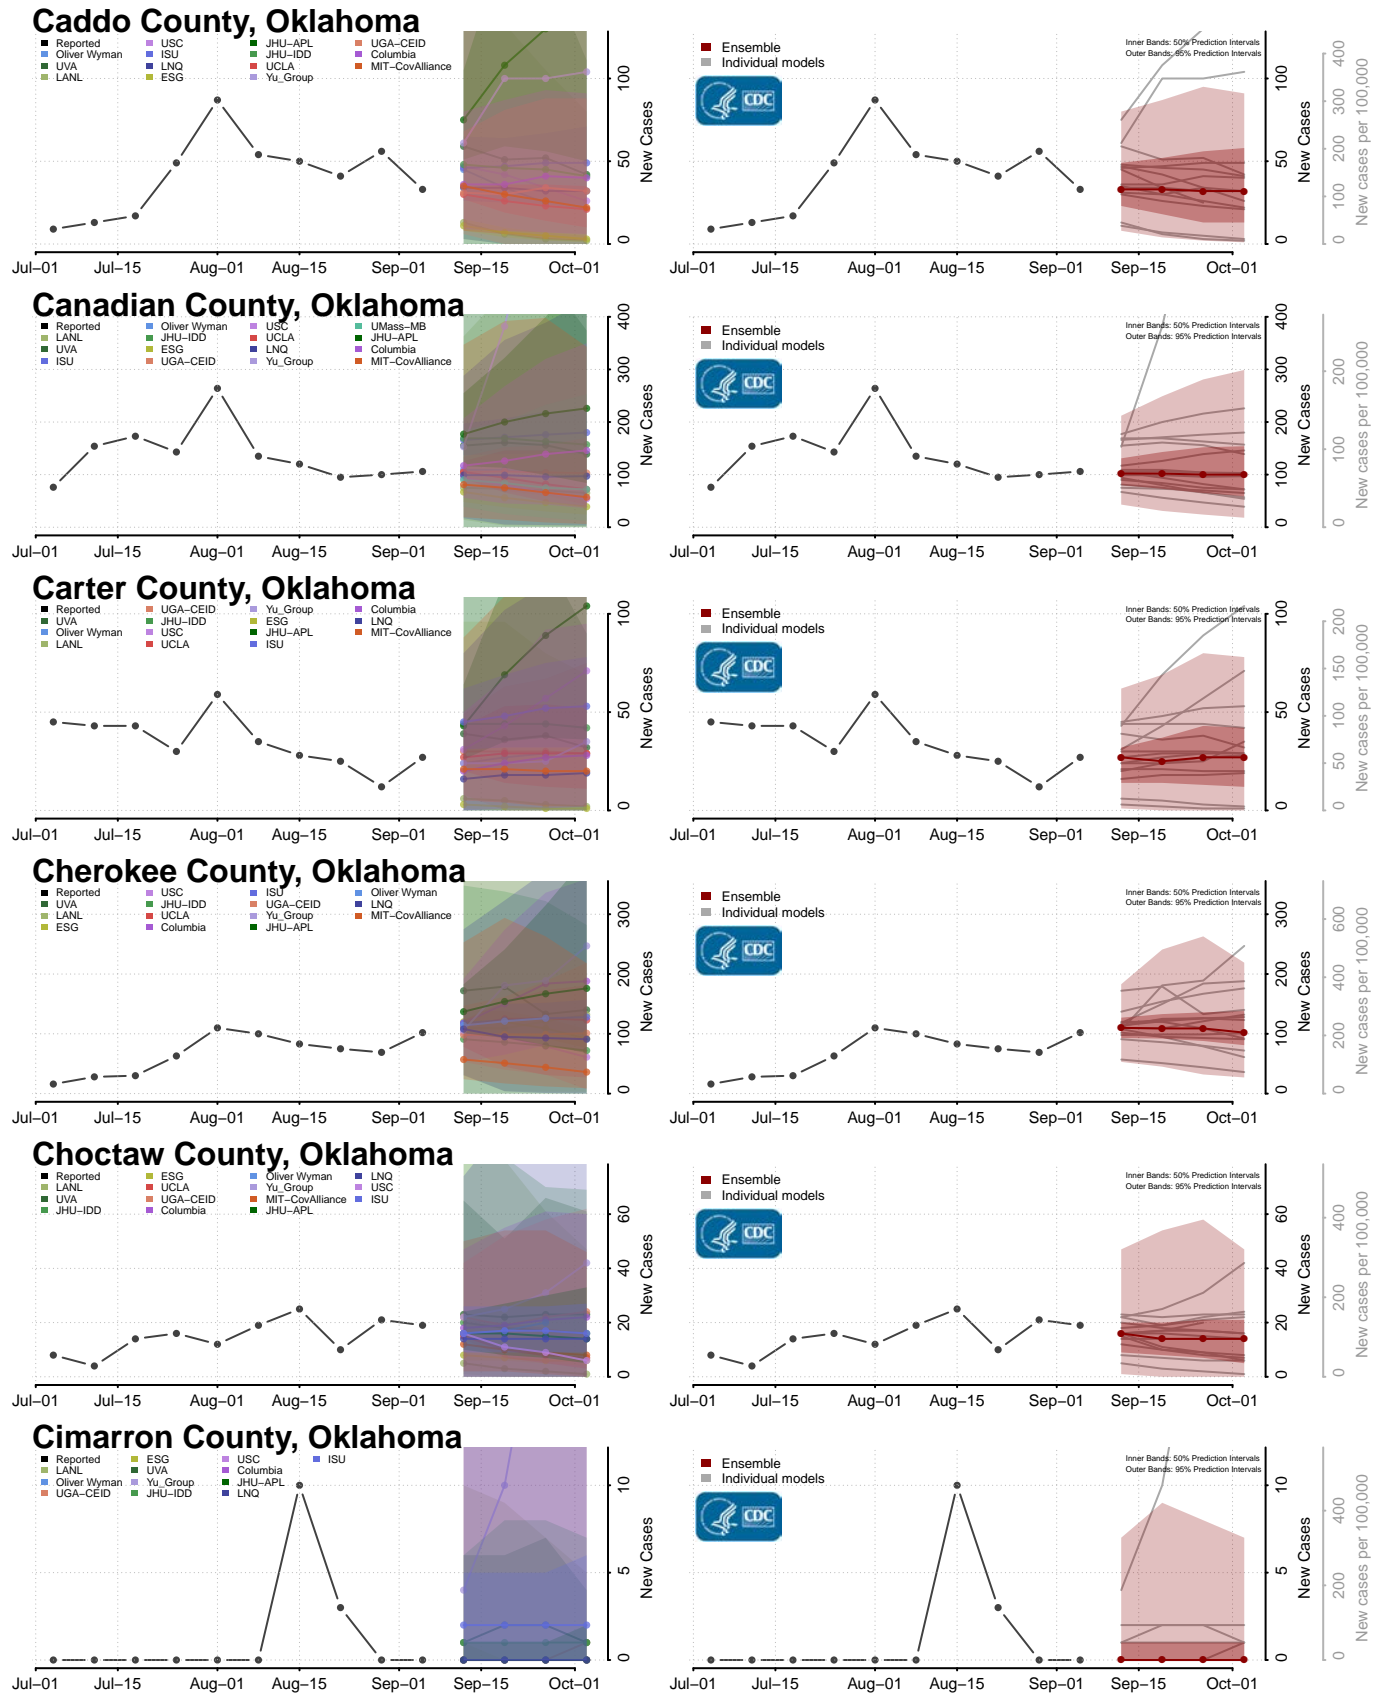

Alfalfa County, Oklahoma

Atoka County, Oklahoma

Beaver County, Oklahoma

Beckham County, Oklahoma

Blaine County, Oklahoma

Bryan County, Oklahoma

Kiowa County, Oklahoma

Latimer County, Oklahoma