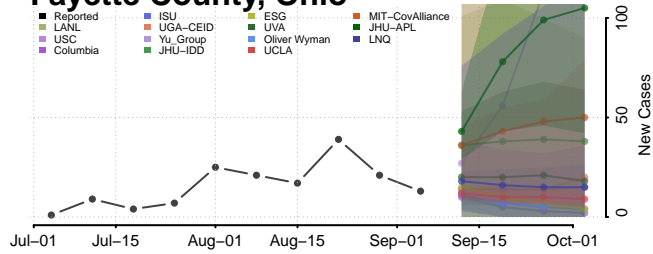

Delaware County, Ohio

Erie County, Ohio

Fairfield County, Ohio

Fayette County, Ohio

*New weekly cases may decrease in this location over the next four weeks. For these locations, the ensemble forecast indicates a probability of 0.75 or greater that fewer cases will be reported in week four of the forecast than in the last reported week.