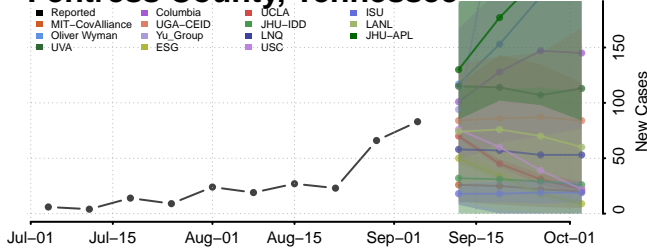

Dickson County, Tennessee

Dyer County, Tennessee

Fayette County, Tennessee

Fentress County, Tennessee

Franklin County, Tennessee

Gibson County, Tennessee

Johnson County, Tennessee

Knox County, Tennessee