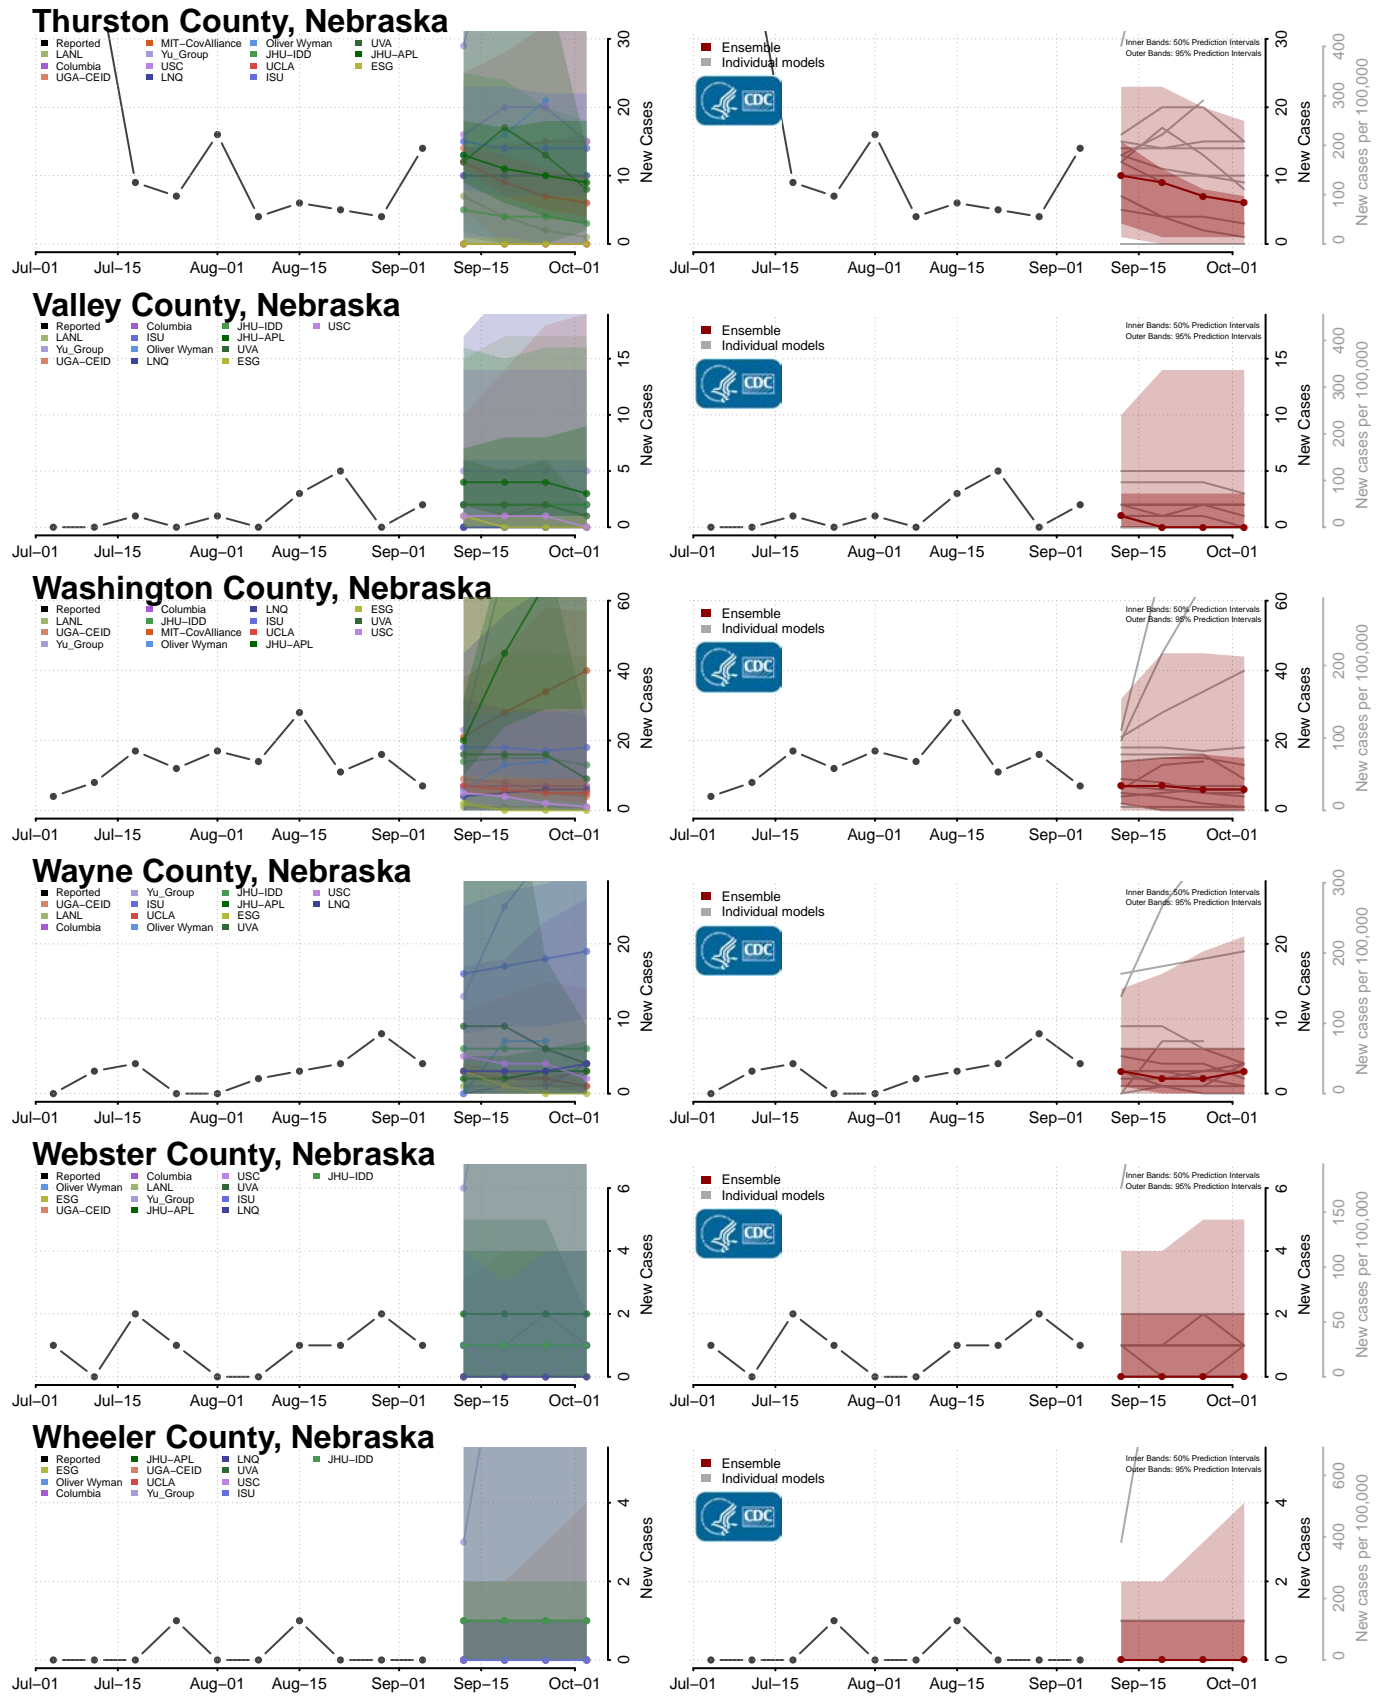

Sioux County, Nebraska

Stanton County, Nebraska

Thayer County, Nebraska

Thomas County, Nebraska

*New weekly cases may decrease in this location over the next four weeks. For these locations, the ensemble forecast indicates a probability of 0.75 or greater that fewer cases will be reported in week four of the forecast than in the last reported week.