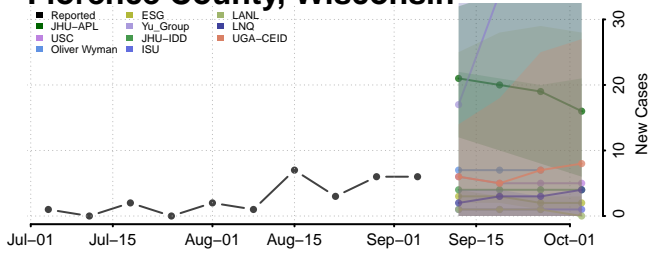

Clark County, Wisconsin

Columbia County, Wisconsin

Crawford County, Wisconsin

Florence County, Wisconsin

Fond du Lac County, Wisconsin

Forest County, Wisconsin

Grant County, Wisconsin

Green County, Wisconsin