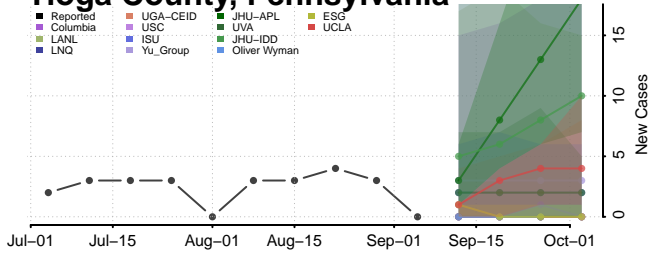

Tioga County, Pennsylvania