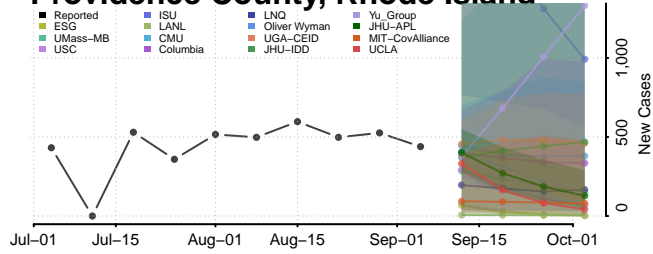

Providence County, Rhode Island