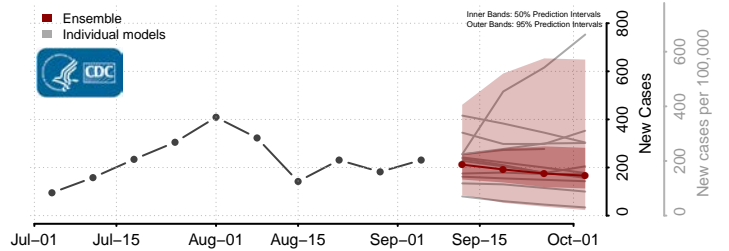

Calhoun County, Alabama