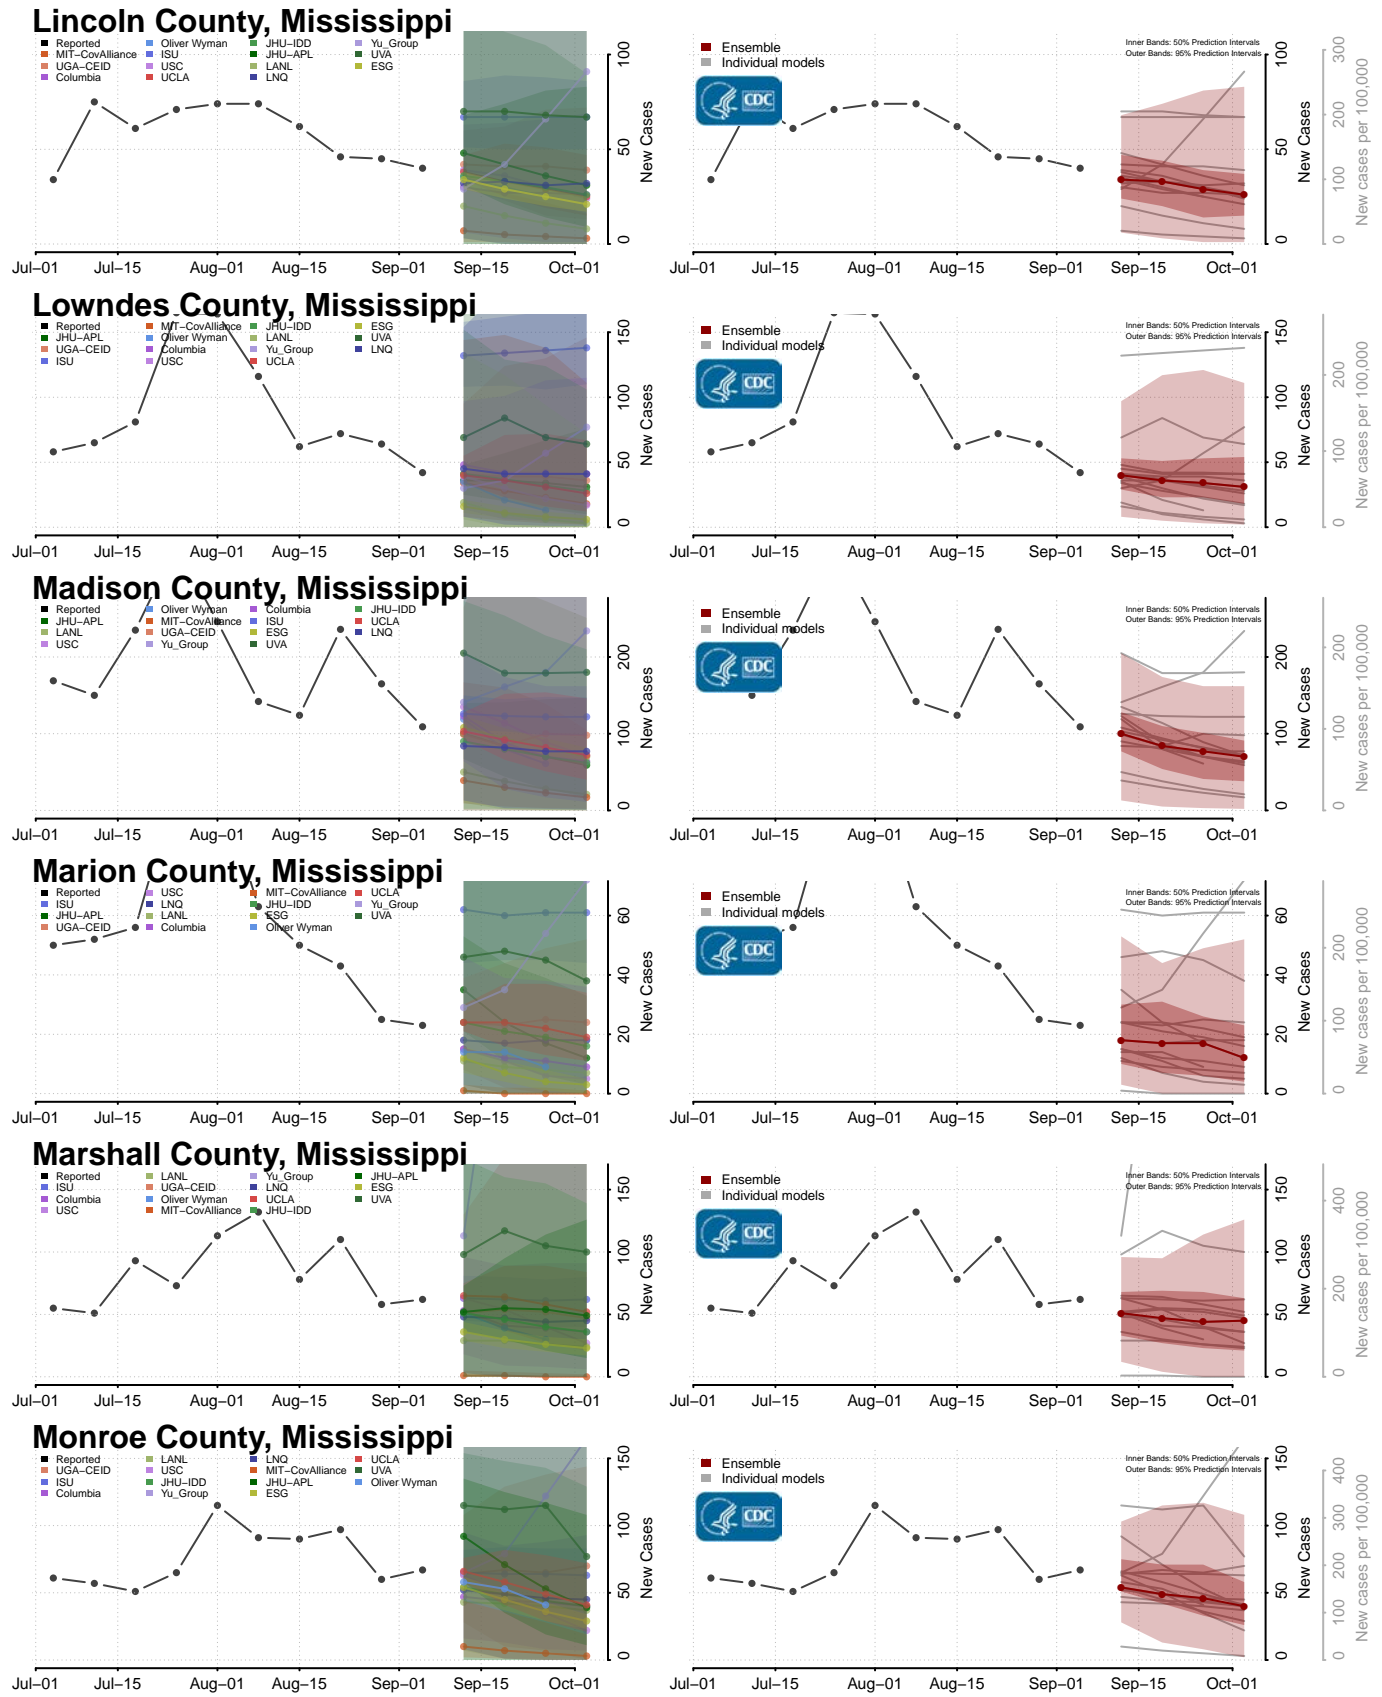

Lamar County, Mississippi

Lauderdale County, Mississippi

Lawrence County, Mississippi

Leake County, Mississippi

Lee County, Mississippi

Leflore County, Mississippi

Montgomery County, Mississippi

Neshoba County, Mississippi