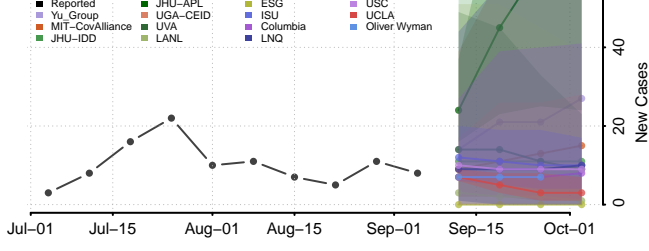

New Kent County, Virginia