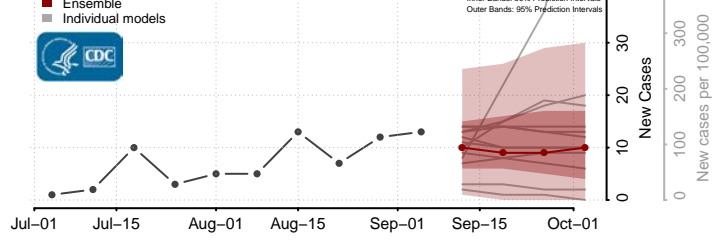

Isle of Wight County, Virginia

James City County, Virginia

King and Queen County, Virginia

King George County, Virginia

King William County, Virginia

Lancaster County, Virginia

Middlesex County, Virginia

Montgomery County, Virginia