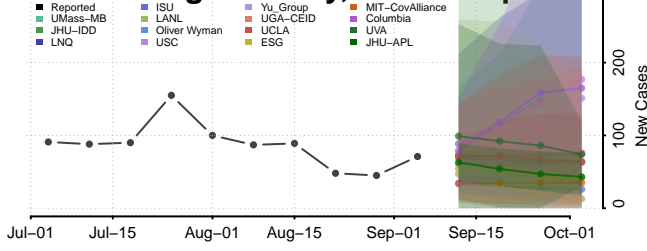

White Pine County, Nevada

New Hampshire

Belknap County, New Hampshire

Carroll County, New Hampshire

Cheshire County, New Hampshire

Coos County, New Hampshire

Grafton County, New Hampshire

Hillsborough County, New Hampshire