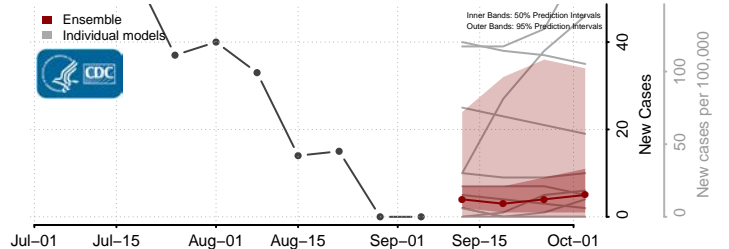

Chambers County, Alabama