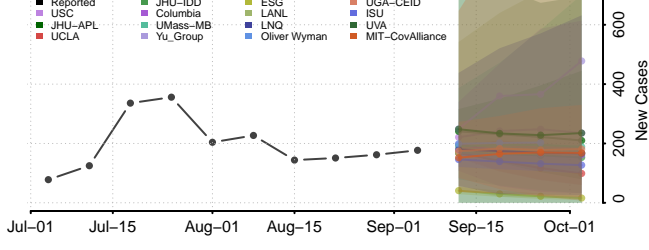

Newport News County, Virginia