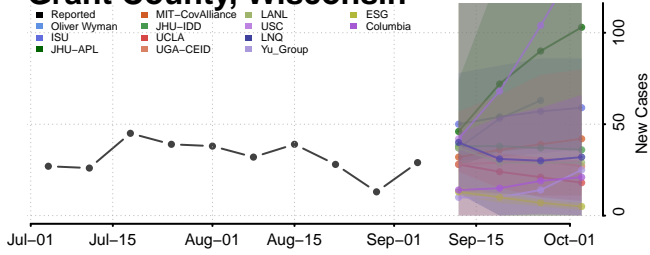

Clark County, Wisconsin

Columbia County, Wisconsin

Crawford County, Wisconsin

Florence County, Wisconsin

Fond du Lac County, Wisconsin

Forest County, Wisconsin

Grant County, Wisconsin

Green County, Wisconsin