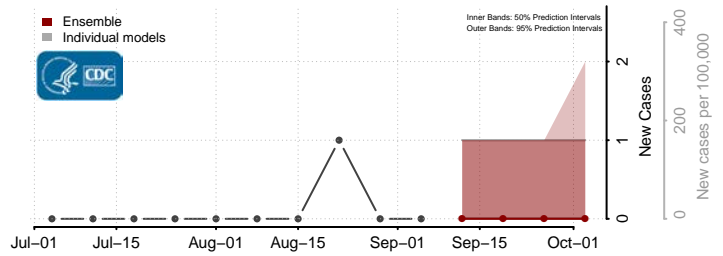

Warren County, New Jersey

New Mexico

Bernalillo County, New Mexico

Dona Ana County, New Mexico

Eddy County, New Mexico

Grant County, New Mexico

Guadalupe County, New Mexico

Harding County, New Mexico