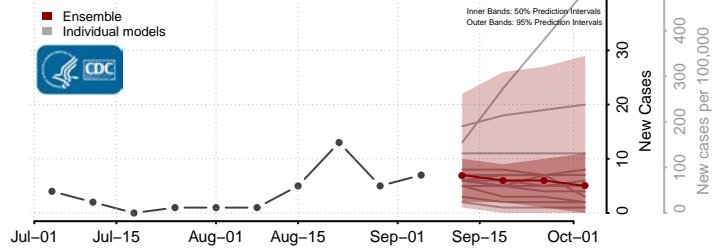

Burt County, Nebraska

Butler County, Nebraska

Cass County, Nebraska

Cedar County, Nebraska

Furnas County, Nebraska

Gage County, Nebraska

Garden County, Nebraska

Garfield County, Nebraska