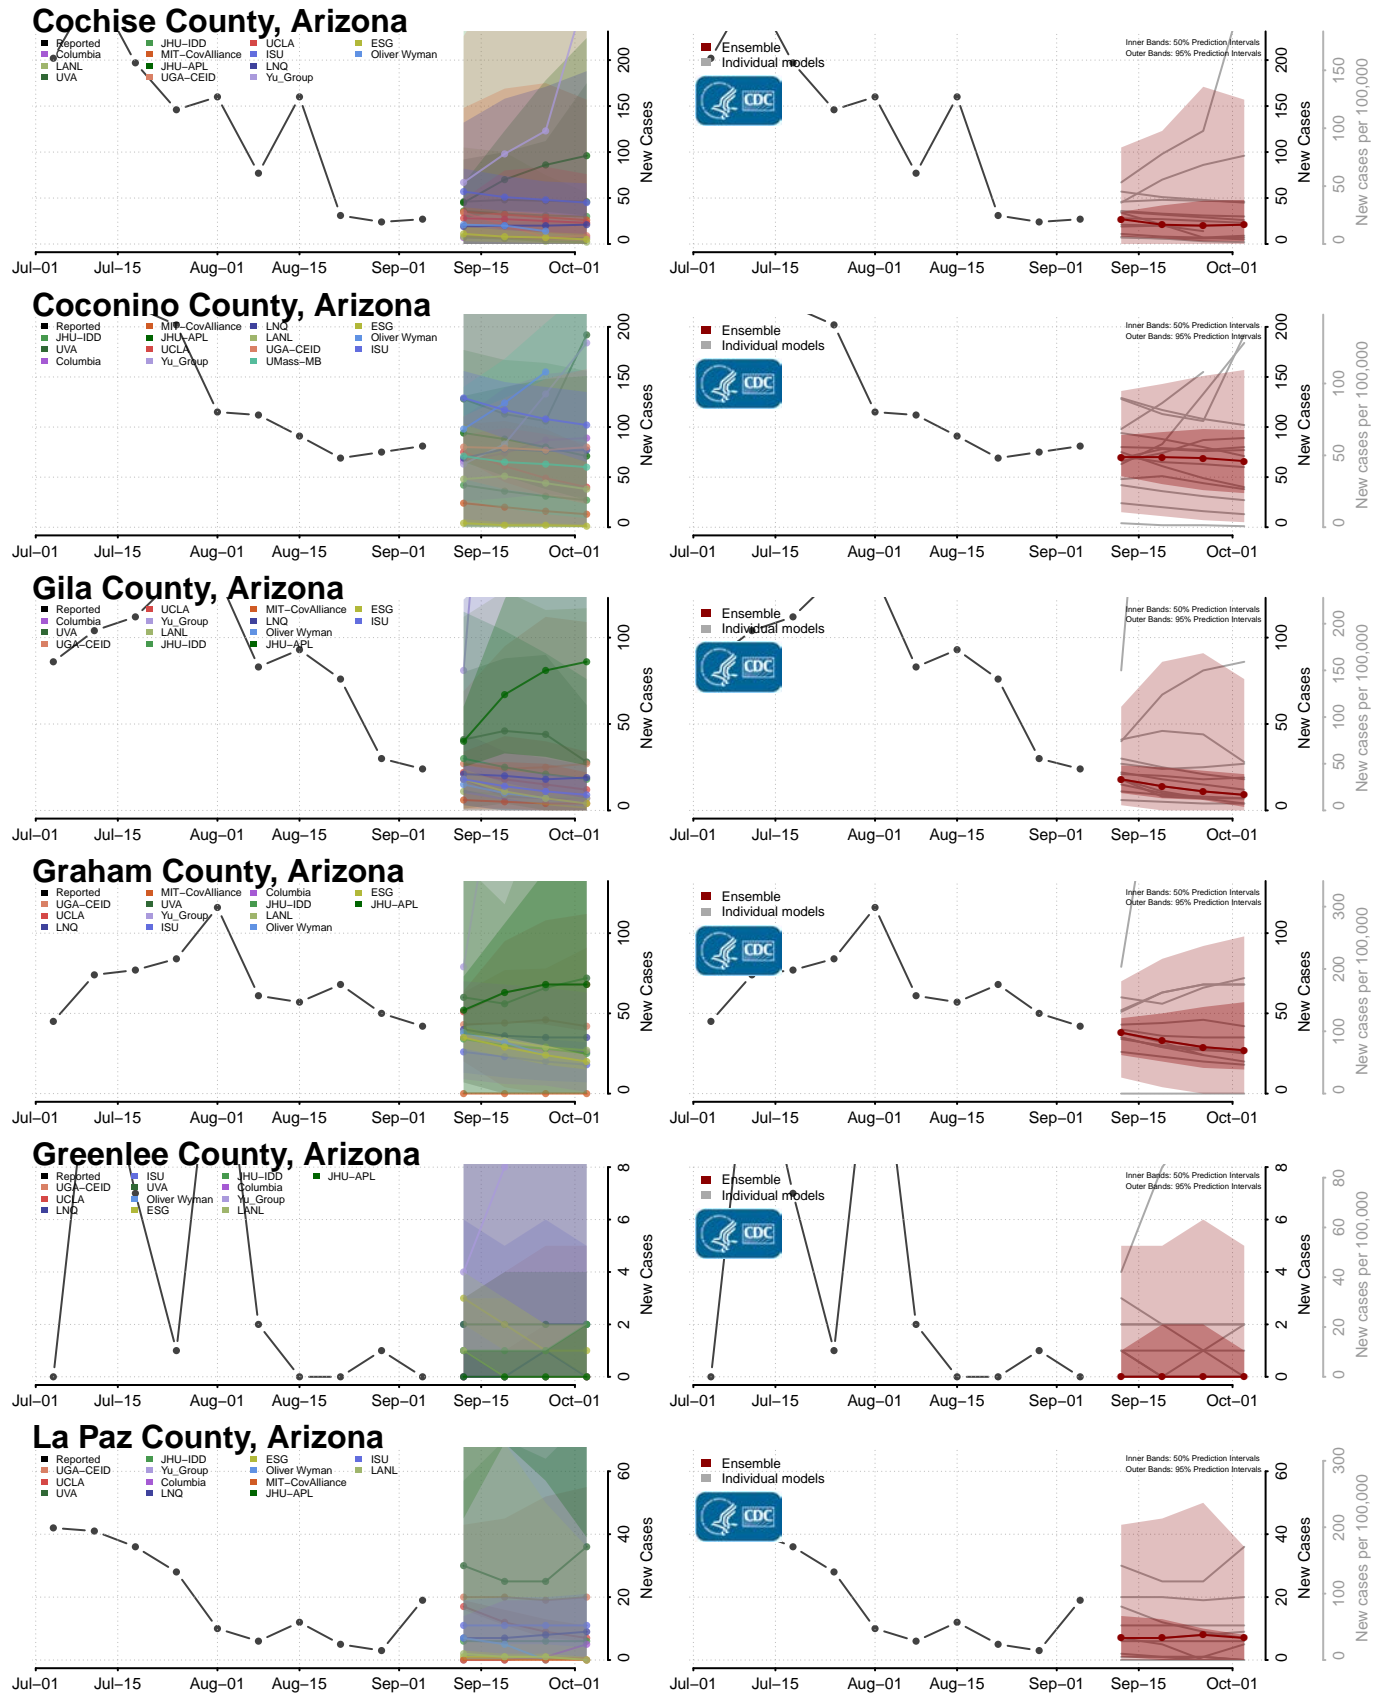

Lowndes County, Alabama

Macon County, Alabama

Madison County, Alabama

Marengo County, Alabama

Kusilvak County, Alaska

Lake and Peninsula County, Alaska

Matanuska-Susitna County, Alaska

Nome County, Alaska

North Slope County, Alaska

Northwest Arctic County, Alaska

Petersburg County, Alaska

Prince of Wales-Hyder County, Alaska

Sitka County, Alaska

Skagway County, Alaska

Southeast Fairbanks County, Alaska

Valdez-Cordova County, Alaska

*New weekly cases may decrease in this location over the next four weeks. For these locations, the ensemble forecast indicates a probability of 0.75 or greater that fewer cases will be reported in week four of the forecast than in the last reported week.