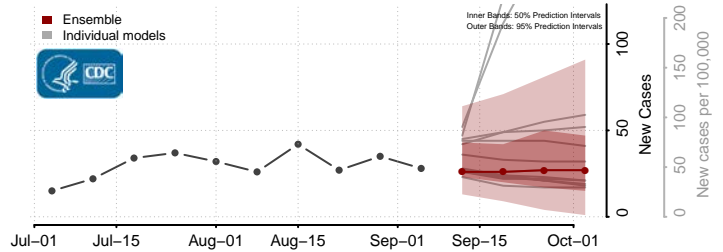

Clark County, Wisconsin

Columbia County, Wisconsin

Crawford County, Wisconsin

Florence County, Wisconsin

Fond du Lac County, Wisconsin

Forest County, Wisconsin

Grant County, Wisconsin

Green County, Wisconsin