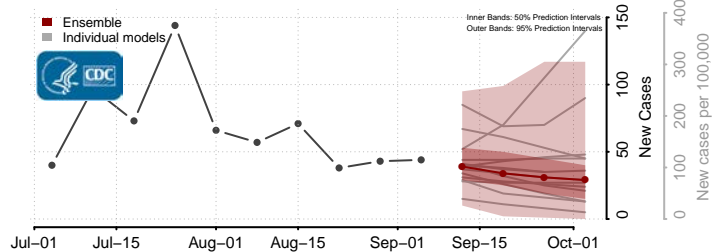

Vermilion County, Louisiana

Vernon County, Louisiana

Washington County, Louisiana

Webster County, Louisiana

*New weekly cases may decrease in this location over the next four weeks. For these locations, the ensemble forecast indicates a probability of 0.75 or greater that fewer cases will be reported in week four of the forecast than in the last reported week.