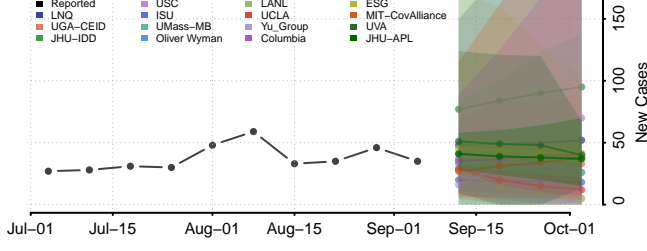

Rockingham County, New Hampshire