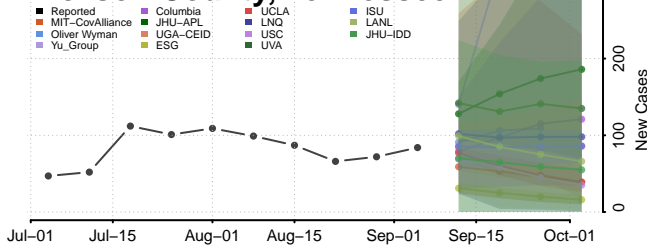

Dickson County, Tennessee