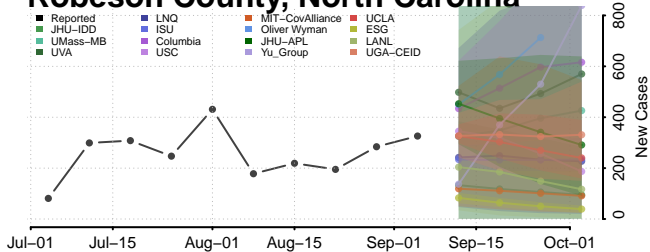

Hyde County, North Carolina

Person County, North Carolina

Pitt County, North Carolina

Polk County, North Carolina

Randolph County, North Carolina

Richmond County, North Carolina

Robeson County, North Carolina