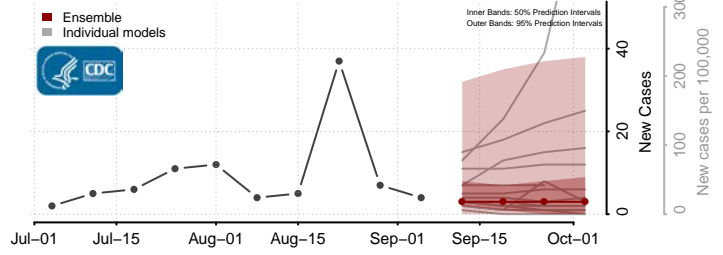

Taylor County, West Virginia