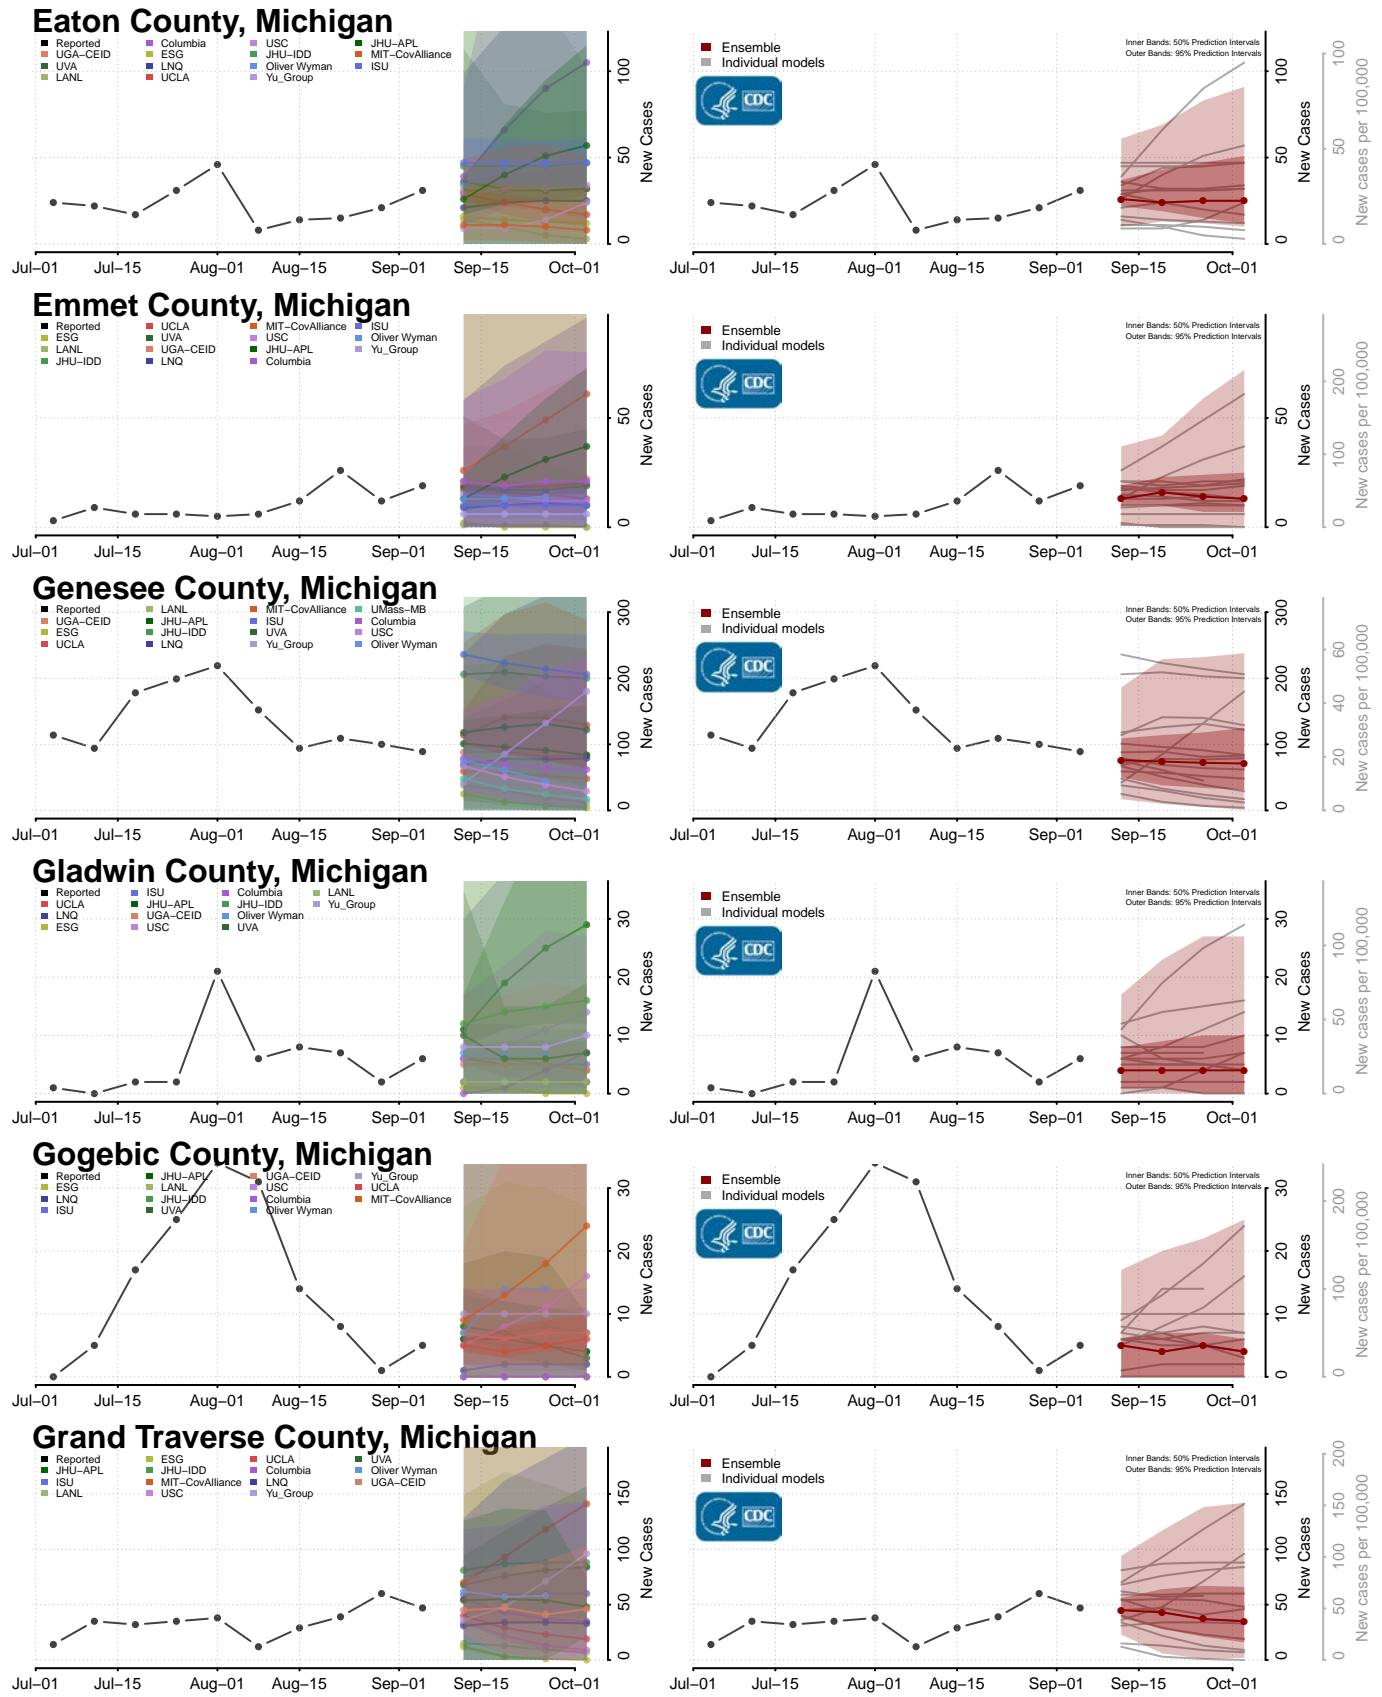

Chippewa County, Michigan

Clare County, Michigan

Clinton County, Michigan

Crawford County, Michigan

Delta County, Michigan

Dickinson County, Michigan

Livingston County, Michigan

Luce County, Michigan