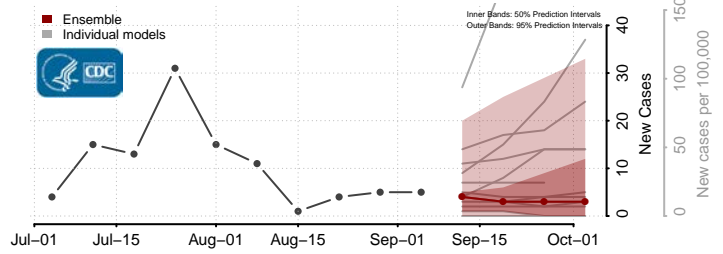

Hancock County, West Virginia