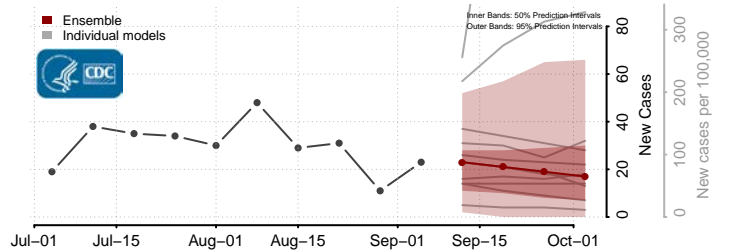

Cherokee County, Alabama