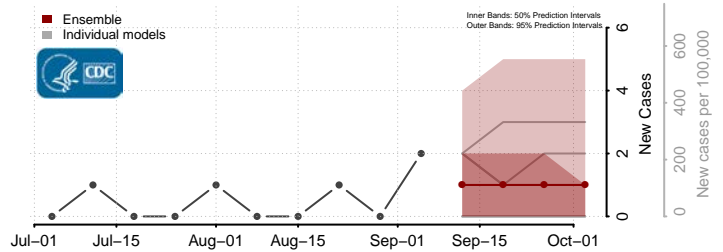

Haakon County, South Dakota

Hamlin County, South Dakota

Jackson County, South Dakota

Jerauld County, South Dakota

Jones County, South Dakota

Kingsbury County, South Dakota

Lake County, South Dakota

Lawrence County, South Dakota