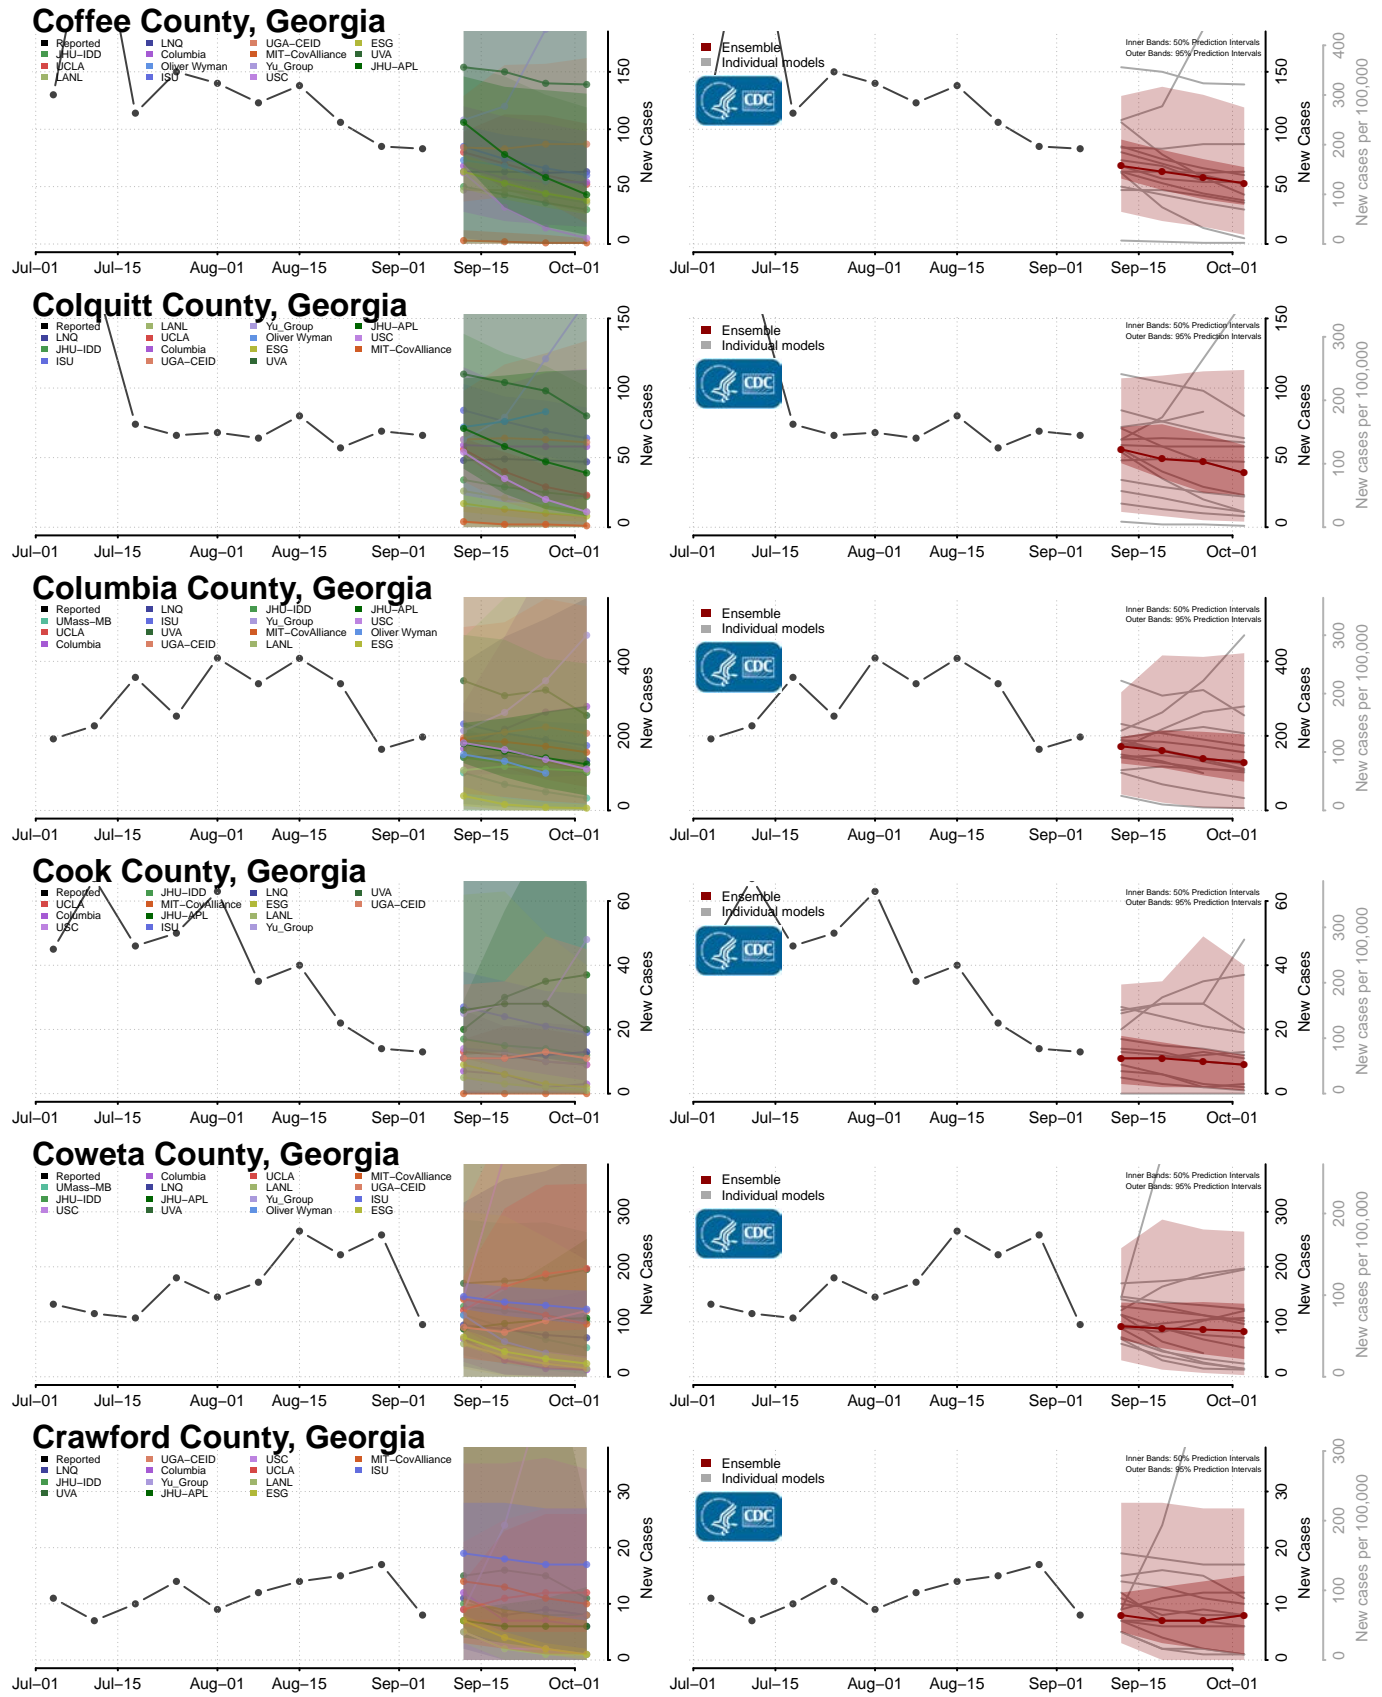

Forsyth County, Georgia

Franklin County, Georgia

Fulton County, Georgia

Gilmer County, Georgia

Glascocock County, Georgia

Glynn County, Georgia

Gordon County, Georgia

Grady County, Georgia