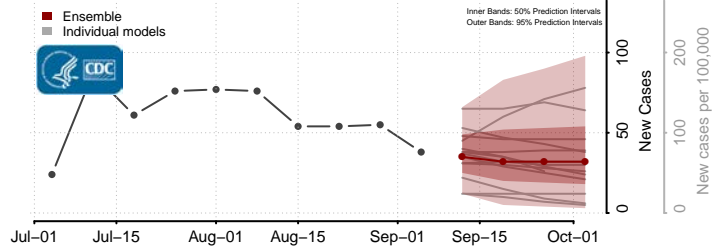

Halifax County, North Carolina