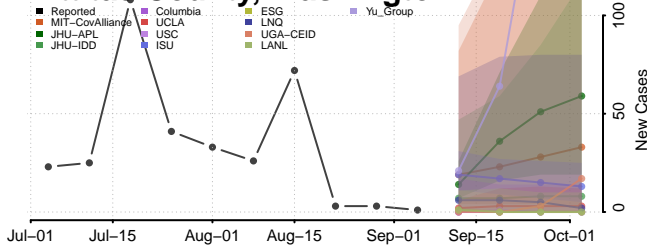

Kittitas County, Washington