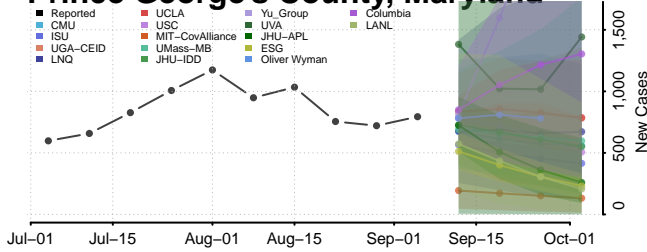

Frederick County, Maryland

Garrett County, Maryland

Harford County, Maryland

Howard County, Maryland

Kent County, Maryland

Montgomery County, Maryland

Prince George's County, Maryland

Queen Anne's County, Maryland