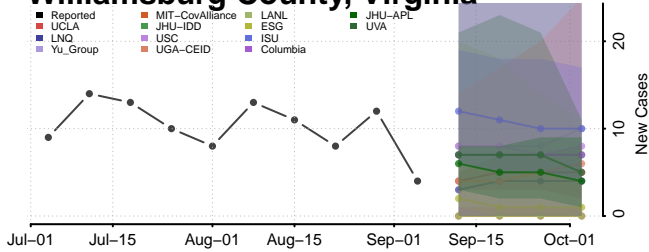

Williamsburg County, Virginia