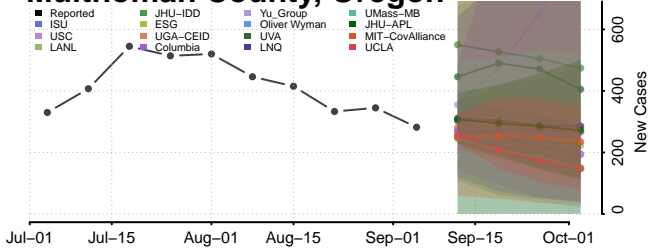

Multnomah County, Oregon