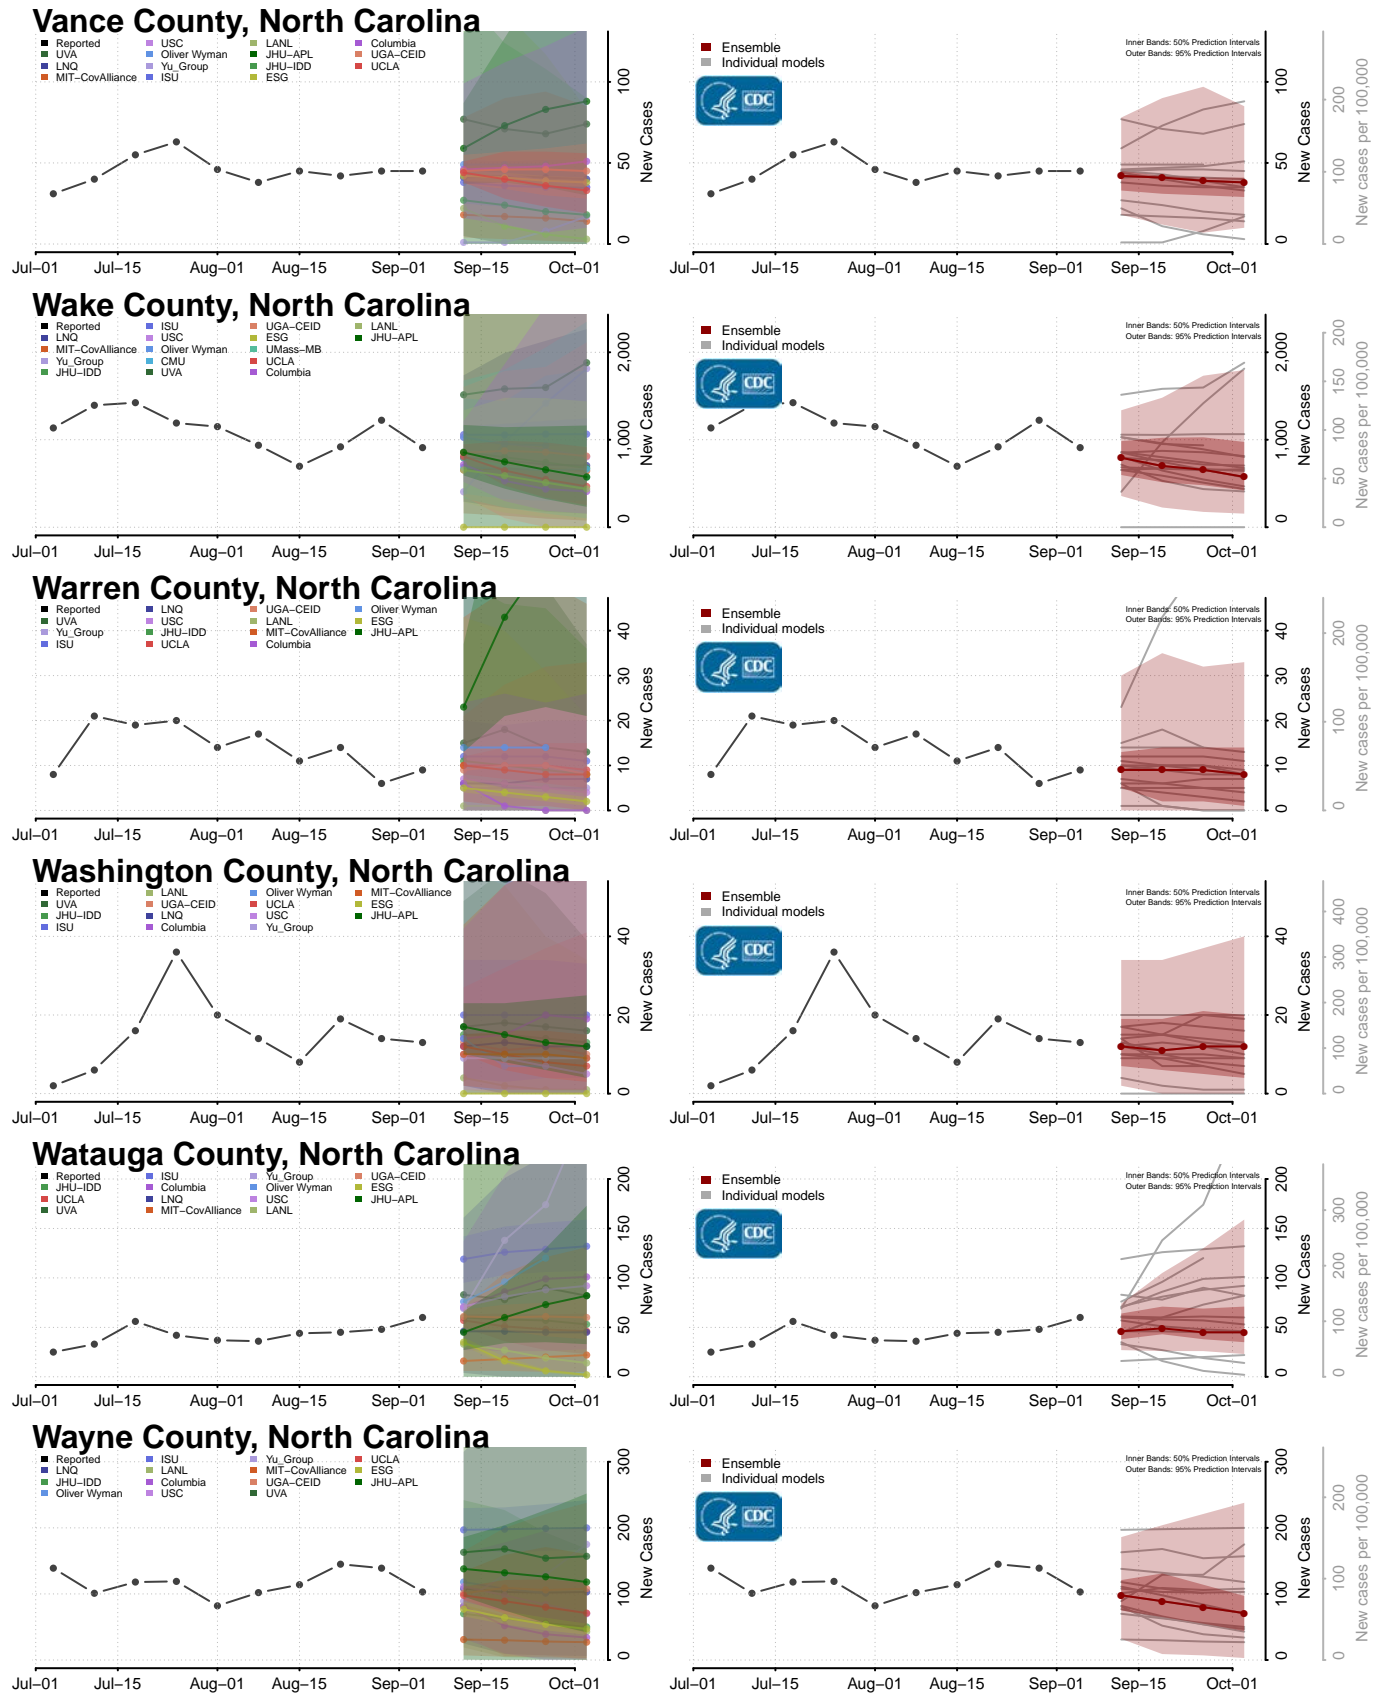

Stokes County, North Carolina

Surry County, North Carolina

Swain County, North Carolina

Transylvania County, North Carolina

Tyrrell County, North Carolina

Union County, North Carolina

Eddy County, North Dakota