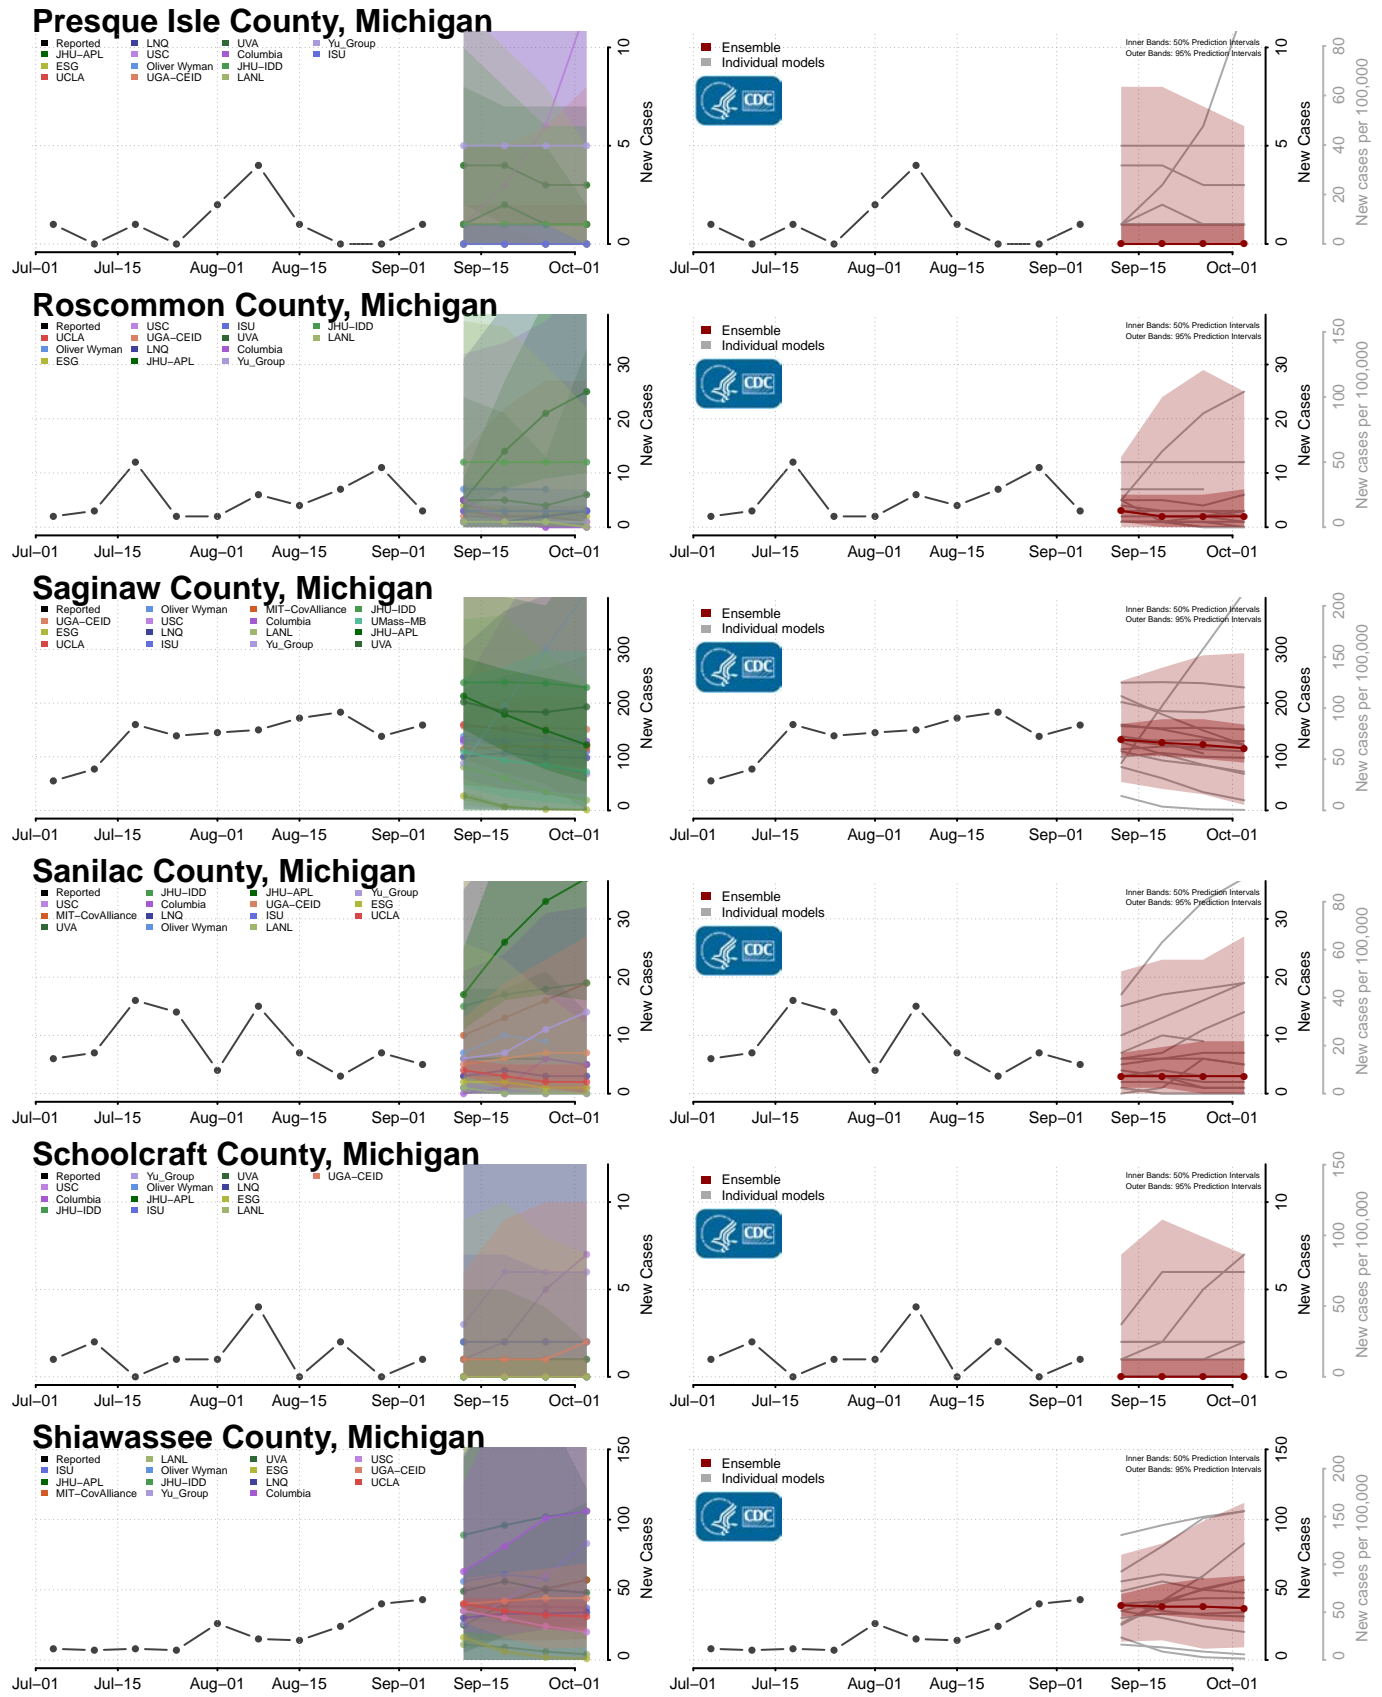

Mackinac County, Michigan

Macomb County, Michigan

Manistee County, Michigan

Marquette County, Michigan

Benton County, Minnesota

Big Stone County, Minnesota

Blue Earth County, Minnesota

Brown County, Minnesota