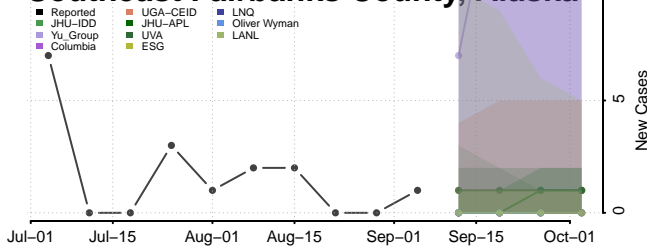

Lowndes County, Alabama

Macon County, Alabama

Madison County, Alabama

Marengo County, Alabama

Kusilvak County, Alaska

Lake and Peninsula County, Alaska

Matanuska-Susitna County, Alaska

Nome County, Alaska

North Slope County, Alaska

Northwest Arctic County, Alaska

Petersburg County, Alaska

Prince of Wales-Hyder County, Alaska

Sitka County, Alaska

Skagway County, Alaska

Southeast Fairbanks County, Alaska

Valdez-Cordova County, Alaska

*New weekly cases may decrease in this location over the next four weeks. For these locations, the ensemble forecast indicates a probability of 0.75 or greater that fewer cases will be reported in week four of the forecast than in the last reported week.