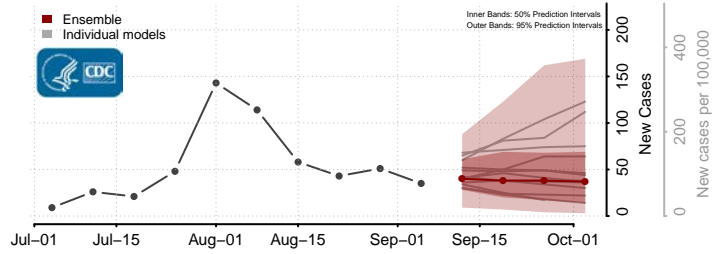

Greene County, Arkansas