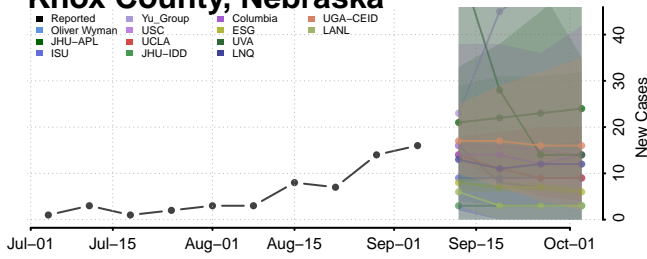

Keith County, Nebraska

Keya Paha County, Nebraska

Kimball County, Nebraska

Knox County, Nebraska

Lancaster County, Nebraska

Lincoln County, Nebraska

Sheridan County, Nebraska

Sherman County, Nebraska