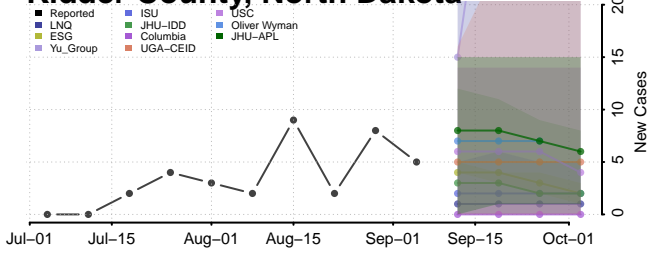

Kidder County, North Dakota