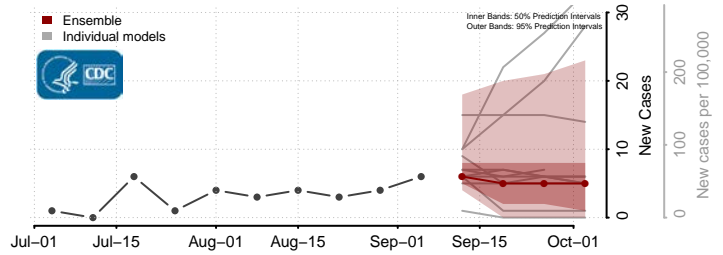

Lac qui Parle County, Minnesota

Lake County, Minnesota

Lake of the Woods County, Minnesota

Le Sueur County, Minnesota

*New weekly cases may decrease in this location over the next four weeks. For these locations, the ensemble forecast indicates a probability of 0.75 or greater that fewer cases will be reported in week four of the forecast than in the last reported week.