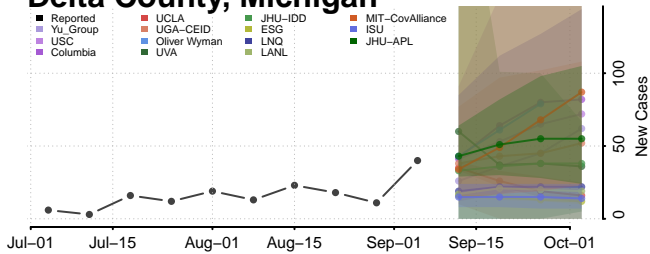

Chippewa County, Michigan

Clare County, Michigan

Clinton County, Michigan

Crawford County, Michigan

Delta County, Michigan

Dickinson County, Michigan

Livingston County, Michigan

Luce County, Michigan

Mackinac County, Michigan

Macomb County, Michigan

Manistee County, Michigan

Marquette County, Michigan

Benton County, Minnesota

Big Stone County, Minnesota

Blue Earth County, Minnesota

Brown County, Minnesota