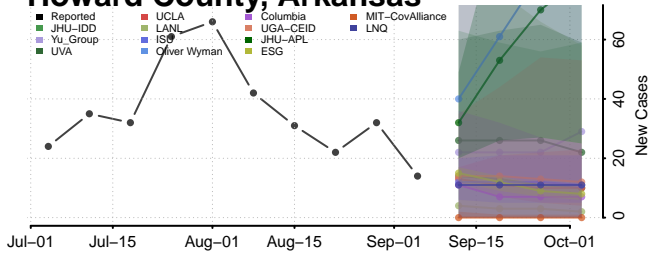

Howard County, Arkansas