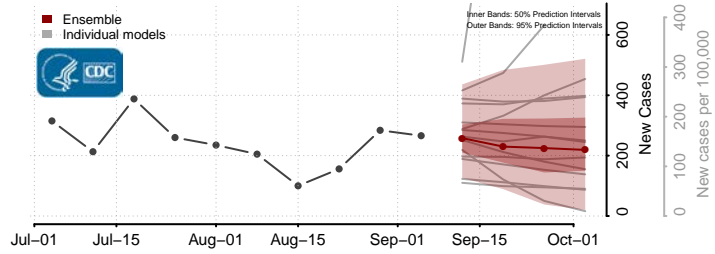

Lee County, Alabama