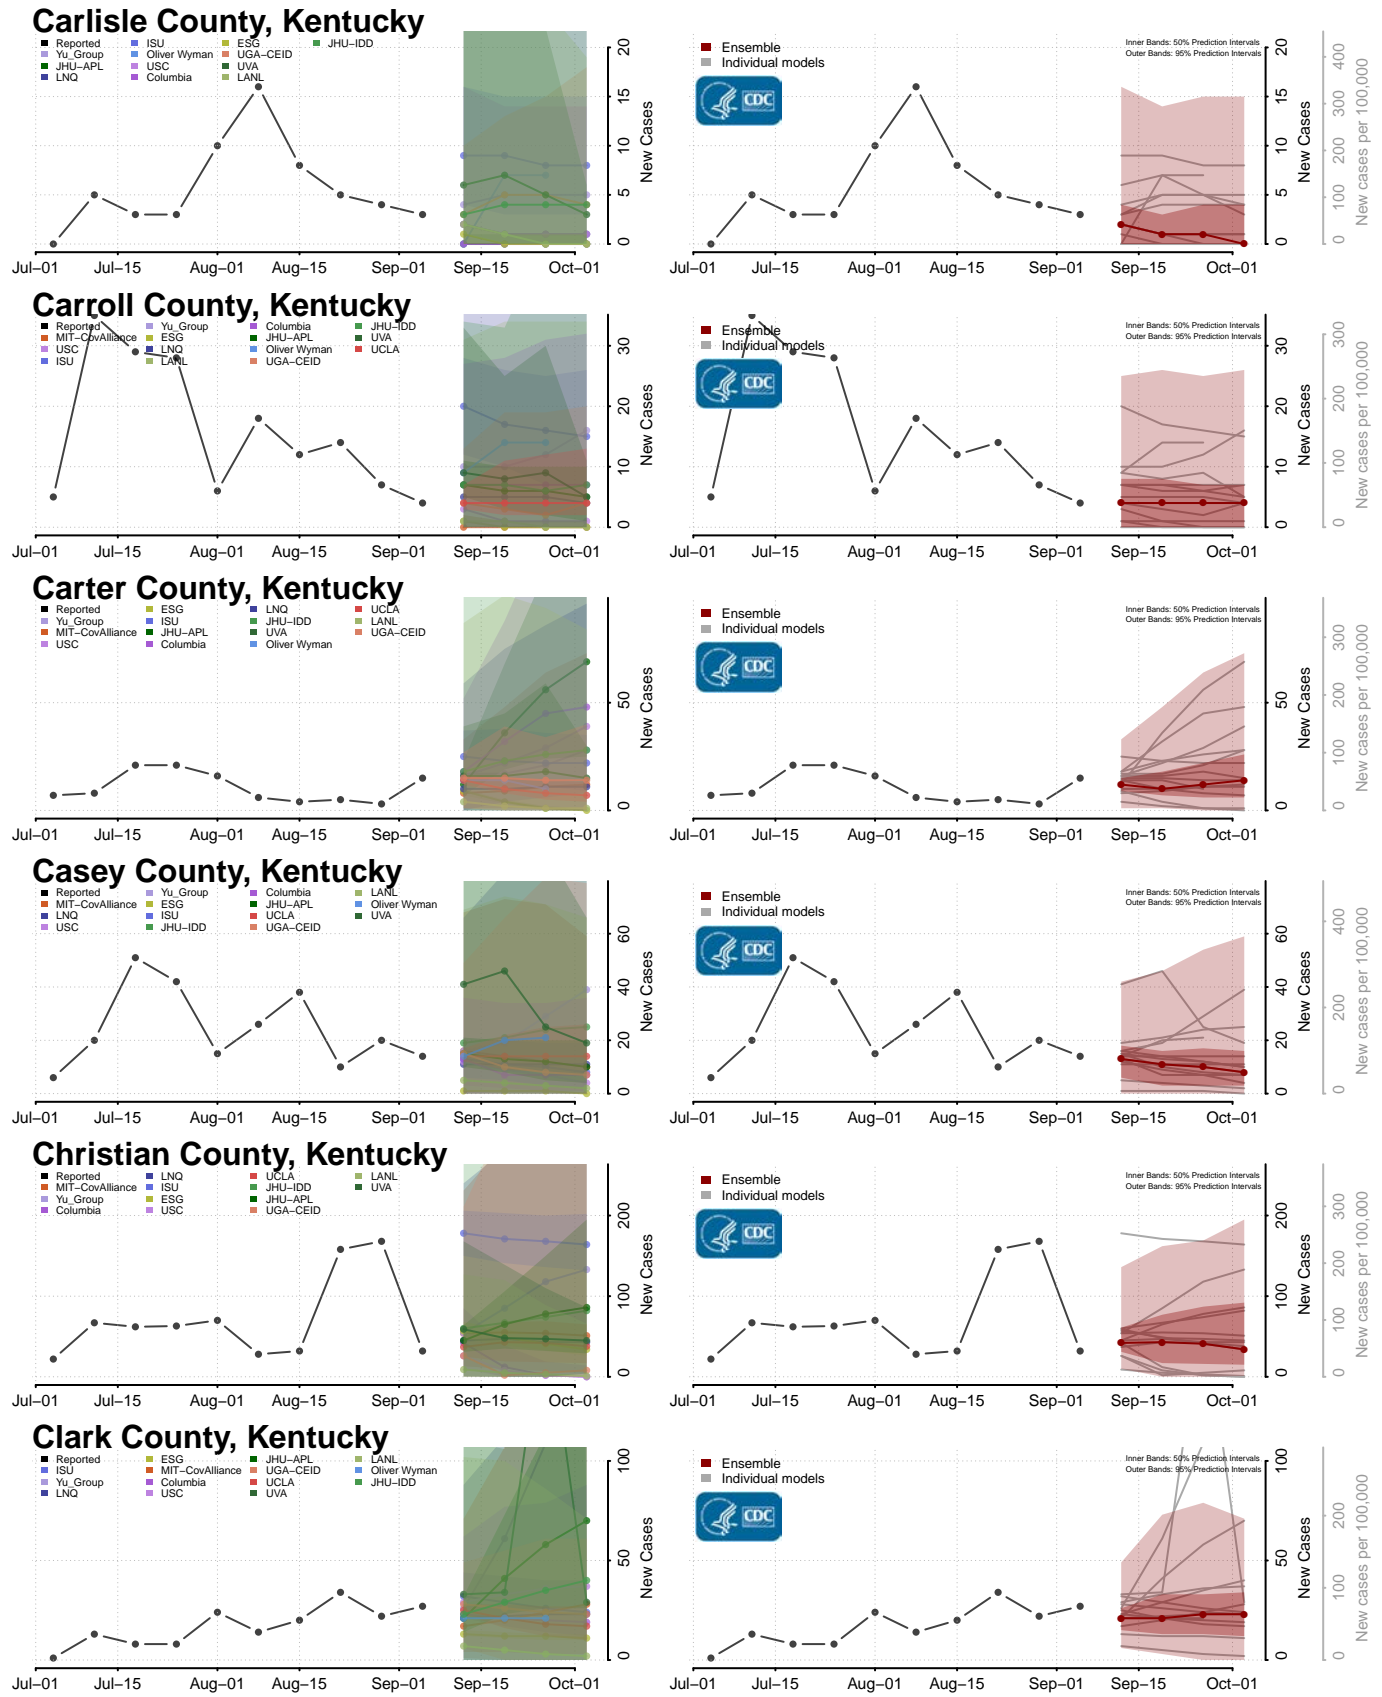

Pike County, Kentucky

Powell County, Kentucky

Pulaski County, Kentucky

Robertson County, Kentucky

Rockcastle County, Kentucky

Rowan County, Kentucky

*New weekly cases may decrease in this location over the next four weeks. For these locations, the ensemble forecast indicates a probability of 0.75 or greater that fewer cases will be reported in week four of the forecast than in the last reported week.