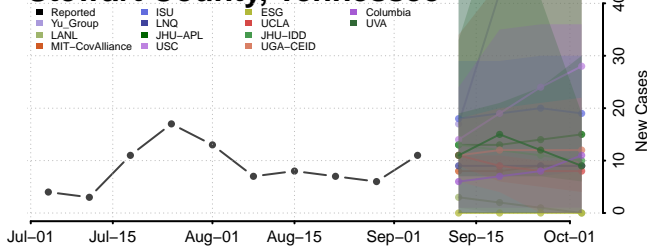

Monroe County, Tennessee

Montgomery County, Tennessee

Scott County, Tennessee

Sequatchie County, Tennessee

Sevier County, Tennessee

Shelby County, Tennessee

Smith County, Tennessee

Stewart County, Tennessee