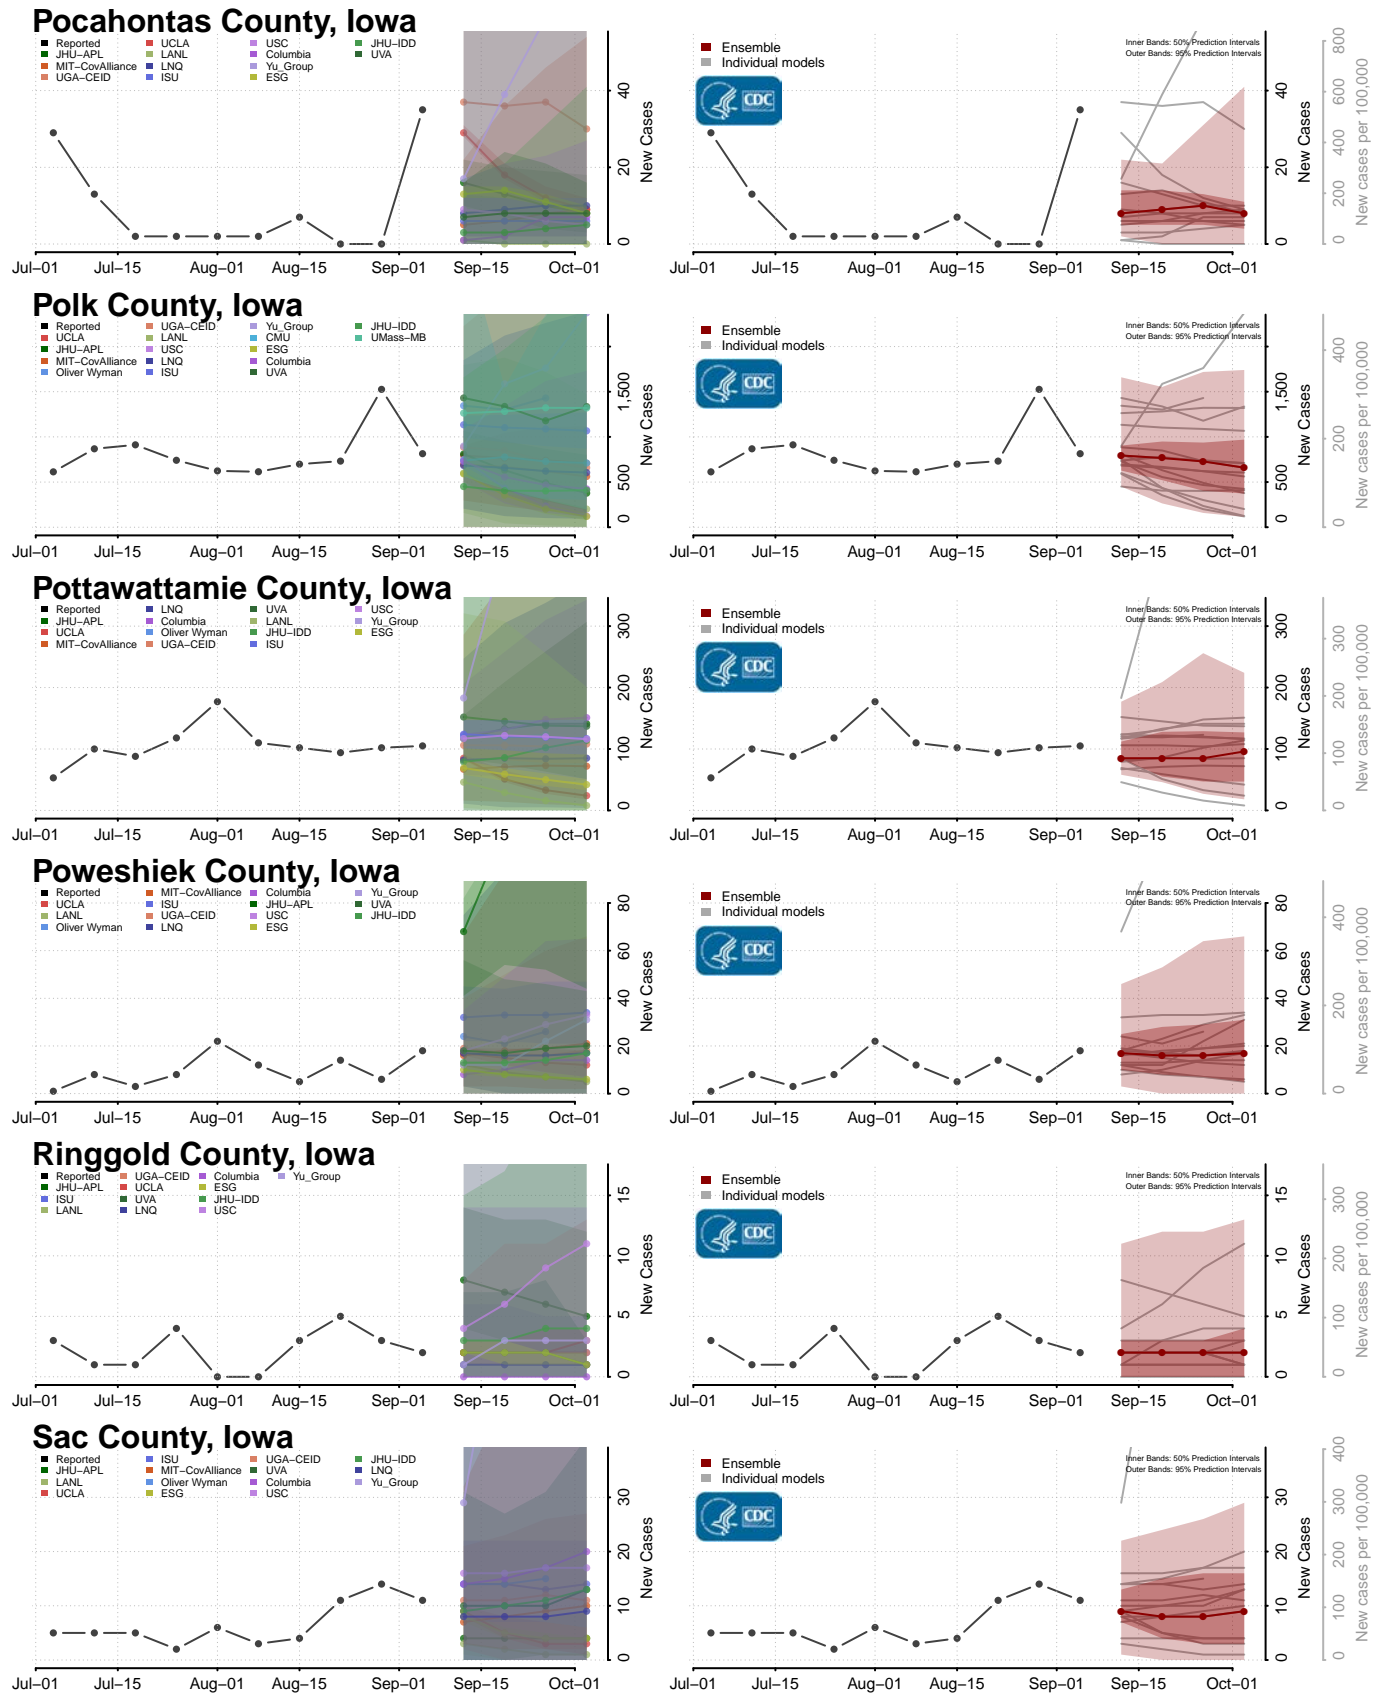

Greene County, Georgia

Gwinnett County, Georgia

Habersham County, Georgia

Hall County, Georgia

Benewah County, Idaho

Bingham County, Idaho

Blaine County, Idaho

Boise County, Idaho

Bonner County, Idaho

Bonneville County, Idaho

Louisa County, Iowa

Lucas County, Iowa

Lyon County, Iowa

Madison County, Iowa

Mahaska County, Iowa

Marion County, Iowa

Kansas

Allen County, Kansas

Anderson County, Kansas

Atchison County, Kansas

Barber County, Kansas

Barton County, Kansas

Bourbon County, Kansas

Brown County, Kansas