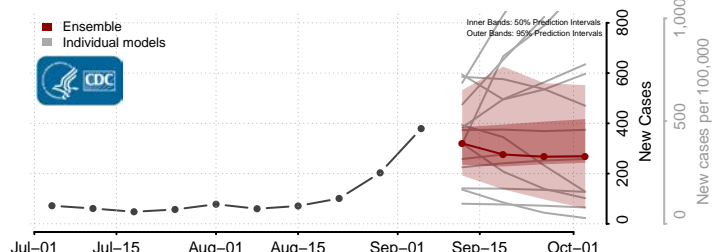

Payne County, Oklahoma