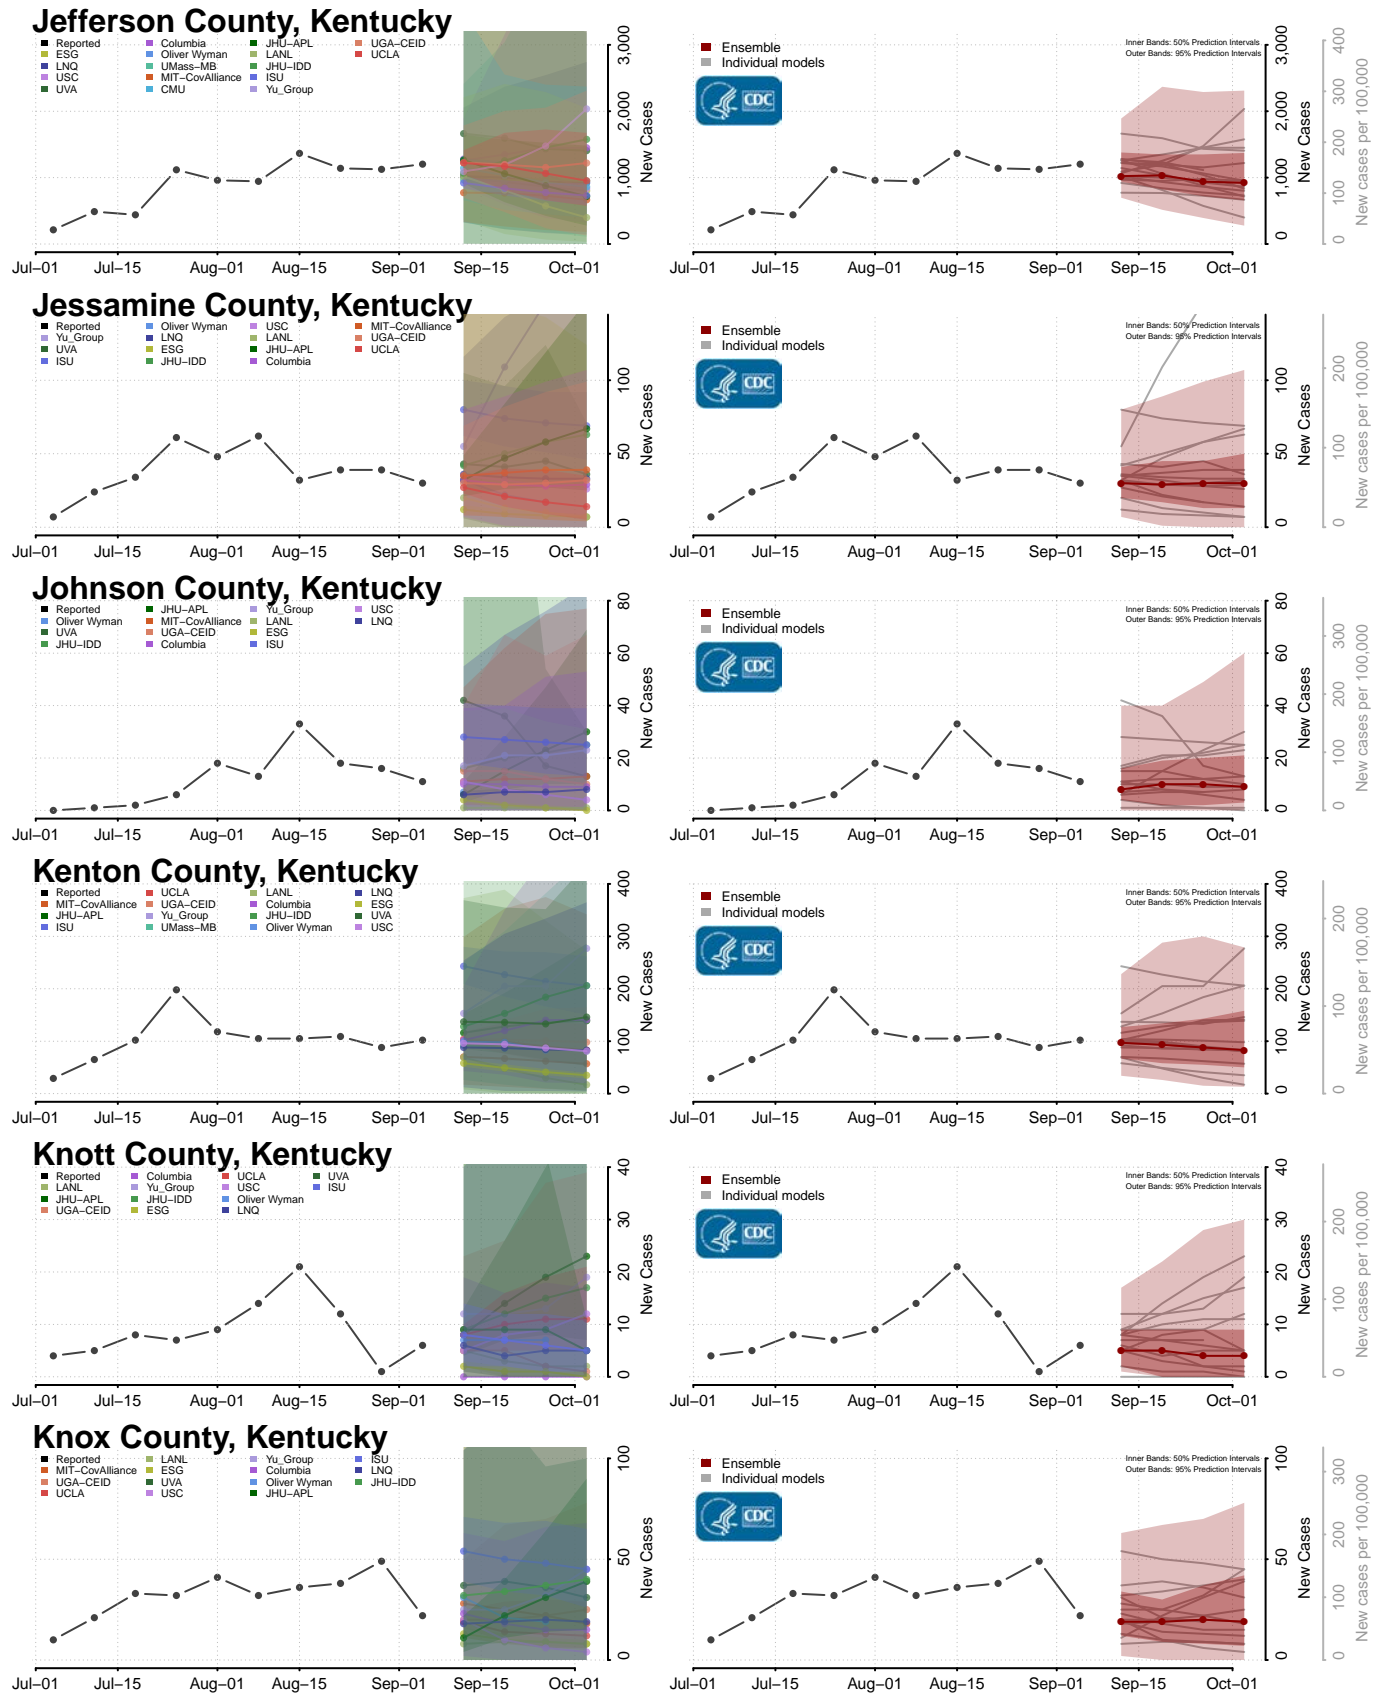

Pike County, Kentucky

Powell County, Kentucky

Pulaski County, Kentucky

Robertson County, Kentucky

Rockcastle County, Kentucky

Rowan County, Kentucky

*New weekly cases may decrease in this location over the next four weeks. For these locations, the ensemble forecast indicates a probability of 0.75 or greater that fewer cases will be reported in week four of the forecast than in the last reported week.