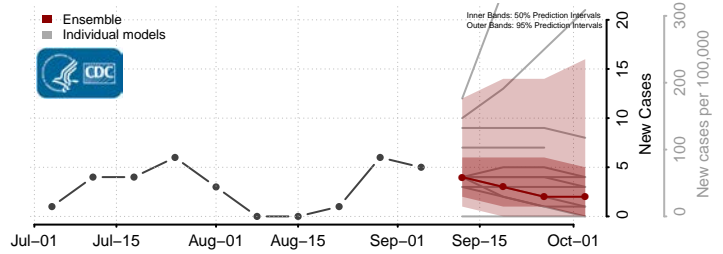

Morton County, North Dakota

Mountrail County, North Dakota

Nelson County, North Dakota

Oliver County, North Dakota

Pembina County, North Dakota

Pierce County, North Dakota

Ramsey County, North Dakota

Ransom County, North Dakota