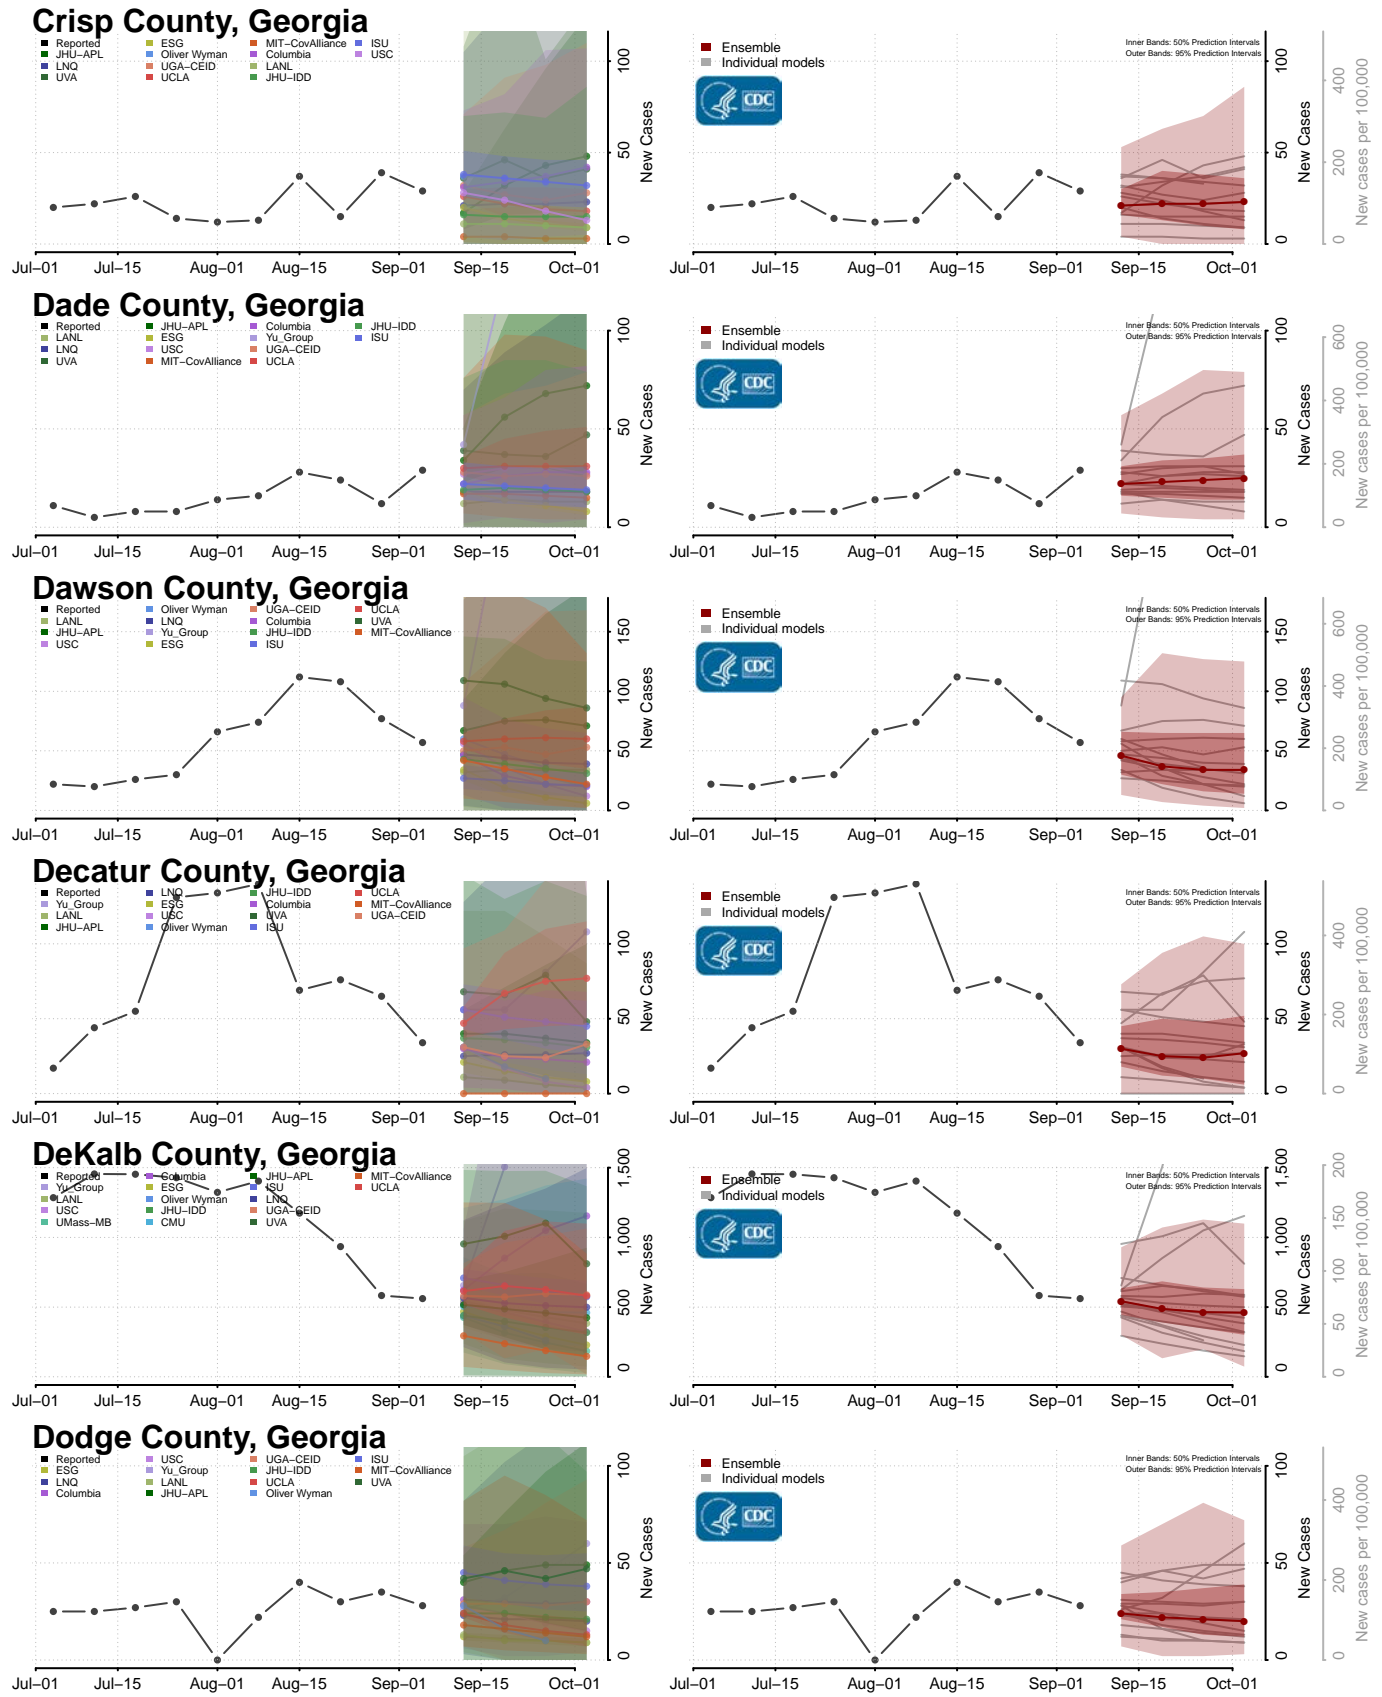

Forsyth County, Georgia

Franklin County, Georgia

Fulton County, Georgia

Gilmer County, Georgia

Glascocock County, Georgia

Glynn County, Georgia

Gordon County, Georgia

Grady County, Georgia