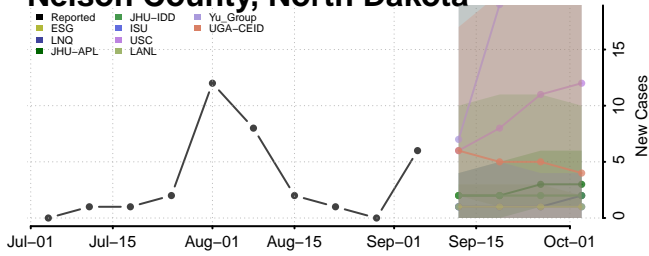

Nelson County, North Dakota