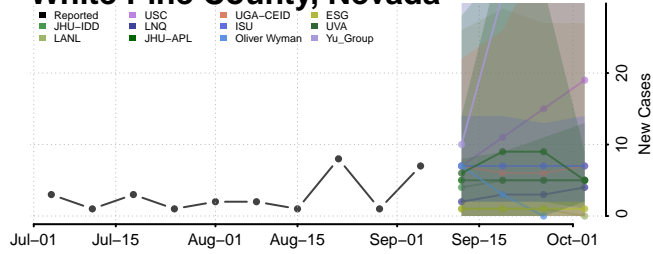

White Pine County, Nevada