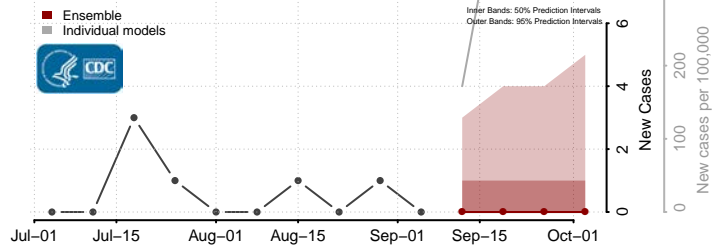

Renville County, North Dakota