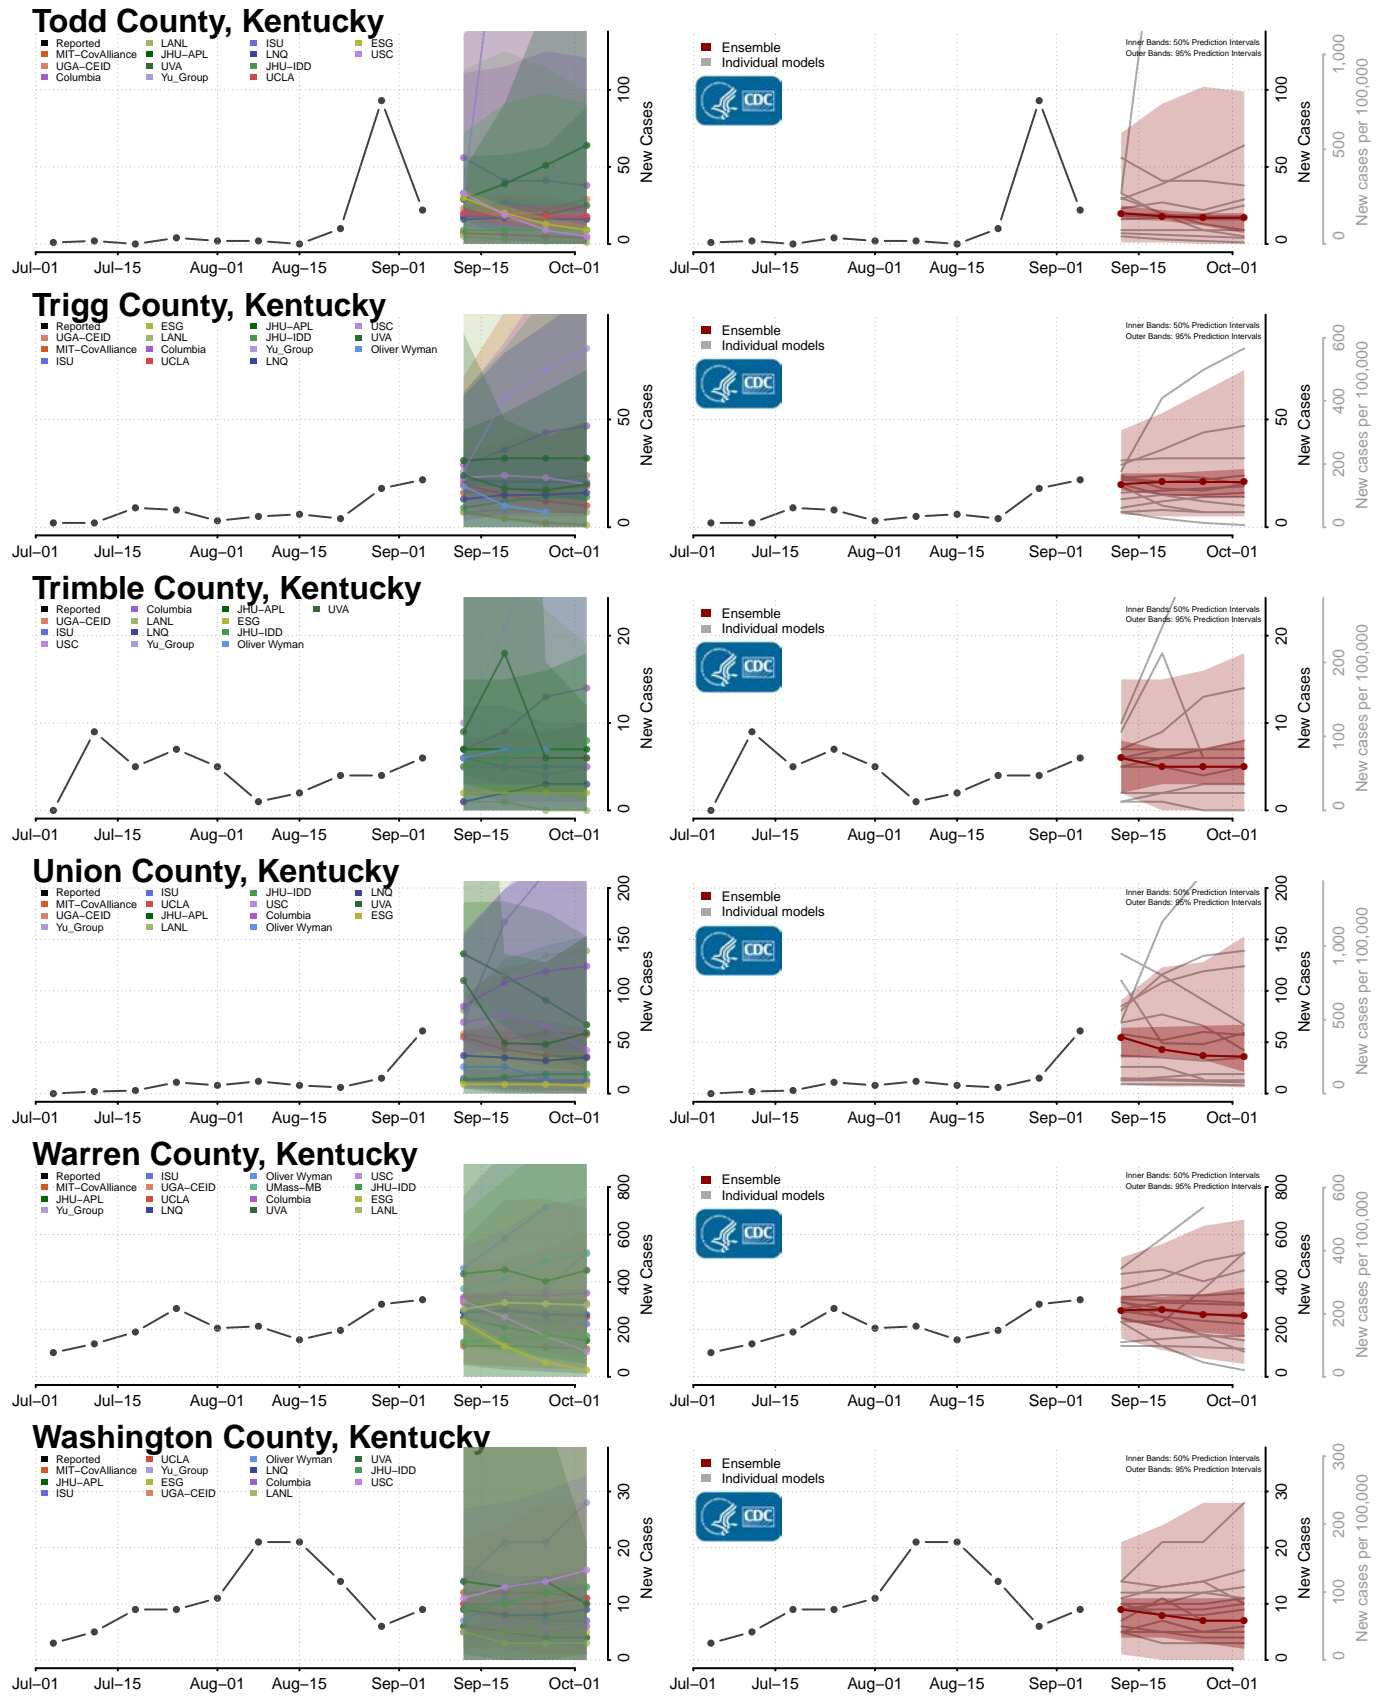

Pike County, Kentucky

Powell County, Kentucky

Pulaski County, Kentucky

Robertson County, Kentucky

Rockcastle County, Kentucky

Rowan County, Kentucky

*New weekly cases may decrease in this location over the next four weeks. For these locations, the ensemble forecast indicates a probability of 0.75 or greater that fewer cases will be reported in week four of the forecast than in the last reported week.