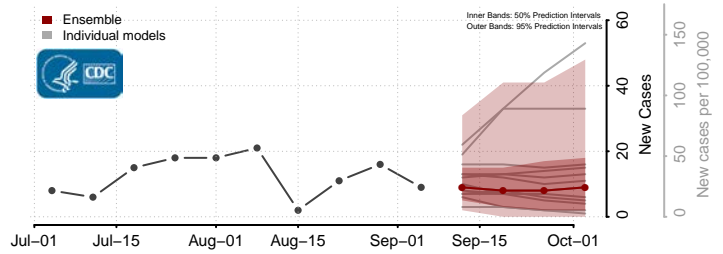

Orange County, Virginia