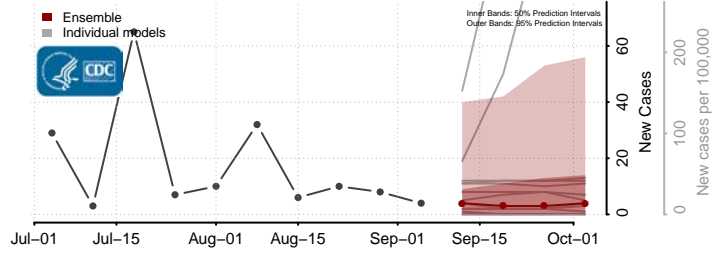

San Jacinto County, Texas