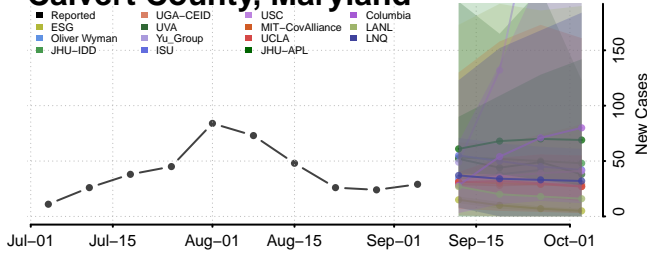

Calvert County, Maryland