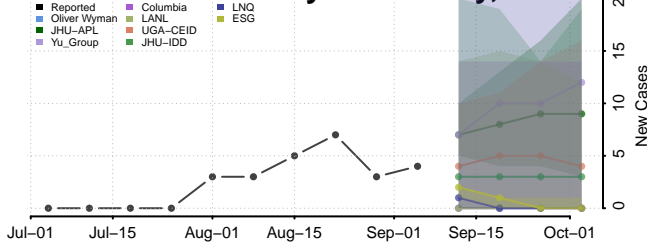

Lowndes County, Alabama

Macon County, Alabama

Madison County, Alabama

Marengo County, Alabama

Kusilvak County, Alaska

Lake and Peninsula County, Alaska

Matanuska-Susitna County, Alaska

Nome County, Alaska

North Slope County, Alaska

Northwest Arctic County, Alaska

Petersburg County, Alaska

Prince of Wales-Hyder County, Alaska

Sitka County, Alaska

Skagway County, Alaska

Southeast Fairbanks County, Alaska

Valdez-Cordova County, Alaska

*New weekly cases may decrease in this location over the next four weeks. For these locations, the ensemble forecast indicates a probability of 0.75 or greater that fewer cases will be reported in week four of the forecast than in the last reported week.