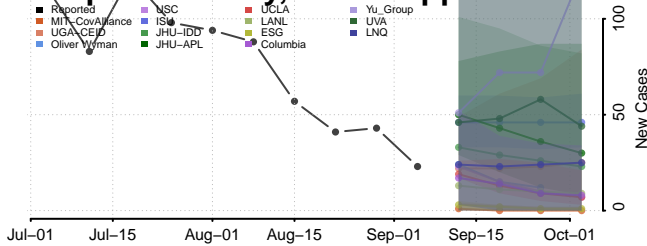

Newton County, Mississippi

Noxubee County, Mississippi

Oktibbeha County, Mississippi

Panola County, Mississippi

Rankin County, Mississippi

Scott County, Mississippi

Sharkey County, Mississippi

Simpson County, Mississippi