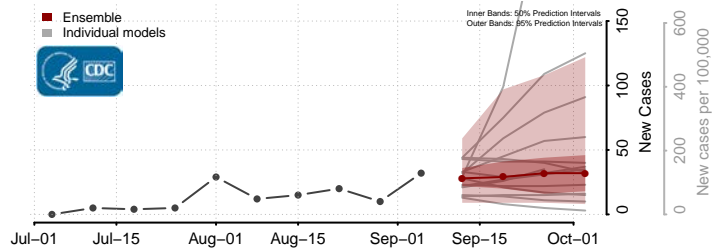

Randolph County, Missouri