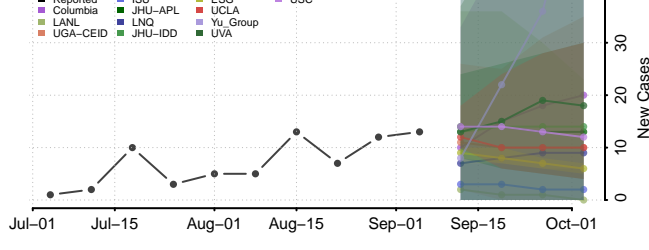

Isle of Wight County, Virginia

James City County, Virginia

King and Queen County, Virginia

King George County, Virginia

King William County, Virginia

Lancaster County, Virginia

Middlesex County, Virginia

Montgomery County, Virginia