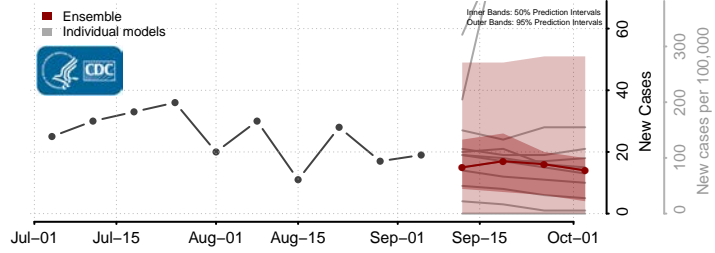

Macon County, Alabama