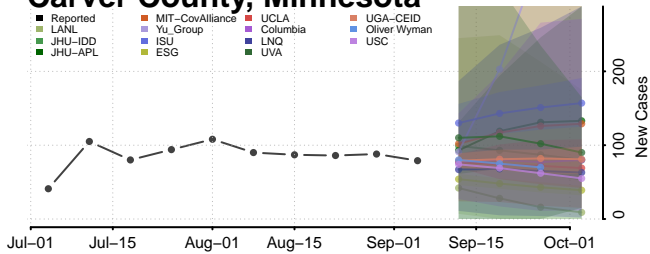

Chippewa County, Michigan

Clare County, Michigan

Clinton County, Michigan

Crawford County, Michigan

Delta County, Michigan

Dickinson County, Michigan

Livingston County, Michigan

Luce County, Michigan

Mackinac County, Michigan

Macomb County, Michigan

Manistee County, Michigan

Marquette County, Michigan

Benton County, Minnesota

Big Stone County, Minnesota

Blue Earth County, Minnesota

Brown County, Minnesota

Carlton County, Minnesota

Carver County, Minnesota

Fillmore County, Minnesota

Freeborn County, Minnesota

Goodhue County, Minnesota

Grant County, Minnesota

Hennepin County, Minnesota

Houston County, Minnesota