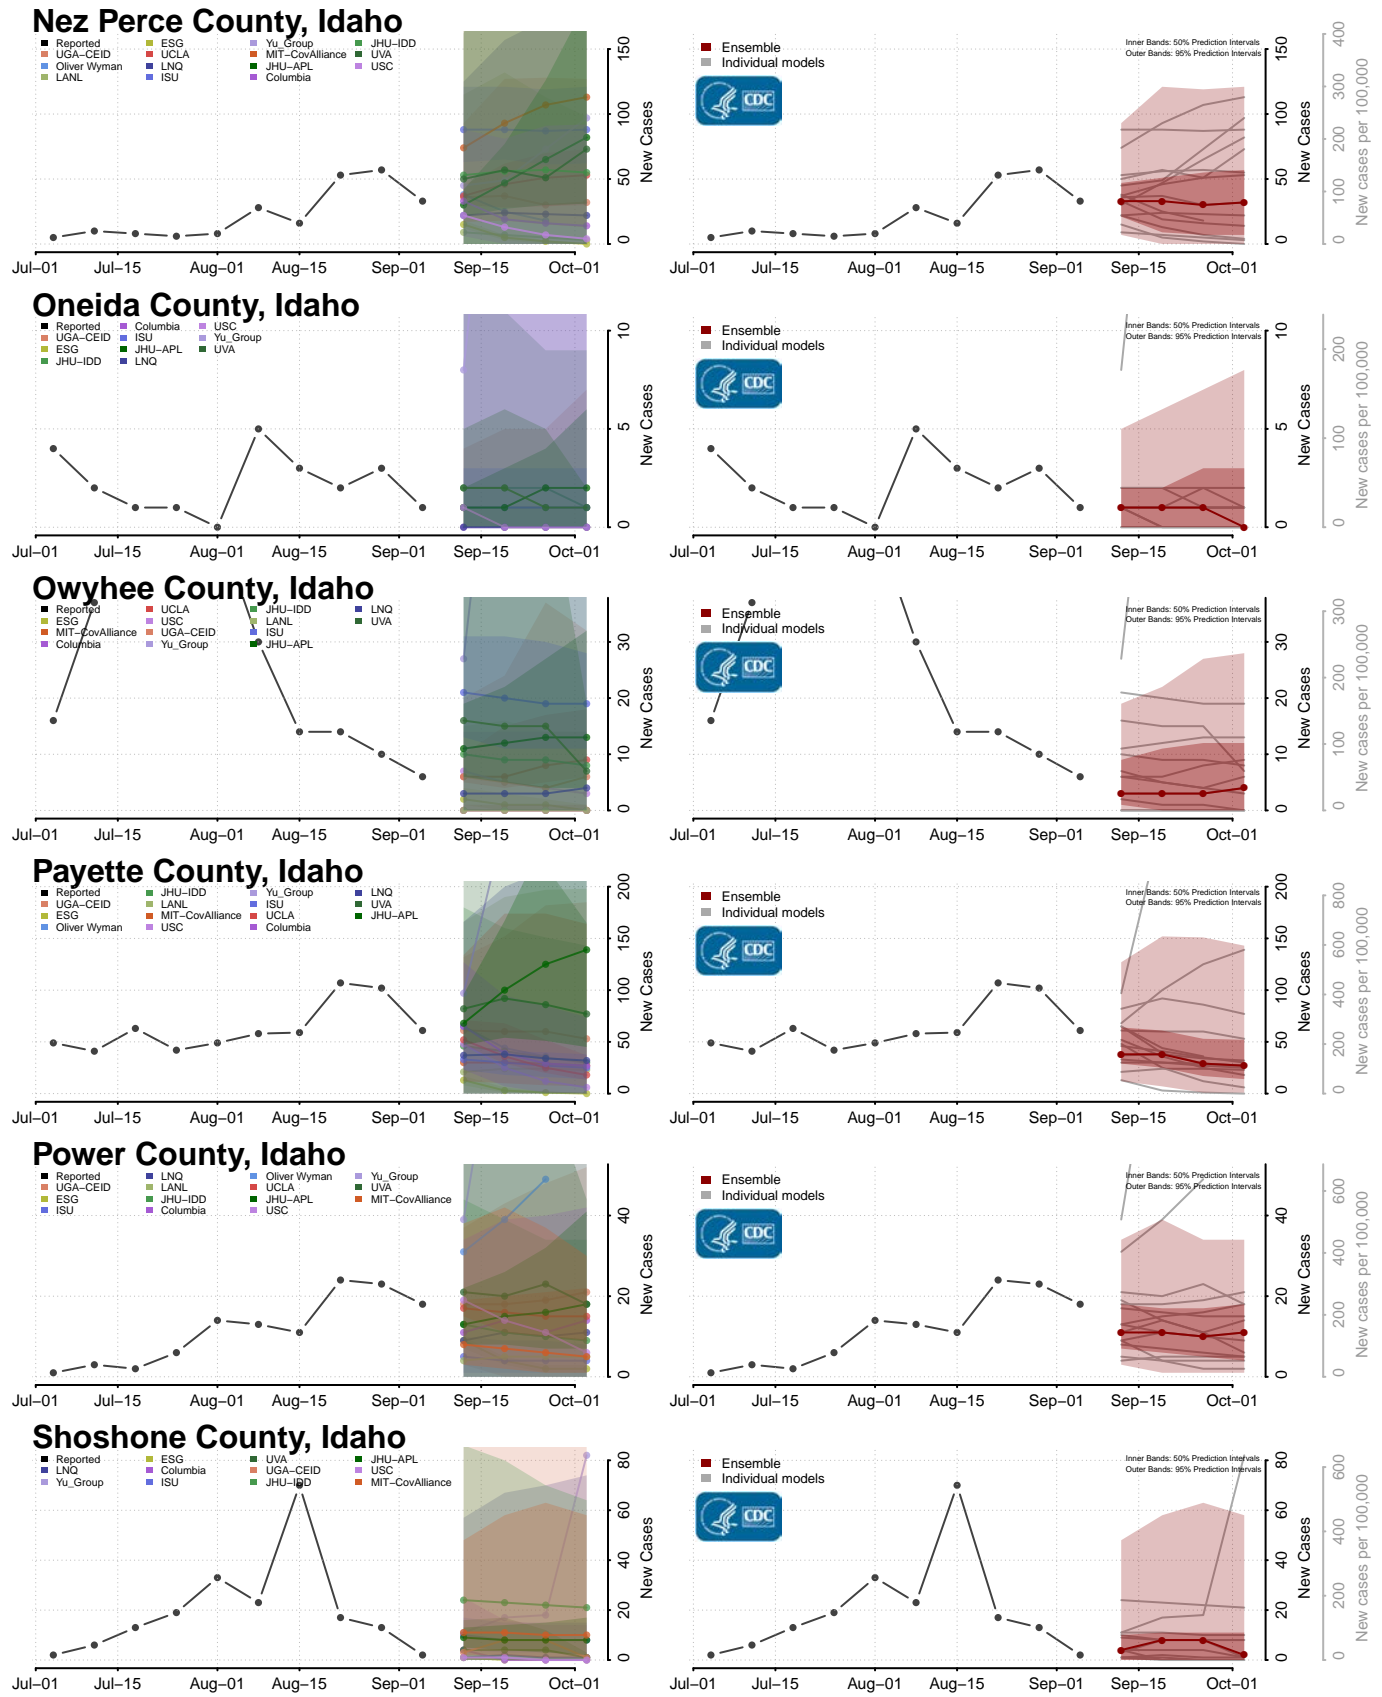

Bonner County, Idaho

Bonneville County, Idaho

Louisa County, Iowa

Lucas County, Iowa

Lyon County, Iowa

Madison County, Iowa

Mahaska County, Iowa

Marion County, Iowa