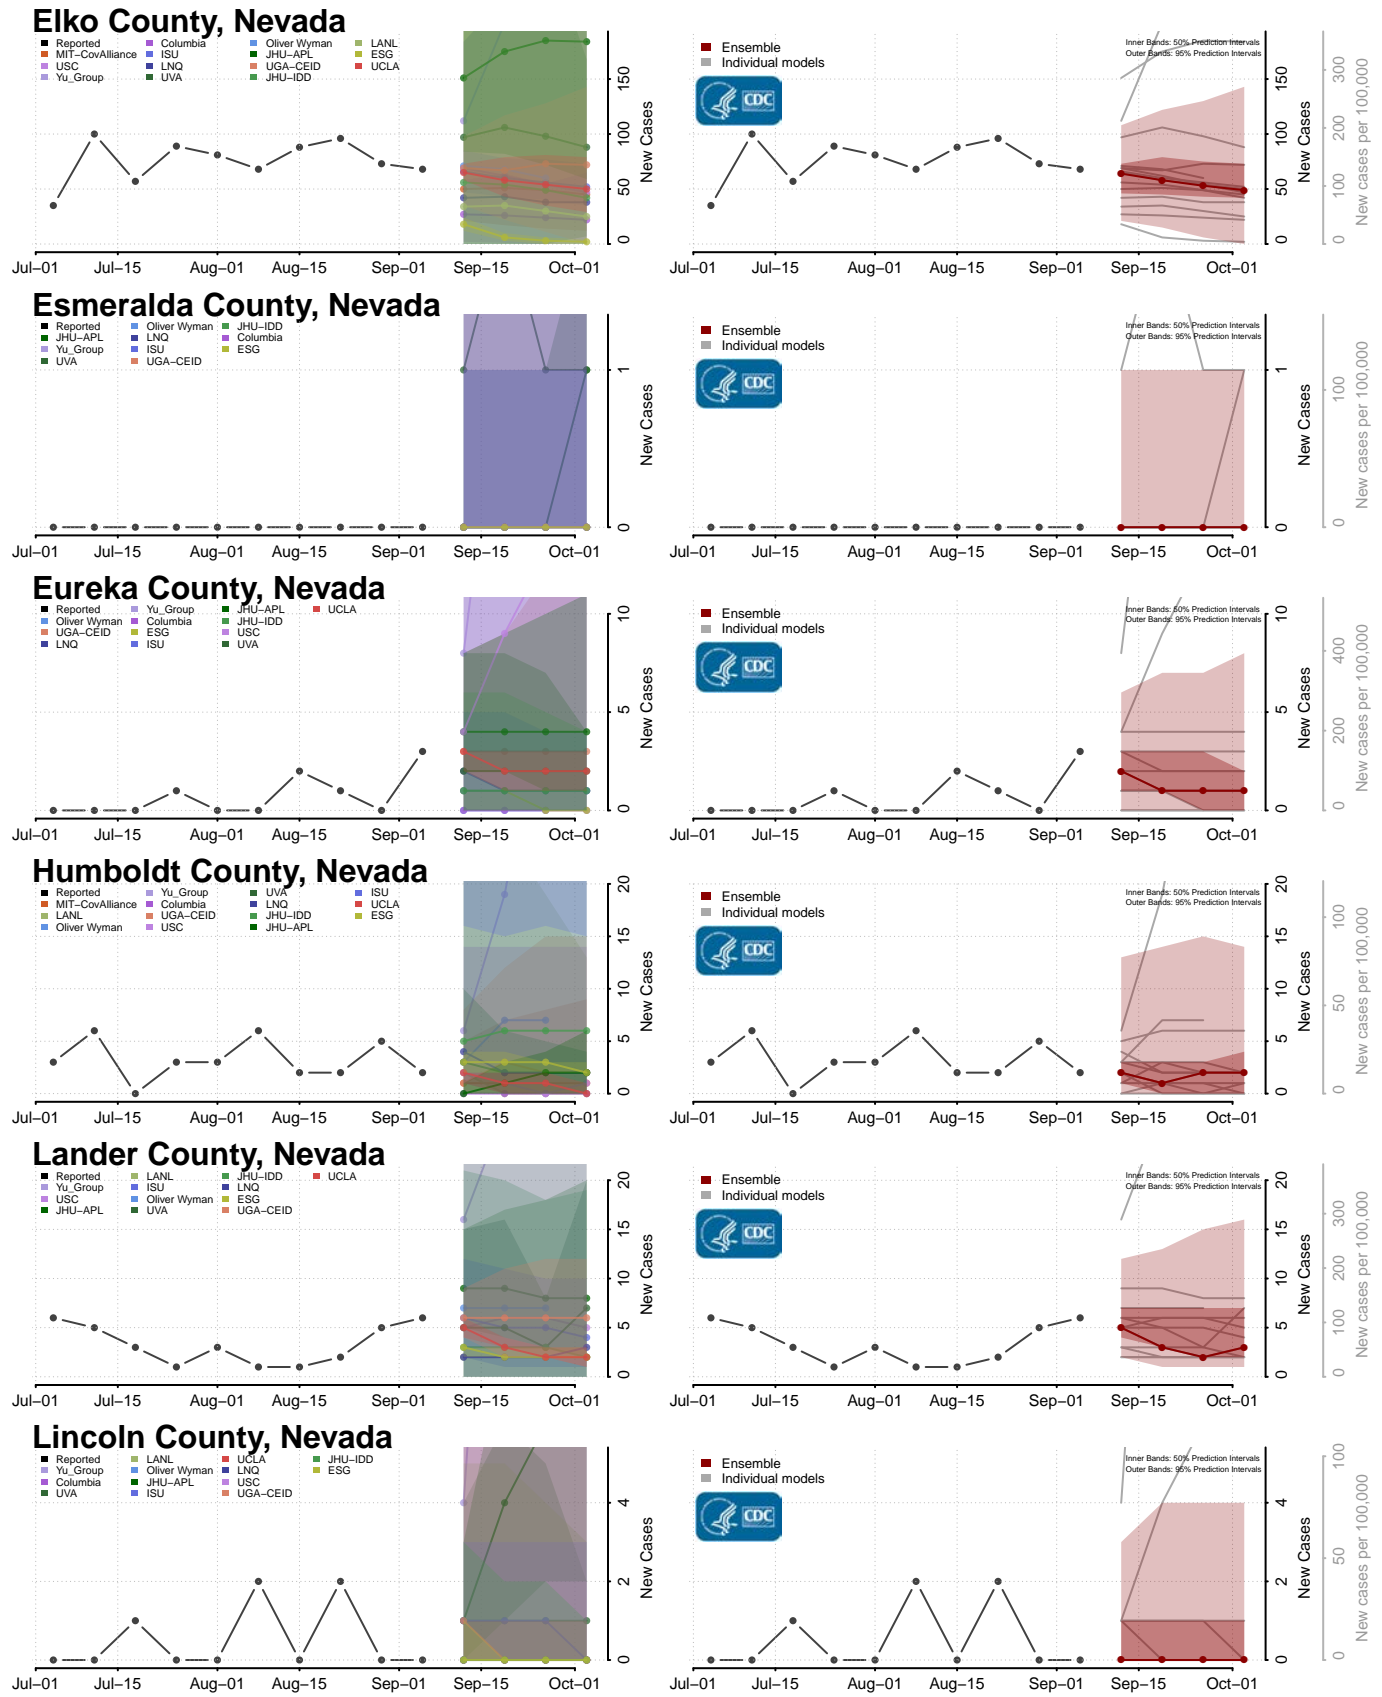

Sioux County, Nebraska

Stanton County, Nebraska

Thayer County, Nebraska

Thomas County, Nebraska

*New weekly cases may decrease in this location over the next four weeks. For these locations, the ensemble forecast indicates a probability of 0.75 or greater that fewer cases will be reported in week four of the forecast than in the last reported week.