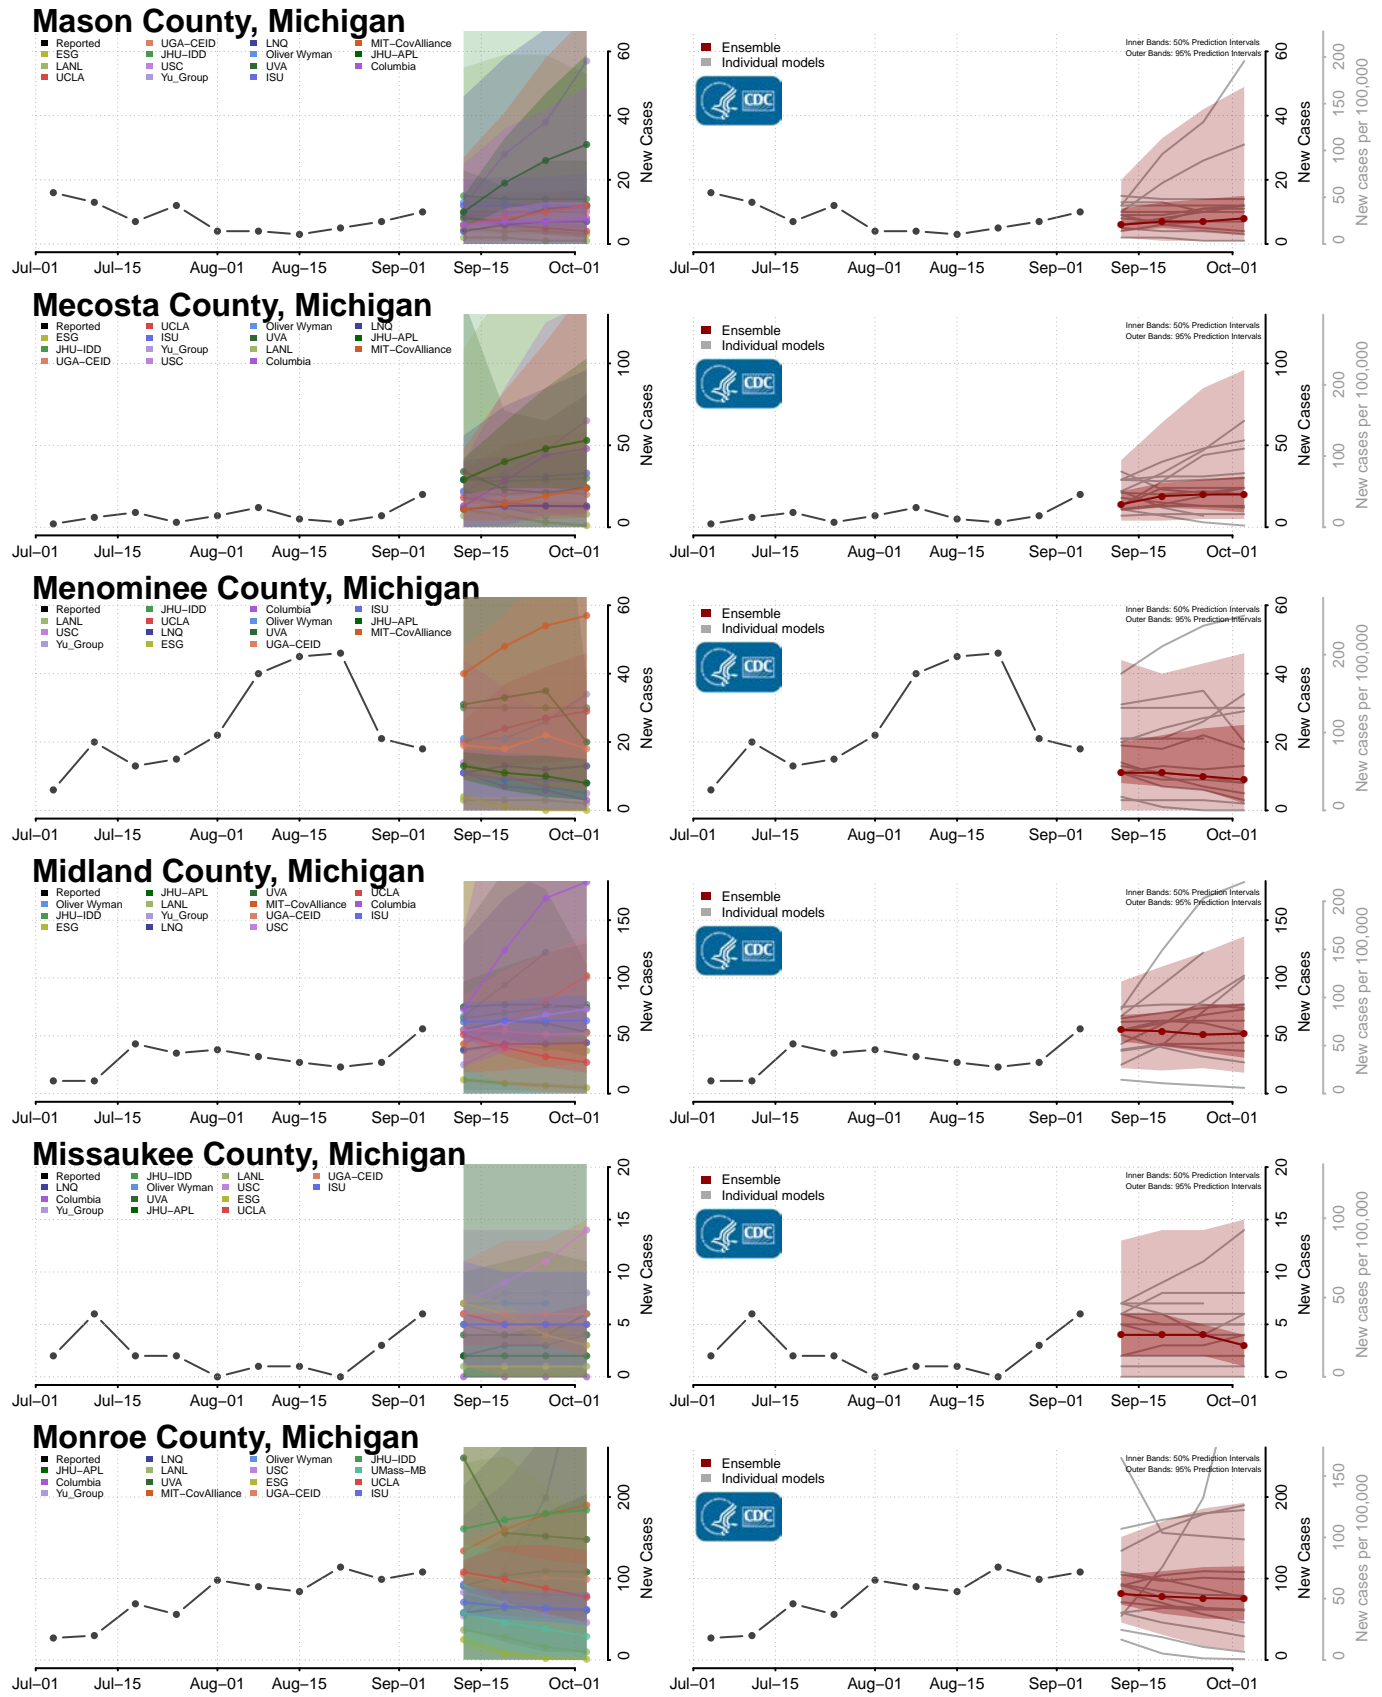

Mackinac County, Michigan

Macomb County, Michigan

Manistee County, Michigan

Marquette County, Michigan

Benton County, Minnesota

Big Stone County, Minnesota

Blue Earth County, Minnesota

Brown County, Minnesota