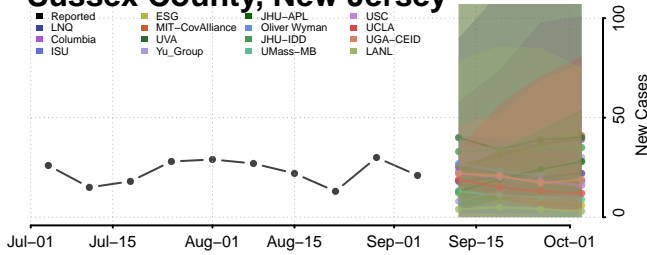

Merrimack County, New Hampshire

Rockingham County, New Hampshire

Strafford County, New Hampshire

Sullivan County, New Hampshire

Somerset County, New Jersey

Sussex County, New Jersey

Union County, New Jersey