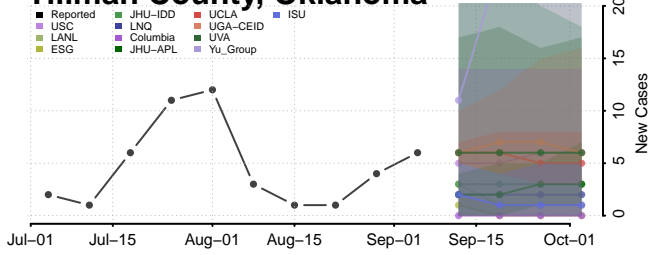

Payne County, Oklahoma

Pittsburg County, Oklahoma

Sequoyah County, Oklahoma

Stephens County, Oklahoma

Texas County, Oklahoma

Tillman County, Oklahoma

Tulsa County, Oklahoma

Wagoner County, Oklahoma