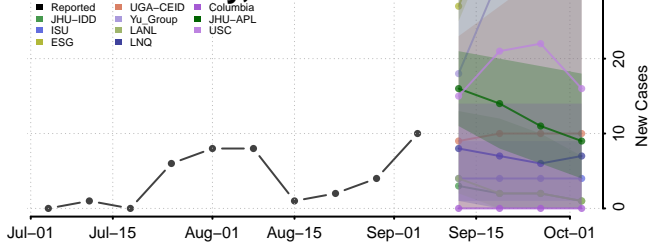

Foster County, North Dakota