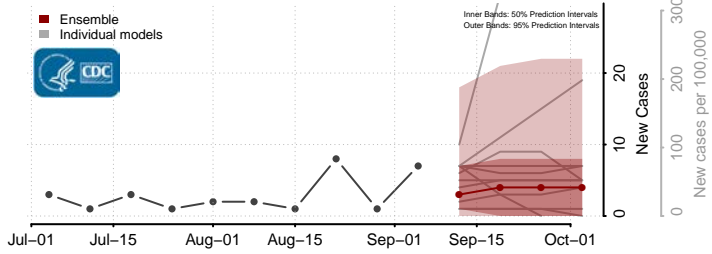

White Pine County, Nevada