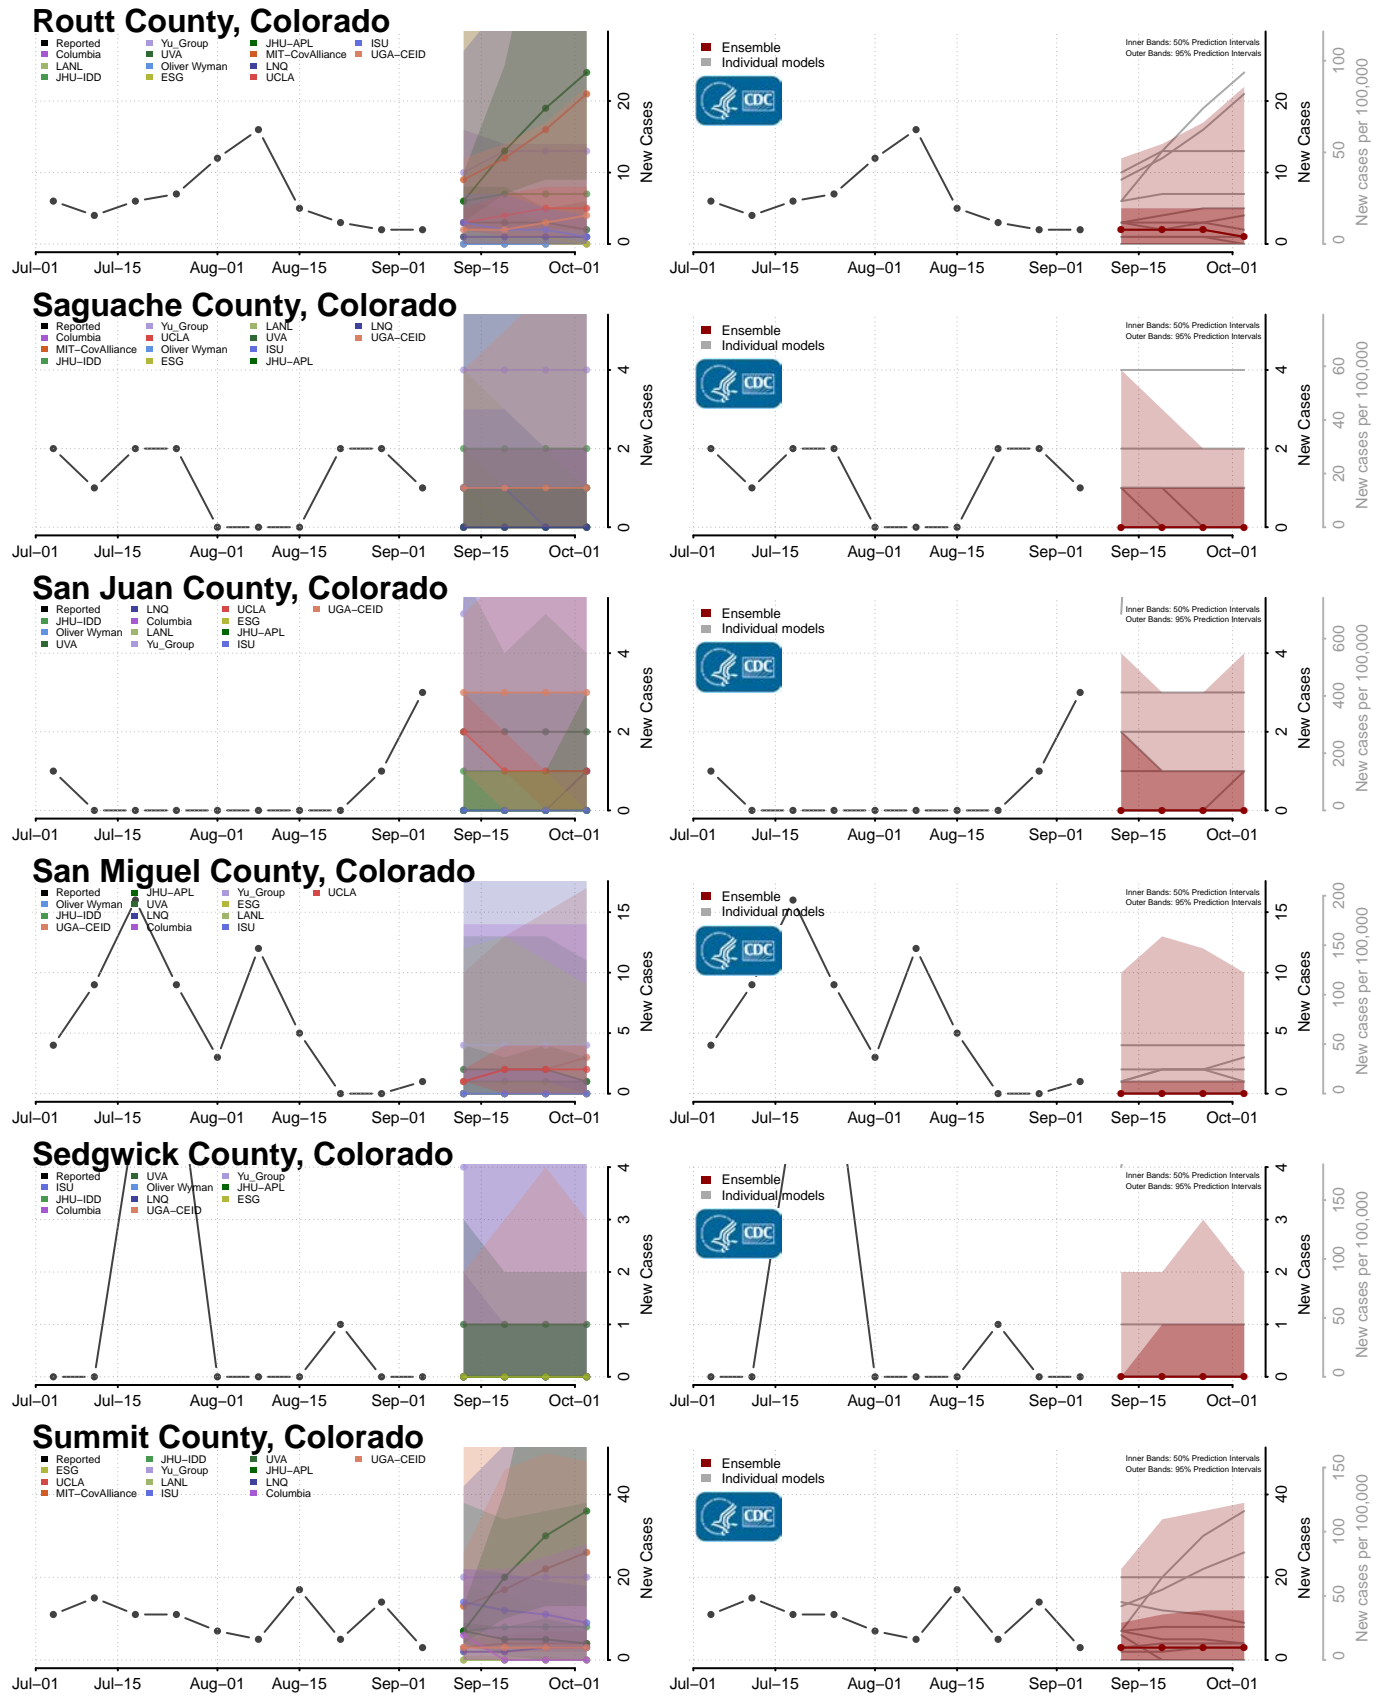

Moffat County, Colorado

Montezuma County, Colorado

Montrose County, Colorado

Morgan County, Colorado

Otero County, Colorado

Ouray County, Colorado

Park County, Colorado

Windham County, Connecticut