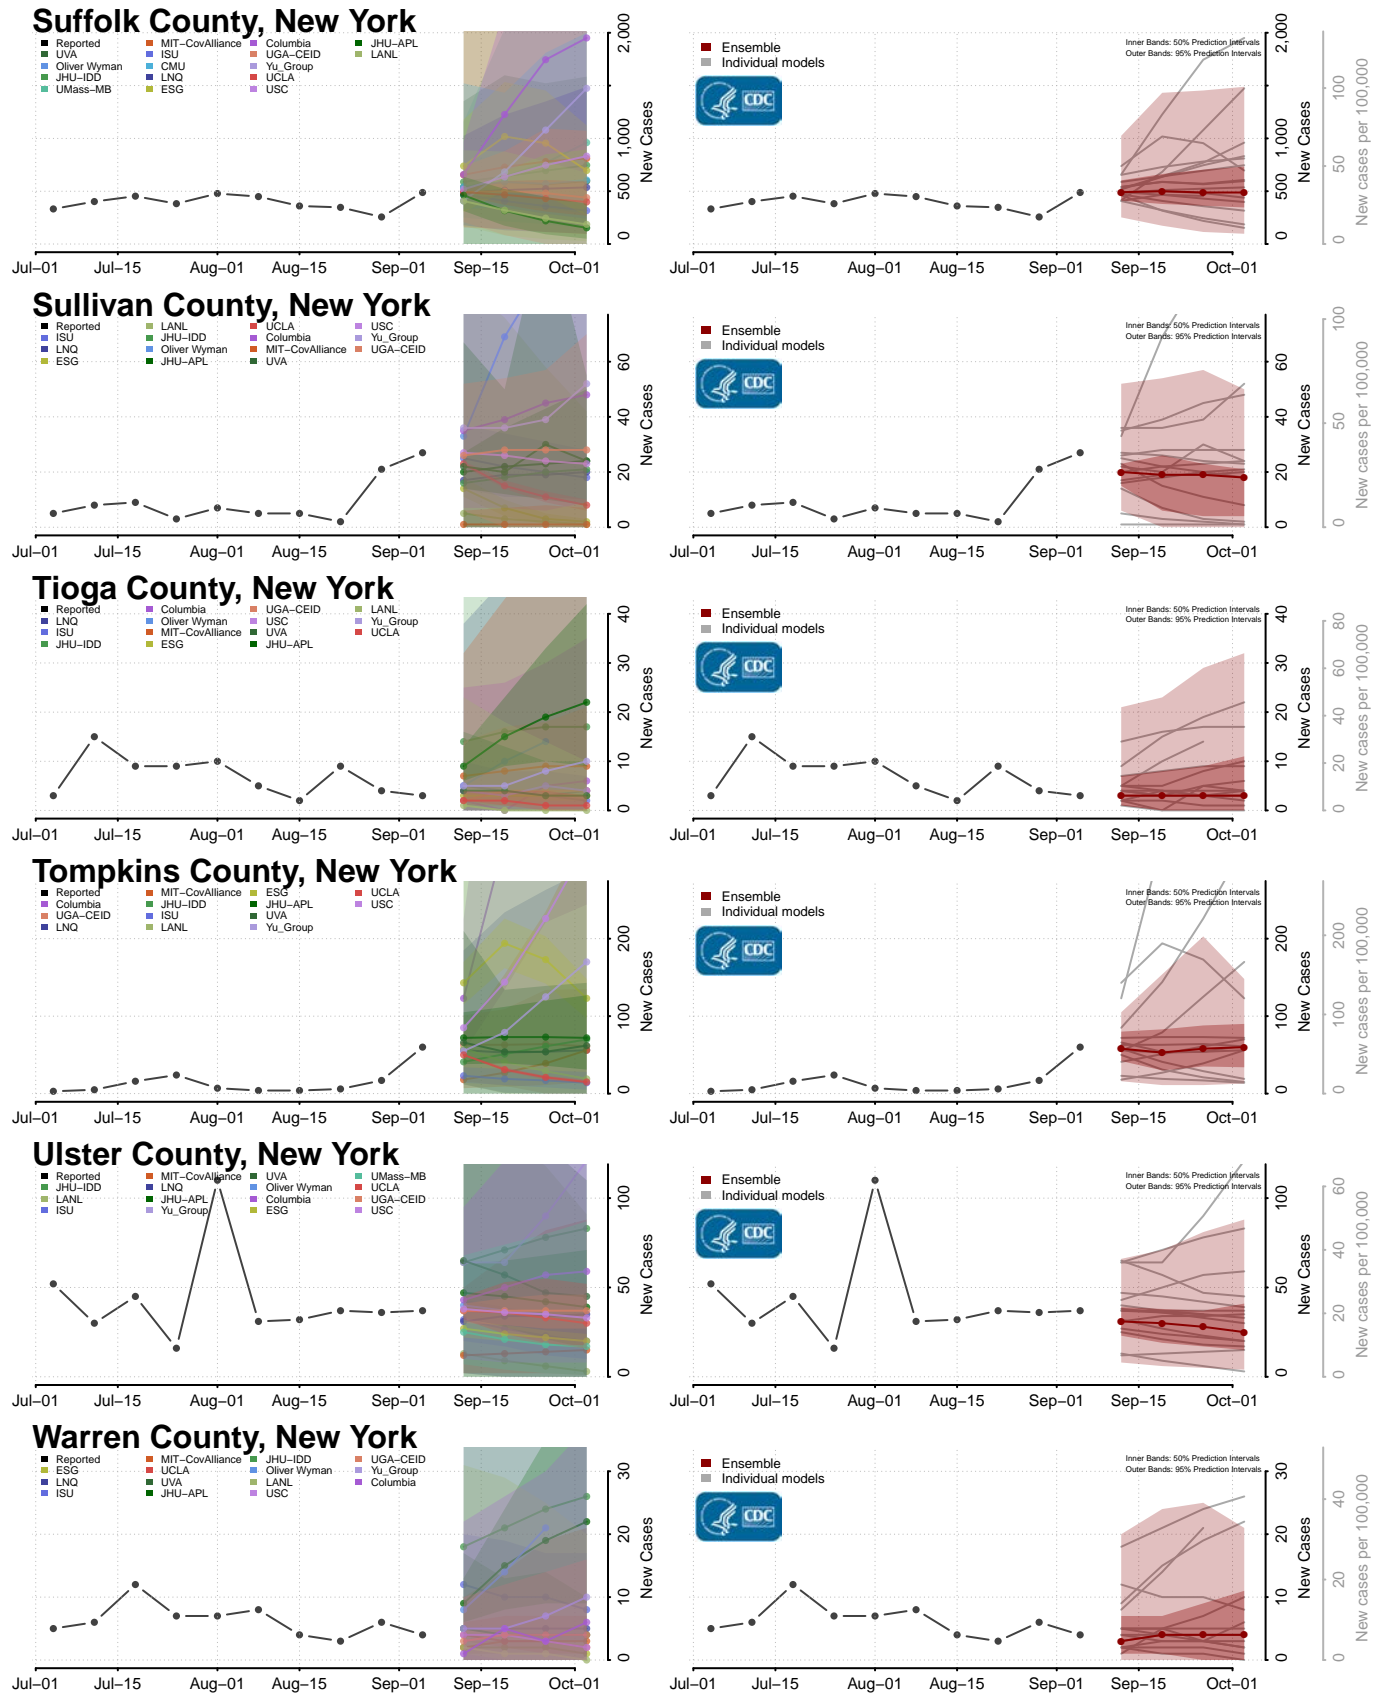

Schenectady County, New York

Schoharie County, New York

Schuyler County, New York

Seneca County, New York

St. Lawrence County, New York

Steuben County, New York

Alamance County, North Carolina

Alexander County, North Carolina