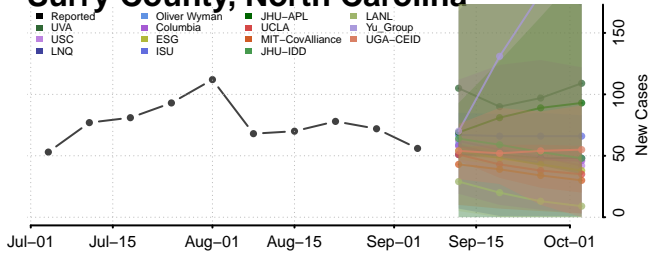

Surry County, North Carolina