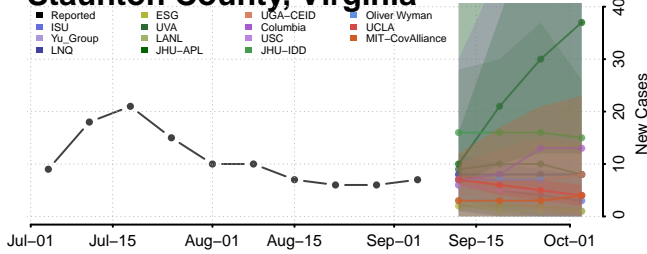

Staunton County, Virginia