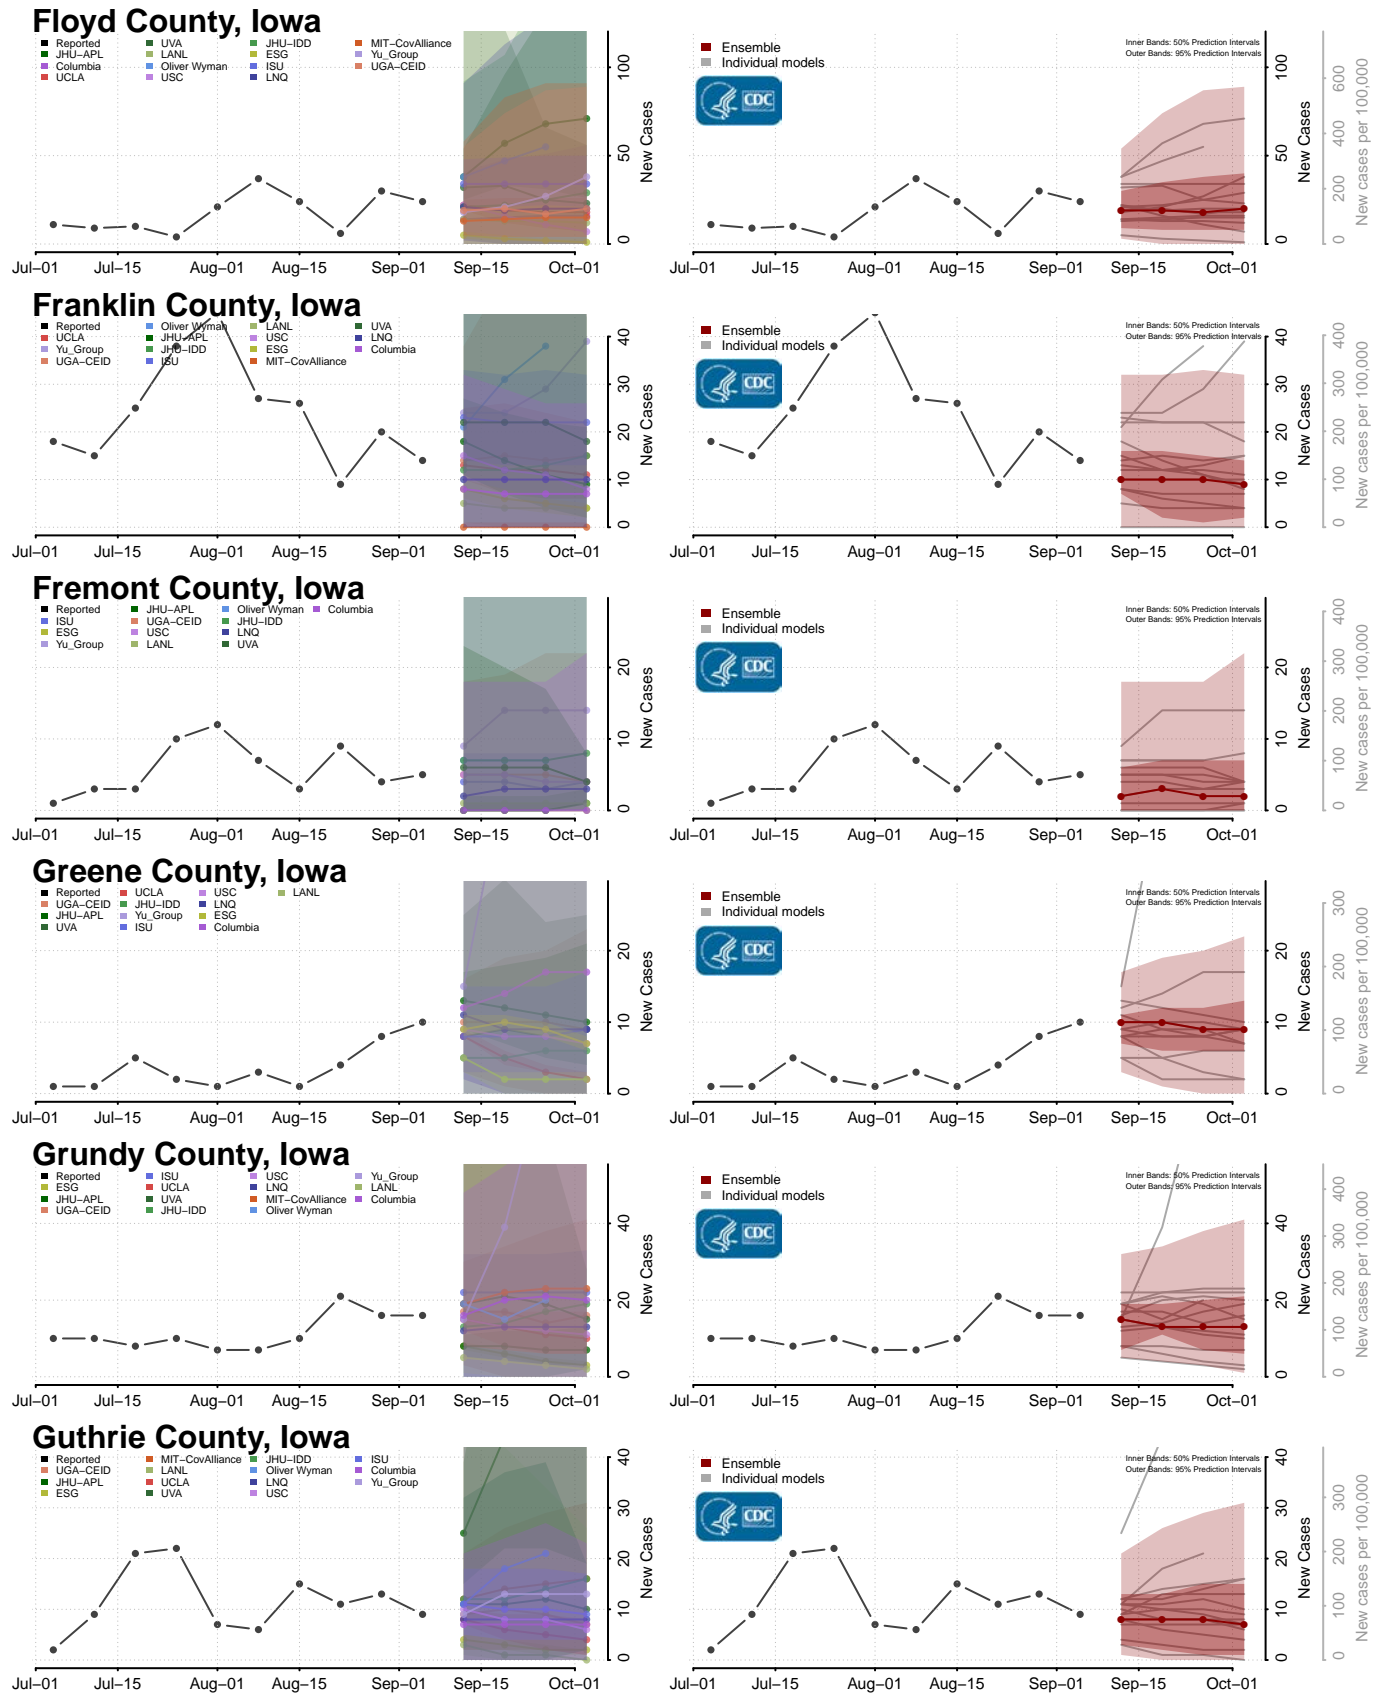

Bonner County, Idaho

Bonneville County, Idaho

Louisa County, Iowa

Lucas County, Iowa

Lyon County, Iowa

Madison County, Iowa

Mahaska County, Iowa

Marion County, Iowa