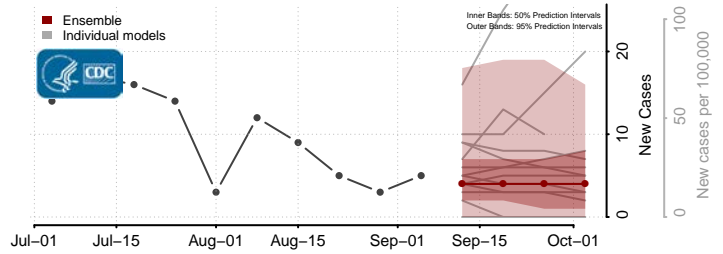

Page County, Virginia