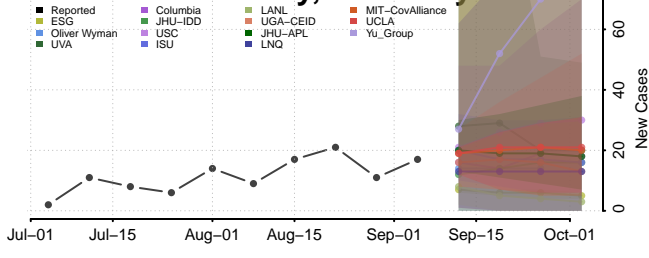

Pike County, Kentucky

Powell County, Kentucky

Pulaski County, Kentucky

Robertson County, Kentucky

Rockcastle County, Kentucky

Rowan County, Kentucky

*New weekly cases may decrease in this location over the next four weeks. For these locations, the ensemble forecast indicates a probability of 0.75 or greater that fewer cases will be reported in week four of the forecast than in the last reported week.