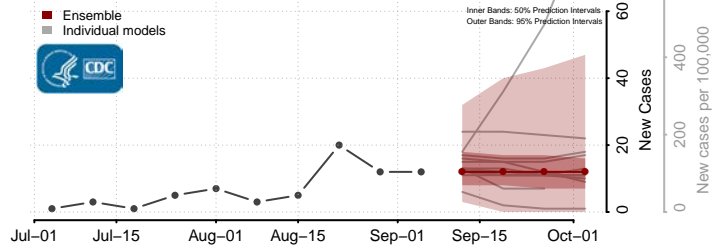

Forsyth County, North Carolina

Franklin County, North Carolina

Gaston County, North Carolina

Gates County, North Carolina

Graham County, North Carolina

Granville County, North Carolina

Greene County, North Carolina