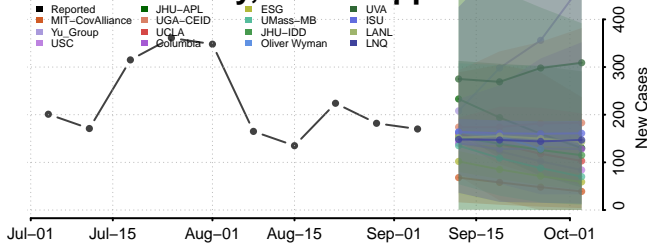

Newton County, Mississippi

Noxubee County, Mississippi

Oktibbeha County, Mississippi

Panola County, Mississippi

Rankin County, Mississippi

Scott County, Mississippi

Sharkey County, Mississippi

Simpson County, Mississippi