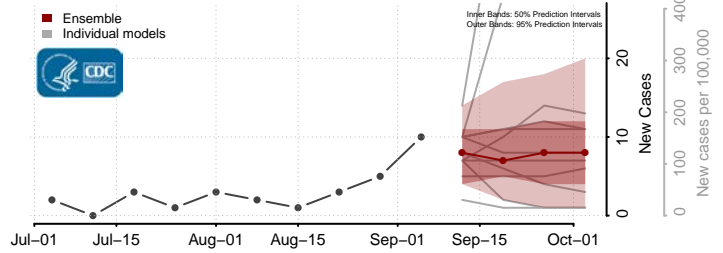

Moody County, South Dakota