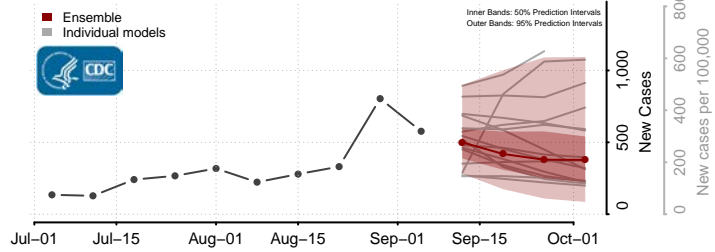

Hyde County, North Carolina

Person County, North Carolina

Pitt County, North Carolina

Polk County, North Carolina

Randolph County, North Carolina

Richmond County, North Carolina

Robeson County, North Carolina