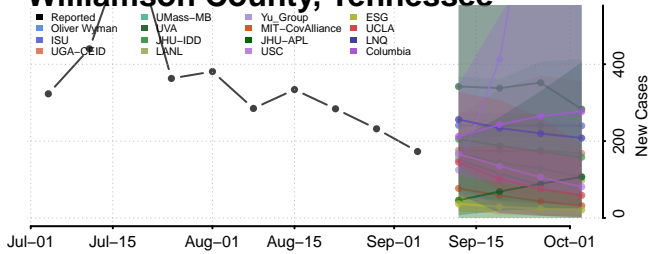

Van Buren County, Tennessee

Warren County, Tennessee

Washington County, Tennessee

Wayne County, Tennessee

Weakley County, Tennessee

White County, Tennessee

Williamson County, Tennessee

Wilson County, Tennessee