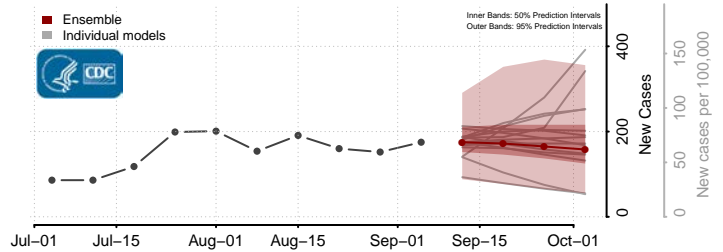

Harford County, Maryland