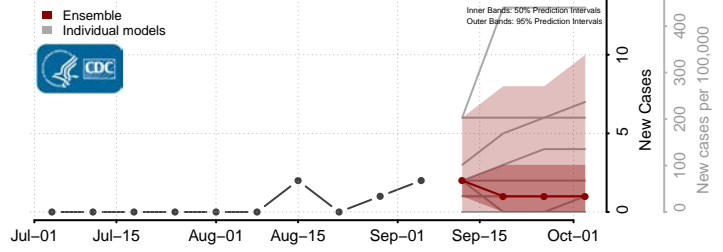

Deer Lodge County, Montana

Fallon County, Montana

Fergus County, Montana

Flathead County, Montana

Gallatin County, Montana

Garfield County, Montana

Brown County, Nebraska

Buffalo County, Nebraska