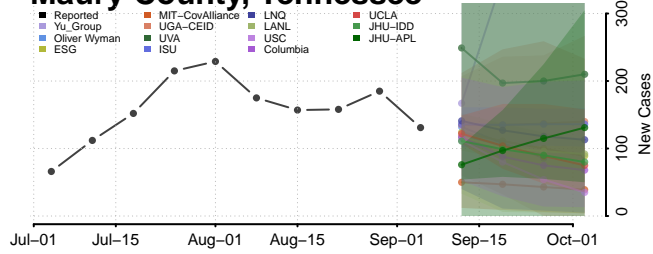

Maury County, Tennessee