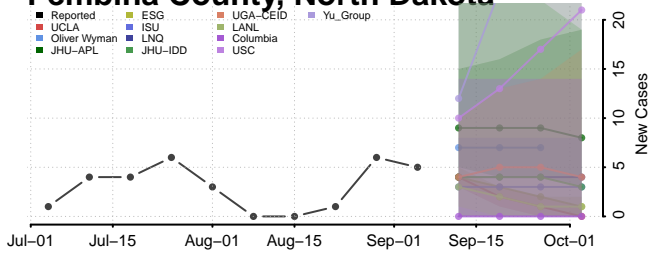

Morton County, North Dakota

Mountrail County, North Dakota

Nelson County, North Dakota

Oliver County, North Dakota

Pembina County, North Dakota

Pierce County, North Dakota

Ramsey County, North Dakota

Ransom County, North Dakota