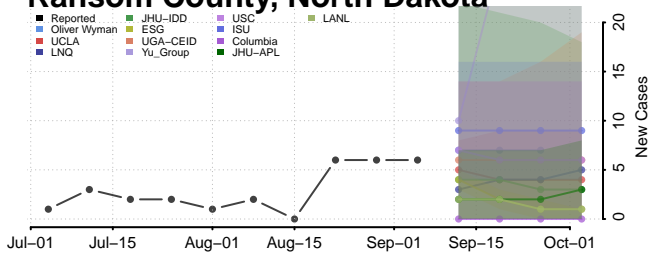

Morton County, North Dakota

Mountrail County, North Dakota

Nelson County, North Dakota

Oliver County, North Dakota

Pembina County, North Dakota

Pierce County, North Dakota

Ramsey County, North Dakota

Ransom County, North Dakota