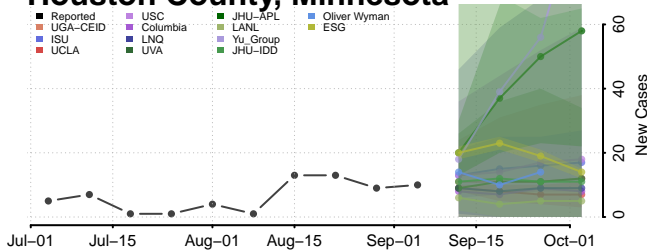

Carlton County, Minnesota

Carver County, Minnesota

Fillmore County, Minnesota

Freeborn County, Minnesota

Goodhue County, Minnesota

Grant County, Minnesota

Hennepin County, Minnesota

Houston County, Minnesota