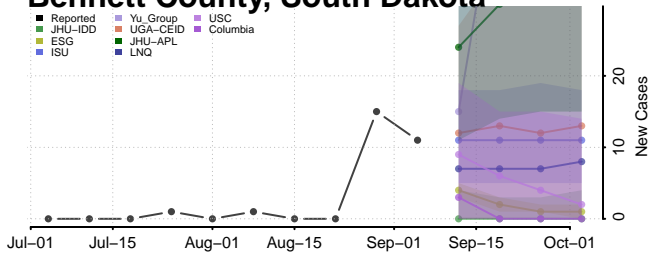

York County, South Carolina

South Dakota

Aurora County, South Dakota

Beadle County, South Dakota

Bennett County, South Dakota

Bon Homme County, South Dakota

Davison County, South Dakota

Day County, South Dakota