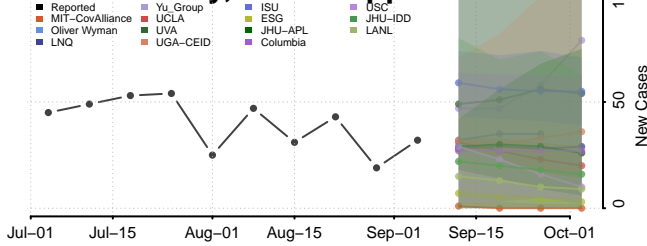

Newton County, Mississippi

Noxubee County, Mississippi

Oktibbeha County, Mississippi

Panola County, Mississippi

Rankin County, Mississippi

Scott County, Mississippi

Sharkey County, Mississippi

Simpson County, Mississippi