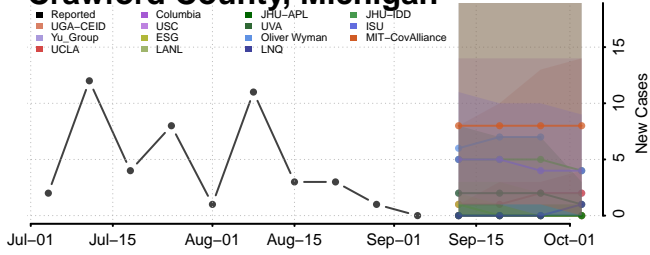

Chippewa County, Michigan

Clare County, Michigan

Clinton County, Michigan

Crawford County, Michigan

Delta County, Michigan

Dickinson County, Michigan

Livingston County, Michigan

Luce County, Michigan