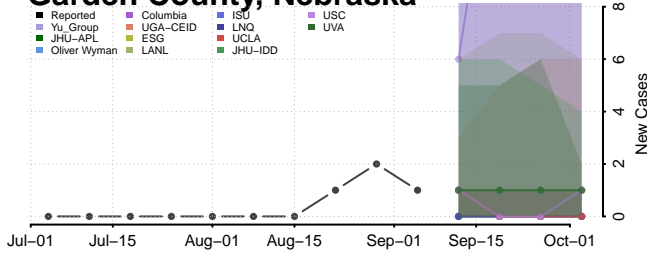

Burt County, Nebraska

Butler County, Nebraska

Cass County, Nebraska

Cedar County, Nebraska

Furnas County, Nebraska

Gage County, Nebraska

Garden County, Nebraska

Garfield County, Nebraska