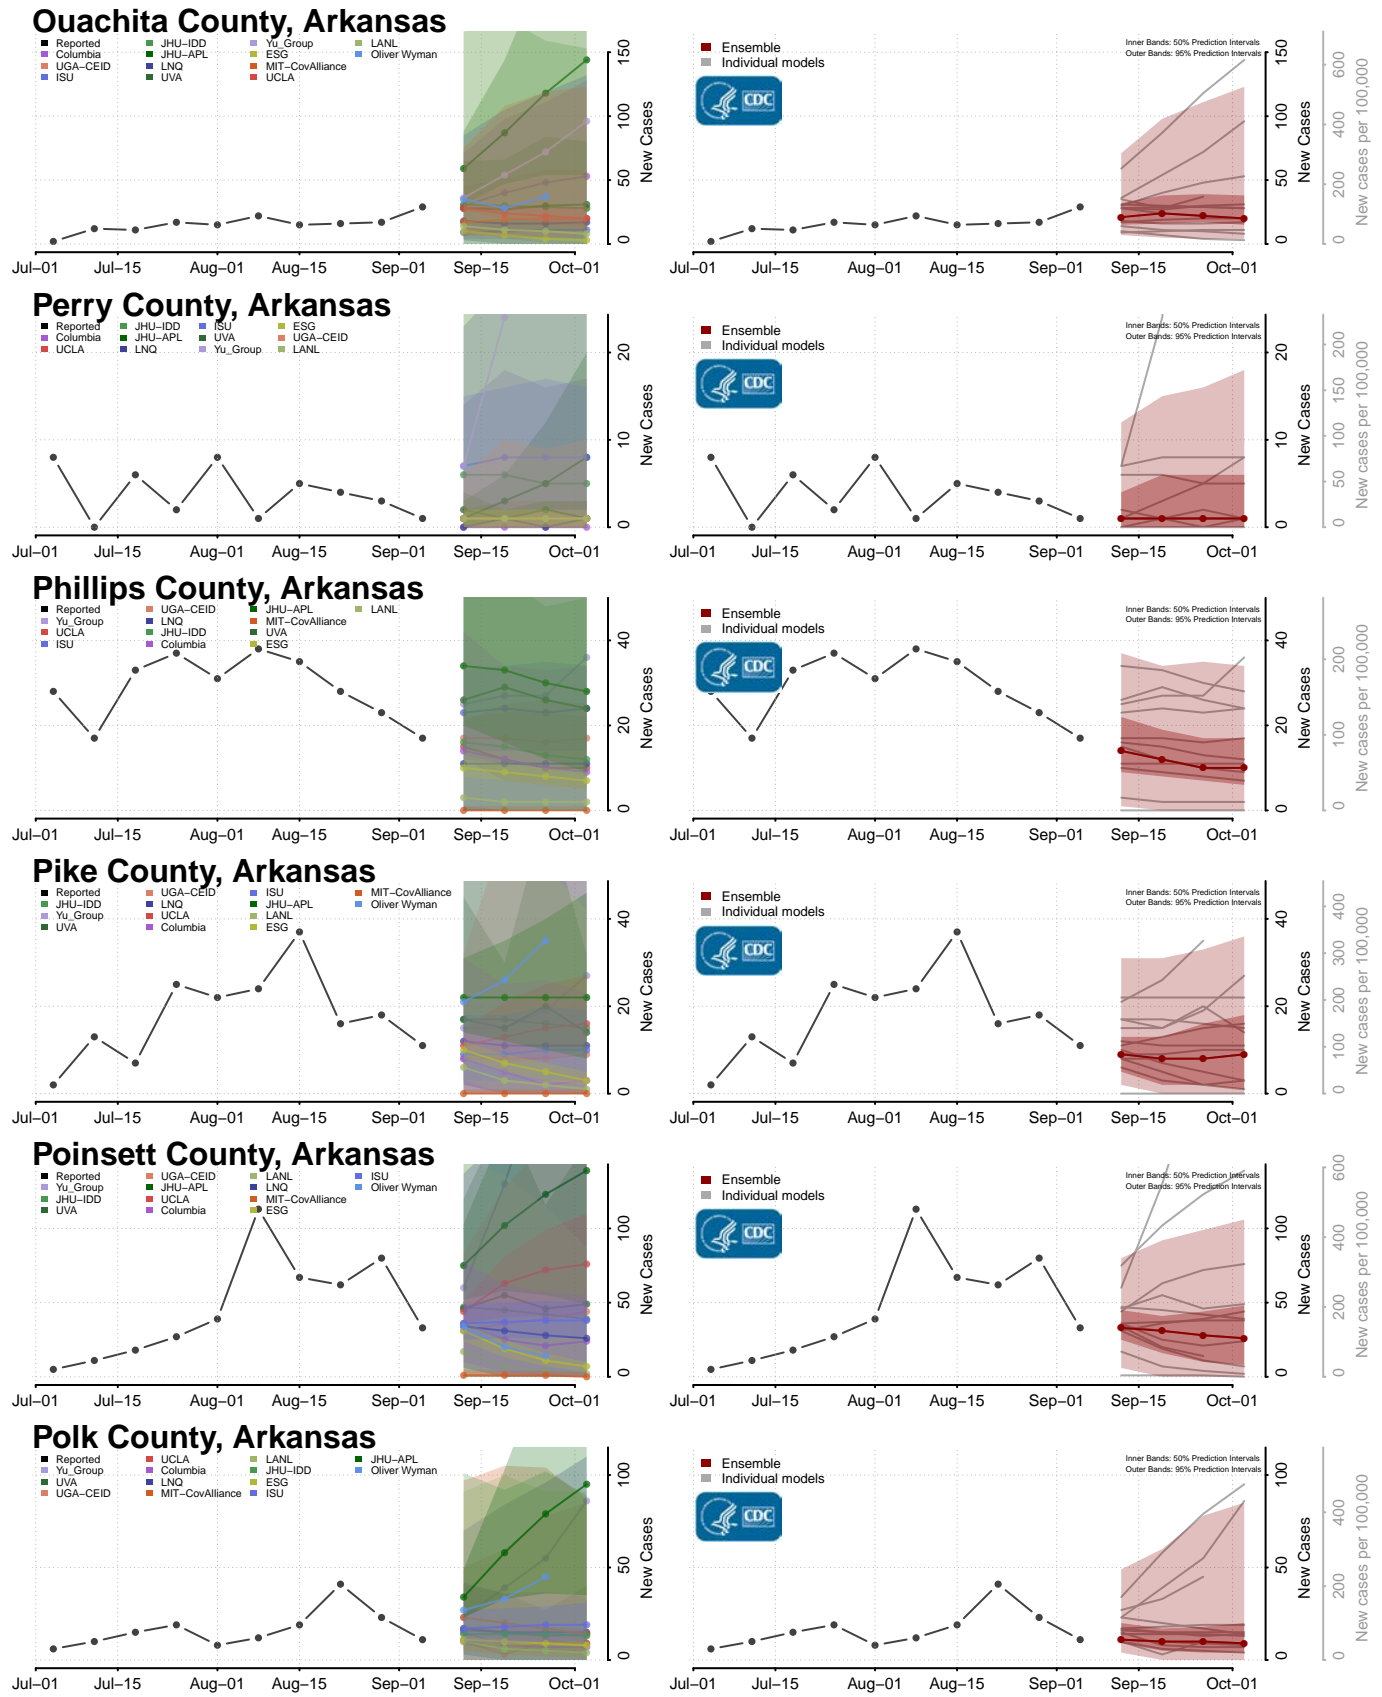

Hot Spring County, Arkansas

Howard County, Arkansas

Independence County, Arkansas

Izard County, Arkansas

*New weekly cases may decrease in this location over the next four weeks. For these locations, the ensemble forecast indicates a probability of 0.75 or greater that fewer cases will be reported in week four of the forecast than in the last reported week.

Humboldt County, California

Imperial County, California

Inyo County, California

Kern County, California

Kings County, California

Lake County, California

San Bernardino County, California

San Diego County, California