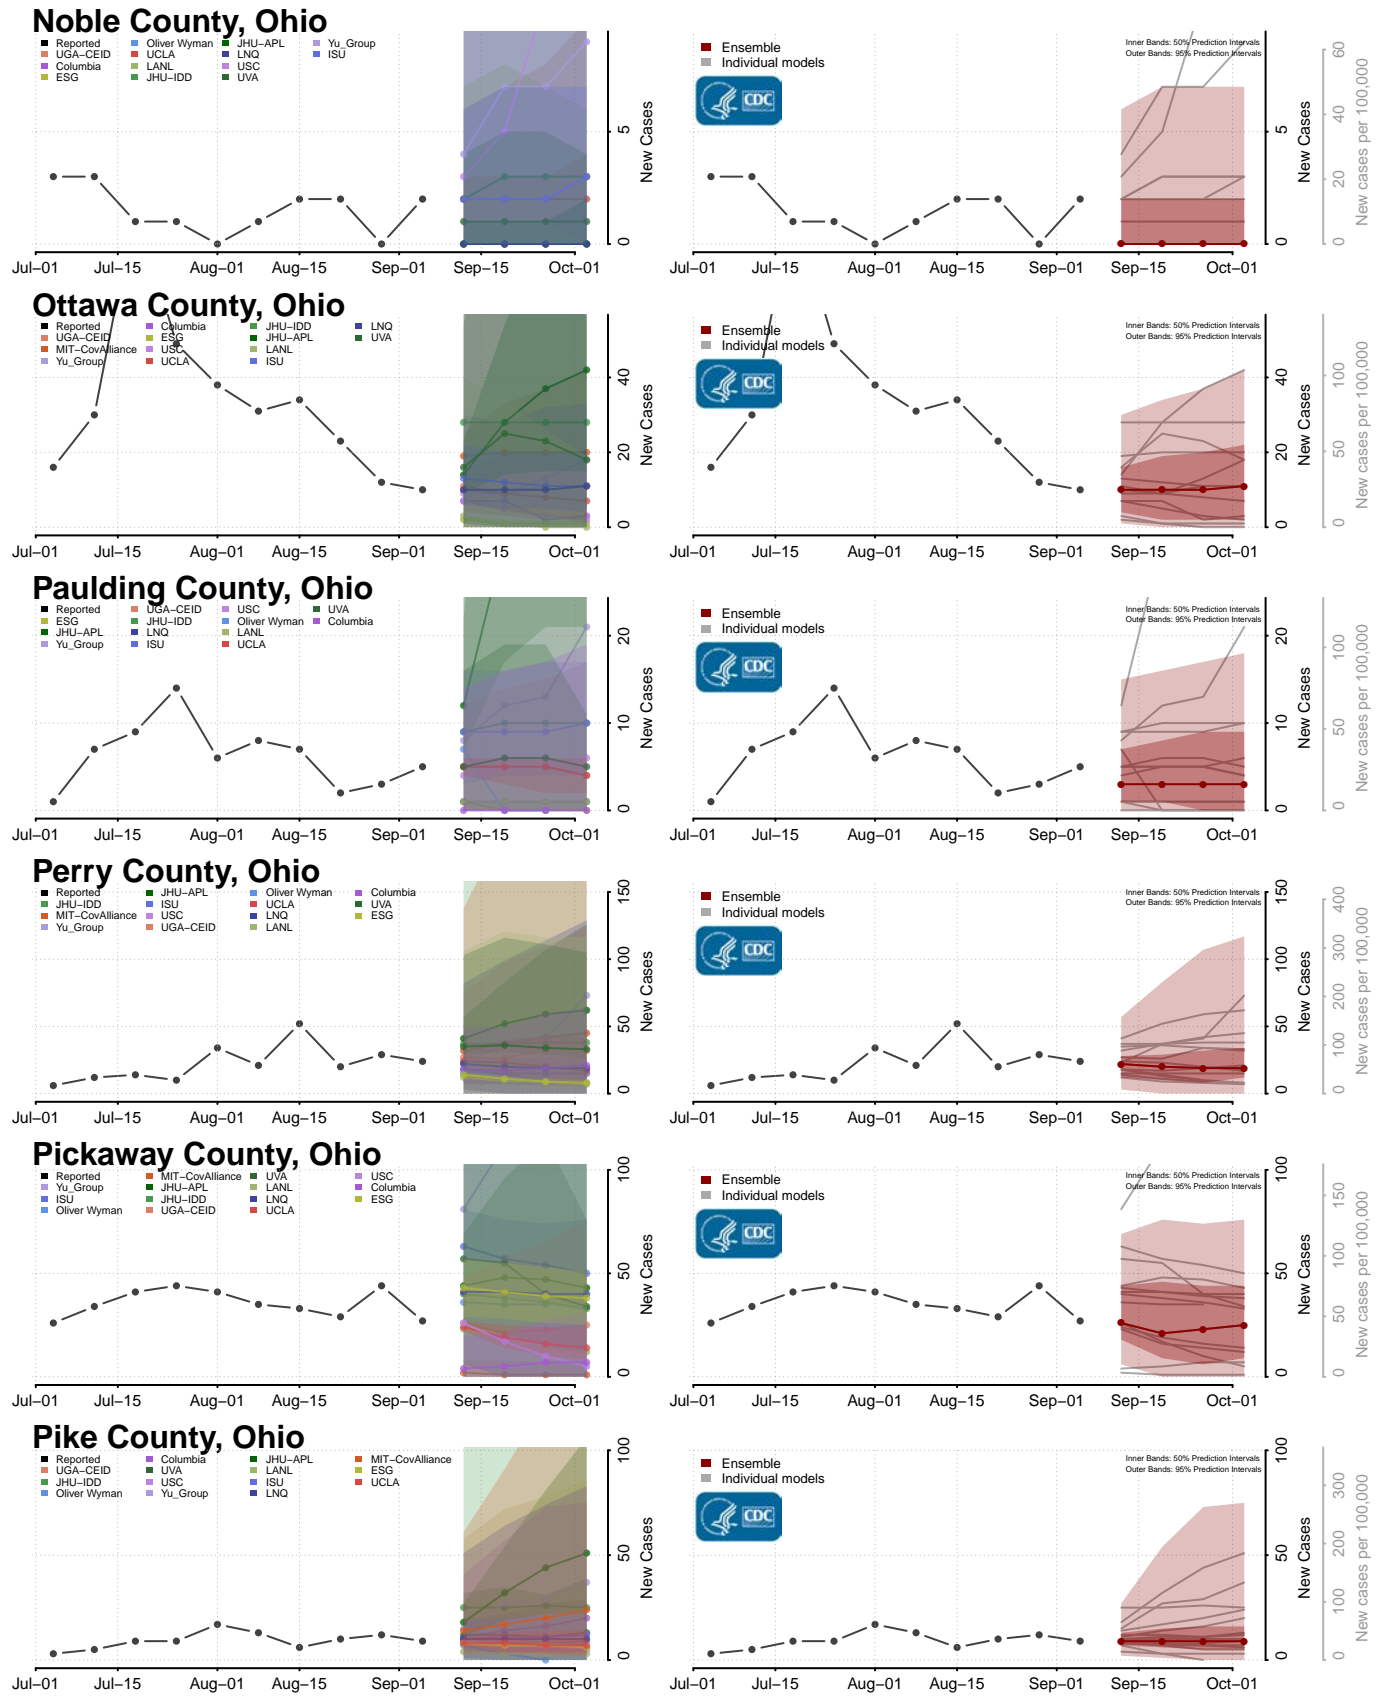

Delaware County, Ohio

Erie County, Ohio

Fairfield County, Ohio

Fayette County, Ohio

*New weekly cases may decrease in this location over the next four weeks. For these locations, the ensemble forecast indicates a probability of 0.75 or greater that fewer cases will be reported in week four of the forecast than in the last reported week.