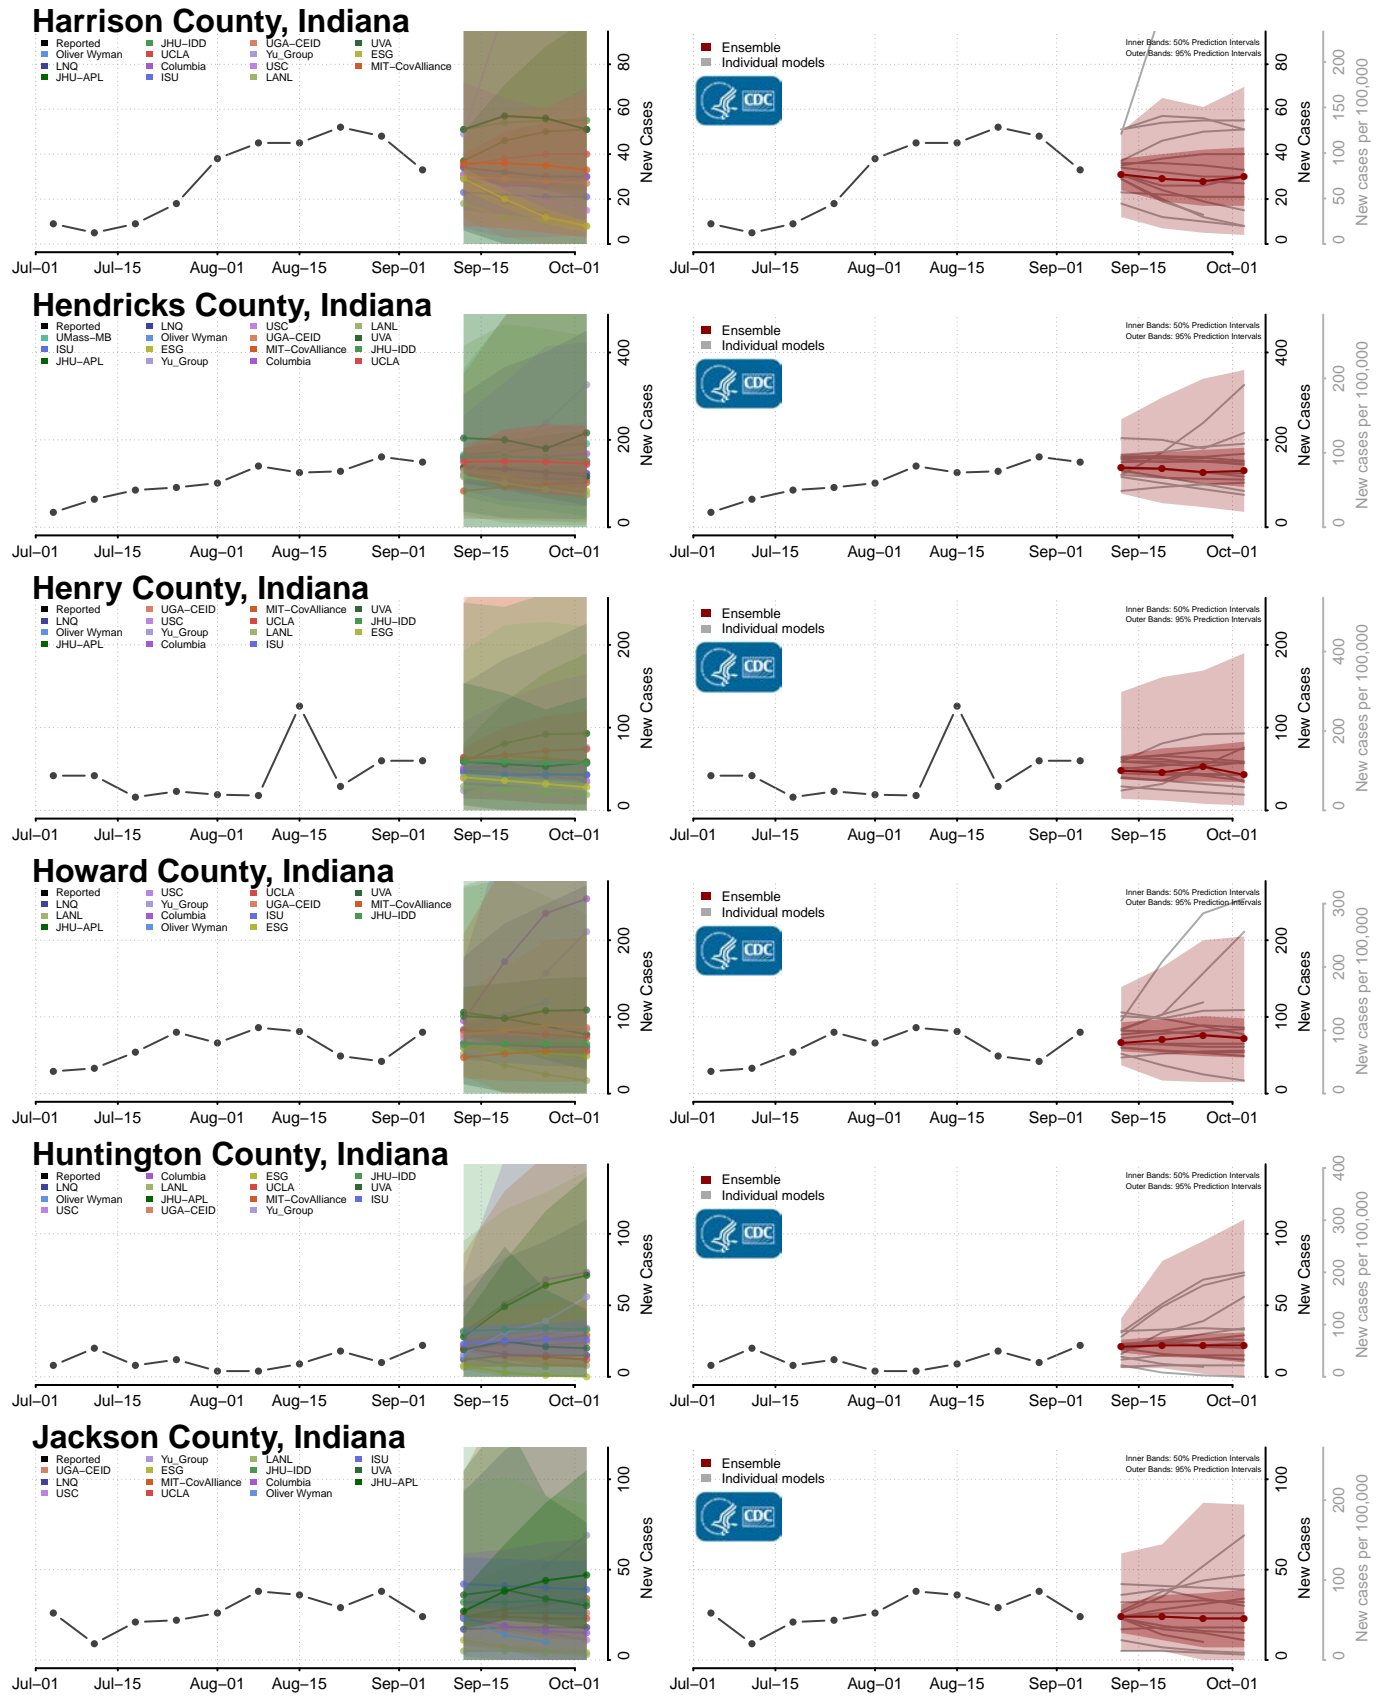

Bonner County, Idaho

Bonneville County, Idaho

Louisa County, Iowa

Lucas County, Iowa

Lyon County, Iowa

Madison County, Iowa

Mahaska County, Iowa

Marion County, Iowa