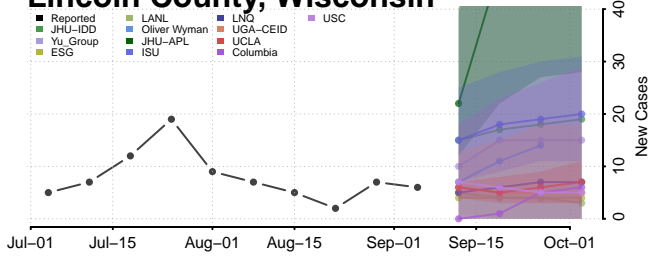

Green Lake County, Wisconsin

Kewaunee County, Wisconsin

La Crosse County, Wisconsin

Lafayette County, Wisconsin

Langlade County, Wisconsin

Lincoln County, Wisconsin

Manitowoc County, Wisconsin

Marathon County, Wisconsin