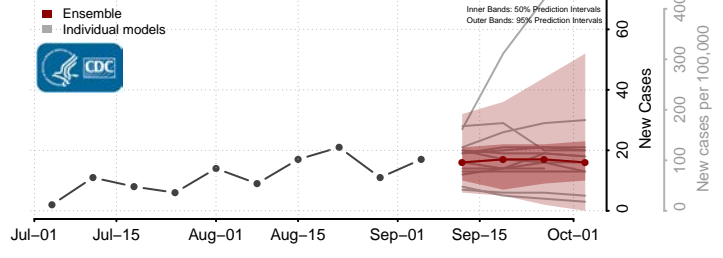

Pike County, Kentucky

Powell County, Kentucky

Pulaski County, Kentucky

Robertson County, Kentucky

Rockcastle County, Kentucky

Rowan County, Kentucky

*New weekly cases may decrease in this location over the next four weeks. For these locations, the ensemble forecast indicates a probability of 0.75 or greater that fewer cases will be reported in week four of the forecast than in the last reported week.