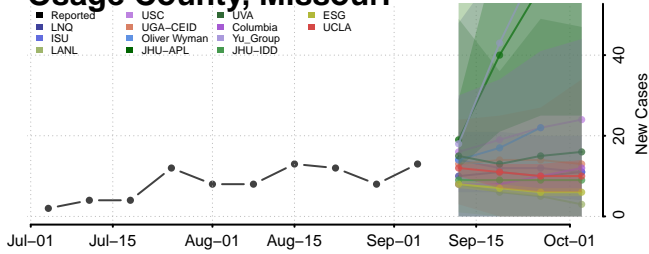

Smith County, Mississippi

Stone County, Mississippi

Nodaway County, Missouri

Oregon County, Missouri

Osage County, Missouri

Ozark County, Missouri

Pemiscot County, Missouri

Perry County, Missouri