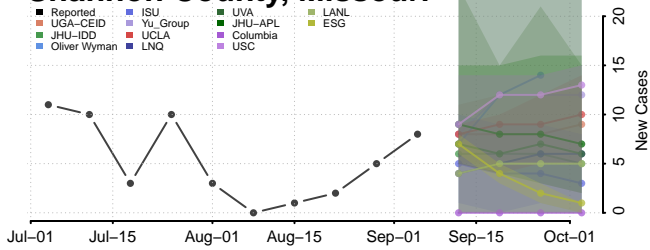

Scotland County, Missouri

Scott County, Missouri

Shannon County, Missouri

Shelby County, Missouri

Stoddard County, Missouri

Stone County, Missouri

Sullivan County, Missouri

Taney County, Missouri