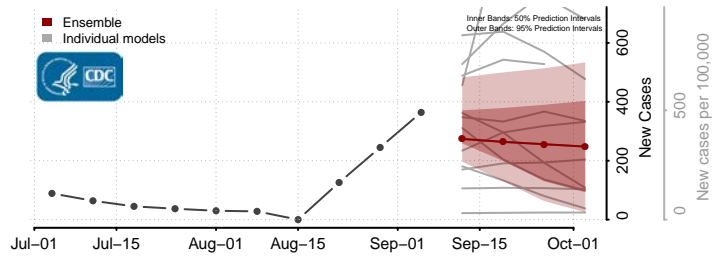

Riley County, Kansas