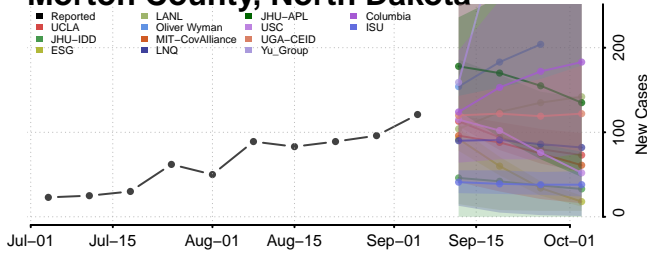

Morton County, North Dakota