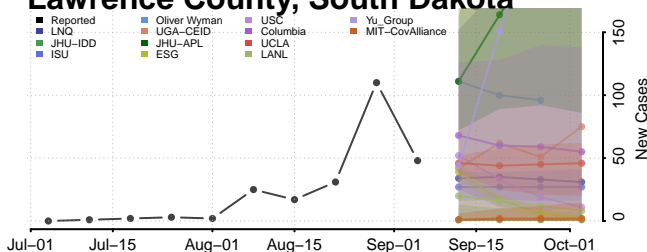

Haakon County, South Dakota

Hamlin County, South Dakota

Jackson County, South Dakota

Jerauld County, South Dakota

Jones County, South Dakota

Kingsbury County, South Dakota

Lake County, South Dakota

Lawrence County, South Dakota