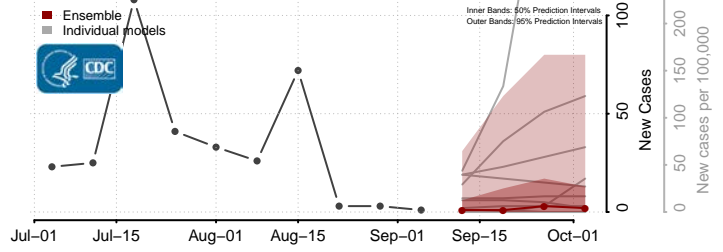

Wise County, Virginia

Wythe County, Virginia

York County, Virginia

Washington

Kittitas County, Washington

Klickitat County, Washington

Lewis County, Washington

Lincoln County, Washington