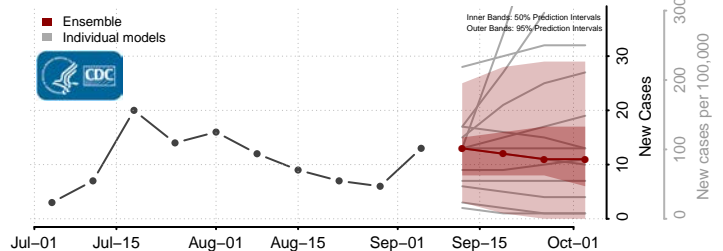

Haakon County, South Dakota

Hamlin County, South Dakota

Jackson County, South Dakota

Jerauld County, South Dakota

Jones County, South Dakota

Kingsbury County, South Dakota

Lake County, South Dakota

Lawrence County, South Dakota