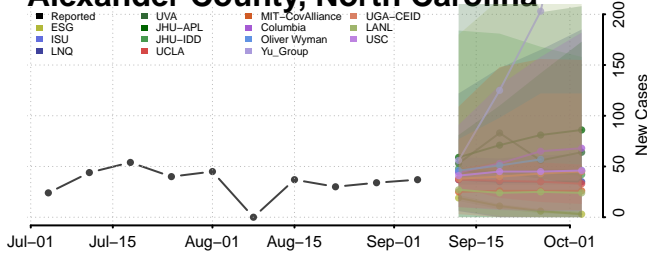

Schenectady County, New York

Schoharie County, New York

Schuyler County, New York

Seneca County, New York

St. Lawrence County, New York

Steuben County, New York

Alamance County, North Carolina

Alexander County, North Carolina