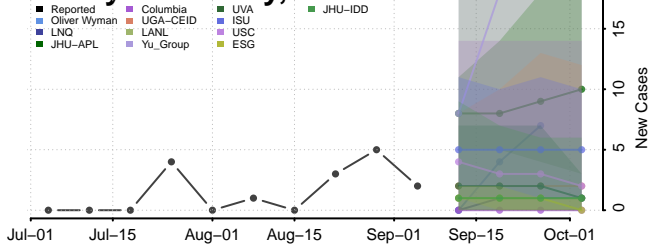

Scotland County, Missouri

Scott County, Missouri

Shannon County, Missouri

Shelby County, Missouri

Stoddard County, Missouri

Stone County, Missouri

Sullivan County, Missouri

Taney County, Missouri