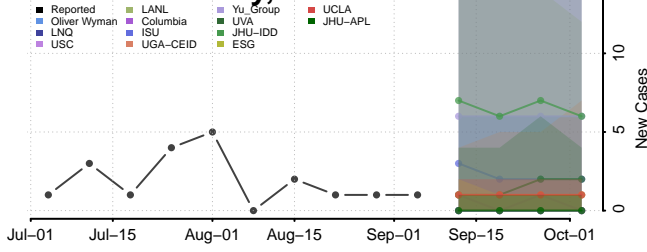

Hidalgo County, New Mexico

Sandoval County, New Mexico

Santa Fe County, New Mexico

Sierra County, New Mexico

Socorro County, New Mexico

Taos County, New Mexico

Torrance County, New Mexico

***Data reported by the Center for Systems Science and Engineering at Johns Hopkins University, which combine Bronx County, NY; Kings County, NY; Queens County, NY; and Richmond County, NY within New York County, NY, are used to inform these forecasts. Plots and data may not reflect COVID-19 trends for these counties.