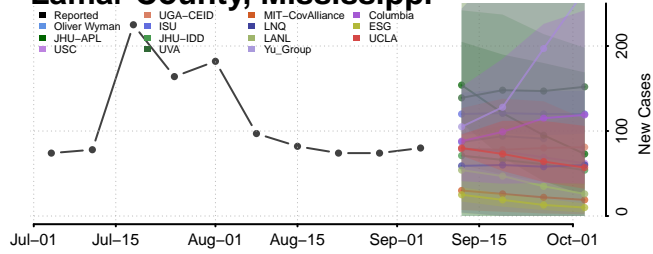

Lac qui Parle County, Minnesota

Lake County, Minnesota

Lake of the Woods County, Minnesota

Le Sueur County, Minnesota

*New weekly cases may decrease in this location over the next four weeks. For these locations, the ensemble forecast indicates a probability of 0.75 or greater that fewer cases will be reported in week four of the forecast than in the last reported week.

Lamar County, Mississippi

Lauderdale County, Mississippi

Lawrence County, Mississippi

Leake County, Mississippi

Lee County, Mississippi

Leflore County, Mississippi

Montgomery County, Mississippi

Neshoba County, Mississippi