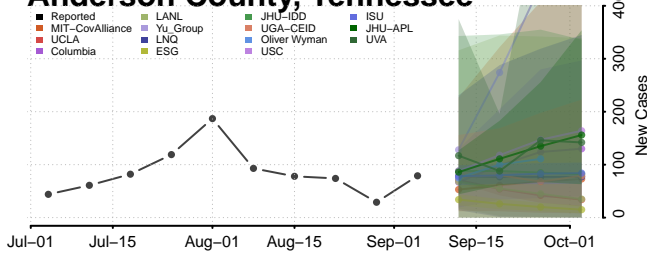

Walworth County, South Dakota

Yankton County, South Dakota

Ziebach County, South Dakota

Tennessee*

Anderson County, Tennessee

Bedford County, Tennessee

Benton County, Tennessee

*New weekly cases may decrease in this location over the next four weeks. For these locations, the ensemble forecast indicates a probability of 0.75 or greater that fewer cases will be reported in week four of the forecast than in the last reported week.