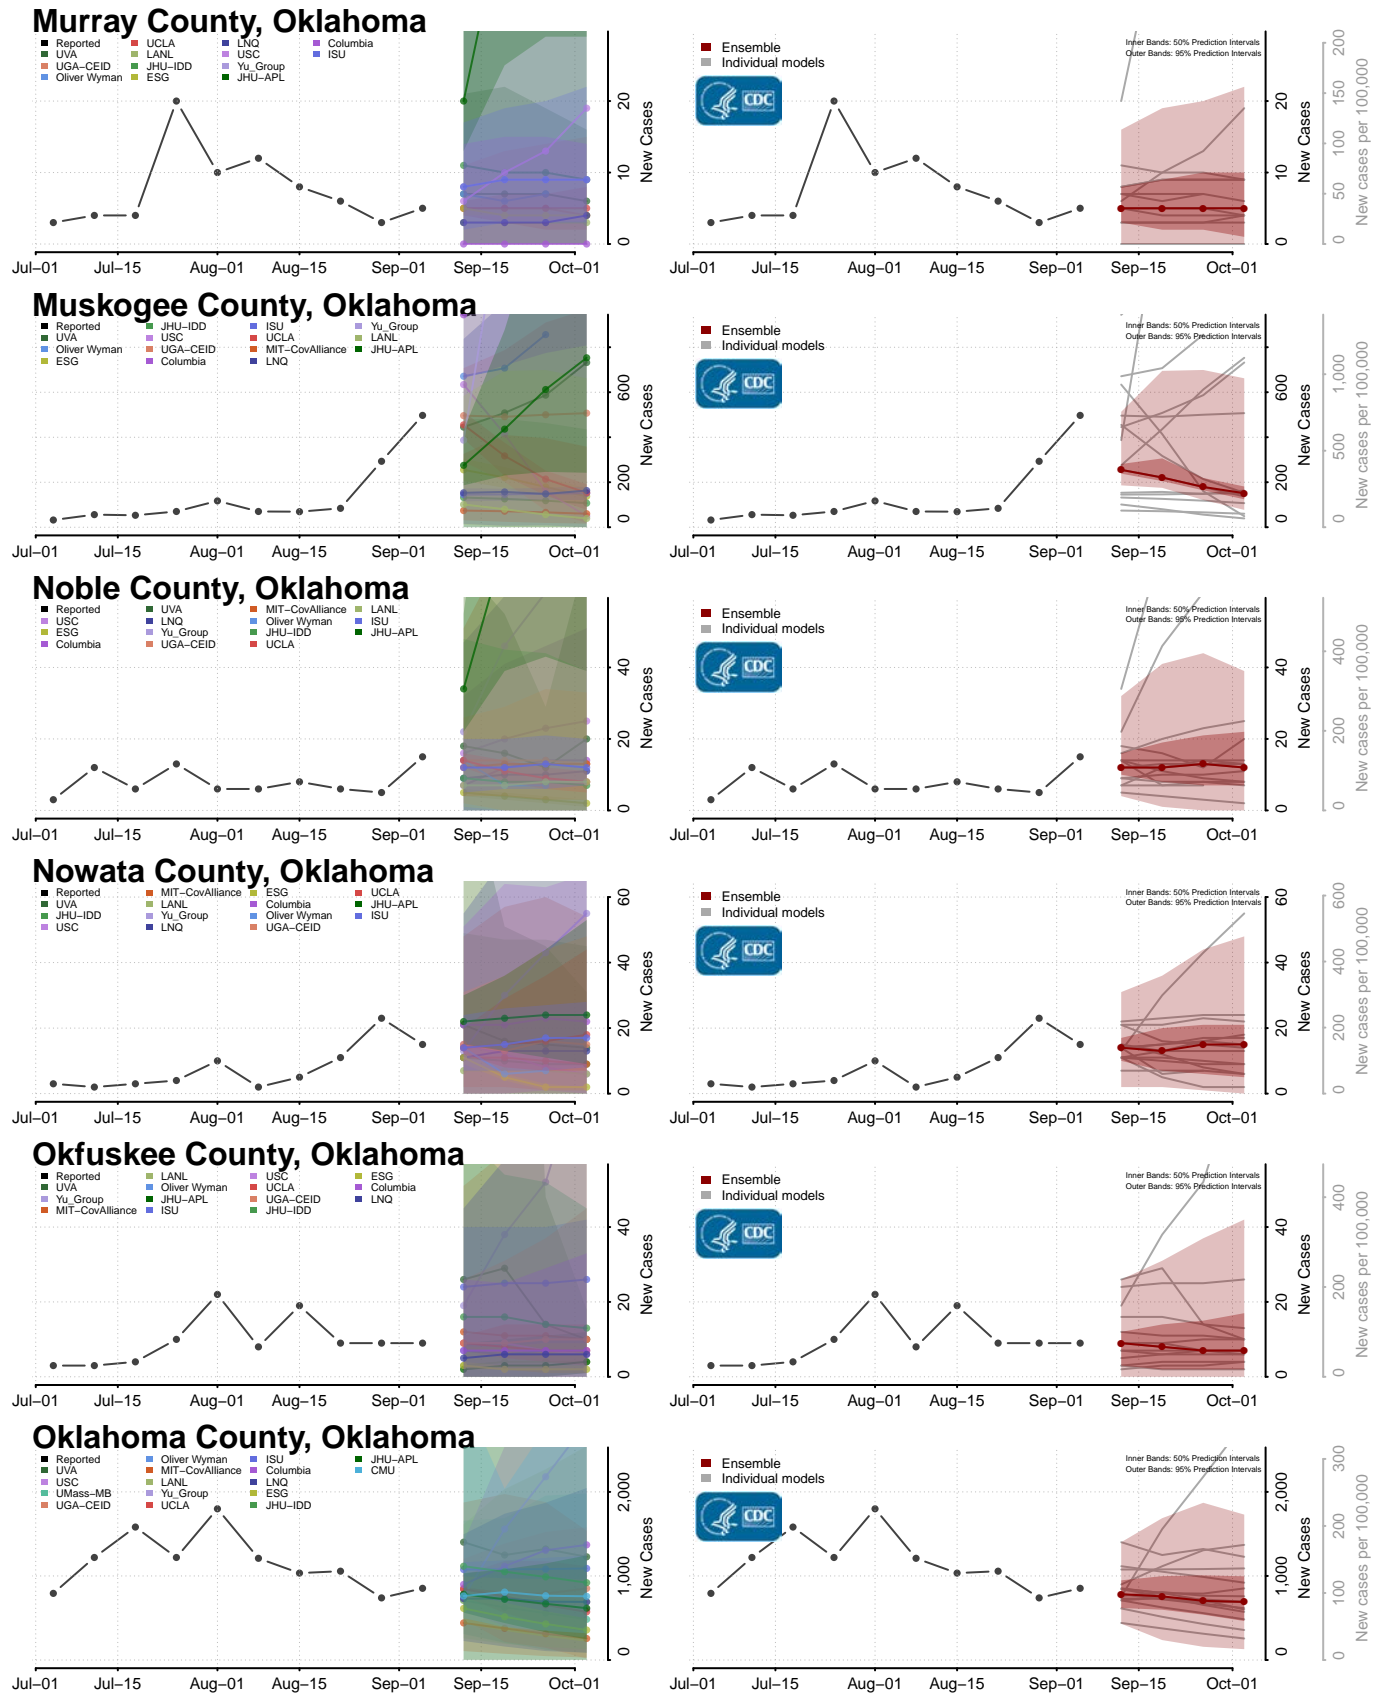

Le Flore County, Oklahoma

Lincoln County, Oklahoma

Logan County, Oklahoma

Love County, Oklahoma

Okmulgee County, Oklahoma

Osage County, Oklahoma

Ottawa County, Oklahoma

Pawnee County, Oklahoma