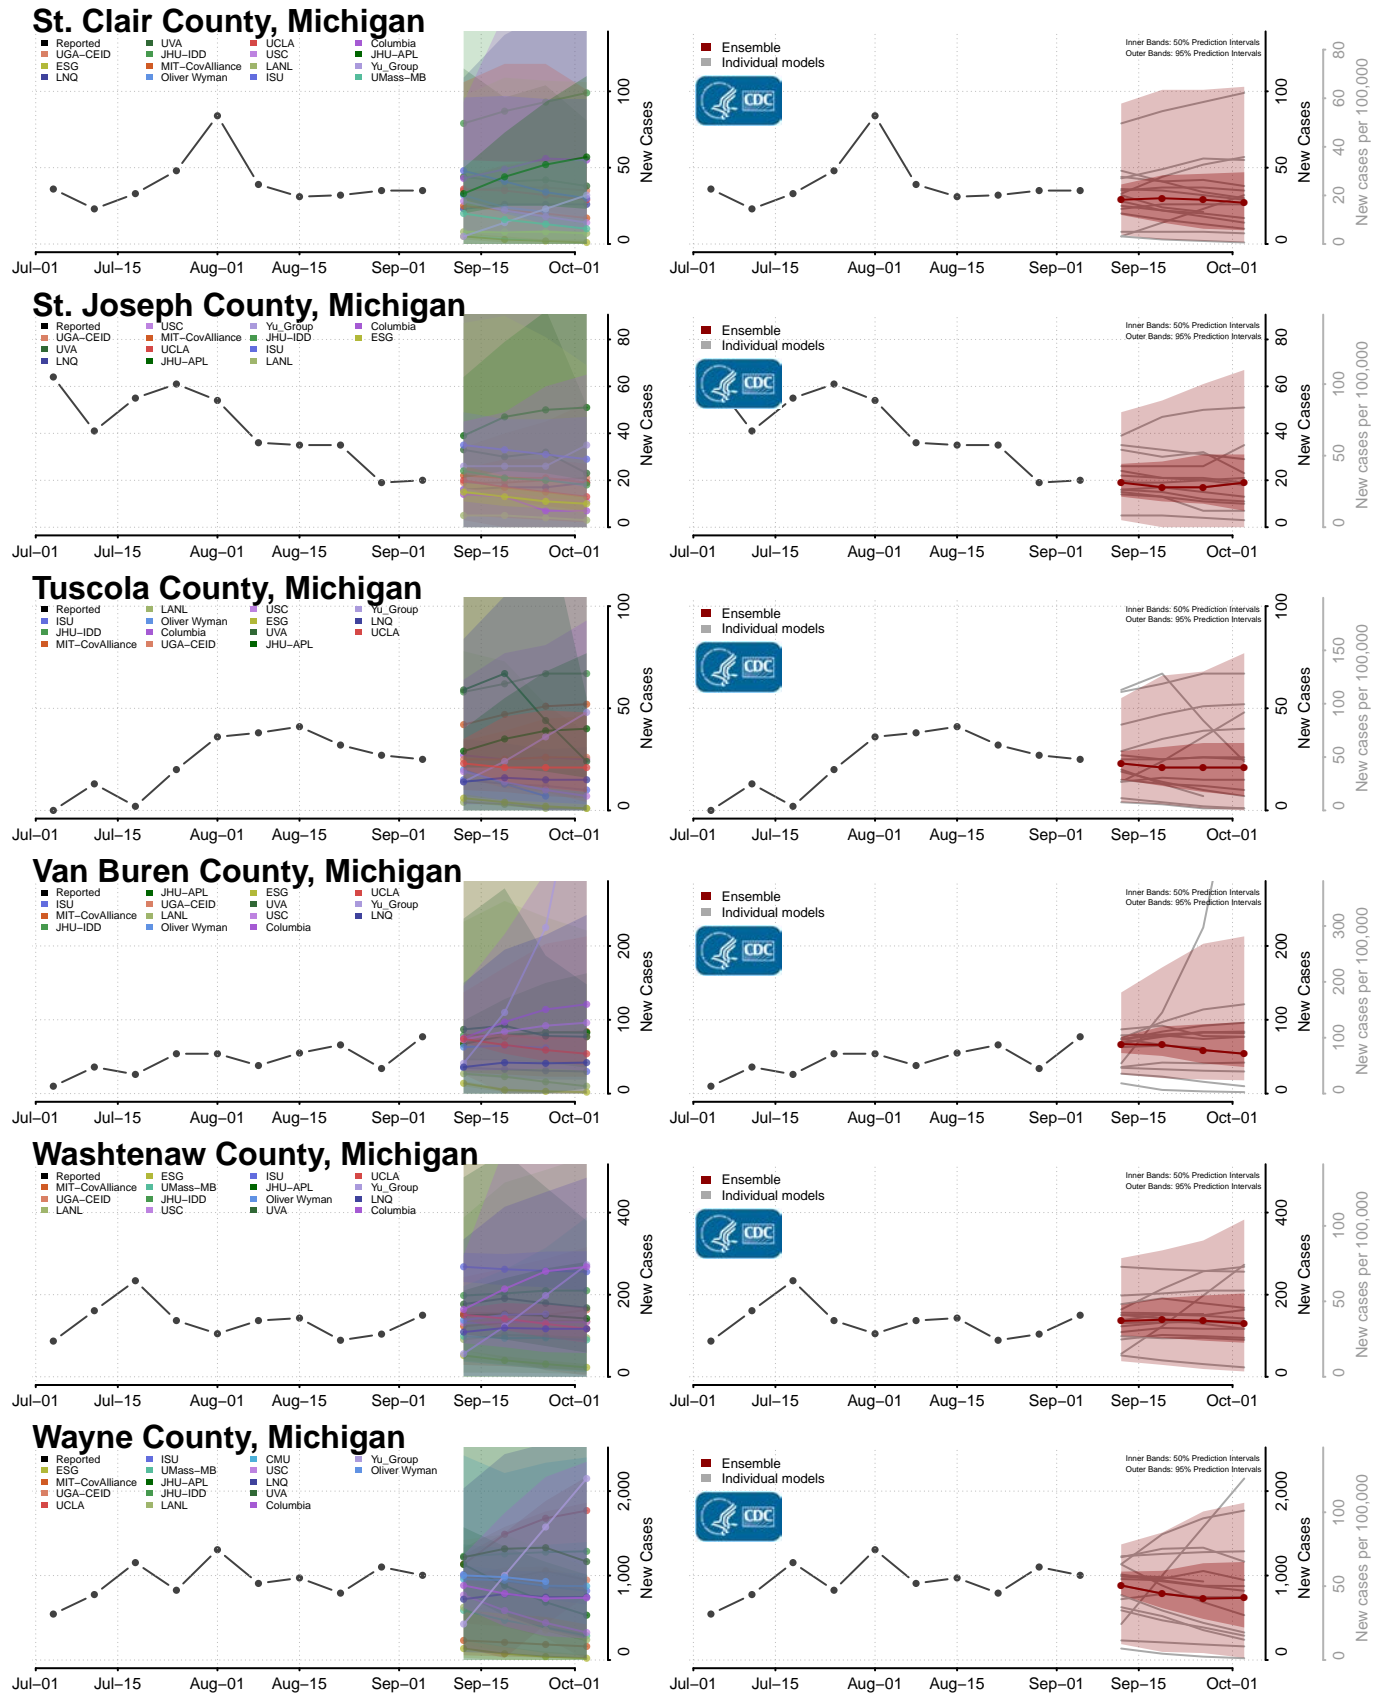

Mackinac County, Michigan

Macomb County, Michigan

Manistee County, Michigan

Marquette County, Michigan

Benton County, Minnesota

Big Stone County, Minnesota

Blue Earth County, Minnesota

Brown County, Minnesota