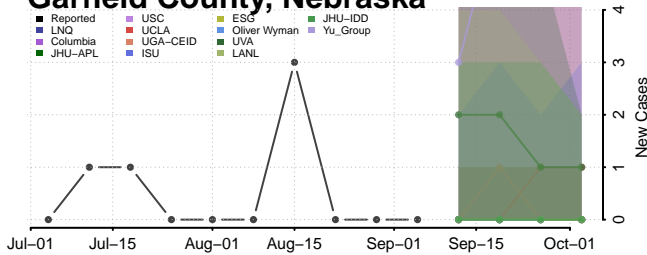

Burt County, Nebraska

Butler County, Nebraska

Cass County, Nebraska

Cedar County, Nebraska

Furnas County, Nebraska

Gage County, Nebraska

Garden County, Nebraska

Garfield County, Nebraska