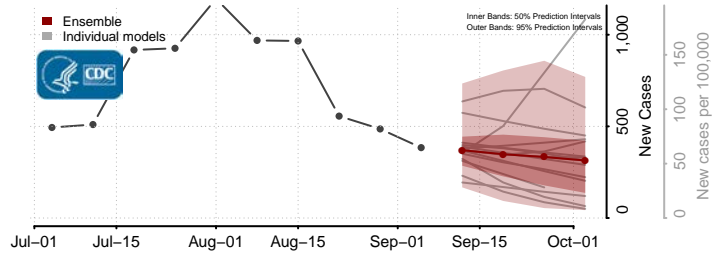

Baltimore City County, Maryland