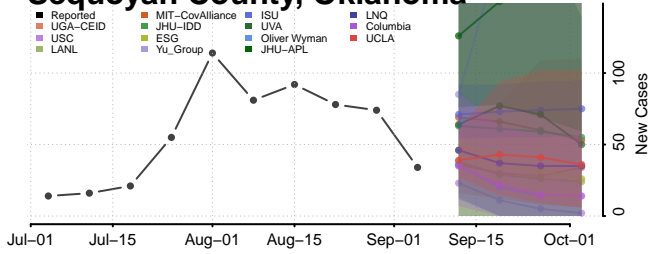

Payne County, Oklahoma

Pittsburg County, Oklahoma

Sequoyah County, Oklahoma

Stephens County, Oklahoma

Texas County, Oklahoma

Tillman County, Oklahoma

Tulsa County, Oklahoma

Wagoner County, Oklahoma