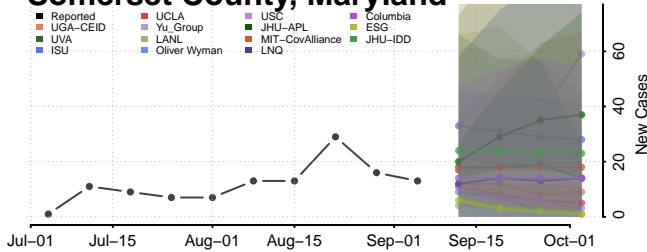

Somerset County, Maryland