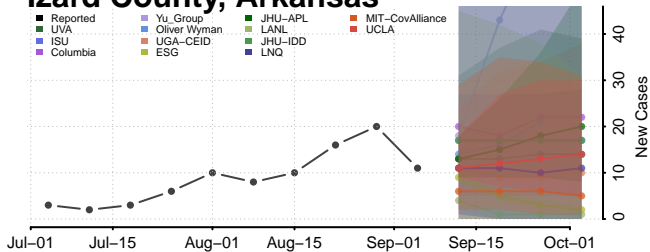

Maricopa County, Arizona

Mohave County, Arizona

Navajo County, Arizona

Pima County, Arizona

Pinal County, Arizona

Santa Cruz County, Arizona

Greene County, Arkansas

Hempstead County, Arkansas

Hot Spring County, Arkansas

Howard County, Arkansas

Independence County, Arkansas

Izard County, Arkansas

*New weekly cases may decrease in this location over the next four weeks. For these locations, the ensemble forecast indicates a probability of 0.75 or greater that fewer cases will be reported in week four of the forecast than in the last reported week.

Humboldt County, California

Imperial County, California

Inyo County, California

Kern County, California

Kings County, California

Lake County, California

San Bernardino County, California

San Diego County, California