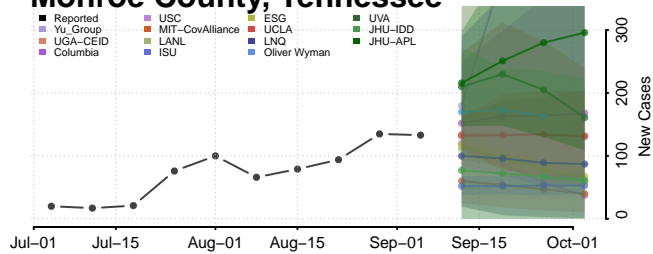

Monroe County, Tennessee

Montgomery County, Tennessee

Scott County, Tennessee

Sequatchie County, Tennessee

Sevier County, Tennessee

Shelby County, Tennessee

Smith County, Tennessee

Stewart County, Tennessee