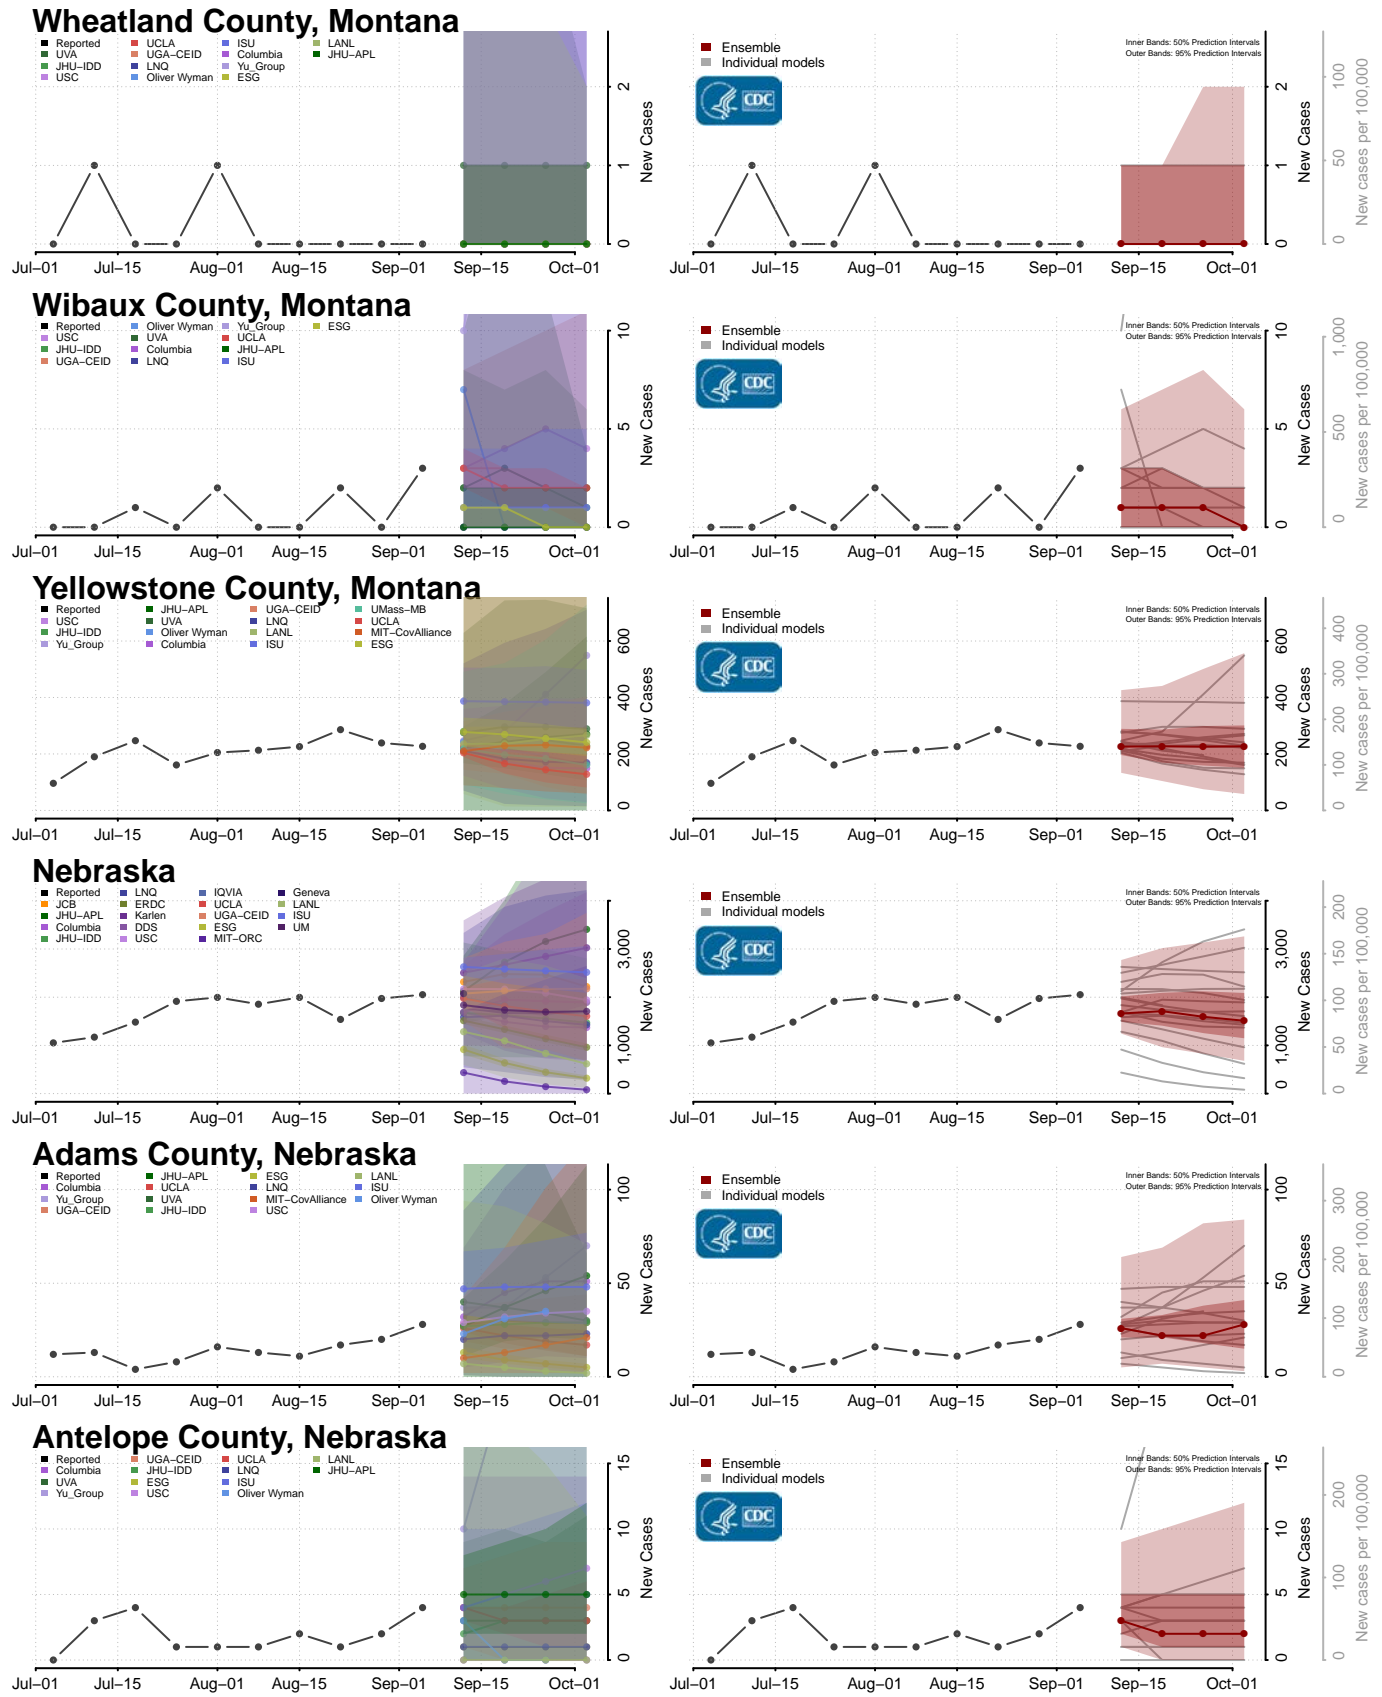

Deer Lodge County, Montana

Fallon County, Montana

Fergus County, Montana

Flathead County, Montana

Gallatin County, Montana

Garfield County, Montana

Brown County, Nebraska

Buffalo County, Nebraska