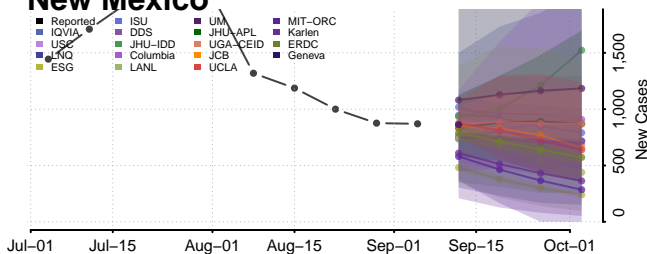

Somerset County, New Jersey

Sussex County, New Jersey

Union County, New Jersey

Warren County, New Jersey

New Mexico

Bernalillo County, New Mexico