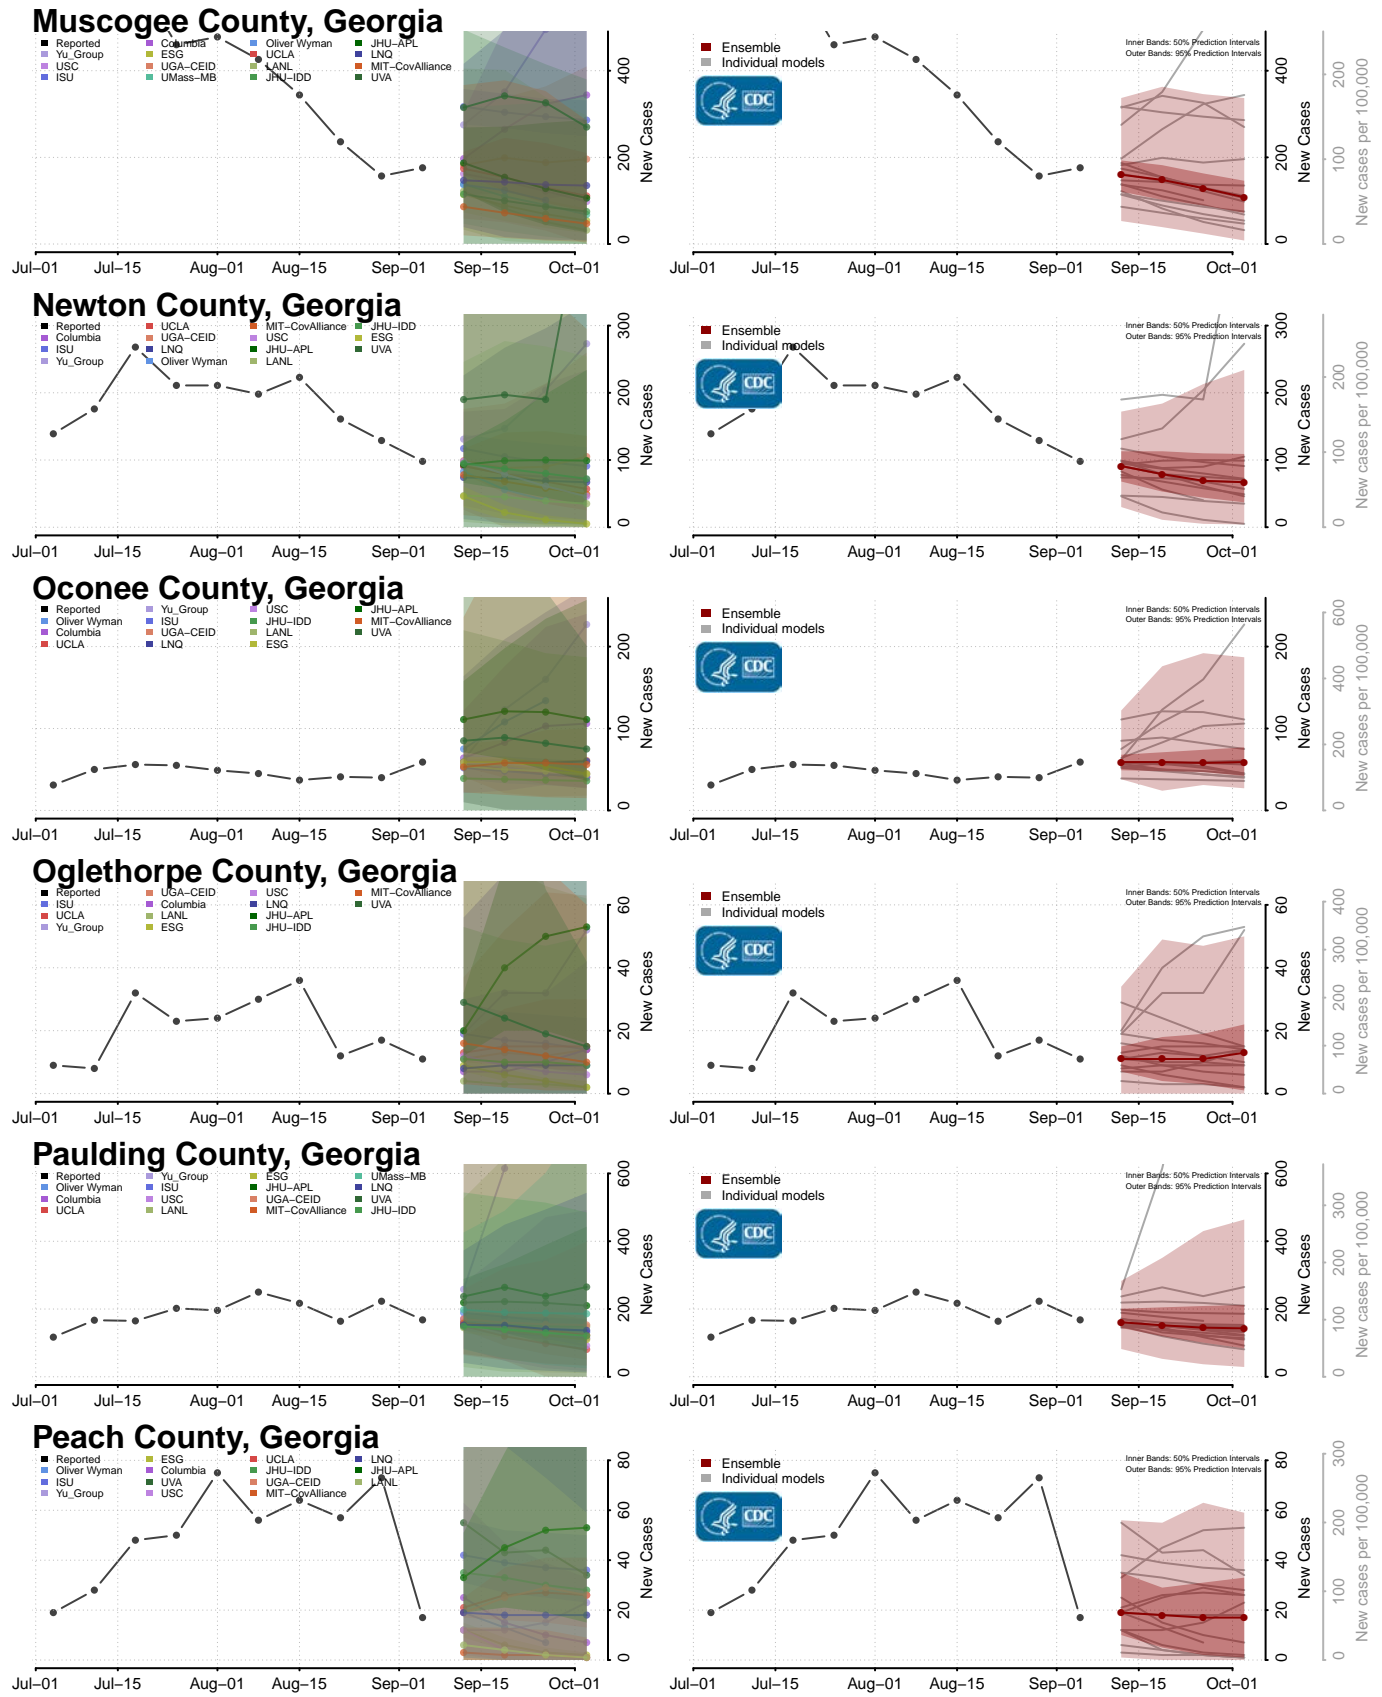

Greene County, Georgia

Gwinnett County, Georgia

Habersham County, Georgia

Hall County, Georgia

Benewah County, Idaho

Bingham County, Idaho

Blaine County, Idaho

Boise County, Idaho