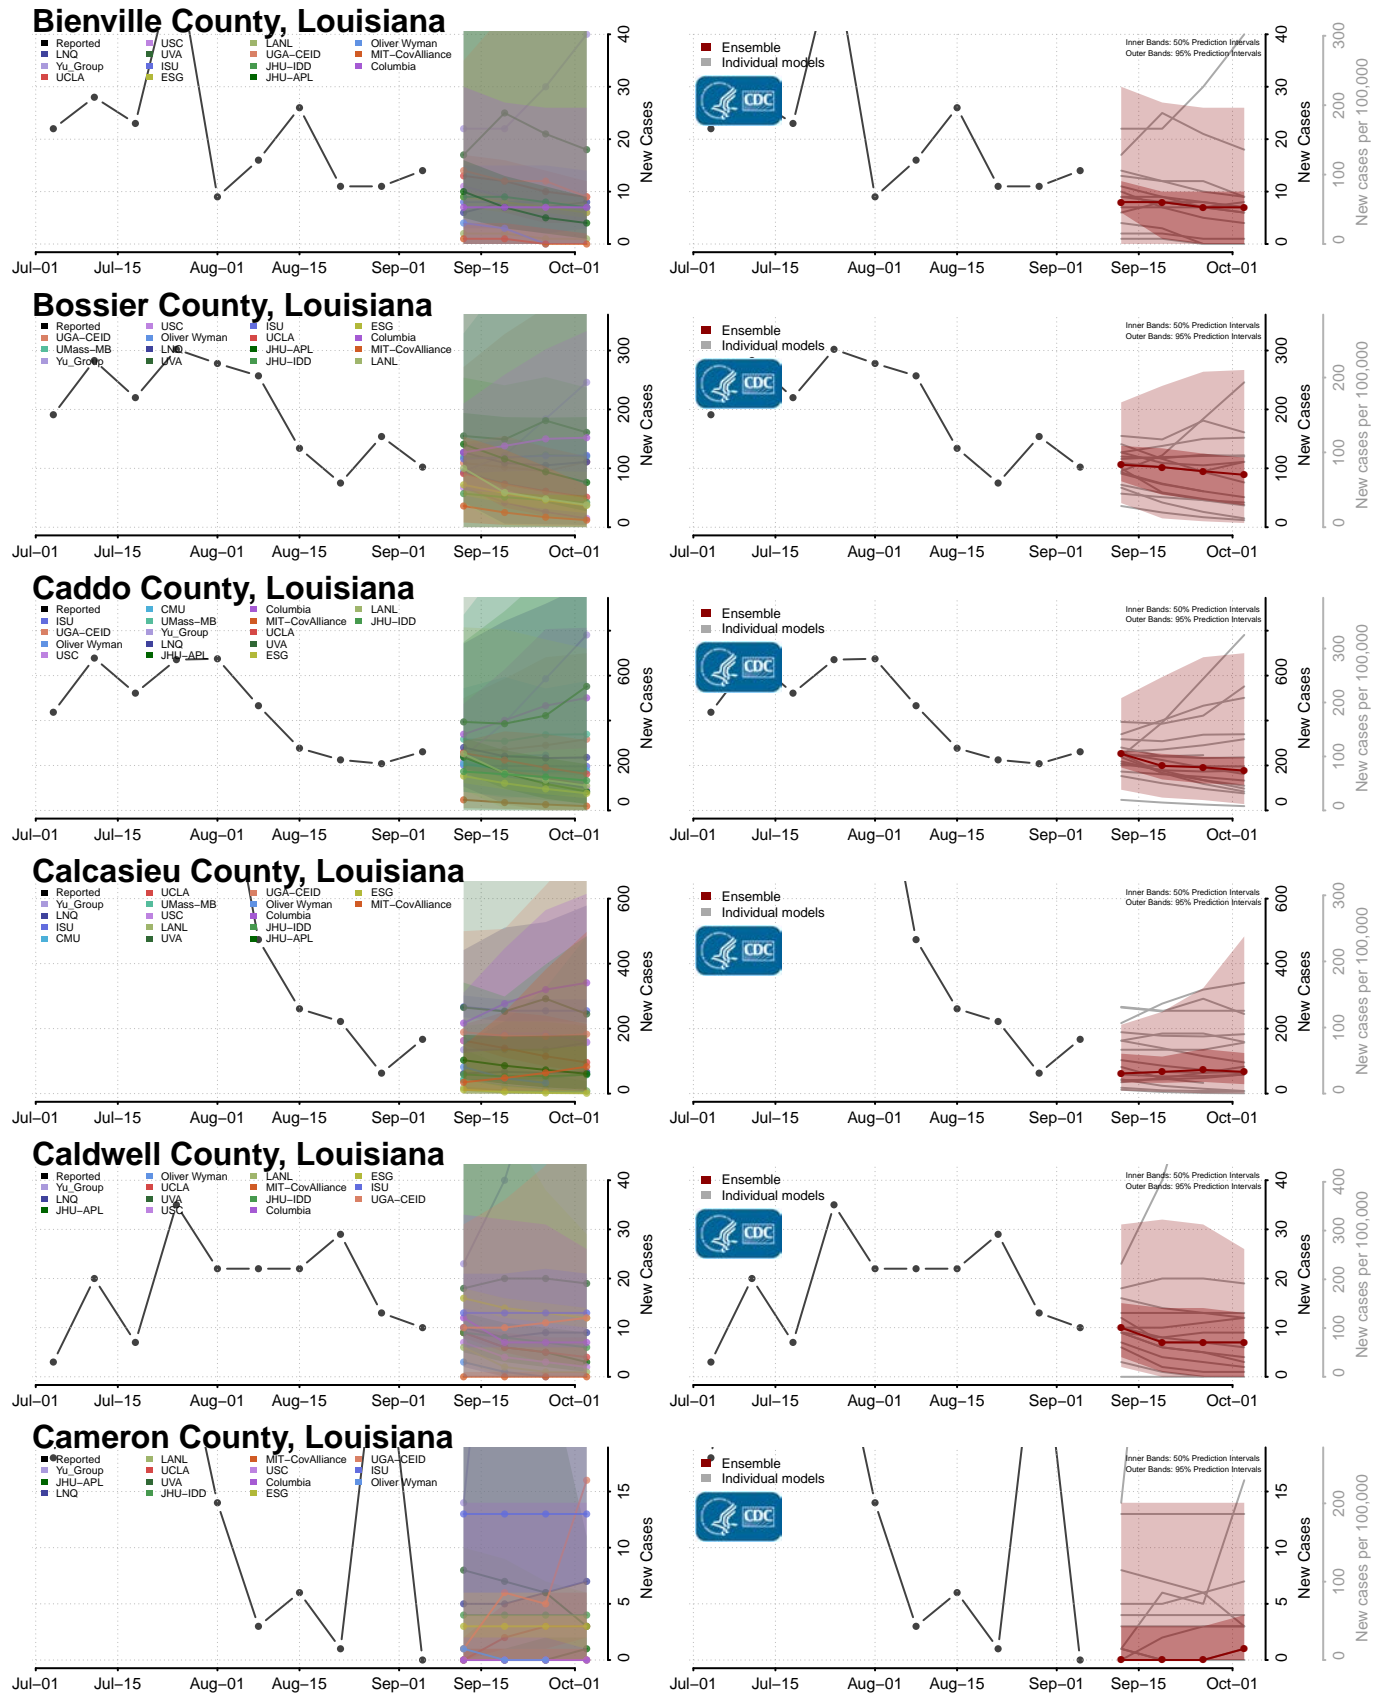

Pike County, Kentucky

Powell County, Kentucky

Pulaski County, Kentucky

Robertson County, Kentucky

Rockcastle County, Kentucky

Rowan County, Kentucky

*New weekly cases may decrease in this location over the next four weeks. For these locations, the ensemble forecast indicates a probability of 0.75 or greater that fewer cases will be reported in week four of the forecast than in the last reported week.