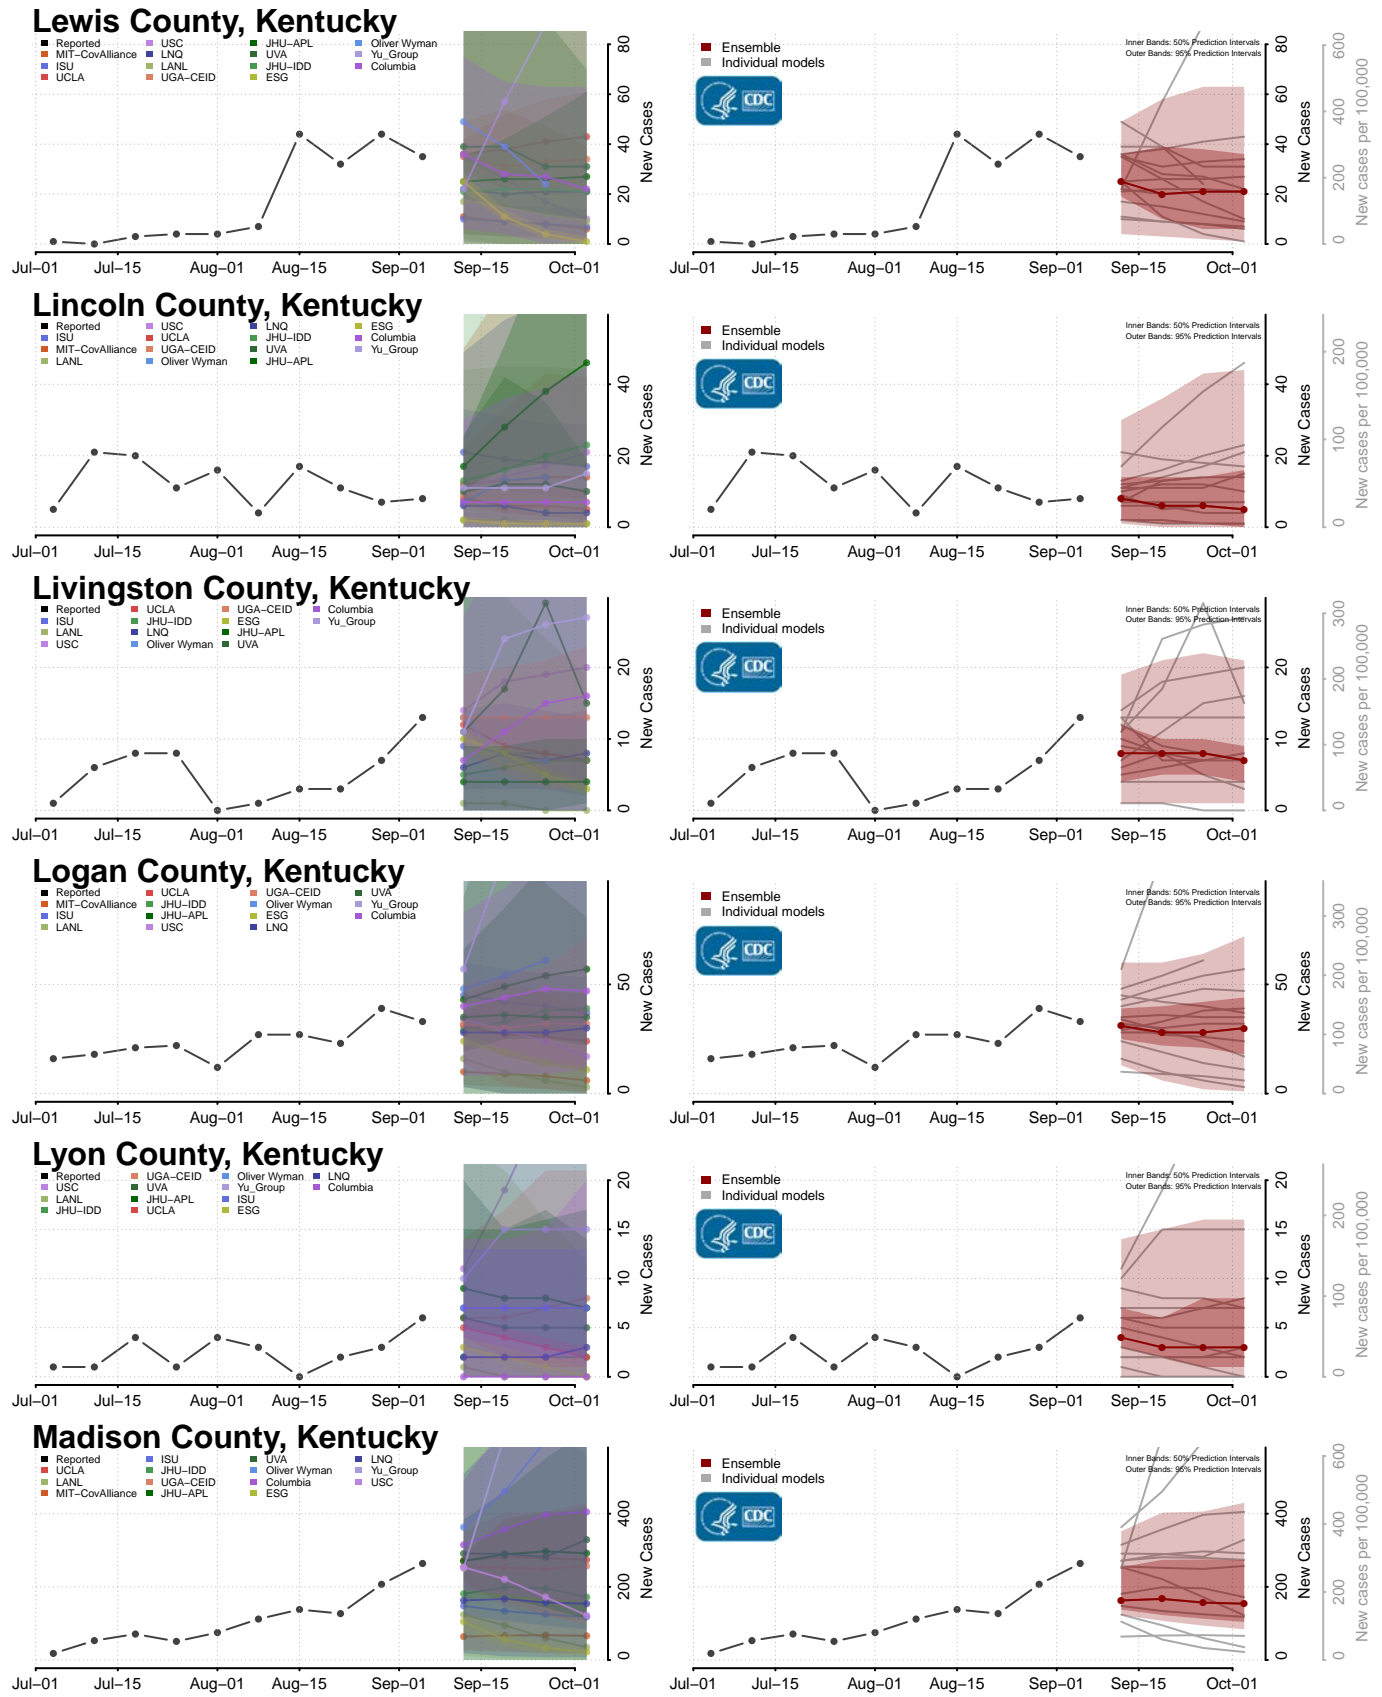

Pike County, Kentucky

Powell County, Kentucky

Pulaski County, Kentucky

Robertson County, Kentucky

Rockcastle County, Kentucky

Rowan County, Kentucky

*New weekly cases may decrease in this location over the next four weeks. For these locations, the ensemble forecast indicates a probability of 0.75 or greater that fewer cases will be reported in week four of the forecast than in the last reported week.