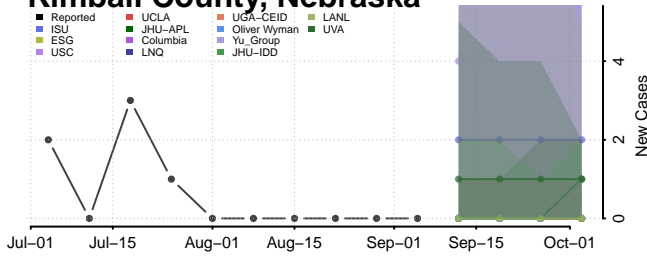

Kimball County, Nebraska