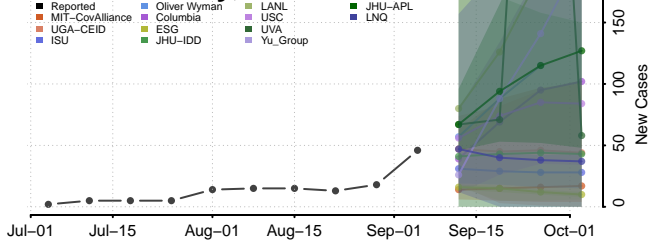

Texas County, Missouri