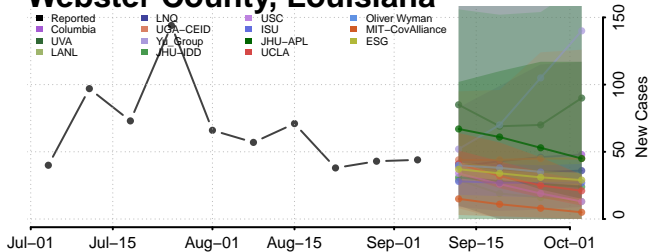

Vermilion County, Louisiana

Vernon County, Louisiana

Washington County, Louisiana

Webster County, Louisiana

*New weekly cases may decrease in this location over the next four weeks. For these locations, the ensemble forecast indicates a probability of 0.75 or greater that fewer cases will be reported in week four of the forecast than in the last reported week.