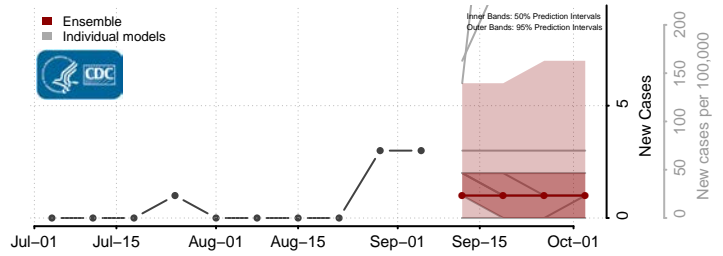

Kittson County, Minnesota