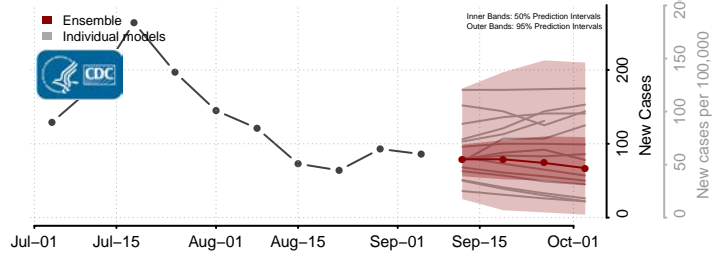

Hyde County, North Carolina

Person County, North Carolina

Pitt County, North Carolina

Polk County, North Carolina

Randolph County, North Carolina

Richmond County, North Carolina

Robeson County, North Carolina