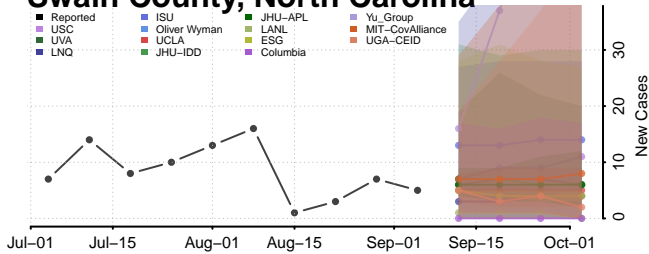

Swain County, North Carolina