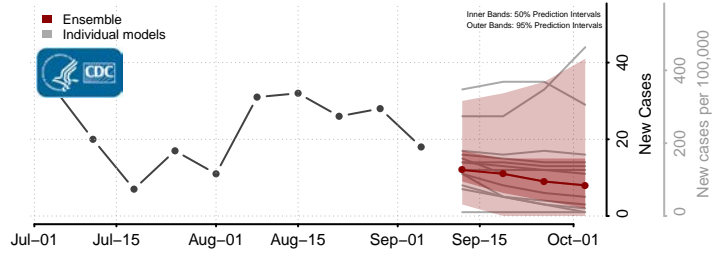

Catahoula County, Louisiana