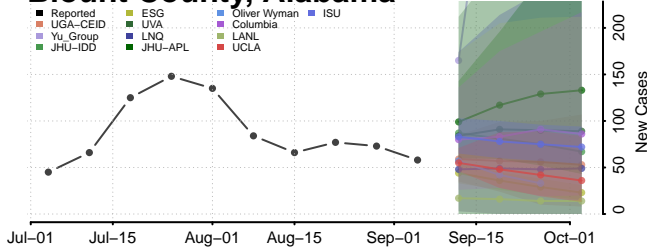

Blount County, Alabama