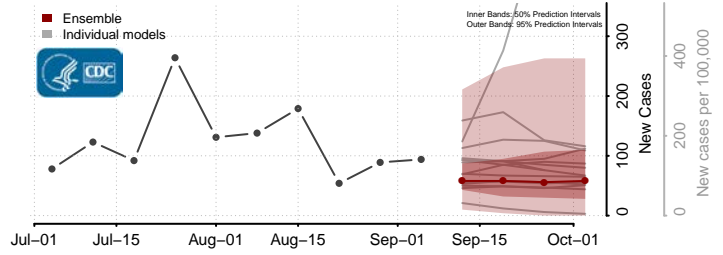

San Patricio County, Texas