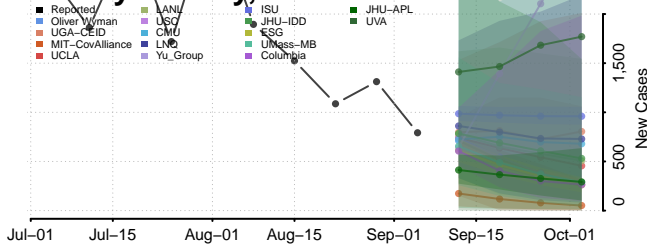

Monroe County, Tennessee

Montgomery County, Tennessee

Scott County, Tennessee

Sequatchie County, Tennessee

Sevier County, Tennessee

Shelby County, Tennessee

Smith County, Tennessee

Stewart County, Tennessee