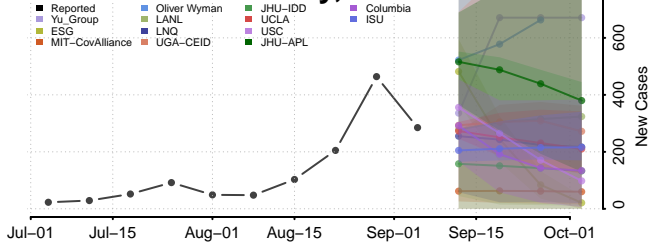

Emmons County, North Dakota

Foster County, North Dakota

Golden Valley County, North Dakota

Grand Forks County, North Dakota

Grant County, North Dakota

Griggs County, North Dakota

Hettinger County, North Dakota