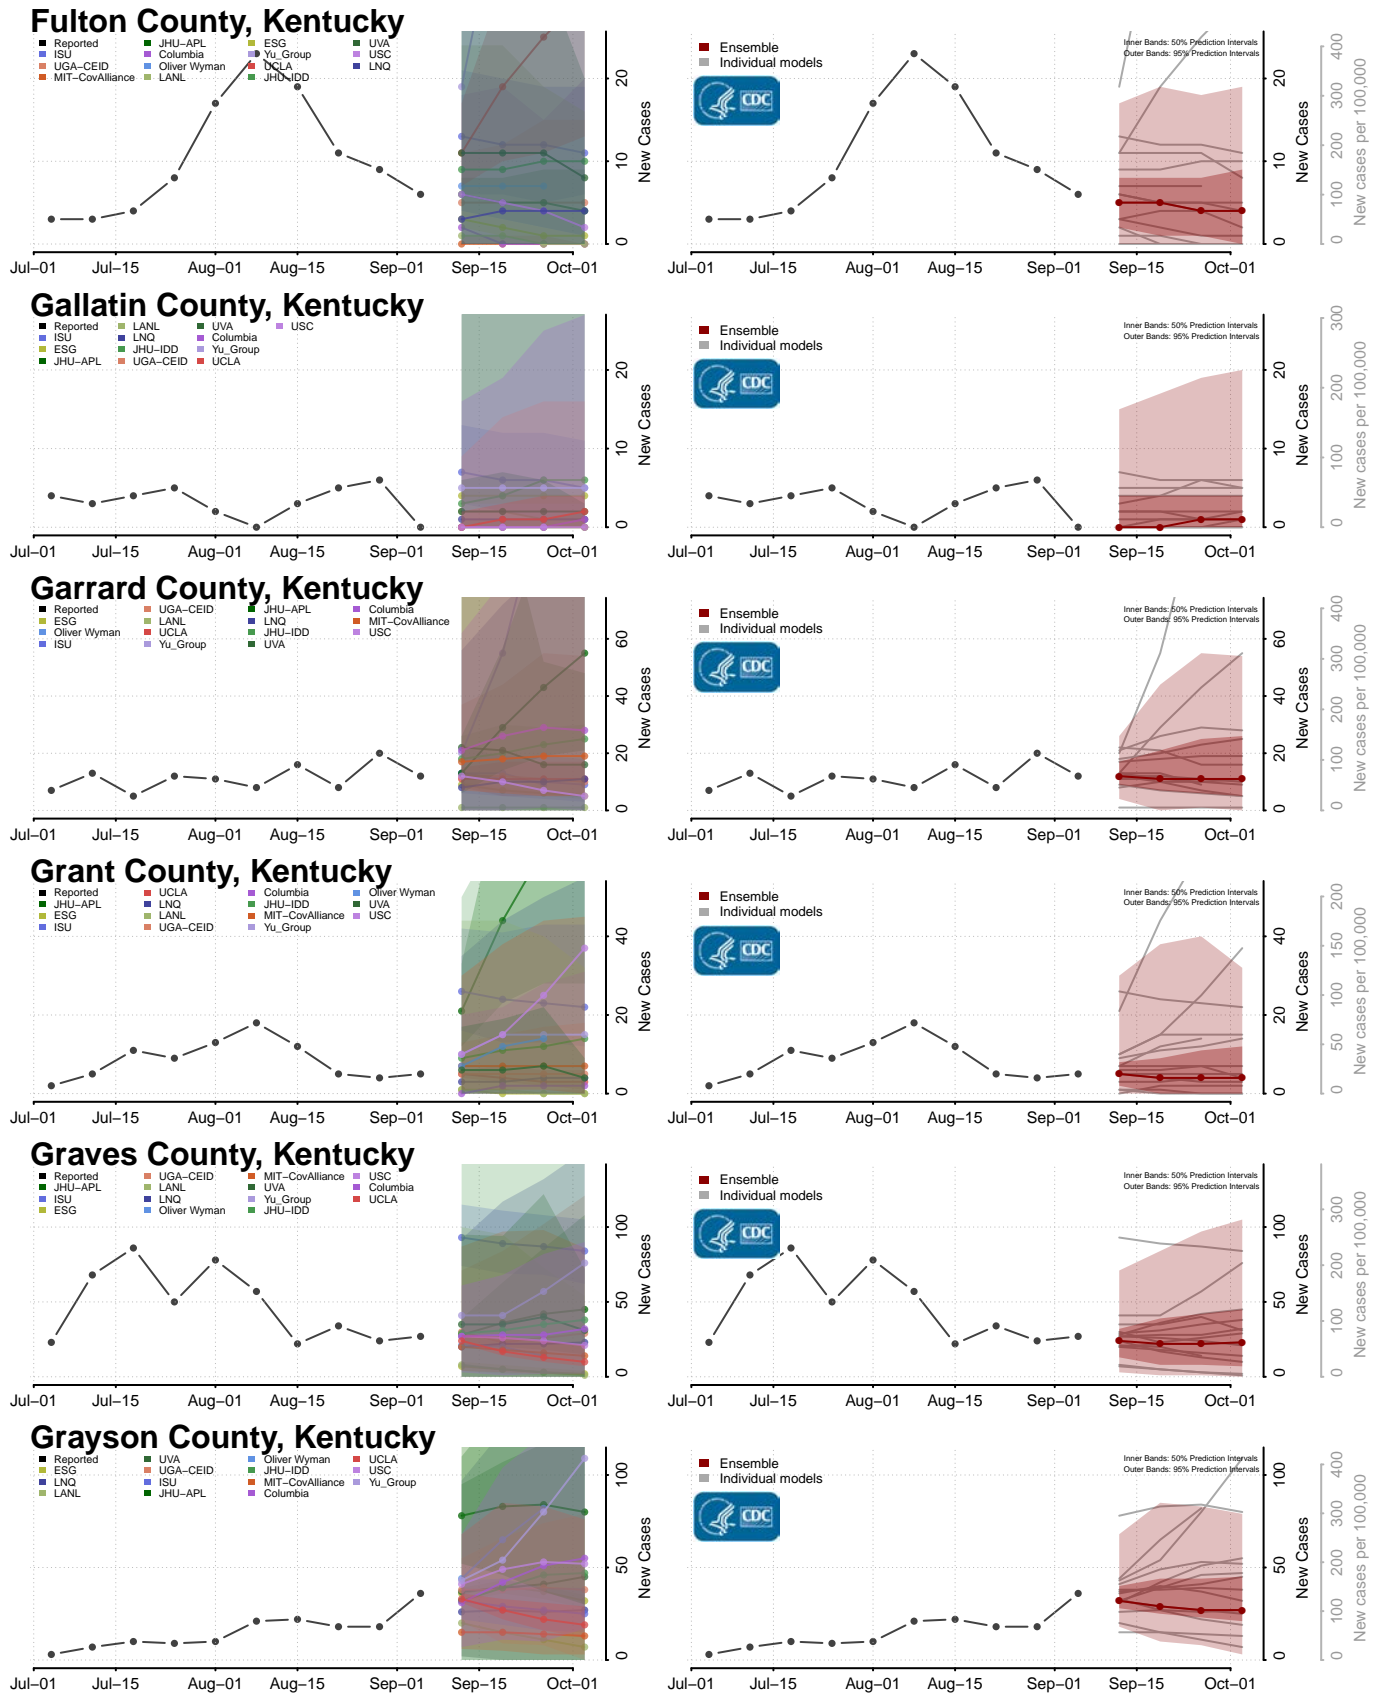

Pike County, Kentucky

Powell County, Kentucky

Pulaski County, Kentucky

Robertson County, Kentucky

Rockcastle County, Kentucky

Rowan County, Kentucky

*New weekly cases may decrease in this location over the next four weeks. For these locations, the ensemble forecast indicates a probability of 0.75 or greater that fewer cases will be reported in week four of the forecast than in the last reported week.