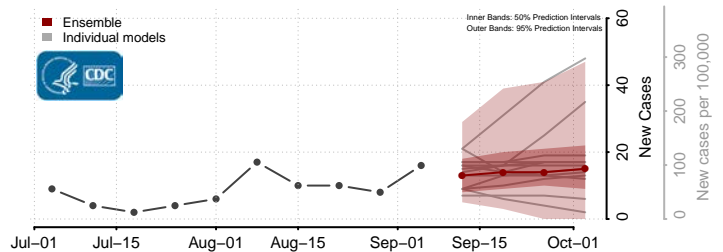

Clark County, Wisconsin

Columbia County, Wisconsin

Crawford County, Wisconsin

Florence County, Wisconsin

Fond du Lac County, Wisconsin

Forest County, Wisconsin

Grant County, Wisconsin

Green County, Wisconsin