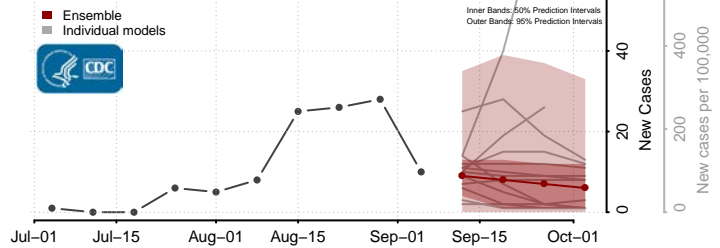

Ralls County, Missouri