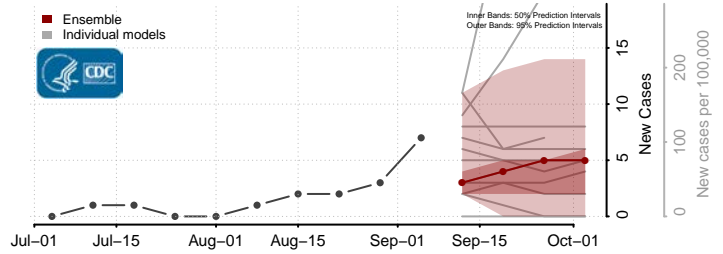

Lac qui Parle County, Minnesota

Lake County, Minnesota

Lake of the Woods County, Minnesota

Le Sueur County, Minnesota

*New weekly cases may decrease in this location over the next four weeks. For these locations, the ensemble forecast indicates a probability of 0.75 or greater that fewer cases will be reported in week four of the forecast than in the last reported week.