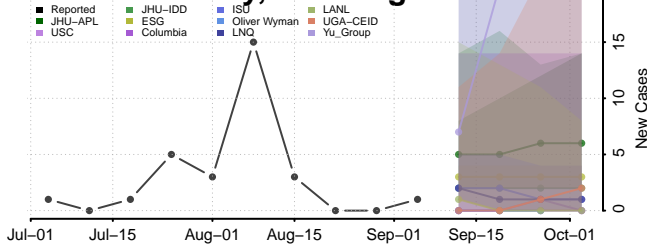

Wise County, Virginia

Wythe County, Virginia

York County, Virginia

Washington

Kittitas County, Washington

Klickitat County, Washington

Lewis County, Washington

Lincoln County, Washington