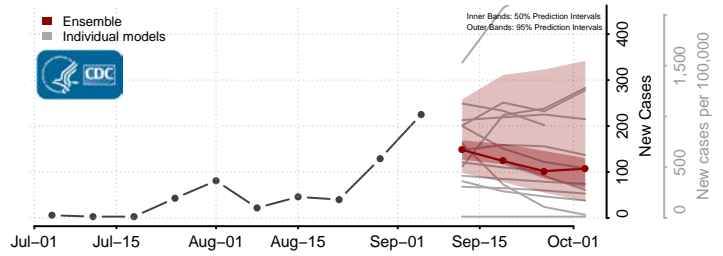

Nodaway County, Missouri