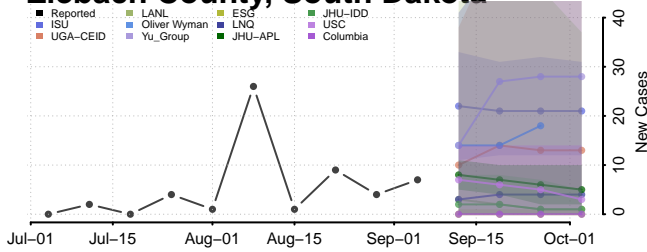

Walworth County, South Dakota

Yankton County, South Dakota

Ziebach County, South Dakota

Tennessee*

Anderson County, Tennessee

Bedford County, Tennessee

Benton County, Tennessee

*New weekly cases may decrease in this location over the next four weeks. For these locations, the ensemble forecast indicates a probability of 0.75 or greater that fewer cases will be reported in week four of the forecast than in the last reported week.