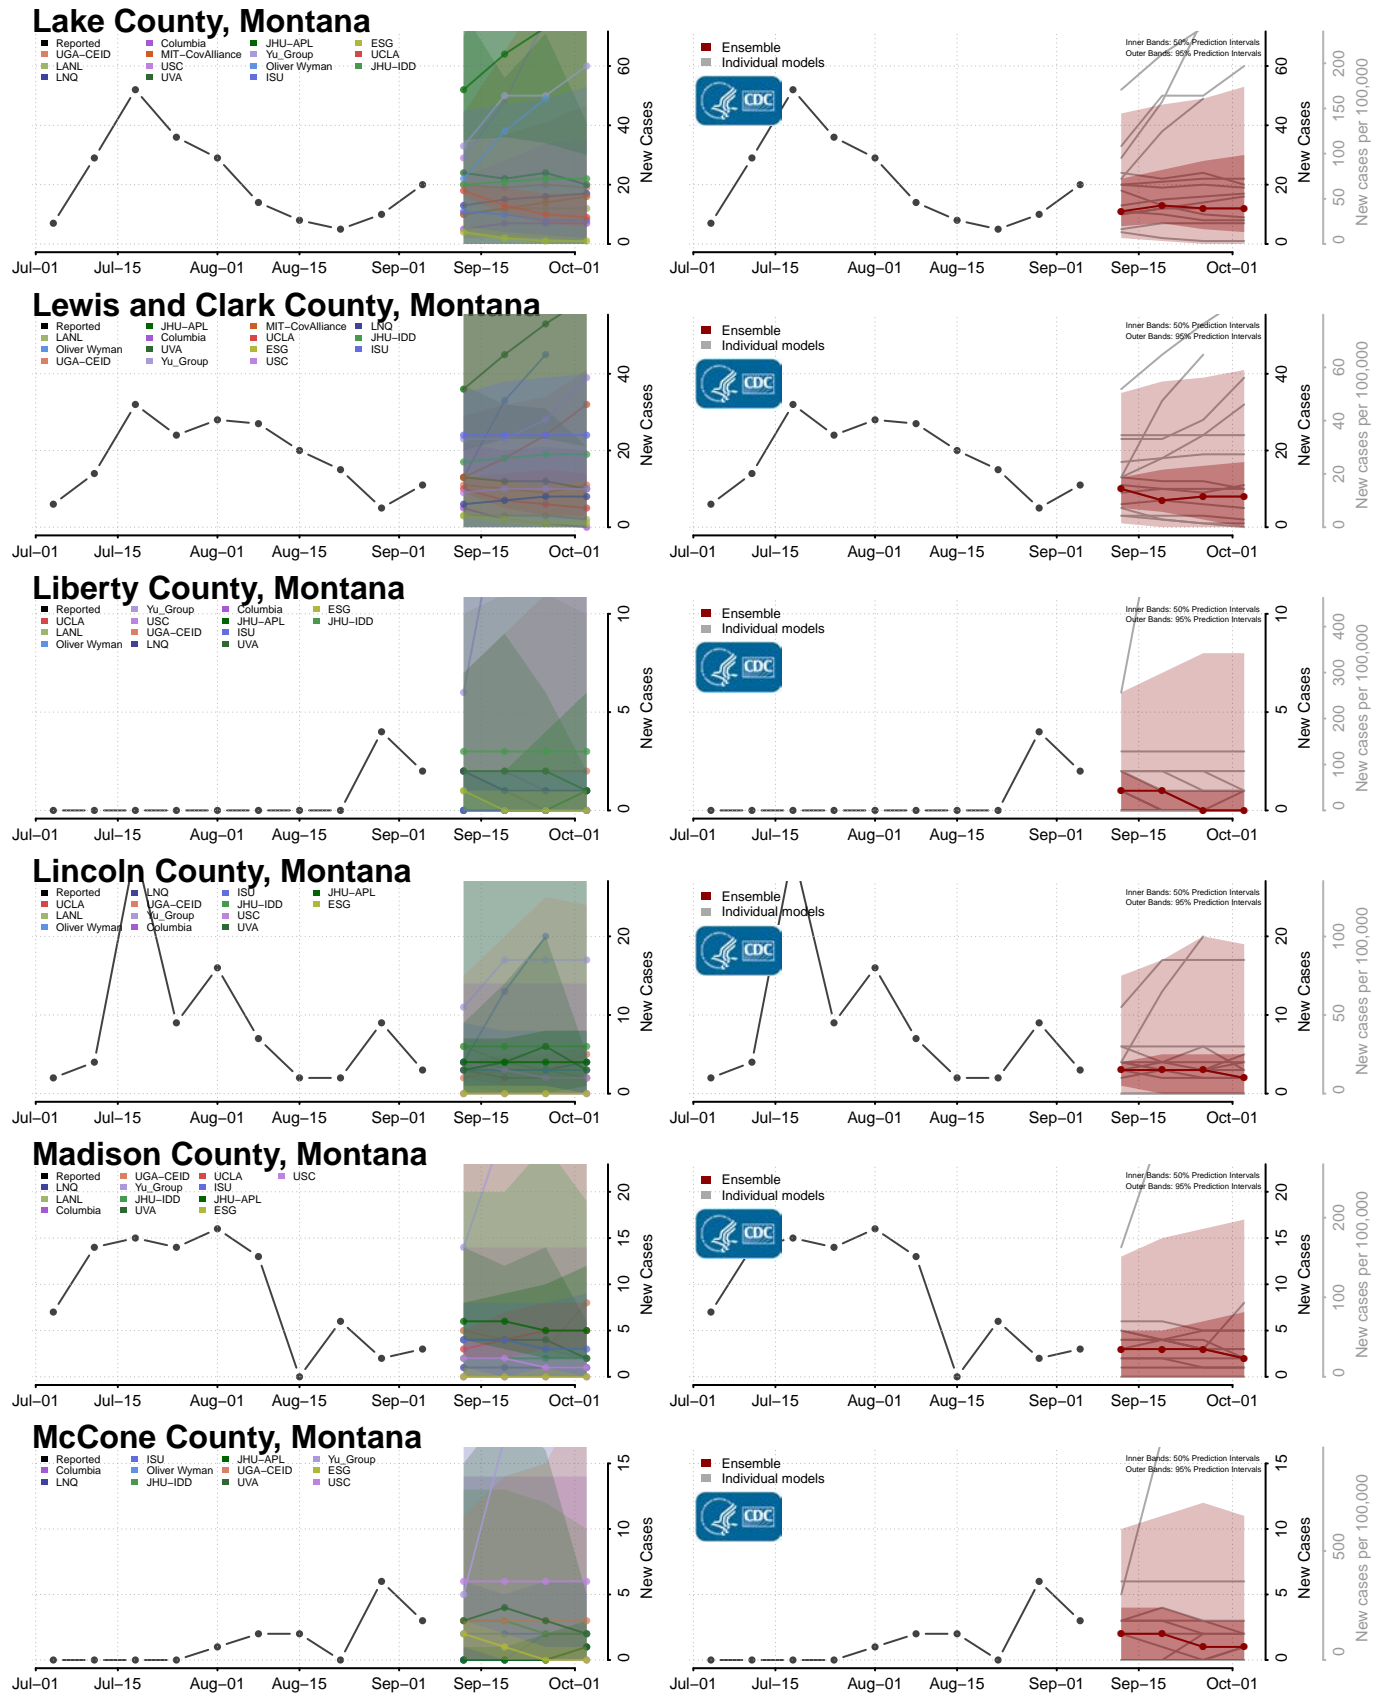

Deer Lodge County, Montana

Fallon County, Montana

Fergus County, Montana

Flathead County, Montana

Gallatin County, Montana

Garfield County, Montana

Brown County, Nebraska

Buffalo County, Nebraska