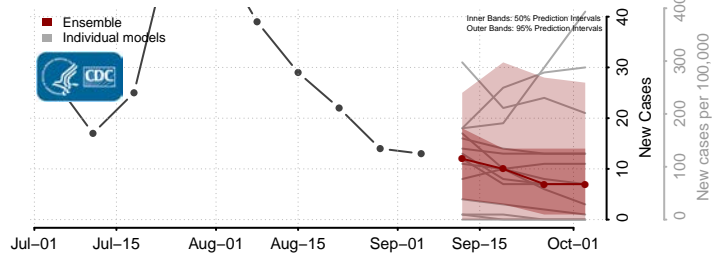

Noxubee County, Mississippi