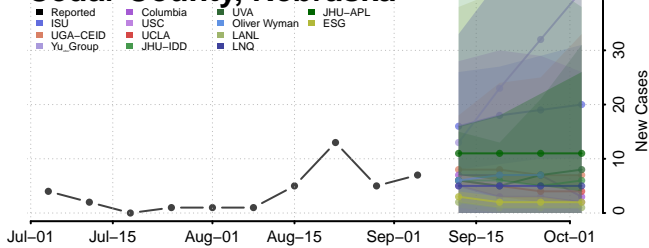

Burt County, Nebraska

Butler County, Nebraska

Cass County, Nebraska

Cedar County, Nebraska

Furnas County, Nebraska

Gage County, Nebraska

Garden County, Nebraska

Garfield County, Nebraska