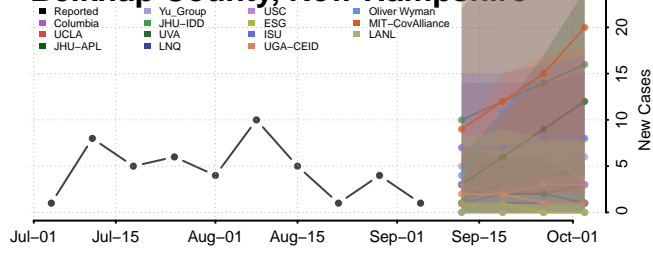

Belknap County, New Hampshire