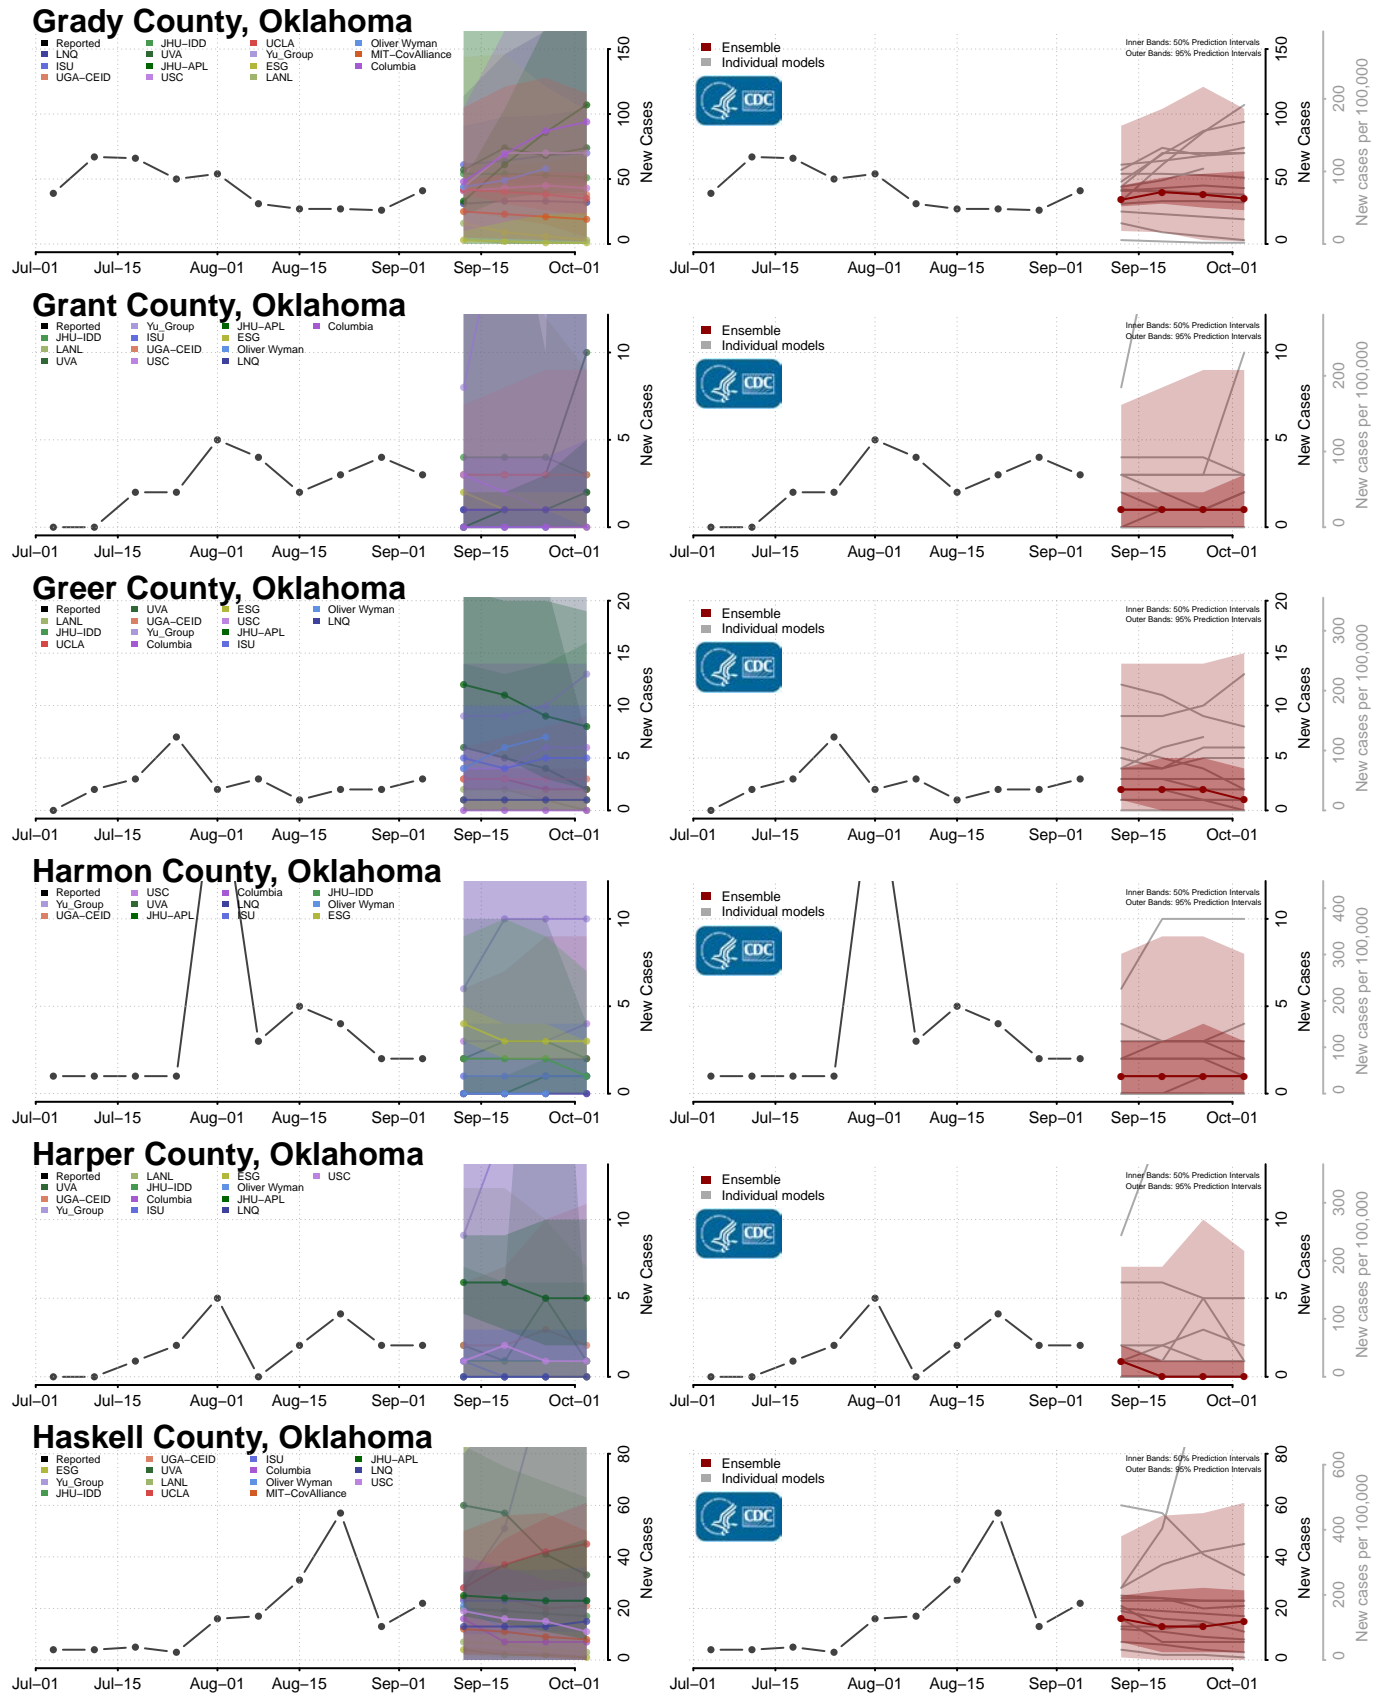

Alfalfa County, Oklahoma

Atoka County, Oklahoma

Beaver County, Oklahoma

Beckham County, Oklahoma

Blaine County, Oklahoma

Bryan County, Oklahoma

Kiowa County, Oklahoma

Latimer County, Oklahoma