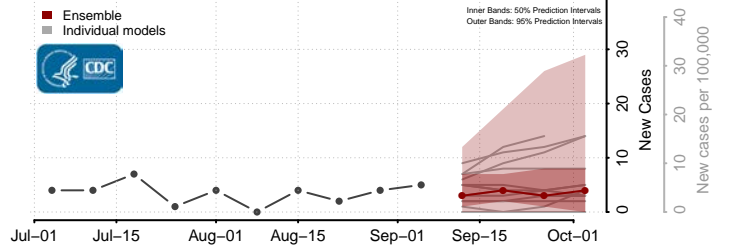

Grafton County, New Hampshire