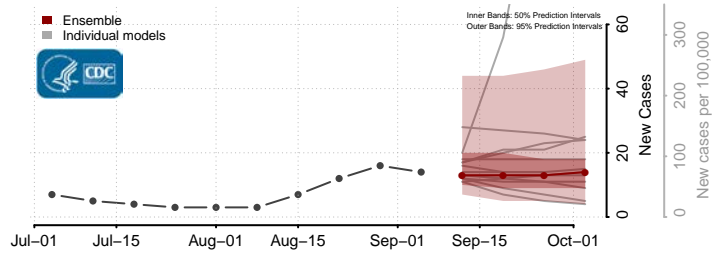

Green Lake County, Wisconsin