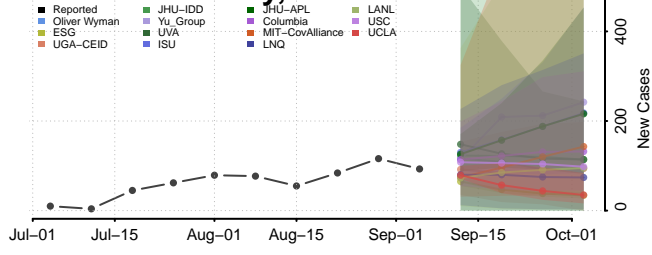

Deer Lodge County, Montana

Fallon County, Montana

Fergus County, Montana

Flathead County, Montana

Gallatin County, Montana

Garfield County, Montana

Brown County, Nebraska

Buffalo County, Nebraska