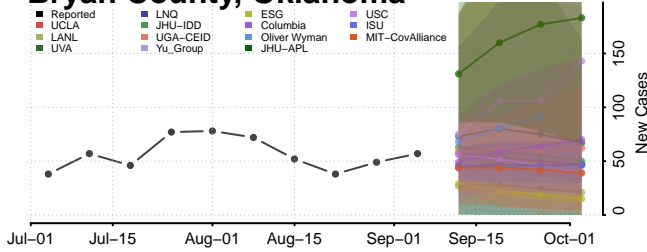

Alfalfa County, Oklahoma

Atoka County, Oklahoma

Beaver County, Oklahoma

Beckham County, Oklahoma

Blaine County, Oklahoma

Bryan County, Oklahoma

Kiowa County, Oklahoma

Latimer County, Oklahoma