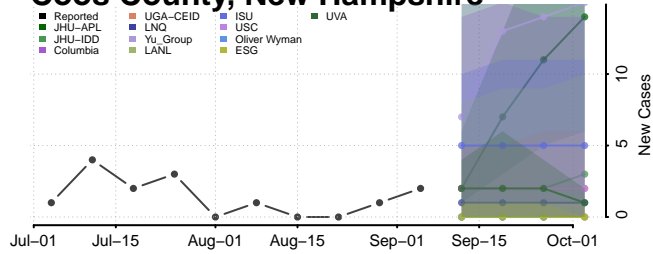

White Pine County, Nevada

New Hampshire

Belknap County, New Hampshire

Carroll County, New Hampshire

Cheshire County, New Hampshire

Coos County, New Hampshire

Grafton County, New Hampshire

Hillsborough County, New Hampshire