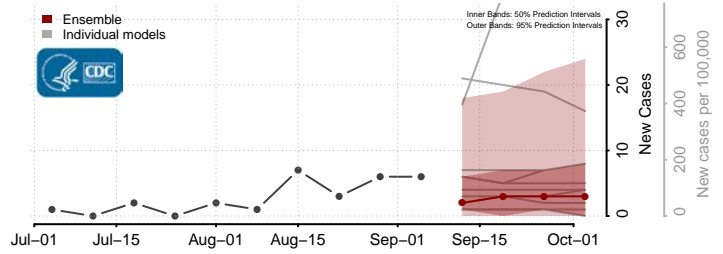

Clark County, Wisconsin

Columbia County, Wisconsin

Crawford County, Wisconsin

Florence County, Wisconsin

Fond du Lac County, Wisconsin

Forest County, Wisconsin

Grant County, Wisconsin

Green County, Wisconsin