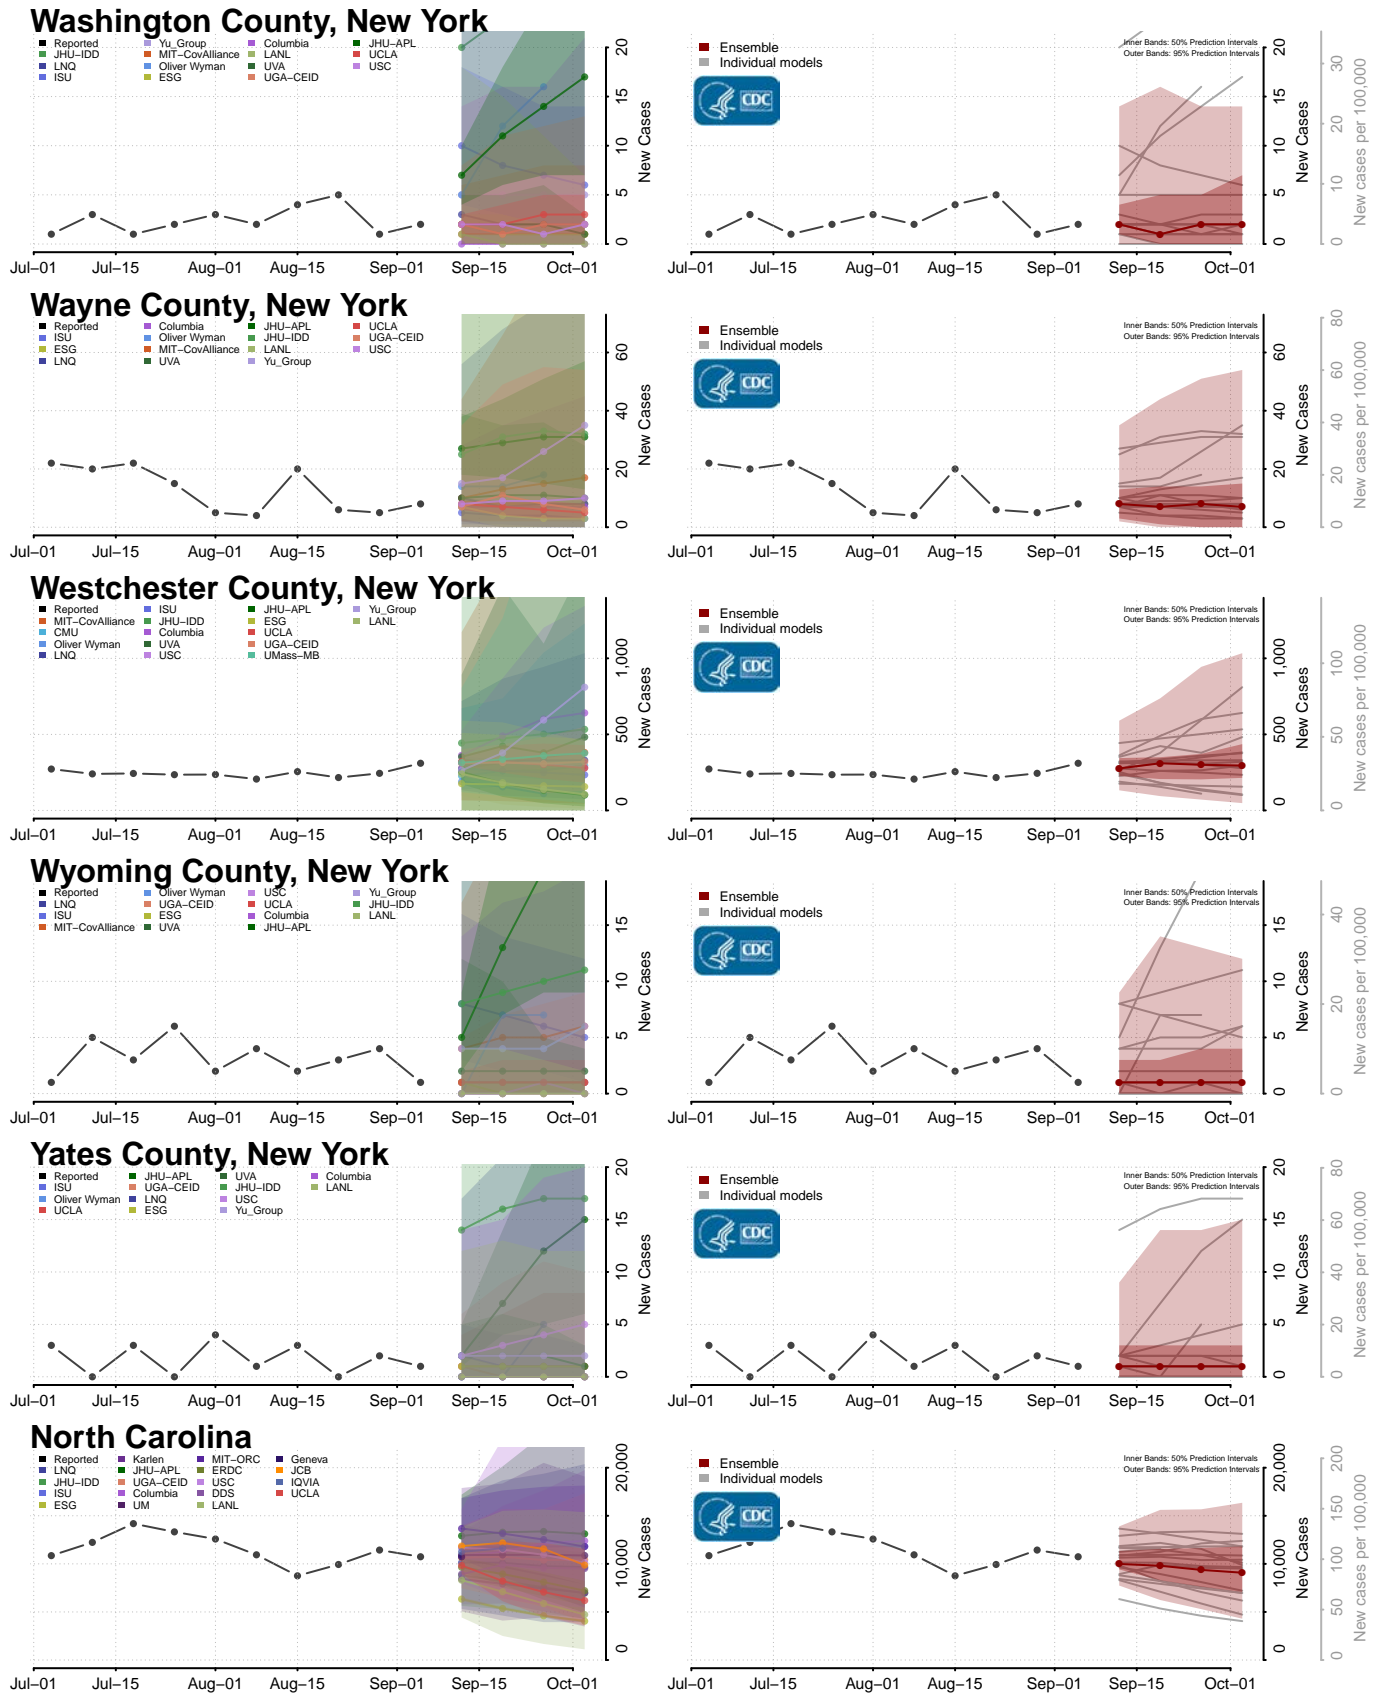

Schenectady County, New York

Schoharie County, New York

Schuyler County, New York

Seneca County, New York

St. Lawrence County, New York

Steuben County, New York

Alamance County, North Carolina

Alexander County, North Carolina