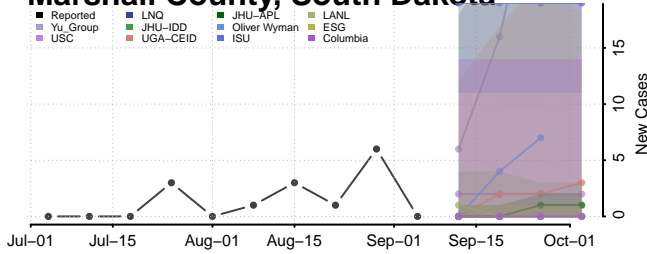

Marshall County, South Dakota