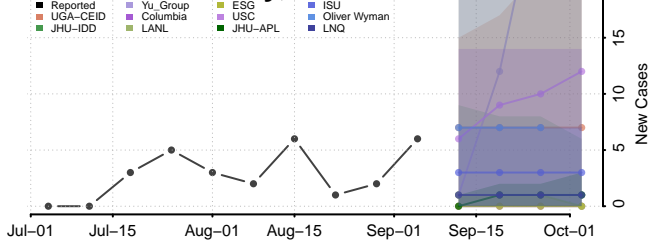

Emmons County, North Dakota