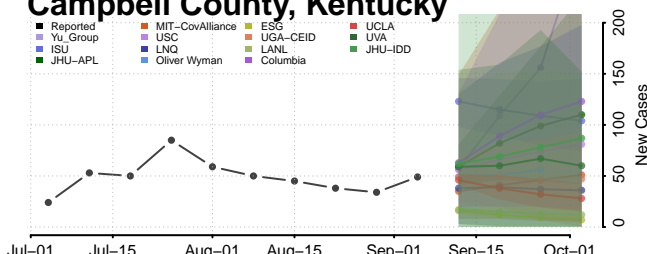

Rooks County, Kansas

Rush County, Kansas

Breckinridge County, Kentucky

Bullitt County, Kentucky

Butler County, Kentucky

Caldwell County, Kentucky

Calloway County, Kentucky

Campbell County, Kentucky

Pike County, Kentucky

Powell County, Kentucky

Pulaski County, Kentucky

Robertson County, Kentucky

Rockcastle County, Kentucky

Rowan County, Kentucky

*New weekly cases may decrease in this location over the next four weeks. For these locations, the ensemble forecast indicates a probability of 0.75 or greater that fewer cases will be reported in week four of the forecast than in the last reported week.