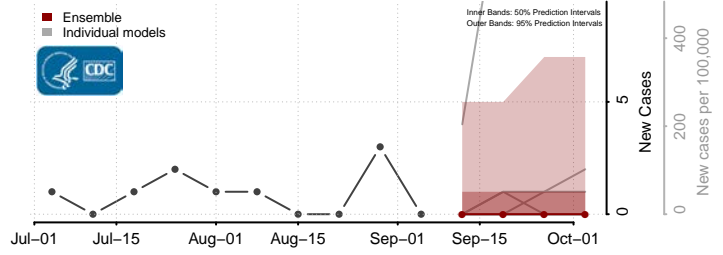

Morton County, North Dakota

Mountrail County, North Dakota

Nelson County, North Dakota

Oliver County, North Dakota

Pembina County, North Dakota

Pierce County, North Dakota

Ramsey County, North Dakota

Ransom County, North Dakota