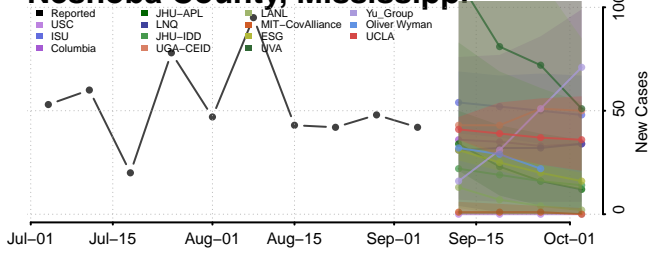

Lamar County, Mississippi

Lauderdale County, Mississippi

Lawrence County, Mississippi

Leake County, Mississippi

Lee County, Mississippi

Leflore County, Mississippi

Montgomery County, Mississippi

Neshoba County, Mississippi