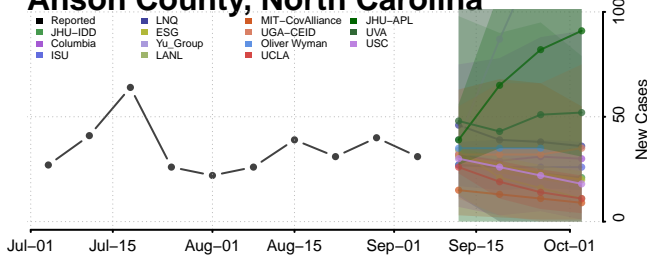

Anson County, North Carolina