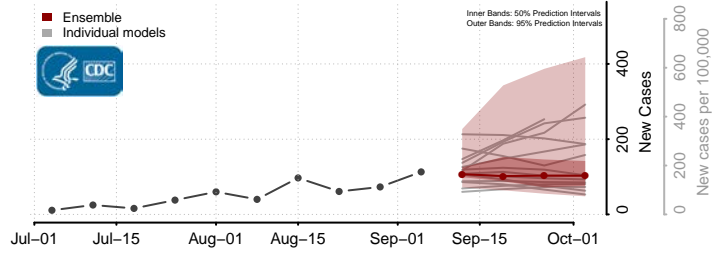

Pike County, Kentucky

Powell County, Kentucky

Pulaski County, Kentucky

Robertson County, Kentucky

Rockcastle County, Kentucky

Rowan County, Kentucky

*New weekly cases may decrease in this location over the next four weeks. For these locations, the ensemble forecast indicates a probability of 0.75 or greater that fewer cases will be reported in week four of the forecast than in the last reported week.