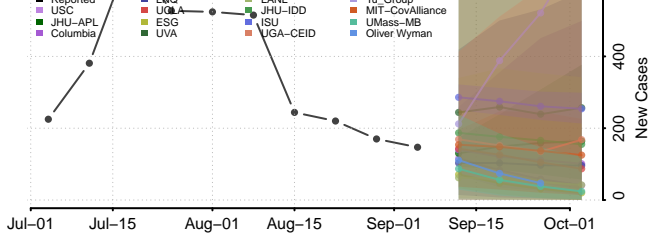

Norfolk County, Virginia