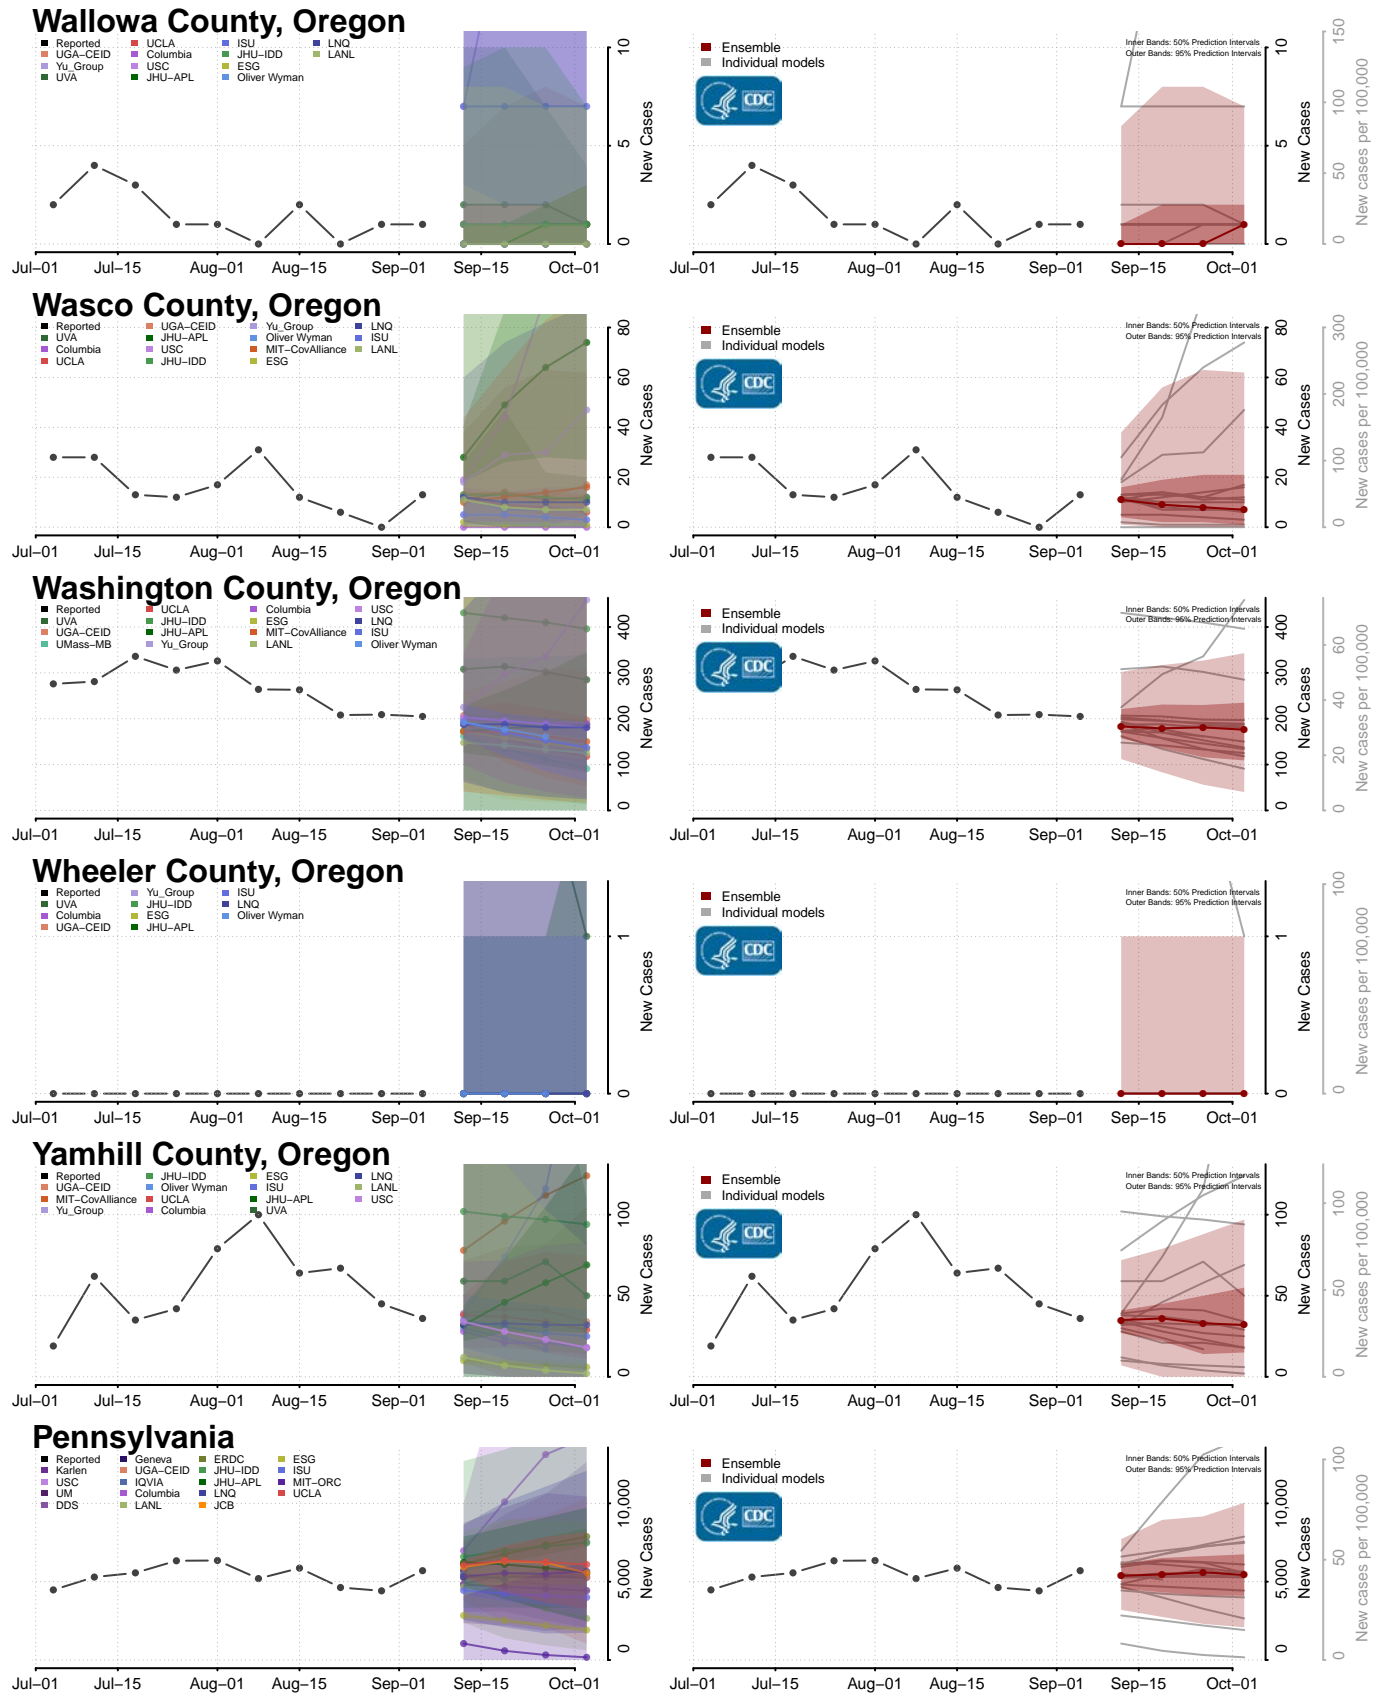

Multnomah County, Oregon

Polk County, Oregon

Sherman County, Oregon

Tillamook County, Oregon

Umatilla County, Oregon

Union County, Oregon

Erie County, Pennsylvania

Fayette County, Pennsylvania