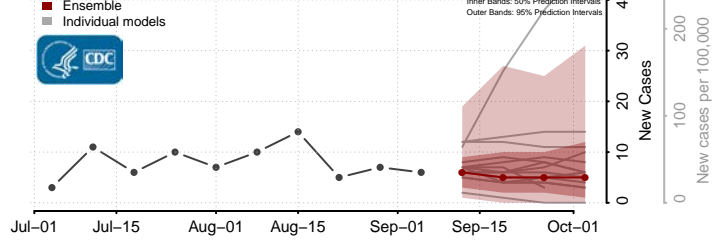

Isle of Wight County, Virginia

James City County, Virginia

King and Queen County, Virginia

King George County, Virginia

King William County, Virginia

Lancaster County, Virginia

Middlesex County, Virginia

Montgomery County, Virginia