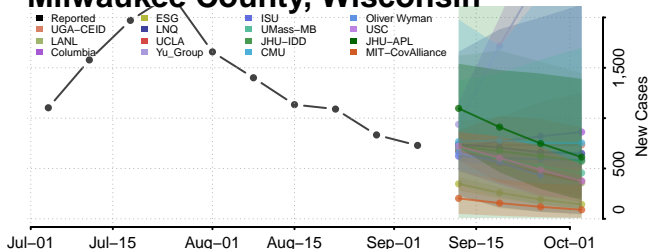

Marinette County, Wisconsin

Marquette County, Wisconsin

Menominee County, Wisconsin

Milwaukee County, Wisconsin

Monroe County, Wisconsin

Washington County, Wisconsin

Waushara County, Wisconsin

Waupaca County, Wisconsin