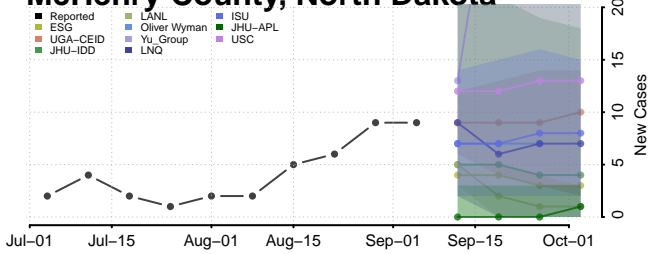

Kidder County, North Dakota

LaMoure County, North Dakota

Logan County, North Dakota

McHenry County, North Dakota

McIntosh County, North Dakota

McKenzie County, North Dakota

McLean County, North Dakota

Mercer County, North Dakota