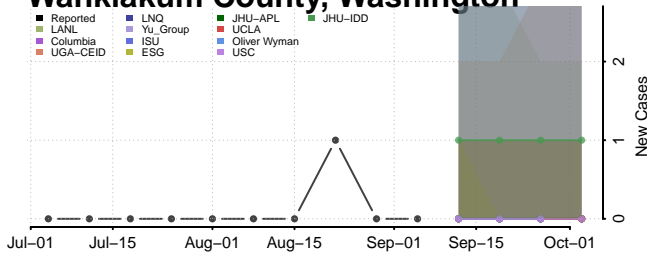

Wahkiakum County, Washington