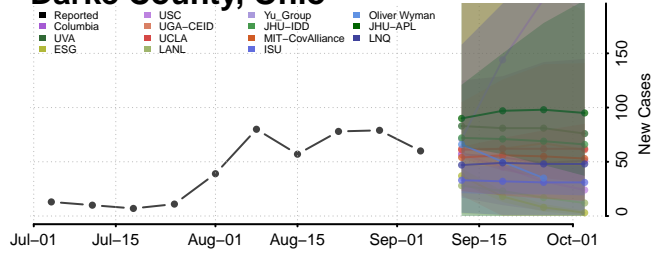

Darke County, Ohio