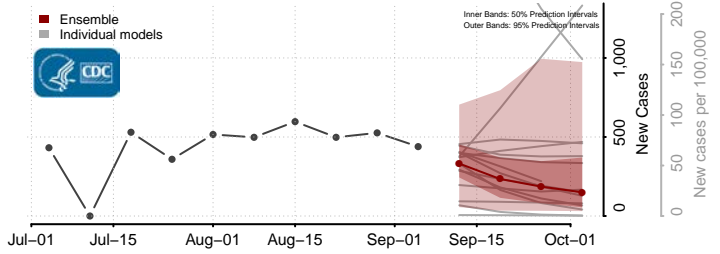

Providence County, Rhode Island