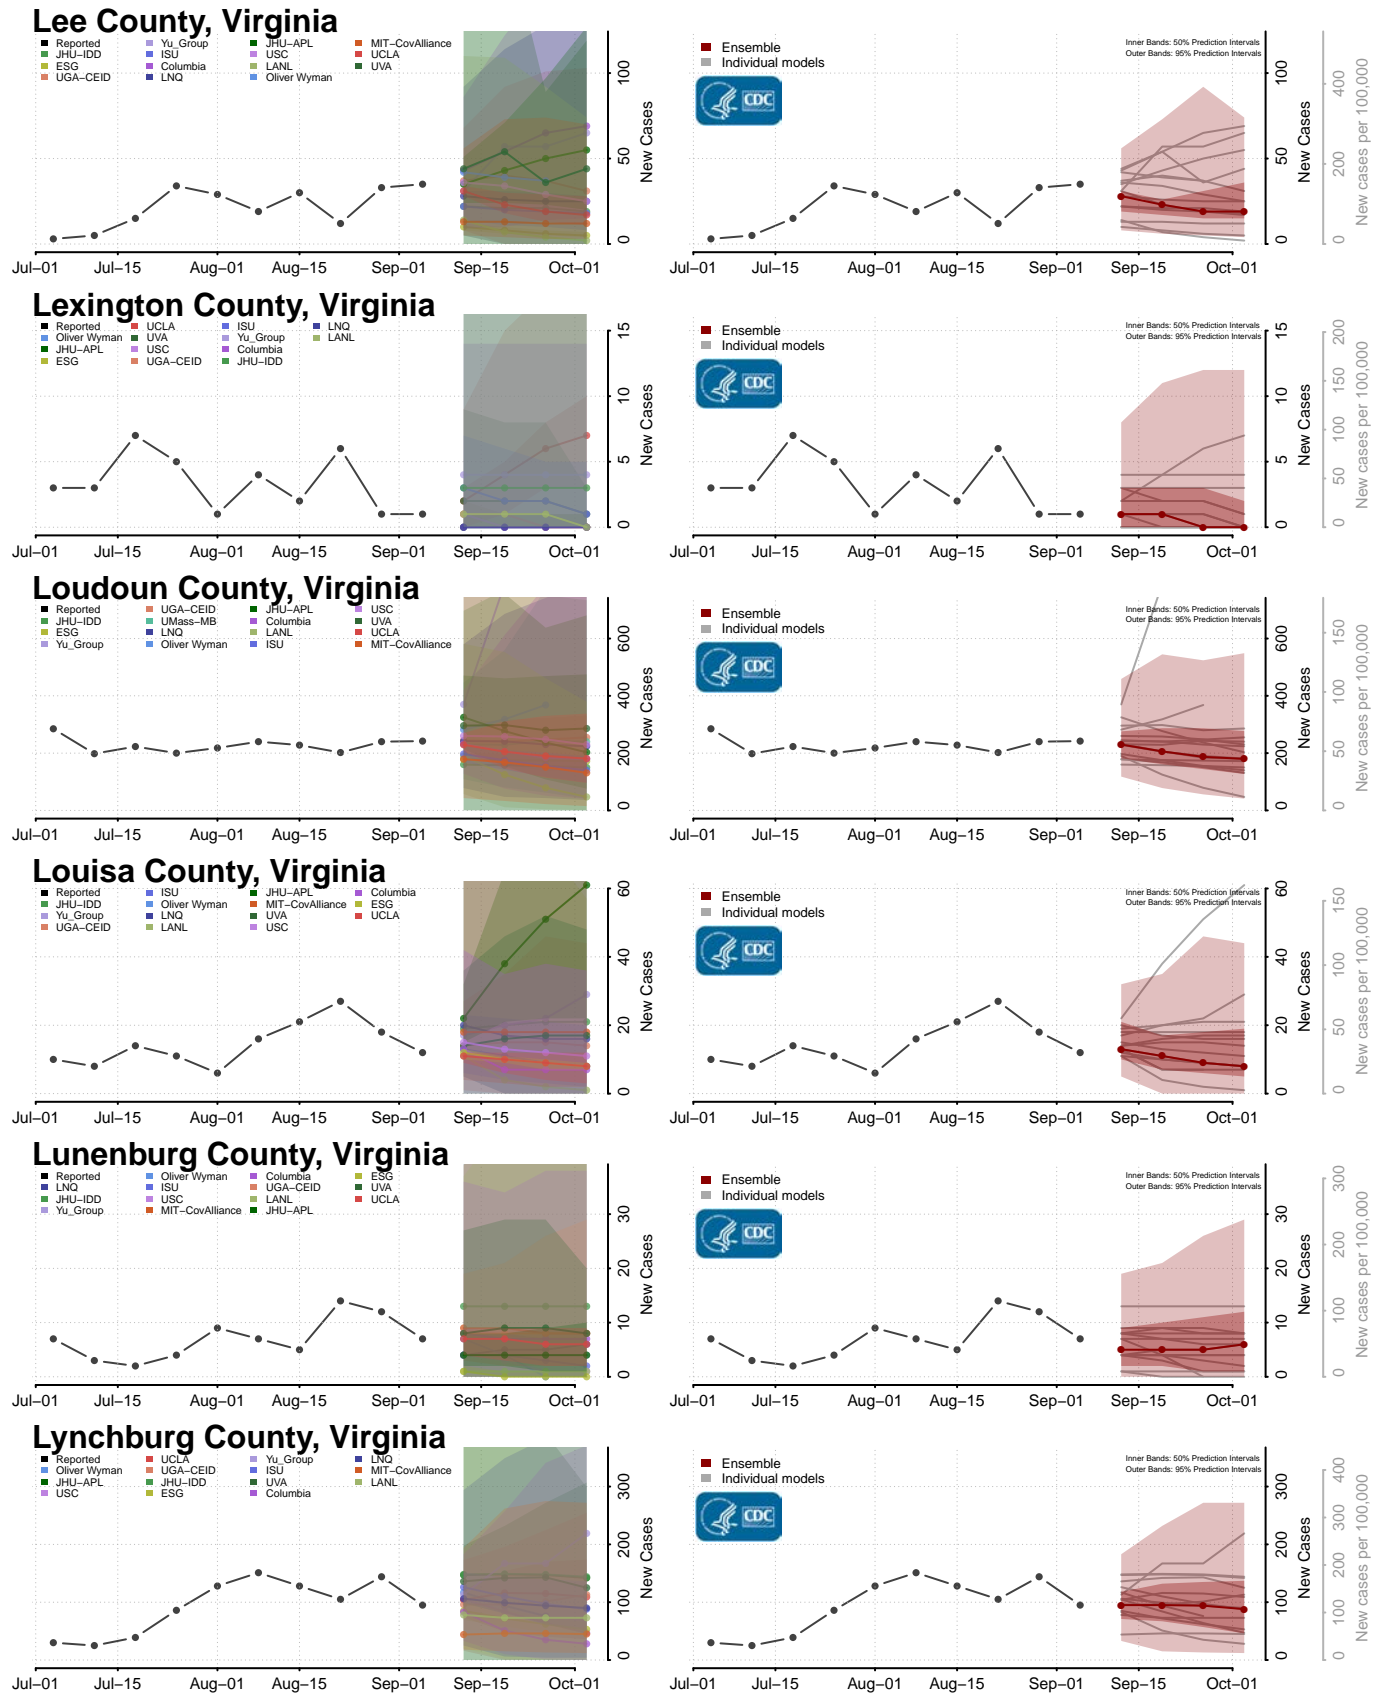

Isle of Wight County, Virginia

James City County, Virginia

King and Queen County, Virginia

King George County, Virginia

King William County, Virginia

Lancaster County, Virginia

Middlesex County, Virginia

Montgomery County, Virginia