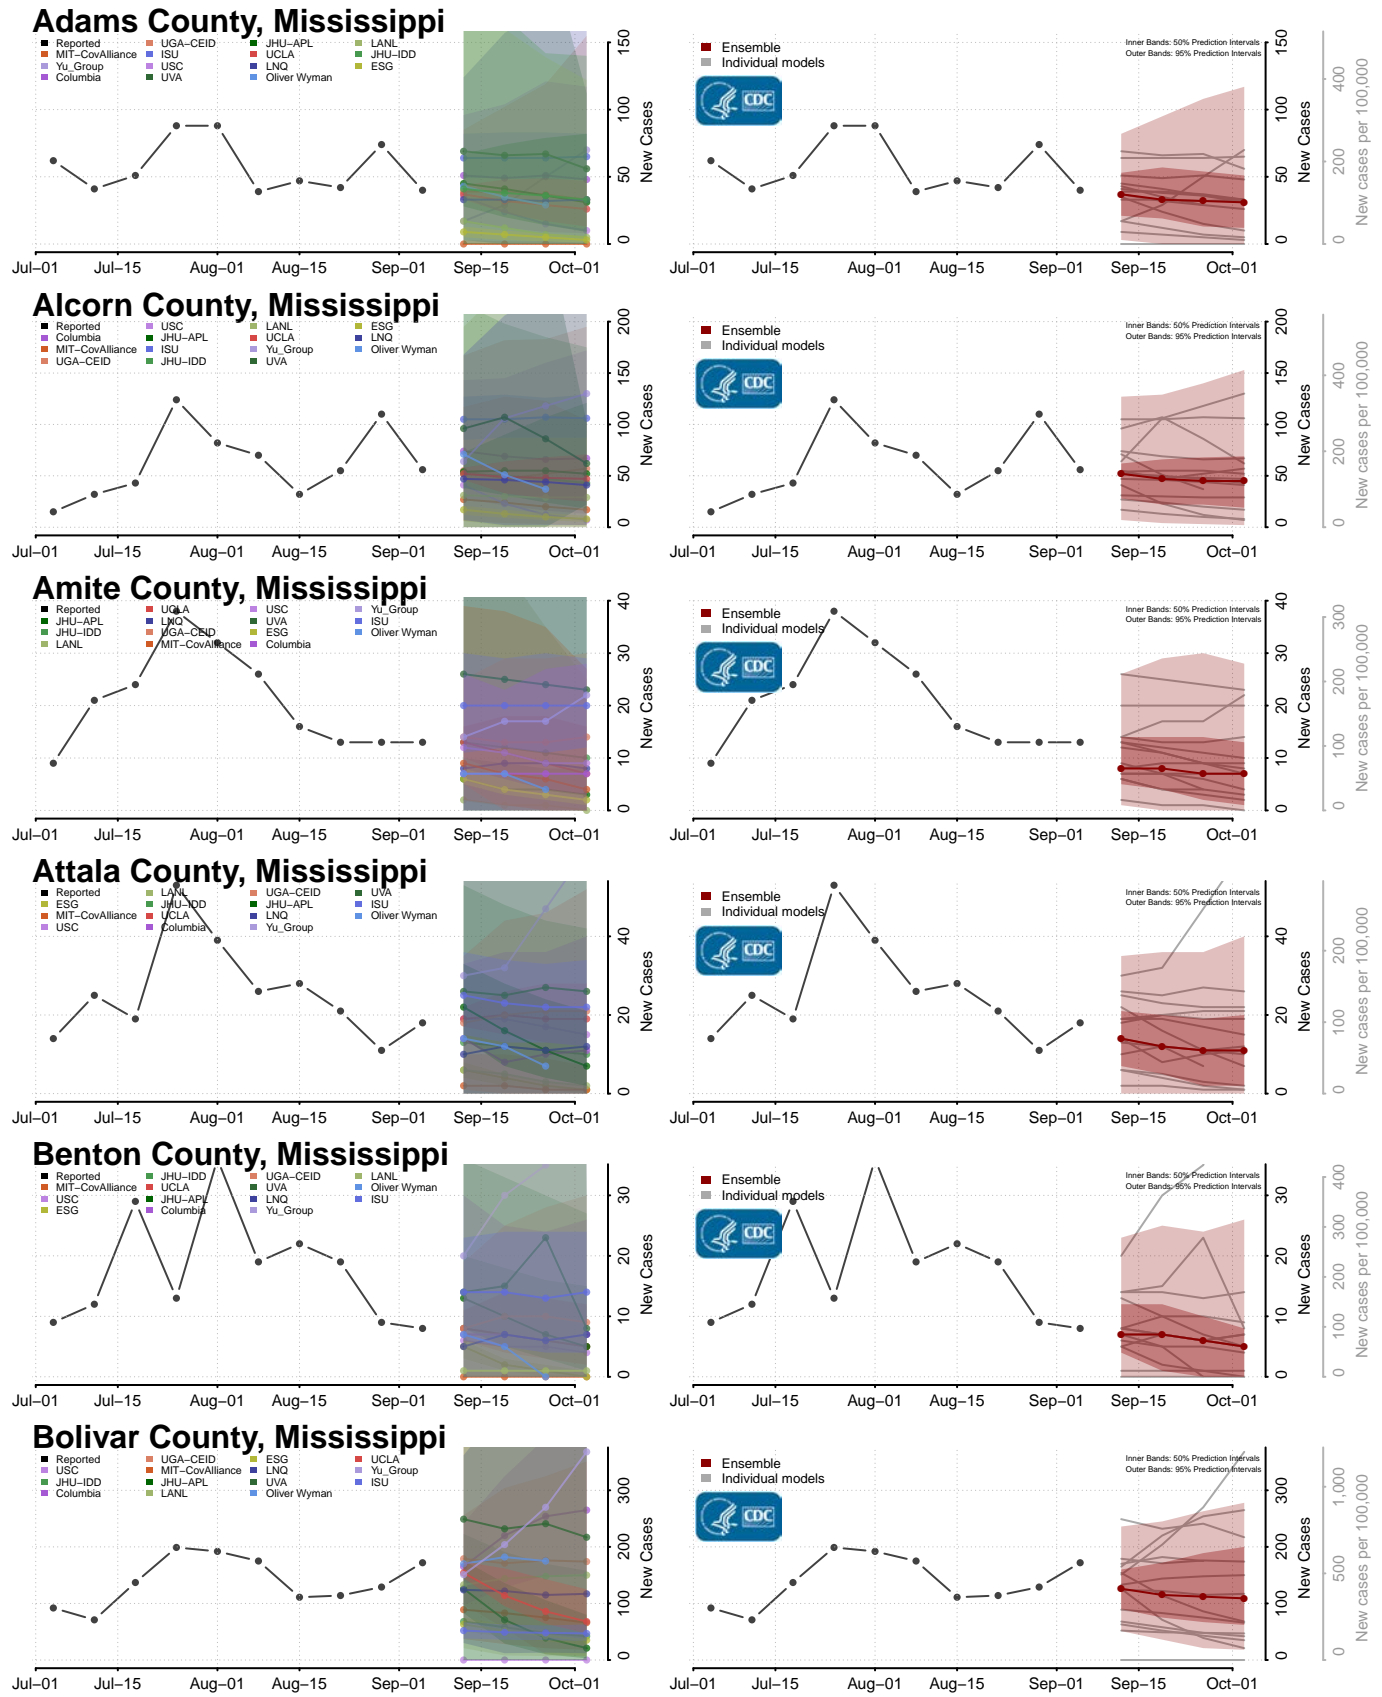

Lac qui Parle County, Minnesota

Lake County, Minnesota

Lake of the Woods County, Minnesota

Le Sueur County, Minnesota

*New weekly cases may decrease in this location over the next four weeks. For these locations, the ensemble forecast indicates a probability of 0.75 or greater that fewer cases will be reported in week four of the forecast than in the last reported week.