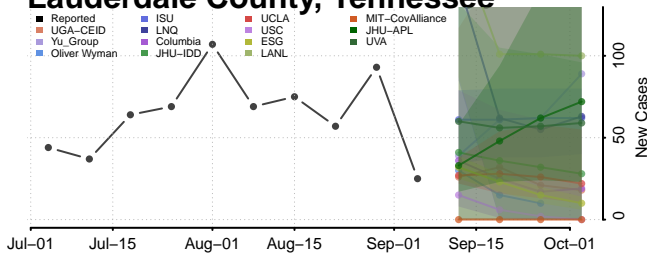

Lauderdale County, Tennessee