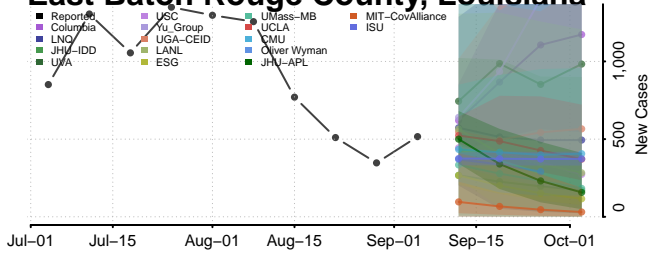

Pike County, Kentucky

Powell County, Kentucky

Pulaski County, Kentucky

Robertson County, Kentucky

Rockcastle County, Kentucky

Rowan County, Kentucky

*New weekly cases may decrease in this location over the next four weeks. For these locations, the ensemble forecast indicates a probability of 0.75 or greater that fewer cases will be reported in week four of the forecast than in the last reported week.

Catahoula County, Louisiana

Claiborne County, Louisiana

Concordia County, Louisiana

De Soto County, Louisiana

East Baton Rouge County, Louisiana

East Carroll County, Louisiana

Terrebonne County, Louisiana

Union County, Louisiana

Vermilion County, Louisiana

Vernon County, Louisiana

Washington County, Louisiana

Webster County, Louisiana

*New weekly cases may decrease in this location over the next four weeks. For these locations, the ensemble forecast indicates a probability of 0.75 or greater that fewer cases will be reported in week four of the forecast than in the last reported week.