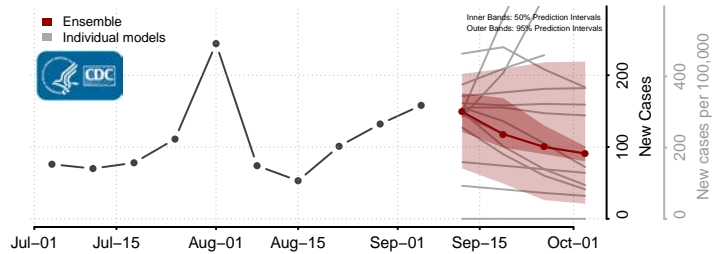

Oktibbeha County, Mississippi