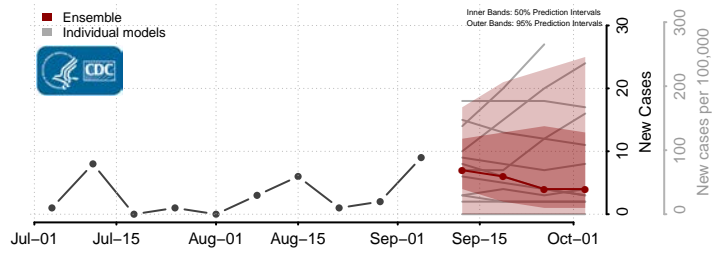

Todd County, South Dakota