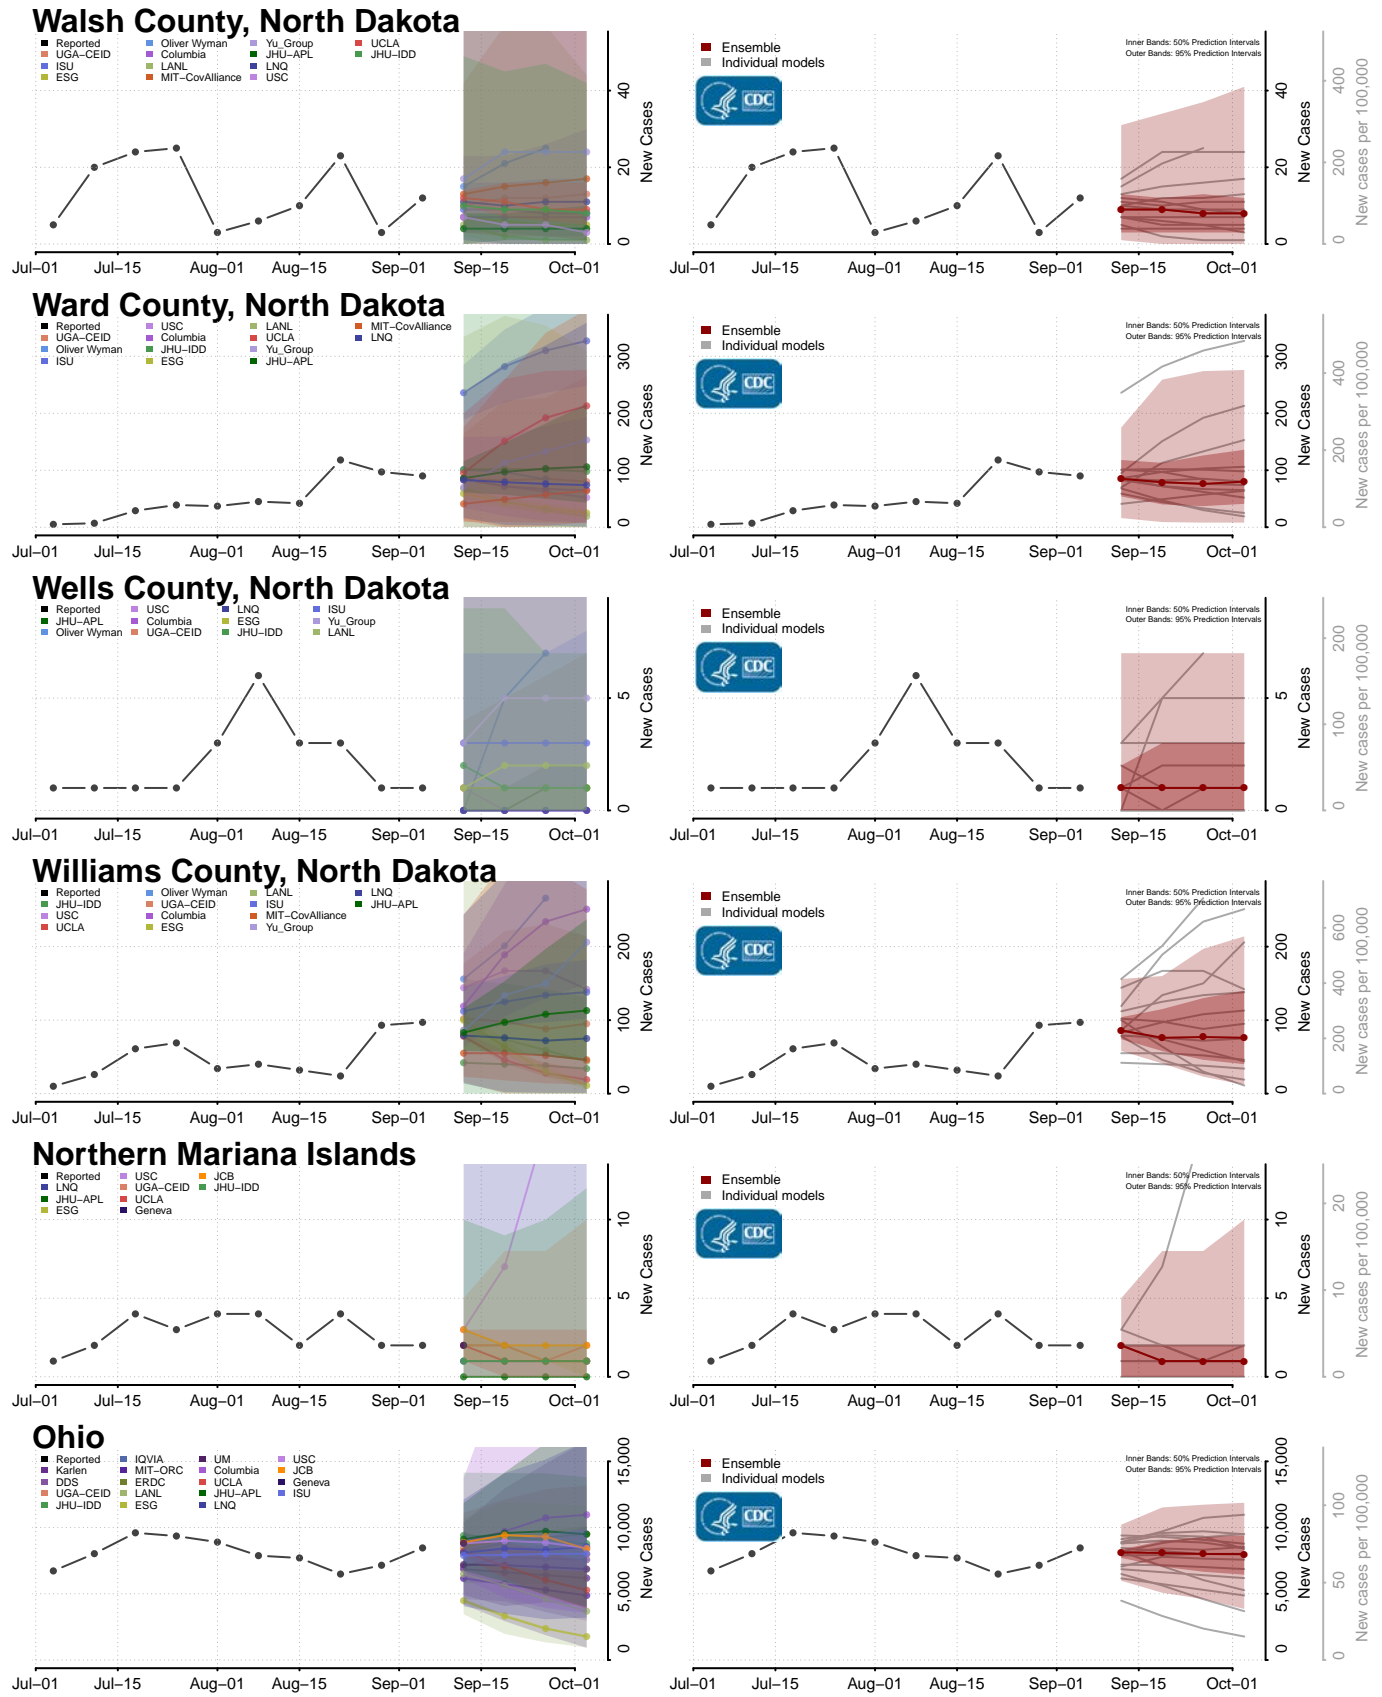

Renville County, North Dakota

Richland County, North Dakota

Rolette County, North Dakota

Sargent County, North Dakota

Sheridan County, North Dakota

Sioux County, North Dakota

Darke County, Ohio

Defiance County, Ohio