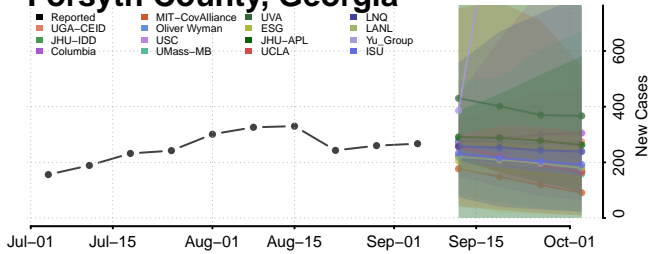

Lafayette County, Florida

Lake County, Florida

Lee County, Florida

*New weekly cases may decrease in this location over the next four weeks. For these locations, the ensemble forecast indicates a probability of 0.75 or greater that fewer cases will be reported in week four of the forecast than in the last reported week.

Forsyth County, Georgia

Franklin County, Georgia

Fulton County, Georgia

Gilmer County, Georgia

Glascocock County, Georgia

Glynn County, Georgia

Gordon County, Georgia

Grady County, Georgia