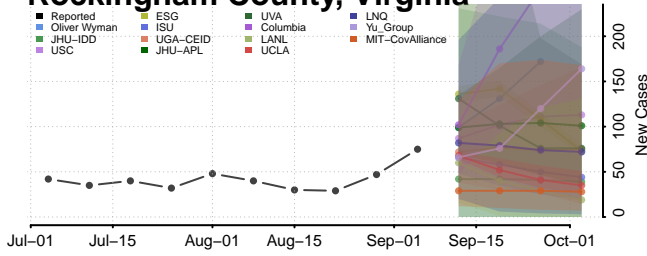

Rockingham County, Virginia