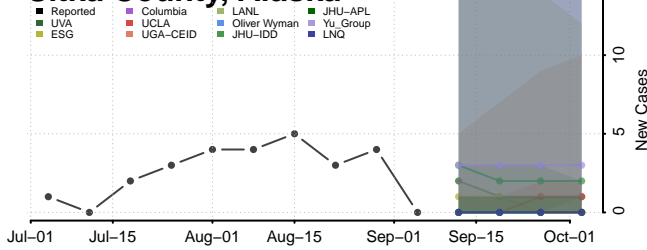

Lowndes County, Alabama

Macon County, Alabama

Madison County, Alabama

Marengo County, Alabama

Kusilvak County, Alaska

Lake and Peninsula County, Alaska

Matanuska-Susitna County, Alaska

Nome County, Alaska

North Slope County, Alaska

Northwest Arctic County, Alaska

Petersburg County, Alaska

Prince of Wales-Hyder County, Alaska

Sitka County, Alaska

Skagway County, Alaska

Southeast Fairbanks County, Alaska

Valdez-Cordova County, Alaska

*New weekly cases may decrease in this location over the next four weeks. For these locations, the ensemble forecast indicates a probability of 0.75 or greater that fewer cases will be reported in week four of the forecast than in the last reported week.