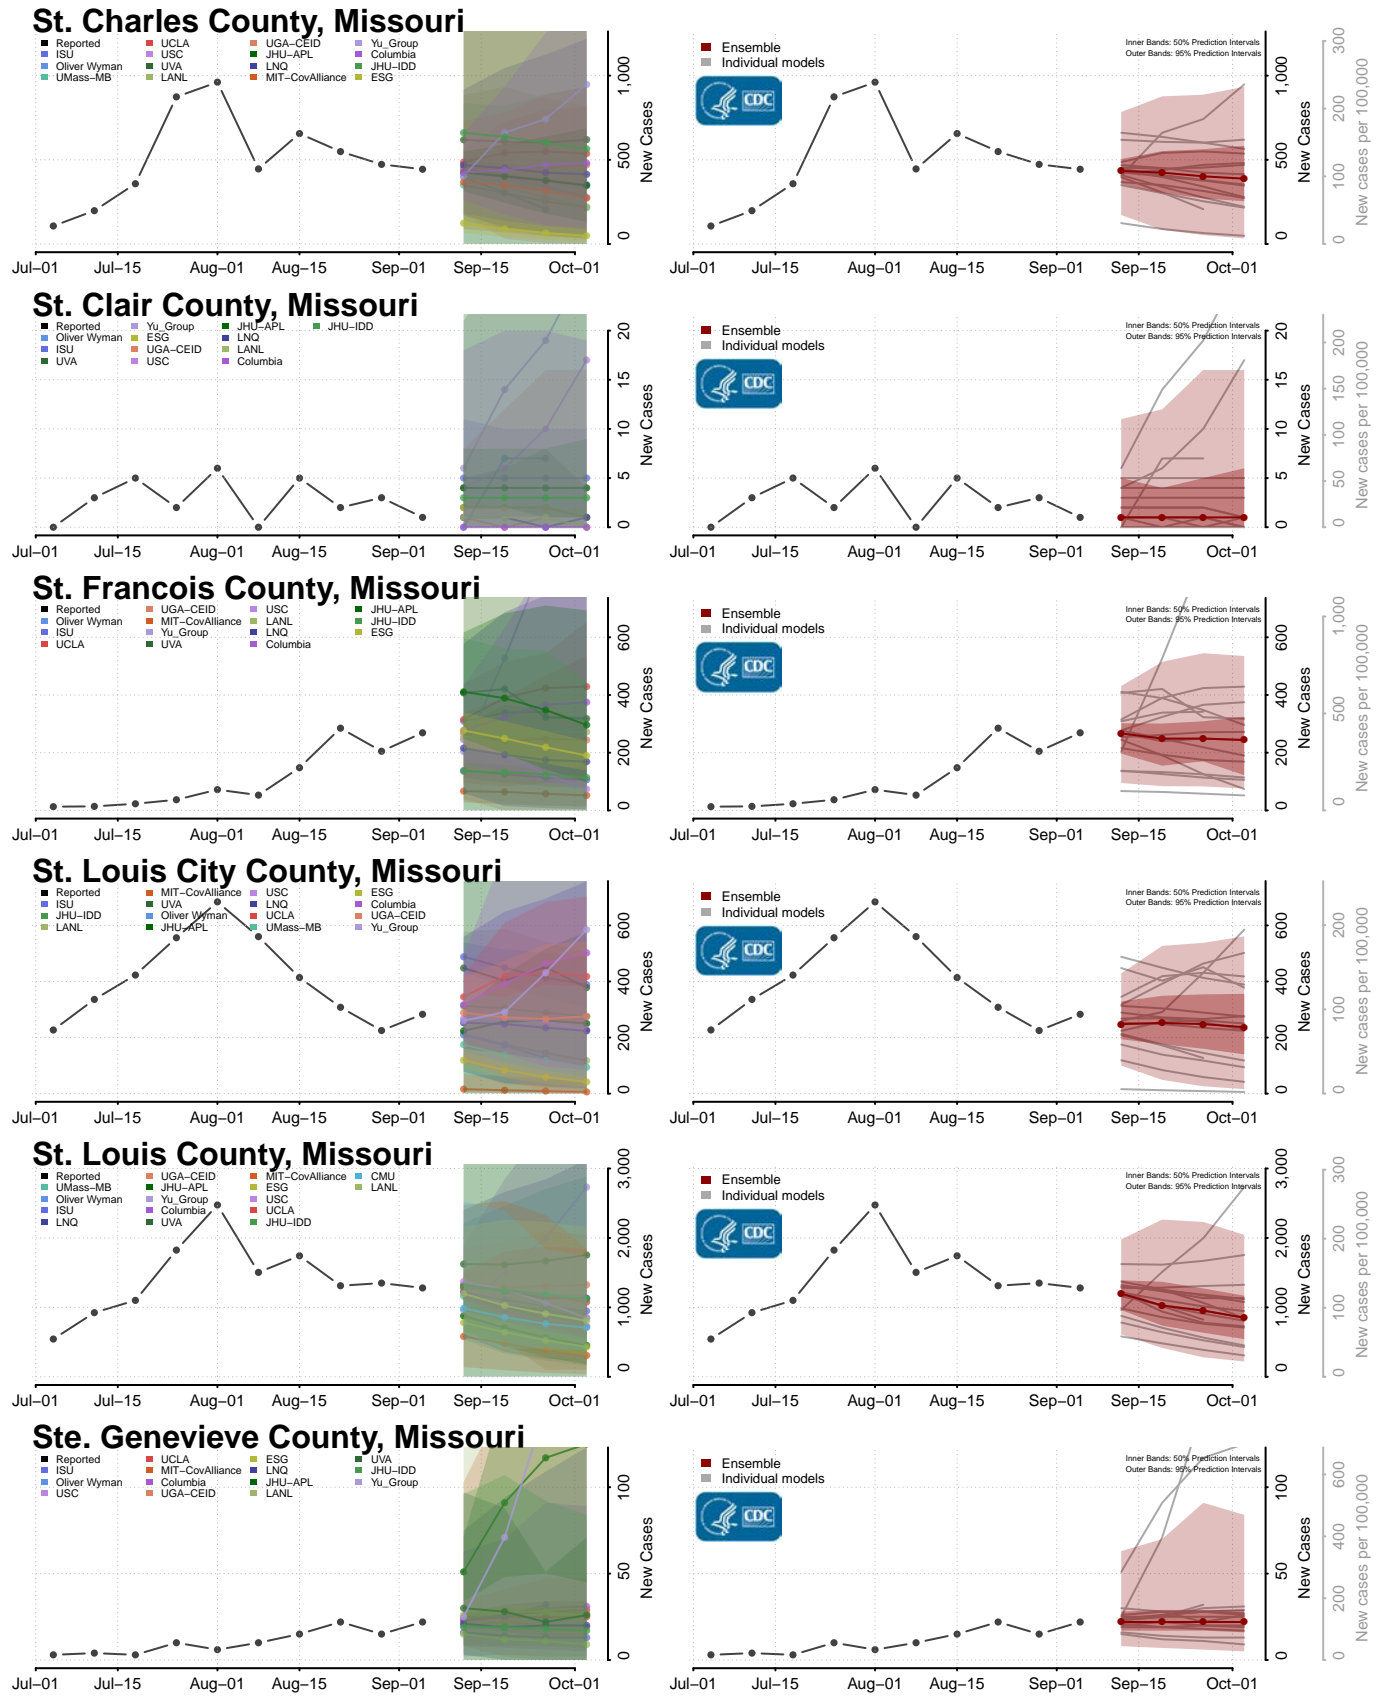

Scotland County, Missouri

Scott County, Missouri

Shannon County, Missouri

Shelby County, Missouri

Stoddard County, Missouri

Stone County, Missouri

Sullivan County, Missouri

Taney County, Missouri