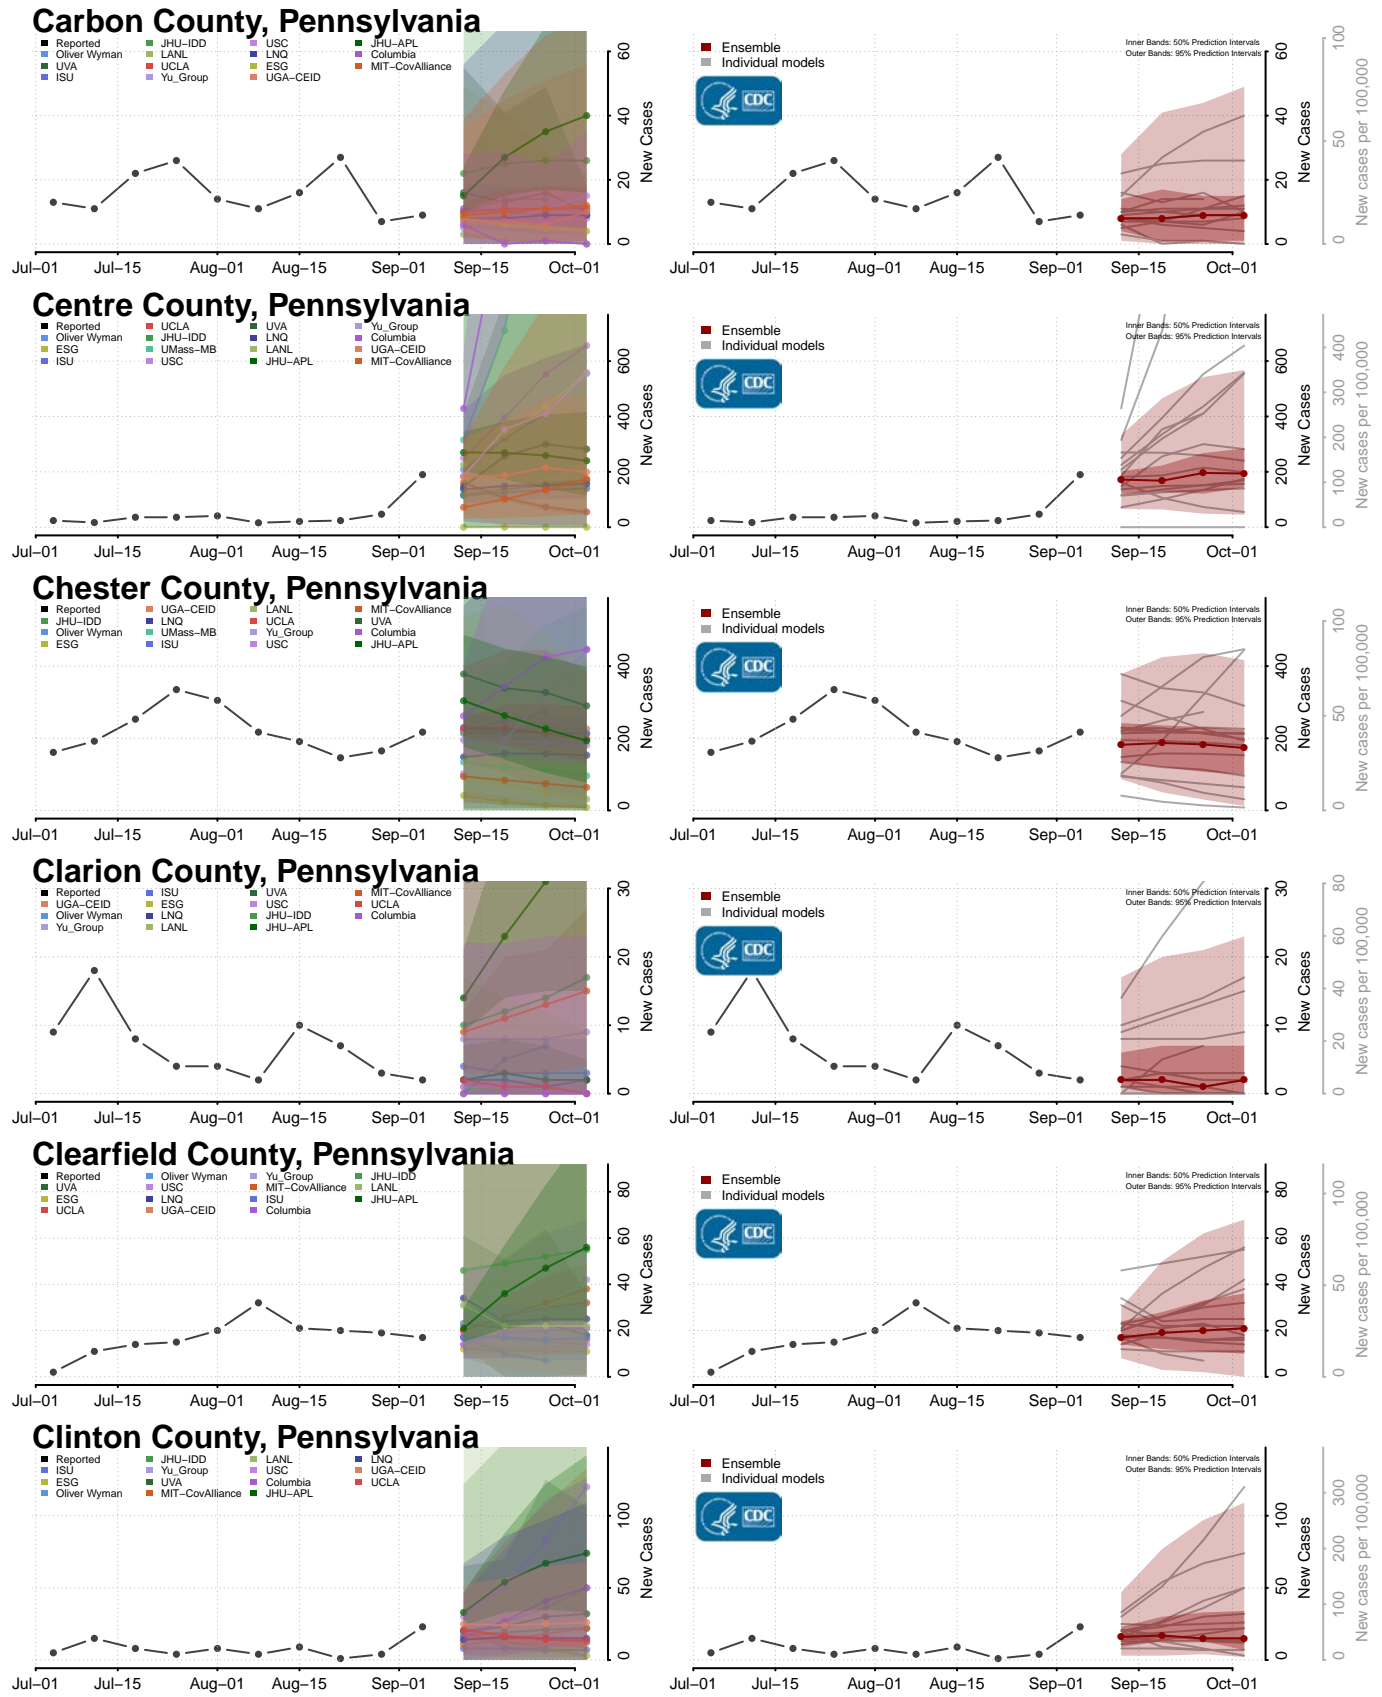

Multnomah County, Oregon

Polk County, Oregon

Sherman County, Oregon

Tillamook County, Oregon

Umatilla County, Oregon

Union County, Oregon

Erie County, Pennsylvania

Fayette County, Pennsylvania