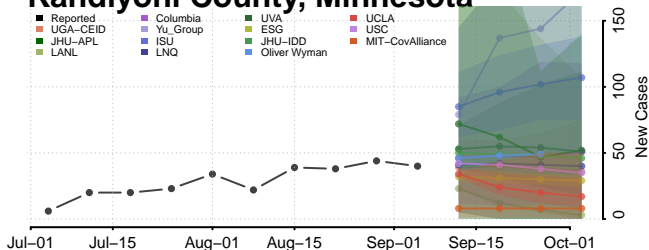

Kandiyohi County, Minnesota