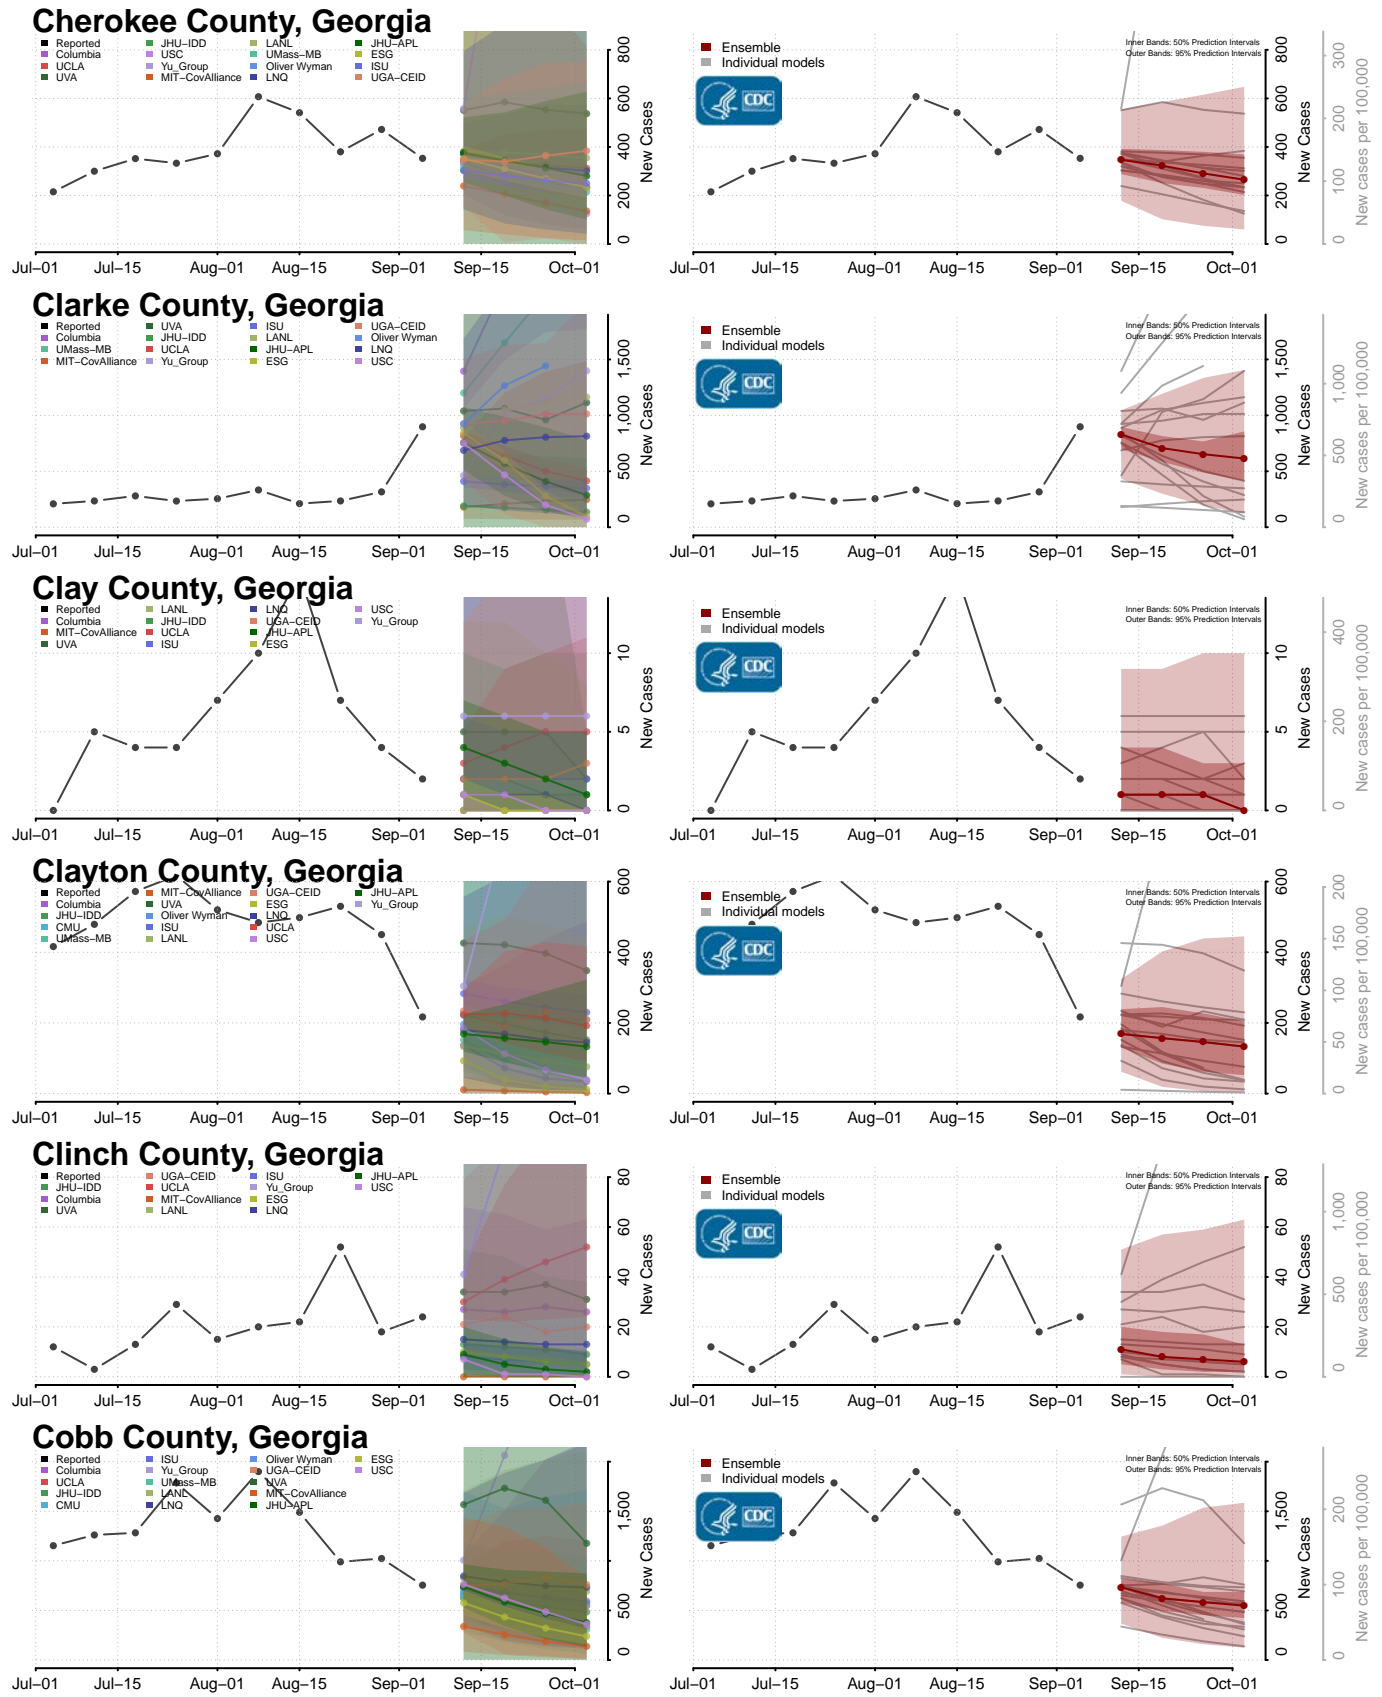

Forsyth County, Georgia

Franklin County, Georgia

Fulton County, Georgia

Gilmer County, Georgia

Glascocock County, Georgia

Glynn County, Georgia

Gordon County, Georgia

Grady County, Georgia