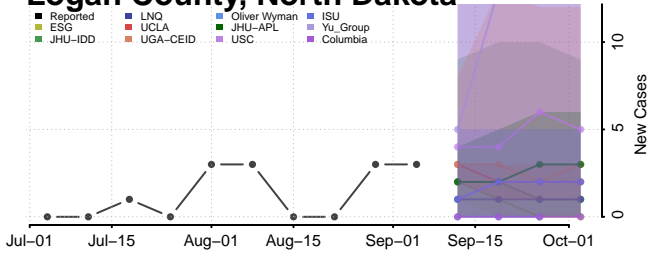

Logan County, North Dakota