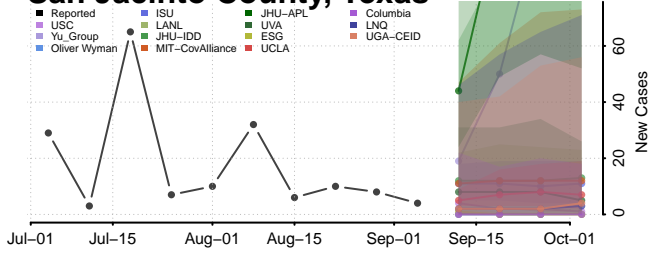

San Jacinto County, Texas