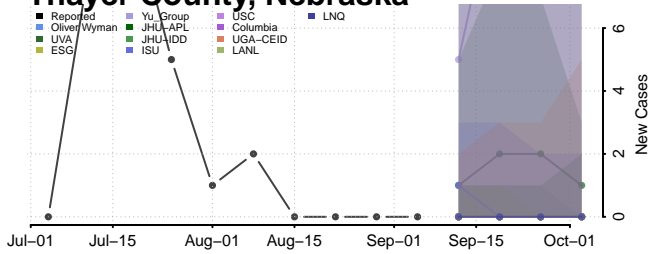

Thayer County, Nebraska