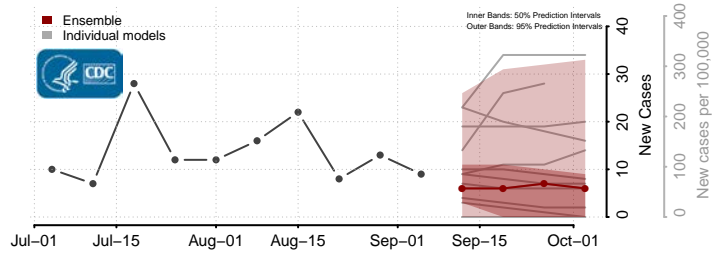

Mountrail County, North Dakota