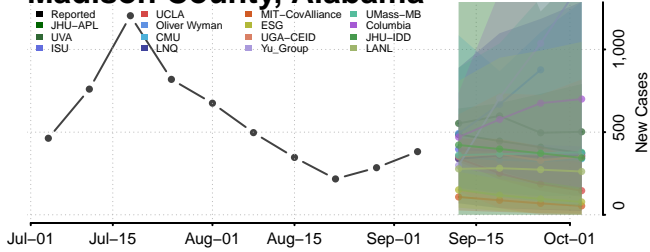

*New weekly cases may decrease in this location over the next four weeks. For these locations, the ensemble forecast indicates a probability of 0.75 or greater that fewer cases will be reported in week four of the forecast than in the last reported week.

Blount County, Alabama

Bullock County, Alabama

Butler County, Alabama

Calhoun County, Alabama

Chambers County, Alabama

Cherokee County, Alabama

Lee County, Alabama

Limestone County, Alabama

Lowndes County, Alabama

Macon County, Alabama

Madison County, Alabama

Marengo County, Alabama

Kusilvak County, Alaska

Lake and Peninsula County, Alaska

Matanuska-Susitna County, Alaska

Nome County, Alaska