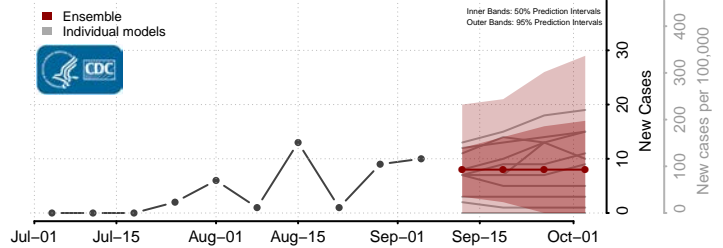

Dawson County, Montana