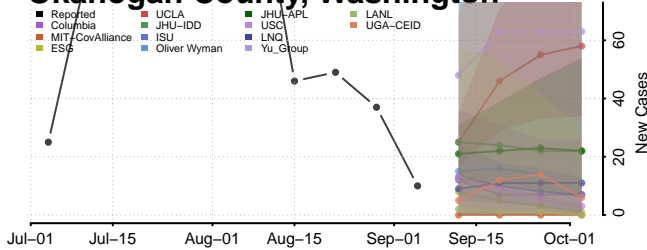

Okanogan County, Washington