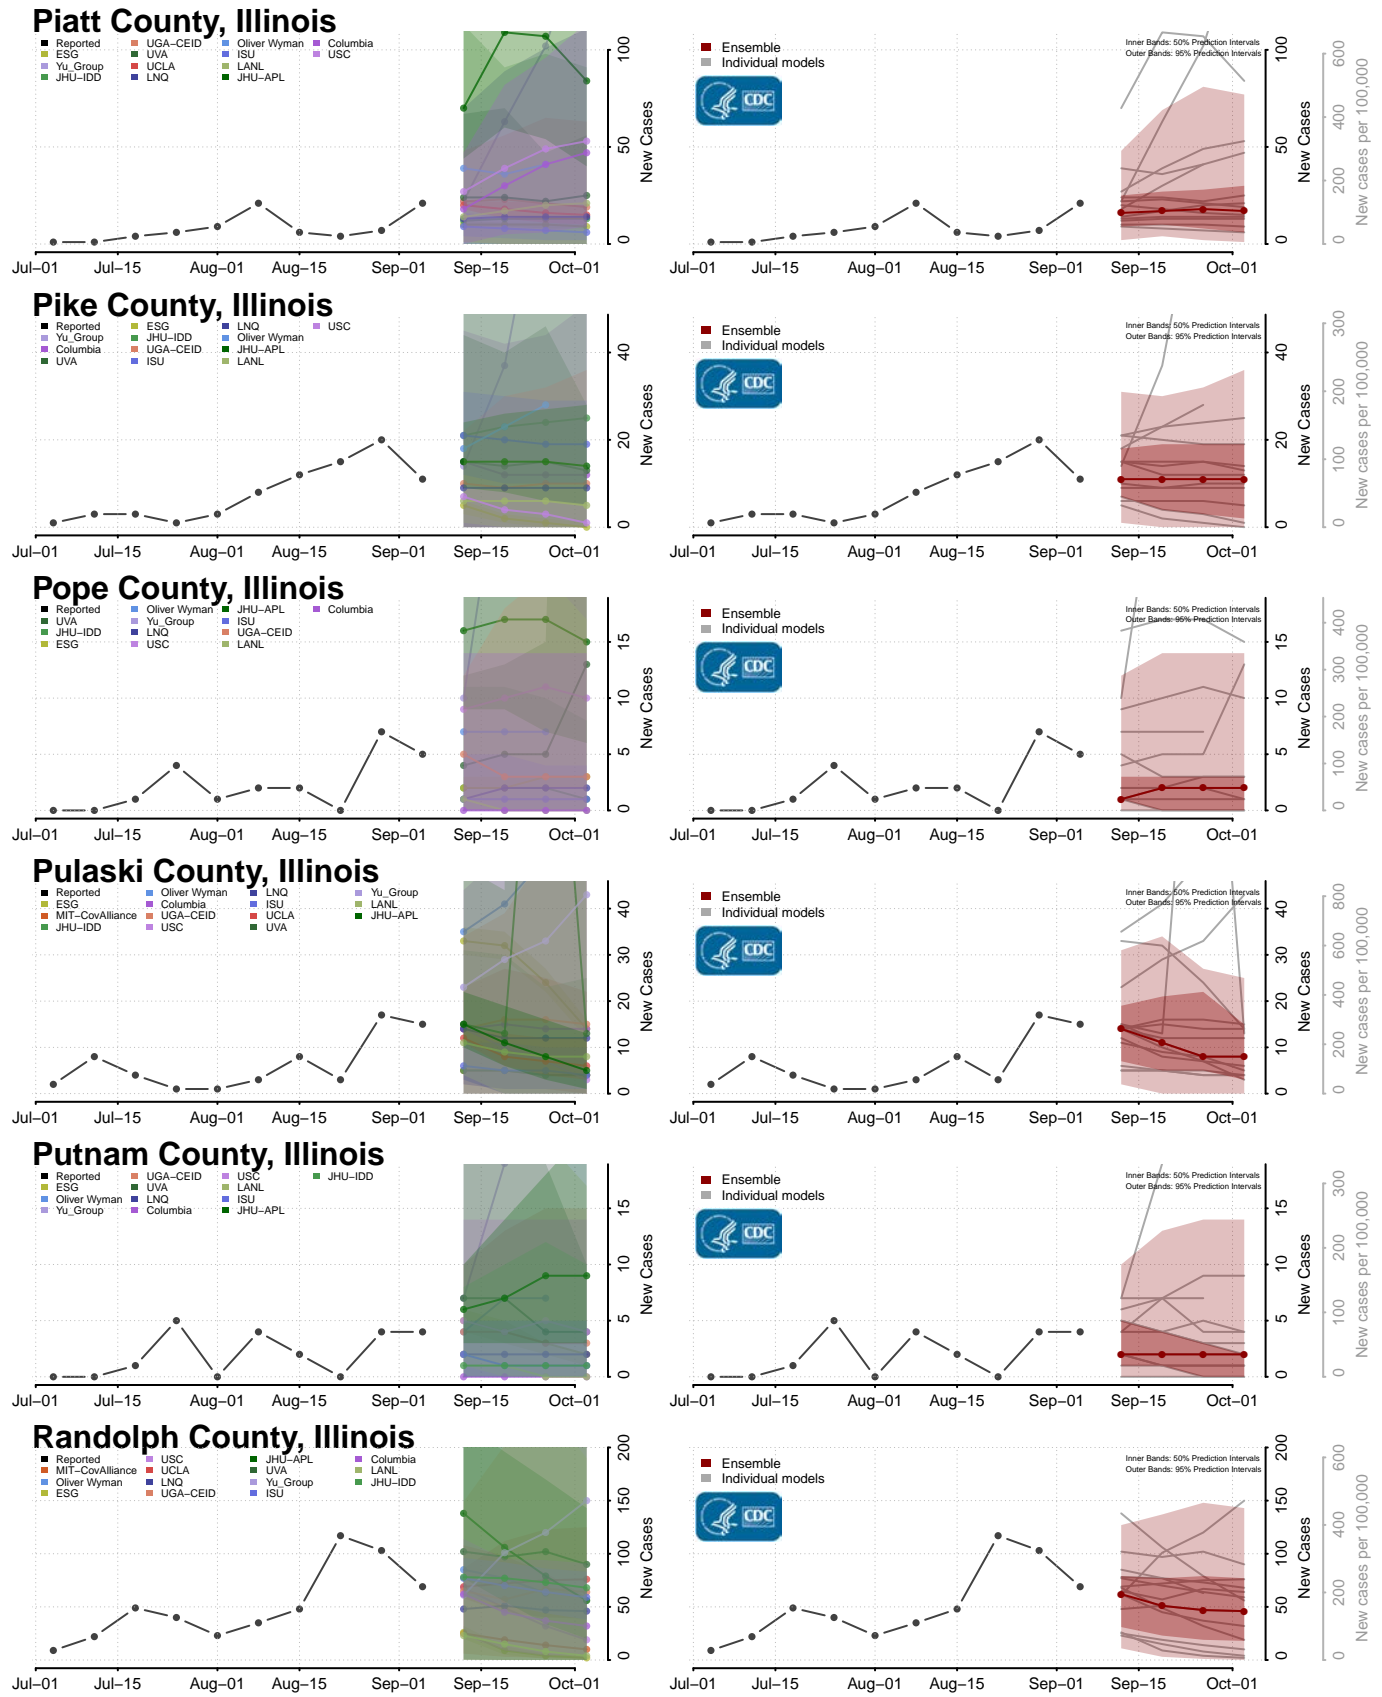

Bonner County, Idaho

Bonneville County, Idaho

Louisa County, Iowa

Lucas County, Iowa

Lyon County, Iowa

Madison County, Iowa

Mahaska County, Iowa

Marion County, Iowa