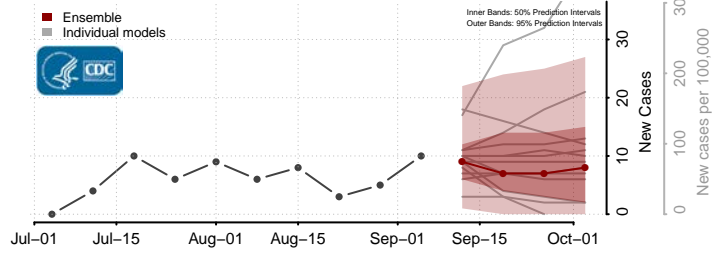

Northumberland County, Virginia