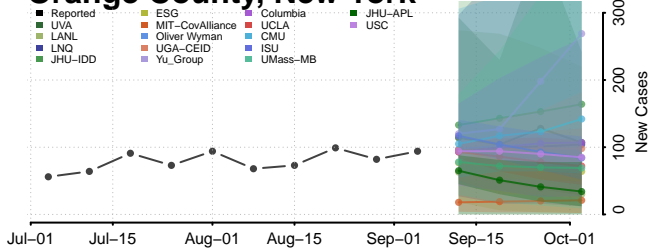

Orange County, New York