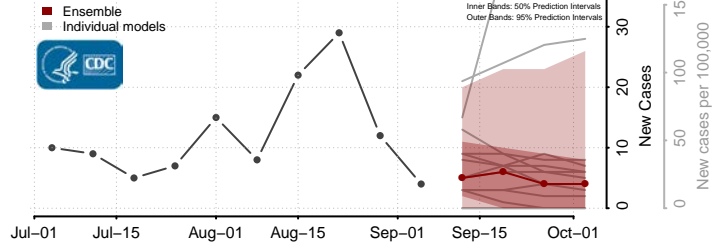

Wise County, Virginia

Wythe County, Virginia

York County, Virginia

Washington

Kittitas County, Washington

Klickitat County, Washington

Lewis County, Washington

Lincoln County, Washington