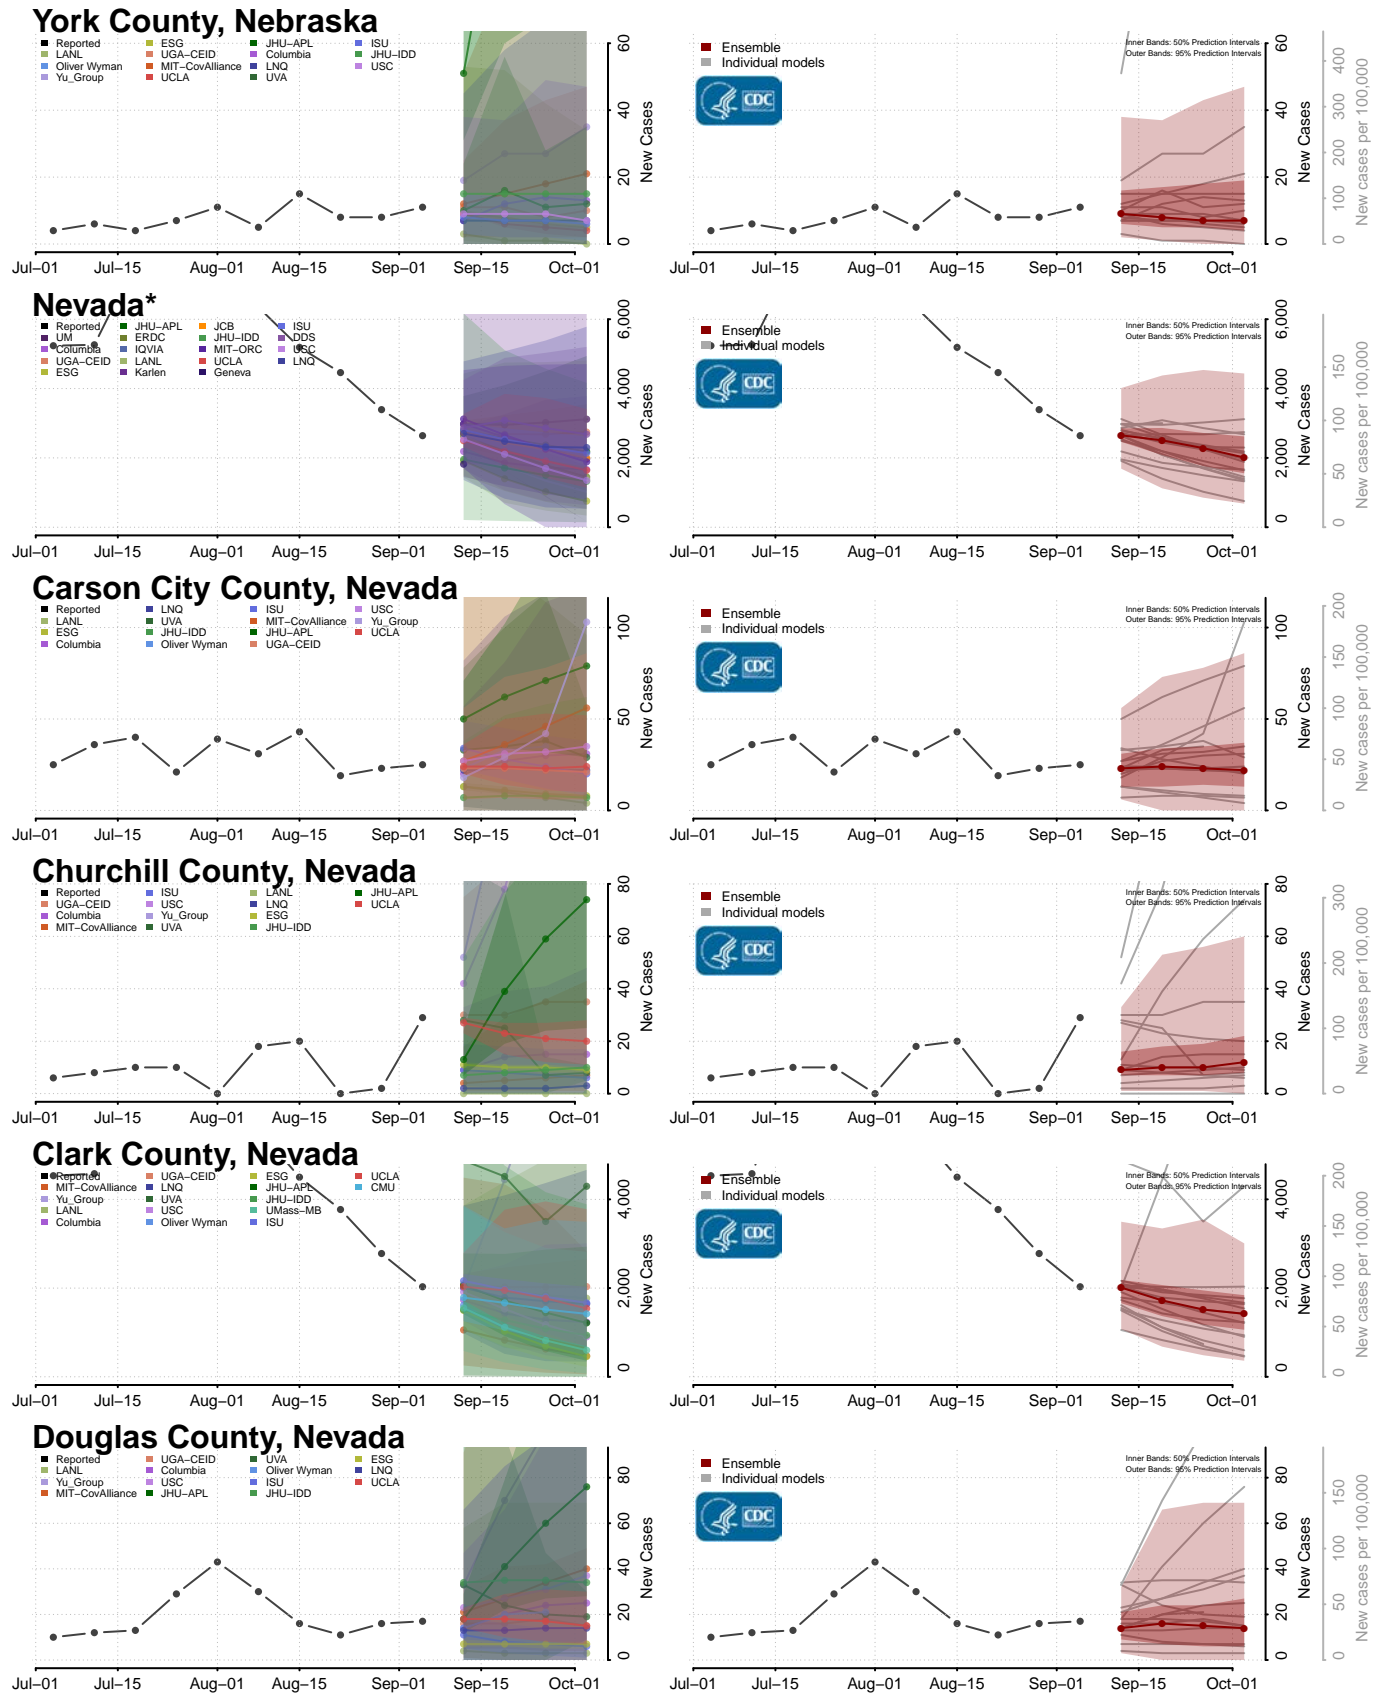

Sioux County, Nebraska

Stanton County, Nebraska

Thayer County, Nebraska

Thomas County, Nebraska

*New weekly cases may decrease in this location over the next four weeks. For these locations, the ensemble forecast indicates a probability of 0.75 or greater that fewer cases will be reported in week four of the forecast than in the last reported week.