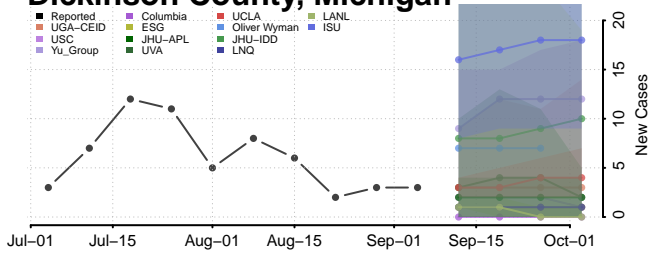

Chippewa County, Michigan

Clare County, Michigan

Clinton County, Michigan

Crawford County, Michigan

Delta County, Michigan

Dickinson County, Michigan

Livingston County, Michigan

Luce County, Michigan

Mackinac County, Michigan

Macomb County, Michigan

Manistee County, Michigan

Marquette County, Michigan

Benton County, Minnesota

Big Stone County, Minnesota

Blue Earth County, Minnesota

Brown County, Minnesota