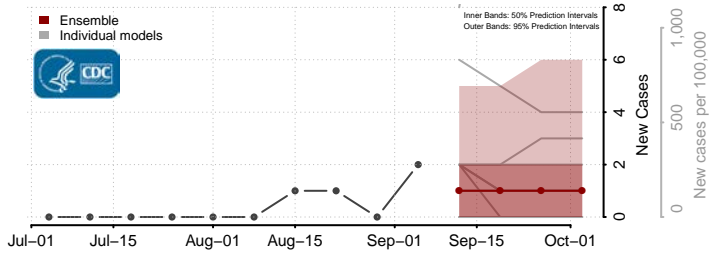

Sioux County, Nebraska

Stanton County, Nebraska

Thayer County, Nebraska

Thomas County, Nebraska

*New weekly cases may decrease in this location over the next four weeks. For these locations, the ensemble forecast indicates a probability of 0.75 or greater that fewer cases will be reported in week four of the forecast than in the last reported week.