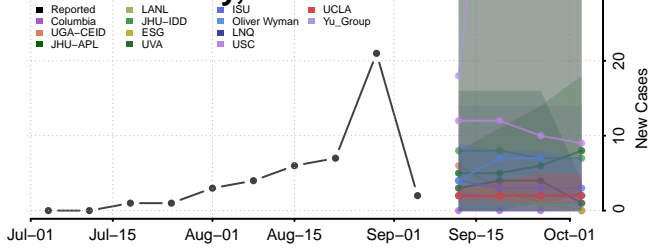

Butler County, Nebraska