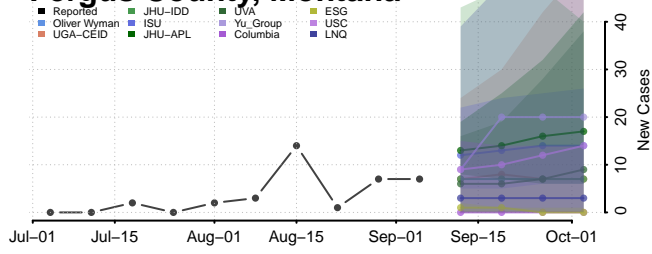

Fergus County, Montana