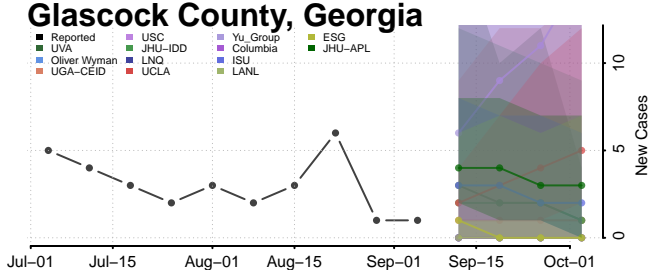

Lafayette County, Florida

Lake County, Florida

Lee County, Florida

*New weekly cases may decrease in this location over the next four weeks. For these locations, the ensemble forecast indicates a probability of 0.75 or greater that fewer cases will be reported in week four of the forecast than in the last reported week.

Forsyth County, Georgia

Franklin County, Georgia

Fulton County, Georgia

Gilmer County, Georgia

Glascocock County, Georgia

Glynn County, Georgia

Gordon County, Georgia

Grady County, Georgia

Greene County, Georgia

Gwinnett County, Georgia

Habersham County, Georgia

Hall County, Georgia

Benewah County, Idaho

Bingham County, Idaho

Blaine County, Idaho

Boise County, Idaho