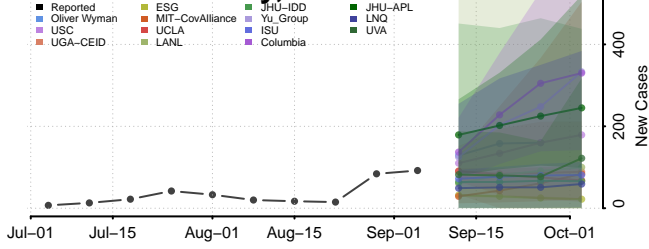

Cascade County, Montana