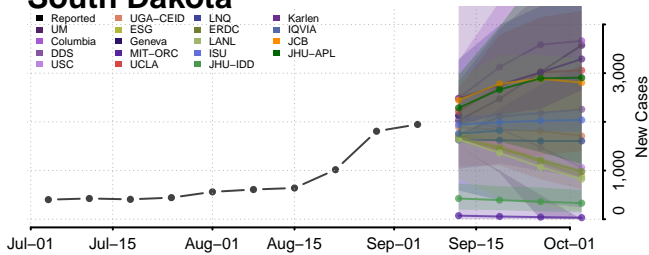

South Dakota