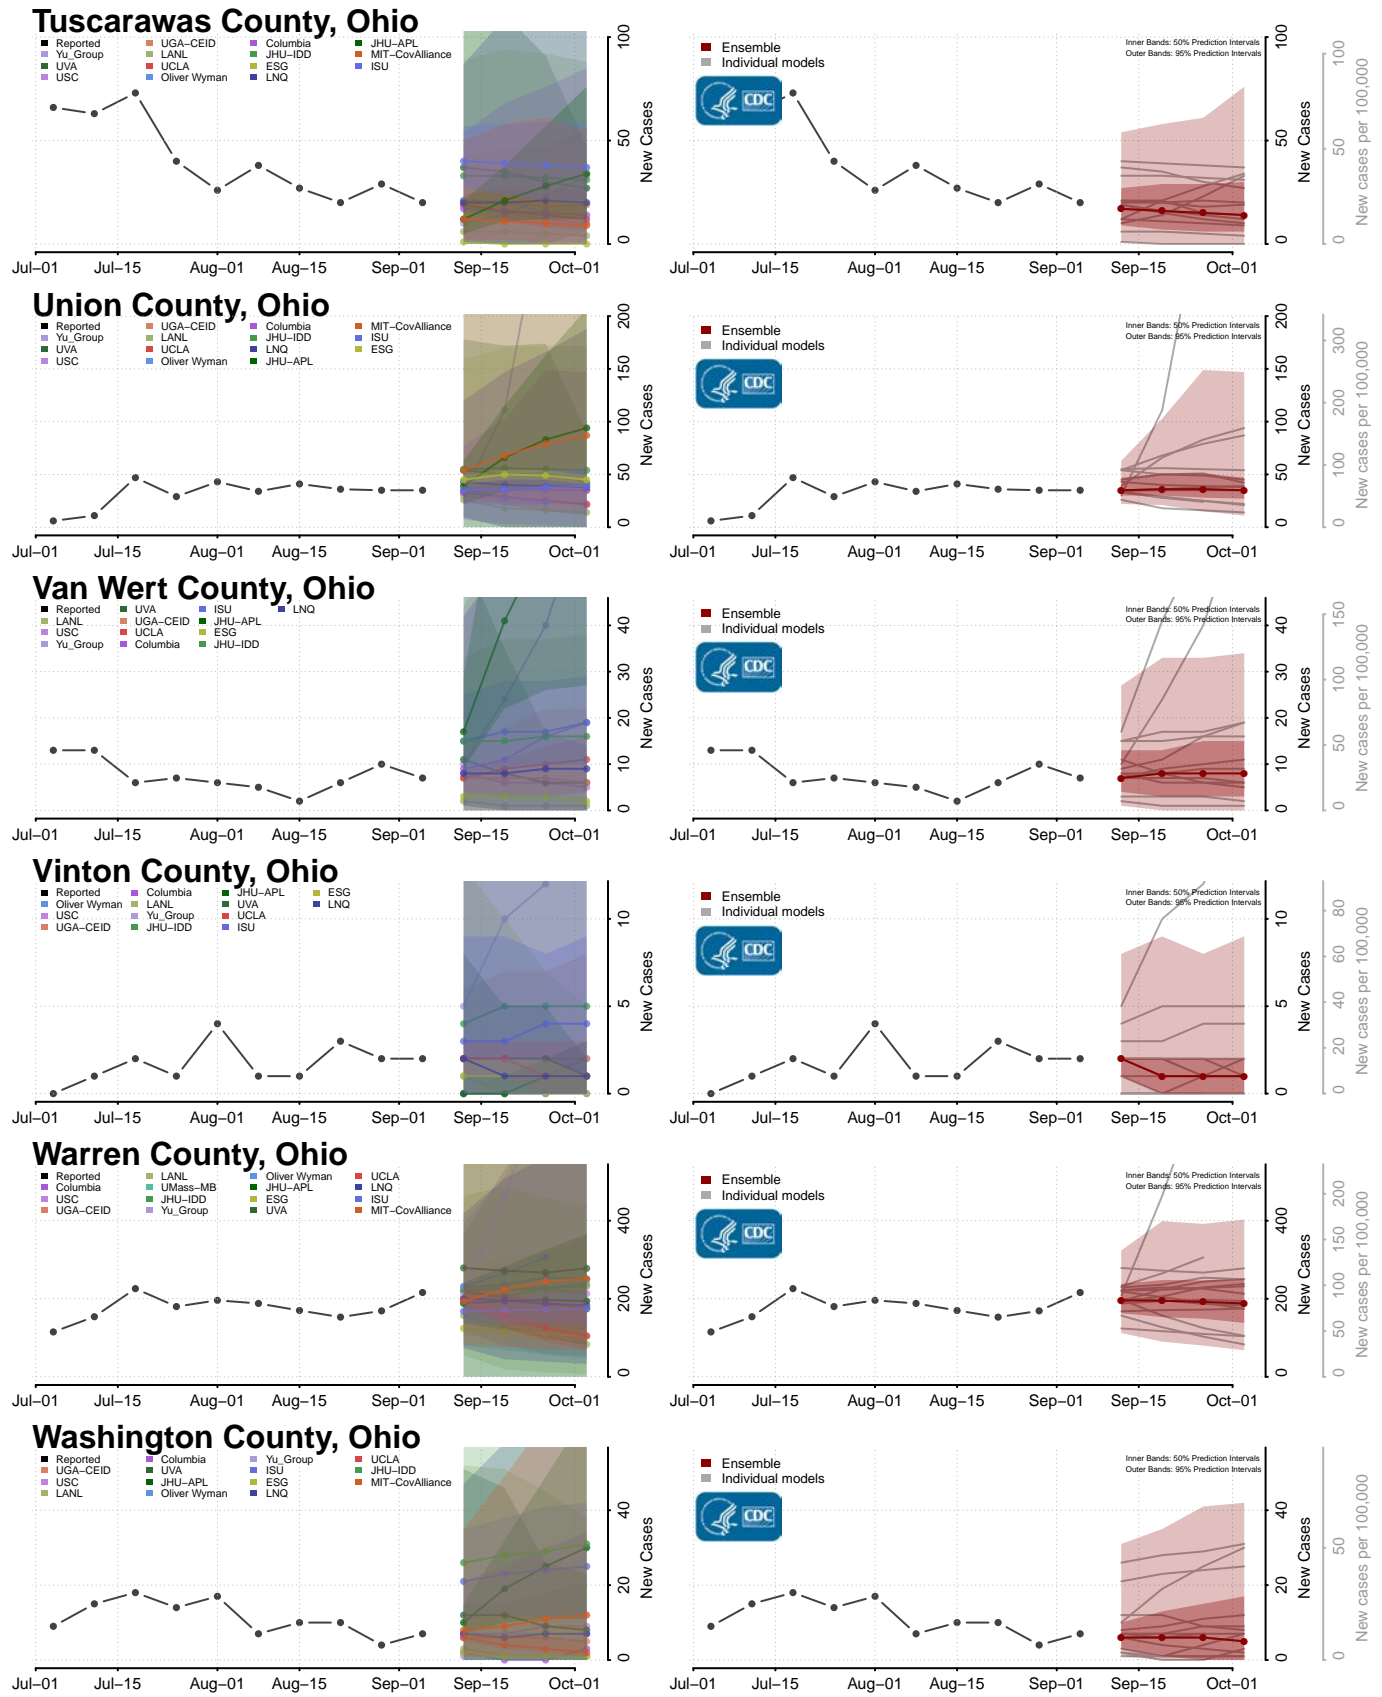

Delaware County, Ohio

Erie County, Ohio

Fairfield County, Ohio

Fayette County, Ohio

*New weekly cases may decrease in this location over the next four weeks. For these locations, the ensemble forecast indicates a probability of 0.75 or greater that fewer cases will be reported in week four of the forecast than in the last reported week.