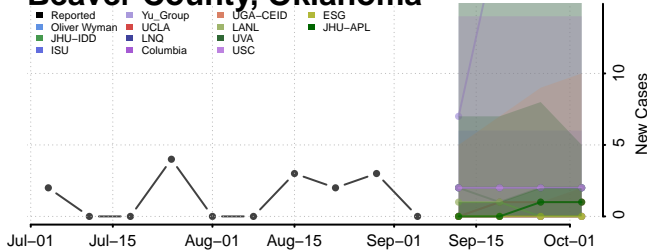

Beaver County, Oklahoma