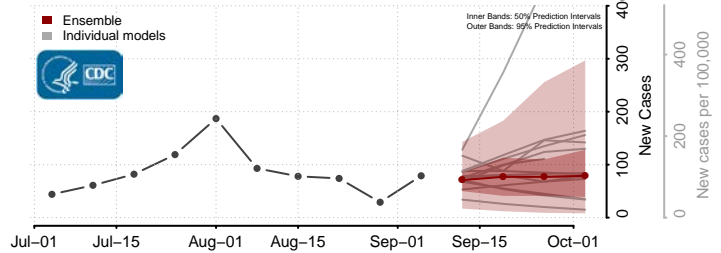

Walworth County, South Dakota

Yankton County, South Dakota

Ziebach County, South Dakota

Tennessee*

Anderson County, Tennessee

Bedford County, Tennessee

Benton County, Tennessee

*New weekly cases may decrease in this location over the next four weeks. For these locations, the ensemble forecast indicates a probability of 0.75 or greater that fewer cases will be reported in week four of the forecast than in the last reported week.