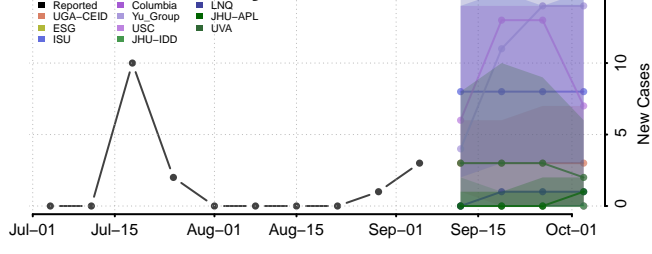

Deer Lodge County, Montana

Fallon County, Montana

Fergus County, Montana

Flathead County, Montana

Gallatin County, Montana

Garfield County, Montana

Brown County, Nebraska

Buffalo County, Nebraska