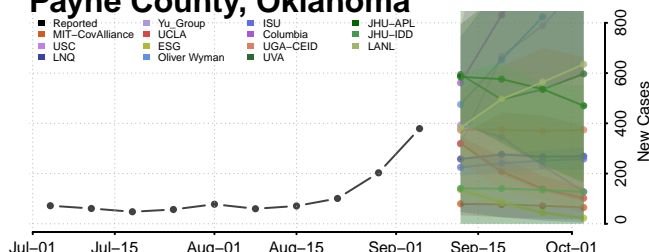

Payne County, Oklahoma