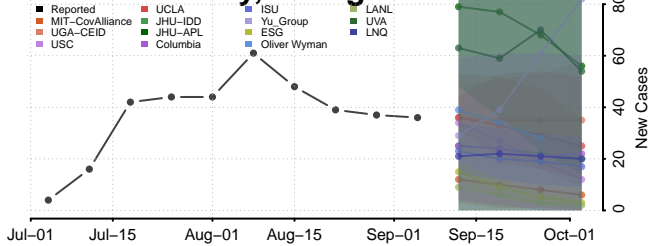

Lafayette County, Florida

Lake County, Florida

Lee County, Florida

*New weekly cases may decrease in this location over the next four weeks. For these locations, the ensemble forecast indicates a probability of 0.75 or greater that fewer cases will be reported in week four of the forecast than in the last reported week.

Forsyth County, Georgia

Franklin County, Georgia

Fulton County, Georgia

Gilmer County, Georgia

Glascocock County, Georgia

Glynn County, Georgia

Gordon County, Georgia

Grady County, Georgia

Greene County, Georgia

Gwinnett County, Georgia

Habersham County, Georgia

Hall County, Georgia

Benewah County, Idaho

Bingham County, Idaho

Blaine County, Idaho

Boise County, Idaho