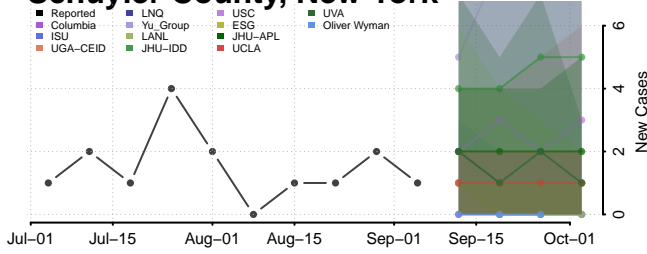

Schuyler County, New York