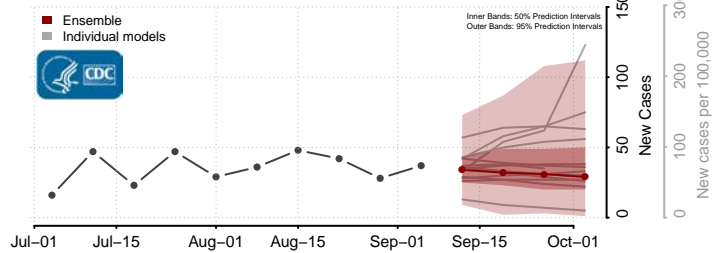

Queen Anne's County, Maryland