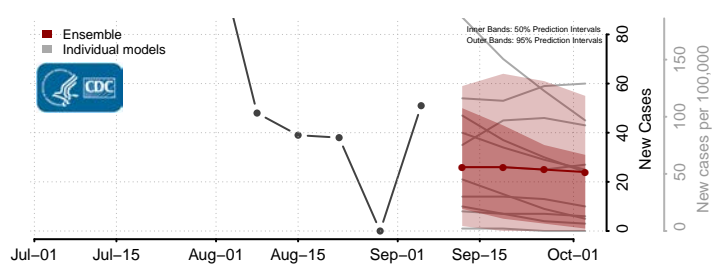

Santa Cruz County, Arizona