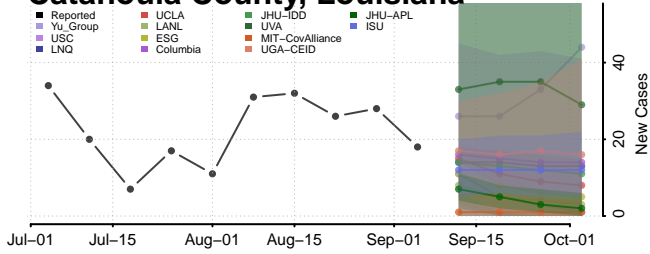

Pike County, Kentucky

Powell County, Kentucky

Pulaski County, Kentucky

Robertson County, Kentucky

Rockcastle County, Kentucky

Rowan County, Kentucky

*New weekly cases may decrease in this location over the next four weeks. For these locations, the ensemble forecast indicates a probability of 0.75 or greater that fewer cases will be reported in week four of the forecast than in the last reported week.

Catahoula County, Louisiana

Claiborne County, Louisiana

Concordia County, Louisiana

De Soto County, Louisiana

East Baton Rouge County, Louisiana

East Carroll County, Louisiana

Terrebonne County, Louisiana

Union County, Louisiana