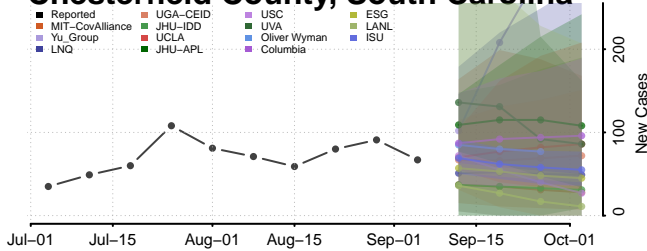

Chesterfield County, South Carolina