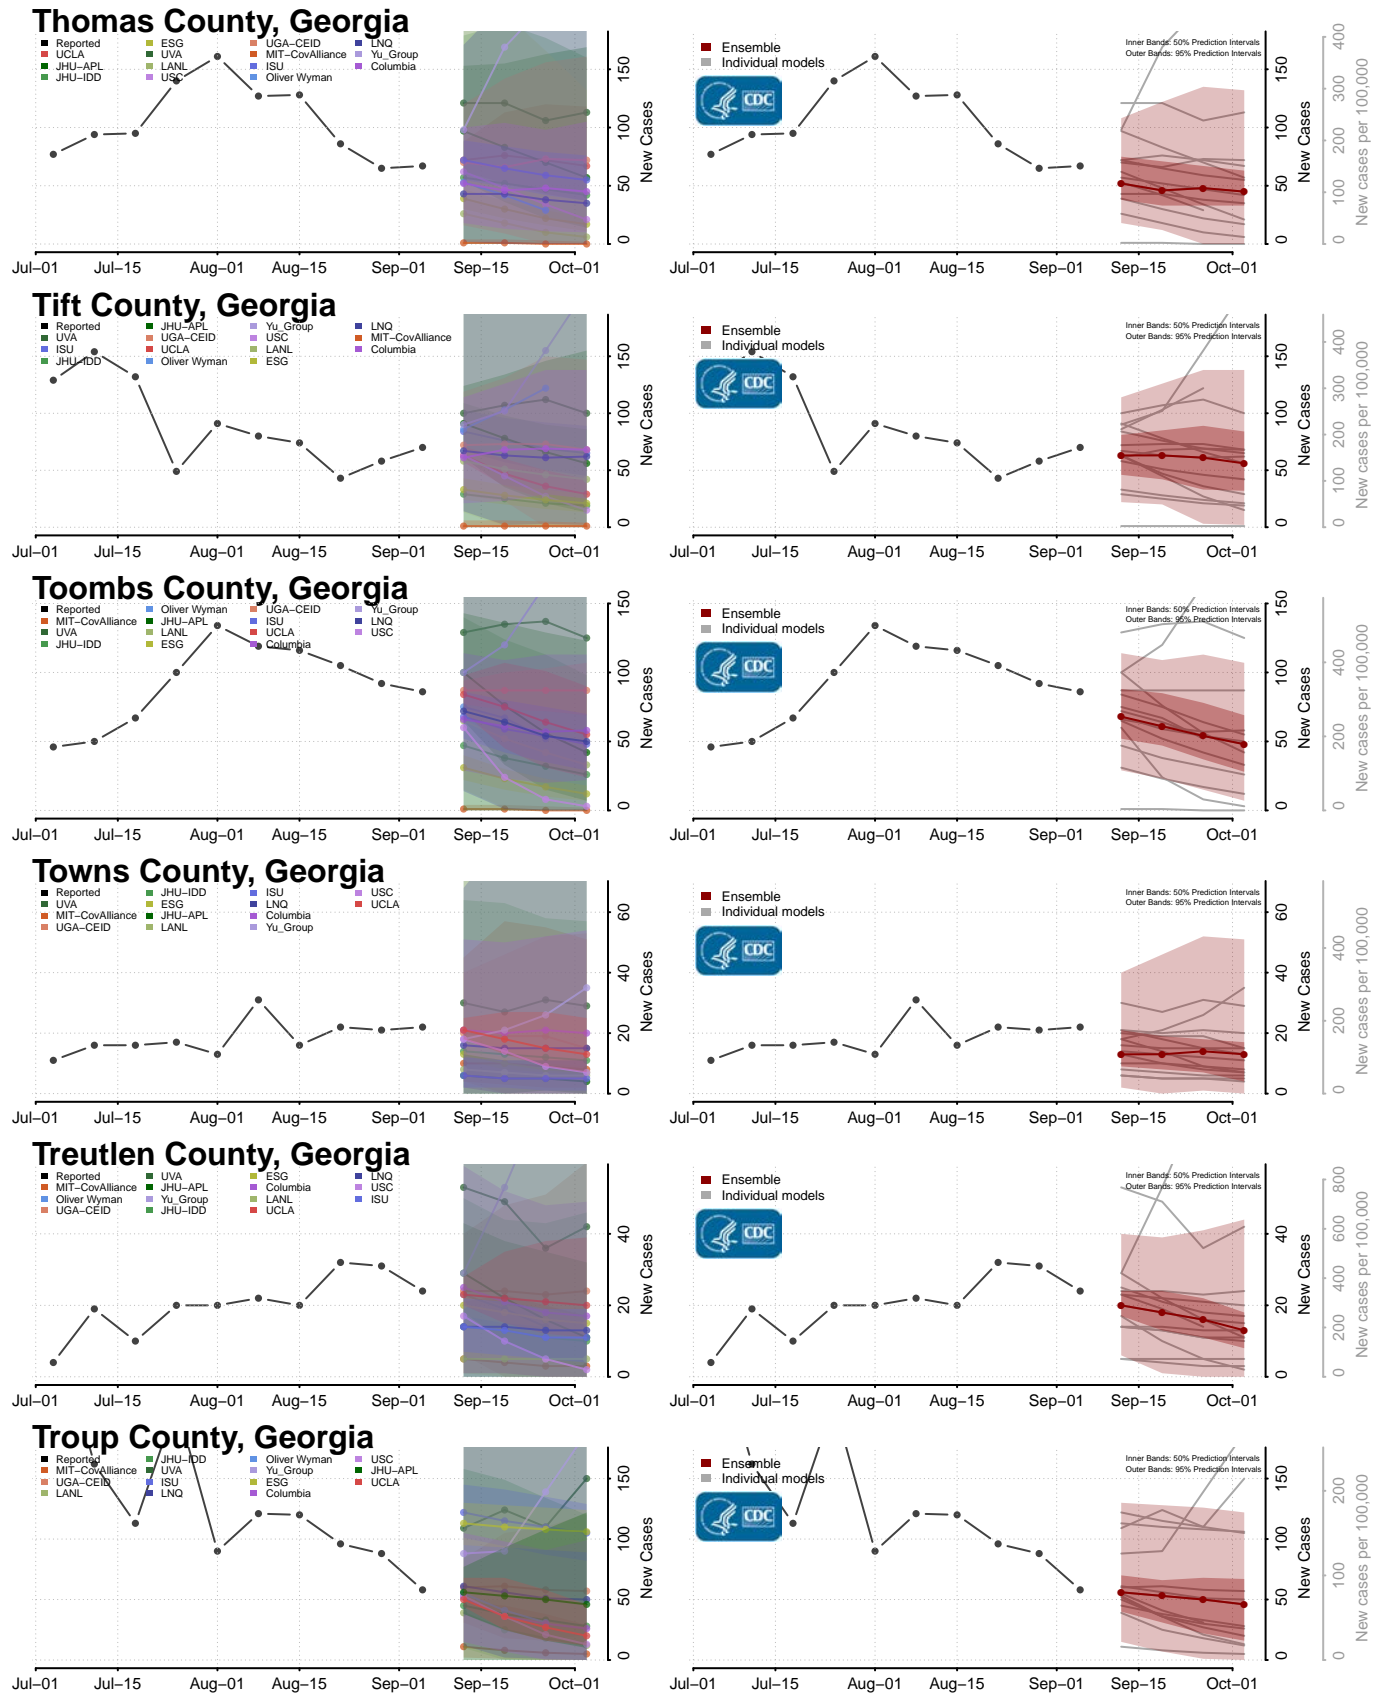

Greene County, Georgia

Gwinnett County, Georgia

Habersham County, Georgia

Hall County, Georgia

Benewah County, Idaho

Bingham County, Idaho

Blaine County, Idaho

Boise County, Idaho