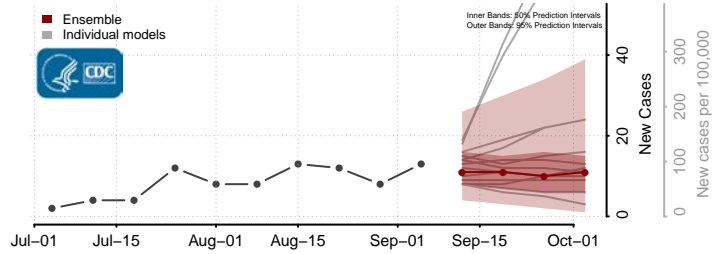

Osage County, Missouri