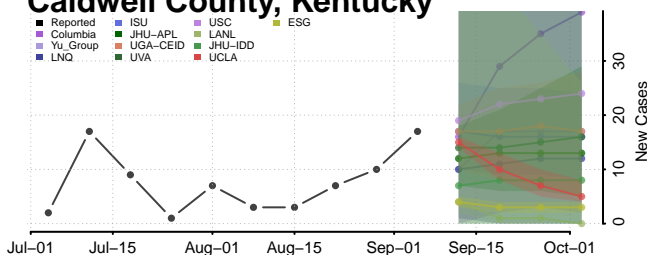

Rooks County, Kansas

Rush County, Kansas

Breckinridge County, Kentucky

Bullitt County, Kentucky

Butler County, Kentucky

Caldwell County, Kentucky

Calloway County, Kentucky

Campbell County, Kentucky

Pike County, Kentucky

Powell County, Kentucky

Pulaski County, Kentucky

Robertson County, Kentucky

Rockcastle County, Kentucky

Rowan County, Kentucky

*New weekly cases may decrease in this location over the next four weeks. For these locations, the ensemble forecast indicates a probability of 0.75 or greater that fewer cases will be reported in week four of the forecast than in the last reported week.