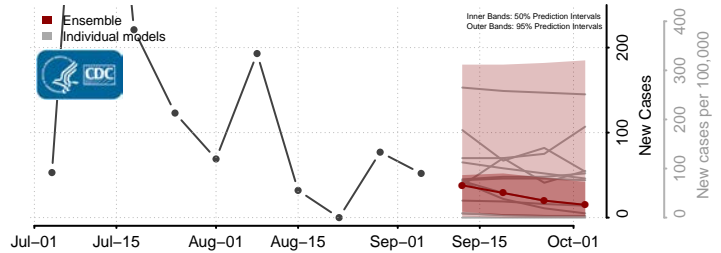

Anderson County, Texas