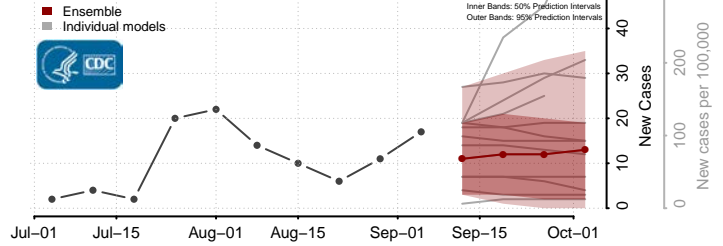

Richland County, North Dakota