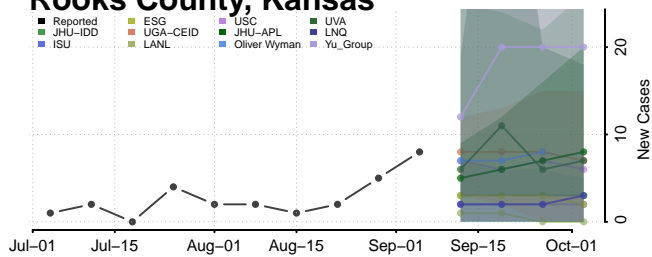

Rooks County, Kansas