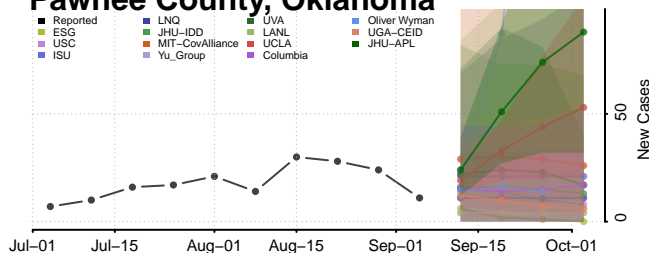

Le Flore County, Oklahoma

Lincoln County, Oklahoma

Logan County, Oklahoma

Love County, Oklahoma

Okmulgee County, Oklahoma

Osage County, Oklahoma

Ottawa County, Oklahoma

Pawnee County, Oklahoma