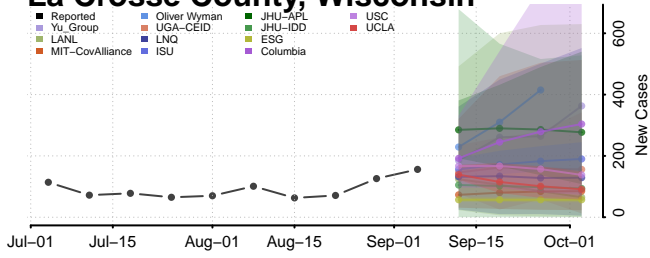

Green Lake County, Wisconsin

Kewaunee County, Wisconsin

La Crosse County, Wisconsin

Lafayette County, Wisconsin

Langlade County, Wisconsin

Lincoln County, Wisconsin

Manitowoc County, Wisconsin

Marathon County, Wisconsin