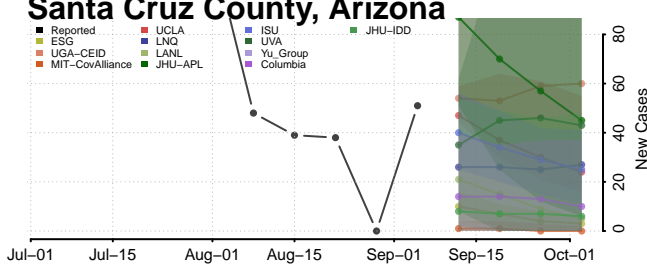

*New weekly cases may decrease in this location over the next four weeks. For these locations, the ensemble forecast indicates a probability of 0.75 or greater that fewer cases will be reported in week four of the forecast than in the last reported week.

Maricopa County, Arizona

Mohave County, Arizona

Navajo County, Arizona

Pima County, Arizona

Pinal County, Arizona

Santa Cruz County, Arizona

Greene County, Arkansas

Hempstead County, Arkansas