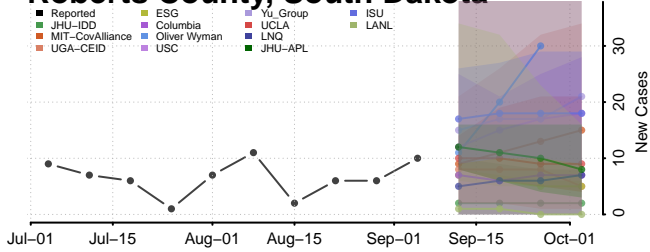

Minnehaha County, South Dakota

Moody County, South Dakota

Oglala Lakota County, South Dakota

Pennington County, South Dakota

Perkins County, South Dakota

Potter County, South Dakota

Roberts County, South Dakota