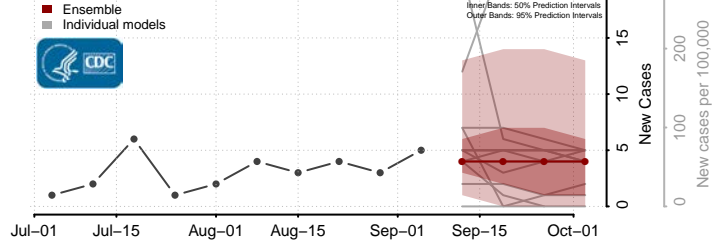

King and Queen County, Virginia