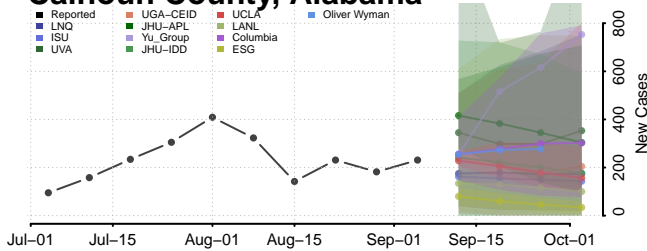

*New weekly cases may decrease in this location over the next four weeks. For these locations, the ensemble forecast indicates a probability of 0.75 or greater that fewer cases will be reported in week four of the forecast than in the last reported week.

Blount County, Alabama

Bullock County, Alabama

Butler County, Alabama

Calhoun County, Alabama

Chambers County, Alabama

Cherokee County, Alabama

Lee County, Alabama

Limestone County, Alabama

Lowndes County, Alabama

Macon County, Alabama

Madison County, Alabama

Marengo County, Alabama

Kusilvak County, Alaska

Lake and Peninsula County, Alaska

Matanuska-Susitna County, Alaska

Nome County, Alaska