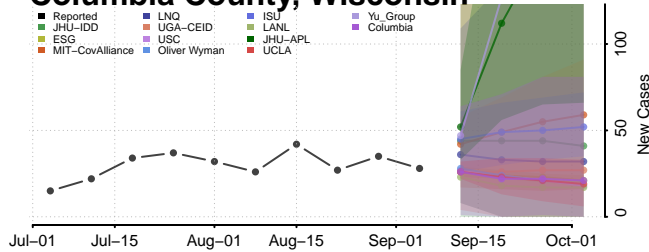

Clark County, Wisconsin

Columbia County, Wisconsin

Crawford County, Wisconsin

Florence County, Wisconsin

Fond du Lac County, Wisconsin

Forest County, Wisconsin

Grant County, Wisconsin

Green County, Wisconsin