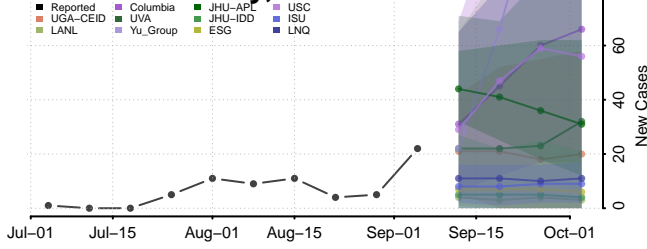

Forsyth County, North Carolina

Franklin County, North Carolina

Gaston County, North Carolina

Gates County, North Carolina

Graham County, North Carolina

Granville County, North Carolina

Greene County, North Carolina