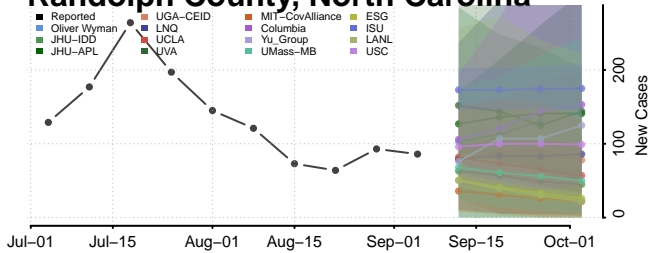

Hyde County, North Carolina

Person County, North Carolina

Pitt County, North Carolina

Polk County, North Carolina

Randolph County, North Carolina

Richmond County, North Carolina

Robeson County, North Carolina