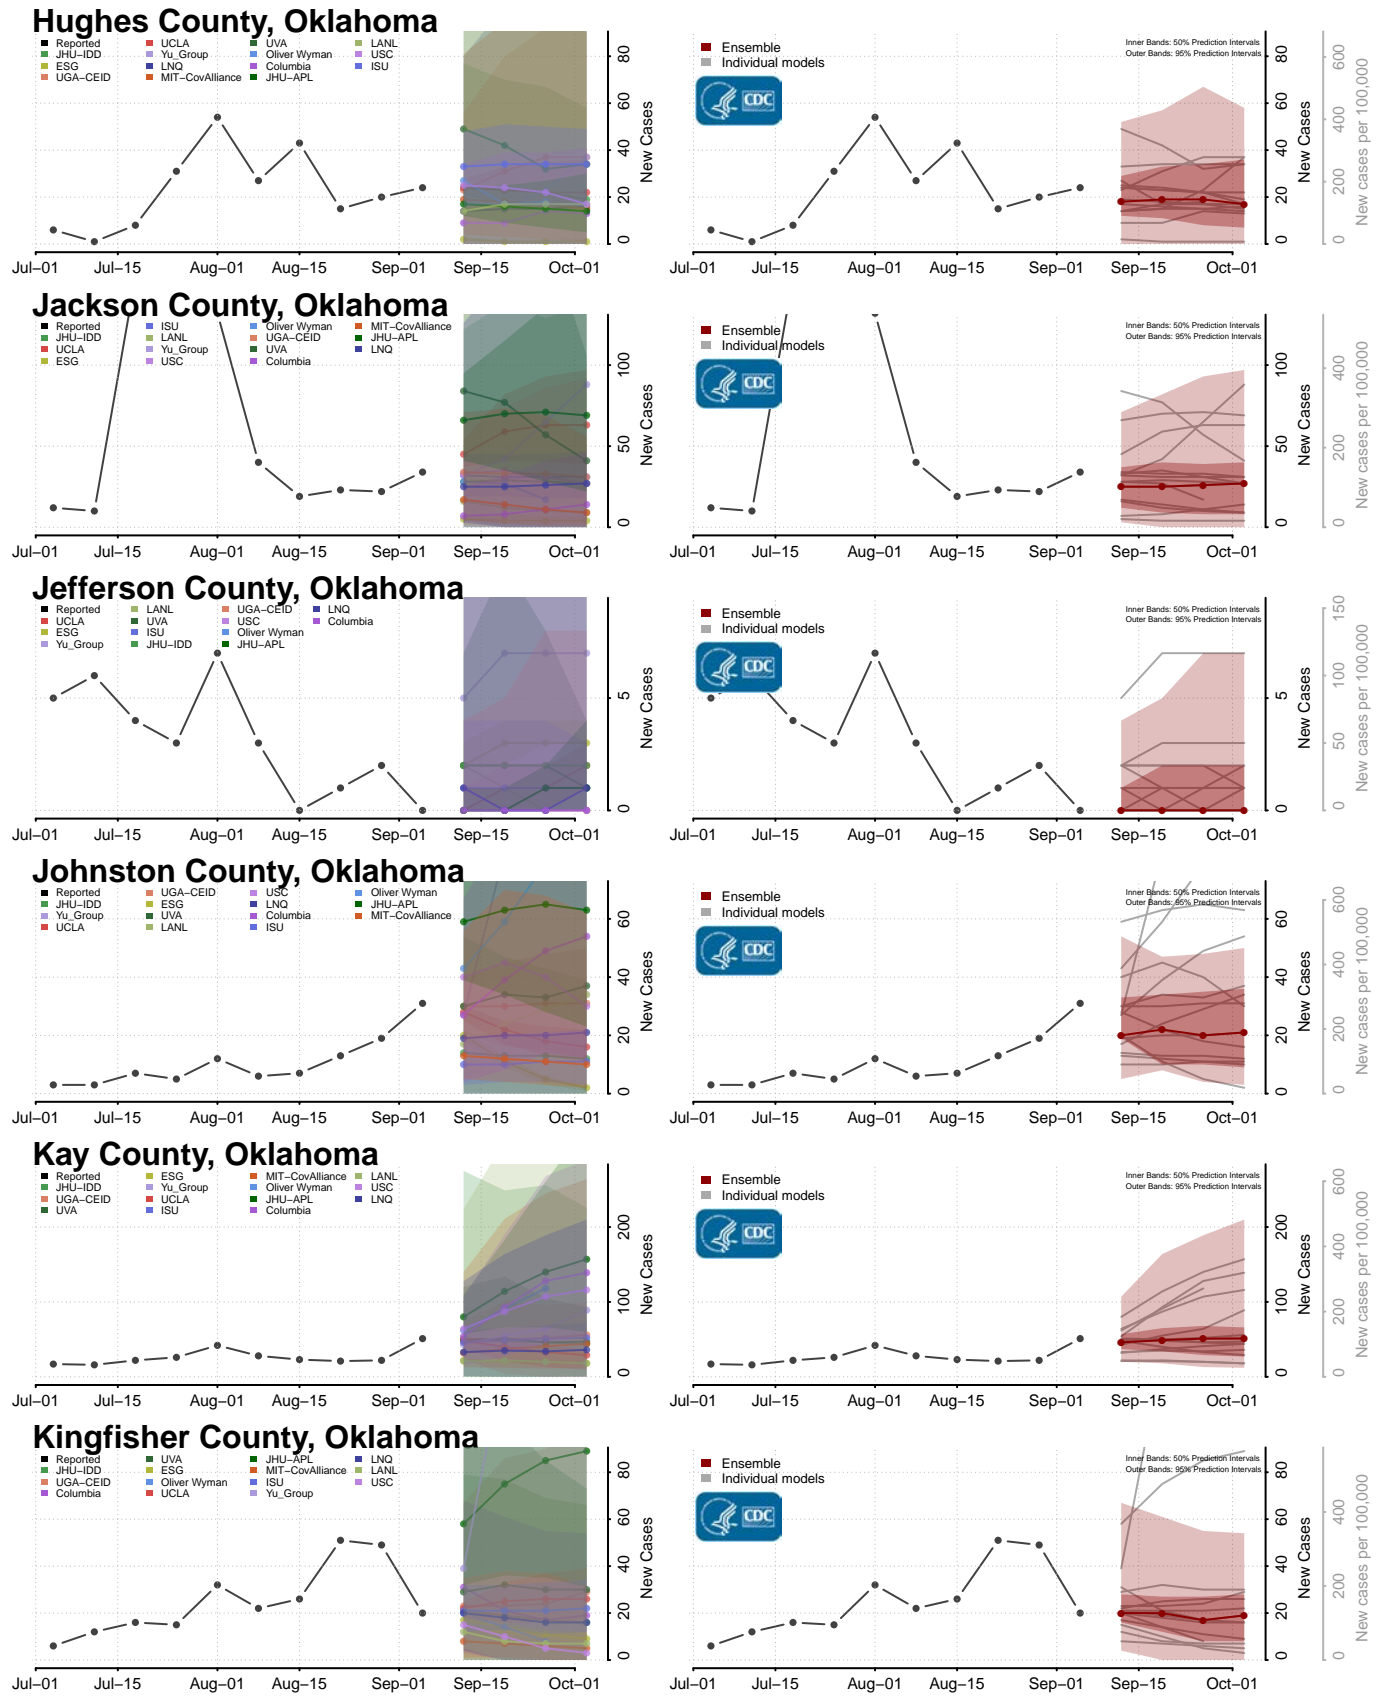

Alfalfa County, Oklahoma

Atoka County, Oklahoma

Beaver County, Oklahoma

Beckham County, Oklahoma

Blaine County, Oklahoma

Bryan County, Oklahoma

Kiowa County, Oklahoma

Latimer County, Oklahoma