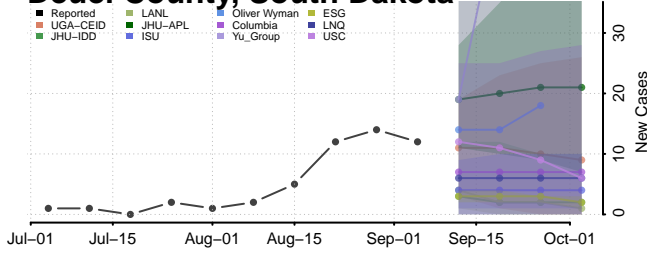

Deuel County, South Dakota