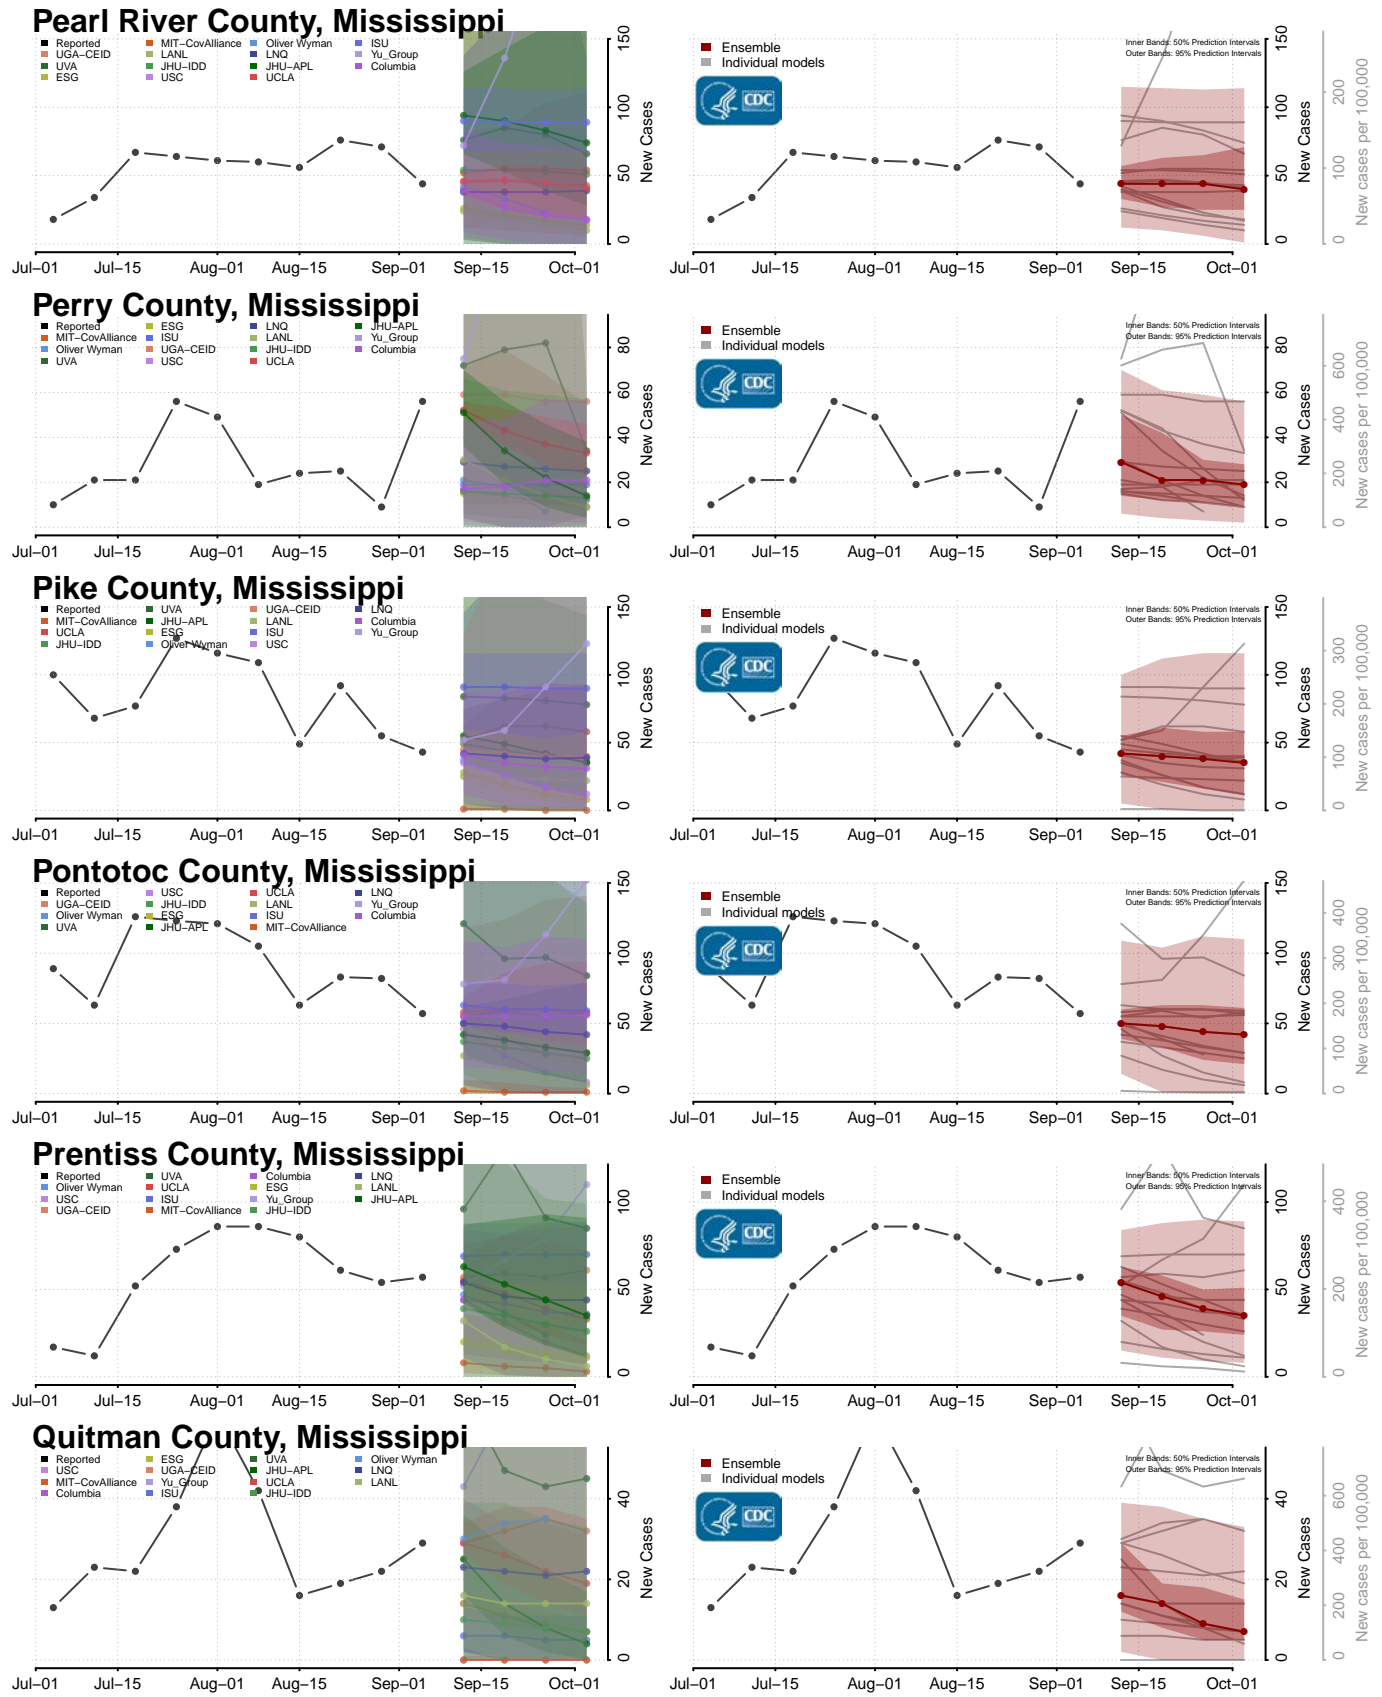

Newton County, Mississippi

Noxubee County, Mississippi

Oktibbeha County, Mississippi

Panola County, Mississippi

Rankin County, Mississippi

Scott County, Mississippi

Sharkey County, Mississippi

Simpson County, Mississippi