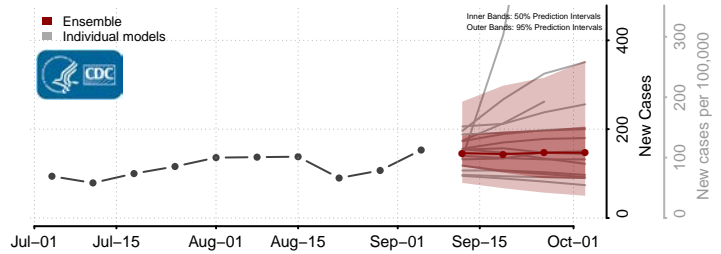

Harnett County, North Carolina