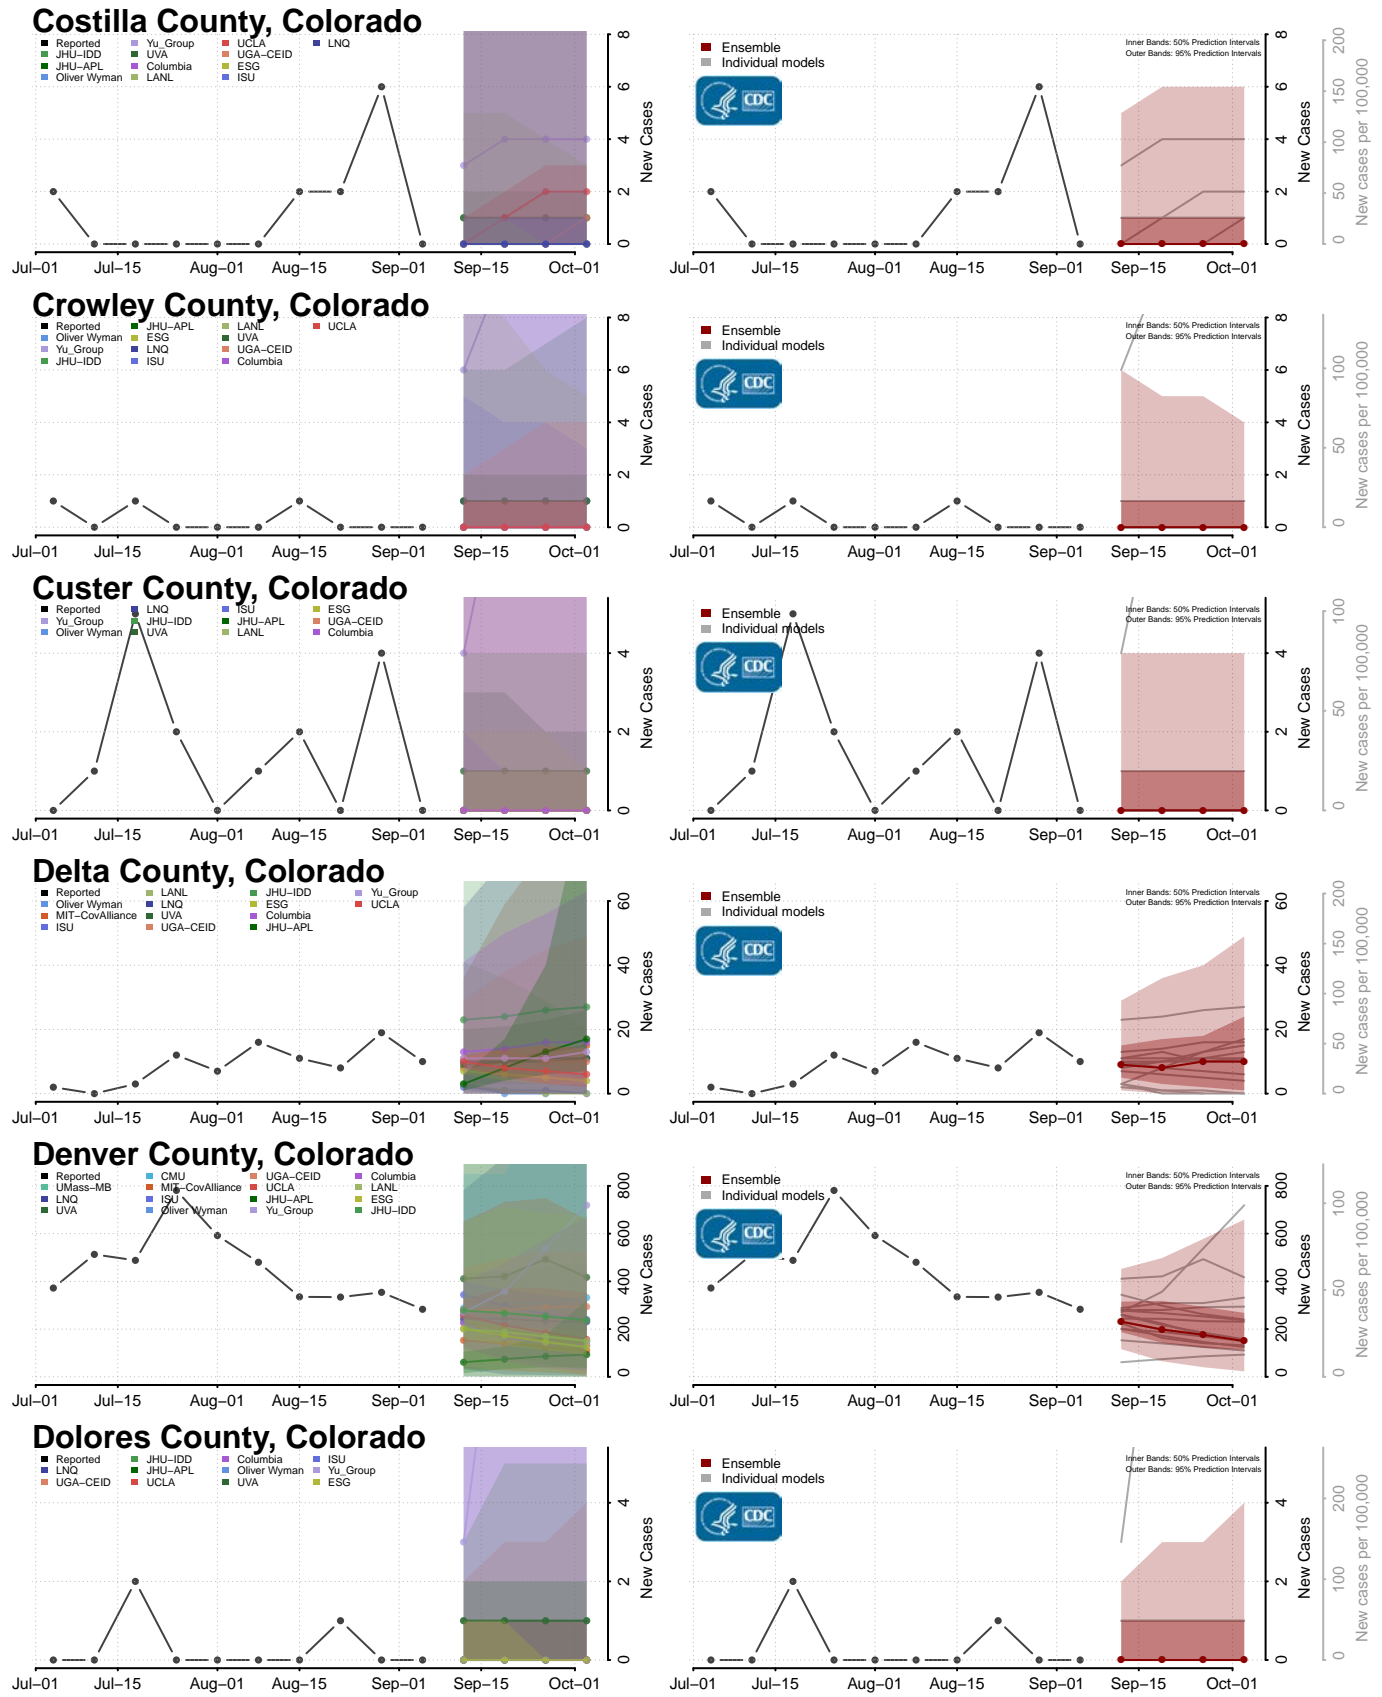

Humboldt County, California

Imperial County, California

Inyo County, California

Kern County, California

Kings County, California

Lake County, California

San Bernardino County, California

San Diego County, California

Shasta County, California

Sierra County, California

Siskiyou County, California

Las Animas County, Colorado

Lincoln County, Colorado

Logan County, Colorado

Mesa County, Colorado

Mineral County, Colorado