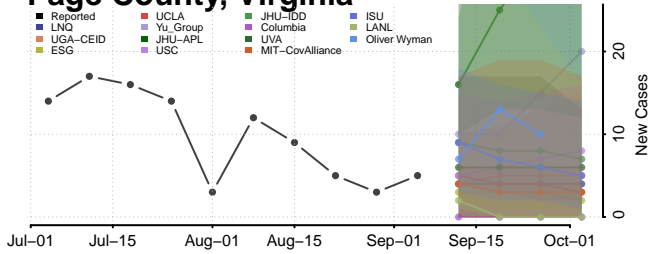

Page County, Virginia