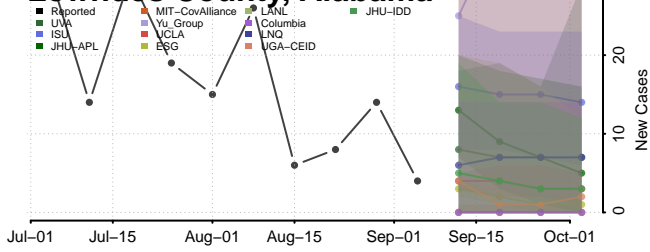

*New weekly cases may decrease in this location over the next four weeks. For these locations, the ensemble forecast indicates a probability of 0.75 or greater that fewer cases will be reported in week four of the forecast than in the last reported week.

Blount County, Alabama

Bullock County, Alabama

Butler County, Alabama

Calhoun County, Alabama

Chambers County, Alabama

Cherokee County, Alabama

Lee County, Alabama

Limestone County, Alabama

Lowndes County, Alabama

Macon County, Alabama

Madison County, Alabama

Marengo County, Alabama

Kusilvak County, Alaska

Lake and Peninsula County, Alaska

Matanuska-Susitna County, Alaska

Nome County, Alaska