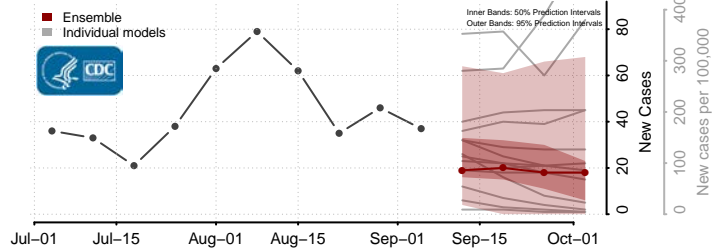

Vermilion County, Louisiana

Vernon County, Louisiana

Washington County, Louisiana

Webster County, Louisiana

*New weekly cases may decrease in this location over the next four weeks. For these locations, the ensemble forecast indicates a probability of 0.75 or greater that fewer cases will be reported in week four of the forecast than in the last reported week.