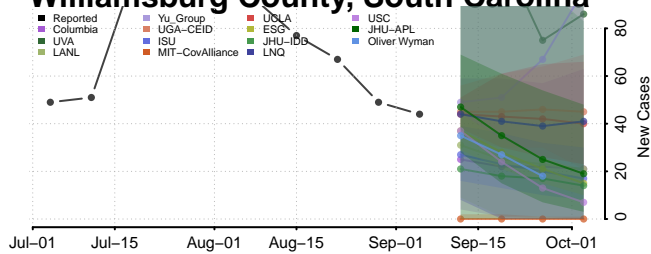

Marion County, South Carolina

Richland County, South Carolina

Saluda County, South Carolina

Spartanburg County, South Carolina

Sumter County, South Carolina

Union County, South Carolina

Williamsburg County, South Carolina