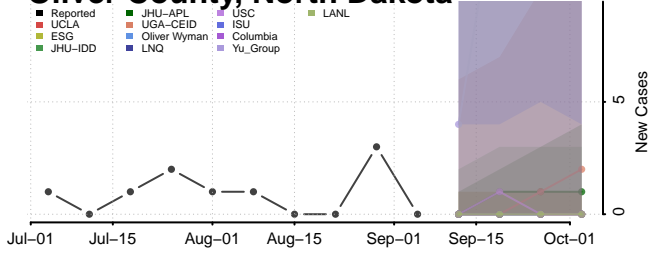

Morton County, North Dakota

Mountrail County, North Dakota

Nelson County, North Dakota

Oliver County, North Dakota

Pembina County, North Dakota

Pierce County, North Dakota

Ramsey County, North Dakota

Ransom County, North Dakota