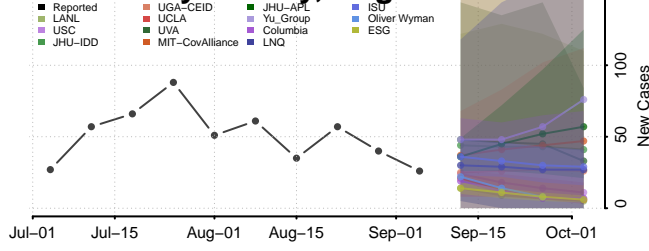

James City County, Virginia