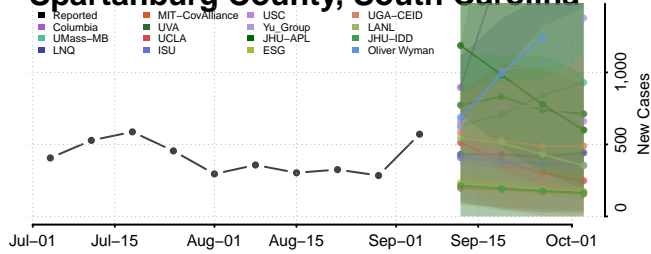

Marion County, South Carolina

Richland County, South Carolina

Saluda County, South Carolina

Spartanburg County, South Carolina

Sumter County, South Carolina

Union County, South Carolina

Williamsburg County, South Carolina