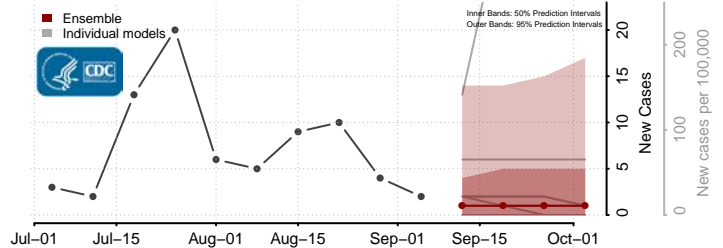

*New weekly cases may decrease in this location over the next four weeks. For these locations, the ensemble forecast indicates a probability of 0.75 or greater that fewer cases will be reported in week four of the forecast than in the last reported week.