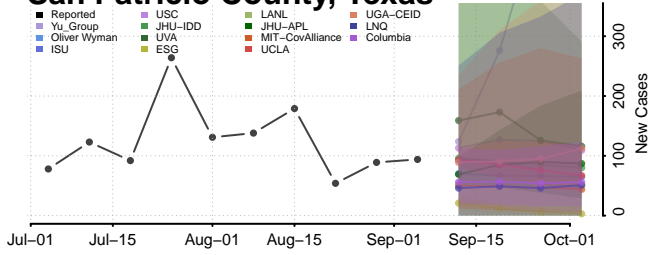

San Patricio County, Texas