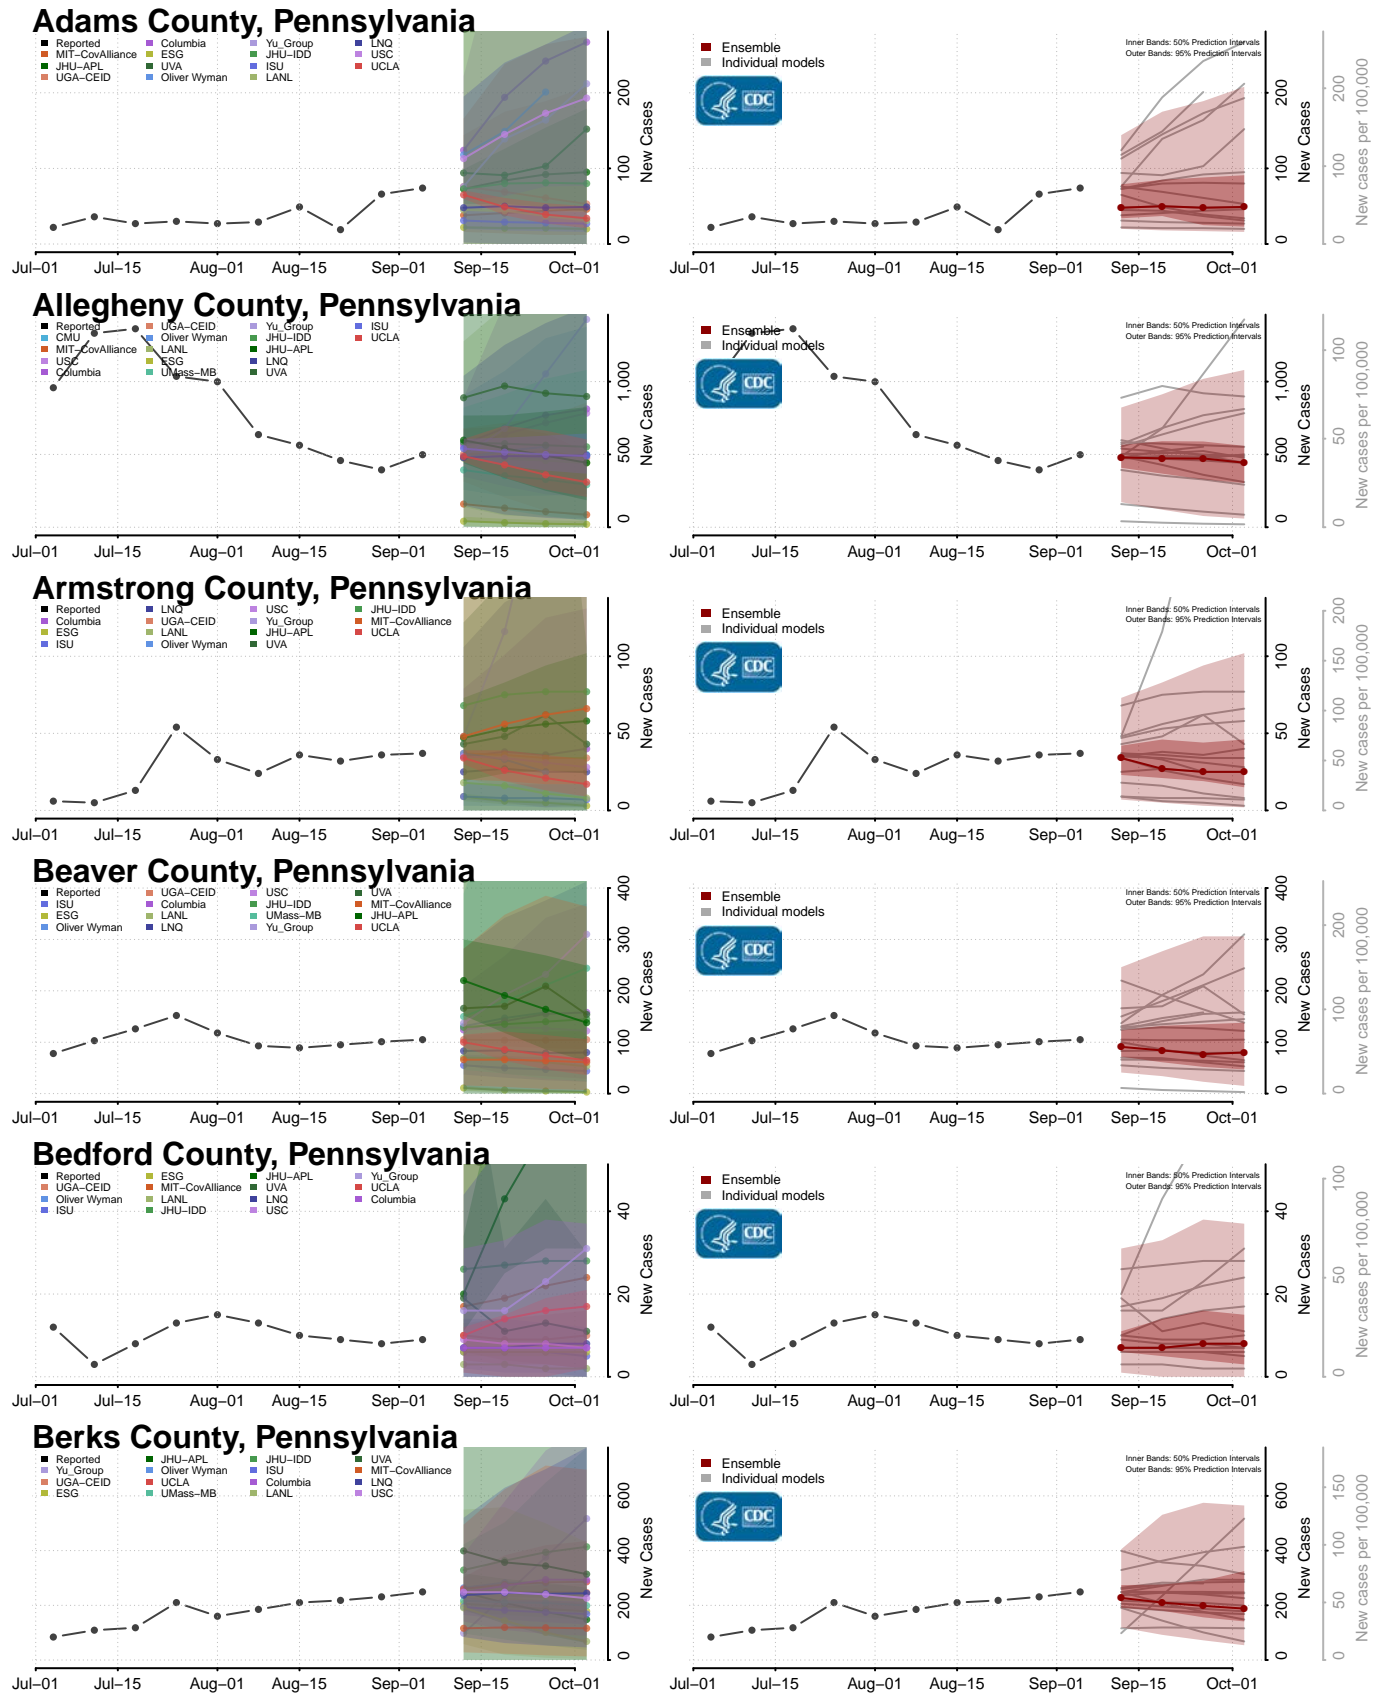

Multnomah County, Oregon

Polk County, Oregon

Sherman County, Oregon

Tillamook County, Oregon

Umatilla County, Oregon

Union County, Oregon

Erie County, Pennsylvania

Fayette County, Pennsylvania