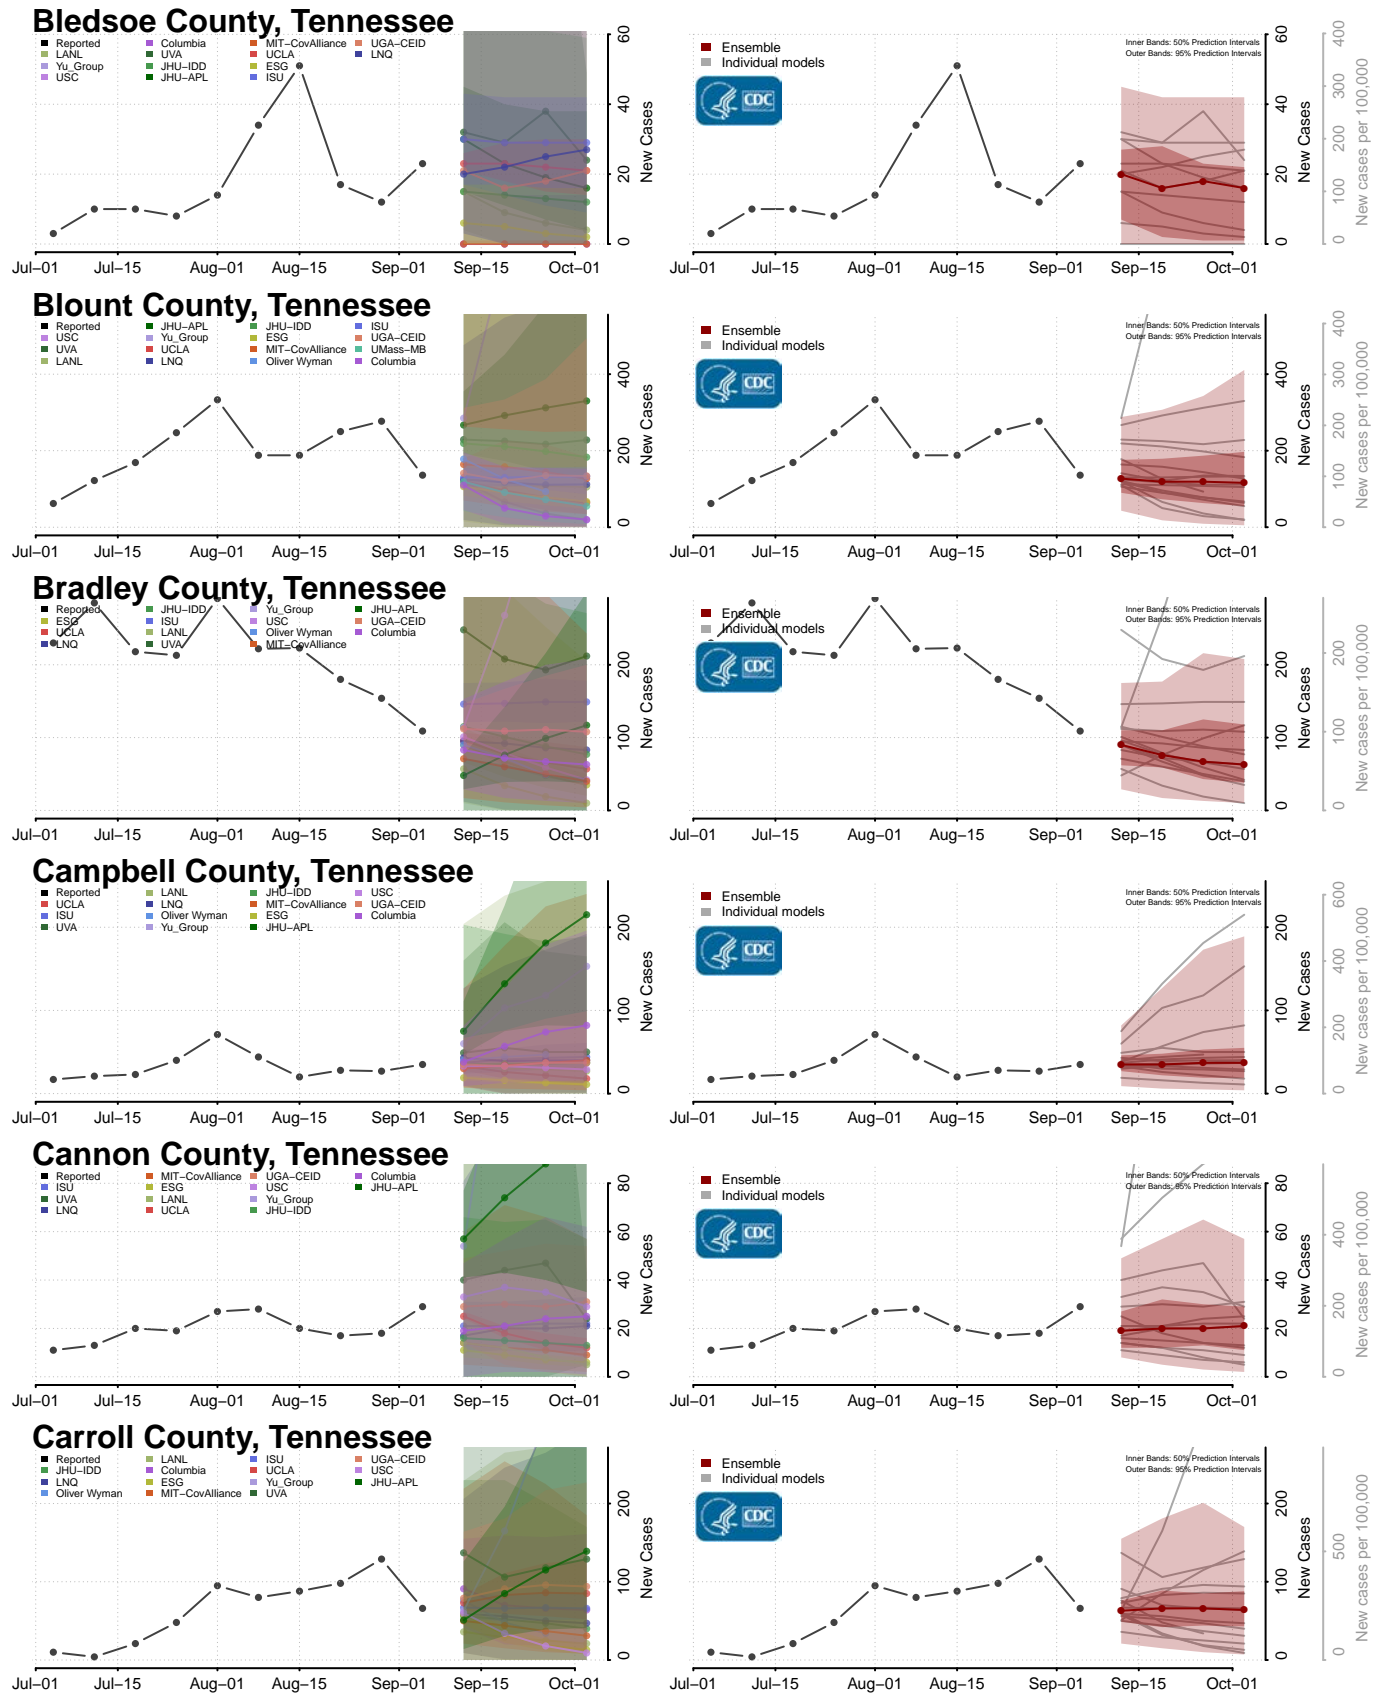

Dickson County, Tennessee

Dyer County, Tennessee

Fayette County, Tennessee

Fentress County, Tennessee

Franklin County, Tennessee

Gibson County, Tennessee

Johnson County, Tennessee

Knox County, Tennessee