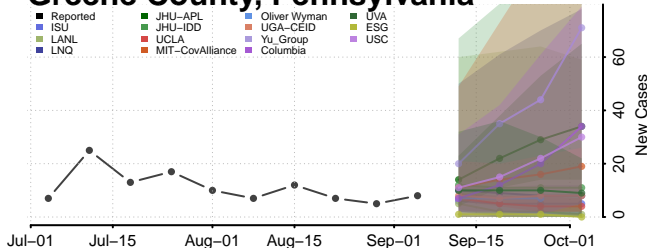

Forest County, Pennsylvania

Franklin County, Pennsylvania

Fulton County, Pennsylvania

Greene County, Pennsylvania

Snyder County, Pennsylvania

Somerset County, Pennsylvania

Sullivan County, Pennsylvania

Susquehanna County, Pennsylvania