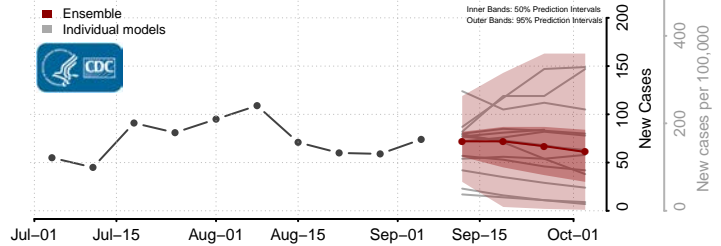

Habersham County, Georgia