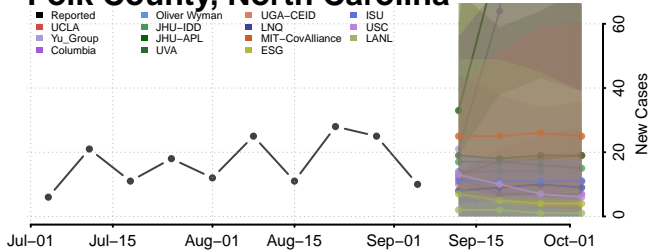

Hyde County, North Carolina

Person County, North Carolina

Pitt County, North Carolina

Polk County, North Carolina

Randolph County, North Carolina

Richmond County, North Carolina

Robeson County, North Carolina