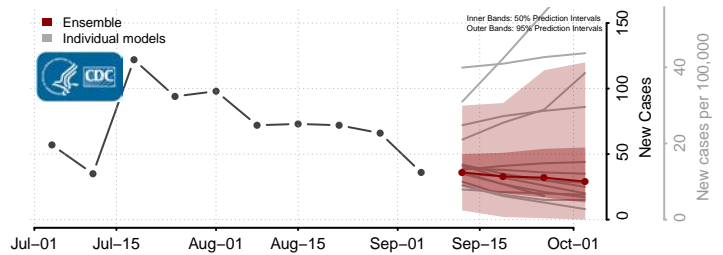

Mason County, Washington

Okanogan County, Washington

Snohomish County, Washington

Spokane County, Washington

Stevens County, Washington

Thurston County, Washington

Wahkiakum County, Washington

Walla Walla County, Washington