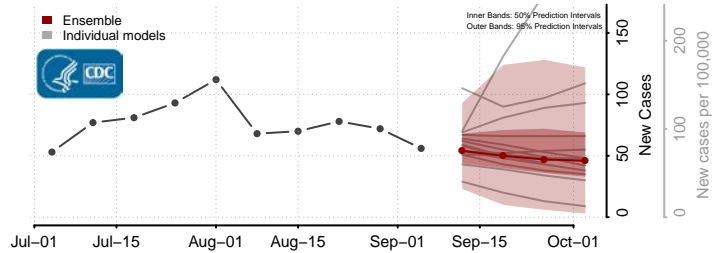

Surry County, North Carolina