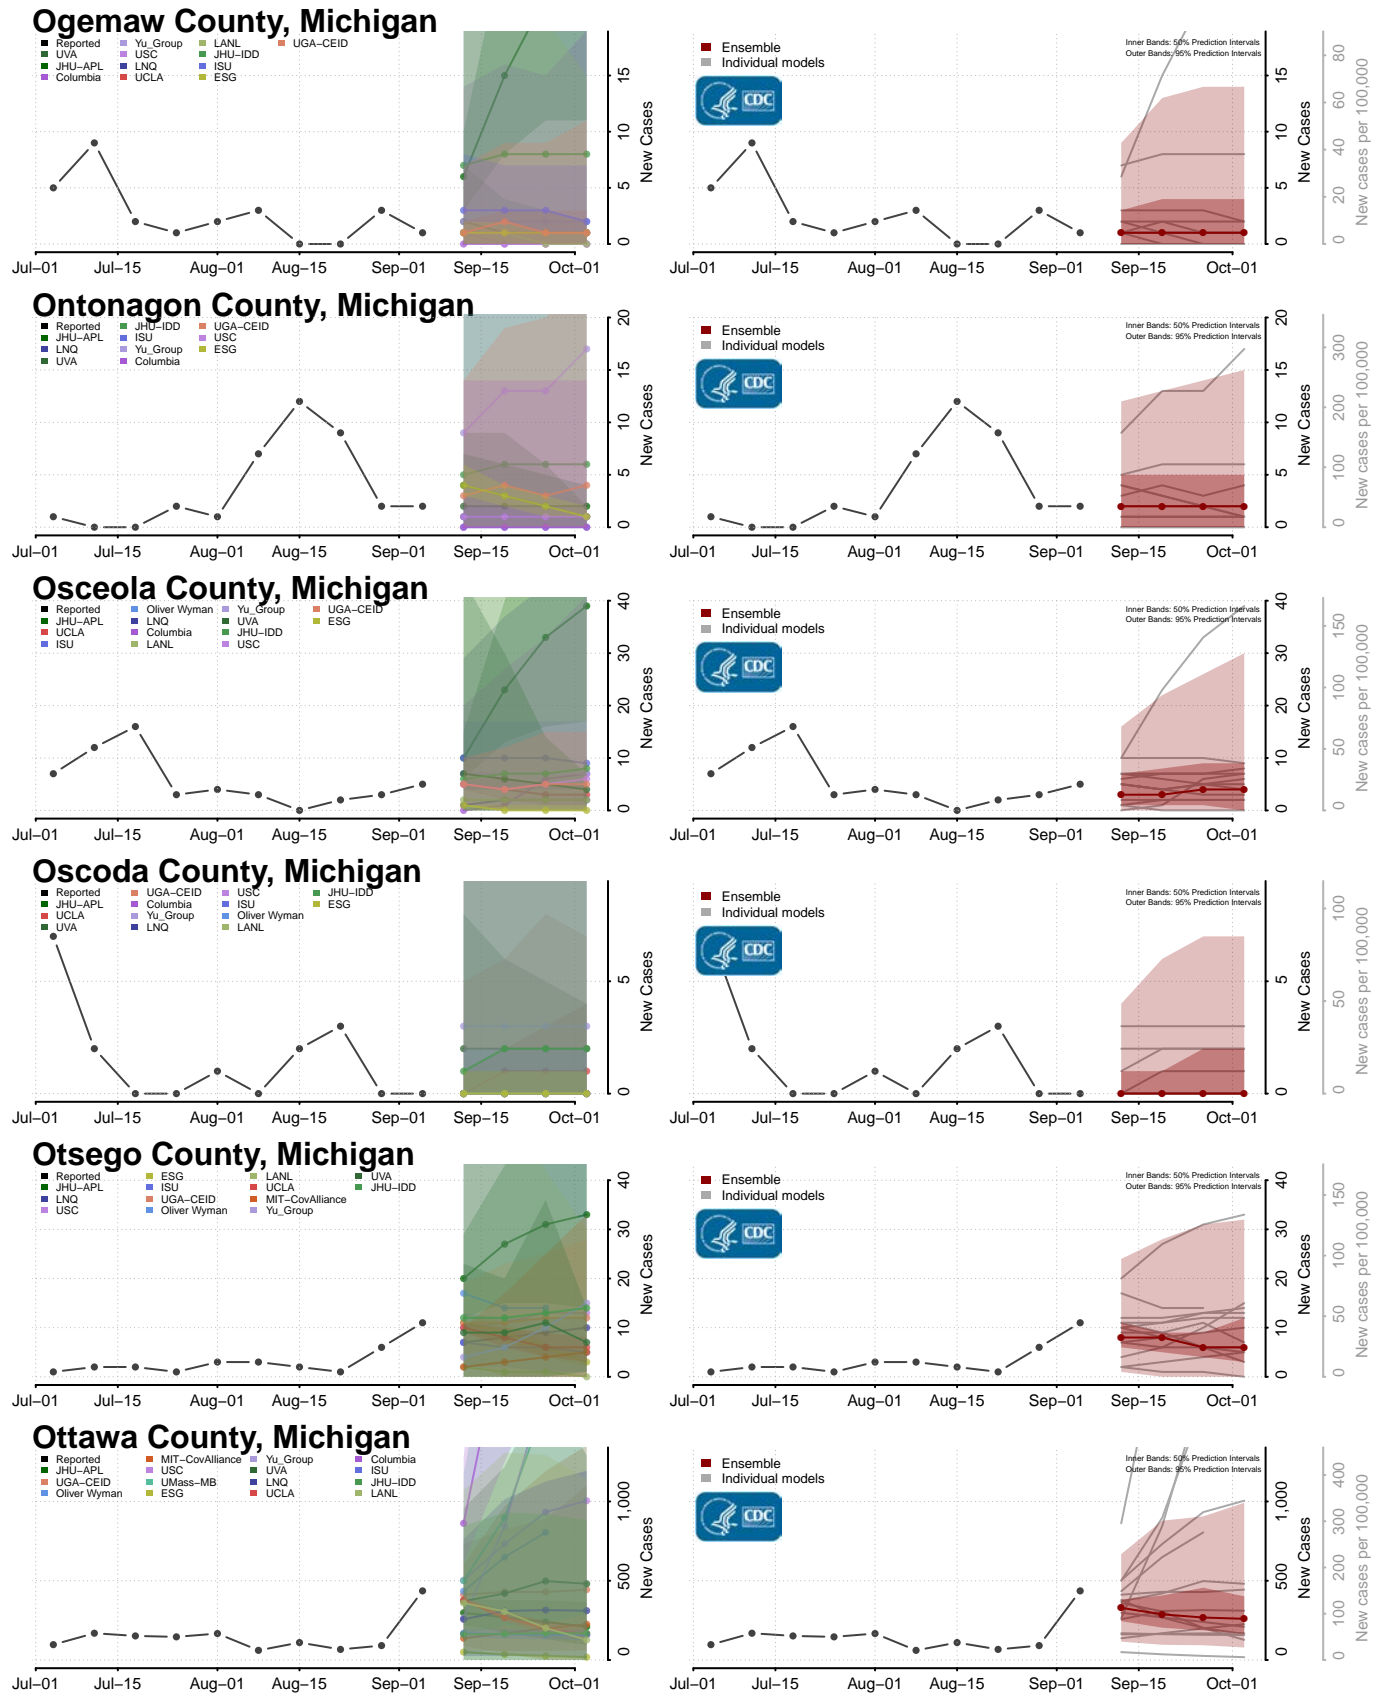

Mackinac County, Michigan

Macomb County, Michigan

Manistee County, Michigan

Marquette County, Michigan

Benton County, Minnesota

Big Stone County, Minnesota

Blue Earth County, Minnesota

Brown County, Minnesota