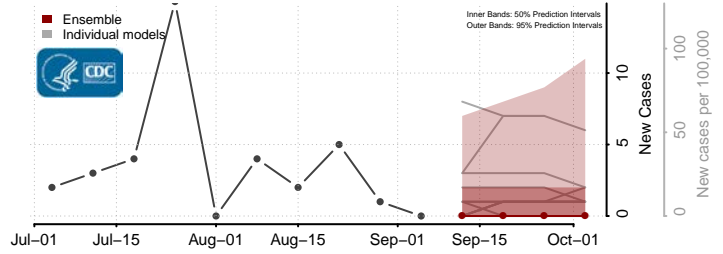

Northampton County, Virginia