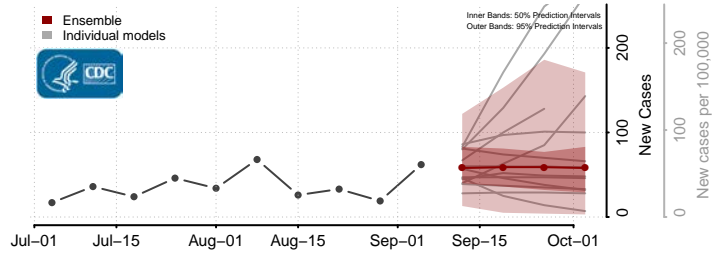

Cecil County, Maryland