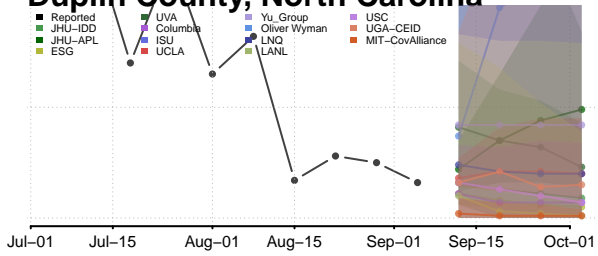

Allegany County, North Carolina

Anson County, North Carolina

Ashe County, North Carolina

Avery County, North Carolina

Duplin County, North Carolina

Durham County, North Carolina

Edgecombe County, North Carolina