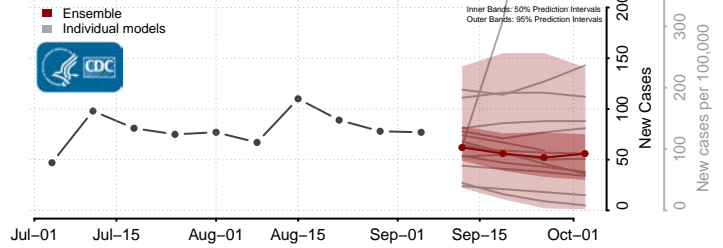

Forsyth County, North Carolina

Franklin County, North Carolina

Gaston County, North Carolina

Gates County, North Carolina

Graham County, North Carolina

Granville County, North Carolina

Greene County, North Carolina