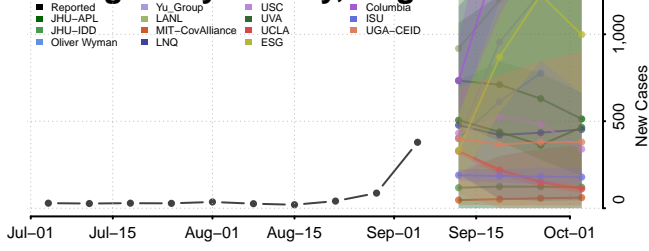

Isle of Wight County, Virginia

James City County, Virginia

King and Queen County, Virginia

King George County, Virginia

King William County, Virginia

Lancaster County, Virginia

Middlesex County, Virginia

Montgomery County, Virginia