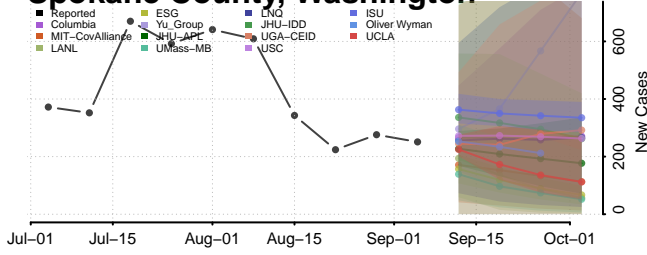

Mason County, Washington

Okanogan County, Washington

Snohomish County, Washington

Spokane County, Washington

Stevens County, Washington

Thurston County, Washington

Wahkiakum County, Washington

Walla Walla County, Washington