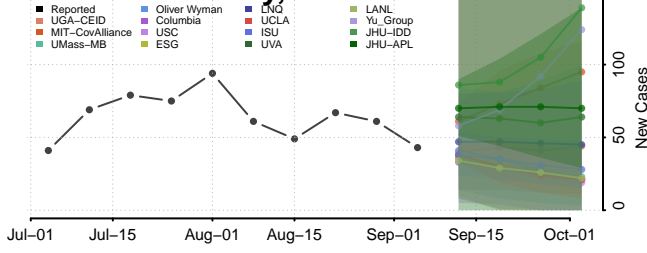

Hidalgo County, New Mexico

Sandoval County, New Mexico

Santa Fe County, New Mexico

Sierra County, New Mexico

Socorro County, New Mexico

Taos County, New Mexico

Torrance County, New Mexico

***Data reported by the Center for Systems Science and Engineering at Johns Hopkins University, which combine Bronx County, NY; Kings County, NY; Queens County, NY; and Richmond County, NY within New York County, NY, are used to inform these forecasts. Plots and data may not reflect COVID-19 trends for these counties.