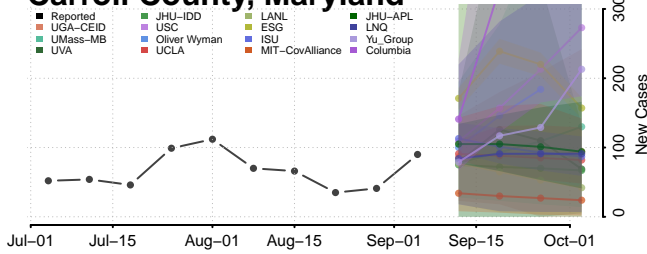

Vermilion County, Louisiana

Vernon County, Louisiana

Washington County, Louisiana

Webster County, Louisiana

*New weekly cases may decrease in this location over the next four weeks. For these locations, the ensemble forecast indicates a probability of 0.75 or greater that fewer cases will be reported in week four of the forecast than in the last reported week.

Baltimore City County, Maryland

Baltimore County, Maryland

Calvert County, Maryland

Caroline County, Maryland

Carroll County, Maryland

Cecil County, Maryland

Charles County, Maryland

Dorchester County, Maryland