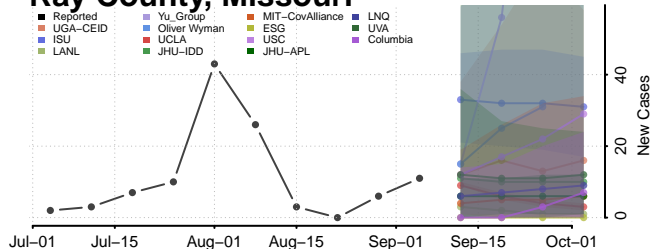

Ray County, Missouri