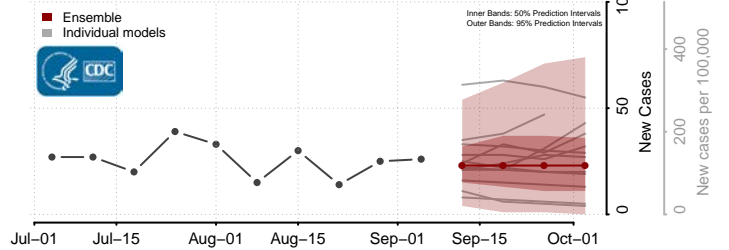

Butler County, Alabama