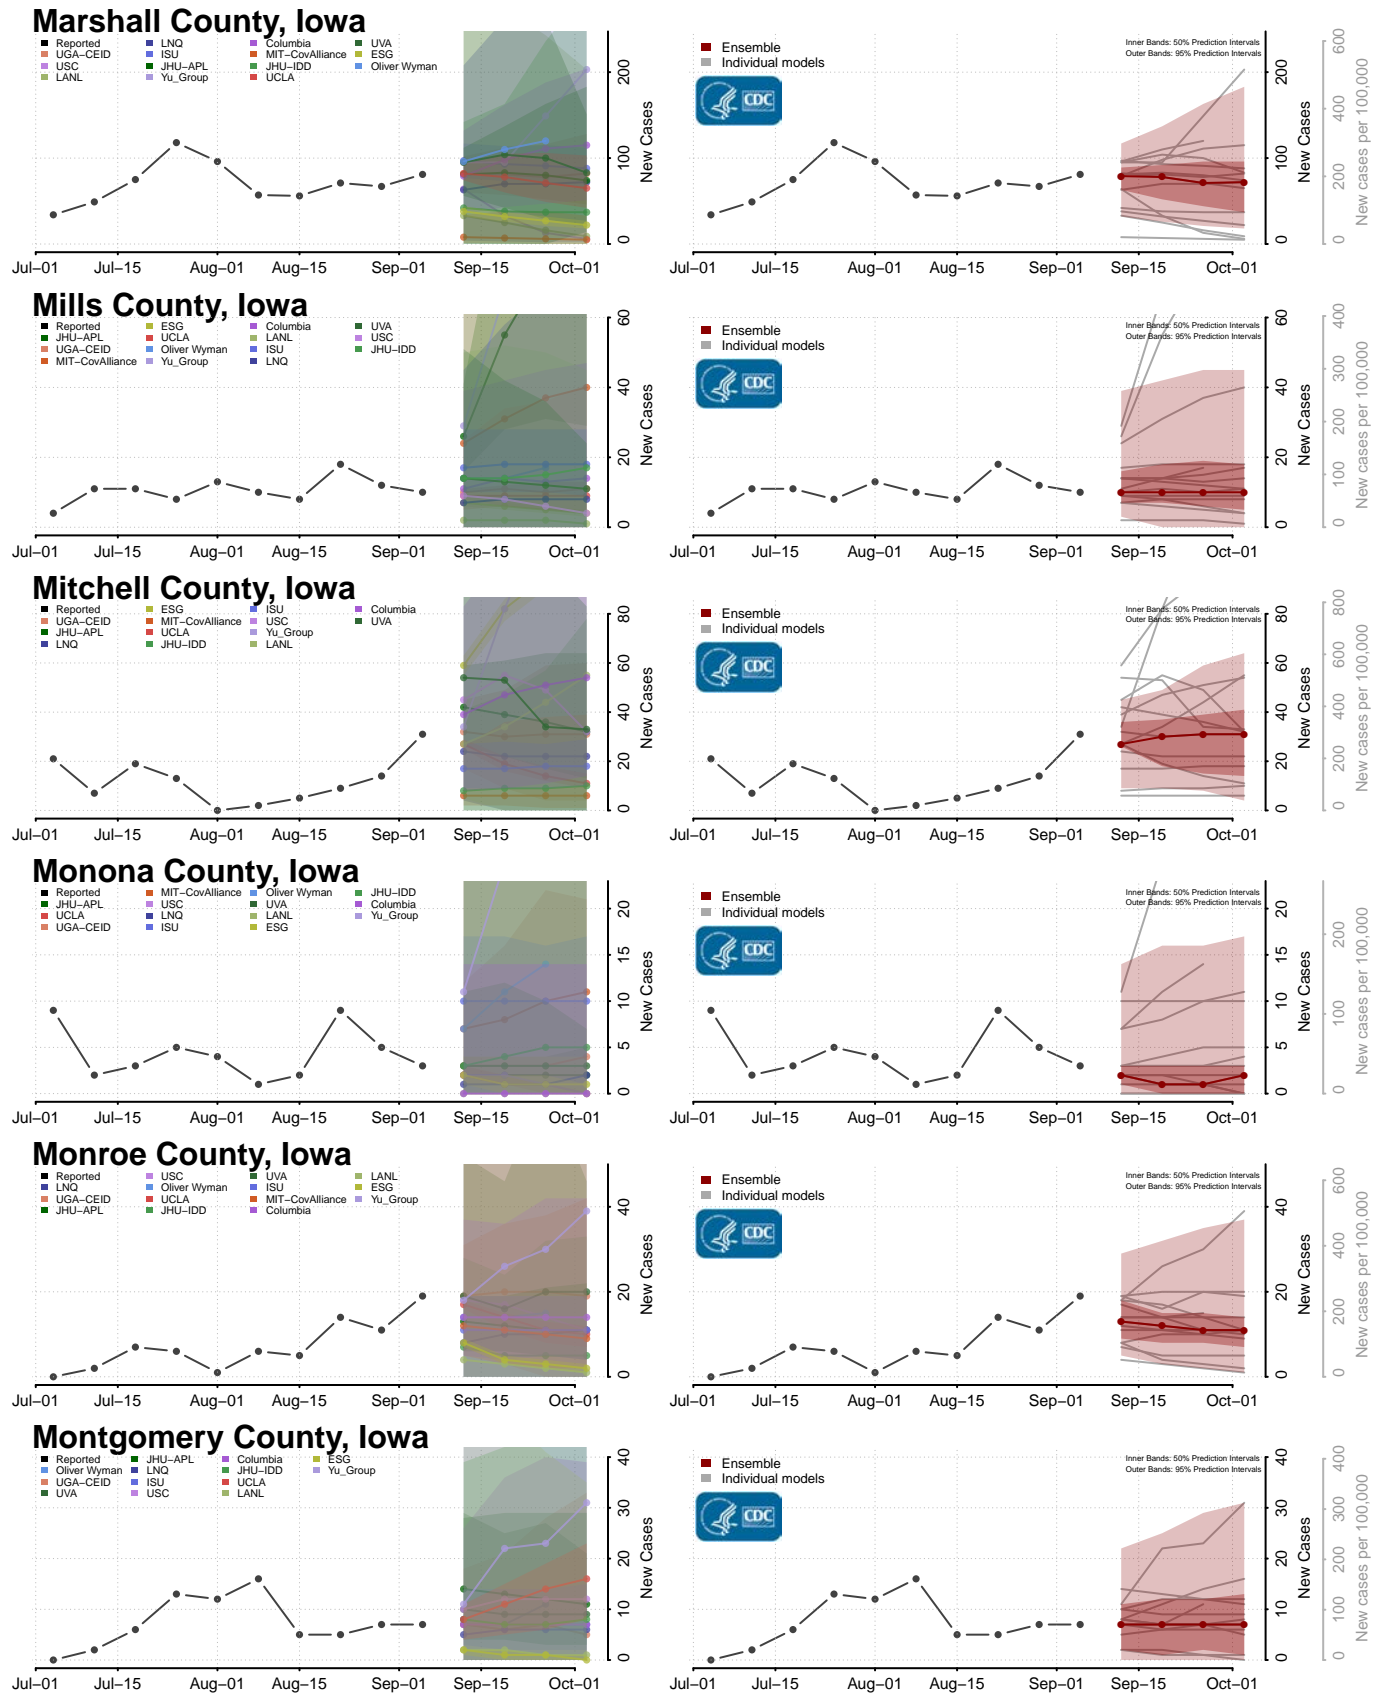

Greene County, Georgia

Gwinnett County, Georgia

Habersham County, Georgia

Hall County, Georgia

Benewah County, Idaho

Bingham County, Idaho

Blaine County, Idaho

Boise County, Idaho

Bonner County, Idaho

Bonneville County, Idaho

Louisa County, Iowa

Lucas County, Iowa

Lyon County, Iowa

Madison County, Iowa

Mahaska County, Iowa

Marion County, Iowa