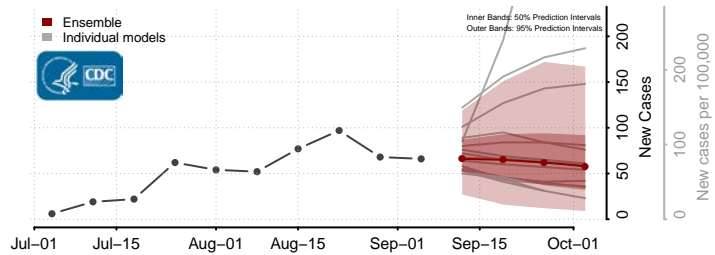

Bullitt County, Kentucky