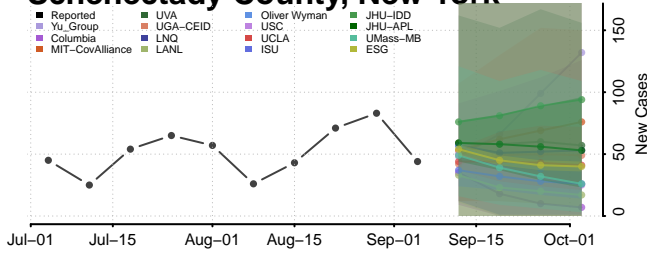

Schenectady County, New York