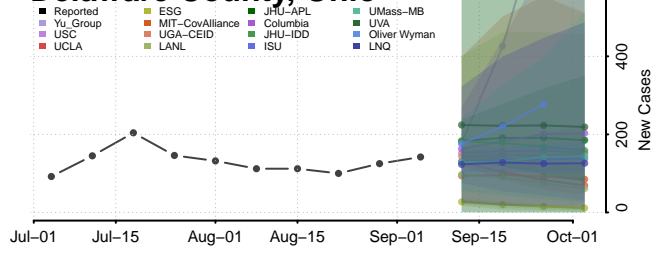

Delaware County, Ohio

Erie County, Ohio

Fairfield County, Ohio

Fayette County, Ohio

*New weekly cases may decrease in this location over the next four weeks. For these locations, the ensemble forecast indicates a probability of 0.75 or greater that fewer cases will be reported in week four of the forecast than in the last reported week.