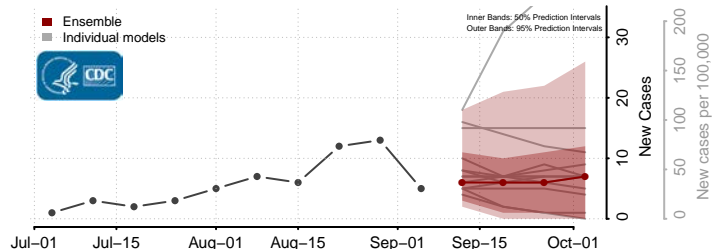

Kanabec County, Minnesota