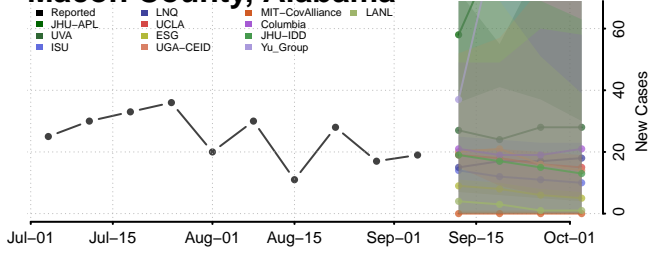

*New weekly cases may decrease in this location over the next four weeks. For these locations, the ensemble forecast indicates a probability of 0.75 or greater that fewer cases will be reported in week four of the forecast than in the last reported week.

Blount County, Alabama

Bullock County, Alabama

Butler County, Alabama

Calhoun County, Alabama

Chambers County, Alabama

Cherokee County, Alabama

Lee County, Alabama

Limestone County, Alabama

Lowndes County, Alabama

Macon County, Alabama

Madison County, Alabama

Marengo County, Alabama

Kusilvak County, Alaska

Lake and Peninsula County, Alaska

Matanuska-Susitna County, Alaska

Nome County, Alaska