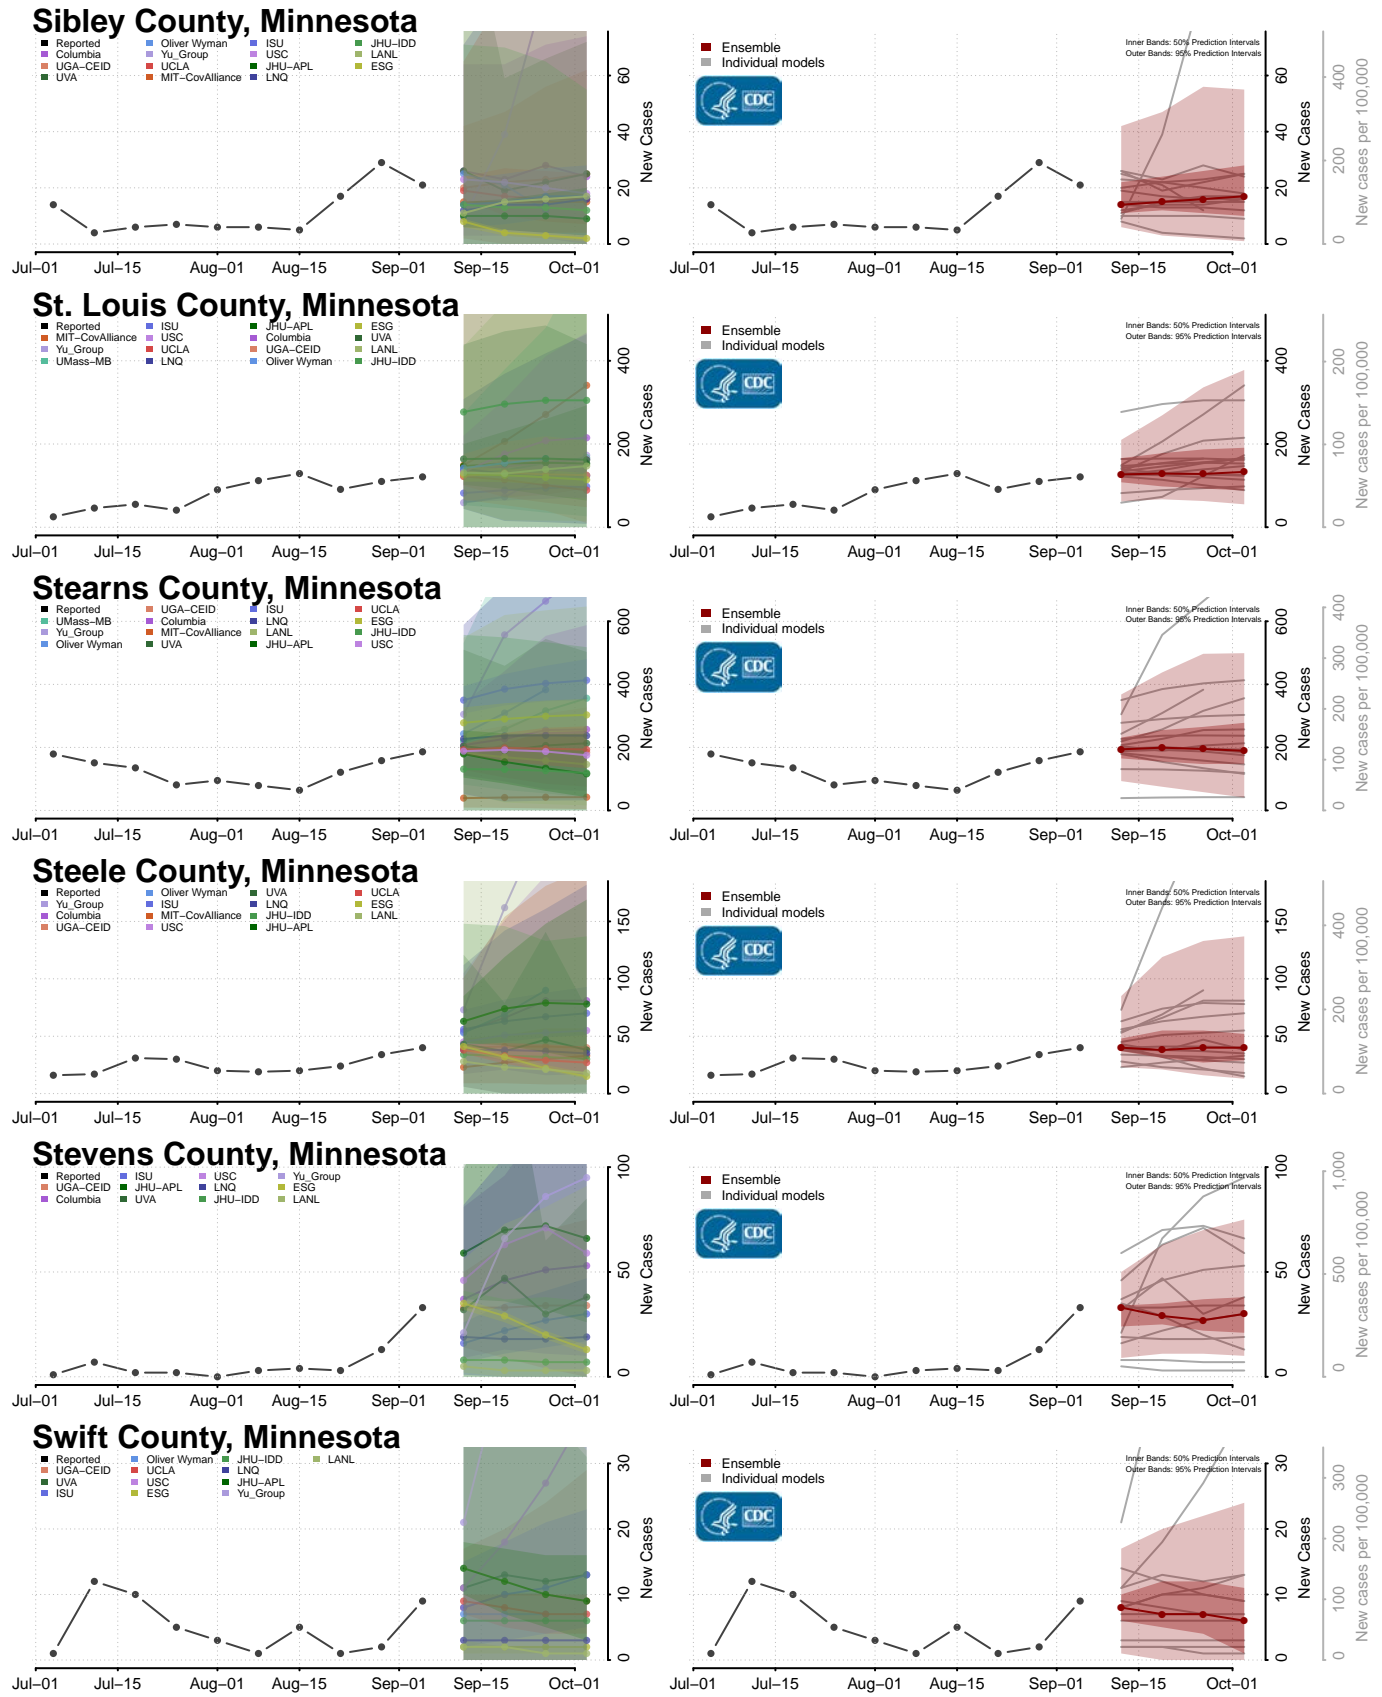

Lac qui Parle County, Minnesota

Lake County, Minnesota

Lake of the Woods County, Minnesota

Le Sueur County, Minnesota

*New weekly cases may decrease in this location over the next four weeks. For these locations, the ensemble forecast indicates a probability of 0.75 or greater that fewer cases will be reported in week four of the forecast than in the last reported week.