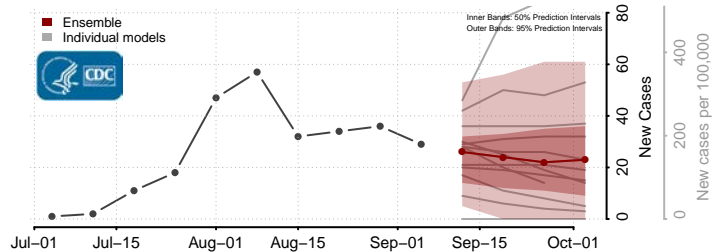

Walworth County, South Dakota

Yankton County, South Dakota

Ziebach County, South Dakota

Tennessee*

Anderson County, Tennessee

Bedford County, Tennessee

Benton County, Tennessee

*New weekly cases may decrease in this location over the next four weeks. For these locations, the ensemble forecast indicates a probability of 0.75 or greater that fewer cases will be reported in week four of the forecast than in the last reported week.