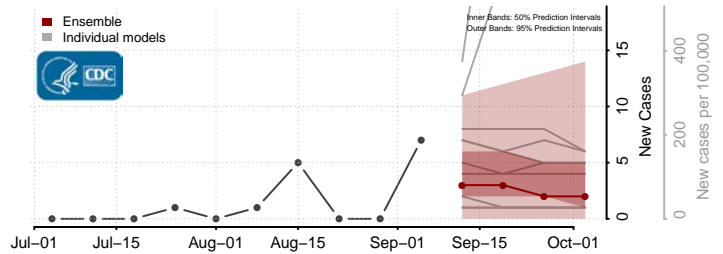

Lac qui Parle County, Minnesota

Lake County, Minnesota

Lake of the Woods County, Minnesota

Le Sueur County, Minnesota

*New weekly cases may decrease in this location over the next four weeks. For these locations, the ensemble forecast indicates a probability of 0.75 or greater that fewer cases will be reported in week four of the forecast than in the last reported week.