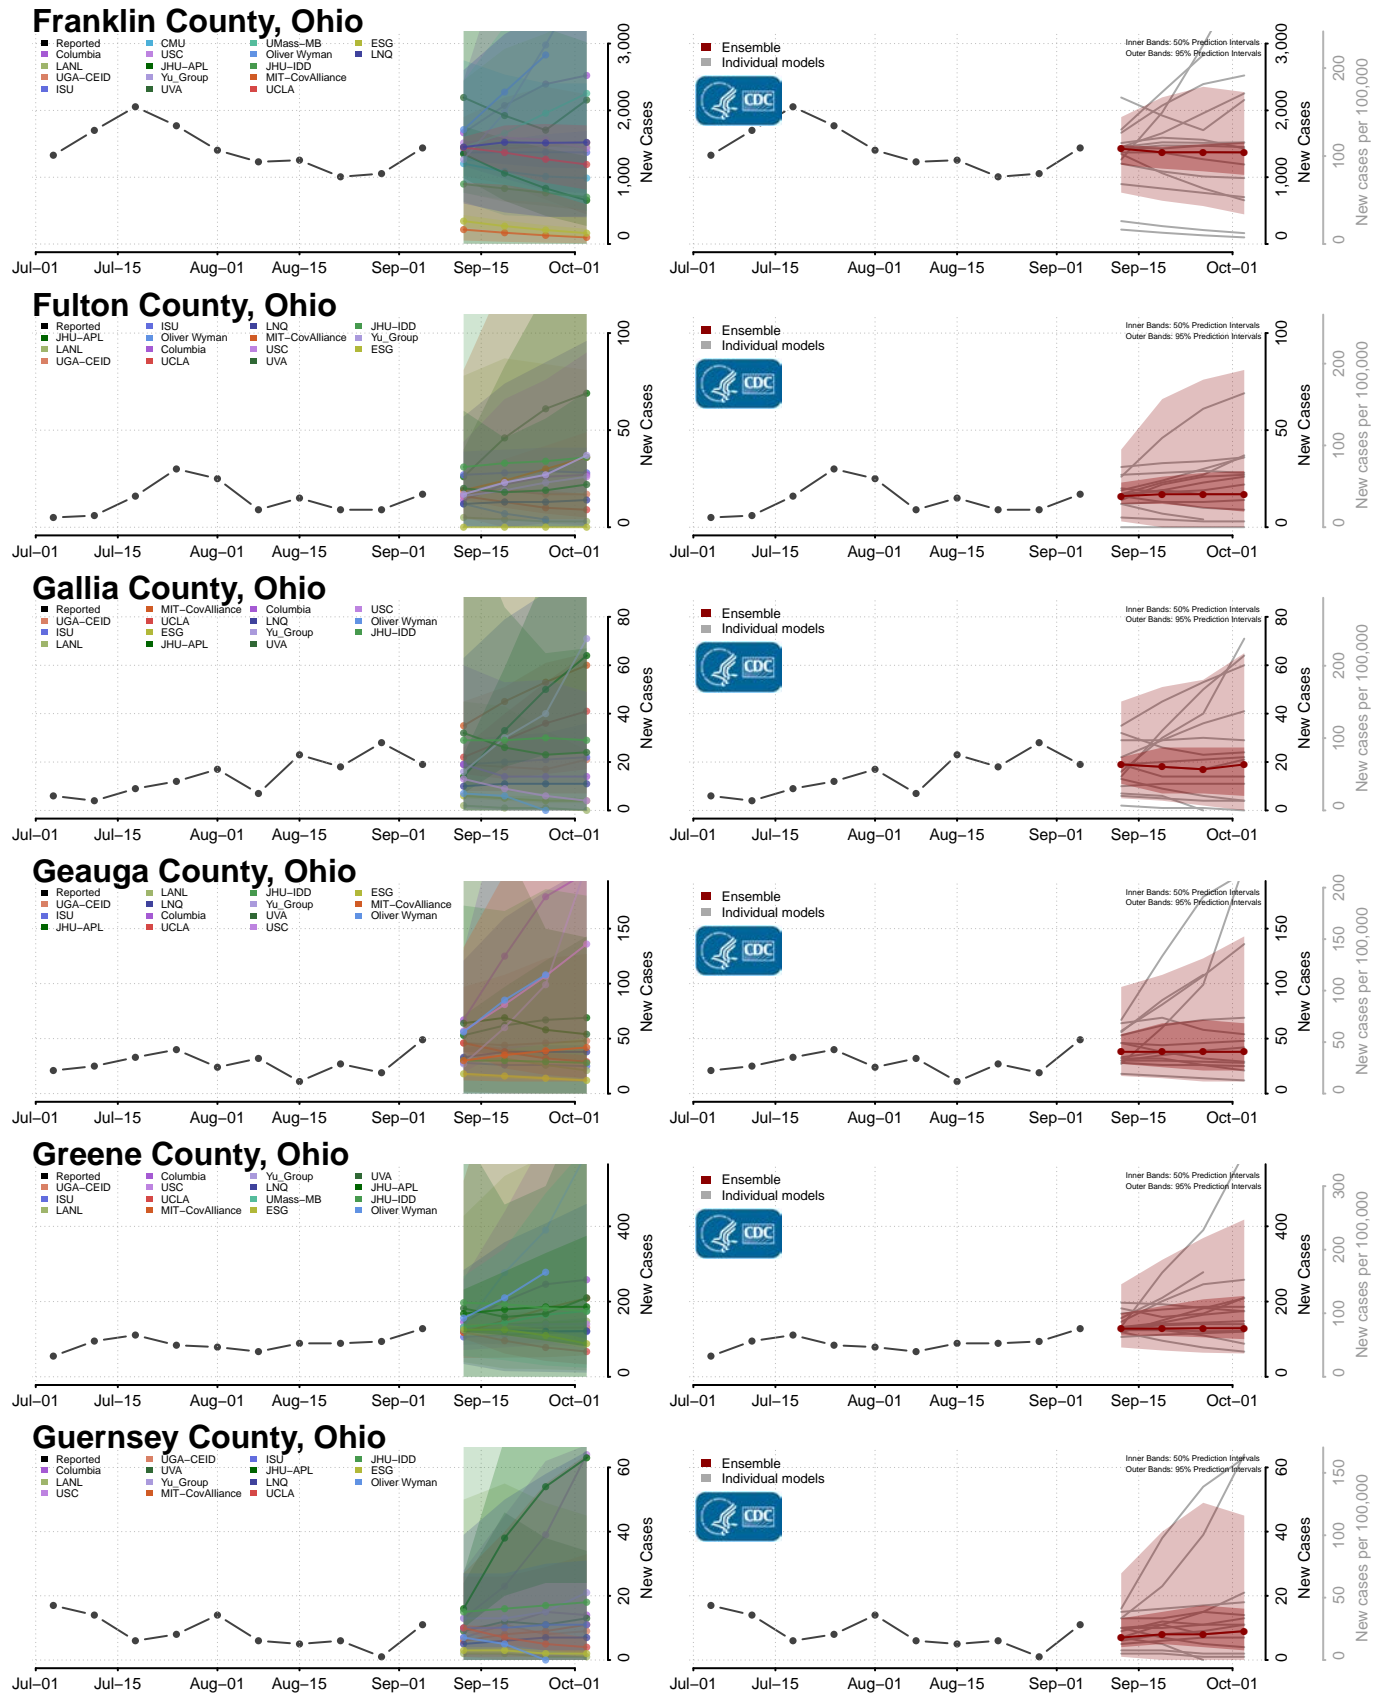

Delaware County, Ohio

Erie County, Ohio

Fairfield County, Ohio

Fayette County, Ohio

*New weekly cases may decrease in this location over the next four weeks. For these locations, the ensemble forecast indicates a probability of 0.75 or greater that fewer cases will be reported in week four of the forecast than in the last reported week.