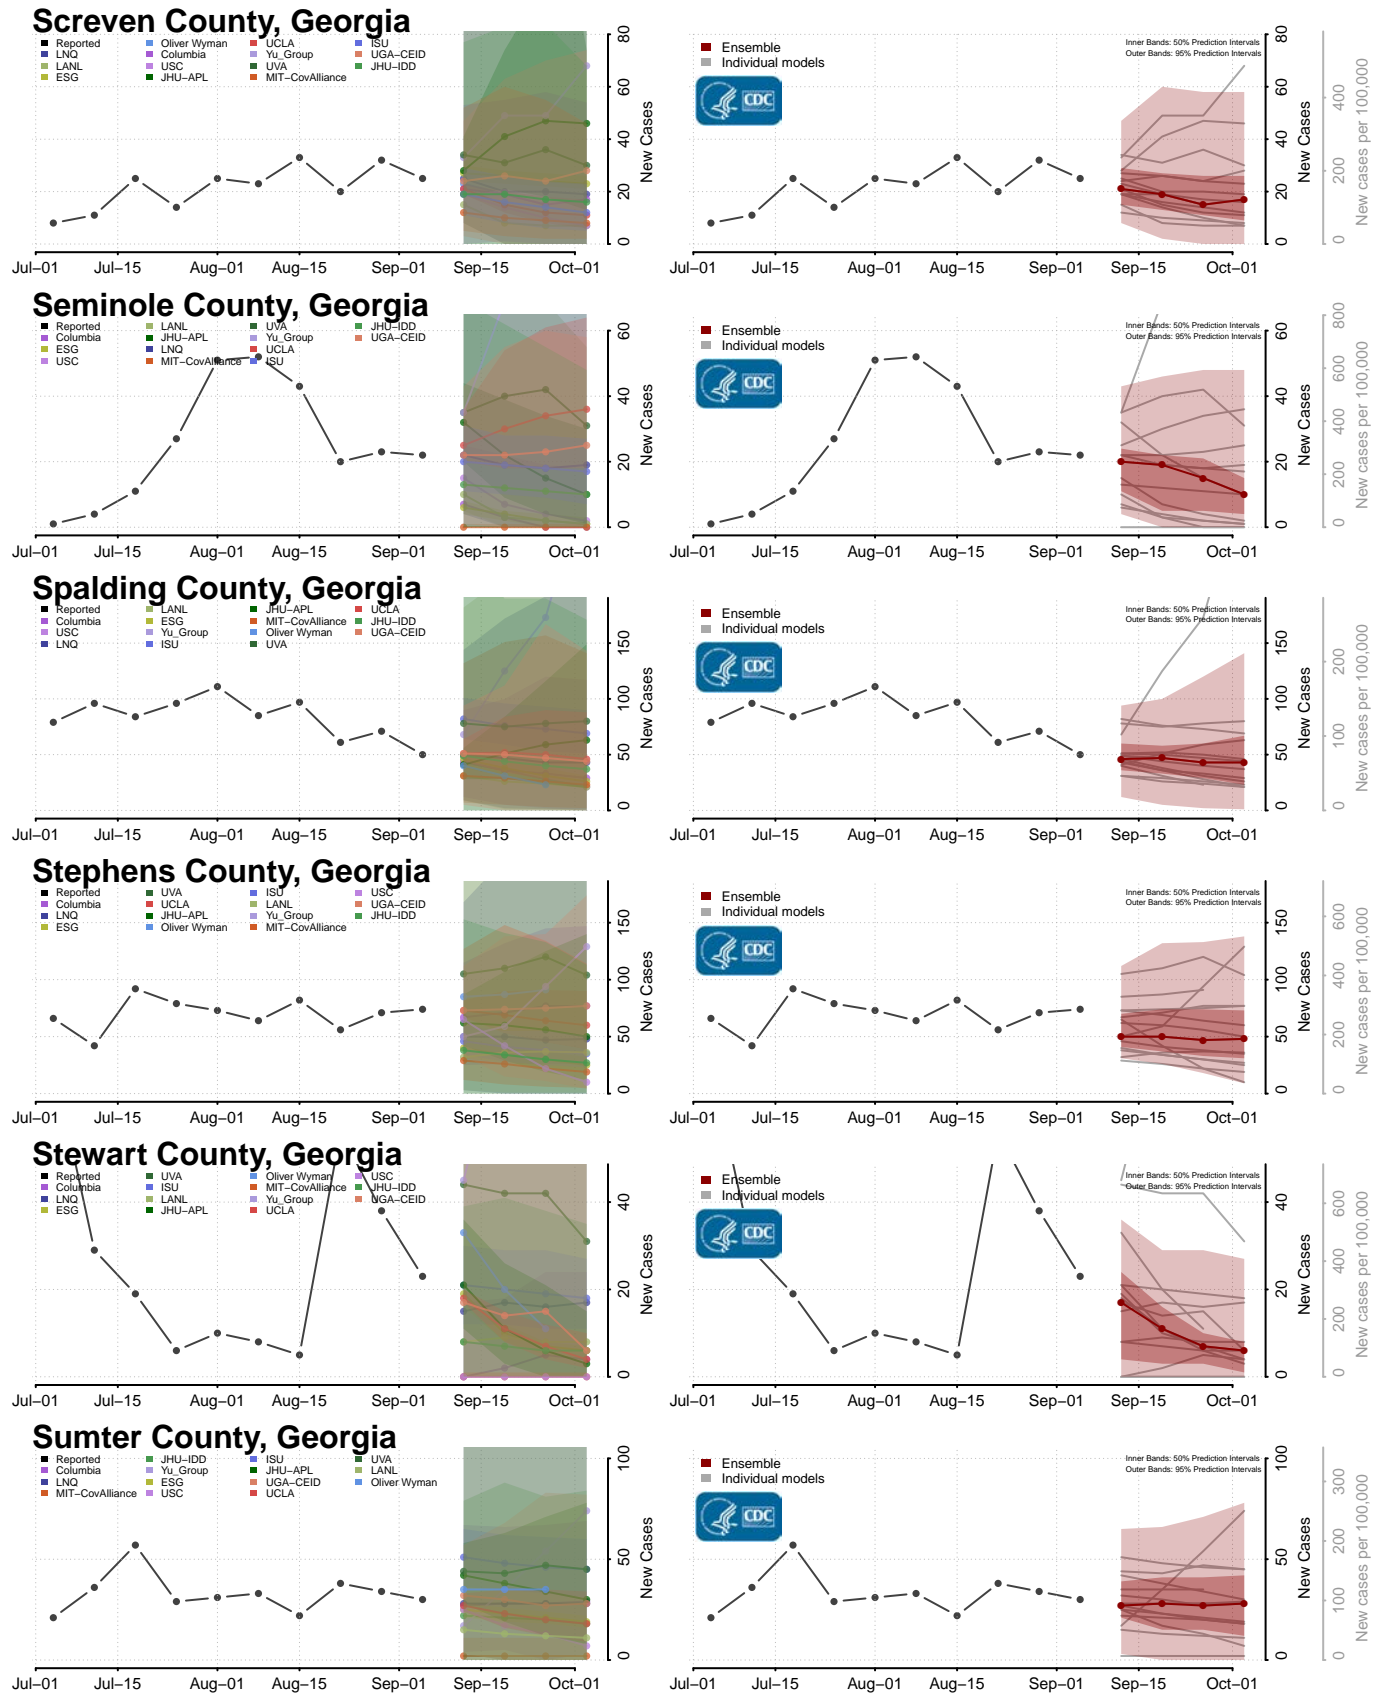

Greene County, Georgia

Gwinnett County, Georgia

Habersham County, Georgia

Hall County, Georgia

Benewah County, Idaho

Bingham County, Idaho

Blaine County, Idaho

Boise County, Idaho