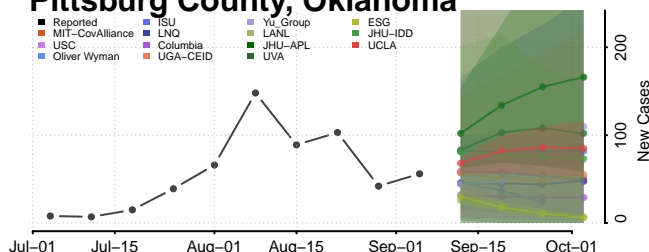

Pittsburg County, Oklahoma