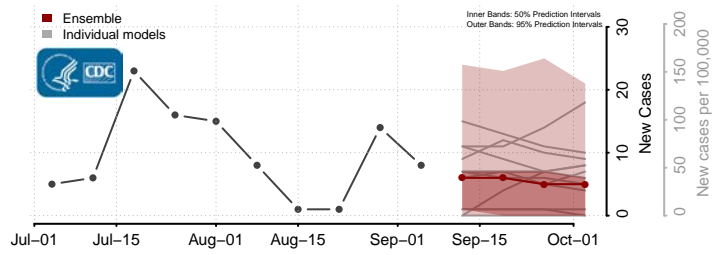

Nottoway County, Virginia