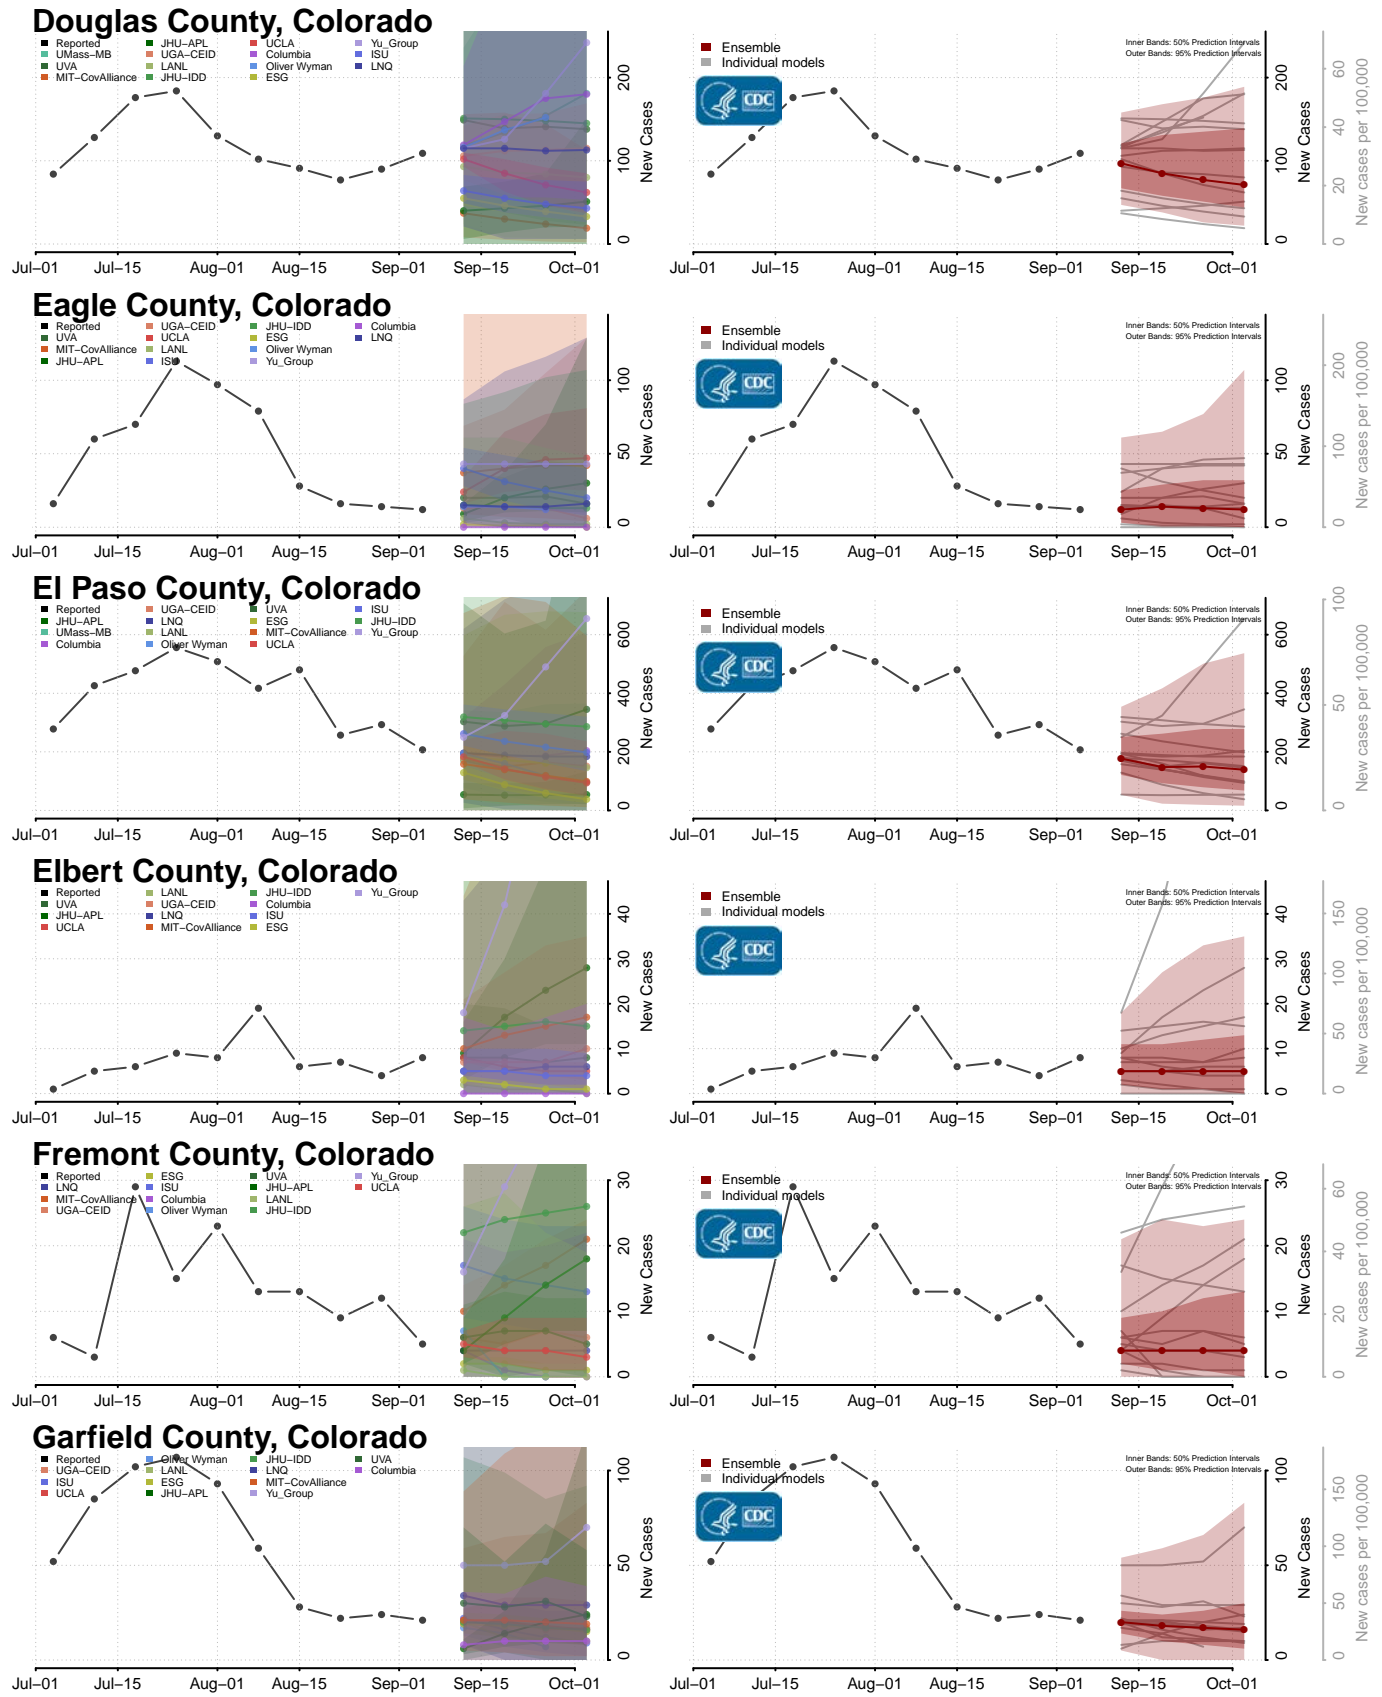

Shasta County, California

Sierra County, California

Siskiyou County, California

Las Animas County, Colorado

Lincoln County, Colorado

Logan County, Colorado

Mesa County, Colorado

Mineral County, Colorado