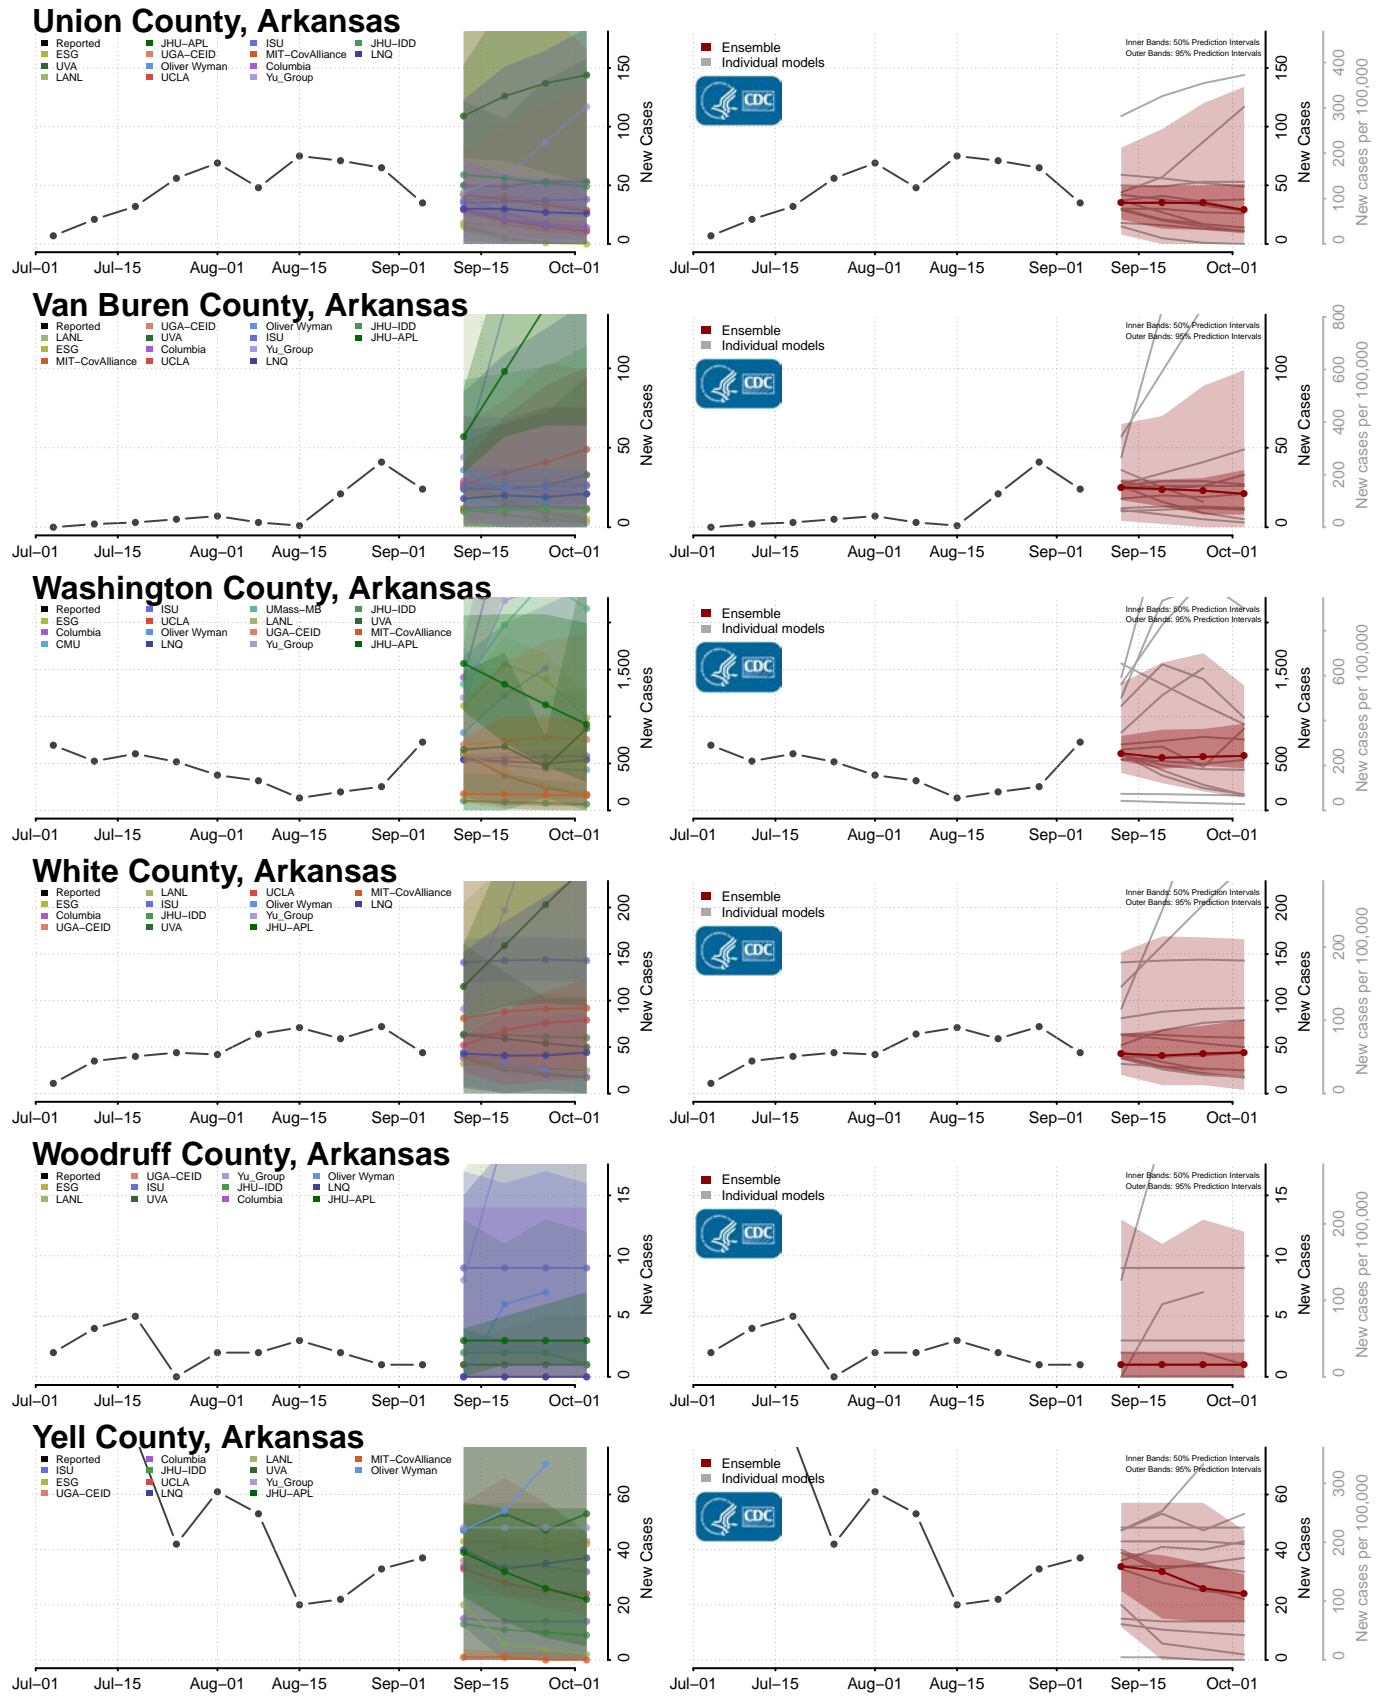

Hot Spring County, Arkansas

Howard County, Arkansas

Independence County, Arkansas

Izard County, Arkansas

*New weekly cases may decrease in this location over the next four weeks. For these locations, the ensemble forecast indicates a probability of 0.75 or greater that fewer cases will be reported in week four of the forecast than in the last reported week.

Humboldt County, California

Imperial County, California

Inyo County, California

Kern County, California

Kings County, California

Lake County, California

San Bernardino County, California

San Diego County, California