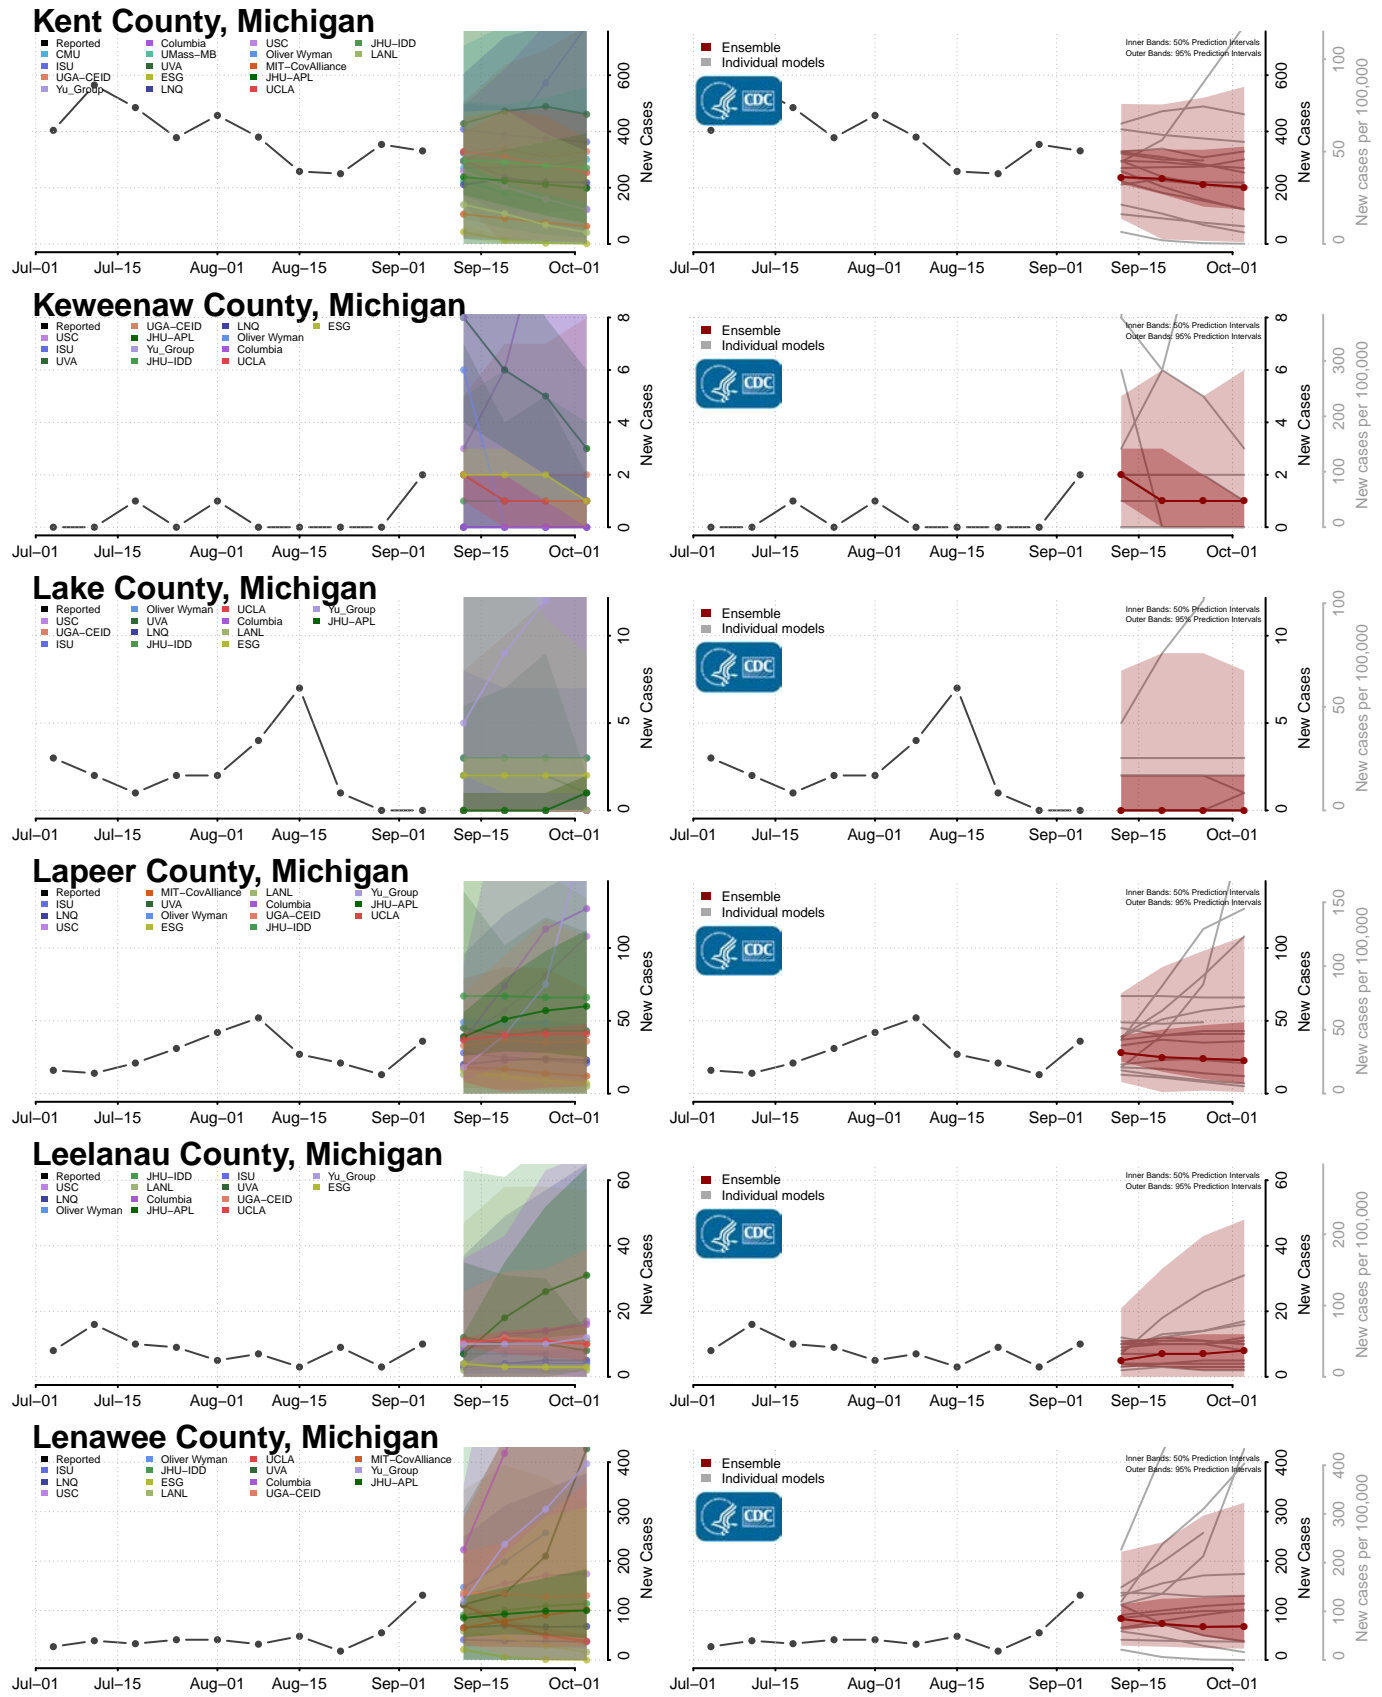

Chippewa County, Michigan

Clare County, Michigan

Clinton County, Michigan

Crawford County, Michigan

Delta County, Michigan

Dickinson County, Michigan

Livingston County, Michigan

Luce County, Michigan