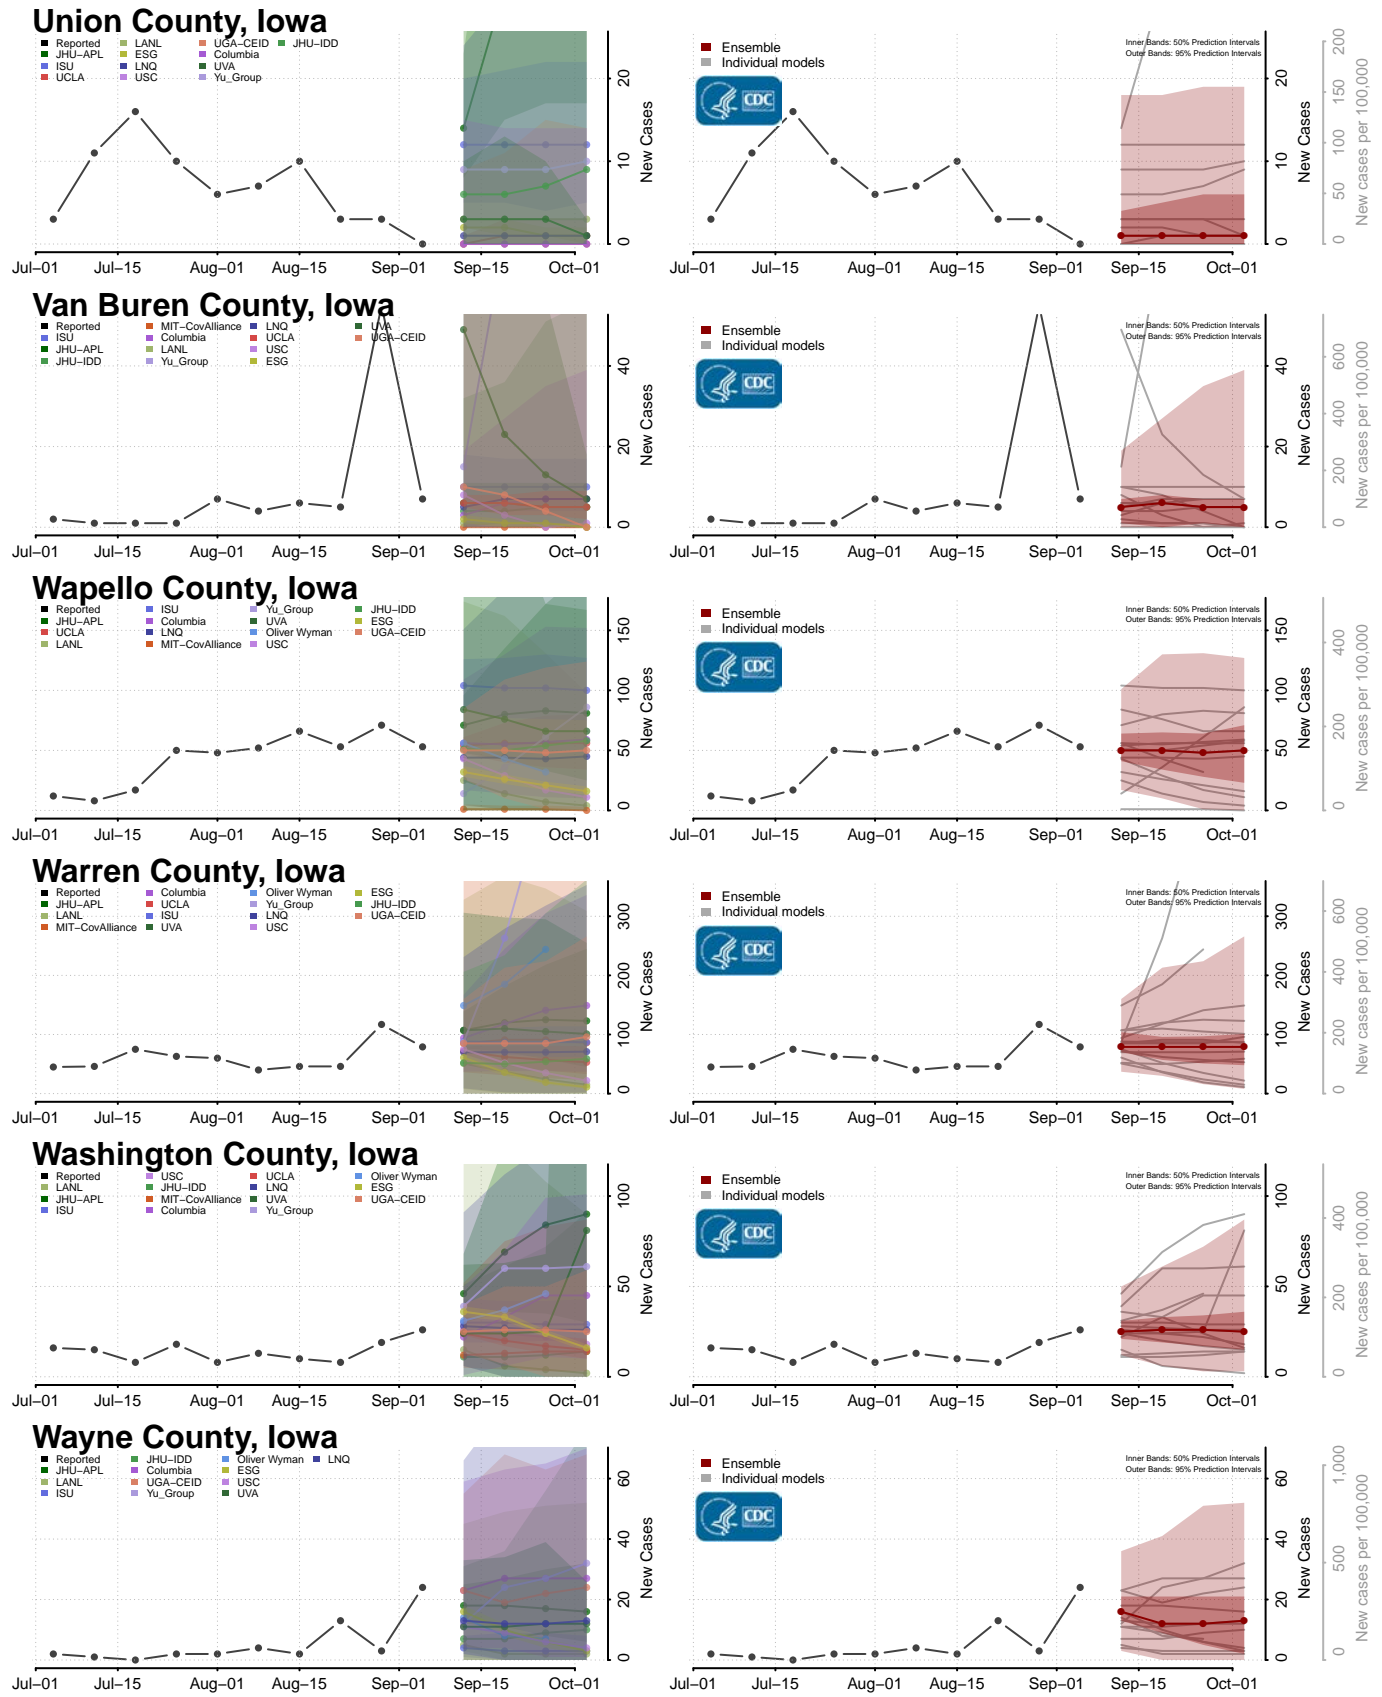

Bonner County, Idaho

Bonneville County, Idaho

Louisa County, Iowa

Lucas County, Iowa

Lyon County, Iowa

Madison County, Iowa

Mahaska County, Iowa

Marion County, Iowa