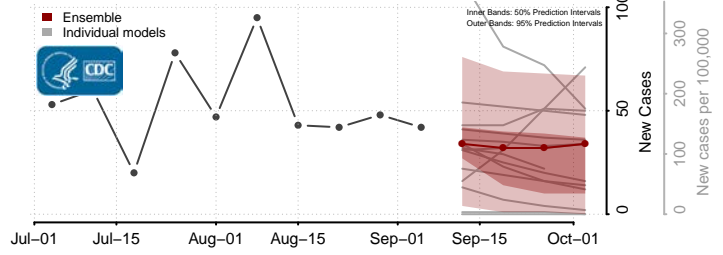

Neshoba County, Mississippi