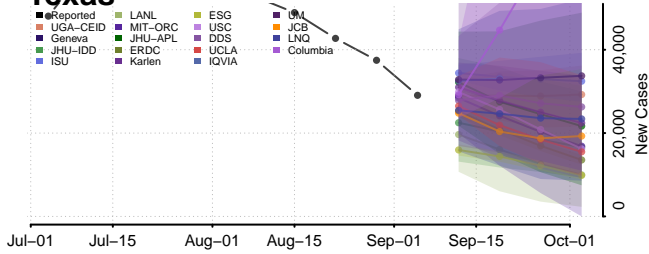

Williamson County, Tennessee

Wilson County, Tennessee

Texas

Anderson County, Texas

Andrews County, Texas

Angelina County, Texas