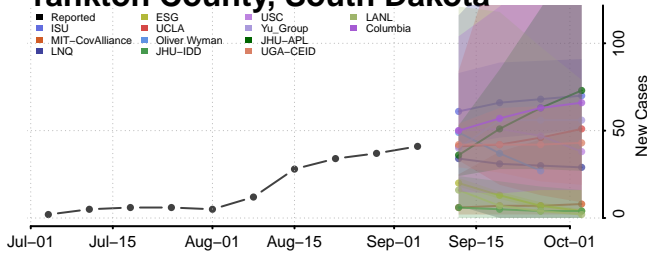

Yankton County, South Dakota