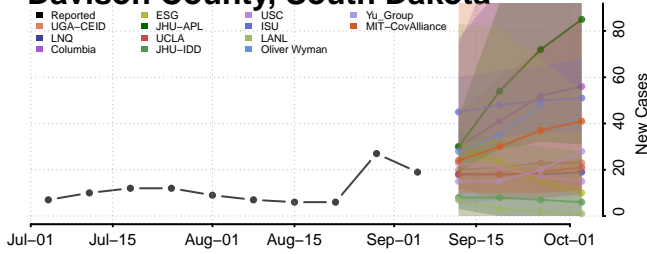

Davison County, South Dakota