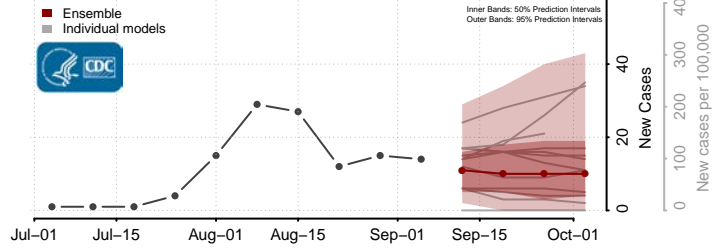

Rolette County, North Dakota