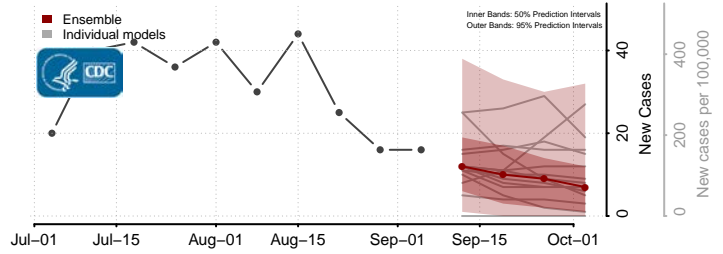

Montgomery County, Mississippi