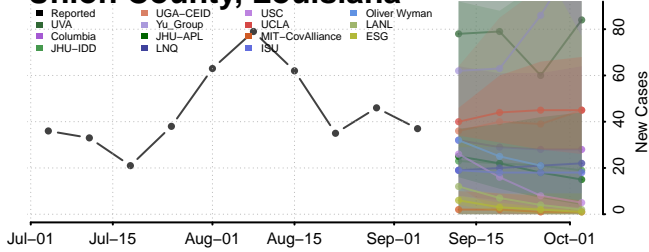

Pike County, Kentucky

Powell County, Kentucky

Pulaski County, Kentucky

Robertson County, Kentucky

Rockcastle County, Kentucky

Rowan County, Kentucky

*New weekly cases may decrease in this location over the next four weeks. For these locations, the ensemble forecast indicates a probability of 0.75 or greater that fewer cases will be reported in week four of the forecast than in the last reported week.

Catahoula County, Louisiana

Claiborne County, Louisiana

Concordia County, Louisiana

De Soto County, Louisiana

East Baton Rouge County, Louisiana

East Carroll County, Louisiana

Terrebonne County, Louisiana

Union County, Louisiana

Vermilion County, Louisiana

Vernon County, Louisiana

Washington County, Louisiana

Webster County, Louisiana

*New weekly cases may decrease in this location over the next four weeks. For these locations, the ensemble forecast indicates a probability of 0.75 or greater that fewer cases will be reported in week four of the forecast than in the last reported week.