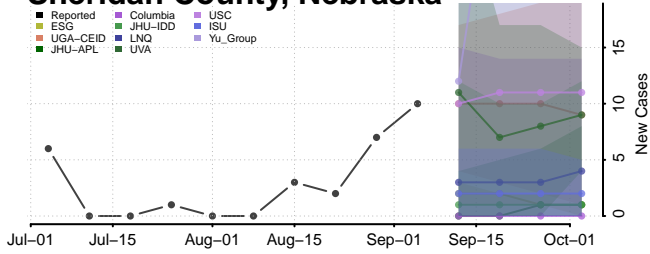

Keith County, Nebraska

Keya Paha County, Nebraska

Kimball County, Nebraska

Knox County, Nebraska

Lancaster County, Nebraska

Lincoln County, Nebraska

Sheridan County, Nebraska

Sherman County, Nebraska