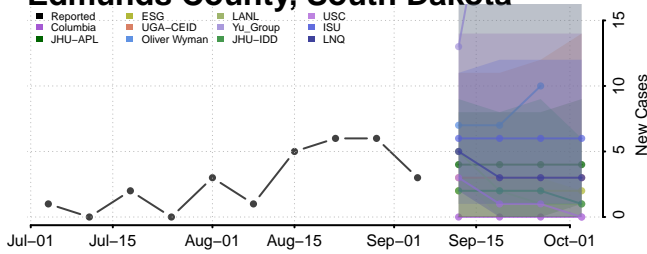

Deuel County, South Dakota

Dewey County, South Dakota

Douglas County, South Dakota

Edmunds County, South Dakota

Fall River County, South Dakota

Faulk County, South Dakota

Grant County, South Dakota

Gregory County, South Dakota