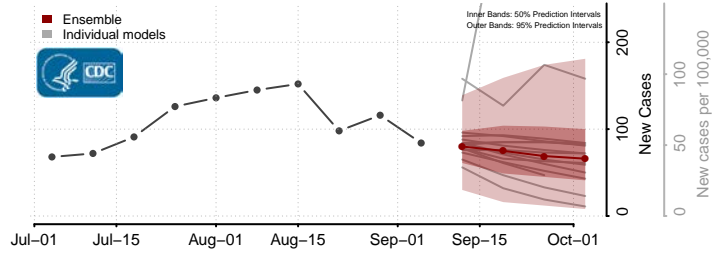

Charles County, Maryland