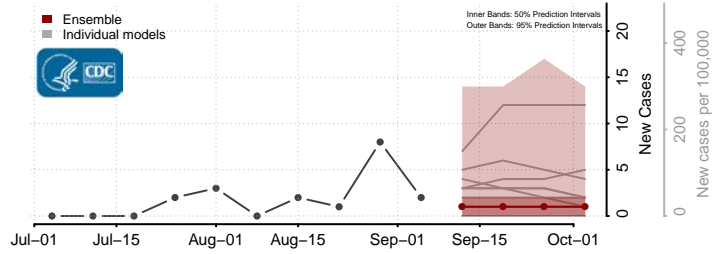

Burt County, Nebraska

Butler County, Nebraska

Cass County, Nebraska

Cedar County, Nebraska

Furnas County, Nebraska

Gage County, Nebraska

Garden County, Nebraska

Garfield County, Nebraska