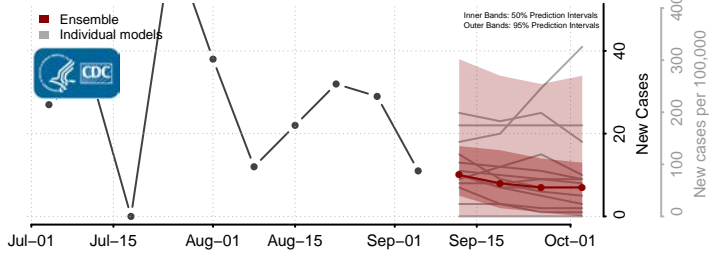

Lawrence County, Mississippi