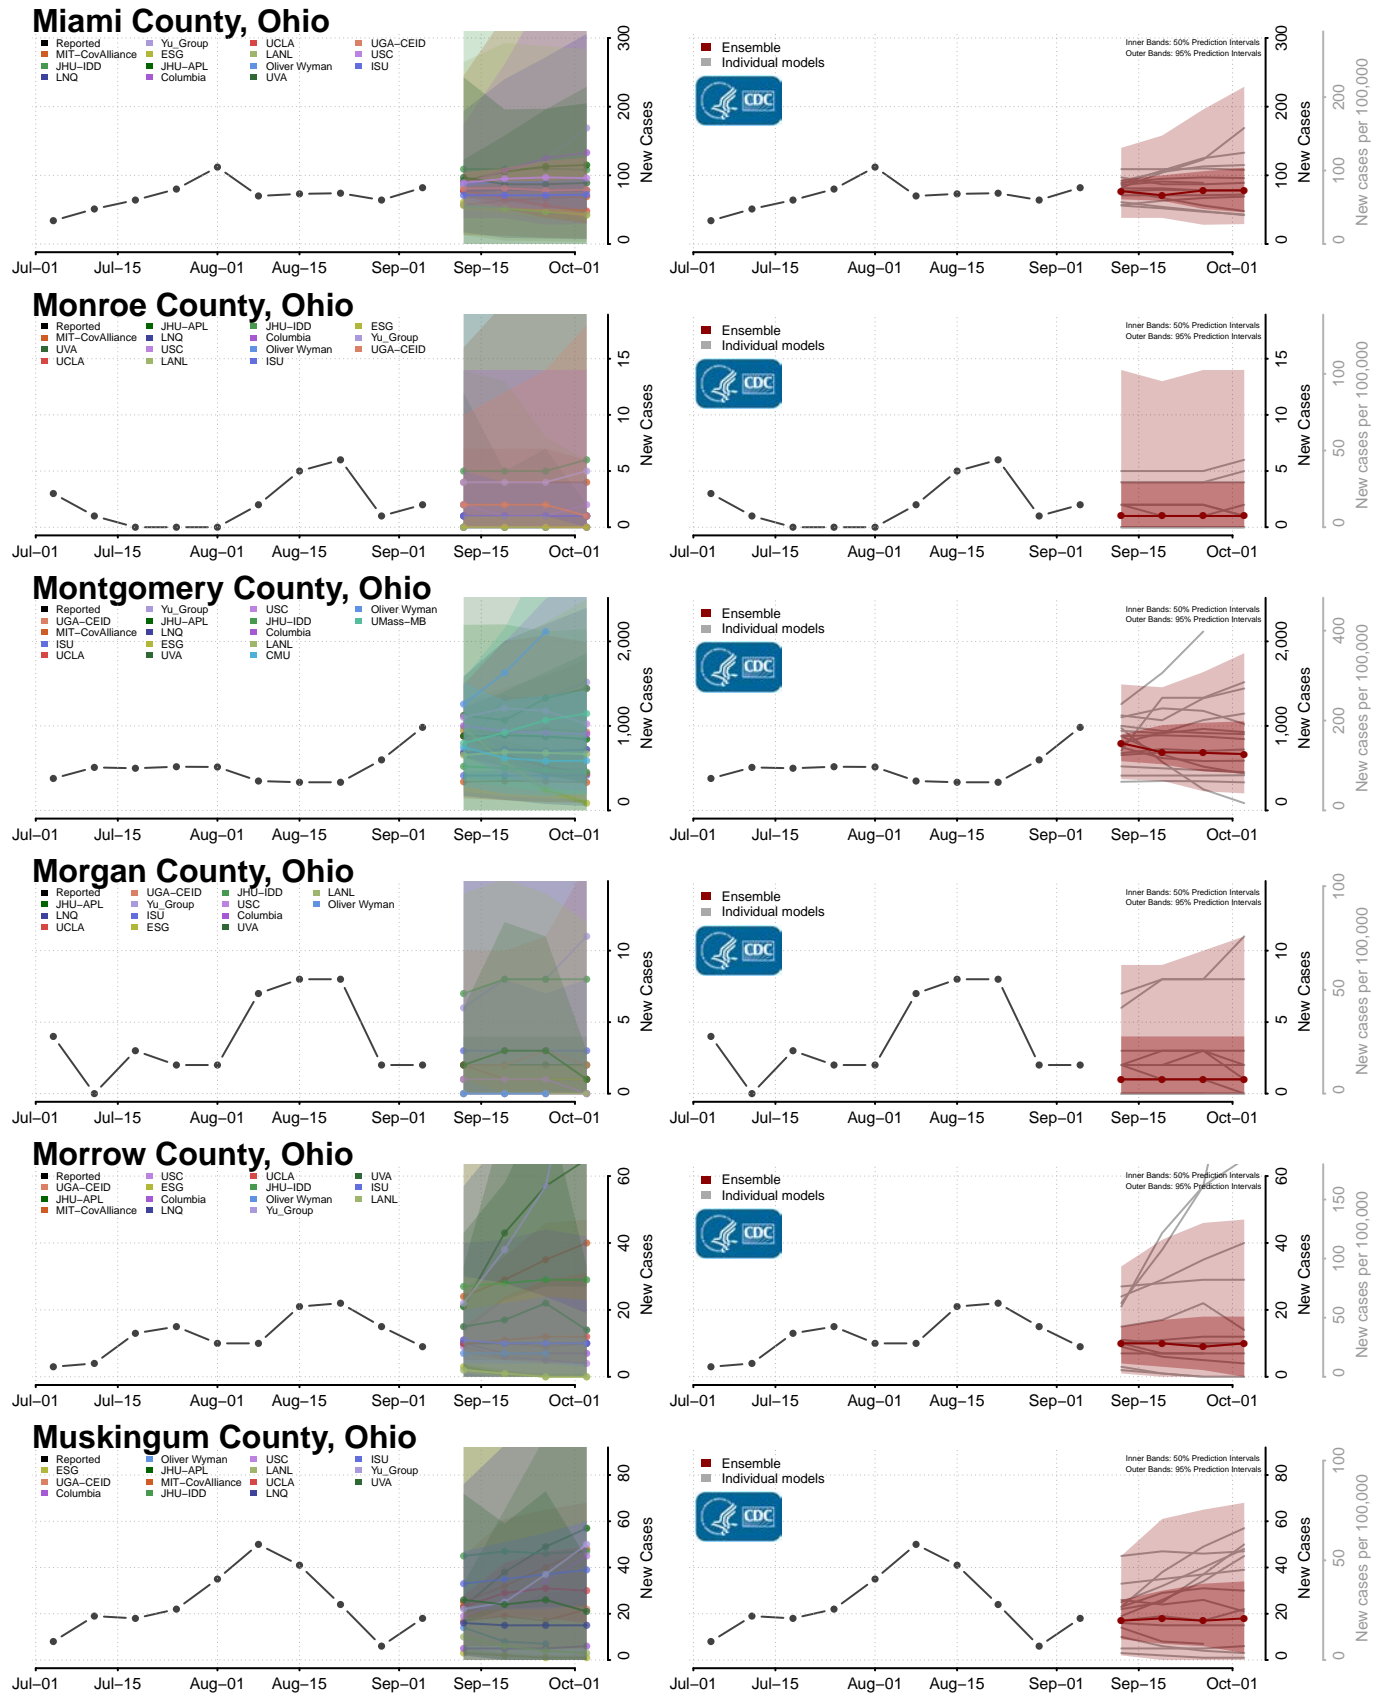

Delaware County, Ohio

Erie County, Ohio

Fairfield County, Ohio

Fayette County, Ohio

*New weekly cases may decrease in this location over the next four weeks. For these locations, the ensemble forecast indicates a probability of 0.75 or greater that fewer cases will be reported in week four of the forecast than in the last reported week.