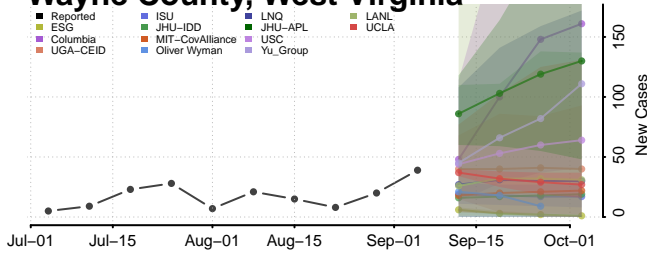

Wayne County, West Virginia