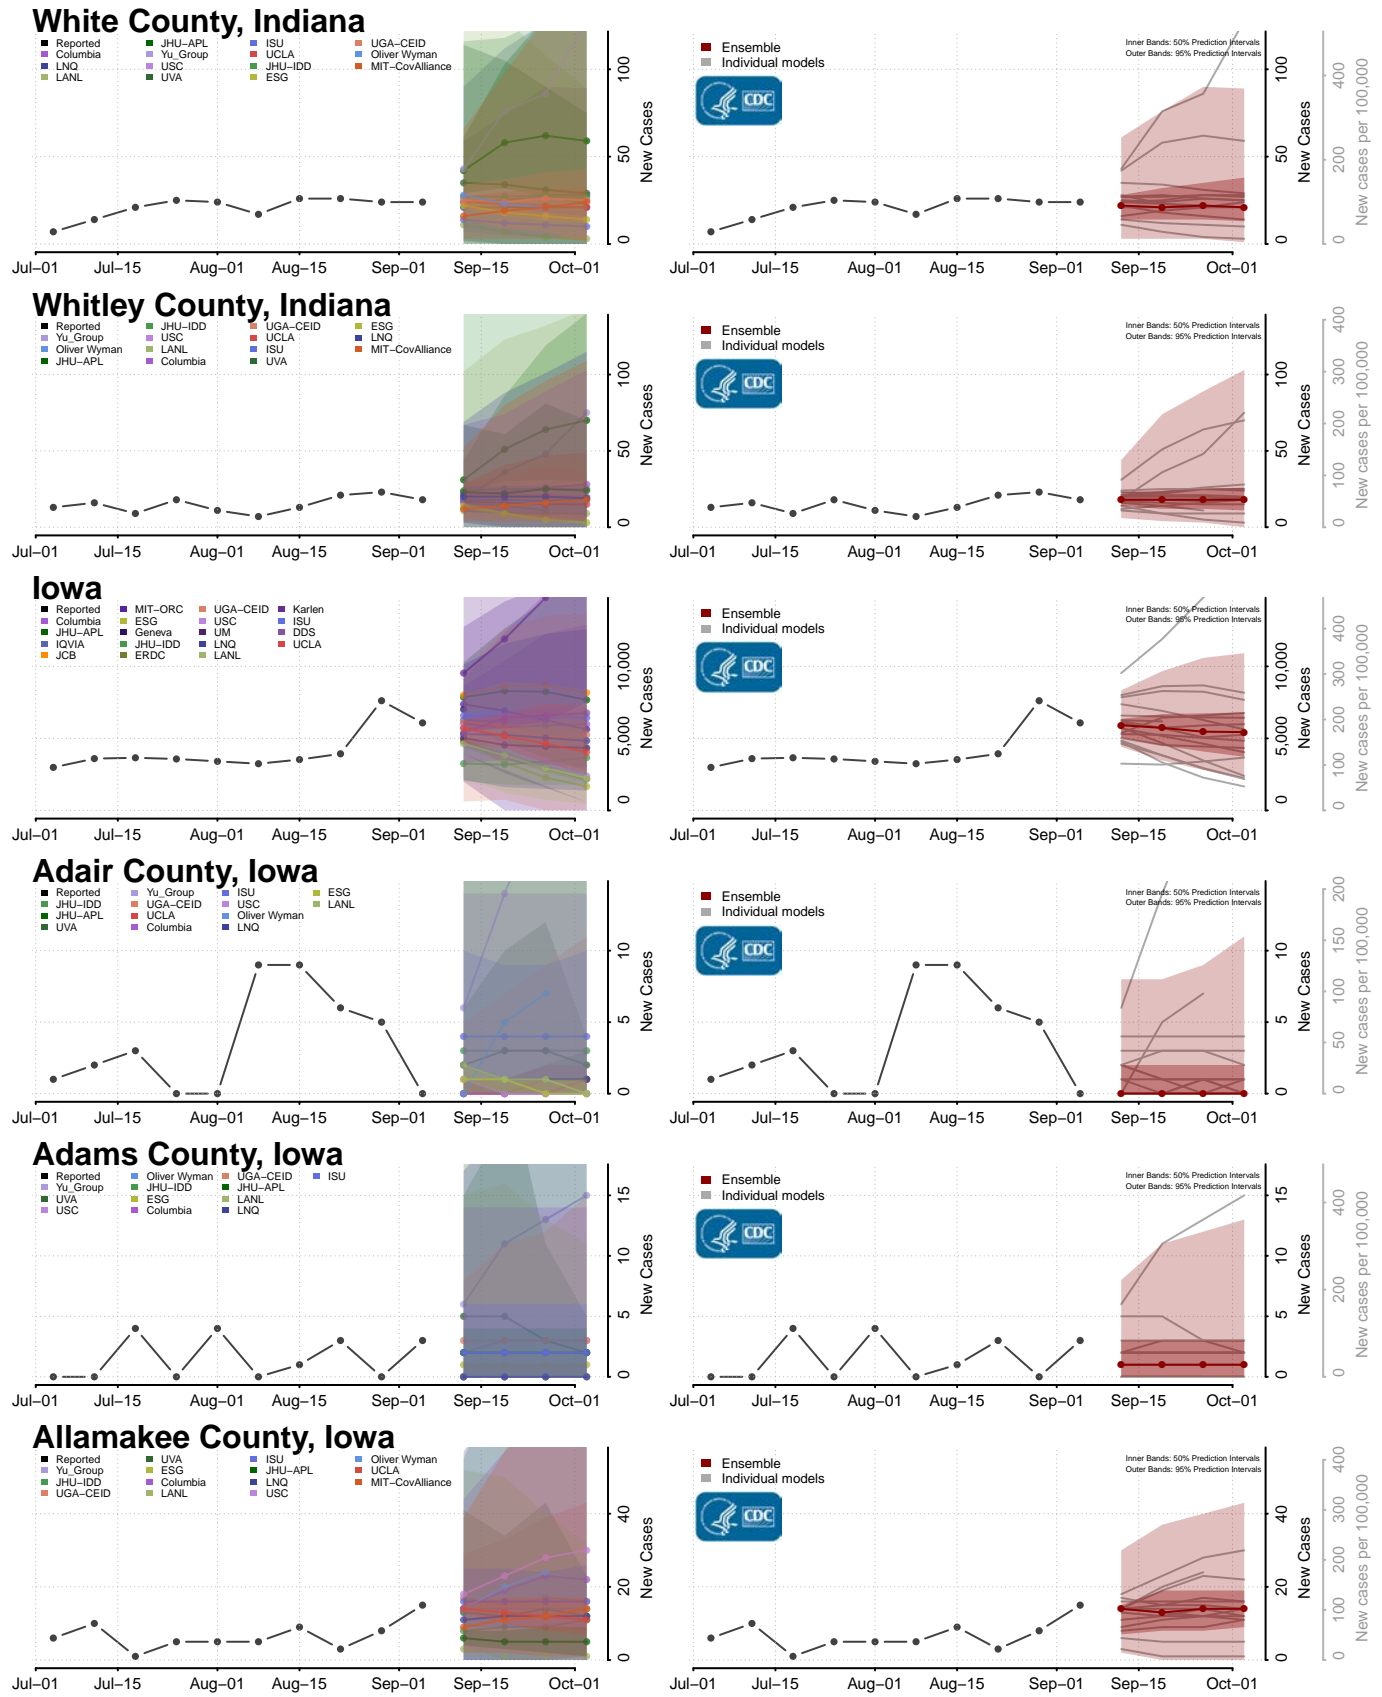

Greene County, Georgia

Gwinnett County, Georgia

Habersham County, Georgia

Hall County, Georgia

Benewah County, Idaho

Bingham County, Idaho

Blaine County, Idaho

Boise County, Idaho

Bonner County, Idaho

Bonneville County, Idaho

Louisa County, Iowa

Lucas County, Iowa

Lyon County, Iowa

Madison County, Iowa

Mahaska County, Iowa

Marion County, Iowa