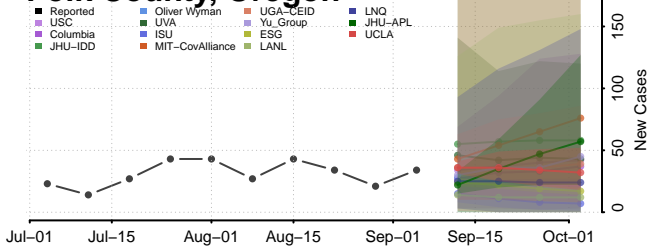

Polk County, Oregon