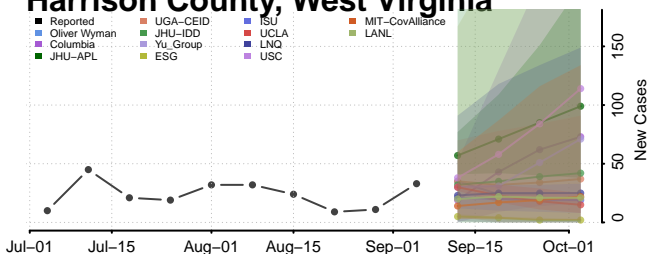

Harrison County, West Virginia