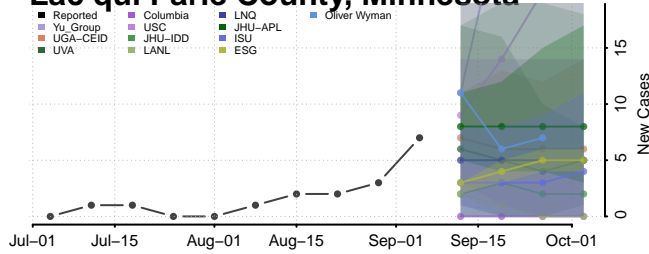

Hubbard County, Minnesota

Isanti County, Minnesota

Itasca County, Minnesota

Jackson County, Minnesota

Kanabec County, Minnesota

Kandiyohi County, Minnesota

Kittson County, Minnesota

Koochiching County, Minnesota

Lac qui Parle County, Minnesota

Lake County, Minnesota

Lake of the Woods County, Minnesota

Le Sueur County, Minnesota

*New weekly cases may decrease in this location over the next four weeks. For these locations, the ensemble forecast indicates a probability of 0.75 or greater that fewer cases will be reported in week four of the forecast than in the last reported week.