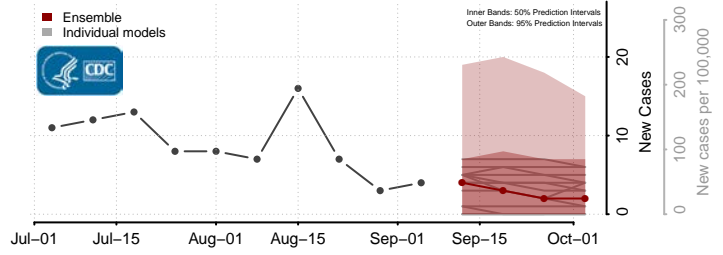

San Augustine County, Texas