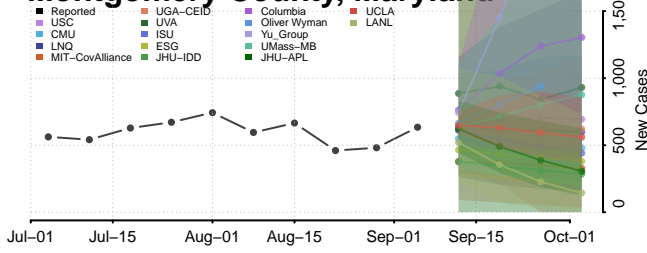

Frederick County, Maryland

Garrett County, Maryland

Harford County, Maryland

Howard County, Maryland

Kent County, Maryland

Montgomery County, Maryland

Prince George's County, Maryland

Queen Anne's County, Maryland