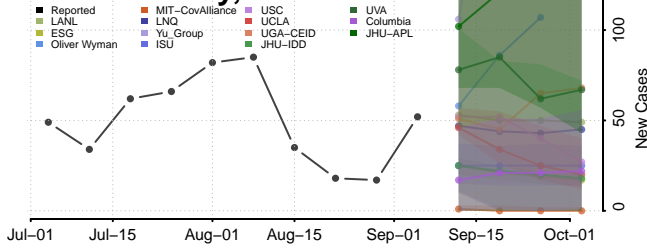

Monroe County, Tennessee

Montgomery County, Tennessee

Scott County, Tennessee

Sequatchie County, Tennessee

Sevier County, Tennessee

Shelby County, Tennessee

Smith County, Tennessee

Stewart County, Tennessee