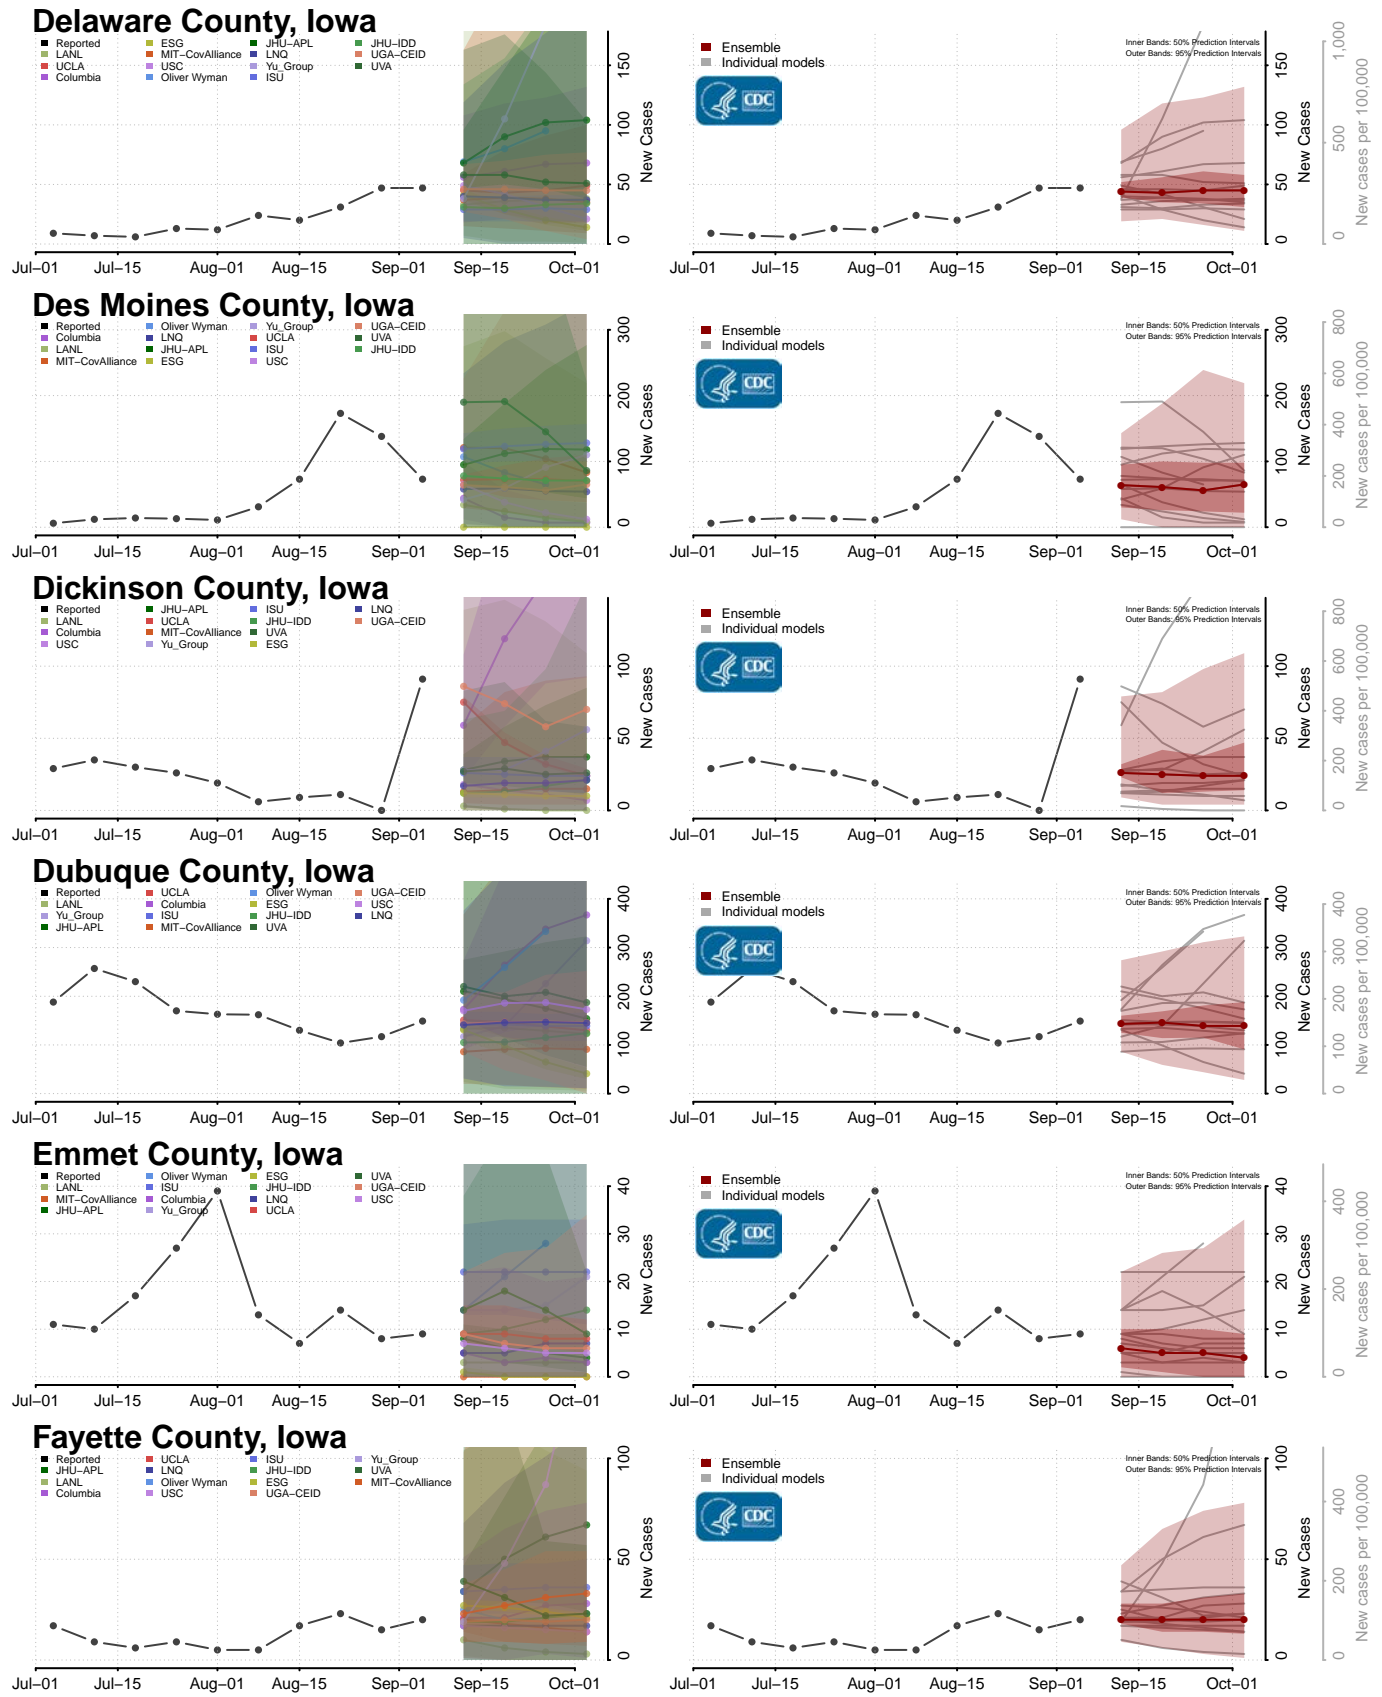

Bonner County, Idaho

Bonneville County, Idaho

Louisa County, Iowa

Lucas County, Iowa

Lyon County, Iowa

Madison County, Iowa

Mahaska County, Iowa

Marion County, Iowa