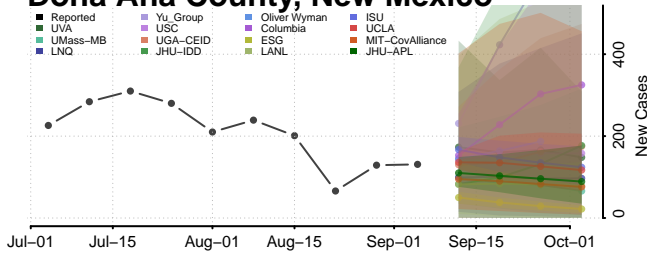

Warren County, New Jersey

New Mexico

Bernalillo County, New Mexico

Dona Ana County, New Mexico

Eddy County, New Mexico

Grant County, New Mexico

Guadalupe County, New Mexico

Harding County, New Mexico