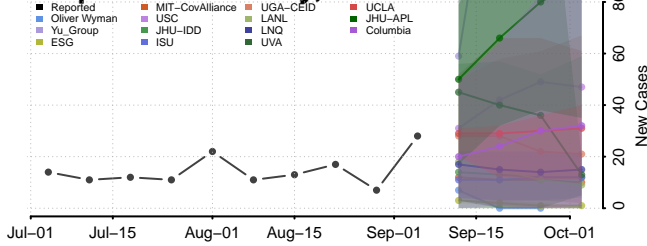

Monroe County, Tennessee

Montgomery County, Tennessee

Scott County, Tennessee

Sequatchie County, Tennessee

Sevier County, Tennessee

Shelby County, Tennessee

Smith County, Tennessee

Stewart County, Tennessee