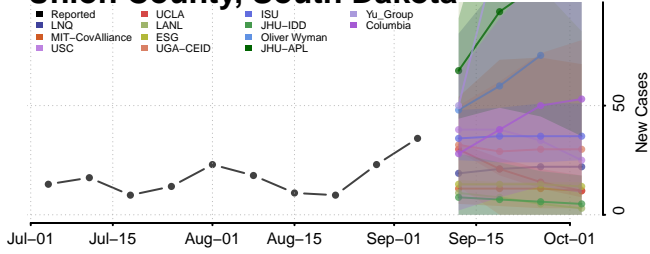

Sanborn County, South Dakota

Spink County, South Dakota

Stanley County, South Dakota

Sully County, South Dakota

Todd County, South Dakota

Tripp County, South Dakota

Turner County, South Dakota

Union County, South Dakota