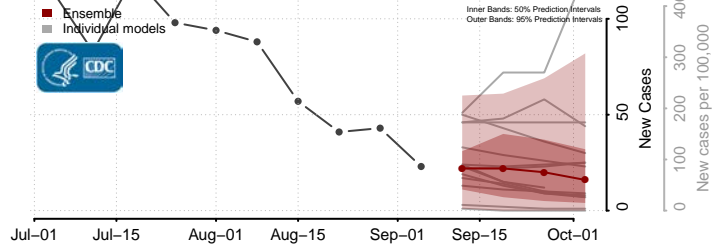

Newton County, Mississippi

Noxubee County, Mississippi

Oktibbeha County, Mississippi

Panola County, Mississippi

Rankin County, Mississippi

Scott County, Mississippi

Sharkey County, Mississippi

Simpson County, Mississippi