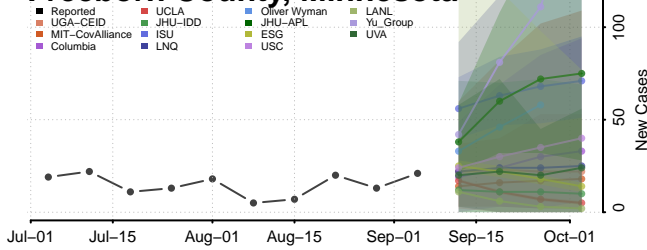

Carlton County, Minnesota

Carver County, Minnesota

Fillmore County, Minnesota

Freeborn County, Minnesota

Goodhue County, Minnesota

Grant County, Minnesota

Hennepin County, Minnesota

Houston County, Minnesota