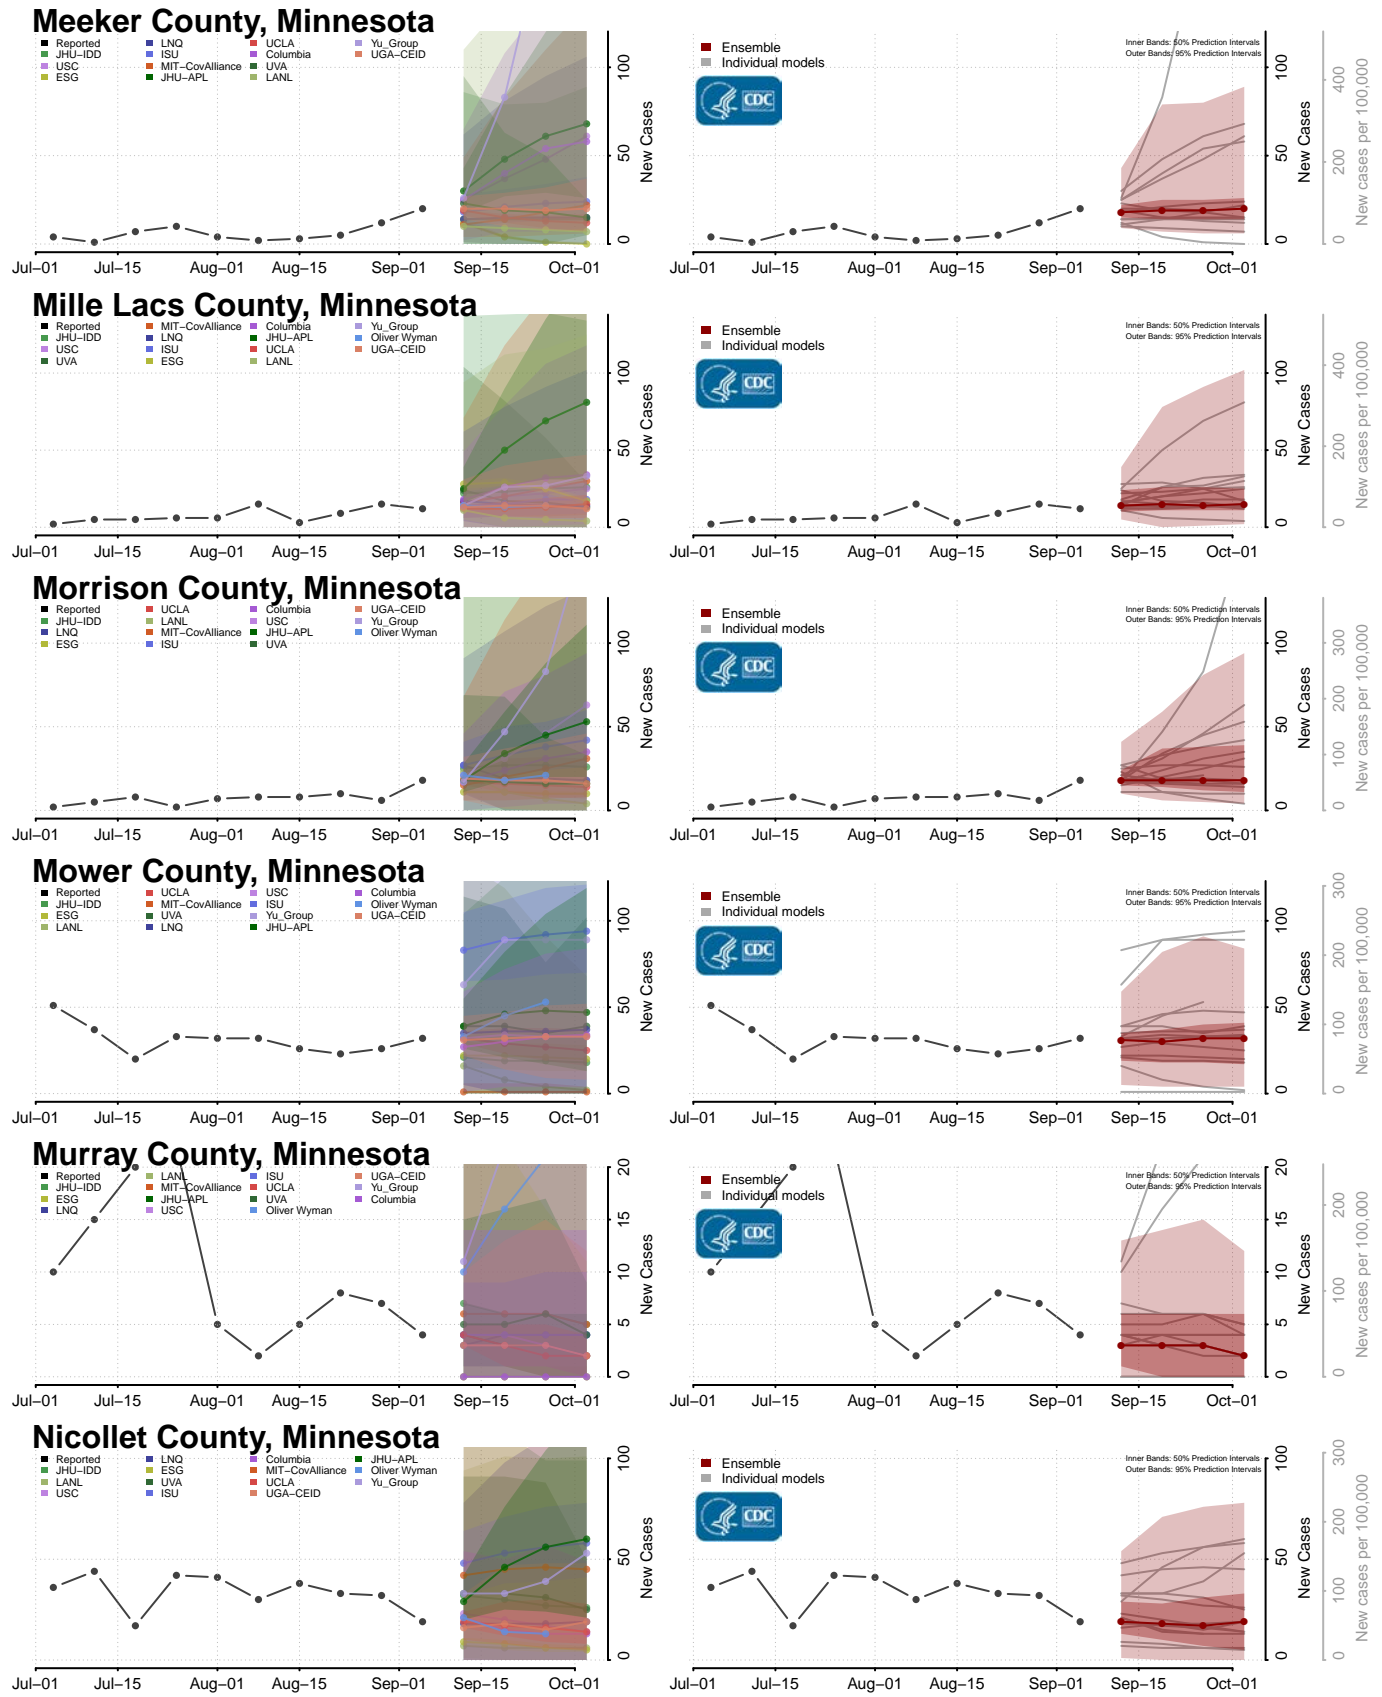

Lac qui Parle County, Minnesota

Lake County, Minnesota

Lake of the Woods County, Minnesota

Le Sueur County, Minnesota

*New weekly cases may decrease in this location over the next four weeks. For these locations, the ensemble forecast indicates a probability of 0.75 or greater that fewer cases will be reported in week four of the forecast than in the last reported week.