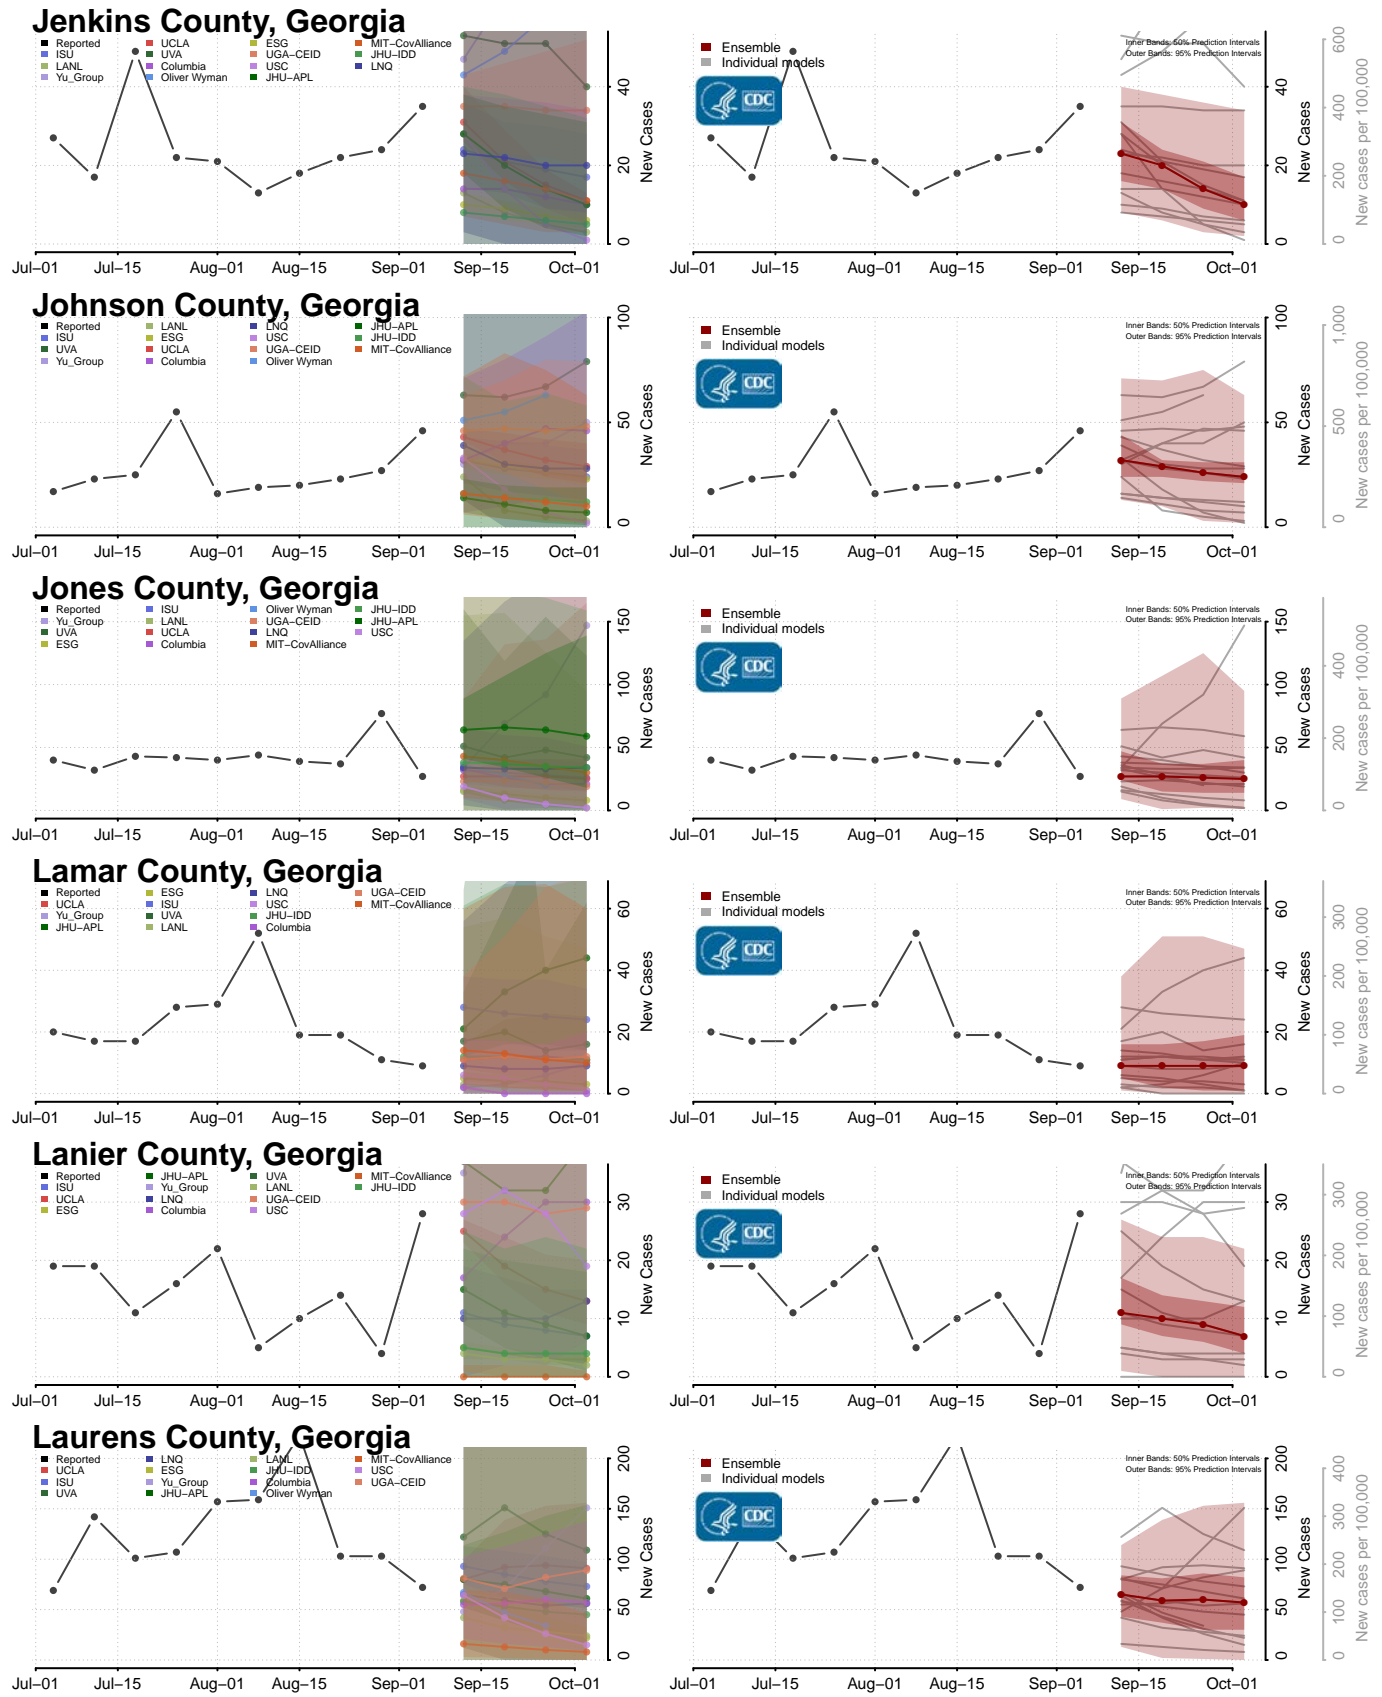

Greene County, Georgia

Gwinnett County, Georgia

Habersham County, Georgia

Hall County, Georgia

Benewah County, Idaho

Bingham County, Idaho

Blaine County, Idaho

Boise County, Idaho