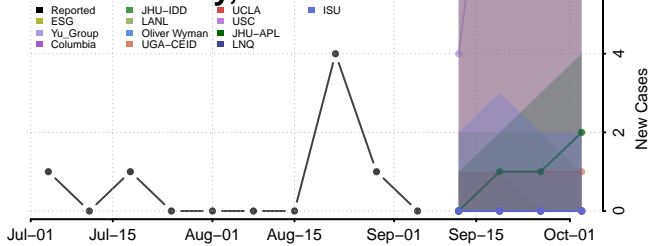

Emmons County, North Dakota

Foster County, North Dakota

Golden Valley County, North Dakota

Grand Forks County, North Dakota

Grant County, North Dakota

Griggs County, North Dakota

Hettinger County, North Dakota