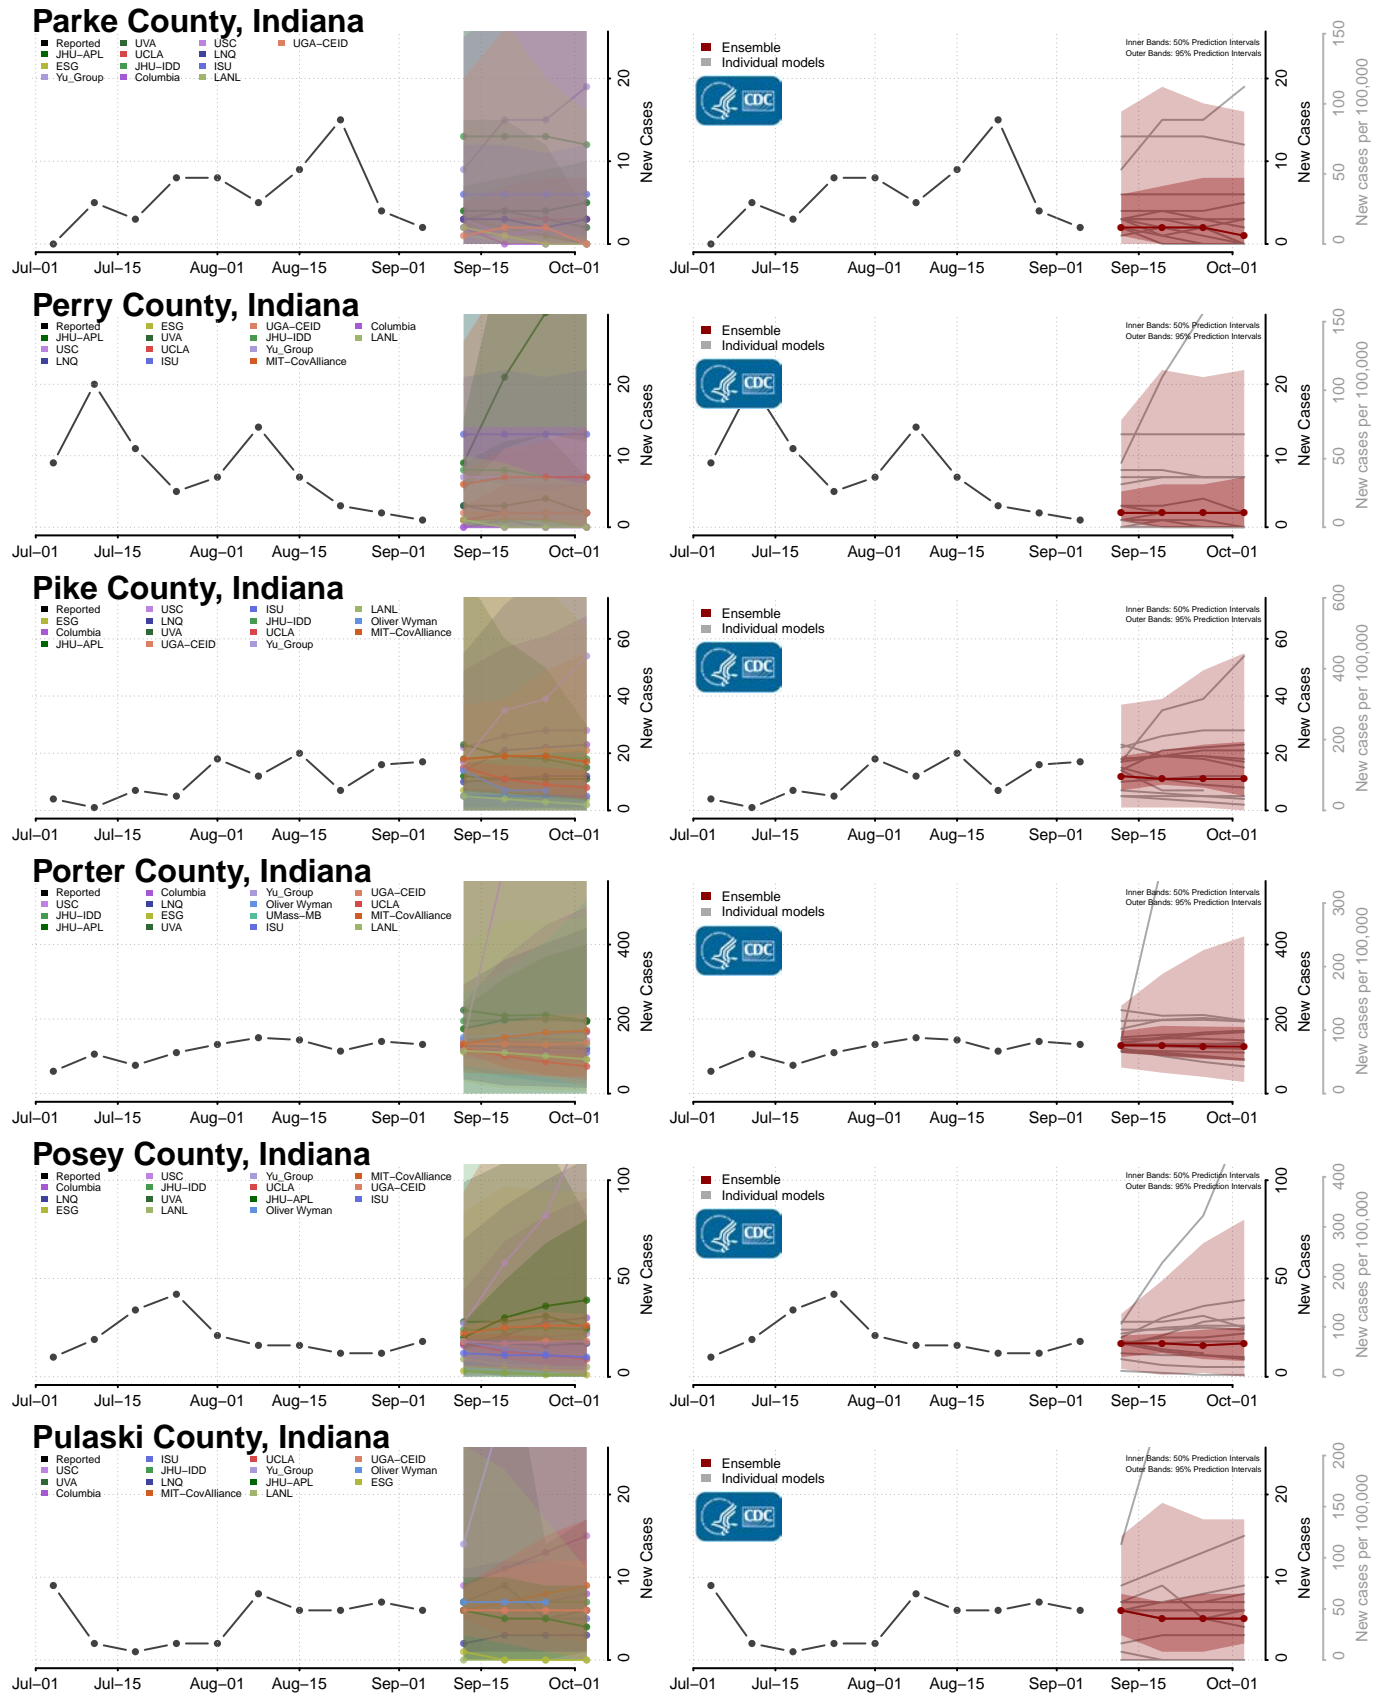

Greene County, Georgia

Gwinnett County, Georgia

Habersham County, Georgia

Hall County, Georgia

Benewah County, Idaho

Bingham County, Idaho

Blaine County, Idaho

Boise County, Idaho

Bonner County, Idaho

Bonneville County, Idaho

Louisa County, Iowa

Lucas County, Iowa

Lyon County, Iowa

Madison County, Iowa

Mahaska County, Iowa

Marion County, Iowa