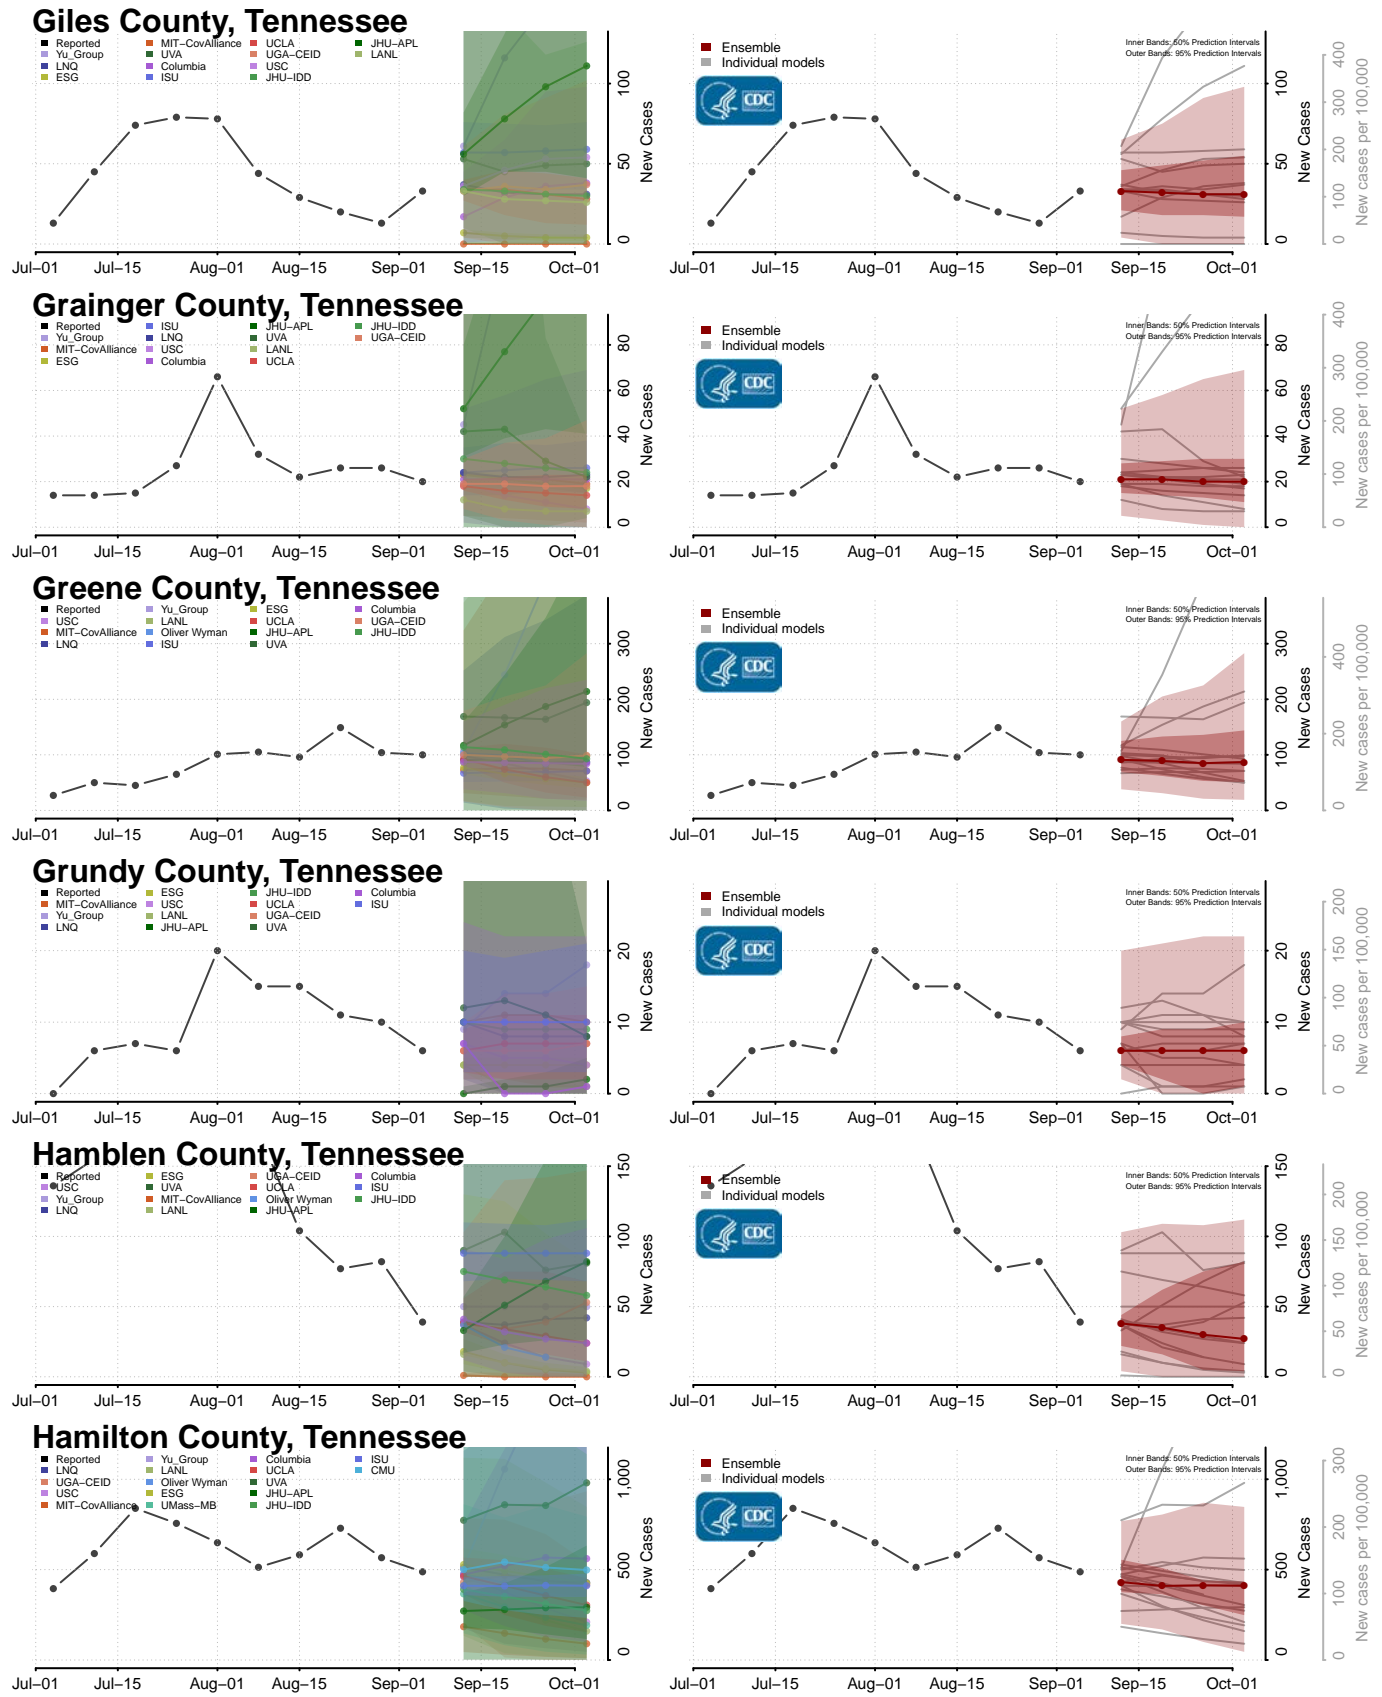

Dickson County, Tennessee

Dyer County, Tennessee

Fayette County, Tennessee

Fentress County, Tennessee

Franklin County, Tennessee

Gibson County, Tennessee

Johnson County, Tennessee

Knox County, Tennessee