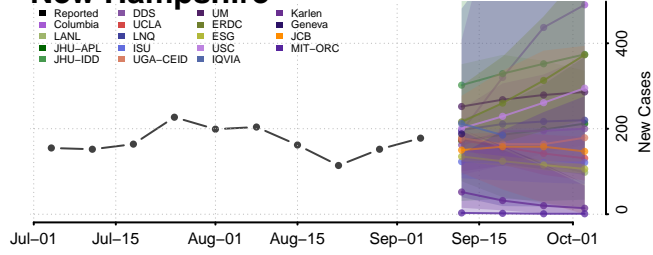

New Hampshire