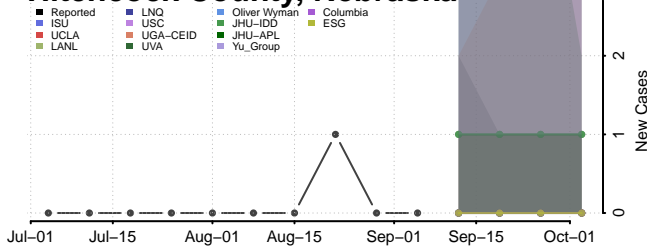

Gosper County, Nebraska

Grant County, Nebraska

Greeley County, Nebraska

Hall County, Nebraska

Hamilton County, Nebraska

Harlan County, Nebraska

Hayes County, Nebraska

Hitchcock County, Nebraska