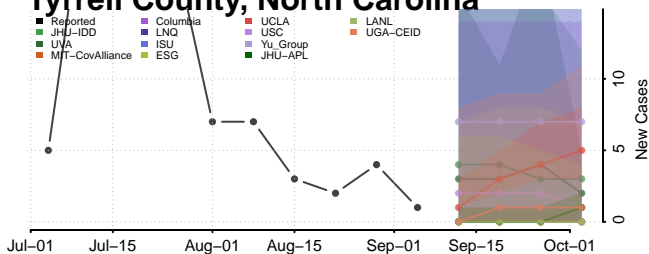

Stokes County, North Carolina

Surry County, North Carolina

Swain County, North Carolina

Transylvania County, North Carolina

Tyrrell County, North Carolina

Union County, North Carolina

Eddy County, North Dakota