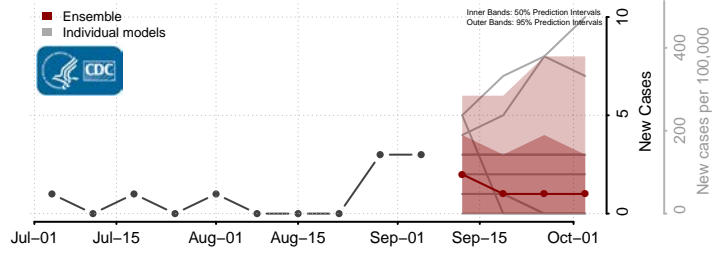

Pike County, Kentucky

Powell County, Kentucky

Pulaski County, Kentucky

Robertson County, Kentucky

Rockcastle County, Kentucky

Rowan County, Kentucky

*New weekly cases may decrease in this location over the next four weeks. For these locations, the ensemble forecast indicates a probability of 0.75 or greater that fewer cases will be reported in week four of the forecast than in the last reported week.