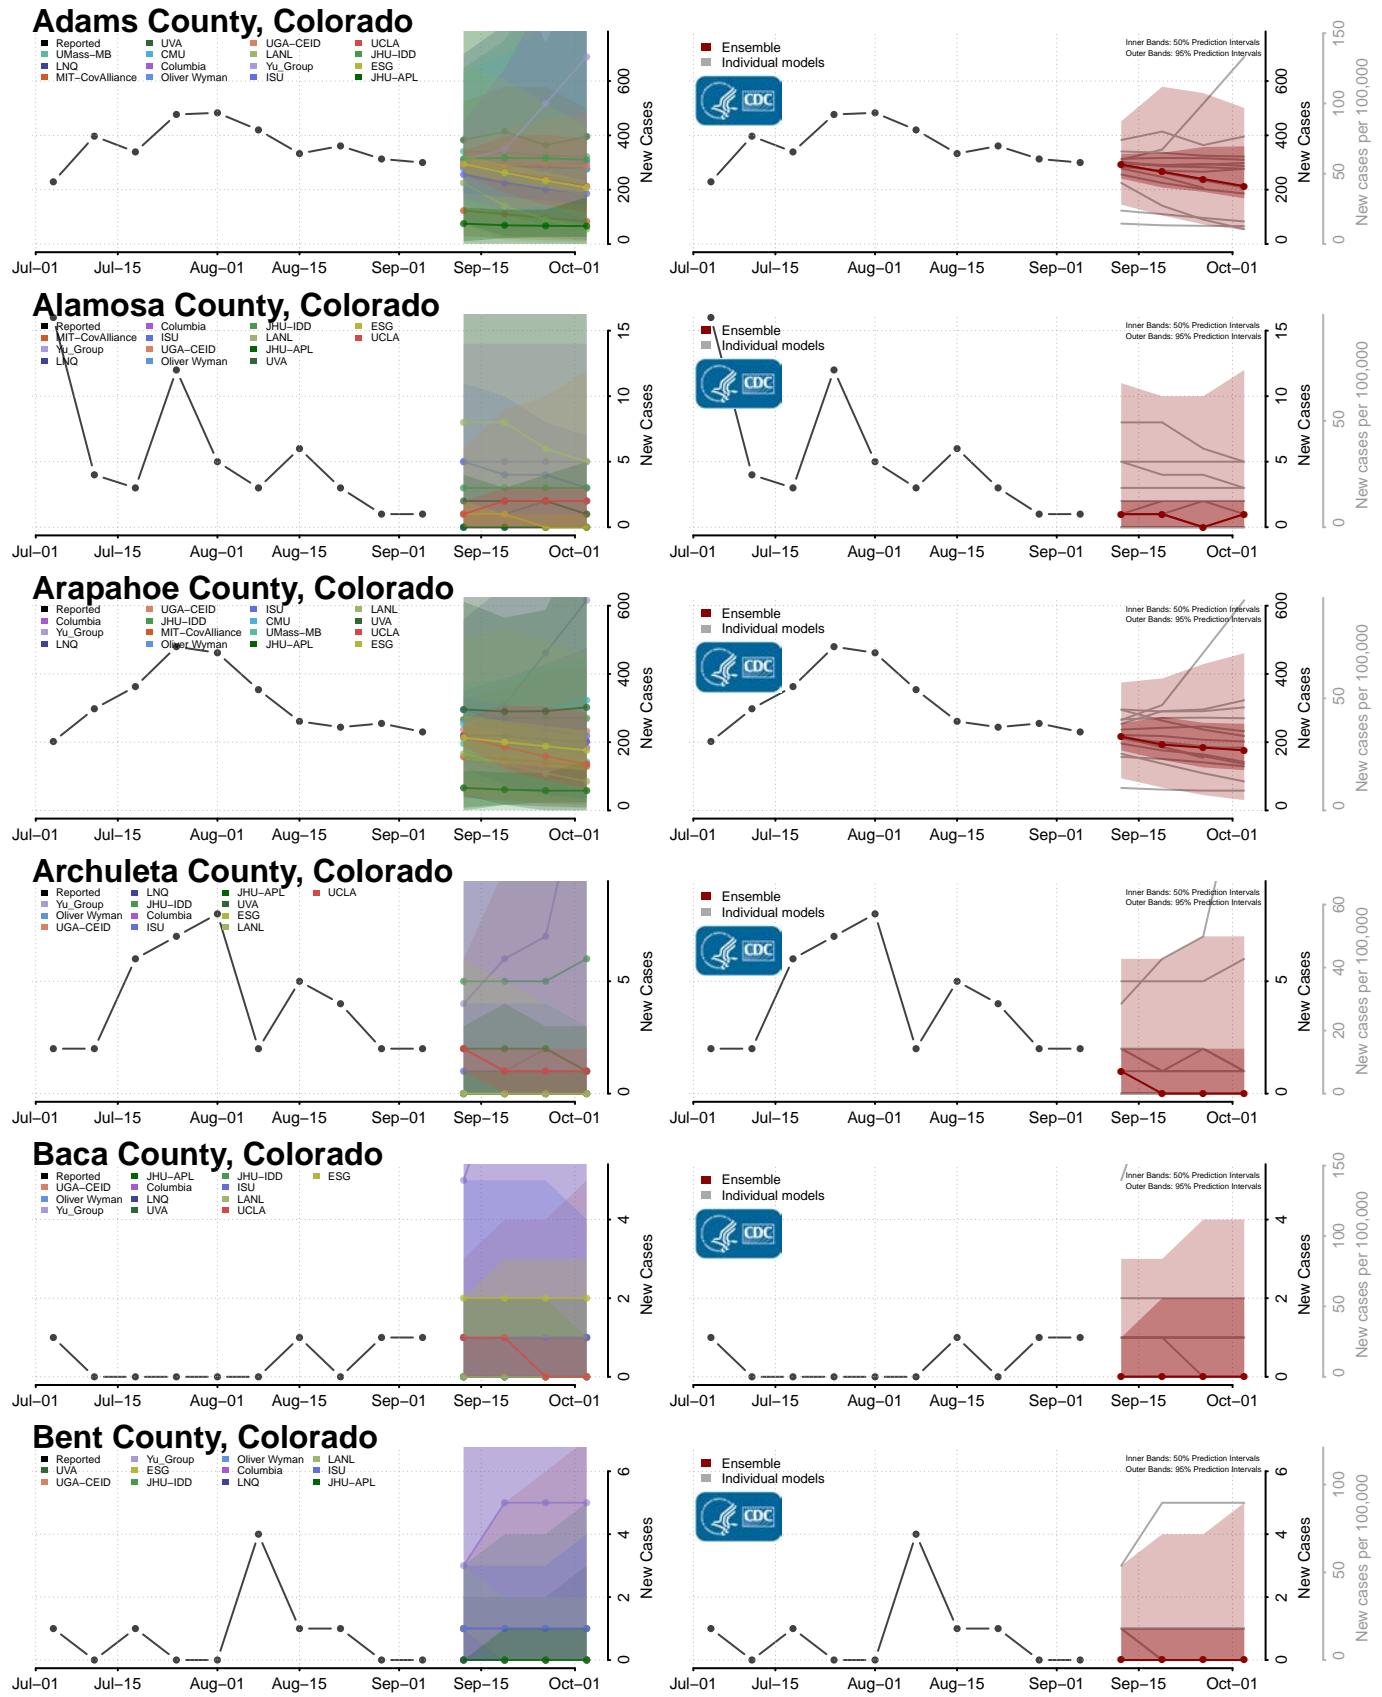

Shasta County, California

Sierra County, California

Siskiyou County, California

Las Animas County, Colorado

Lincoln County, Colorado

Logan County, Colorado

Mesa County, Colorado

Mineral County, Colorado