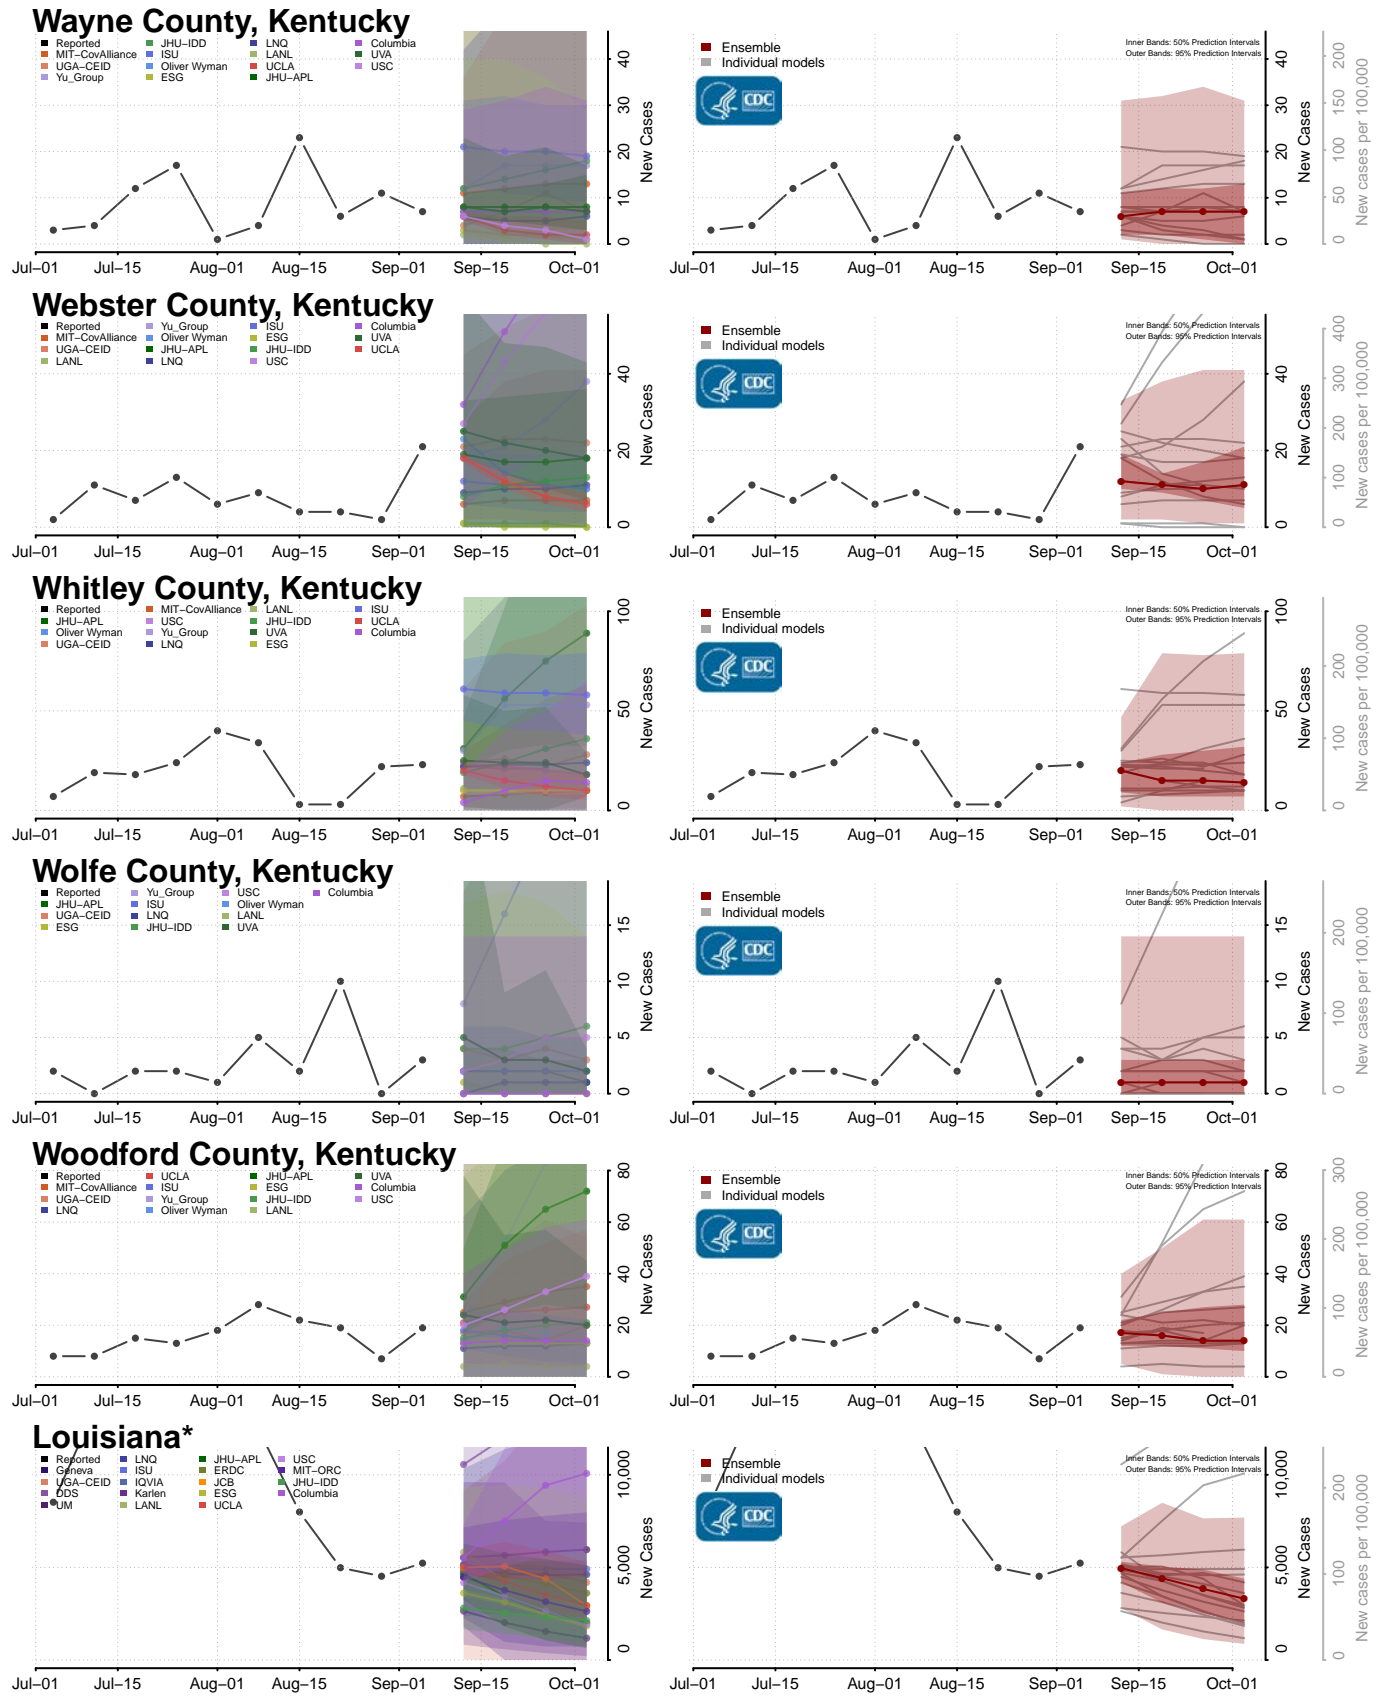

Pike County, Kentucky

Powell County, Kentucky

Pulaski County, Kentucky

Robertson County, Kentucky

Rockcastle County, Kentucky

Rowan County, Kentucky

*New weekly cases may decrease in this location over the next four weeks. For these locations, the ensemble forecast indicates a probability of 0.75 or greater that fewer cases will be reported in week four of the forecast than in the last reported week.