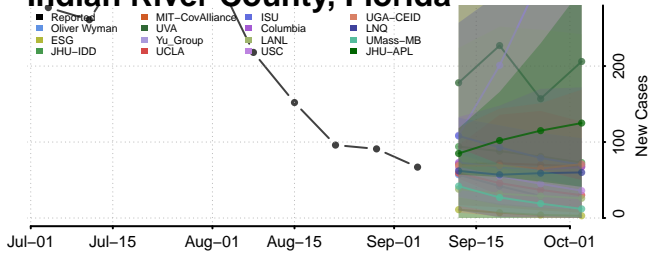

Delaware

Kent County, Delaware

New Castle County, Delaware

Sussex County, Delaware

District of Columbia

Indian River County, Florida

Jackson County, Florida

Jefferson County, Florida

Lafayette County, Florida

Lake County, Florida

Lee County, Florida

*New weekly cases may decrease in this location over the next four weeks. For these locations, the ensemble forecast indicates a probability of 0.75 or greater that fewer cases will be reported in week four of the forecast than in the last reported week.