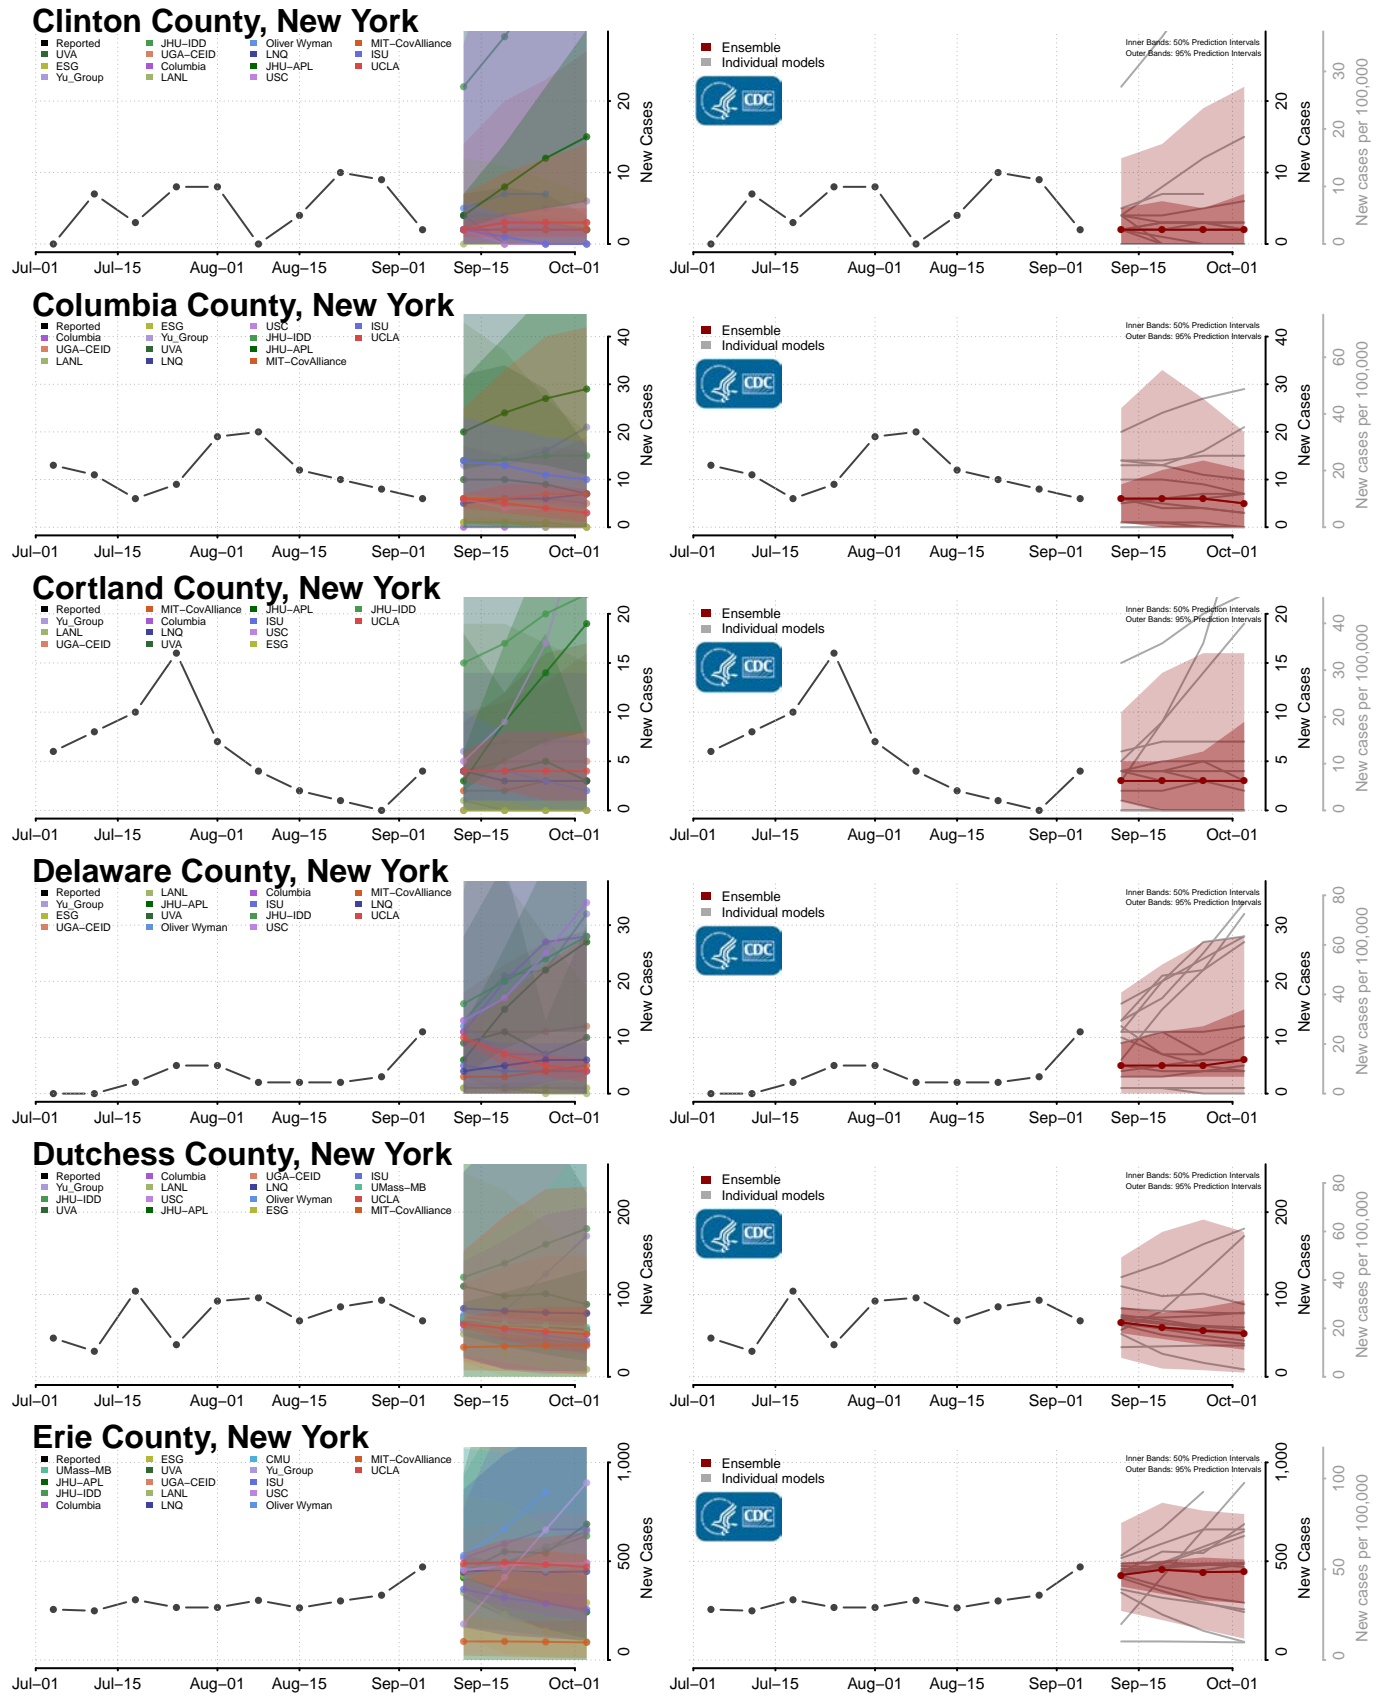

Hidalgo County, New Mexico

Sandoval County, New Mexico

Santa Fe County, New Mexico

Sierra County, New Mexico

Socorro County, New Mexico

Taos County, New Mexico

Torrance County, New Mexico

***Data reported by the Center for Systems Science and Engineering at Johns Hopkins University, which combine Bronx County, NY; Kings County, NY; Queens County, NY; and Richmond County, NY within New York County, NY, are used to inform these forecasts. Plots and data may not reflect COVID-19 trends for these counties.