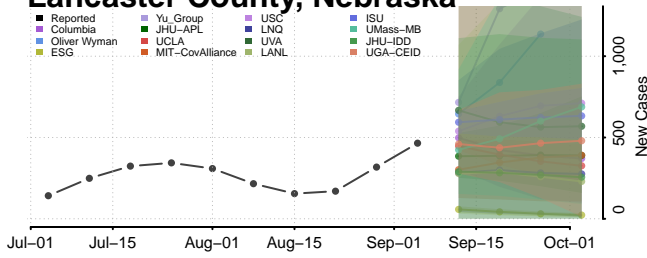

Keith County, Nebraska

Keya Paha County, Nebraska

Kimball County, Nebraska

Knox County, Nebraska

Lancaster County, Nebraska

Lincoln County, Nebraska

Sheridan County, Nebraska

Sherman County, Nebraska