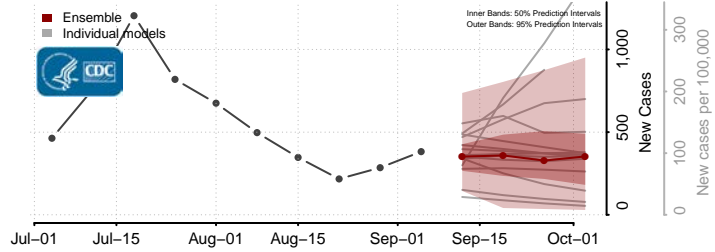

Madison County, Alabama