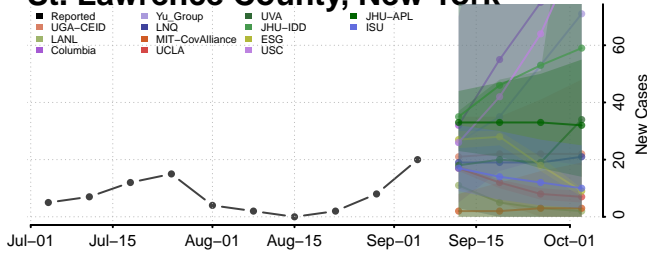

Schenectady County, New York

Schoharie County, New York

Schuyler County, New York

Seneca County, New York

St. Lawrence County, New York

Steuben County, New York

Alamance County, North Carolina

Alexander County, North Carolina