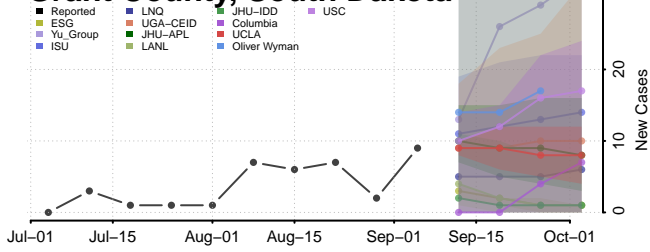

Deuel County, South Dakota

Dewey County, South Dakota

Douglas County, South Dakota

Edmunds County, South Dakota

Fall River County, South Dakota

Faulk County, South Dakota

Grant County, South Dakota

Gregory County, South Dakota