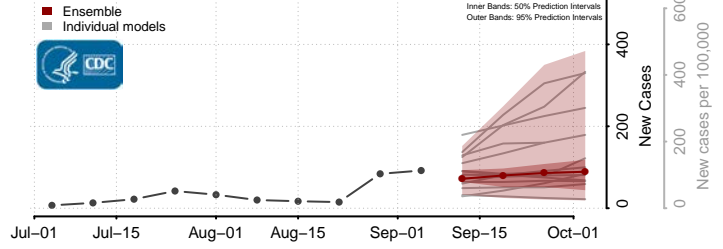

Cascade County, Montana