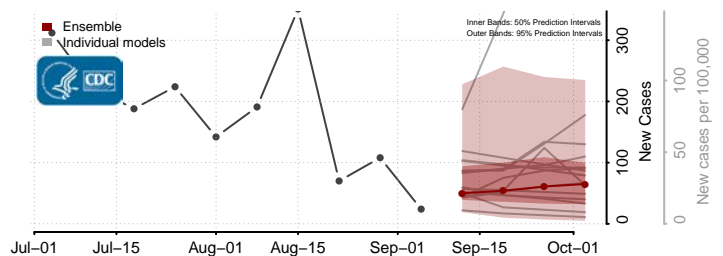

Sussex County, Delaware