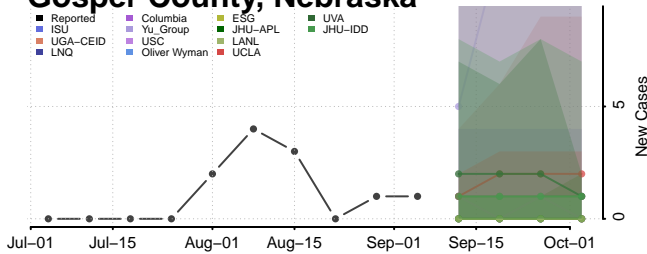

Gosper County, Nebraska