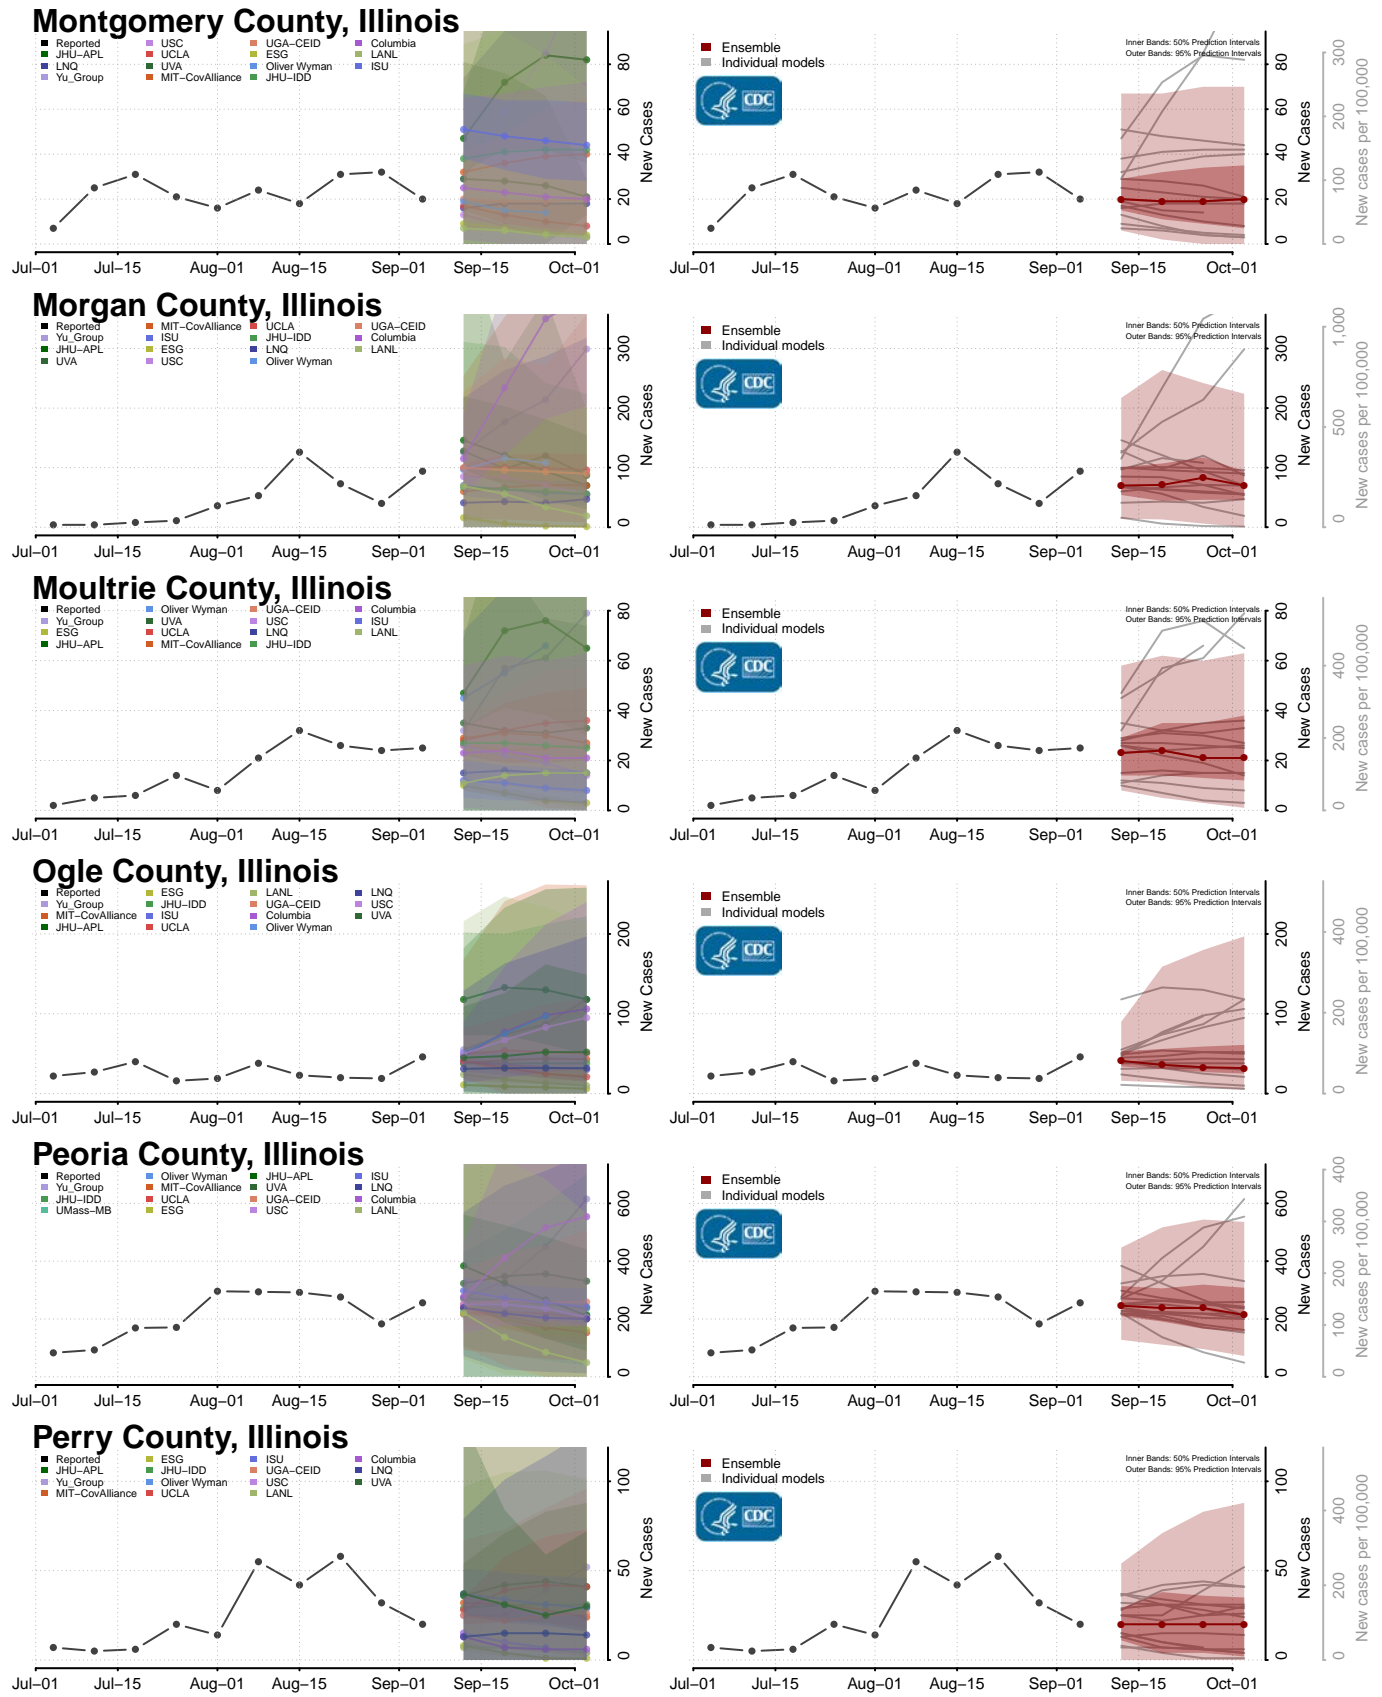

Greene County, Georgia

Gwinnett County, Georgia

Habersham County, Georgia

Hall County, Georgia

Benewah County, Idaho

Bingham County, Idaho

Blaine County, Idaho

Boise County, Idaho

Bonner County, Idaho

Bonneville County, Idaho

Louisa County, Iowa

Lucas County, Iowa

Lyon County, Iowa

Madison County, Iowa

Mahaska County, Iowa

Marion County, Iowa