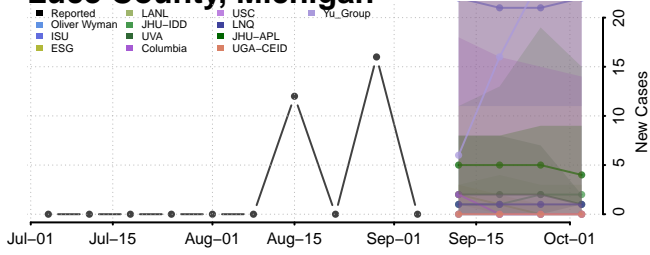

Chippewa County, Michigan

Clare County, Michigan

Clinton County, Michigan

Crawford County, Michigan

Delta County, Michigan

Dickinson County, Michigan

Livingston County, Michigan

Luce County, Michigan