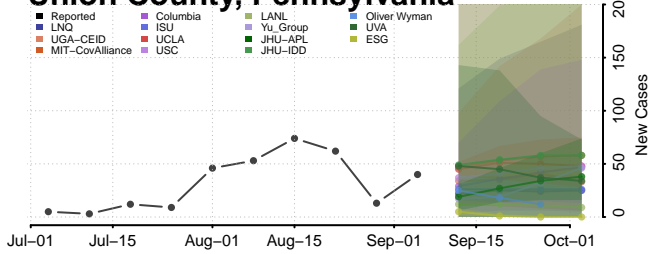

Union County, Pennsylvania