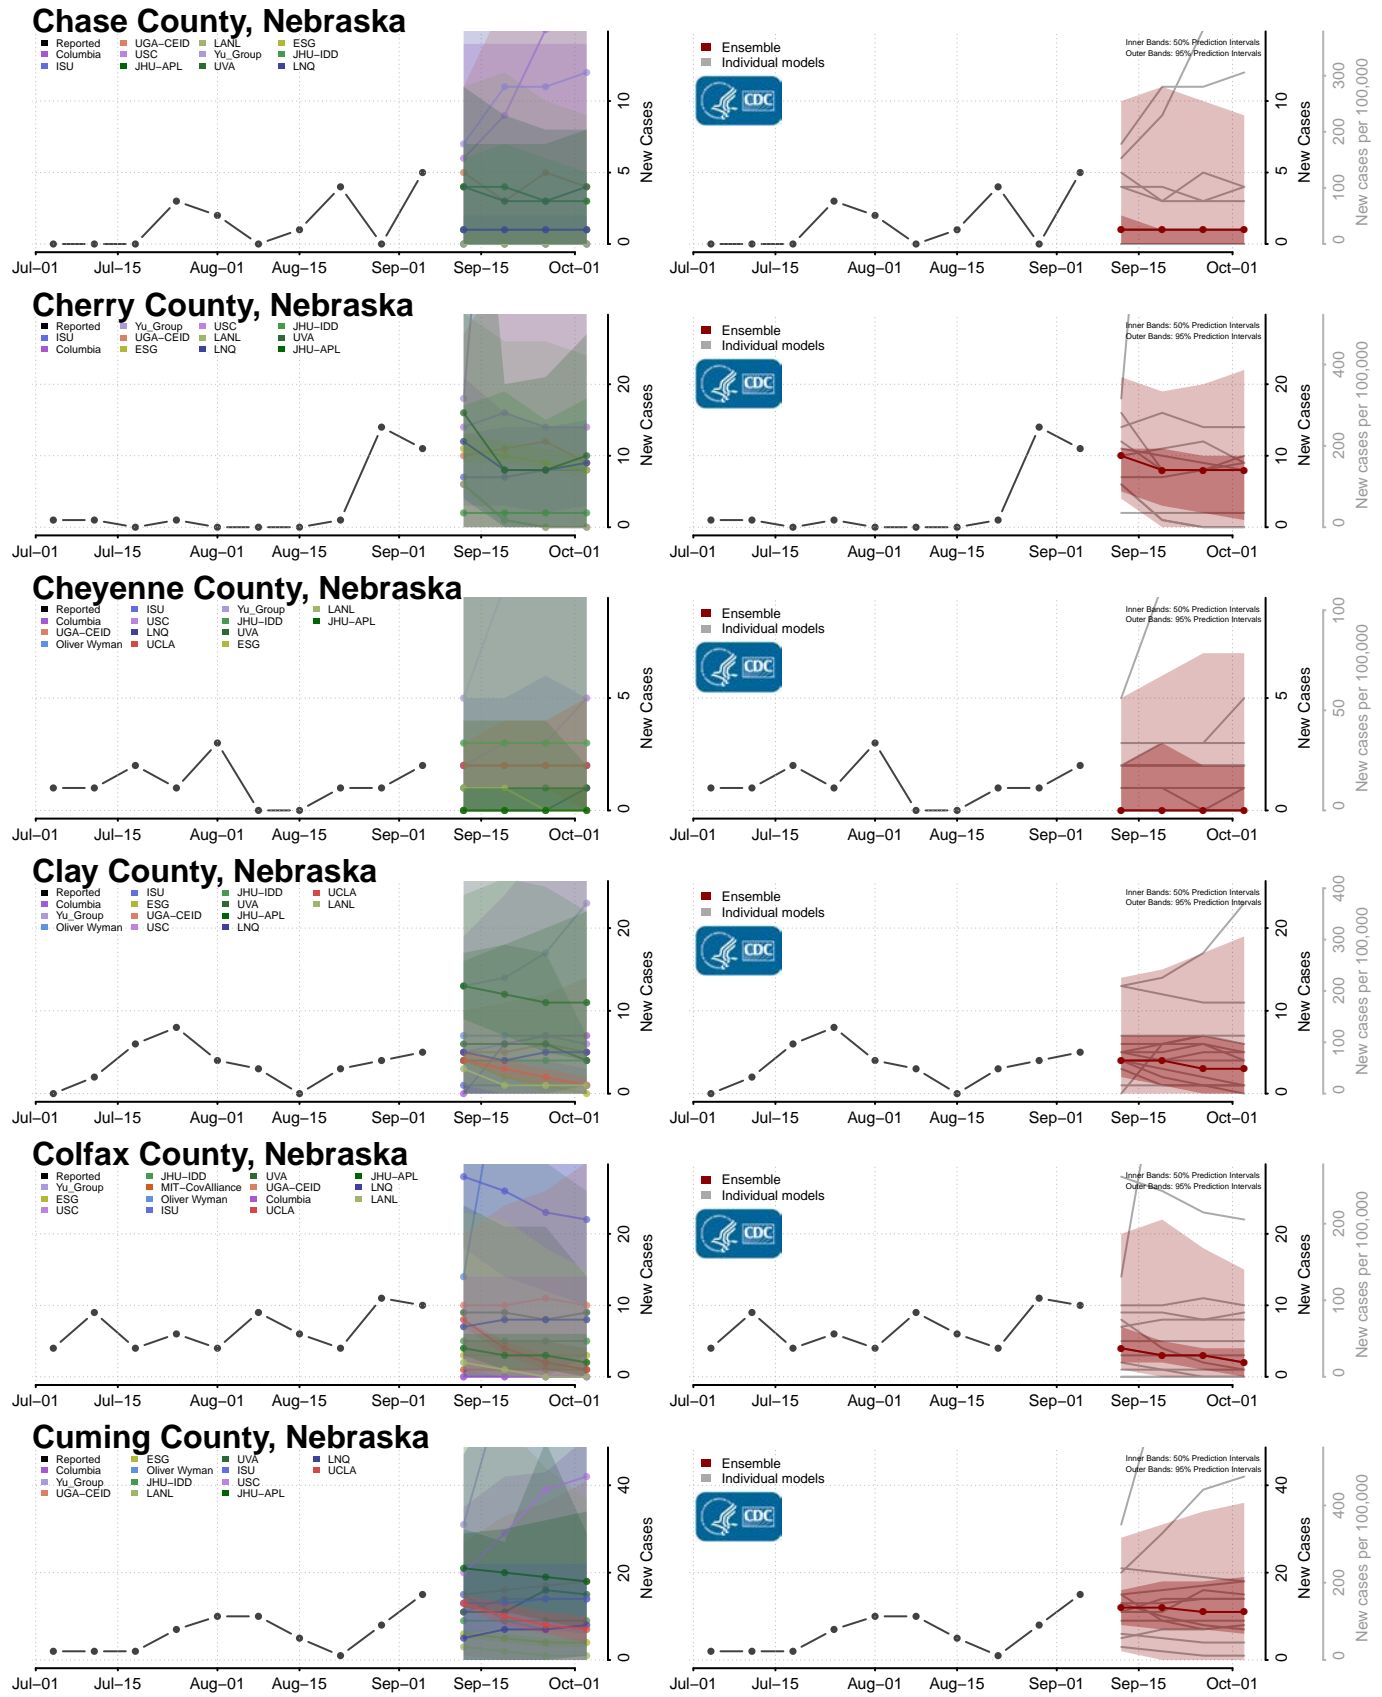

Burt County, Nebraska

Butler County, Nebraska

Cass County, Nebraska

Cedar County, Nebraska

Furnas County, Nebraska

Gage County, Nebraska

Garden County, Nebraska

Garfield County, Nebraska