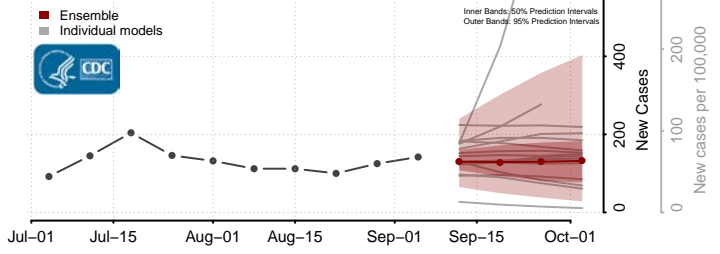

Delaware County, Ohio

Erie County, Ohio

Fairfield County, Ohio

Fayette County, Ohio

*New weekly cases may decrease in this location over the next four weeks. For these locations, the ensemble forecast indicates a probability of 0.75 or greater that fewer cases will be reported in week four of the forecast than in the last reported week.