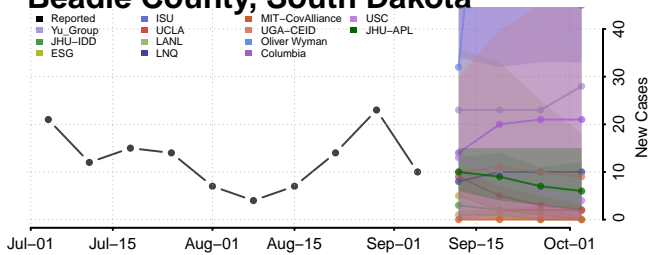

York County, South Carolina

South Dakota

Aurora County, South Dakota

Beadle County, South Dakota

Bennett County, South Dakota

Bon Homme County, South Dakota

Davison County, South Dakota

Day County, South Dakota