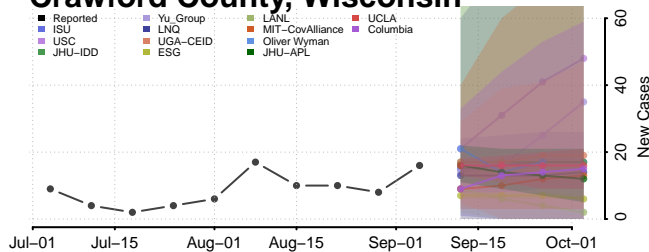

Clark County, Wisconsin

Columbia County, Wisconsin

Crawford County, Wisconsin

Florence County, Wisconsin

Fond du Lac County, Wisconsin

Forest County, Wisconsin

Grant County, Wisconsin

Green County, Wisconsin