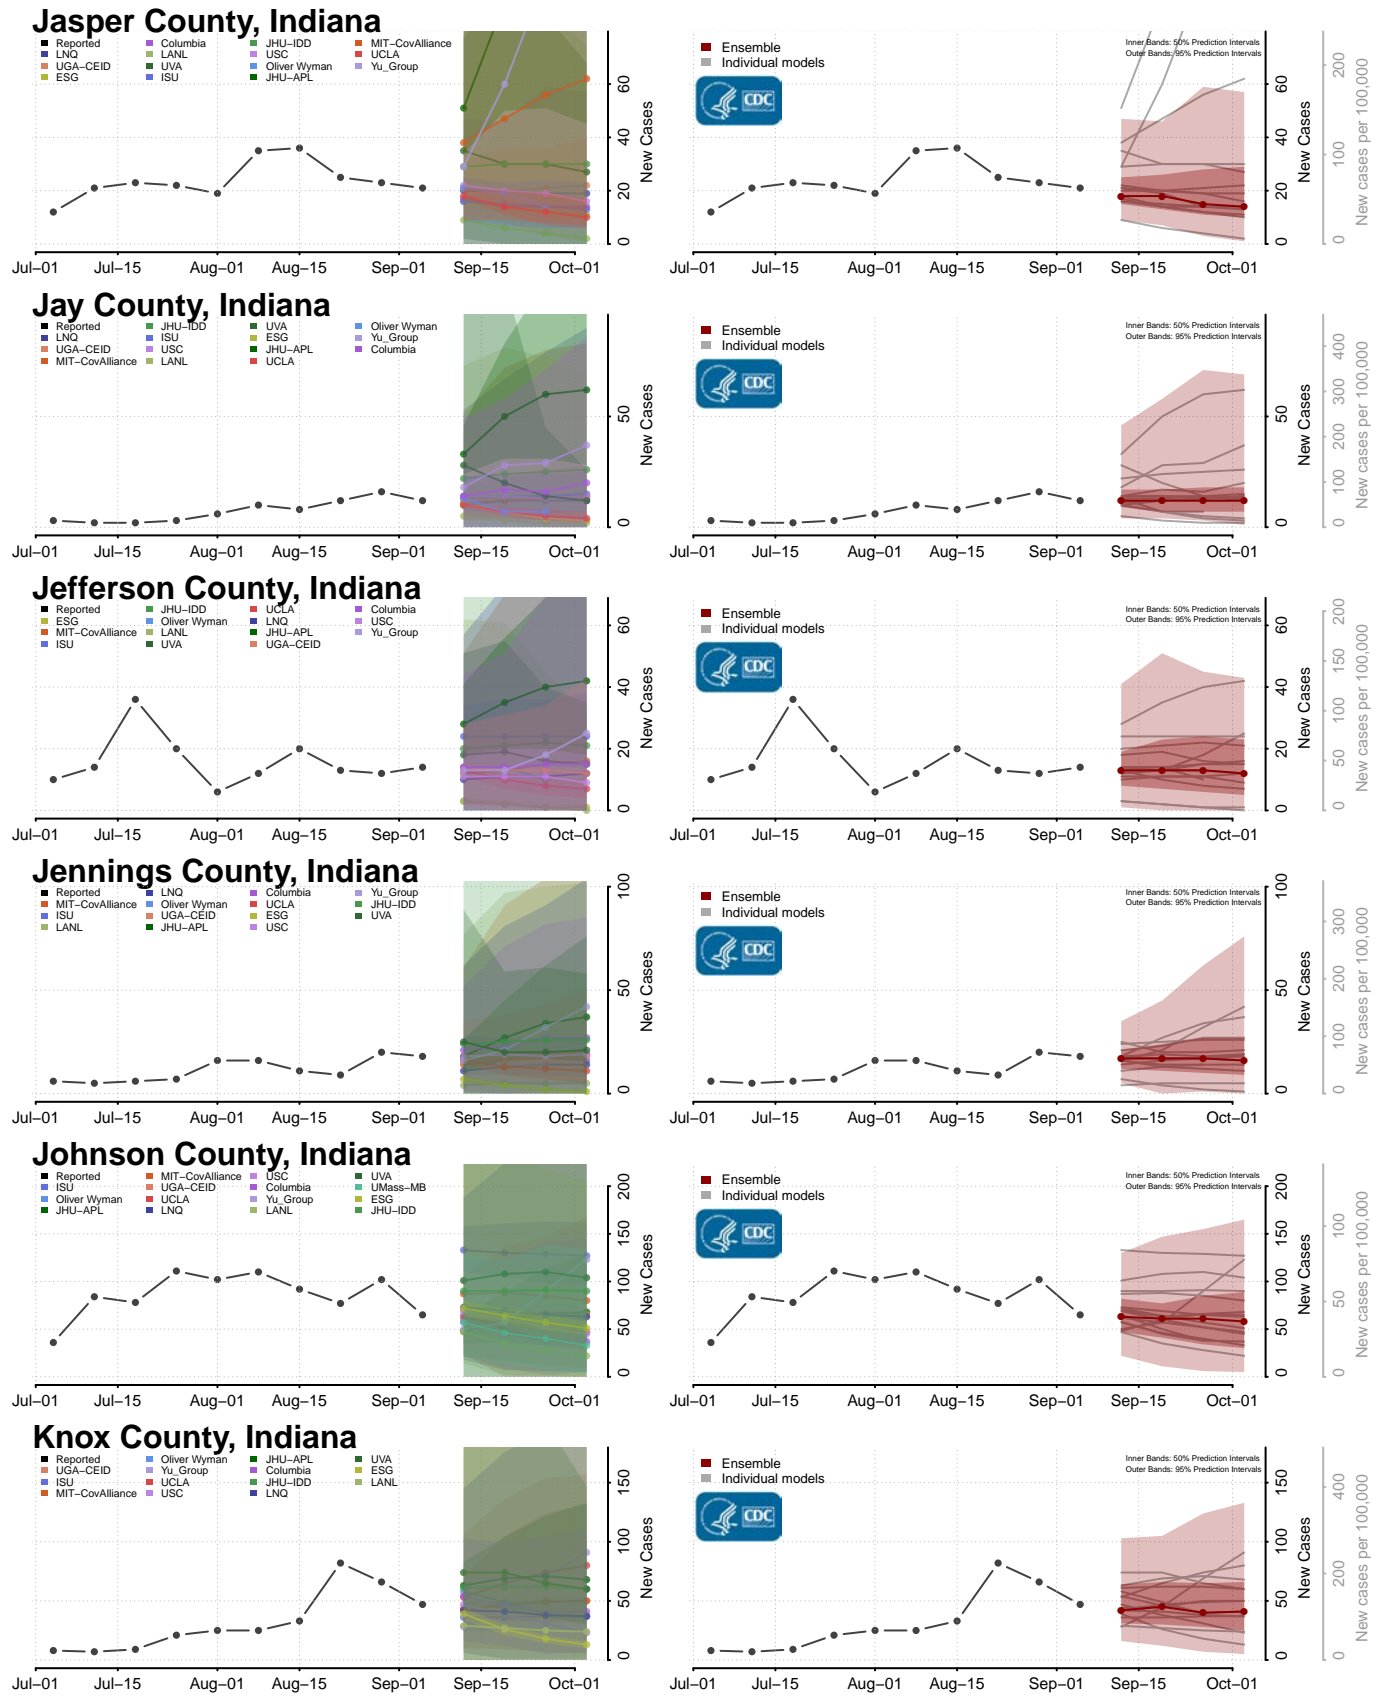

Bonner County, Idaho

Bonneville County, Idaho

Louisa County, Iowa

Lucas County, Iowa

Lyon County, Iowa

Madison County, Iowa

Mahaska County, Iowa

Marion County, Iowa