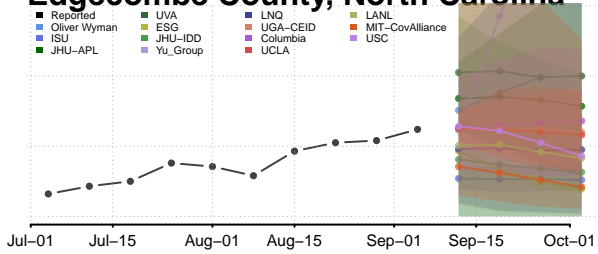

Allegany County, North Carolina

Anson County, North Carolina

Ashe County, North Carolina

Avery County, North Carolina

Duplin County, North Carolina

Durham County, North Carolina

Edgecombe County, North Carolina