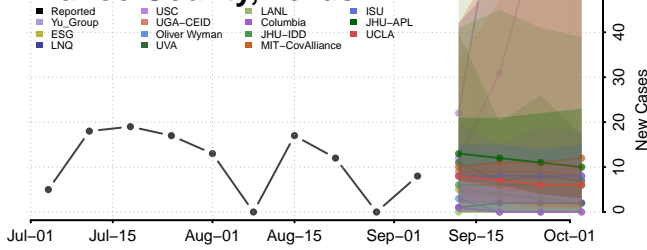

Blanco County, Texas