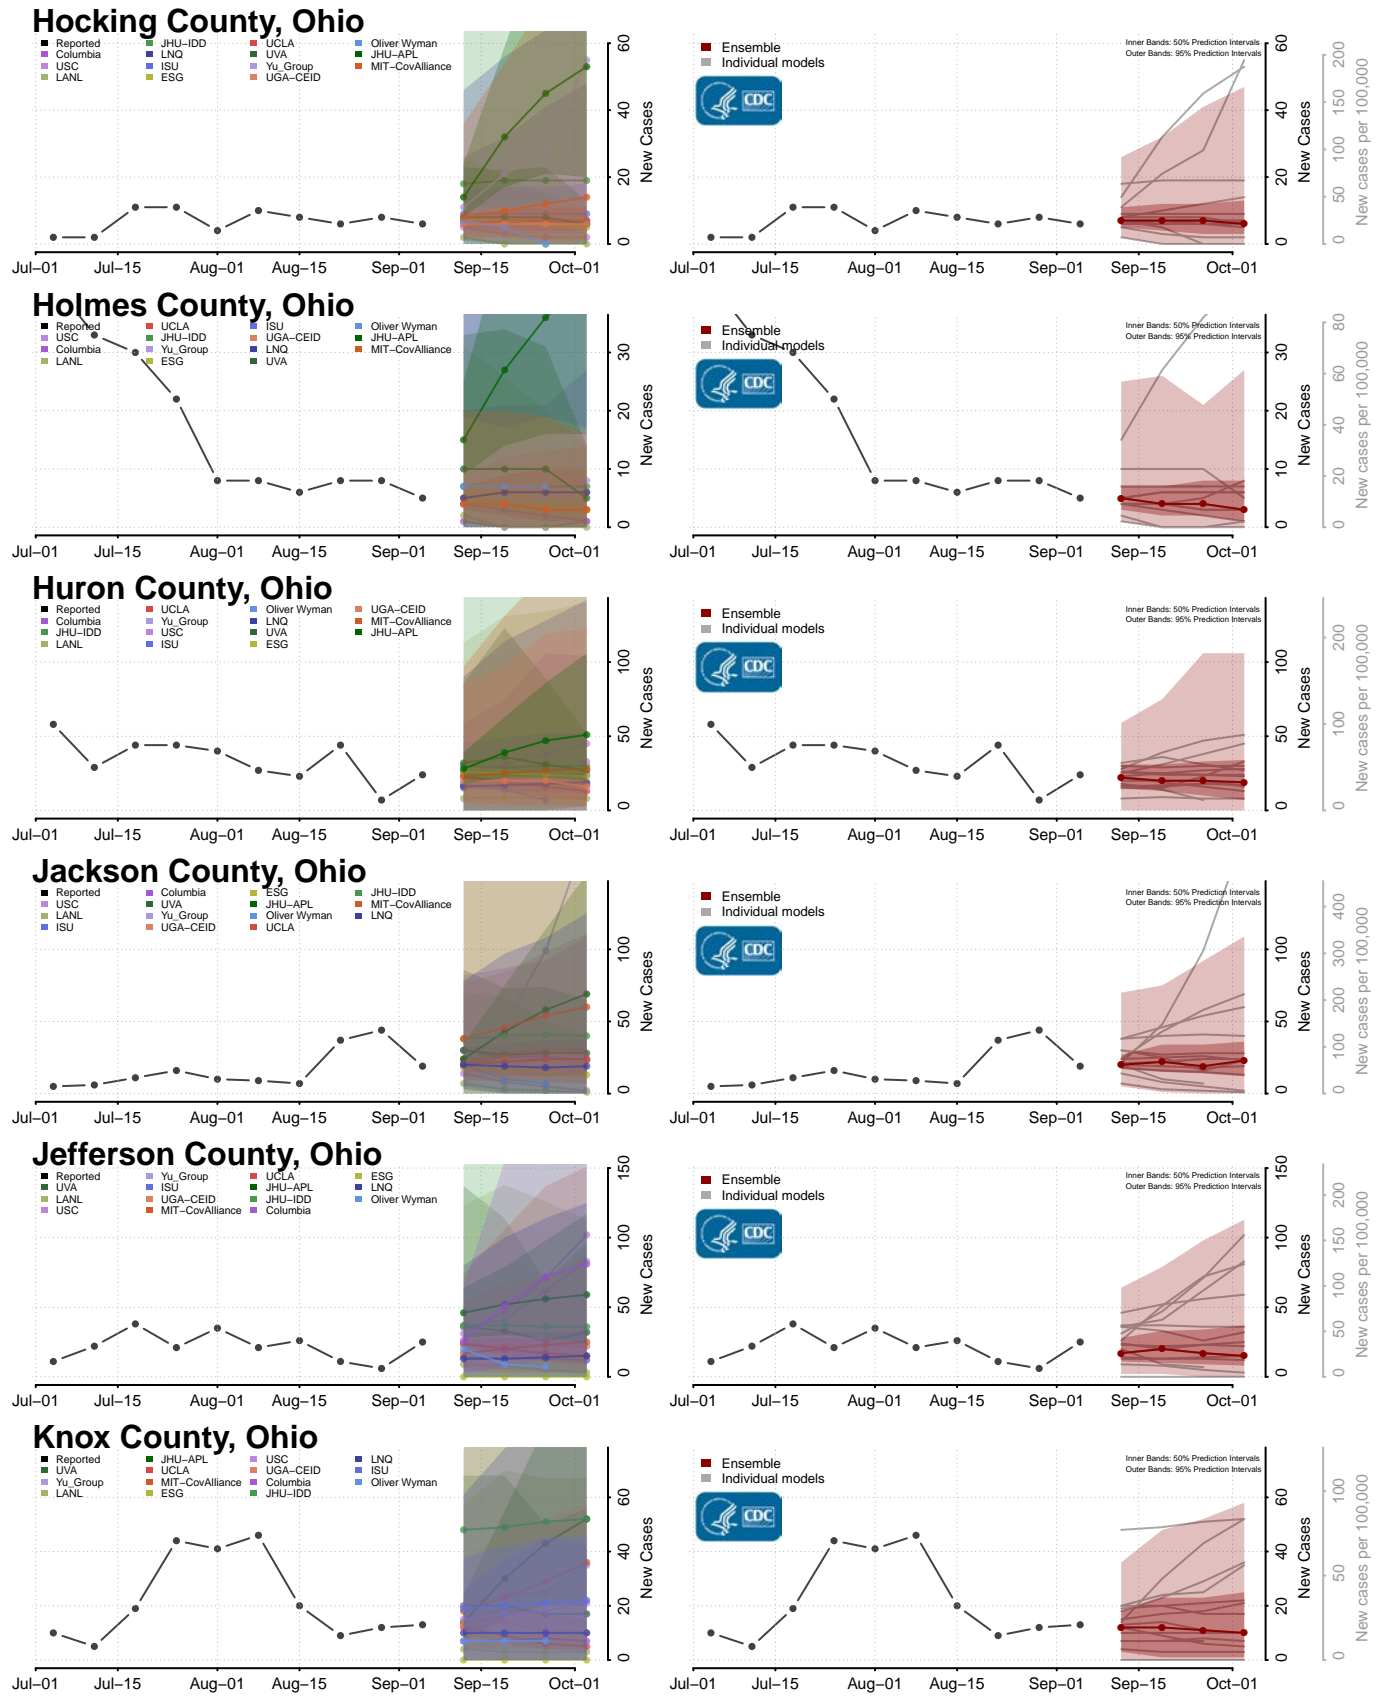

Delaware County, Ohio

Erie County, Ohio

Fairfield County, Ohio

Fayette County, Ohio

*New weekly cases may decrease in this location over the next four weeks. For these locations, the ensemble forecast indicates a probability of 0.75 or greater that fewer cases will be reported in week four of the forecast than in the last reported week.