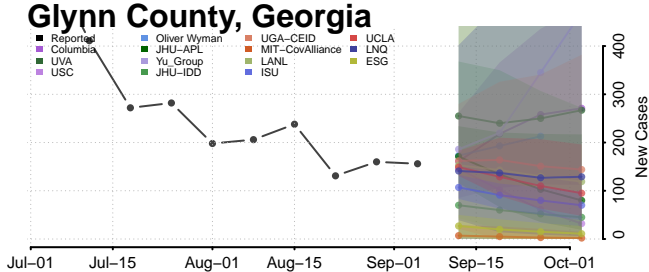

Lafayette County, Florida

Lake County, Florida

Lee County, Florida

*New weekly cases may decrease in this location over the next four weeks. For these locations, the ensemble forecast indicates a probability of 0.75 or greater that fewer cases will be reported in week four of the forecast than in the last reported week.

Forsyth County, Georgia

Franklin County, Georgia

Fulton County, Georgia

Gilmer County, Georgia

Glascocock County, Georgia

Glynn County, Georgia

Gordon County, Georgia

Grady County, Georgia

Greene County, Georgia

Gwinnett County, Georgia

Habersham County, Georgia

Hall County, Georgia

Benewah County, Idaho

Bingham County, Idaho

Blaine County, Idaho

Boise County, Idaho