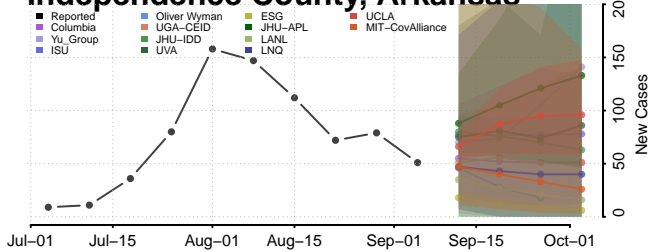

Independence County, Arkansas