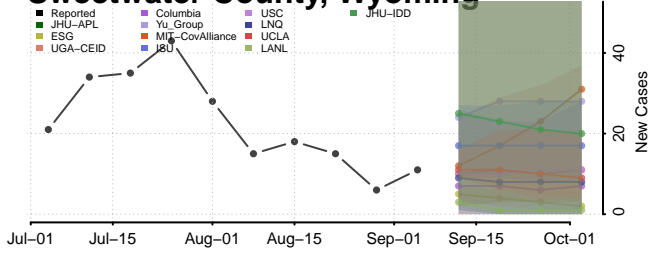

Waushara County, Wisconsin

Winnebago County, Wisconsin

Wood County, Wisconsin

Sublette County, Wyoming

Sweetwater County, Wyoming

Teton County, Wyoming

Uinta County, Wyoming

Washakie County, Wyoming