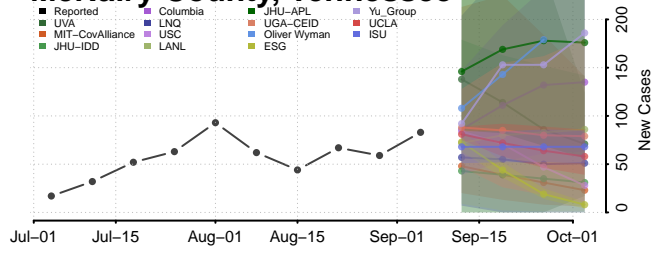

McNairy County, Tennessee