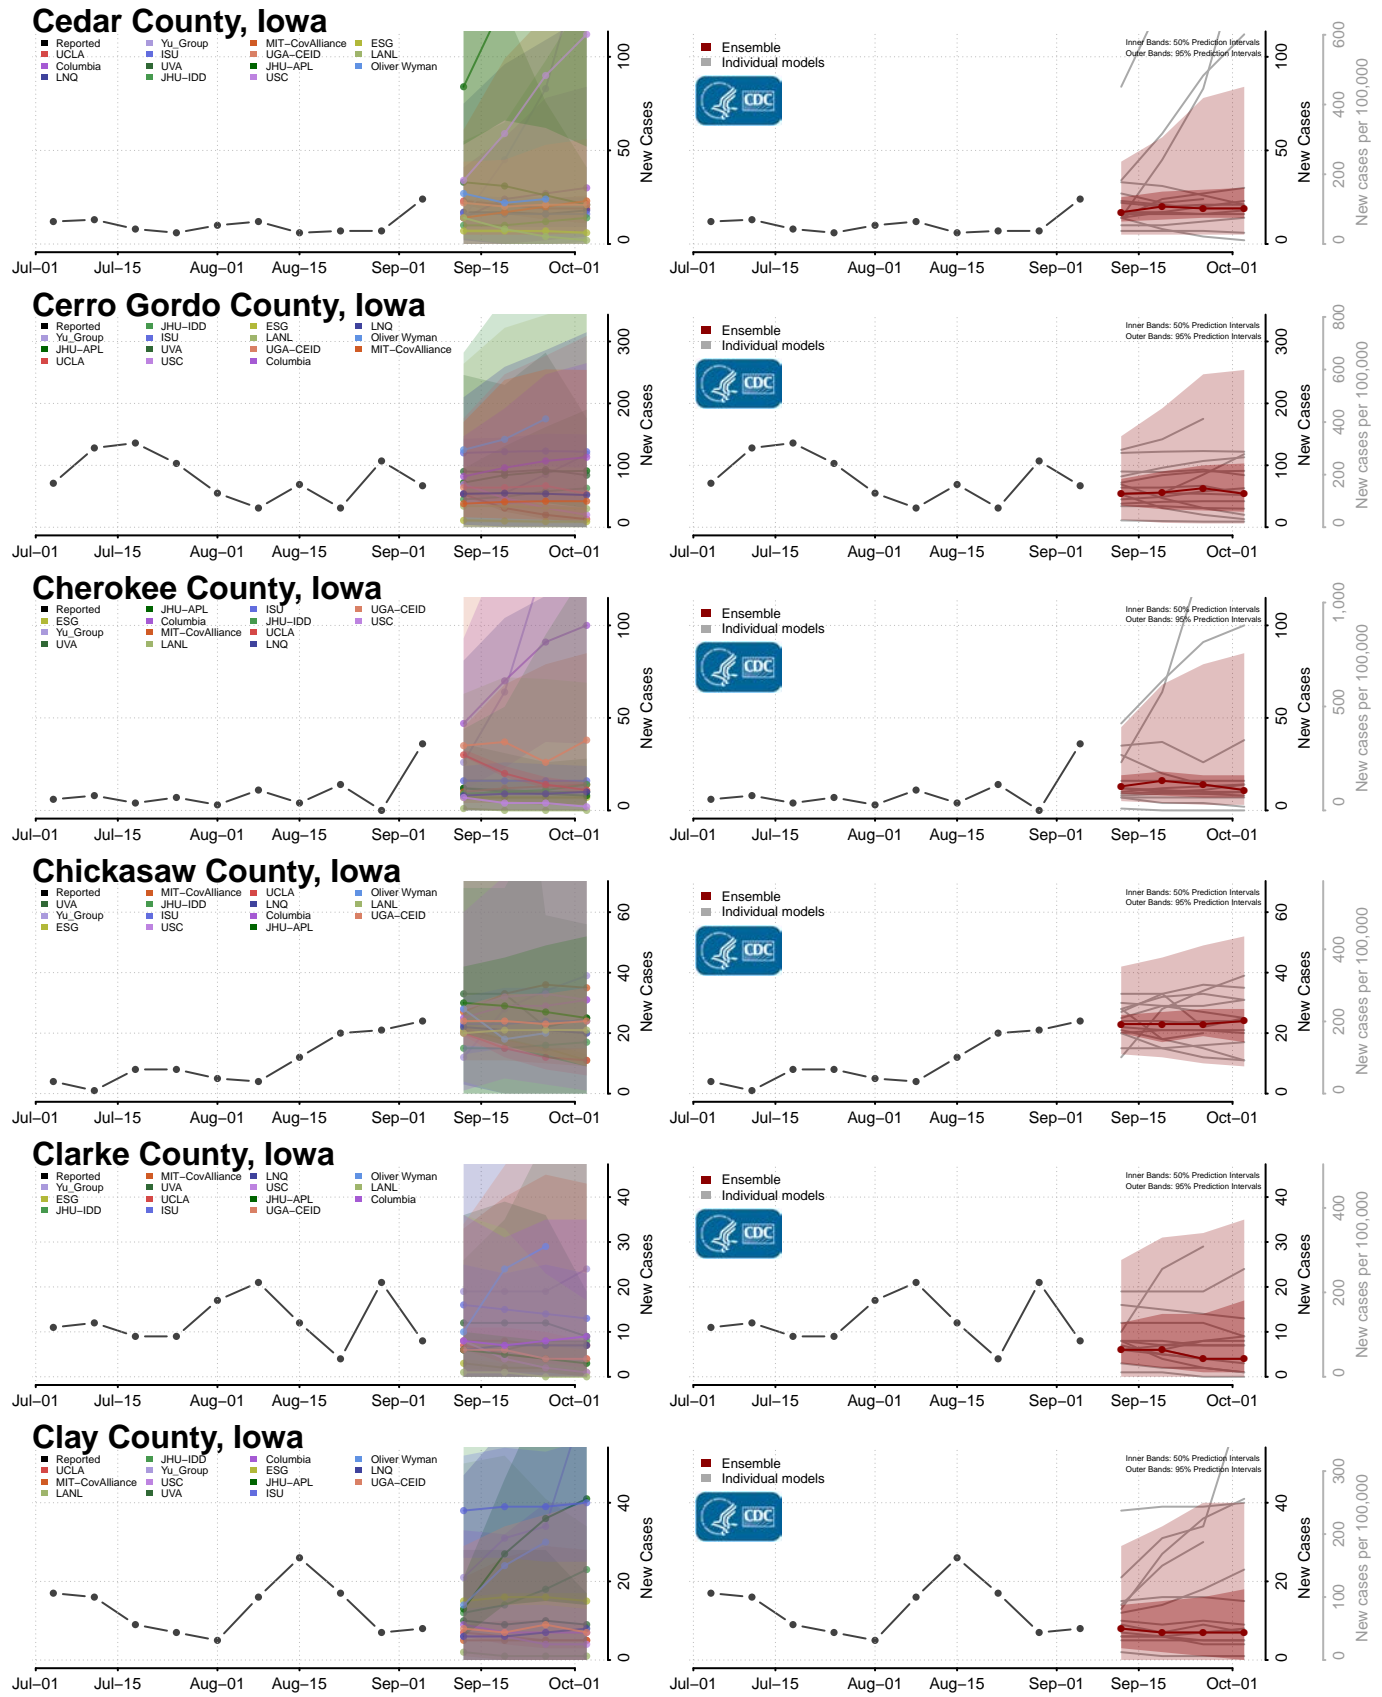

Bonner County, Idaho

Bonneville County, Idaho

Louisa County, Iowa

Lucas County, Iowa

Lyon County, Iowa

Madison County, Iowa

Mahaska County, Iowa

Marion County, Iowa