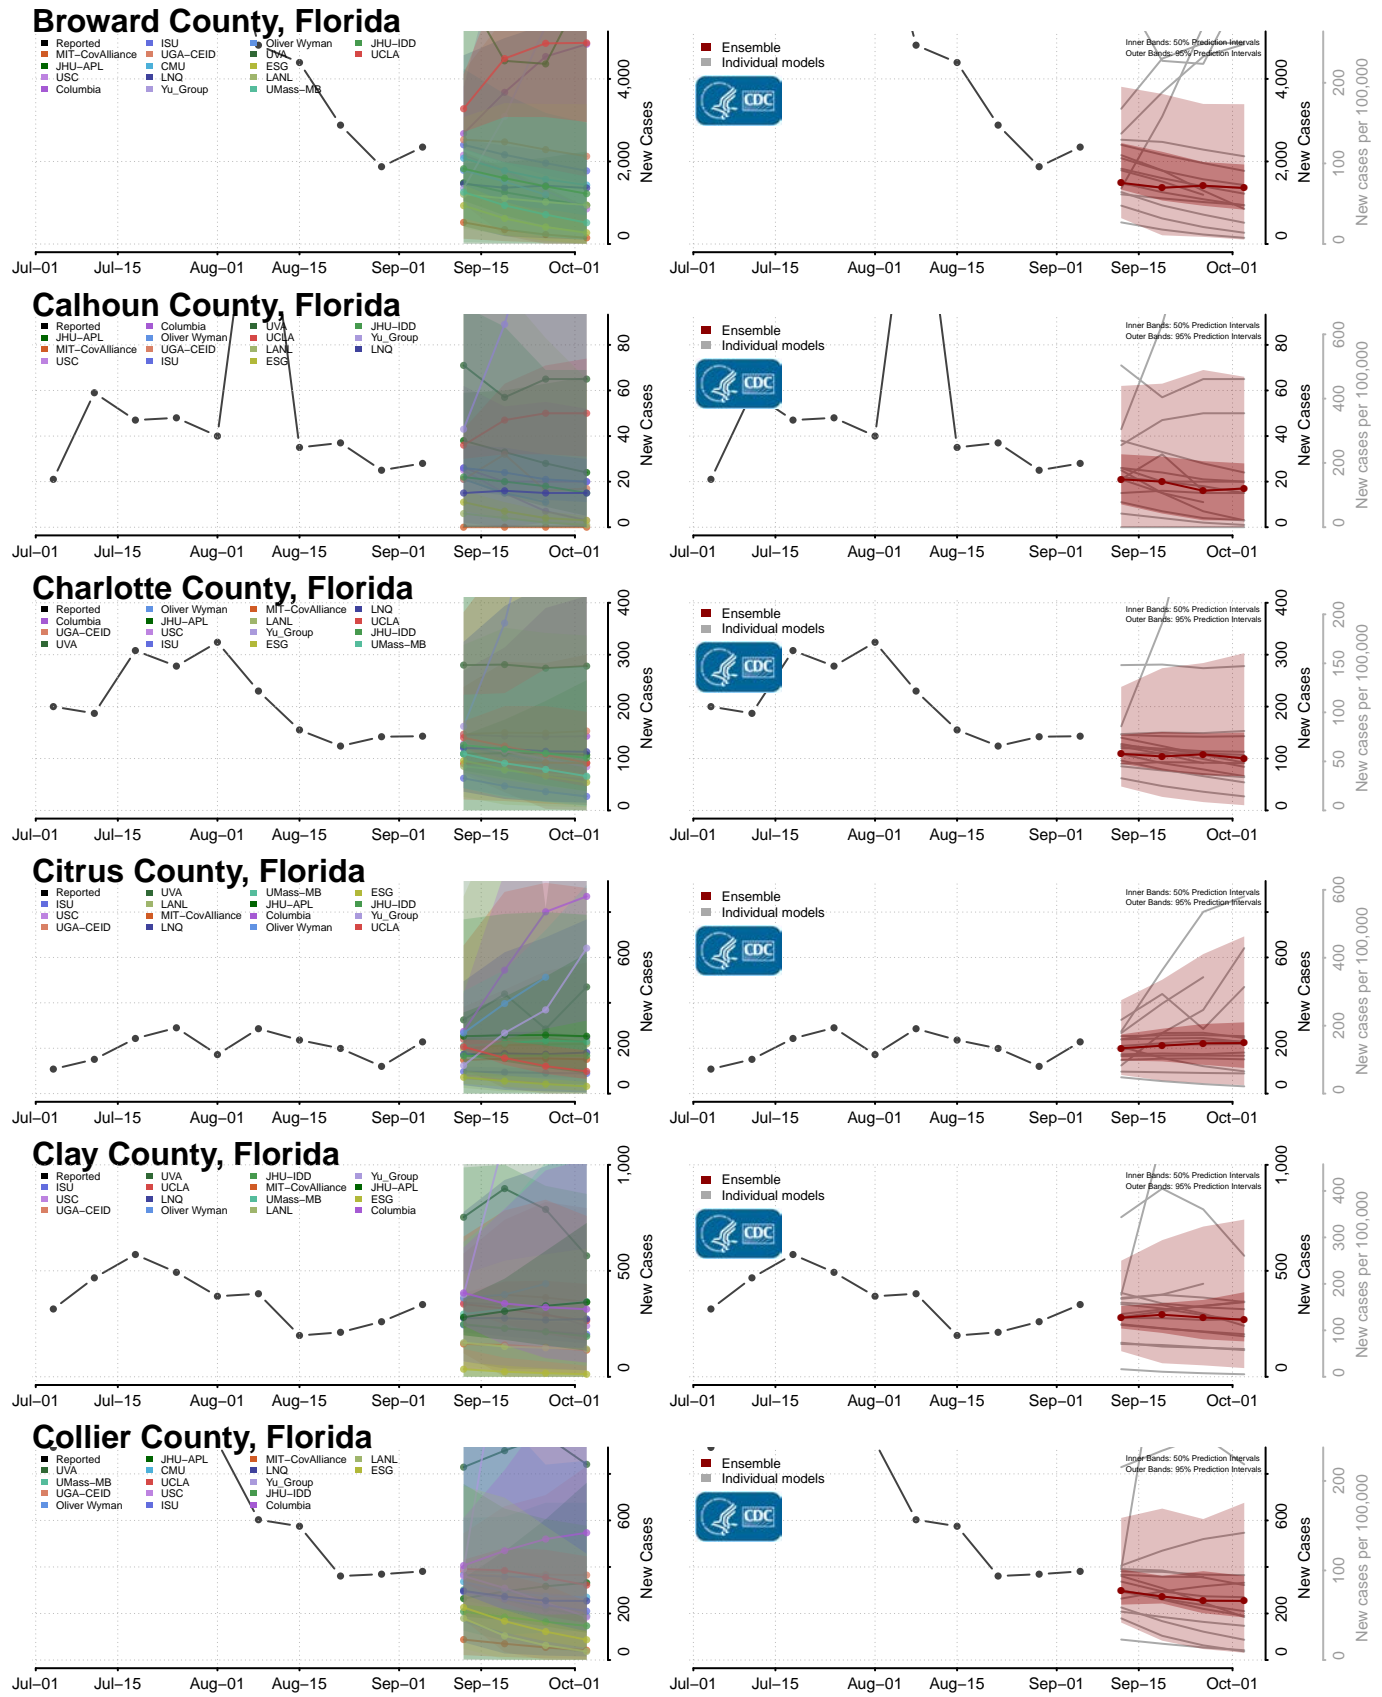

Delaware

Kent County, Delaware

New Castle County, Delaware

Sussex County, Delaware

District of Columbia

Indian River County, Florida

Jackson County, Florida

Jefferson County, Florida