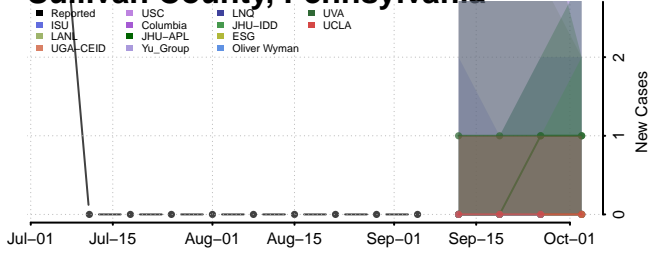

Forest County, Pennsylvania

Franklin County, Pennsylvania

Fulton County, Pennsylvania

Greene County, Pennsylvania

Snyder County, Pennsylvania

Somerset County, Pennsylvania

Sullivan County, Pennsylvania

Susquehanna County, Pennsylvania