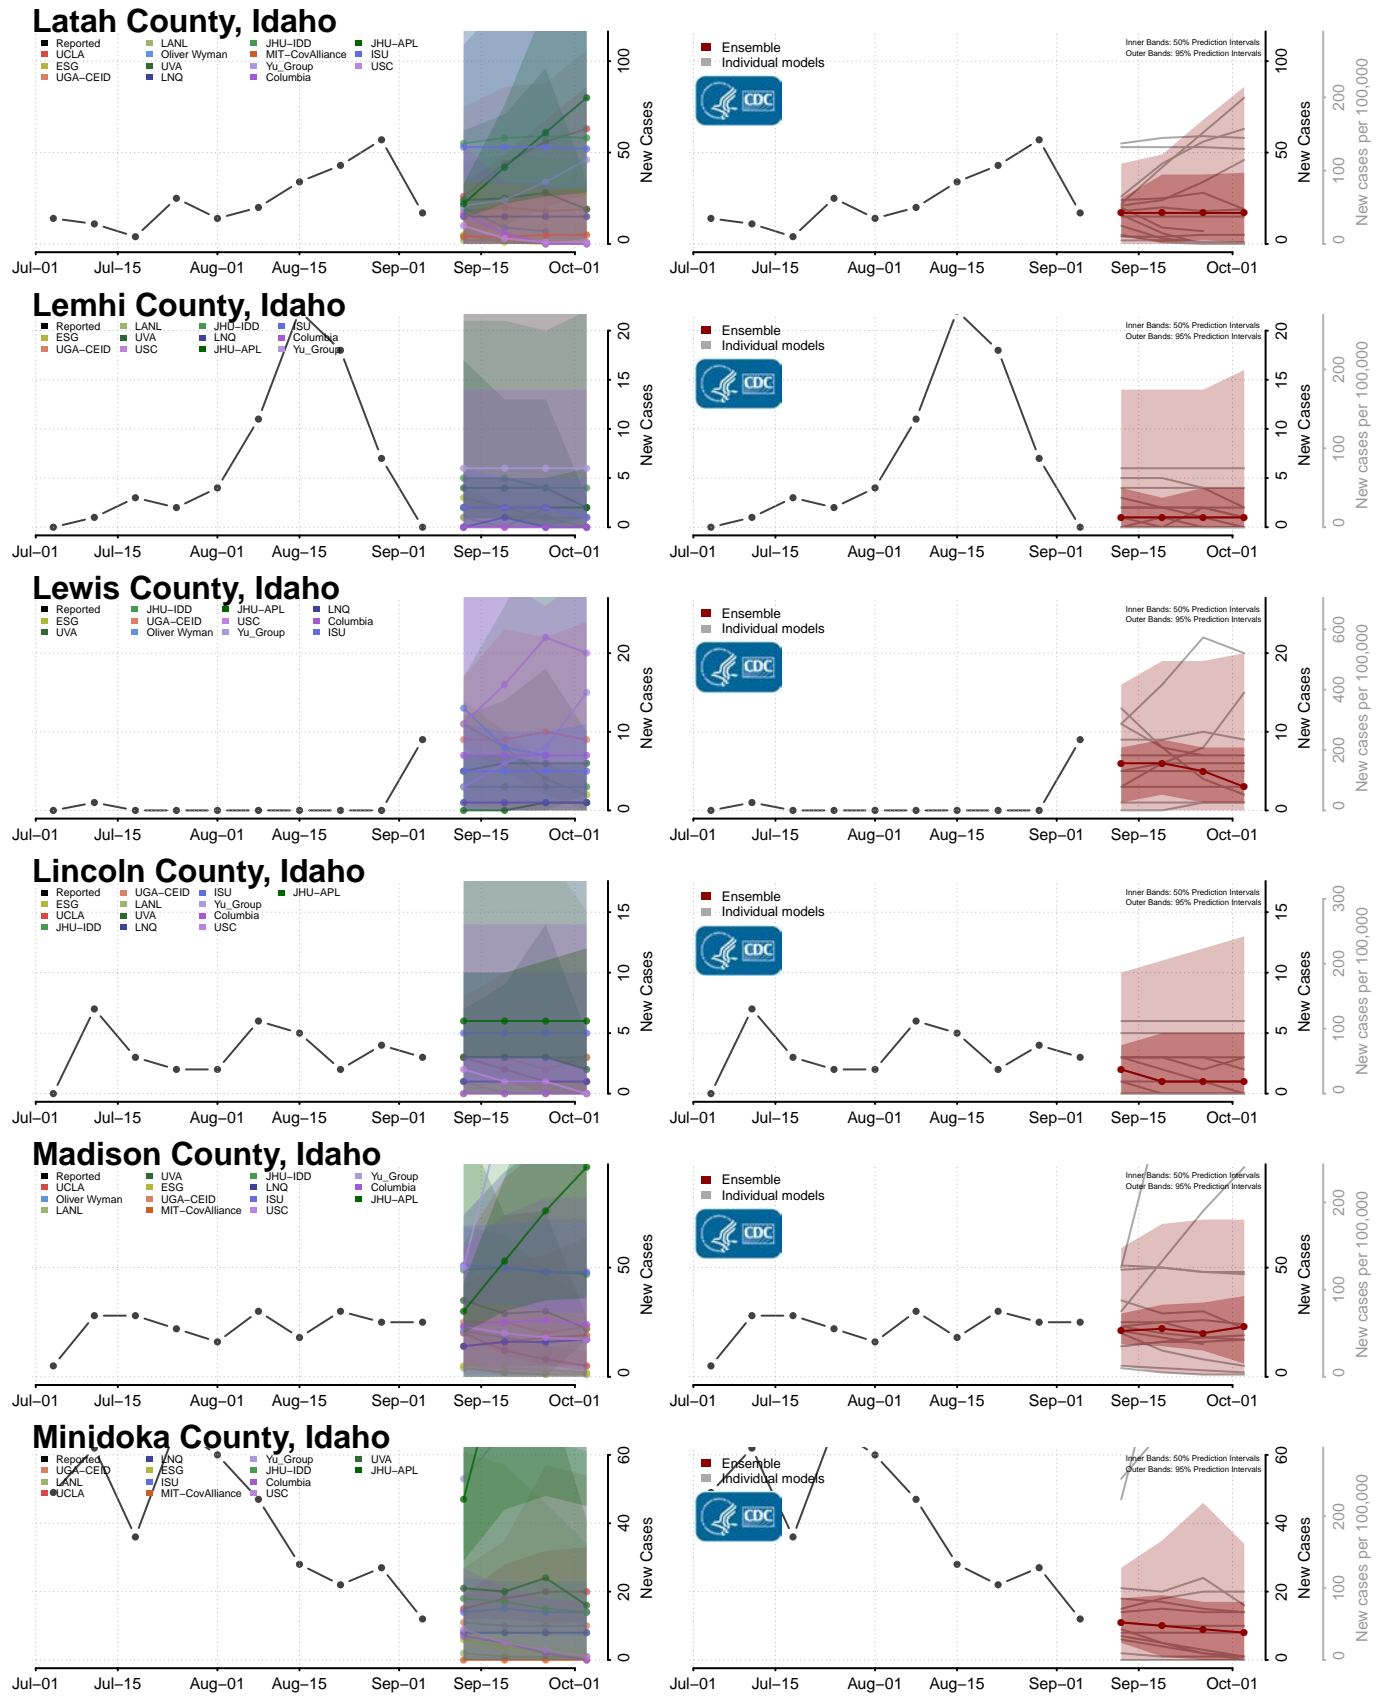

Bonner County, Idaho

Bonneville County, Idaho

Louisa County, Iowa

Lucas County, Iowa

Lyon County, Iowa

Madison County, Iowa

Mahaska County, Iowa

Marion County, Iowa