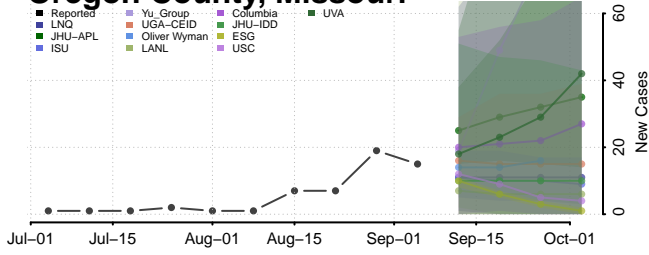

Smith County, Mississippi

Stone County, Mississippi

Nodaway County, Missouri

Oregon County, Missouri

Osage County, Missouri

Ozark County, Missouri

Pemiscot County, Missouri

Perry County, Missouri