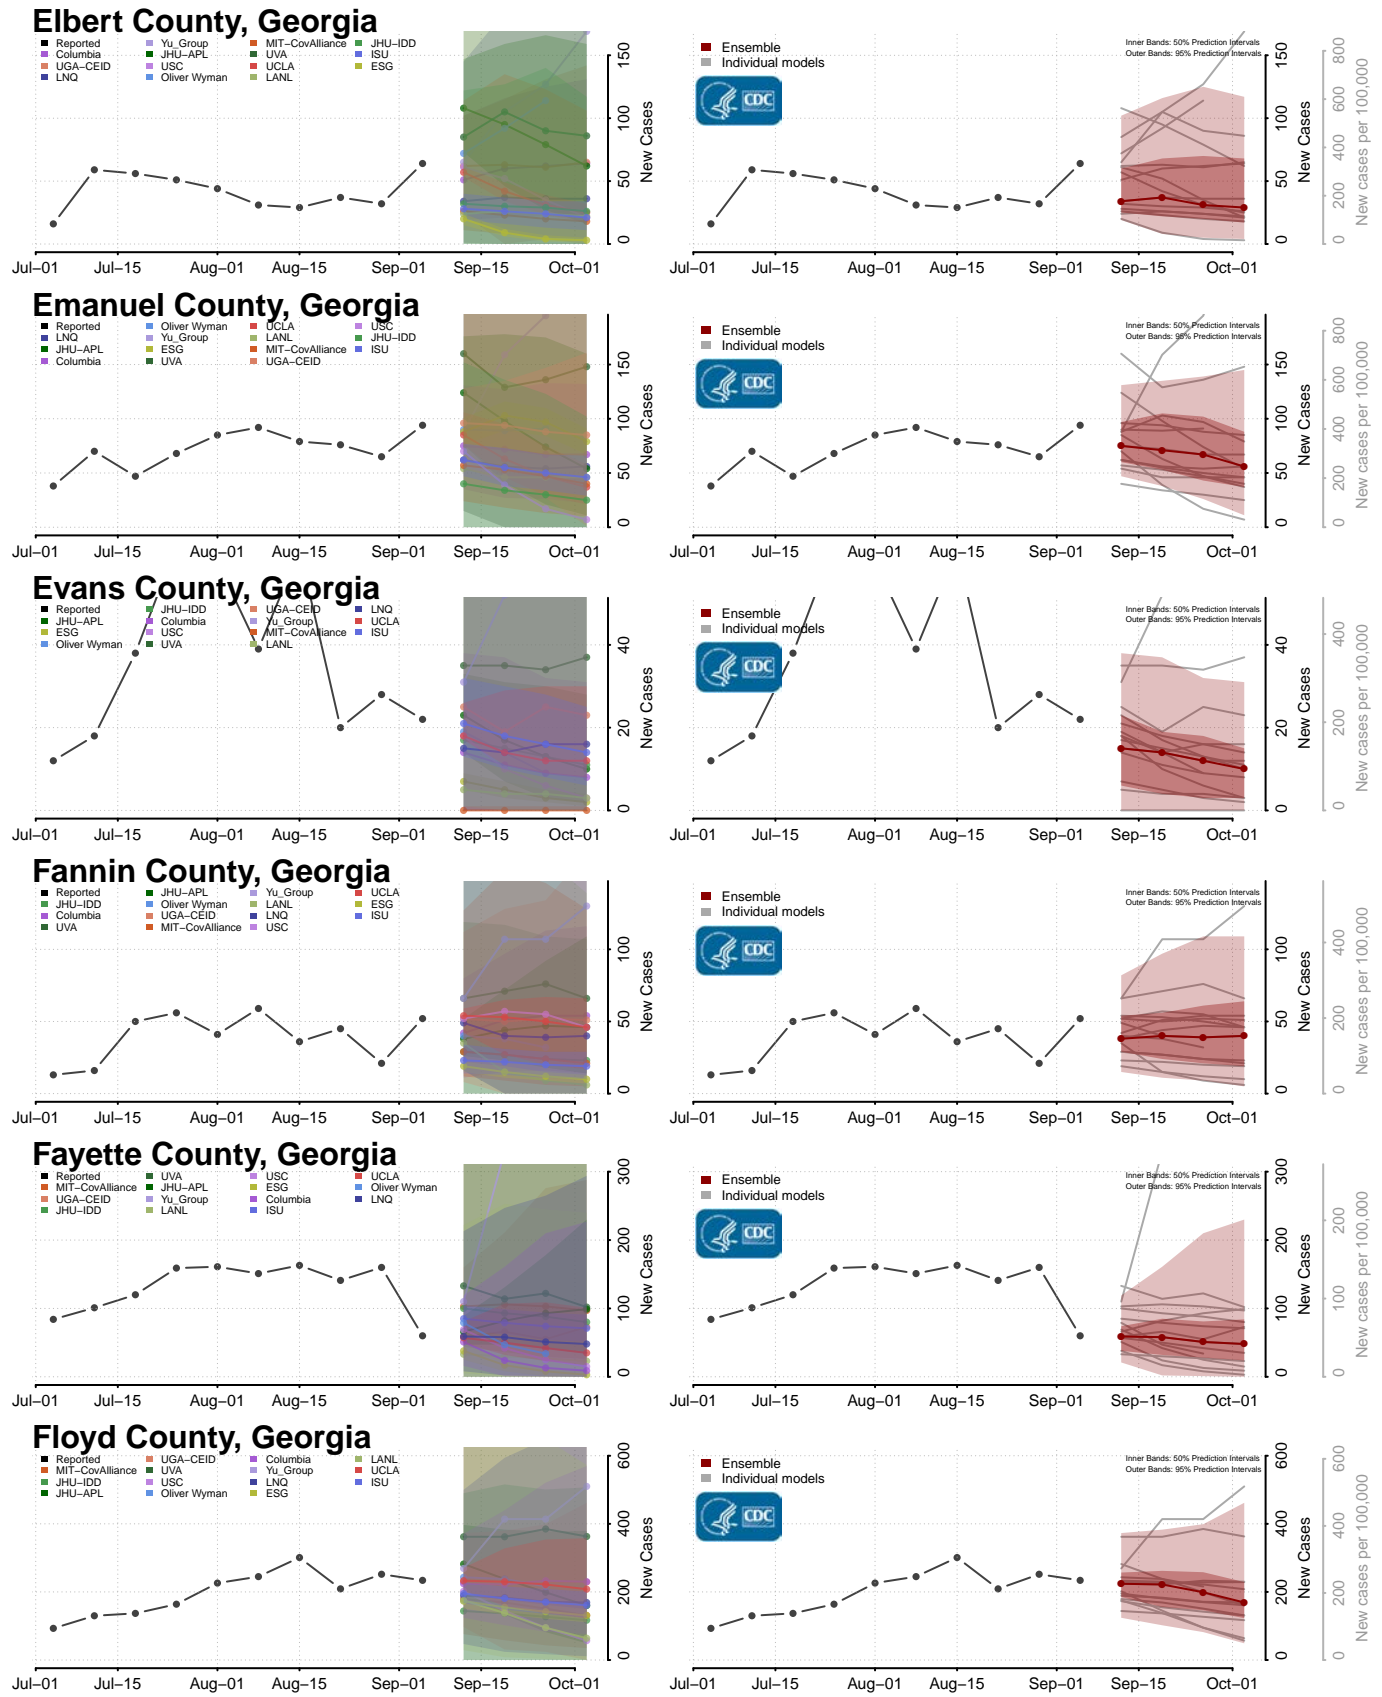

Forsyth County, Georgia

Franklin County, Georgia

Fulton County, Georgia

Gilmer County, Georgia

Glascocock County, Georgia

Glynn County, Georgia

Gordon County, Georgia

Grady County, Georgia