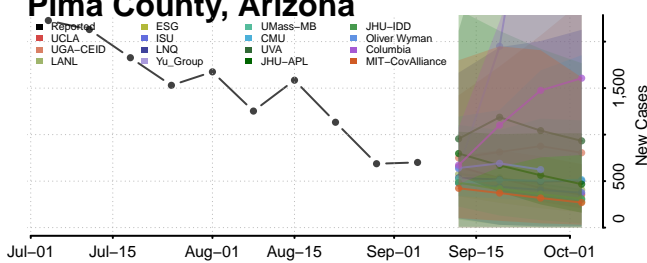

*New weekly cases may decrease in this location over the next four weeks. For these locations, the ensemble forecast indicates a probability of 0.75 or greater that fewer cases will be reported in week four of the forecast than in the last reported week.

Maricopa County, Arizona

Mohave County, Arizona

Navajo County, Arizona

Pima County, Arizona

Pinal County, Arizona

Santa Cruz County, Arizona

Greene County, Arkansas

Hempstead County, Arkansas