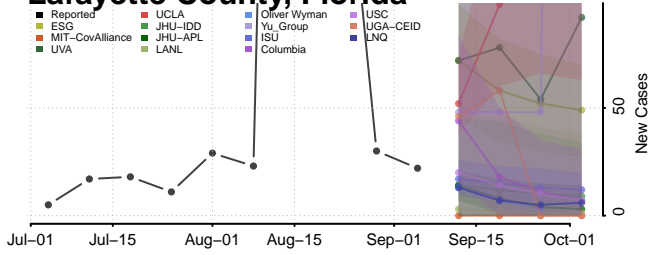

Delaware

Kent County, Delaware

New Castle County, Delaware

Sussex County, Delaware

District of Columbia

Indian River County, Florida

Jackson County, Florida

Jefferson County, Florida

Lafayette County, Florida

Lake County, Florida

Lee County, Florida

*New weekly cases may decrease in this location over the next four weeks. For these locations, the ensemble forecast indicates a probability of 0.75 or greater that fewer cases will be reported in week four of the forecast than in the last reported week.