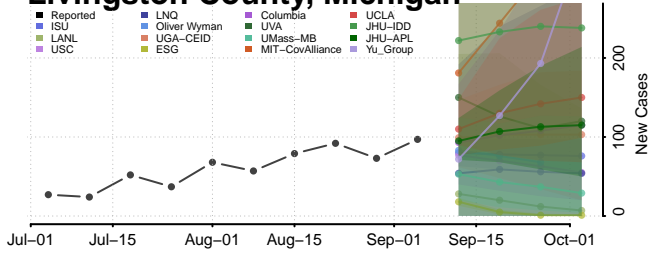

Chippewa County, Michigan

Clare County, Michigan

Clinton County, Michigan

Crawford County, Michigan

Delta County, Michigan

Dickinson County, Michigan

Livingston County, Michigan

Luce County, Michigan

Mackinac County, Michigan

Macomb County, Michigan

Manistee County, Michigan

Marquette County, Michigan

Benton County, Minnesota

Big Stone County, Minnesota

Blue Earth County, Minnesota

Brown County, Minnesota