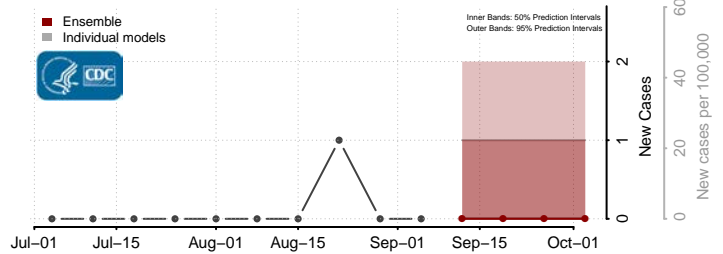

Mason County, Washington

Okanogan County, Washington

Snohomish County, Washington

Spokane County, Washington

Stevens County, Washington

Thurston County, Washington

Wahkiakum County, Washington

Walla Walla County, Washington