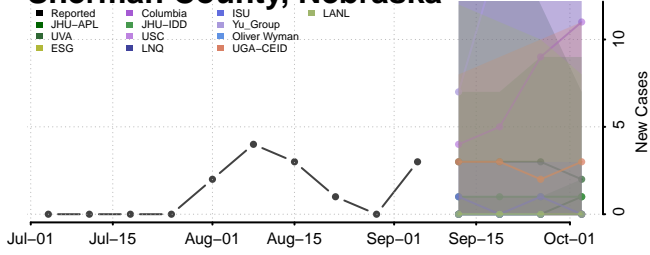

Keith County, Nebraska

Keya Paha County, Nebraska

Kimball County, Nebraska

Knox County, Nebraska

Lancaster County, Nebraska

Lincoln County, Nebraska

Sheridan County, Nebraska

Sherman County, Nebraska