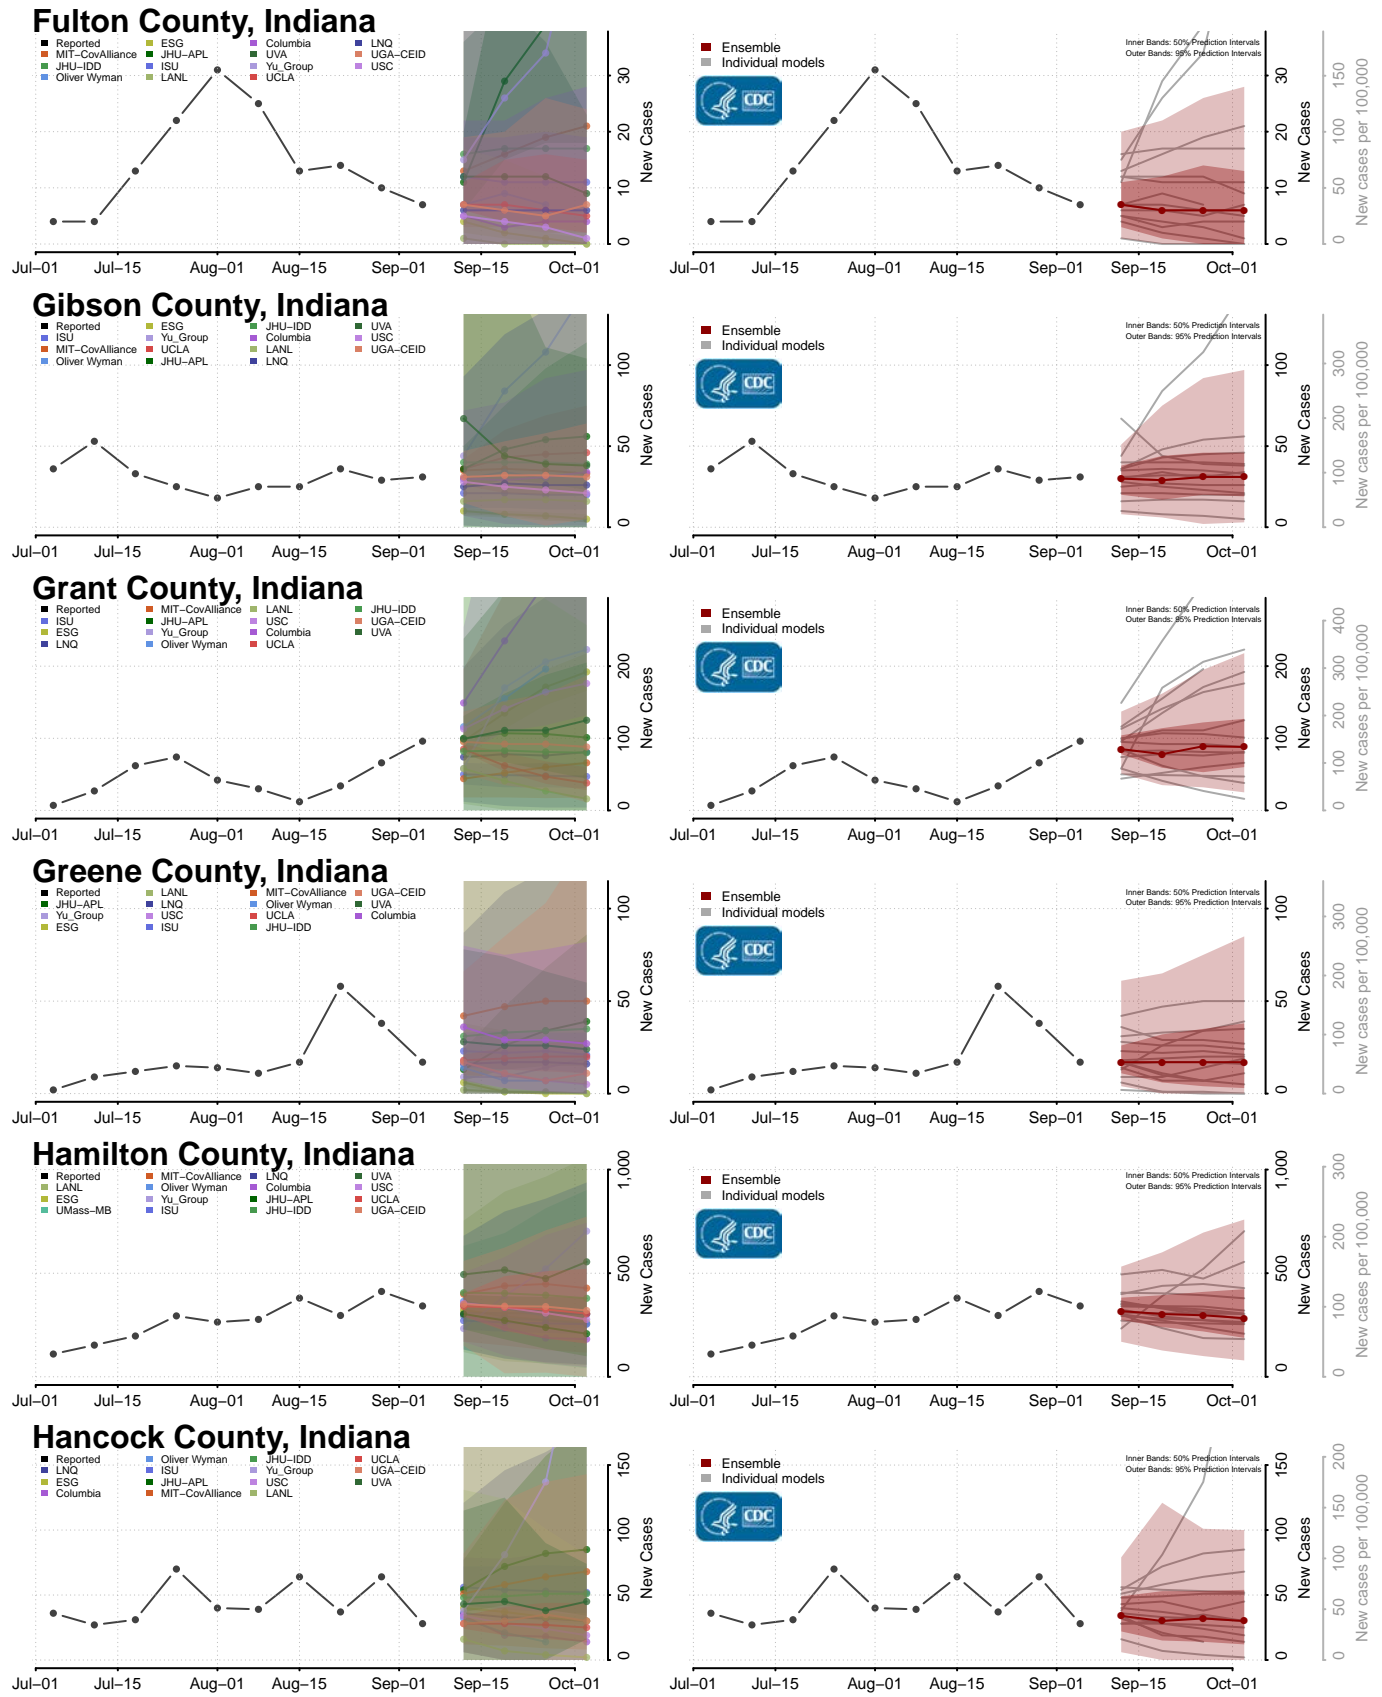

Bonner County, Idaho

Bonneville County, Idaho

Louisa County, Iowa

Lucas County, Iowa

Lyon County, Iowa

Madison County, Iowa

Mahaska County, Iowa

Marion County, Iowa