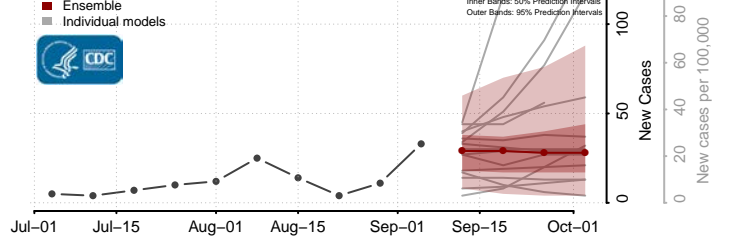

Strafford County, New Hampshire