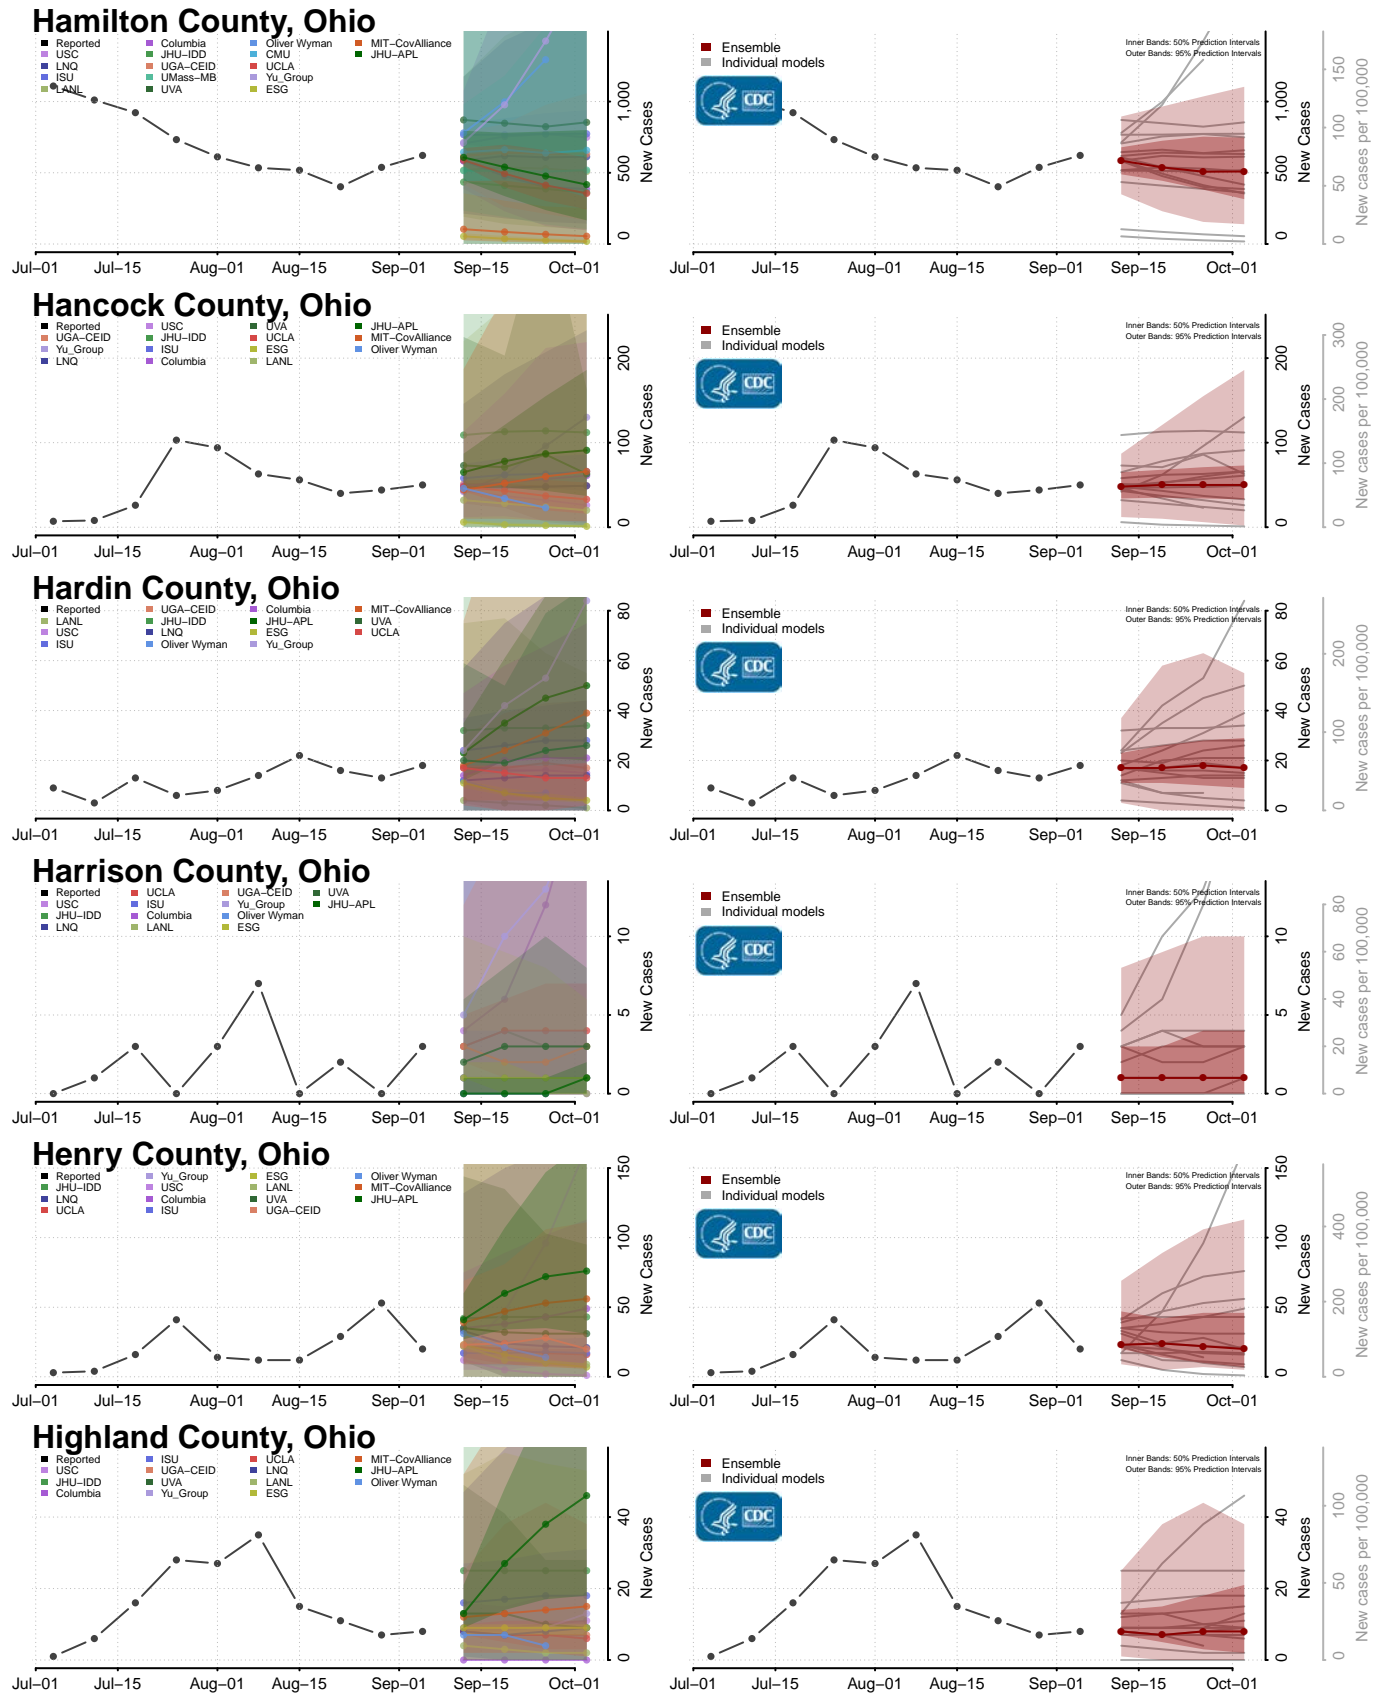

Delaware County, Ohio

Erie County, Ohio

Fairfield County, Ohio

Fayette County, Ohio

*New weekly cases may decrease in this location over the next four weeks. For these locations, the ensemble forecast indicates a probability of 0.75 or greater that fewer cases will be reported in week four of the forecast than in the last reported week.