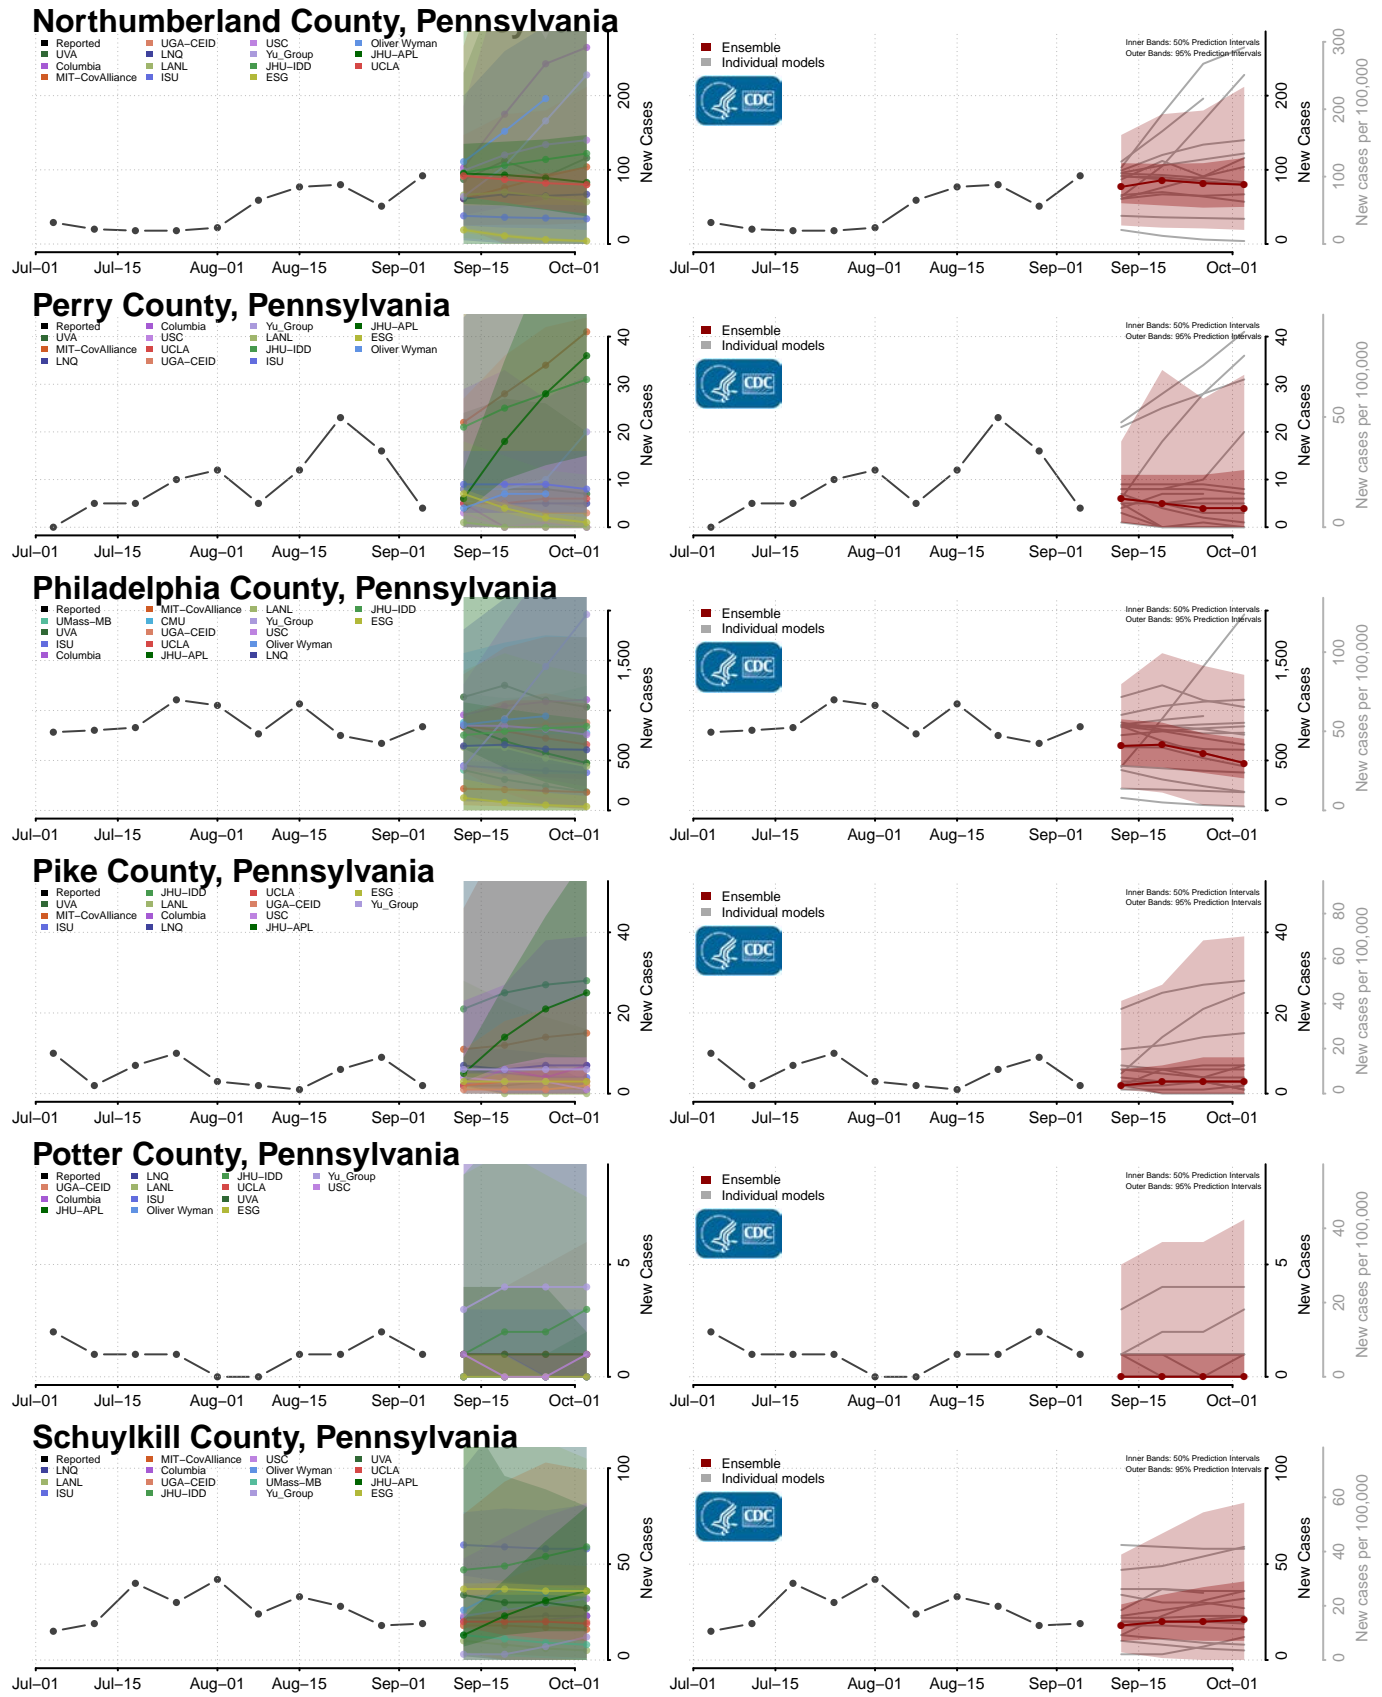

Forest County, Pennsylvania

Franklin County, Pennsylvania

Fulton County, Pennsylvania

Greene County, Pennsylvania

Snyder County, Pennsylvania

Somerset County, Pennsylvania

Sullivan County, Pennsylvania

Susquehanna County, Pennsylvania