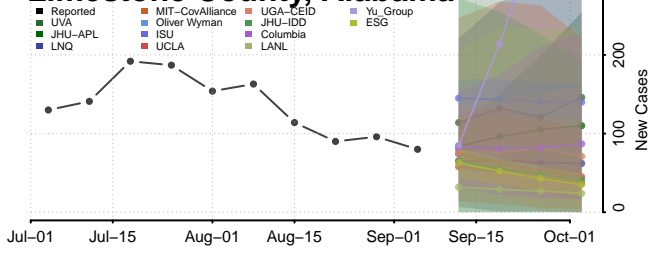

*New weekly cases may decrease in this location over the next four weeks. For these locations, the ensemble forecast indicates a probability of 0.75 or greater that fewer cases will be reported in week four of the forecast than in the last reported week.

Blount County, Alabama

Bullock County, Alabama

Butler County, Alabama

Calhoun County, Alabama

Chambers County, Alabama

Cherokee County, Alabama

Lee County, Alabama

Limestone County, Alabama

Lowndes County, Alabama

Macon County, Alabama

Madison County, Alabama

Marengo County, Alabama

Kusilvak County, Alaska

Lake and Peninsula County, Alaska

Matanuska-Susitna County, Alaska

Nome County, Alaska