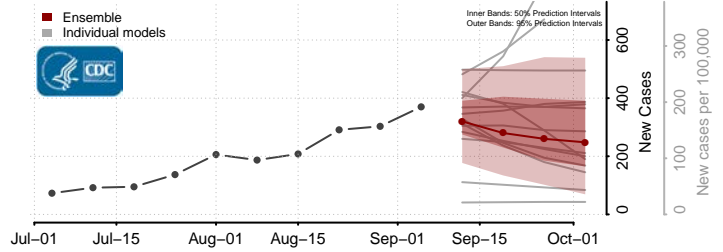

Minnehaha County, South Dakota