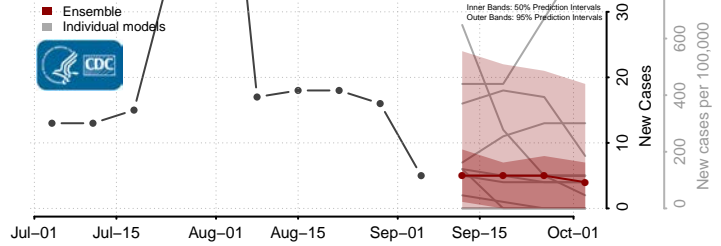

Newton County, Mississippi

Noxubee County, Mississippi

Oktibbeha County, Mississippi

Panola County, Mississippi

Rankin County, Mississippi

Scott County, Mississippi

Sharkey County, Mississippi

Simpson County, Mississippi