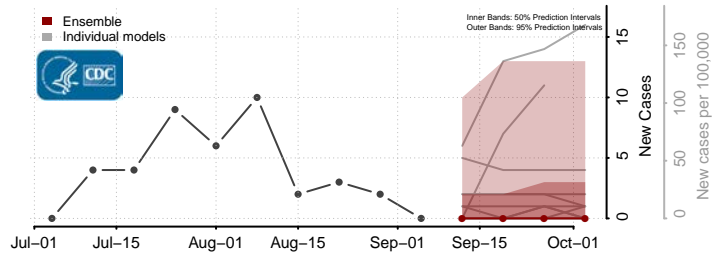

Rice County, Kansas