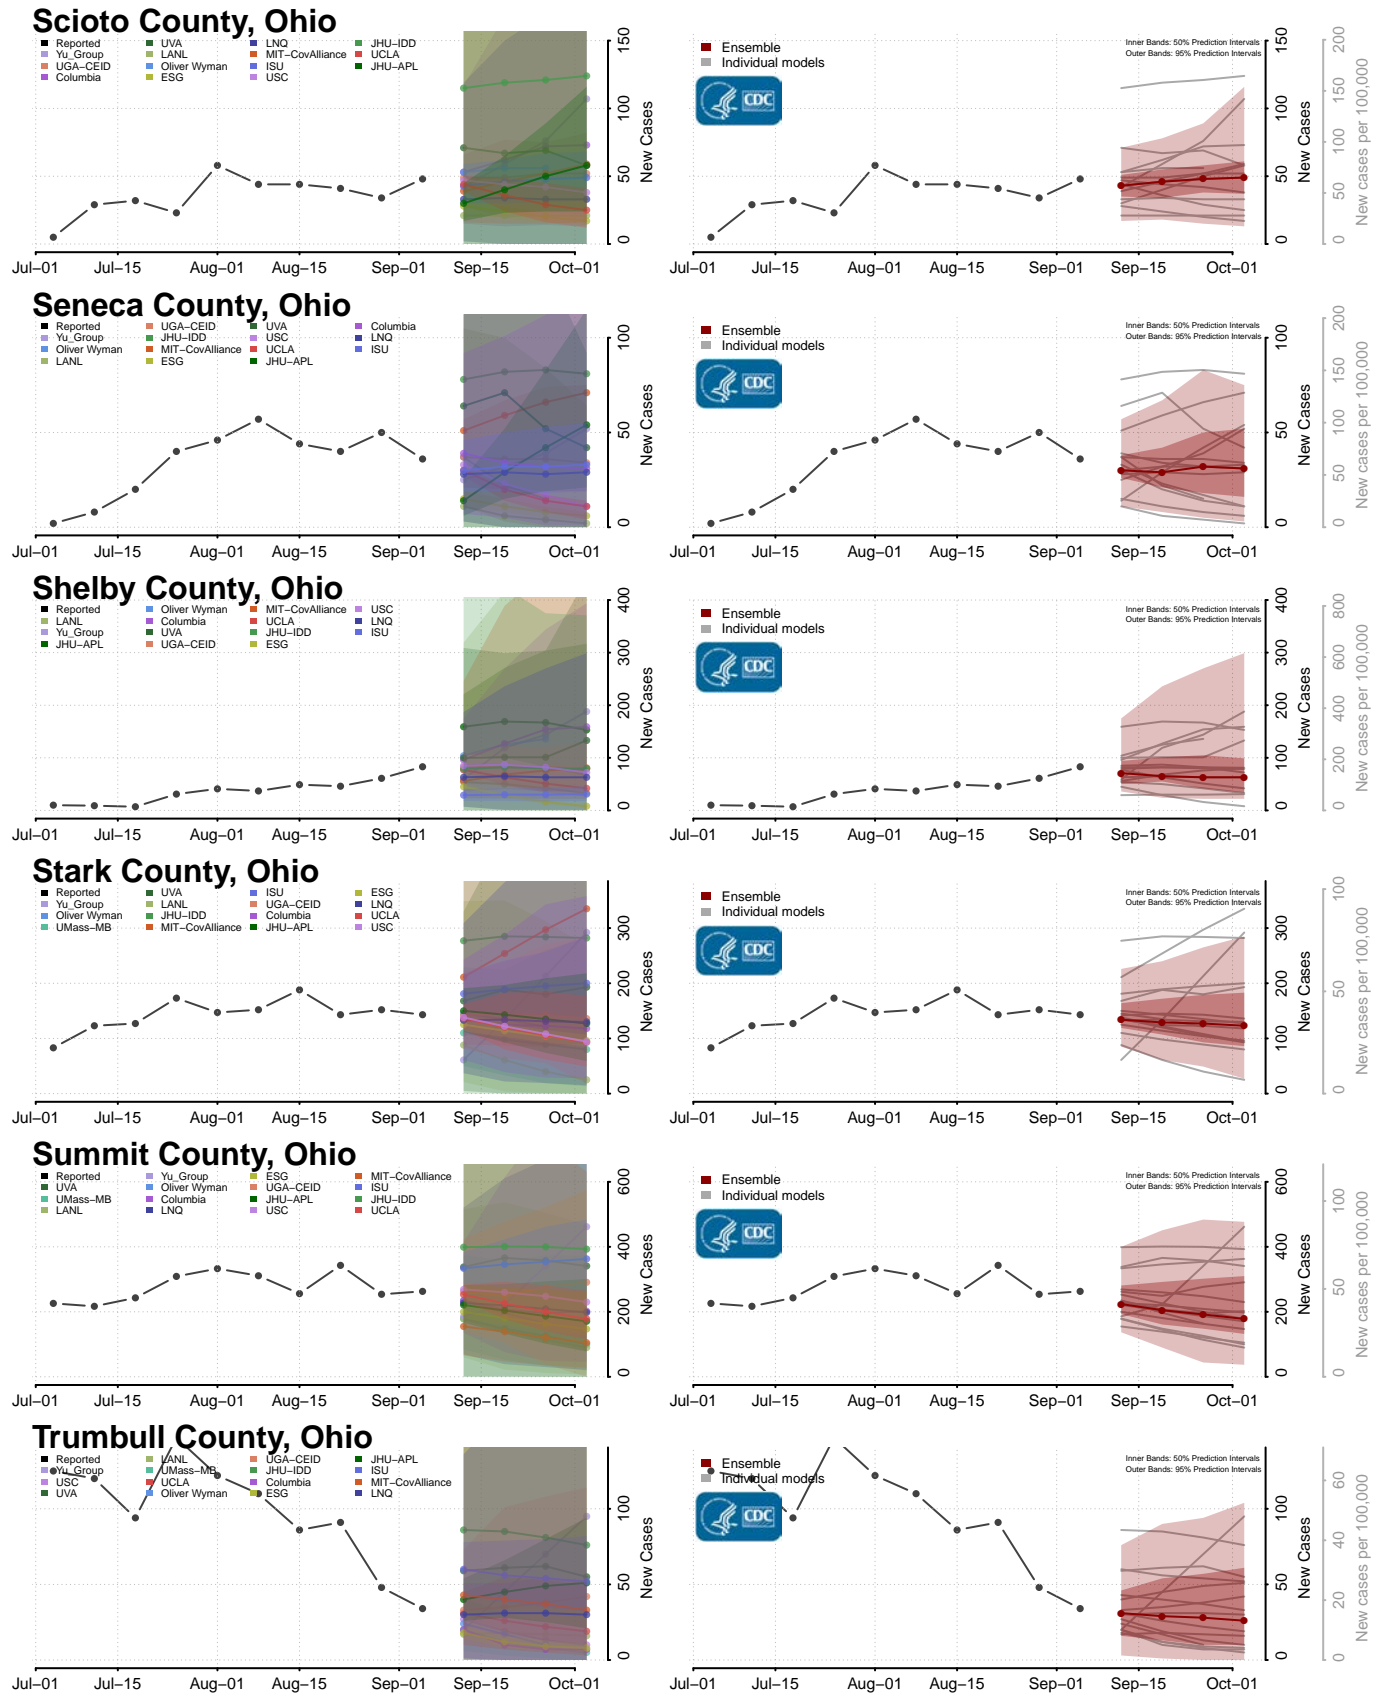

Delaware County, Ohio

Erie County, Ohio

Fairfield County, Ohio

Fayette County, Ohio

*New weekly cases may decrease in this location over the next four weeks. For these locations, the ensemble forecast indicates a probability of 0.75 or greater that fewer cases will be reported in week four of the forecast than in the last reported week.