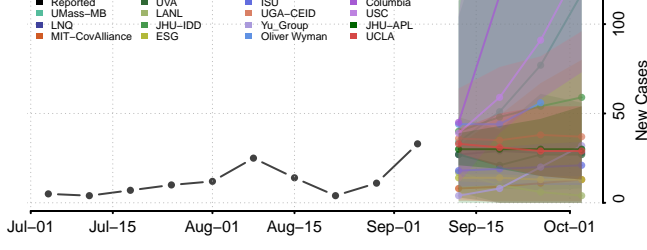

Strafford County, New Hampshire