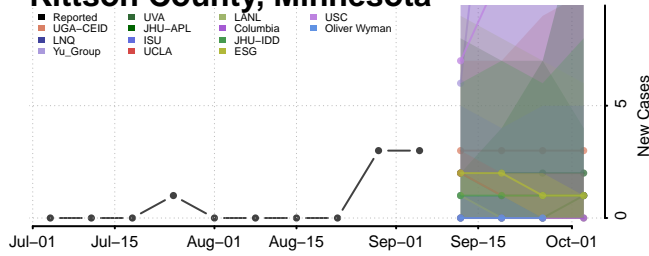

Hubbard County, Minnesota

Isanti County, Minnesota

Itasca County, Minnesota

Jackson County, Minnesota

Kanabec County, Minnesota

Kandiyohi County, Minnesota

Kittson County, Minnesota

Koochiching County, Minnesota

Lac qui Parle County, Minnesota

Lake County, Minnesota

Lake of the Woods County, Minnesota

Le Sueur County, Minnesota

*New weekly cases may decrease in this location over the next four weeks. For these locations, the ensemble forecast indicates a probability of 0.75 or greater that fewer cases will be reported in week four of the forecast than in the last reported week.