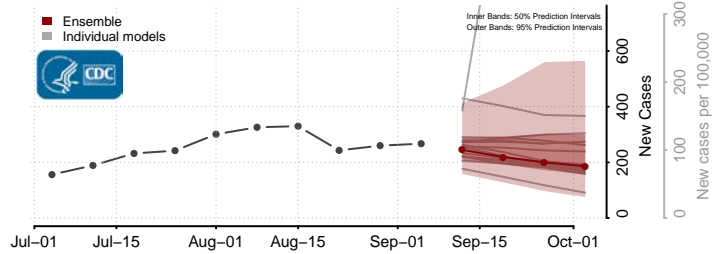

Forsyth County, Georgia