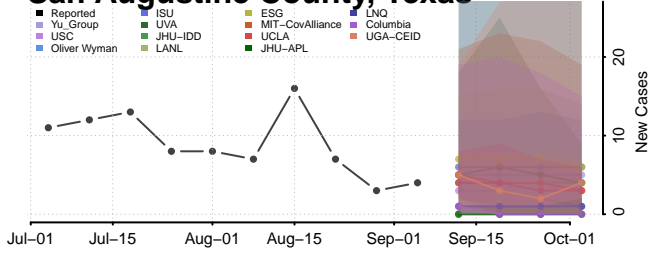

San Augustine County, Texas