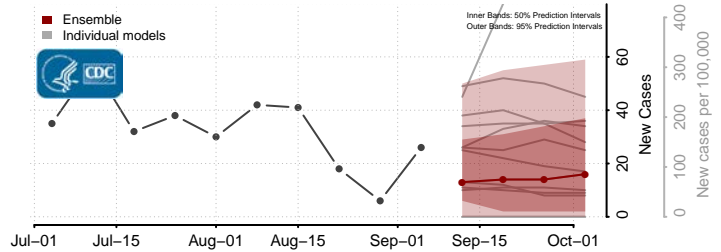

Andrews County, Texas