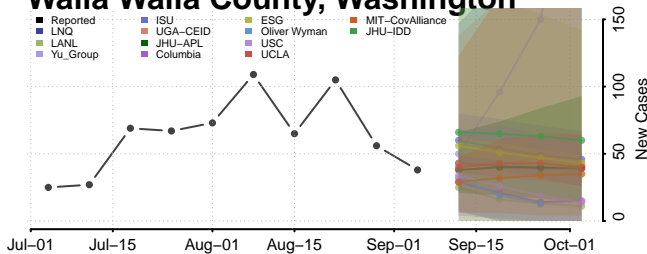

Mason County, Washington

Okanogan County, Washington

Snohomish County, Washington

Spokane County, Washington

Stevens County, Washington

Thurston County, Washington

Wahkiakum County, Washington

Walla Walla County, Washington