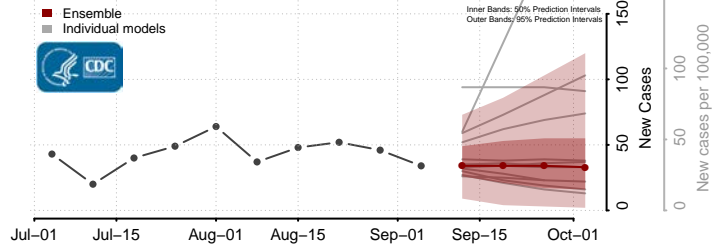

Matanuska-Susitna County, Alaska