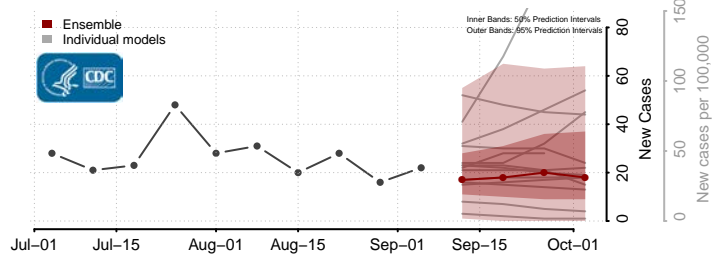

Pike County, Kentucky

Powell County, Kentucky

Pulaski County, Kentucky

Robertson County, Kentucky

Rockcastle County, Kentucky

Rowan County, Kentucky

*New weekly cases may decrease in this location over the next four weeks. For these locations, the ensemble forecast indicates a probability of 0.75 or greater that fewer cases will be reported in week four of the forecast than in the last reported week.