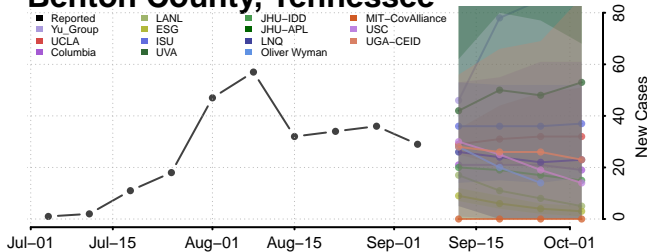

Walworth County, South Dakota

Yankton County, South Dakota

Ziebach County, South Dakota

Tennessee*

Anderson County, Tennessee

Bedford County, Tennessee

Benton County, Tennessee

*New weekly cases may decrease in this location over the next four weeks. For these locations, the ensemble forecast indicates a probability of 0.75 or greater that fewer cases will be reported in week four of the forecast than in the last reported week.