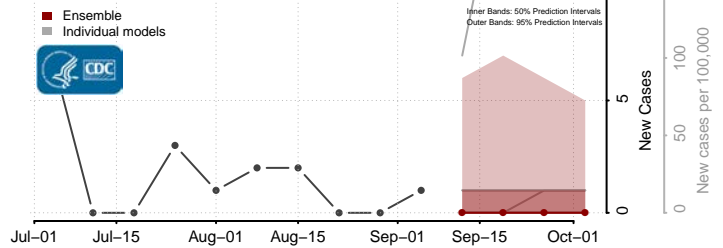

Southeast Fairbanks County, Alaska