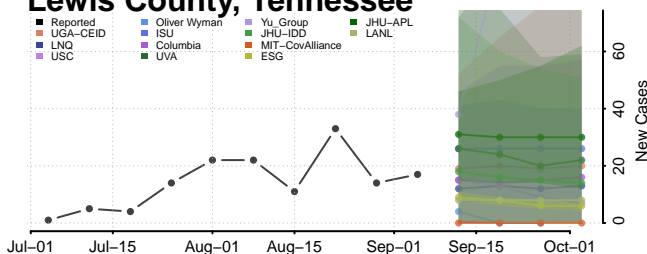

Lake County, Tennessee

Lauderdale County, Tennessee

Lawrence County, Tennessee

Lewis County, Tennessee

Maury County, Tennessee

McMinn County, Tennessee

McNairy County, Tennessee

Meigs County, Tennessee