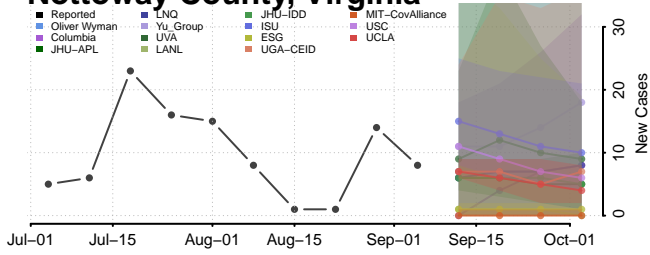

Nottoway County, Virginia