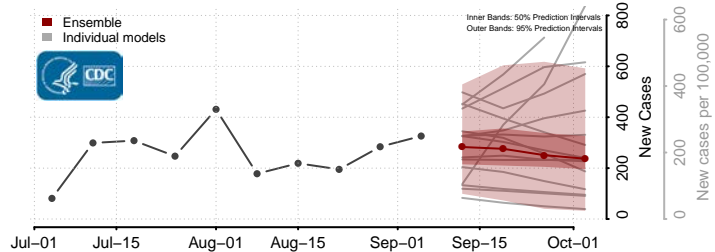

Hyde County, North Carolina

Person County, North Carolina

Pitt County, North Carolina

Polk County, North Carolina

Randolph County, North Carolina

Richmond County, North Carolina

Robeson County, North Carolina