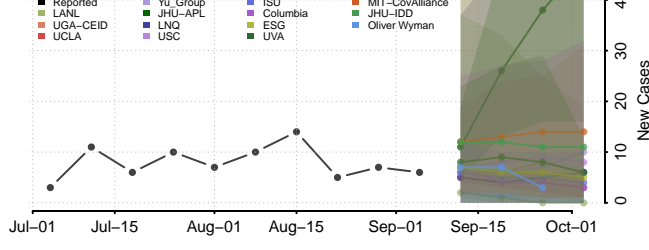

Isle of Wight County, Virginia

James City County, Virginia

King and Queen County, Virginia

King George County, Virginia

King William County, Virginia

Lancaster County, Virginia

Middlesex County, Virginia

Montgomery County, Virginia