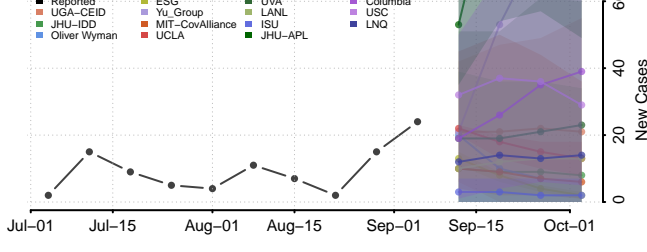

Le Flore County, Oklahoma

Lincoln County, Oklahoma

Logan County, Oklahoma

Love County, Oklahoma

Okmulgee County, Oklahoma

Osage County, Oklahoma

Ottawa County, Oklahoma

Pawnee County, Oklahoma