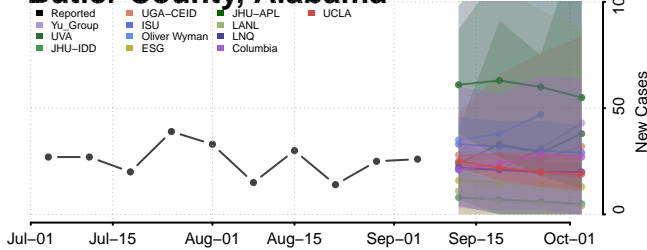

*New weekly cases may decrease in this location over the next four weeks. For these locations, the ensemble forecast indicates a probability of 0.75 or greater that fewer cases will be reported in week four of the forecast than in the last reported week.

Blount County, Alabama

Bullock County, Alabama

Butler County, Alabama

Calhoun County, Alabama

Chambers County, Alabama

Cherokee County, Alabama

Lee County, Alabama

Limestone County, Alabama