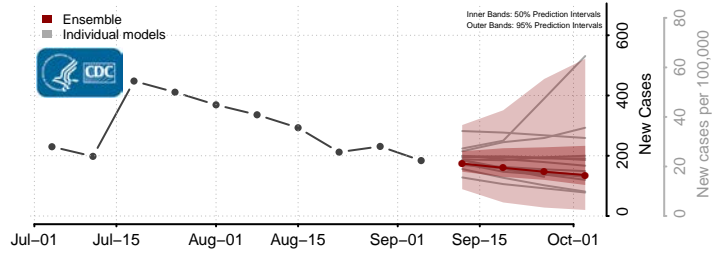

Mason County, Washington

Okanogan County, Washington

Snohomish County, Washington

Spokane County, Washington

Stevens County, Washington

Thurston County, Washington

Wahkiakum County, Washington

Walla Walla County, Washington