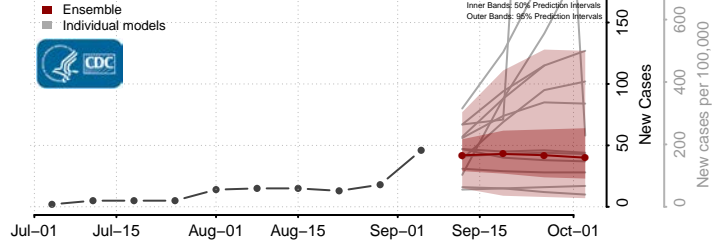

Texas County, Missouri