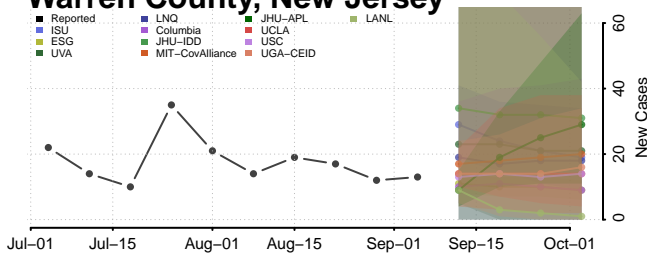

Warren County, New Jersey