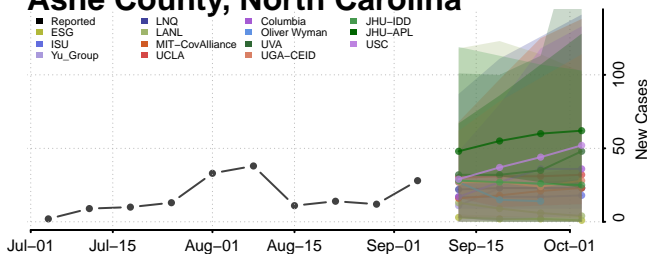

Ashe County, North Carolina