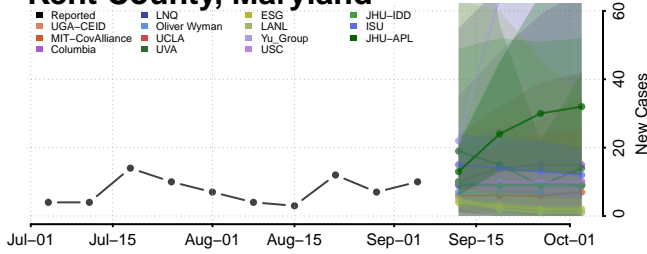

Frederick County, Maryland

Garrett County, Maryland

Harford County, Maryland

Howard County, Maryland

Kent County, Maryland

Montgomery County, Maryland

Prince George's County, Maryland

Queen Anne's County, Maryland