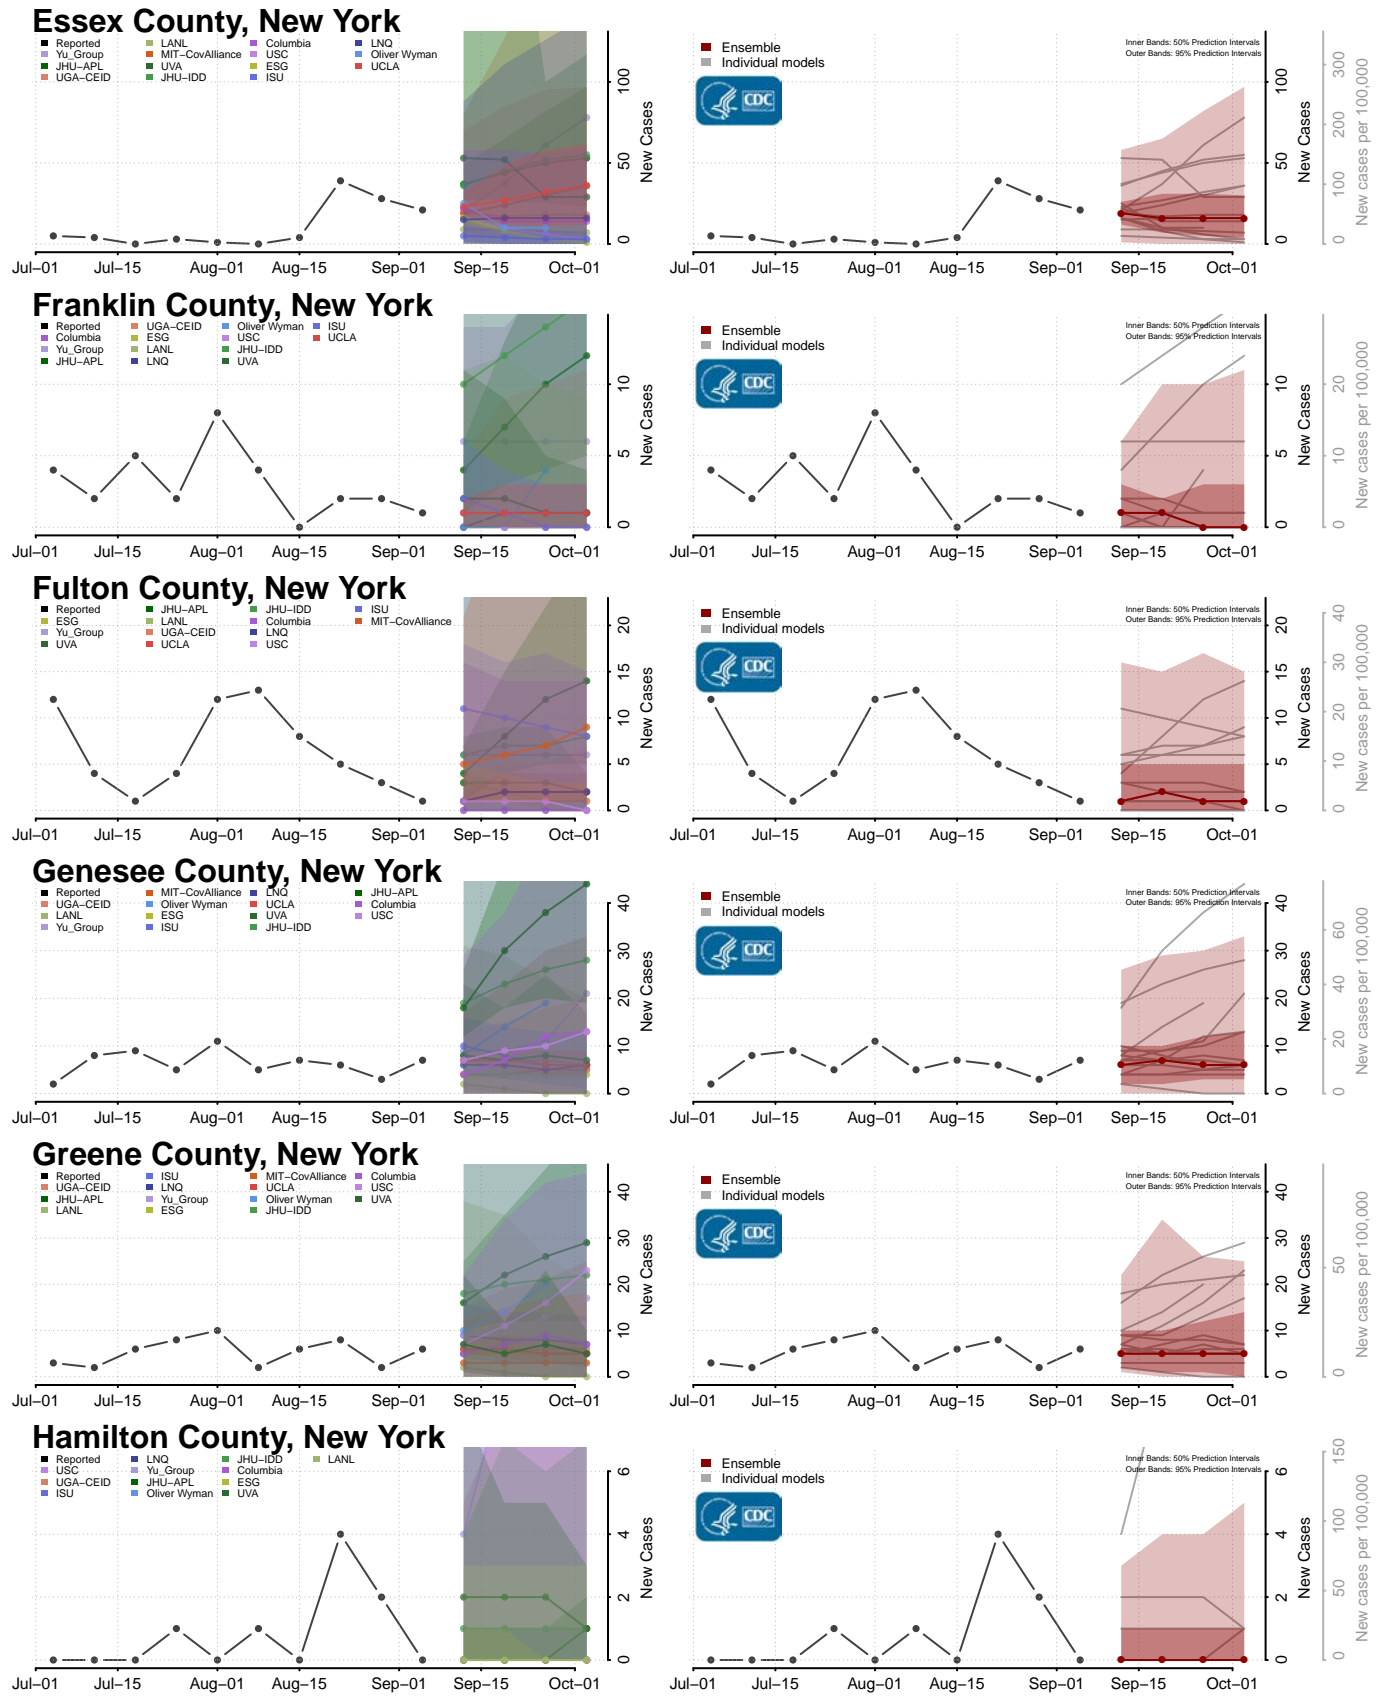

Hidalgo County, New Mexico

Sandoval County, New Mexico

Santa Fe County, New Mexico

Sierra County, New Mexico

Socorro County, New Mexico

Taos County, New Mexico

Torrance County, New Mexico

***Data reported by the Center for Systems Science and Engineering at Johns Hopkins University, which combine Bronx County, NY; Kings County, NY; Queens County, NY; and Richmond County, NY within New York County, NY, are used to inform these forecasts. Plots and data may not reflect COVID-19 trends for these counties.