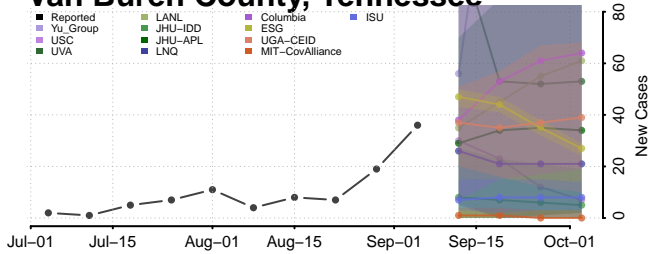

Van Buren County, Tennessee