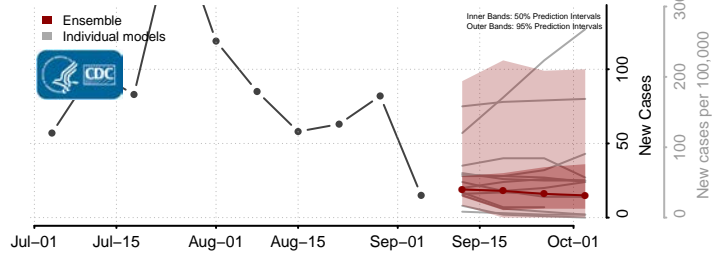

Vermilion County, Louisiana

Vernon County, Louisiana

Washington County, Louisiana

Webster County, Louisiana

*New weekly cases may decrease in this location over the next four weeks. For these locations, the ensemble forecast indicates a probability of 0.75 or greater that fewer cases will be reported in week four of the forecast than in the last reported week.