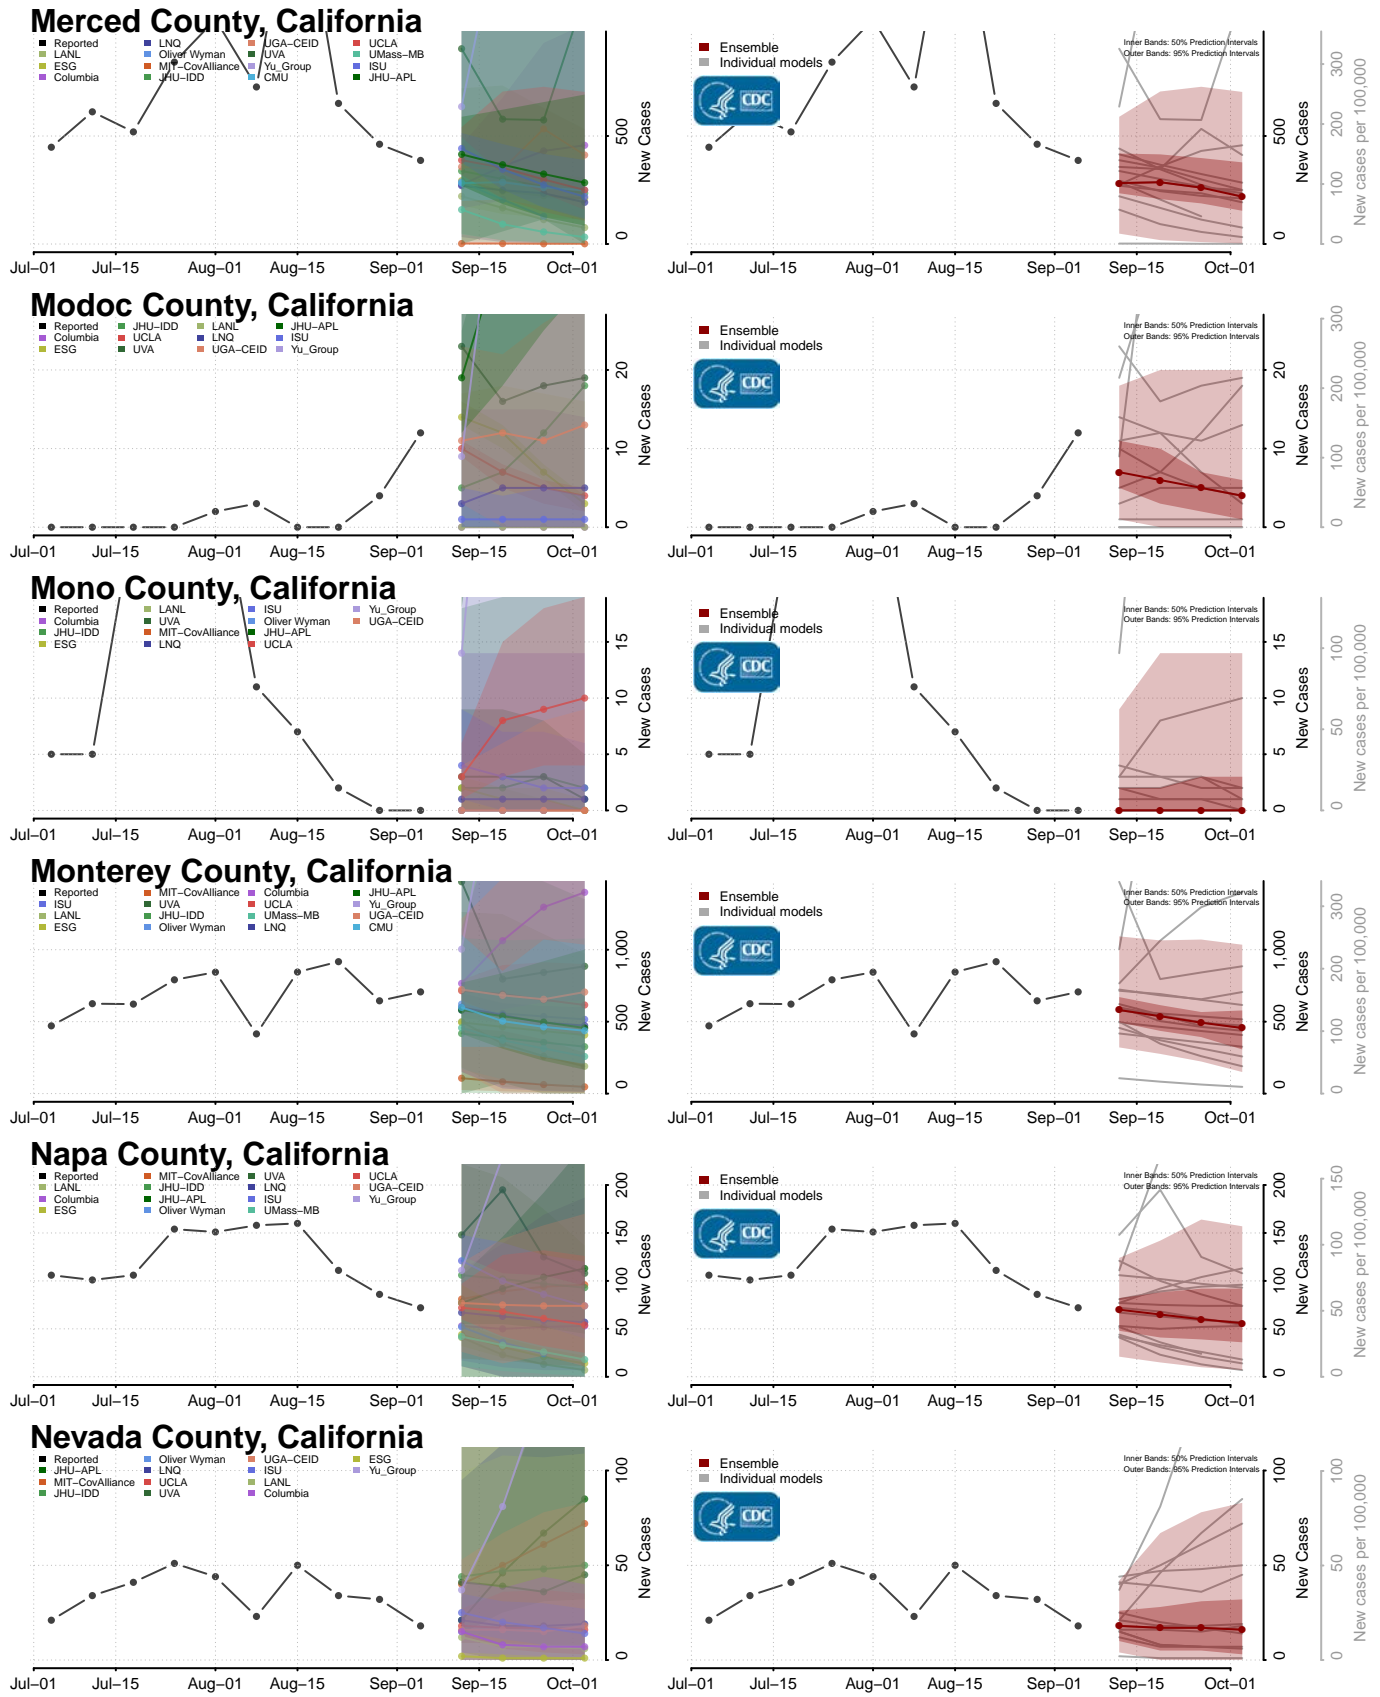

Humboldt County, California

Imperial County, California

Inyo County, California

Kern County, California

Kings County, California

Lake County, California

San Bernardino County, California

San Diego County, California