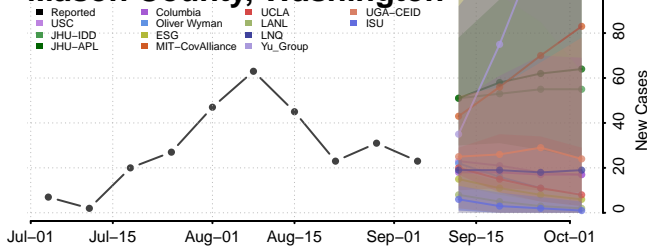

Mason County, Washington