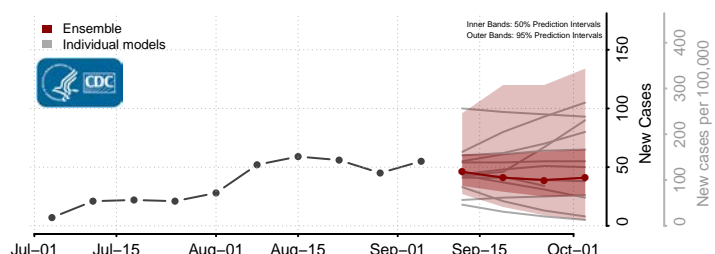

Calloway County, Kentucky