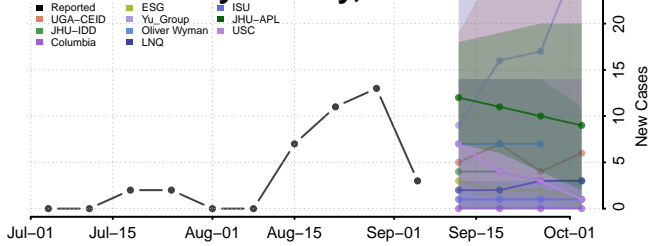

Golden Valley County, North Dakota