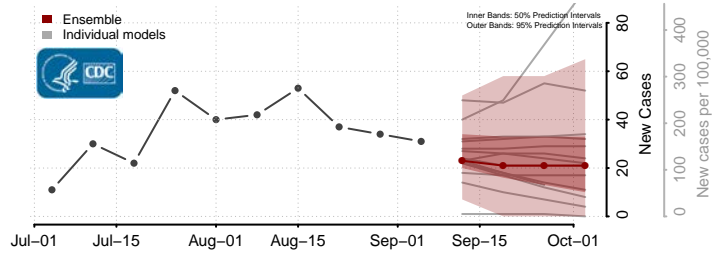

Concordia County, Louisiana