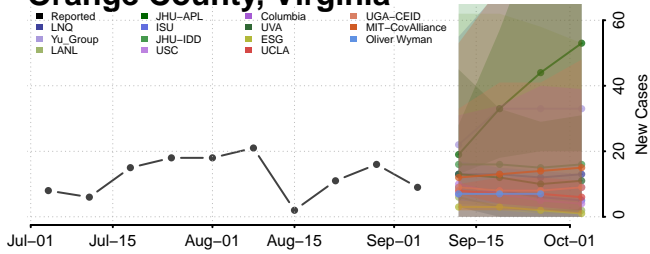

Orange County, Virginia