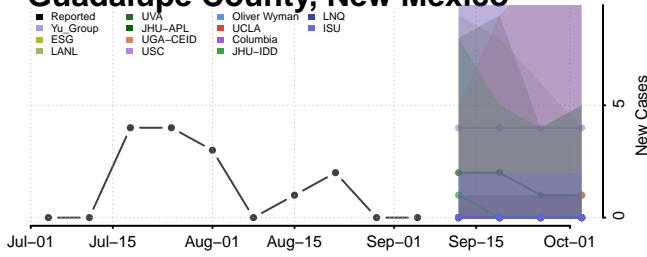

Warren County, New Jersey

New Mexico

Bernalillo County, New Mexico

Dona Ana County, New Mexico

Eddy County, New Mexico

Grant County, New Mexico

Guadalupe County, New Mexico

Harding County, New Mexico