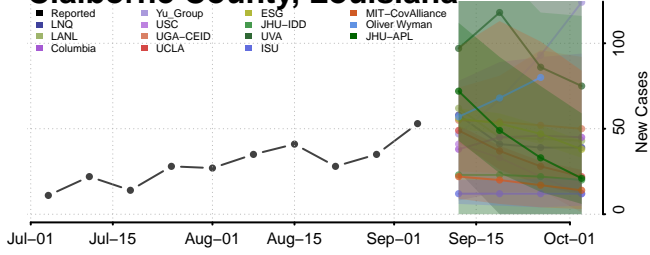

Claiborne County, Louisiana