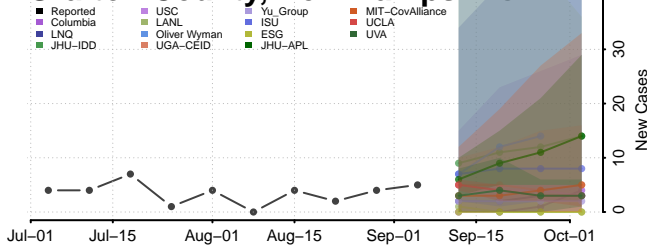

White Pine County, Nevada

New Hampshire

Belknap County, New Hampshire

Carroll County, New Hampshire

Cheshire County, New Hampshire

Coos County, New Hampshire

Grafton County, New Hampshire

Hillsborough County, New Hampshire