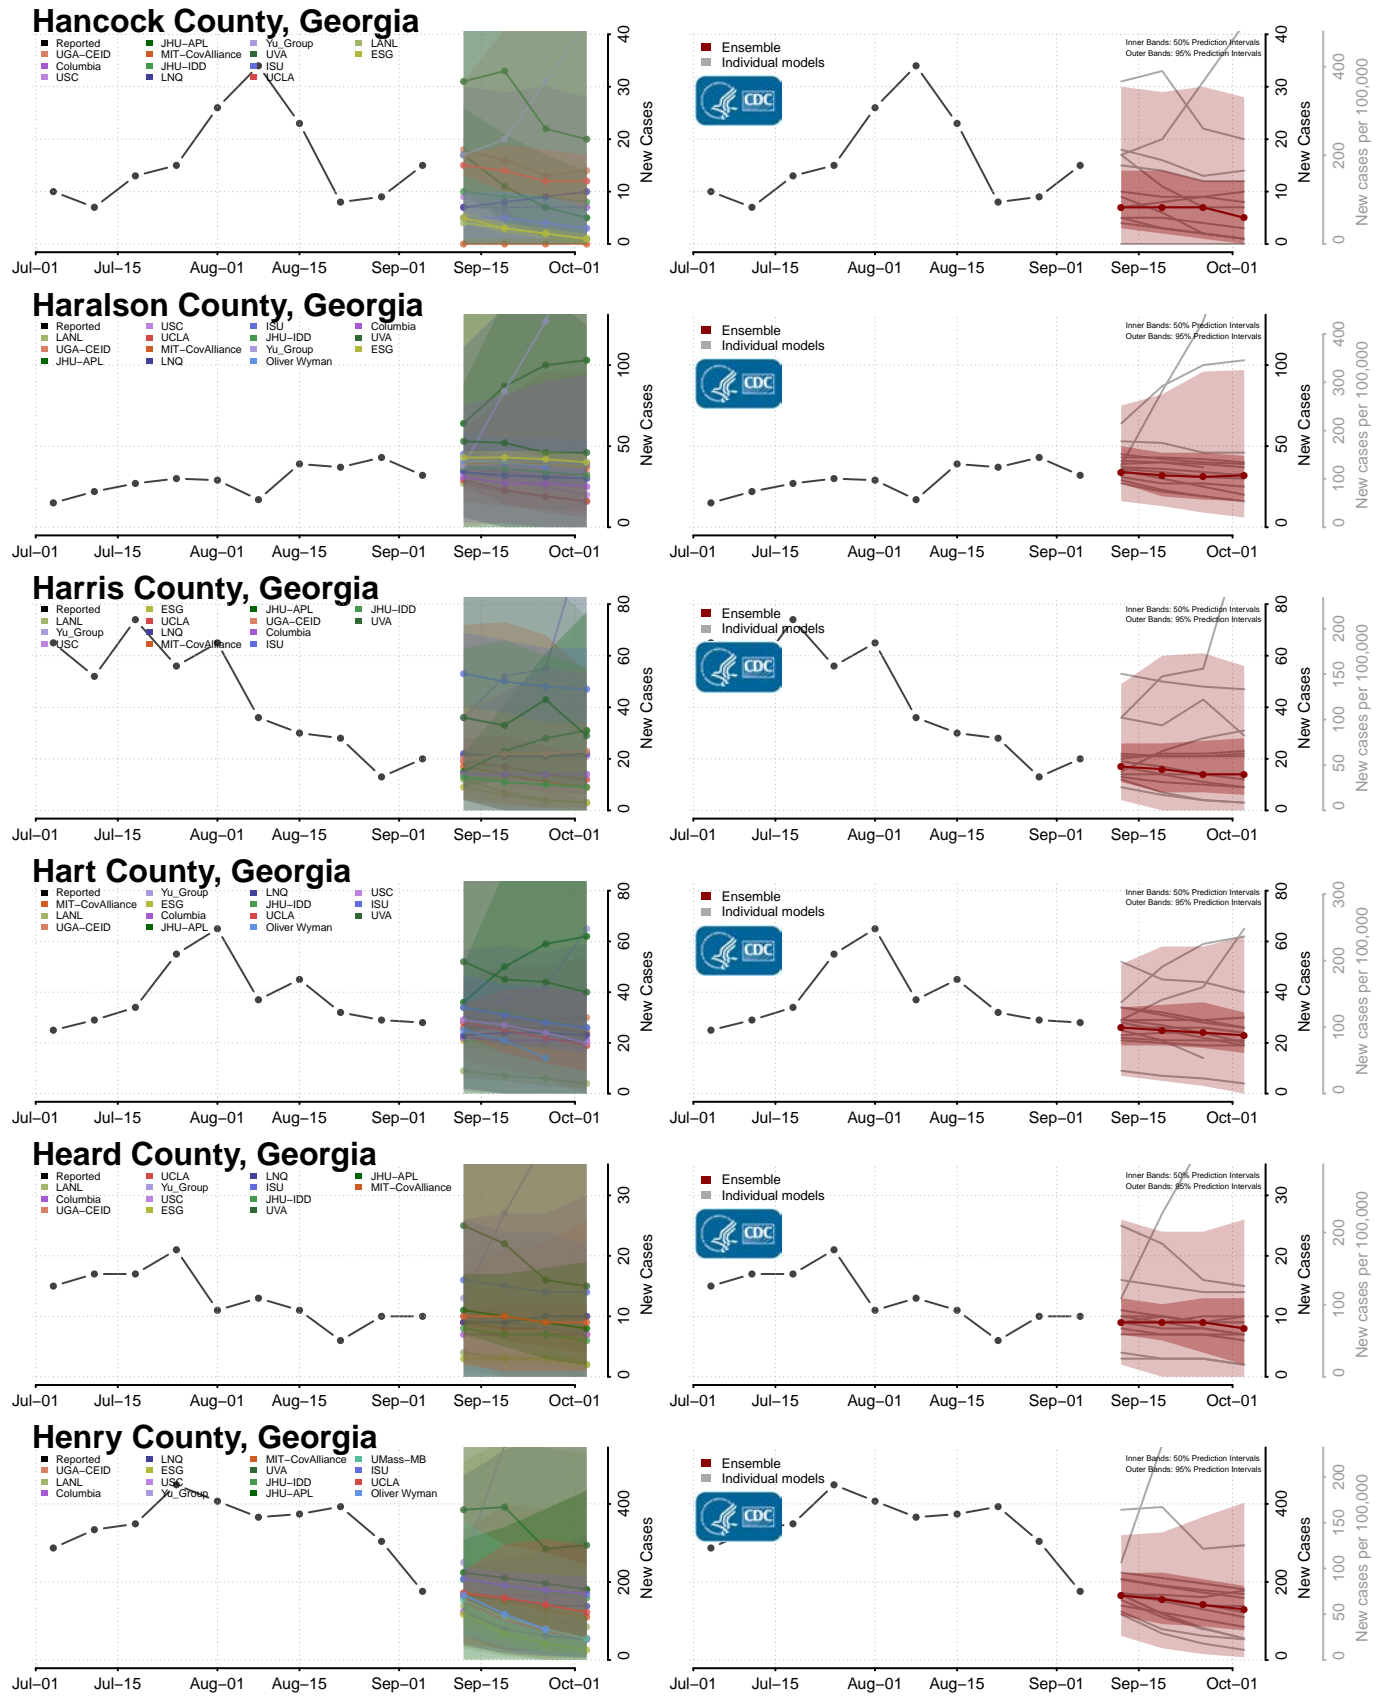

Greene County, Georgia

Gwinnett County, Georgia

Habersham County, Georgia

Hall County, Georgia

Benewah County, Idaho

Bingham County, Idaho

Blaine County, Idaho

Boise County, Idaho