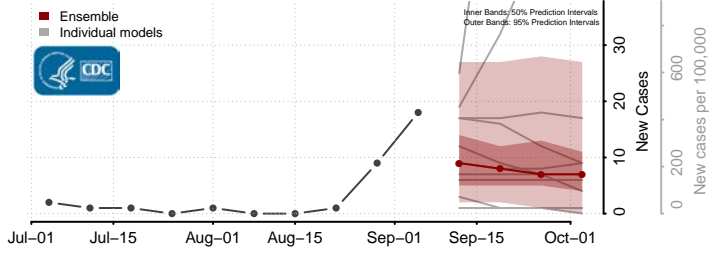

Deuel County, South Dakota

Dewey County, South Dakota

Douglas County, South Dakota

Edmunds County, South Dakota

Fall River County, South Dakota

Faulk County, South Dakota

Grant County, South Dakota

Gregory County, South Dakota