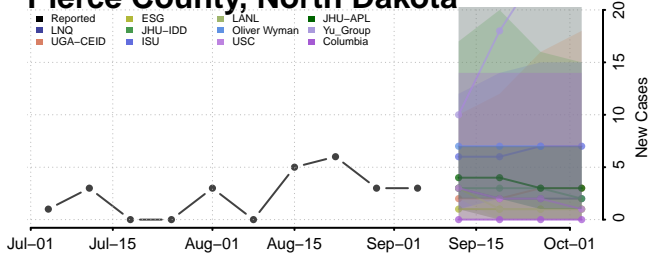

Morton County, North Dakota

Mountrail County, North Dakota

Nelson County, North Dakota

Oliver County, North Dakota

Pembina County, North Dakota

Pierce County, North Dakota

Ramsey County, North Dakota

Ransom County, North Dakota