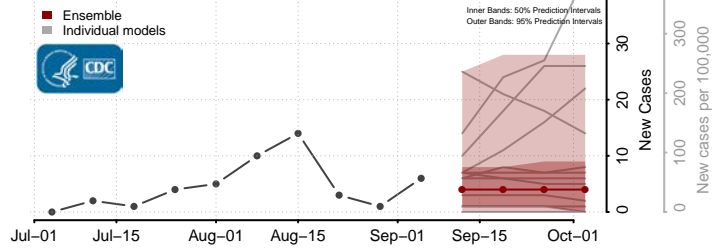

Isle of Wight County, Virginia

James City County, Virginia

King and Queen County, Virginia

King George County, Virginia

King William County, Virginia

Lancaster County, Virginia

Middlesex County, Virginia

Montgomery County, Virginia