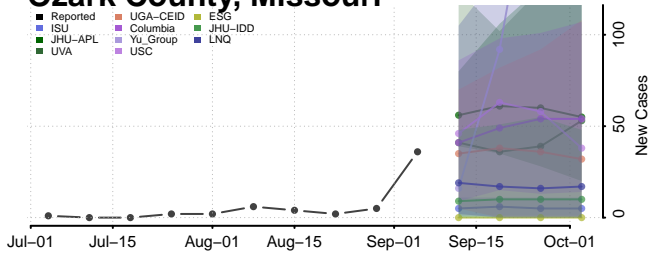

Smith County, Mississippi

Stone County, Mississippi

Nodaway County, Missouri

Oregon County, Missouri

Osage County, Missouri

Ozark County, Missouri

Pemiscot County, Missouri

Perry County, Missouri