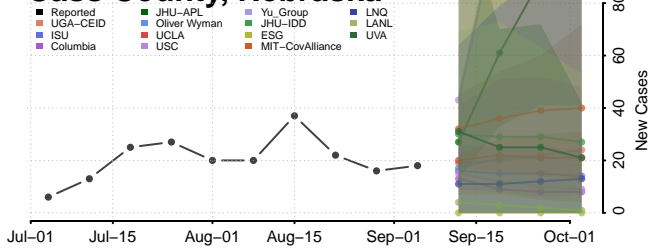

Cass County, Nebraska