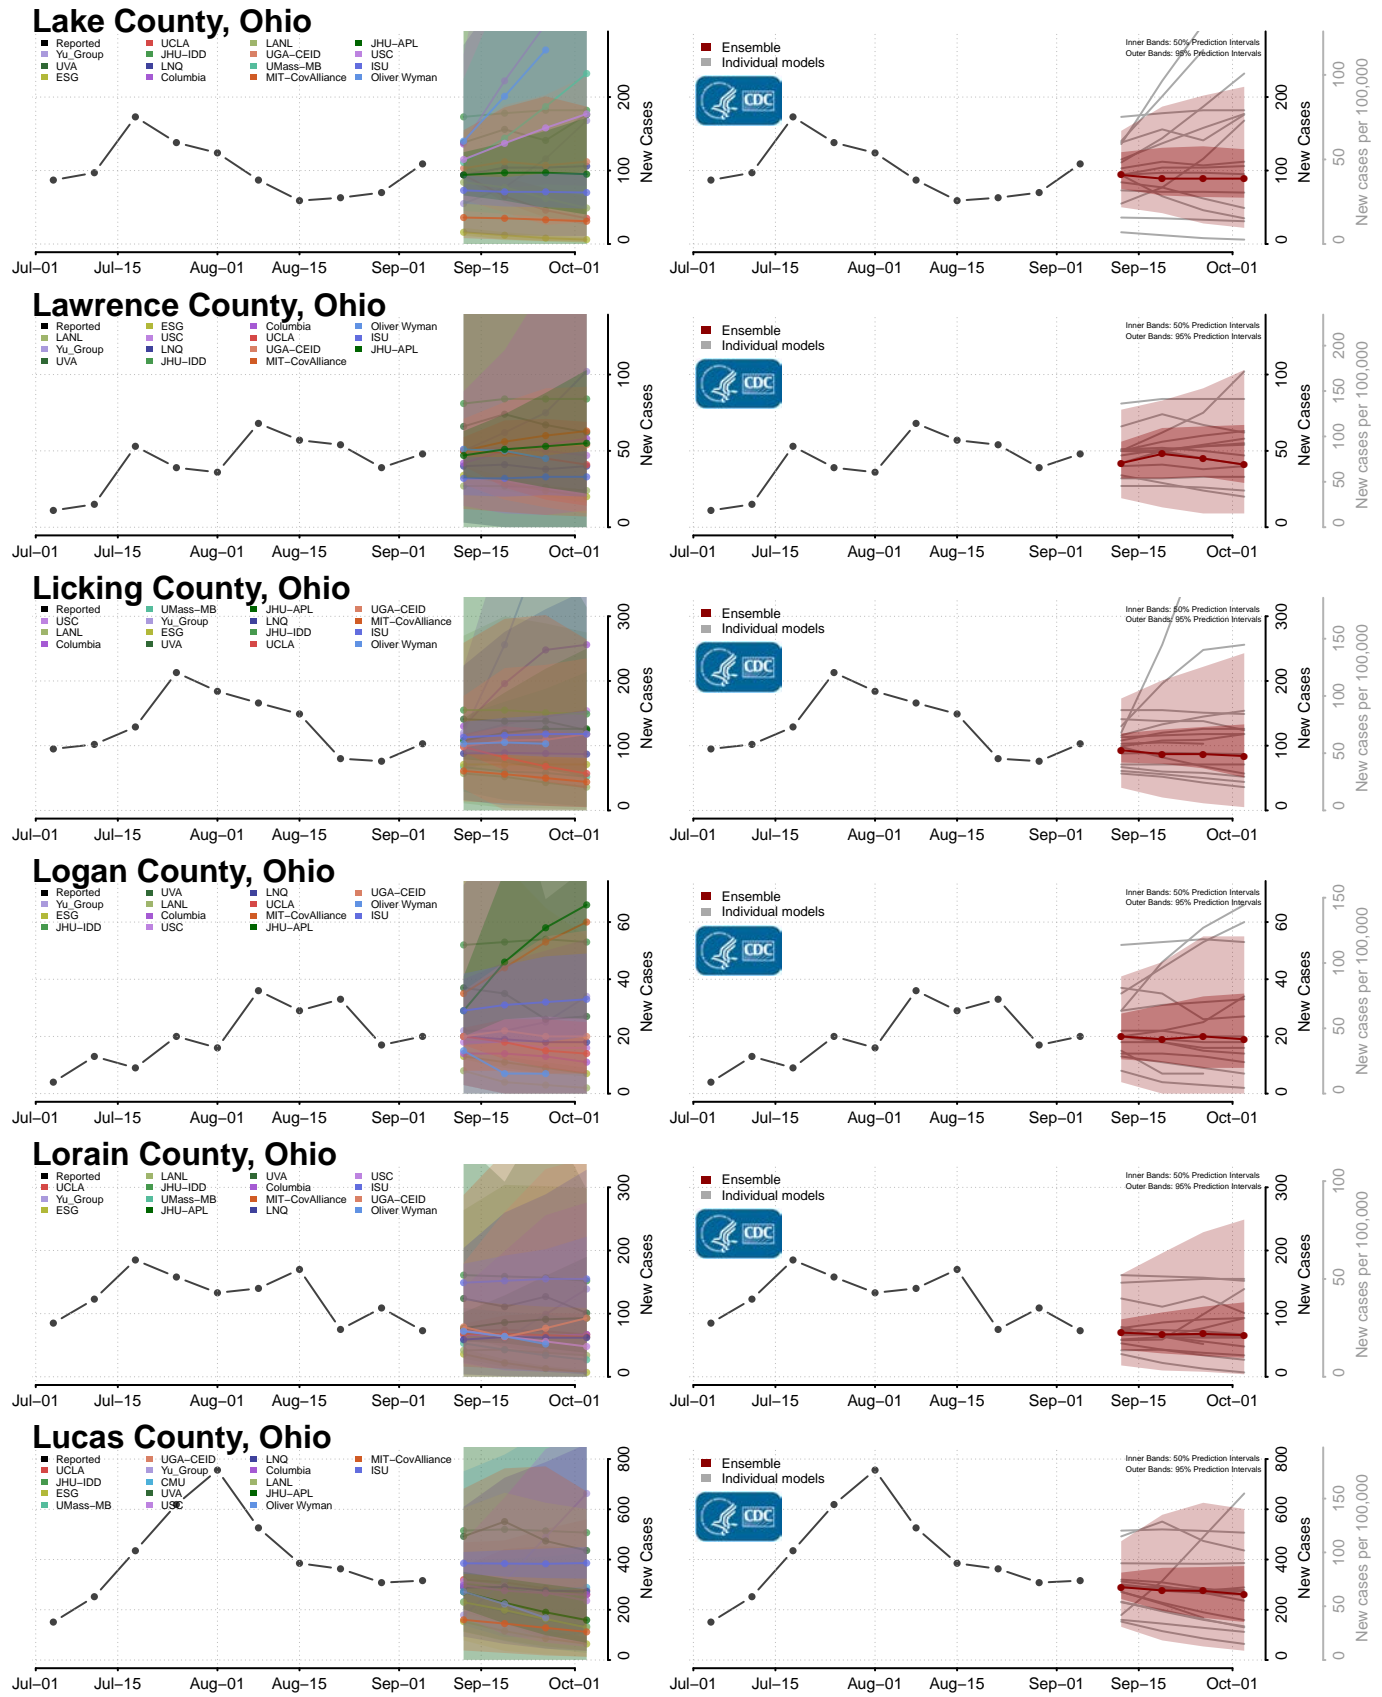

Delaware County, Ohio

Erie County, Ohio

Fairfield County, Ohio

Fayette County, Ohio

*New weekly cases may decrease in this location over the next four weeks. For these locations, the ensemble forecast indicates a probability of 0.75 or greater that fewer cases will be reported in week four of the forecast than in the last reported week.