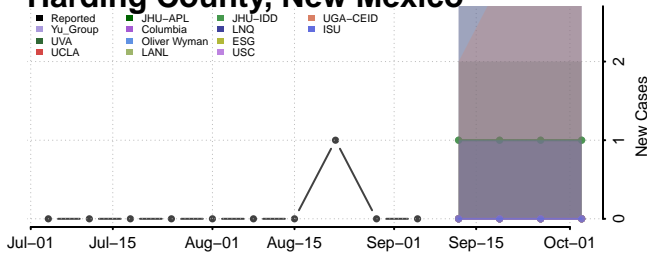

Warren County, New Jersey

New Mexico

Bernalillo County, New Mexico

Dona Ana County, New Mexico

Eddy County, New Mexico

Grant County, New Mexico

Guadalupe County, New Mexico

Harding County, New Mexico