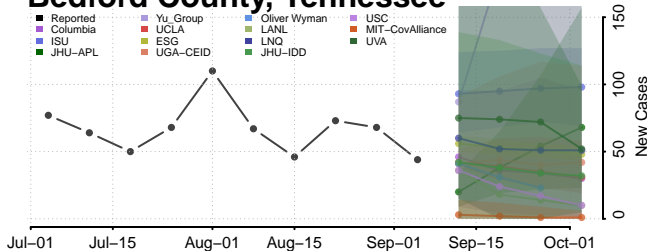

Walworth County, South Dakota

Yankton County, South Dakota

Ziebach County, South Dakota

Tennessee*

Anderson County, Tennessee

Bedford County, Tennessee

Benton County, Tennessee

*New weekly cases may decrease in this location over the next four weeks. For these locations, the ensemble forecast indicates a probability of 0.75 or greater that fewer cases will be reported in week four of the forecast than in the last reported week.