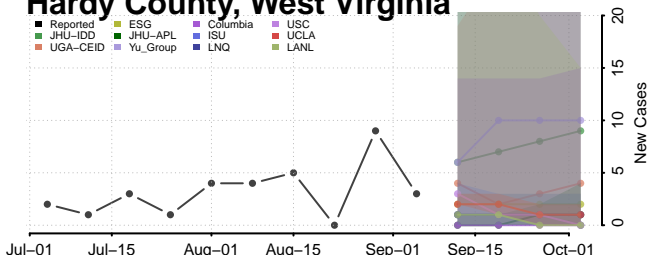

Hardy County, West Virginia