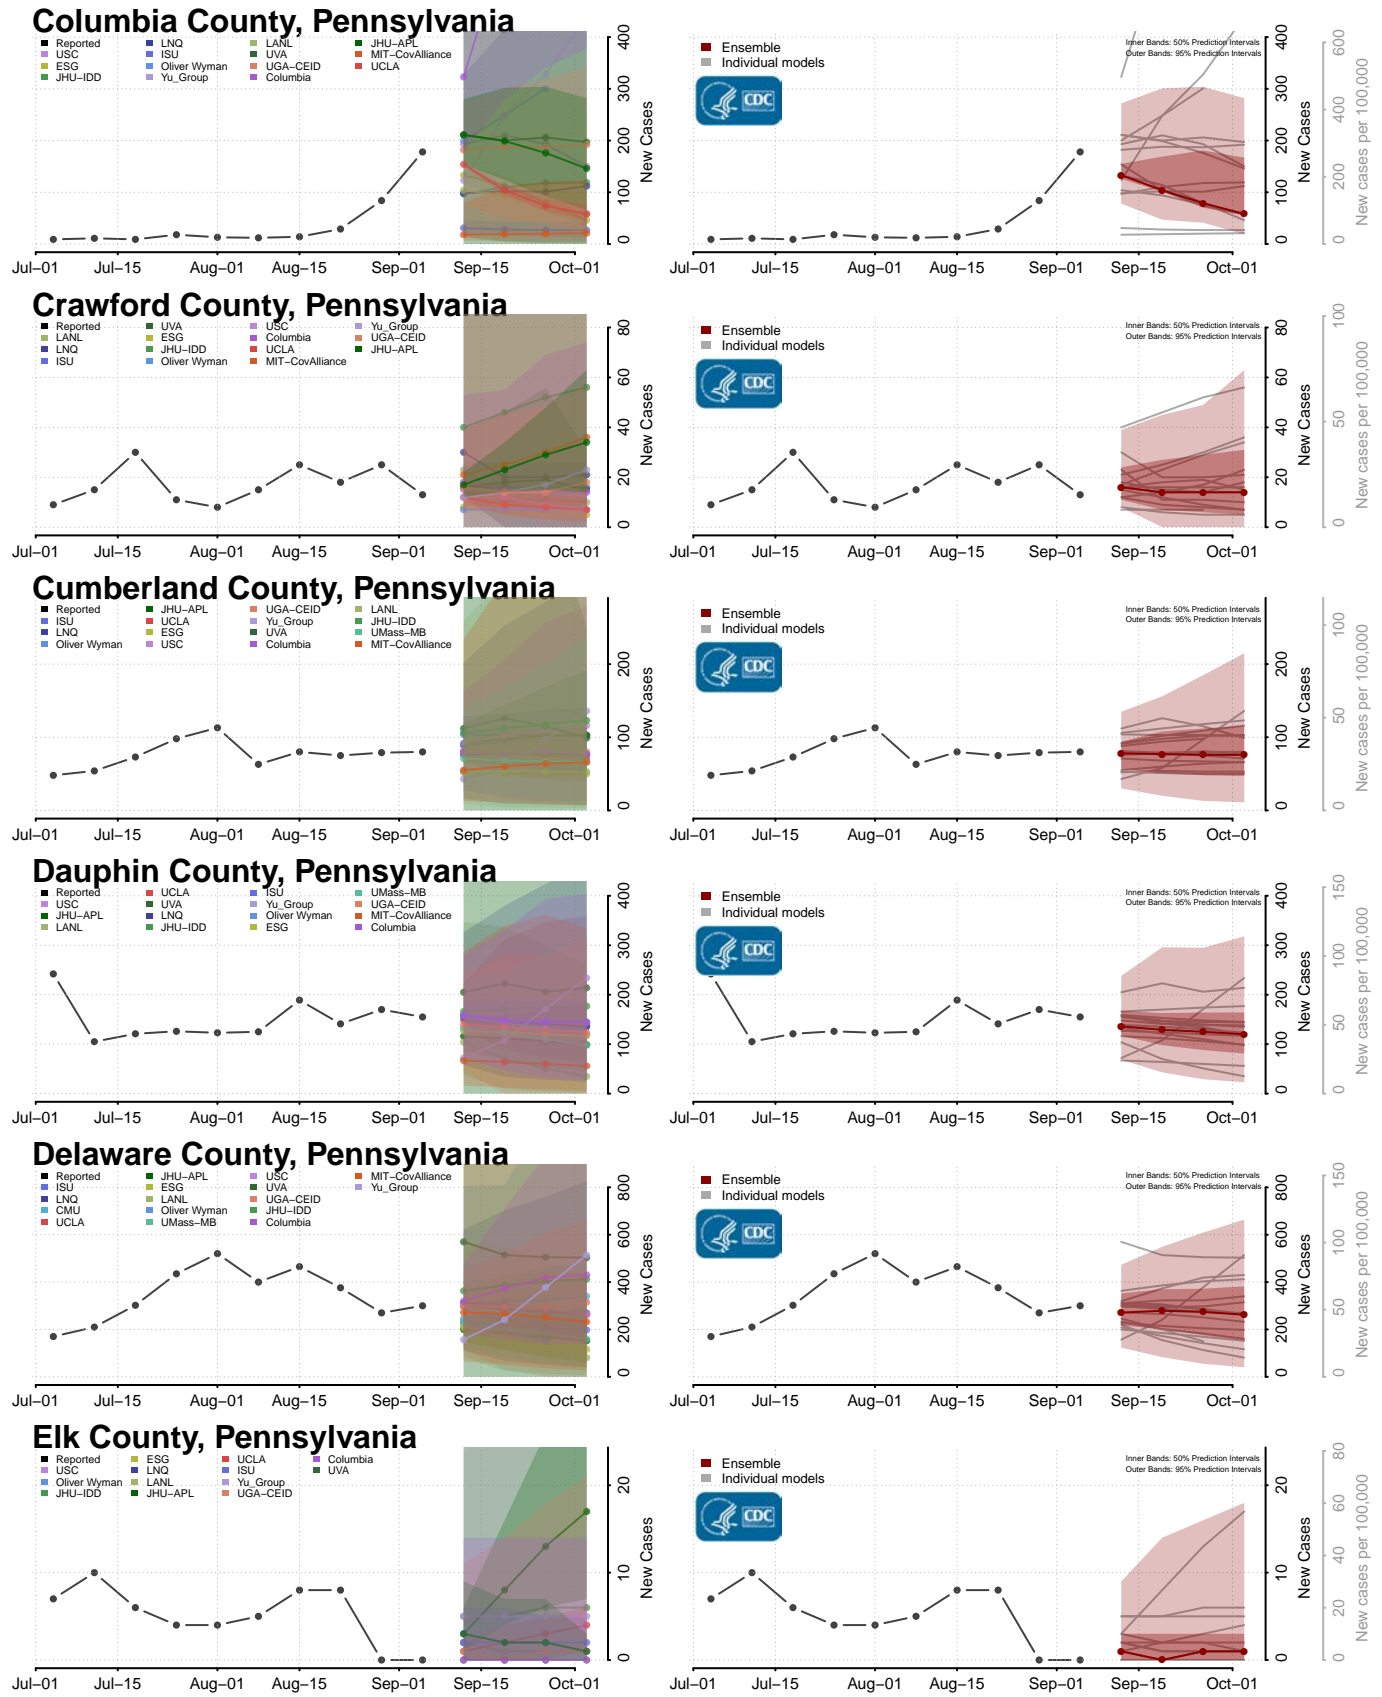

Multnomah County, Oregon

Polk County, Oregon

Sherman County, Oregon

Tillamook County, Oregon

Umatilla County, Oregon

Union County, Oregon

Erie County, Pennsylvania

Fayette County, Pennsylvania