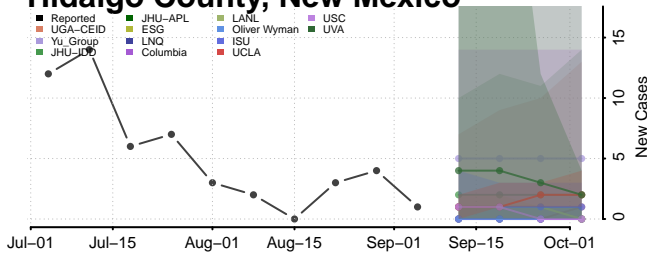

Hidalgo County, New Mexico