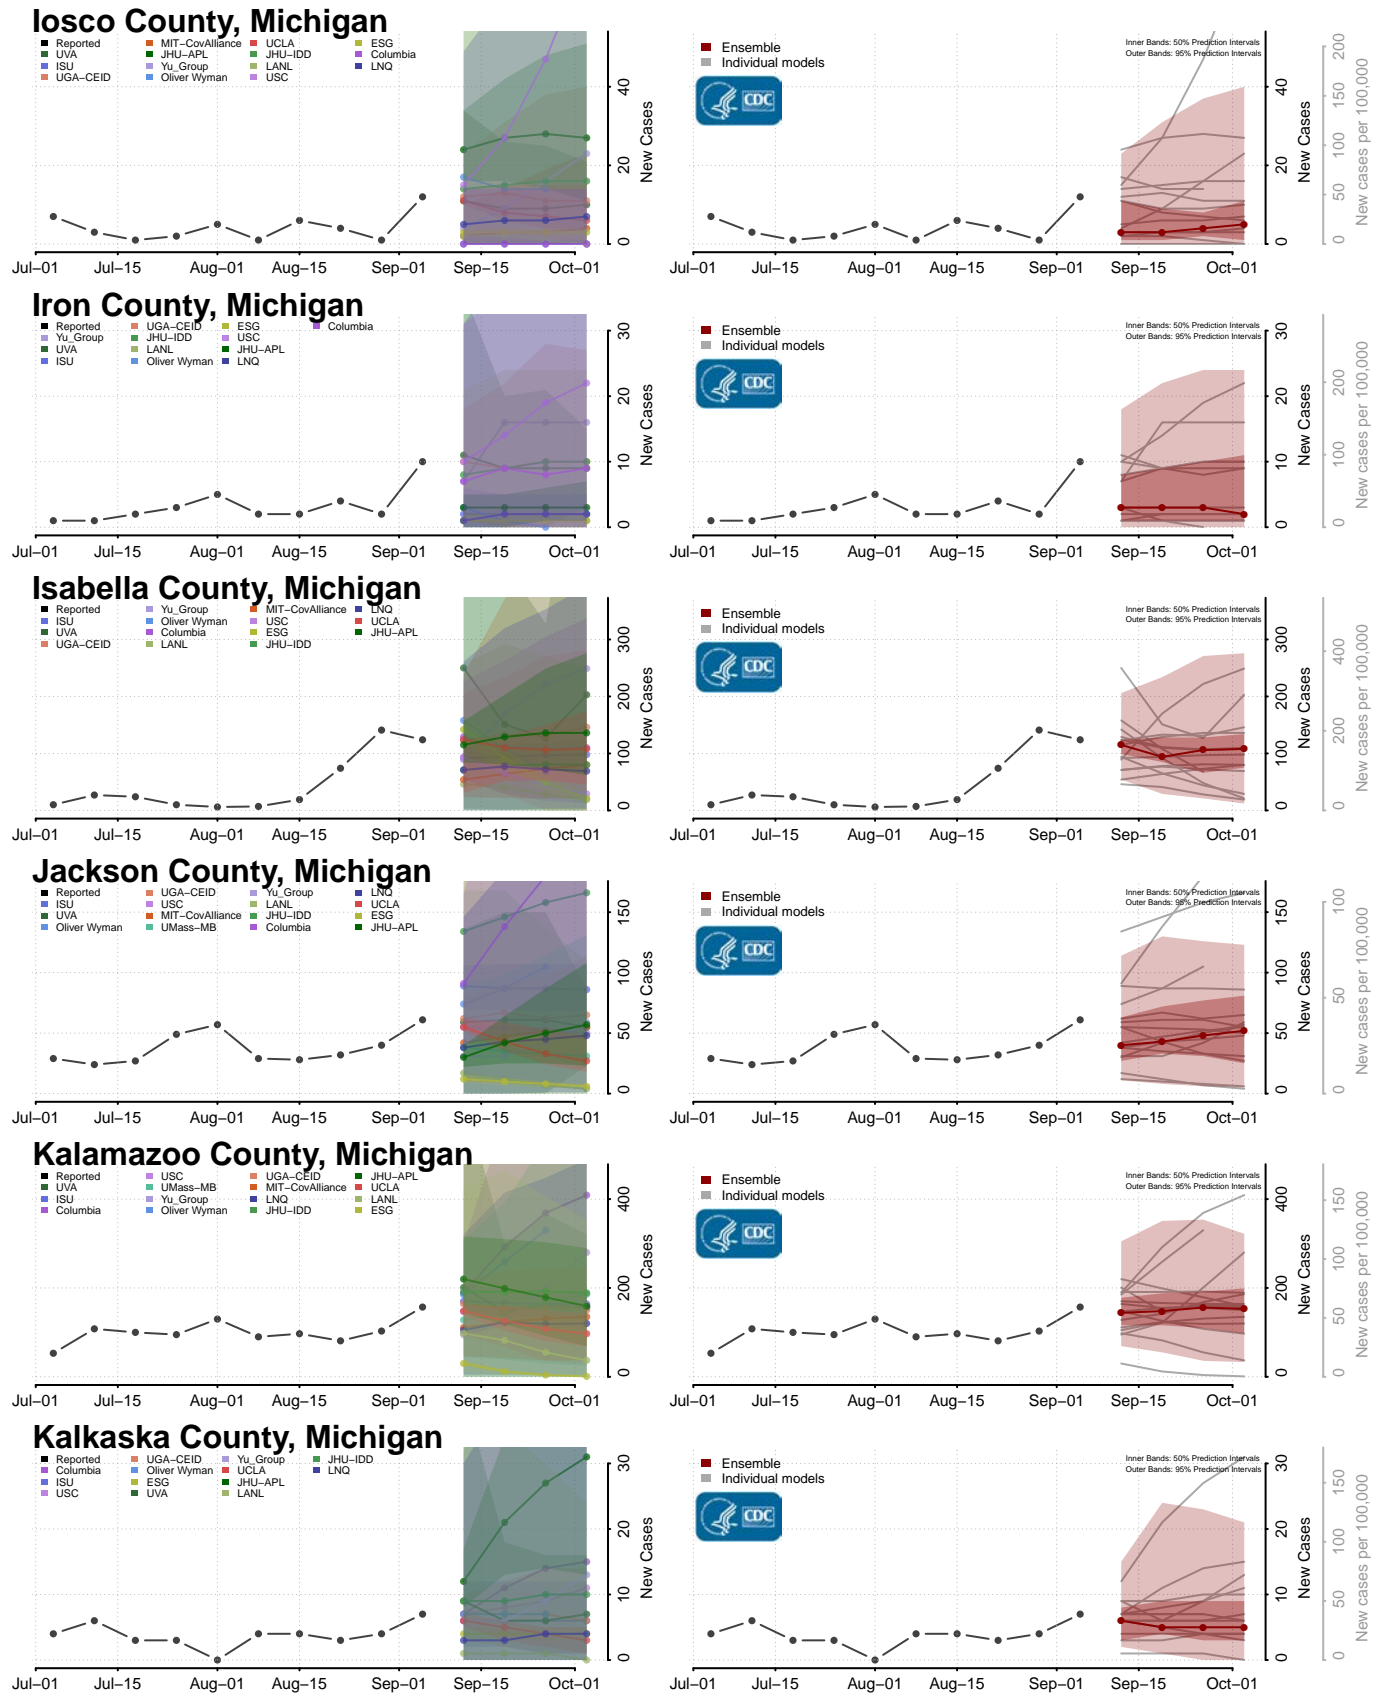

Chippewa County, Michigan

Clare County, Michigan

Clinton County, Michigan

Crawford County, Michigan

Delta County, Michigan

Dickinson County, Michigan

Livingston County, Michigan

Luce County, Michigan