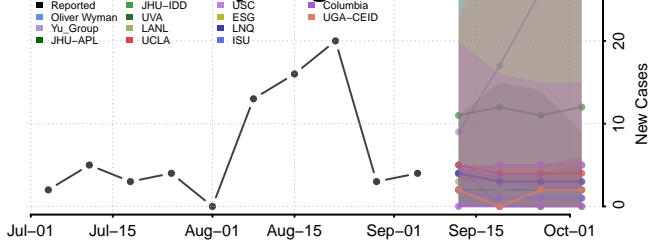

Nelson County, Virginia