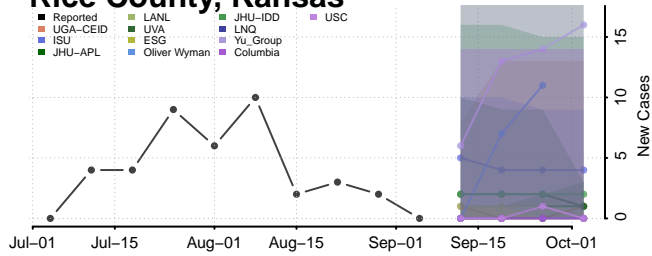

Butler County, Kansas

Chase County, Kansas

Chautauqua County, Kansas

Cherokee County, Kansas

Reno County, Kansas

Republic County, Kansas

Rice County, Kansas

Riley County, Kansas