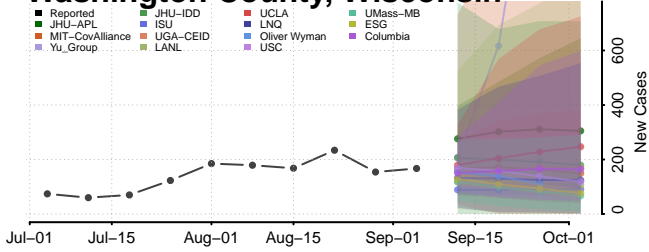

Marinette County, Wisconsin

Marquette County, Wisconsin

Menominee County, Wisconsin

Milwaukee County, Wisconsin

Monroe County, Wisconsin

Washington County, Wisconsin

Waushara County, Wisconsin

Waupaca County, Wisconsin