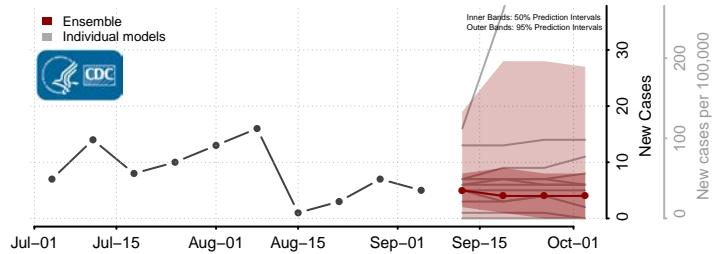

Swain County, North Carolina