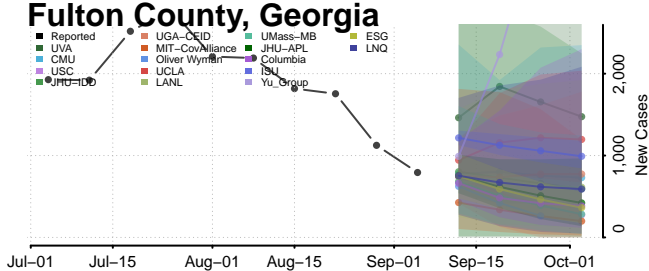

Lafayette County, Florida

Lake County, Florida

Lee County, Florida

*New weekly cases may decrease in this location over the next four weeks. For these locations, the ensemble forecast indicates a probability of 0.75 or greater that fewer cases will be reported in week four of the forecast than in the last reported week.

Forsyth County, Georgia

Franklin County, Georgia

Fulton County, Georgia

Gilmer County, Georgia

Glascocock County, Georgia

Glynn County, Georgia

Gordon County, Georgia

Grady County, Georgia