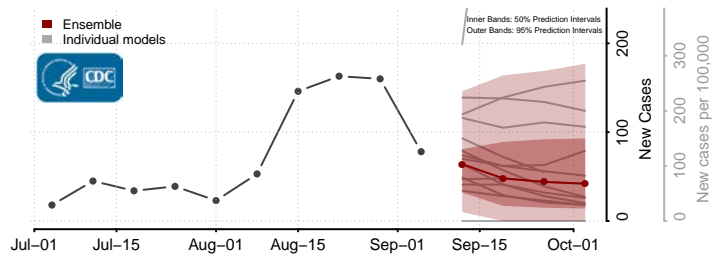

Reno County, Kansas