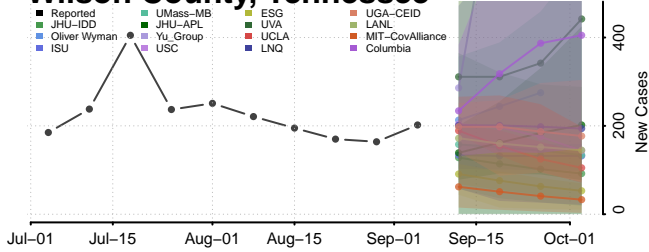

Van Buren County, Tennessee

Warren County, Tennessee

Washington County, Tennessee

Wayne County, Tennessee

Weakley County, Tennessee

White County, Tennessee

Williamson County, Tennessee

Wilson County, Tennessee