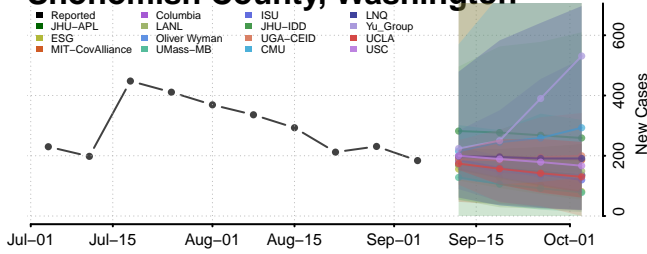

Mason County, Washington

Okanogan County, Washington

Snohomish County, Washington

Spokane County, Washington

Stevens County, Washington

Thurston County, Washington

Wahkiakum County, Washington

Walla Walla County, Washington