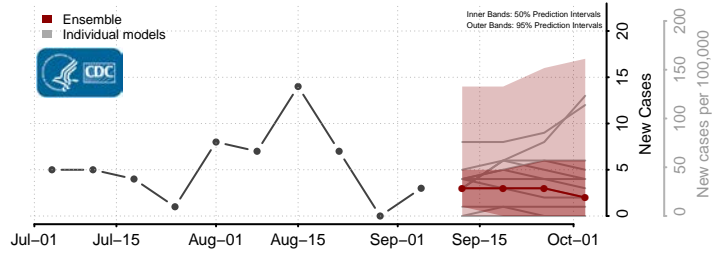

Sabine County, Texas