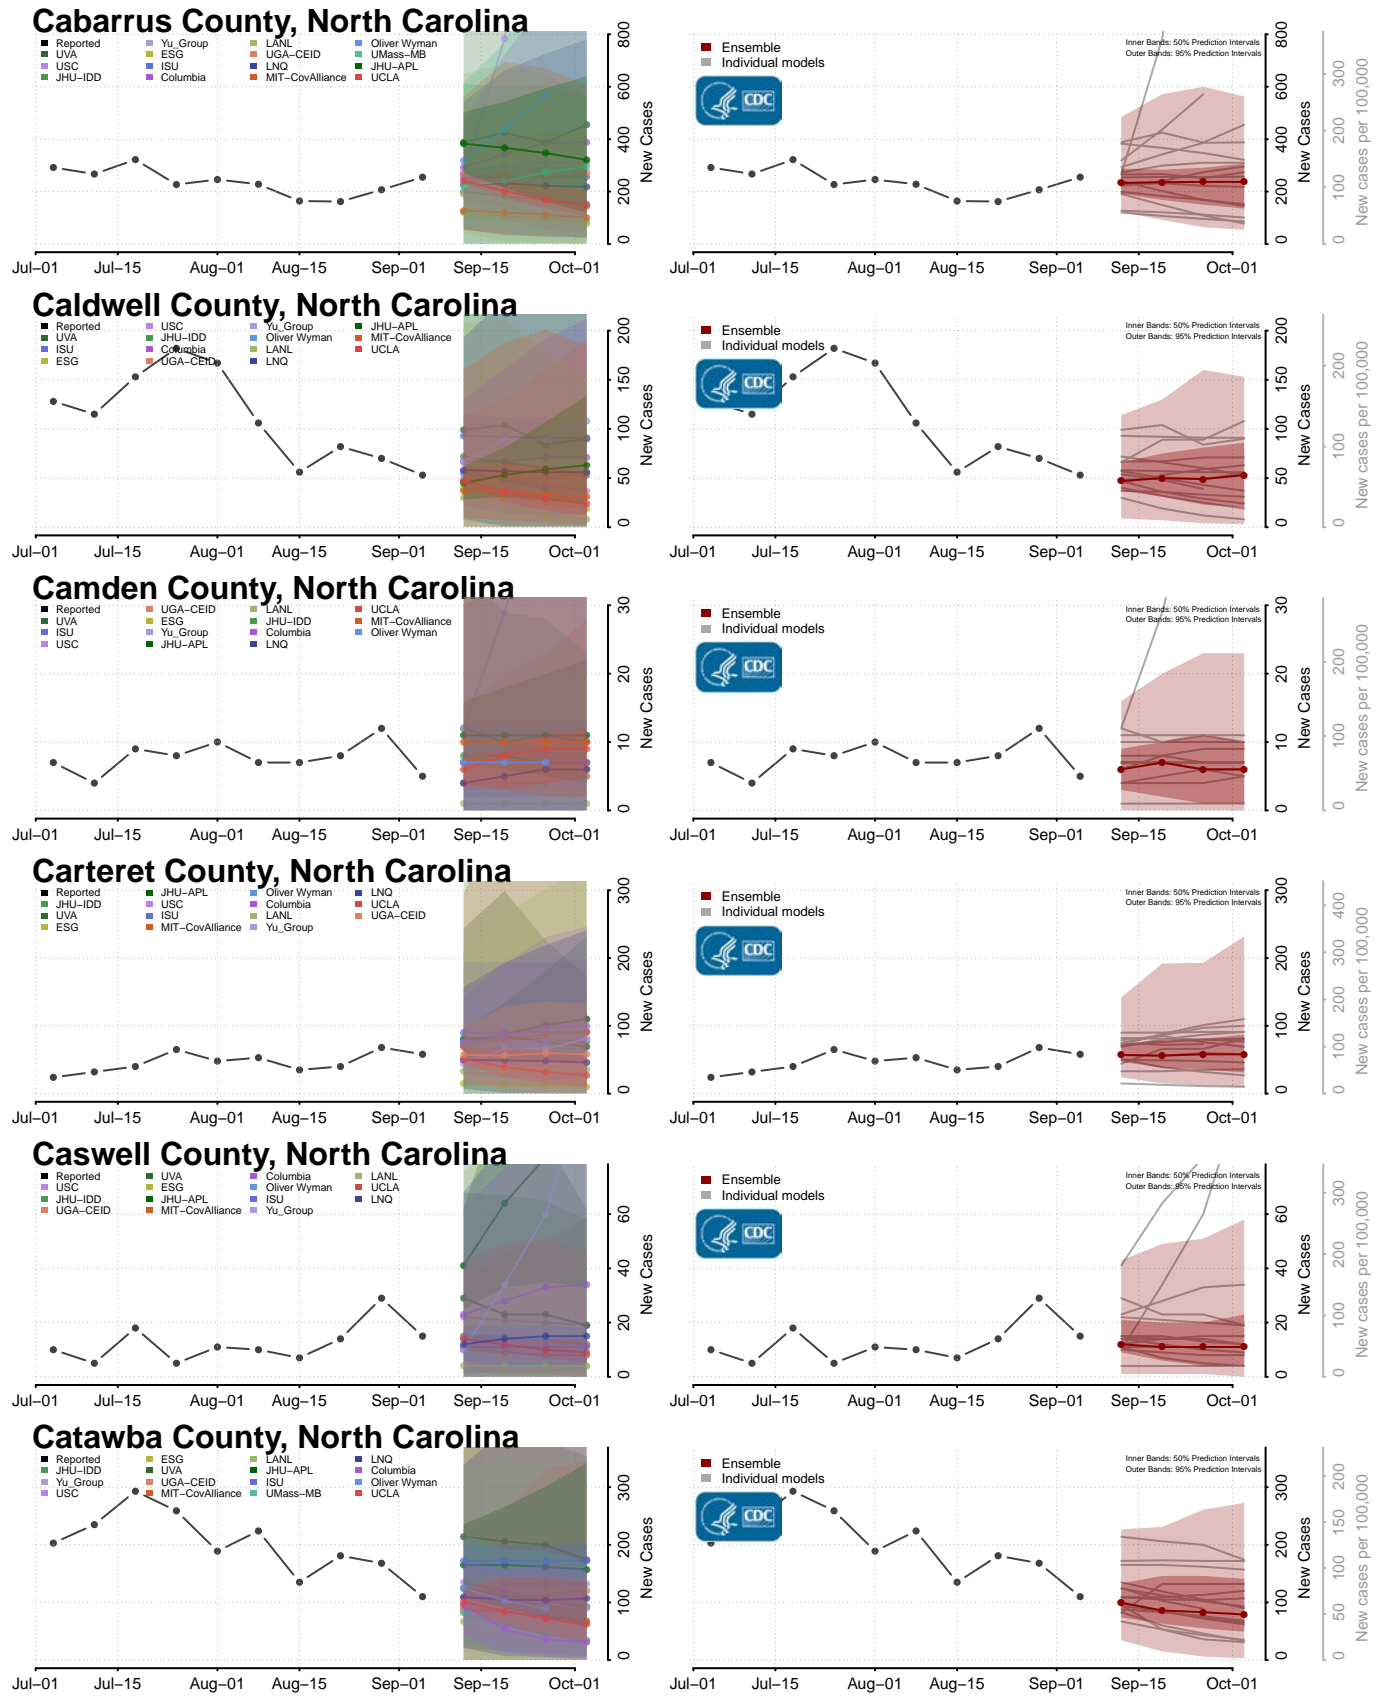

Allegany County, North Carolina

Anson County, North Carolina

Ashe County, North Carolina

Avery County, North Carolina

Duplin County, North Carolina

Durham County, North Carolina

Edgecombe County, North Carolina