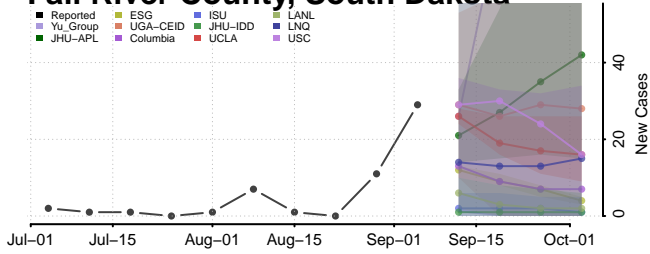

Deuel County, South Dakota

Dewey County, South Dakota

Douglas County, South Dakota

Edmunds County, South Dakota

Fall River County, South Dakota

Faulk County, South Dakota

Grant County, South Dakota

Gregory County, South Dakota