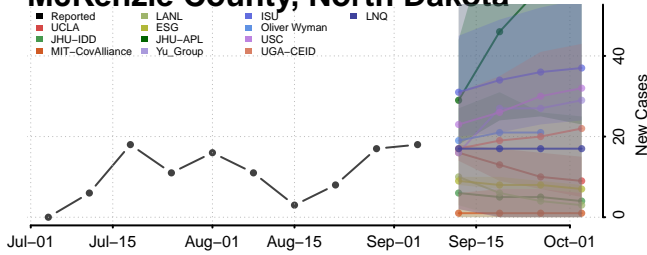

Kidder County, North Dakota

LaMoure County, North Dakota

Logan County, North Dakota

McHenry County, North Dakota

McIntosh County, North Dakota

McKenzie County, North Dakota

McLean County, North Dakota

Mercer County, North Dakota