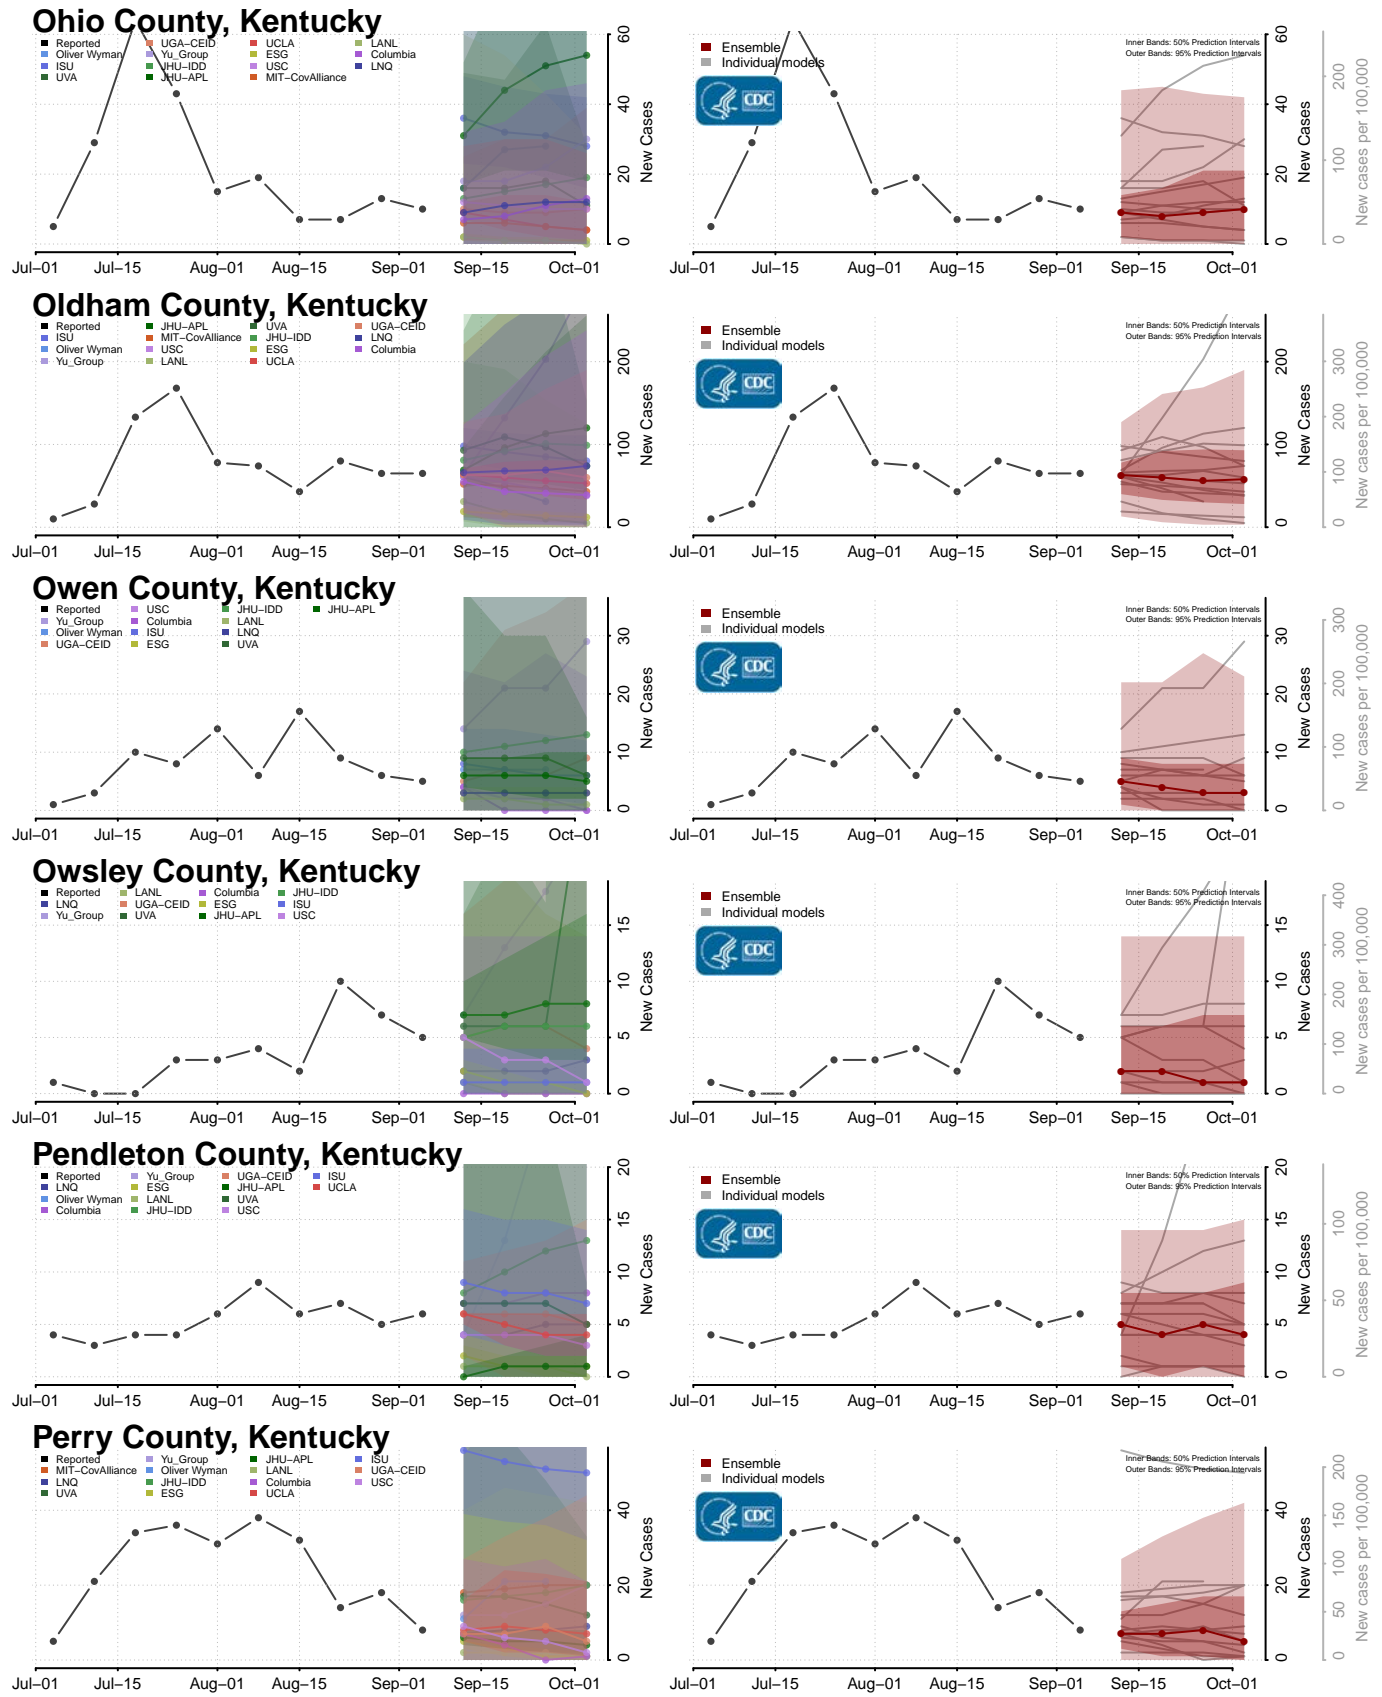

Pike County, Kentucky

Powell County, Kentucky

Pulaski County, Kentucky

Robertson County, Kentucky

Rockcastle County, Kentucky

Rowan County, Kentucky

*New weekly cases may decrease in this location over the next four weeks. For these locations, the ensemble forecast indicates a probability of 0.75 or greater that fewer cases will be reported in week four of the forecast than in the last reported week.