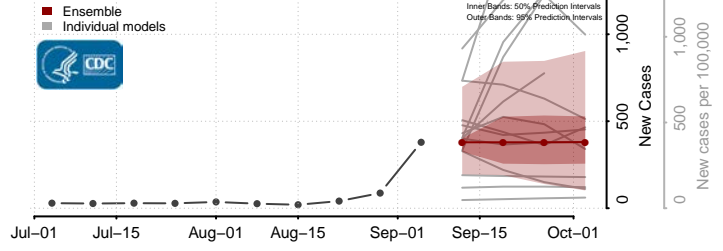

Isle of Wight County, Virginia

James City County, Virginia

King and Queen County, Virginia

King George County, Virginia

King William County, Virginia

Lancaster County, Virginia

Middlesex County, Virginia

Montgomery County, Virginia