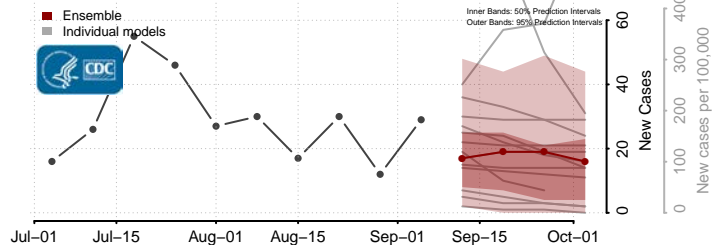

Smith County, Mississippi