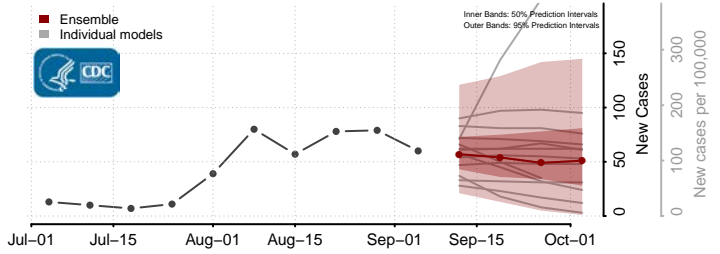

Darke County, Ohio