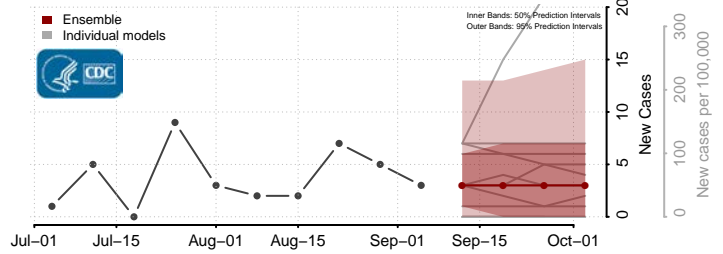

San Saba County, Texas