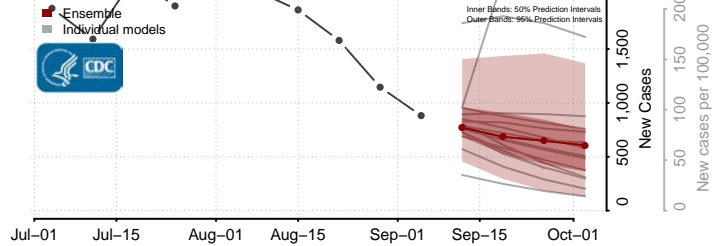

Gwinnett County, Georgia