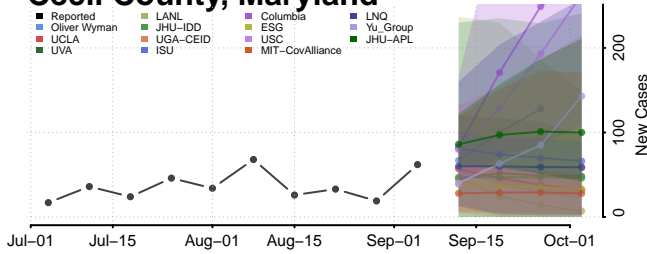

Vermilion County, Louisiana

Vernon County, Louisiana

Washington County, Louisiana

Webster County, Louisiana

*New weekly cases may decrease in this location over the next four weeks. For these locations, the ensemble forecast indicates a probability of 0.75 or greater that fewer cases will be reported in week four of the forecast than in the last reported week.

Baltimore City County, Maryland

Baltimore County, Maryland

Calvert County, Maryland

Caroline County, Maryland

Carroll County, Maryland

Cecil County, Maryland

Charles County, Maryland

Dorchester County, Maryland