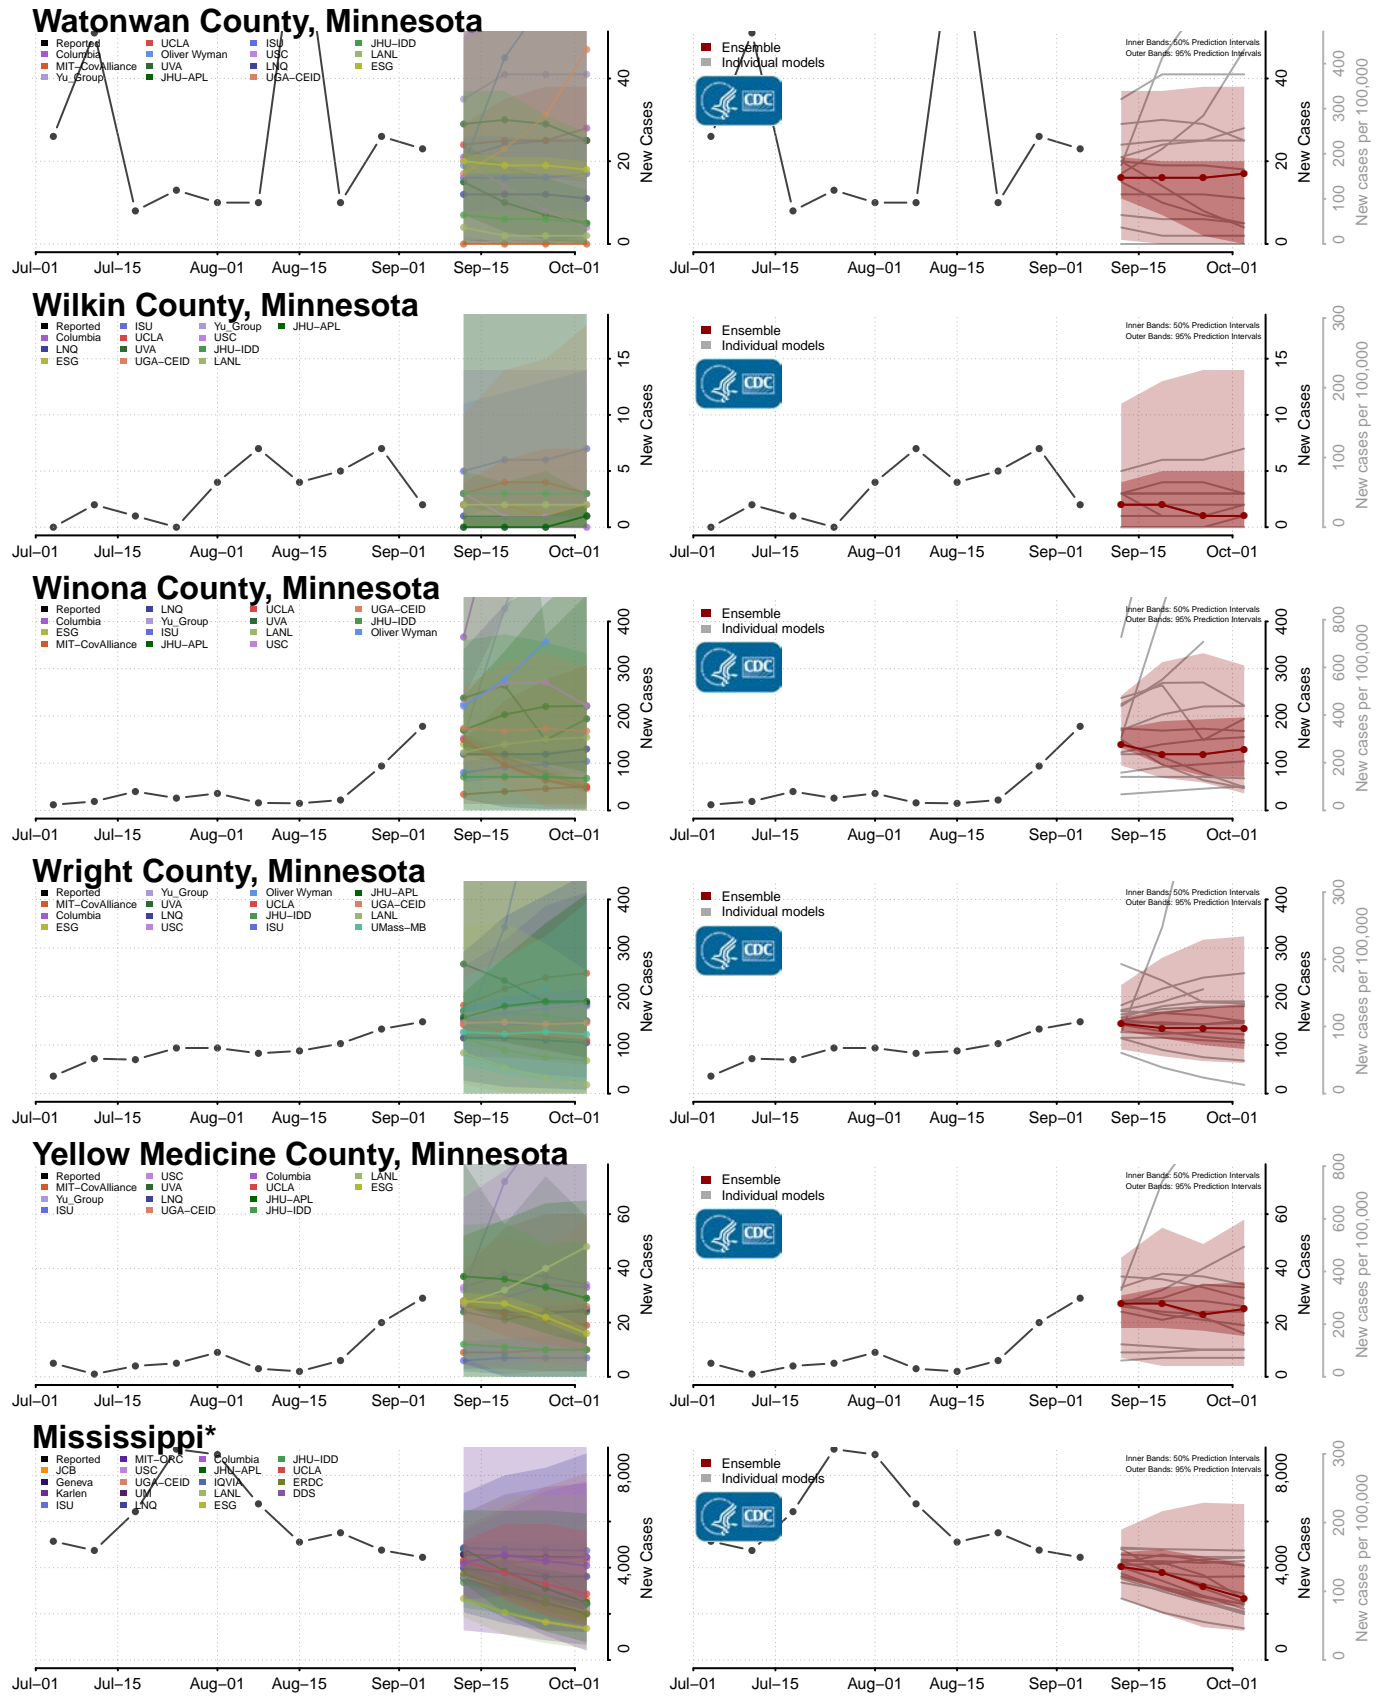

Lac qui Parle County, Minnesota

Lake County, Minnesota

Lake of the Woods County, Minnesota

Le Sueur County, Minnesota

*New weekly cases may decrease in this location over the next four weeks. For these locations, the ensemble forecast indicates a probability of 0.75 or greater that fewer cases will be reported in week four of the forecast than in the last reported week.