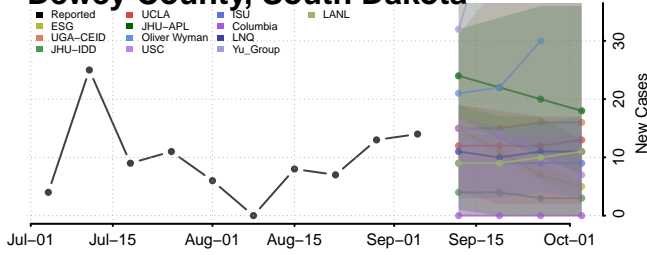

Dewey County, South Dakota