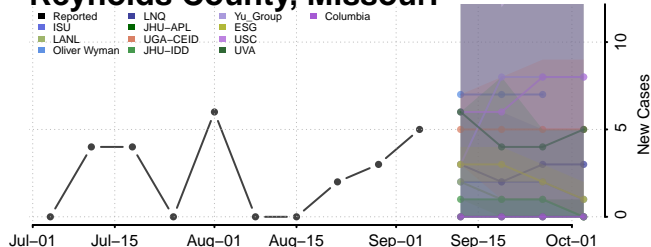

Reynolds County, Missouri