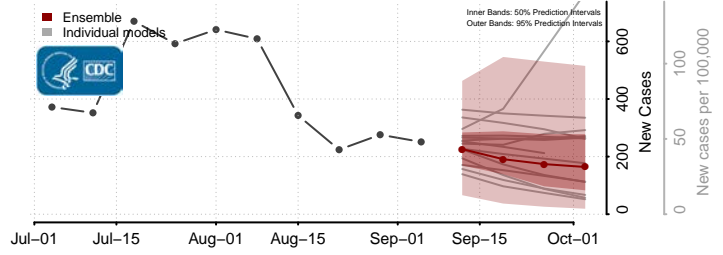

Mason County, Washington

Okanogan County, Washington

Snohomish County, Washington

Spokane County, Washington

Stevens County, Washington

Thurston County, Washington

Wahkiakum County, Washington

Walla Walla County, Washington