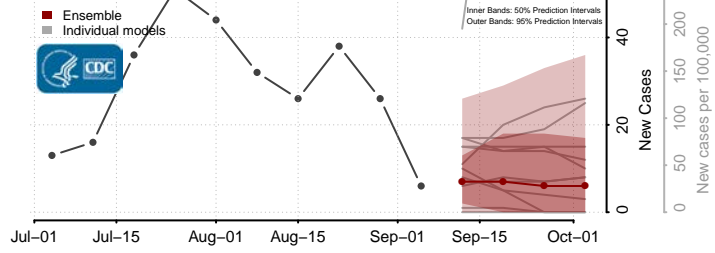

Hempstead County, Arkansas