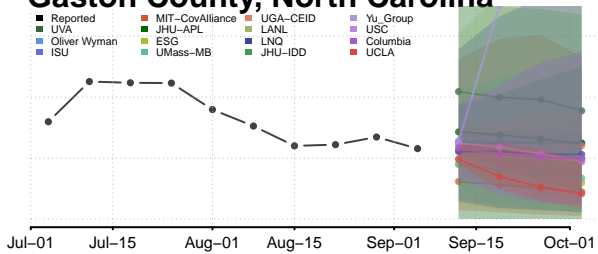

Gaston County, North Carolina