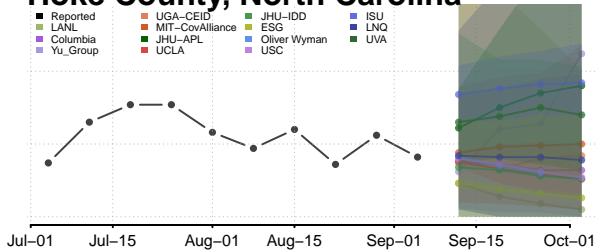

Guilford County, North Carolina

Halifax County, North Carolina

Harnett County, North Carolina

Haywood County, North Carolina

Henderson County, North Carolina

Hertford County, North Carolina

Hoke County, North Carolina