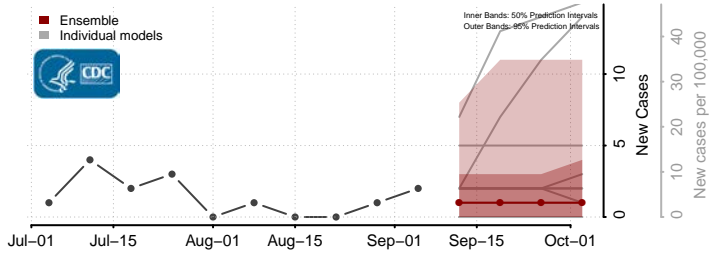

Coos County, New Hampshire