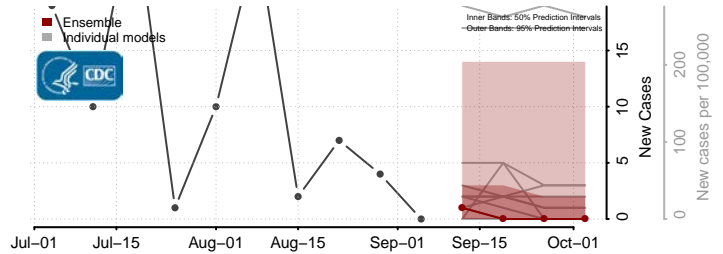

East Carroll County, Louisiana