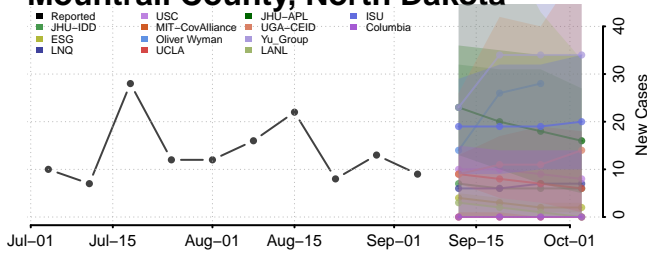

Mountrail County, North Dakota