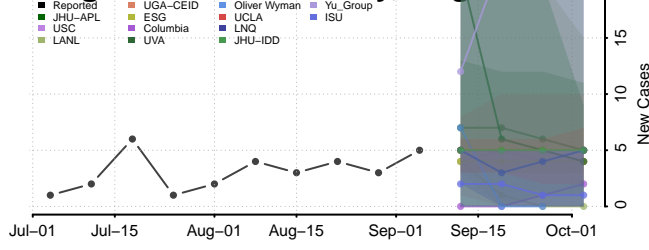

King and Queen County, Virginia