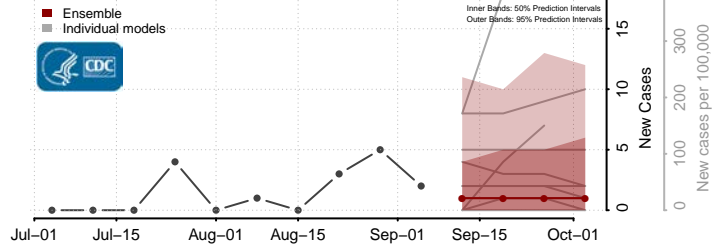

Putnam County, Missouri

Ralls County, Missouri

Randolph County, Missouri

Ray County, Missouri

Reynolds County, Missouri

Ripley County, Missouri

Saline County, Missouri

Schuyler County, Missouri