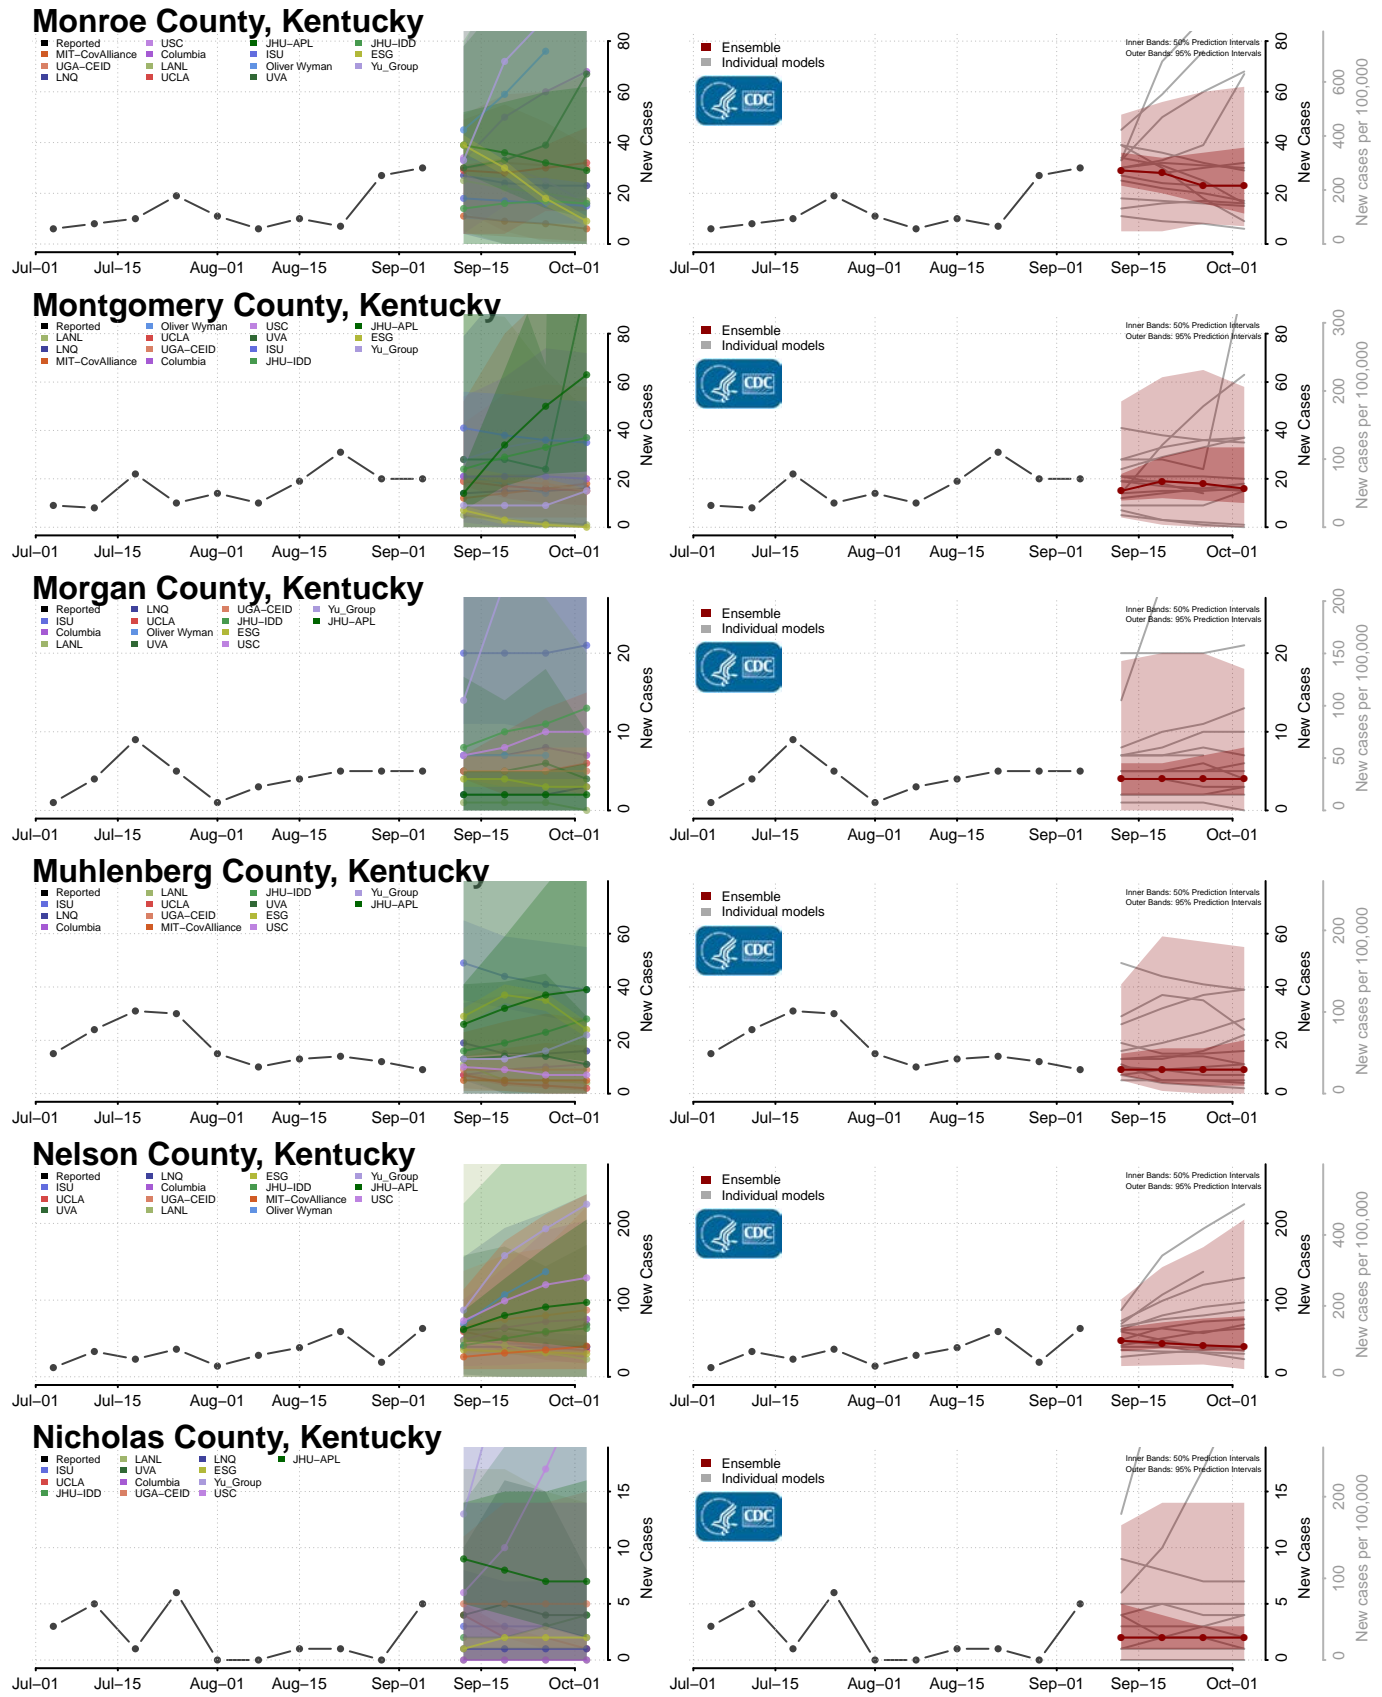

Pike County, Kentucky

Powell County, Kentucky

Pulaski County, Kentucky

Robertson County, Kentucky

Rockcastle County, Kentucky

Rowan County, Kentucky

*New weekly cases may decrease in this location over the next four weeks. For these locations, the ensemble forecast indicates a probability of 0.75 or greater that fewer cases will be reported in week four of the forecast than in the last reported week.