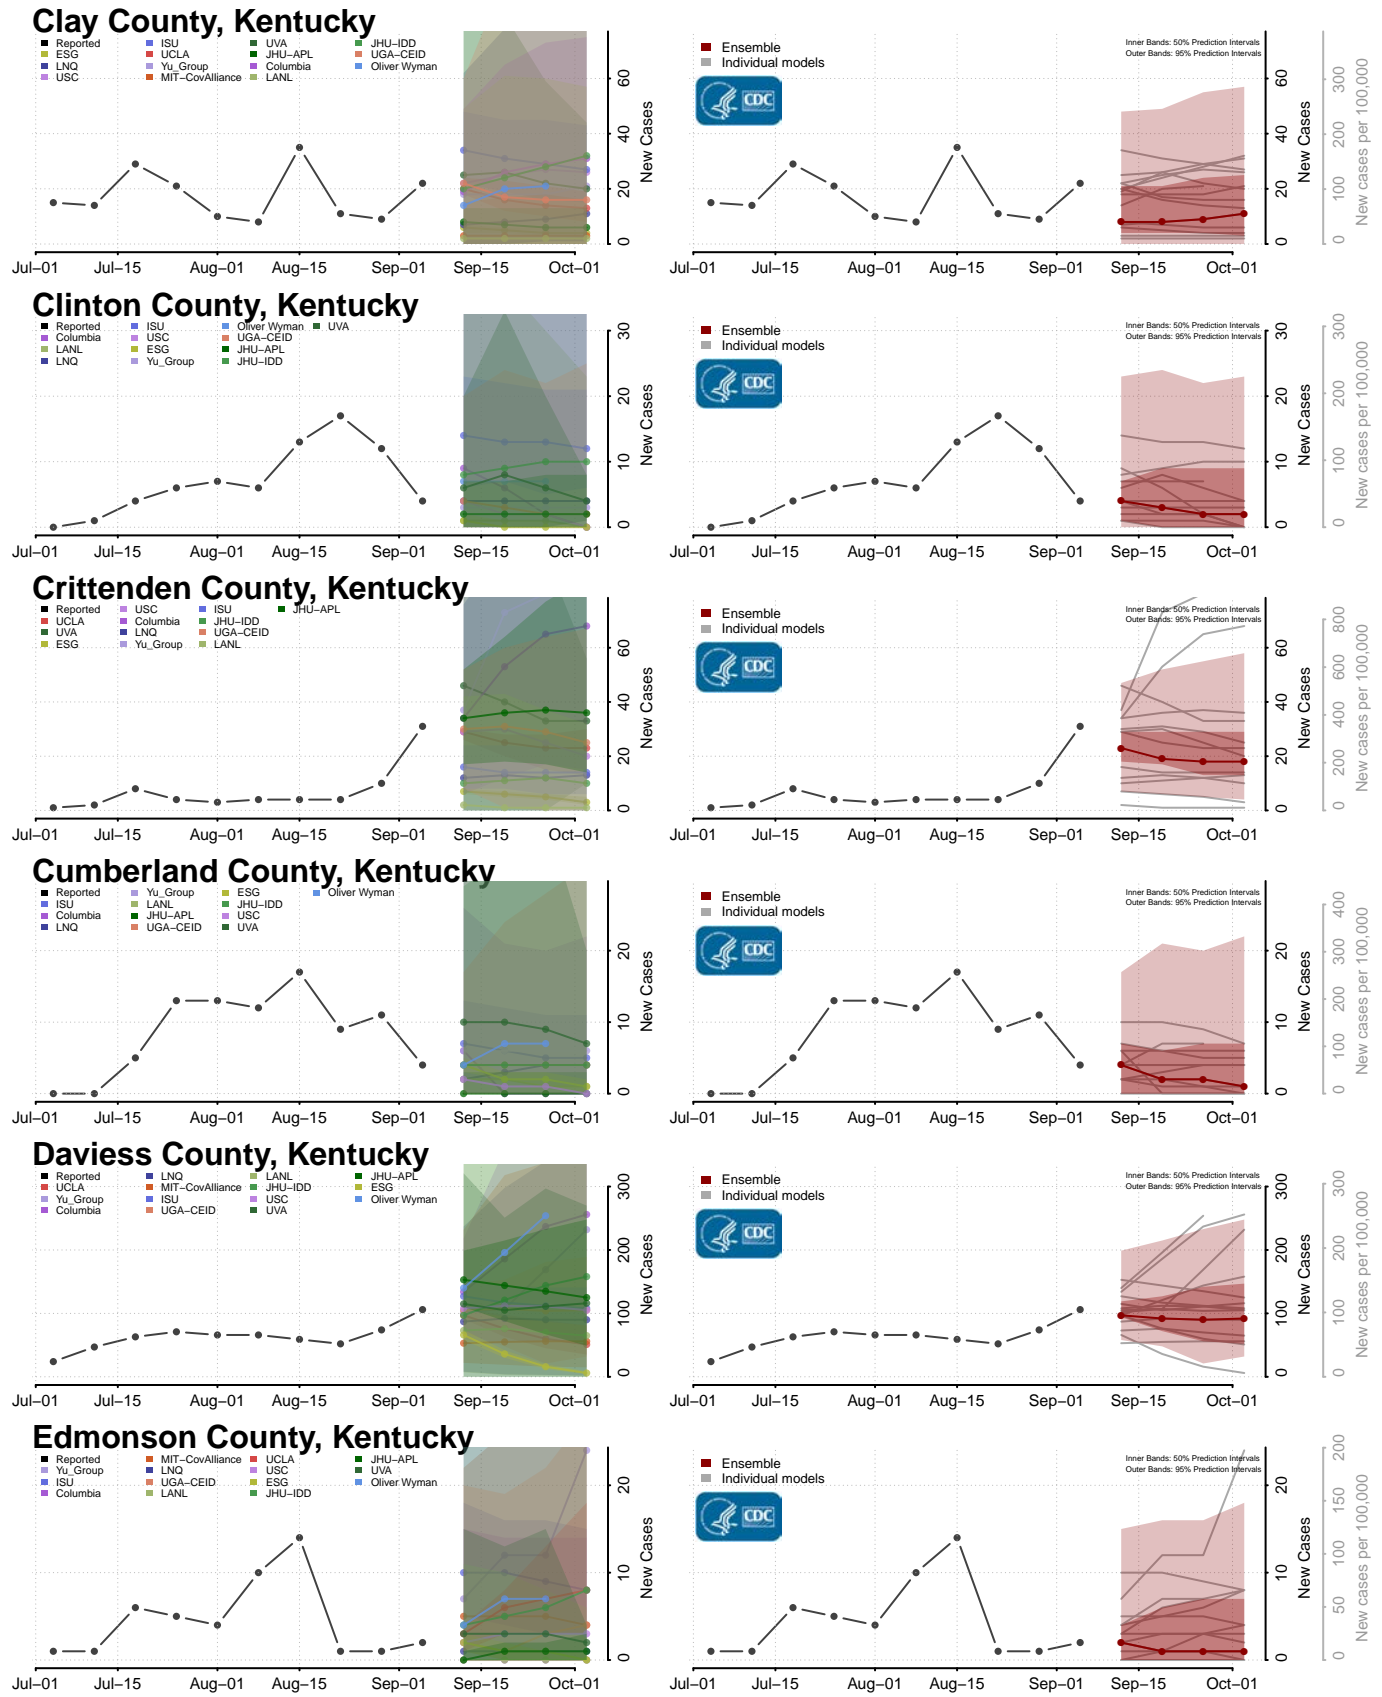

Pike County, Kentucky

Powell County, Kentucky

Pulaski County, Kentucky

Robertson County, Kentucky

Rockcastle County, Kentucky

Rowan County, Kentucky

*New weekly cases may decrease in this location over the next four weeks. For these locations, the ensemble forecast indicates a probability of 0.75 or greater that fewer cases will be reported in week four of the forecast than in the last reported week.