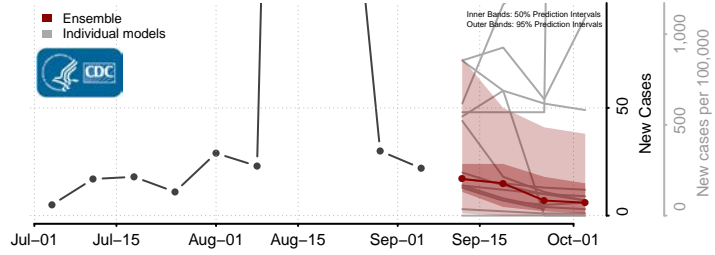

Lafayette County, Florida

Lake County, Florida

Lee County, Florida

*New weekly cases may decrease in this location over the next four weeks. For these locations, the ensemble forecast indicates a probability of 0.75 or greater that fewer cases will be reported in week four of the forecast than in the last reported week.