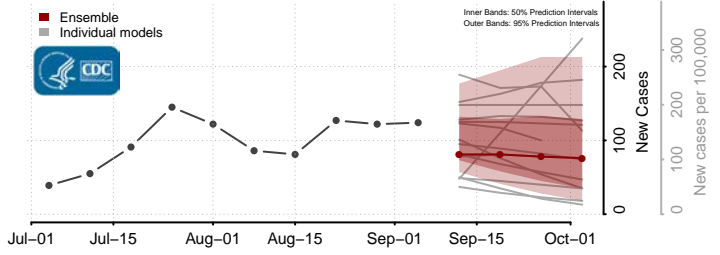

Lauderdale County, Mississippi