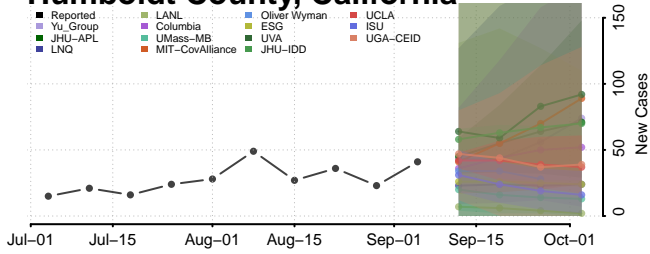

Hot Spring County, Arkansas

Howard County, Arkansas

Independence County, Arkansas

Izard County, Arkansas

*New weekly cases may decrease in this location over the next four weeks. For these locations, the ensemble forecast indicates a probability of 0.75 or greater that fewer cases will be reported in week four of the forecast than in the last reported week.

Humboldt County, California

Imperial County, California

Inyo County, California

Kern County, California

Kings County, California

Lake County, California

San Bernardino County, California

San Diego County, California