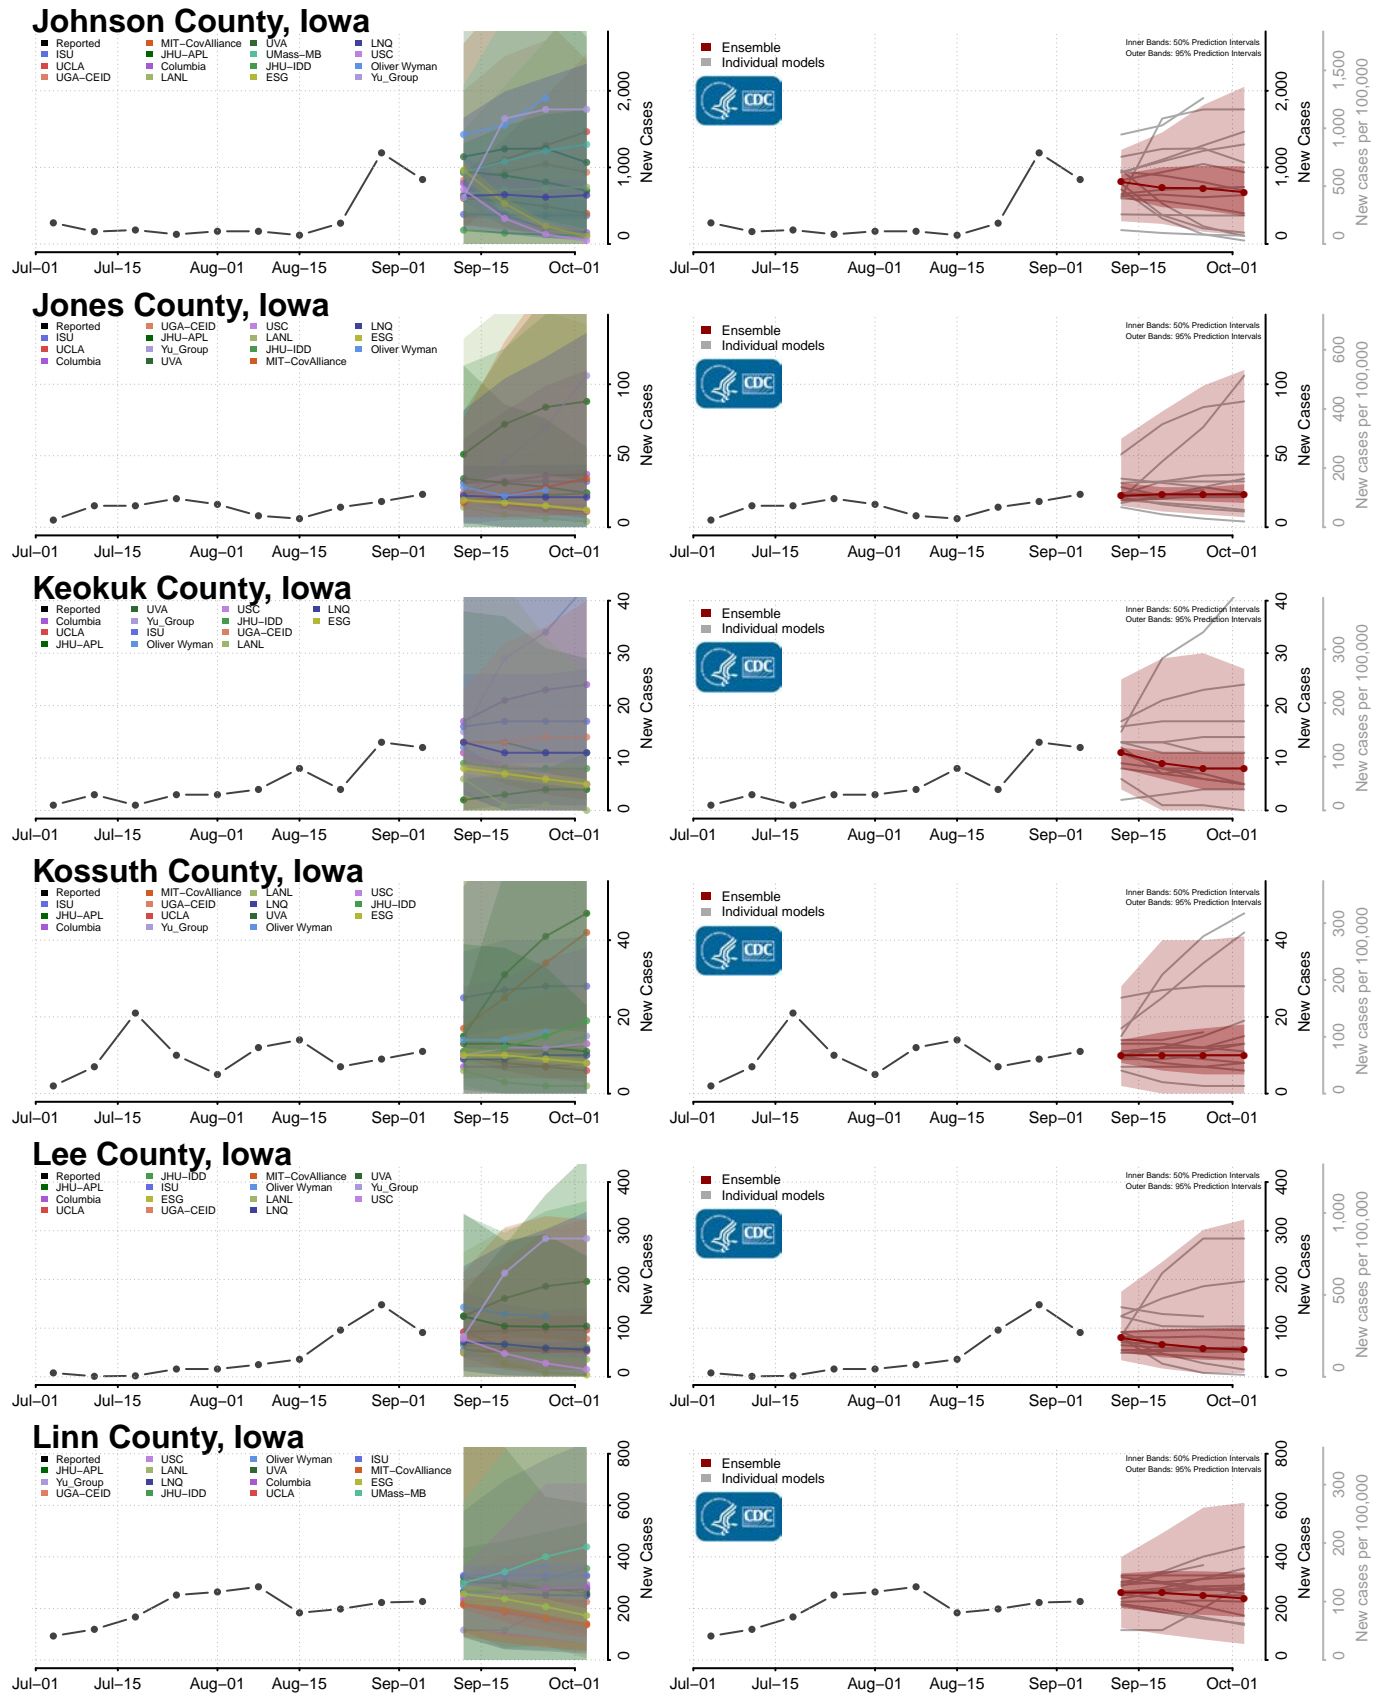

Bonner County, Idaho

Bonneville County, Idaho

Louisa County, Iowa

Lucas County, Iowa

Lyon County, Iowa

Madison County, Iowa

Mahaska County, Iowa

Marion County, Iowa