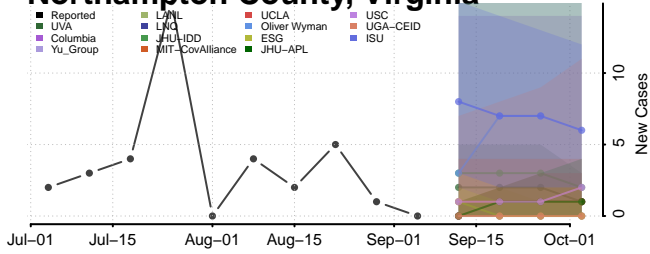

Northampton County, Virginia