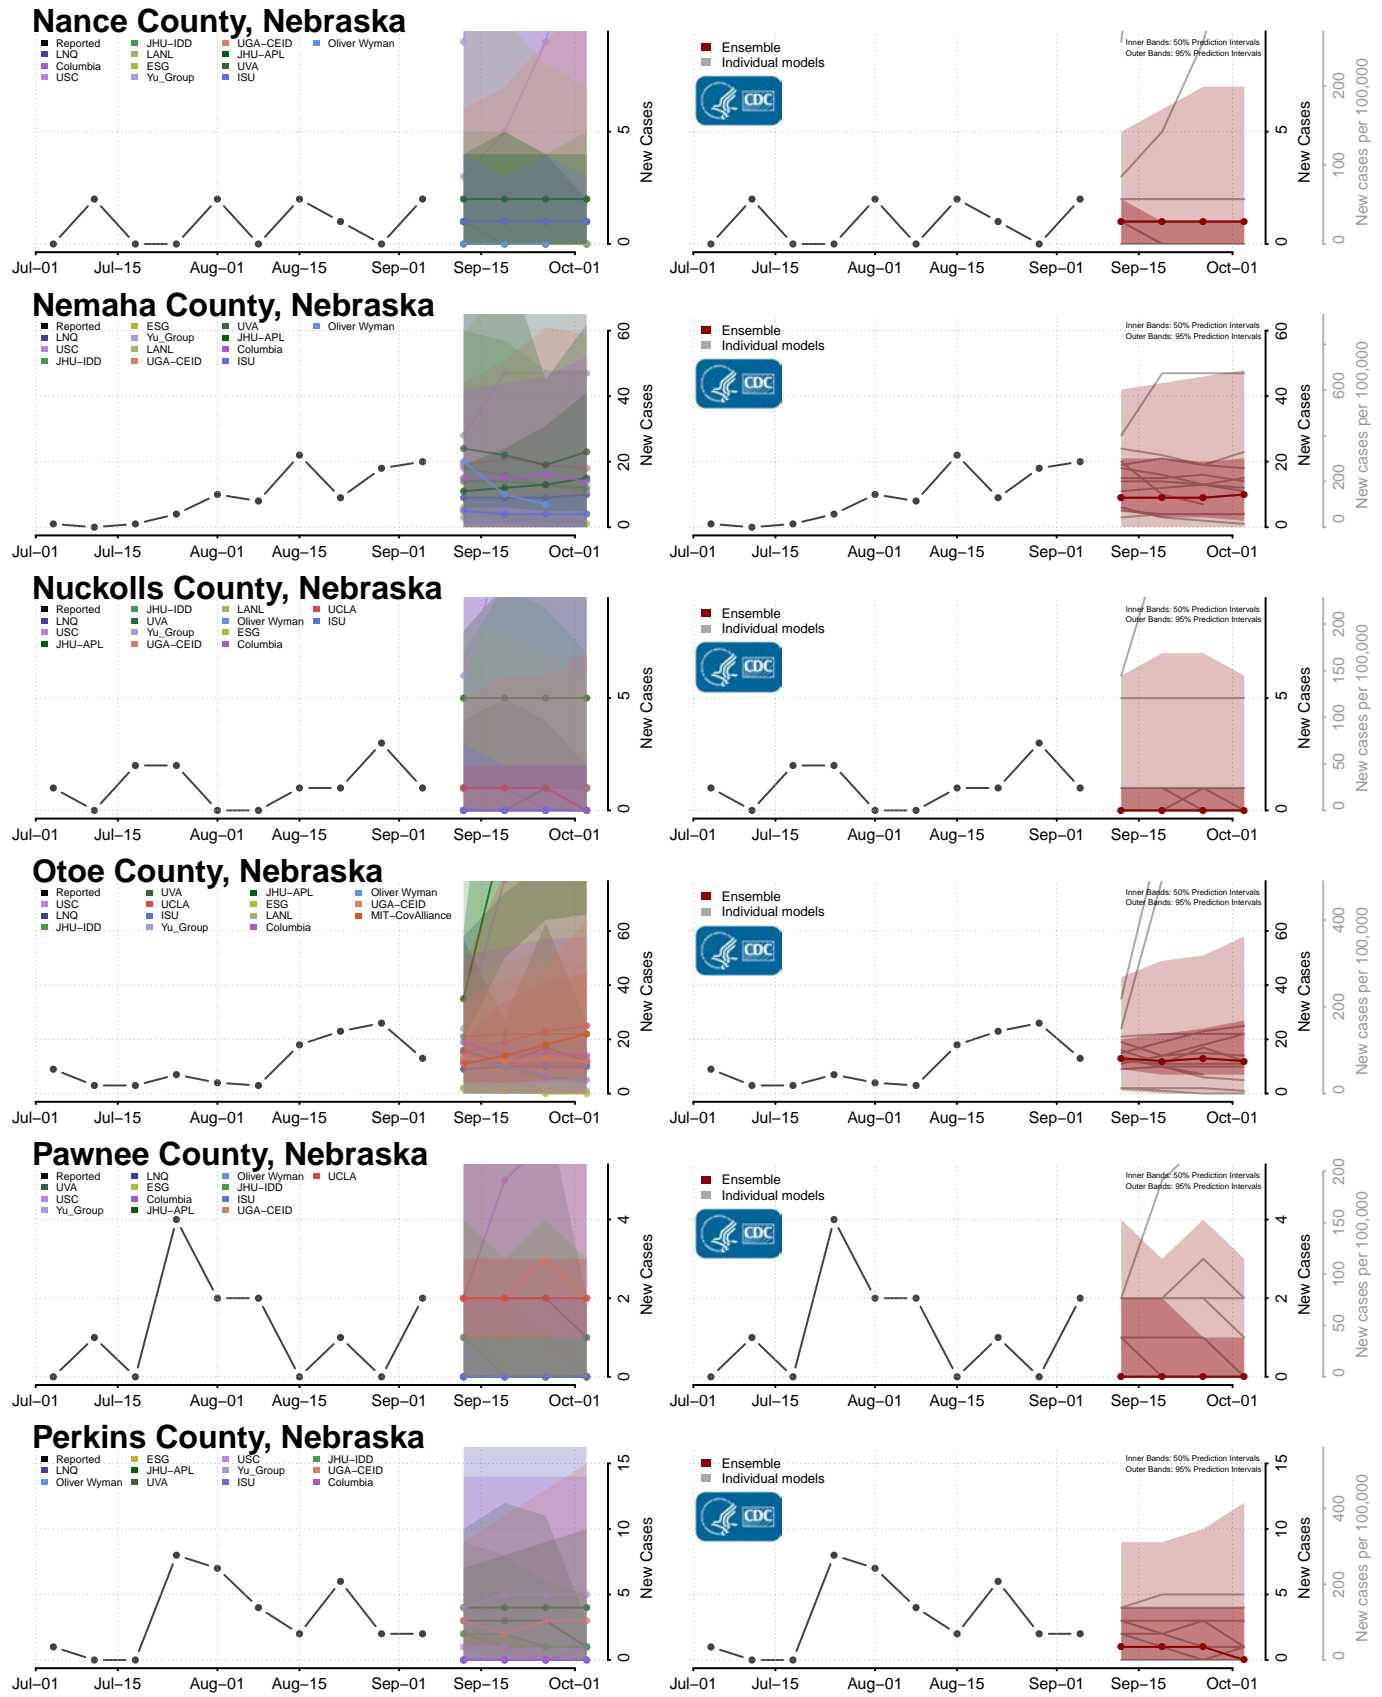

Keith County, Nebraska

Keya Paha County, Nebraska

Kimball County, Nebraska

Knox County, Nebraska

Lancaster County, Nebraska

Lincoln County, Nebraska

Sheridan County, Nebraska

Sherman County, Nebraska