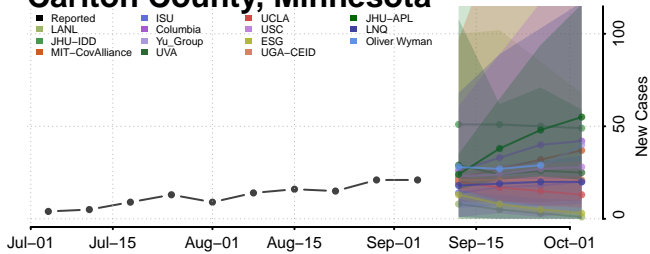

Carlton County, Minnesota