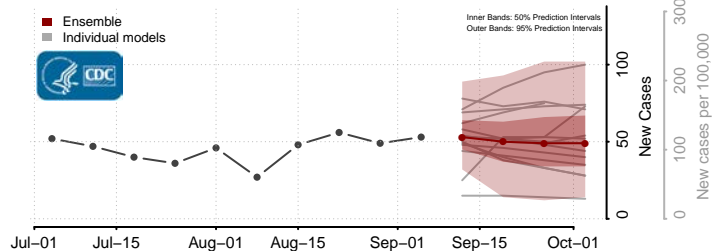

Hyde County, North Carolina

Person County, North Carolina

Pitt County, North Carolina

Polk County, North Carolina

Randolph County, North Carolina

Richmond County, North Carolina

Robeson County, North Carolina