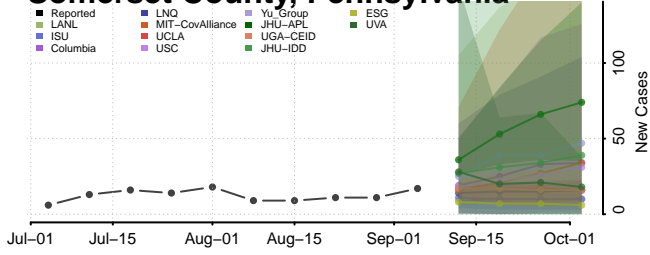

Forest County, Pennsylvania

Franklin County, Pennsylvania

Fulton County, Pennsylvania

Greene County, Pennsylvania

Snyder County, Pennsylvania

Somerset County, Pennsylvania

Sullivan County, Pennsylvania

Susquehanna County, Pennsylvania