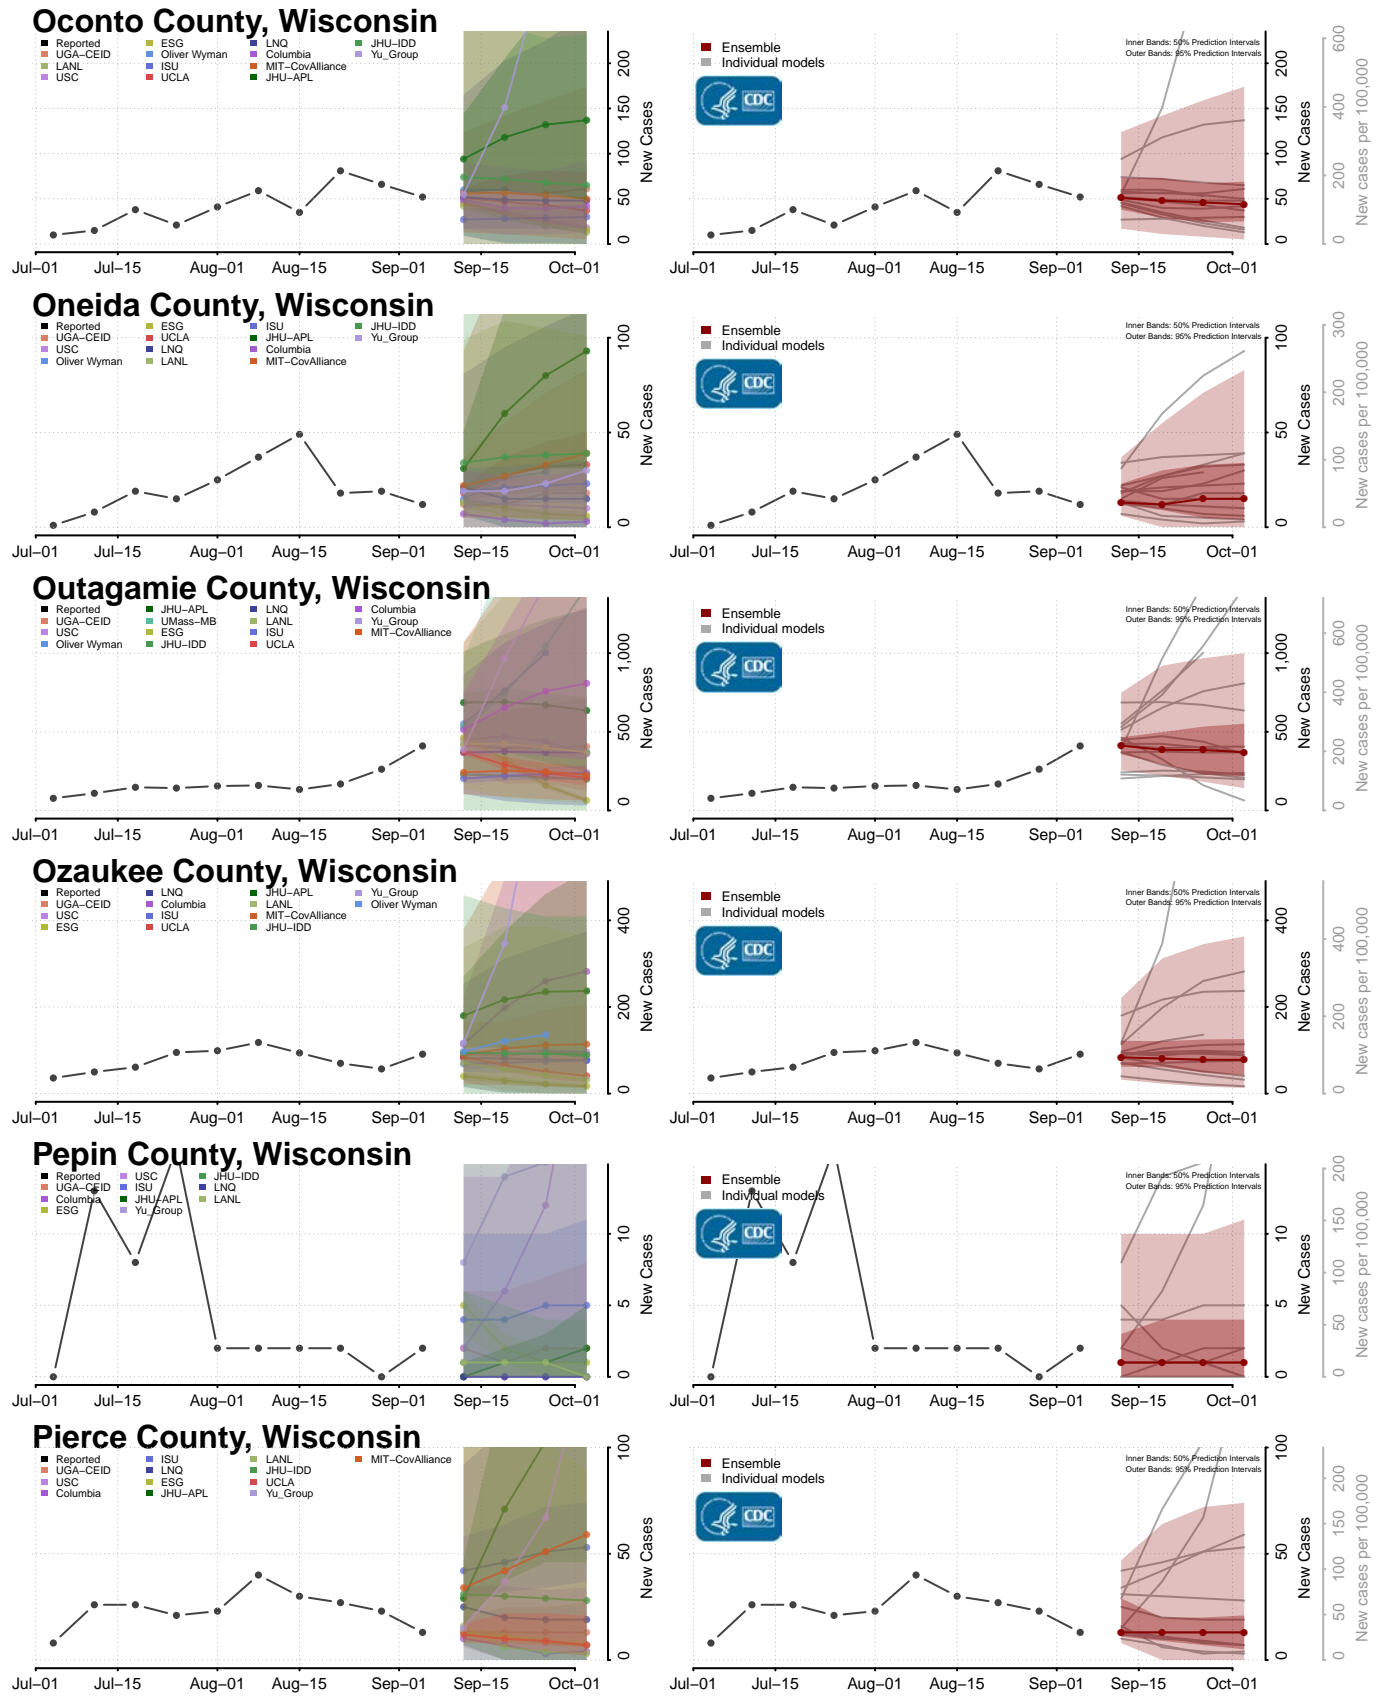

Marinette County, Wisconsin

Marquette County, Wisconsin

Menominee County, Wisconsin

Milwaukee County, Wisconsin

Monroe County, Wisconsin

Washington County, Wisconsin

Waushara County, Wisconsin

Waupaca County, Wisconsin