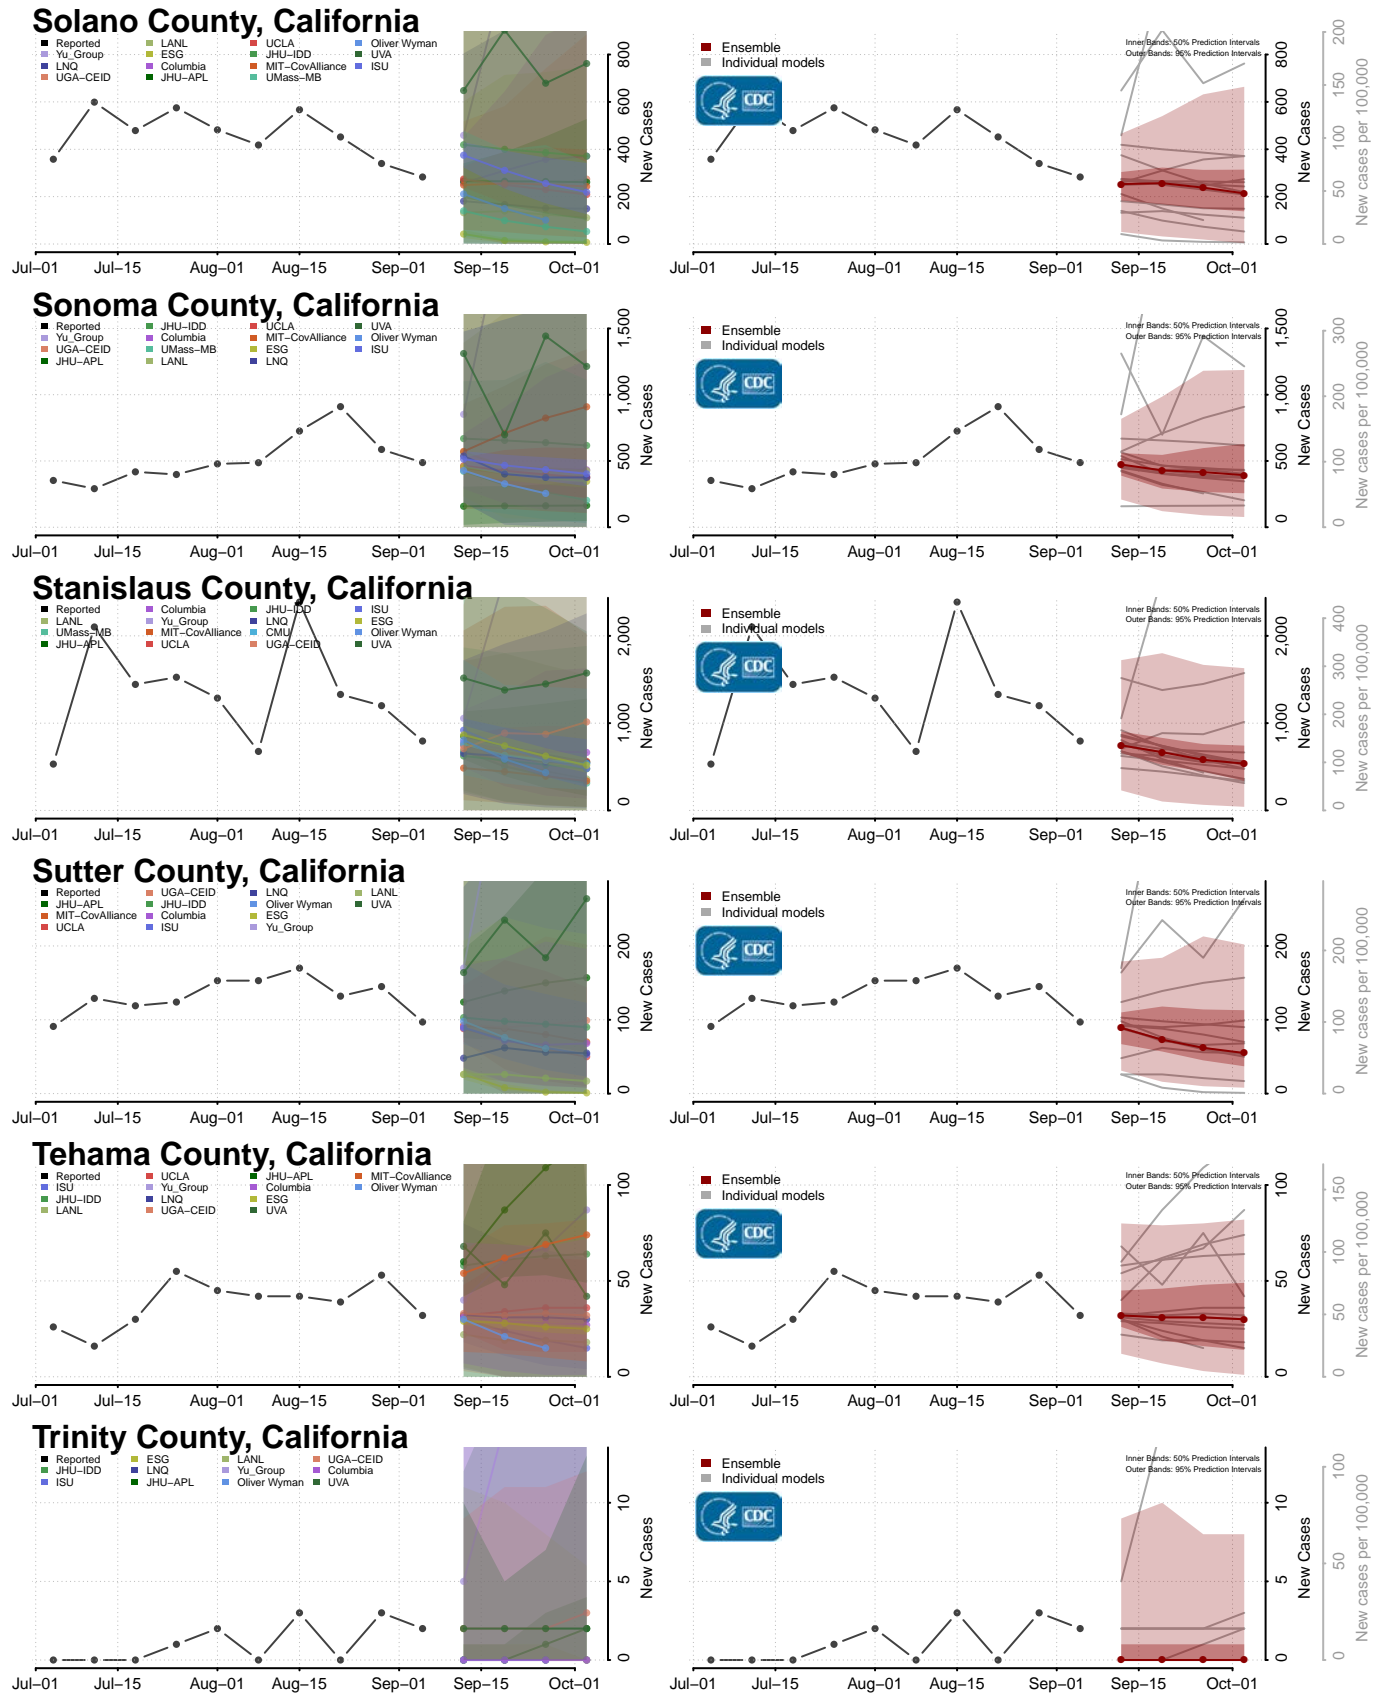

Shasta County, California

Sierra County, California

Siskiyou County, California

Las Animas County, Colorado

Lincoln County, Colorado

Logan County, Colorado

Mesa County, Colorado

Mineral County, Colorado