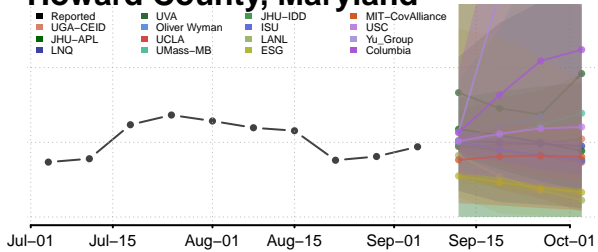

Frederick County, Maryland

Garrett County, Maryland

Harford County, Maryland

Howard County, Maryland

Kent County, Maryland

Montgomery County, Maryland

Prince George's County, Maryland

Queen Anne's County, Maryland