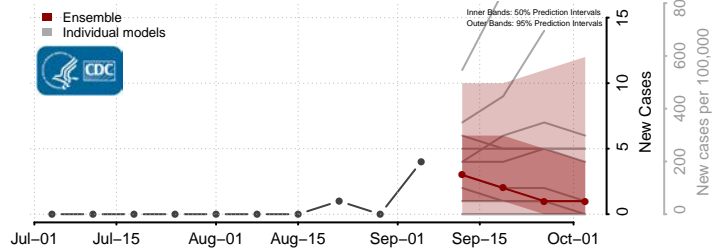

Haakon County, South Dakota

Hamlin County, South Dakota

Jackson County, South Dakota

Jerauld County, South Dakota

Jones County, South Dakota

Kingsbury County, South Dakota

Lake County, South Dakota

Lawrence County, South Dakota