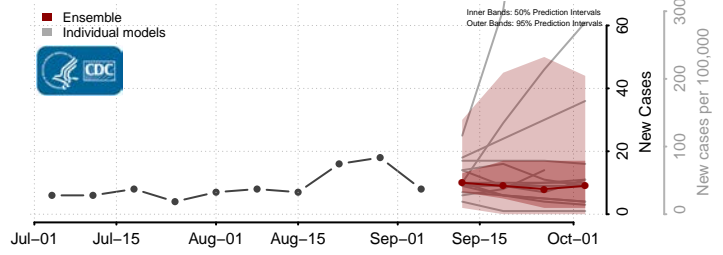

Burt County, Nebraska

Butler County, Nebraska

Cass County, Nebraska

Cedar County, Nebraska

Furnas County, Nebraska

Gage County, Nebraska

Garden County, Nebraska

Garfield County, Nebraska