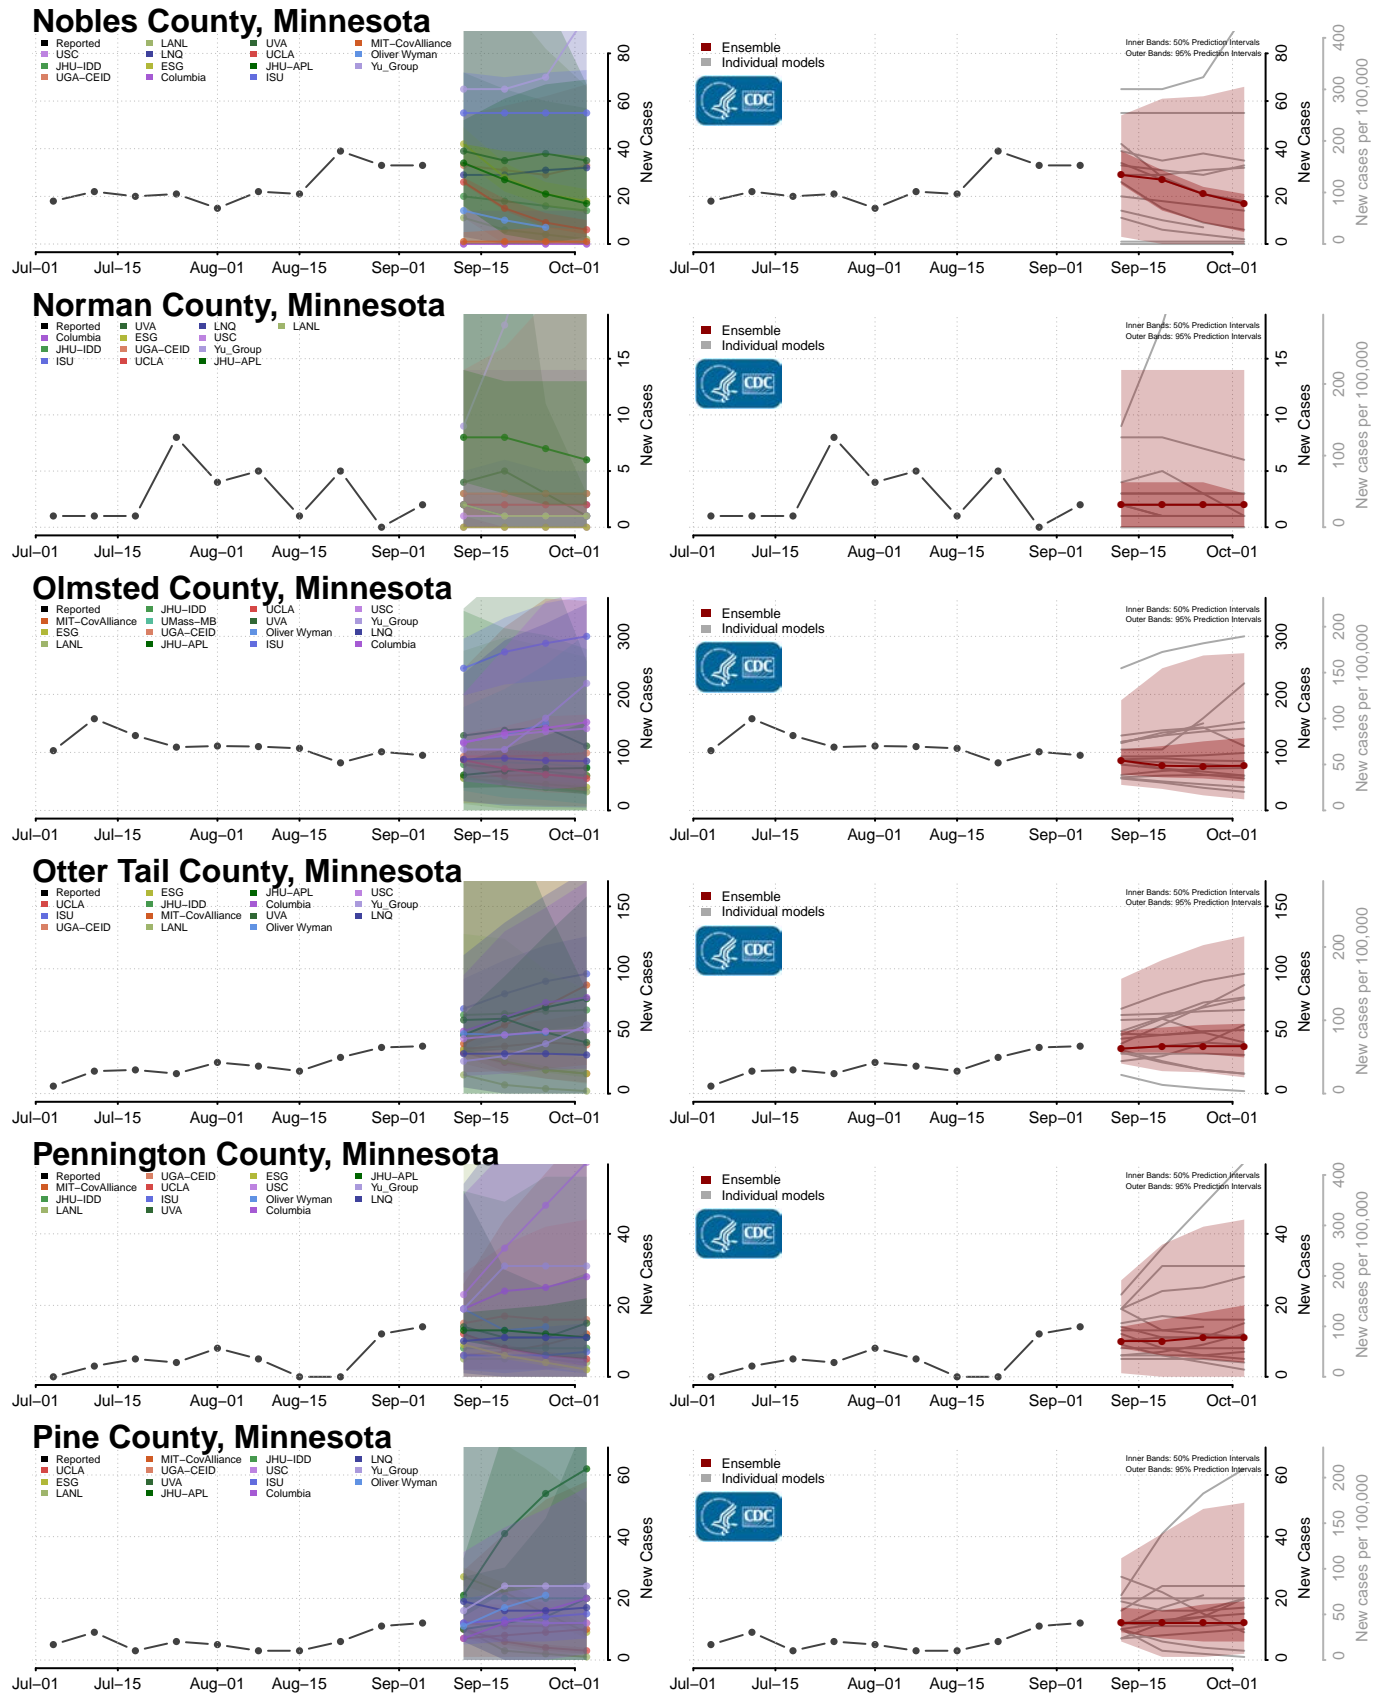

Lac qui Parle County, Minnesota

Lake County, Minnesota

Lake of the Woods County, Minnesota

Le Sueur County, Minnesota

*New weekly cases may decrease in this location over the next four weeks. For these locations, the ensemble forecast indicates a probability of 0.75 or greater that fewer cases will be reported in week four of the forecast than in the last reported week.