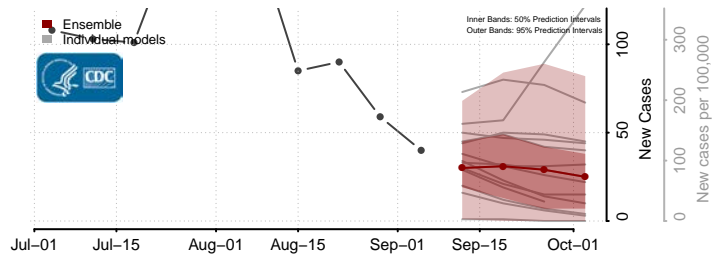

Newton County, Mississippi

Noxubee County, Mississippi

Oktibbeha County, Mississippi

Panola County, Mississippi

Rankin County, Mississippi

Scott County, Mississippi

Sharkey County, Mississippi

Simpson County, Mississippi