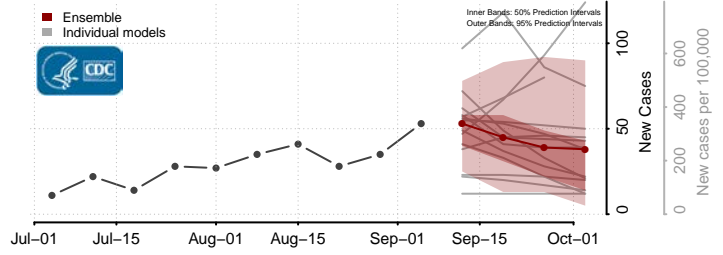

Claiborne County, Louisiana