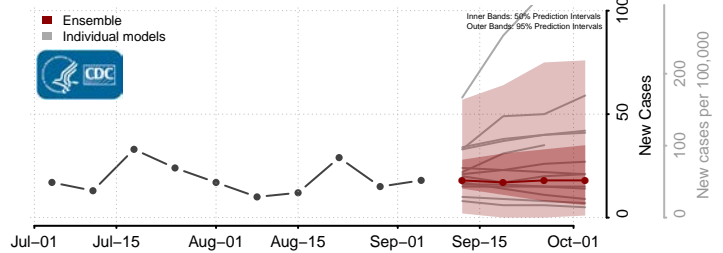

Clark County, Wisconsin

Columbia County, Wisconsin

Crawford County, Wisconsin

Florence County, Wisconsin

Fond du Lac County, Wisconsin

Forest County, Wisconsin

Grant County, Wisconsin

Green County, Wisconsin