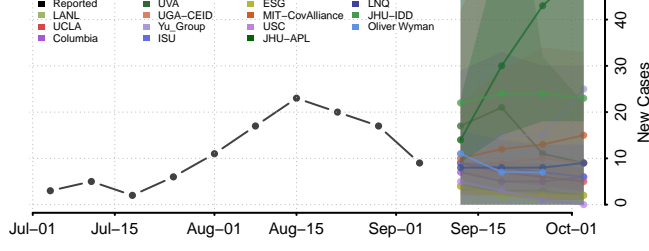

Isle of Wight County, Virginia

James City County, Virginia

King and Queen County, Virginia

King George County, Virginia

King William County, Virginia

Lancaster County, Virginia

Middlesex County, Virginia

Montgomery County, Virginia