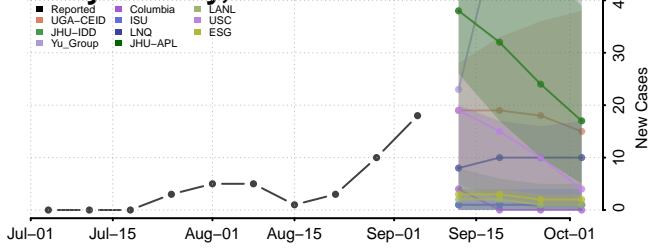

Stokes County, North Carolina

Surry County, North Carolina

Swain County, North Carolina

Transylvania County, North Carolina

Tyrrell County, North Carolina

Union County, North Carolina

Eddy County, North Dakota