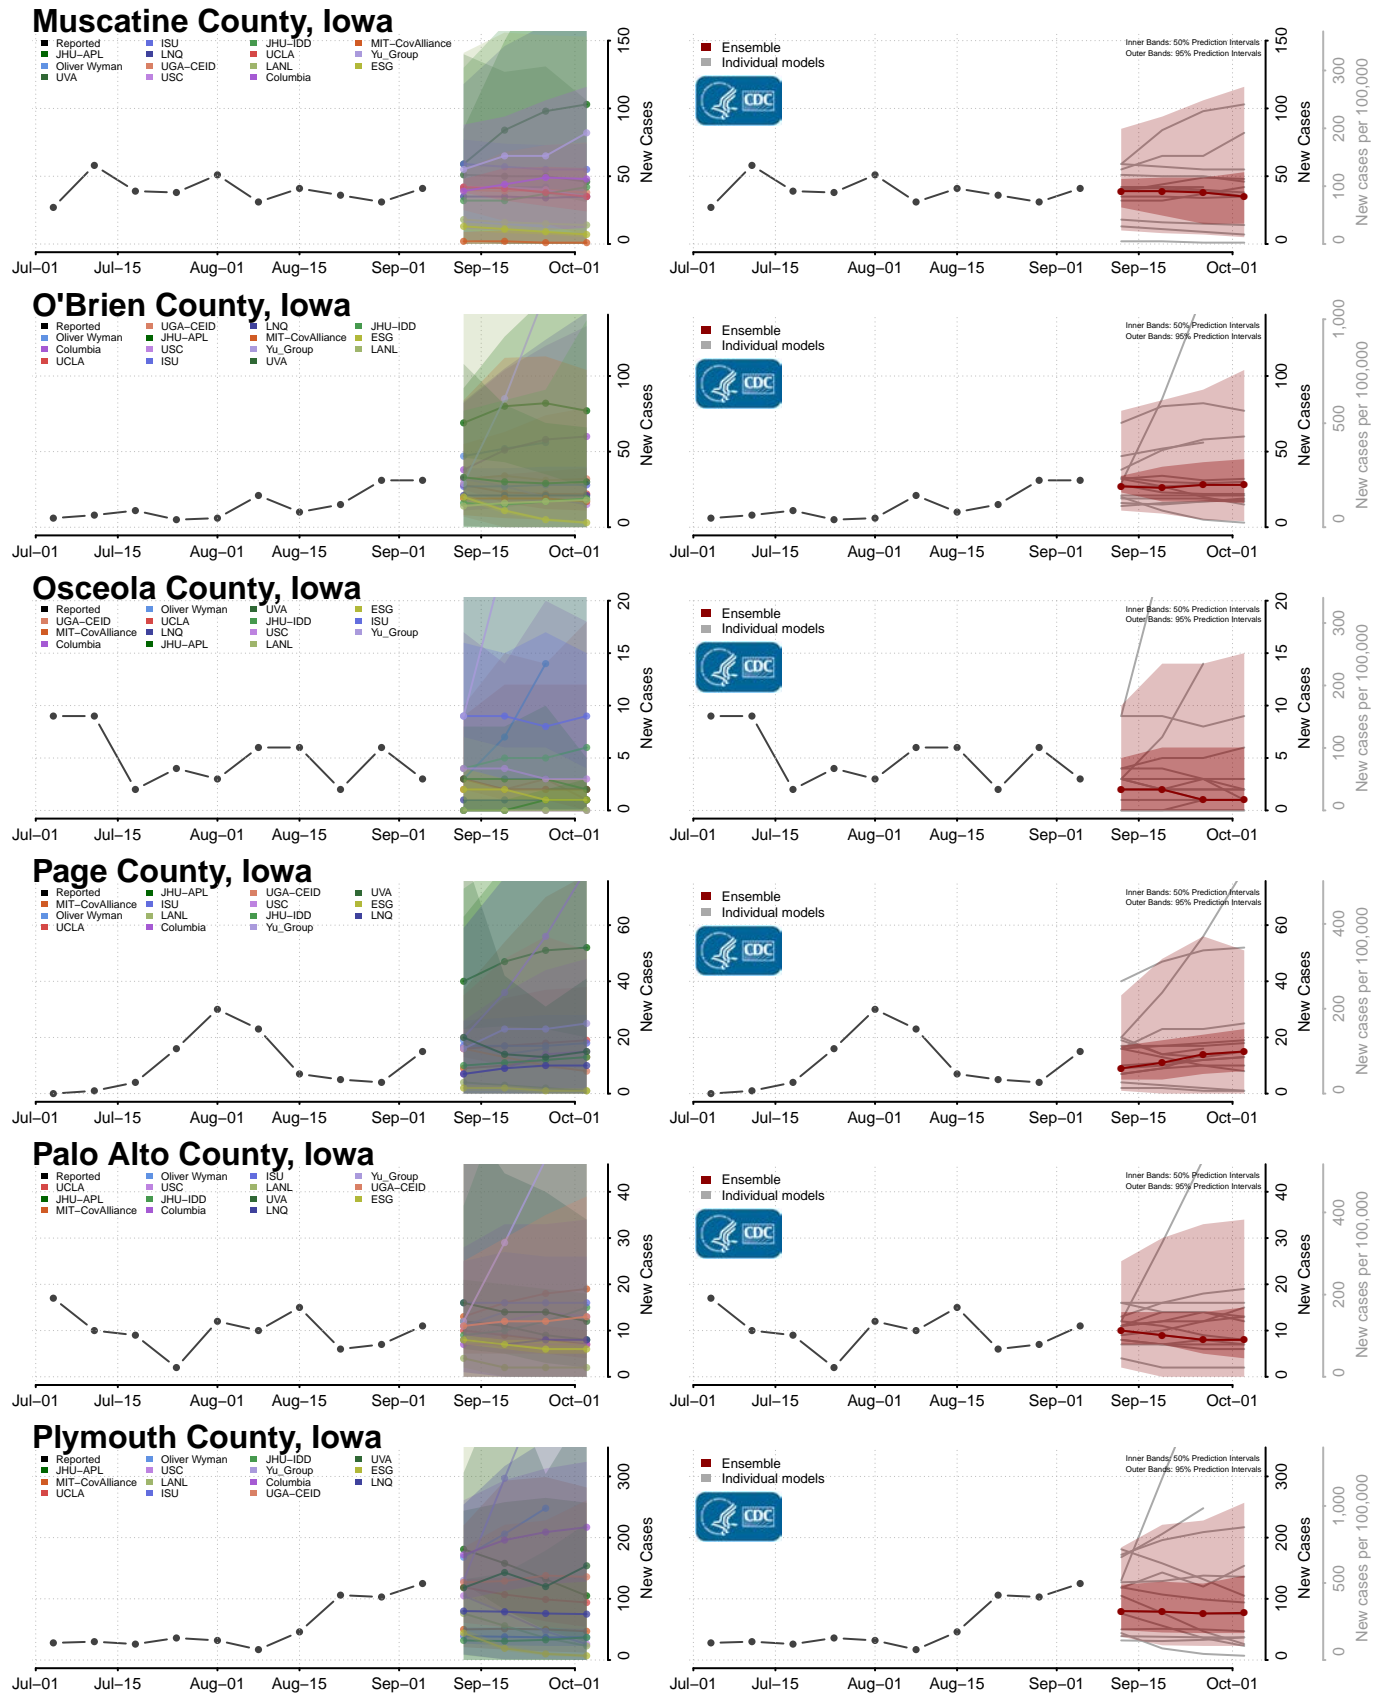

Greene County, Georgia

Gwinnett County, Georgia

Habersham County, Georgia

Hall County, Georgia

Benewah County, Idaho

Bingham County, Idaho

Blaine County, Idaho

Boise County, Idaho

Bonner County, Idaho

Bonneville County, Idaho

Louisa County, Iowa

Lucas County, Iowa

Lyon County, Iowa

Madison County, Iowa

Mahaska County, Iowa

Marion County, Iowa