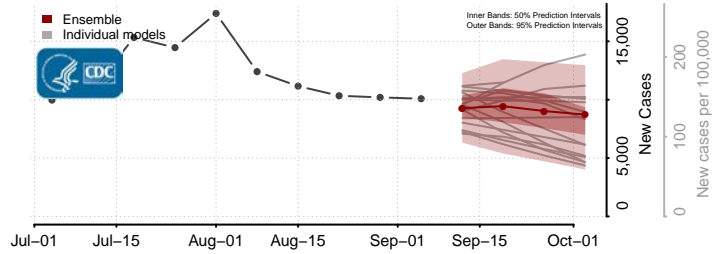

Walworth County, South Dakota

Yankton County, South Dakota

Ziebach County, South Dakota

Tennessee*

Anderson County, Tennessee

Bedford County, Tennessee

Benton County, Tennessee

*New weekly cases may decrease in this location over the next four weeks. For these locations, the ensemble forecast indicates a probability of 0.75 or greater that fewer cases will be reported in week four of the forecast than in the last reported week.