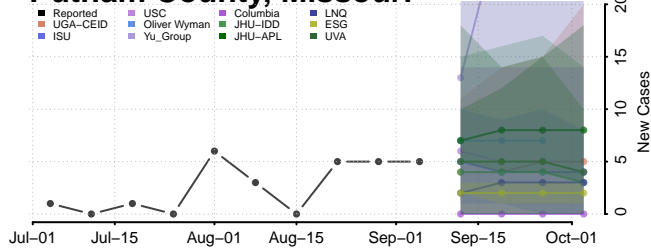

Putnam County, Missouri