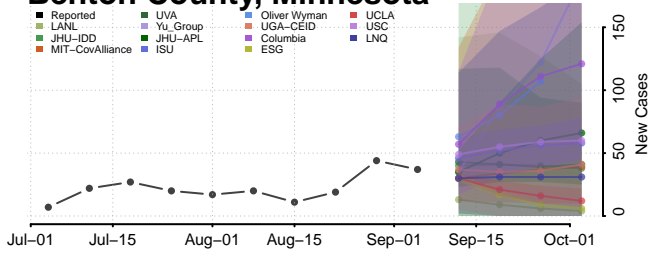

Chippewa County, Michigan

Clare County, Michigan

Clinton County, Michigan

Crawford County, Michigan

Delta County, Michigan

Dickinson County, Michigan

Livingston County, Michigan

Luce County, Michigan

Mackinac County, Michigan

Macomb County, Michigan

Manistee County, Michigan

Marquette County, Michigan

Benton County, Minnesota

Big Stone County, Minnesota

Blue Earth County, Minnesota

Brown County, Minnesota