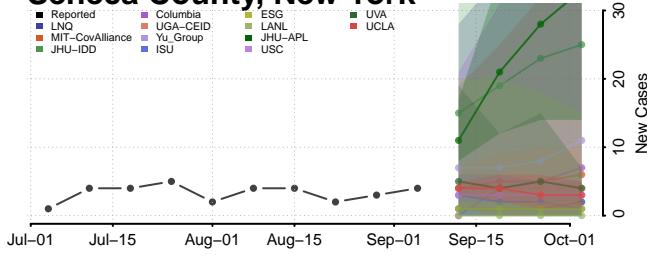

Schenectady County, New York

Schoharie County, New York

Schuyler County, New York

Seneca County, New York

St. Lawrence County, New York

Steuben County, New York

Alamance County, North Carolina

Alexander County, North Carolina