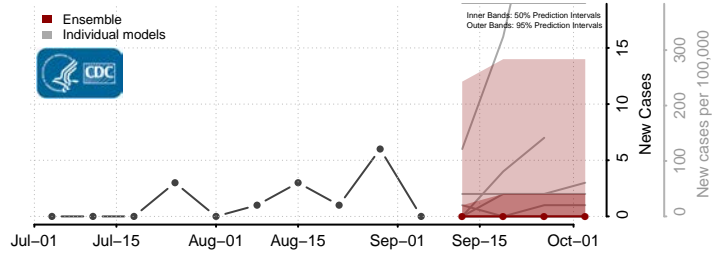

Marshall County, South Dakota