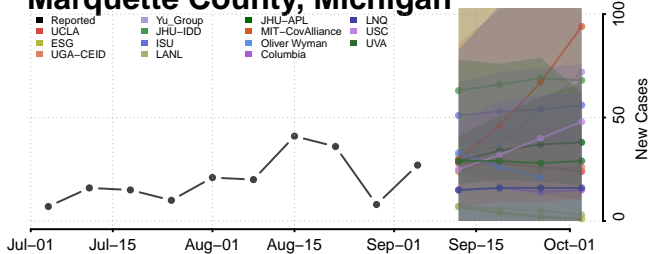

Chippewa County, Michigan

Clare County, Michigan

Clinton County, Michigan

Crawford County, Michigan

Delta County, Michigan

Dickinson County, Michigan

Livingston County, Michigan

Luce County, Michigan

Mackinac County, Michigan

Macomb County, Michigan

Manistee County, Michigan

Marquette County, Michigan

Benton County, Minnesota

Big Stone County, Minnesota

Blue Earth County, Minnesota

Brown County, Minnesota