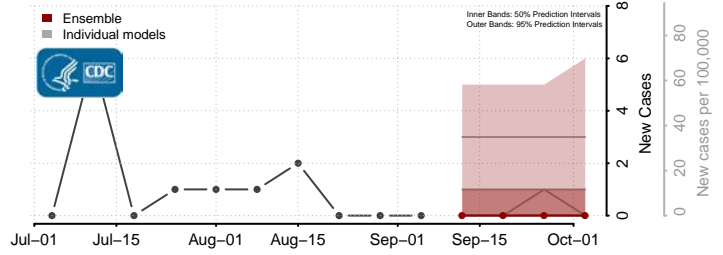

Tyler County, West Virginia