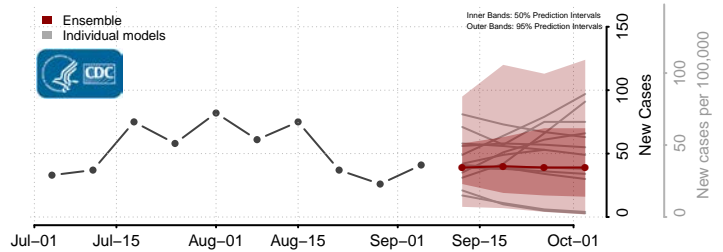

St. Mary's County, Maryland