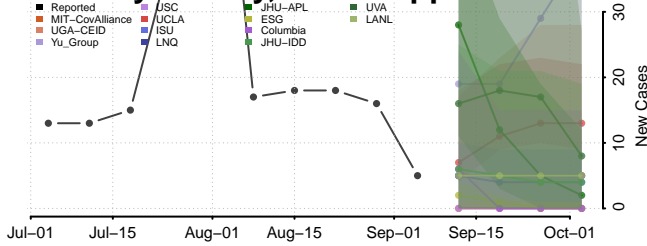

Newton County, Mississippi

Noxubee County, Mississippi

Oktibbeha County, Mississippi

Panola County, Mississippi

Rankin County, Mississippi

Scott County, Mississippi

Sharkey County, Mississippi

Simpson County, Mississippi