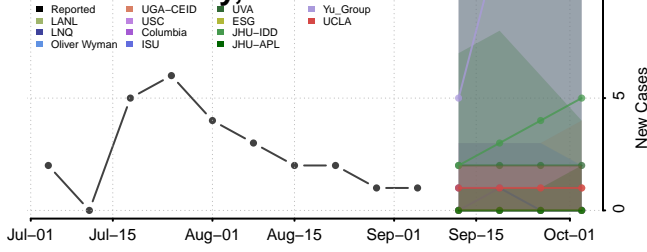

Hidalgo County, New Mexico

Sandoval County, New Mexico

Santa Fe County, New Mexico

Sierra County, New Mexico

Socorro County, New Mexico

Taos County, New Mexico

Torrance County, New Mexico

***Data reported by the Center for Systems Science and Engineering at Johns Hopkins University, which combine Bronx County, NY; Kings County, NY; Queens County, NY; and Richmond County, NY within New York County, NY, are used to inform these forecasts. Plots and data may not reflect COVID-19 trends for these counties.