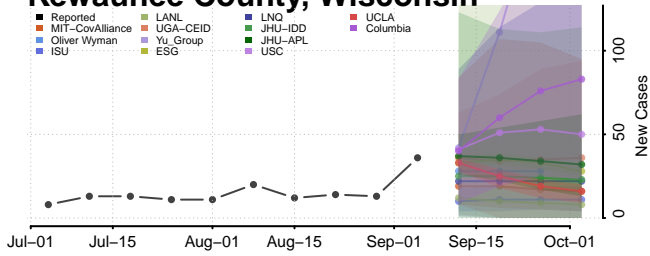

Kewaunee County, Wisconsin