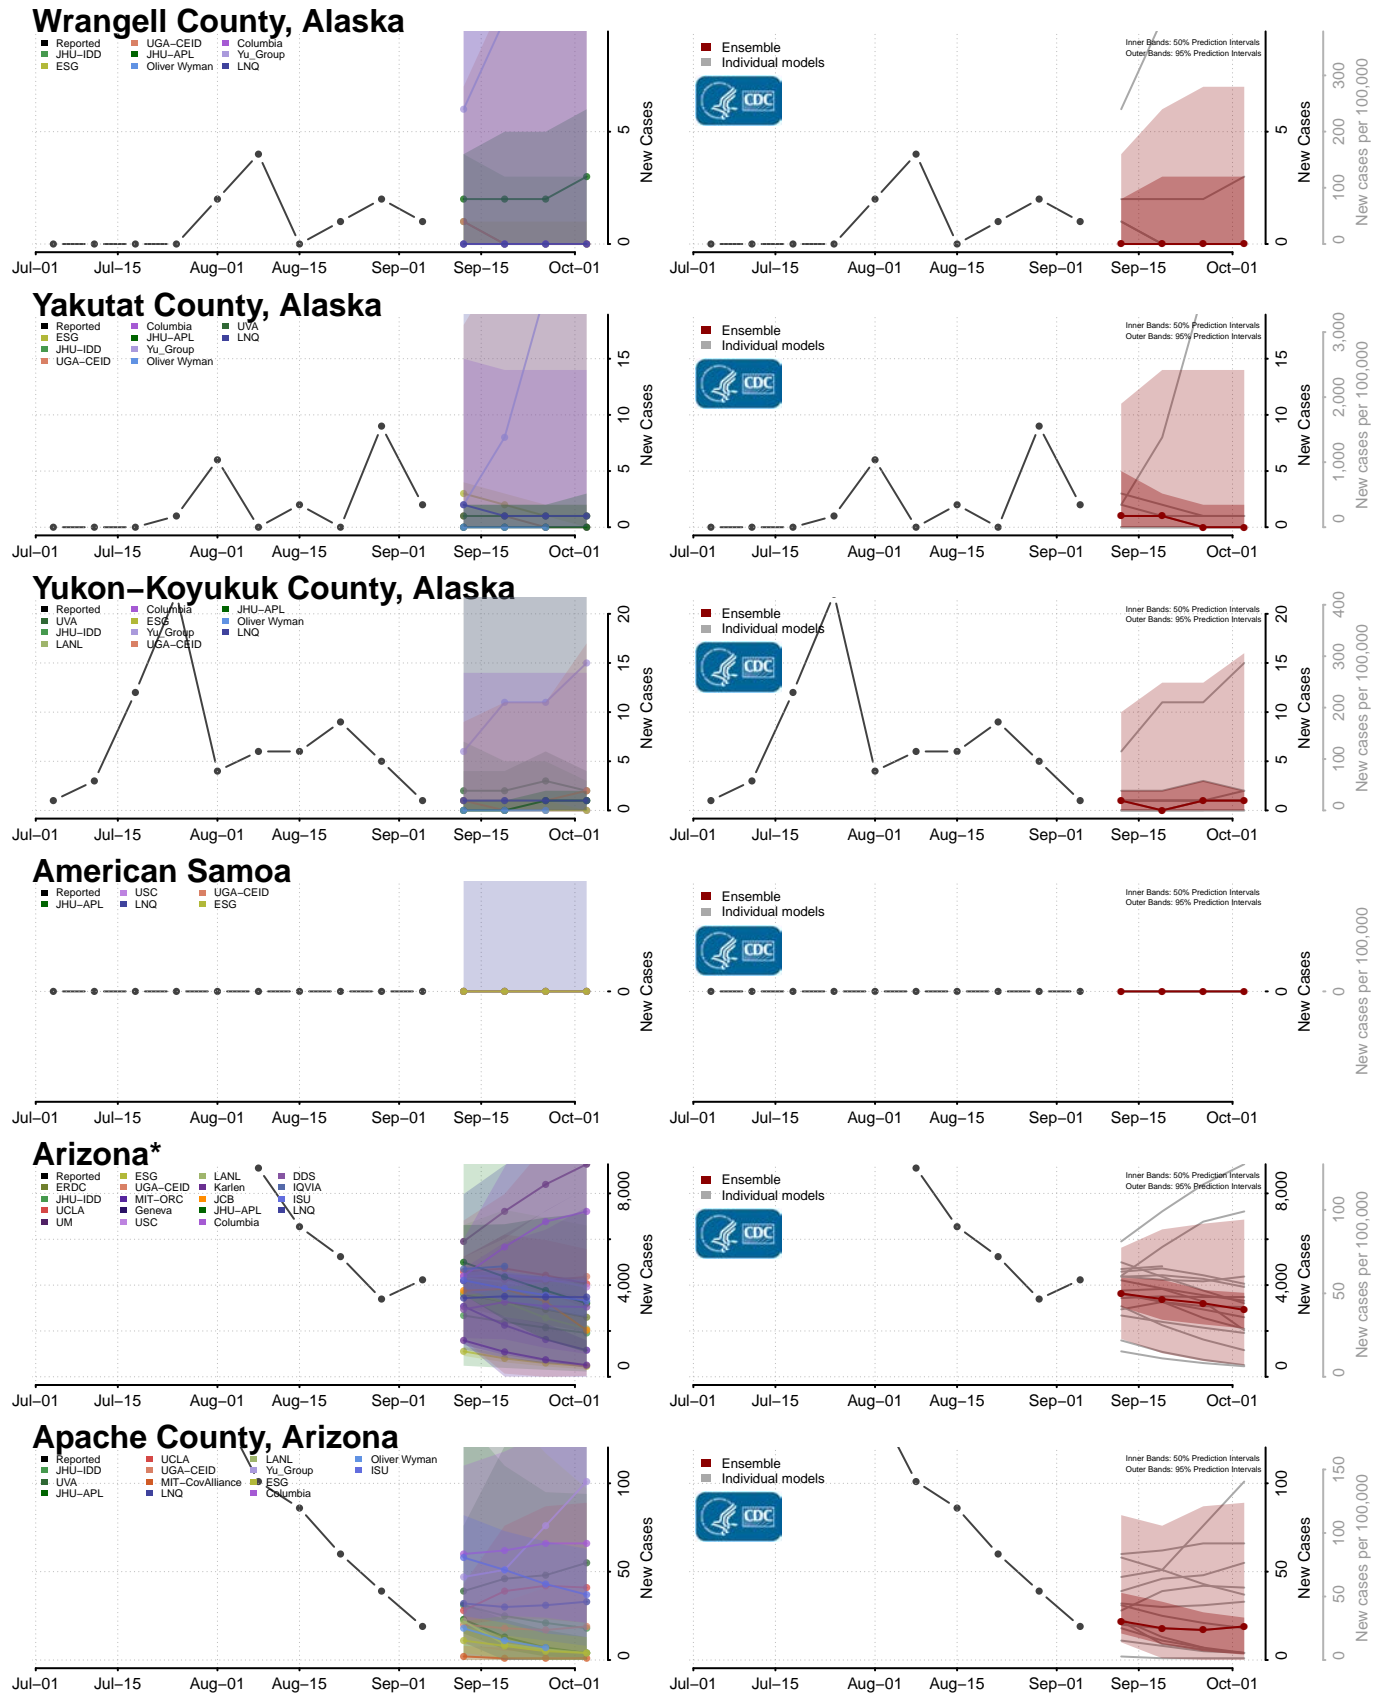

North Slope County, Alaska

Northwest Arctic County, Alaska

Petersburg County, Alaska

Prince of Wales-Hyder County, Alaska

Sitka County, Alaska

Skagway County, Alaska

Southeast Fairbanks County, Alaska

Valdez-Cordova County, Alaska

*New weekly cases may decrease in this location over the next four weeks. For these locations, the ensemble forecast indicates a probability of 0.75 or greater that fewer cases will be reported in week four of the forecast than in the last reported week.