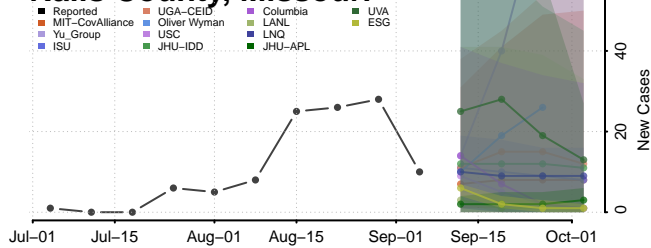

Ralls County, Missouri