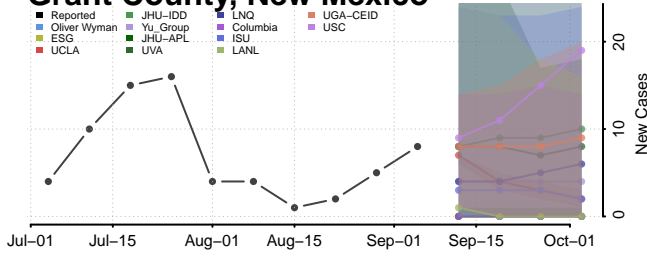

Warren County, New Jersey

New Mexico

Bernalillo County, New Mexico

Dona Ana County, New Mexico

Eddy County, New Mexico

Grant County, New Mexico

Guadalupe County, New Mexico

Harding County, New Mexico