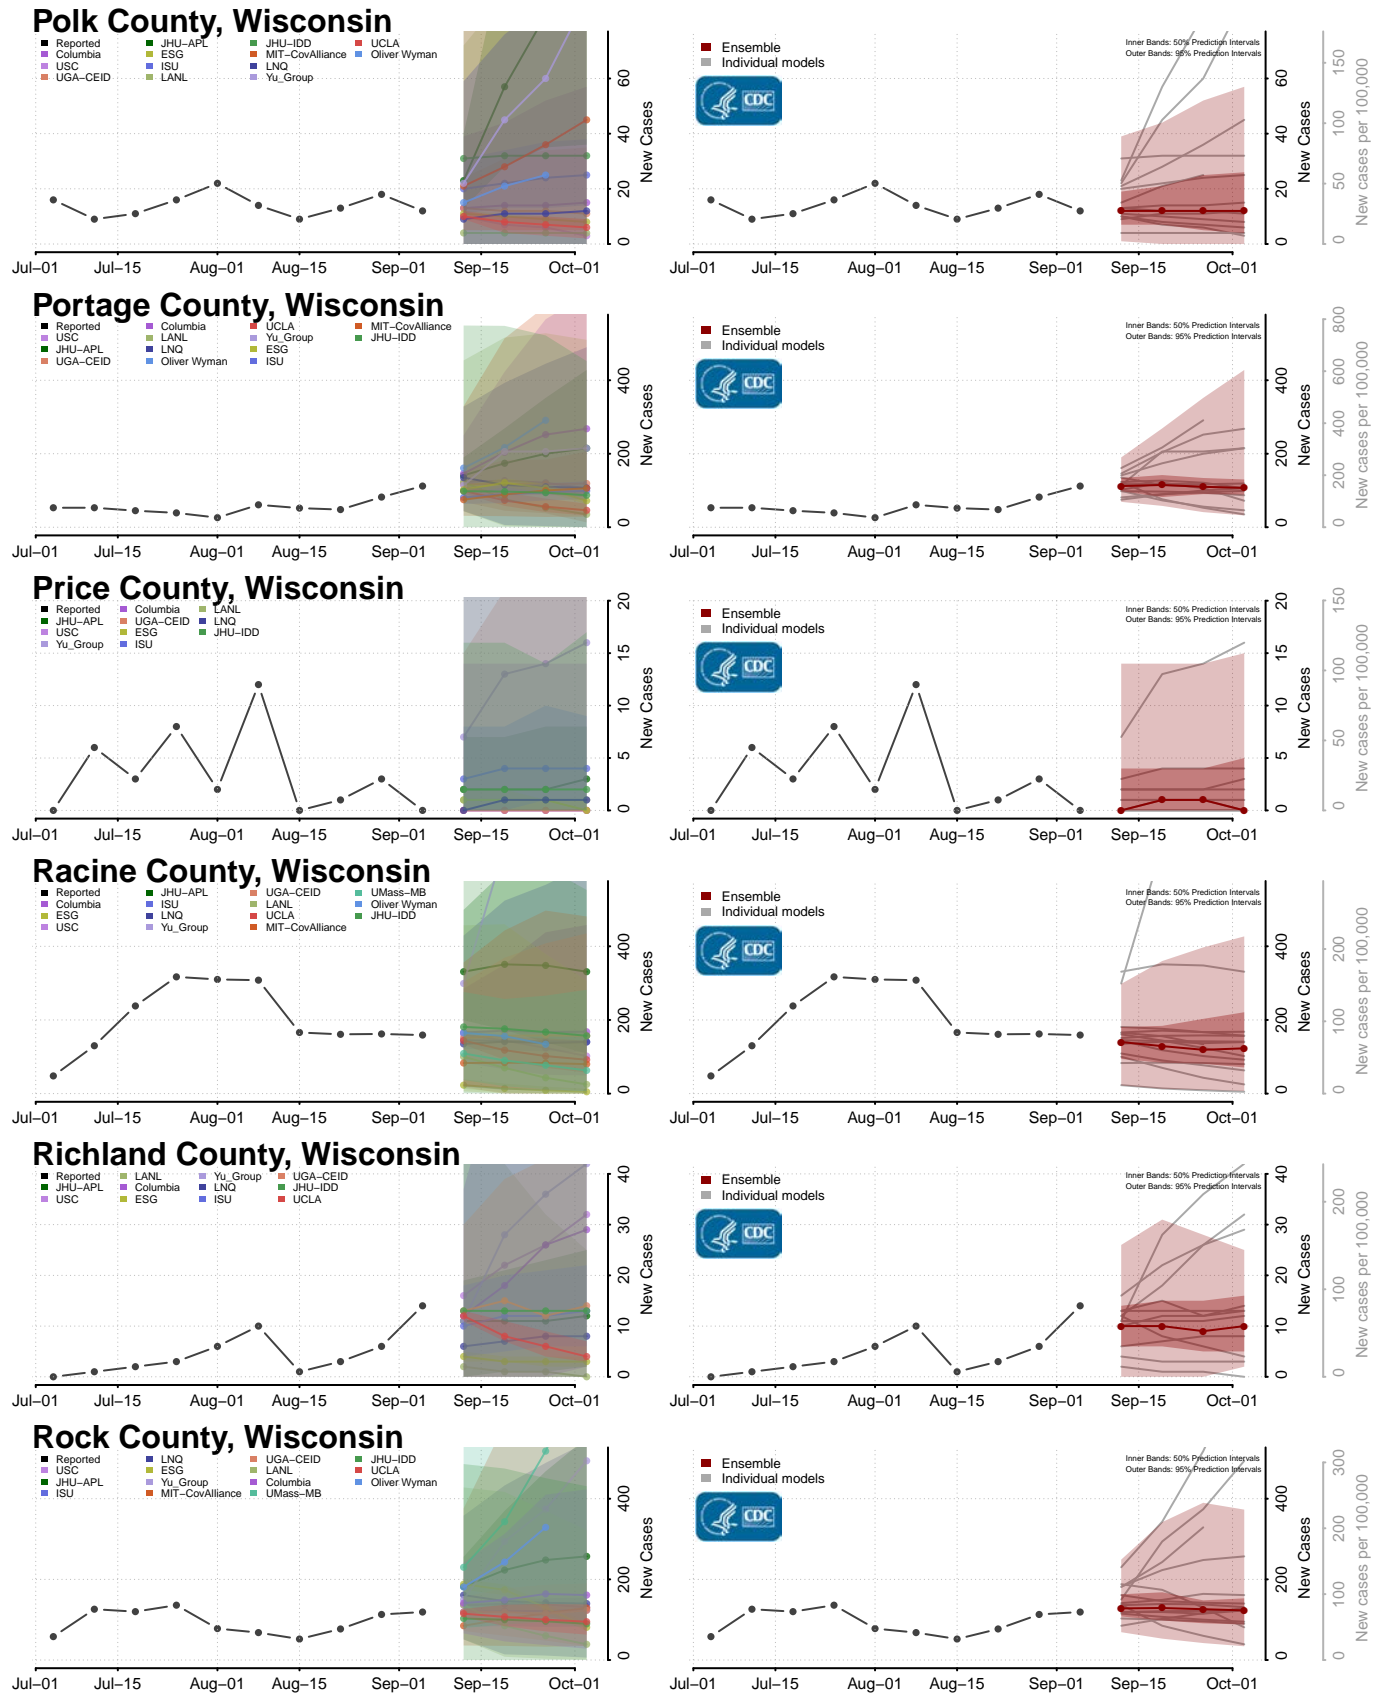

Marinette County, Wisconsin

Marquette County, Wisconsin

Menominee County, Wisconsin

Milwaukee County, Wisconsin

Monroe County, Wisconsin

Washington County, Wisconsin

Waushara County, Wisconsin

Waupaca County, Wisconsin