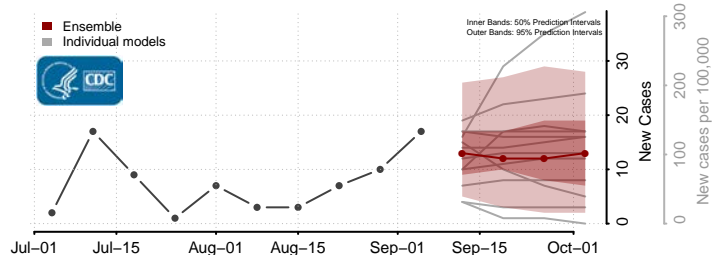

Caldwell County, Kentucky