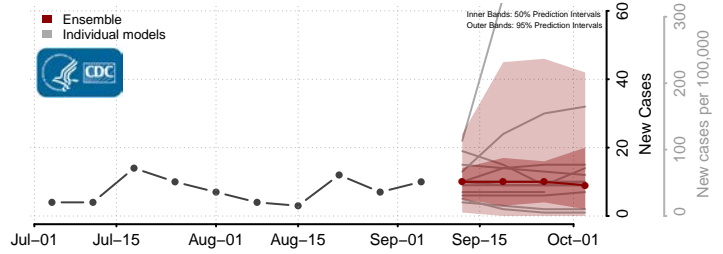

Kent County, Maryland