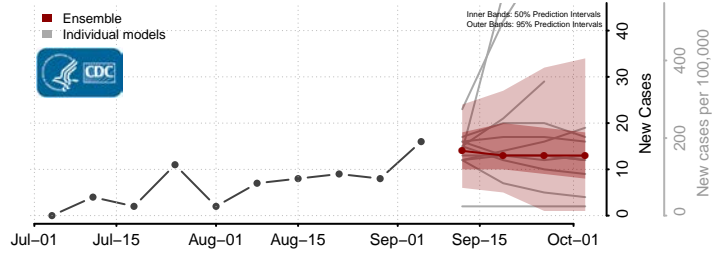

Turner County, South Dakota