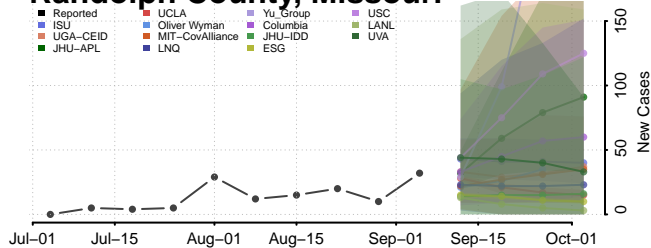

Randolph County, Missouri