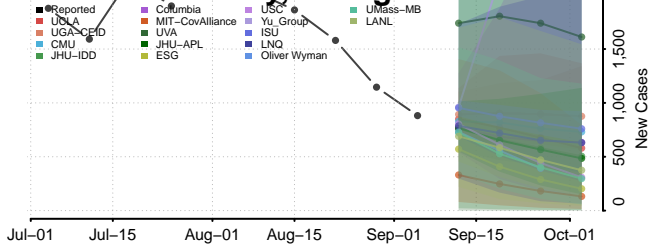

Lafayette County, Florida

Lake County, Florida

Lee County, Florida

*New weekly cases may decrease in this location over the next four weeks. For these locations, the ensemble forecast indicates a probability of 0.75 or greater that fewer cases will be reported in week four of the forecast than in the last reported week.

Forsyth County, Georgia

Franklin County, Georgia

Fulton County, Georgia

Gilmer County, Georgia

Glascocock County, Georgia

Glynn County, Georgia

Gordon County, Georgia

Grady County, Georgia

Greene County, Georgia

Gwinnett County, Georgia

Habersham County, Georgia

Hall County, Georgia

Benewah County, Idaho

Bingham County, Idaho

Blaine County, Idaho

Boise County, Idaho