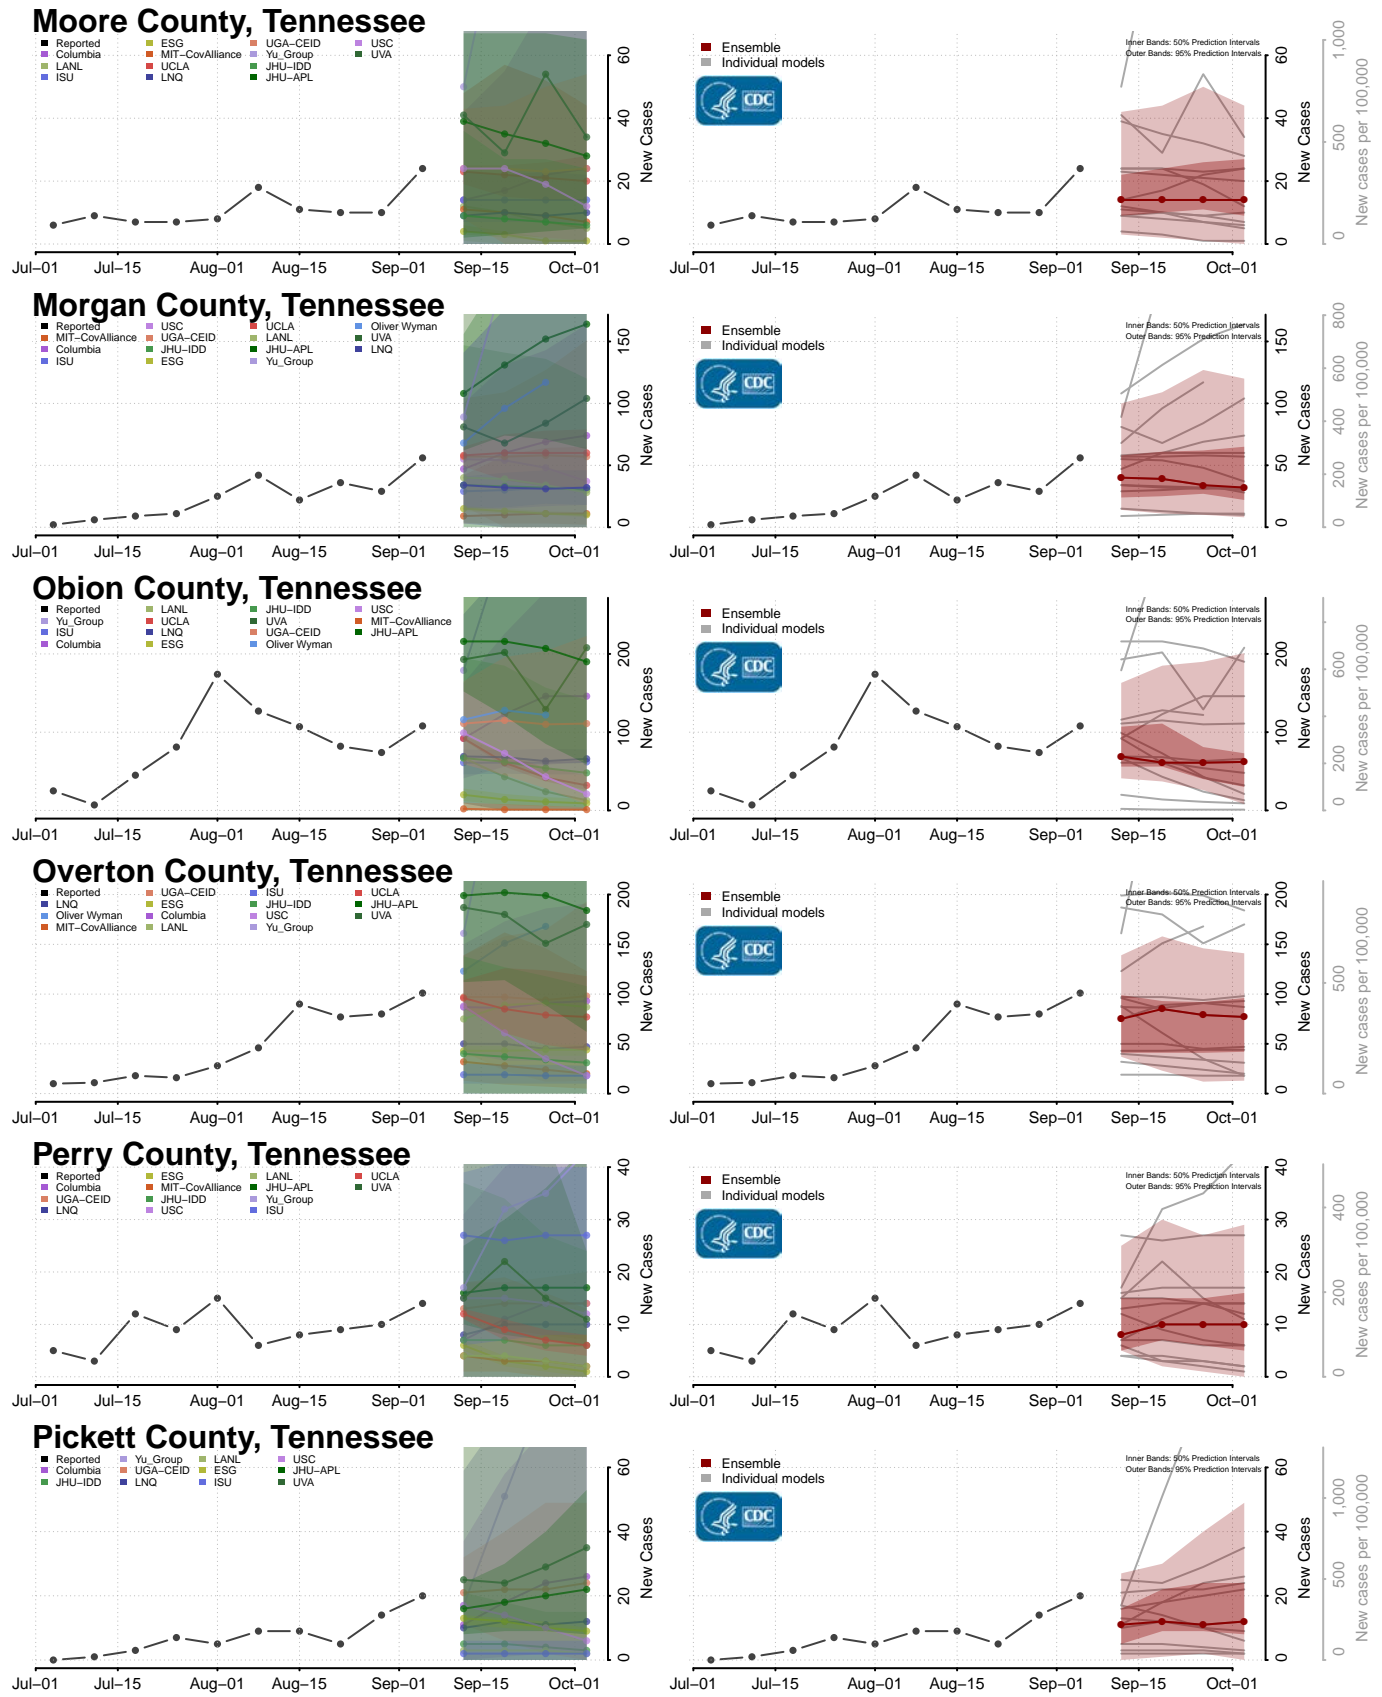

Monroe County, Tennessee

Montgomery County, Tennessee

Scott County, Tennessee

Sequatchie County, Tennessee

Sevier County, Tennessee

Shelby County, Tennessee

Smith County, Tennessee

Stewart County, Tennessee