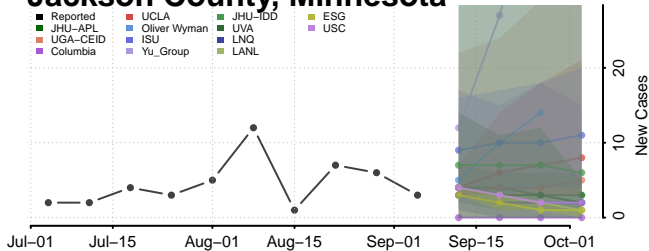

Hubbard County, Minnesota

Isanti County, Minnesota

Itasca County, Minnesota

Jackson County, Minnesota

Kanabec County, Minnesota

Kandiyohi County, Minnesota

Kittson County, Minnesota

Koochiching County, Minnesota