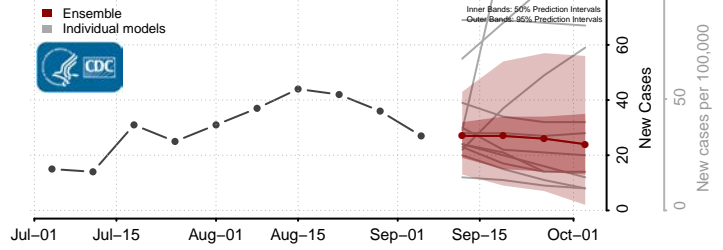

Wise County, Virginia

Wythe County, Virginia

York County, Virginia

Washington

Kittitas County, Washington

Klickitat County, Washington

Lewis County, Washington

Lincoln County, Washington