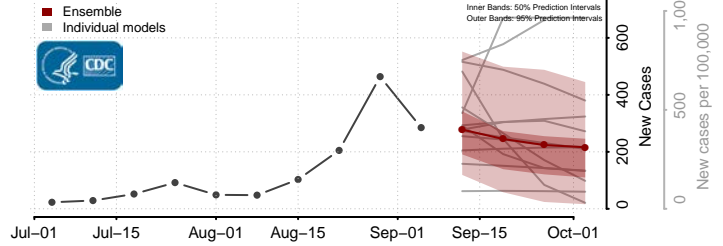

Emmons County, North Dakota

Foster County, North Dakota

Golden Valley County, North Dakota

Grand Forks County, North Dakota

Grant County, North Dakota

Griggs County, North Dakota

Hettinger County, North Dakota