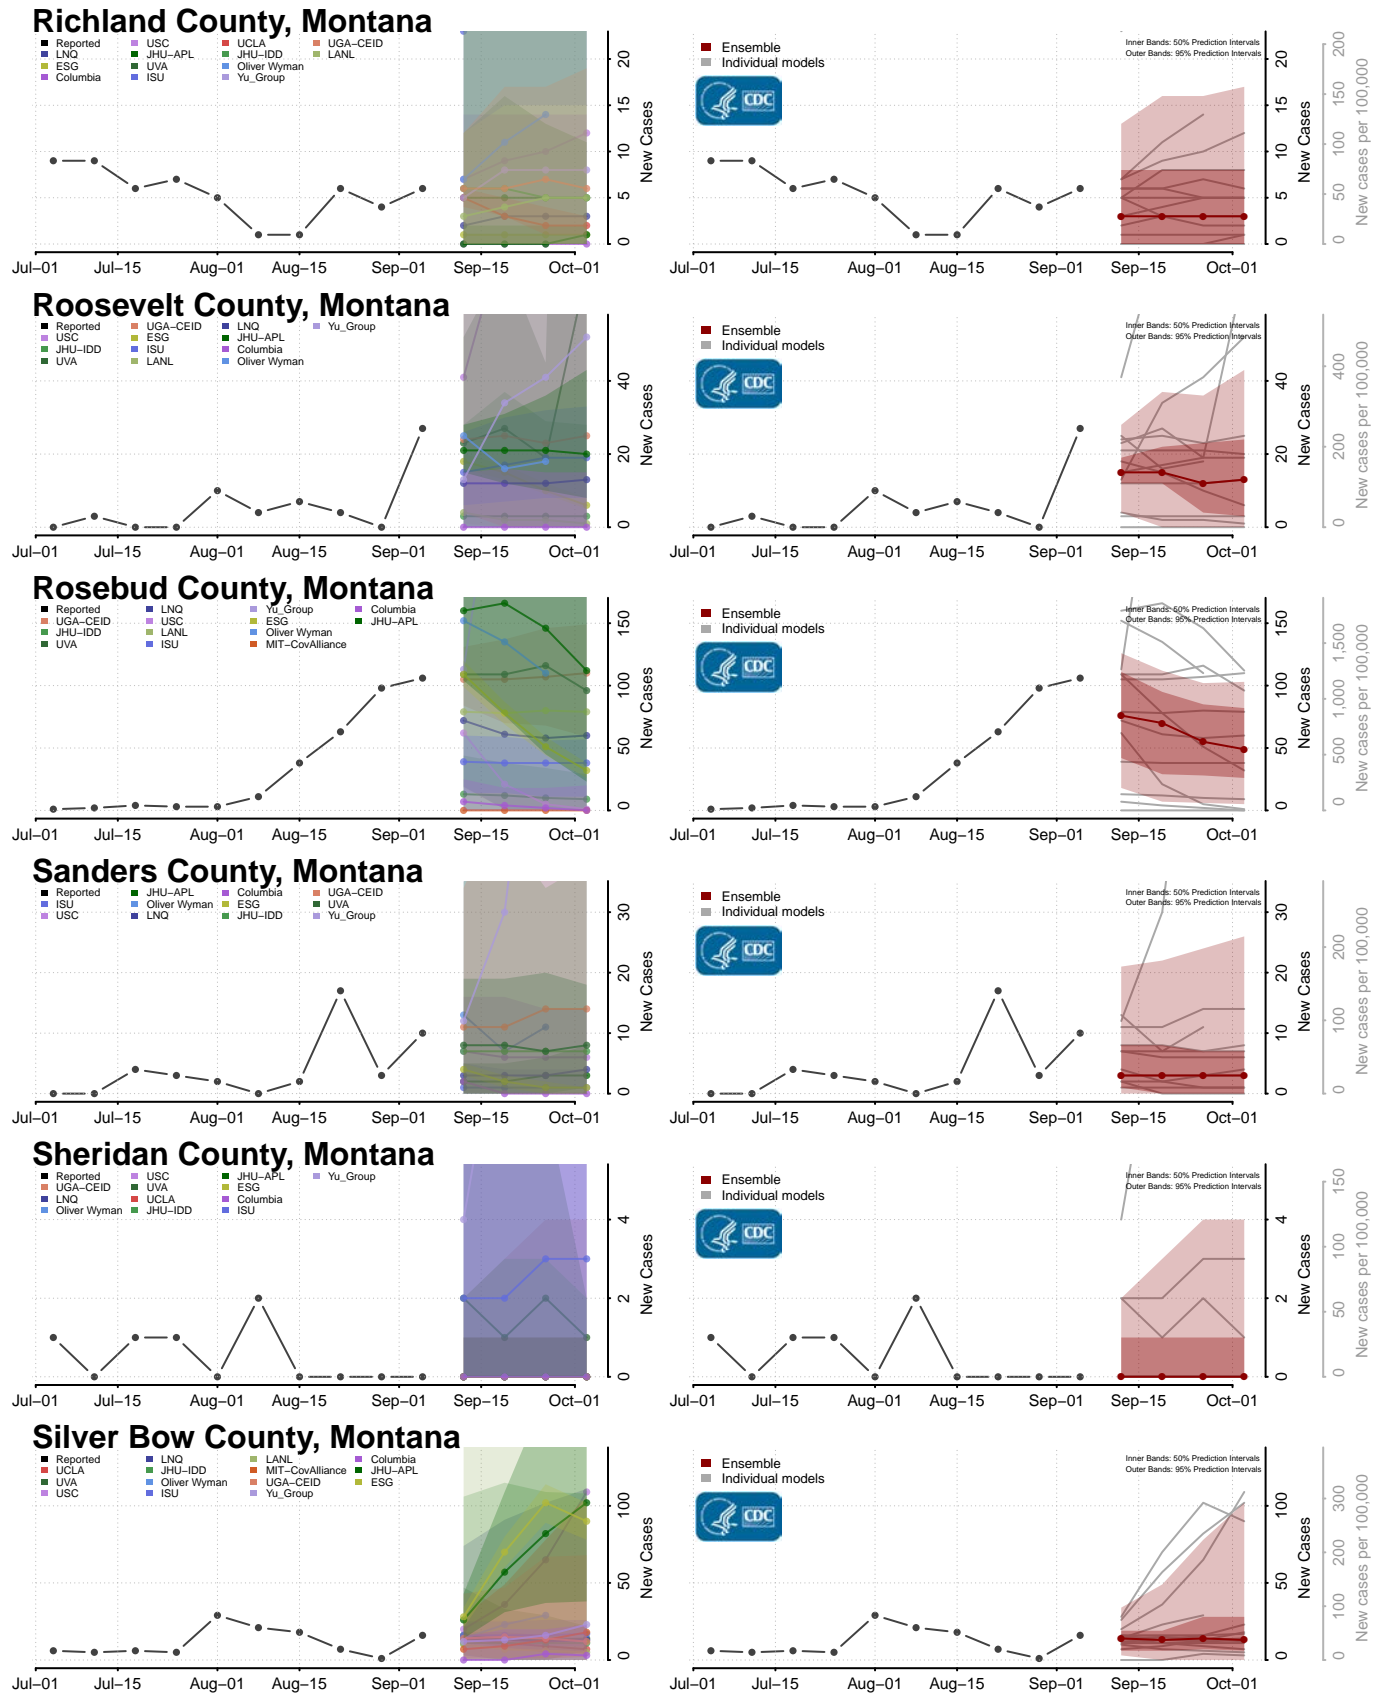

Deer Lodge County, Montana

Fallon County, Montana

Fergus County, Montana

Flathead County, Montana

Gallatin County, Montana

Garfield County, Montana

Brown County, Nebraska

Buffalo County, Nebraska