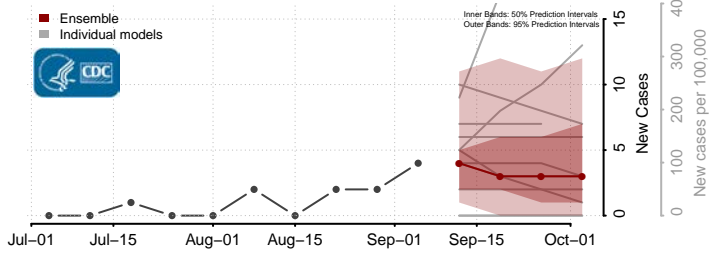

LaMoure County, North Dakota