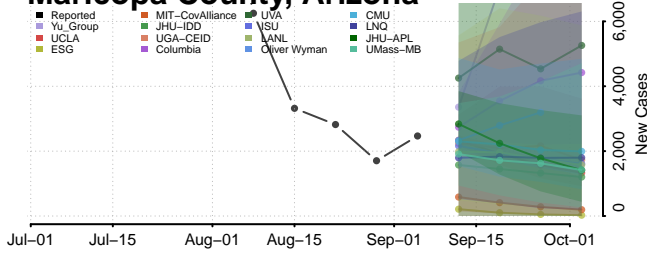

Maricopa County, Arizona