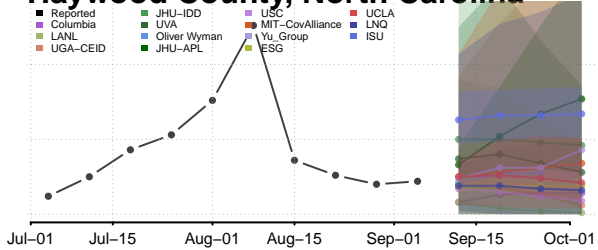

Guilford County, North Carolina

Halifax County, North Carolina

Harnett County, North Carolina

Haywood County, North Carolina

Henderson County, North Carolina

Hertford County, North Carolina

Hoke County, North Carolina