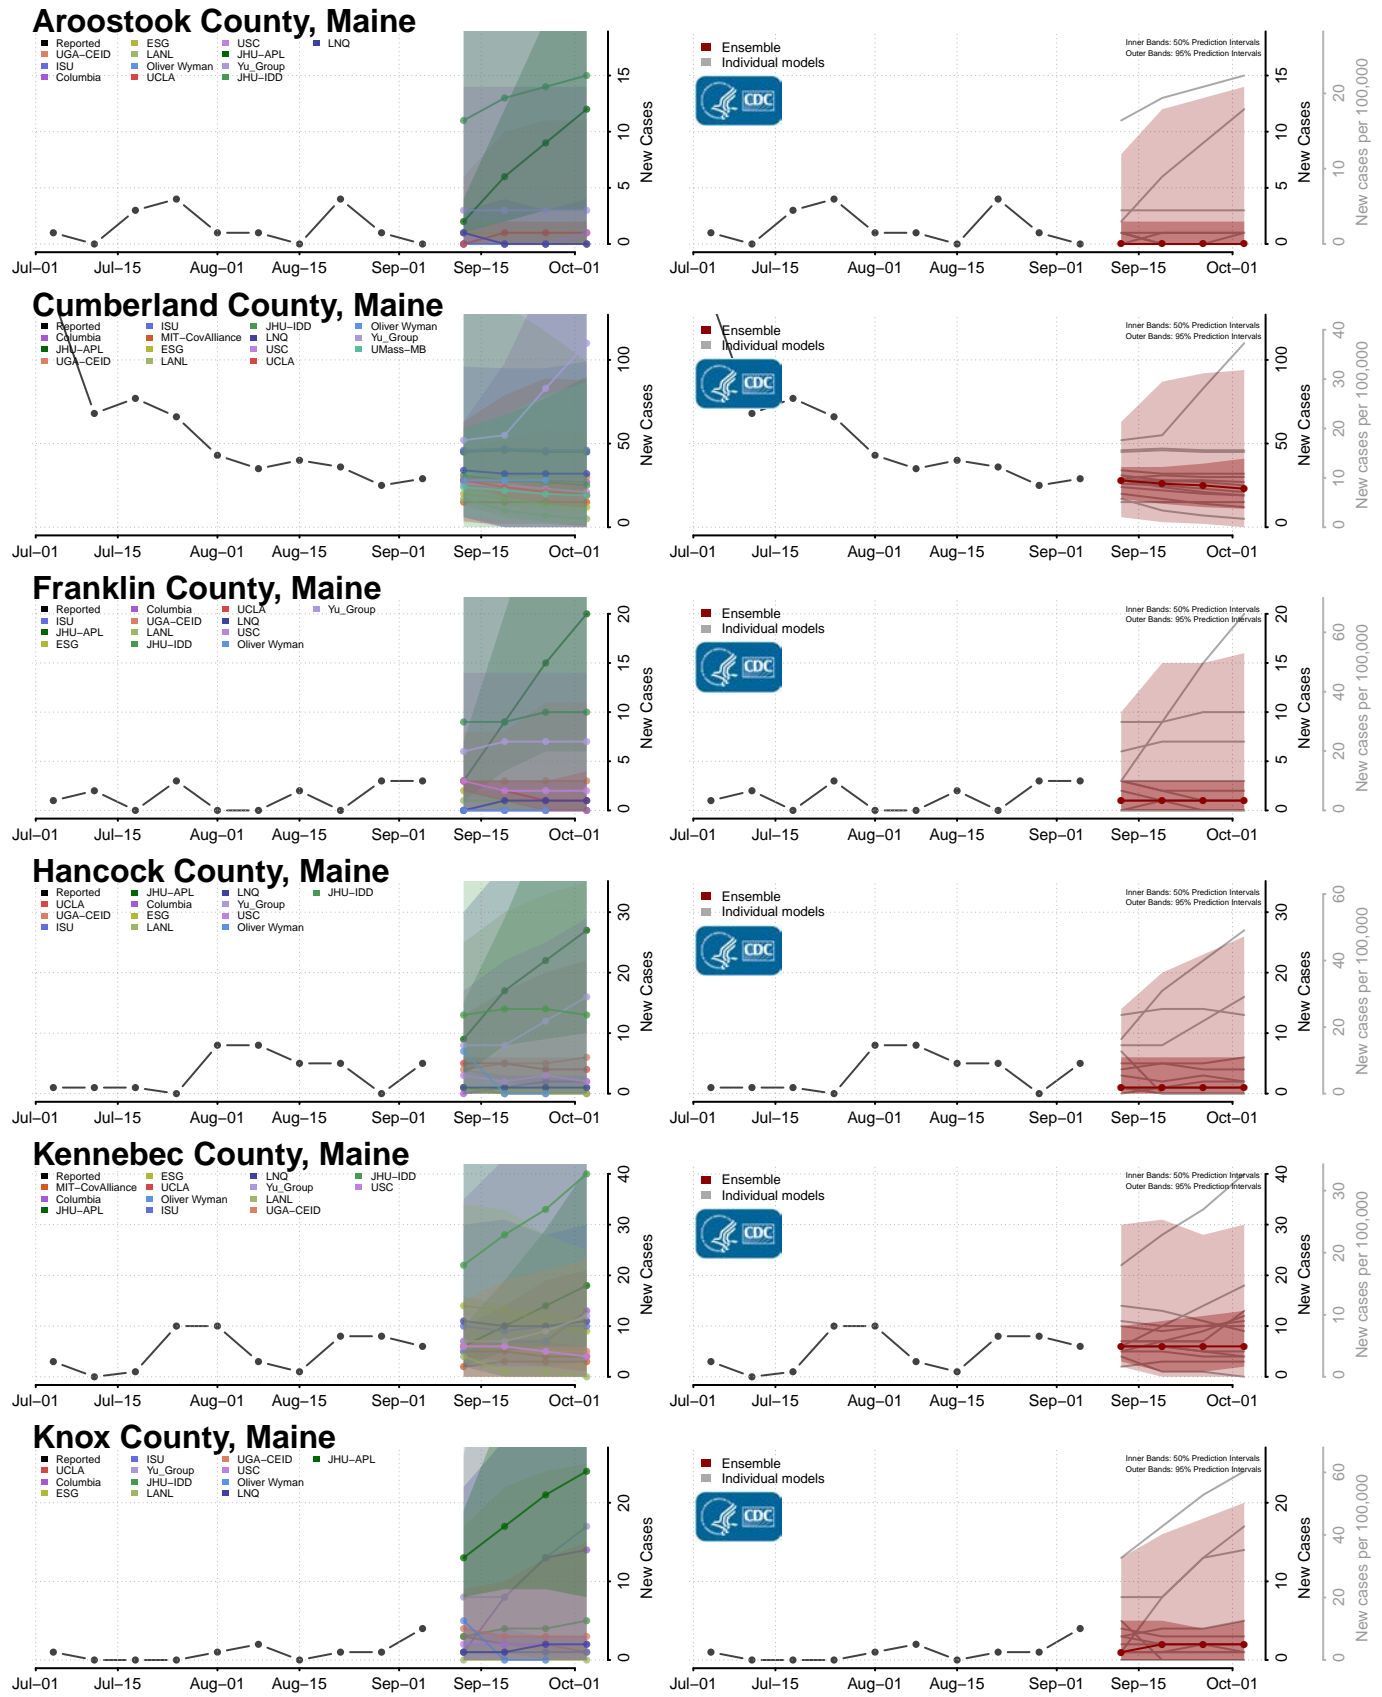

Vermilion County, Louisiana

Vernon County, Louisiana

Washington County, Louisiana

Webster County, Louisiana

*New weekly cases may decrease in this location over the next four weeks. For these locations, the ensemble forecast indicates a probability of 0.75 or greater that fewer cases will be reported in week four of the forecast than in the last reported week.