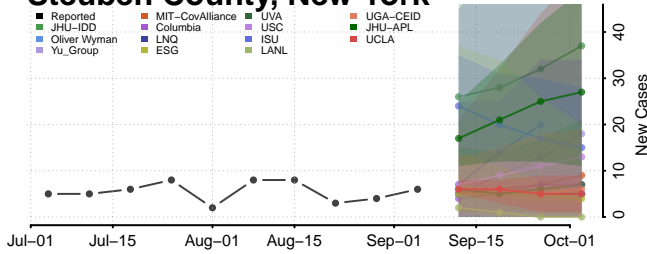

Schenectady County, New York

Schoharie County, New York

Schuyler County, New York

Seneca County, New York

St. Lawrence County, New York

Steuben County, New York

Alamance County, North Carolina

Alexander County, North Carolina