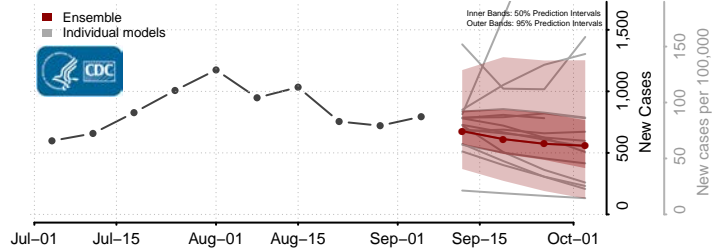

Prince George's County, Maryland