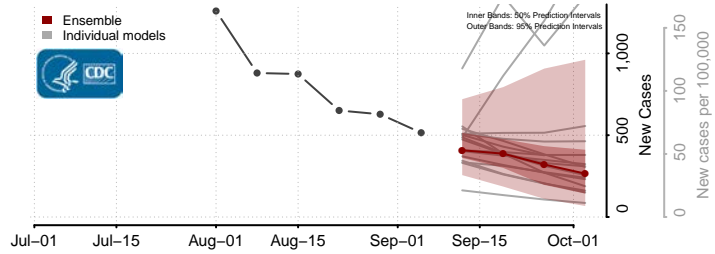

Lafayette County, Florida

Lake County, Florida

Lee County, Florida

*New weekly cases may decrease in this location over the next four weeks. For these locations, the ensemble forecast indicates a probability of 0.75 or greater that fewer cases will be reported in week four of the forecast than in the last reported week.