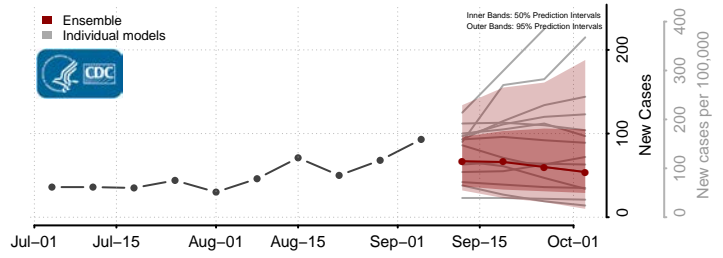

Warren County, New Jersey

New Mexico

Bernalillo County, New Mexico

Dona Ana County, New Mexico

Eddy County, New Mexico

Grant County, New Mexico

Guadalupe County, New Mexico

Harding County, New Mexico