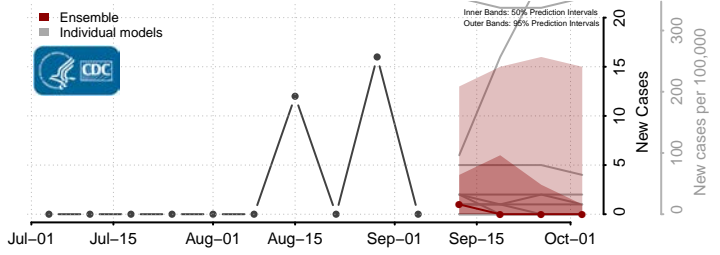

Chippewa County, Michigan

Clare County, Michigan

Clinton County, Michigan

Crawford County, Michigan

Delta County, Michigan

Dickinson County, Michigan

Livingston County, Michigan

Luce County, Michigan