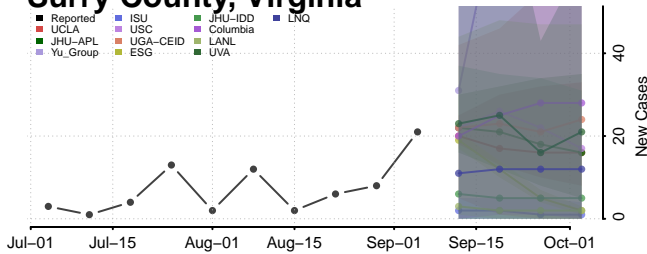

Surry County, Virginia