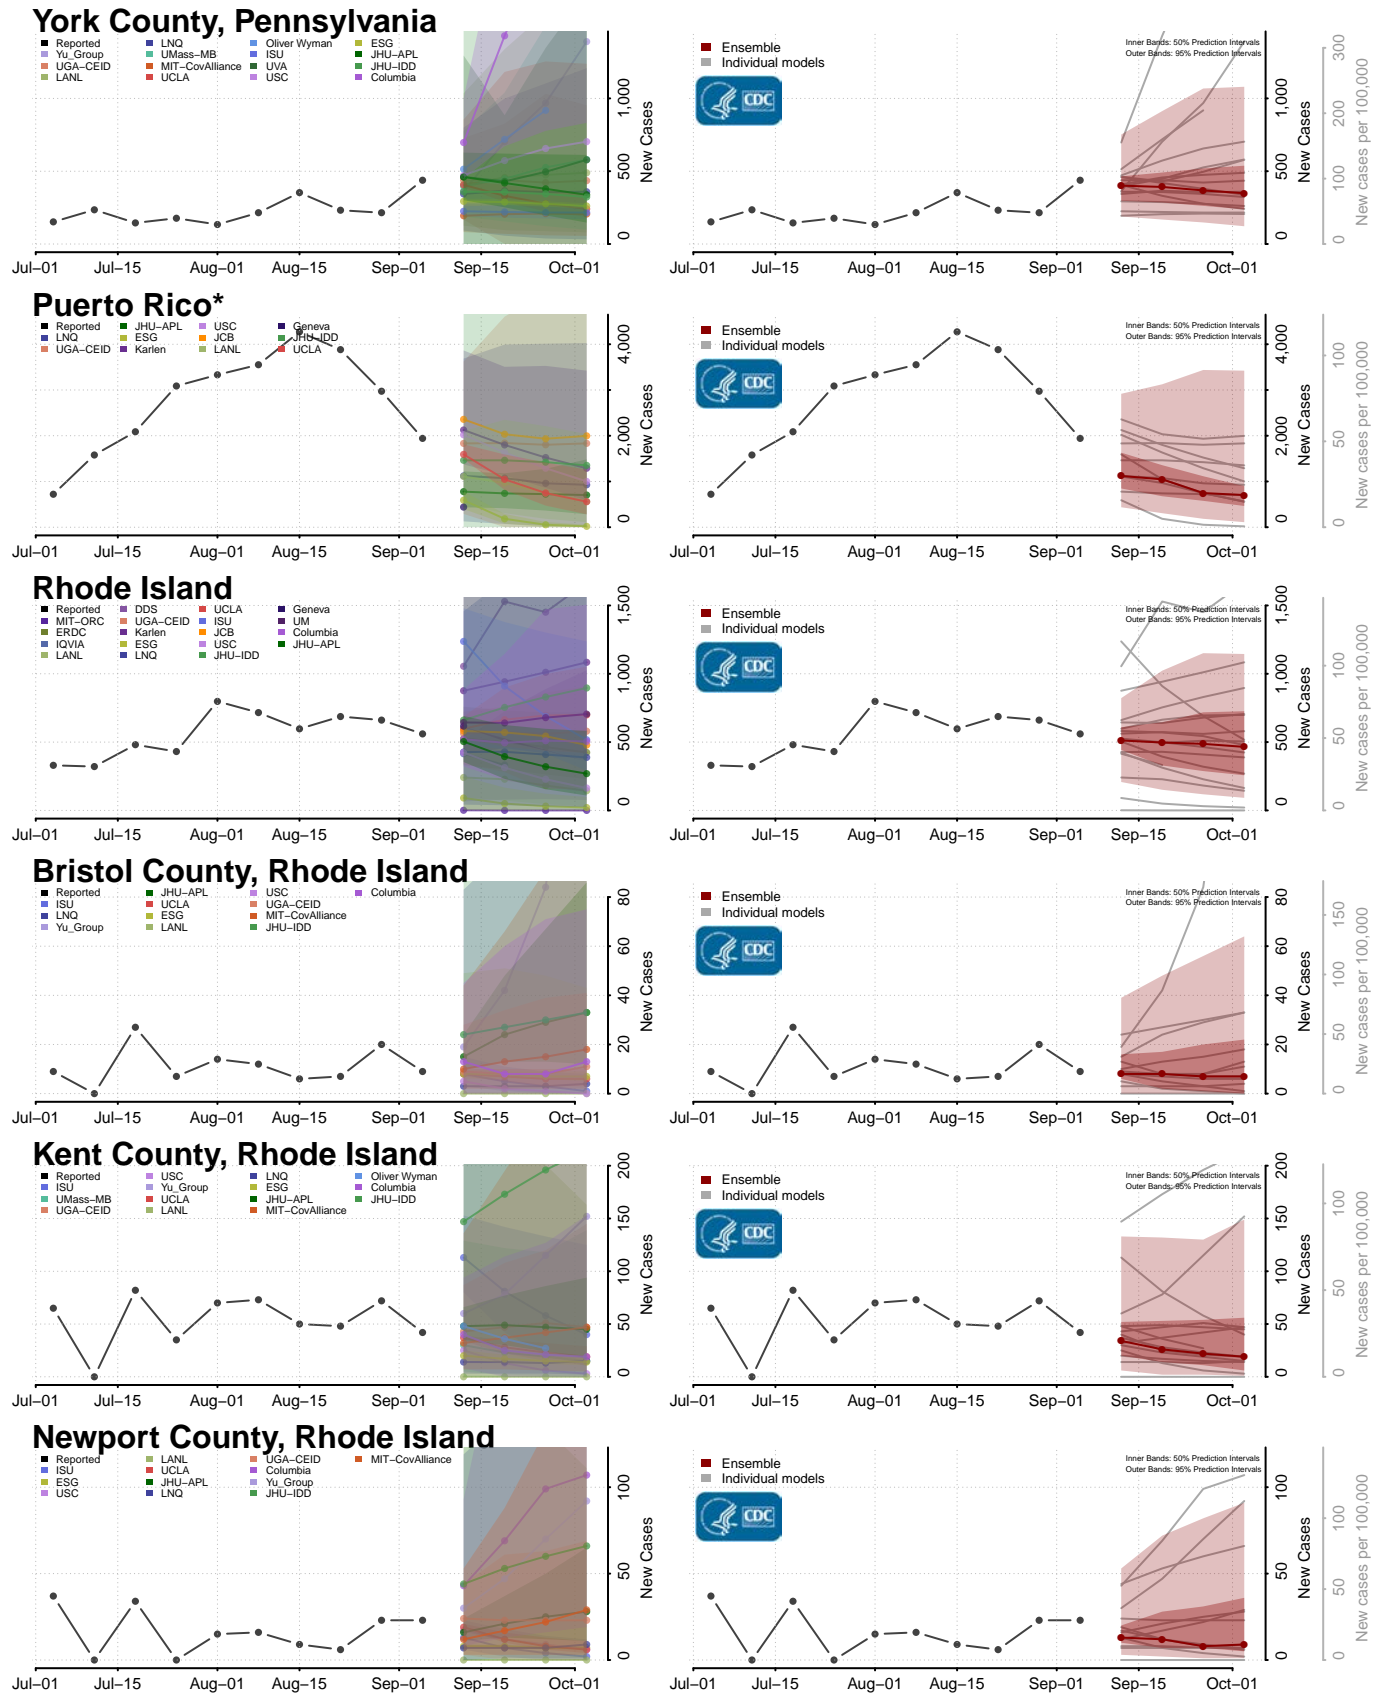

*New weekly cases may decrease in this location over the next four weeks. For these locations, the ensemble forecast indicates a probability of 0.75 or greater that fewer cases will be reported in week four of the forecast than in the last reported week.