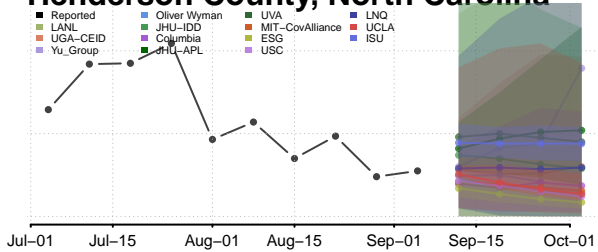

Guilford County, North Carolina

Halifax County, North Carolina

Harnett County, North Carolina

Haywood County, North Carolina

Henderson County, North Carolina

Hertford County, North Carolina

Hoke County, North Carolina