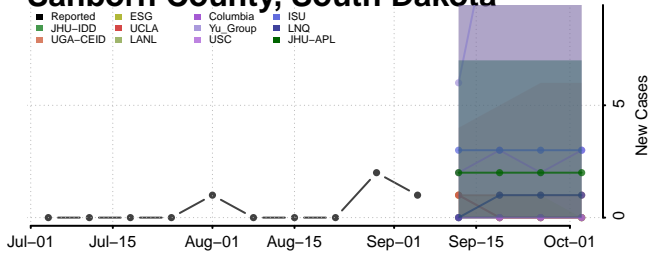

Sanborn County, South Dakota