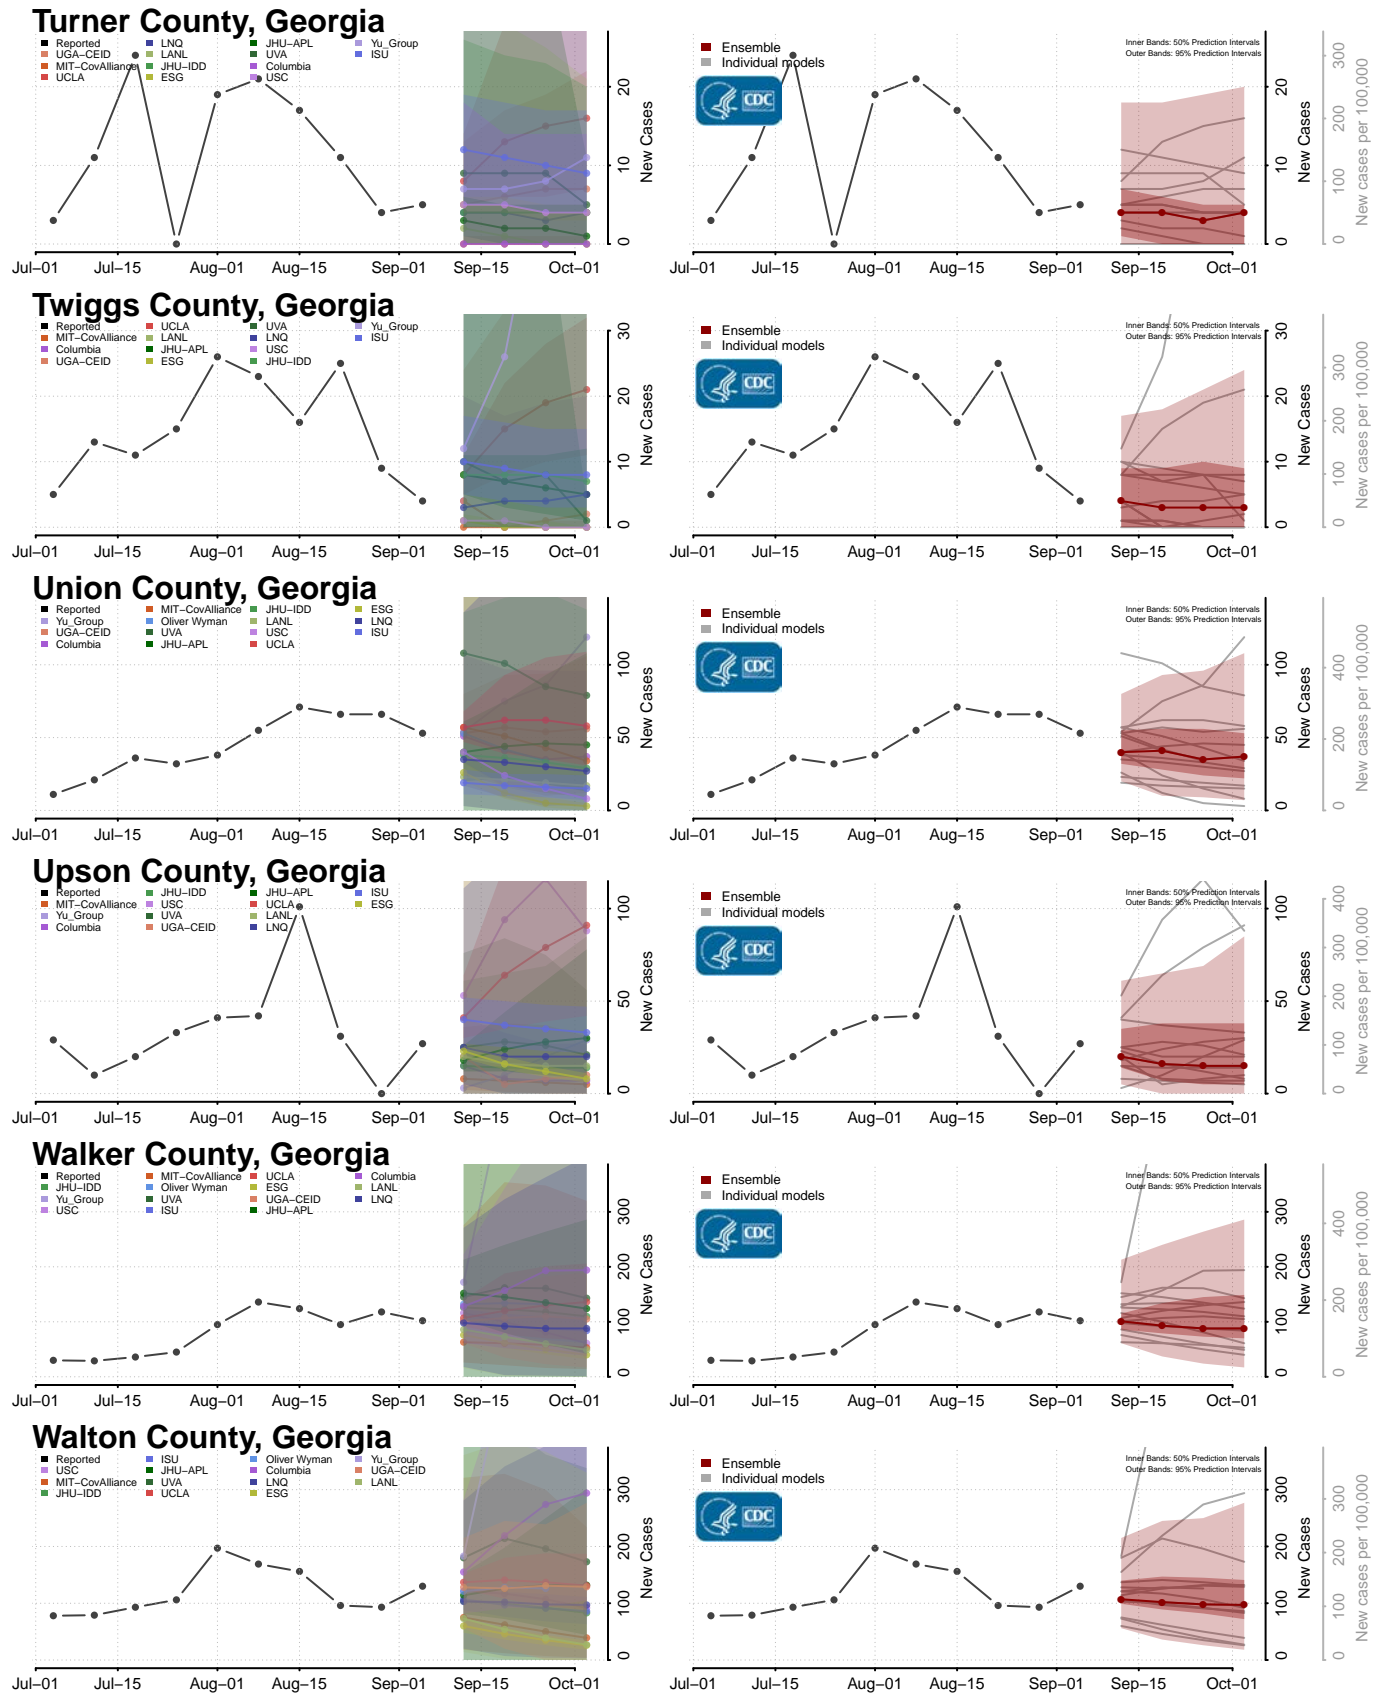

Greene County, Georgia

Gwinnett County, Georgia

Habersham County, Georgia

Hall County, Georgia

Benewah County, Idaho

Bingham County, Idaho

Blaine County, Idaho

Boise County, Idaho