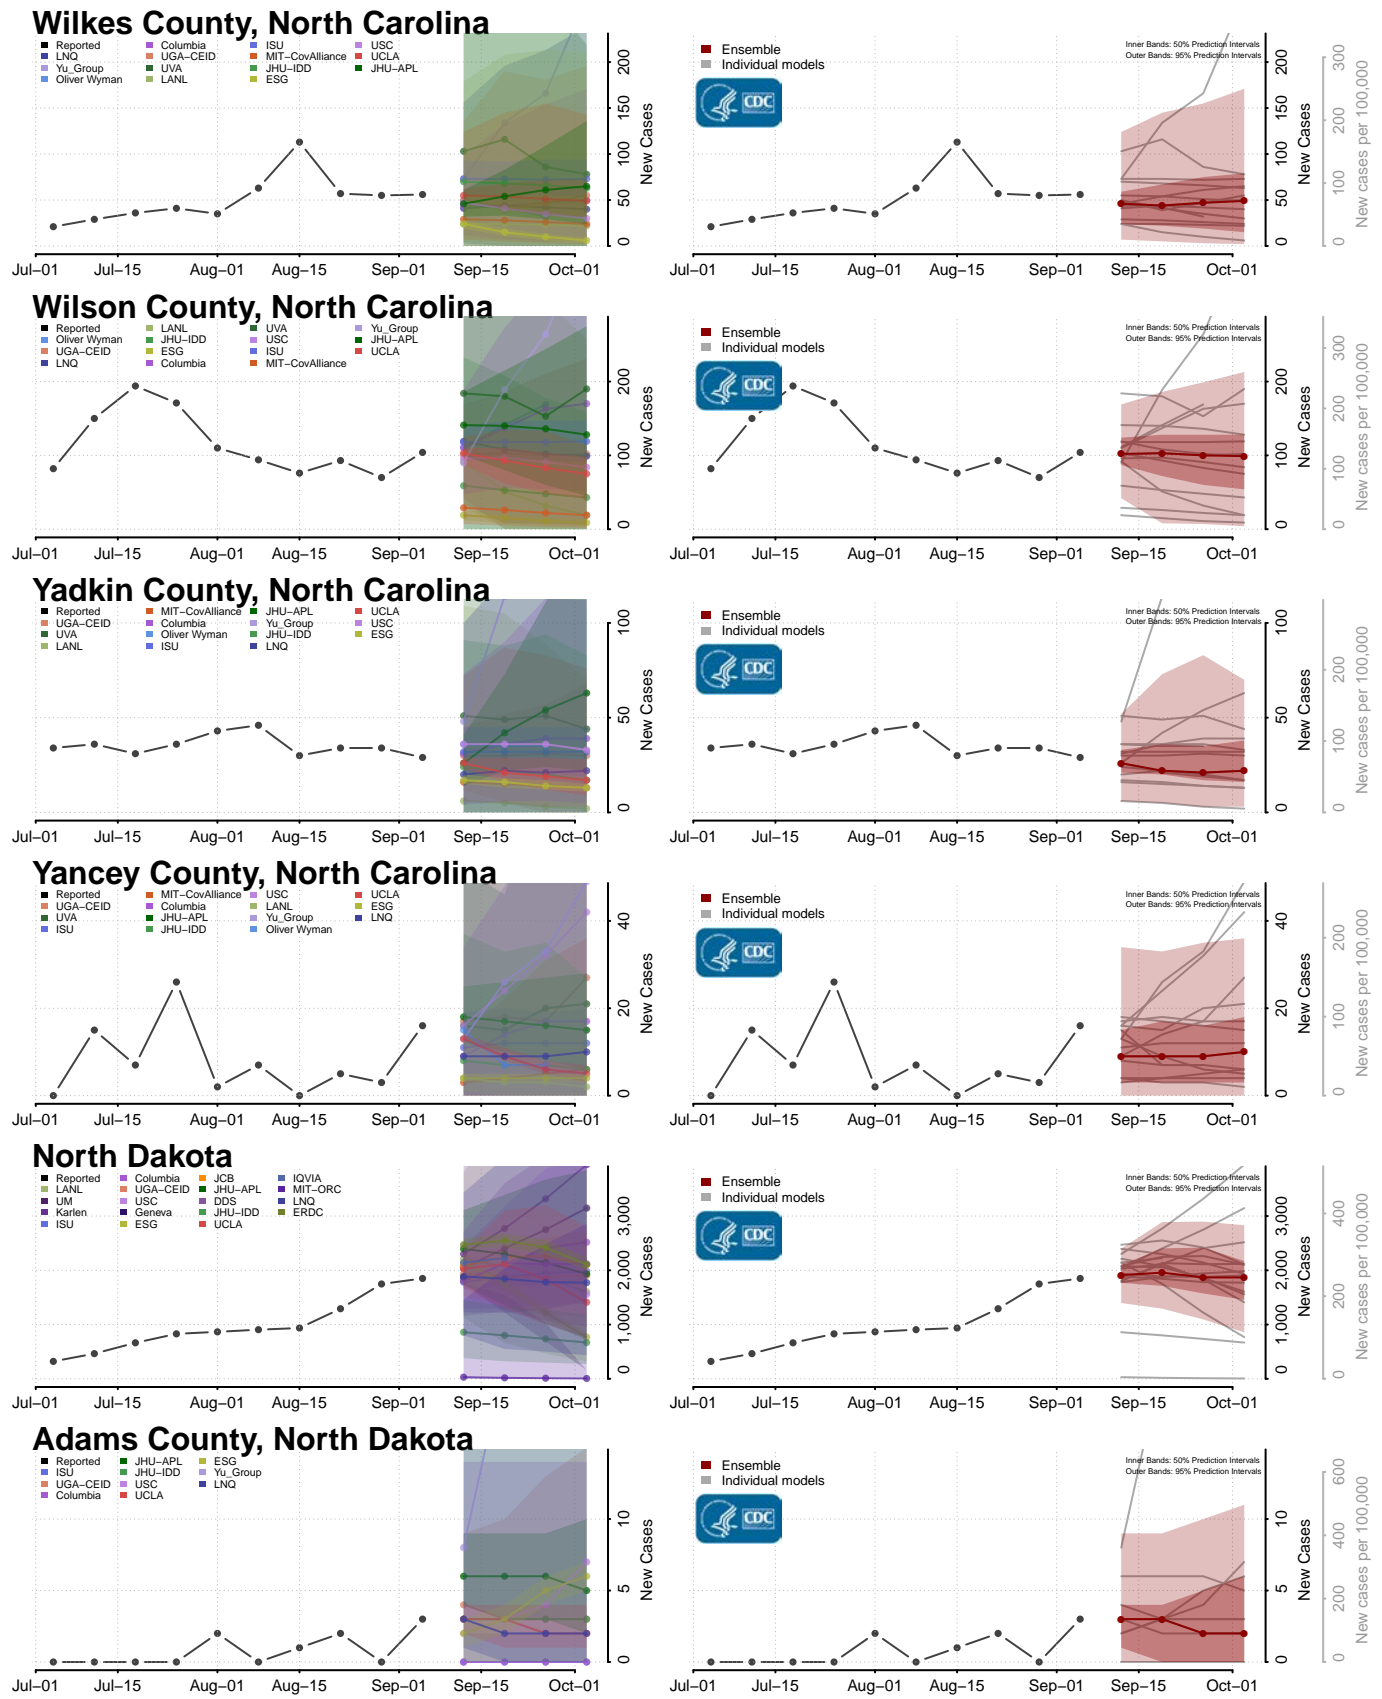

Stokes County, North Carolina

Surry County, North Carolina

Swain County, North Carolina

Transylvania County, North Carolina

Tyrrell County, North Carolina

Union County, North Carolina

Eddy County, North Dakota