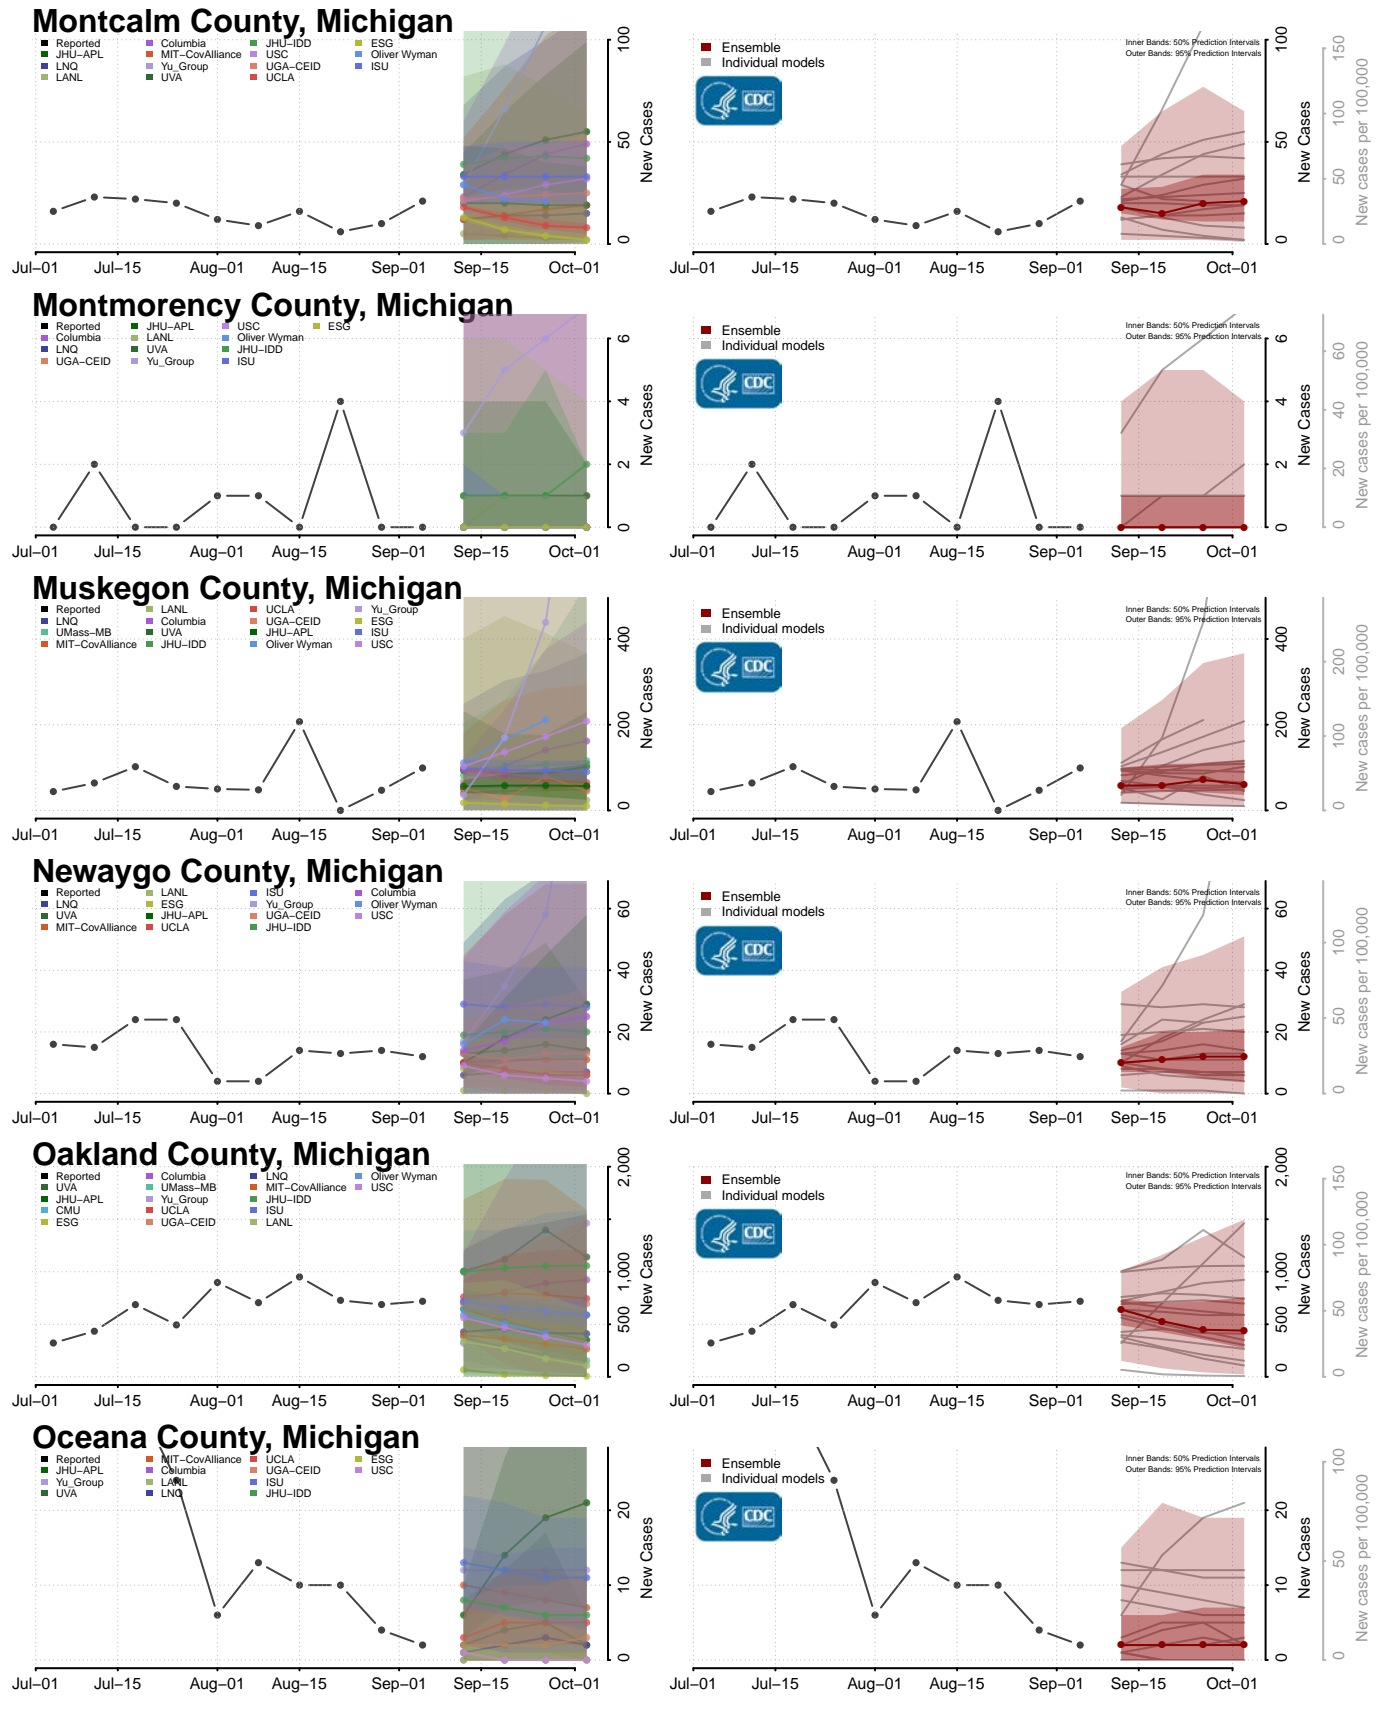

Mackinac County, Michigan

Macomb County, Michigan

Manistee County, Michigan

Marquette County, Michigan

Benton County, Minnesota

Big Stone County, Minnesota

Blue Earth County, Minnesota

Brown County, Minnesota