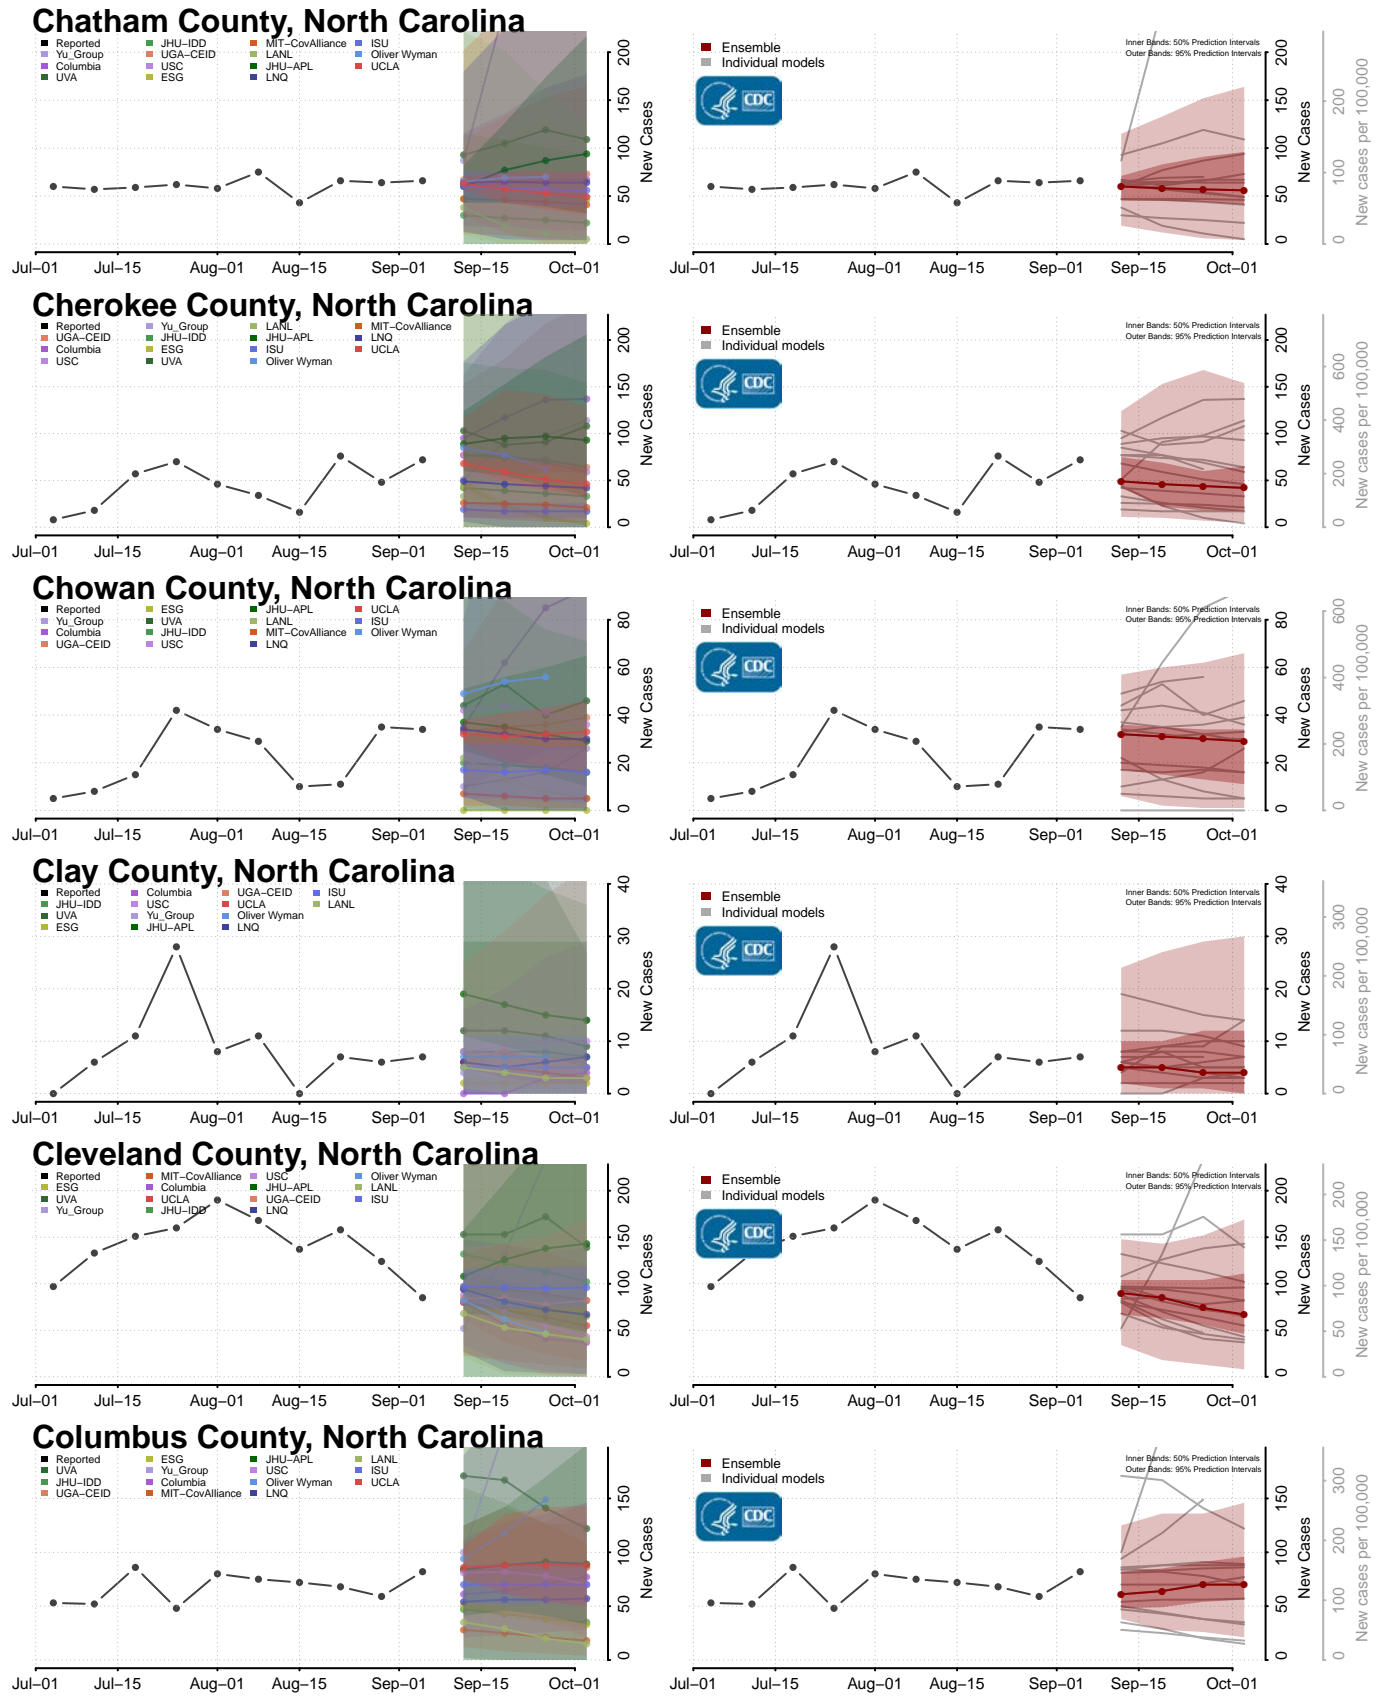

Allegany County, North Carolina

Anson County, North Carolina

Ashe County, North Carolina

Avery County, North Carolina

Duplin County, North Carolina

Durham County, North Carolina

Edgecombe County, North Carolina