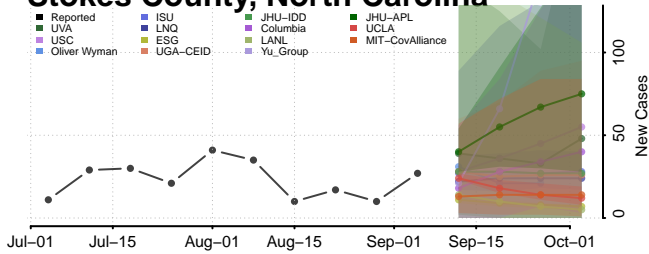

Stokes County, North Carolina