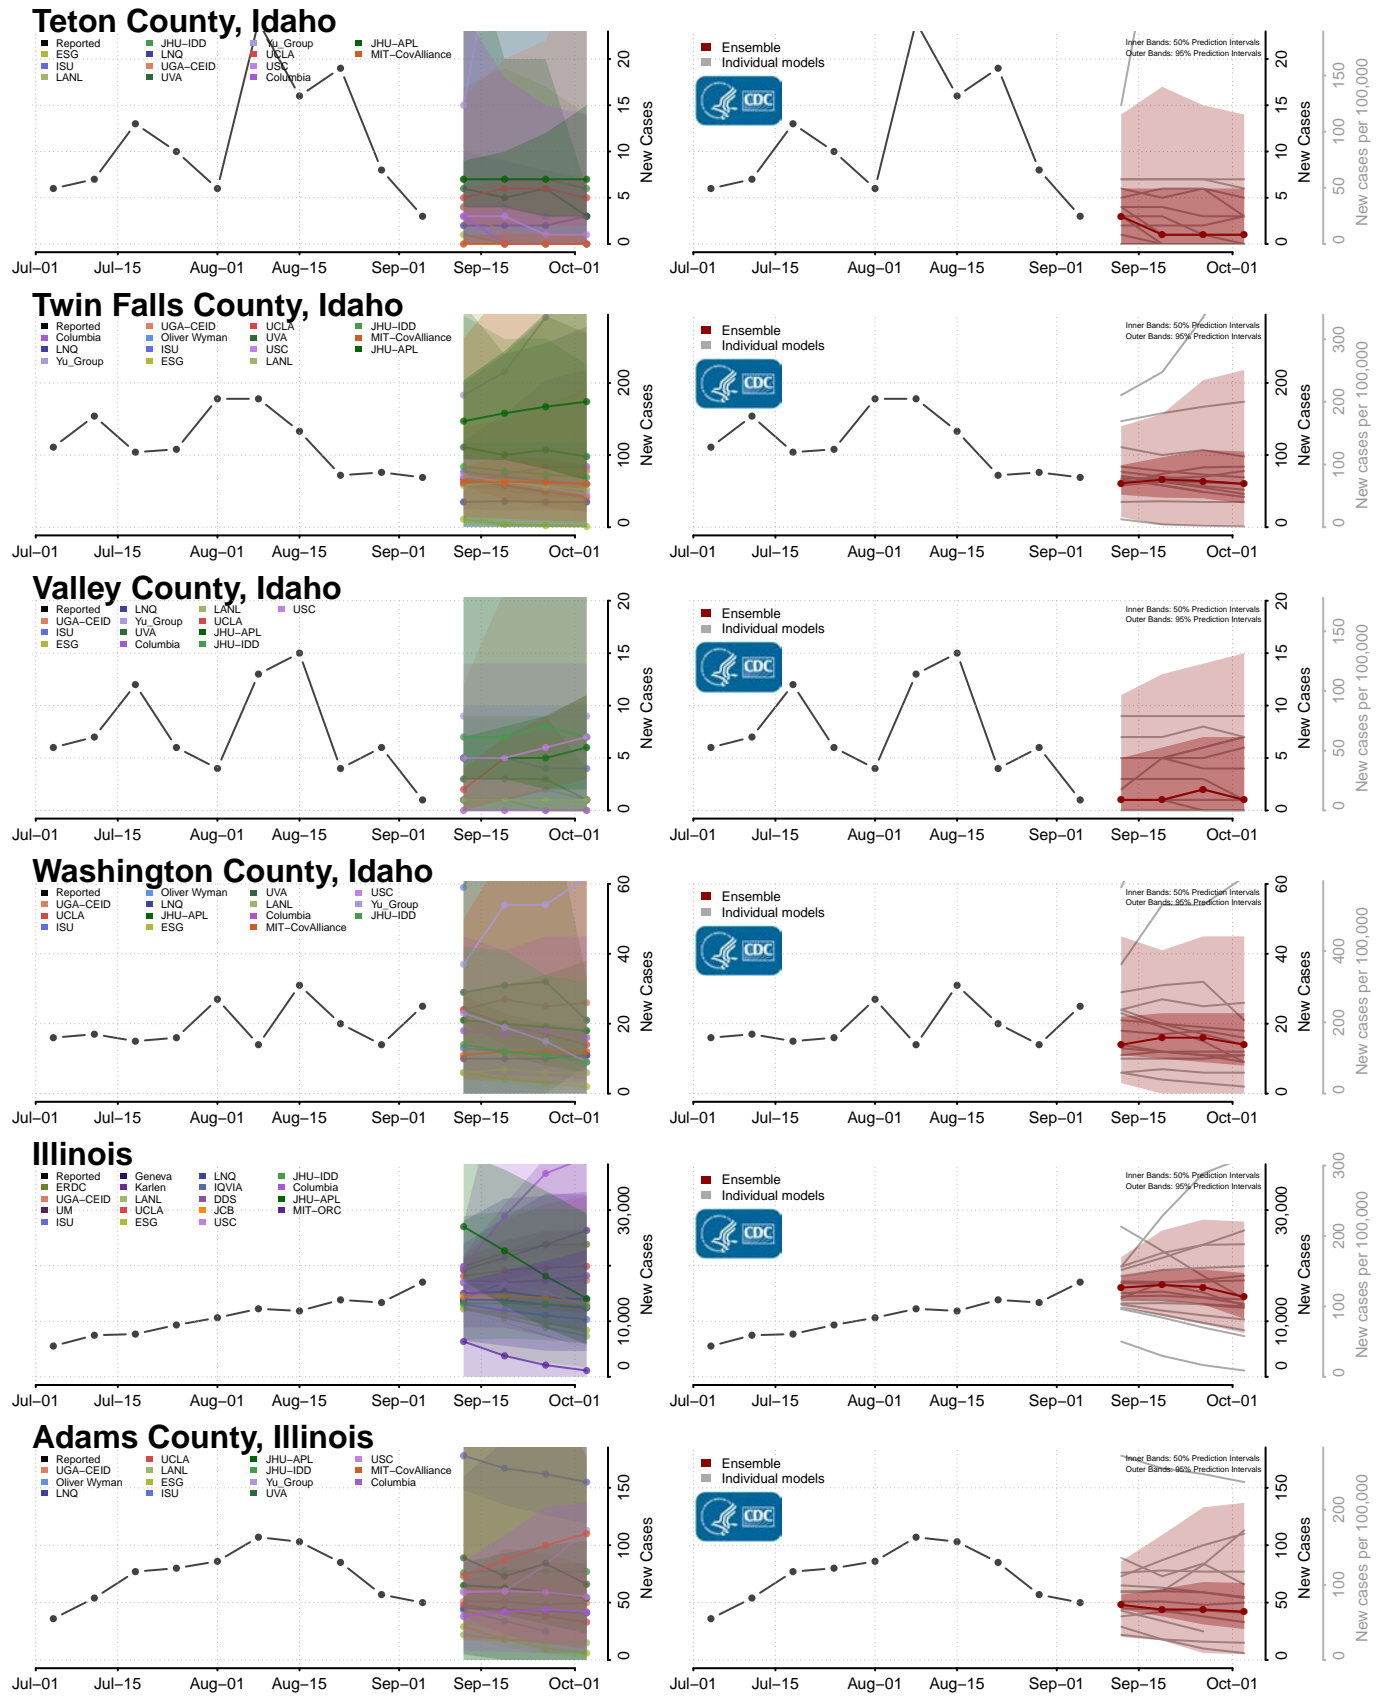

Bonner County, Idaho

Bonneville County, Idaho

Louisa County, Iowa

Lucas County, Iowa

Lyon County, Iowa

Madison County, Iowa

Mahaska County, Iowa

Marion County, Iowa