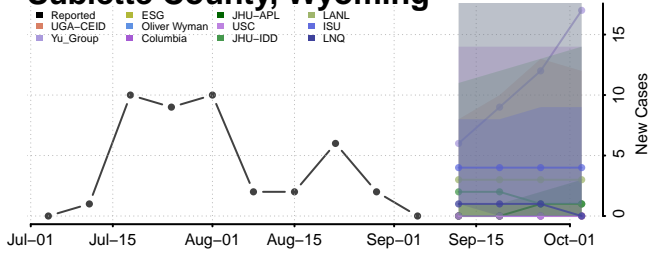

Waushara County, Wisconsin

Winnebago County, Wisconsin

Wood County, Wisconsin

Sublette County, Wyoming

Sweetwater County, Wyoming

Teton County, Wyoming

Uinta County, Wyoming

Washakie County, Wyoming