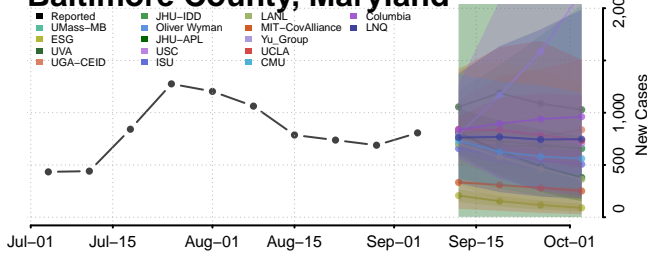

Vermilion County, Louisiana

Vernon County, Louisiana

Washington County, Louisiana

Webster County, Louisiana

*New weekly cases may decrease in this location over the next four weeks. For these locations, the ensemble forecast indicates a probability of 0.75 or greater that fewer cases will be reported in week four of the forecast than in the last reported week.

Baltimore City County, Maryland

Baltimore County, Maryland

Calvert County, Maryland

Caroline County, Maryland

Carroll County, Maryland

Cecil County, Maryland

Charles County, Maryland

Dorchester County, Maryland