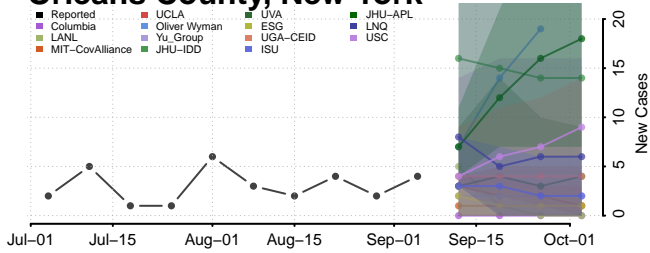

Onondaga County, New York

Ontario County, New York

Orange County, New York

Orleans County, New York

Oswego County, New York

Otsego County, New York

***Data reported by the Center for Systems Science and Engineering at Johns Hopkins University, which combine Bronx County, NY; Kings County, NY; Queens County, NY; and Richmond County, NY within New York County, NY, are used to inform these forecasts. Plots and data may not reflect COVID-19 trends for these counties.