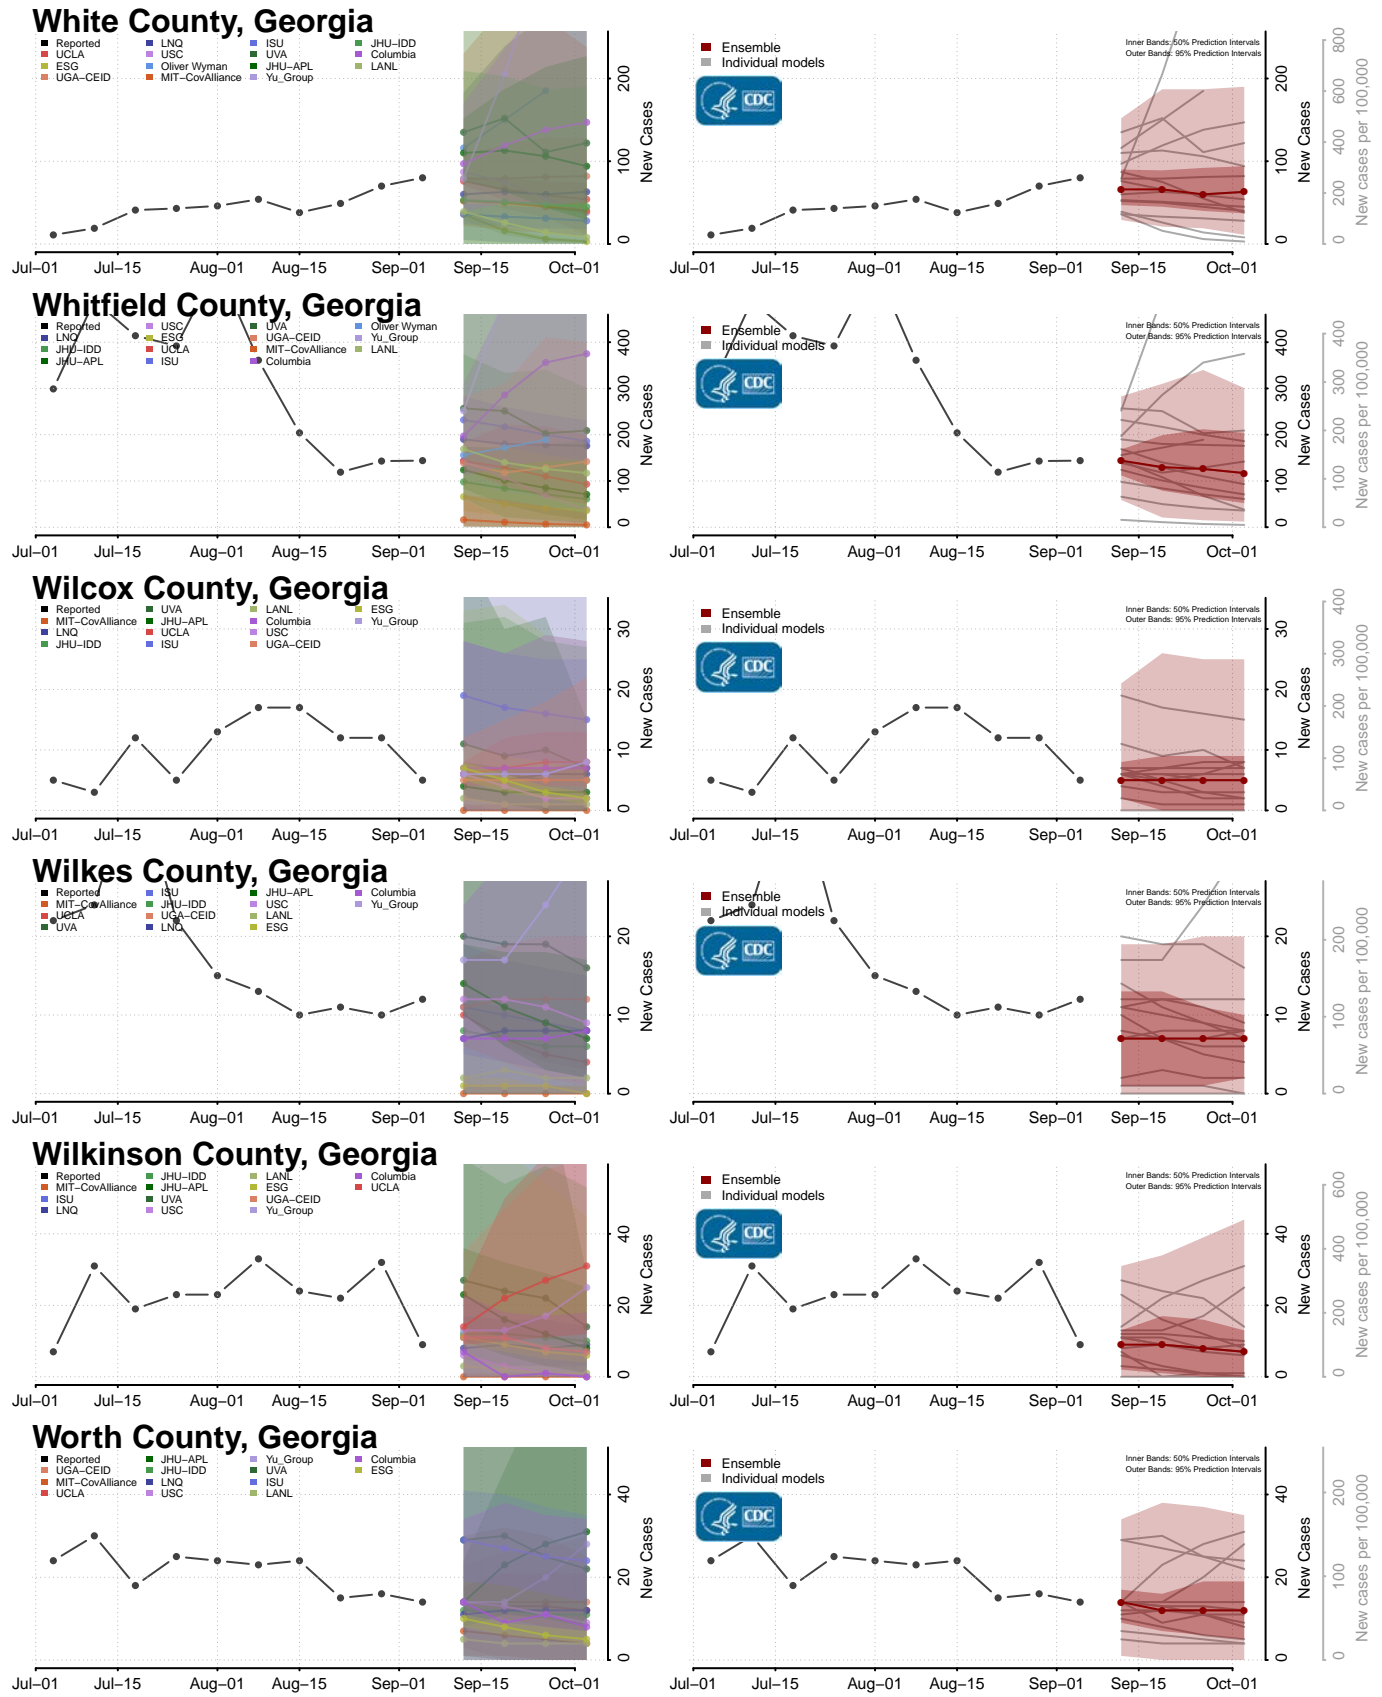

Greene County, Georgia

Gwinnett County, Georgia

Habersham County, Georgia

Hall County, Georgia

Benewah County, Idaho

Bingham County, Idaho

Blaine County, Idaho

Boise County, Idaho