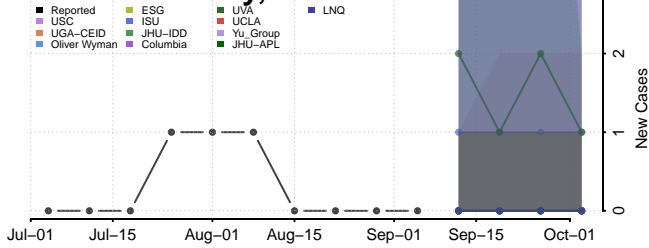

Daniels County, Montana