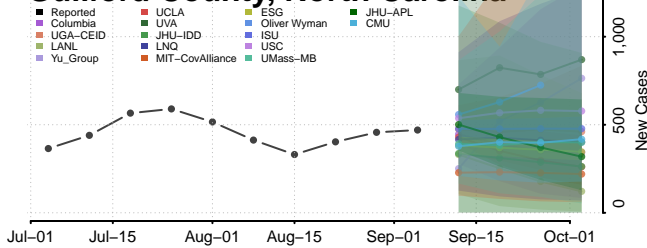

Guilford County, North Carolina