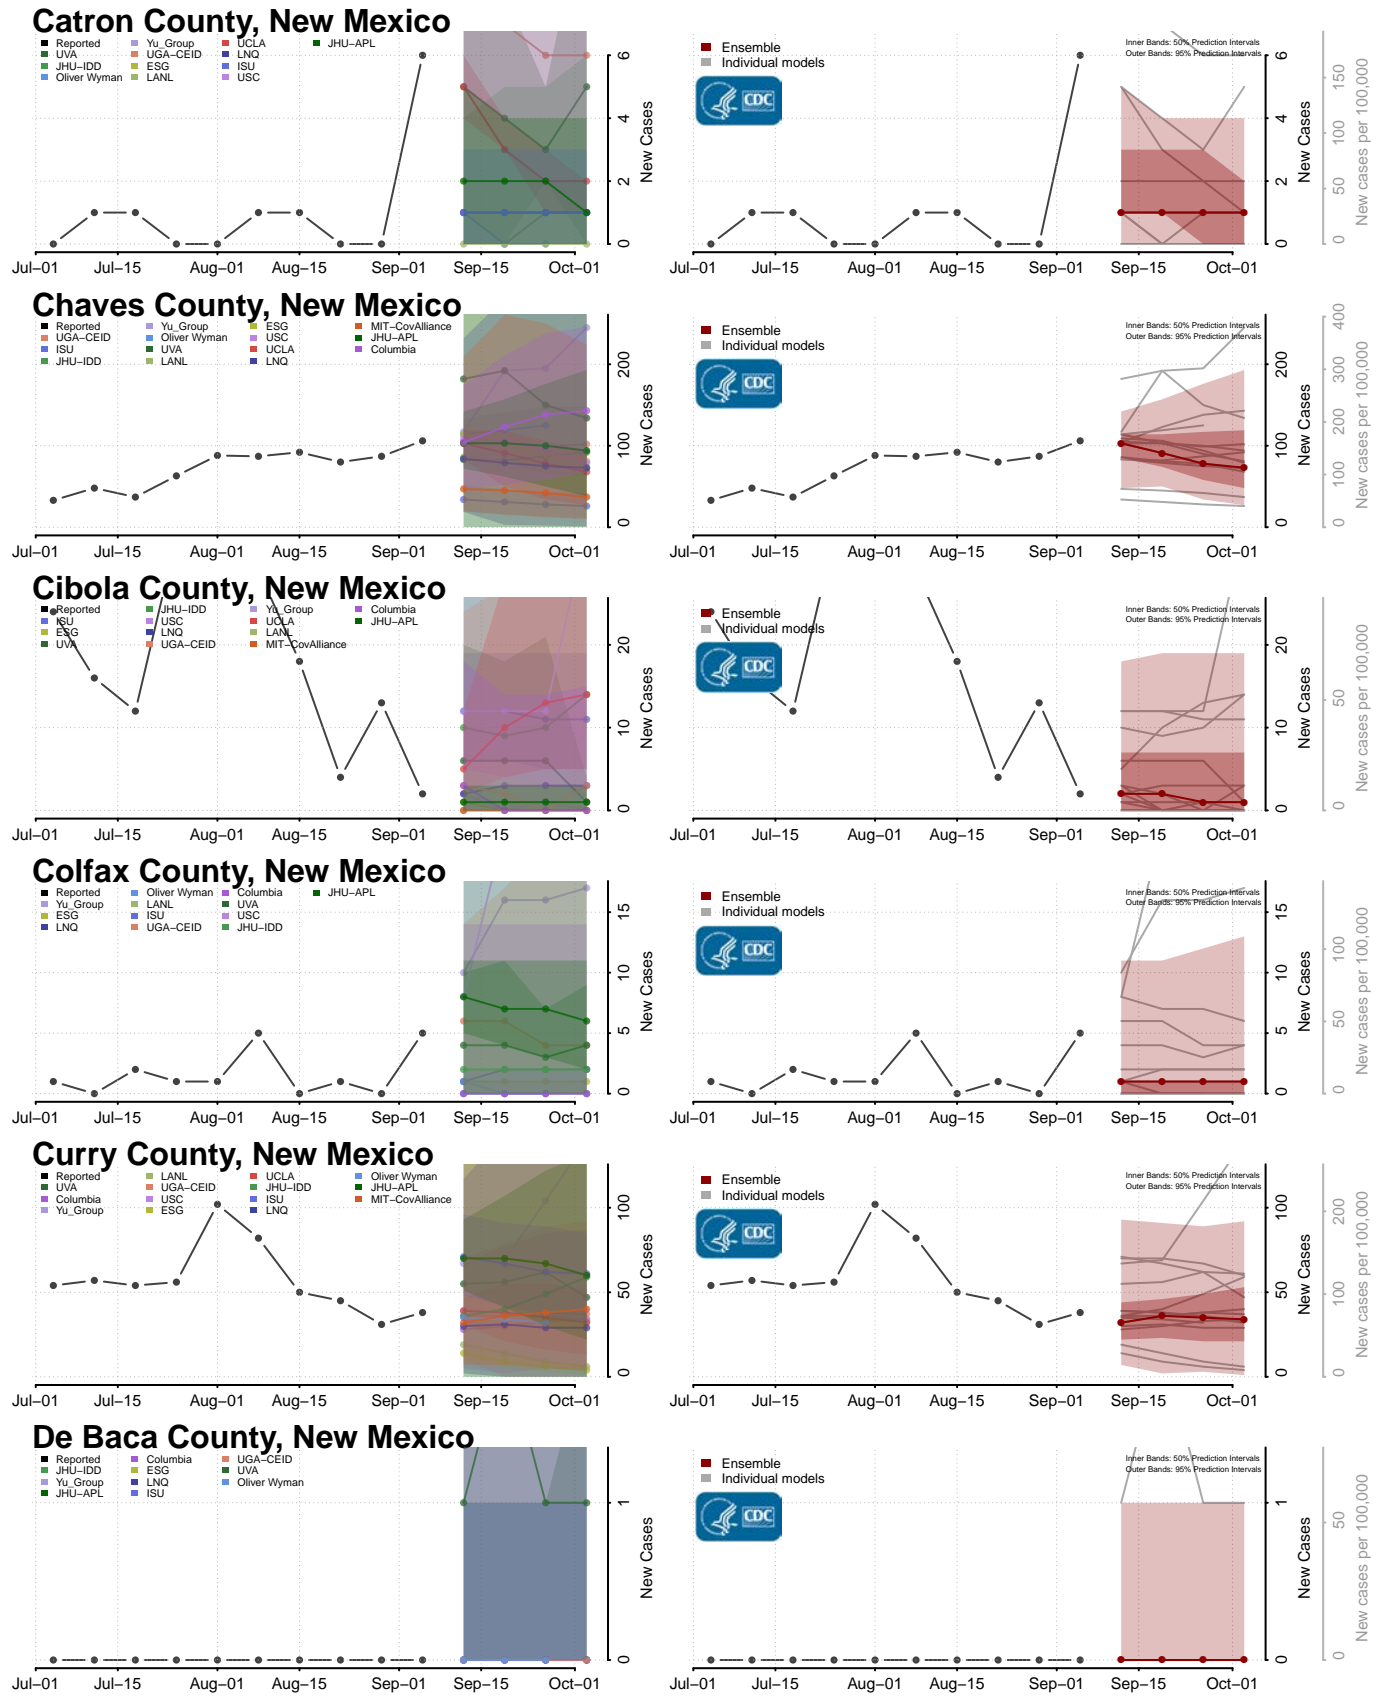

Warren County, New Jersey

New Mexico

Bernalillo County, New Mexico

Dona Ana County, New Mexico

Eddy County, New Mexico

Grant County, New Mexico

Guadalupe County, New Mexico

Harding County, New Mexico