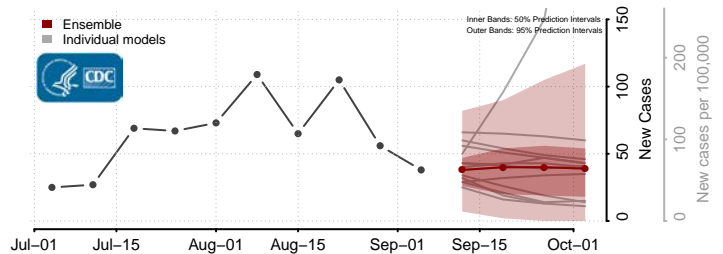

Mason County, Washington

Okanogan County, Washington

Snohomish County, Washington

Spokane County, Washington

Stevens County, Washington

Thurston County, Washington

Wahkiakum County, Washington

Walla Walla County, Washington