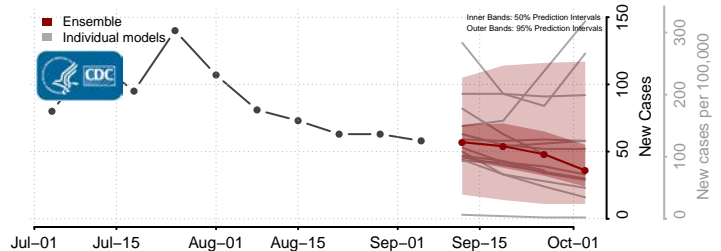

Vermilion County, Louisiana

Vernon County, Louisiana

Washington County, Louisiana

Webster County, Louisiana

*New weekly cases may decrease in this location over the next four weeks. For these locations, the ensemble forecast indicates a probability of 0.75 or greater that fewer cases will be reported in week four of the forecast than in the last reported week.