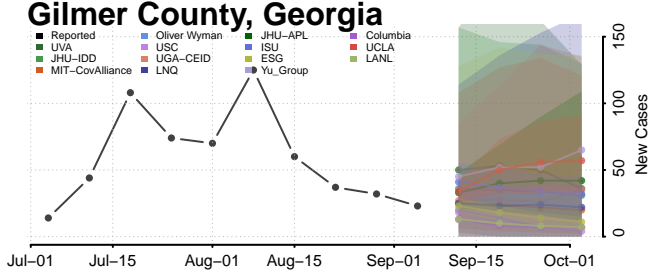

Lafayette County, Florida

Lake County, Florida

Lee County, Florida

*New weekly cases may decrease in this location over the next four weeks. For these locations, the ensemble forecast indicates a probability of 0.75 or greater that fewer cases will be reported in week four of the forecast than in the last reported week.

Forsyth County, Georgia

Franklin County, Georgia

Fulton County, Georgia

Gilmer County, Georgia

Glascocock County, Georgia

Glynn County, Georgia

Gordon County, Georgia

Grady County, Georgia

Greene County, Georgia

Gwinnett County, Georgia

Habersham County, Georgia

Hall County, Georgia

Benewah County, Idaho

Bingham County, Idaho

Blaine County, Idaho

Boise County, Idaho