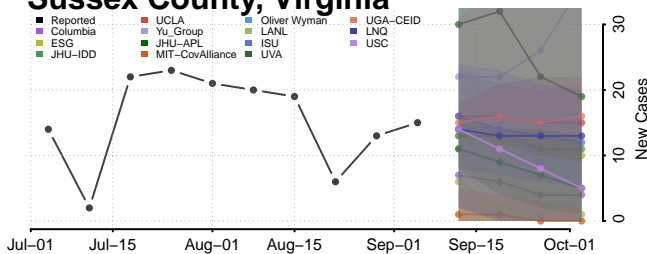

Sussex County, Virginia