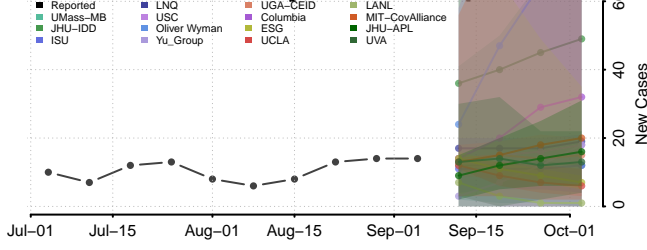

Merrimack County, New Hampshire