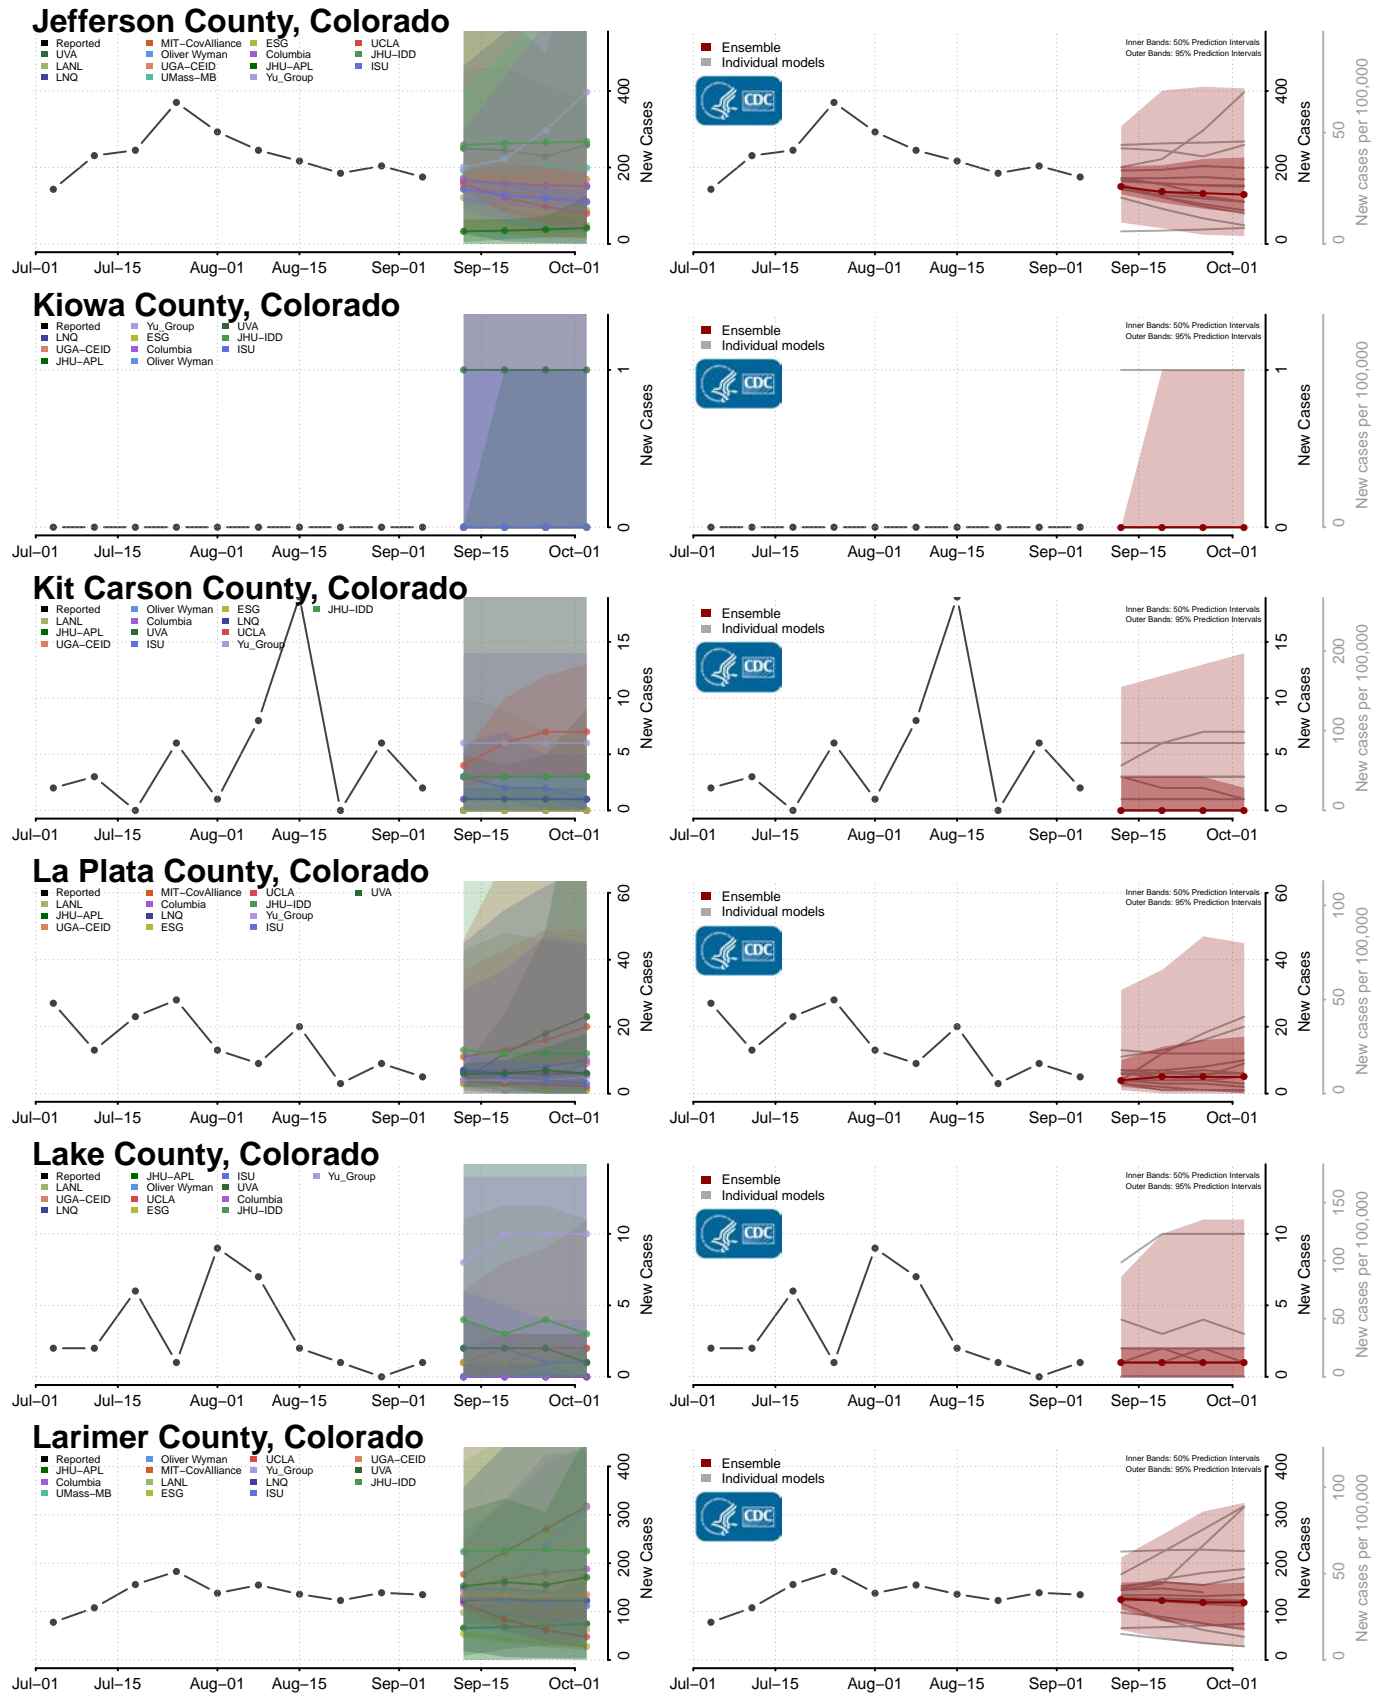

Humboldt County, California

Imperial County, California

Inyo County, California

Kern County, California

Kings County, California

Lake County, California

San Bernardino County, California

San Diego County, California

Shasta County, California

Sierra County, California

Siskiyou County, California

Las Animas County, Colorado

Lincoln County, Colorado

Logan County, Colorado

Mesa County, Colorado

Mineral County, Colorado