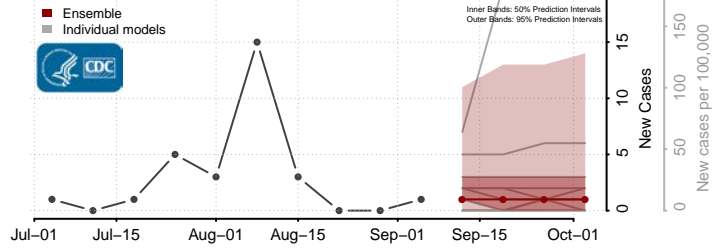

Wise County, Virginia

Wythe County, Virginia

York County, Virginia

Washington

Kittitas County, Washington

Klickitat County, Washington

Lewis County, Washington

Lincoln County, Washington