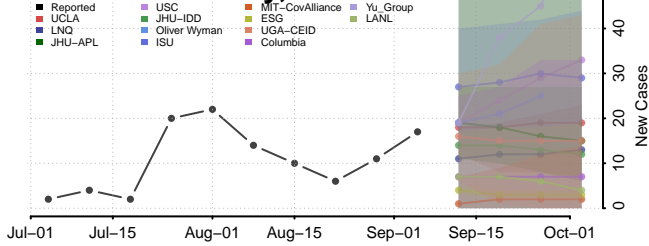

Richland County, North Dakota