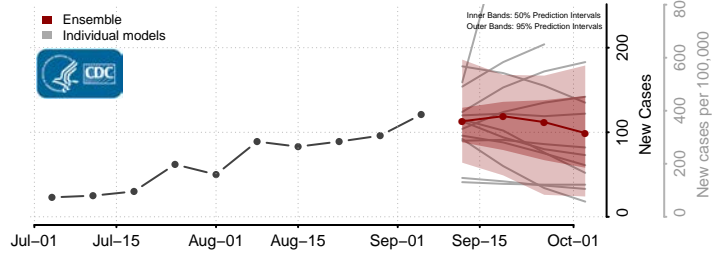

Morton County, North Dakota