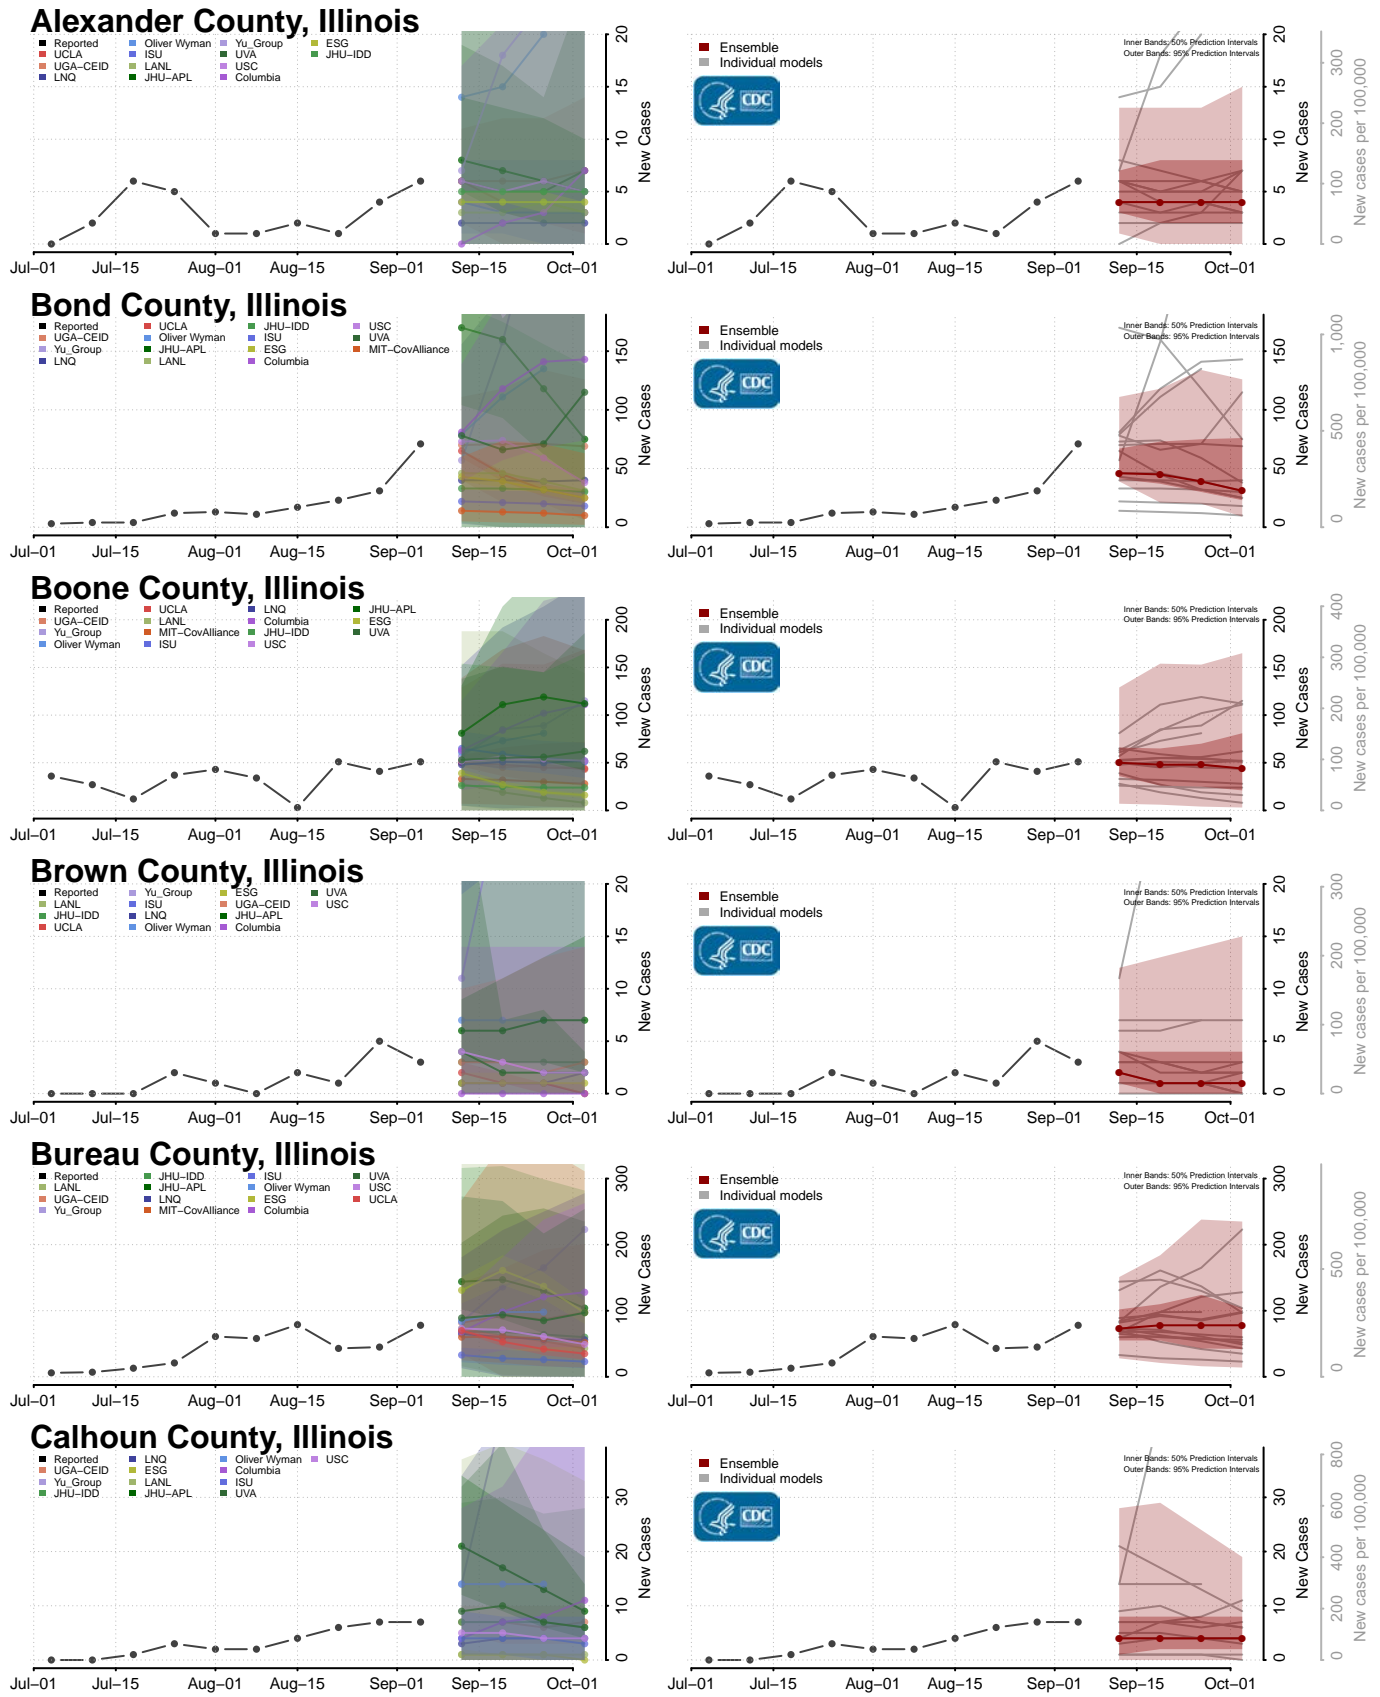

Bonner County, Idaho

Bonneville County, Idaho

Louisa County, Iowa

Lucas County, Iowa

Lyon County, Iowa

Madison County, Iowa

Mahaska County, Iowa

Marion County, Iowa