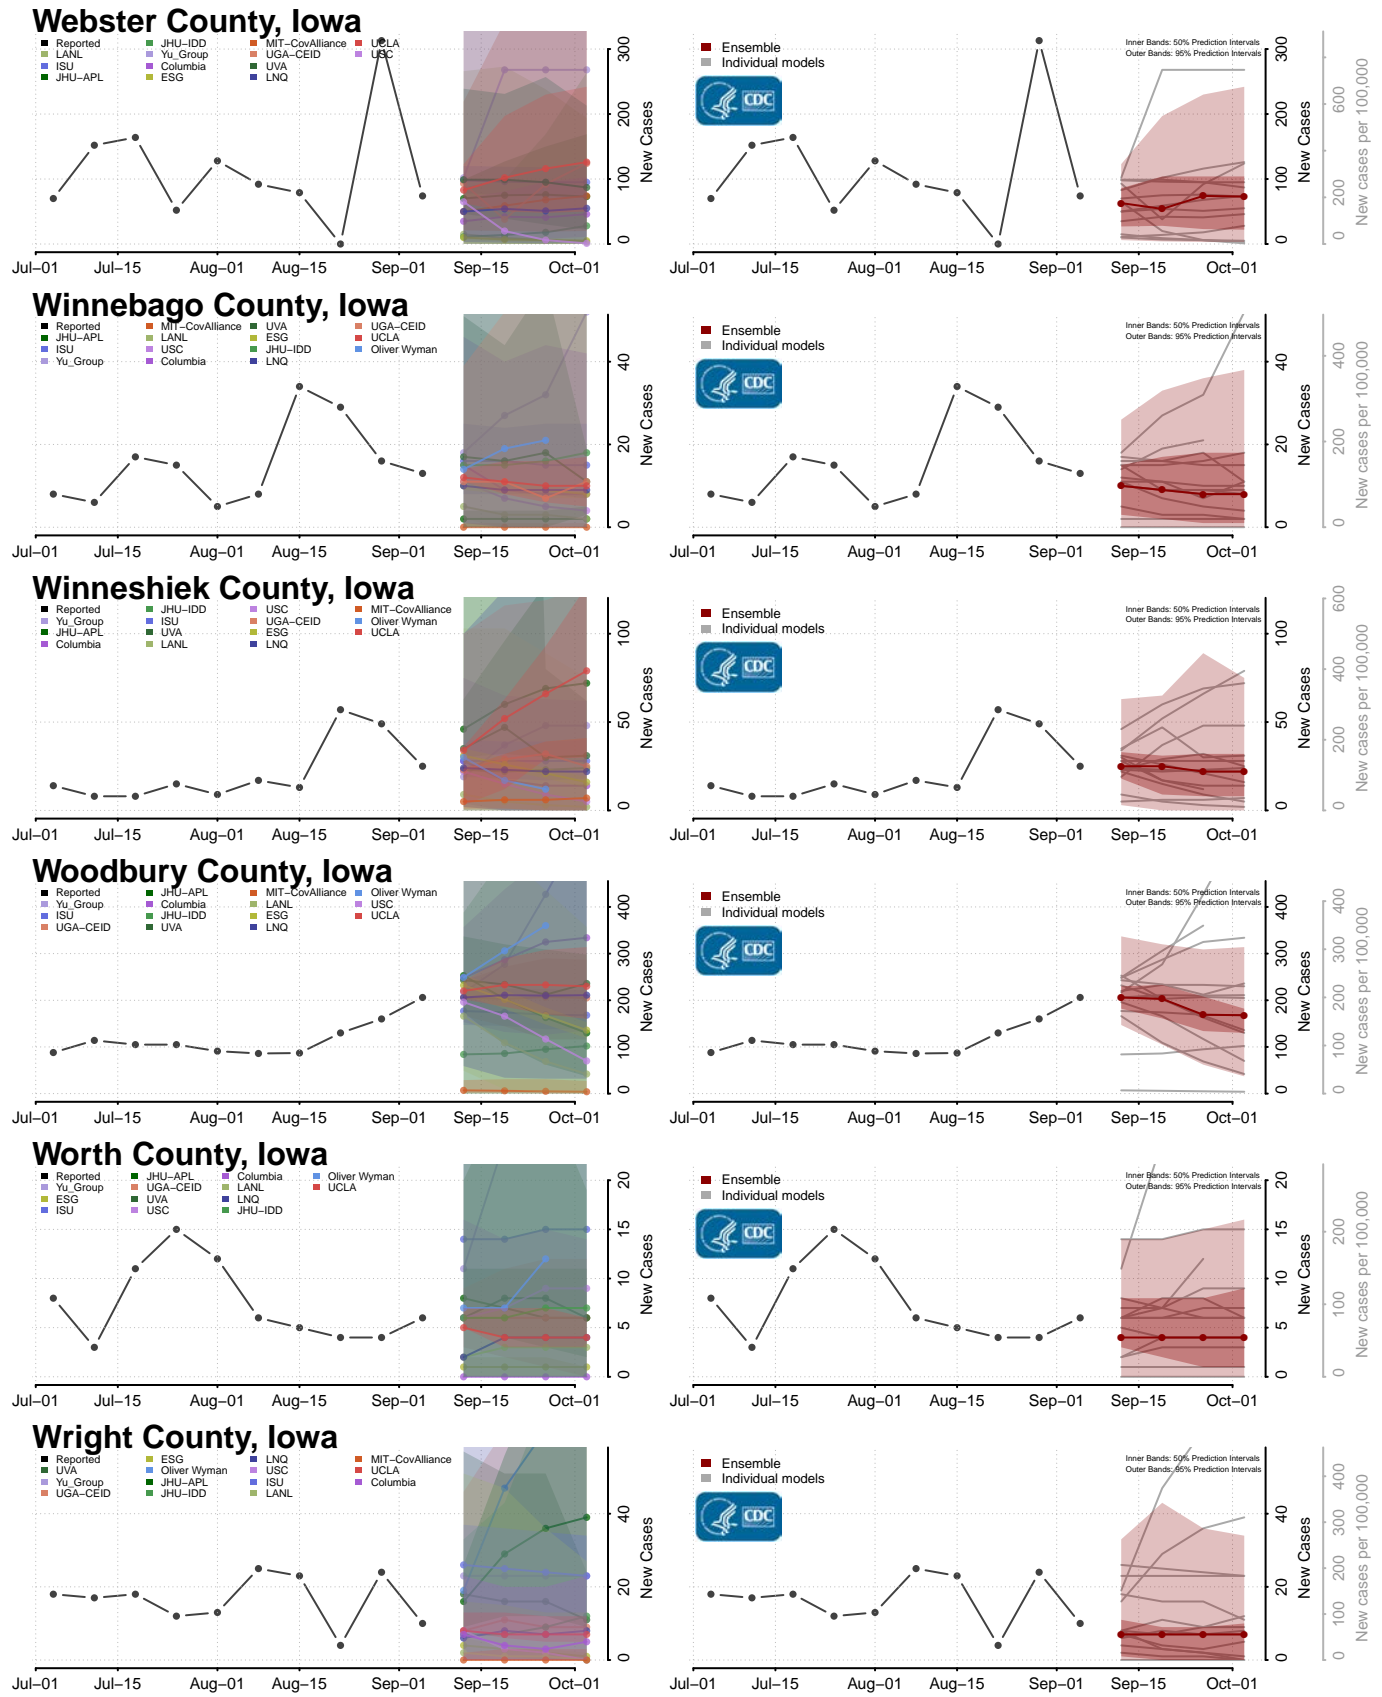

Greene County, Georgia

Gwinnett County, Georgia

Habersham County, Georgia

Hall County, Georgia

Benewah County, Idaho

Bingham County, Idaho

Blaine County, Idaho

Boise County, Idaho

Bonner County, Idaho

Bonneville County, Idaho

Louisa County, Iowa

Lucas County, Iowa

Lyon County, Iowa

Madison County, Iowa

Mahaska County, Iowa

Marion County, Iowa