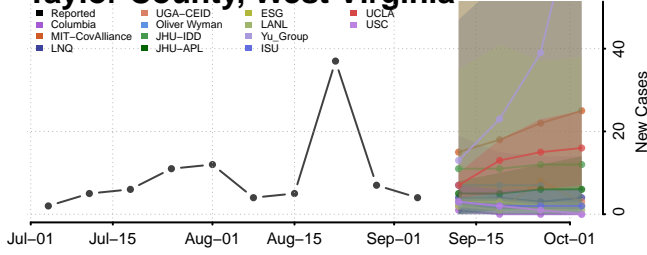

Taylor County, West Virginia