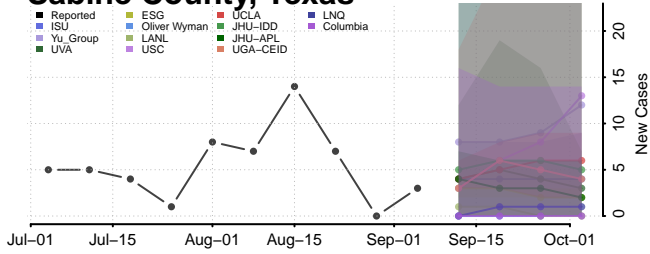

Sabine County, Texas