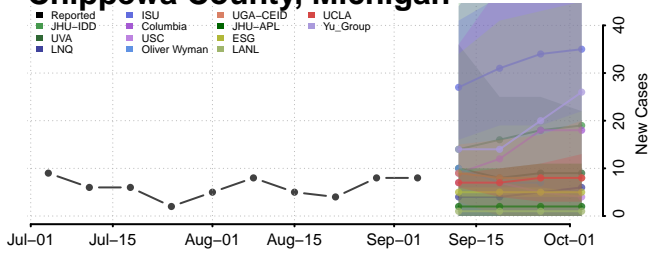

Somerset County, Maryland

St. Mary's County, Maryland

Antrim County, Michigan

Arenac County, Michigan

Baraga County, Michigan

Barry County, Michigan

Bay County, Michigan

Benzie County, Michigan

Chippewa County, Michigan

Clare County, Michigan

Clinton County, Michigan

Crawford County, Michigan

Delta County, Michigan

Dickinson County, Michigan

Livingston County, Michigan

Luce County, Michigan