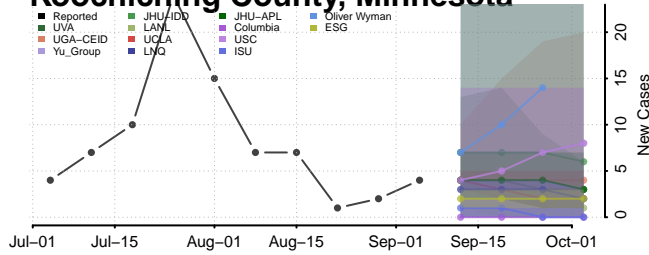

Hubbard County, Minnesota

Isanti County, Minnesota

Itasca County, Minnesota

Jackson County, Minnesota

Kanabec County, Minnesota

Kandiyohi County, Minnesota

Kittson County, Minnesota

Koochiching County, Minnesota

Lac qui Parle County, Minnesota

Lake County, Minnesota

Lake of the Woods County, Minnesota

Le Sueur County, Minnesota

*New weekly cases may decrease in this location over the next four weeks. For these locations, the ensemble forecast indicates a probability of 0.75 or greater that fewer cases will be reported in week four of the forecast than in the last reported week.