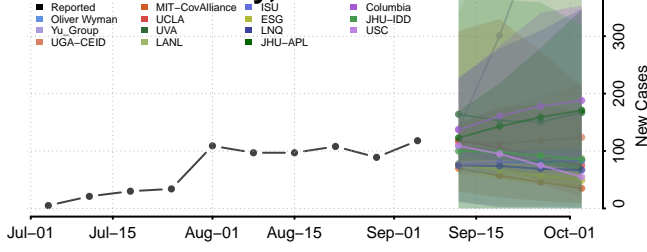

Le Flore County, Oklahoma