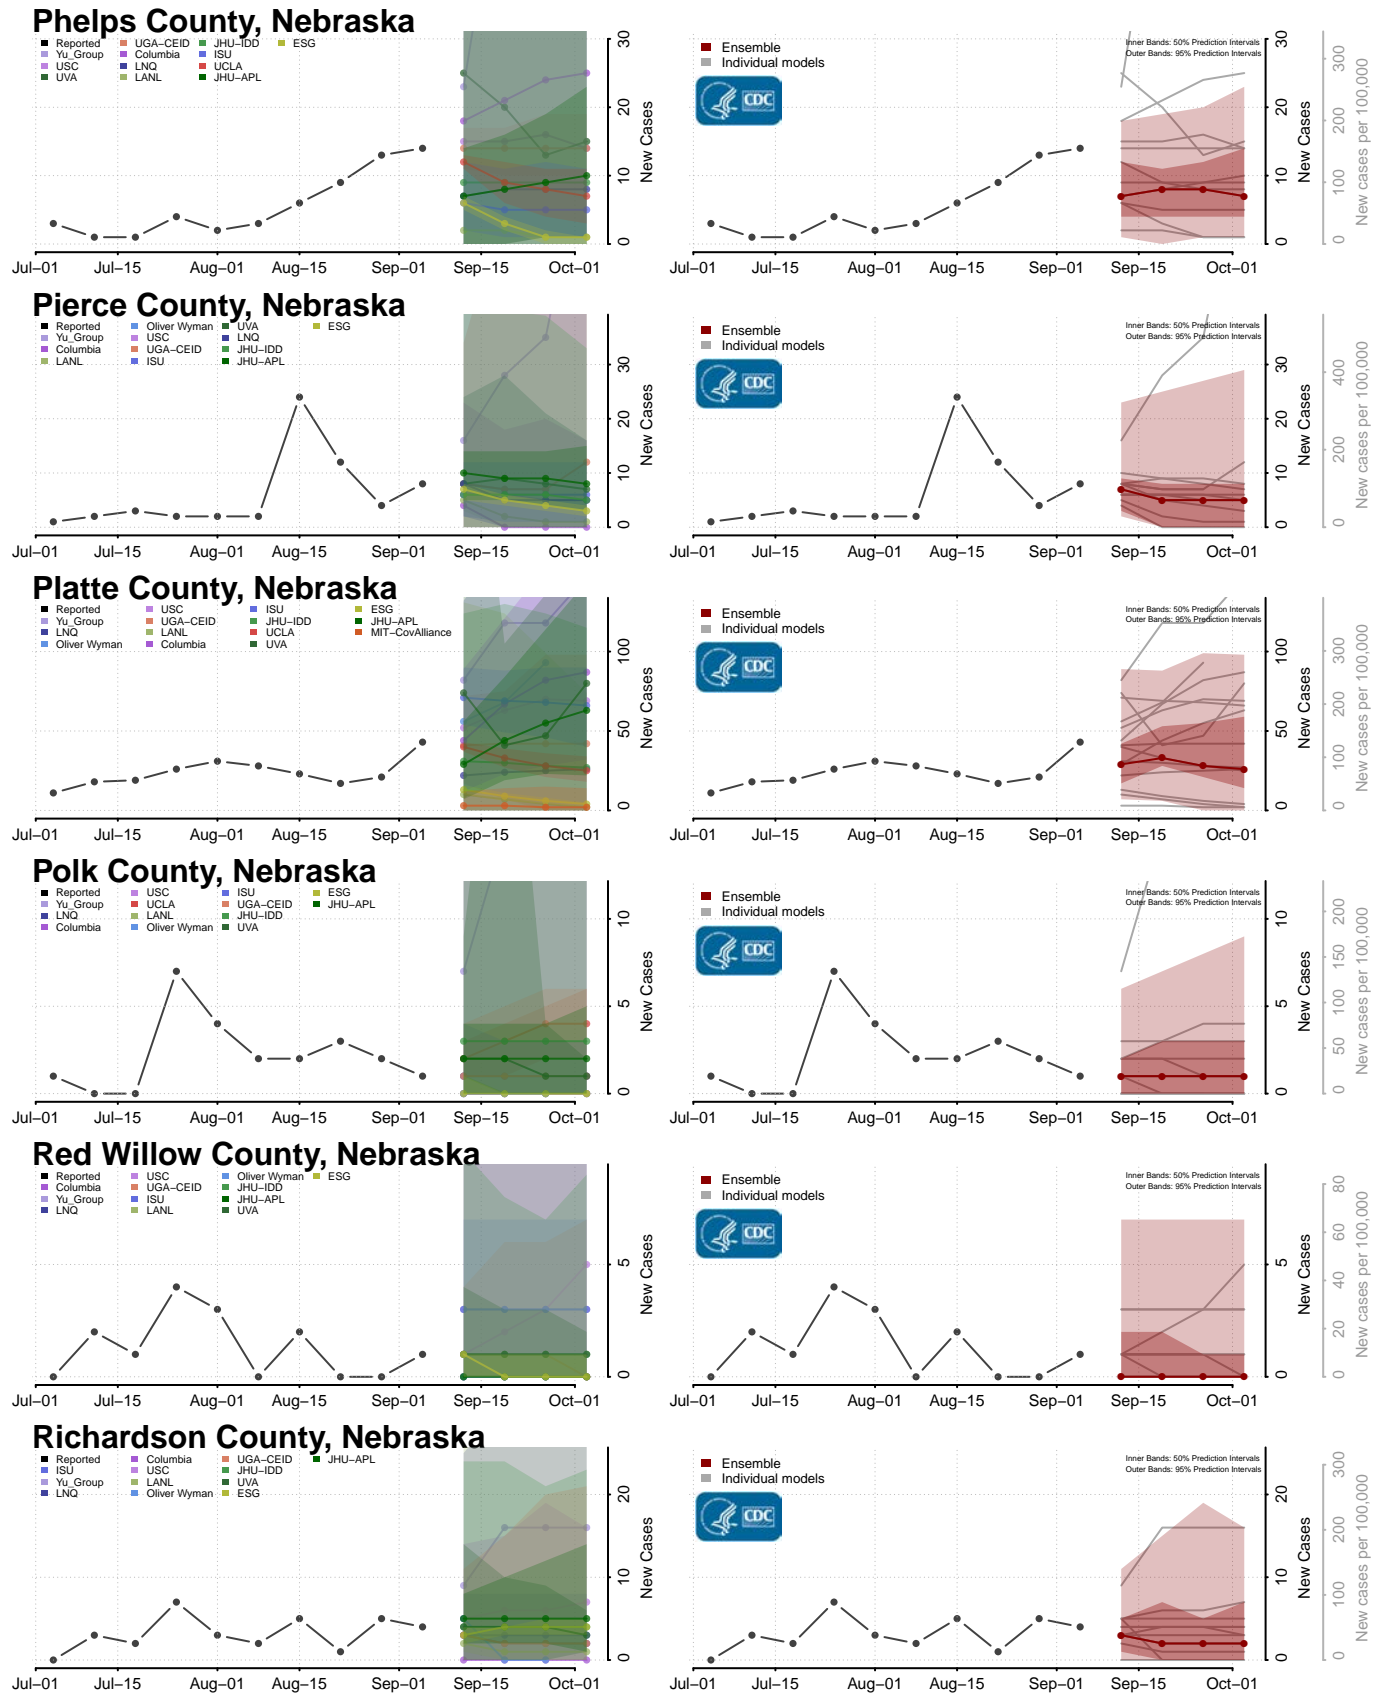

Keith County, Nebraska

Keya Paha County, Nebraska

Kimball County, Nebraska

Knox County, Nebraska

Lancaster County, Nebraska

Lincoln County, Nebraska

Sheridan County, Nebraska

Sherman County, Nebraska