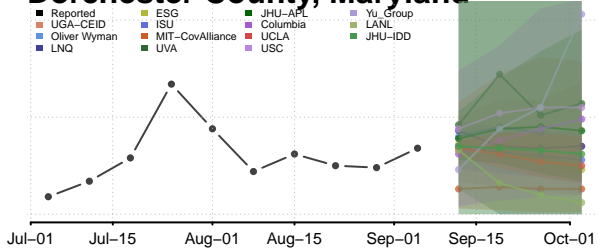

Vermilion County, Louisiana

Vernon County, Louisiana

Washington County, Louisiana

Webster County, Louisiana

*New weekly cases may decrease in this location over the next four weeks. For these locations, the ensemble forecast indicates a probability of 0.75 or greater that fewer cases will be reported in week four of the forecast than in the last reported week.

Baltimore City County, Maryland

Baltimore County, Maryland

Calvert County, Maryland

Caroline County, Maryland

Carroll County, Maryland

Cecil County, Maryland

Charles County, Maryland

Dorchester County, Maryland