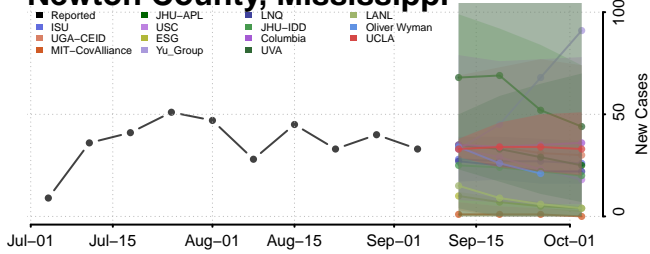

Lac qui Parle County, Minnesota

Lake County, Minnesota

Lake of the Woods County, Minnesota

Le Sueur County, Minnesota

*New weekly cases may decrease in this location over the next four weeks. For these locations, the ensemble forecast indicates a probability of 0.75 or greater that fewer cases will be reported in week four of the forecast than in the last reported week.

Lamar County, Mississippi

Lauderdale County, Mississippi

Lawrence County, Mississippi

Leake County, Mississippi

Lee County, Mississippi

Leflore County, Mississippi

Montgomery County, Mississippi

Neshoba County, Mississippi

Newton County, Mississippi

Noxubee County, Mississippi

Oktibbeha County, Mississippi

Panola County, Mississippi

Rankin County, Mississippi

Scott County, Mississippi

Sharkey County, Mississippi

Simpson County, Mississippi