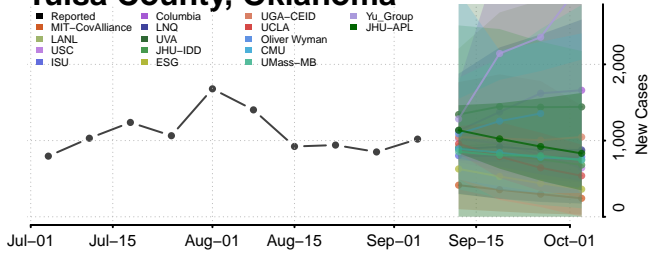

Payne County, Oklahoma

Pittsburg County, Oklahoma

Sequoyah County, Oklahoma

Stephens County, Oklahoma

Texas County, Oklahoma

Tillman County, Oklahoma

Tulsa County, Oklahoma

Wagoner County, Oklahoma