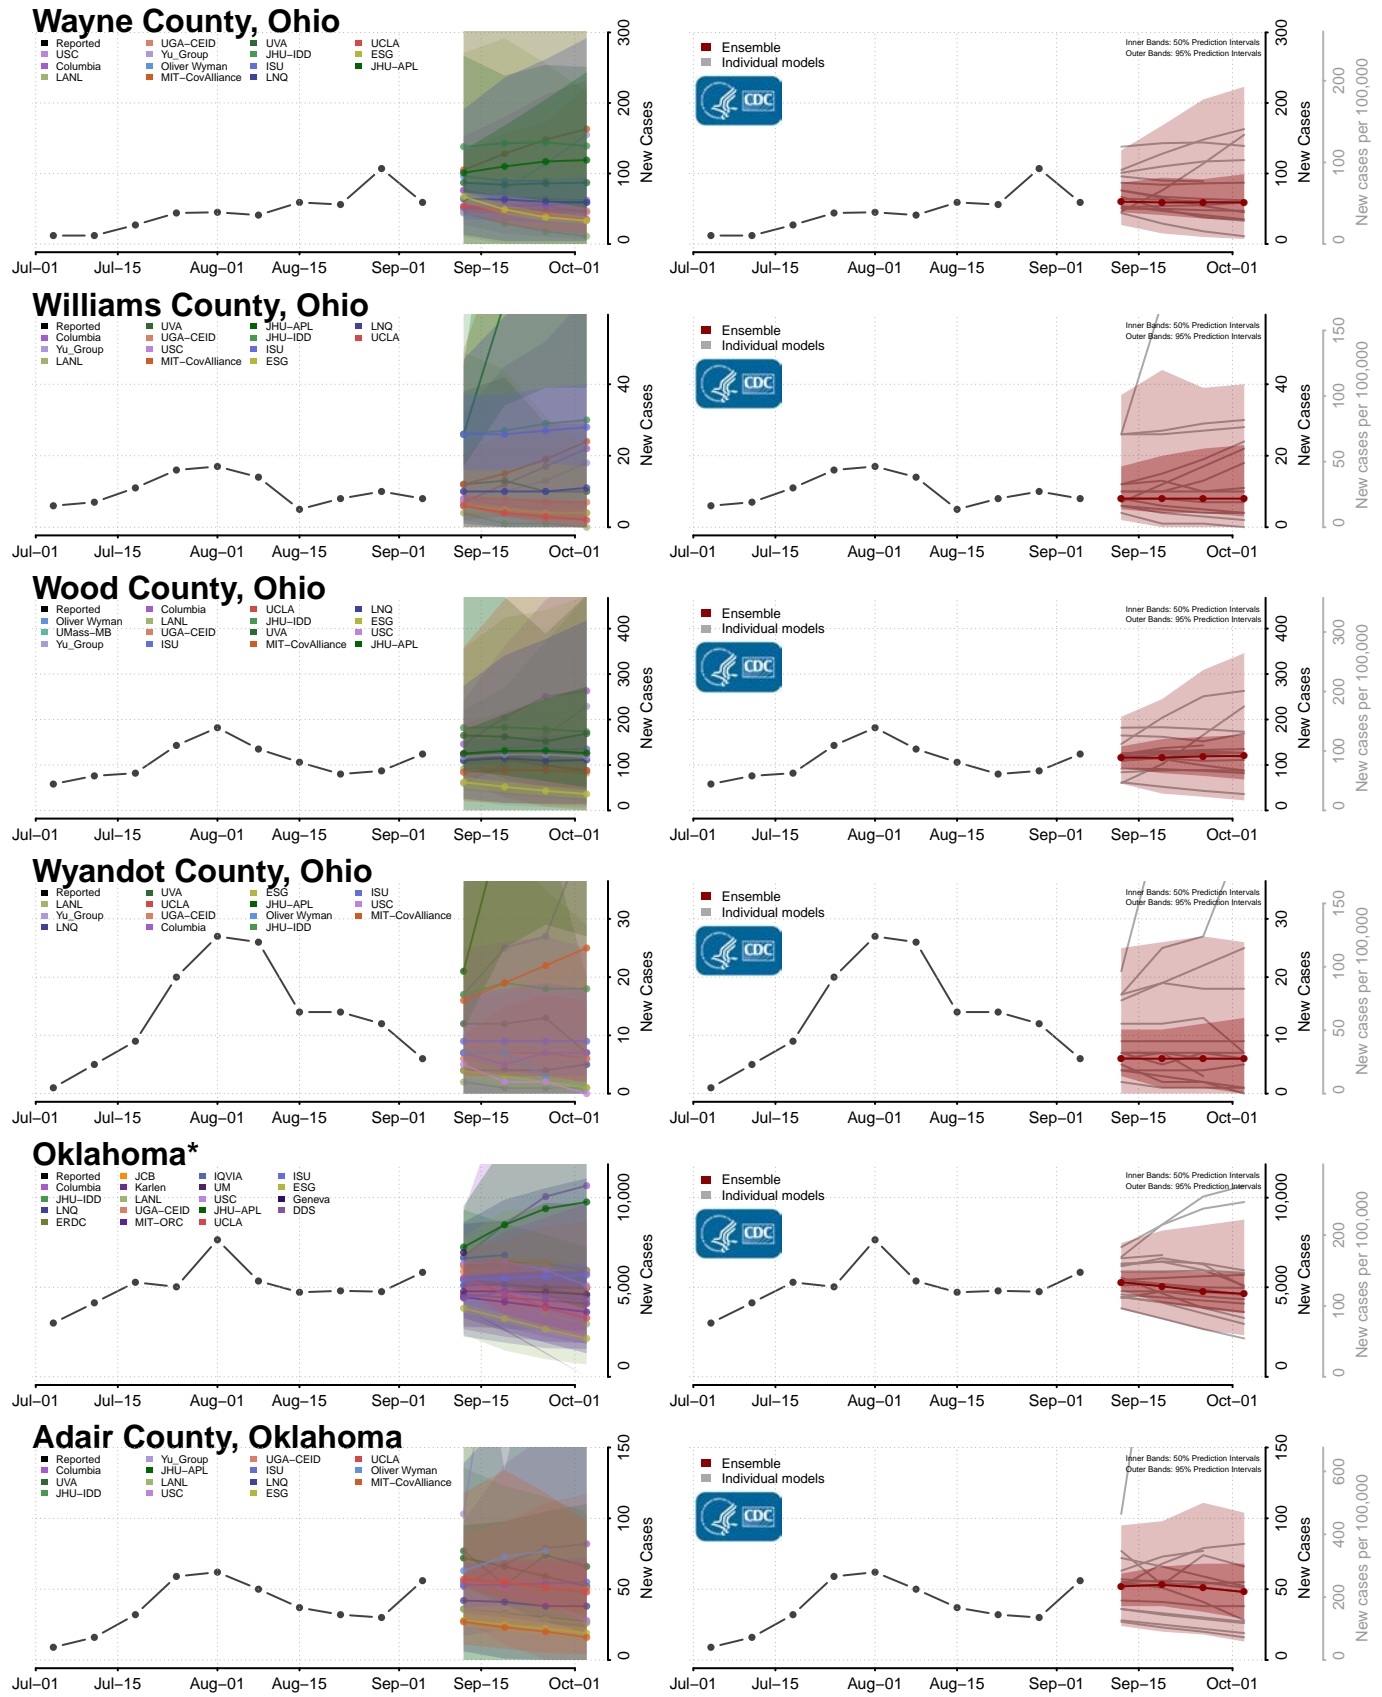

Delaware County, Ohio

Erie County, Ohio

Fairfield County, Ohio

Fayette County, Ohio

*New weekly cases may decrease in this location over the next four weeks. For these locations, the ensemble forecast indicates a probability of 0.75 or greater that fewer cases will be reported in week four of the forecast than in the last reported week.