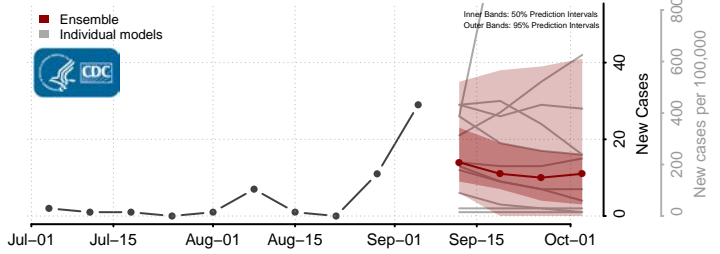

Deuel County, South Dakota

Dewey County, South Dakota

Douglas County, South Dakota

Edmunds County, South Dakota

Fall River County, South Dakota

Faulk County, South Dakota

Grant County, South Dakota

Gregory County, South Dakota