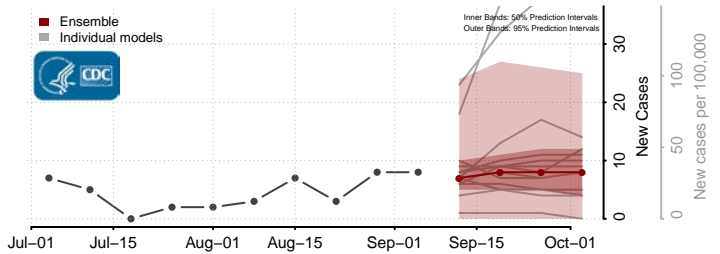

Manistee County, Michigan