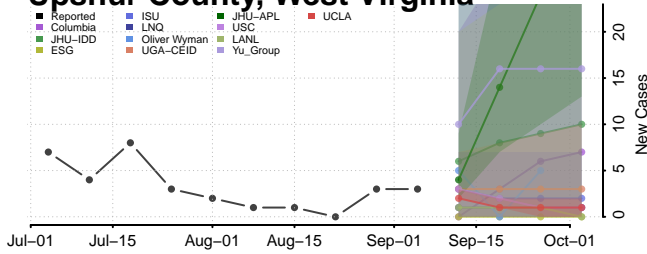

Upshur County, West Virginia