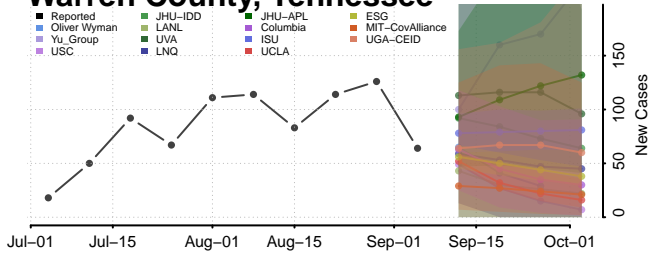

Warren County, Tennessee