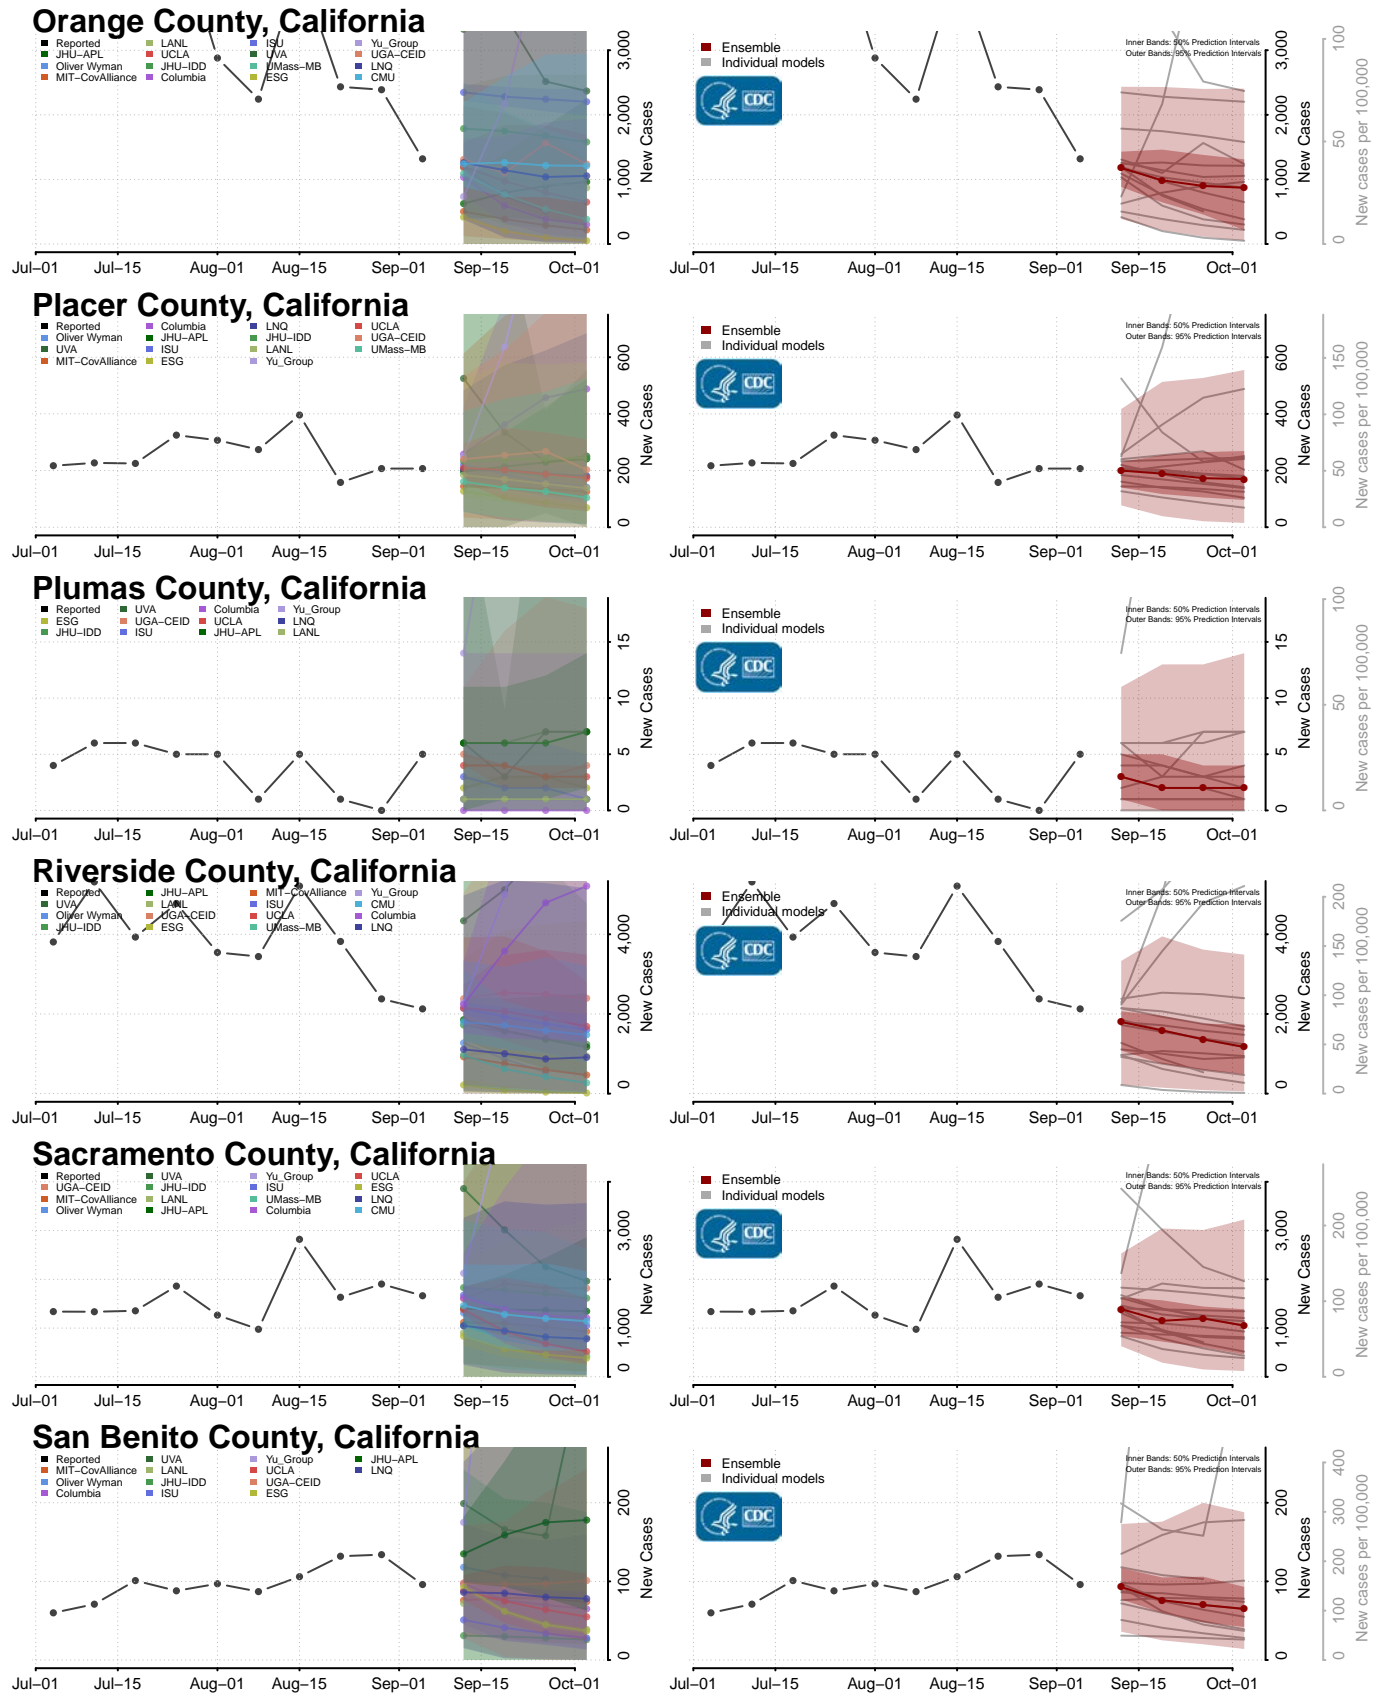

Humboldt County, California

Imperial County, California

Inyo County, California

Kern County, California

Kings County, California

Lake County, California

San Bernardino County, California

San Diego County, California