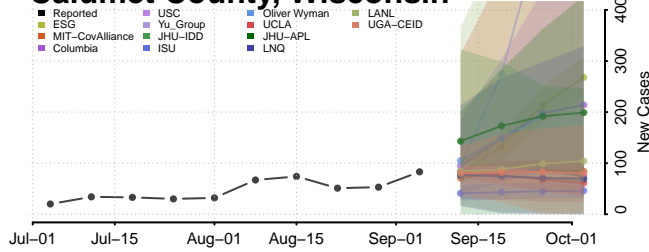

Calumet County, Wisconsin