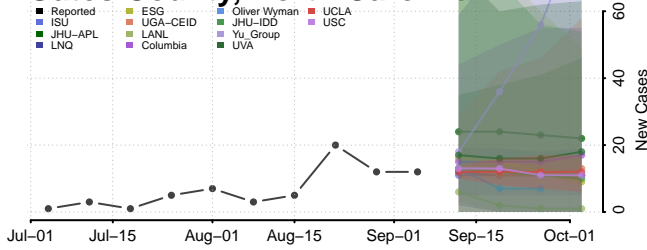

Forsyth County, North Carolina

Franklin County, North Carolina

Gaston County, North Carolina

Gates County, North Carolina

Graham County, North Carolina

Granville County, North Carolina

Greene County, North Carolina