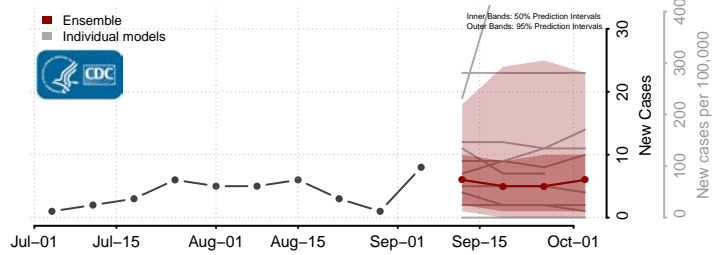

Kidder County, North Dakota

LaMoure County, North Dakota

Logan County, North Dakota

McHenry County, North Dakota

McIntosh County, North Dakota

McKenzie County, North Dakota

McLean County, North Dakota

Mercer County, North Dakota