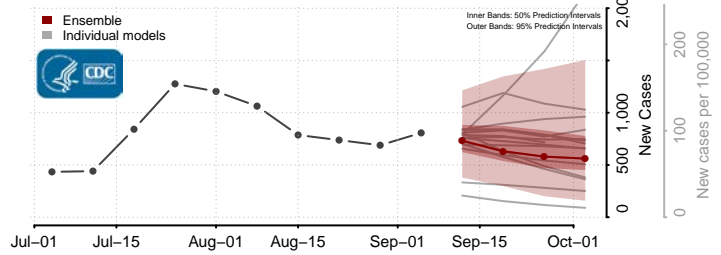

Baltimore County, Maryland