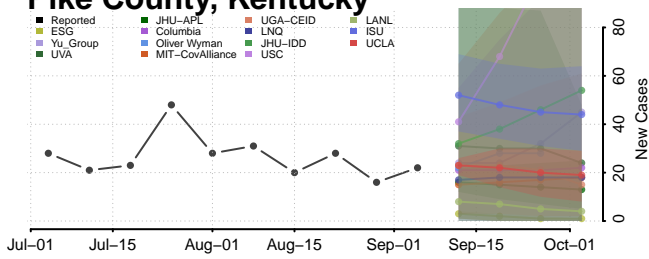

Pike County, Kentucky

Powell County, Kentucky

Pulaski County, Kentucky

Robertson County, Kentucky

Rockcastle County, Kentucky

Rowan County, Kentucky

*New weekly cases may decrease in this location over the next four weeks. For these locations, the ensemble forecast indicates a probability of 0.75 or greater that fewer cases will be reported in week four of the forecast than in the last reported week.