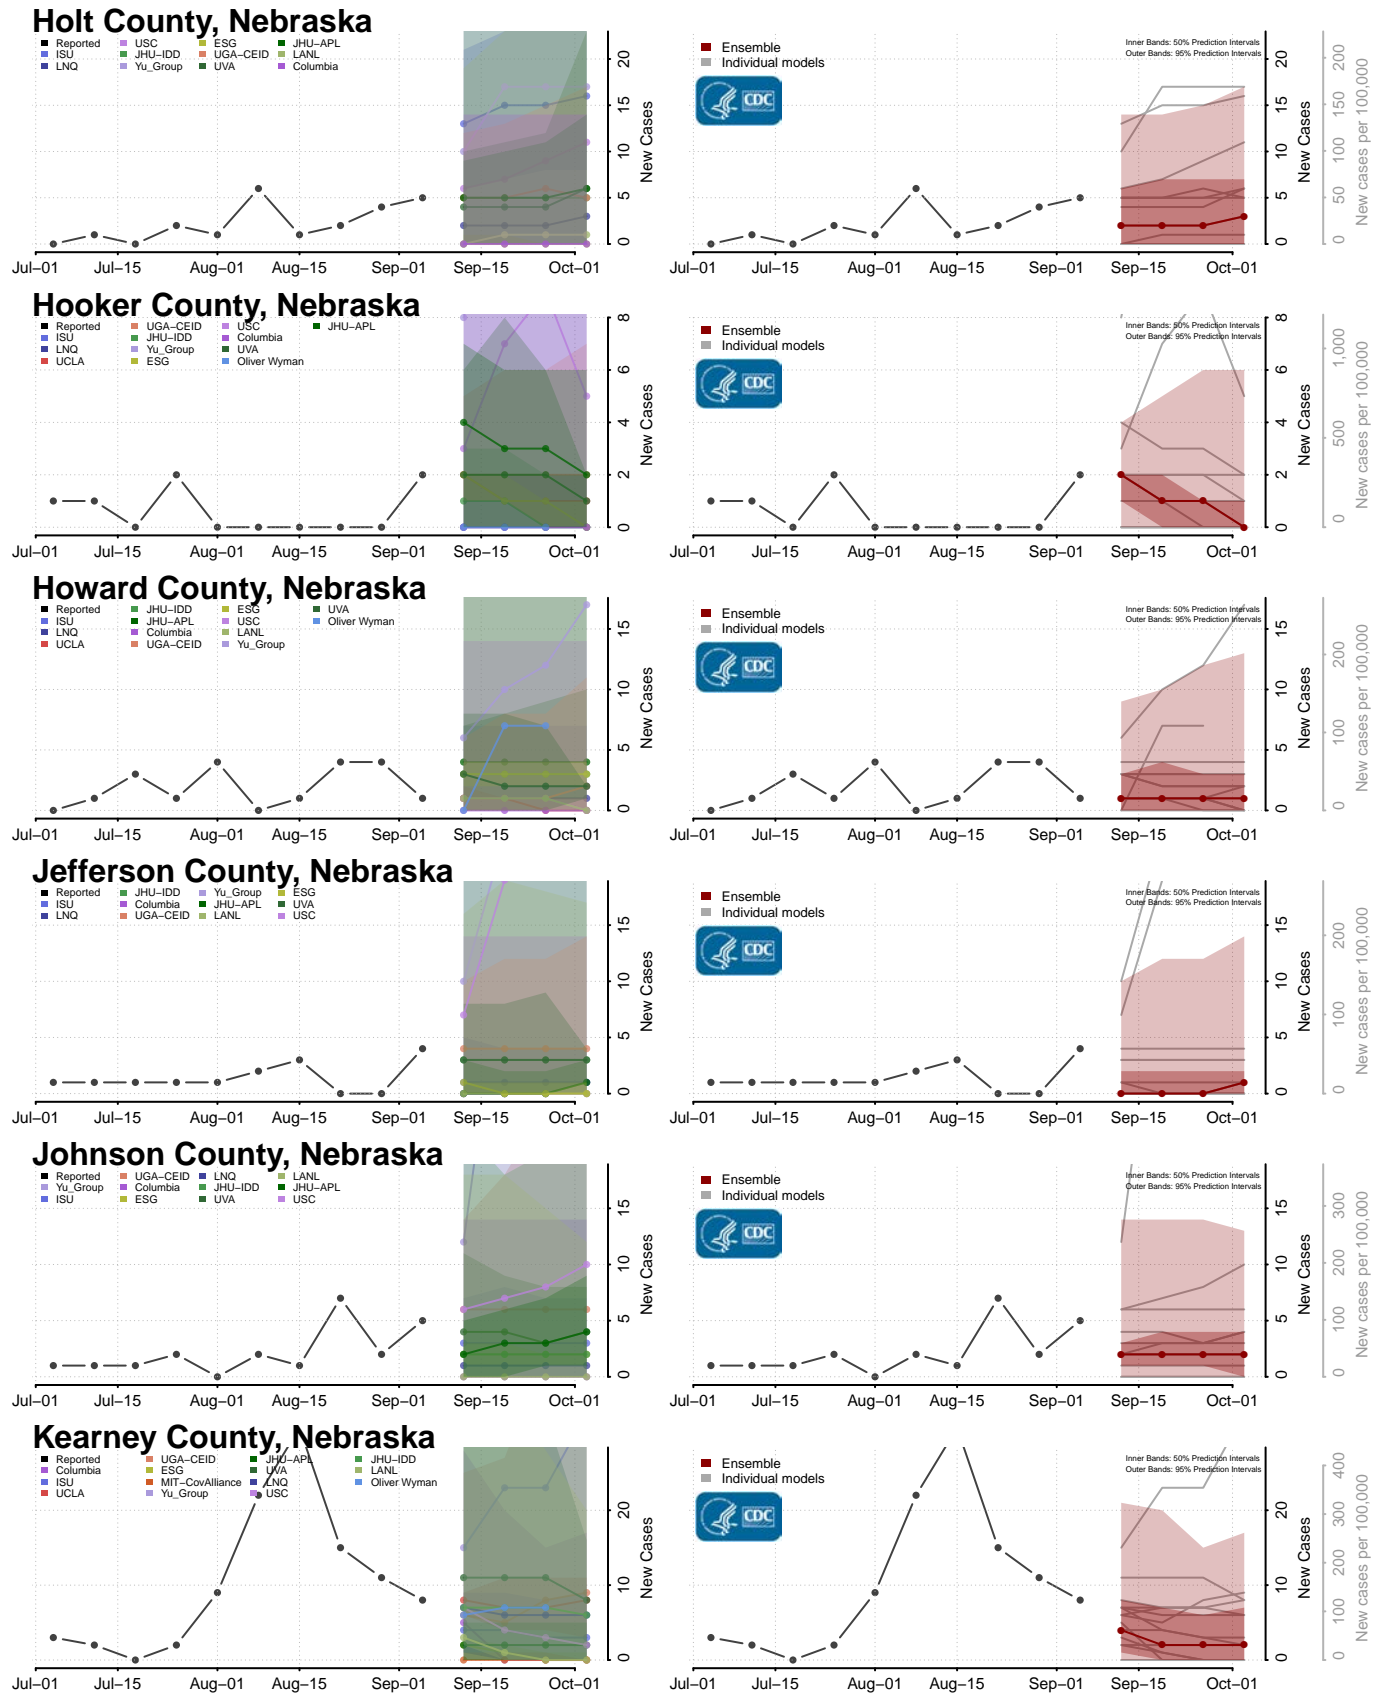

Gosper County, Nebraska

Grant County, Nebraska

Greeley County, Nebraska

Hall County, Nebraska

Hamilton County, Nebraska

Harlan County, Nebraska

Hayes County, Nebraska

Hitchcock County, Nebraska