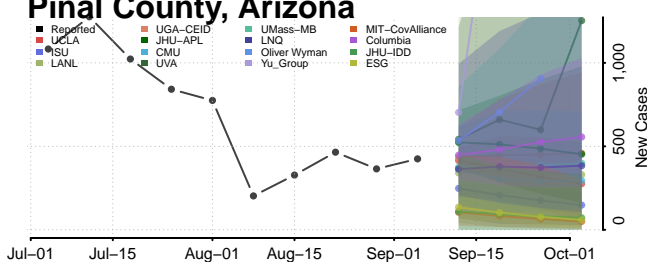

*New weekly cases may decrease in this location over the next four weeks. For these locations, the ensemble forecast indicates a probability of 0.75 or greater that fewer cases will be reported in week four of the forecast than in the last reported week.

Maricopa County, Arizona

Mohave County, Arizona

Navajo County, Arizona

Pima County, Arizona

Pinal County, Arizona

Santa Cruz County, Arizona

Greene County, Arkansas

Hempstead County, Arkansas

Hot Spring County, Arkansas

Howard County, Arkansas

Independence County, Arkansas

Izard County, Arkansas

*New weekly cases may decrease in this location over the next four weeks. For these locations, the ensemble forecast indicates a probability of 0.75 or greater that fewer cases will be reported in week four of the forecast than in the last reported week.