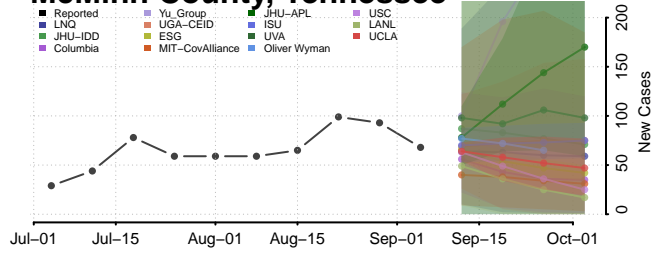

McMinn County, Tennessee