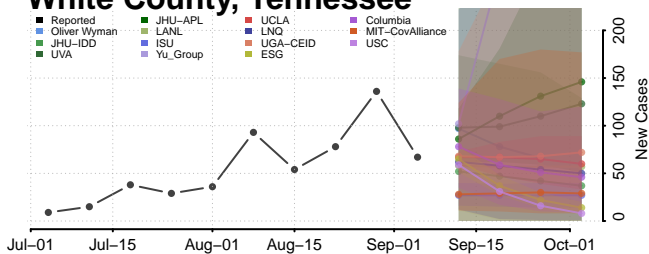

Van Buren County, Tennessee

Warren County, Tennessee

Washington County, Tennessee

Wayne County, Tennessee

Weakley County, Tennessee

White County, Tennessee

Williamson County, Tennessee

Wilson County, Tennessee