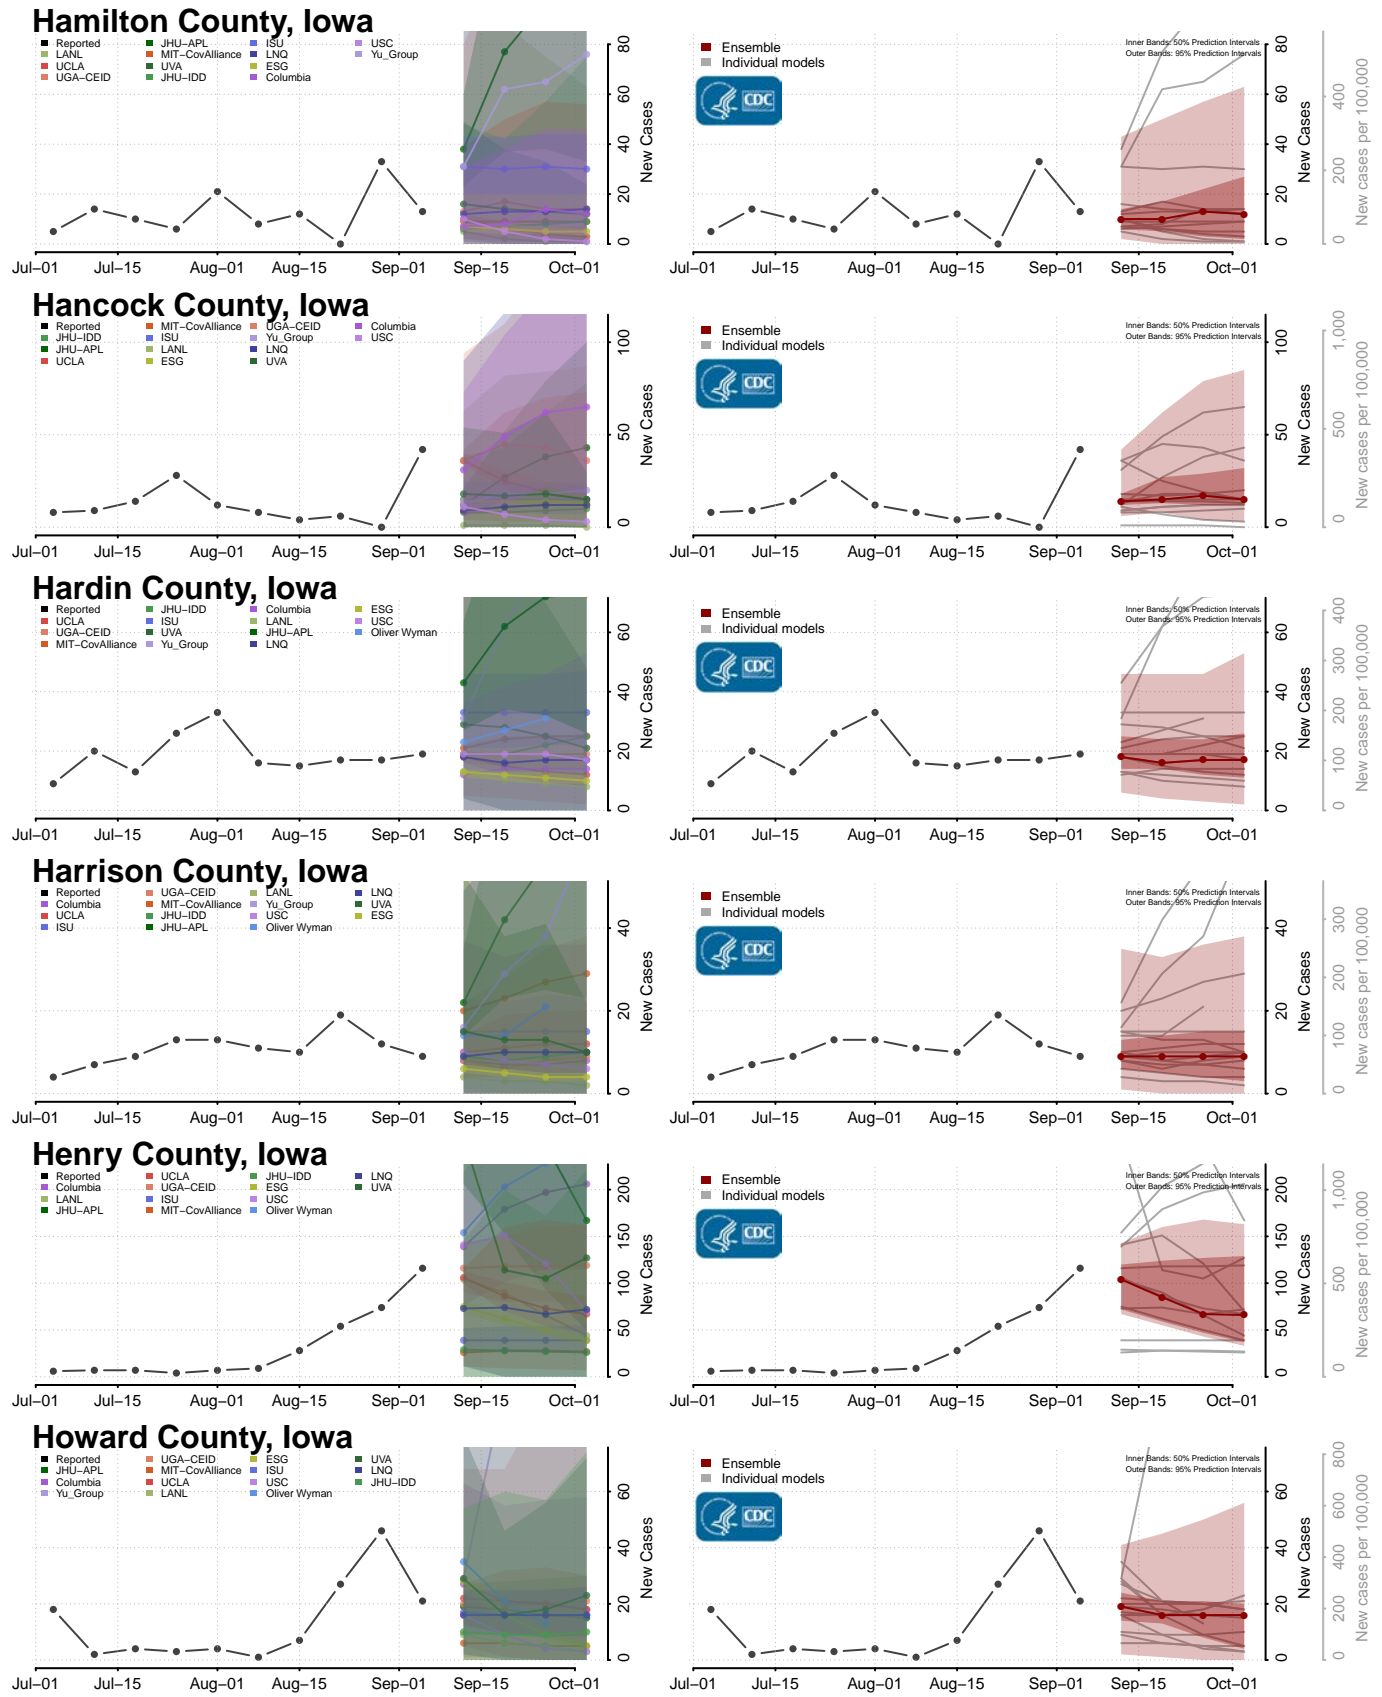

Bonner County, Idaho

Bonneville County, Idaho

Louisa County, Iowa

Lucas County, Iowa

Lyon County, Iowa

Madison County, Iowa

Mahaska County, Iowa

Marion County, Iowa