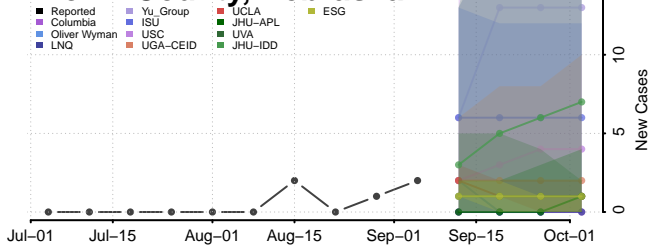

Deer Lodge County, Montana

Fallon County, Montana

Fergus County, Montana

Flathead County, Montana

Gallatin County, Montana

Garfield County, Montana

Brown County, Nebraska

Buffalo County, Nebraska