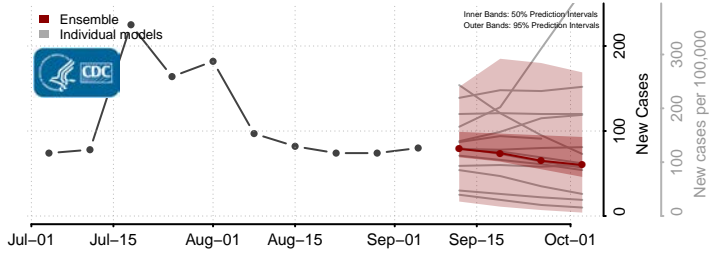

Lamar County, Mississippi