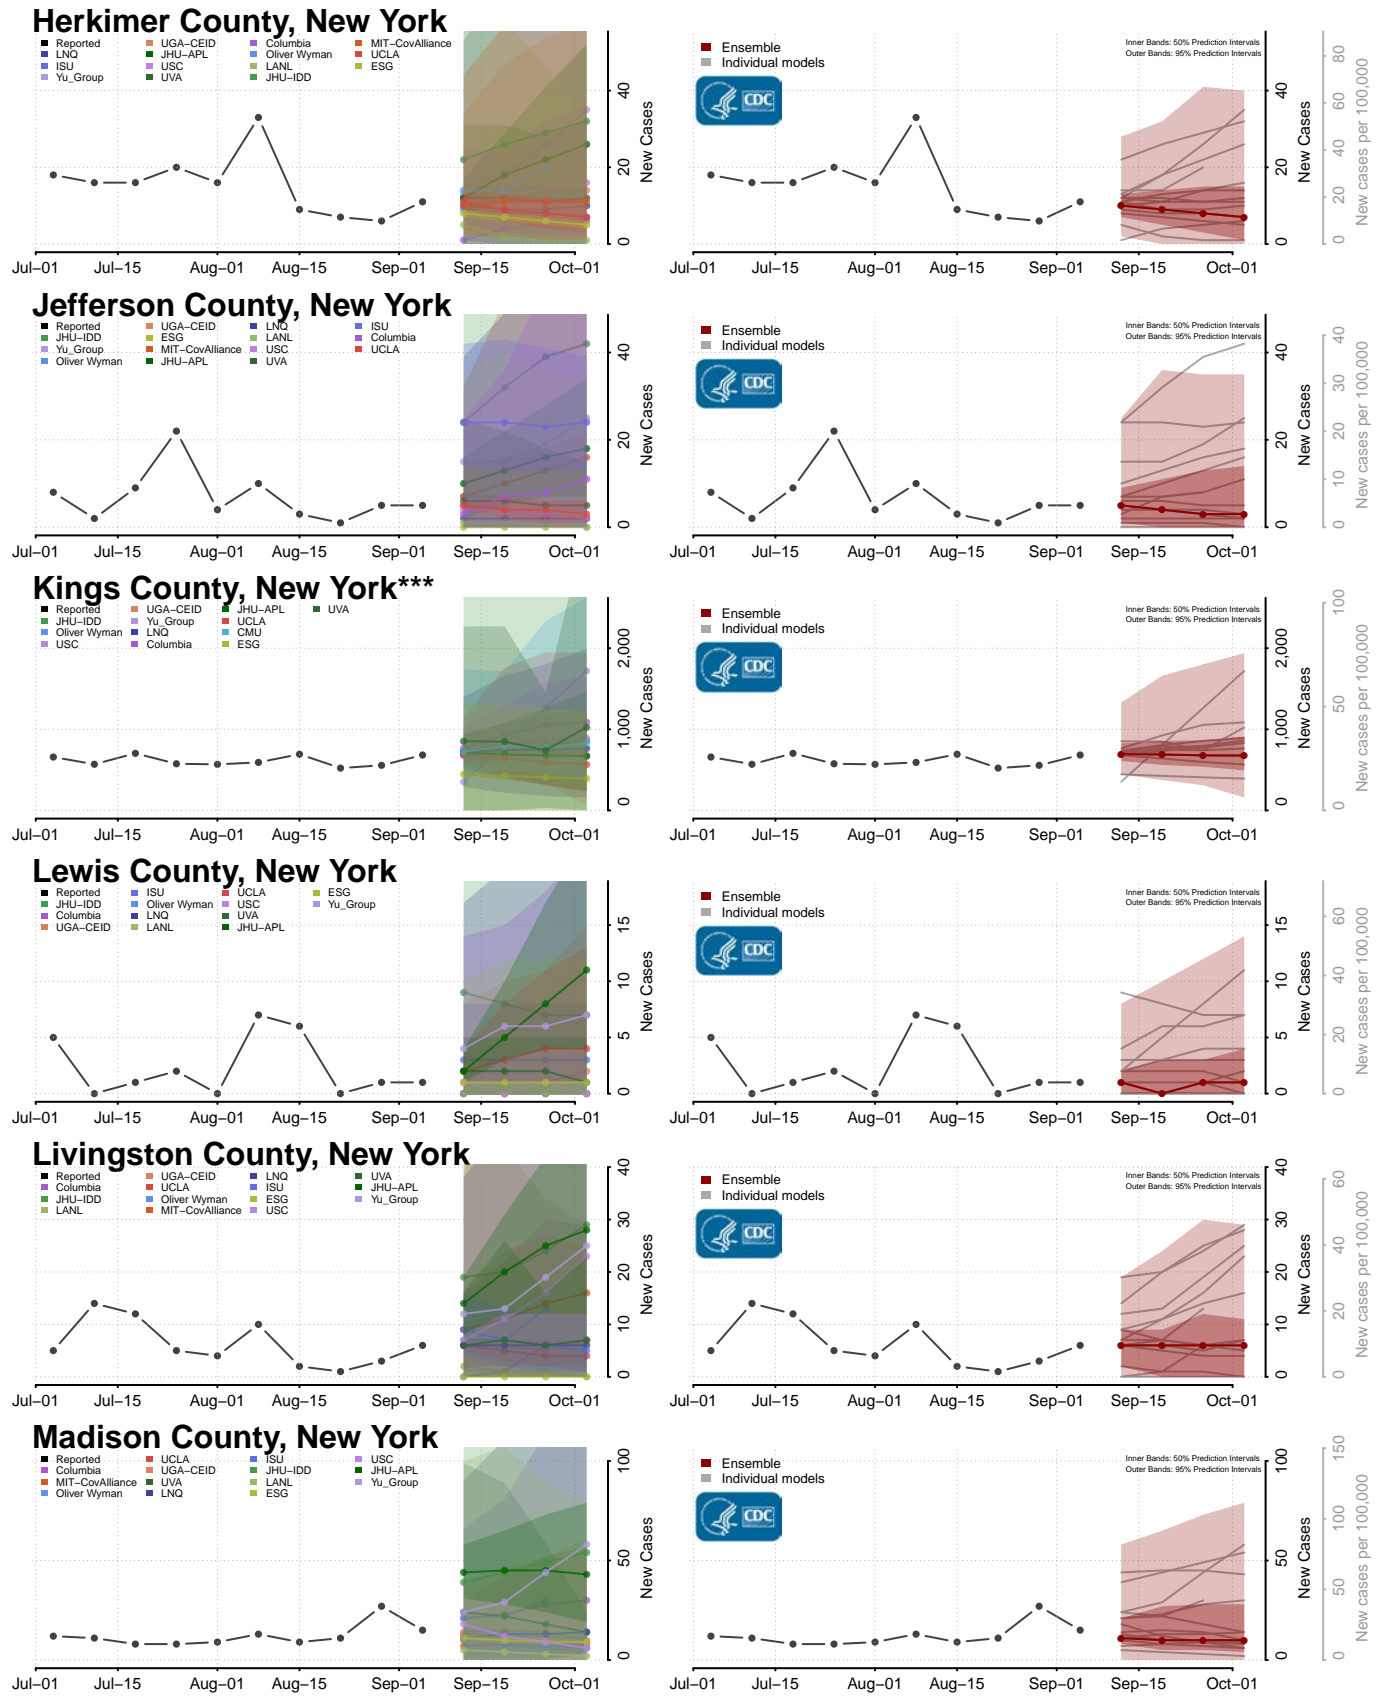

Hidalgo County, New Mexico

Sandoval County, New Mexico

Santa Fe County, New Mexico

Sierra County, New Mexico

Socorro County, New Mexico

Taos County, New Mexico

Torrance County, New Mexico

***Data reported by the Center for Systems Science and Engineering at Johns Hopkins University, which combine Bronx County, NY; Kings County, NY; Queens County, NY; and Richmond County, NY within New York County, NY, are used to inform these forecasts. Plots and data may not reflect COVID-19 trends for these counties.