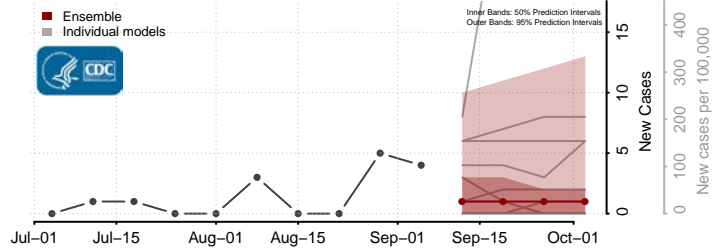

Sargent County, North Dakota