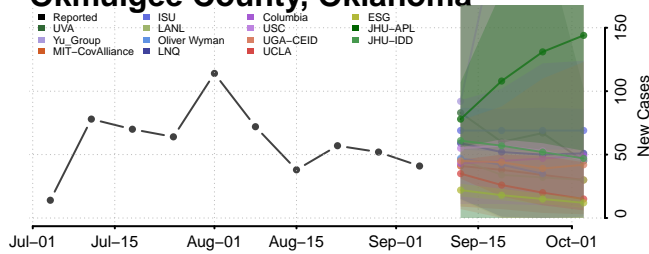

Alfalfa County, Oklahoma

Atoka County, Oklahoma

Beaver County, Oklahoma

Beckham County, Oklahoma

Blaine County, Oklahoma

Bryan County, Oklahoma

Kiowa County, Oklahoma

Latimer County, Oklahoma

Le Flore County, Oklahoma

Lincoln County, Oklahoma

Logan County, Oklahoma

Love County, Oklahoma

Okmulgee County, Oklahoma

Osage County, Oklahoma

Ottawa County, Oklahoma

Pawnee County, Oklahoma