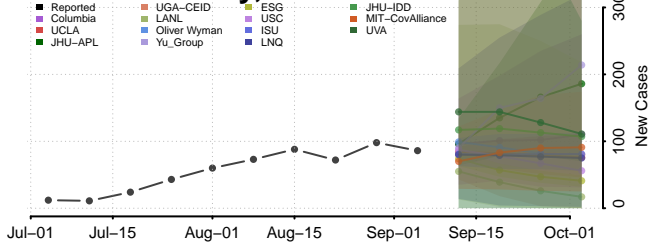

Deer Lodge County, Montana

Fallon County, Montana

Fergus County, Montana

Flathead County, Montana

Gallatin County, Montana

Garfield County, Montana

Brown County, Nebraska

Buffalo County, Nebraska