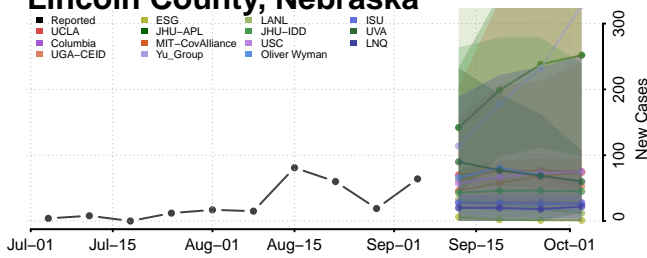

Keith County, Nebraska

Keya Paha County, Nebraska

Kimball County, Nebraska

Knox County, Nebraska

Lancaster County, Nebraska

Lincoln County, Nebraska

Sheridan County, Nebraska

Sherman County, Nebraska