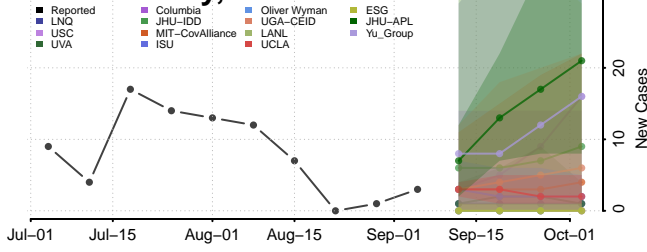

Hidalgo County, New Mexico

Sandoval County, New Mexico

Santa Fe County, New Mexico

Sierra County, New Mexico

Socorro County, New Mexico

Taos County, New Mexico

Torrance County, New Mexico

***Data reported by the Center for Systems Science and Engineering at Johns Hopkins University, which combine Bronx County, NY; Kings County, NY; Queens County, NY; and Richmond County, NY within New York County, NY, are used to inform these forecasts. Plots and data may not reflect COVID-19 trends for these counties.