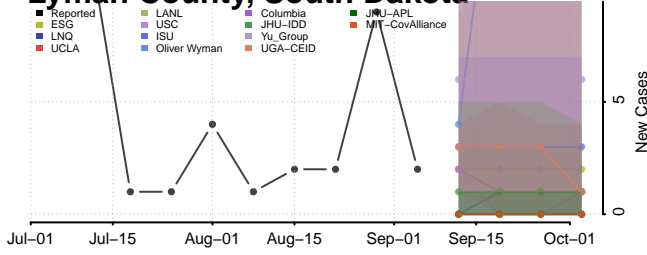

Lyman County, South Dakota