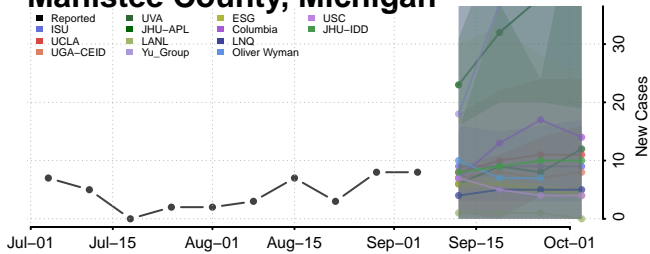

Chippewa County, Michigan

Clare County, Michigan

Clinton County, Michigan

Crawford County, Michigan

Delta County, Michigan

Dickinson County, Michigan

Livingston County, Michigan

Luce County, Michigan

Mackinac County, Michigan

Macomb County, Michigan

Manistee County, Michigan

Marquette County, Michigan

Benton County, Minnesota

Big Stone County, Minnesota

Blue Earth County, Minnesota

Brown County, Minnesota