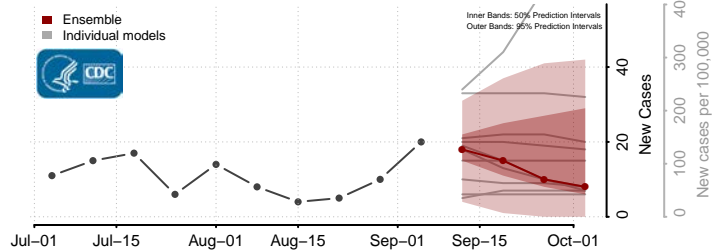

Oglala Lakota County, South Dakota