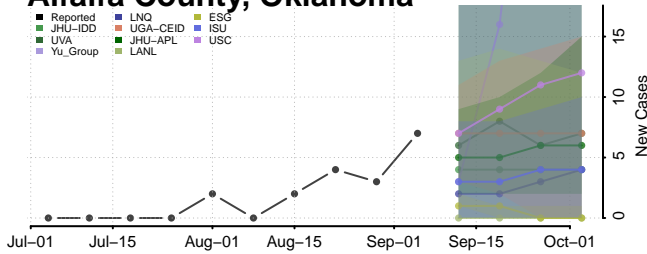

Alfalfa County, Oklahoma