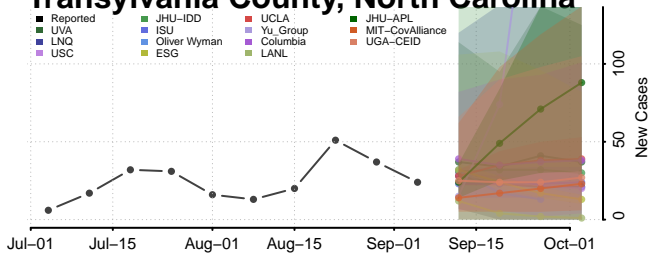

Stokes County, North Carolina

Surry County, North Carolina

Swain County, North Carolina

Transylvania County, North Carolina

Tyrrell County, North Carolina

Union County, North Carolina

Eddy County, North Dakota