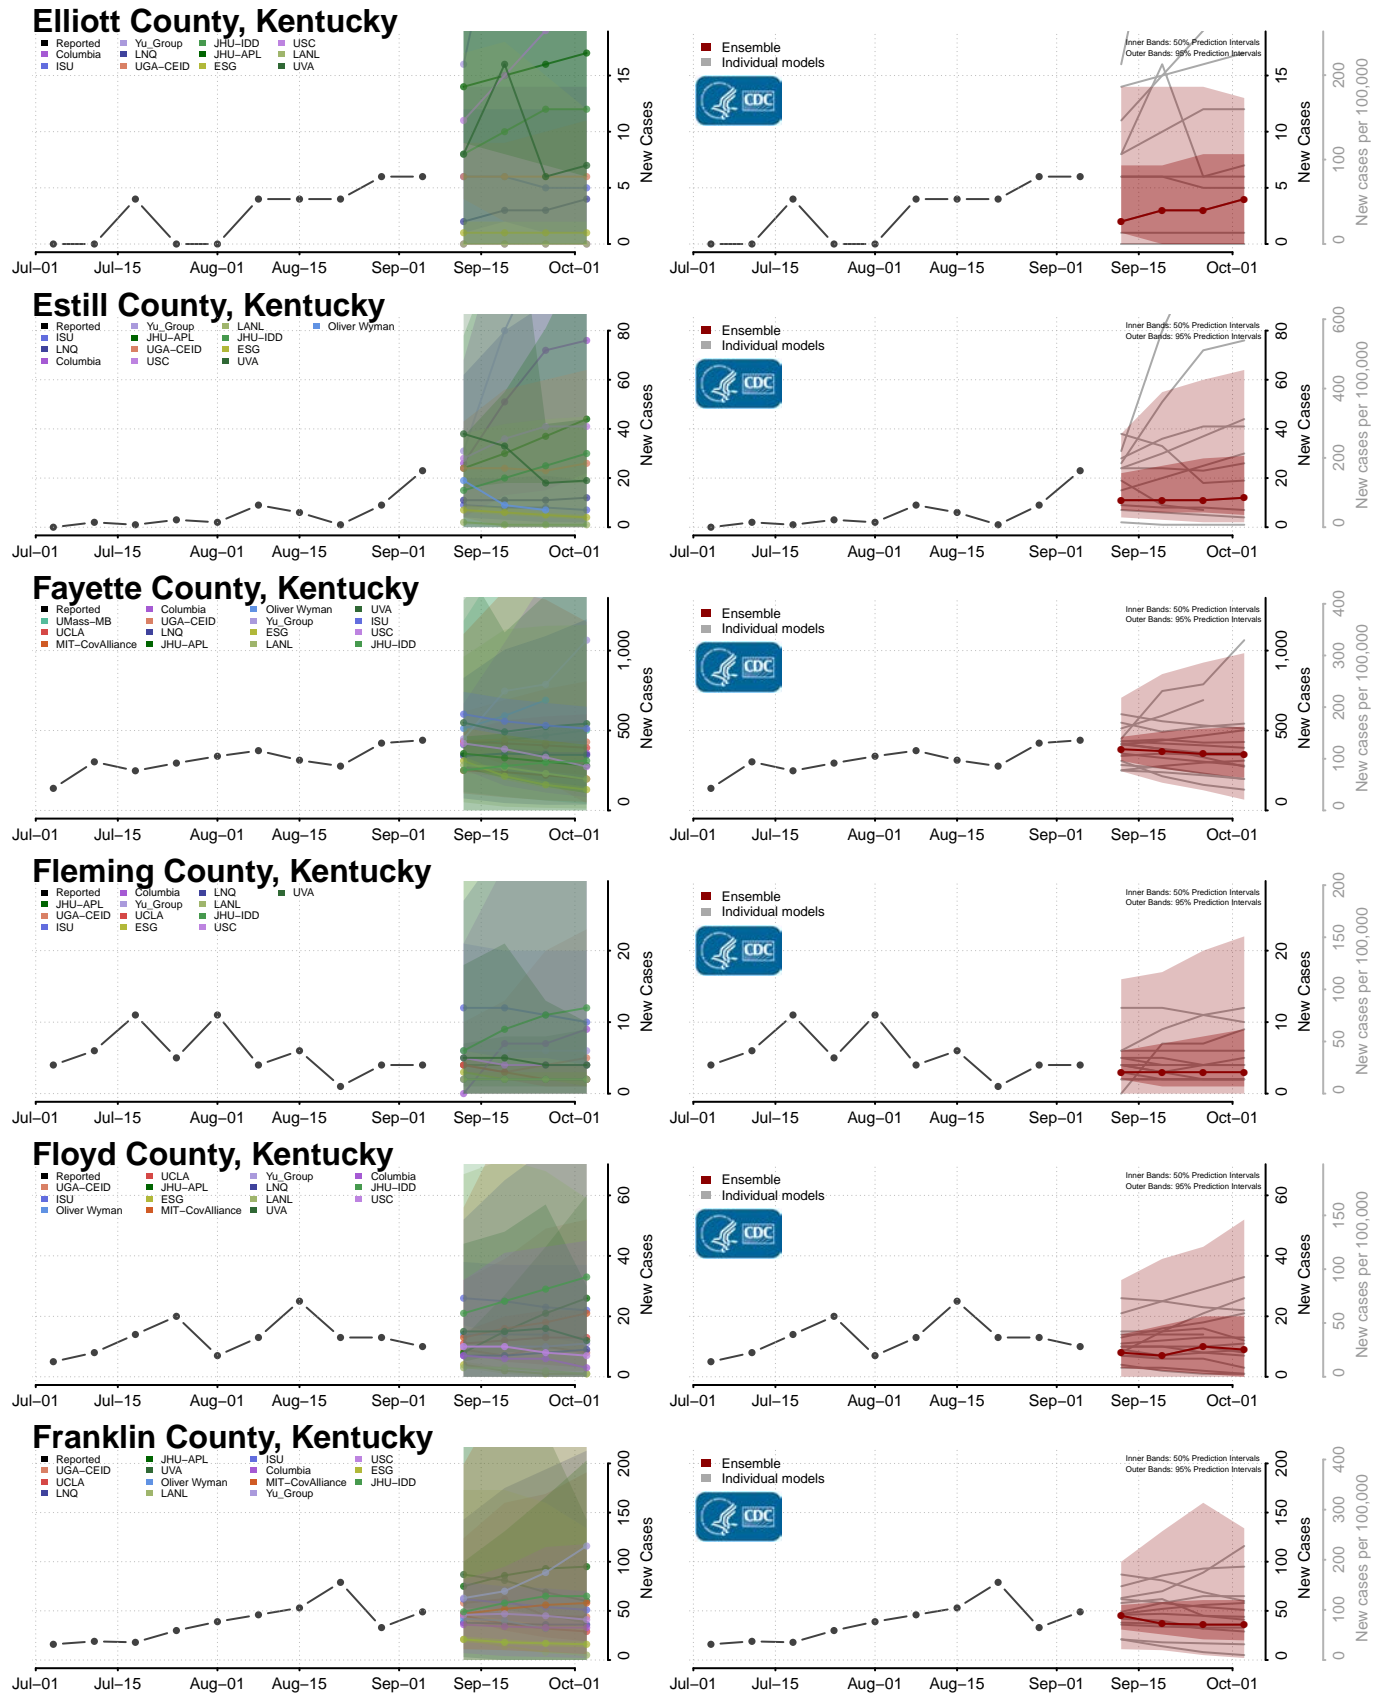

Pike County, Kentucky

Powell County, Kentucky

Pulaski County, Kentucky

Robertson County, Kentucky

Rockcastle County, Kentucky

Rowan County, Kentucky

*New weekly cases may decrease in this location over the next four weeks. For these locations, the ensemble forecast indicates a probability of 0.75 or greater that fewer cases will be reported in week four of the forecast than in the last reported week.