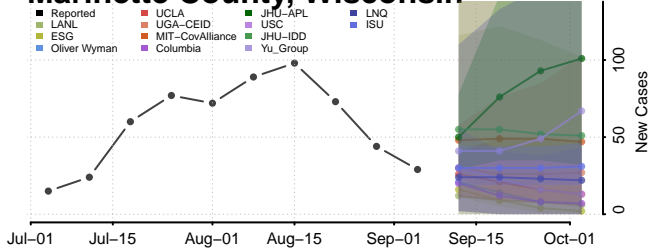

Marinette County, Wisconsin