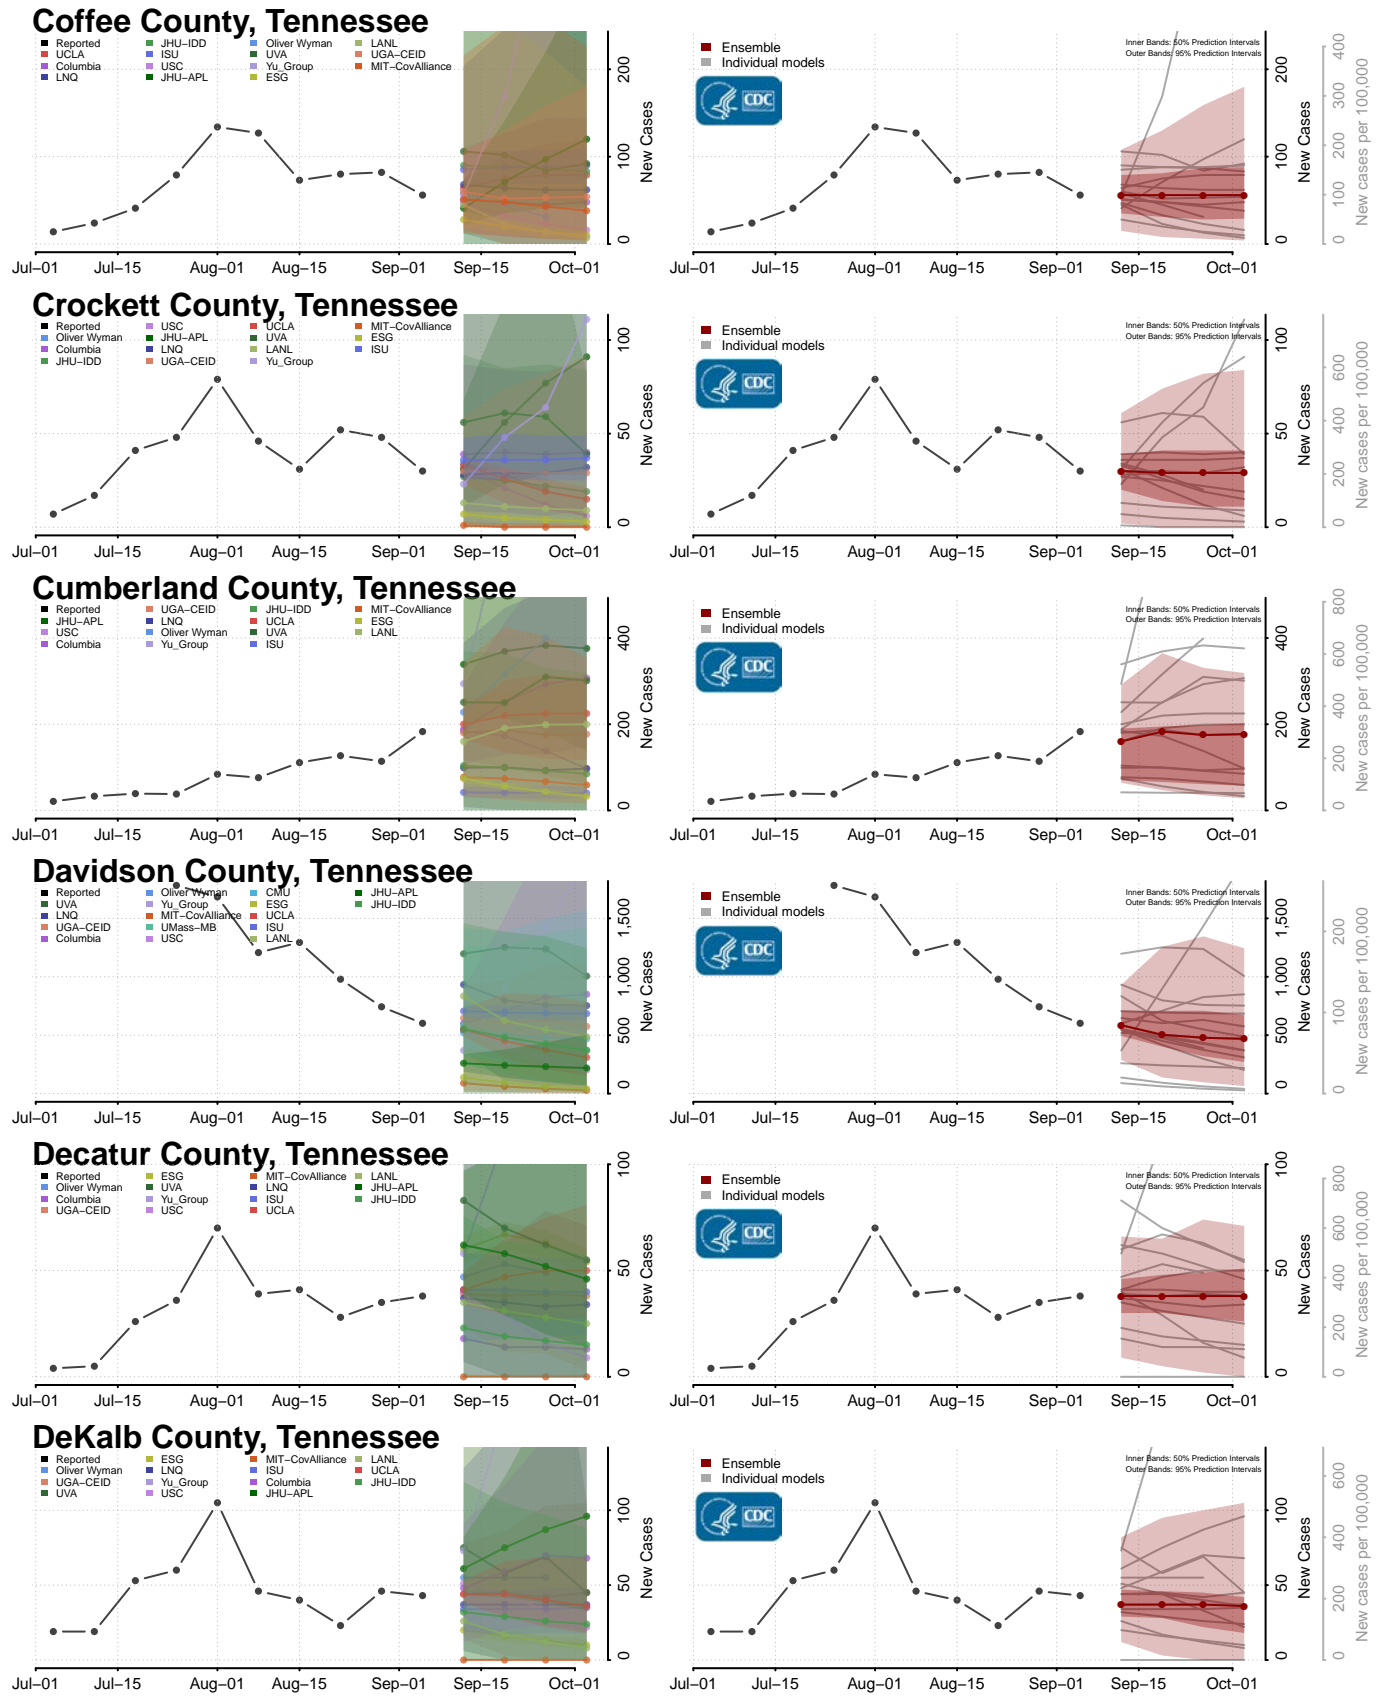

Dickson County, Tennessee

Dyer County, Tennessee

Fayette County, Tennessee

Fentress County, Tennessee

Franklin County, Tennessee

Gibson County, Tennessee

Johnson County, Tennessee

Knox County, Tennessee