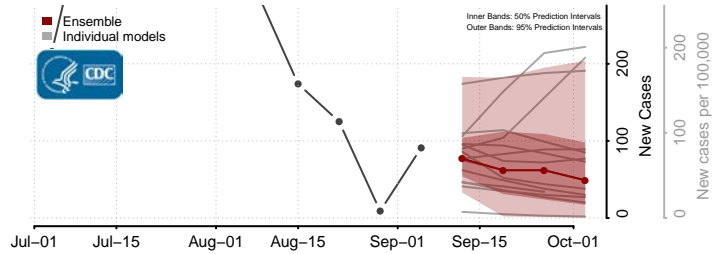

Catahoula County, Louisiana

Claiborne County, Louisiana

Concordia County, Louisiana

De Soto County, Louisiana

East Baton Rouge County, Louisiana

East Carroll County, Louisiana

Terrebonne County, Louisiana

Union County, Louisiana

Vermilion County, Louisiana

Vernon County, Louisiana

Washington County, Louisiana

Webster County, Louisiana

*New weekly cases may decrease in this location over the next four weeks. For these locations, the ensemble forecast indicates a probability of 0.75 or greater that fewer cases will be reported in week four of the forecast than in the last reported week.