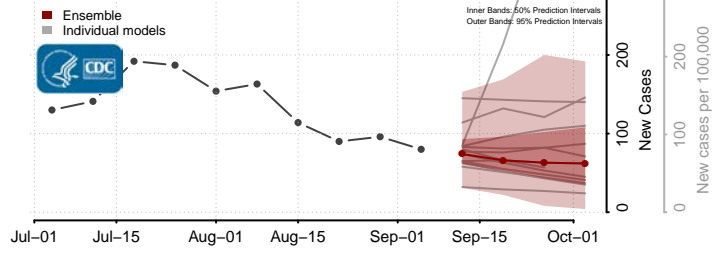

Limestone County, Alabama