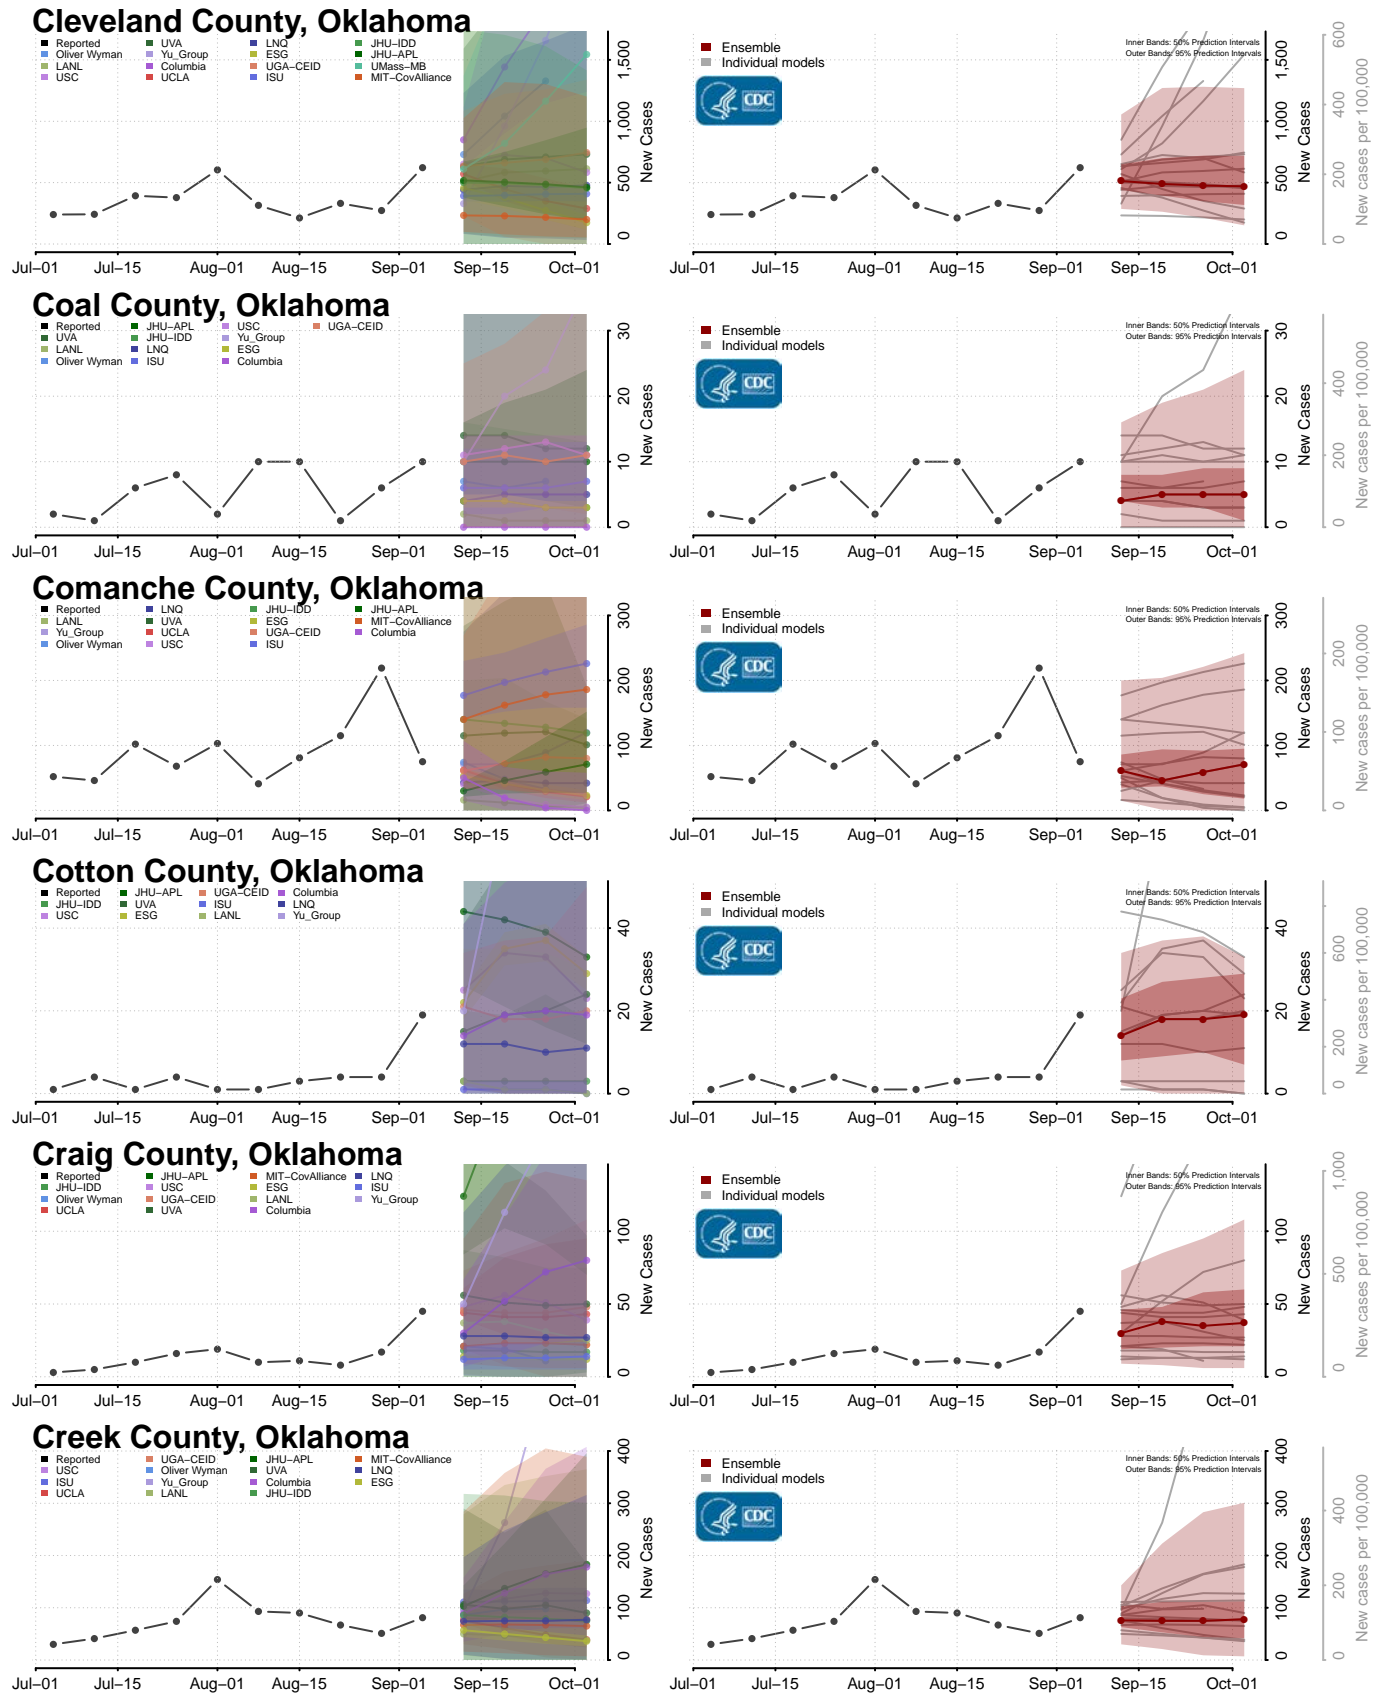

Alfalfa County, Oklahoma

Atoka County, Oklahoma

Beaver County, Oklahoma

Beckham County, Oklahoma

Blaine County, Oklahoma

Bryan County, Oklahoma

Kiowa County, Oklahoma

Latimer County, Oklahoma