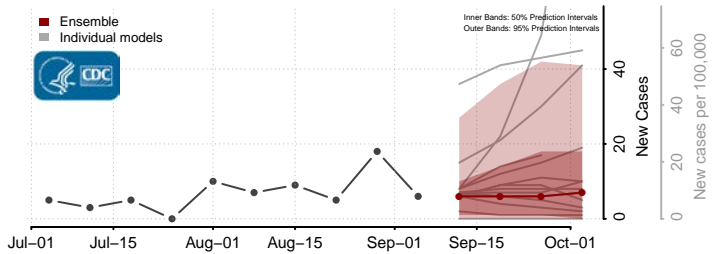

Cheshire County, New Hampshire