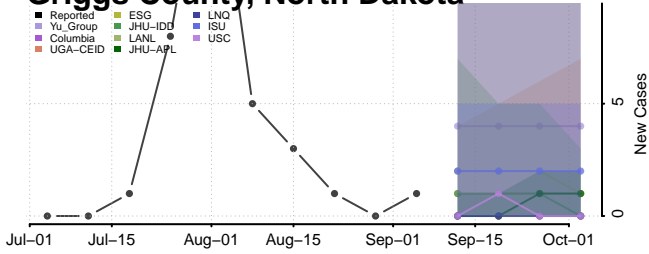

Emmons County, North Dakota

Foster County, North Dakota

Golden Valley County, North Dakota

Grand Forks County, North Dakota

Grant County, North Dakota

Griggs County, North Dakota

Hettinger County, North Dakota