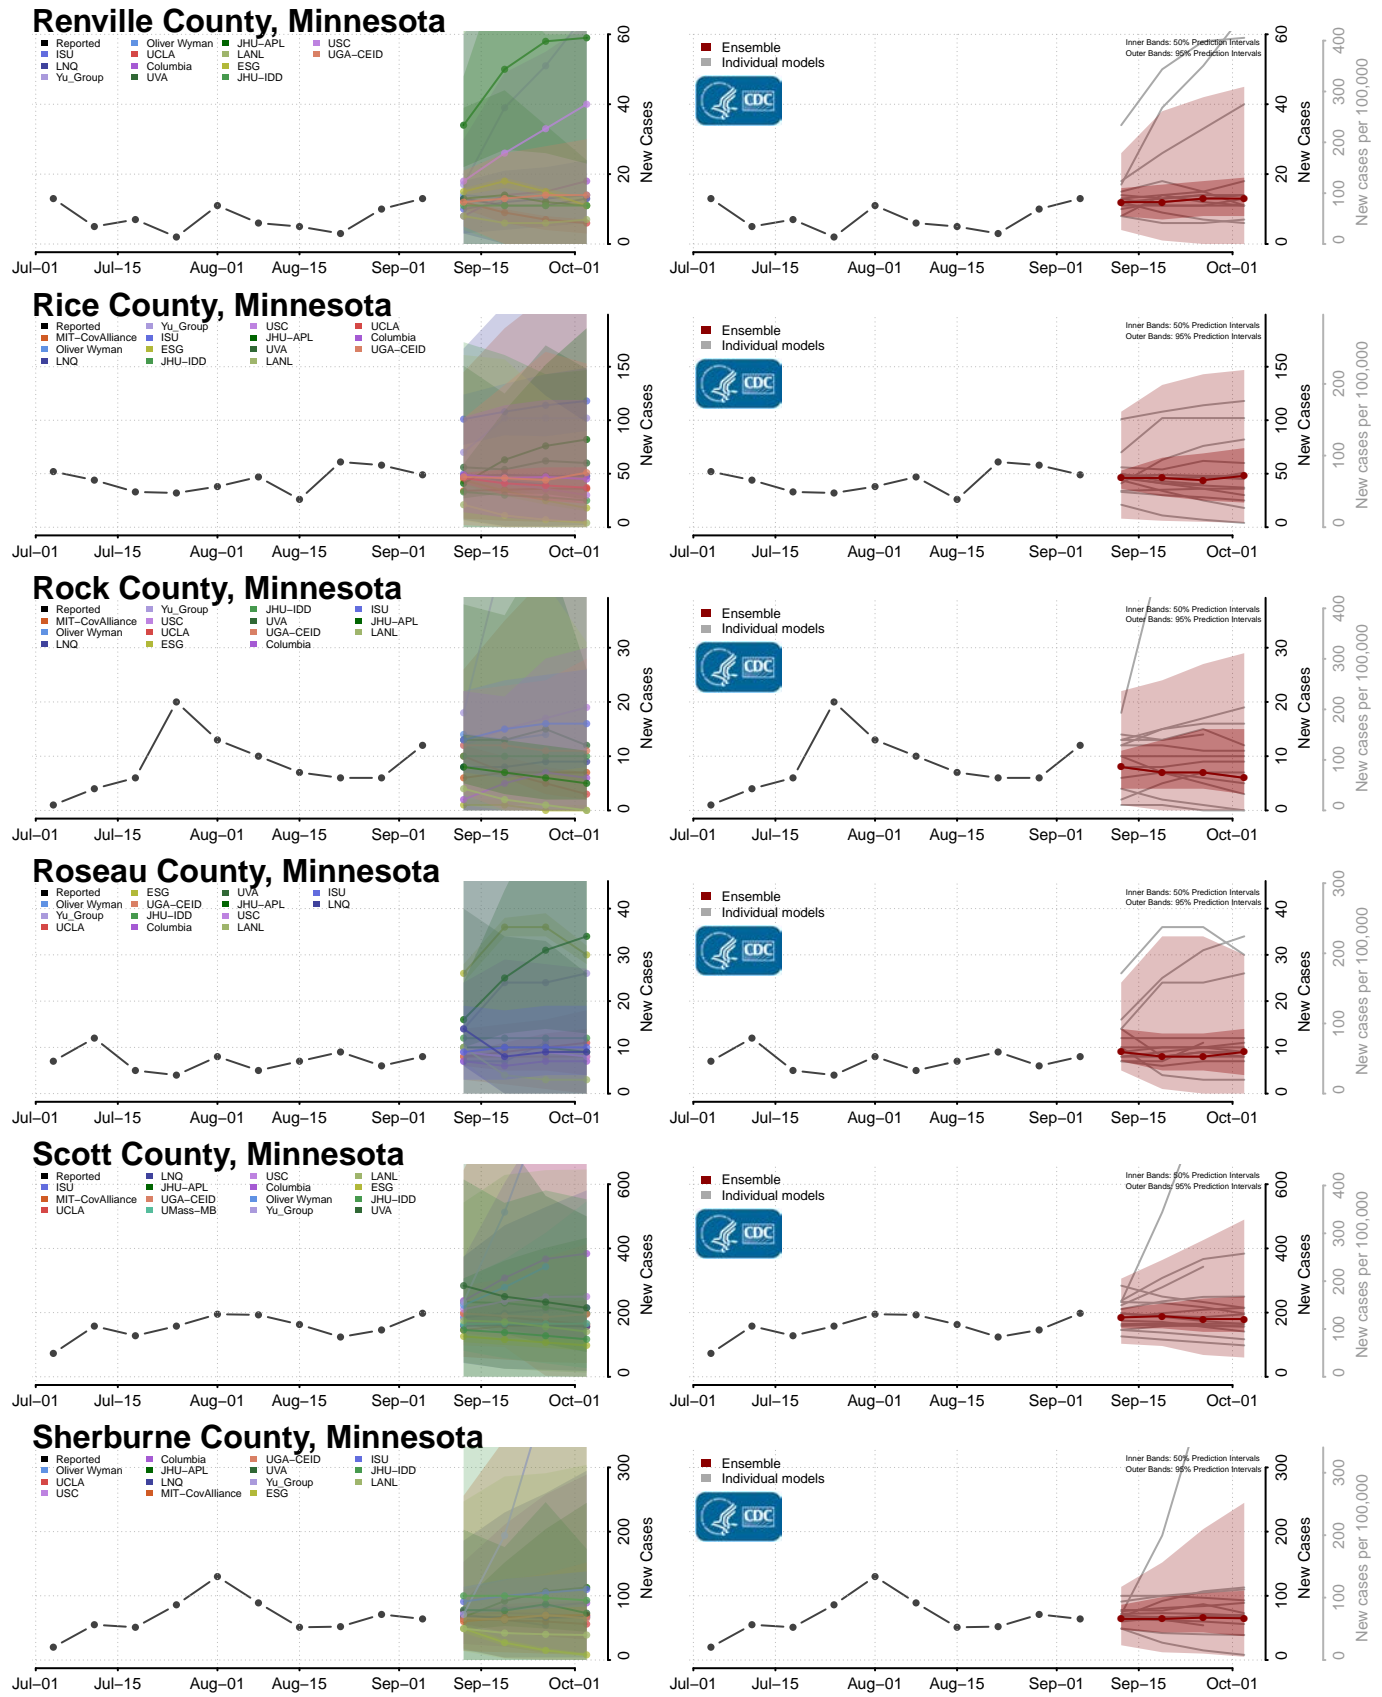

Lac qui Parle County, Minnesota

Lake County, Minnesota

Lake of the Woods County, Minnesota

Le Sueur County, Minnesota

*New weekly cases may decrease in this location over the next four weeks. For these locations, the ensemble forecast indicates a probability of 0.75 or greater that fewer cases will be reported in week four of the forecast than in the last reported week.