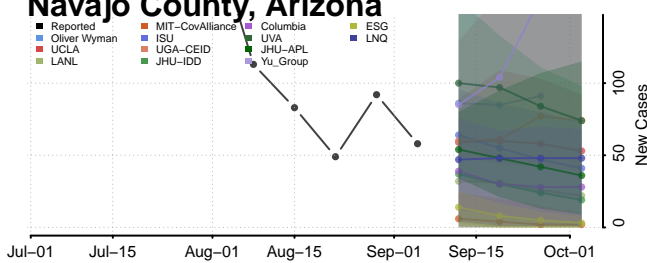

*New weekly cases may decrease in this location over the next four weeks. For these locations, the ensemble forecast indicates a probability of 0.75 or greater that fewer cases will be reported in week four of the forecast than in the last reported week.

Maricopa County, Arizona

Mohave County, Arizona

Navajo County, Arizona

Pima County, Arizona

Pinal County, Arizona

Santa Cruz County, Arizona

Greene County, Arkansas

Hempstead County, Arkansas