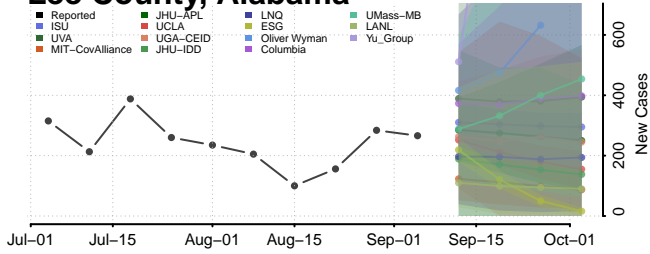

*New weekly cases may decrease in this location over the next four weeks. For these locations, the ensemble forecast indicates a probability of 0.75 or greater that fewer cases will be reported in week four of the forecast than in the last reported week.

Blount County, Alabama

Bullock County, Alabama

Butler County, Alabama

Calhoun County, Alabama

Chambers County, Alabama

Cherokee County, Alabama

Lee County, Alabama

Limestone County, Alabama

Lowndes County, Alabama

Macon County, Alabama

Madison County, Alabama

Marengo County, Alabama

Kusilvak County, Alaska

Lake and Peninsula County, Alaska

Matanuska-Susitna County, Alaska

Nome County, Alaska