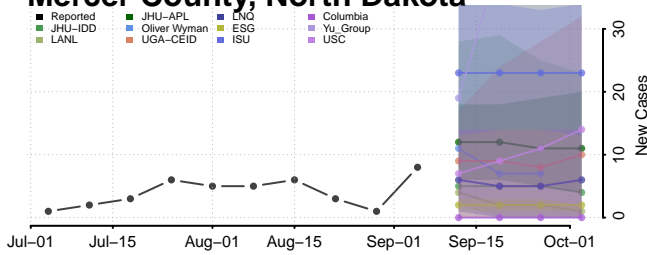

Kidder County, North Dakota

LaMoure County, North Dakota

Logan County, North Dakota

McHenry County, North Dakota

McIntosh County, North Dakota

McKenzie County, North Dakota

McLean County, North Dakota

Mercer County, North Dakota