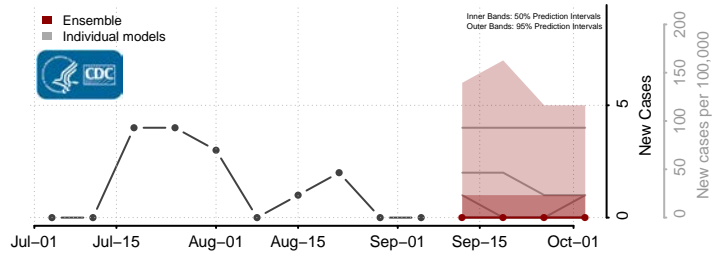

Warren County, New Jersey

New Mexico

Bernalillo County, New Mexico

Dona Ana County, New Mexico

Eddy County, New Mexico

Grant County, New Mexico

Guadalupe County, New Mexico

Harding County, New Mexico