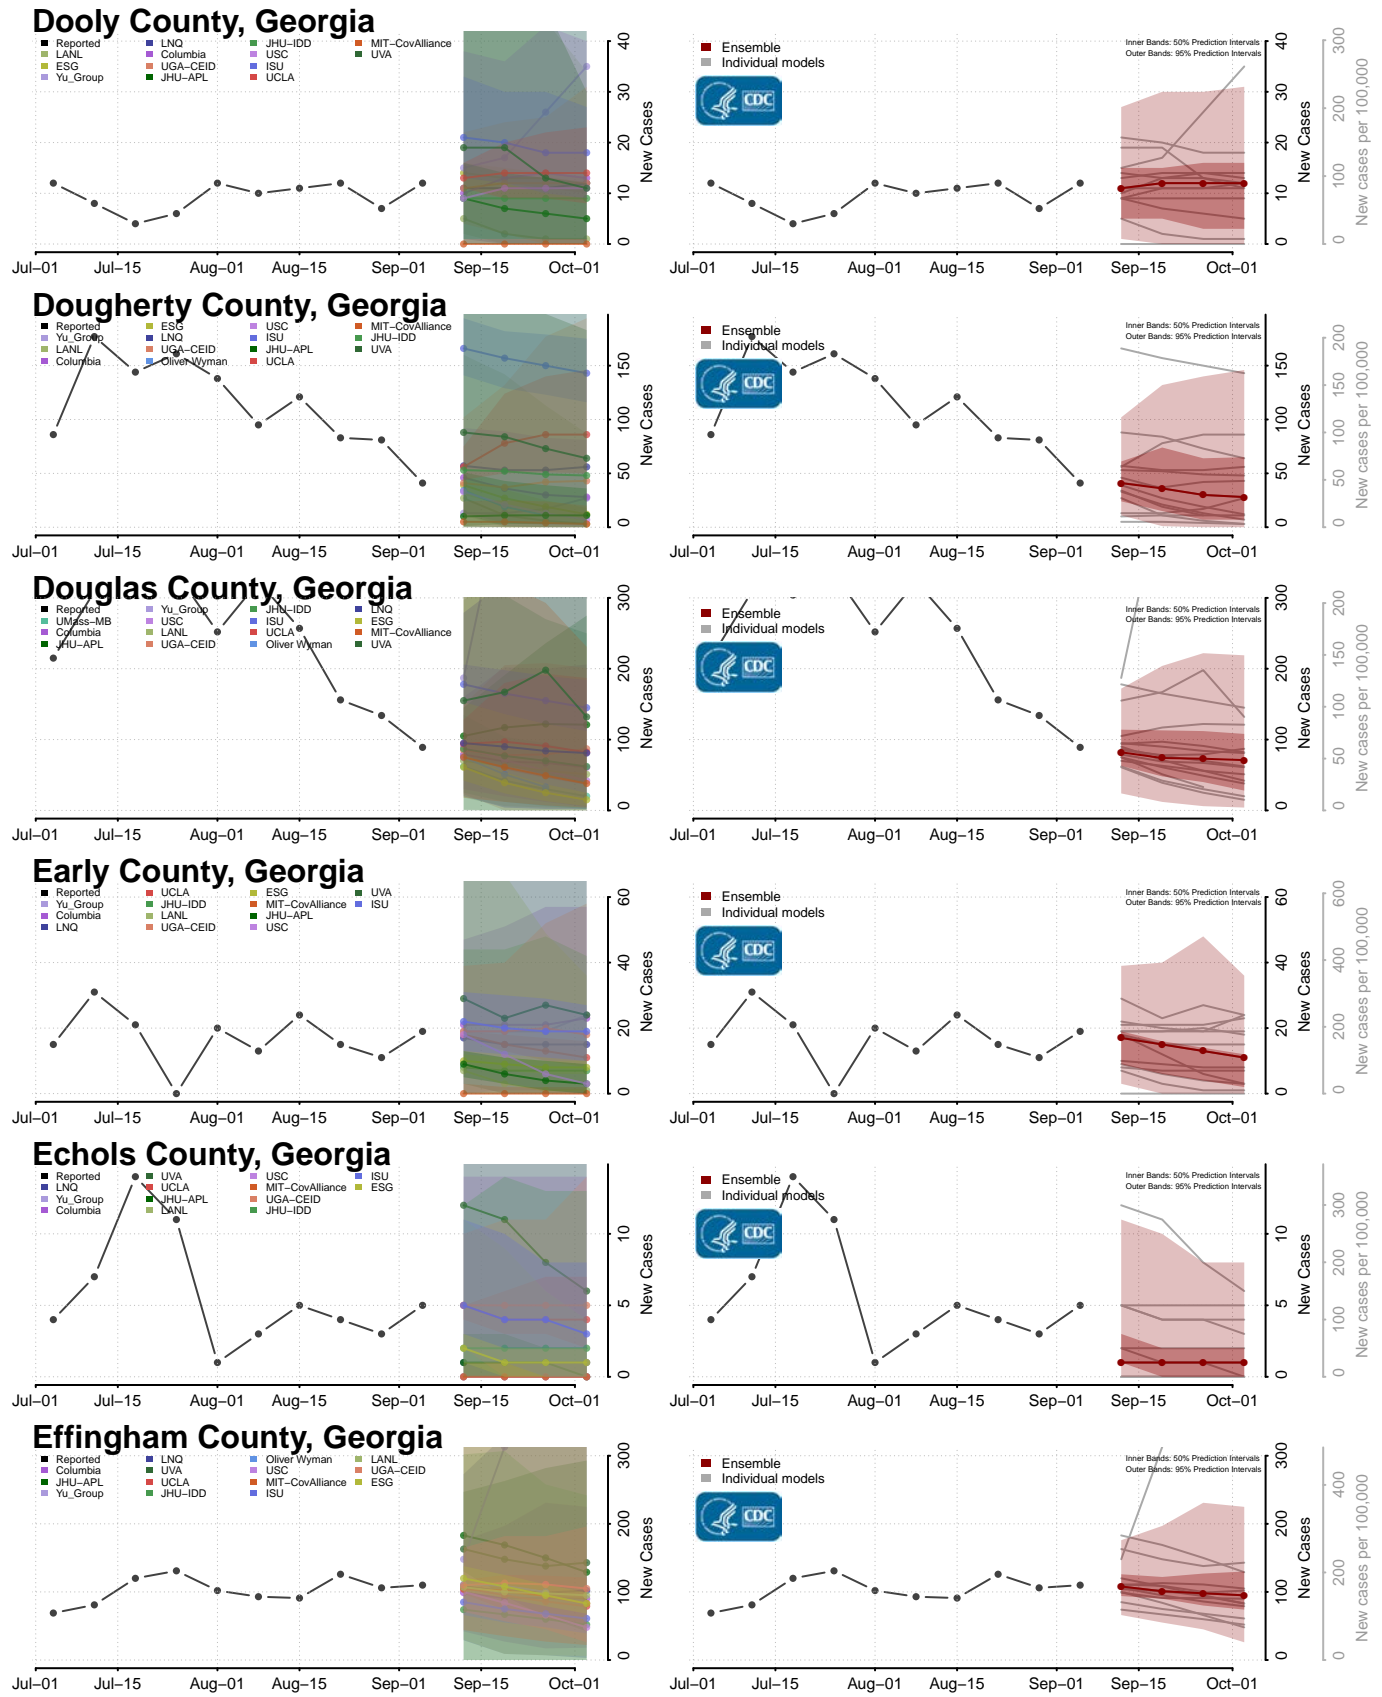

Forsyth County, Georgia

Franklin County, Georgia

Fulton County, Georgia

Gilmer County, Georgia

Glascocock County, Georgia

Glynn County, Georgia

Gordon County, Georgia

Grady County, Georgia