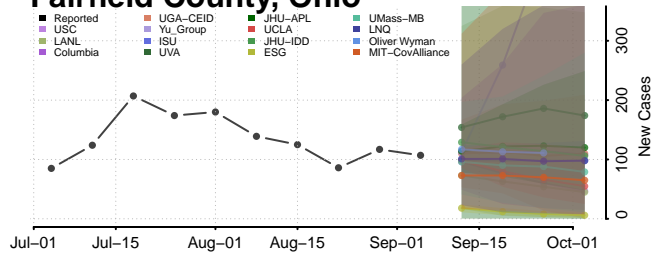

Delaware County, Ohio

Erie County, Ohio

Fairfield County, Ohio

Fayette County, Ohio

*New weekly cases may decrease in this location over the next four weeks. For these locations, the ensemble forecast indicates a probability of 0.75 or greater that fewer cases will be reported in week four of the forecast than in the last reported week.