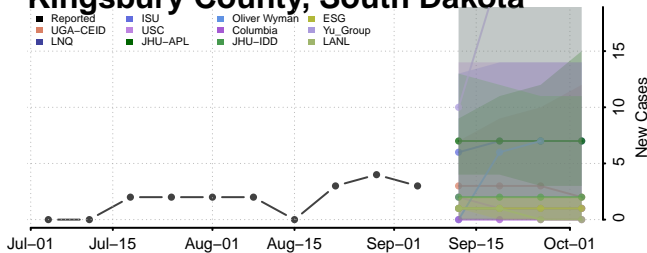

Haakon County, South Dakota

Hamlin County, South Dakota

Jackson County, South Dakota

Jerauld County, South Dakota

Jones County, South Dakota

Kingsbury County, South Dakota

Lake County, South Dakota

Lawrence County, South Dakota