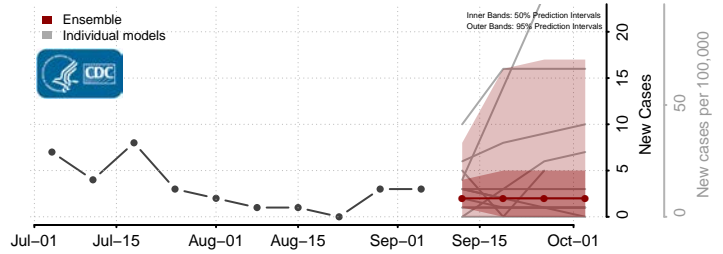

Upshur County, West Virginia