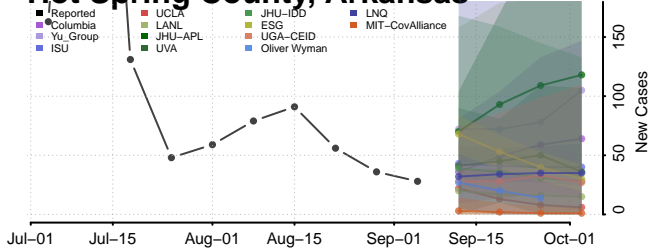

Hot Spring County, Arkansas