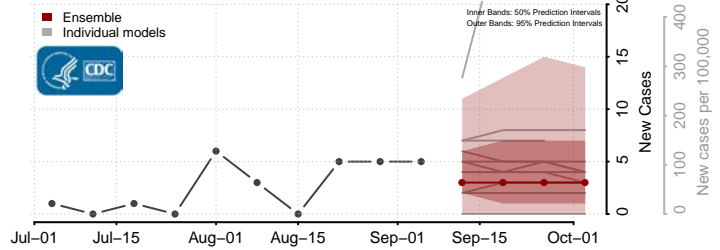

Putnam County, Missouri