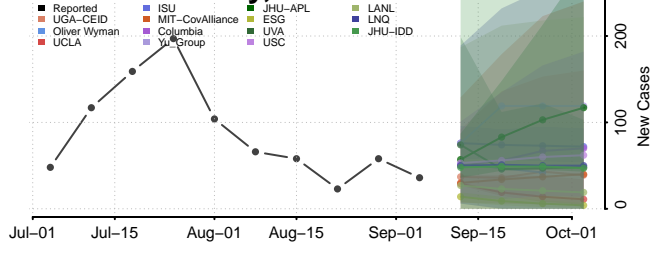

Deer Lodge County, Montana

Fallon County, Montana

Fergus County, Montana

Flathead County, Montana

Gallatin County, Montana

Garfield County, Montana

Brown County, Nebraska

Buffalo County, Nebraska