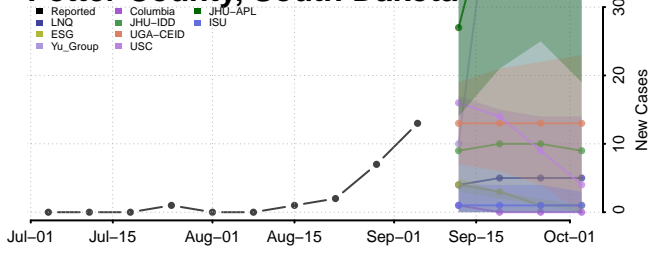

Minnehaha County, South Dakota

Moody County, South Dakota

Oglala Lakota County, South Dakota

Pennington County, South Dakota

Perkins County, South Dakota

Potter County, South Dakota

Roberts County, South Dakota