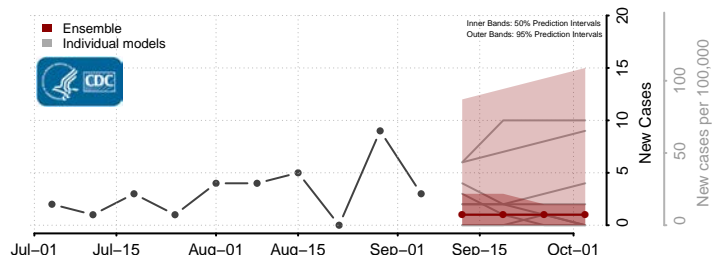

Hardy County, West Virginia