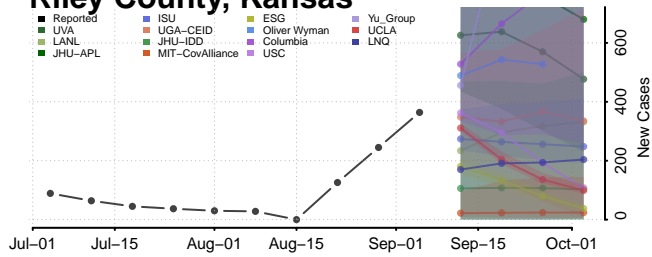

Butler County, Kansas

Chase County, Kansas

Chautauqua County, Kansas

Cherokee County, Kansas

Reno County, Kansas

Republic County, Kansas

Rice County, Kansas

Riley County, Kansas