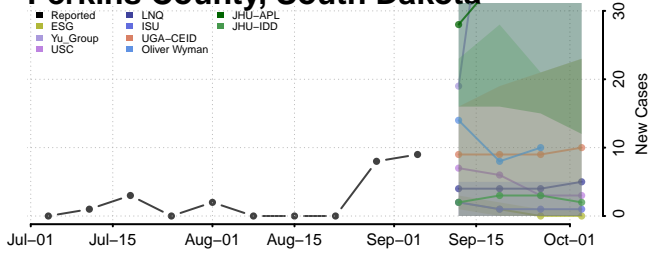

Minnehaha County, South Dakota

Moody County, South Dakota

Oglala Lakota County, South Dakota

Pennington County, South Dakota

Perkins County, South Dakota

Potter County, South Dakota

Roberts County, South Dakota