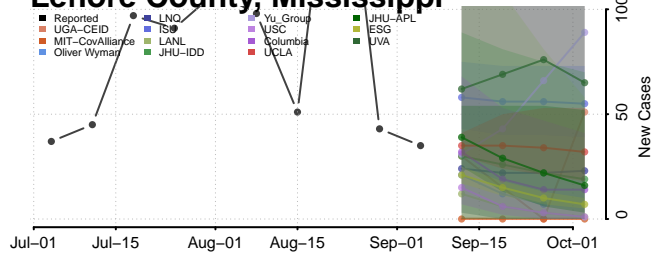

Lac qui Parle County, Minnesota

Lake County, Minnesota

Lake of the Woods County, Minnesota

Le Sueur County, Minnesota

*New weekly cases may decrease in this location over the next four weeks. For these locations, the ensemble forecast indicates a probability of 0.75 or greater that fewer cases will be reported in week four of the forecast than in the last reported week.

Lamar County, Mississippi

Lauderdale County, Mississippi

Lawrence County, Mississippi

Leake County, Mississippi

Lee County, Mississippi

Leflore County, Mississippi

Montgomery County, Mississippi

Neshoba County, Mississippi

Newton County, Mississippi

Noxubee County, Mississippi

Oktibbeha County, Mississippi

Panola County, Mississippi

Rankin County, Mississippi

Scott County, Mississippi

Sharkey County, Mississippi

Simpson County, Mississippi