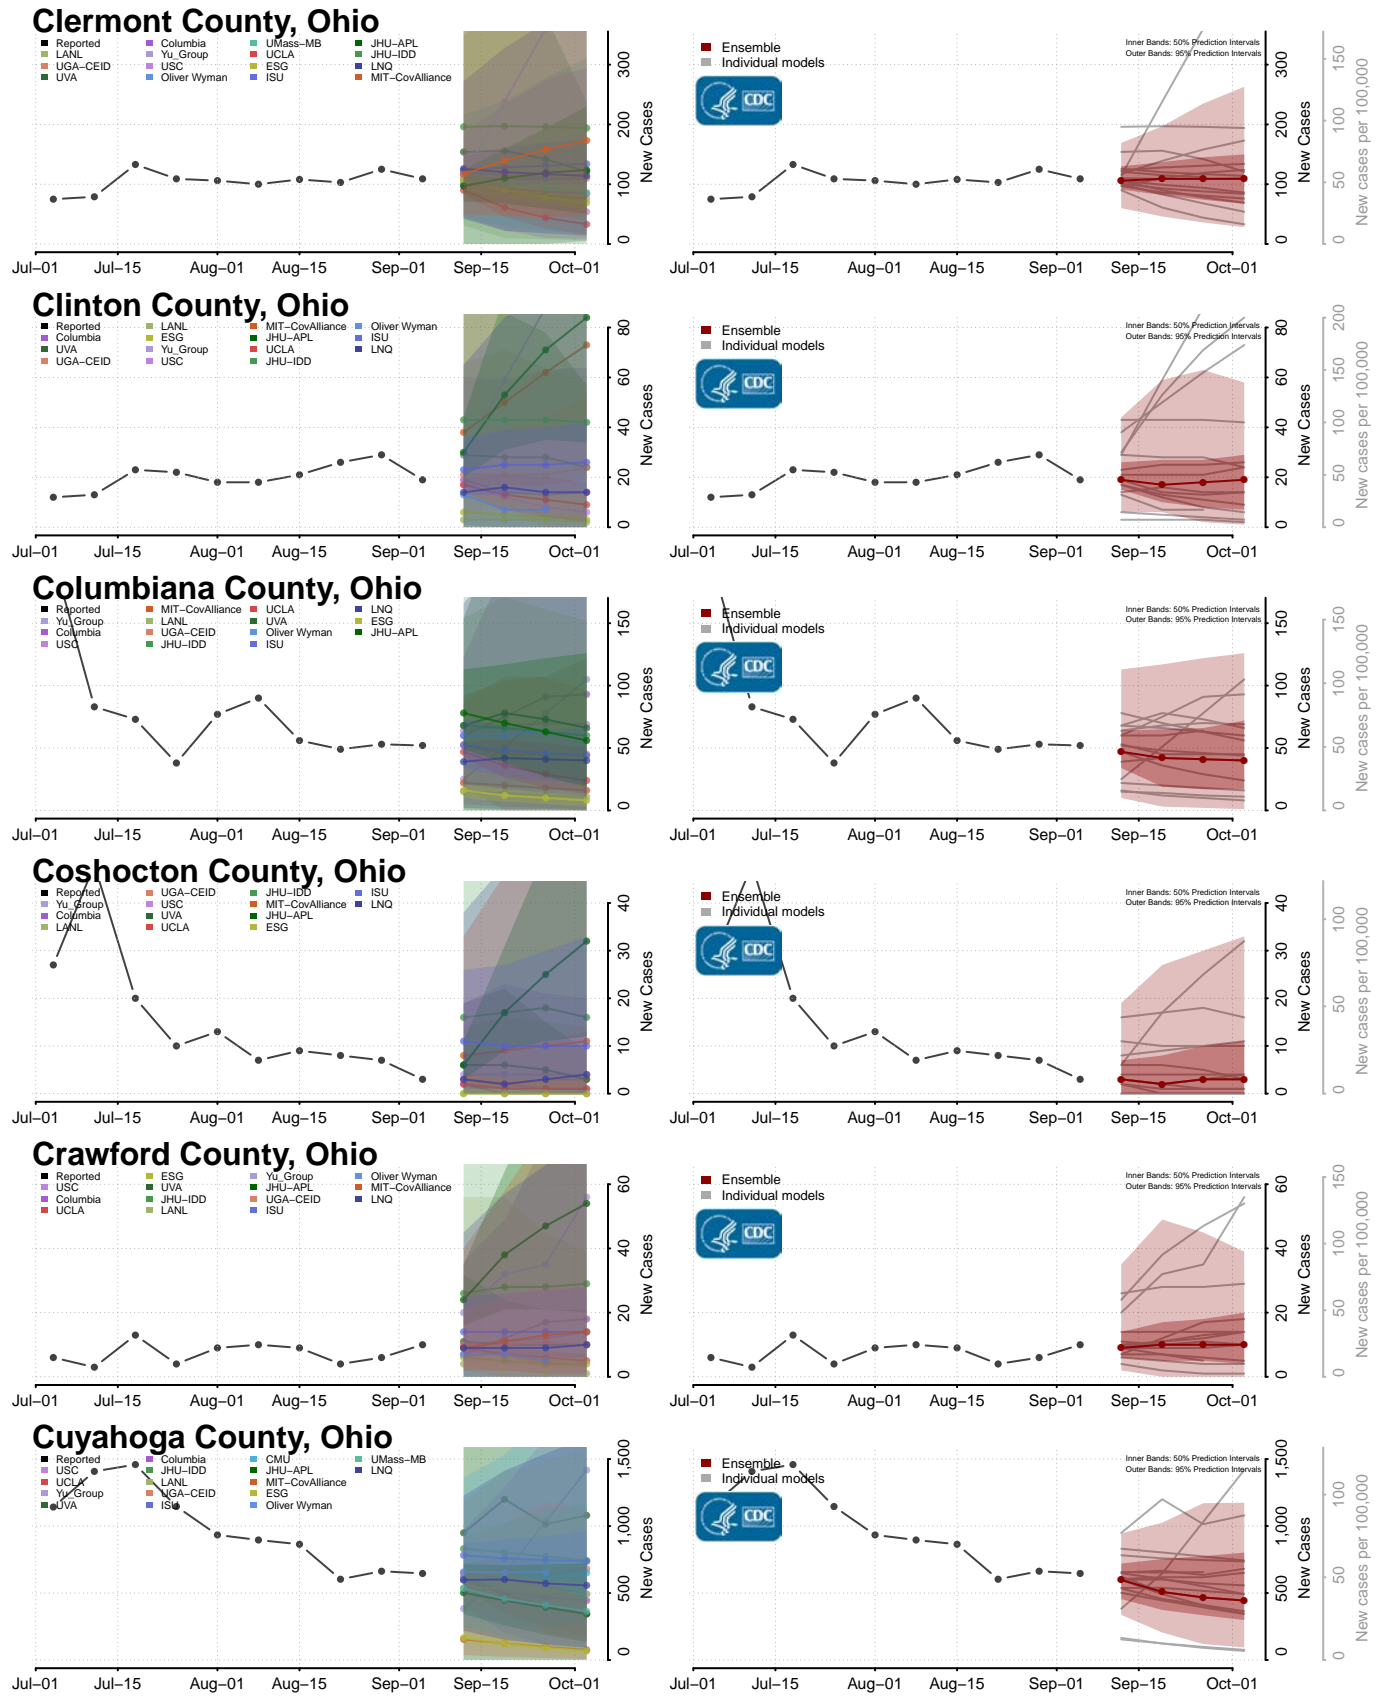

Renville County, North Dakota

Richland County, North Dakota

Rolette County, North Dakota

Sargent County, North Dakota

Sheridan County, North Dakota

Sioux County, North Dakota

Darke County, Ohio

Defiance County, Ohio