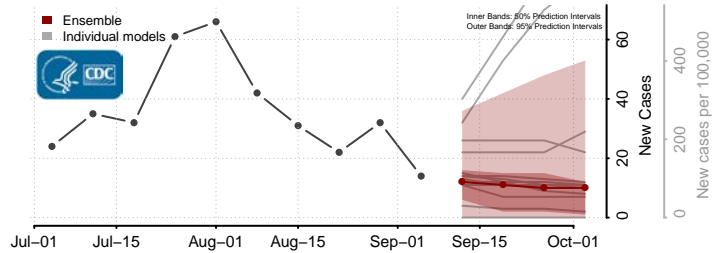

Howard County, Arkansas