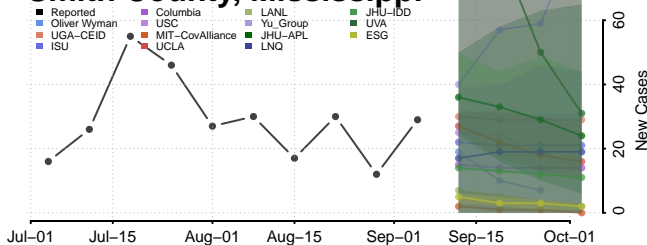

Smith County, Mississippi