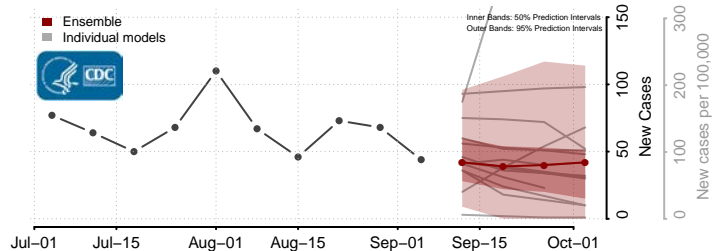

Walworth County, South Dakota

Yankton County, South Dakota

Ziebach County, South Dakota

Tennessee*

Anderson County, Tennessee

Bedford County, Tennessee

Benton County, Tennessee

*New weekly cases may decrease in this location over the next four weeks. For these locations, the ensemble forecast indicates a probability of 0.75 or greater that fewer cases will be reported in week four of the forecast than in the last reported week.