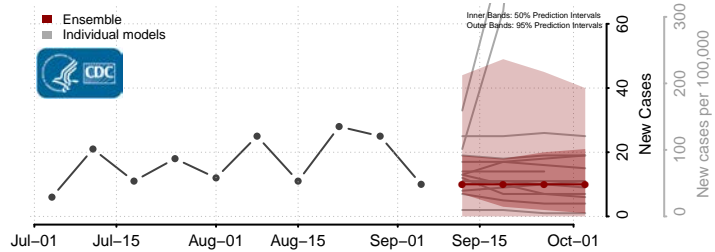

Hyde County, North Carolina

Person County, North Carolina

Pitt County, North Carolina

Polk County, North Carolina

Randolph County, North Carolina

Richmond County, North Carolina

Robeson County, North Carolina