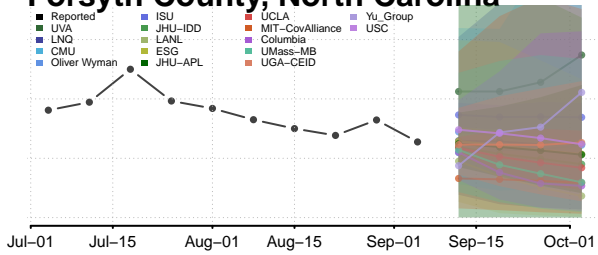

Forsyth County, North Carolina