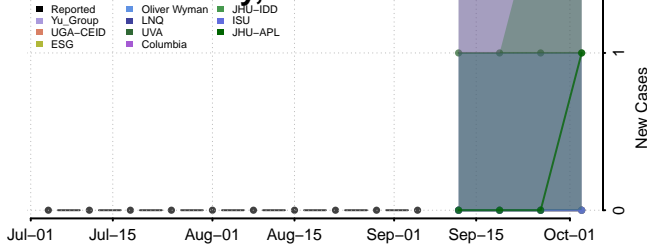

Borden County, Texas