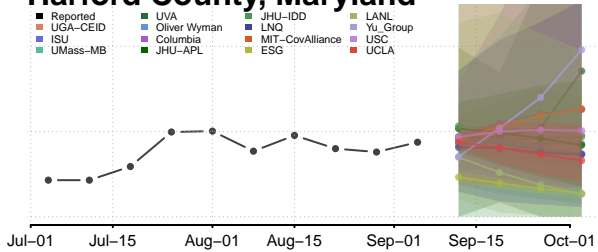

Harford County, Maryland