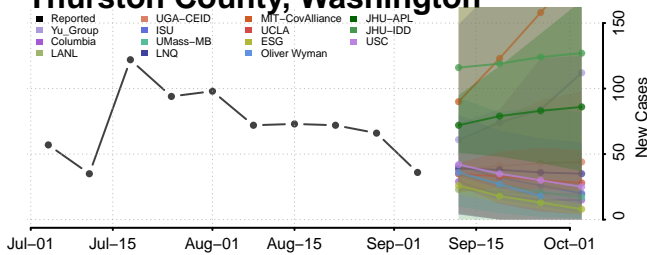

Mason County, Washington

Okanogan County, Washington

Snohomish County, Washington

Spokane County, Washington

Stevens County, Washington

Thurston County, Washington

Wahkiakum County, Washington

Walla Walla County, Washington