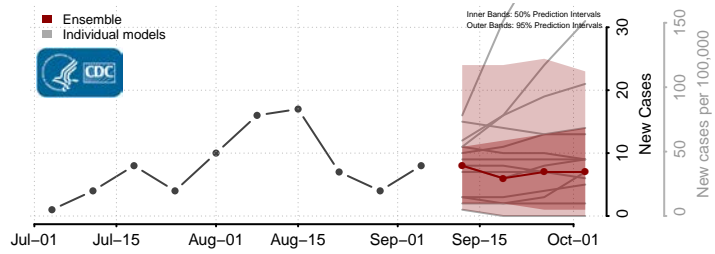

Breckinridge County, Kentucky