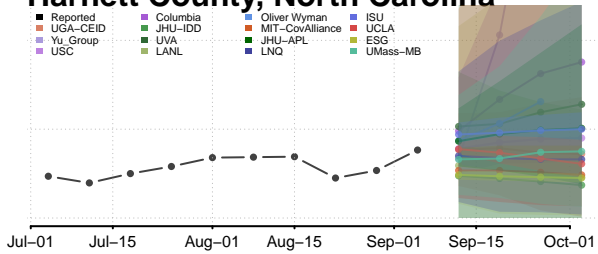

Harnett County, North Carolina