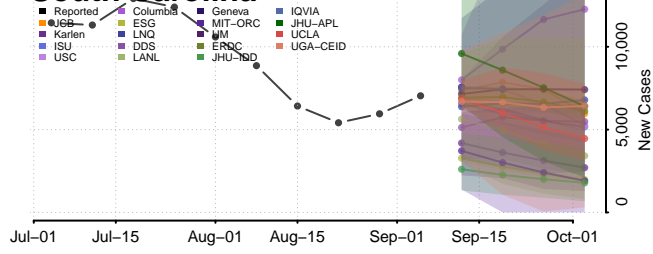

South Carolina