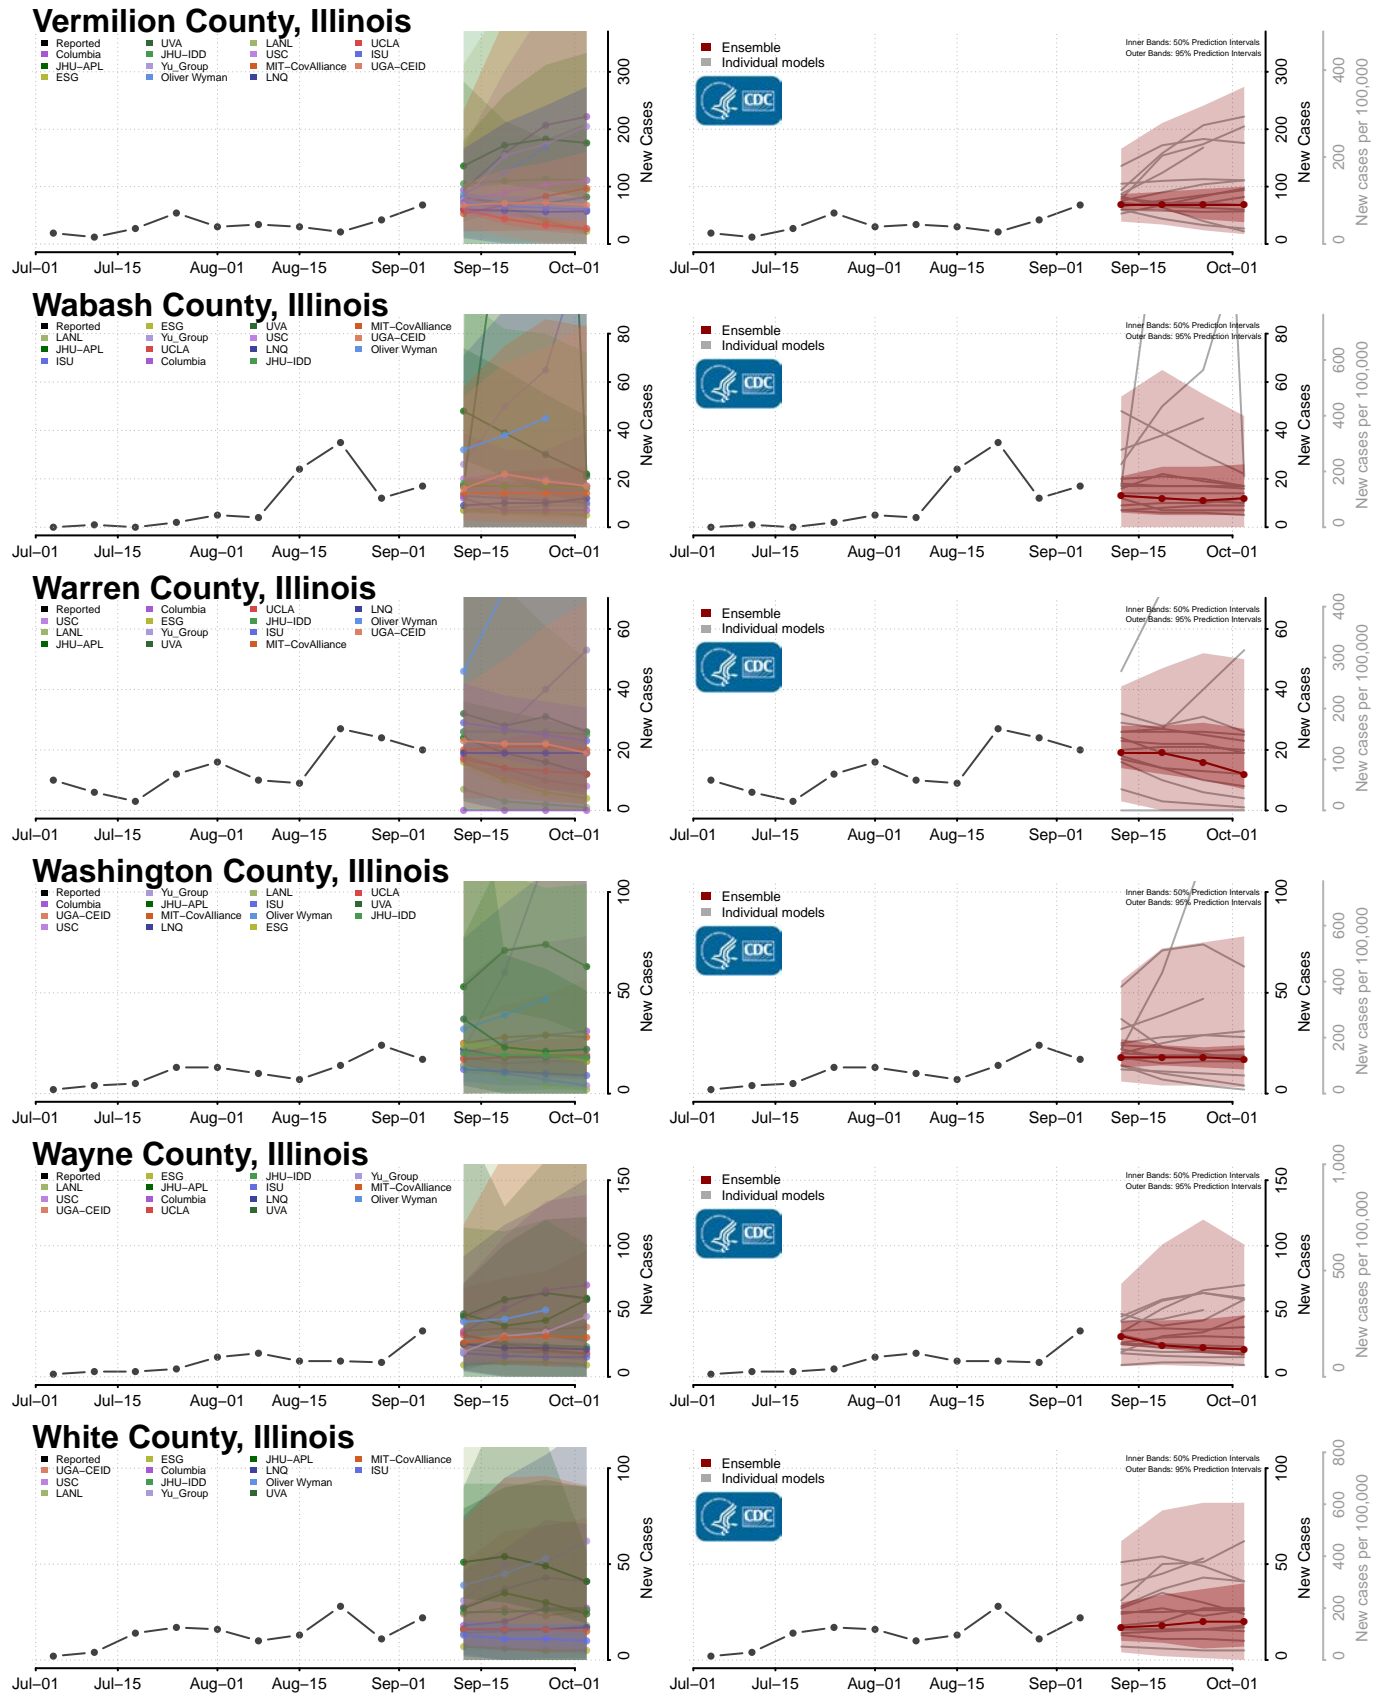

Greene County, Georgia

Gwinnett County, Georgia

Habersham County, Georgia

Hall County, Georgia

Benewah County, Idaho

Bingham County, Idaho

Blaine County, Idaho

Boise County, Idaho

Bonner County, Idaho

Bonneville County, Idaho

Louisa County, Iowa

Lucas County, Iowa

Lyon County, Iowa

Madison County, Iowa

Mahaska County, Iowa

Marion County, Iowa