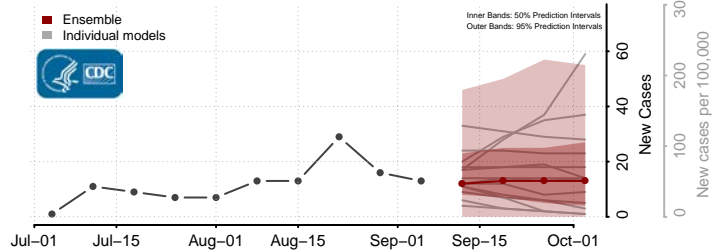

Somerset County, Maryland