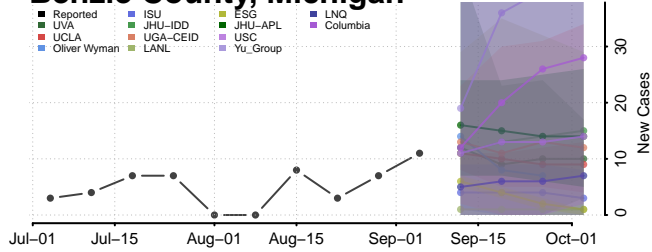

Somerset County, Maryland

St. Mary's County, Maryland

Antrim County, Michigan

Arenac County, Michigan

Baraga County, Michigan

Barry County, Michigan

Bay County, Michigan

Benzie County, Michigan

Chippewa County, Michigan

Clare County, Michigan

Clinton County, Michigan

Crawford County, Michigan

Delta County, Michigan

Dickinson County, Michigan

Livingston County, Michigan

Luce County, Michigan