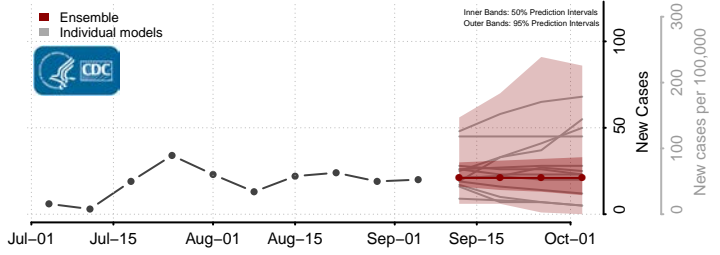

Delaware County, Ohio

Erie County, Ohio

Fairfield County, Ohio

Fayette County, Ohio

*New weekly cases may decrease in this location over the next four weeks. For these locations, the ensemble forecast indicates a probability of 0.75 or greater that fewer cases will be reported in week four of the forecast than in the last reported week.