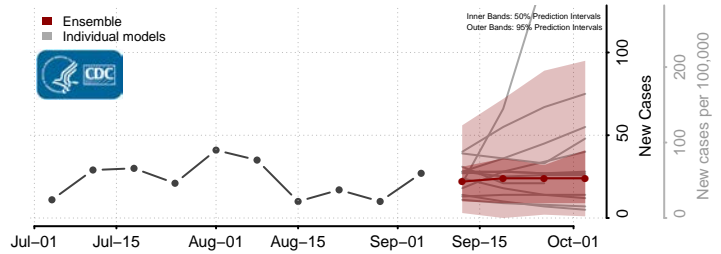

Stokes County, North Carolina