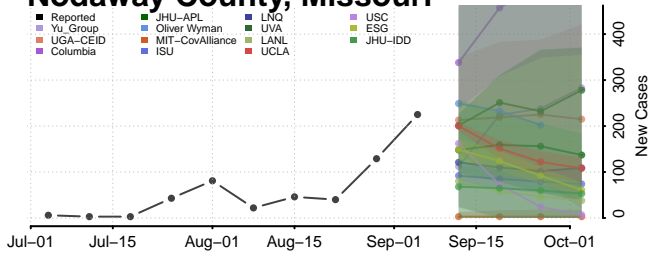

Smith County, Mississippi

Stone County, Mississippi

Nodaway County, Missouri

Oregon County, Missouri

Osage County, Missouri

Ozark County, Missouri

Pemiscot County, Missouri

Perry County, Missouri