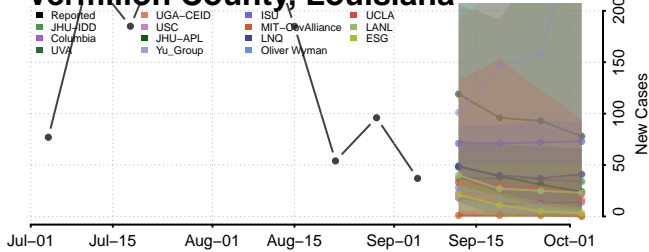

Pike County, Kentucky

Powell County, Kentucky

Pulaski County, Kentucky

Robertson County, Kentucky

Rockcastle County, Kentucky

Rowan County, Kentucky

*New weekly cases may decrease in this location over the next four weeks. For these locations, the ensemble forecast indicates a probability of 0.75 or greater that fewer cases will be reported in week four of the forecast than in the last reported week.

Catahoula County, Louisiana

Claiborne County, Louisiana

Concordia County, Louisiana

De Soto County, Louisiana

East Baton Rouge County, Louisiana

East Carroll County, Louisiana

Terrebonne County, Louisiana

Union County, Louisiana

Vermilion County, Louisiana

Vernon County, Louisiana

Washington County, Louisiana

Webster County, Louisiana

*New weekly cases may decrease in this location over the next four weeks. For these locations, the ensemble forecast indicates a probability of 0.75 or greater that fewer cases will be reported in week four of the forecast than in the last reported week.