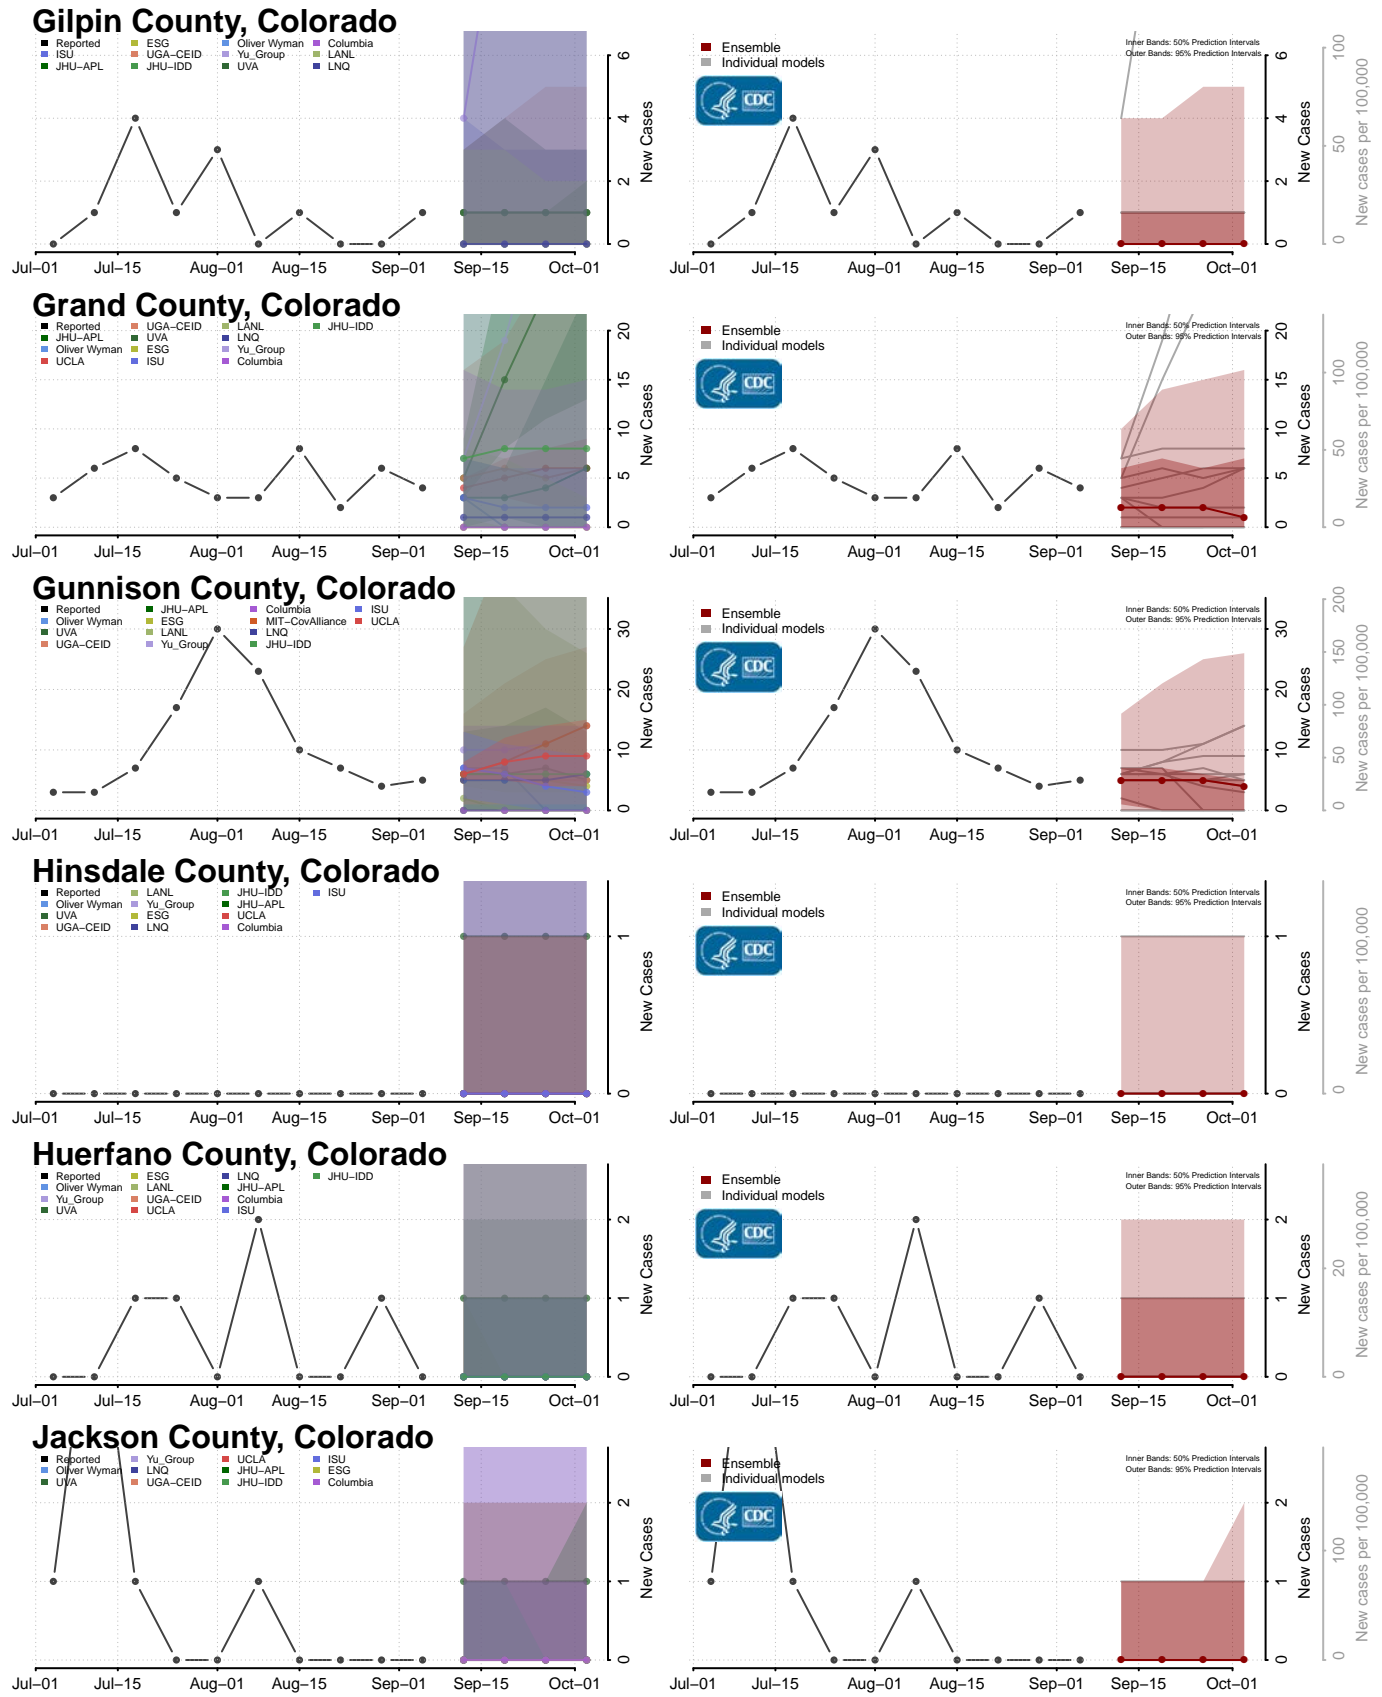

Humboldt County, California

Imperial County, California

Inyo County, California

Kern County, California

Kings County, California

Lake County, California

San Bernardino County, California

San Diego County, California

Shasta County, California

Sierra County, California

Siskiyou County, California

Las Animas County, Colorado

Lincoln County, Colorado

Logan County, Colorado

Mesa County, Colorado

Mineral County, Colorado