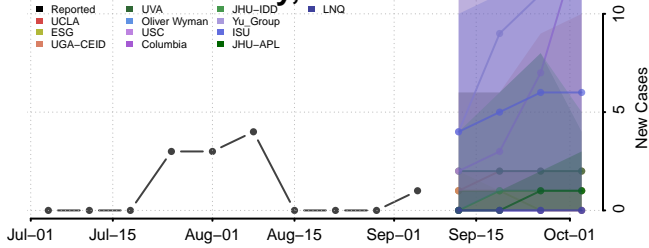

Chouteau County, Montana