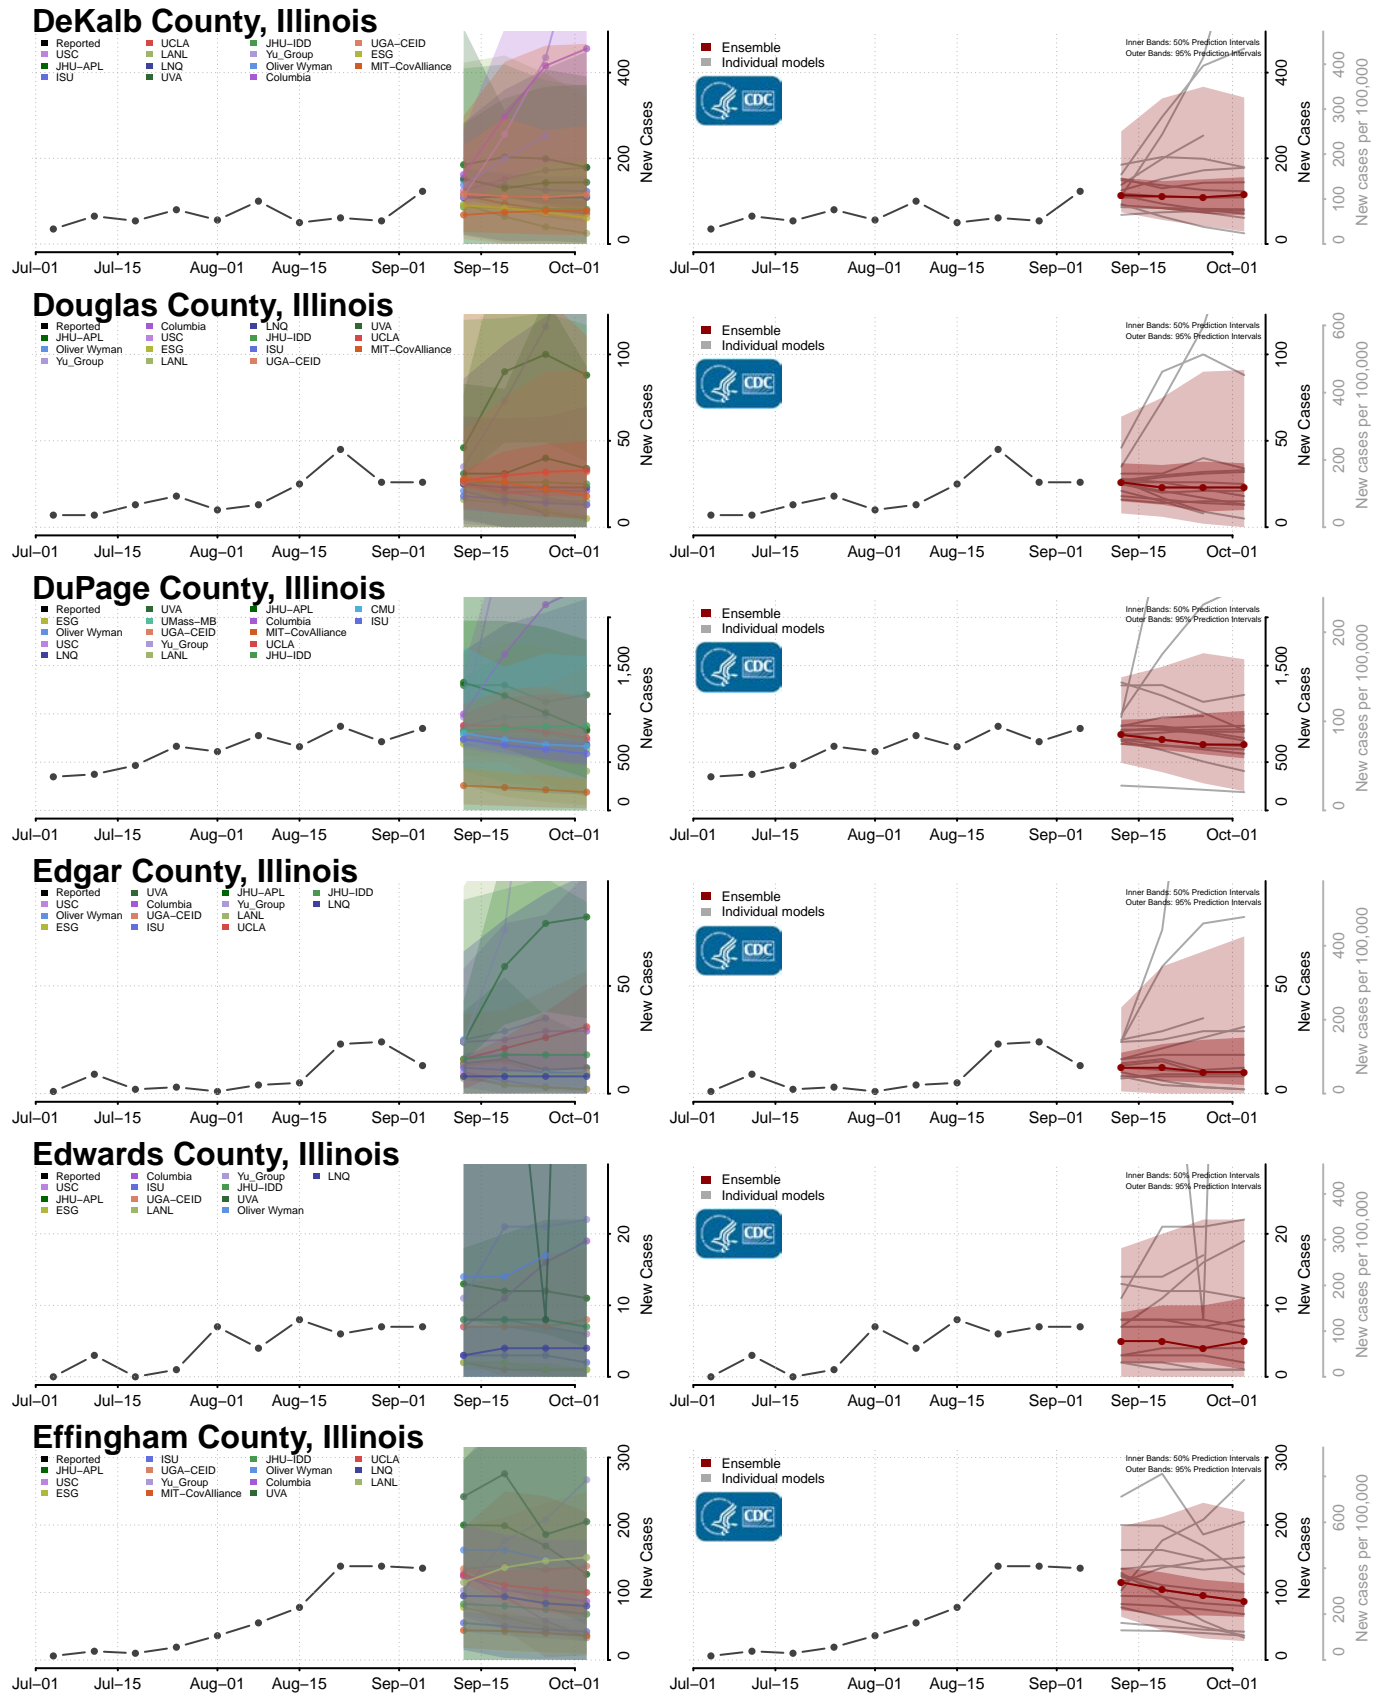

Greene County, Georgia

Gwinnett County, Georgia

Habersham County, Georgia

Hall County, Georgia

Benewah County, Idaho

Bingham County, Idaho

Blaine County, Idaho

Boise County, Idaho

Bonner County, Idaho

Bonneville County, Idaho

Louisa County, Iowa

Lucas County, Iowa

Lyon County, Iowa

Madison County, Iowa

Mahaska County, Iowa

Marion County, Iowa