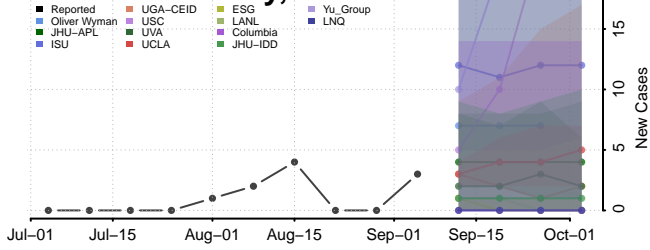

Scotland County, Missouri

Scott County, Missouri

Shannon County, Missouri

Shelby County, Missouri

Stoddard County, Missouri

Stone County, Missouri

Sullivan County, Missouri

Taney County, Missouri