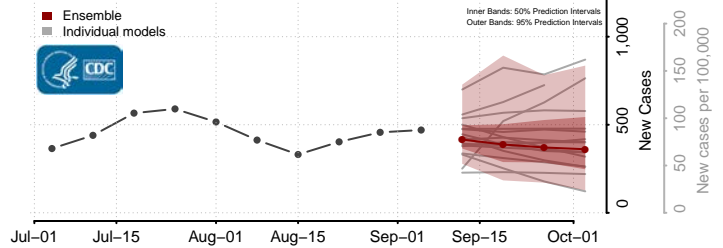

Guilford County, North Carolina