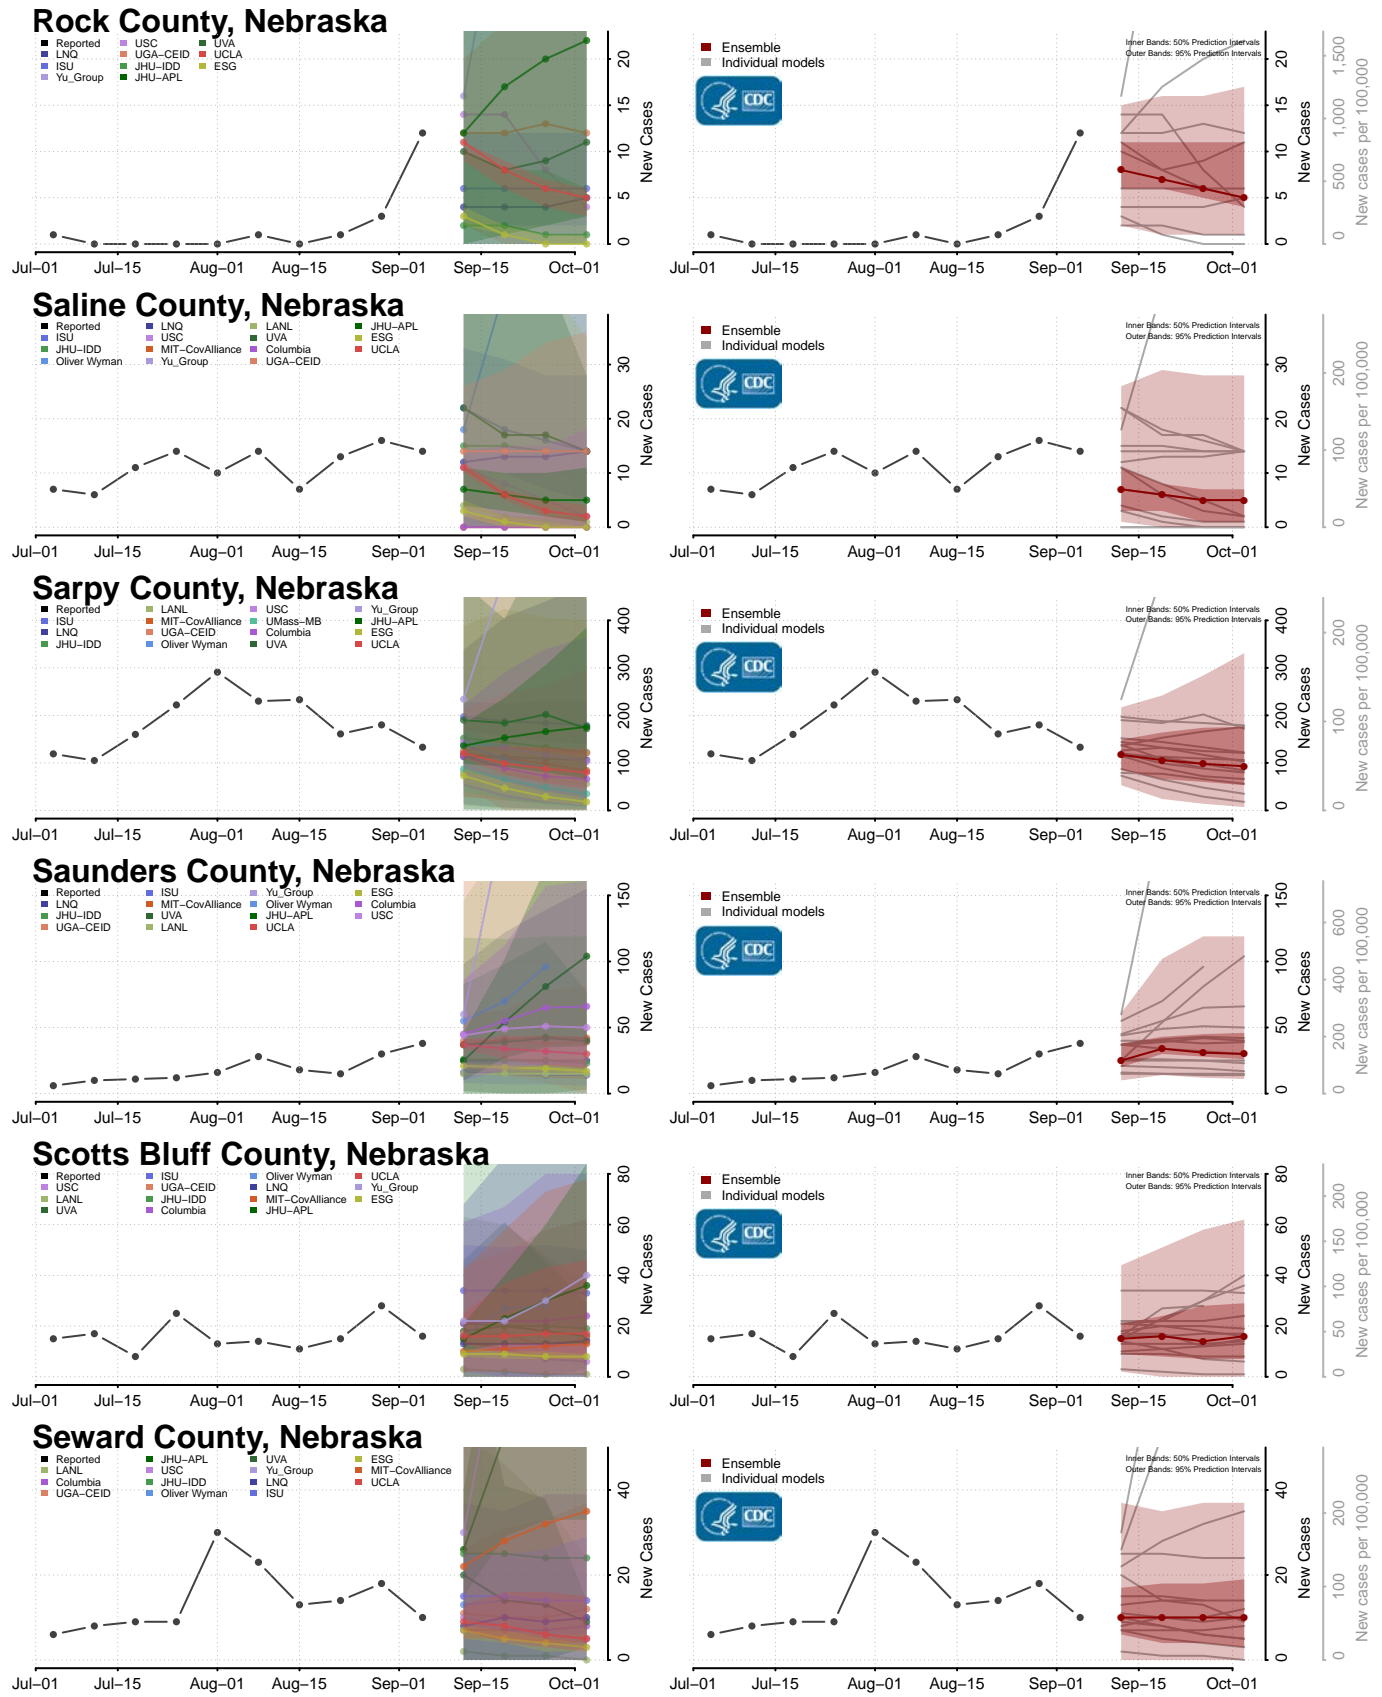

Keith County, Nebraska

Keya Paha County, Nebraska

Kimball County, Nebraska

Knox County, Nebraska

Lancaster County, Nebraska

Lincoln County, Nebraska

Sheridan County, Nebraska

Sherman County, Nebraska