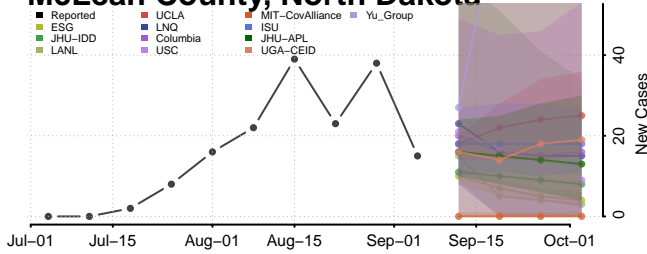

Kidder County, North Dakota

LaMoure County, North Dakota

Logan County, North Dakota

McHenry County, North Dakota

McIntosh County, North Dakota

McKenzie County, North Dakota

McLean County, North Dakota

Mercer County, North Dakota