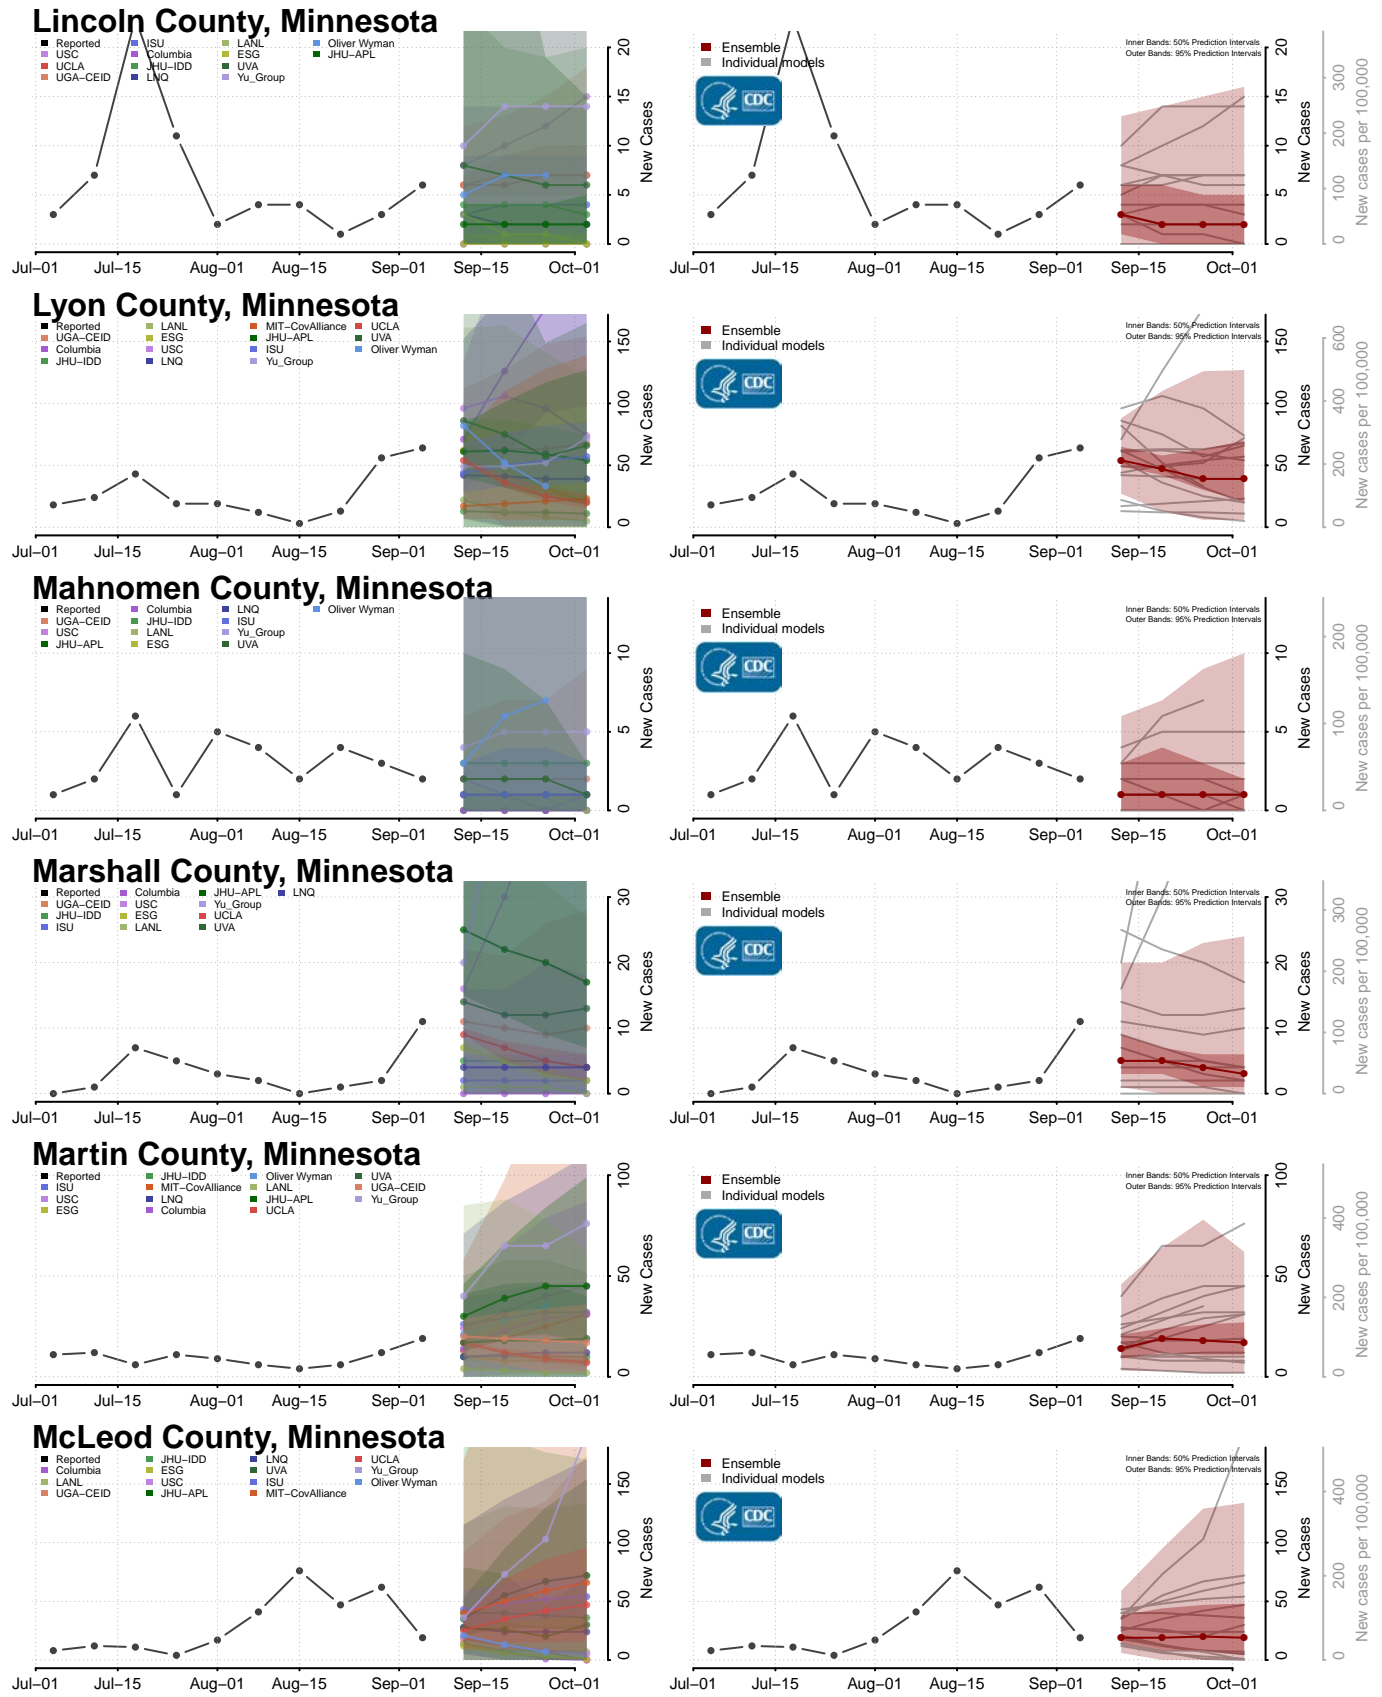

Lac qui Parle County, Minnesota

Lake County, Minnesota

Lake of the Woods County, Minnesota

Le Sueur County, Minnesota

*New weekly cases may decrease in this location over the next four weeks. For these locations, the ensemble forecast indicates a probability of 0.75 or greater that fewer cases will be reported in week four of the forecast than in the last reported week.