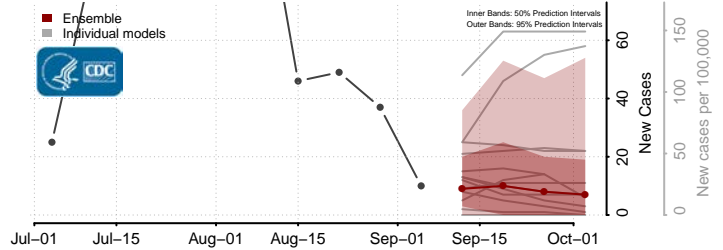

Okanogan County, Washington