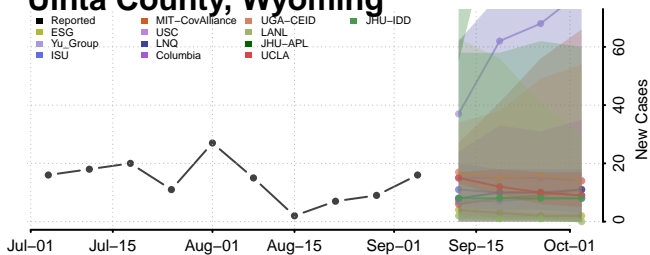

Waushara County, Wisconsin

Winnebago County, Wisconsin

Wood County, Wisconsin

Sublette County, Wyoming

Sweetwater County, Wyoming

Teton County, Wyoming

Uinta County, Wyoming

Washakie County, Wyoming