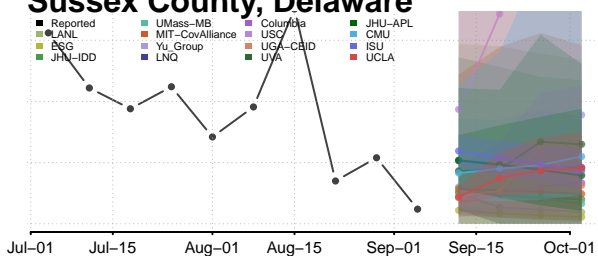

Moffat County, Colorado

Montezuma County, Colorado

Montrose County, Colorado

Morgan County, Colorado

Otero County, Colorado

Ouray County, Colorado

Park County, Colorado

Windham County, Connecticut

Delaware

Kent County, Delaware

New Castle County, Delaware

Sussex County, Delaware

District of Columbia

Indian River County, Florida

Jackson County, Florida

Jefferson County, Florida

Lafayette County, Florida

Lake County, Florida

Lee County, Florida

*New weekly cases may decrease in this location over the next four weeks. For these locations, the ensemble forecast indicates a probability of 0.75 or greater that fewer cases will be reported in week four of the forecast than in the last reported week.

Forsyth County, Georgia

Franklin County, Georgia

Fulton County, Georgia

Gilmer County, Georgia

Glascocock County, Georgia

Glynn County, Georgia

Gordon County, Georgia

Grady County, Georgia