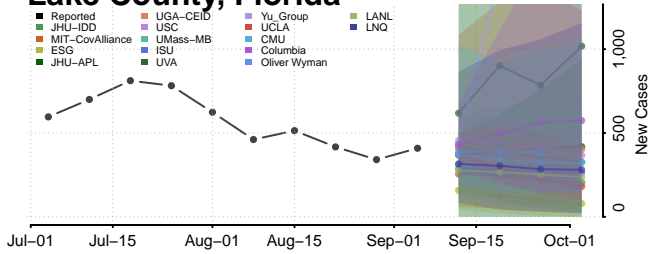

Delaware

Kent County, Delaware

New Castle County, Delaware

Sussex County, Delaware

District of Columbia

Indian River County, Florida

Jackson County, Florida

Jefferson County, Florida

Lafayette County, Florida

Lake County, Florida

Lee County, Florida

*New weekly cases may decrease in this location over the next four weeks. For these locations, the ensemble forecast indicates a probability of 0.75 or greater that fewer cases will be reported in week four of the forecast than in the last reported week.