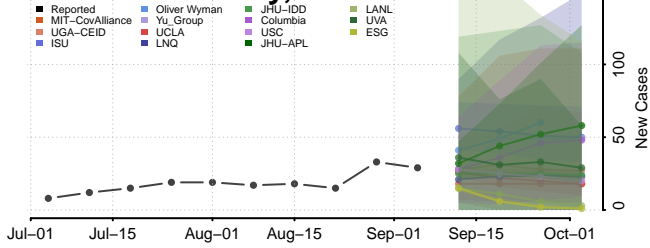

Scotland County, Missouri

Scott County, Missouri

Shannon County, Missouri

Shelby County, Missouri

Stoddard County, Missouri

Stone County, Missouri

Sullivan County, Missouri

Taney County, Missouri