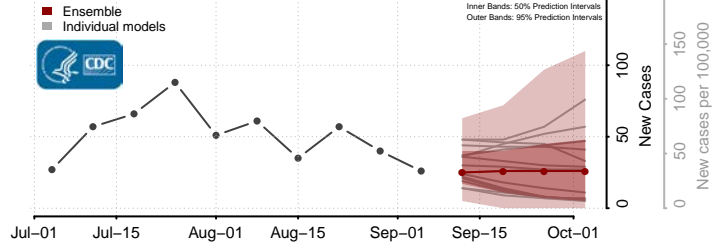

James City County, Virginia