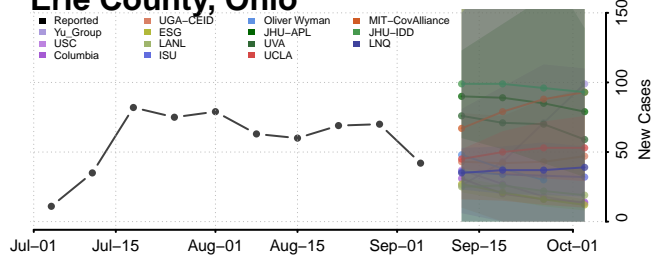

Delaware County, Ohio

Erie County, Ohio

Fairfield County, Ohio

Fayette County, Ohio

*New weekly cases may decrease in this location over the next four weeks. For these locations, the ensemble forecast indicates a probability of 0.75 or greater that fewer cases will be reported in week four of the forecast than in the last reported week.