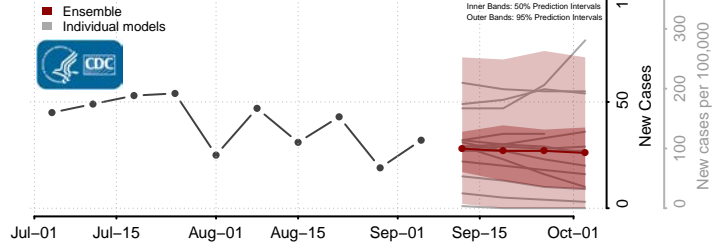

Newton County, Mississippi

Noxubee County, Mississippi

Oktibbeha County, Mississippi

Panola County, Mississippi

Rankin County, Mississippi

Scott County, Mississippi

Sharkey County, Mississippi

Simpson County, Mississippi