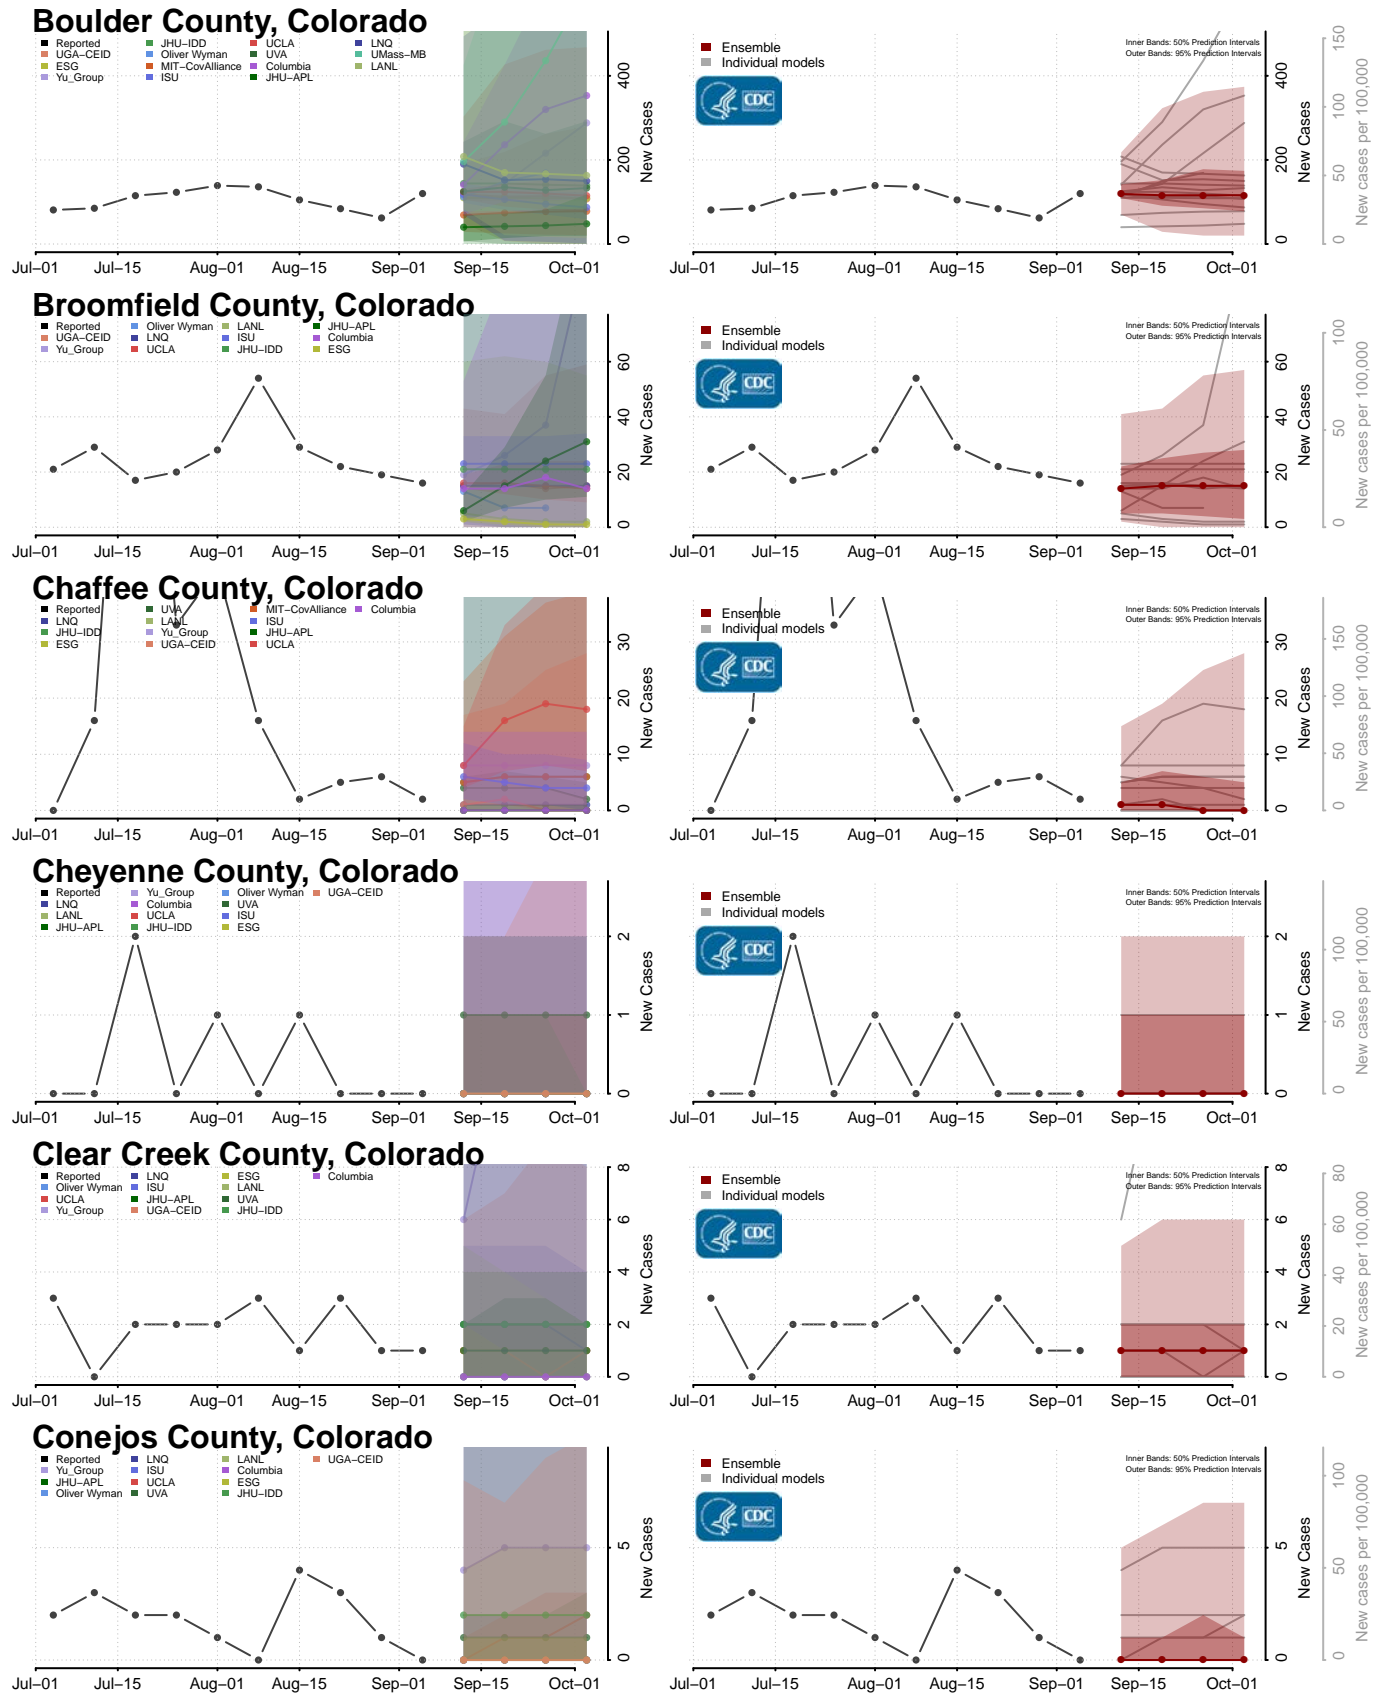

Humboldt County, California

Imperial County, California

Inyo County, California

Kern County, California

Kings County, California

Lake County, California

San Bernardino County, California

San Diego County, California

Shasta County, California

Sierra County, California

Siskiyou County, California

Las Animas County, Colorado

Lincoln County, Colorado

Logan County, Colorado

Mesa County, Colorado

Mineral County, Colorado