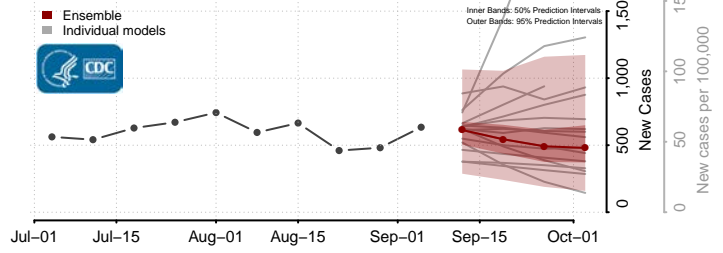

Montgomery County, Maryland