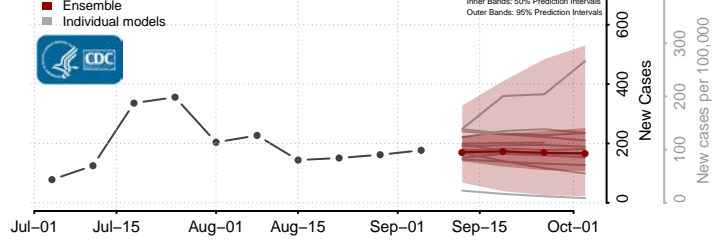

Newport News County, Virginia