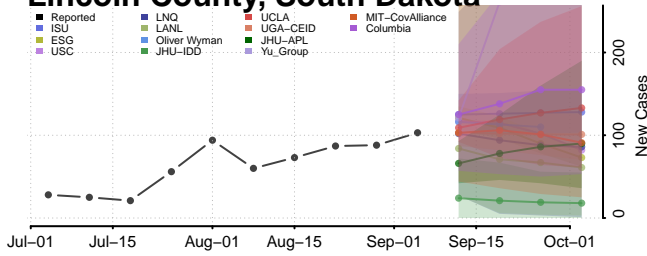

Lincoln County, South Dakota