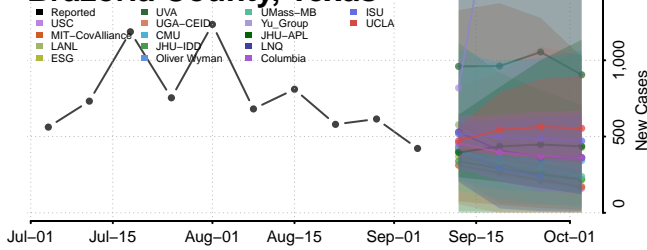

Brazoria County, Texas