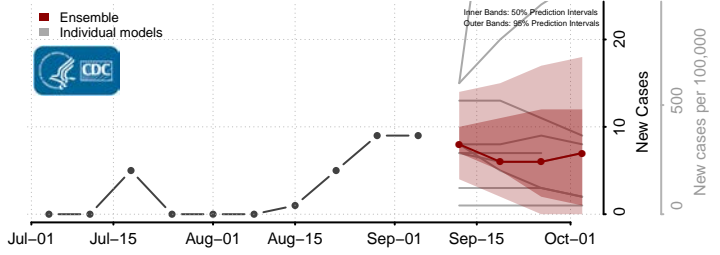

Emmons County, North Dakota

Foster County, North Dakota

Golden Valley County, North Dakota

Grand Forks County, North Dakota

Grant County, North Dakota

Griggs County, North Dakota

Hettinger County, North Dakota