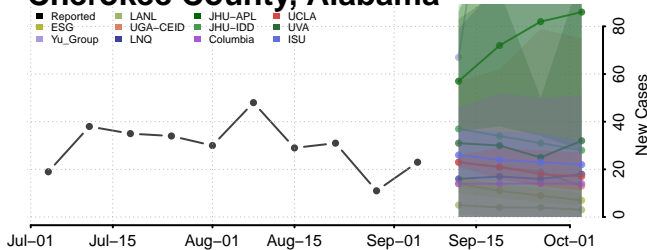

*New weekly cases may decrease in this location over the next four weeks. For these locations, the ensemble forecast indicates a probability of 0.75 or greater that fewer cases will be reported in week four of the forecast than in the last reported week.

Blount County, Alabama

Bullock County, Alabama

Butler County, Alabama

Calhoun County, Alabama

Chambers County, Alabama

Cherokee County, Alabama

Lee County, Alabama

Limestone County, Alabama