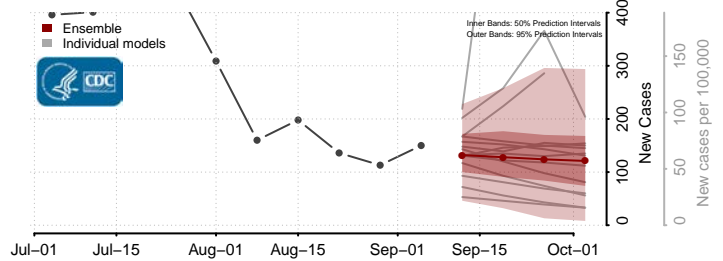

Mohave County, Arizona