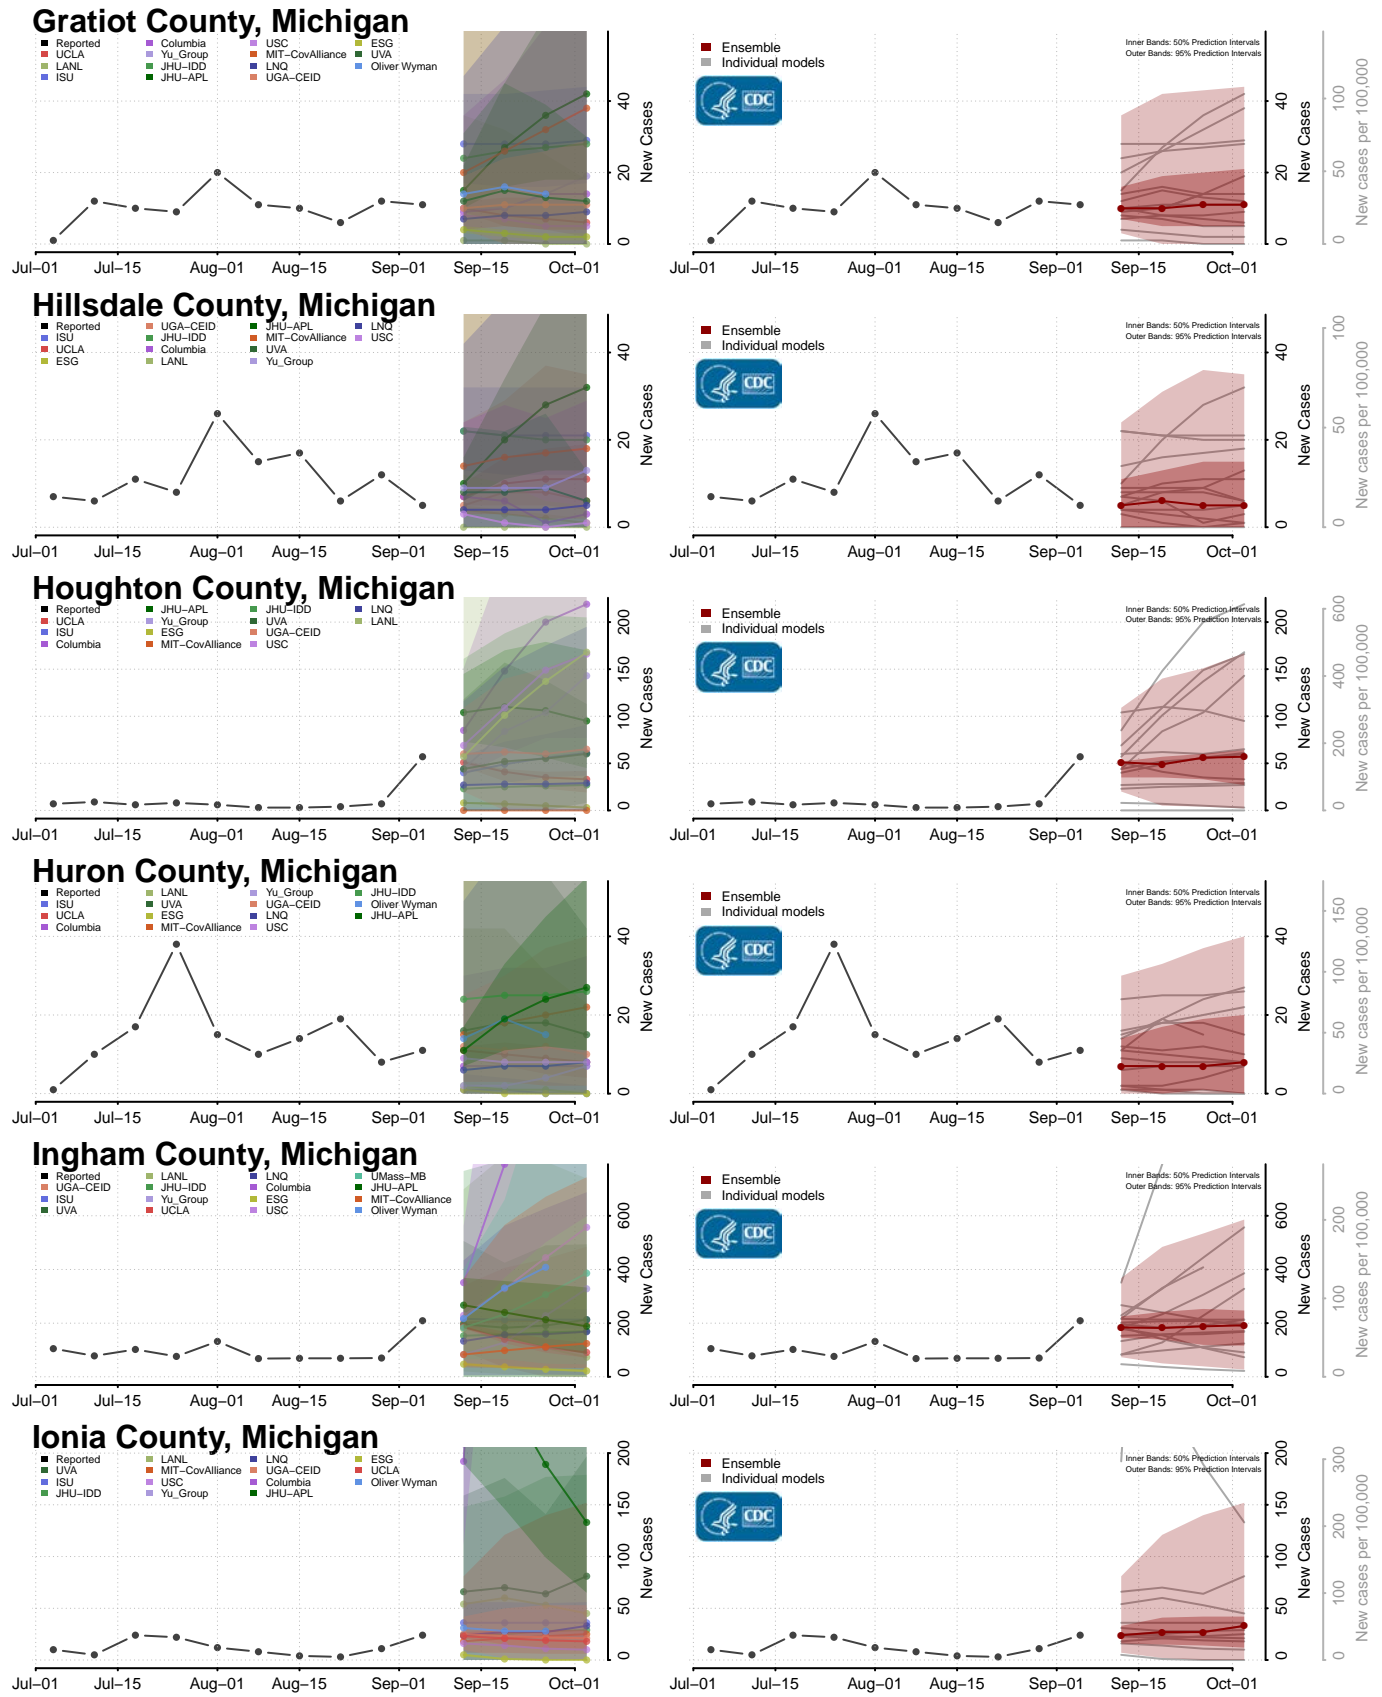

Chippewa County, Michigan

Clare County, Michigan

Clinton County, Michigan

Crawford County, Michigan

Delta County, Michigan

Dickinson County, Michigan

Livingston County, Michigan

Luce County, Michigan