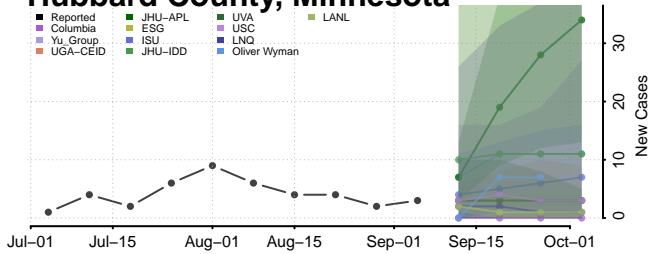

Hubbard County, Minnesota