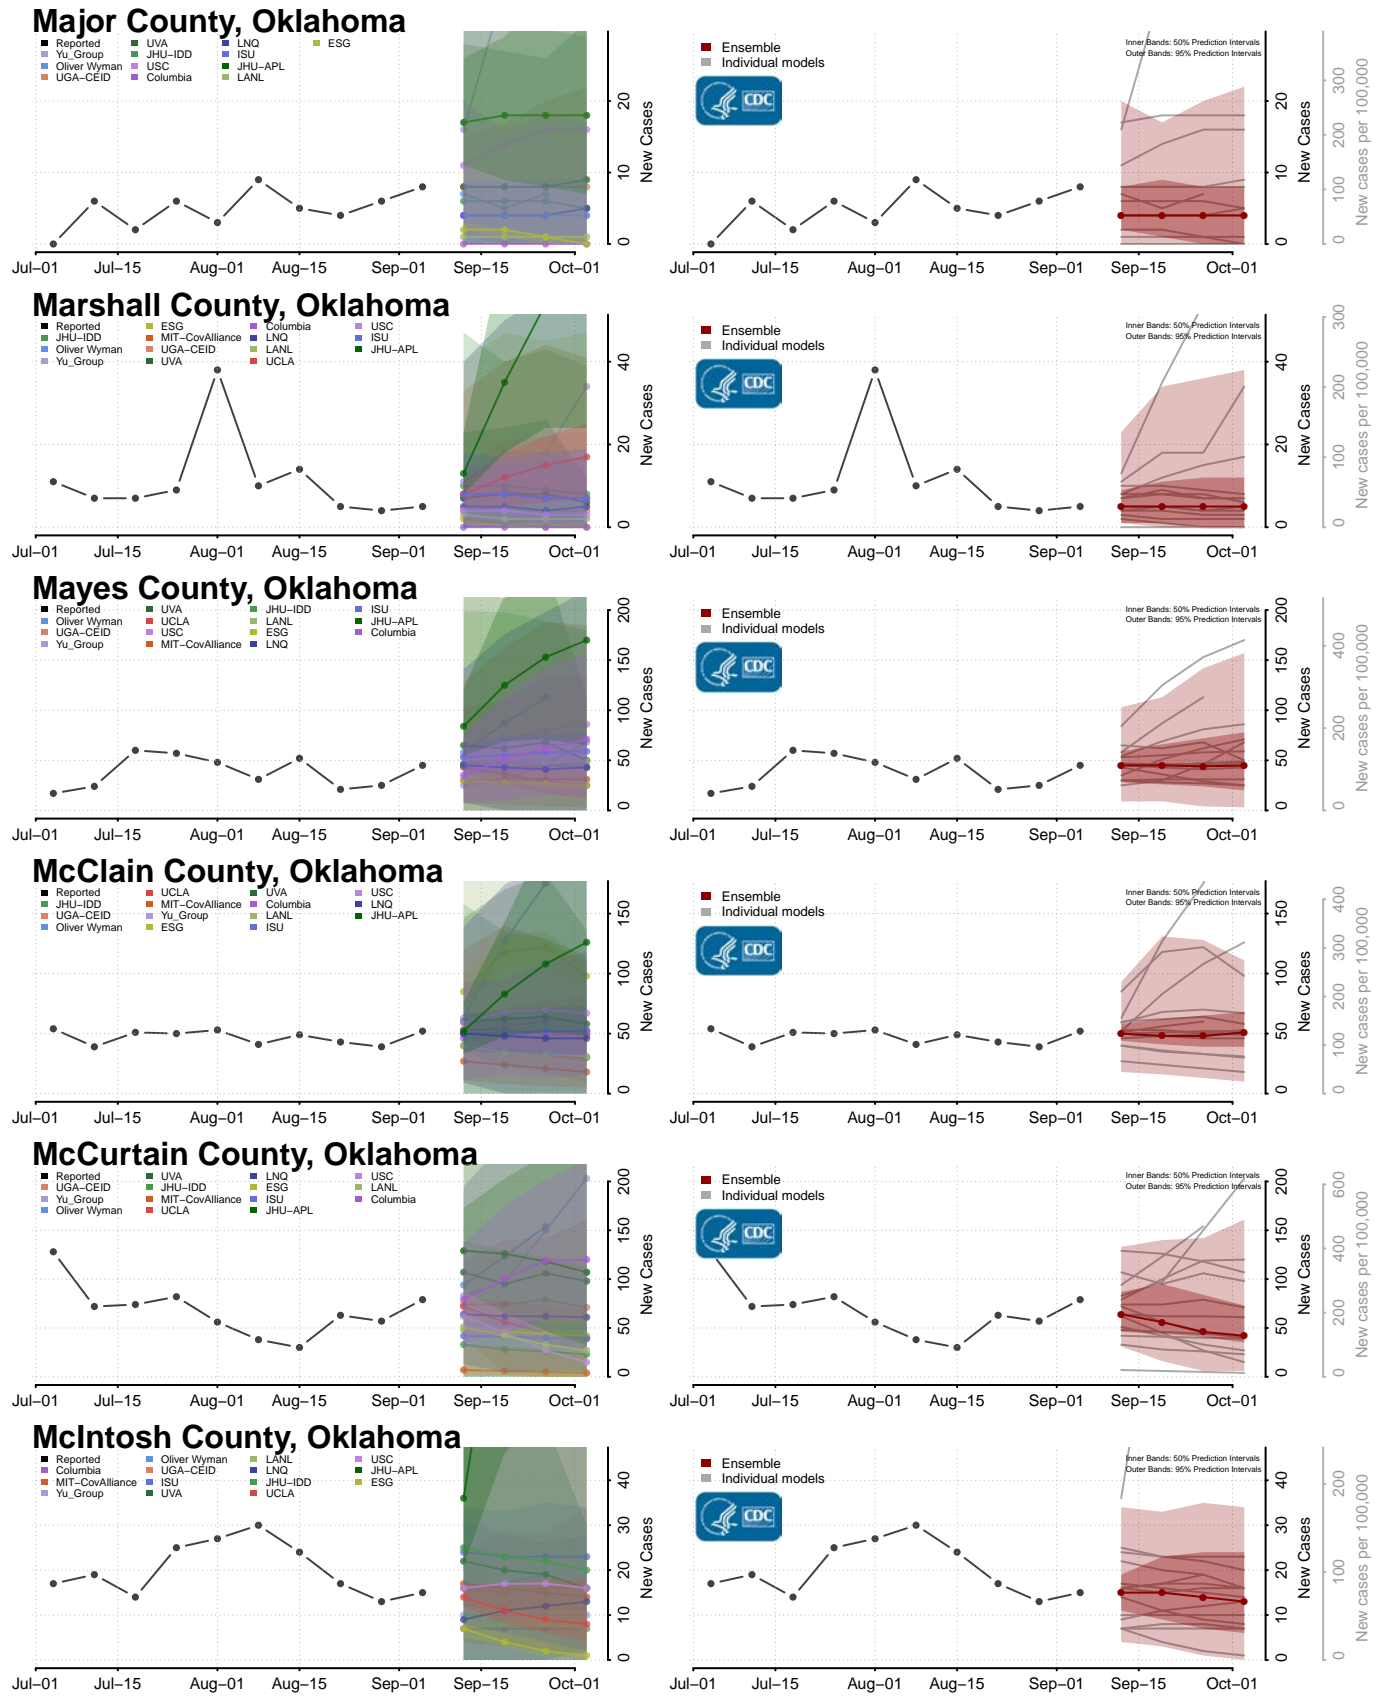

Le Flore County, Oklahoma

Lincoln County, Oklahoma

Logan County, Oklahoma

Love County, Oklahoma

Okmulgee County, Oklahoma

Osage County, Oklahoma

Ottawa County, Oklahoma

Pawnee County, Oklahoma