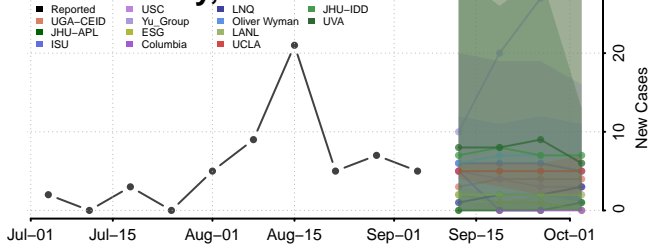

Burt County, Nebraska