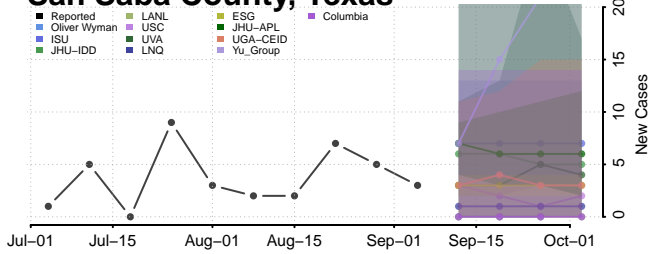

San Saba County, Texas