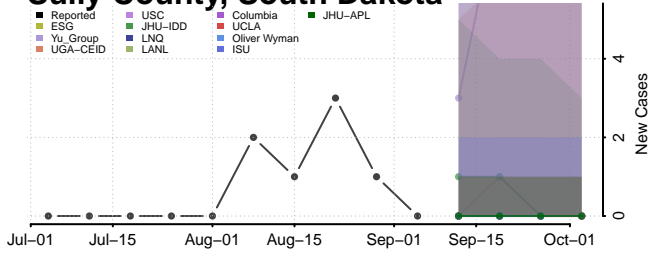

Sully County, South Dakota