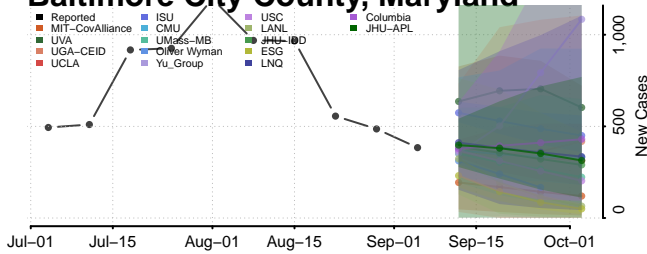

Catahoula County, Louisiana

Claiborne County, Louisiana

Concordia County, Louisiana

De Soto County, Louisiana

East Baton Rouge County, Louisiana

East Carroll County, Louisiana

Terrebonne County, Louisiana

Union County, Louisiana

Vermilion County, Louisiana

Vernon County, Louisiana

Washington County, Louisiana

Webster County, Louisiana

*New weekly cases may decrease in this location over the next four weeks. For these locations, the ensemble forecast indicates a probability of 0.75 or greater that fewer cases will be reported in week four of the forecast than in the last reported week.

Baltimore City County, Maryland

Baltimore County, Maryland

Calvert County, Maryland

Caroline County, Maryland

Carroll County, Maryland

Cecil County, Maryland

Charles County, Maryland

Dorchester County, Maryland