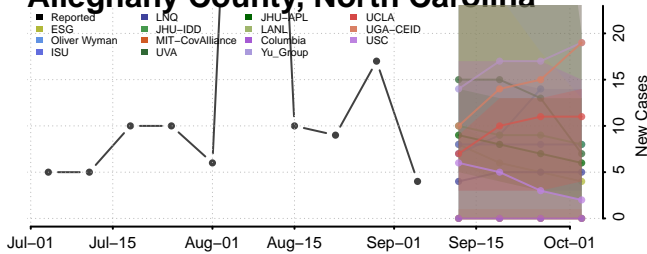

Allegany County, North Carolina