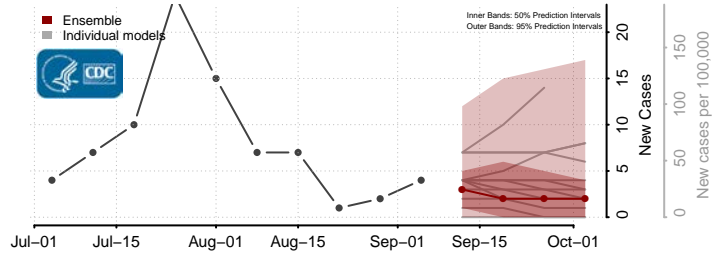

Lac qui Parle County, Minnesota

Lake County, Minnesota

Lake of the Woods County, Minnesota

Le Sueur County, Minnesota

*New weekly cases may decrease in this location over the next four weeks. For these locations, the ensemble forecast indicates a probability of 0.75 or greater that fewer cases will be reported in week four of the forecast than in the last reported week.