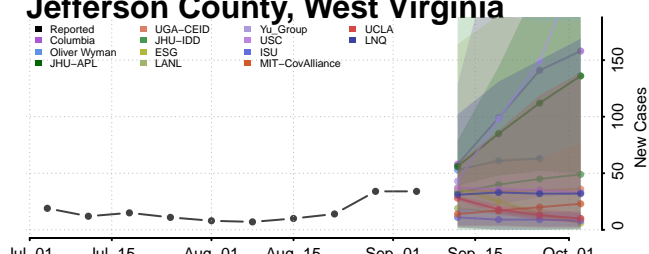

Hancock County, West Virginia

Hardy County, West Virginia

Harrison County, West Virginia

Jackson County, West Virginia

Jefferson County, West Virginia

Kanawha County, West Virginia

Summers County, West Virginia