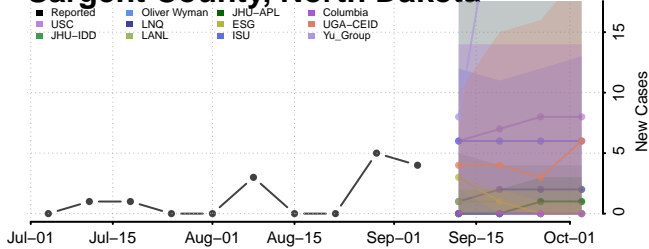

Sargent County, North Dakota