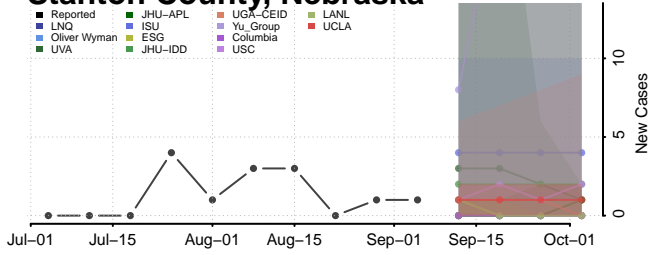

Stanton County, Nebraska