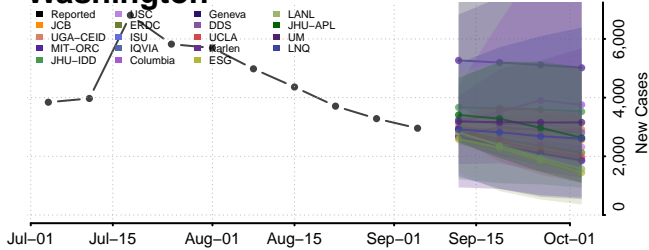

Washington