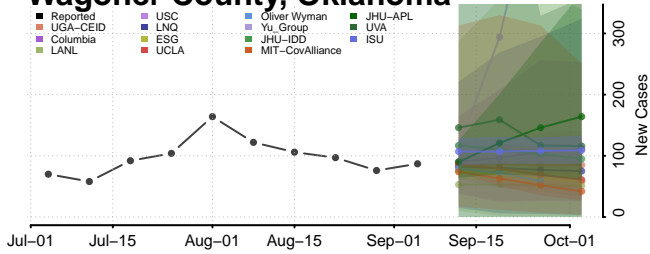

Payne County, Oklahoma

Pittsburg County, Oklahoma

Sequoyah County, Oklahoma

Stephens County, Oklahoma

Texas County, Oklahoma

Tillman County, Oklahoma

Tulsa County, Oklahoma

Wagoner County, Oklahoma