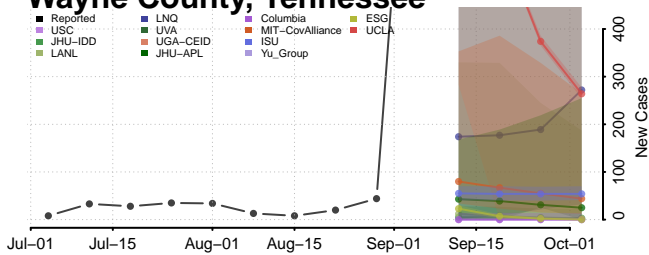

Van Buren County, Tennessee

Warren County, Tennessee

Washington County, Tennessee

Wayne County, Tennessee

Weakley County, Tennessee

White County, Tennessee

Williamson County, Tennessee

Wilson County, Tennessee