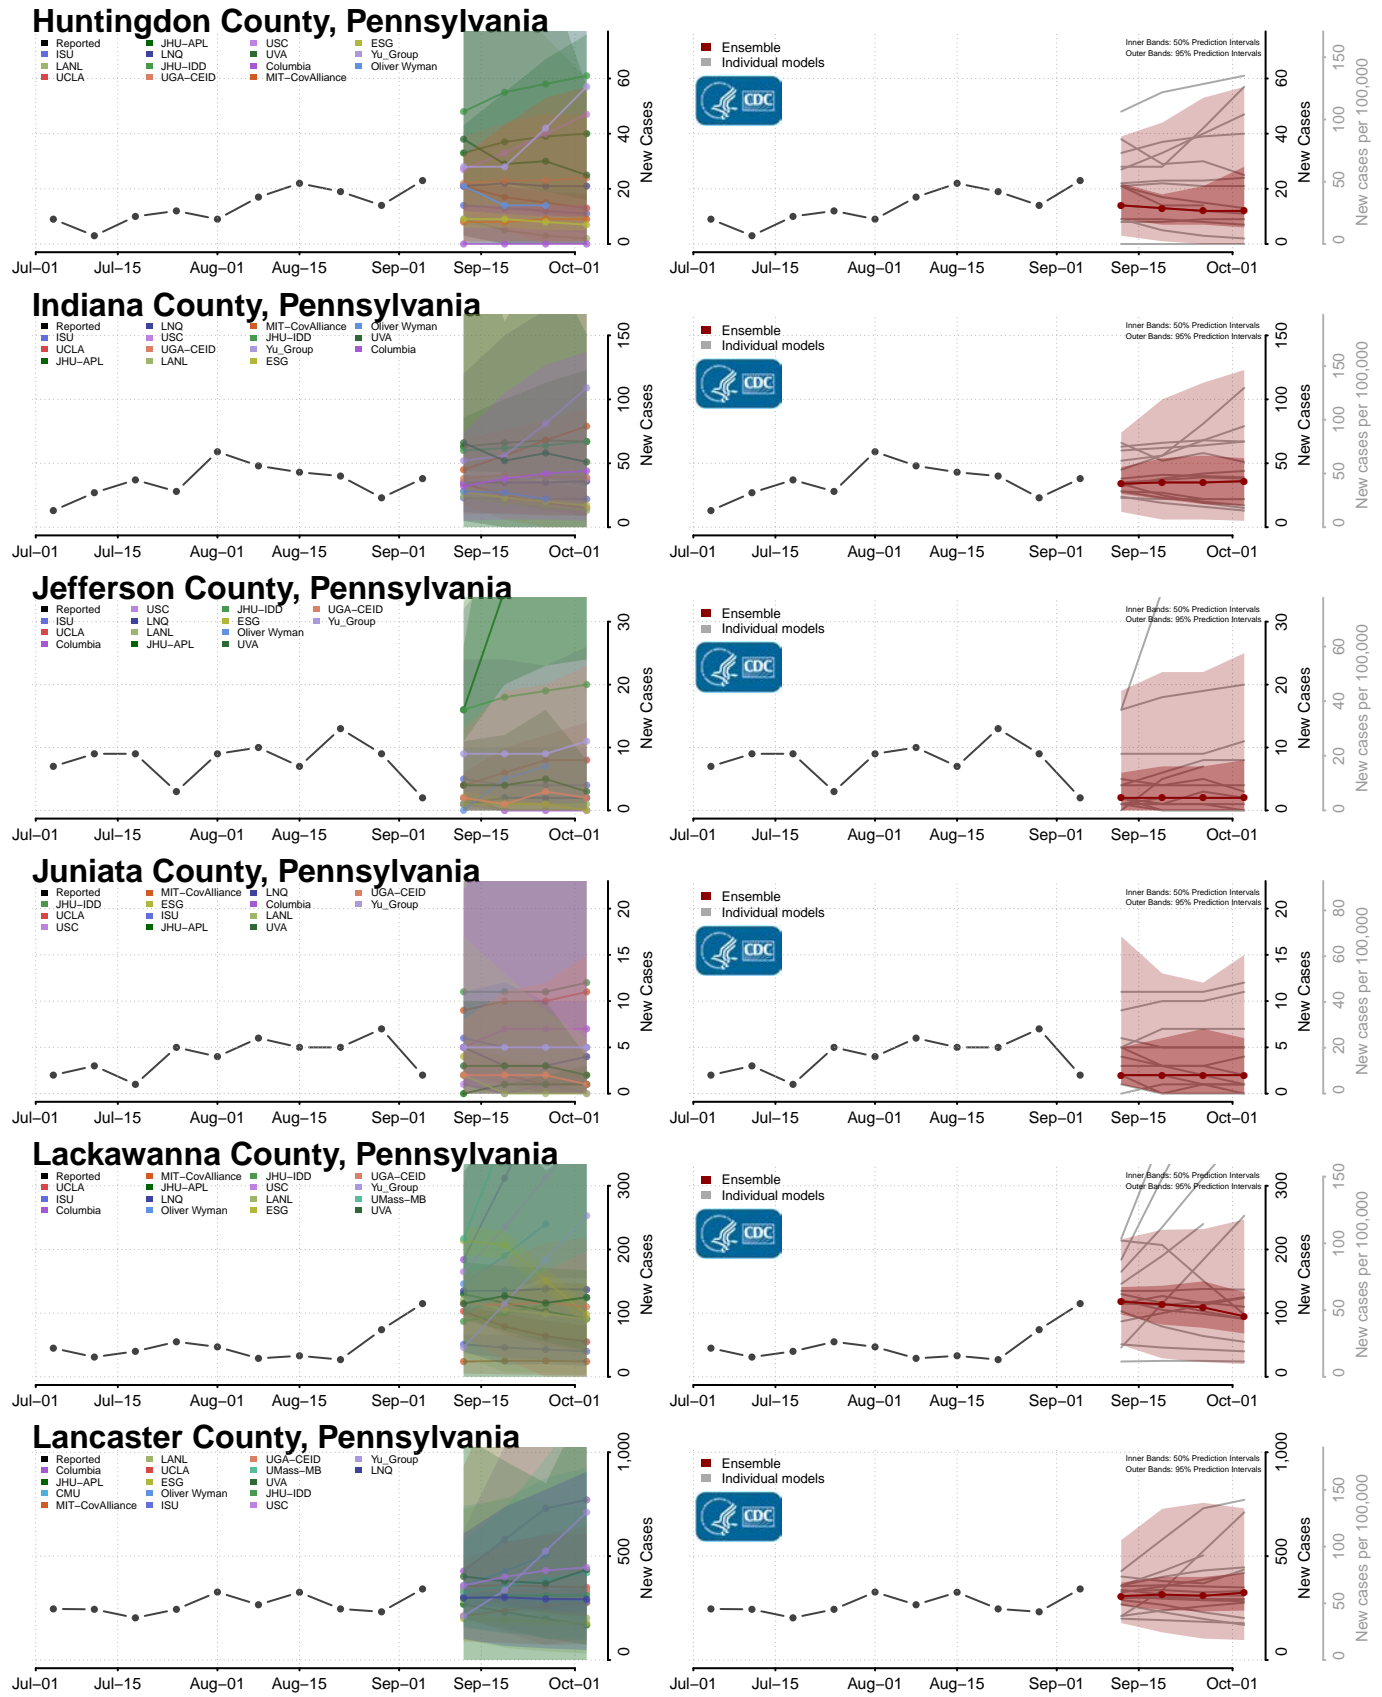

Forest County, Pennsylvania

Franklin County, Pennsylvania

Fulton County, Pennsylvania

Greene County, Pennsylvania

Snyder County, Pennsylvania

Somerset County, Pennsylvania

Sullivan County, Pennsylvania

Susquehanna County, Pennsylvania