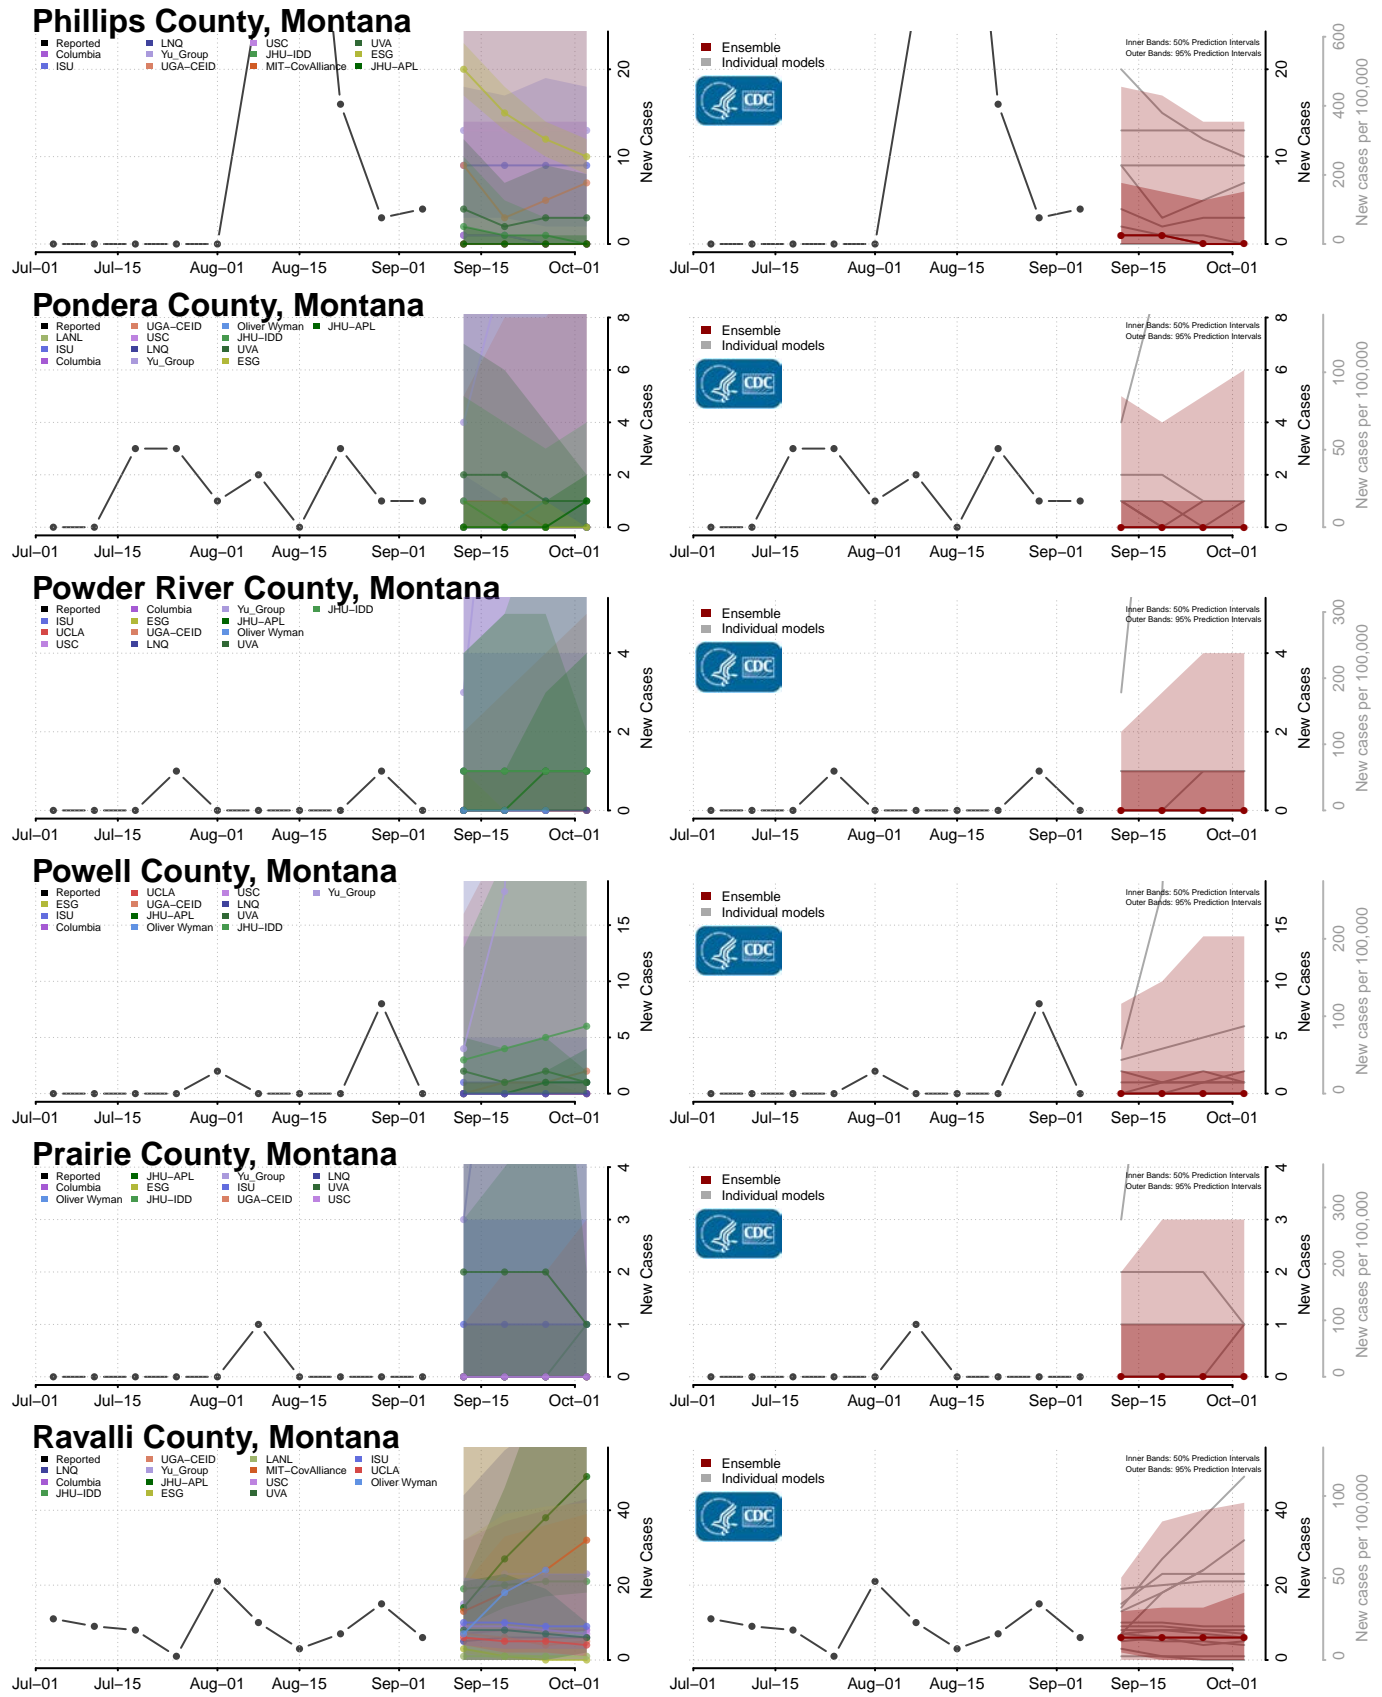

Deer Lodge County, Montana

Fallon County, Montana

Fergus County, Montana

Flathead County, Montana

Gallatin County, Montana

Garfield County, Montana

Brown County, Nebraska

Buffalo County, Nebraska