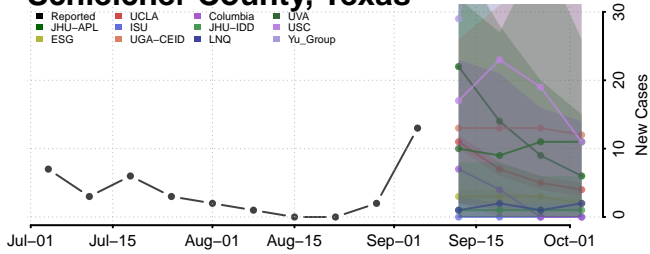

*New weekly cases may decrease in this location over the next four weeks. For these locations, the ensemble forecast indicates a probability of 0.75 or greater that fewer cases will be reported in week four of the forecast than in the last reported week.