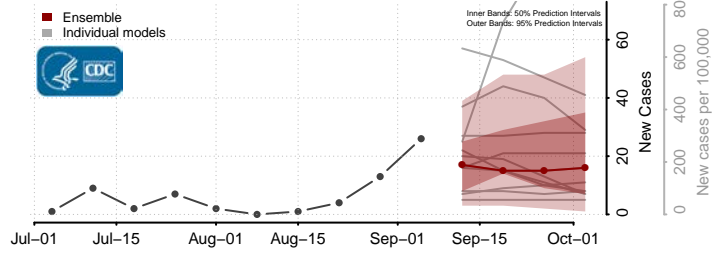

Clark County, Wisconsin

Columbia County, Wisconsin

Crawford County, Wisconsin

Florence County, Wisconsin

Fond du Lac County, Wisconsin

Forest County, Wisconsin

Grant County, Wisconsin

Green County, Wisconsin