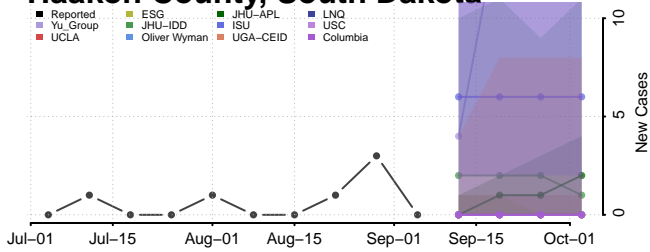

Haakon County, South Dakota