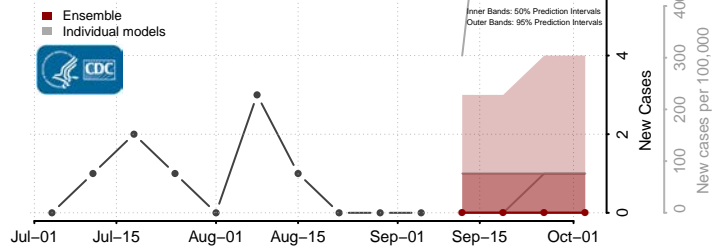

Sheridan County, North Dakota