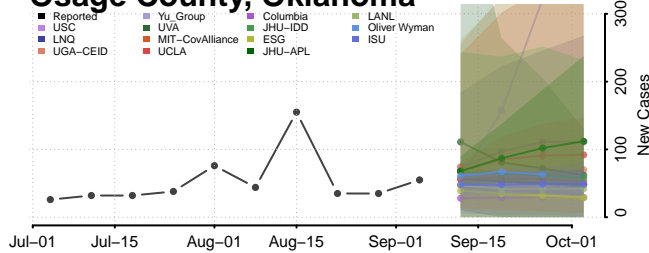

Le Flore County, Oklahoma

Lincoln County, Oklahoma

Logan County, Oklahoma

Love County, Oklahoma

Okmulgee County, Oklahoma

Osage County, Oklahoma

Ottawa County, Oklahoma

Pawnee County, Oklahoma