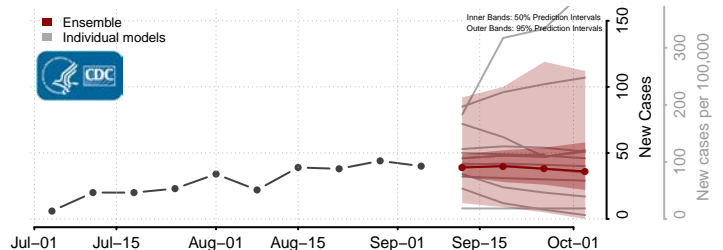

Kandiyohi County, Minnesota