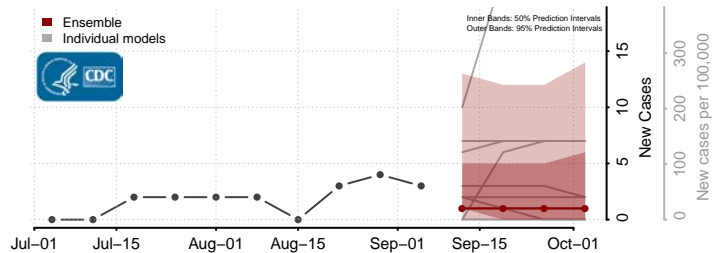

Haakon County, South Dakota

Hamlin County, South Dakota

Jackson County, South Dakota

Jerauld County, South Dakota

Jones County, South Dakota

Kingsbury County, South Dakota

Lake County, South Dakota

Lawrence County, South Dakota