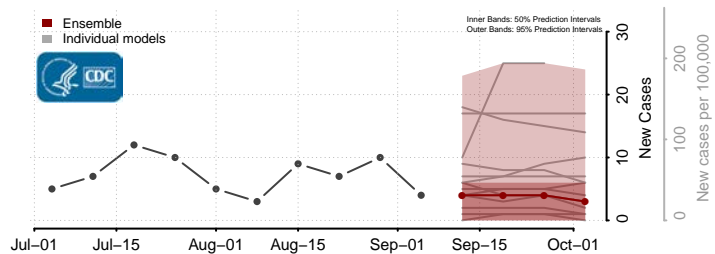

Butler County, Kentucky