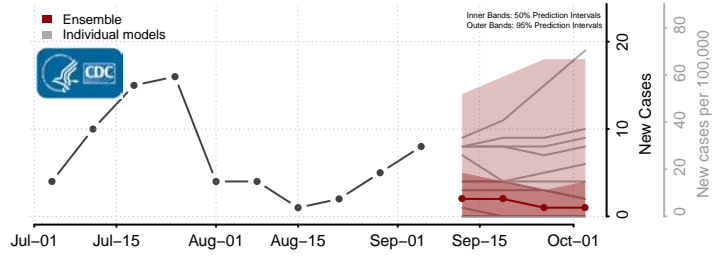

Warren County, New Jersey

New Mexico

Bernalillo County, New Mexico

Dona Ana County, New Mexico

Eddy County, New Mexico

Grant County, New Mexico

Guadalupe County, New Mexico

Harding County, New Mexico