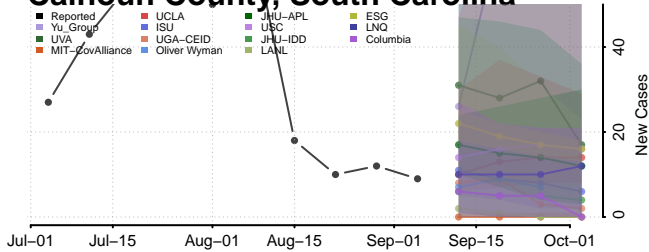

Barnwell County, South Carolina

Beaufort County, South Carolina

Berkeley County, South Carolina

Calhoun County, South Carolina

Charleston County, South Carolina

Cherokee County, South Carolina

Chester County, South Carolina