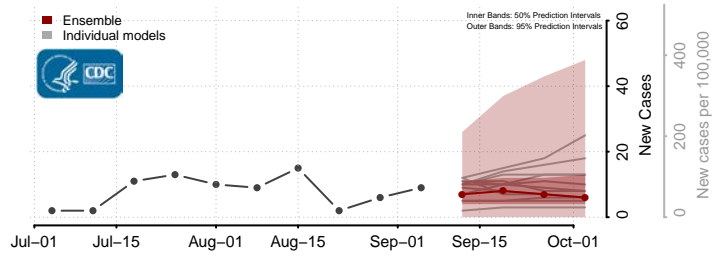

Pike County, Kentucky

Powell County, Kentucky

Pulaski County, Kentucky

Robertson County, Kentucky

Rockcastle County, Kentucky

Rowan County, Kentucky

*New weekly cases may decrease in this location over the next four weeks. For these locations, the ensemble forecast indicates a probability of 0.75 or greater that fewer cases will be reported in week four of the forecast than in the last reported week.