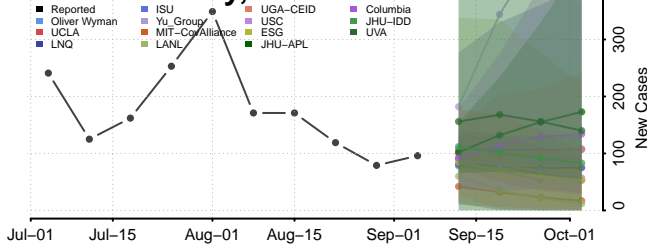

Monroe County, Tennessee

Montgomery County, Tennessee

Scott County, Tennessee

Sequatchie County, Tennessee

Sevier County, Tennessee

Shelby County, Tennessee

Smith County, Tennessee

Stewart County, Tennessee