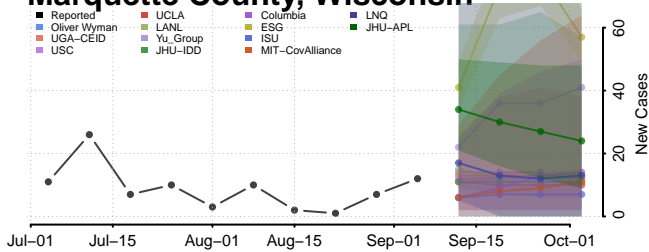

Marquette County, Wisconsin