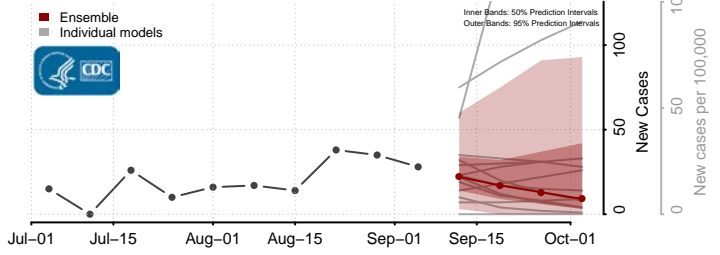

Washington County, Rhode Island