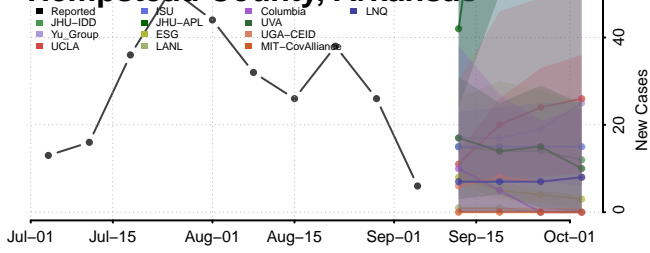

*New weekly cases may decrease in this location over the next four weeks. For these locations, the ensemble forecast indicates a probability of 0.75 or greater that fewer cases will be reported in week four of the forecast than in the last reported week.

Maricopa County, Arizona

Mohave County, Arizona

Navajo County, Arizona

Pima County, Arizona

Pinal County, Arizona

Santa Cruz County, Arizona

Greene County, Arkansas

Hempstead County, Arkansas