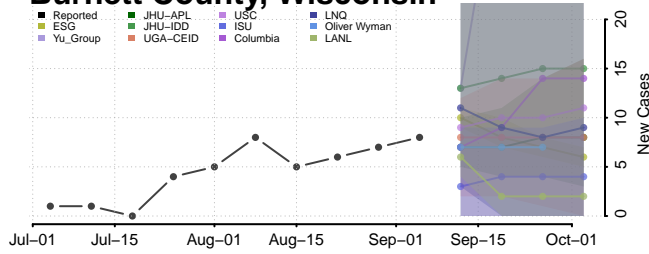

Burnett County, Wisconsin