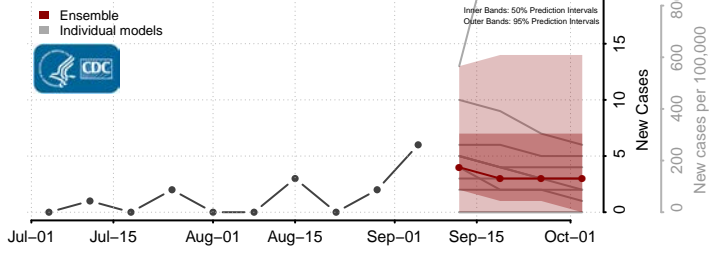

Deuel County, South Dakota

Dewey County, South Dakota

Douglas County, South Dakota

Edmunds County, South Dakota

Fall River County, South Dakota

Faulk County, South Dakota

Grant County, South Dakota

Gregory County, South Dakota