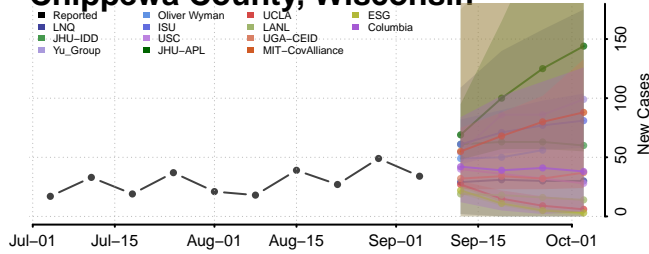

Clark County, Wisconsin

Columbia County, Wisconsin

Crawford County, Wisconsin

Florence County, Wisconsin

Fond du Lac County, Wisconsin

Forest County, Wisconsin

Grant County, Wisconsin

Green County, Wisconsin