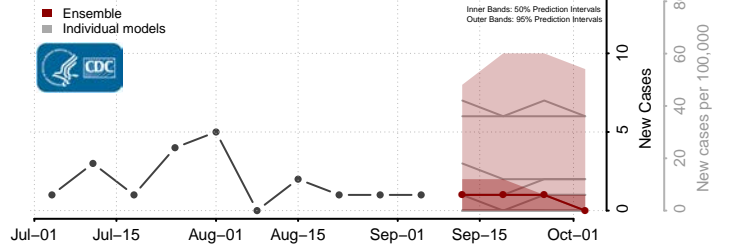

Hidalgo County, New Mexico

Sandoval County, New Mexico

Santa Fe County, New Mexico

Sierra County, New Mexico

Socorro County, New Mexico

Taos County, New Mexico

Torrance County, New Mexico

***Data reported by the Center for Systems Science and Engineering at Johns Hopkins University, which combine Bronx County, NY; Kings County, NY; Queens County, NY; and Richmond County, NY within New York County, NY, are used to inform these forecasts. Plots and data may not reflect COVID-19 trends for these counties.