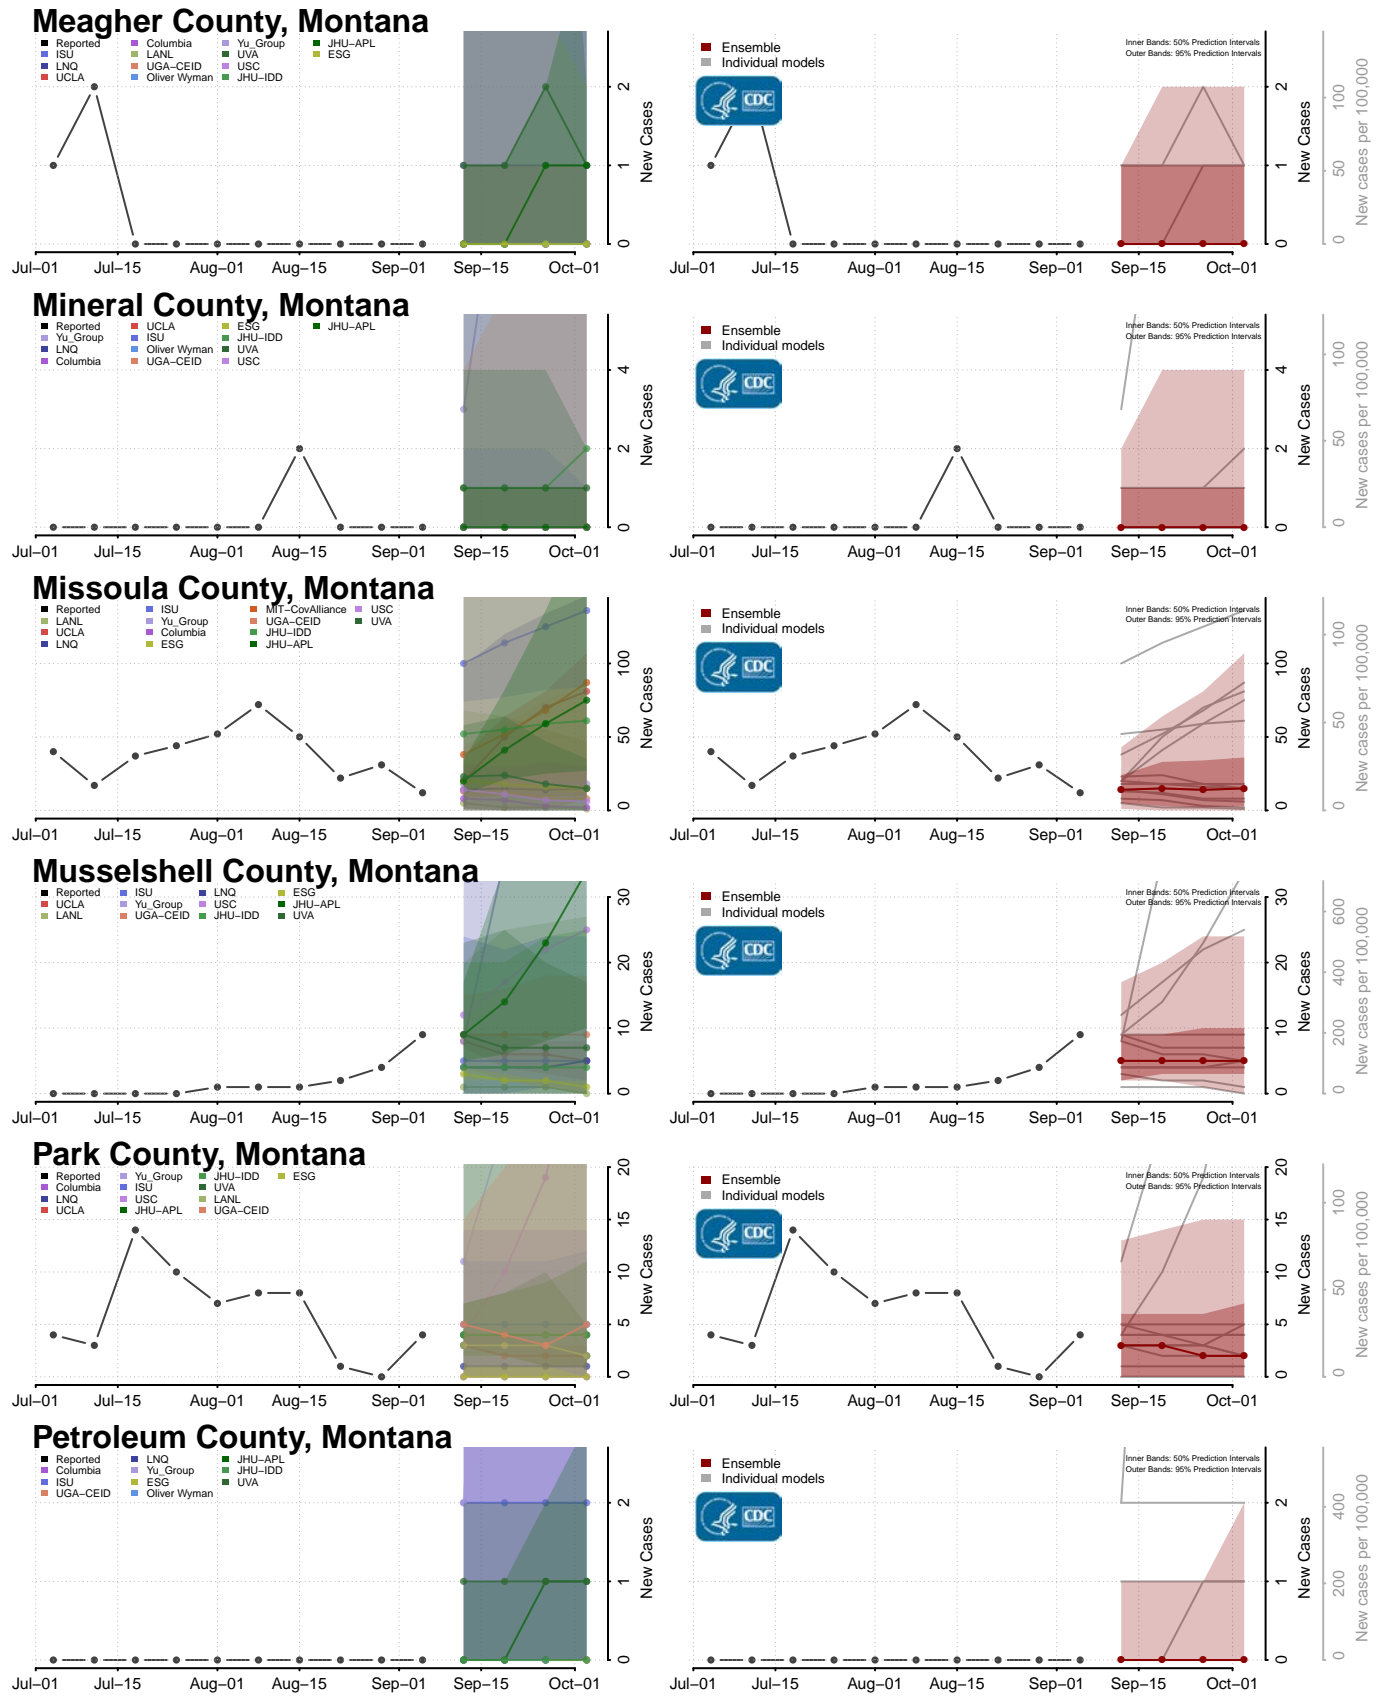

Deer Lodge County, Montana

Fallon County, Montana

Fergus County, Montana

Flathead County, Montana

Gallatin County, Montana

Garfield County, Montana

Brown County, Nebraska

Buffalo County, Nebraska