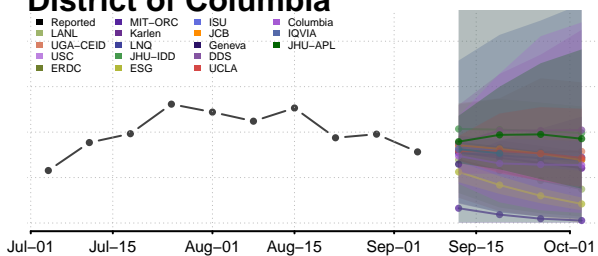

District of Columbia