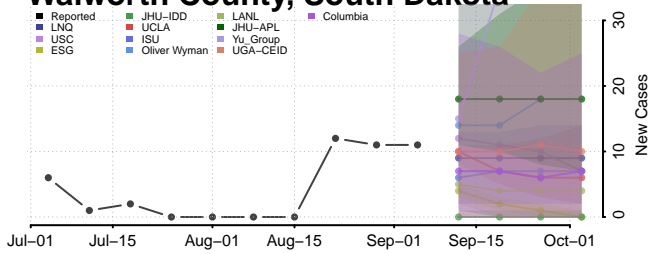

Walworth County, South Dakota

Yankton County, South Dakota

Ziebach County, South Dakota

Tennessee*

Anderson County, Tennessee

Bedford County, Tennessee

Benton County, Tennessee

*New weekly cases may decrease in this location over the next four weeks. For these locations, the ensemble forecast indicates a probability of 0.75 or greater that fewer cases will be reported in week four of the forecast than in the last reported week.