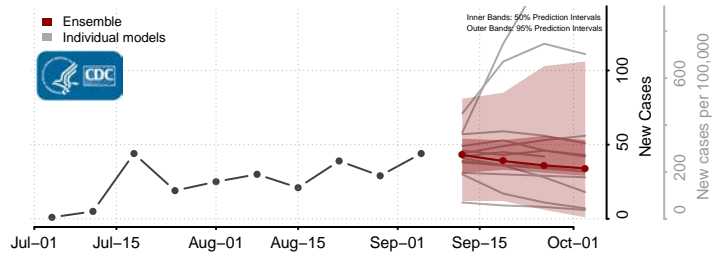

Pemiscot County, Missouri