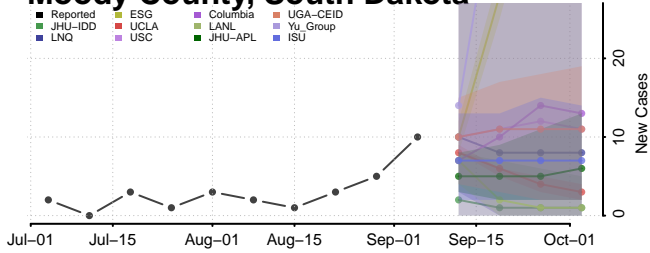

Moody County, South Dakota