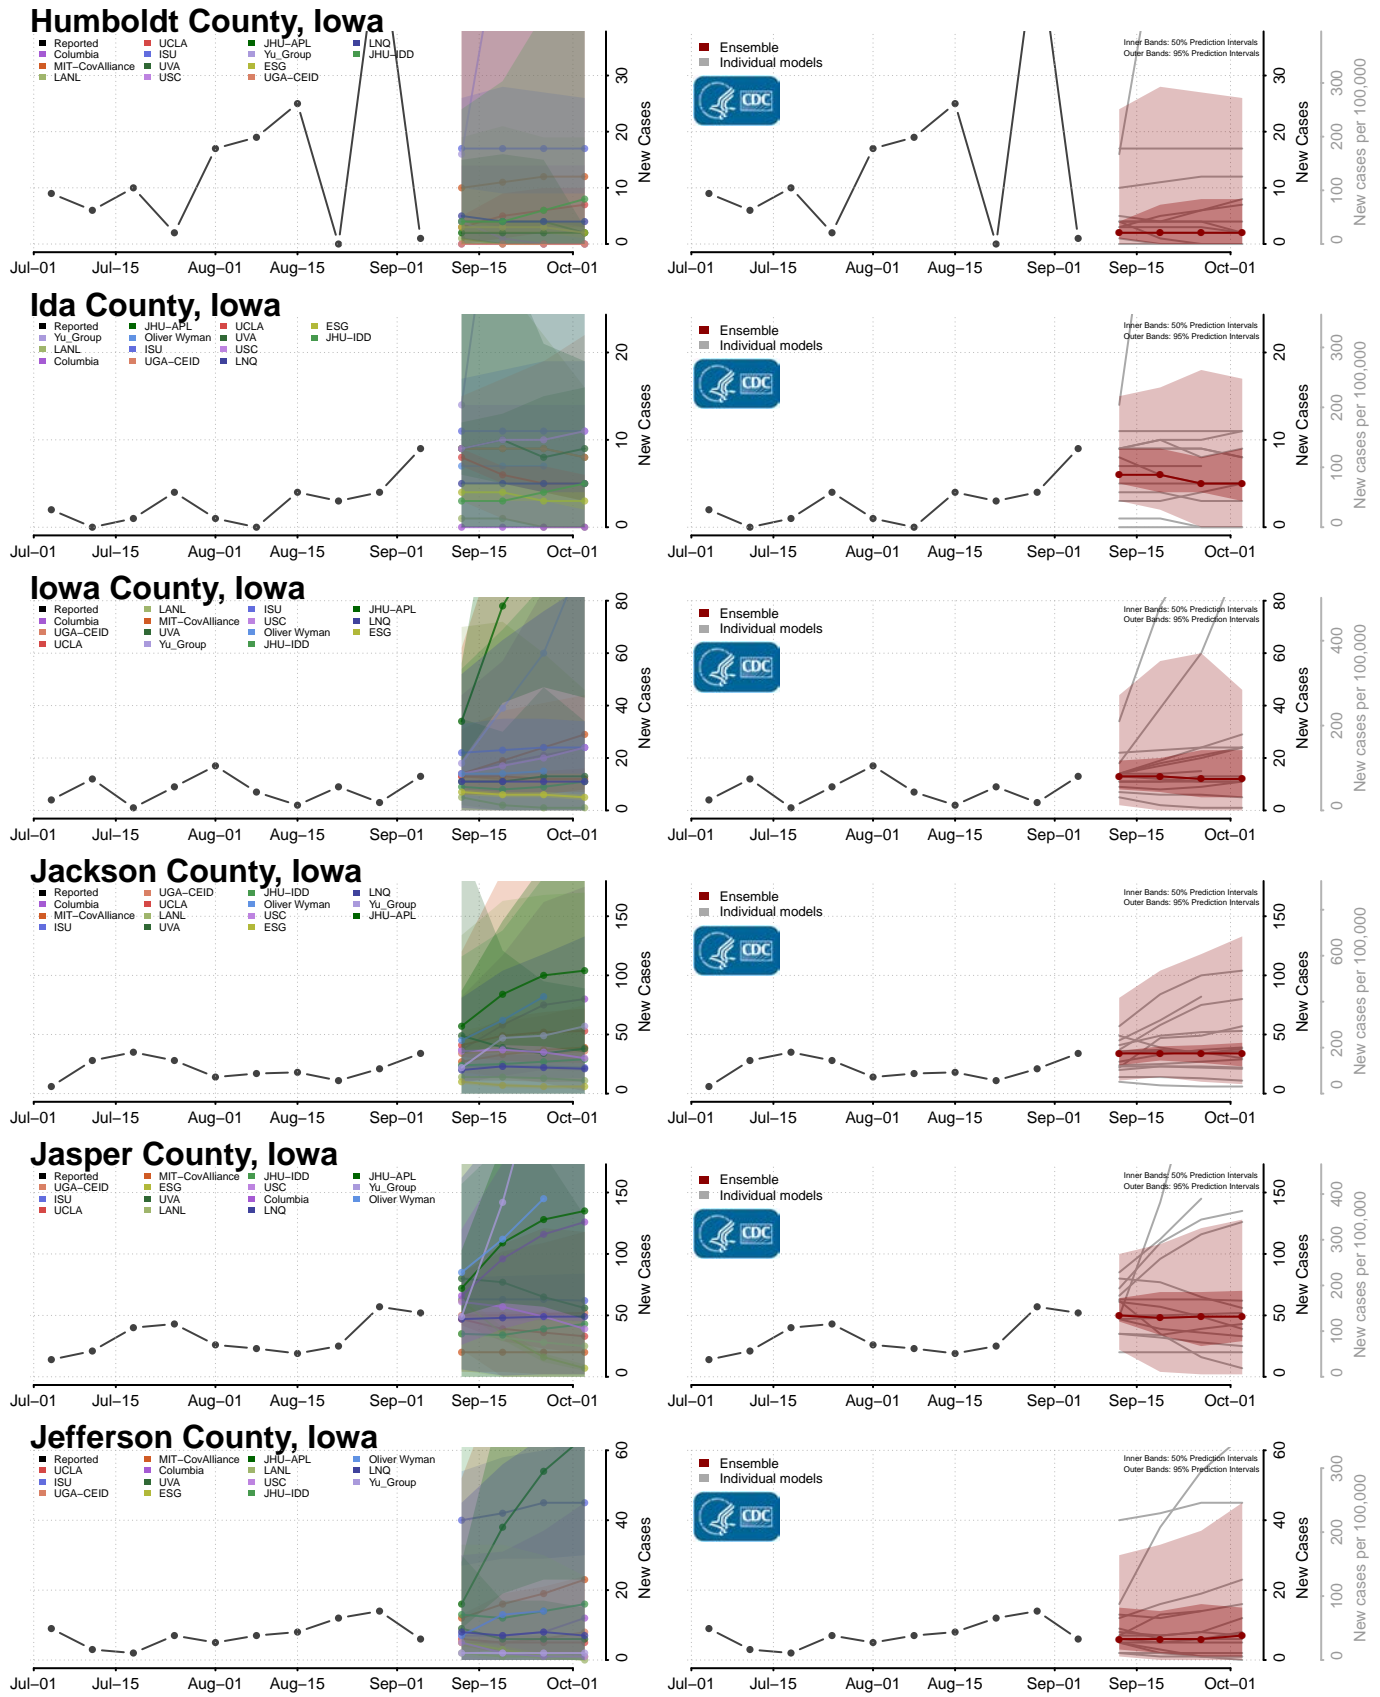

Bonner County, Idaho

Bonneville County, Idaho

Louisa County, Iowa

Lucas County, Iowa

Lyon County, Iowa

Madison County, Iowa

Mahaska County, Iowa

Marion County, Iowa