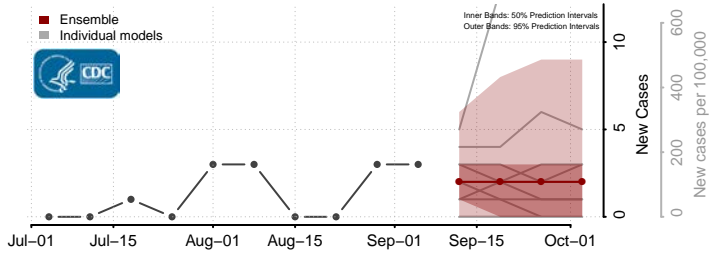

Logan County, North Dakota