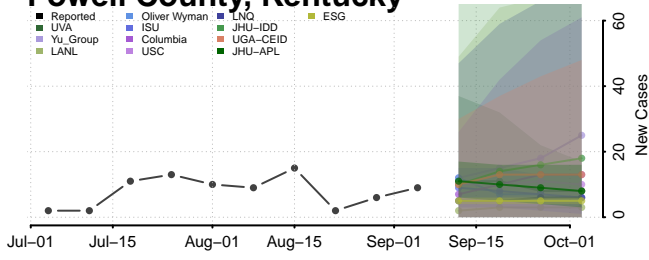

Rooks County, Kansas

Rush County, Kansas

Breckinridge County, Kentucky

Bullitt County, Kentucky

Butler County, Kentucky

Caldwell County, Kentucky

Calloway County, Kentucky

Campbell County, Kentucky

Pike County, Kentucky

Powell County, Kentucky

Pulaski County, Kentucky

Robertson County, Kentucky

Rockcastle County, Kentucky

Rowan County, Kentucky

*New weekly cases may decrease in this location over the next four weeks. For these locations, the ensemble forecast indicates a probability of 0.75 or greater that fewer cases will be reported in week four of the forecast than in the last reported week.