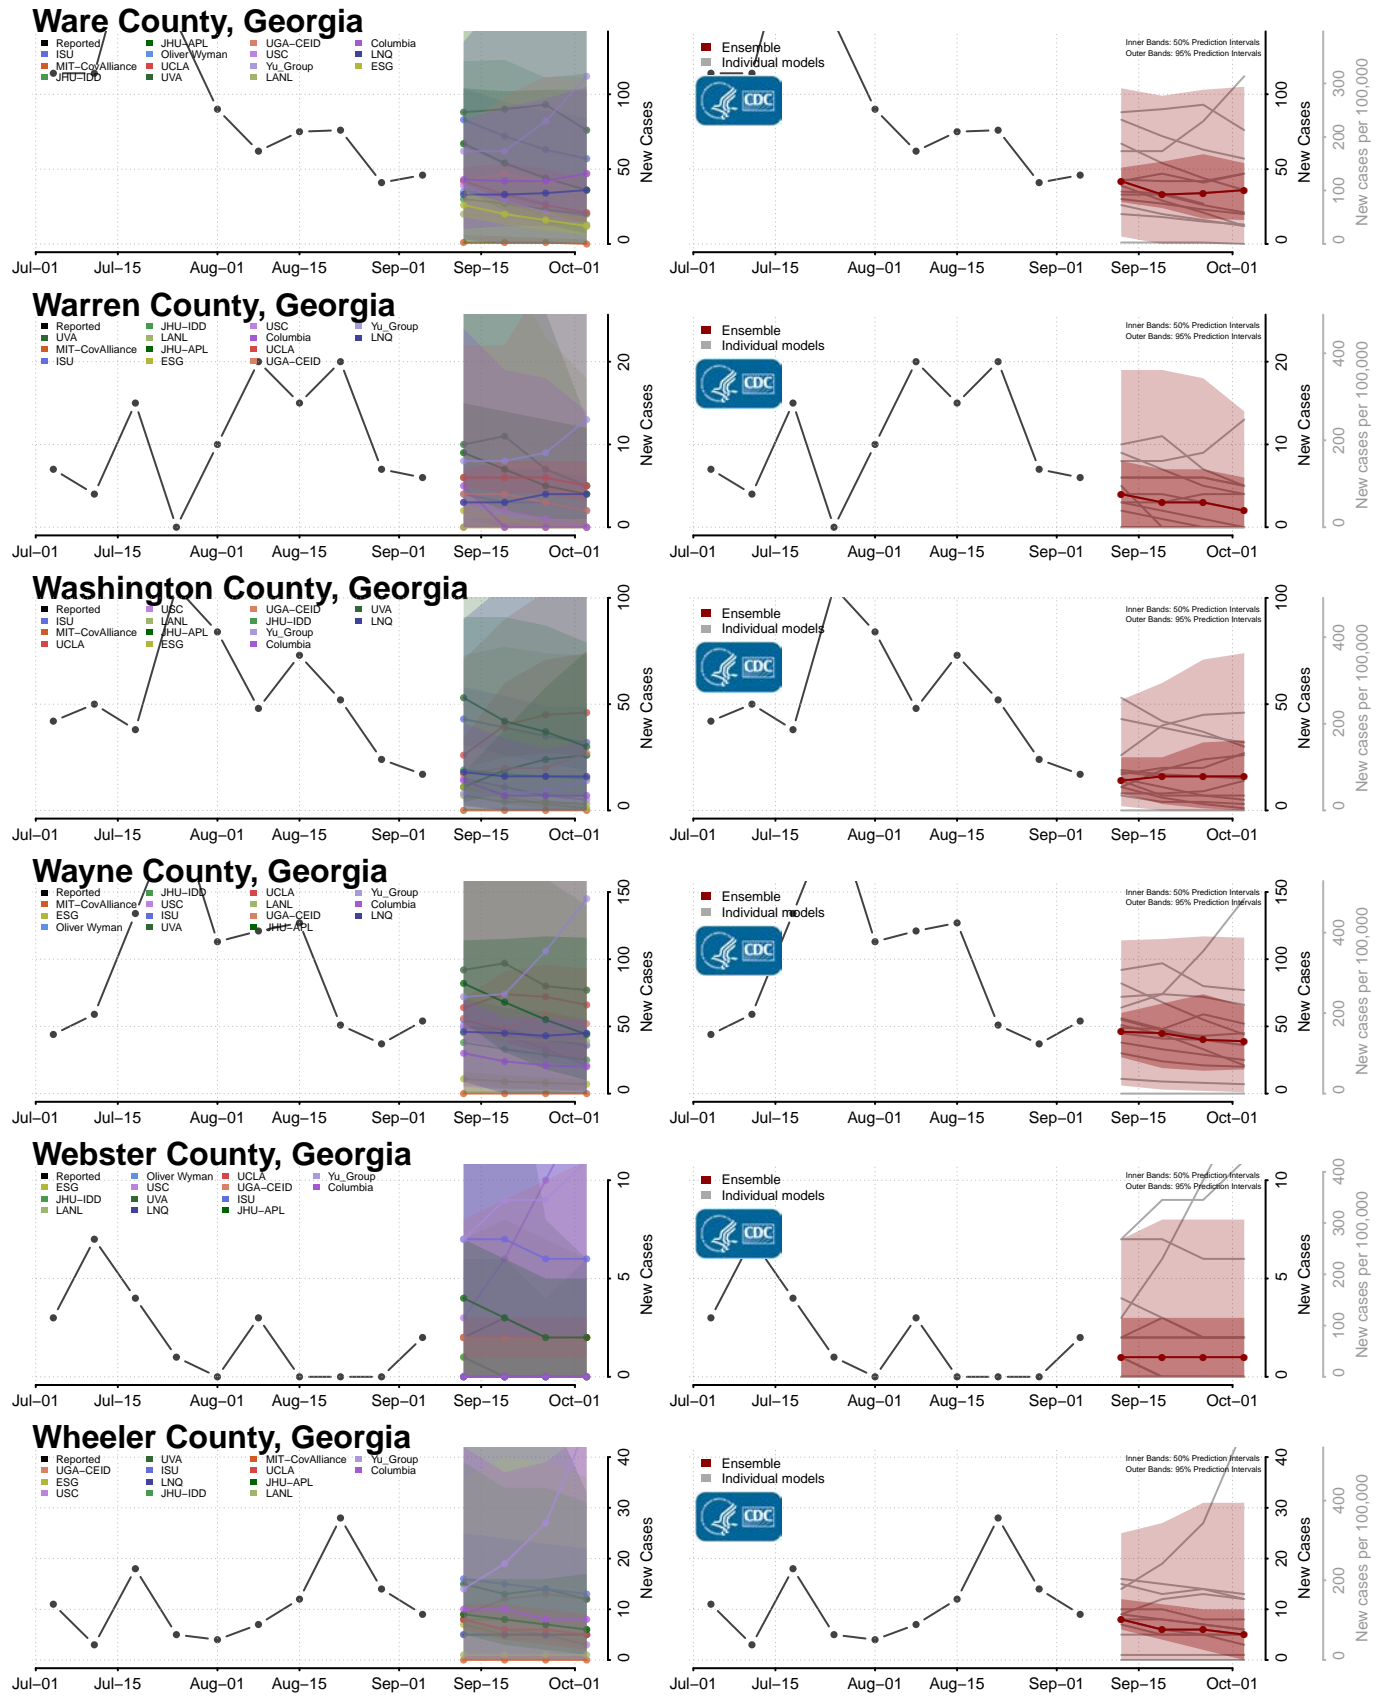

Greene County, Georgia

Gwinnett County, Georgia

Habersham County, Georgia

Hall County, Georgia

Benewah County, Idaho

Bingham County, Idaho

Blaine County, Idaho

Boise County, Idaho