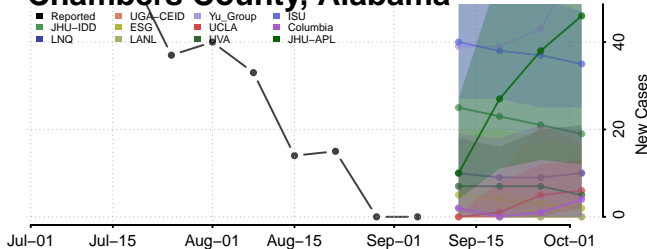

*New weekly cases may decrease in this location over the next four weeks. For these locations, the ensemble forecast indicates a probability of 0.75 or greater that fewer cases will be reported in week four of the forecast than in the last reported week.

Blount County, Alabama

Bullock County, Alabama

Butler County, Alabama

Calhoun County, Alabama

Chambers County, Alabama

Cherokee County, Alabama

Lee County, Alabama

Limestone County, Alabama