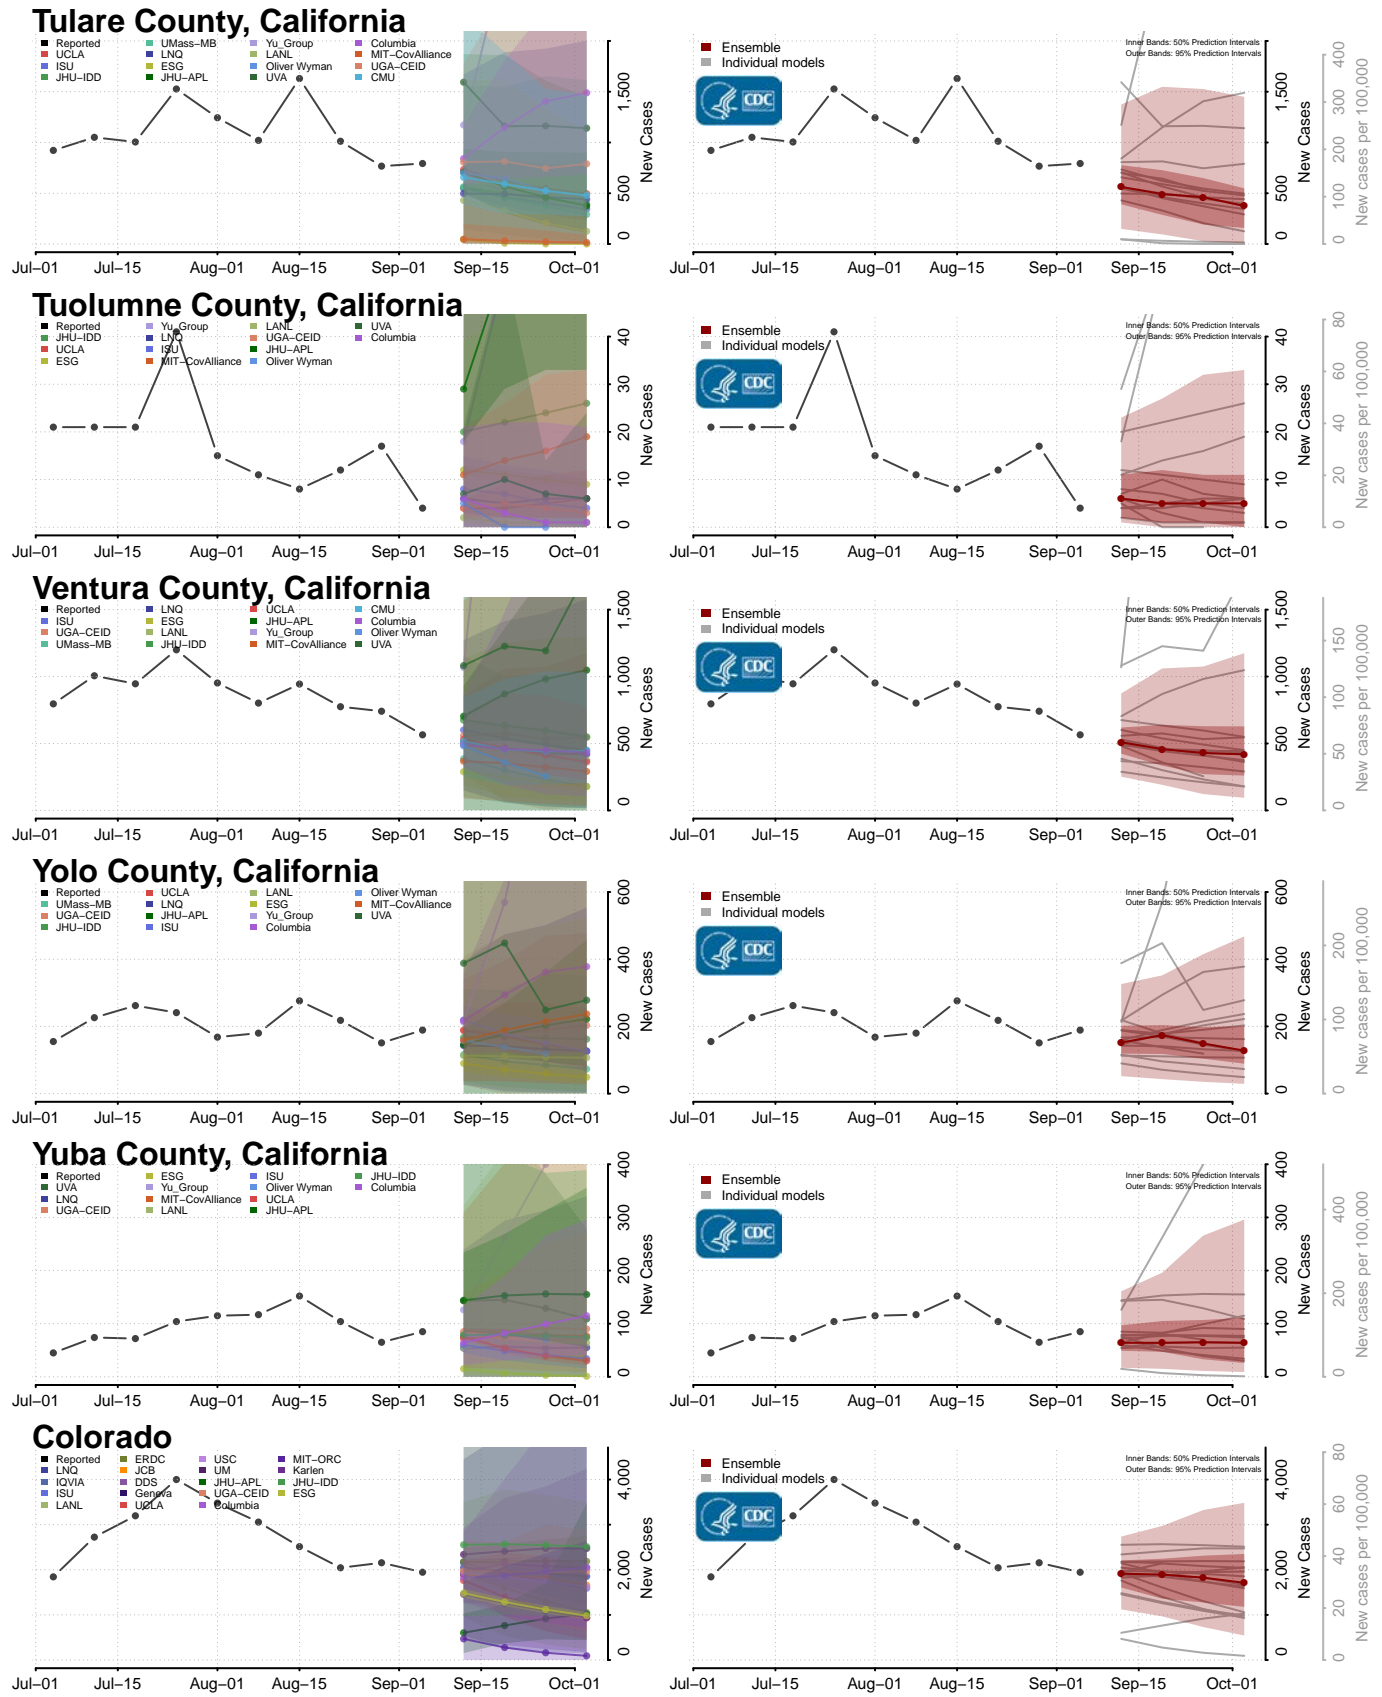

Shasta County, California

Sierra County, California

Siskiyou County, California

Las Animas County, Colorado

Lincoln County, Colorado

Logan County, Colorado

Mesa County, Colorado

Mineral County, Colorado