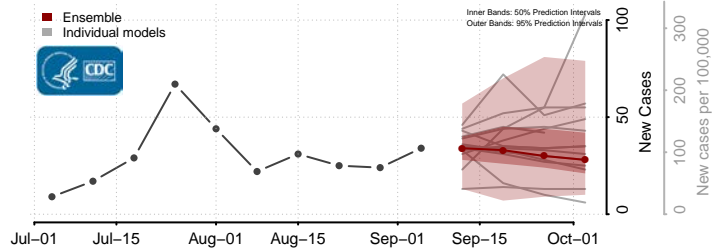

Vermilion County, Louisiana

Vernon County, Louisiana

Washington County, Louisiana

Webster County, Louisiana

*New weekly cases may decrease in this location over the next four weeks. For these locations, the ensemble forecast indicates a probability of 0.75 or greater that fewer cases will be reported in week four of the forecast than in the last reported week.

Baltimore City County, Maryland

Baltimore County, Maryland

Calvert County, Maryland

Caroline County, Maryland

Carroll County, Maryland

Cecil County, Maryland

Charles County, Maryland

Dorchester County, Maryland