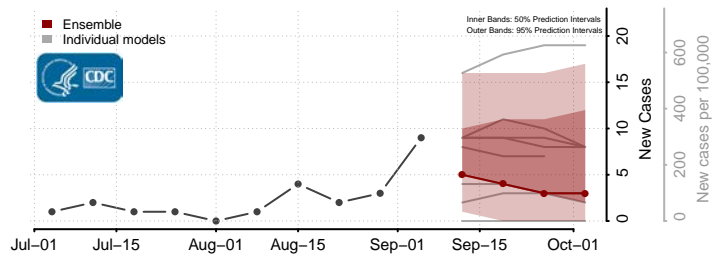

Rush County, Kansas