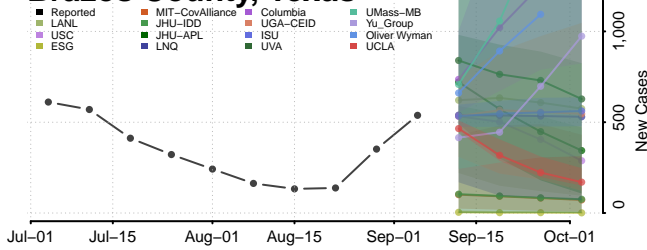

Brazos County, Texas