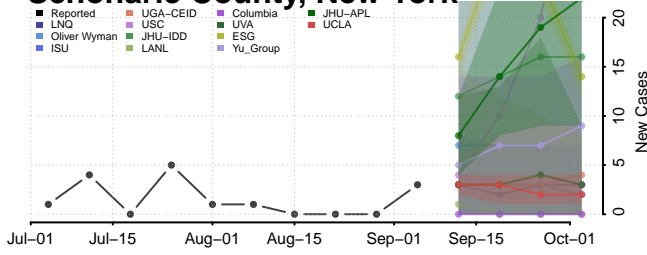

Schoharie County, New York