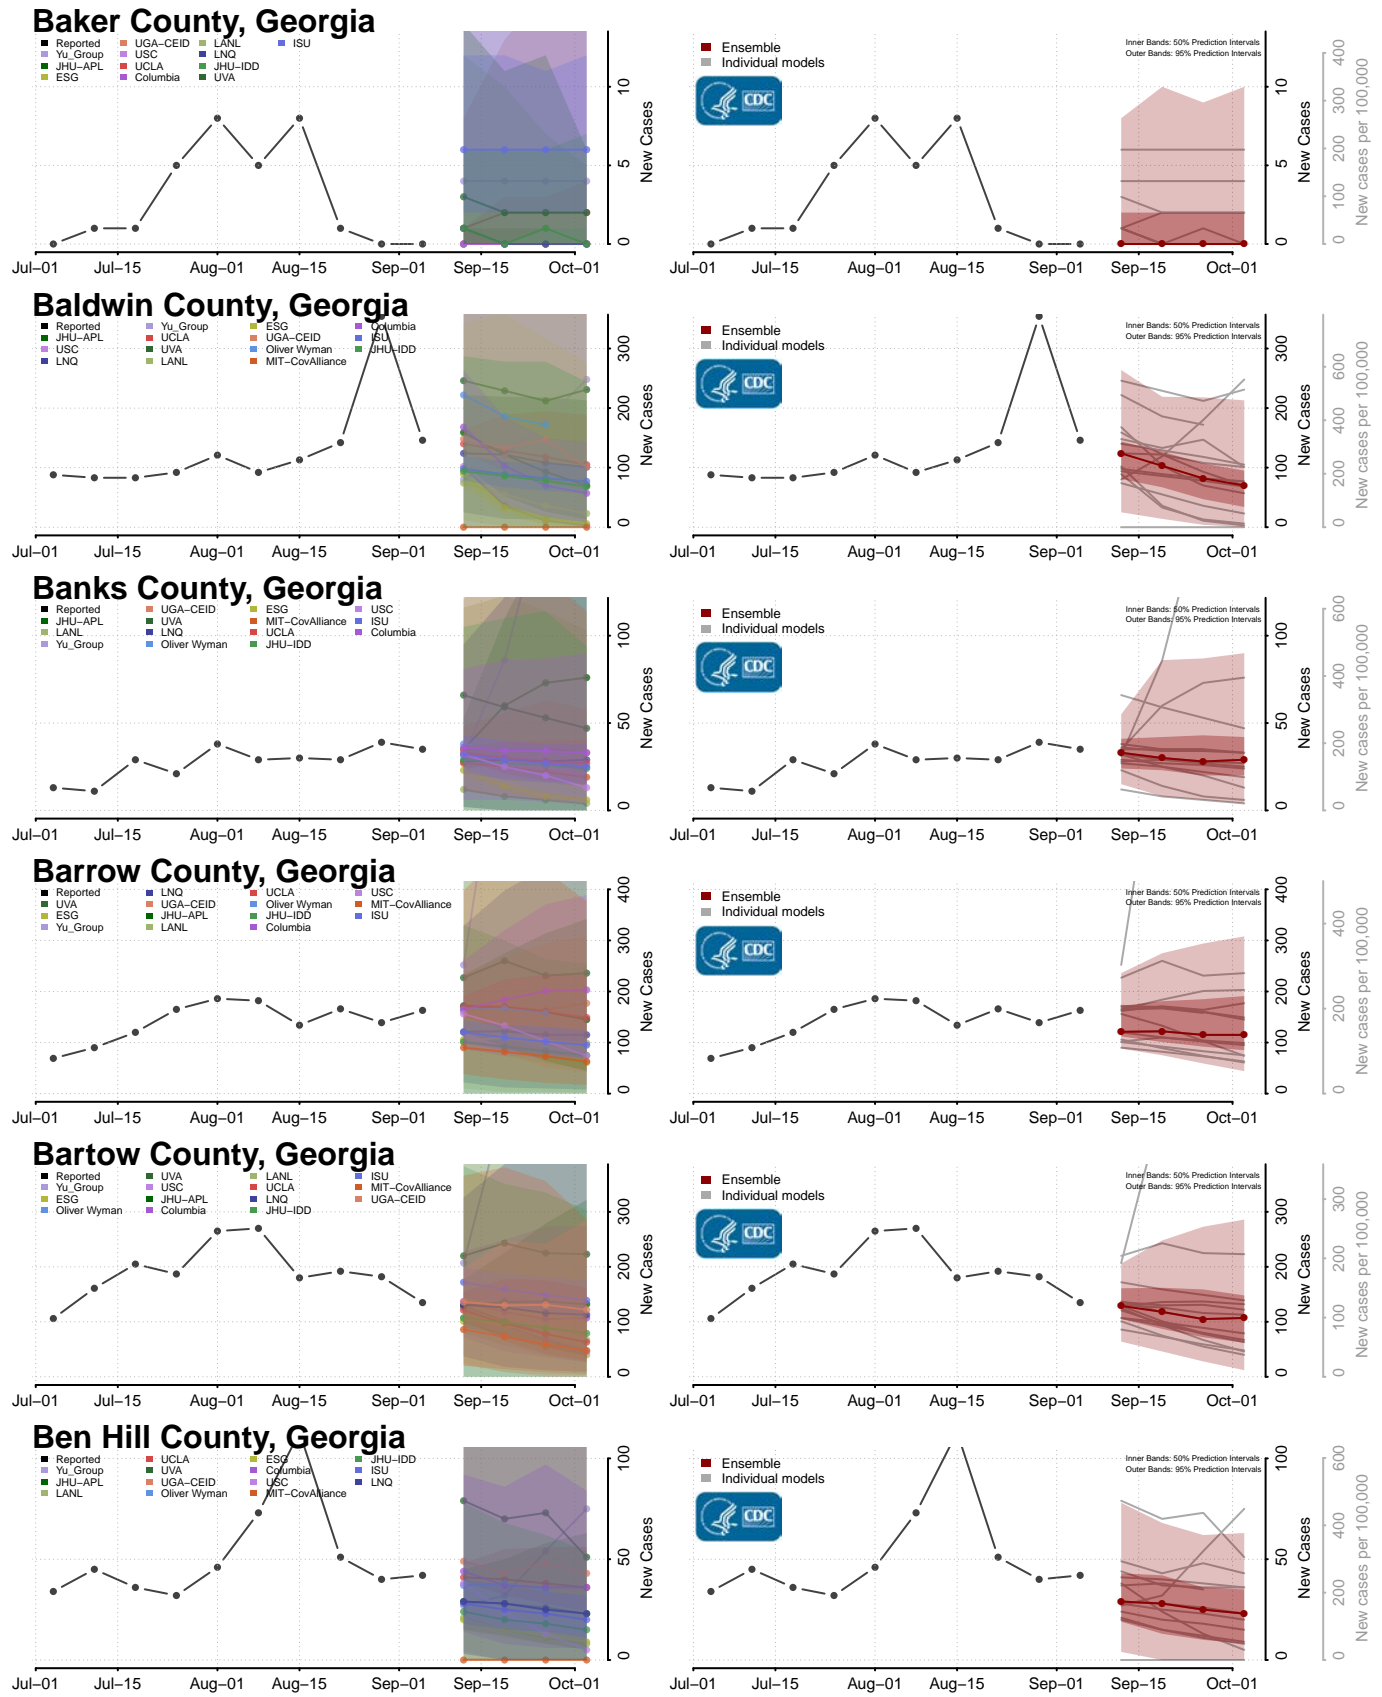

Forsyth County, Georgia

Franklin County, Georgia

Fulton County, Georgia

Gilmer County, Georgia

Glascocock County, Georgia

Glynn County, Georgia

Gordon County, Georgia

Grady County, Georgia