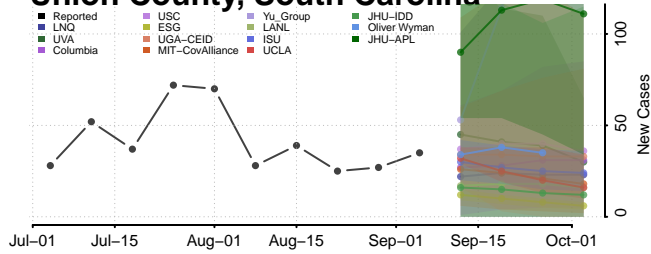

Marion County, South Carolina

Richland County, South Carolina

Saluda County, South Carolina

Spartanburg County, South Carolina

Sumter County, South Carolina

Union County, South Carolina

Williamsburg County, South Carolina