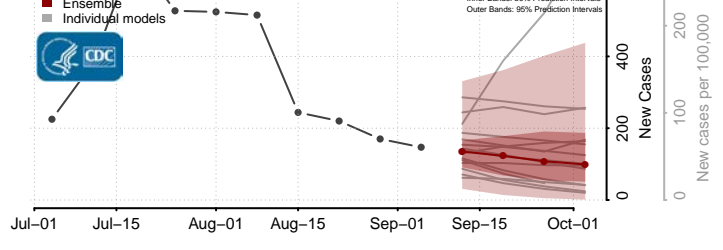

Norfolk County, Virginia