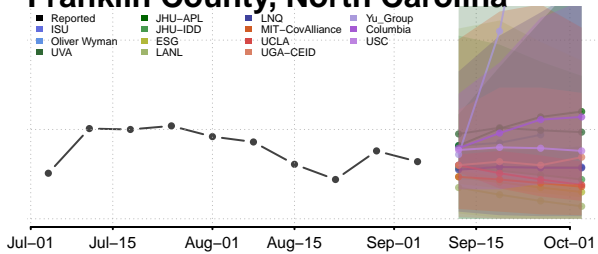

Franklin County, North Carolina