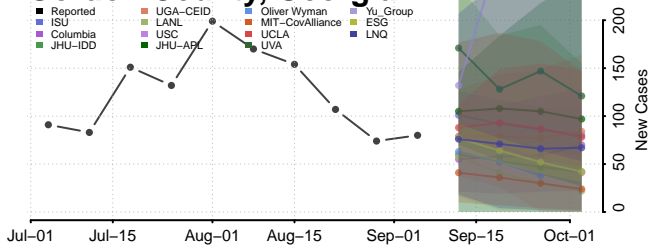

Lafayette County, Florida

Lake County, Florida

Lee County, Florida

*New weekly cases may decrease in this location over the next four weeks. For these locations, the ensemble forecast indicates a probability of 0.75 or greater that fewer cases will be reported in week four of the forecast than in the last reported week.

Forsyth County, Georgia

Franklin County, Georgia

Fulton County, Georgia

Gilmer County, Georgia

Glascocock County, Georgia

Glynn County, Georgia

Gordon County, Georgia

Grady County, Georgia