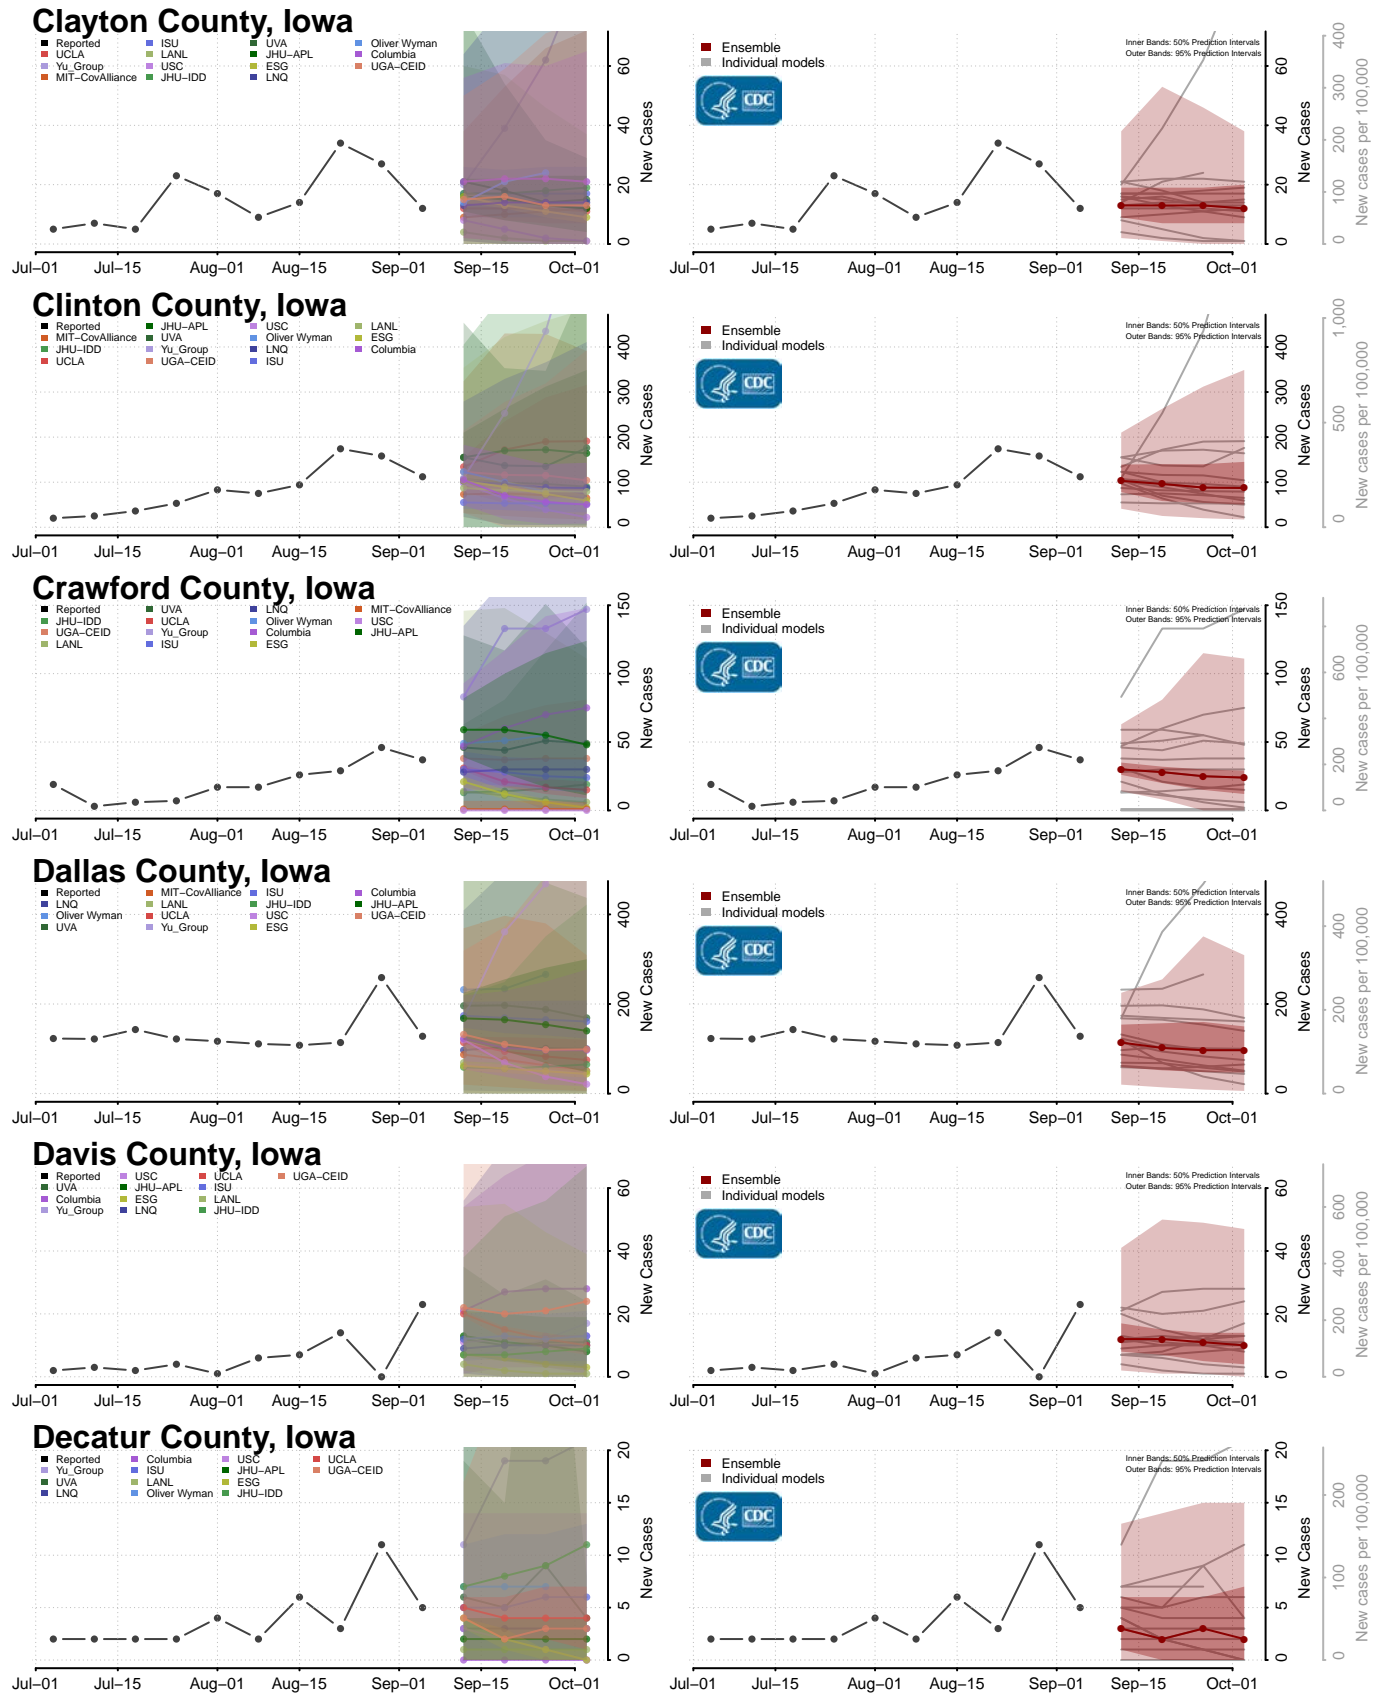

Bonner County, Idaho

Bonneville County, Idaho

Louisa County, Iowa

Lucas County, Iowa

Lyon County, Iowa

Madison County, Iowa

Mahaska County, Iowa

Marion County, Iowa