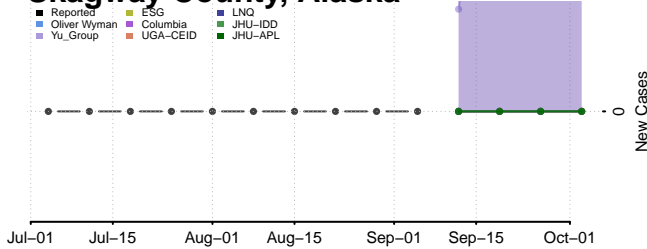

Lowndes County, Alabama

Macon County, Alabama

Madison County, Alabama

Marengo County, Alabama

Kusilvak County, Alaska

Lake and Peninsula County, Alaska

Matanuska-Susitna County, Alaska

Nome County, Alaska

North Slope County, Alaska

Northwest Arctic County, Alaska

Petersburg County, Alaska

Prince of Wales-Hyder County, Alaska

Sitka County, Alaska

Skagway County, Alaska

Southeast Fairbanks County, Alaska

Valdez-Cordova County, Alaska

*New weekly cases may decrease in this location over the next four weeks. For these locations, the ensemble forecast indicates a probability of 0.75 or greater that fewer cases will be reported in week four of the forecast than in the last reported week.