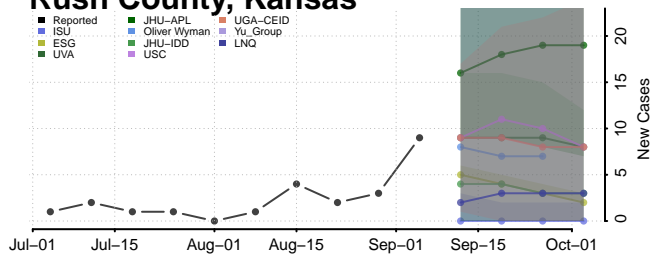

Rush County, Kansas