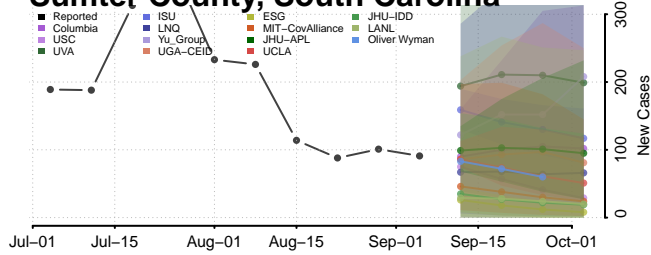

Marion County, South Carolina

Richland County, South Carolina

Saluda County, South Carolina

Spartanburg County, South Carolina

Sumter County, South Carolina

Union County, South Carolina

Williamsburg County, South Carolina