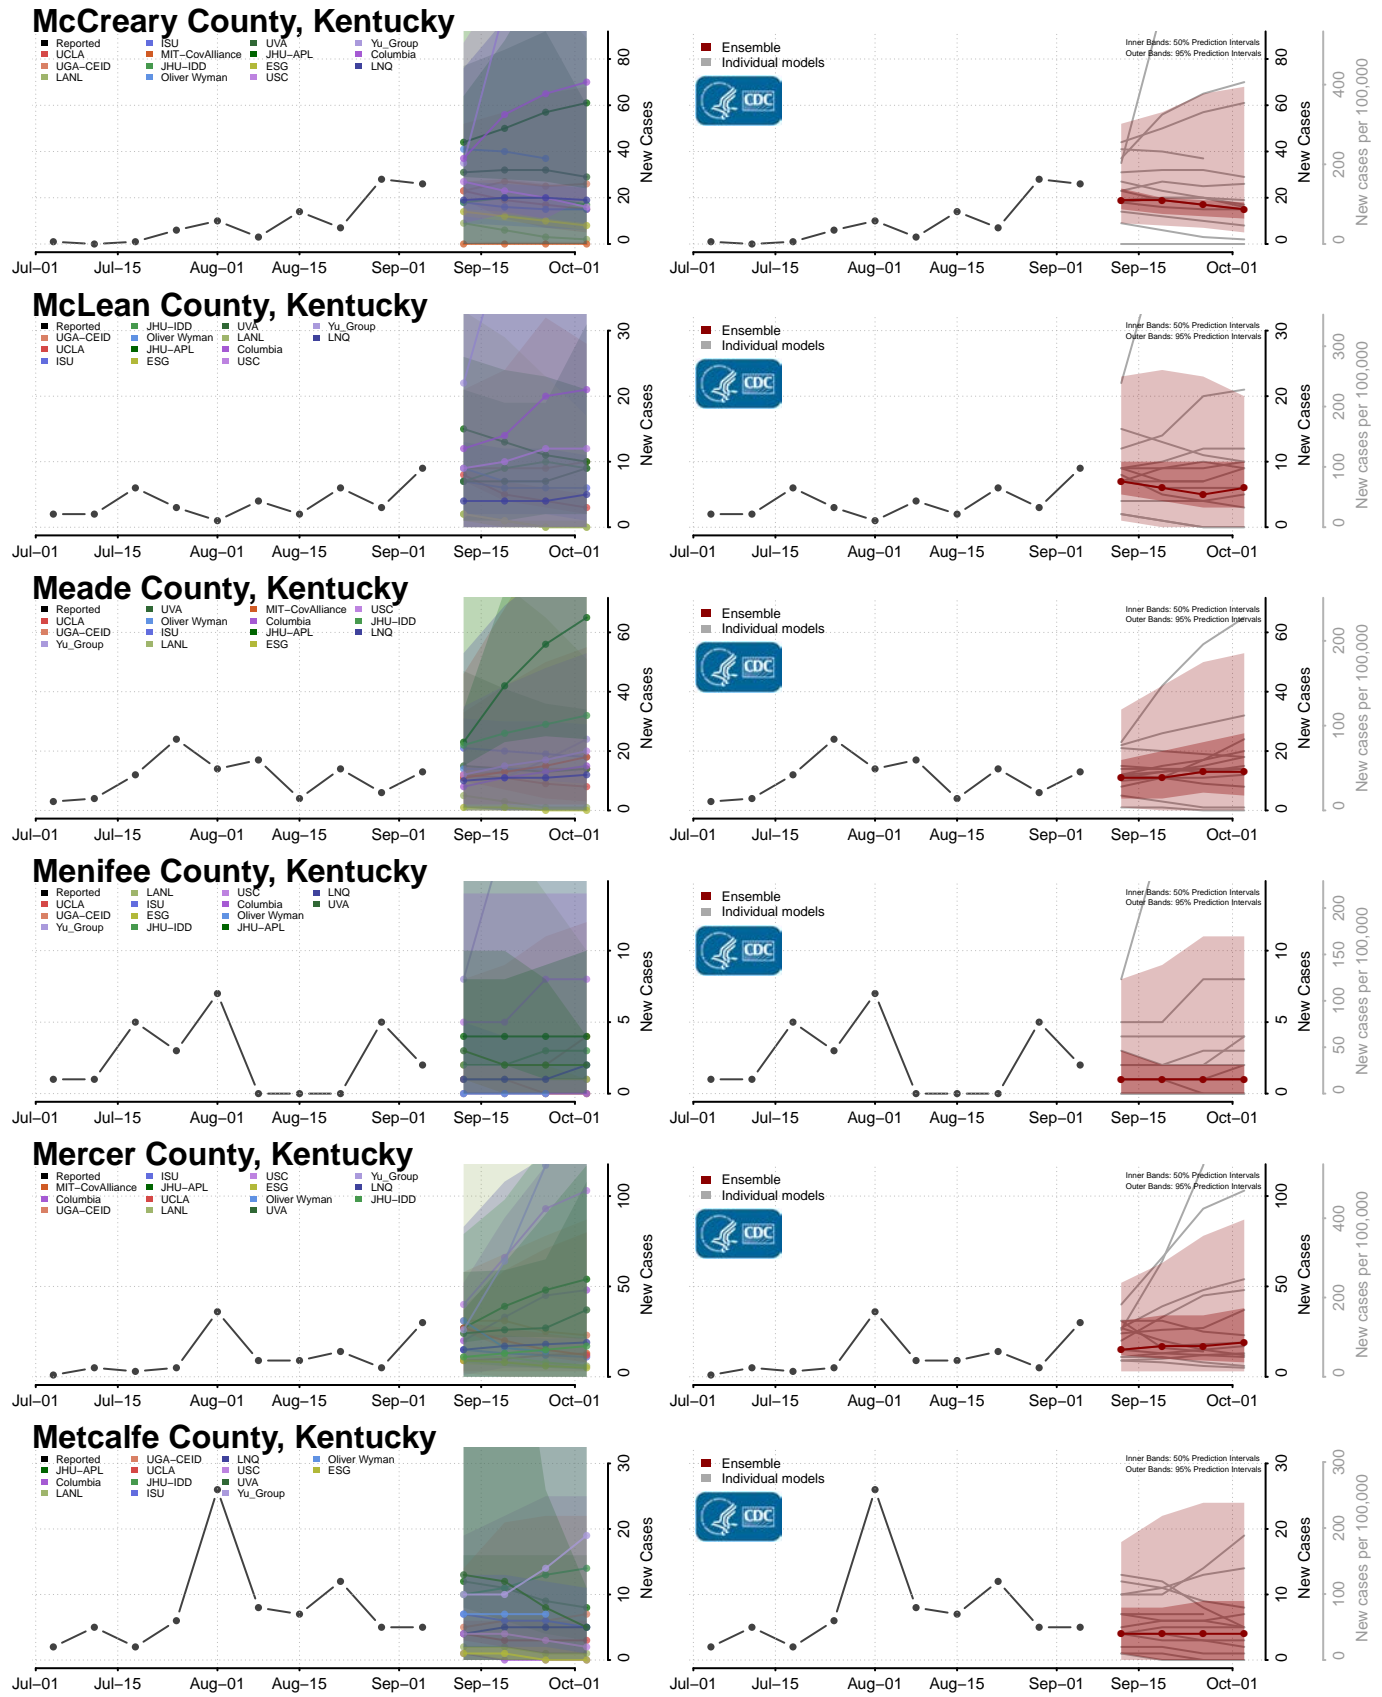

Bonner County, Idaho

Bonneville County, Idaho

Louisa County, Iowa

Lucas County, Iowa

Lyon County, Iowa

Madison County, Iowa

Mahaska County, Iowa

Marion County, Iowa

Pike County, Kentucky

Powell County, Kentucky

Pulaski County, Kentucky

Robertson County, Kentucky

Rockcastle County, Kentucky

Rowan County, Kentucky

*New weekly cases may decrease in this location over the next four weeks. For these locations, the ensemble forecast indicates a probability of 0.75 or greater that fewer cases will be reported in week four of the forecast than in the last reported week.