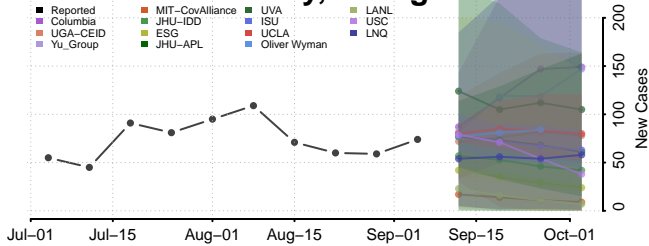

Lafayette County, Florida

Lake County, Florida

Lee County, Florida

*New weekly cases may decrease in this location over the next four weeks. For these locations, the ensemble forecast indicates a probability of 0.75 or greater that fewer cases will be reported in week four of the forecast than in the last reported week.

Forsyth County, Georgia

Franklin County, Georgia

Fulton County, Georgia

Gilmer County, Georgia

Glascocock County, Georgia

Glynn County, Georgia

Gordon County, Georgia

Grady County, Georgia

Greene County, Georgia

Gwinnett County, Georgia

Habersham County, Georgia

Hall County, Georgia

Benewah County, Idaho

Bingham County, Idaho

Blaine County, Idaho

Boise County, Idaho