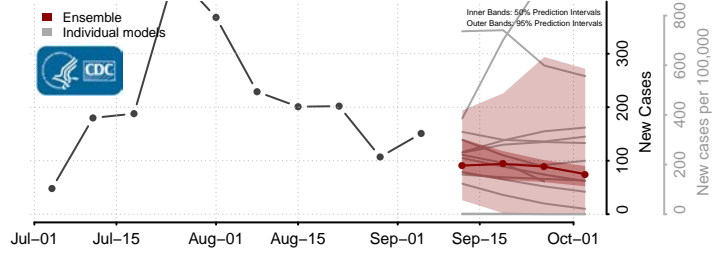

Jackson County, Florida