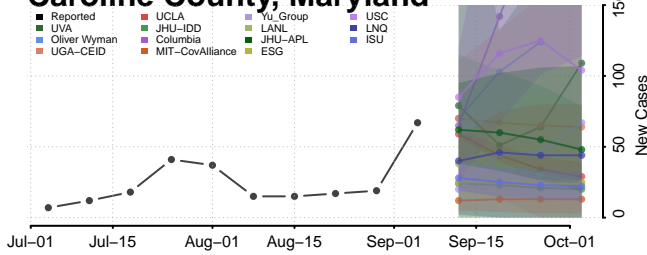

Vermilion County, Louisiana

Vernon County, Louisiana

Washington County, Louisiana

Webster County, Louisiana

*New weekly cases may decrease in this location over the next four weeks. For these locations, the ensemble forecast indicates a probability of 0.75 or greater that fewer cases will be reported in week four of the forecast than in the last reported week.

Baltimore City County, Maryland

Baltimore County, Maryland

Calvert County, Maryland

Caroline County, Maryland

Carroll County, Maryland

Cecil County, Maryland

Charles County, Maryland

Dorchester County, Maryland