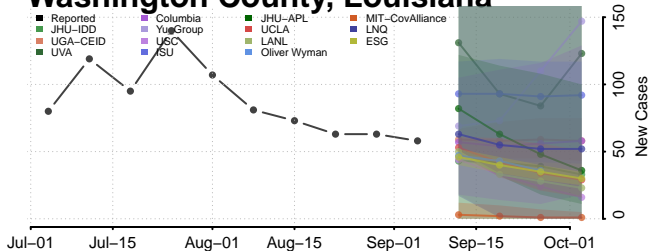

Pike County, Kentucky

Powell County, Kentucky

Pulaski County, Kentucky

Robertson County, Kentucky

Rockcastle County, Kentucky

Rowan County, Kentucky

*New weekly cases may decrease in this location over the next four weeks. For these locations, the ensemble forecast indicates a probability of 0.75 or greater that fewer cases will be reported in week four of the forecast than in the last reported week.

Catahoula County, Louisiana

Claiborne County, Louisiana

Concordia County, Louisiana

De Soto County, Louisiana

East Baton Rouge County, Louisiana

East Carroll County, Louisiana

Terrebonne County, Louisiana

Union County, Louisiana

Vermilion County, Louisiana

Vernon County, Louisiana

Washington County, Louisiana

Webster County, Louisiana

*New weekly cases may decrease in this location over the next four weeks. For these locations, the ensemble forecast indicates a probability of 0.75 or greater that fewer cases will be reported in week four of the forecast than in the last reported week.