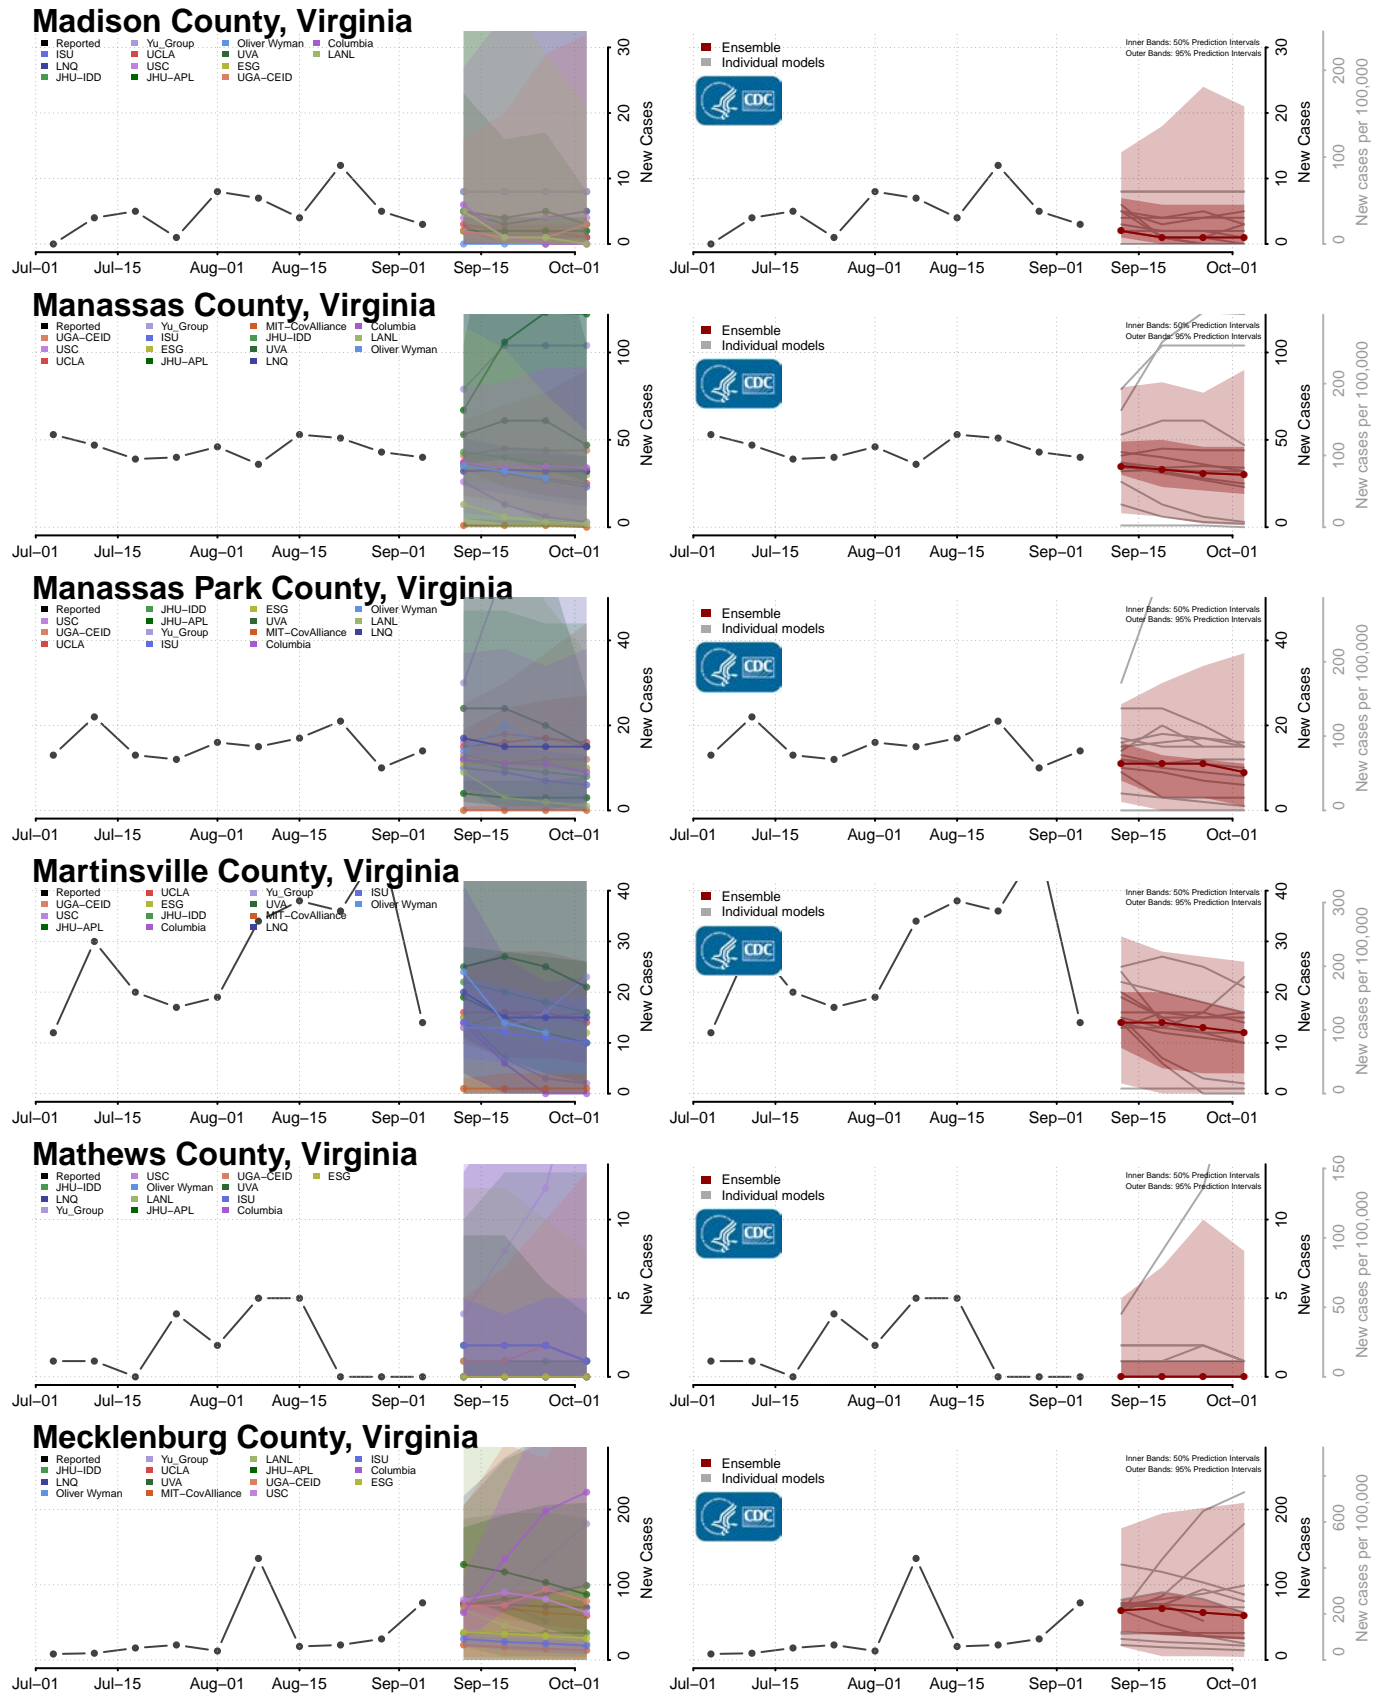

Isle of Wight County, Virginia

James City County, Virginia

King and Queen County, Virginia

King George County, Virginia

King William County, Virginia

Lancaster County, Virginia

Middlesex County, Virginia

Montgomery County, Virginia