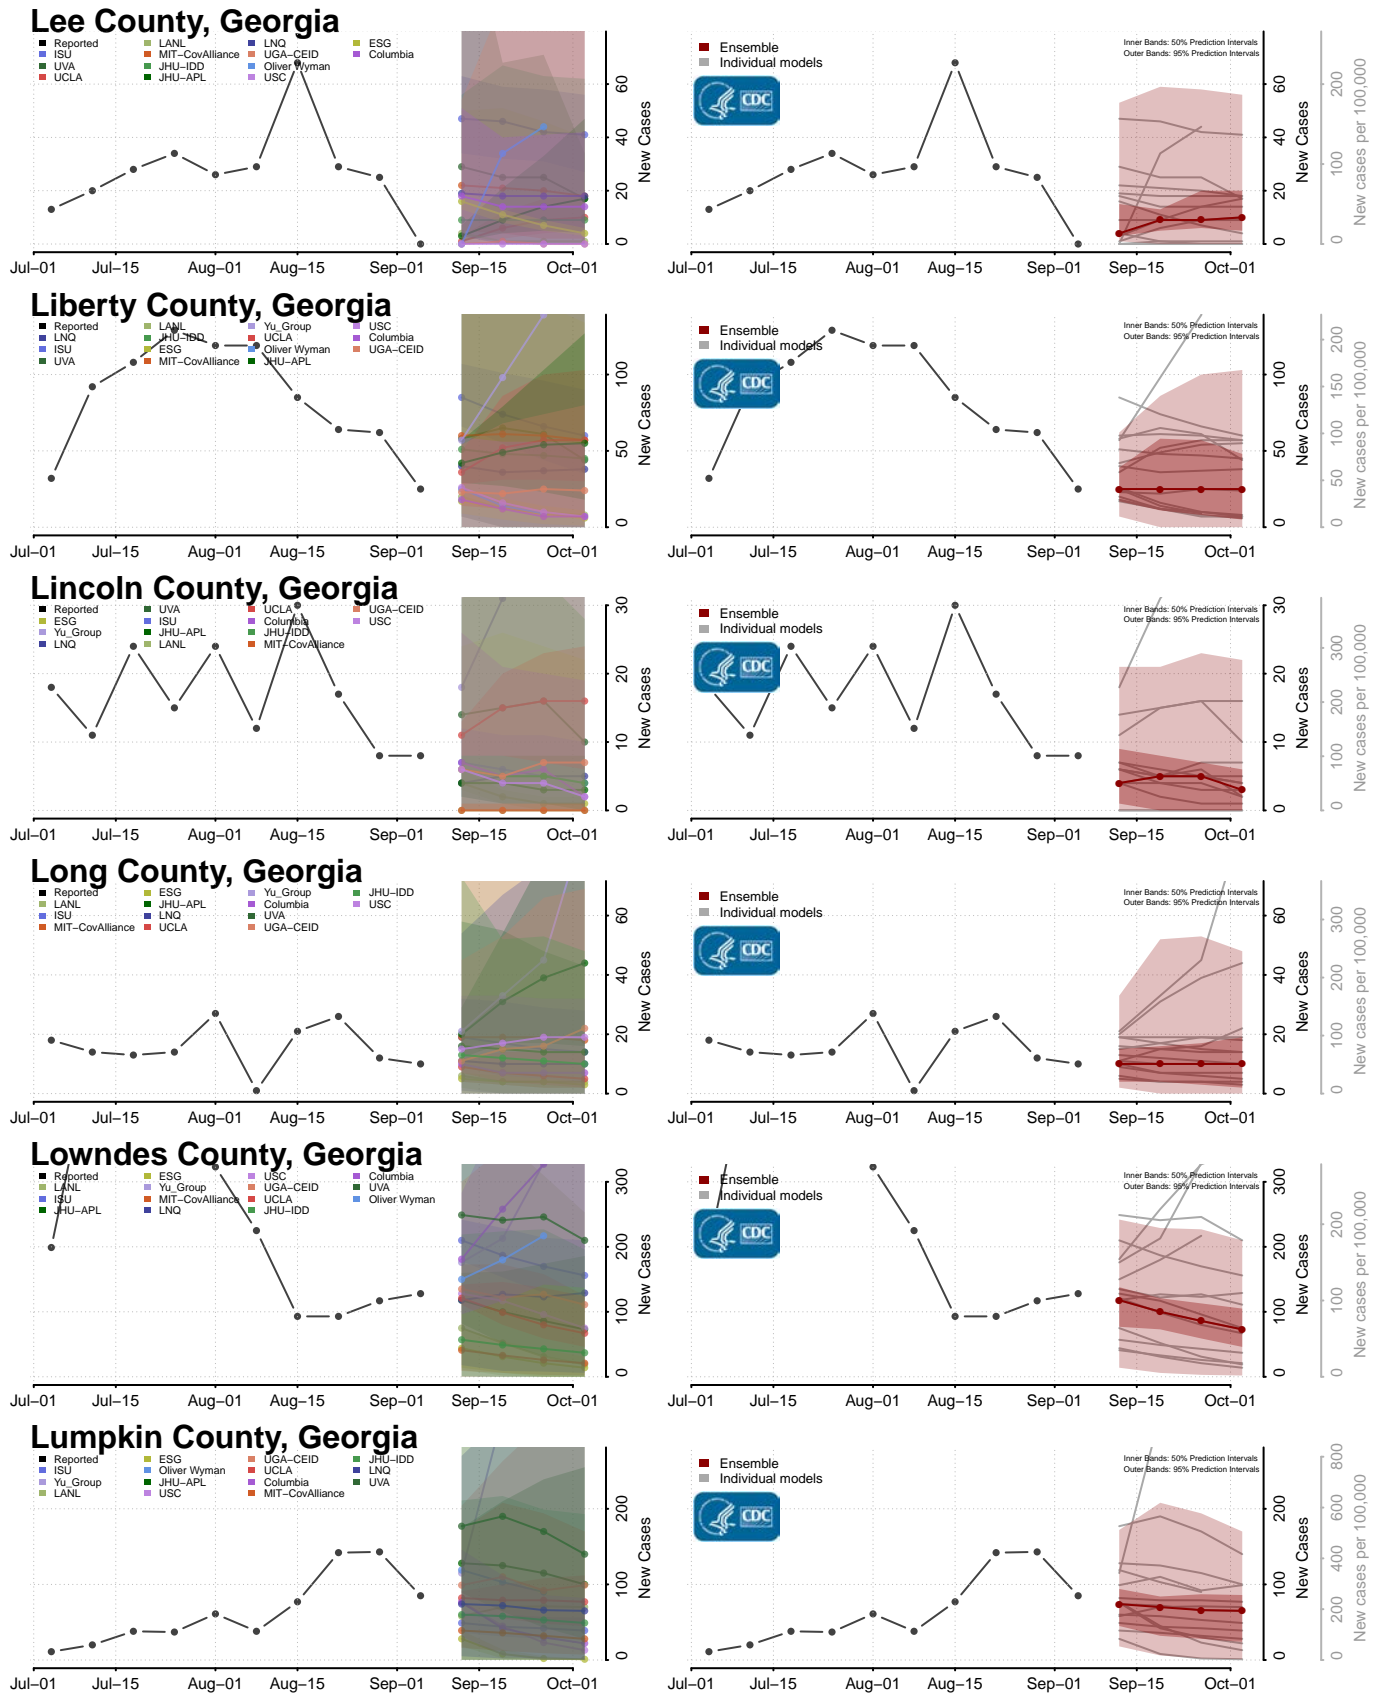

Greene County, Georgia

Gwinnett County, Georgia

Habersham County, Georgia

Hall County, Georgia

Benewah County, Idaho

Bingham County, Idaho

Blaine County, Idaho

Boise County, Idaho