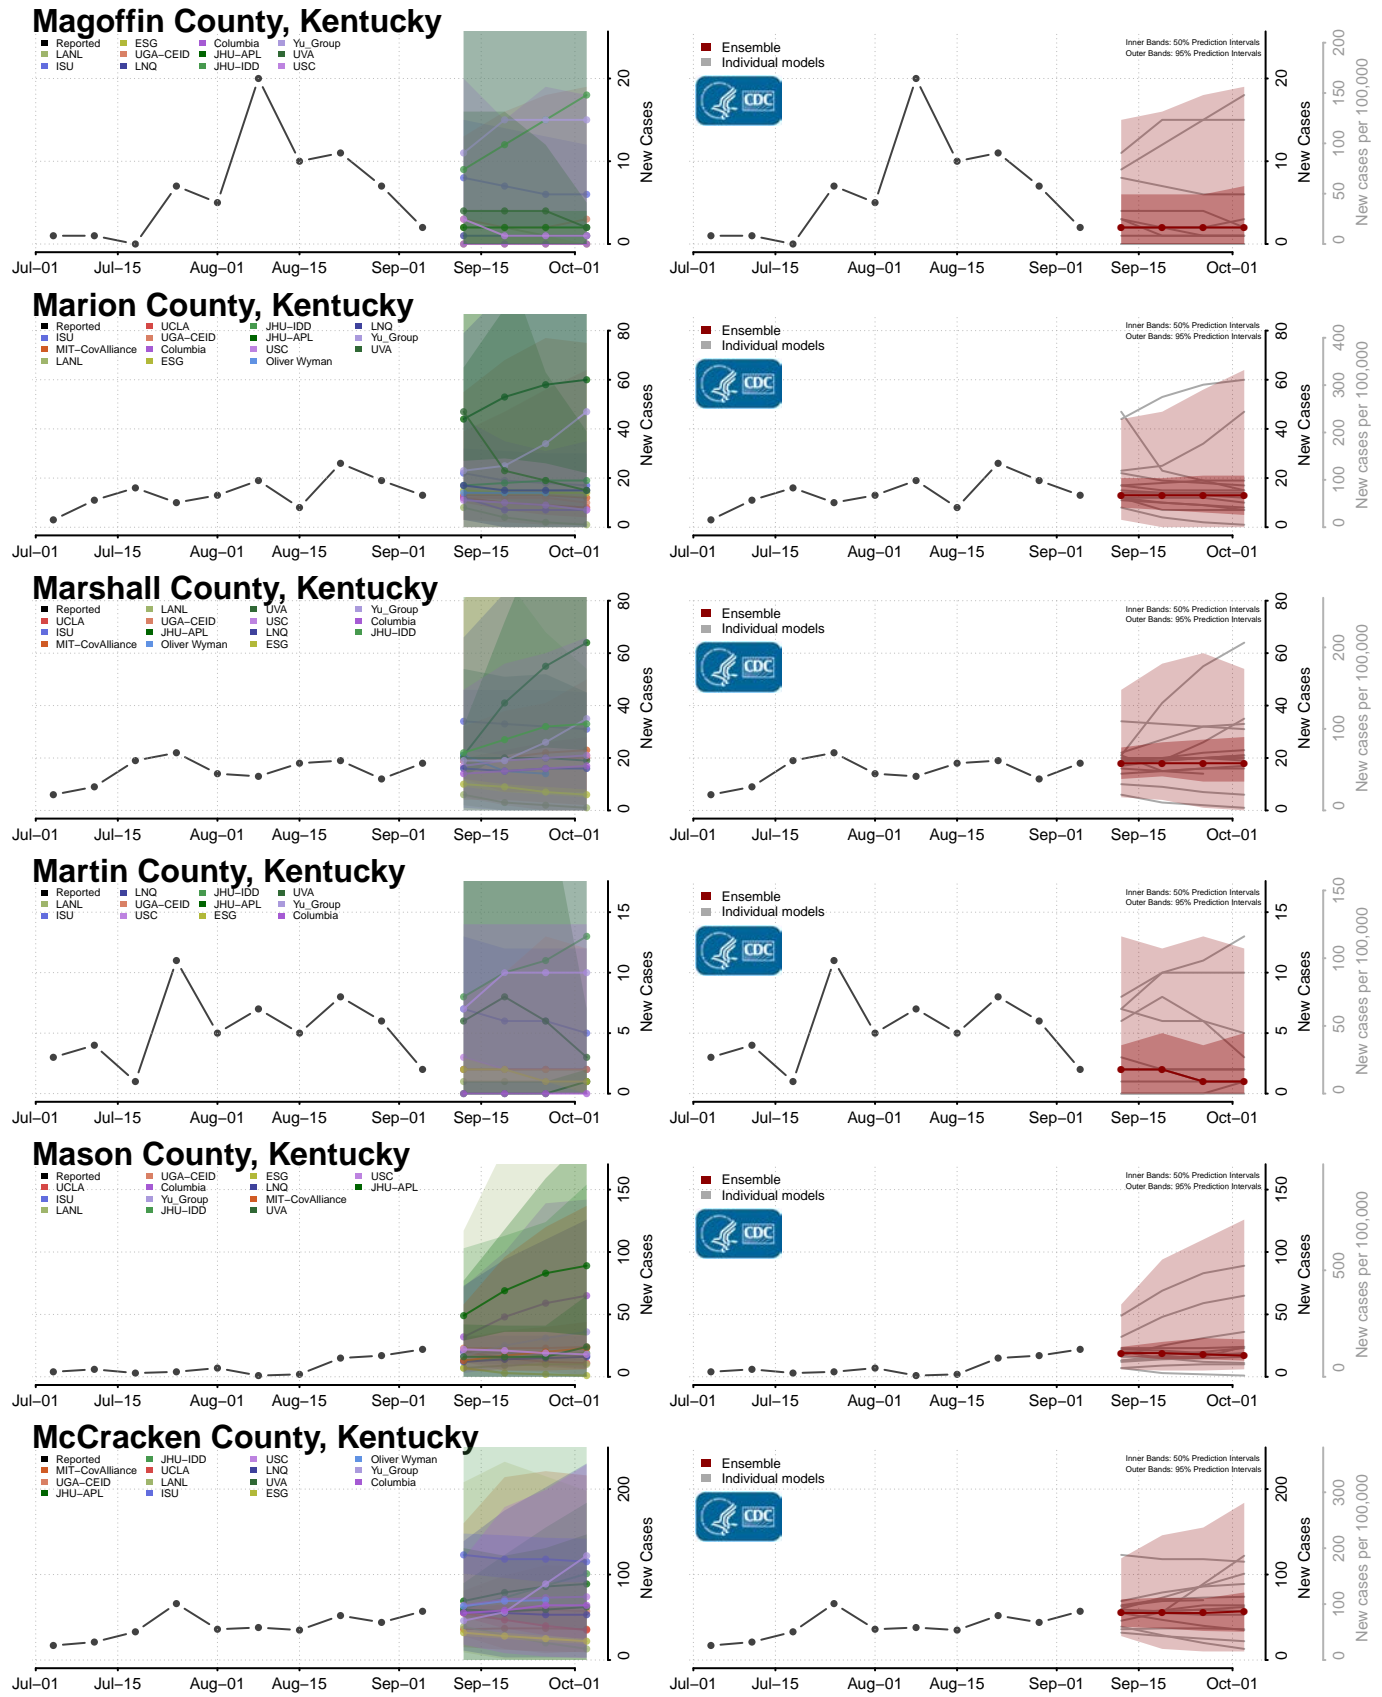

Pike County, Kentucky

Powell County, Kentucky

Pulaski County, Kentucky

Robertson County, Kentucky

Rockcastle County, Kentucky

Rowan County, Kentucky

*New weekly cases may decrease in this location over the next four weeks. For these locations, the ensemble forecast indicates a probability of 0.75 or greater that fewer cases will be reported in week four of the forecast than in the last reported week.