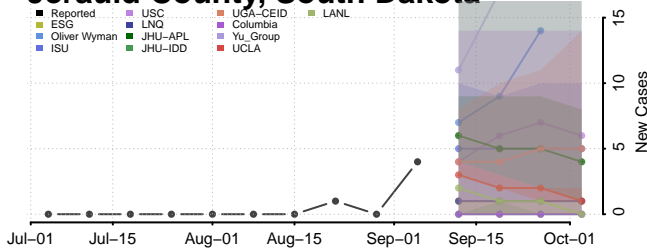

Haakon County, South Dakota

Hamlin County, South Dakota

Jackson County, South Dakota

Jerauld County, South Dakota

Jones County, South Dakota

Kingsbury County, South Dakota

Lake County, South Dakota

Lawrence County, South Dakota