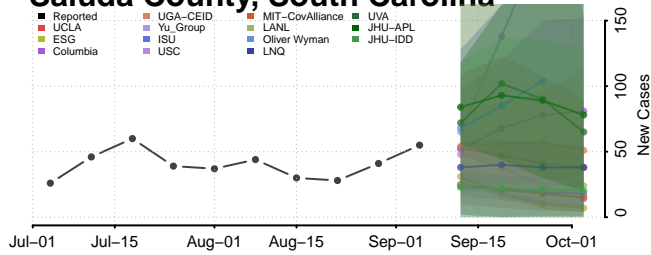

Marion County, South Carolina

Richland County, South Carolina

Saluda County, South Carolina

Spartanburg County, South Carolina

Sumter County, South Carolina

Union County, South Carolina

Williamsburg County, South Carolina