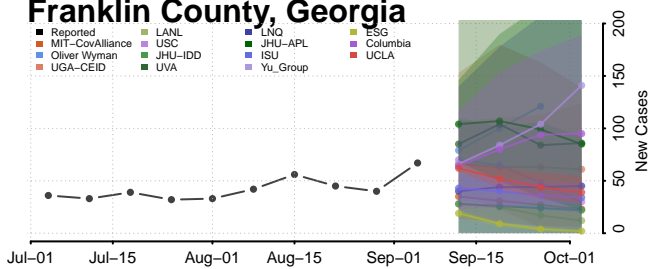

Lafayette County, Florida

Lake County, Florida

Lee County, Florida

*New weekly cases may decrease in this location over the next four weeks. For these locations, the ensemble forecast indicates a probability of 0.75 or greater that fewer cases will be reported in week four of the forecast than in the last reported week.

Forsyth County, Georgia

Franklin County, Georgia

Fulton County, Georgia

Gilmer County, Georgia

Glascocock County, Georgia

Glynn County, Georgia

Gordon County, Georgia

Grady County, Georgia