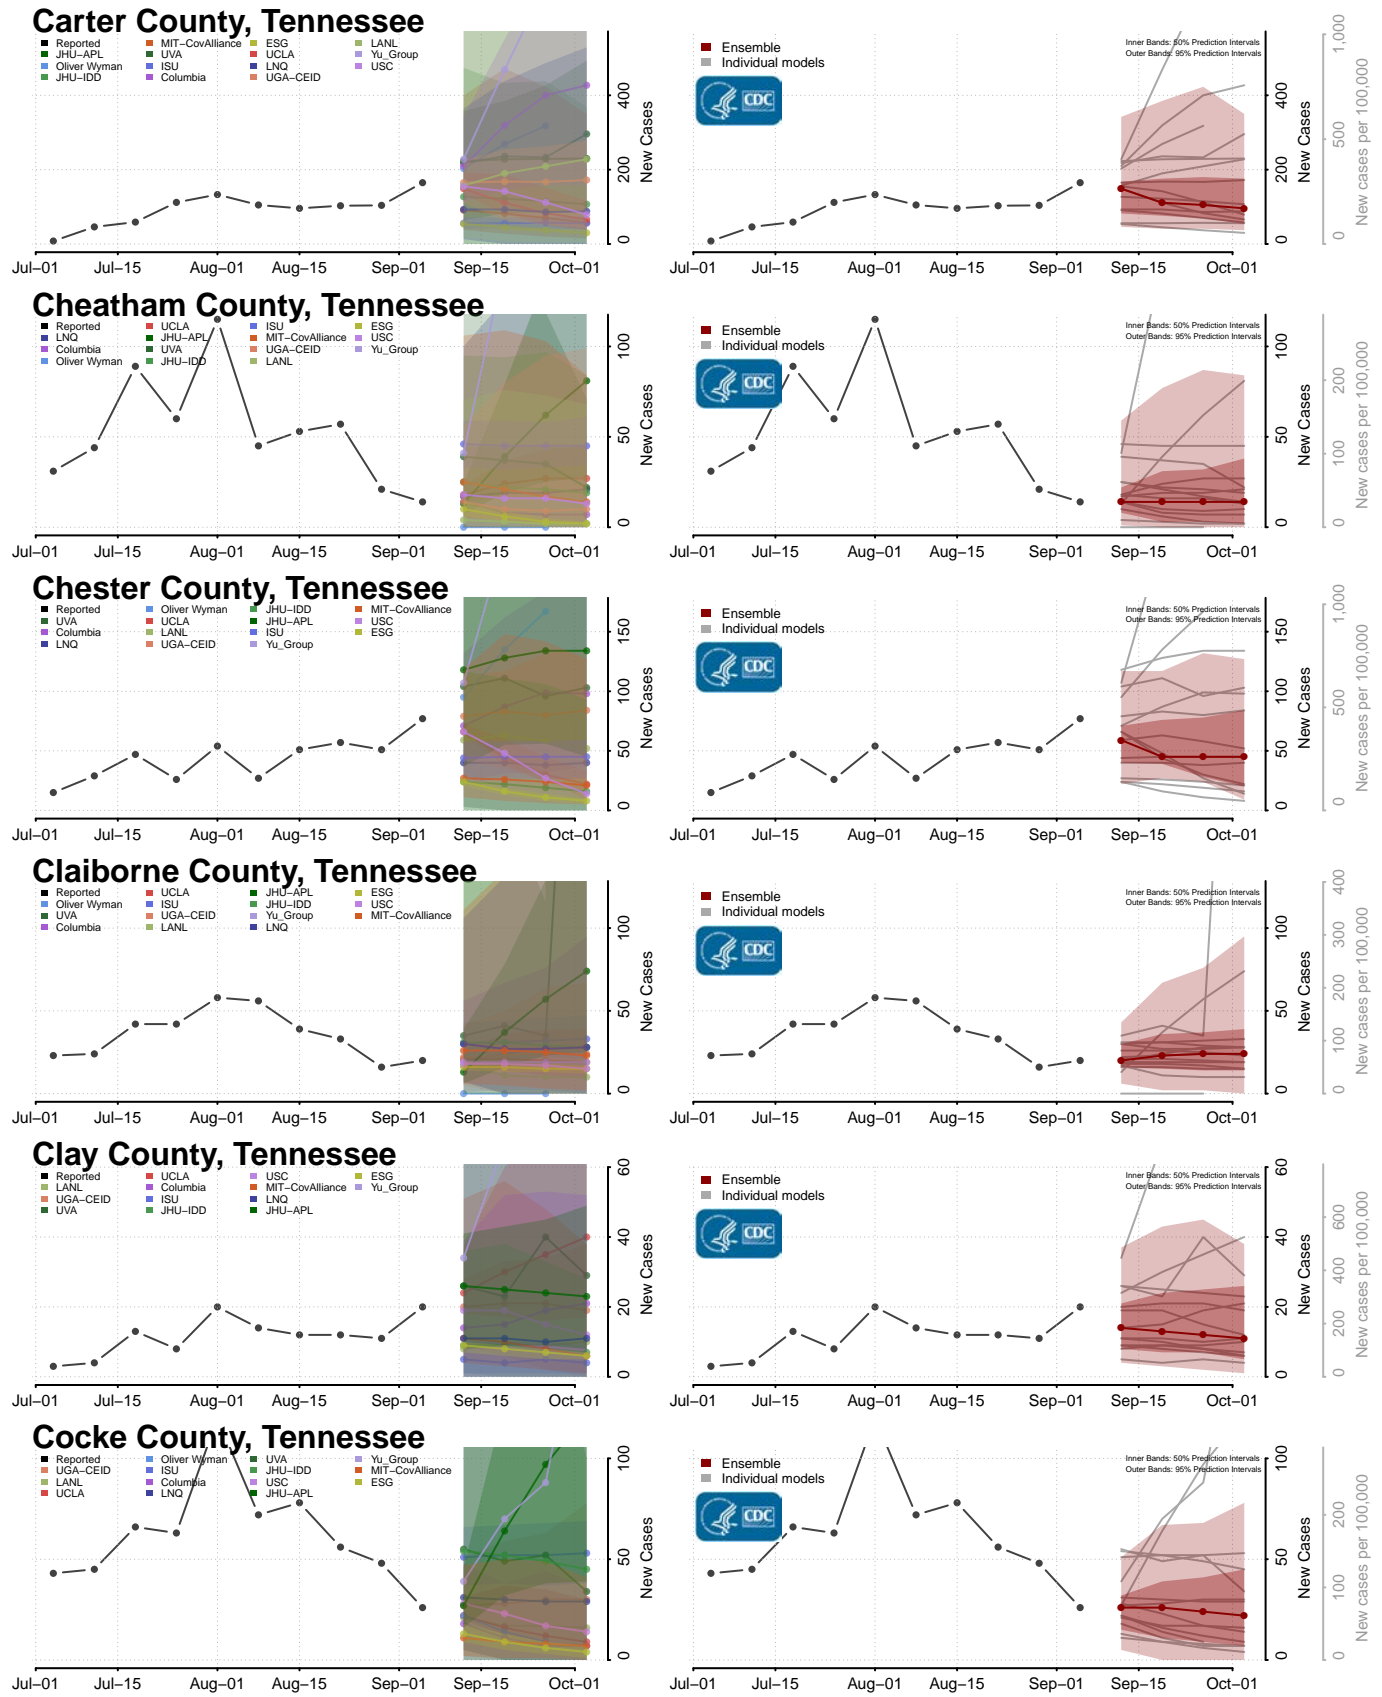

Dickson County, Tennessee

Dyer County, Tennessee

Fayette County, Tennessee

Fentress County, Tennessee

Franklin County, Tennessee

Gibson County, Tennessee

Johnson County, Tennessee

Knox County, Tennessee