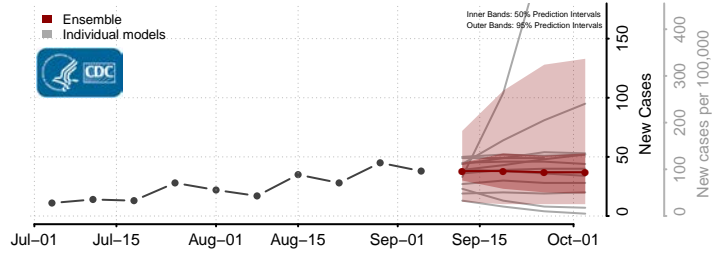

Hyde County, North Carolina

Person County, North Carolina

Pitt County, North Carolina

Polk County, North Carolina

Randolph County, North Carolina

Richmond County, North Carolina

Robeson County, North Carolina