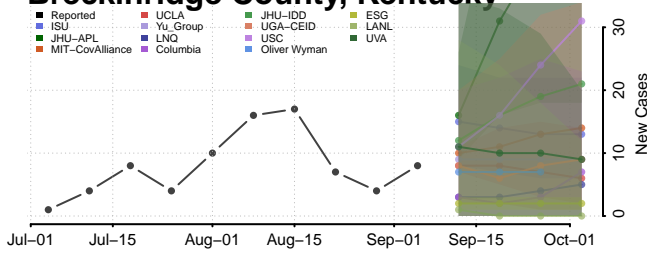

Rooks County, Kansas

Rush County, Kansas

Breckinridge County, Kentucky

Bullitt County, Kentucky

Butler County, Kentucky

Caldwell County, Kentucky

Calloway County, Kentucky

Campbell County, Kentucky

Pike County, Kentucky

Powell County, Kentucky

Pulaski County, Kentucky

Robertson County, Kentucky

Rockcastle County, Kentucky

Rowan County, Kentucky

*New weekly cases may decrease in this location over the next four weeks. For these locations, the ensemble forecast indicates a probability of 0.75 or greater that fewer cases will be reported in week four of the forecast than in the last reported week.