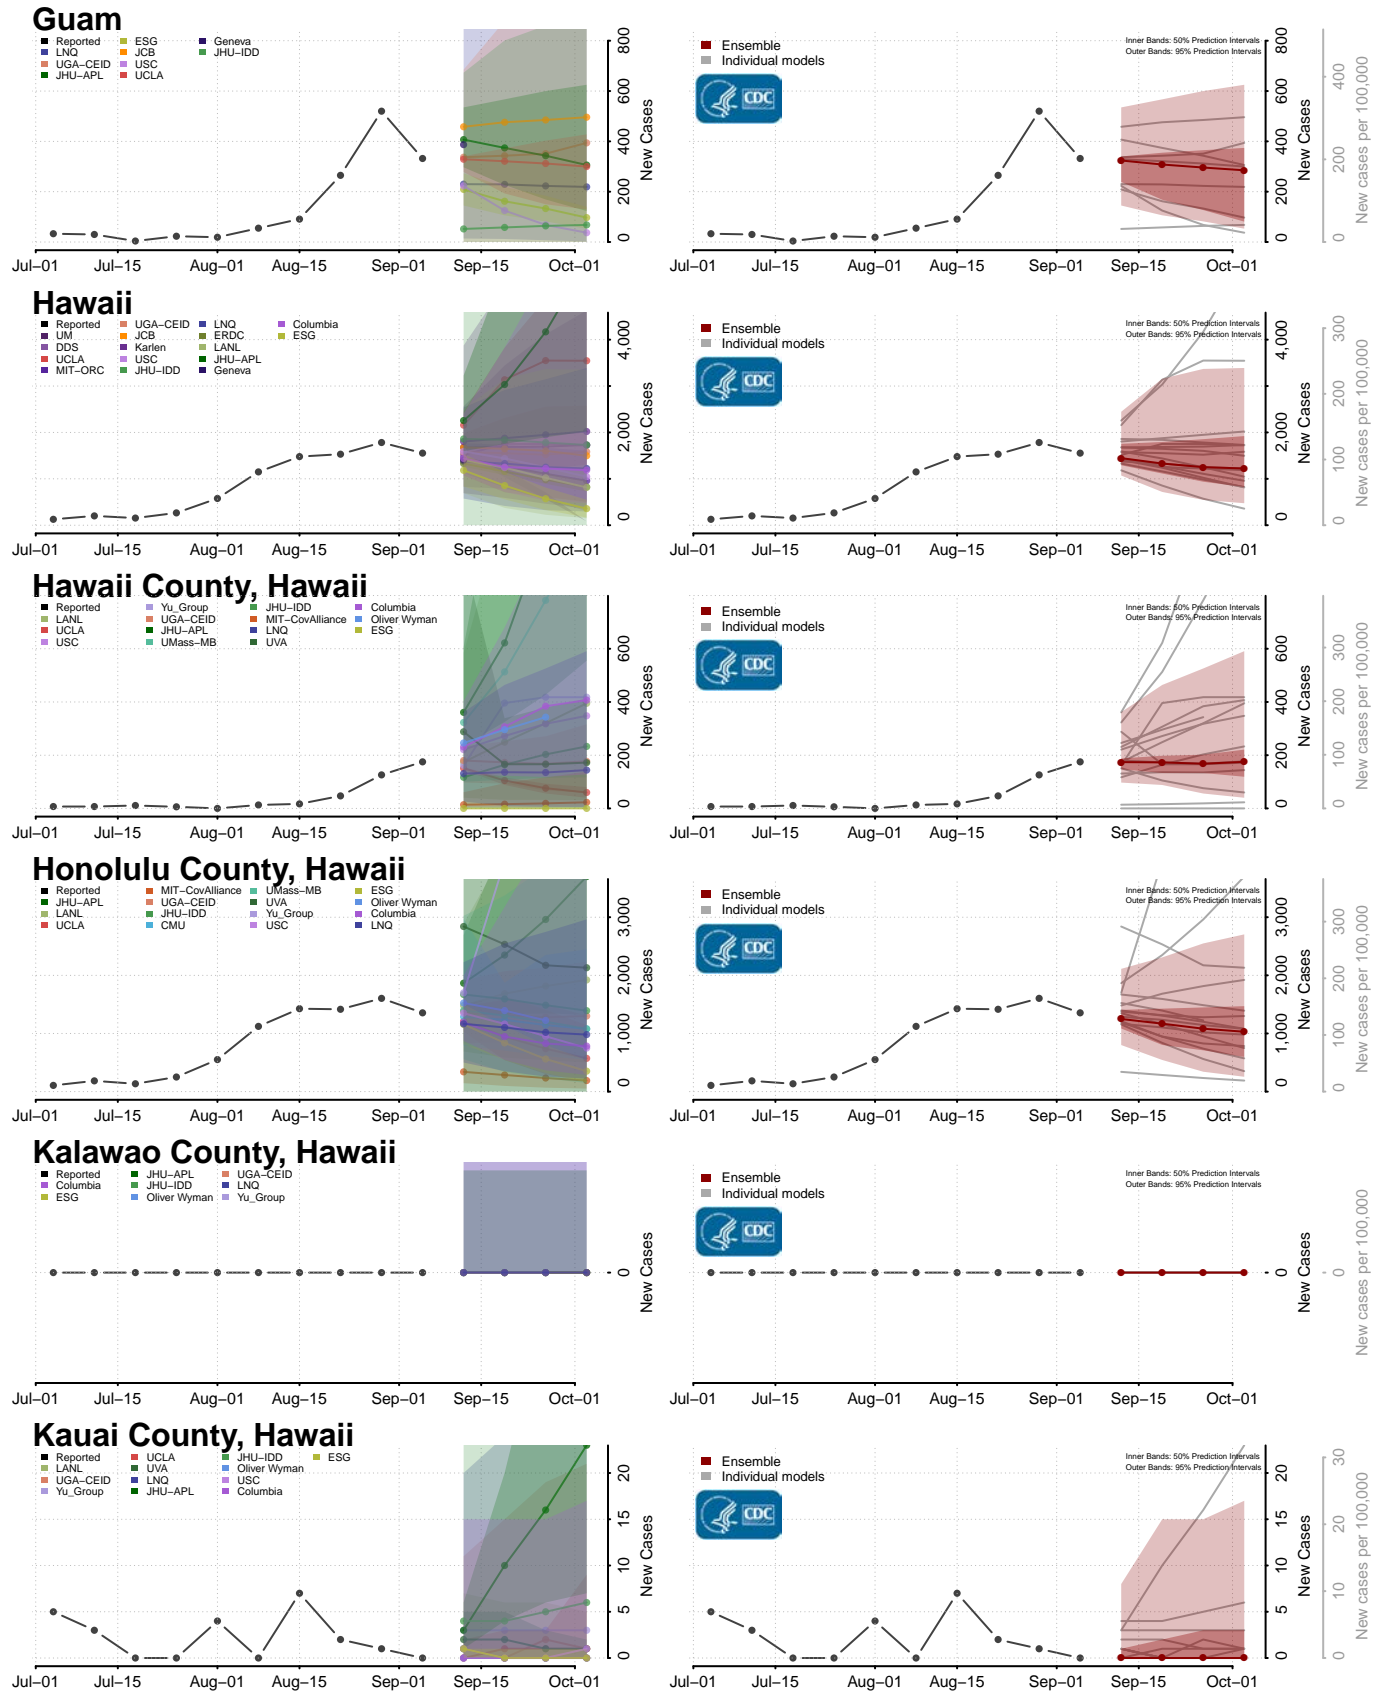

Greene County, Georgia

Gwinnett County, Georgia

Habersham County, Georgia

Hall County, Georgia

Benewah County, Idaho

Bingham County, Idaho

Blaine County, Idaho

Boise County, Idaho