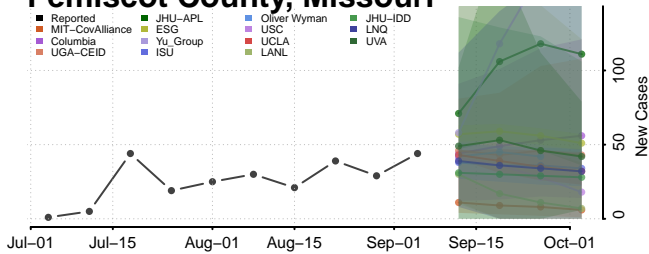

Smith County, Mississippi

Stone County, Mississippi

Nodaway County, Missouri

Oregon County, Missouri

Osage County, Missouri

Ozark County, Missouri

Pemiscot County, Missouri

Perry County, Missouri