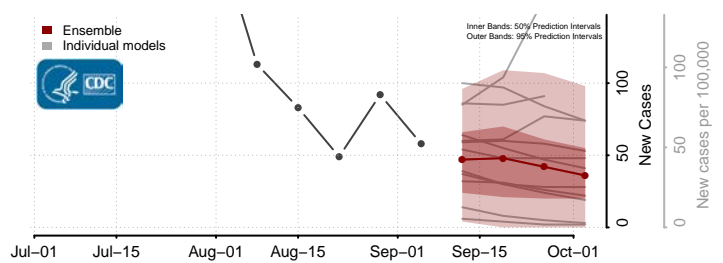

Navajo County, Arizona