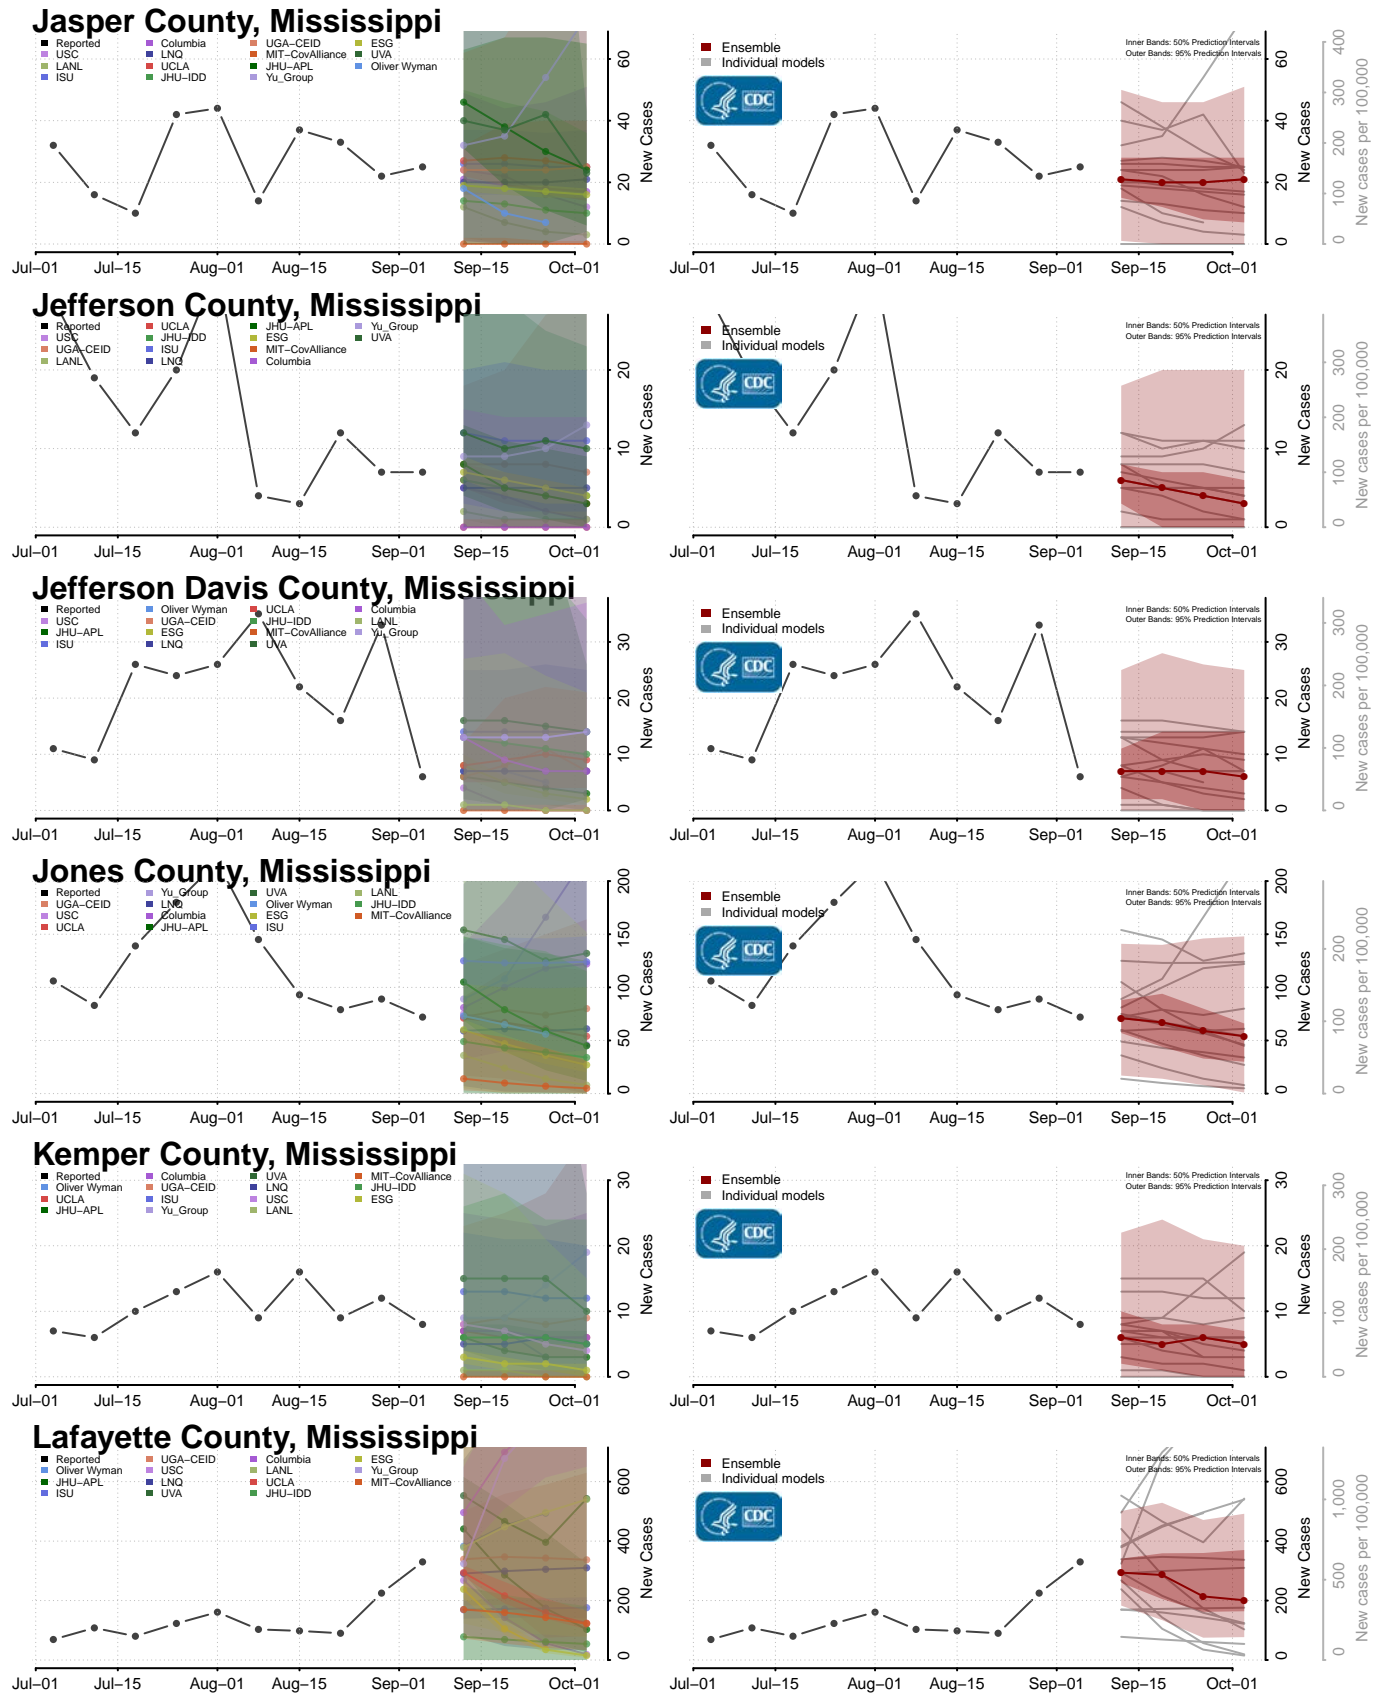

Lac qui Parle County, Minnesota

Lake County, Minnesota

Lake of the Woods County, Minnesota

Le Sueur County, Minnesota

*New weekly cases may decrease in this location over the next four weeks. For these locations, the ensemble forecast indicates a probability of 0.75 or greater that fewer cases will be reported in week four of the forecast than in the last reported week.