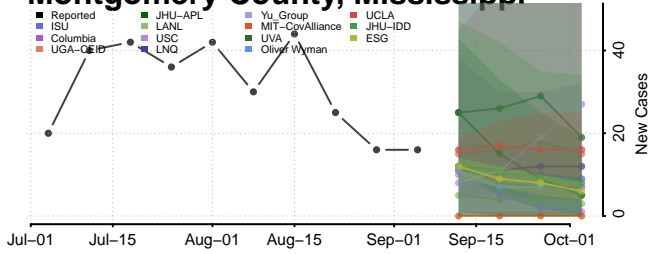

Lac qui Parle County, Minnesota

Lake County, Minnesota

Lake of the Woods County, Minnesota

Le Sueur County, Minnesota

*New weekly cases may decrease in this location over the next four weeks. For these locations, the ensemble forecast indicates a probability of 0.75 or greater that fewer cases will be reported in week four of the forecast than in the last reported week.

Lamar County, Mississippi

Lauderdale County, Mississippi

Lawrence County, Mississippi

Leake County, Mississippi

Lee County, Mississippi

Leflore County, Mississippi

Montgomery County, Mississippi

Neshoba County, Mississippi