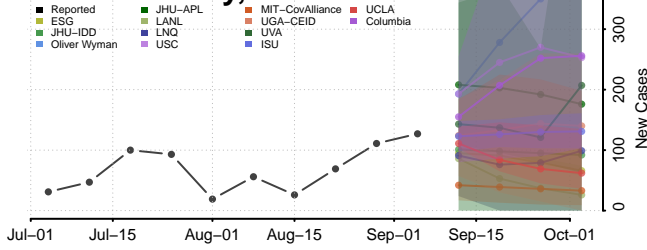

Bowie County, Texas