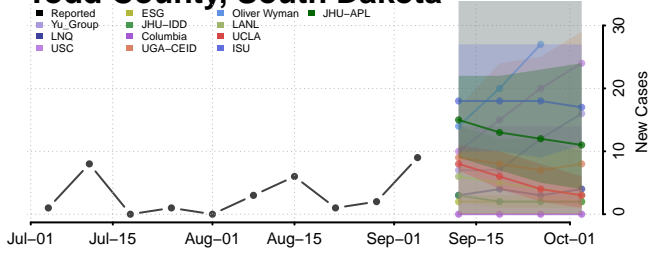

Sanborn County, South Dakota

Spink County, South Dakota

Stanley County, South Dakota

Sully County, South Dakota

Todd County, South Dakota

Tripp County, South Dakota

Turner County, South Dakota

Union County, South Dakota