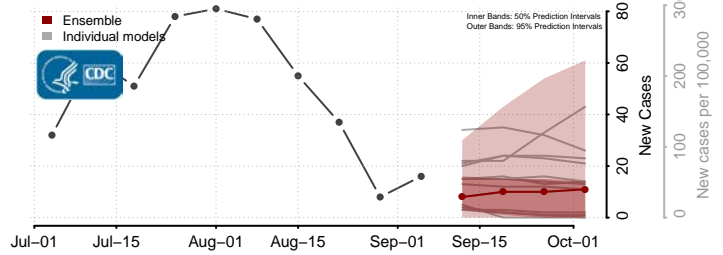

De Soto County, Louisiana