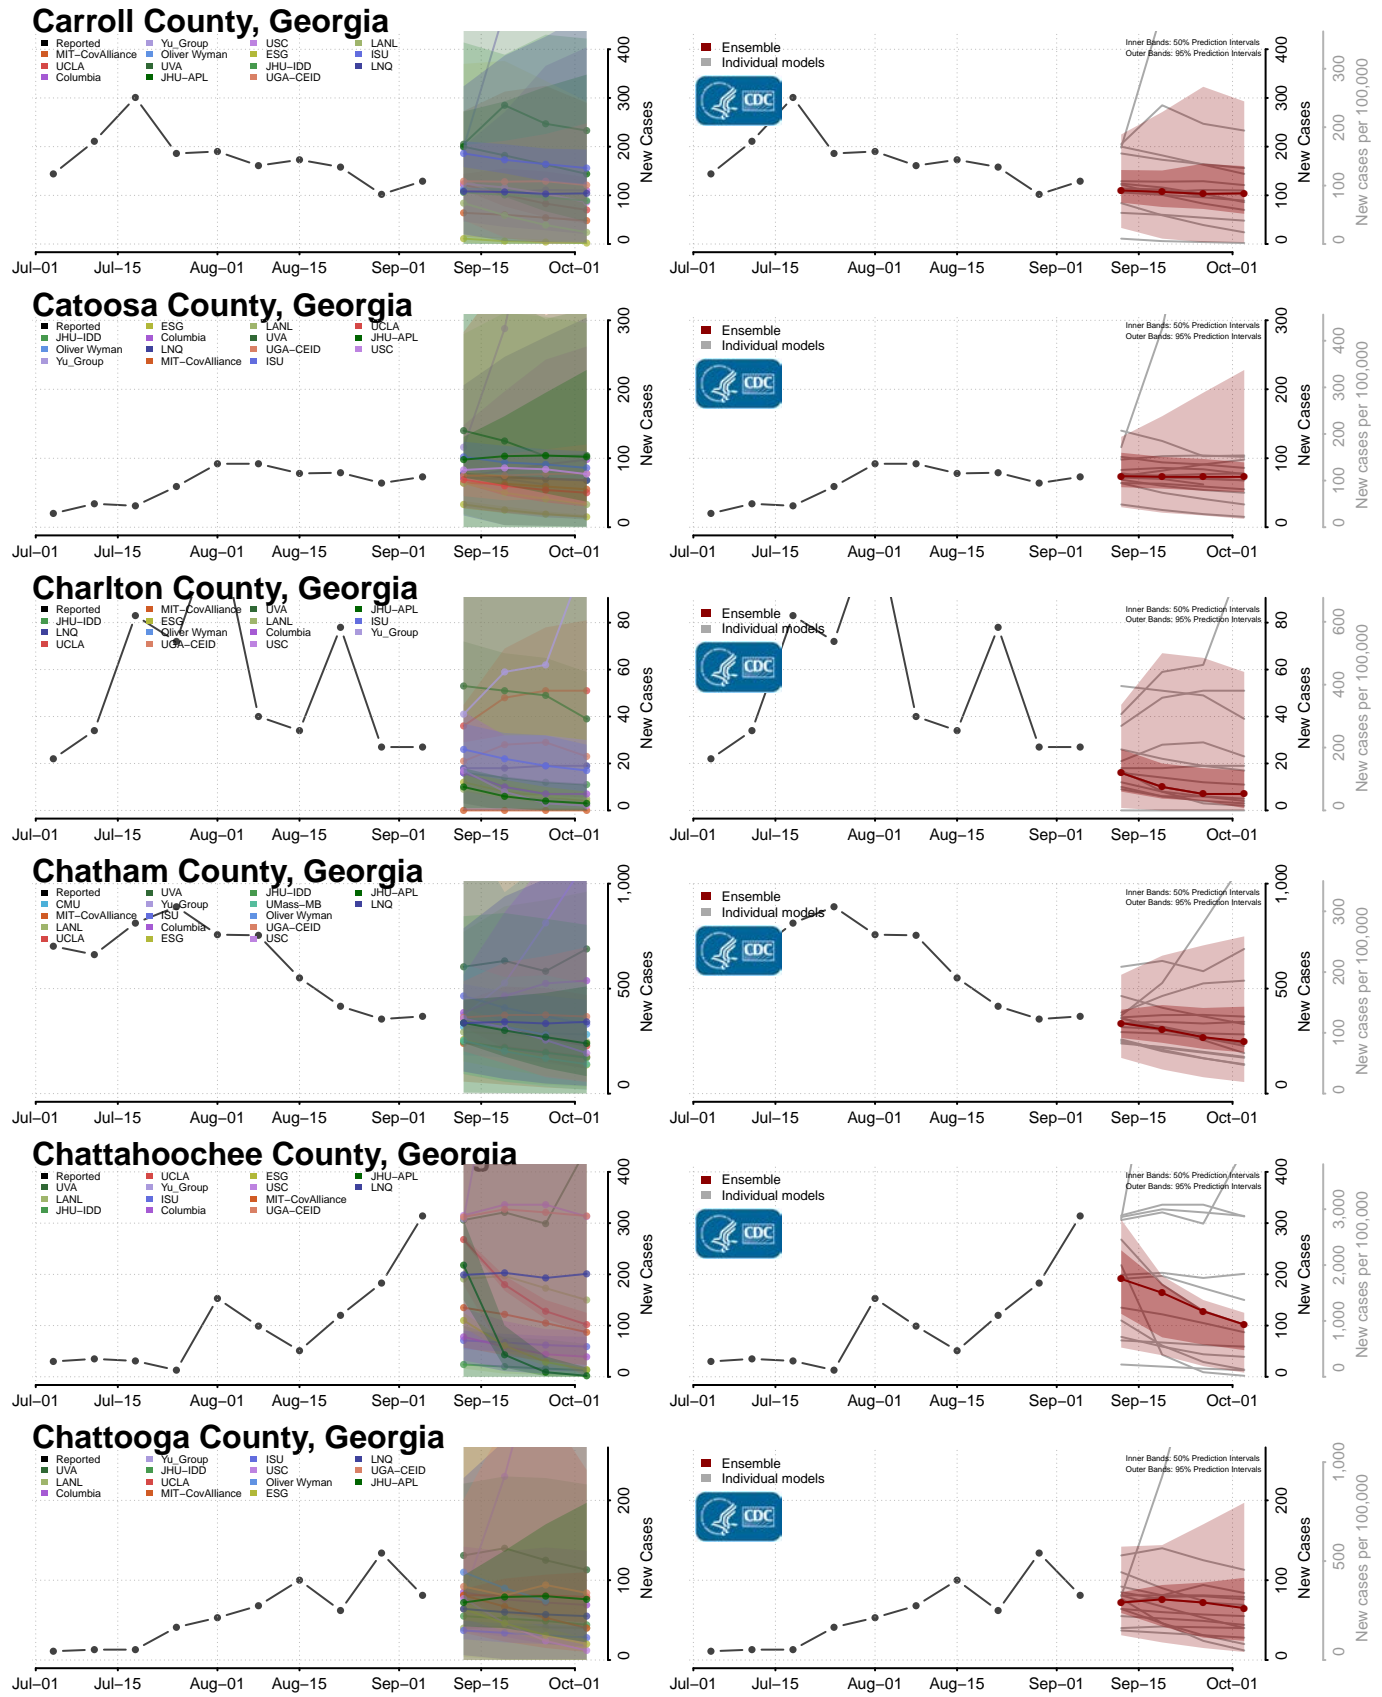

Forsyth County, Georgia

Franklin County, Georgia

Fulton County, Georgia

Gilmer County, Georgia

Glascocock County, Georgia

Glynn County, Georgia

Gordon County, Georgia

Grady County, Georgia