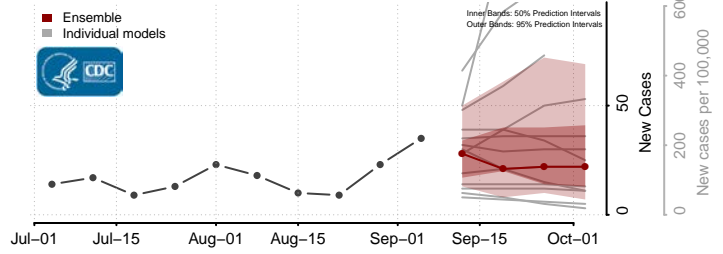

Walworth County, South Dakota

Yankton County, South Dakota

Ziebach County, South Dakota

Tennessee*

Anderson County, Tennessee

Bedford County, Tennessee

Benton County, Tennessee

*New weekly cases may decrease in this location over the next four weeks. For these locations, the ensemble forecast indicates a probability of 0.75 or greater that fewer cases will be reported in week four of the forecast than in the last reported week.