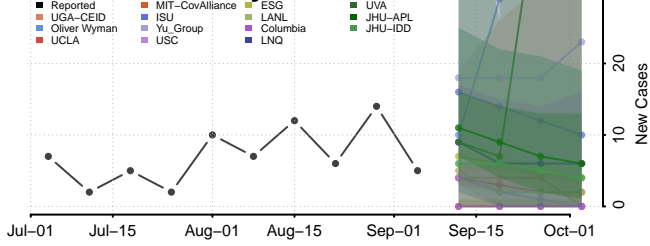

Scotland County, Missouri

Scott County, Missouri

Shannon County, Missouri

Shelby County, Missouri

Stoddard County, Missouri

Stone County, Missouri

Sullivan County, Missouri

Taney County, Missouri