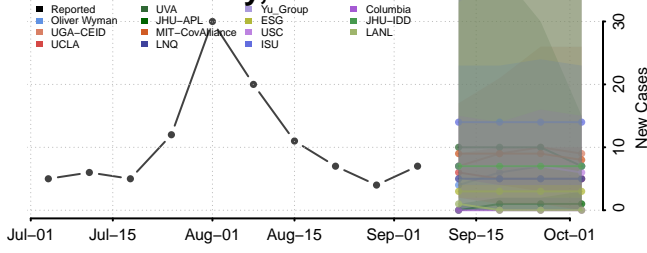

Alfalfa County, Oklahoma

Atoka County, Oklahoma

Beaver County, Oklahoma

Beckham County, Oklahoma

Blaine County, Oklahoma

Bryan County, Oklahoma

Kiowa County, Oklahoma

Latimer County, Oklahoma