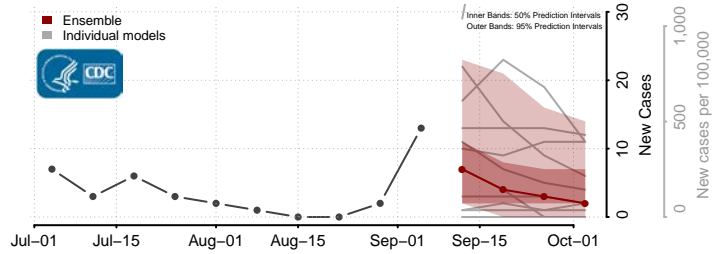

*New weekly cases may decrease in this location over the next four weeks. For these locations, the ensemble forecast indicates a probability of 0.75 or greater that fewer cases will be reported in week four of the forecast than in the last reported week.