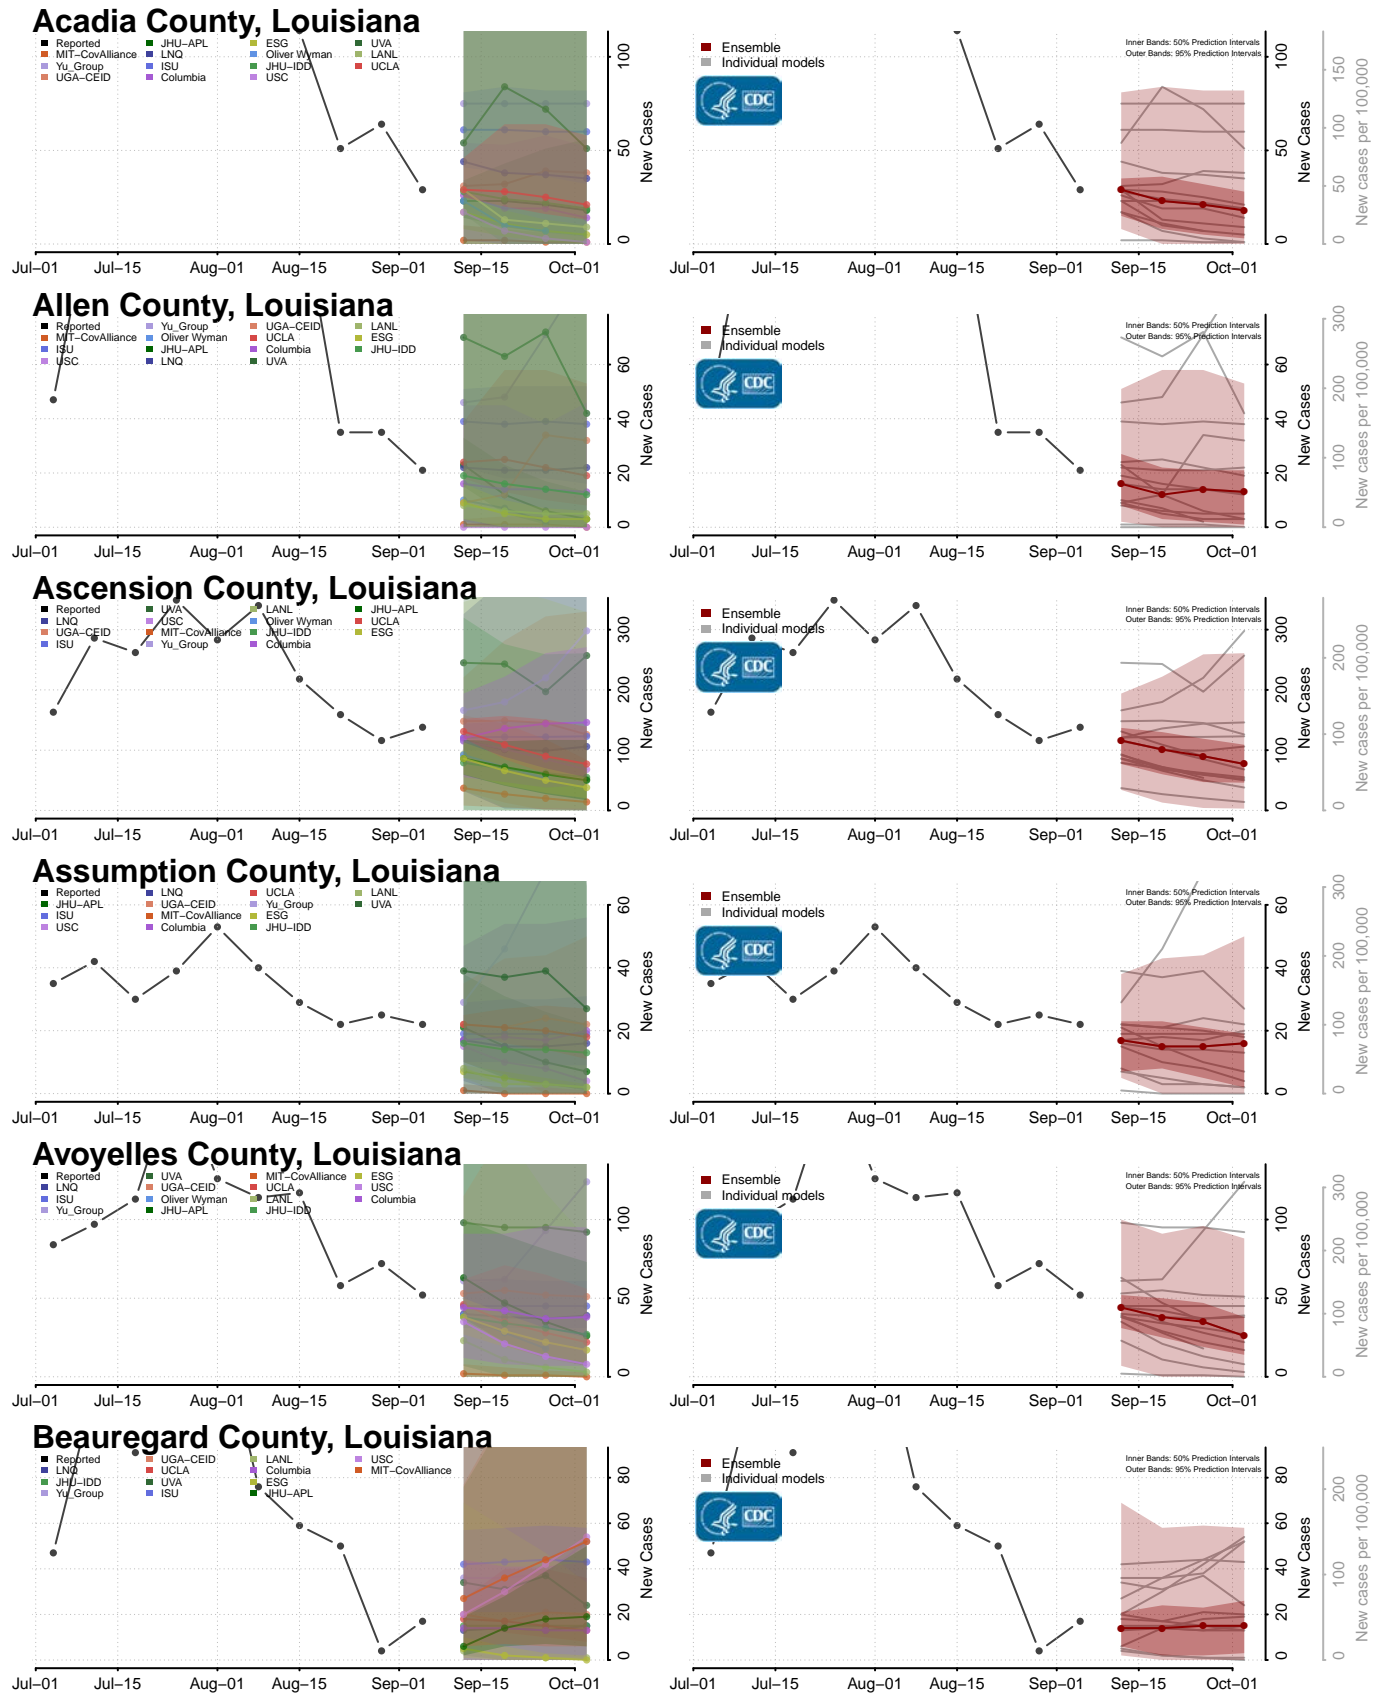

Pike County, Kentucky

Powell County, Kentucky

Pulaski County, Kentucky

Robertson County, Kentucky

Rockcastle County, Kentucky

Rowan County, Kentucky

*New weekly cases may decrease in this location over the next four weeks. For these locations, the ensemble forecast indicates a probability of 0.75 or greater that fewer cases will be reported in week four of the forecast than in the last reported week.