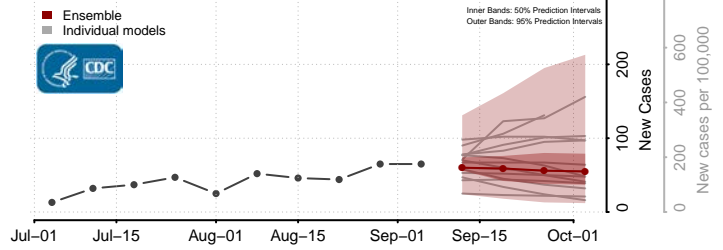

Isle of Wight County, Virginia