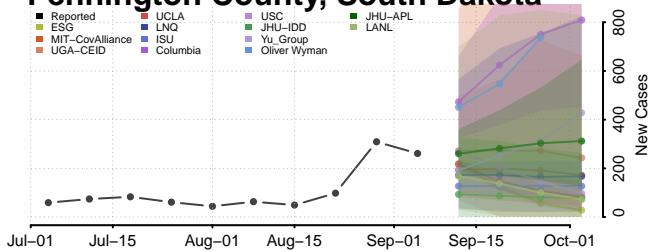

Minnehaha County, South Dakota

Moody County, South Dakota

Oglala Lakota County, South Dakota

Pennington County, South Dakota

Perkins County, South Dakota

Potter County, South Dakota

Roberts County, South Dakota