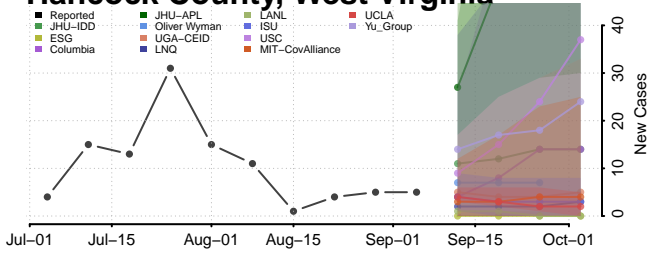

Hancock County, West Virginia