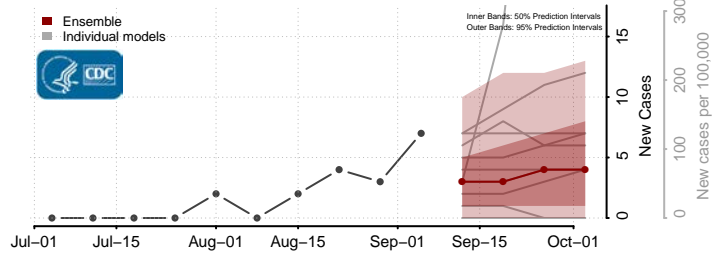

Alfalfa County, Oklahoma