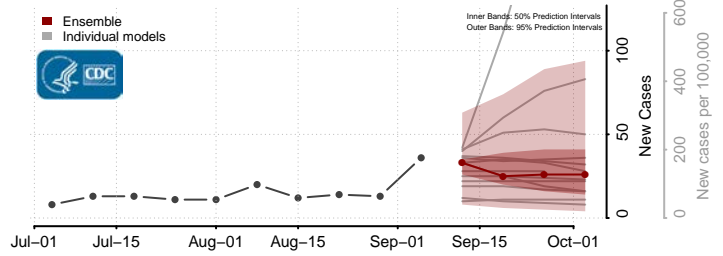

Kewaunee County, Wisconsin