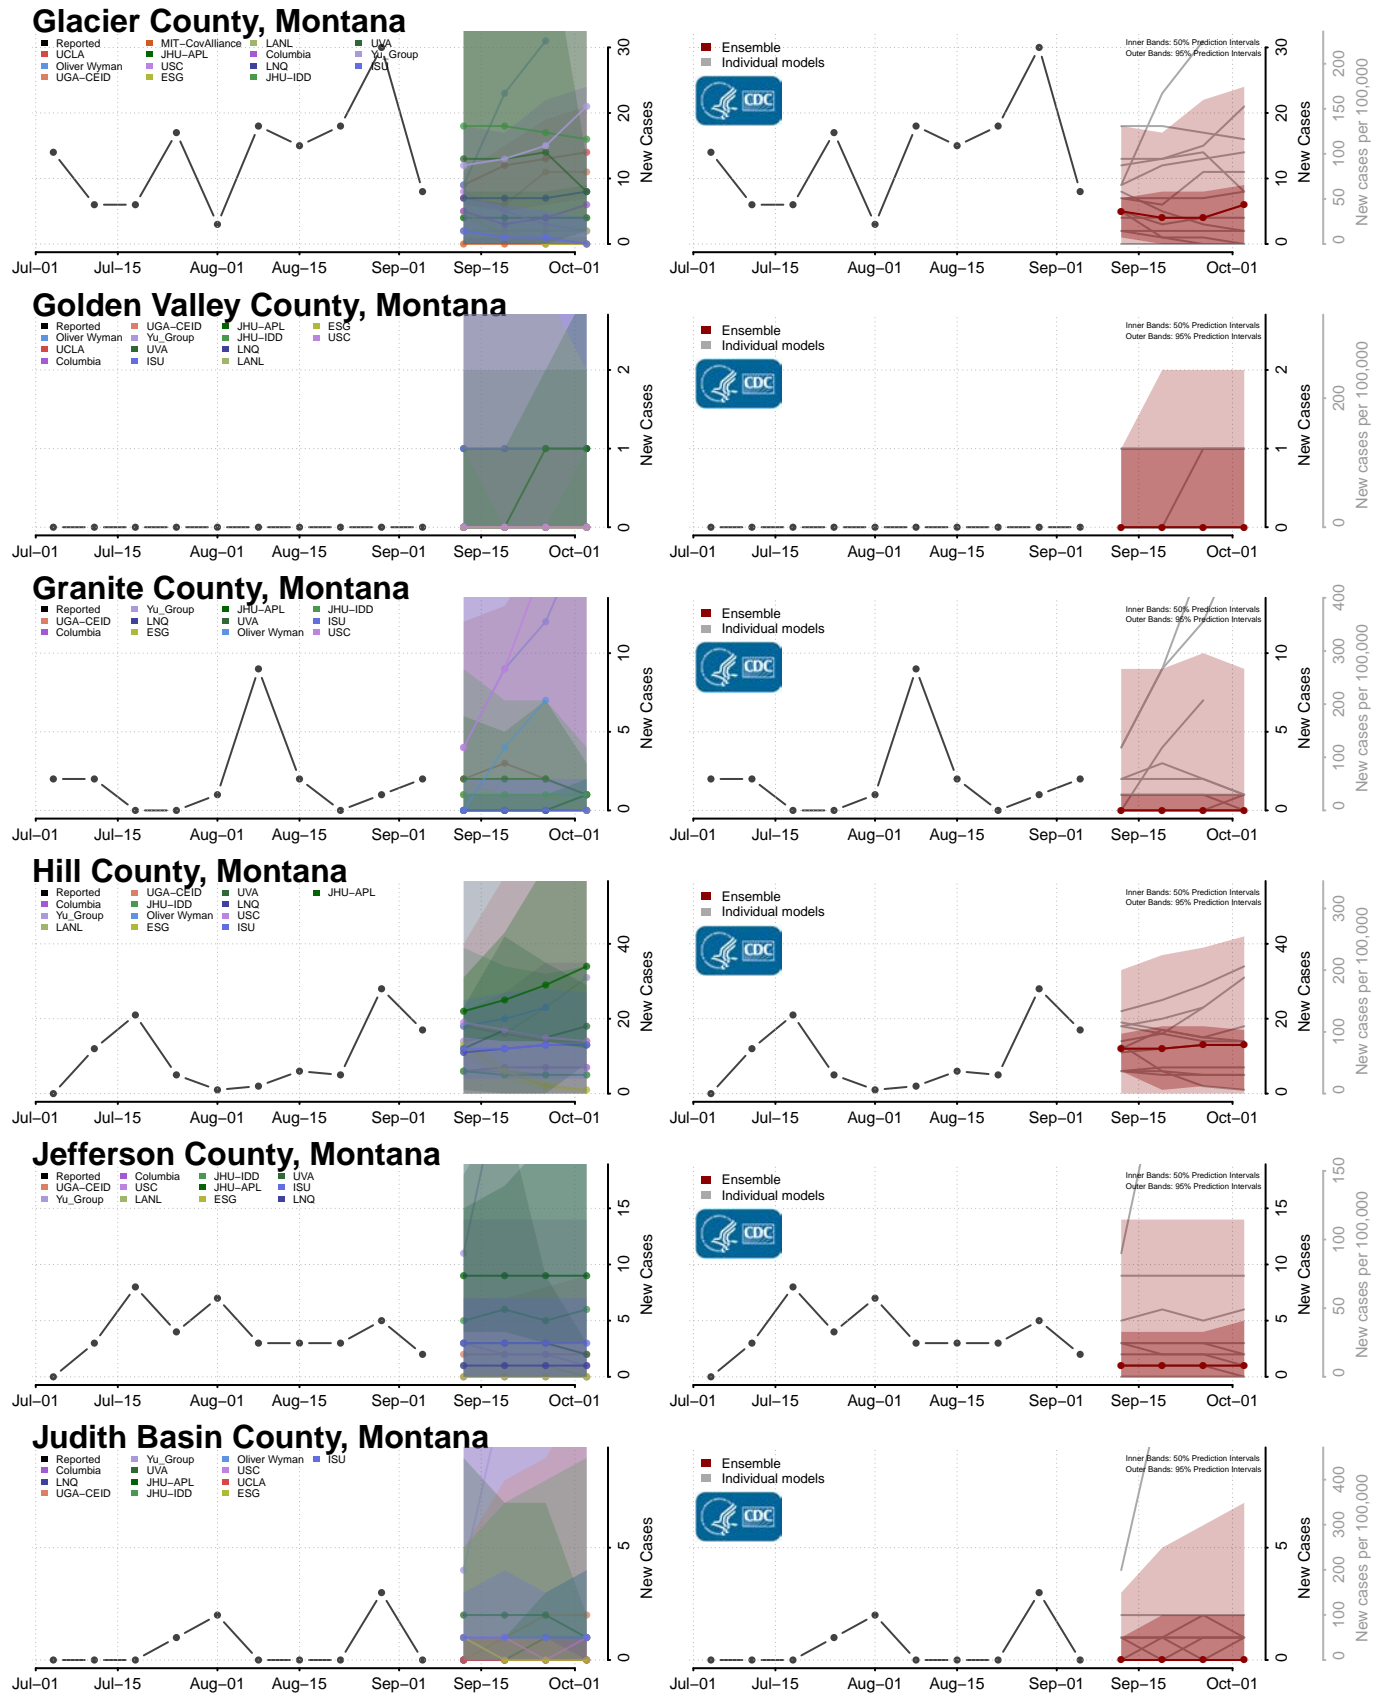

Deer Lodge County, Montana

Fallon County, Montana

Fergus County, Montana

Flathead County, Montana

Gallatin County, Montana

Garfield County, Montana

Brown County, Nebraska

Buffalo County, Nebraska