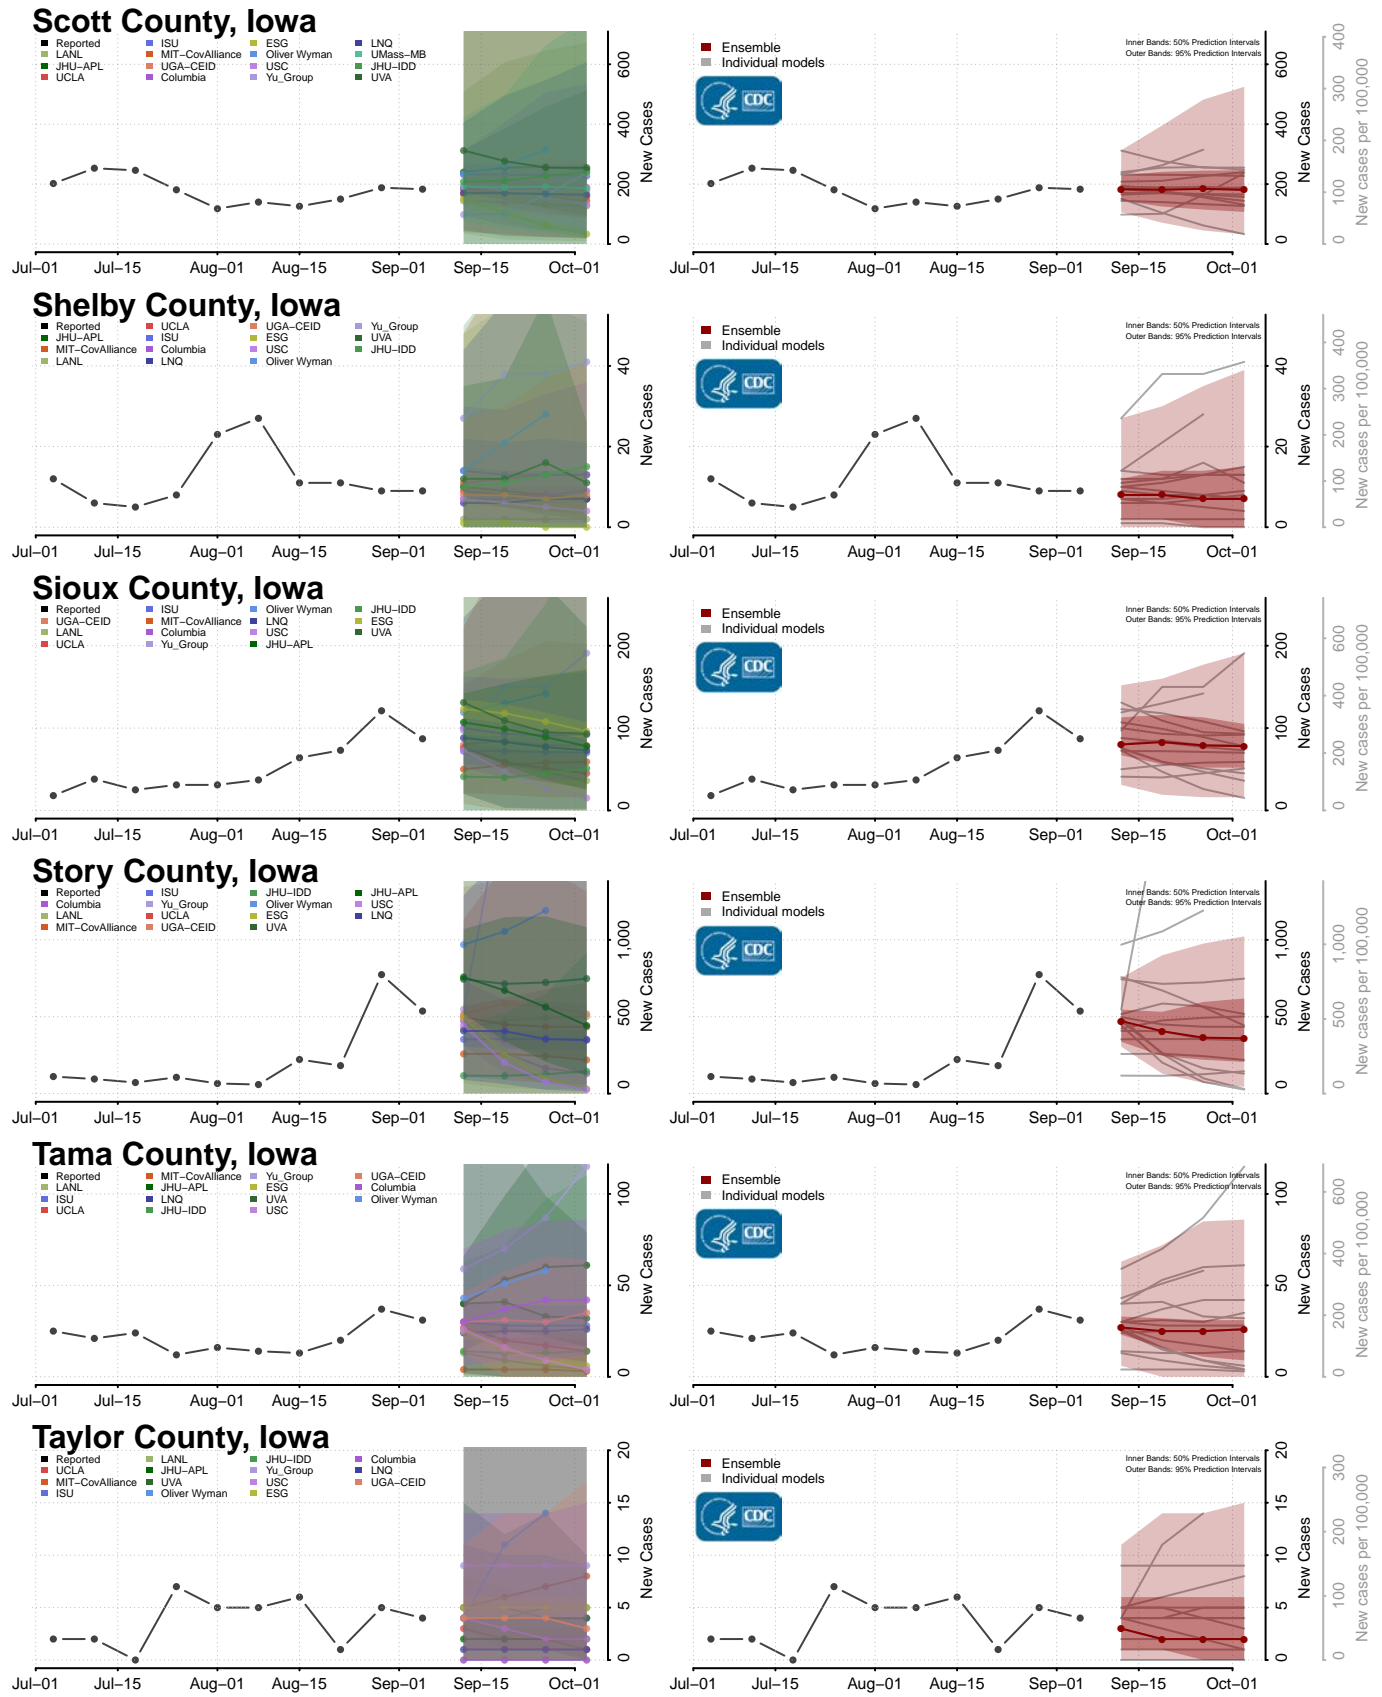

Bonner County, Idaho

Bonneville County, Idaho

Louisa County, Iowa

Lucas County, Iowa

Lyon County, Iowa

Madison County, Iowa

Mahaska County, Iowa

Marion County, Iowa