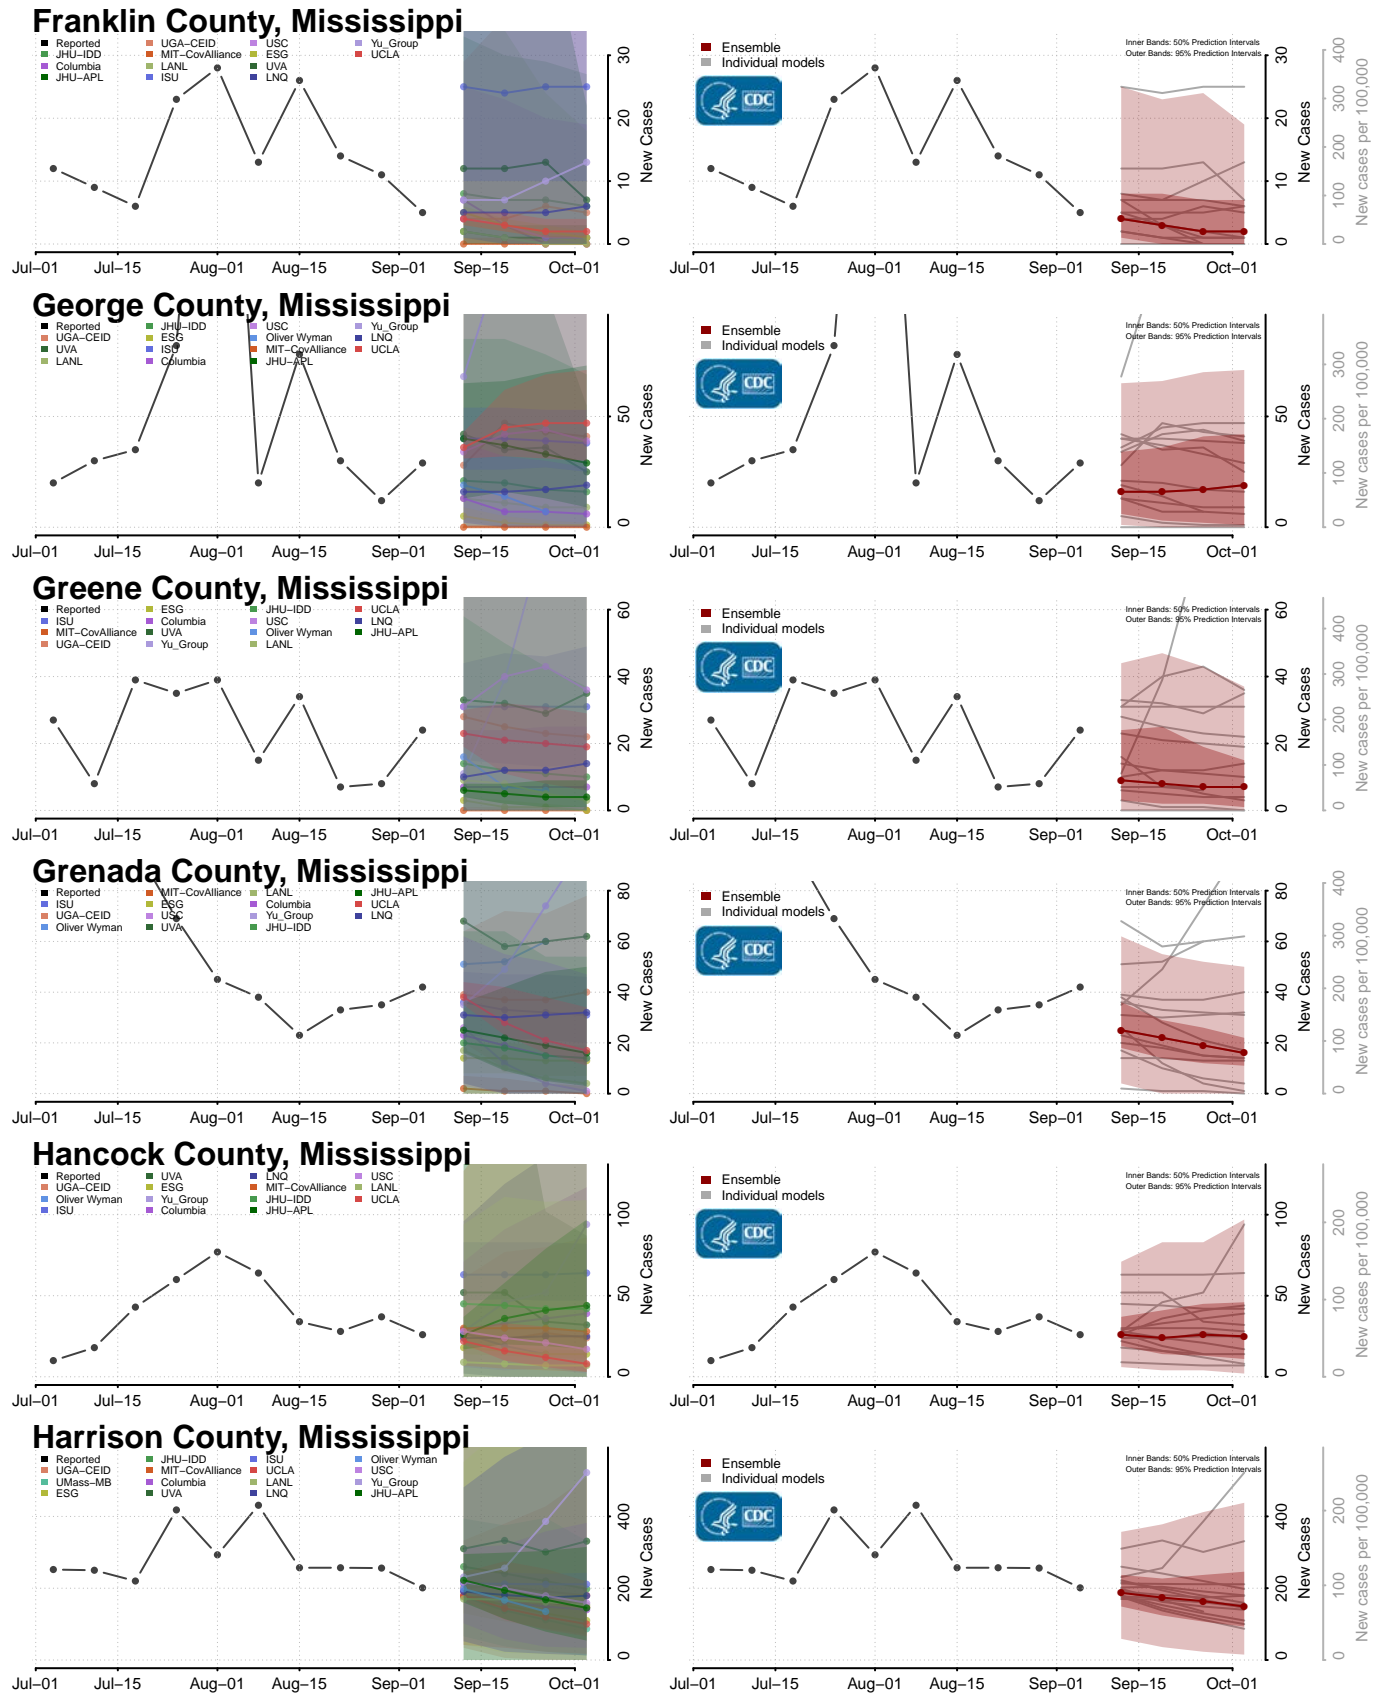

Lac qui Parle County, Minnesota

Lake County, Minnesota

Lake of the Woods County, Minnesota

Le Sueur County, Minnesota

*New weekly cases may decrease in this location over the next four weeks. For these locations, the ensemble forecast indicates a probability of 0.75 or greater that fewer cases will be reported in week four of the forecast than in the last reported week.