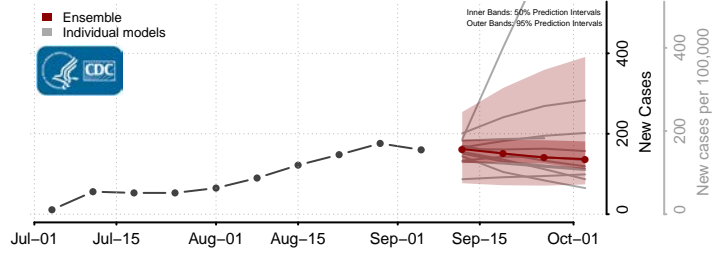

Clark County, Wisconsin

Columbia County, Wisconsin

Crawford County, Wisconsin

Florence County, Wisconsin

Fond du Lac County, Wisconsin

Forest County, Wisconsin

Grant County, Wisconsin

Green County, Wisconsin