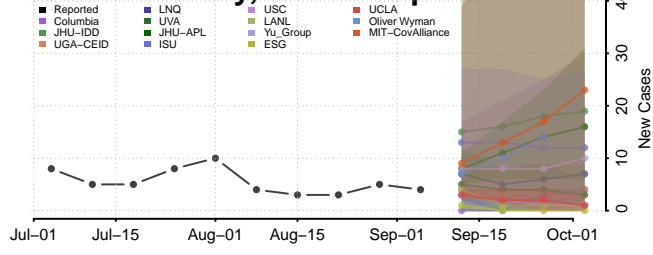

White Pine County, Nevada

New Hampshire

Belknap County, New Hampshire

Carroll County, New Hampshire

Cheshire County, New Hampshire

Coos County, New Hampshire

Grafton County, New Hampshire

Hillsborough County, New Hampshire