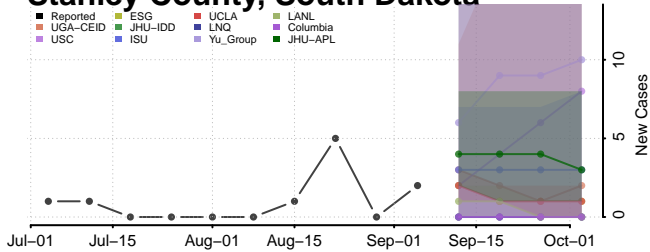

Stanley County, South Dakota