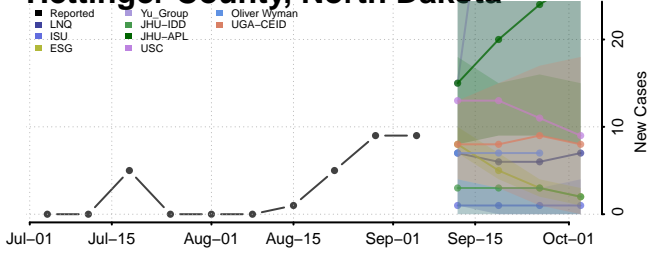

Emmons County, North Dakota

Foster County, North Dakota

Golden Valley County, North Dakota

Grand Forks County, North Dakota

Grant County, North Dakota

Griggs County, North Dakota

Hettinger County, North Dakota