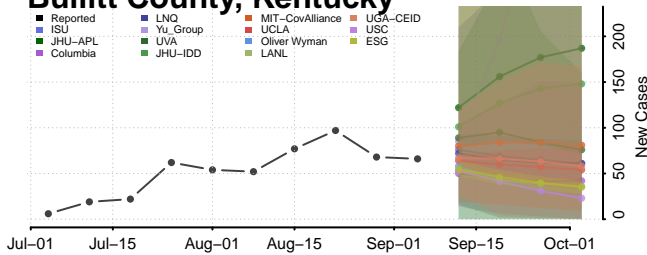

Rooks County, Kansas

Rush County, Kansas

Breckinridge County, Kentucky

Bullitt County, Kentucky

Butler County, Kentucky

Caldwell County, Kentucky

Calloway County, Kentucky

Campbell County, Kentucky

Pike County, Kentucky

Powell County, Kentucky

Pulaski County, Kentucky

Robertson County, Kentucky

Rockcastle County, Kentucky

Rowan County, Kentucky

*New weekly cases may decrease in this location over the next four weeks. For these locations, the ensemble forecast indicates a probability of 0.75 or greater that fewer cases will be reported in week four of the forecast than in the last reported week.