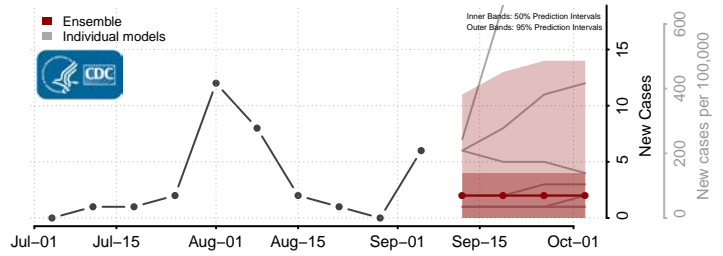

Nelson County, North Dakota