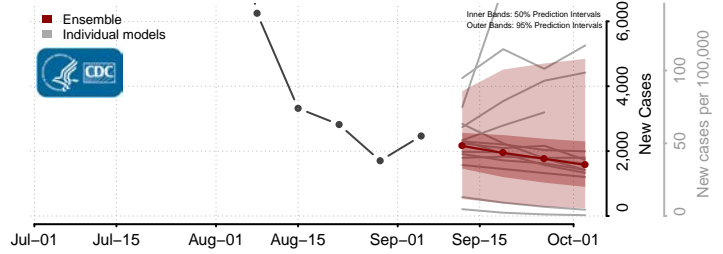

Maricopa County, Arizona