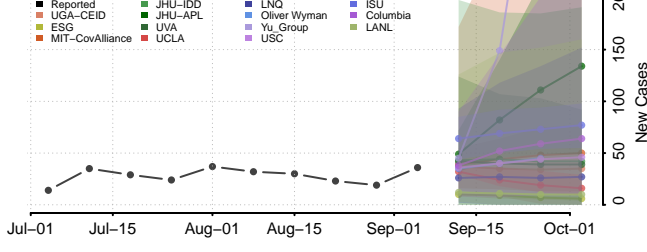

Logan County, Oklahoma