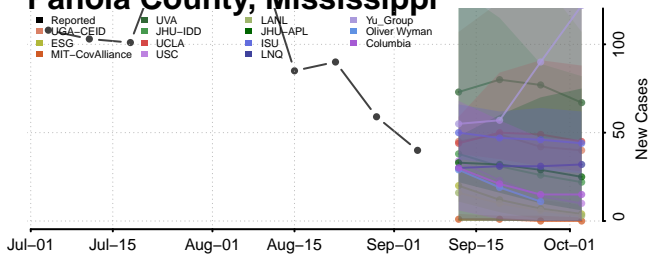

Newton County, Mississippi

Noxubee County, Mississippi

Oktibbeha County, Mississippi

Panola County, Mississippi

Rankin County, Mississippi

Scott County, Mississippi

Sharkey County, Mississippi

Simpson County, Mississippi