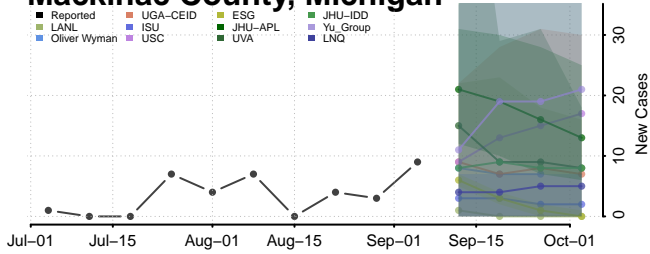

Chippewa County, Michigan

Clare County, Michigan

Clinton County, Michigan

Crawford County, Michigan

Delta County, Michigan

Dickinson County, Michigan

Livingston County, Michigan

Luce County, Michigan

Mackinac County, Michigan

Macomb County, Michigan

Manistee County, Michigan

Marquette County, Michigan

Benton County, Minnesota

Big Stone County, Minnesota

Blue Earth County, Minnesota

Brown County, Minnesota