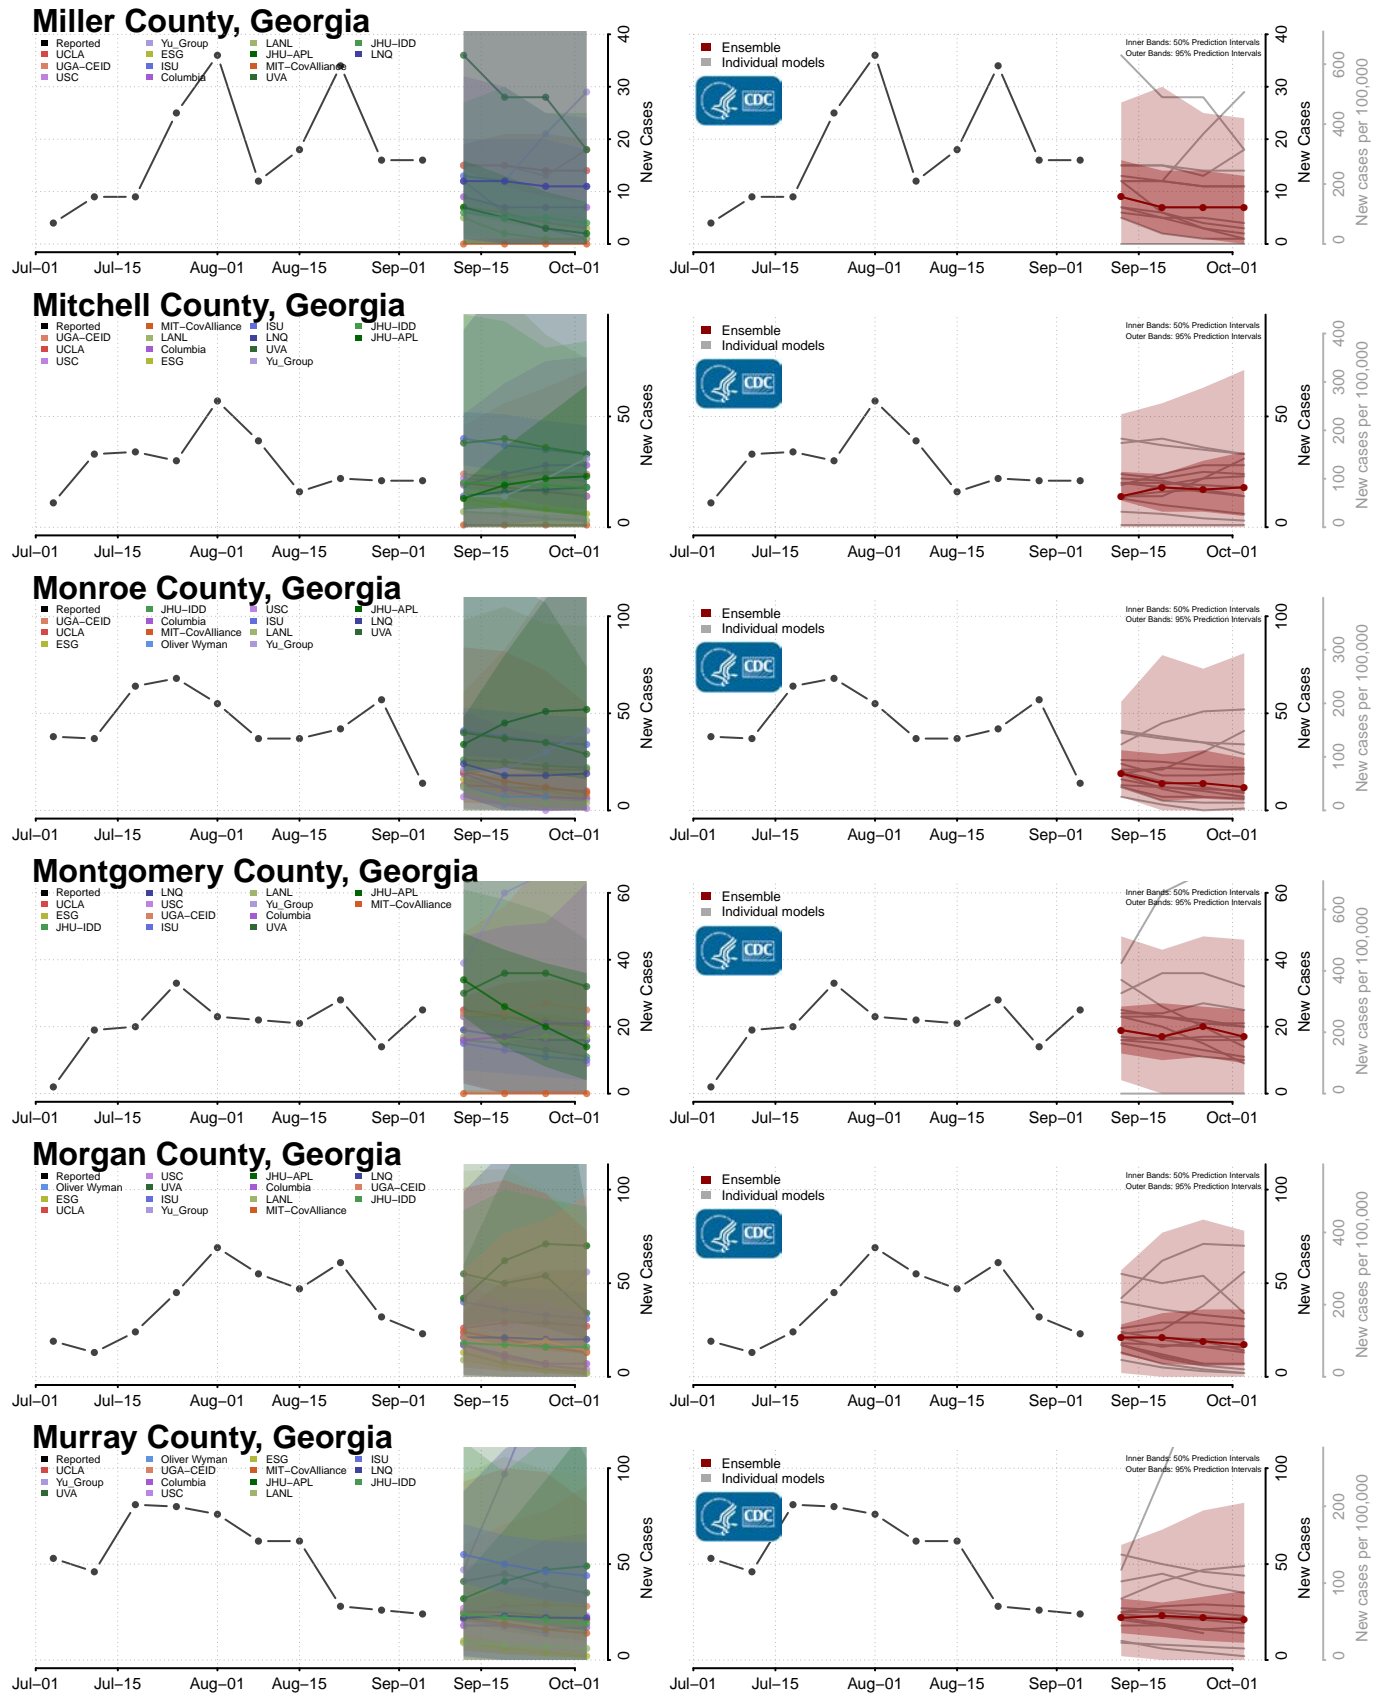

Greene County, Georgia

Gwinnett County, Georgia

Habersham County, Georgia

Hall County, Georgia

Benewah County, Idaho

Bingham County, Idaho

Blaine County, Idaho

Boise County, Idaho