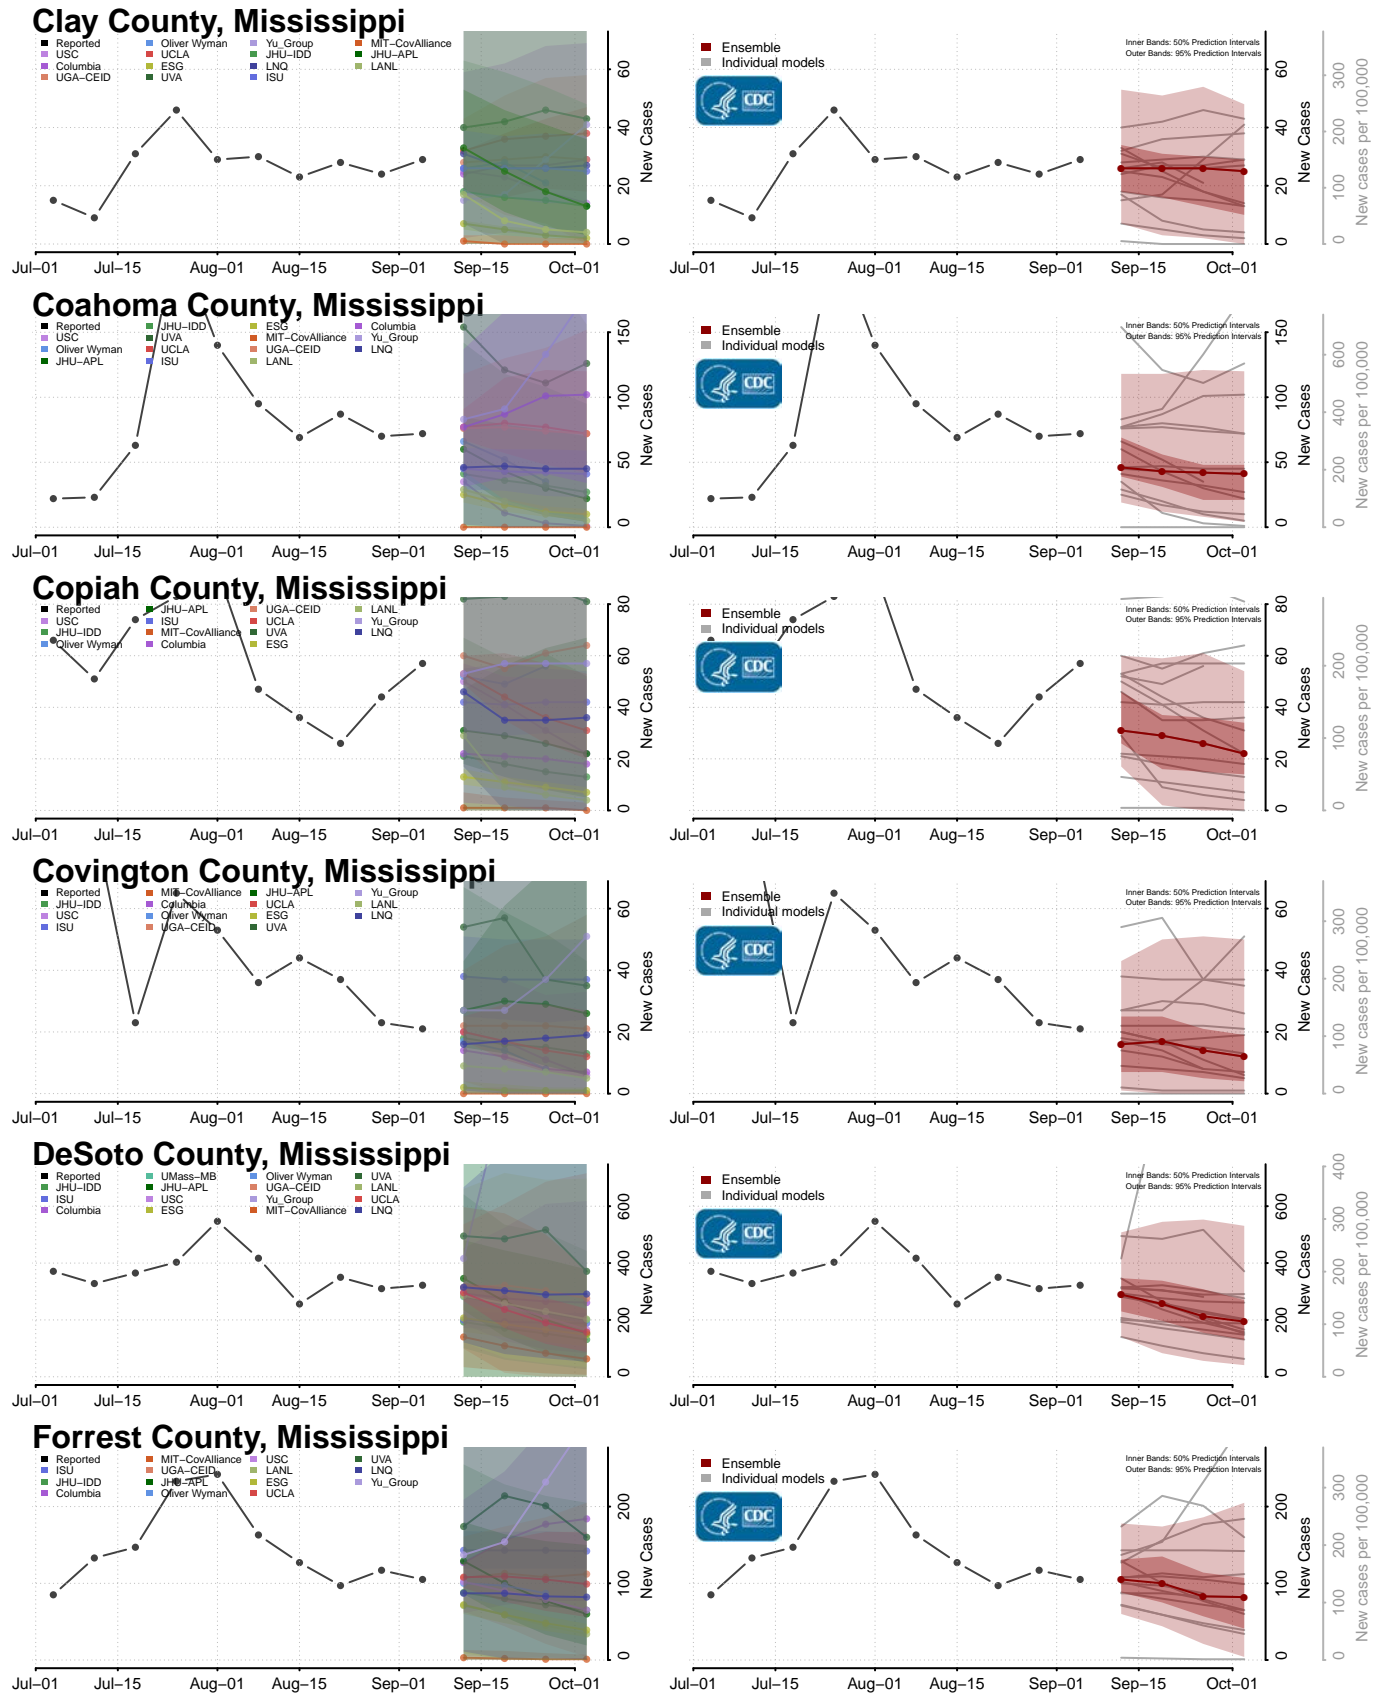

Lac qui Parle County, Minnesota

Lake County, Minnesota

Lake of the Woods County, Minnesota

Le Sueur County, Minnesota

*New weekly cases may decrease in this location over the next four weeks. For these locations, the ensemble forecast indicates a probability of 0.75 or greater that fewer cases will be reported in week four of the forecast than in the last reported week.