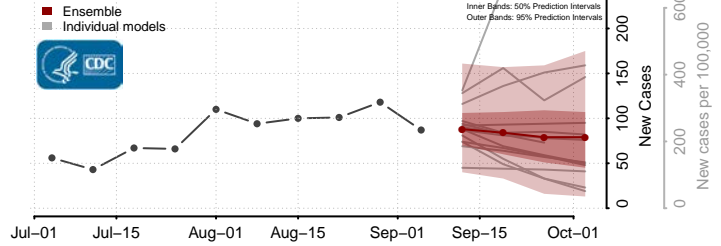

Dyer County, Tennessee