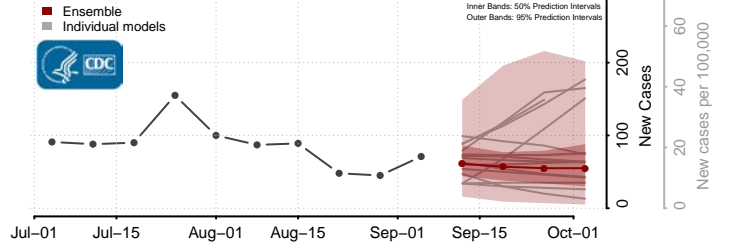

Hillsborough County, New Hampshire