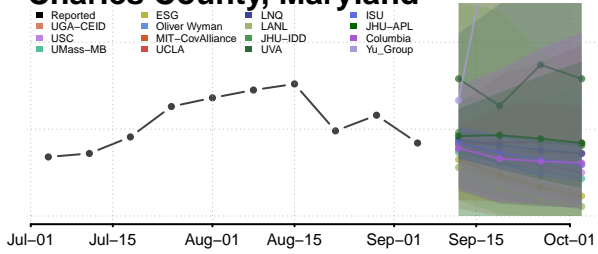

Vermilion County, Louisiana

Vernon County, Louisiana

Washington County, Louisiana

Webster County, Louisiana

*New weekly cases may decrease in this location over the next four weeks. For these locations, the ensemble forecast indicates a probability of 0.75 or greater that fewer cases will be reported in week four of the forecast than in the last reported week.

Baltimore City County, Maryland

Baltimore County, Maryland

Calvert County, Maryland

Caroline County, Maryland

Carroll County, Maryland

Cecil County, Maryland

Charles County, Maryland

Dorchester County, Maryland