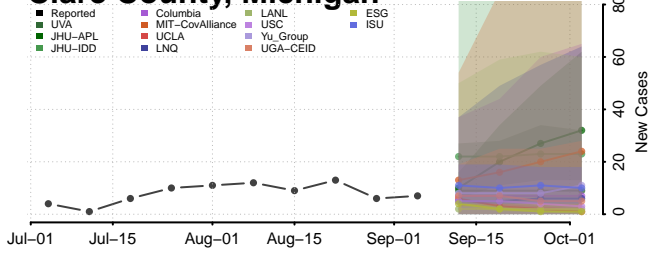

Somerset County, Maryland

St. Mary's County, Maryland

Antrim County, Michigan

Arenac County, Michigan

Baraga County, Michigan

Barry County, Michigan

Bay County, Michigan

Benzie County, Michigan

Chippewa County, Michigan

Clare County, Michigan

Clinton County, Michigan

Crawford County, Michigan

Delta County, Michigan

Dickinson County, Michigan

Livingston County, Michigan

Luce County, Michigan