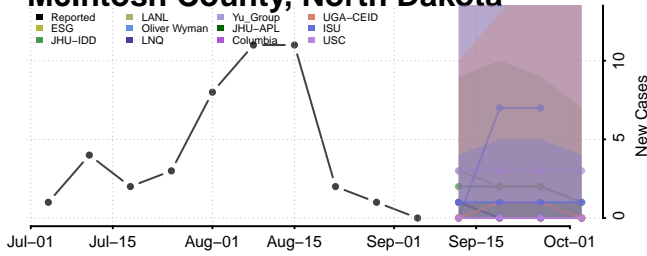

Kidder County, North Dakota

LaMoure County, North Dakota

Logan County, North Dakota

McHenry County, North Dakota

McIntosh County, North Dakota

McKenzie County, North Dakota

McLean County, North Dakota

Mercer County, North Dakota