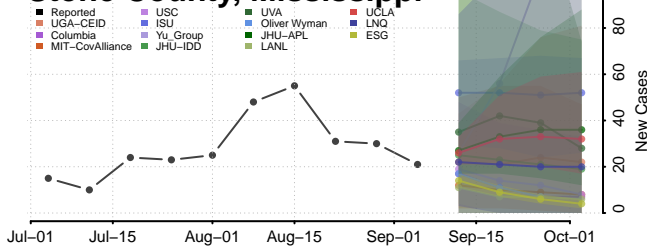

Stone County, Mississippi