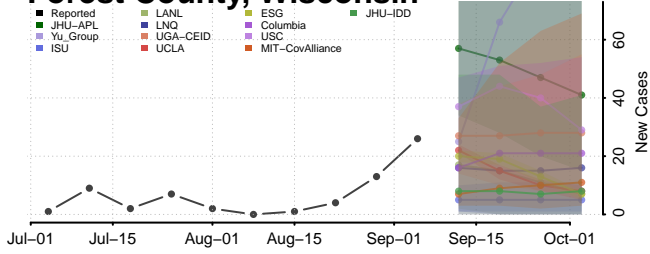

Clark County, Wisconsin

Columbia County, Wisconsin

Crawford County, Wisconsin

Florence County, Wisconsin

Fond du Lac County, Wisconsin

Forest County, Wisconsin

Grant County, Wisconsin

Green County, Wisconsin