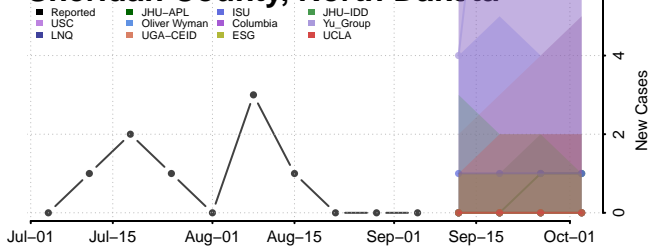

Sheridan County, North Dakota