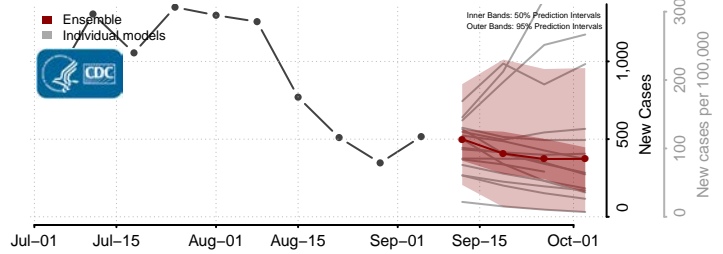

East Baton Rouge County, Louisiana