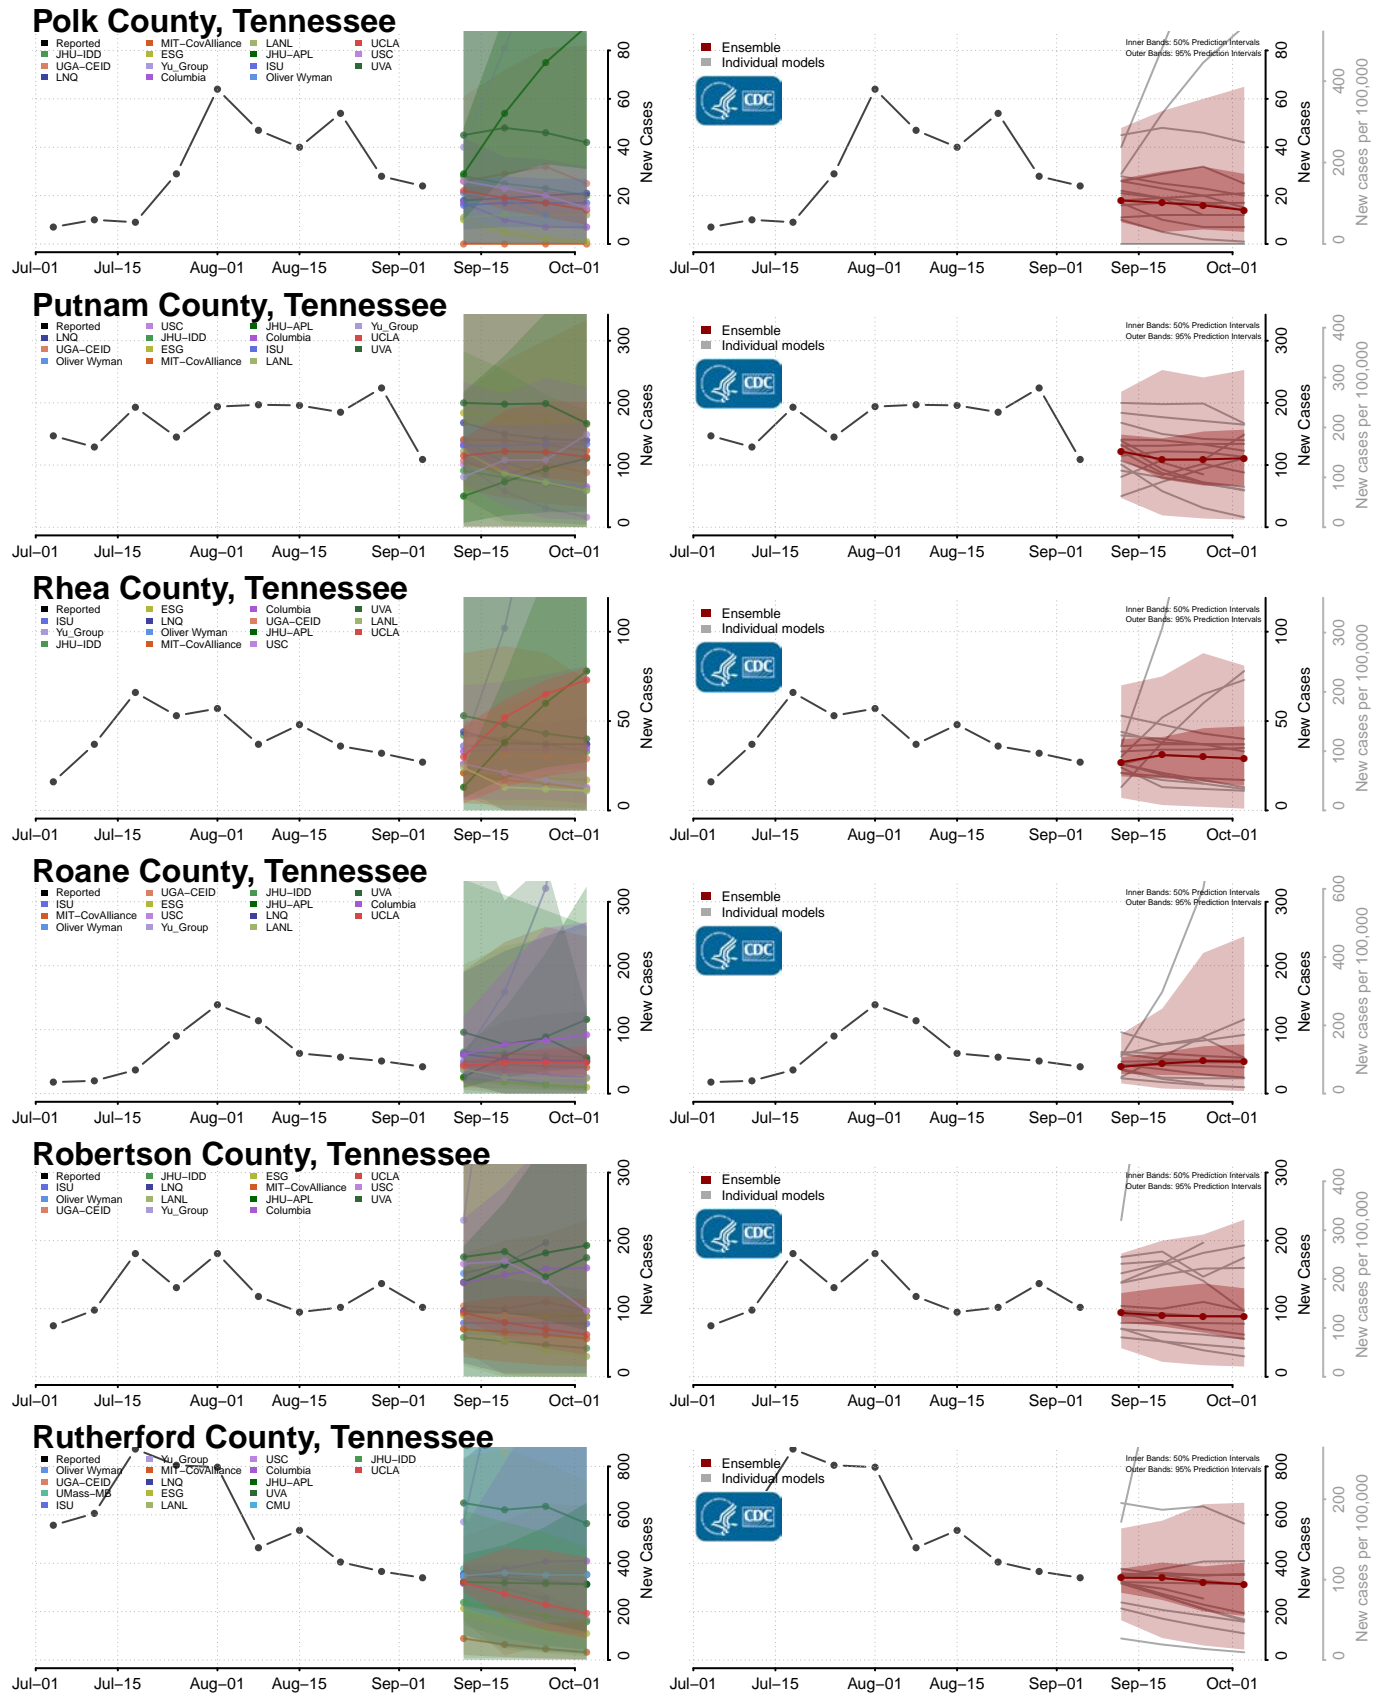

Monroe County, Tennessee

Montgomery County, Tennessee

Scott County, Tennessee

Sequatchie County, Tennessee

Sevier County, Tennessee

Shelby County, Tennessee

Smith County, Tennessee

Stewart County, Tennessee