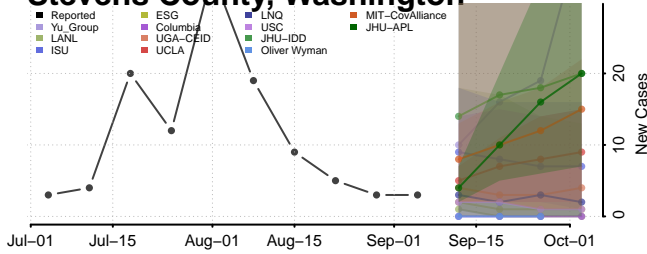

Mason County, Washington

Okanogan County, Washington

Snohomish County, Washington

Spokane County, Washington

Stevens County, Washington

Thurston County, Washington

Wahkiakum County, Washington

Walla Walla County, Washington