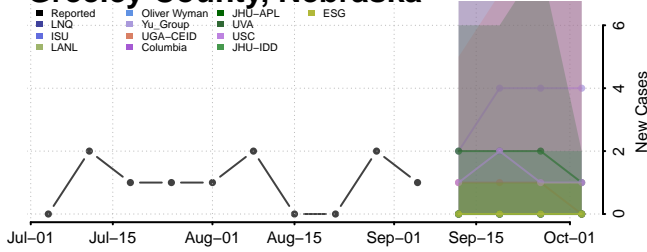

Greeley County, Nebraska