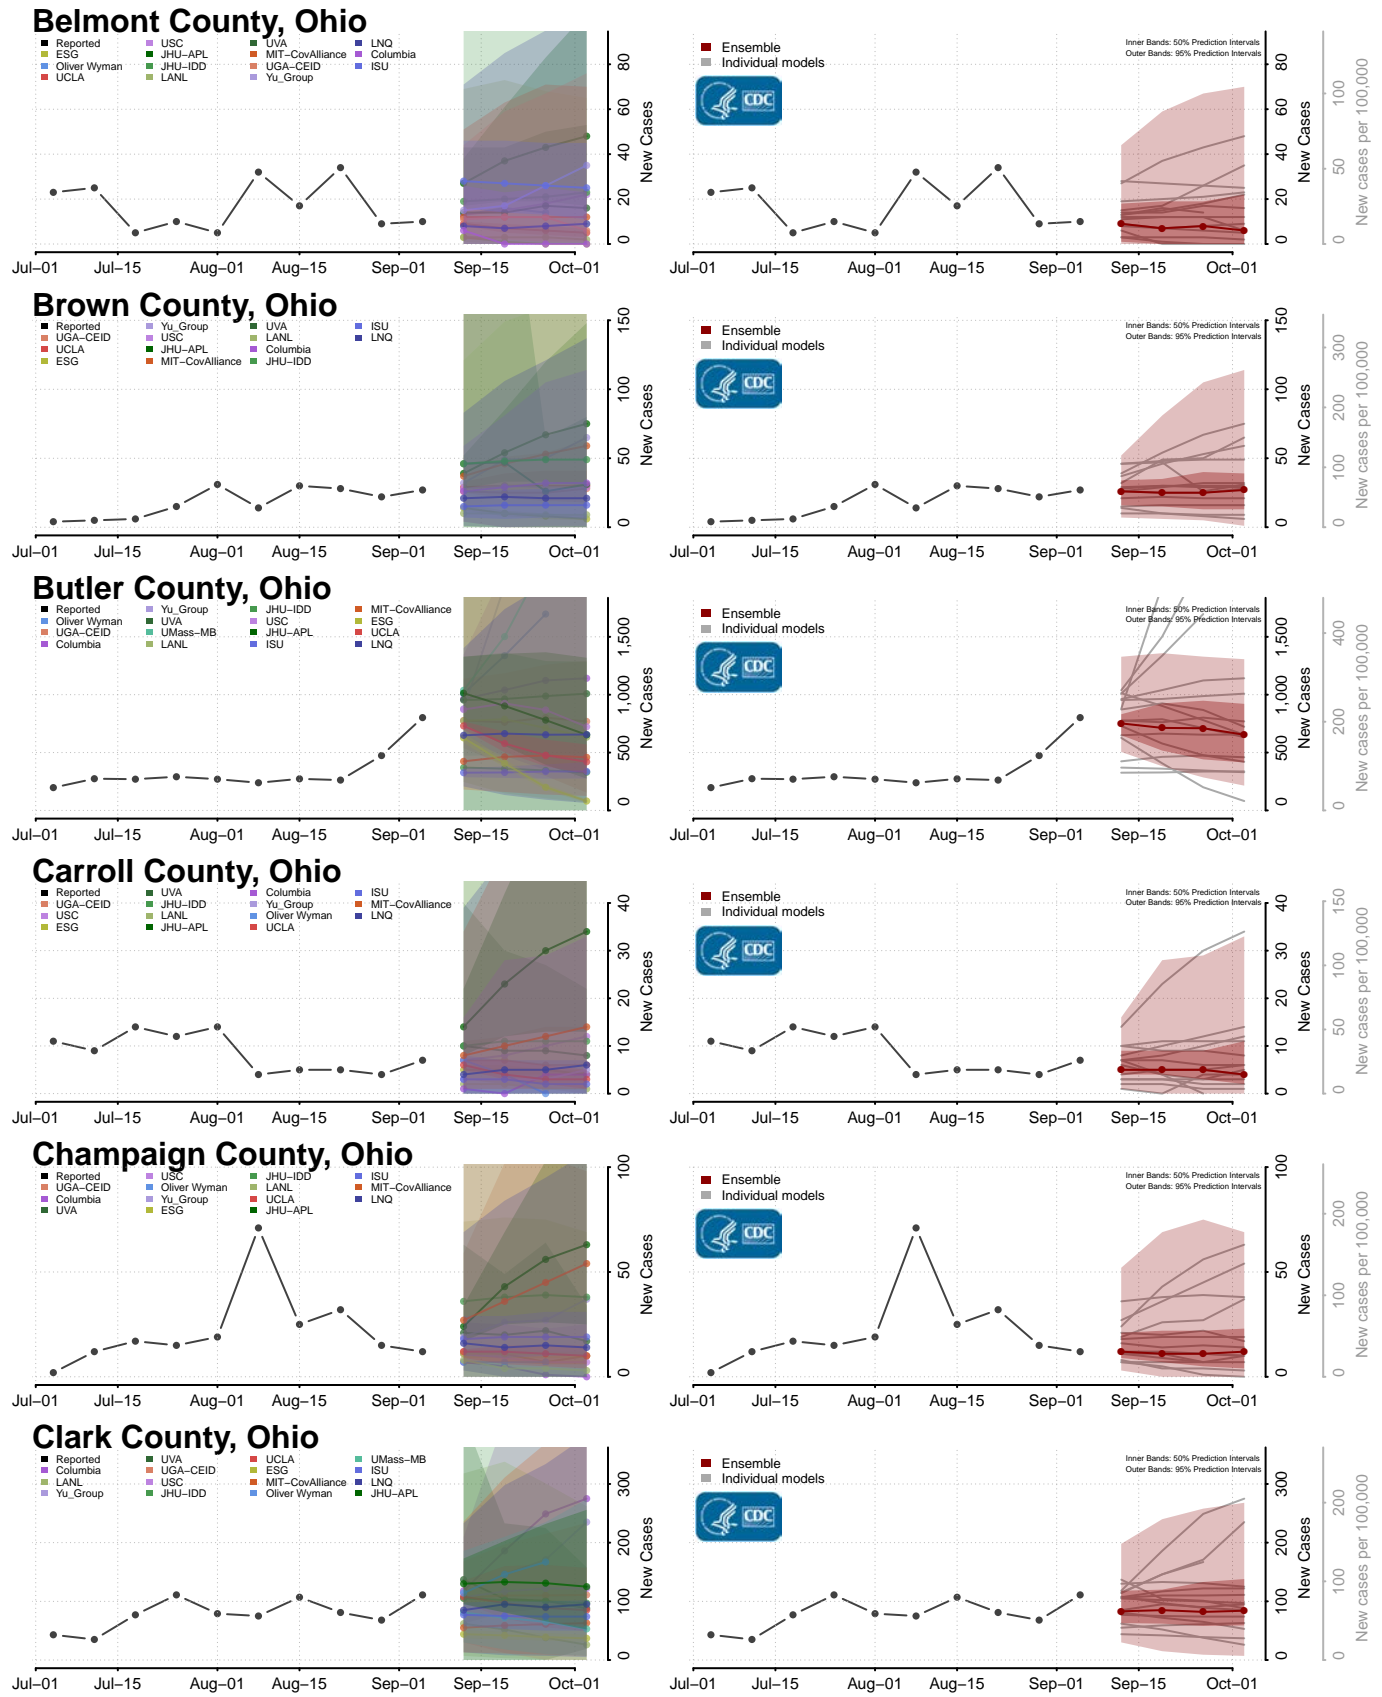

Renville County, North Dakota

Richland County, North Dakota

Rolette County, North Dakota

Sargent County, North Dakota

Sheridan County, North Dakota

Sioux County, North Dakota

Darke County, Ohio

Defiance County, Ohio