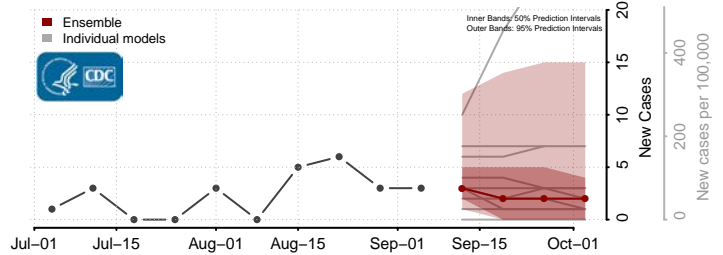

Morton County, North Dakota

Mountrail County, North Dakota

Nelson County, North Dakota

Oliver County, North Dakota

Pembina County, North Dakota

Pierce County, North Dakota

Ramsey County, North Dakota

Ransom County, North Dakota