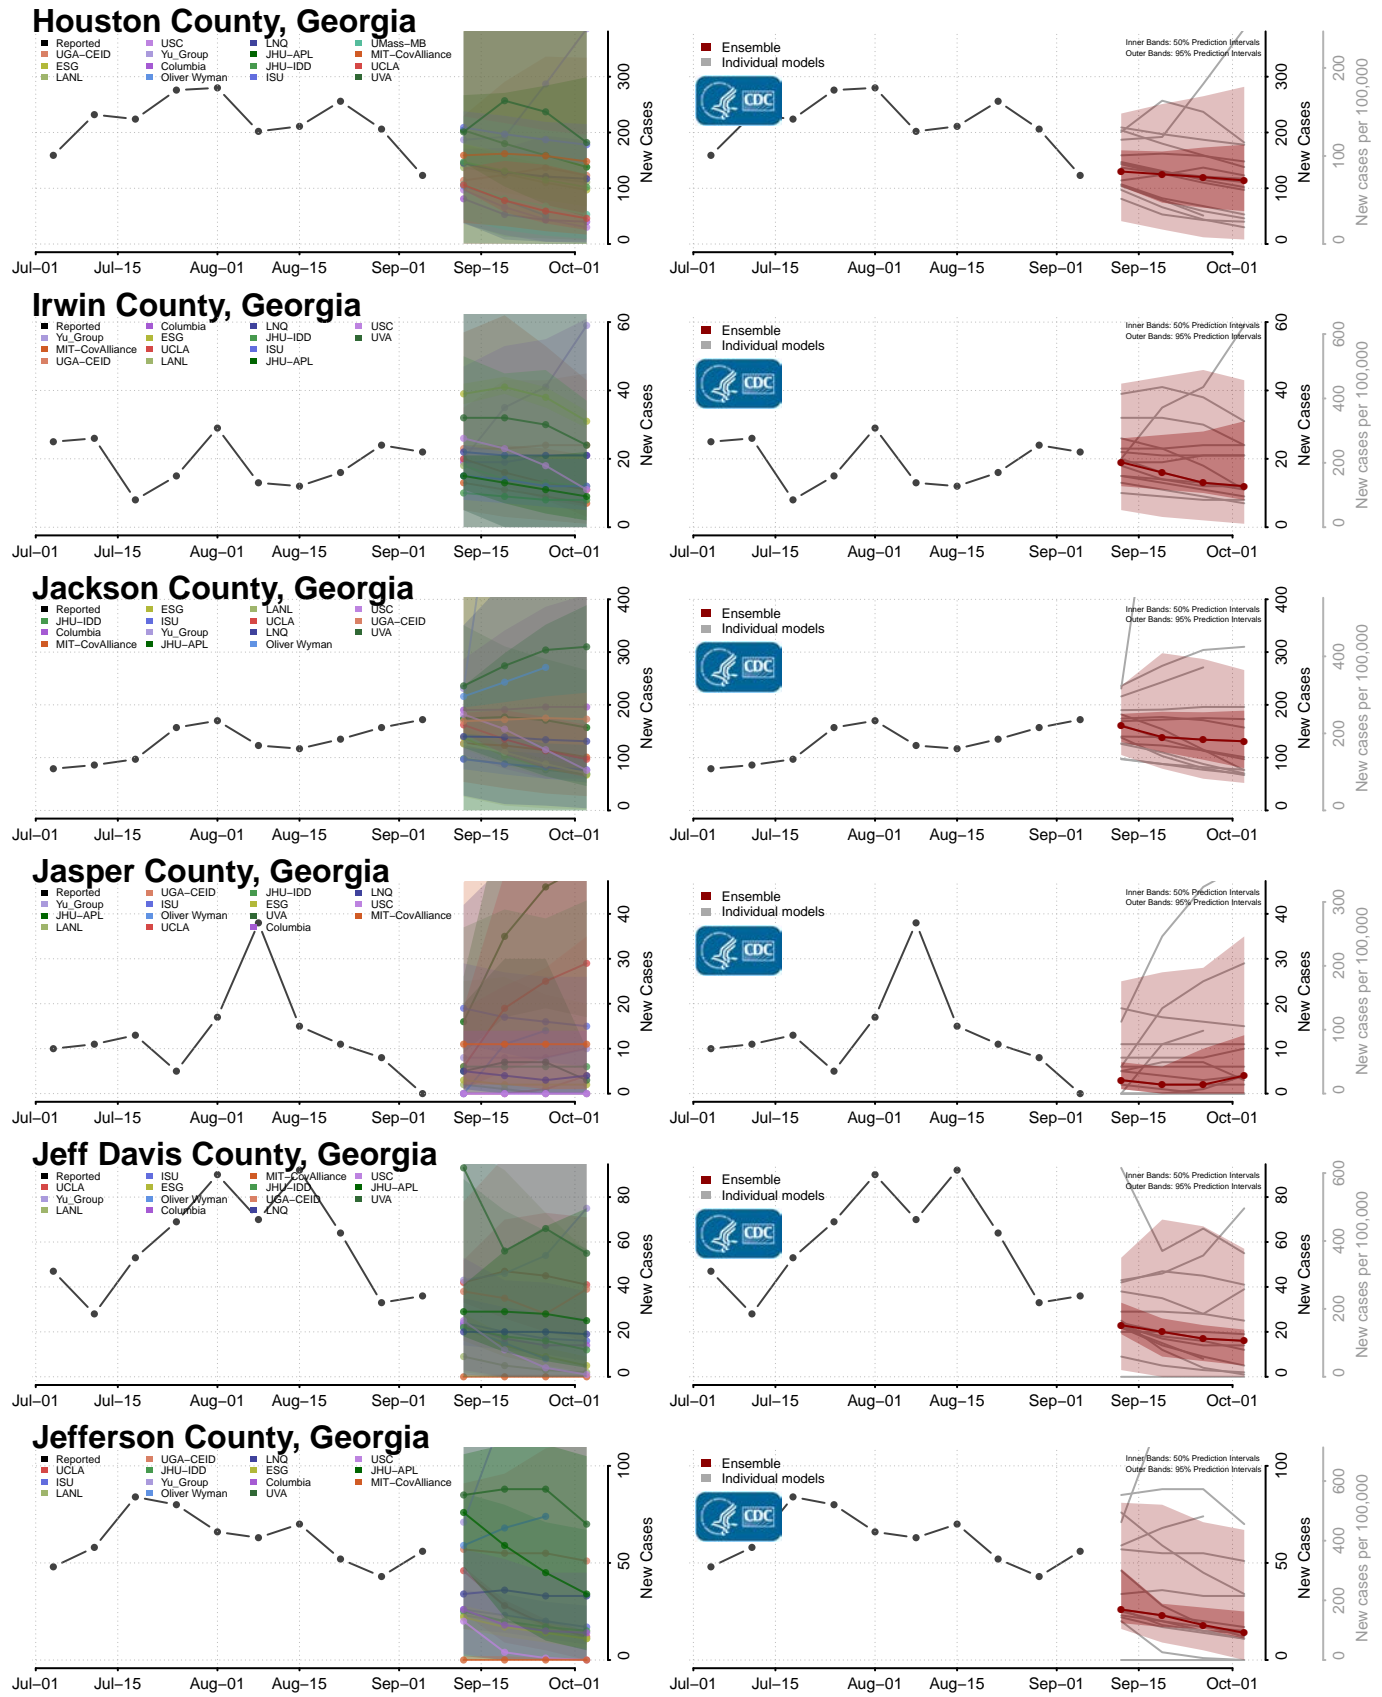

Greene County, Georgia

Gwinnett County, Georgia

Habersham County, Georgia

Hall County, Georgia

Benewah County, Idaho

Bingham County, Idaho

Blaine County, Idaho

Boise County, Idaho