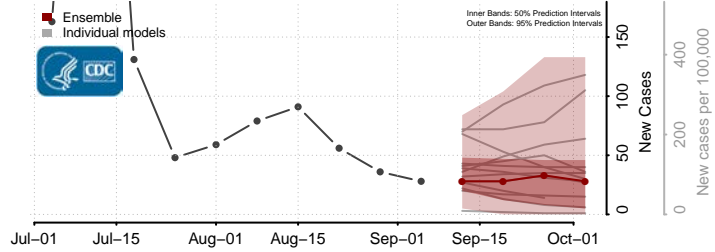

Hot Spring County, Arkansas