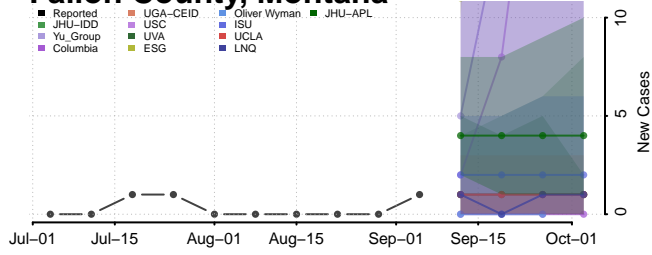

Fallon County, Montana