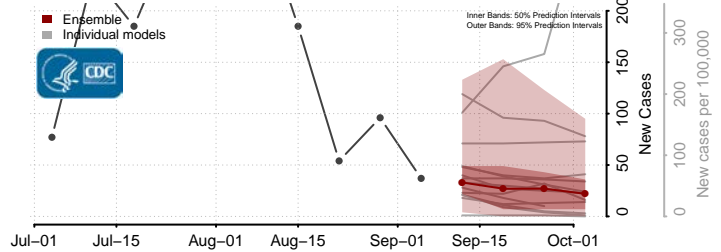

Vermilion County, Louisiana

Vernon County, Louisiana

Washington County, Louisiana

Webster County, Louisiana

*New weekly cases may decrease in this location over the next four weeks. For these locations, the ensemble forecast indicates a probability of 0.75 or greater that fewer cases will be reported in week four of the forecast than in the last reported week.