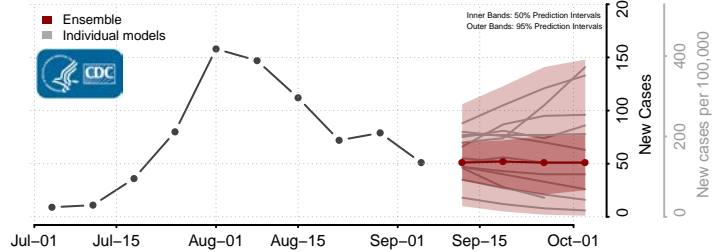

Independence County, Arkansas