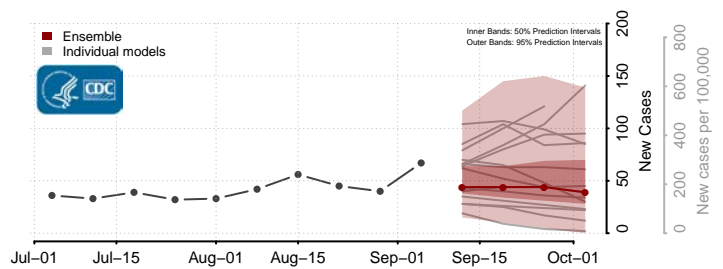

Franklin County, Georgia