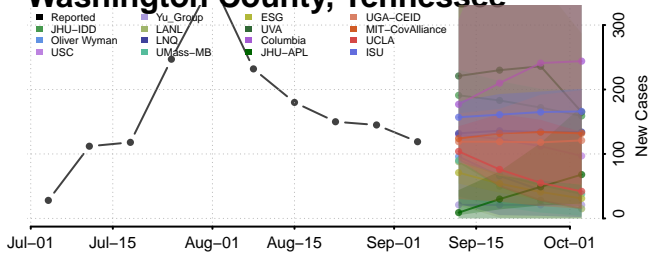

Washington County, Tennessee