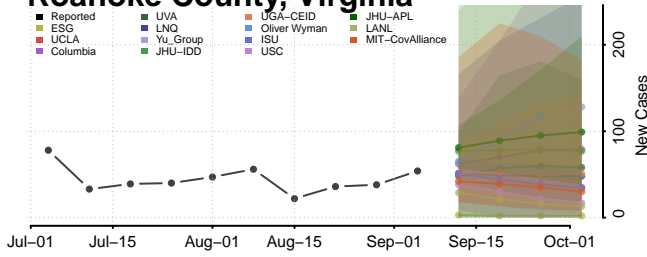

Orange County, Virginia

Page County, Virginia

Richmond City County, Virginia

Richmond County, Virginia

Roanoke City County, Virginia

Roanoke County, Virginia

Rockbridge County, Virginia

Rockingham County, Virginia