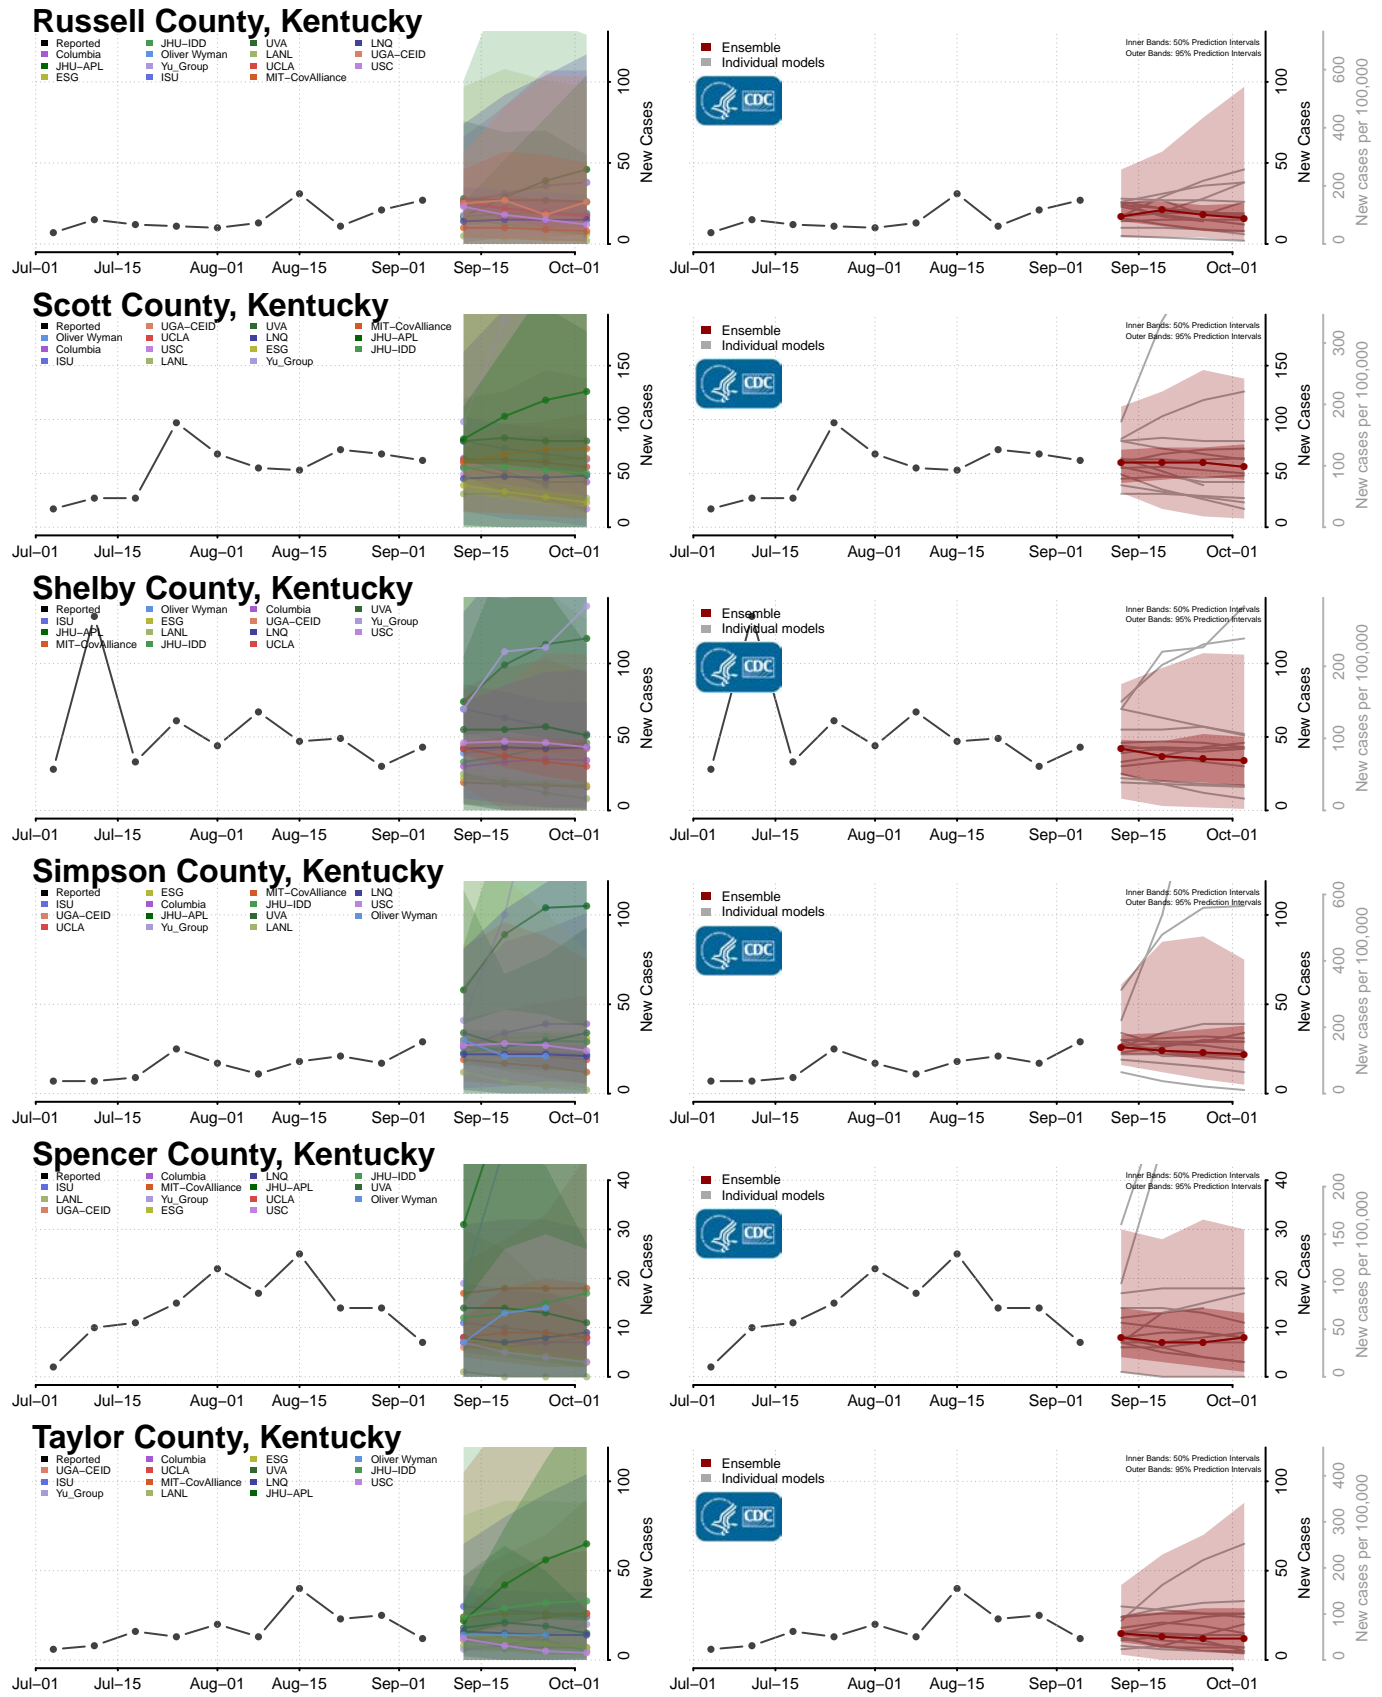

Pike County, Kentucky

Powell County, Kentucky

Pulaski County, Kentucky

Robertson County, Kentucky

Rockcastle County, Kentucky

Rowan County, Kentucky

*New weekly cases may decrease in this location over the next four weeks. For these locations, the ensemble forecast indicates a probability of 0.75 or greater that fewer cases will be reported in week four of the forecast than in the last reported week.