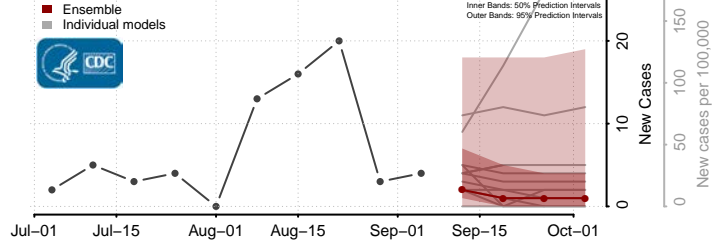

Nelson County, Virginia