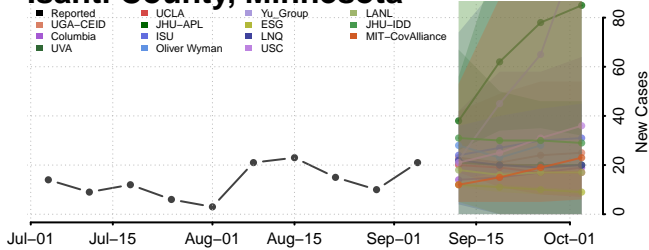

Isanti County, Minnesota