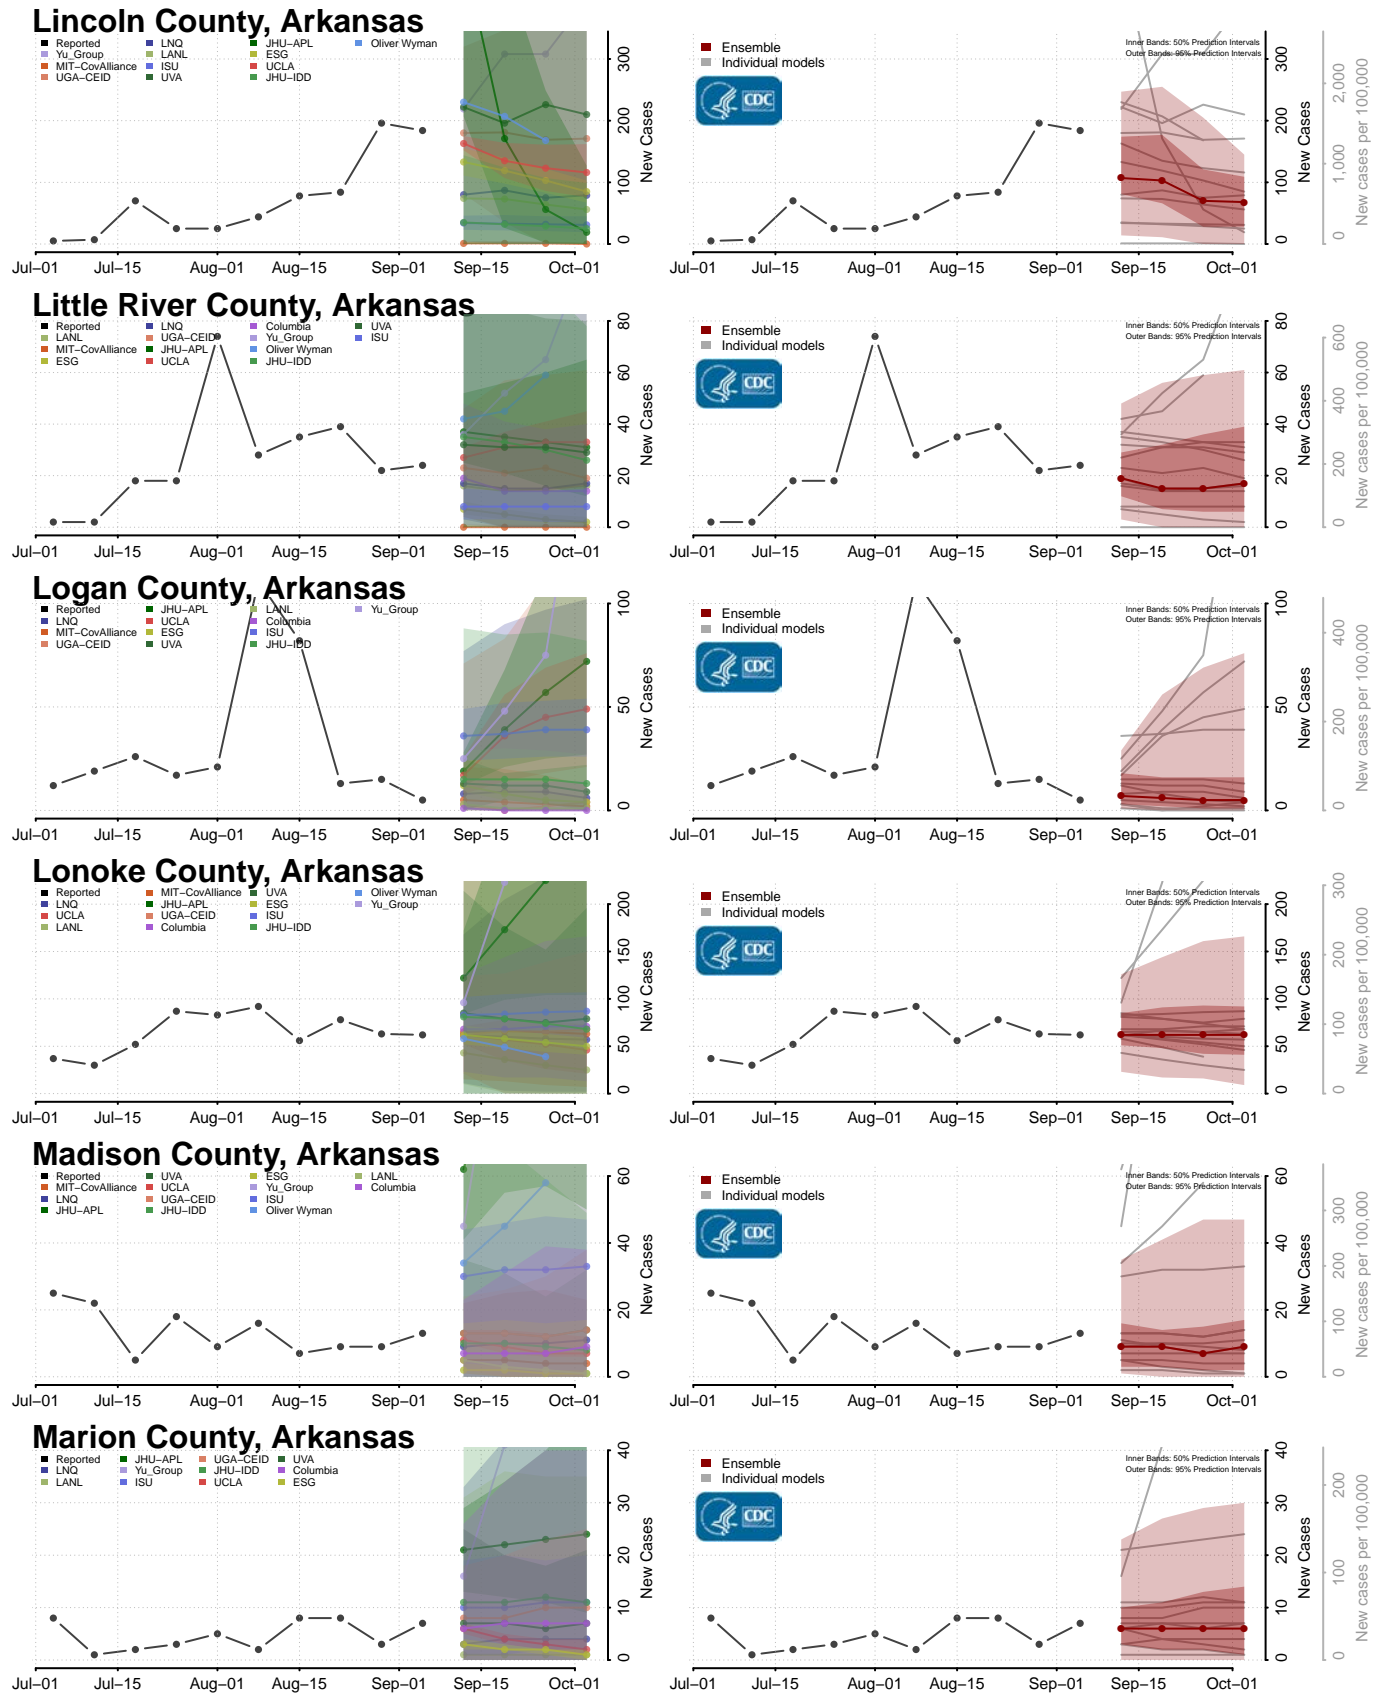

Hot Spring County, Arkansas

Howard County, Arkansas

Independence County, Arkansas

Izard County, Arkansas

*New weekly cases may decrease in this location over the next four weeks. For these locations, the ensemble forecast indicates a probability of 0.75 or greater that fewer cases will be reported in week four of the forecast than in the last reported week.

Humboldt County, California

Imperial County, California

Inyo County, California

Kern County, California

Kings County, California

Lake County, California

San Bernardino County, California

San Diego County, California