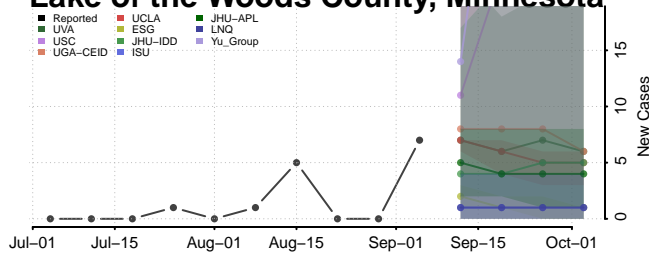

Hubbard County, Minnesota

Isanti County, Minnesota

Itasca County, Minnesota

Jackson County, Minnesota

Kanabec County, Minnesota

Kandiyohi County, Minnesota

Kittson County, Minnesota

Koochiching County, Minnesota

Lac qui Parle County, Minnesota

Lake County, Minnesota

Lake of the Woods County, Minnesota

Le Sueur County, Minnesota

*New weekly cases may decrease in this location over the next four weeks. For these locations, the ensemble forecast indicates a probability of 0.75 or greater that fewer cases will be reported in week four of the forecast than in the last reported week.