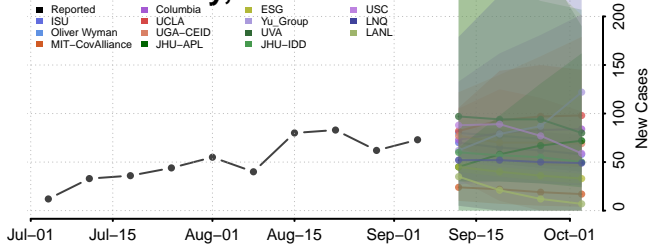

Scotland County, Missouri

Scott County, Missouri

Shannon County, Missouri

Shelby County, Missouri

Stoddard County, Missouri

Stone County, Missouri

Sullivan County, Missouri

Taney County, Missouri