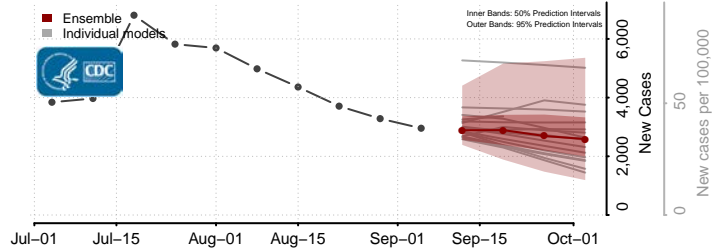

Wise County, Virginia

Wythe County, Virginia

York County, Virginia

Washington

Kittitas County, Washington

Klickitat County, Washington

Lewis County, Washington

Lincoln County, Washington