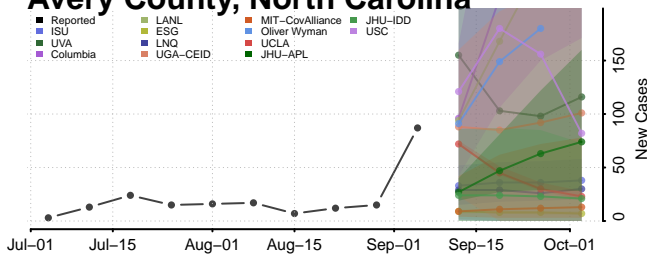

Allegany County, North Carolina

Anson County, North Carolina

Ashe County, North Carolina

Avery County, North Carolina

Duplin County, North Carolina

Durham County, North Carolina

Edgecombe County, North Carolina