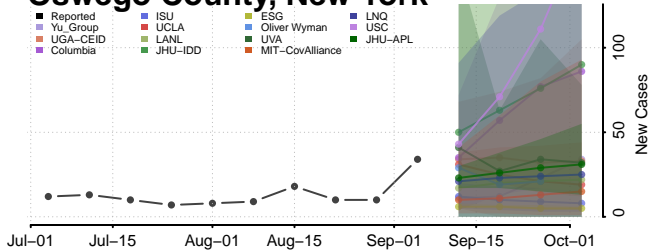

Onondaga County, New York

Ontario County, New York

Orange County, New York

Orleans County, New York

Oswego County, New York

Otsego County, New York

***Data reported by the Center for Systems Science and Engineering at Johns Hopkins University, which combine Bronx County, NY; Kings County, NY; Queens County, NY; and Richmond County, NY within New York County, NY, are used to inform these forecasts. Plots and data may not reflect COVID-19 trends for these counties.