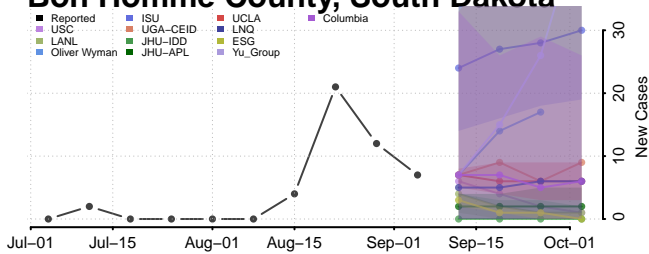

York County, South Carolina

South Dakota

Aurora County, South Dakota

Beadle County, South Dakota

Bennett County, South Dakota

Bon Homme County, South Dakota

Davison County, South Dakota

Day County, South Dakota