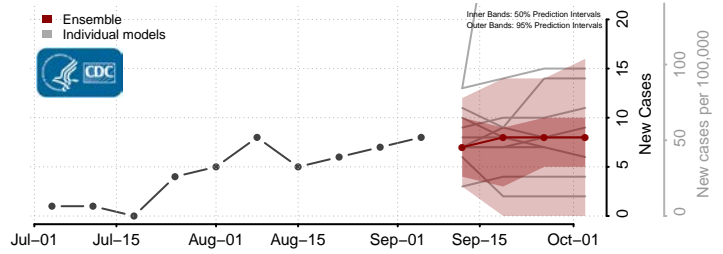

Burnett County, Wisconsin