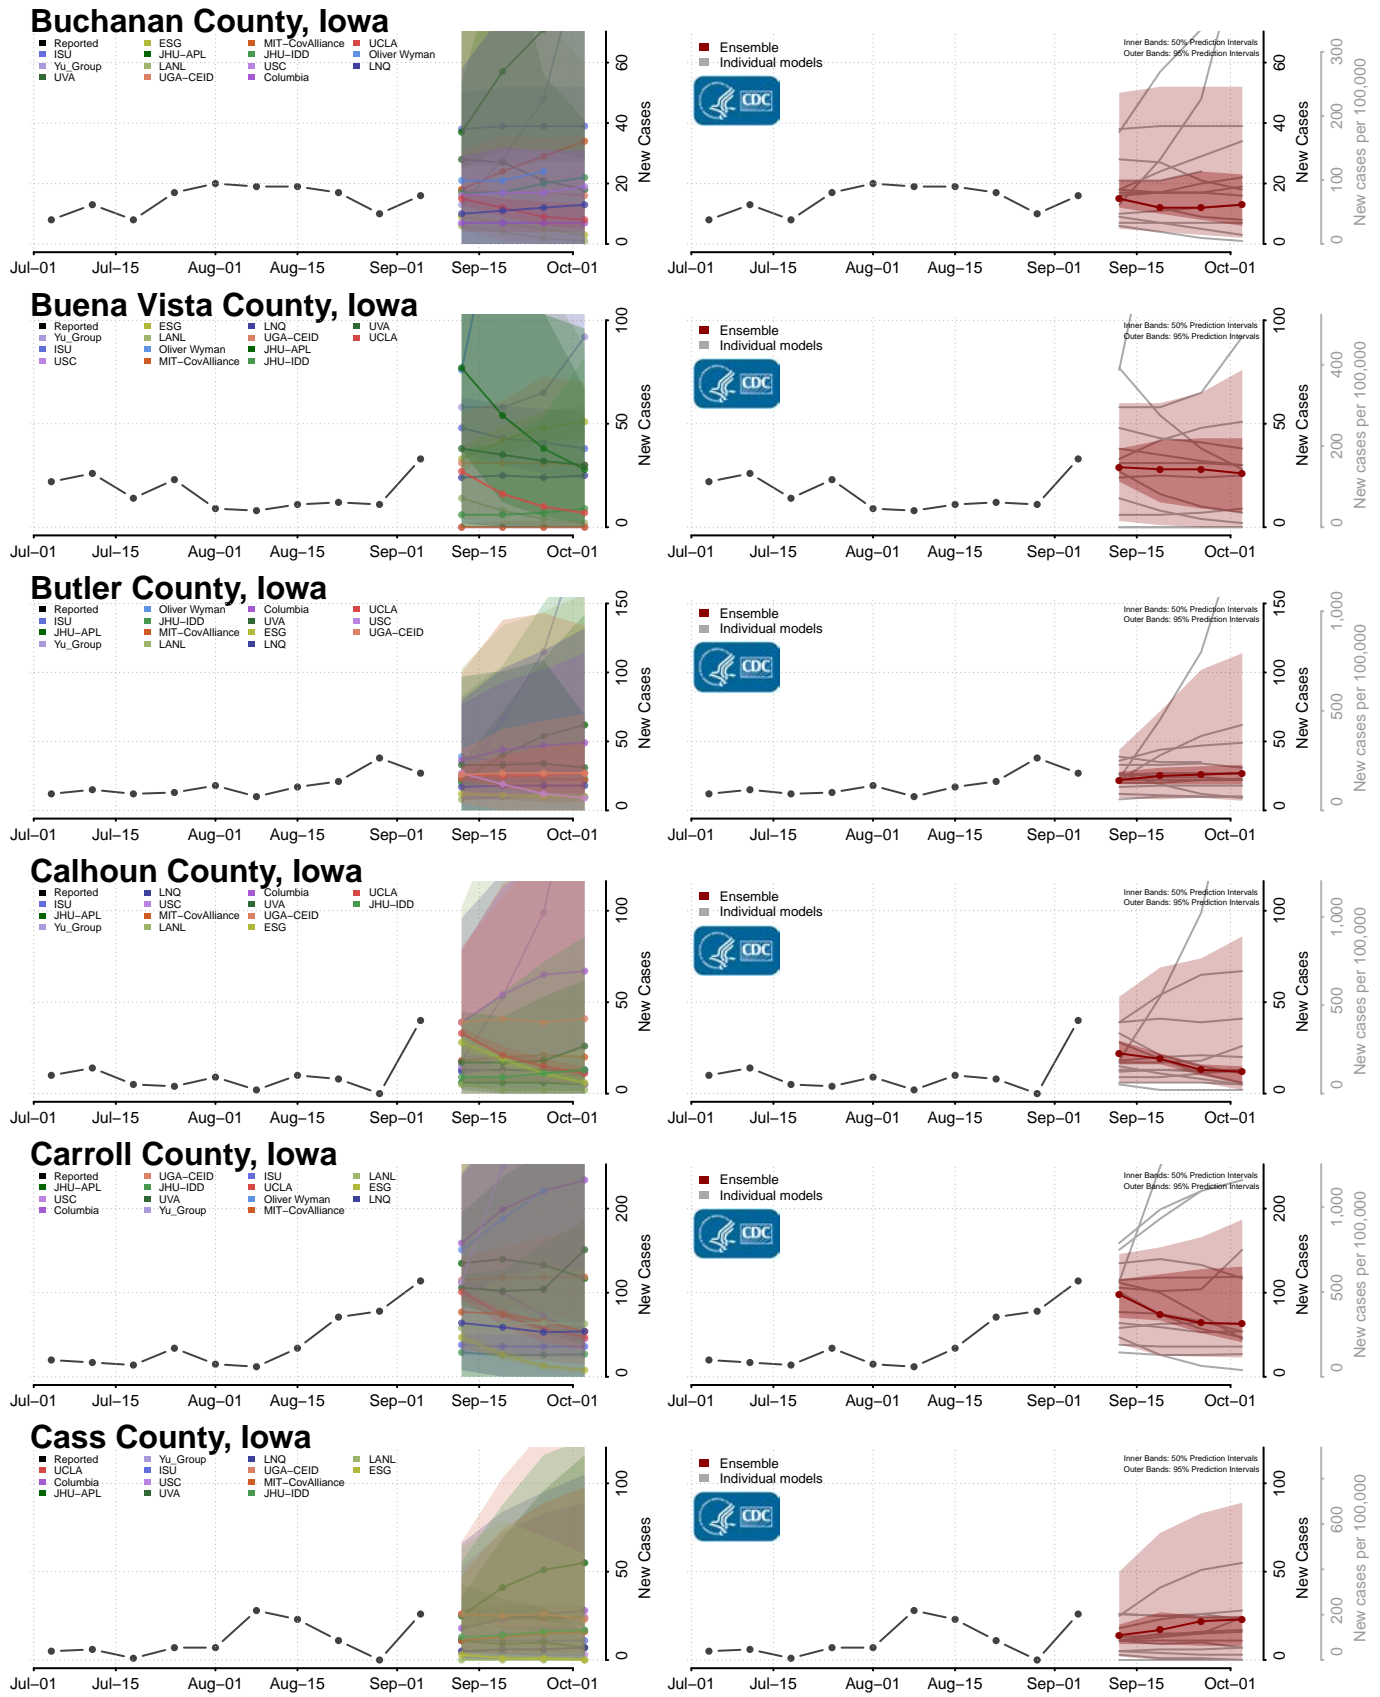

Bonner County, Idaho

Bonneville County, Idaho

Louisa County, Iowa

Lucas County, Iowa

Lyon County, Iowa

Madison County, Iowa

Mahaska County, Iowa

Marion County, Iowa