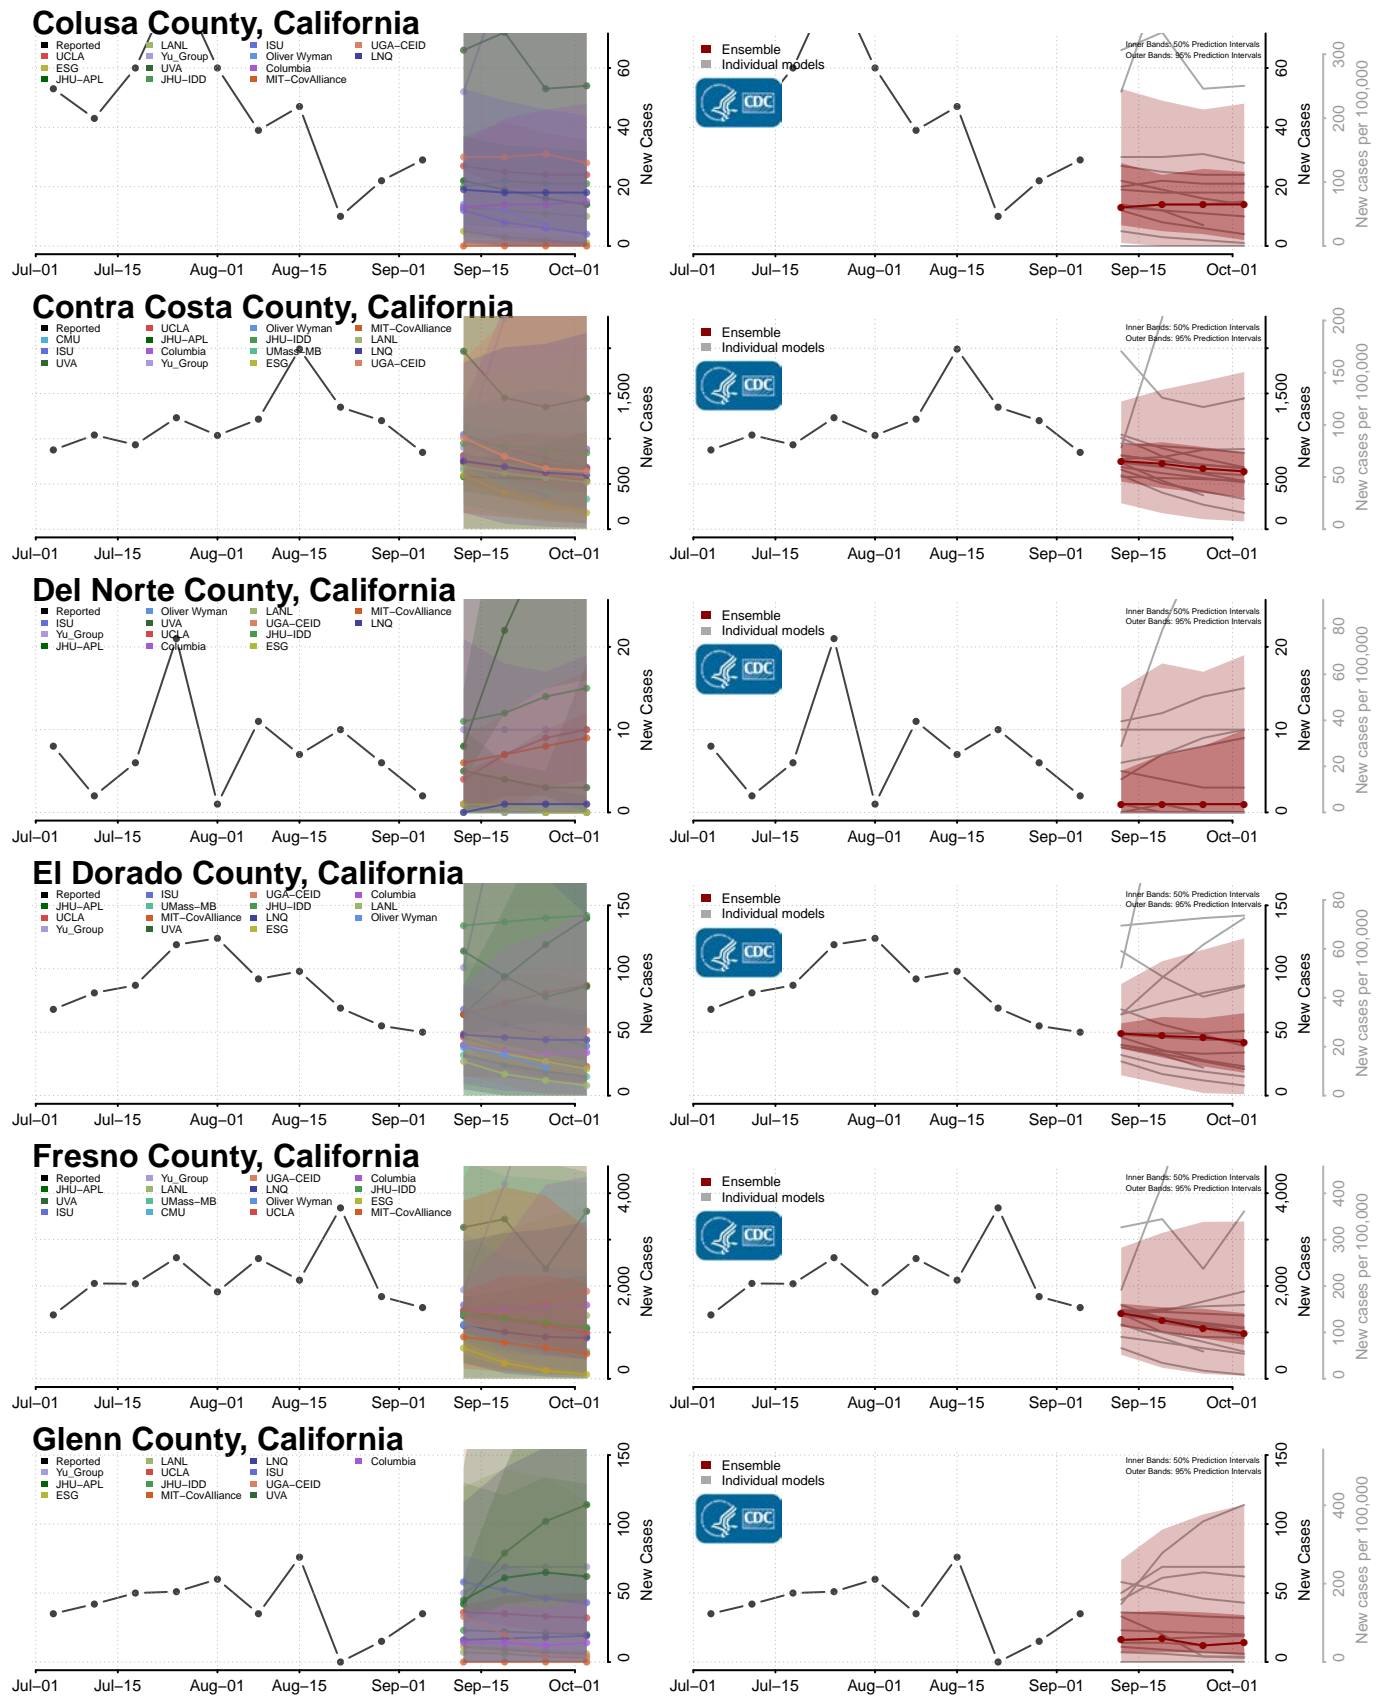

Hot Spring County, Arkansas

Howard County, Arkansas

Independence County, Arkansas

Izard County, Arkansas

*New weekly cases may decrease in this location over the next four weeks. For these locations, the ensemble forecast indicates a probability of 0.75 or greater that fewer cases will be reported in week four of the forecast than in the last reported week.

Humboldt County, California

Imperial County, California

Inyo County, California

Kern County, California

Kings County, California

Lake County, California

San Bernardino County, California

San Diego County, California