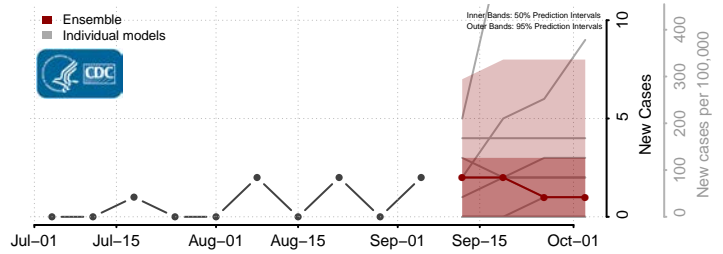

Lincoln County, South Dakota

Lyman County, South Dakota

Marshall County, South Dakota

McCook County, South Dakota

McPherson County, South Dakota

Meade County, South Dakota

Mellette County, South Dakota

Miner County, South Dakota