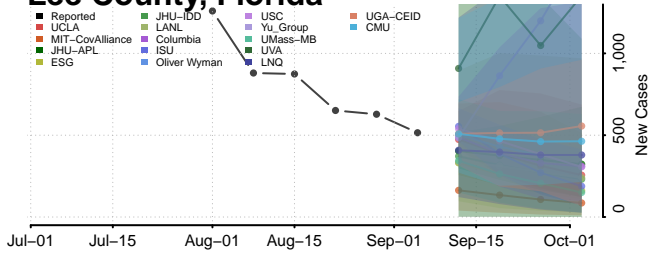

Delaware

Kent County, Delaware

New Castle County, Delaware

Sussex County, Delaware

District of Columbia

Indian River County, Florida

Jackson County, Florida

Jefferson County, Florida

Lafayette County, Florida

Lake County, Florida

Lee County, Florida

*New weekly cases may decrease in this location over the next four weeks. For these locations, the ensemble forecast indicates a probability of 0.75 or greater that fewer cases will be reported in week four of the forecast than in the last reported week.