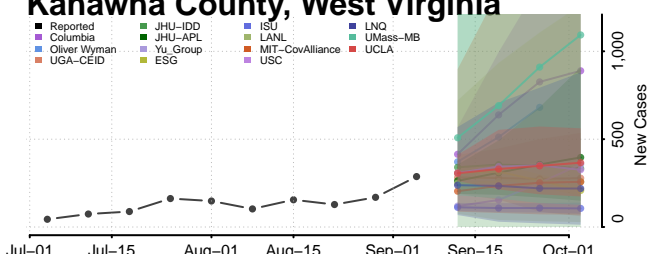

Hancock County, West Virginia

Hardy County, West Virginia

Harrison County, West Virginia

Jackson County, West Virginia

Jefferson County, West Virginia

Kanawha County, West Virginia

Summers County, West Virginia