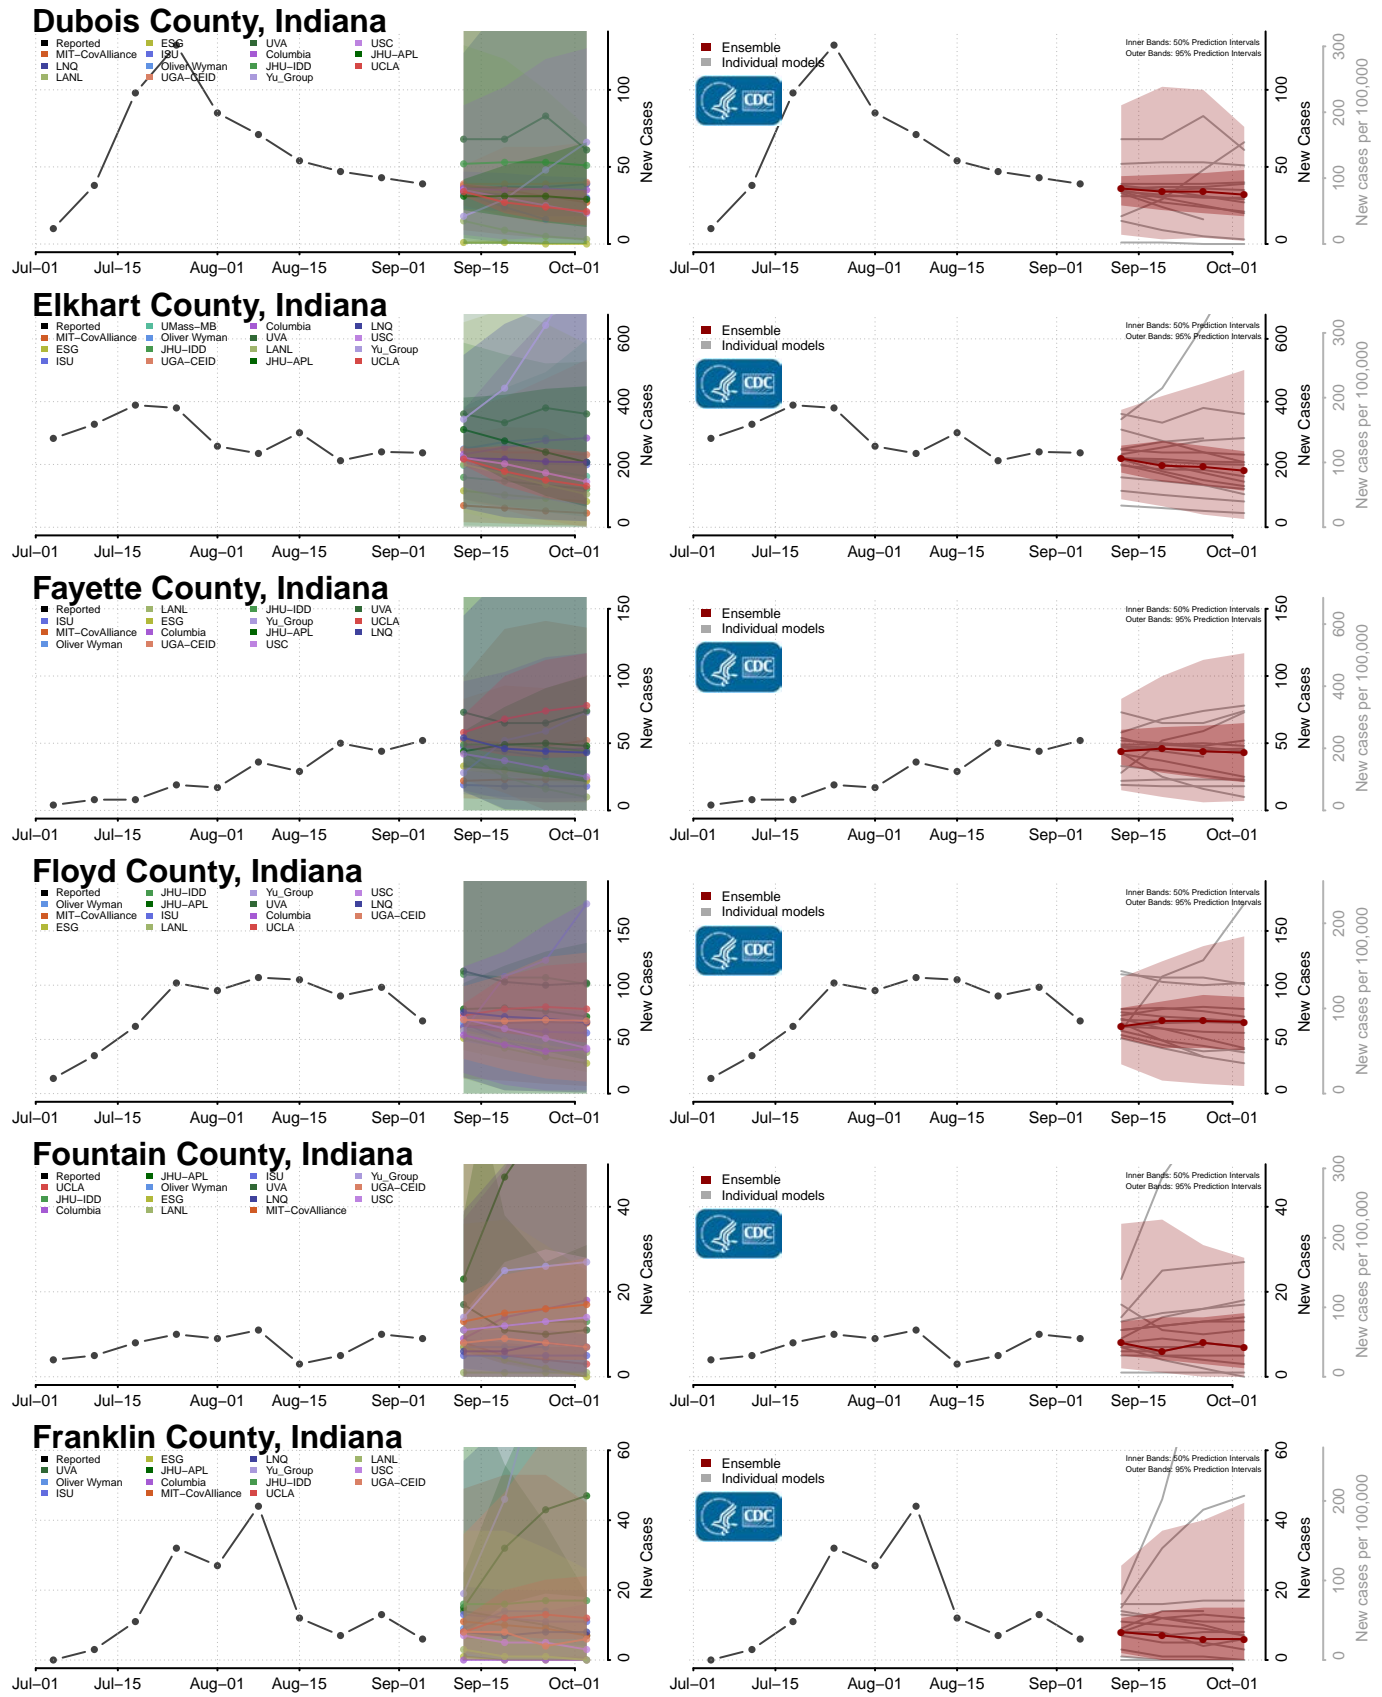

Bonner County, Idaho

Bonneville County, Idaho

Louisa County, Iowa

Lucas County, Iowa

Lyon County, Iowa

Madison County, Iowa

Mahaska County, Iowa

Marion County, Iowa