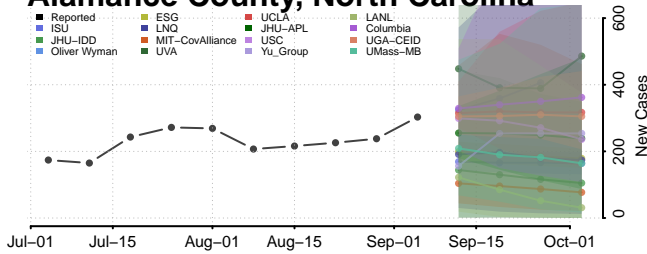

Schenectady County, New York

Schoharie County, New York

Schuyler County, New York

Seneca County, New York

St. Lawrence County, New York

Steuben County, New York

Alamance County, North Carolina

Alexander County, North Carolina