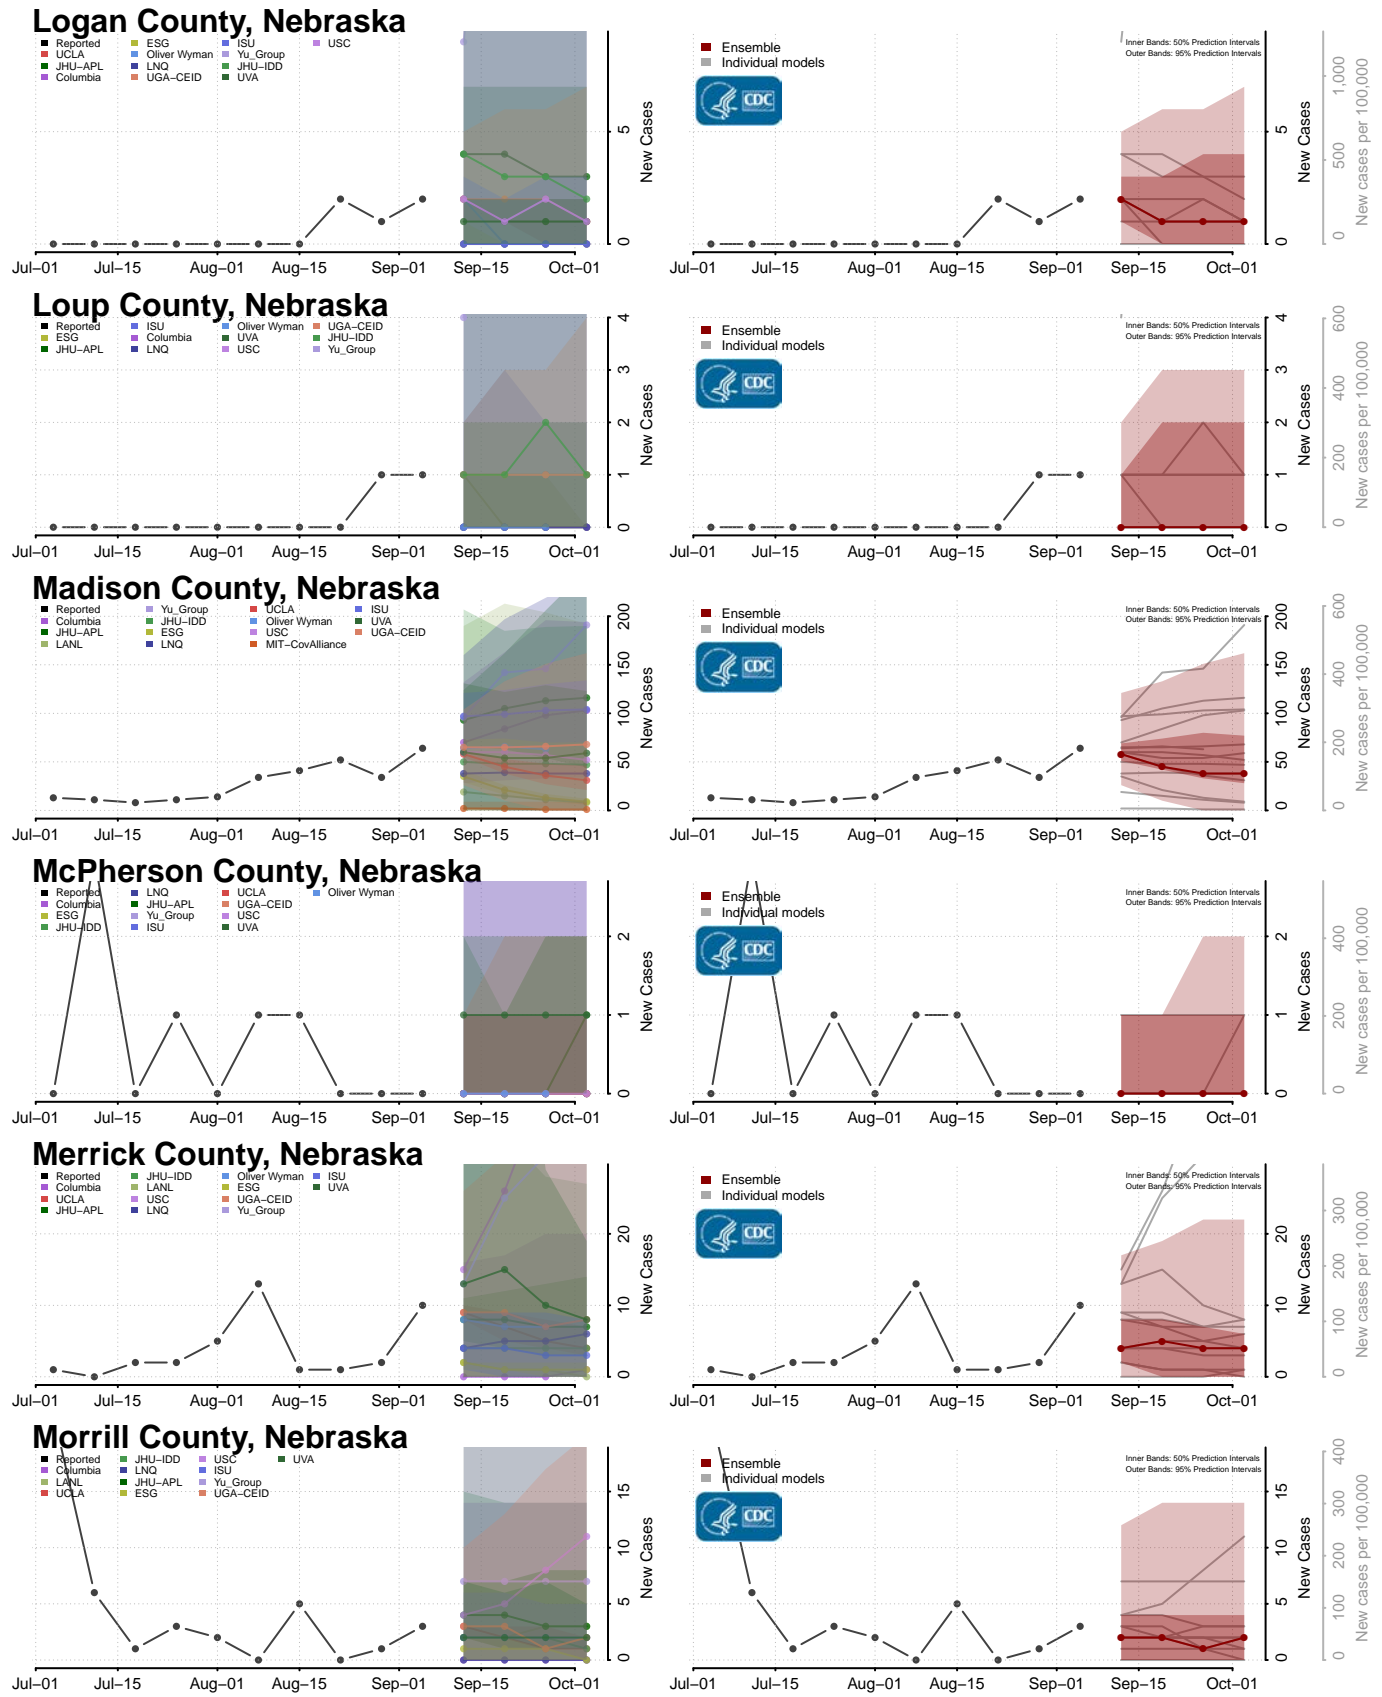

Keith County, Nebraska

Keya Paha County, Nebraska

Kimball County, Nebraska

Knox County, Nebraska

Lancaster County, Nebraska

Lincoln County, Nebraska

Sheridan County, Nebraska

Sherman County, Nebraska