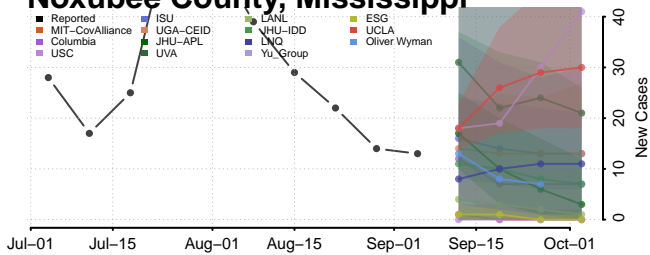

Noxubee County, Mississippi