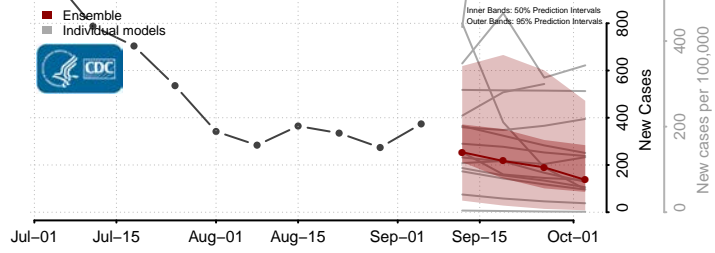

Imperial County, California