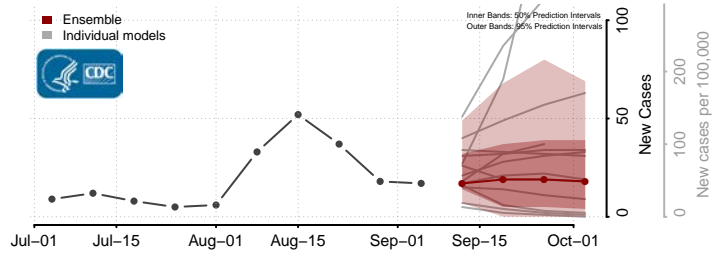

Clark County, Wisconsin

Columbia County, Wisconsin

Crawford County, Wisconsin

Florence County, Wisconsin

Fond du Lac County, Wisconsin

Forest County, Wisconsin

Grant County, Wisconsin

Green County, Wisconsin