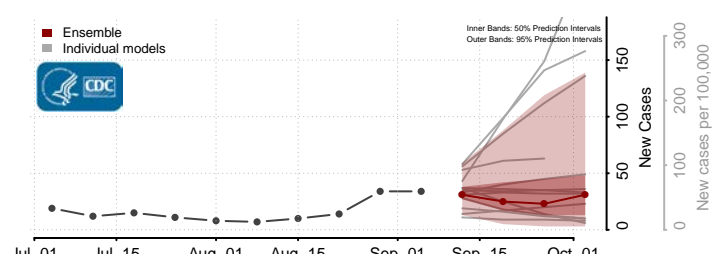

Hancock County, West Virginia

Hardy County, West Virginia

Harrison County, West Virginia

Jackson County, West Virginia

Jefferson County, West Virginia

Kanawha County, West Virginia

Summers County, West Virginia