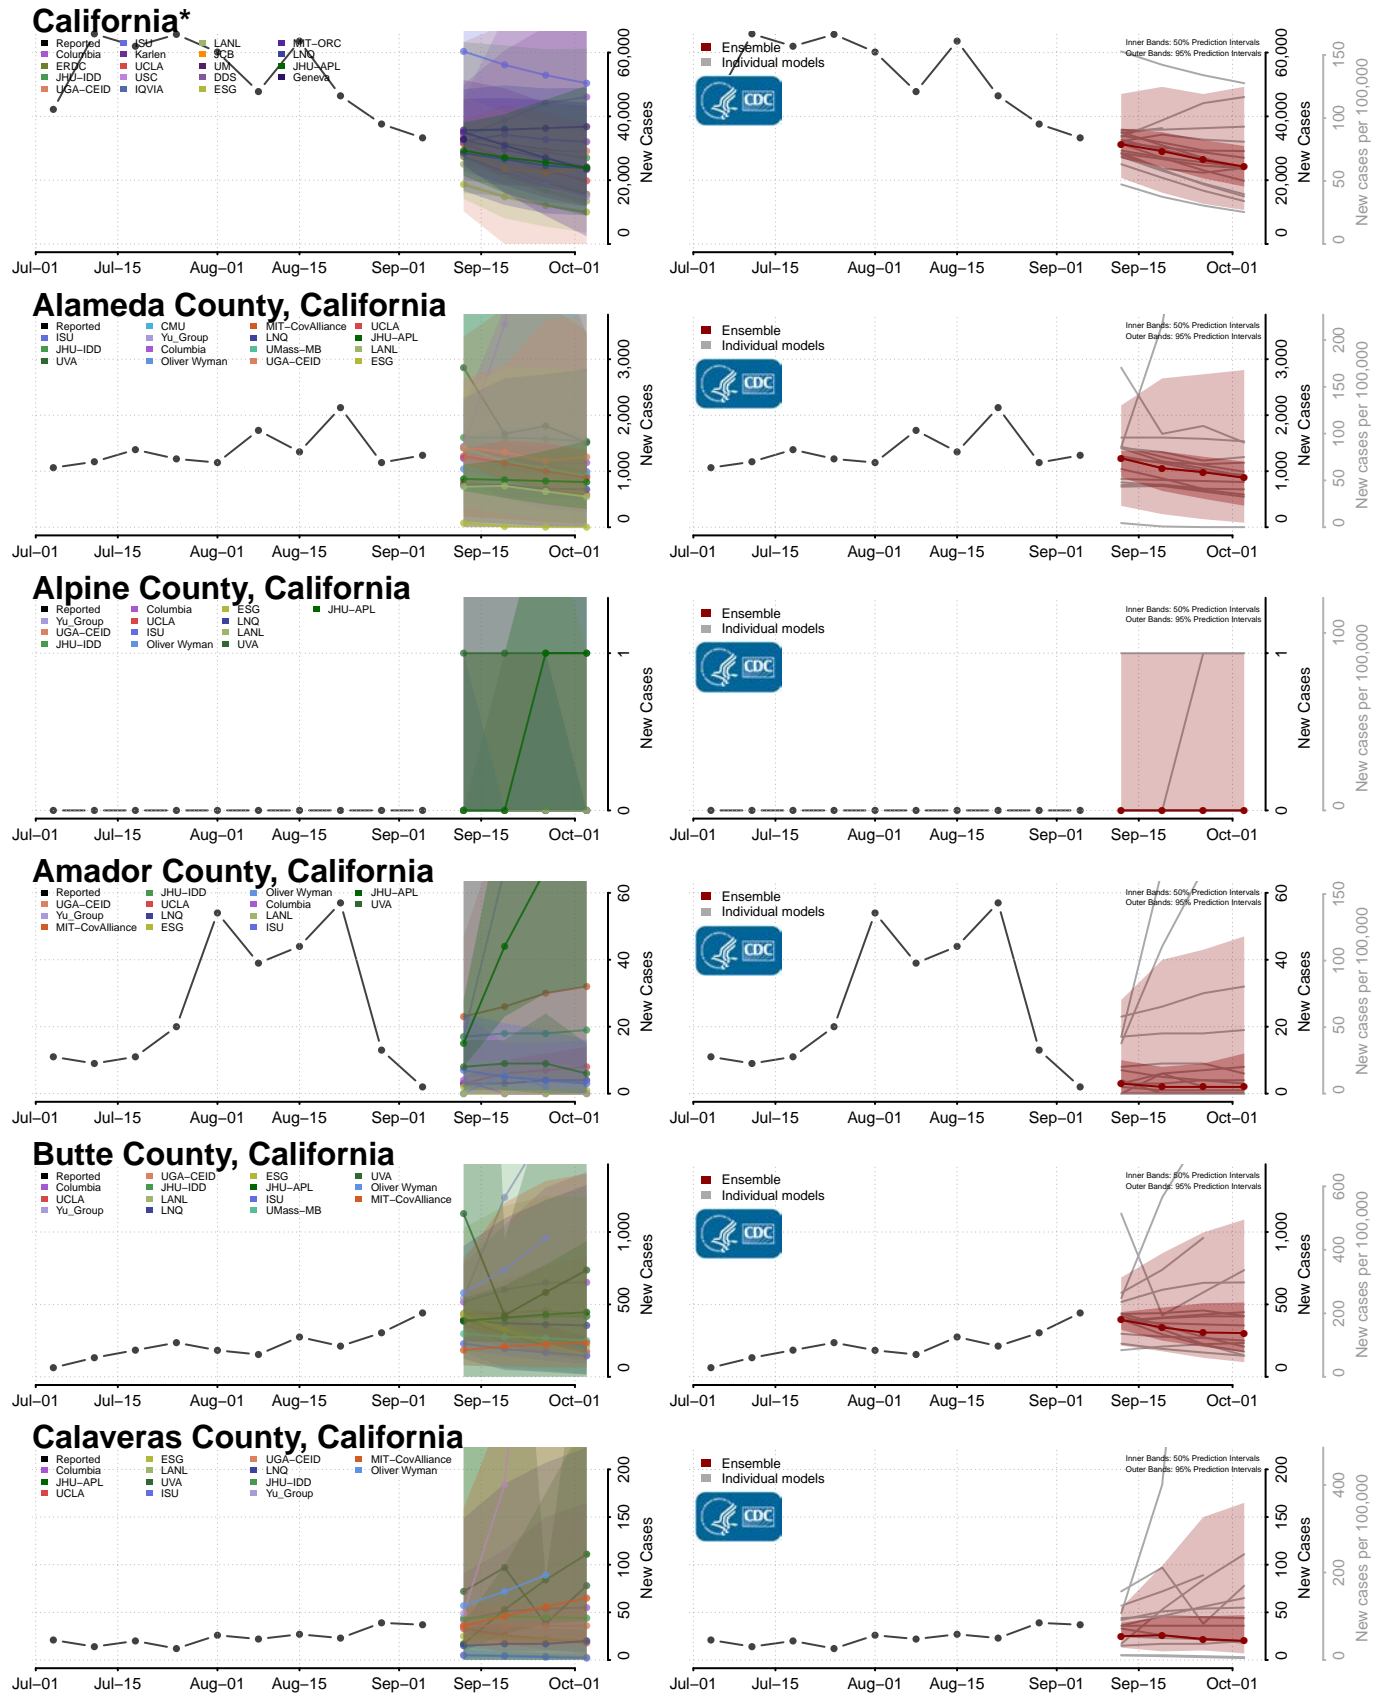

Hot Spring County, Arkansas

Howard County, Arkansas

Independence County, Arkansas

Izard County, Arkansas

*New weekly cases may decrease in this location over the next four weeks. For these locations, the ensemble forecast indicates a probability of 0.75 or greater that fewer cases will be reported in week four of the forecast than in the last reported week.

Humboldt County, California

Imperial County, California

Inyo County, California

Kern County, California

Kings County, California

Lake County, California

San Bernardino County, California

San Diego County, California