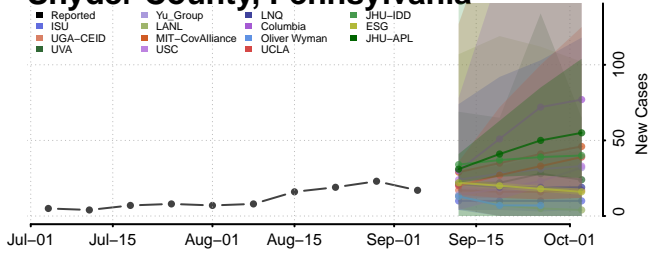

Forest County, Pennsylvania

Franklin County, Pennsylvania

Fulton County, Pennsylvania

Greene County, Pennsylvania

Snyder County, Pennsylvania

Somerset County, Pennsylvania

Sullivan County, Pennsylvania

Susquehanna County, Pennsylvania