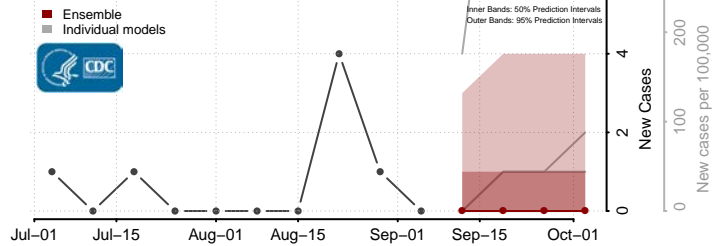

Emmons County, North Dakota

Foster County, North Dakota

Golden Valley County, North Dakota

Grand Forks County, North Dakota

Grant County, North Dakota

Griggs County, North Dakota

Hettinger County, North Dakota