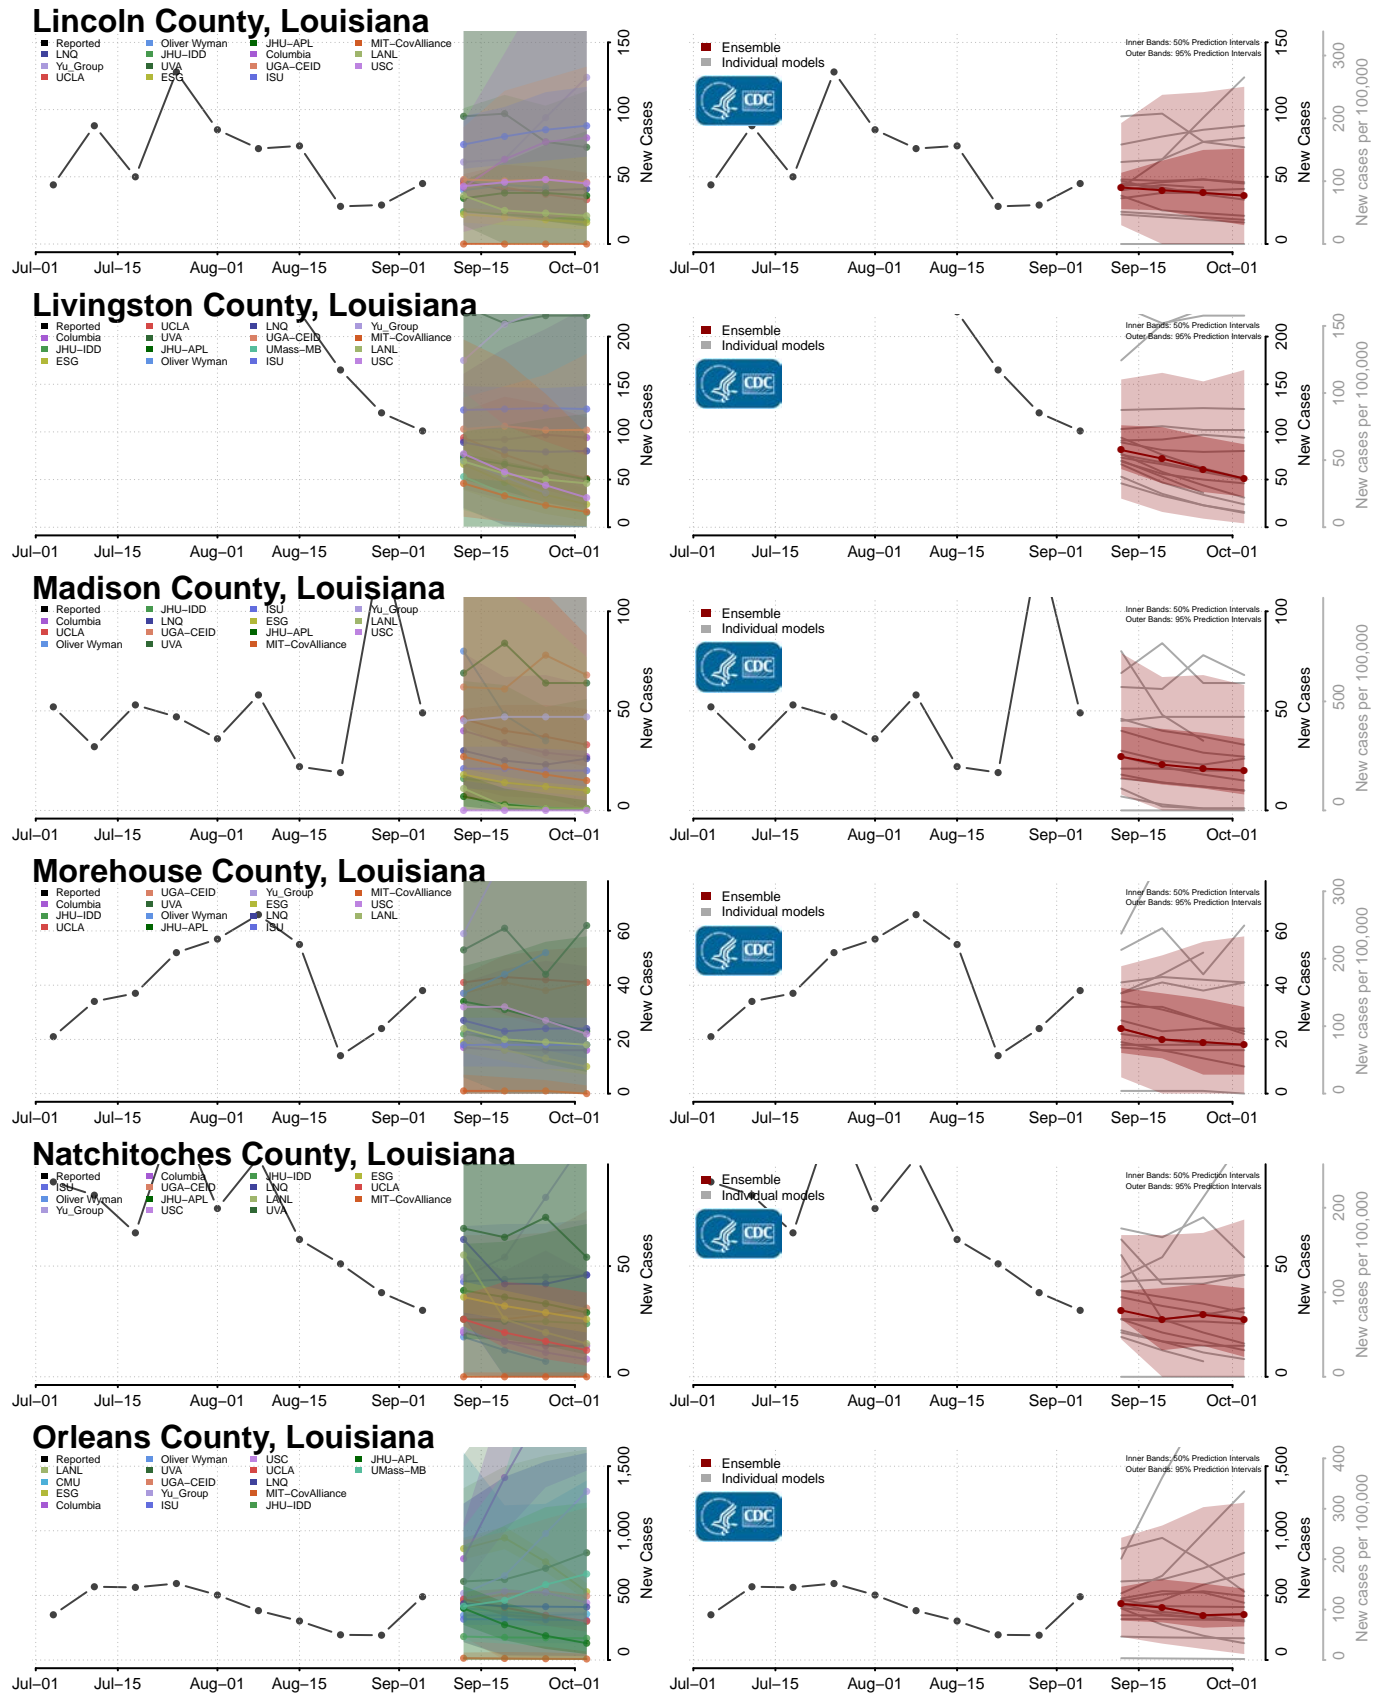

Pike County, Kentucky

Powell County, Kentucky

Pulaski County, Kentucky

Robertson County, Kentucky

Rockcastle County, Kentucky

Rowan County, Kentucky

*New weekly cases may decrease in this location over the next four weeks. For these locations, the ensemble forecast indicates a probability of 0.75 or greater that fewer cases will be reported in week four of the forecast than in the last reported week.

Catahoula County, Louisiana

Claiborne County, Louisiana

Concordia County, Louisiana

De Soto County, Louisiana

East Baton Rouge County, Louisiana

East Carroll County, Louisiana

Terrebonne County, Louisiana

Union County, Louisiana

Vermilion County, Louisiana

Vernon County, Louisiana

Washington County, Louisiana

Webster County, Louisiana

*New weekly cases may decrease in this location over the next four weeks. For these locations, the ensemble forecast indicates a probability of 0.75 or greater that fewer cases will be reported in week four of the forecast than in the last reported week.