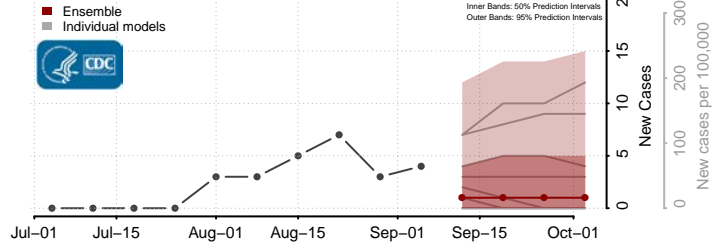

Prince of Wales-Hyder County, Alaska