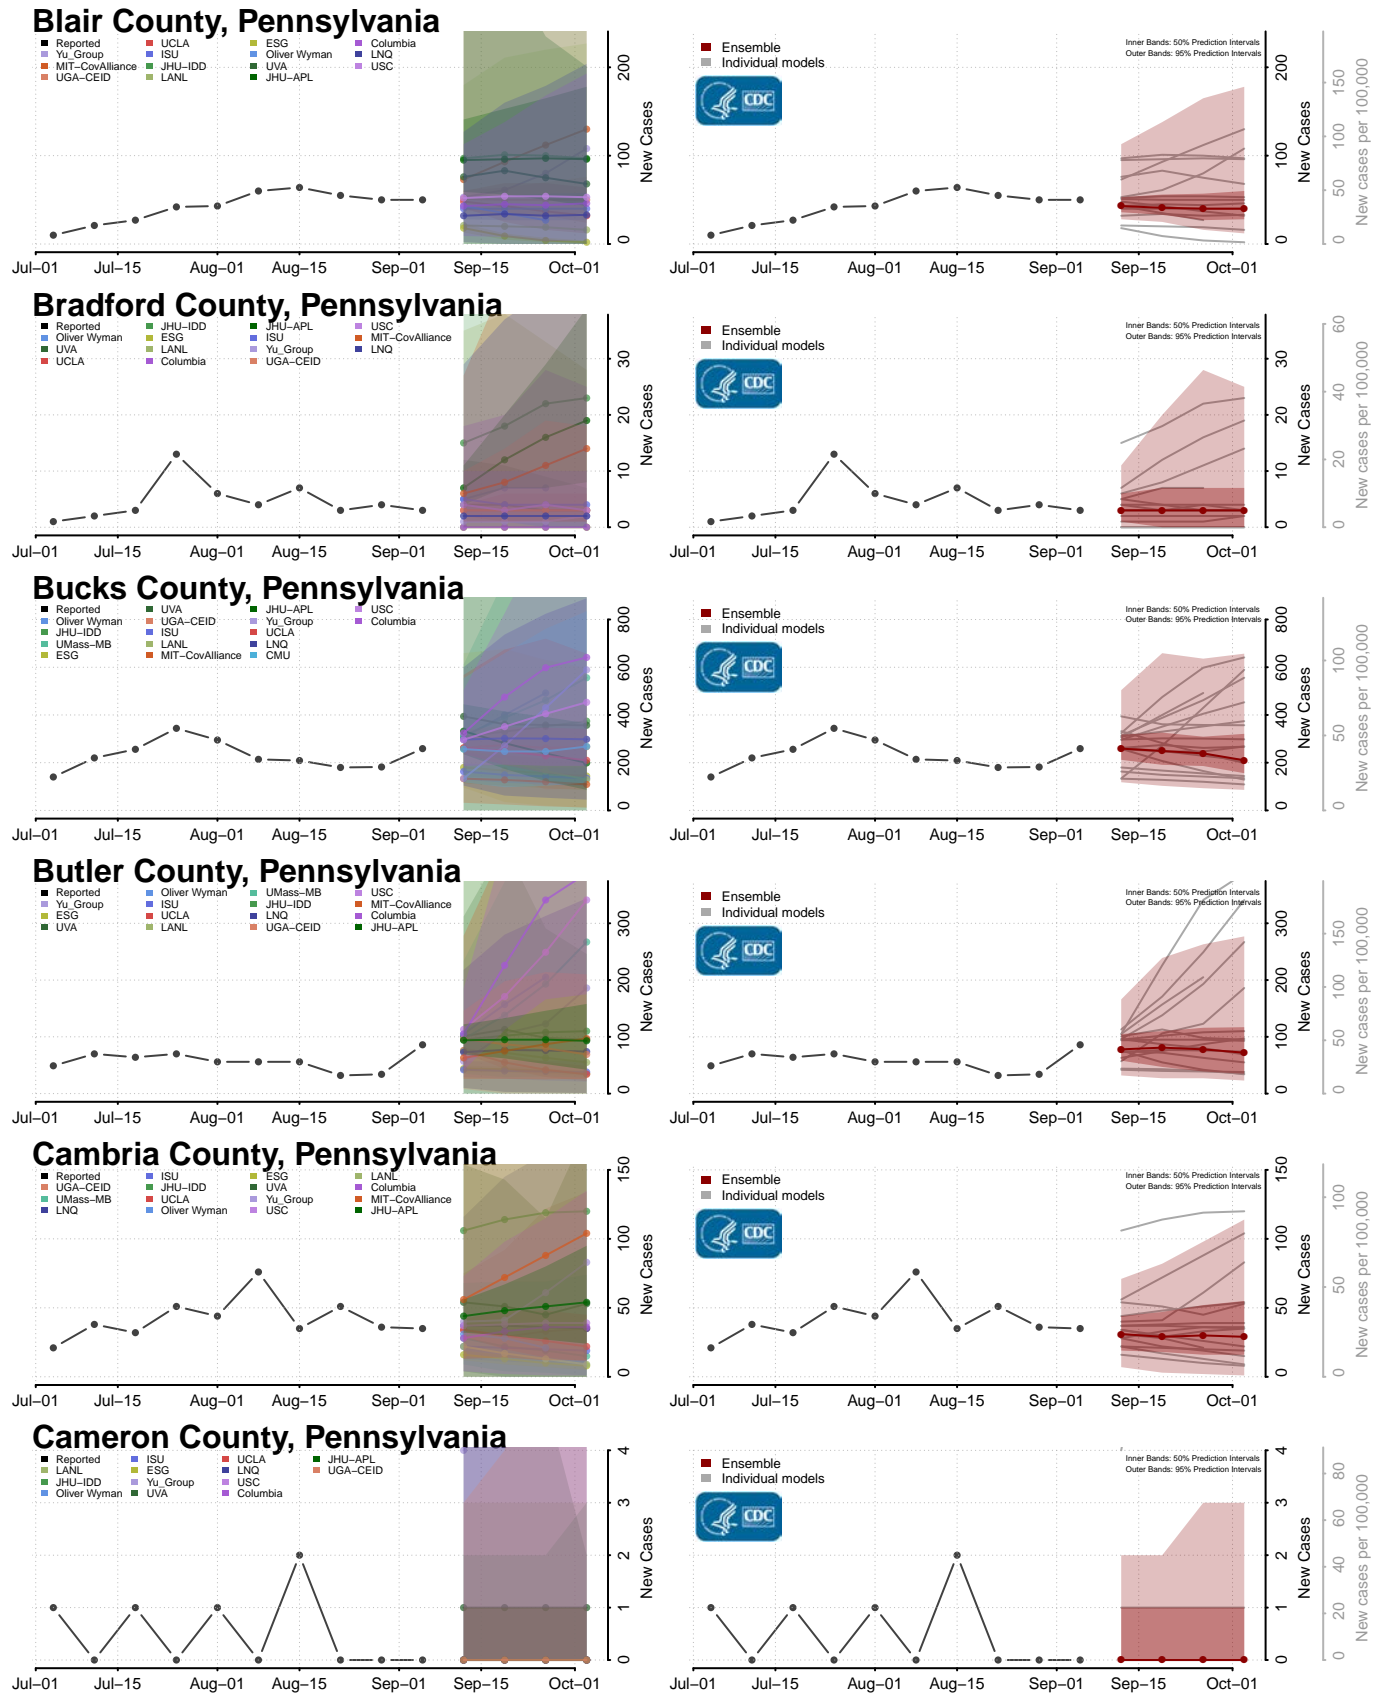

Multnomah County, Oregon

Polk County, Oregon

Sherman County, Oregon

Tillamook County, Oregon

Umatilla County, Oregon

Union County, Oregon

Erie County, Pennsylvania

Fayette County, Pennsylvania