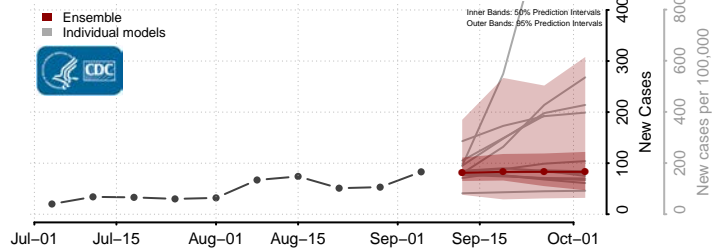

Calumet County, Wisconsin