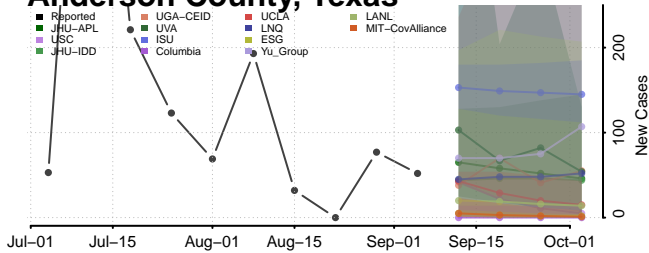

Anderson County, Texas