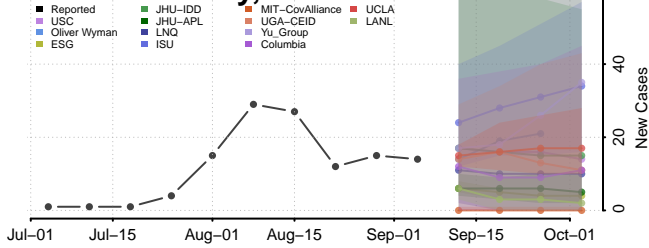

Rolette County, North Dakota