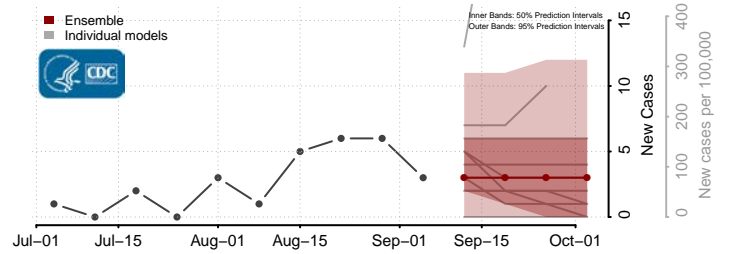

Deuel County, South Dakota

Dewey County, South Dakota

Douglas County, South Dakota

Edmunds County, South Dakota

Fall River County, South Dakota

Faulk County, South Dakota

Grant County, South Dakota

Gregory County, South Dakota