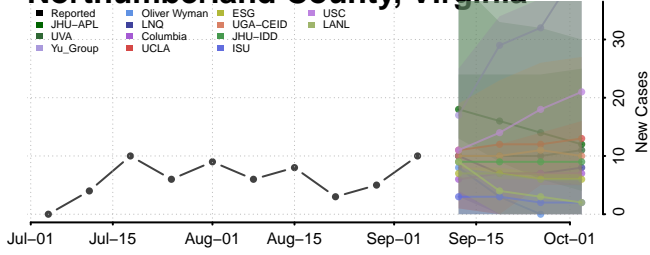

Northumberland County, Virginia