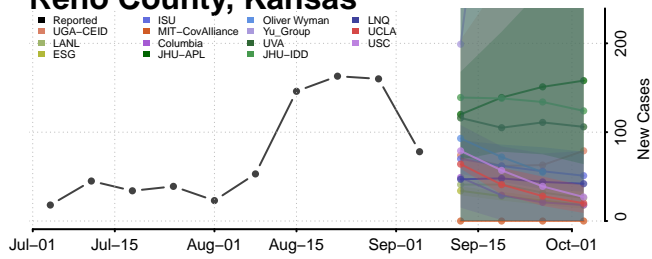

Butler County, Kansas

Chase County, Kansas

Chautauqua County, Kansas

Cherokee County, Kansas

Reno County, Kansas

Republic County, Kansas

Rice County, Kansas

Riley County, Kansas