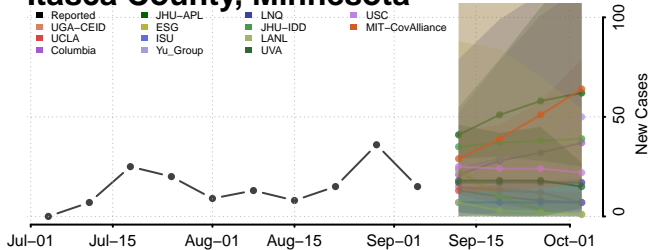

Itasca County, Minnesota