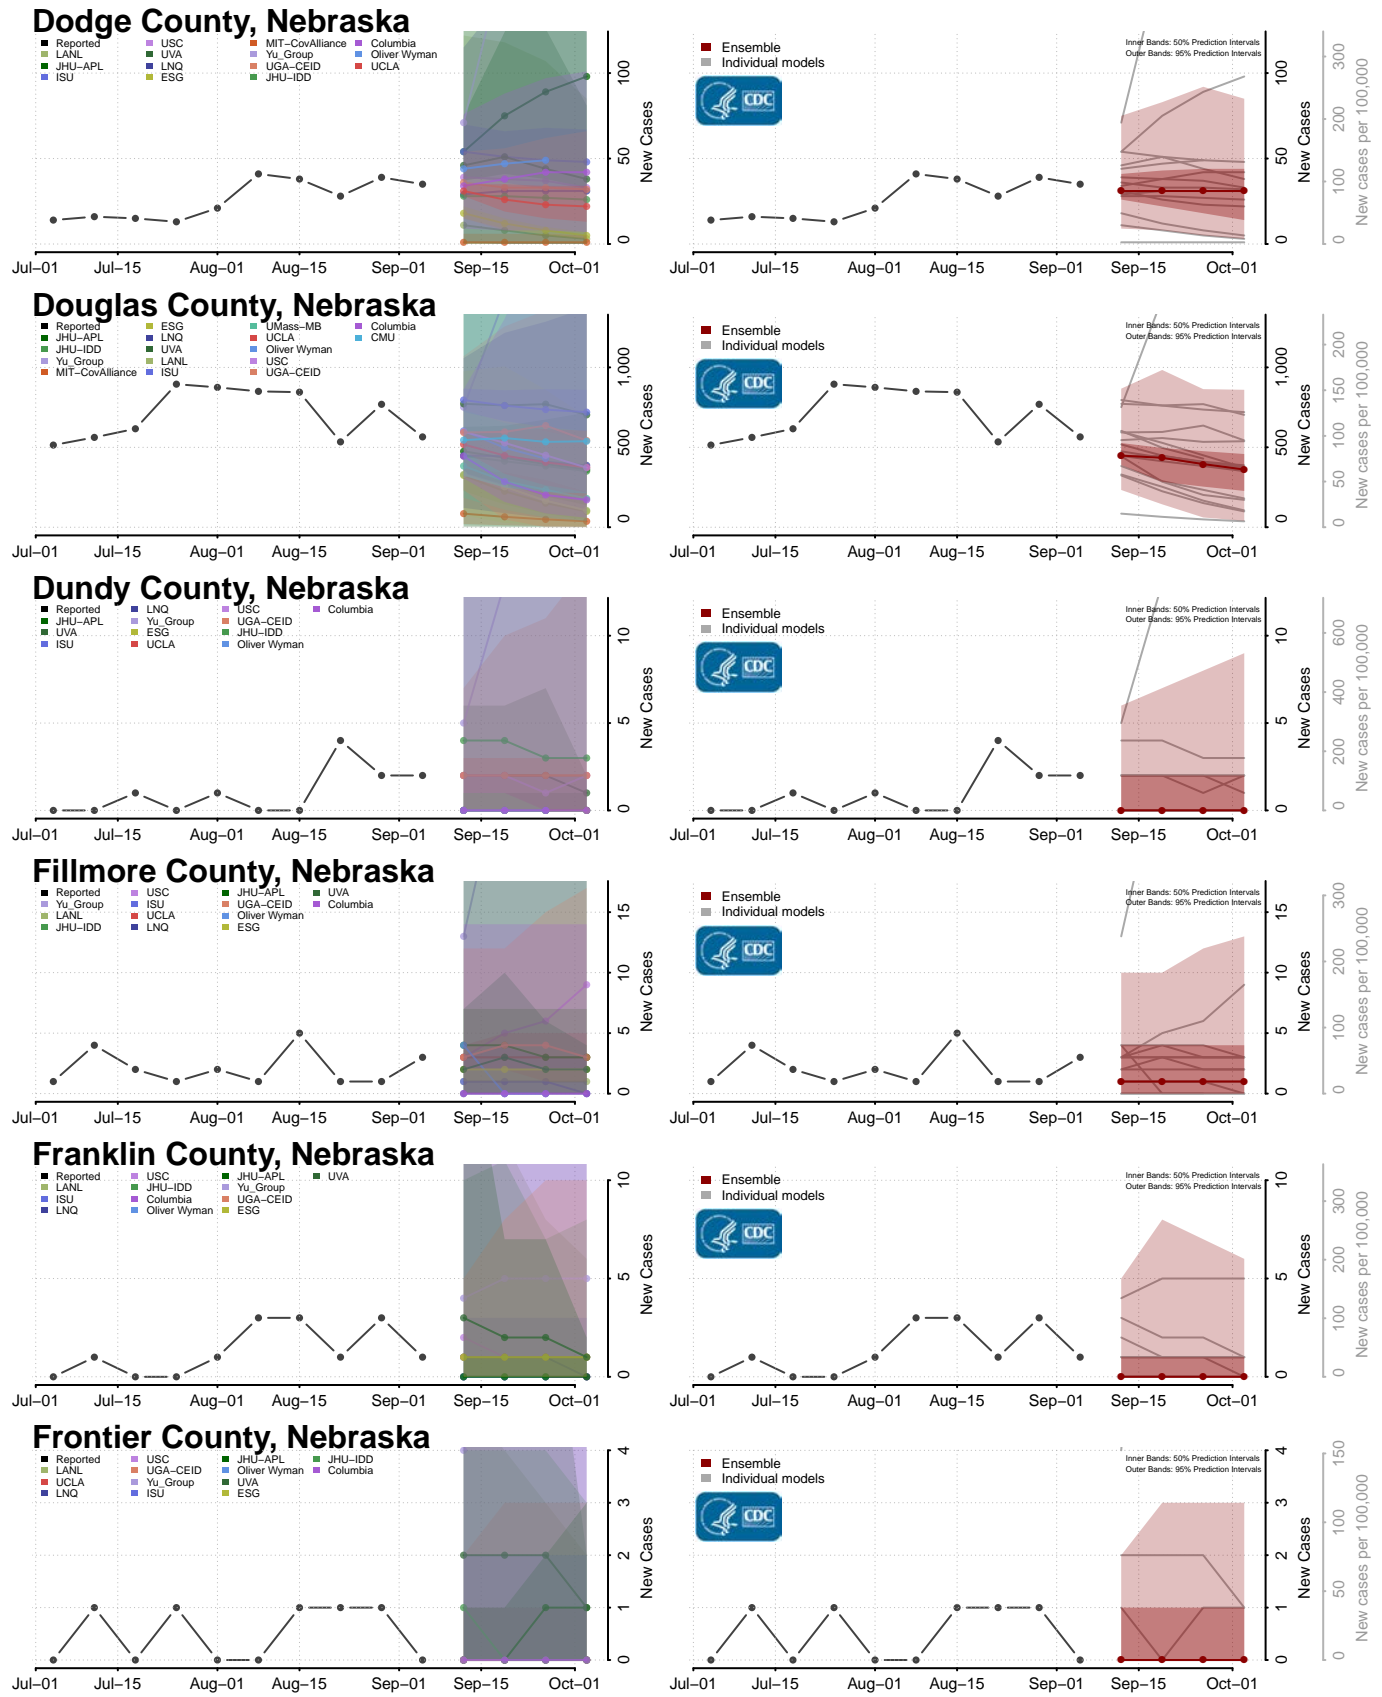

Burt County, Nebraska

Butler County, Nebraska

Cass County, Nebraska

Cedar County, Nebraska

Furnas County, Nebraska

Gage County, Nebraska

Garden County, Nebraska

Garfield County, Nebraska