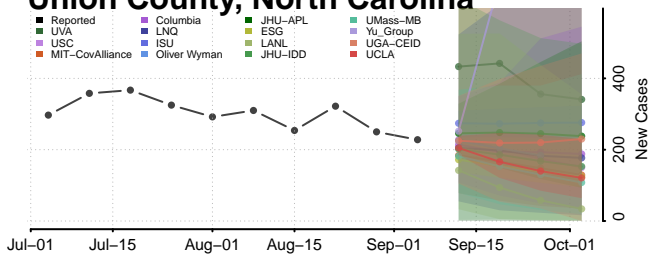

Stokes County, North Carolina

Surry County, North Carolina

Swain County, North Carolina

Transylvania County, North Carolina

Tyrrell County, North Carolina

Union County, North Carolina

Eddy County, North Dakota