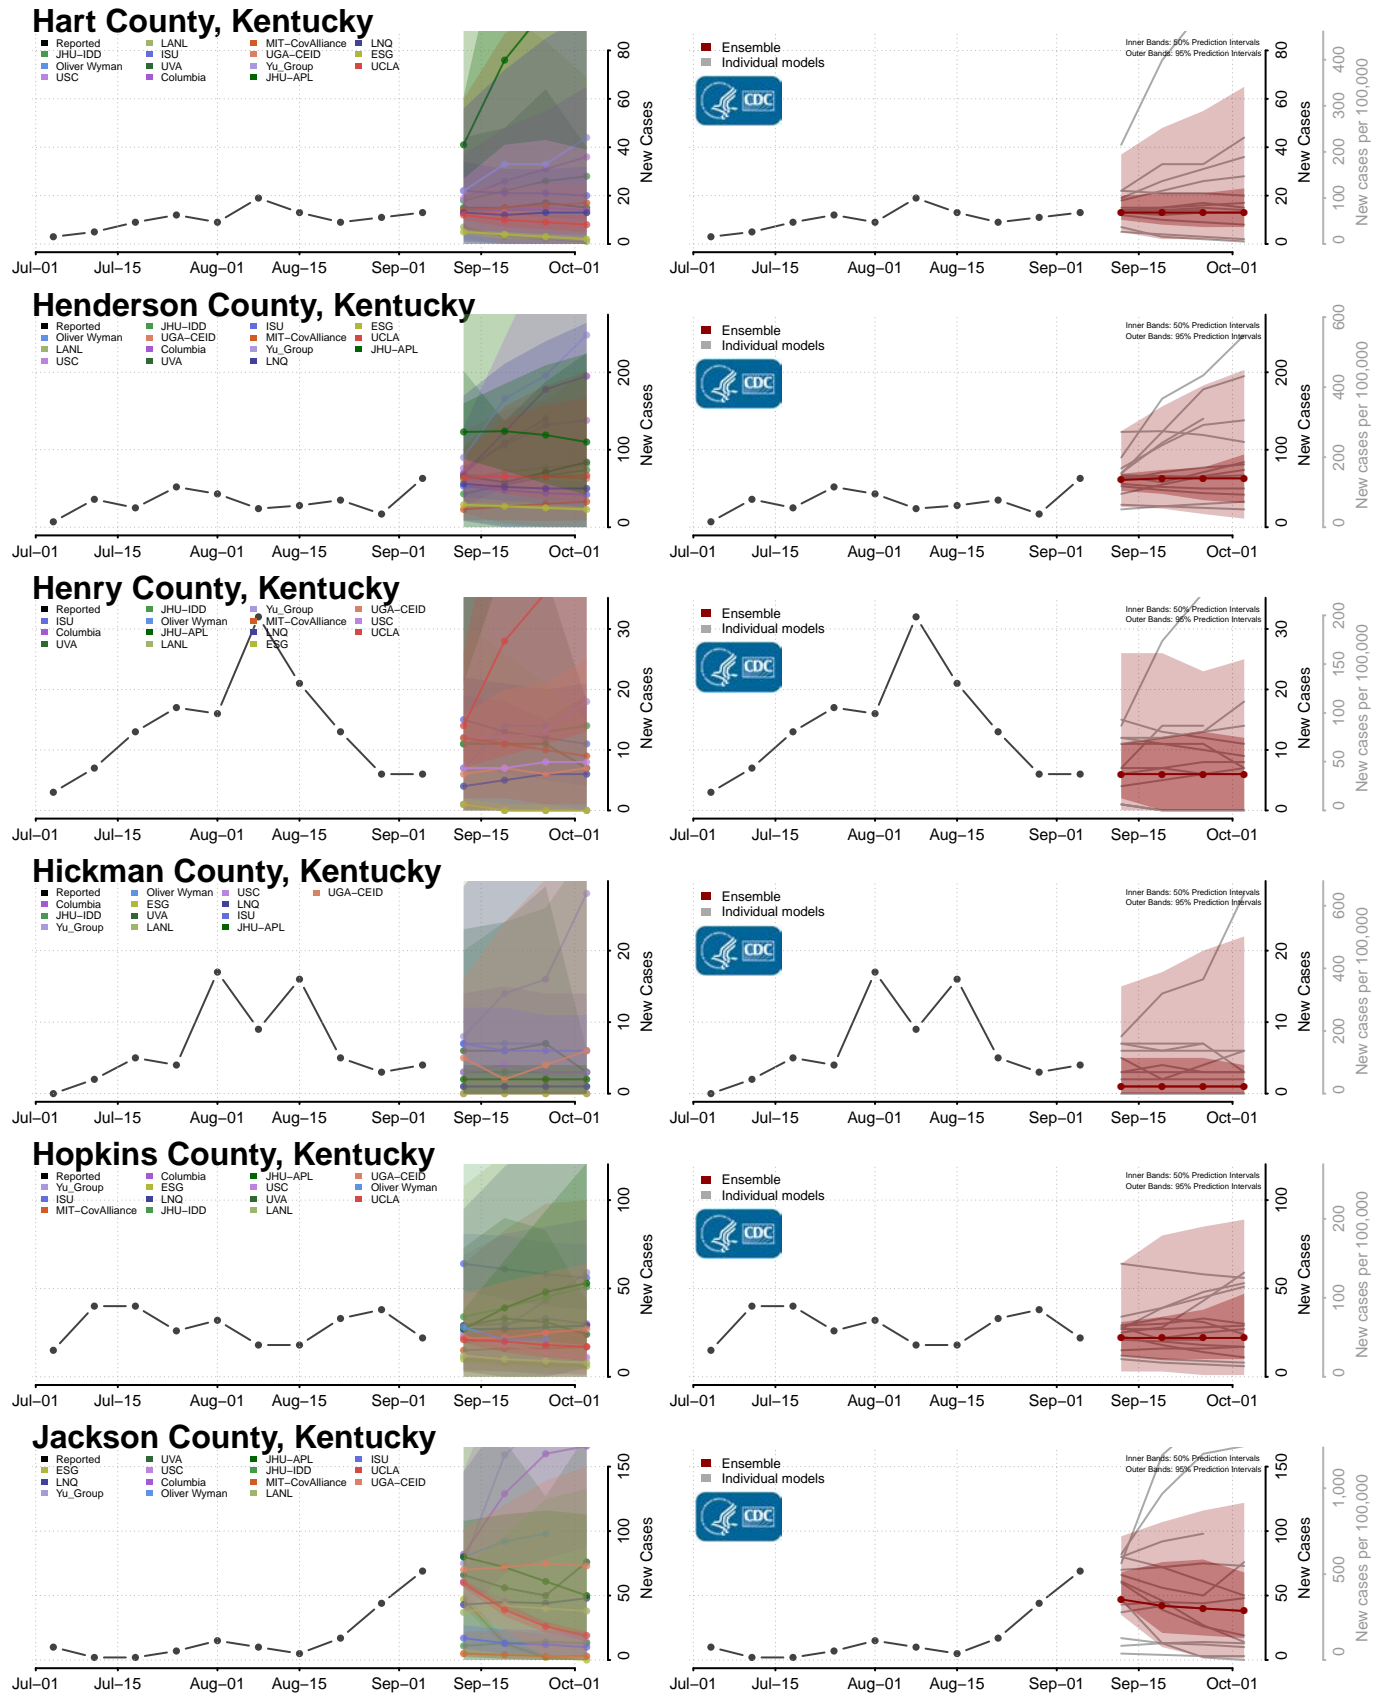

Pike County, Kentucky

Powell County, Kentucky

Pulaski County, Kentucky

Robertson County, Kentucky

Rockcastle County, Kentucky

Rowan County, Kentucky

*New weekly cases may decrease in this location over the next four weeks. For these locations, the ensemble forecast indicates a probability of 0.75 or greater that fewer cases will be reported in week four of the forecast than in the last reported week.