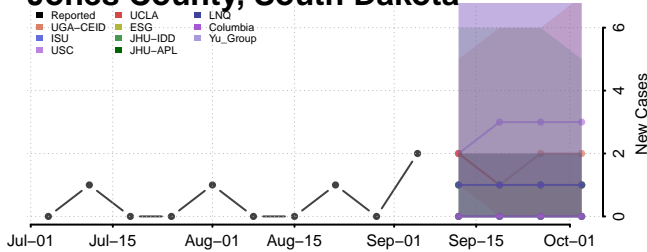

Haakon County, South Dakota

Hamlin County, South Dakota

Jackson County, South Dakota

Jerauld County, South Dakota

Jones County, South Dakota

Kingsbury County, South Dakota

Lake County, South Dakota

Lawrence County, South Dakota