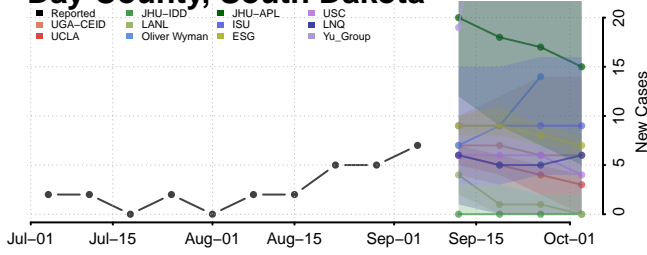

Day County, South Dakota