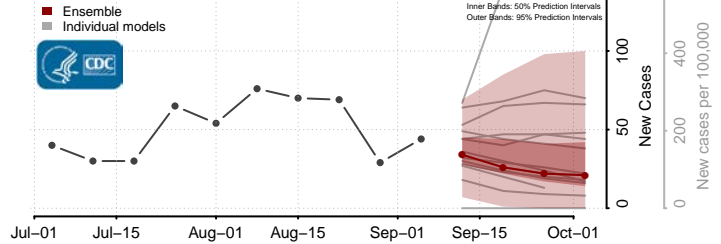

Lafayette County, Florida

Lake County, Florida

Lee County, Florida

*New weekly cases may decrease in this location over the next four weeks. For these locations, the ensemble forecast indicates a probability of 0.75 or greater that fewer cases will be reported in week four of the forecast than in the last reported week.

Forsyth County, Georgia

Franklin County, Georgia

Fulton County, Georgia

Gilmer County, Georgia

Glascocock County, Georgia

Glynn County, Georgia

Gordon County, Georgia

Grady County, Georgia