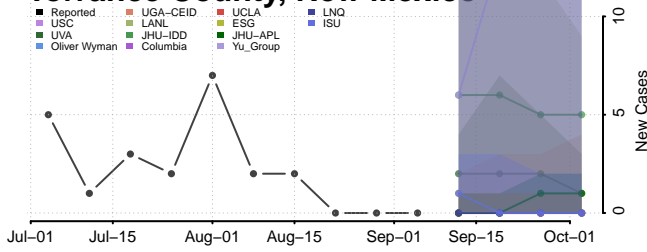

Hidalgo County, New Mexico

Sandoval County, New Mexico

Santa Fe County, New Mexico

Sierra County, New Mexico

Socorro County, New Mexico

Taos County, New Mexico

Torrance County, New Mexico

***Data reported by the Center for Systems Science and Engineering at Johns Hopkins University, which combine Bronx County, NY; Kings County, NY; Queens County, NY; and Richmond County, NY within New York County, NY, are used to inform these forecasts. Plots and data may not reflect COVID-19 trends for these counties.