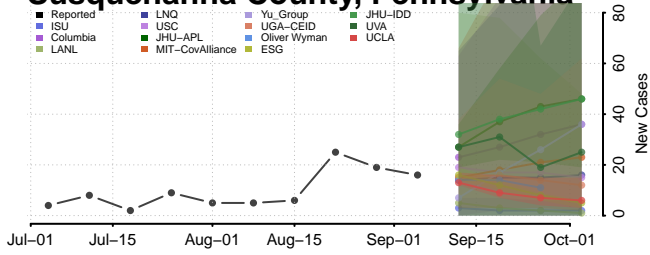

Forest County, Pennsylvania

Franklin County, Pennsylvania

Fulton County, Pennsylvania

Greene County, Pennsylvania

Snyder County, Pennsylvania

Somerset County, Pennsylvania

Sullivan County, Pennsylvania

Susquehanna County, Pennsylvania