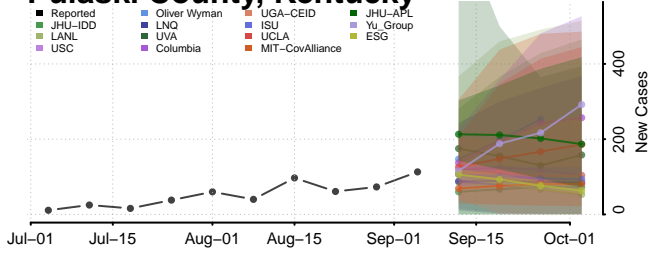

Rooks County, Kansas

Rush County, Kansas

Breckinridge County, Kentucky

Bullitt County, Kentucky

Butler County, Kentucky

Caldwell County, Kentucky

Calloway County, Kentucky

Campbell County, Kentucky

Pike County, Kentucky

Powell County, Kentucky

Pulaski County, Kentucky

Robertson County, Kentucky

Rockcastle County, Kentucky

Rowan County, Kentucky

*New weekly cases may decrease in this location over the next four weeks. For these locations, the ensemble forecast indicates a probability of 0.75 or greater that fewer cases will be reported in week four of the forecast than in the last reported week.