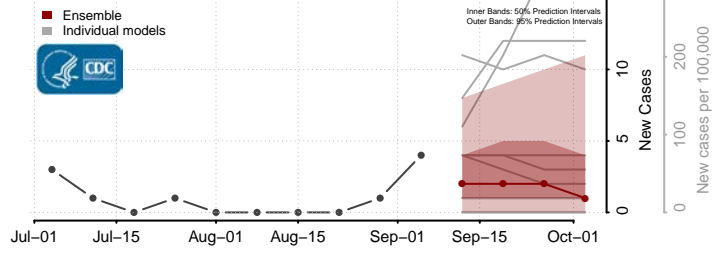

Tripp County, South Dakota