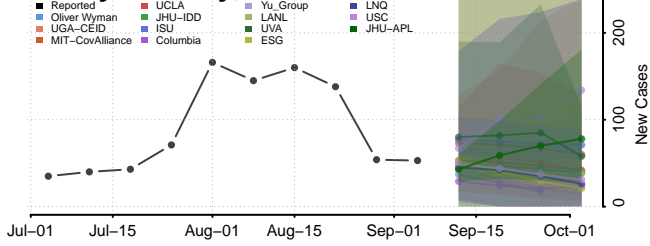

Scotland County, Missouri

Scott County, Missouri

Shannon County, Missouri

Shelby County, Missouri

Stoddard County, Missouri

Stone County, Missouri

Sullivan County, Missouri

Taney County, Missouri