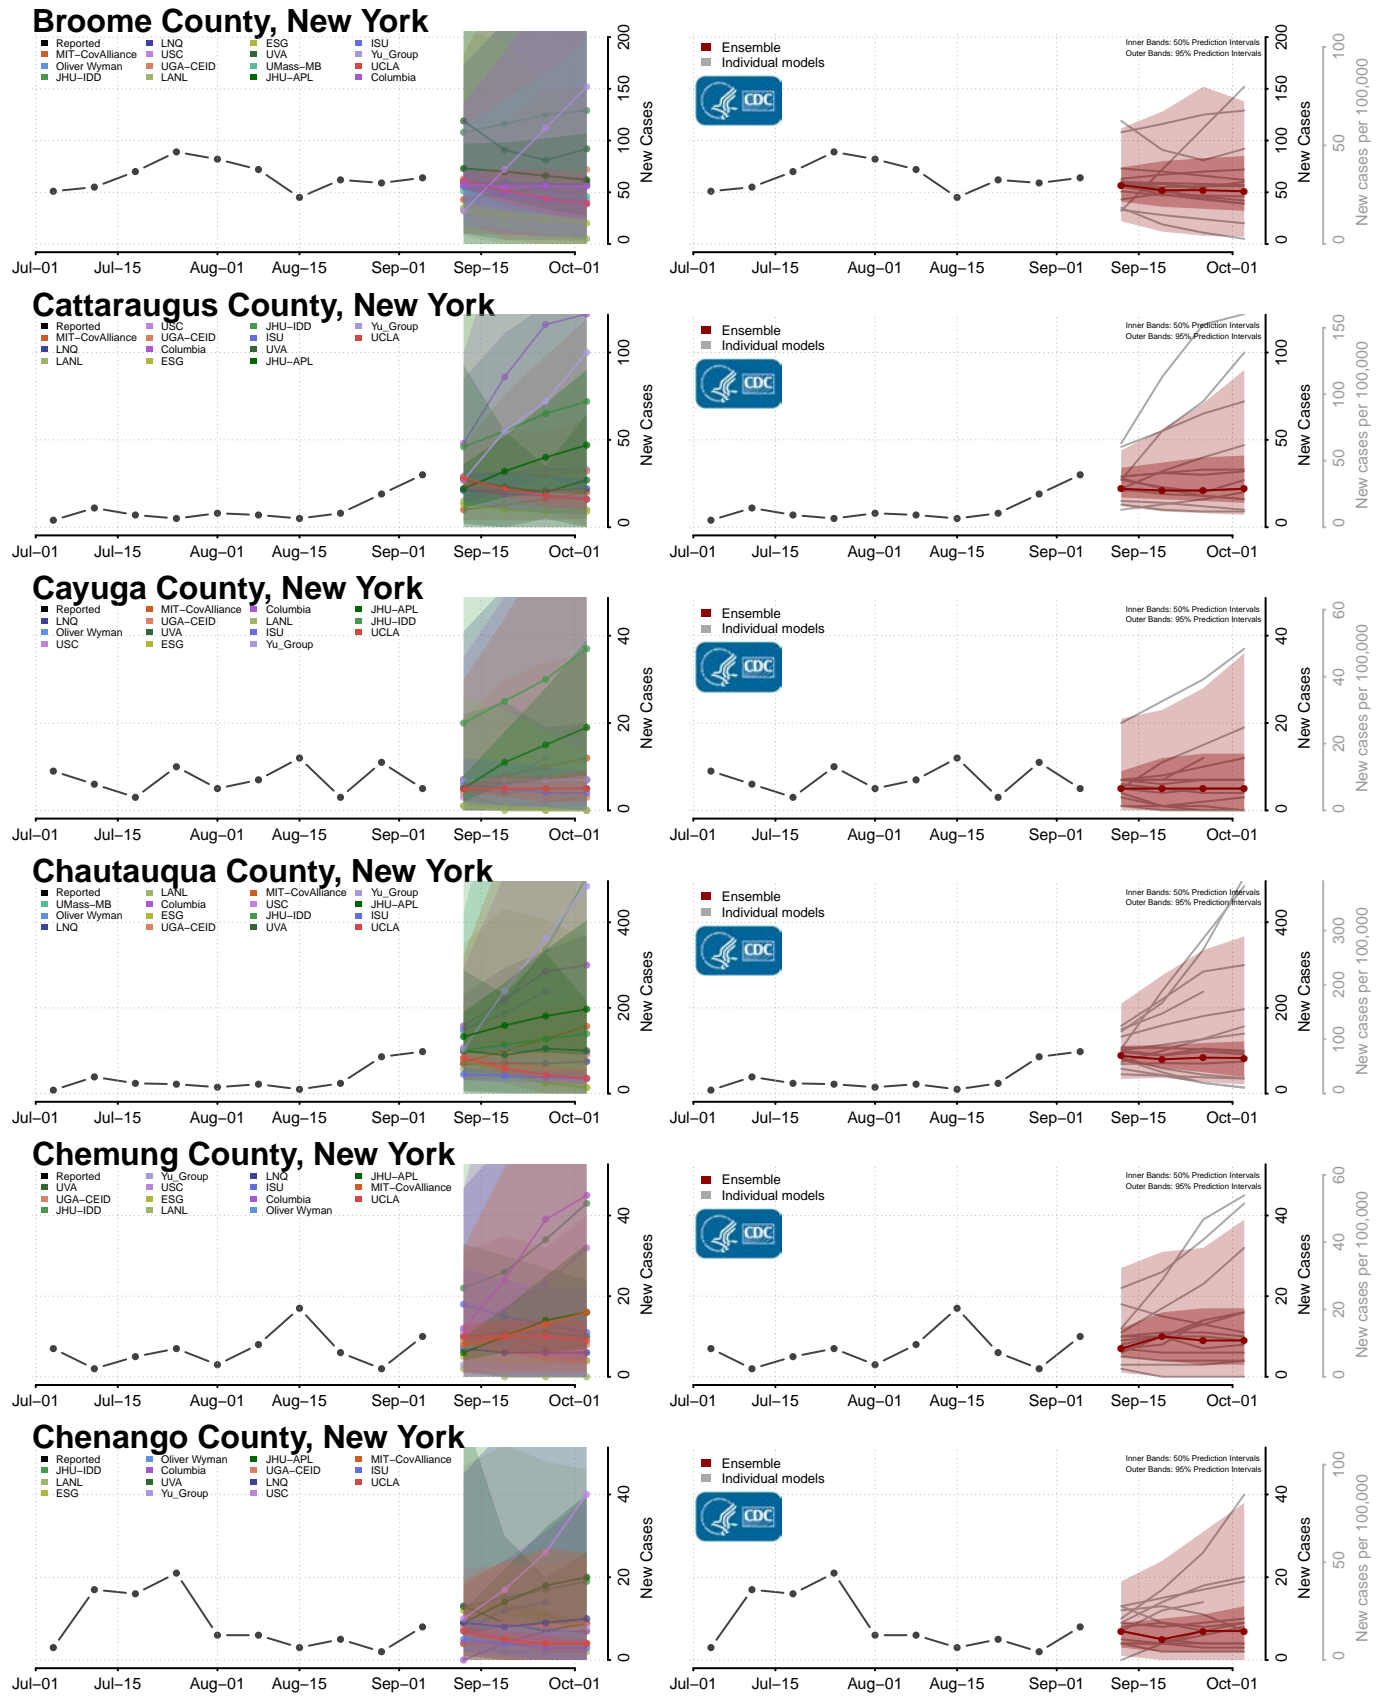

Hidalgo County, New Mexico

Sandoval County, New Mexico

Santa Fe County, New Mexico

Sierra County, New Mexico

Socorro County, New Mexico

Taos County, New Mexico

Torrance County, New Mexico

***Data reported by the Center for Systems Science and Engineering at Johns Hopkins University, which combine Bronx County, NY; Kings County, NY; Queens County, NY; and Richmond County, NY within New York County, NY, are used to inform these forecasts. Plots and data may not reflect COVID-19 trends for these counties.