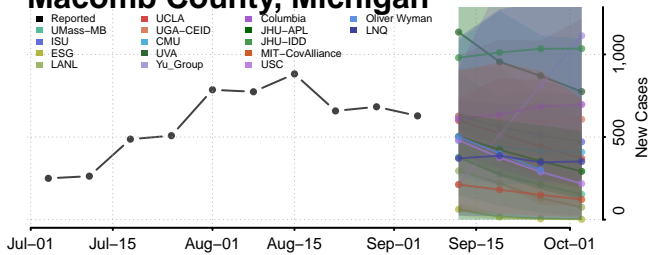

Somerset County, Maryland

St. Mary's County, Maryland

Antrim County, Michigan

Arenac County, Michigan

Baraga County, Michigan

Barry County, Michigan

Bay County, Michigan

Benzie County, Michigan

Chippewa County, Michigan

Clare County, Michigan

Clinton County, Michigan

Crawford County, Michigan

Delta County, Michigan

Dickinson County, Michigan

Livingston County, Michigan

Luce County, Michigan

Mackinac County, Michigan

Macomb County, Michigan

Manistee County, Michigan

Marquette County, Michigan

Benton County, Minnesota

Big Stone County, Minnesota

Blue Earth County, Minnesota

Brown County, Minnesota