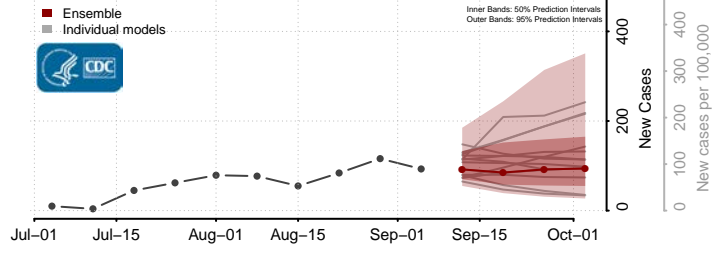

Deer Lodge County, Montana

Fallon County, Montana

Fergus County, Montana

Flathead County, Montana

Gallatin County, Montana

Garfield County, Montana

Brown County, Nebraska

Buffalo County, Nebraska