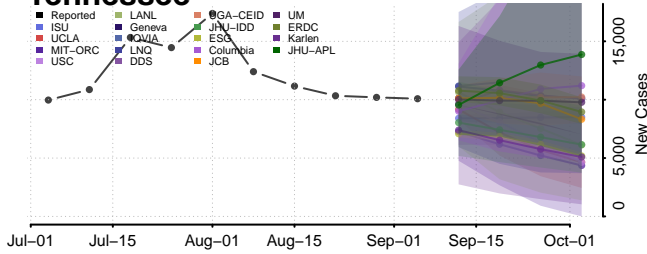

Walworth County, South Dakota

Yankton County, South Dakota

Ziebach County, South Dakota

Tennessee*

Anderson County, Tennessee

Bedford County, Tennessee

Benton County, Tennessee

*New weekly cases may decrease in this location over the next four weeks. For these locations, the ensemble forecast indicates a probability of 0.75 or greater that fewer cases will be reported in week four of the forecast than in the last reported week.