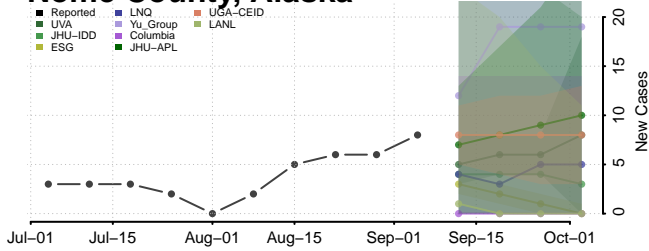

Lowndes County, Alabama

Macon County, Alabama

Madison County, Alabama

Marengo County, Alabama

Kusilvak County, Alaska

Lake and Peninsula County, Alaska

Matanuska-Susitna County, Alaska

Nome County, Alaska

*New weekly cases may decrease in this location over the next four weeks. For these locations, the ensemble forecast indicates a probability of 0.75 or greater that fewer cases will be reported in week four of the forecast than in the last reported week.