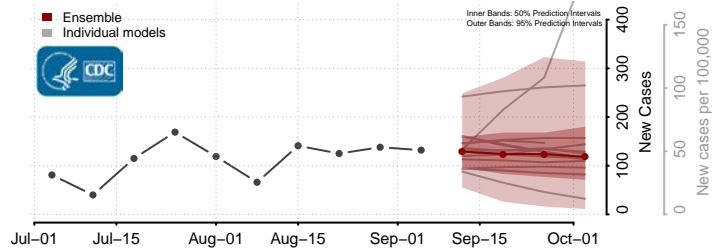

Frederick County, Maryland