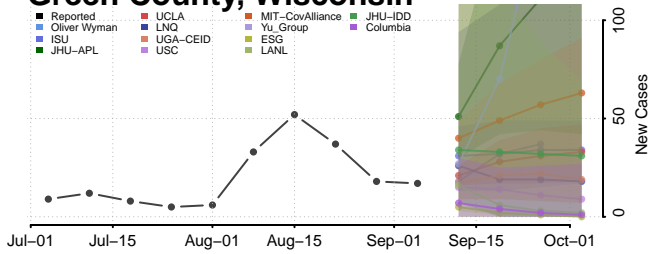

Clark County, Wisconsin

Columbia County, Wisconsin

Crawford County, Wisconsin

Florence County, Wisconsin

Fond du Lac County, Wisconsin

Forest County, Wisconsin

Grant County, Wisconsin

Green County, Wisconsin