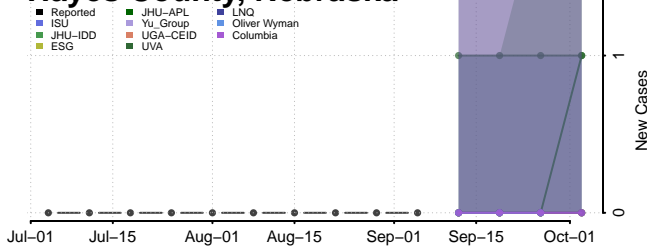

Gosper County, Nebraska

Grant County, Nebraska

Greeley County, Nebraska

Hall County, Nebraska

Hamilton County, Nebraska

Harlan County, Nebraska

Hayes County, Nebraska

Hitchcock County, Nebraska