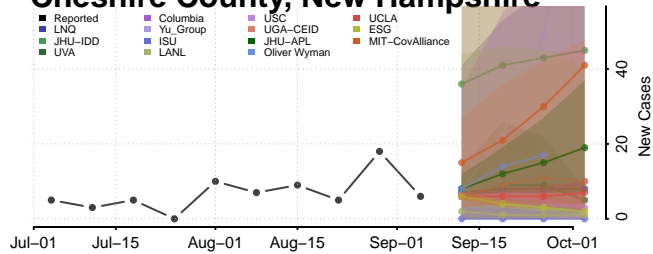

White Pine County, Nevada

New Hampshire

Belknap County, New Hampshire

Carroll County, New Hampshire

Cheshire County, New Hampshire

Coos County, New Hampshire

Grafton County, New Hampshire

Hillsborough County, New Hampshire