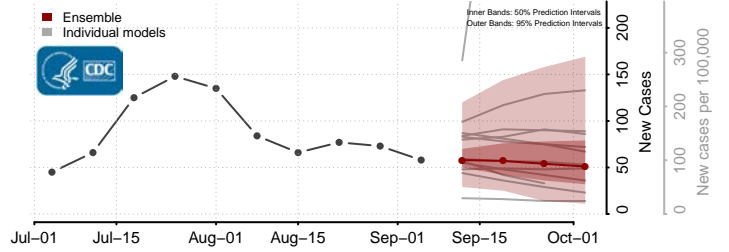

Blount County, Alabama