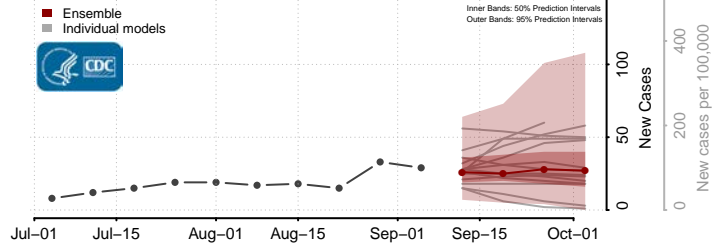

Scotland County, Missouri

Scott County, Missouri

Shannon County, Missouri

Shelby County, Missouri

Stoddard County, Missouri

Stone County, Missouri

Sullivan County, Missouri

Taney County, Missouri