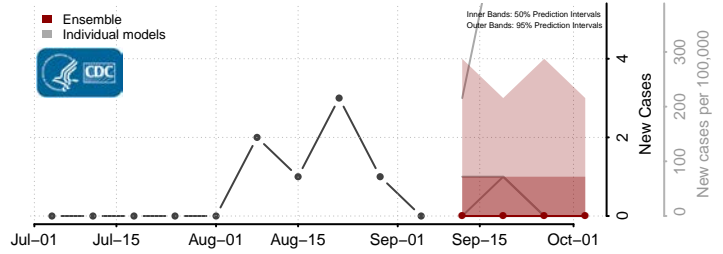

Sully County, South Dakota