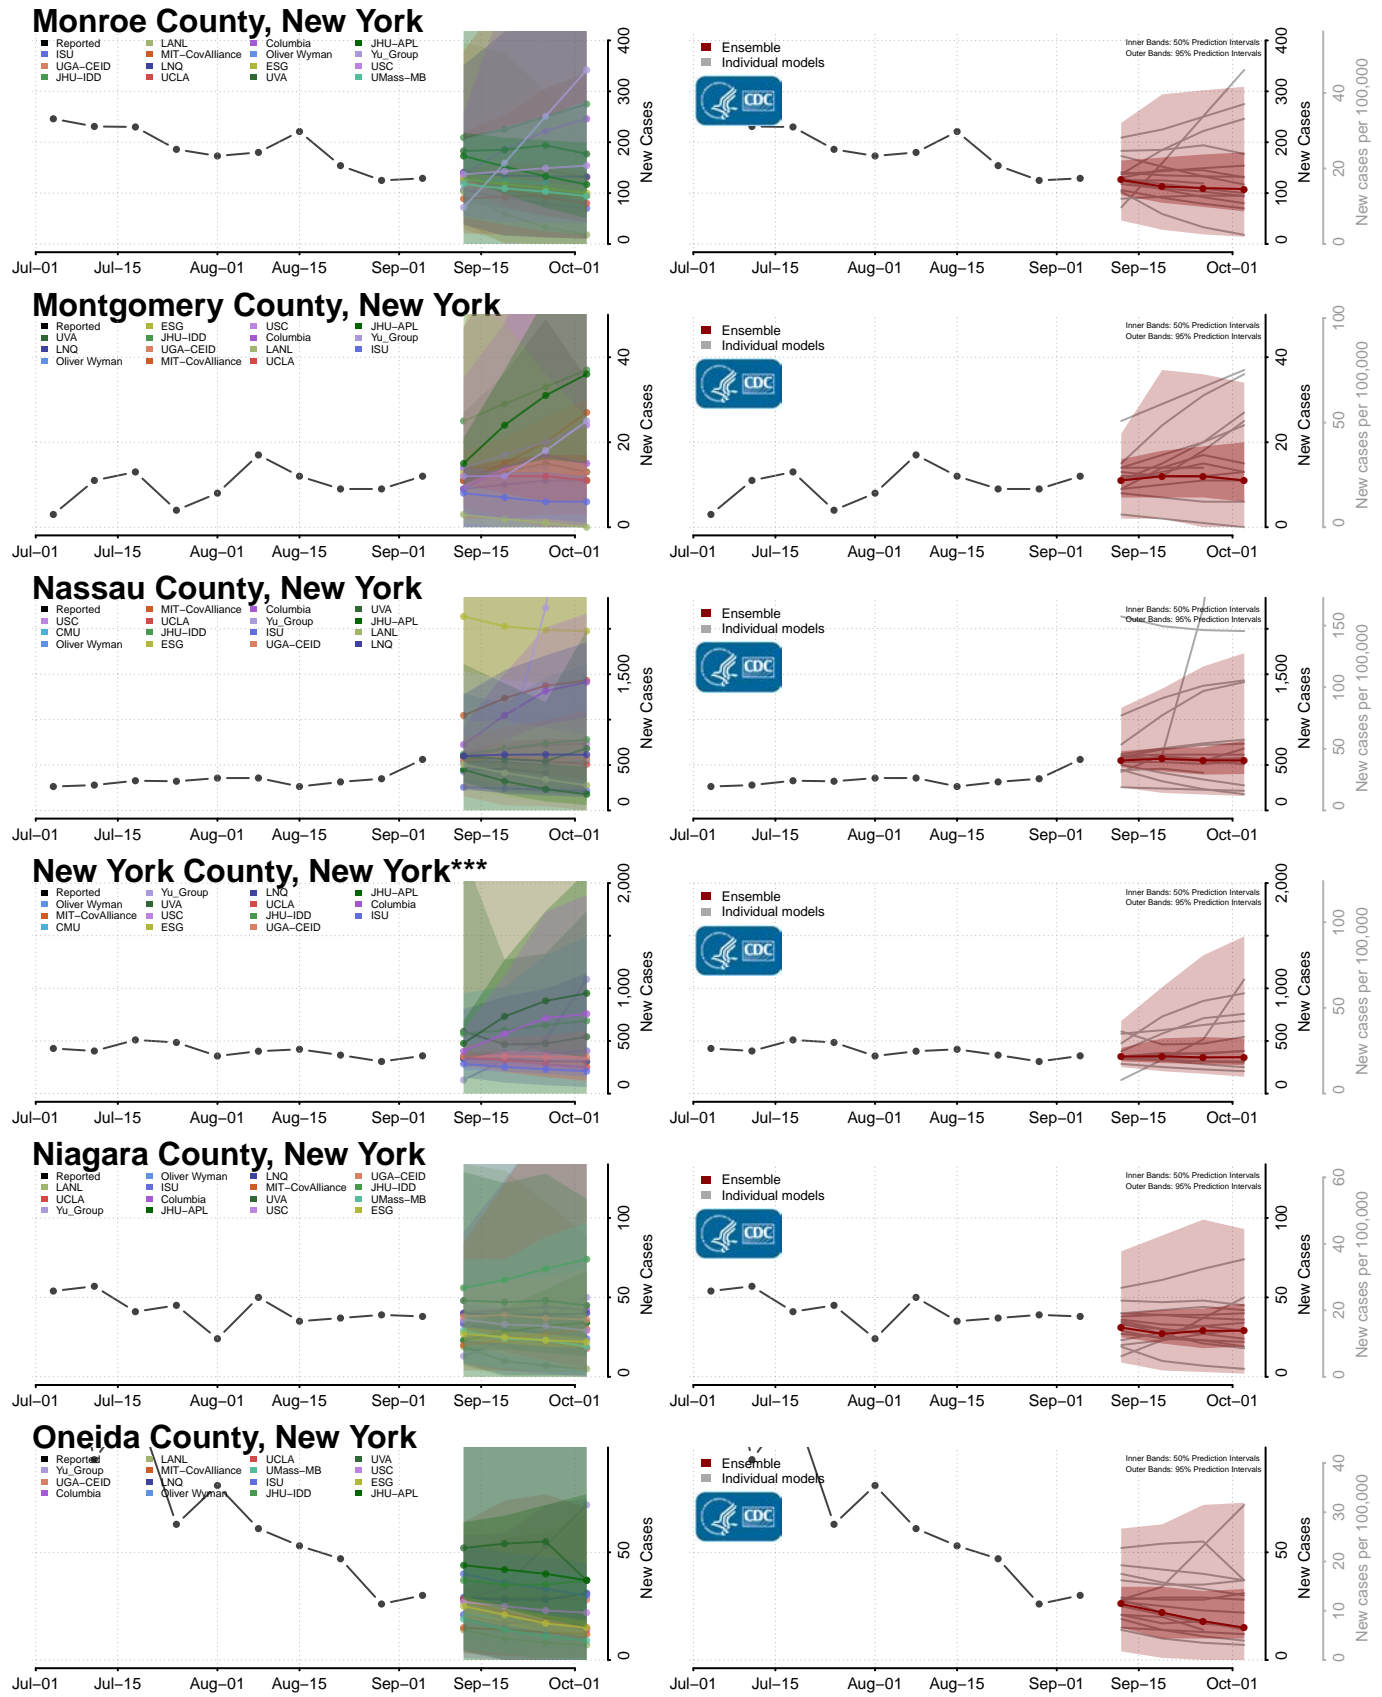

***Data reported by the Center for Systems Science and Engineering at Johns Hopkins University, which combine Bronx County, NY; Kings County, NY; Queens County, NY; and Richmond County, NY within New York County, NY, are used to inform these forecasts. Plots and data may not reflect COVID-19 trends for these counties.