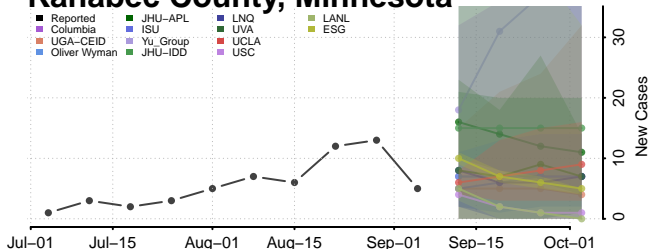

Hubbard County, Minnesota

Isanti County, Minnesota

Itasca County, Minnesota

Jackson County, Minnesota

Kanabec County, Minnesota

Kandiyohi County, Minnesota

Kittson County, Minnesota

Koochiching County, Minnesota