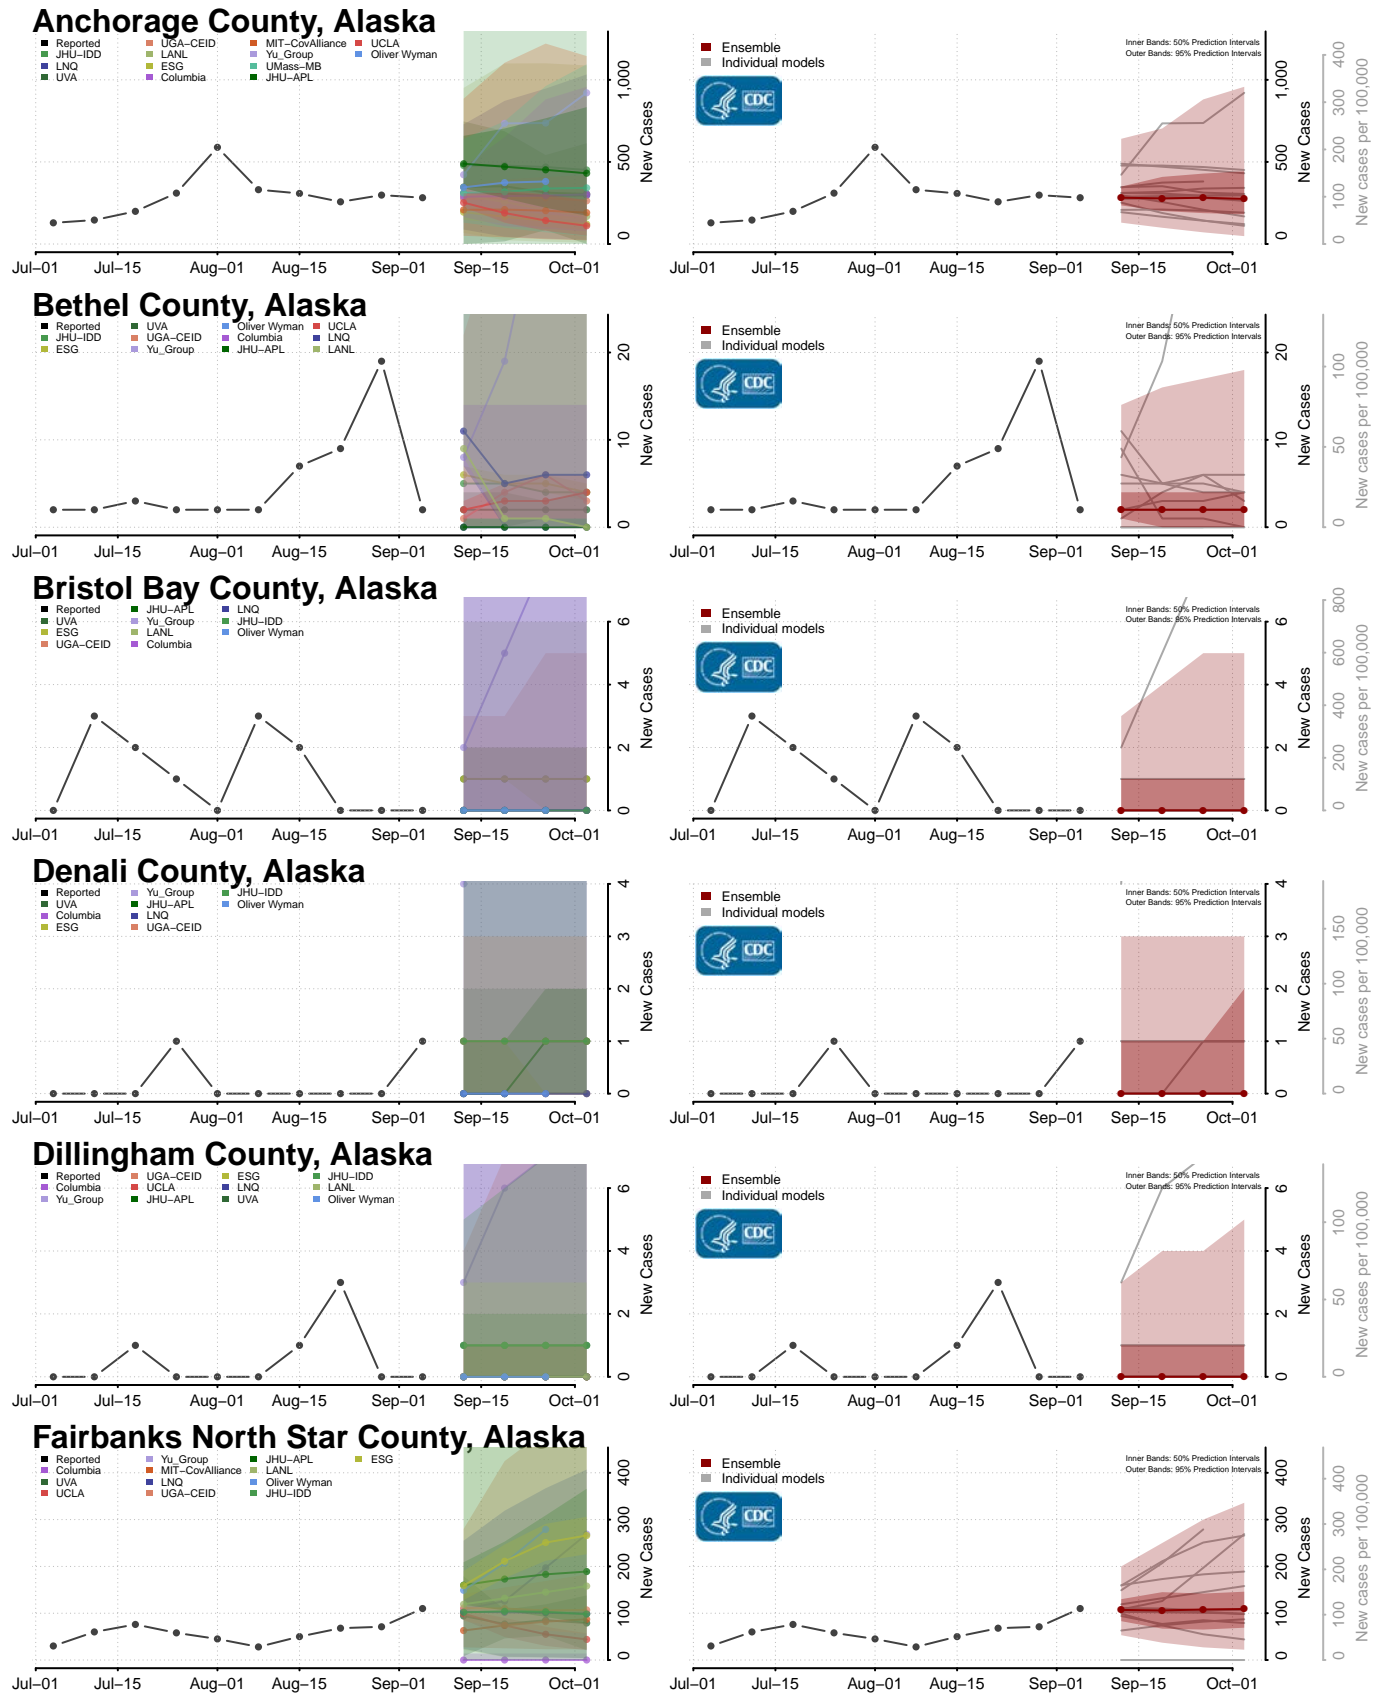

*New weekly cases may decrease in this location over the next four weeks. For these locations, the ensemble forecast indicates a probability of 0.75 or greater that fewer cases will be reported in week four of the forecast than in the last reported week.

Lowndes County, Alabama

Macon County, Alabama

Madison County, Alabama

Marengo County, Alabama

Kusilvak County, Alaska

Lake and Peninsula County, Alaska

Matanuska-Susitna County, Alaska

Nome County, Alaska