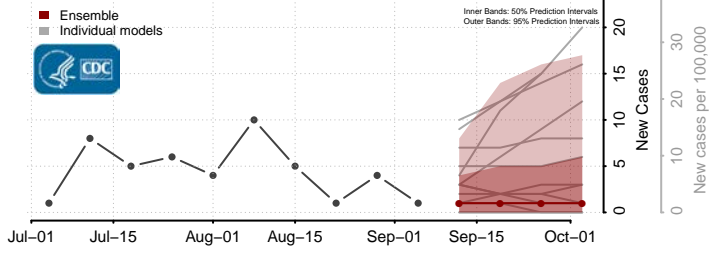

Belknap County, New Hampshire