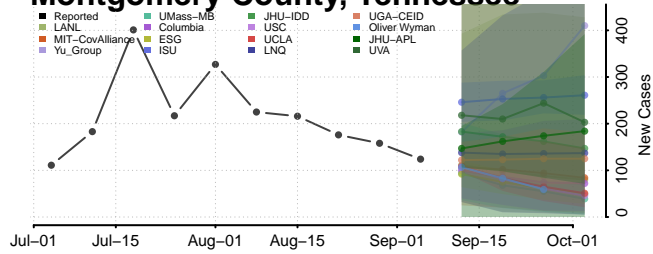

Monroe County, Tennessee

Montgomery County, Tennessee

Scott County, Tennessee

Sequatchie County, Tennessee

Sevier County, Tennessee

Shelby County, Tennessee

Smith County, Tennessee

Stewart County, Tennessee