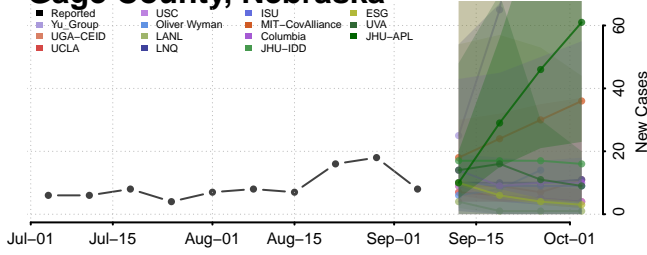

Burt County, Nebraska

Butler County, Nebraska

Cass County, Nebraska

Cedar County, Nebraska

Furnas County, Nebraska

Gage County, Nebraska

Garden County, Nebraska

Garfield County, Nebraska