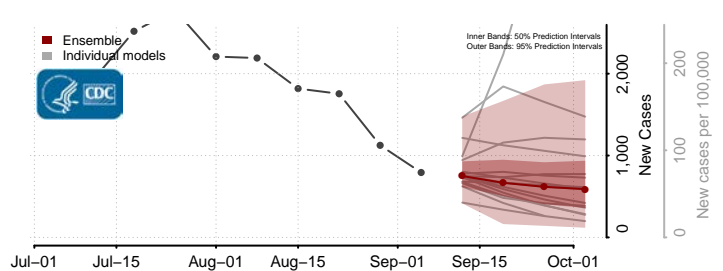

Fulton County, Georgia