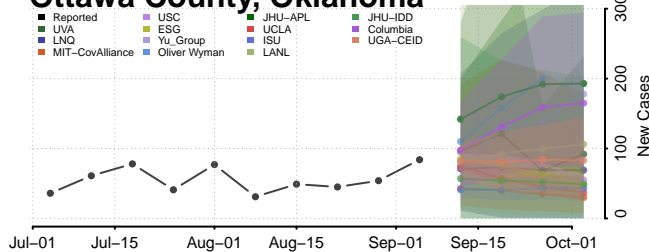

Le Flore County, Oklahoma

Lincoln County, Oklahoma

Logan County, Oklahoma

Love County, Oklahoma

Okmulgee County, Oklahoma

Osage County, Oklahoma

Ottawa County, Oklahoma

Pawnee County, Oklahoma