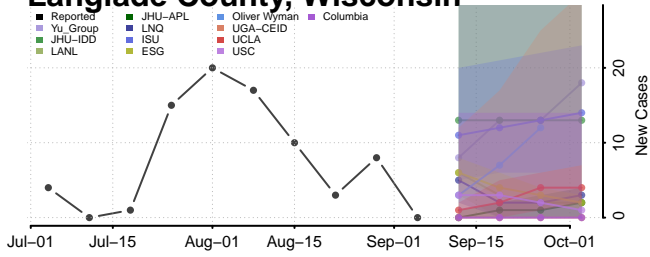

Green Lake County, Wisconsin

Kewaunee County, Wisconsin

La Crosse County, Wisconsin

Lafayette County, Wisconsin

Langlade County, Wisconsin

Lincoln County, Wisconsin

Manitowoc County, Wisconsin

Marathon County, Wisconsin