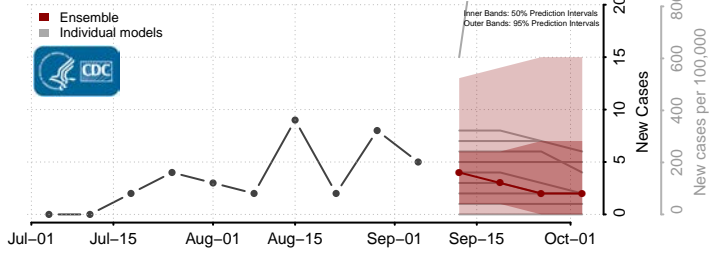

Kidder County, North Dakota