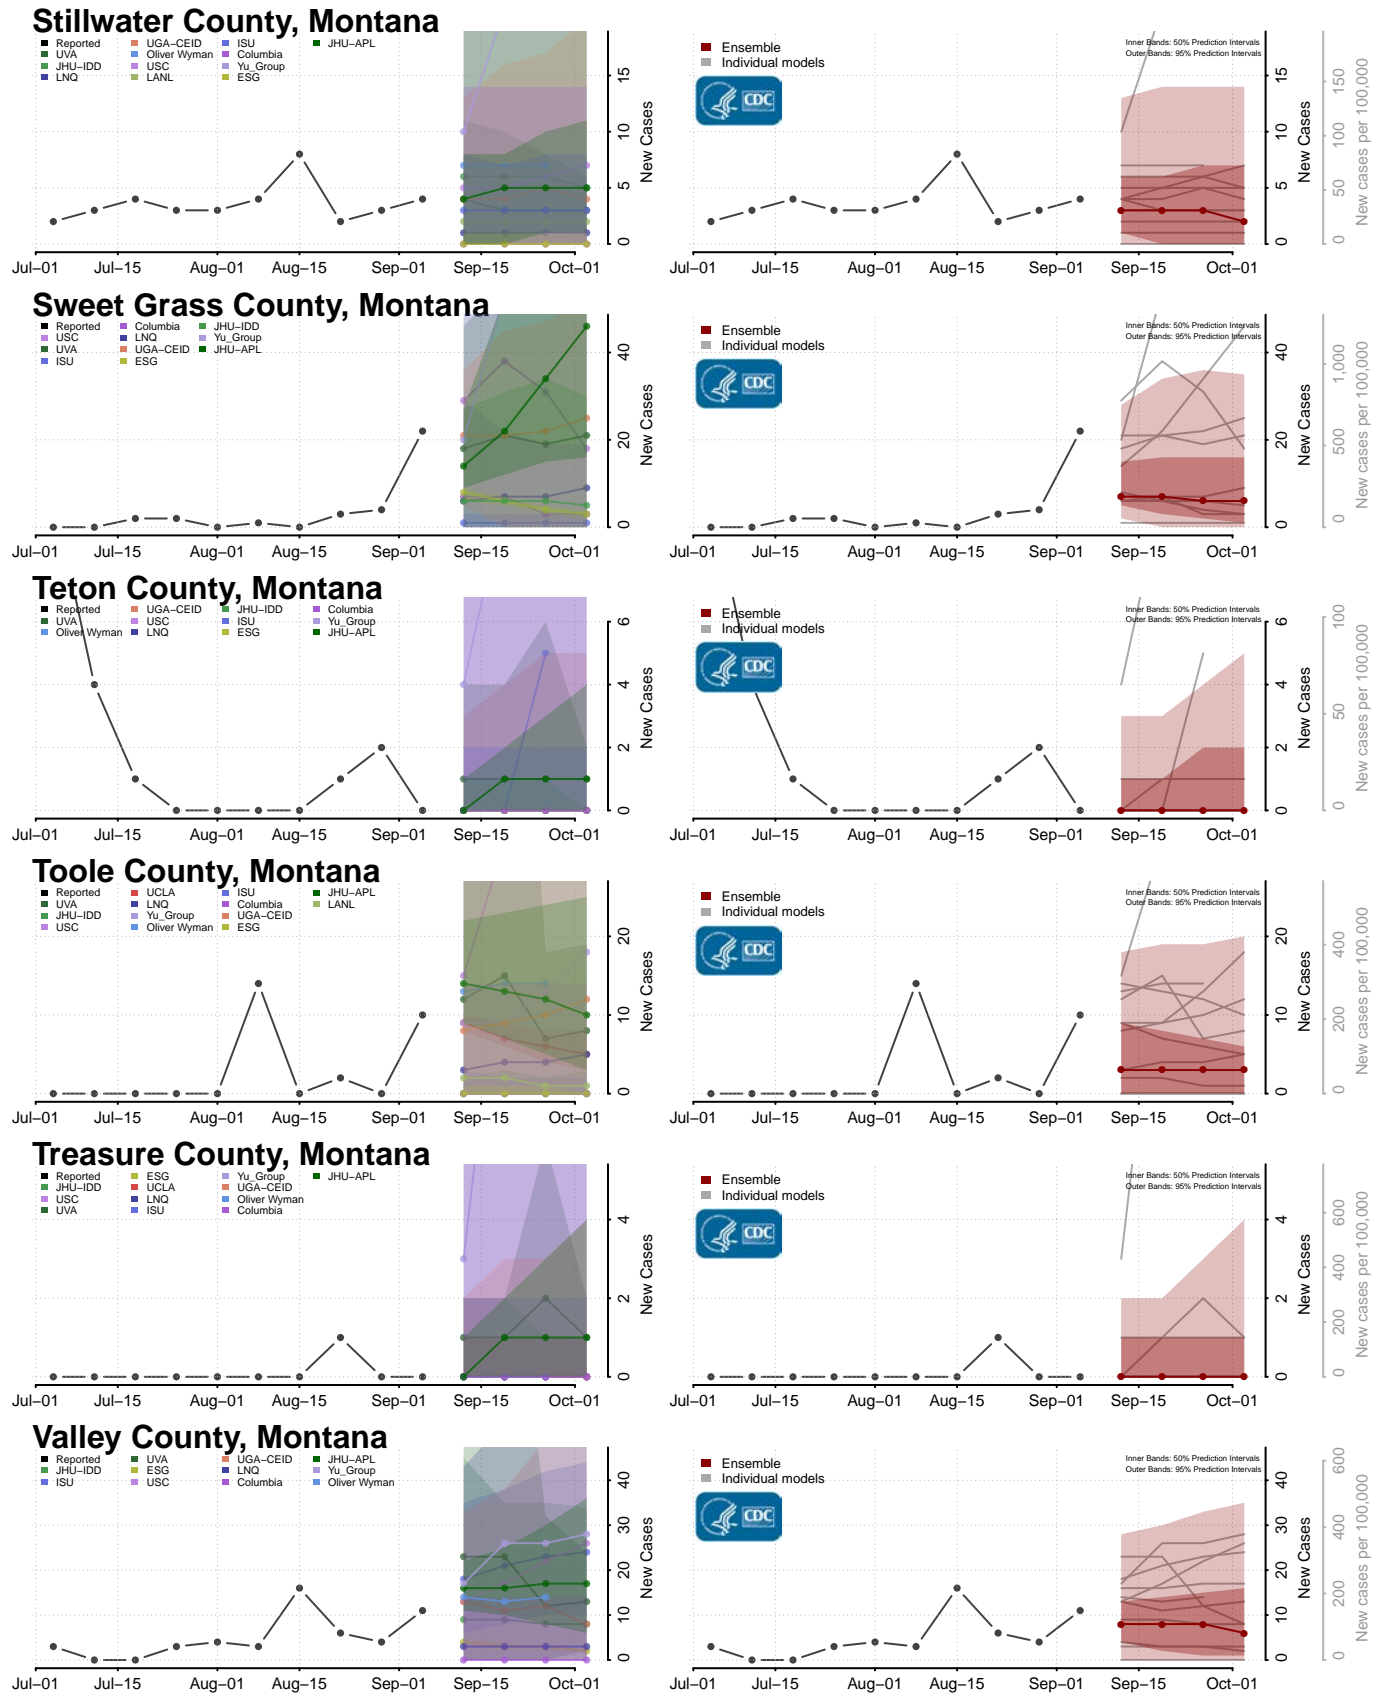

Deer Lodge County, Montana

Fallon County, Montana

Fergus County, Montana

Flathead County, Montana

Gallatin County, Montana

Garfield County, Montana

Brown County, Nebraska

Buffalo County, Nebraska