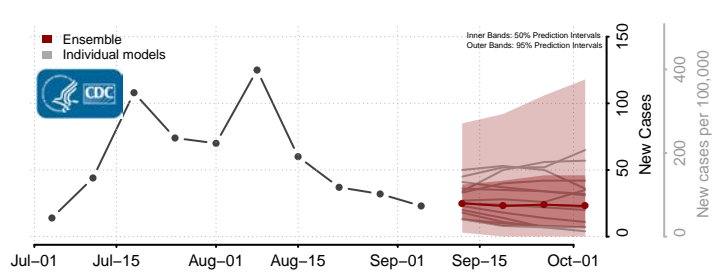

Lafayette County, Florida

Lake County, Florida

Lee County, Florida

*New weekly cases may decrease in this location over the next four weeks. For these locations, the ensemble forecast indicates a probability of 0.75 or greater that fewer cases will be reported in week four of the forecast than in the last reported week.

Forsyth County, Georgia

Franklin County, Georgia

Fulton County, Georgia

Gilmer County, Georgia

Glascocock County, Georgia

Glynn County, Georgia

Gordon County, Georgia

Grady County, Georgia