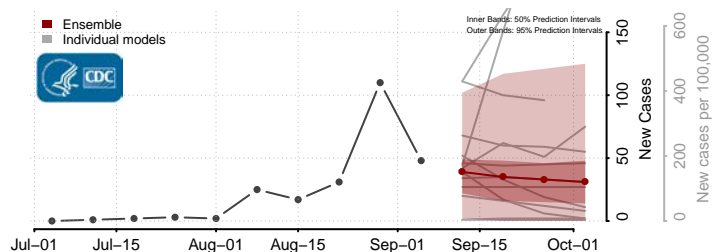

Haakon County, South Dakota

Hamlin County, South Dakota

Jackson County, South Dakota

Jerauld County, South Dakota

Jones County, South Dakota

Kingsbury County, South Dakota

Lake County, South Dakota

Lawrence County, South Dakota