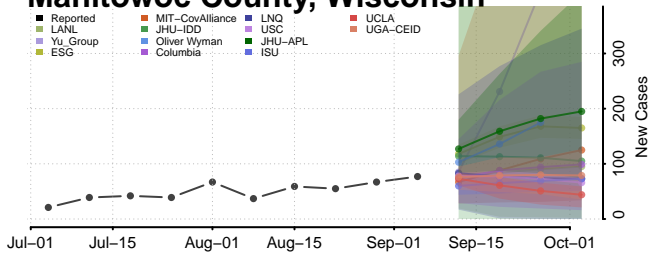

Manitowoc County, Wisconsin