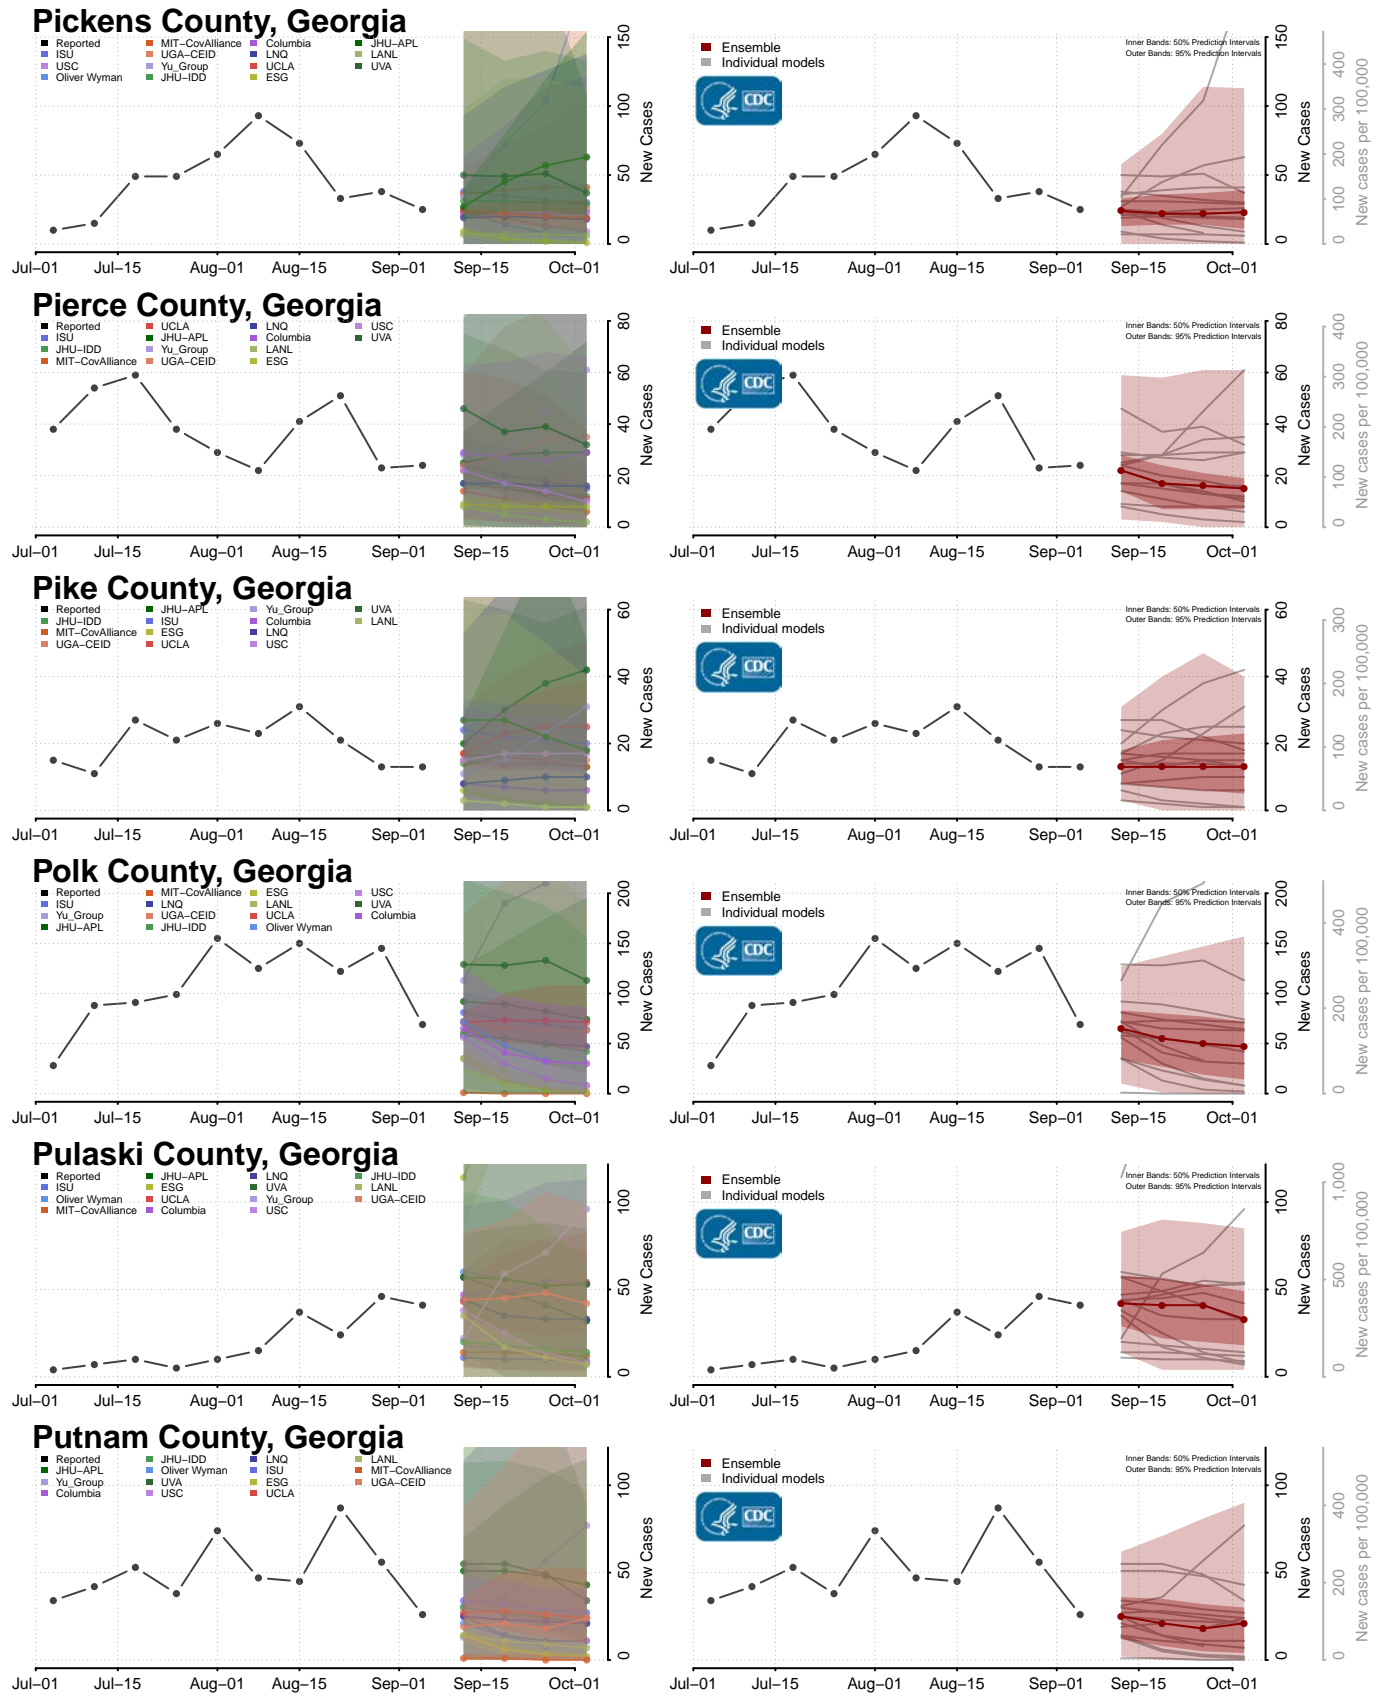

Greene County, Georgia

Gwinnett County, Georgia

Habersham County, Georgia

Hall County, Georgia

Benewah County, Idaho

Bingham County, Idaho

Blaine County, Idaho

Boise County, Idaho