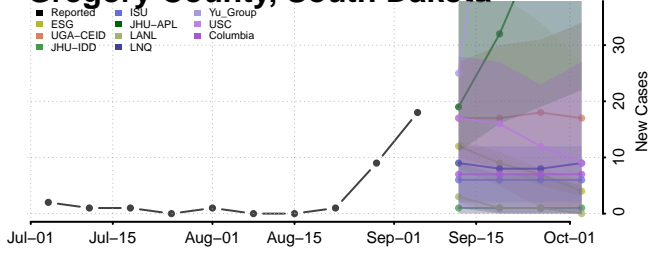

Deuel County, South Dakota

Dewey County, South Dakota

Douglas County, South Dakota

Edmunds County, South Dakota

Fall River County, South Dakota

Faulk County, South Dakota

Grant County, South Dakota

Gregory County, South Dakota