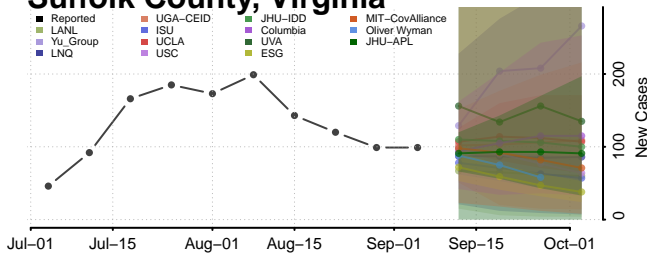

Spotsylvania County, Virginia

Stafford County, Virginia

Staunton County, Virginia

Suffolk County, Virginia

Surry County, Virginia

Sussex County, Virginia

Williamsburg County, Virginia

Winchester County, Virginia