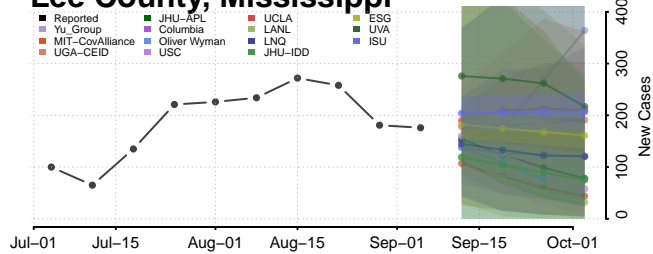

Lamar County, Mississippi

Lauderdale County, Mississippi

Lawrence County, Mississippi

Leake County, Mississippi

Lee County, Mississippi

Leflore County, Mississippi

Montgomery County, Mississippi

Neshoba County, Mississippi