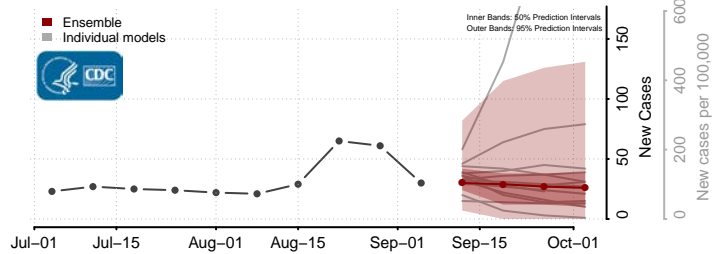

Lac qui Parle County, Minnesota

Lake County, Minnesota

Lake of the Woods County, Minnesota

Le Sueur County, Minnesota

*New weekly cases may decrease in this location over the next four weeks. For these locations, the ensemble forecast indicates a probability of 0.75 or greater that fewer cases will be reported in week four of the forecast than in the last reported week.