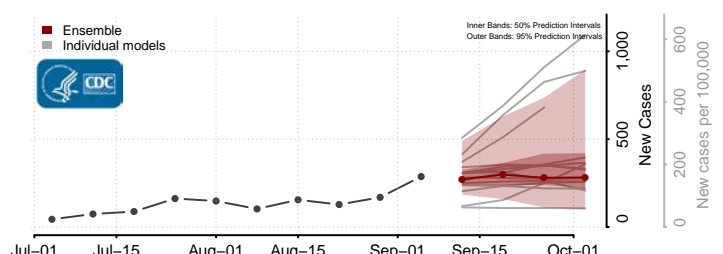

Hancock County, West Virginia

Hardy County, West Virginia

Harrison County, West Virginia

Jackson County, West Virginia

Jefferson County, West Virginia

Kanawha County, West Virginia

Summers County, West Virginia