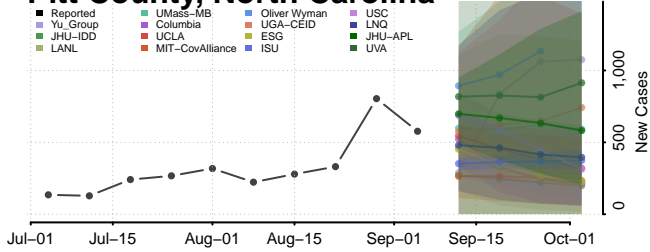

Hyde County, North Carolina

Person County, North Carolina

Pitt County, North Carolina

Polk County, North Carolina

Randolph County, North Carolina

Richmond County, North Carolina

Robeson County, North Carolina