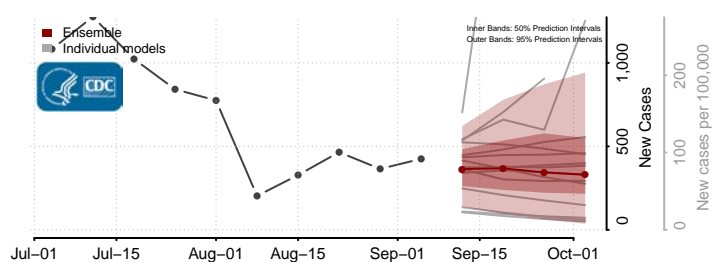

*New weekly cases may decrease in this location over the next four weeks. For these locations, the ensemble forecast indicates a probability of 0.75 or greater that fewer cases will be reported in week four of the forecast than in the last reported week.

Maricopa County, Arizona

Mohave County, Arizona

Navajo County, Arizona

Pima County, Arizona

Pinal County, Arizona

Santa Cruz County, Arizona

Greene County, Arkansas

Hempstead County, Arkansas