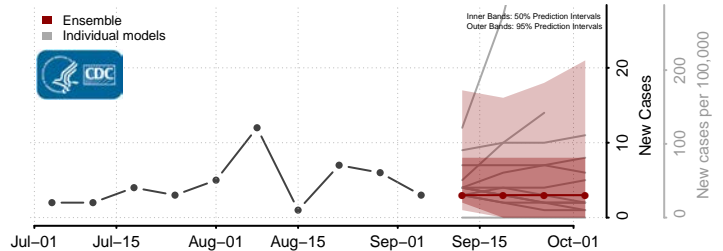

Jackson County, Minnesota