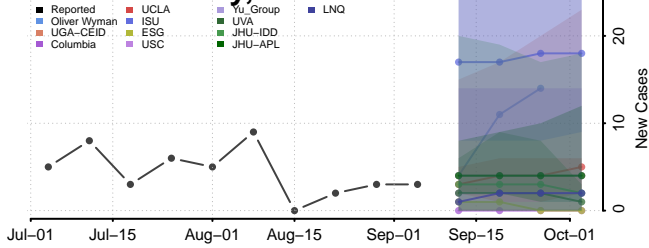

Custer County, Montana