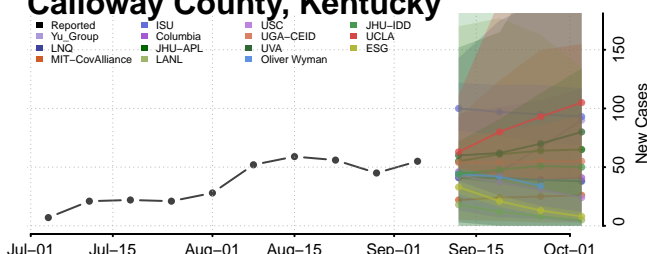

Calloway County, Kentucky