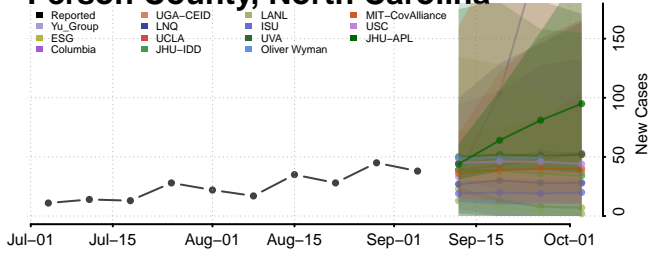

Hyde County, North Carolina

Person County, North Carolina

Pitt County, North Carolina

Polk County, North Carolina

Randolph County, North Carolina

Richmond County, North Carolina

Robeson County, North Carolina