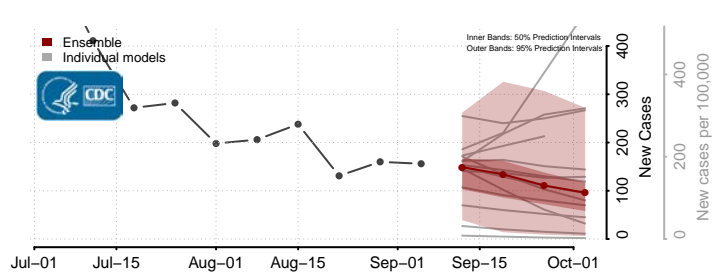

Lafayette County, Florida

Lake County, Florida

Lee County, Florida

*New weekly cases may decrease in this location over the next four weeks. For these locations, the ensemble forecast indicates a probability of 0.75 or greater that fewer cases will be reported in week four of the forecast than in the last reported week.

Forsyth County, Georgia

Franklin County, Georgia

Fulton County, Georgia

Gilmer County, Georgia

Glascocock County, Georgia

Glynn County, Georgia

Gordon County, Georgia

Grady County, Georgia