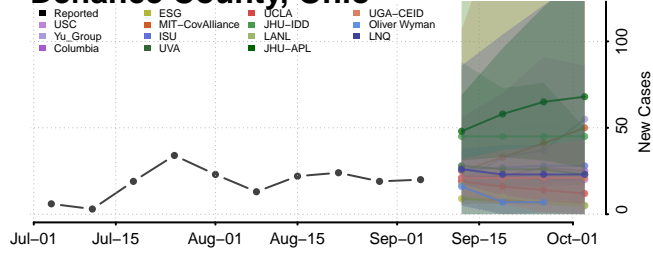

Delaware County, Ohio

Erie County, Ohio

Fairfield County, Ohio

Fayette County, Ohio

*New weekly cases may decrease in this location over the next four weeks. For these locations, the ensemble forecast indicates a probability of 0.75 or greater that fewer cases will be reported in week four of the forecast than in the last reported week.