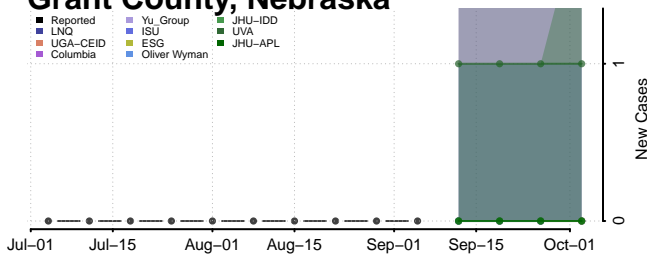

Grant County, Nebraska