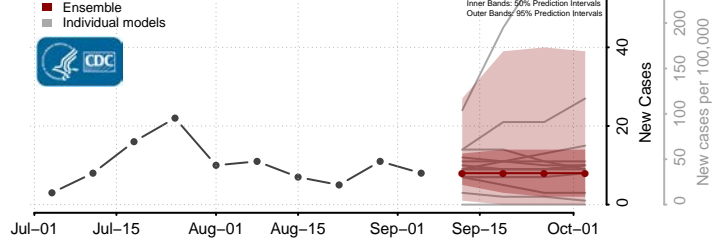

New Kent County, Virginia