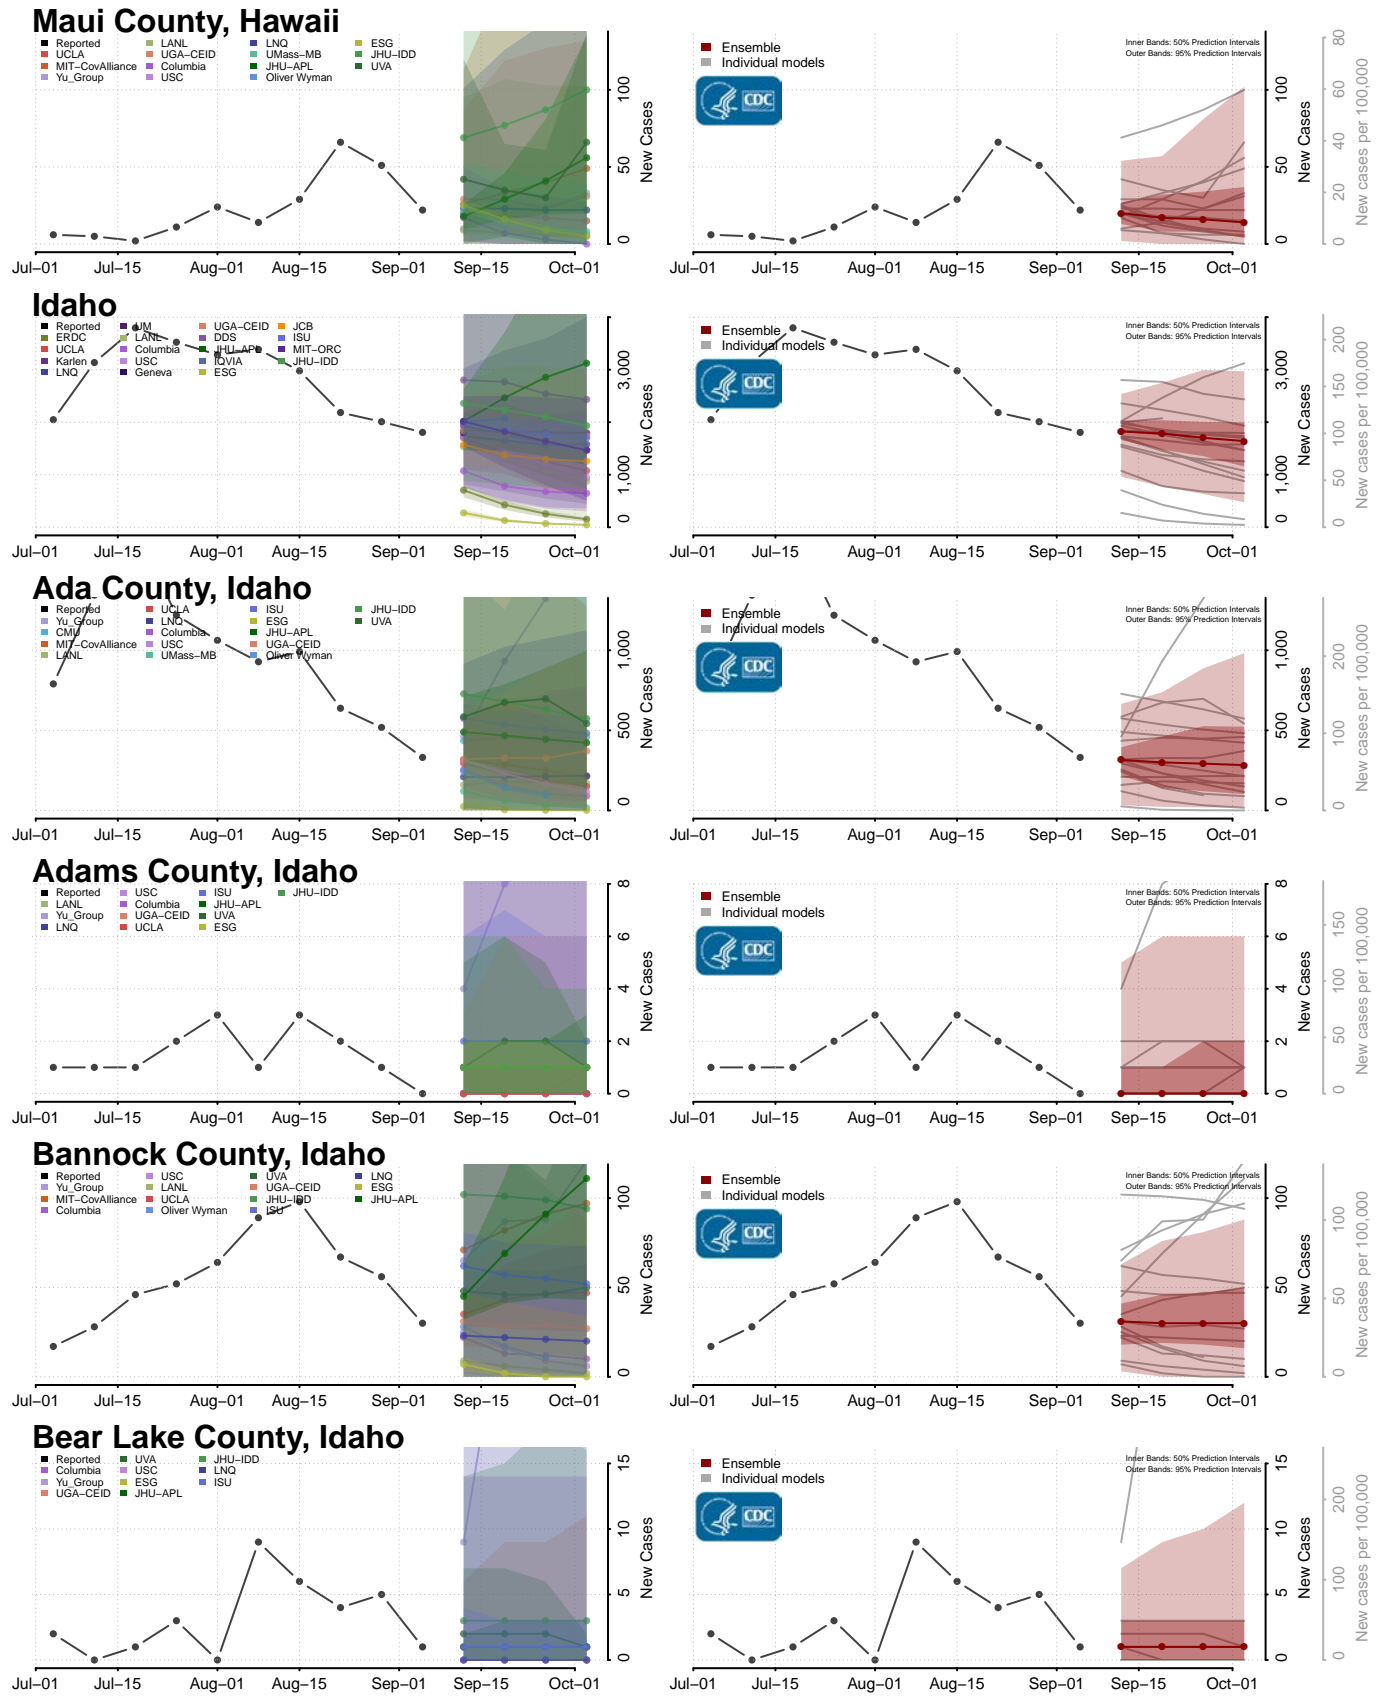

Greene County, Georgia

Gwinnett County, Georgia

Habersham County, Georgia

Hall County, Georgia

Benewah County, Idaho

Bingham County, Idaho

Blaine County, Idaho

Boise County, Idaho