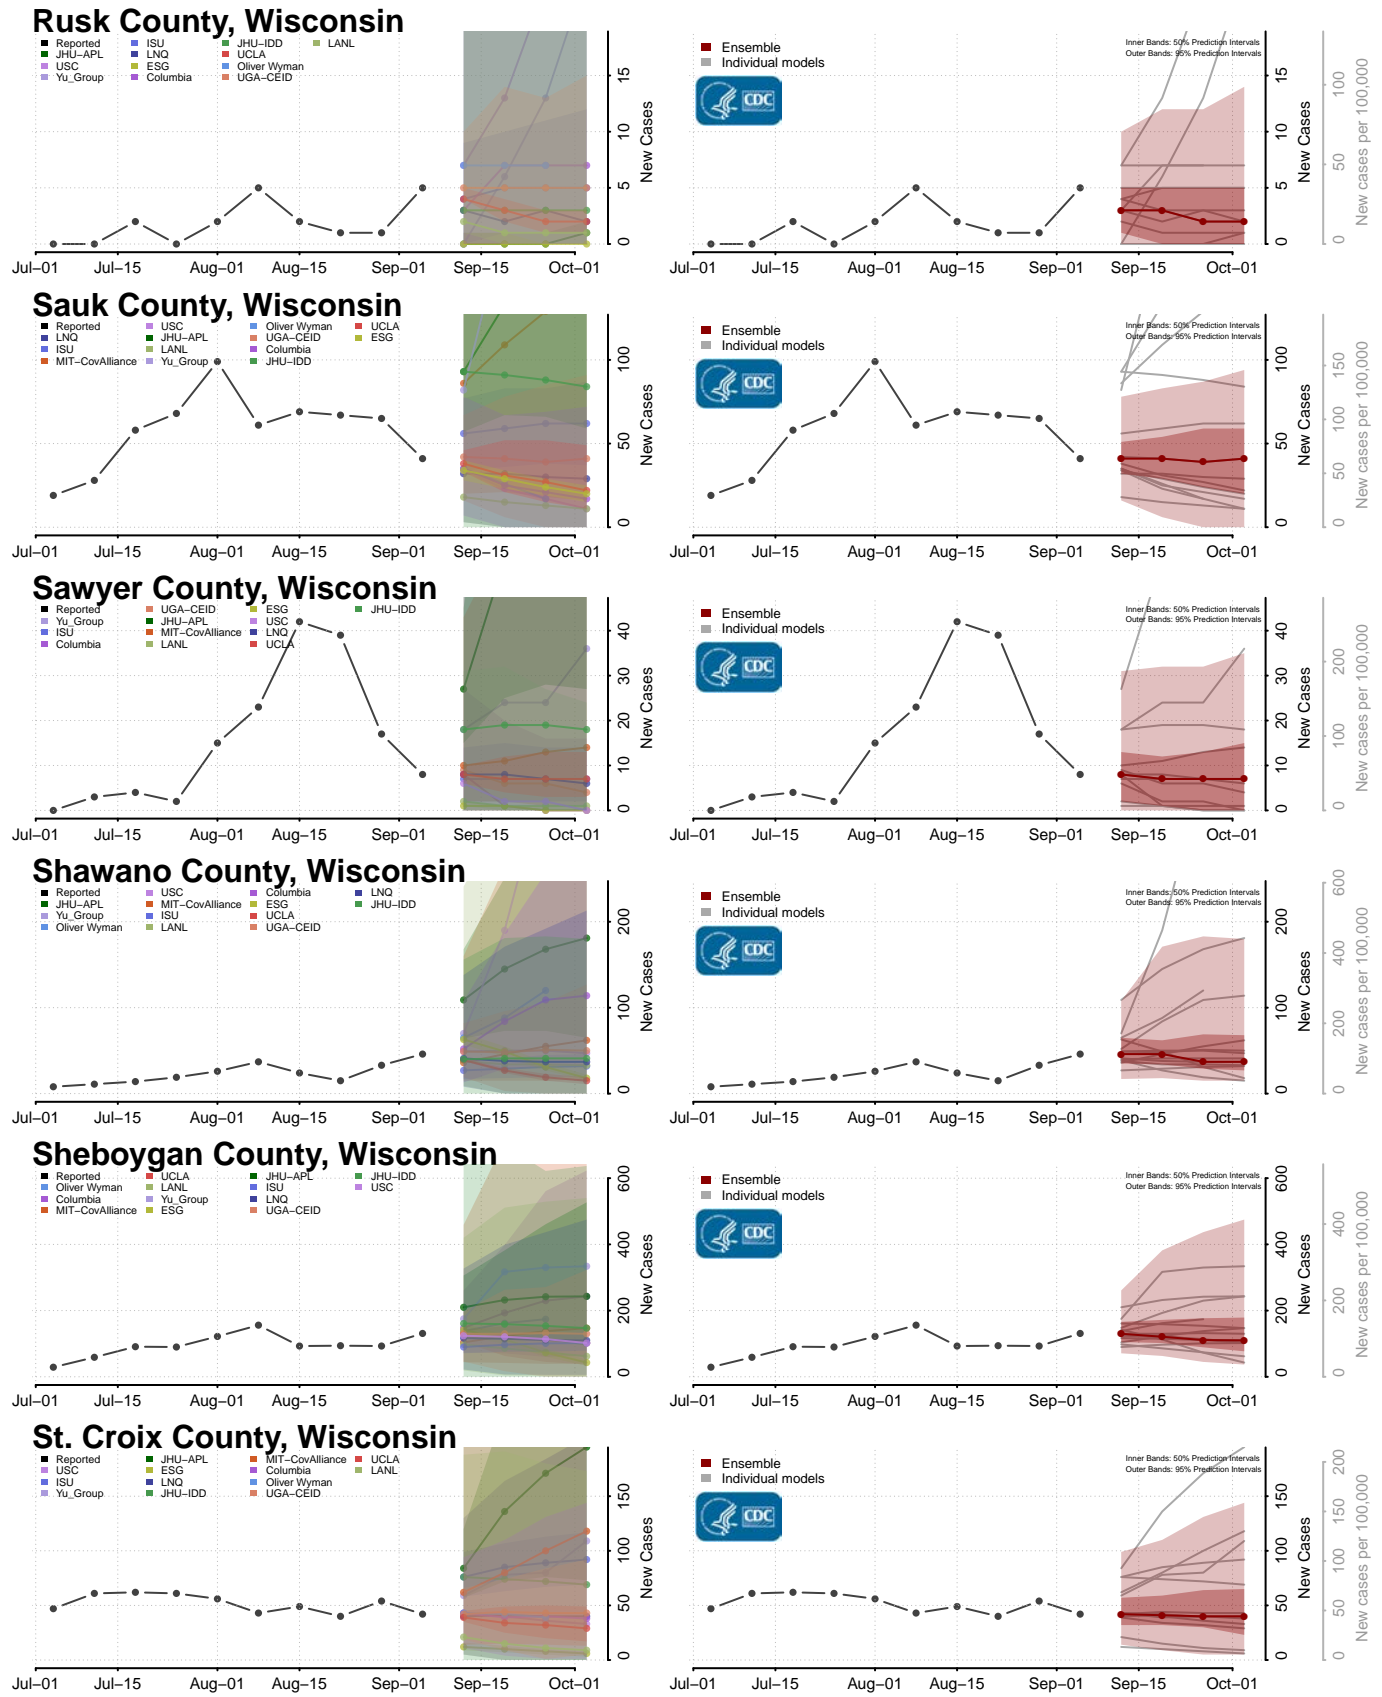

Marinette County, Wisconsin

Marquette County, Wisconsin

Menominee County, Wisconsin

Milwaukee County, Wisconsin

Monroe County, Wisconsin

Washington County, Wisconsin

Waushara County, Wisconsin

Waupaca County, Wisconsin