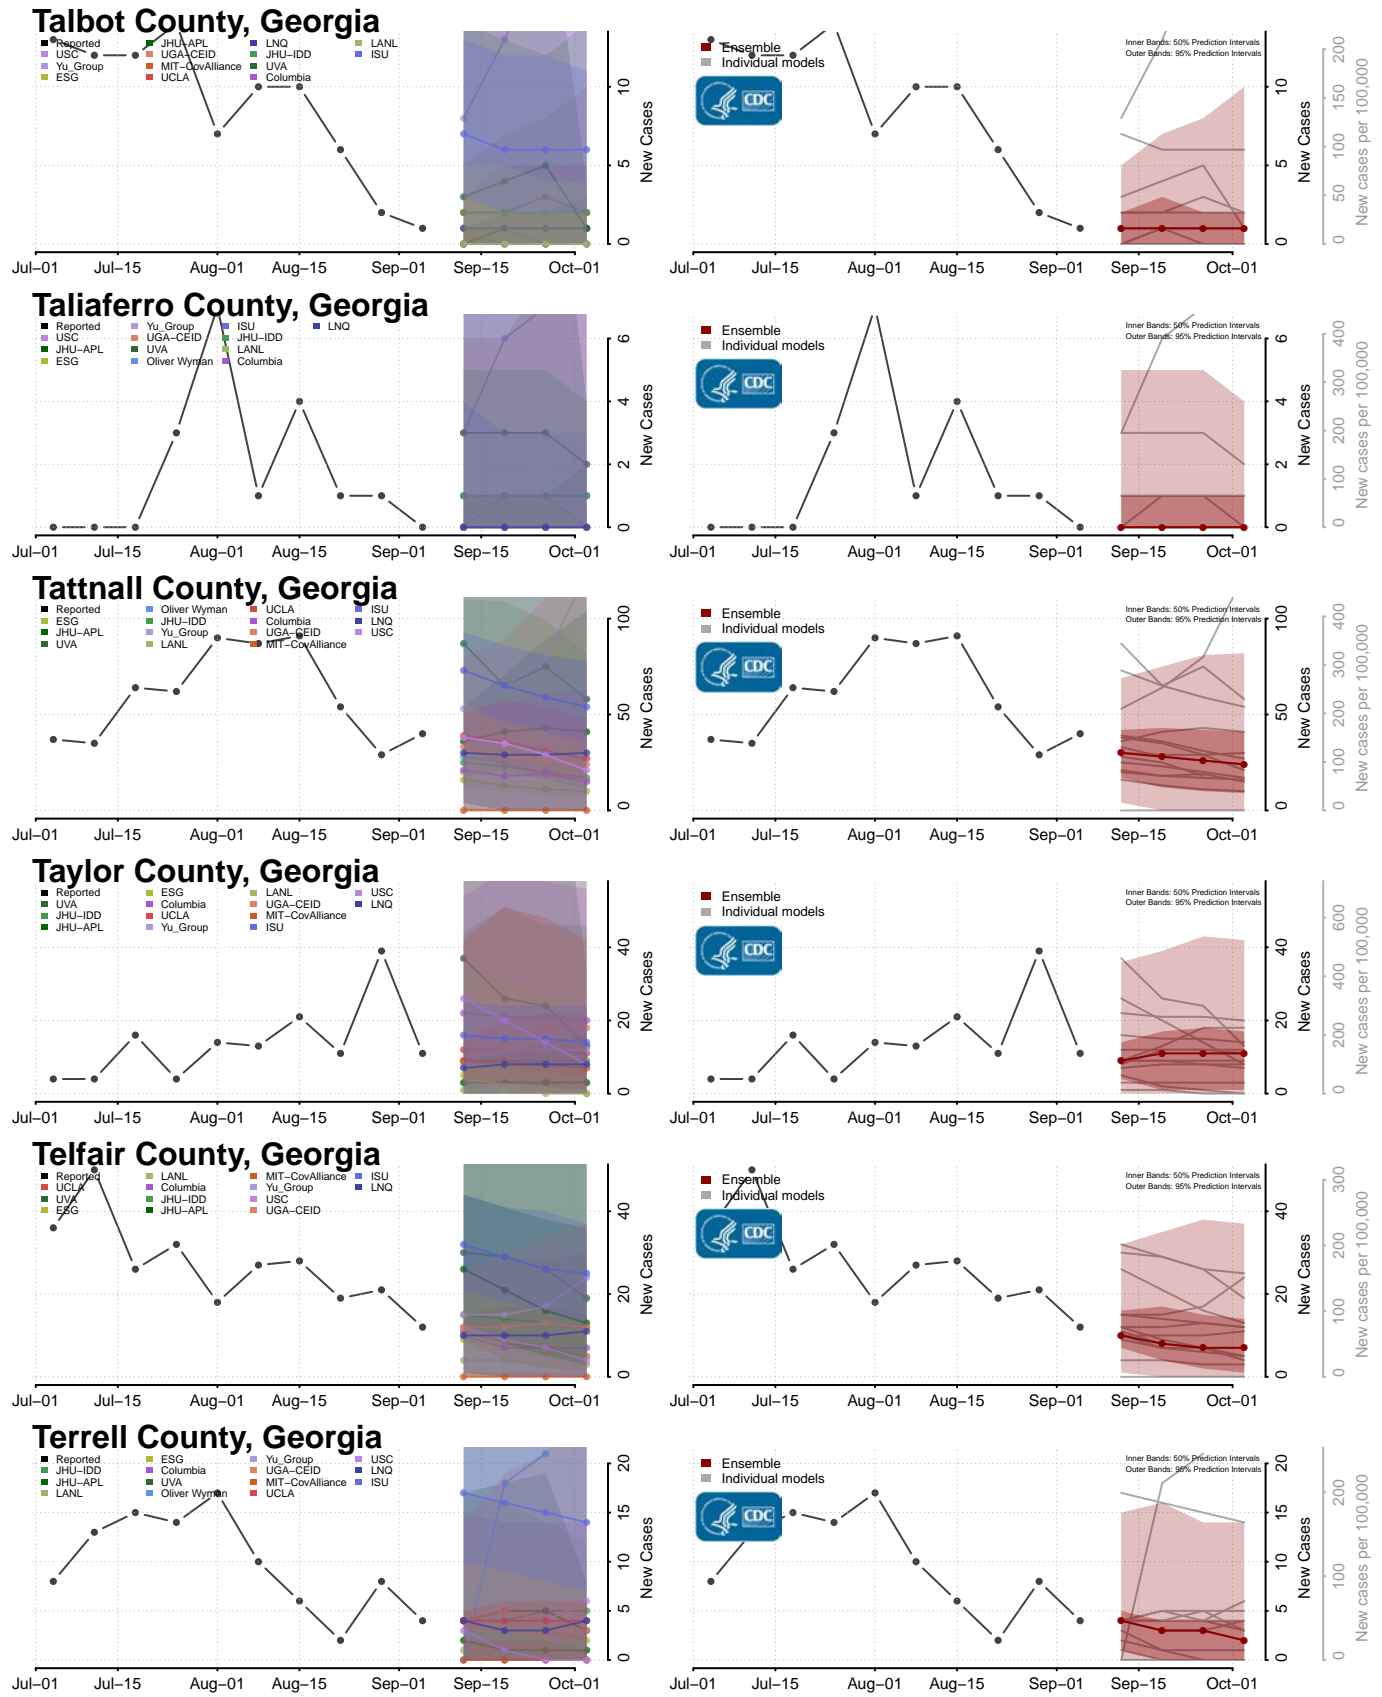

Greene County, Georgia

Gwinnett County, Georgia

Habersham County, Georgia

Hall County, Georgia

Benewah County, Idaho

Bingham County, Idaho

Blaine County, Idaho

Boise County, Idaho