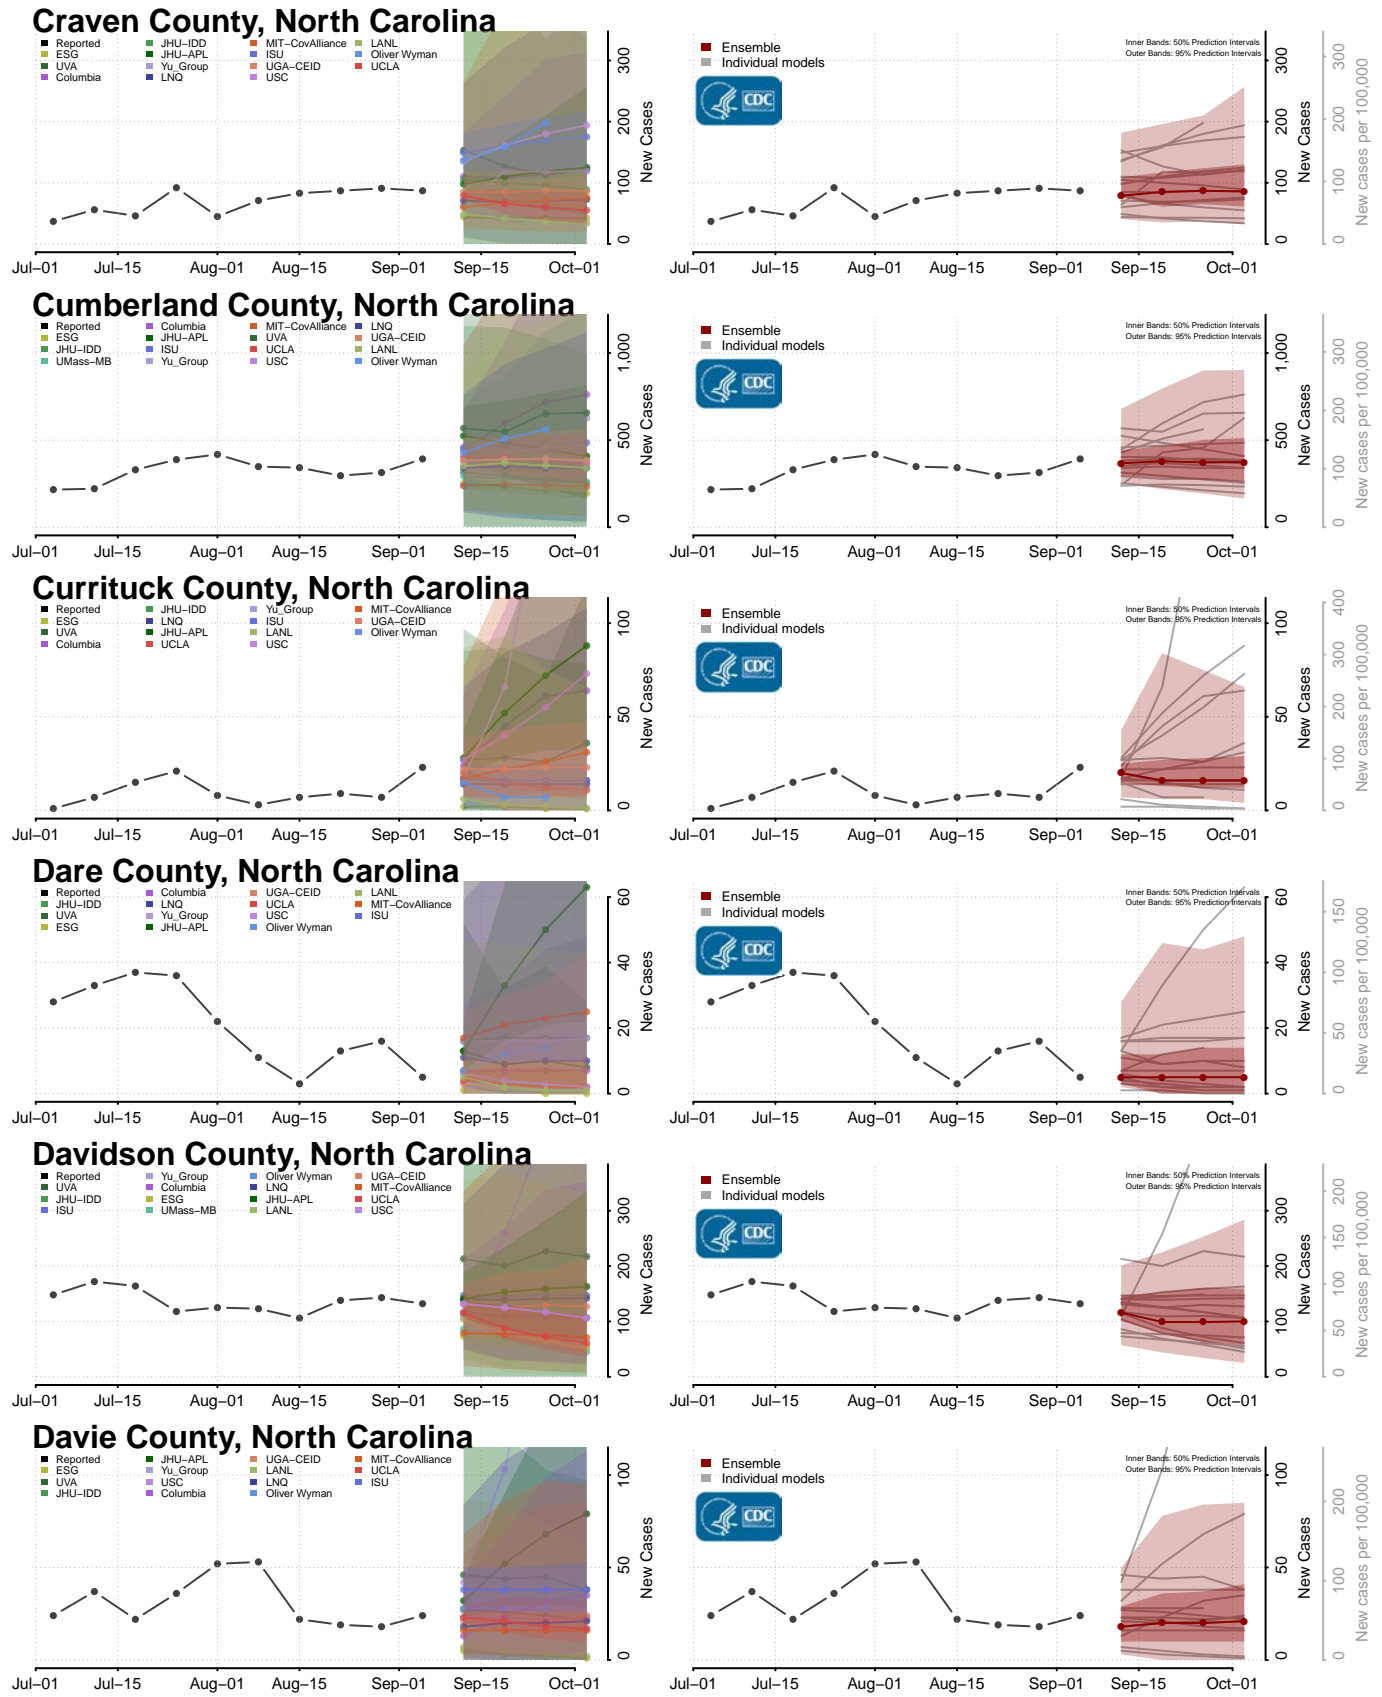

Allegany County, North Carolina

Anson County, North Carolina

Ashe County, North Carolina

Avery County, North Carolina

Duplin County, North Carolina

Durham County, North Carolina

Edgecombe County, North Carolina