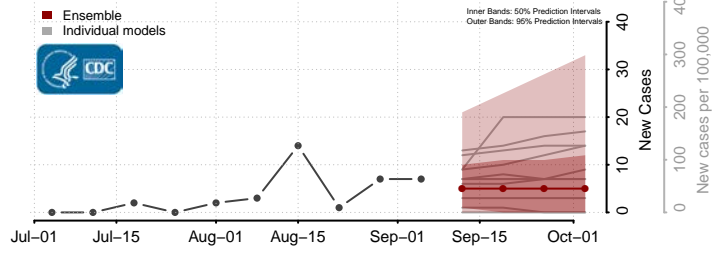

Fergus County, Montana