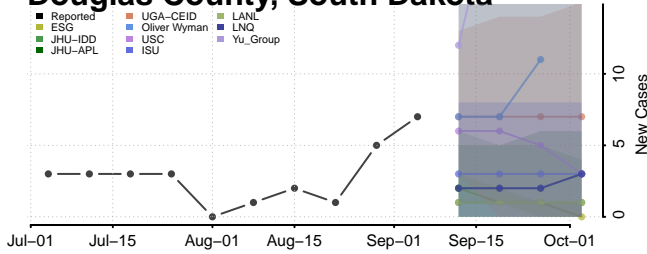

Douglas County, South Dakota