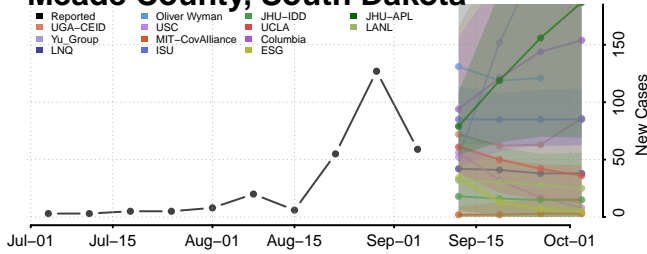

Lincoln County, South Dakota

Lyman County, South Dakota

Marshall County, South Dakota

McCook County, South Dakota

McPherson County, South Dakota

Meade County, South Dakota

Mellette County, South Dakota

Miner County, South Dakota