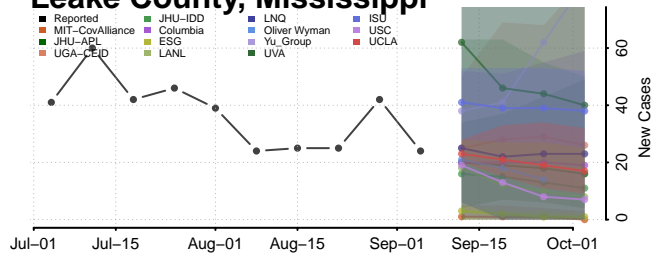

Lamar County, Mississippi

Lauderdale County, Mississippi

Lawrence County, Mississippi

Leake County, Mississippi

Lee County, Mississippi

Leflore County, Mississippi

Montgomery County, Mississippi

Neshoba County, Mississippi