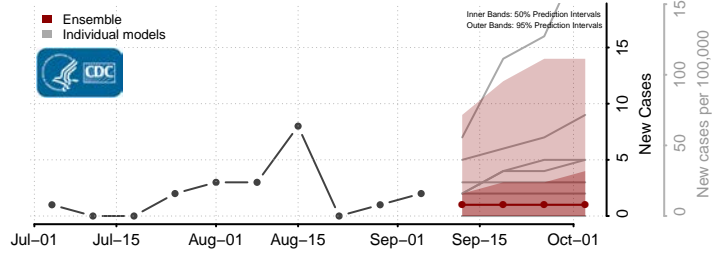

Hancock County, West Virginia

Hardy County, West Virginia

Harrison County, West Virginia

Jackson County, West Virginia

Jefferson County, West Virginia

Kanawha County, West Virginia

Summers County, West Virginia