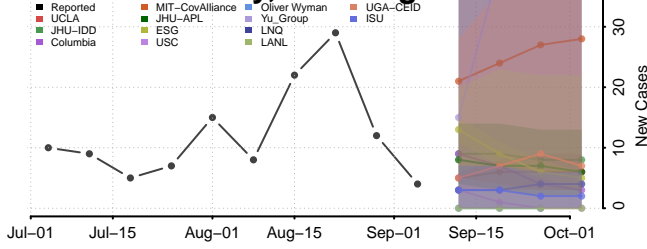

Klickitat County, Washington