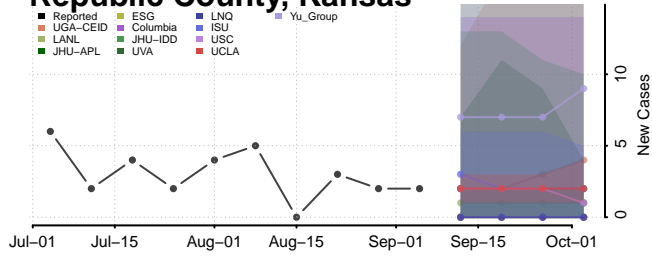

Butler County, Kansas

Chase County, Kansas

Chautauqua County, Kansas

Cherokee County, Kansas

Reno County, Kansas

Republic County, Kansas

Rice County, Kansas

Riley County, Kansas