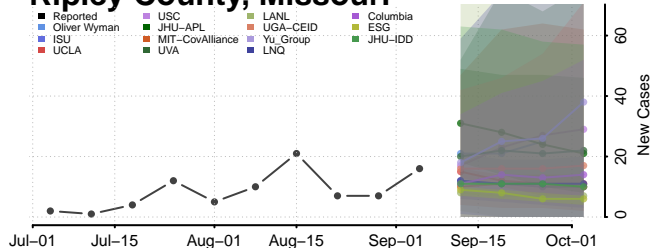

Putnam County, Missouri

Ralls County, Missouri

Randolph County, Missouri

Ray County, Missouri

Reynolds County, Missouri

Ripley County, Missouri

Saline County, Missouri

Schuyler County, Missouri

Scotland County, Missouri

Scott County, Missouri

Shannon County, Missouri

Shelby County, Missouri

Stoddard County, Missouri

Stone County, Missouri

Sullivan County, Missouri

Taney County, Missouri