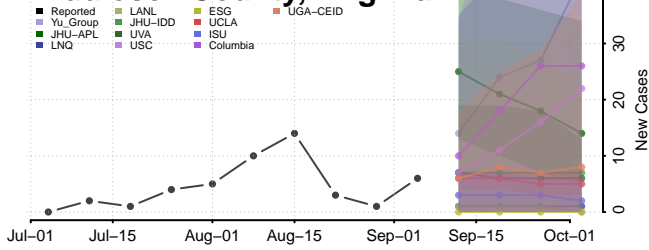

Isle of Wight County, Virginia

James City County, Virginia

King and Queen County, Virginia

King George County, Virginia

King William County, Virginia

Lancaster County, Virginia

Middlesex County, Virginia

Montgomery County, Virginia