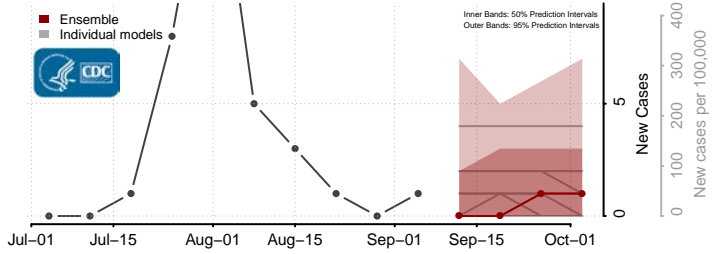

Emmons County, North Dakota

Foster County, North Dakota

Golden Valley County, North Dakota

Grand Forks County, North Dakota

Grant County, North Dakota

Griggs County, North Dakota

Hettinger County, North Dakota