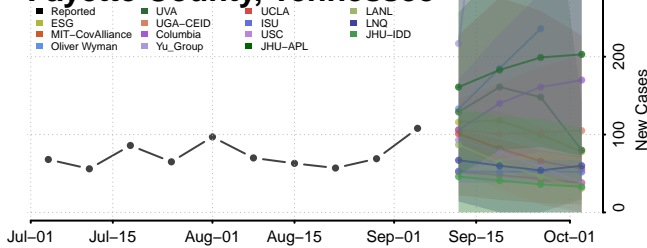

Fayette County, Tennessee