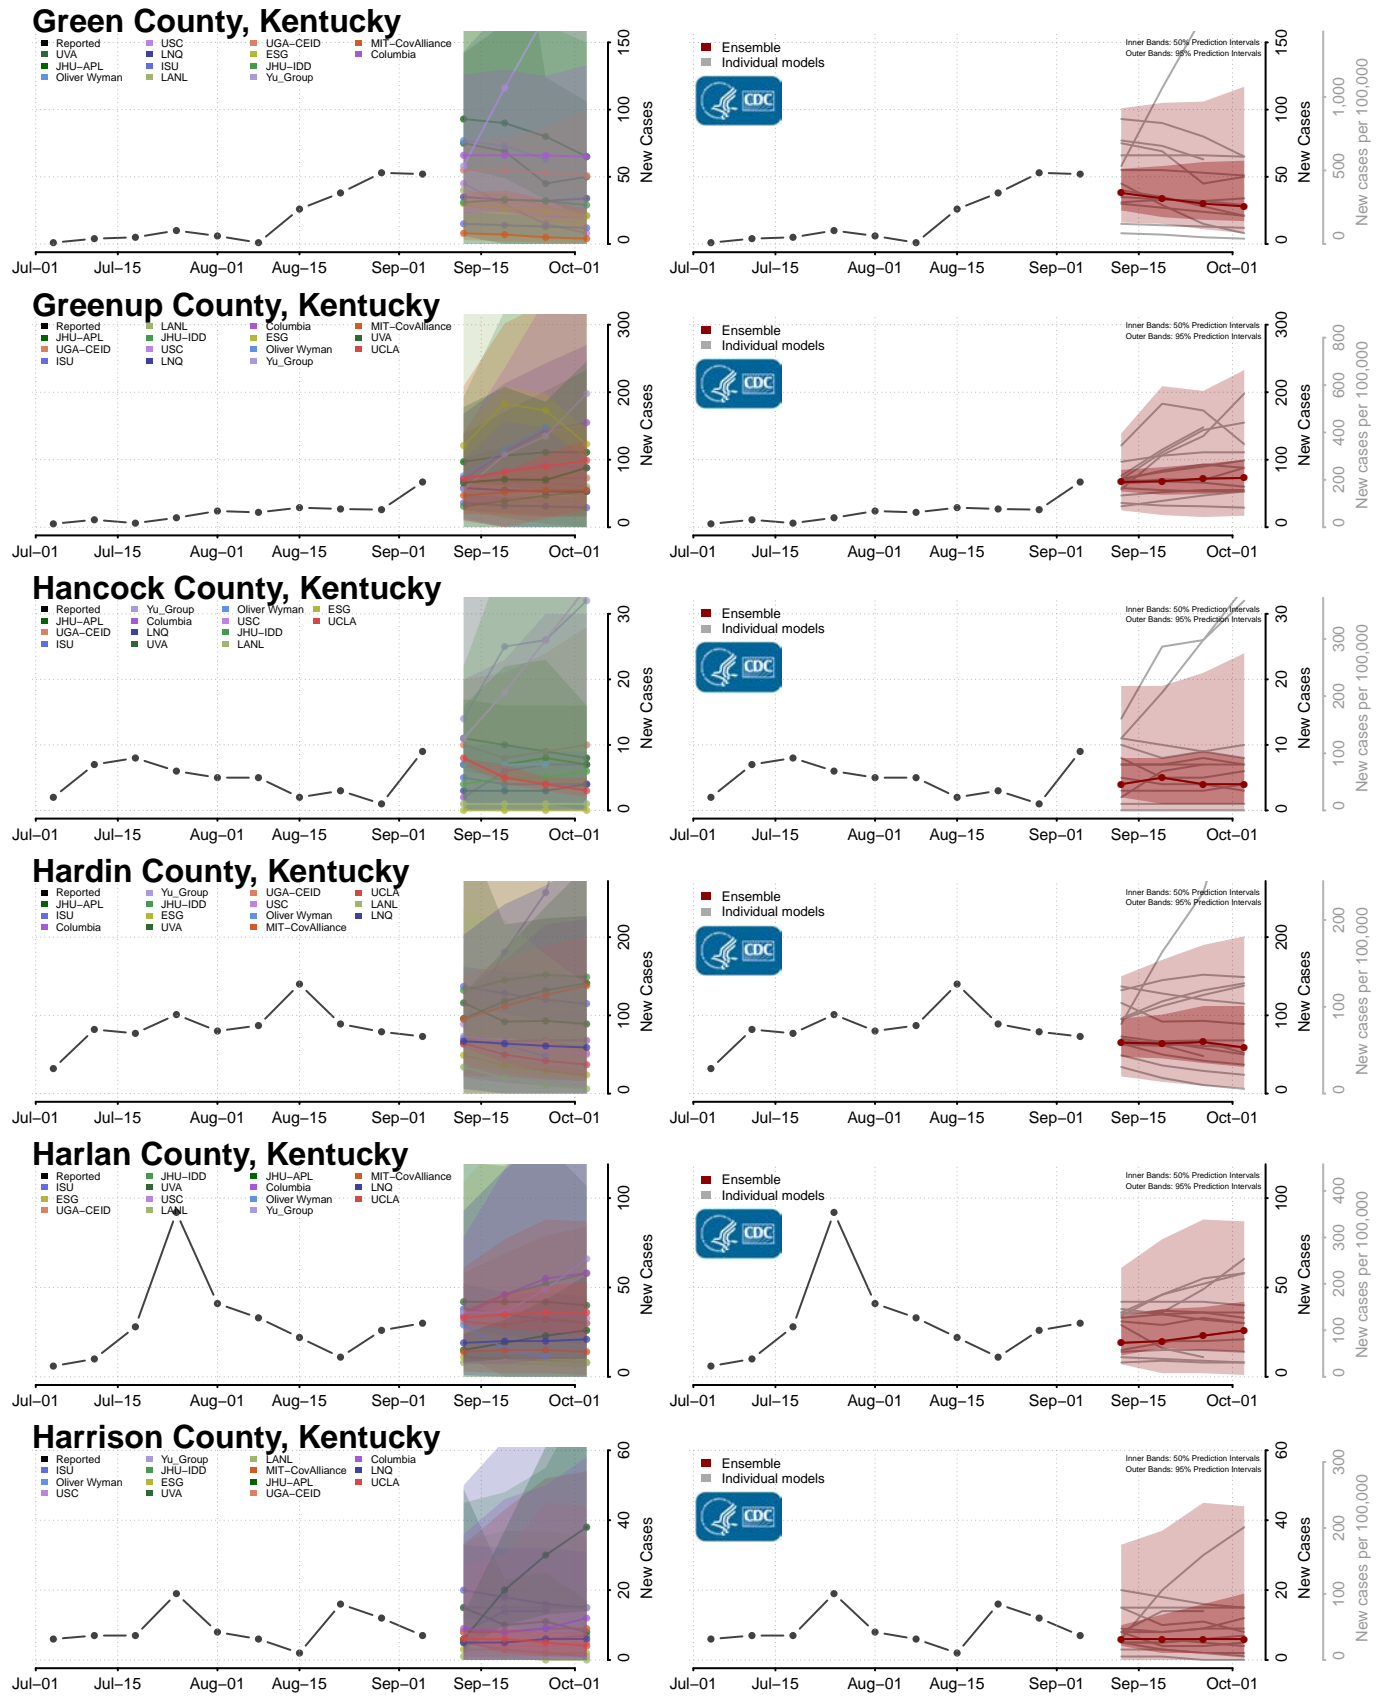

Pike County, Kentucky

Powell County, Kentucky

Pulaski County, Kentucky

Robertson County, Kentucky

Rockcastle County, Kentucky

Rowan County, Kentucky

*New weekly cases may decrease in this location over the next four weeks. For these locations, the ensemble forecast indicates a probability of 0.75 or greater that fewer cases will be reported in week four of the forecast than in the last reported week.