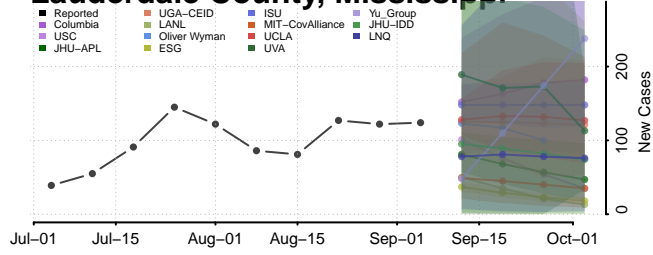

Lauderdale County, Mississippi