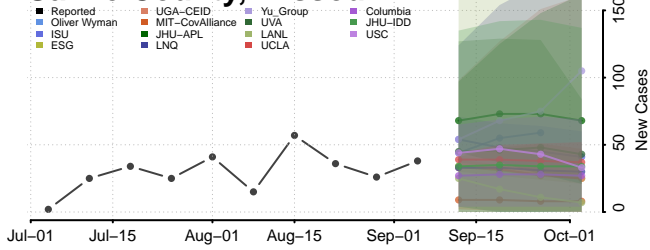

Saline County, Missouri