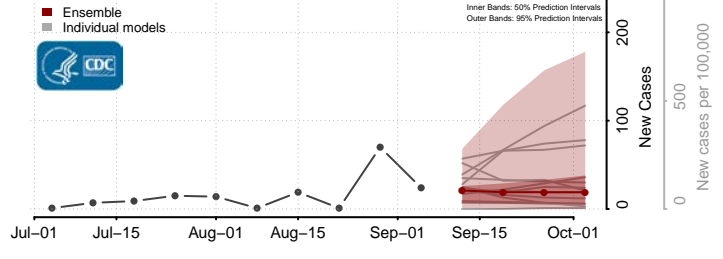

Pike County, Kentucky

Powell County, Kentucky

Pulaski County, Kentucky

Robertson County, Kentucky

Rockcastle County, Kentucky

Rowan County, Kentucky

*New weekly cases may decrease in this location over the next four weeks. For these locations, the ensemble forecast indicates a probability of 0.75 or greater that fewer cases will be reported in week four of the forecast than in the last reported week.