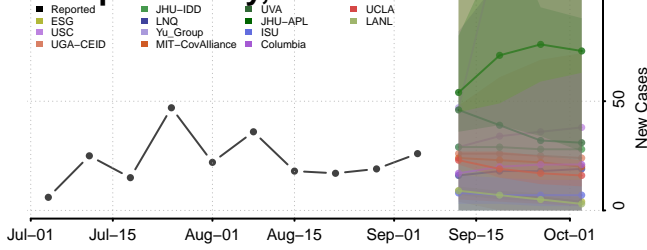

Bosque County, Texas