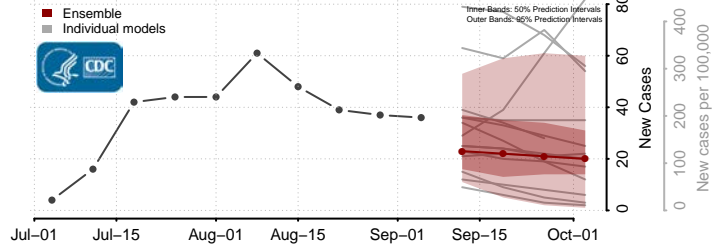

Greene County, Georgia