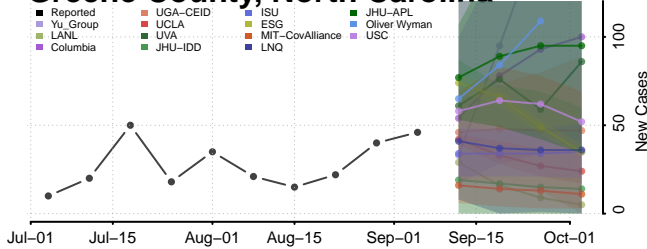

Forsyth County, North Carolina

Franklin County, North Carolina

Gaston County, North Carolina

Gates County, North Carolina

Graham County, North Carolina

Granville County, North Carolina

Greene County, North Carolina