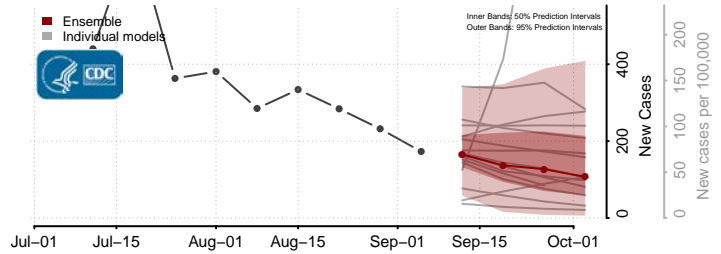

Van Buren County, Tennessee

Warren County, Tennessee

Washington County, Tennessee

Wayne County, Tennessee

Weakley County, Tennessee

White County, Tennessee

Williamson County, Tennessee

Wilson County, Tennessee