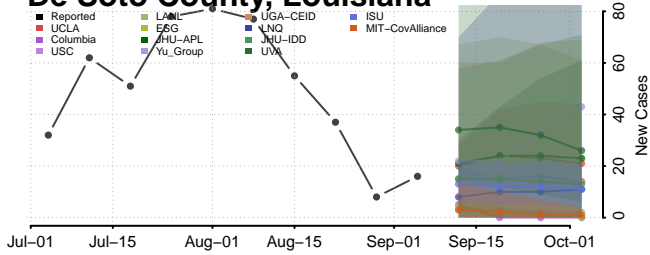

Pike County, Kentucky

Powell County, Kentucky

Pulaski County, Kentucky

Robertson County, Kentucky

Rockcastle County, Kentucky

Rowan County, Kentucky

*New weekly cases may decrease in this location over the next four weeks. For these locations, the ensemble forecast indicates a probability of 0.75 or greater that fewer cases will be reported in week four of the forecast than in the last reported week.

Catahoula County, Louisiana

Claiborne County, Louisiana

Concordia County, Louisiana

De Soto County, Louisiana

East Baton Rouge County, Louisiana

East Carroll County, Louisiana

Terrebonne County, Louisiana

Union County, Louisiana

Vermilion County, Louisiana

Vernon County, Louisiana

Washington County, Louisiana

Webster County, Louisiana

*New weekly cases may decrease in this location over the next four weeks. For these locations, the ensemble forecast indicates a probability of 0.75 or greater that fewer cases will be reported in week four of the forecast than in the last reported week.