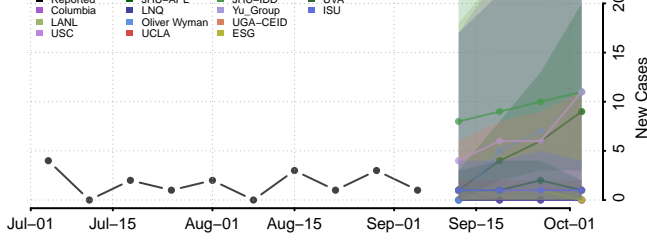

Merrimack County, New Hampshire

Rockingham County, New Hampshire

Strafford County, New Hampshire

Sullivan County, New Hampshire

Somerset County, New Jersey

Sussex County, New Jersey

Union County, New Jersey