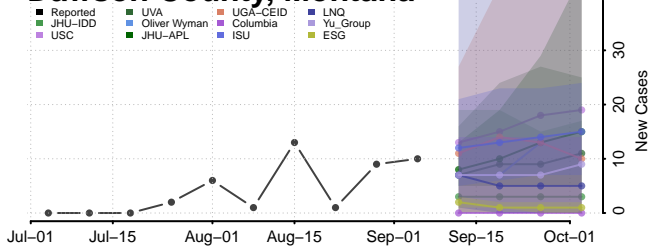

Dawson County, Montana