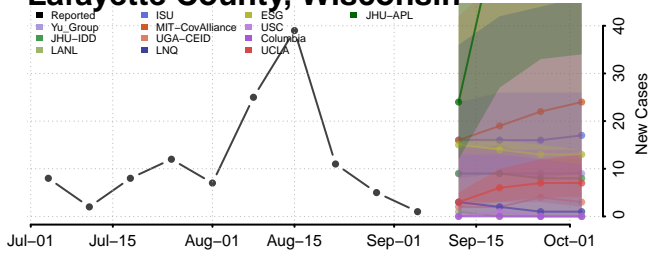

Green Lake County, Wisconsin

Kewaunee County, Wisconsin

La Crosse County, Wisconsin

Lafayette County, Wisconsin

Langlade County, Wisconsin

Lincoln County, Wisconsin

Manitowoc County, Wisconsin

Marathon County, Wisconsin