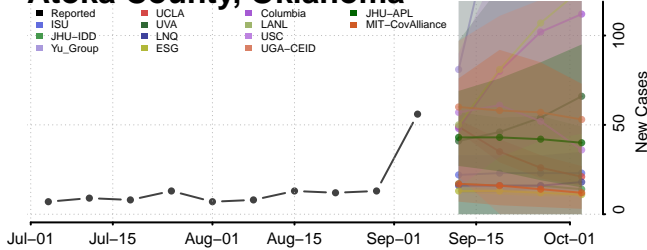

Atoka County, Oklahoma