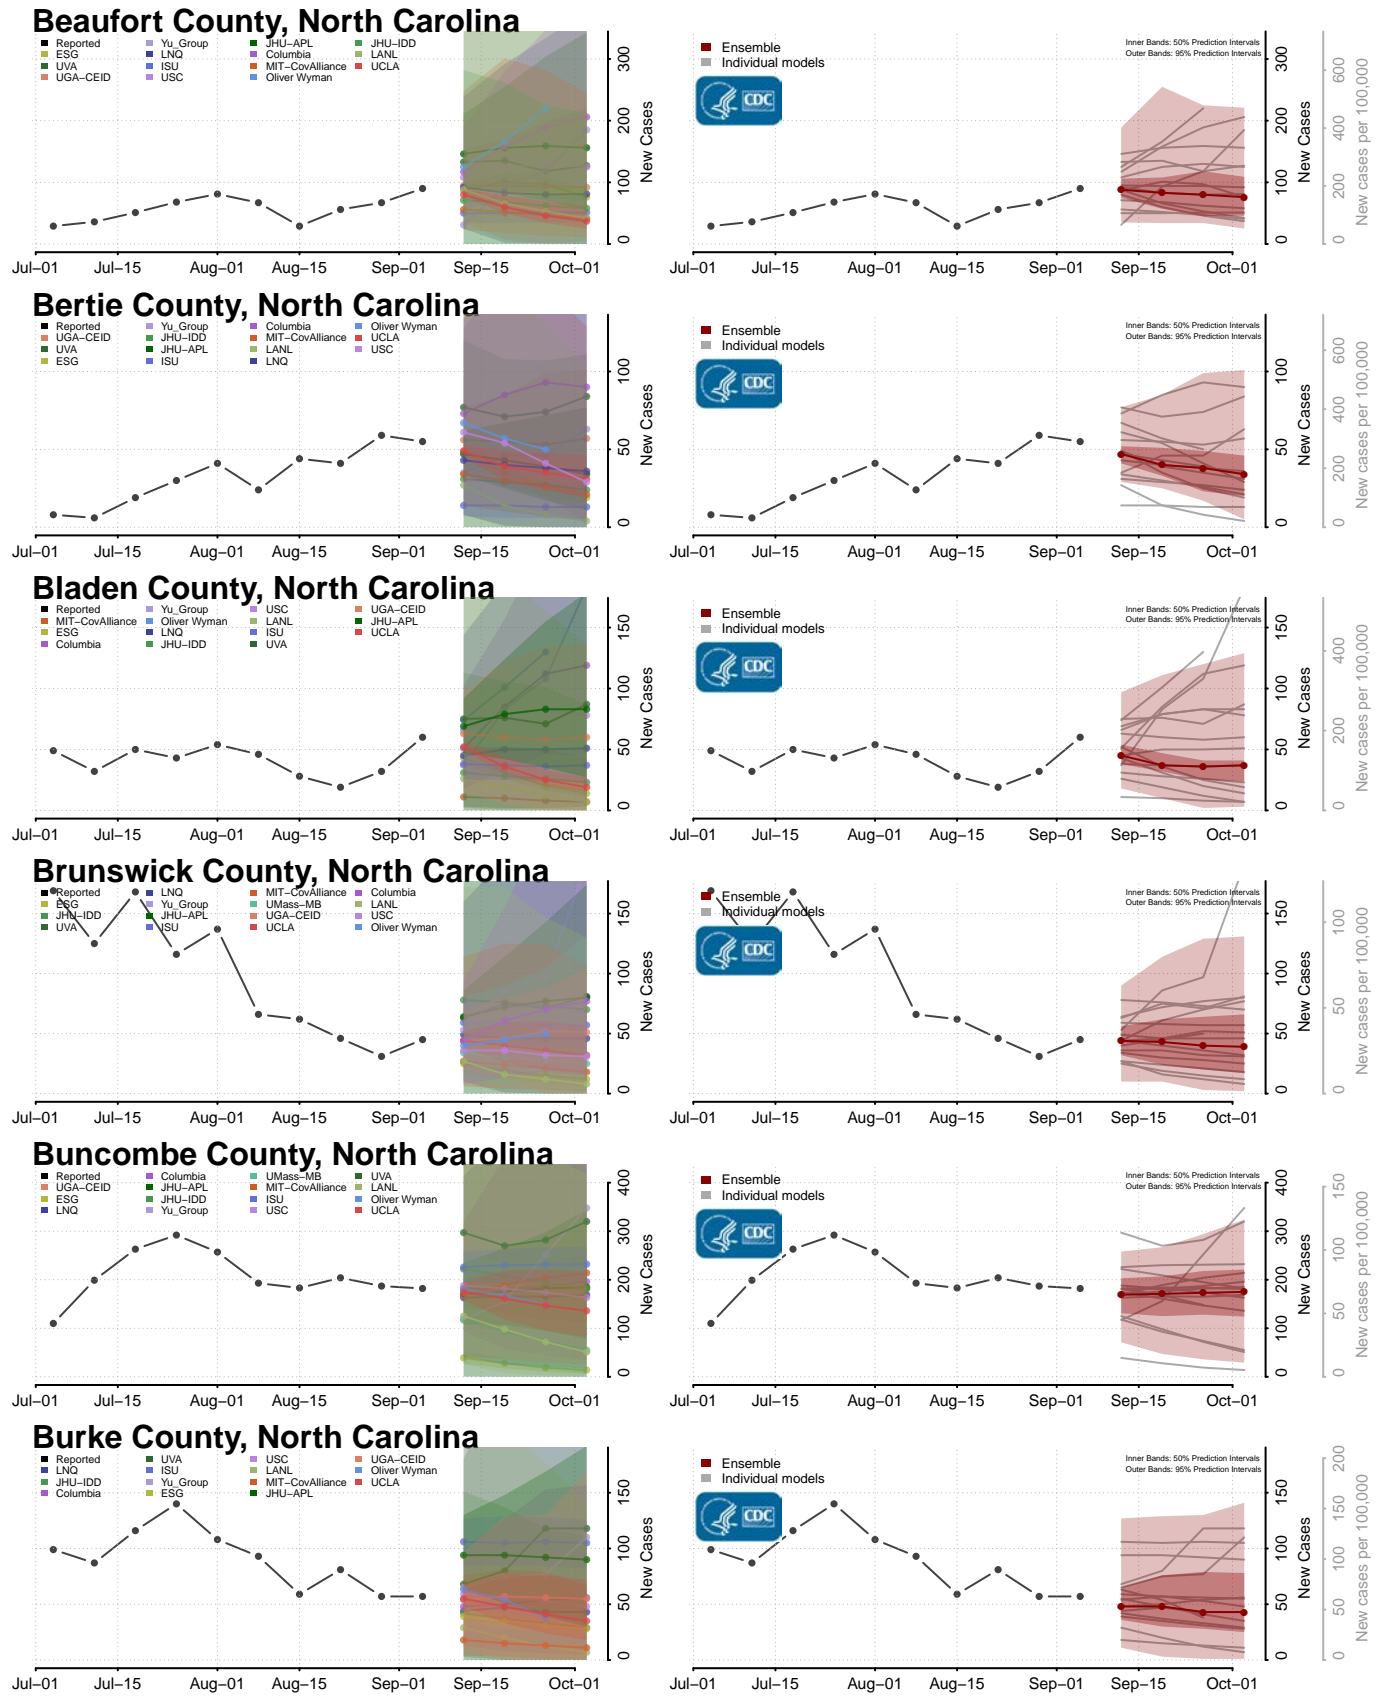

Allegany County, North Carolina

Anson County, North Carolina

Ashe County, North Carolina

Avery County, North Carolina

Duplin County, North Carolina

Durham County, North Carolina

Edgecombe County, North Carolina