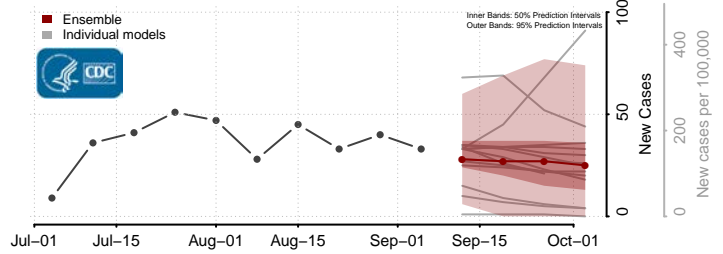

Newton County, Mississippi