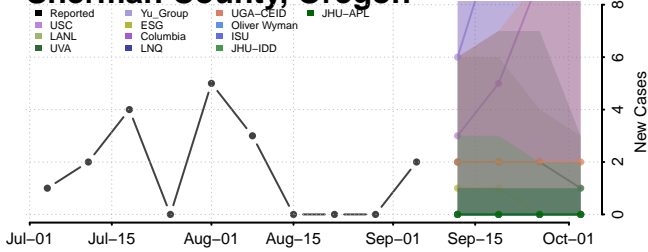

Sherman County, Oregon