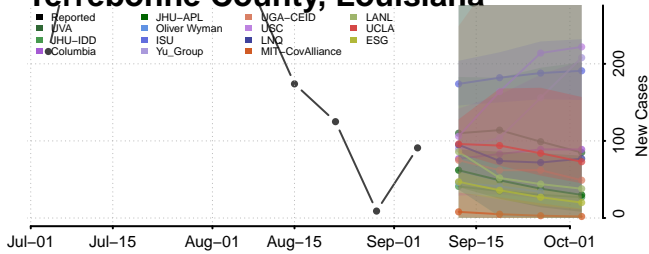

Catahoula County, Louisiana

Claiborne County, Louisiana

Concordia County, Louisiana

De Soto County, Louisiana

East Baton Rouge County, Louisiana

East Carroll County, Louisiana

Terrebonne County, Louisiana

Union County, Louisiana

Vermilion County, Louisiana

Vernon County, Louisiana

Washington County, Louisiana

Webster County, Louisiana

*New weekly cases may decrease in this location over the next four weeks. For these locations, the ensemble forecast indicates a probability of 0.75 or greater that fewer cases will be reported in week four of the forecast than in the last reported week.