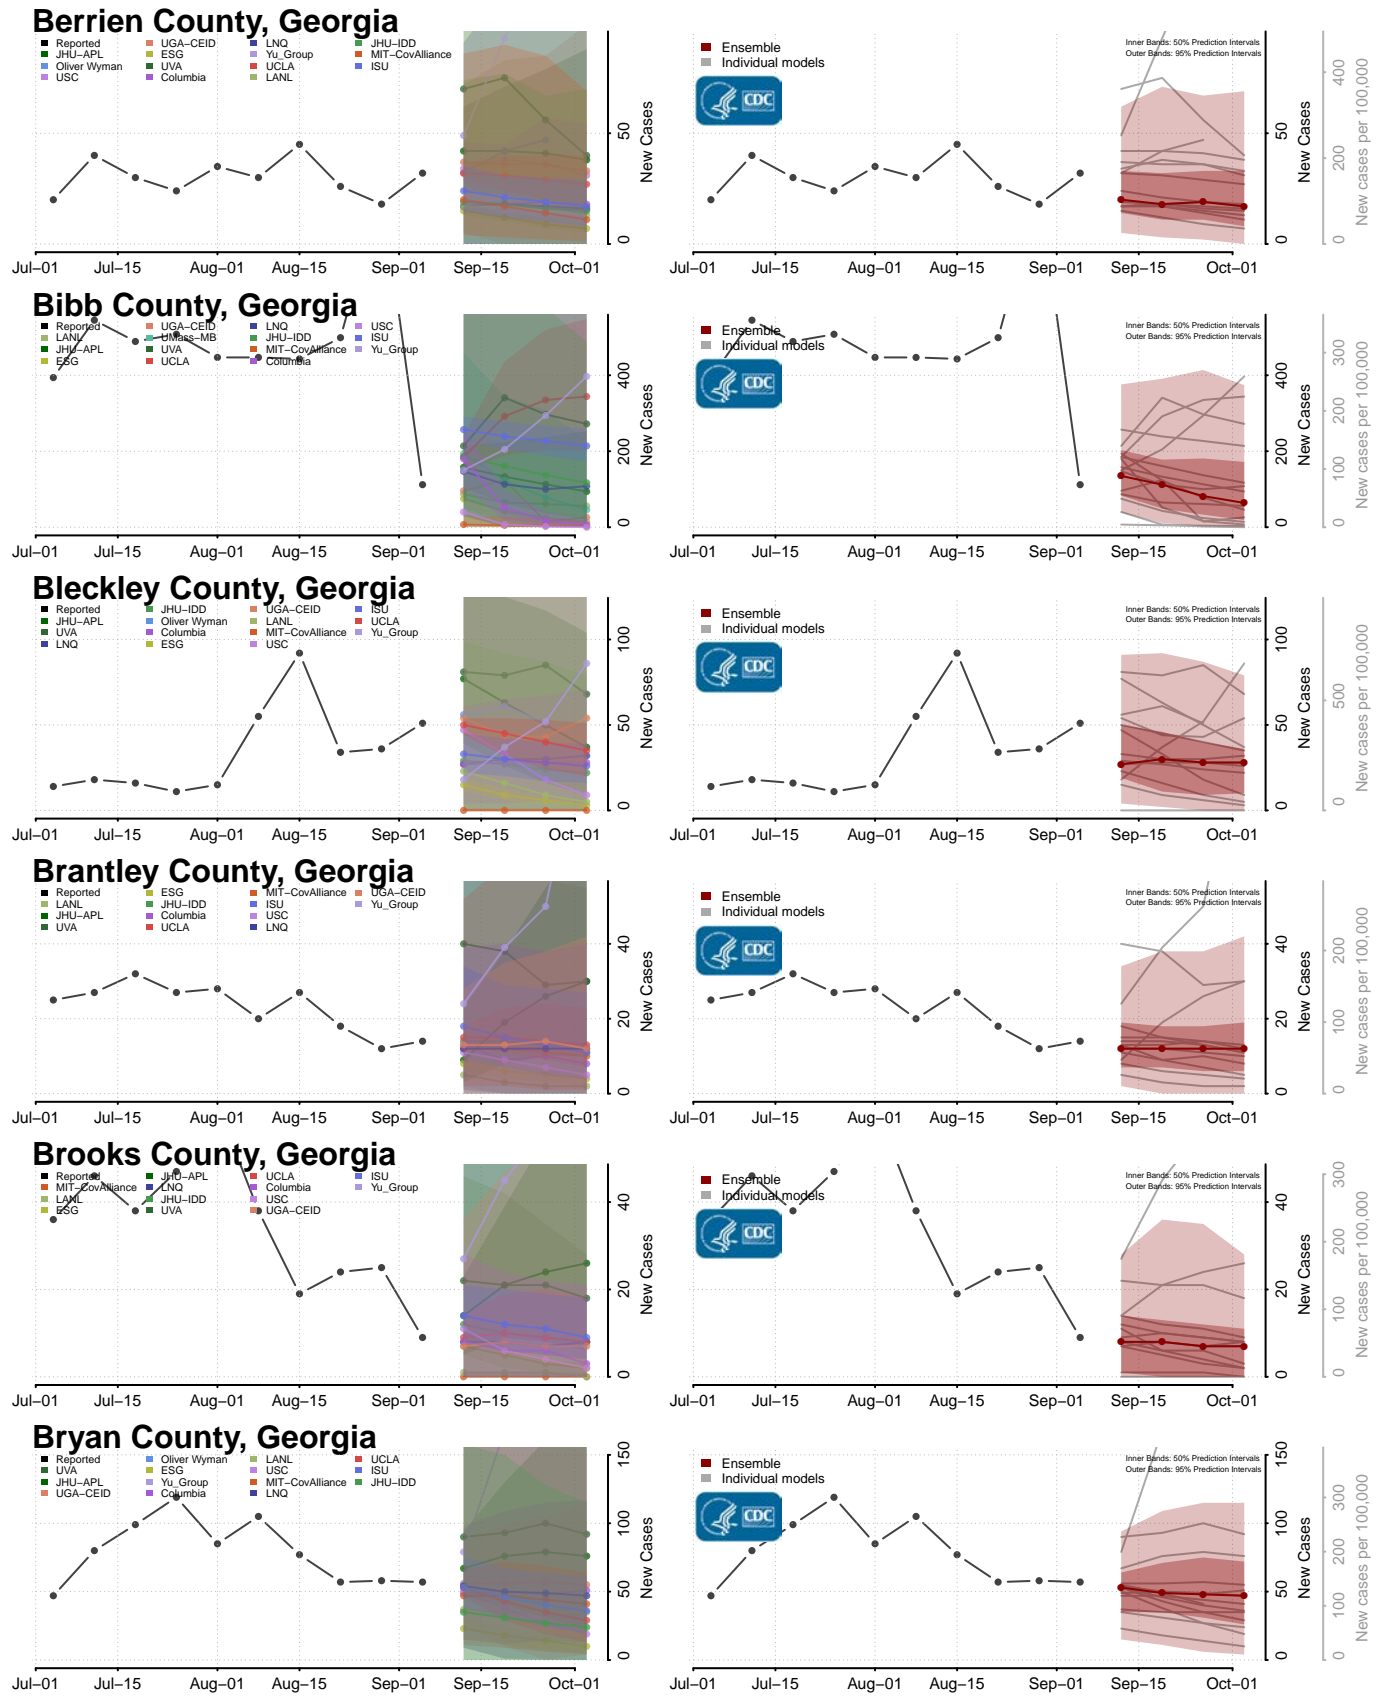

Forsyth County, Georgia

Franklin County, Georgia

Fulton County, Georgia

Gilmer County, Georgia

Glascocock County, Georgia

Glynn County, Georgia

Gordon County, Georgia

Grady County, Georgia