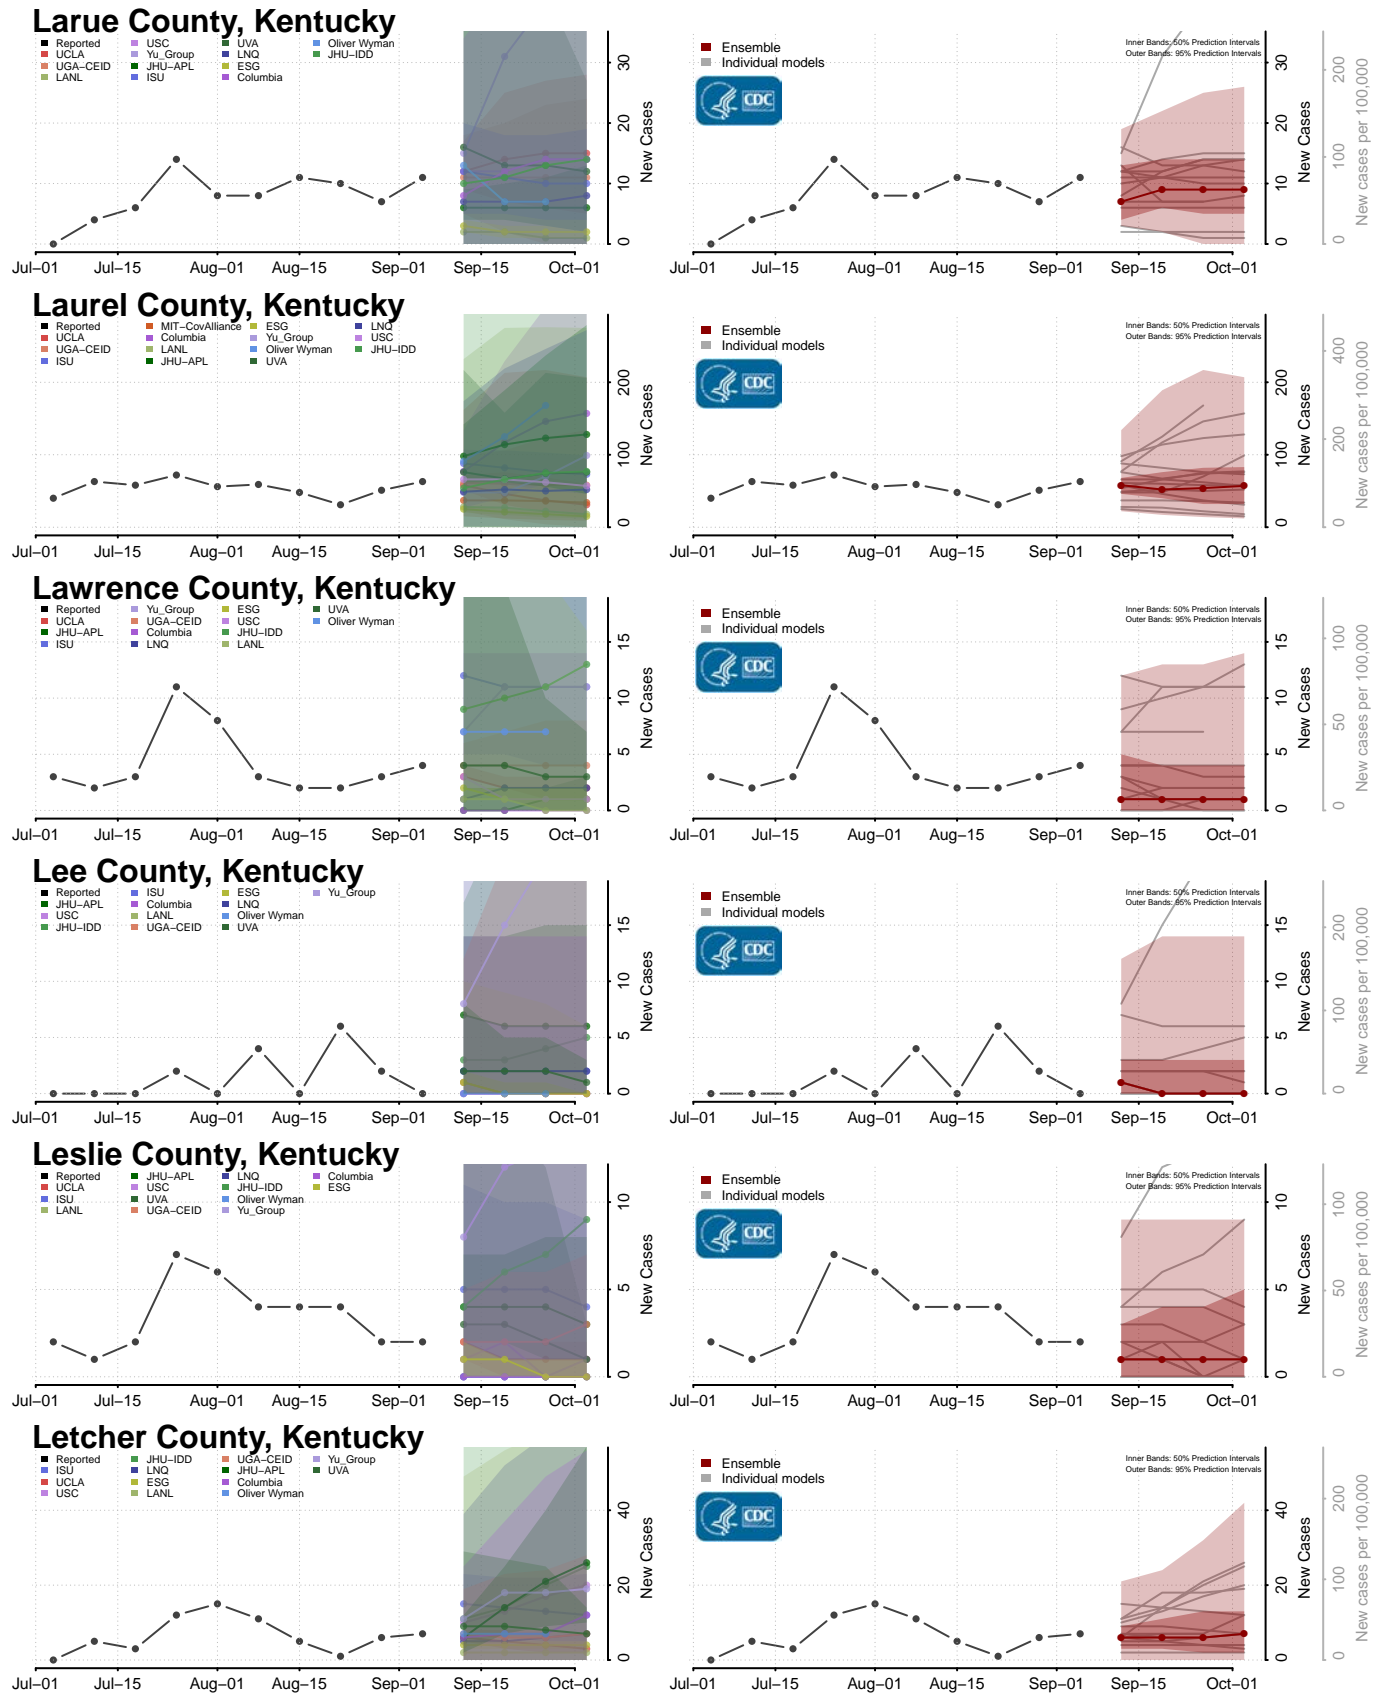

Pike County, Kentucky

Powell County, Kentucky

Pulaski County, Kentucky

Robertson County, Kentucky

Rockcastle County, Kentucky

Rowan County, Kentucky

*New weekly cases may decrease in this location over the next four weeks. For these locations, the ensemble forecast indicates a probability of 0.75 or greater that fewer cases will be reported in week four of the forecast than in the last reported week.