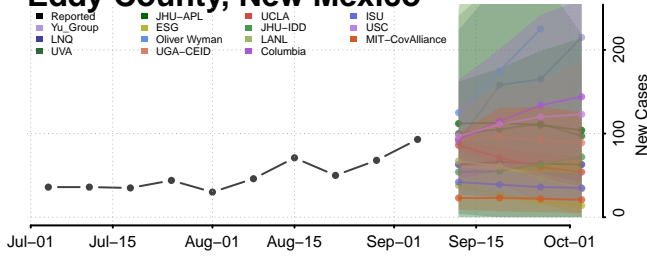

Warren County, New Jersey

New Mexico

Bernalillo County, New Mexico

Dona Ana County, New Mexico

Eddy County, New Mexico

Grant County, New Mexico

Guadalupe County, New Mexico

Harding County, New Mexico