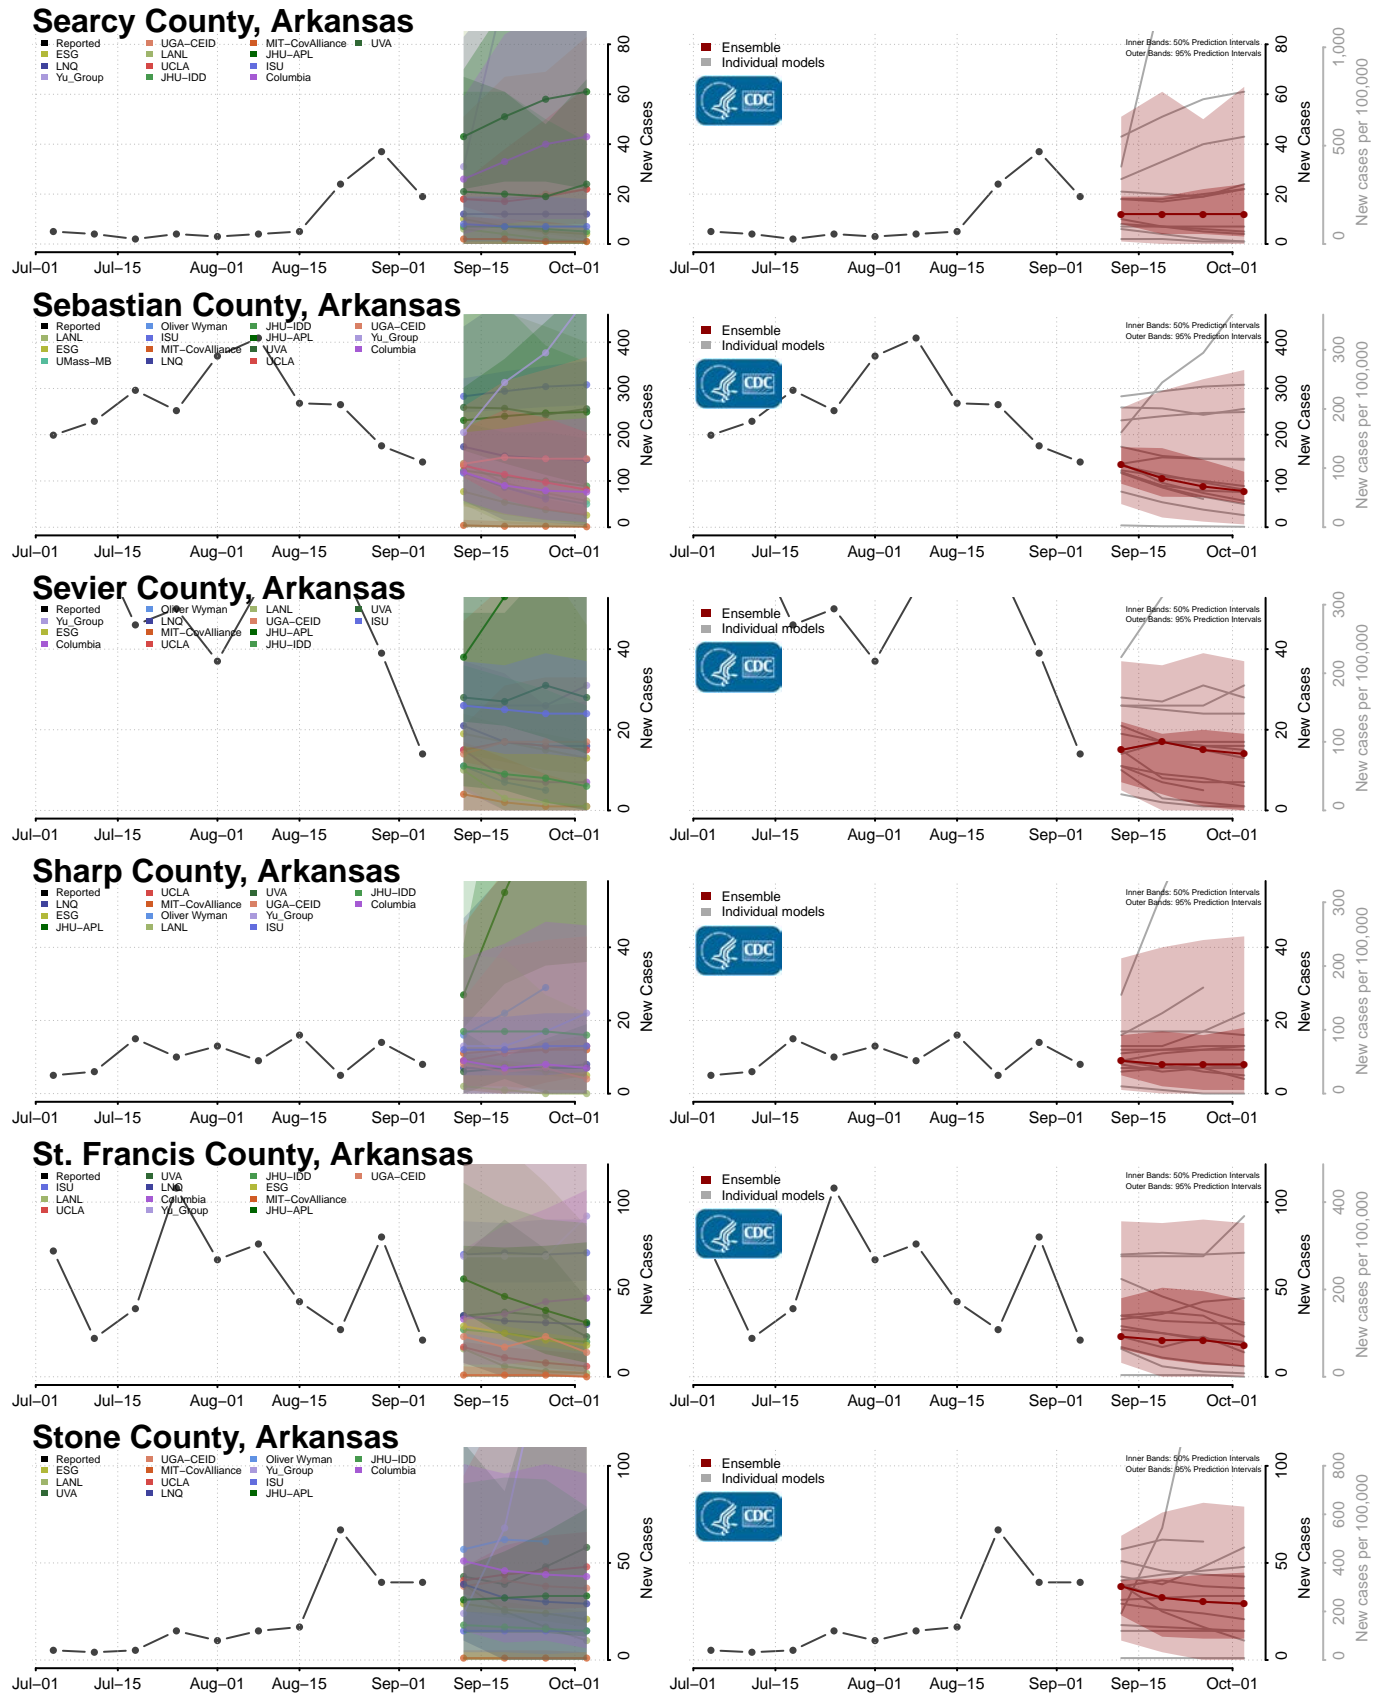

Hot Spring County, Arkansas

Howard County, Arkansas

Independence County, Arkansas

Izard County, Arkansas

*New weekly cases may decrease in this location over the next four weeks. For these locations, the ensemble forecast indicates a probability of 0.75 or greater that fewer cases will be reported in week four of the forecast than in the last reported week.

Humboldt County, California

Imperial County, California

Inyo County, California

Kern County, California

Kings County, California

Lake County, California

San Bernardino County, California

San Diego County, California