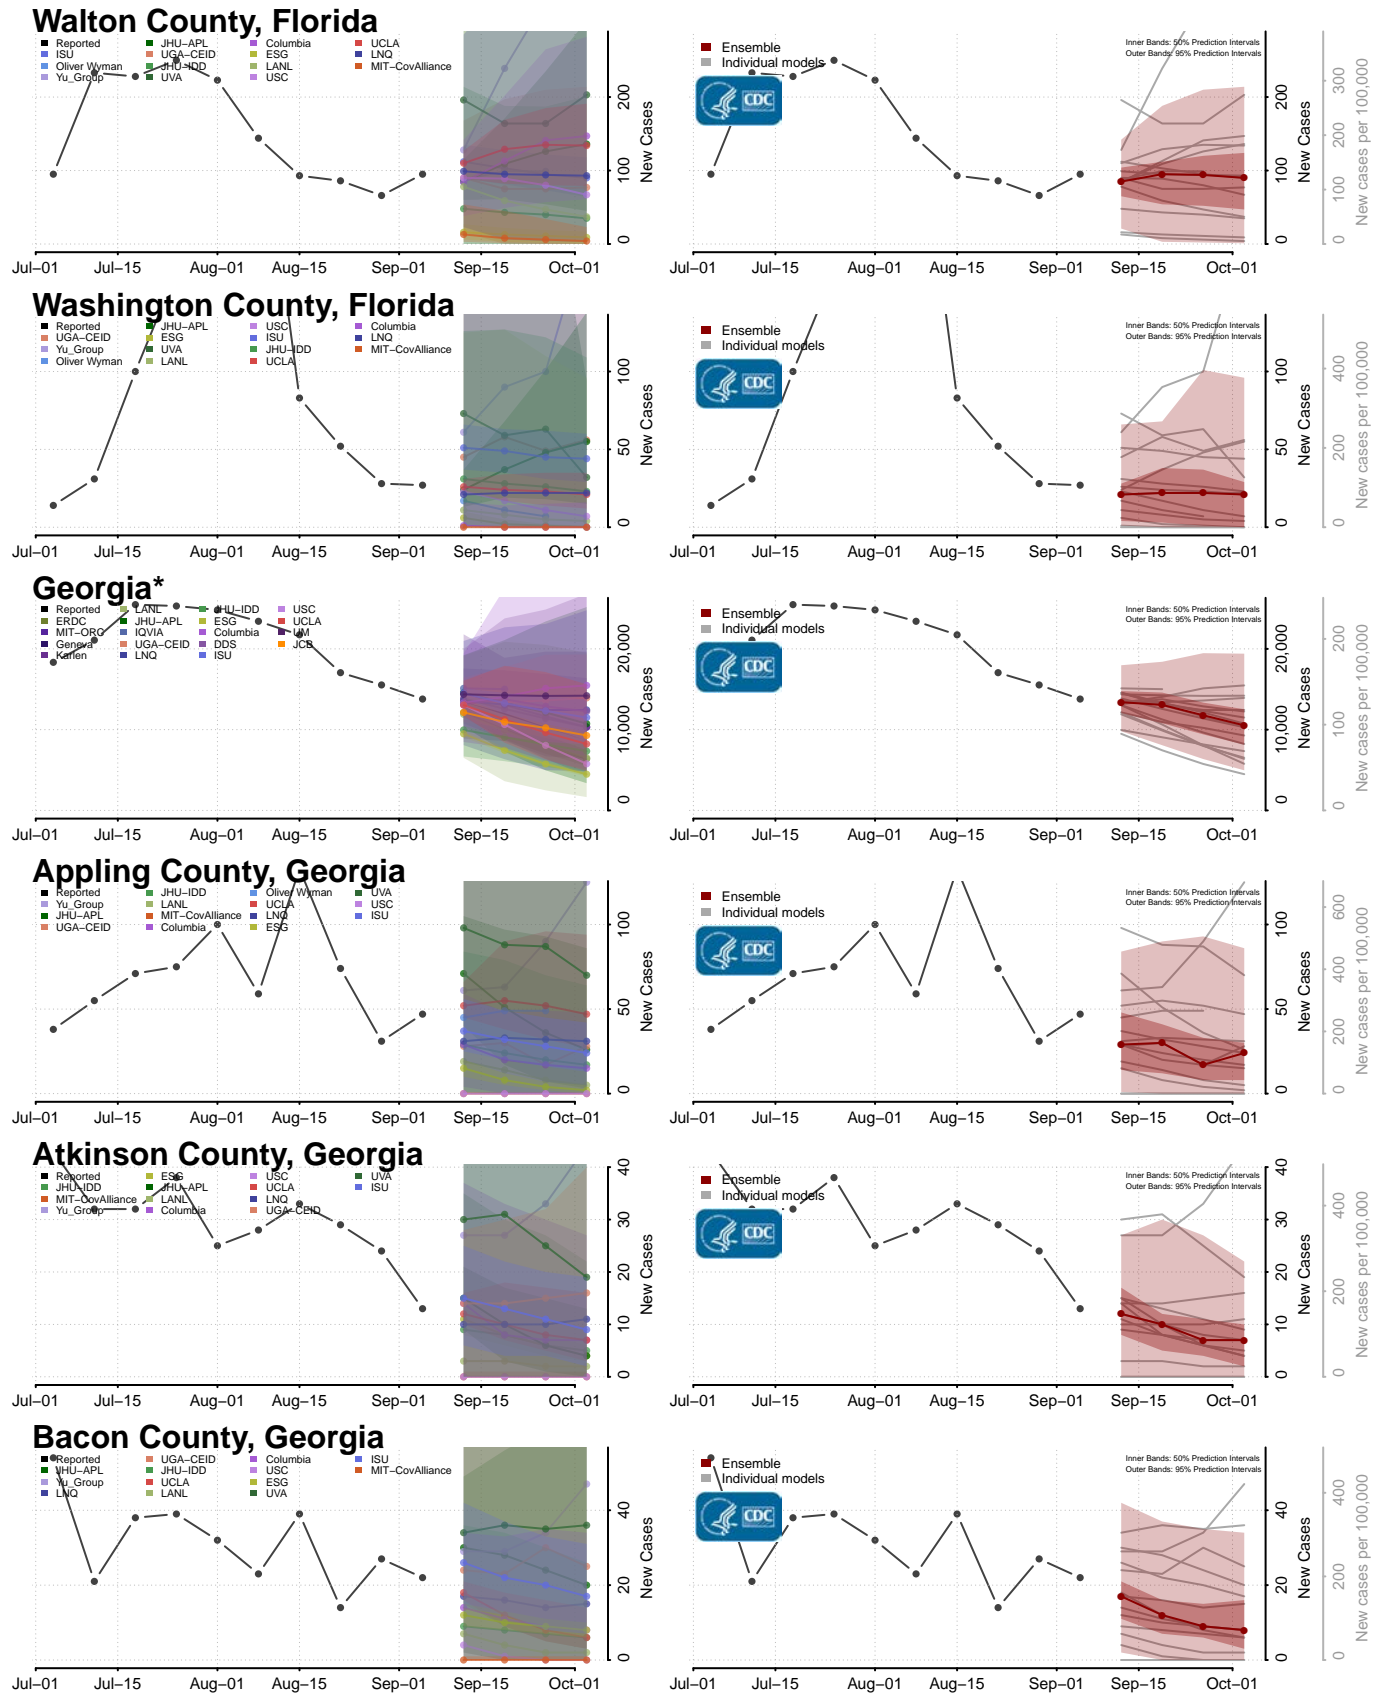

*New weekly cases may decrease in this location over the next four weeks. For these locations, the ensemble forecast indicates a probability of 0.75 or greater that fewer cases will be reported in week four of the forecast than in the last reported week.