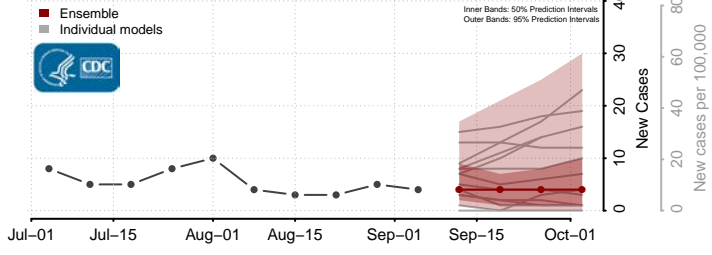

Carroll County, New Hampshire