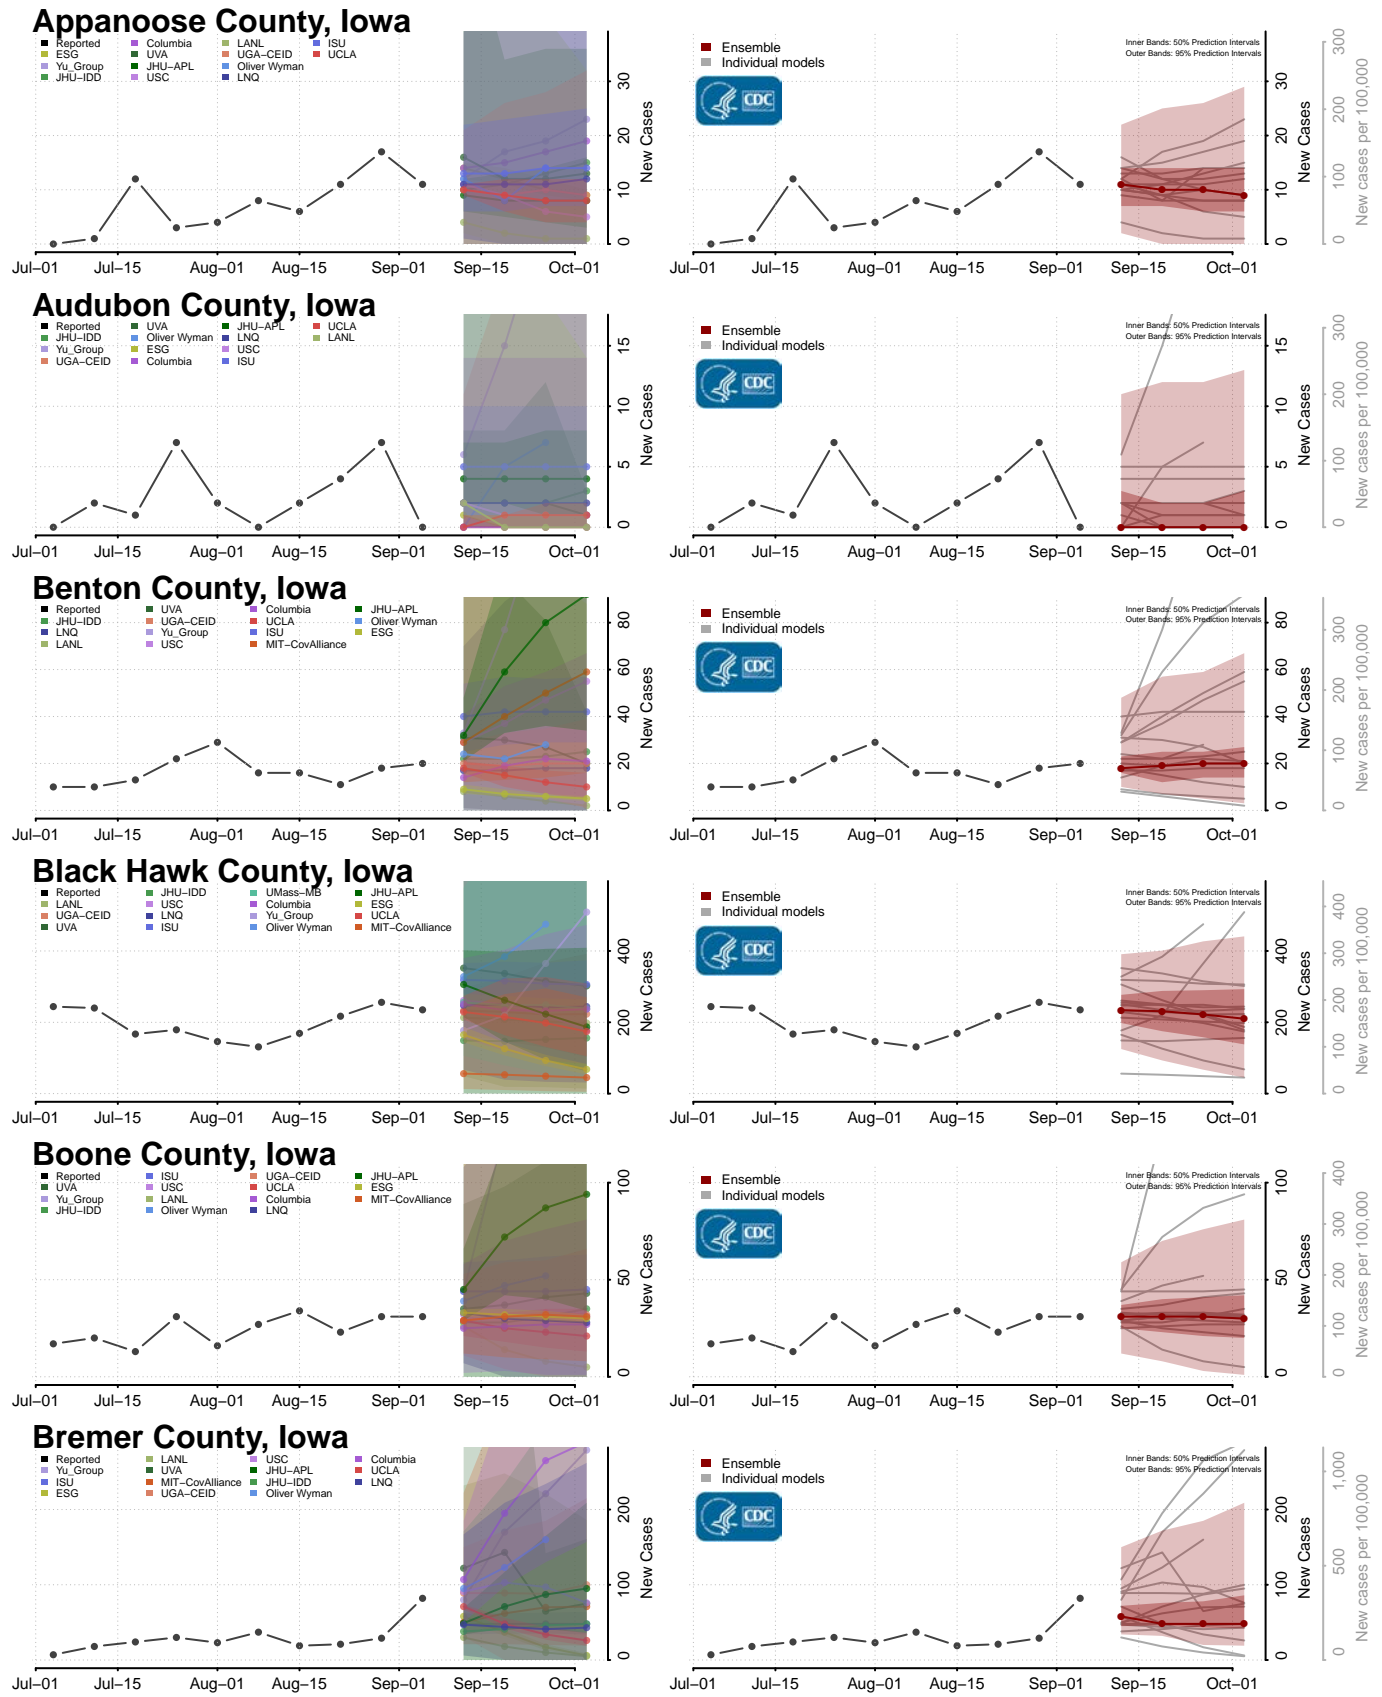

Bonner County, Idaho

Bonneville County, Idaho

Louisa County, Iowa

Lucas County, Iowa

Lyon County, Iowa

Madison County, Iowa

Mahaska County, Iowa

Marion County, Iowa