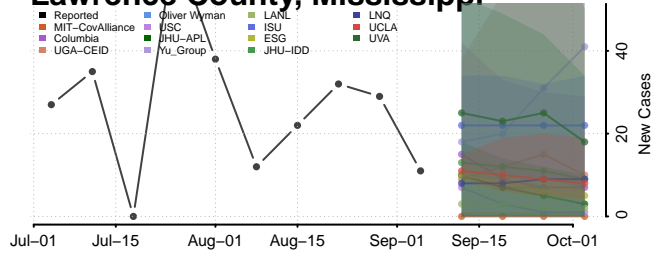

Lawrence County, Mississippi