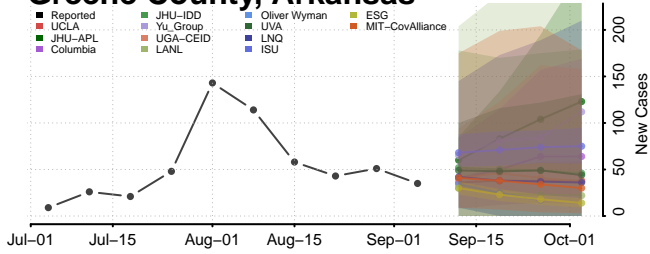

*New weekly cases may decrease in this location over the next four weeks. For these locations, the ensemble forecast indicates a probability of 0.75 or greater that fewer cases will be reported in week four of the forecast than in the last reported week.

Maricopa County, Arizona

Mohave County, Arizona

Navajo County, Arizona

Pima County, Arizona

Pinal County, Arizona

Santa Cruz County, Arizona

Greene County, Arkansas

Hempstead County, Arkansas