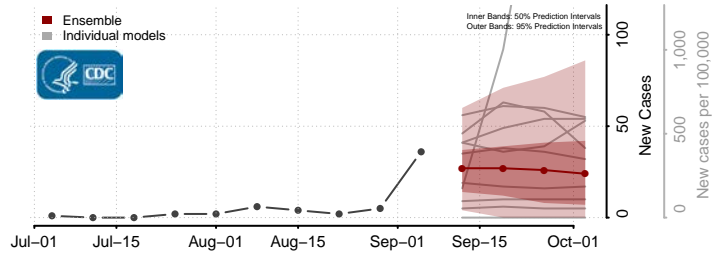

Ozark County, Missouri