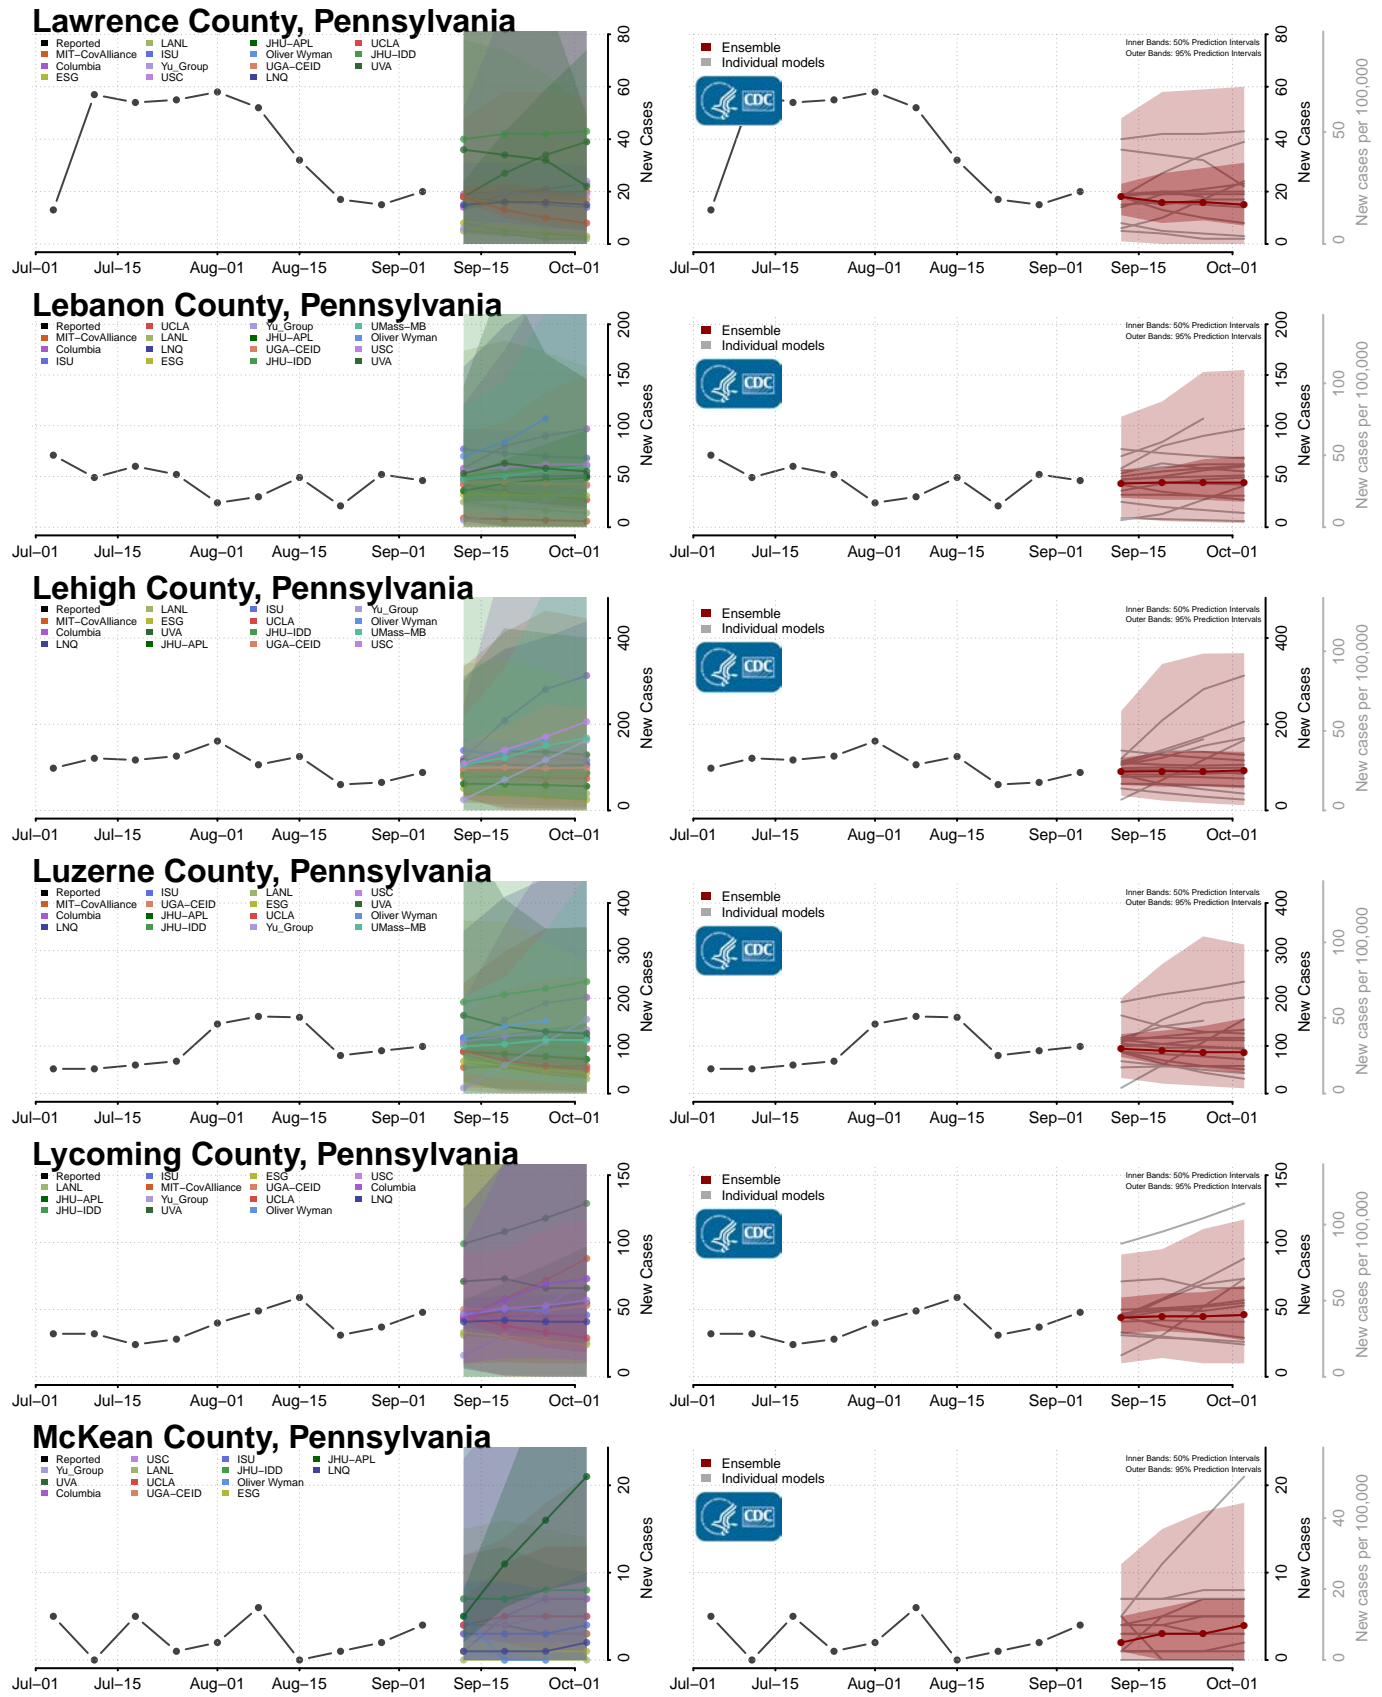

Forest County, Pennsylvania

Franklin County, Pennsylvania

Fulton County, Pennsylvania

Greene County, Pennsylvania

Snyder County, Pennsylvania

Somerset County, Pennsylvania

Sullivan County, Pennsylvania

Susquehanna County, Pennsylvania