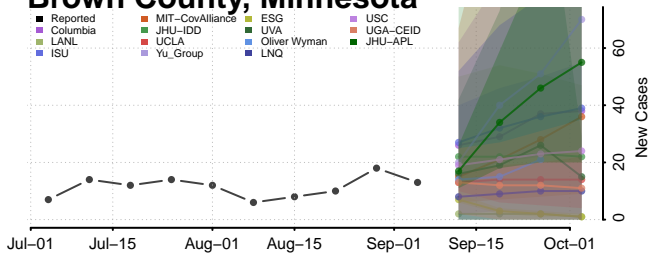

Chippewa County, Michigan

Clare County, Michigan

Clinton County, Michigan

Crawford County, Michigan

Delta County, Michigan

Dickinson County, Michigan

Livingston County, Michigan

Luce County, Michigan

Mackinac County, Michigan

Macomb County, Michigan

Manistee County, Michigan

Marquette County, Michigan

Benton County, Minnesota

Big Stone County, Minnesota

Blue Earth County, Minnesota

Brown County, Minnesota