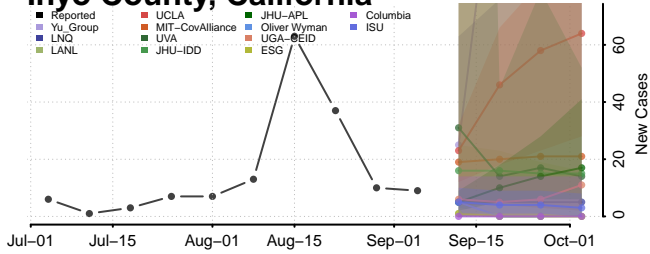

Maricopa County, Arizona

Mohave County, Arizona

Navajo County, Arizona

Pima County, Arizona

Pinal County, Arizona

Santa Cruz County, Arizona

Greene County, Arkansas

Hempstead County, Arkansas

Hot Spring County, Arkansas

Howard County, Arkansas

Independence County, Arkansas

Izard County, Arkansas

*New weekly cases may decrease in this location over the next four weeks. For these locations, the ensemble forecast indicates a probability of 0.75 or greater that fewer cases will be reported in week four of the forecast than in the last reported week.

Humboldt County, California

Imperial County, California

Inyo County, California

Kern County, California

Kings County, California

Lake County, California

San Bernardino County, California

San Diego County, California