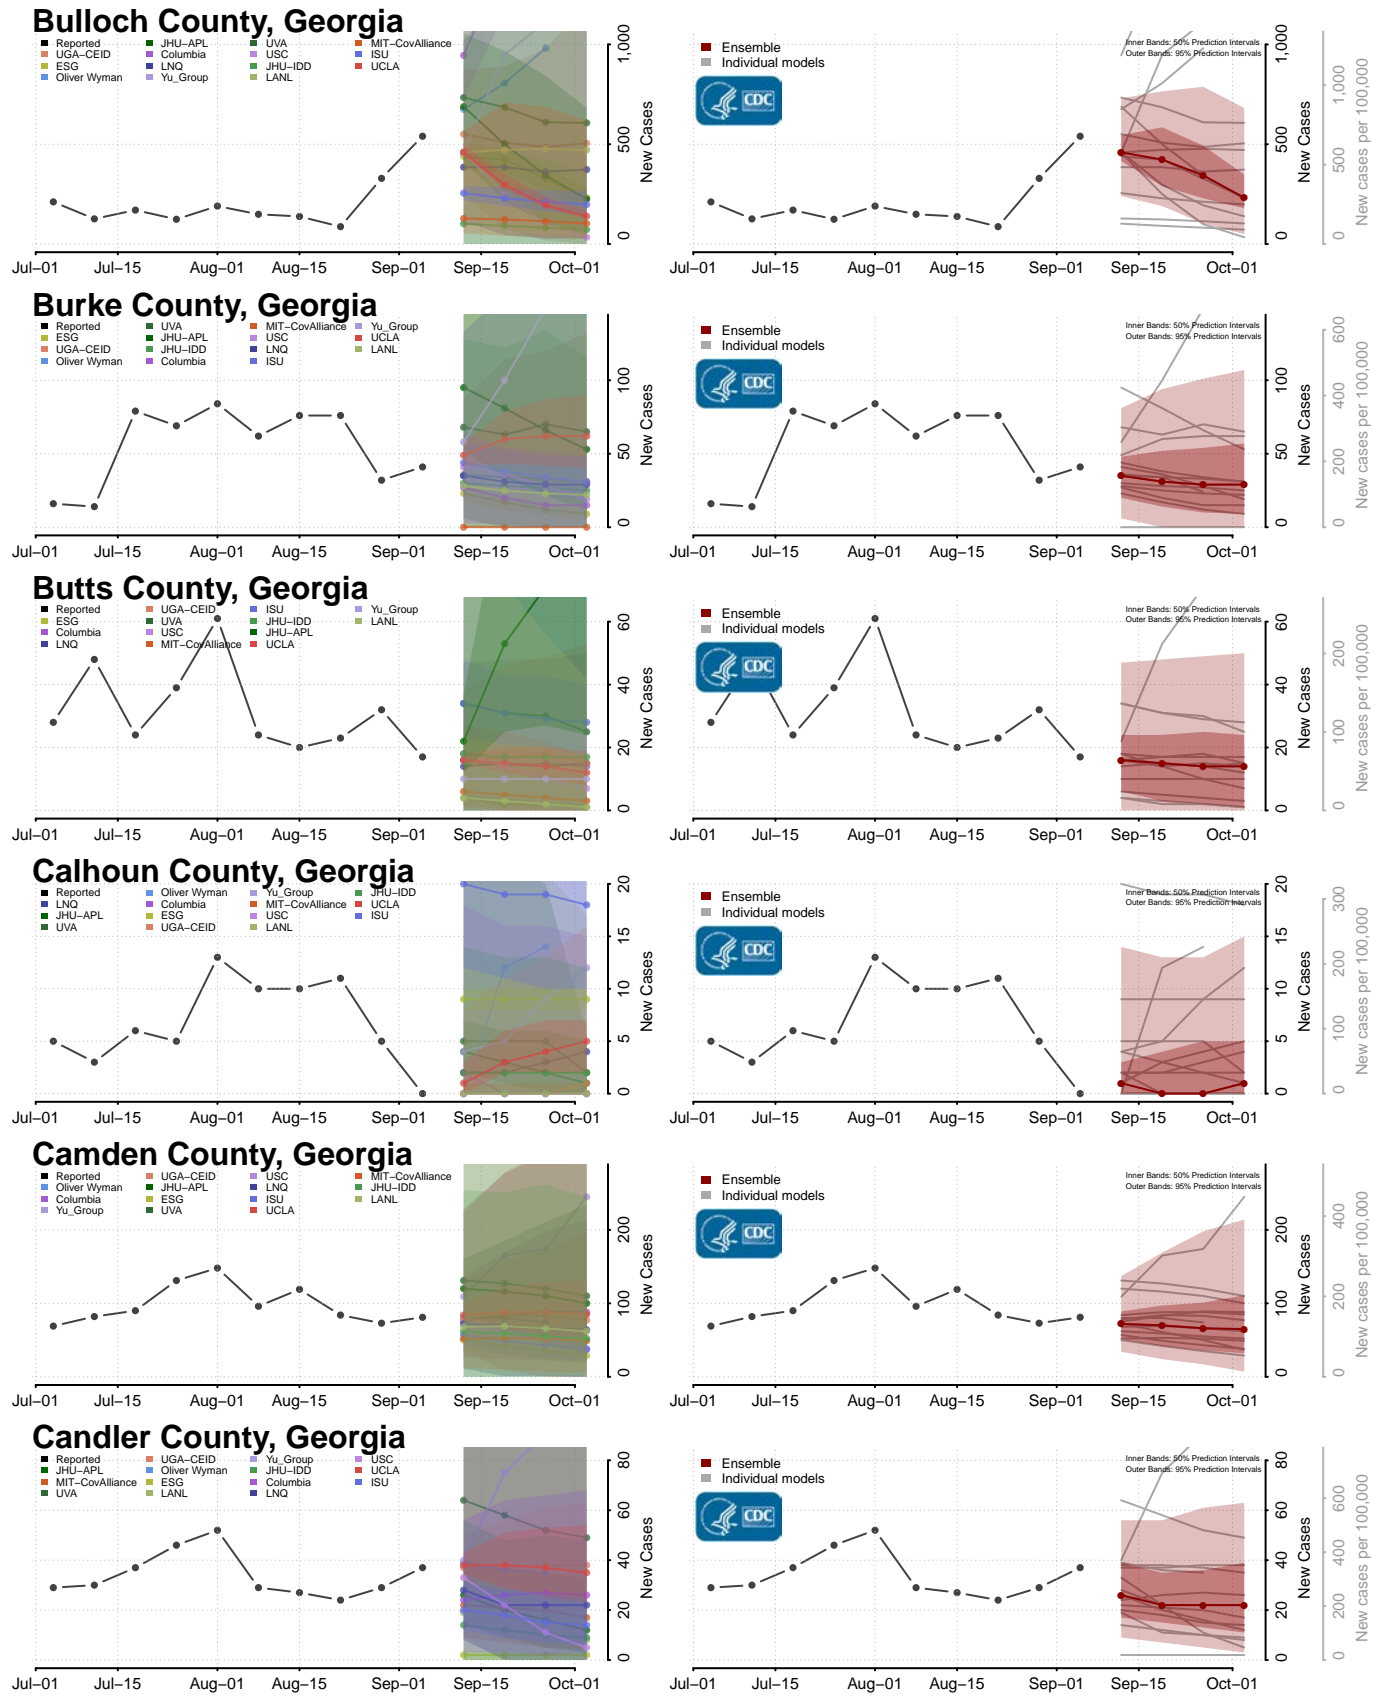

Forsyth County, Georgia

Franklin County, Georgia

Fulton County, Georgia

Gilmer County, Georgia

Glascocock County, Georgia

Glynn County, Georgia

Gordon County, Georgia

Grady County, Georgia