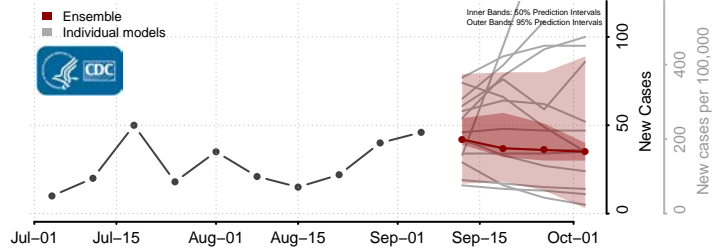

Forsyth County, North Carolina

Franklin County, North Carolina

Gaston County, North Carolina

Gates County, North Carolina

Graham County, North Carolina

Granville County, North Carolina

Greene County, North Carolina