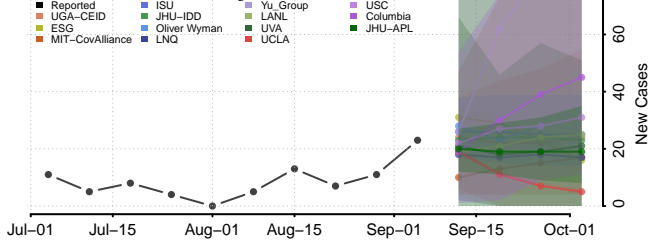

Vernon County, Missouri