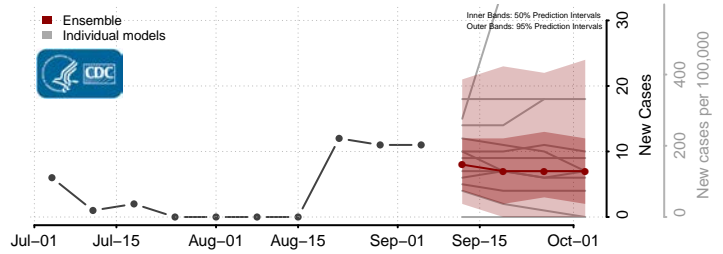

Walworth County, South Dakota

Yankton County, South Dakota

Ziebach County, South Dakota

Tennessee*

Anderson County, Tennessee

Bedford County, Tennessee

Benton County, Tennessee

*New weekly cases may decrease in this location over the next four weeks. For these locations, the ensemble forecast indicates a probability of 0.75 or greater that fewer cases will be reported in week four of the forecast than in the last reported week.