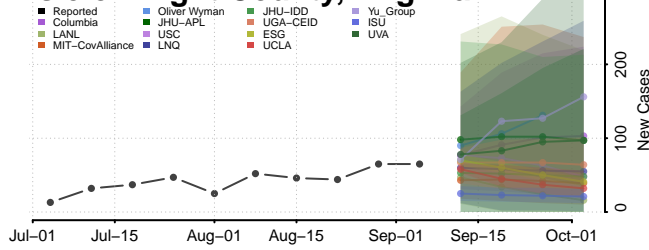

Isle of Wight County, Virginia