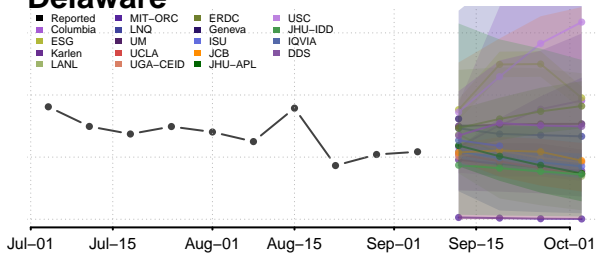

Windham County, Connecticut

Delaware

Kent County, Delaware

New Castle County, Delaware

Sussex County, Delaware

District of Columbia