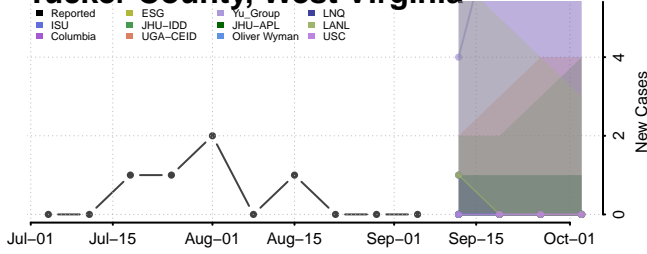

Tucker County, West Virginia