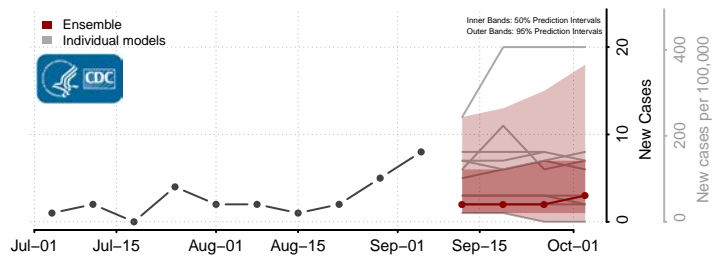

Rooks County, Kansas