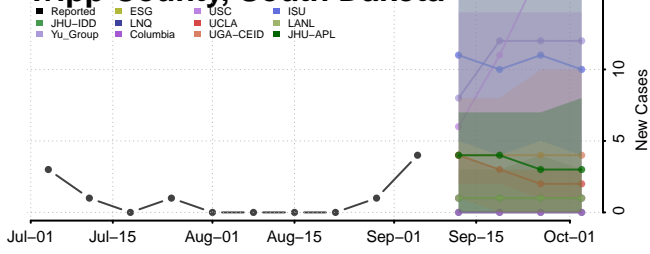

Tripp County, South Dakota