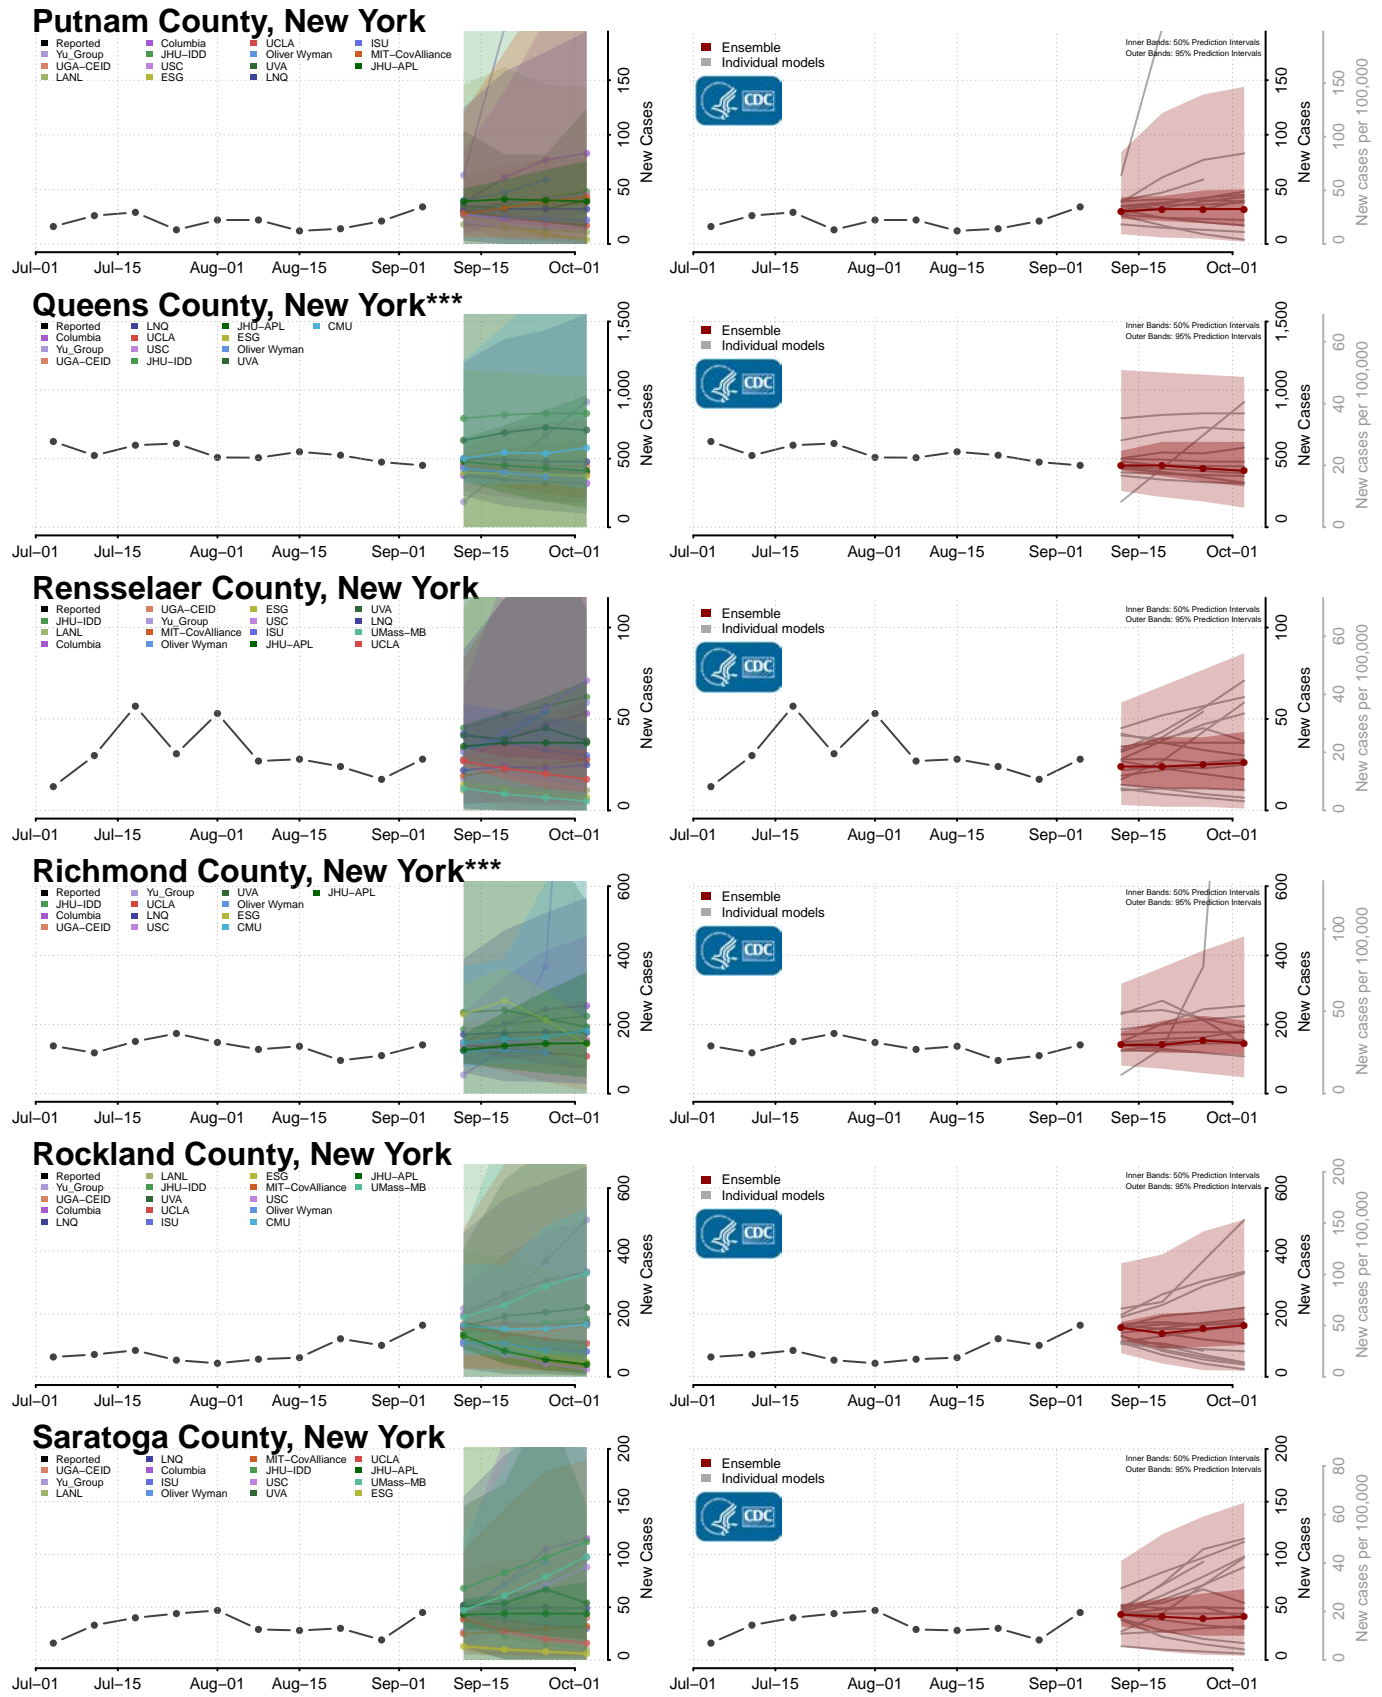

Onondaga County, New York

Ontario County, New York

Orange County, New York

Orleans County, New York

Oswego County, New York

Otsego County, New York

***Data reported by the Center for Systems Science and Engineering at Johns Hopkins University, which combine Bronx County, NY; Kings County, NY; Queens County, NY; and Richmond County, NY within New York County, NY, are used to inform these forecasts. Plots and data may not reflect COVID-19 trends for these counties.