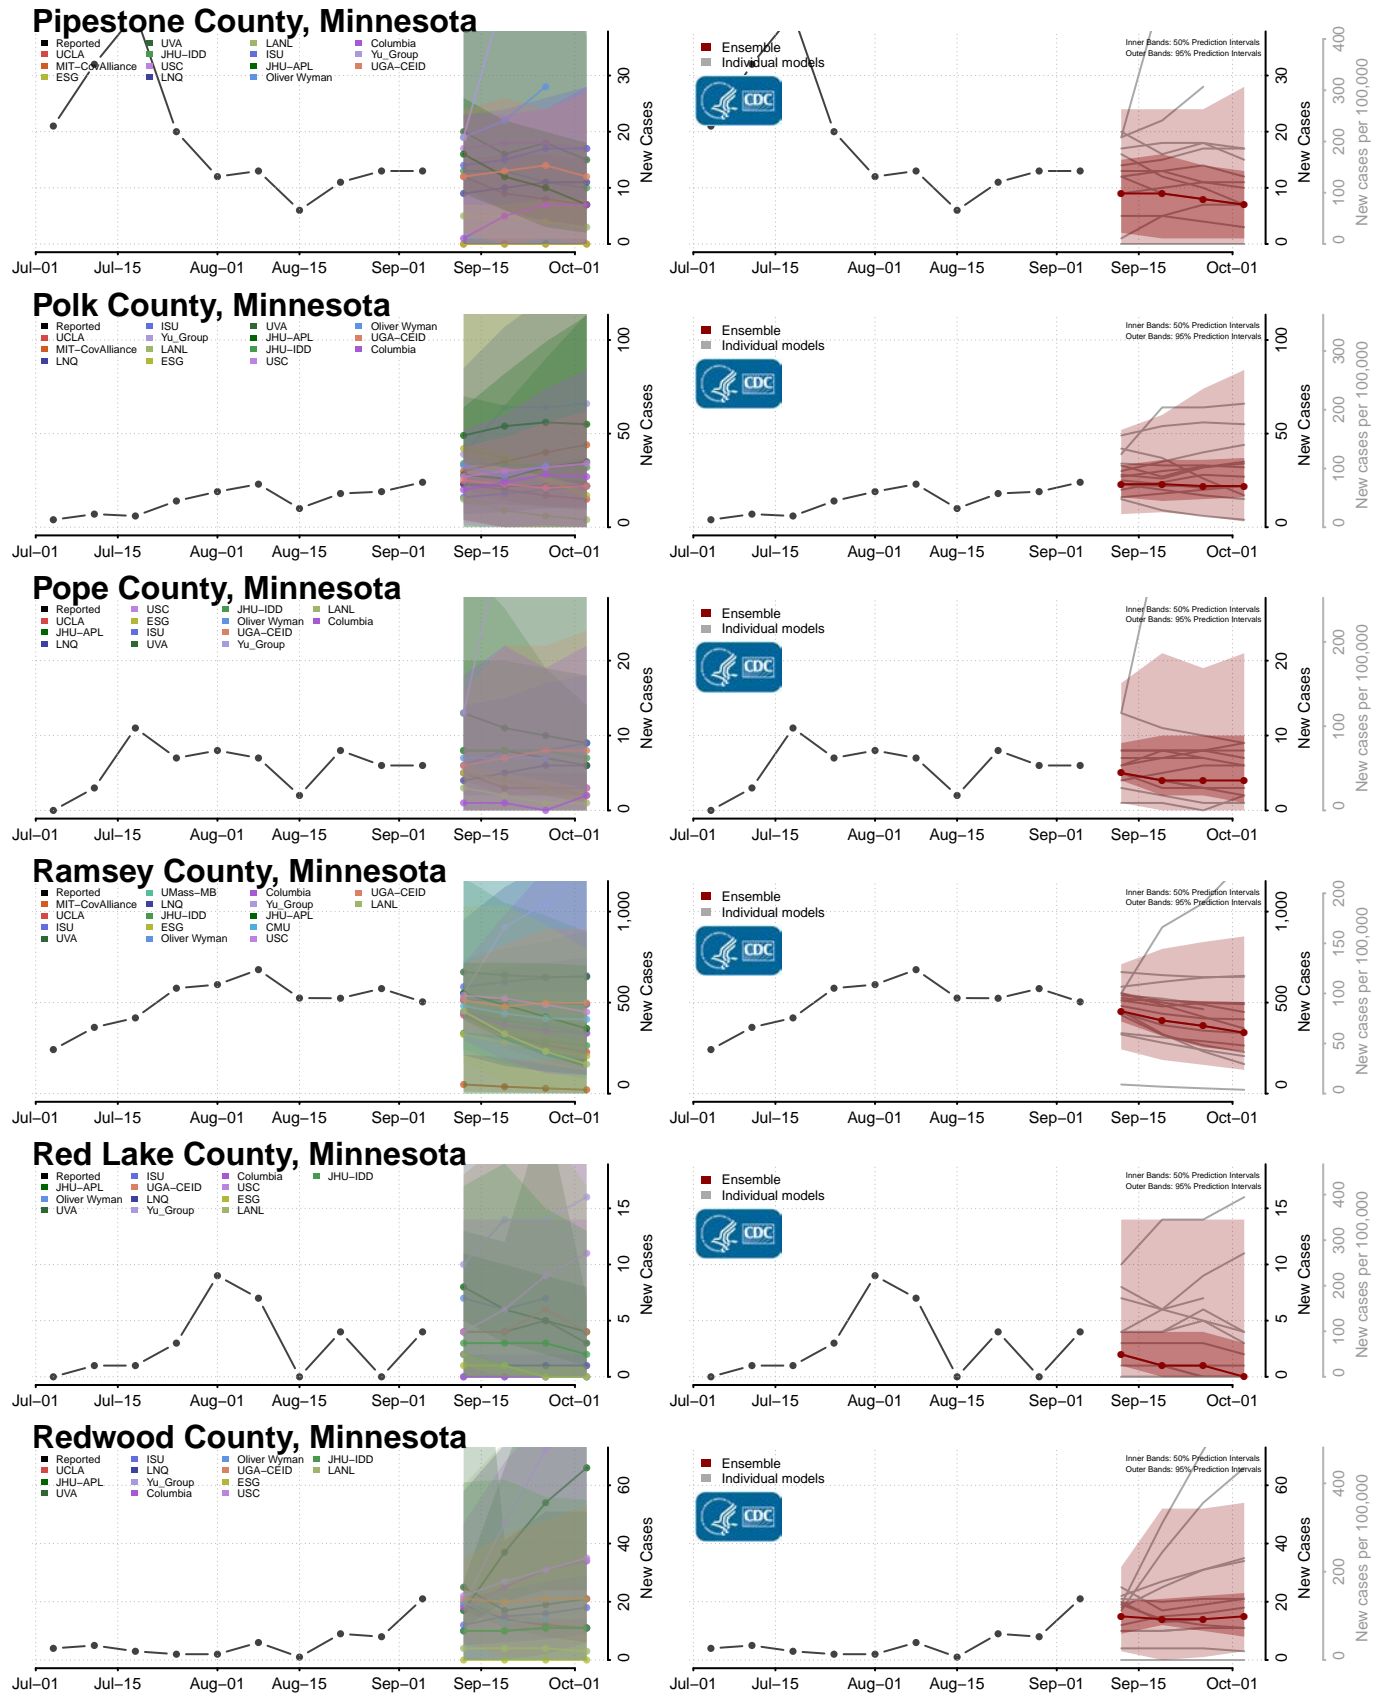

Lac qui Parle County, Minnesota

Lake County, Minnesota

Lake of the Woods County, Minnesota

Le Sueur County, Minnesota

*New weekly cases may decrease in this location over the next four weeks. For these locations, the ensemble forecast indicates a probability of 0.75 or greater that fewer cases will be reported in week four of the forecast than in the last reported week.