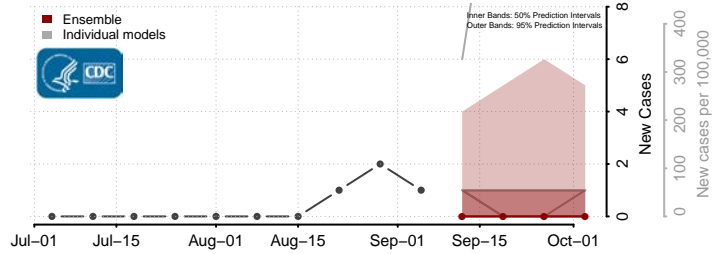

Burt County, Nebraska

Butler County, Nebraska

Cass County, Nebraska

Cedar County, Nebraska

Furnas County, Nebraska

Gage County, Nebraska

Garden County, Nebraska

Garfield County, Nebraska