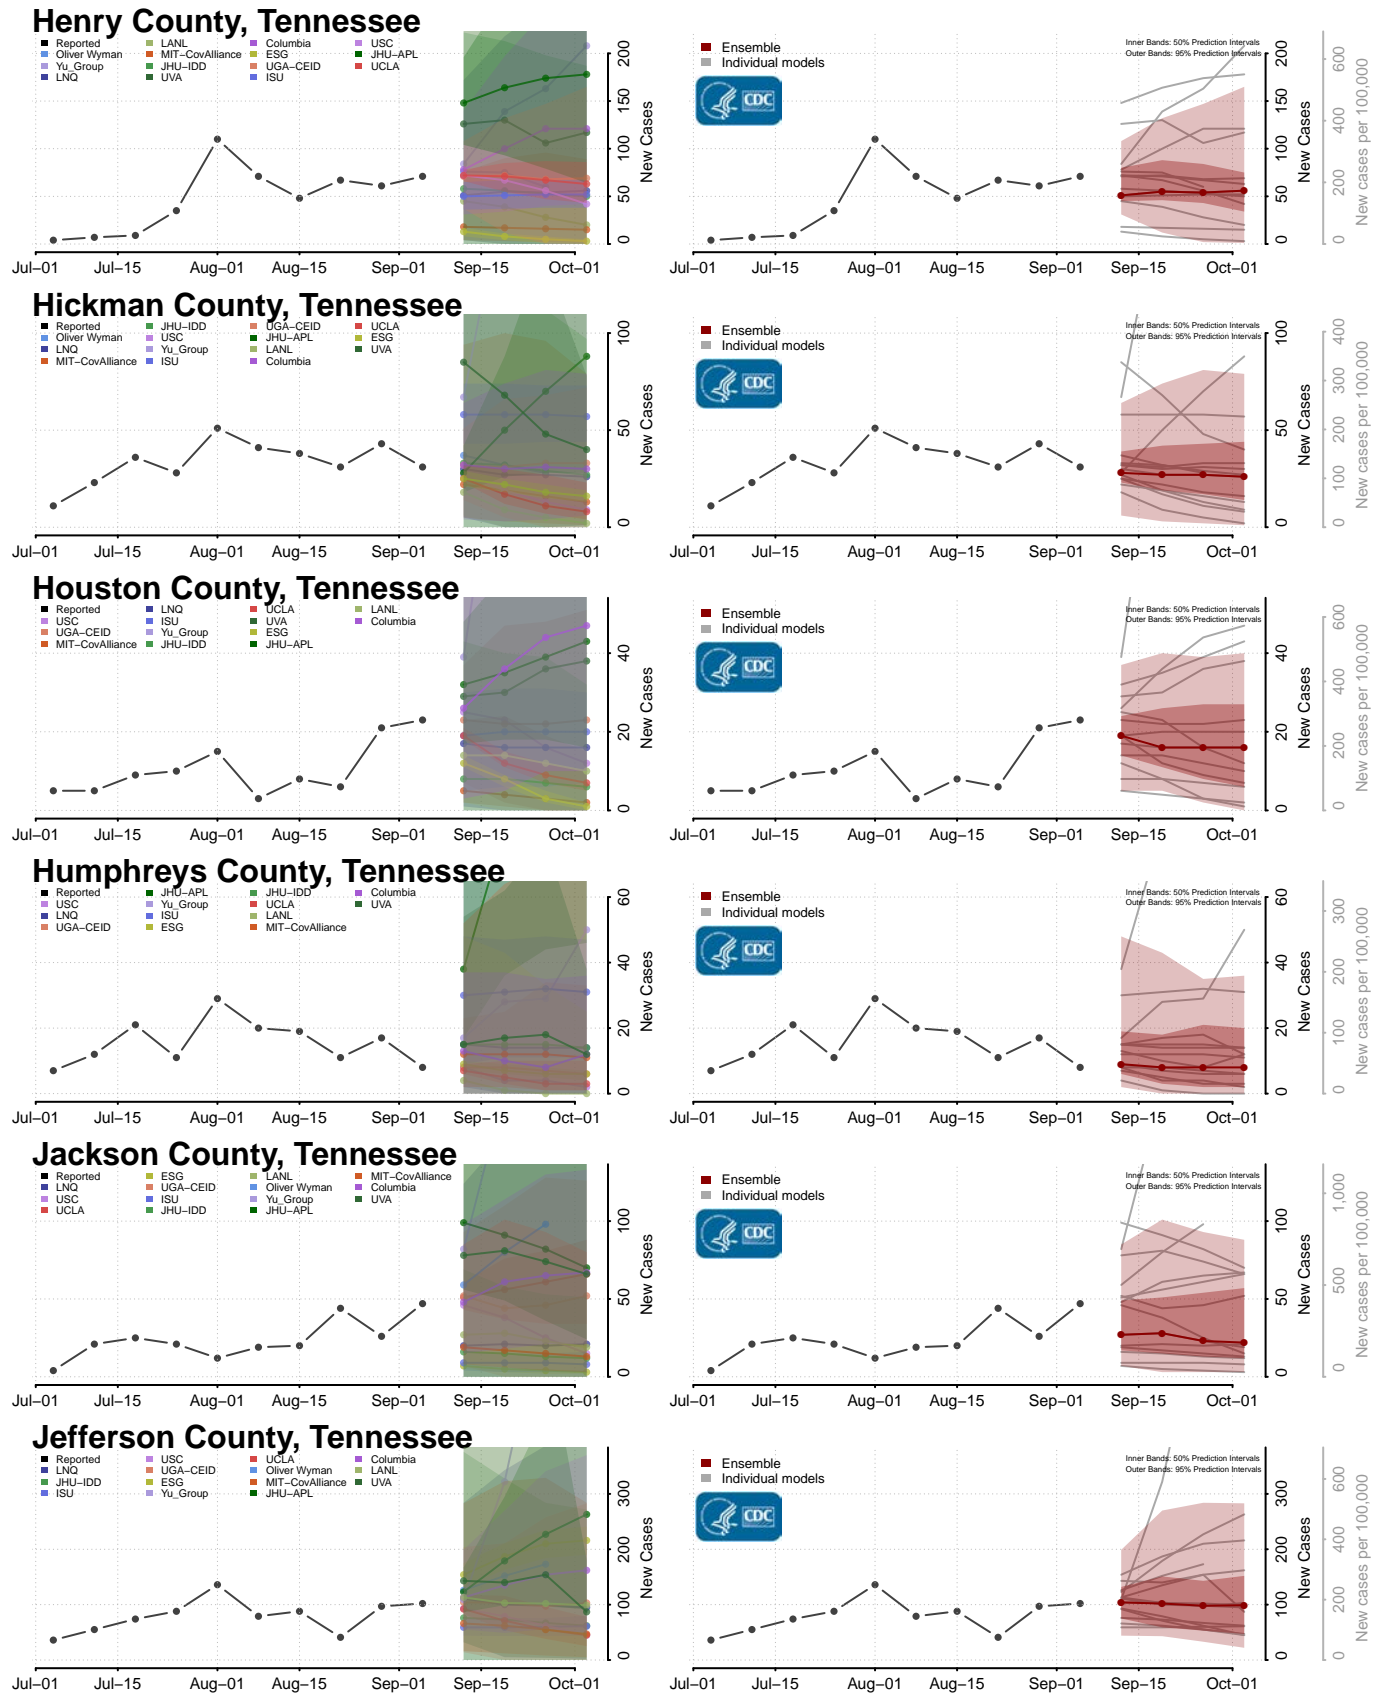

Dickson County, Tennessee

Dyer County, Tennessee

Fayette County, Tennessee

Fentress County, Tennessee

Franklin County, Tennessee

Gibson County, Tennessee

Johnson County, Tennessee

Knox County, Tennessee