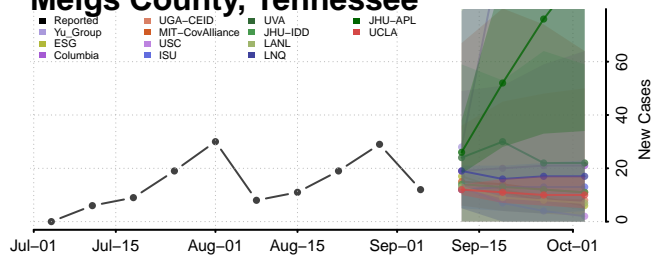

Monroe County, Tennessee

Montgomery County, Tennessee

Scott County, Tennessee

Sequatchie County, Tennessee

Sevier County, Tennessee

Shelby County, Tennessee

Smith County, Tennessee

Stewart County, Tennessee