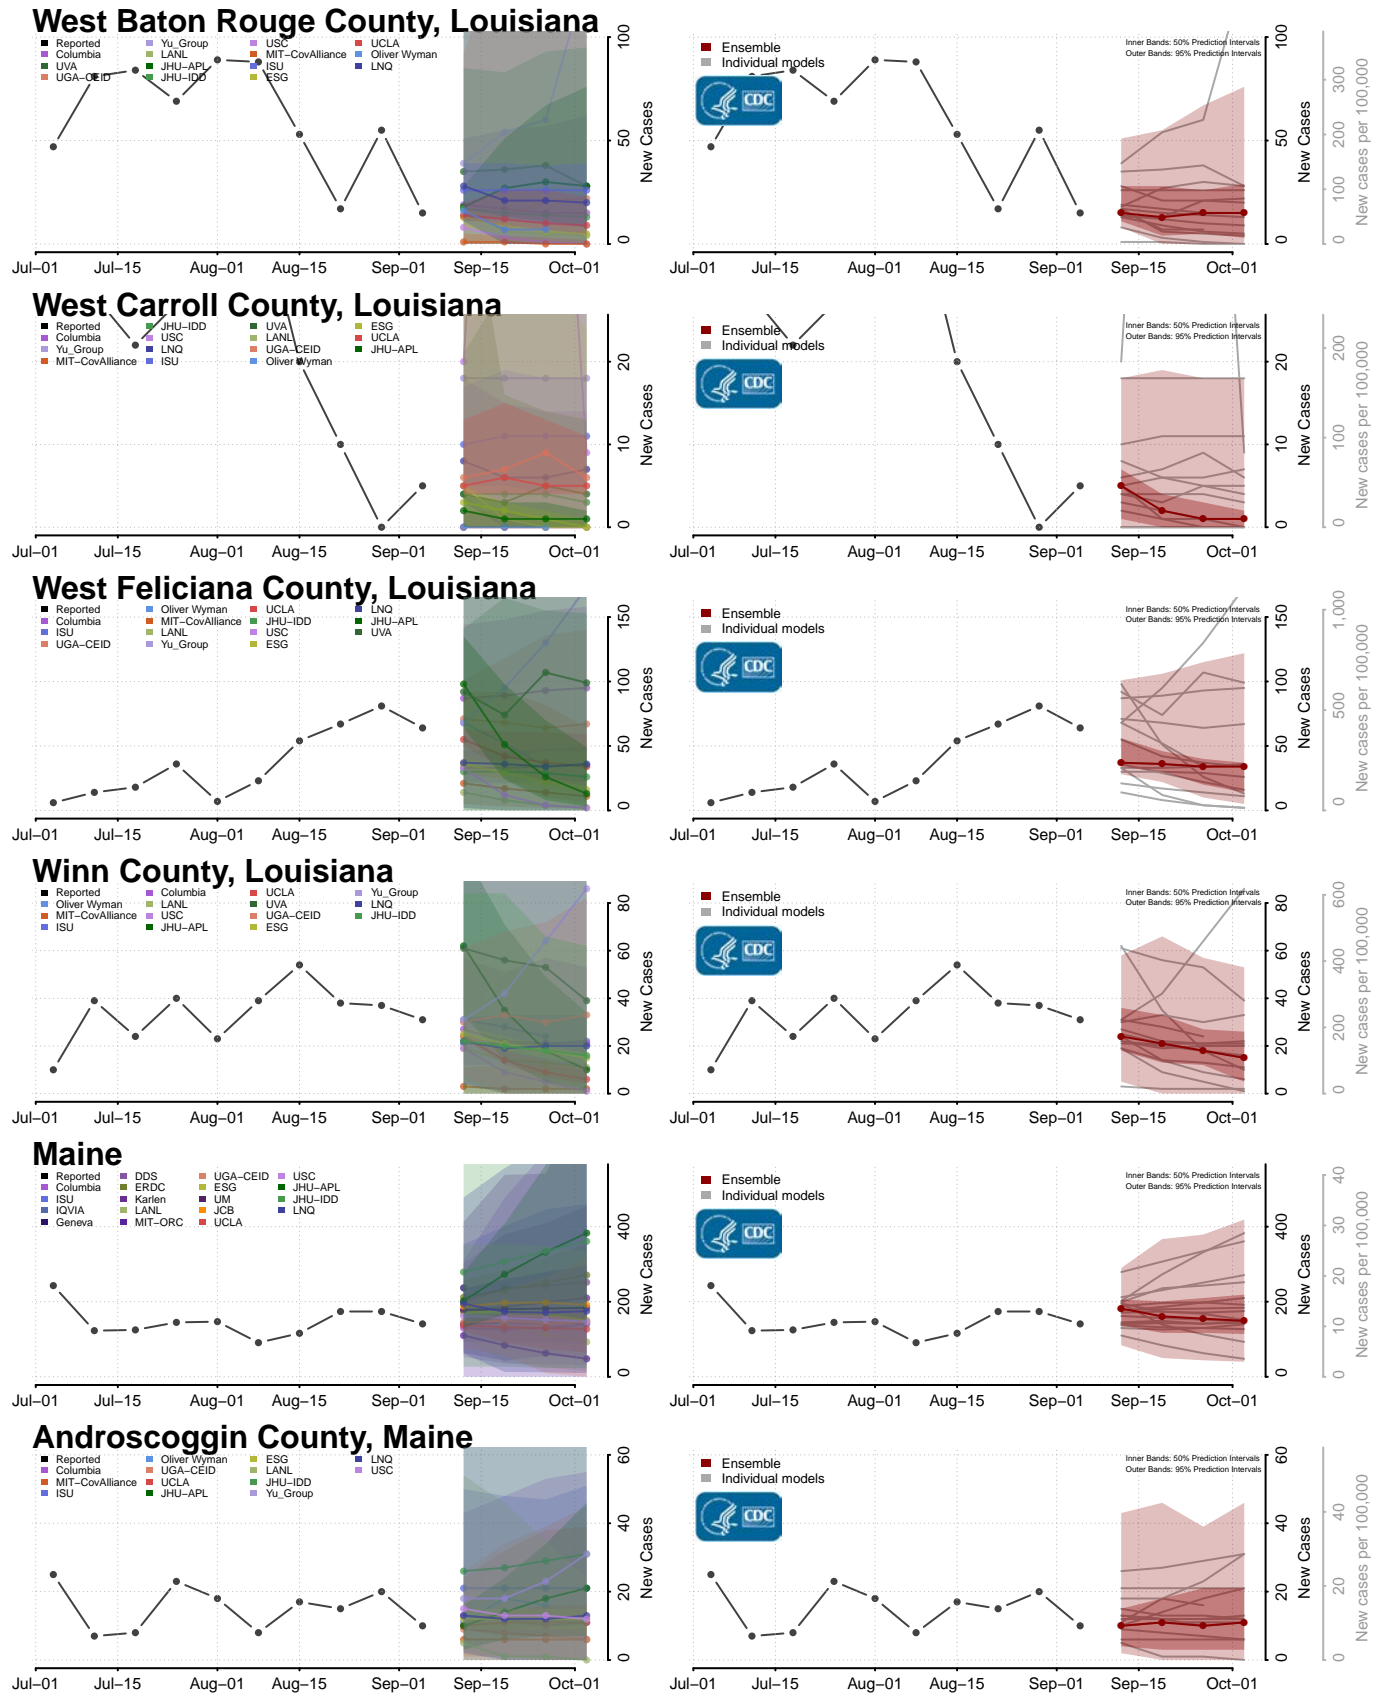

Vermilion County, Louisiana

Vernon County, Louisiana

Washington County, Louisiana

Webster County, Louisiana

*New weekly cases may decrease in this location over the next four weeks. For these locations, the ensemble forecast indicates a probability of 0.75 or greater that fewer cases will be reported in week four of the forecast than in the last reported week.