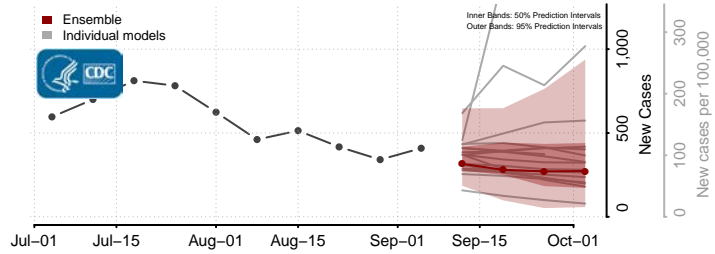

Lafayette County, Florida

Lake County, Florida

Lee County, Florida

*New weekly cases may decrease in this location over the next four weeks. For these locations, the ensemble forecast indicates a probability of 0.75 or greater that fewer cases will be reported in week four of the forecast than in the last reported week.