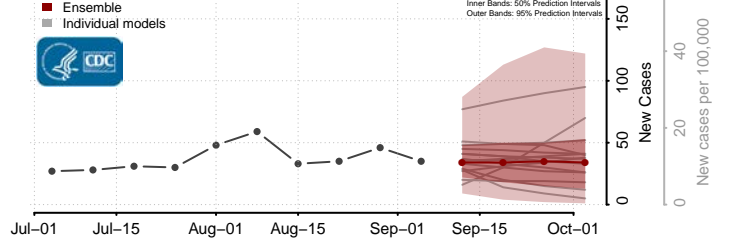

Rockingham County, New Hampshire