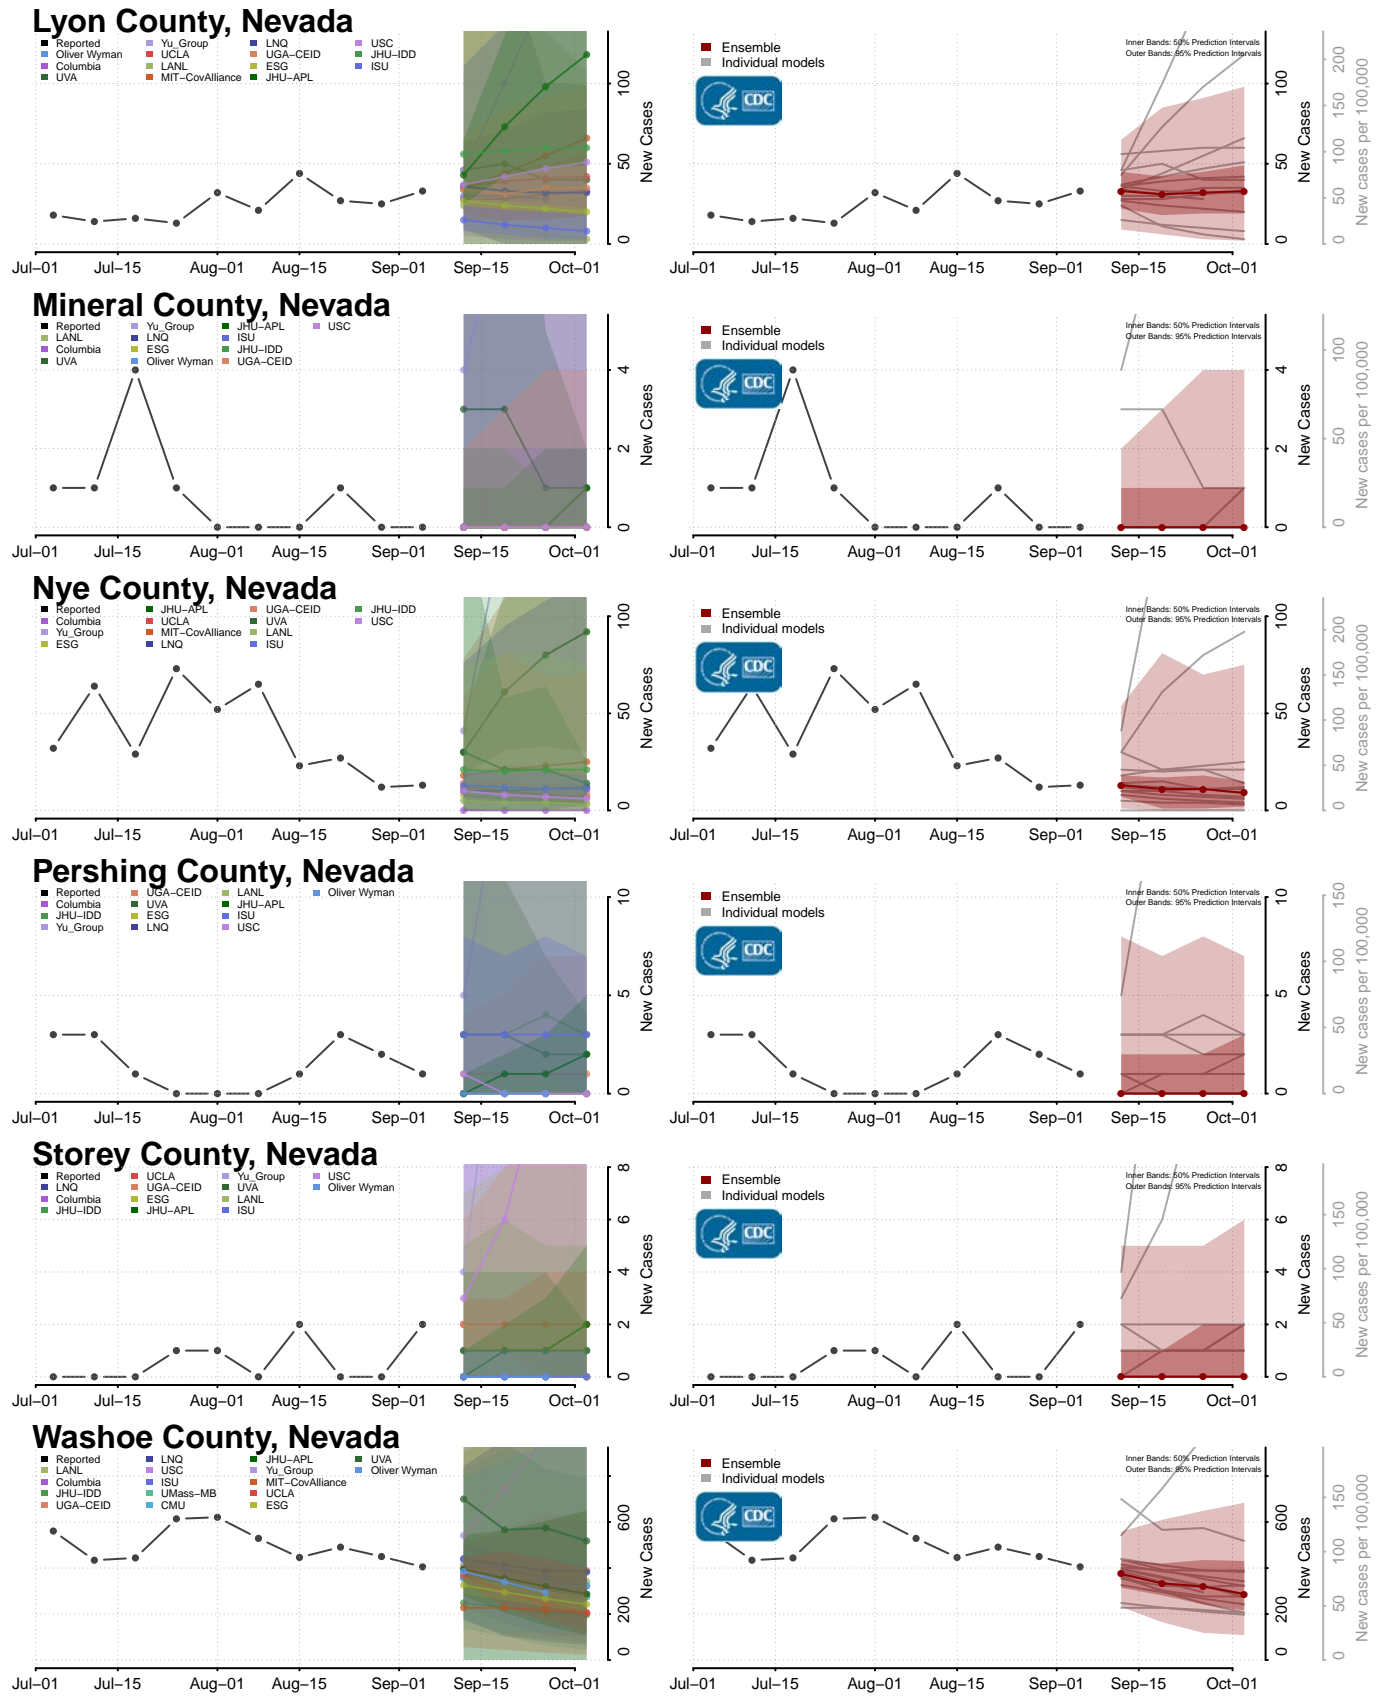

Sioux County, Nebraska

Stanton County, Nebraska

Thayer County, Nebraska

Thomas County, Nebraska

*New weekly cases may decrease in this location over the next four weeks. For these locations, the ensemble forecast indicates a probability of 0.75 or greater that fewer cases will be reported in week four of the forecast than in the last reported week.