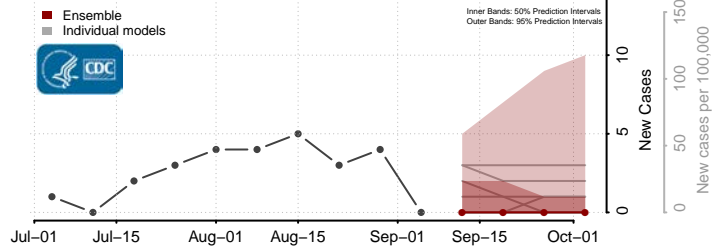

Sitka County, Alaska