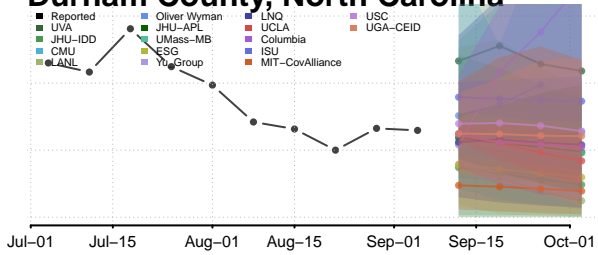

Allegany County, North Carolina

Anson County, North Carolina

Ashe County, North Carolina

Avery County, North Carolina

Duplin County, North Carolina

Durham County, North Carolina

Edgecombe County, North Carolina