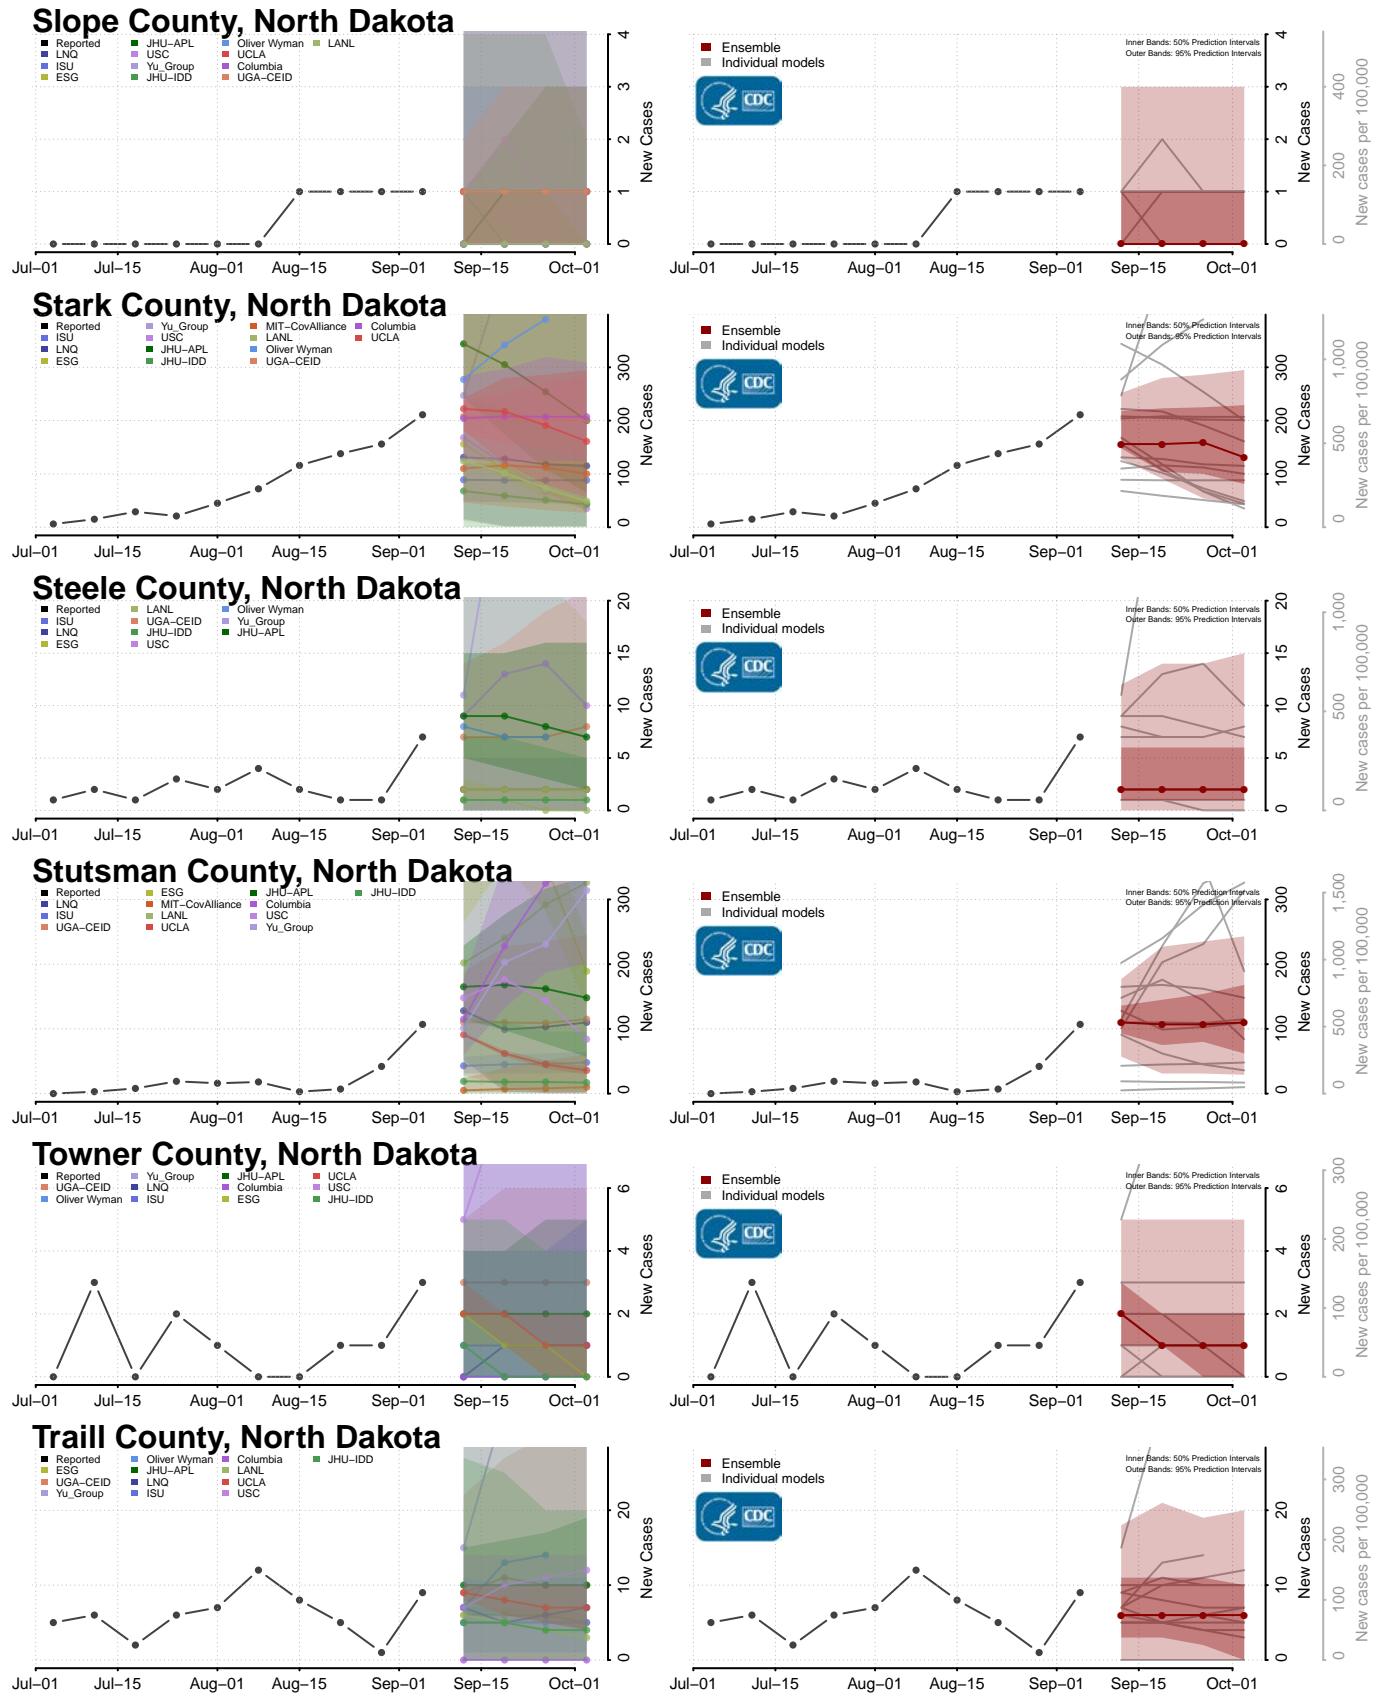

Renville County, North Dakota

Richland County, North Dakota

Rolette County, North Dakota

Sargent County, North Dakota

Sheridan County, North Dakota

Sioux County, North Dakota

Darke County, Ohio

Defiance County, Ohio