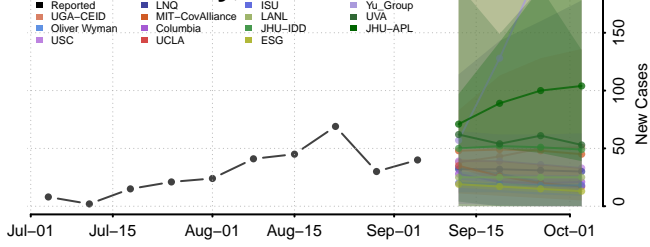

Scotland County, Missouri

Scott County, Missouri

Shannon County, Missouri

Shelby County, Missouri

Stoddard County, Missouri

Stone County, Missouri

Sullivan County, Missouri

Taney County, Missouri