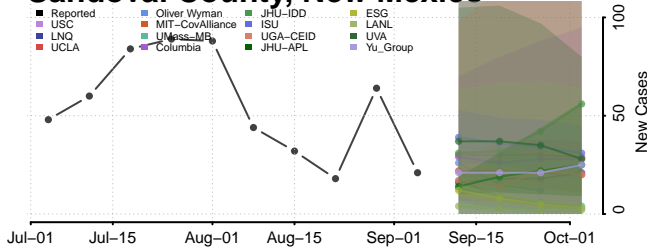

Sandoval County, New Mexico