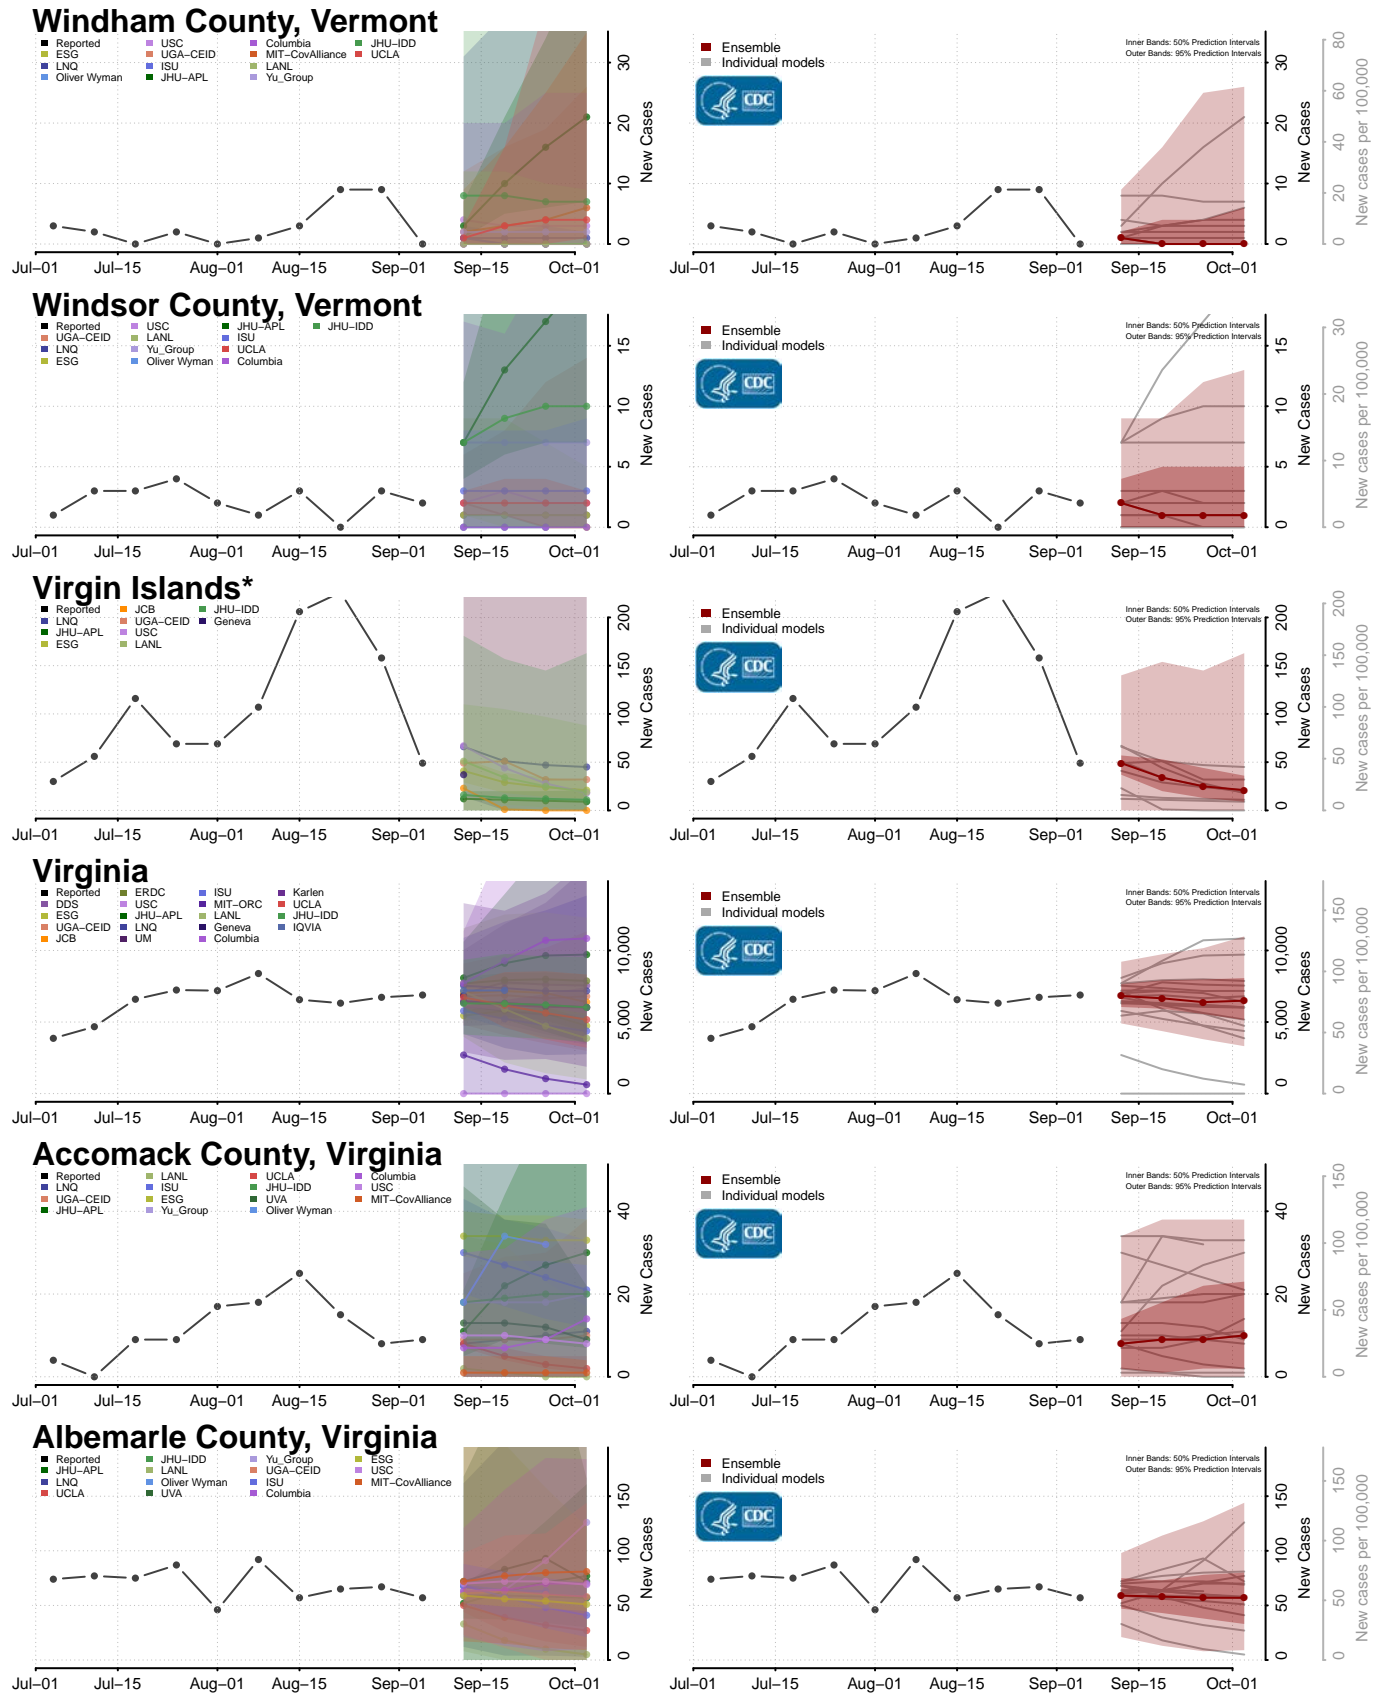

*New weekly cases may decrease in this location over the next four weeks. For these locations, the ensemble forecast indicates a probability of 0.75 or greater that fewer cases will be reported in week four of the forecast than in the last reported week.