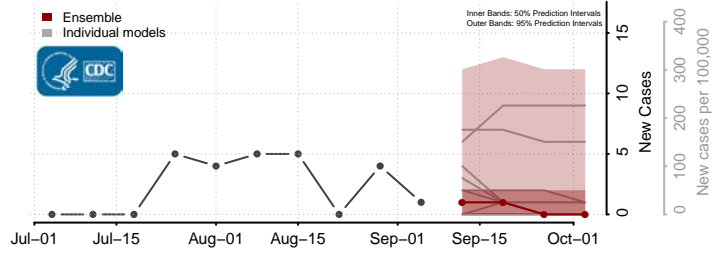

Norton County, Virginia