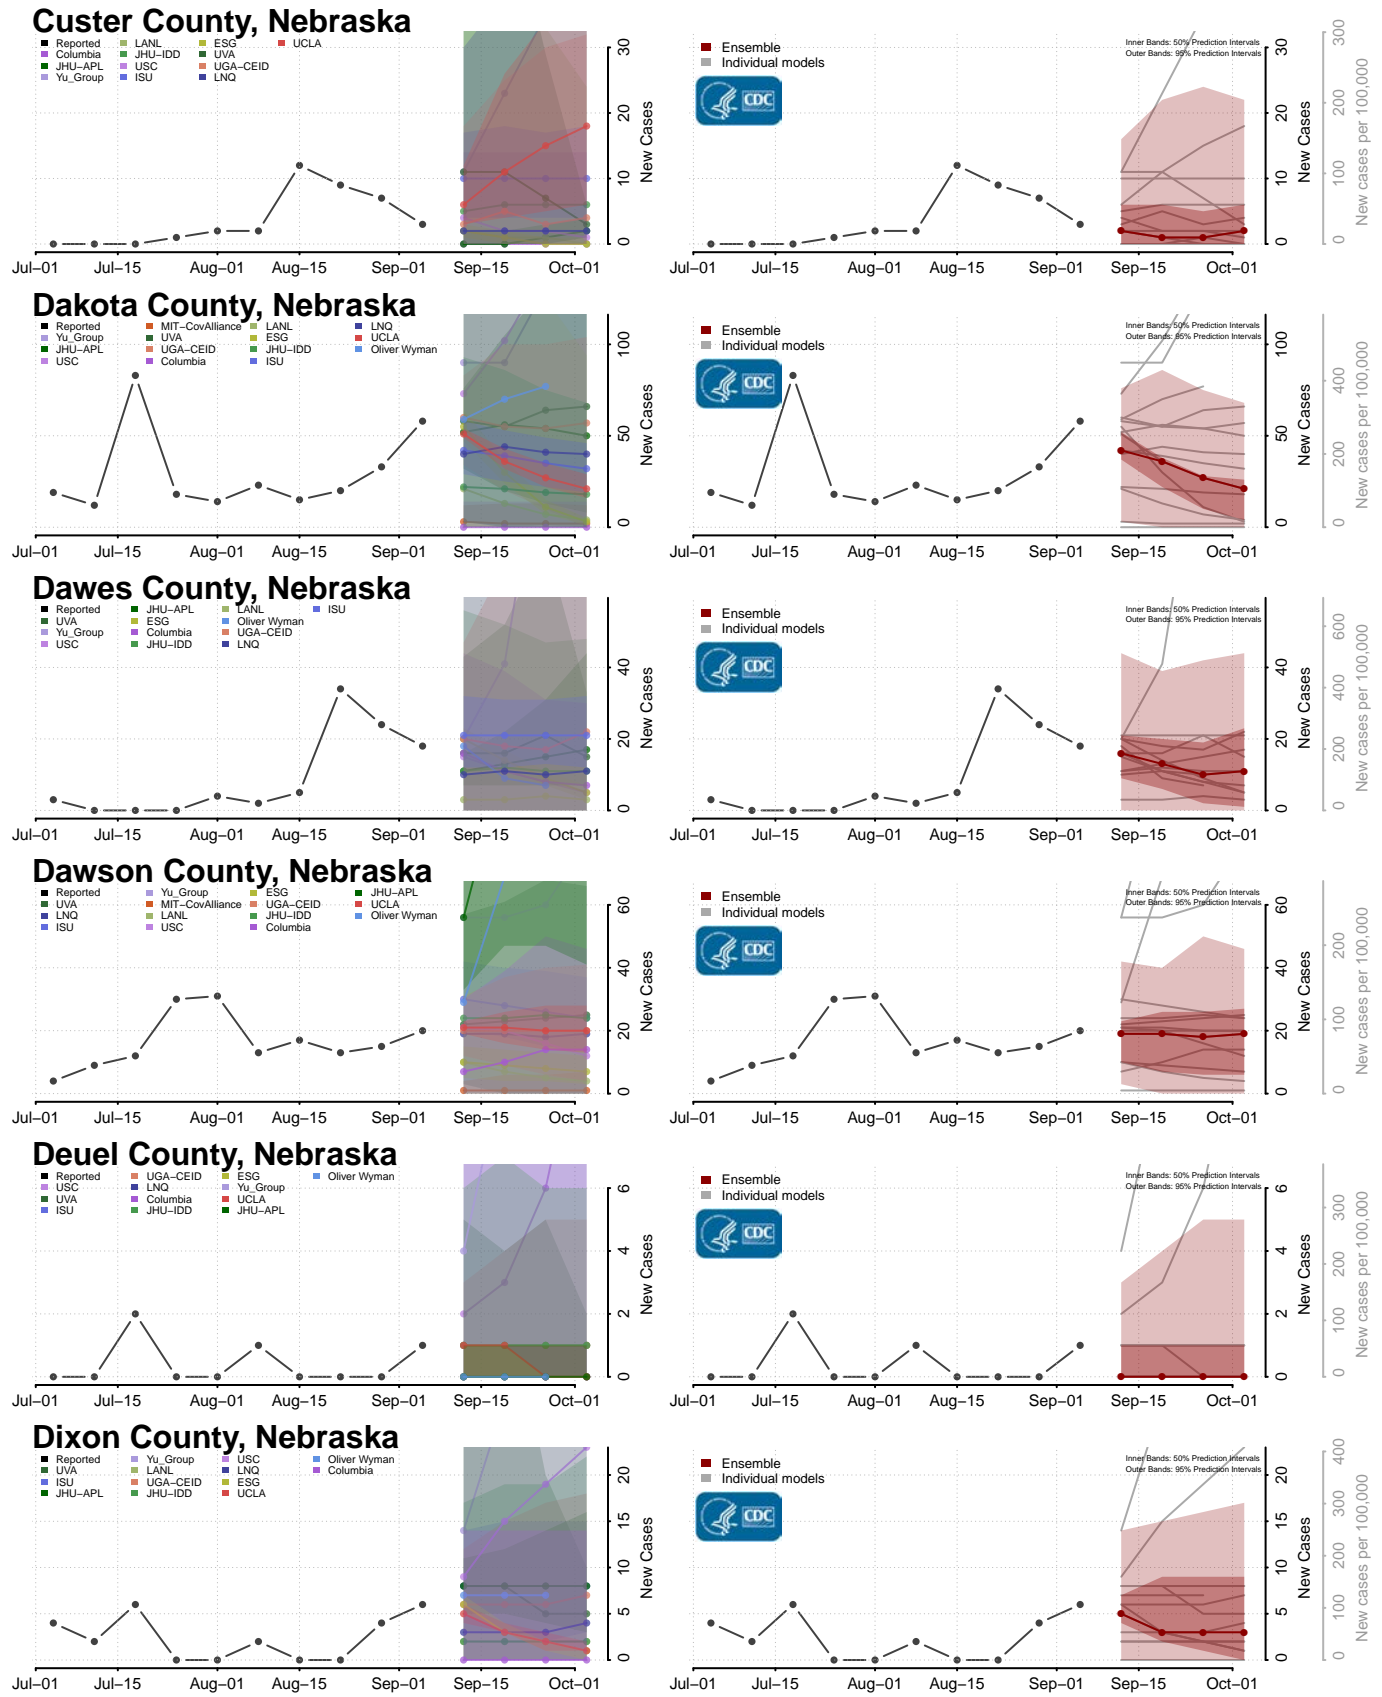

Burt County, Nebraska

Butler County, Nebraska

Cass County, Nebraska

Cedar County, Nebraska

Furnas County, Nebraska

Gage County, Nebraska

Garden County, Nebraska

Garfield County, Nebraska