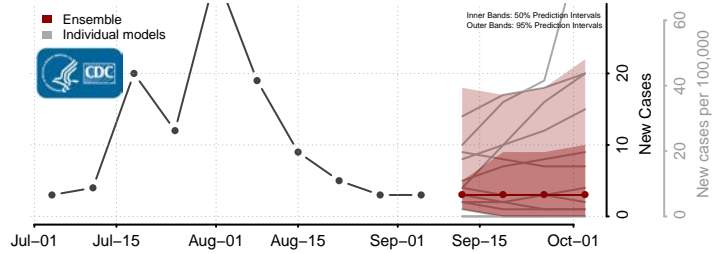

Mason County, Washington

Okanogan County, Washington

Snohomish County, Washington

Spokane County, Washington

Stevens County, Washington

Thurston County, Washington

Wahkiakum County, Washington

Walla Walla County, Washington