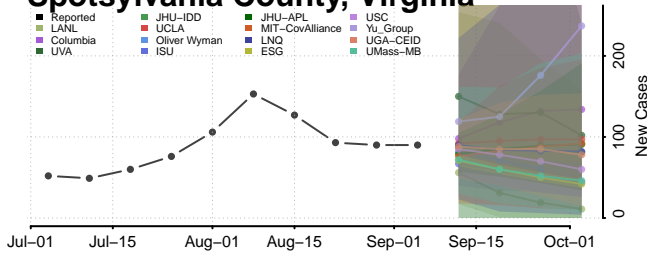

Spotsylvania County, Virginia