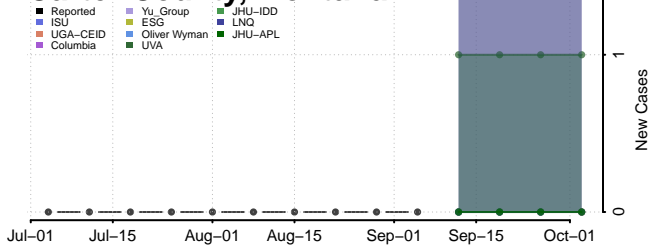

Carter County, Montana