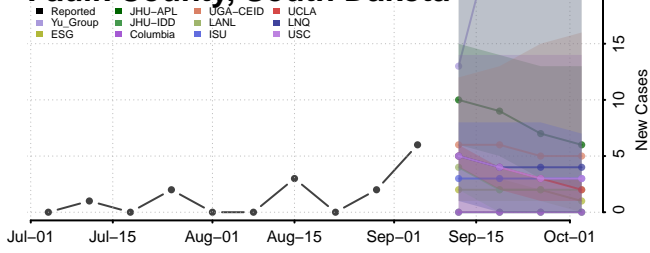

Deuel County, South Dakota

Dewey County, South Dakota

Douglas County, South Dakota

Edmunds County, South Dakota

Fall River County, South Dakota

Faulk County, South Dakota

Grant County, South Dakota

Gregory County, South Dakota