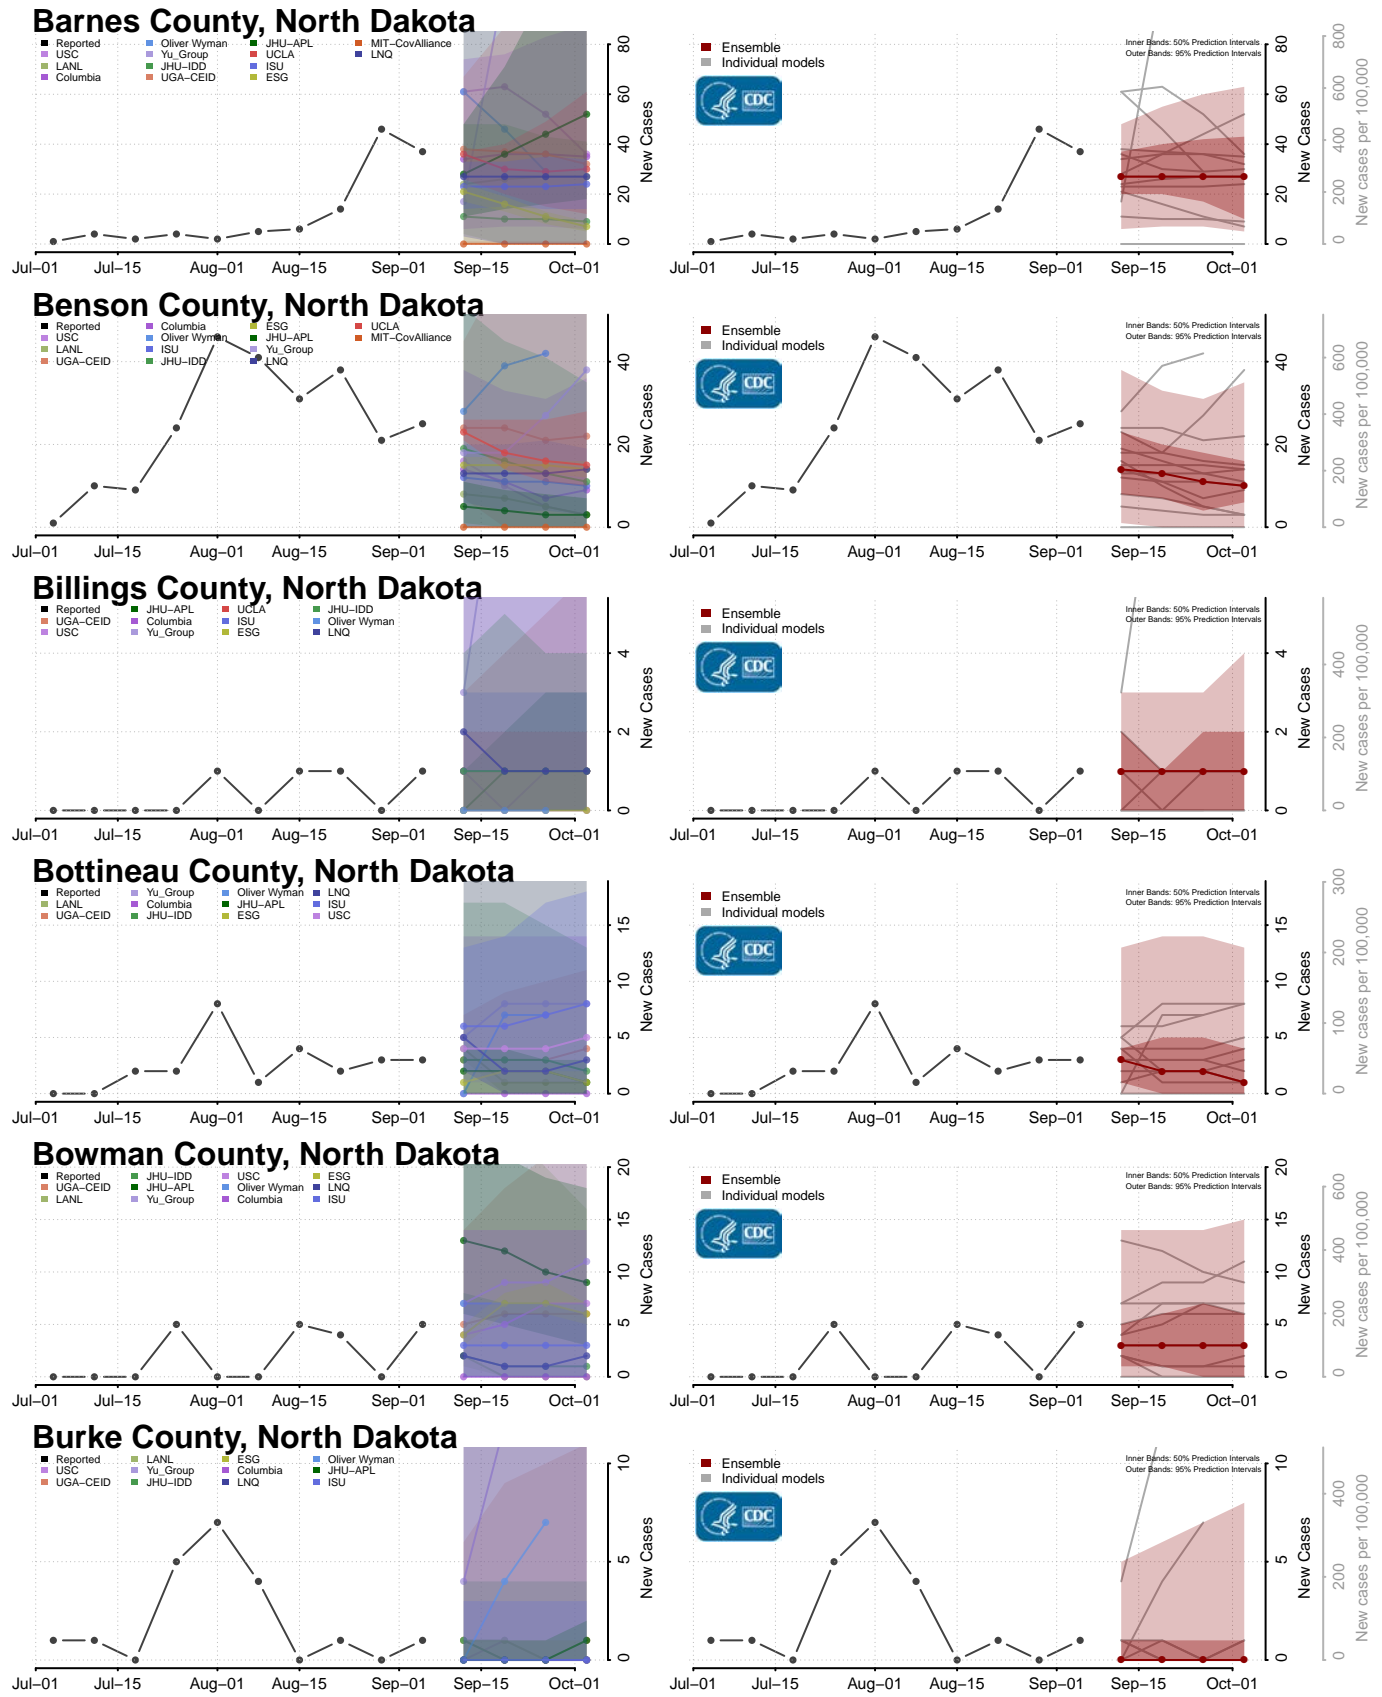

Stokes County, North Carolina

Surry County, North Carolina

Swain County, North Carolina

Transylvania County, North Carolina

Tyrrell County, North Carolina

Union County, North Carolina

Eddy County, North Dakota