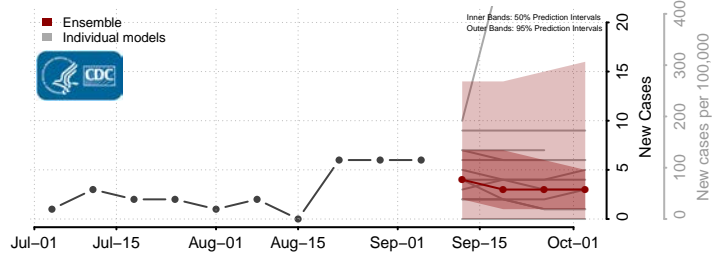

Morton County, North Dakota

Mountrail County, North Dakota

Nelson County, North Dakota

Oliver County, North Dakota

Pembina County, North Dakota

Pierce County, North Dakota

Ramsey County, North Dakota

Ransom County, North Dakota