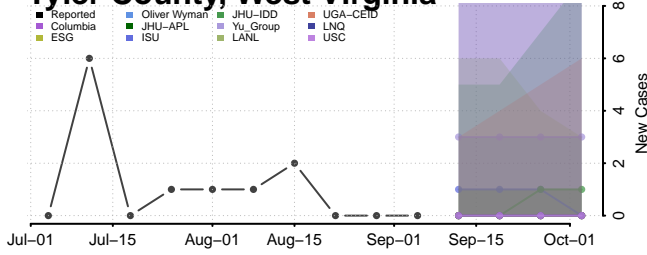

Tyler County, West Virginia