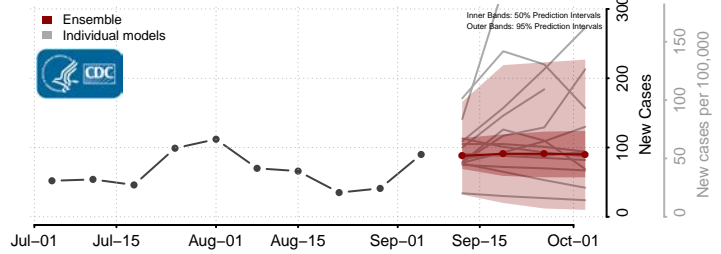

Carroll County, Maryland