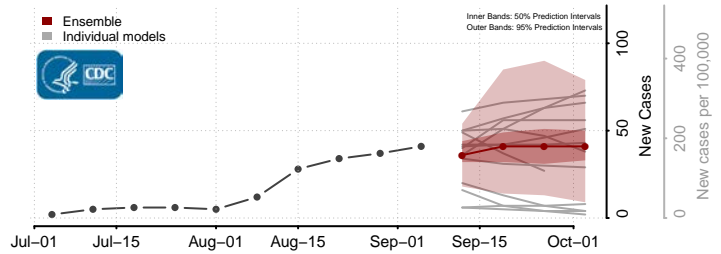

Walworth County, South Dakota

Yankton County, South Dakota

Ziebach County, South Dakota

Tennessee*

Anderson County, Tennessee

Bedford County, Tennessee

Benton County, Tennessee

*New weekly cases may decrease in this location over the next four weeks. For these locations, the ensemble forecast indicates a probability of 0.75 or greater that fewer cases will be reported in week four of the forecast than in the last reported week.