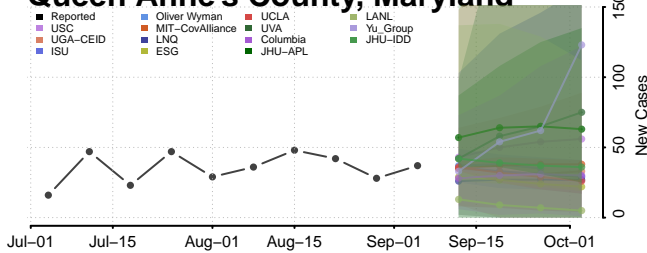

Frederick County, Maryland

Garrett County, Maryland

Harford County, Maryland

Howard County, Maryland

Kent County, Maryland

Montgomery County, Maryland

Prince George's County, Maryland

Queen Anne's County, Maryland