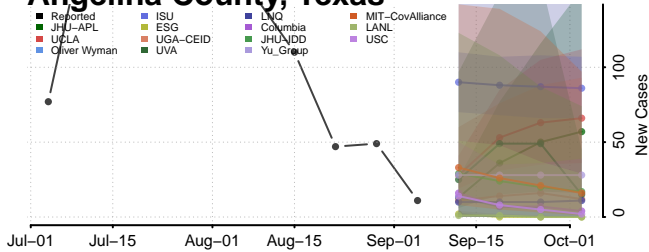

Angelina County, Texas