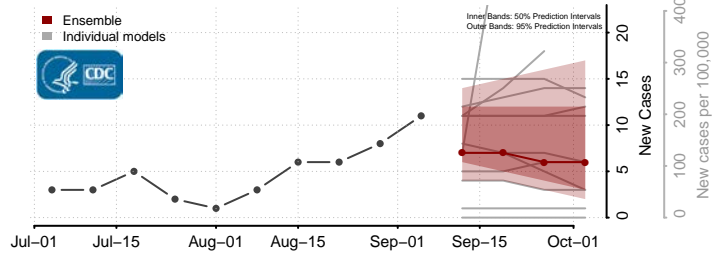

Lincoln County, South Dakota

Lyman County, South Dakota

Marshall County, South Dakota

McCook County, South Dakota

McPherson County, South Dakota

Meade County, South Dakota

Mellette County, South Dakota

Miner County, South Dakota