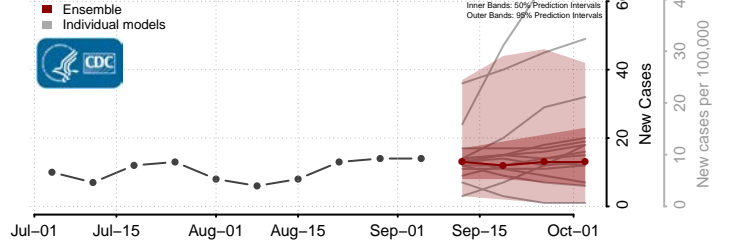

Merrimack County, New Hampshire