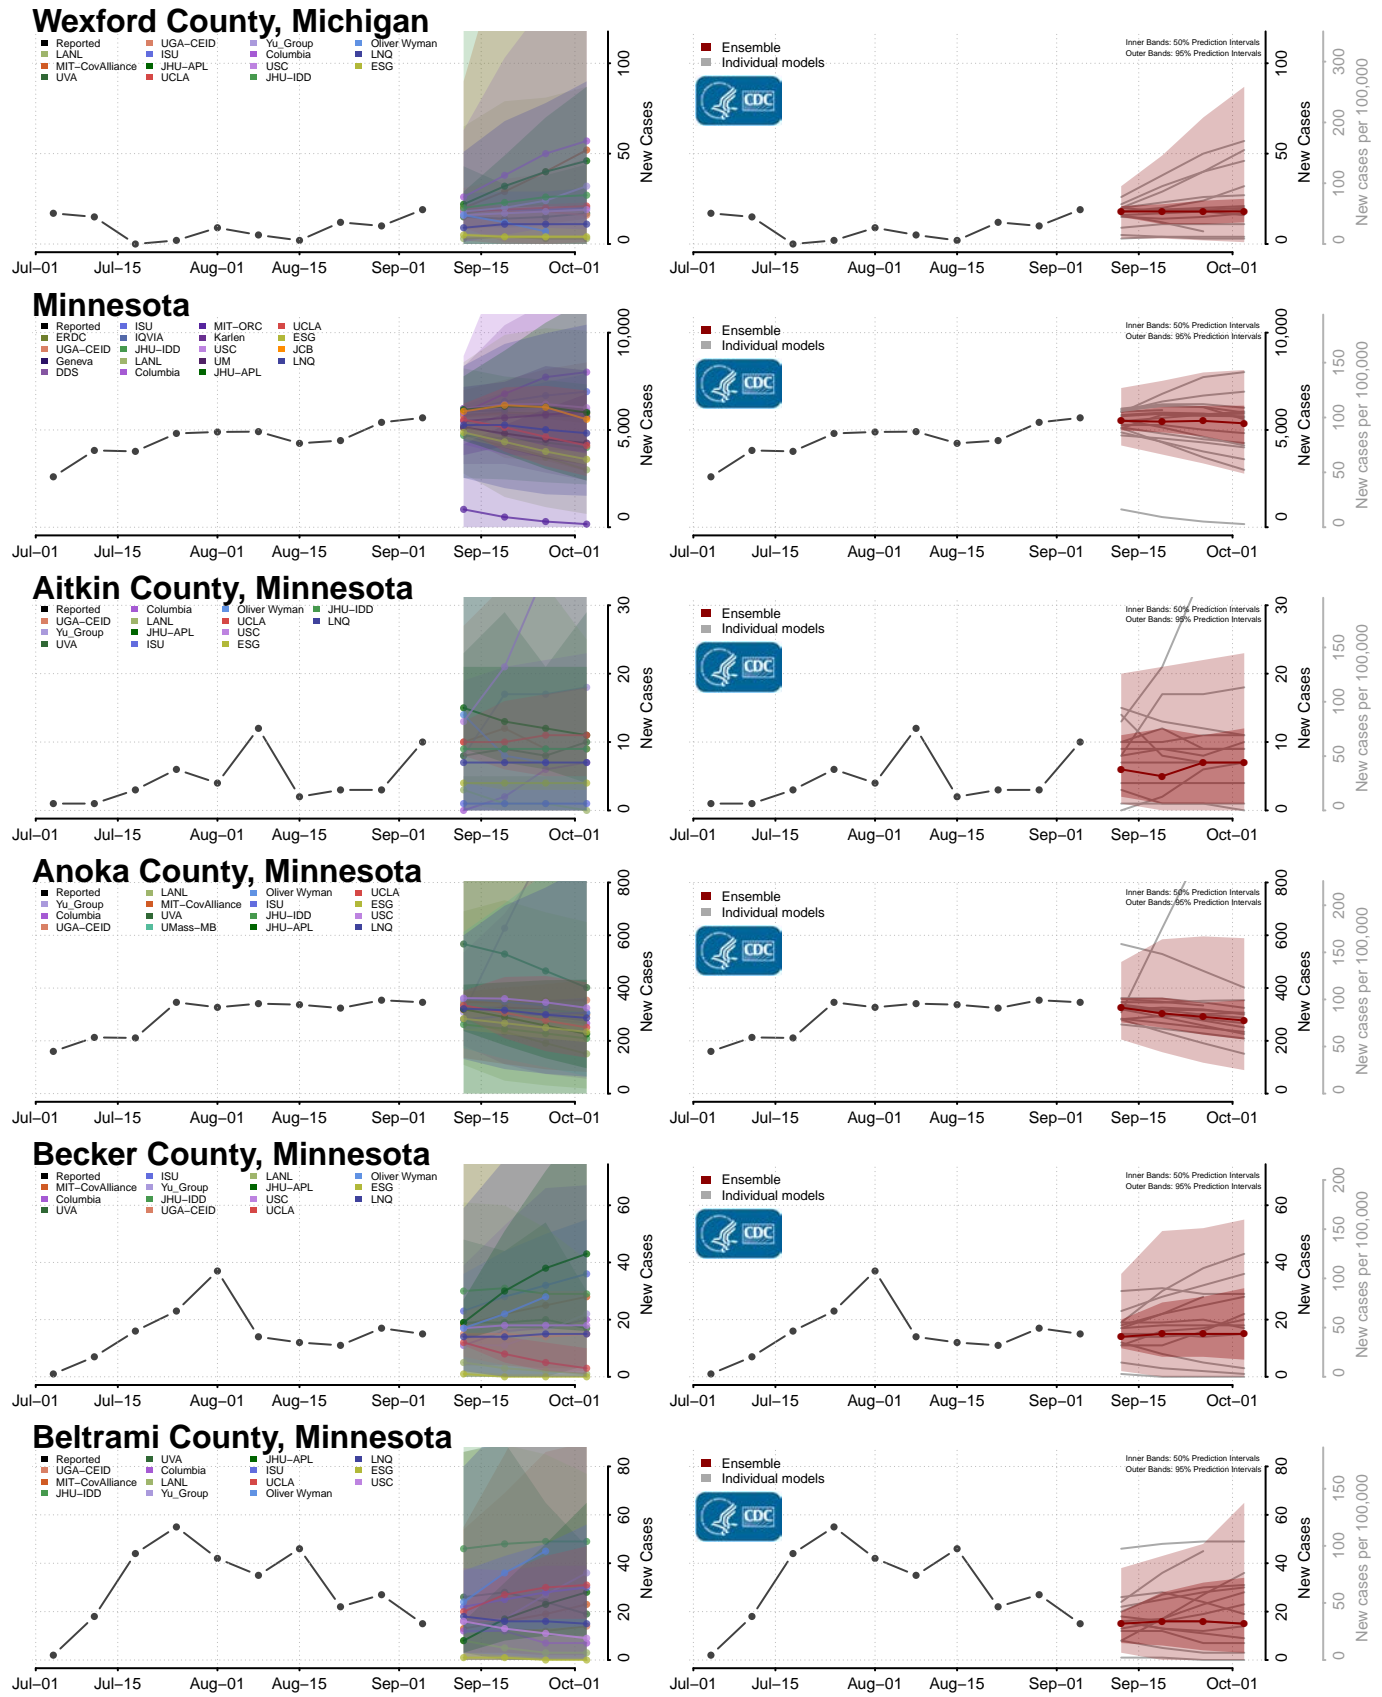

Mackinac County, Michigan

Macomb County, Michigan

Manistee County, Michigan

Marquette County, Michigan

Benton County, Minnesota

Big Stone County, Minnesota

Blue Earth County, Minnesota

Brown County, Minnesota