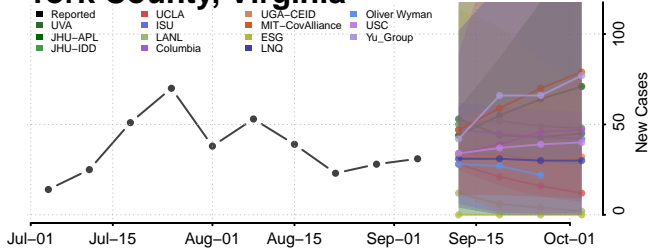

York County, Virginia