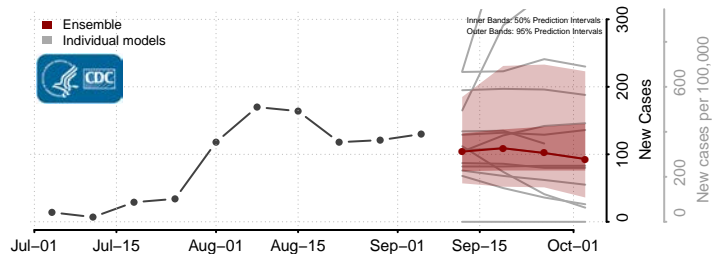

Van Buren County, Tennessee

Warren County, Tennessee

Washington County, Tennessee

Wayne County, Tennessee

Weakley County, Tennessee

White County, Tennessee

Williamson County, Tennessee

Wilson County, Tennessee