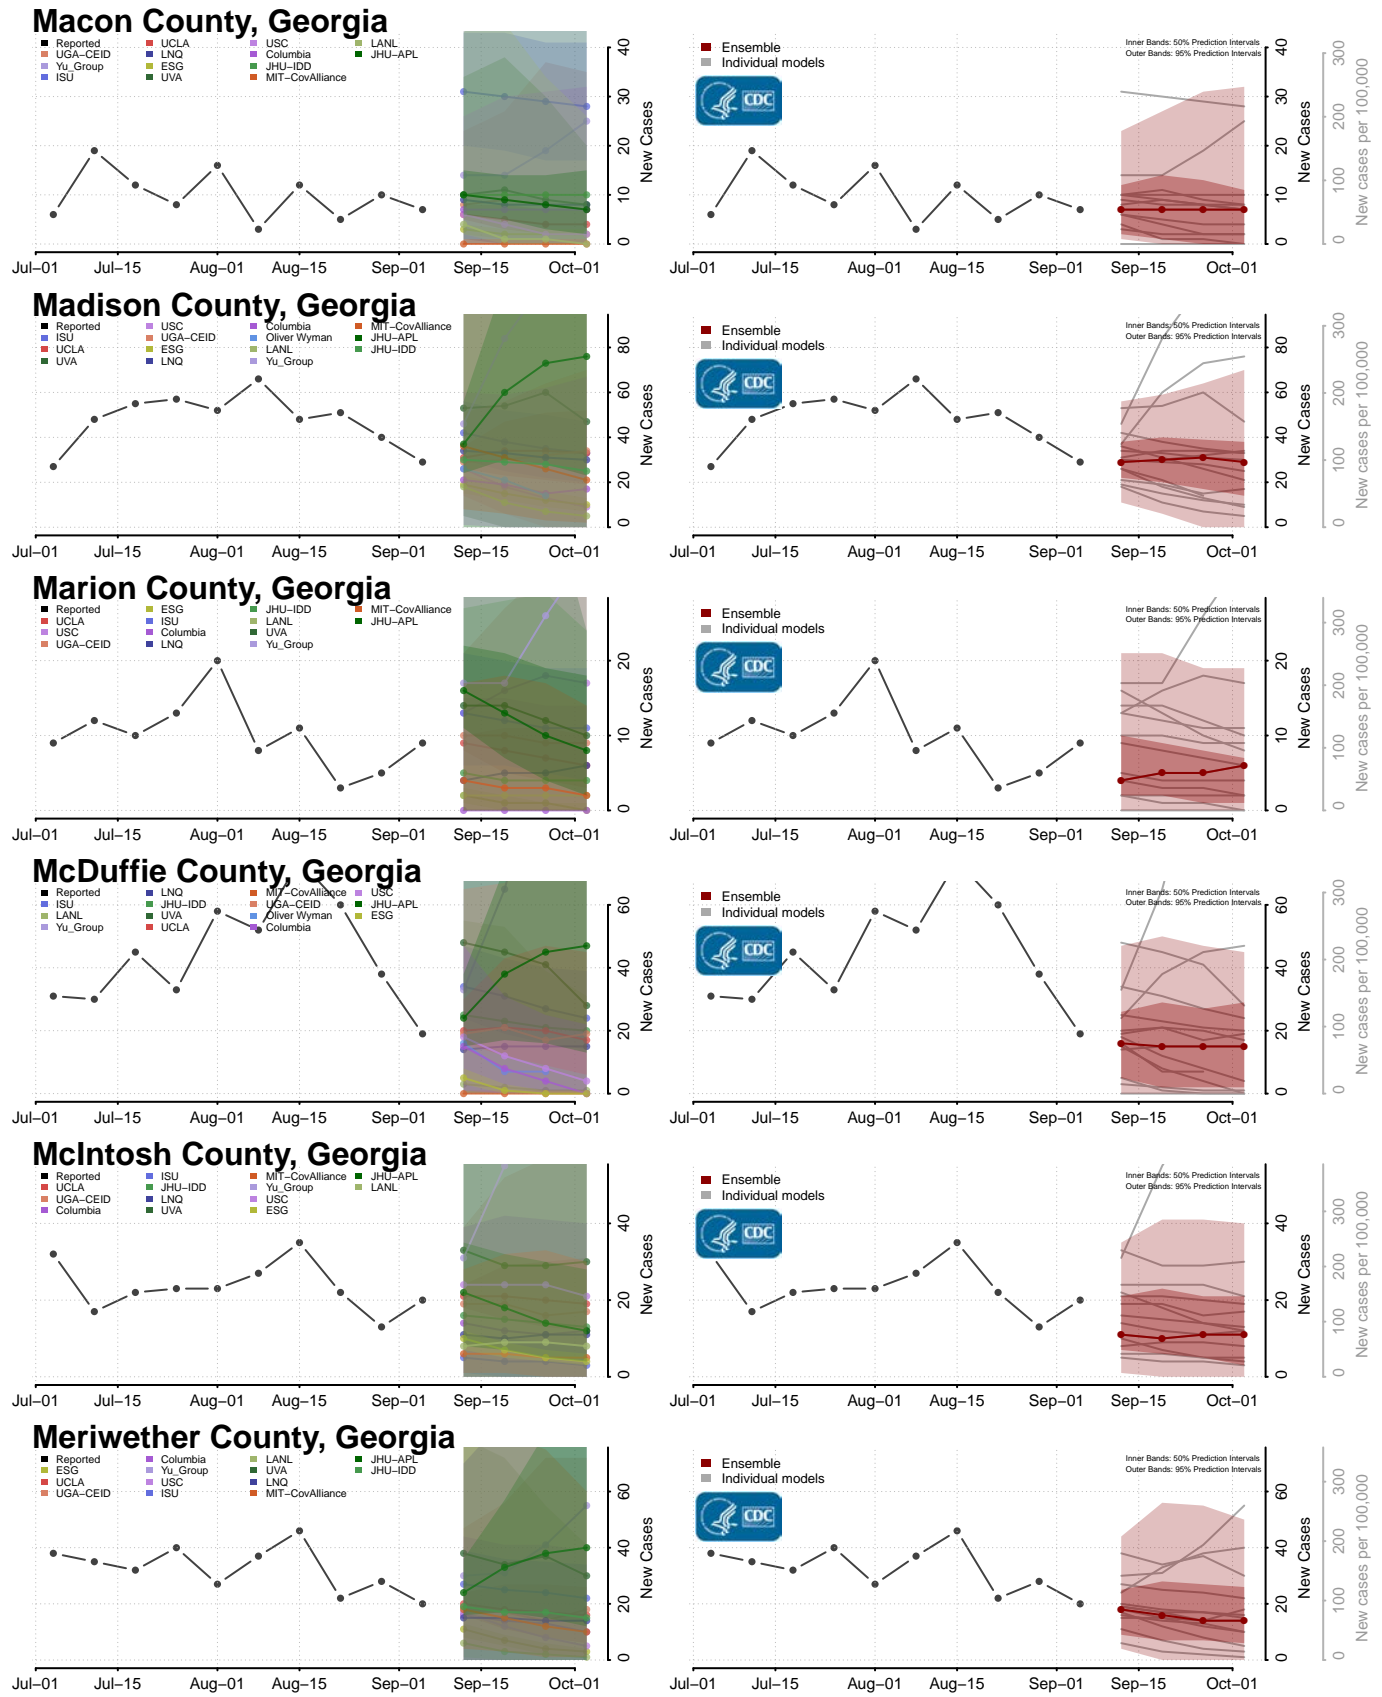

Greene County, Georgia

Gwinnett County, Georgia

Habersham County, Georgia

Hall County, Georgia

Benewah County, Idaho

Bingham County, Idaho

Blaine County, Idaho

Boise County, Idaho