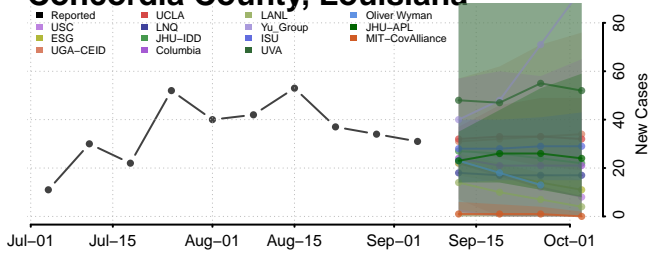

Concordia County, Louisiana