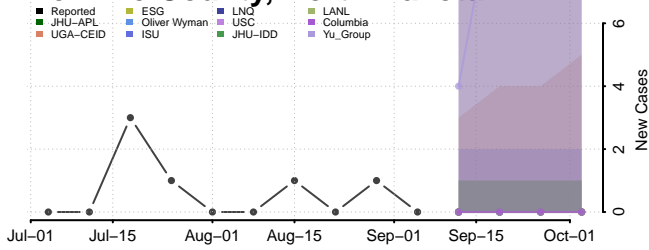

Renville County, North Dakota