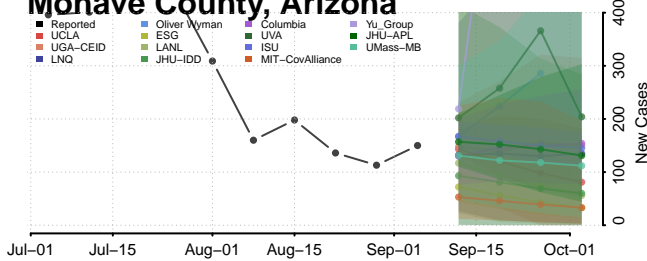

Mohave County, Arizona