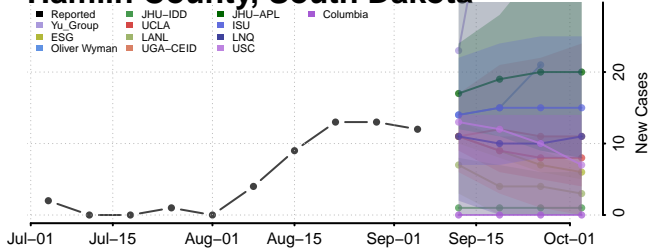

Hamlin County, South Dakota