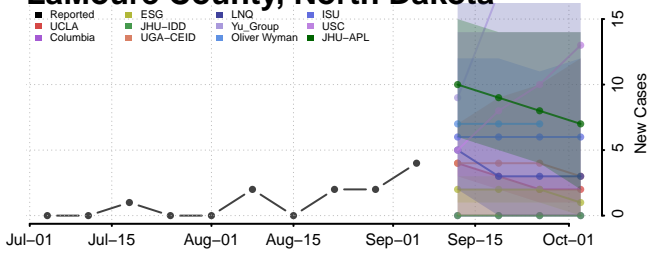

LaMoure County, North Dakota