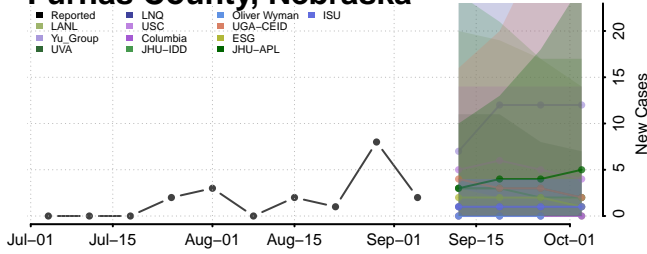

Burt County, Nebraska

Butler County, Nebraska

Cass County, Nebraska

Cedar County, Nebraska

Furnas County, Nebraska

Gage County, Nebraska

Garden County, Nebraska

Garfield County, Nebraska