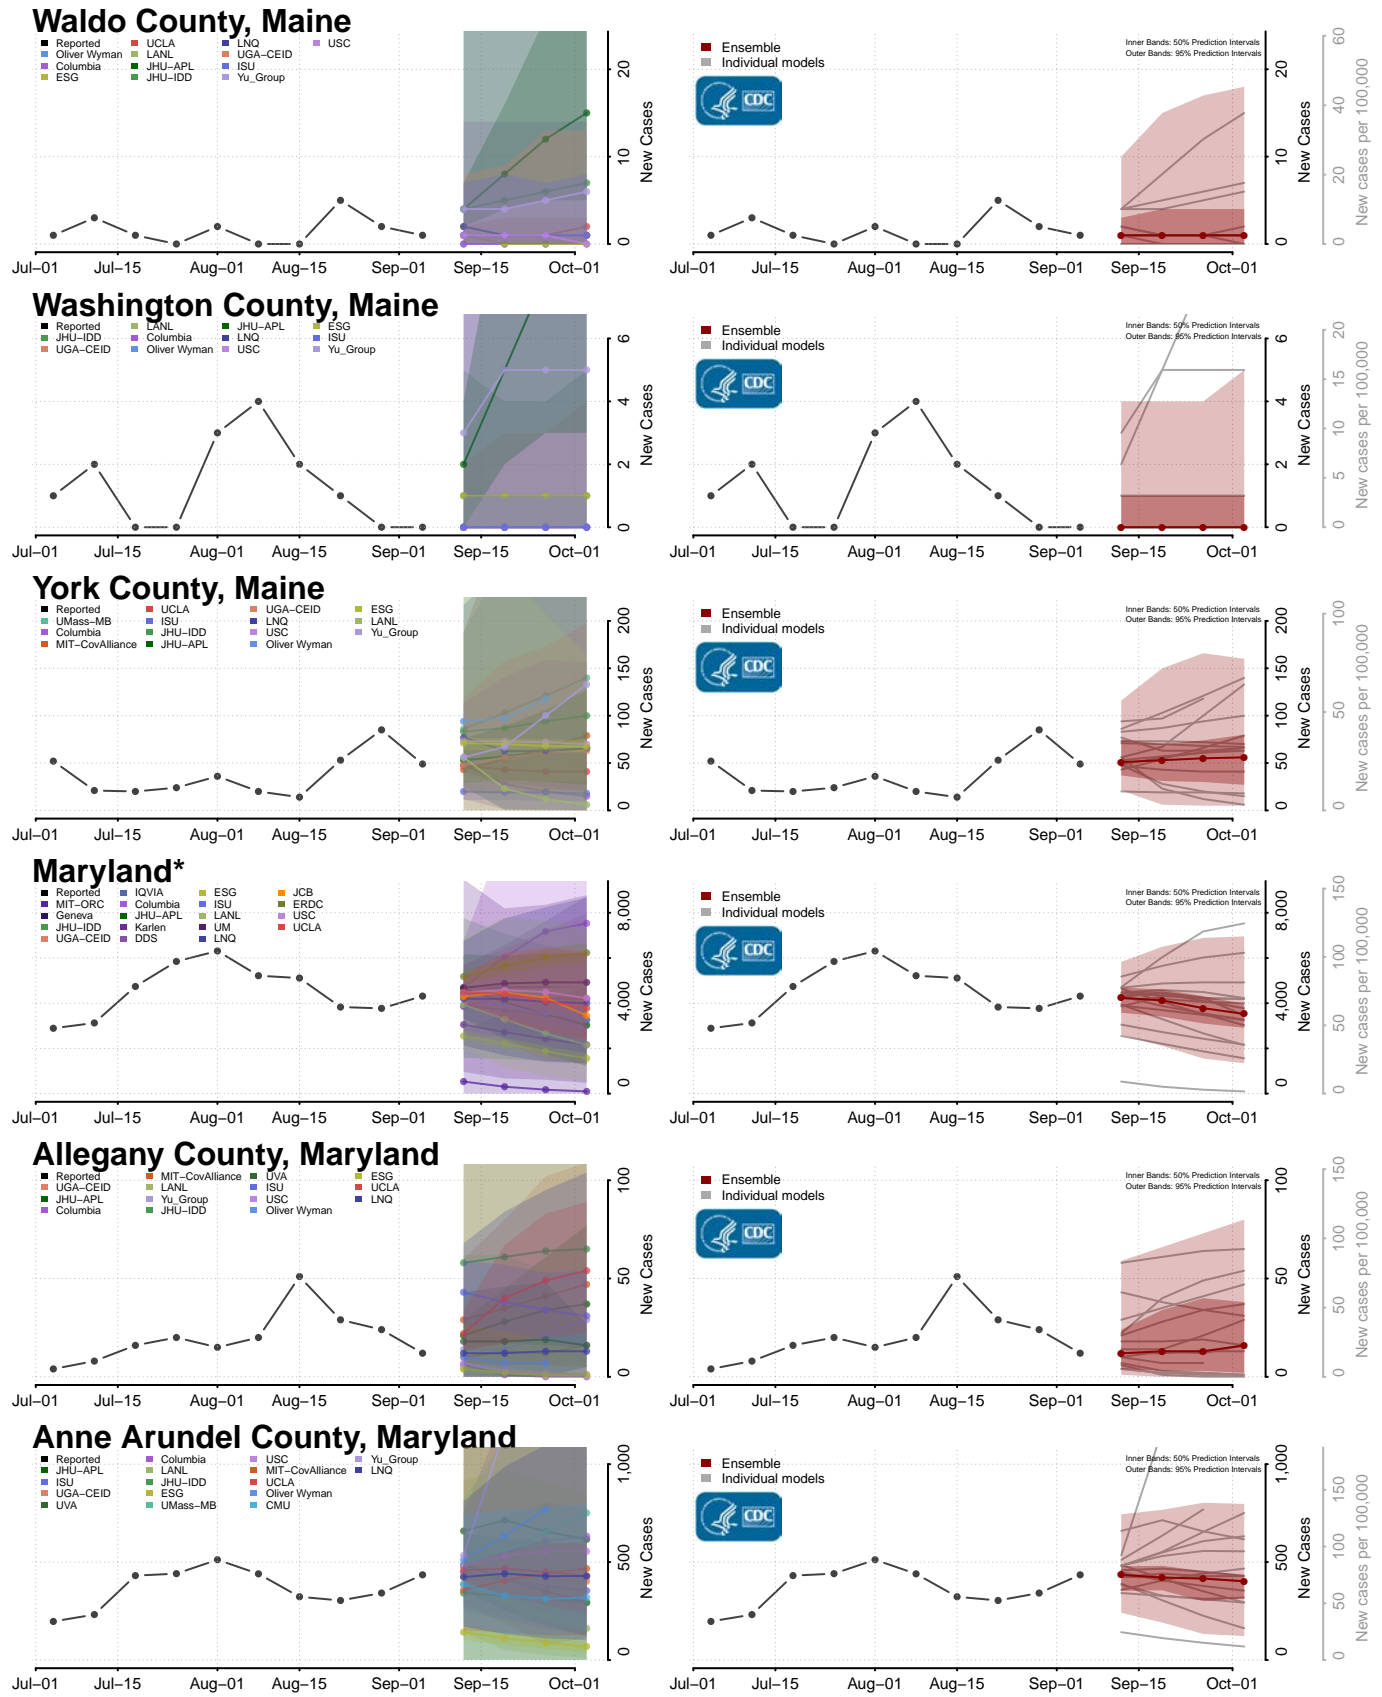

Vermilion County, Louisiana

Vernon County, Louisiana

Washington County, Louisiana

Webster County, Louisiana

*New weekly cases may decrease in this location over the next four weeks. For these locations, the ensemble forecast indicates a probability of 0.75 or greater that fewer cases will be reported in week four of the forecast than in the last reported week.