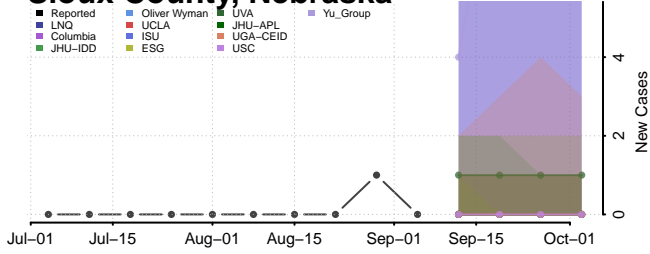

Sioux County, Nebraska