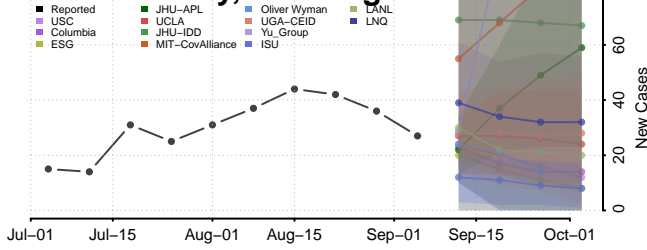

Wise County, Virginia

Wythe County, Virginia

York County, Virginia

Washington

Kittitas County, Washington

Klickitat County, Washington

Lewis County, Washington

Lincoln County, Washington