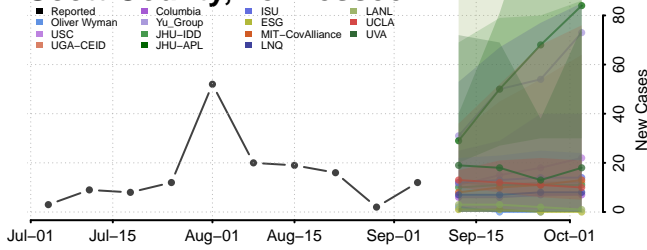

Monroe County, Tennessee

Montgomery County, Tennessee

Scott County, Tennessee

Sequatchie County, Tennessee

Sevier County, Tennessee

Shelby County, Tennessee

Smith County, Tennessee

Stewart County, Tennessee