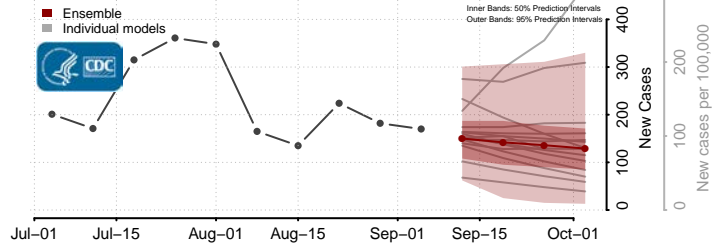

Newton County, Mississippi

Noxubee County, Mississippi

Oktibbeha County, Mississippi

Panola County, Mississippi

Rankin County, Mississippi

Scott County, Mississippi

Sharkey County, Mississippi

Simpson County, Mississippi