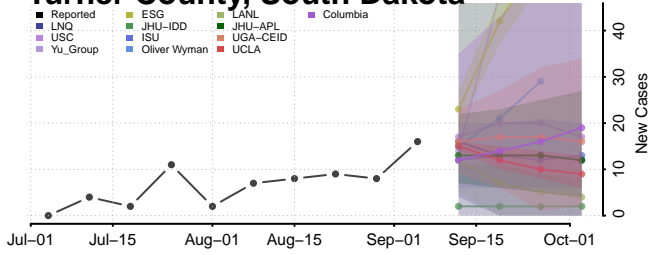

Sanborn County, South Dakota

Spink County, South Dakota

Stanley County, South Dakota

Sully County, South Dakota

Todd County, South Dakota

Tripp County, South Dakota

Turner County, South Dakota

Union County, South Dakota