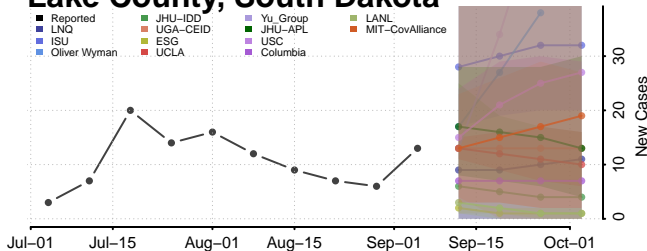

Haakon County, South Dakota

Hamlin County, South Dakota

Jackson County, South Dakota

Jerauld County, South Dakota

Jones County, South Dakota

Kingsbury County, South Dakota

Lake County, South Dakota

Lawrence County, South Dakota