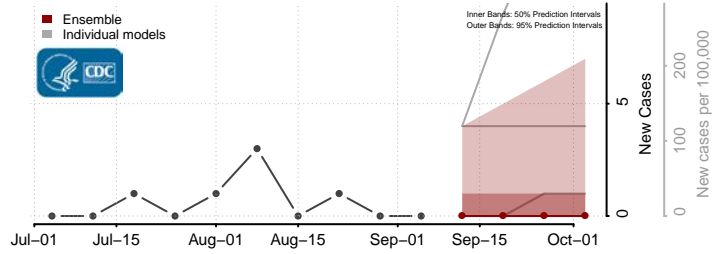

Haakon County, South Dakota

Hamlin County, South Dakota

Jackson County, South Dakota

Jerauld County, South Dakota

Jones County, South Dakota

Kingsbury County, South Dakota

Lake County, South Dakota

Lawrence County, South Dakota