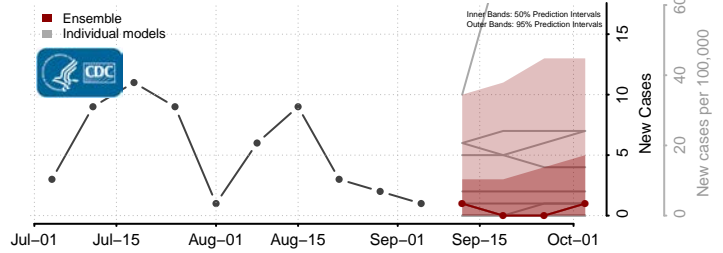

Garrett County, Maryland