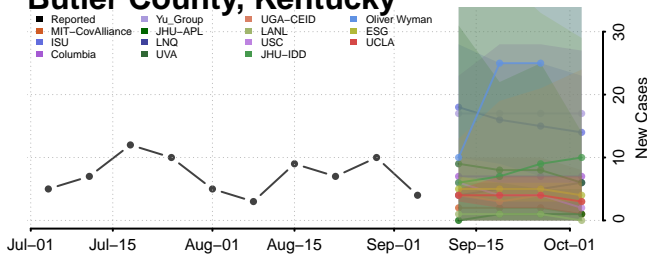

Rooks County, Kansas

Rush County, Kansas

Breckinridge County, Kentucky

Bullitt County, Kentucky

Butler County, Kentucky

Caldwell County, Kentucky

Calloway County, Kentucky

Campbell County, Kentucky

Pike County, Kentucky

Powell County, Kentucky

Pulaski County, Kentucky

Robertson County, Kentucky

Rockcastle County, Kentucky

Rowan County, Kentucky

*New weekly cases may decrease in this location over the next four weeks. For these locations, the ensemble forecast indicates a probability of 0.75 or greater that fewer cases will be reported in week four of the forecast than in the last reported week.