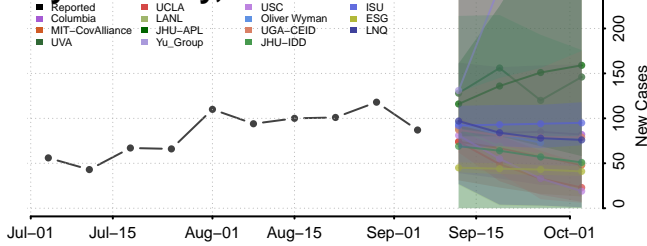

Dyer County, Tennessee