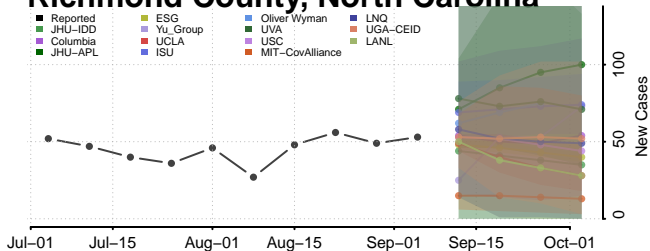

Hyde County, North Carolina

Person County, North Carolina

Pitt County, North Carolina

Polk County, North Carolina

Randolph County, North Carolina

Richmond County, North Carolina

Robeson County, North Carolina