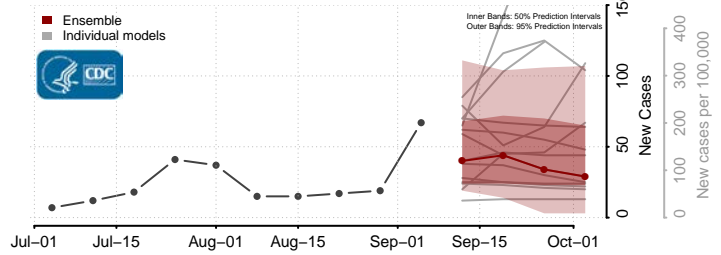

Caroline County, Maryland