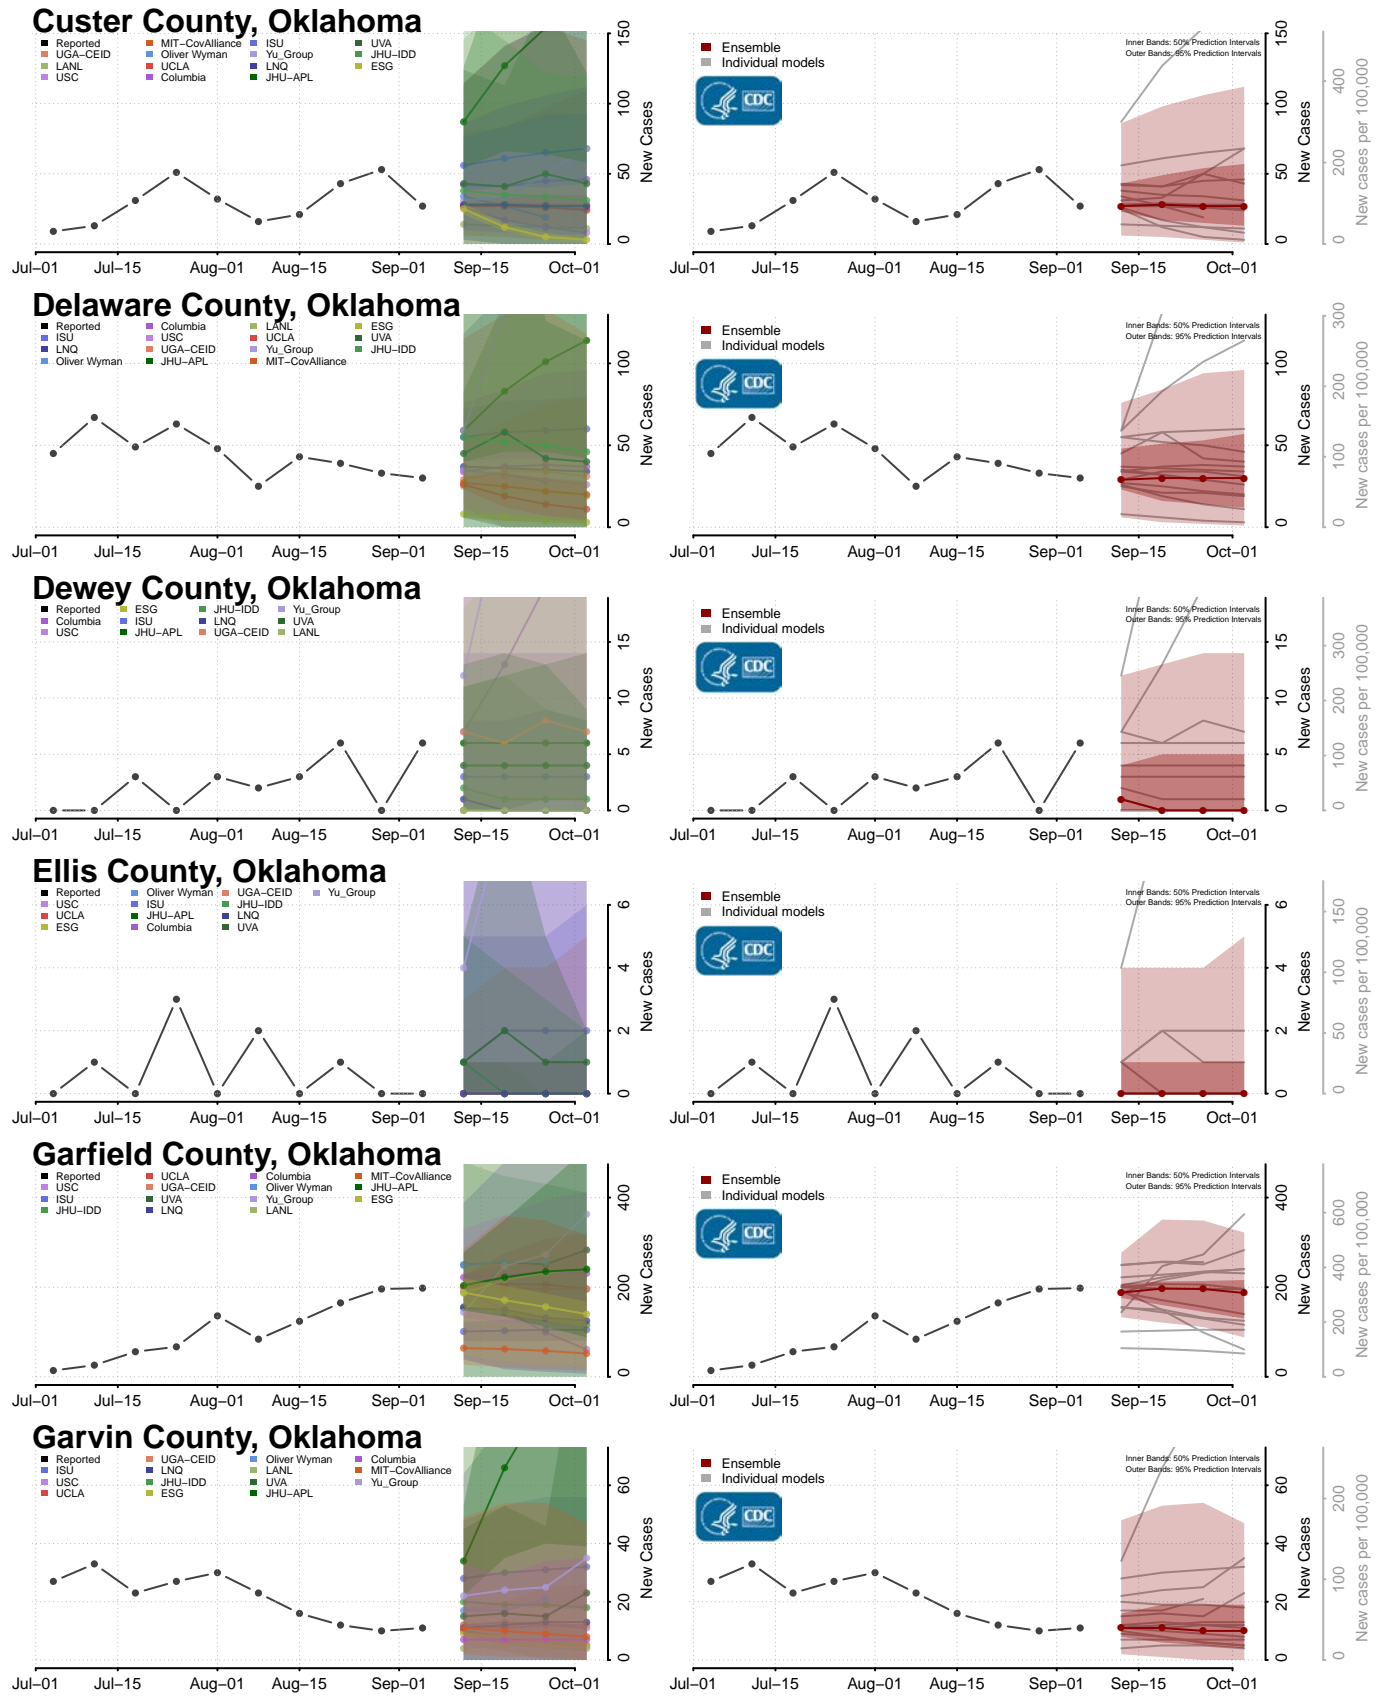

Alfalfa County, Oklahoma

Atoka County, Oklahoma

Beaver County, Oklahoma

Beckham County, Oklahoma

Blaine County, Oklahoma

Bryan County, Oklahoma

Kiowa County, Oklahoma

Latimer County, Oklahoma