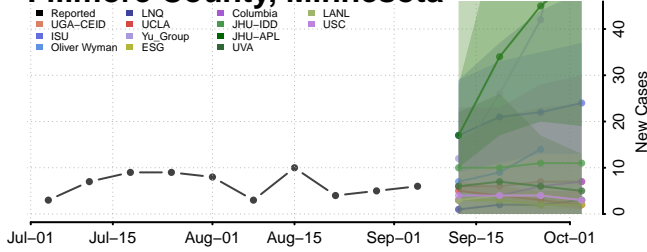

Carlton County, Minnesota

Carver County, Minnesota

Fillmore County, Minnesota

Freeborn County, Minnesota

Goodhue County, Minnesota

Grant County, Minnesota

Hennepin County, Minnesota

Houston County, Minnesota