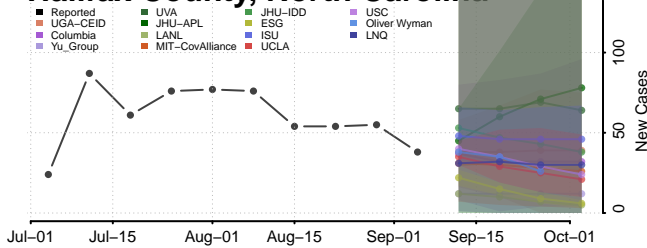

Halifax County, North Carolina