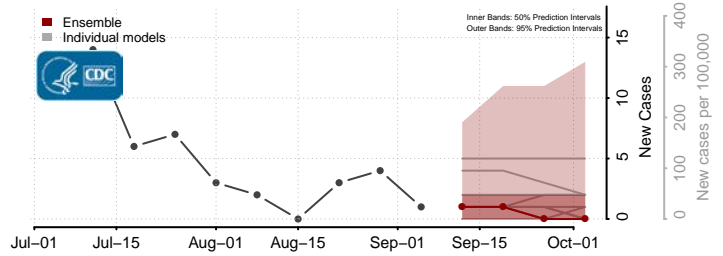

Hidalgo County, New Mexico