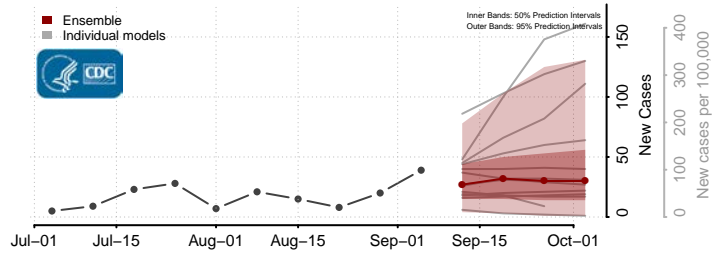

Wayne County, West Virginia