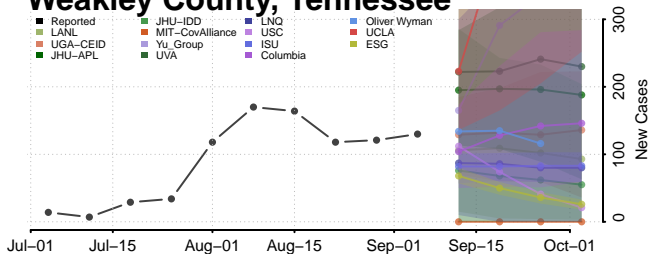

Van Buren County, Tennessee

Warren County, Tennessee

Washington County, Tennessee

Wayne County, Tennessee

Weakley County, Tennessee

White County, Tennessee

Williamson County, Tennessee

Wilson County, Tennessee