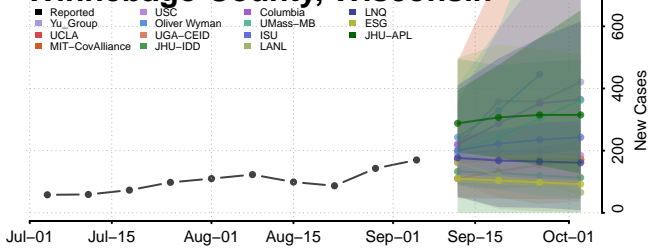

Winnebago County, Wisconsin