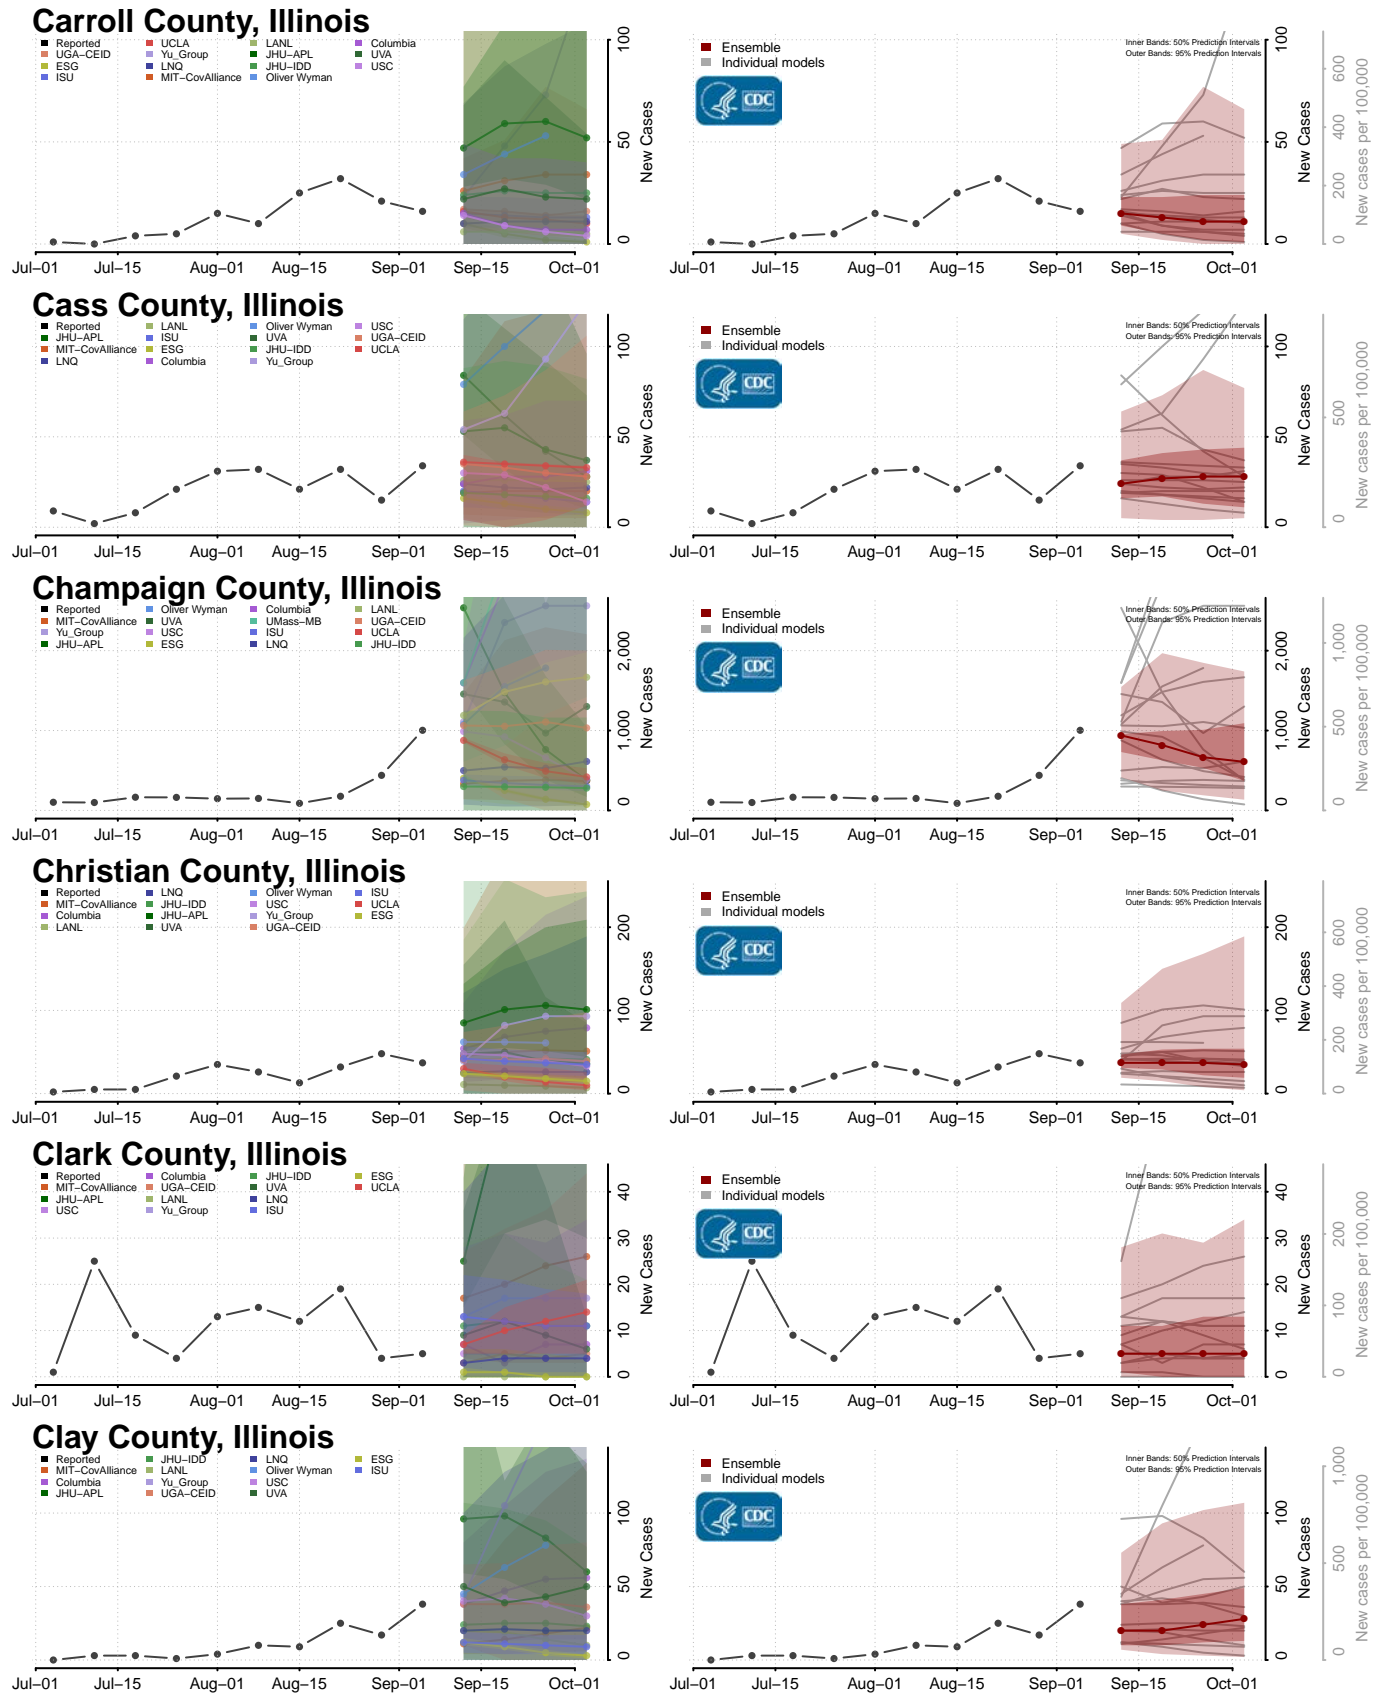

Greene County, Georgia

Gwinnett County, Georgia

Habersham County, Georgia

Hall County, Georgia

Benewah County, Idaho

Bingham County, Idaho

Blaine County, Idaho

Boise County, Idaho

Bonner County, Idaho

Bonneville County, Idaho

Louisa County, Iowa

Lucas County, Iowa

Lyon County, Iowa

Madison County, Iowa

Mahaska County, Iowa

Marion County, Iowa