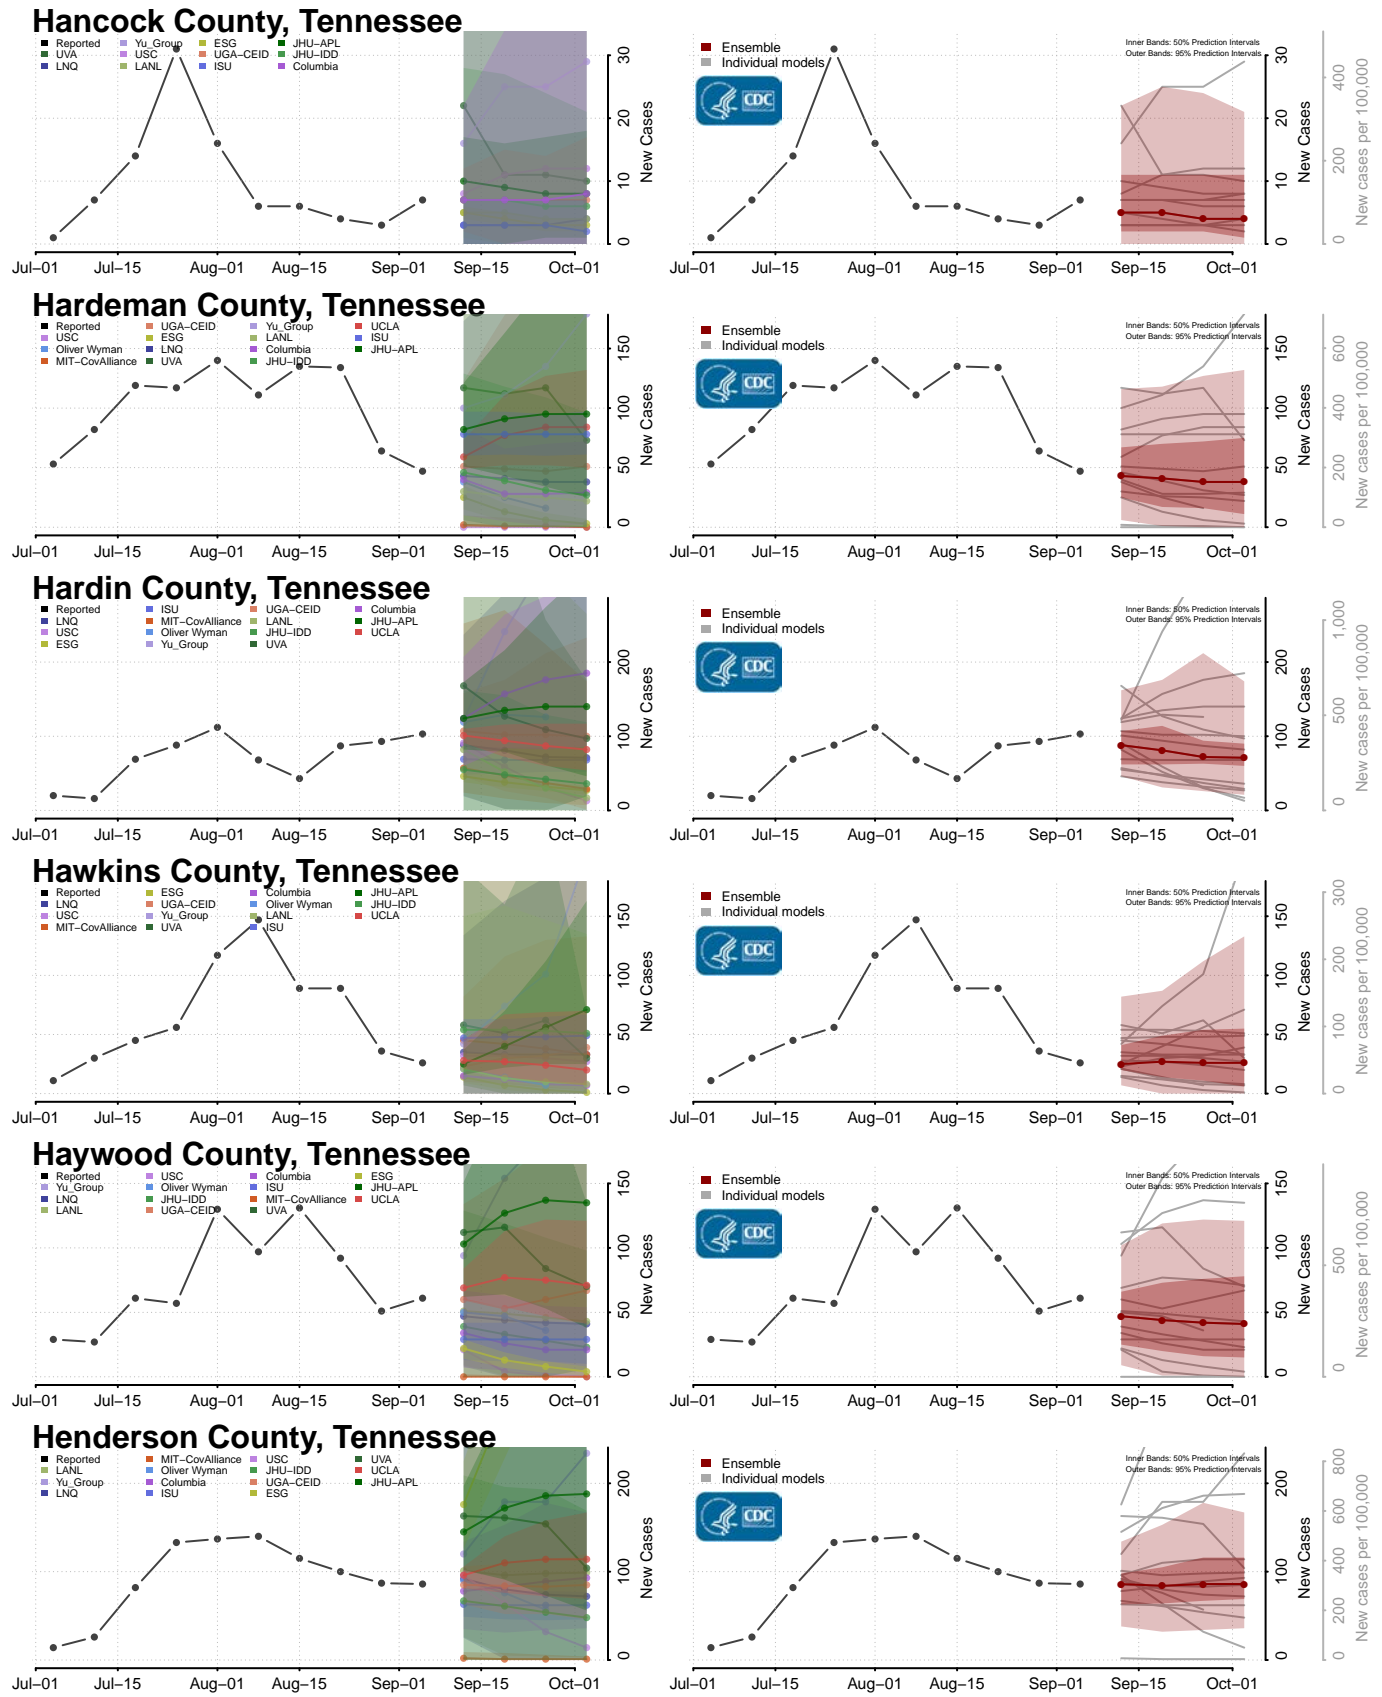

Dickson County, Tennessee

Dyer County, Tennessee

Fayette County, Tennessee

Fentress County, Tennessee

Franklin County, Tennessee

Gibson County, Tennessee

Johnson County, Tennessee

Knox County, Tennessee