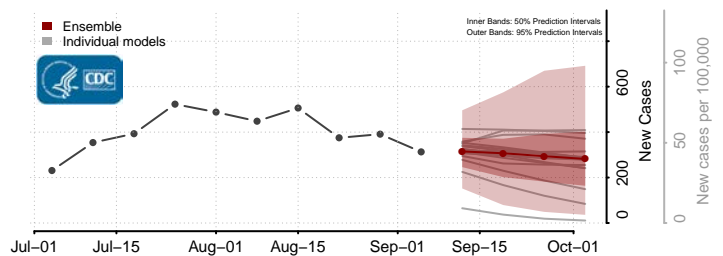

District of Columbia