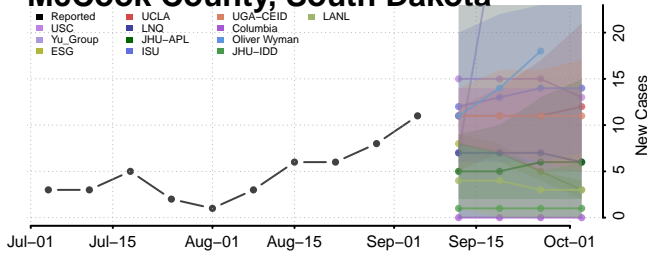

Lincoln County, South Dakota

Lyman County, South Dakota

Marshall County, South Dakota

McCook County, South Dakota

McPherson County, South Dakota

Meade County, South Dakota

Mellette County, South Dakota

Miner County, South Dakota