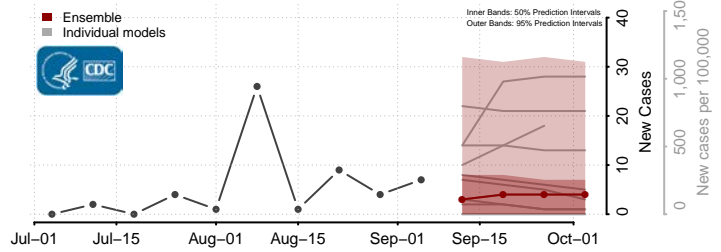

Walworth County, South Dakota

Yankton County, South Dakota

Ziebach County, South Dakota

Tennessee*

Anderson County, Tennessee

Bedford County, Tennessee

Benton County, Tennessee

*New weekly cases may decrease in this location over the next four weeks. For these locations, the ensemble forecast indicates a probability of 0.75 or greater that fewer cases will be reported in week four of the forecast than in the last reported week.