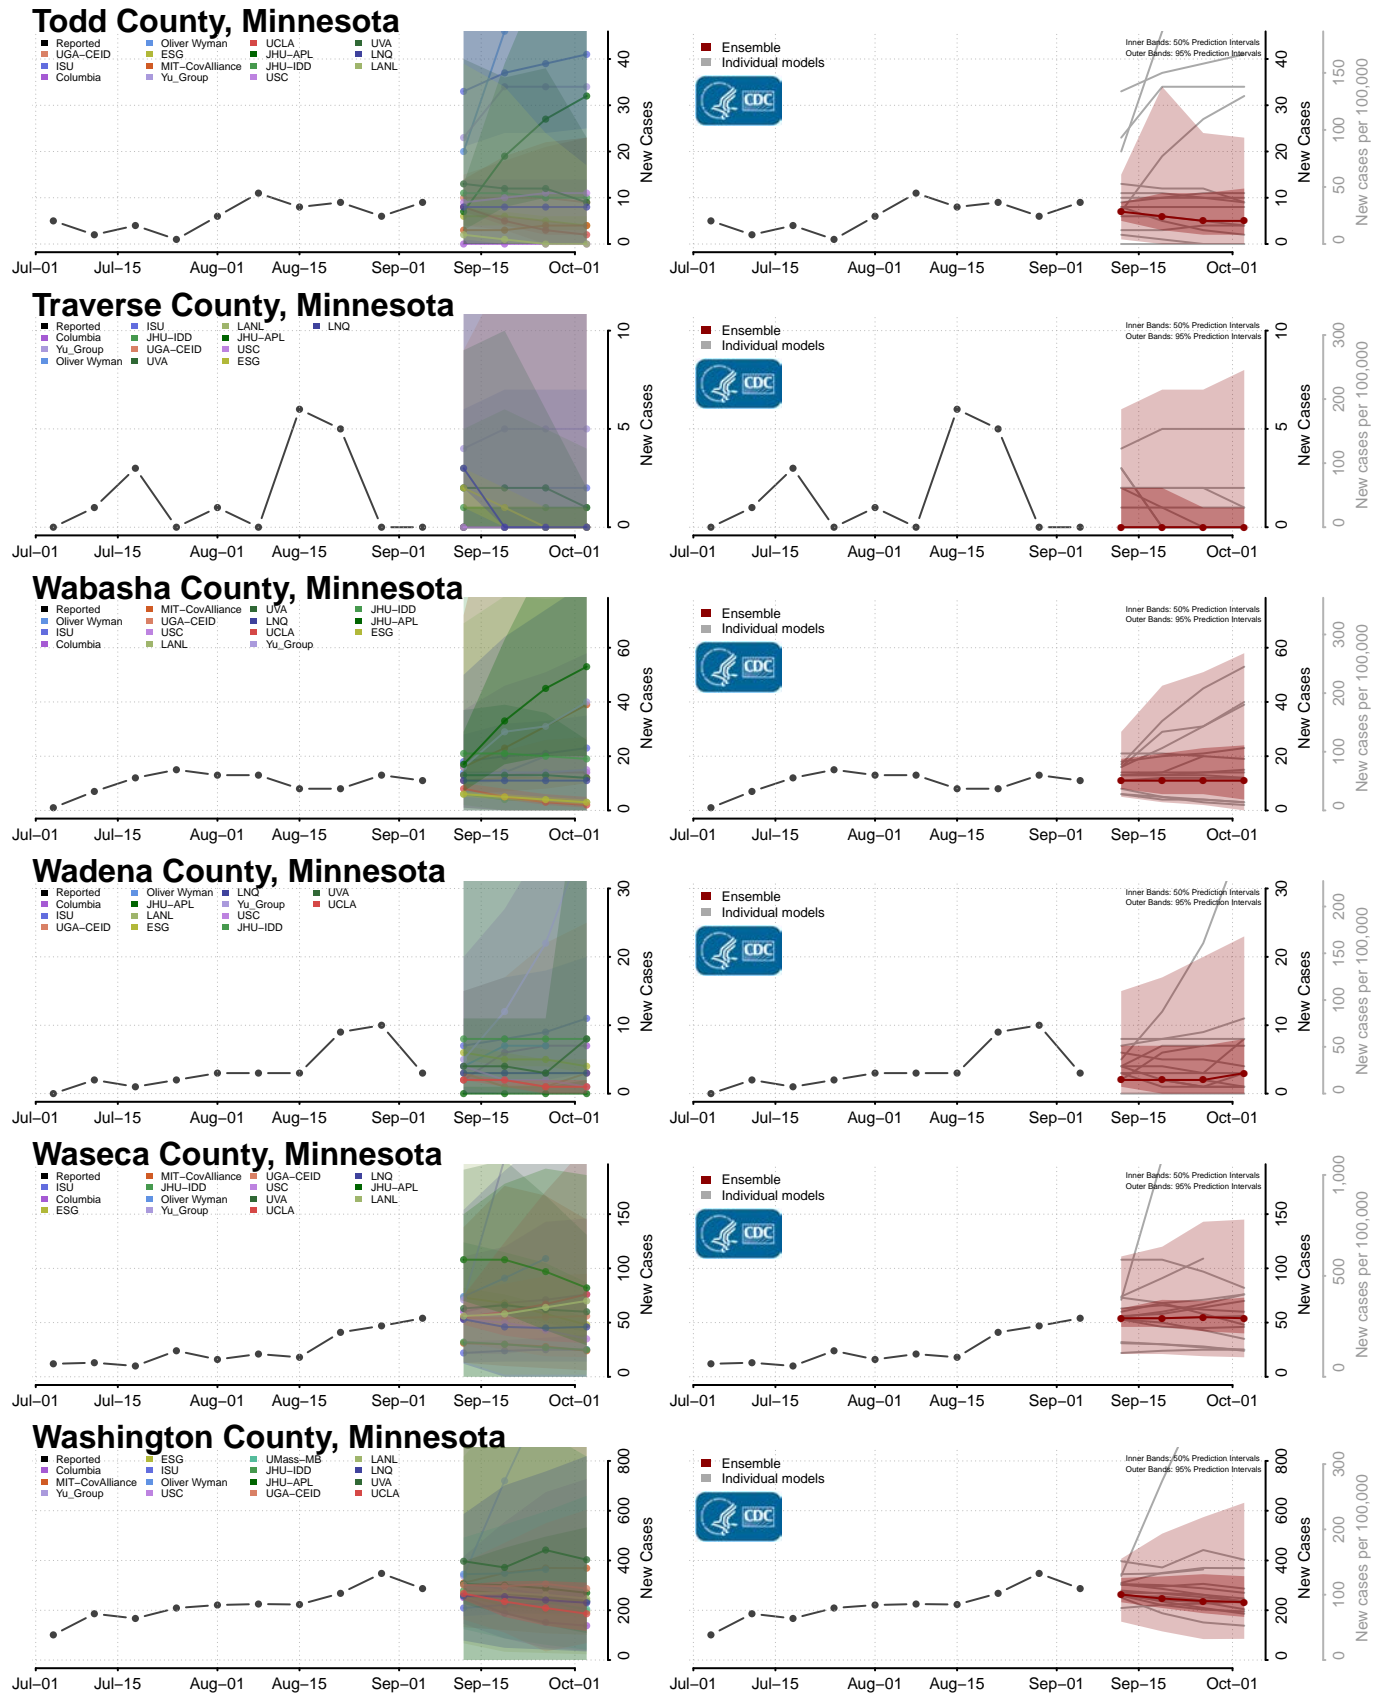

Lac qui Parle County, Minnesota

Lake County, Minnesota

Lake of the Woods County, Minnesota

Le Sueur County, Minnesota

*New weekly cases may decrease in this location over the next four weeks. For these locations, the ensemble forecast indicates a probability of 0.75 or greater that fewer cases will be reported in week four of the forecast than in the last reported week.