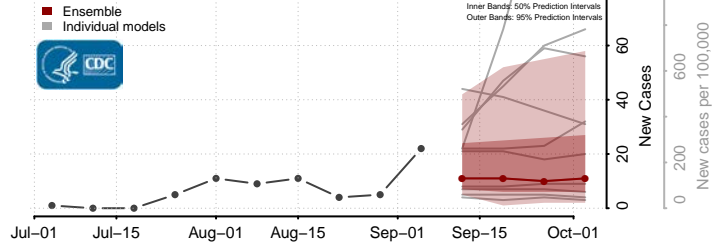

Forsyth County, North Carolina

Franklin County, North Carolina

Gaston County, North Carolina

Gates County, North Carolina

Graham County, North Carolina

Granville County, North Carolina

Greene County, North Carolina