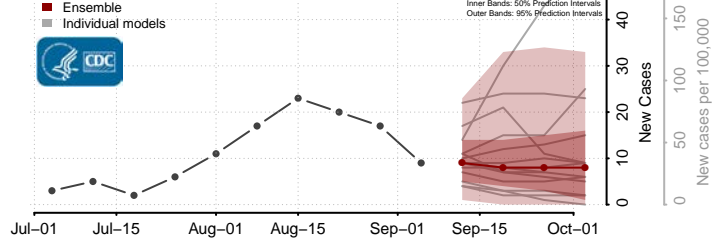

Isle of Wight County, Virginia

James City County, Virginia

King and Queen County, Virginia

King George County, Virginia

King William County, Virginia

Lancaster County, Virginia

Middlesex County, Virginia

Montgomery County, Virginia