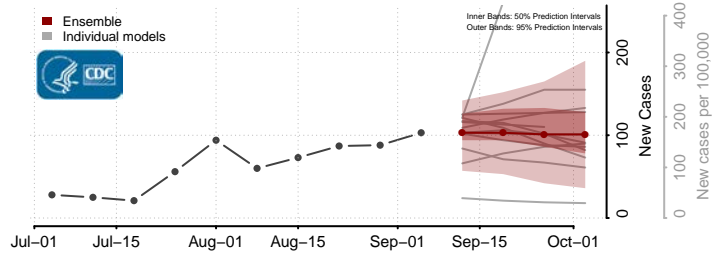

Lincoln County, South Dakota