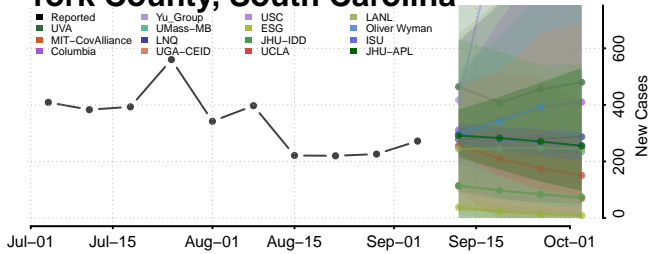

York County, South Carolina