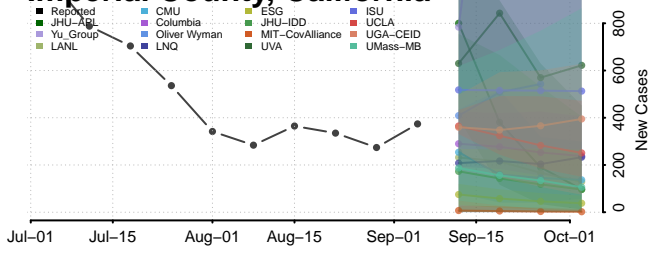

Imperial County, California