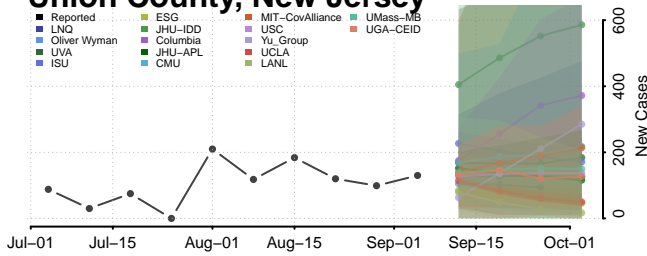

Merrimack County, New Hampshire

Rockingham County, New Hampshire

Strafford County, New Hampshire

Sullivan County, New Hampshire

Somerset County, New Jersey

Sussex County, New Jersey

Union County, New Jersey