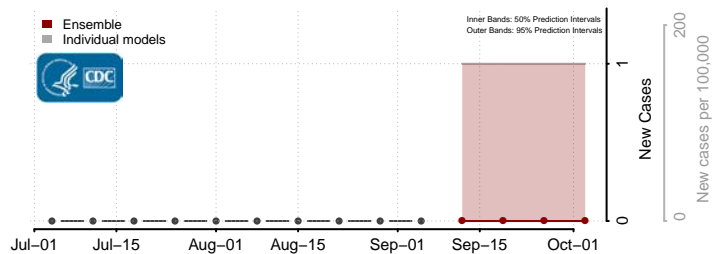

Grant County, Nebraska