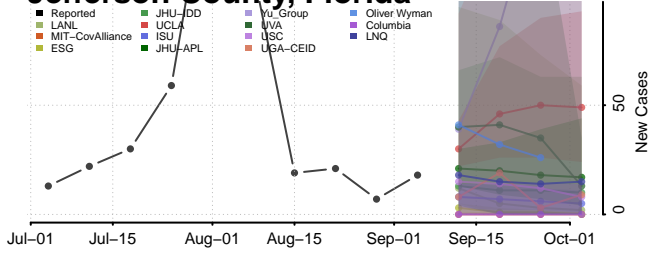

Delaware

Kent County, Delaware

New Castle County, Delaware

Sussex County, Delaware

District of Columbia

Indian River County, Florida

Jackson County, Florida

Jefferson County, Florida

Lafayette County, Florida

Lake County, Florida

Lee County, Florida

*New weekly cases may decrease in this location over the next four weeks. For these locations, the ensemble forecast indicates a probability of 0.75 or greater that fewer cases will be reported in week four of the forecast than in the last reported week.