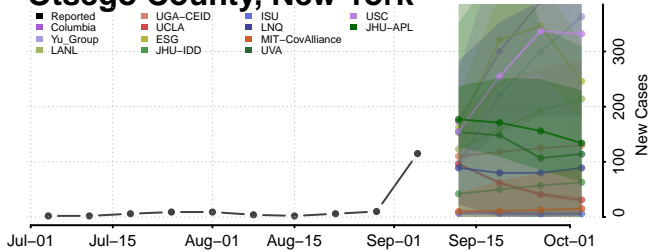

Onondaga County, New York

Ontario County, New York

Orange County, New York

Orleans County, New York

Oswego County, New York

Otsego County, New York

***Data reported by the Center for Systems Science and Engineering at Johns Hopkins University, which combine Bronx County, NY; Kings County, NY; Queens County, NY; and Richmond County, NY within New York County, NY, are used to inform these forecasts. Plots and data may not reflect COVID-19 trends for these counties.