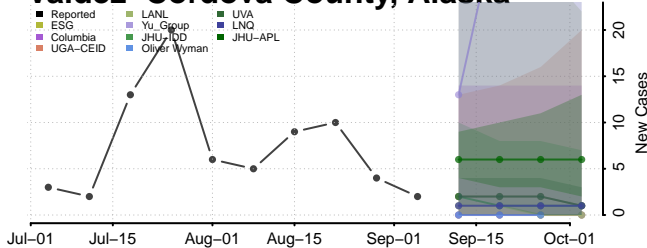

North Slope County, Alaska

Northwest Arctic County, Alaska

Petersburg County, Alaska

Prince of Wales-Hyder County, Alaska

Sitka County, Alaska

Skagway County, Alaska

Southeast Fairbanks County, Alaska

Valdez-Cordova County, Alaska

*New weekly cases may decrease in this location over the next four weeks. For these locations, the ensemble forecast indicates a probability of 0.75 or greater that fewer cases will be reported in week four of the forecast than in the last reported week.