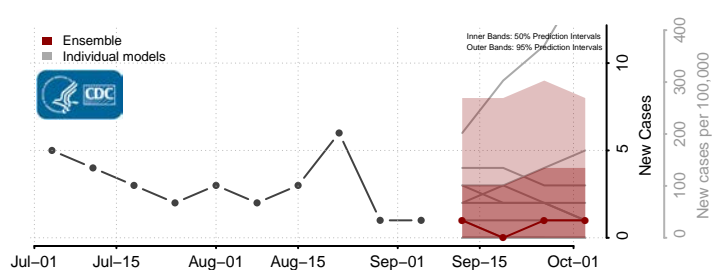

Lafayette County, Florida

Lake County, Florida

Lee County, Florida

*New weekly cases may decrease in this location over the next four weeks. For these locations, the ensemble forecast indicates a probability of 0.75 or greater that fewer cases will be reported in week four of the forecast than in the last reported week.

Forsyth County, Georgia

Franklin County, Georgia

Fulton County, Georgia

Gilmer County, Georgia

Glascocock County, Georgia

Glynn County, Georgia

Gordon County, Georgia

Grady County, Georgia