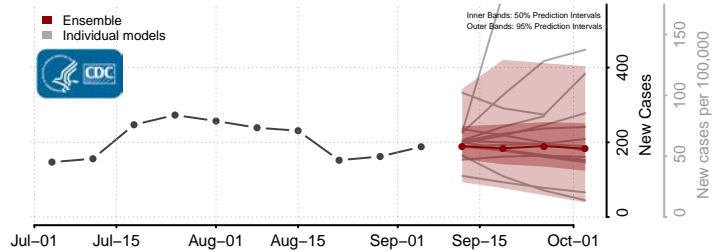

Howard County, Maryland