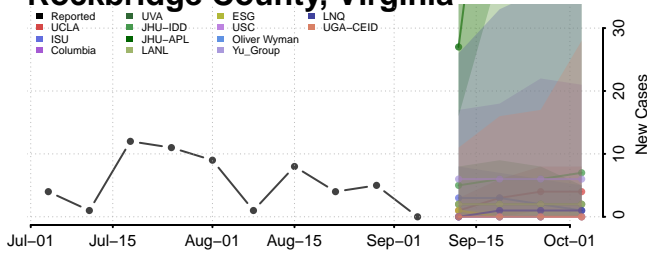

Rockbridge County, Virginia