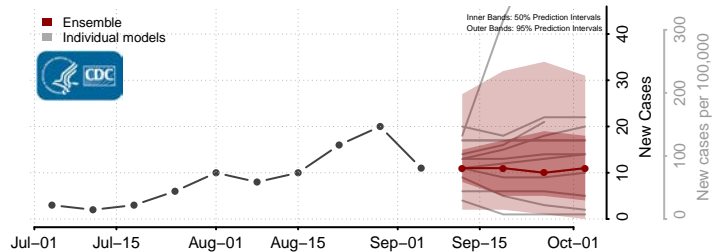

Hot Spring County, Arkansas

Howard County, Arkansas

Independence County, Arkansas

Izard County, Arkansas

*New weekly cases may decrease in this location over the next four weeks. For these locations, the ensemble forecast indicates a probability of 0.75 or greater that fewer cases will be reported in week four of the forecast than in the last reported week.