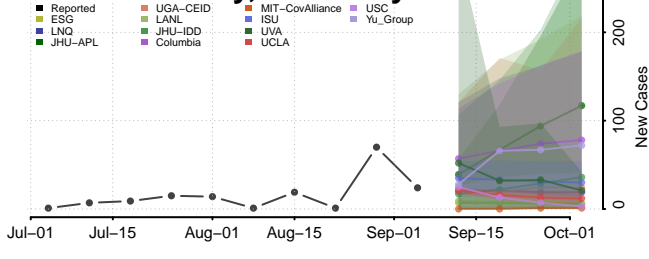

Pike County, Kentucky

Powell County, Kentucky

Pulaski County, Kentucky

Robertson County, Kentucky

Rockcastle County, Kentucky

Rowan County, Kentucky

*New weekly cases may decrease in this location over the next four weeks. For these locations, the ensemble forecast indicates a probability of 0.75 or greater that fewer cases will be reported in week four of the forecast than in the last reported week.