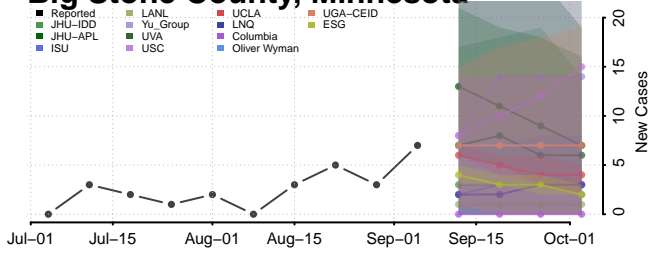

Chippewa County, Michigan

Clare County, Michigan

Clinton County, Michigan

Crawford County, Michigan

Delta County, Michigan

Dickinson County, Michigan

Livingston County, Michigan

Luce County, Michigan

Mackinac County, Michigan

Macomb County, Michigan

Manistee County, Michigan

Marquette County, Michigan

Benton County, Minnesota

Big Stone County, Minnesota

Blue Earth County, Minnesota

Brown County, Minnesota