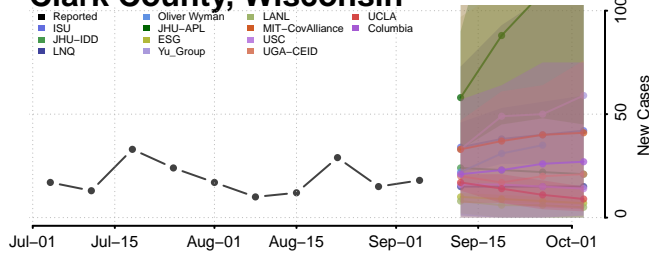

Clark County, Wisconsin