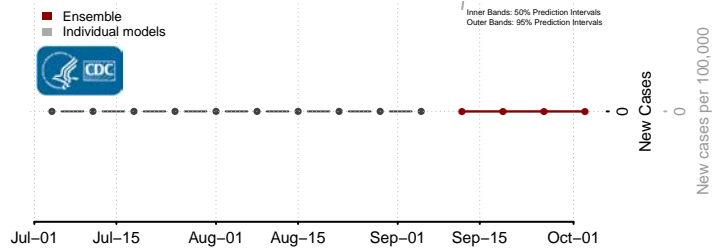

Skagway County, Alaska