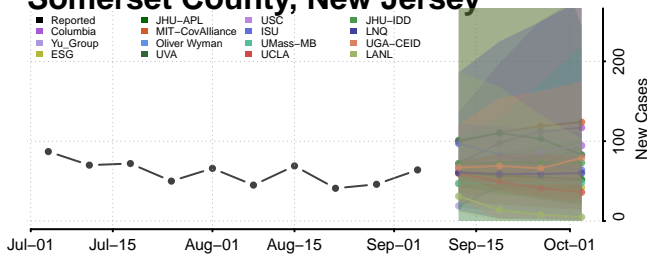

Merrimack County, New Hampshire

Rockingham County, New Hampshire

Strafford County, New Hampshire

Sullivan County, New Hampshire

Somerset County, New Jersey

Sussex County, New Jersey

Union County, New Jersey