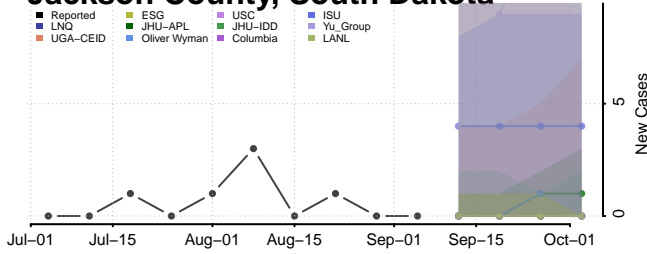

Haakon County, South Dakota

Hamlin County, South Dakota

Jackson County, South Dakota

Jerauld County, South Dakota

Jones County, South Dakota

Kingsbury County, South Dakota

Lake County, South Dakota

Lawrence County, South Dakota