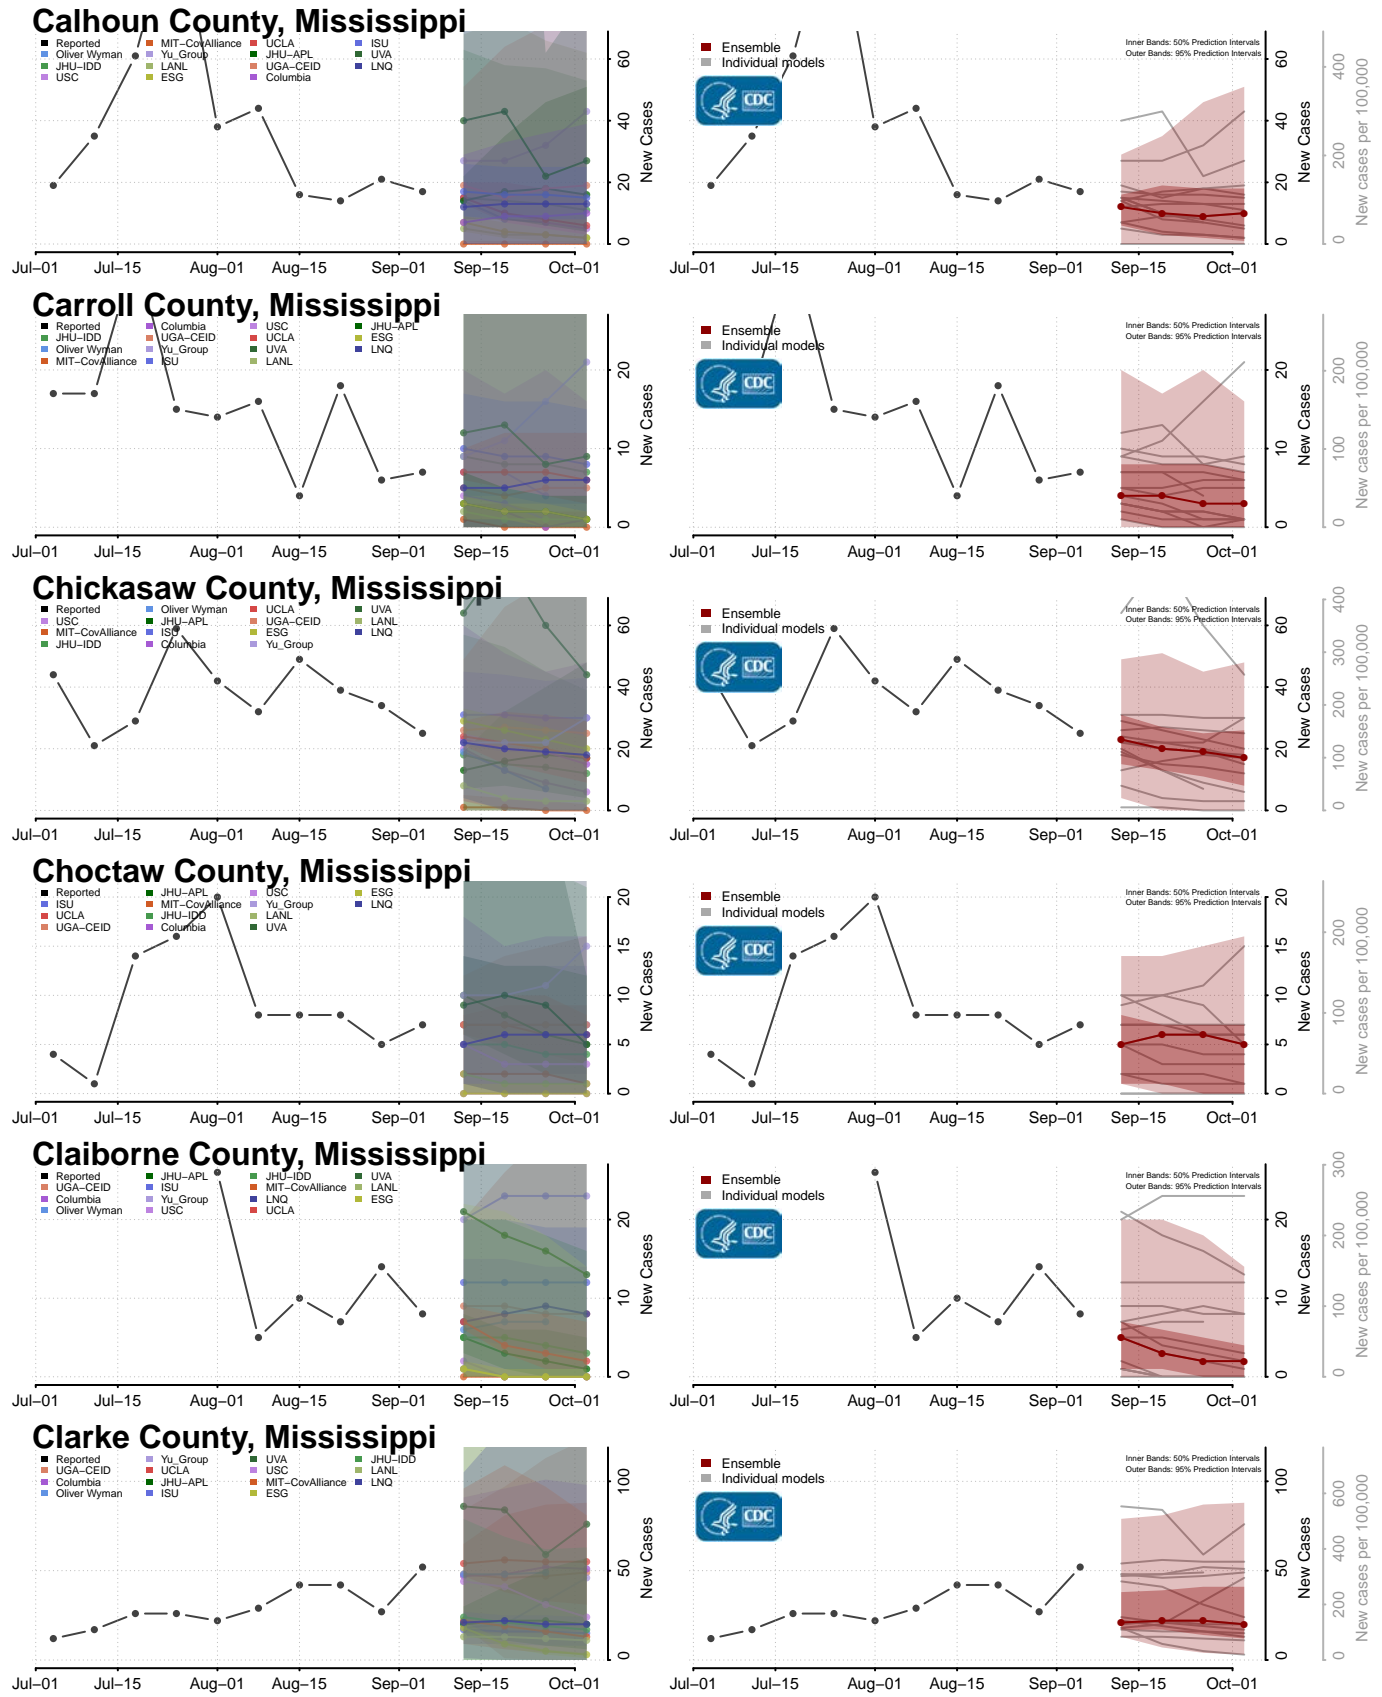

Lac qui Parle County, Minnesota

Lake County, Minnesota

Lake of the Woods County, Minnesota

Le Sueur County, Minnesota

*New weekly cases may decrease in this location over the next four weeks. For these locations, the ensemble forecast indicates a probability of 0.75 or greater that fewer cases will be reported in week four of the forecast than in the last reported week.