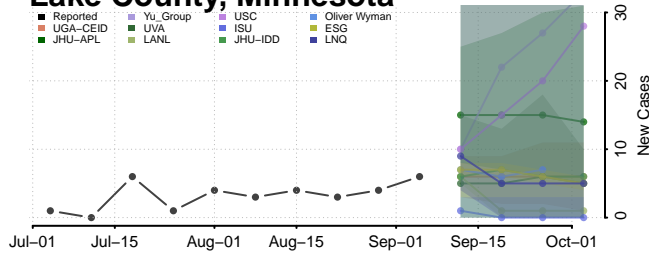

Hubbard County, Minnesota

Isanti County, Minnesota

Itasca County, Minnesota

Jackson County, Minnesota

Kanabec County, Minnesota

Kandiyohi County, Minnesota

Kittson County, Minnesota

Koochiching County, Minnesota

Lac qui Parle County, Minnesota

Lake County, Minnesota

Lake of the Woods County, Minnesota

Le Sueur County, Minnesota

*New weekly cases may decrease in this location over the next four weeks. For these locations, the ensemble forecast indicates a probability of 0.75 or greater that fewer cases will be reported in week four of the forecast than in the last reported week.