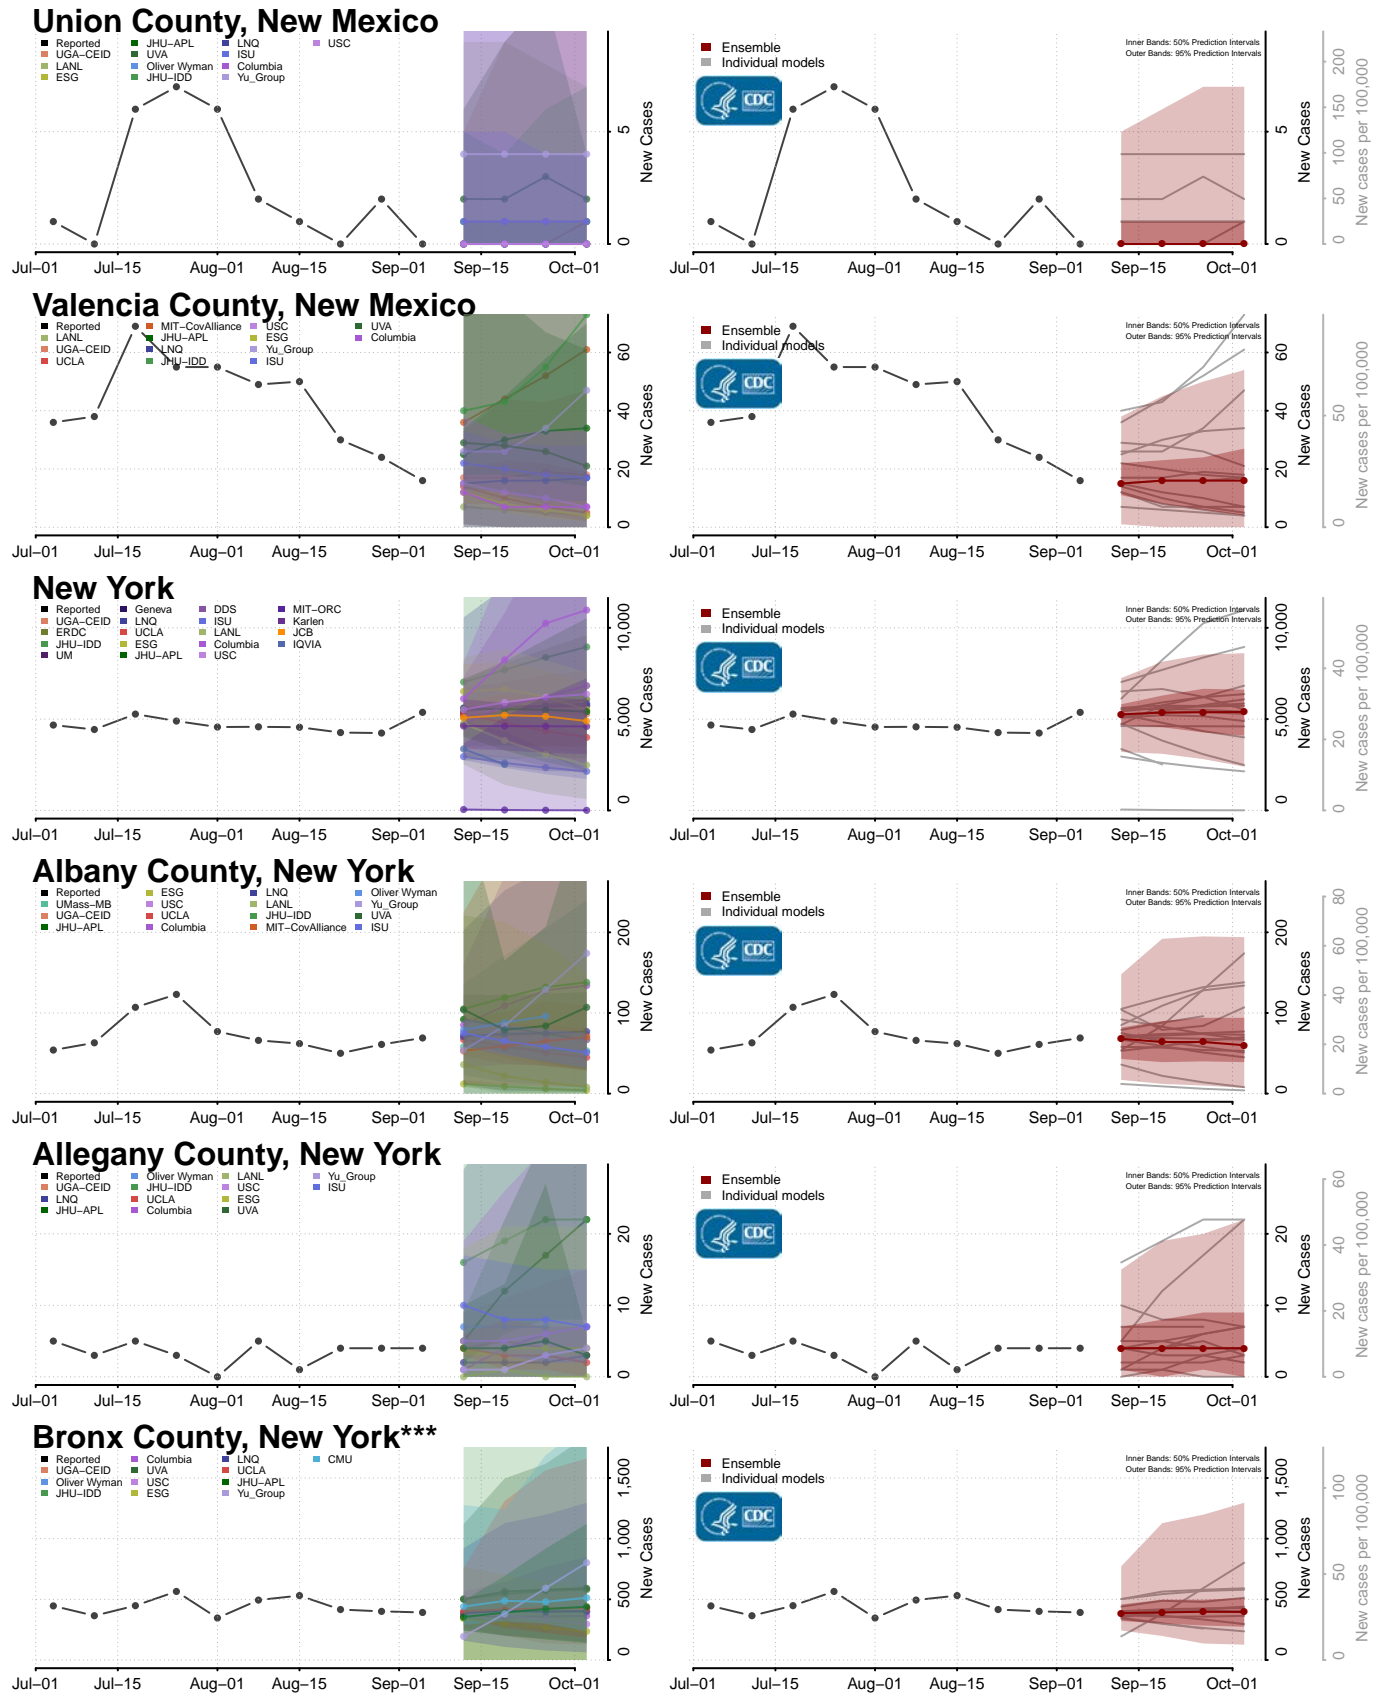

Hidalgo County, New Mexico

Sandoval County, New Mexico

Santa Fe County, New Mexico

Sierra County, New Mexico

Socorro County, New Mexico

Taos County, New Mexico

Torrance County, New Mexico

***Data reported by the Center for Systems Science and Engineering at Johns Hopkins University, which combine Bronx County, NY; Kings County, NY; Queens County, NY; and Richmond County, NY within New York County, NY, are used to inform these forecasts. Plots and data may not reflect COVID-19 trends for these counties.