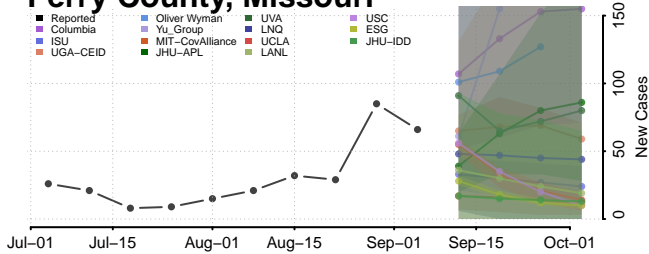

Smith County, Mississippi

Stone County, Mississippi

Nodaway County, Missouri

Oregon County, Missouri

Osage County, Missouri

Ozark County, Missouri

Pemiscot County, Missouri

Perry County, Missouri