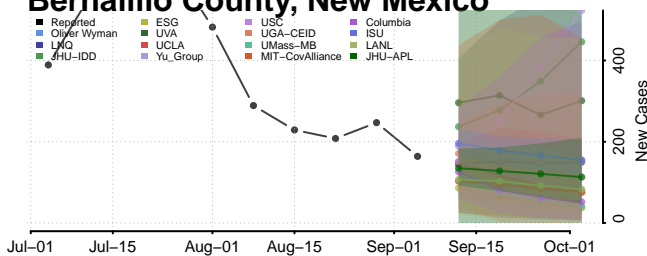

Bernalillo County, New Mexico