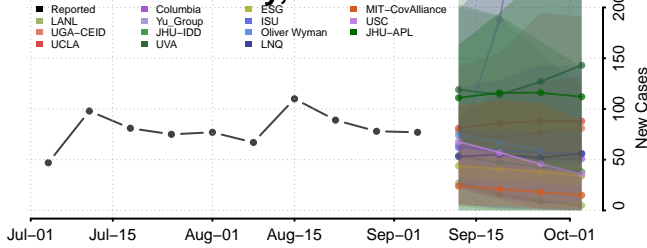

Forsyth County, North Carolina

Franklin County, North Carolina

Gaston County, North Carolina

Gates County, North Carolina

Graham County, North Carolina

Granville County, North Carolina

Greene County, North Carolina