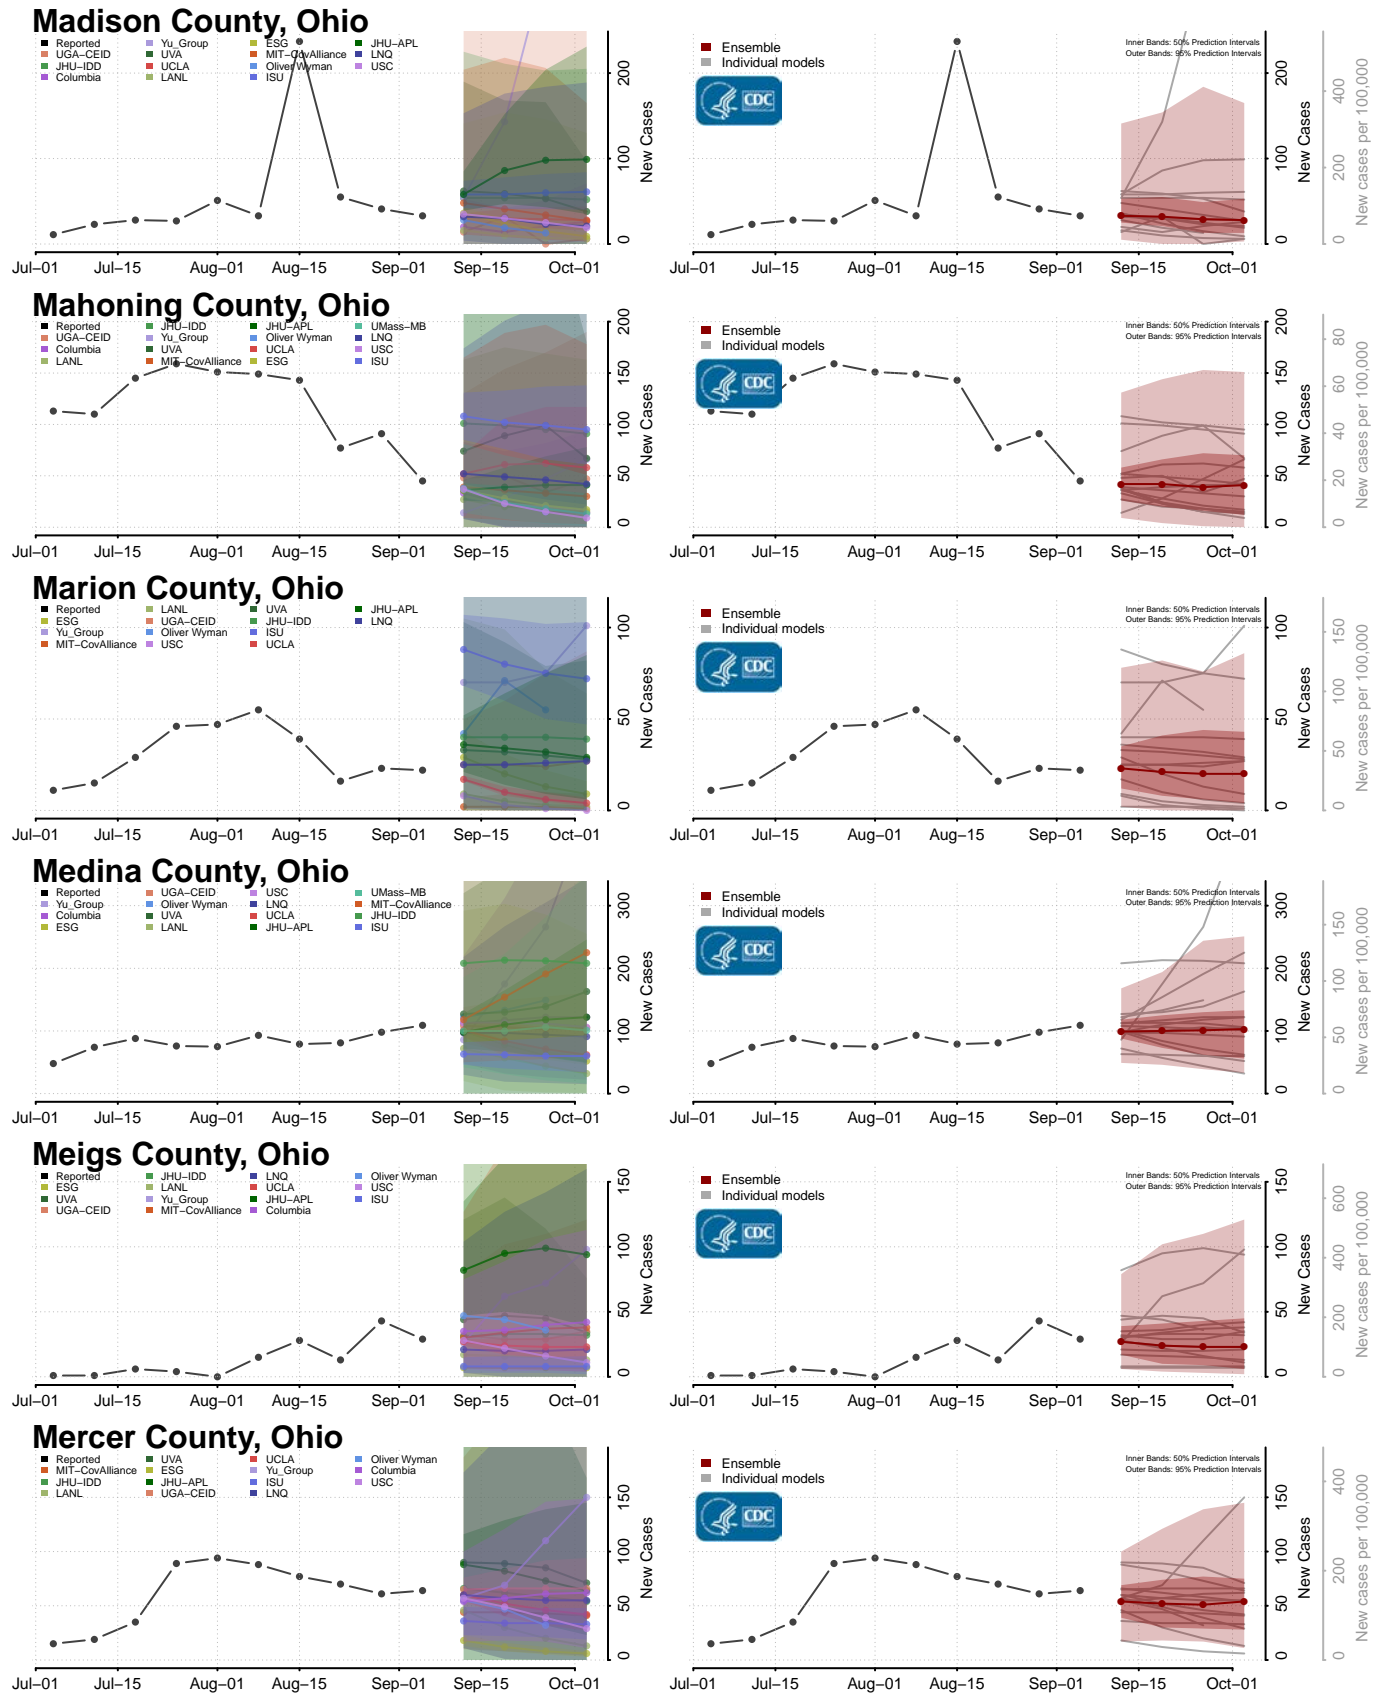

Delaware County, Ohio

Erie County, Ohio

Fairfield County, Ohio

Fayette County, Ohio

*New weekly cases may decrease in this location over the next four weeks. For these locations, the ensemble forecast indicates a probability of 0.75 or greater that fewer cases will be reported in week four of the forecast than in the last reported week.