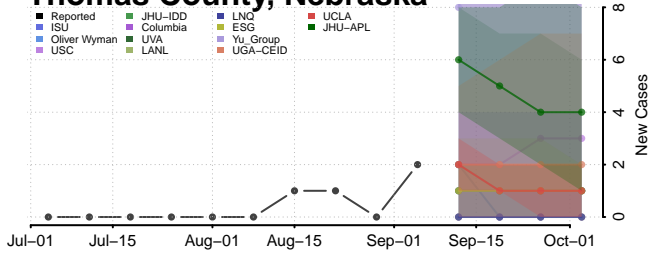

Sioux County, Nebraska

Stanton County, Nebraska

Thayer County, Nebraska

Thomas County, Nebraska

*New weekly cases may decrease in this location over the next four weeks. For these locations, the ensemble forecast indicates a probability of 0.75 or greater that fewer cases will be reported in week four of the forecast than in the last reported week.