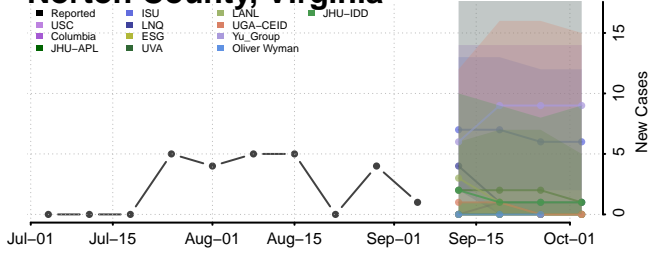

Norton County, Virginia