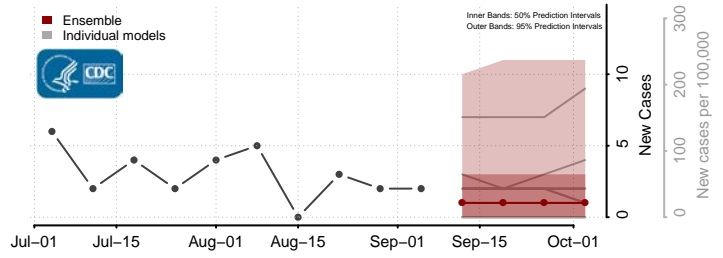

Republic County, Kansas