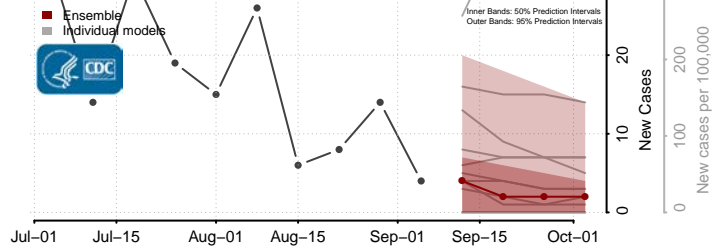

Lowndes County, Alabama