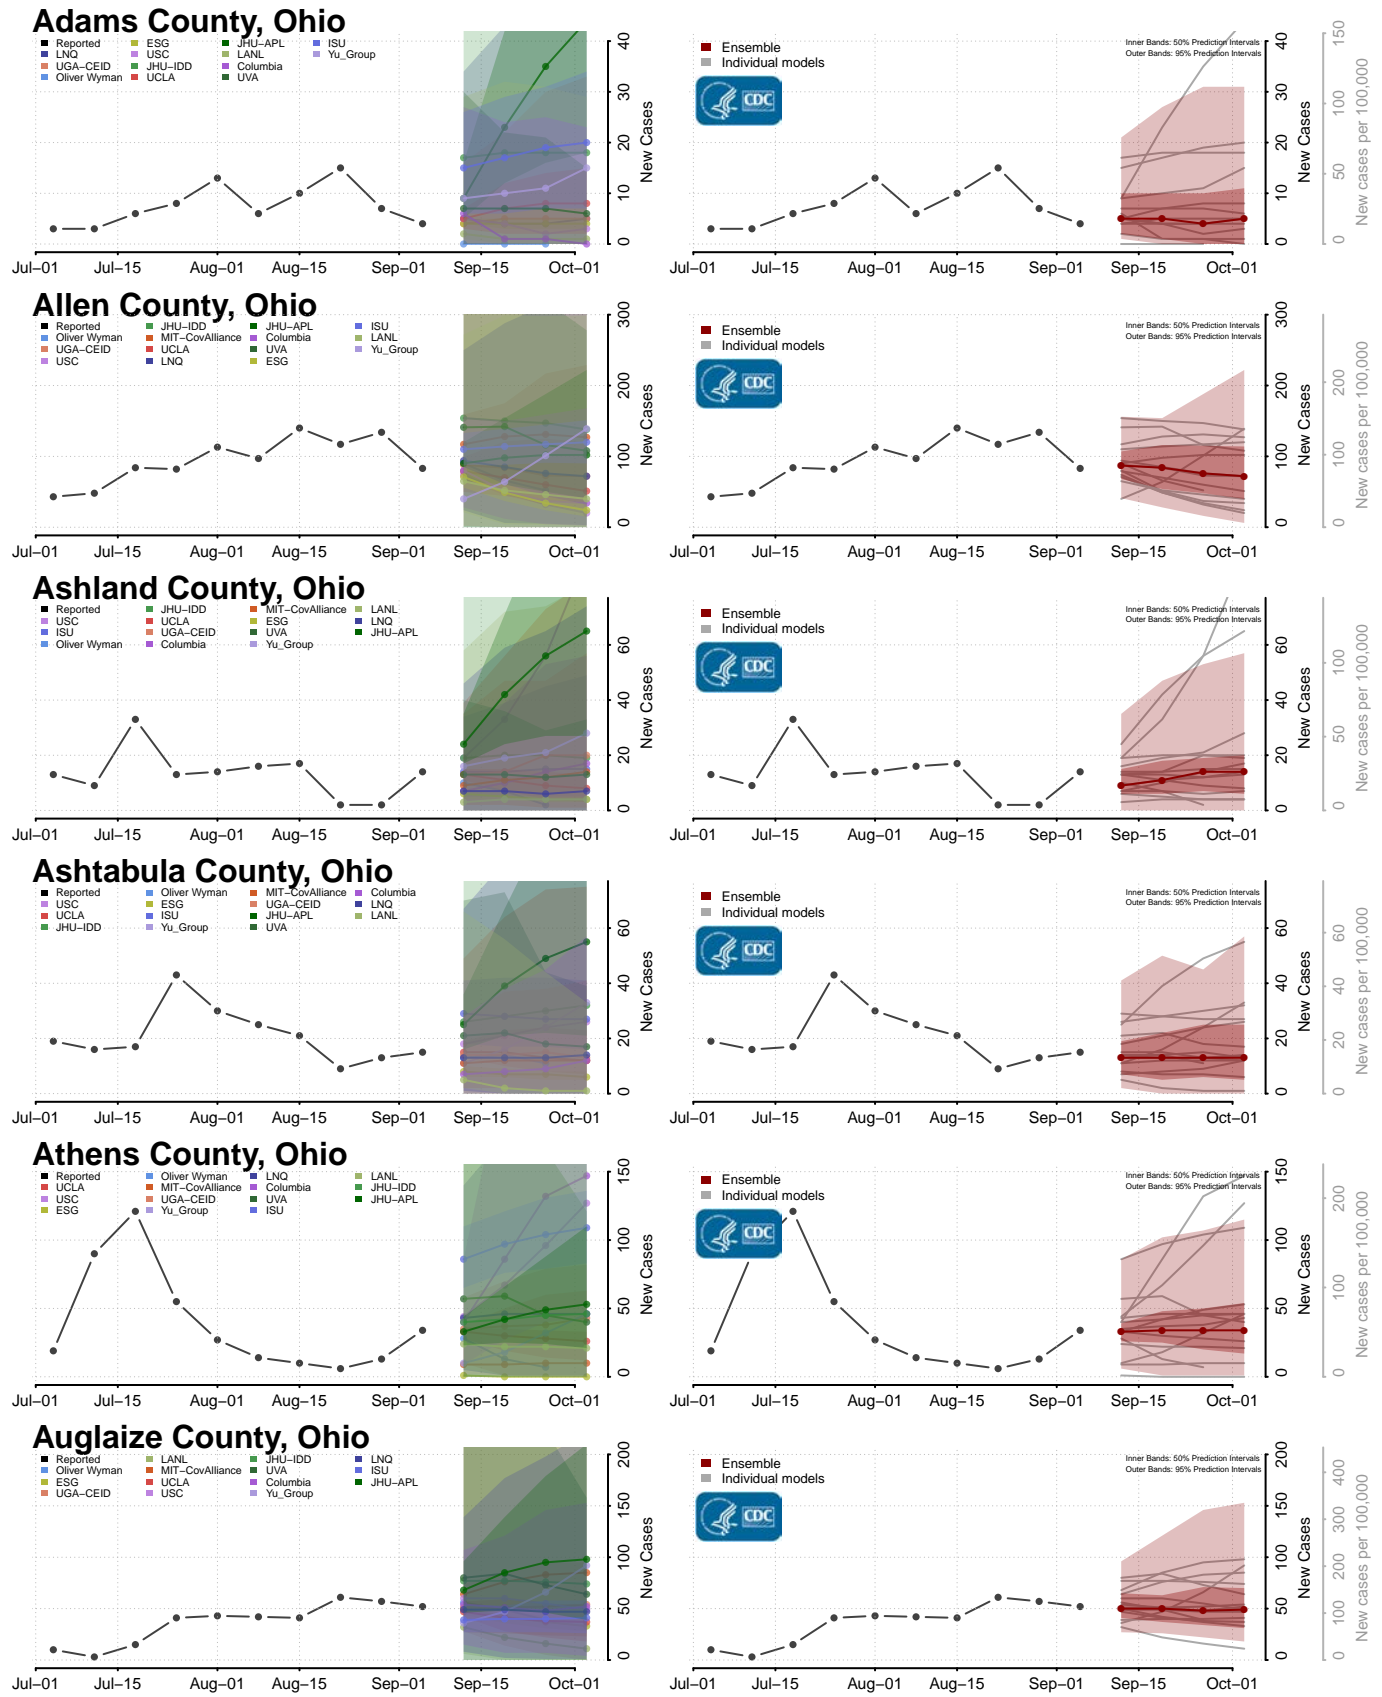

Renville County, North Dakota

Richland County, North Dakota

Rolette County, North Dakota

Sargent County, North Dakota

Sheridan County, North Dakota

Sioux County, North Dakota

Darke County, Ohio

Defiance County, Ohio