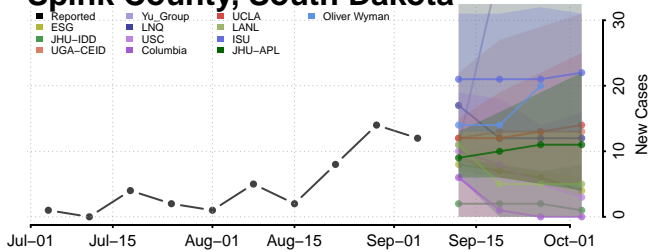

Spink County, South Dakota