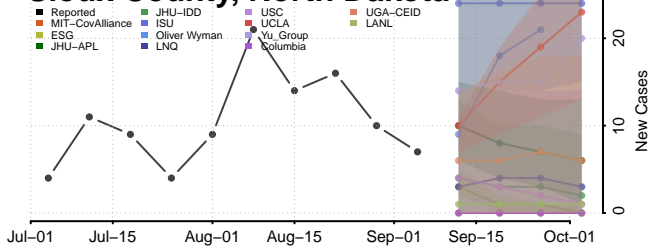

Sioux County, North Dakota