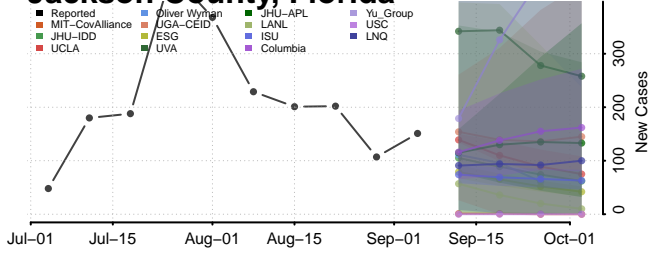

Delaware

Kent County, Delaware

New Castle County, Delaware

Sussex County, Delaware

District of Columbia

Indian River County, Florida

Jackson County, Florida

Jefferson County, Florida

Lafayette County, Florida

Lake County, Florida

Lee County, Florida

*New weekly cases may decrease in this location over the next four weeks. For these locations, the ensemble forecast indicates a probability of 0.75 or greater that fewer cases will be reported in week four of the forecast than in the last reported week.