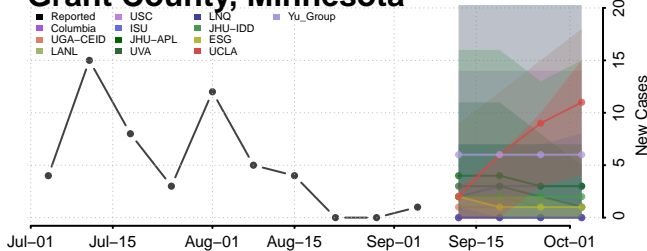

Carlton County, Minnesota

Carver County, Minnesota

Fillmore County, Minnesota

Freeborn County, Minnesota

Goodhue County, Minnesota

Grant County, Minnesota

Hennepin County, Minnesota

Houston County, Minnesota