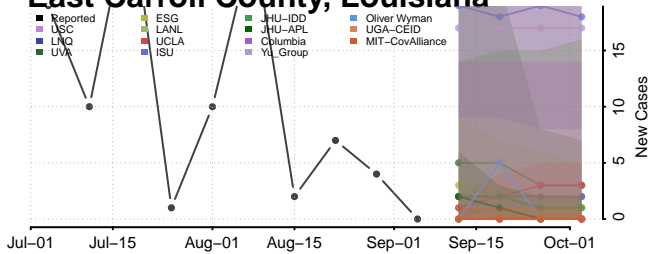

Catahoula County, Louisiana

Claiborne County, Louisiana

Concordia County, Louisiana

De Soto County, Louisiana

East Baton Rouge County, Louisiana

East Carroll County, Louisiana

Terrebonne County, Louisiana

Union County, Louisiana

Vermilion County, Louisiana

Vernon County, Louisiana

Washington County, Louisiana

Webster County, Louisiana

*New weekly cases may decrease in this location over the next four weeks. For these locations, the ensemble forecast indicates a probability of 0.75 or greater that fewer cases will be reported in week four of the forecast than in the last reported week.