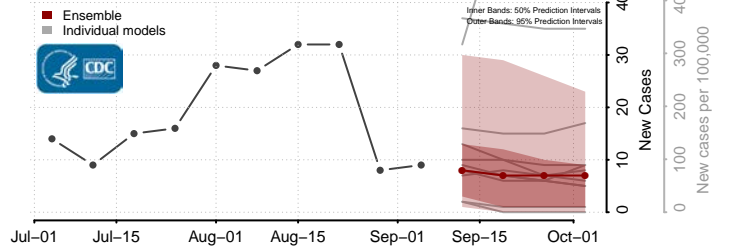

Bullock County, Alabama