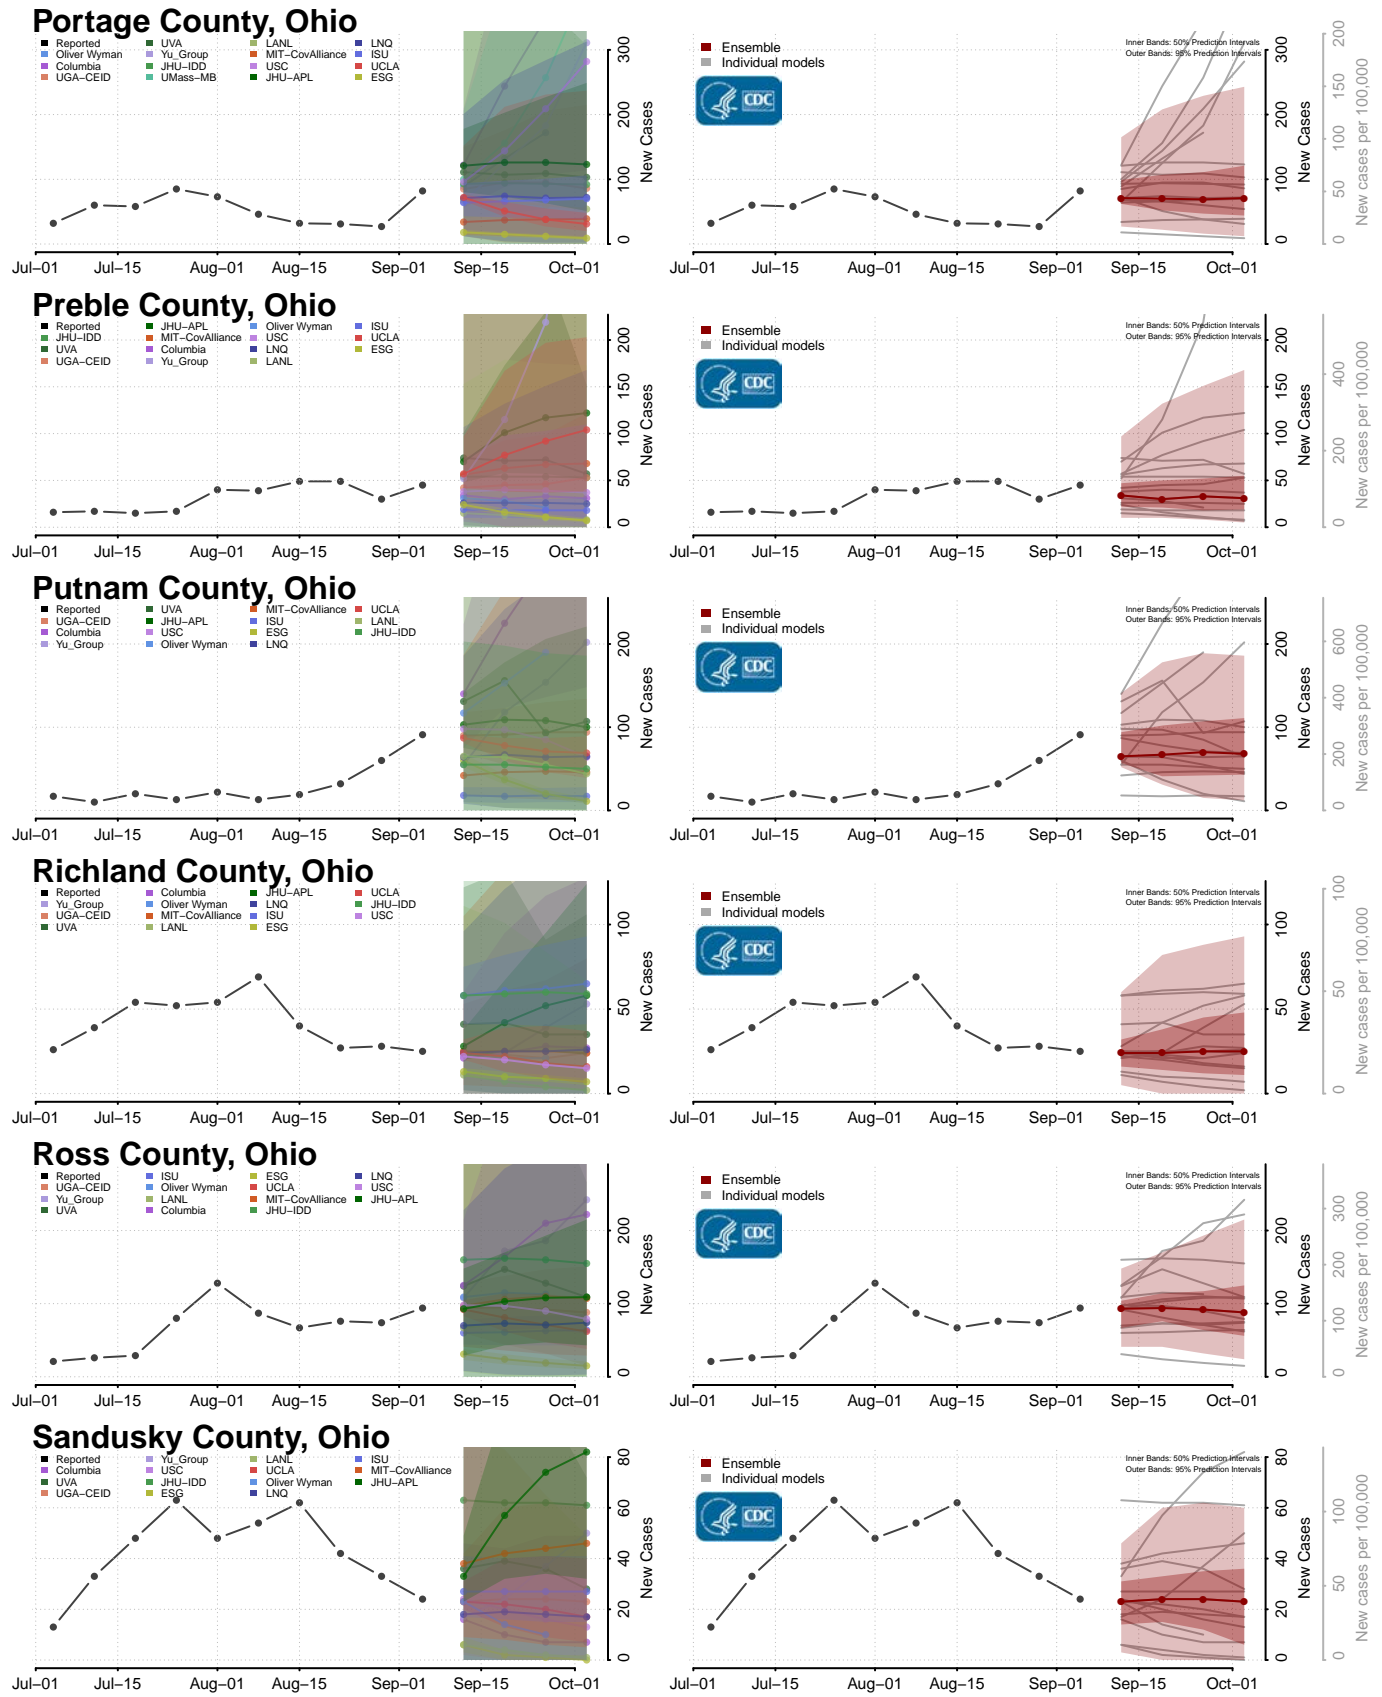

Delaware County, Ohio

Erie County, Ohio

Fairfield County, Ohio

Fayette County, Ohio

*New weekly cases may decrease in this location over the next four weeks. For these locations, the ensemble forecast indicates a probability of 0.75 or greater that fewer cases will be reported in week four of the forecast than in the last reported week.