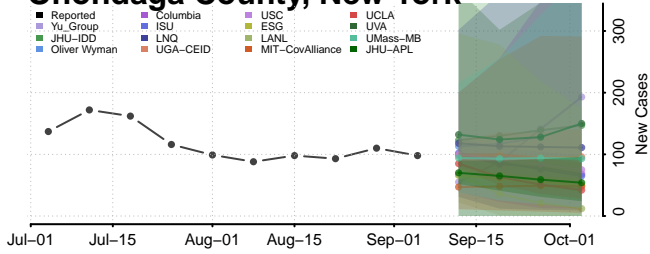

Onondaga County, New York