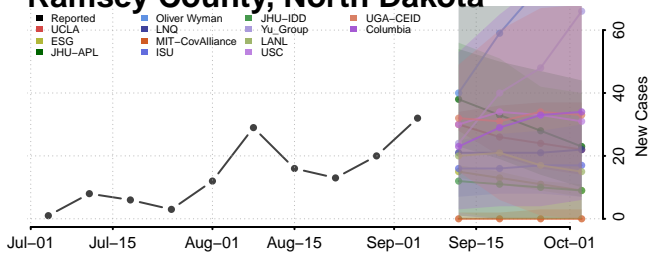

Morton County, North Dakota

Mountrail County, North Dakota

Nelson County, North Dakota

Oliver County, North Dakota

Pembina County, North Dakota

Pierce County, North Dakota

Ramsey County, North Dakota

Ransom County, North Dakota