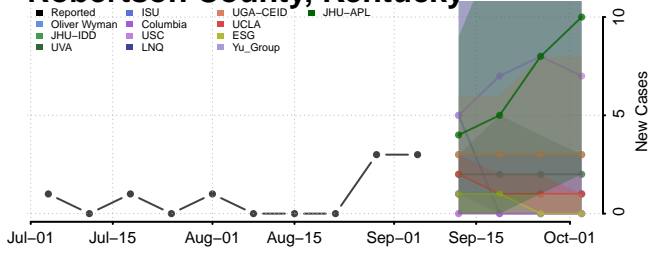

Pike County, Kentucky

Powell County, Kentucky

Pulaski County, Kentucky

Robertson County, Kentucky

Rockcastle County, Kentucky

Rowan County, Kentucky

*New weekly cases may decrease in this location over the next four weeks. For these locations, the ensemble forecast indicates a probability of 0.75 or greater that fewer cases will be reported in week four of the forecast than in the last reported week.