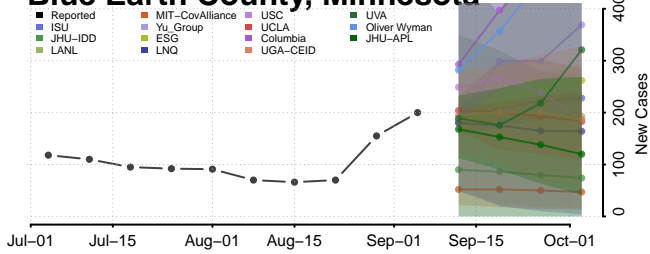

Chippewa County, Michigan

Clare County, Michigan

Clinton County, Michigan

Crawford County, Michigan

Delta County, Michigan

Dickinson County, Michigan

Livingston County, Michigan

Luce County, Michigan

Mackinac County, Michigan

Macomb County, Michigan

Manistee County, Michigan

Marquette County, Michigan

Benton County, Minnesota

Big Stone County, Minnesota

Blue Earth County, Minnesota

Brown County, Minnesota