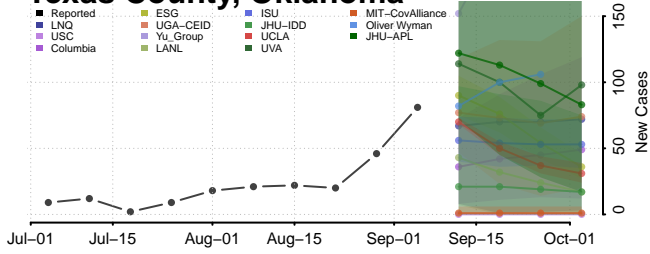

Payne County, Oklahoma

Pittsburg County, Oklahoma

Sequoyah County, Oklahoma

Stephens County, Oklahoma

Texas County, Oklahoma

Tillman County, Oklahoma

Tulsa County, Oklahoma

Wagoner County, Oklahoma