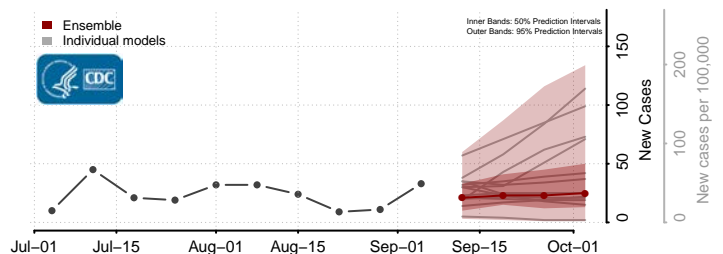

Harrison County, West Virginia