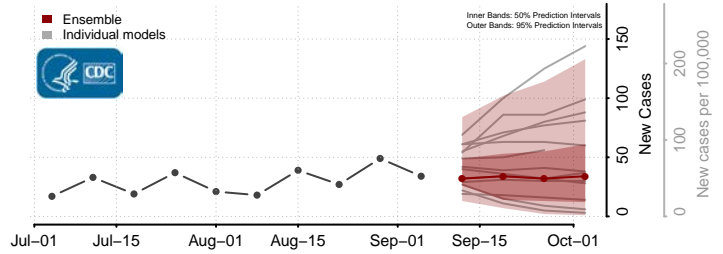

Clark County, Wisconsin

Columbia County, Wisconsin

Crawford County, Wisconsin

Florence County, Wisconsin

Fond du Lac County, Wisconsin

Forest County, Wisconsin

Grant County, Wisconsin

Green County, Wisconsin