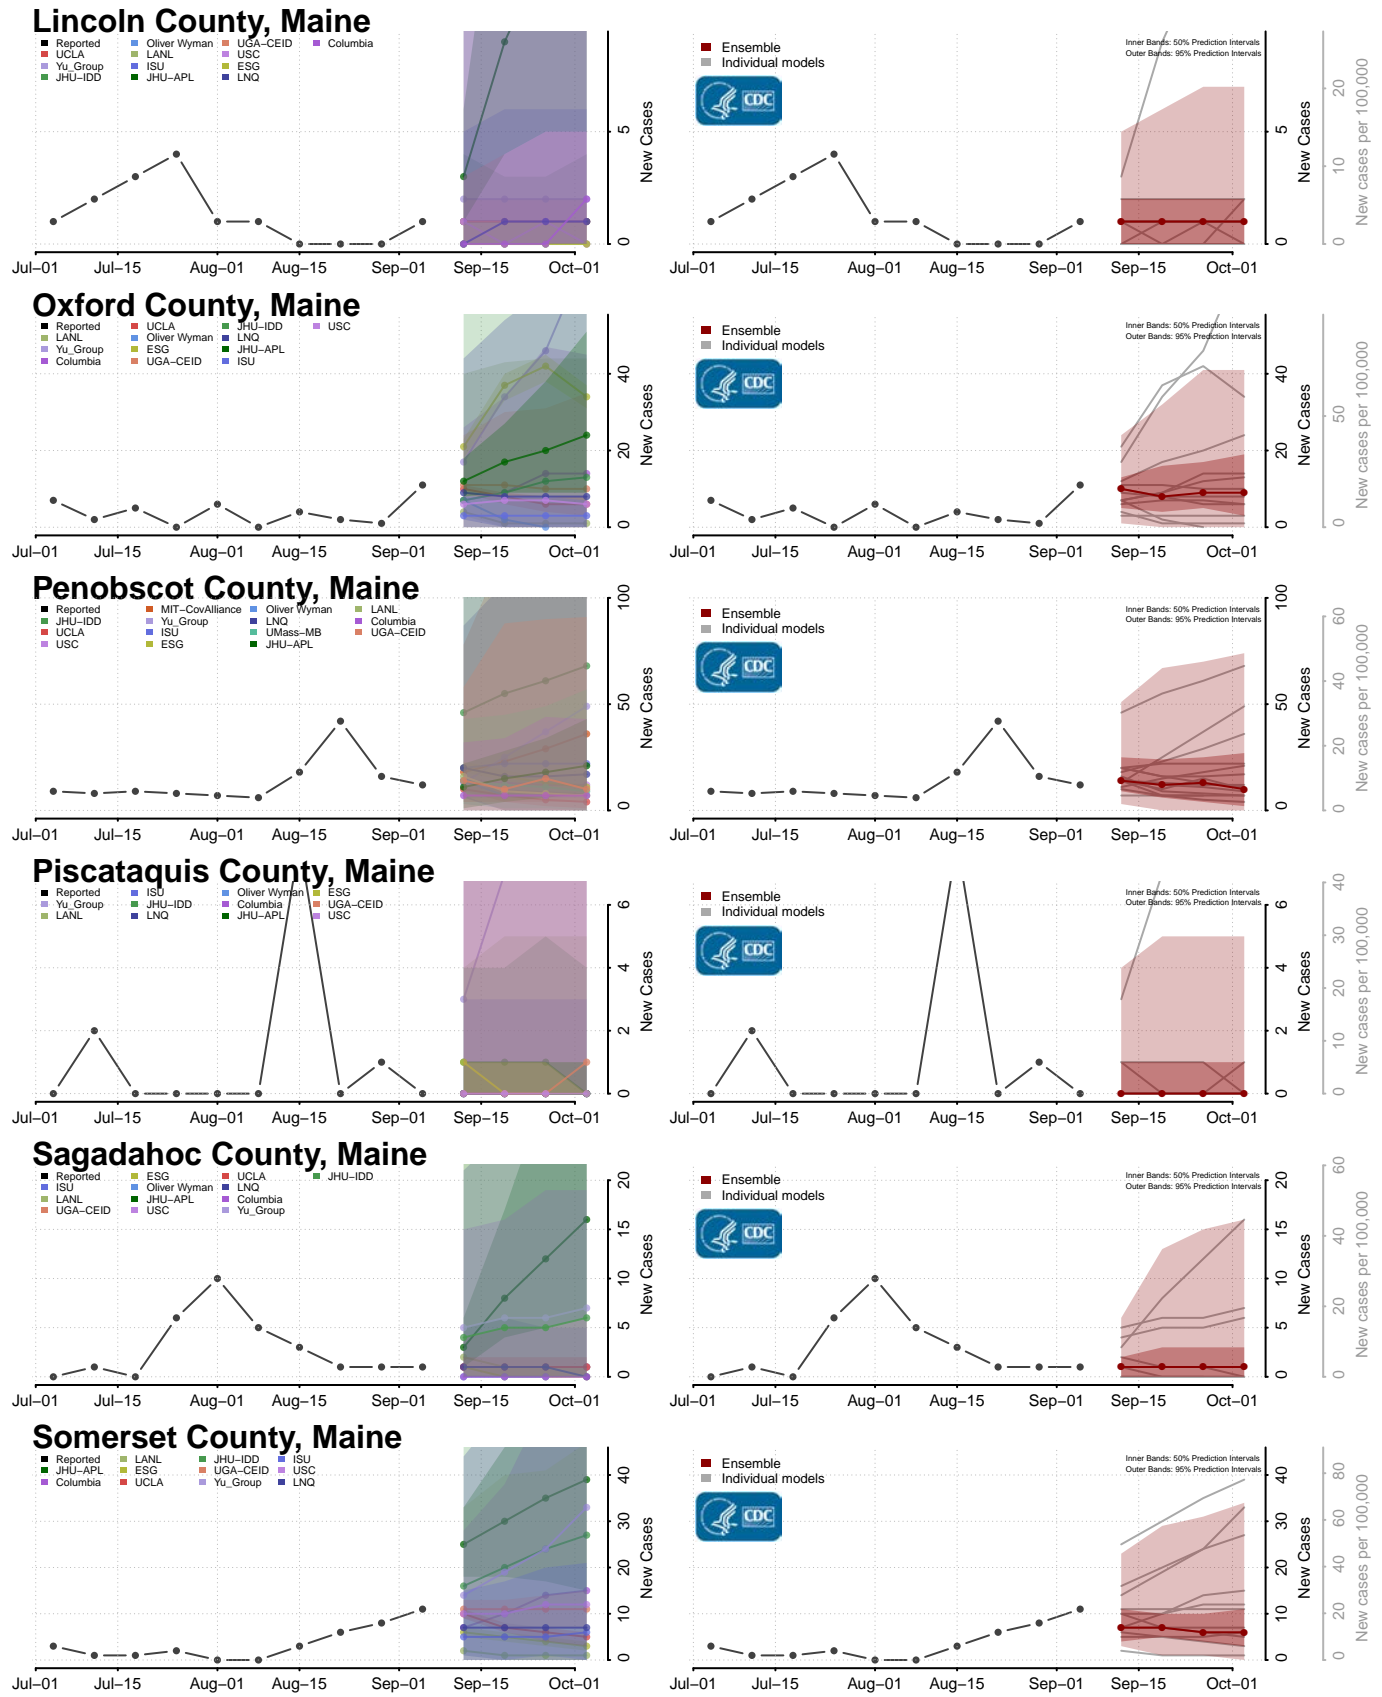

Vermilion County, Louisiana

Vernon County, Louisiana

Washington County, Louisiana

Webster County, Louisiana

*New weekly cases may decrease in this location over the next four weeks. For these locations, the ensemble forecast indicates a probability of 0.75 or greater that fewer cases will be reported in week four of the forecast than in the last reported week.