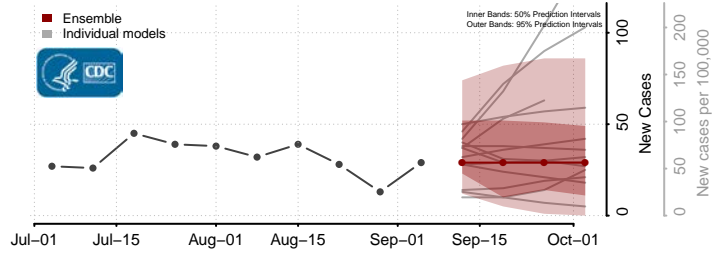

Clark County, Wisconsin

Columbia County, Wisconsin

Crawford County, Wisconsin

Florence County, Wisconsin

Fond du Lac County, Wisconsin

Forest County, Wisconsin

Grant County, Wisconsin

Green County, Wisconsin