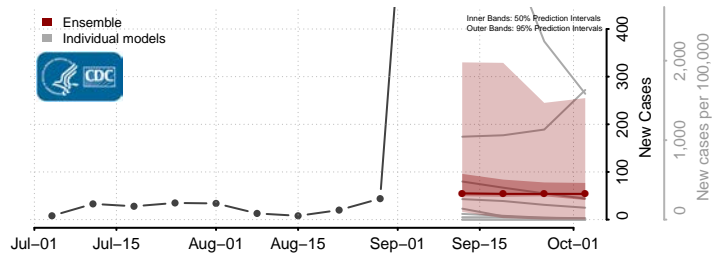

Van Buren County, Tennessee

Warren County, Tennessee

Washington County, Tennessee

Wayne County, Tennessee

Weakley County, Tennessee

White County, Tennessee

Williamson County, Tennessee

Wilson County, Tennessee