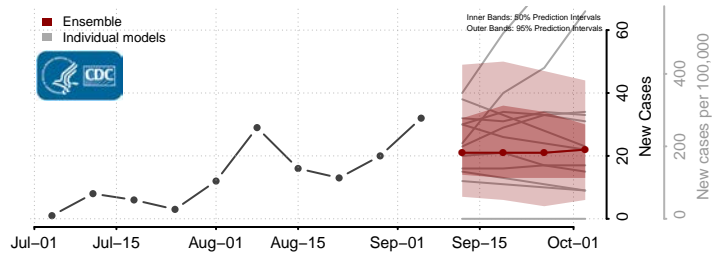

Morton County, North Dakota

Mountrail County, North Dakota

Nelson County, North Dakota

Oliver County, North Dakota

Pembina County, North Dakota

Pierce County, North Dakota

Ramsey County, North Dakota

Ransom County, North Dakota