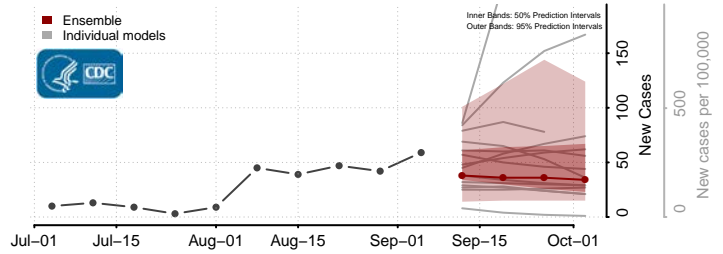

Cherokee County, Kansas