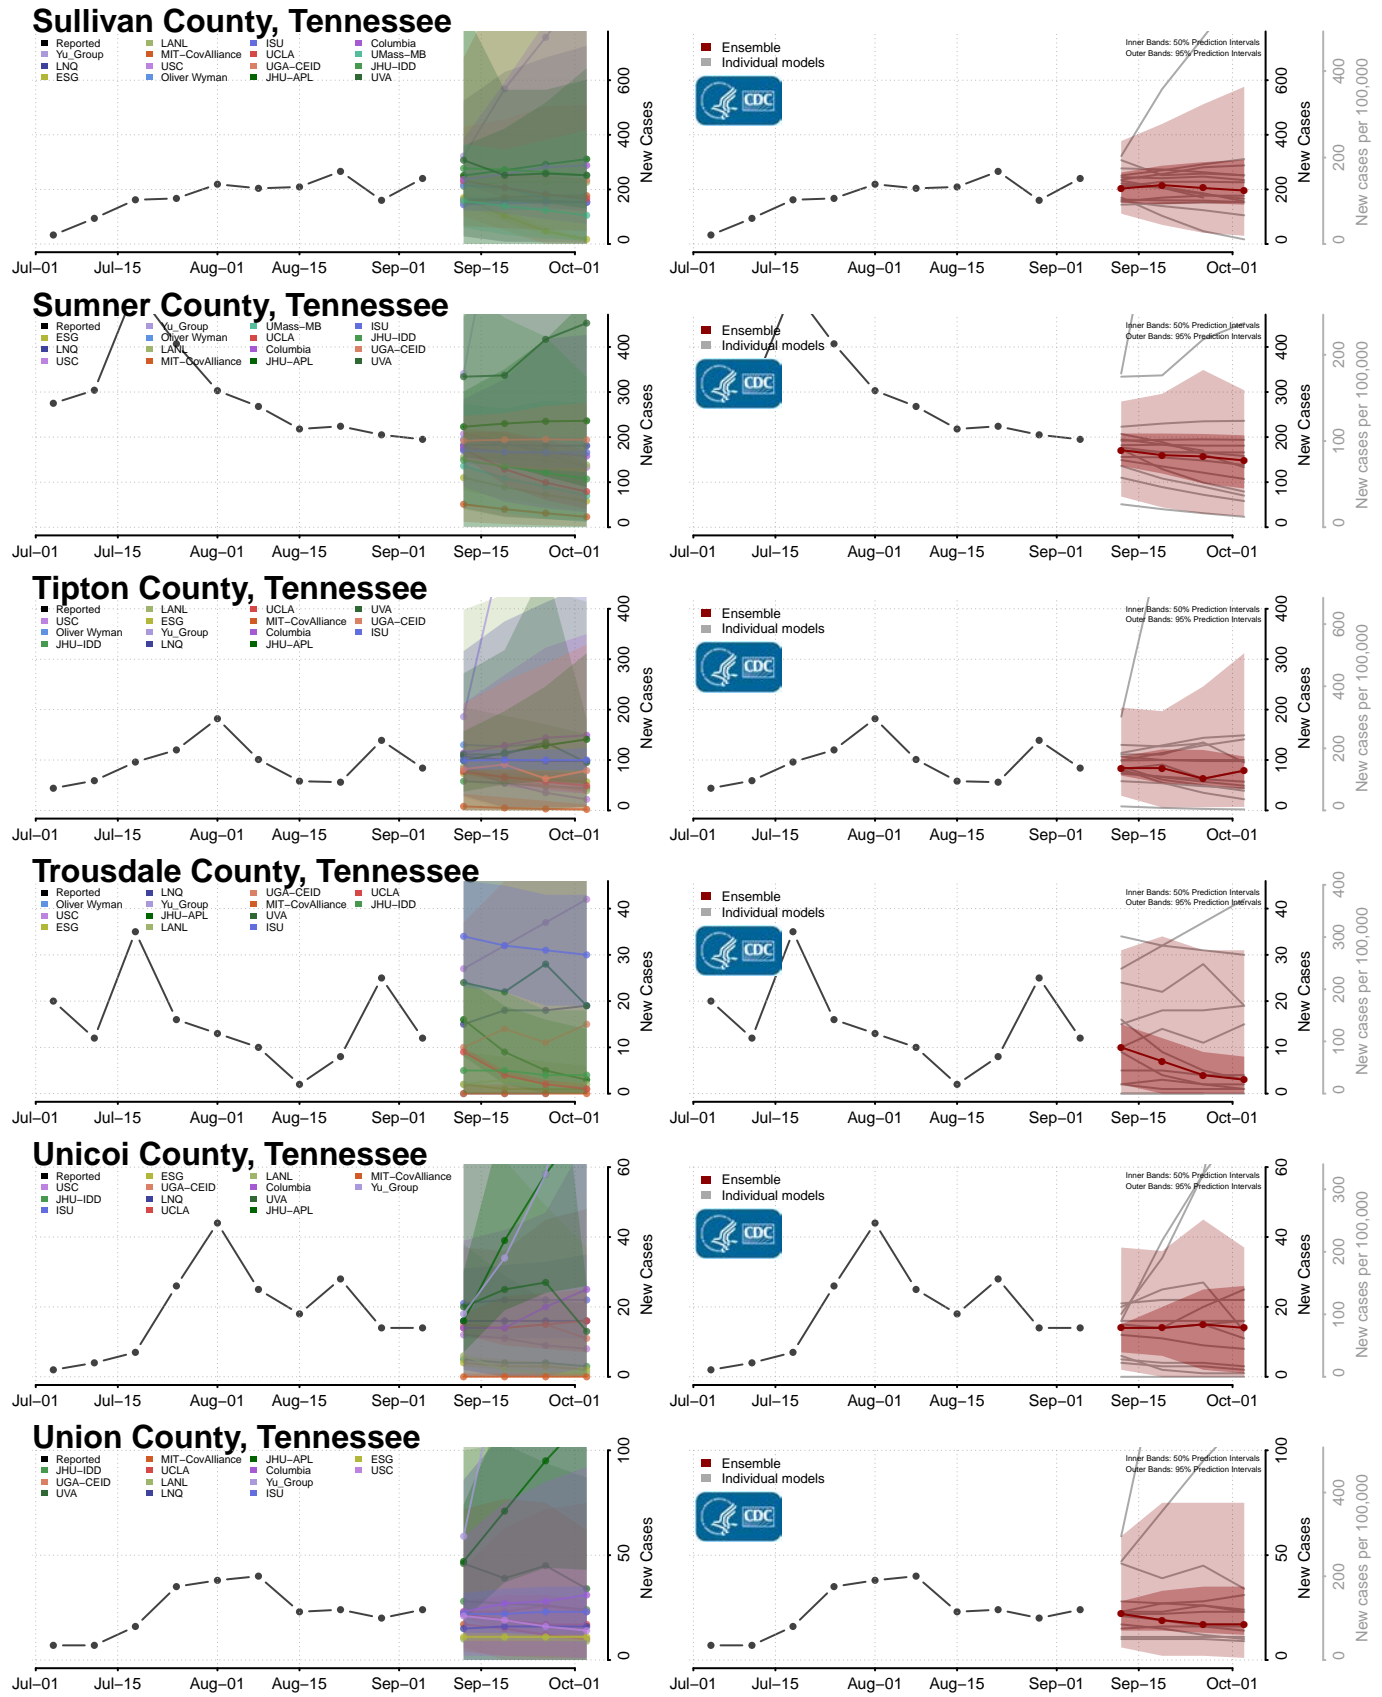

Monroe County, Tennessee

Montgomery County, Tennessee

Scott County, Tennessee

Sequatchie County, Tennessee

Sevier County, Tennessee

Shelby County, Tennessee

Smith County, Tennessee

Stewart County, Tennessee