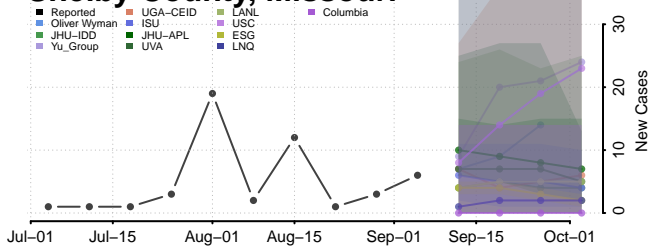

Scotland County, Missouri

Scott County, Missouri

Shannon County, Missouri

Shelby County, Missouri

Stoddard County, Missouri

Stone County, Missouri

Sullivan County, Missouri

Taney County, Missouri