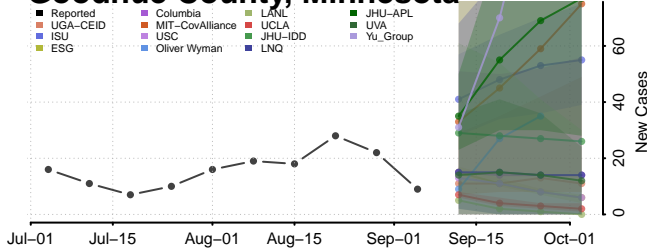

Carlton County, Minnesota

Carver County, Minnesota

Fillmore County, Minnesota

Freeborn County, Minnesota

Goodhue County, Minnesota

Grant County, Minnesota

Hennepin County, Minnesota

Houston County, Minnesota