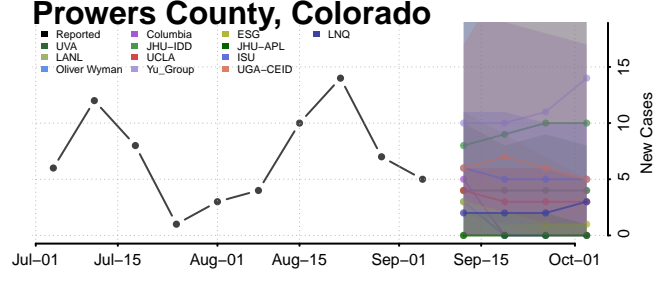

Shasta County, California

Sierra County, California

Siskiyou County, California

Las Animas County, Colorado

Lincoln County, Colorado

Logan County, Colorado

Mesa County, Colorado

Mineral County, Colorado

Moffat County, Colorado

Montezuma County, Colorado

Montrose County, Colorado

Morgan County, Colorado

Otero County, Colorado

Ouray County, Colorado

Park County, Colorado

Windham County, Connecticut