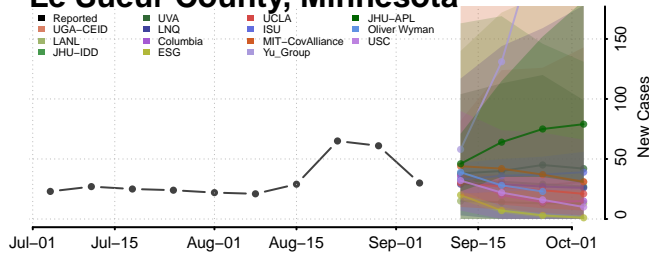

Lac qui Parle County, Minnesota

Lake County, Minnesota

Lake of the Woods County, Minnesota

Le Sueur County, Minnesota

*New weekly cases may decrease in this location over the next four weeks. For these locations, the ensemble forecast indicates a probability of 0.75 or greater that fewer cases will be reported in week four of the forecast than in the last reported week.