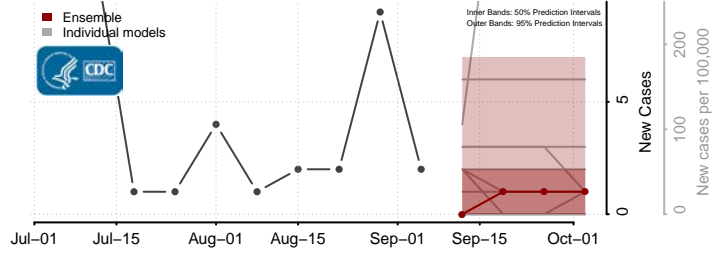

Lyman County, South Dakota