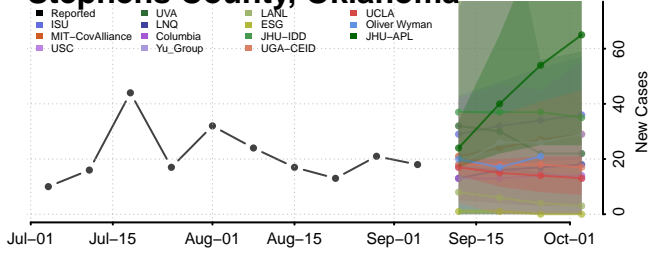

Payne County, Oklahoma

Pittsburg County, Oklahoma

Sequoyah County, Oklahoma

Stephens County, Oklahoma

Texas County, Oklahoma

Tillman County, Oklahoma

Tulsa County, Oklahoma

Wagoner County, Oklahoma