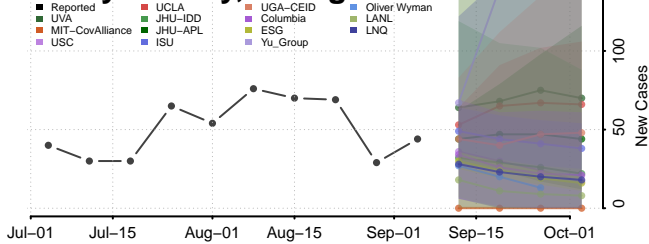

Lafayette County, Florida

Lake County, Florida

Lee County, Florida

*New weekly cases may decrease in this location over the next four weeks. For these locations, the ensemble forecast indicates a probability of 0.75 or greater that fewer cases will be reported in week four of the forecast than in the last reported week.

Forsyth County, Georgia

Franklin County, Georgia

Fulton County, Georgia

Gilmer County, Georgia

Glascocock County, Georgia

Glynn County, Georgia

Gordon County, Georgia

Grady County, Georgia

Greene County, Georgia

Gwinnett County, Georgia

Habersham County, Georgia

Hall County, Georgia

Benewah County, Idaho

Bingham County, Idaho

Blaine County, Idaho

Boise County, Idaho