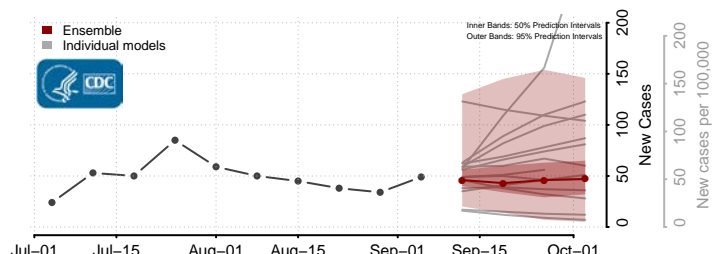

Pike County, Kentucky

Powell County, Kentucky

Pulaski County, Kentucky

Robertson County, Kentucky

Rockcastle County, Kentucky

Rowan County, Kentucky

*New weekly cases may decrease in this location over the next four weeks. For these locations, the ensemble forecast indicates a probability of 0.75 or greater that fewer cases will be reported in week four of the forecast than in the last reported week.