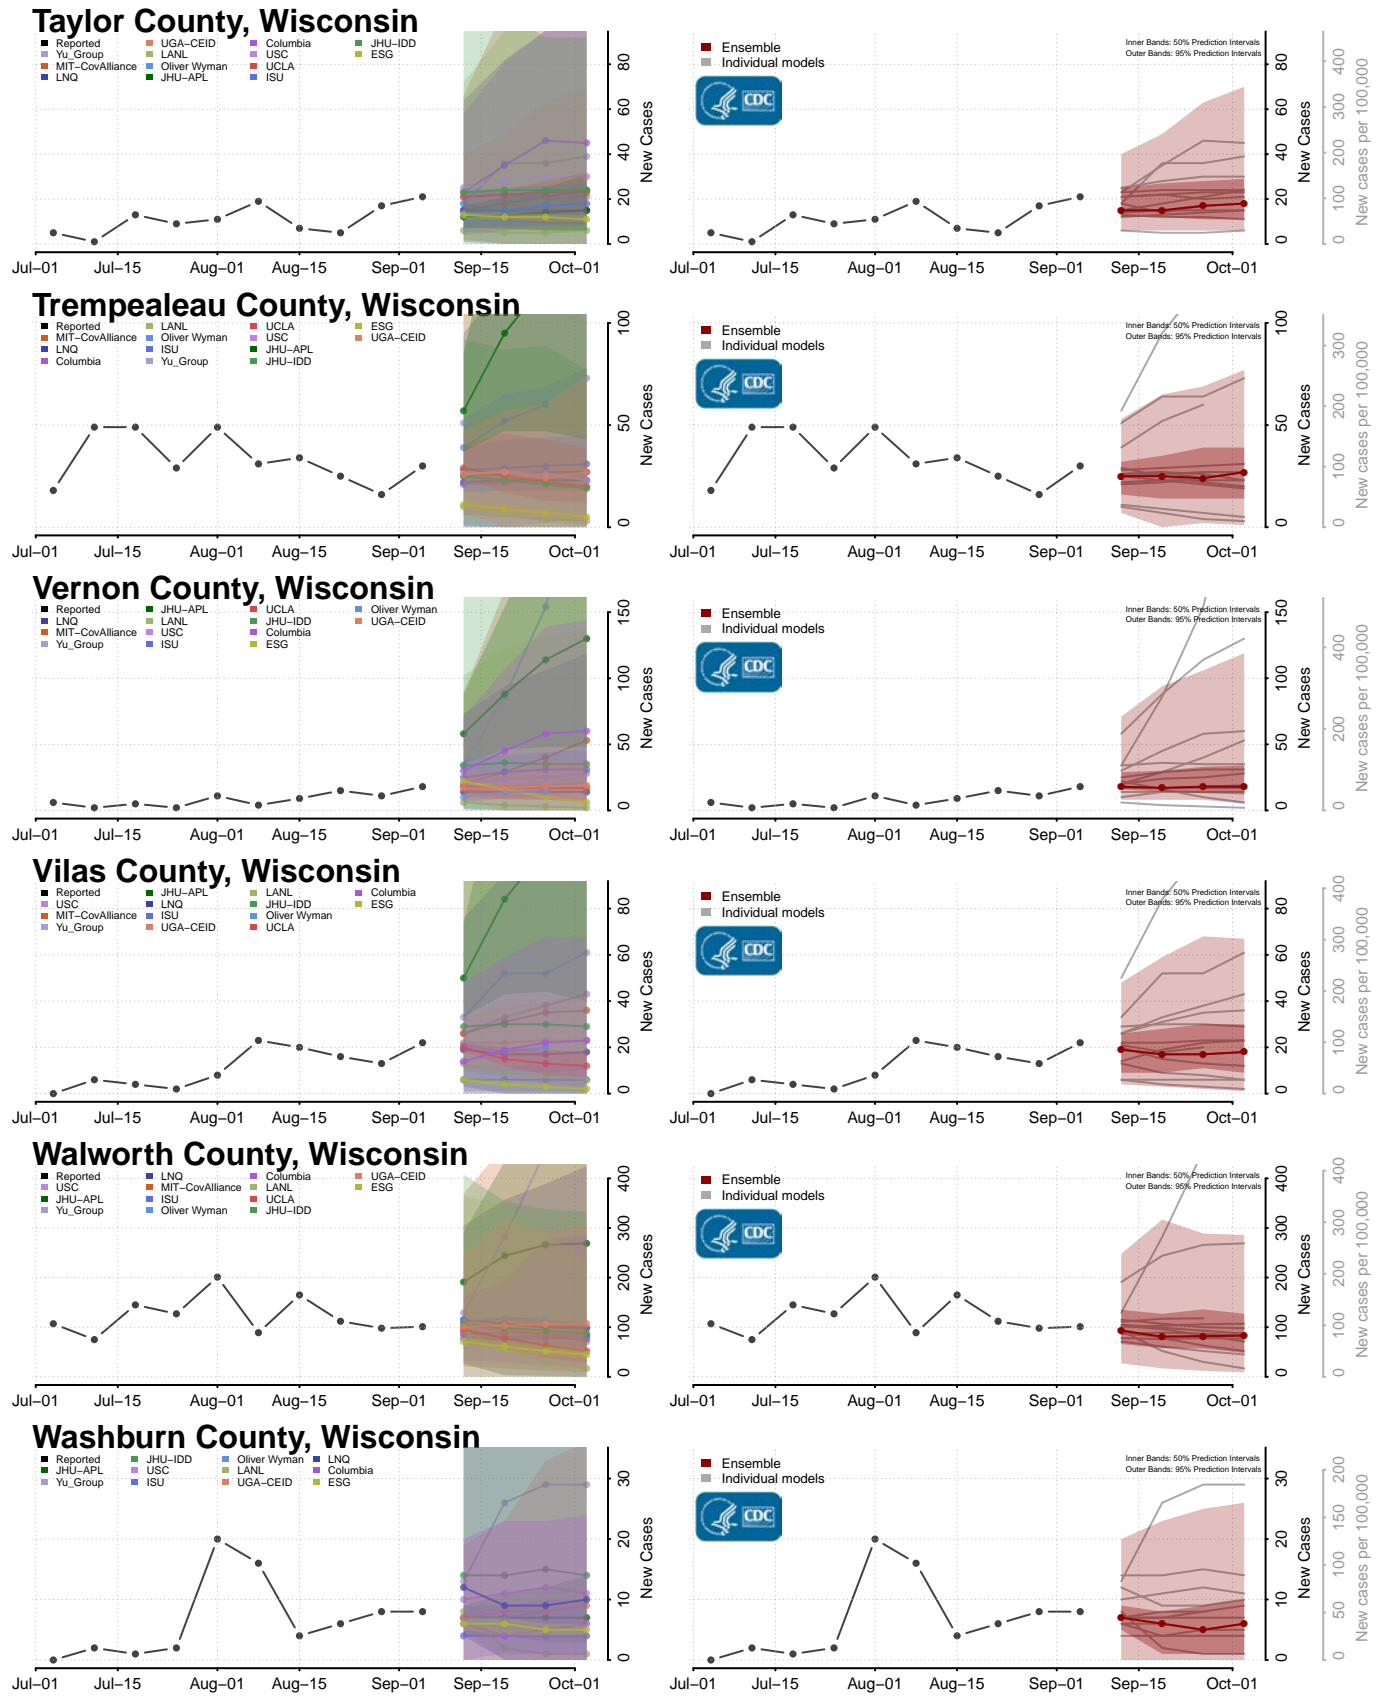

Marinette County, Wisconsin

Marquette County, Wisconsin

Menominee County, Wisconsin

Milwaukee County, Wisconsin

Monroe County, Wisconsin

Washington County, Wisconsin

Waushara County, Wisconsin

Waupaca County, Wisconsin