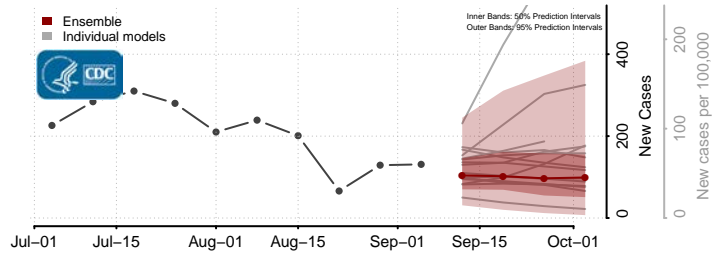

Warren County, New Jersey

New Mexico

Bernalillo County, New Mexico

Dona Ana County, New Mexico

Eddy County, New Mexico

Grant County, New Mexico

Guadalupe County, New Mexico

Harding County, New Mexico