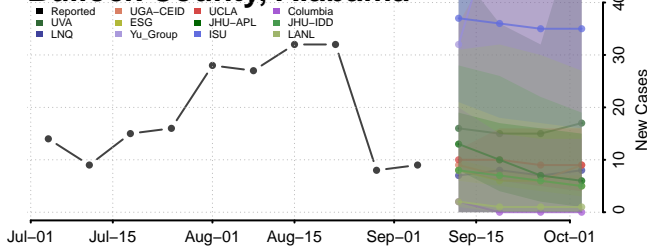

Bullock County, Alabama