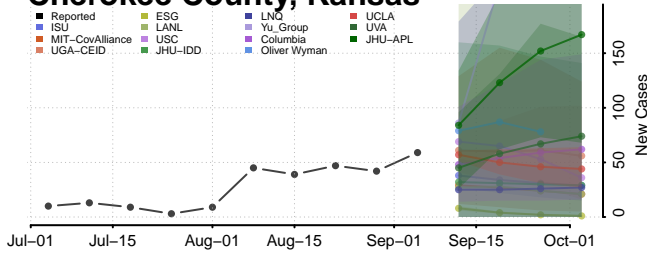

Butler County, Kansas

Chase County, Kansas

Chautauqua County, Kansas

Cherokee County, Kansas

Reno County, Kansas

Republic County, Kansas

Rice County, Kansas

Riley County, Kansas