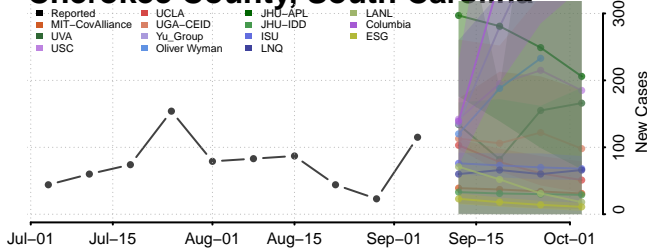

Barnwell County, South Carolina

Beaufort County, South Carolina

Berkeley County, South Carolina

Calhoun County, South Carolina

Charleston County, South Carolina

Cherokee County, South Carolina

Chester County, South Carolina