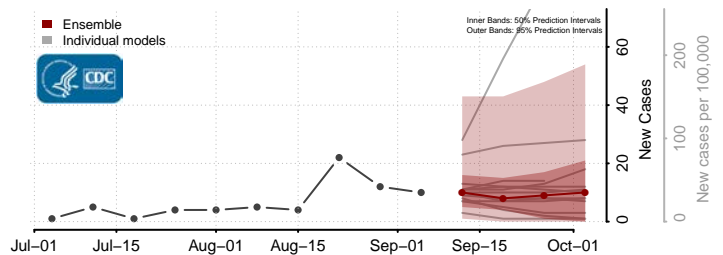

Hancock County, West Virginia

Hardy County, West Virginia

Harrison County, West Virginia

Jackson County, West Virginia

Jefferson County, West Virginia

Kanawha County, West Virginia

Summers County, West Virginia