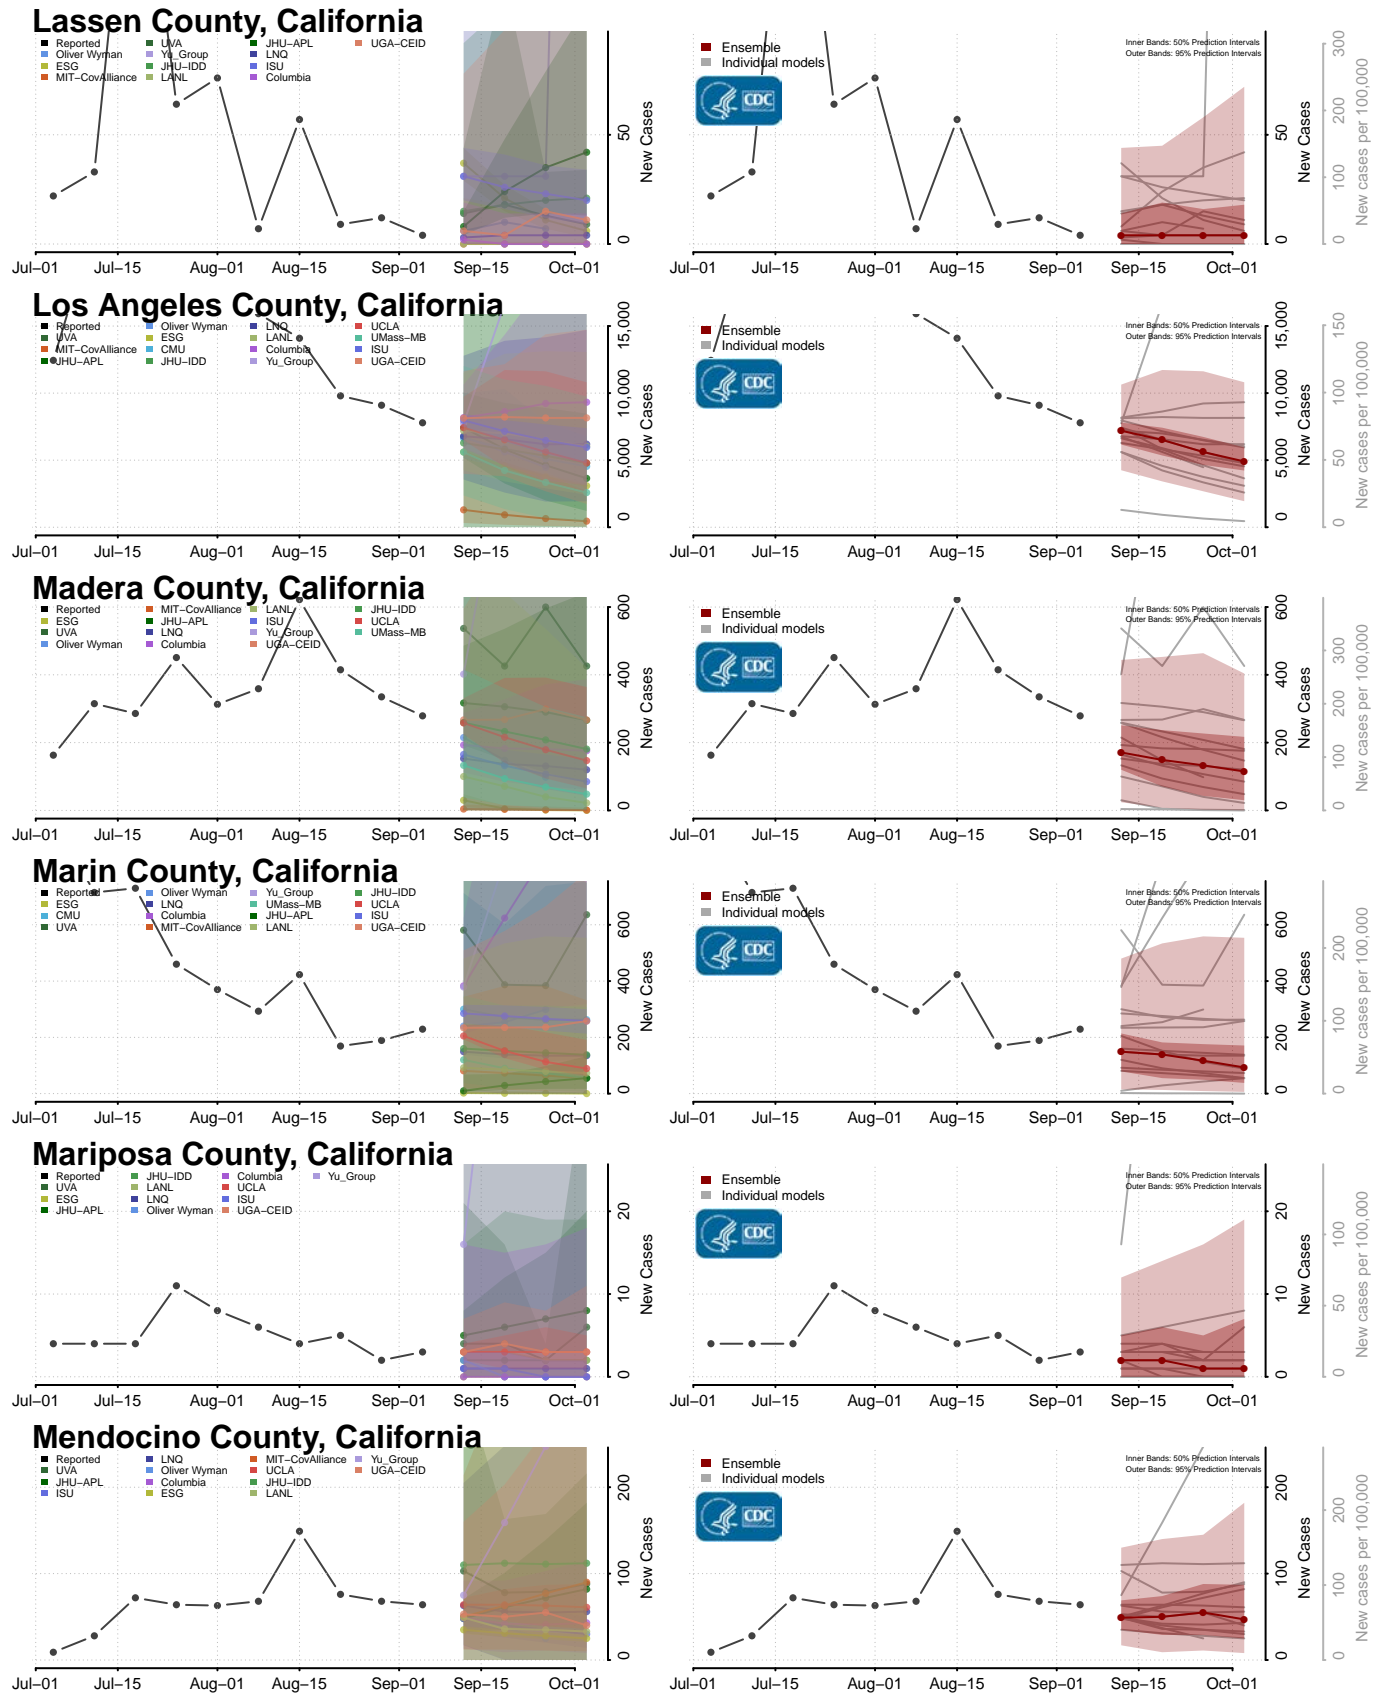

Humboldt County, California

Imperial County, California

Inyo County, California

Kern County, California

Kings County, California

Lake County, California

San Bernardino County, California

San Diego County, California