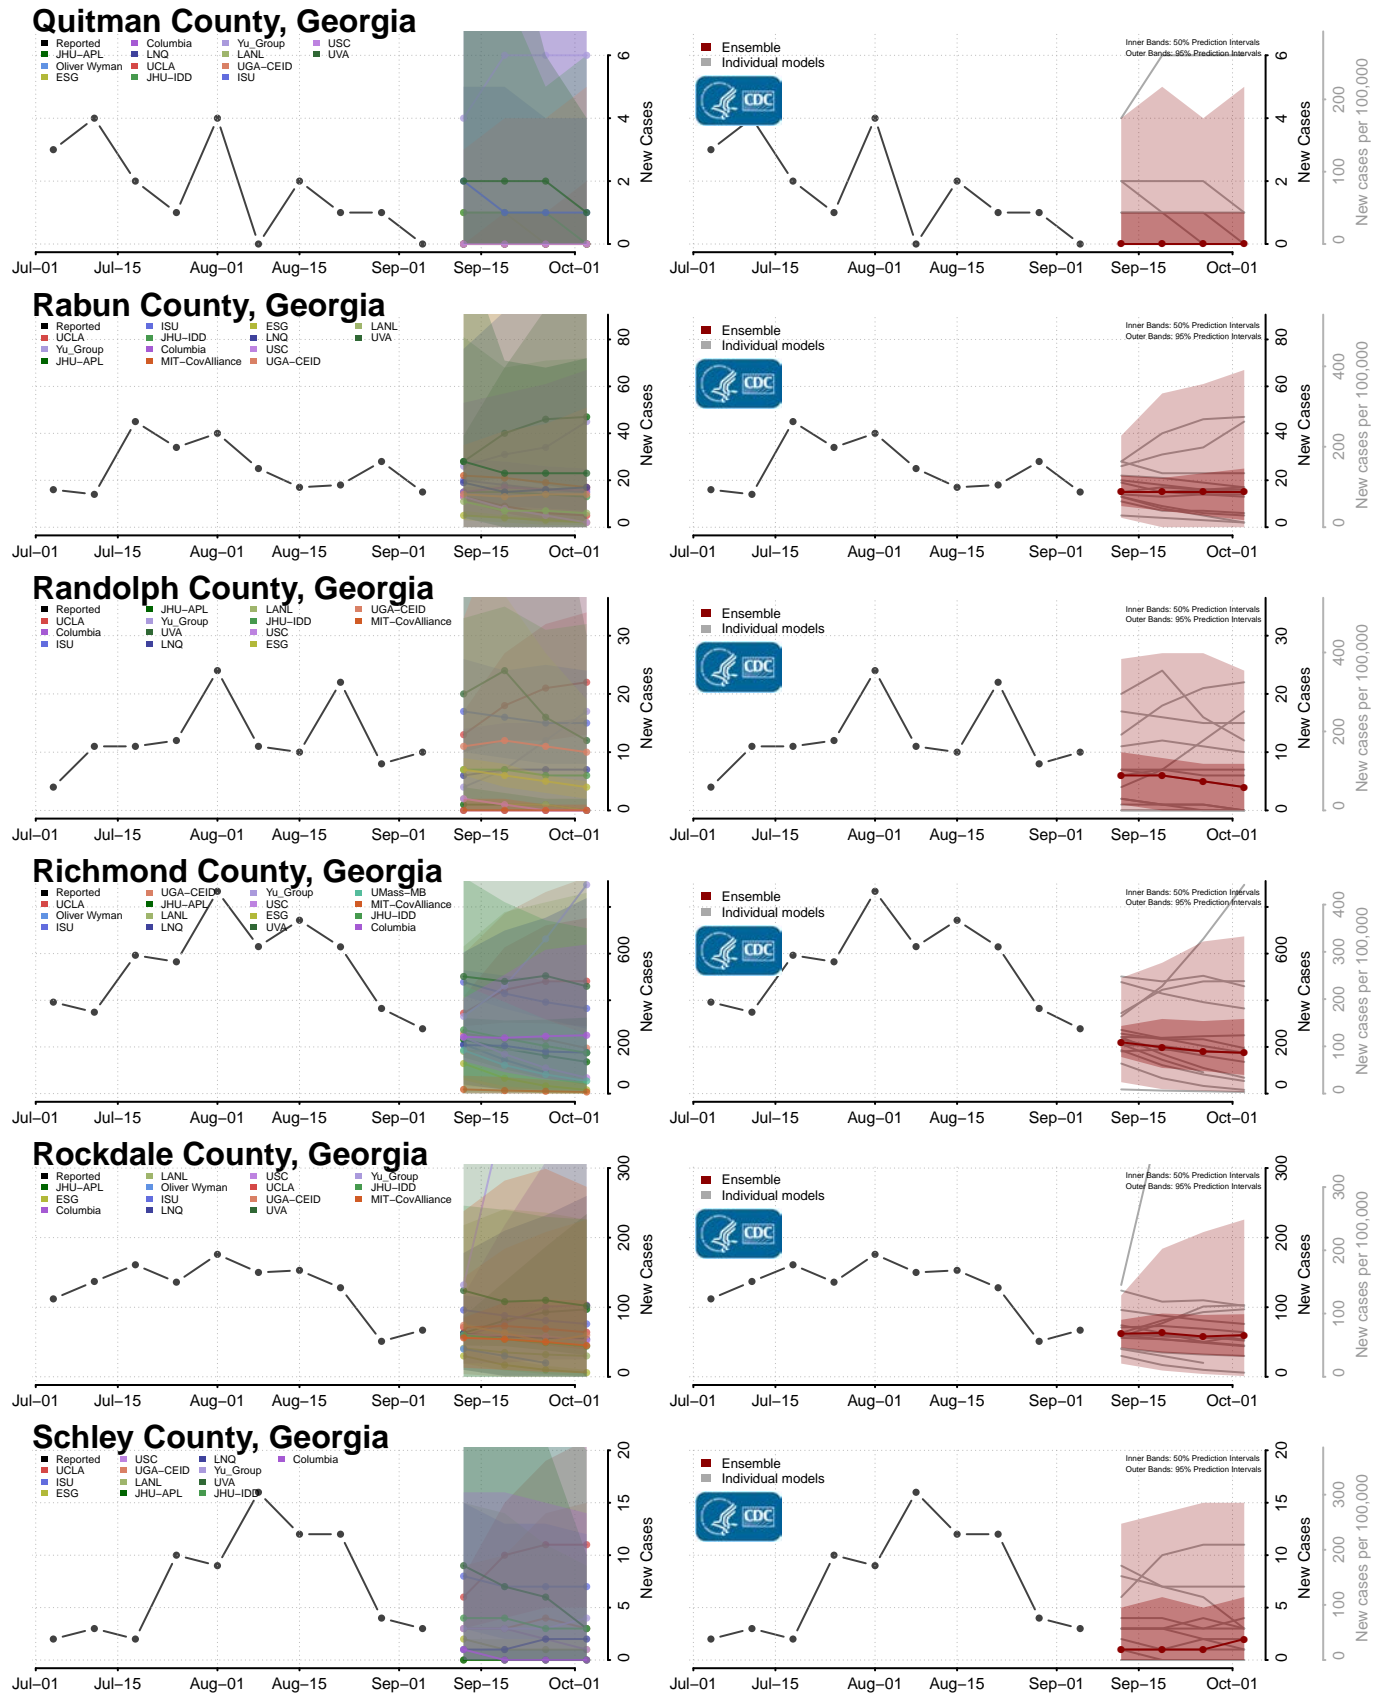

Greene County, Georgia

Gwinnett County, Georgia

Habersham County, Georgia

Hall County, Georgia

Benewah County, Idaho

Bingham County, Idaho

Blaine County, Idaho

Boise County, Idaho