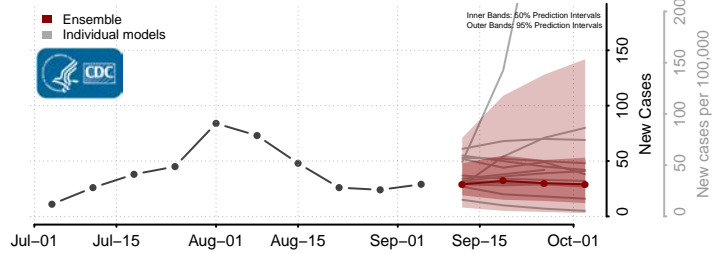

Calvert County, Maryland