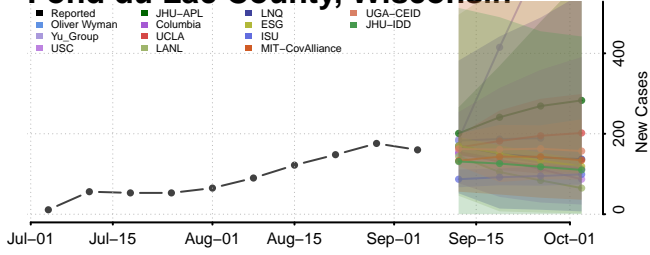

Clark County, Wisconsin

Columbia County, Wisconsin

Crawford County, Wisconsin

Florence County, Wisconsin

Fond du Lac County, Wisconsin

Forest County, Wisconsin

Grant County, Wisconsin

Green County, Wisconsin