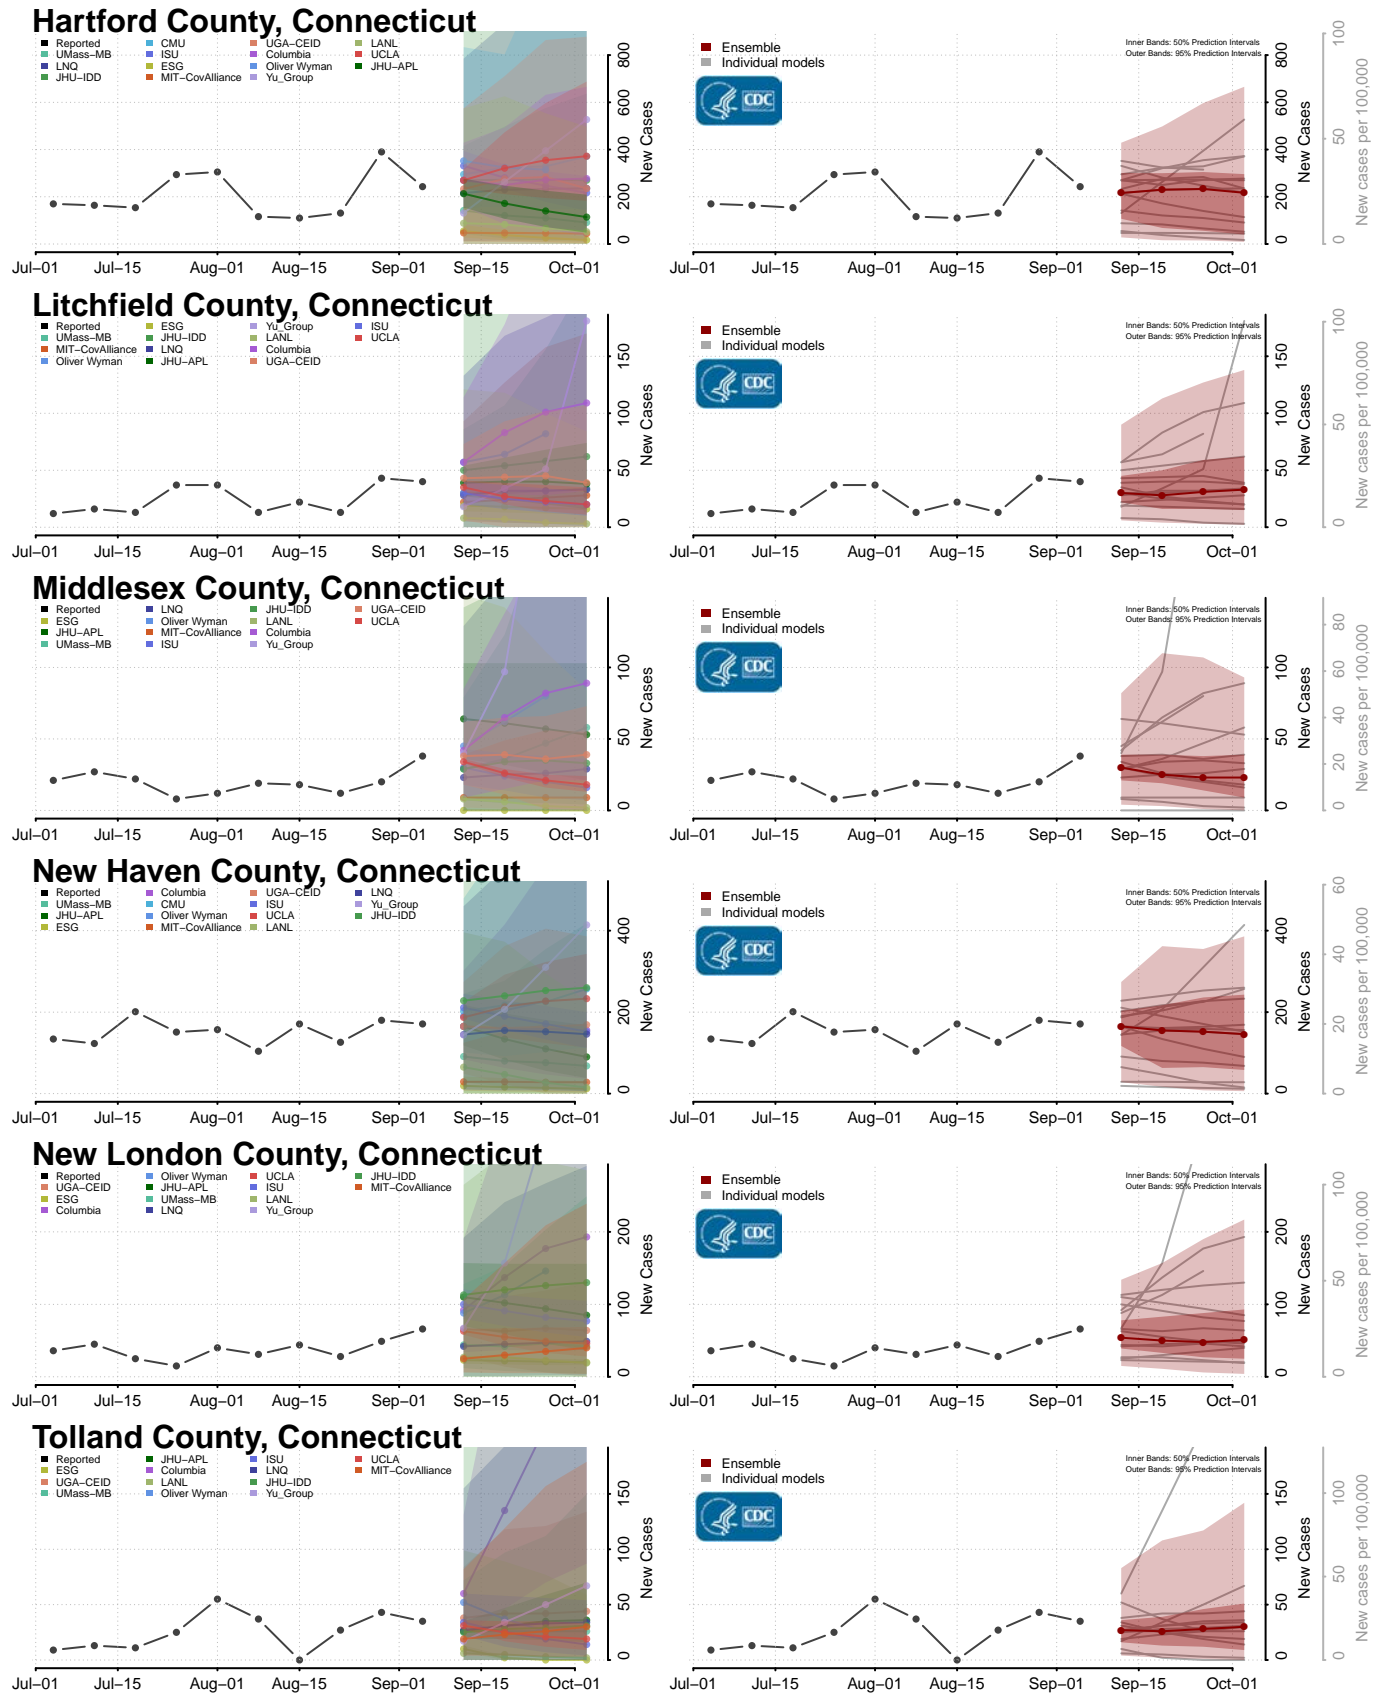

Moffat County, Colorado

Montezuma County, Colorado

Montrose County, Colorado

Morgan County, Colorado

Otero County, Colorado

Ouray County, Colorado

Park County, Colorado

Windham County, Connecticut