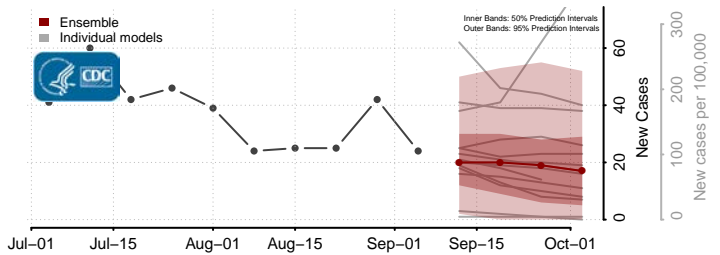

Leake County, Mississippi