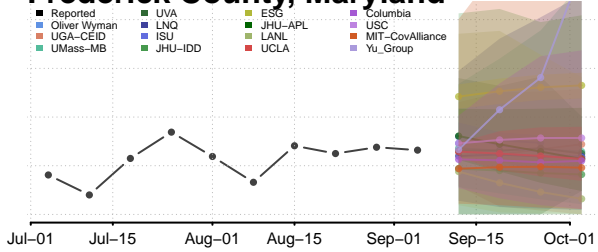

Frederick County, Maryland