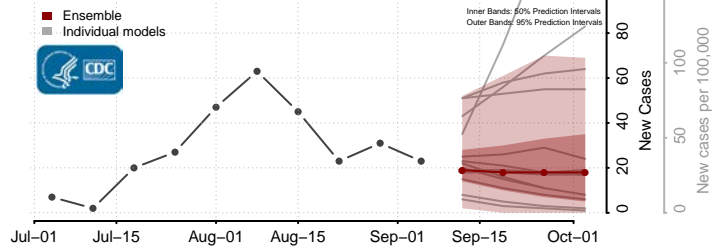

Mason County, Washington