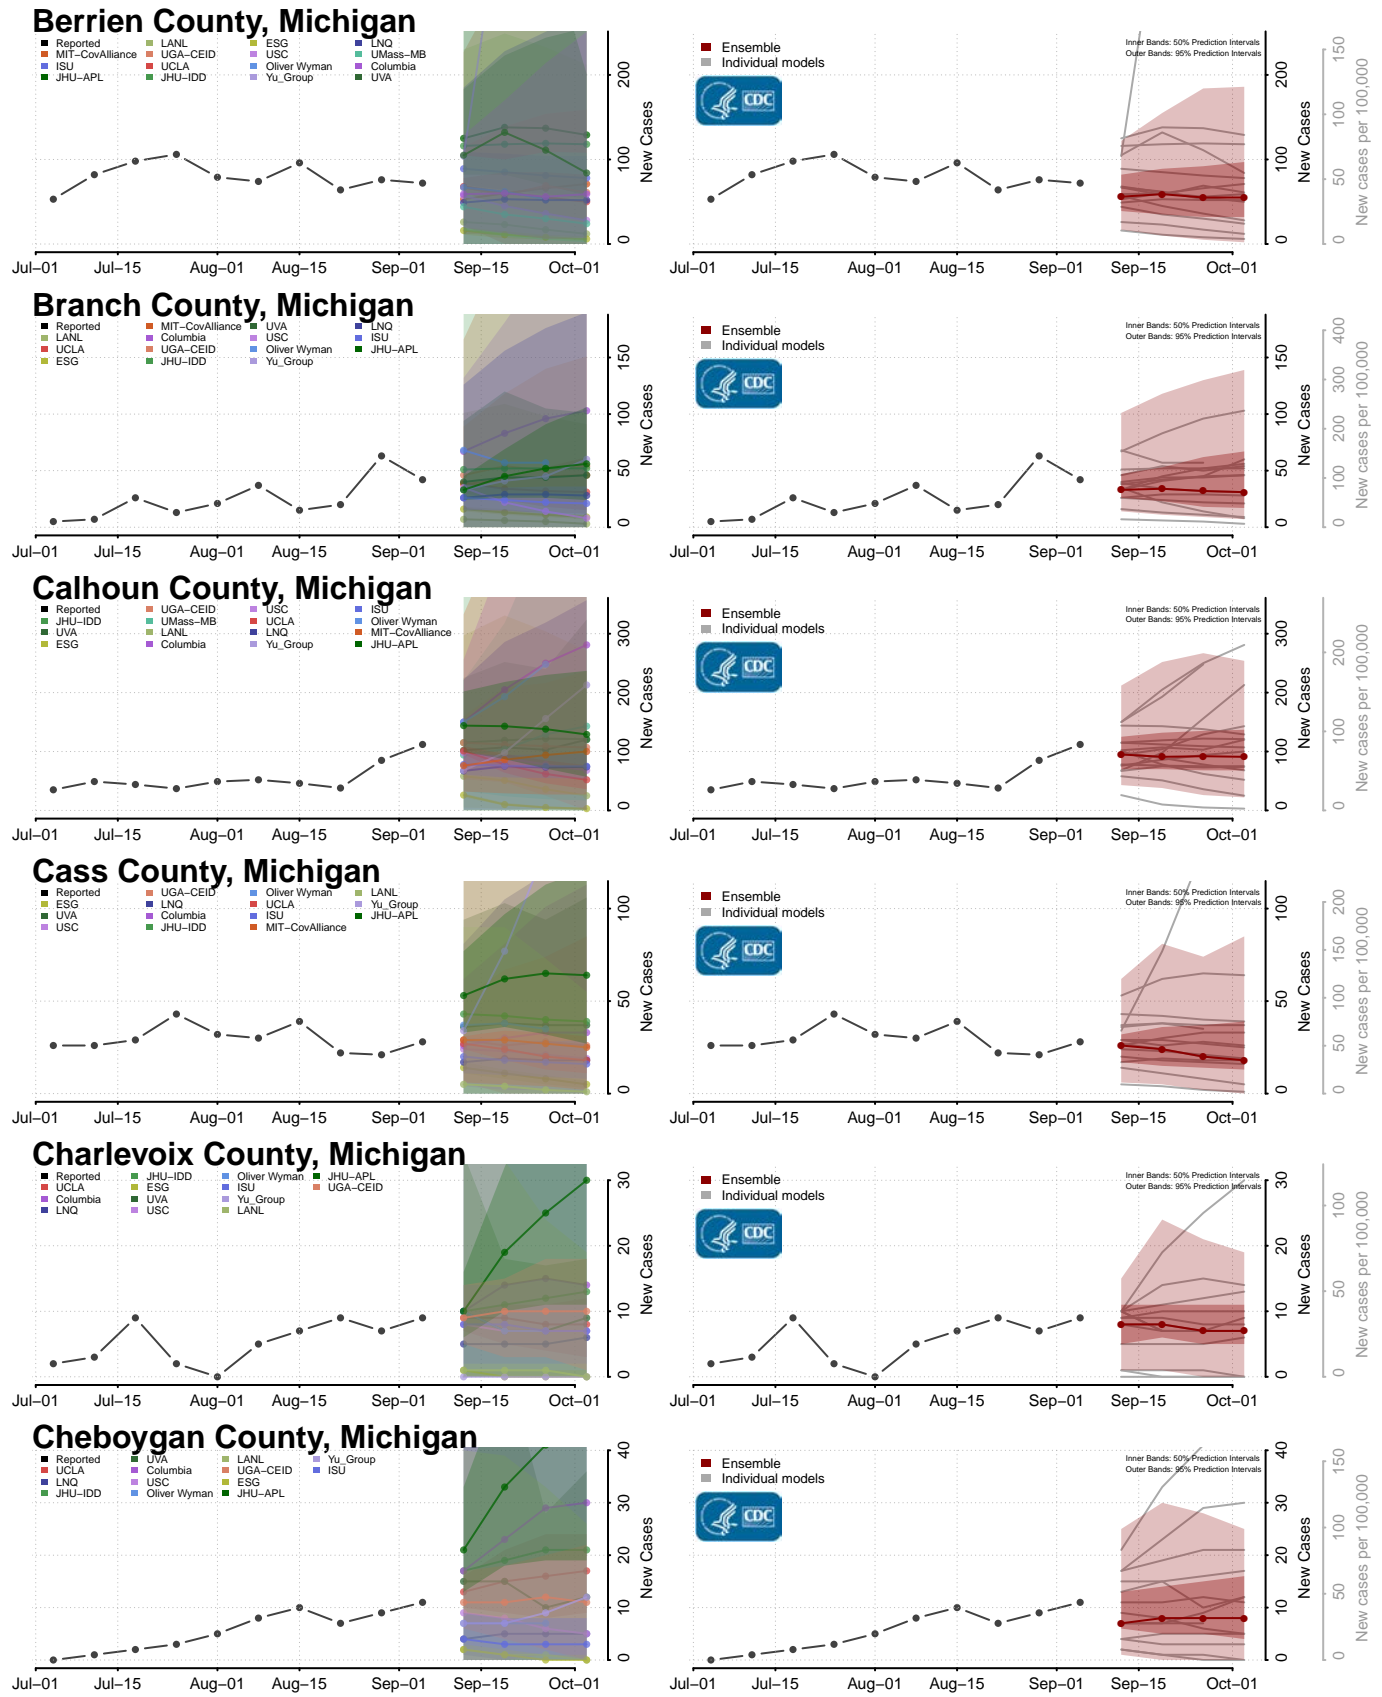

Chippewa County, Michigan

Clare County, Michigan

Clinton County, Michigan

Crawford County, Michigan

Delta County, Michigan

Dickinson County, Michigan

Livingston County, Michigan

Luce County, Michigan