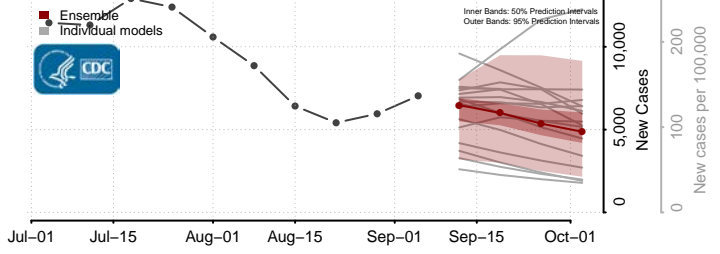

South Carolina