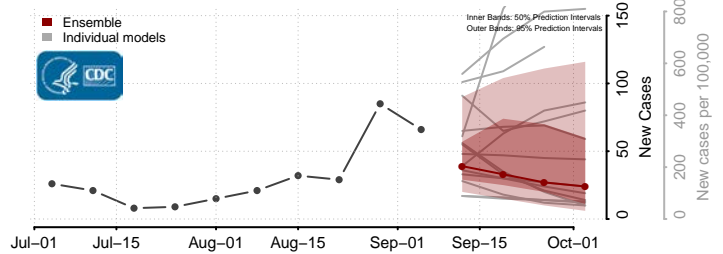

Perry County, Missouri