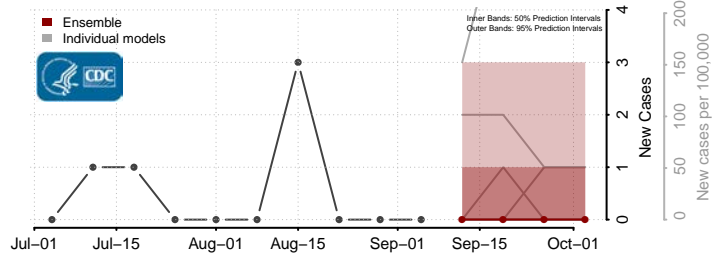

Burt County, Nebraska

Butler County, Nebraska

Cass County, Nebraska

Cedar County, Nebraska

Furnas County, Nebraska

Gage County, Nebraska

Garden County, Nebraska

Garfield County, Nebraska