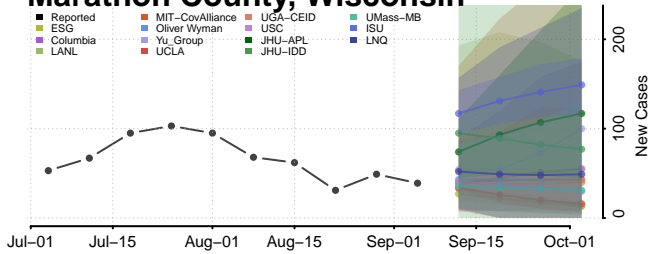

Marinette County, Wisconsin

Marquette County, Wisconsin

Menominee County, Wisconsin

Milwaukee County, Wisconsin

Monroe County, Wisconsin

Washington County, Wisconsin

Waushara County, Wisconsin

Waupaca County, Wisconsin