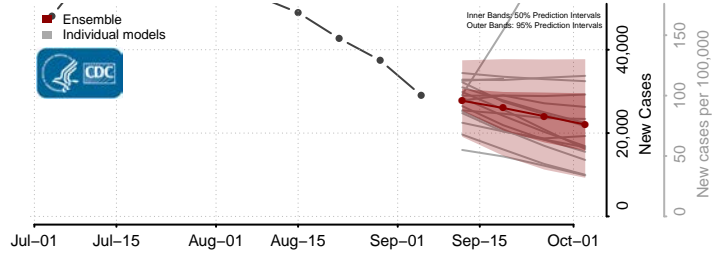

Williamson County, Tennessee

Wilson County, Tennessee

Texas

Anderson County, Texas

Andrews County, Texas

Angelina County, Texas