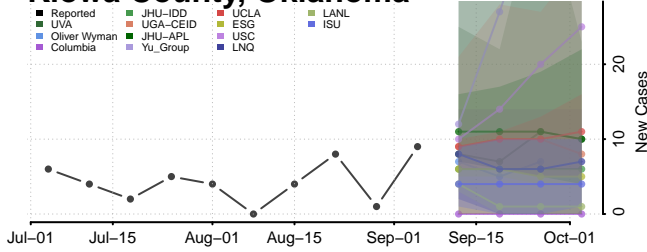

Alfalfa County, Oklahoma

Atoka County, Oklahoma

Beaver County, Oklahoma

Beckham County, Oklahoma

Blaine County, Oklahoma

Bryan County, Oklahoma

Kiowa County, Oklahoma

Latimer County, Oklahoma