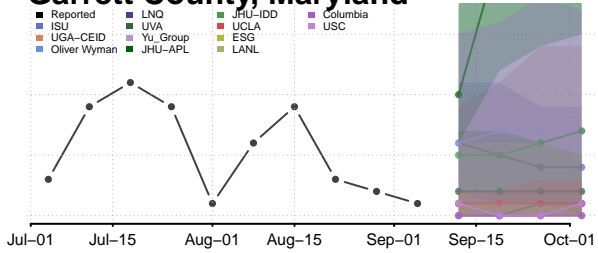

Garrett County, Maryland