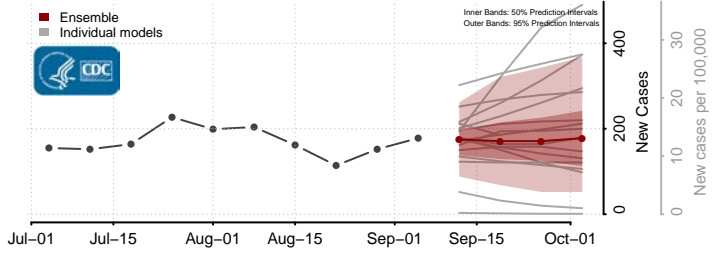

New Hampshire