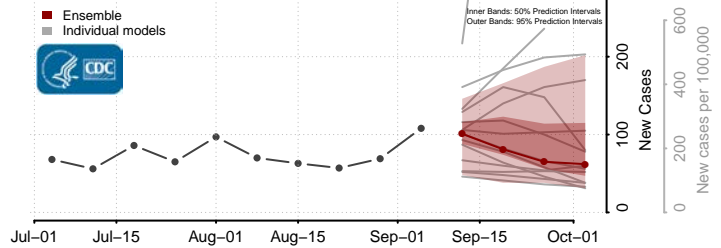

Fayette County, Tennessee