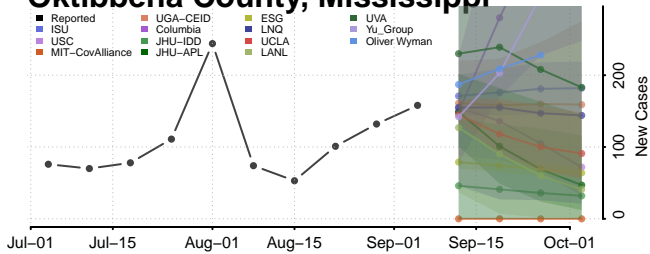

Oktibbeha County, Mississippi