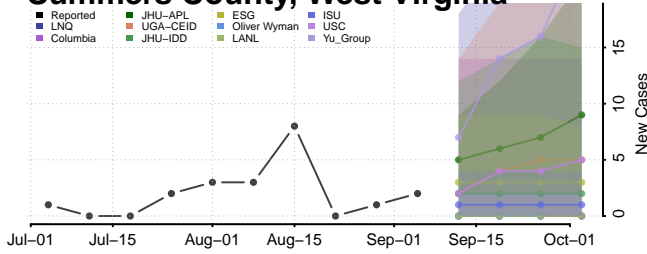

Hancock County, West Virginia

Hardy County, West Virginia

Harrison County, West Virginia

Jackson County, West Virginia

Jefferson County, West Virginia

Kanawha County, West Virginia

Summers County, West Virginia