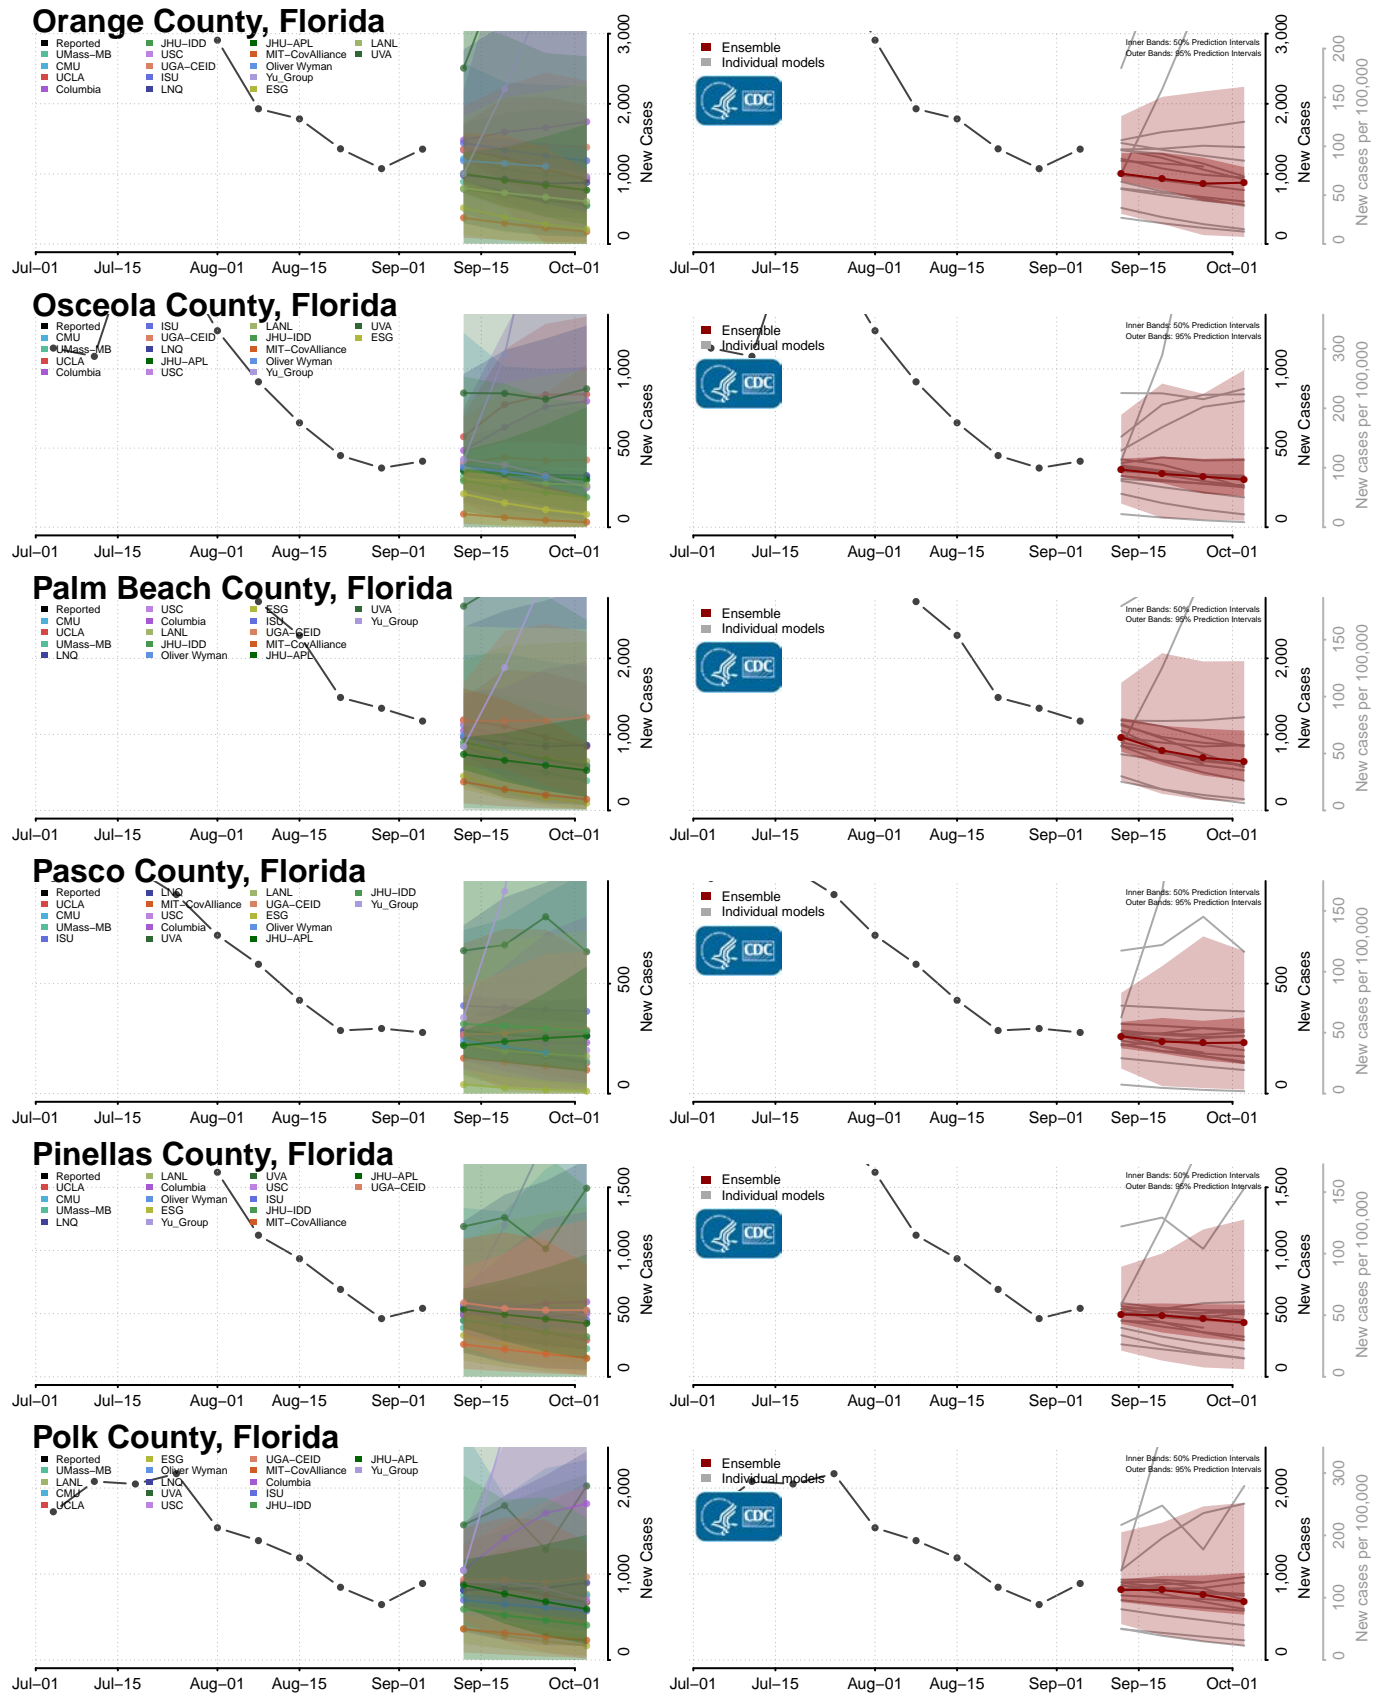

Lafayette County, Florida

Lake County, Florida

Lee County, Florida

*New weekly cases may decrease in this location over the next four weeks. For these locations, the ensemble forecast indicates a probability of 0.75 or greater that fewer cases will be reported in week four of the forecast than in the last reported week.