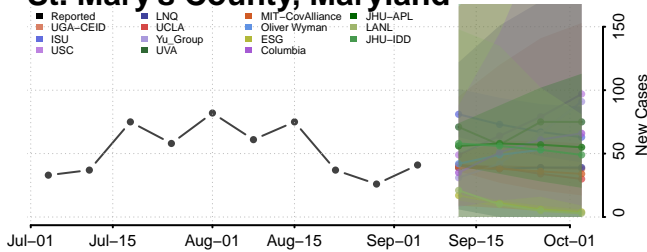

St. Mary's County, Maryland