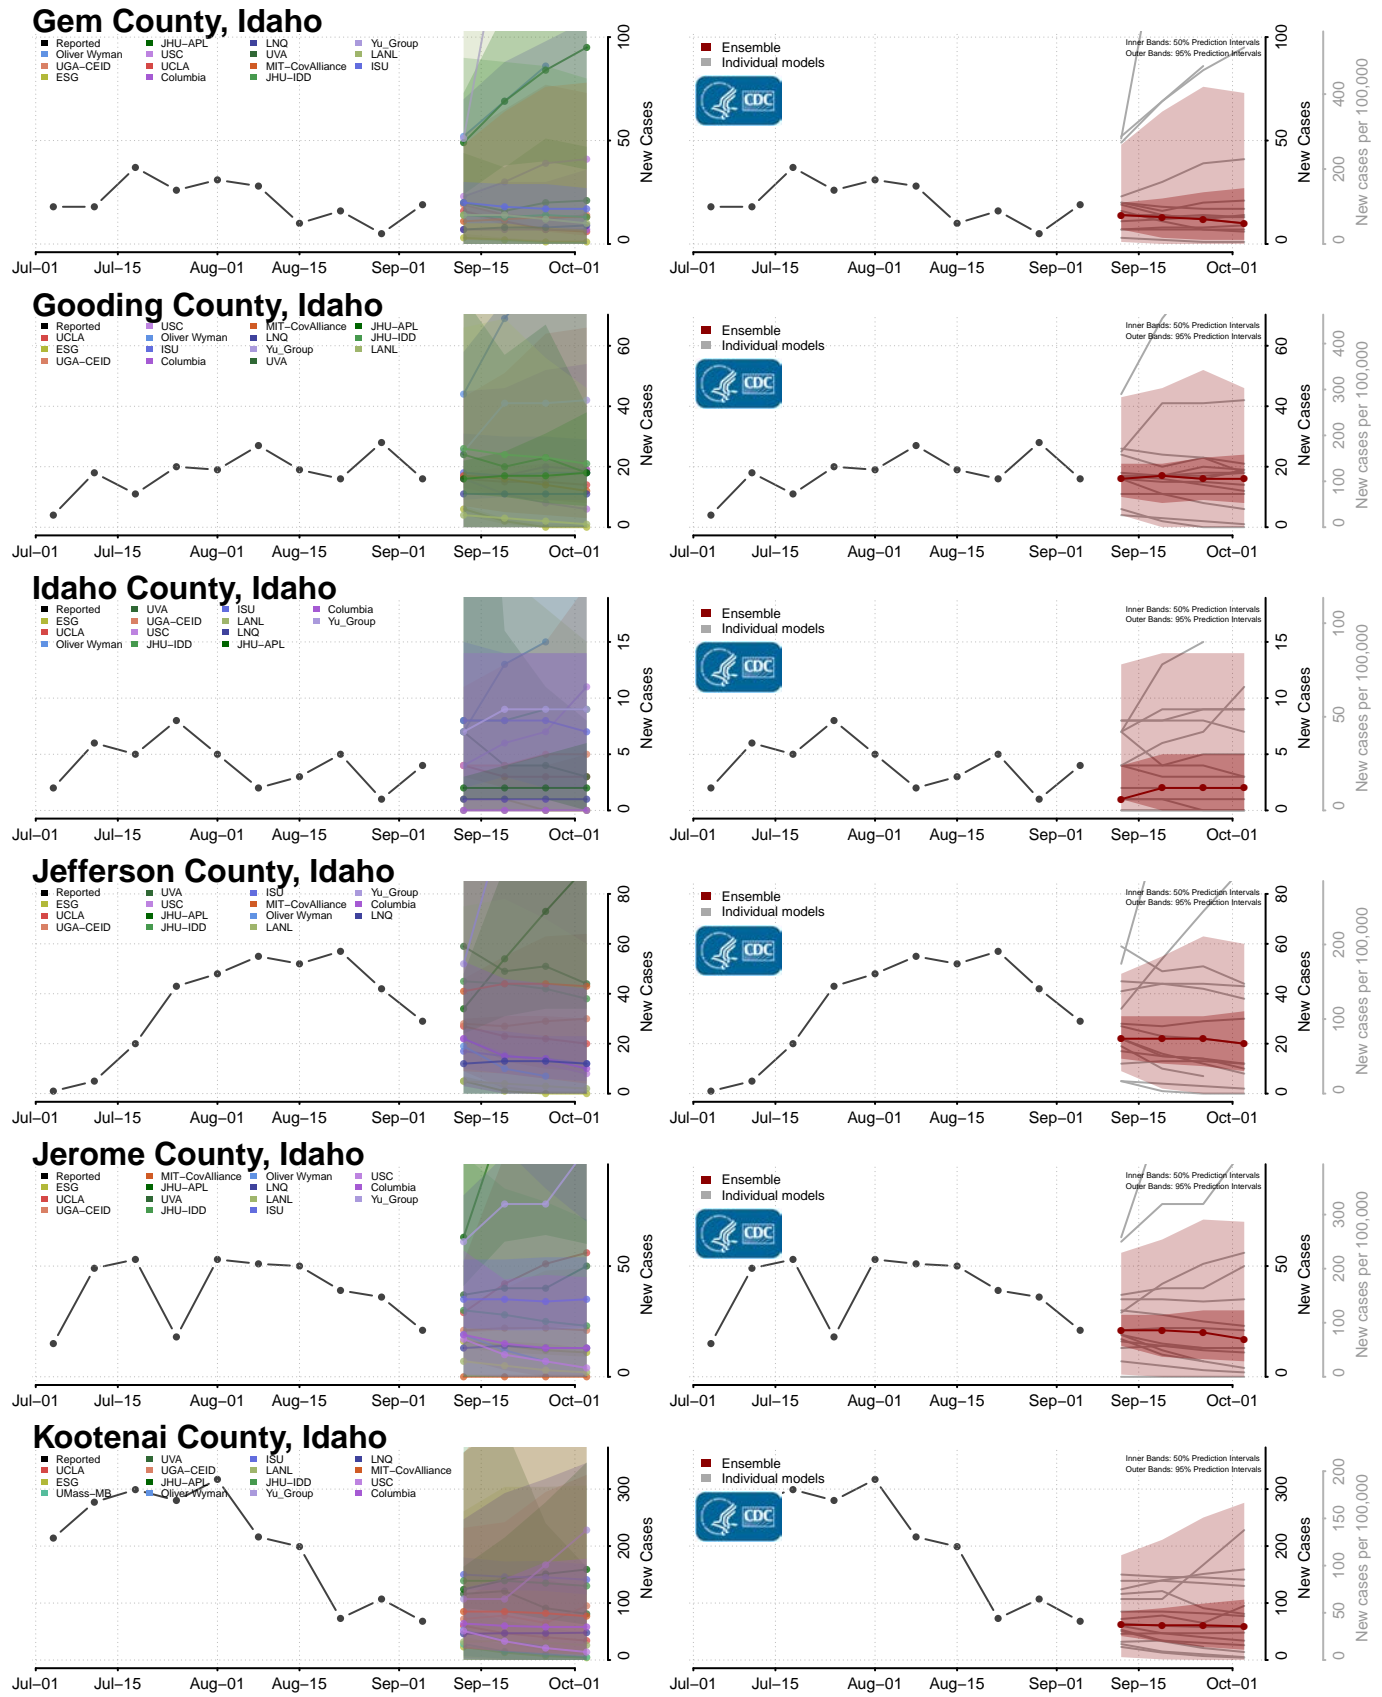

Bonner County, Idaho

Bonneville County, Idaho

Louisa County, Iowa

Lucas County, Iowa

Lyon County, Iowa

Madison County, Iowa

Mahaska County, Iowa

Marion County, Iowa