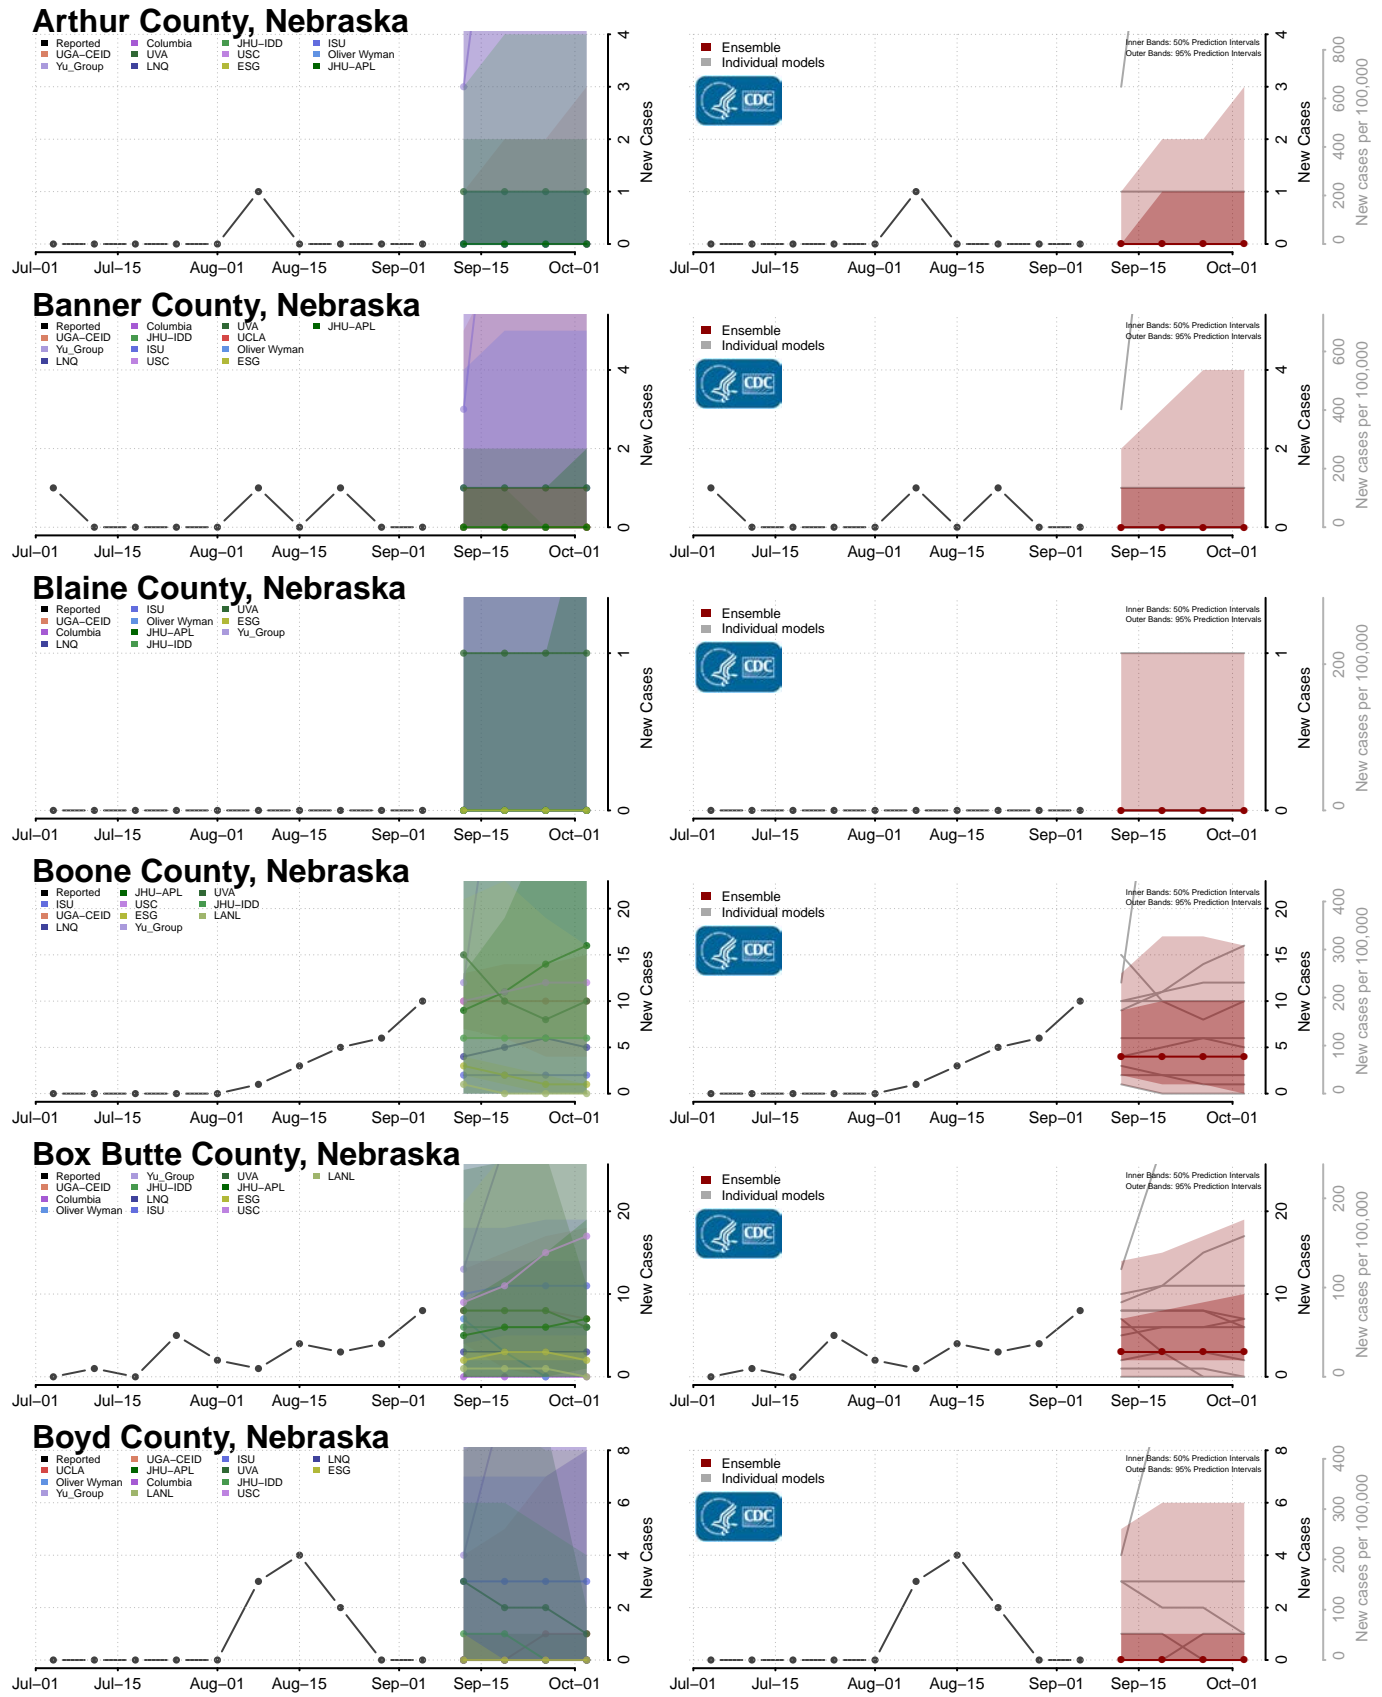

Deer Lodge County, Montana

Fallon County, Montana

Fergus County, Montana

Flathead County, Montana

Gallatin County, Montana

Garfield County, Montana

Brown County, Nebraska

Buffalo County, Nebraska