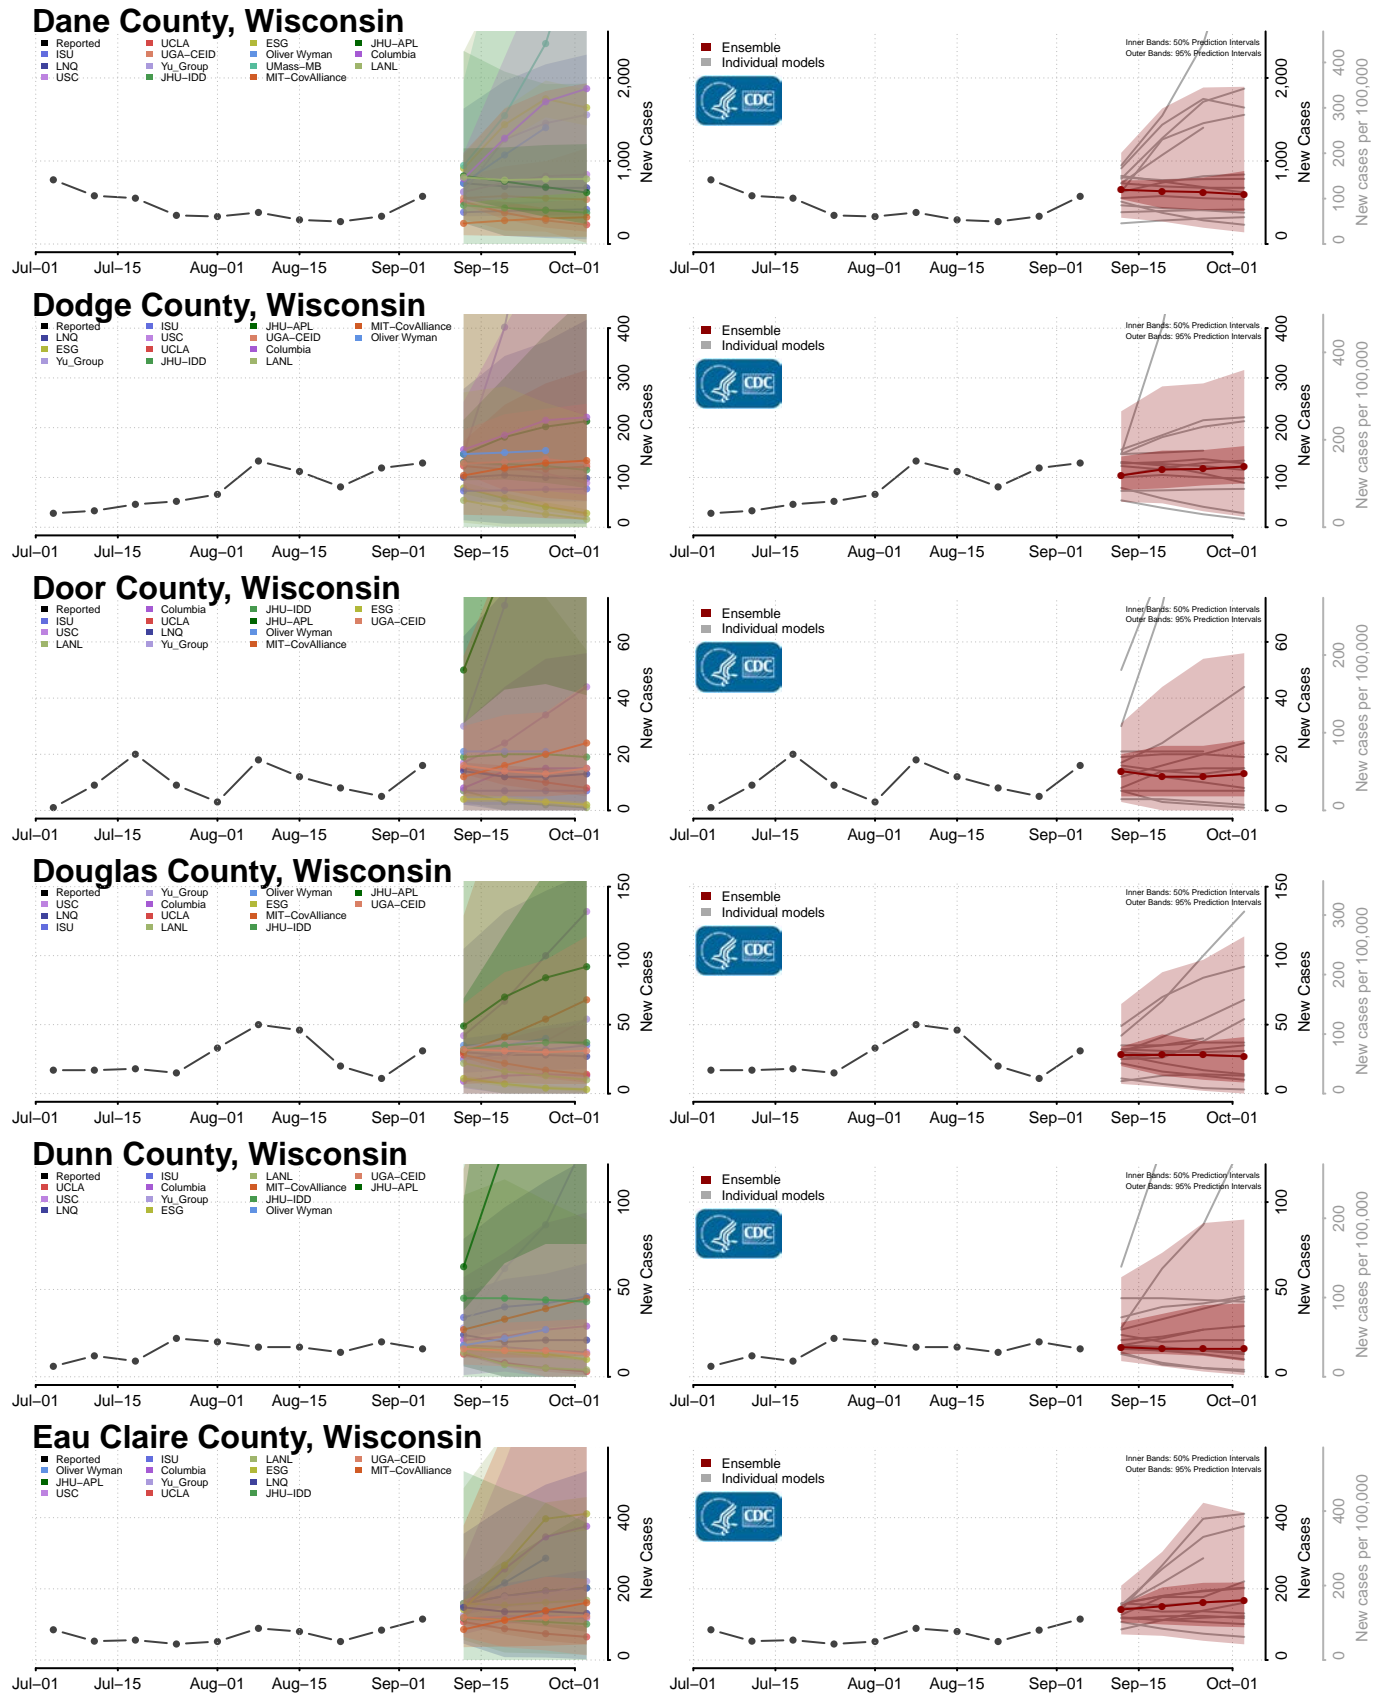

Clark County, Wisconsin

Columbia County, Wisconsin

Crawford County, Wisconsin

Florence County, Wisconsin

Fond du Lac County, Wisconsin

Forest County, Wisconsin

Grant County, Wisconsin

Green County, Wisconsin