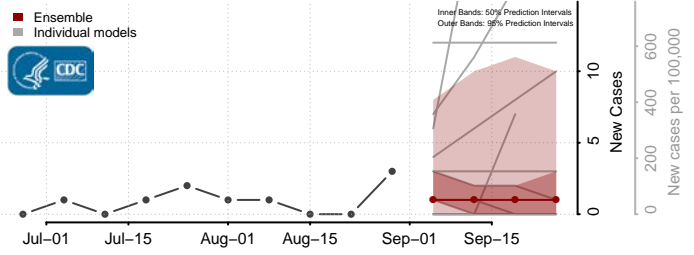

Oliver County, North Dakota