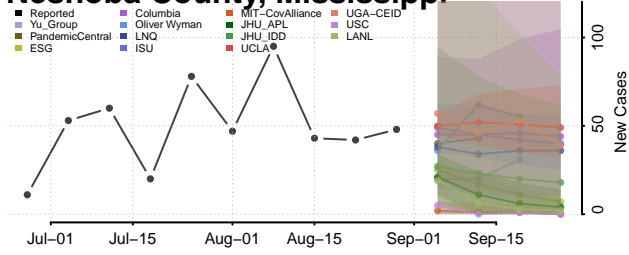

Neshoba County, Mississippi