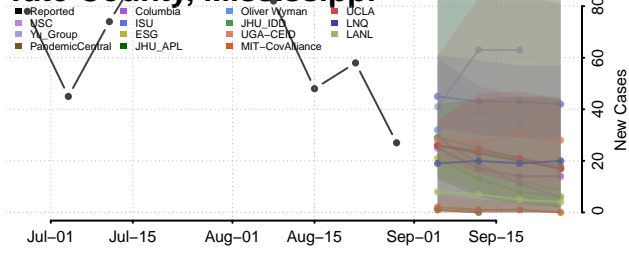

Tate County, Mississippi