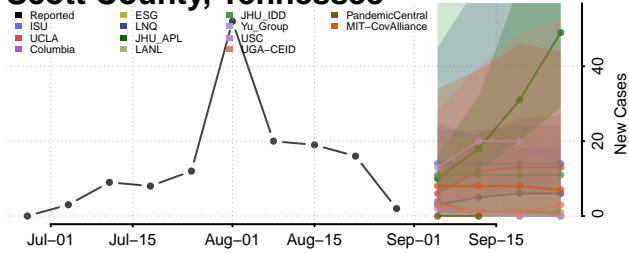

Scott County, Tennessee