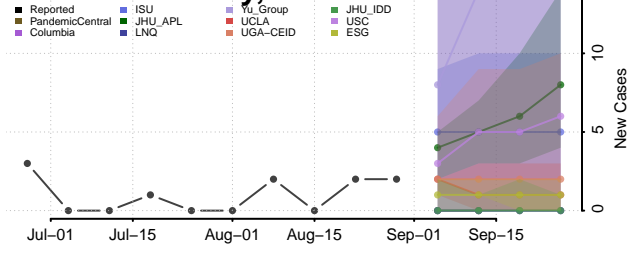

LaMoure County, North Dakota