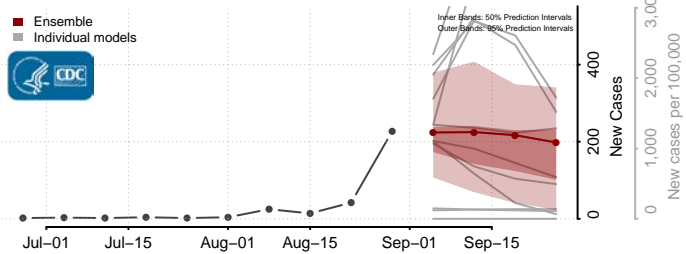

Radford County, Virginia