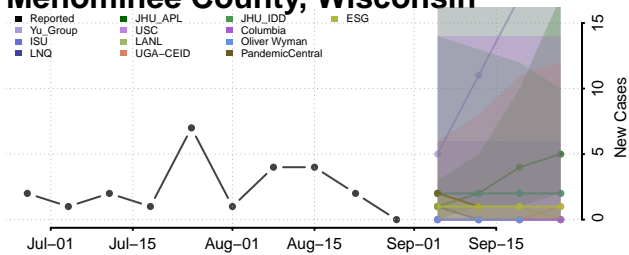

Menominee County, Wisconsin