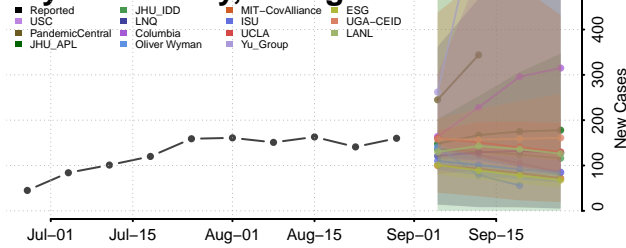

Fayette County, Georgia