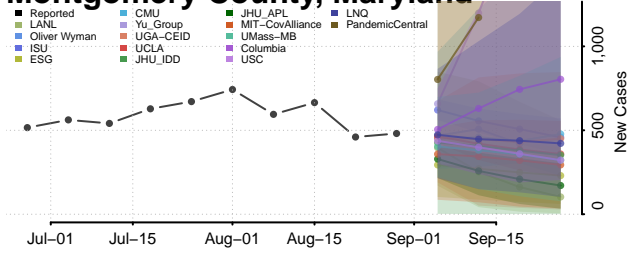

Montgomery County, Maryland