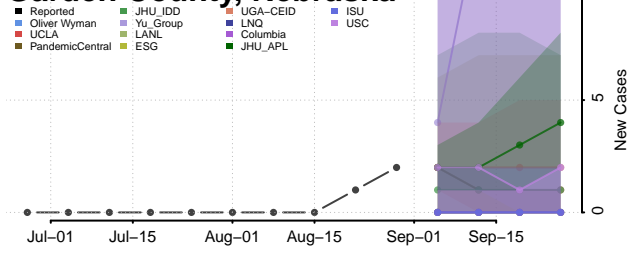

### Garden County, Nebraska