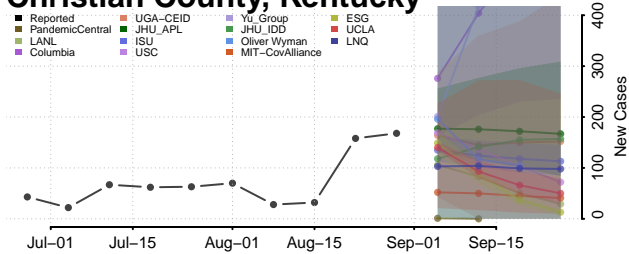

Christian County, Kentucky