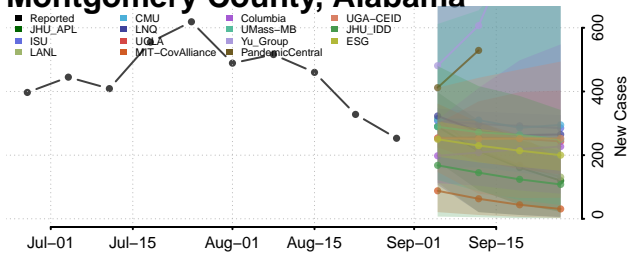

Montgomery County, Alabama