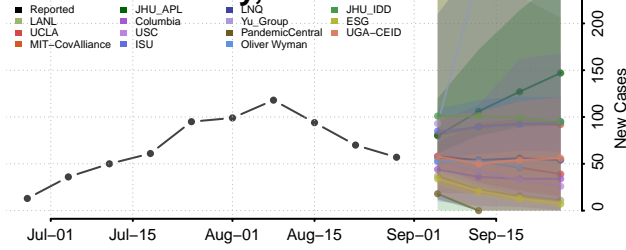

Ozaukee County, Wisconsin