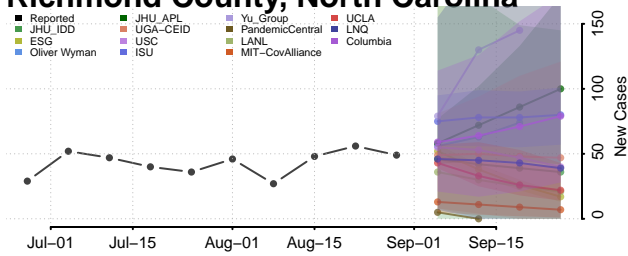

Richmond County, North Carolina