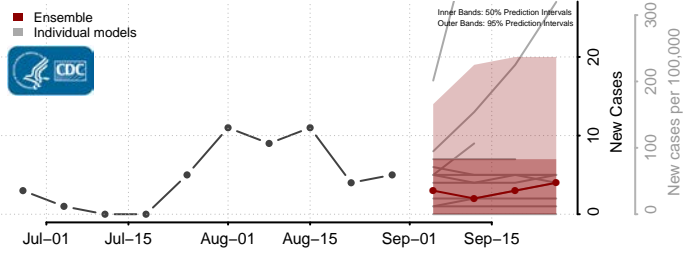

Graham County, North Carolina