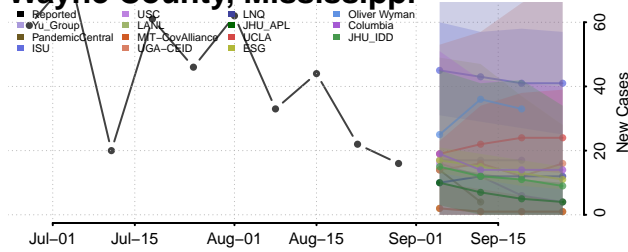

Wayne County, Mississippi