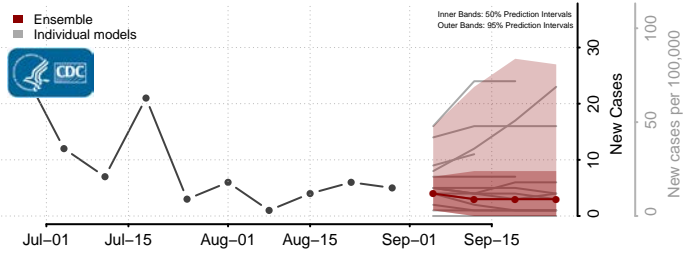

### Putnam County, West Virginia