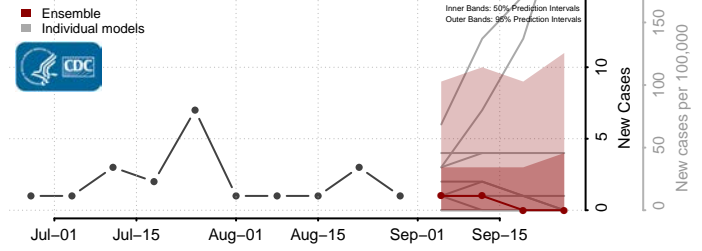

Clearwater County, Idaho