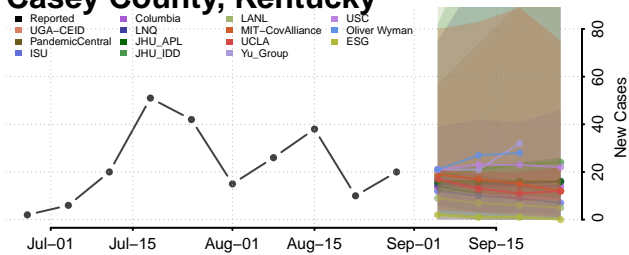

Casey County, Kentucky