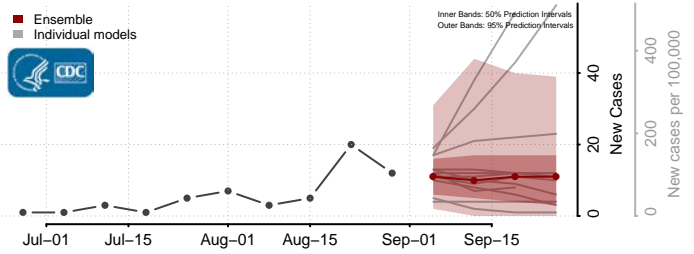

Gates County, North Carolina