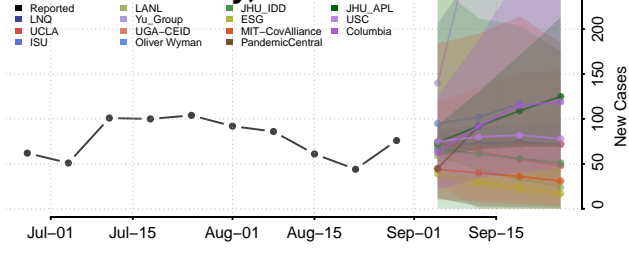

Franklin County, North Carolina