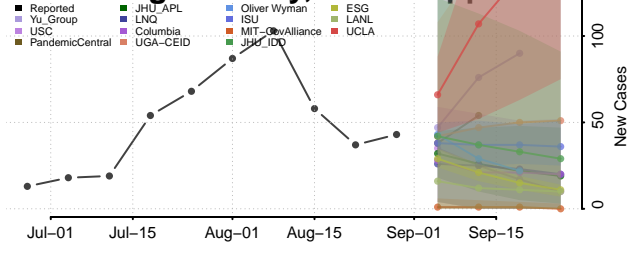

Tishomingo County, Mississippi