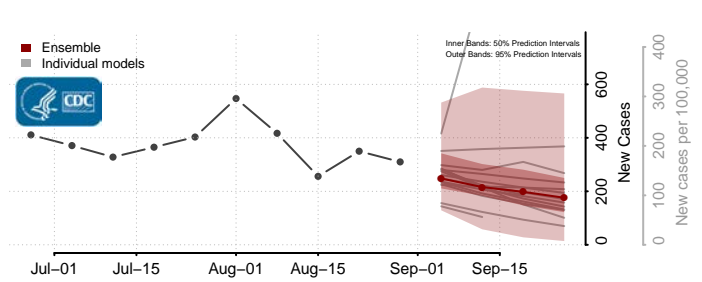

Forrest County, Mississippi