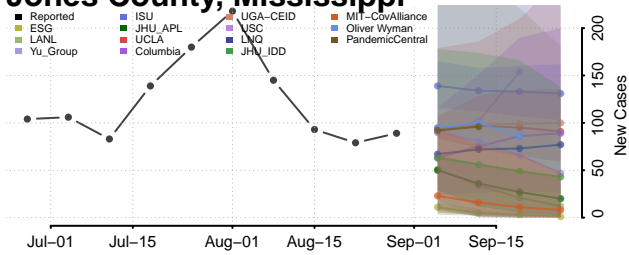

Jones County, Mississippi