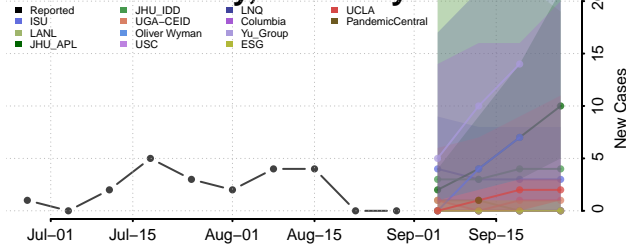

Bracken County, Kentucky