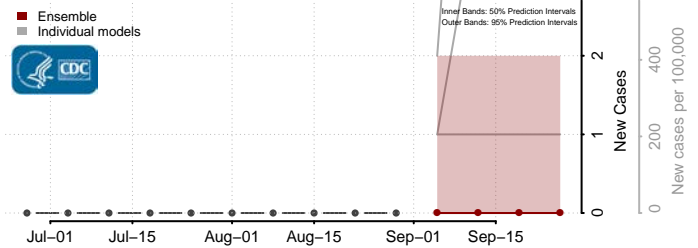

Petroleum County, Montana