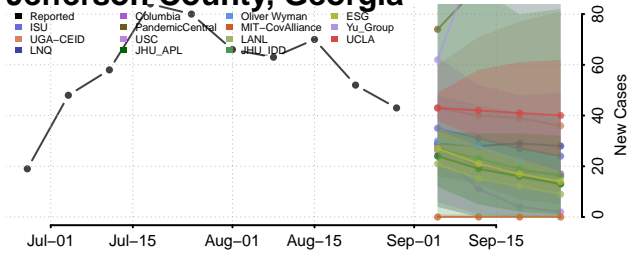

Jefferson County, Georgia