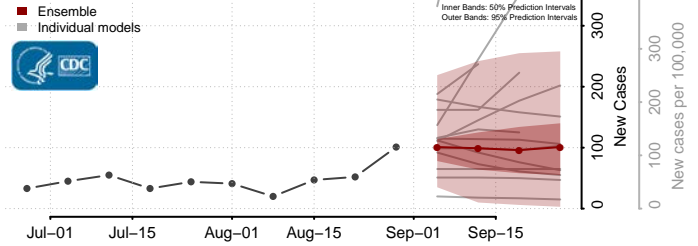

Buchanan County, Missouri