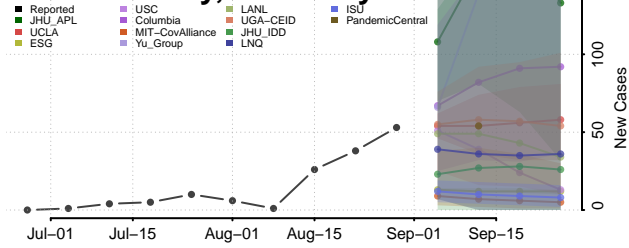

Green County, Kentucky