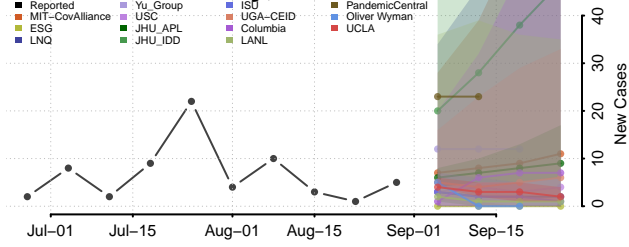

Jefferson County, New York