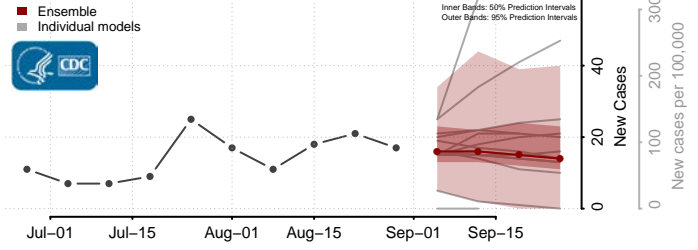

Simpson County, Kentucky