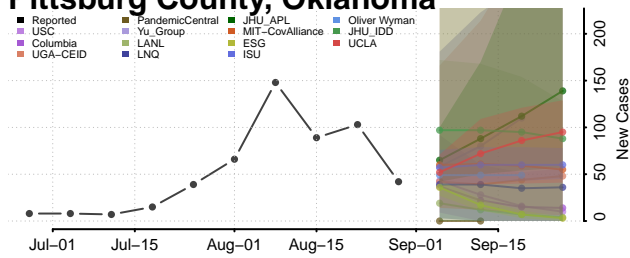

Pittsburg County, Oklahoma