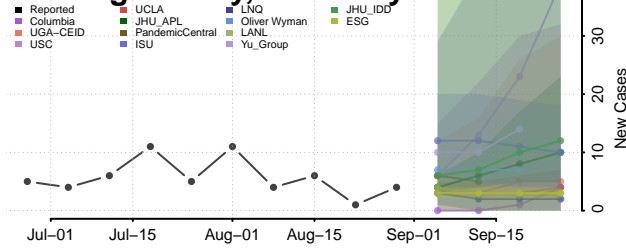

Fleming County, Kentucky