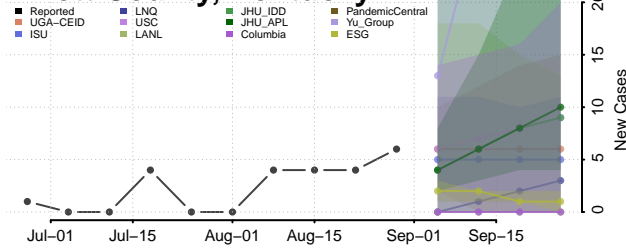

Elliott County, Kentucky