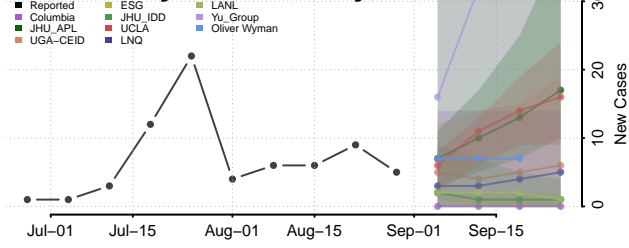

Yukon-Koyuk County, Alaska