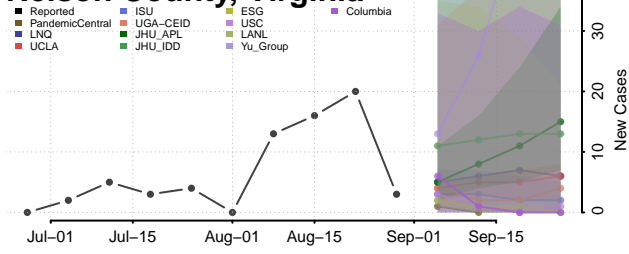

Nelson County, Virginia