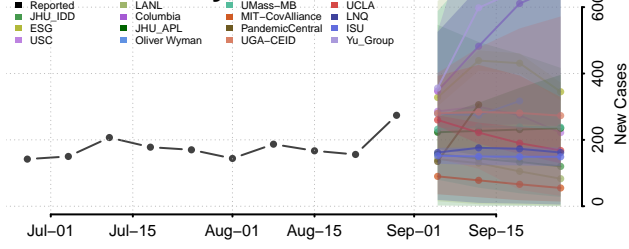

Rowan County, North Carolina