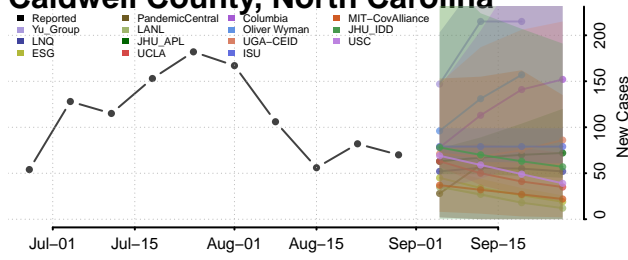

Caldwell County, North Carolina