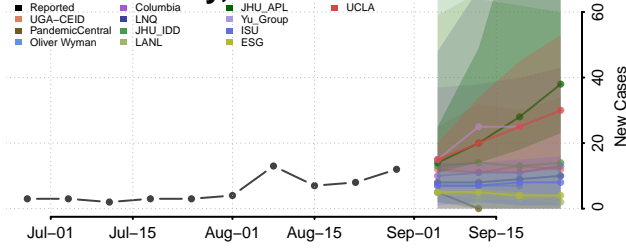

Fulton County, Arkansas