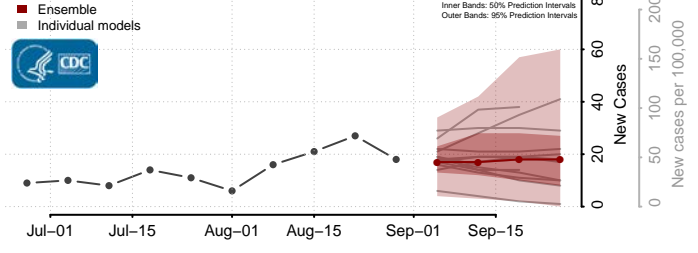

Louisa County, Virginia