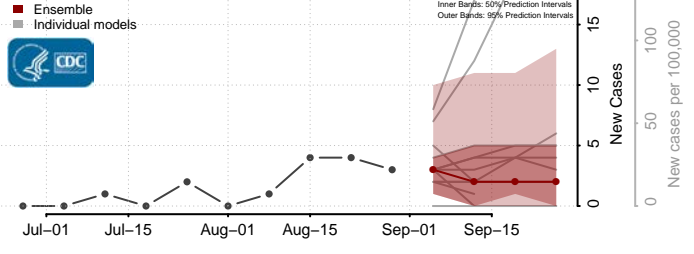

Roane County, West Virginia