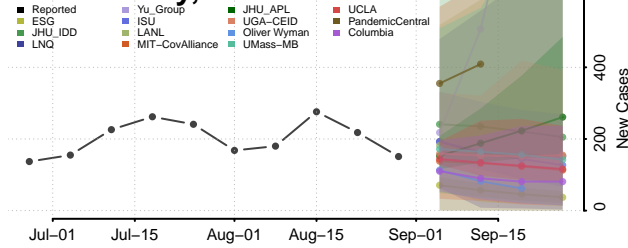

Yolo County, California