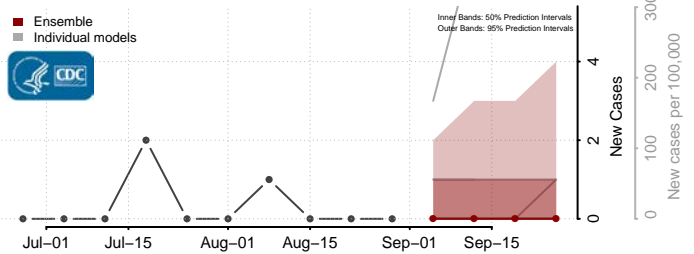

Deuel County, Nebraska