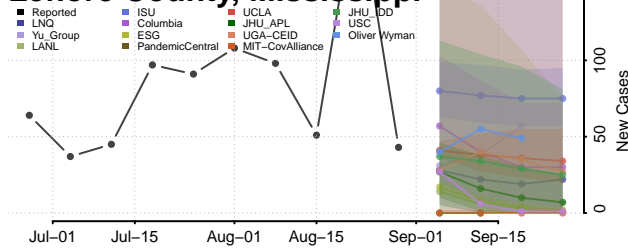

Leflore County, Mississippi