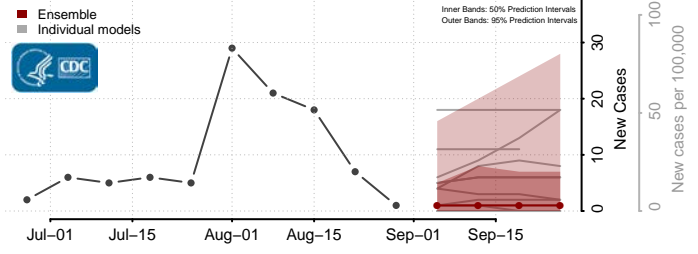

Silver Bow County, Montana