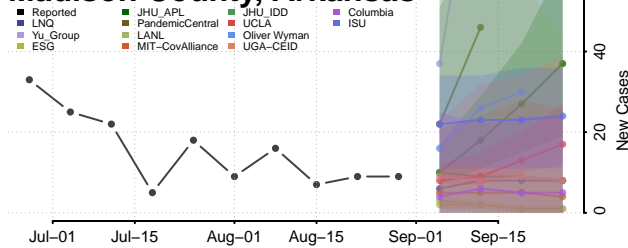

Madison County, Arkansas