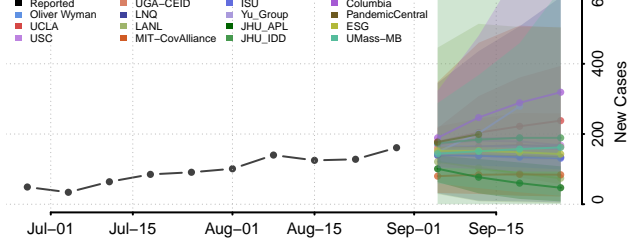

Hendricks County, Indiana