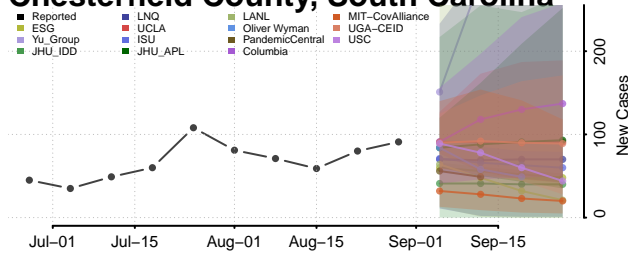

Chesterfield County, South Carolina