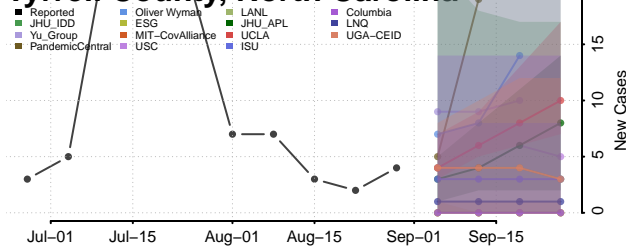

### Tyrrell County, North Carolina