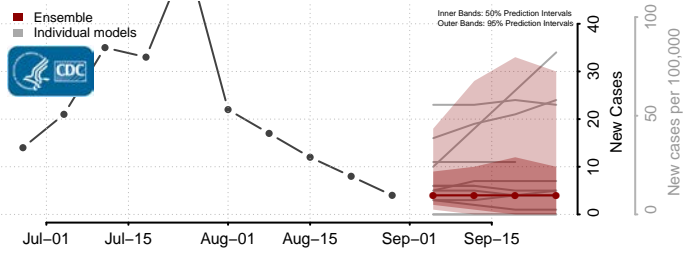

Ohio County, West Virginia