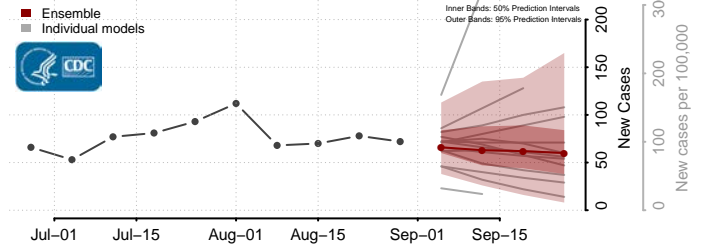

Surry County, North Carolina