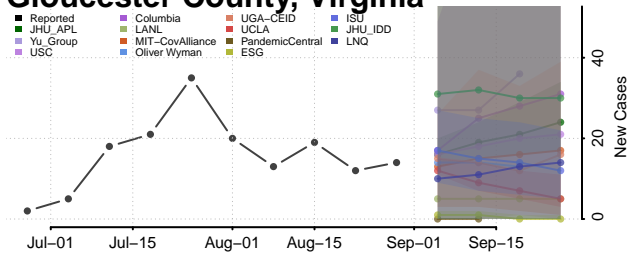

Gloucester County, Virginia