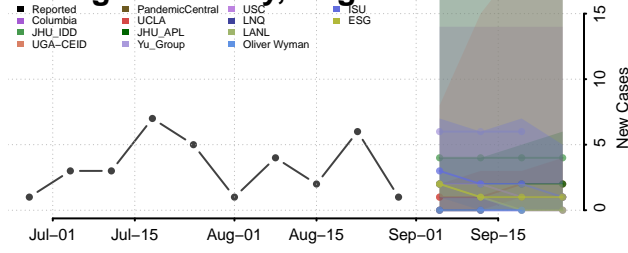

Lexington County, Virginia