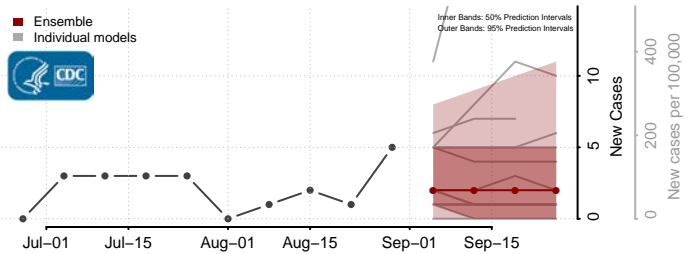

Douglas County, South Dakota