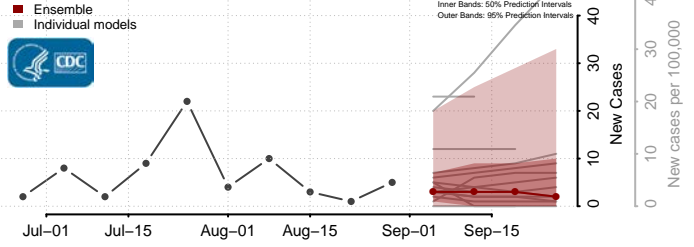

Jefferson County, New York