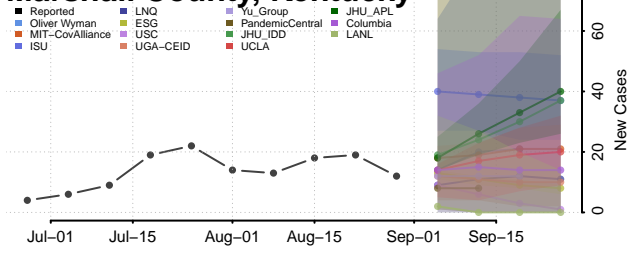

Marshall County, Kentucky