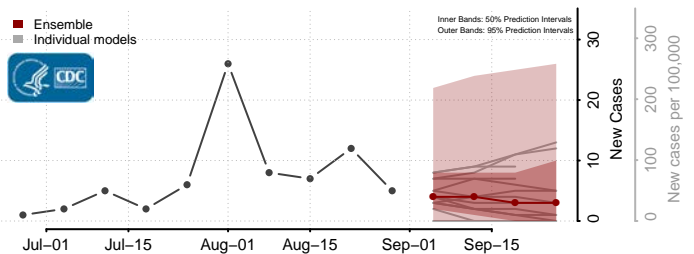

Metcalfe County, Kentucky