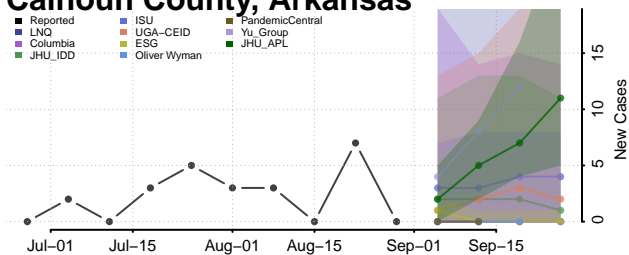

Calhoun County, Arkansas