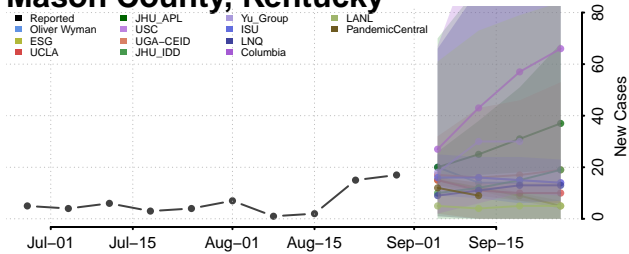

Mason County, Kentucky