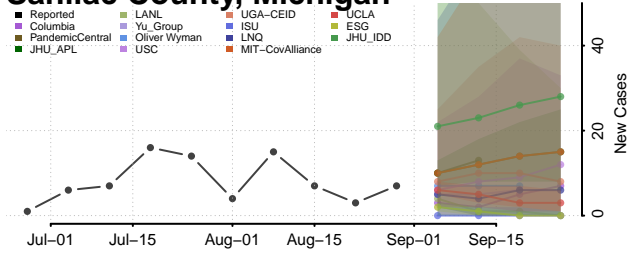

Sanilac County, Michigan