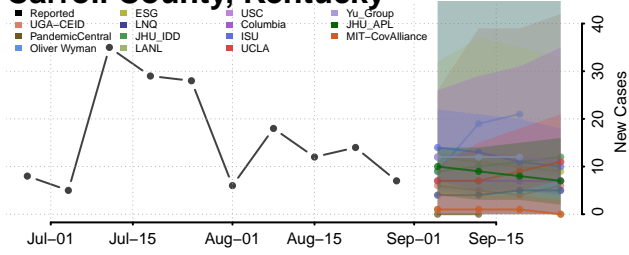

Carroll County, Kentucky