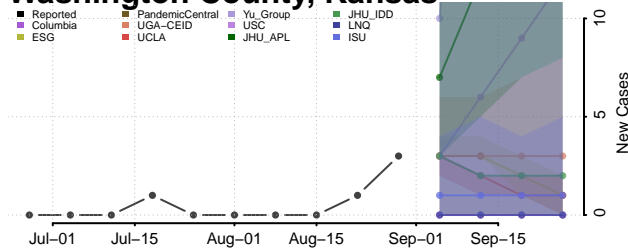

Washington County, Kansas