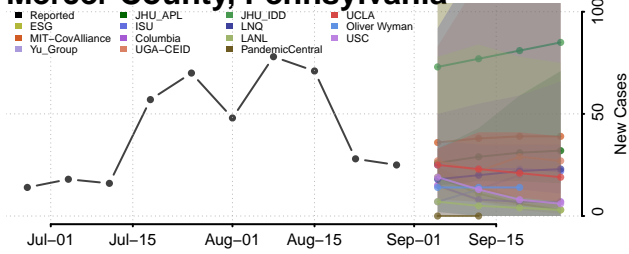

Mercer County, Pennsylvania