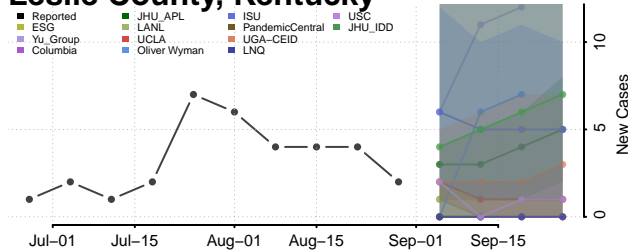

Leslie County, Kentucky