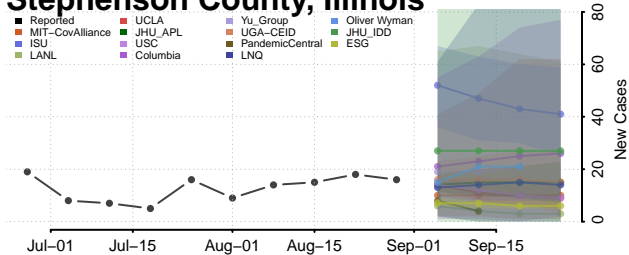

Stephenson County, Illinois