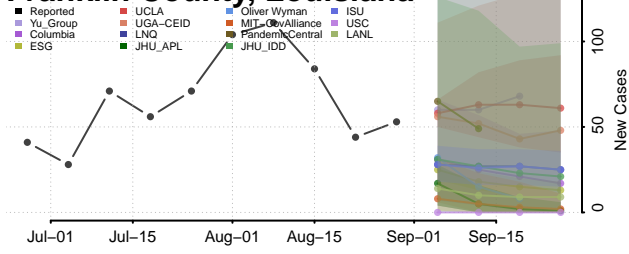

Franklin County, Louisiana