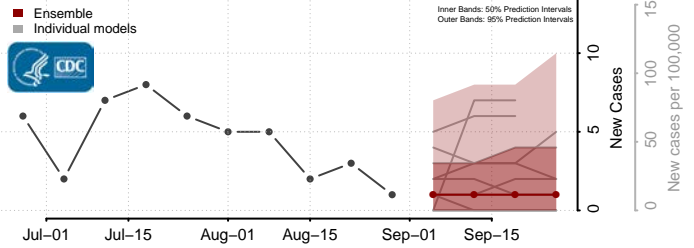

Hancock County, Kentucky