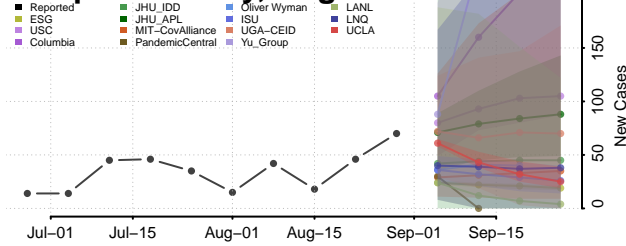

Fauquier County, Virginia