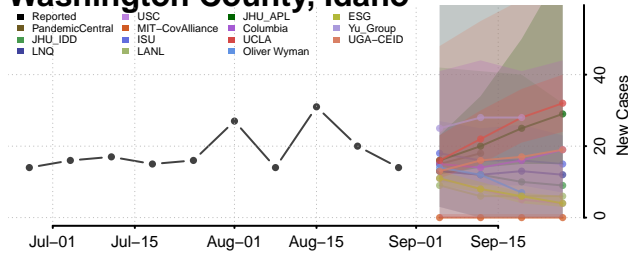

Washington County, Idaho