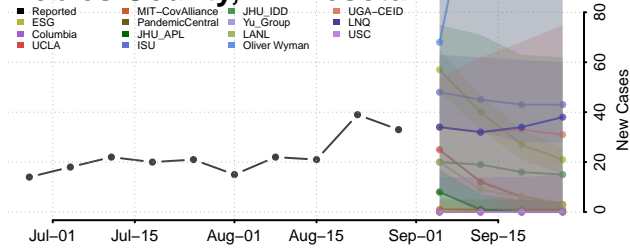

Nobles County, Minnesota