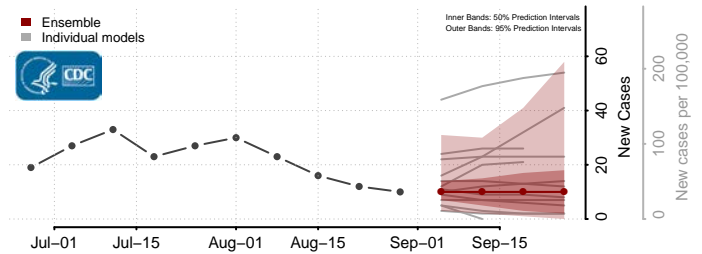

### Garvin County, Oklahoma