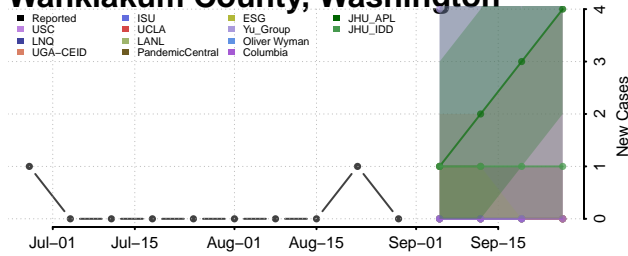

Wahkiakum County, Washington