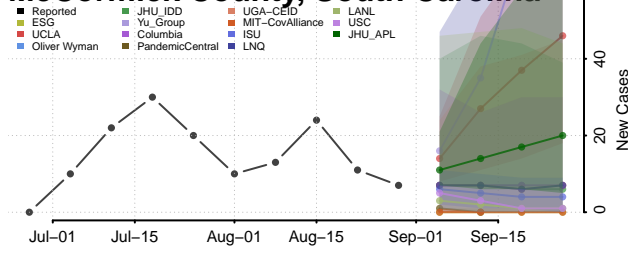

McCormick County, South Carolina