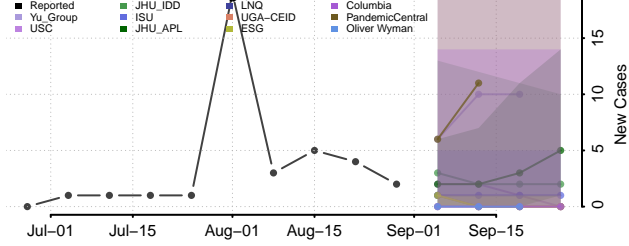

Harmon County, Oklahoma