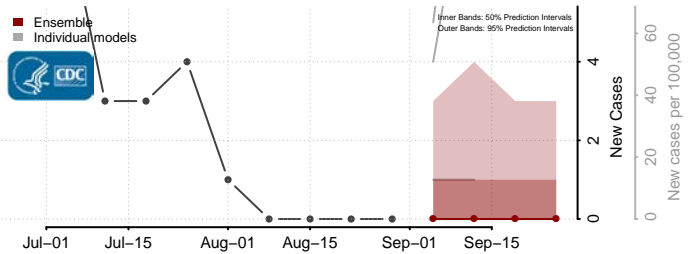

Lake County, Oregon