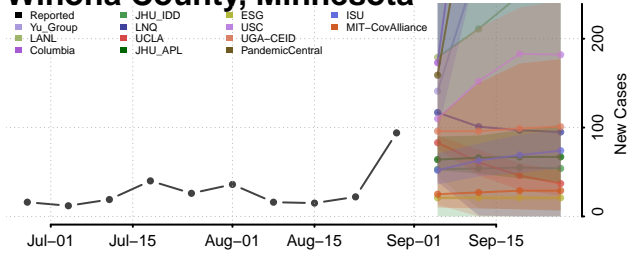

Winona County, Minnesota