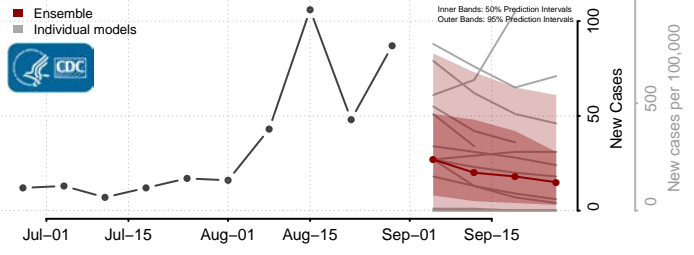

Greensville County, Virginia