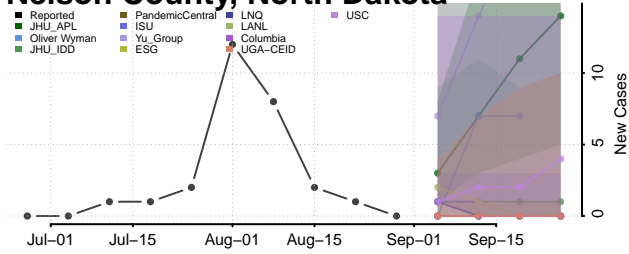

Nelson County, North Dakota