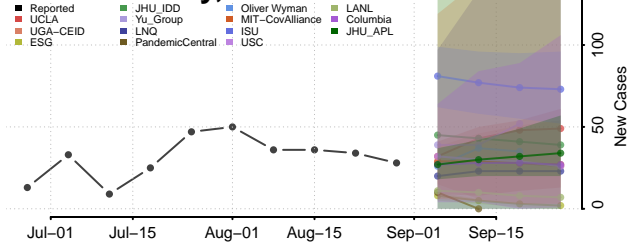

Butler County, Missouri