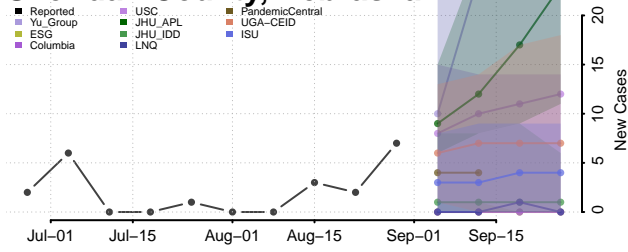

Sheridan County, Nebraska