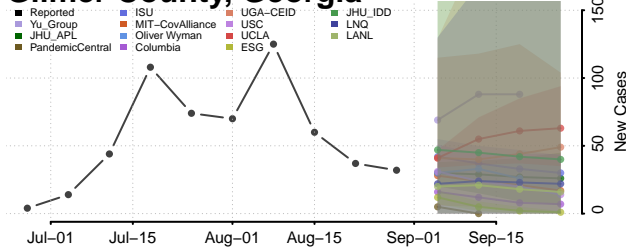

Gilmer County, Georgia