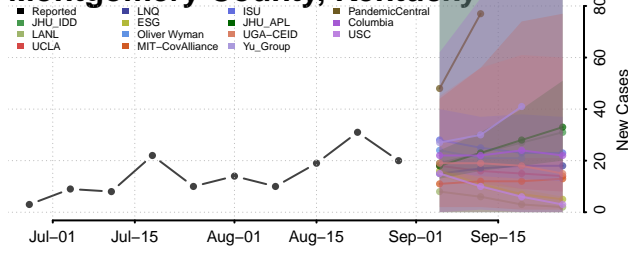

Montgomery County, Kentucky