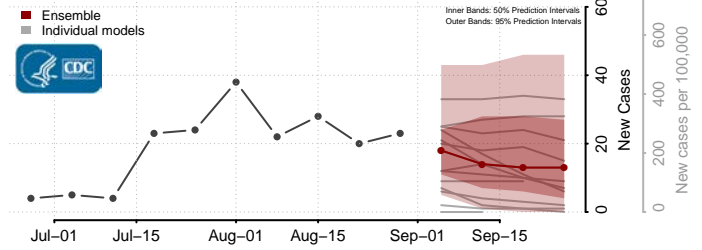

Wilkinson County, Mississippi