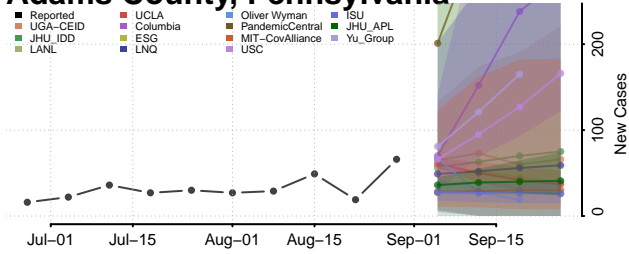

Adams County, Pennsylvania