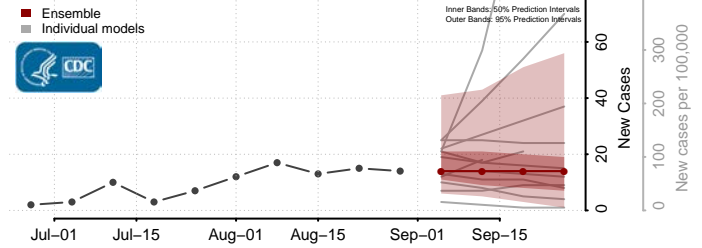

Jefferson County, Kansas