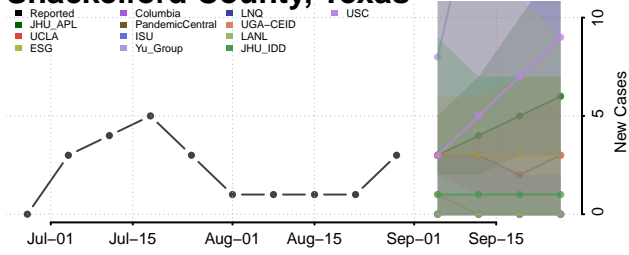

Shackelford County, Texas