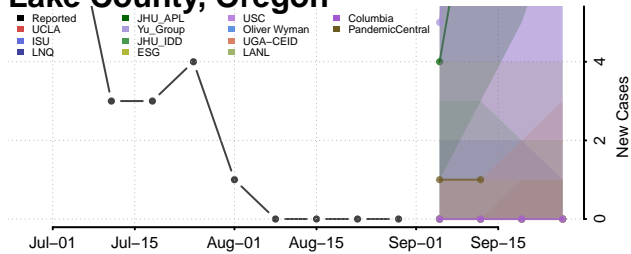

Lake County, Oregon