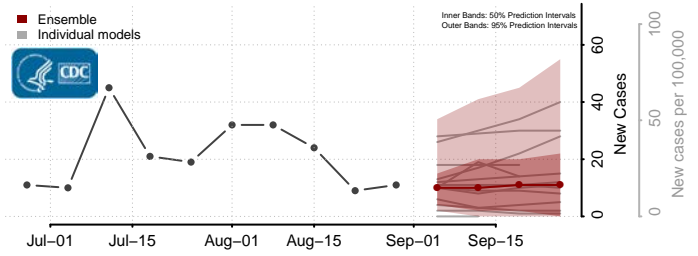

Harrison County, West Virginia