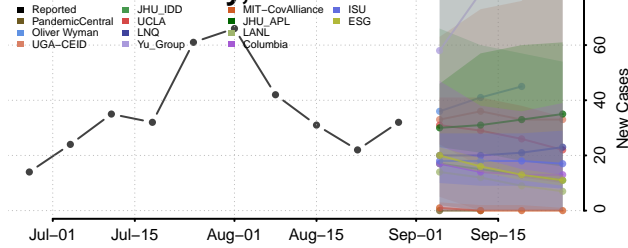

Howard County, Arkansas