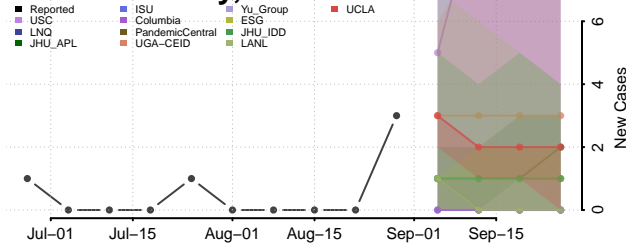

Kittson County, Minnesota