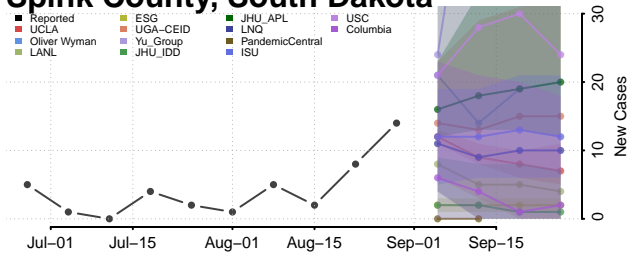

Spink County, South Dakota