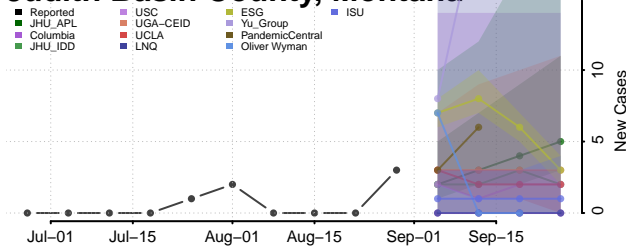

Judith Basin County, Montana