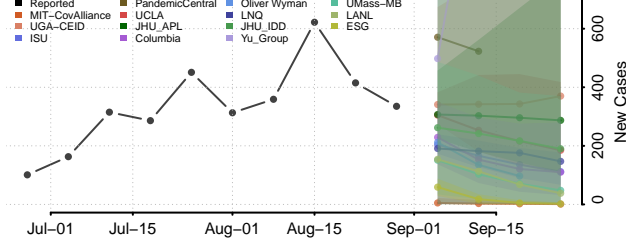

Madera County, California