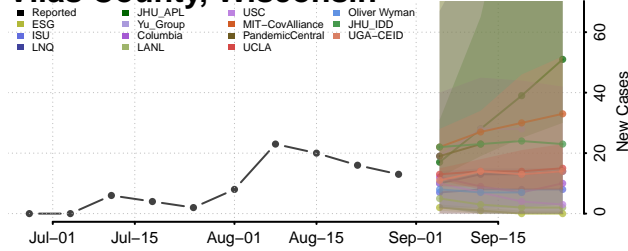

Vilas County, Wisconsin