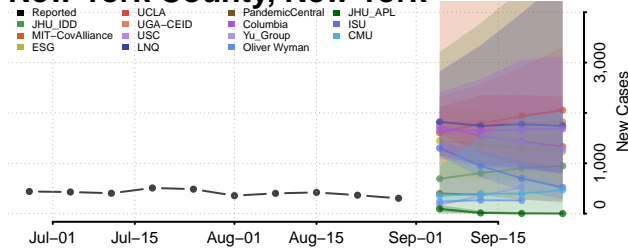

New York County, New York***