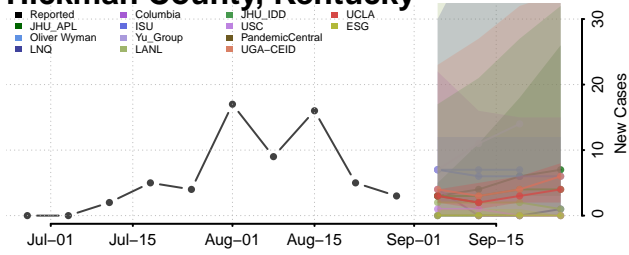

Hickman County, Kentucky