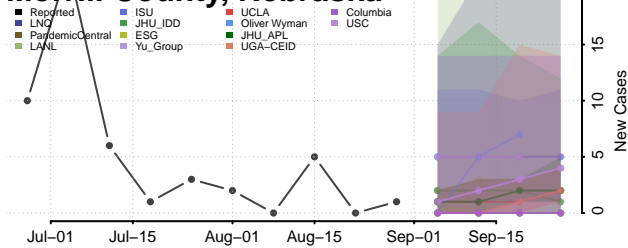

Morrill County, Nebraska