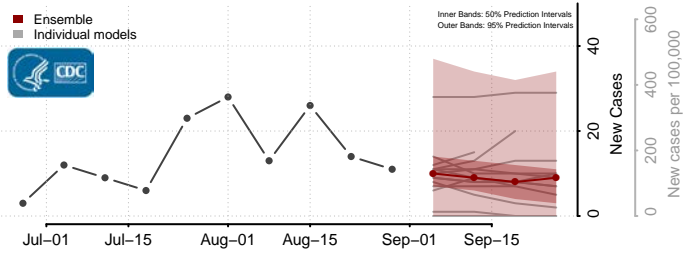

Franklin County, Mississippi