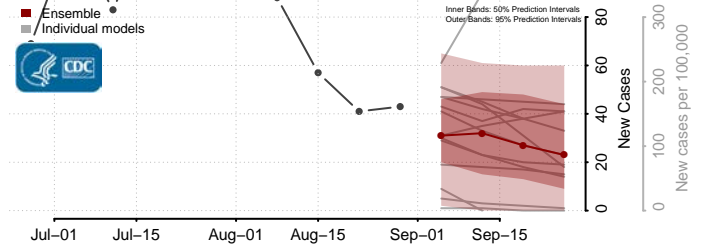

Simpson County, Mississippi