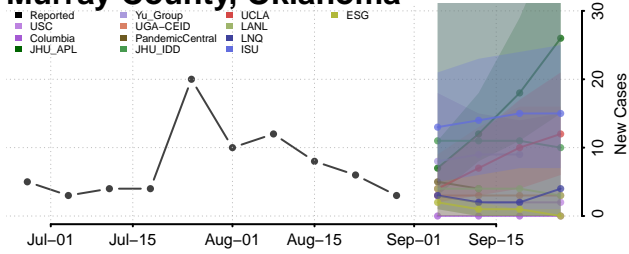

Murray County, Oklahoma