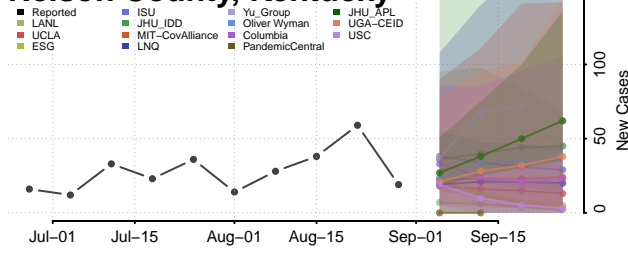

Nelson County, Kentucky