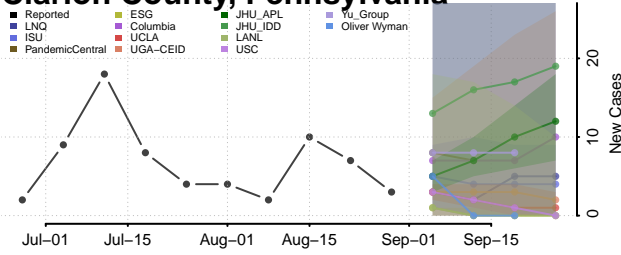

Clarion County, Pennsylvania