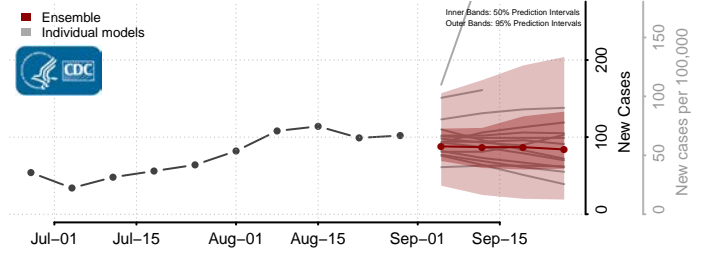

Stafford County, Virginia