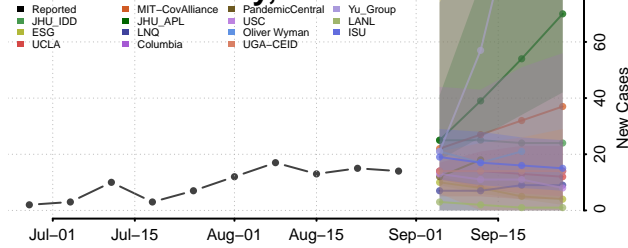

Jefferson County, Kansas