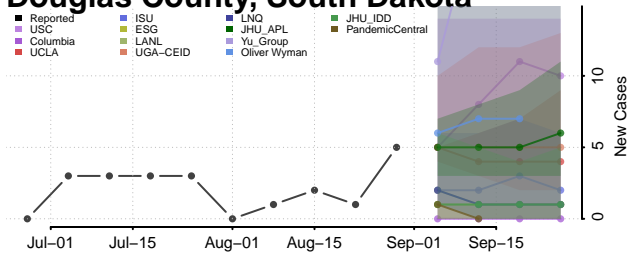

Douglas County, South Dakota