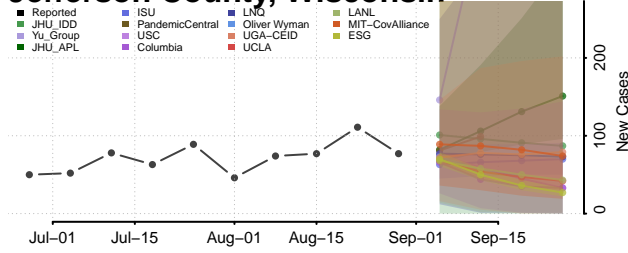

Jefferson County, Wisconsin