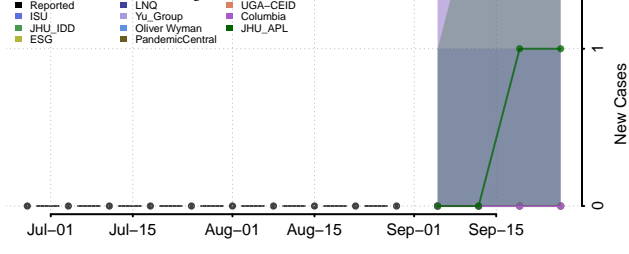

Grant County, Nebraska