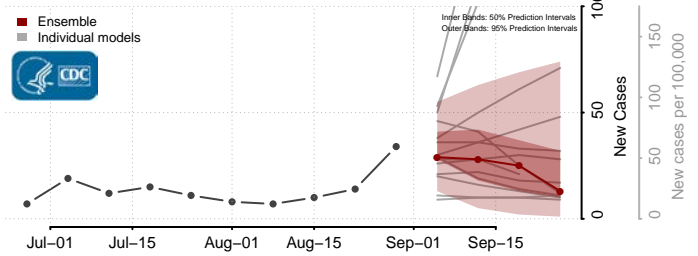

Jefferson County, West Virginia