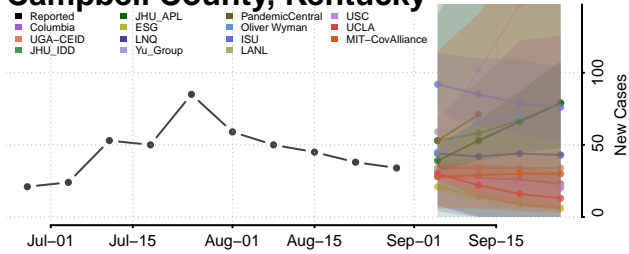

Campbell County, Kentucky