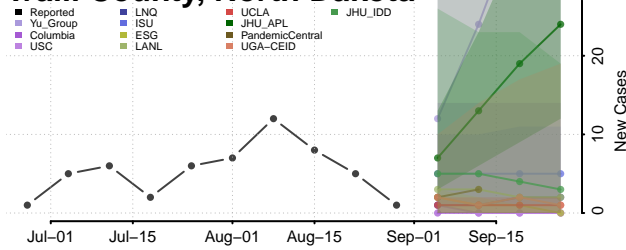

Trail County, North Dakota