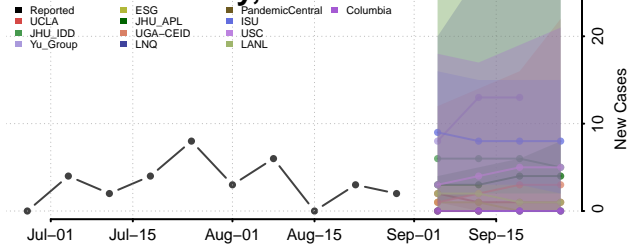

Caldwell County, Missouri