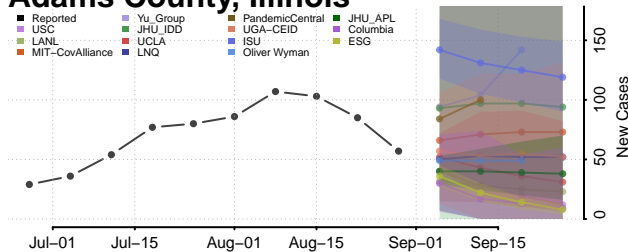

Adams County, Illinois

*New weekly cases may decrease in this location over the next four weeks. For these locations, the ensemble forecast indicates a probability of 0.75 or greater that fewer cases will be reported in week four of the forecast than in the last reported week.