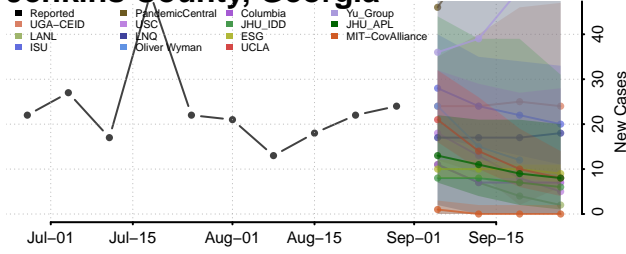

Jenkins County, Georgia