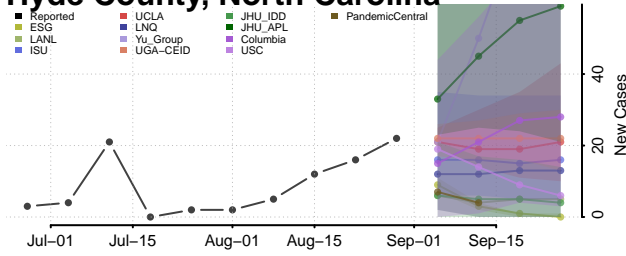

### Hyde County, North Carolina