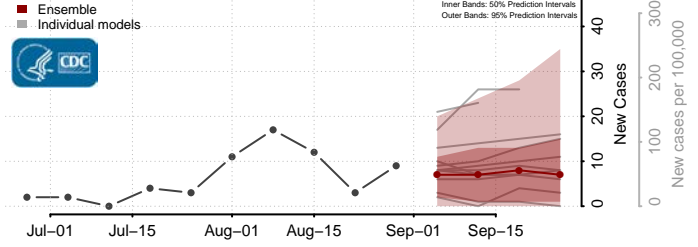

Dickenson County, Virginia