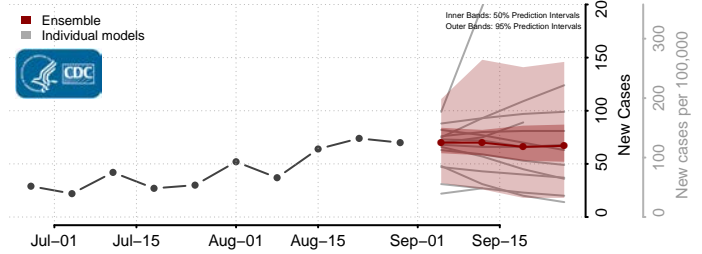

Lenoir County, North Carolina