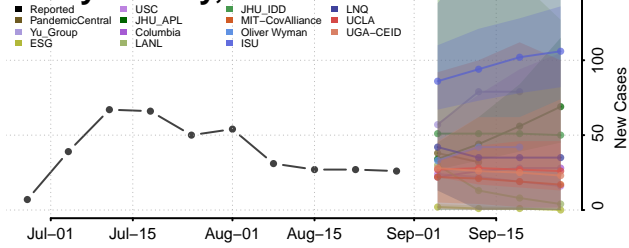

Grady County, Oklahoma