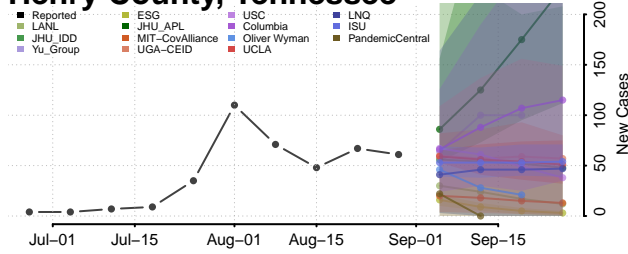

Henry County, Tennessee