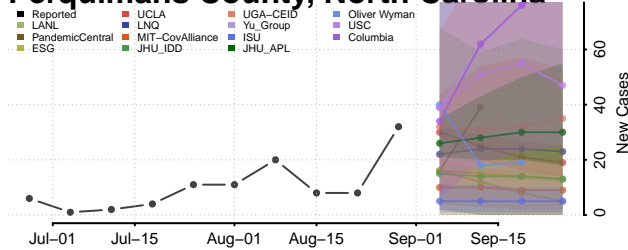

Perquimans County, North Carolina