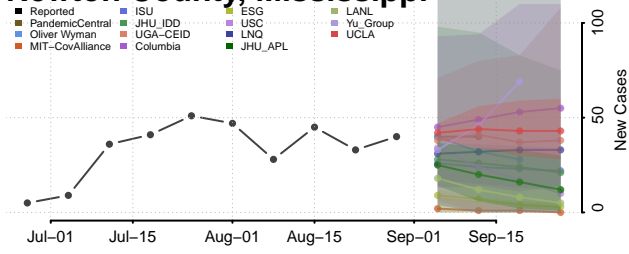

Newton County, Mississippi