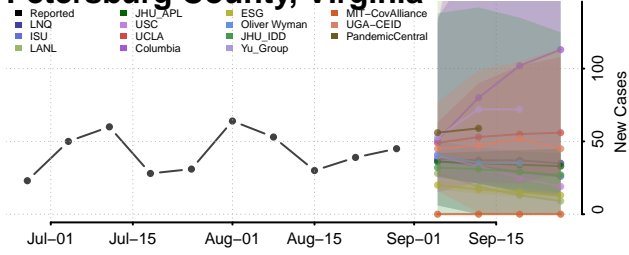

Petersburg County, Virginia