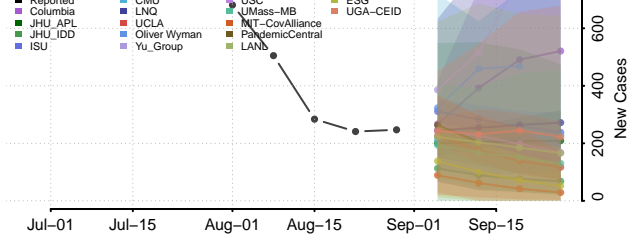

Horry County, South Carolina