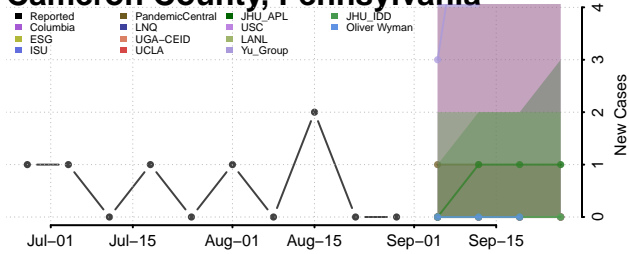

Cameron County, Pennsylvania