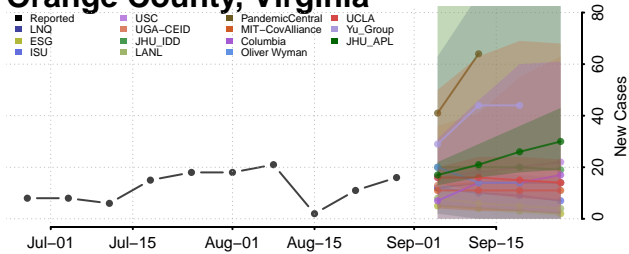

Orange County, Virginia