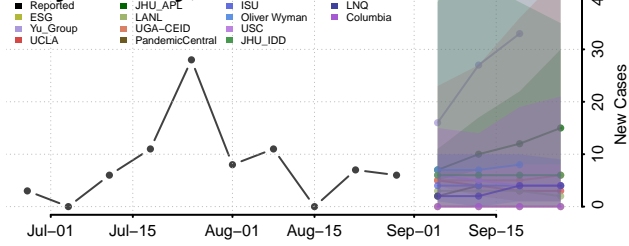

Clay County, North Carolina