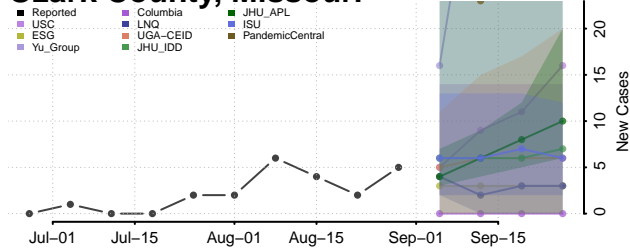

### Pemiscot County, Missouri