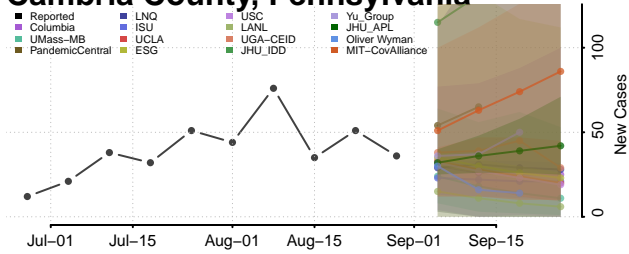

Cambria County, Pennsylvania