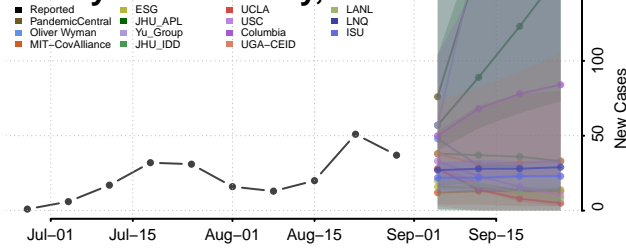

Transylvania County, North Carolina