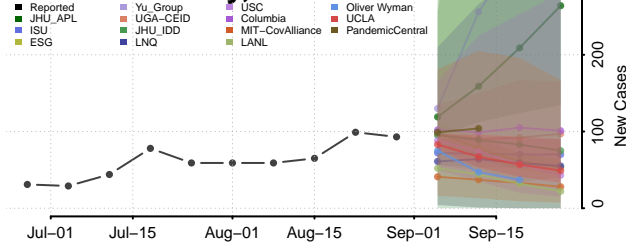

McMinn County, Tennessee