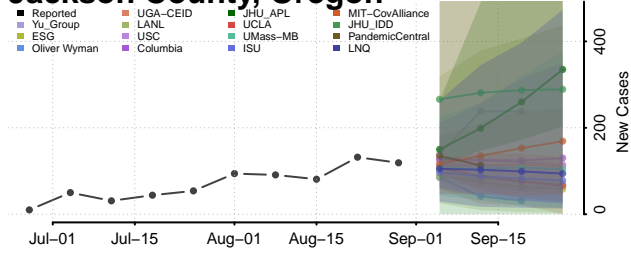

Jackson County, Oregon