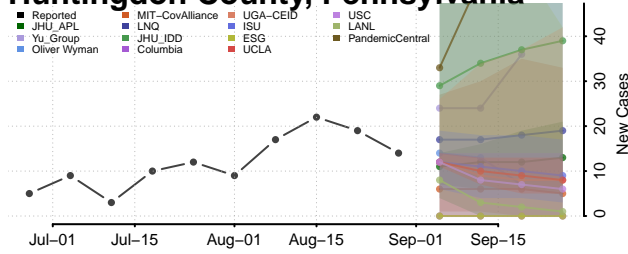

Huntingdon County, Pennsylvania