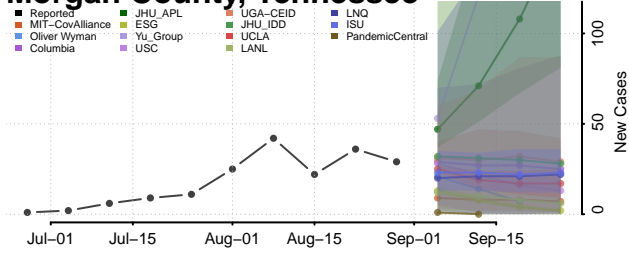

Morgan County, Tennessee