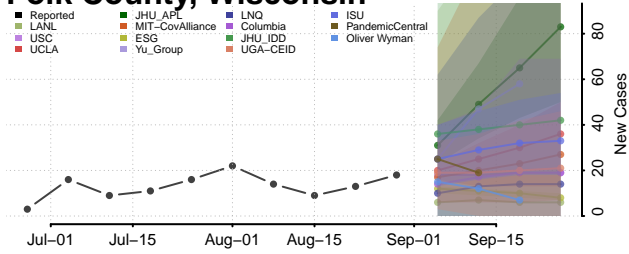

Polk County, Wisconsin