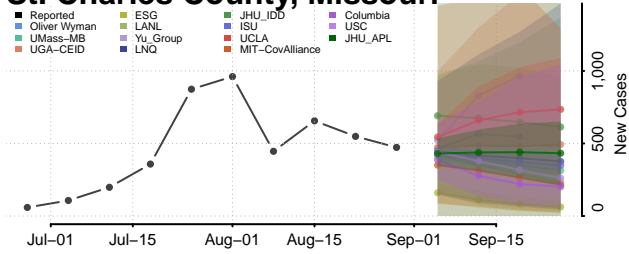

St. Charles County, Missouri