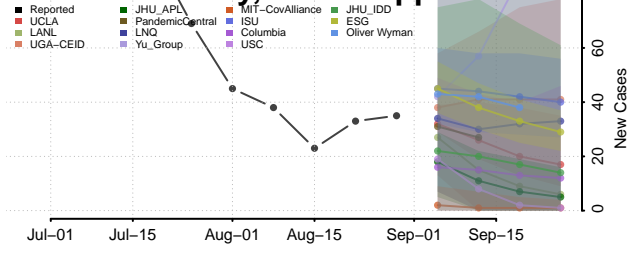

Grenada County, Mississippi