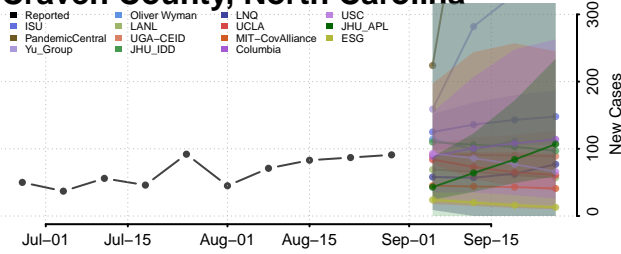

Craven County, North Carolina