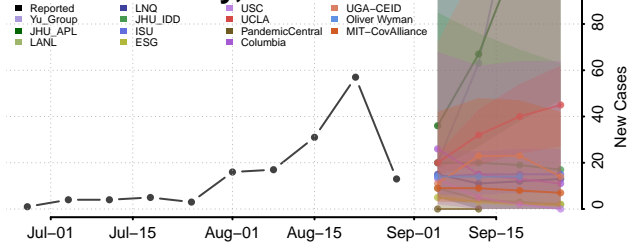

Haskell County, Oklahoma