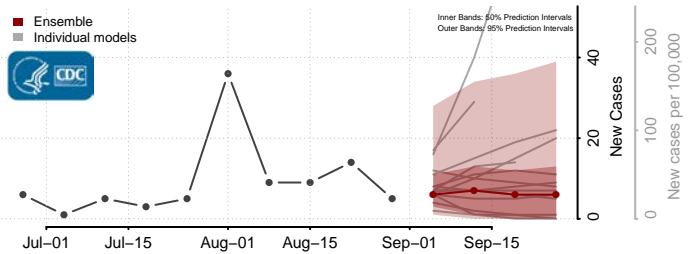

Mercer County, Kentucky