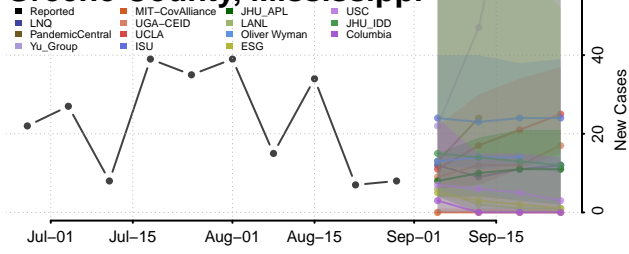

Greene County, Mississippi