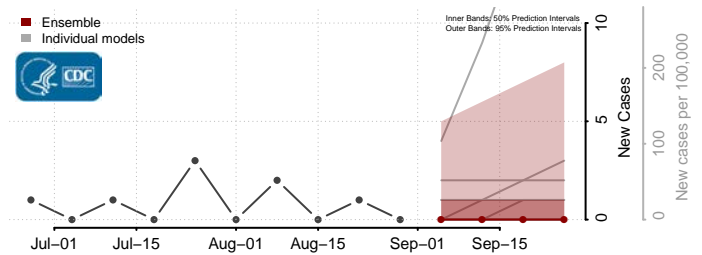

Ellis County, Oklahoma