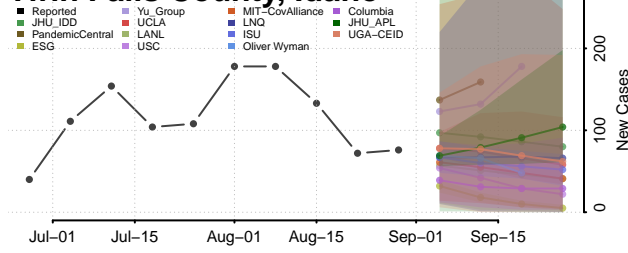

Twin Falls County, Idaho