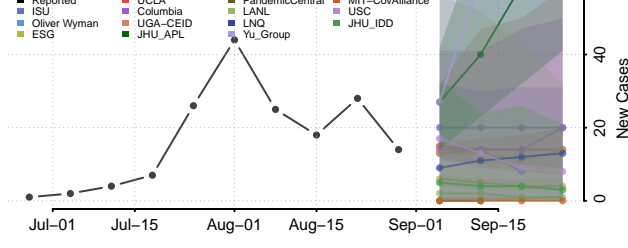

Unicoi County, Tennessee