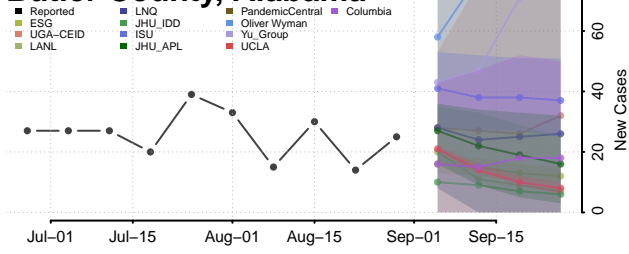

Butler County, Alabama