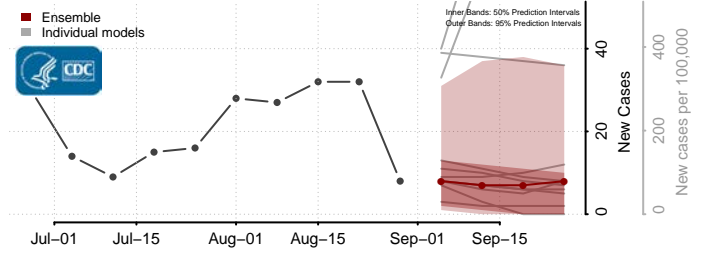

Bullock County, Alabama