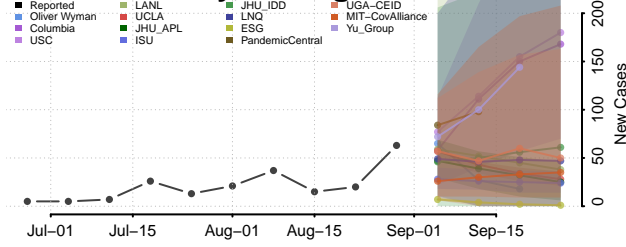

Branch County, Michigan