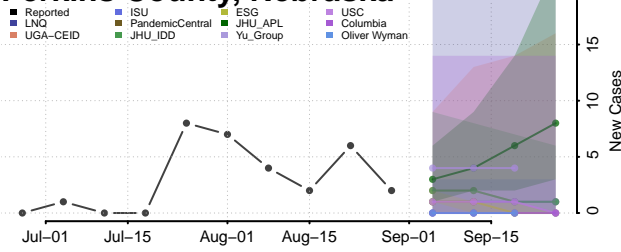

Perkins County, Nebraska