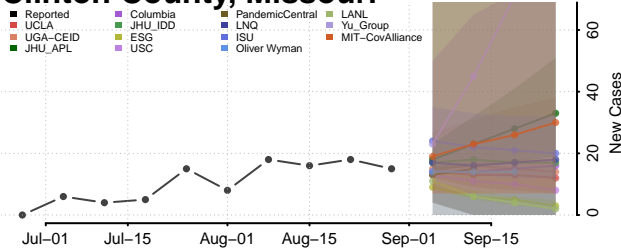

Clinton County, Missouri