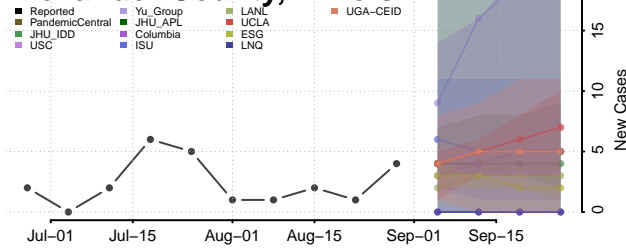

Alexander County, Illinois