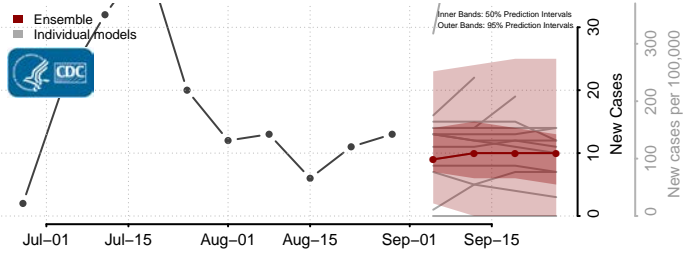

Pipestone County, Minnesota