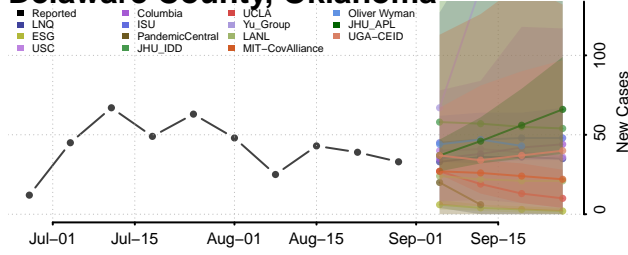

Delaware County, Oklahoma