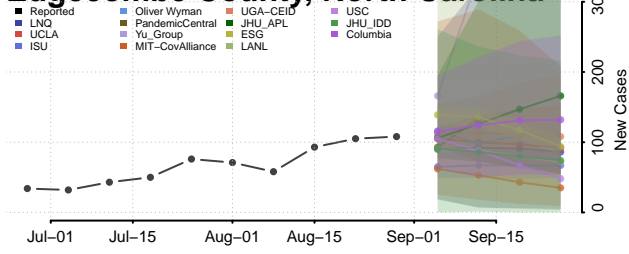

Edgecombe County, North Carolina