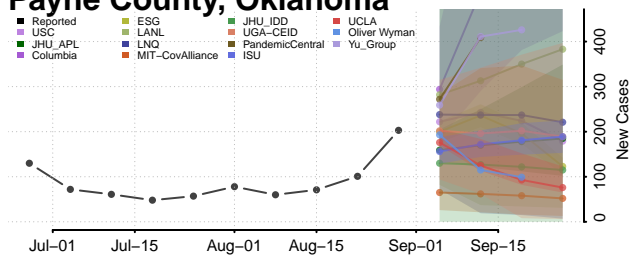

Payne County, Oklahoma