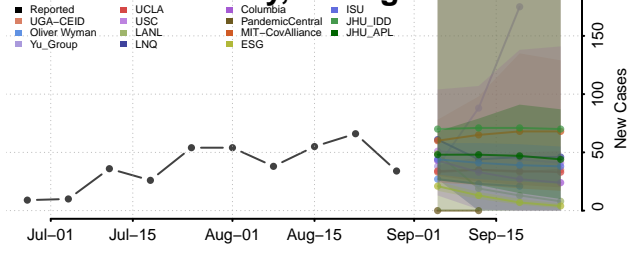

Van Buren County, Michigan