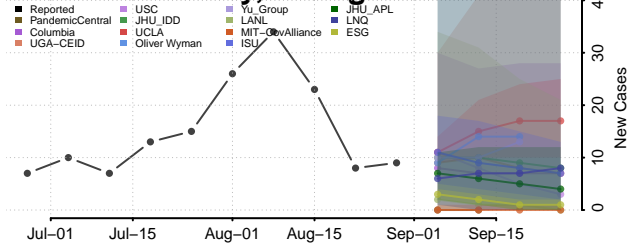

Hancock County, Georgia