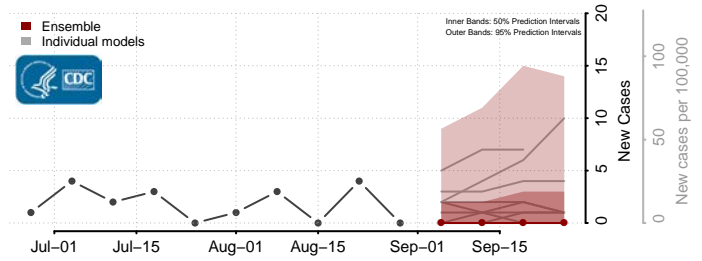

Lewis County, West Virginia