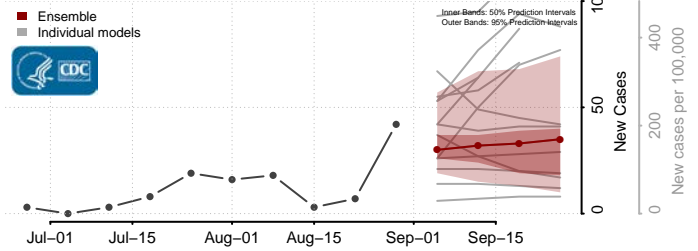

Stutsman County, North Dakota