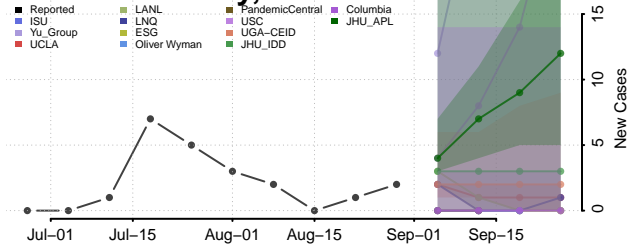

Marshall County, Minnesota