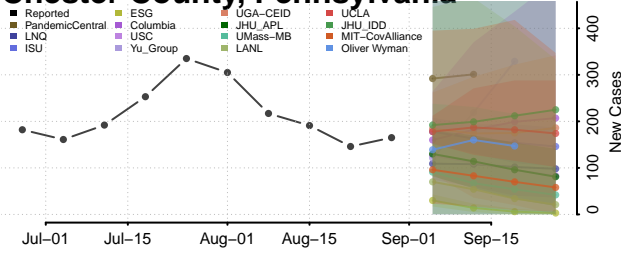

Chester County, Pennsylvania