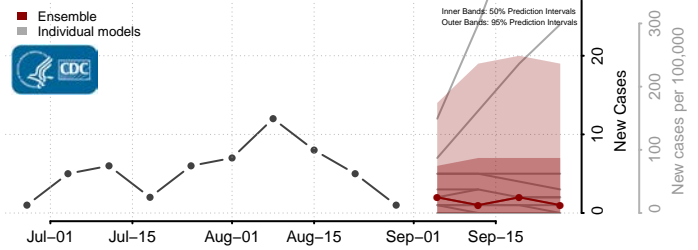

Trail County, North Dakota