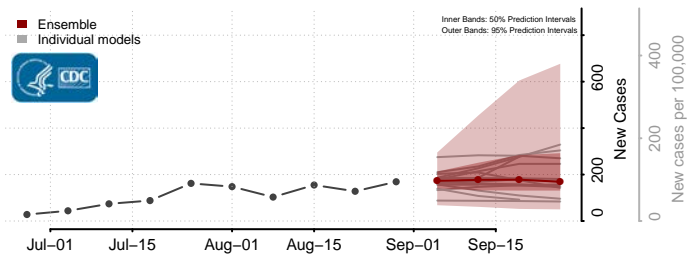

Kanawha County, West Virginia