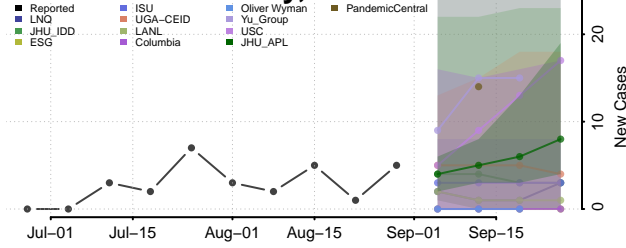

Richardson County, Nebraska