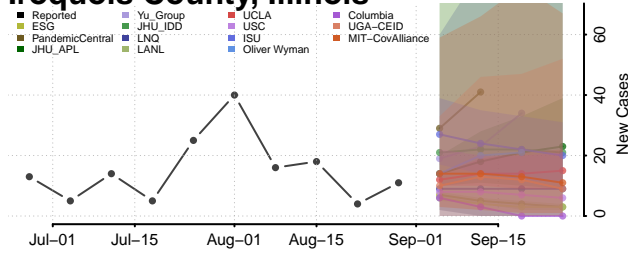

Iroquois County, Illinois