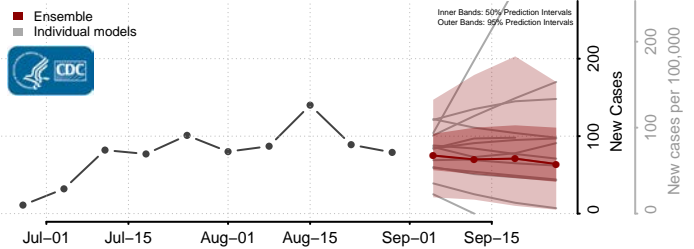

Hardin County, Kentucky