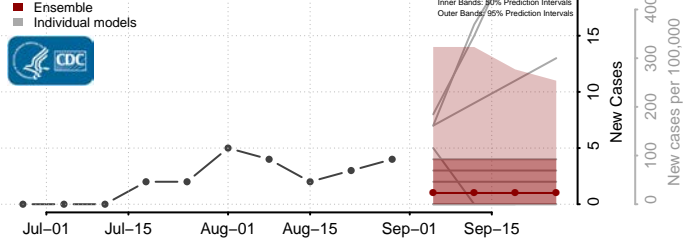

Grant County, Oklahoma