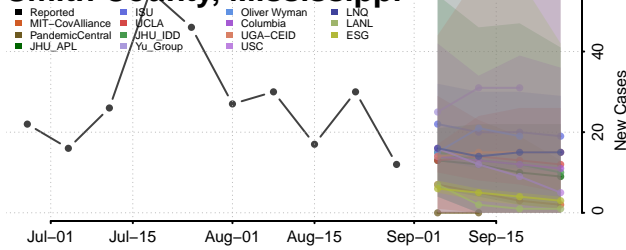

Smith County, Mississippi