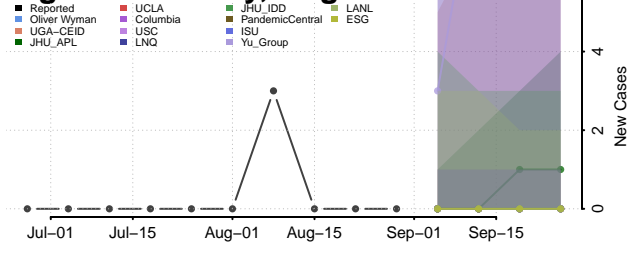

### Hopewell County, Virginia