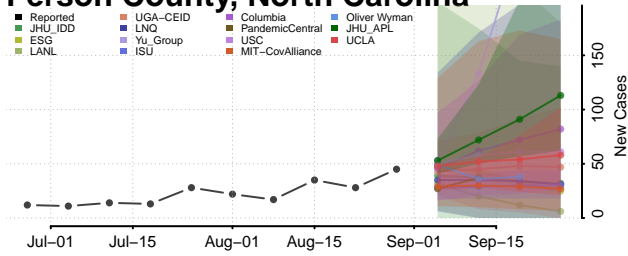

Person County, North Carolina