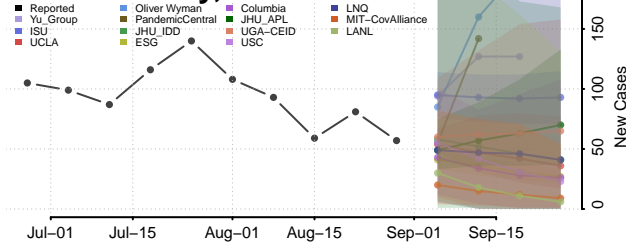

Burke County, North Carolina