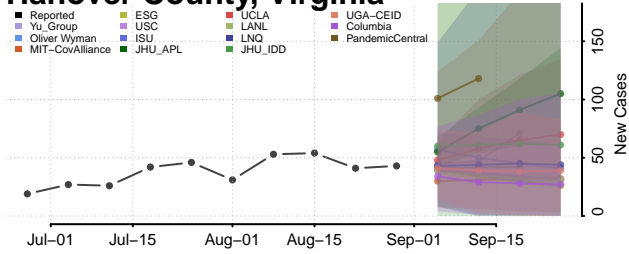

Hanover County, Virginia