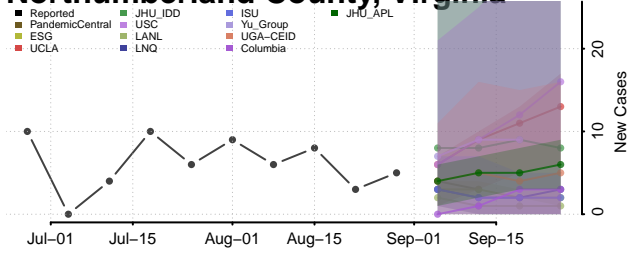

### Norton County, Virginia