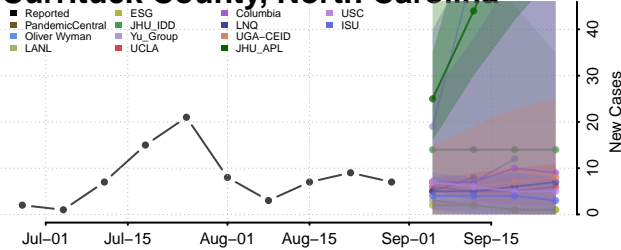

Currituck County, North Carolina