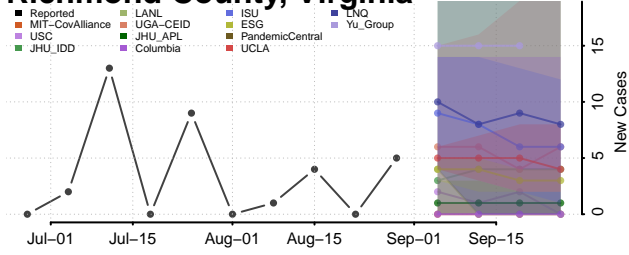

Richmond County, Virginia