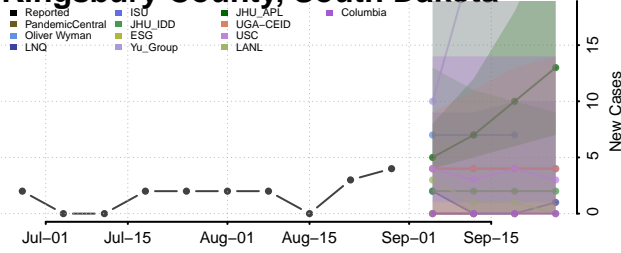

Kingsbury County, South Dakota