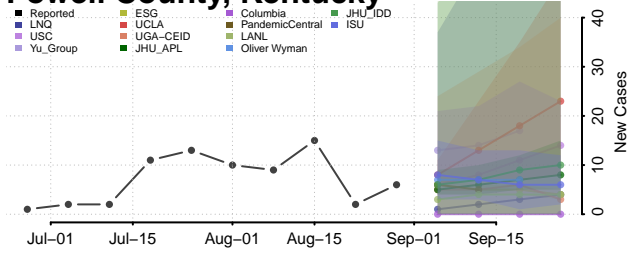

Powell County, Kentucky