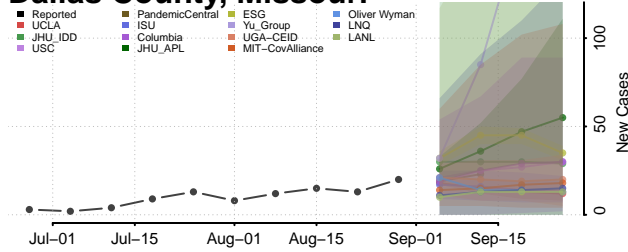

Dallas County, Missouri