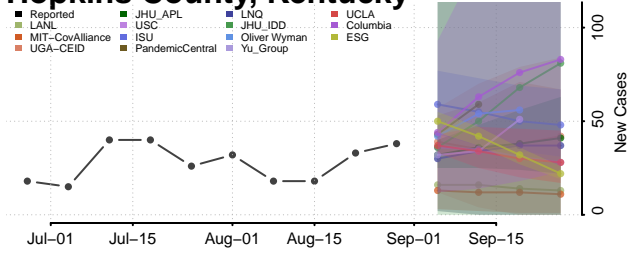

Hopkins County, Kentucky