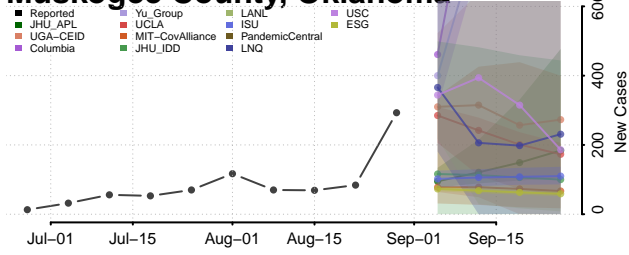

Muskogee County, Oklahoma