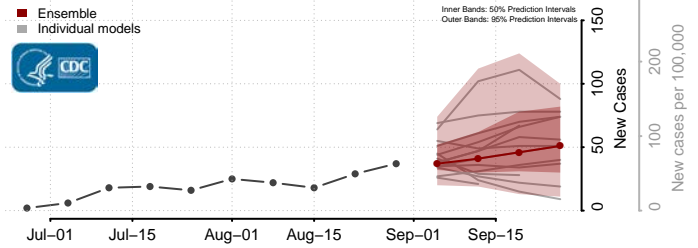

Otter Tail County, Minnesota