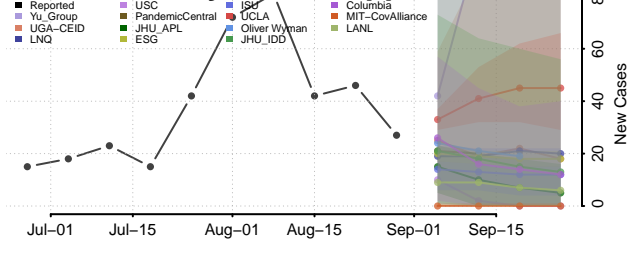

Tunica County, Mississippi