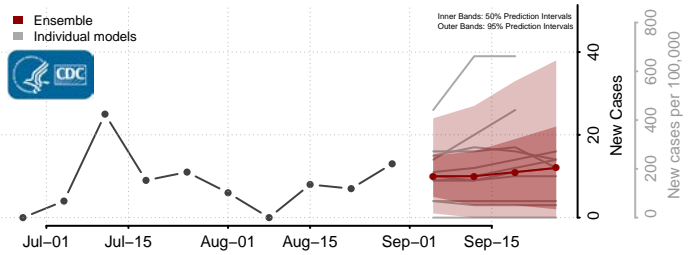

Dewey County, South Dakota