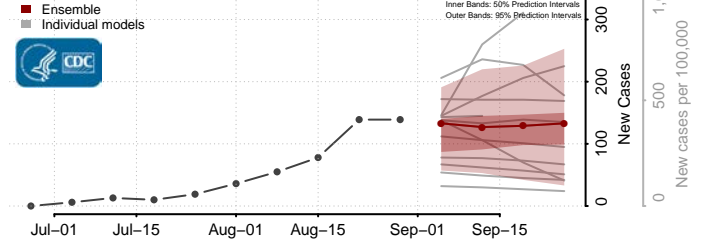

Effingham County, Illinois