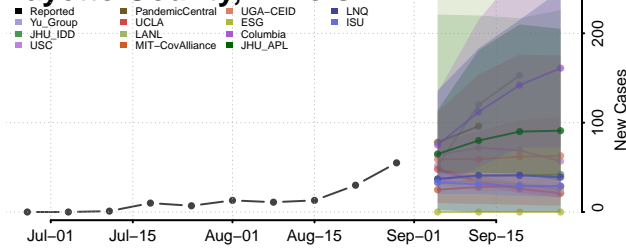

Fayette County, Illinois