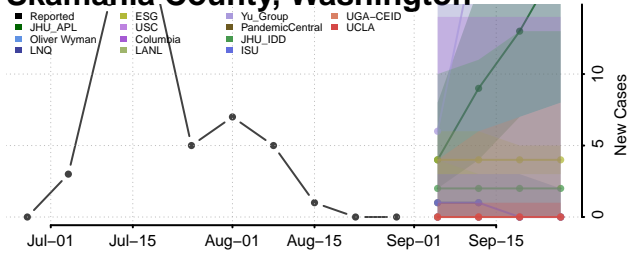

Skamania County, Washington