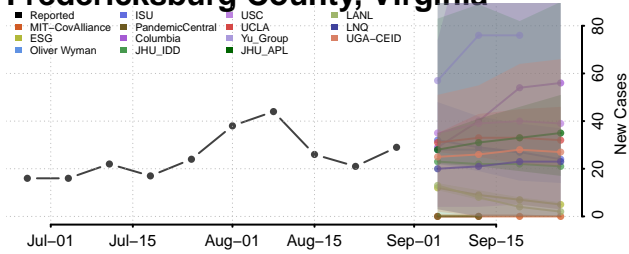

Fredericksburg County, Virginia