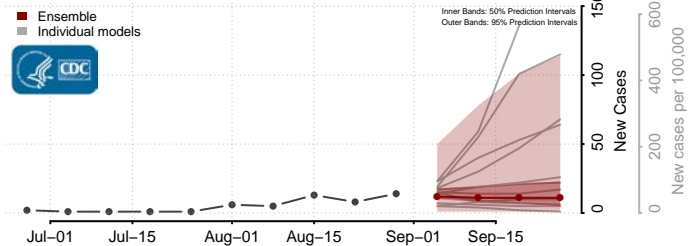

Fairfax City County, Virginia