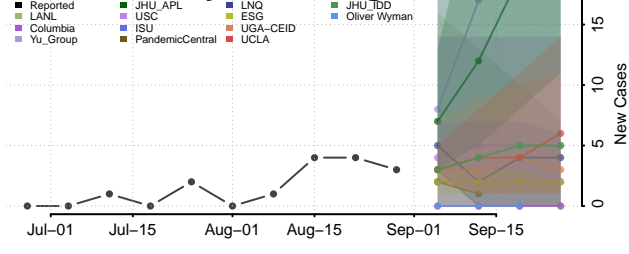

Roane County, West Virginia