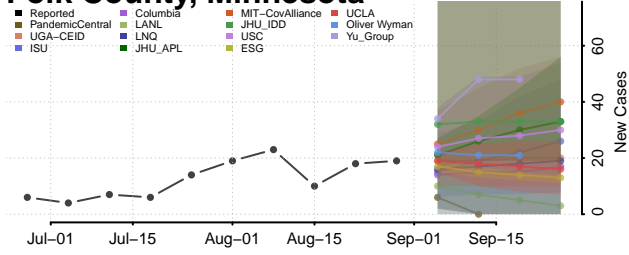

Polk County, Minnesota