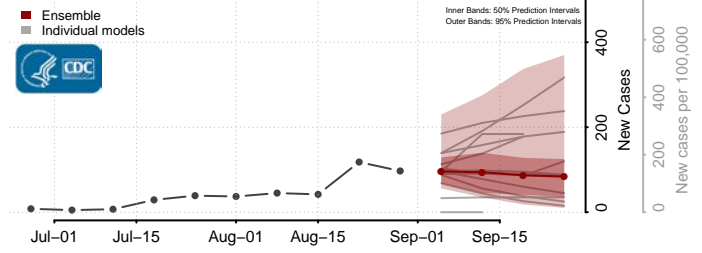

Ward County, North Dakota