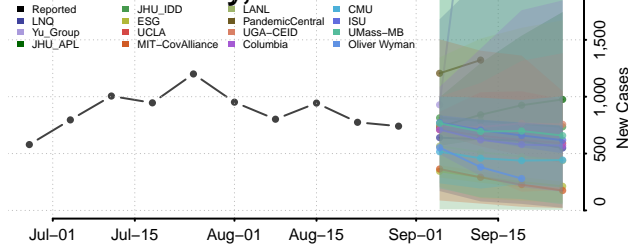

Ventura County, California