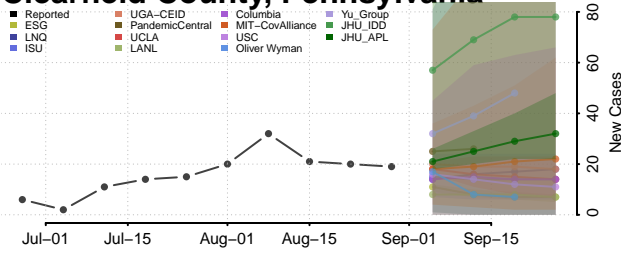

Clearfield County, Pennsylvania