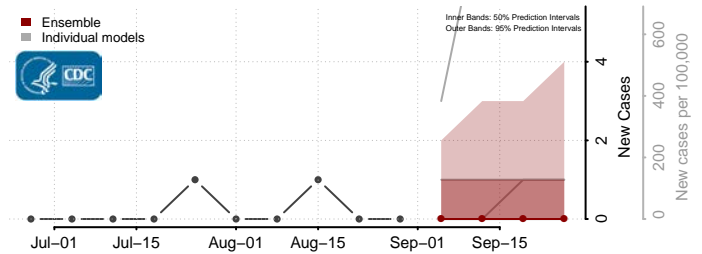

Wheeler County, Nebraska