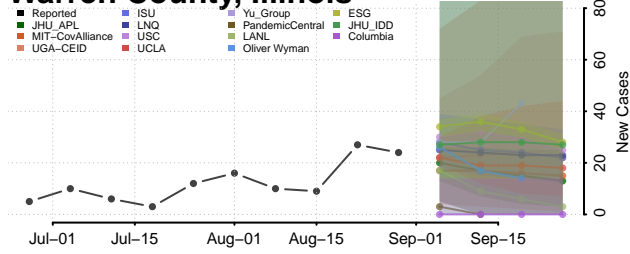

Warren County, Illinois