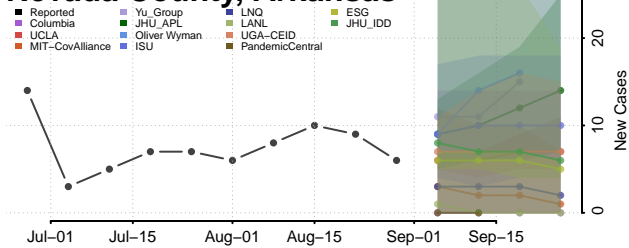

Nevada County, Arkansas