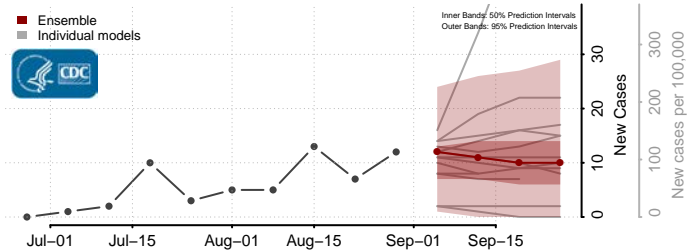

Lancaster County, Virginia