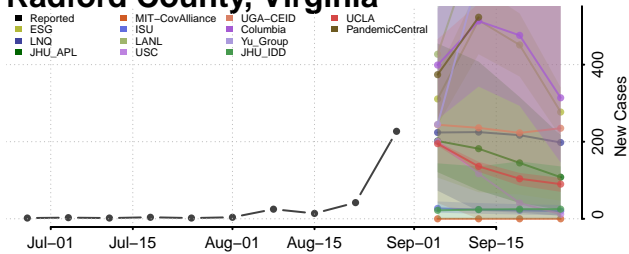

Radford County, Virginia