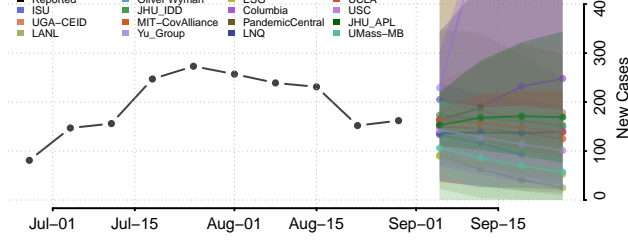

Howard County, Maryland