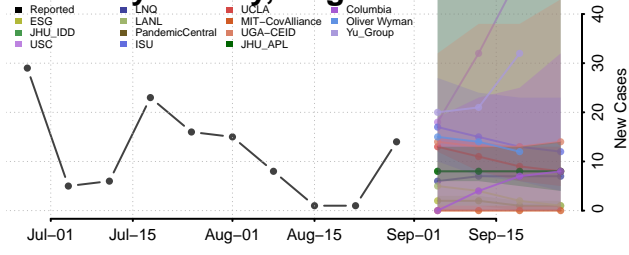

Nottoway County, Virginia