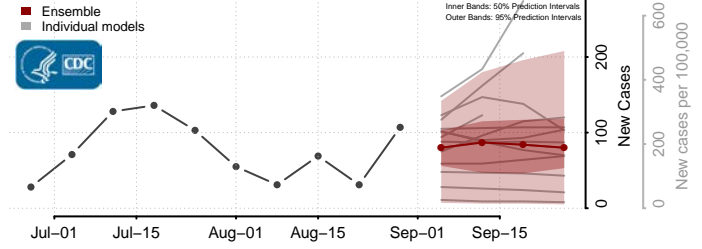

### Cerro Gordo County, Iowa