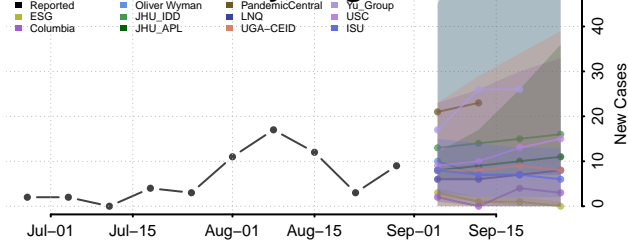

Dickenson County, Virginia