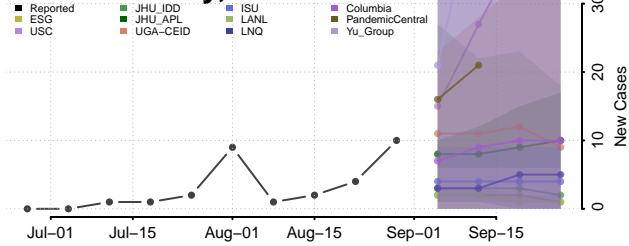

Carter County, Missouri