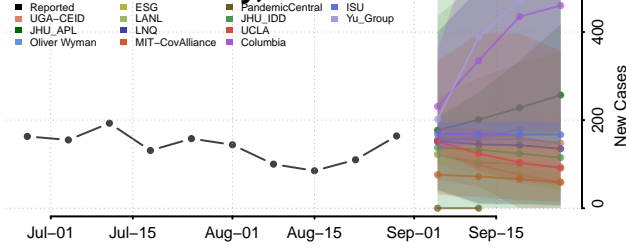

Faulkner County, Arkansas