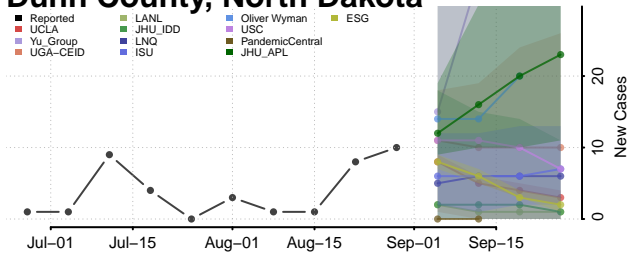

Dunn County, North Dakota