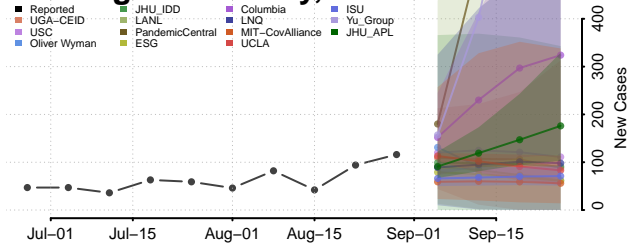

Rockingham County, North Carolina