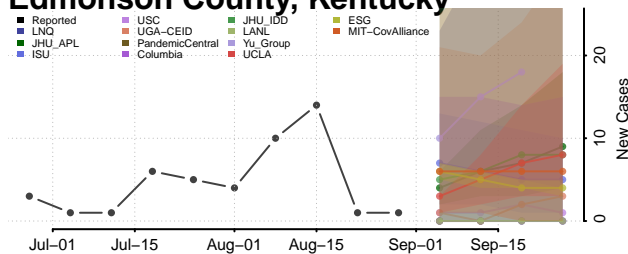

Edmonson County, Kentucky