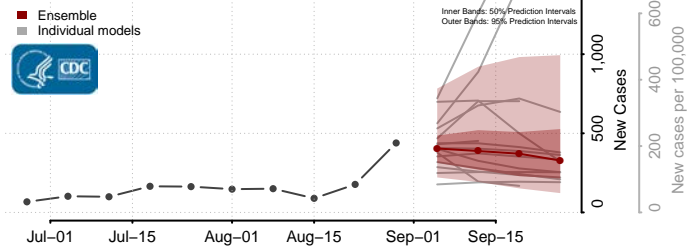

Champaign County, Illinois