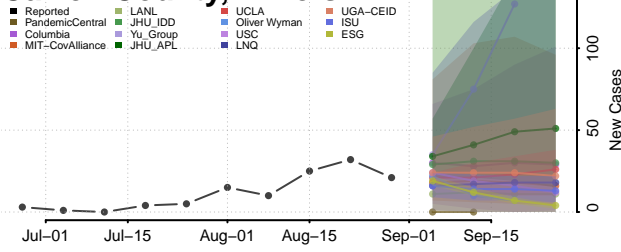

Carroll County, Illinois