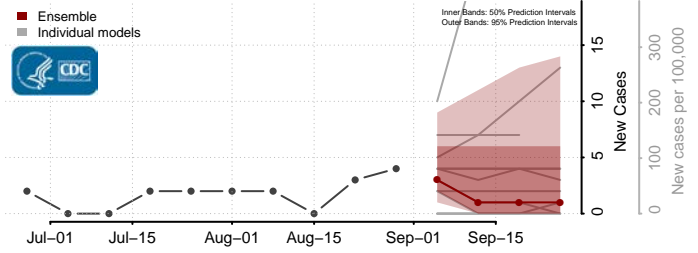

Kingsbury County, South Dakota