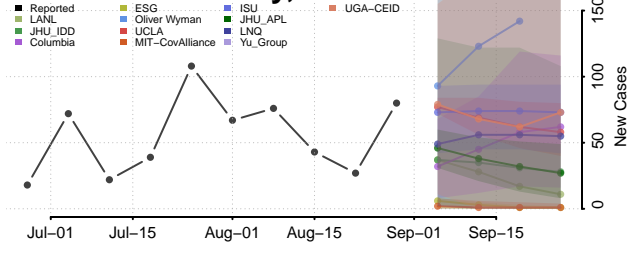

St. Francis County, Arkansas