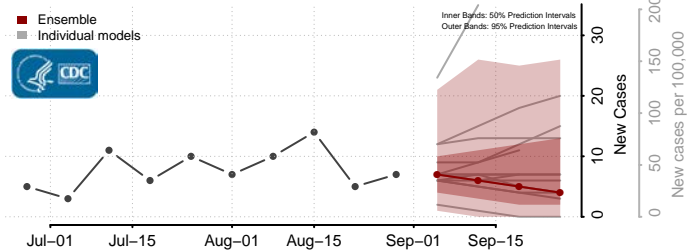

King William County, Virginia