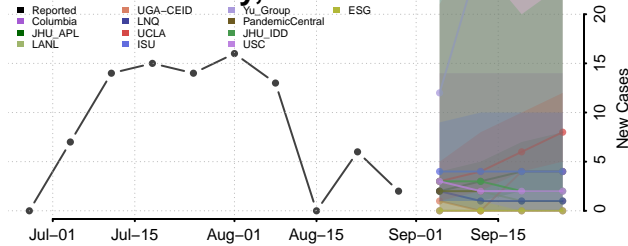

Madison County, Montana