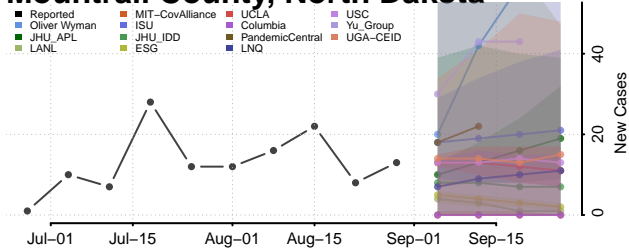

Mountrail County, North Dakota