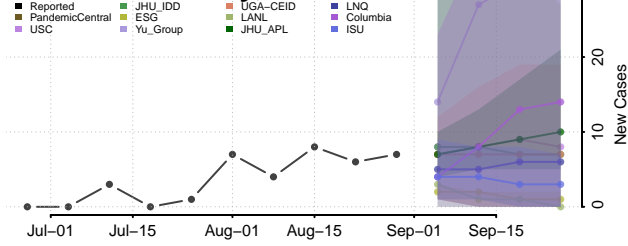

Edwards County, Illinois