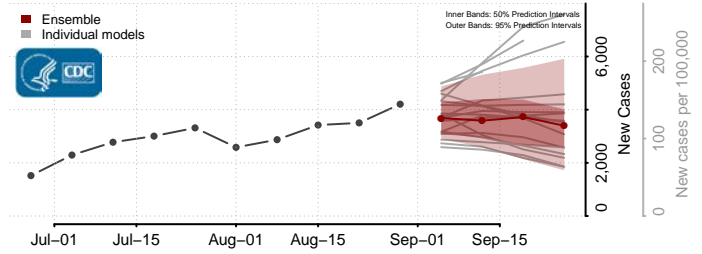

Kansas*

Allen County, Kansas

Anderson County, Kansas

Atchison County, Kansas

Barber County, Kansas

Barton County, Kansas

*New weekly cases may decrease in this location over the next four weeks. For these locations, the ensemble forecast indicates a probability of 0.75 or greater that fewer cases will be reported in week four of the forecast than in the last reported week.