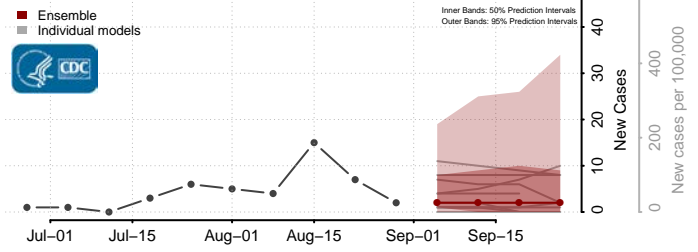

Keith County, Nebraska