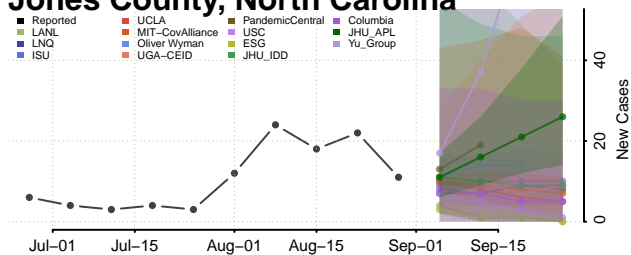

Jones County, North Carolina