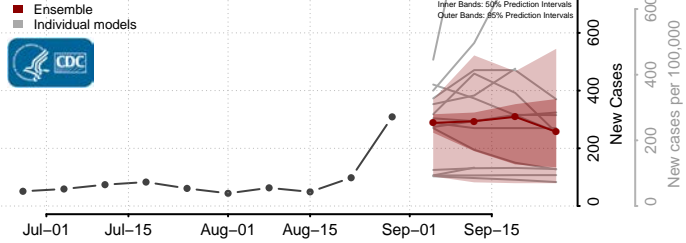

Pennington County, South Dakota