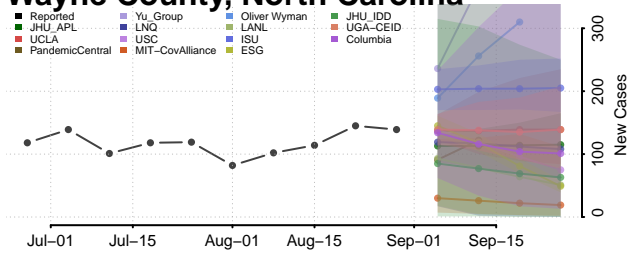

Wayne County, North Carolina