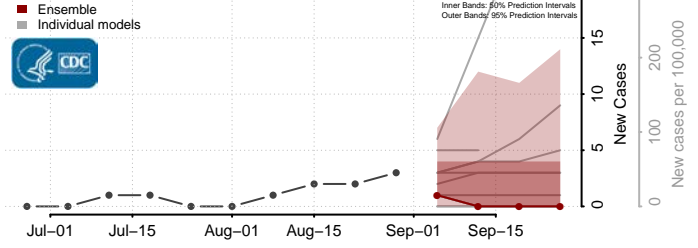

Lac qui Parle County, Minnesota