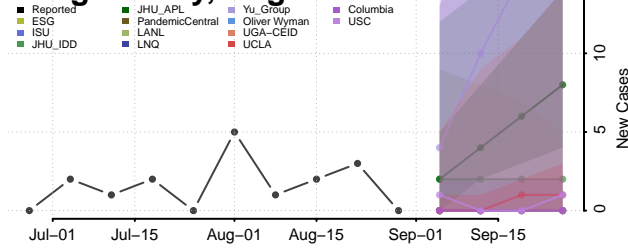

Craig County, Virginia