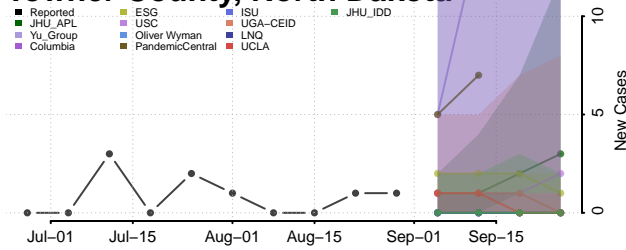

Towner County, North Dakota