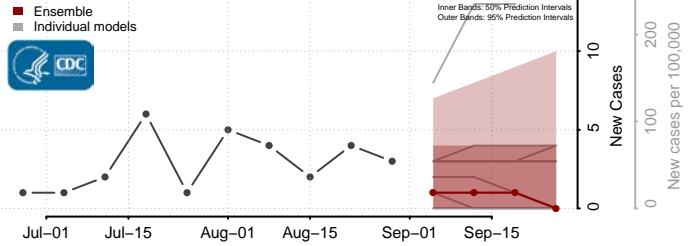

Mahnomen County, Minnesota