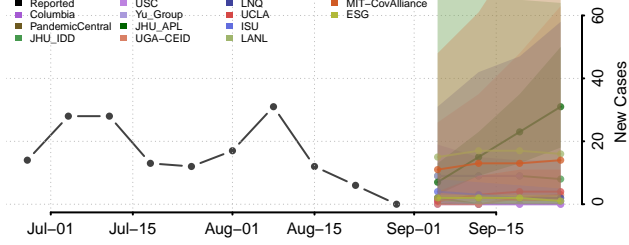

Wasco County, Oregon