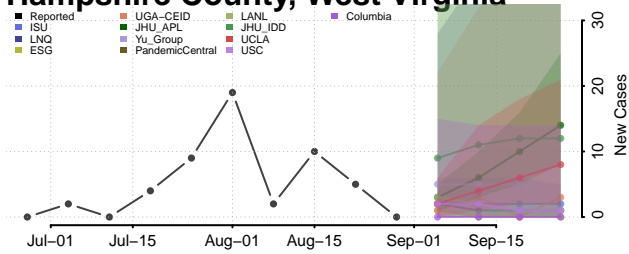

Hampshire County, West Virginia