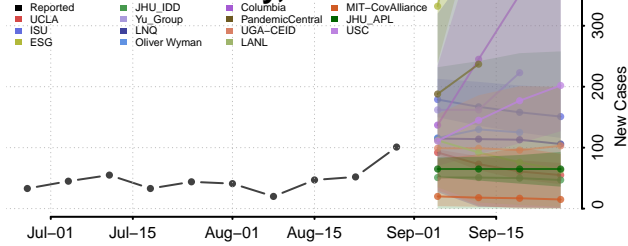

Buchanan County, Missouri