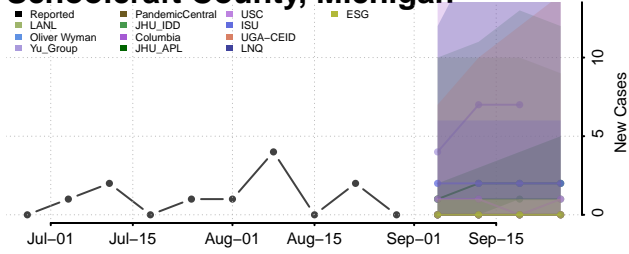

Schoolcraft County, Michigan