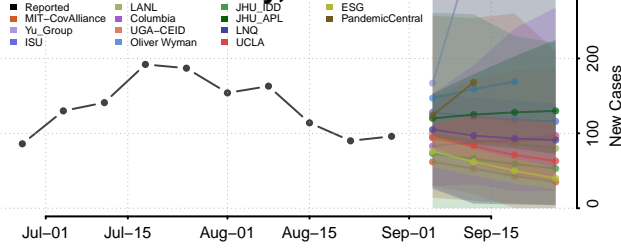

Limestone County, Alabama