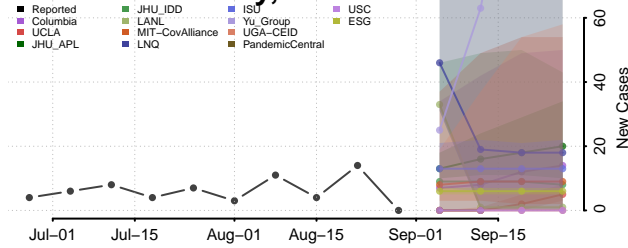

Cherokee County, Iowa