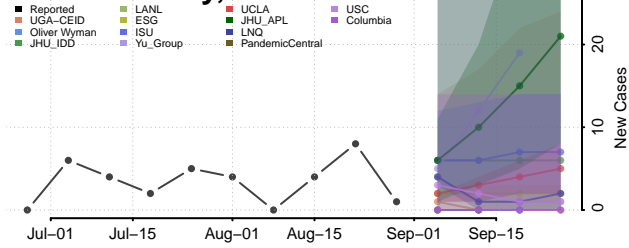

Kiowa County, Oklahoma