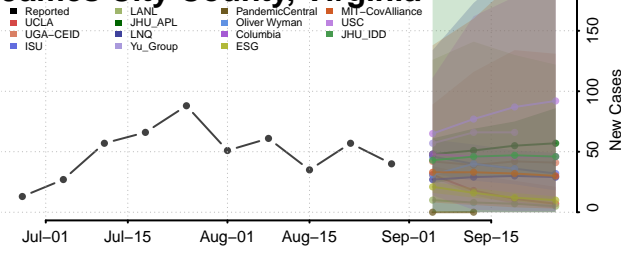

James City County, Virginia