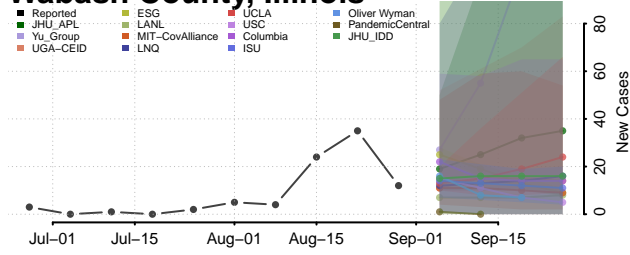

Wabash County, Illinois