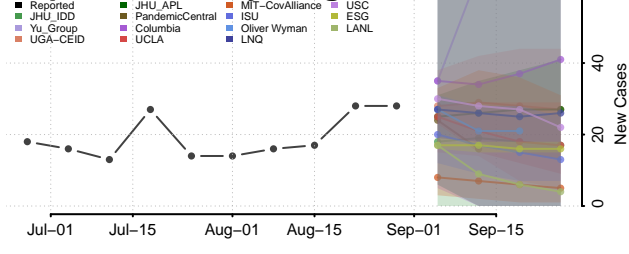

### Hopewell County, Virginia