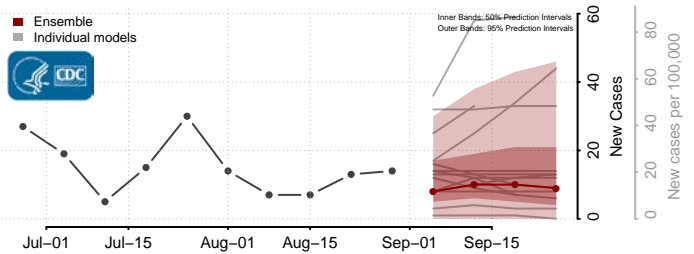

Klamath County, Oregon