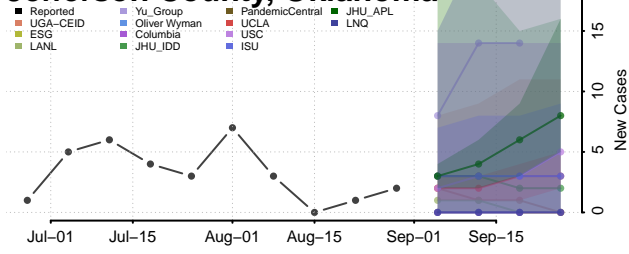

Jefferson County, Oklahoma