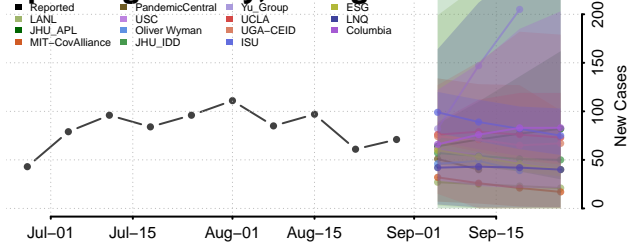

Spalding County, Georgia