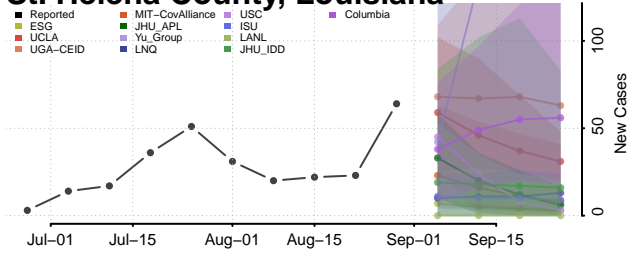

St. Helena County, Louisiana