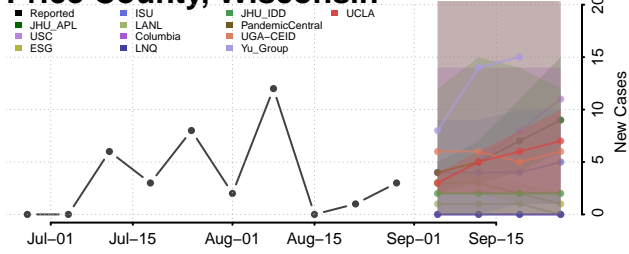

Price County, Wisconsin