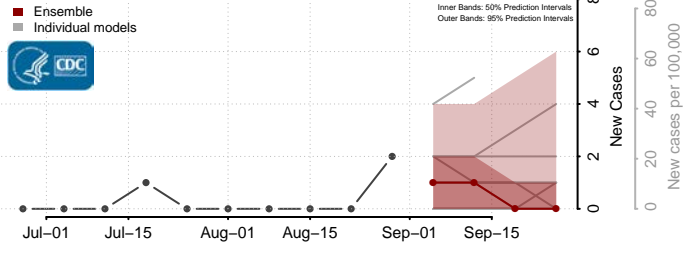

Ritchie County, West Virginia