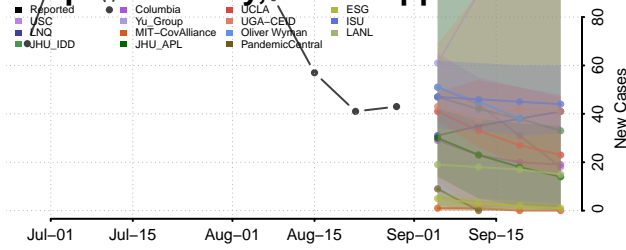

Simpson County, Mississippi