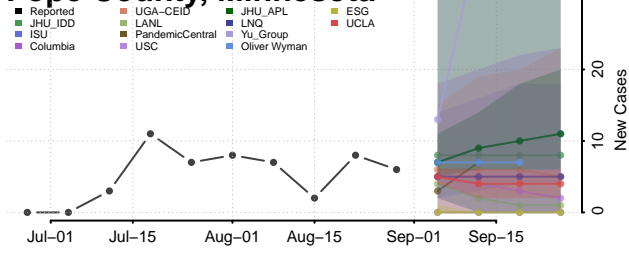

Pope County, Minnesota