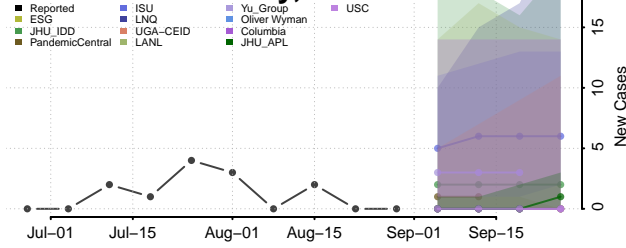

Red Willow County, Nebraska