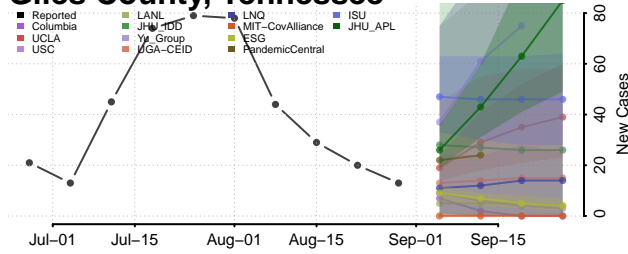

Giles County, Tennessee