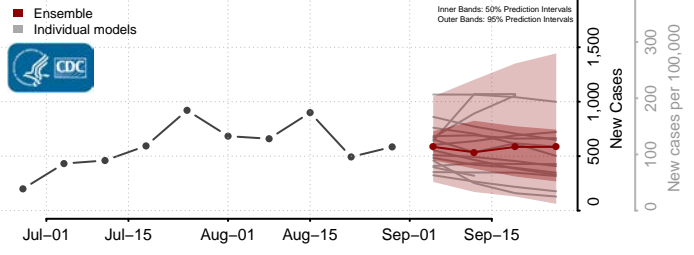

Sedgwick County, Kansas