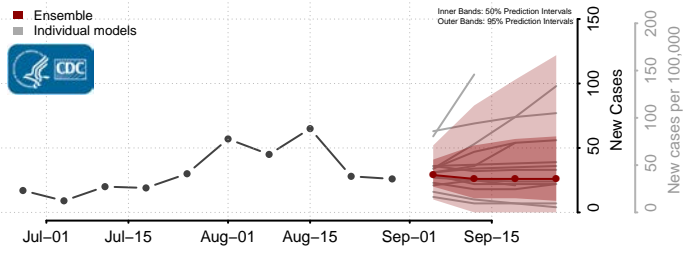

Raleigh County, West Virginia