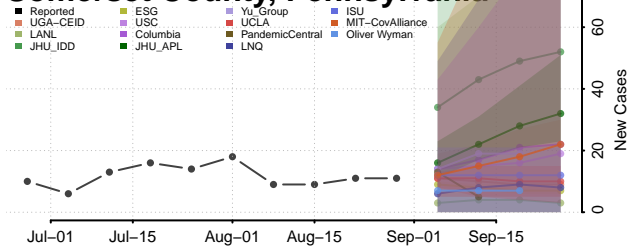

Somerset County, Pennsylvania