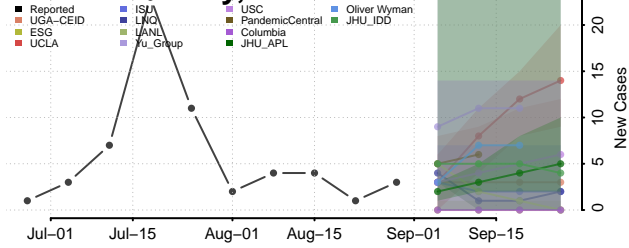

Lincoln County, Minnesota