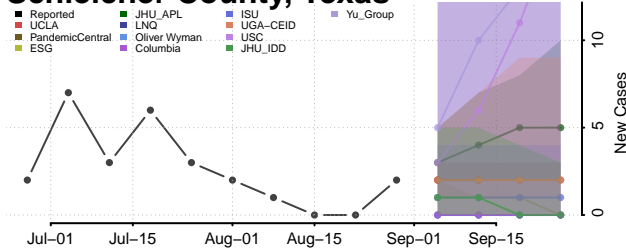

Schleicher County, Texas