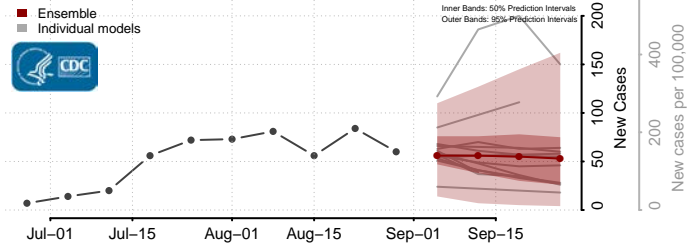

Danville County, Virginia