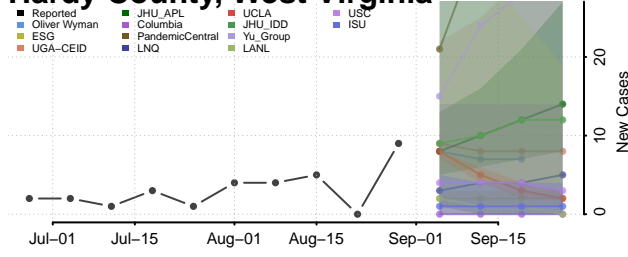

Hardy County, West Virginia