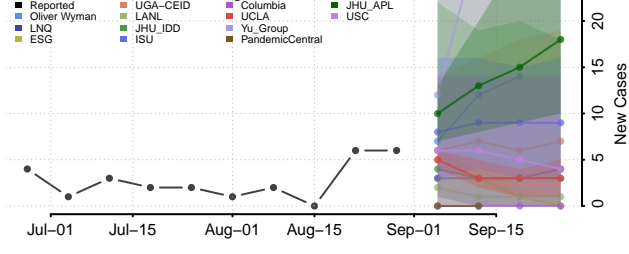

Ransom County, North Dakota