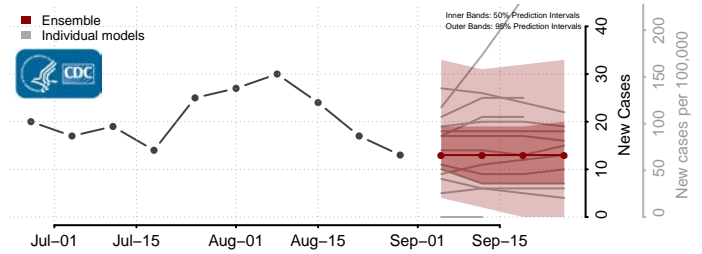

McIntosh County, Oklahoma