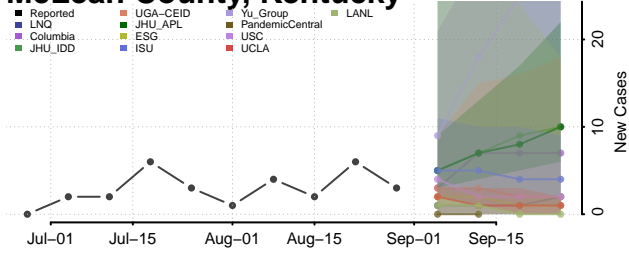

McLean County, Kentucky