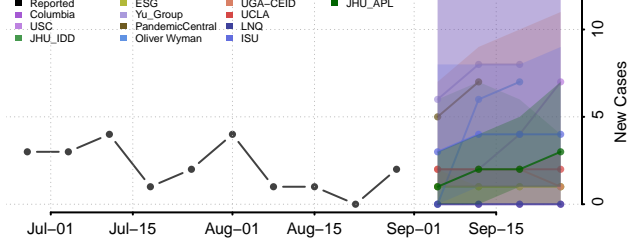

Hanson County, South Dakota