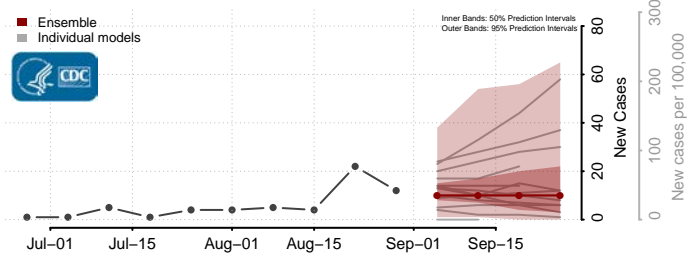

Jackson County, West Virginia