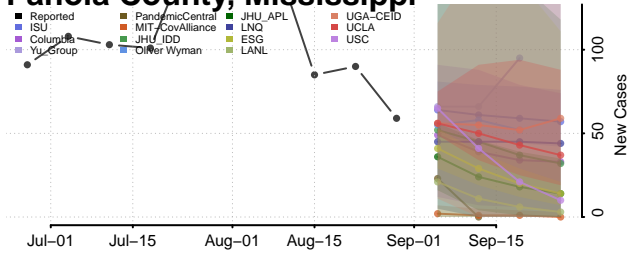

Panola County, Mississippi