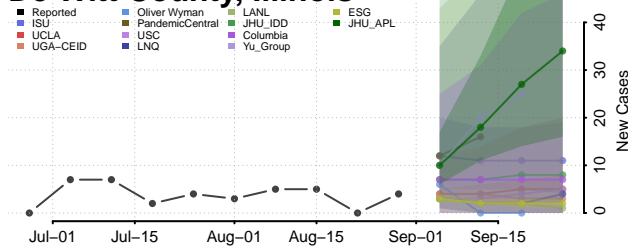

De Witt County, Illinois