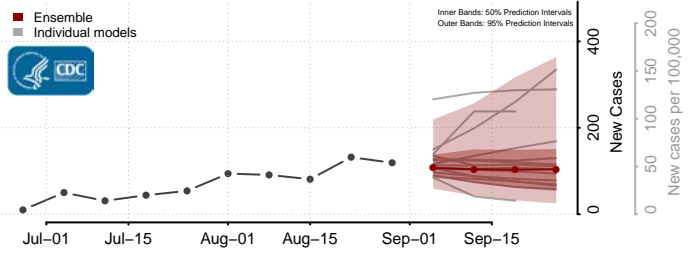

Jackson County, Oregon