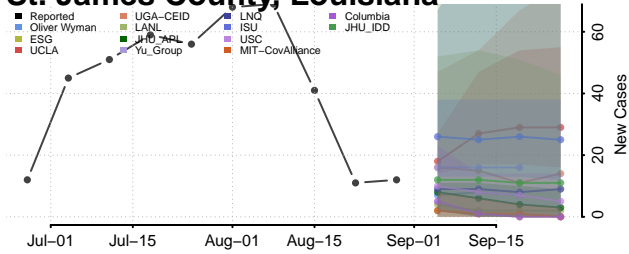

St. James County, Louisiana