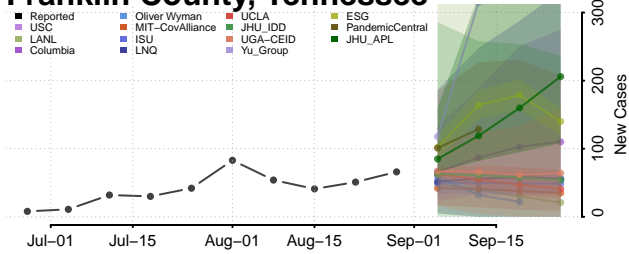

Franklin County, Tennessee