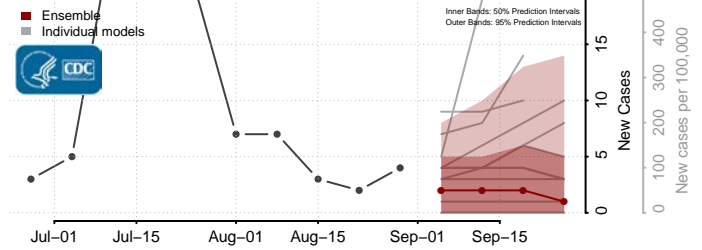

### Tyrrell County, North Carolina