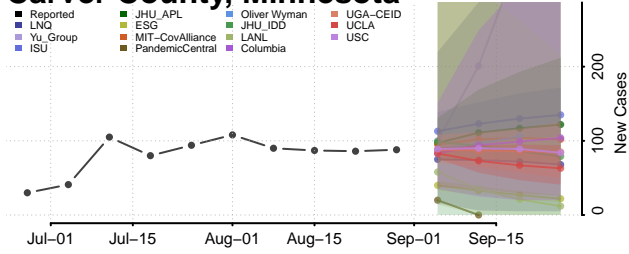

Carver County, Minnesota