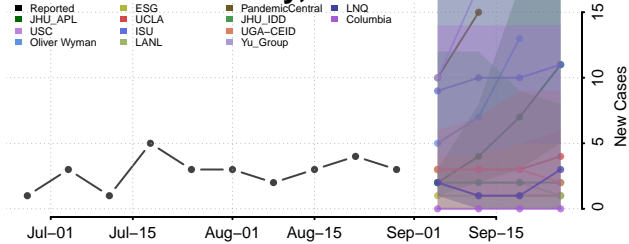

Hutchinson County, South Dakota