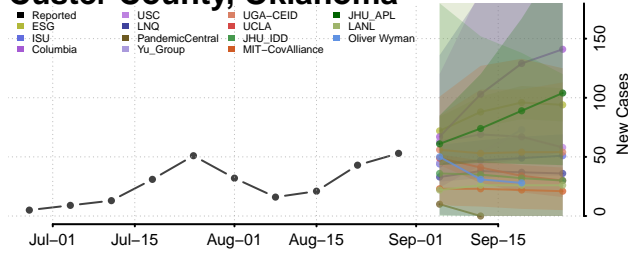

Custer County, Oklahoma