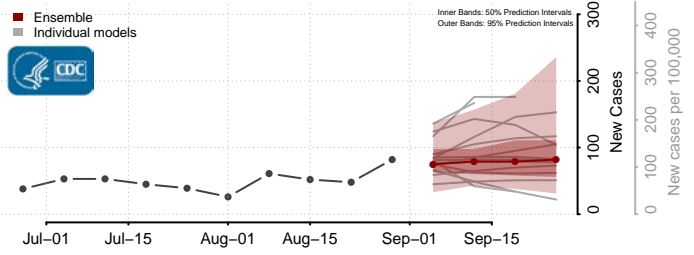

Portage County, Wisconsin