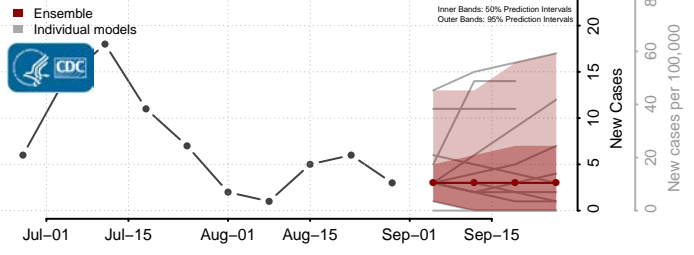

Randolph County, West Virginia