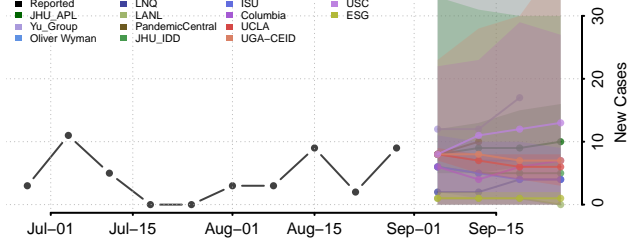

Cloud County, Kansas