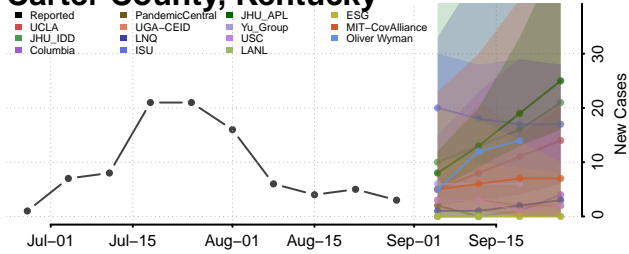

Carter County, Kentucky