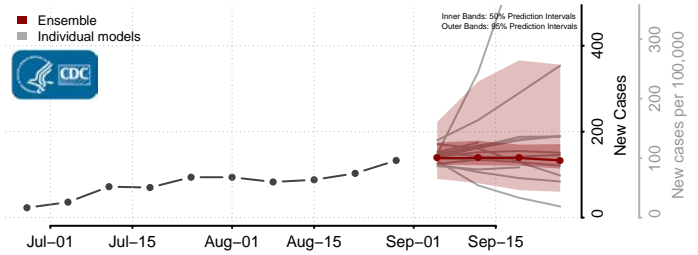

Wright County, Minnesota