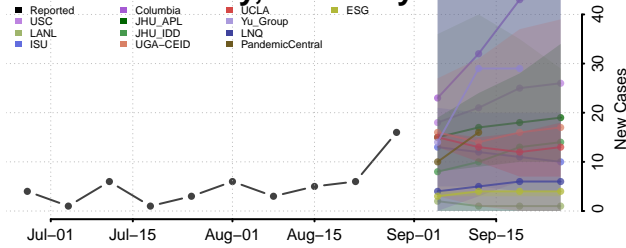

Breathitt County, Kentucky