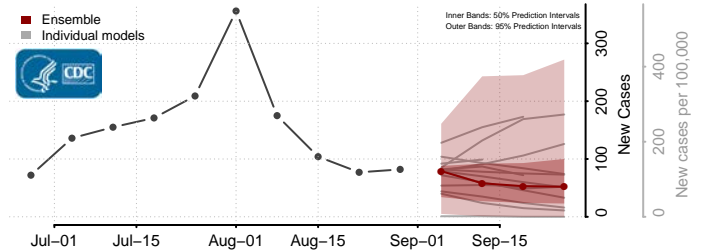

Hamblen County, Tennessee