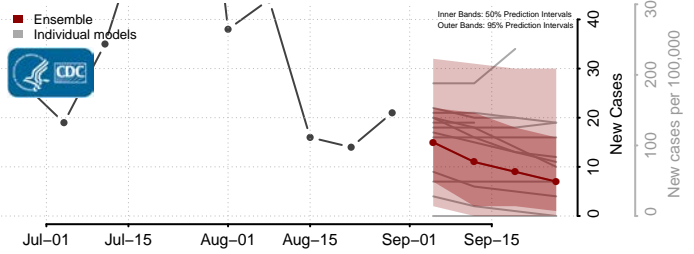

Calhoun County, Mississippi