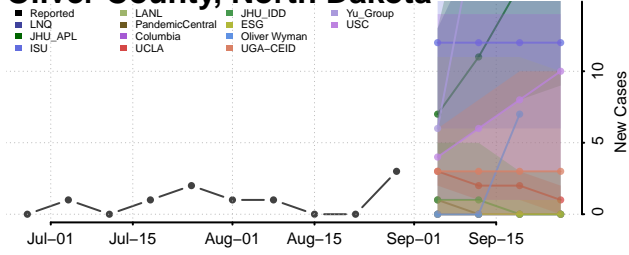

Oliver County, North Dakota