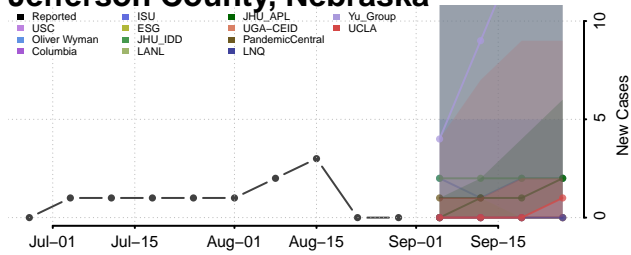

Jefferson County, Nebraska