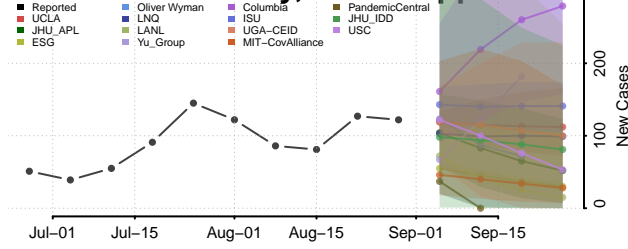

Lauderdale County, Mississippi