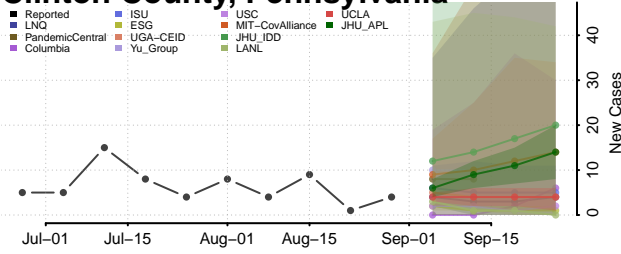

Clinton County, Pennsylvania