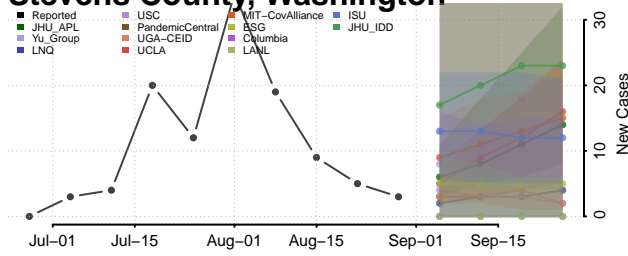

Stevens County, Washington