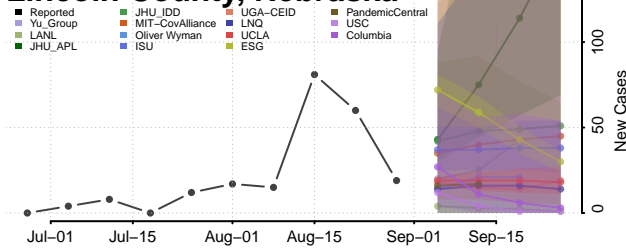

Lincoln County, Nebraska