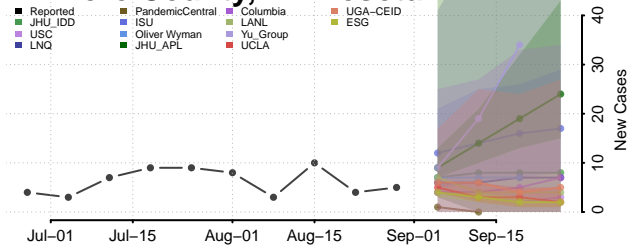

Fillmore County, Minnesota