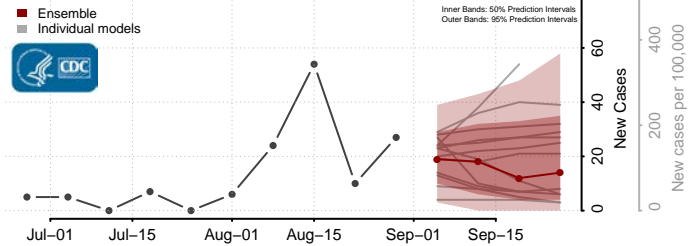

Floyd County, Virginia