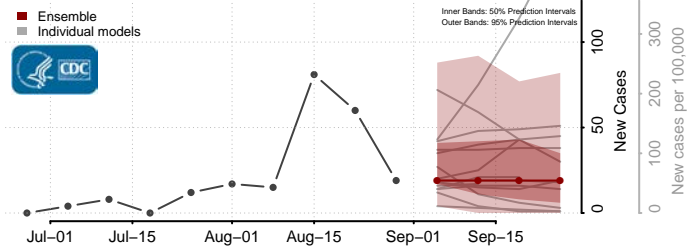

Lincoln County, Nebraska