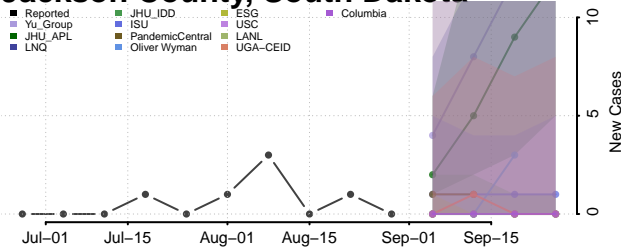

Jackson County, South Dakota