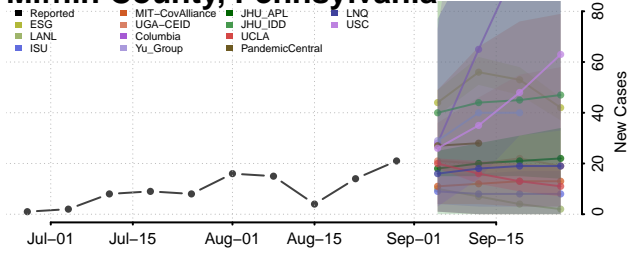

Mifflin County, Pennsylvania