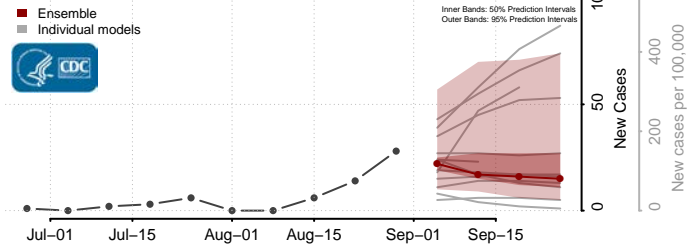

Crawford County, Illinois