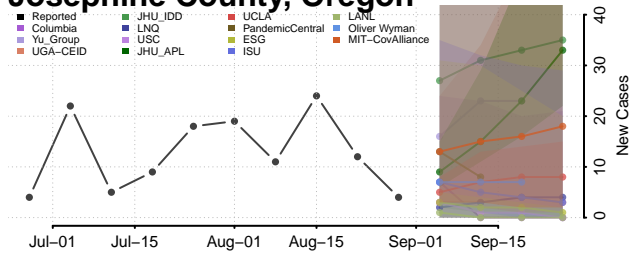

Josephine County, Oregon