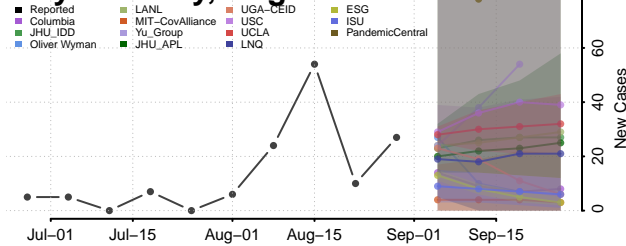

Floyd County, Virginia