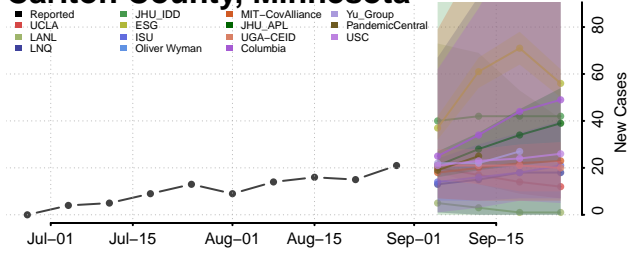

Carlton County, Minnesota