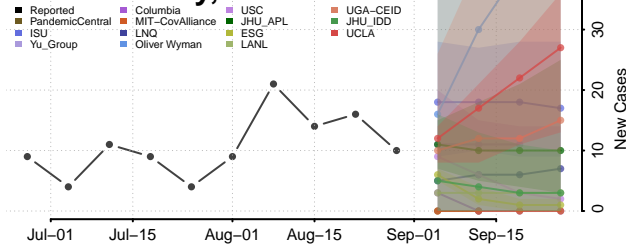

Sioux County, North Dakota