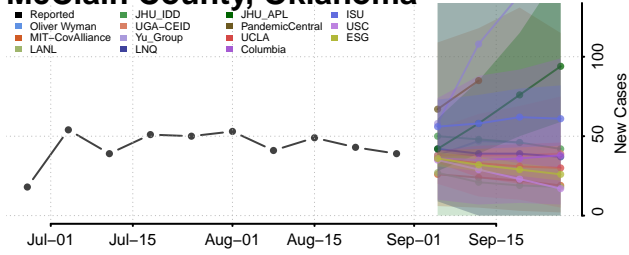

McClain County, Oklahoma