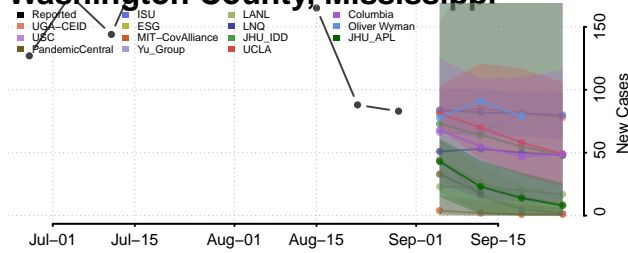

Washington County, Mississippi