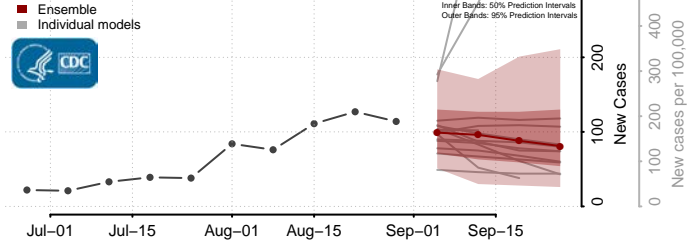

Cumberland County, Tennessee