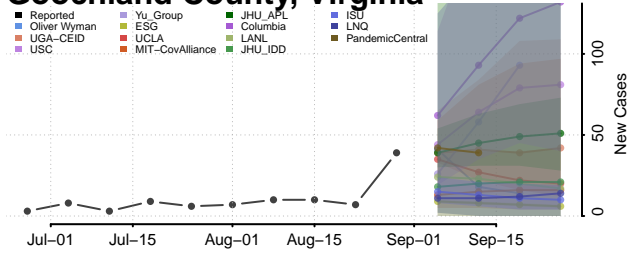

Goochland County, Virginia