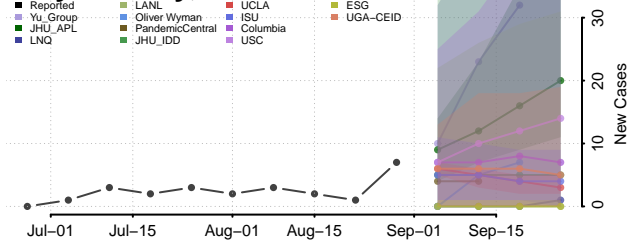

Clay County, Kansas