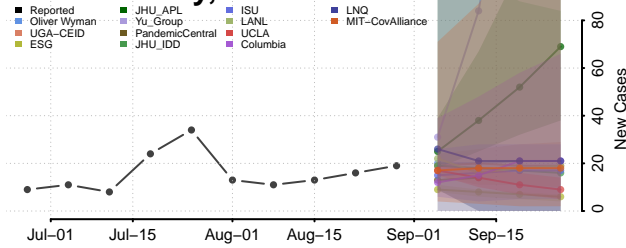

### Greene County, Arkansas