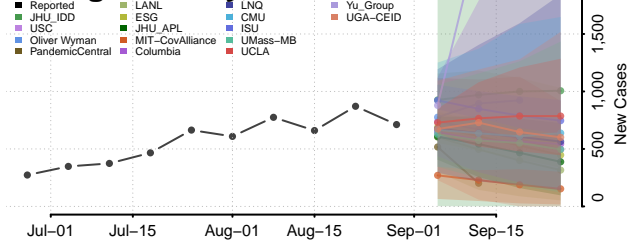

DuPage County, Illinois