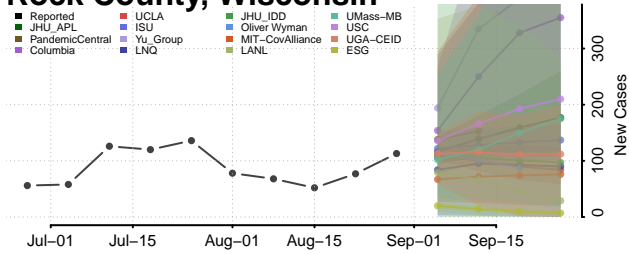

Rock County, Wisconsin