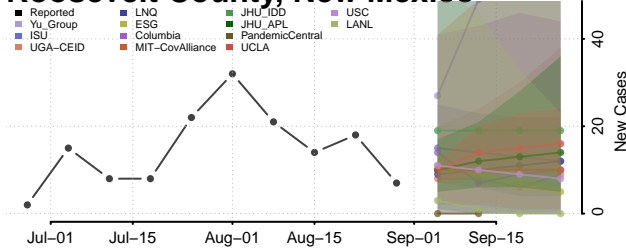

Roosevelt County, New Mexico