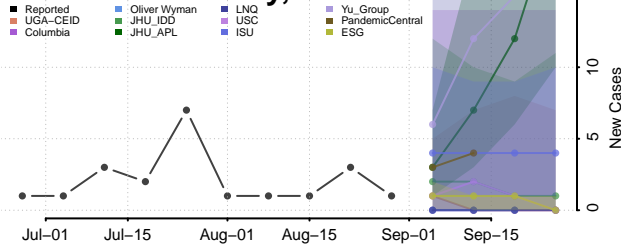

Clearwater County, Idaho