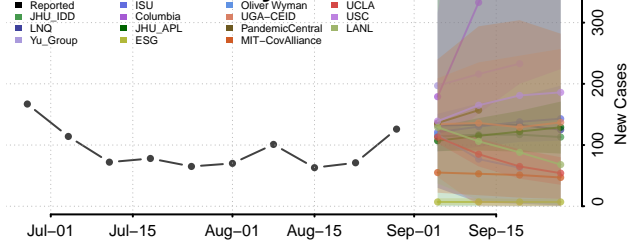

### La Crosse County, Wisconsin