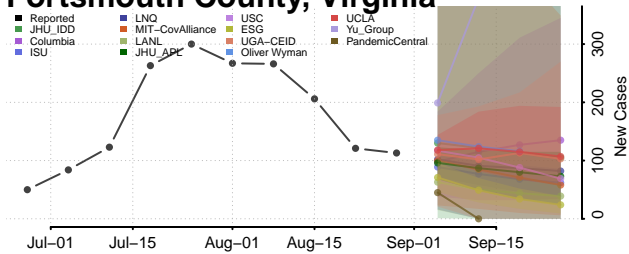

Portsmouth County, Virginia