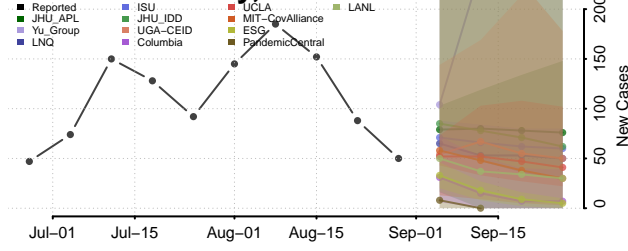

Jackson County, Alabama