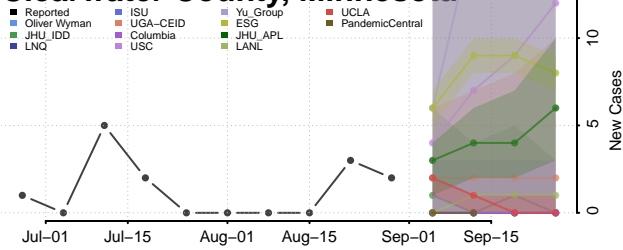

Clearwater County, Minnesota