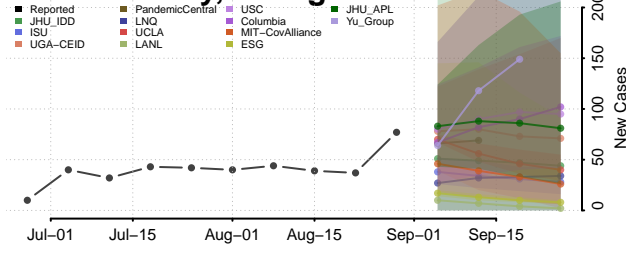

Jones County, Georgia