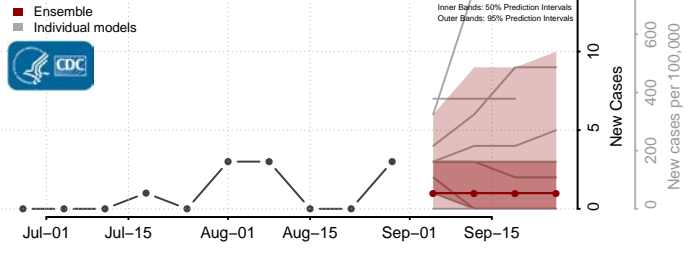

Logan County, North Dakota