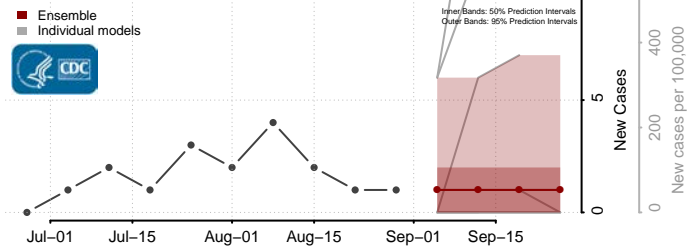

Steele County, North Dakota