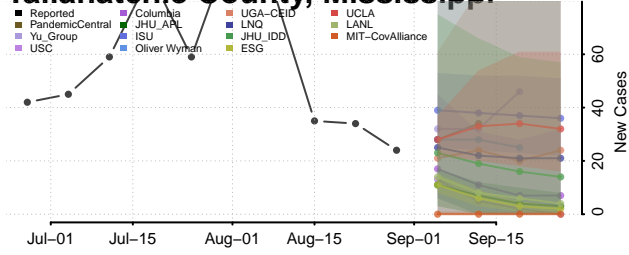

Tallahatchie County, Mississippi