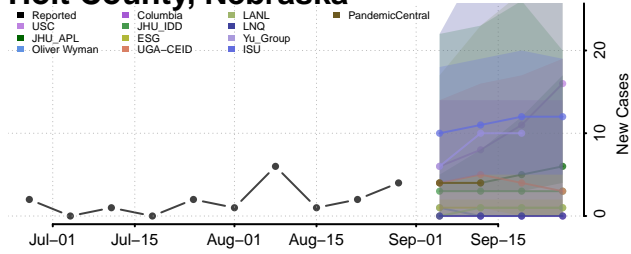

Holt County, Nebraska