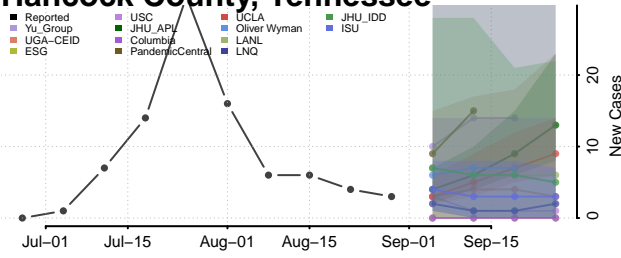

Hancock County, Tennessee