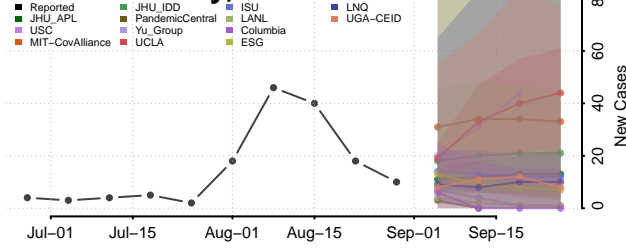

Carroll County, Indiana