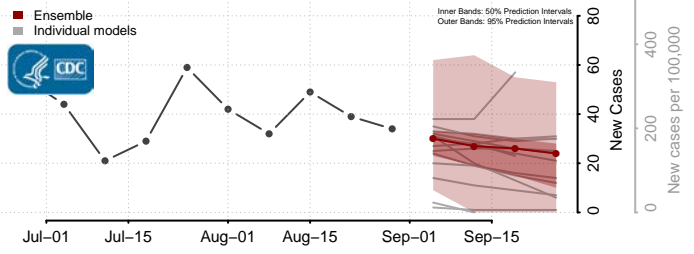

Chickasaw County, Mississippi