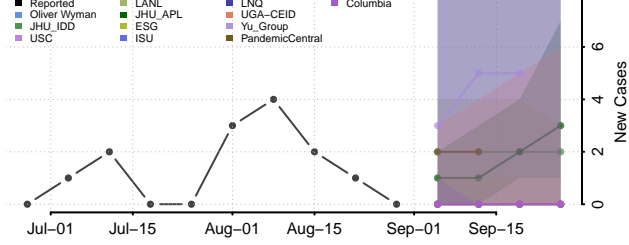

Washington County, Maine