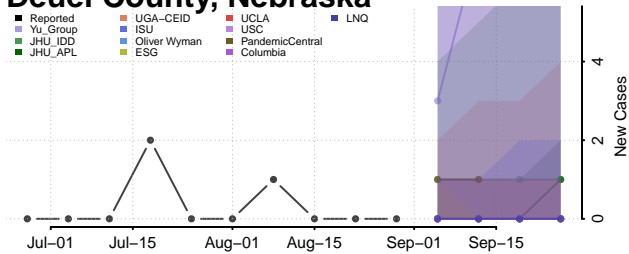

Deuel County, Nebraska