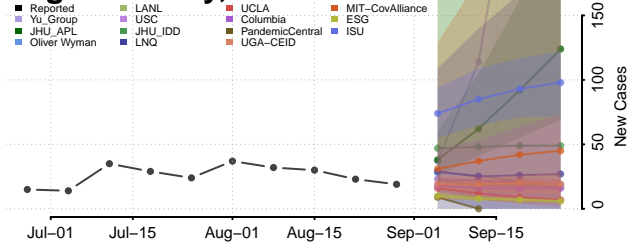

Logan County, Oklahoma