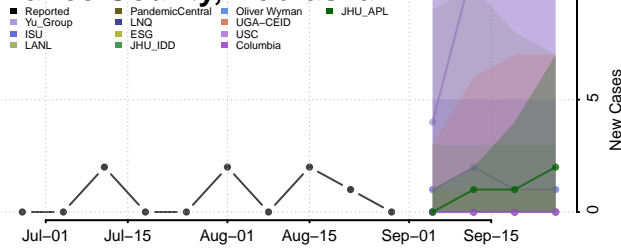

Nance County, Nebraska