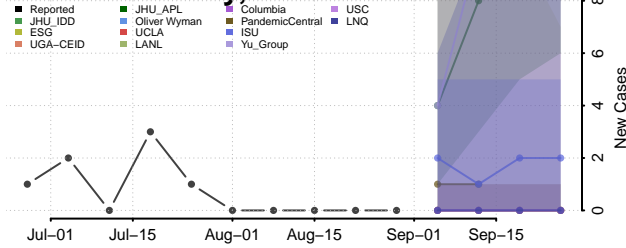

Kimball County, Nebraska