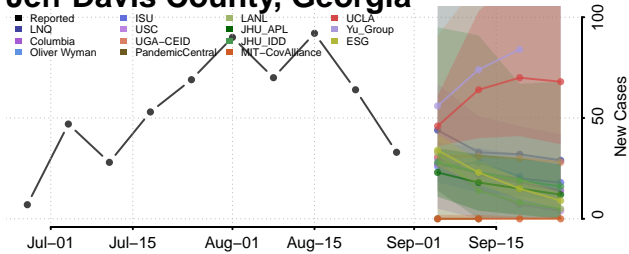

Jeff Davis County, Georgia