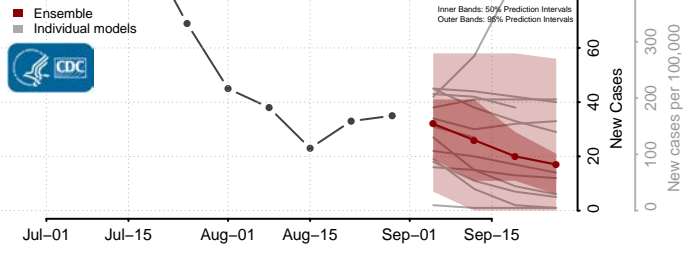

Grenada County, Mississippi