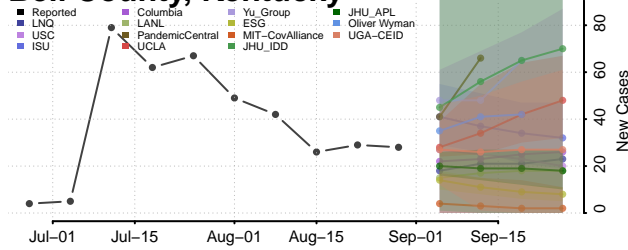

Bell County, Kentucky