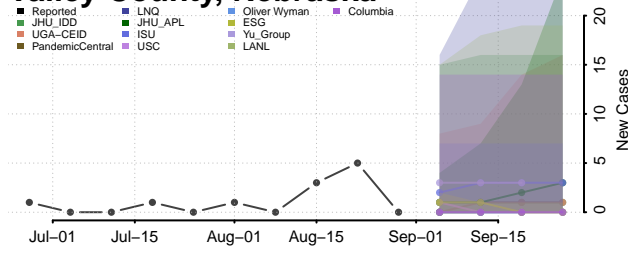

Valley County, Nebraska