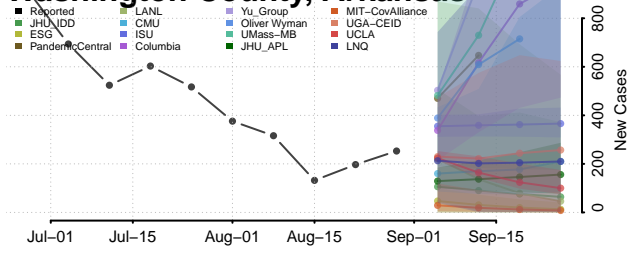

Washington County, Arkansas