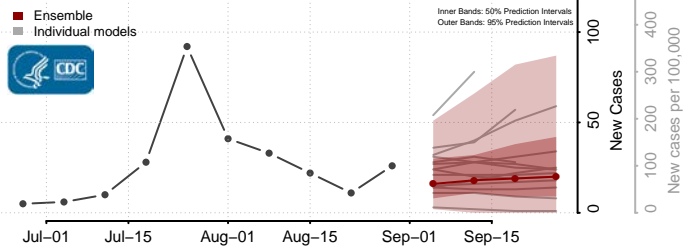

Harlan County, Kentucky