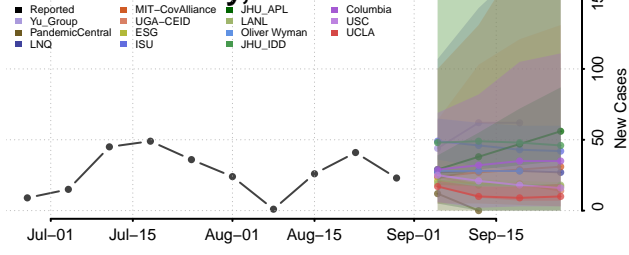

Laclede County, Missouri