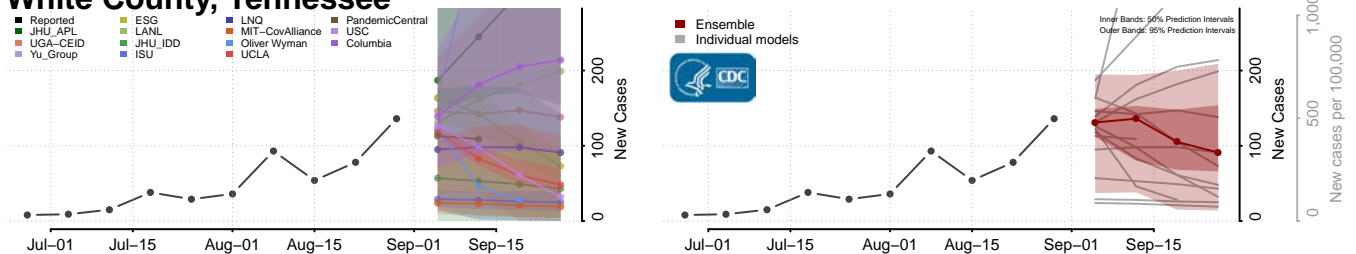

White County, Tennessee