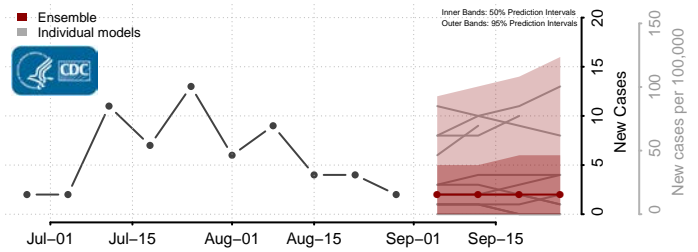

Webster County, Kentucky