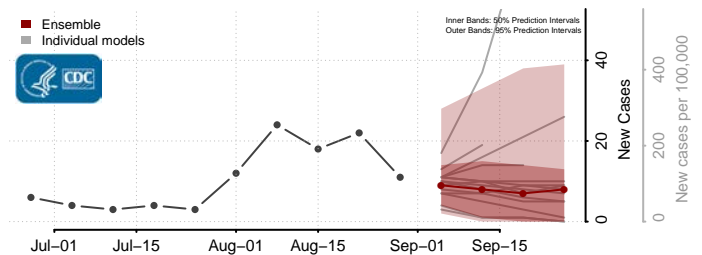

Jones County, North Carolina