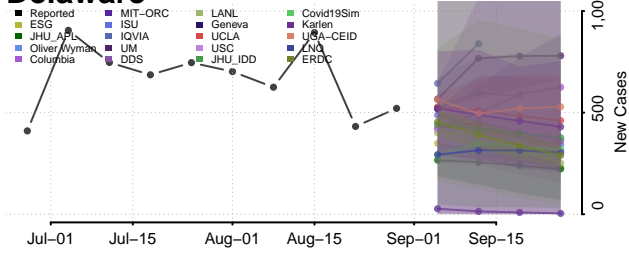

Windham County, Connecticut

Delaware

Kent County, Delaware

New Castle County, Delaware

Sussex County, Delaware

District of Columbia