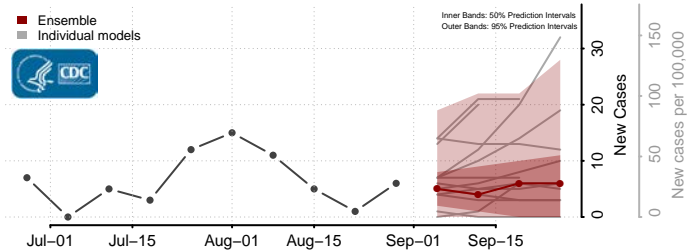

Letcher County, Kentucky