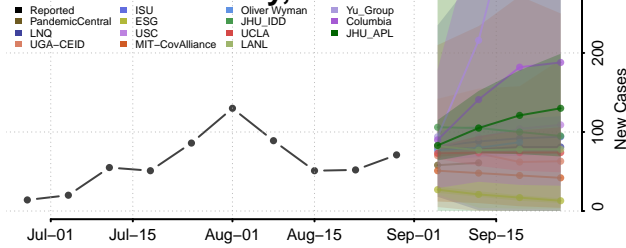

Sherburne County, Minnesota