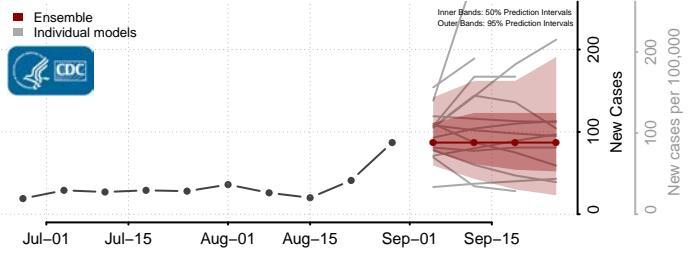

Montgomery County, Virginia