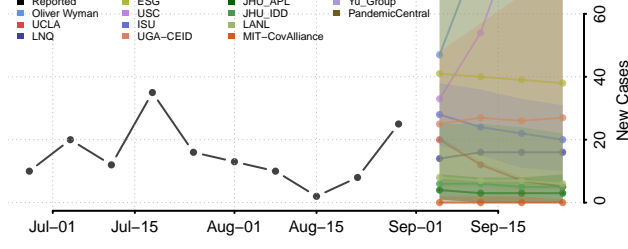

Trousdale County, Tennessee