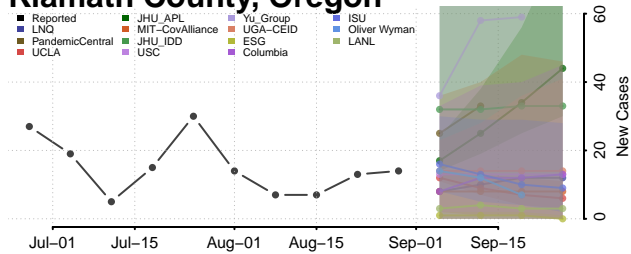

Klamath County, Oregon