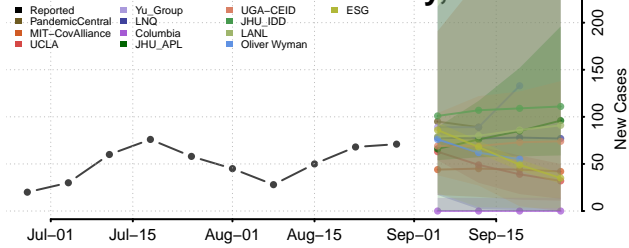

Fairbanks North Star County, Alaska