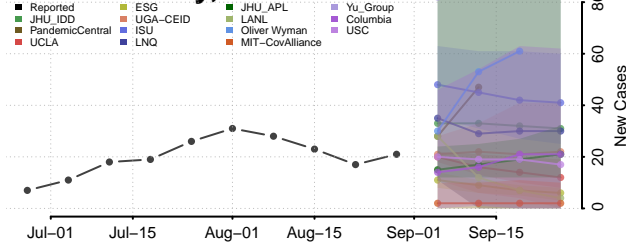

Platte County, Nebraska