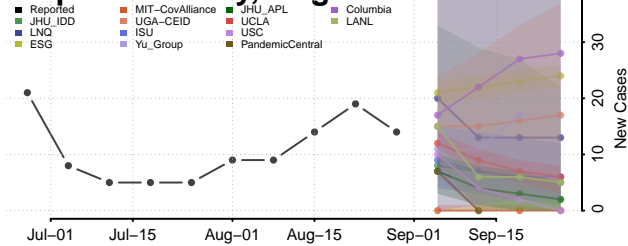

Emporia County, Virginia