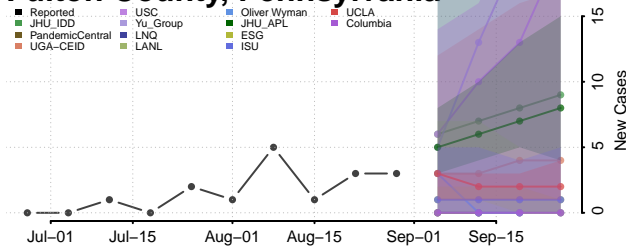

Fulton County, Pennsylvania