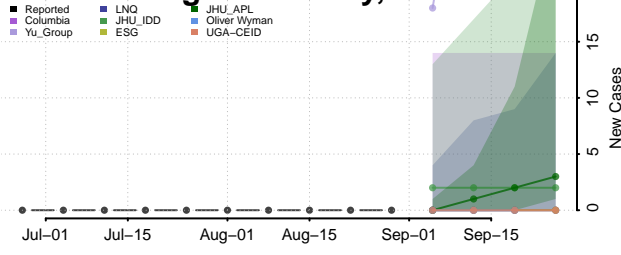

Hoonah-Angoon County, Alaska