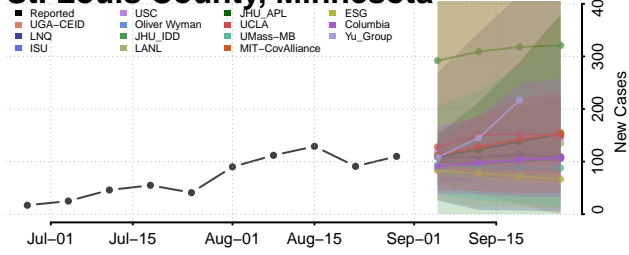

St. Louis County, Minnesota