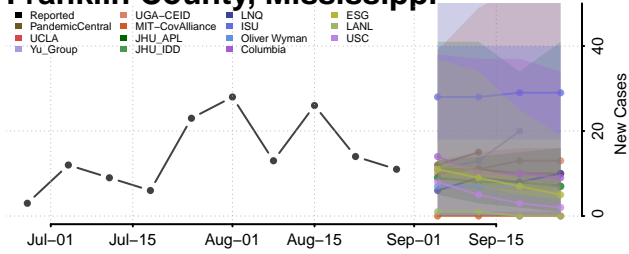

Franklin County, Mississippi