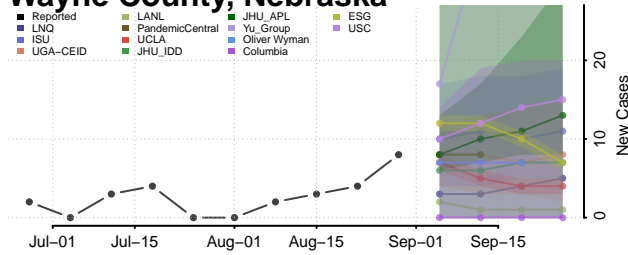

Wayne County, Nebraska