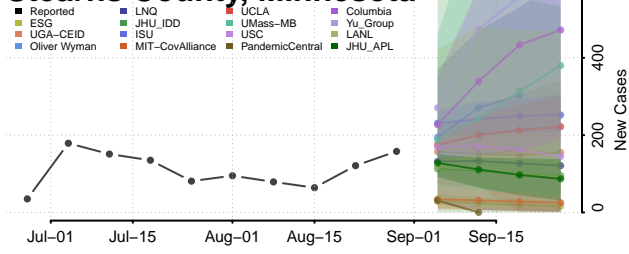

Stearns County, Minnesota