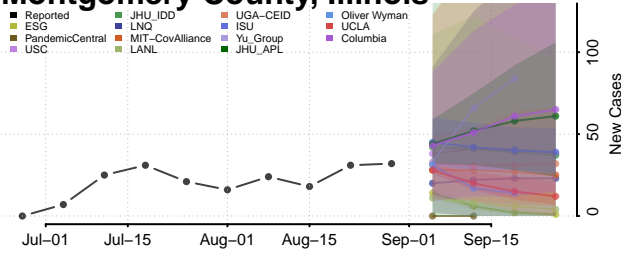

Montgomery County, Illinois