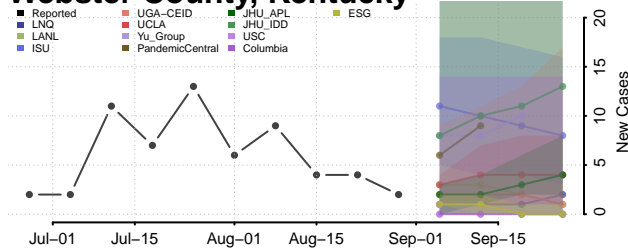

Webster County, Kentucky