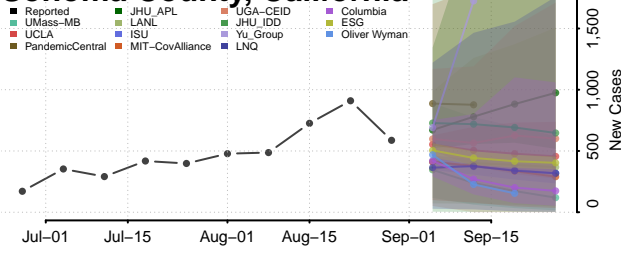

Sonoma County, California