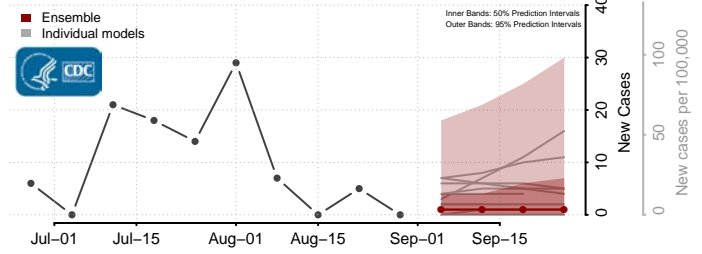

Marshall County, West Virginia