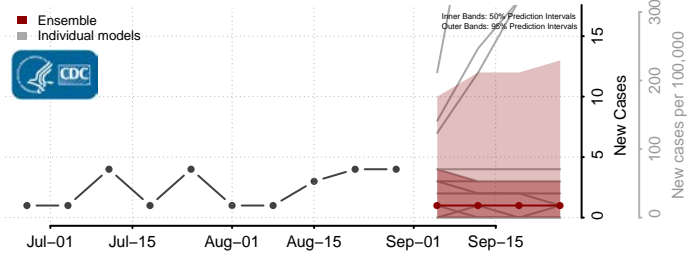

Cotton County, Oklahoma