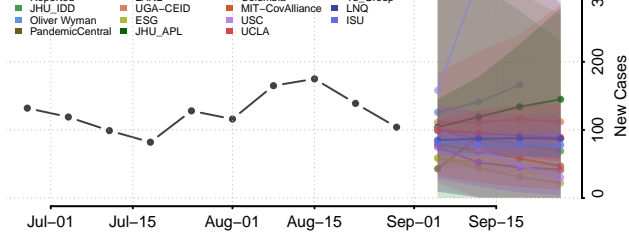

Stanly County, North Carolina