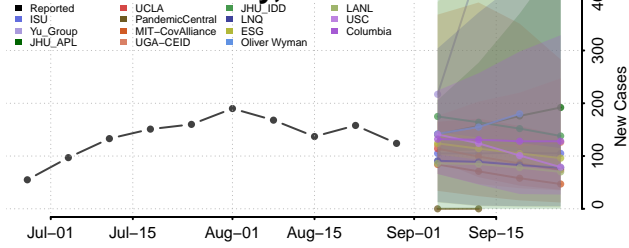

Cleveland County, North Carolina