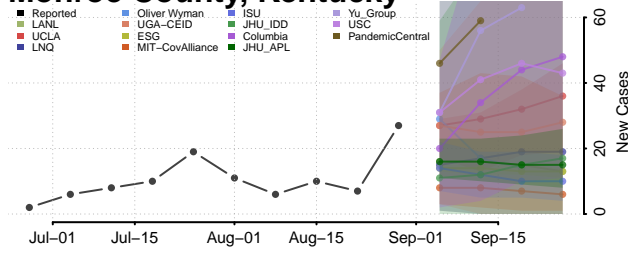

Monroe County, Kentucky