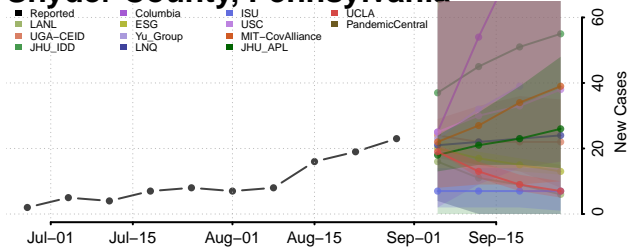

Snyder County, Pennsylvania