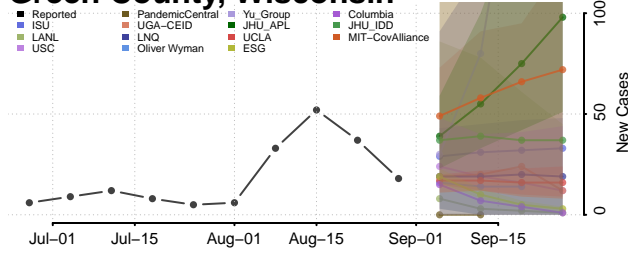

Green County, Wisconsin