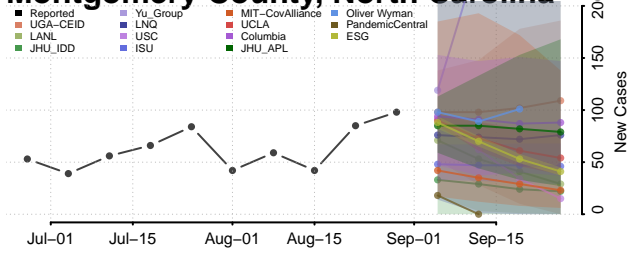

Montgomery County, North Carolina