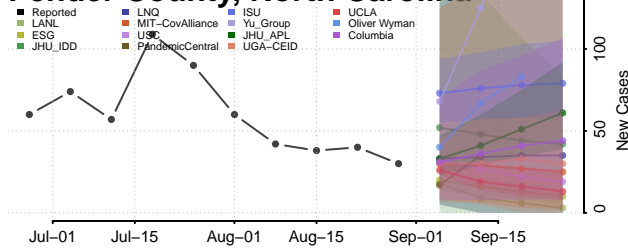

Pender County, North Carolina