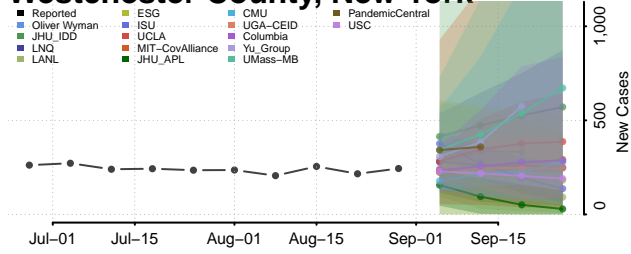

Westchester County, New York