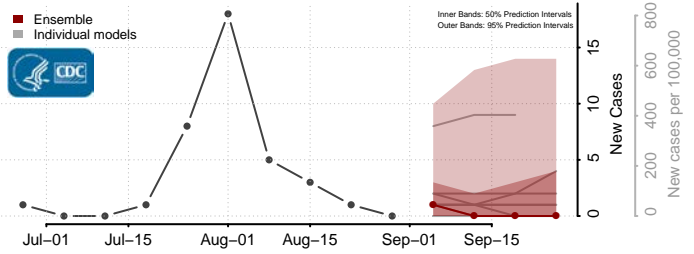

Griggs County, North Dakota