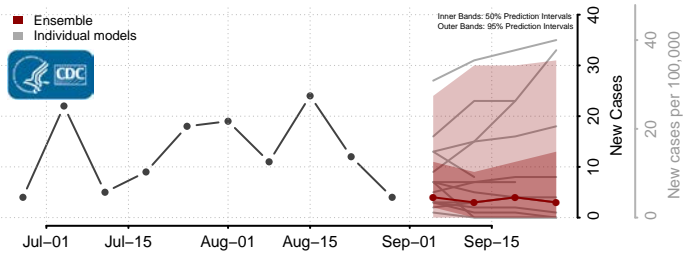

Josephine County, Oregon