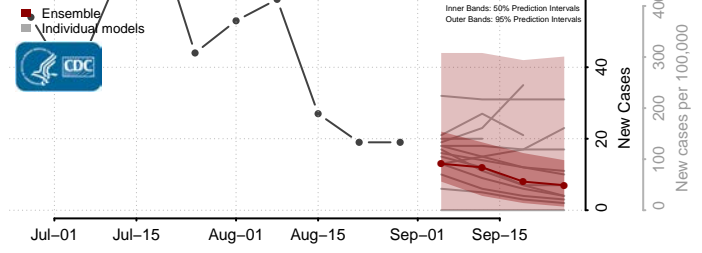

Walthall County, Mississippi