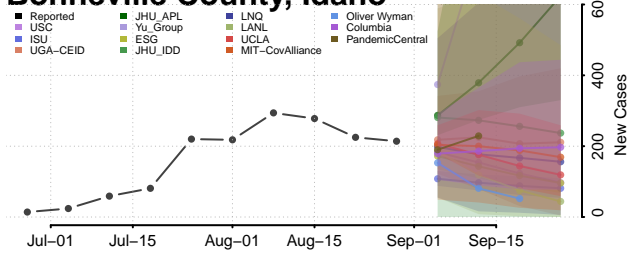

Bonneville County, Idaho