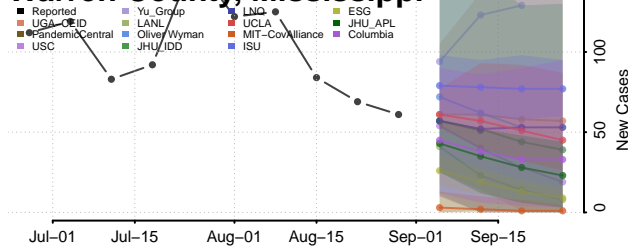

Warren County, Mississippi