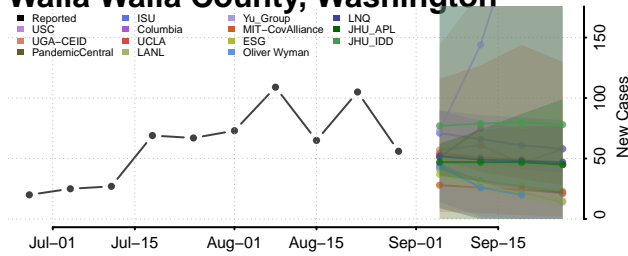

Walla Walla County, Washington