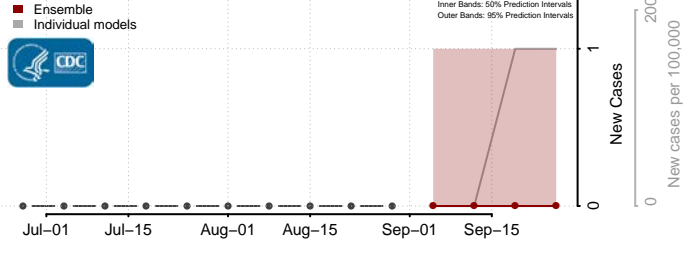

Grant County, Nebraska