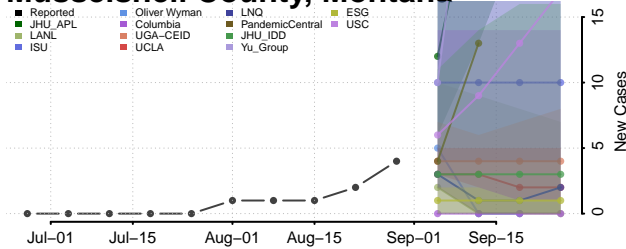

Musselshell County, Montana