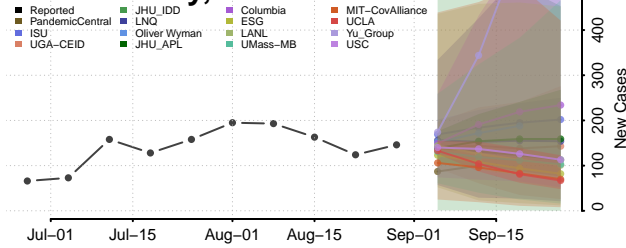

Scott County, Minnesota