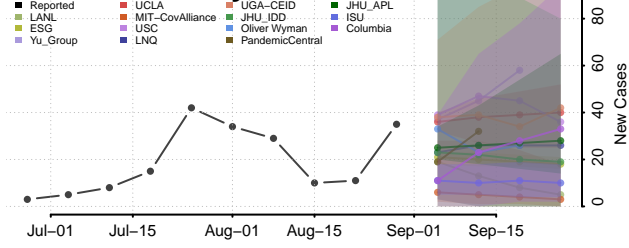

Chowan County, North Carolina