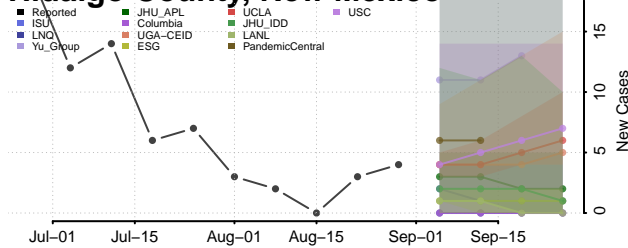

Hidalgo County, New Mexico