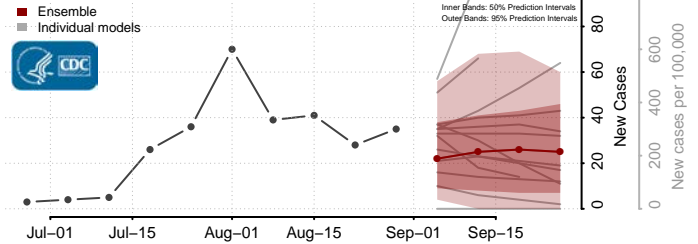

Decatur County, Tennessee