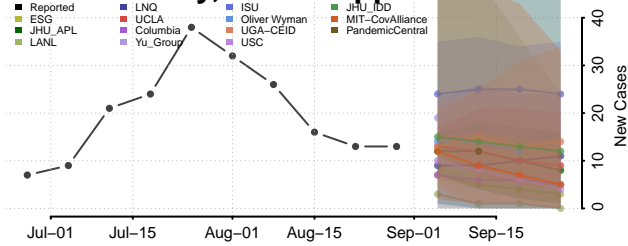

Amite County, Mississippi