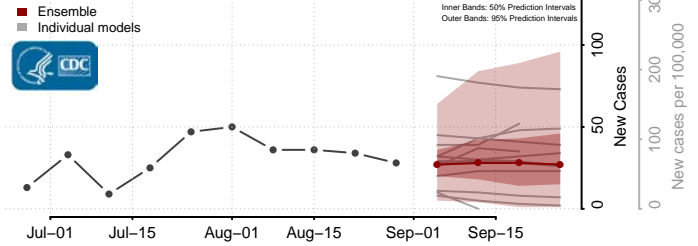

Butler County, Missouri