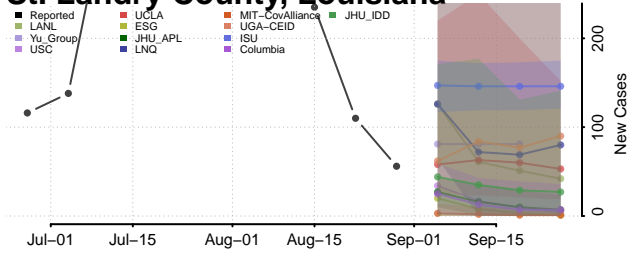

St. Landry County, Louisiana