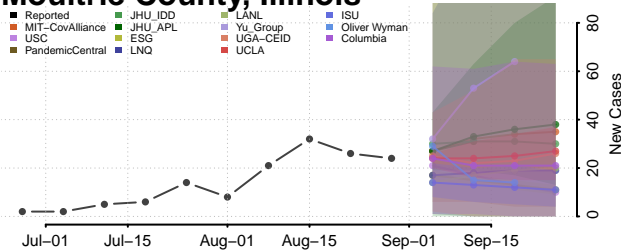

Moultrie County, Illinois