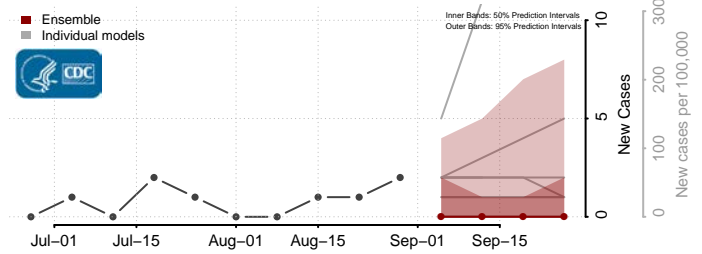

Webster County, Nebraska