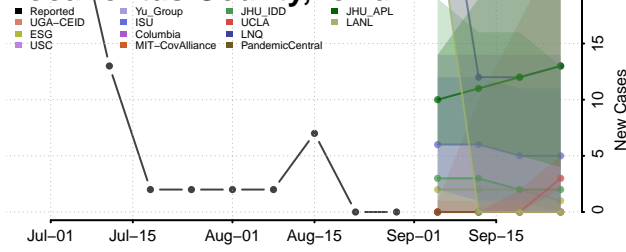

Pocahontas County, Iowa