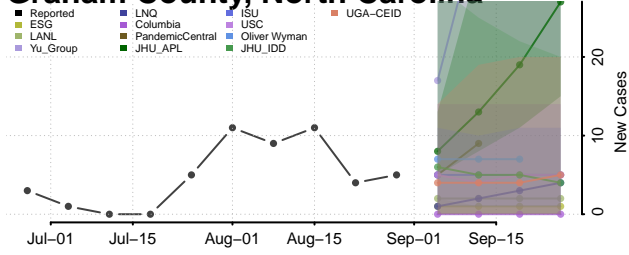

Graham County, North Carolina