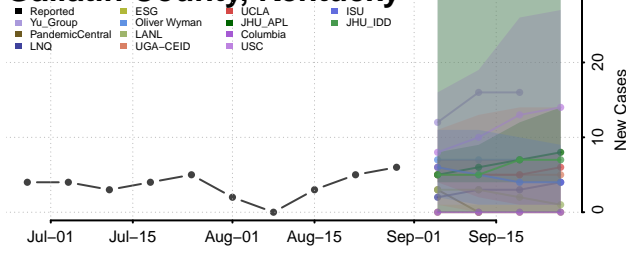

Gallatin County, Kentucky