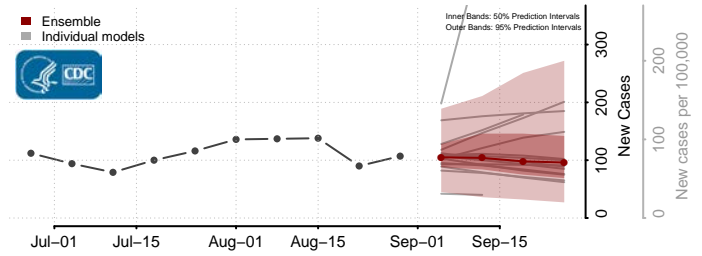

Harnett County, North Carolina