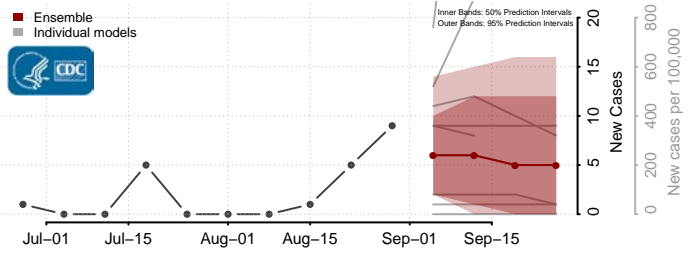

Hettinger County, North Dakota