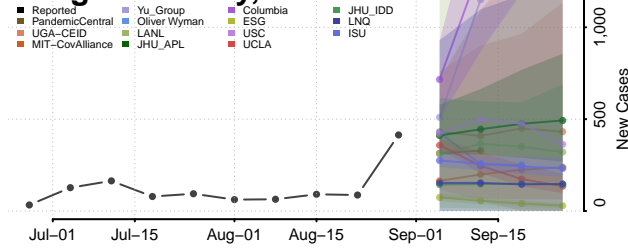

Douglas County, Kansas