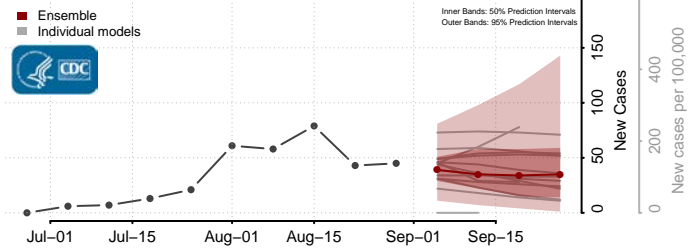

Bureau County, Illinois