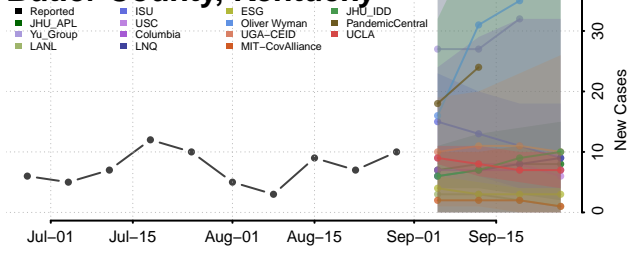

Butler County, Kentucky