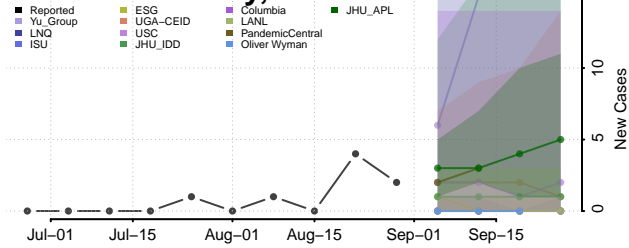

Hamilton County, New York