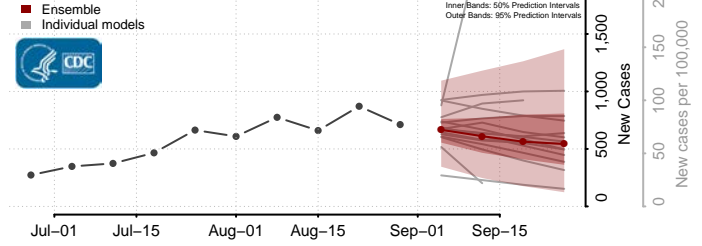

DuPage County, Illinois