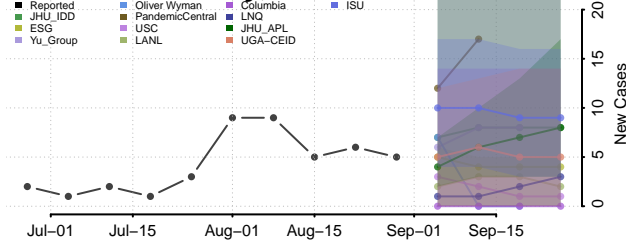

Hamilton County, Illinois