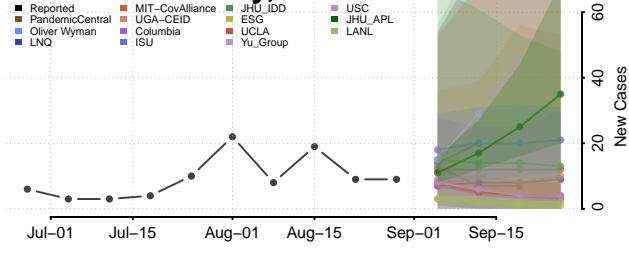

Okfuskee County, Oklahoma