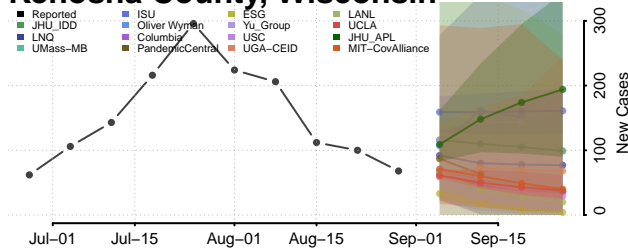

Kenosha County, Wisconsin