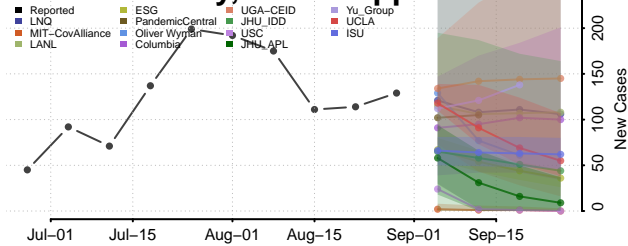

Bolivar County, Mississippi