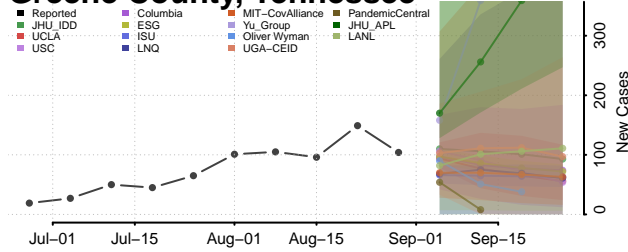

Greene County, Tennessee