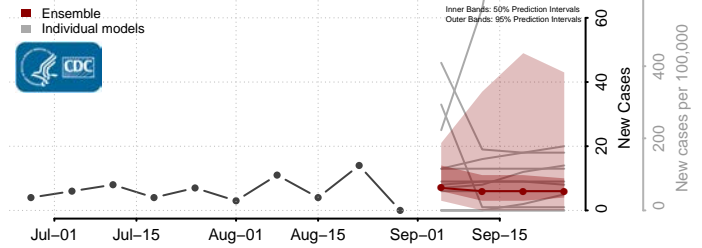

Cherokee County, Iowa