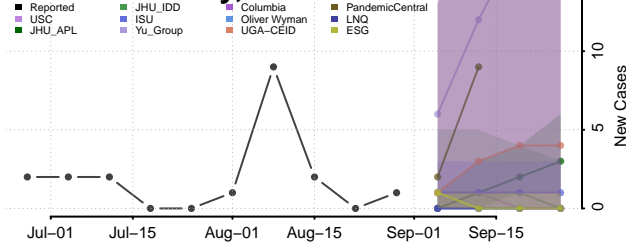

Granite County, Montana