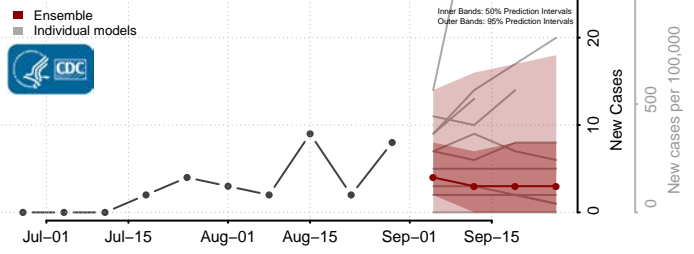

Kidder County, North Dakota