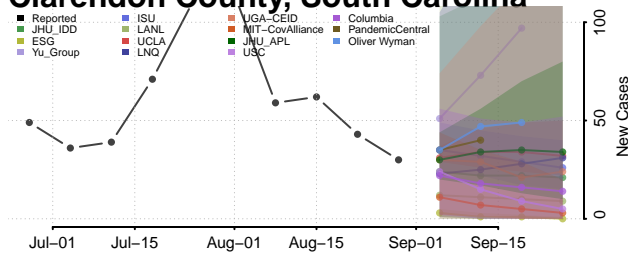

Clarendon County, South Carolina