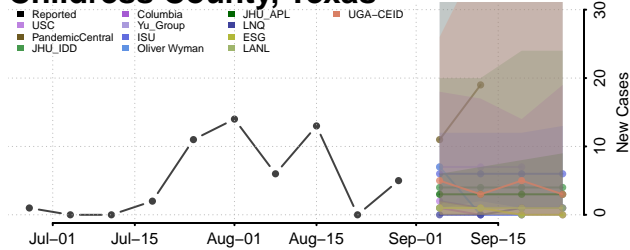

Childress County, Texas