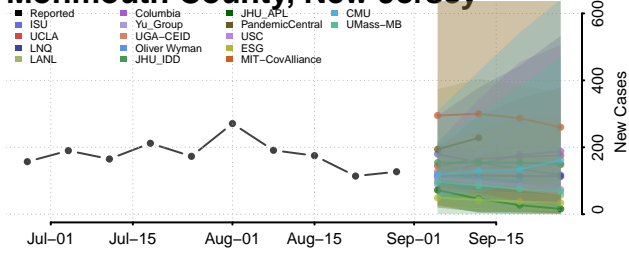

Monmouth County, New Jersey