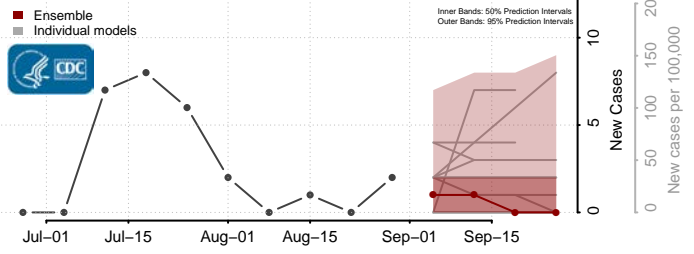

Mitchell County, Kansas