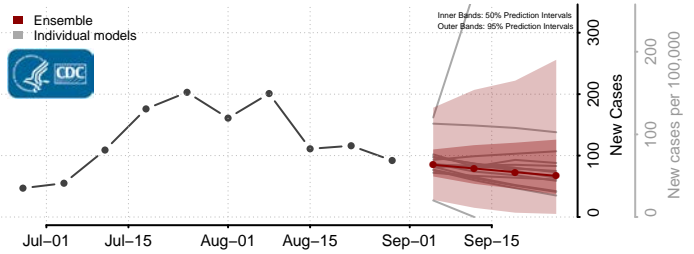

Hampton County, Virginia