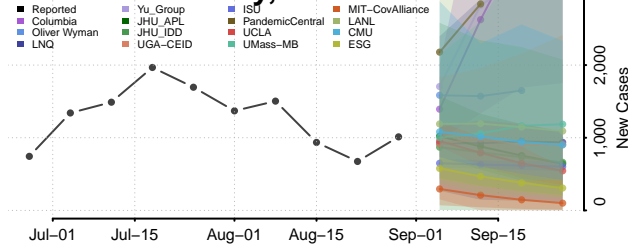

Jefferson County, Alabama