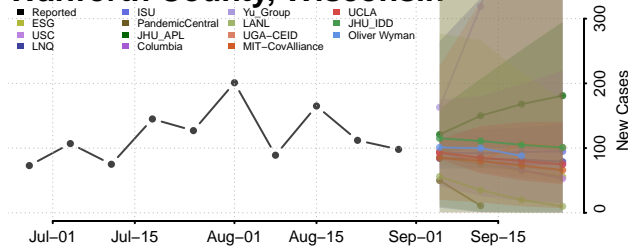

Walworth County, Wisconsin