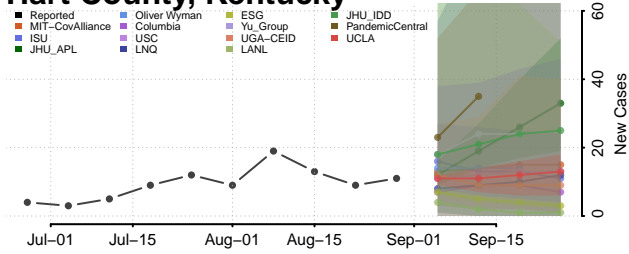

Hart County, Kentucky