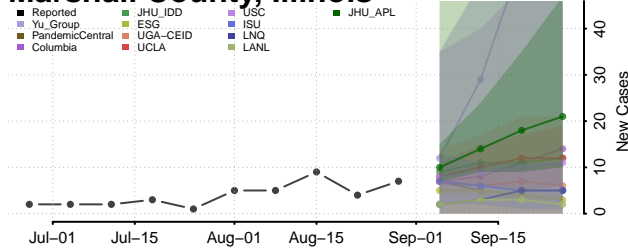

Marshall County, Illinois