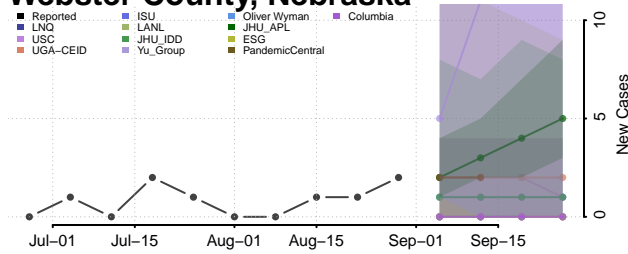

Webster County, Nebraska