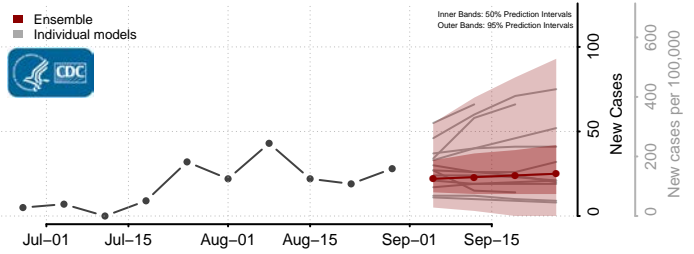

Patrick County, Virginia