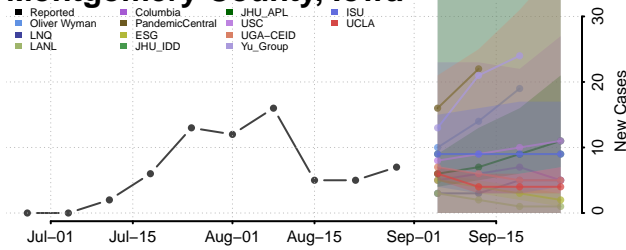

Montgomery County, Iowa