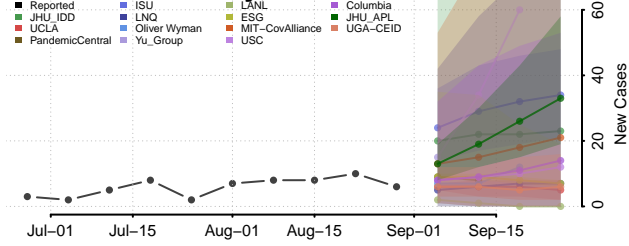

Morrison County, Minnesota