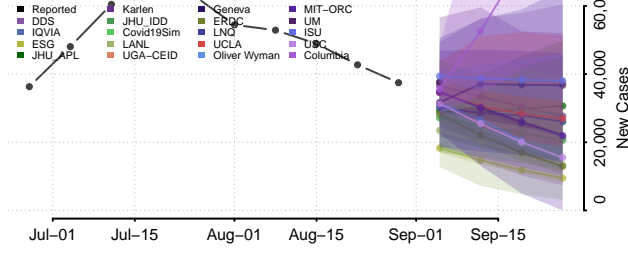

Williamson County, Tennessee

Wilson County, Tennessee

Texas

Anderson County, Texas

Andrews County, Texas

Angelina County, Texas