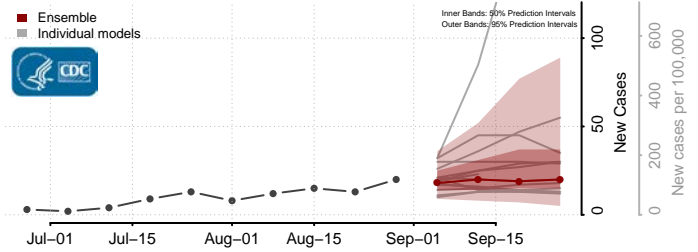

Dallas County, Missouri