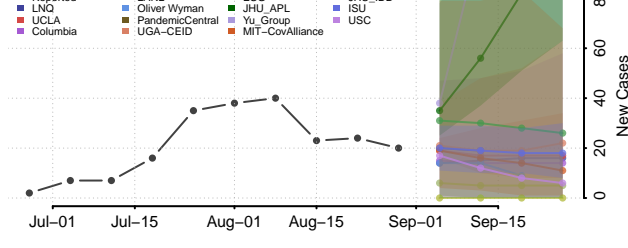

Union County, Tennessee