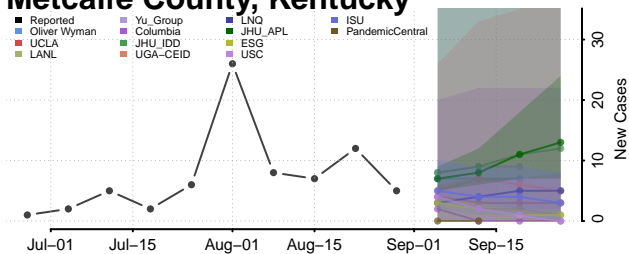

Metcalfe County, Kentucky