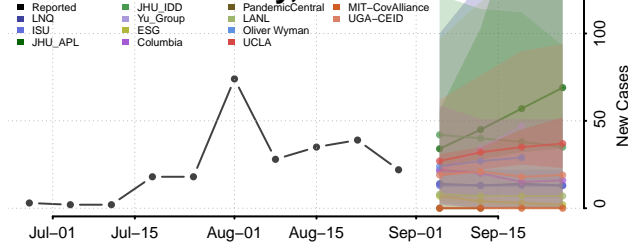

Little River County, Arkansas