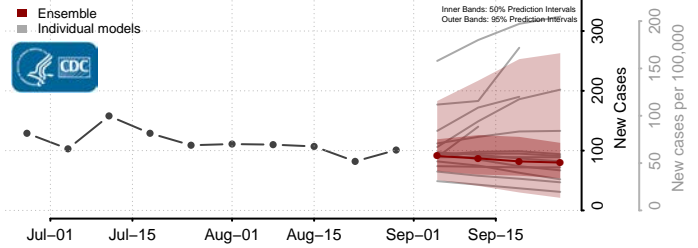

Olmsted County, Minnesota