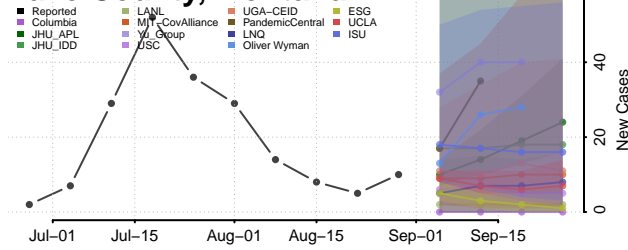

Lake County, Montana