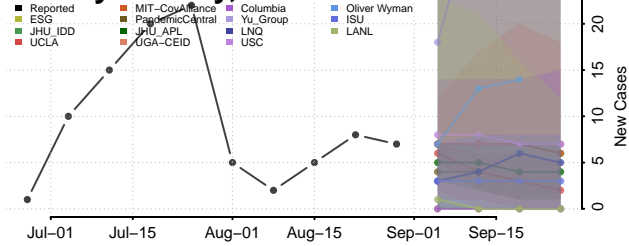

Murray County, Minnesota