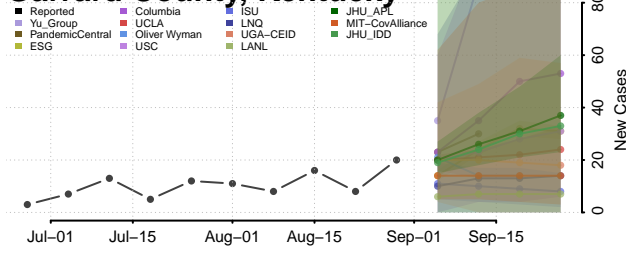

Garrard County, Kentucky