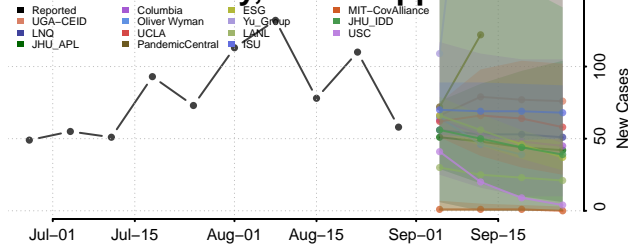

Marshall County, Mississippi