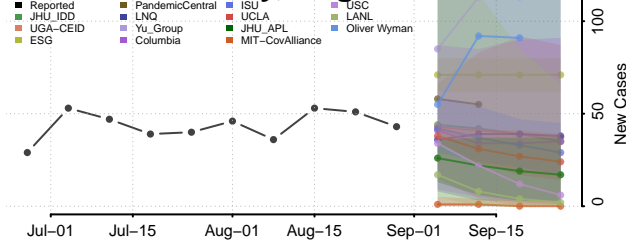

Manassas County, Virginia