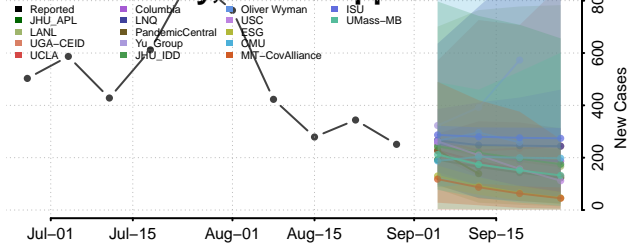

Hinds County, Mississippi