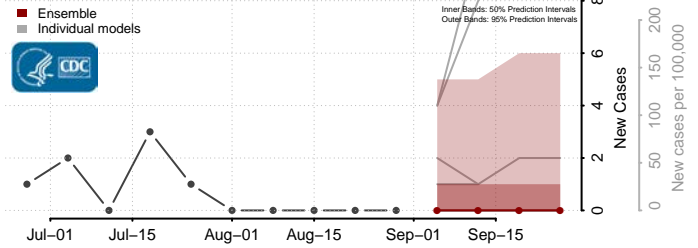

Kimball County, Nebraska