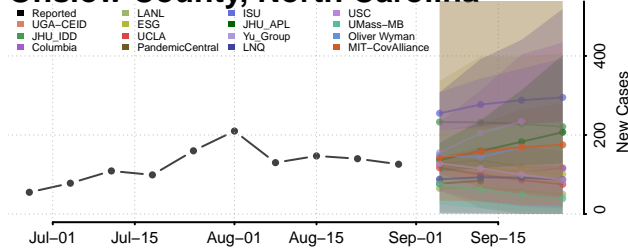

Onslow County, North Carolina