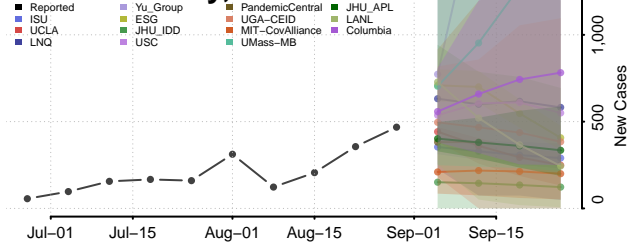

Boone County, Missouri