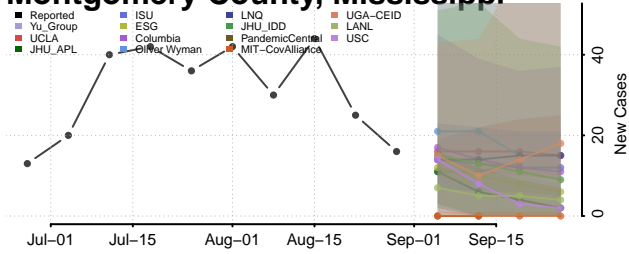

Montgomery County, Mississippi