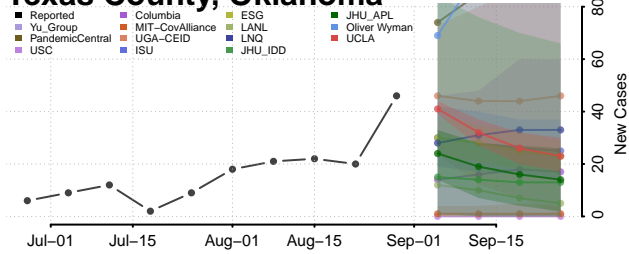

Texas County, Oklahoma