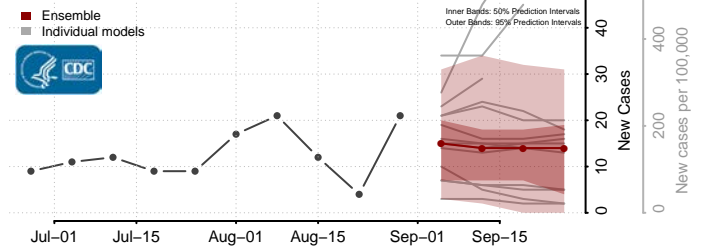

Clarke County, Iowa