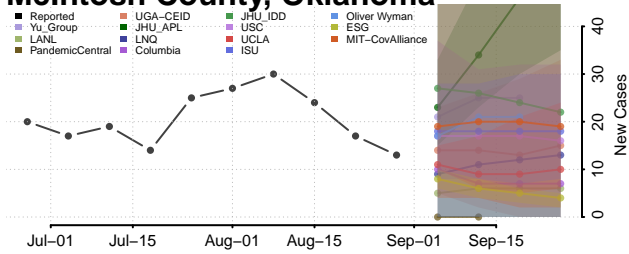

McIntosh County, Oklahoma