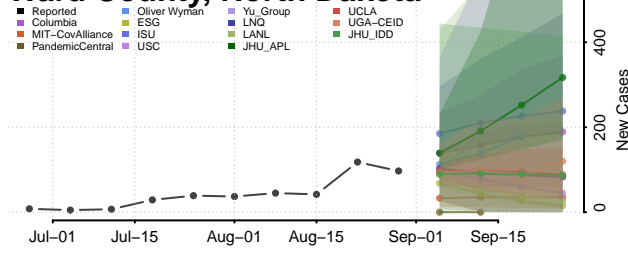

Ward County, North Dakota