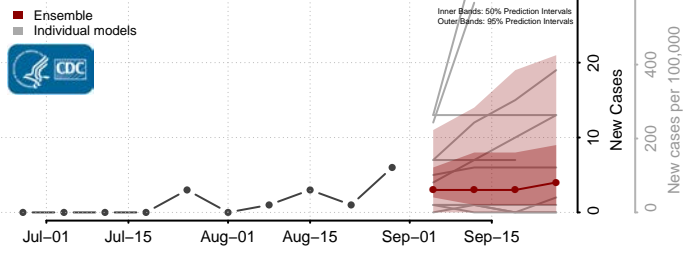

Marshall County, South Dakota