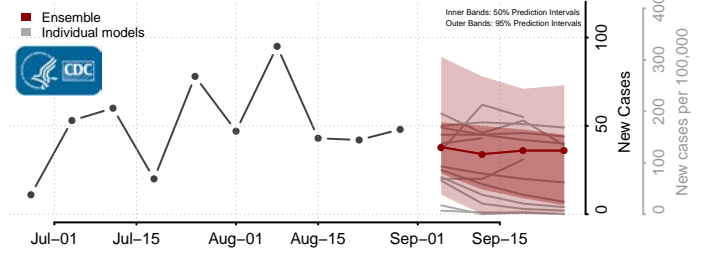

Neshoba County, Mississippi