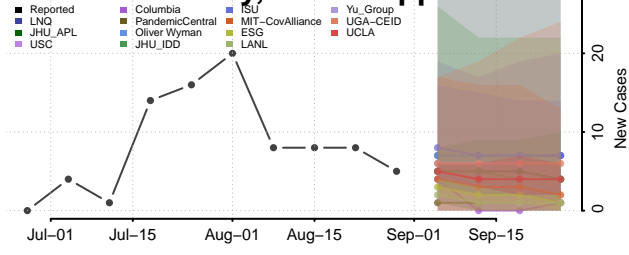

Choctaw County, Mississippi