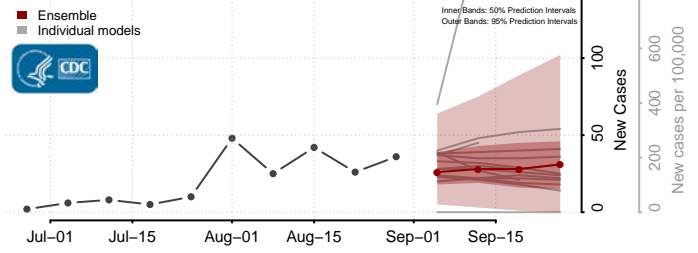

Cooper County, Missouri