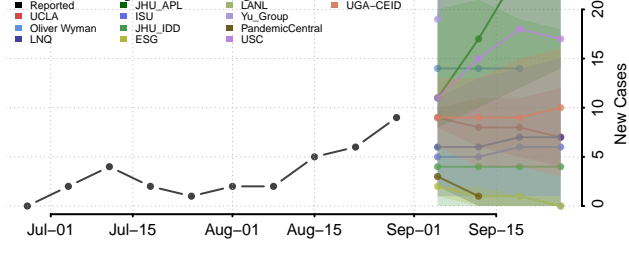

McHenry County, North Dakota