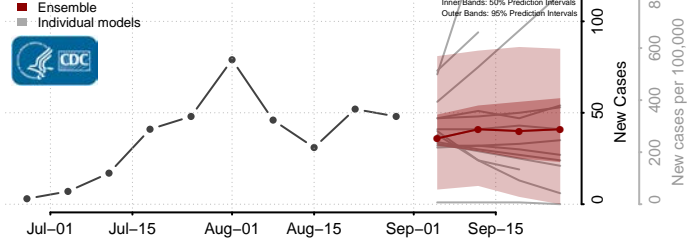

Crockett County, Tennessee