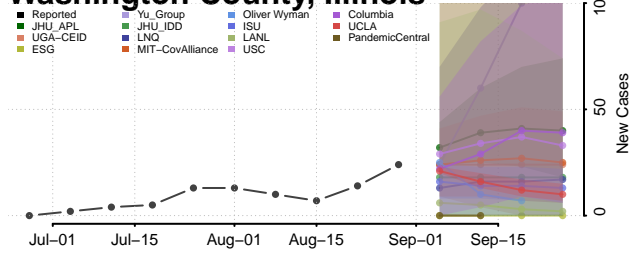

Washington County, Illinois