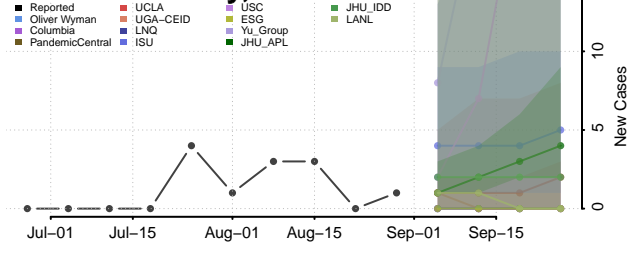

Stanton County, Nebraska