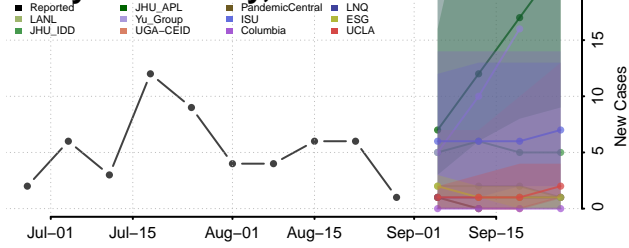

Lafayette County, Arkansas