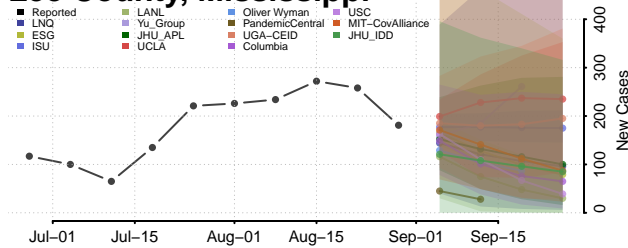

Lee County, Mississippi