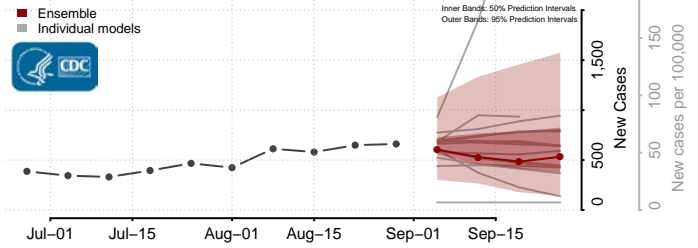

Fairfax County, Virginia