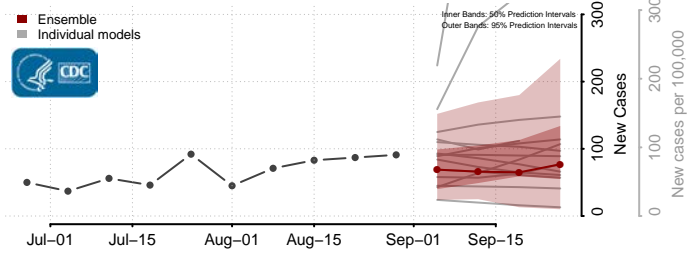

Craven County, North Carolina