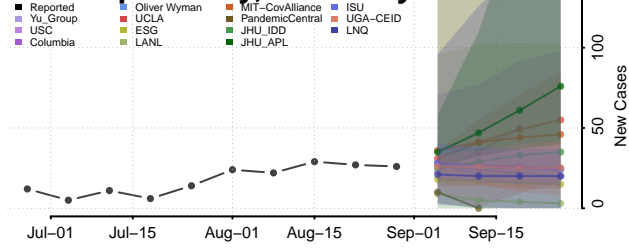

### Greenup County, Kentucky