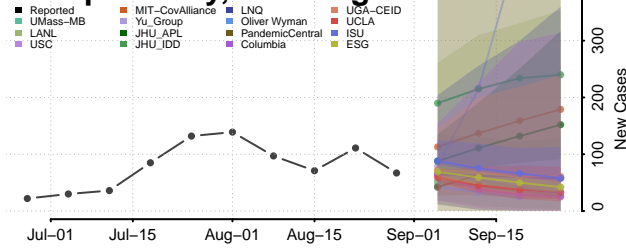

Kitsap County, Washington