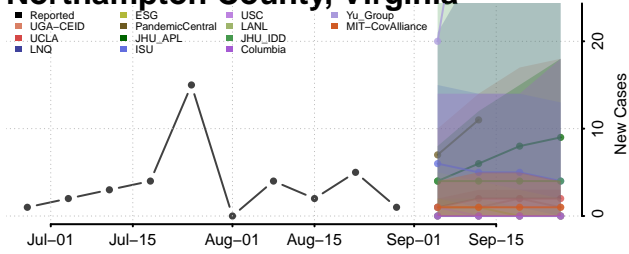

Northampton County, Virginia