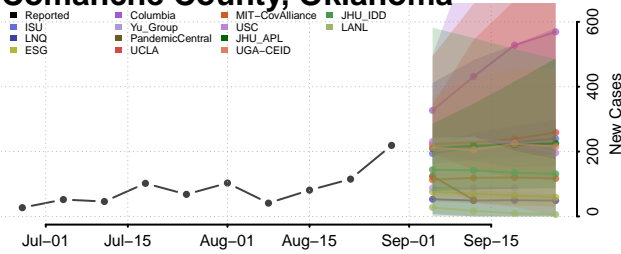

Comanche County, Oklahoma