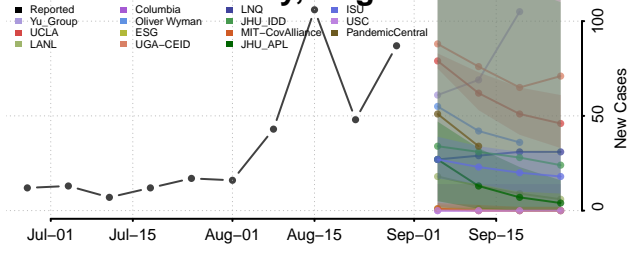

Greensville County, Virginia