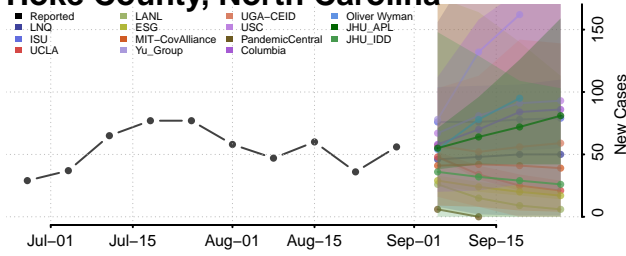

Hoke County, North Carolina