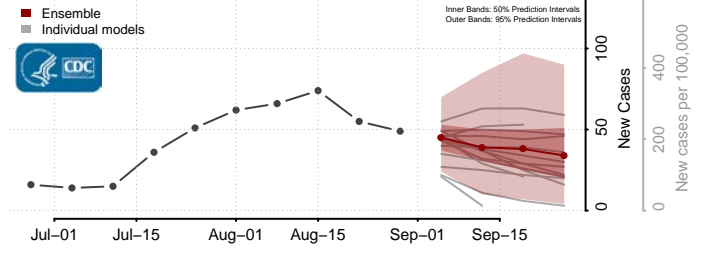

Tippah County, Mississippi