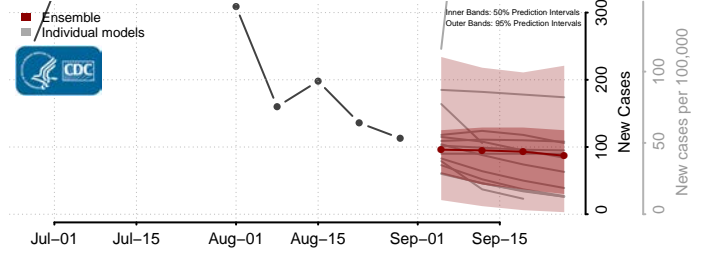

Mohave County, Arizona