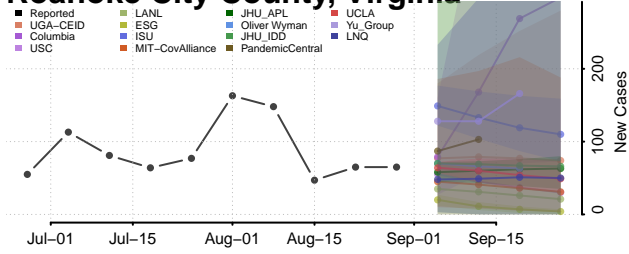

Roanoke City County, Virginia