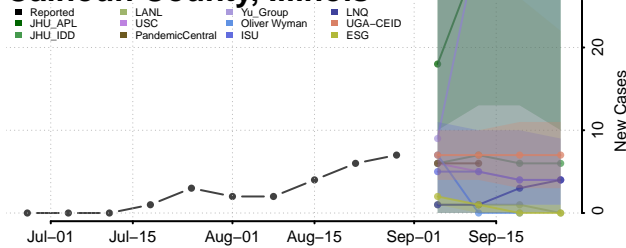

Calhoun County, Illinois