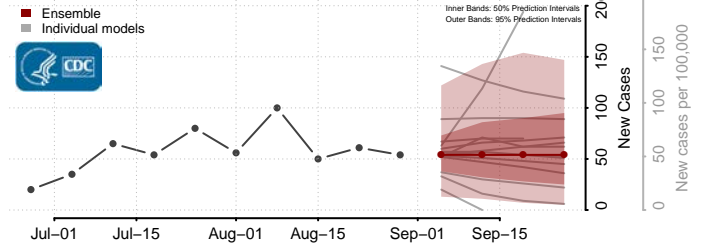

DeKalb County, Illinois