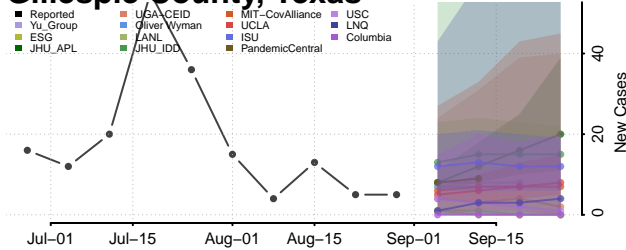

Gillespie County, Texas