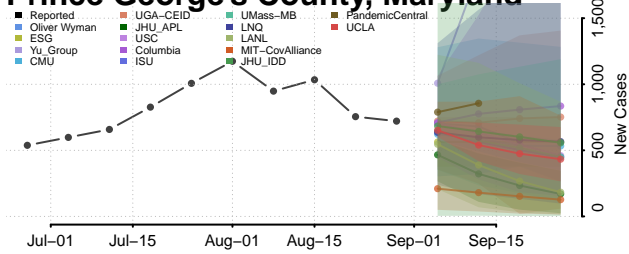

Prince George's County, Maryland