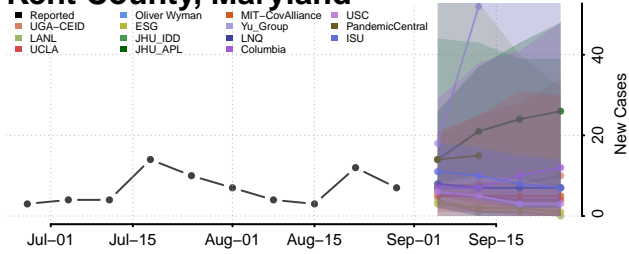

Kent County, Maryland