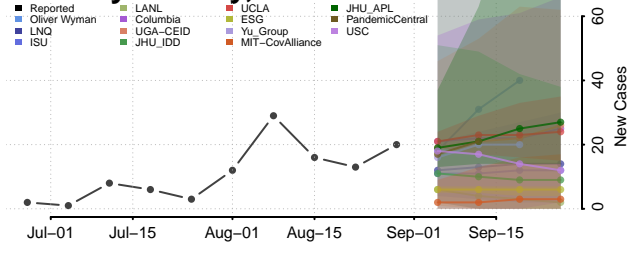

Ramsey County, North Dakota