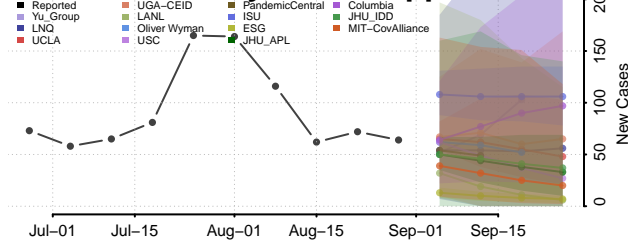

Lowndes County, Mississippi