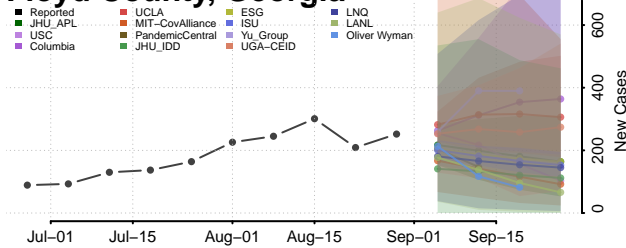

Floyd County, Georgia