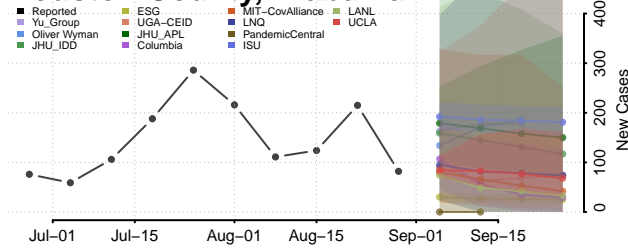

Houston County, Alabama