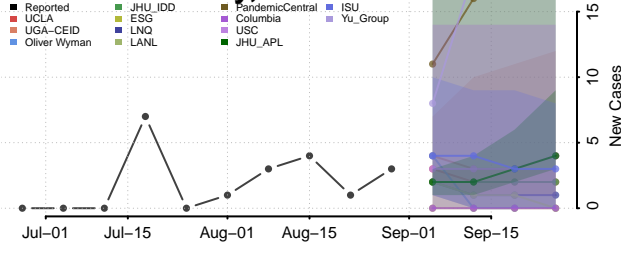

Chariton County, Missouri