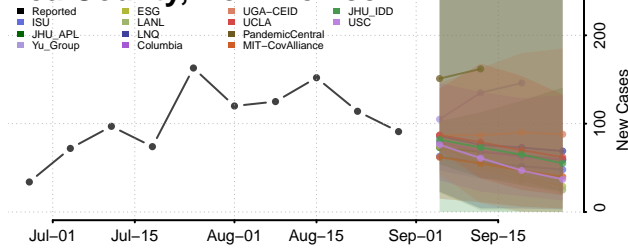

Lea County, New Mexico