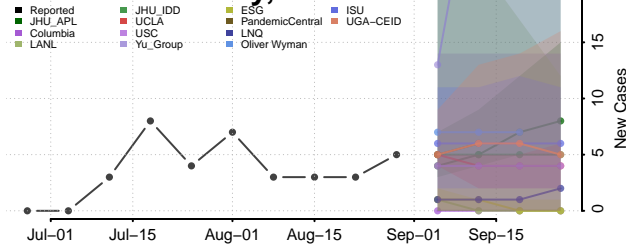

Jefferson County, Montana