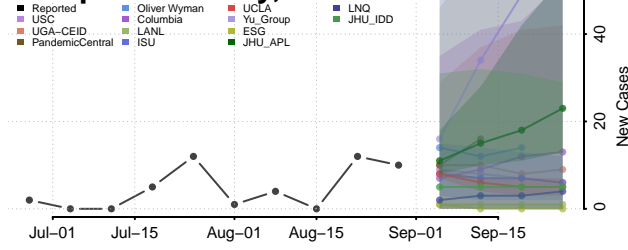

### Doniphan County, Kansas