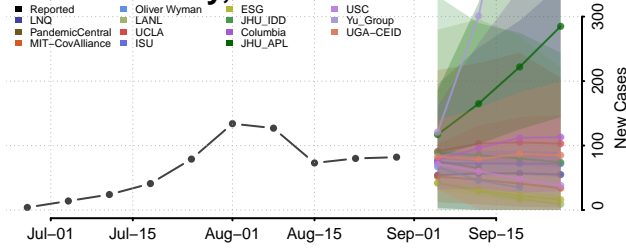

### Coffee County, Tennessee