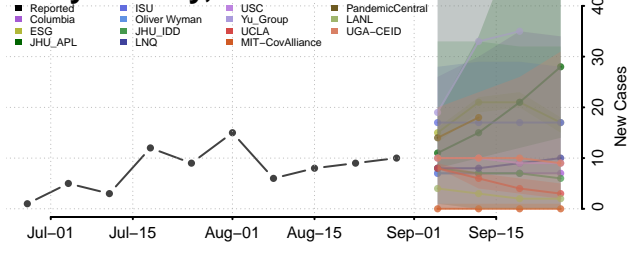

Perry County, Tennessee