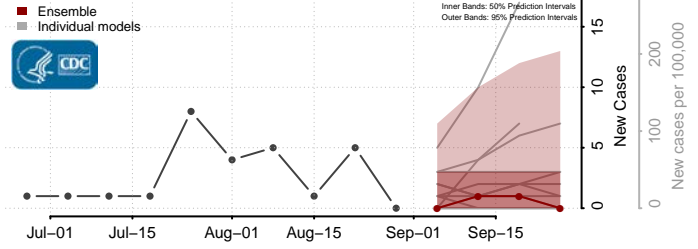

### Norman County, Minnesota