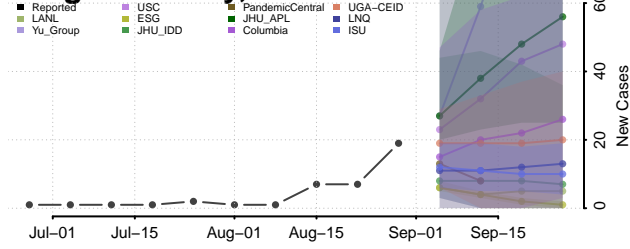

Oregon County, Missouri