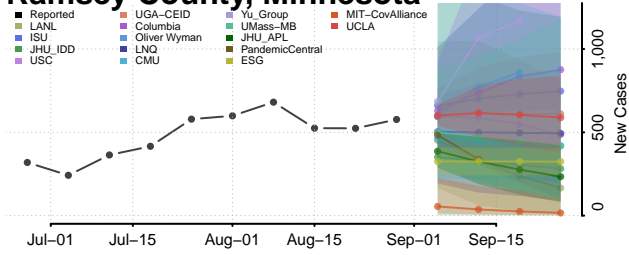

Ramsey County, Minnesota