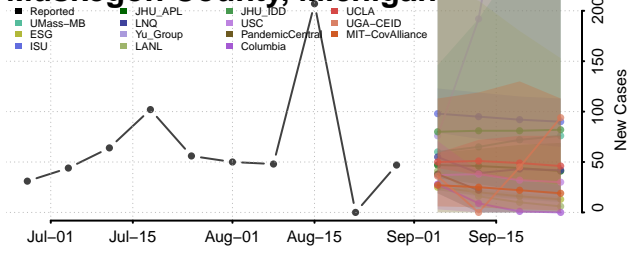

Muskegon County, Michigan