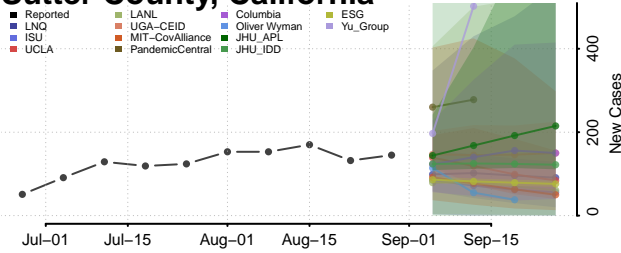

### Tehama County, California