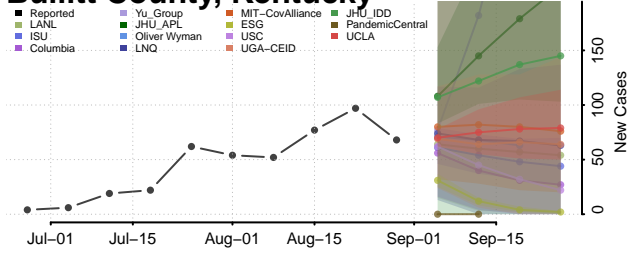

Bullitt County, Kentucky