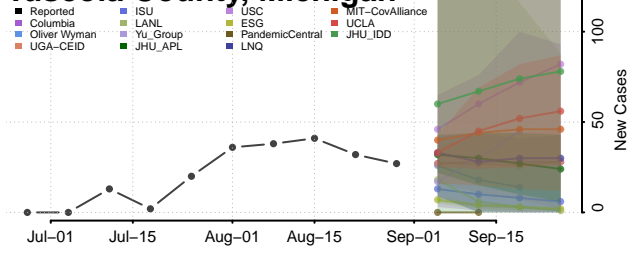

Tuscola County, Michigan