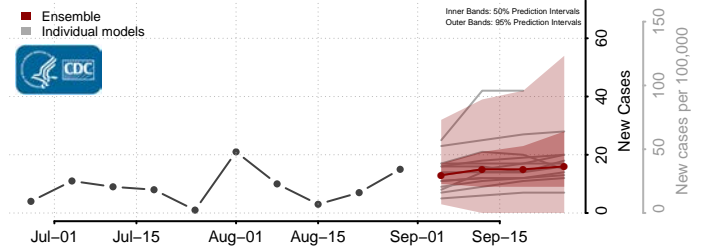

Ravalli County, Montana