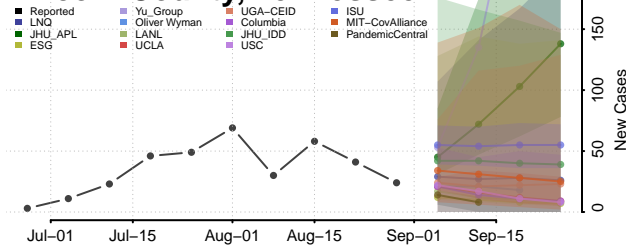

Lincoln County, Tennessee