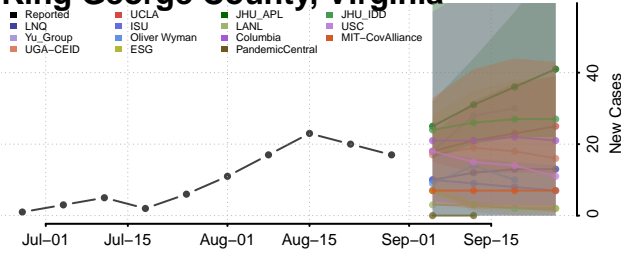

King George County, Virginia