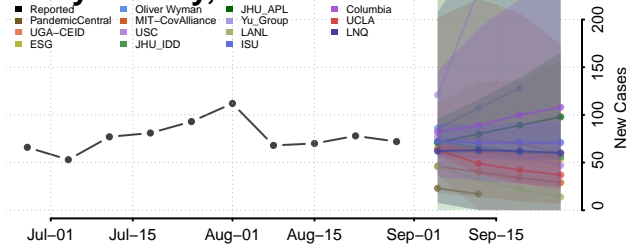

Surry County, North Carolina