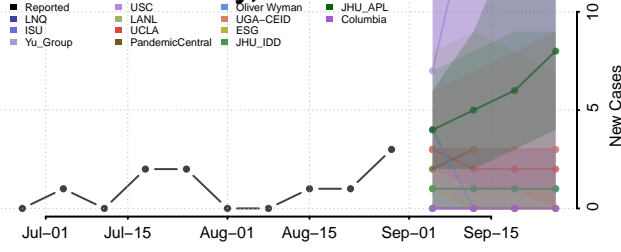

Nuckolls County, Nebraska