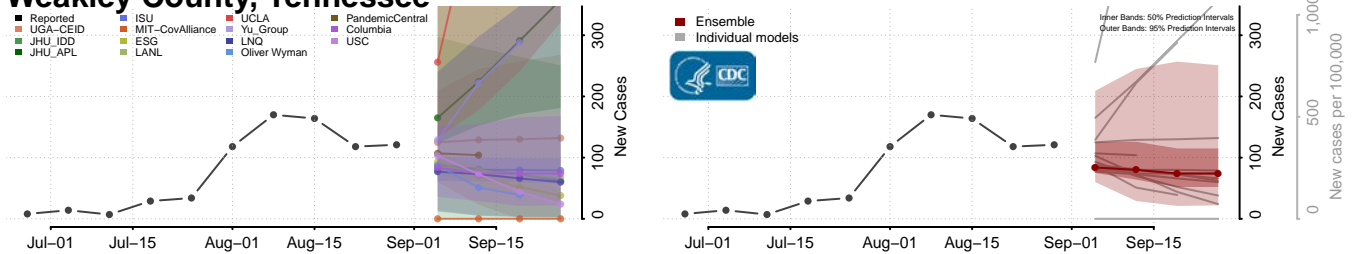

Weakley County, Tennessee