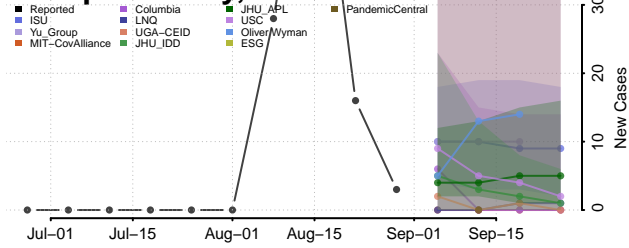

Phillips County, Montana