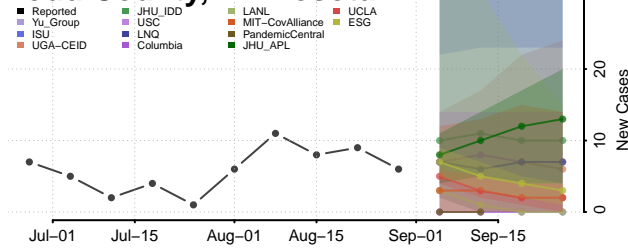

Todd County, Minnesota