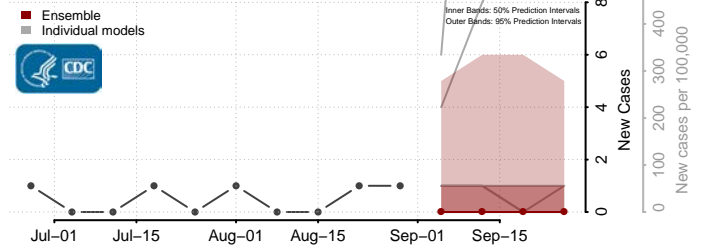

Hodgeman County, Kansas