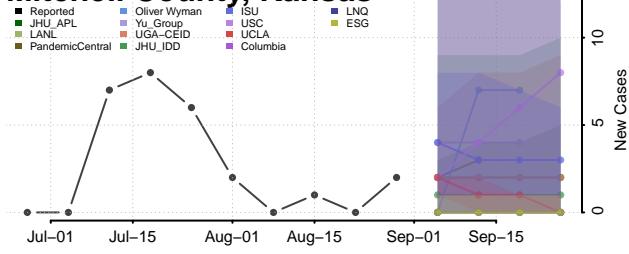

Mitchell County, Kansas