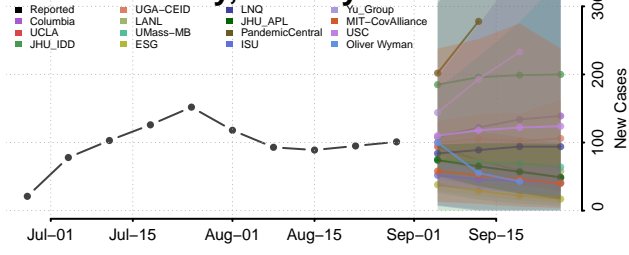

Beaver County, Pennsylvania