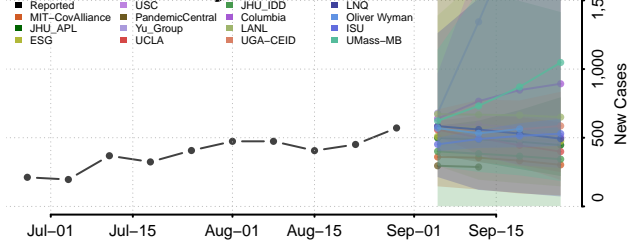

Dakota County, Minnesota