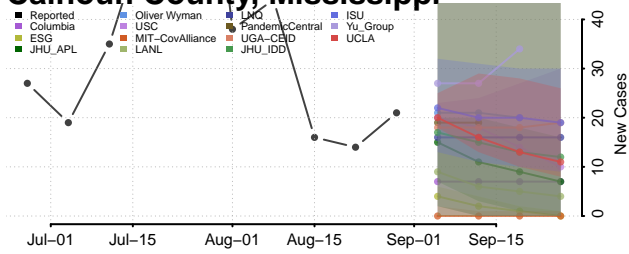

Calhoun County, Mississippi