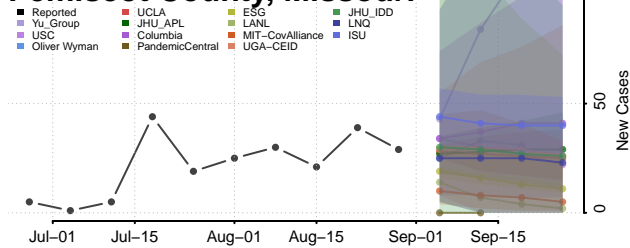

### Pemiscot County, Missouri