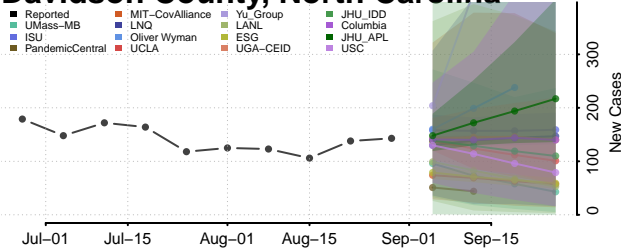

Davidson County, North Carolina