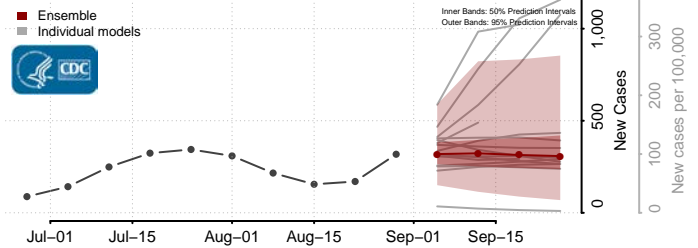

Lancaster County, Nebraska