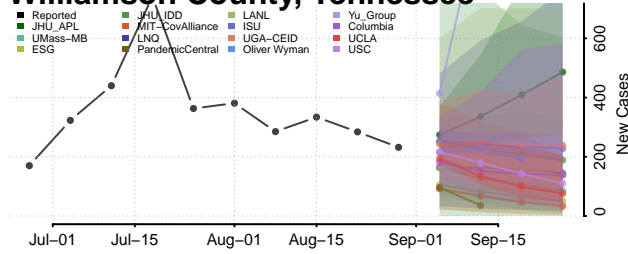

Williamson County, Tennessee