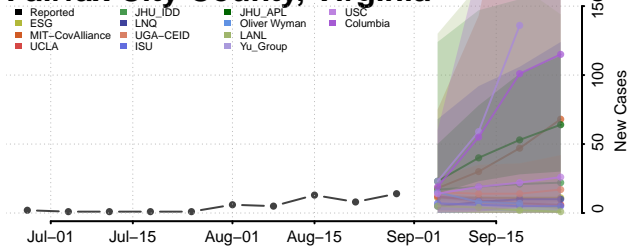

Fairfax City County, Virginia