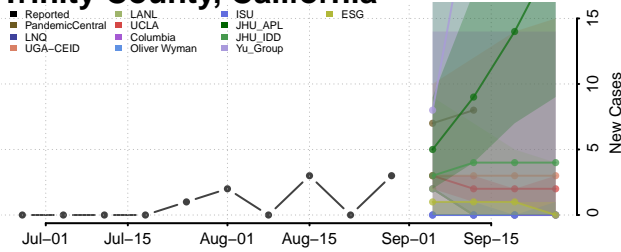

Trinity County, California