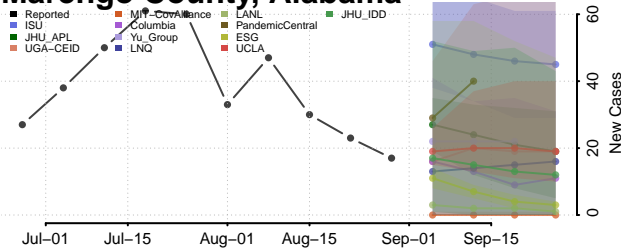

Marengo County, Alabama