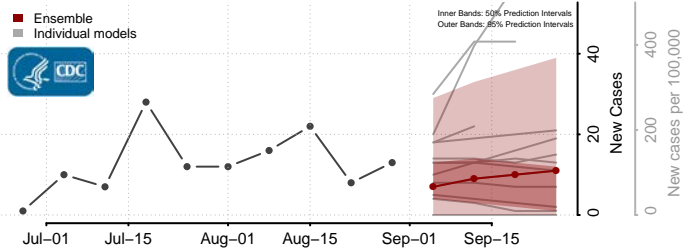

Mountrail County, North Dakota