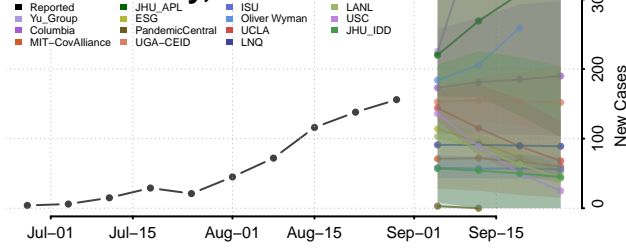

Stark County, North Dakota