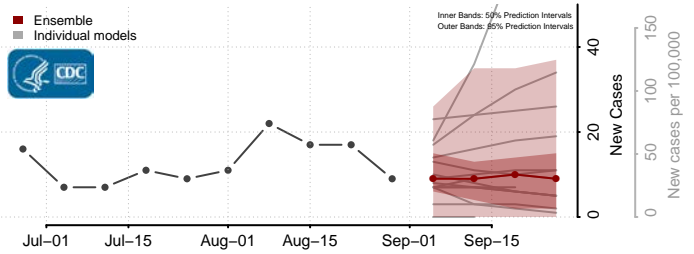

### Prince Edward County, Virginia