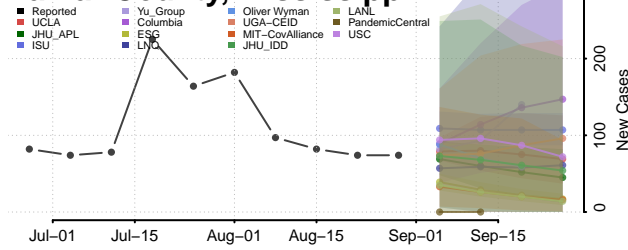

Lamar County, Mississippi