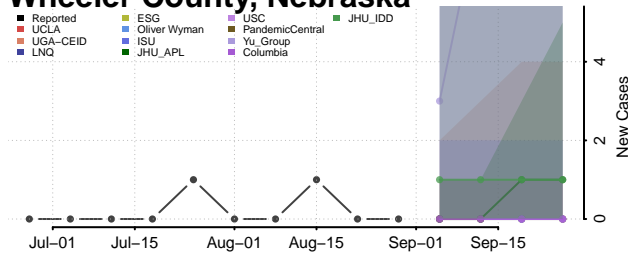

Wheeler County, Nebraska