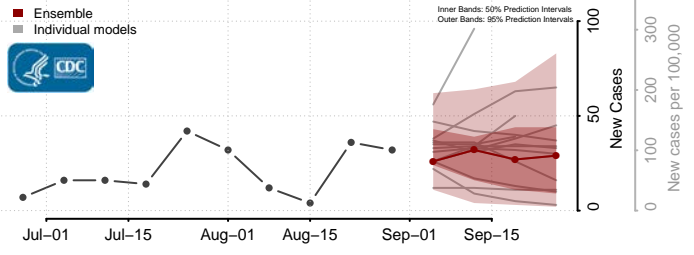

Montgomery County, Kansas