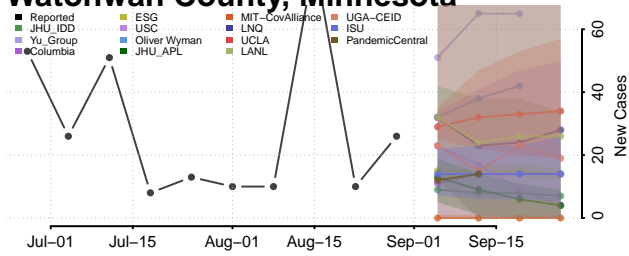

Watonwan County, Minnesota