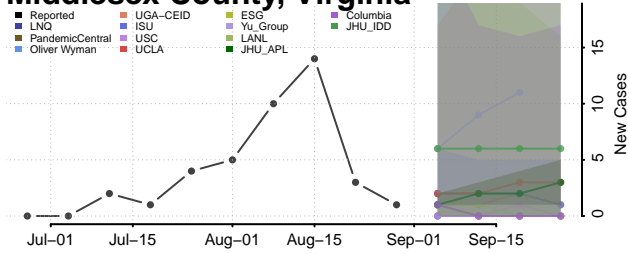

Middlesex County, Virginia