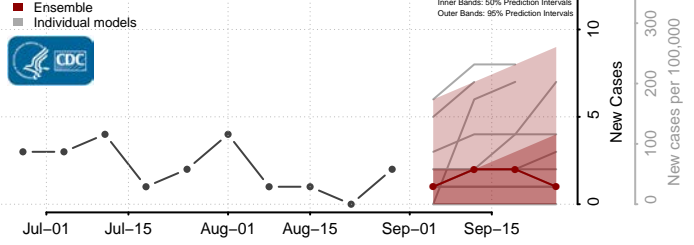

Hanson County, South Dakota