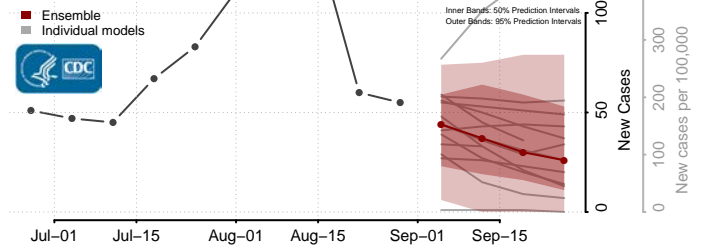

Union County, Mississippi