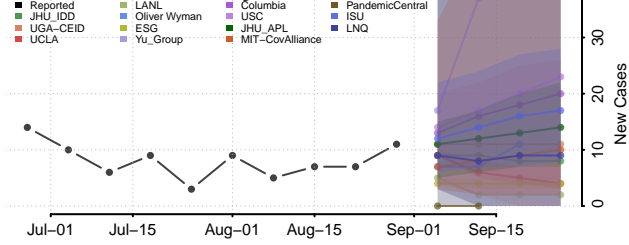

Faribault County, Minnesota