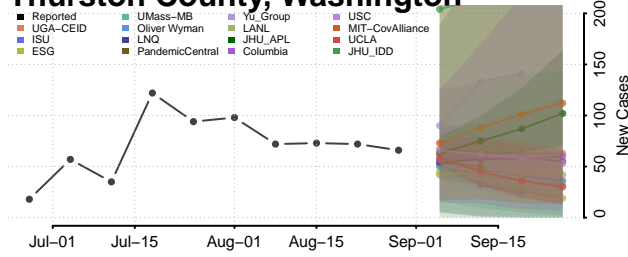

Thurston County, Washington