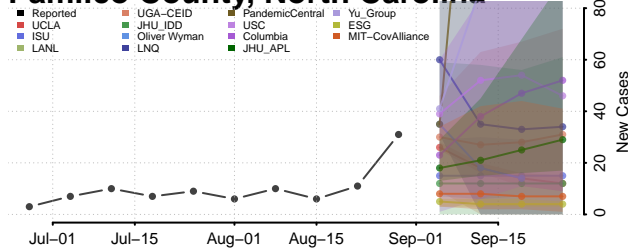

Pamlico County, North Carolina