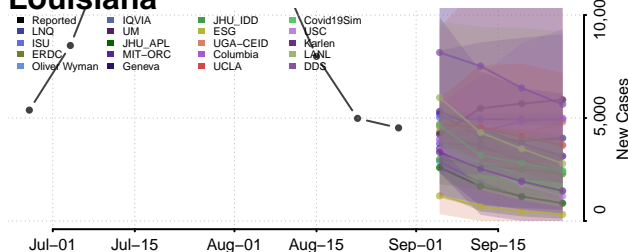

Louisiana*

*New weekly cases may decrease in this location over the next four weeks. For these locations, the ensemble forecast indicates a probability of 0.75 or greater that fewer cases will be reported in week four of the forecast than in the last reported week.