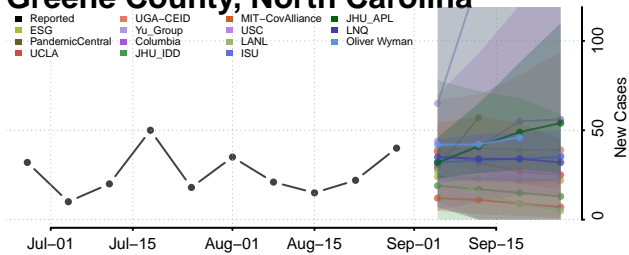

Greene County, North Carolina