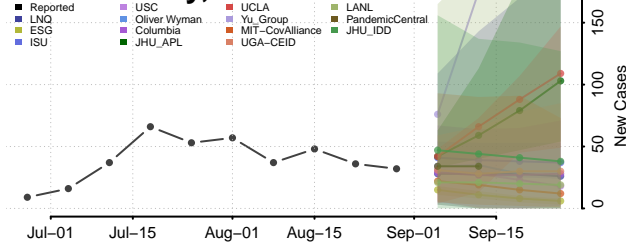

Rhea County, Tennessee