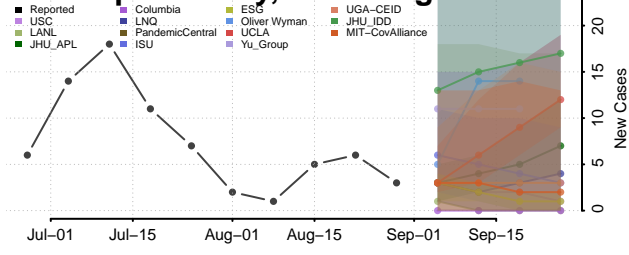

Randolph County, West Virginia