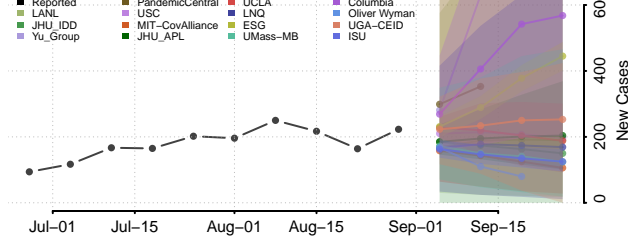

Paulding County, Georgia