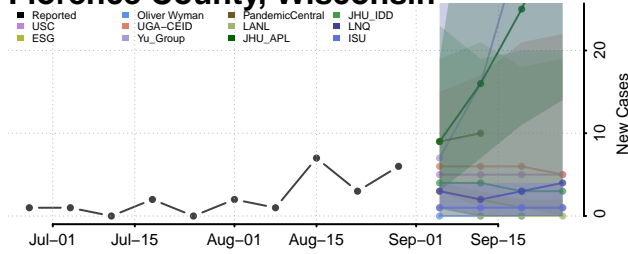

Florence County, Wisconsin