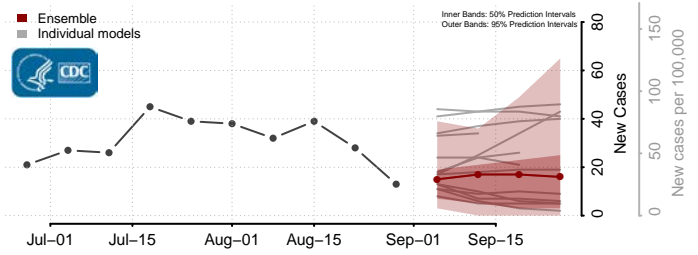

Grant County, Wisconsin