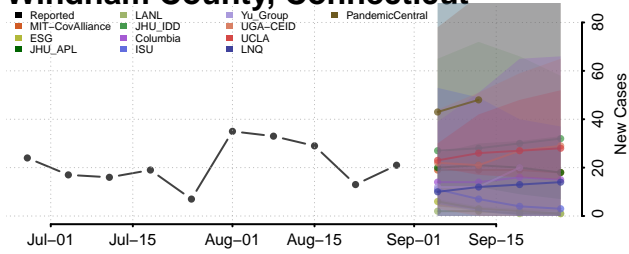

Windham County, Connecticut