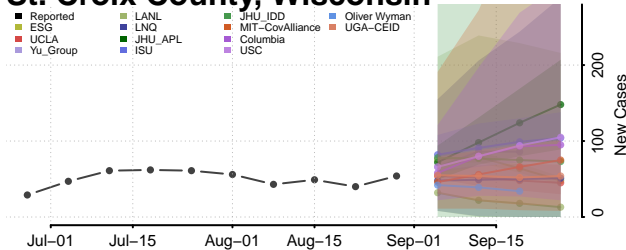

St. Croix County, Wisconsin