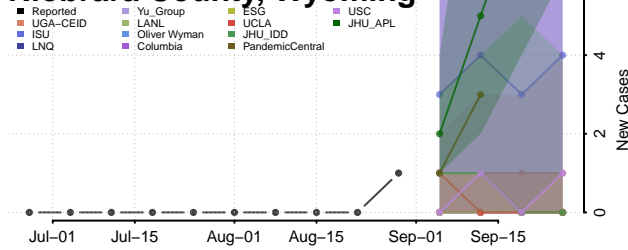

Niobrara County, Wyoming