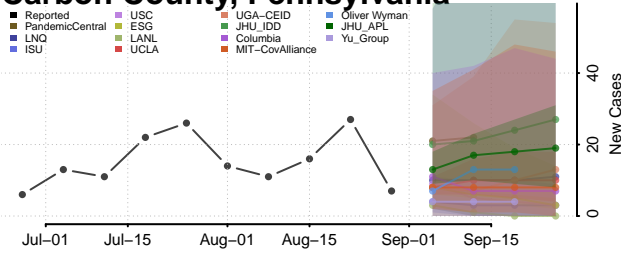

Carbon County, Pennsylvania