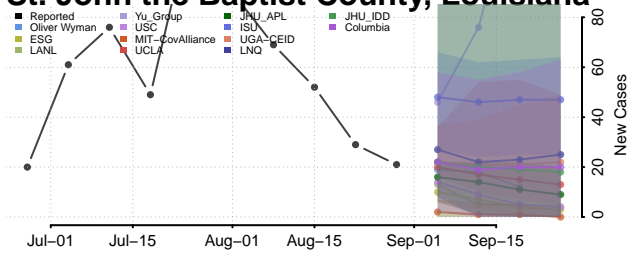

St. John the Baptist County, Louisiana