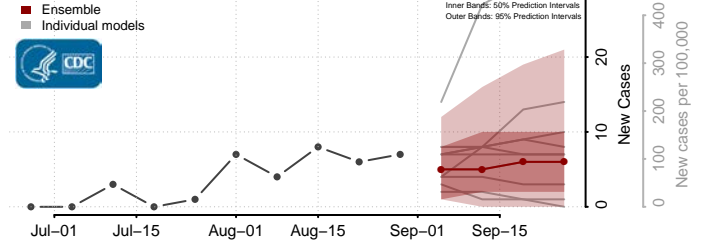

Edwards County, Illinois