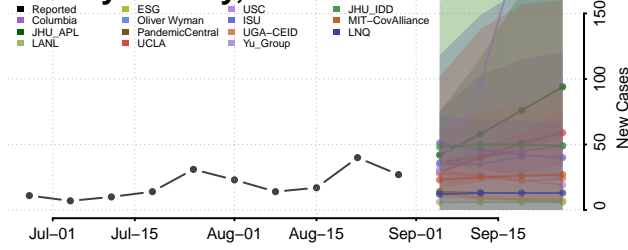

Cowley County, Kansas