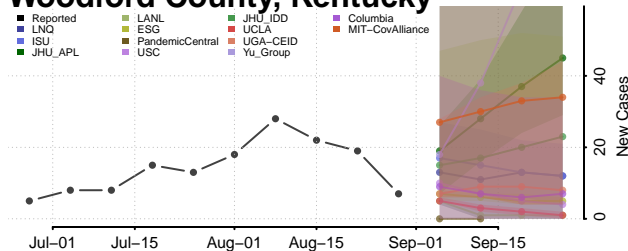

Woodford County, Kentucky