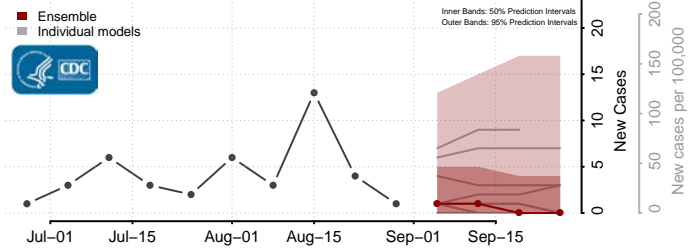

Switzerland County, Indiana