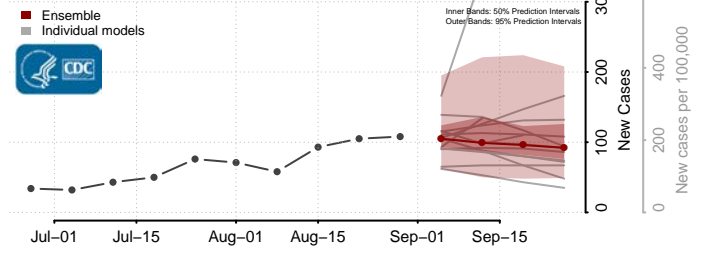

Edgecombe County, North Carolina