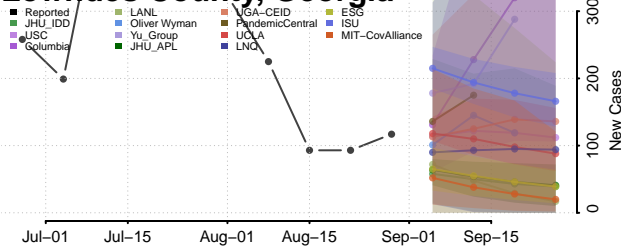

Lowndes County, Georgia