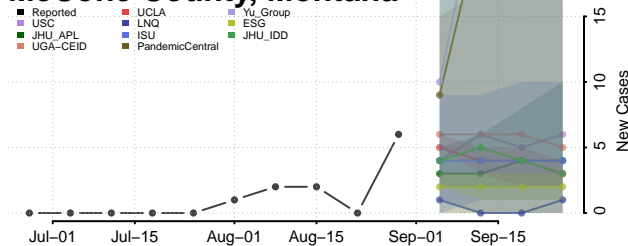

McCone County, Montana