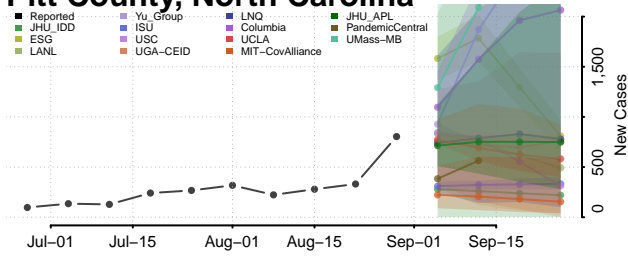

### Polk County, North Carolina