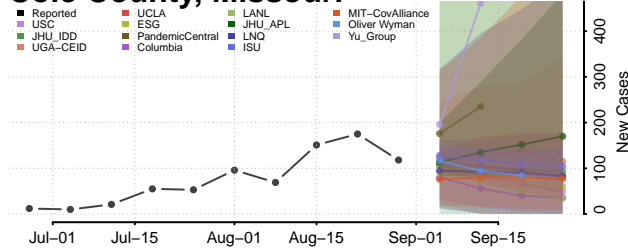

Cole County, Missouri