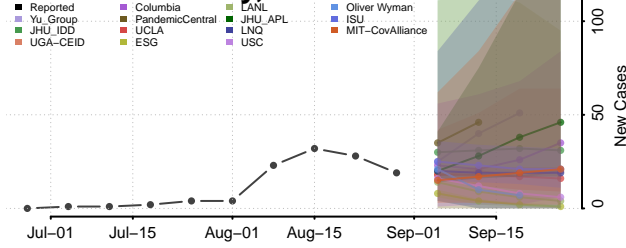

Hancock County, Illinois