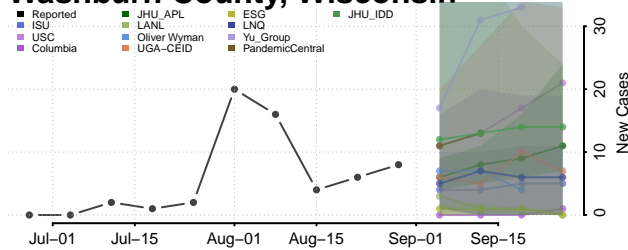

Washburn County, Wisconsin