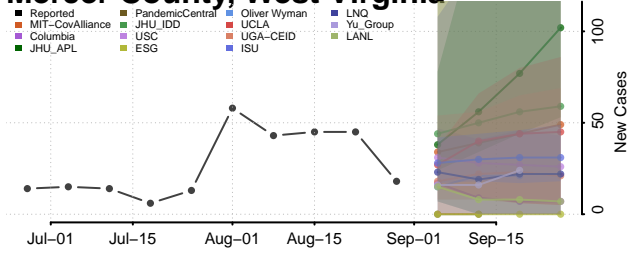

Mercer County, West Virginia