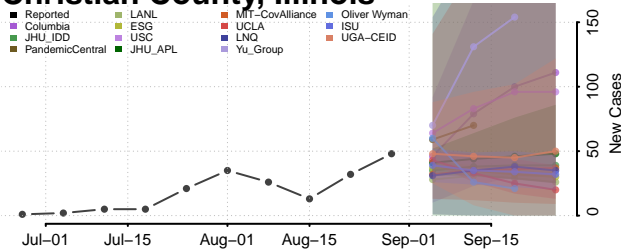

Christian County, Illinois