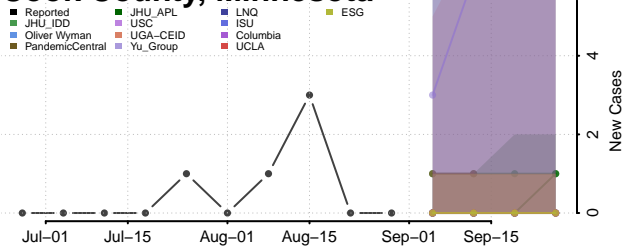

Cook County, Minnesota