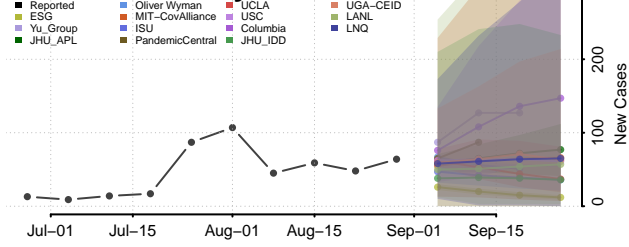

Camden County, Missouri