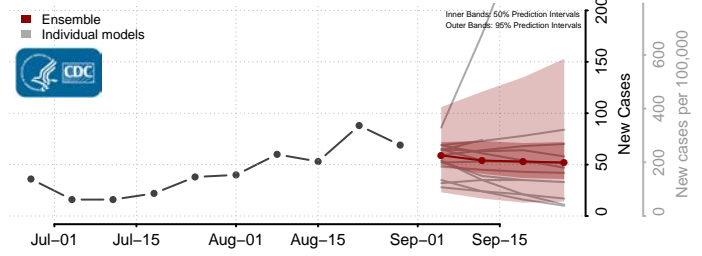

Marlboro County, South Carolina