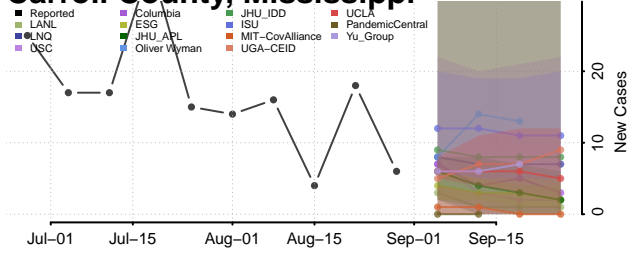

Carroll County, Mississippi