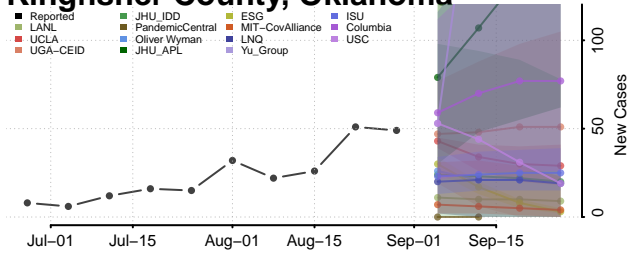

### Kingfisher County, Oklahoma