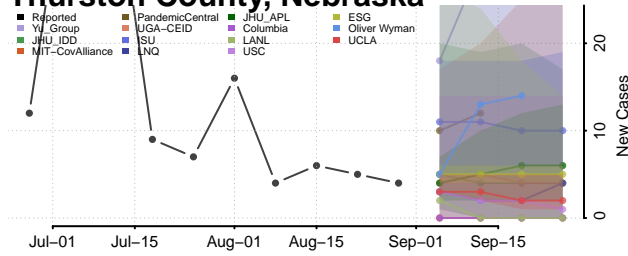

Thurston County, Nebraska