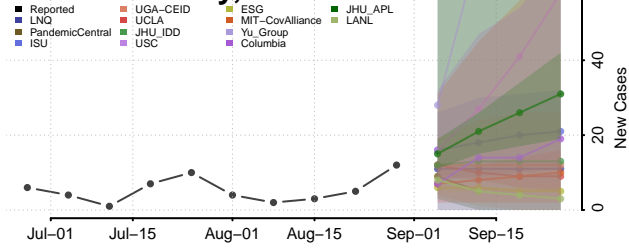

Meeker County, Minnesota