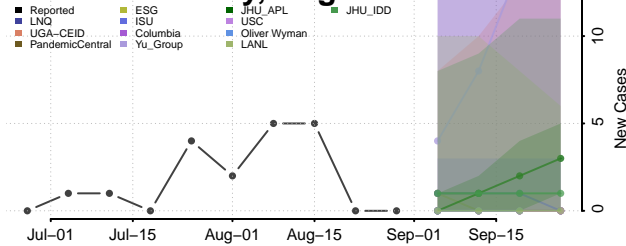

Mathews County, Virginia