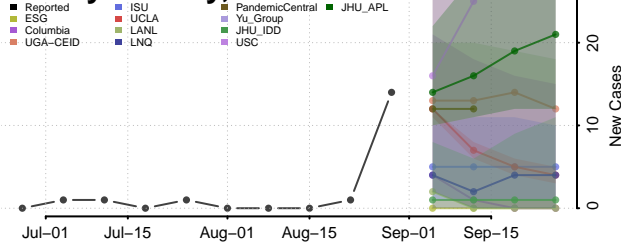

Cherry County, Nebraska