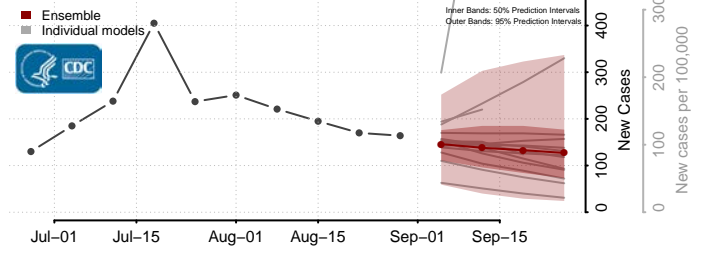

Wilson County, Tennessee