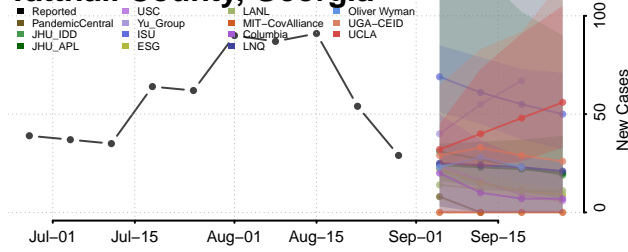

Tattnall County, Georgia