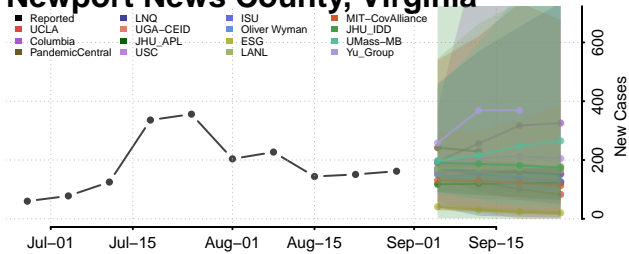

Newport News County, Virginia