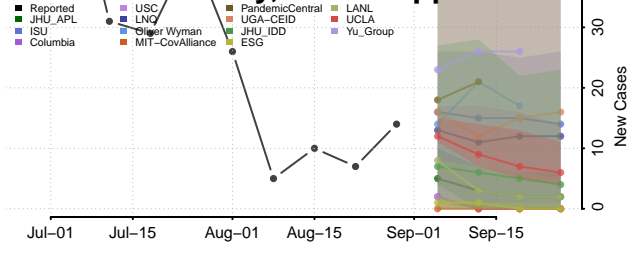

Claiborne County, Mississippi