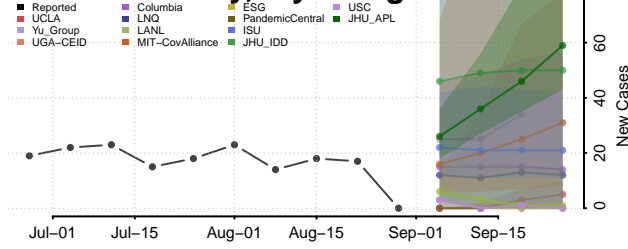

### Natrona County, Wyoming