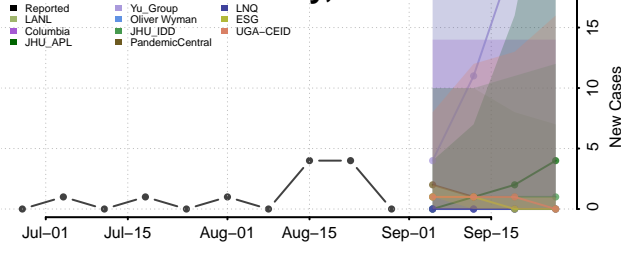

Kodiak Island County, Alaska