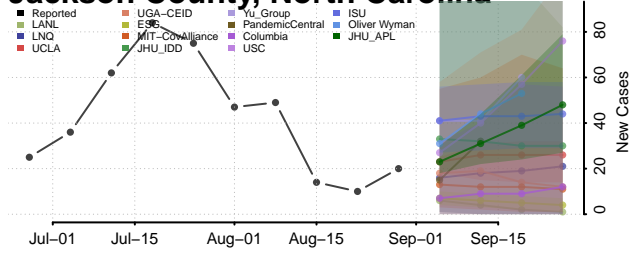

Jackson County, North Carolina