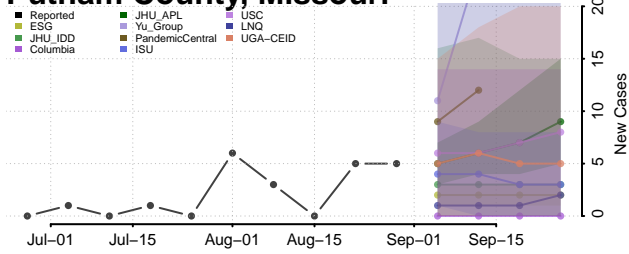

### Putnam County, Missouri