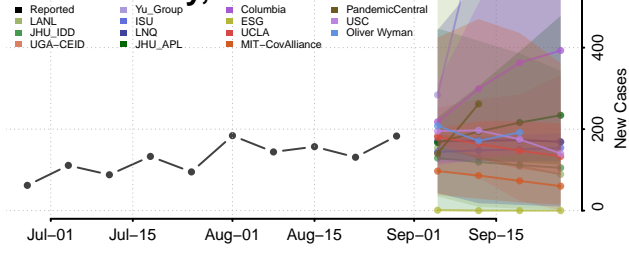

Nash County, North Carolina