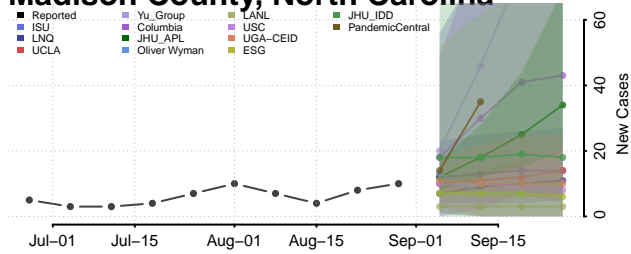

Madison County, North Carolina