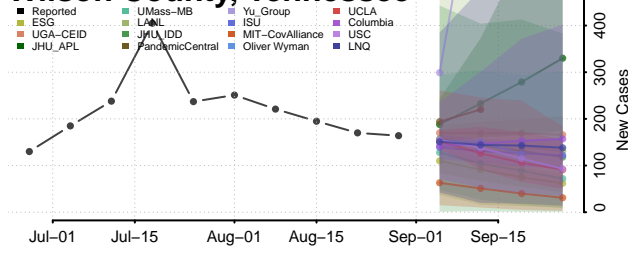

Wilson County, Tennessee