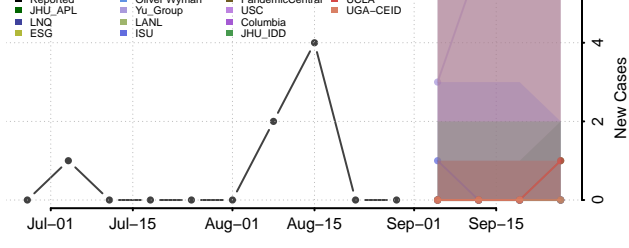

Comanche County, Kansas