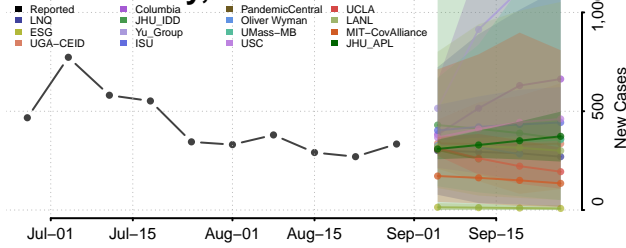

Dane County, Wisconsin