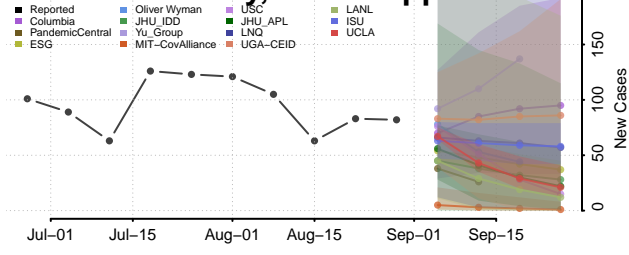

Pontotoc County, Mississippi