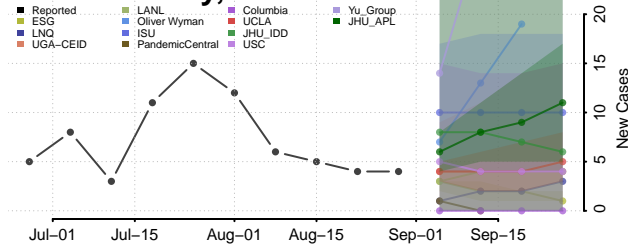

Worth County, Iowa