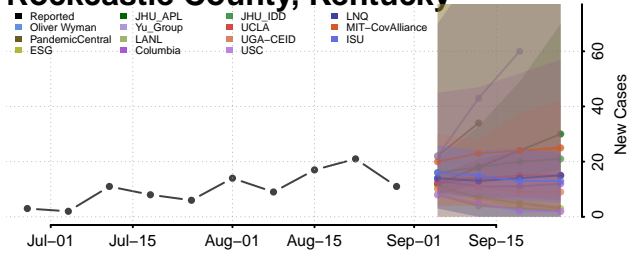

Rockcastle County, Kentucky