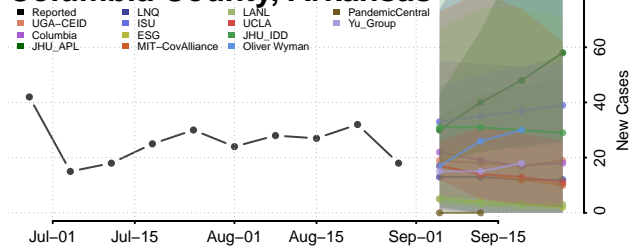

Columbia County, Arkansas