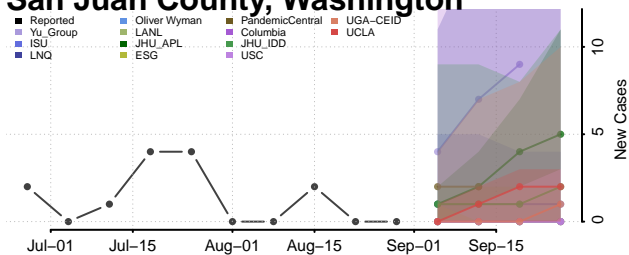

San Juan County, Washington