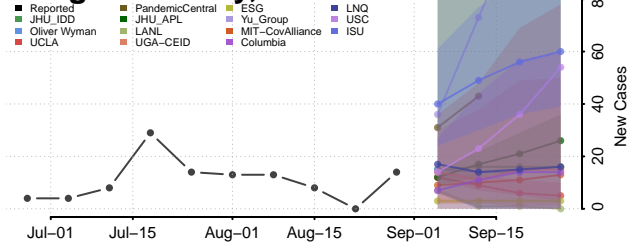

Douglas County, Minnesota