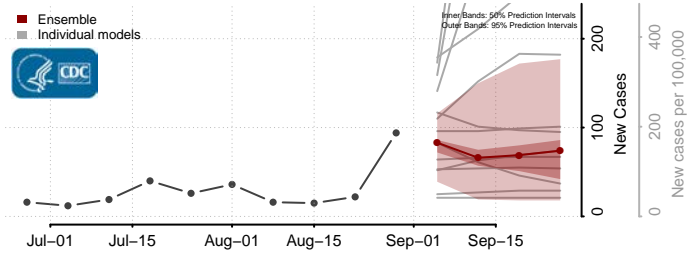

Winona County, Minnesota