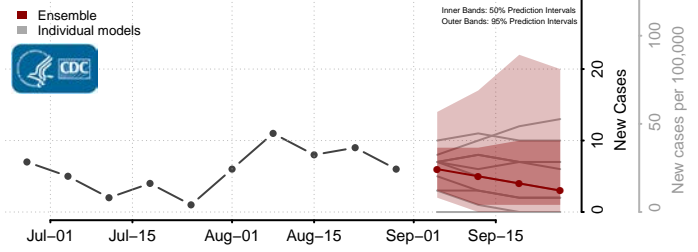

Todd County, Minnesota