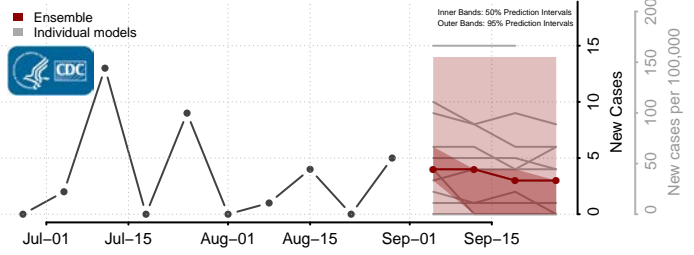

Richmond County, Virginia