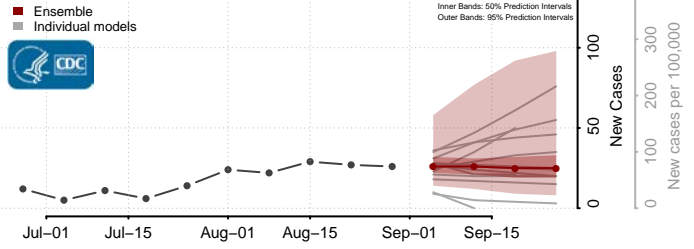

Greenup County, Kentucky