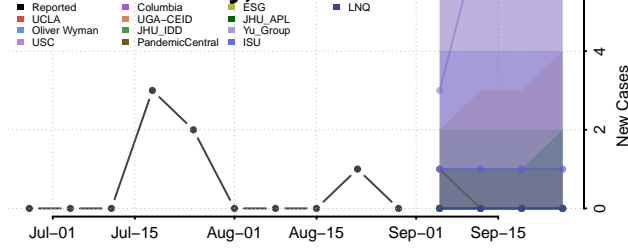

Decatur County, Kansas