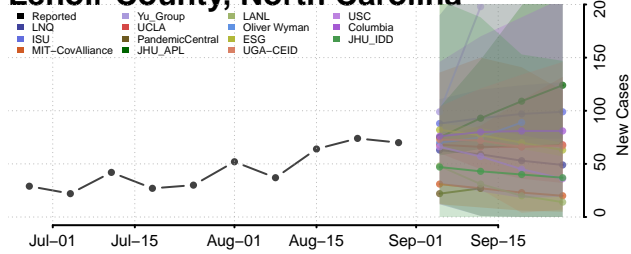

Lenoir County, North Carolina