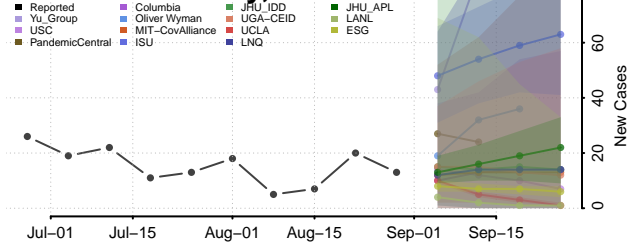

Freeborn County, Minnesota