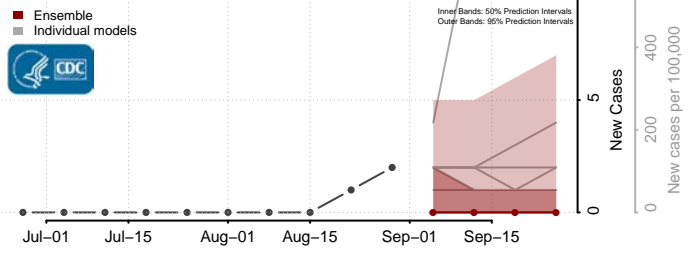

### Garden County, Nebraska