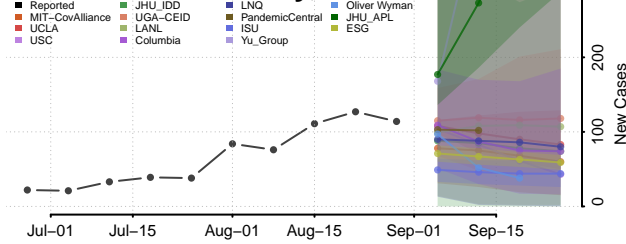

Cumberland County, Tennessee