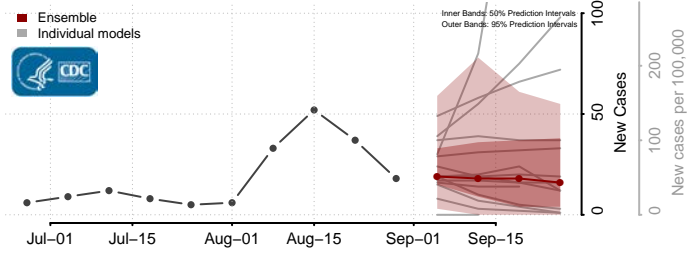

Green County, Wisconsin