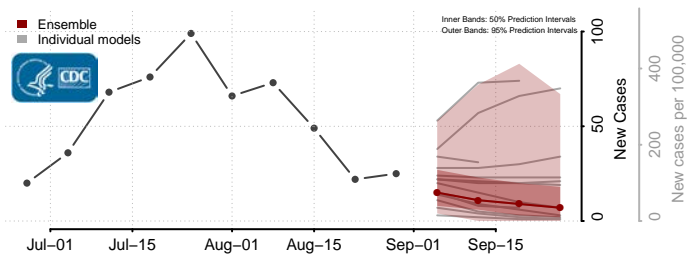

Richland County, Louisiana