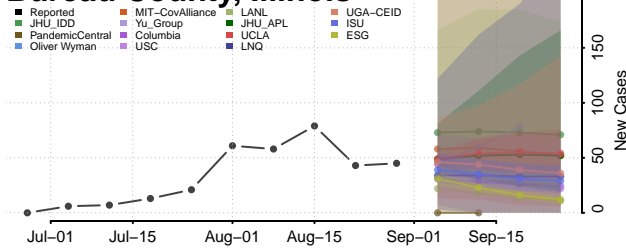

Bureau County, Illinois