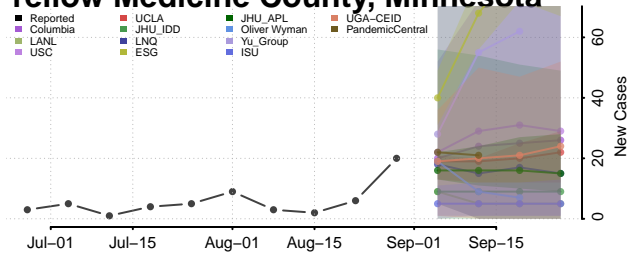

Yellow Medicine County, Minnesota