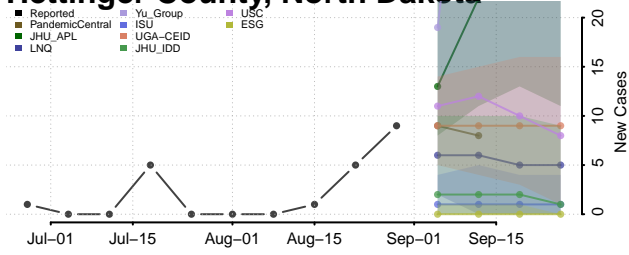

Hettinger County, North Dakota