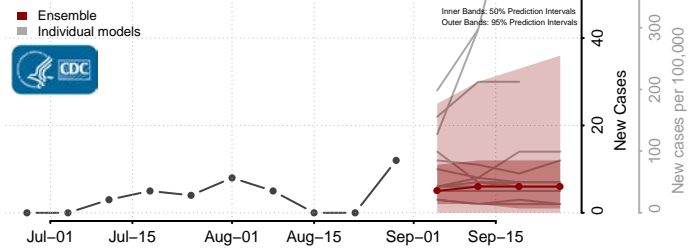

Pennington County, Minnesota