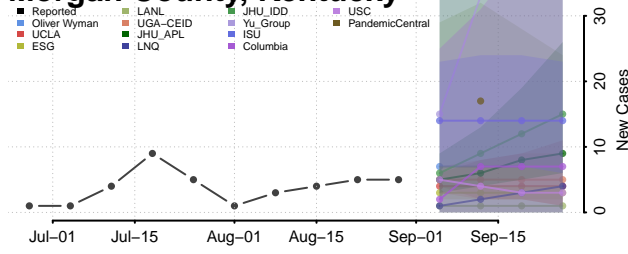

Morgan County, Kentucky