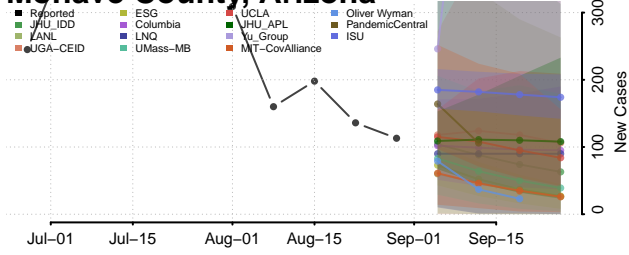

Mohave County, Arizona