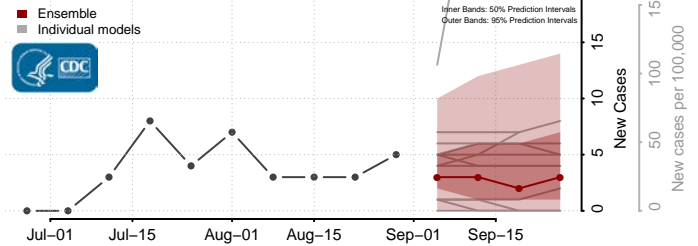

Jefferson County, Montana