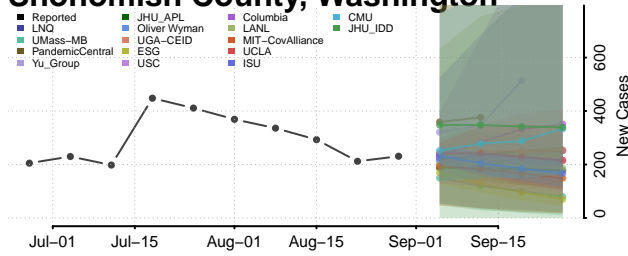

Snohomish County, Washington