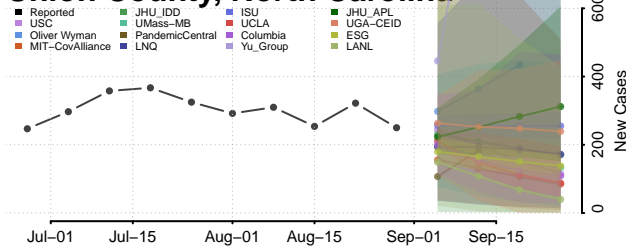

Union County, North Carolina