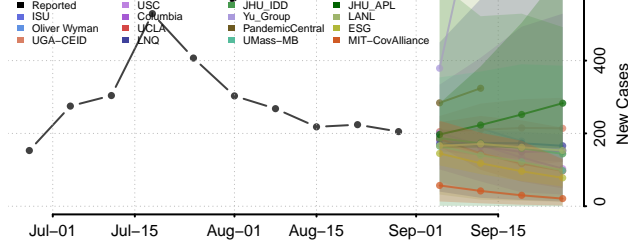

Sumner County, Tennessee