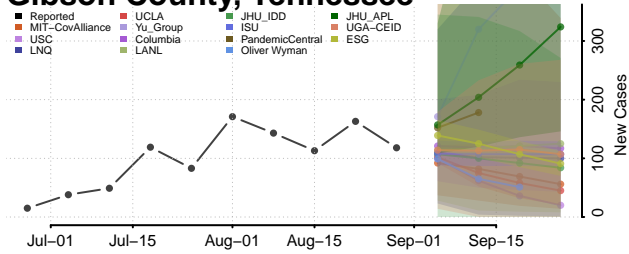

Gibson County, Tennessee