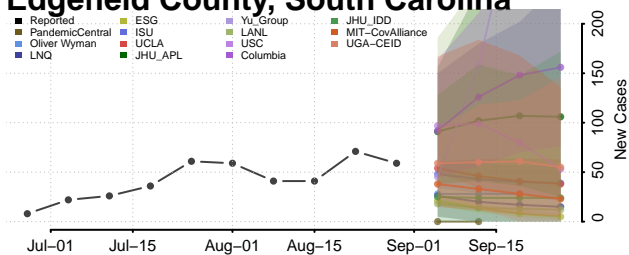

### Edgefield County, South Carolina