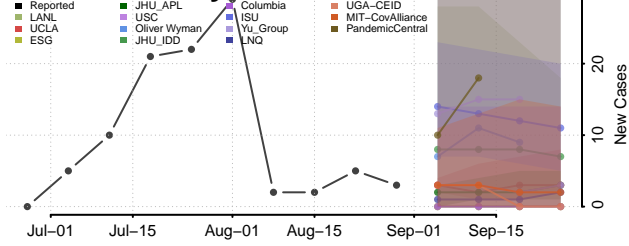

Carroll County, Missouri