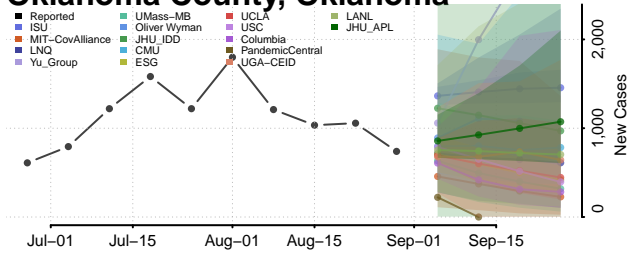

Oklahoma County, Oklahoma