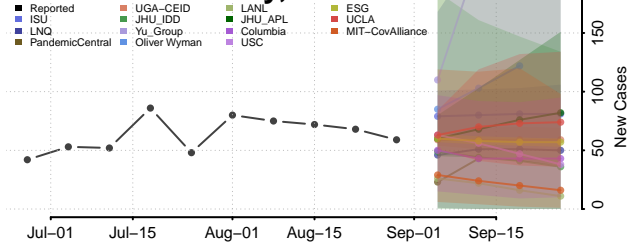

Columbus County, North Carolina