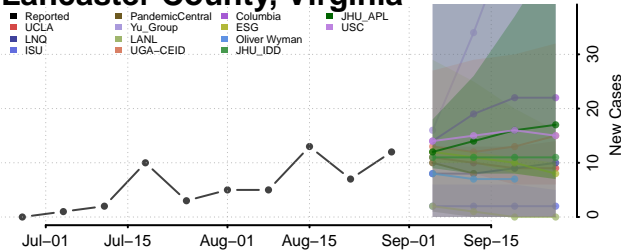

Lancaster County, Virginia