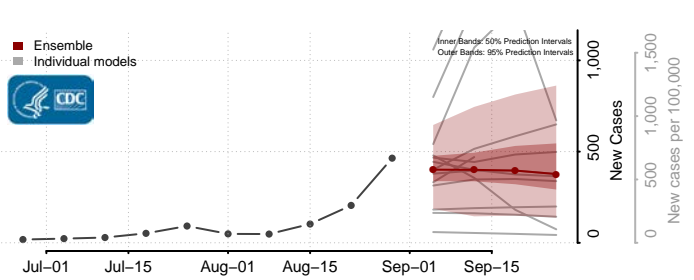

Grand Forks County, North Dakota