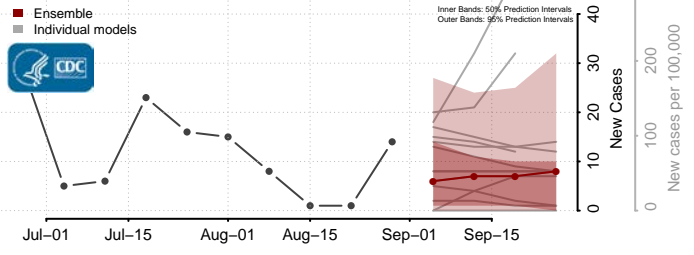

Nottoway County, Virginia