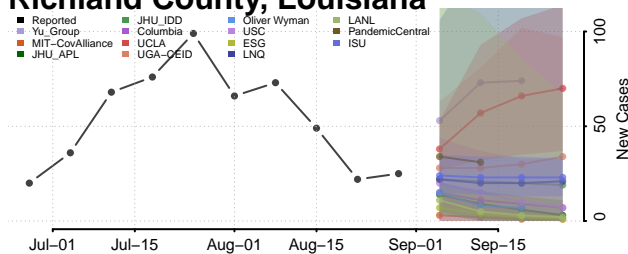

Richland County, Louisiana