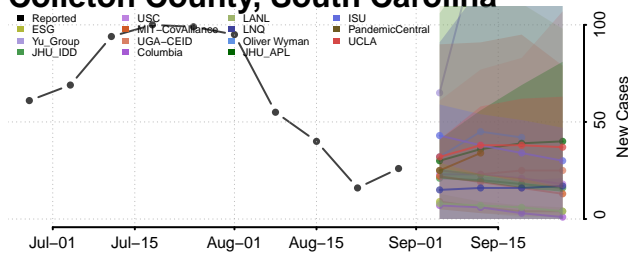

Colleton County, South Carolina