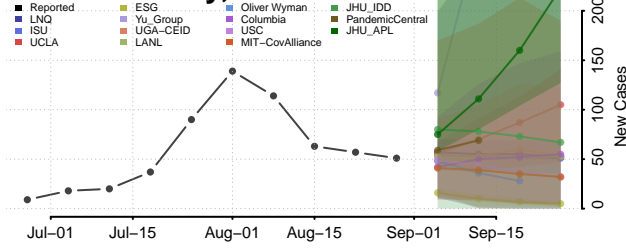

Roane County, Tennessee