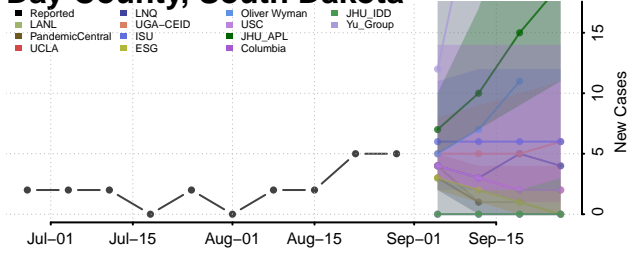

Day County, South Dakota