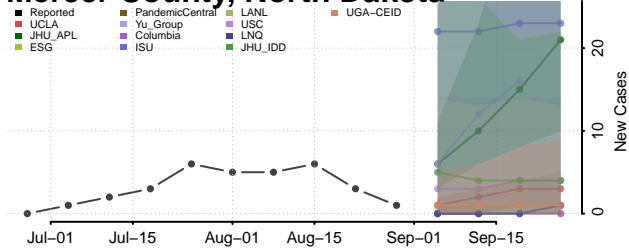

### Morton County, North Dakota