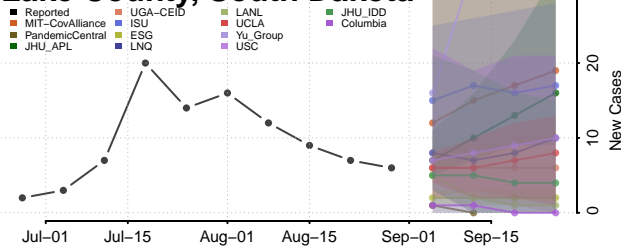

Lake County, South Dakota