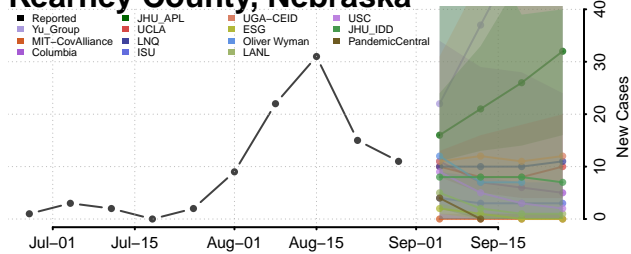

Kearney County, Nebraska