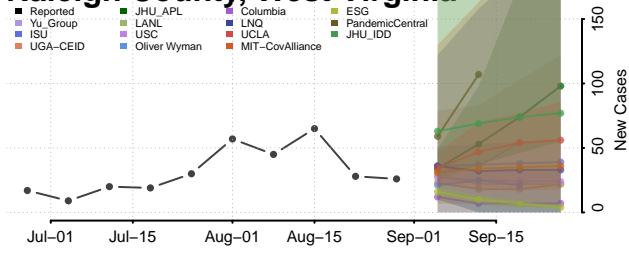

Raleigh County, West Virginia