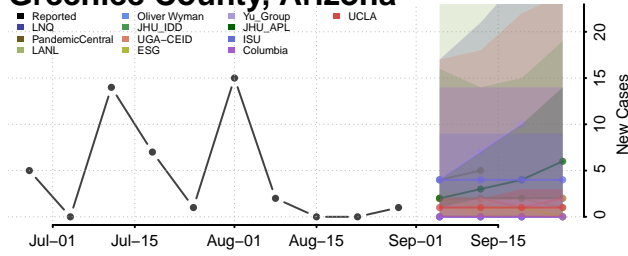

Greenlee County, Arizona