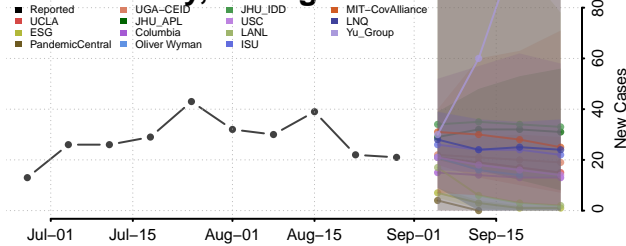

Cass County, Michigan