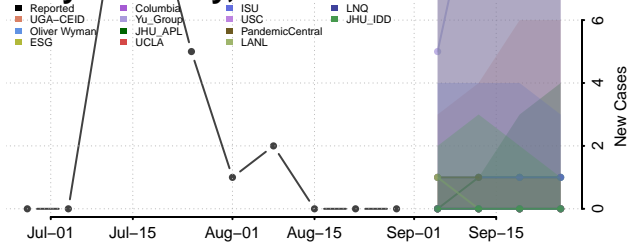

Thayer County, Nebraska