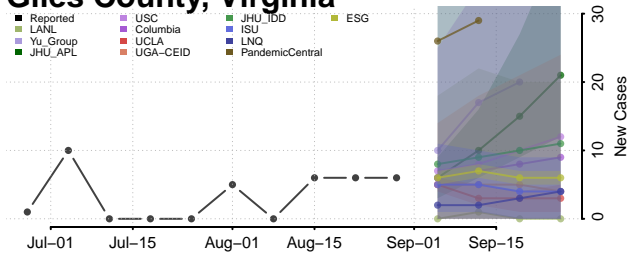

Giles County, Virginia