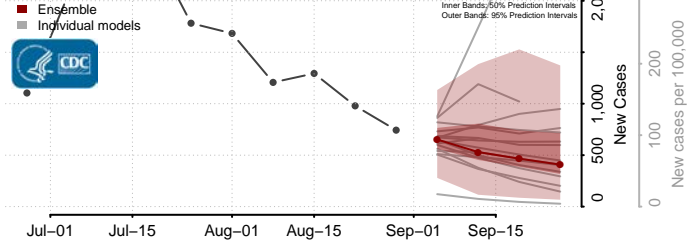

Davidson County, Tennessee