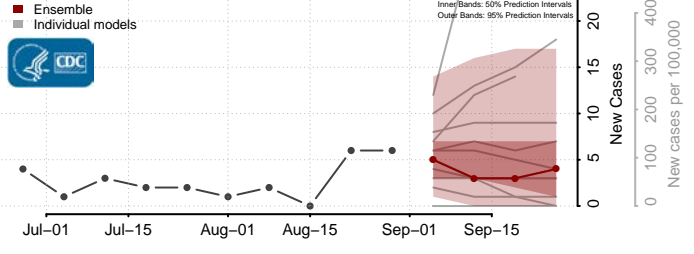

Ransom County, North Dakota