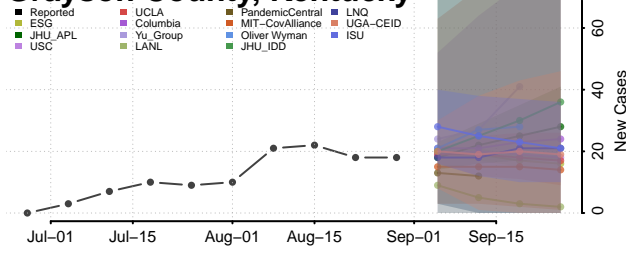

Grayson County, Kentucky