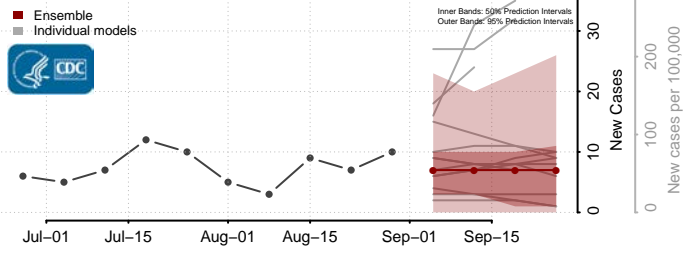

Butler County, Kentucky