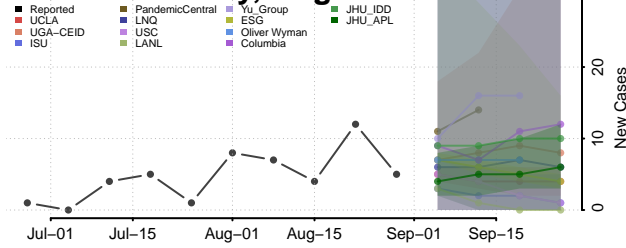

### Madison County, Virginia