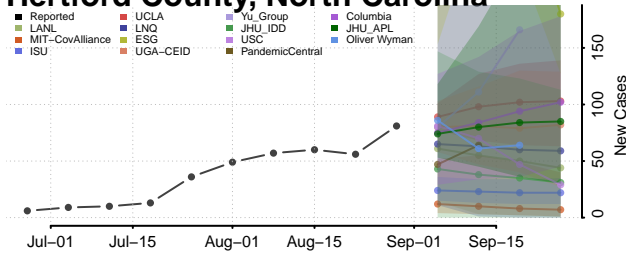

Hertford County, North Carolina