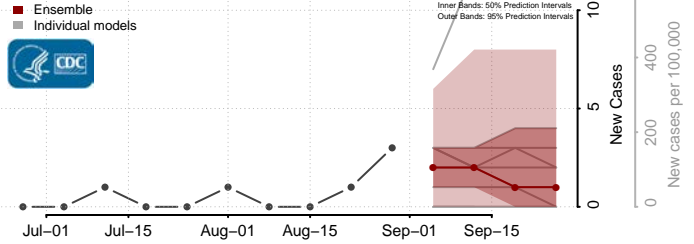

### Haakon County, South Dakota