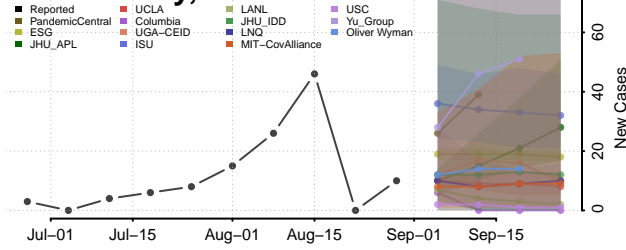

Pike County, Missouri