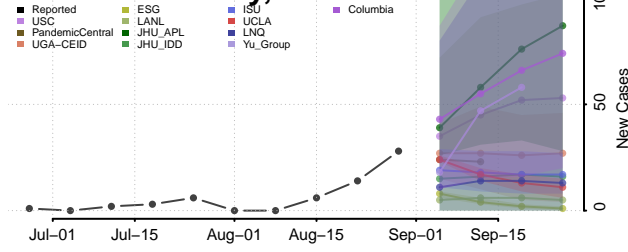

Crawford County, Illinois