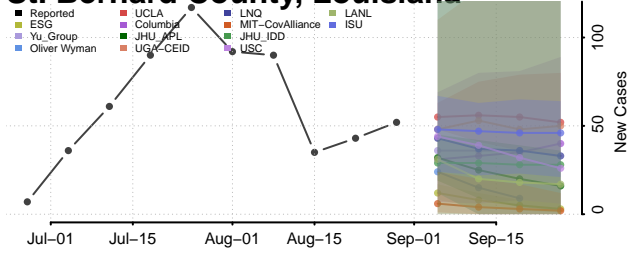

St. Bernard County, Louisiana