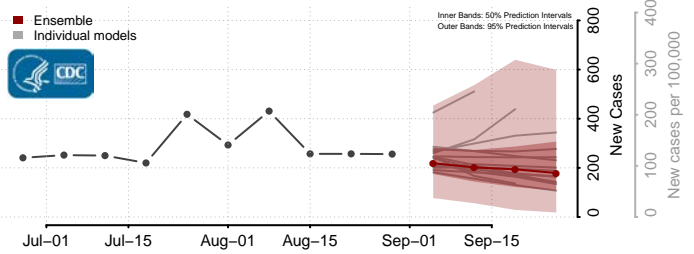

Harrison County, Mississippi