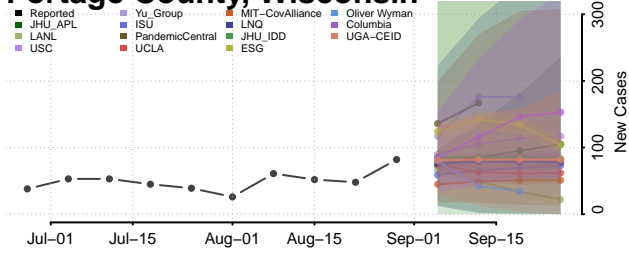

Portage County, Wisconsin