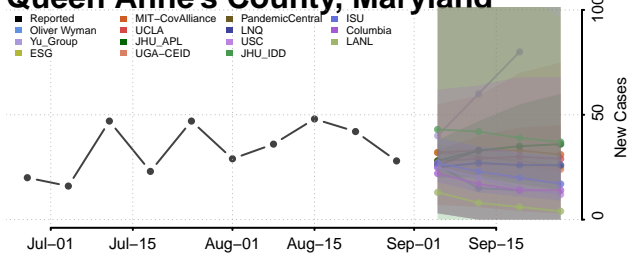

Queen Anne's County, Maryland