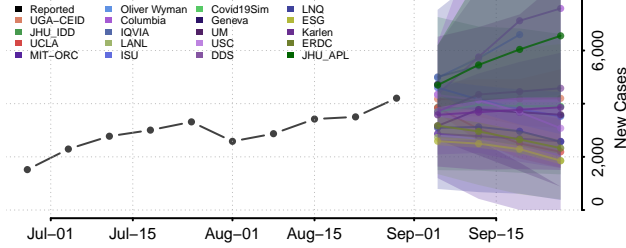

Kansas*

Allen County, Kansas

Anderson County, Kansas

Atchison County, Kansas

Barber County, Kansas

Barton County, Kansas

*New weekly cases may decrease in this location over the next four weeks. For these locations, the ensemble forecast indicates a probability of 0.75 or greater that fewer cases will be reported in week four of the forecast than in the last reported week.