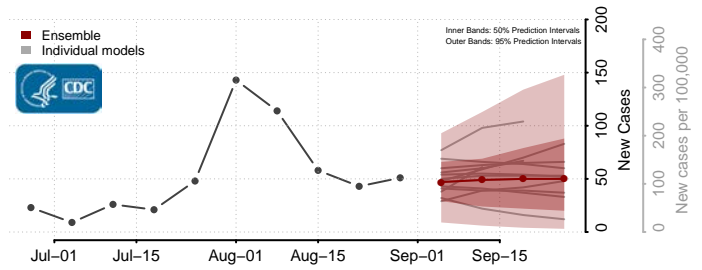

### Greene County, Arkansas