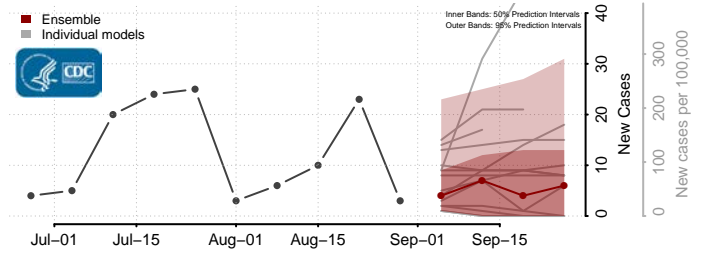

Walsh County, North Dakota