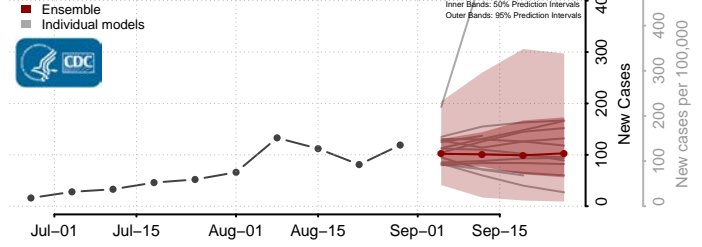

Dodge County, Wisconsin