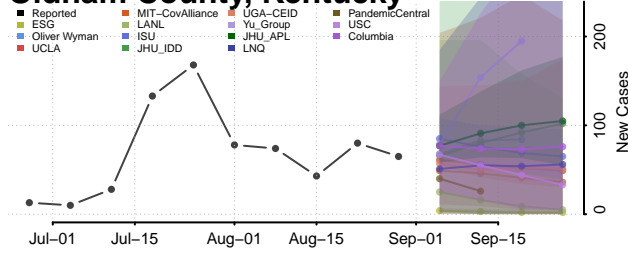

Oldham County, Kentucky