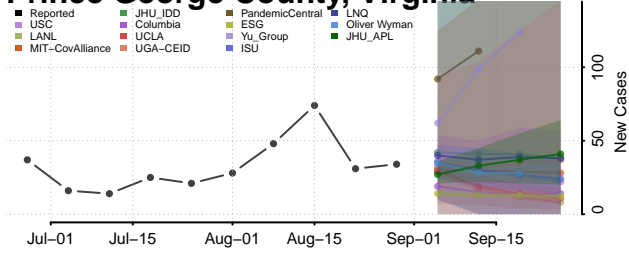

Prince George County, Virginia