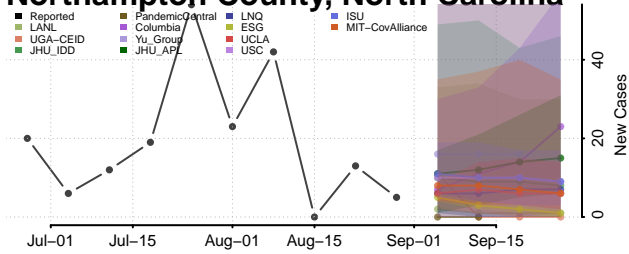

Northampton County, North Carolina