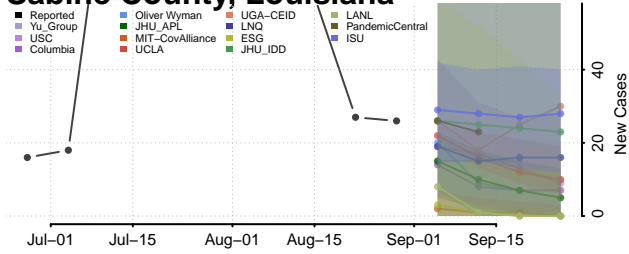

Sabine County, Louisiana