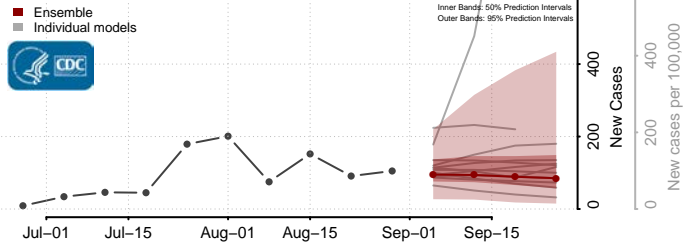

Cass County, Missouri