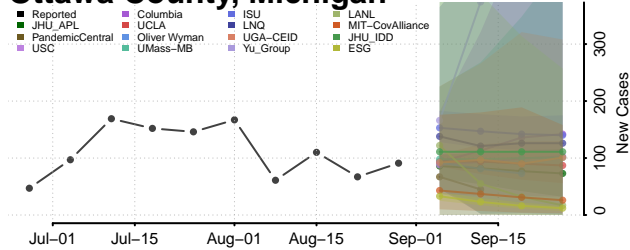

### Presque Isle County, Michigan