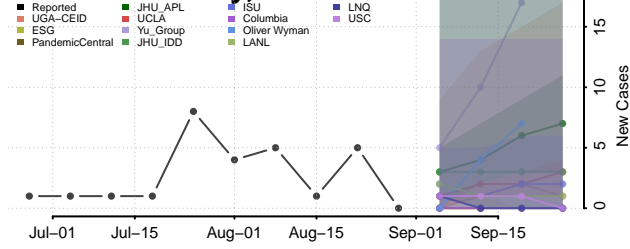

### Norman County, Minnesota