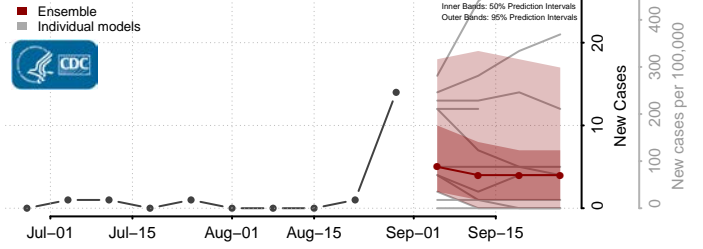

Cherry County, Nebraska