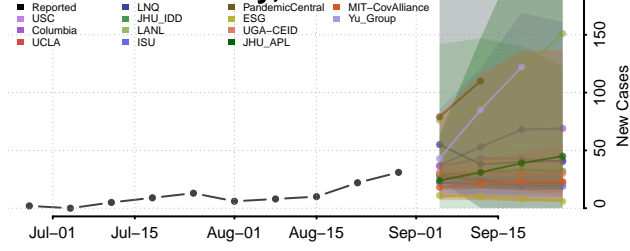

Lawrence County, Illinois