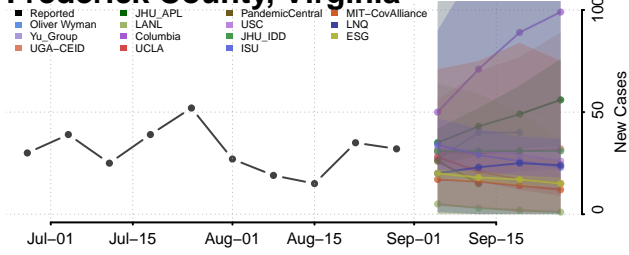

Frederick County, Virginia