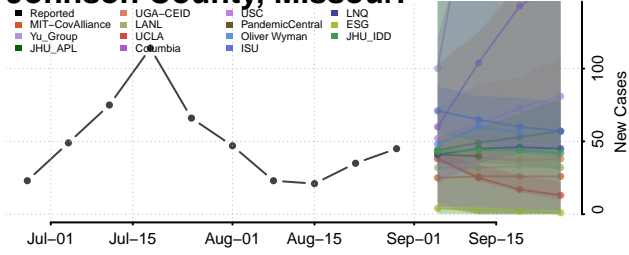

Johnson County, Missouri