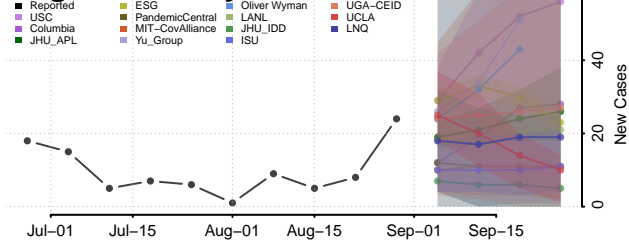

Hughes County, South Dakota