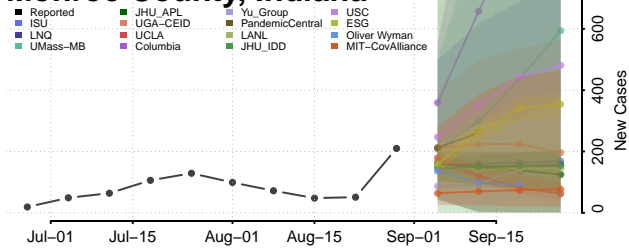

Monroe County, Indiana