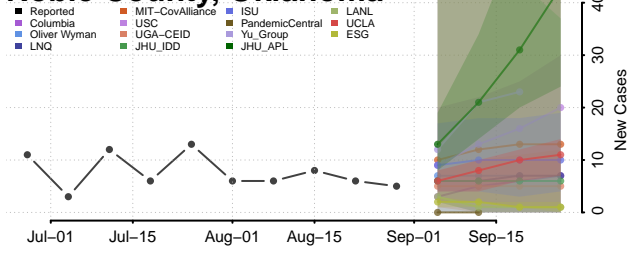

Noble County, Oklahoma