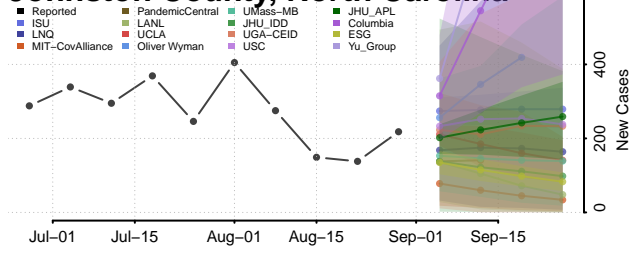

Johnston County, North Carolina