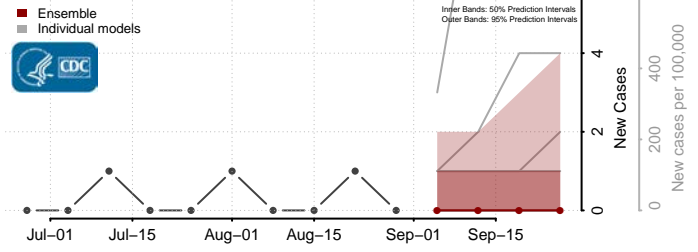

Jones County, South Dakota