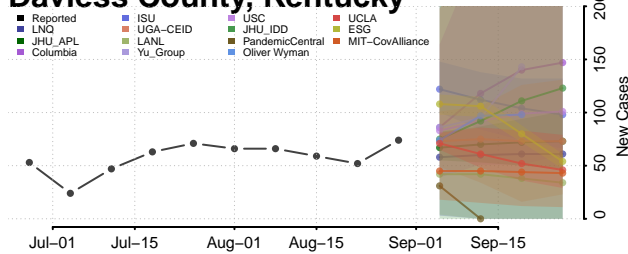

Daviess County, Kentucky