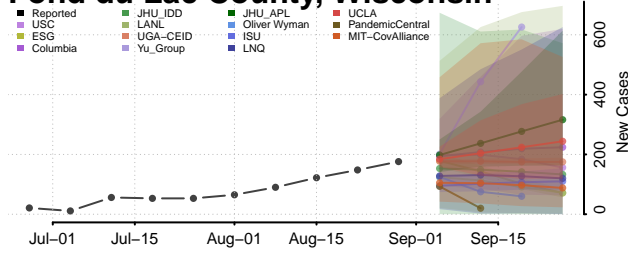

### Forest County, Wisconsin