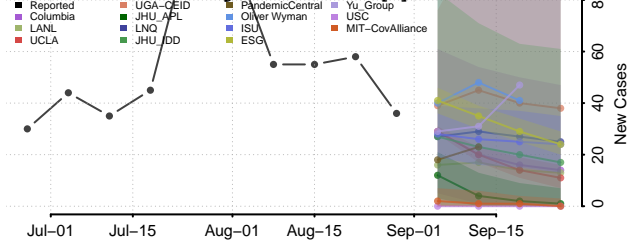

Holmes County, Mississippi