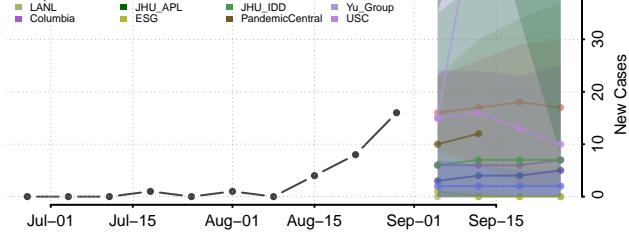

Stafford County, Kansas