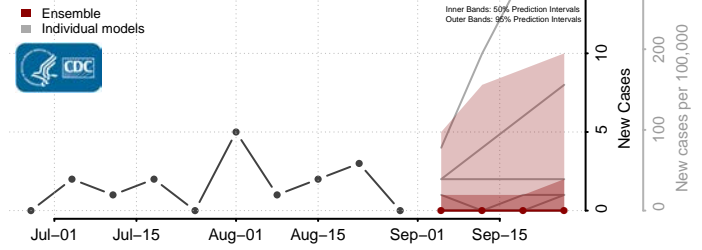

Craig County, Virginia