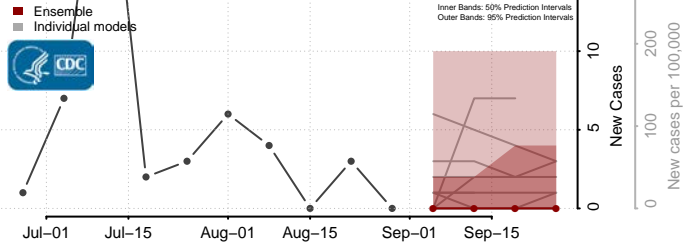

Phillips County, Kansas