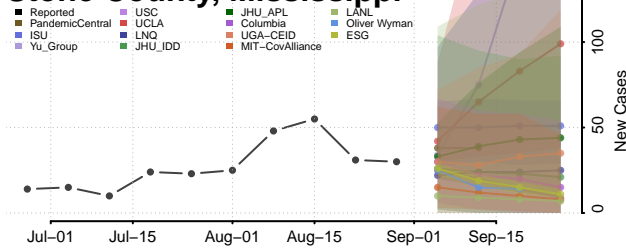

Stone County, Mississippi