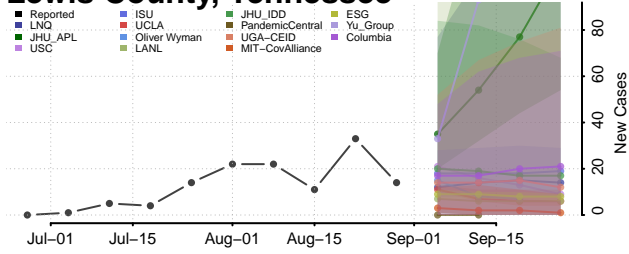

Lewis County, Tennessee