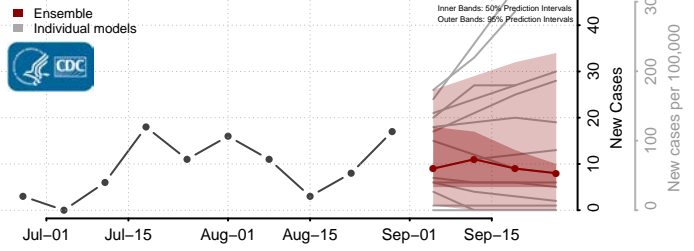

McKenzie County, North Dakota