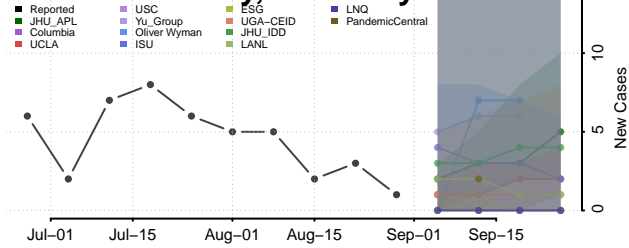

Hancock County, Kentucky