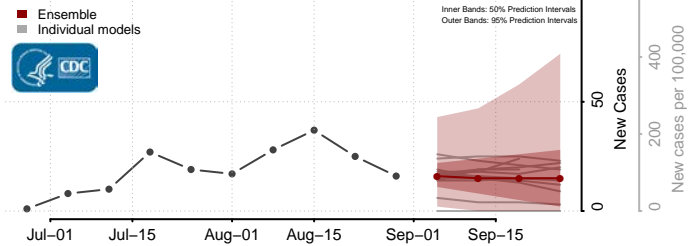

Southampton County, Virginia