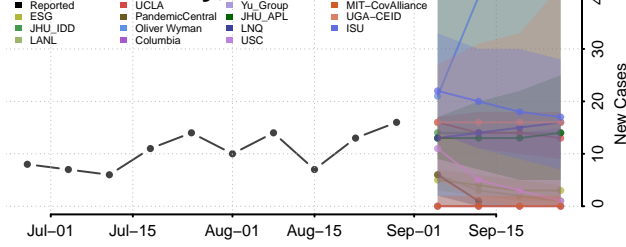

Saline County, Nebraska