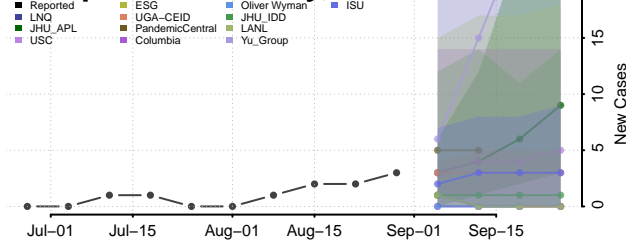

Lac qui Parle County, Minnesota