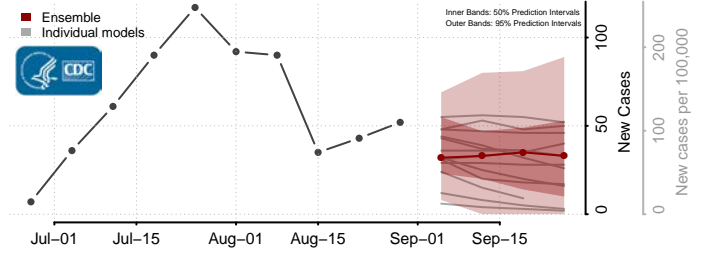

St. Bernard County, Louisiana