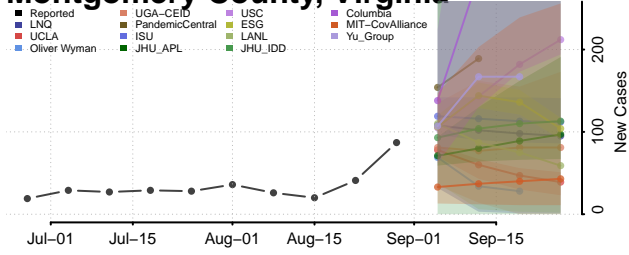

Montgomery County, Virginia