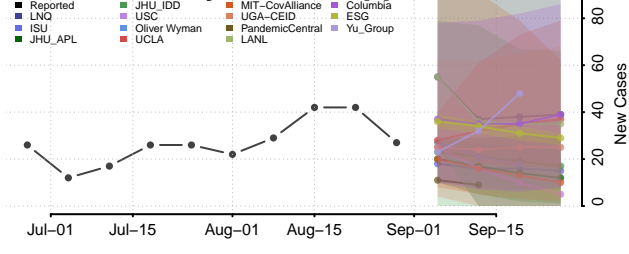

Clarke County, Mississippi