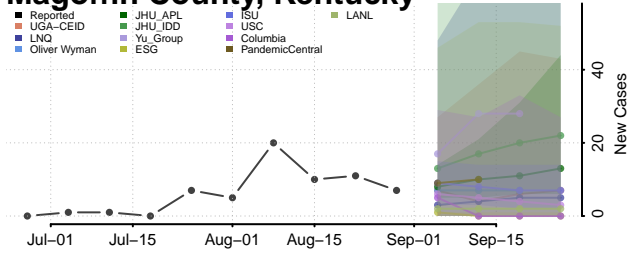

Magoffin County, Kentucky