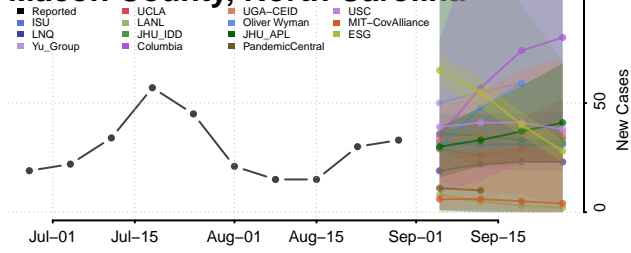

Macon County, North Carolina