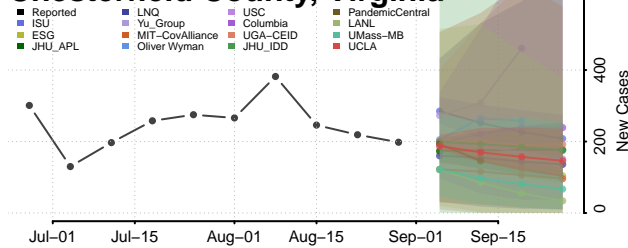

Chesterfield County, Virginia