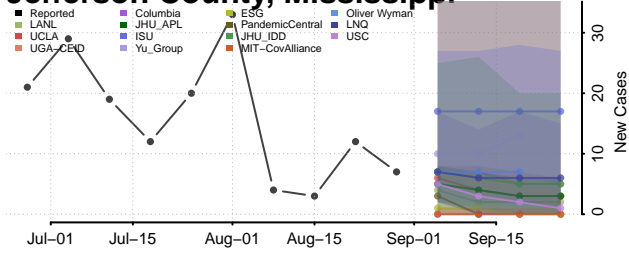

Jefferson County, Mississippi