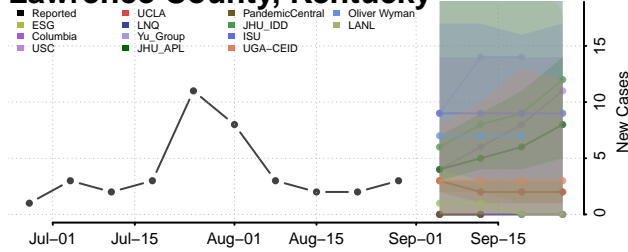

Lawrence County, Kentucky