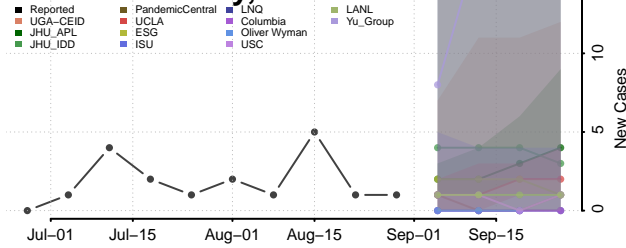

Fillmore County, Nebraska