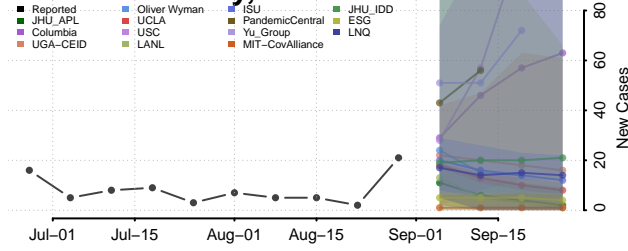

Sullivan County, New York