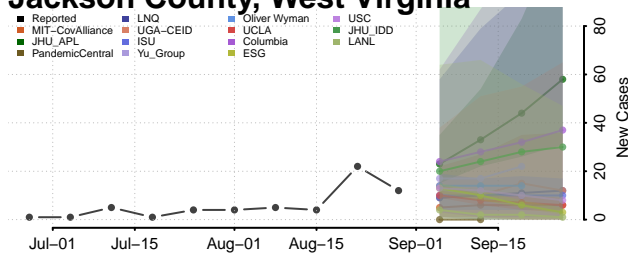

Jackson County, West Virginia