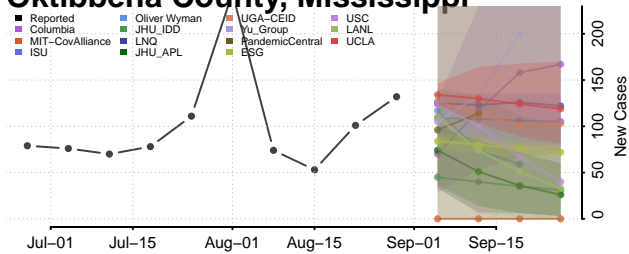

Oktibbeha County, Mississippi