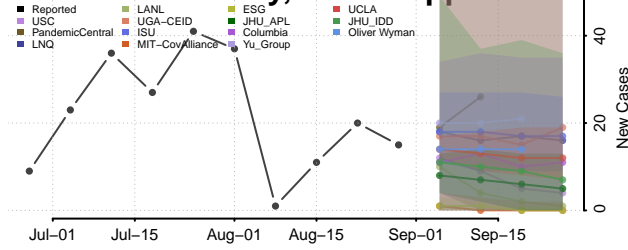

Yalobusha County, Mississippi