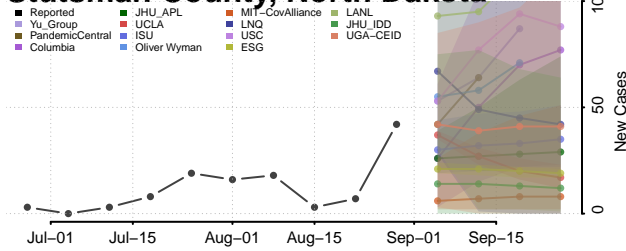

Stutsman County, North Dakota