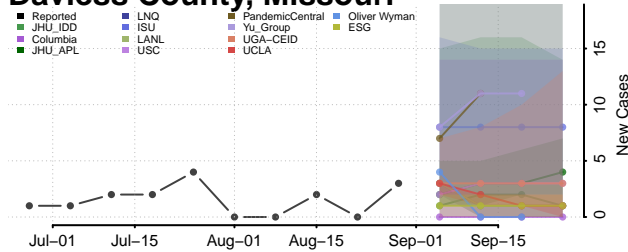

Davies County, Missouri