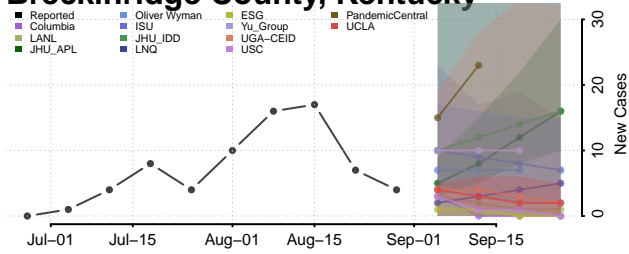

Breckinridge County, Kentucky