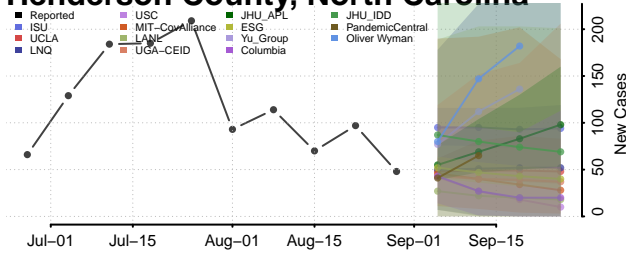

Henderson County, North Carolina