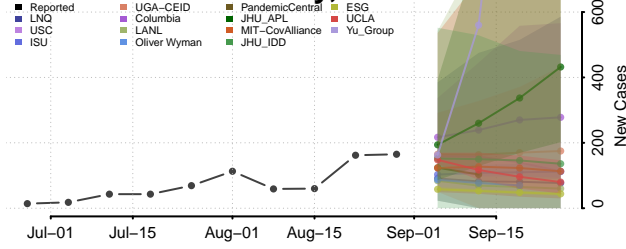

Pottawatomie County, Oklahoma