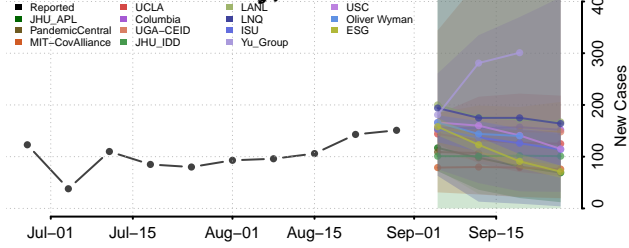

Kankakee County, Illinois