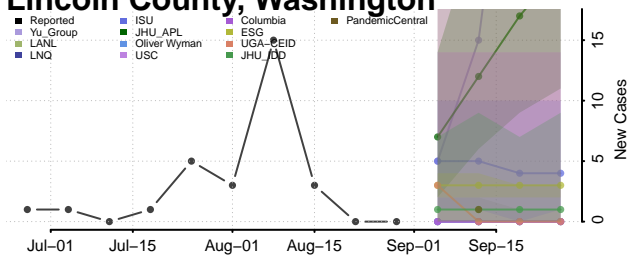

Lincoln County, Washington