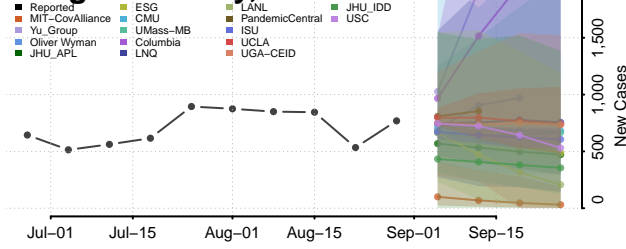

Douglas County, Nebraska