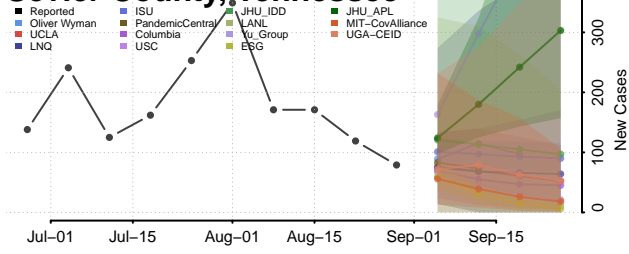

Sevier County, Tennessee