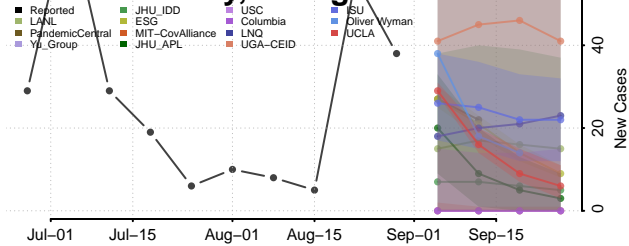

Stewart County, Georgia