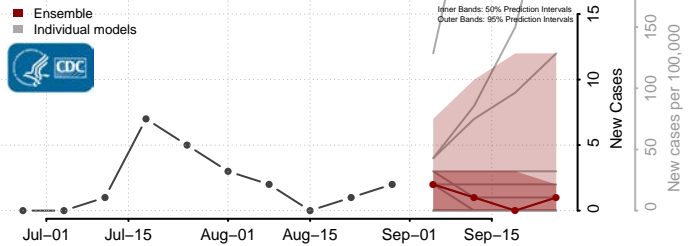

Marshall County, Minnesota