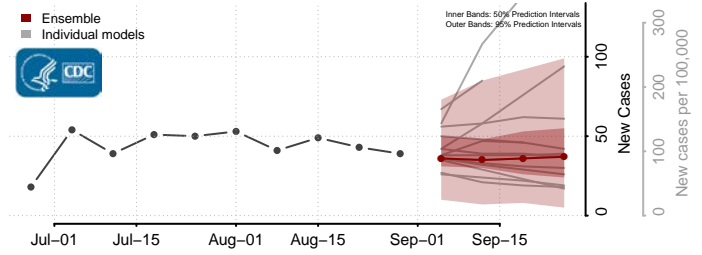

McClain County, Oklahoma