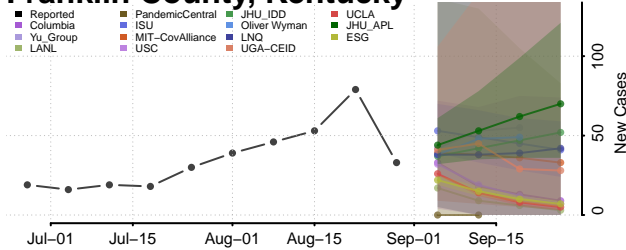

Franklin County, Kentucky