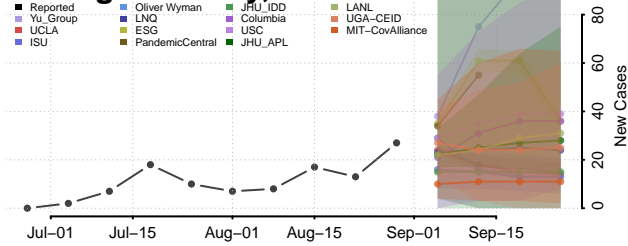

Bollinger County, Missouri