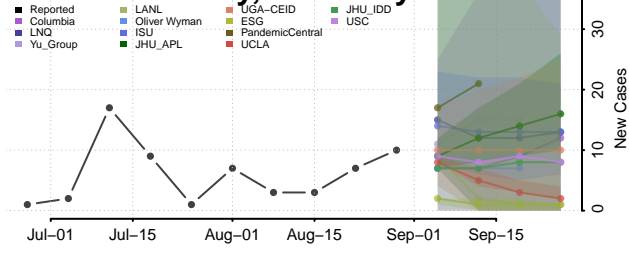

Caldwell County, Kentucky