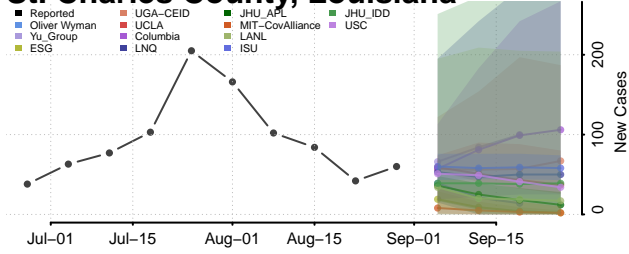

St. Charles County, Louisiana