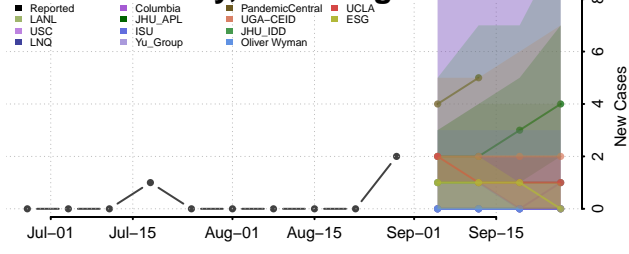

Ritchie County, West Virginia