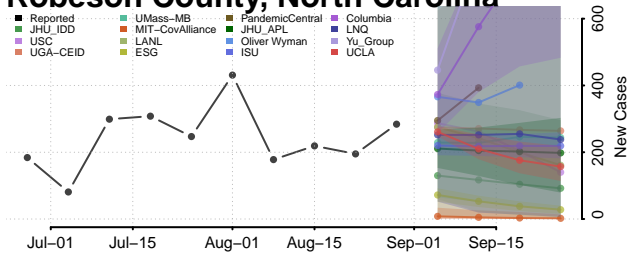

Robeson County, North Carolina