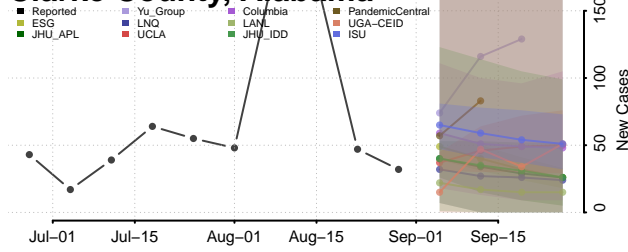

Clarke County, Alabama