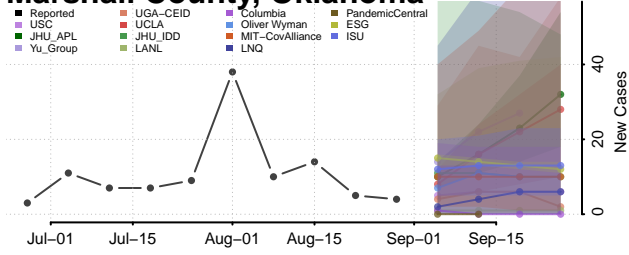

Marshall County, Oklahoma