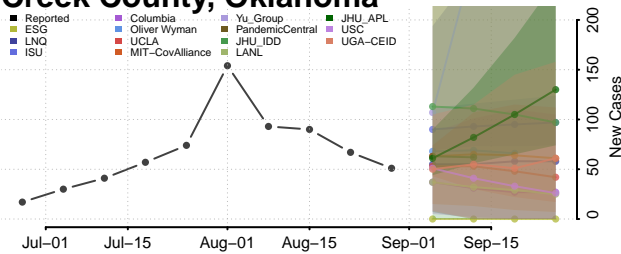

Creek County, Oklahoma