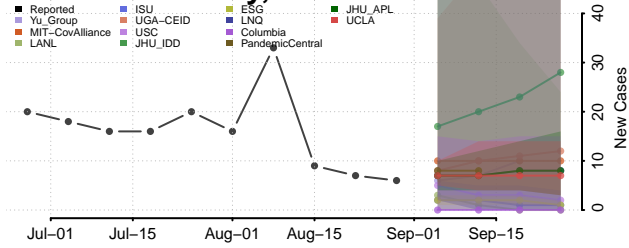

Herkimer County, New York