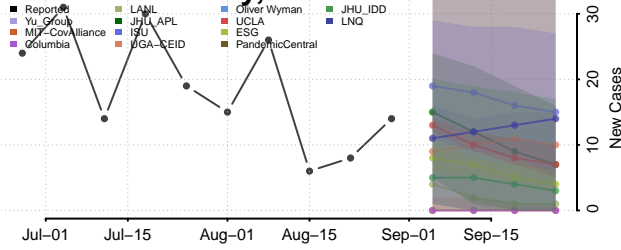

Lowndes County, Alabama