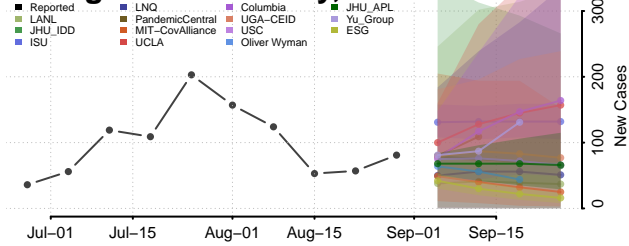

Nacogoches County, Texas