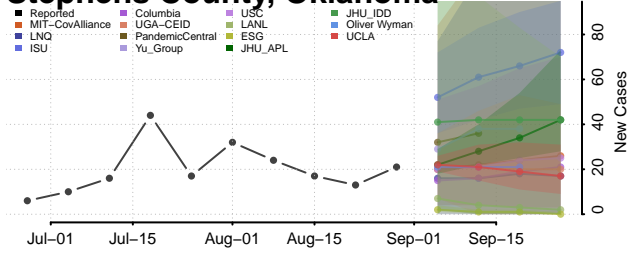

Stephens County, Oklahoma