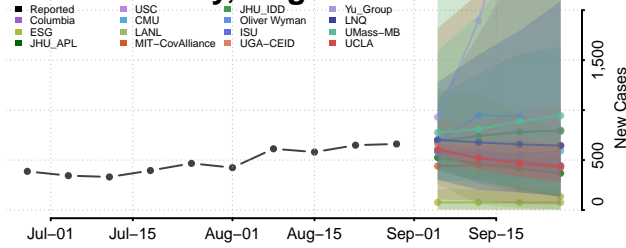

Fairfax County, Virginia