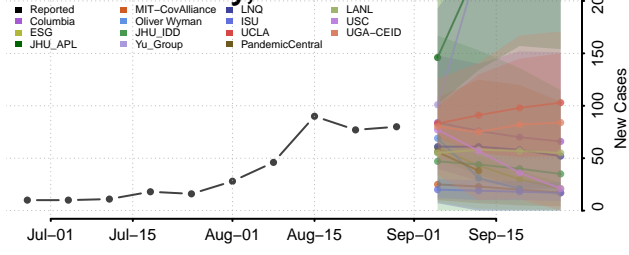

Overton County, Tennessee