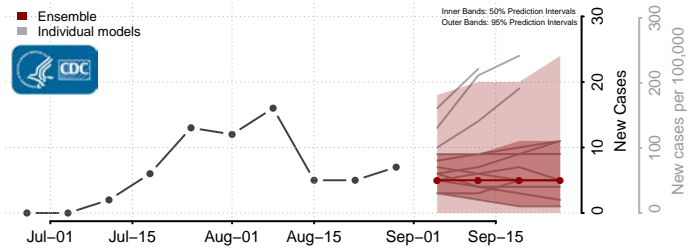

Montgomery County, Iowa