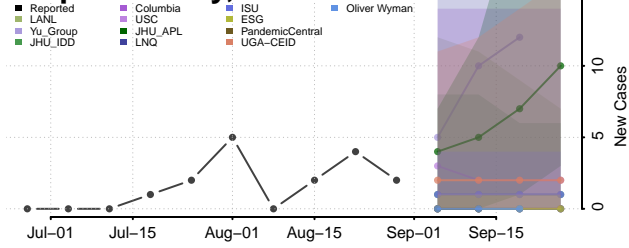

Harper County, Oklahoma