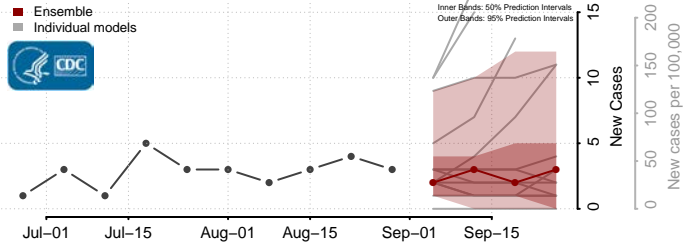

Hutchinson County, South Dakota