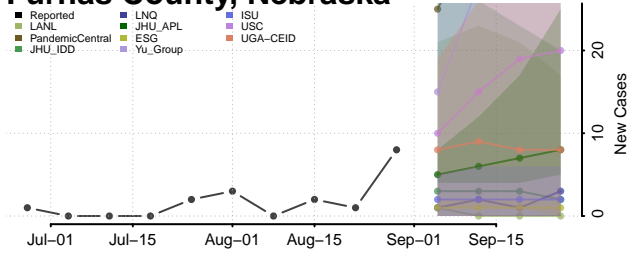

Furnas County, Nebraska