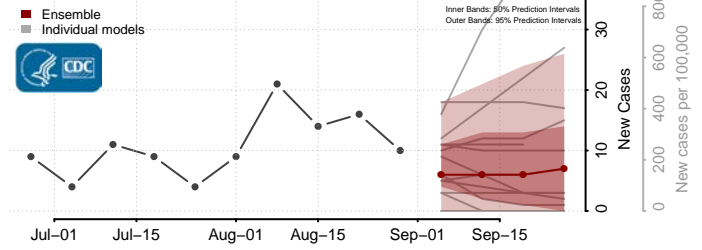

Sioux County, North Dakota