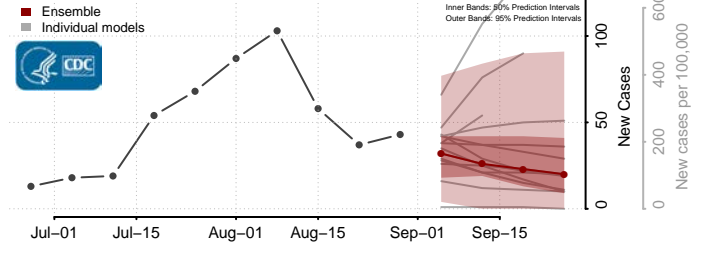

Tishomingo County, Mississippi