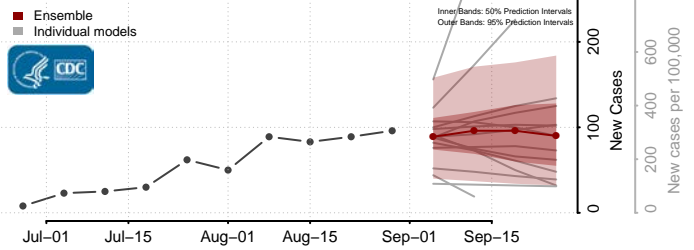

### Morton County, North Dakota