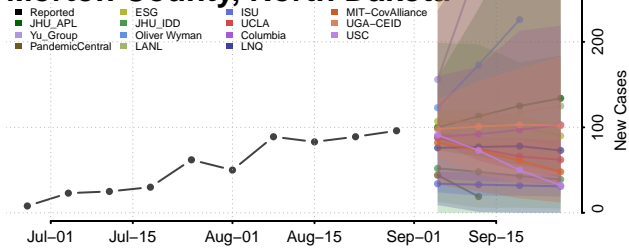

### Morton County, North Dakota