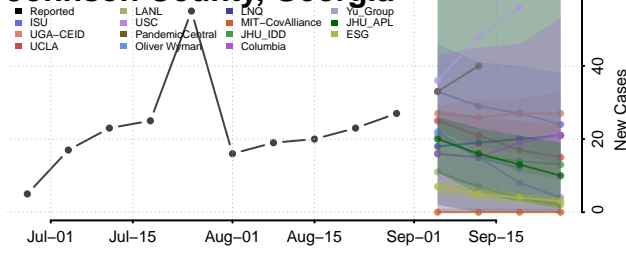

Johnson County, Georgia