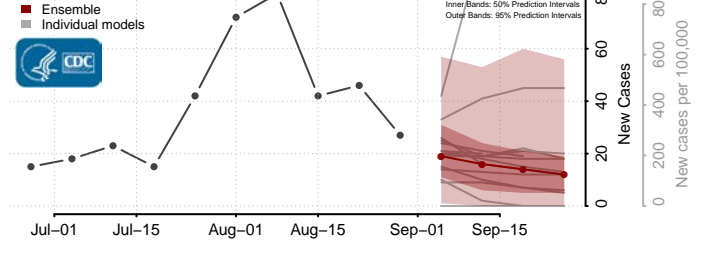

Tunica County, Mississippi