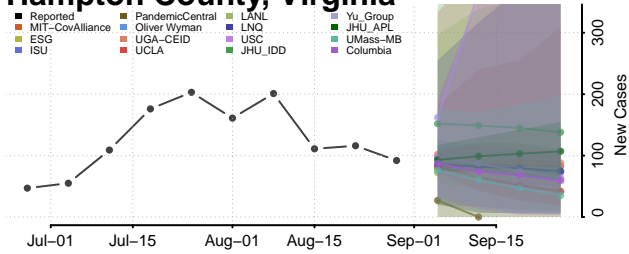

Hampton County, Virginia