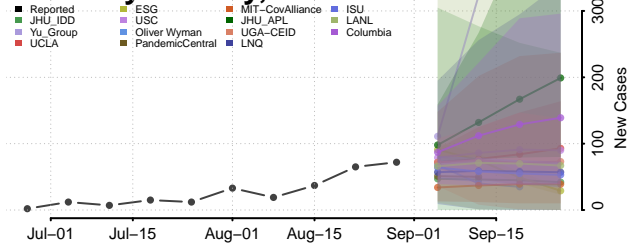

Callaway County, Missouri