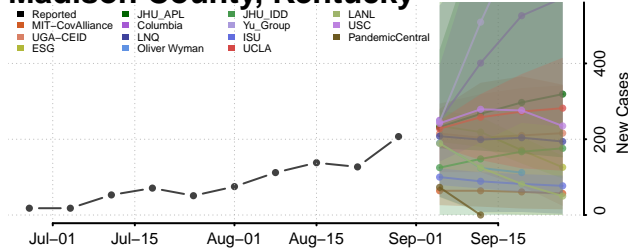

### Madison County, Kentucky