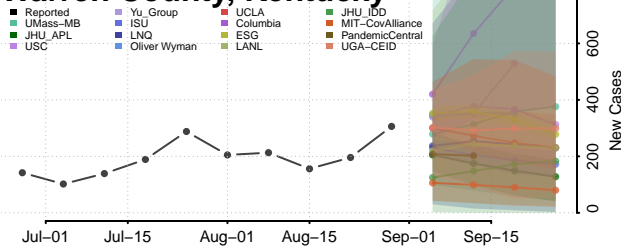

Warren County, Kentucky