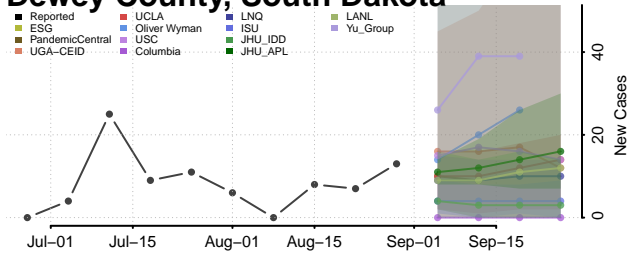

Dewey County, South Dakota