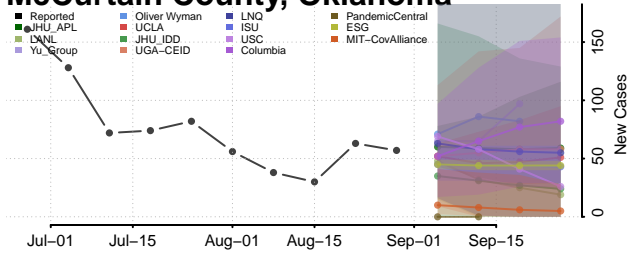

McCurtain County, Oklahoma