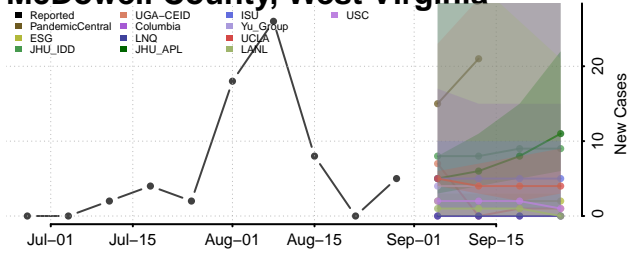

McDowell County, West Virginia