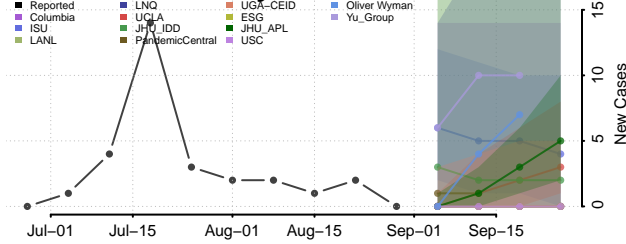

Anderson County, Kansas