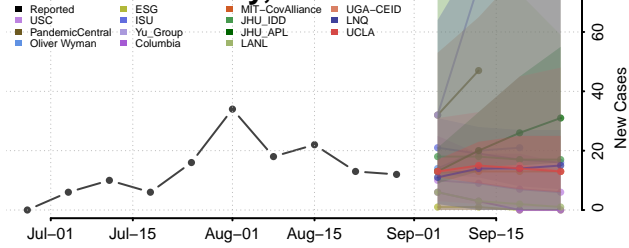

Moniteau County, Missouri