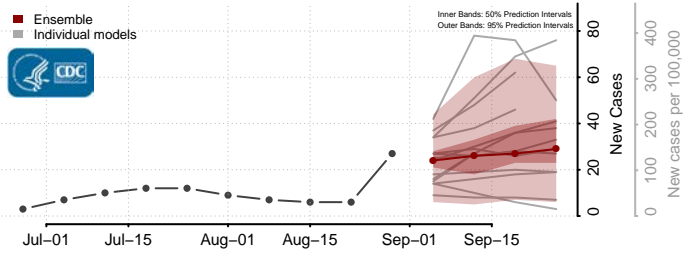

Davison County, South Dakota