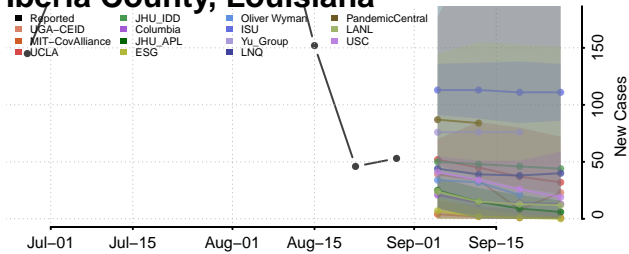

Iberia County, Louisiana