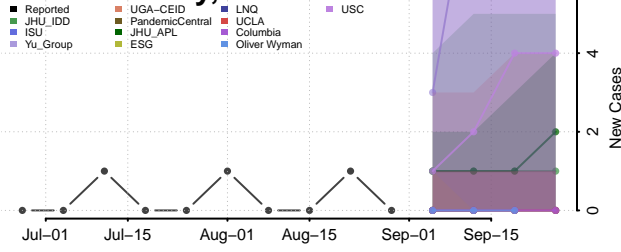

Jones County, South Dakota