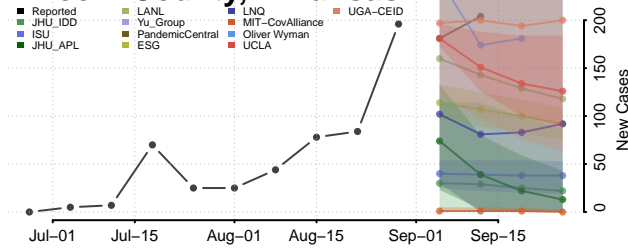

Lincoln County, Arkansas