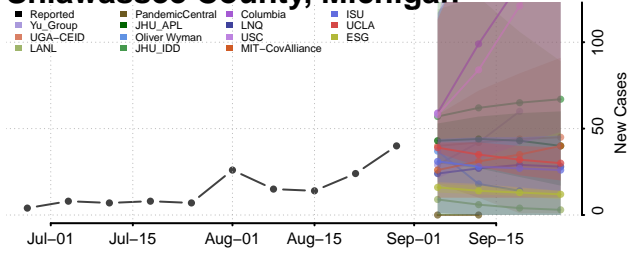

Shiawassee County, Michigan