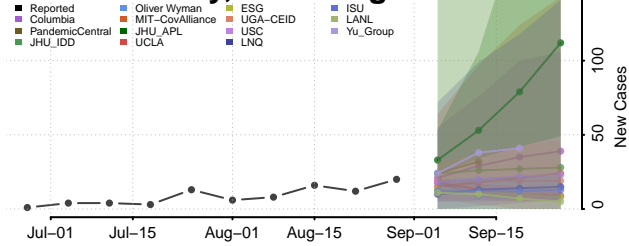

Mason County, West Virginia