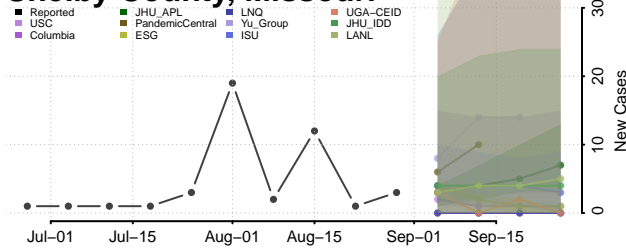

Shelby County, Missouri