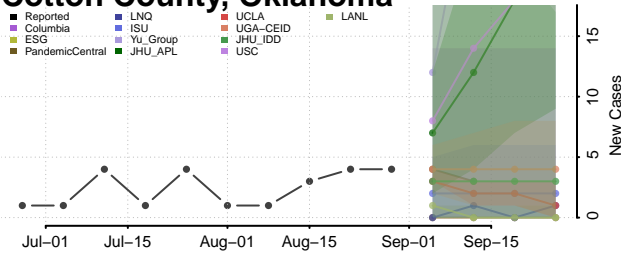

Cotton County, Oklahoma