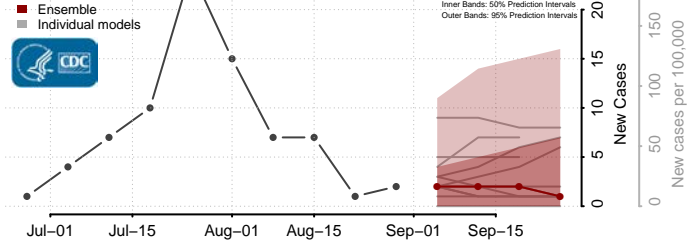

Koochiching County, Minnesota