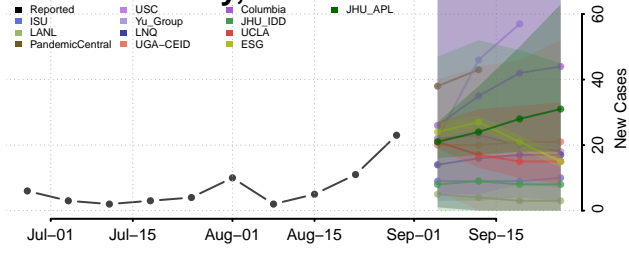

Nowata County, Oklahoma