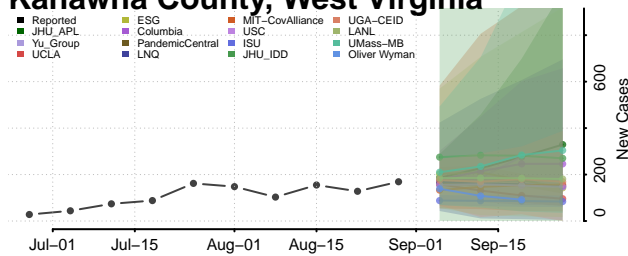

Kanawha County, West Virginia