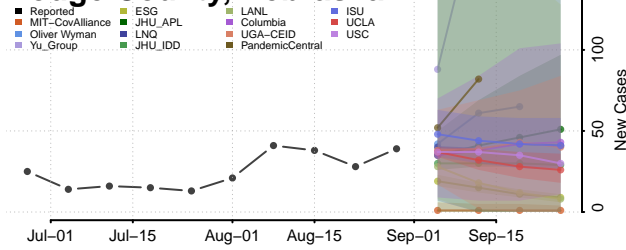

Dodge County, Nebraska