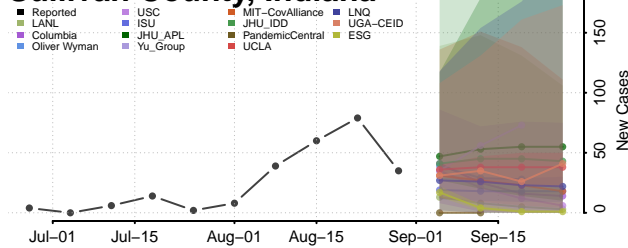

Sullivan County, Indiana