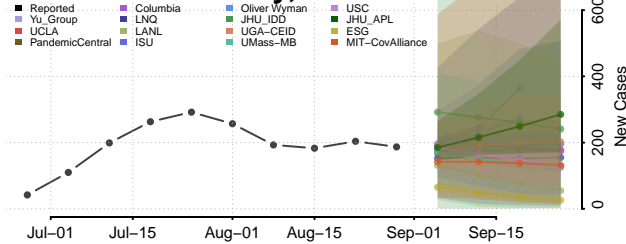

Buncombe County, North Carolina