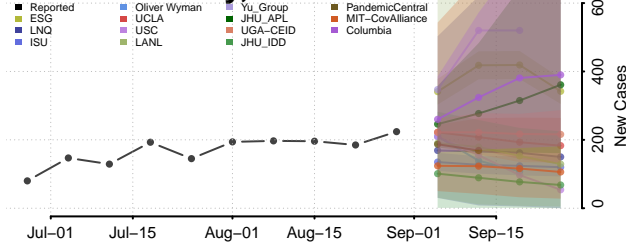

### Putnam County, Tennessee