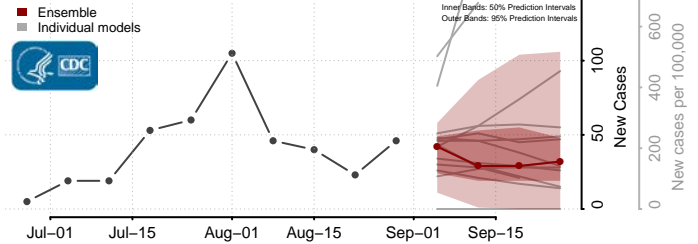

DeKalb County, Tennessee