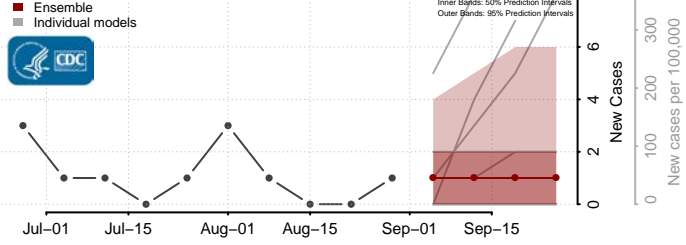

Miner County, South Dakota