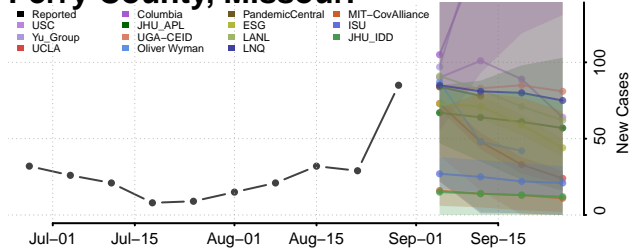

Perry County, Missouri