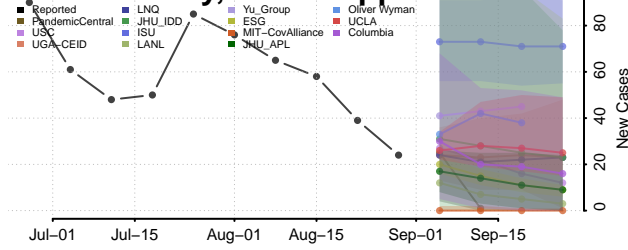

Yazoo County, Mississippi