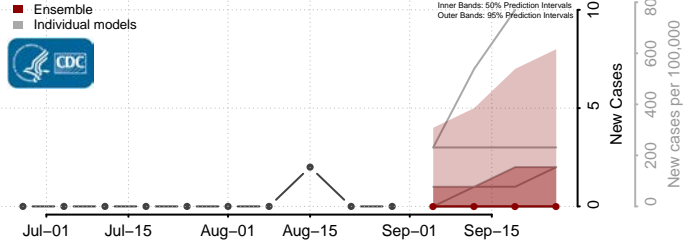

Harding County, South Dakota