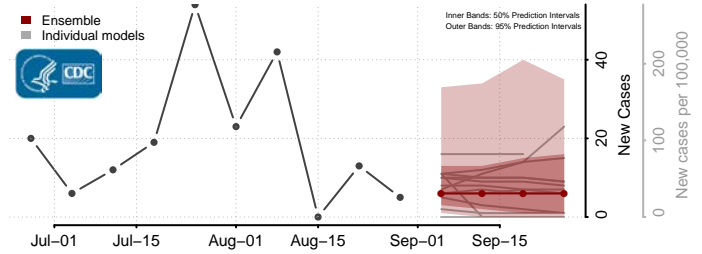

Northampton County, North Carolina