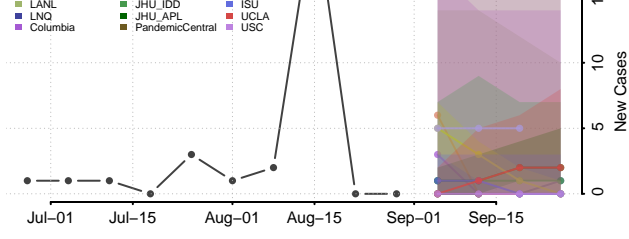

Stanton County, Kansas