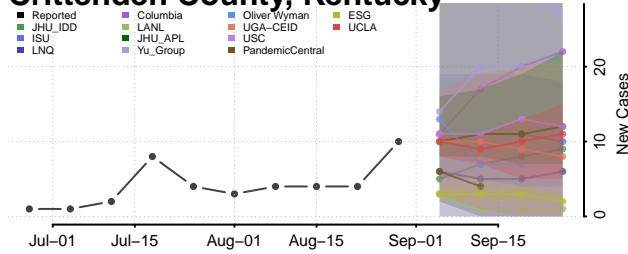

Crittenden County, Kentucky