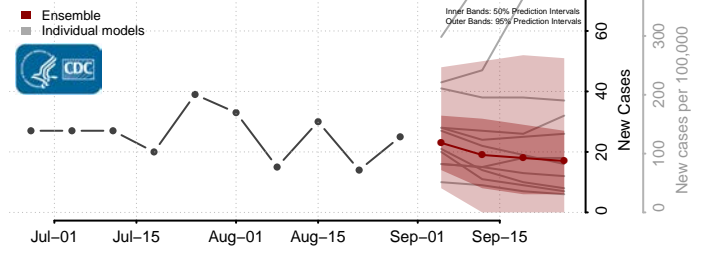

Butler County, Alabama