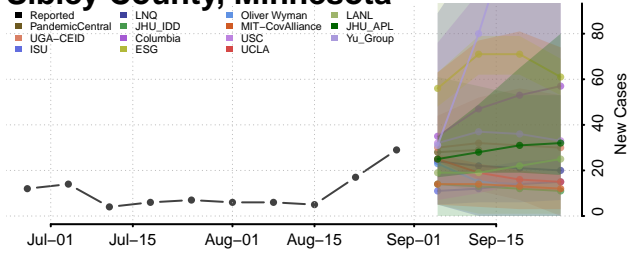

Sibley County, Minnesota