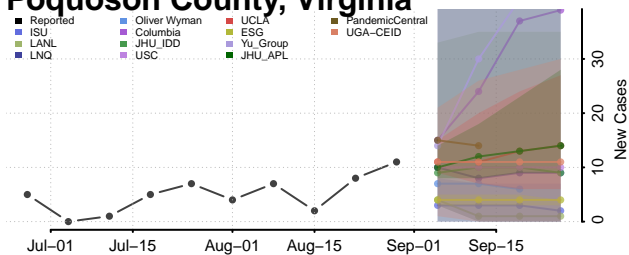

Poquoson County, Virginia