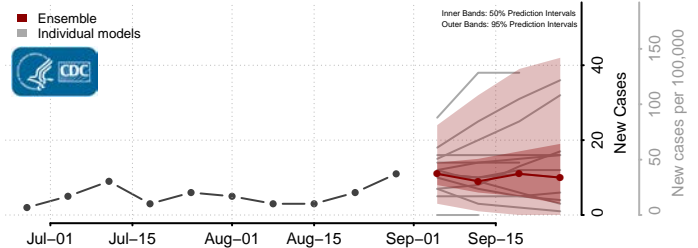

Pine County, Minnesota