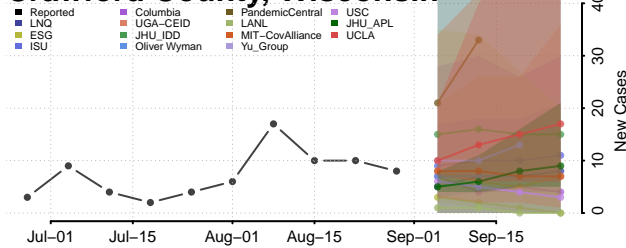

Crawford County, Wisconsin