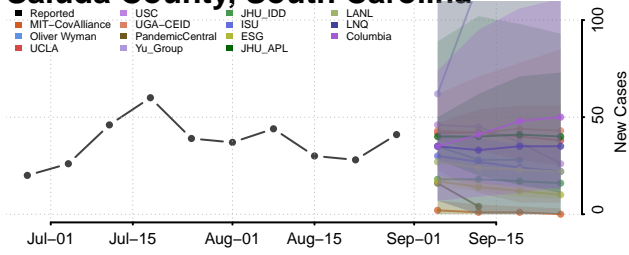

Saluda County, South Carolina