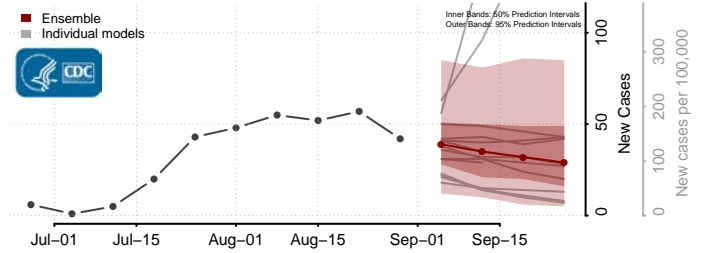

Jefferson County, Idaho