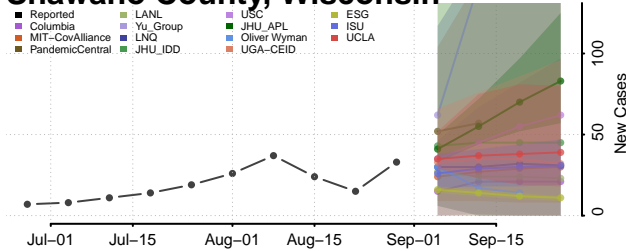

Shawano County, Wisconsin