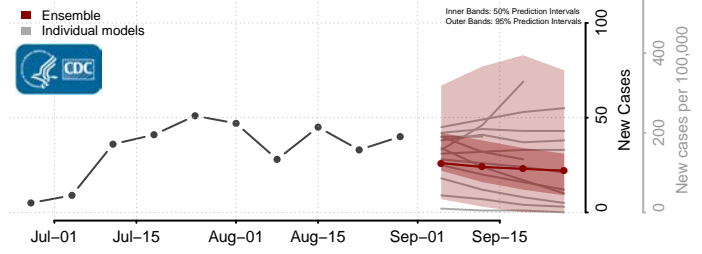

Newton County, Mississippi