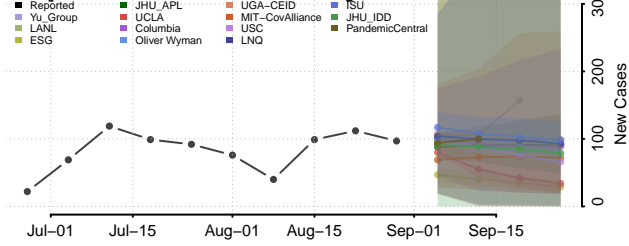

Cape Girardeau County, Missouri