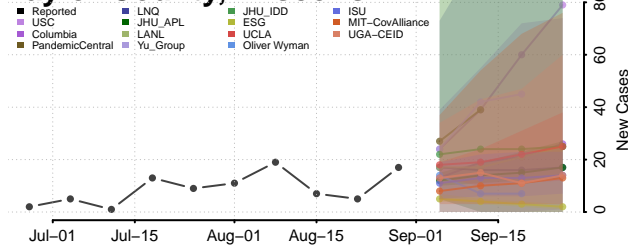

Taylor County, Wisconsin