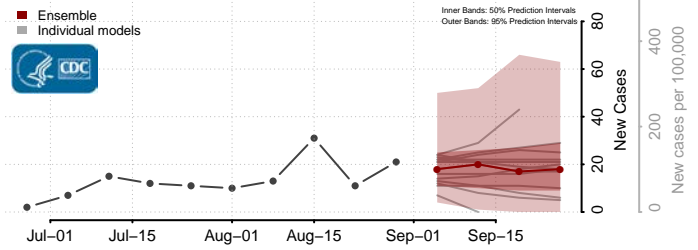

Russell County, Kentucky