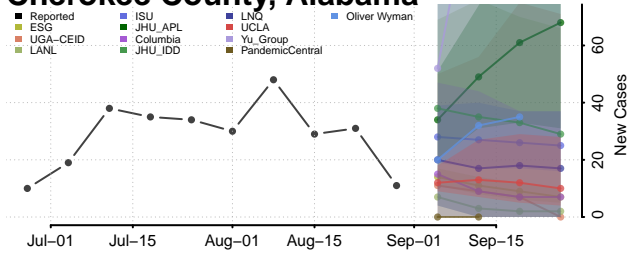

Cherokee County, Alabama