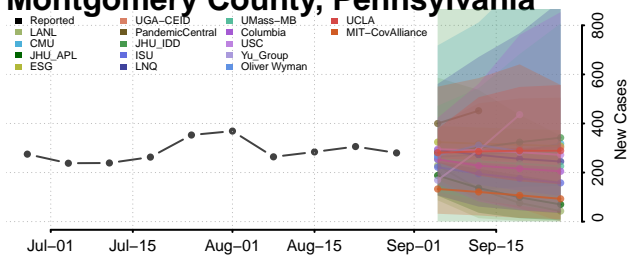

Montgomery County, Pennsylvania