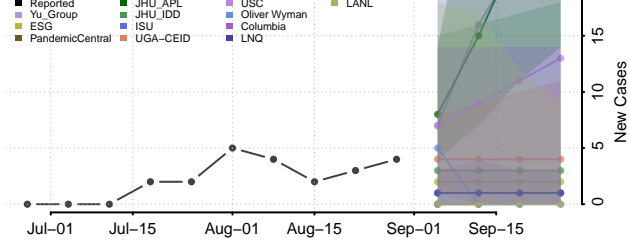

Grant County, Oklahoma