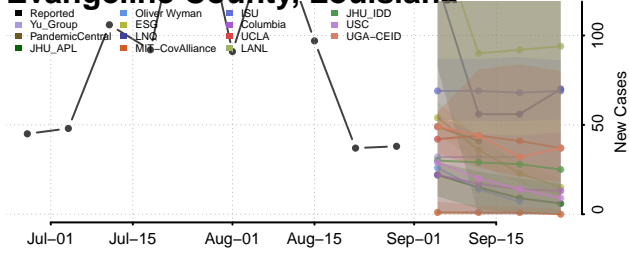

Evangeline County, Louisiana