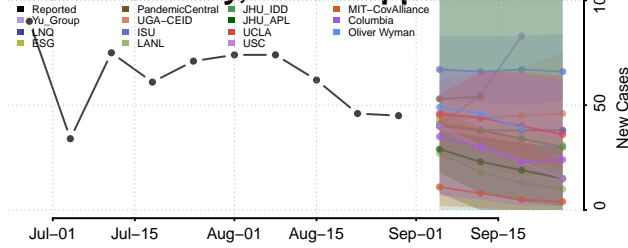

Lincoln County, Mississippi