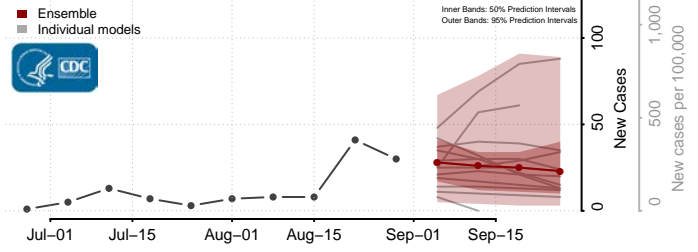

Cumberland County, Illinois