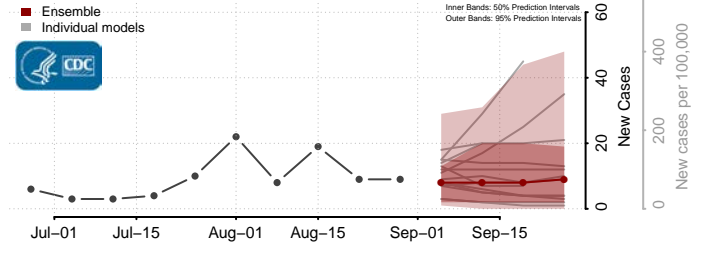

Okfuskee County, Oklahoma