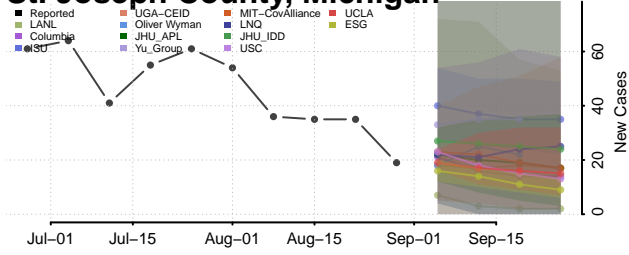

St. Joseph County, Michigan