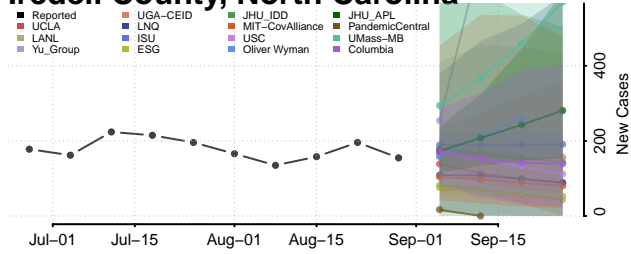

Iredell County, North Carolina