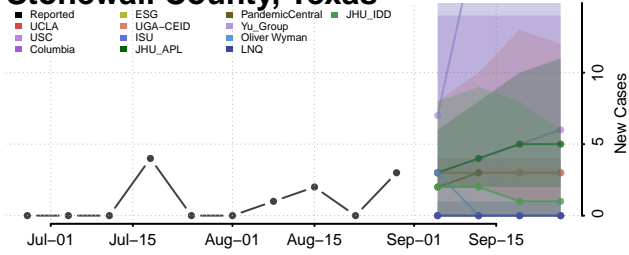

Stonewall County, Texas