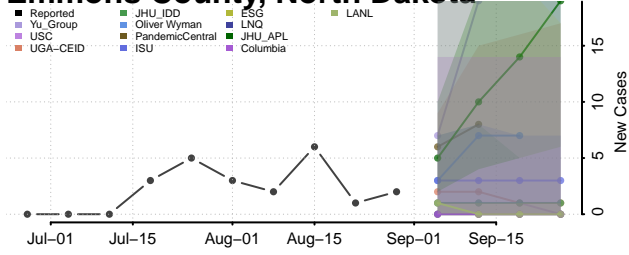

Emmons County, North Dakota