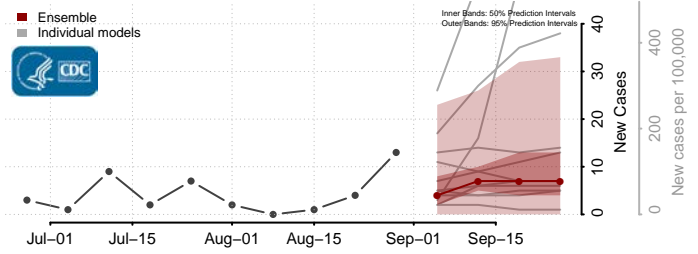

### Forest County, Wisconsin