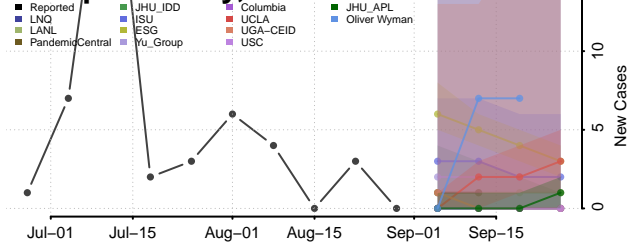

Phillips County, Kansas