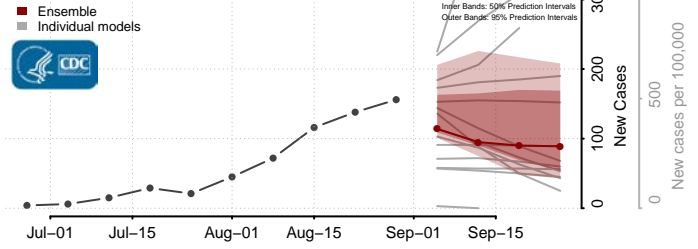

Stark County, North Dakota