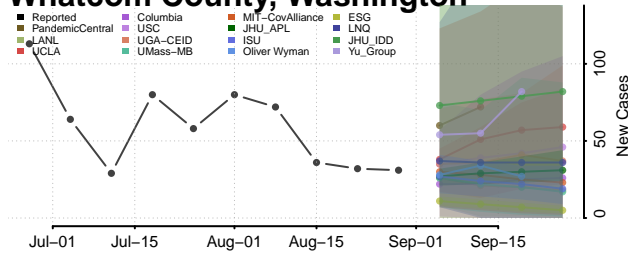

Whatcom County, Washington