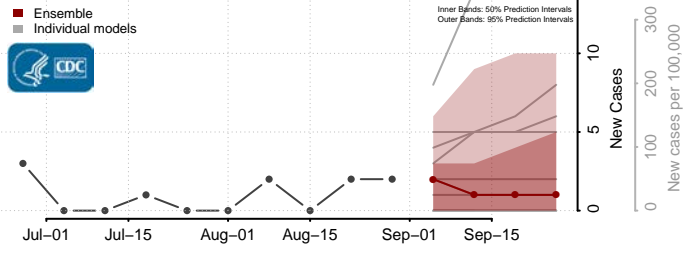

LaMoure County, North Dakota