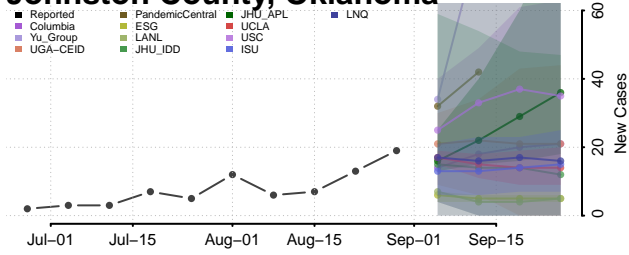

Johnston County, Oklahoma