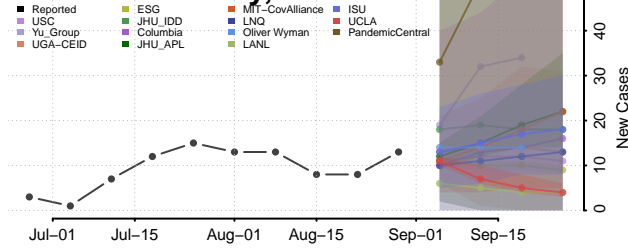

Wabasha County, Minnesota