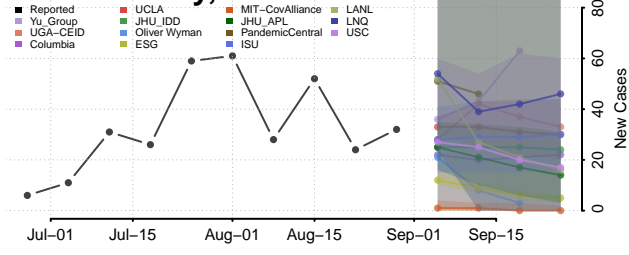

Grant County, Louisiana