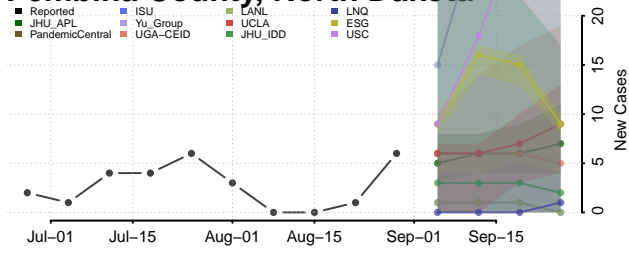

Pembina County, North Dakota