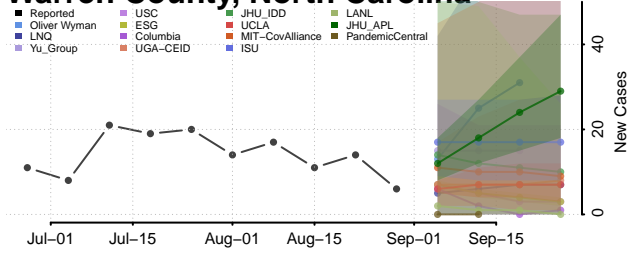

Warren County, North Carolina