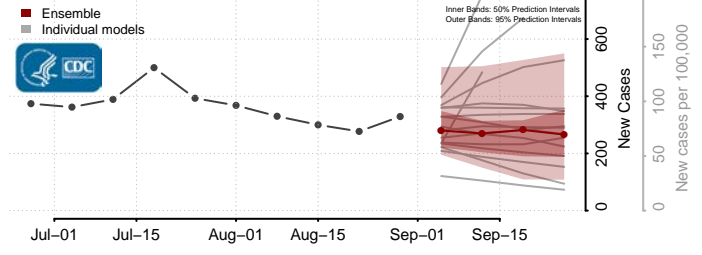

Forsyth County, North Carolina