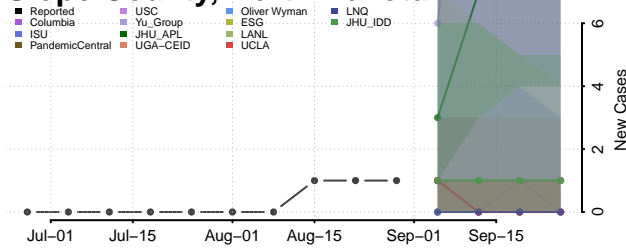

Slope County, North Dakota