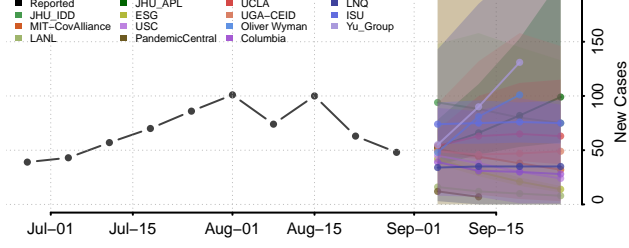

Rutherford County, North Carolina