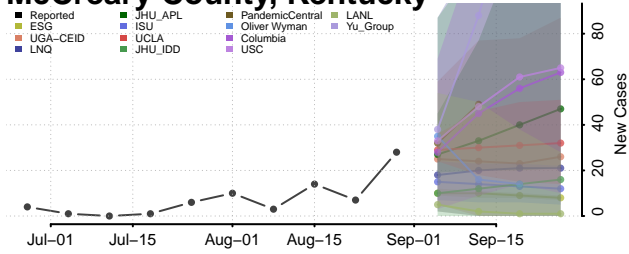

McCreary County, Kentucky