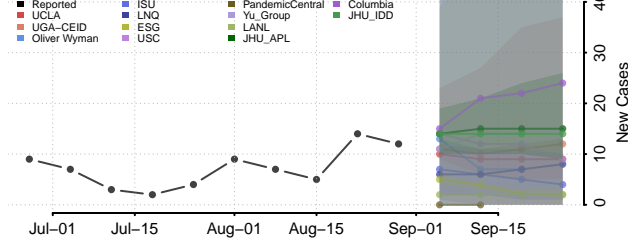

Lunenburg County, Virginia