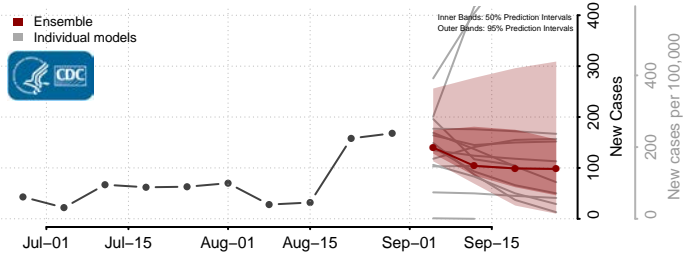

Christian County, Kentucky