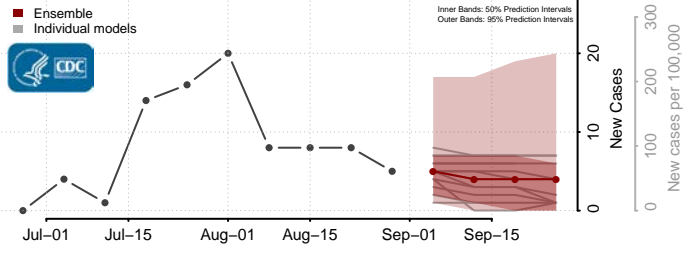

Choctaw County, Mississippi