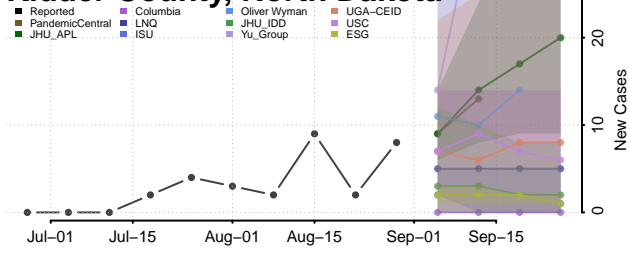

Kidder County, North Dakota