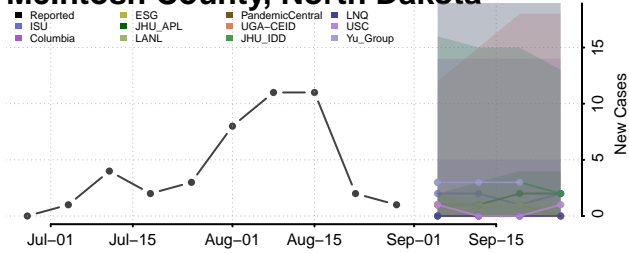

McIntosh County, North Dakota