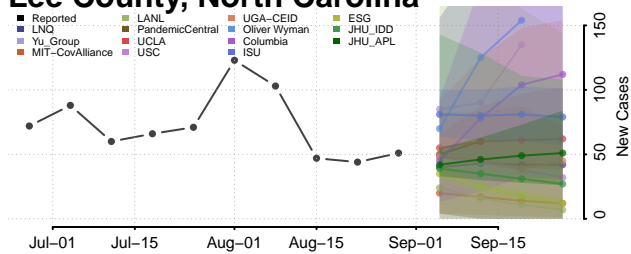

Lee County, North Carolina