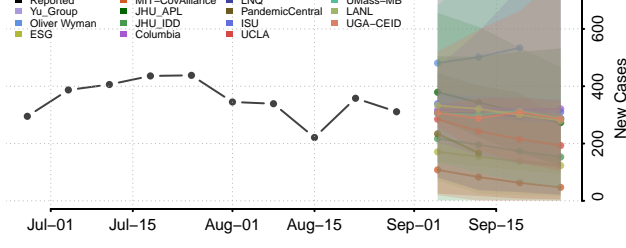

Tuscaloosa County, Alabama