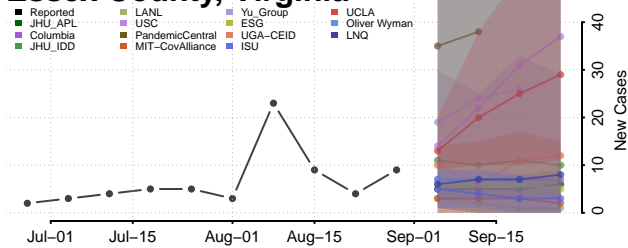

Essex County, Virginia