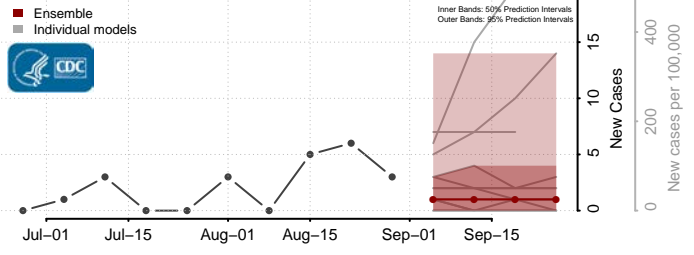

Pierce County, North Dakota