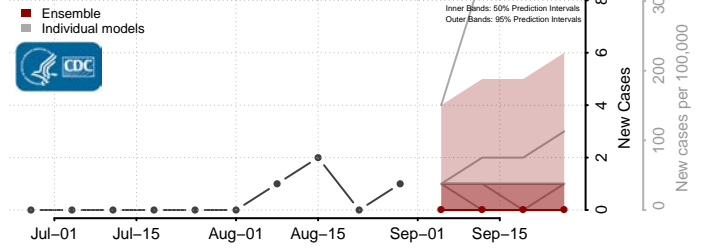

Cheyenne County, Kansas