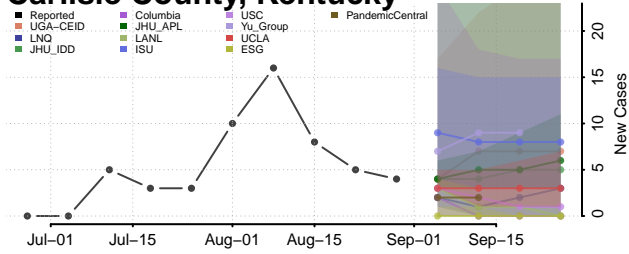

Carlisle County, Kentucky