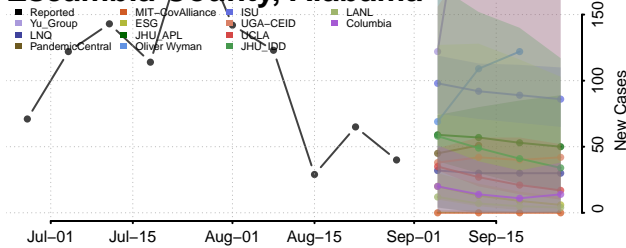

Escambia County, Alabama