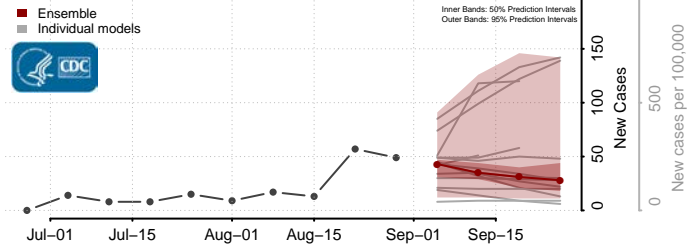

Winneshiek County, Iowa