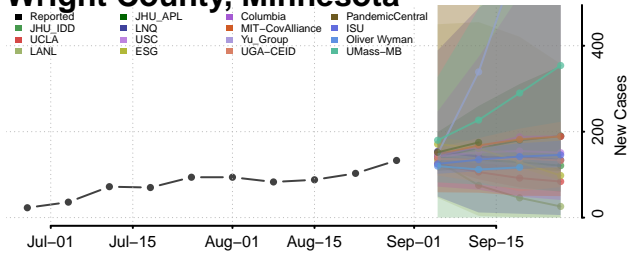

Wright County, Minnesota