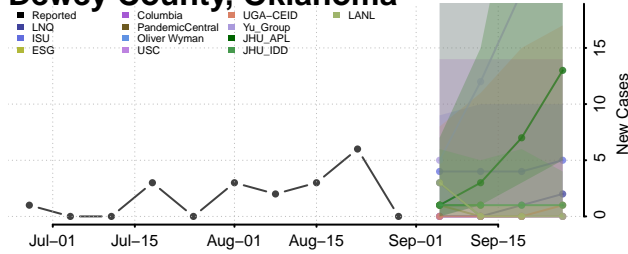

Dewey County, Oklahoma