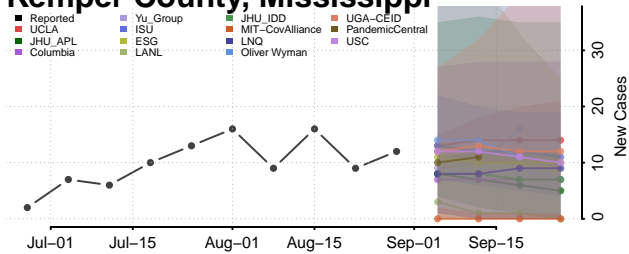

Kemper County, Mississippi