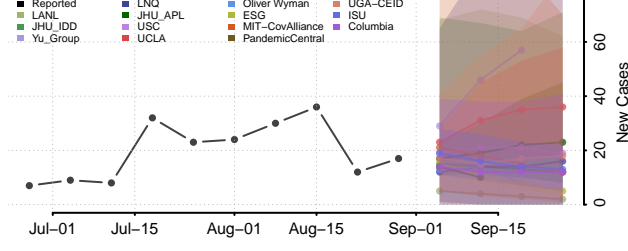

Oglethorpe County, Georgia