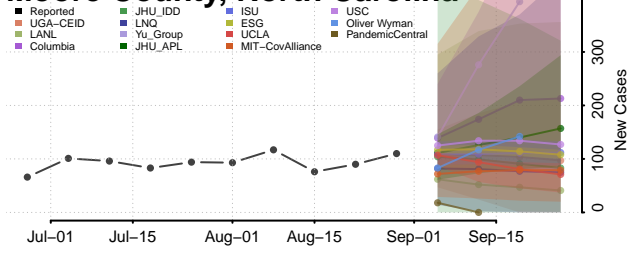

Moore County, North Carolina