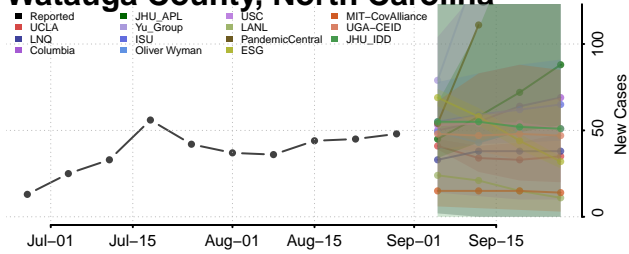

Watauga County, North Carolina