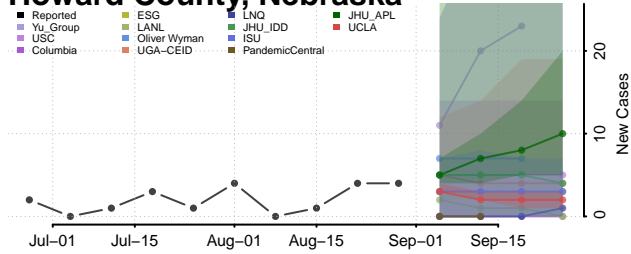

Howard County, Nebraska