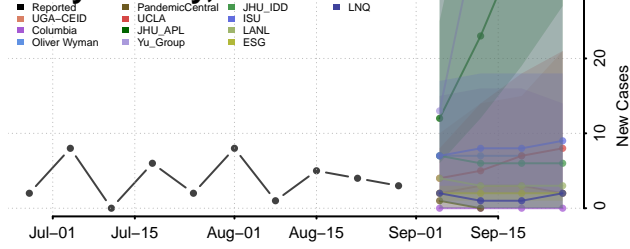

Perry County, Arkansas