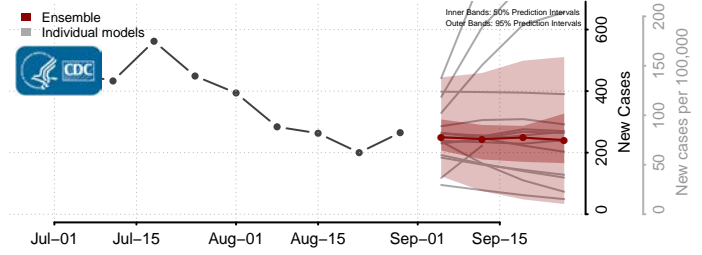

Durham County, North Carolina