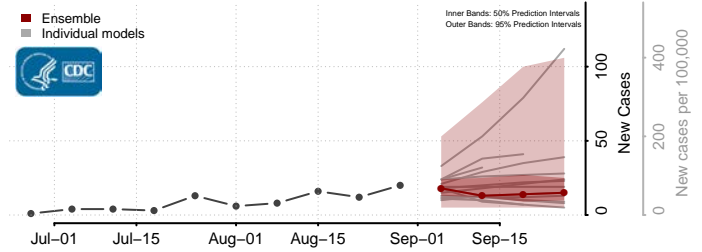

Mason County, West Virginia