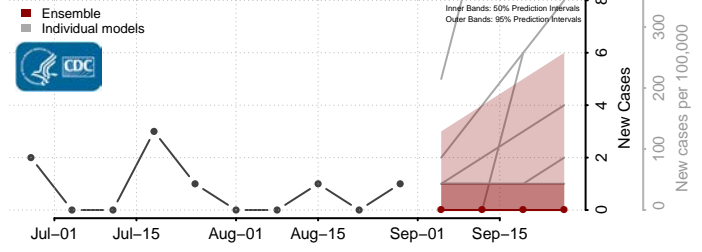

Renville County, North Dakota