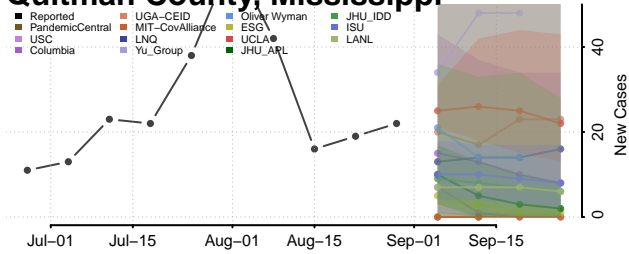

Quitman County, Mississippi