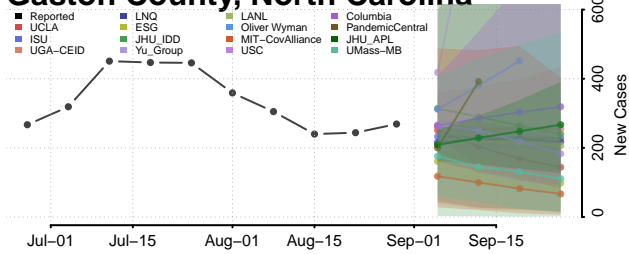

Gaston County, North Carolina