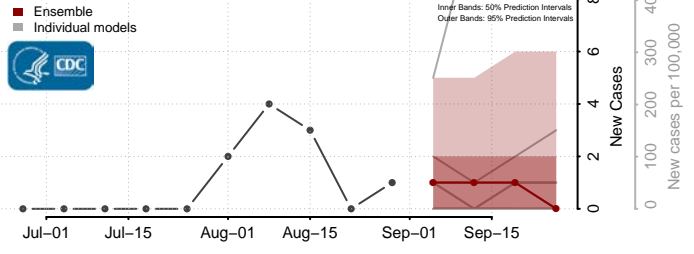

Gosper County, Nebraska