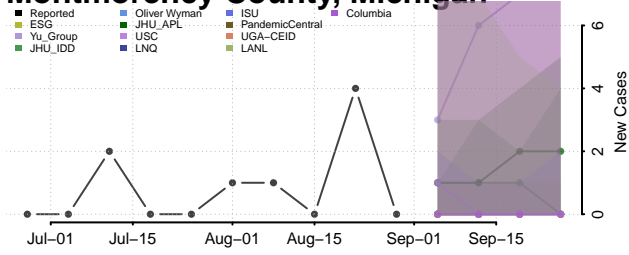

Montgomery County, Michigan