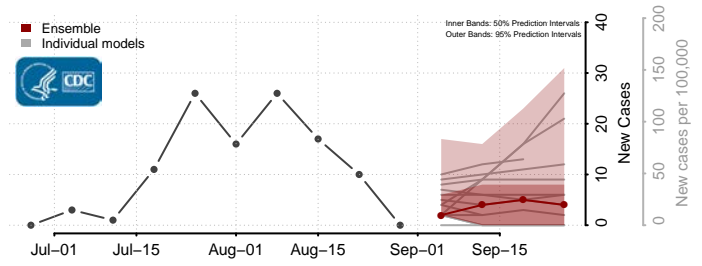

Lincoln County, West Virginia