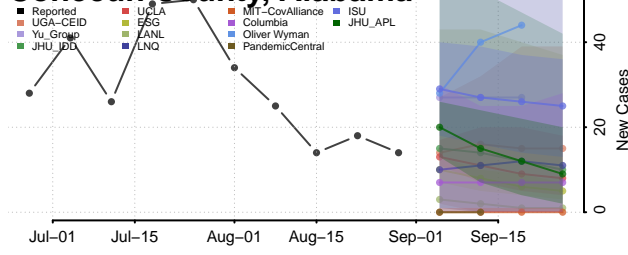

Conecuh County, Alabama