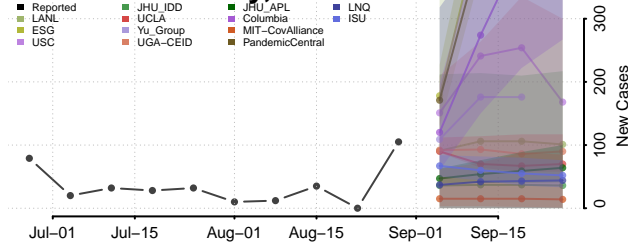

Crawford County, Kansas