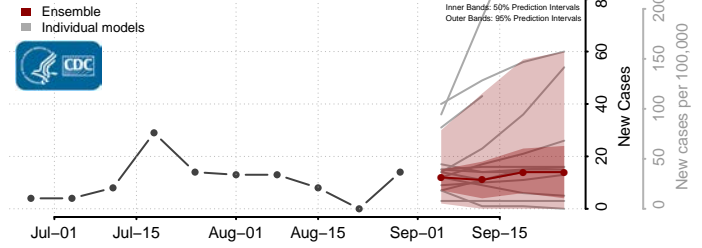

Douglas County, Minnesota