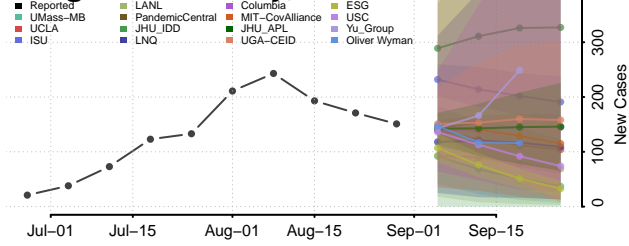

Sangamon County, Illinois