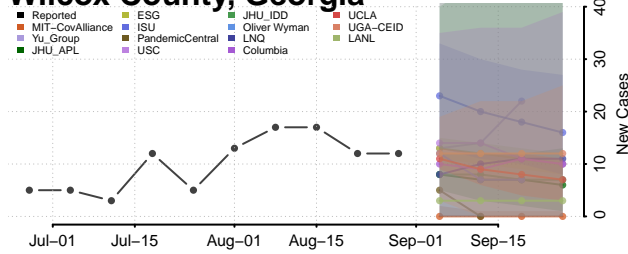

Wilcox County, Georgia