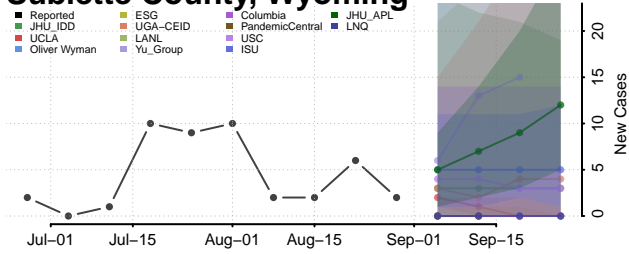

Sublette County, Wyoming