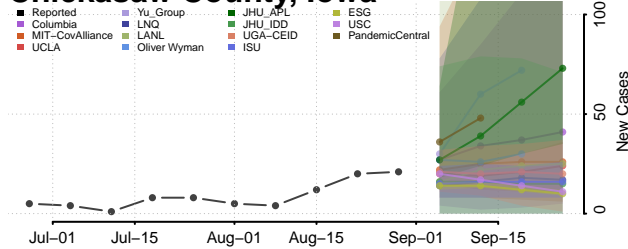

Chickasaw County, Iowa