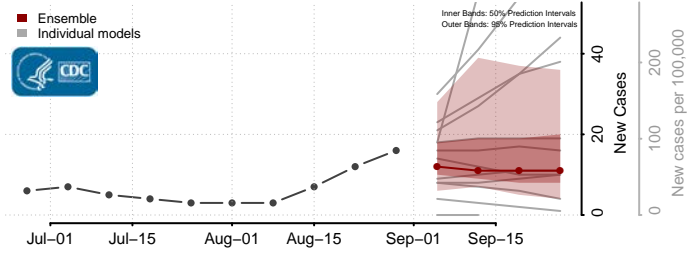

Green Lake County, Wisconsin