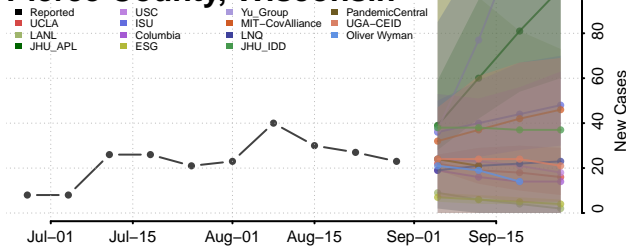

Pierce County, Wisconsin