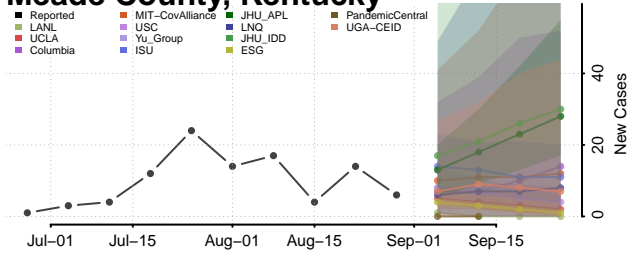

Meade County, Kentucky