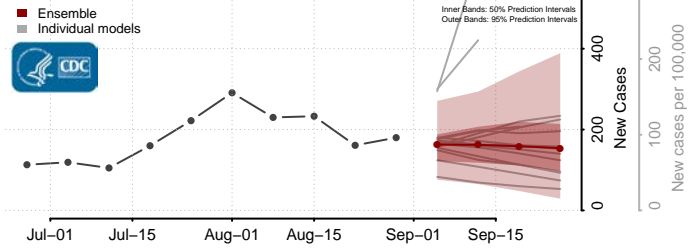

Sarpy County, Nebraska