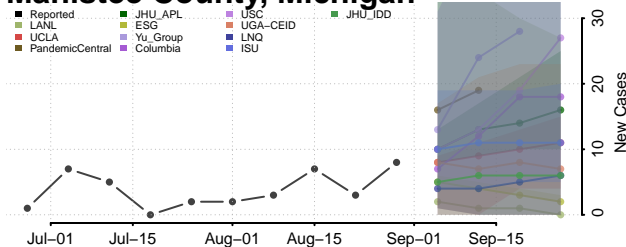

Manistee County, Michigan