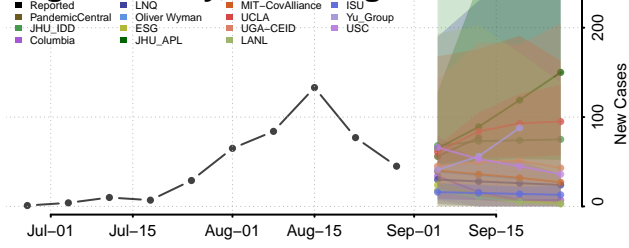

Logan County, West Virginia