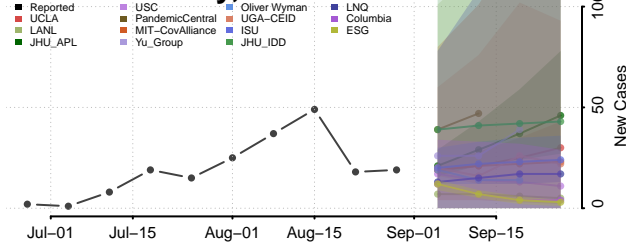

Oneida County, Wisconsin