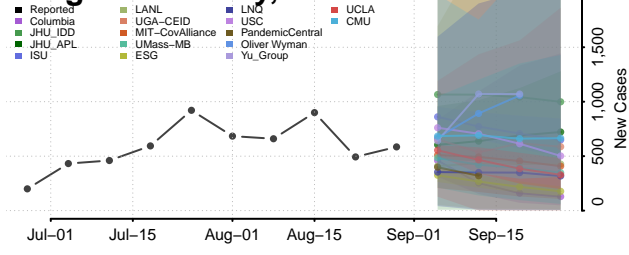

Sedgwick County, Kansas