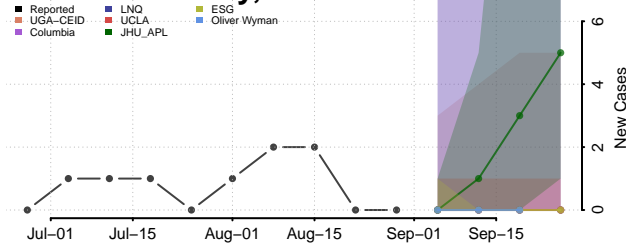

Kusilvak County, Alaska