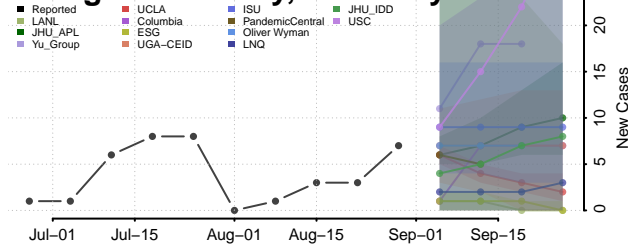

Livingston County, Kentucky