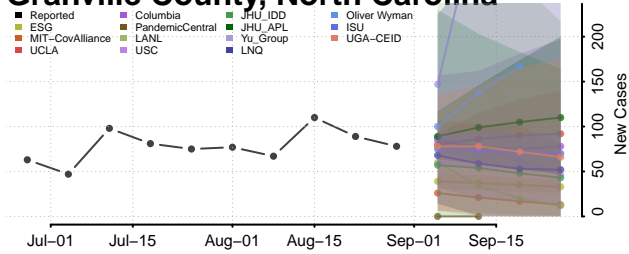

Granville County, North Carolina