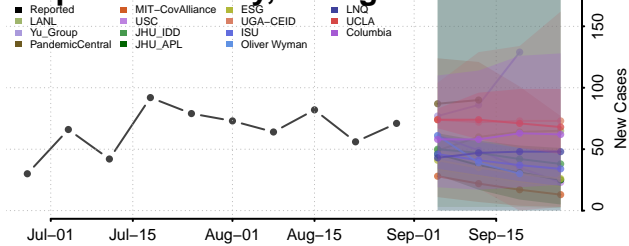

Stephens County, Georgia