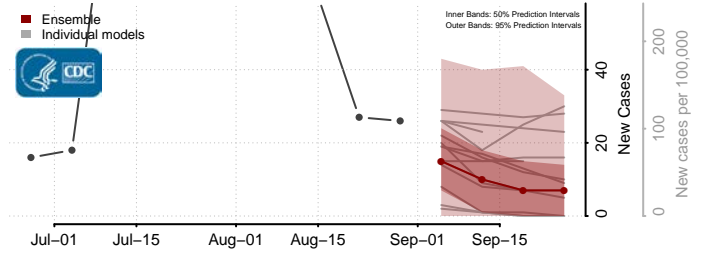

Sabine County, Louisiana