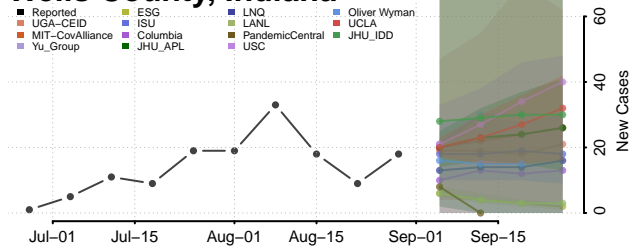

Wells County, Indiana