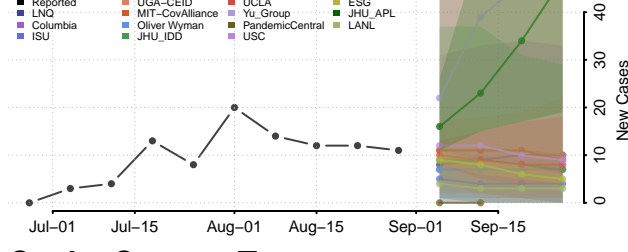

Clay County, Tennessee