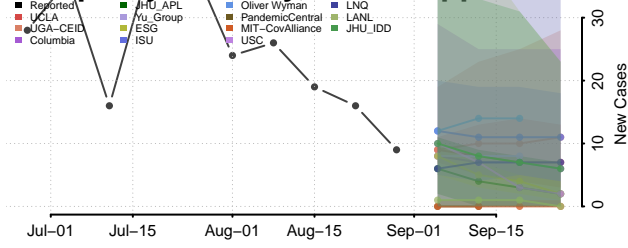

Humphreys County, Mississippi