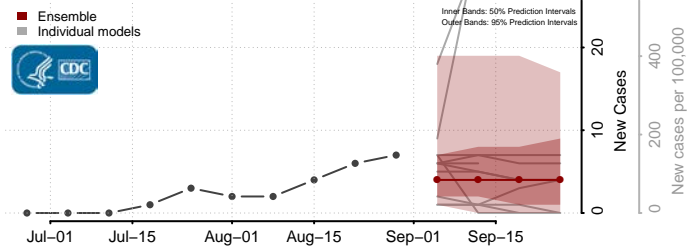

Calhoun County, Illinois