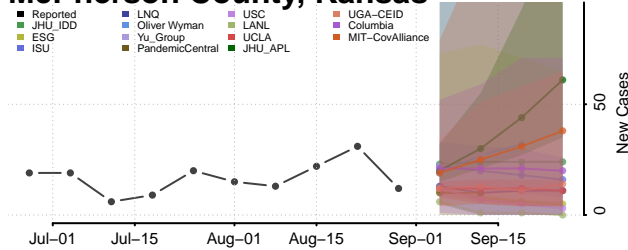

McPherson County, Kansas