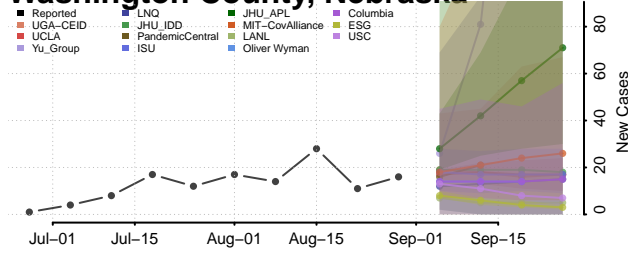

Washington County, Nebraska