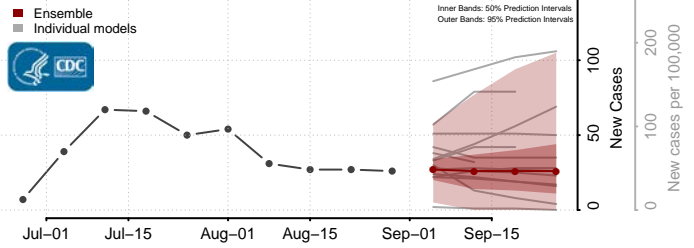

Grady County, Oklahoma