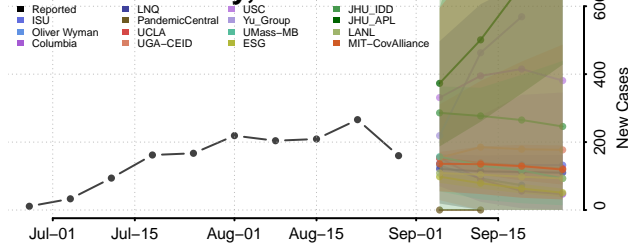

Sullivan County, Tennessee