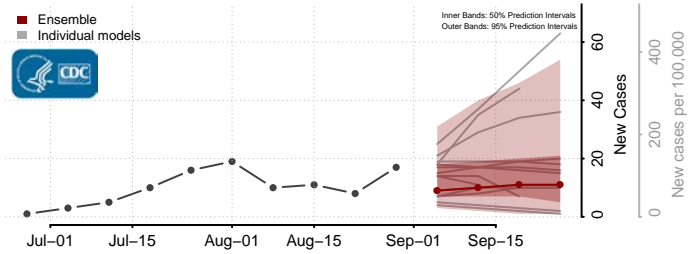

Craig County, Oklahoma