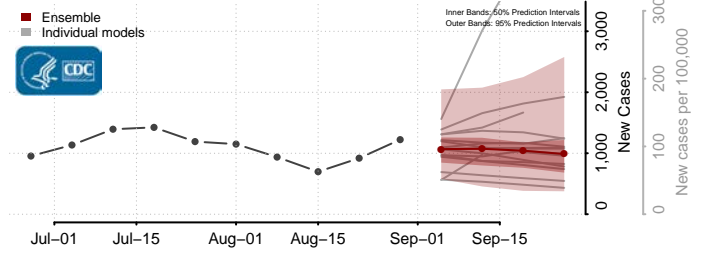

Wake County, North Carolina