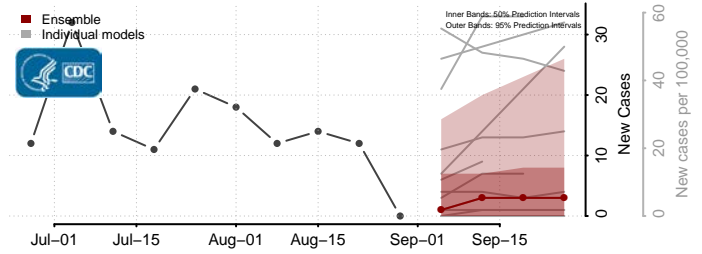

Franklin County, Virginia