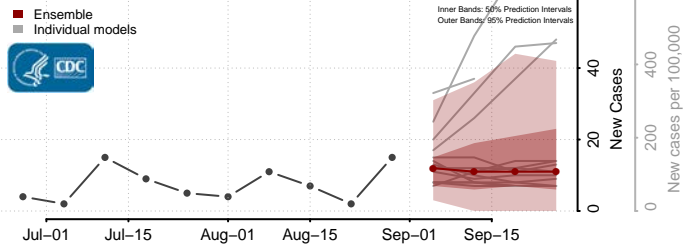

Love County, Oklahoma