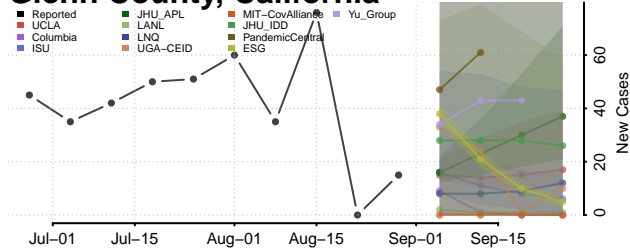

Glenn County, California