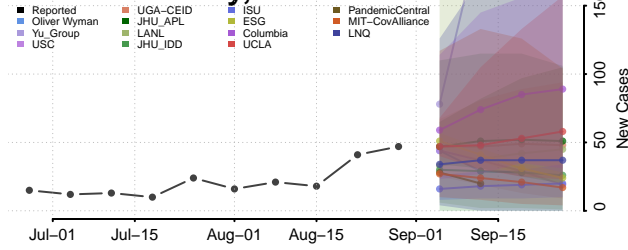

Waseca County, Minnesota