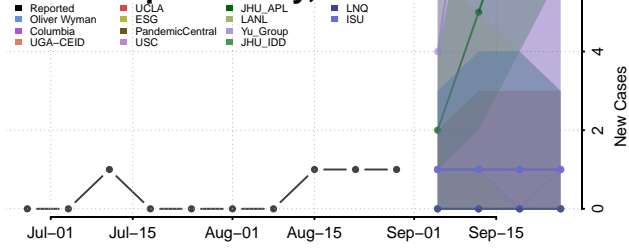

Chautauqua County, Kansas