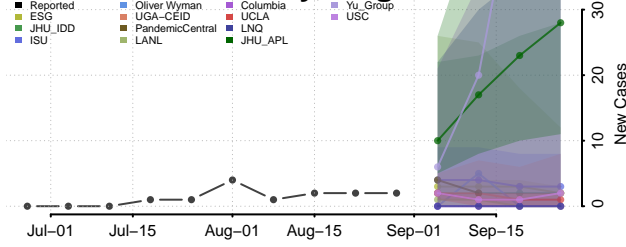

Falls Church County, Virginia