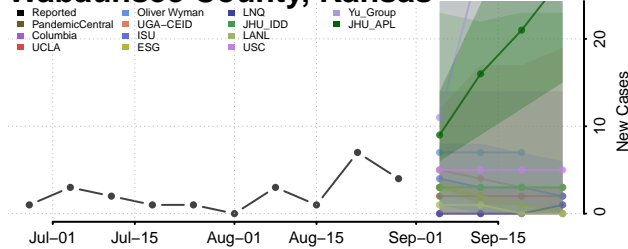

Wabaunsee County, Kansas