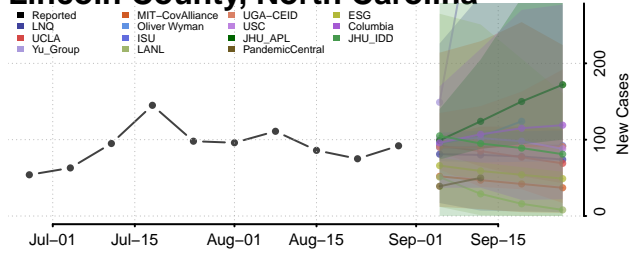

Lincoln County, North Carolina