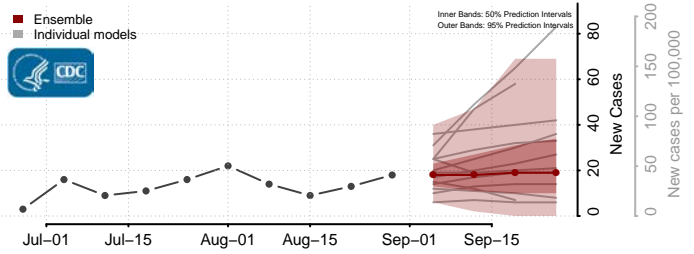

Polk County, Wisconsin