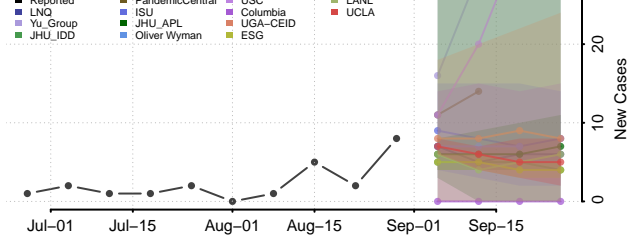

Grundy County, Missouri