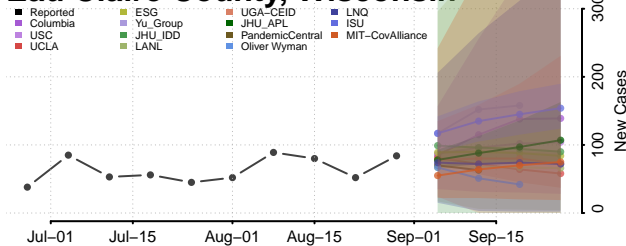

Eau Claire County, Wisconsin