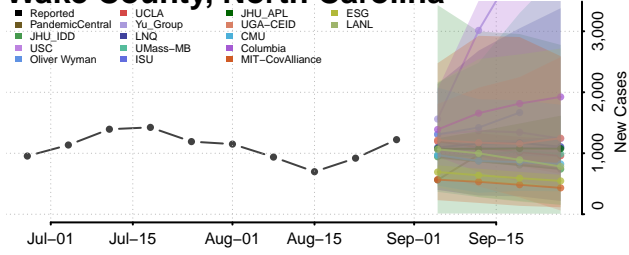

Wake County, North Carolina