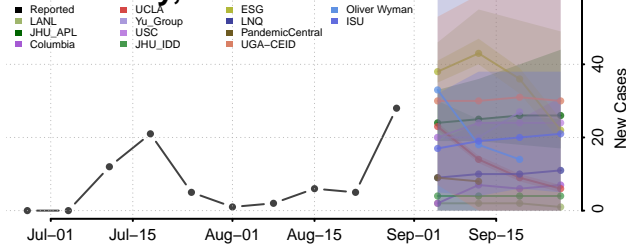

Hill County, Montana