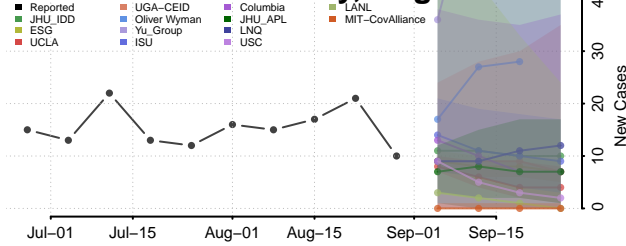

Manassas Park County, Virginia