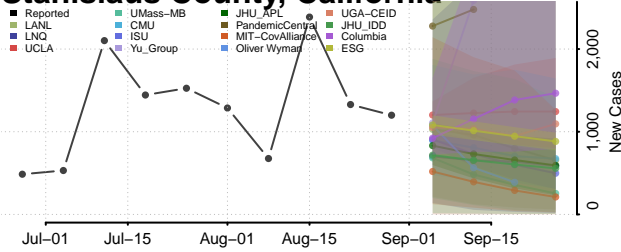

Stanislaus County, California