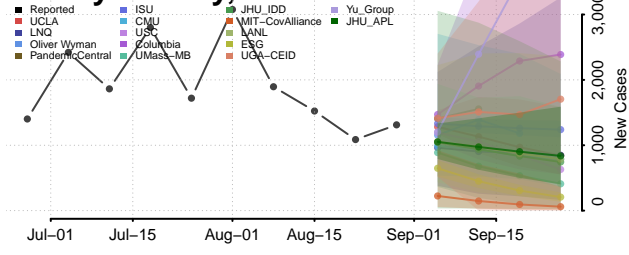

Shelby County, Tennessee