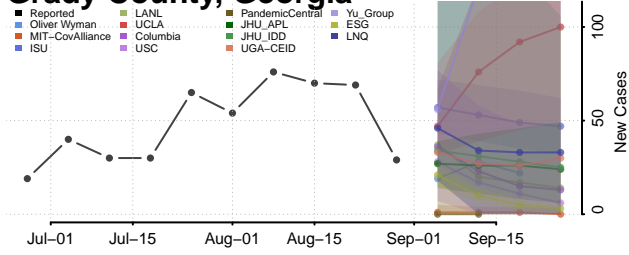

Grady County, Georgia