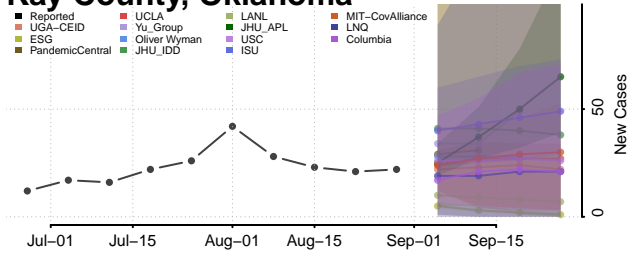

Kay County, Oklahoma