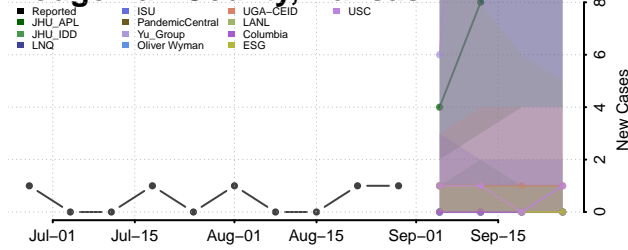

Hodgeman County, Kansas