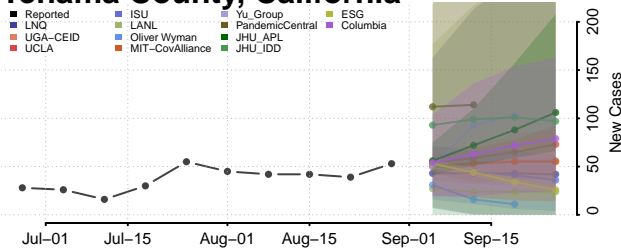

### Tehama County, California