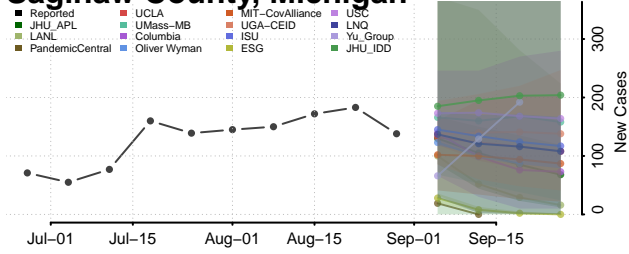

Saginaw County, Michigan