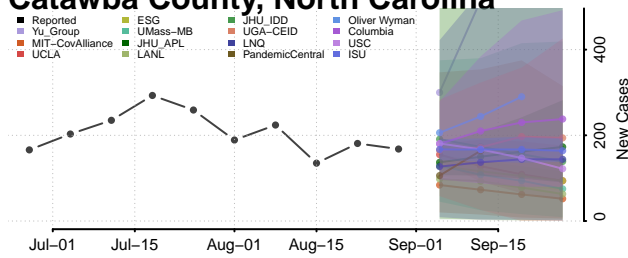

Catawba County, North Carolina