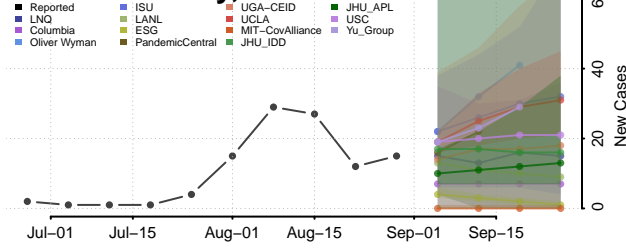

Rolette County, North Dakota