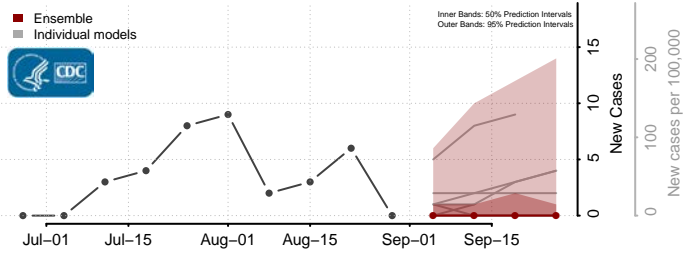

Pendleton County, West Virginia