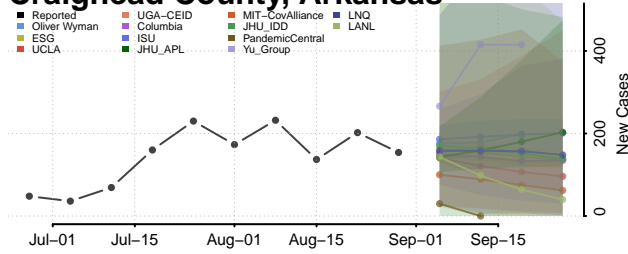

Craighead County, Arkansas