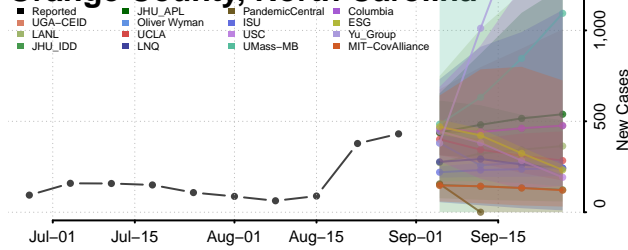

Orange County, North Carolina