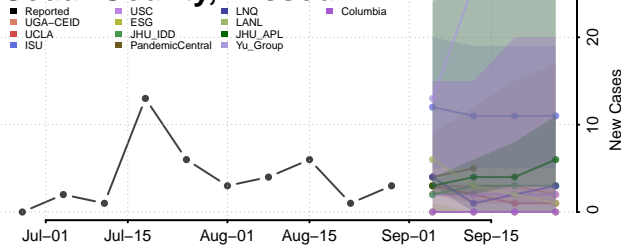

Cedar County, Missouri