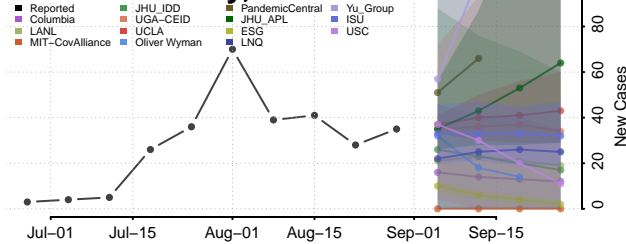

Decatur County, Tennessee