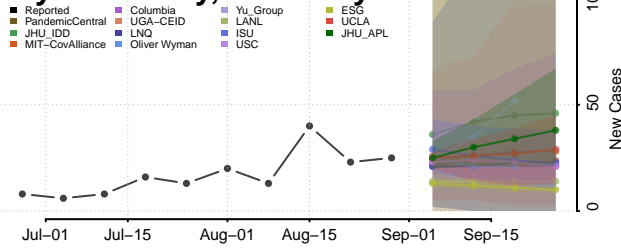

Taylor County, Kentucky