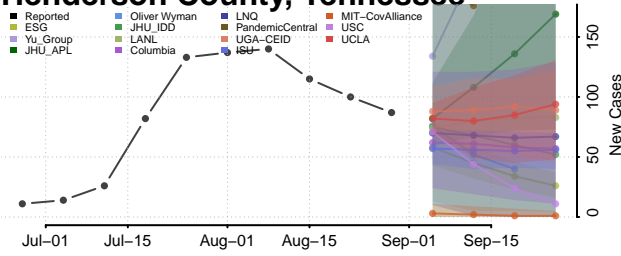

Henderson County, Tennessee