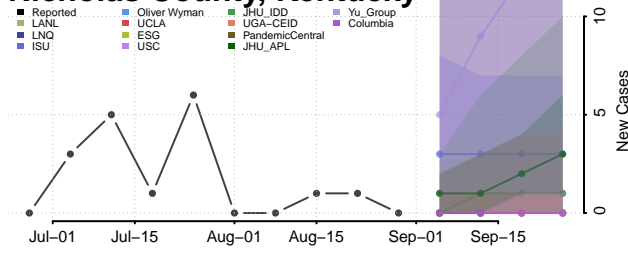

Nicholas County, Kentucky