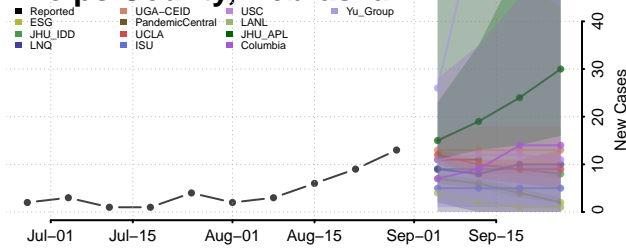

Phelps County, Nebraska