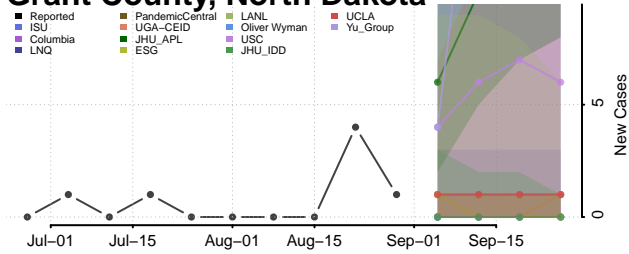

Grant County, North Dakota