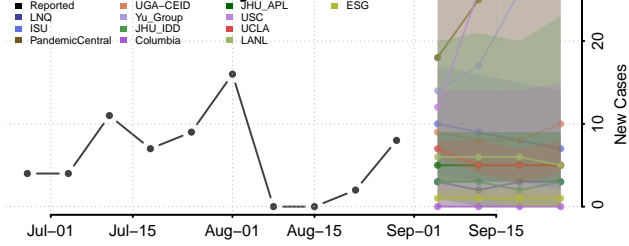

Harrison County, Missouri