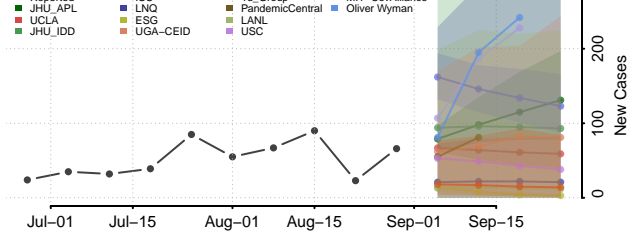

Leavenworth County, Kansas