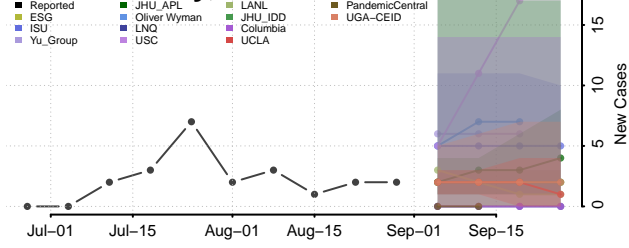

Greer County, Oklahoma