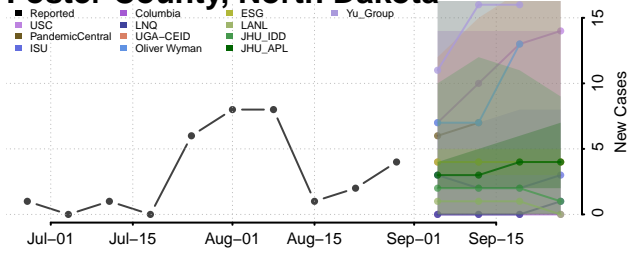

Foster County, North Dakota