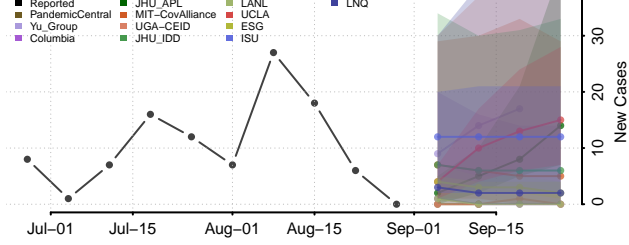

Prairie County, Arkansas