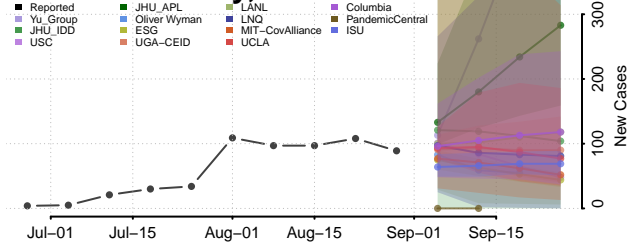

Le Flore County, Oklahoma