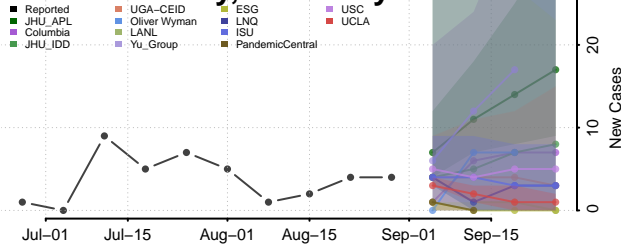

Trimble County, Kentucky