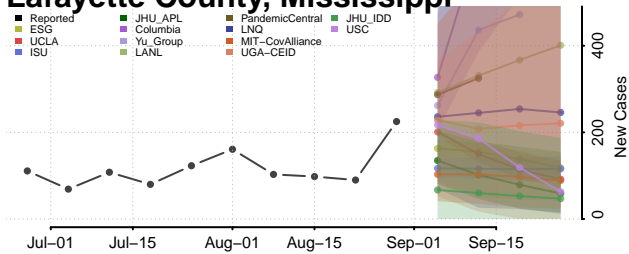

Lafayette County, Mississippi