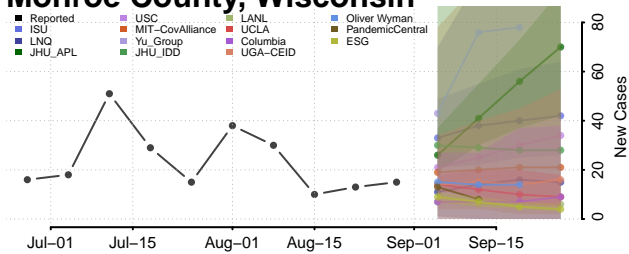

Monroe County, Wisconsin