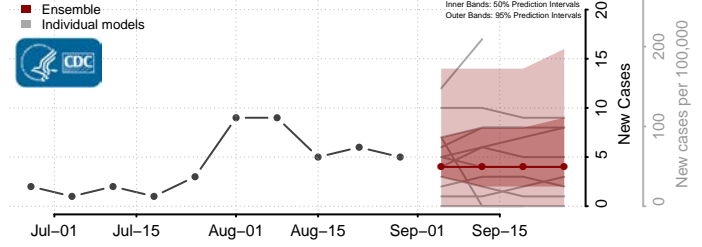

Hamilton County, Illinois