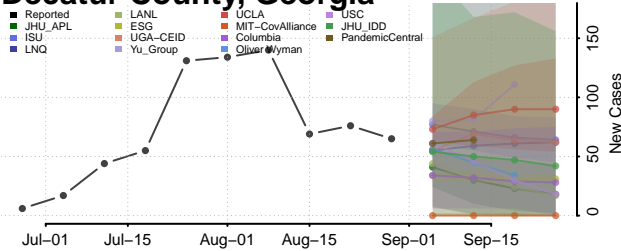

Decatur County, Georgia