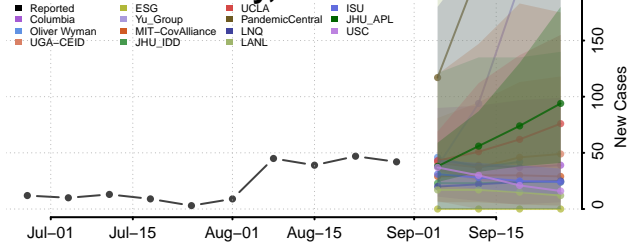

### Cheyenne County, Kansas