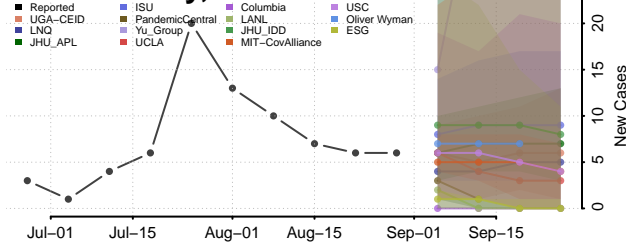

Rock County, Minnesota