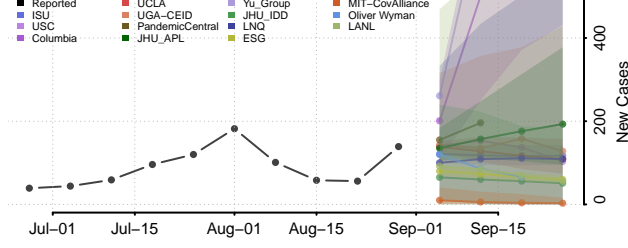

Tipton County, Tennessee