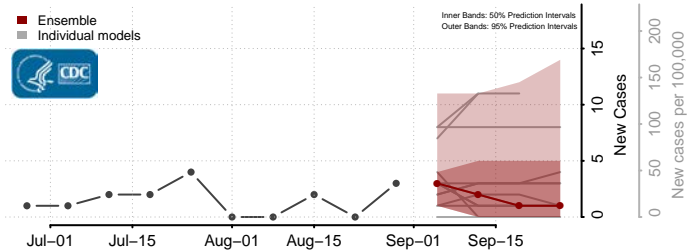

Davies County, Missouri