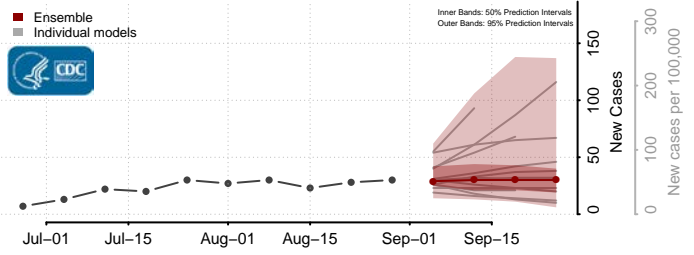

### Putnam County, West Virginia