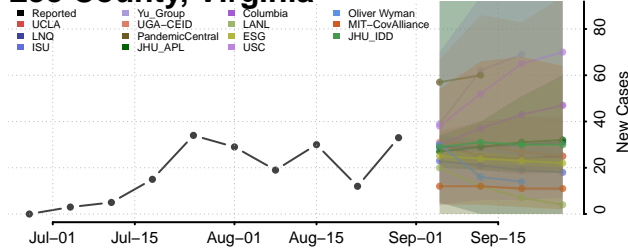

Lee County, Virginia