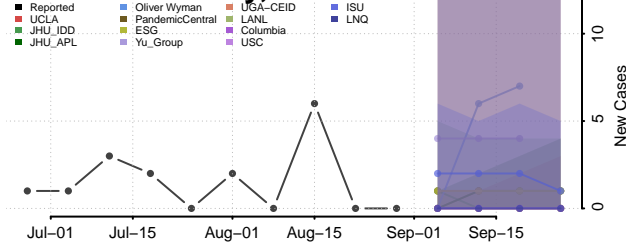

Hamilton County, Kansas