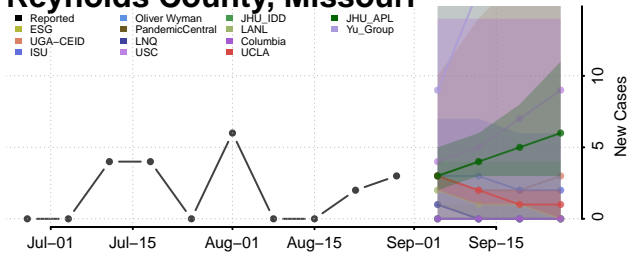

Reynolds County, Missouri