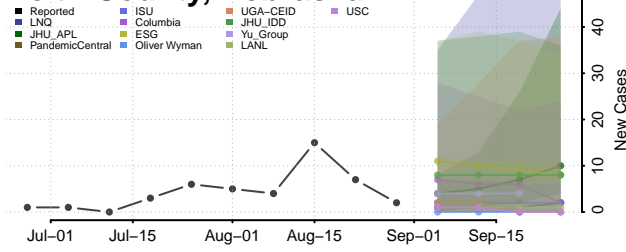

Keith County, Nebraska