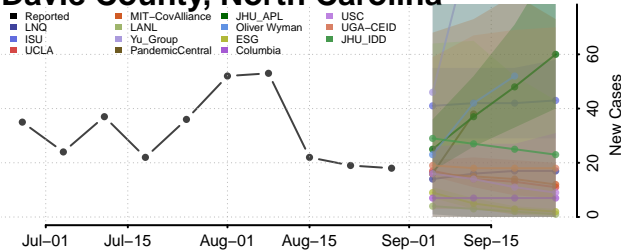

Davie County, North Carolina