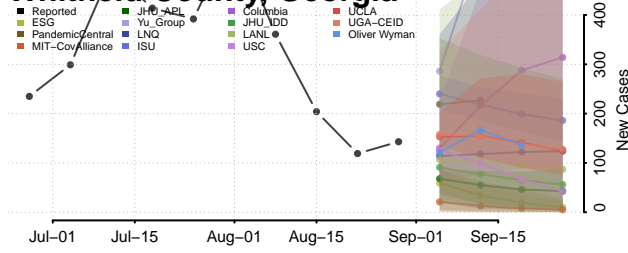

Whitfield County, Georgia