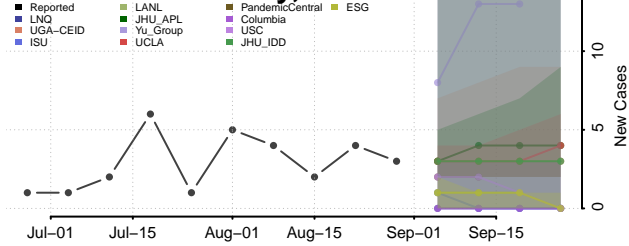

Mahnomen County, Minnesota