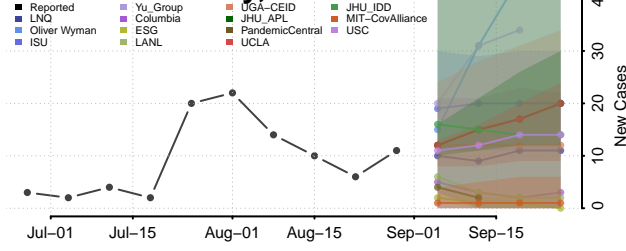

Richland County, North Dakota