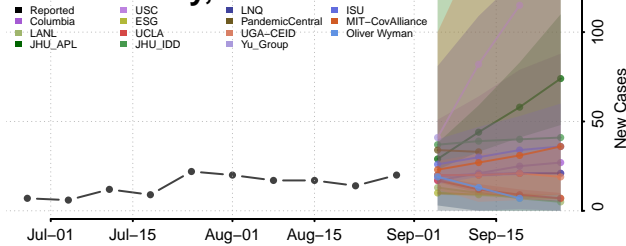

Dunn County, Wisconsin