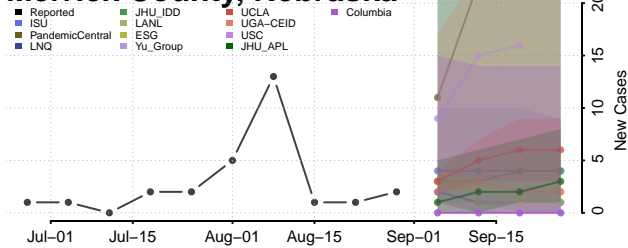

Merrick County, Nebraska