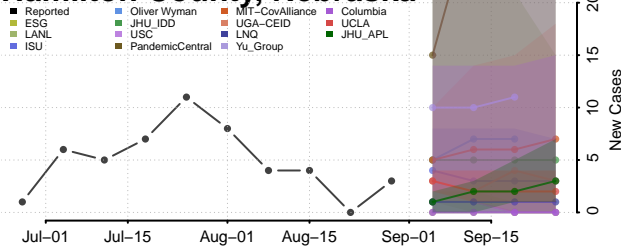

Hamilton County, Nebraska