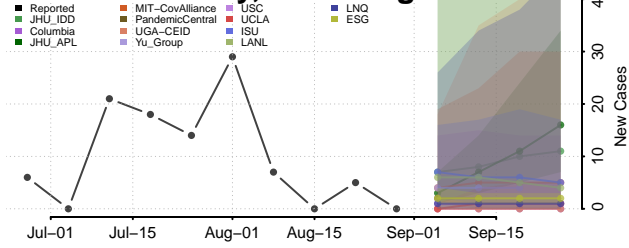

Marshall County, West Virginia