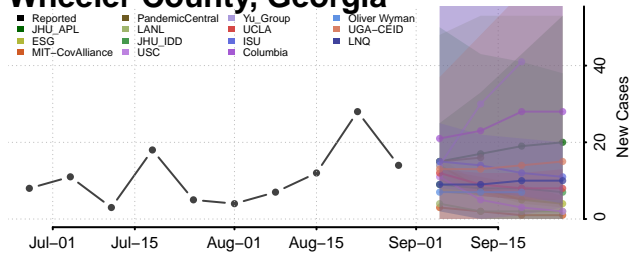

Wheeler County, Georgia