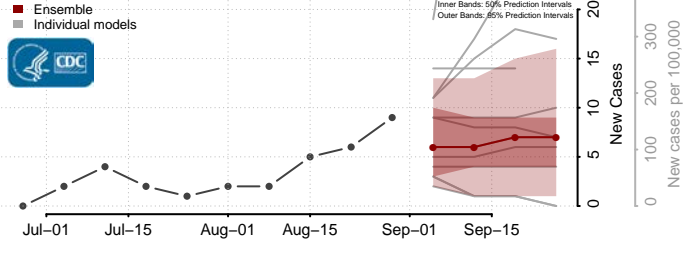

McHenry County, North Dakota