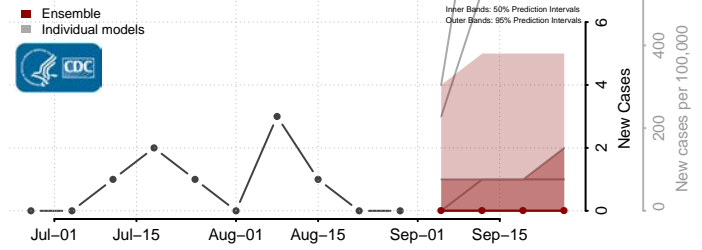

Sheridan County, North Dakota