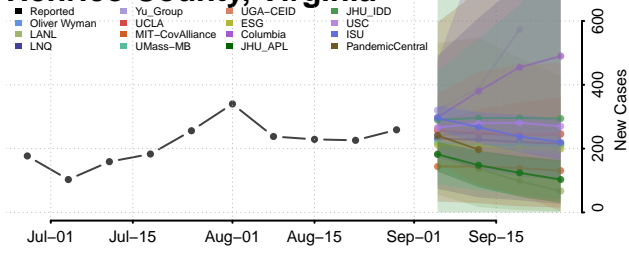

Henrico County, Virginia