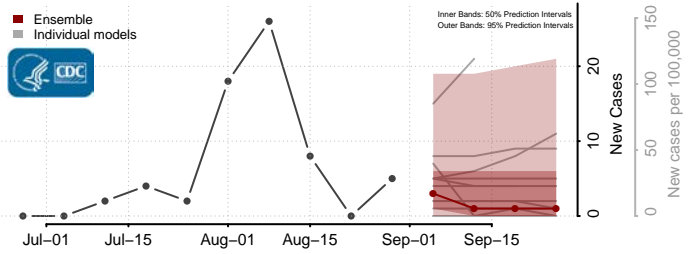

McDowell County, West Virginia