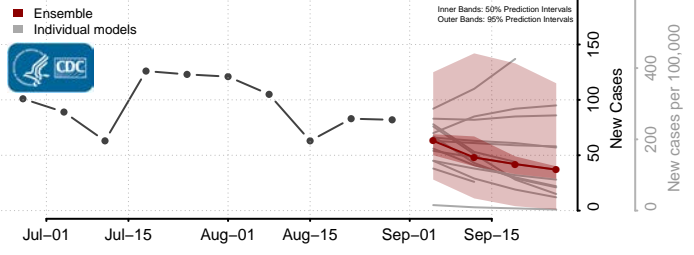

Pontotoc County, Mississippi