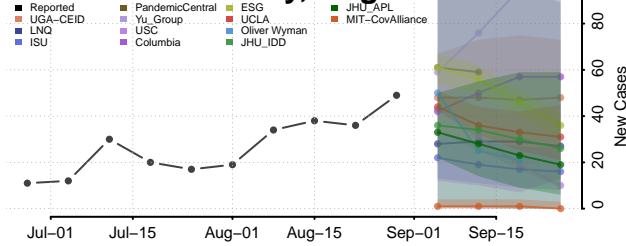

Martinsville County, Virginia