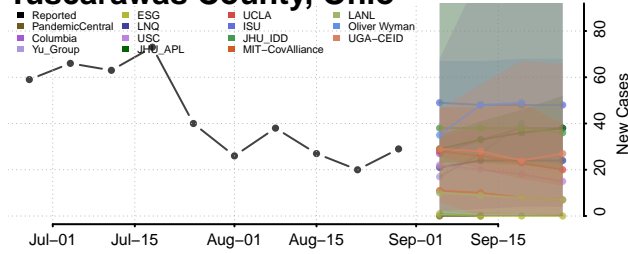

Tuscarawas County, Ohio