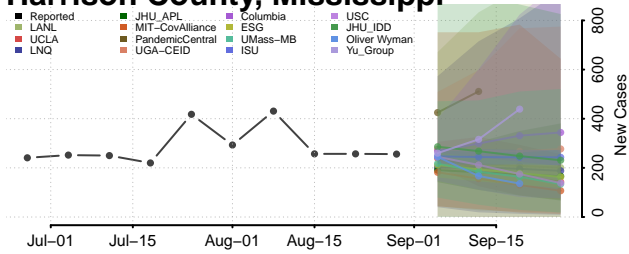

Harrison County, Mississippi