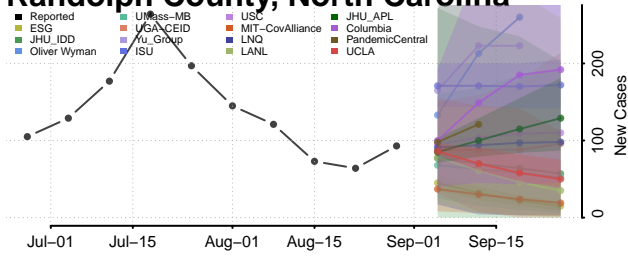

Randolph County, North Carolina