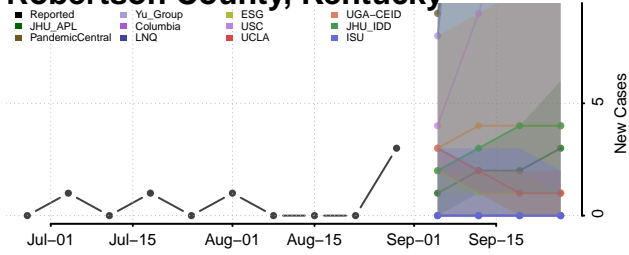

Robertson County, Kentucky