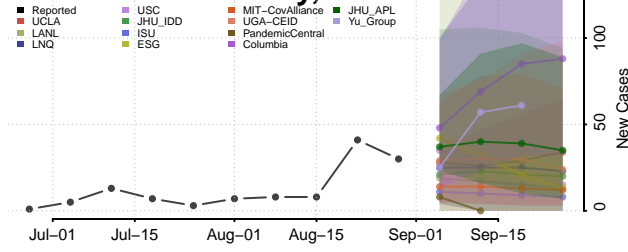

Cumberland County, Illinois