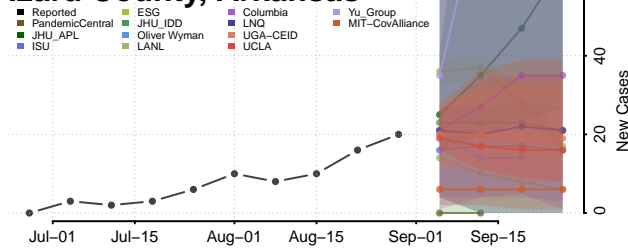

Izard County, Arkansas