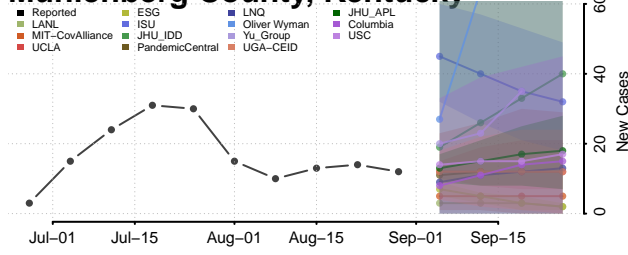

Muhlenberg County, Kentucky