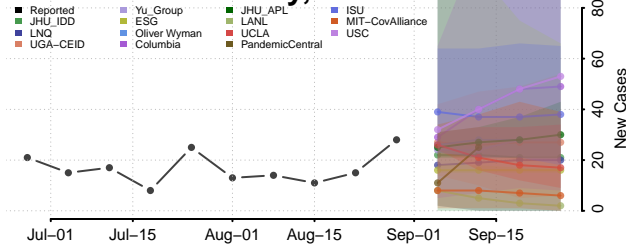

### Scotts Bluff County, Nebraska