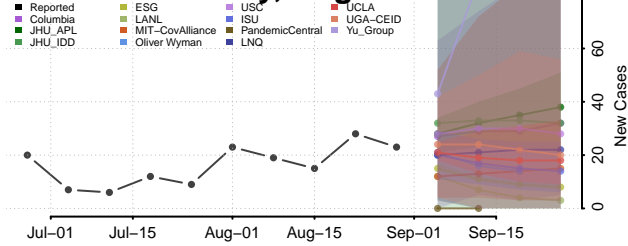

Dinwiddie County, Virginia