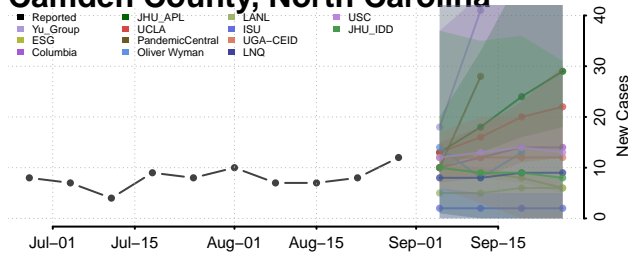

Camden County, North Carolina