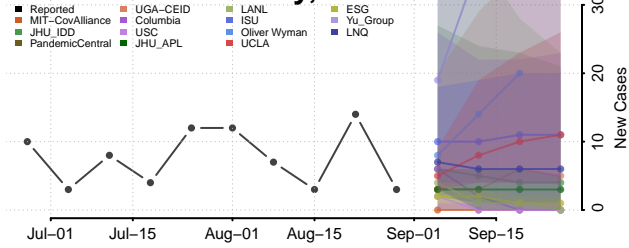

Cottonwood County, Minnesota