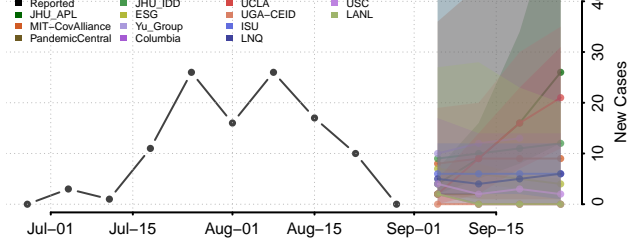

Lincoln County, West Virginia