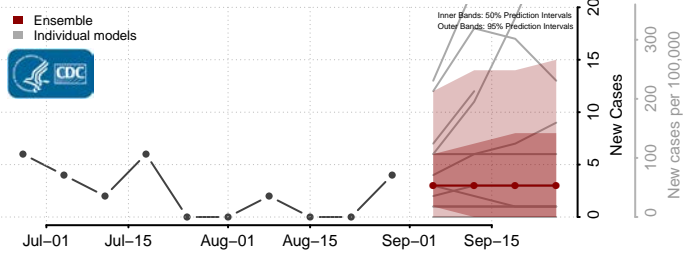

Dixon County, Nebraska