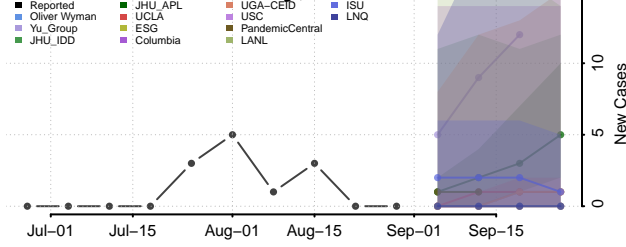

Greenwood County, Kansas