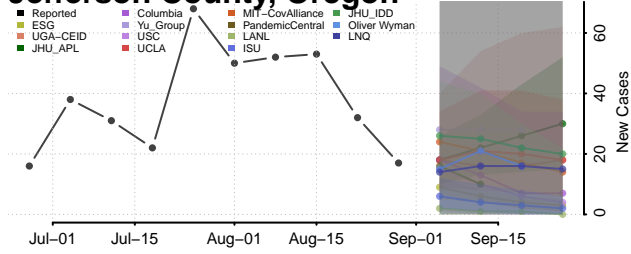

Jefferson County, Oregon