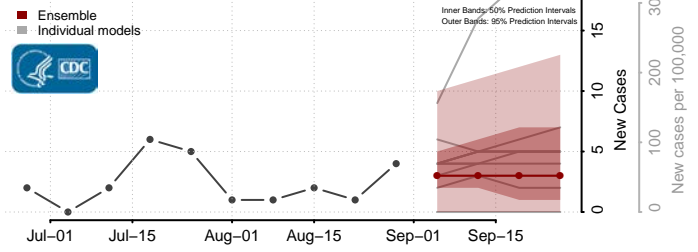

Alexander County, Illinois