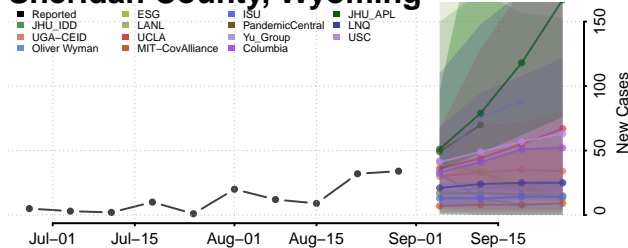

Sheridan County, Wyoming