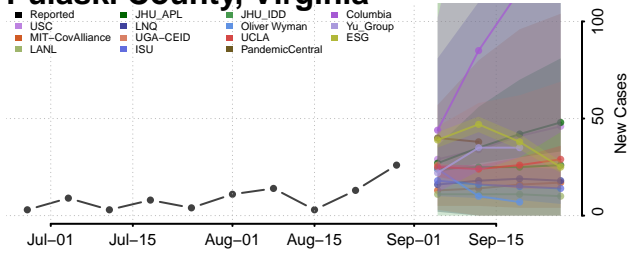

Pulaski County, Virginia