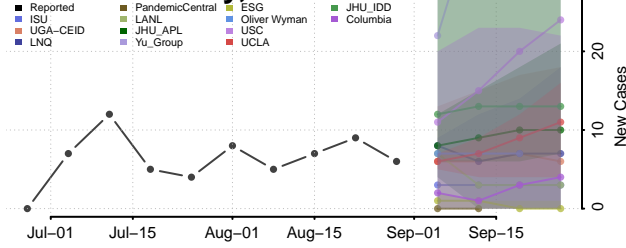

### Scott County, Minnesota