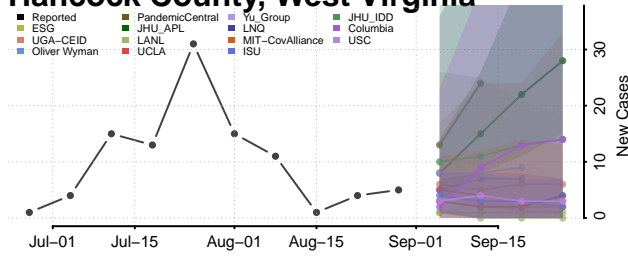

### Hardy County, West Virginia