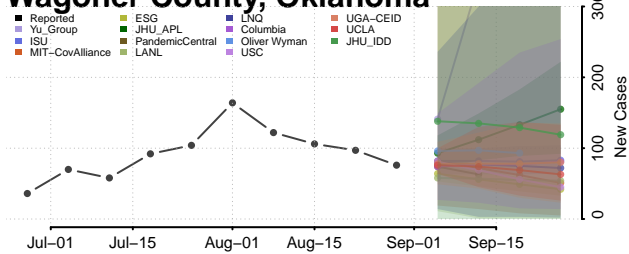

Wagoner County, Oklahoma