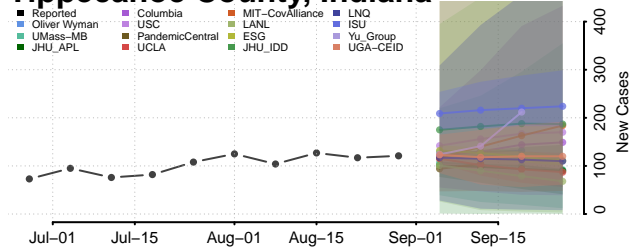

Tippecanoe County, Indiana