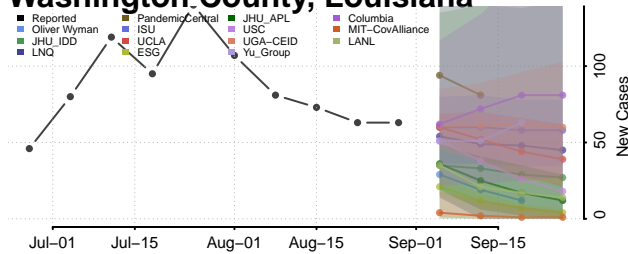

Washington County, Louisiana