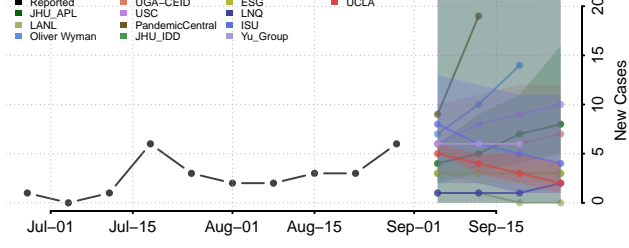

Coffey County, Kansas