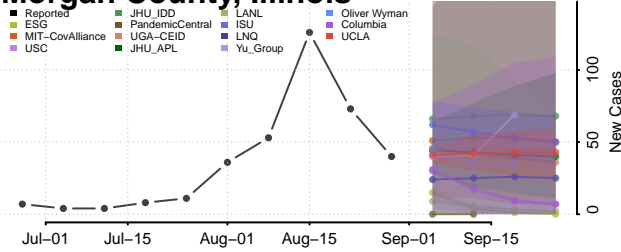

Morgan County, Illinois