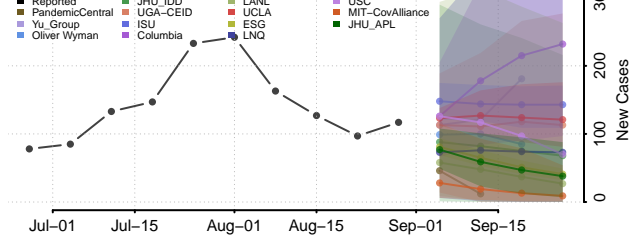

Forrest County, Mississippi