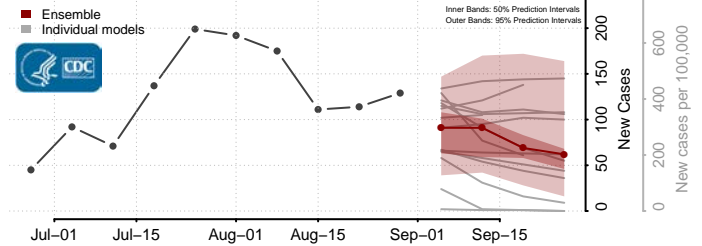

Bolivar County, Mississippi