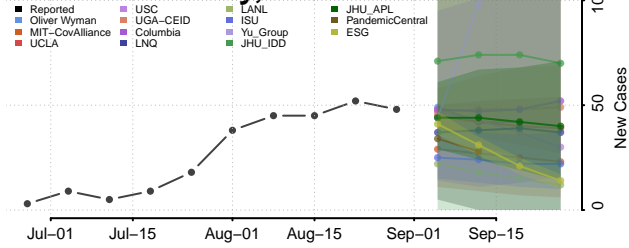

Harrison County, Indiana