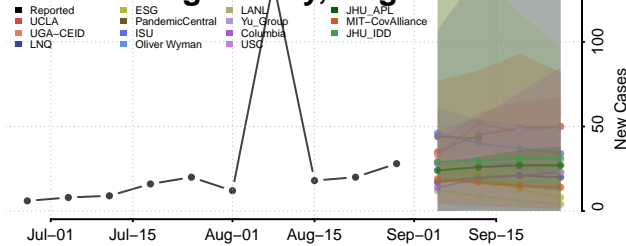

Mecklenburg County, Virginia