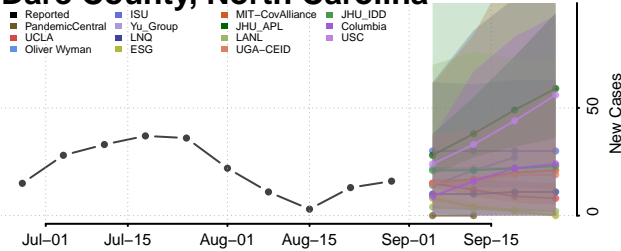

Dare County, North Carolina