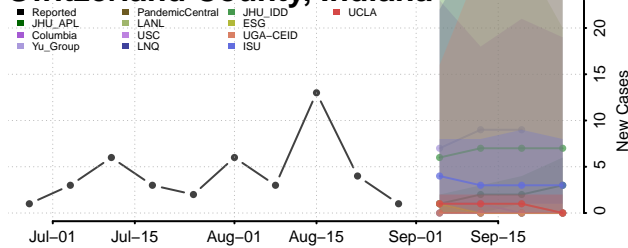

Switzerland County, Indiana