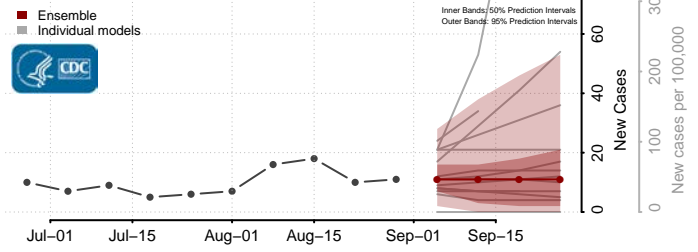

Iowa County, Wisconsin