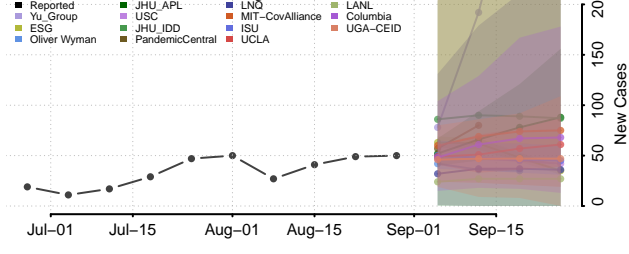

Lawrence County, Missouri