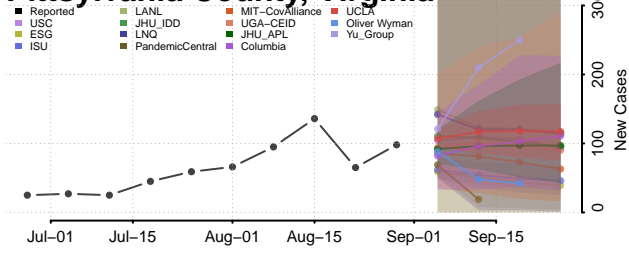

Pittsylvania County, Virginia