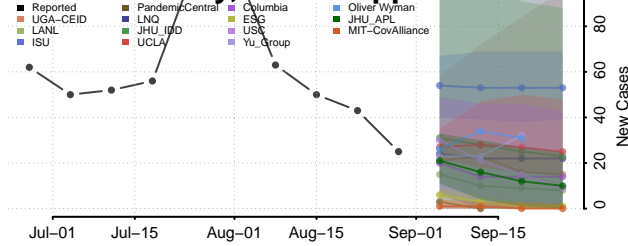

Marion County, Mississippi