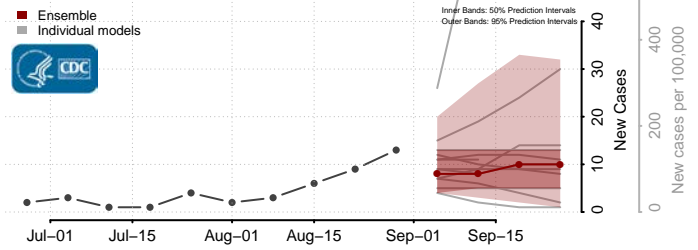

Phelps County, Nebraska