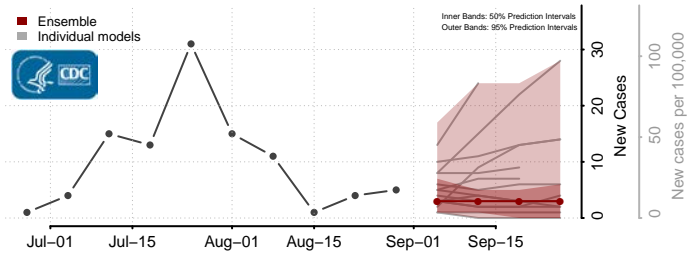

### Hardy County, West Virginia