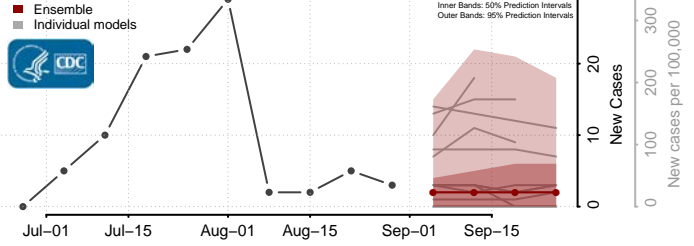

Carroll County, Missouri