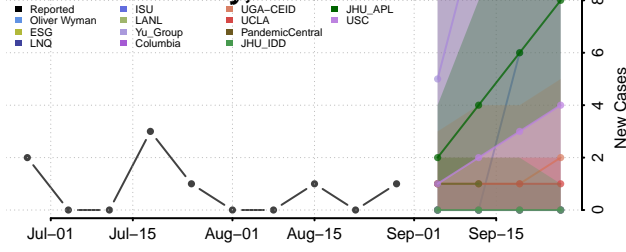

Renville County, North Dakota