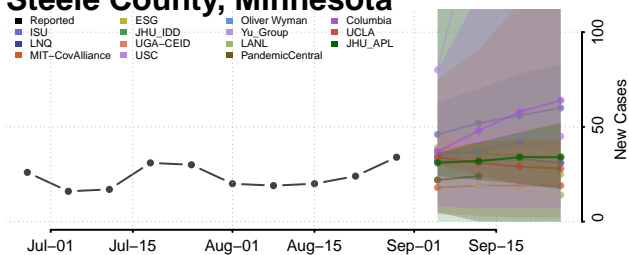

Steele County, Minnesota