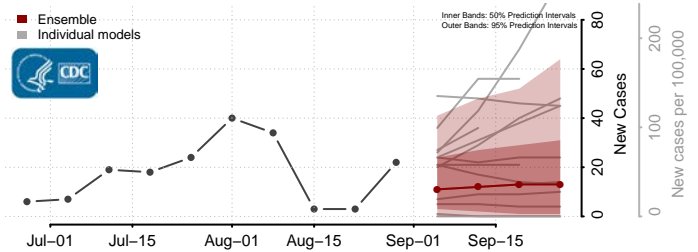

Whitley County, Kentucky