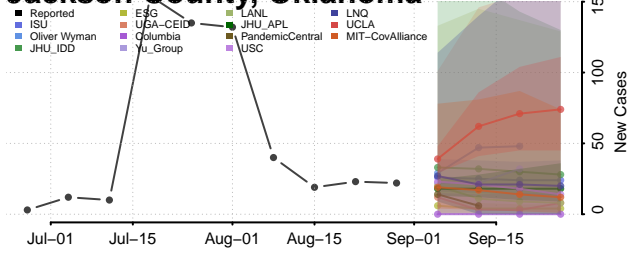

Jackson County, Oklahoma