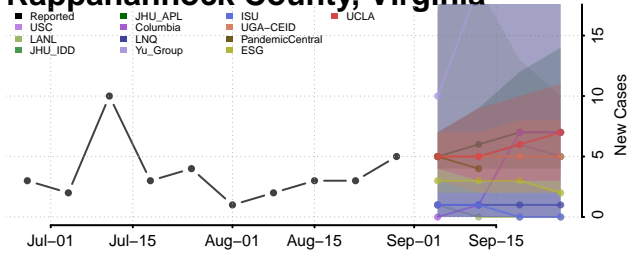

Rappahannock County, Virginia