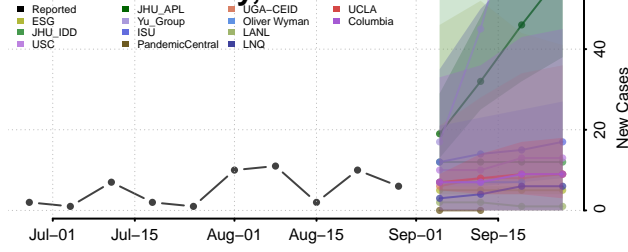

Jackson County, Wisconsin