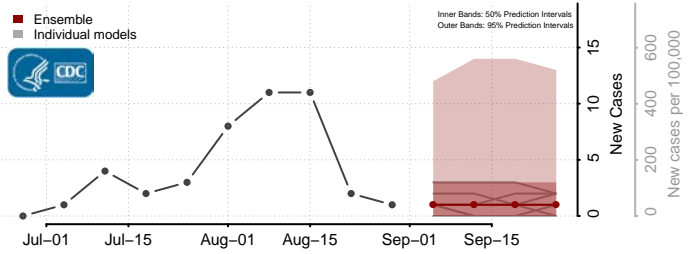

McIntosh County, North Dakota