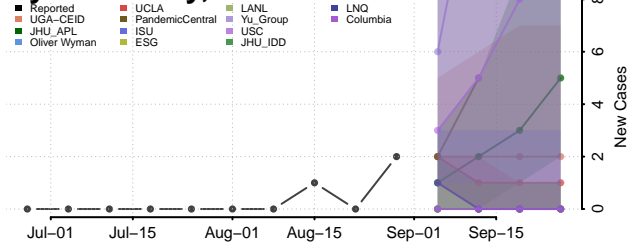

Hyde County, South Dakota