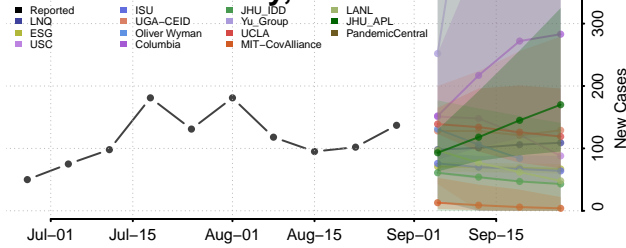

Robertson County, Tennessee