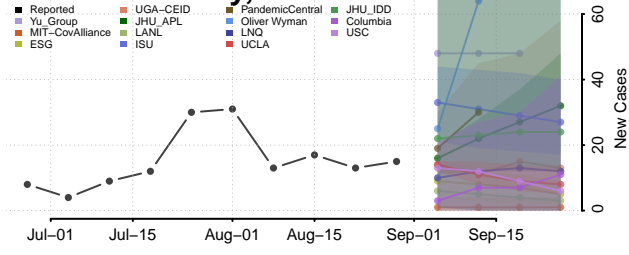

Dawson County, Nebraska