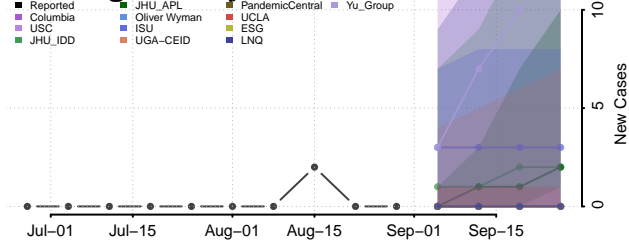

Harding County, South Dakota