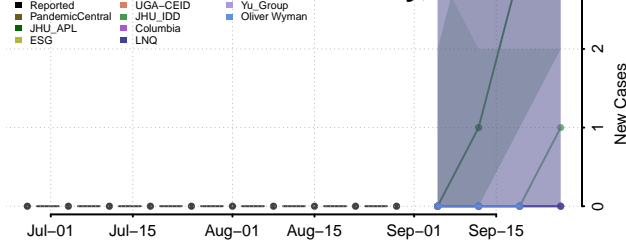

Lake and Peninsula County, Alaska