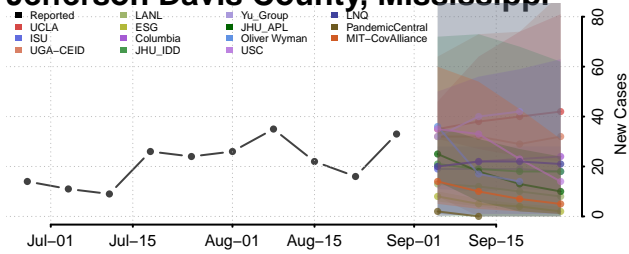

Jefferson Davis County, Mississippi