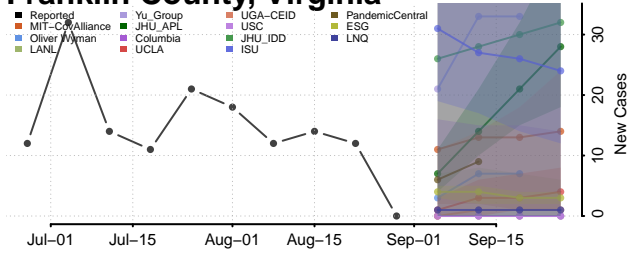

Franklin County, Virginia