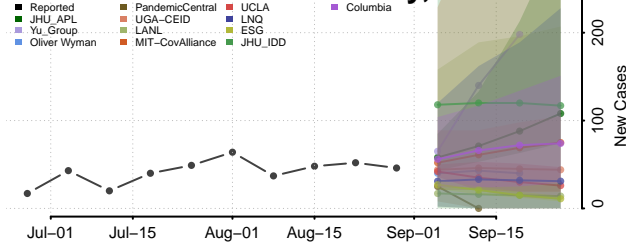

Matanuska-Susitna County, Alaska