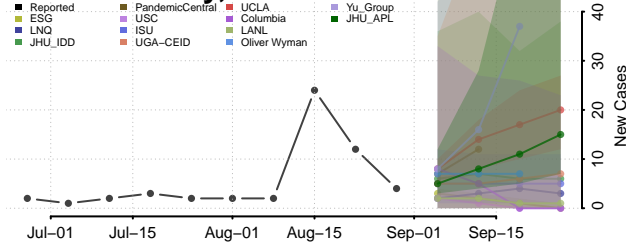

Pierce County, Nebraska