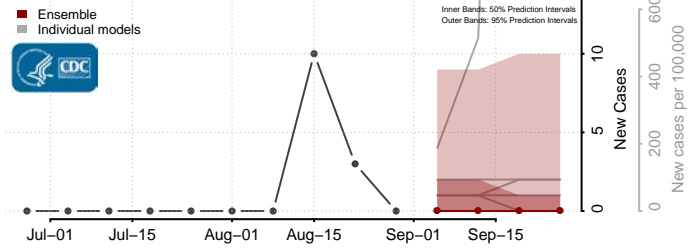

Cimarron County, Oklahoma