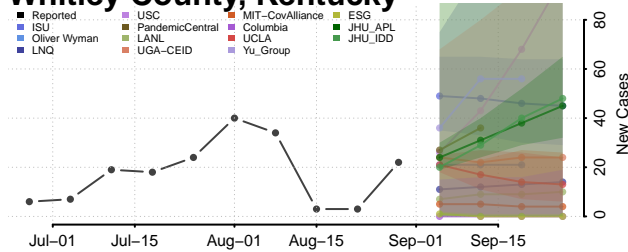

Whitley County, Kentucky