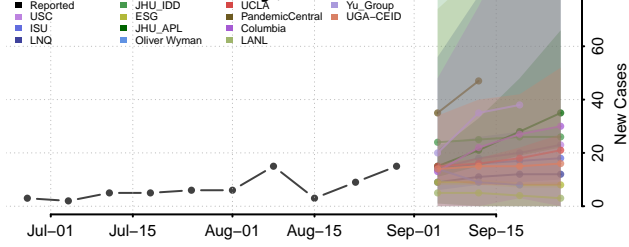

Mille Lacs County, Minnesota