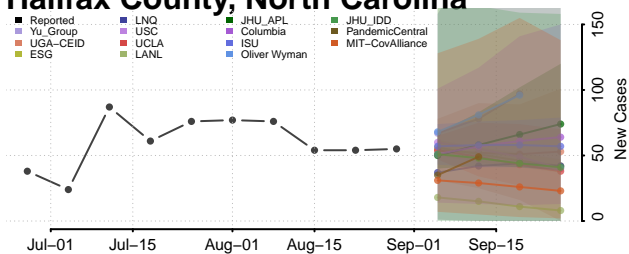

Halifax County, North Carolina