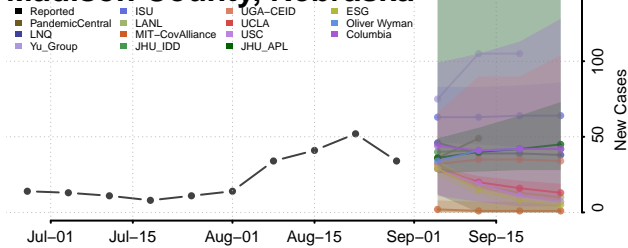

### Madison County, Nebraska