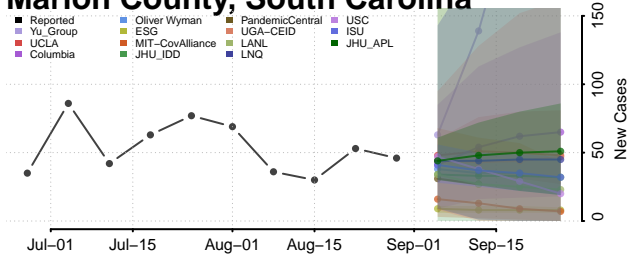

Marion County, South Carolina