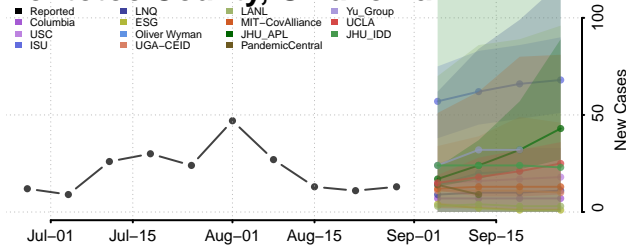

Pontotoc County, Oklahoma