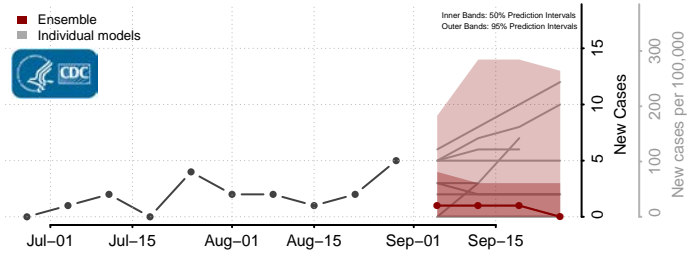

Rooks County, Kansas