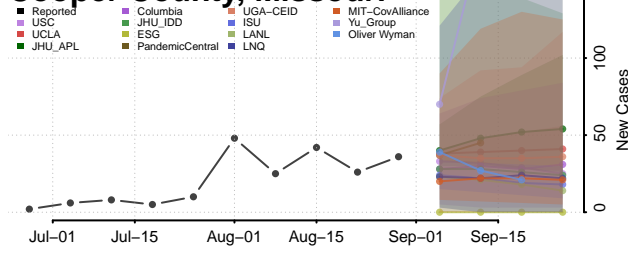

Cooper County, Missouri