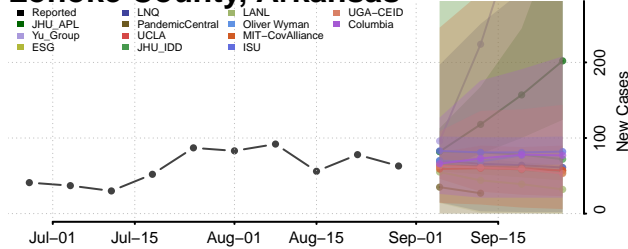

Lonoke County, Arkansas