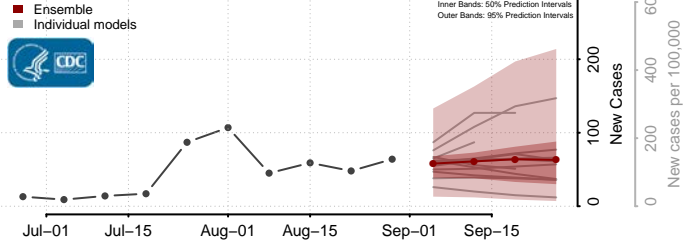

Camden County, Missouri