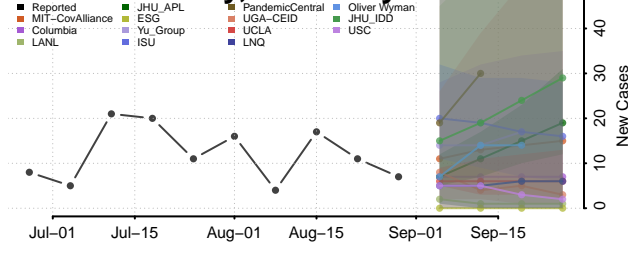

Lincoln County, Kentucky