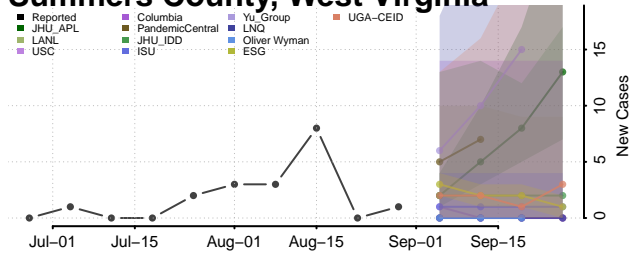

Summers County, West Virginia