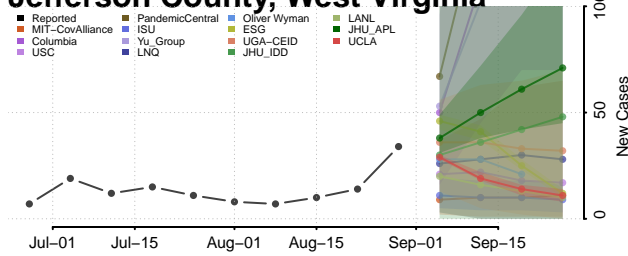

Jefferson County, West Virginia