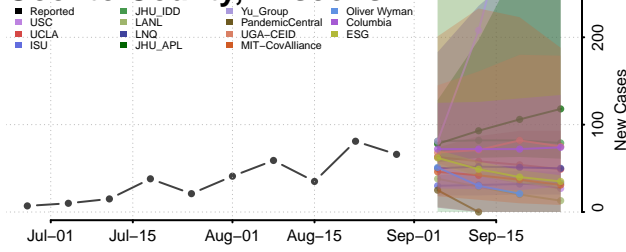

Oconto County, Wisconsin