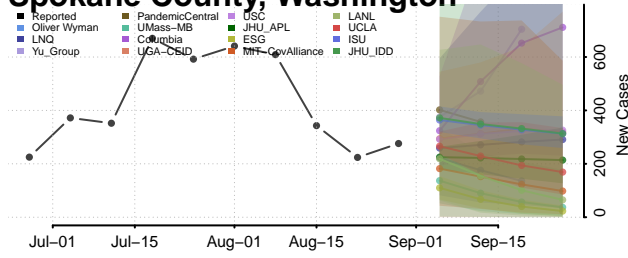

Spokane County, Washington