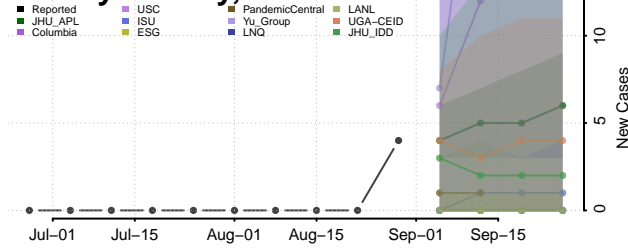

Liberty County, Montana