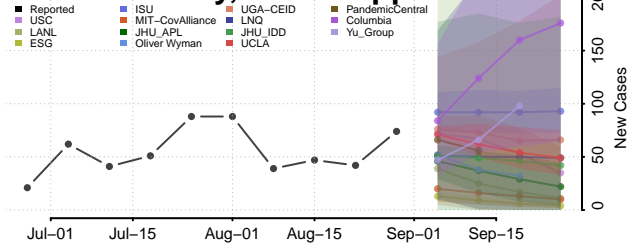

### Alcorn County, Mississippi