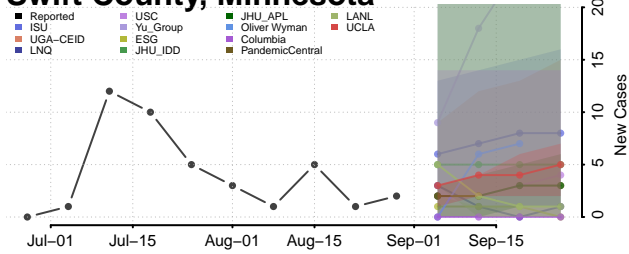

Swift County, Minnesota