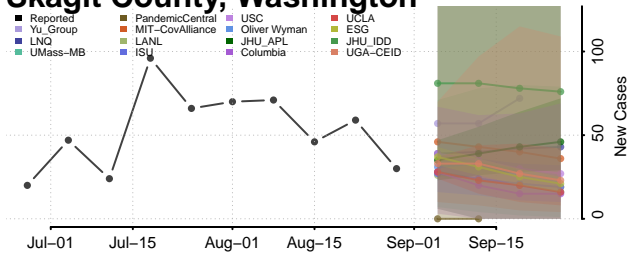

Skagit County, Washington