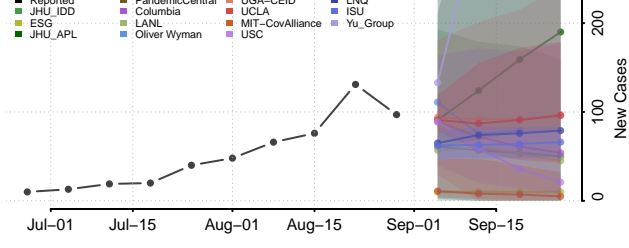

Scotland County, North Carolina