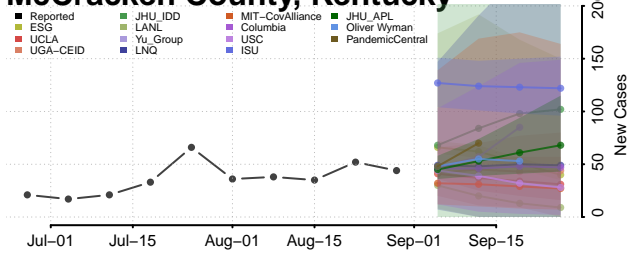

McCracken County, Kentucky