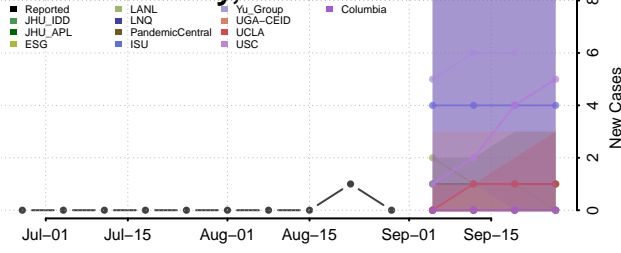

Jerauld County, South Dakota