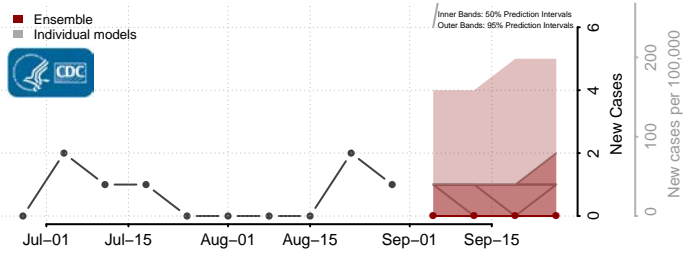

Sheridan County, Kansas