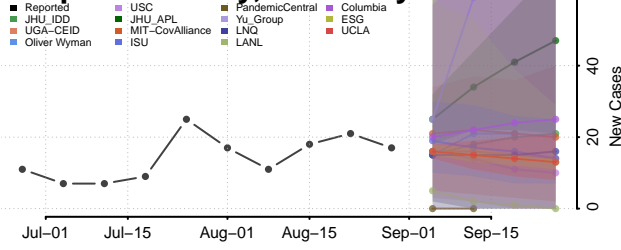

Simpson County, Kentucky