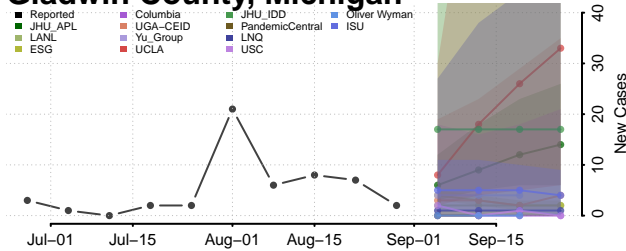

### Gladwin County, Michigan