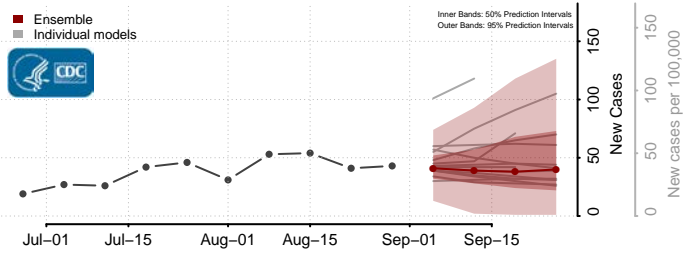

Hanover County, Virginia