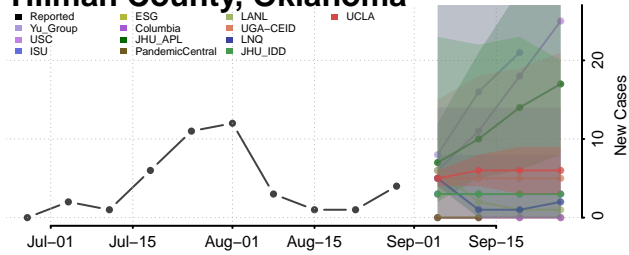

Tillman County, Oklahoma