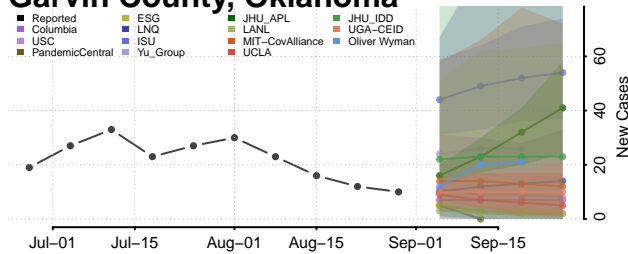

### Garvin County, Oklahoma