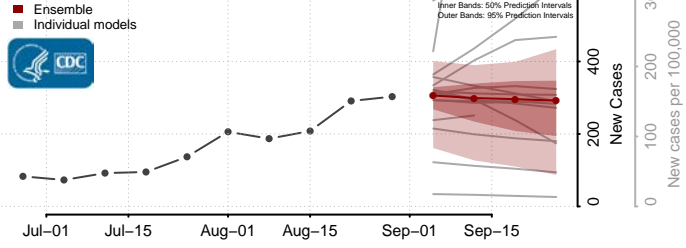

Minnehaha County, South Dakota