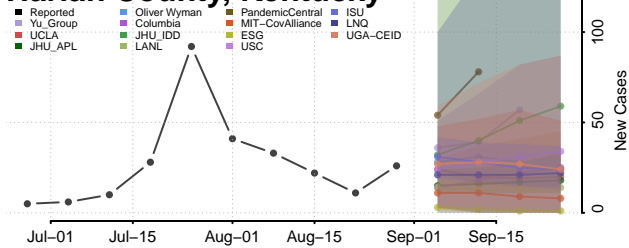

Harlan County, Kentucky