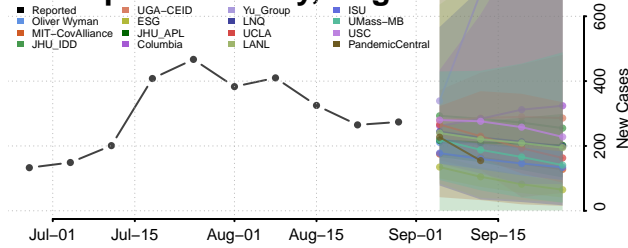

Chesapeake County, Virginia