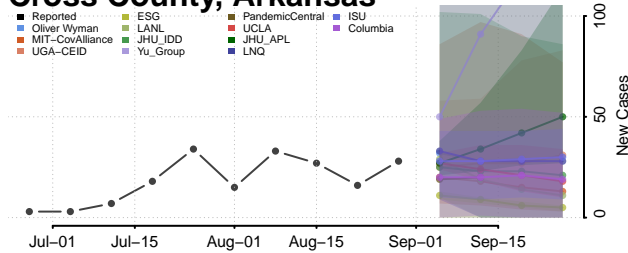

Cross County, Arkansas