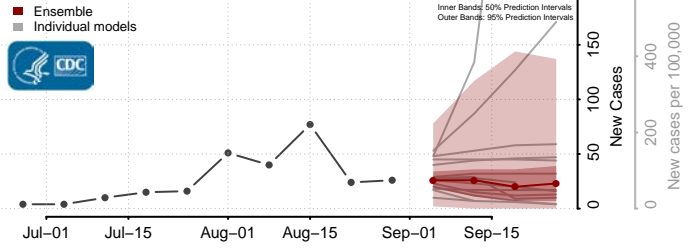

Lincoln County, Oklahoma