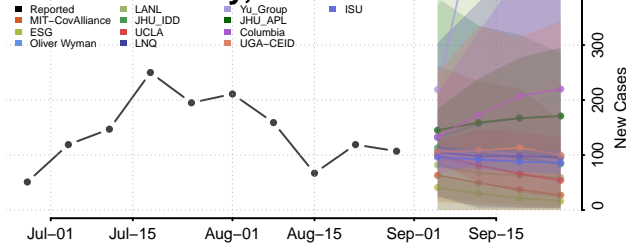

St. Clair County, Alabama