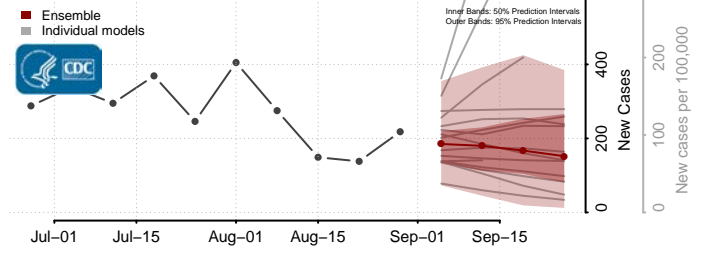

Johnston County, North Carolina