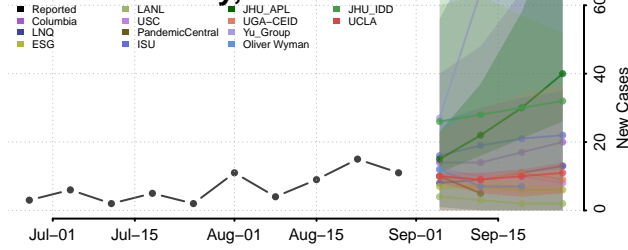

Vernon County, Wisconsin