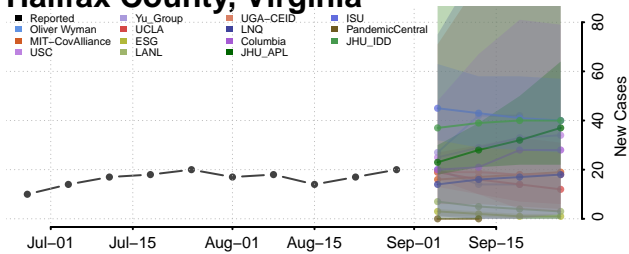

Halifax County, Virginia