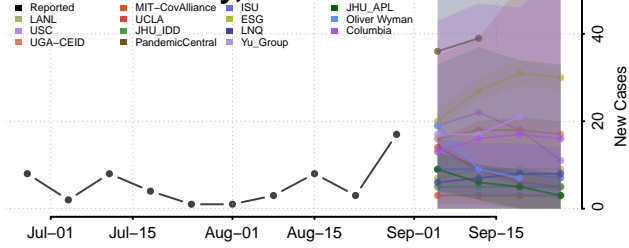

Pulaski County, Illinois