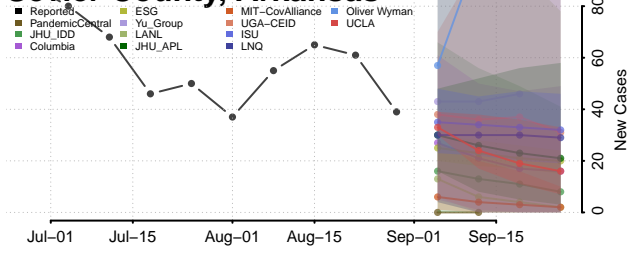

Sevier County, Arkansas