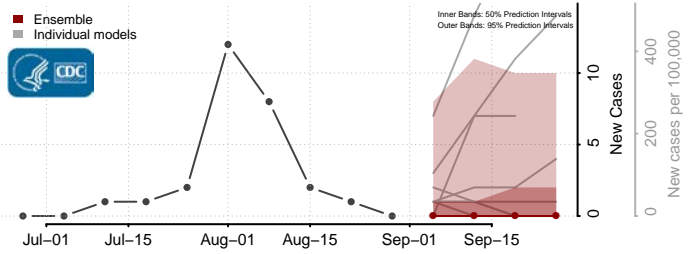

Nelson County, North Dakota