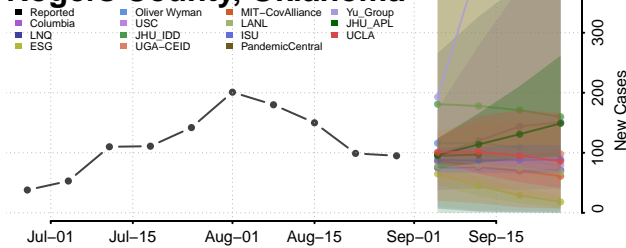

Rogers County, Oklahoma