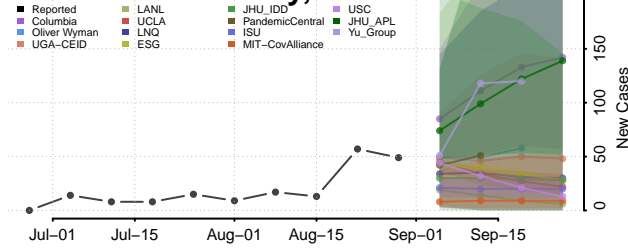

Winneshiek County, Iowa