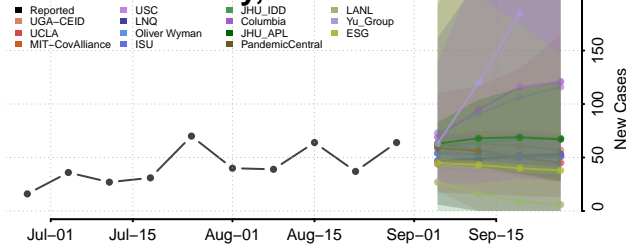

Hancock County, Indiana