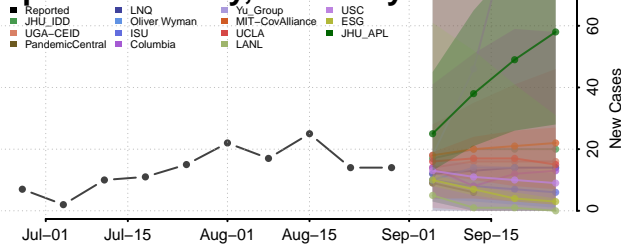

Spencer County, Kentucky