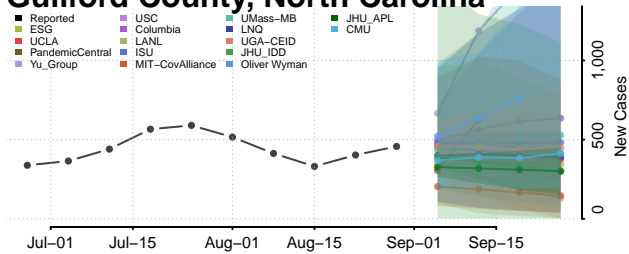

Guilford County, North Carolina