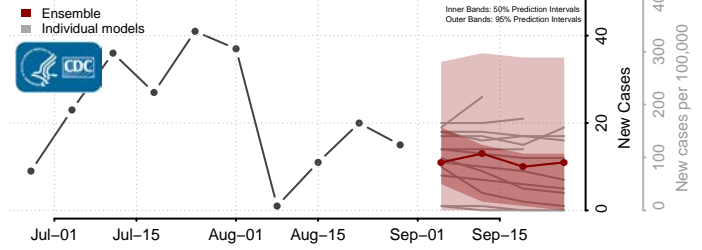

Yalobusha County, Mississippi