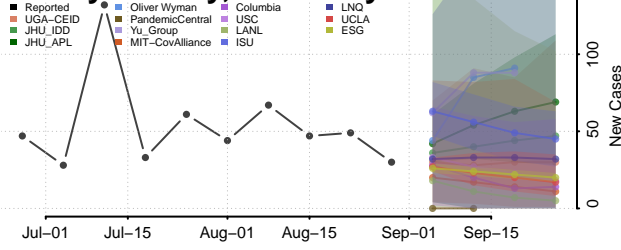

Shelby County, Kentucky