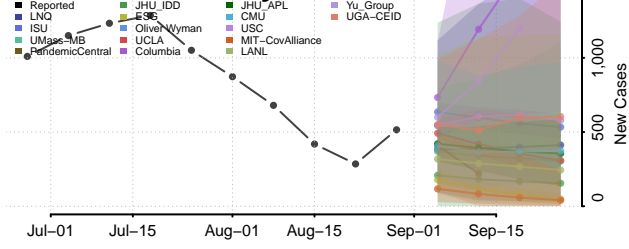

Greenville County, South Carolina