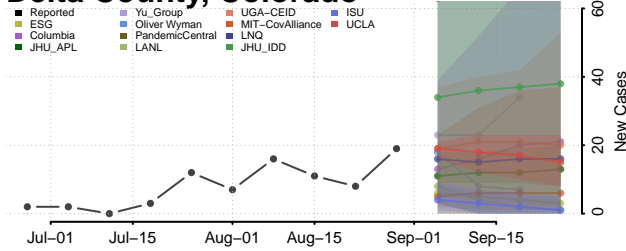

Delta County, Colorado