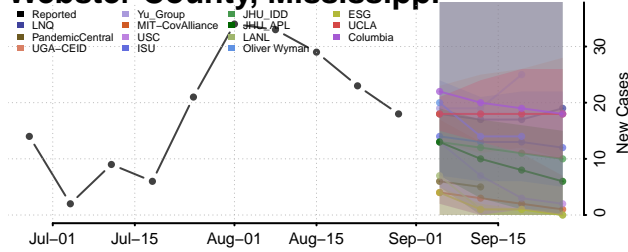

Webster County, Mississippi