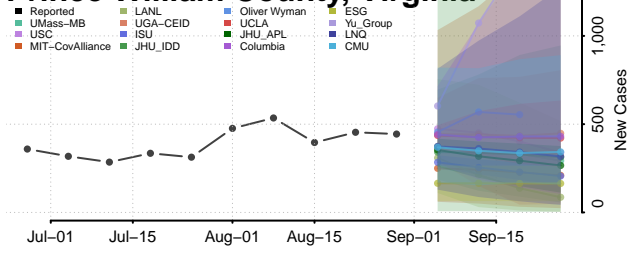

Prince William County, Virginia