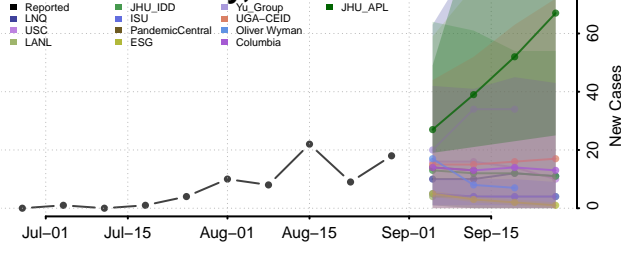

Nemaha County, Nebraska