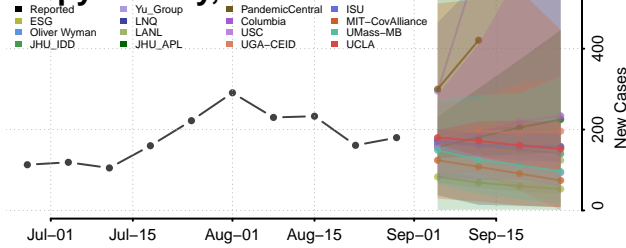

Sarpy County, Nebraska