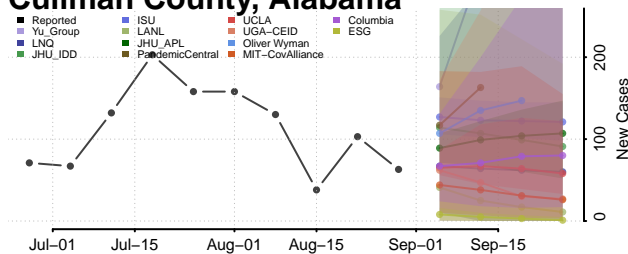

Cullman County, Alabama