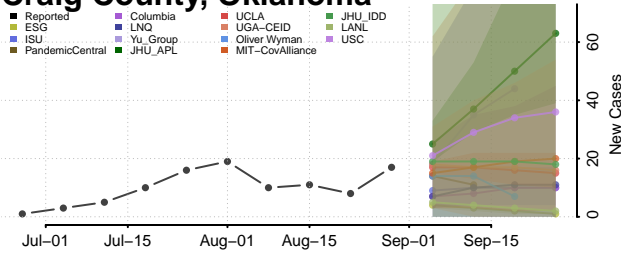

Craig County, Oklahoma