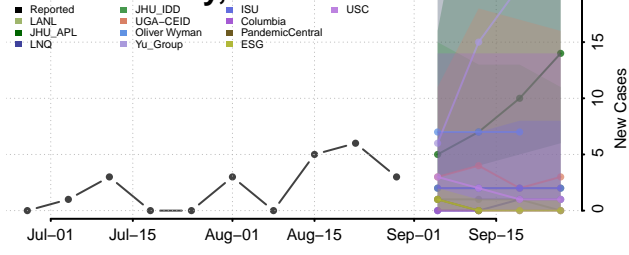

Pierce County, North Dakota