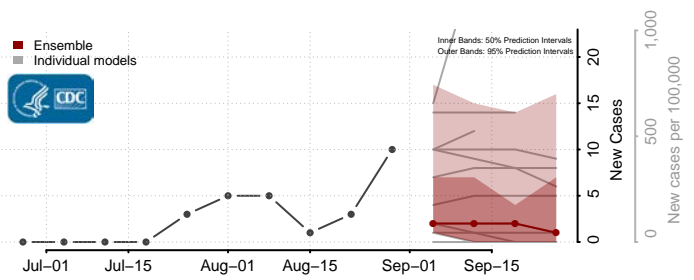

Eddy County, North Dakota