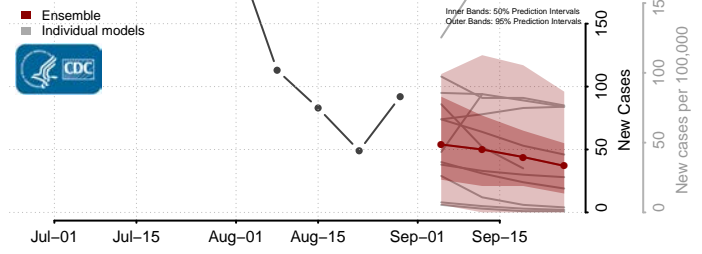

Navajo County, Arizona