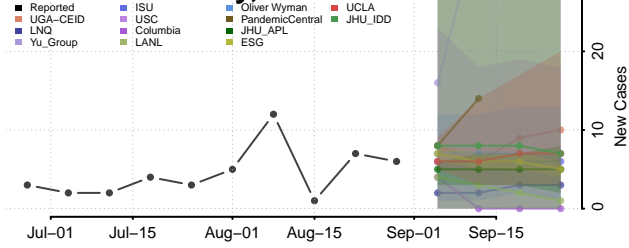

Jackson County, Minnesota