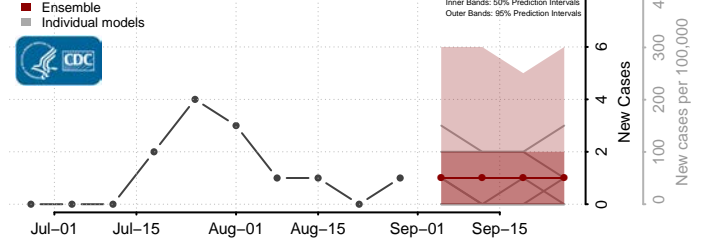

Clark County, Kansas