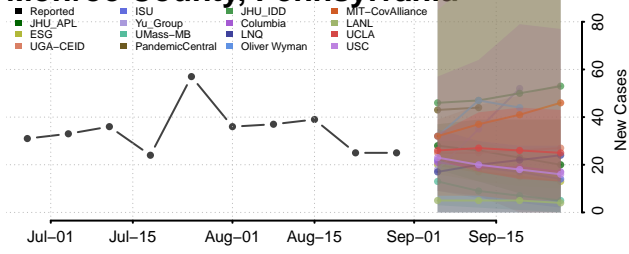

Monroe County, Pennsylvania