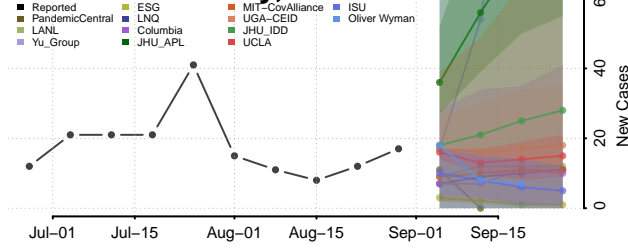

Tuolumne County, California