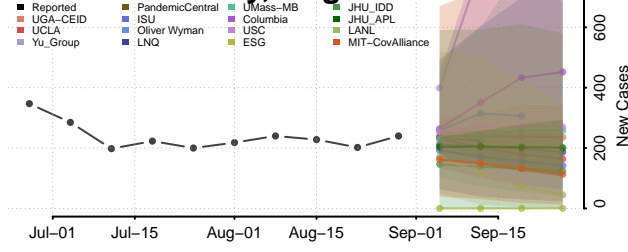

Loudoun County, Virginia