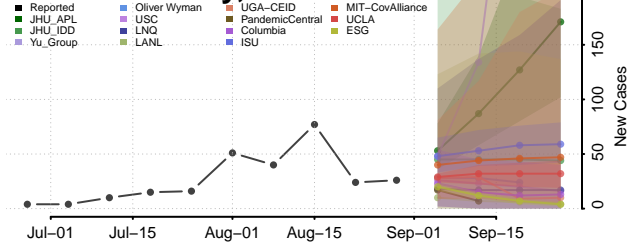

Lincoln County, Oklahoma