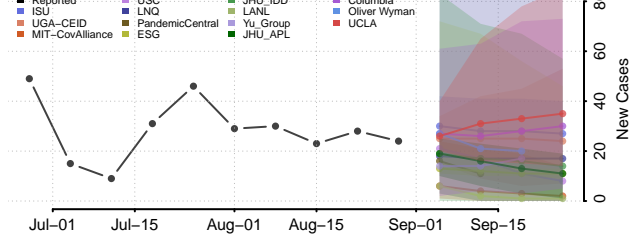

Clay County, Mississippi