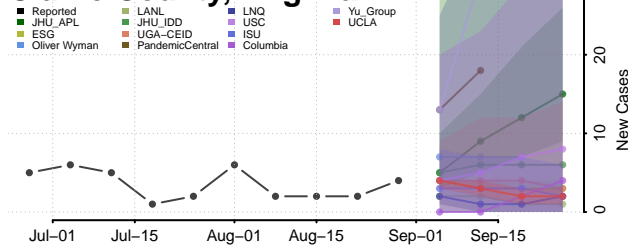

Clarke County, Virginia