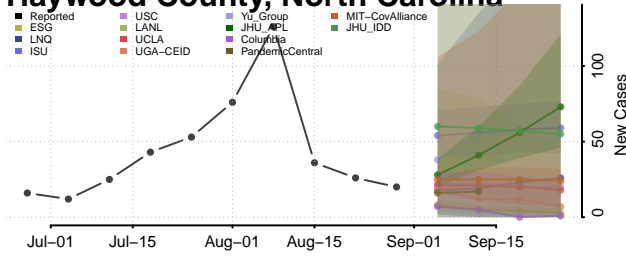

Haywood County, North Carolina