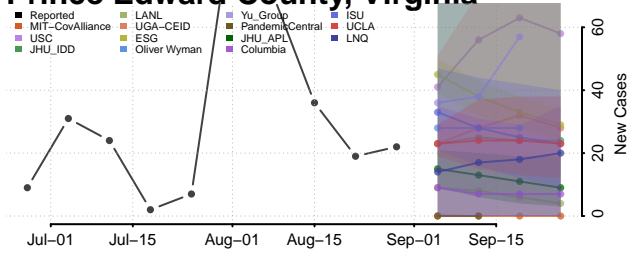

Prince Edward County, Virginia