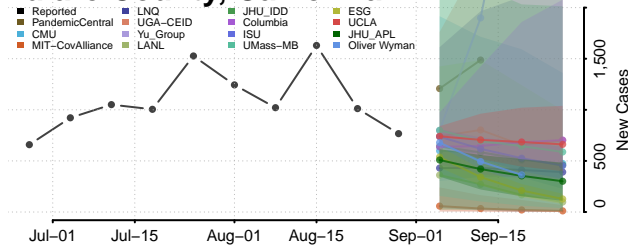

Tulare County, California