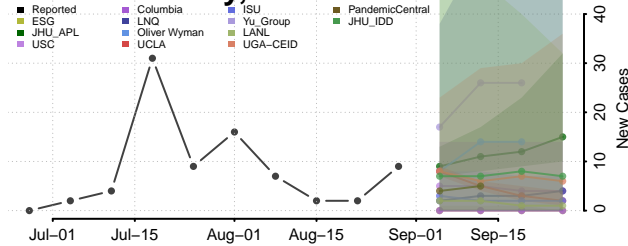

Lincoln County, Montana