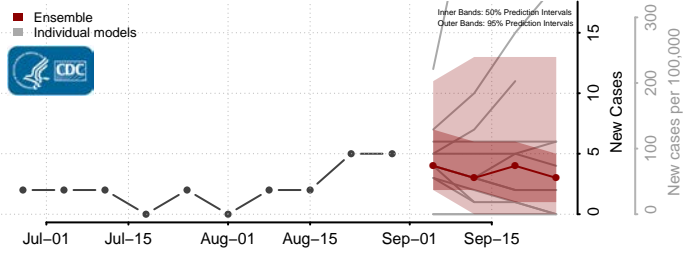

Day County, South Dakota