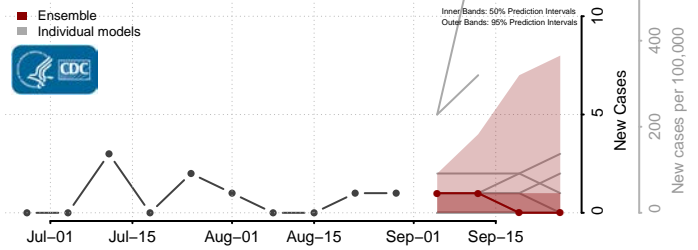

Towner County, North Dakota