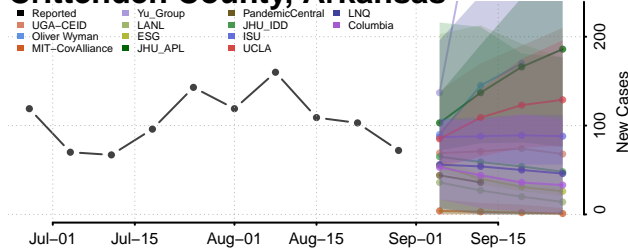

Crittenden County, Arkansas