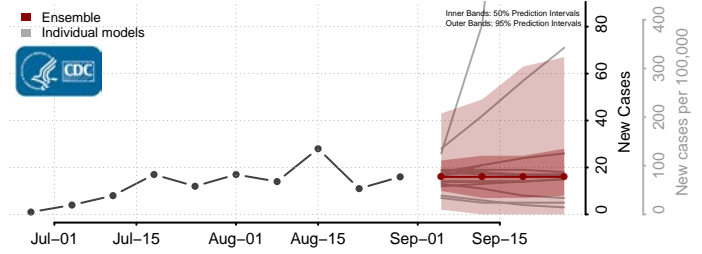

Washington County, Nebraska