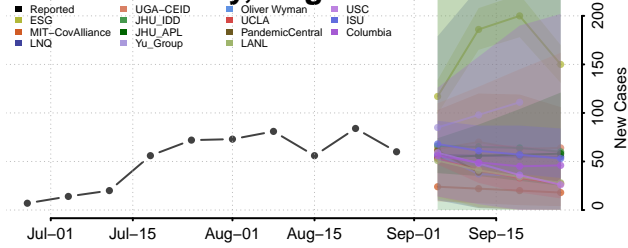

Danville County, Virginia