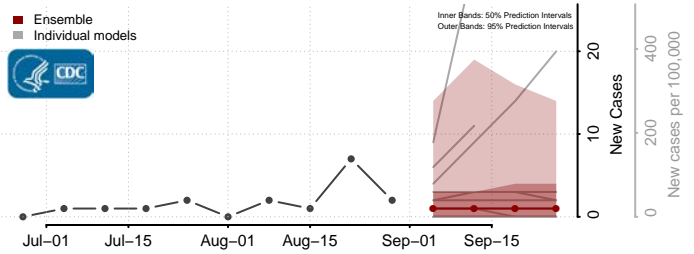

Johnson County, Nebraska