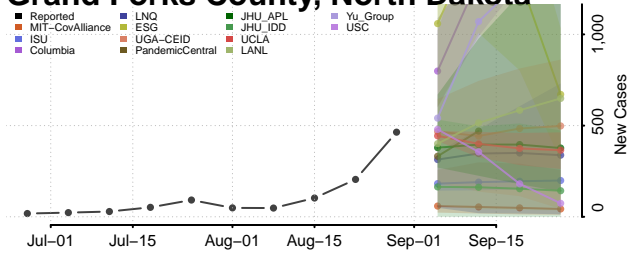

Grand Forks County, North Dakota