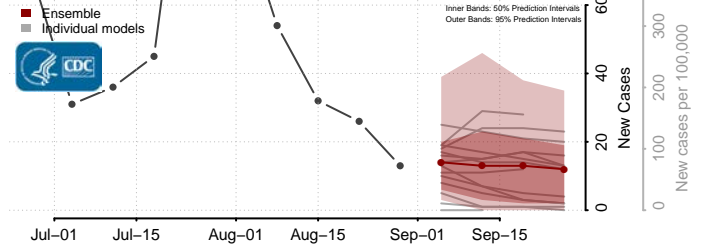

Winston County, Mississippi