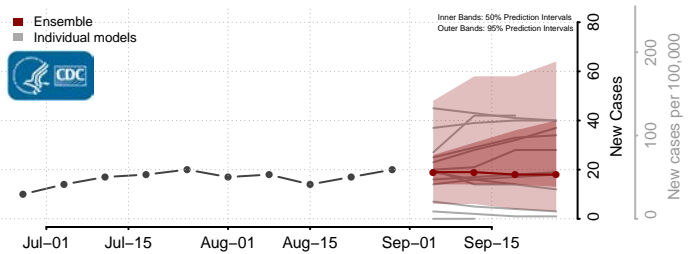

Halifax County, Virginia