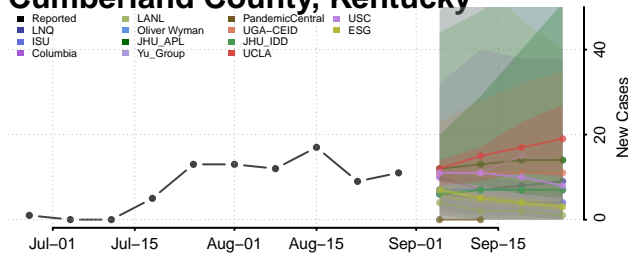

Cumberland County, Kentucky