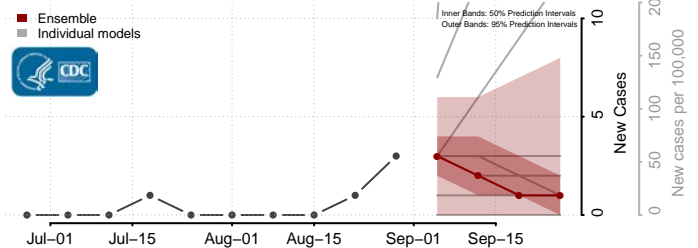

Washington County, Kansas