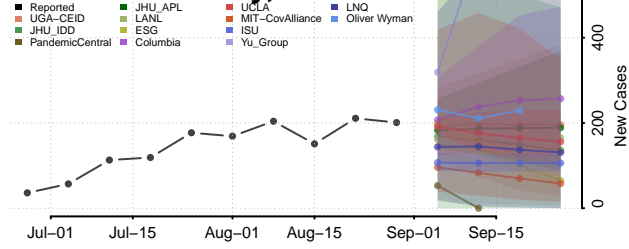

Jefferson County, Arkansas