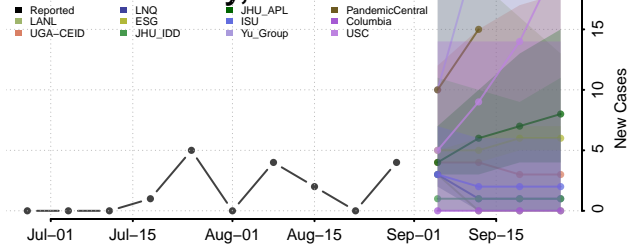

Putnam County, Illinois