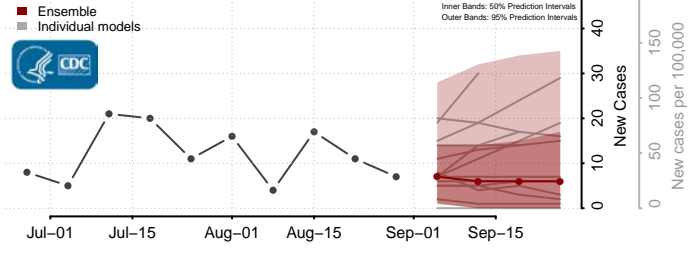

Lincoln County, Kentucky