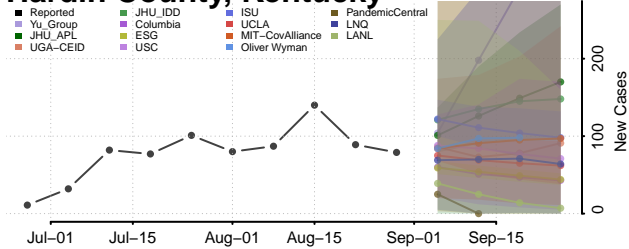

Hardin County, Kentucky