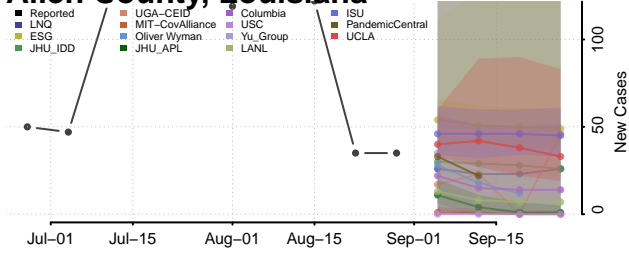

Allen County, Louisiana