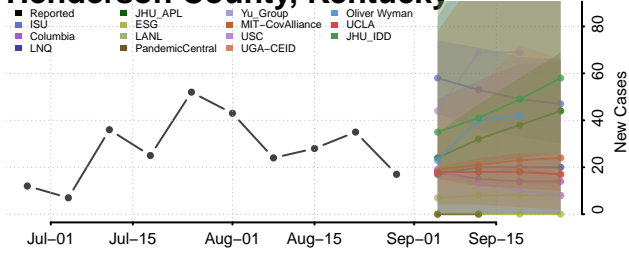

Henderson County, Kentucky