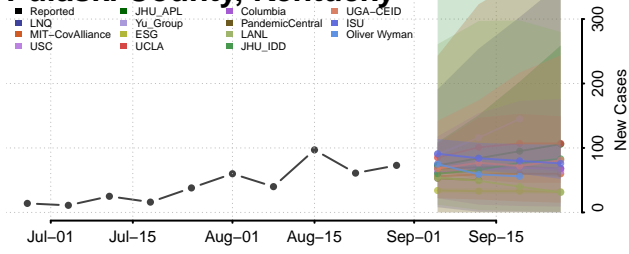

Pulaski County, Kentucky