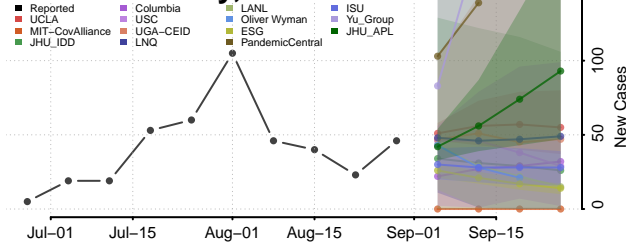

DeKalb County, Tennessee