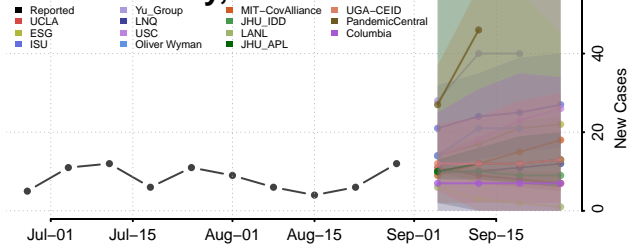

Martin County, Minnesota