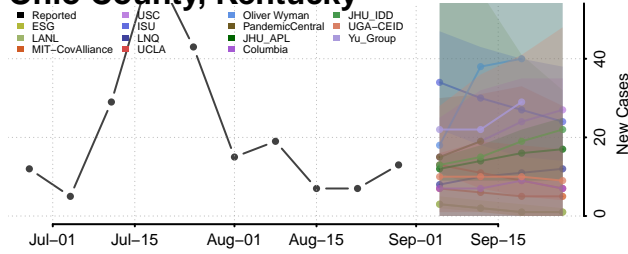

Ohio County, Kentucky