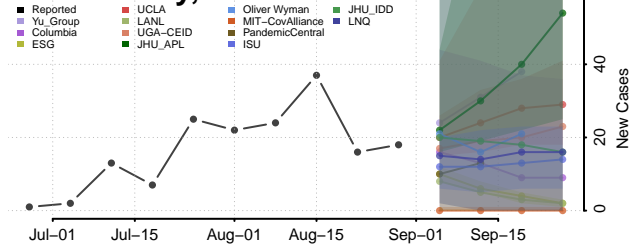

Pike County, Arkansas