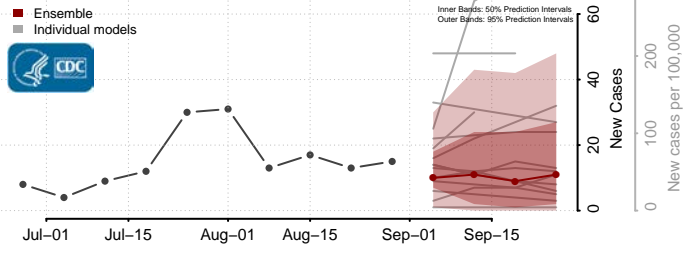

Dawson County, Nebraska