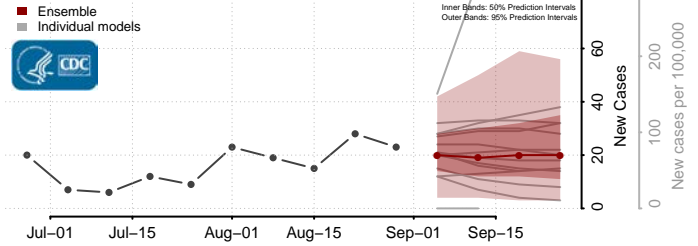

Dinwiddie County, Virginia