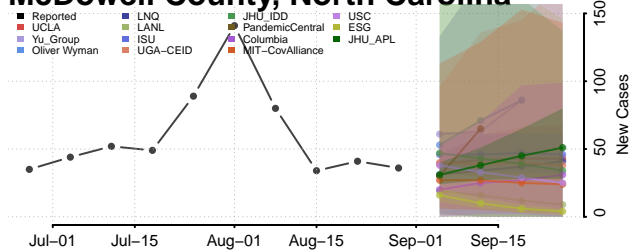

McDowell County, North Carolina