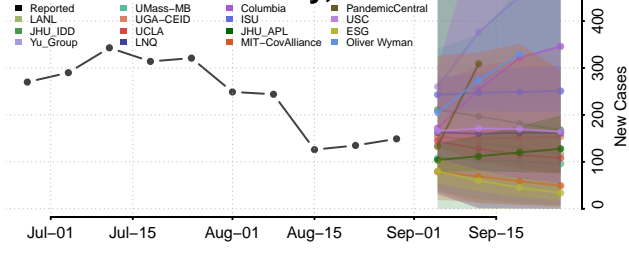

New Hanover County, North Carolina