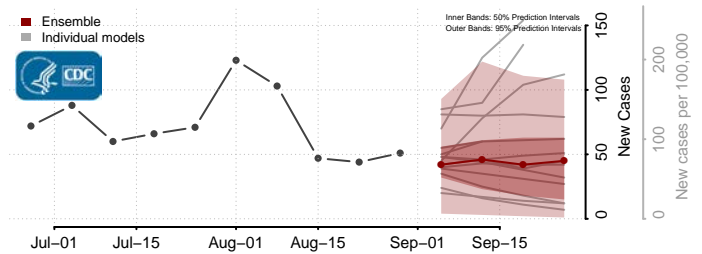

Lee County, North Carolina