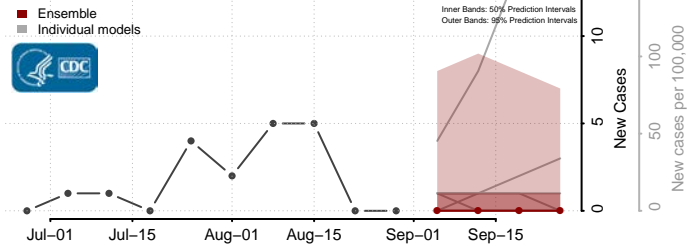

Mathews County, Virginia