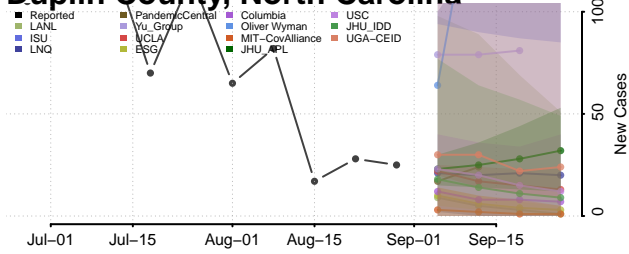

Duplin County, North Carolina