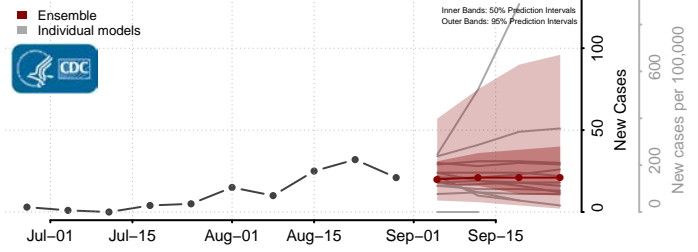

Carroll County, Illinois