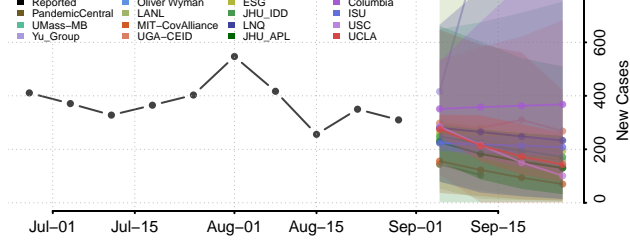

DeSoto County, Mississippi