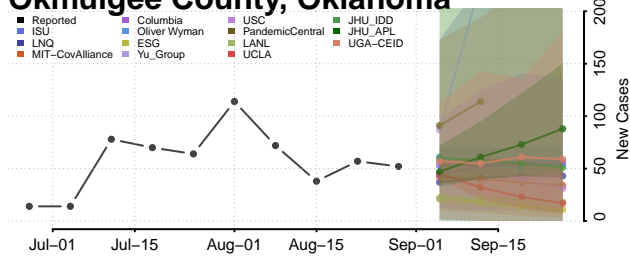

Okmulgee County, Oklahoma