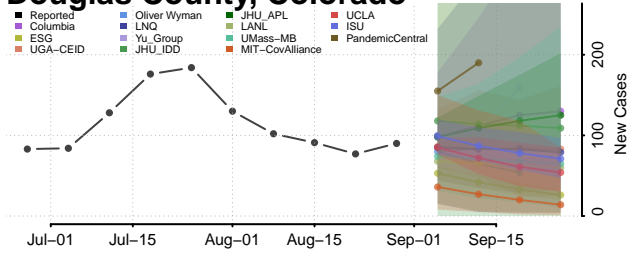

Douglas County, Colorado