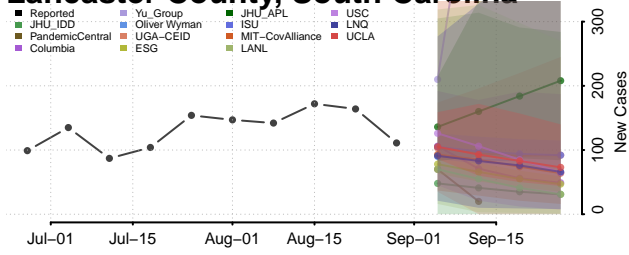

Lancaster County, South Carolina