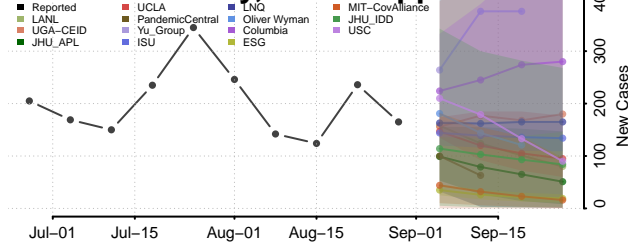

Madison County, Mississippi