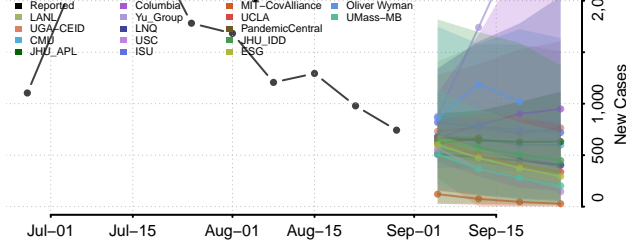

Davidson County, Tennessee