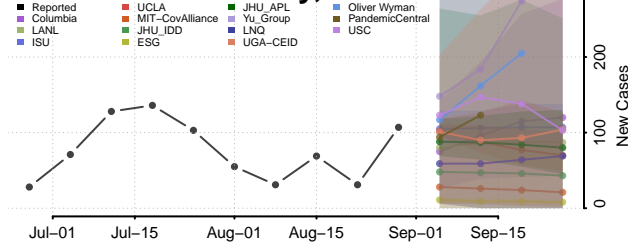

### Cerro Gordo County, Iowa