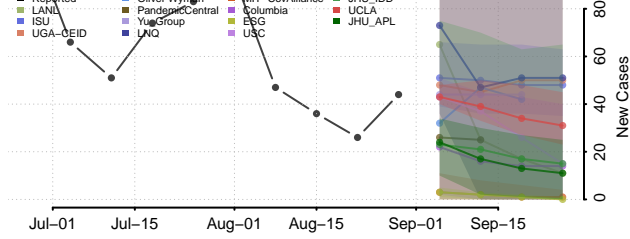

Copiah County, Mississippi