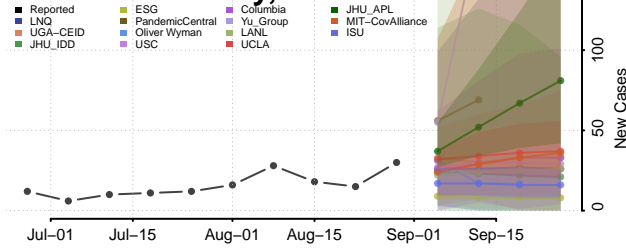

Saunders County, Nebraska