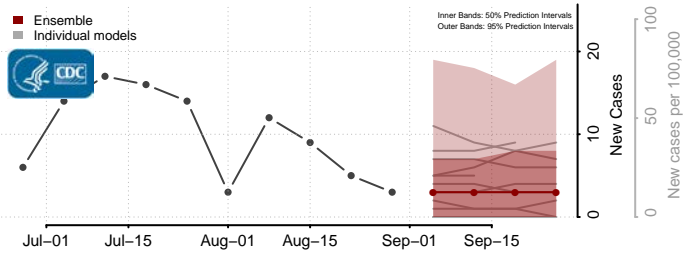

Page County, Virginia