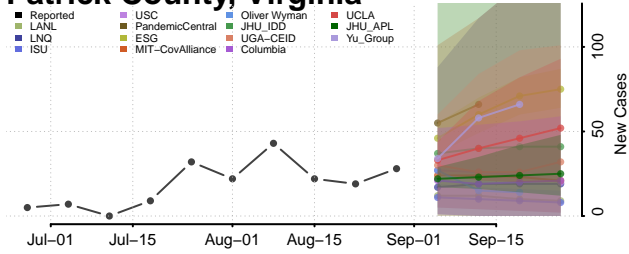

Patrick County, Virginia