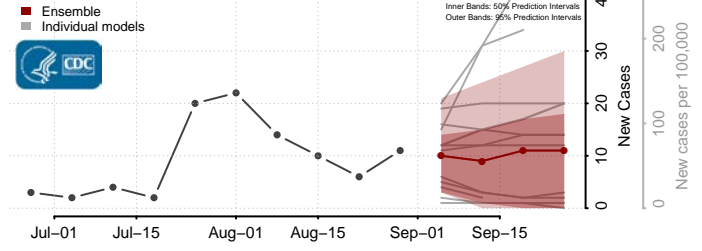

Richland County, North Dakota