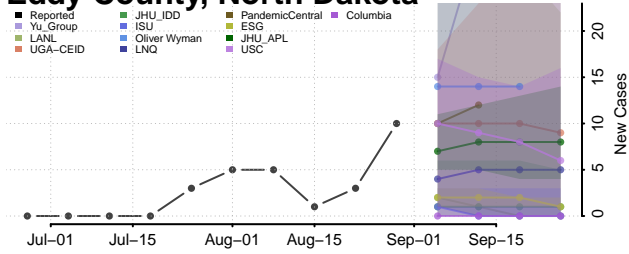

Eddy County, North Dakota