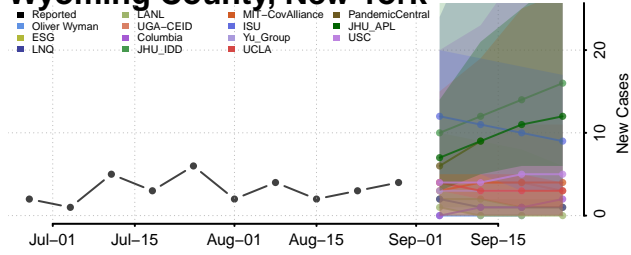

Wyoming County, New York