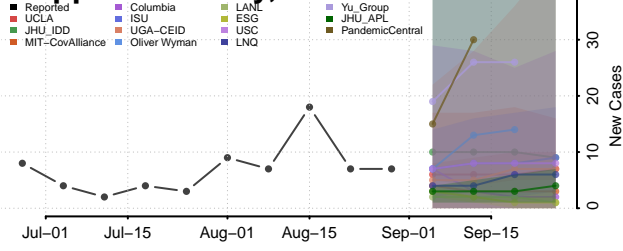

Chippewa County, Minnesota