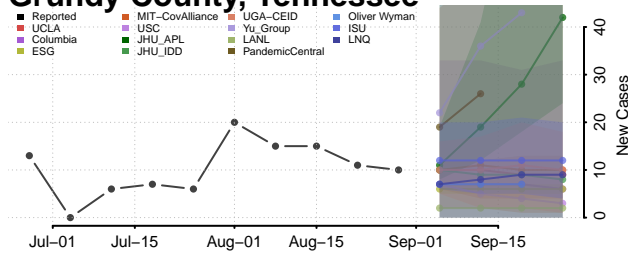

Grundy County, Tennessee