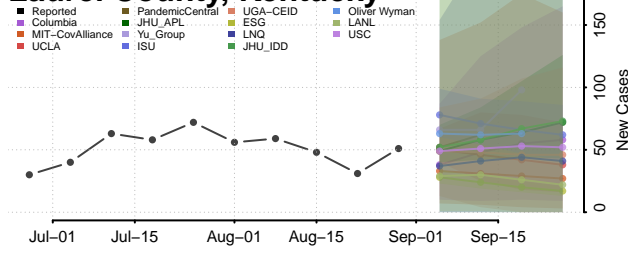

Laurel County, Kentucky