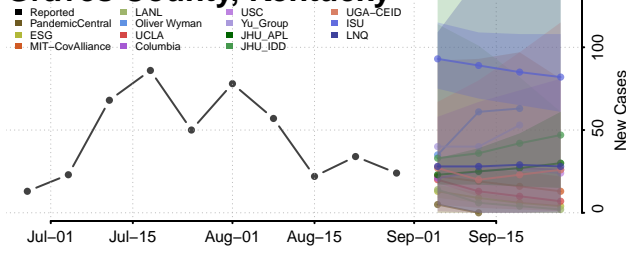

Graves County, Kentucky