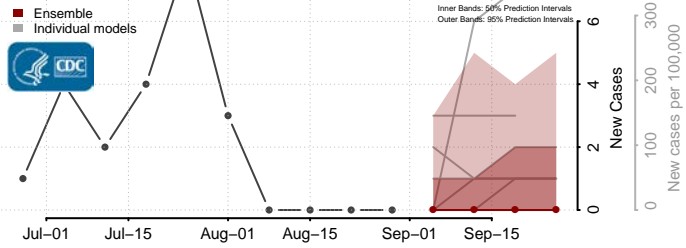

Mellette County, South Dakota