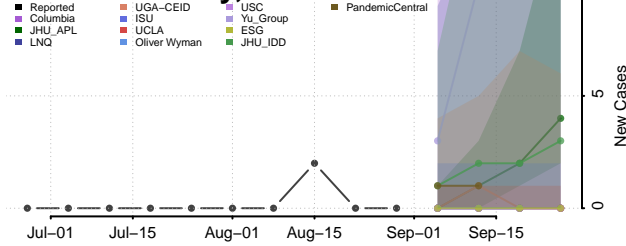

Mineral County, Montana