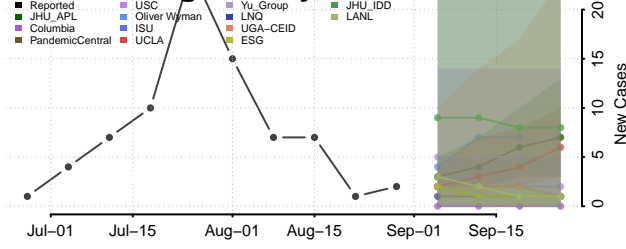

Koochiching County, Minnesota