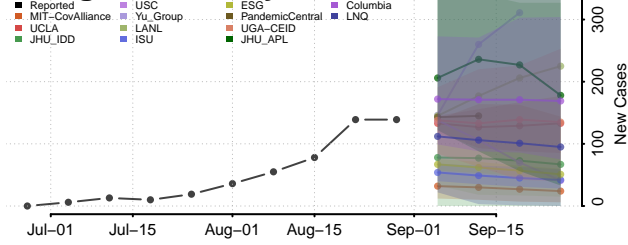

Effingham County, Illinois