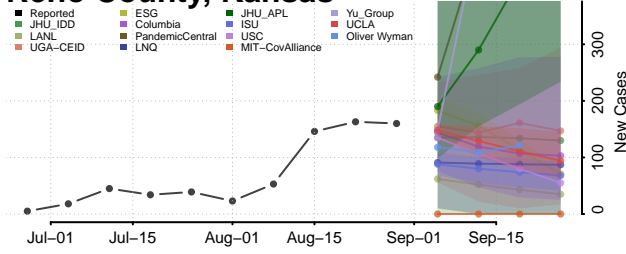

Reno County, Kansas