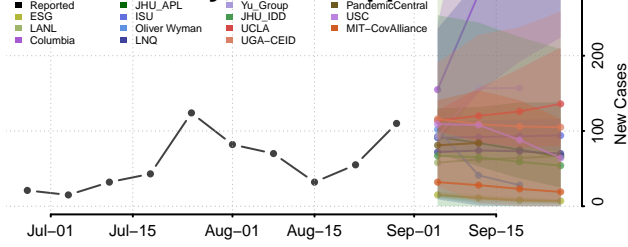

### Alcorn County, Mississippi