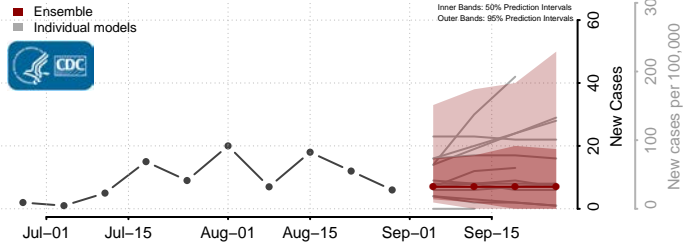

Henry County, Missouri