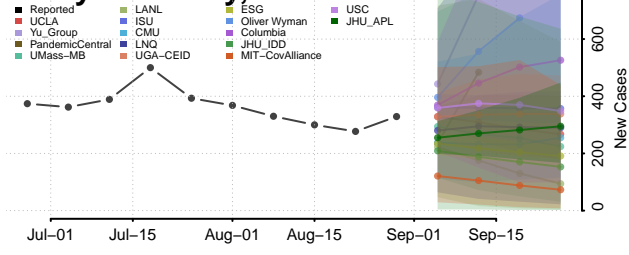

Forsyth County, North Carolina