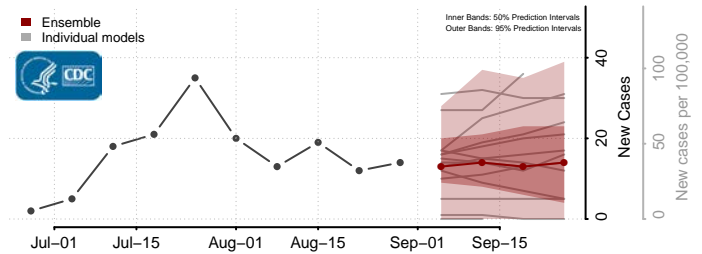

Gloucester County, Virginia