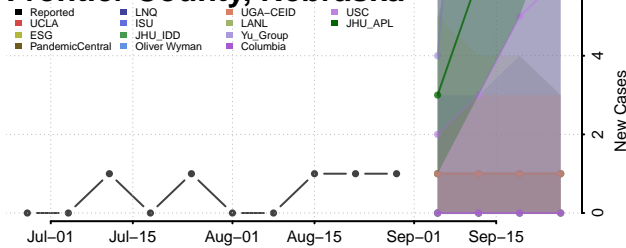

Frontier County, Nebraska