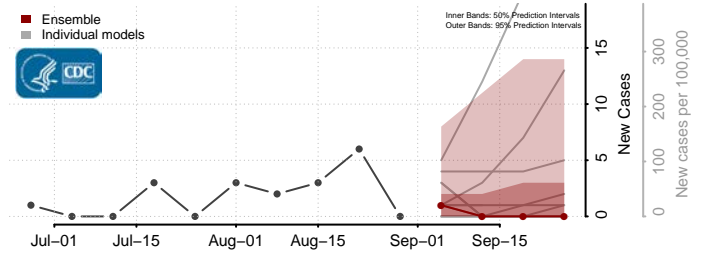

Dewey County, Oklahoma