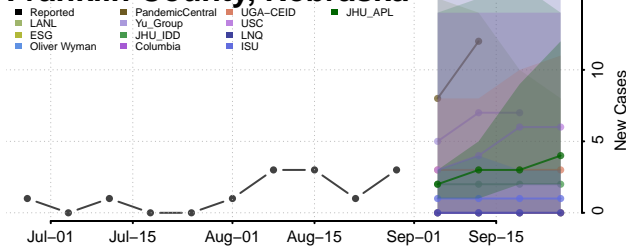

Franklin County, Nebraska