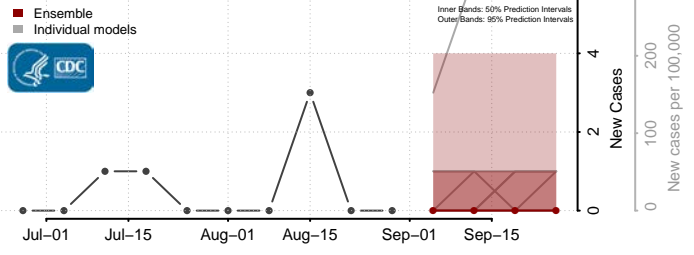

Garfield County, Nebraska