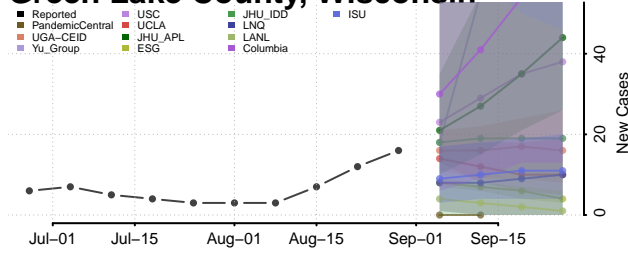

Green Lake County, Wisconsin