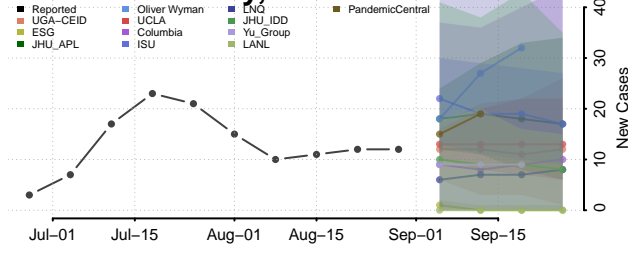

Choctaw County, Alabama