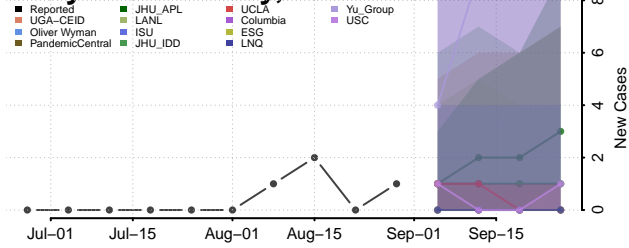

### Cheyenne County, Kansas