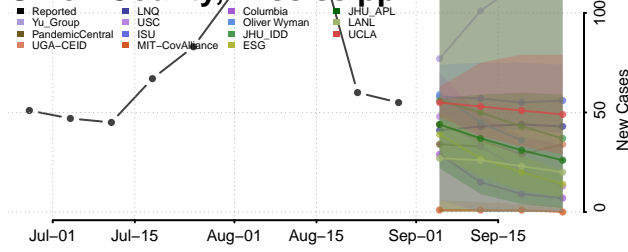

Union County, Mississippi