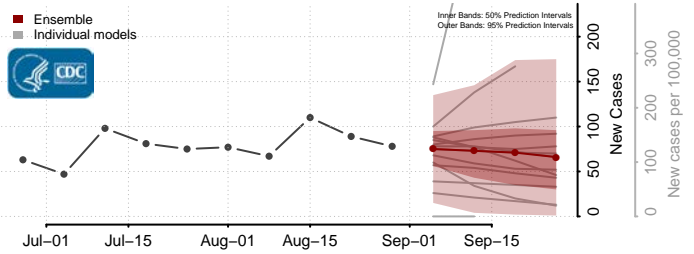

Granville County, North Carolina