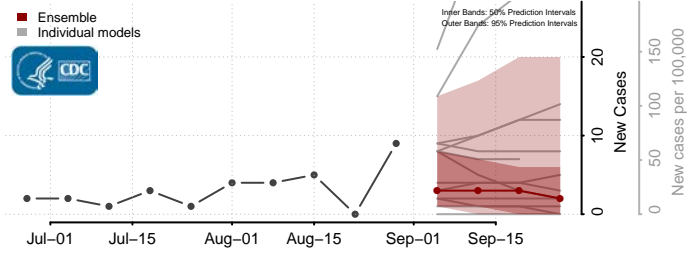

### Hardy County, West Virginia