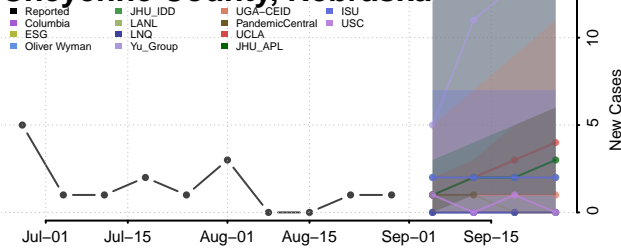

Cheyenne County, Nebraska