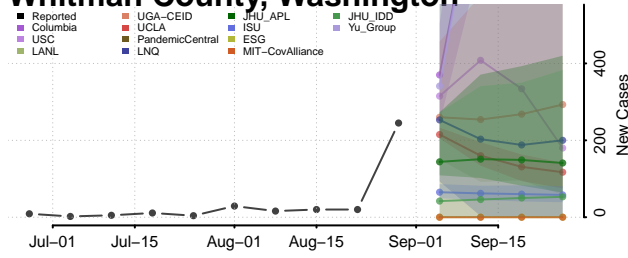

Whitman County, Washington