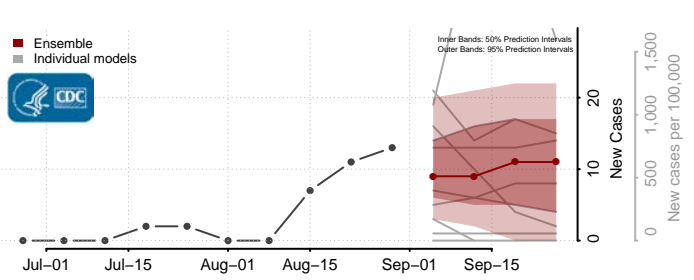

Golden Valley County, North Dakota