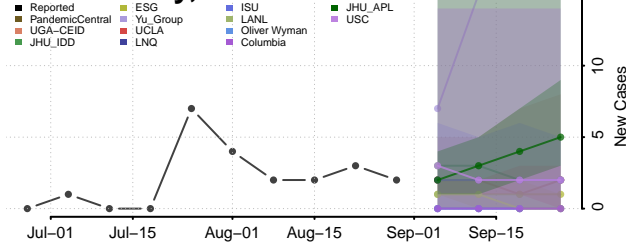

Polk County, Nebraska