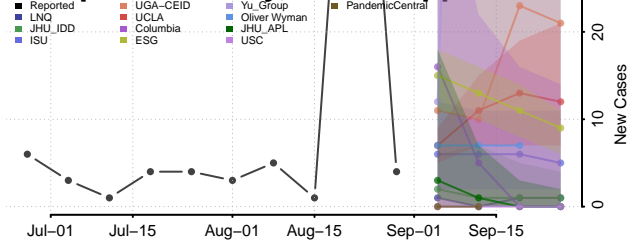

Issaquena County, Mississippi