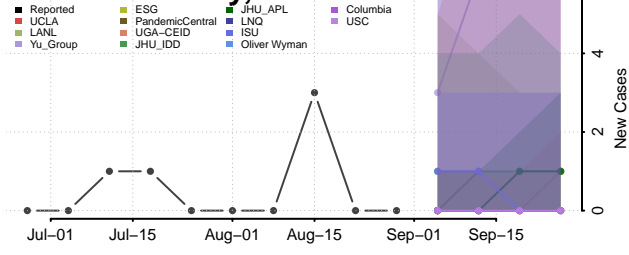

Garfield County, Nebraska