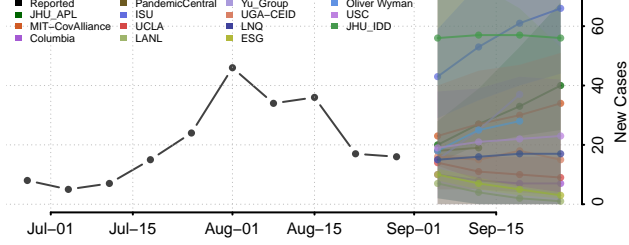

Crow Wing County, Minnesota