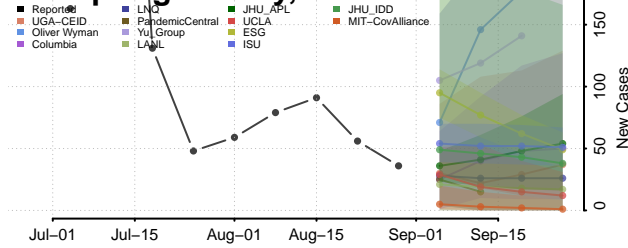

Hot Spring County, Arkansas