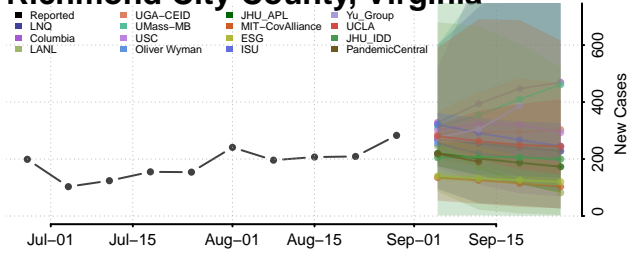

Richmond City County, Virginia