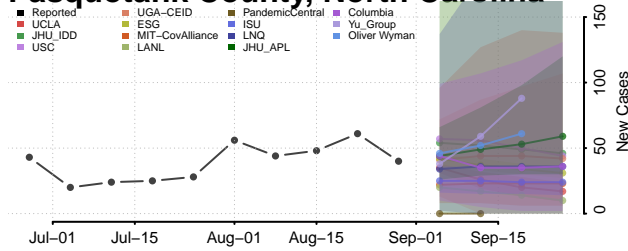

Pasquotank County, North Carolina