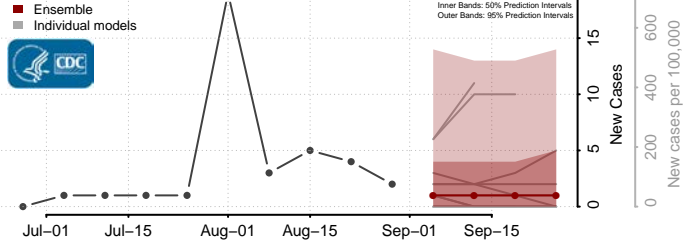

Harmon County, Oklahoma