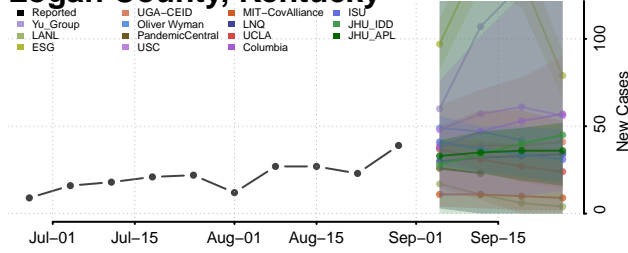

Logan County, Kentucky