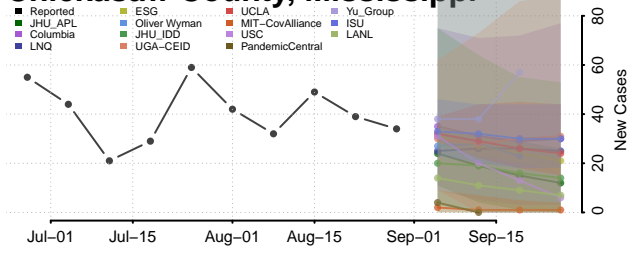

Chickasaw County, Mississippi