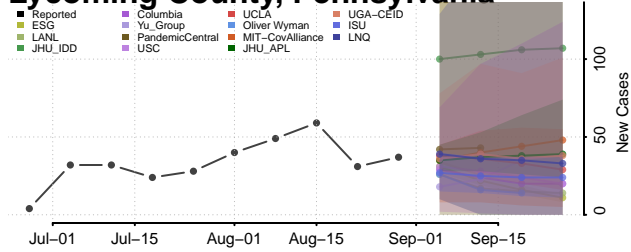

Lycoming County, Pennsylvania