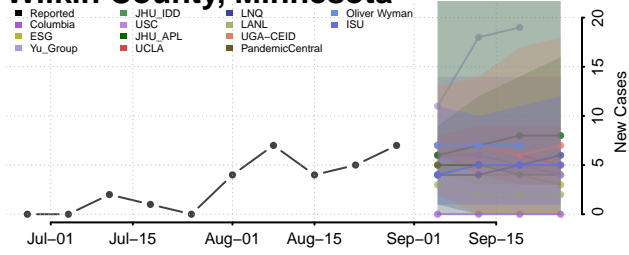

Wilkin County, Minnesota