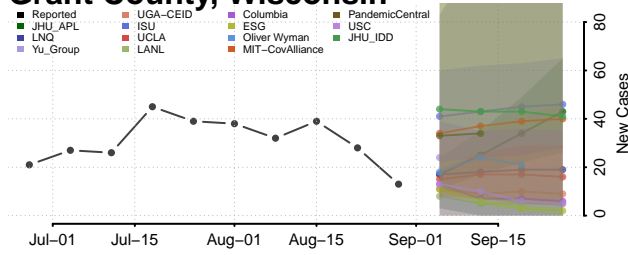

Grant County, Wisconsin