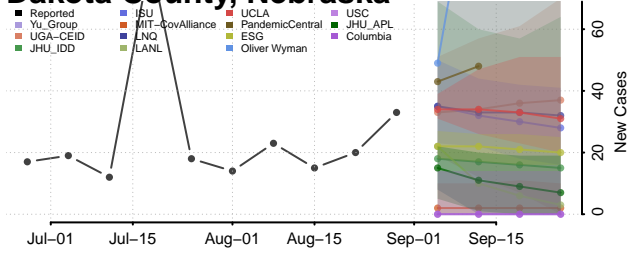

Dakota County, Nebraska