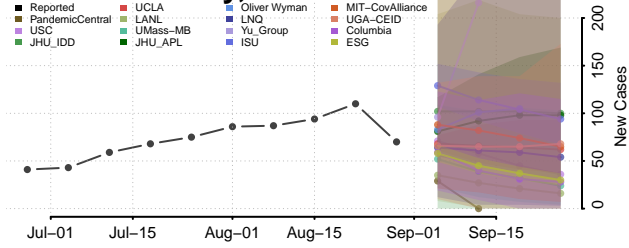

Kendall County, Illinois