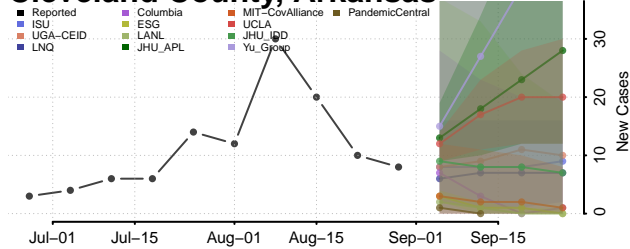

Cleveland County, Arkansas