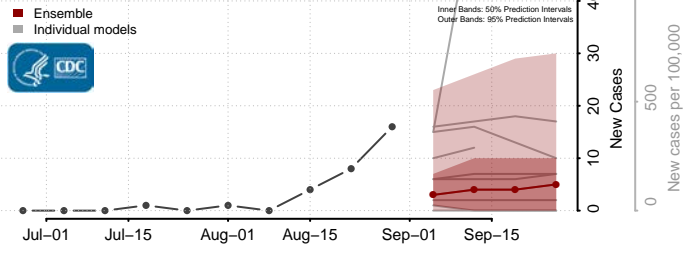

Stafford County, Kansas