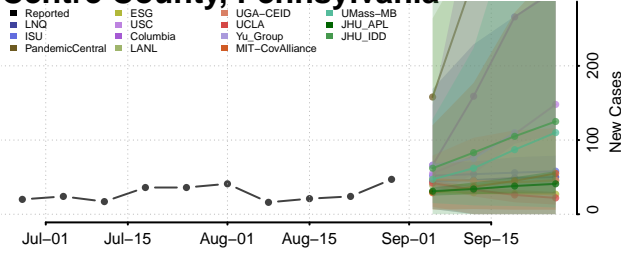

Centre County, Pennsylvania