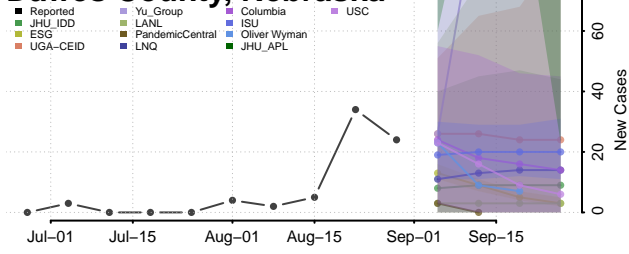

Dawes County, Nebraska