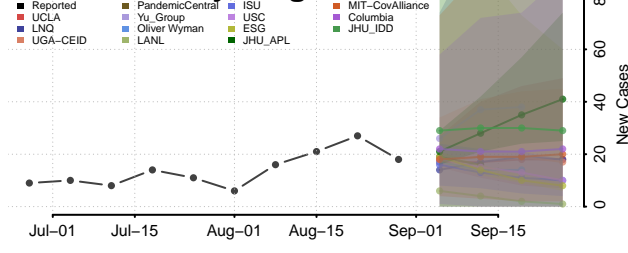

Louisa County, Virginia