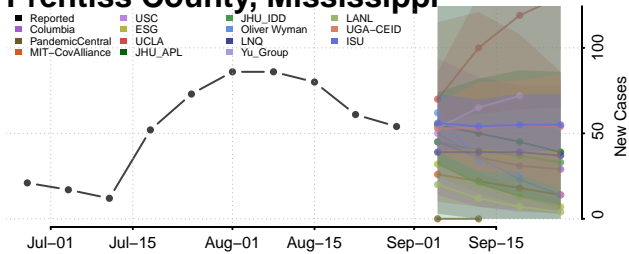

Prentiss County, Mississippi