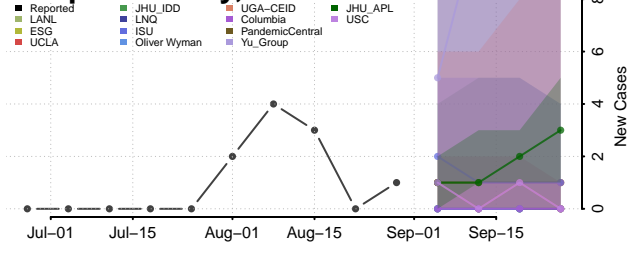

Gosper County, Nebraska