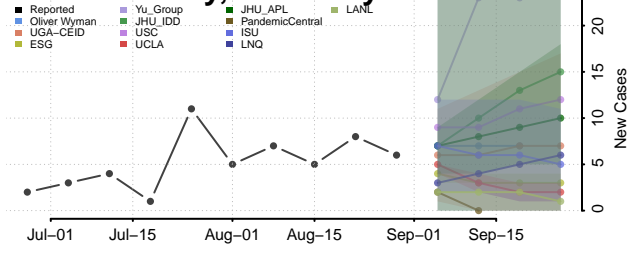

Martin County, Kentucky