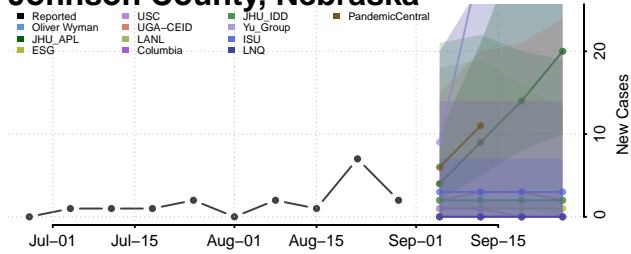

Johnson County, Nebraska