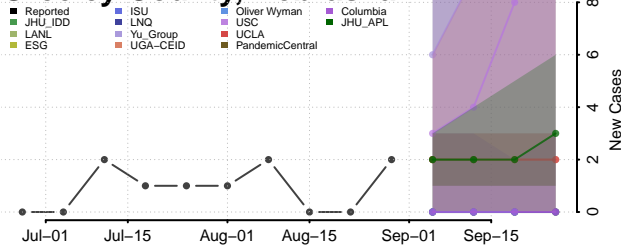

Greeley County, Nebraska