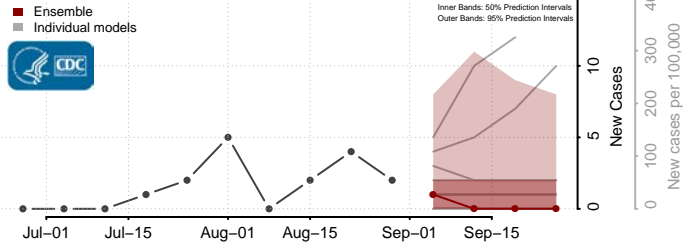

Harper County, Oklahoma