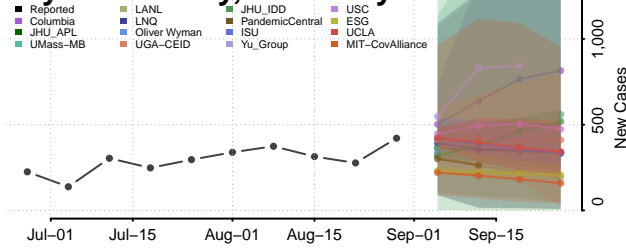

Fayette County, Kentucky