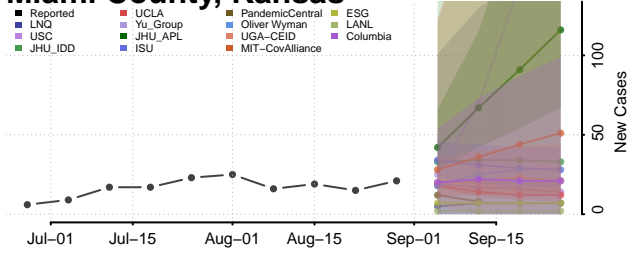

Miami County, Kansas