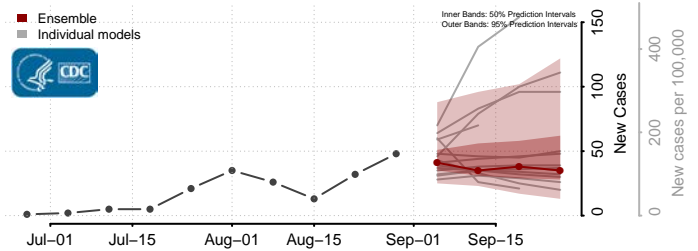

Christian County, Illinois