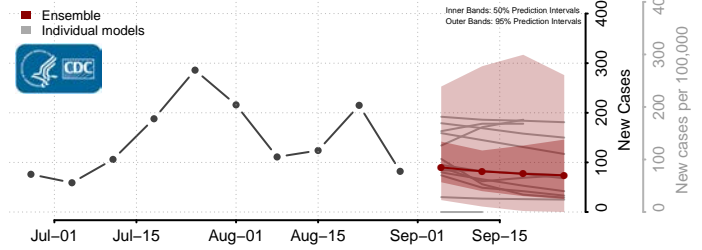

Houston County, Alabama