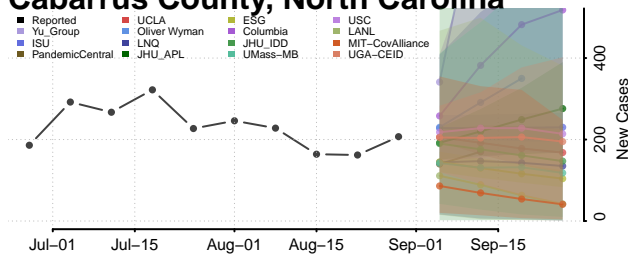

Cabarrus County, North Carolina