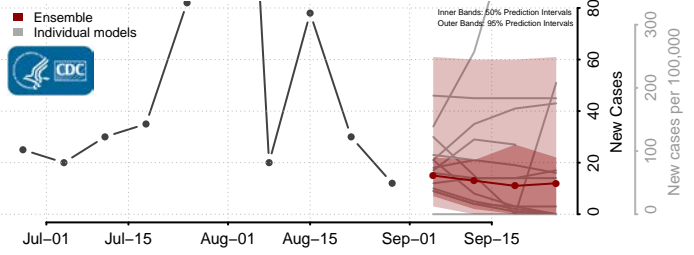

George County, Mississippi