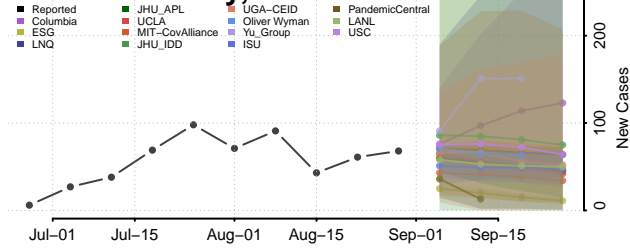

Warrick County, Indiana