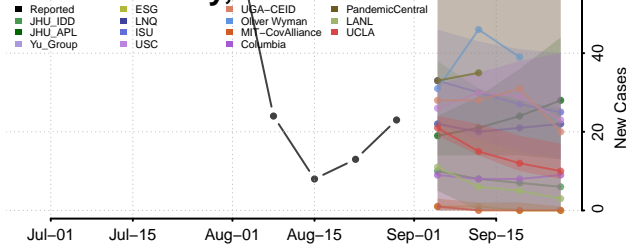

Macon County, Tennessee