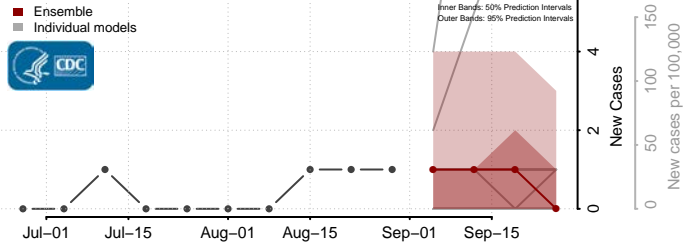

Chautauqua County, Kansas