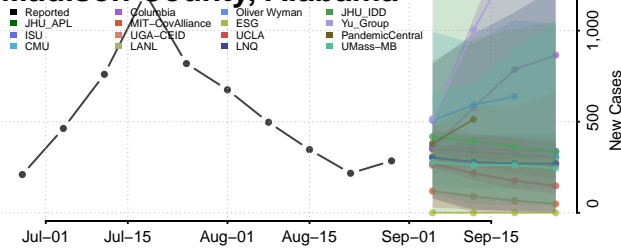

Madison County, Alabama