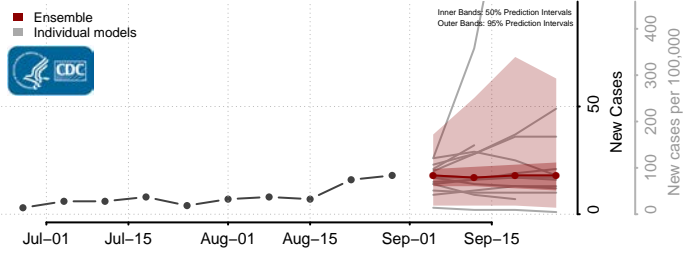

### Garden County, Nebraska