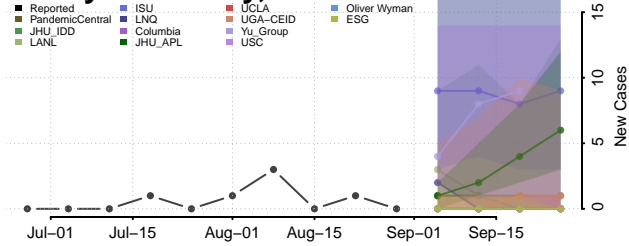

Schuyler County, Illinois