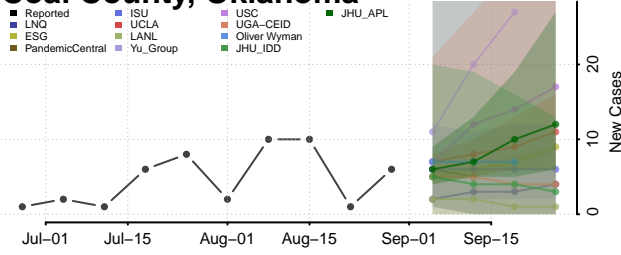

Coal County, Oklahoma