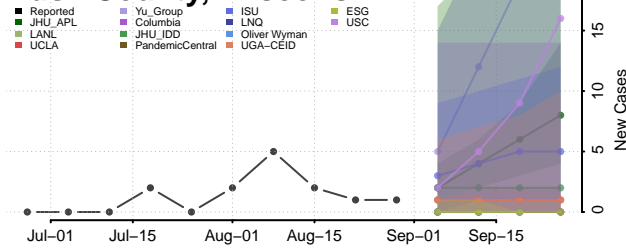

Rusk County, Wisconsin