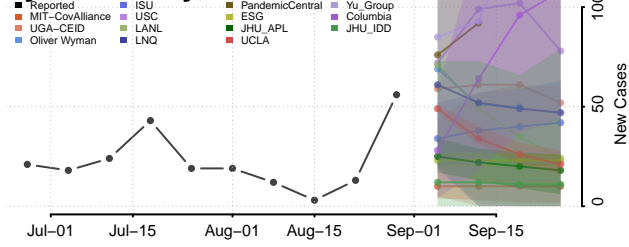

Lyon County, Minnesota