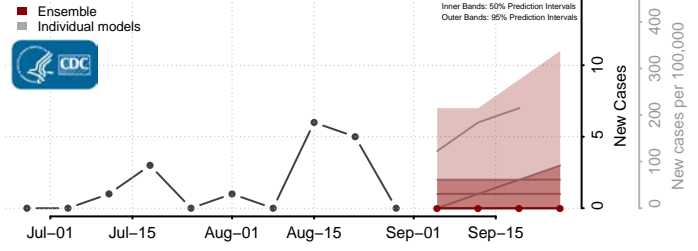

Traverse County, Minnesota