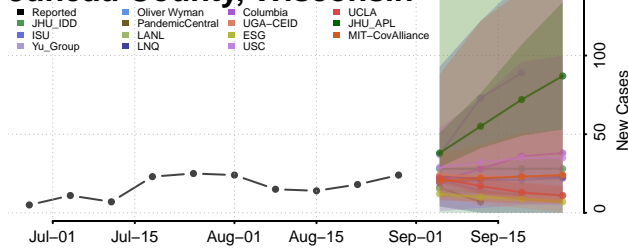

Juneau County, Wisconsin