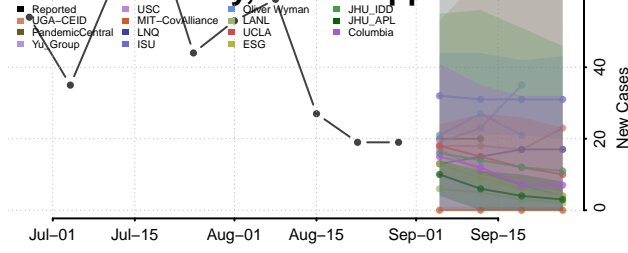

Walthall County, Mississippi