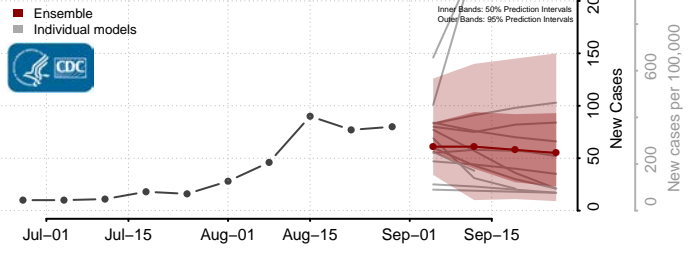

Overton County, Tennessee