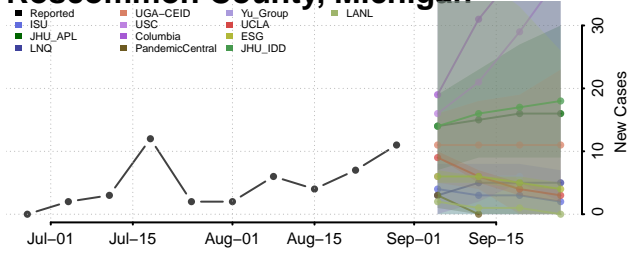

Roscomon County, Michigan