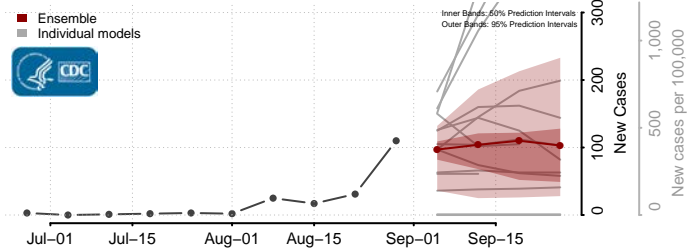

Lawrence County, South Dakota