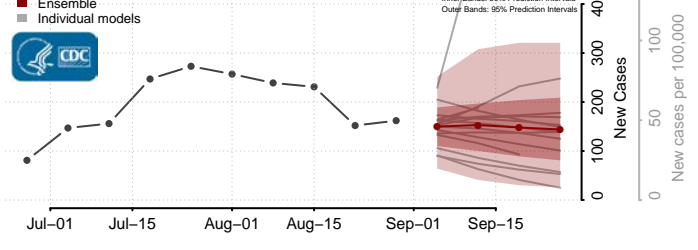

Howard County, Maryland