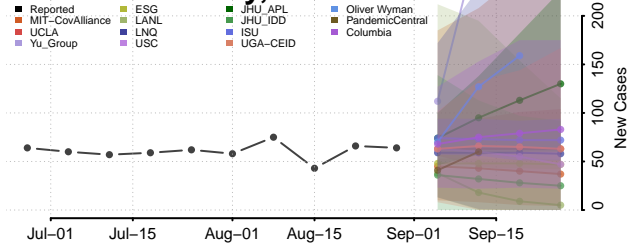

Chatham County, North Carolina