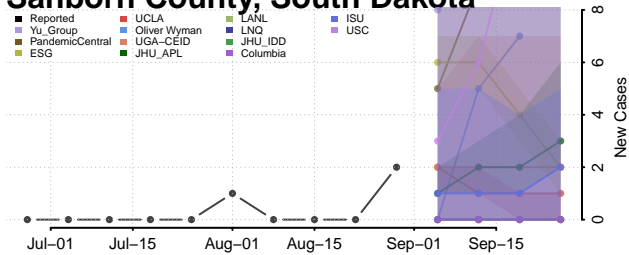

Sanborn County, South Dakota