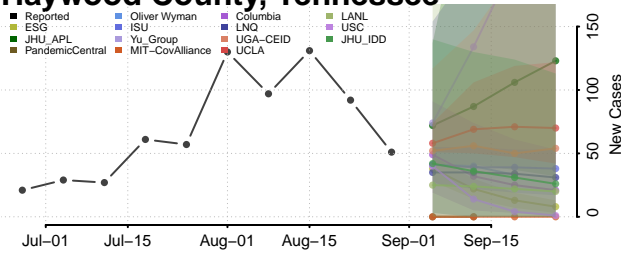

Haywood County, Tennessee