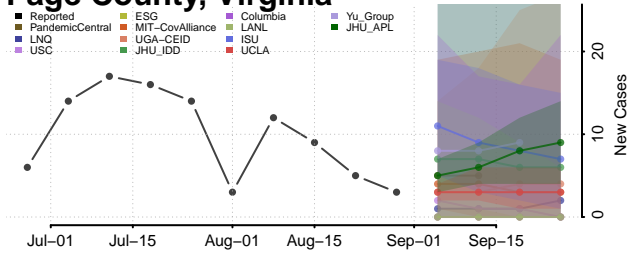

Page County, Virginia