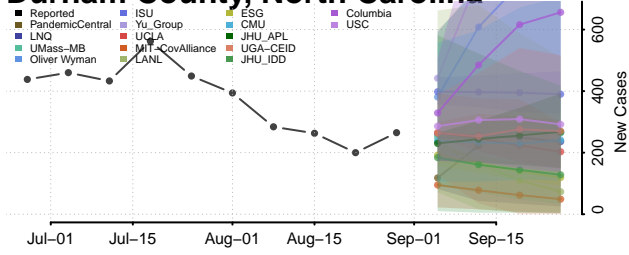

Durham County, North Carolina