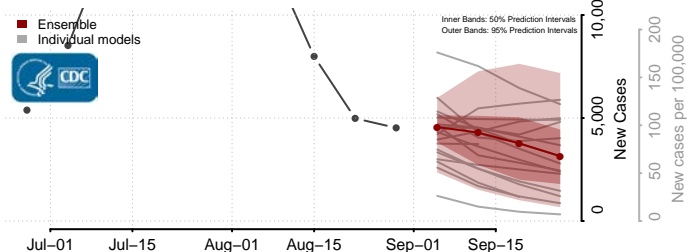

Louisiana*

*New weekly cases may decrease in this location over the next four weeks. For these locations, the ensemble forecast indicates a probability of 0.75 or greater that fewer cases will be reported in week four of the forecast than in the last reported week.