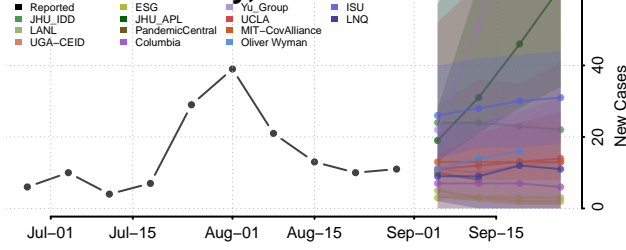

Franklin County, Arkansas