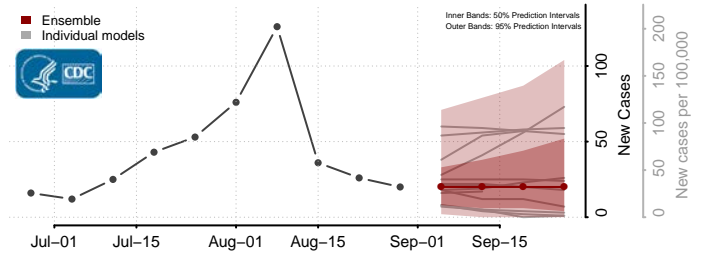

Haywood County, North Carolina