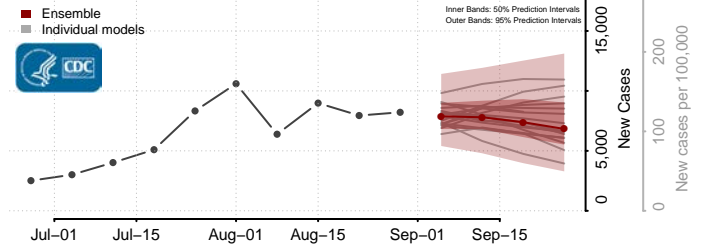

Wilkinson County, Mississippi

Winston County, Mississippi

Yalobusha County, Mississippi

Yazoo County, Mississippi

Missouri

Adair County, Missouri