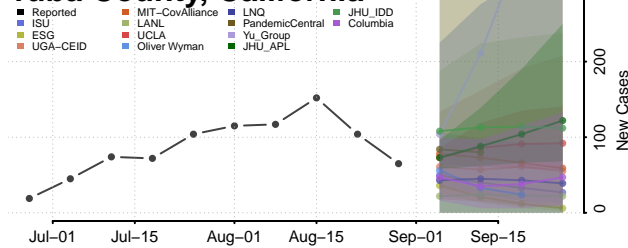

Yuba County, California