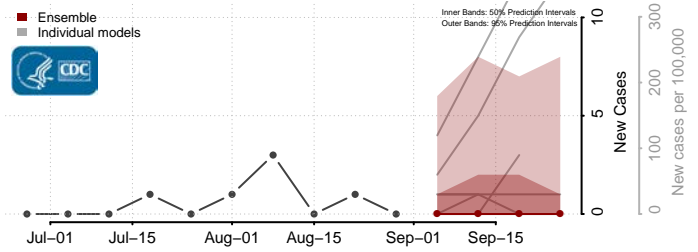

Jackson County, South Dakota