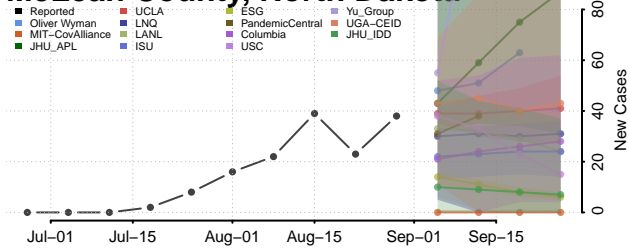

McLean County, North Dakota