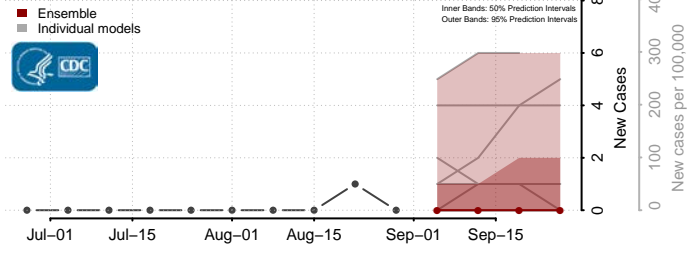

Jerauld County, South Dakota