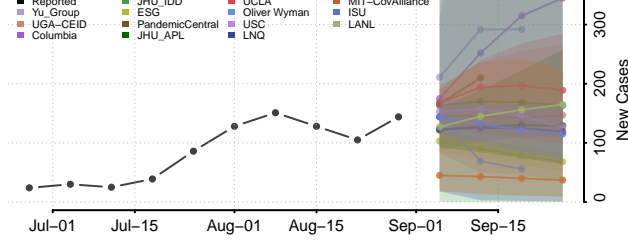

Lynchburg County, Virginia