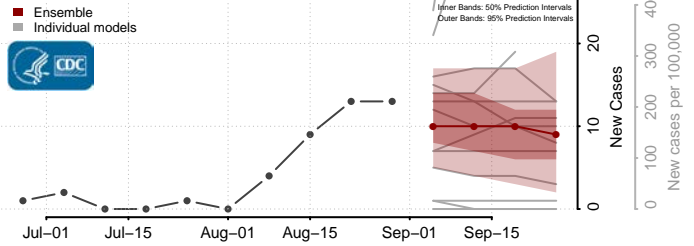

Hamlin County, South Dakota