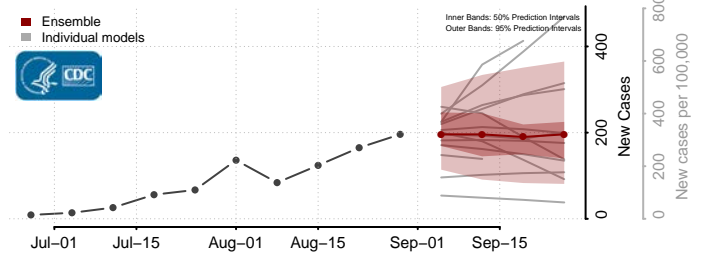

Garfield County, Oklahoma