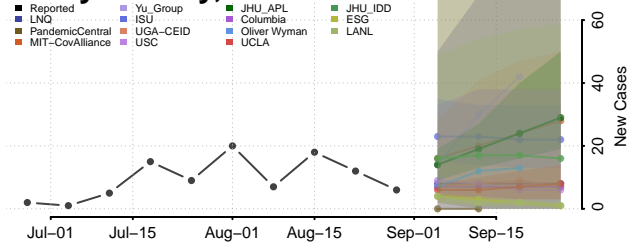

Henry County, Missouri