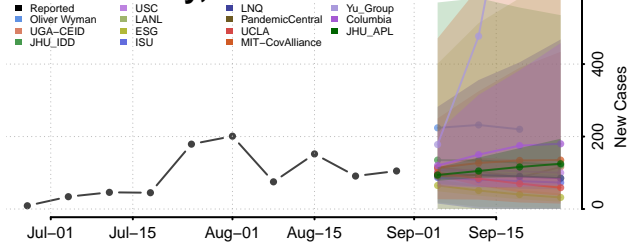

Cass County, Missouri