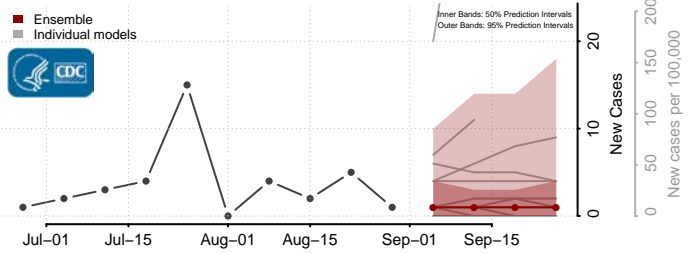

Northampton County, Virginia