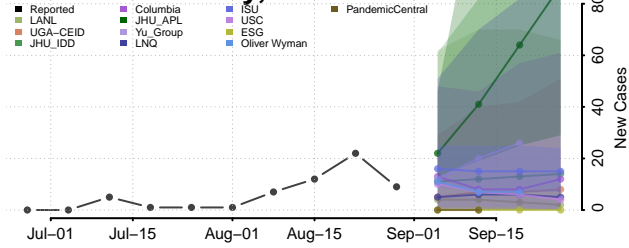

Richland County, Illinois