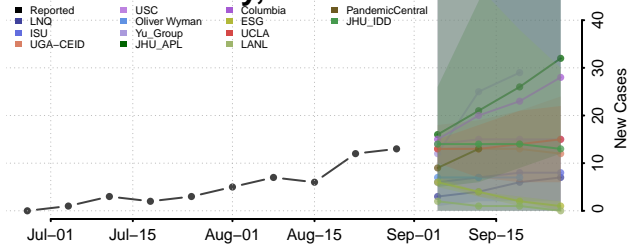

Kanabec County, Minnesota