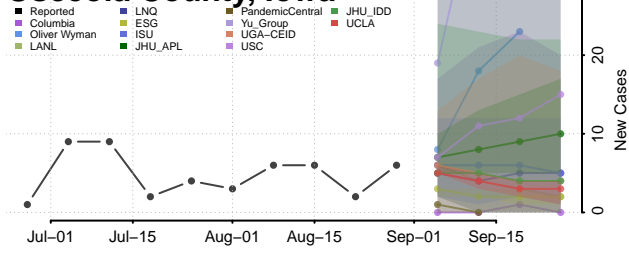

Osceola County, Iowa