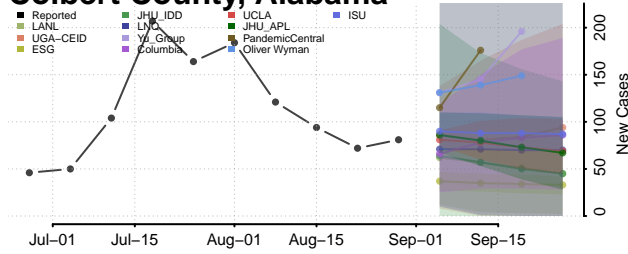

Colbert County, Alabama