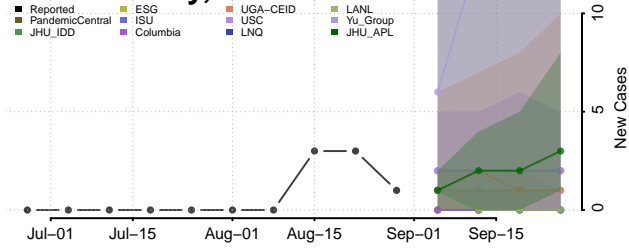

Hand County, South Dakota