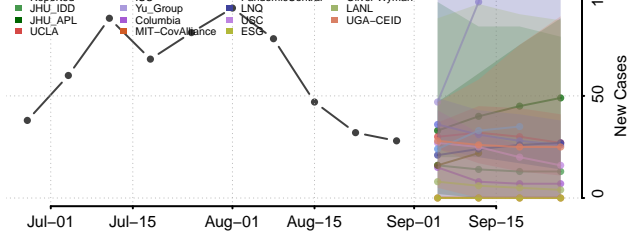

Jasper County, South Carolina