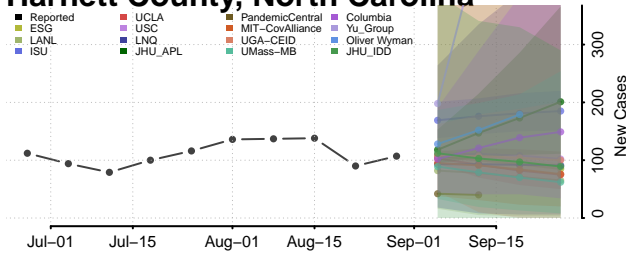

Harnett County, North Carolina