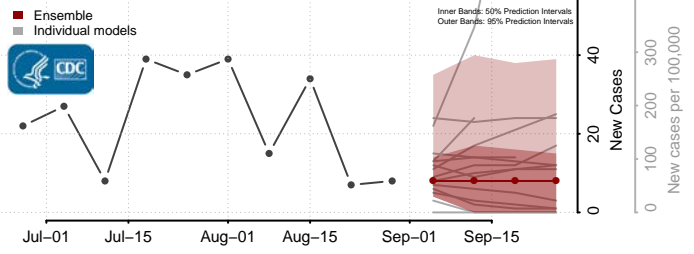

Greene County, Mississippi