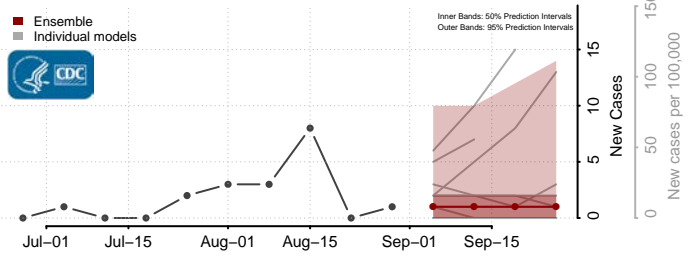

Summers County, West Virginia