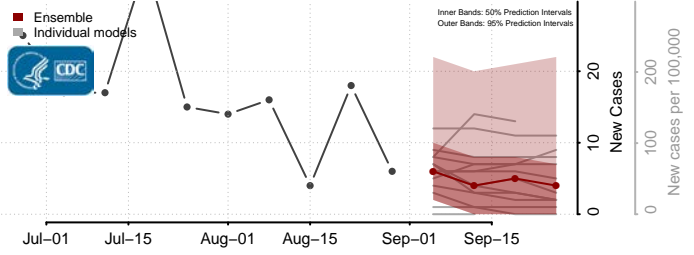

Carroll County, Mississippi