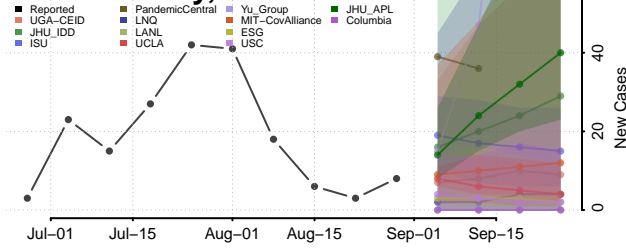

Otero County, New Mexico