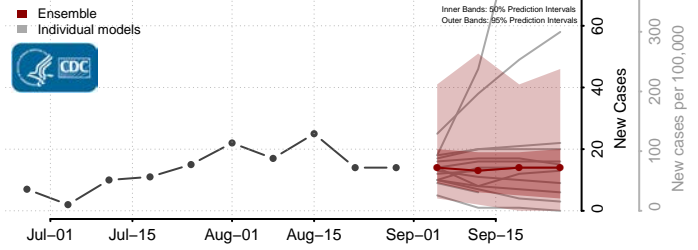

Spencer County, Kentucky