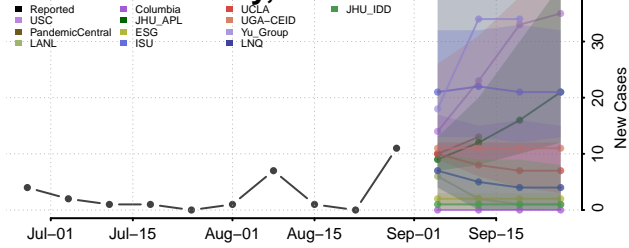

Fall River County, South Dakota