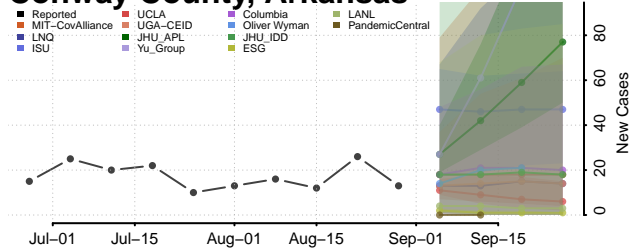

Conway County, Arkansas