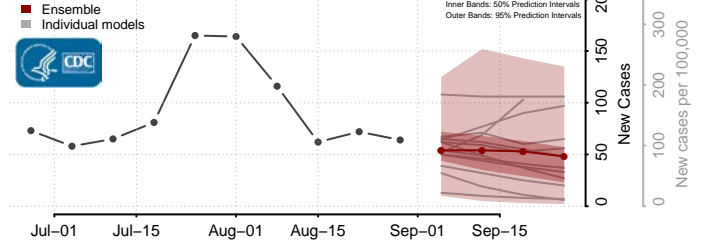

Lowndes County, Mississippi