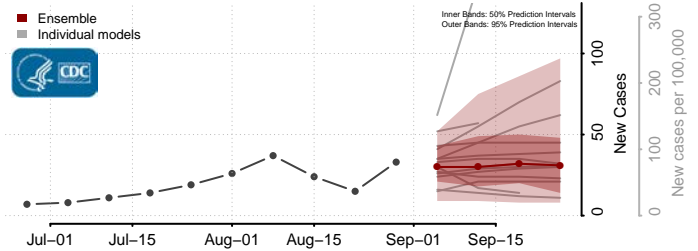

Shawano County, Wisconsin