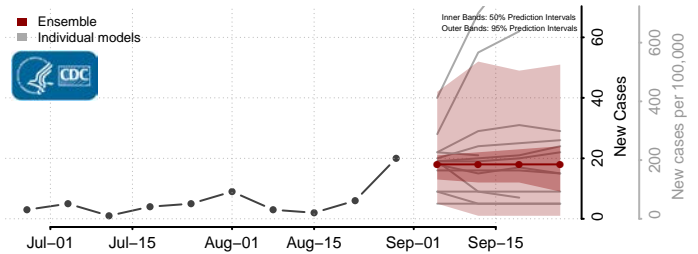

Yellow Medicine County, Minnesota