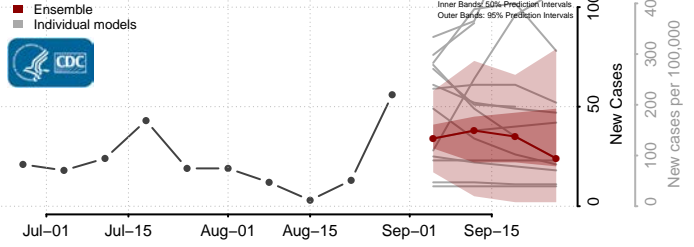

Lyon County, Minnesota