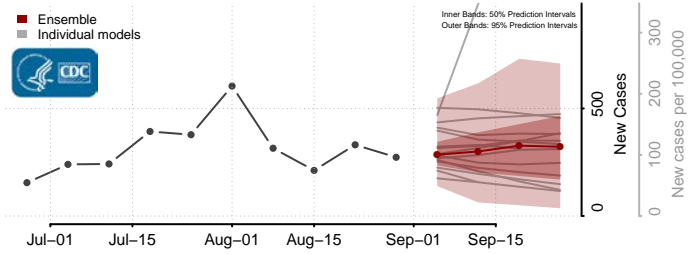

Cleveland County, Oklahoma