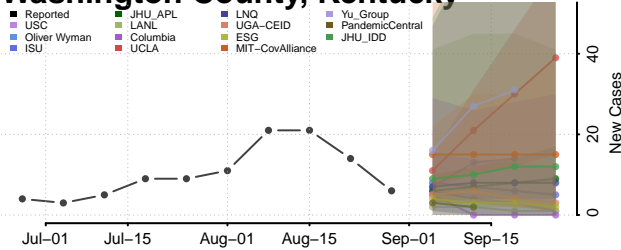

Washington County, Kentucky