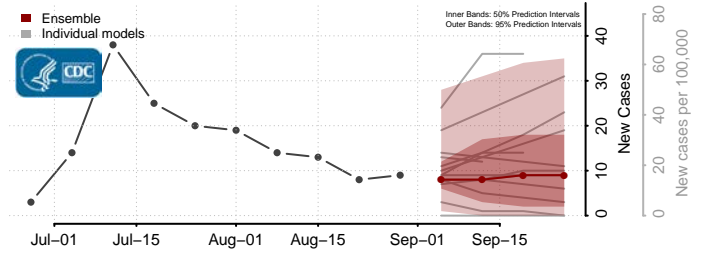

Marion County, West Virginia