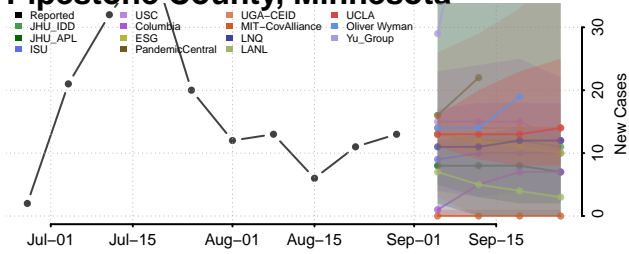

Pipestone County, Minnesota