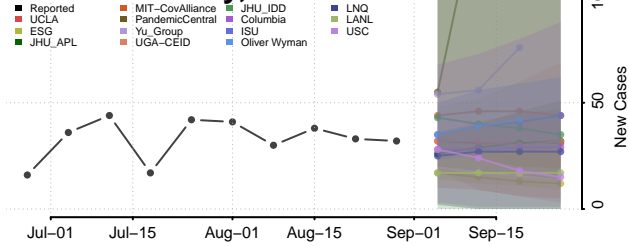

Nicollet County, Minnesota