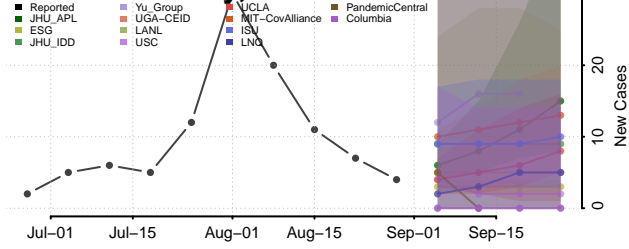

Latimer County, Oklahoma