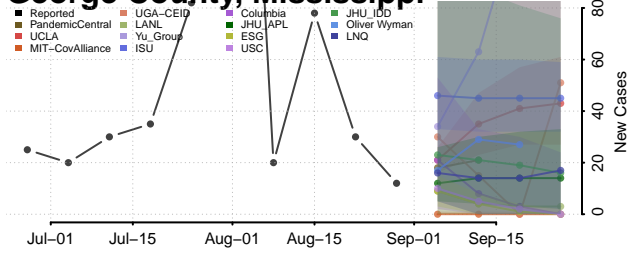

George County, Mississippi