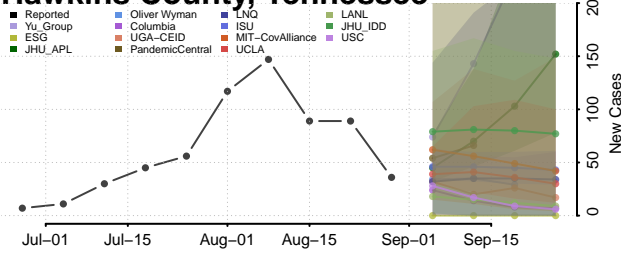

Hawkins County, Tennessee