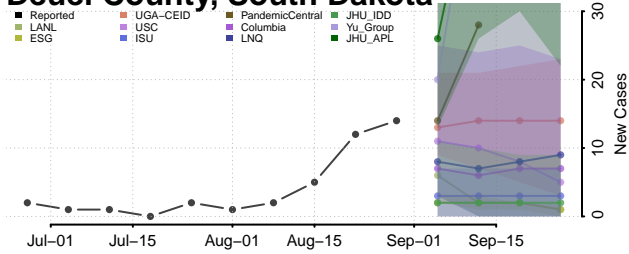

Deuel County, South Dakota