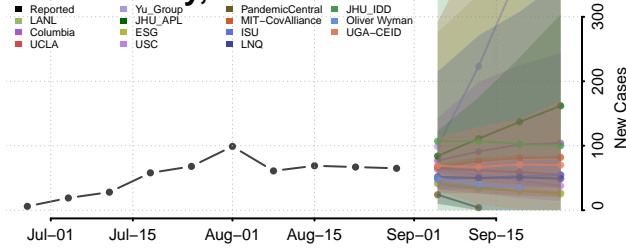

Sauk County, Wisconsin