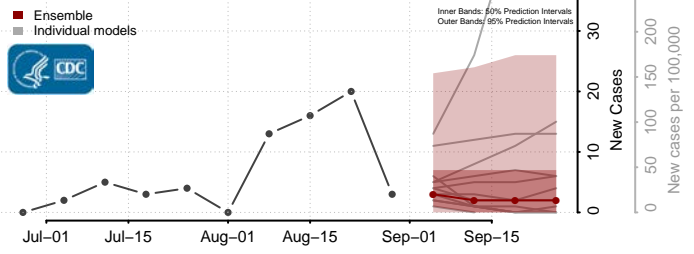

Nelson County, Virginia