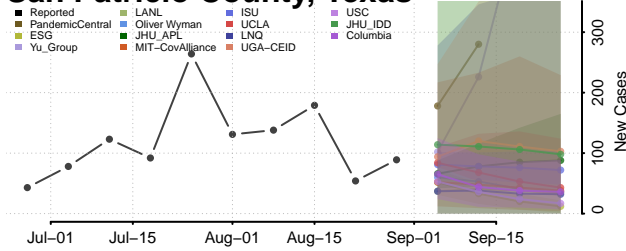

San Patricio County, Texas