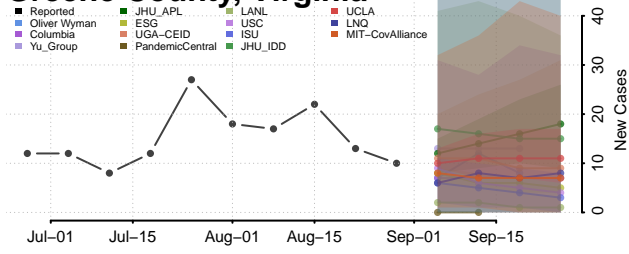

Greene County, Virginia