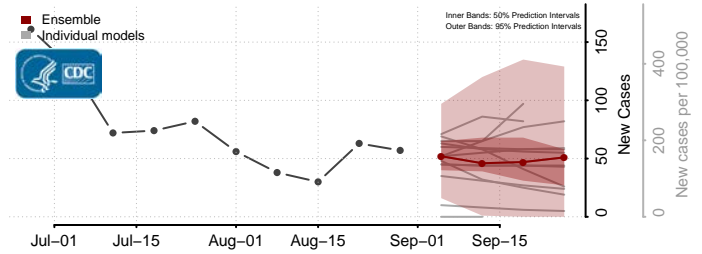

McCurtain County, Oklahoma