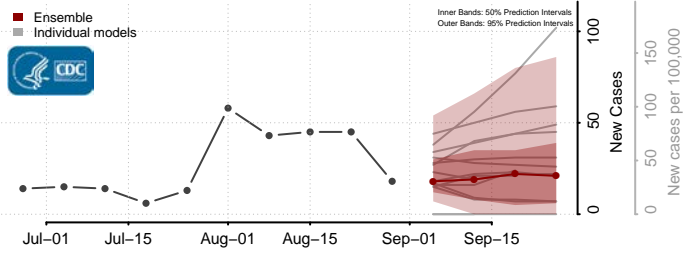

Mercer County, West Virginia