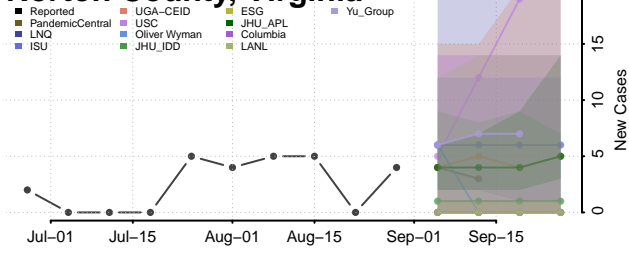

### Norton County, Virginia