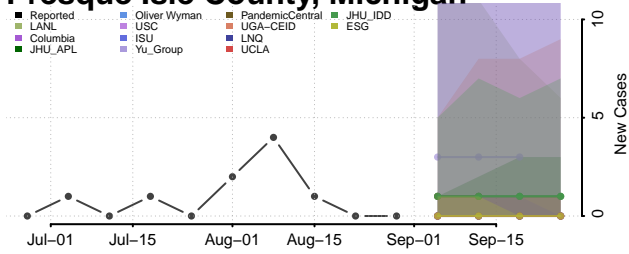

### Presque Isle County, Michigan