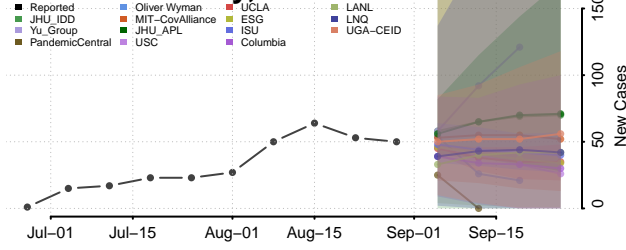

Franklin County, Illinois