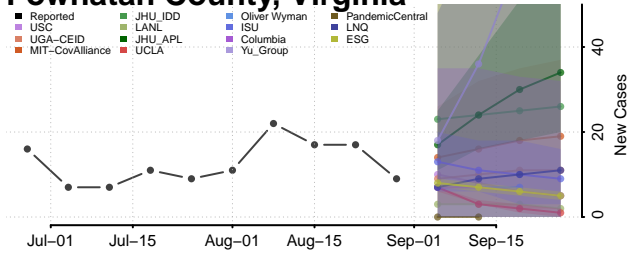

Powhatan County, Virginia