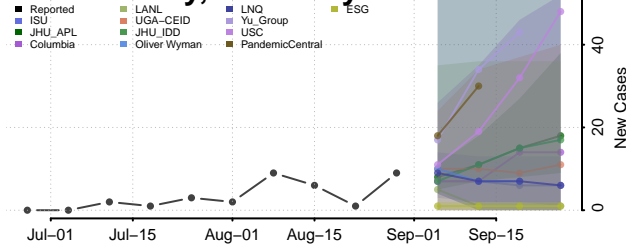

Estill County, Kentucky