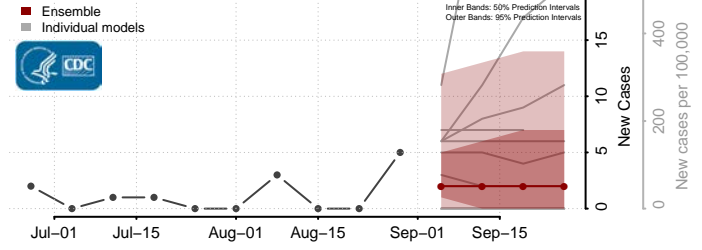

Sargent County, North Dakota