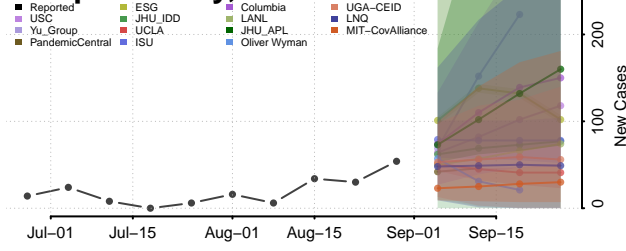

Phelps County, Missouri