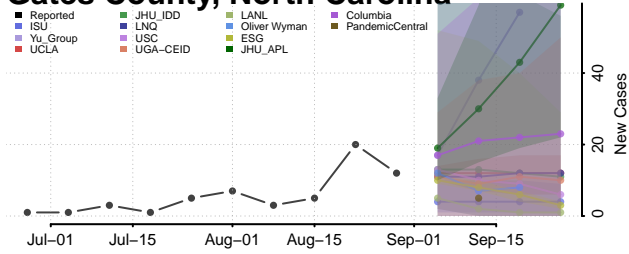

Gates County, North Carolina