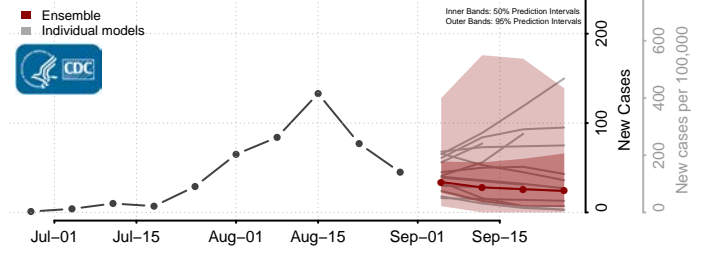

Logan County, West Virginia