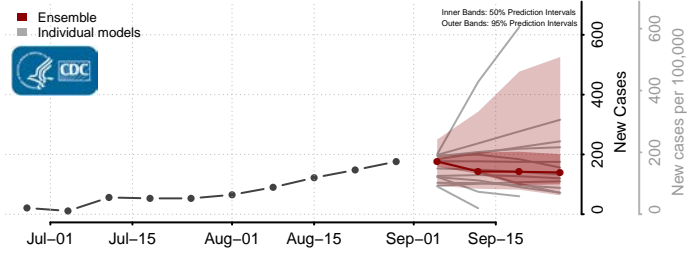

### Forest County, Wisconsin