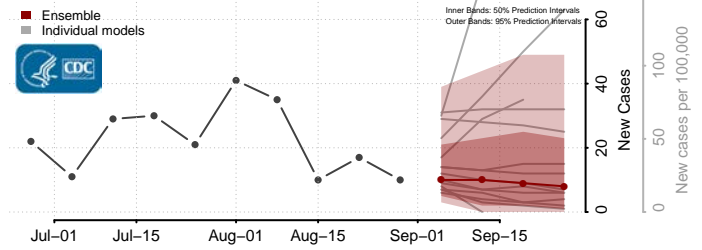

Stokes County, North Carolina