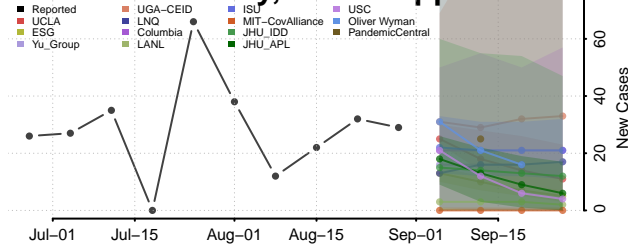

Lawrence County, Mississippi