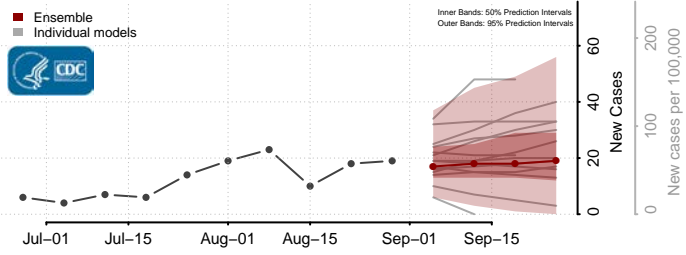

Polk County, Minnesota