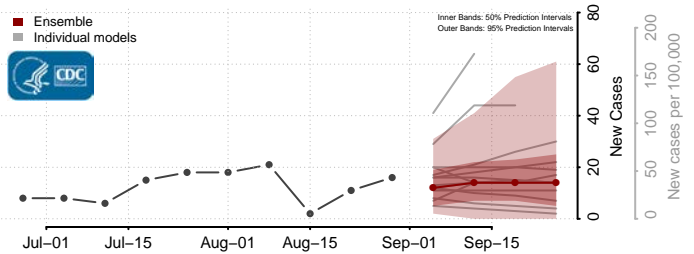

Orange County, Virginia