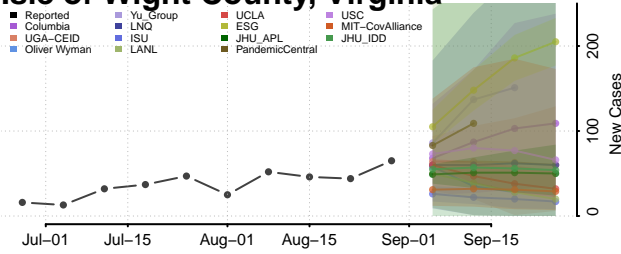

Isle of Wight County, Virginia