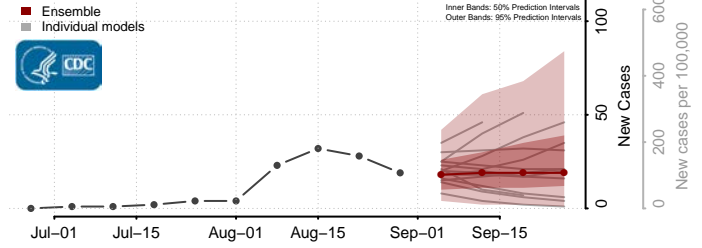

Hancock County, Illinois