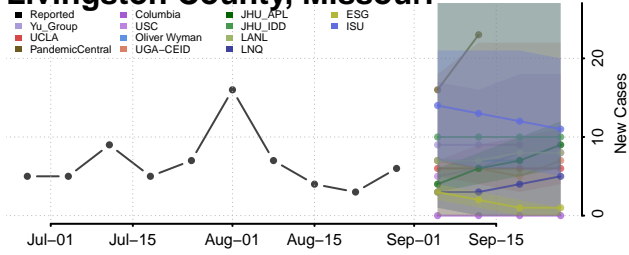

Livingston County, Missouri