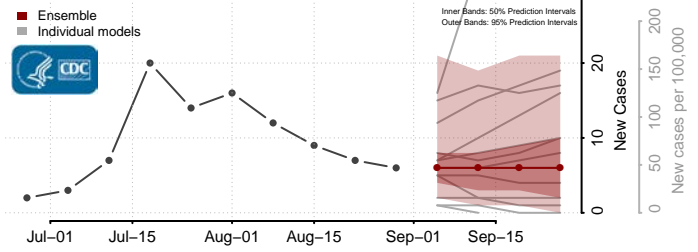

Lake County, South Dakota