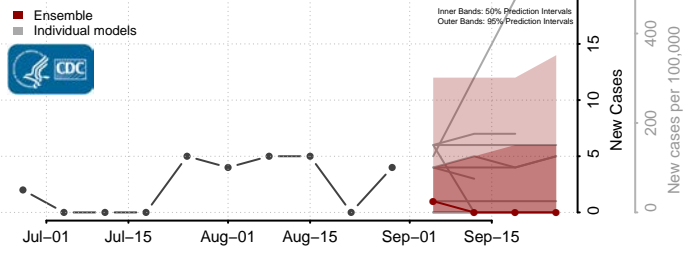

### Norton County, Virginia