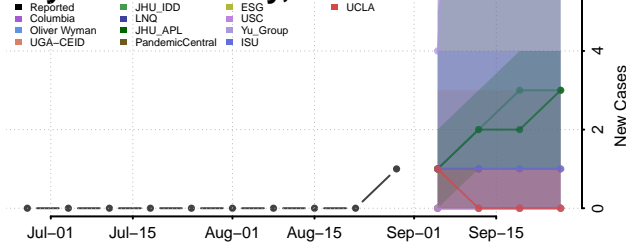

### Keya Paha County, Nebraska