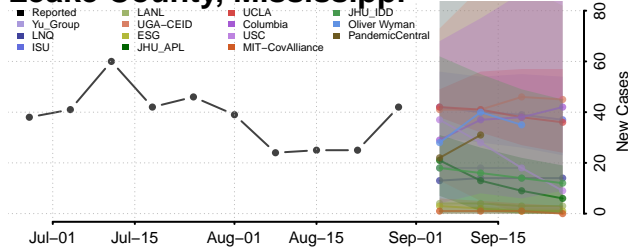

Leake County, Mississippi