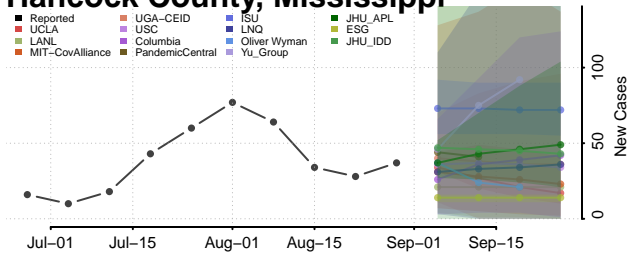

Hancock County, Mississippi