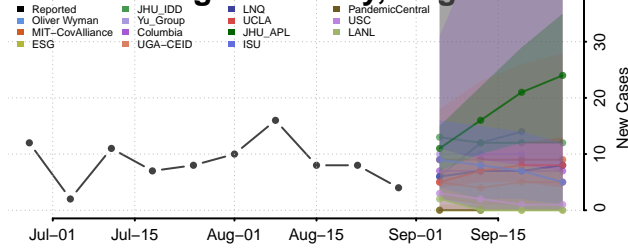

Colonial Heights County, Virginia