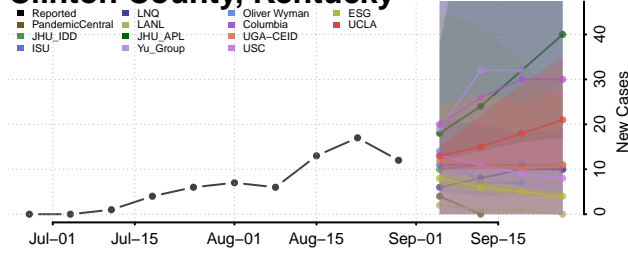

Clinton County, Kentucky