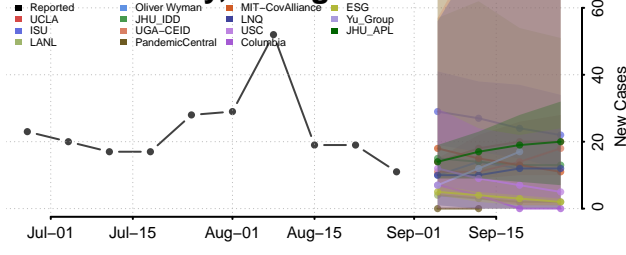

Lamar County, Georgia