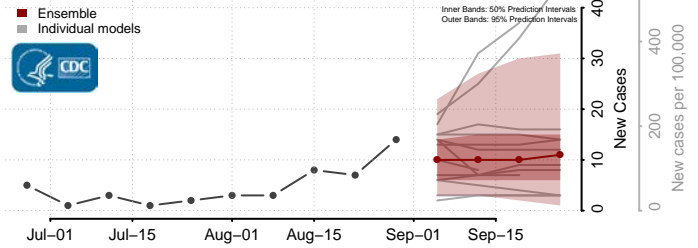

Knox County, Nebraska