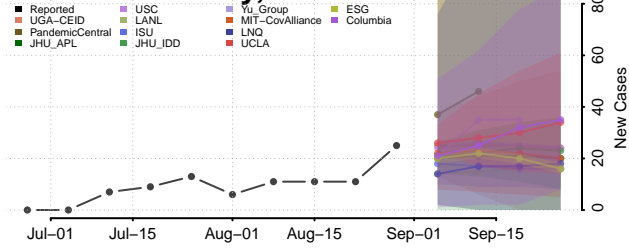

Johnson County, Illinois