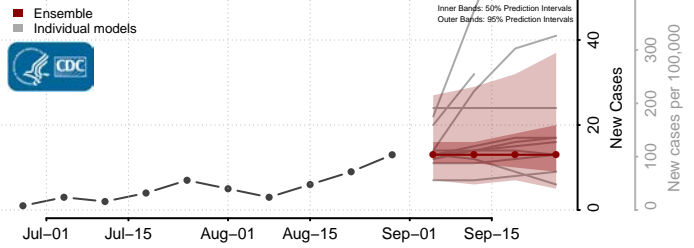

DeKalb County, Missouri