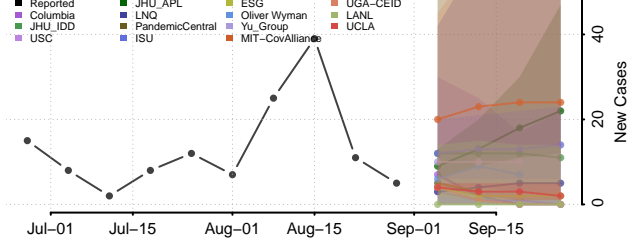

Lafayette County, Wisconsin