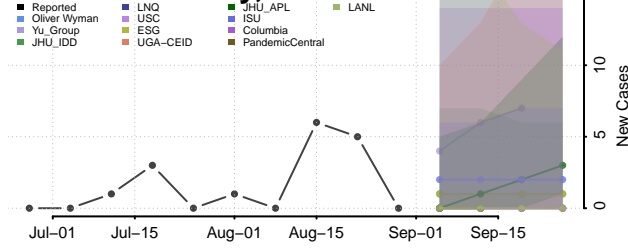

Traverse County, Minnesota