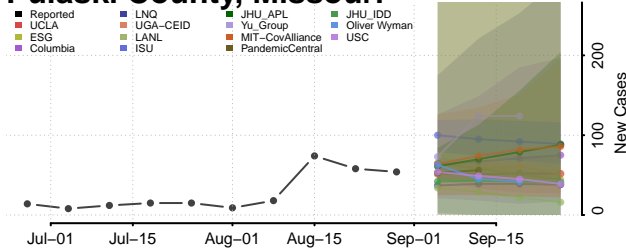

Pulaski County, Missouri