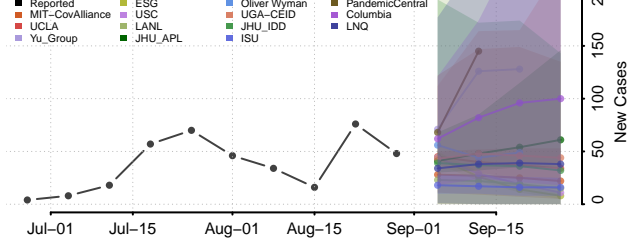

### Cherokee County, North Carolina