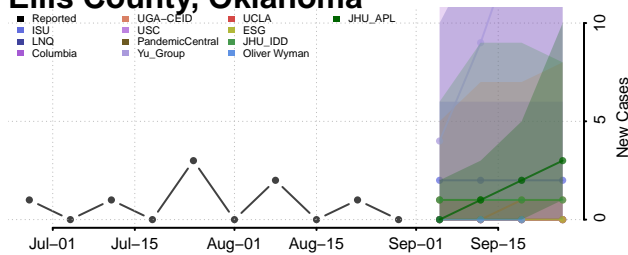

Ellis County, Oklahoma