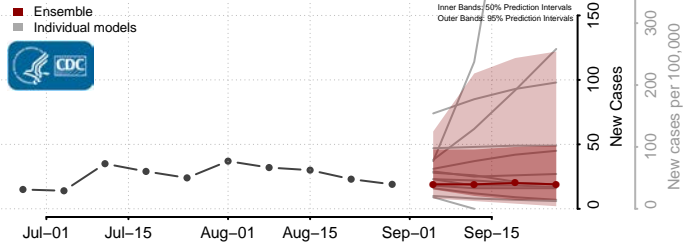

Logan County, Oklahoma