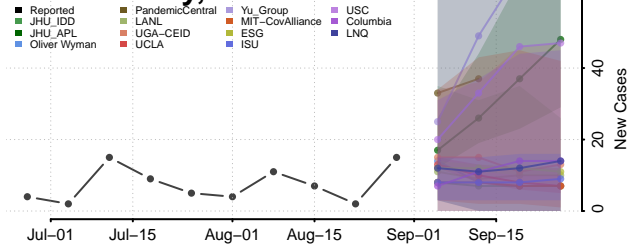

Love County, Oklahoma