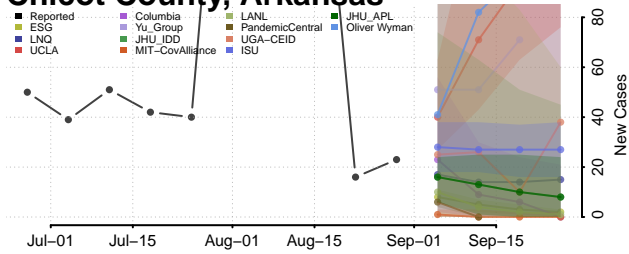

Chicot County, Arkansas