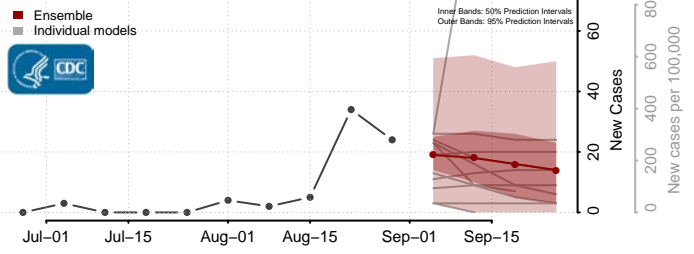

Dawes County, Nebraska