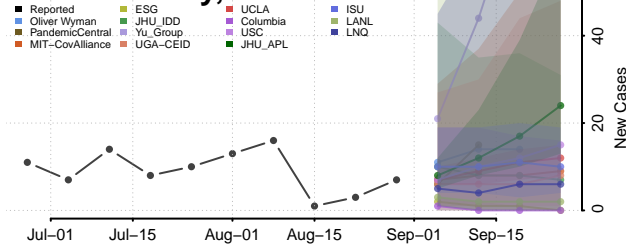

Swain County, North Carolina