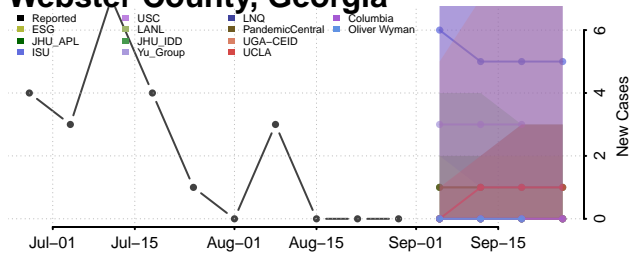

Webster County, Georgia