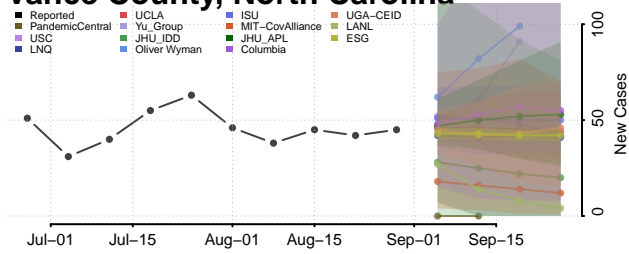

Vance County, North Carolina