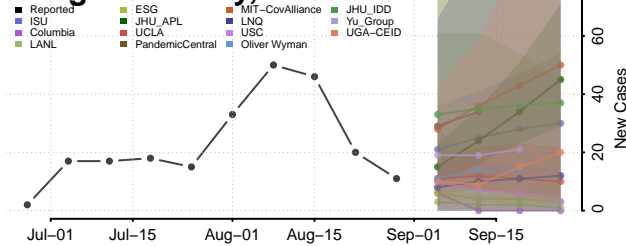

Douglas County, Wisconsin