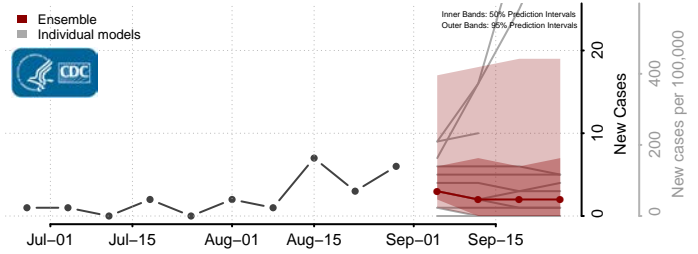

Florence County, Wisconsin