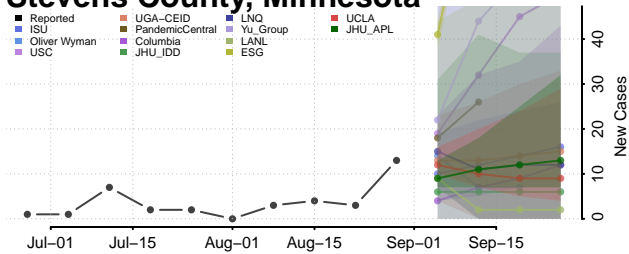

Stevens County, Minnesota