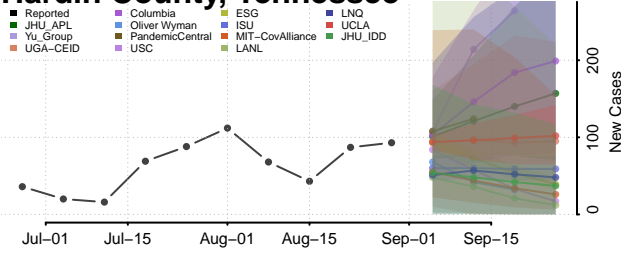

### Hardin County, Tennessee