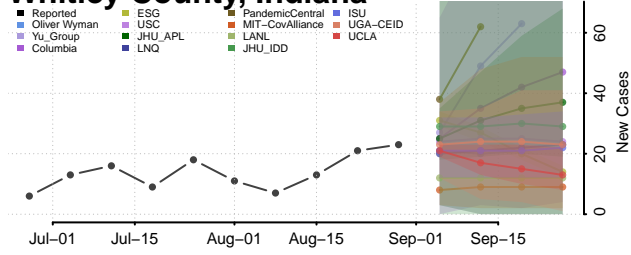

Whitley County, Indiana