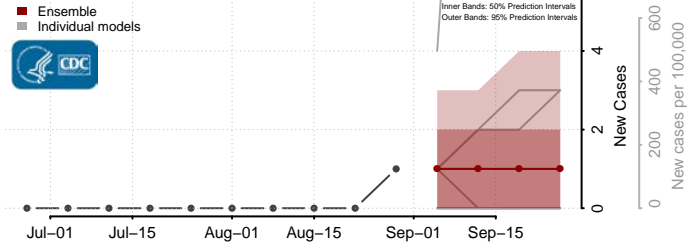

### Keya Paha County, Nebraska