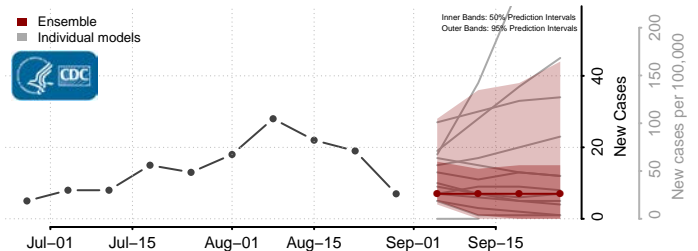

Woodford County, Kentucky