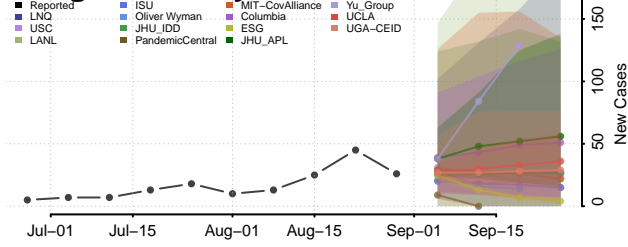

Douglas County, Illinois