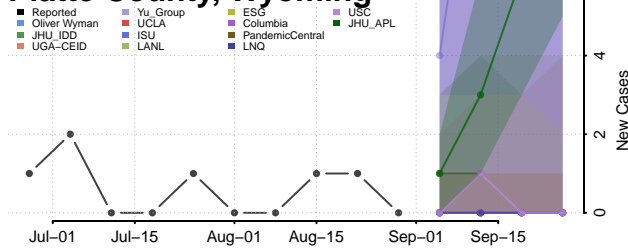

Platte County, Wyoming