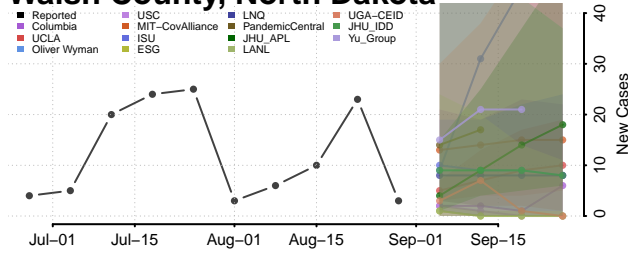

Walsh County, North Dakota