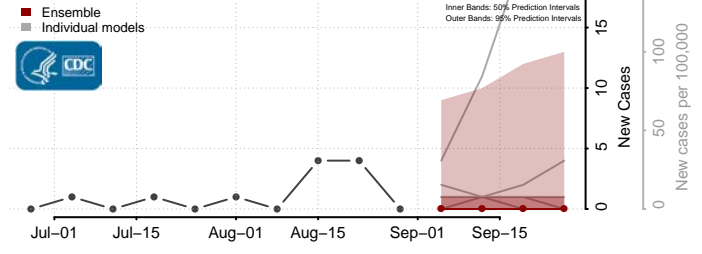

Kodiak Island County, Alaska