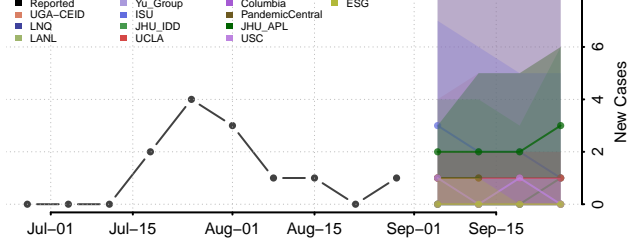

Clark County, Kansas