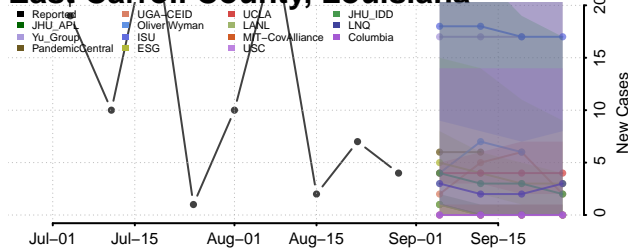

East Carroll County, Louisiana