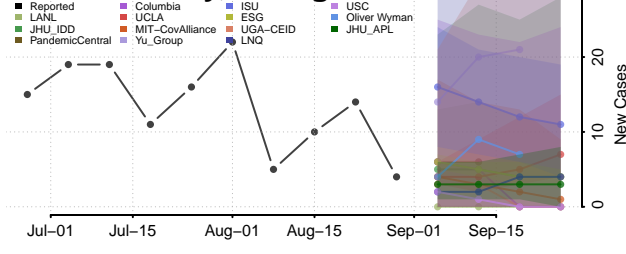

Lanier County, Georgia