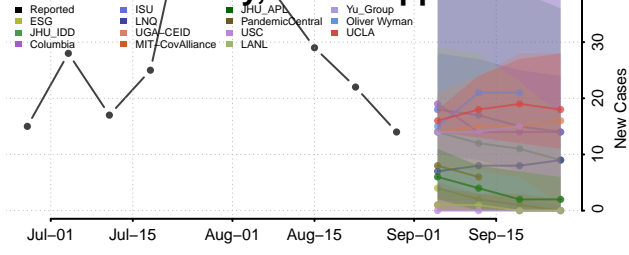

Noxubee County, Mississippi