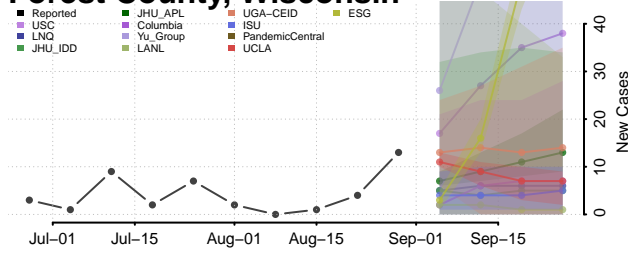

### Forest County, Wisconsin