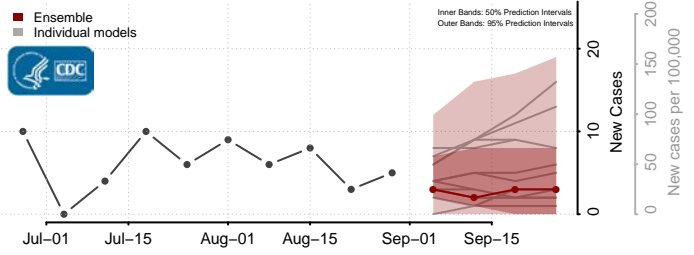

### Norton County, Virginia