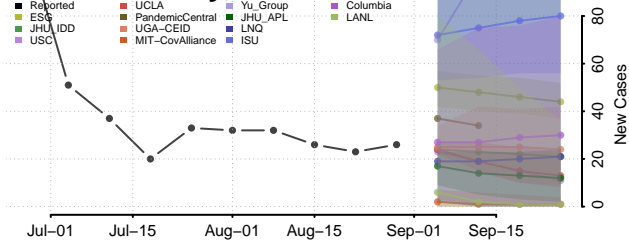

Mower County, Minnesota