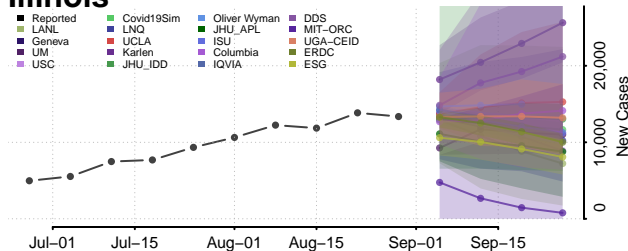

Teton County, Idaho

Twin Falls County, Idaho

Valley County, Idaho

Washington County, Idaho

Illinois*

Adams County, Illinois

*New weekly cases may decrease in this location over the next four weeks. For these locations, the ensemble forecast indicates a probability of 0.75 or greater that fewer cases will be reported in week four of the forecast than in the last reported week.