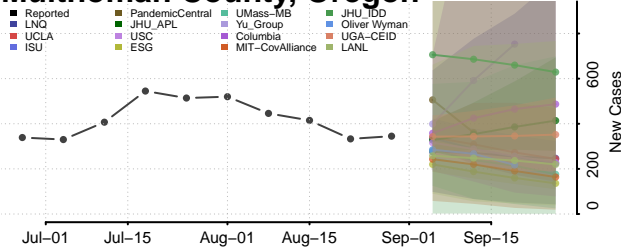

Multnomah County, Oregon