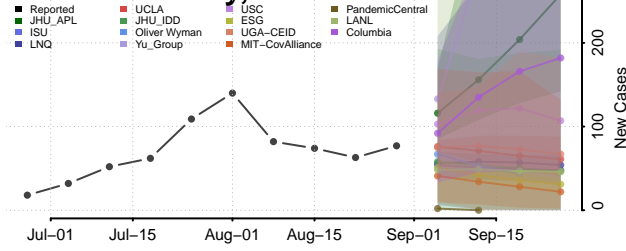

Loudon County, Tennessee