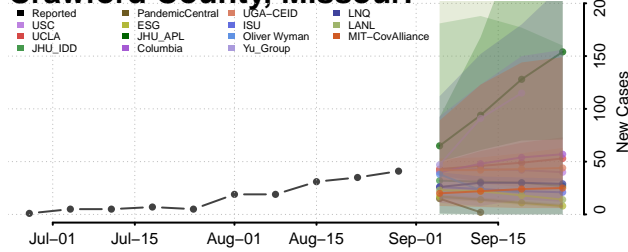

Crawford County, Missouri