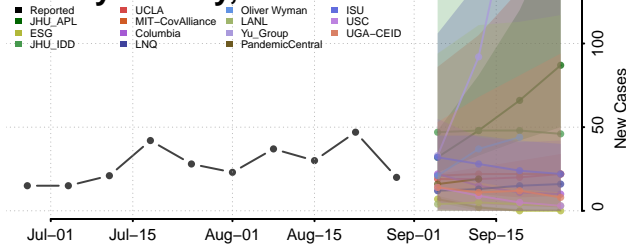

Harvey County, Kansas