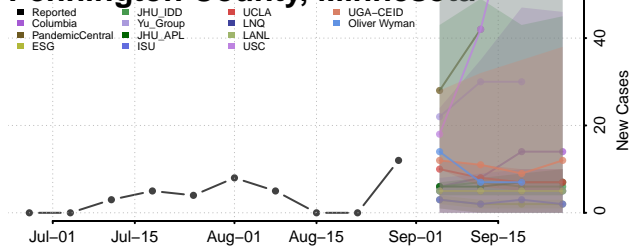

Pennington County, Minnesota