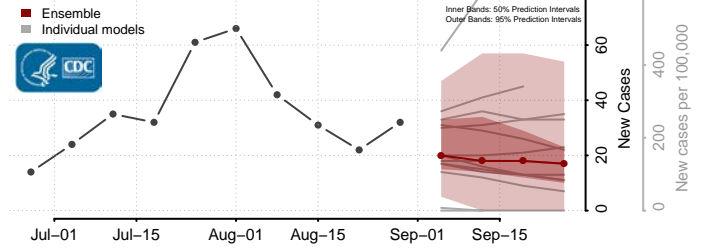

Howard County, Arkansas