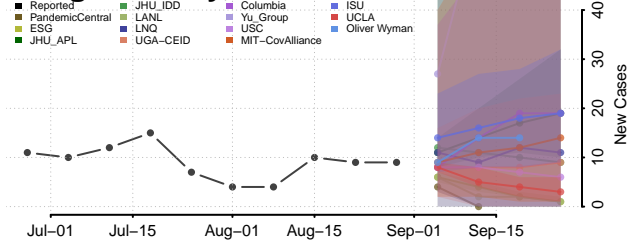

Dodge County, Minnesota