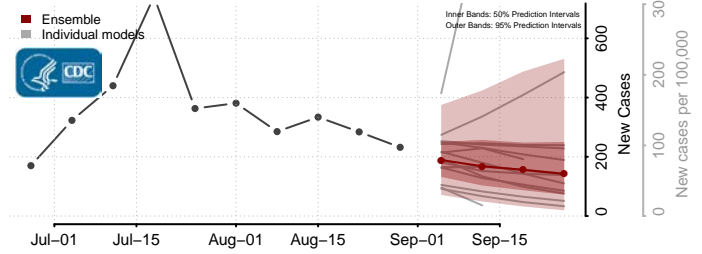

Williamson County, Tennessee