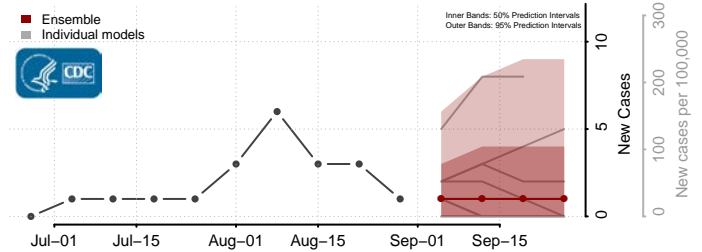

Wells County, North Dakota