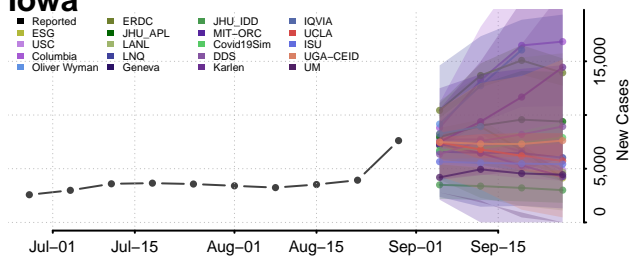

White County, Indiana

Whitley County, Indiana

Iowa

Adair County, Iowa

Adams County, Iowa

Allamakee County, Iowa