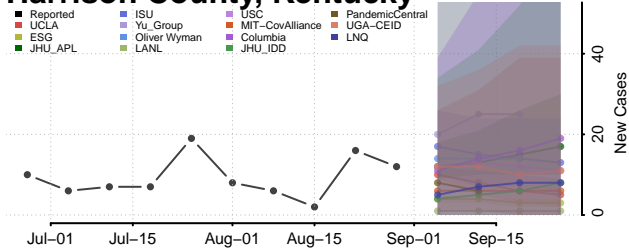

Harrison County, Kentucky