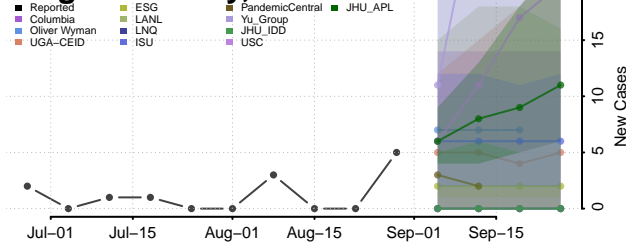

Sargent County, North Dakota