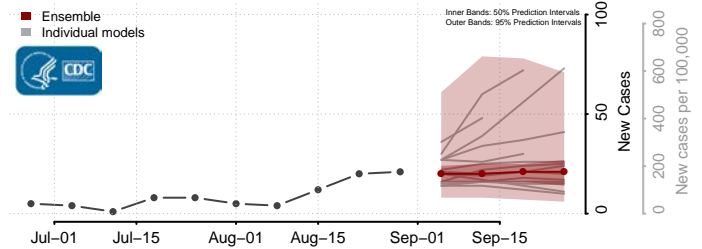

Chickasaw County, Iowa