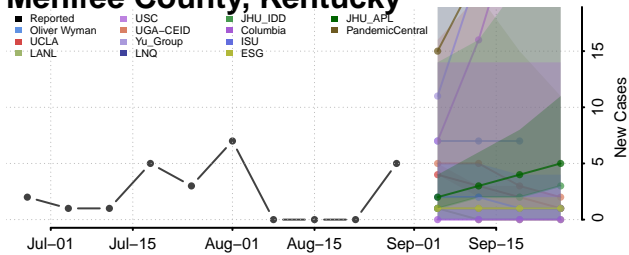

Menifee County, Kentucky