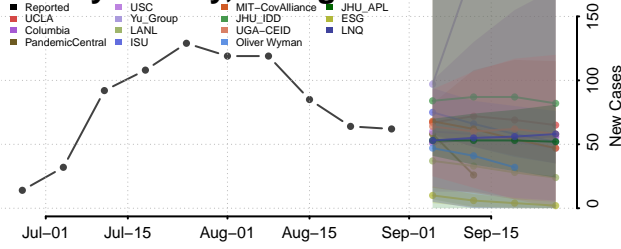

Liberty County, Georgia