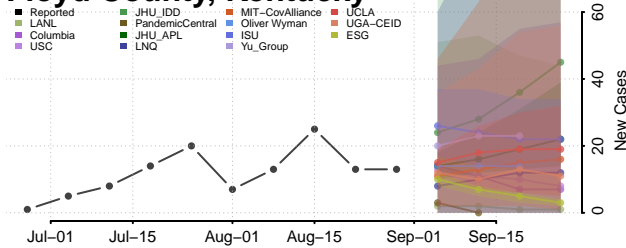

Floyd County, Kentucky