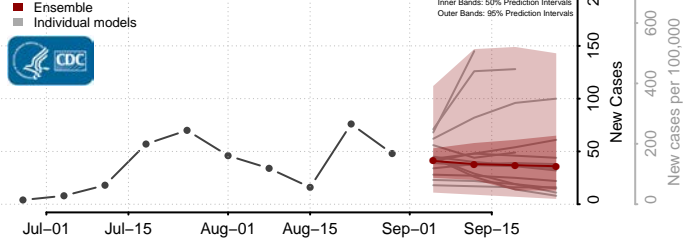

### Cherokee County, North Carolina