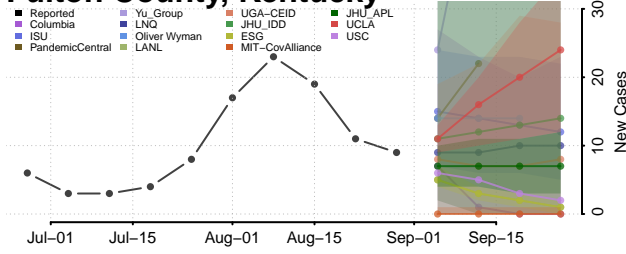

Fulton County, Kentucky