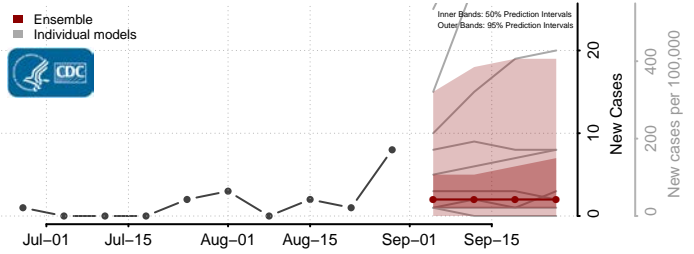

Furnas County, Nebraska