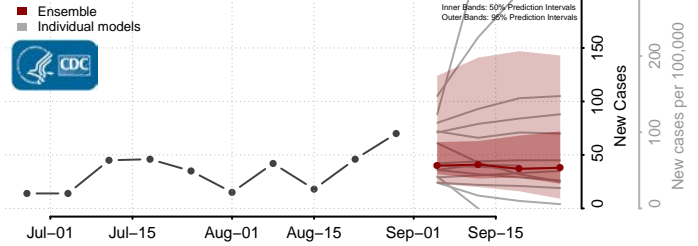

Fauquier County, Virginia