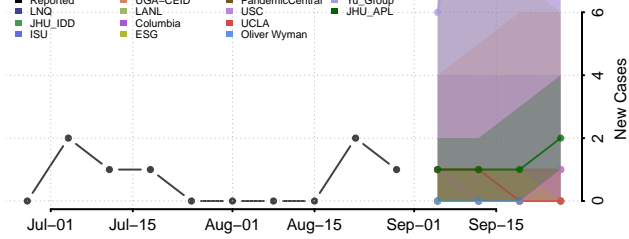

Sheridan County, Kansas