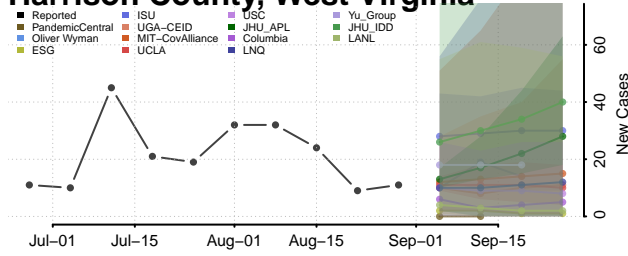

Harrison County, West Virginia