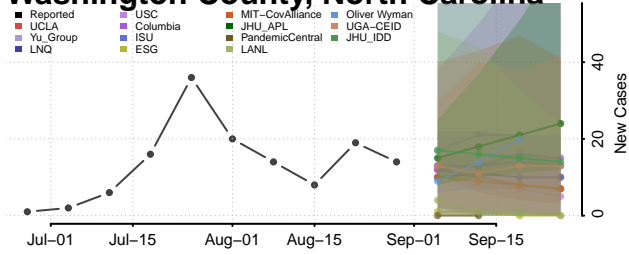

Washington County, North Carolina