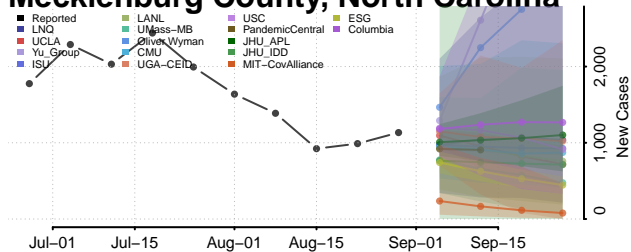

Mecklenburg County, North Carolina