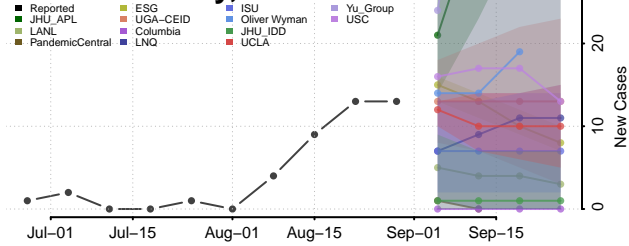

Hamlin County, South Dakota