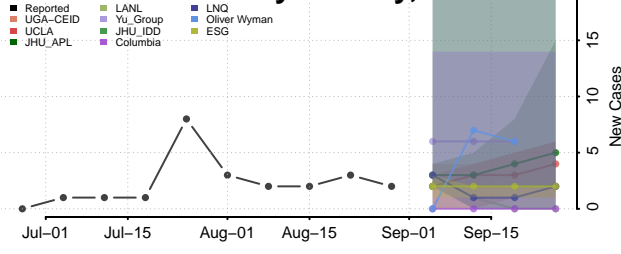

Ketchikan Gateway County, Alaska