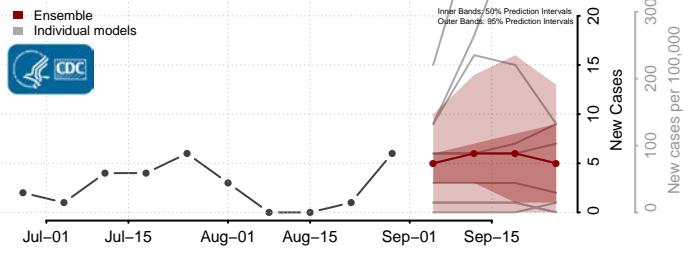

Pembina County, North Dakota