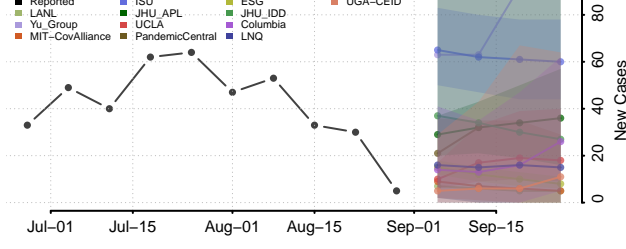

Tallapoosa County, Alabama