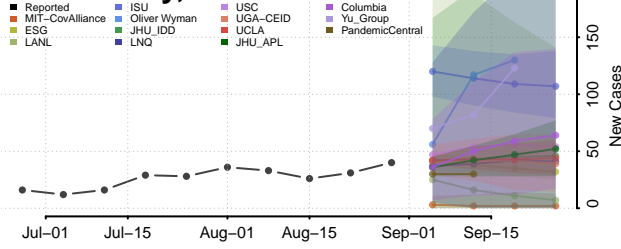

Hall County, Nebraska