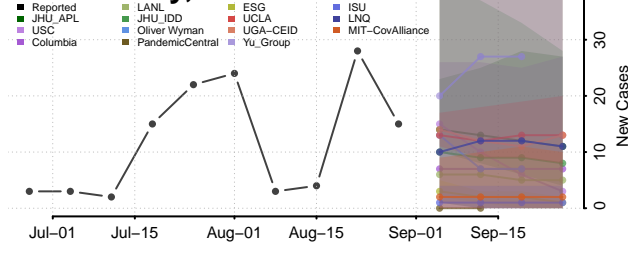

Iron County, Wisconsin