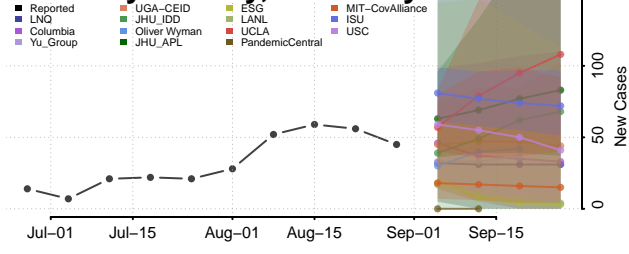

Calloway County, Kentucky