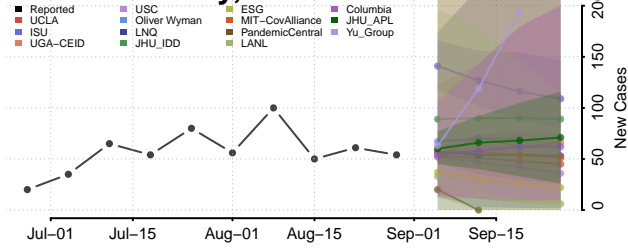

DeKalb County, Illinois