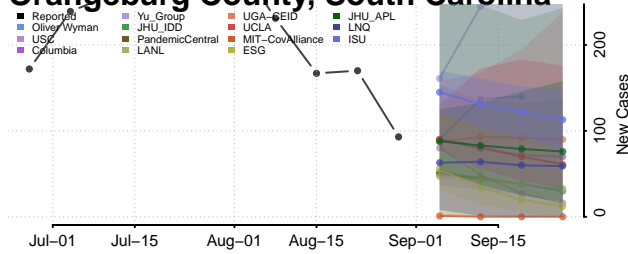

Orangeburg County, South Carolina