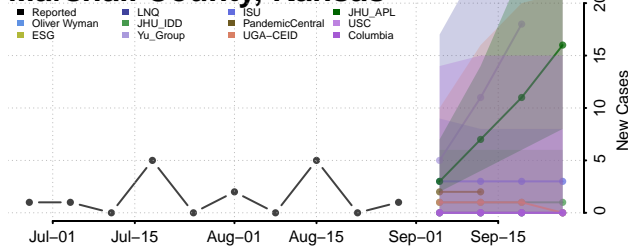

Marshall County, Kansas