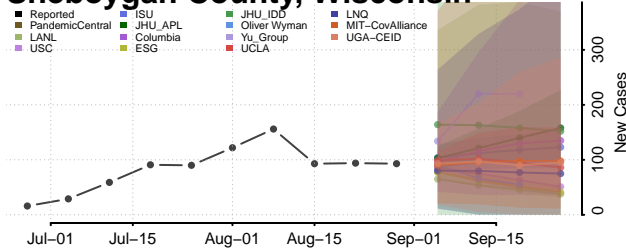

Sheboygan County, Wisconsin