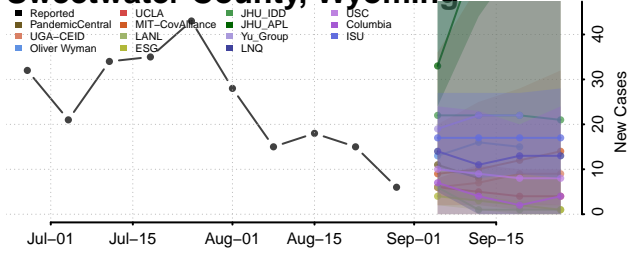

Sweetwater County, Wyoming