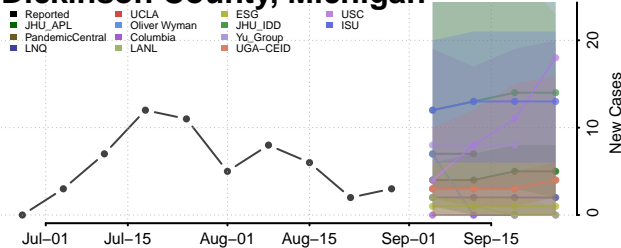

Dickinson County, Michigan