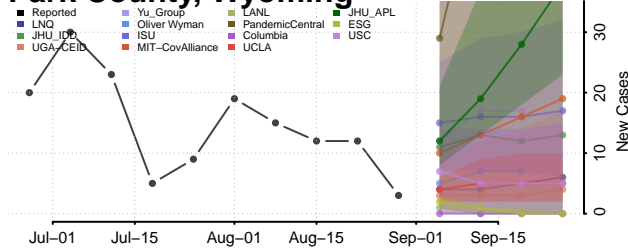

Park County, Wyoming