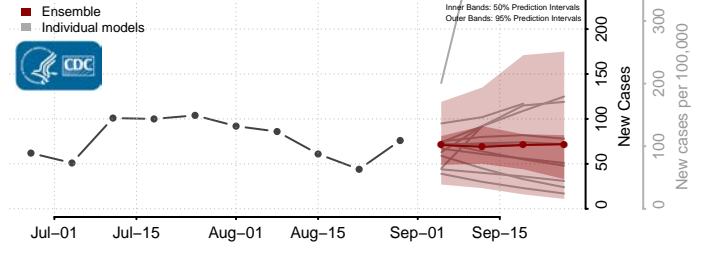

Franklin County, North Carolina