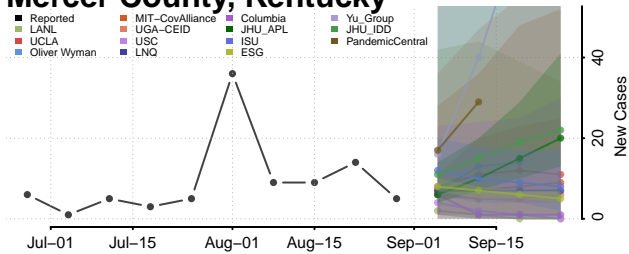

Mercer County, Kentucky