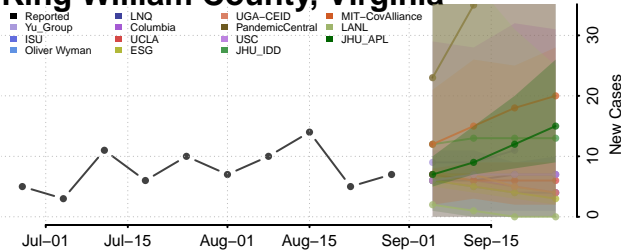

King William County, Virginia