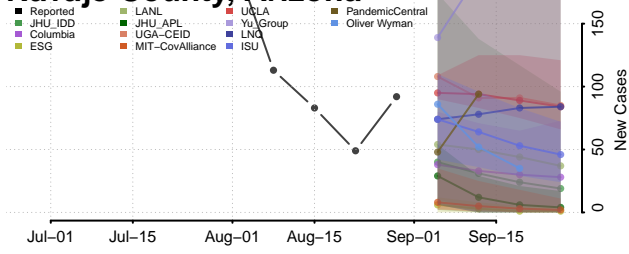

Navajo County, Arizona