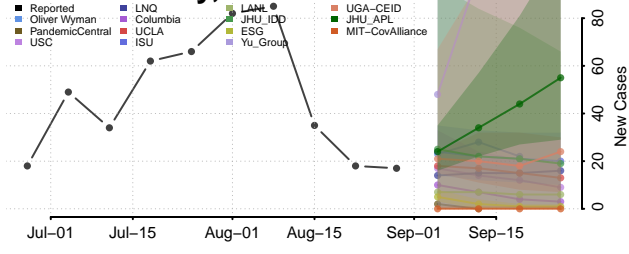

Smith County, Tennessee