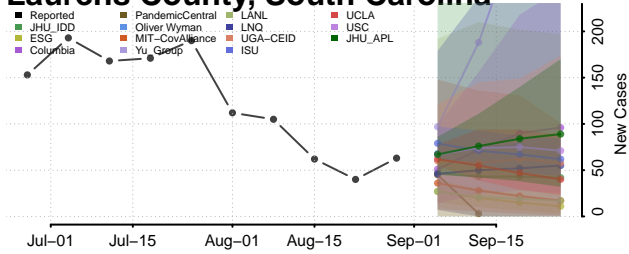

Laurens County, South Carolina