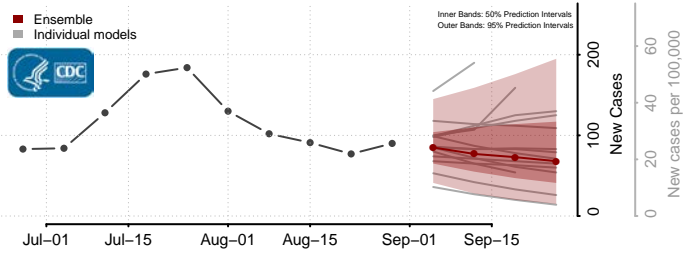

Douglas County, Colorado