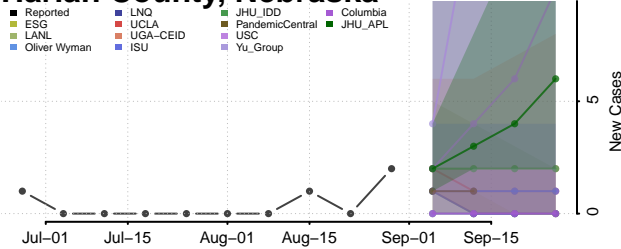

Harlan County, Nebraska