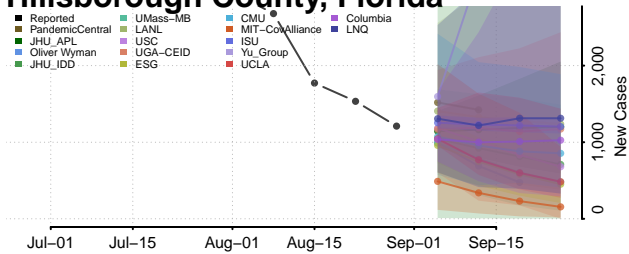

Hillsborough County, Florida