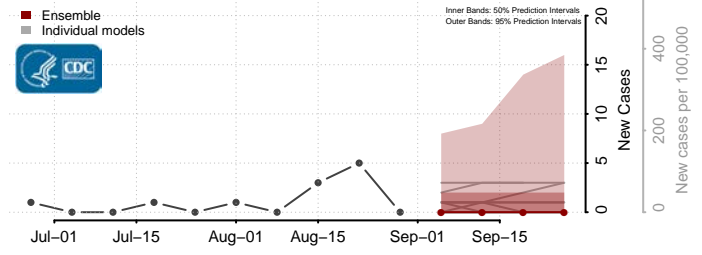

Valley County, Nebraska