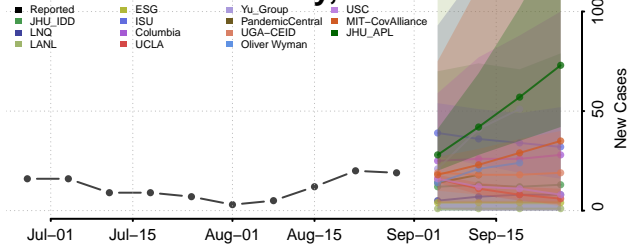

Pottawatomie County, Kansas