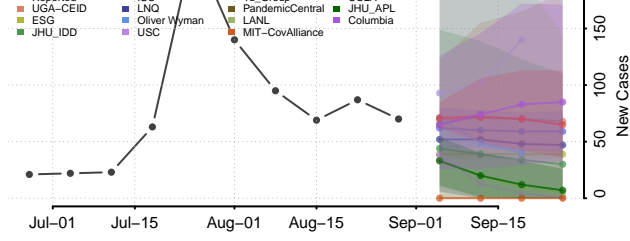

Coahoma County, Mississippi