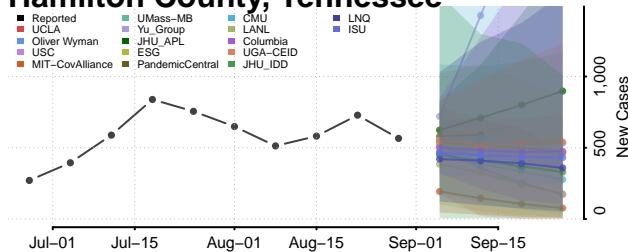

Hamilton County, Tennessee