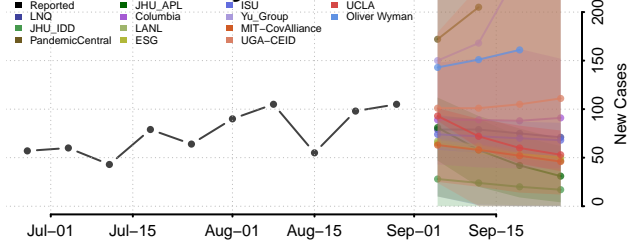

Franklin County, Alabama