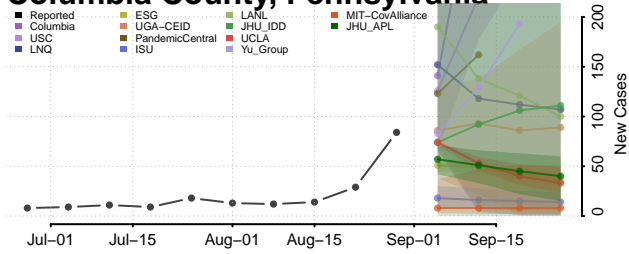

Columbia County, Pennsylvania