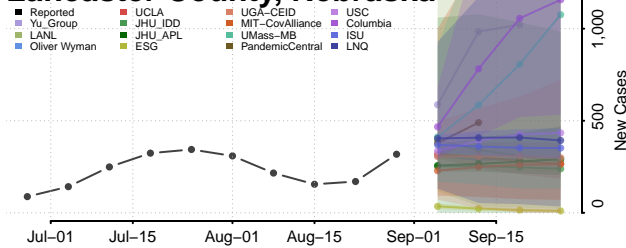

Lancaster County, Nebraska