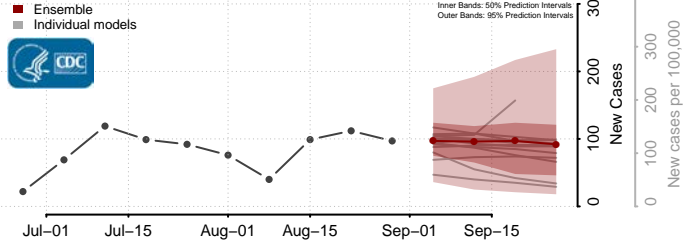

Cape Girardeau County, Missouri