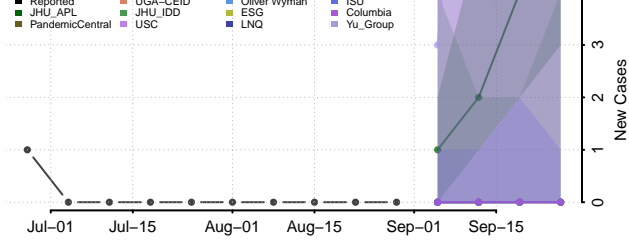

Elk County, Kansas