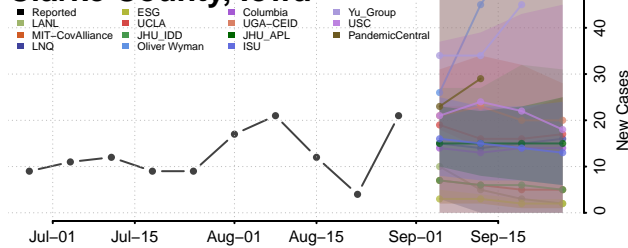

Clarke County, Iowa