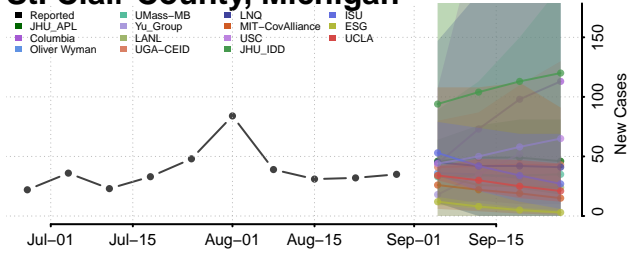

St. Clair County, Michigan