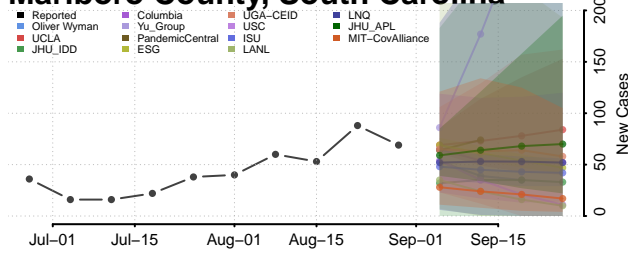

Marlboro County, South Carolina