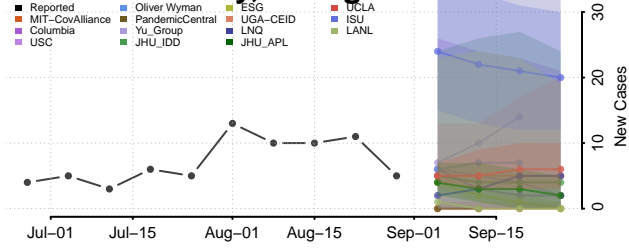

Calhoun County, Georgia