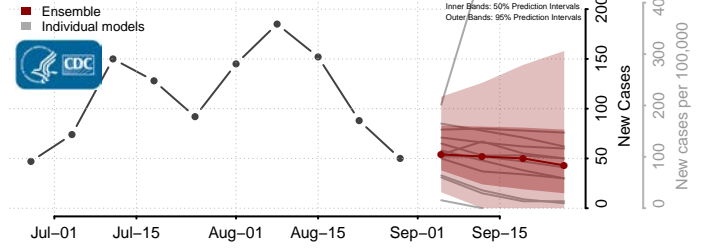

Jackson County, Alabama