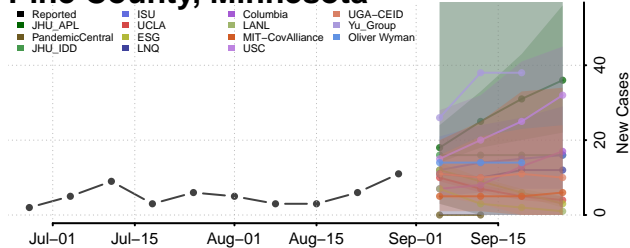

Pine County, Minnesota