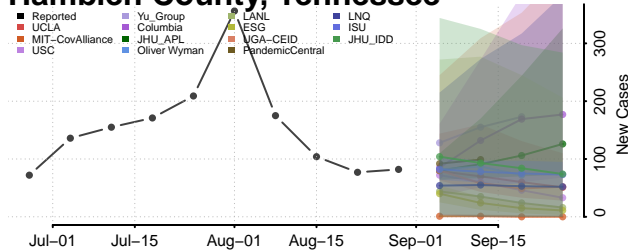

Hamblen County, Tennessee