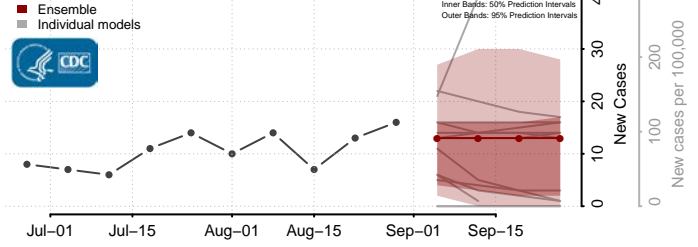

Saline County, Nebraska