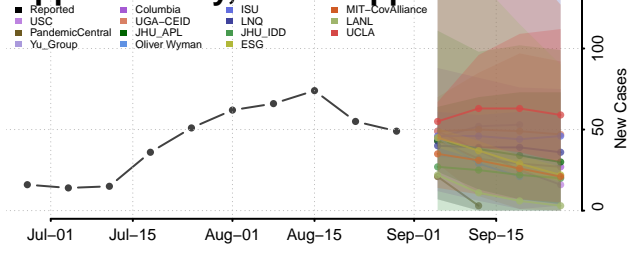

Tippah County, Mississippi