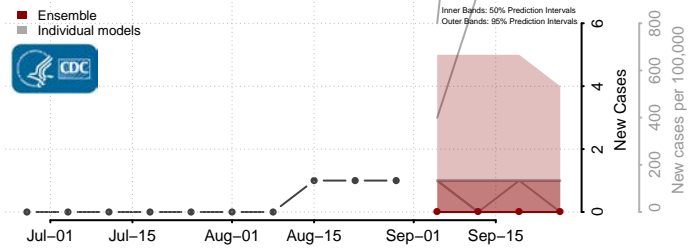

Slope County, North Dakota