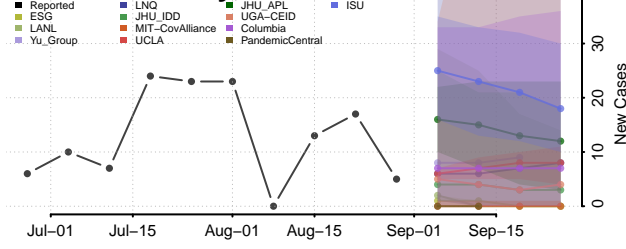

Sumter County, Alabama