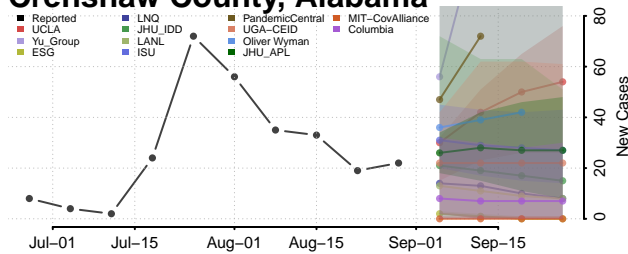

Crenshaw County, Alabama