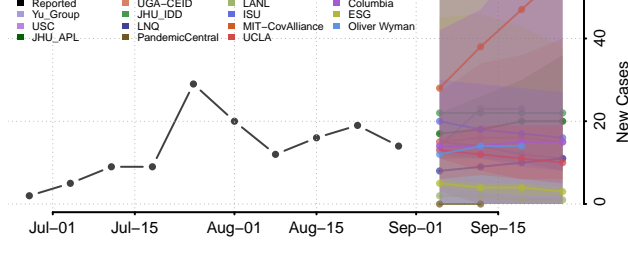

Jo Daviess County, Illinois