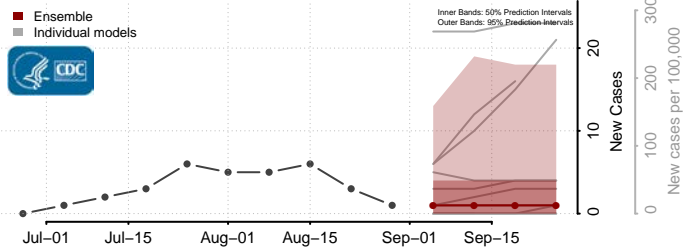

### Morton County, North Dakota