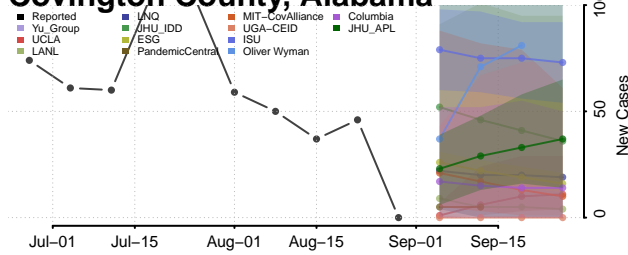

Covington County, Alabama