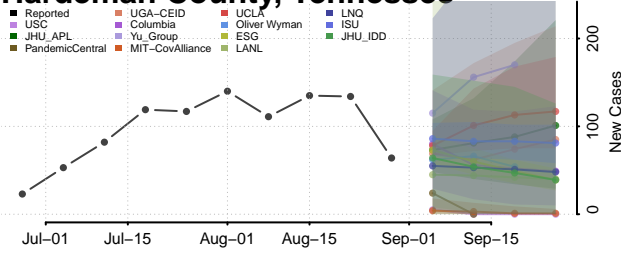

Hardeman County, Tennessee