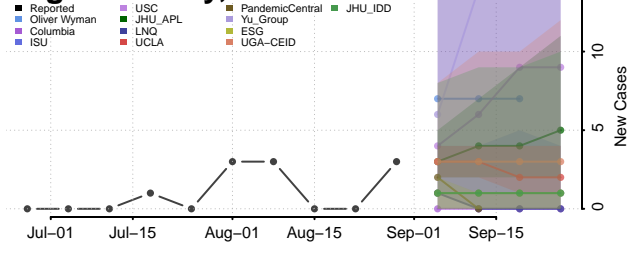

Logan County, North Dakota