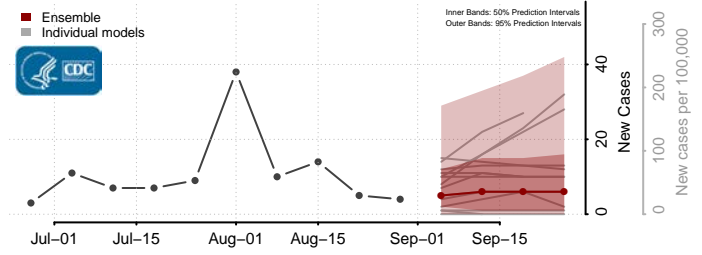

Marshall County, Oklahoma