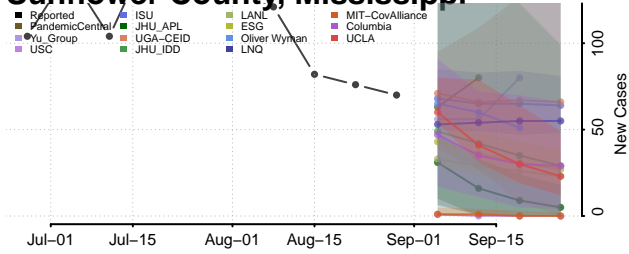

Sunflower County, Mississippi