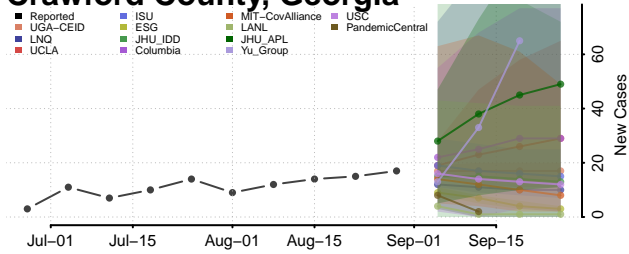

Crawford County, Georgia