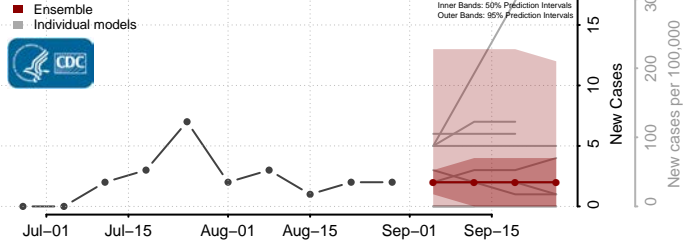

Greer County, Oklahoma