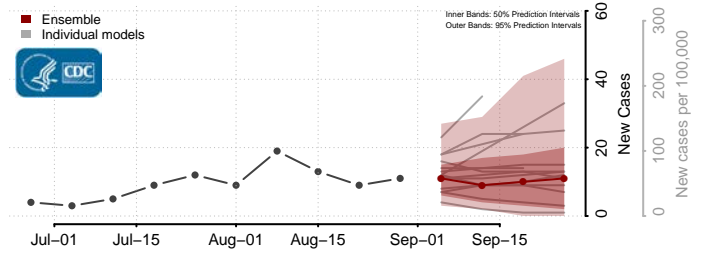

Hart County, Kentucky