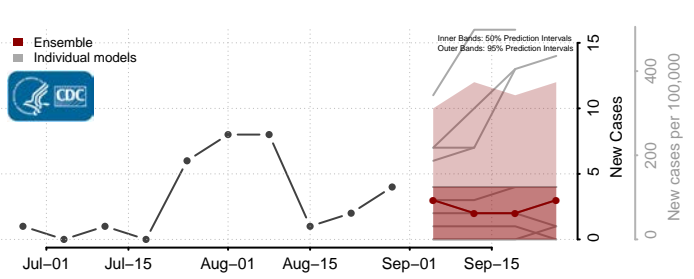

Foster County, North Dakota