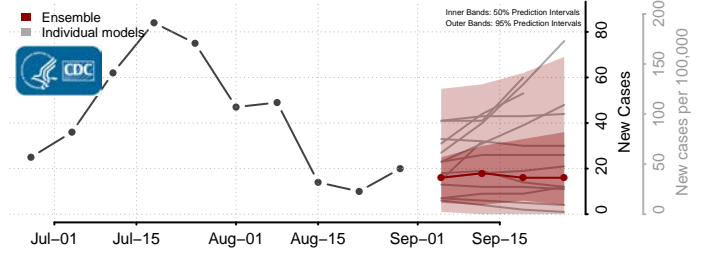

Jackson County, North Carolina