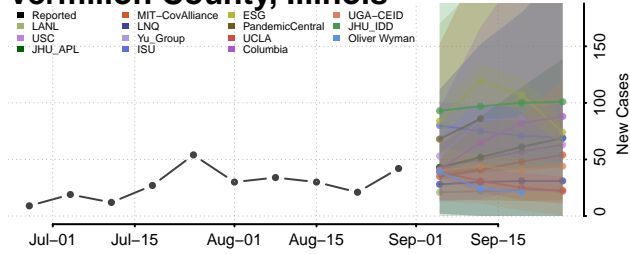

Vermilion County, Illinois