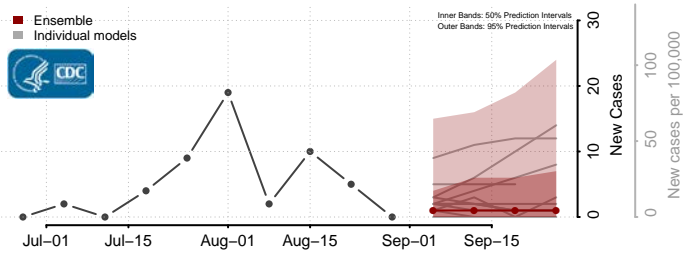

Hampshire County, West Virginia