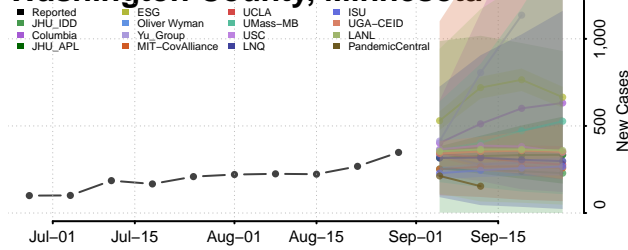

Washington County, Minnesota