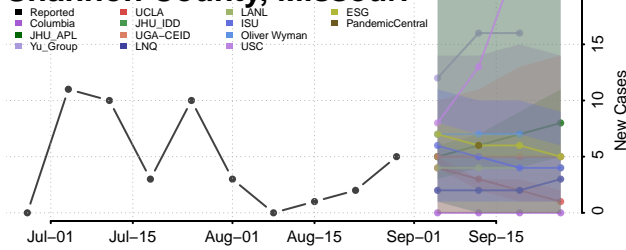

Shannon County, Missouri