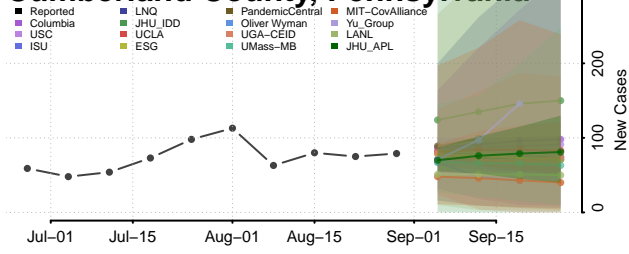

### Dauphin County, Pennsylvania