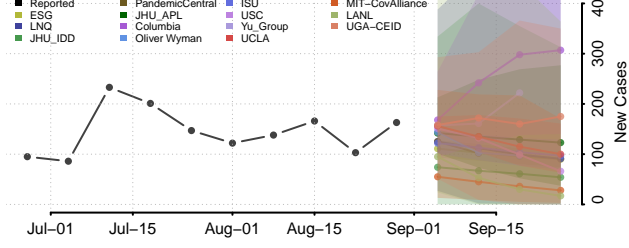

Greenwood County, South Carolina