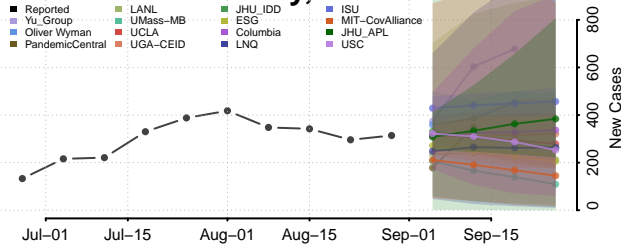

Cumberland County, North Carolina