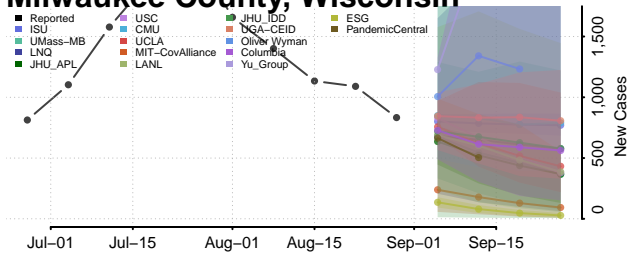

Milwaukee County, Wisconsin