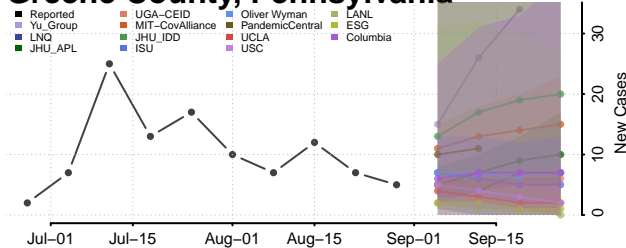

Greene County, Pennsylvania