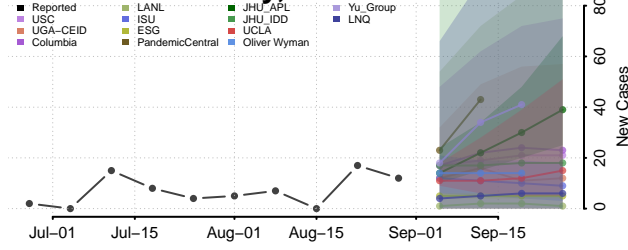

### Doniphan County, Kansas