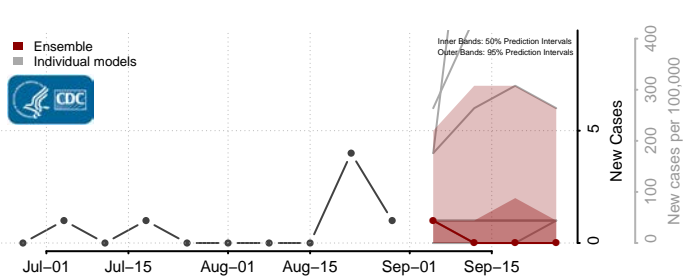

Grant County, North Dakota