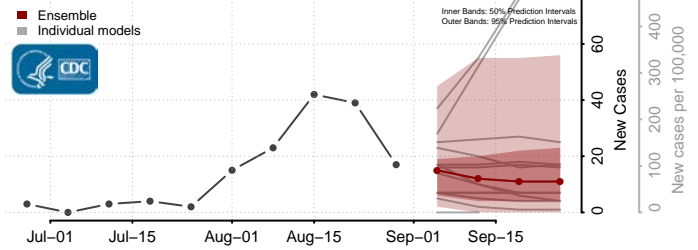

Sawyer County, Wisconsin