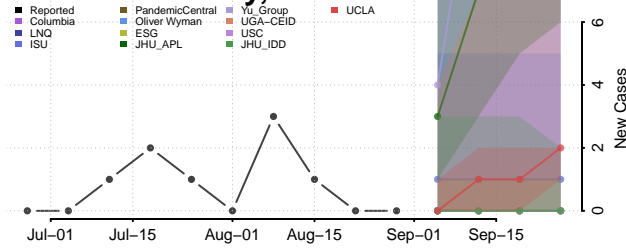

Sheridan County, North Dakota