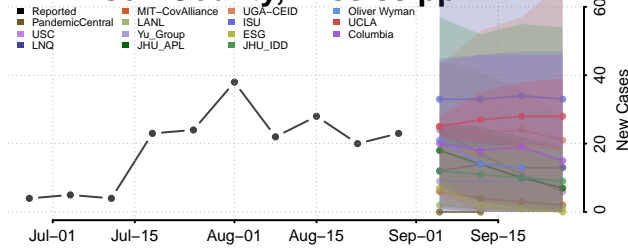

Wilkinson County, Mississippi