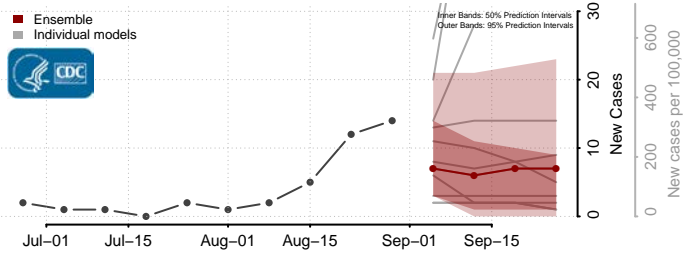

Deuel County, South Dakota