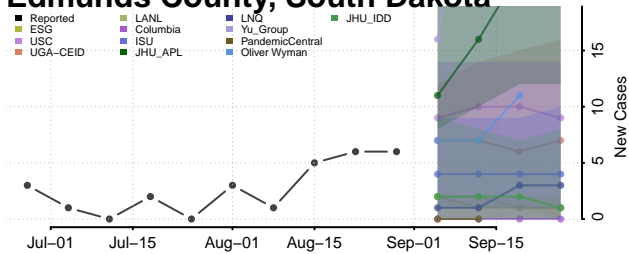

Edmunds County, South Dakota