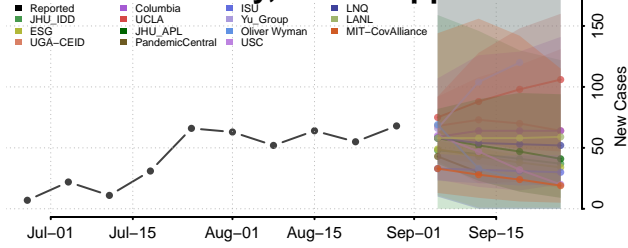

Itawamba County, Mississippi