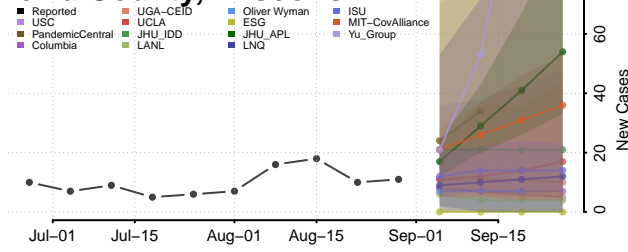

Iowa County, Wisconsin