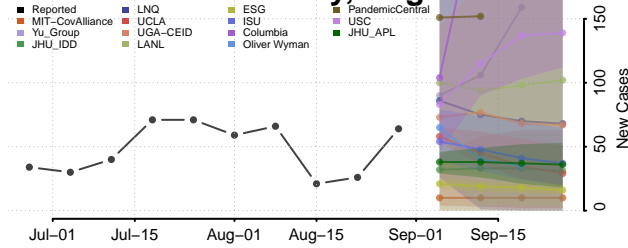

Charlottesville County, Virginia