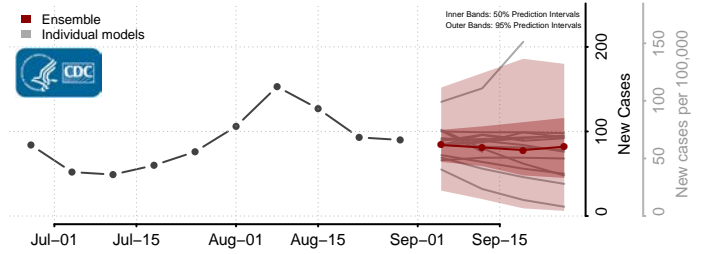

Spotsylvania County, Virginia