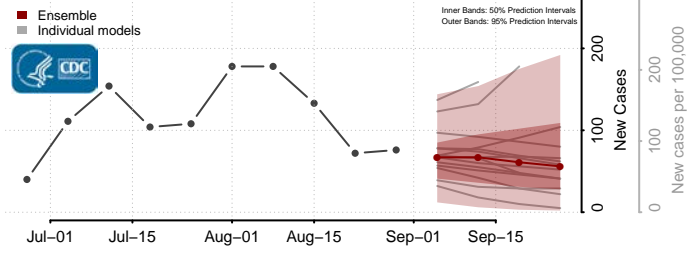

Twin Falls County, Idaho