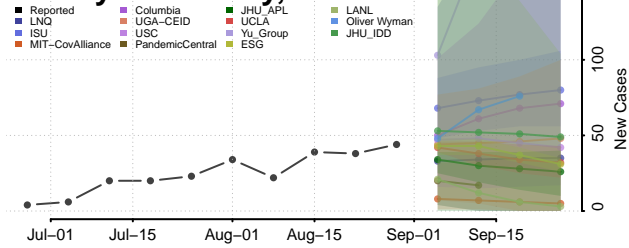

Kandiyohi County, Minnesota