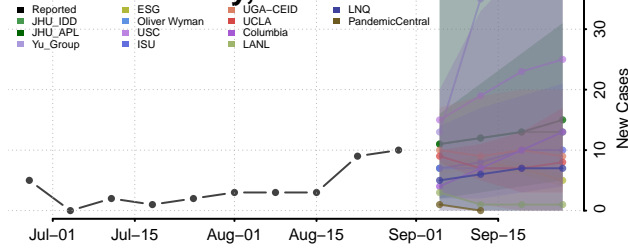

Wadena County, Minnesota