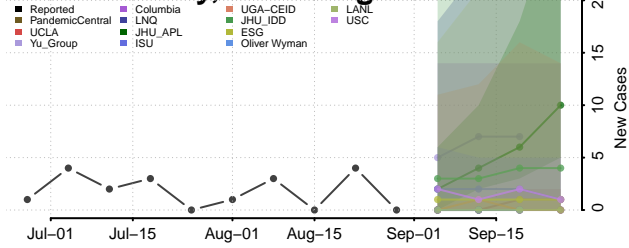

Lewis County, West Virginia