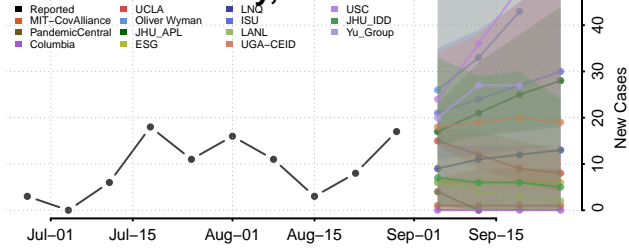

McKenzie County, North Dakota