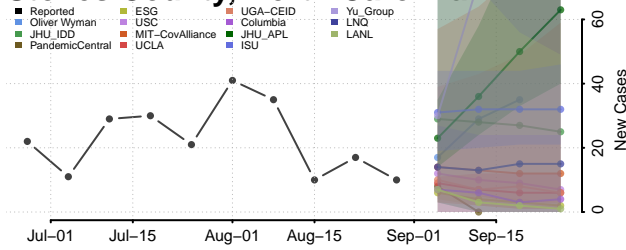

Stokes County, North Carolina