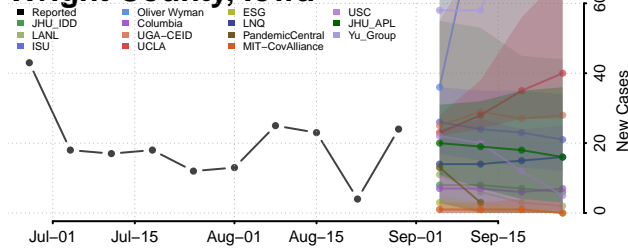

Wright County, Iowa