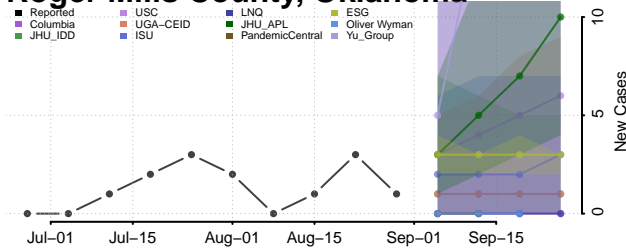

Roger Mills County, Oklahoma