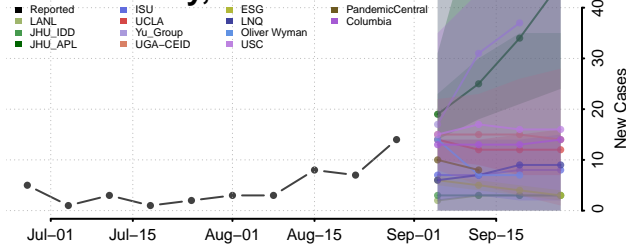

Knox County, Nebraska