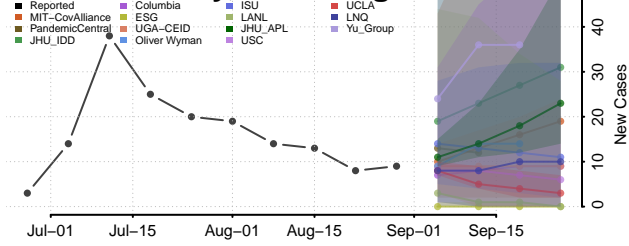

Marion County, West Virginia