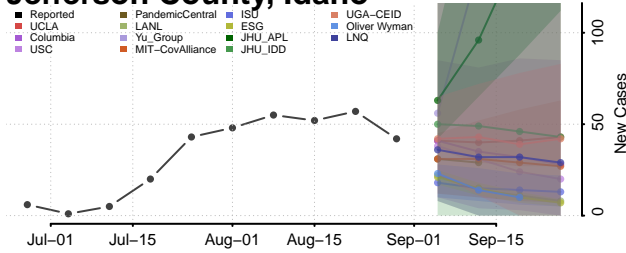

Jefferson County, Idaho