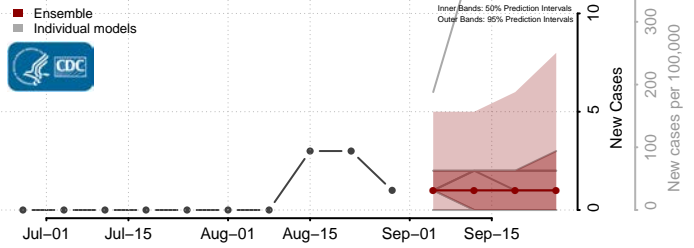

Hand County, South Dakota