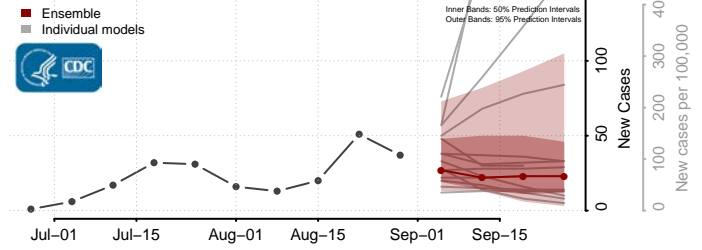

Transylvania County, North Carolina