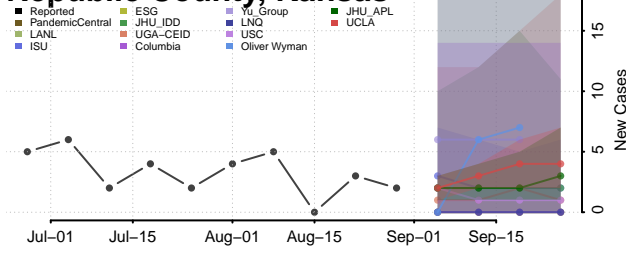

Republic County, Kansas