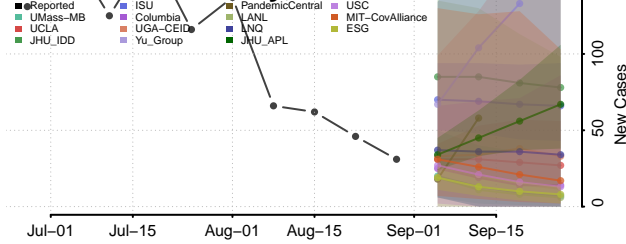

Brunswick County, North Carolina