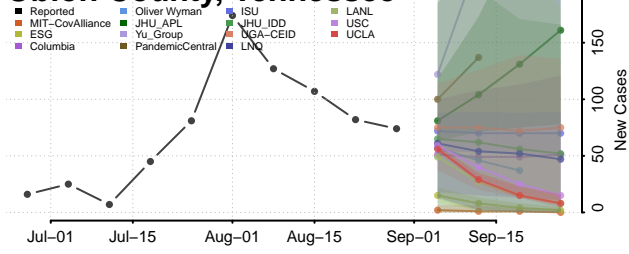

Obion County, Tennessee