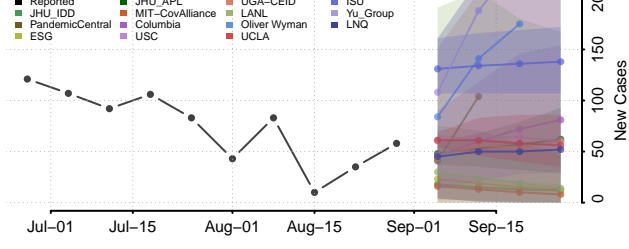

Sampson County, North Carolina