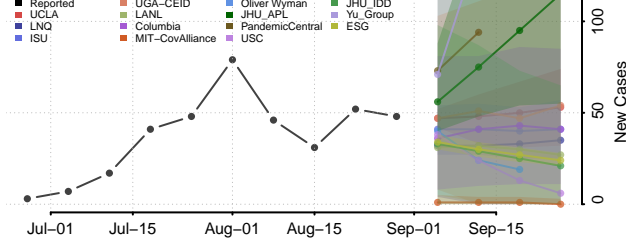

Crockett County, Tennessee