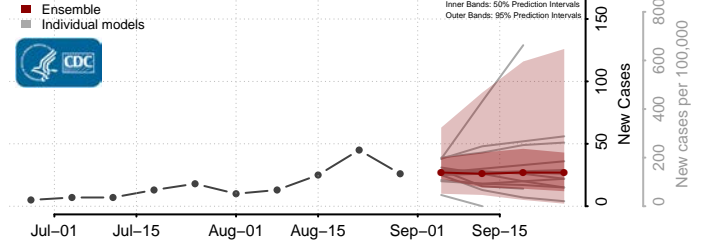

Douglas County, Illinois