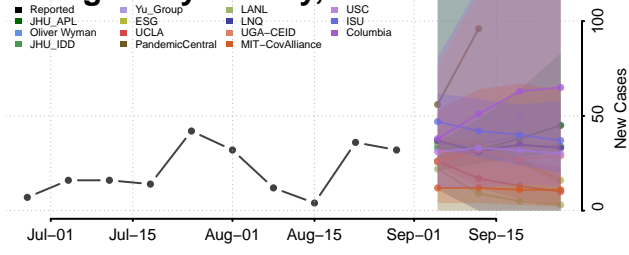

Montgomery County, Kansas