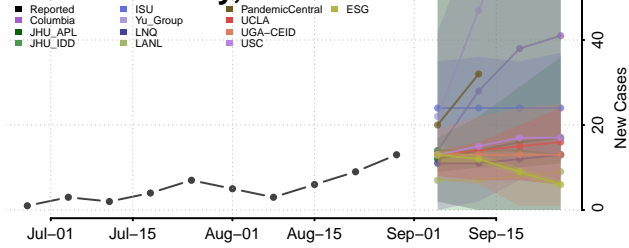

DeKalb County, Missouri