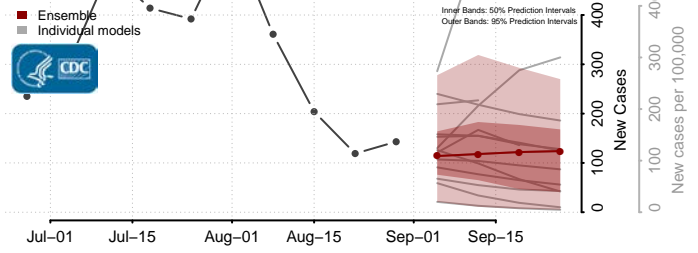

Whitfield County, Georgia