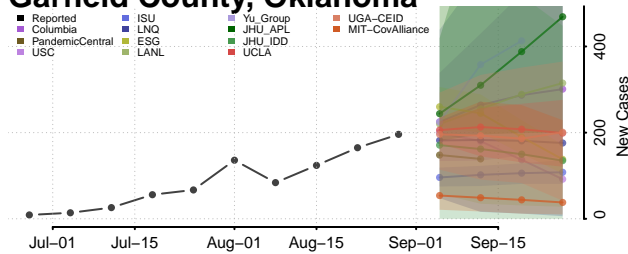

### Garvin County, Oklahoma