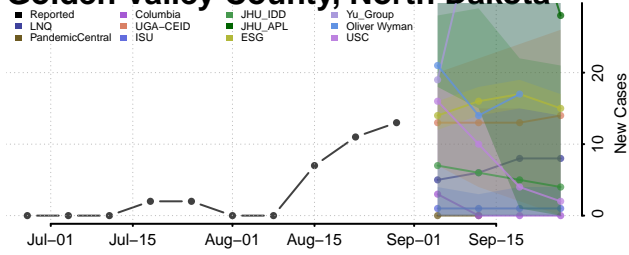

Golden Valley County, North Dakota