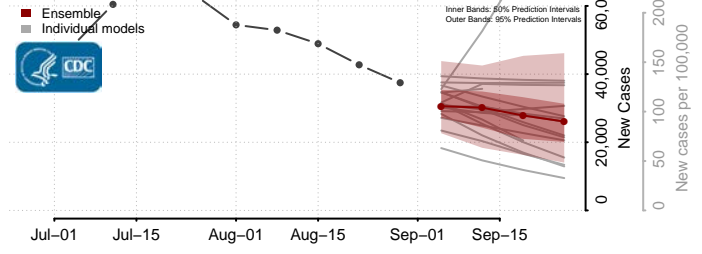

Williamson County, Tennessee

Wilson County, Tennessee

Texas

Anderson County, Texas

Andrews County, Texas

Angelina County, Texas