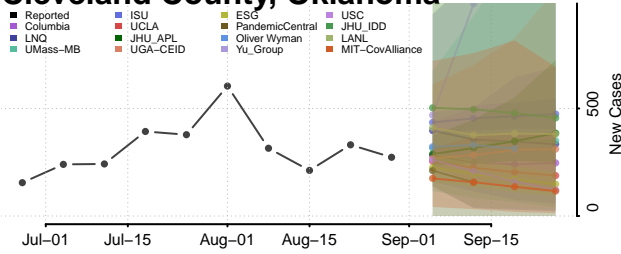

Cleveland County, Oklahoma