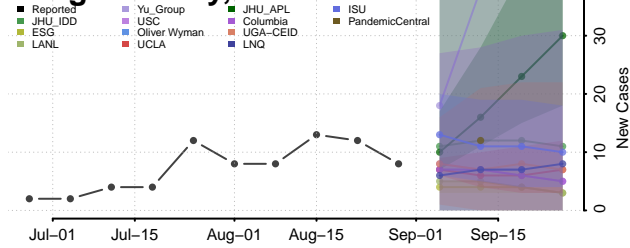

Osage County, Missouri