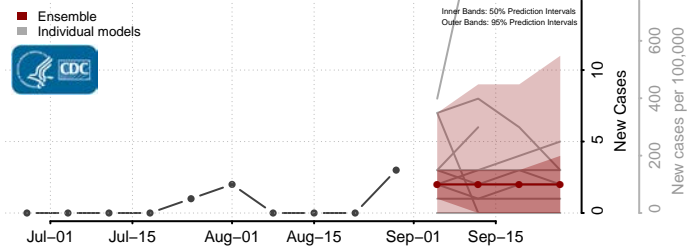

Judith Basin County, Montana