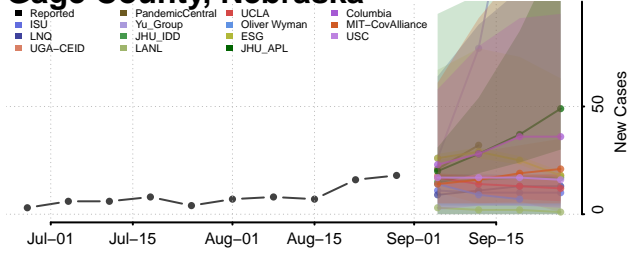

### Garden County, Nebraska