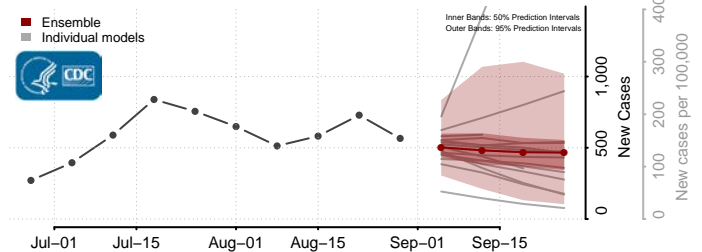

Hamilton County, Tennessee