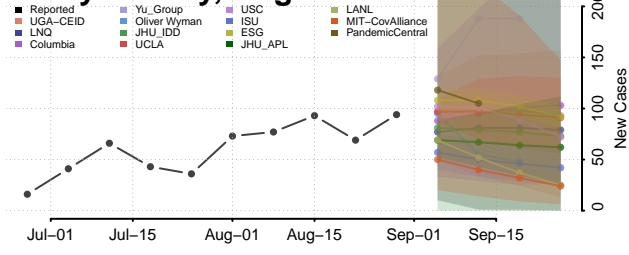

Henry County, Virginia