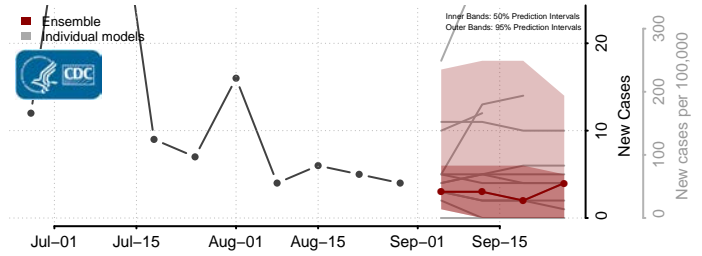

Thurston County, Nebraska