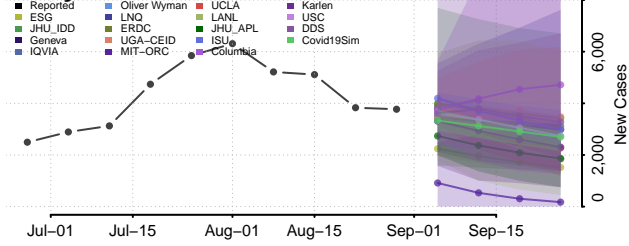

Waldo County, Maine

Washington County, Maine

York County, Maine

Maryland*

Allegany County, Maryland

Anne Arundel County, Maryland

*New weekly cases may decrease in this location over the next four weeks. For these locations, the ensemble forecast indicates a probability of 0.75 or greater that fewer cases will be reported in week four of the forecast than in the last reported week.