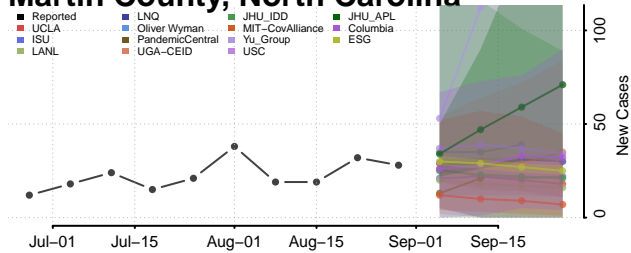

Martin County, North Carolina