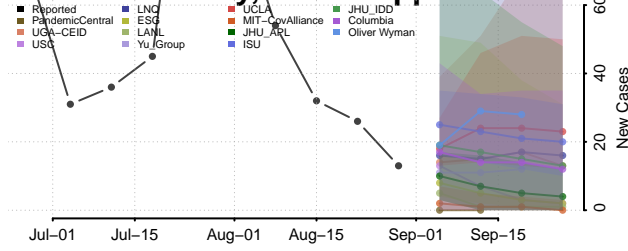

Winston County, Mississippi