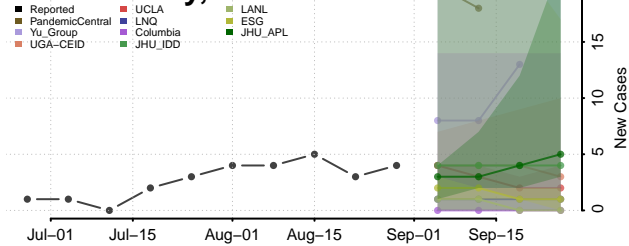

Sitka County, Alaska