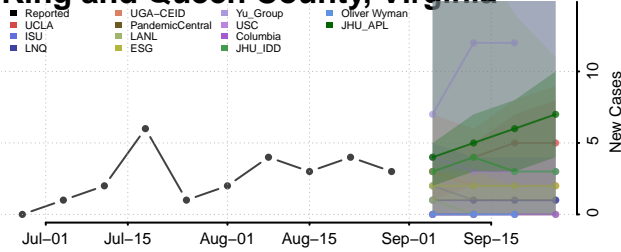

King and Queen County, Virginia