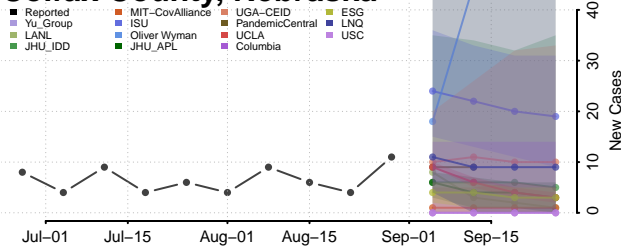

Colfax County, Nebraska