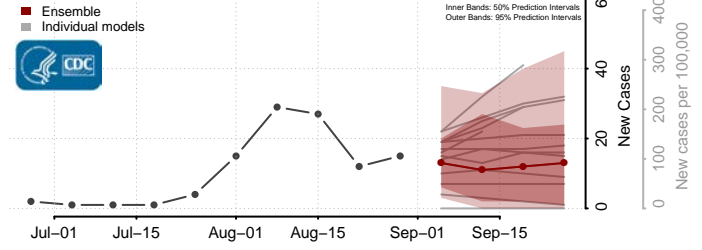

Rolette County, North Dakota