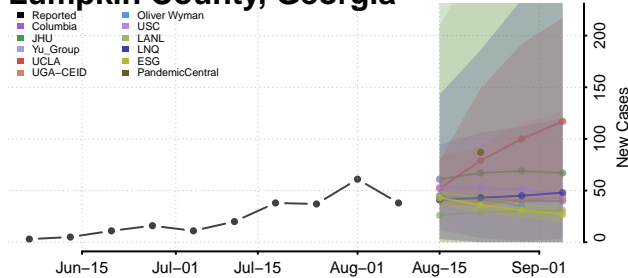

Laurens County, Georgia

Lee County, Georgia

Liberty County, Georgia

Lincoln County, Georgia

Long County, Georgia

Lowndes County, Georgia

Lumpkin County, Georgia

Macon County, Georgia