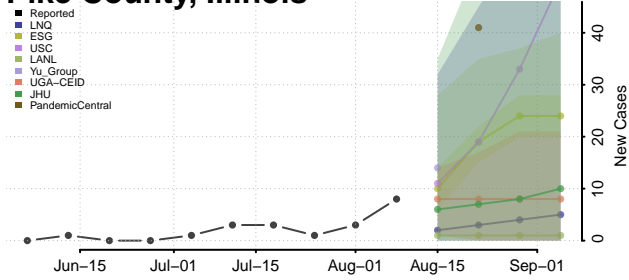

Pike County, Illinois