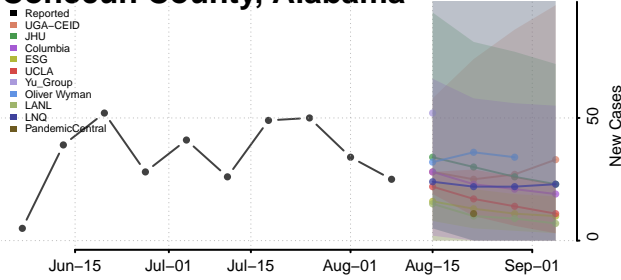

Cleburne County, Alabama

Coffee County, Alabama

Colbert County, Alabama

Conocuh County, Alabama

Coosa County, Alabama

Covington County, Alabama

Crenshaw County, Alabama

Cullman County, Alabama