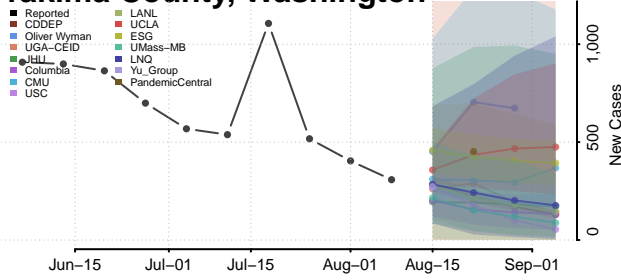

Walla Walla County, Washington

Whatcom County, Washington

Whitman County, Washington

Yakima County, Washington

West Virginia

Barbour County, West Virginia

Berkeley County, West Virginia

Boone County, West Virginia