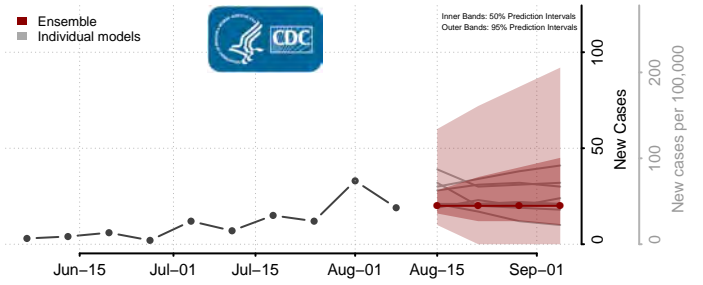

Callaway County, Missouri