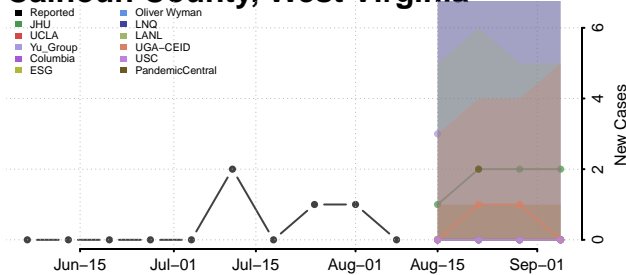

Calhoun County, West Virginia