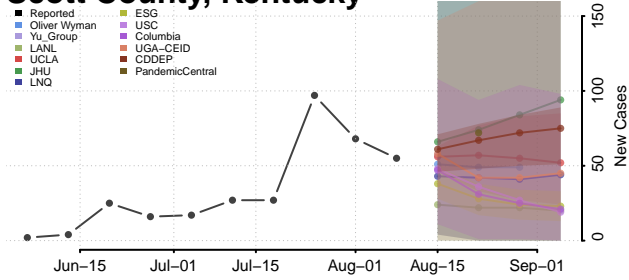

Scott County, Kentucky

Shelby County, Kentucky

Simpson County, Kentucky

Spencer County, Kentucky

Taylor County, Kentucky

Todd County, Kentucky

Trigg County, Kentucky

Trimble County, Kentucky