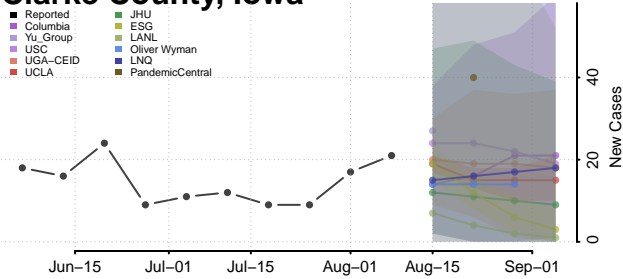

Cass County, Iowa

Cedar County, Iowa

Cerro Gordo County, Iowa

Cherokee County, Iowa

Chickasaw County, Iowa

Clarke County, Iowa

Clay County, Iowa

Clayton County, Iowa