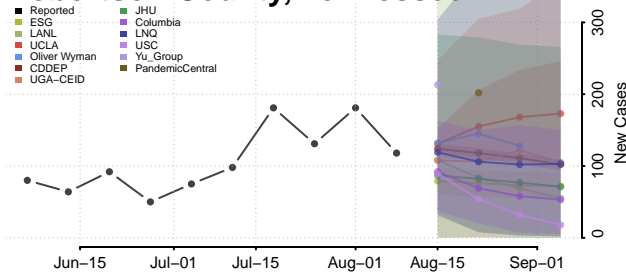

Robertson County, Tennessee