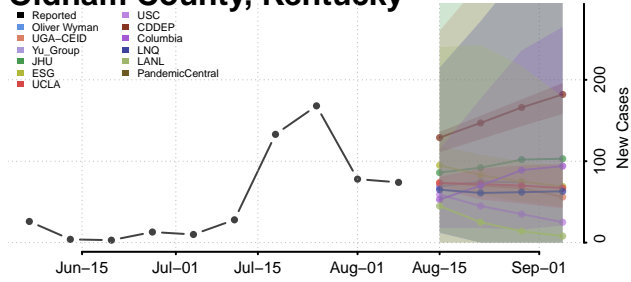

Oldham County, Kentucky