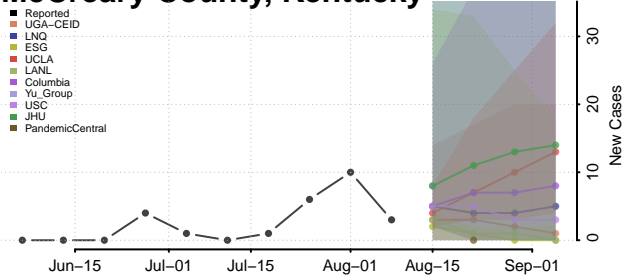

Madison County, Kentucky

Magoffin County, Kentucky

Marion County, Kentucky

Marshall County, Kentucky

Martin County, Kentucky

Mason County, Kentucky

McCracken County, Kentucky

McCreary County, Kentucky