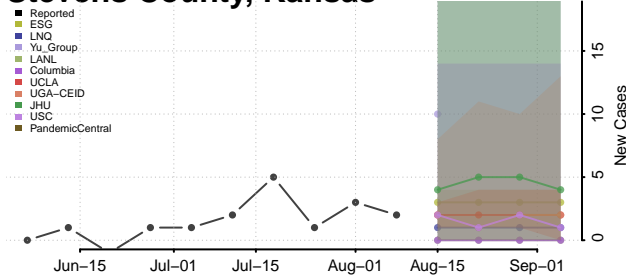

Stevens County, Kansas