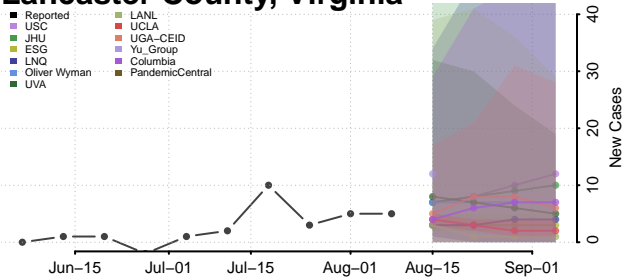

Lancaster County, Virginia