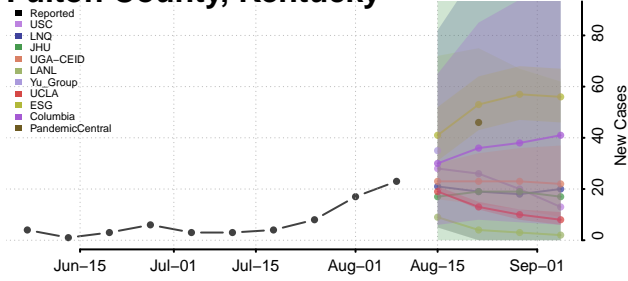

Fulton County, Kentucky