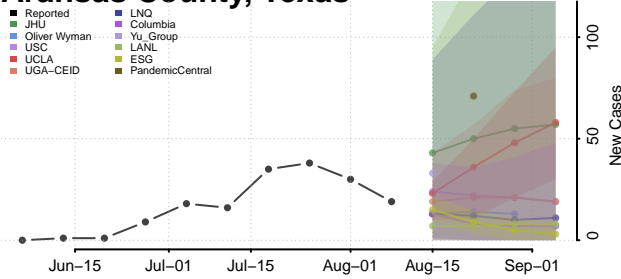

Aransas County, Texas