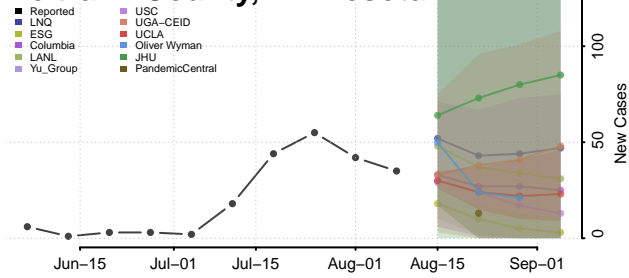

Minnesota

Aitkin County, Minnesota

Anoka County, Minnesota

Becker County, Minnesota

Beltrami County, Minnesota

Benton County, Minnesota

Big Stone County, Minnesota

Blue Earth County, Minnesota