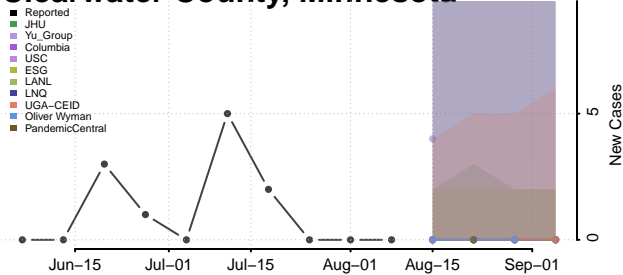

Clearwater County, Minnesota