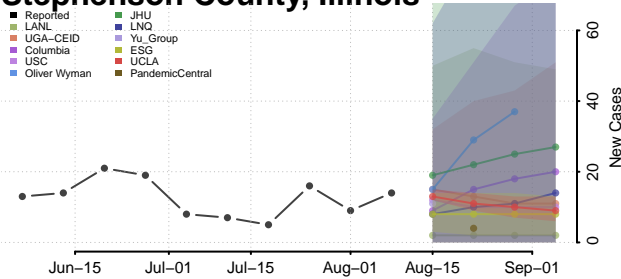

Sangamon County, Illinois

Schuyler County, Illinois

Scott County, Illinois

Shelby County, Illinois

St. Clair County, Illinois

Stark County, Illinois

Stephenson County, Illinois

Tazewell County, Illinois