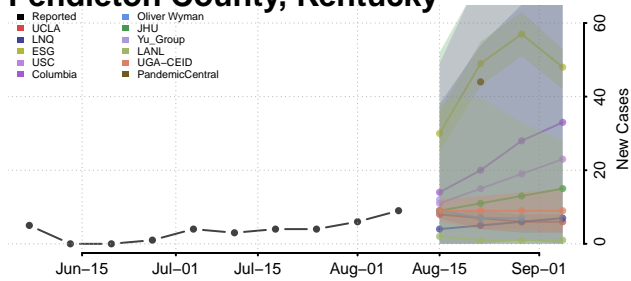

Pendleton County, Kentucky