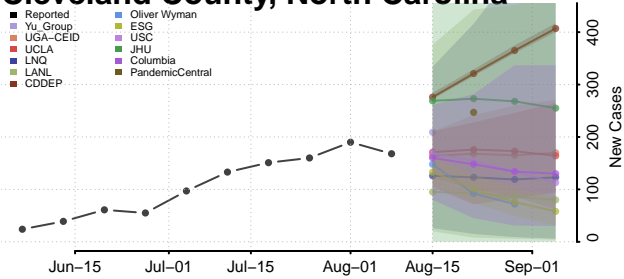

Cherokee County, North Carolina

Chowan County, North Carolina

Clay County, North Carolina

Cleveland County, North Carolina

Columbus County, North Carolina

Craven County, North Carolina

Cumberland County, North Carolina