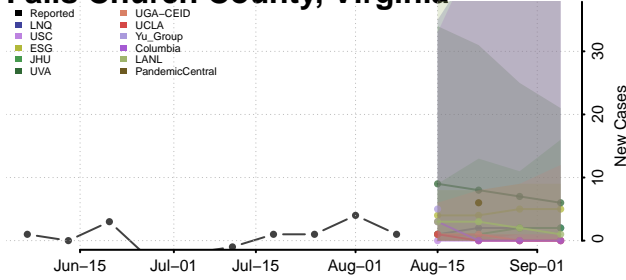

Falls Church County, Virginia