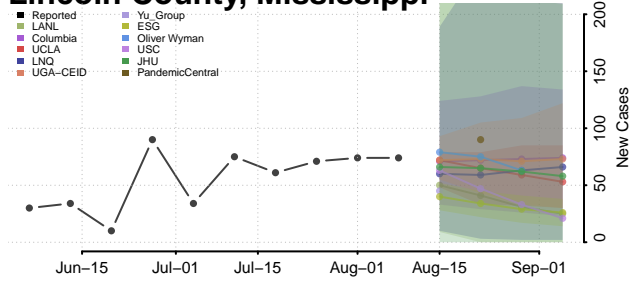

Leake County, Mississippi

Lee County, Mississippi

Leflore County, Mississippi

Lincoln County, Mississippi

Lowndes County, Mississippi

Madison County, Mississippi

Marion County, Mississippi

Marshall County, Mississippi