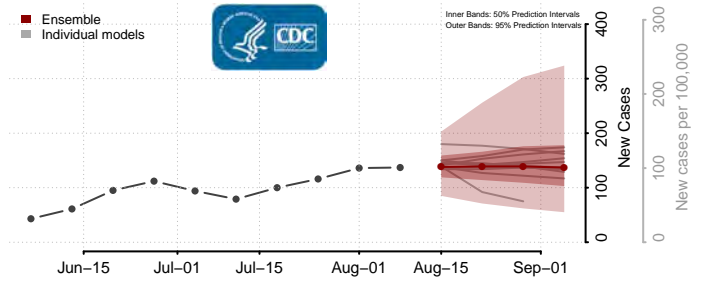

Harnett County, North Carolina