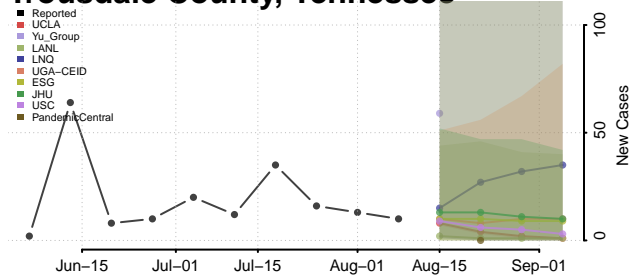

Trousdale County, Tennessee