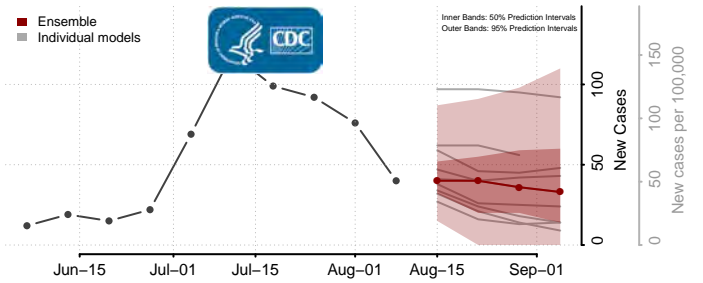

Cape Girardeau County, Missouri