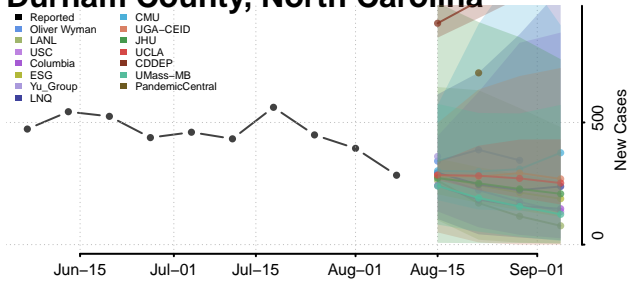

Currituck County, North Carolina

Dare County, North Carolina

Davidson County, North Carolina

Davie County, North Carolina

Duplin County, North Carolina

Durham County, North Carolina

Edgecombe County, North Carolina