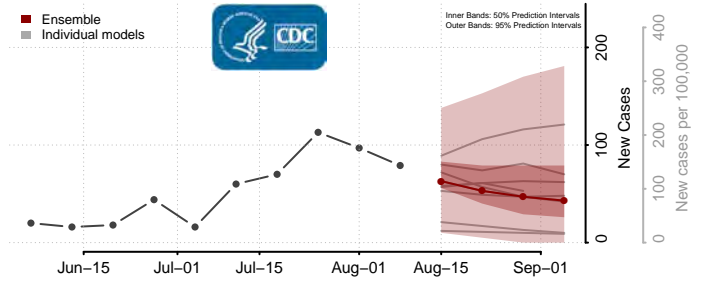

Eagle County, Colorado