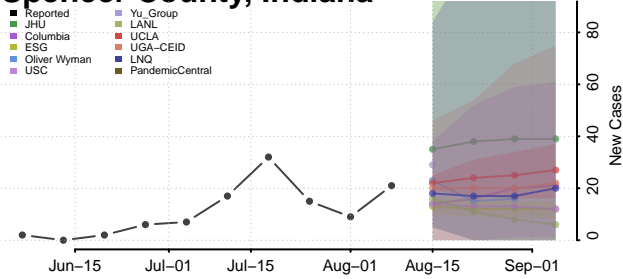

Randolph County, Indiana

Ripley County, Indiana

Rush County, Indiana

Scott County, Indiana

Shelby County, Indiana

Spencer County, Indiana

St. Joseph County, Indiana

Starke County, Indiana