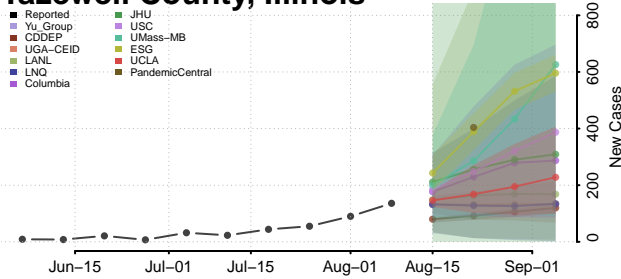

Sangamon County, Illinois

Schuyler County, Illinois

Scott County, Illinois

Shelby County, Illinois

St. Clair County, Illinois

Stark County, Illinois

Stephenson County, Illinois

Tazewell County, Illinois