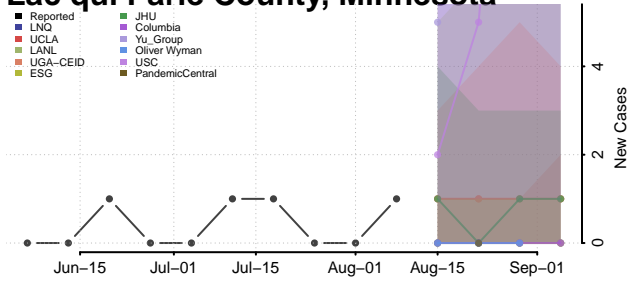

Jackson County, Minnesota

Kanabec County, Minnesota

Kandiyohi County, Minnesota

Kittson County, Minnesota

Koochiching County, Minnesota

Lac qui Parle County, Minnesota

Lake County, Minnesota

Lake of the Woods County, Minnesota