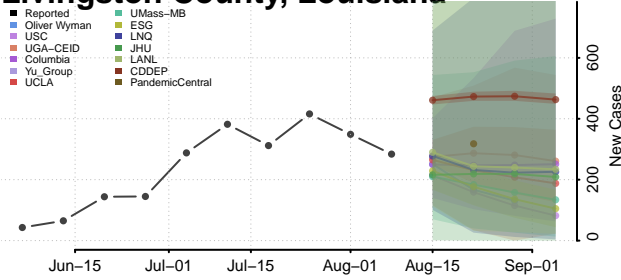

Livingston County, Louisiana

Madison County, Louisiana

Morehouse County, Louisiana

Natchitoches County, Louisiana

Orleans County, Louisiana

Ouachita County, Louisiana

Plaquemines County, Louisiana

Pointe Coupee County, Louisiana