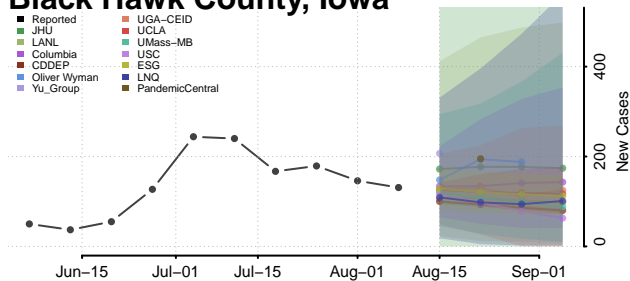

Black Hawk County, Iowa