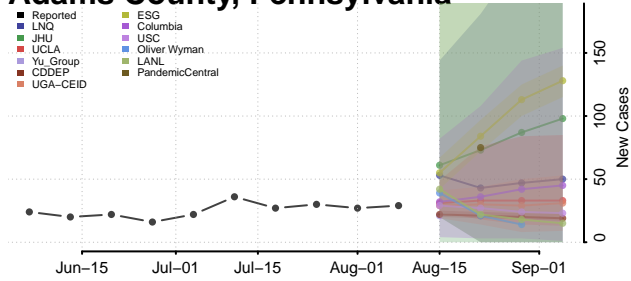

Adams County, Pennsylvania