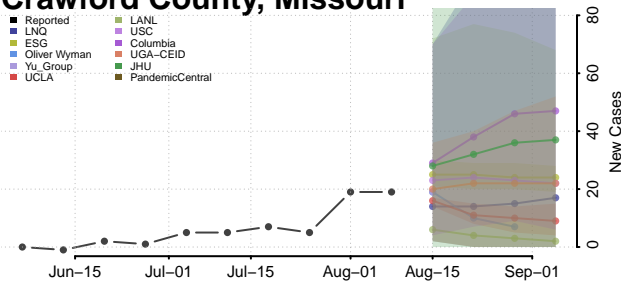

Crawford County, Missouri