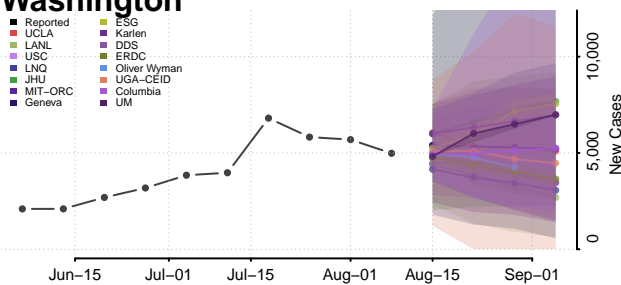

Washington