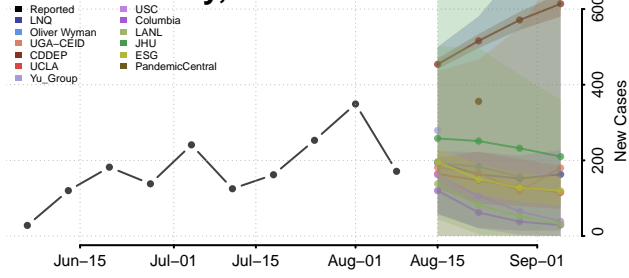

Roane County, Tennessee

Robertson County, Tennessee

Rutherford County, Tennessee

Scott County, Tennessee

Sequatchee County, Tennessee

Sevier County, Tennessee

Shelby County, Tennessee

Smith County, Tennessee