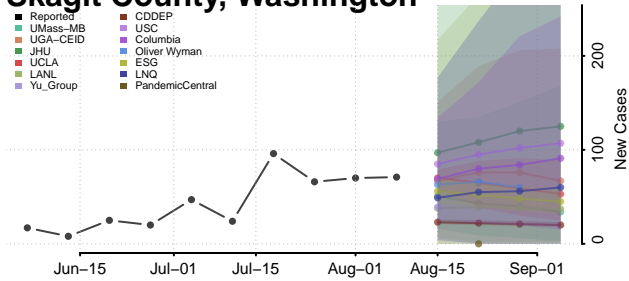

Skagit County, Washington