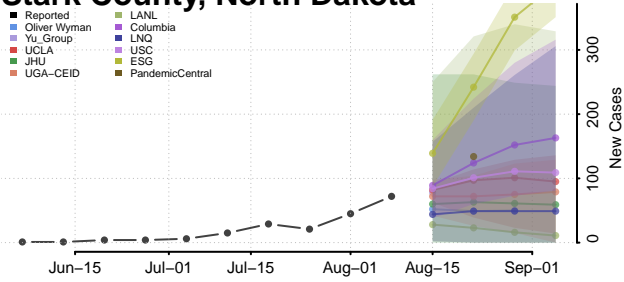

Stark County, North Dakota