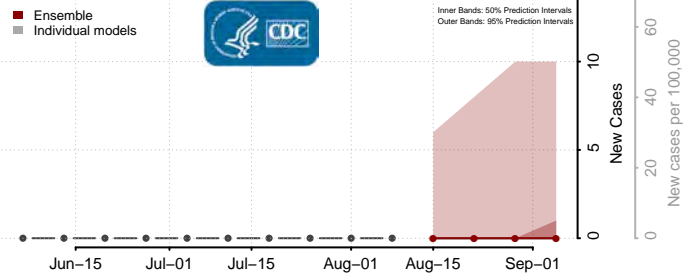

Box Elder County, Utah

Cache County, Utah

Carbon County, Utah

Daggett County, Utah

Davis County, Utah

Duchesne County, Utah

Emery County, Utah

Garfield County, Utah