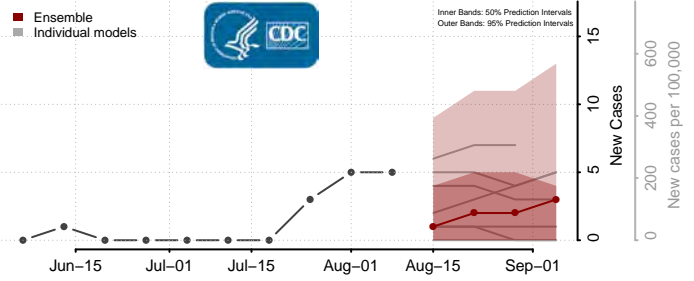

Divide County, North Dakota

Dunn County, North Dakota

Eddy County, North Dakota

Emmons County, North Dakota

Foster County, North Dakota

Golden Valley County, North Dakota

Grand Forks County, North Dakota

Grant County, North Dakota