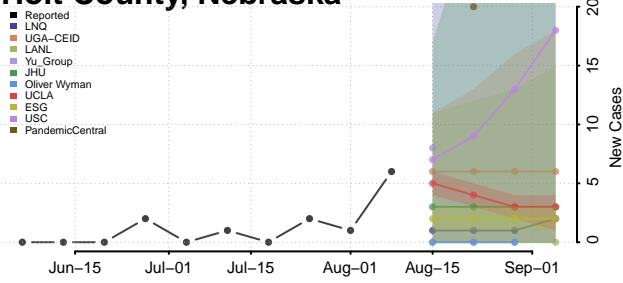

Hall County, Nebraska

Hamilton County, Nebraska

Harlan County, Nebraska

Hayes County, Nebraska

Hitchcock County, Nebraska

Holt County, Nebraska

Hooker County, Nebraska

Howard County, Nebraska