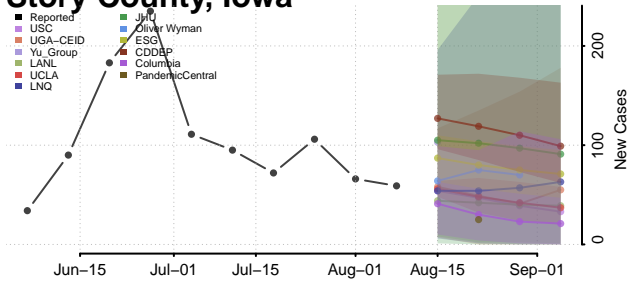

Poweshiek County, Iowa

Ringgold County, Iowa

Sac County, Iowa

Scott County, Iowa

Shelby County, Iowa

Sioux County, Iowa

Story County, Iowa

Tama County, Iowa