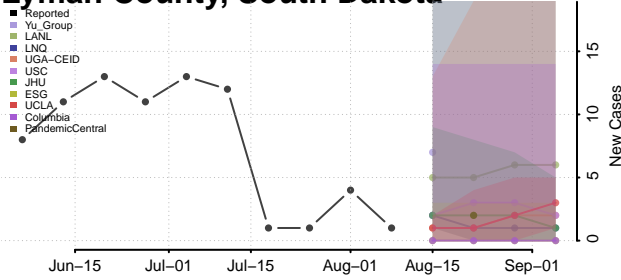

Lyman County, South Dakota