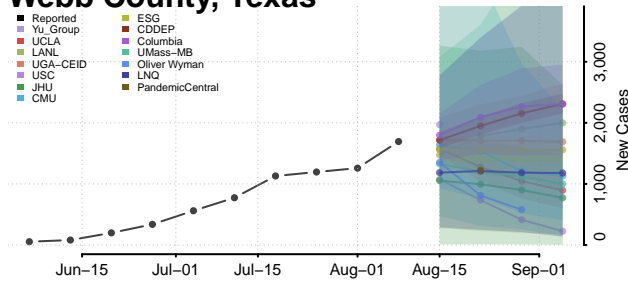

Val Verde County, Texas

Van Zandt County, Texas

Victoria County, Texas

Walker County, Texas

Waller County, Texas

Ward County, Texas

Washington County, Texas

Webb County, Texas