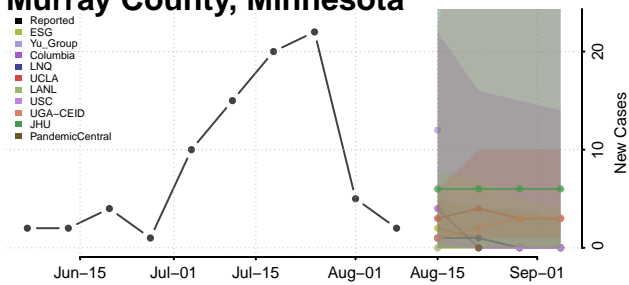

Mille Lacs County, Minnesota

Morrison County, Minnesota

Mower County, Minnesota

Murray County, Minnesota

Nicollet County, Minnesota

Nobles County, Minnesota

Norman County, Minnesota

Olmsted County, Minnesota