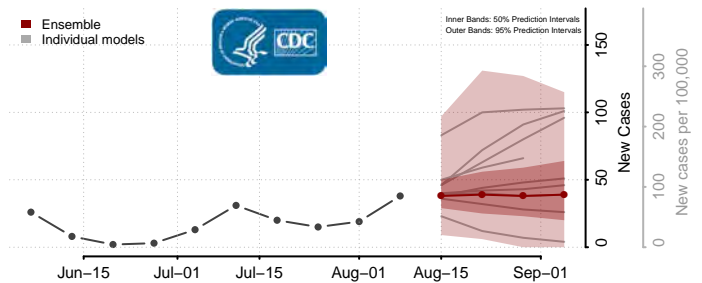

Randolph County, Indiana

Ripley County, Indiana

Rush County, Indiana

Scott County, Indiana

Shelby County, Indiana

Spencer County, Indiana

St. Joseph County, Indiana

Starke County, Indiana