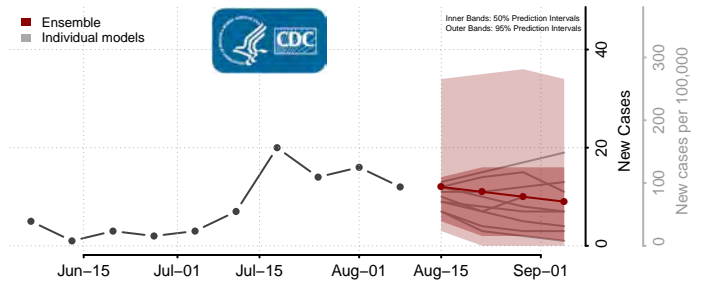

Lake County, South Dakota