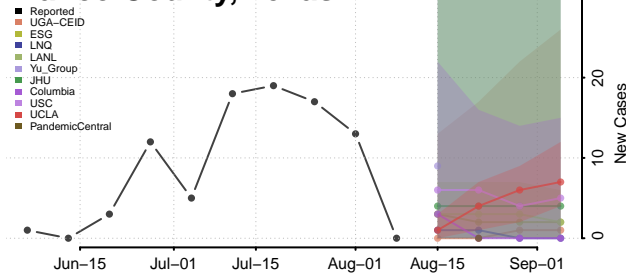

Blanco County, Texas