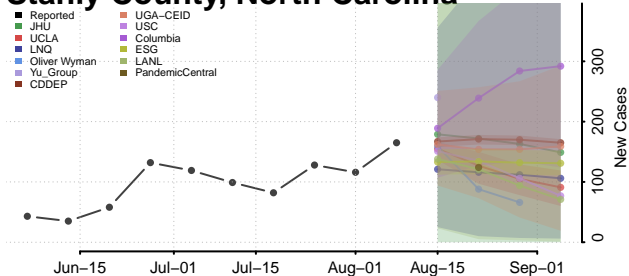

Stanly County, North Carolina