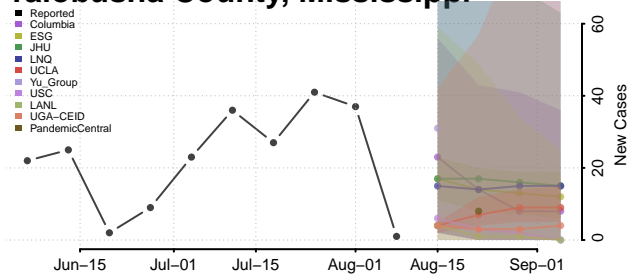

Yalobusha County, Mississippi