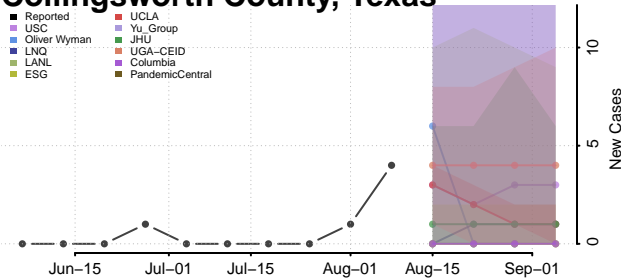

Collingsworth County, Texas