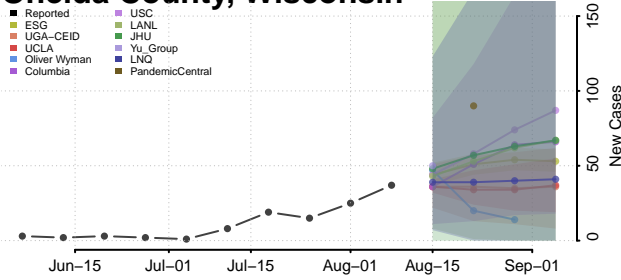

Marinette County, Wisconsin

Marquette County, Wisconsin

Menominee County, Wisconsin

Milwaukee County, Wisconsin

Monroe County, Wisconsin

Oconto County, Wisconsin

Oneida County, Wisconsin

Outagamie County, Wisconsin