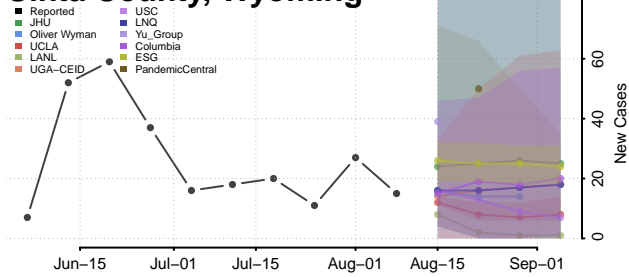

Uinta County, Wyoming