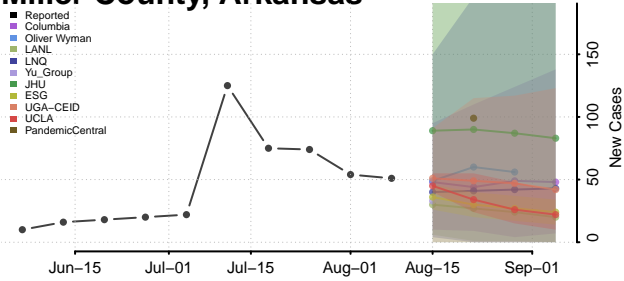

Miller County, Arkansas