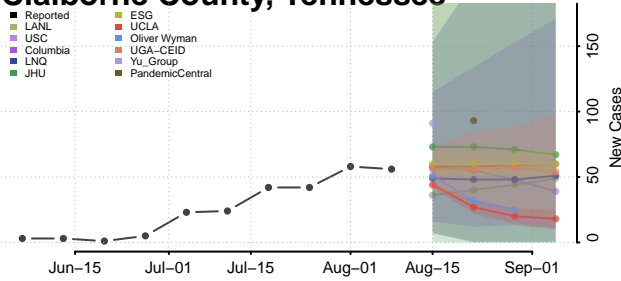

Carroll County, Tennessee

Carter County, Tennessee

Cheatham County, Tennessee

Chester County, Tennessee

Claiborne County, Tennessee

Clay County, Tennessee

Cocke County, Tennessee

Coffee County, Tennessee