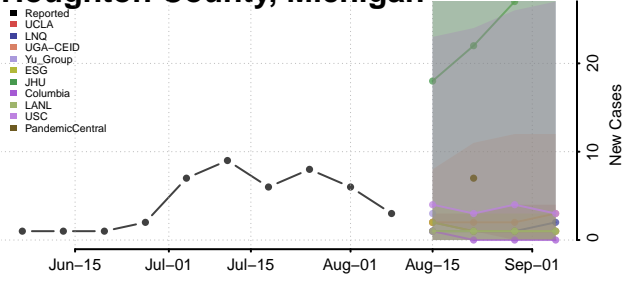

Grand Traverse County, Michigan

Gratiot County, Michigan

Hillsdale County, Michigan

Houghton County, Michigan

Huron County, Michigan

Ingham County, Michigan

Ionia County, Michigan

Iosco County, Michigan