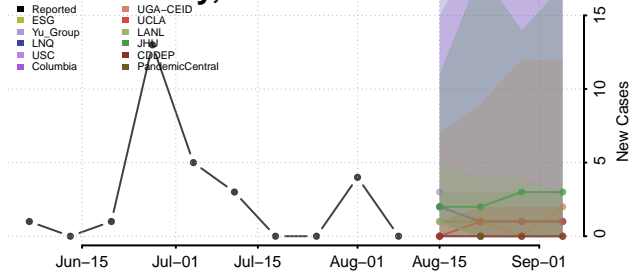

Kauai County, Hawaii