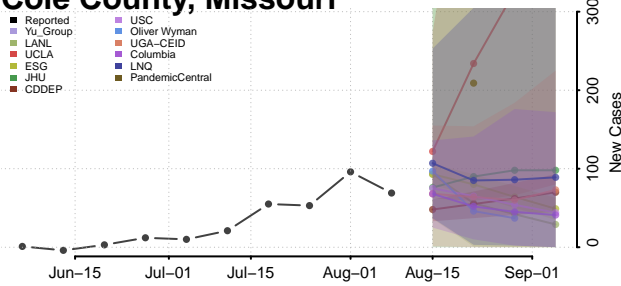

Cole County, Missouri