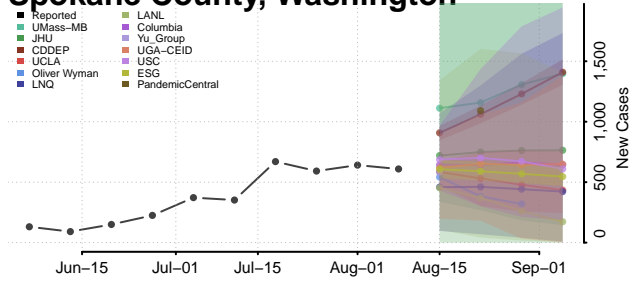

San Juan County, Washington

Skagit County, Washington

Skamania County, Washington

Snohomish County, Washington

Spokane County, Washington

Stevens County, Washington

Thurston County, Washington

Wahkiakum County, Washington