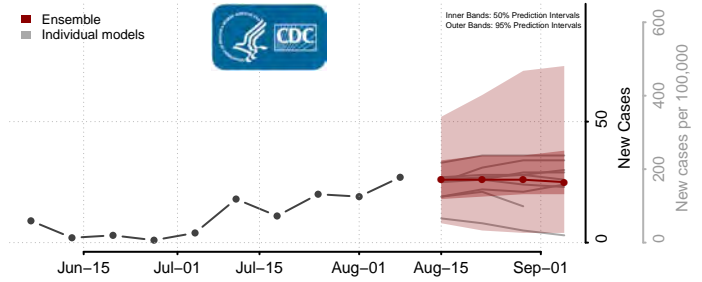

Gooding County, Idaho