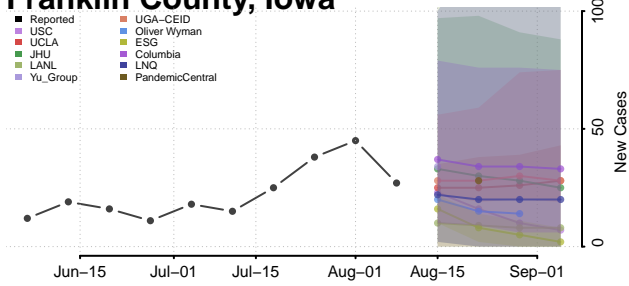

Franklin County, Iowa