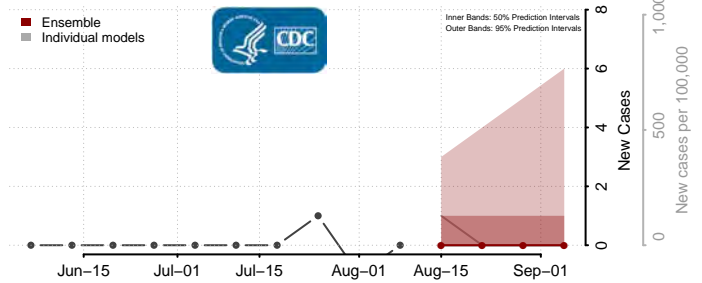

Valley County, Nebraska

Washington County, Nebraska

Wayne County, Nebraska

Webster County, Nebraska

Wheeler County, Nebraska

York County, Nebraska

Nevada

Carson City County, Nevada