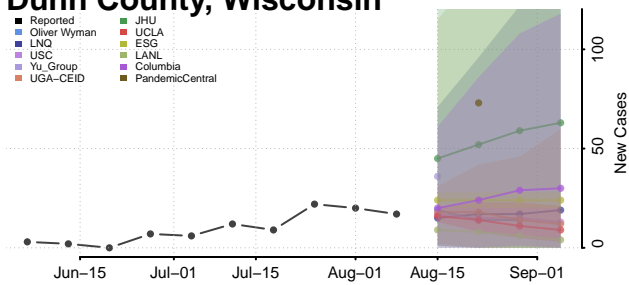

Dunn County, Wisconsin