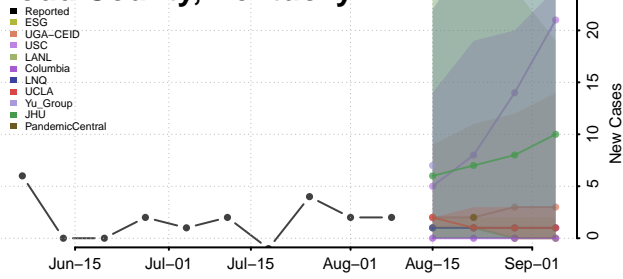

Scott County, Kentucky

Shelby County, Kentucky

Simpson County, Kentucky

Spencer County, Kentucky

Taylor County, Kentucky

Todd County, Kentucky

Trigg County, Kentucky

Trimble County, Kentucky