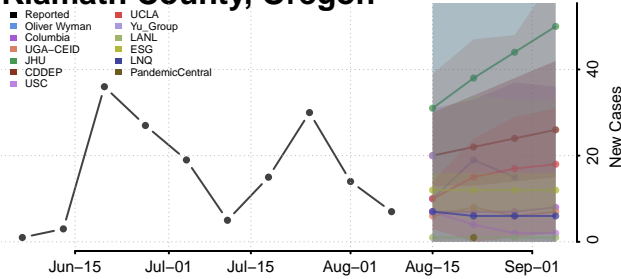

Hood River County, Oregon

Jackson County, Oregon

Jefferson County, Oregon

Josephine County, Oregon

Klamath County, Oregon

Lake County, Oregon

Lane County, Oregon

Lincoln County, Oregon