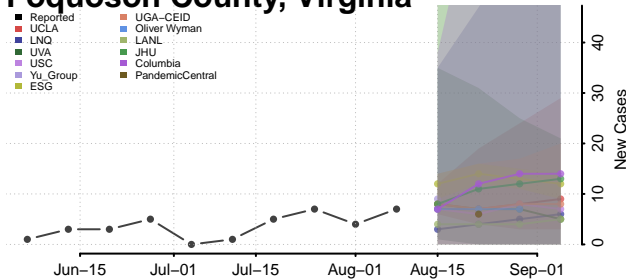

Page County, Virginia

Patrick County, Virginia

Petersburg County, Virginia

Pittsylvania County, Virginia

Poquoson County, Virginia

Portsmouth County, Virginia

Powhatan County, Virginia

Prince Edward County, Virginia