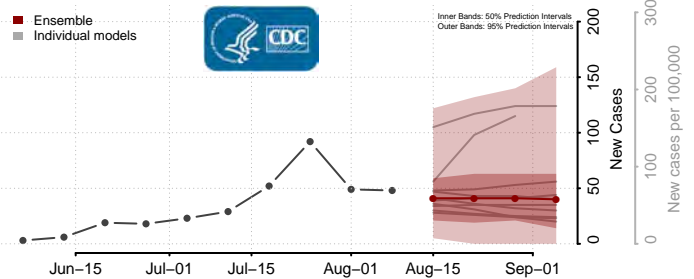

Divide County, North Dakota

Dunn County, North Dakota

Eddy County, North Dakota

Emmons County, North Dakota

Foster County, North Dakota

Golden Valley County, North Dakota

Grand Forks County, North Dakota

Grant County, North Dakota