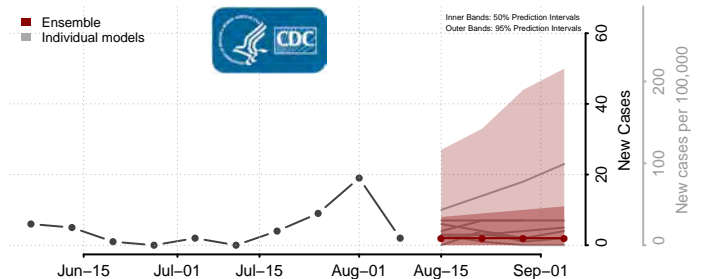

Gilmer County, West Virginia

Grant County, West Virginia

Greenbrier County, West Virginia

Hampshire County, West Virginia

Hancock County, West Virginia

Hardy County, West Virginia

Harrison County, West Virginia