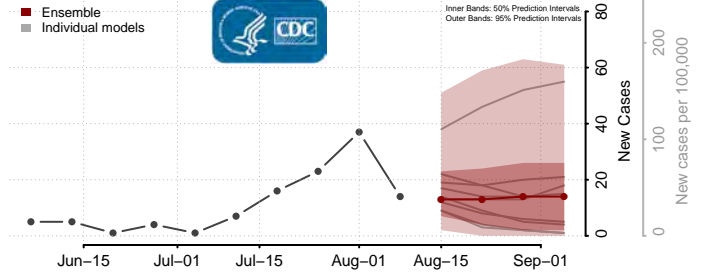

Minnesota

Aitkin County, Minnesota

Anoka County, Minnesota

Becker County, Minnesota

Beltrami County, Minnesota

Benton County, Minnesota

Big Stone County, Minnesota

Blue Earth County, Minnesota