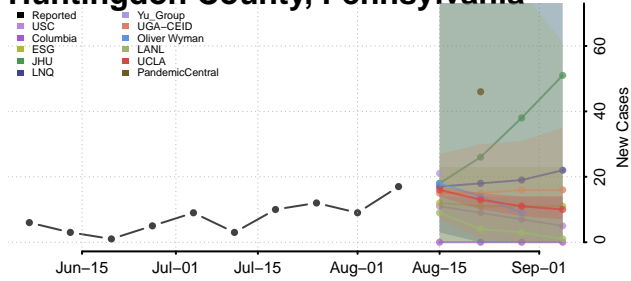

Elk County, Pennsylvania

Erie County, Pennsylvania

Fayette County, Pennsylvania

Forest County, Pennsylvania

Franklin County, Pennsylvania

Fulton County, Pennsylvania

Greene County, Pennsylvania

Huntingdon County, Pennsylvania