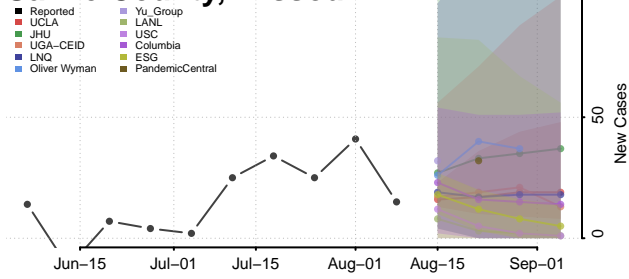

Saline County, Missouri