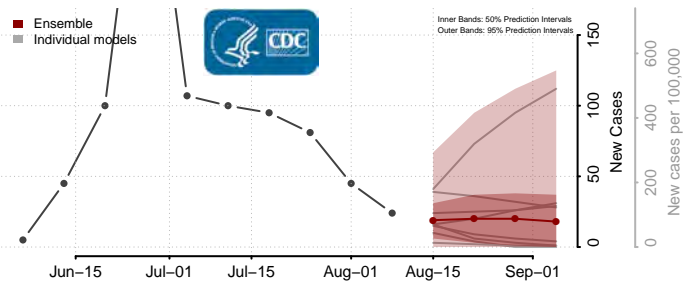

McDonald County, Missouri