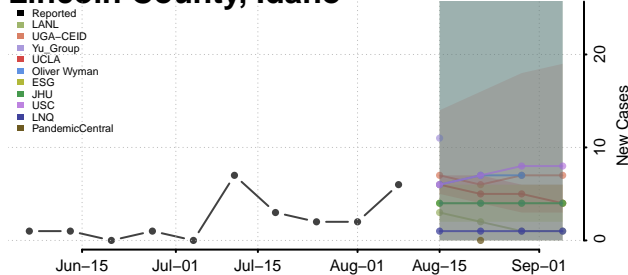

Lincoln County, Idaho