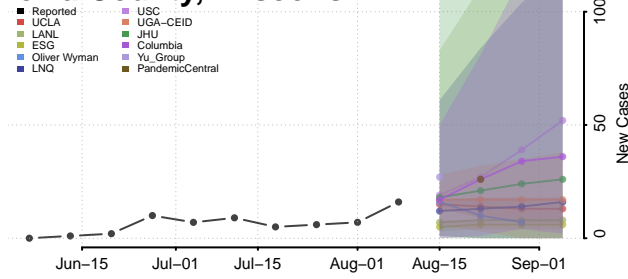

Iowa County, Wisconsin