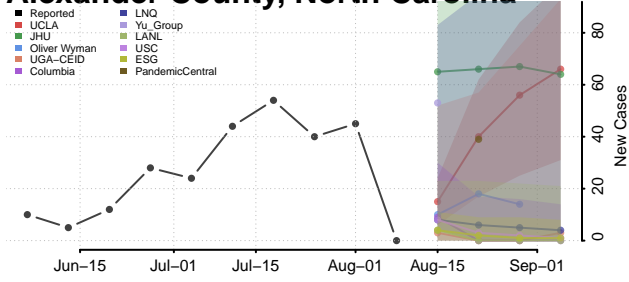

Alexander County, North Carolina