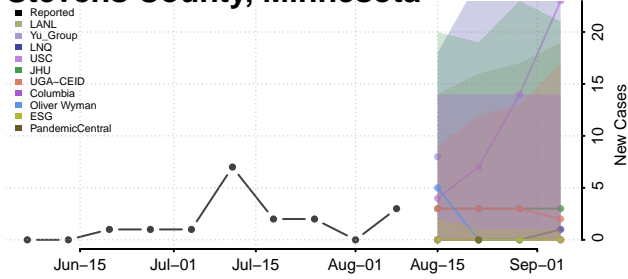

Stevens County, Minnesota