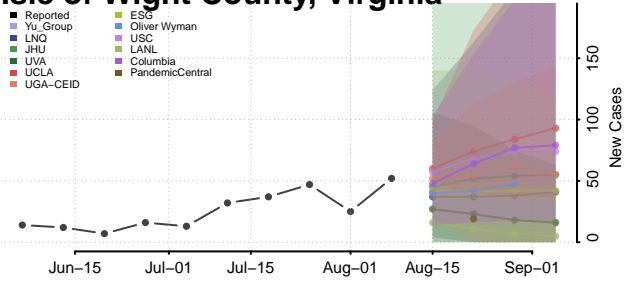

Henry County, Virginia

Highland County, Virginia

Hopewell County, Virginia

Isle of Wight County, Virginia

James City County, Virginia

King and Queen County, Virginia

King George County, Virginia

King William County, Virginia