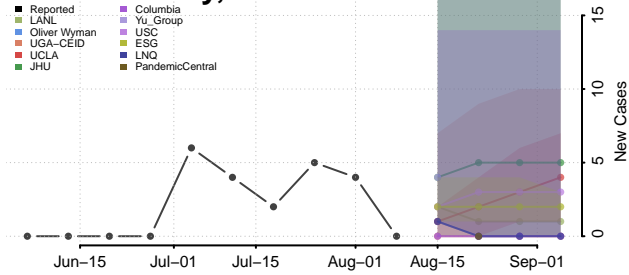

Kiowa County, Oklahoma