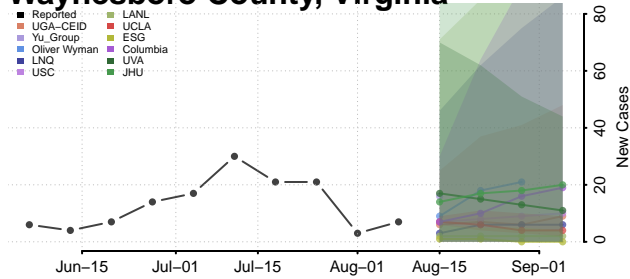

Waynesboro County, Virginia