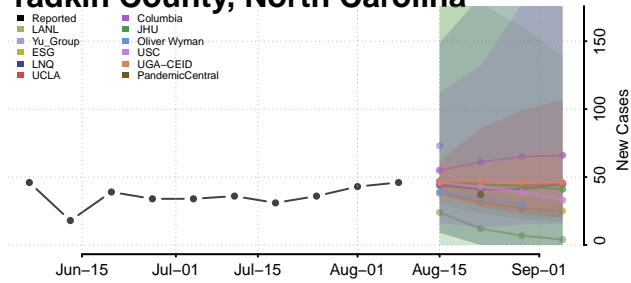

Yadkin County, North Carolina