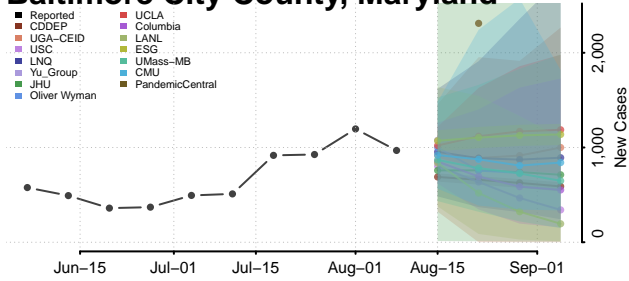

Waldo County, Maine

Washington County, Maine

York County, Maine

Maryland

Allegany County, Maryland

Anne Arundel County, Maryland

Baltimore City County, Maryland

Baltimore County, Maryland