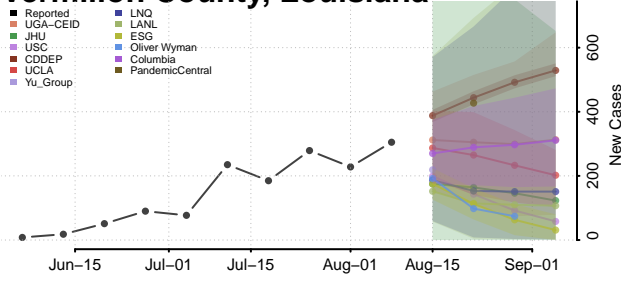

Vermilion County, Louisiana