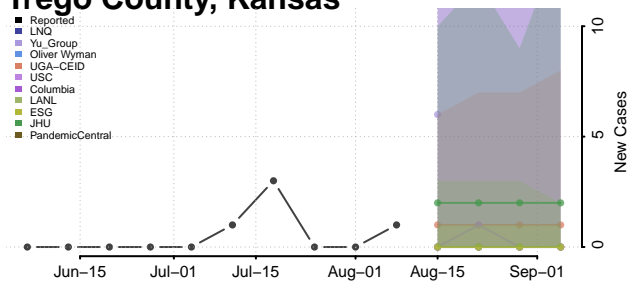

Sherman County, Kansas

Smith County, Kansas

Stafford County, Kansas

Stanton County, Kansas

Stevens County, Kansas

Sumner County, Kansas

Thomas County, Kansas

Trego County, Kansas