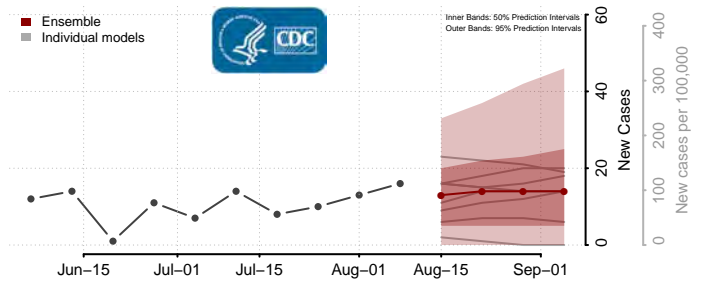

Scotland County, North Carolina

Stanly County, North Carolina

Stokes County, North Carolina

Surry County, North Carolina

Swain County, North Carolina

Transylvania County, North Carolina

Tyrrell County, North Carolina