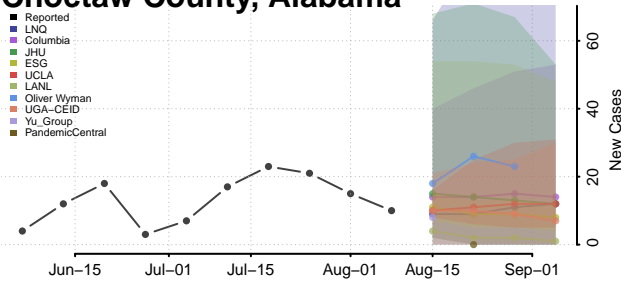

National

Alabama

Autauga County, Alabama

Baldwin County, Alabama

Barbour County, Alabama

Bibb County, Alabama

Blount County, Alabama

Bluck County, Alabama

Butler County, Alabama

Calhoun County, Alabama

Chambers County, Alabama

Cherokee County, Alabama

Chilton County, Alabama

Choctaw County, Alabama

Clarke County, Alabama

Clay County, Alabama