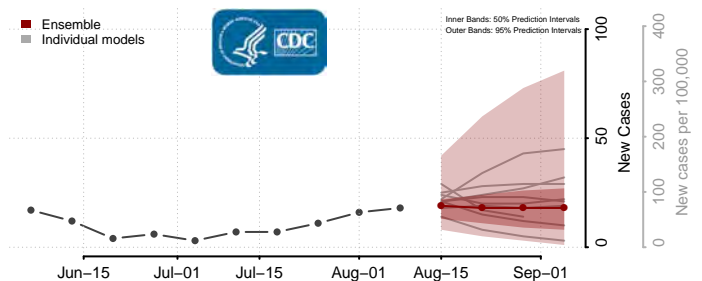

Adair County, Missouri