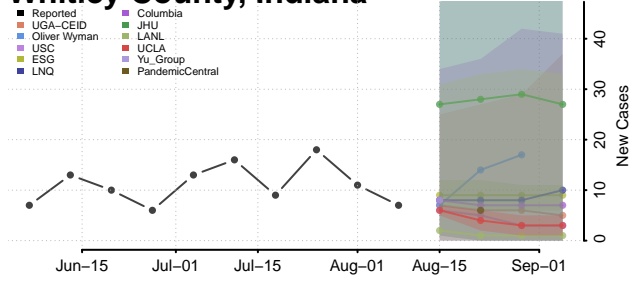

Whitley County, Indiana