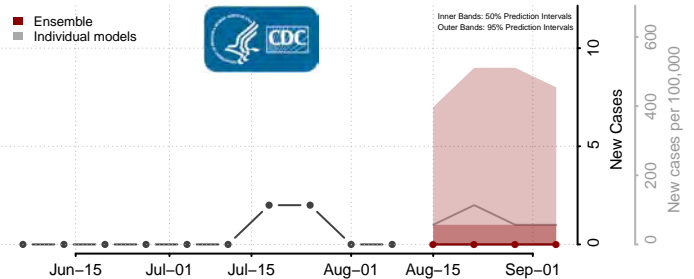

Divide County, North Dakota

Dunn County, North Dakota

Eddy County, North Dakota

Emmons County, North Dakota

Foster County, North Dakota

Golden Valley County, North Dakota

Grand Forks County, North Dakota

Grant County, North Dakota