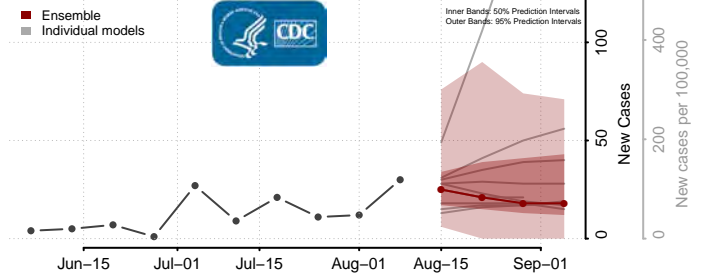

Prince George County, Virginia

Prince William County, Virginia

Pulaski County, Virginia

Radford County, Virginia

Rappahannock County, Virginia

Russell County, Virginia

Salem County, Virginia

Scott County, Virginia