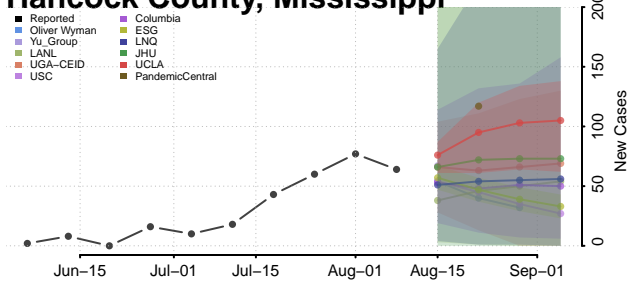

Covington County, Mississippi

DeSoto County, Mississippi

Forrest County, Mississippi

Franklin County, Mississippi

George County, Mississippi

Greene County, Mississippi

Grenada County, Mississippi

Hancock County, Mississippi