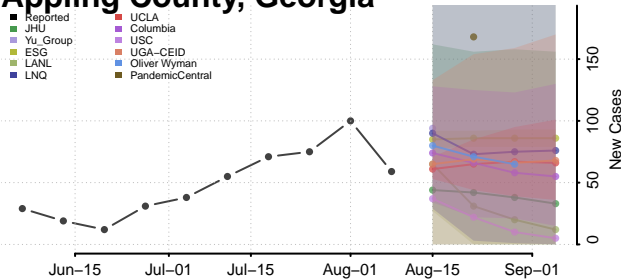

Appling County, Georgia