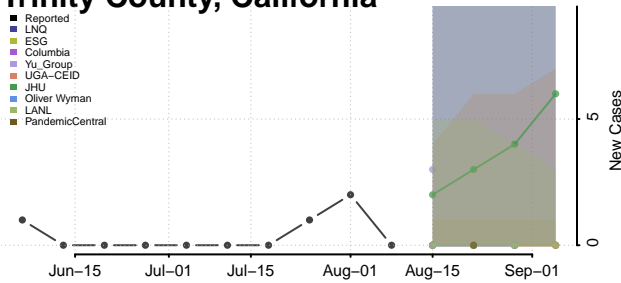

Sierra County, California

Siskiyou County, California

Solano County, California

Sonoma County, California

Stanislaus County, California

Sutter County, California

Tehama County, California

Trinity County, California