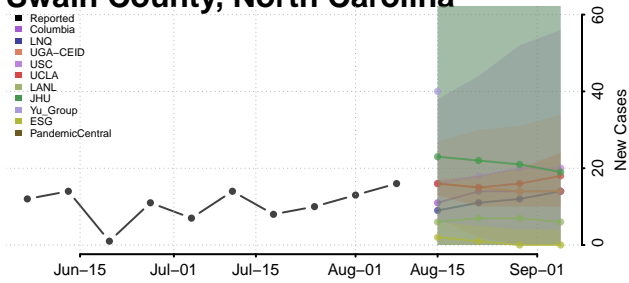

Scotland County, North Carolina

Stanly County, North Carolina

Stokes County, North Carolina

Surry County, North Carolina

Swain County, North Carolina

Transylvania County, North Carolina

Tyrrell County, North Carolina