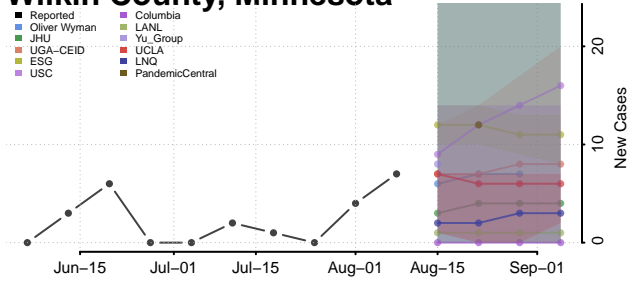

Wadena County, Minnesota

Waseca County, Minnesota

Washington County, Minnesota

Watowan County, Minnesota

Wilkin County, Minnesota

Winona County, Minnesota

Wright County, Minnesota

Yellow Medicine County, Minnesota