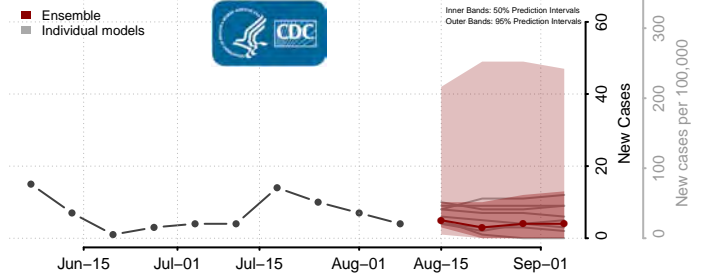

Harford County, Maryland

Howard County, Maryland

Kent County, Maryland

Montgomery County, Maryland

Prince George's County, Maryland

Queen Anne's County, Maryland

Somerset County, Maryland

St. Mary's County, Maryland