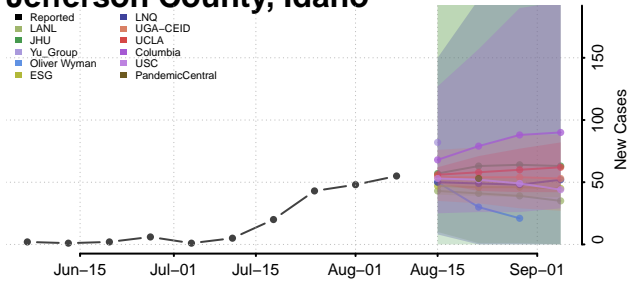

Jefferson County, Idaho