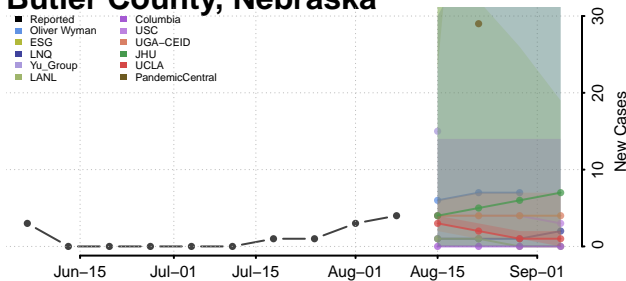

Boyd County, Nebraska

Brown County, Nebraska

Buffalo County, Nebraska

Burt County, Nebraska

Butler County, Nebraska

Cass County, Nebraska

Cedar County, Nebraska

Chase County, Nebraska