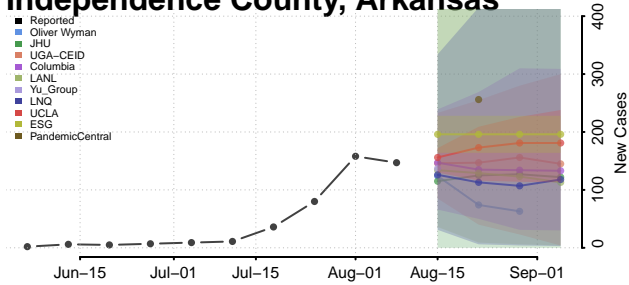

Greene County, Arkansas

Hempstead County, Arkansas

Hot Spring County, Arkansas

Howard County, Arkansas

Independence County, Arkansas

Izard County, Arkansas

Jackson County, Arkansas

Jefferson County, Arkansas