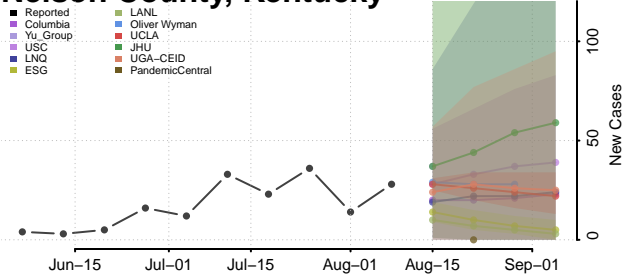

Nelson County, Kentucky