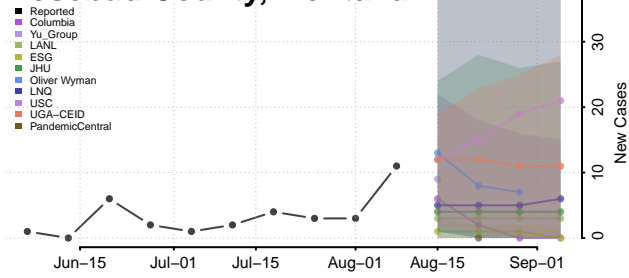

Rosebud County, Montana