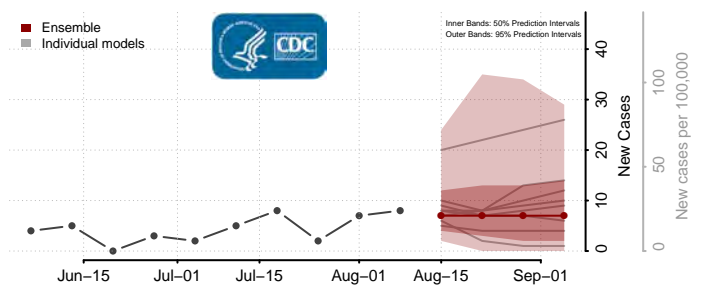

Morrison County, Minnesota