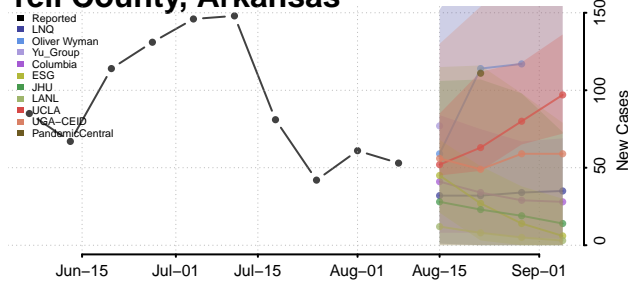

Yell County, Arkansas