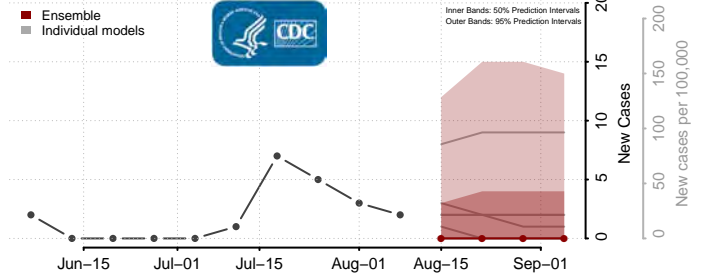

Le Sueur County, Minnesota

Lincoln County, Minnesota

Lyon County, Minnesota

Mahnomen County, Minnesota

Marshall County, Minnesota

Martin County, Minnesota

McLeod County, Minnesota

Meeker County, Minnesota