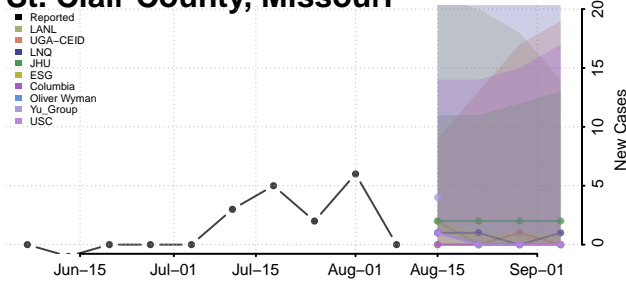

St. Clair County, Missouri