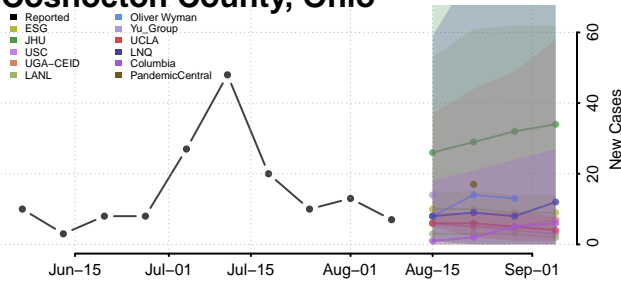

Clermont County, Ohio

Clinton County, Ohio

Columbiana County, Ohio

Coshocton County, Ohio

Crawford County, Ohio

Cuyahoga County, Ohio

Darke County, Ohio

Defiance County, Ohio