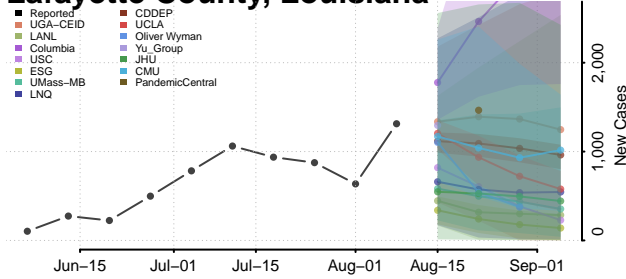

Lafayette County, Louisiana