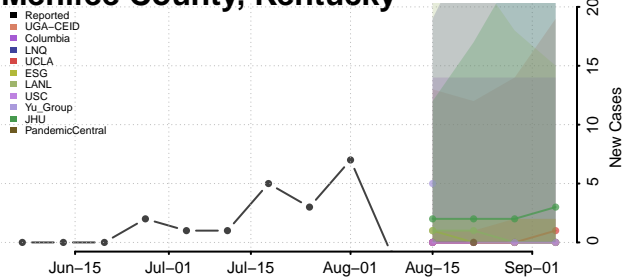

Menifee County, Kentucky