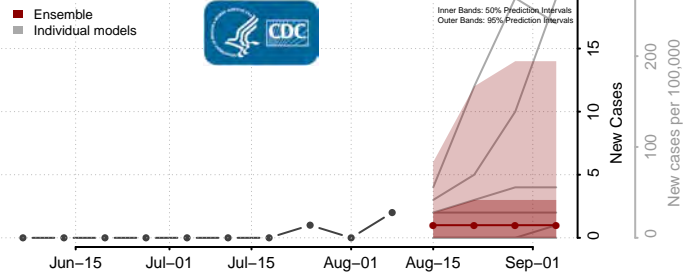

Grant County, Oregon