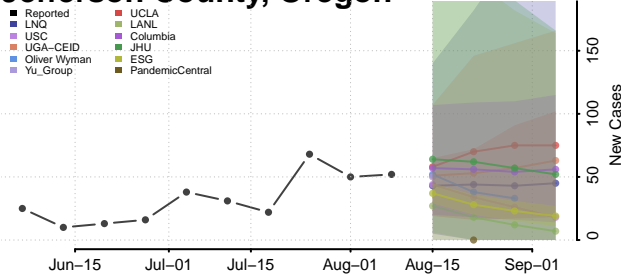

Jefferson County, Oregon