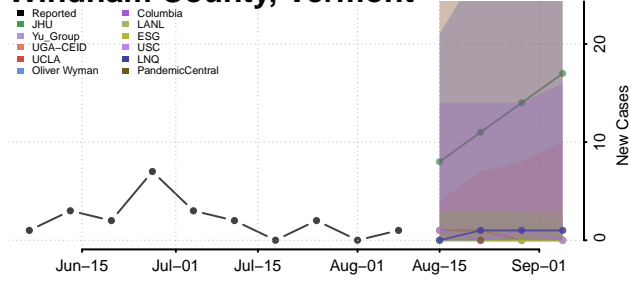

Windham County, Vermont