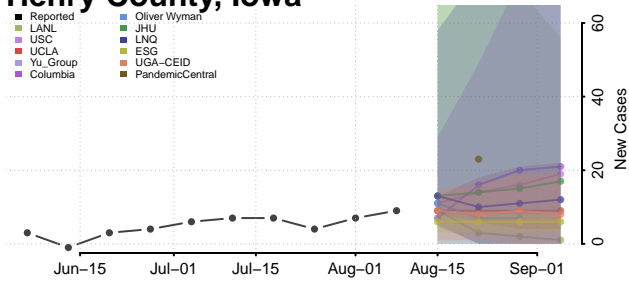

Guthrie County, Iowa

Hamilton County, Iowa

Hancock County, Iowa

Hardin County, Iowa

Harrison County, Iowa

Henry County, Iowa

Howard County, Iowa

Humboldt County, Iowa