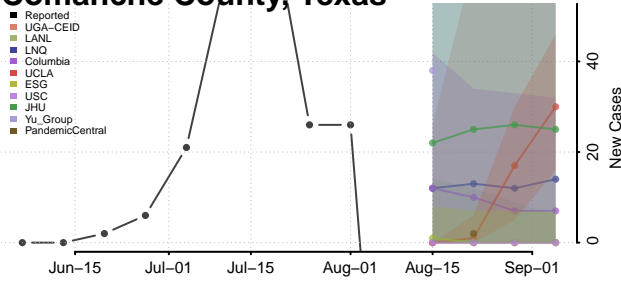

Comanche County, Texas