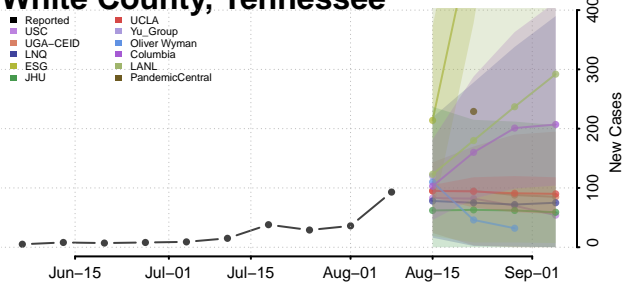

Warren County, Tennessee

Washington County, Tennessee

Wayne County, Tennessee

Weakley County, Tennessee

White County, Tennessee

Williamson County, Tennessee

Wilson County, Tennessee

Texas