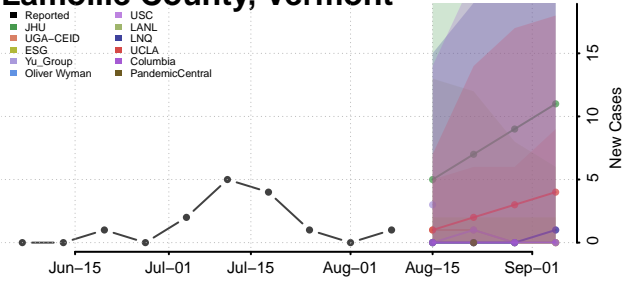

Chittenden County, Vermont

Essex County, Vermont

Franklin County, Vermont

Grand Isle County, Vermont

Lamoille County, Vermont

Orange County, Vermont

Orleans County, Vermont

Rutland County, Vermont