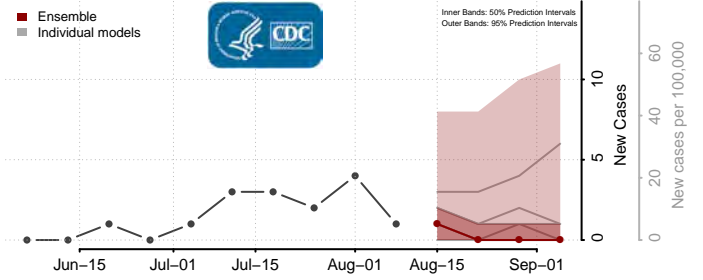

Los Alamos County, New Mexico