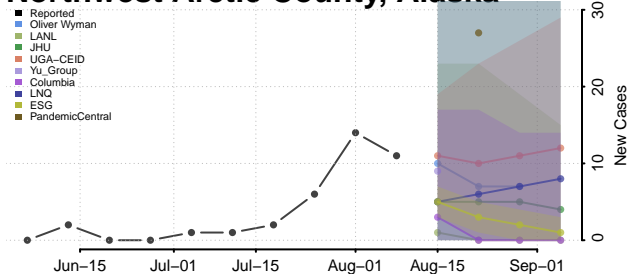

Northwest Arctic County, Alaska