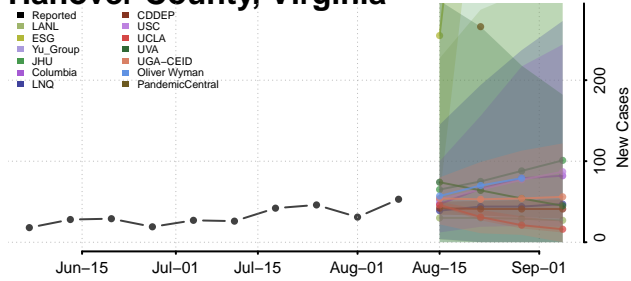

Grayson County, Virginia

Greene County, Virginia

Greensville County, Virginia

Halifax County, Virginia

Hampton County, Virginia

Hanover County, Virginia

Harrisonburg County, Virginia

Henrico County, Virginia