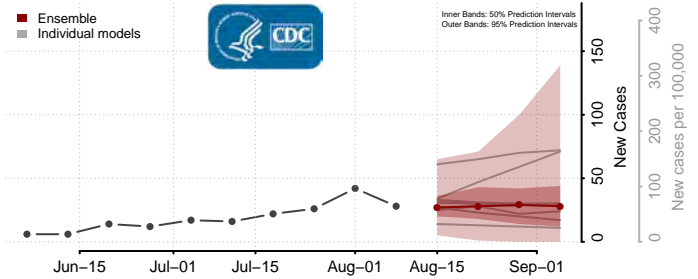

Kay County, Oklahoma