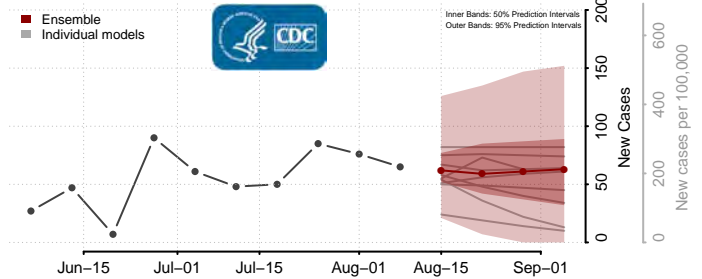

Yazoo County, Mississippi