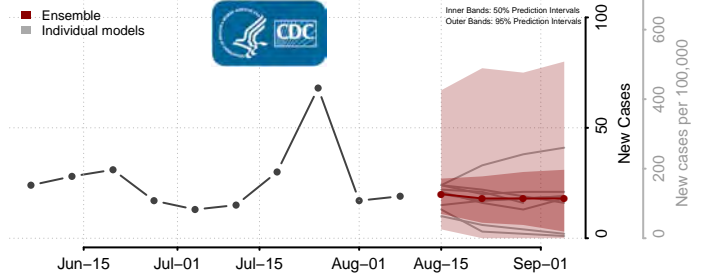

Jackson County, Louisiana