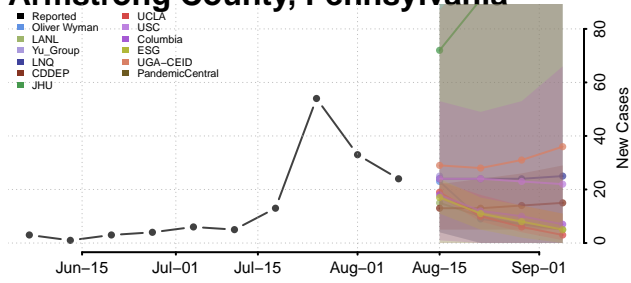

Armstrong County, Pennsylvania