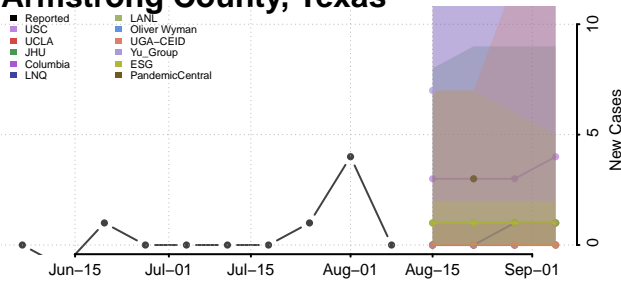

Armstrong County, Texas