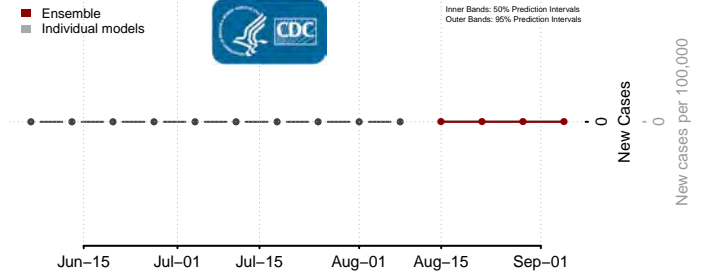

Borden County, Texas