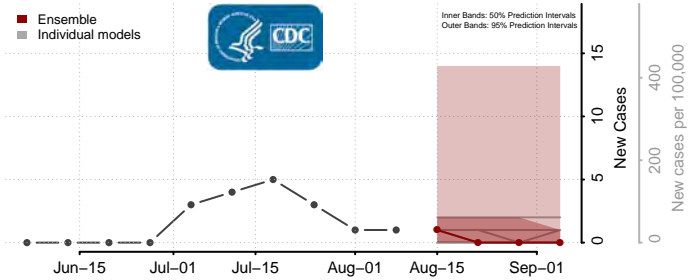

Shackelford County, Texas