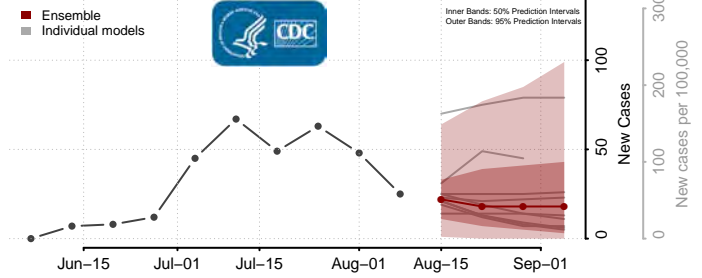

Custer County, Oklahoma

Delaware County, Oklahoma

Dewey County, Oklahoma

Ellis County, Oklahoma

Garfield County, Oklahoma

Garvin County, Oklahoma

Grady County, Oklahoma

Grant County, Oklahoma