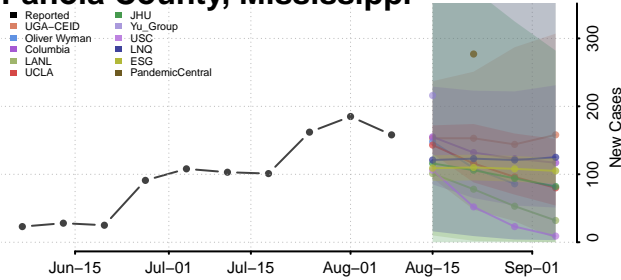

Monroe County, Mississippi

Montgomery County, Mississippi

Neshoba County, Mississippi

Newton County, Mississippi

Noxubee County, Mississippi

Oktibbeha County, Mississippi

Panola County, Mississippi

Pearl River County, Mississippi