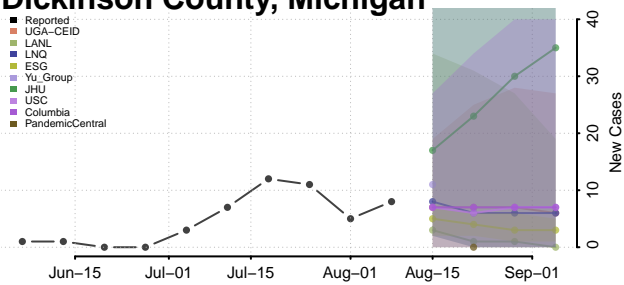

Dickinson County, Michigan