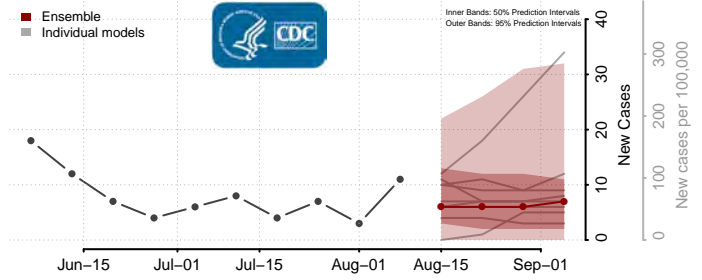

Cass County, Iowa

Cedar County, Iowa

Cerro Gordo County, Iowa

Cherokee County, Iowa

Chickasaw County, Iowa

Clarke County, Iowa

Clay County, Iowa

Clayton County, Iowa