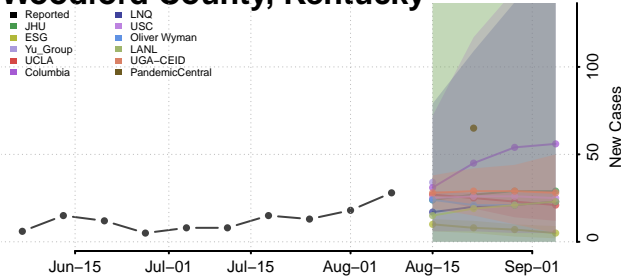

Union County, Kentucky

Warren County, Kentucky

Washington County, Kentucky

Wayne County, Kentucky

Webster County, Kentucky

Whitley County, Kentucky

Wolfe County, Kentucky

Woodford County, Kentucky