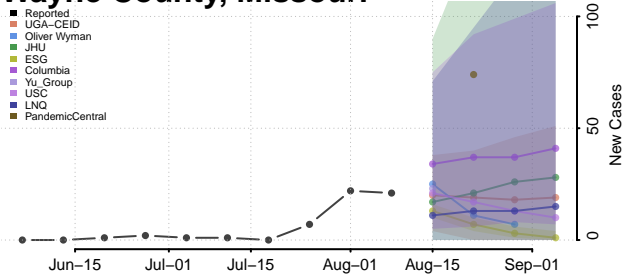

Vernon County, Missouri

Warren County, Missouri

Washington County, Missouri

Wayne County, Missouri

Webster County, Missouri

Worth County, Missouri

Wright County, Missouri

Montana