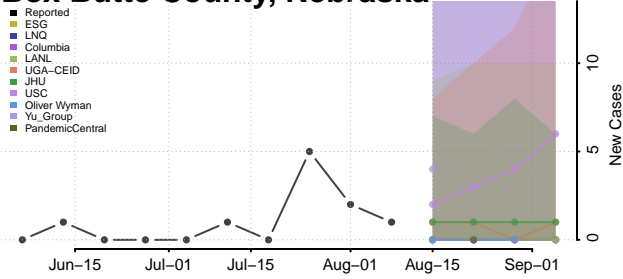

Nebraska

Adams County, Nebraska

Antelope County, Nebraska

Arthur County, Nebraska

Banner County, Nebraska

Blaine County, Nebraska

Boone County, Nebraska

Box Butte County, Nebraska