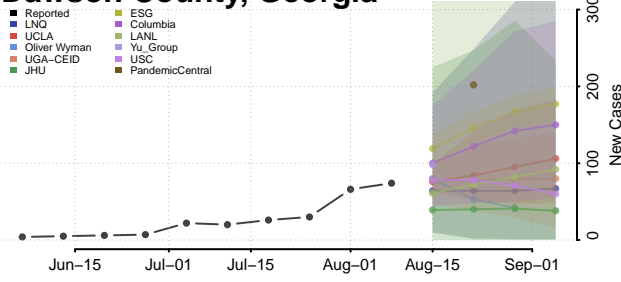

Crawford County, Georgia

Crisp County, Georgia

Dade County, Georgia

Dawson County, Georgia

Decatur County, Georgia

DeKalb County, Georgia

Dodge County, Georgia

Dooly County, Georgia