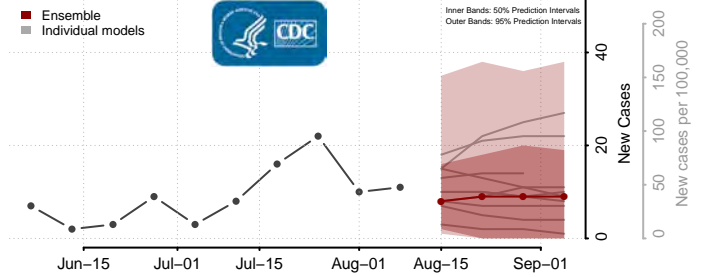

New Kent County, Virginia

Newport News County, Virginia

Norfolk County, Virginia

Northampton County, Virginia

Northumberland County, Virginia

Norton County, Virginia

Nottoway County, Virginia

Orange County, Virginia