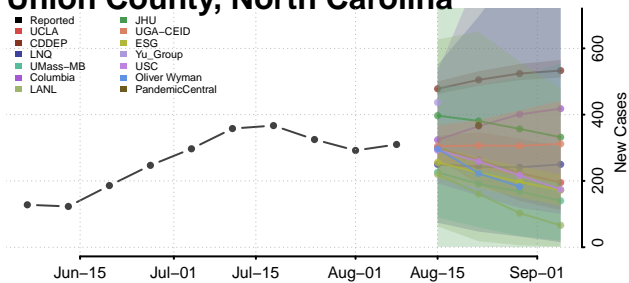

Union County, North Carolina