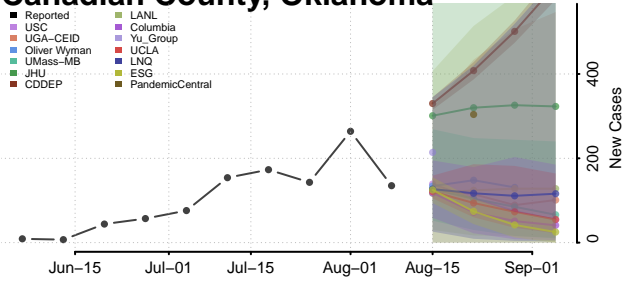

Beaver County, Oklahoma

Beckham County, Oklahoma

Blaine County, Oklahoma

Bryan County, Oklahoma

Caddo County, Oklahoma

Canadian County, Oklahoma

Carter County, Oklahoma

Cherokee County, Oklahoma