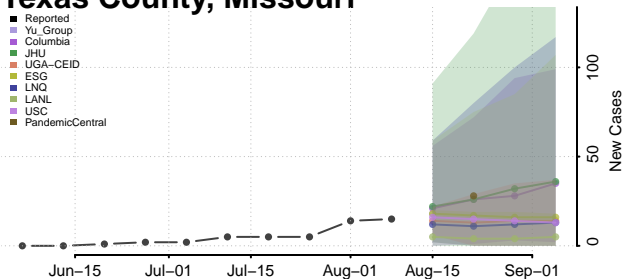

St. Louis City County, Missouri

St. Louis County, Missouri

Ste. Genevieve County, Missouri

Stoddard County, Missouri

Stone County, Missouri

Sullivan County, Missouri

Taney County, Missouri

Texas County, Missouri