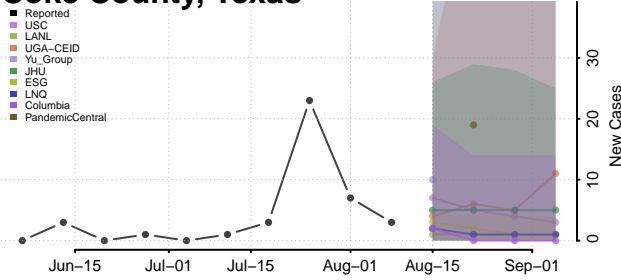

Coke County, Texas