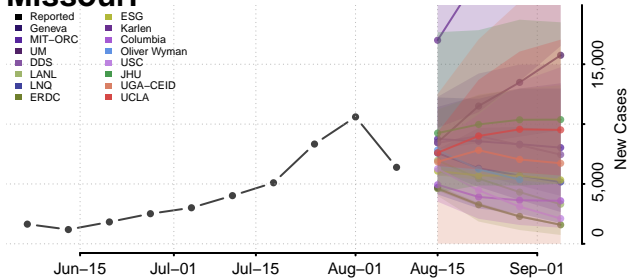

Wilkinson County, Mississippi

Winston County, Mississippi

Yalobusha County, Mississippi

Yazoo County, Mississippi

Missouri

Adair County, Missouri