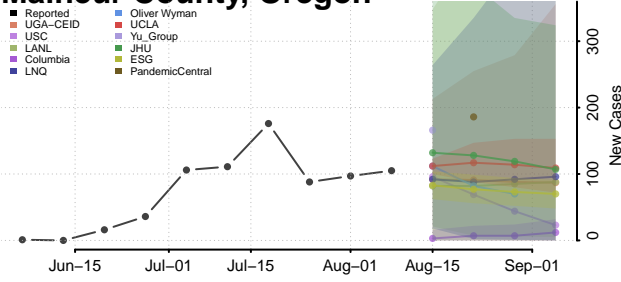

Malheur County, Oregon