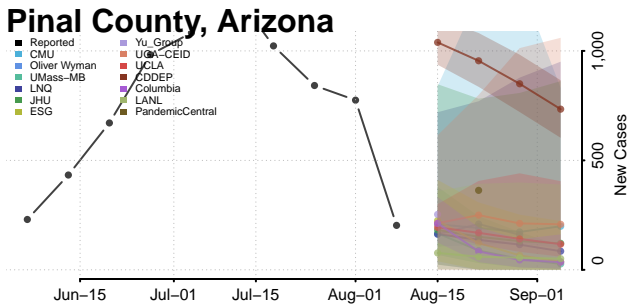

Pinal County, Arizona