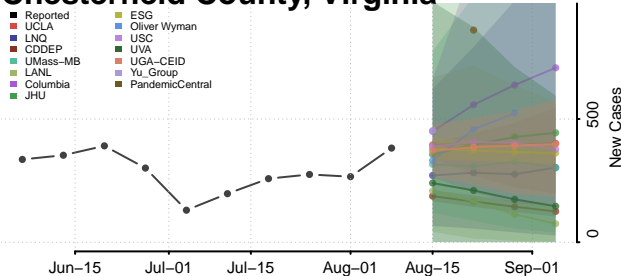

Caroline County, Virginia

Carroll County, Virginia

Charles City County, Virginia

Charlotte County, Virginia

Charlottesville County, Virginia

Chesapeake County, Virginia

Chesterfield County, Virginia

Clarke County, Virginia