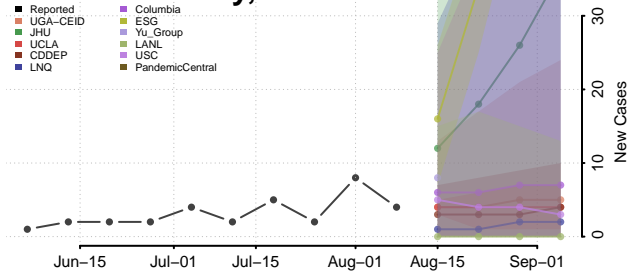

Delaware County, New York

Dutchess County, New York

Erie County, New York

Essex County, New York

Franklin County, New York

Fulton County, New York

Genesee County, New York

Greene County, New York