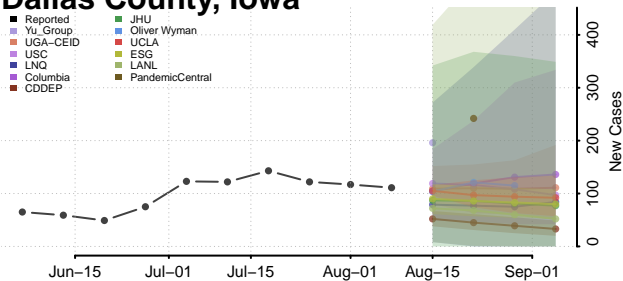

Dallas County, Iowa