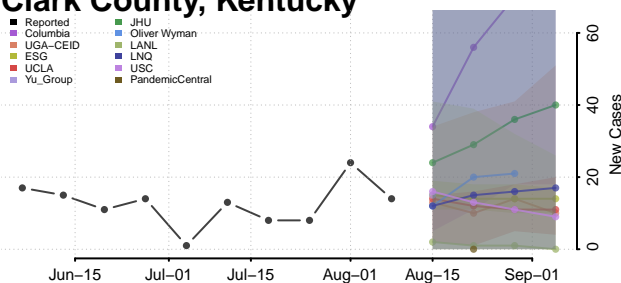

Clark County, Kentucky