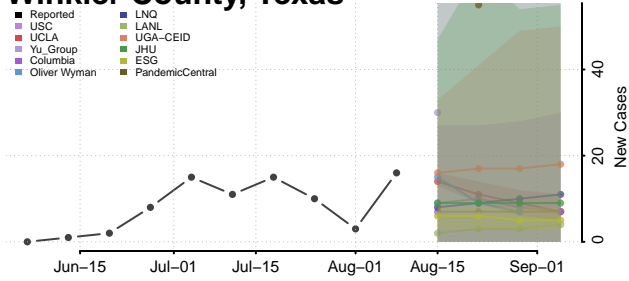

Wise County, Texas

Wood County, Texas

Yoakum County, Texas

Young County, Texas

Zapata County, Texas

Zavala County, Texas

Utah

Beaver County, Utah