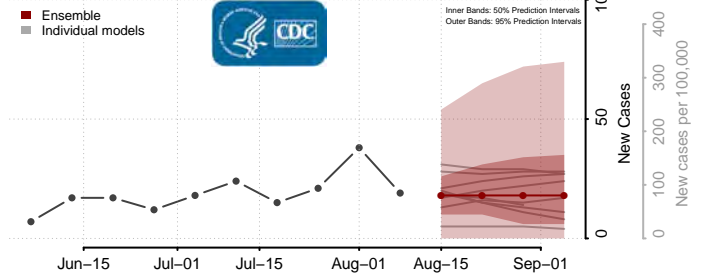

Martin County, North Carolina