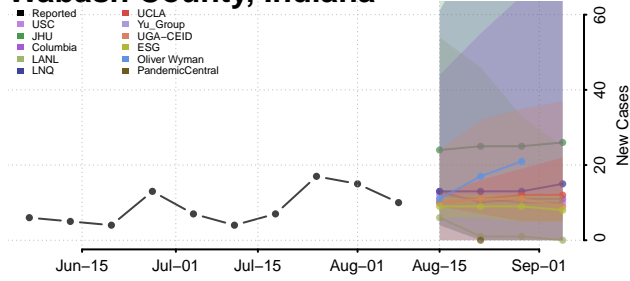

Vigo County, Indiana

Wabash County, Indiana

Warren County, Indiana

Warrick County, Indiana

Washington County, Indiana

Wayne County, Indiana

Wells County, Indiana

White County, Indiana