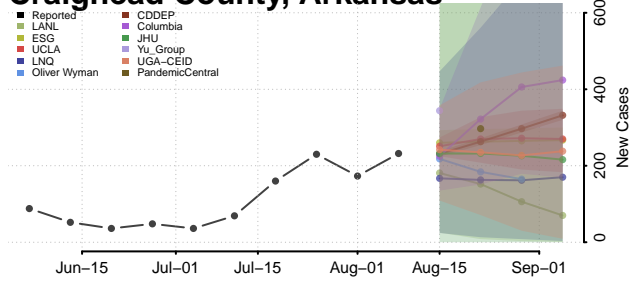

Cleburne County, Arkansas

Cleveland County, Arkansas

Columbia County, Arkansas

Conway County, Arkansas

Craighead County, Arkansas

Crawford County, Arkansas

Crittenden County, Arkansas

Cross County, Arkansas