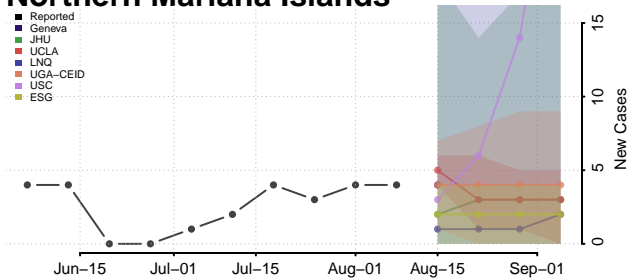

Northern Mariana Islands