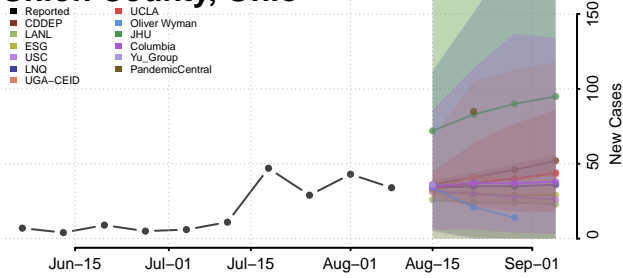

Union County, Ohio