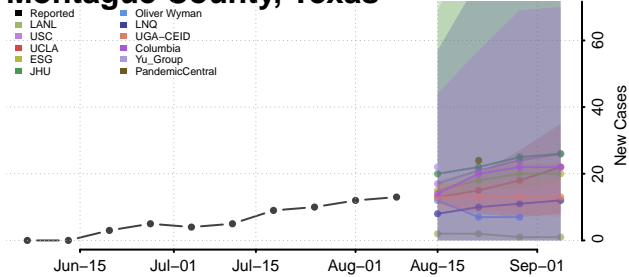

Montague County, Texas