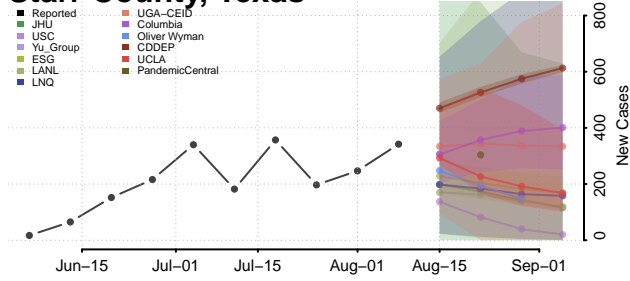

Starr County, Texas