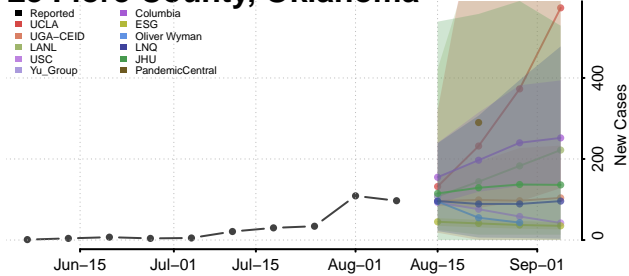

Kay County, Oklahoma

Kingfisher County, Oklahoma

Kiowa County, Oklahoma

Latimer County, Oklahoma

Le Flore County, Oklahoma

Lincoln County, Oklahoma

Logan County, Oklahoma

Love County, Oklahoma