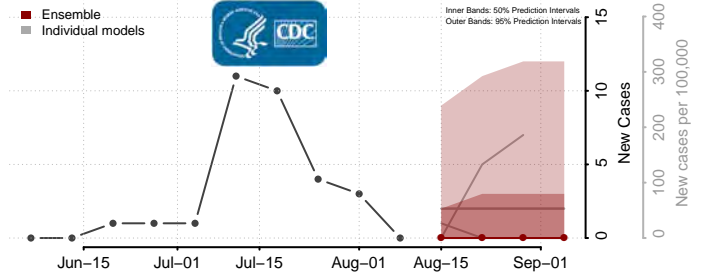

Cavalier County, North Dakota