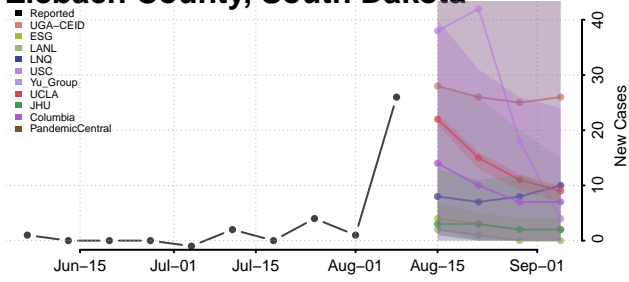

Ziebach County, South Dakota