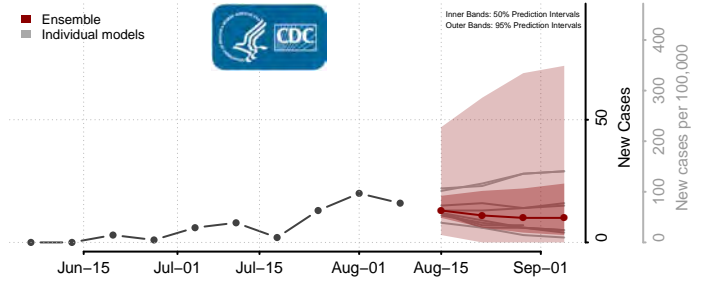

Morgan County, Missouri