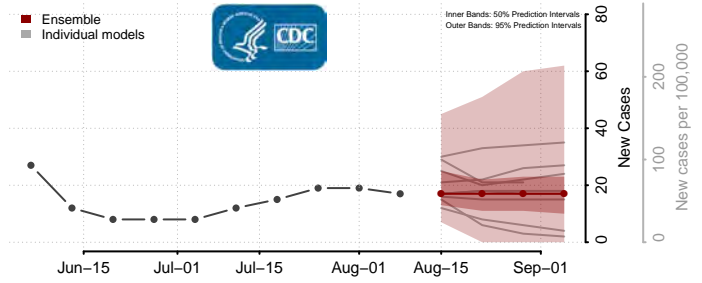

St. Louis City County, Missouri

St. Louis County, Missouri

Ste. Genevieve County, Missouri

Stoddard County, Missouri

Stone County, Missouri

Sullivan County, Missouri

Taney County, Missouri

Texas County, Missouri