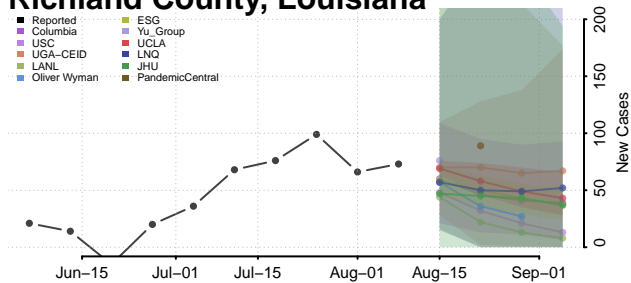

Richland County, Louisiana