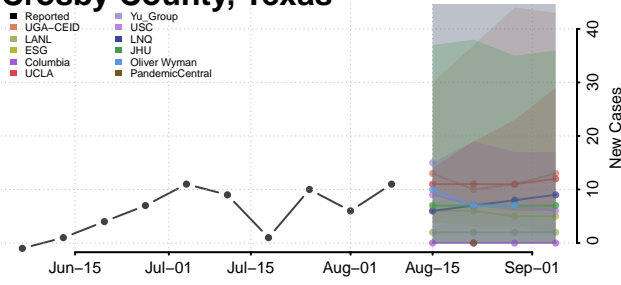

Crosby County, Texas