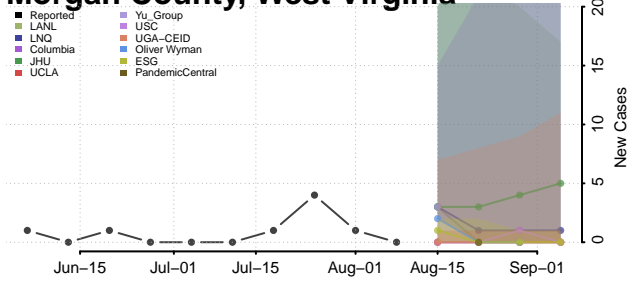

Morgan County, West Virginia