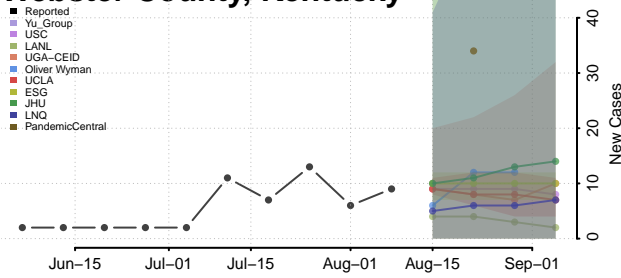

Union County, Kentucky

Warren County, Kentucky

Washington County, Kentucky

Wayne County, Kentucky

Webster County, Kentucky

Whitley County, Kentucky

Wolfe County, Kentucky

Woodford County, Kentucky