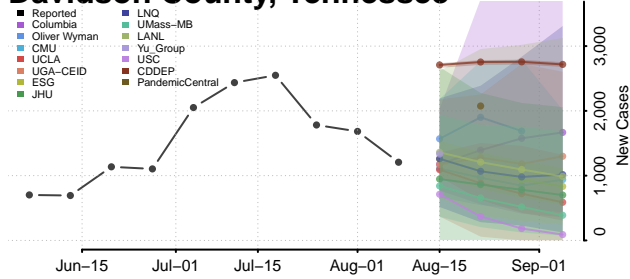

Davidson County, Tennessee