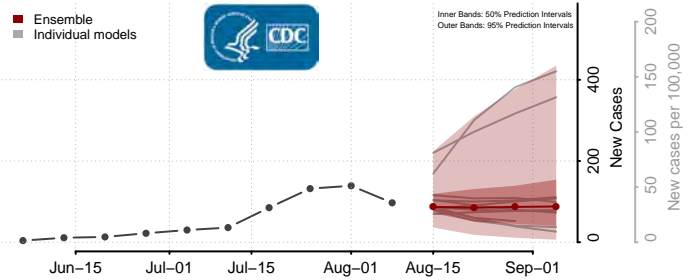

Garfield County, Washington

Grant County, Washington

Grays Harbor County, Washington

Island County, Washington

Jefferson County, Washington

King County, Washington

Kitsap County, Washington

Kittitas County, Washington