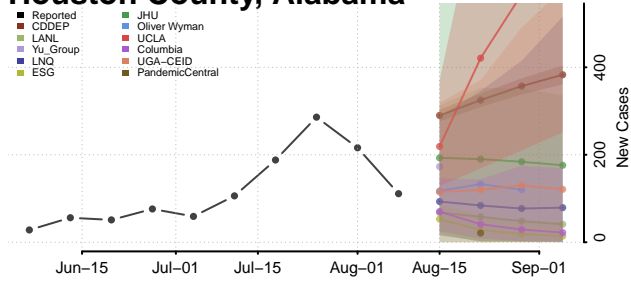

Geneva County, Alabama

Greene County, Alabama

Hale County, Alabama

Henry County, Alabama

Houston County, Alabama

Jackson County, Alabama

Jefferson County, Alabama

Lamar County, Alabama

Lauderdale County, Alabama

Lawrence County, Alabama

Lee County, Alabama

Limestone County, Alabama

Lowndes County, Alabama

Macon County, Alabama

Madison County, Alabama

Marengo County, Alabama