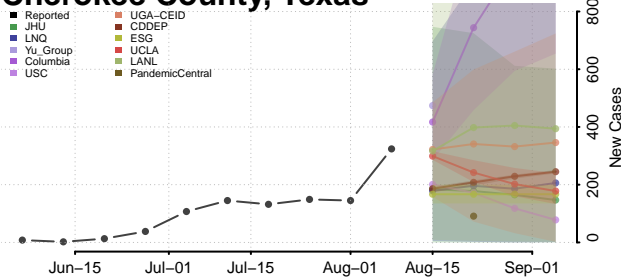

Cherokee County, Texas