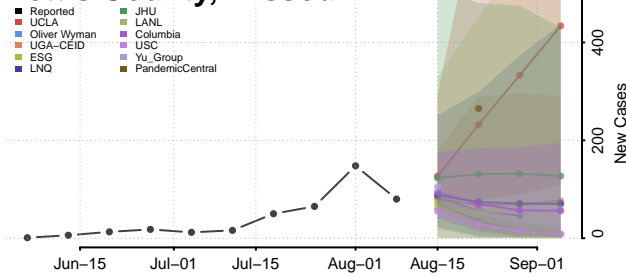

Pettis County, Missouri