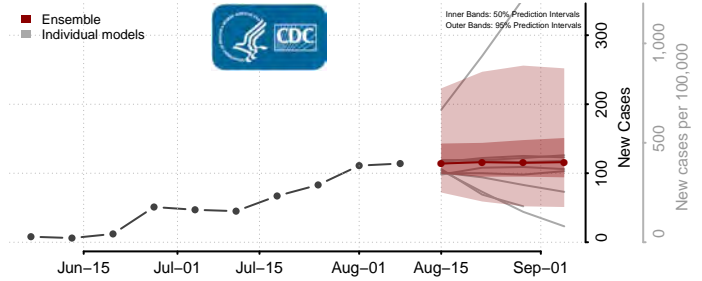

Tunica County, Mississippi

Union County, Mississippi

Walthall County, Mississippi

Warren County, Mississippi

Washington County, Mississippi

Wayne County, Mississippi

Webster County, Mississippi

Wilkinson County, Mississippi