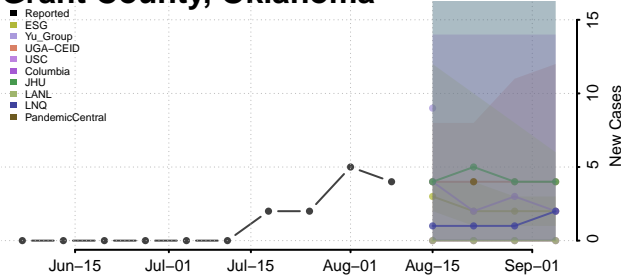

Custer County, Oklahoma

Delaware County, Oklahoma

Dewey County, Oklahoma

Ellis County, Oklahoma

Garfield County, Oklahoma

Garvin County, Oklahoma

Grady County, Oklahoma

Grant County, Oklahoma