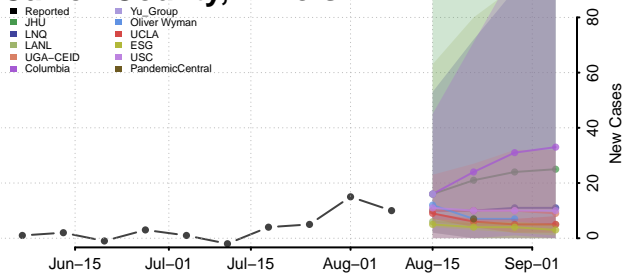

Carroll County, Illinois