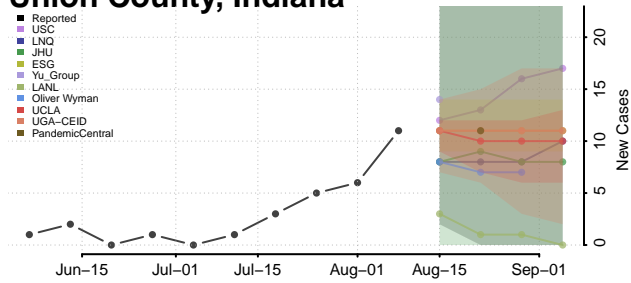

Union County, Indiana