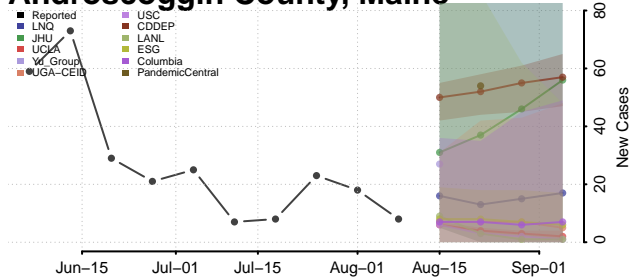

West Feliciana County, Louisiana

Winn County, Louisiana

Maine

Androscoggin County, Maine

Aroostook County, Maine

Cumberland County, Maine

Franklin County, Maine

Hancock County, Maine