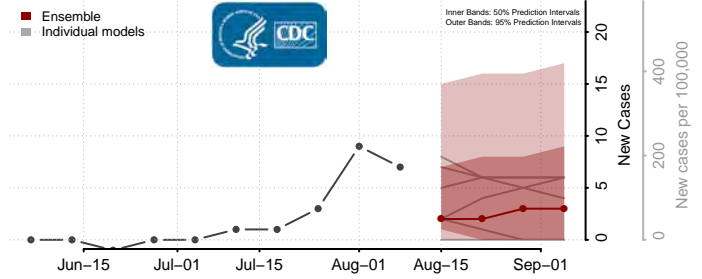

Redwood County, Minnesota

Renville County, Minnesota

Rice County, Minnesota

Rock County, Minnesota

Roseau County, Minnesota

Scott County, Minnesota

Sherburne County, Minnesota

Sibley County, Minnesota