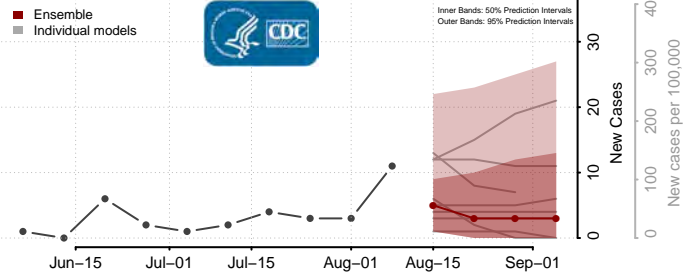

Rosebud County, Montana