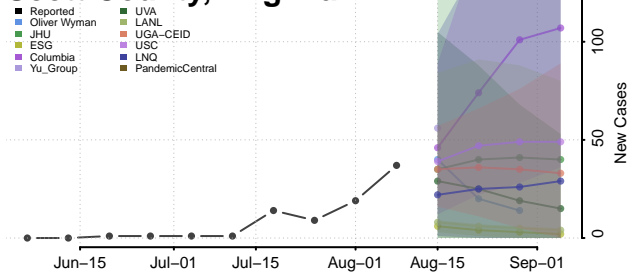

Prince George County, Virginia

Prince William County, Virginia

Pulaski County, Virginia

Radford County, Virginia

Rappahannock County, Virginia

Russell County, Virginia

Salem County, Virginia

Scott County, Virginia