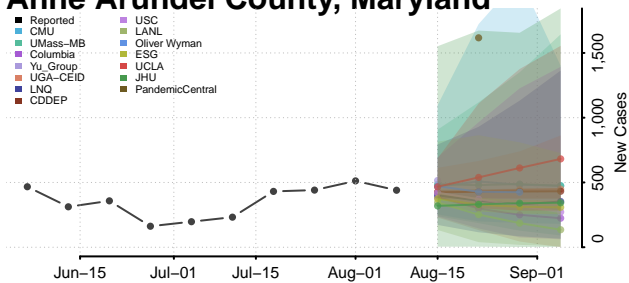

Waldo County, Maine

Washington County, Maine

York County, Maine

Maryland

Allegany County, Maryland

Anne Arundel County, Maryland

Baltimore City County, Maryland

Baltimore County, Maryland