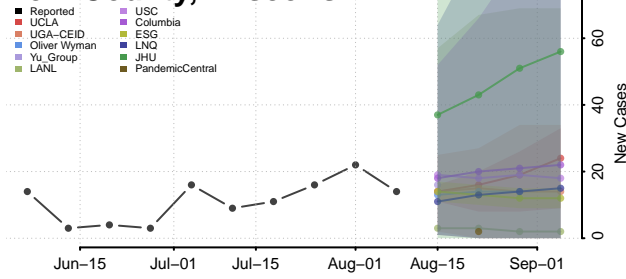

Polk County, Wisconsin