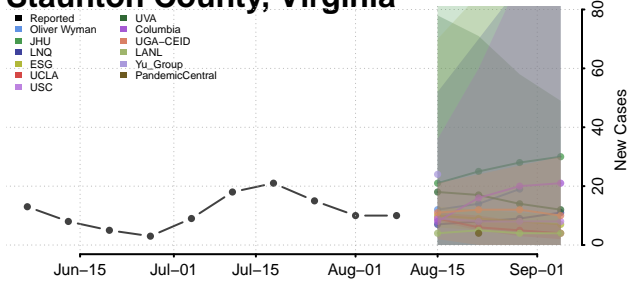

Staunton County, Virginia