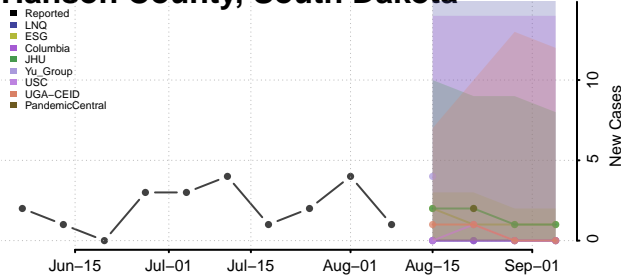

Hanson County, South Dakota