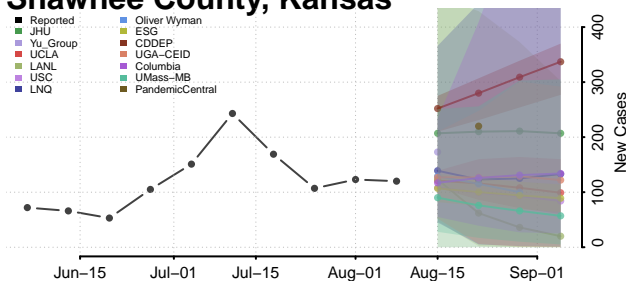

Rush County, Kansas

Russell County, Kansas

Saline County, Kansas

Scott County, Kansas

Sedgwick County, Kansas

Seward County, Kansas

Shawnee County, Kansas

Sheridan County, Kansas