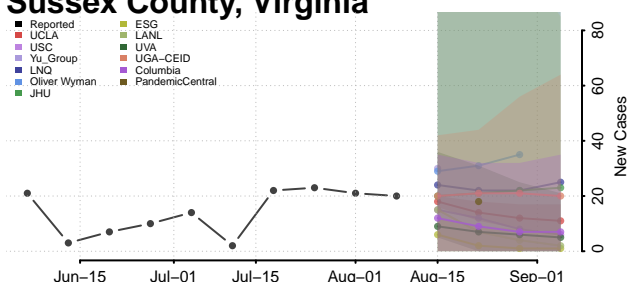

Sussex County, Virginia