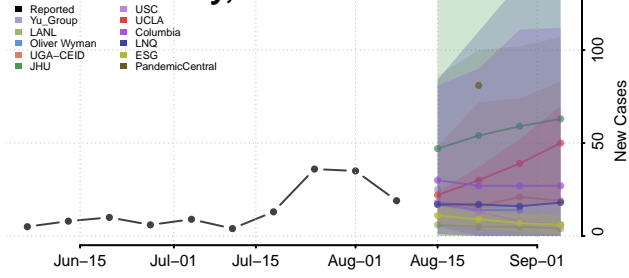

Howell County, Missouri