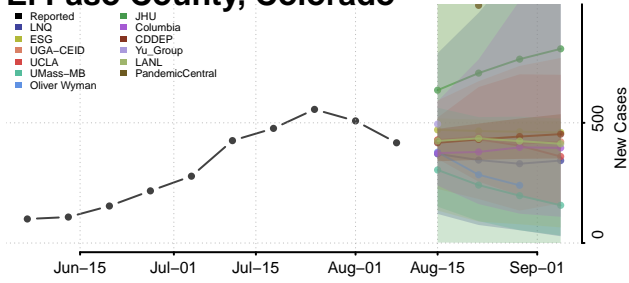

El Paso County, Colorado