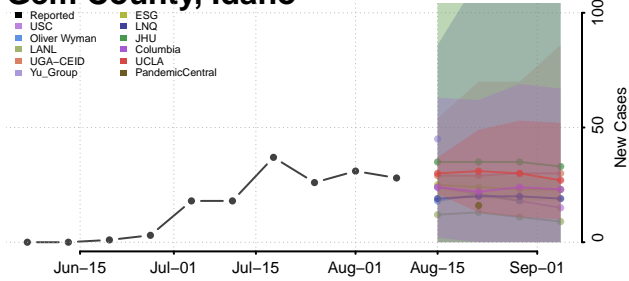

Cassia County, Idaho

Clark County, Idaho

Clearwater County, Idaho

Custer County, Idaho

Elmore County, Idaho

Franklin County, Idaho

Fremont County, Idaho

Gem County, Idaho