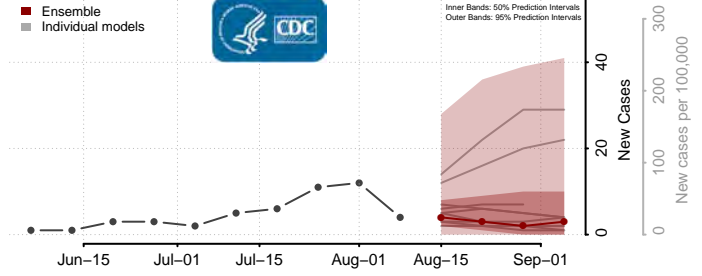

Taylor County, West Virginia