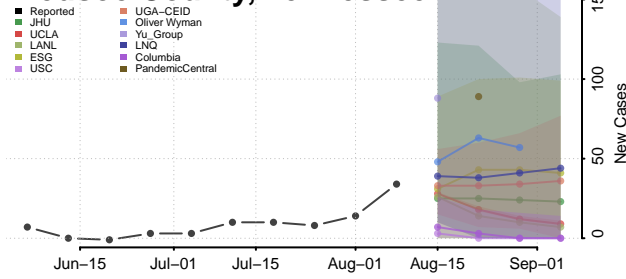

Bledsoe County, Tennessee