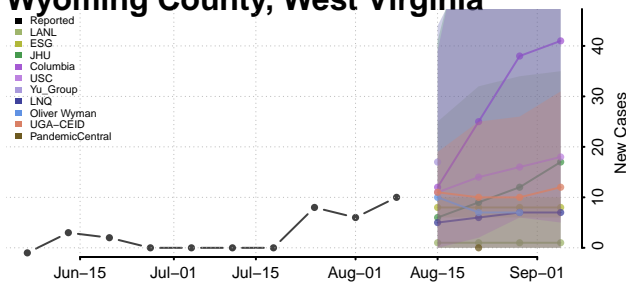

Wood County, West Virginia

Wyoming County, West Virginia

Wisconsin

Adams County, Wisconsin

Ashland County, Wisconsin

Barron County, Wisconsin

Bayfield County, Wisconsin

Brown County, Wisconsin