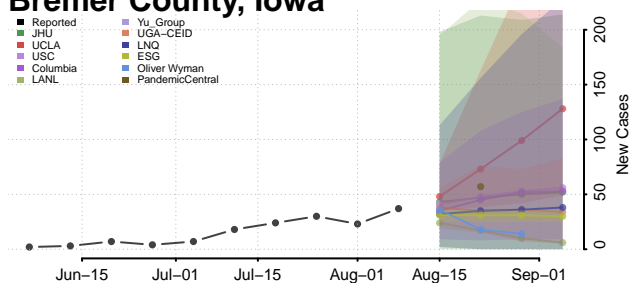

Bremer County, Iowa