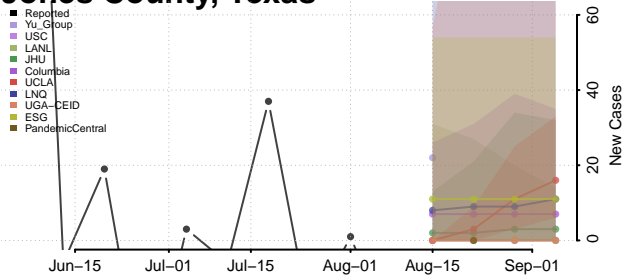

Jones County, Texas