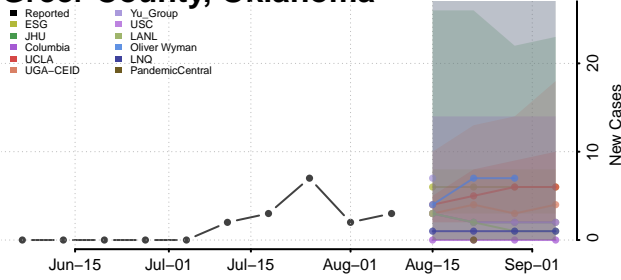

Greer County, Oklahoma