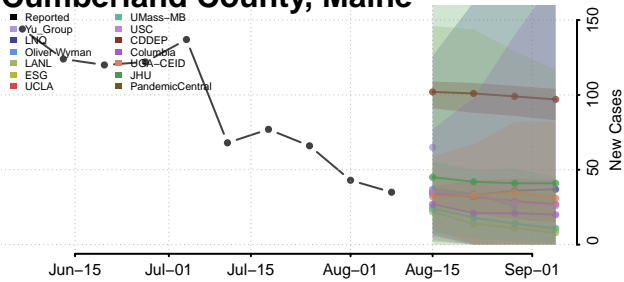

West Feliciana County, Louisiana

Winn County, Louisiana

Maine

Androscoggin County, Maine

Aroostook County, Maine

Cumberland County, Maine

Franklin County, Maine

Hancock County, Maine