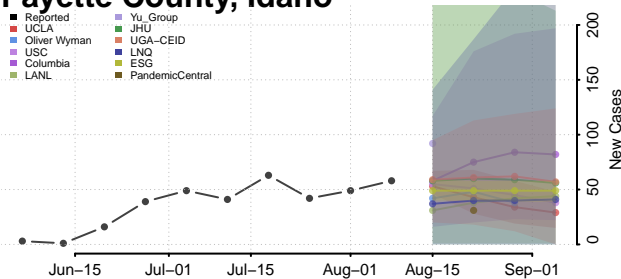

Lincoln County, Idaho

Madison County, Idaho

Minidoka County, Idaho

Nez Perce County, Idaho

Oneida County, Idaho

Owyhee County, Idaho

Payette County, Idaho

Power County, Idaho