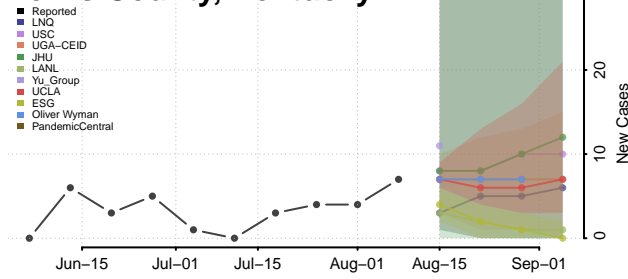

Lee County, Kentucky

Leslie County, Kentucky

Letcher County, Kentucky

Lewis County, Kentucky

Lincoln County, Kentucky

Livingston County, Kentucky

Logan County, Kentucky

Lyon County, Kentucky