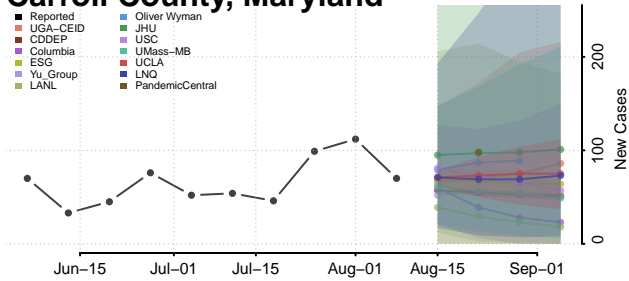

Carroll County, Maryland