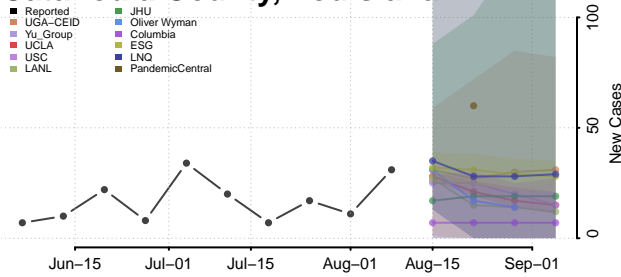

Bossier County, Louisiana

Caddo County, Louisiana

Calcasieu County, Louisiana

Caldwell County, Louisiana

Cameron County, Louisiana

Catahoula County, Louisiana

Claiborne County, Louisiana

Concordia County, Louisiana