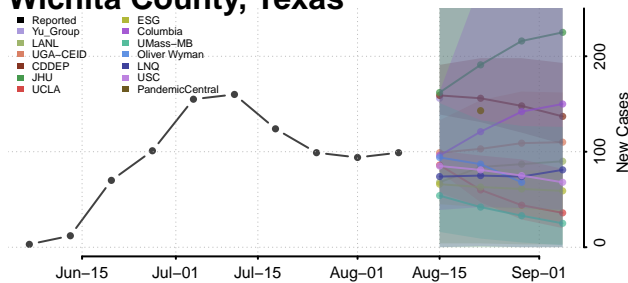

Wichita County, Texas