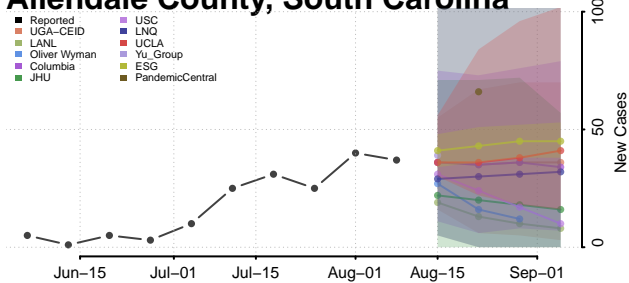

Allendale County, South Carolina