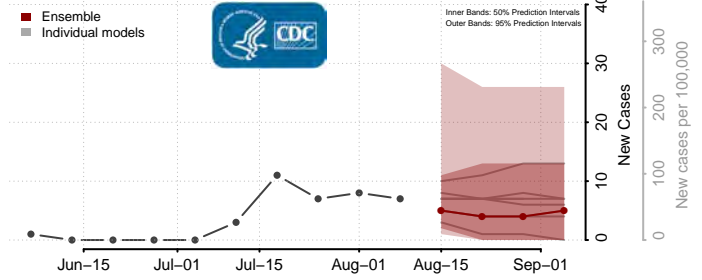

Otter Tail County, Minnesota

Pennington County, Minnesota

Pine County, Minnesota

Pipestone County, Minnesota

Polk County, Minnesota

Pope County, Minnesota

Ramsey County, Minnesota

Red Lake County, Minnesota