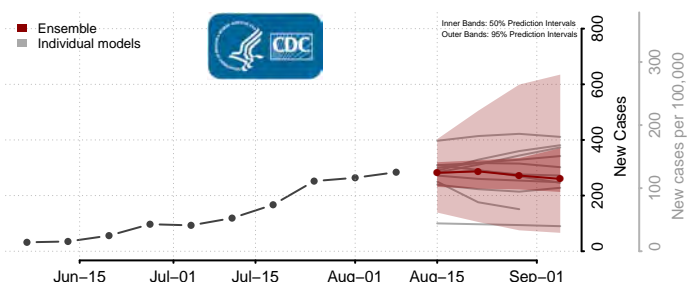

Linn County, Iowa