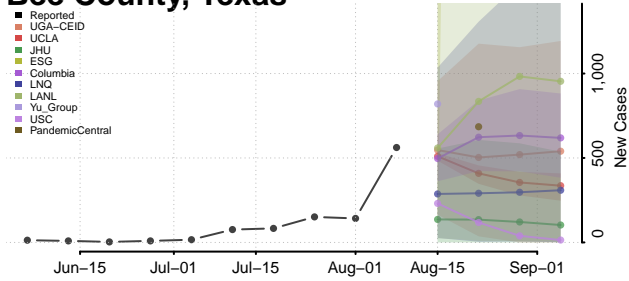

Bee County, Texas