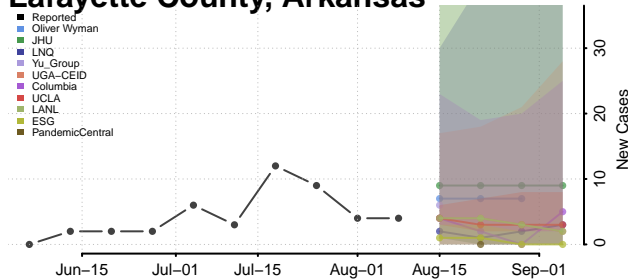

Greene County, Arkansas

Hempstead County, Arkansas

Hot Spring County, Arkansas

Howard County, Arkansas

Independence County, Arkansas

Izard County, Arkansas

Jackson County, Arkansas

Jefferson County, Arkansas

Johnson County, Arkansas

Lafayette County, Arkansas

Lawrence County, Arkansas

Lee County, Arkansas

Lincoln County, Arkansas

Little River County, Arkansas

Logan County, Arkansas

Lonoke County, Arkansas