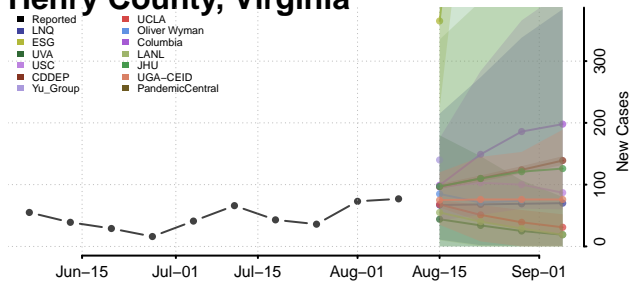

Henry County, Virginia