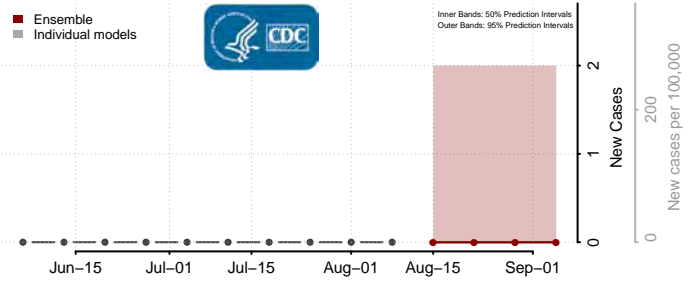

Slope County, North Dakota