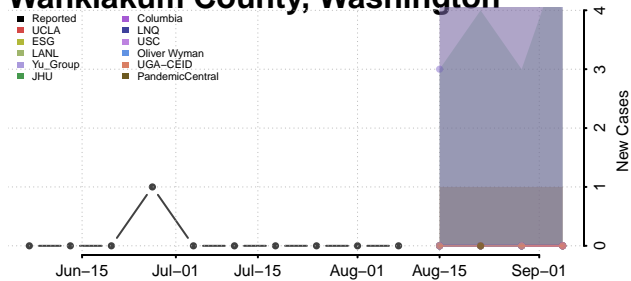

San Juan County, Washington

Skagit County, Washington

Skamania County, Washington

Snohomish County, Washington

Spokane County, Washington

Stevens County, Washington

Thurston County, Washington

Wahkiakum County, Washington