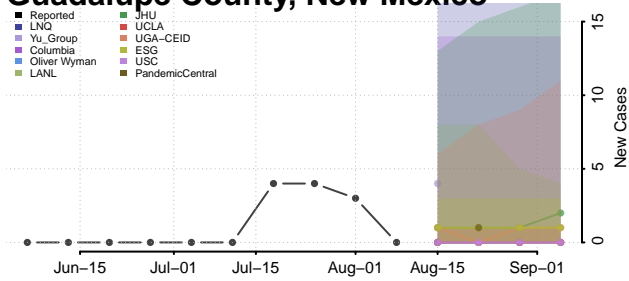

Guadalupe County, New Mexico