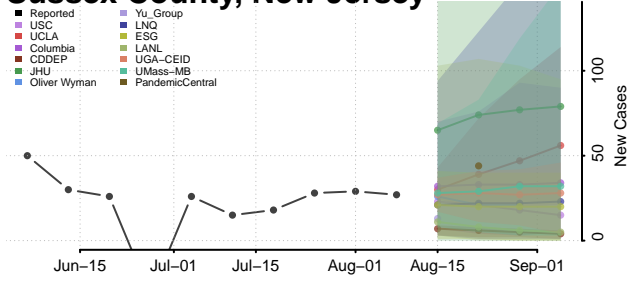

Sussex County, New Jersey