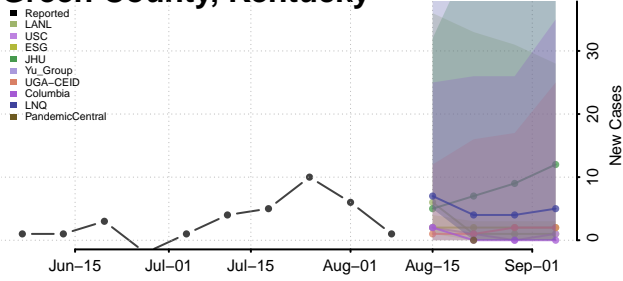

Grant County, Kentucky

Graves County, Kentucky

Grayson County, Kentucky

Green County, Kentucky

Greenup County, Kentucky

Hancock County, Kentucky

Hardin County, Kentucky

Harlan County, Kentucky