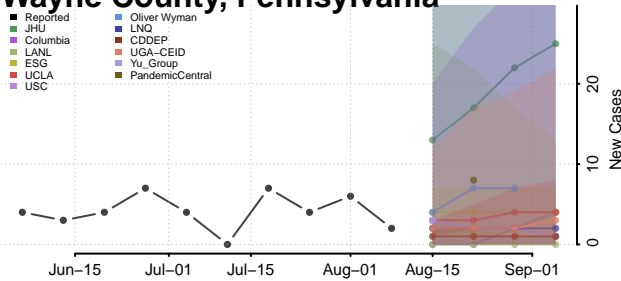

Venango County, Pennsylvania

Warren County, Pennsylvania

Washington County, Pennsylvania

Wayne County, Pennsylvania

Westmoreland County, Pennsylvania

Wyoming County, Pennsylvania

York County, Pennsylvania

Puerto Rico