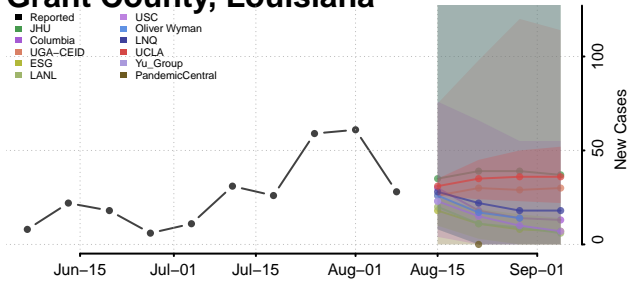

Grant County, Louisiana