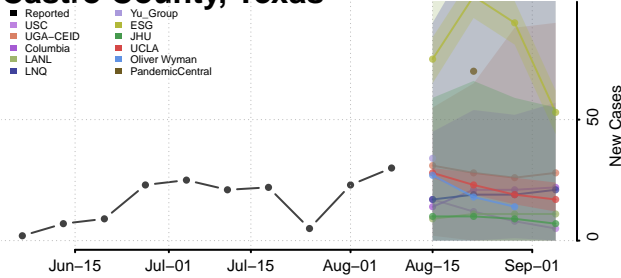

Castro County, Texas