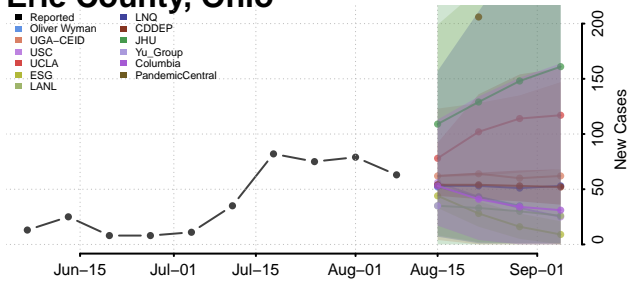

Erie County, Ohio