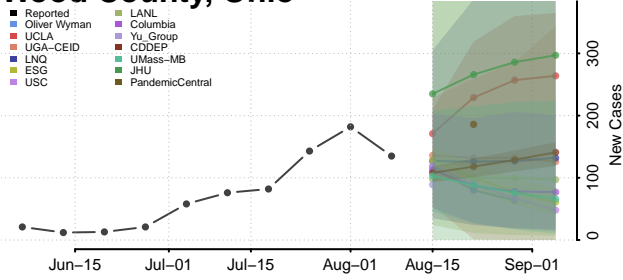

Wayne County, Ohio

Williams County, Ohio

Wood County, Ohio

Wyandot County, Ohio

Oklahoma

Adair County, Oklahoma

Alfalfa County, Oklahoma

Atoka County, Oklahoma