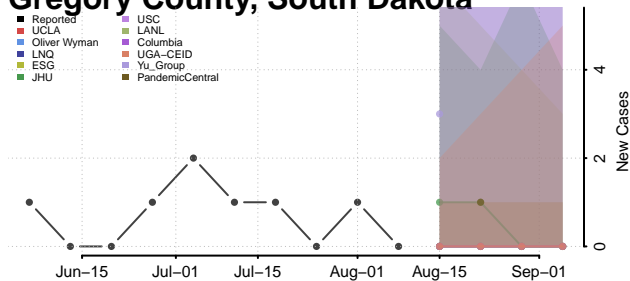

Gregory County, South Dakota