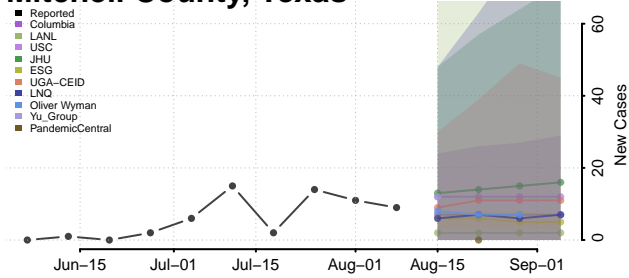

Mitchell County, Texas