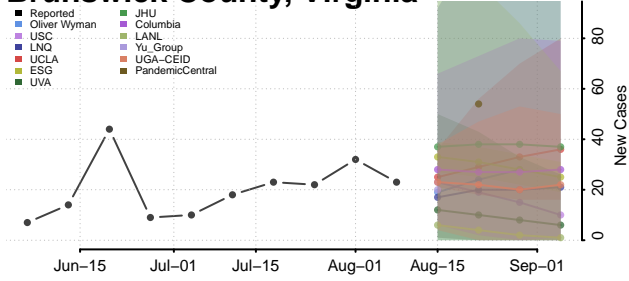

Brunswick County, Virginia