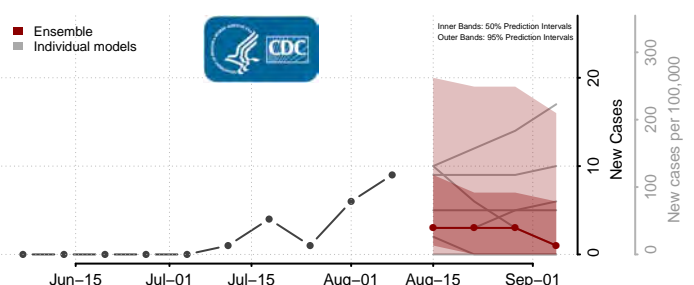

Ferry County, Washington