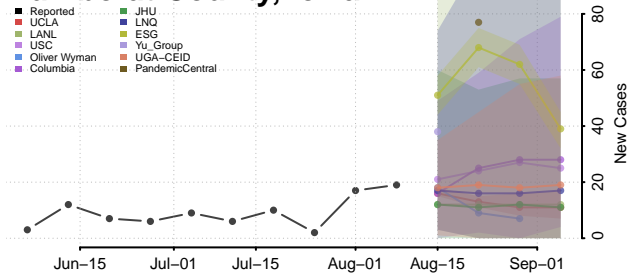

Guthrie County, Iowa

Hamilton County, Iowa

Hancock County, Iowa

Hardin County, Iowa

Harrison County, Iowa

Henry County, Iowa

Howard County, Iowa

Humboldt County, Iowa