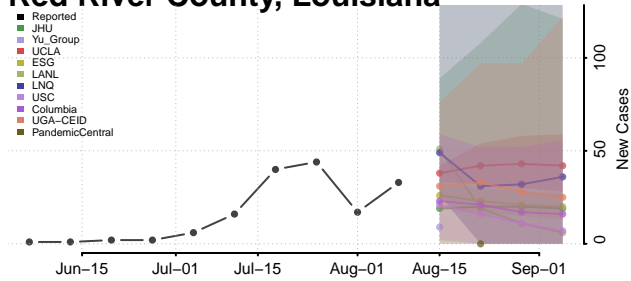

Red River County, Louisiana