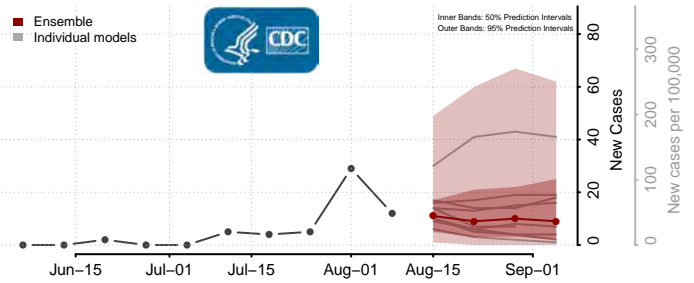

Randolph County, Missouri