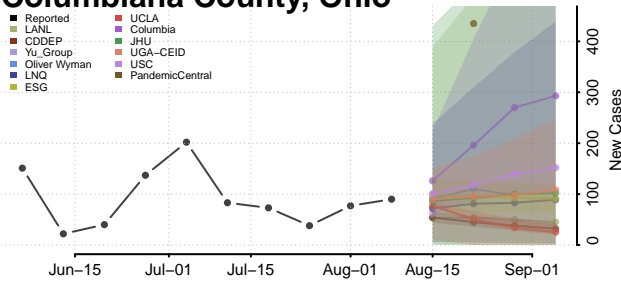

Clermont County, Ohio

Clinton County, Ohio

Columbiana County, Ohio

Coshocton County, Ohio

Crawford County, Ohio

Cuyahoga County, Ohio

Darke County, Ohio

Defiance County, Ohio