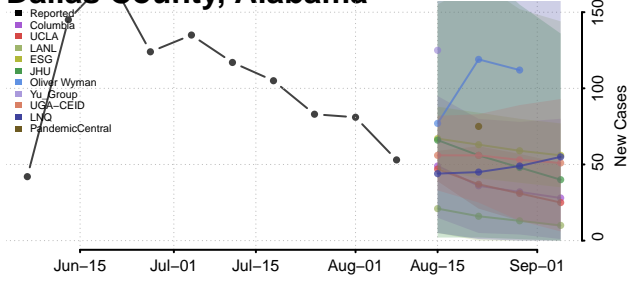

Dallas County, Alabama