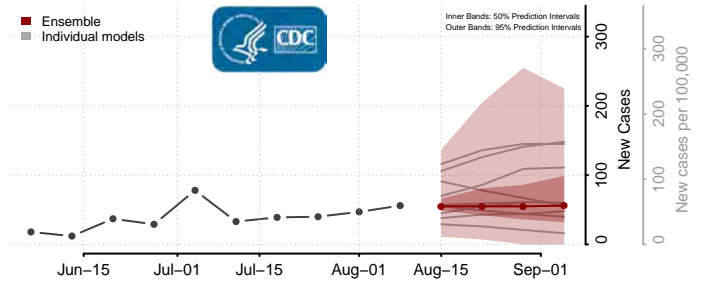

Prince George County, Virginia

Prince William County, Virginia

Pulaski County, Virginia

Radford County, Virginia

Rappahannock County, Virginia

Russell County, Virginia

Salem County, Virginia

Scott County, Virginia