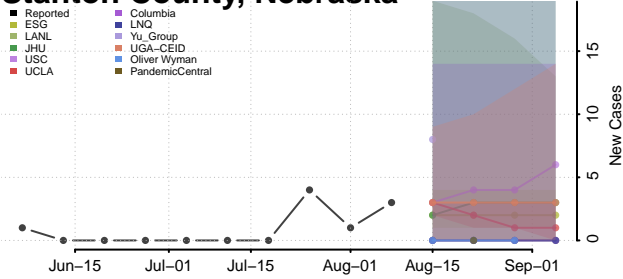

Seward County, Nebraska

Sheridan County, Nebraska

Sherman County, Nebraska

Sioux County, Nebraska

Stanton County, Nebraska

Thayer County, Nebraska

Thomas County, Nebraska

Thurston County, Nebraska