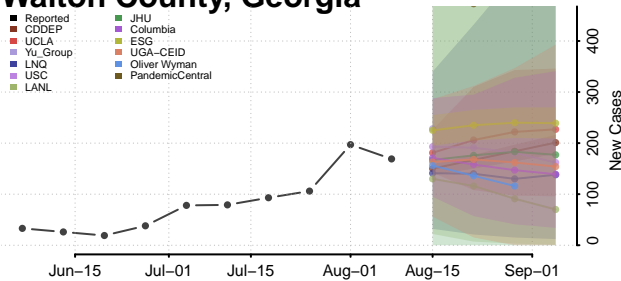

Twiggs County, Georgia

Union County, Georgia

Upson County, Georgia

Walker County, Georgia

Walton County, Georgia

Ware County, Georgia

Warren County, Georgia

Washington County, Georgia