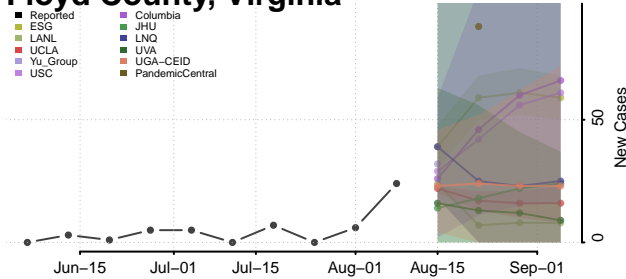

Emporia County, Virginia

Essex County, Virginia

Fairfax City County, Virginia

Fairfax County, Virginia

Falls Church County, Virginia

Fauquier County, Virginia

Floyd County, Virginia

Fluvanna County, Virginia