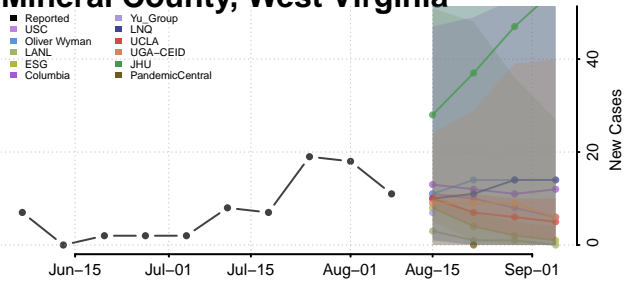

Mineral County, West Virginia