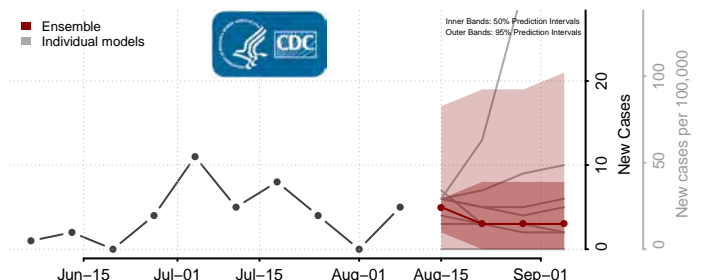

Vernon County, Missouri