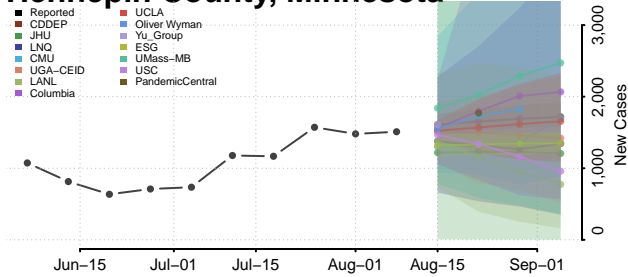

Freeborn County, Minnesota

Goodhue County, Minnesota

Grant County, Minnesota

Hennepin County, Minnesota

Houston County, Minnesota

Hubbard County, Minnesota

Isanti County, Minnesota

Itasca County, Minnesota