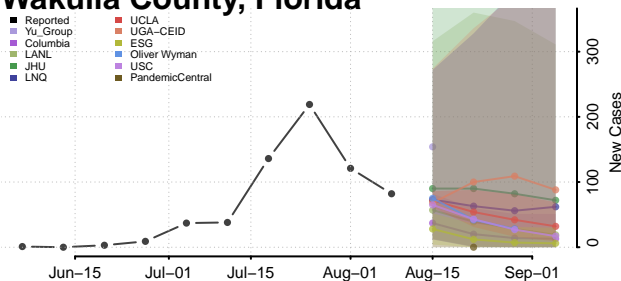

St. Lucie County, Florida

Sumter County, Florida

Suwannee County, Florida

Taylor County, Florida

Union County, Florida

Volusia County, Florida

Wakulla County, Florida

Walton County, Florida