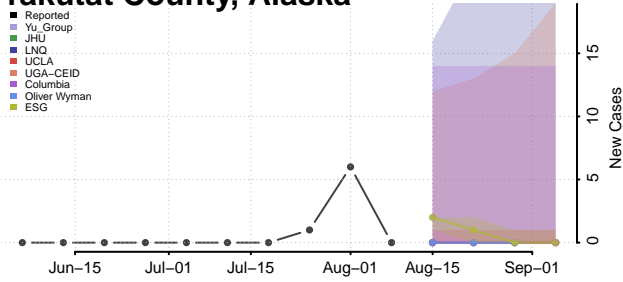

Yakutat County, Alaska