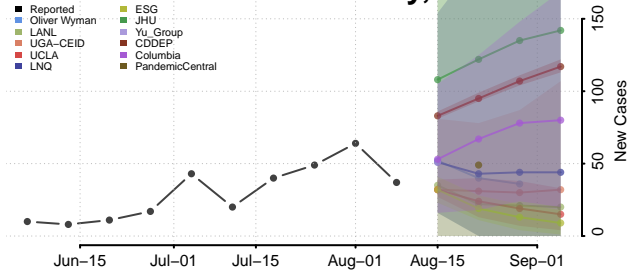

Juneau County, Alaska

Kenai Peninsula County, Alaska

Ketchikan Gateway County, Alaska

Kodiak Island County, Alaska

Kusilvak County, Alaska

Lake and Peninsula County, Alaska

Matanuska-Susitna County, Alaska

Nome County, Alaska