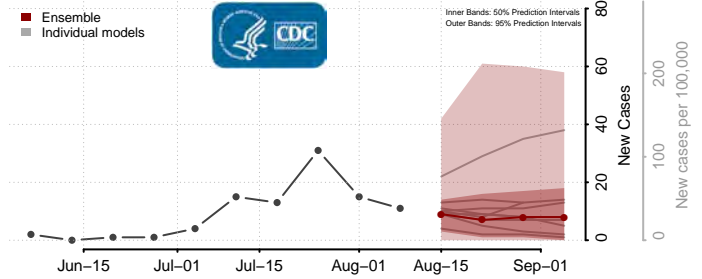

Gilmer County, West Virginia

Grant County, West Virginia

Greenbrier County, West Virginia

Hampshire County, West Virginia

Hancock County, West Virginia

Hardy County, West Virginia

Harrison County, West Virginia