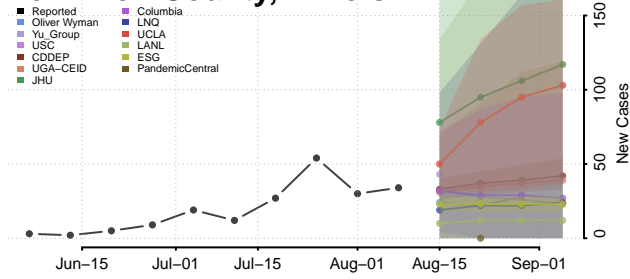

Vermilion County, Illinois