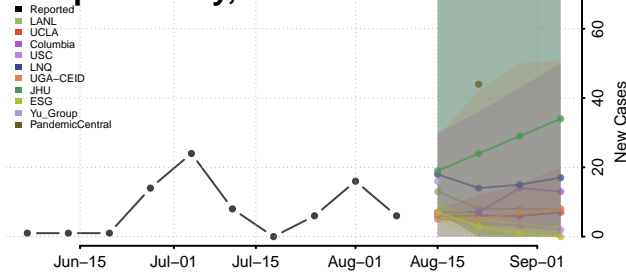

Phelps County, Missouri