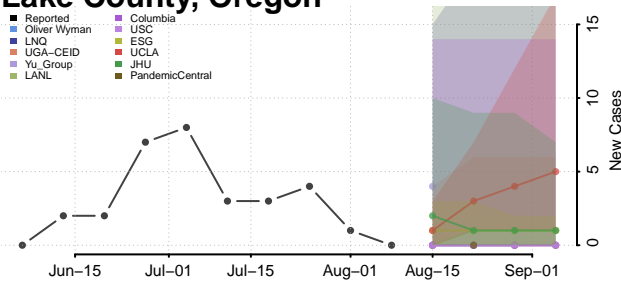

Hood River County, Oregon

Jackson County, Oregon

Jefferson County, Oregon

Josephine County, Oregon

Klamath County, Oregon

Lake County, Oregon

Lane County, Oregon

Lincoln County, Oregon