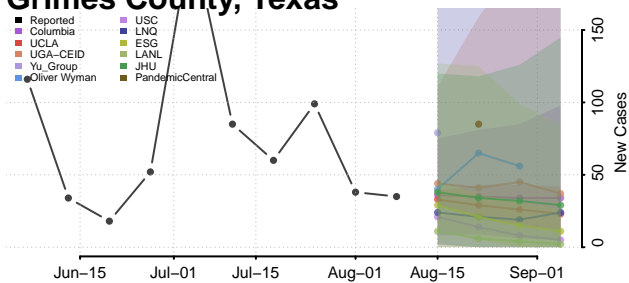

Grimes County, Texas