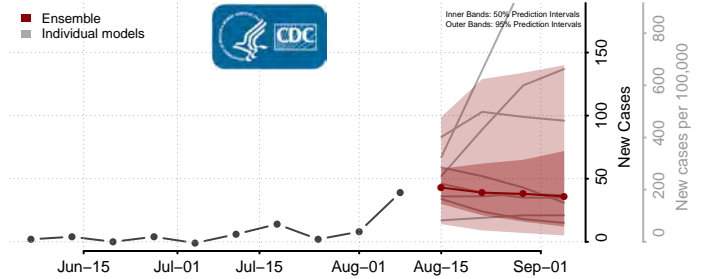

Sullivan County, Indiana