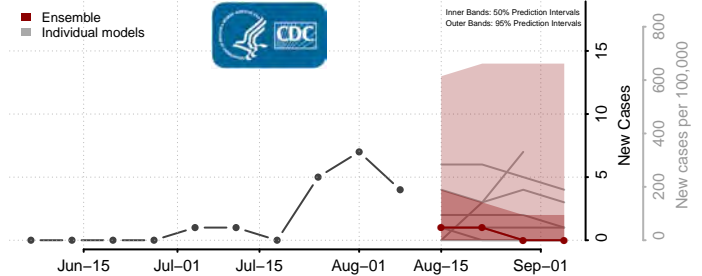

Burke County, North Dakota