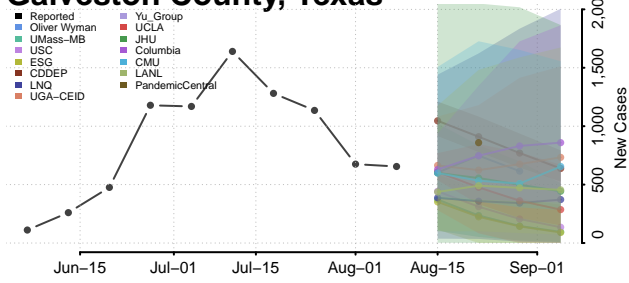

Galveston County, Texas