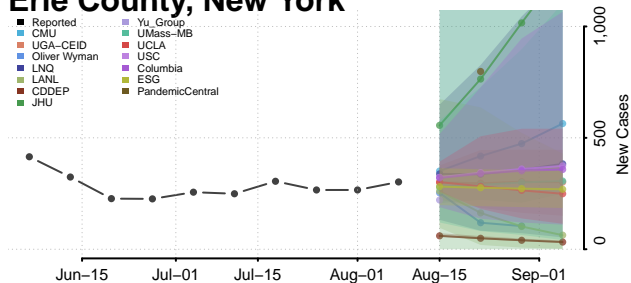

Delaware County, New York

Dutchess County, New York

Erie County, New York

Essex County, New York

Franklin County, New York

Fulton County, New York

Genesee County, New York

Greene County, New York