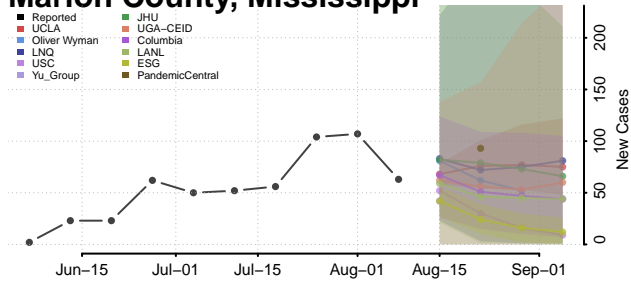

Leake County, Mississippi

Lee County, Mississippi

Leflore County, Mississippi

Lincoln County, Mississippi

Lowndes County, Mississippi

Madison County, Mississippi

Marion County, Mississippi

Marshall County, Mississippi