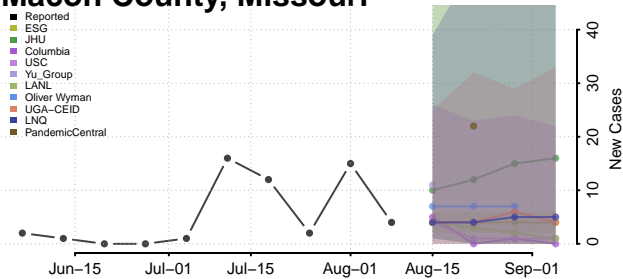

Macon County, Missouri