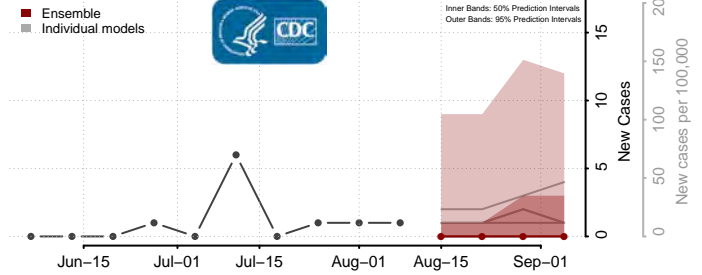

Tyler County, West Virginia