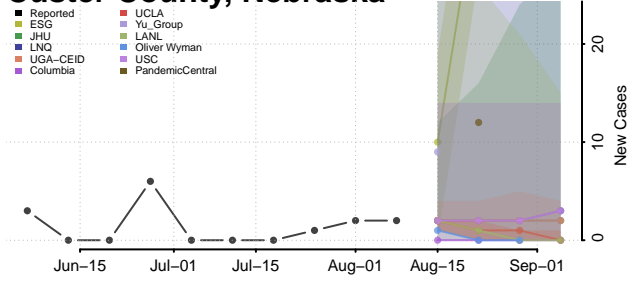

Custer County, Nebraska