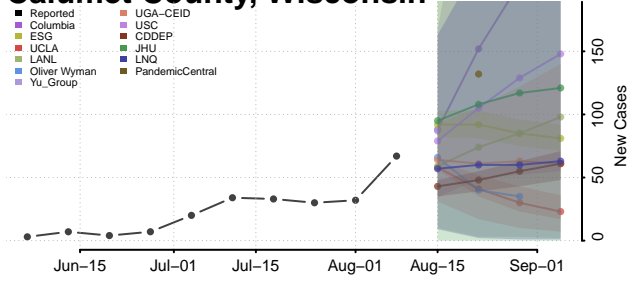

Calumet County, Wisconsin