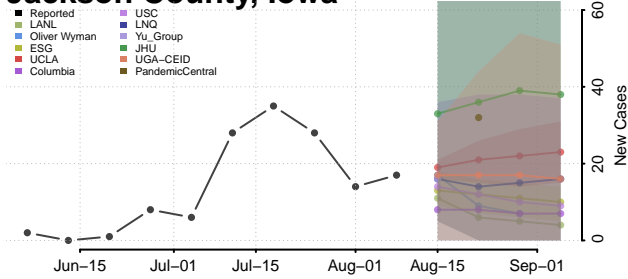

Jackson County, Iowa