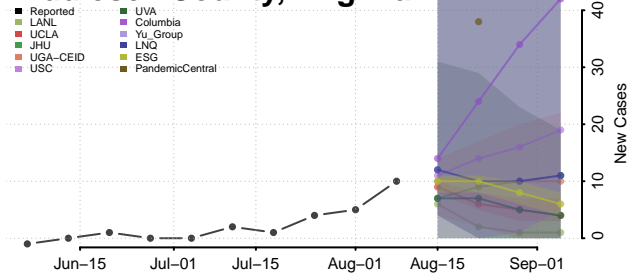

Middlesex County, Virginia