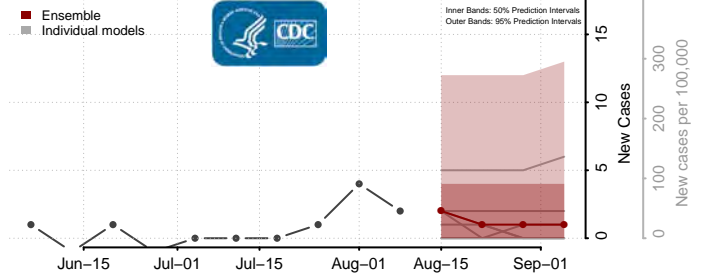

Gasconade County, Missouri

Gentry County, Missouri

Greene County, Missouri

Grundy County, Missouri

Harrison County, Missouri

Henry County, Missouri

Hickory County, Missouri

Holt County, Missouri