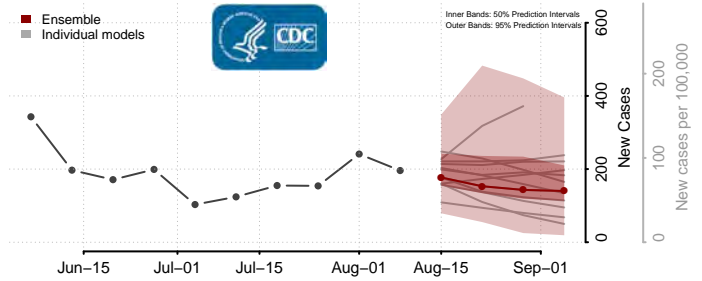

Prince George County, Virginia

Prince William County, Virginia

Pulaski County, Virginia

Radford County, Virginia

Rappahannock County, Virginia

Russell County, Virginia

Salem County, Virginia

Scott County, Virginia