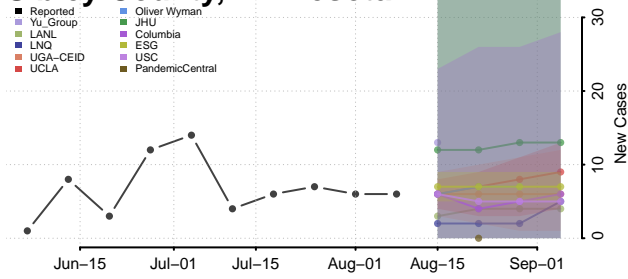

Redwood County, Minnesota

Renville County, Minnesota

Rice County, Minnesota

Rock County, Minnesota

Roseau County, Minnesota

Scott County, Minnesota

Sherburne County, Minnesota

Sibley County, Minnesota