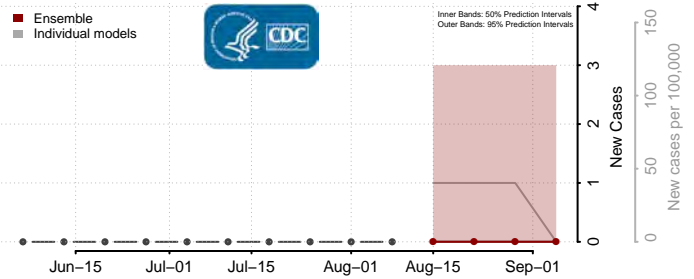

Rich County, Utah