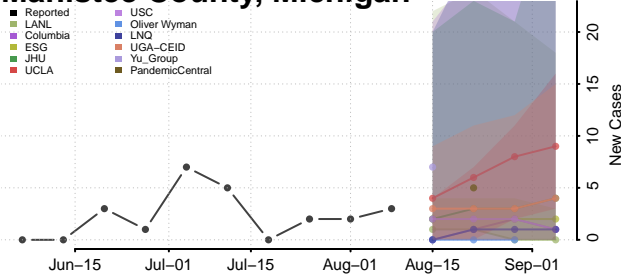

Lapeer County, Michigan

Leelanau County, Michigan

Lenawee County, Michigan

Livingston County, Michigan

Luce County, Michigan

Mackinac County, Michigan

Macomb County, Michigan

Manistee County, Michigan