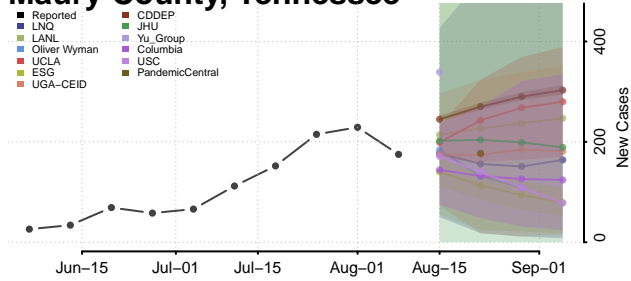

Marshall County, Tennessee

Maury County, Tennessee

McMinn County, Tennessee

McNairy County, Tennessee

Meigs County, Tennessee

Monroe County, Tennessee

Montgomery County, Tennessee

Moore County, Tennessee