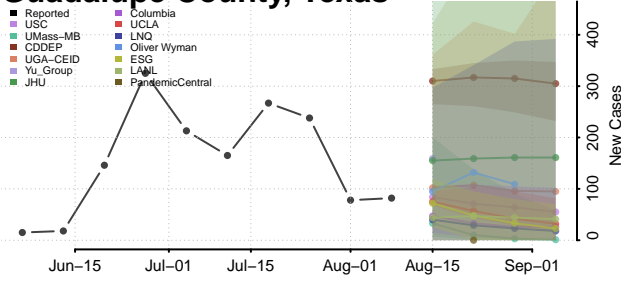

Guadalupe County, Texas