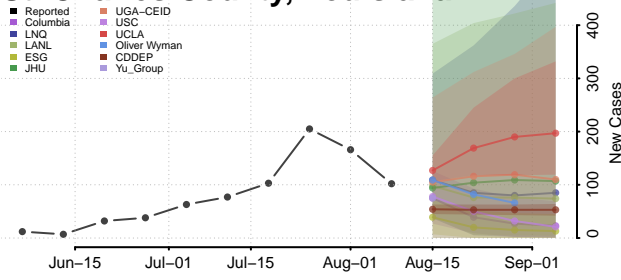

St. Charles County, Louisiana