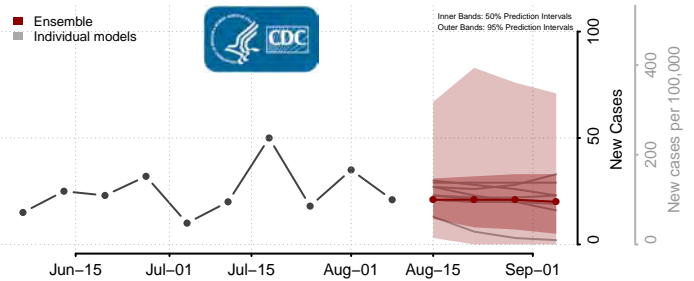

Forsyth County, North Carolina

Franklin County, North Carolina

Gaston County, North Carolina

Gates County, North Carolina

Graham County, North Carolina

Granville County, North Carolina

Greene County, North Carolina