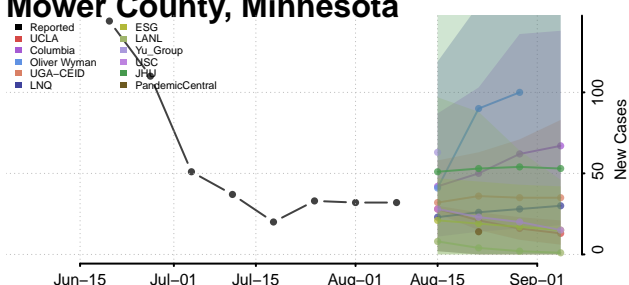

Mower County, Minnesota