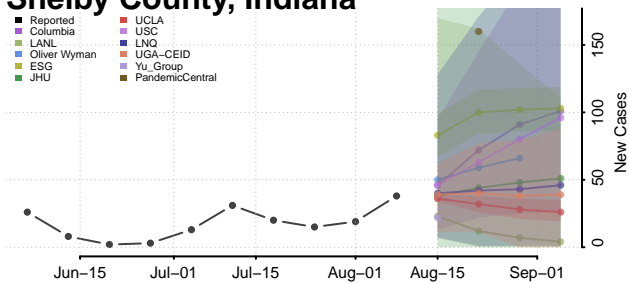

Randolph County, Indiana

Ripley County, Indiana

Rush County, Indiana

Scott County, Indiana

Shelby County, Indiana

Spencer County, Indiana

St. Joseph County, Indiana

Starke County, Indiana