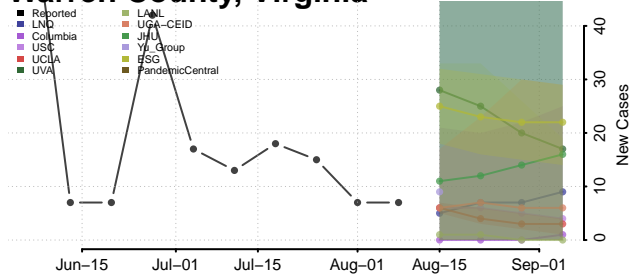

Warren County, Virginia