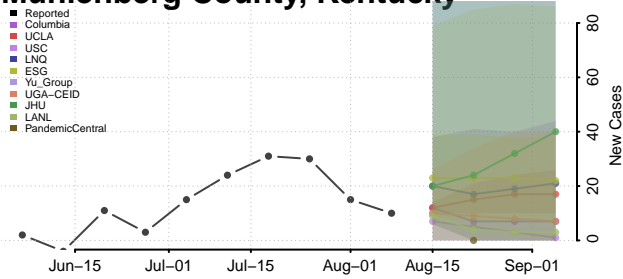

Muhlenberg County, Kentucky