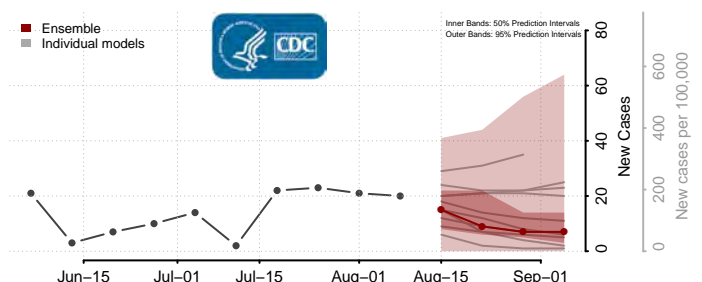

Sussex County, Virginia