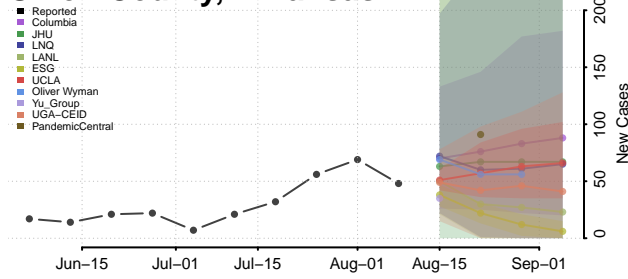

Union County, Arkansas