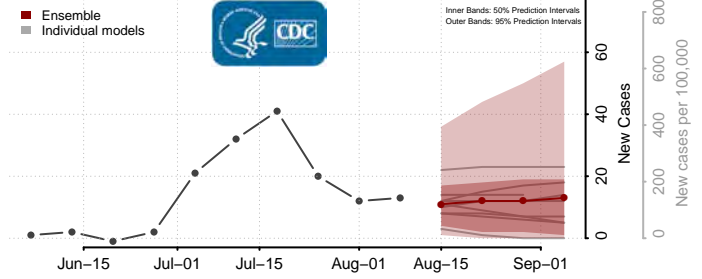

Otter Tail County, Minnesota

Pennington County, Minnesota

Pine County, Minnesota

Pipestone County, Minnesota

Polk County, Minnesota

Pope County, Minnesota

Ramsey County, Minnesota

Red Lake County, Minnesota