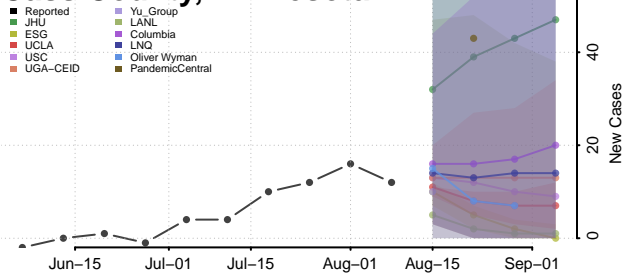

Cass County, Minnesota