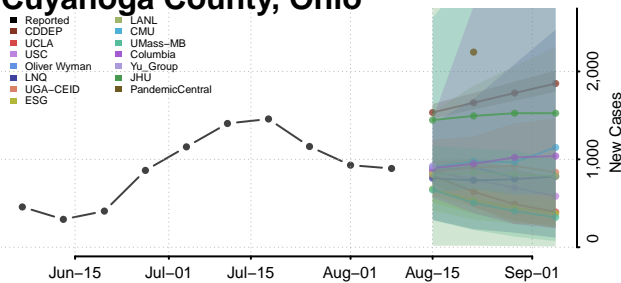

Clermont County, Ohio

Clinton County, Ohio

Columbiana County, Ohio

Coshocton County, Ohio

Crawford County, Ohio

Cuyahoga County, Ohio

Darke County, Ohio

Defiance County, Ohio