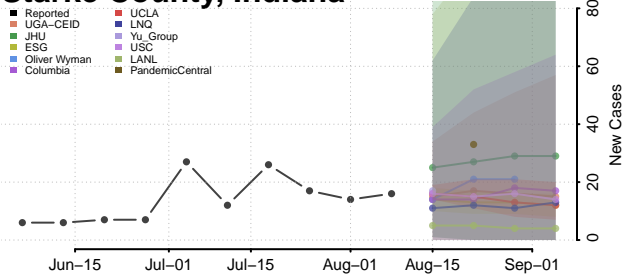

Randolph County, Indiana

Ripley County, Indiana

Rush County, Indiana

Scott County, Indiana

Shelby County, Indiana

Spencer County, Indiana

St. Joseph County, Indiana

Starke County, Indiana