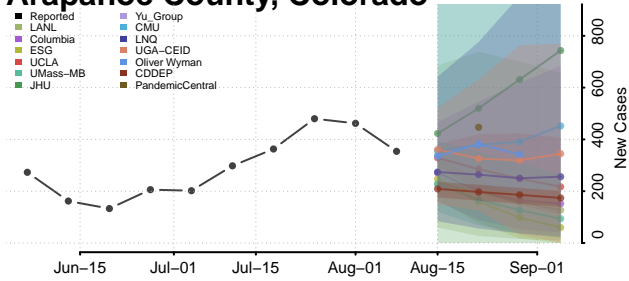

Arapahoe County, Colorado