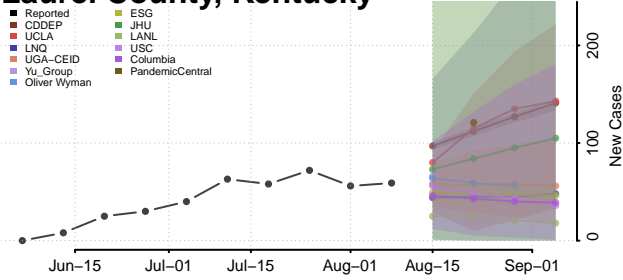

Jessamine County, Kentucky

Johnson County, Kentucky

Kenton County, Kentucky

Knott County, Kentucky

Knox County, Kentucky

Larue County, Kentucky

Laurel County, Kentucky

Lawrence County, Kentucky