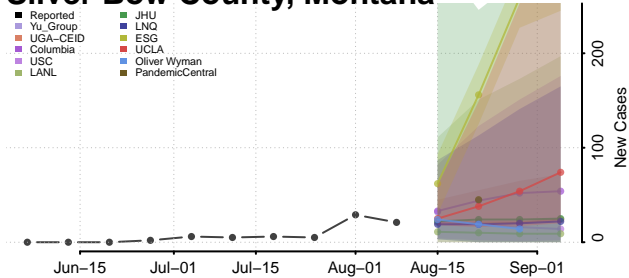

Silver Bow County, Montana