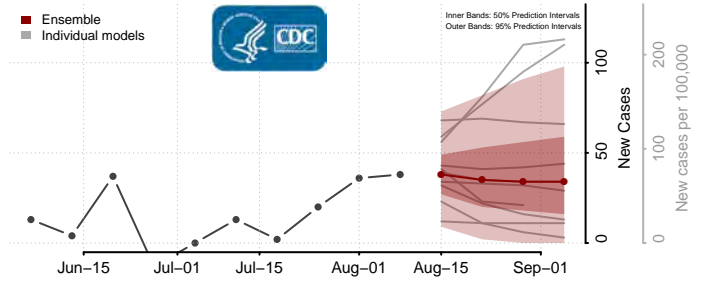

Shiawassee County, Michigan

St. Clair County, Michigan

St. Joseph County, Michigan

Tuscola County, Michigan

Van Buren County, Michigan

Washtenaw County, Michigan

Wayne County, Michigan

Wexford County, Michigan