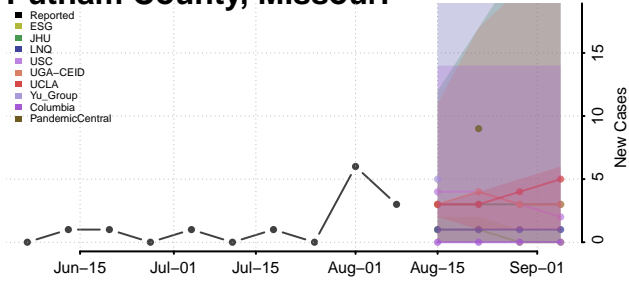

Putnam County, Missouri