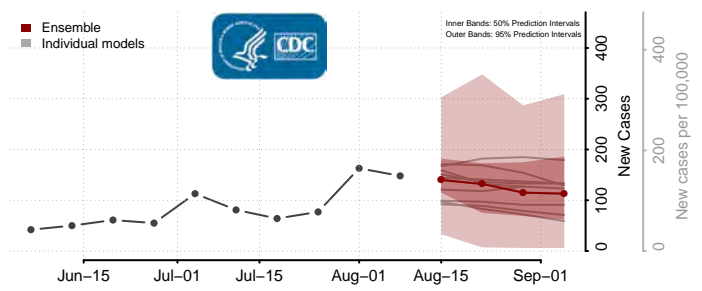

Prince George County, Virginia

Prince William County, Virginia

Pulaski County, Virginia

Radford County, Virginia

Rappahannock County, Virginia

Russell County, Virginia

Salem County, Virginia

Scott County, Virginia