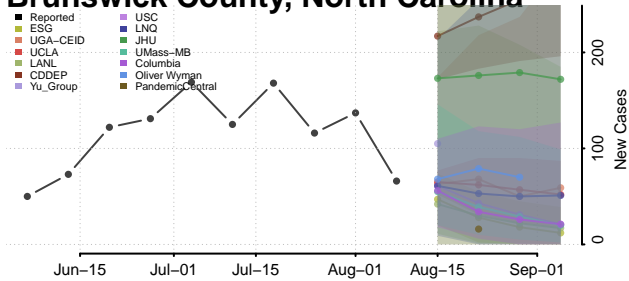

Avery County, North Carolina

Beaufort County, North Carolina

Bertie County, North Carolina

Bladen County, North Carolina

Brunswick County, North Carolina

Buncombe County, North Carolina

Burke County, North Carolina