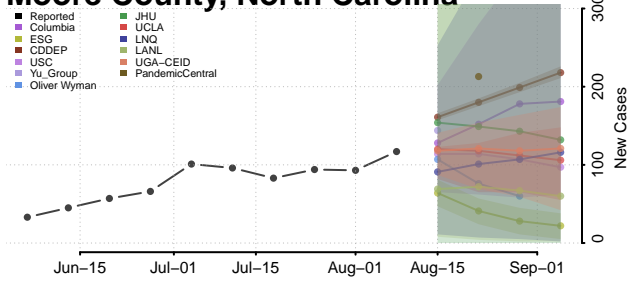

Moore County, North Carolina