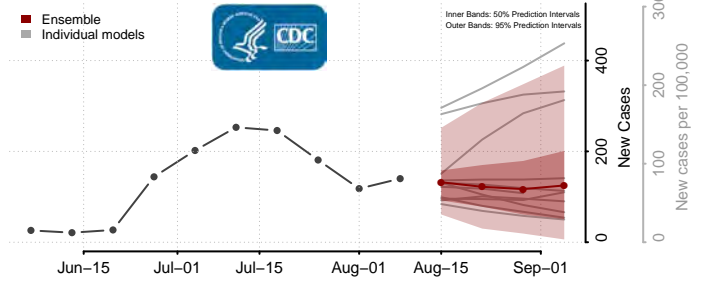

Poweshiek County, Iowa

Ringgold County, Iowa

Sac County, Iowa

Scott County, Iowa

Shelby County, Iowa

Sioux County, Iowa

Story County, Iowa

Tama County, Iowa