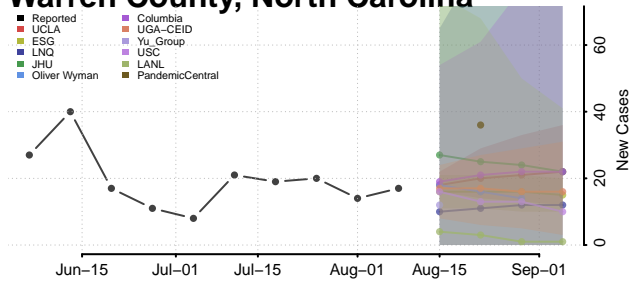

Union County, North Carolina

Vance County, North Carolina

Wake County, North Carolina

Warren County, North Carolina

Washington County, North Carolina

Watauga County, North Carolina

Wayne County, North Carolina