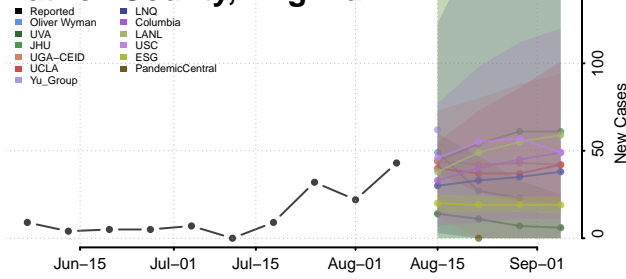

Patrick County, Virginia