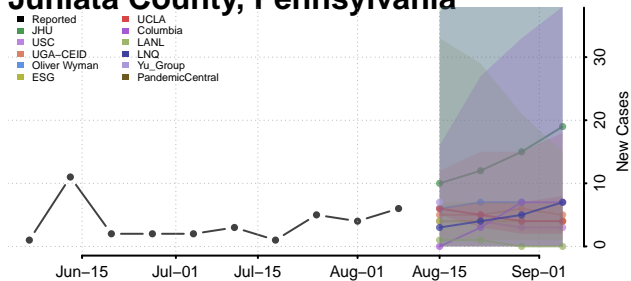

Juniata County, Pennsylvania