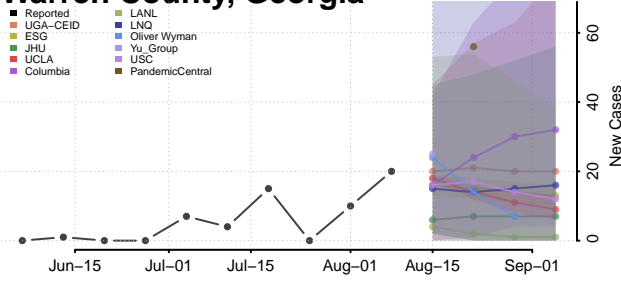

Twiggs County, Georgia

Union County, Georgia

Upson County, Georgia

Walker County, Georgia

Walton County, Georgia

Ware County, Georgia

Warren County, Georgia

Washington County, Georgia