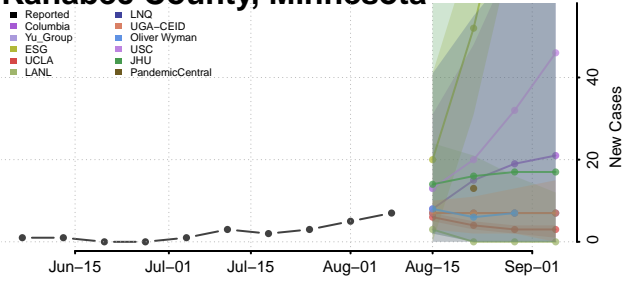

Kanabec County, Minnesota