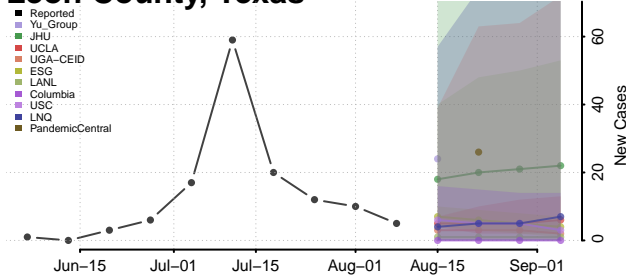

Leon County, Texas