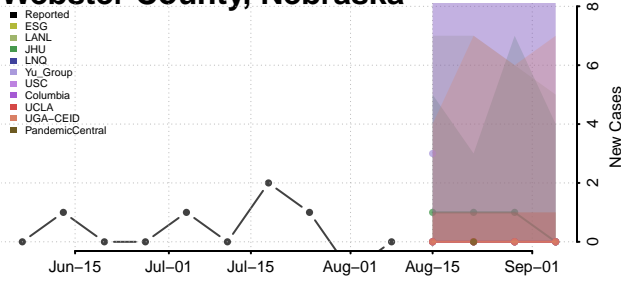

Valley County, Nebraska

Washington County, Nebraska

Wayne County, Nebraska

Webster County, Nebraska

Wheeler County, Nebraska

York County, Nebraska

Nevada

Carson City County, Nevada