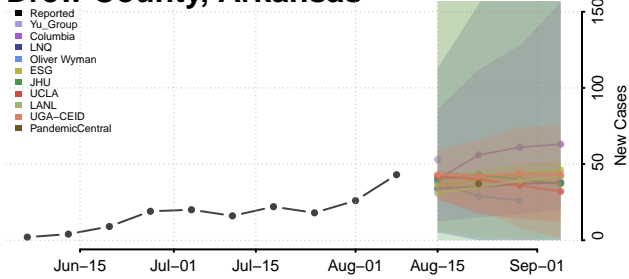

Drew County, Arkansas