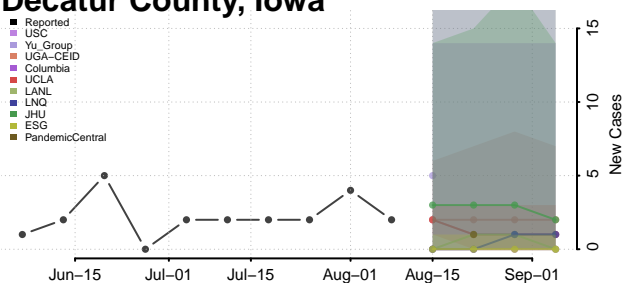

Clinton County, Iowa

Crawford County, Iowa

Dallas County, Iowa

Davis County, Iowa

Decatur County, Iowa

Delaware County, Iowa

Des Moines County, Iowa

Dickinson County, Iowa