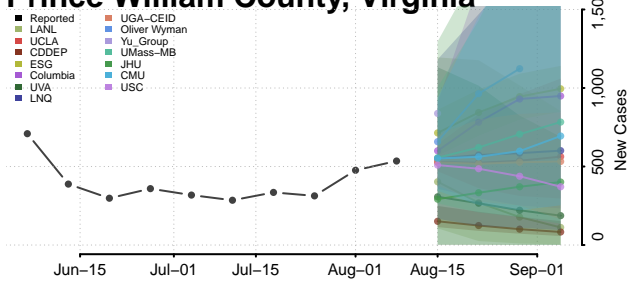

Prince William County, Virginia