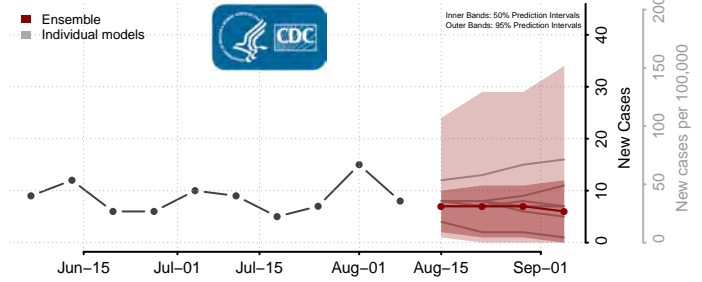

Klickitat County, Washington