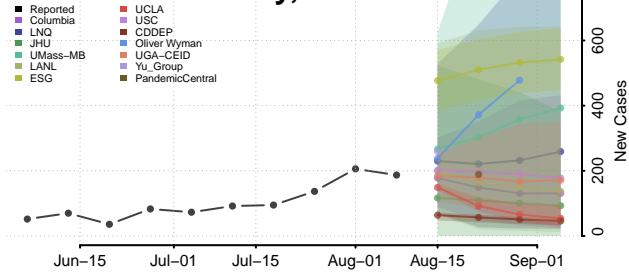

Minnehaha County, South Dakota