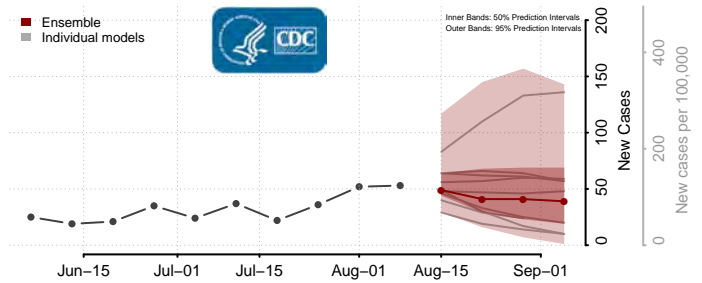

Currituck County, North Carolina

Dare County, North Carolina

Davidson County, North Carolina

Davie County, North Carolina

Duplin County, North Carolina

Durham County, North Carolina

Edgecombe County, North Carolina