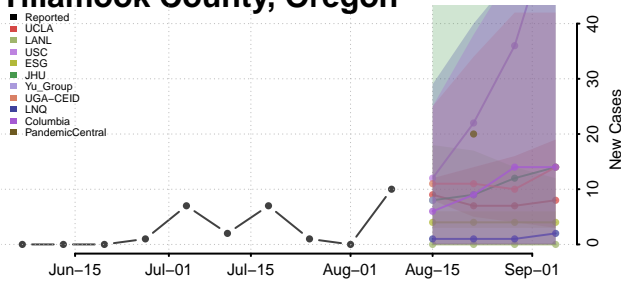

Linn County, Oregon

Malheur County, Oregon

Marion County, Oregon

Morrow County, Oregon

Multnomah County, Oregon

Polk County, Oregon

Sherman County, Oregon

Tillamook County, Oregon