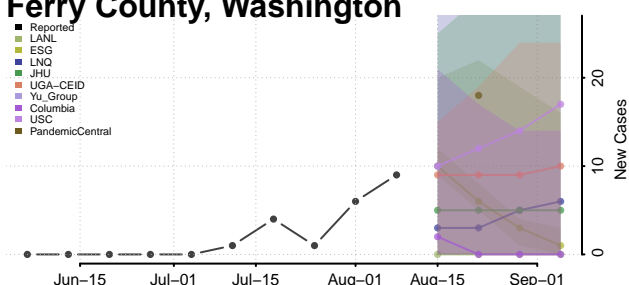

Ferry County, Washington