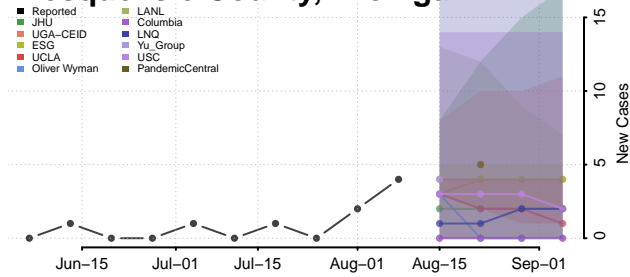

Oscoda County, Michigan

Otsego County, Michigan

Ottawa County, Michigan

Presque Isle County, Michigan

Roscommon County, Michigan

Saginaw County, Michigan

Sanilac County, Michigan

Schoolcraft County, Michigan