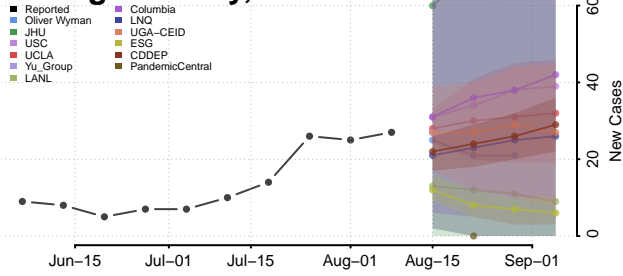

Chisago County, Minnesota