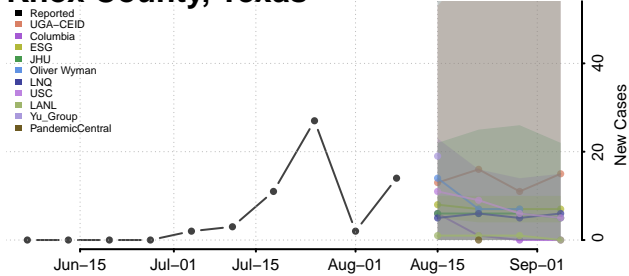

Knox County, Texas