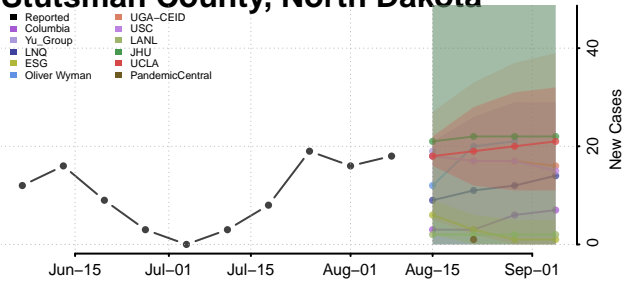

Stutsman County, North Dakota