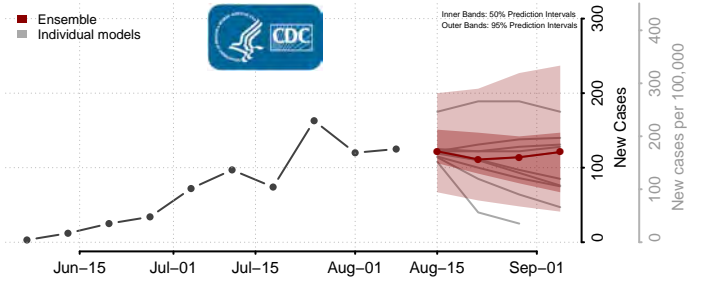

De Baca County, New Mexico

Dona Ana County, New Mexico

Eddy County, New Mexico

Grant County, New Mexico

Guadalupe County, New Mexico

Harding County, New Mexico

Hidalgo County, New Mexico

Lea County, New Mexico