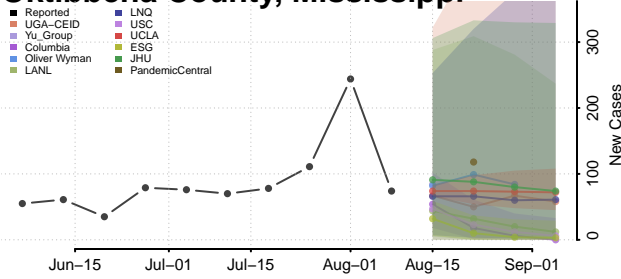

Monroe County, Mississippi

Montgomery County, Mississippi

Neshoba County, Mississippi

Newton County, Mississippi

Noxubee County, Mississippi

Oktibbeha County, Mississippi

Panola County, Mississippi

Pearl River County, Mississippi