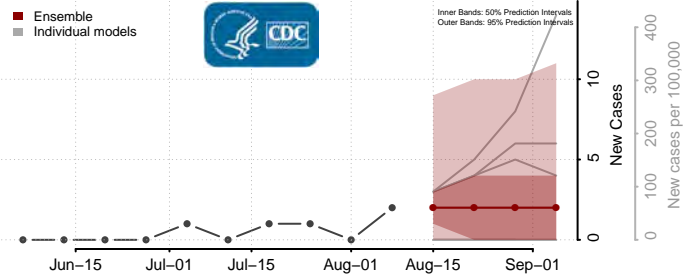

Sheridan County, Montana