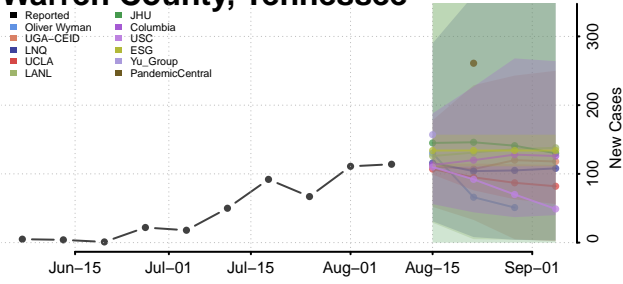

Warren County, Tennessee