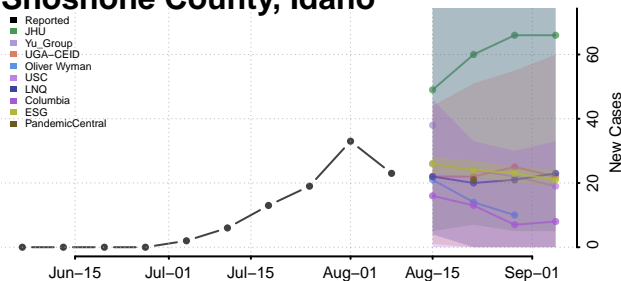

Shoshone County, Idaho