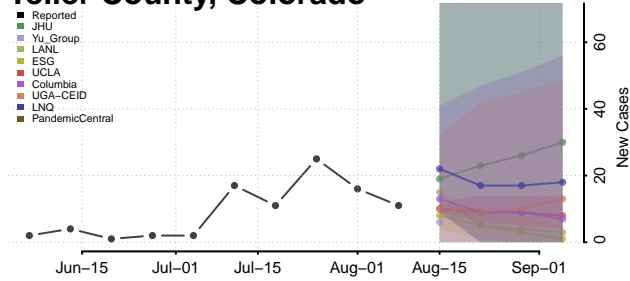

Teller County, Colorado