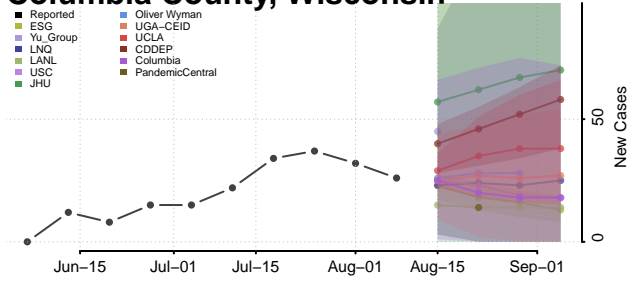

Columbia County, Wisconsin