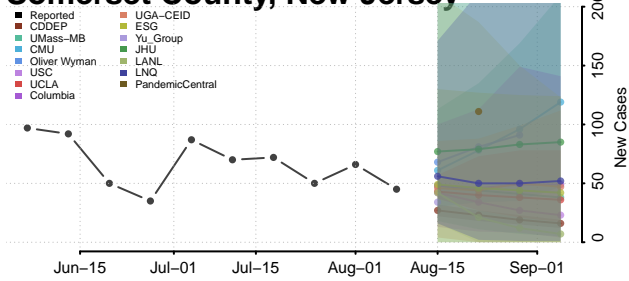

Somerset County, New Jersey