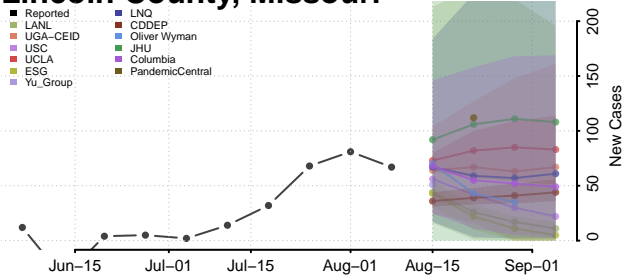

Lincoln County, Missouri