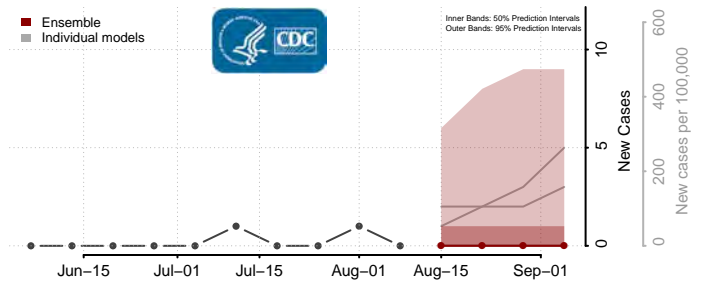

Douglas County, South Dakota

Edmunds County, South Dakota

Fall River County, South Dakota

Faulk County, South Dakota

Grant County, South Dakota

Gregory County, South Dakota

Haakon County, South Dakota

Hamlin County, South Dakota