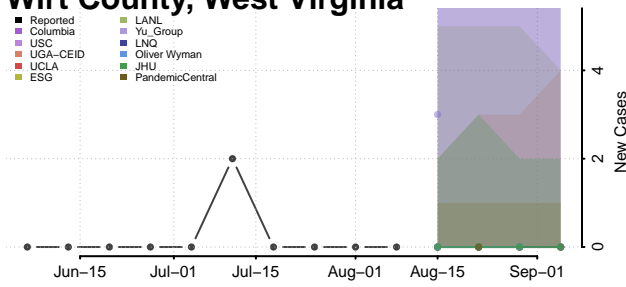

Wood County, West Virginia

Wyoming County, West Virginia

Wisconsin

Adams County, Wisconsin

Ashland County, Wisconsin

Barron County, Wisconsin

Bayfield County, Wisconsin

Brown County, Wisconsin