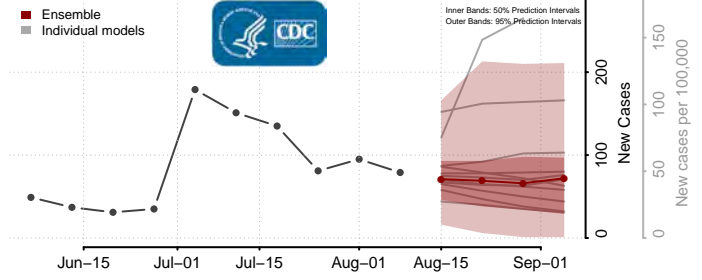

Stearns County, Minnesota