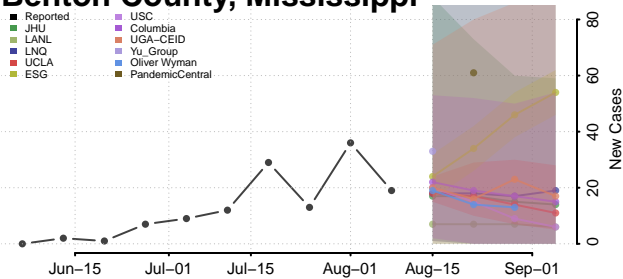

Mississippi

Adams County, Mississippi

Alcorn County, Mississippi

Amite County, Mississippi

Attala County, Mississippi

Benton County, Mississippi

Bolivar County, Mississippi

Calhoun County, Mississippi