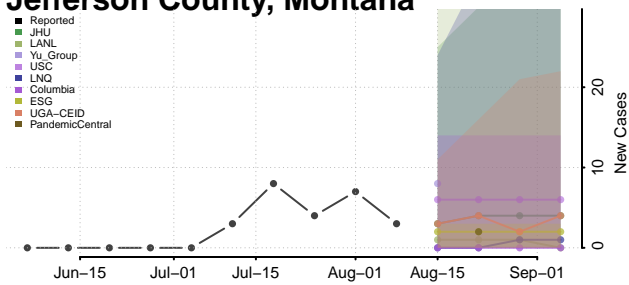

Garfield County, Montana

Glacier County, Montana

Golden Valley County, Montana

Granite County, Montana

Hill County, Montana

Jefferson County, Montana

Judith Basin County, Montana

Lake County, Montana