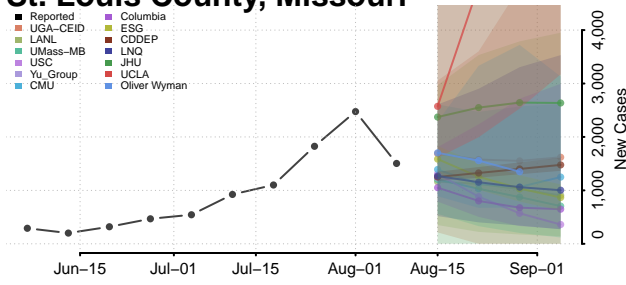

St. Louis County, Missouri