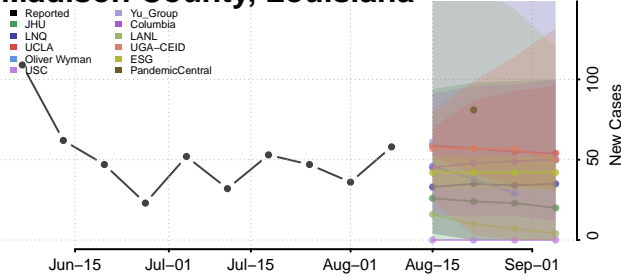

Livingston County, Louisiana

Madison County, Louisiana

Morehouse County, Louisiana

Natchitoches County, Louisiana

Orleans County, Louisiana

Ouachita County, Louisiana

Plaquemines County, Louisiana

Pointe Coupee County, Louisiana