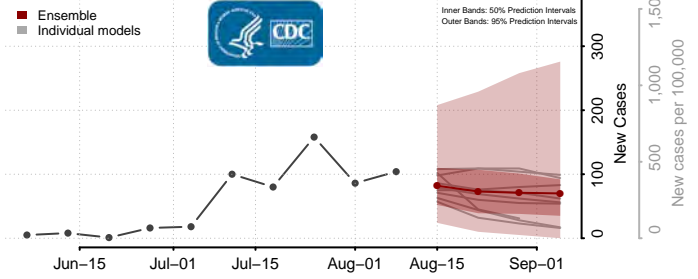

Sabine County, Louisiana