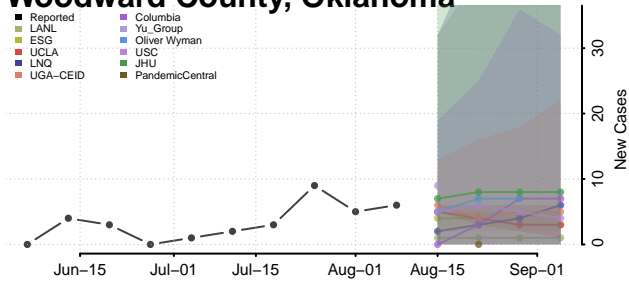

Woodward County, Oklahoma