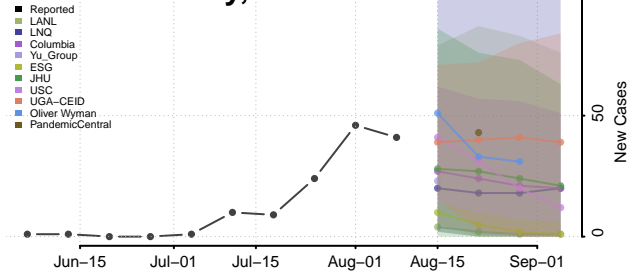

Benson County, North Dakota