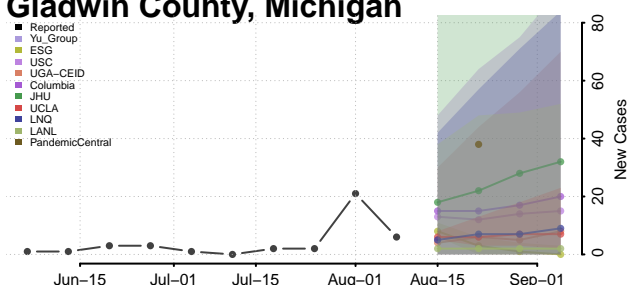

Crawford County, Michigan

Delta County, Michigan

Dickinson County, Michigan

Eaton County, Michigan

Emmet County, Michigan

Genesee County, Michigan

Gladwin County, Michigan

Gogebic County, Michigan