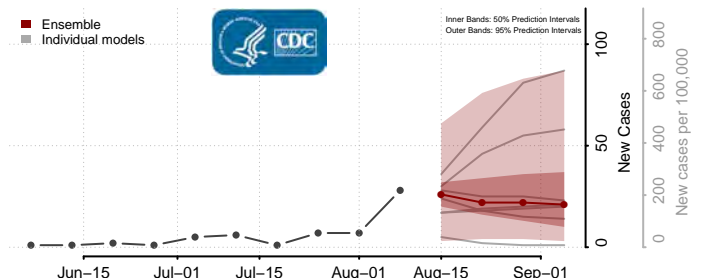

Cass County, Iowa