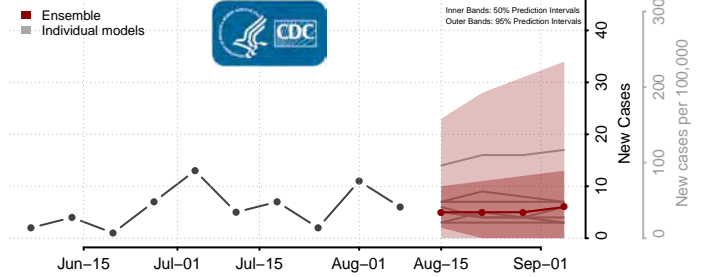

Renville County, Minnesota