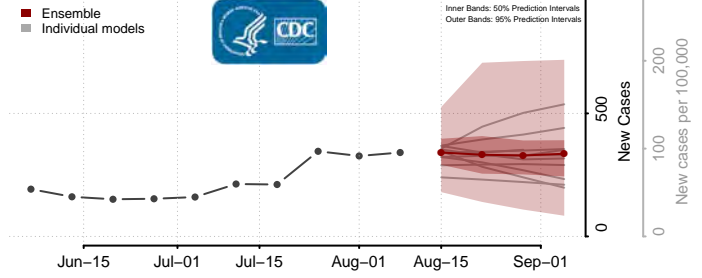

Anoka County, Minnesota