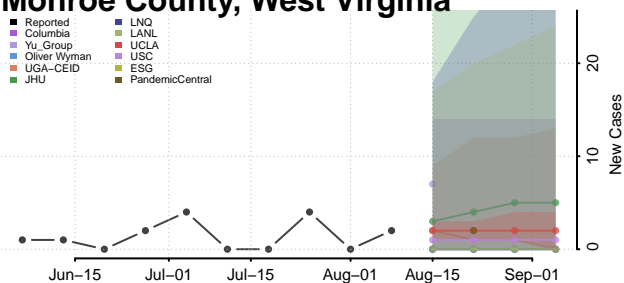

Monroe County, West Virginia