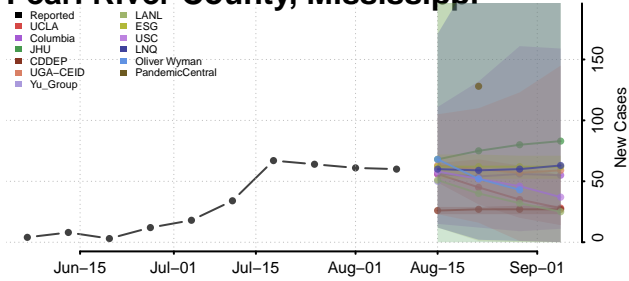

Monroe County, Mississippi

Montgomery County, Mississippi

Neshoba County, Mississippi

Newton County, Mississippi

Noxubee County, Mississippi

Oktibbeha County, Mississippi

Panola County, Mississippi

Pearl River County, Mississippi