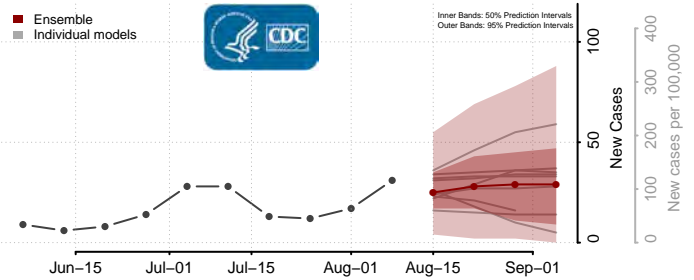

Umatilla County, Oregon

Union County, Oregon

Wallowa County, Oregon

Wasco County, Oregon

Washington County, Oregon

Wheeler County, Oregon

Yamhill County, Oregon

Pennsylvania