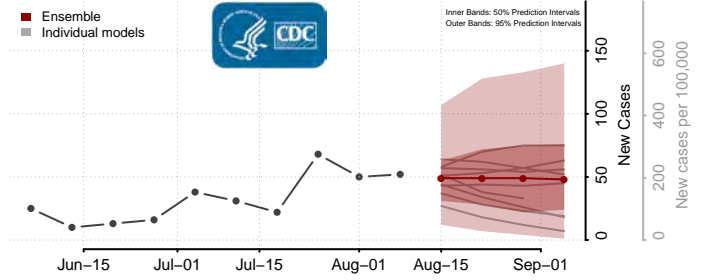

Hood River County, Oregon

Jackson County, Oregon

Jefferson County, Oregon

Josephine County, Oregon

Klamath County, Oregon

Lake County, Oregon

Lane County, Oregon

Lincoln County, Oregon