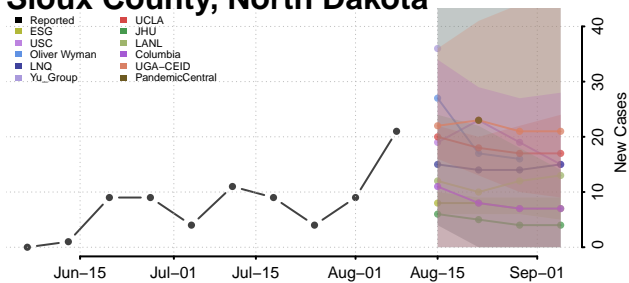

Sioux County, North Dakota