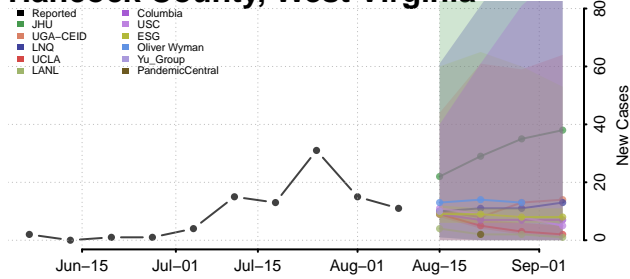

Gilmer County, West Virginia

Grant County, West Virginia

Greenbrier County, West Virginia

Hampshire County, West Virginia

Hancock County, West Virginia

Hardy County, West Virginia

Harrison County, West Virginia