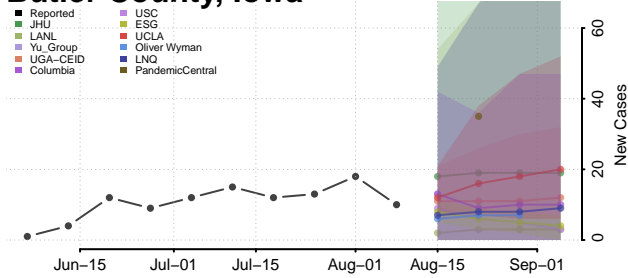

Butler County, Iowa