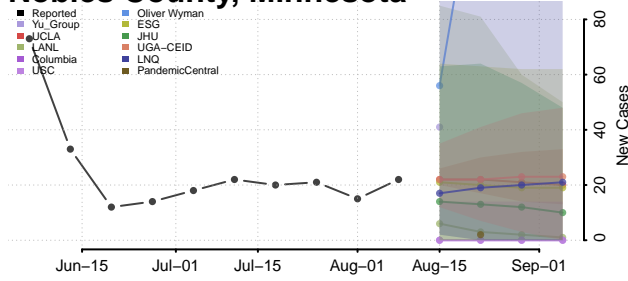

Mille Lacs County, Minnesota

Morrison County, Minnesota

Mower County, Minnesota

Murray County, Minnesota

Nicollet County, Minnesota

Nobles County, Minnesota

Norman County, Minnesota

Olmsted County, Minnesota