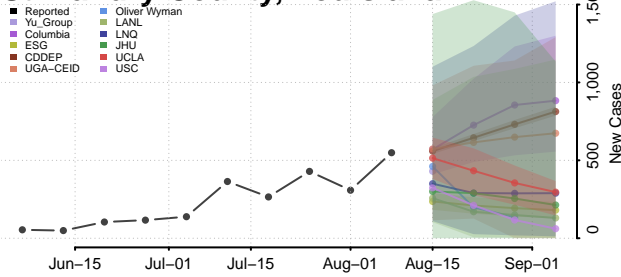

St. Landry County, Louisiana