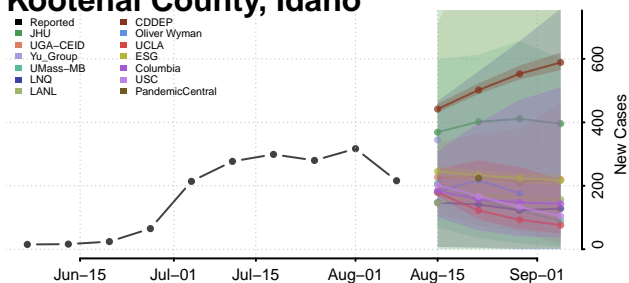

Gooding County, Idaho

Idaho County, Idaho

Jefferson County, Idaho

Jerome County, Idaho

Kootenai County, Idaho

Latah County, Idaho

Lemhi County, Idaho

Lewis County, Idaho