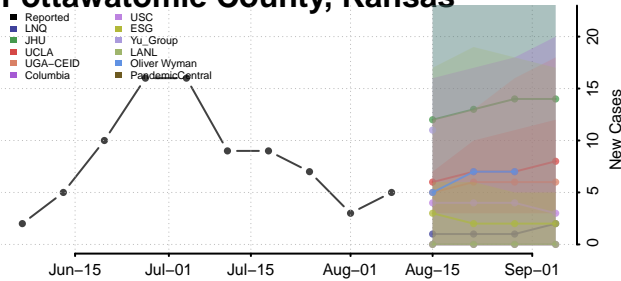

Pottawatomie County, Kansas