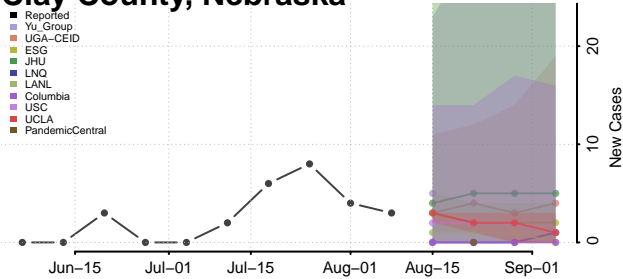

Clay County, Nebraska