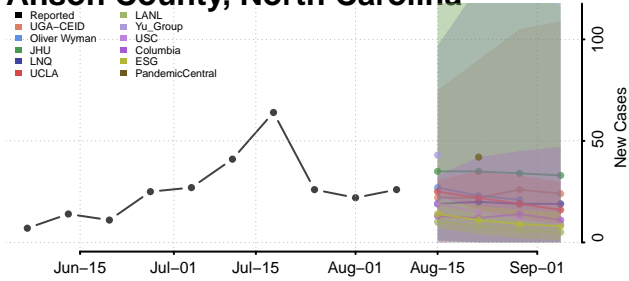

Anson County, North Carolina