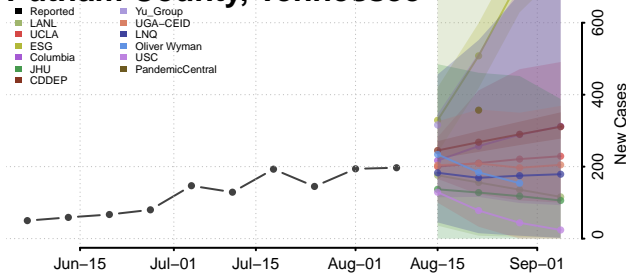

Morgan County, Tennessee

Obion County, Tennessee

Overton County, Tennessee

Perry County, Tennessee

Pickett County, Tennessee

Polk County, Tennessee

Putnam County, Tennessee

Rhea County, Tennessee