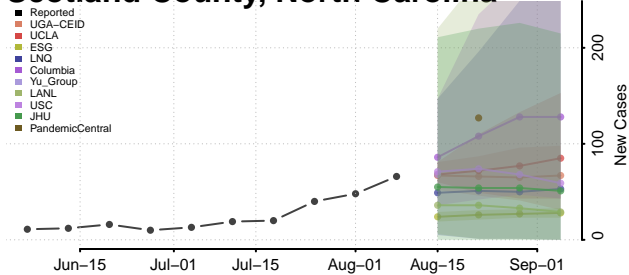

Scotland County, North Carolina