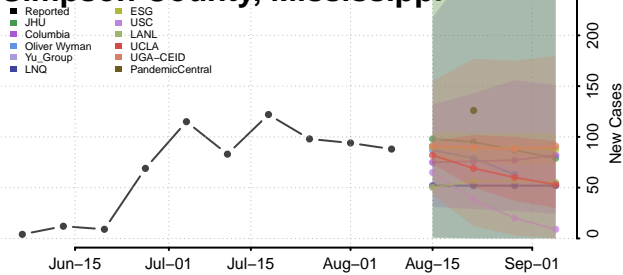

Simpson County, Mississippi