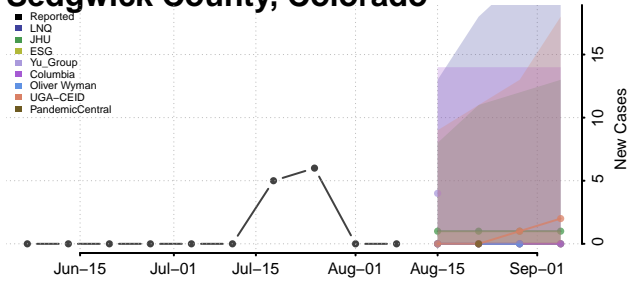

Sedgwick County, Colorado