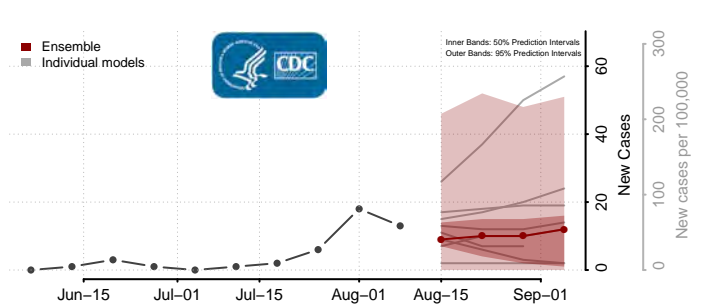

Johnson County, Kentucky