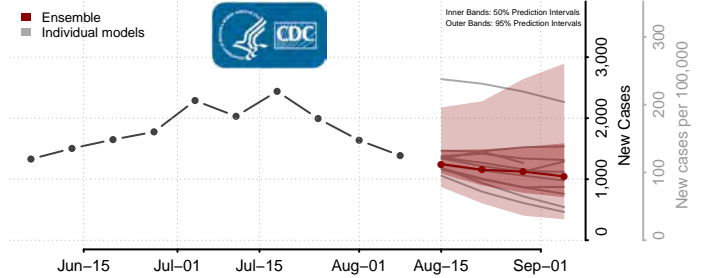

Mecklenburg County, North Carolina