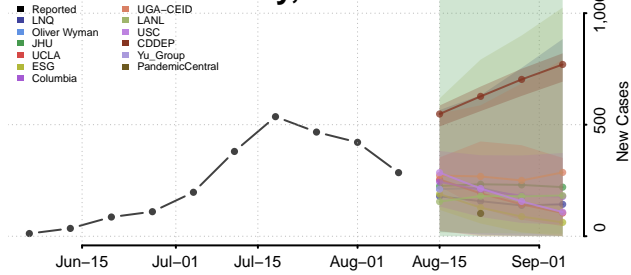

Tom Green County, Texas