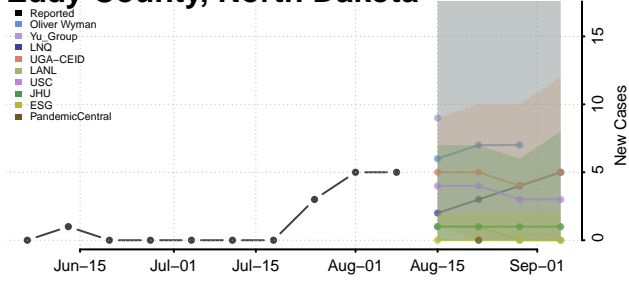

Eddy County, North Dakota