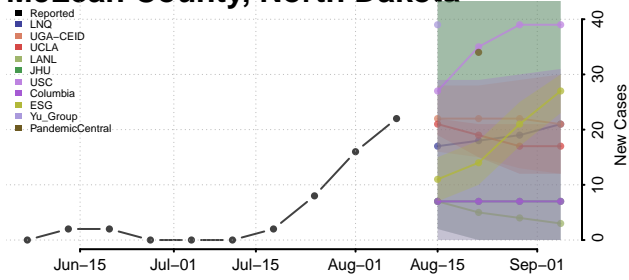

McLean County, North Dakota