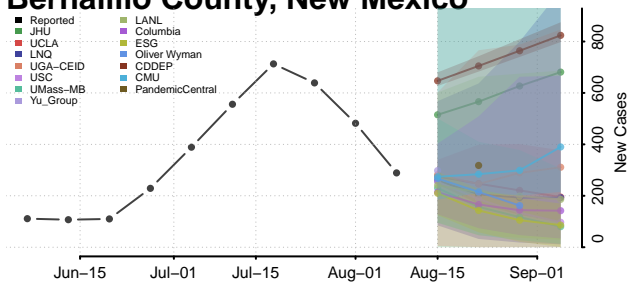

Bernalillo County, New Mexico