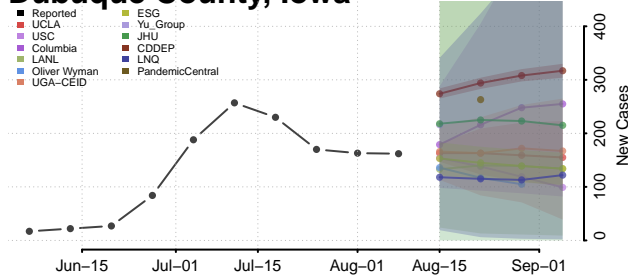

Dubuque County, Iowa