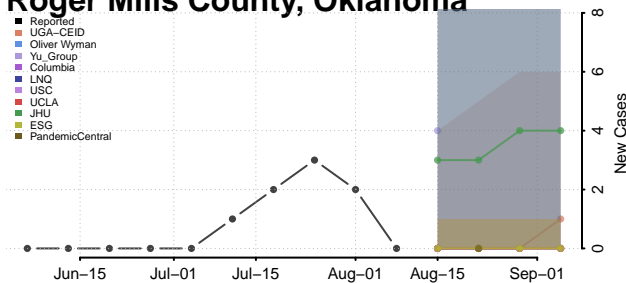

Roger Mills County, Oklahoma