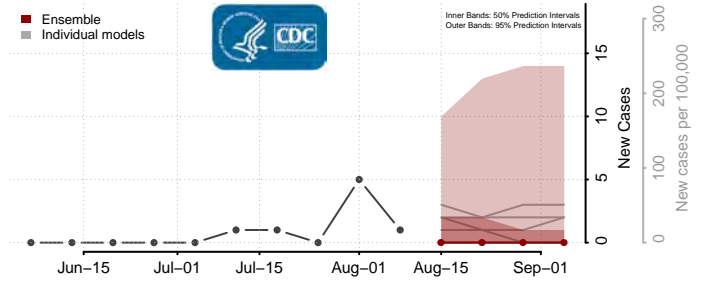

Sherman County, Kansas