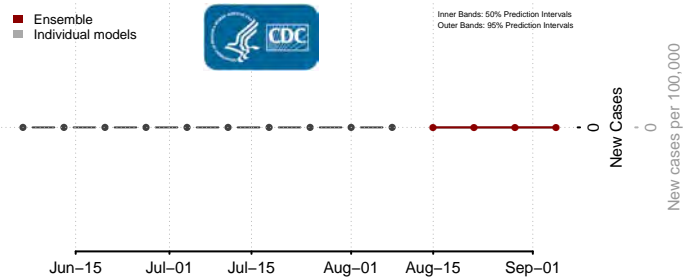

De Baca County, New Mexico

Dona Ana County, New Mexico

Eddy County, New Mexico

Grant County, New Mexico

Guadalupe County, New Mexico

Harding County, New Mexico

Hidalgo County, New Mexico

Lea County, New Mexico