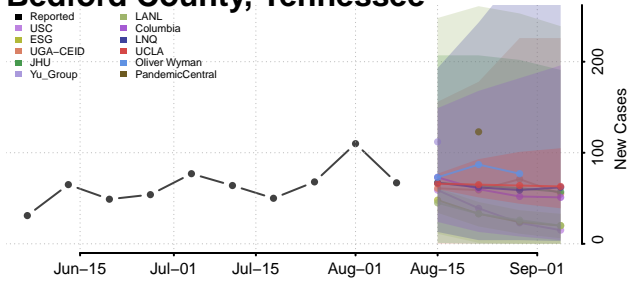

Bedford County, Tennessee