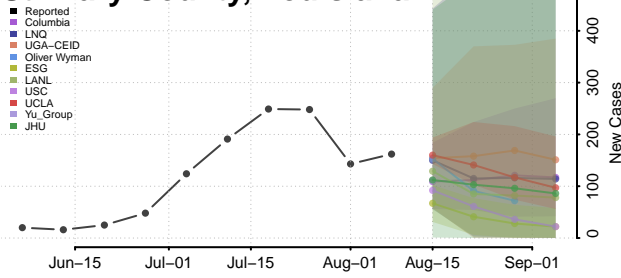

St. John the Baptist County, Louisiana

St. Landry County, Louisiana

St. Martin County, Louisiana

St. Mary County, Louisiana

St. Tammany County, Louisiana

Tangipahoa County, Louisiana

Tensas County, Louisiana