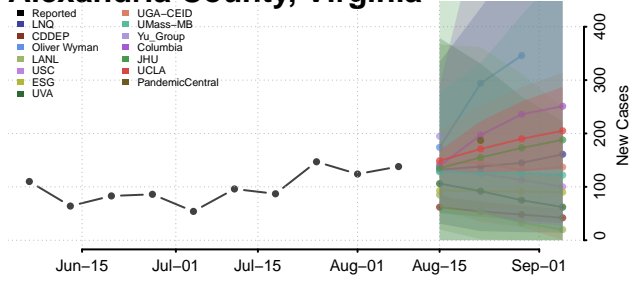

Alexandria County, Virginia