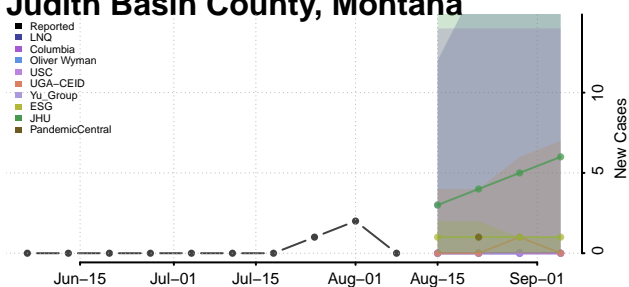

Garfield County, Montana

Glacier County, Montana

Golden Valley County, Montana

Granite County, Montana

Hill County, Montana

Jefferson County, Montana

Judith Basin County, Montana

Lake County, Montana