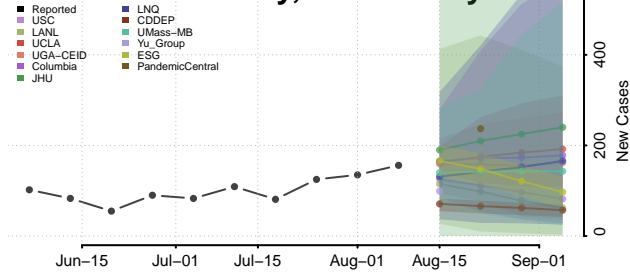

Cape May County, New Jersey

Cumberland County, New Jersey

Essex County, New Jersey

Gloucester County, New Jersey

Hudson County, New Jersey

Hunterdon County, New Jersey

Mercer County, New Jersey

Middlesex County, New Jersey