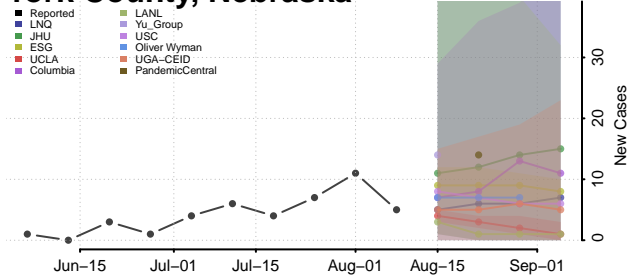

Valley County, Nebraska

Washington County, Nebraska

Wayne County, Nebraska

Webster County, Nebraska

Wheeler County, Nebraska

York County, Nebraska

Nevada

Carson City County, Nevada