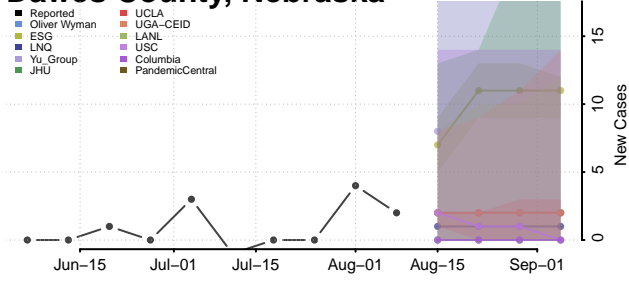

Cherry County, Nebraska

Cheyenne County, Nebraska

Clay County, Nebraska

Colfax County, Nebraska

Cuming County, Nebraska

Custer County, Nebraska

Dakota County, Nebraska

Dawes County, Nebraska