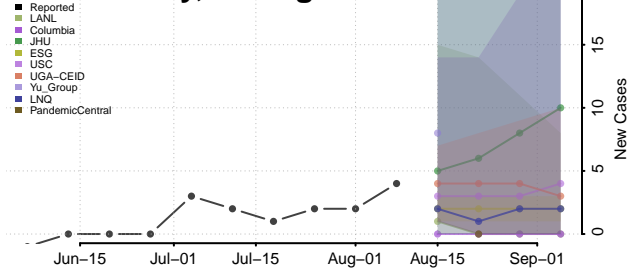

Iron County, Michigan

Isabella County, Michigan

Jackson County, Michigan

Kalamazoo County, Michigan

Kalkaska County, Michigan

Kent County, Michigan

Keweenaw County, Michigan

Lake County, Michigan