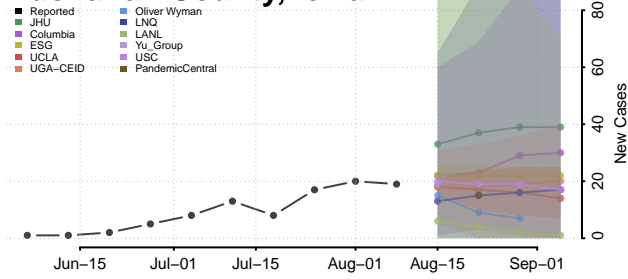

Buchanan County, Iowa