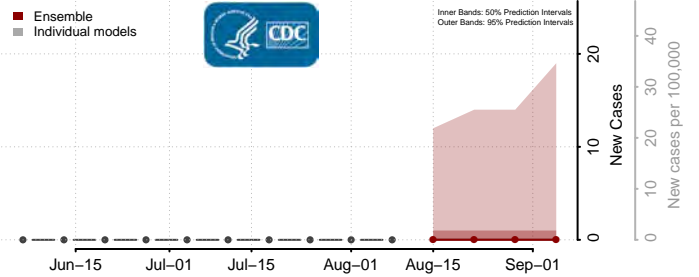

Iron County, Utah