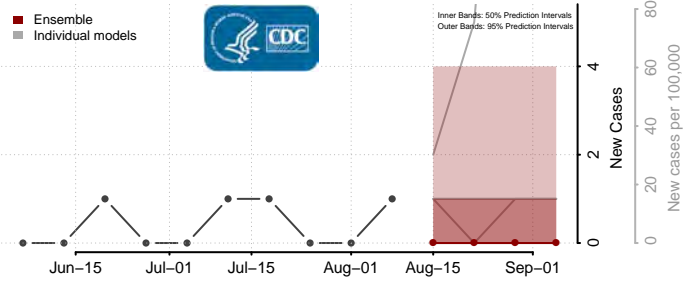

Jackson County, Minnesota

Kanabec County, Minnesota

Kandiyohi County, Minnesota

Kittson County, Minnesota

Koochiching County, Minnesota

Lac qui Parle County, Minnesota

Lake County, Minnesota

Lake of the Woods County, Minnesota