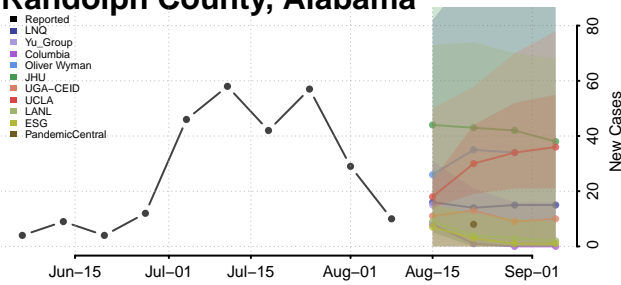

Marion County, Alabama

Marshall County, Alabama

Mobile County, Alabama

Monroe County, Alabama

Montgomery County, Alabama

Morgan County, Alabama

Perry County, Alabama

Pickens County, Alabama

Pike County, Alabama

Randolph County, Alabama

Russell County, Alabama

Shelby County, Alabama

St. Clair County, Alabama

Sumter County, Alabama

Talladega County, Alabama

Tallapoosa County, Alabama