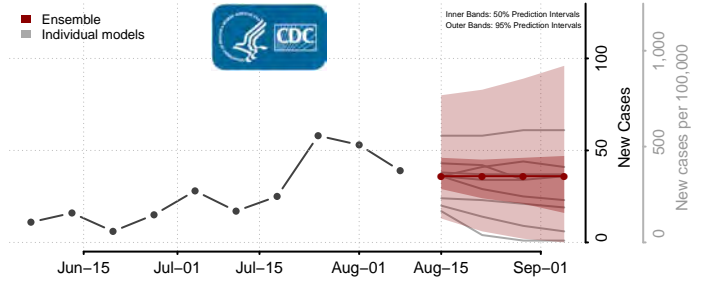

Monroe County, Mississippi

Montgomery County, Mississippi

Neshoba County, Mississippi

Newton County, Mississippi

Noxubee County, Mississippi

Oktibbeha County, Mississippi

Panola County, Mississippi

Pearl River County, Mississippi