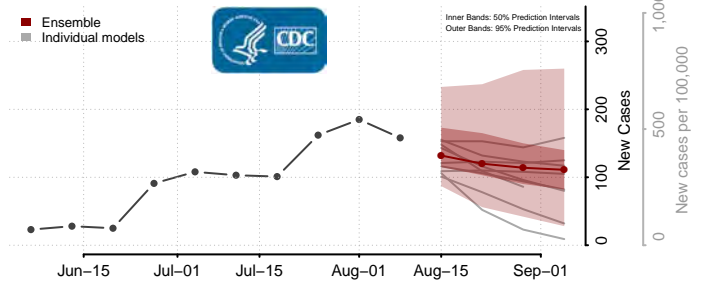

Monroe County, Mississippi

Montgomery County, Mississippi

Neshoba County, Mississippi

Newton County, Mississippi

Noxubee County, Mississippi

Oktibbeha County, Mississippi

Panola County, Mississippi

Pearl River County, Mississippi