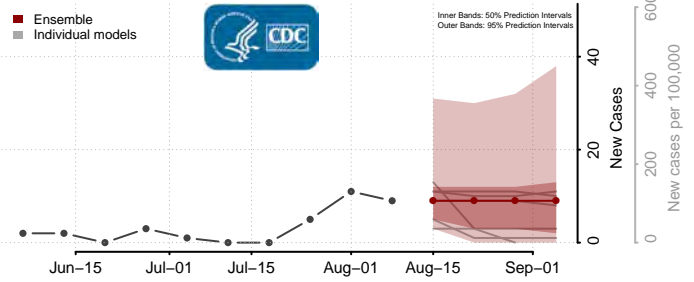

Forsyth County, North Carolina

Franklin County, North Carolina

Gaston County, North Carolina

Gates County, North Carolina

Graham County, North Carolina

Granville County, North Carolina

Greene County, North Carolina