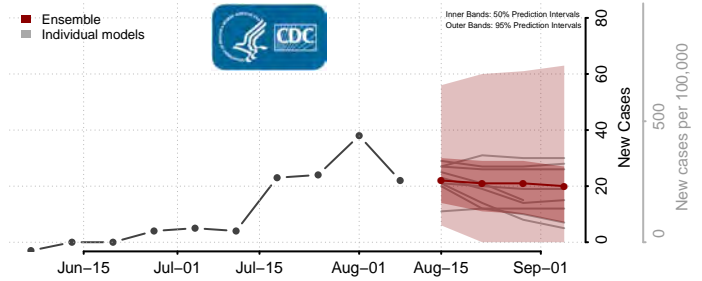

Tunica County, Mississippi

Union County, Mississippi

Walthall County, Mississippi

Warren County, Mississippi

Washington County, Mississippi

Wayne County, Mississippi

Webster County, Mississippi

Wilkinson County, Mississippi