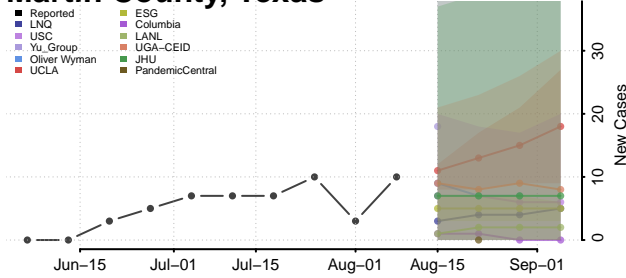

Martin County, Texas