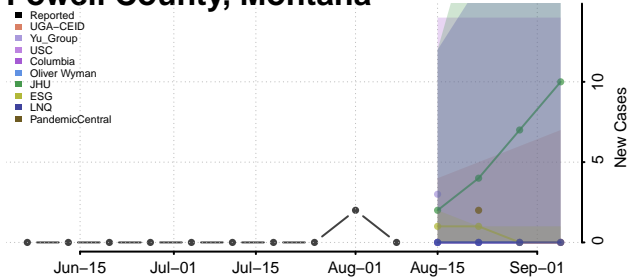

Musselshell County, Montana

Park County, Montana

Petroleum County, Montana

Phillips County, Montana

Pondera County, Montana

Powder River County, Montana

Powell County, Montana

Prairie County, Montana