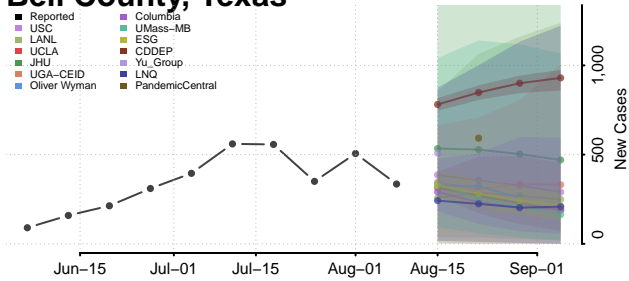

Bell County, Texas