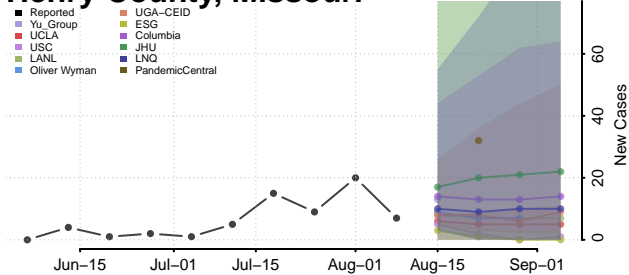

Henry County, Missouri