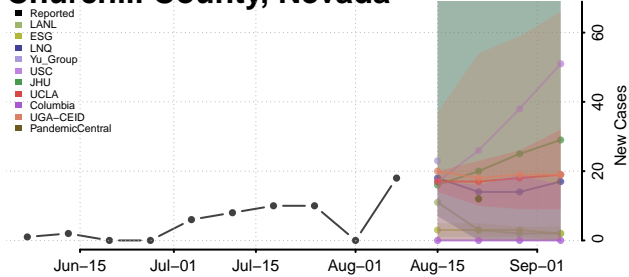

Churchill County, Nevada