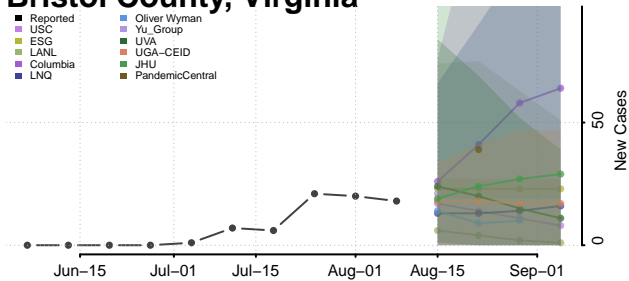

Bristol County, Virginia