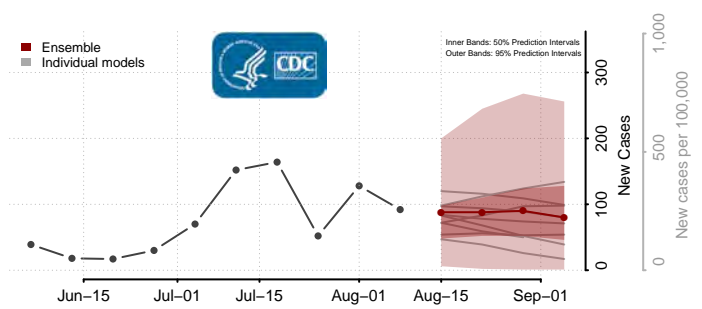

Taylor County, Iowa

Union County, Iowa

Van Buren County, Iowa

Wapello County, Iowa

Warren County, Iowa

Washington County, Iowa

Wayne County, Iowa

Webster County, Iowa