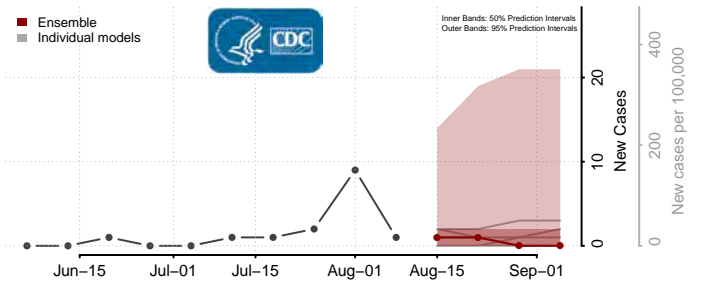

Carter County, Missouri