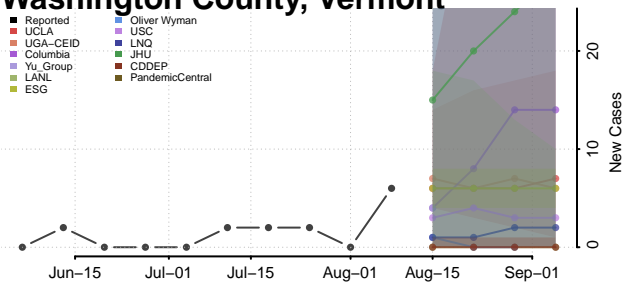

Washington County, Vermont