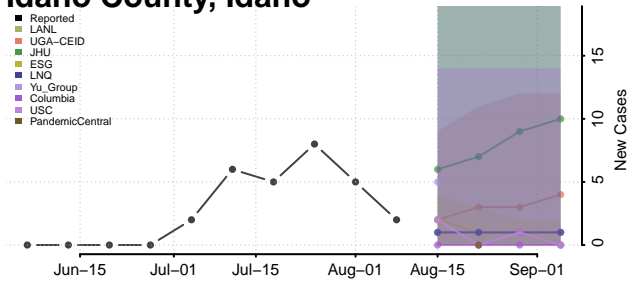

Idaho County, Idaho