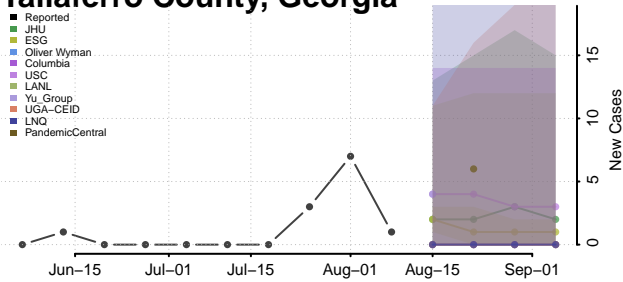

Stephens County, Georgia

Stewart County, Georgia

Sumter County, Georgia

Talbot County, Georgia

Taliaferro County, Georgia

Tattnall County, Georgia

Taylor County, Georgia

Telfair County, Georgia