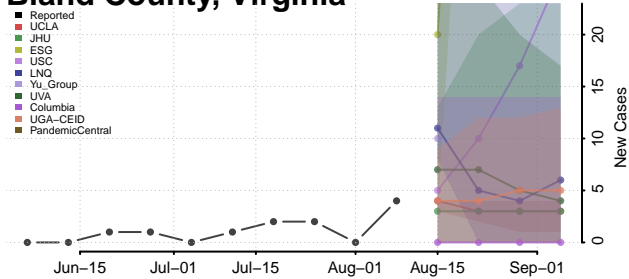

Bland County, Virginia