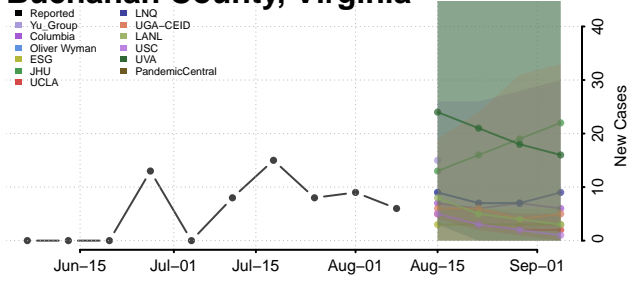

Buchanan County, Virginia