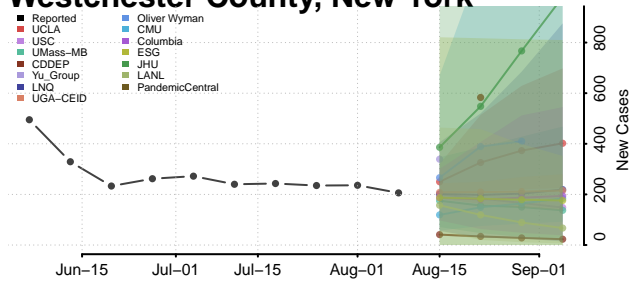

Sullivan County, New York

Tioga County, New York

Tompkins County, New York

Ulster County, New York

Warren County, New York

Washington County, New York

Wayne County, New York

Westchester County, New York