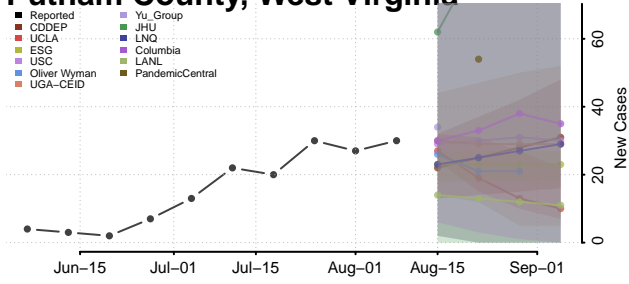

Putnam County, West Virginia