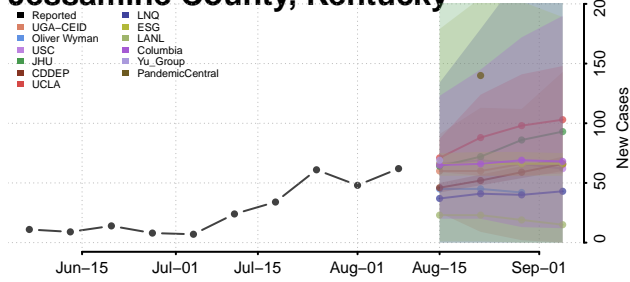

Jessamine County, Kentucky