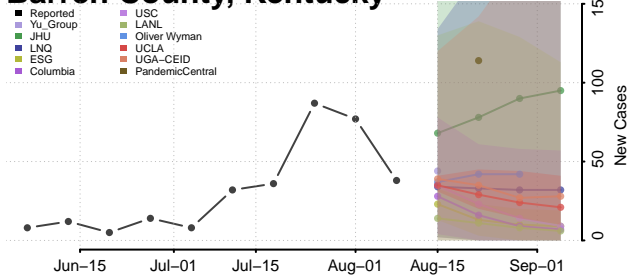

Adair County, Kentucky

Allen County, Kentucky

Anderson County, Kentucky

Ballard County, Kentucky

Barren County, Kentucky

Bath County, Kentucky

Bell County, Kentucky

Boone County, Kentucky