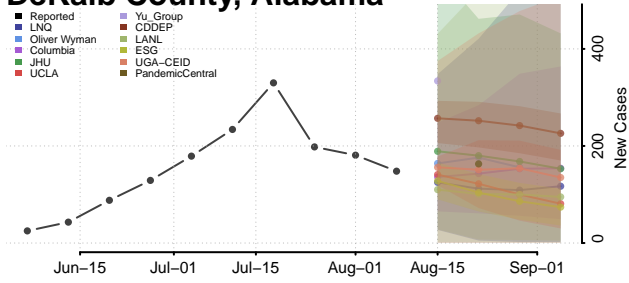

DeKalb County, Alabama