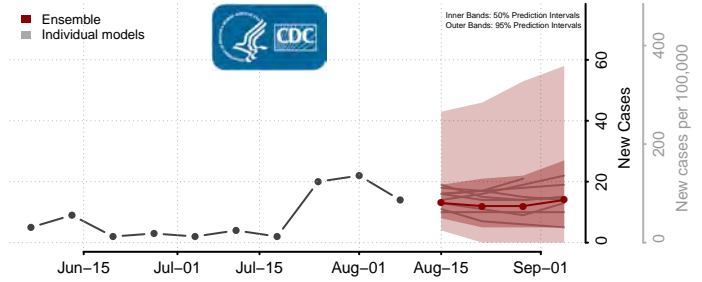

Richland County, North Dakota