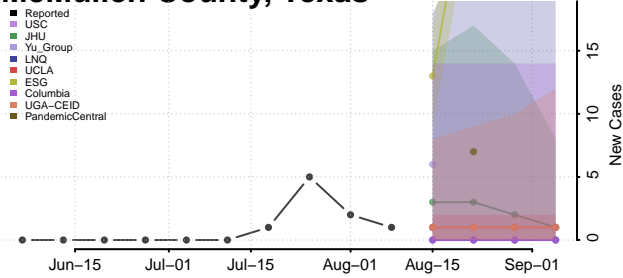

McMullen County, Texas