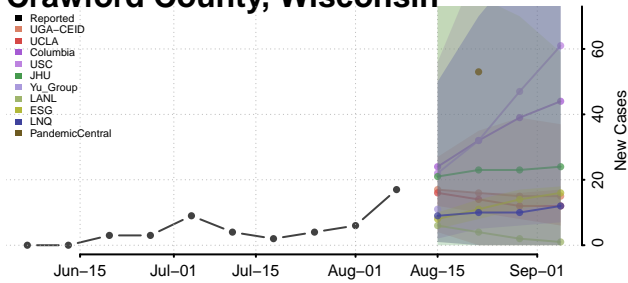

Crawford County, Wisconsin