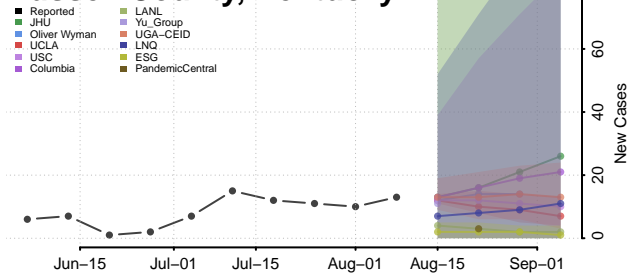

Scott County, Kentucky

Shelby County, Kentucky

Simpson County, Kentucky

Spencer County, Kentucky

Taylor County, Kentucky

Todd County, Kentucky

Trigg County, Kentucky

Trimble County, Kentucky