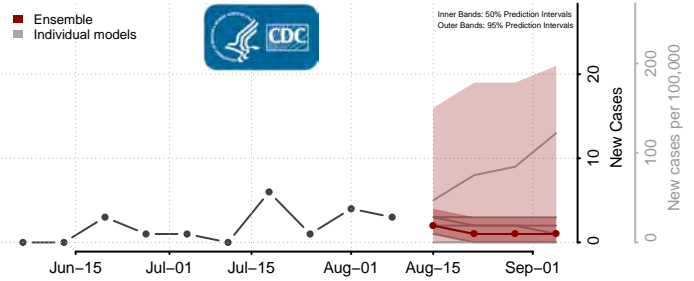

Jackson County, Minnesota

Kanabec County, Minnesota

Kandiyohi County, Minnesota

Kittson County, Minnesota

Koochiching County, Minnesota

Lac qui Parle County, Minnesota

Lake County, Minnesota

Lake of the Woods County, Minnesota