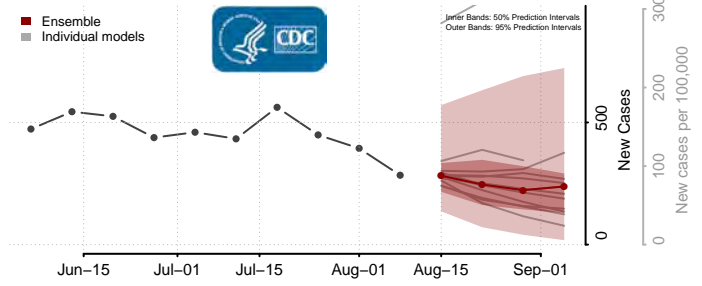

Currituck County, North Carolina

Dare County, North Carolina

Davidson County, North Carolina

Davie County, North Carolina

Duplin County, North Carolina

Durham County, North Carolina

Edgecombe County, North Carolina