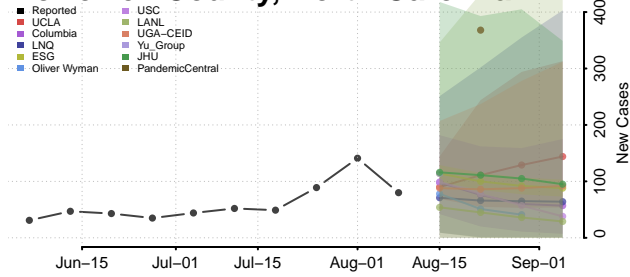

McDowell County, North Carolina