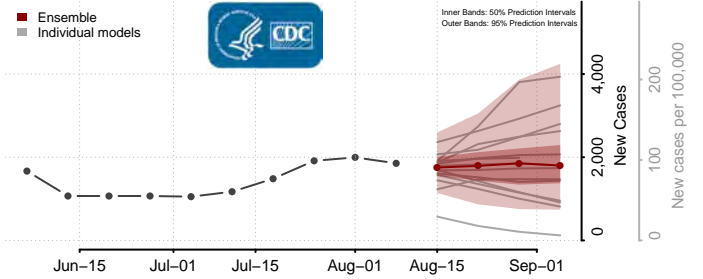

Wheatland County, Montana

Wibaux County, Montana

Yellowstone County, Montana

Nebraska

Adams County, Nebraska

Antelope County, Nebraska