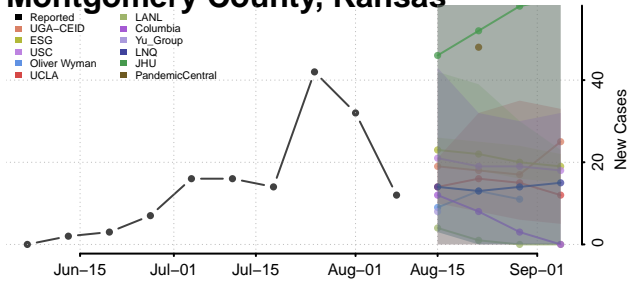

McPherson County, Kansas

Meade County, Kansas

Miami County, Kansas

Mitchell County, Kansas

Montgomery County, Kansas

Morris County, Kansas

Morton County, Kansas

Nemaha County, Kansas