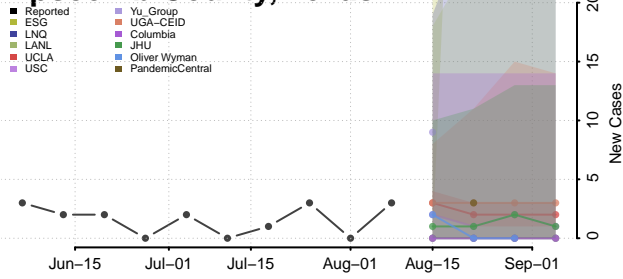

Leon County, Texas

Liberty County, Texas

Limestone County, Texas

Lipscomb County, Texas

Live Oak County, Texas

Llano County, Texas

Loving County, Texas

Lubbock County, Texas