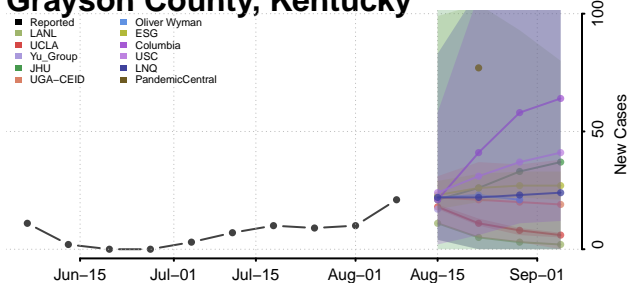

Grant County, Kentucky

Graves County, Kentucky

Grayson County, Kentucky

Green County, Kentucky

Greenup County, Kentucky

Hancock County, Kentucky

Hardin County, Kentucky

Harlan County, Kentucky