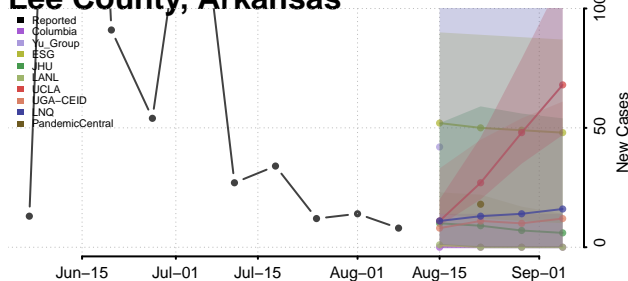

Johnson County, Arkansas

Lafayette County, Arkansas

Lawrence County, Arkansas

Lee County, Arkansas

Lincoln County, Arkansas

Little River County, Arkansas

Logan County, Arkansas

Lonoke County, Arkansas