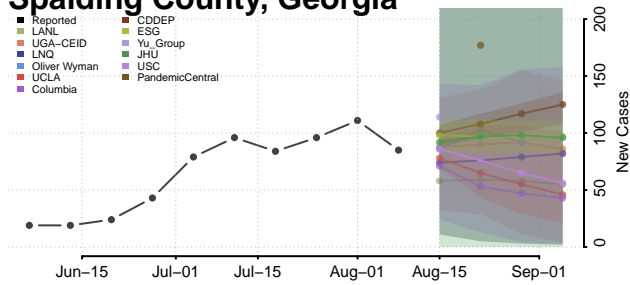

Rabun County, Georgia

Randolph County, Georgia

Richmond County, Georgia

Rockdale County, Georgia

Schley County, Georgia

Screven County, Georgia

Seminole County, Georgia

Spalding County, Georgia