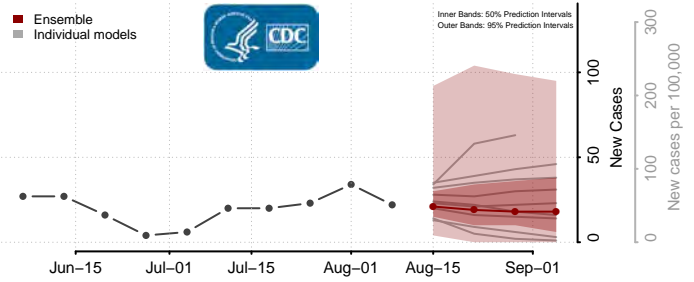

Kandiyohi County, Minnesota