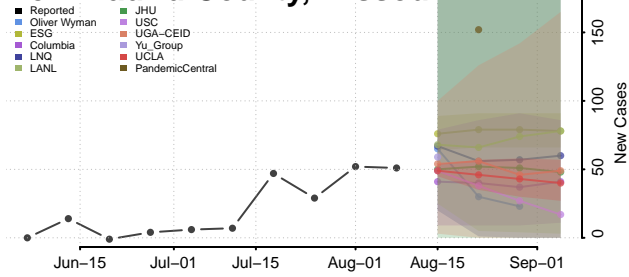

New Madrid County, Missouri