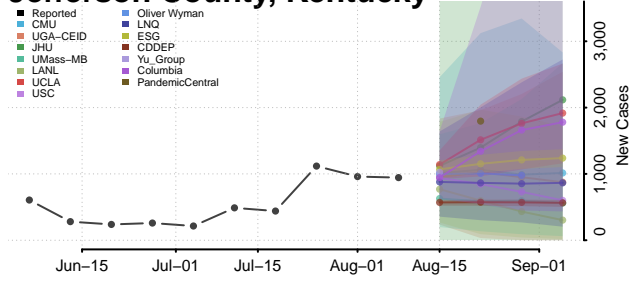

Jefferson County, Kentucky