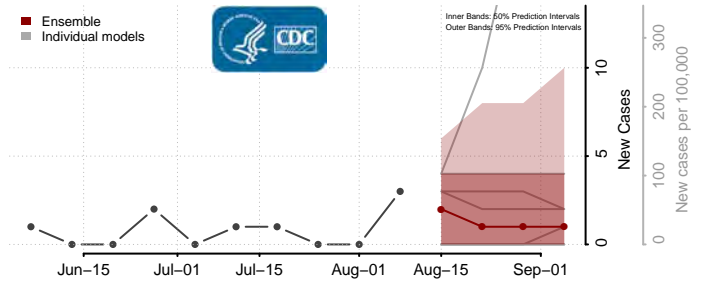

Sargent County, North Dakota