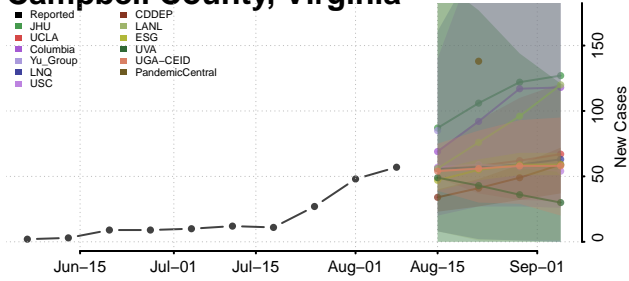

Campbell County, Virginia