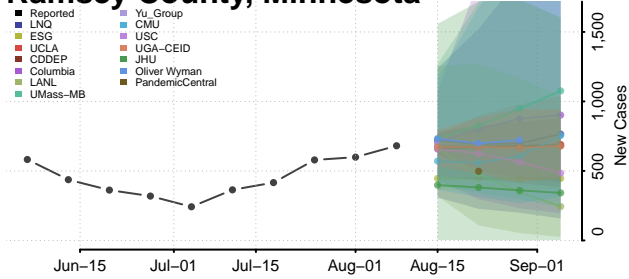

Ramsey County, Minnesota