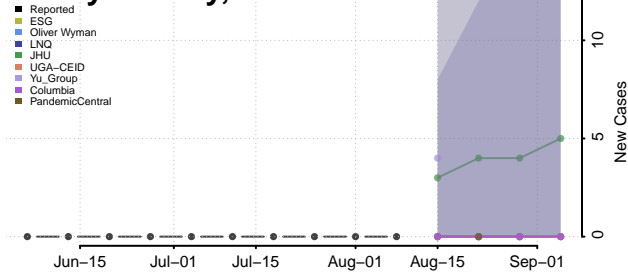

Box Elder County, Utah

Cache County, Utah

Carbon County, Utah

Daggett County, Utah

Davis County, Utah

Duchesne County, Utah

Emery County, Utah

Garfield County, Utah