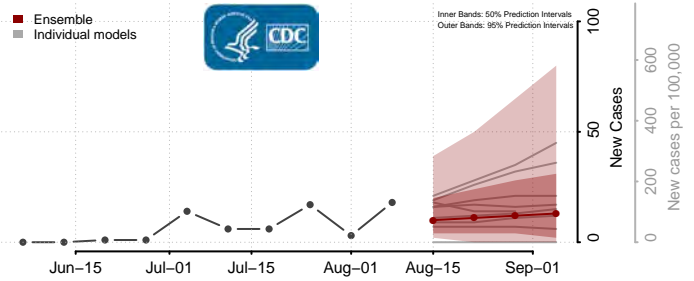

Glacier County, Montana