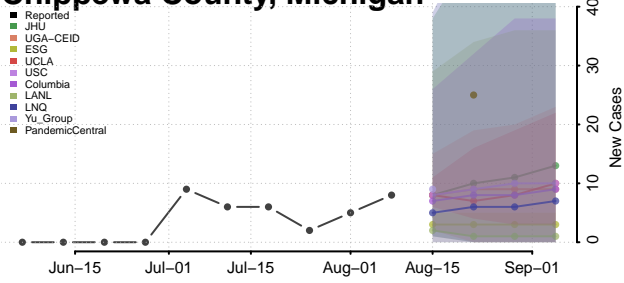

Chippewa County, Michigan