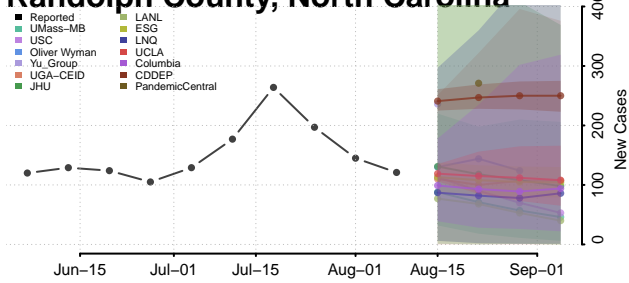

Randolph County, North Carolina