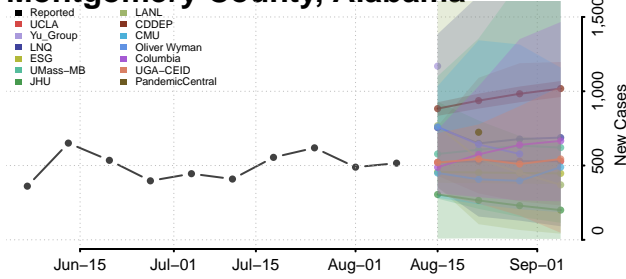

Lauderdale County, Alabama

Lawrence County, Alabama

Lee County, Alabama

Limestone County, Alabama

Lowndes County, Alabama

Macon County, Alabama

Madison County, Alabama

Marengo County, Alabama

Marion County, Alabama

Marshall County, Alabama

Mobile County, Alabama

Monroe County, Alabama

Montgomery County, Alabama

Morgan County, Alabama

Perry County, Alabama

Pickens County, Alabama

Pike County, Alabama

Randolph County, Alabama

Russell County, Alabama

Shelby County, Alabama

St. Clair County, Alabama

Sumter County, Alabama

Talladega County, Alabama

Tallapoosa County, Alabama