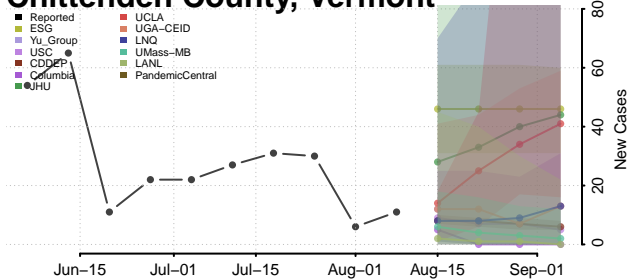

Chittenden County, Vermont

Essex County, Vermont

Franklin County, Vermont

Grand Isle County, Vermont

Lamoille County, Vermont

Orange County, Vermont

Orleans County, Vermont

Rutland County, Vermont