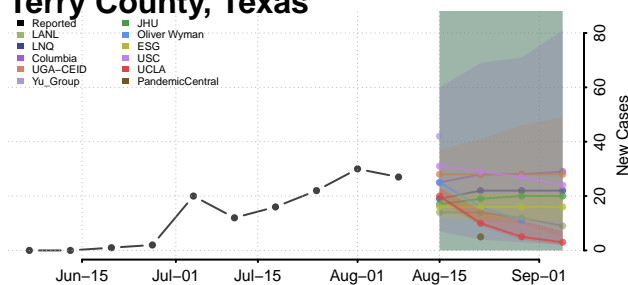

Terry County, Texas