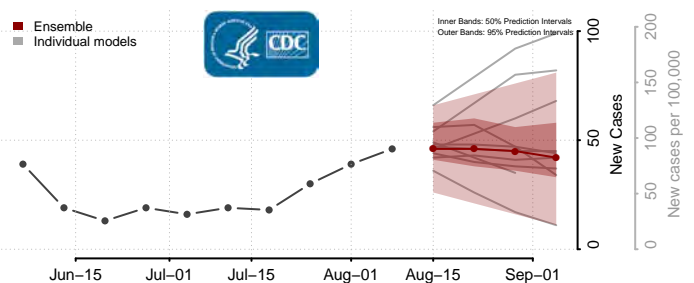

Franklin County, Kentucky