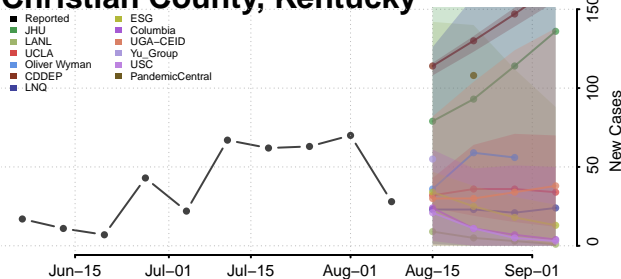

Christian County, Kentucky