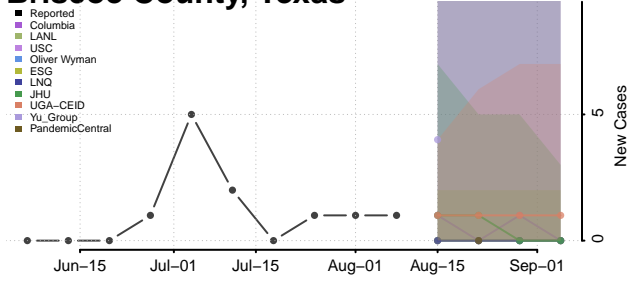

Briscoe County, Texas