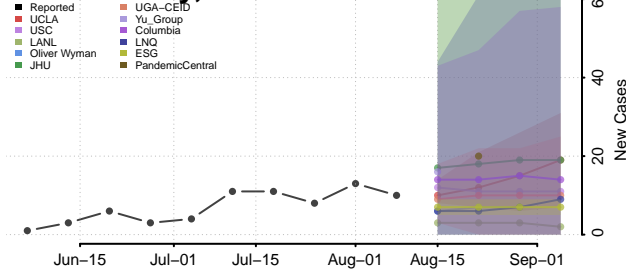

Mills County, Iowa