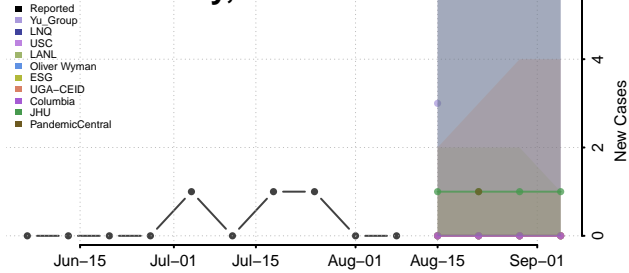

Barber County, Kansas