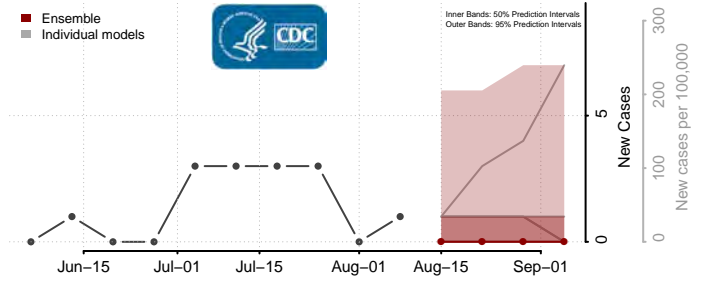

Douglas County, South Dakota