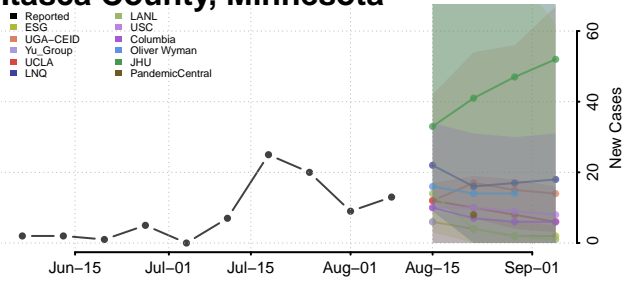

Freeborn County, Minnesota

Goodhue County, Minnesota

Grant County, Minnesota

Hennepin County, Minnesota

Houston County, Minnesota

Hubbard County, Minnesota

Isanti County, Minnesota

Itasca County, Minnesota