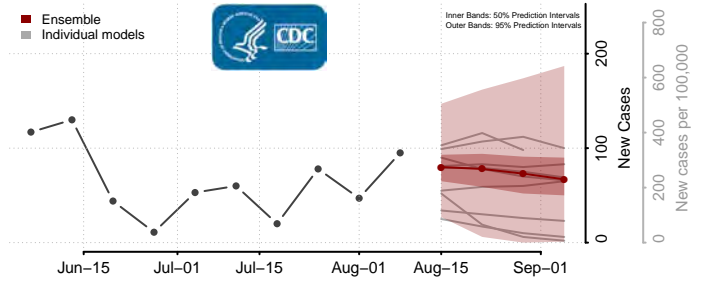

Neshoba County, Mississippi