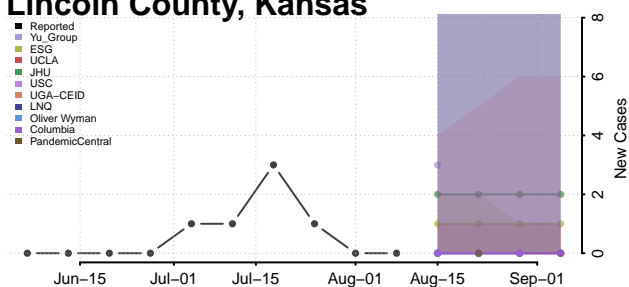

Lincoln County, Kansas