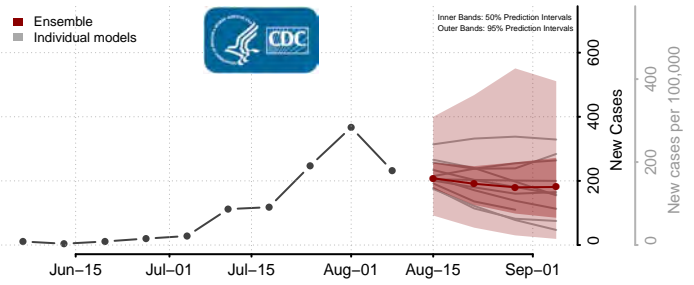

Washington County, Tennessee