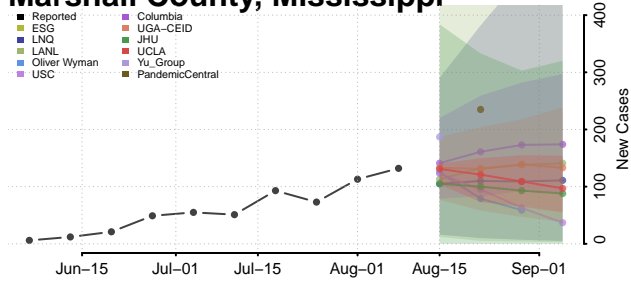

Leake County, Mississippi

Lee County, Mississippi

Leflore County, Mississippi

Lincoln County, Mississippi

Lowndes County, Mississippi

Madison County, Mississippi

Marion County, Mississippi

Marshall County, Mississippi