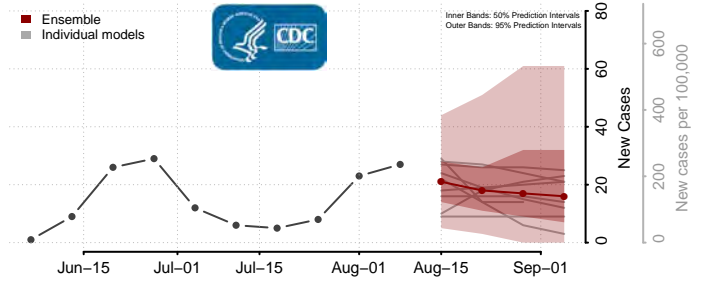

Poweshiek County, Iowa

Ringgold County, Iowa

Sac County, Iowa

Scott County, Iowa

Shelby County, Iowa

Sioux County, Iowa

Story County, Iowa

Tama County, Iowa