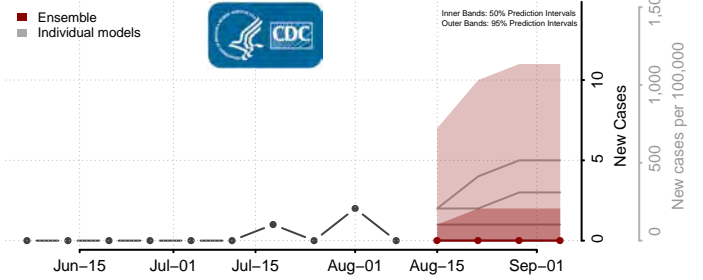

Sweet Grass County, Montana

Teton County, Montana

Toole County, Montana

Treasure County, Montana

Valley County, Montana

Wheatland County, Montana

Wibaux County, Montana

Yellowstone County, Montana