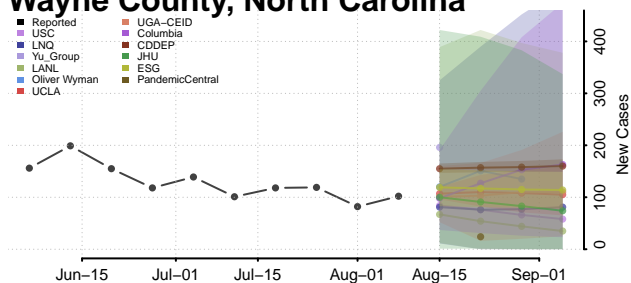

Union County, North Carolina

Vance County, North Carolina

Wake County, North Carolina

Warren County, North Carolina

Washington County, North Carolina

Watauga County, North Carolina

Wayne County, North Carolina