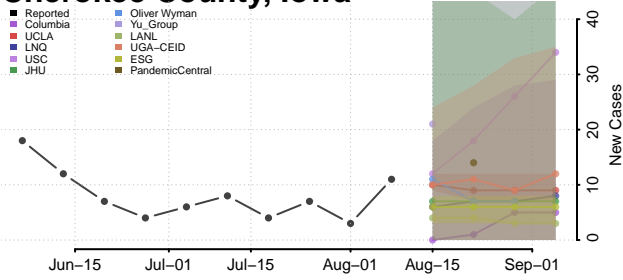

Cass County, Iowa

Cedar County, Iowa

Cerro Gordo County, Iowa

Cherokee County, Iowa

Chickasaw County, Iowa

Clarke County, Iowa

Clay County, Iowa

Clayton County, Iowa