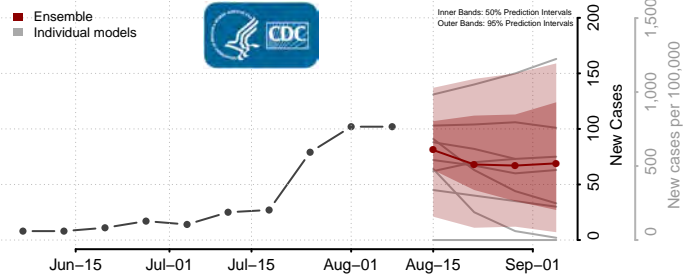

Beaverhead County, Montana

Big Horn County, Montana

Blaine County, Montana

Broadwater County, Montana

Carbon County, Montana

Carter County, Montana

Cascade County, Montana

Chouteau County, Montana