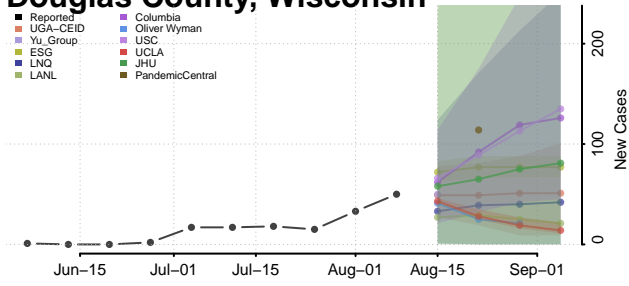

Douglas County, Wisconsin