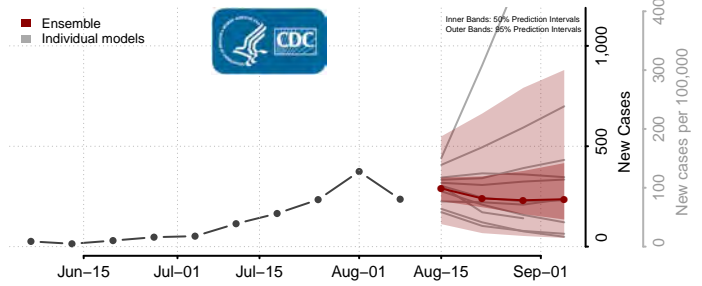

Greene County, Missouri