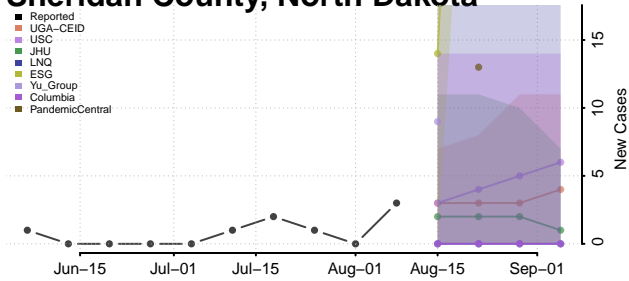

Sheridan County, North Dakota