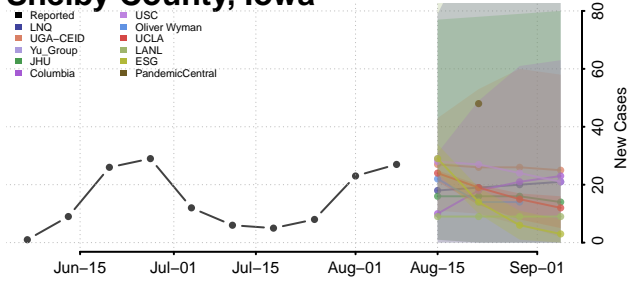

Poweshiek County, Iowa

Ringgold County, Iowa

Sac County, Iowa

Scott County, Iowa

Shelby County, Iowa

Sioux County, Iowa

Story County, Iowa

Tama County, Iowa