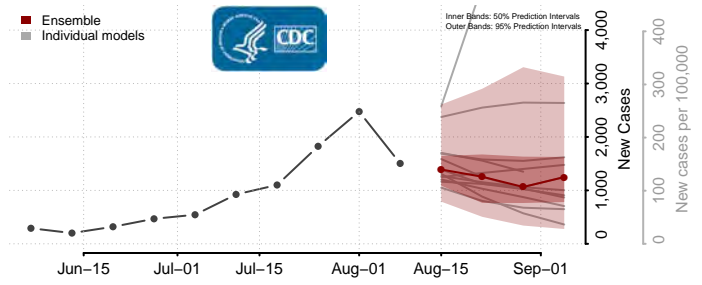

St. Louis County, Missouri