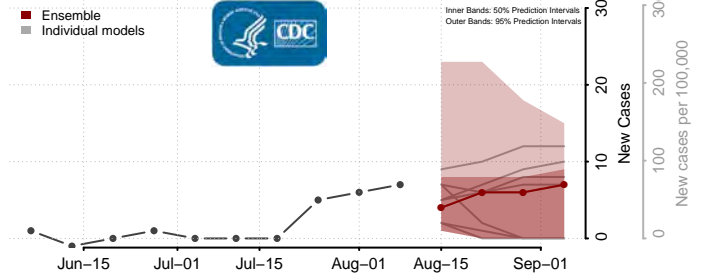

Iron County, Missouri