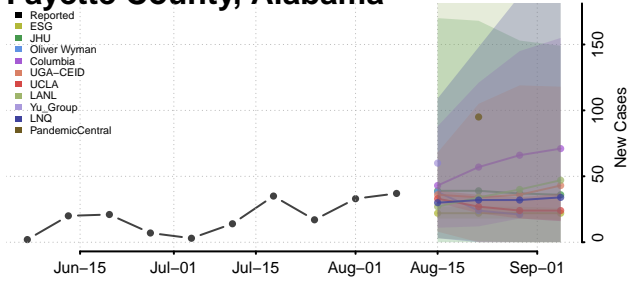

Dale County, Alabama

Dallas County, Alabama

DeKalb County, Alabama

Elmore County, Alabama

Escambia County, Alabama

Etowah County, Alabama

Fayette County, Alabama

Franklin County, Alabama