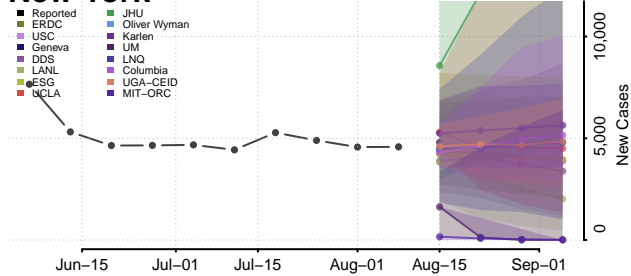

Torrance County, New Mexico

Union County, New Mexico

Valencia County, New Mexico

New York

Albany County, New York

Allegany County, New York

Bronx County, New York

Broome County, New York