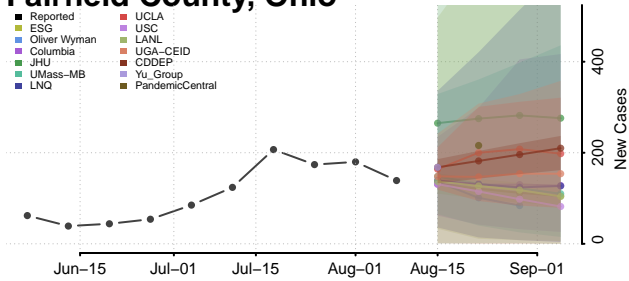

Fairfield County, Ohio