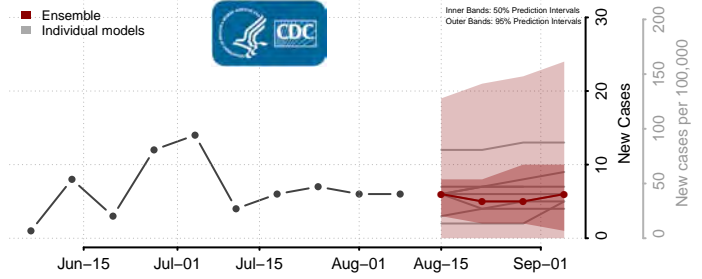

Redwood County, Minnesota

Renville County, Minnesota

Rice County, Minnesota

Rock County, Minnesota

Roseau County, Minnesota

Scott County, Minnesota

Sherburne County, Minnesota

Sibley County, Minnesota