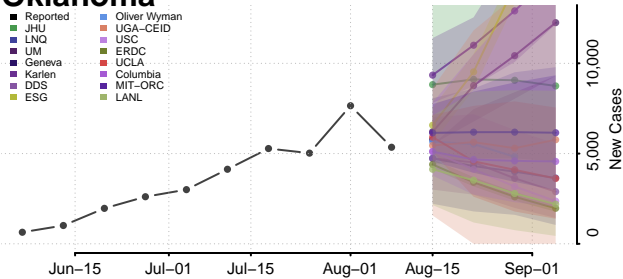

Wayne County, Ohio

Williams County, Ohio

Wood County, Ohio

Wyandot County, Ohio

Oklahoma

Adair County, Oklahoma

Alfalfa County, Oklahoma

Atoka County, Oklahoma