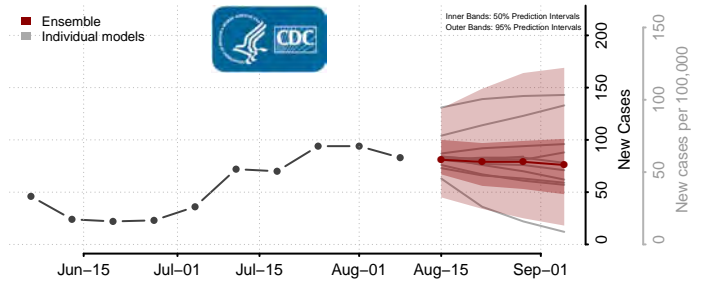

Wadena County, Minnesota

Waseca County, Minnesota

Washington County, Minnesota

Watowan County, Minnesota

Wilkin County, Minnesota

Winona County, Minnesota

Wright County, Minnesota

Yellow Medicine County, Minnesota