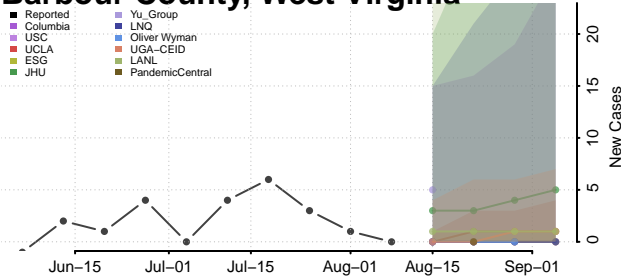

Walla Walla County, Washington

Whatcom County, Washington

Whitman County, Washington

Yakima County, Washington

West Virginia

Barbour County, West Virginia

Berkeley County, West Virginia

Boone County, West Virginia