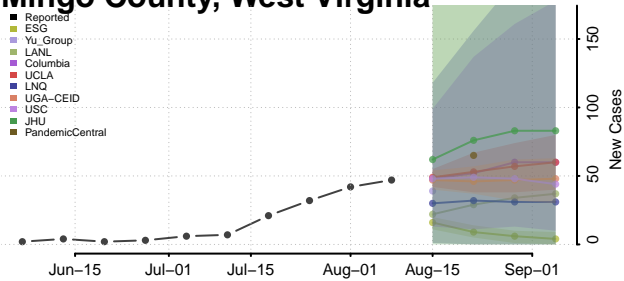

Mingo County, West Virginia