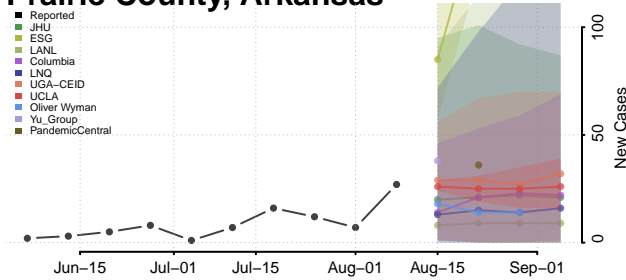

Pulaski County, Arkansas

Randolph County, Arkansas

Saline County, Arkansas

Scott County, Arkansas

Searcy County, Arkansas

Sebastian County, Arkansas

Sevier County, Arkansas

Sharp County, Arkansas