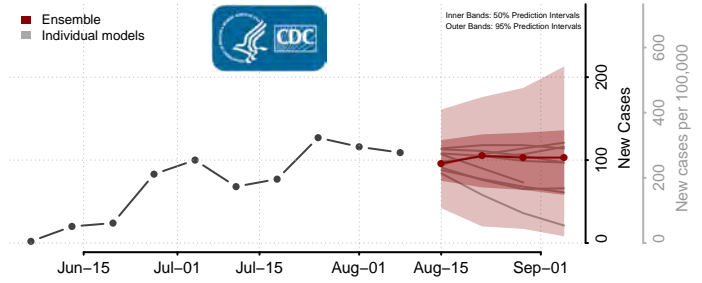

Pike County, Mississippi