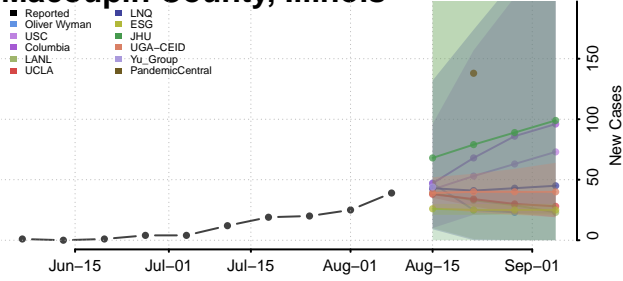

Lawrence County, Illinois

Lee County, Illinois

Livingston County, Illinois

Logan County, Illinois

Macon County, Illinois

Macoupin County, Illinois

Madison County, Illinois

Marion County, Illinois