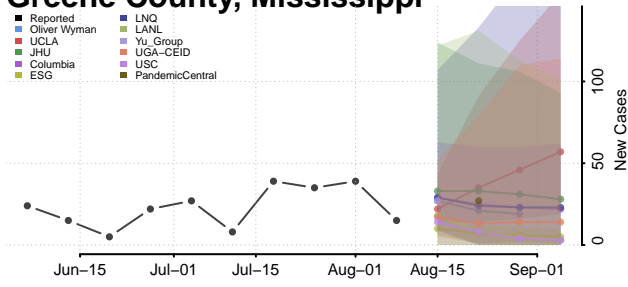

Covington County, Mississippi

DeSoto County, Mississippi

Forrest County, Mississippi

Franklin County, Mississippi

George County, Mississippi

Greene County, Mississippi

Grenada County, Mississippi

Hancock County, Mississippi