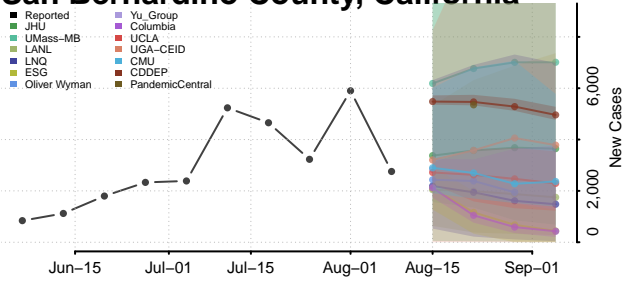

Plumas County, California

Riverside County, California

Sacramento County, California

San Benito County, California

San Bernardino County, California

San Diego County, California

San Francisco County, California