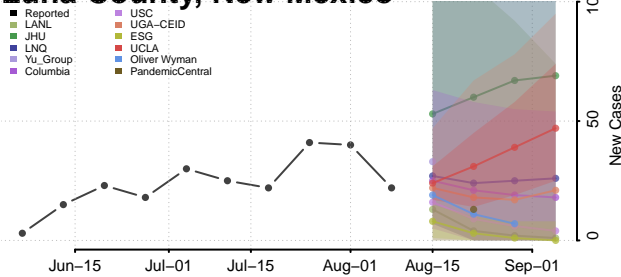

Lincoln County, New Mexico

Los Alamos County, New Mexico

Luna County, New Mexico

McKinley County, New Mexico

Mora County, New Mexico

Otero County, New Mexico

Quay County, New Mexico

Rio Arriba County, New Mexico