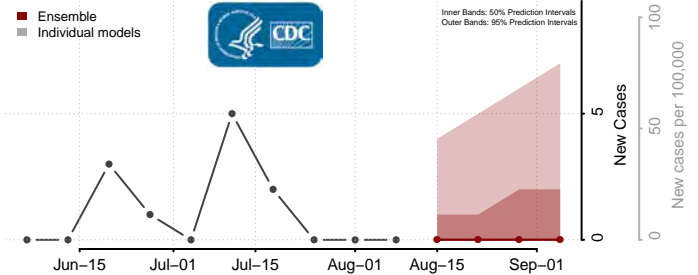

Clearwater County, Minnesota