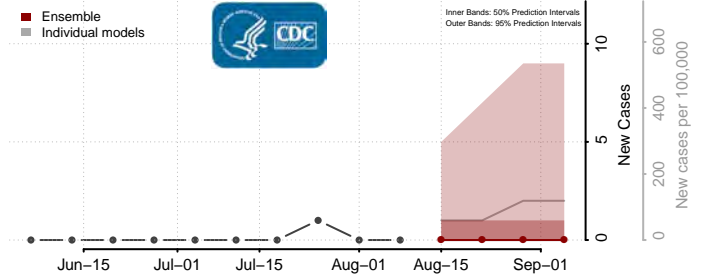

Powder River County, Montana