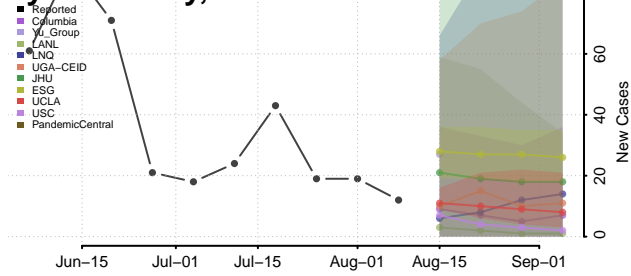

Lyon County, Minnesota