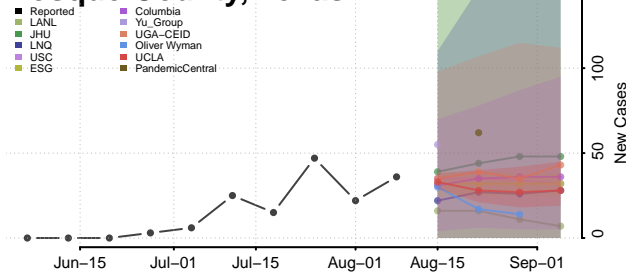

Bosque County, Texas