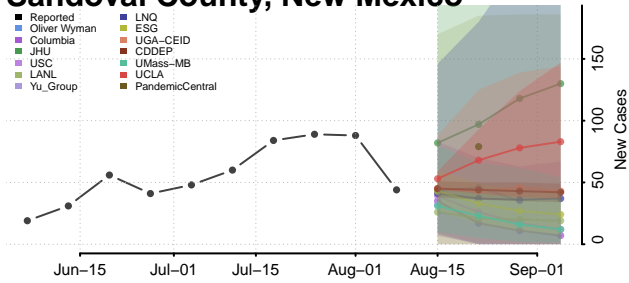

Sandoval County, New Mexico