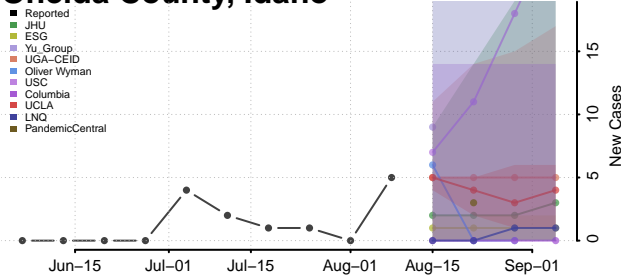

Lincoln County, Idaho

Madison County, Idaho

Minidoka County, Idaho

Nez Perce County, Idaho

Oneida County, Idaho

Owyhee County, Idaho

Payette County, Idaho

Power County, Idaho