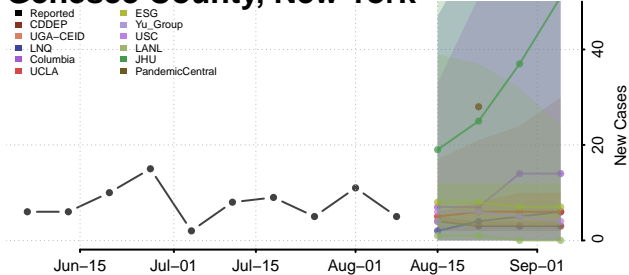

Delaware County, New York

Dutchess County, New York

Erie County, New York

Essex County, New York

Franklin County, New York

Fulton County, New York

Genesee County, New York

Greene County, New York