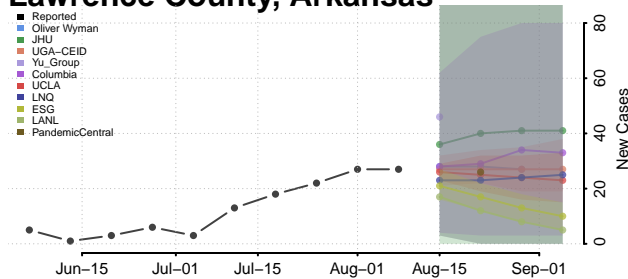

Lawrence County, Arkansas