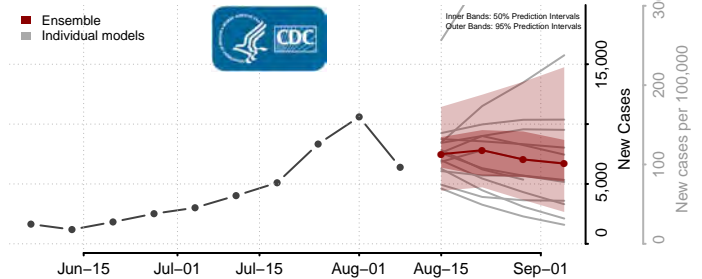

Wilkinson County, Mississippi

Winston County, Mississippi

Yalobusha County, Mississippi

Yazoo County, Mississippi

Missouri

Adair County, Missouri