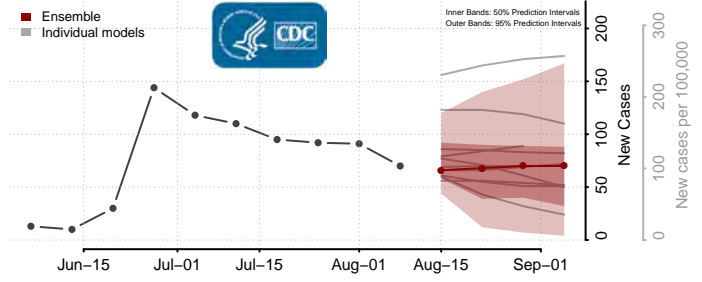

Minnesota

Aitkin County, Minnesota

Anoka County, Minnesota

Becker County, Minnesota

Beltrami County, Minnesota

Benton County, Minnesota

Big Stone County, Minnesota

Blue Earth County, Minnesota