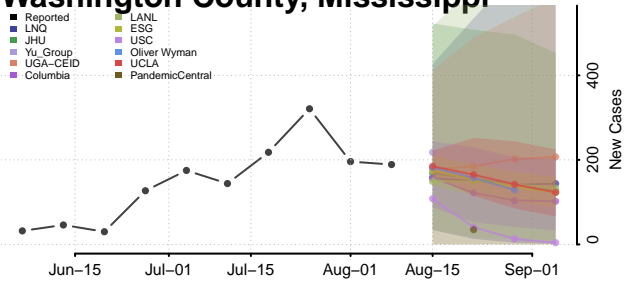

Tunica County, Mississippi

Union County, Mississippi

Walthall County, Mississippi

Warren County, Mississippi

Washington County, Mississippi

Wayne County, Mississippi

Webster County, Mississippi

Wilkinson County, Mississippi