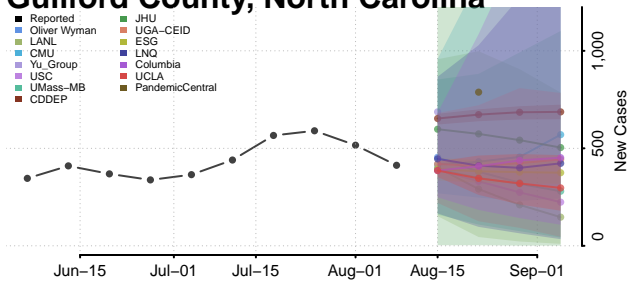

Guilford County, North Carolina