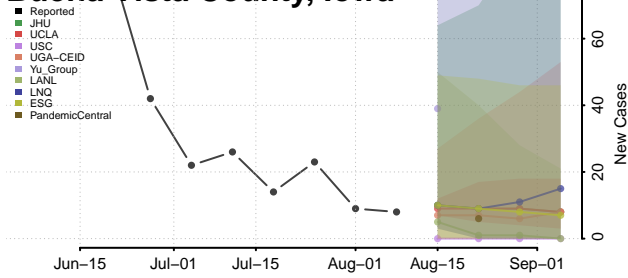

Buena Vista County, Iowa