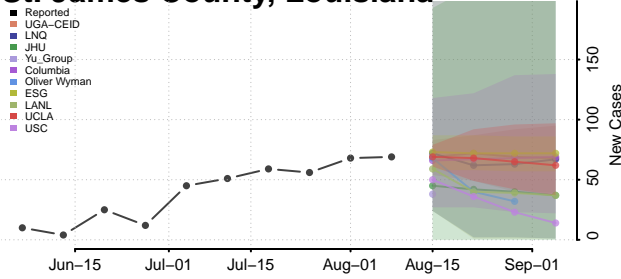

St. James County, Louisiana