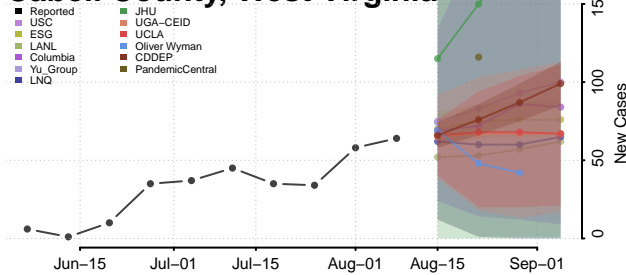

Cabell County, West Virginia