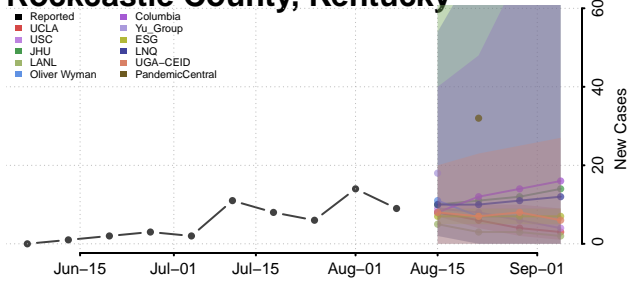

Rockcastle County, Kentucky