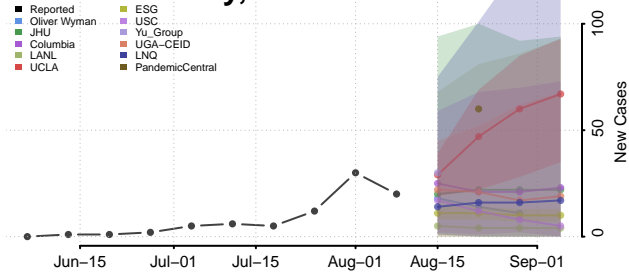

Kay County, Oklahoma

Kingfisher County, Oklahoma

Kiowa County, Oklahoma

Latimer County, Oklahoma

Le Flore County, Oklahoma

Lincoln County, Oklahoma

Logan County, Oklahoma

Love County, Oklahoma