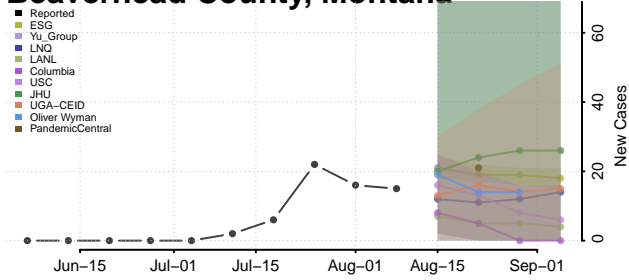

Beaverhead County, Montana