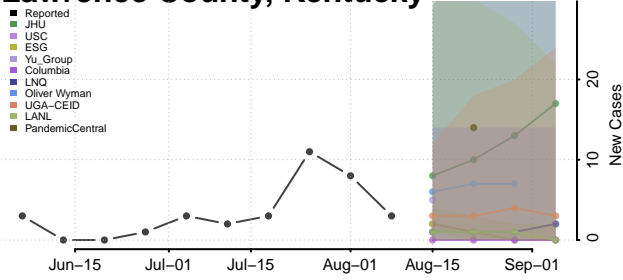

Jessamine County, Kentucky

Johnson County, Kentucky

Kenton County, Kentucky

Knott County, Kentucky

Knox County, Kentucky

Larue County, Kentucky

Laurel County, Kentucky

Lawrence County, Kentucky