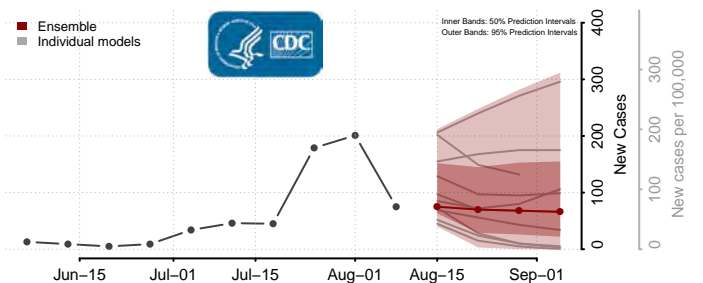

Cass County, Missouri