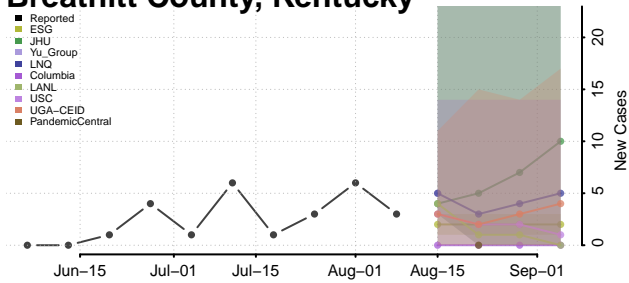

Bourbon County, Kentucky

Boyd County, Kentucky

Boyle County, Kentucky

Bracken County, Kentucky

Breathitt County, Kentucky

Breckinridge County, Kentucky

Bullitt County, Kentucky

Butler County, Kentucky