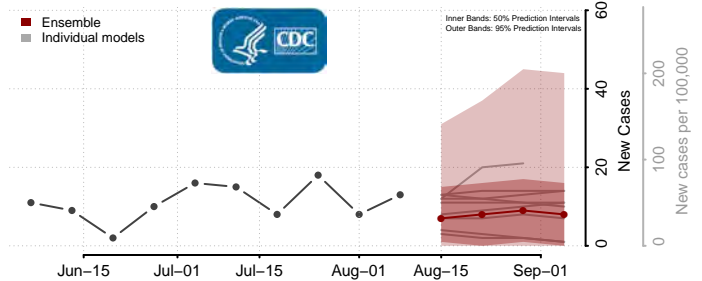

Taylor County, Iowa

Union County, Iowa

Van Buren County, Iowa

Wapello County, Iowa

Warren County, Iowa

Washington County, Iowa

Wayne County, Iowa

Webster County, Iowa