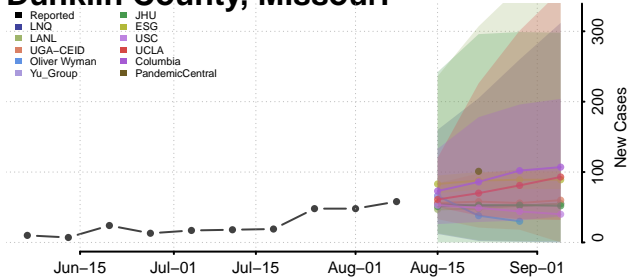

Dunklin County, Missouri