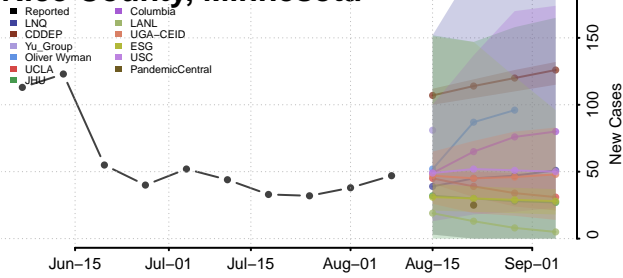

Redwood County, Minnesota

Renville County, Minnesota

Rice County, Minnesota

Rock County, Minnesota

Roseau County, Minnesota

Scott County, Minnesota

Sherburne County, Minnesota

Sibley County, Minnesota