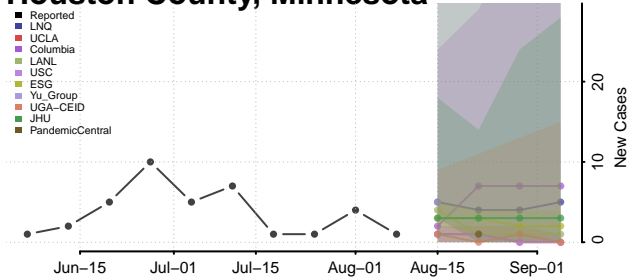

Freeborn County, Minnesota

Goodhue County, Minnesota

Grant County, Minnesota

Hennepin County, Minnesota

Houston County, Minnesota

Hubbard County, Minnesota

Isanti County, Minnesota

Itasca County, Minnesota