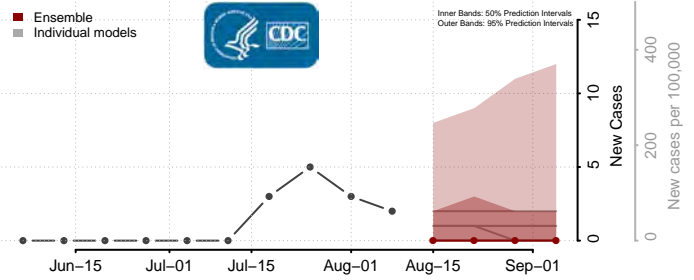

Divide County, North Dakota

Dunn County, North Dakota

Eddy County, North Dakota

Emmons County, North Dakota

Foster County, North Dakota

Golden Valley County, North Dakota

Grand Forks County, North Dakota

Grant County, North Dakota