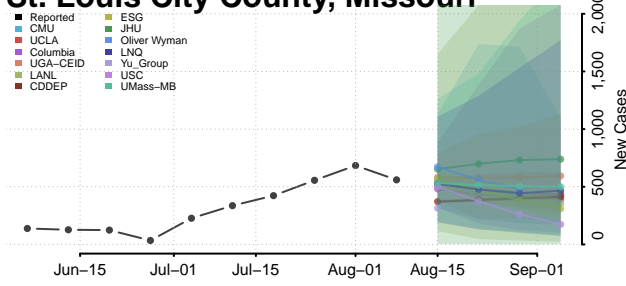

St. Louis City County, Missouri

St. Louis County, Missouri

Ste. Genevieve County, Missouri

Stoddard County, Missouri

Stone County, Missouri

Sullivan County, Missouri

Taney County, Missouri

Texas County, Missouri