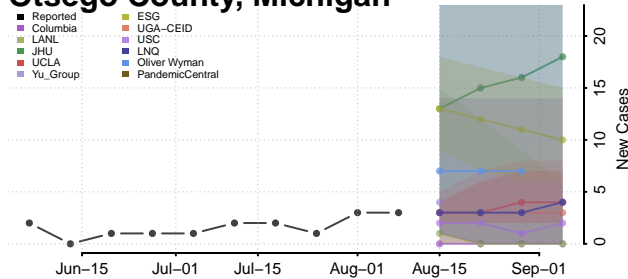

Otsego County, Michigan