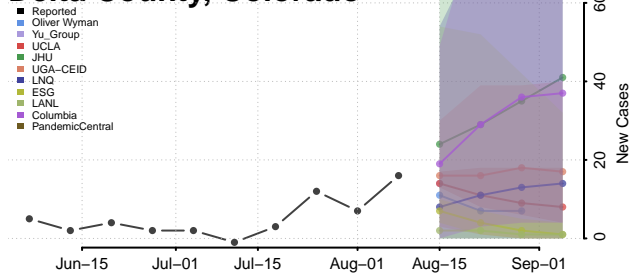

Clear Creek County, Colorado

Conejos County, Colorado

Costilla County, Colorado

Crowley County, Colorado

Custer County, Colorado

Delta County, Colorado

Denver County, Colorado

Dolores County, Colorado