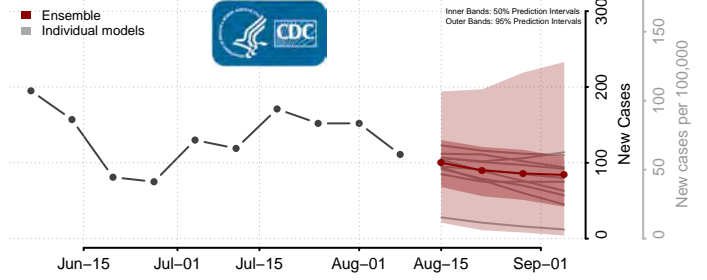

Cass County, North Dakota