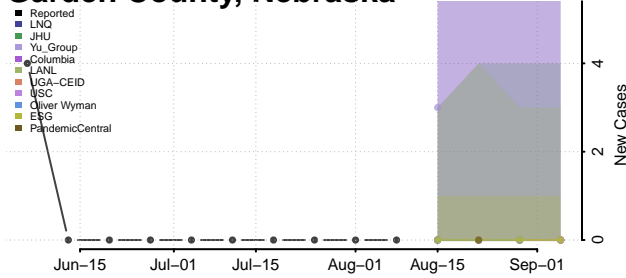

Frontier County, Nebraska

Furnas County, Nebraska

Gage County, Nebraska

Garden County, Nebraska

Garfield County, Nebraska

Gosper County, Nebraska

Grant County, Nebraska

Greeley County, Nebraska