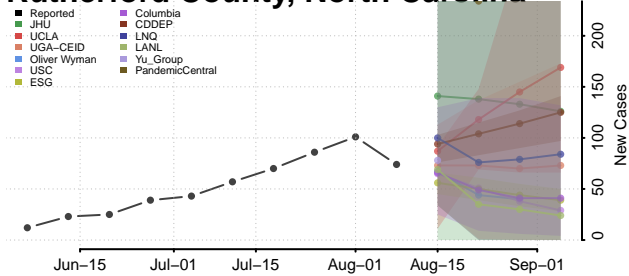

Randolph County, North Carolina

Richmond County, North Carolina

Robeson County, North Carolina

Rockingham County, North Carolina

Rowan County, North Carolina

Rutherford County, North Carolina

Sampson County, North Carolina