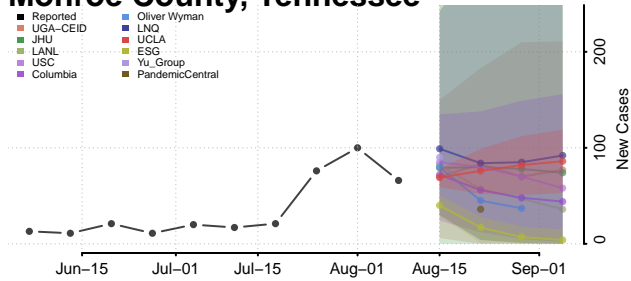

Marshall County, Tennessee

Maury County, Tennessee

McMinn County, Tennessee

McNairy County, Tennessee

Meigs County, Tennessee

Monroe County, Tennessee

Montgomery County, Tennessee

Moore County, Tennessee