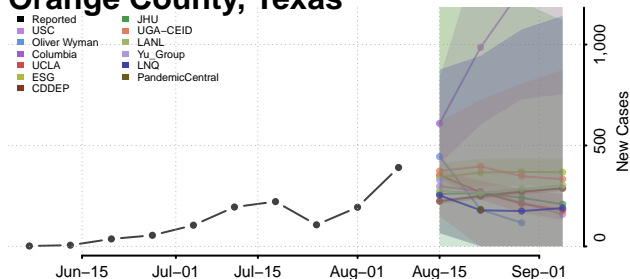

Nolan County, Texas

Nueces County, Texas

Ochiltree County, Texas

Oldham County, Texas

Orange County, Texas

Palo Pinto County, Texas

Panola County, Texas

Parker County, Texas