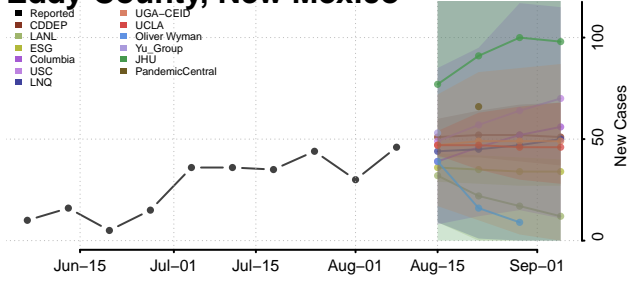

De Baca County, New Mexico

Dona Ana County, New Mexico

Eddy County, New Mexico

Grant County, New Mexico

Guadalupe County, New Mexico

Harding County, New Mexico

Hidalgo County, New Mexico

Lea County, New Mexico