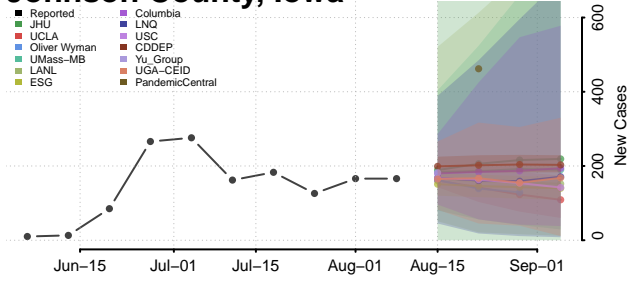

Ida County, Iowa

Iowa County, Iowa

Jackson County, Iowa

Jasper County, Iowa

Jefferson County, Iowa

Johnson County, Iowa

Jones County, Iowa

Keokuk County, Iowa