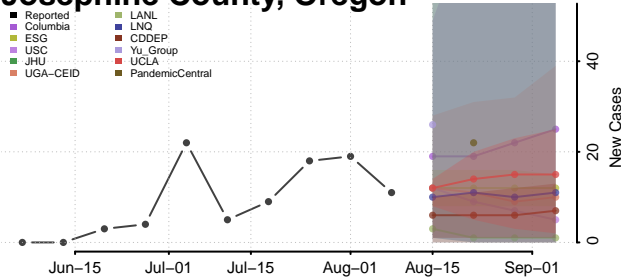

Hood River County, Oregon

Jackson County, Oregon

Jefferson County, Oregon

Josephine County, Oregon

Klamath County, Oregon

Lake County, Oregon

Lane County, Oregon

Lincoln County, Oregon