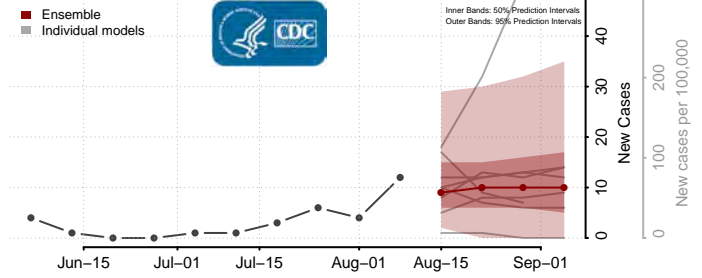

Aitkin County, Minnesota