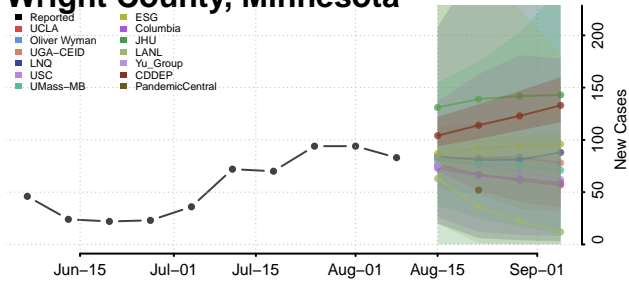

Wadena County, Minnesota

Waseca County, Minnesota

Washington County, Minnesota

Watowan County, Minnesota

Wilkin County, Minnesota

Winona County, Minnesota

Wright County, Minnesota

Yellow Medicine County, Minnesota