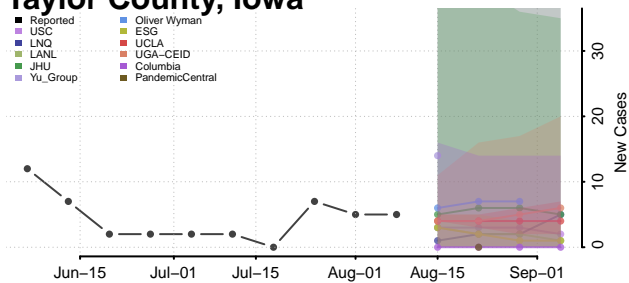

Taylor County, Iowa