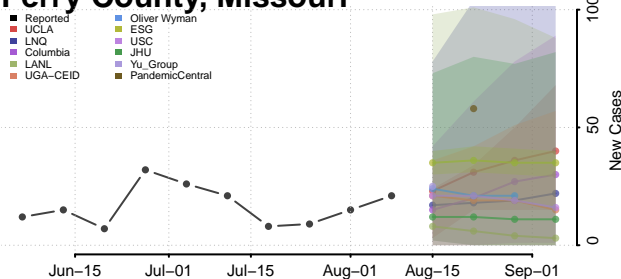

Perry County, Missouri