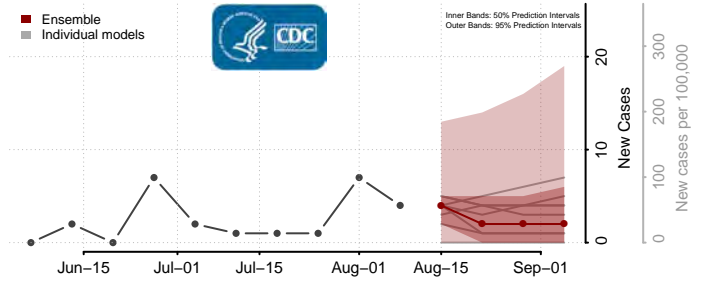

Van Buren County, Iowa