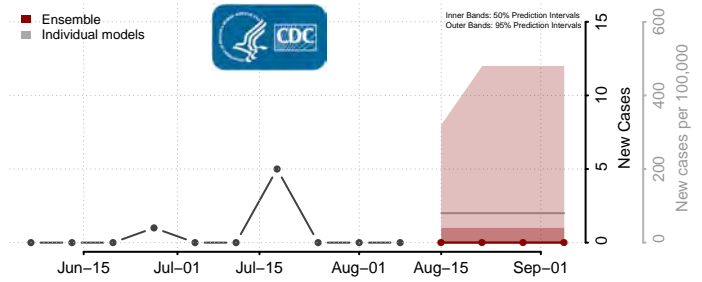

Hettinger County, North Dakota