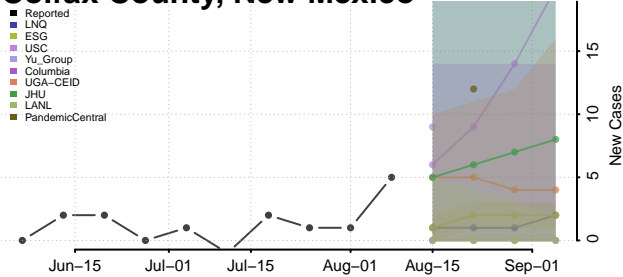

Colfax County, New Mexico