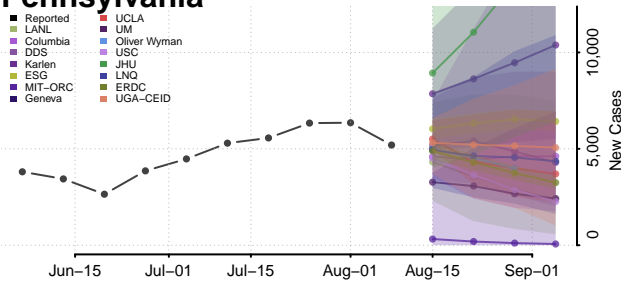

Umatilla County, Oregon

Union County, Oregon

Wallowa County, Oregon

Wasco County, Oregon

Washington County, Oregon

Wheeler County, Oregon

Yamhill County, Oregon

Pennsylvania