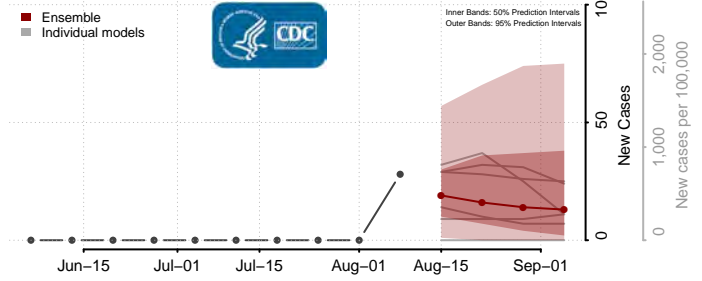

Phillips County, Montana