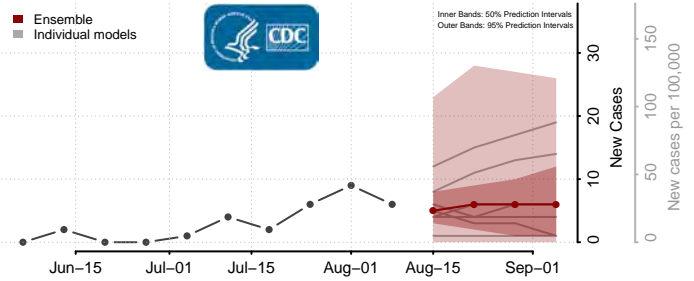

Freeborn County, Minnesota

Goodhue County, Minnesota

Grant County, Minnesota

Hennepin County, Minnesota

Houston County, Minnesota

Hubbard County, Minnesota

Isanti County, Minnesota

Itasca County, Minnesota