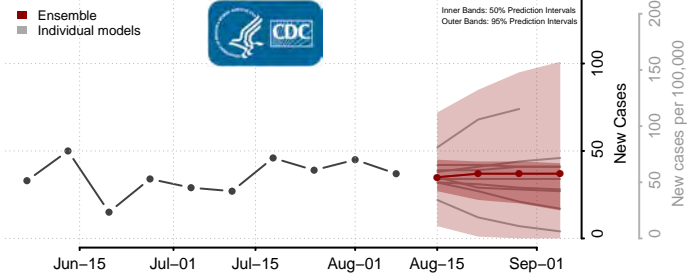

Clay County, Minnesota