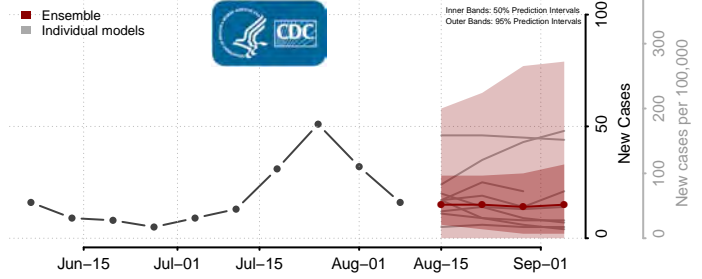

Custer County, Oklahoma

Delaware County, Oklahoma

Dewey County, Oklahoma

Ellis County, Oklahoma

Garfield County, Oklahoma

Garvin County, Oklahoma

Grady County, Oklahoma

Grant County, Oklahoma