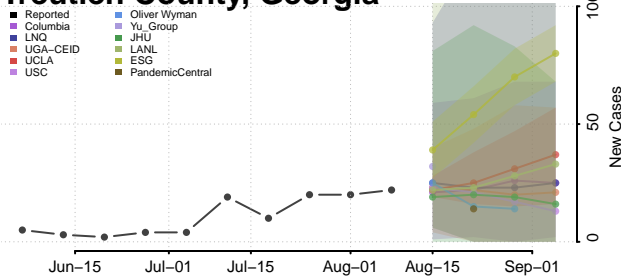

Terrell County, Georgia

Thomas County, Georgia

Tift County, Georgia

Toombs County, Georgia

Towns County, Georgia

Treutlen County, Georgia

Troup County, Georgia

Turner County, Georgia