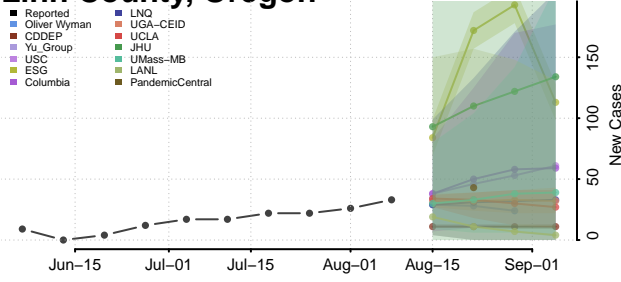

Linn County, Oregon