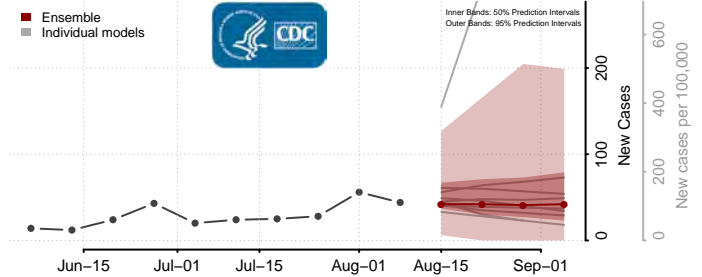

Pasquotank County, North Carolina