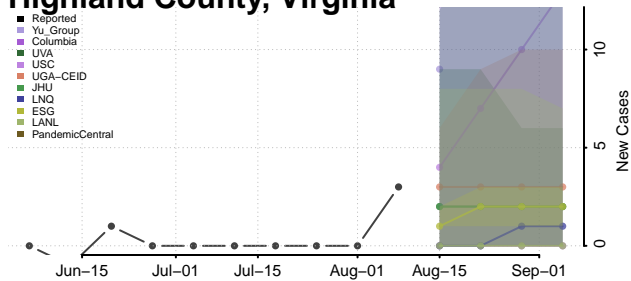

Highland County, Virginia