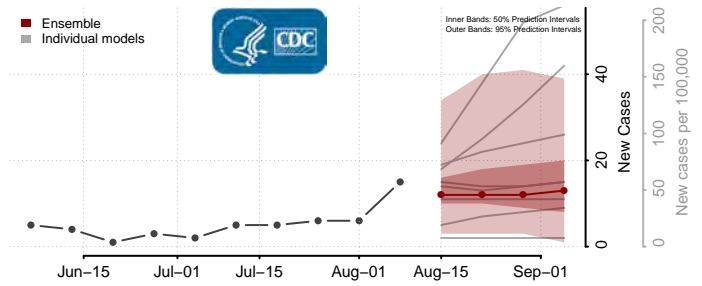

Mille Lacs County, Minnesota