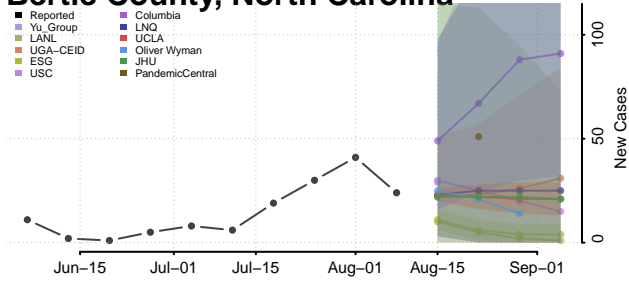

Avery County, North Carolina

Beaufort County, North Carolina

Bertie County, North Carolina

Bladen County, North Carolina

Brunswick County, North Carolina

Buncombe County, North Carolina

Burke County, North Carolina