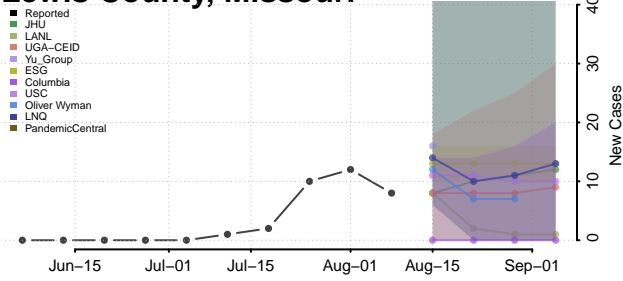

Lewis County, Missouri