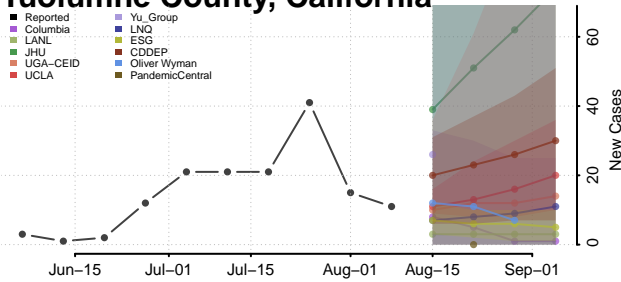

Tuolumne County, California