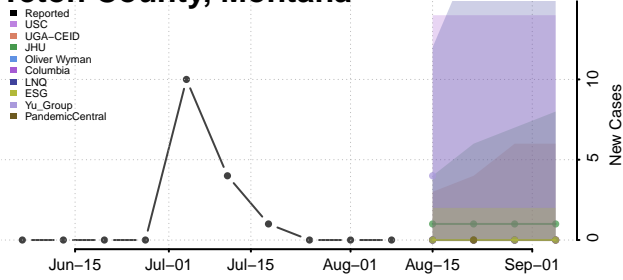

Sweet Grass County, Montana

Teton County, Montana

Toole County, Montana

Treasure County, Montana

Valley County, Montana

Wheatland County, Montana

Wibaux County, Montana

Yellowstone County, Montana