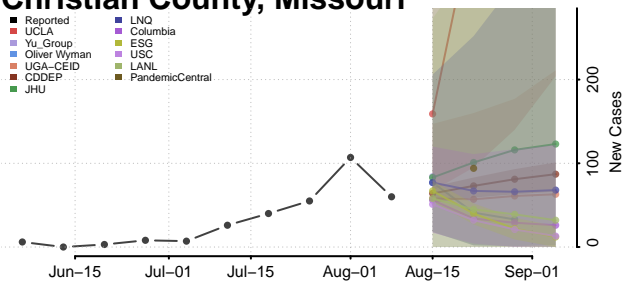

Christian County, Missouri