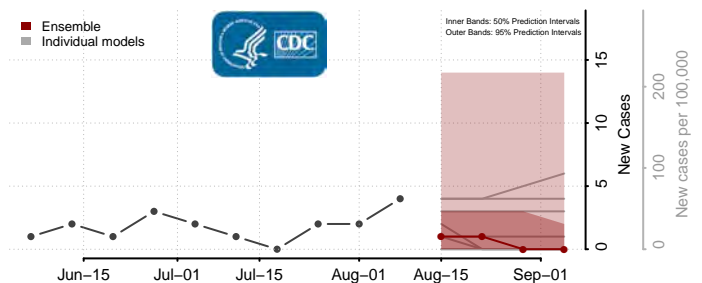

Taylor County, Iowa

Union County, Iowa

Van Buren County, Iowa

Wapello County, Iowa

Warren County, Iowa

Washington County, Iowa

Wayne County, Iowa

Webster County, Iowa