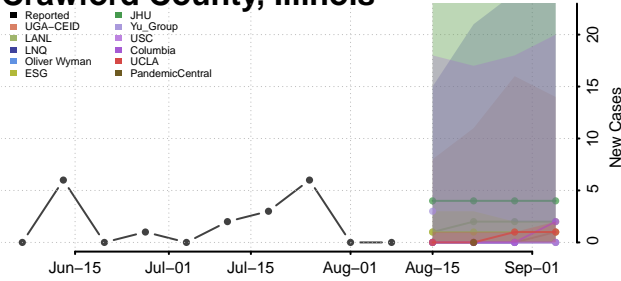

Crawford County, Illinois