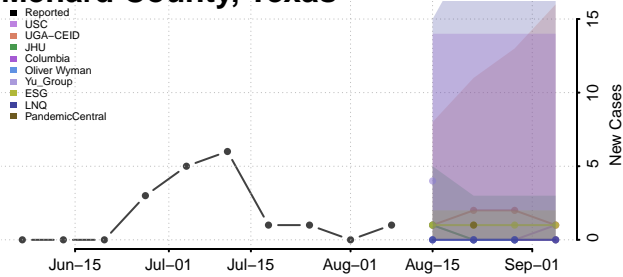

Menard County, Texas