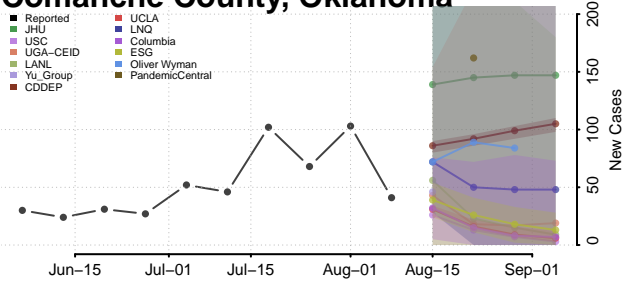

Comanche County, Oklahoma