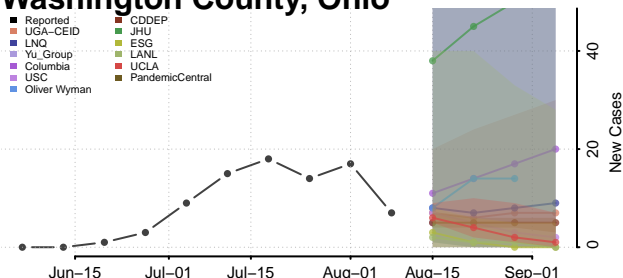

Wayne County, Ohio

Williams County, Ohio

Wood County, Ohio

Wyandot County, Ohio

Oklahoma

Adair County, Oklahoma

Alfalfa County, Oklahoma

Atoka County, Oklahoma