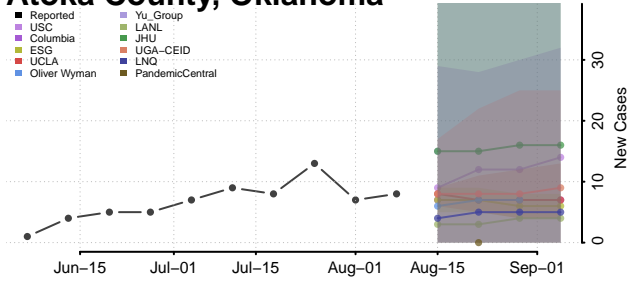

Wayne County, Ohio

Williams County, Ohio

Wood County, Ohio

Wyandot County, Ohio

Oklahoma

Adair County, Oklahoma

Alfalfa County, Oklahoma

Atoka County, Oklahoma