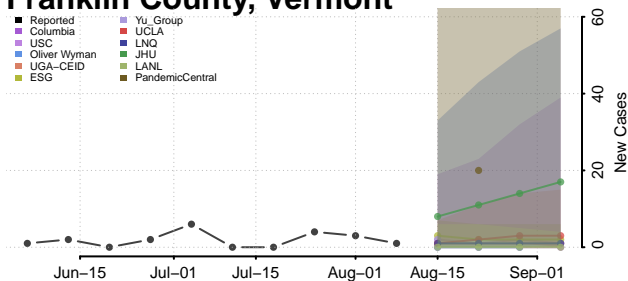

Chittenden County, Vermont

Essex County, Vermont

Franklin County, Vermont

Grand Isle County, Vermont

Lamoille County, Vermont

Orange County, Vermont

Orleans County, Vermont

Rutland County, Vermont