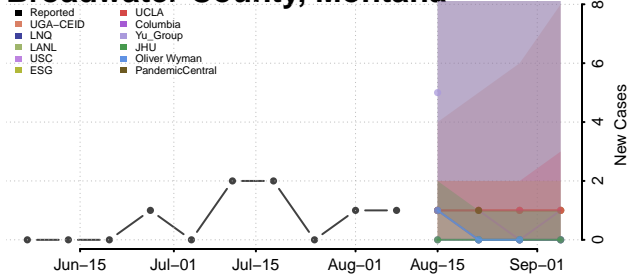

Beaverhead County, Montana

Big Horn County, Montana

Blaine County, Montana

Broadwater County, Montana

Carbon County, Montana

Carter County, Montana

Cascade County, Montana

Chouteau County, Montana