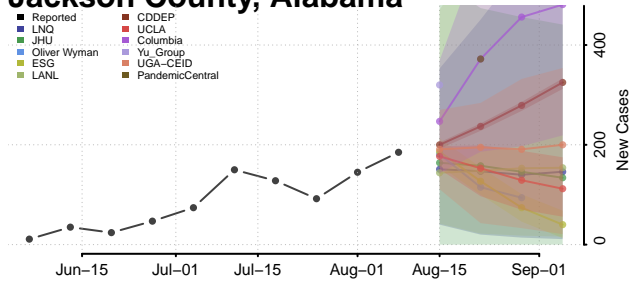

Dale County, Alabama

Dallas County, Alabama

DeKalb County, Alabama

Elmore County, Alabama

Escambia County, Alabama

Etowah County, Alabama

Fayette County, Alabama

Franklin County, Alabama

Geneva County, Alabama

Greene County, Alabama

Hale County, Alabama

Henry County, Alabama

Houston County, Alabama

Jackson County, Alabama

Jefferson County, Alabama

Lamar County, Alabama

Lauderdale County, Alabama

Lawrence County, Alabama

Lee County, Alabama

Limestone County, Alabama

Lowndes County, Alabama

Macon County, Alabama

Madison County, Alabama

Marengo County, Alabama