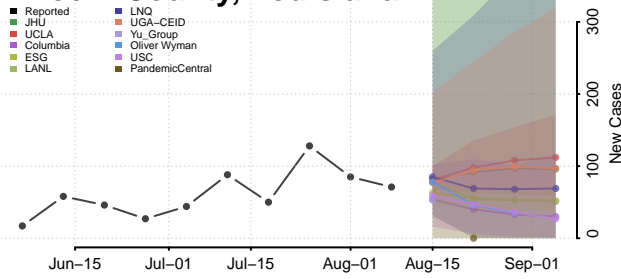

Livingston County, Louisiana

Madison County, Louisiana

Morehouse County, Louisiana

Natchitoches County, Louisiana

Orleans County, Louisiana

Ouachita County, Louisiana

Plaquemines County, Louisiana

Pointe Coupee County, Louisiana