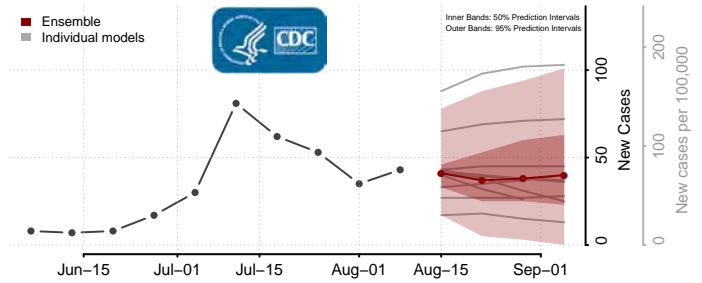

Val Verde County, Texas

Van Zandt County, Texas

Victoria County, Texas

Walker County, Texas

Waller County, Texas

Ward County, Texas

Washington County, Texas

Webb County, Texas