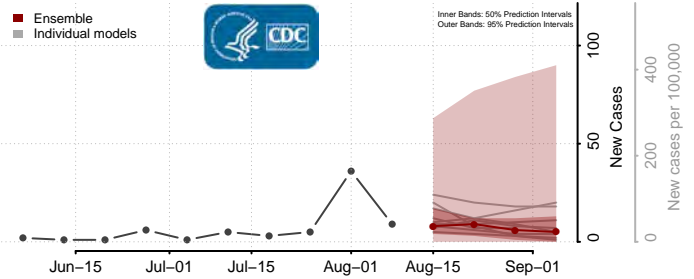

McLean County, Kentucky

Meade County, Kentucky

Menifee County, Kentucky

Mercer County, Kentucky

Metcalfe County, Kentucky

Monroe County, Kentucky

Montgomery County, Kentucky

Morgan County, Kentucky