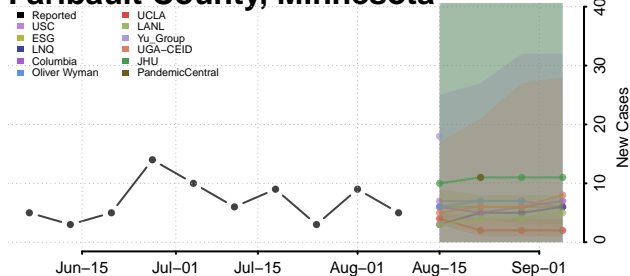

Faribault County, Minnesota