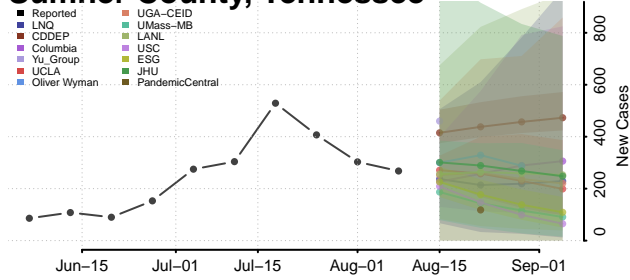

Sumner County, Tennessee