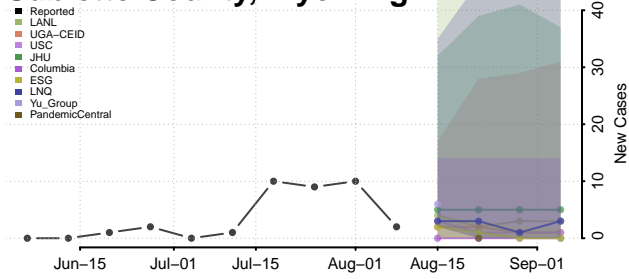

Natrona County, Wyoming

Niobrara County, Wyoming

Park County, Wyoming

Platte County, Wyoming

Sheridan County, Wyoming

Sublette County, Wyoming

Sweetwater County, Wyoming

Teton County, Wyoming