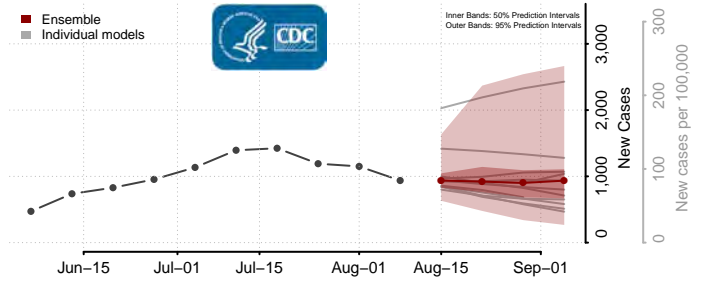

Wake County, North Carolina