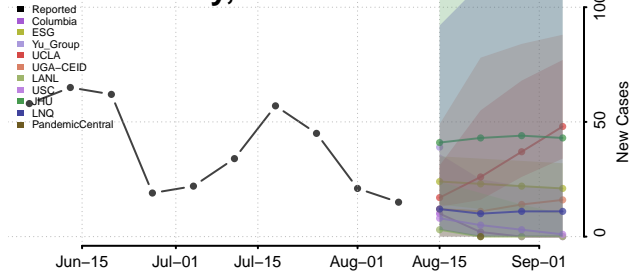

Macon County, North Carolina