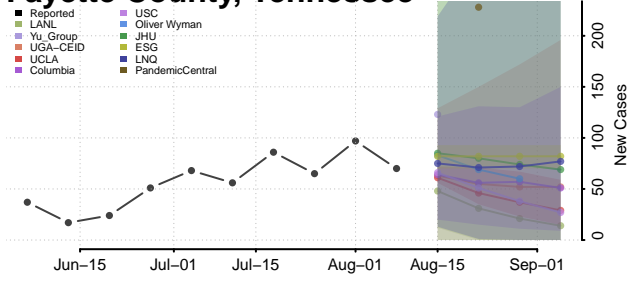

Crockett County, Tennessee

Cumberland County, Tennessee

Davidson County, Tennessee

Decatur County, Tennessee

DeKalb County, Tennessee

Dickson County, Tennessee

Dyer County, Tennessee

Fayette County, Tennessee