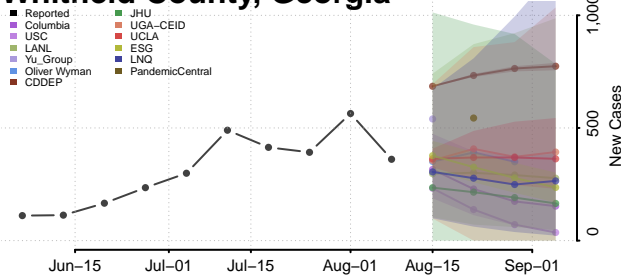

Wayne County, Georgia

Webster County, Georgia

Wheeler County, Georgia

White County, Georgia

Whitfield County, Georgia

Wilcox County, Georgia

Wilkes County, Georgia

Wilkinson County, Georgia