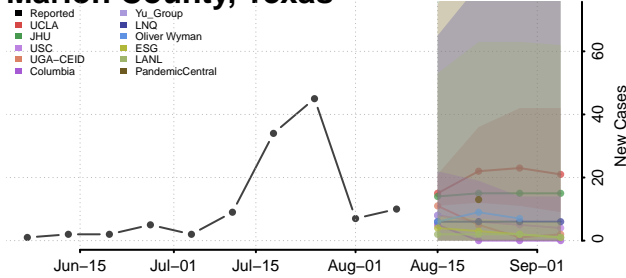

Marion County, Texas