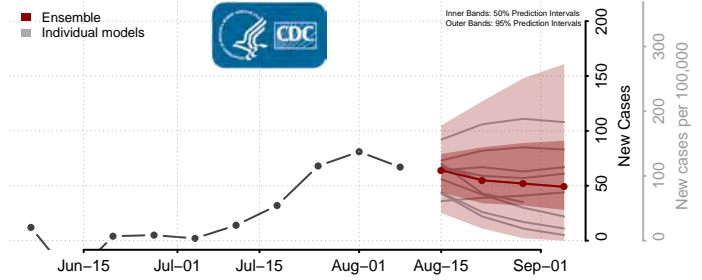

Lincoln County, Missouri