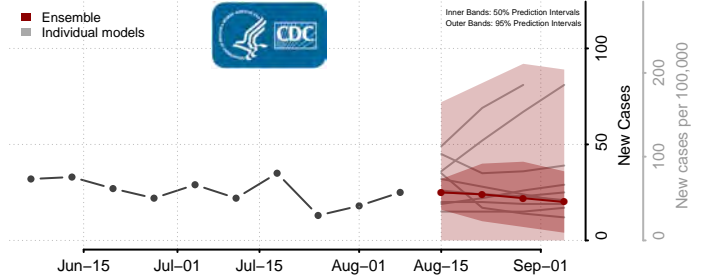

Shenandoah County, Virginia