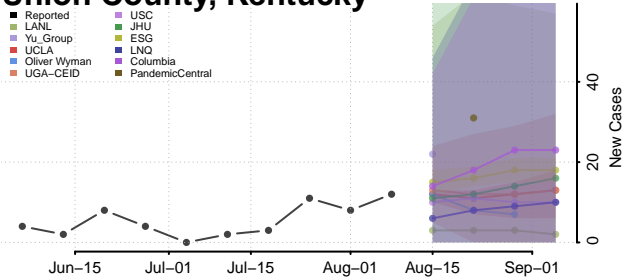

Union County, Kentucky