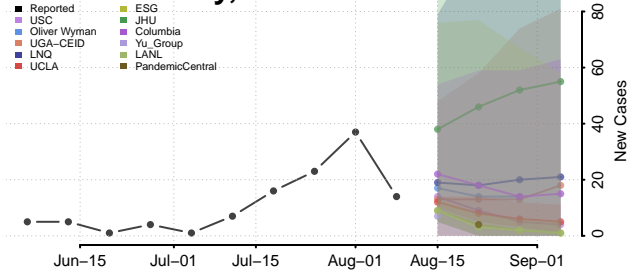

Minnesota

Aitkin County, Minnesota

Anoka County, Minnesota

Becker County, Minnesota

Beltrami County, Minnesota

Benton County, Minnesota

Big Stone County, Minnesota

Blue Earth County, Minnesota