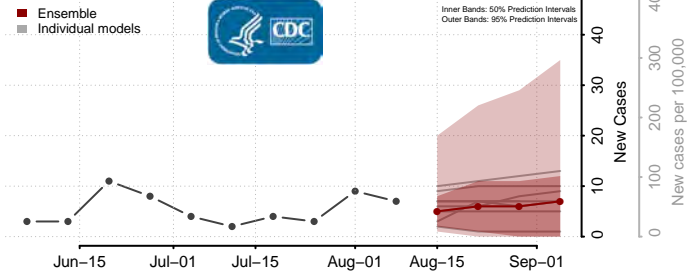

Chippewa County, Minnesota