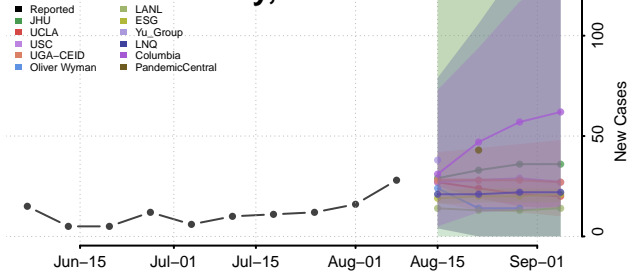

Polk County, Nebraska

Red Willow County, Nebraska

Richardson County, Nebraska

Rock County, Nebraska

Saline County, Nebraska

Sarpy County, Nebraska

Saunders County, Nebraska

Scotts Bluff County, Nebraska