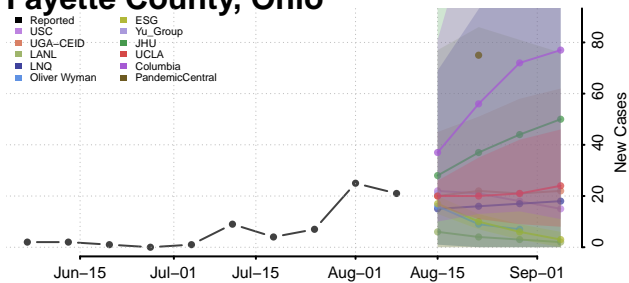

Fayette County, Ohio