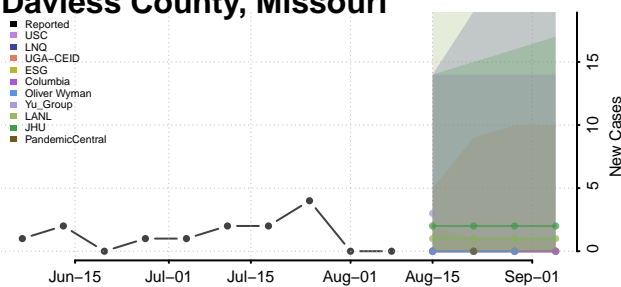

Davies County, Missouri