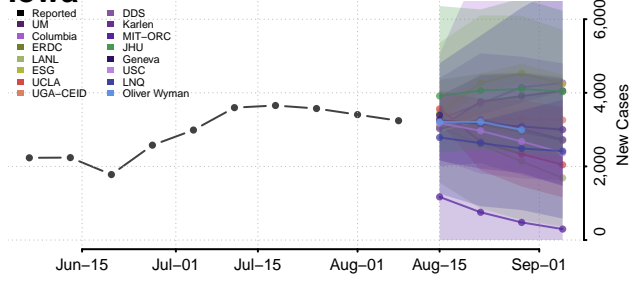

White County, Indiana

Whitley County, Indiana

Iowa

Adair County, Iowa

Adams County, Iowa

Allamakee County, Iowa