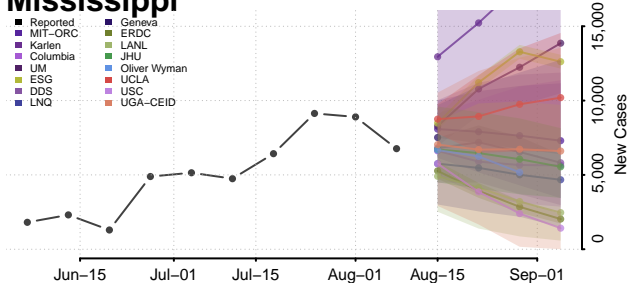

Mississippi