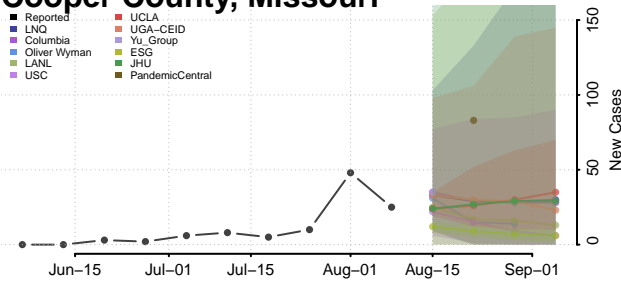

Cooper County, Missouri