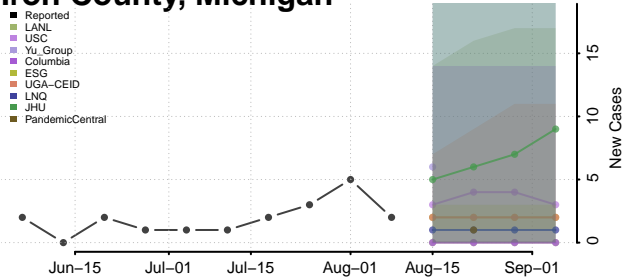

Iron County, Michigan