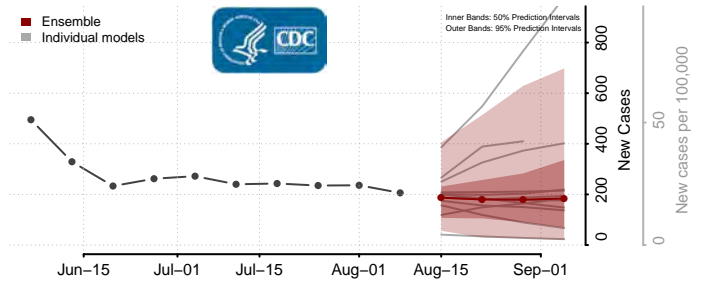

Sullivan County, New York

Tioga County, New York

Tompkins County, New York

Ulster County, New York

Warren County, New York

Washington County, New York

Wayne County, New York

Westchester County, New York