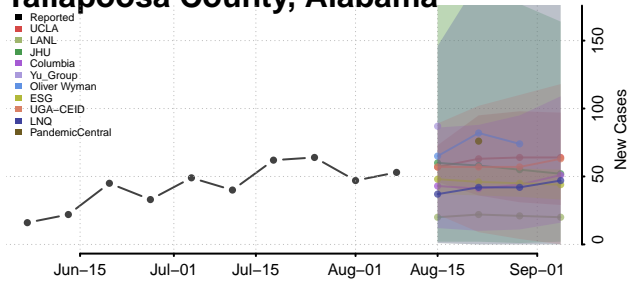

Marion County, Alabama

Marshall County, Alabama

Mobile County, Alabama

Monroe County, Alabama

Montgomery County, Alabama

Morgan County, Alabama

Perry County, Alabama

Pickens County, Alabama

Pike County, Alabama

Randolph County, Alabama

Russell County, Alabama

Shelby County, Alabama

St. Clair County, Alabama

Sumter County, Alabama

Talladega County, Alabama

Tallapoosa County, Alabama

Tuscaloosa County, Alabama

Walker County, Alabama

Washington County, Alabama

Wilcox County, Alabama

Winston County, Alabama

Alaska

Aleutians East County, Alaska

Aleutians West County, Alaska