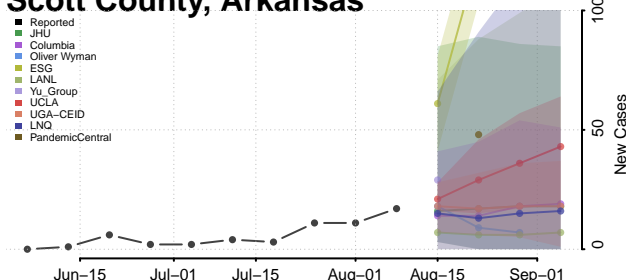

Pulaski County, Arkansas

Randolph County, Arkansas

Saline County, Arkansas

Scott County, Arkansas

Searcy County, Arkansas

Sebastian County, Arkansas

Sevier County, Arkansas

Sharp County, Arkansas