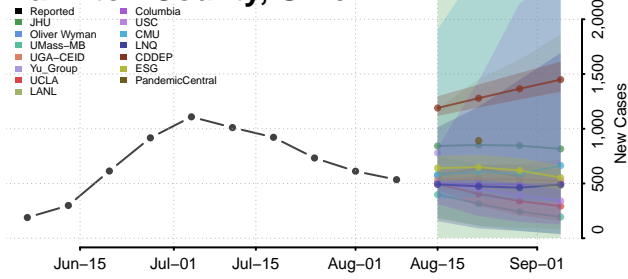

Hamilton County, Ohio