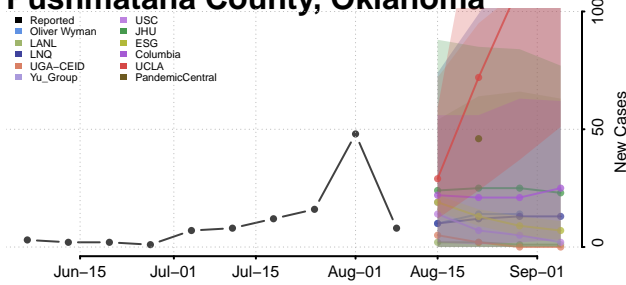

Pushmataha County, Oklahoma