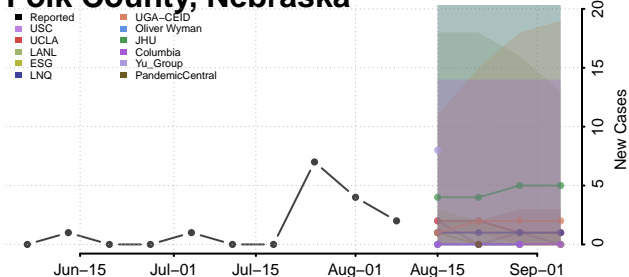

Polk County, Nebraska