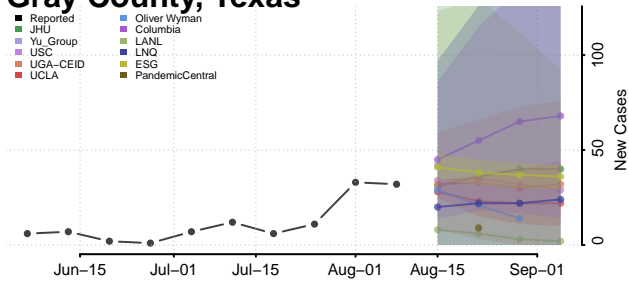

Gray County, Texas