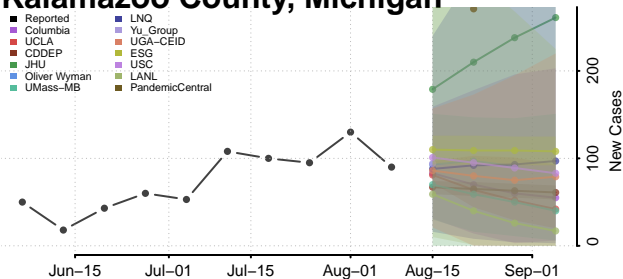

Iron County, Michigan

Isabella County, Michigan

Jackson County, Michigan

Kalamazoo County, Michigan

Kalkaska County, Michigan

Kent County, Michigan

Keweenaw County, Michigan

Lake County, Michigan