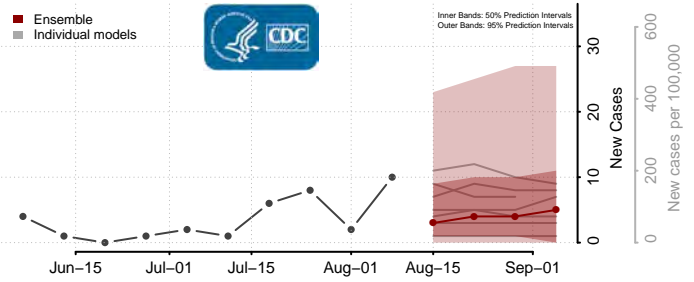

Coal County, Oklahoma