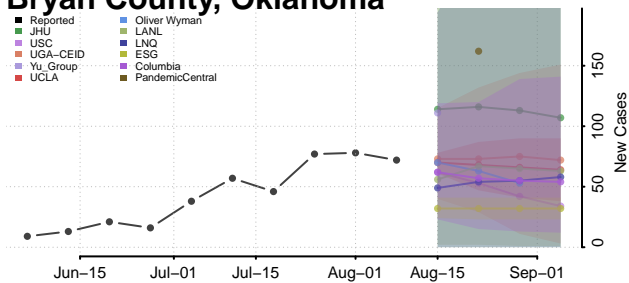

Beaver County, Oklahoma

Beckham County, Oklahoma

Blaine County, Oklahoma

Bryan County, Oklahoma

Caddo County, Oklahoma

Canadian County, Oklahoma

Carter County, Oklahoma

Cherokee County, Oklahoma