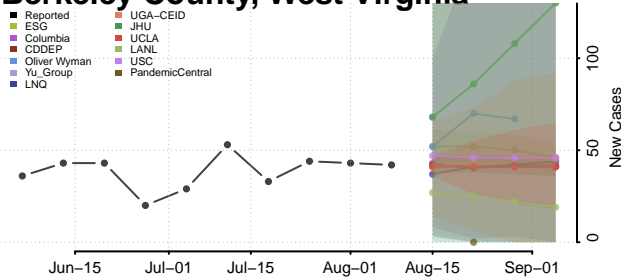

Walla Walla County, Washington

Whatcom County, Washington

Whitman County, Washington

Yakima County, Washington

West Virginia

Barbour County, West Virginia

Berkeley County, West Virginia

Boone County, West Virginia