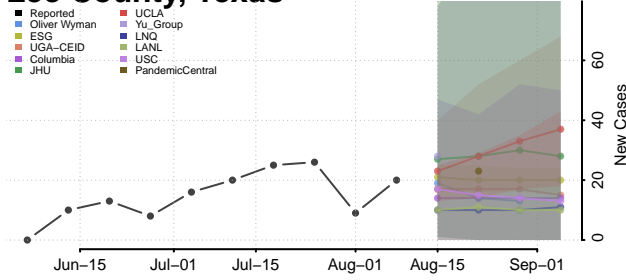

Lee County, Texas