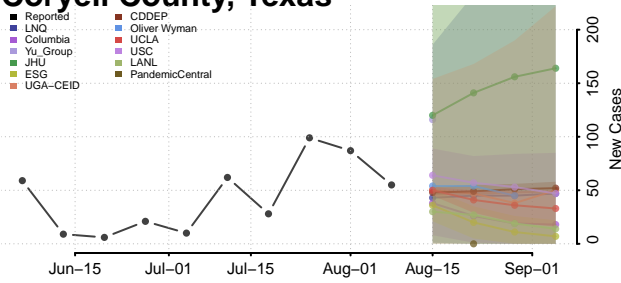

Coryell County, Texas