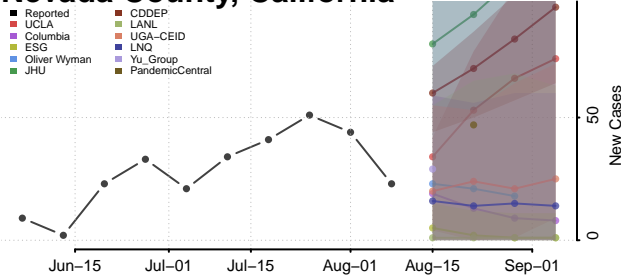

Merced County, California

Modoc County, California

Mono County, California

Monterey County, California

Napa County, California

Nevada County, California

Orange County, California

Placer County, California