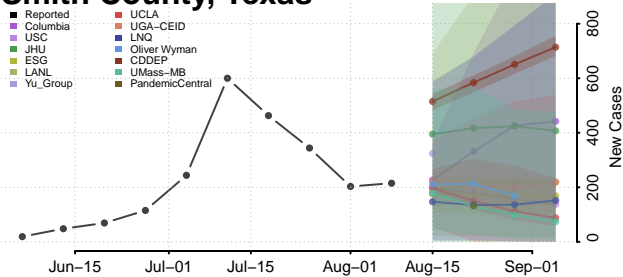

Smith County, Texas