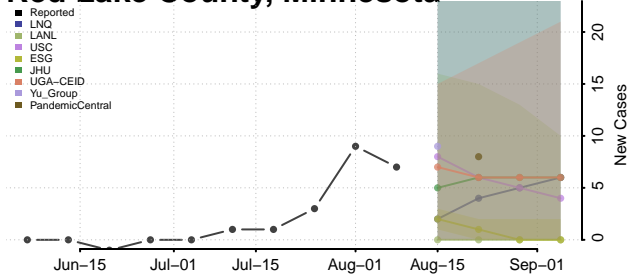

Red Lake County, Minnesota