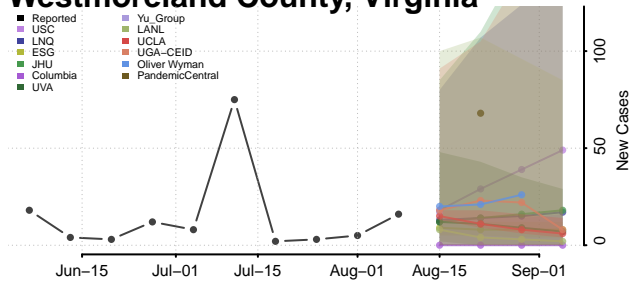

Westmoreland County, Virginia