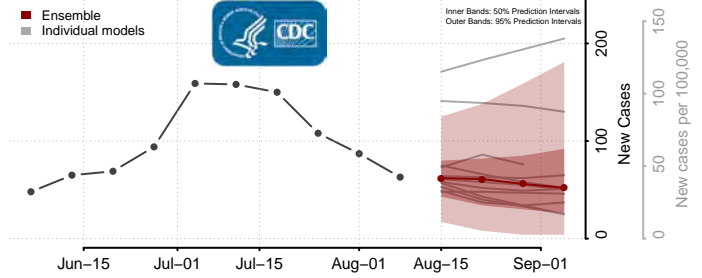

Montgomery County, North Carolina

Moore County, North Carolina

Nash County, North Carolina

New Hanover County, North Carolina

Northampton County, North Carolina

Onslow County, North Carolina

Orange County, North Carolina