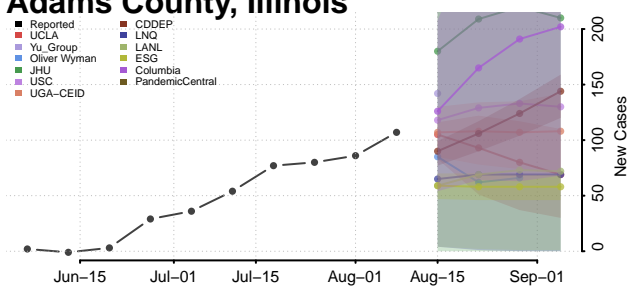

Shoshone County, Idaho

Teton County, Idaho

Twin Falls County, Idaho

Valley County, Idaho

Washington County, Idaho

Illinois

Adams County, Illinois

Alexander County, Illinois