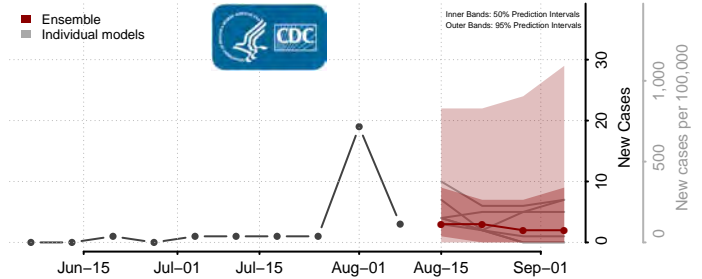

Harmon County, Oklahoma