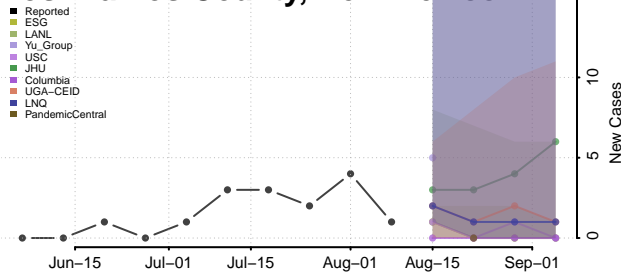

Lincoln County, New Mexico

Los Alamos County, New Mexico

Luna County, New Mexico

McKinley County, New Mexico

Mora County, New Mexico

Otero County, New Mexico

Quay County, New Mexico

Rio Arriba County, New Mexico