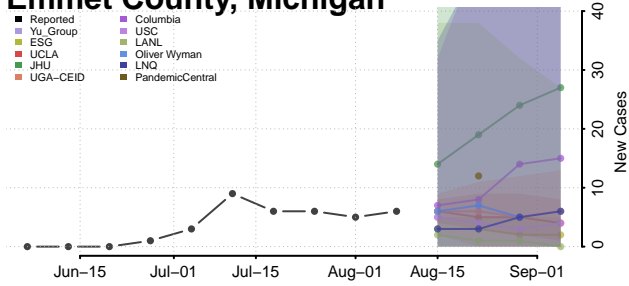

Crawford County, Michigan

Delta County, Michigan

Dickinson County, Michigan

Eaton County, Michigan

Emmet County, Michigan

Genesee County, Michigan

Gladwin County, Michigan

Gogebic County, Michigan