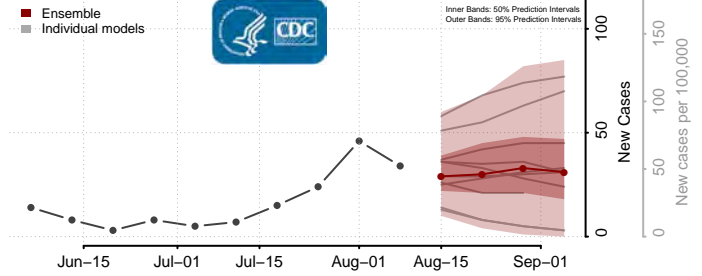

Crow Wing County, Minnesota