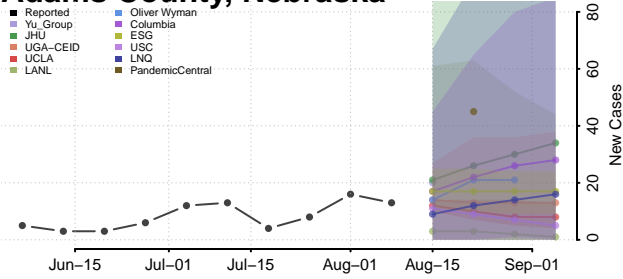

Adams County, Nebraska