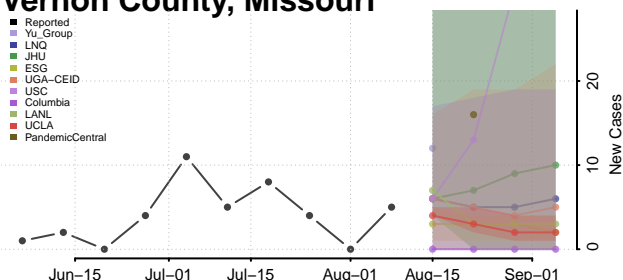

Vernon County, Missouri