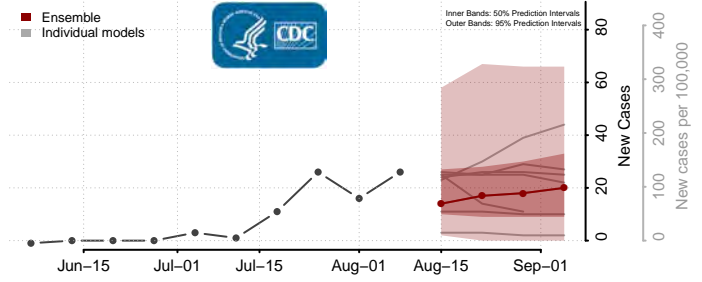

Lincoln County, West Virginia