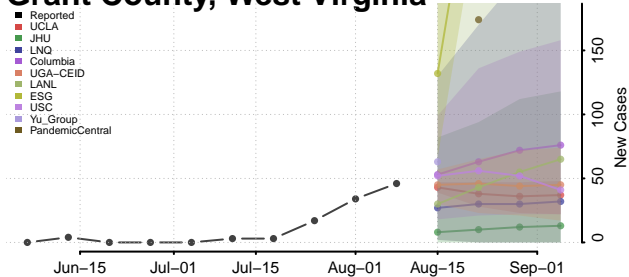

Gilmer County, West Virginia

Grant County, West Virginia

Greenbrier County, West Virginia

Hampshire County, West Virginia

Hancock County, West Virginia

Hardy County, West Virginia

Harrison County, West Virginia