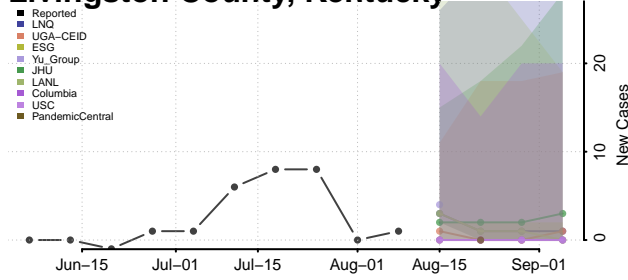

Lee County, Kentucky

Leslie County, Kentucky

Letcher County, Kentucky

Lewis County, Kentucky

Lincoln County, Kentucky

Livingston County, Kentucky

Logan County, Kentucky

Lyon County, Kentucky