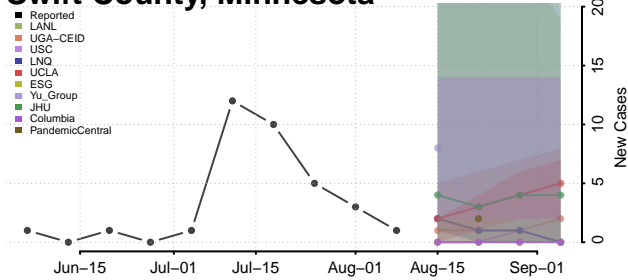

Swift County, Minnesota