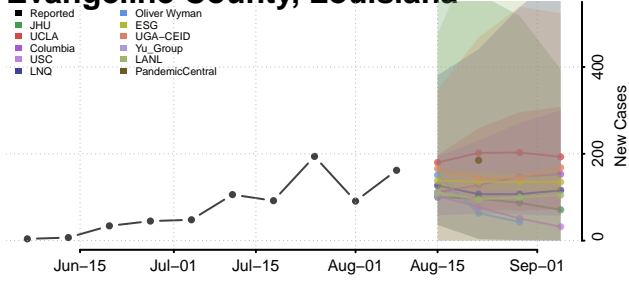

Evangeline County, Louisiana