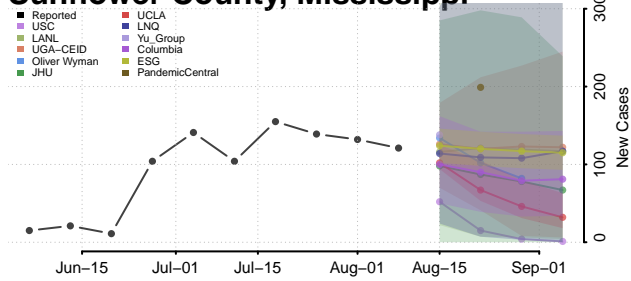

Sunflower County, Mississippi