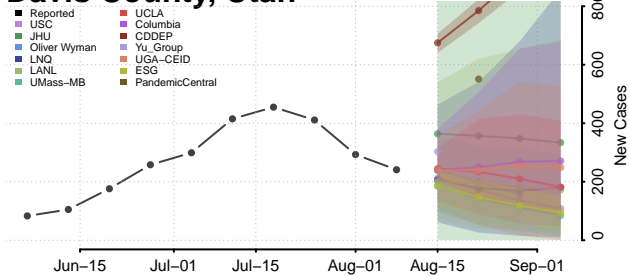

Box Elder County, Utah

Cache County, Utah

Carbon County, Utah

Daggett County, Utah

Davis County, Utah

Duchesne County, Utah

Emery County, Utah

Garfield County, Utah