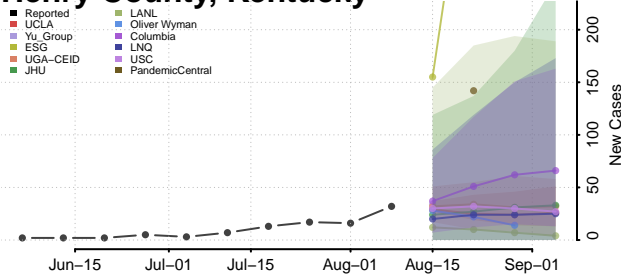

Henry County, Kentucky