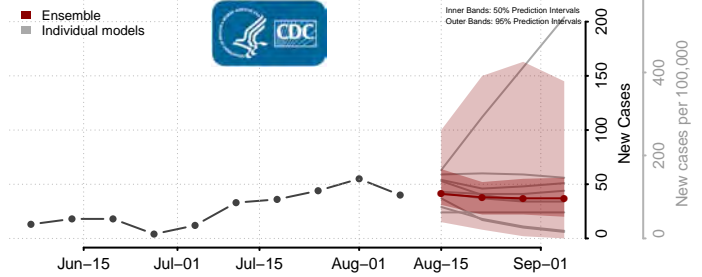

Scott County, Missouri