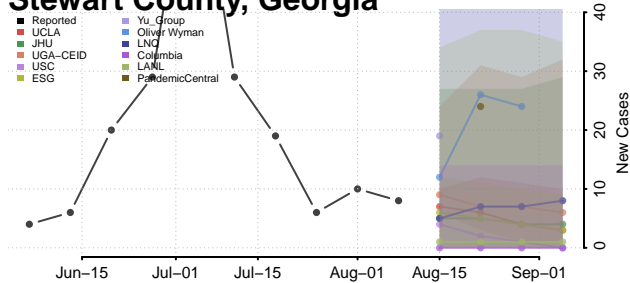

Stewart County, Georgia