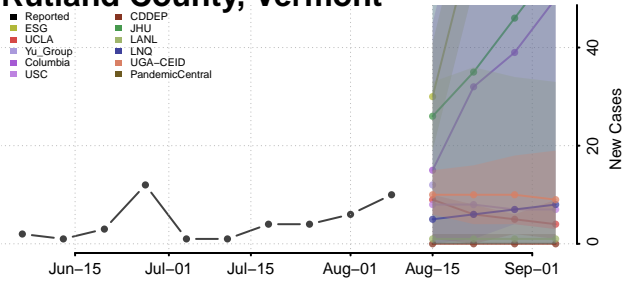

Chittenden County, Vermont

Essex County, Vermont

Franklin County, Vermont

Grand Isle County, Vermont

Lamoille County, Vermont

Orange County, Vermont

Orleans County, Vermont

Rutland County, Vermont