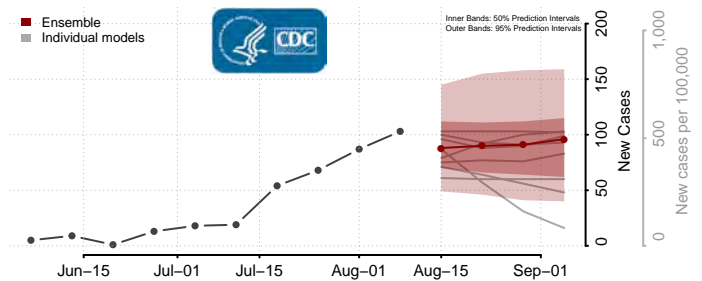

Tunica County, Mississippi

Union County, Mississippi

Walthall County, Mississippi

Warren County, Mississippi

Washington County, Mississippi

Wayne County, Mississippi

Webster County, Mississippi

Wilkinson County, Mississippi