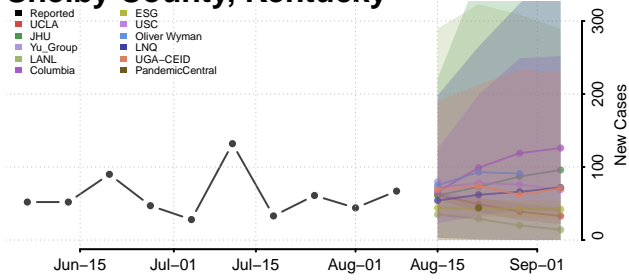

Scott County, Kentucky

Shelby County, Kentucky

Simpson County, Kentucky

Spencer County, Kentucky

Taylor County, Kentucky

Todd County, Kentucky

Trigg County, Kentucky

Trimble County, Kentucky