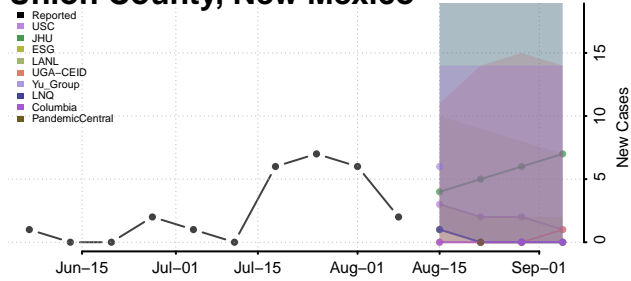

Union County, New Mexico