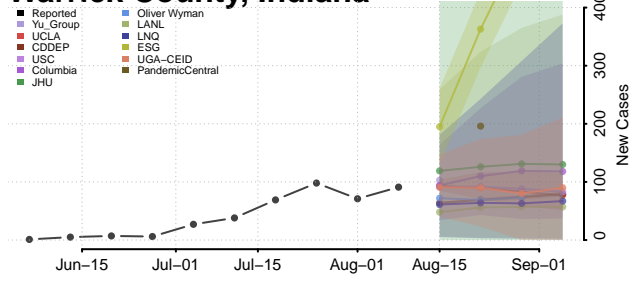

Vigo County, Indiana

Wabash County, Indiana

Warren County, Indiana

Warrick County, Indiana

Washington County, Indiana

Wayne County, Indiana

Wells County, Indiana

White County, Indiana