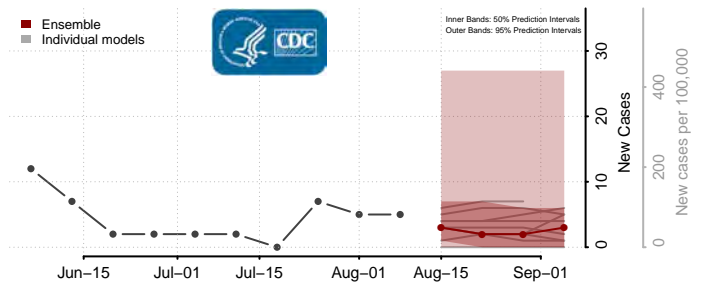

Taylor County, Iowa