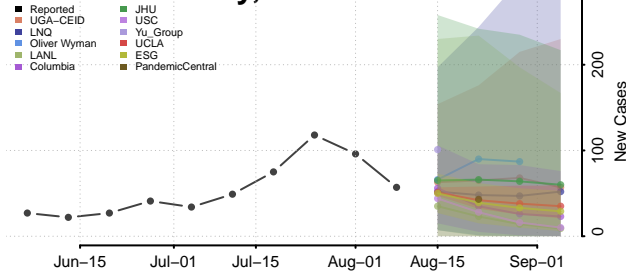

Marshall County, Iowa