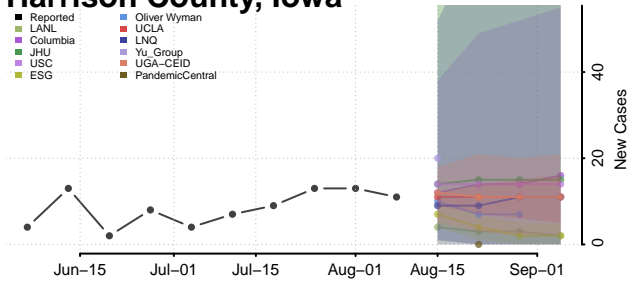

Guthrie County, Iowa

Hamilton County, Iowa

Hancock County, Iowa

Hardin County, Iowa

Harrison County, Iowa

Henry County, Iowa

Howard County, Iowa

Humboldt County, Iowa