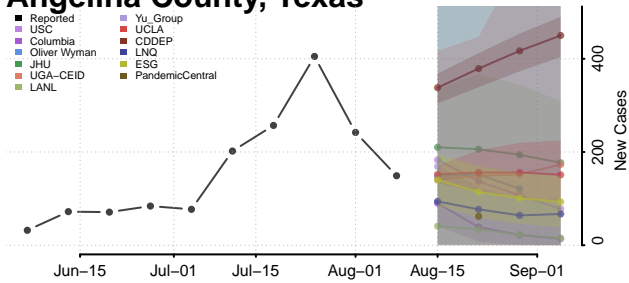

Angelina County, Texas