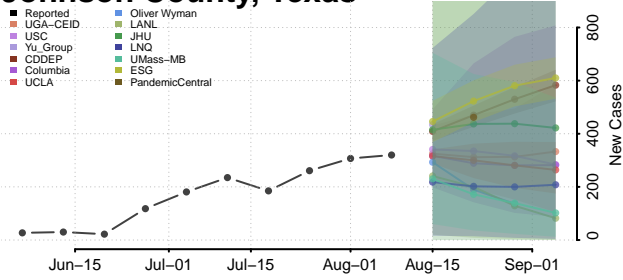

Johnson County, Texas