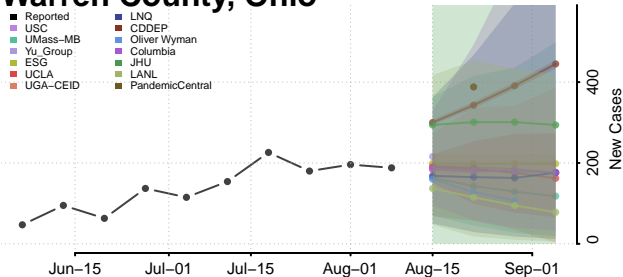

Warren County, Ohio