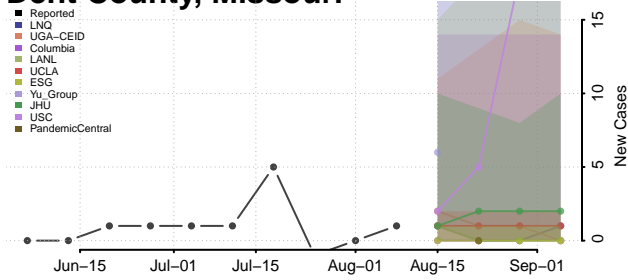

Dent County, Missouri