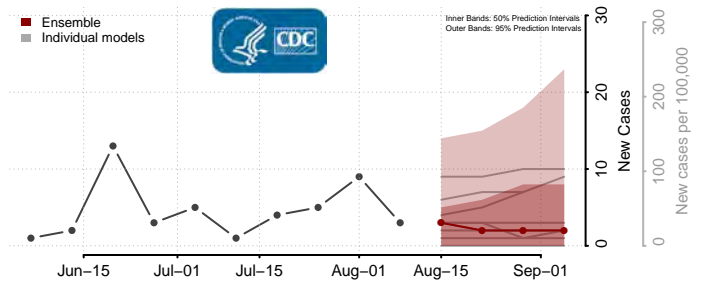

Wadena County, Minnesota

Waseca County, Minnesota

Washington County, Minnesota

Watowan County, Minnesota

Wilkin County, Minnesota

Winona County, Minnesota

Wright County, Minnesota

Yellow Medicine County, Minnesota