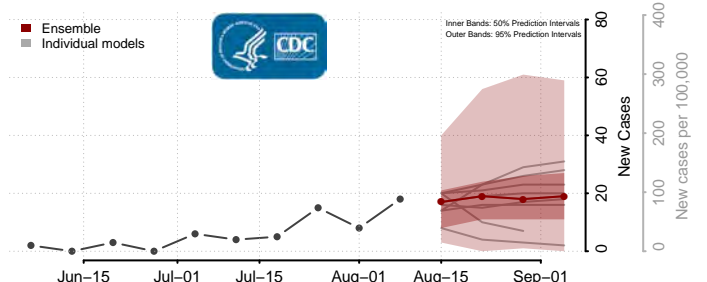

Clinton County, Missouri