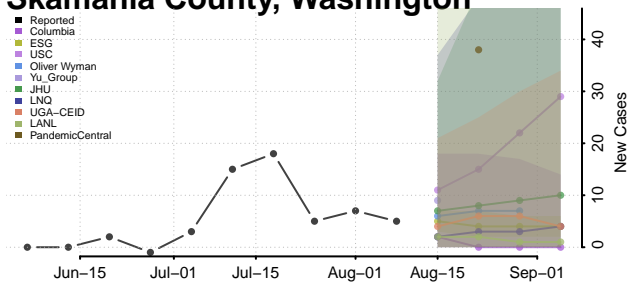

Skamania County, Washington