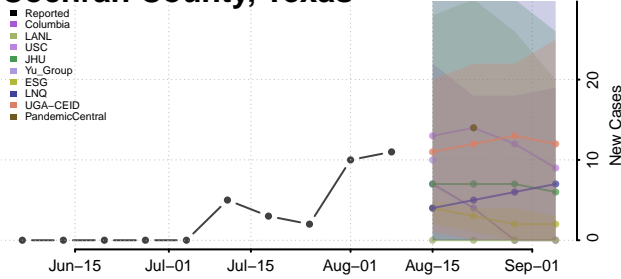

Cochran County, Texas