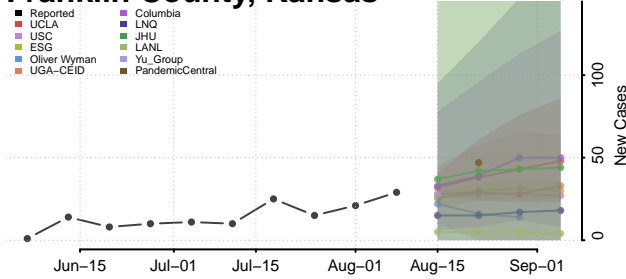

Ellsworth County, Kansas

Finney County, Kansas

Ford County, Kansas

Franklin County, Kansas

Geary County, Kansas

Gove County, Kansas

Graham County, Kansas

Grant County, Kansas