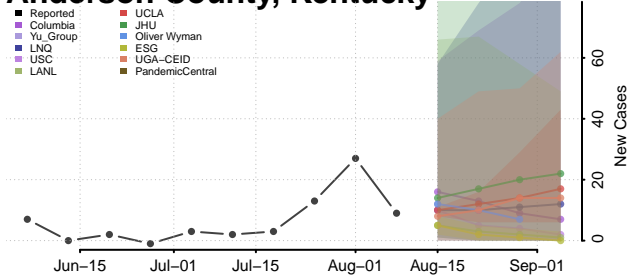

Anderson County, Kentucky