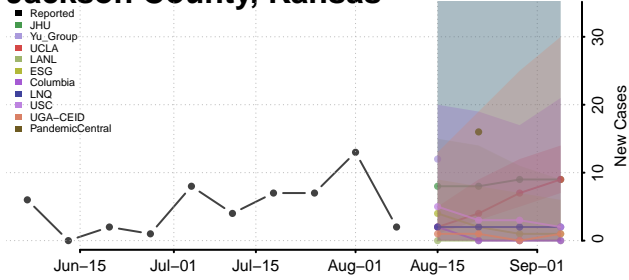

Jackson County, Kansas