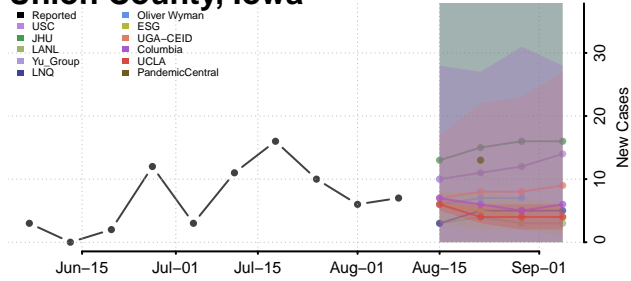

Union County, Iowa