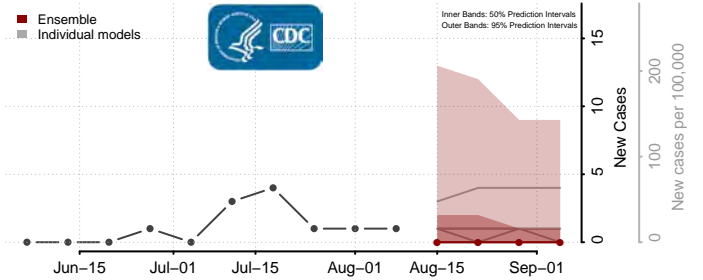

Antelope County, Nebraska