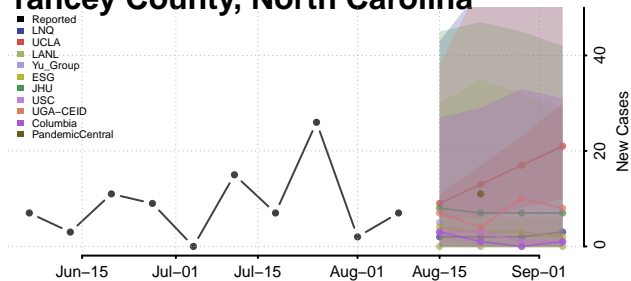

Yancey County, North Carolina