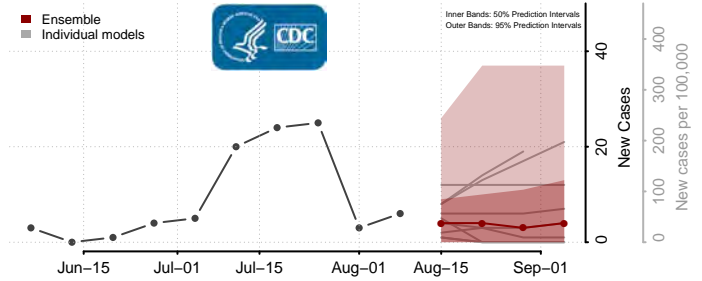

Slope County, North Dakota

Stark County, North Dakota

Steele County, North Dakota

Stutsman County, North Dakota

Towner County, North Dakota

Trail County, North Dakota

Walsh County, North Dakota

Ward County, North Dakota