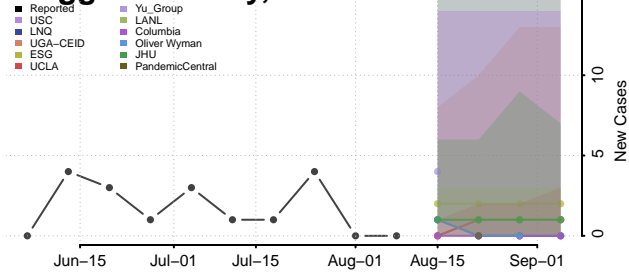

Ringgold County, Iowa