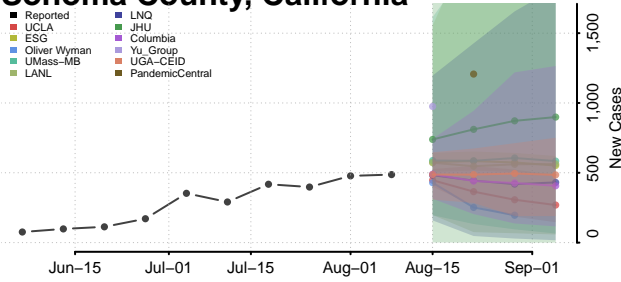

Sierra County, California

Siskiyou County, California

Solano County, California

Sonoma County, California

Stanislaus County, California

Sutter County, California

Tehama County, California

Trinity County, California