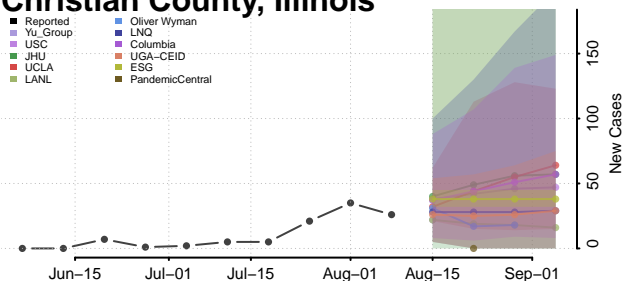

Christian County, Illinois