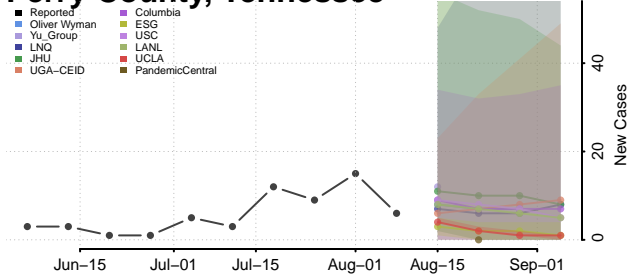

Morgan County, Tennessee

Obion County, Tennessee

Overton County, Tennessee

Perry County, Tennessee

Pickett County, Tennessee

Polk County, Tennessee

Putnam County, Tennessee

Rhea County, Tennessee