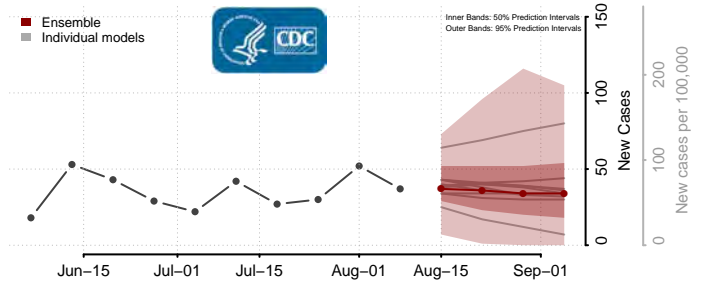

Hyde County, North Carolina

Iredell County, North Carolina

Jackson County, North Carolina

Johnston County, North Carolina

Jones County, North Carolina

Lee County, North Carolina

Lenoir County, North Carolina