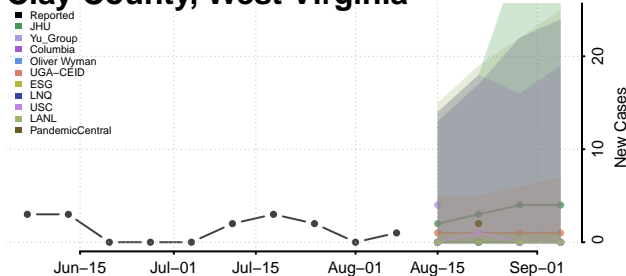

Clay County, West Virginia