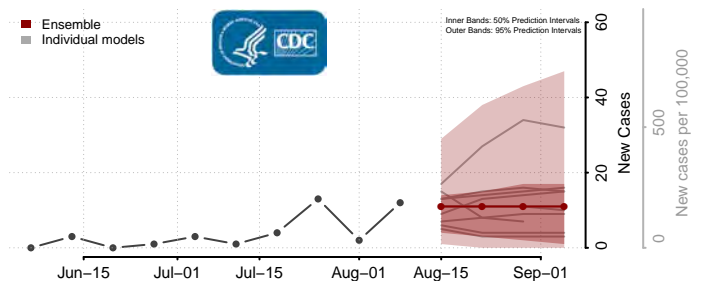

Surry County, Virginia