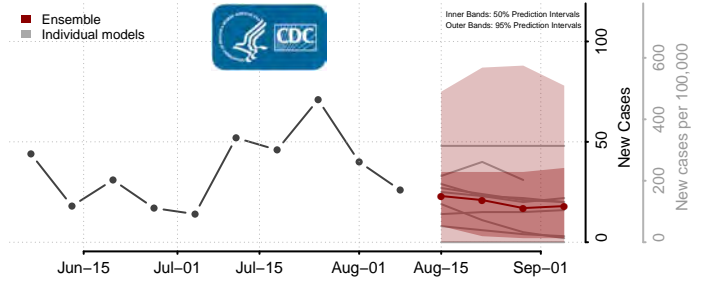

San Juan County, Utah