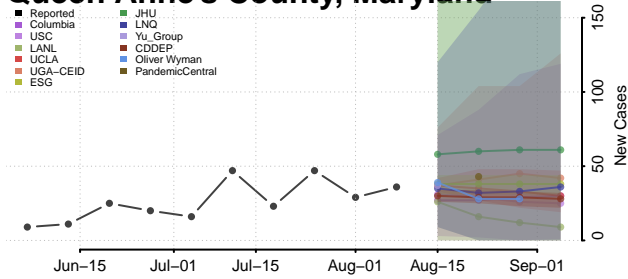

Harford County, Maryland

Howard County, Maryland

Kent County, Maryland

Montgomery County, Maryland

Prince George's County, Maryland

Queen Anne's County, Maryland

Somerset County, Maryland

St. Mary's County, Maryland