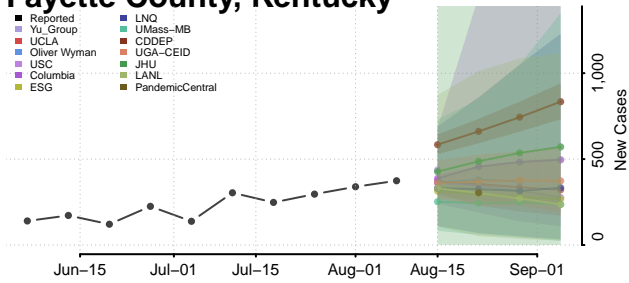

Fayette County, Kentucky