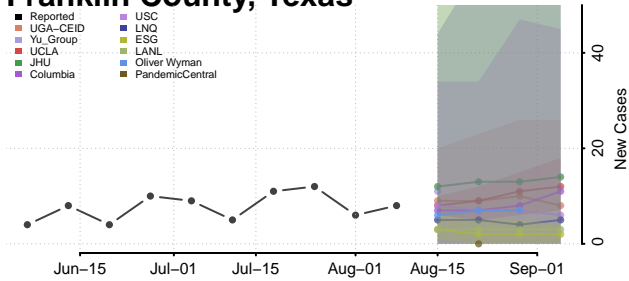

Franklin County, Texas