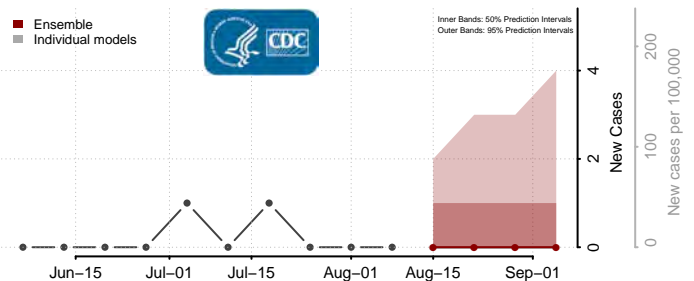

Divide County, North Dakota

Dunn County, North Dakota

Eddy County, North Dakota

Emmons County, North Dakota

Foster County, North Dakota

Golden Valley County, North Dakota

Grand Forks County, North Dakota

Grant County, North Dakota