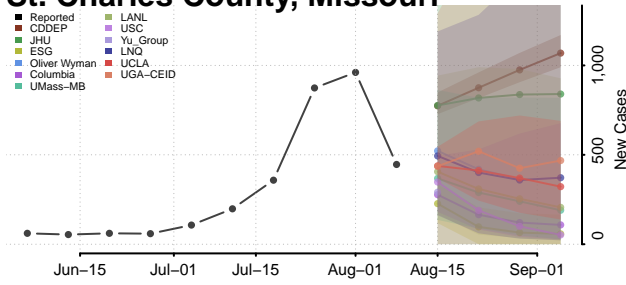

St. Charles County, Missouri