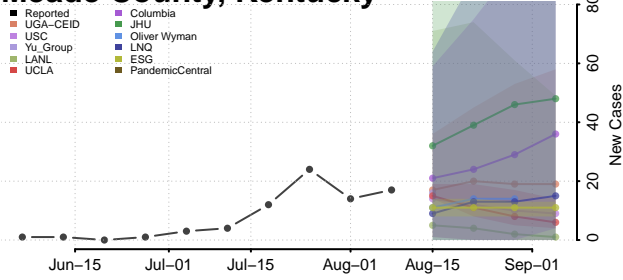

Meade County, Kentucky