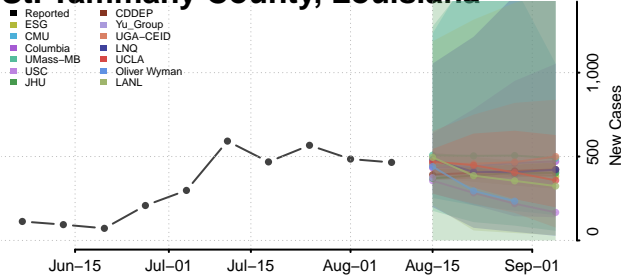

St. John the Baptist County, Louisiana

St. Landry County, Louisiana

St. Martin County, Louisiana

St. Mary County, Louisiana

St. Tammany County, Louisiana

Tangipahoa County, Louisiana

Tensas County, Louisiana