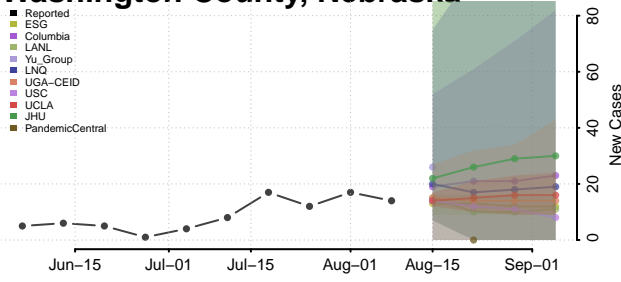

Washington County, Nebraska