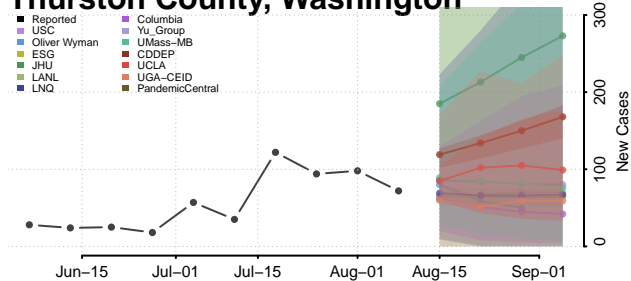

San Juan County, Washington

Skagit County, Washington

Skamania County, Washington

Snohomish County, Washington

Spokane County, Washington

Stevens County, Washington

Thurston County, Washington

Wahkiakum County, Washington