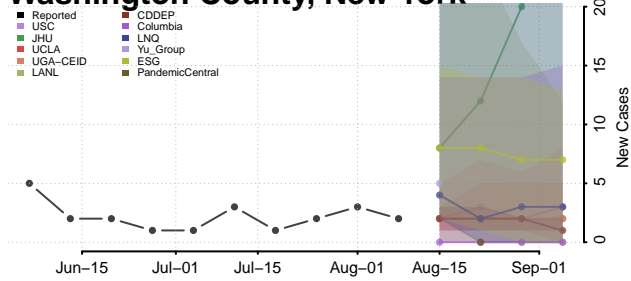

Sullivan County, New York

Tioga County, New York

Tompkins County, New York

Ulster County, New York

Warren County, New York

Washington County, New York

Wayne County, New York

Westchester County, New York