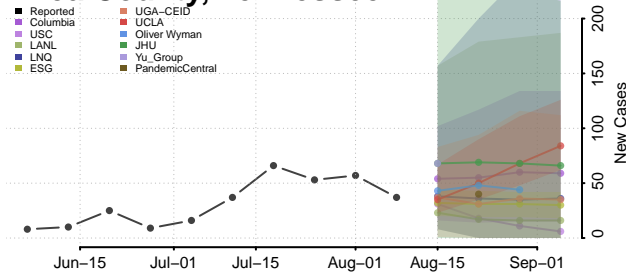

Morgan County, Tennessee

Obion County, Tennessee

Overton County, Tennessee

Perry County, Tennessee

Pickett County, Tennessee

Polk County, Tennessee

Putnam County, Tennessee

Rhea County, Tennessee