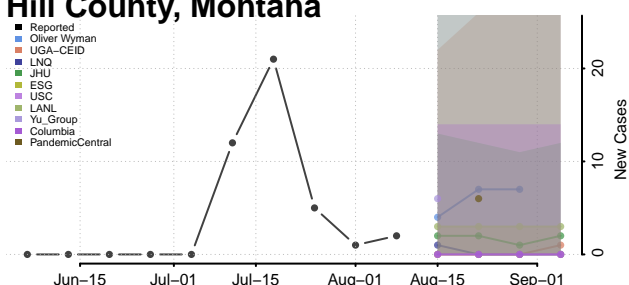

Garfield County, Montana

Glacier County, Montana

Golden Valley County, Montana

Granite County, Montana

Hill County, Montana

Jefferson County, Montana

Judith Basin County, Montana

Lake County, Montana