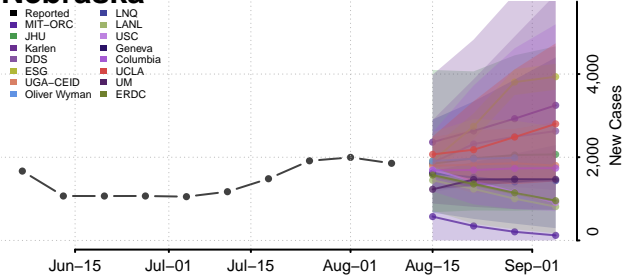

Wheatland County, Montana

Wibaux County, Montana

Yellowstone County, Montana

Nebraska

Adams County, Nebraska

Antelope County, Nebraska