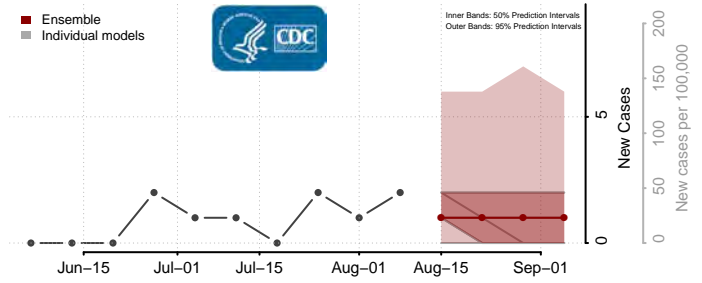

Clay County, South Dakota

Codington County, South Dakota

Corson County, South Dakota

Custer County, South Dakota

Davison County, South Dakota

Day County, South Dakota

Deuel County, South Dakota

Dewey County, South Dakota