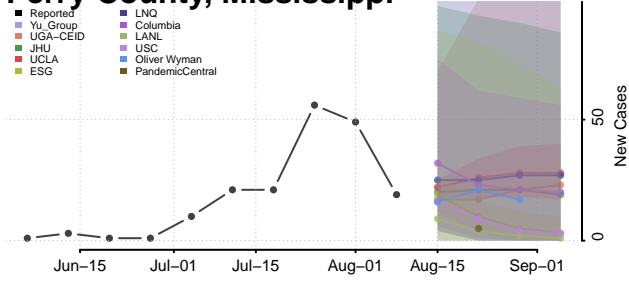

Perry County, Mississippi