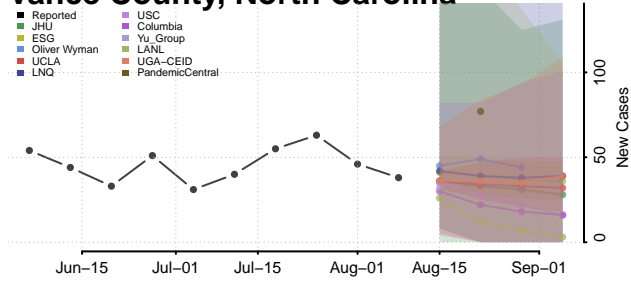

Vance County, North Carolina