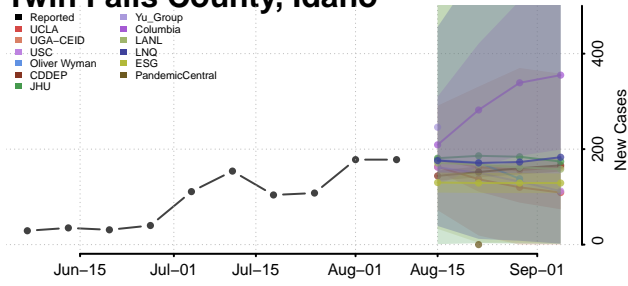

Twin Falls County, Idaho