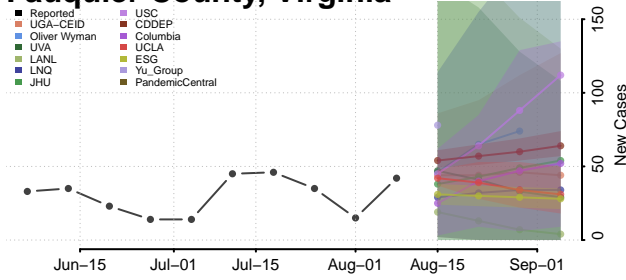

Fauquier County, Virginia