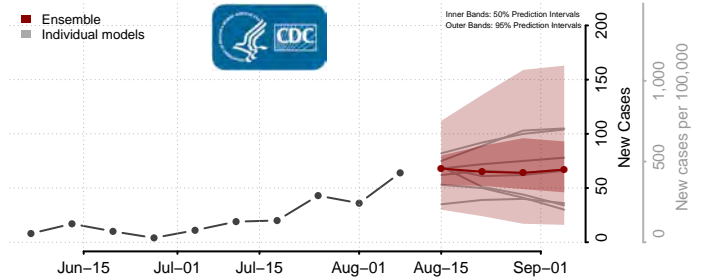

LaSalle County, Louisiana