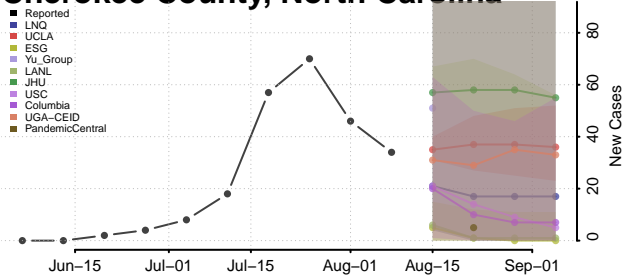

Cherokee County, North Carolina