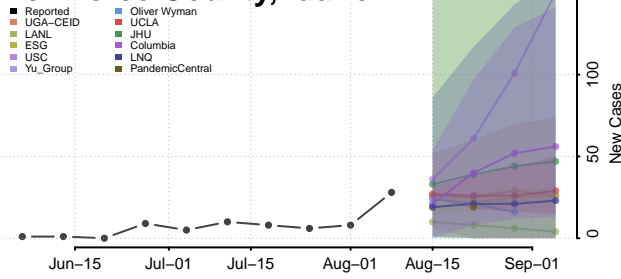

Lincoln County, Idaho

Madison County, Idaho

Minidoka County, Idaho

Nez Perce County, Idaho

Oneida County, Idaho

Owyhee County, Idaho

Payette County, Idaho

Power County, Idaho