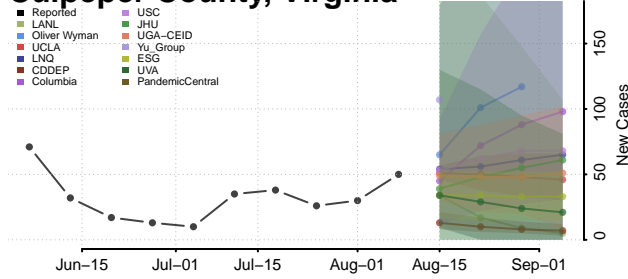

Culpeper County, Virginia