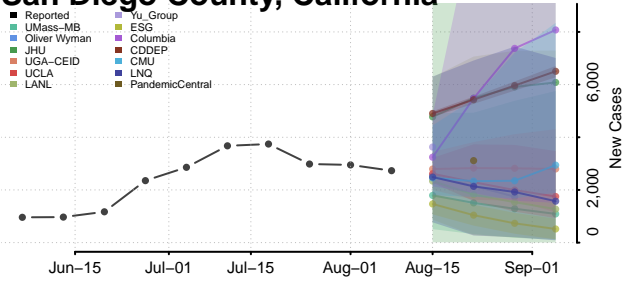

Plumas County, California

Riverside County, California

Sacramento County, California

San Benito County, California

San Bernardino County, California

San Diego County, California

San Francisco County, California