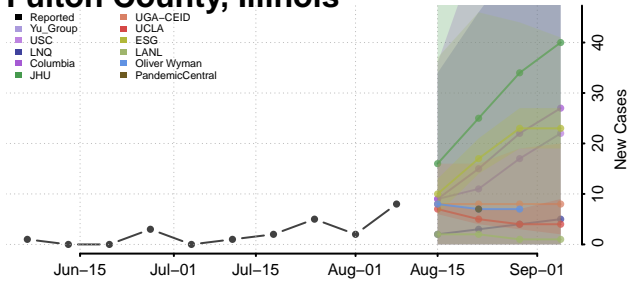

Fulton County, Illinois