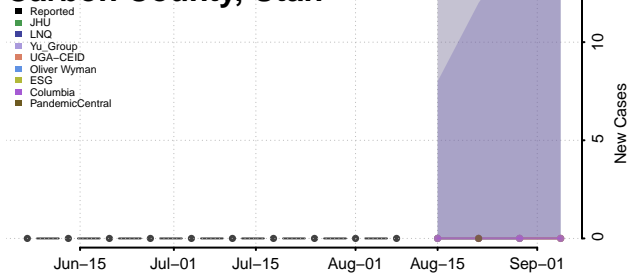

Carbon County, Utah