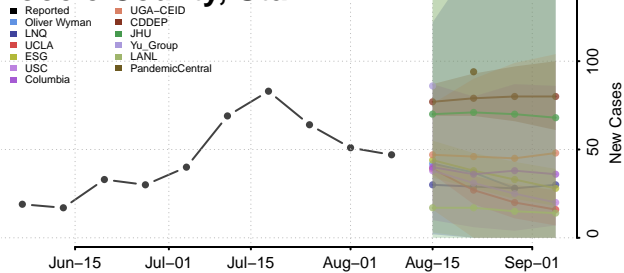

Tooele County, Utah