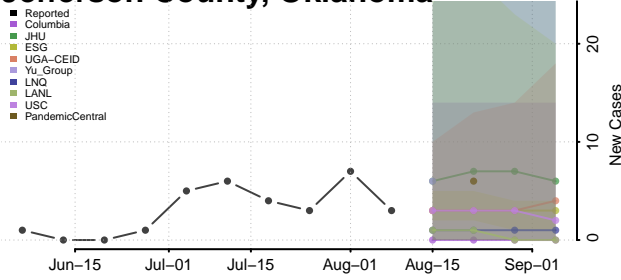

Jefferson County, Oklahoma