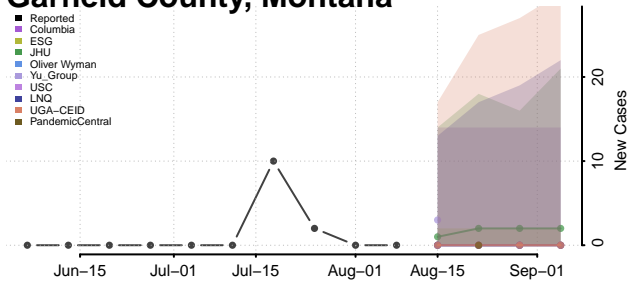

Garfield County, Montana