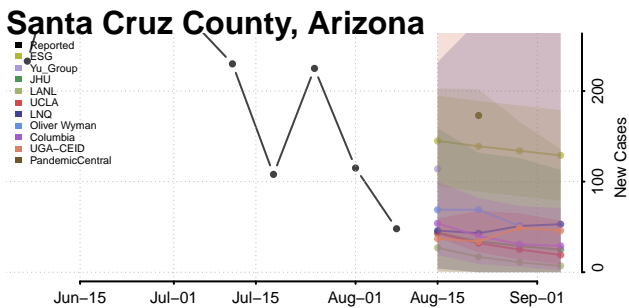

Santa Cruz County, Arizona