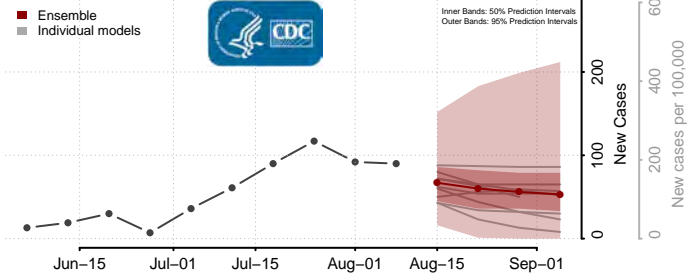

St. Bernard County, Louisiana