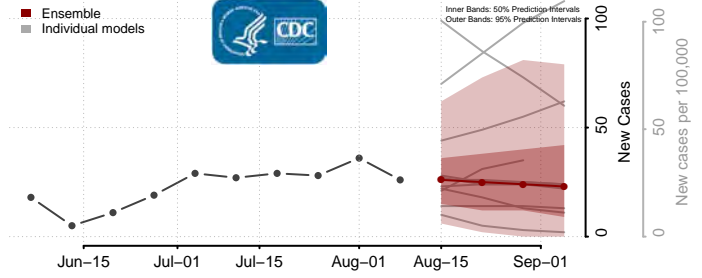

Montgomery County, Virginia