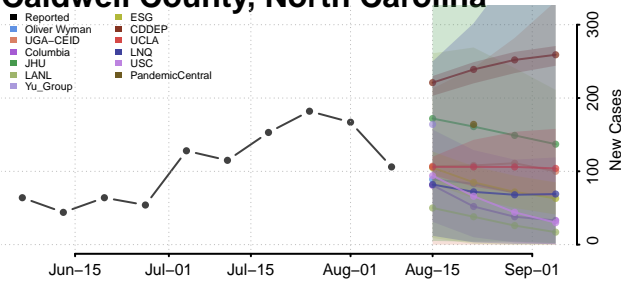

Caldwell County, North Carolina