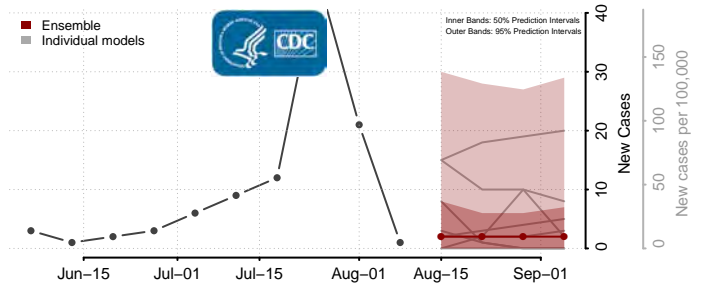

Tyler County, Texas