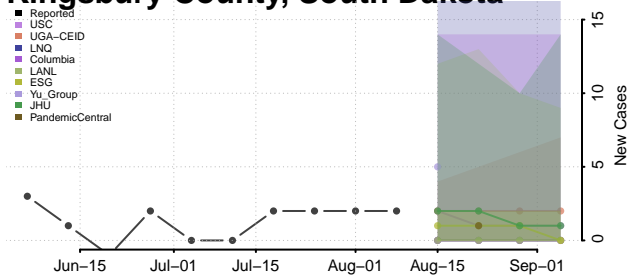

Kingsbury County, South Dakota