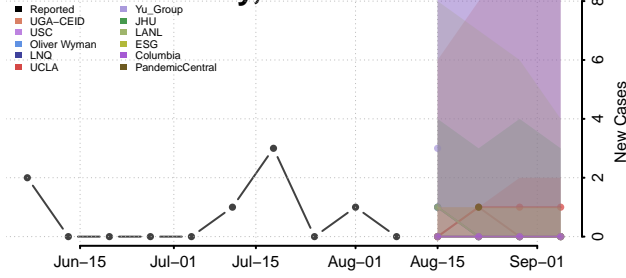

Traverse County, Minnesota