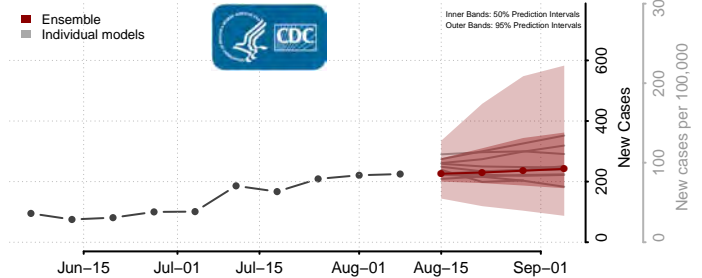

Wadena County, Minnesota

Waseca County, Minnesota

Washington County, Minnesota

Watowan County, Minnesota

Wilkin County, Minnesota

Winona County, Minnesota

Wright County, Minnesota

Yellow Medicine County, Minnesota