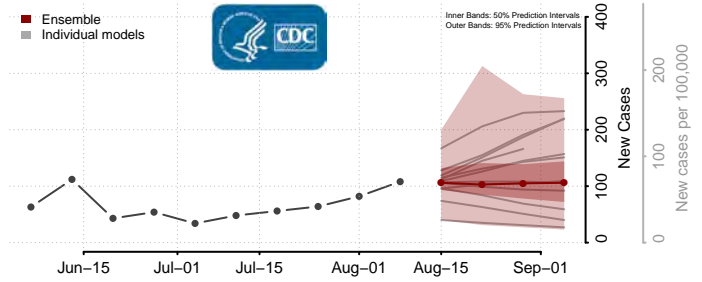

Stafford County, Virginia