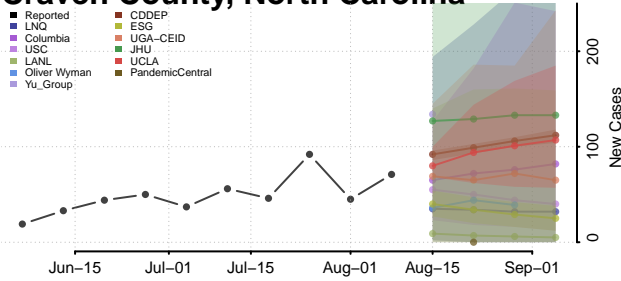

Cherokee County, North Carolina

Chowan County, North Carolina

Clay County, North Carolina

Cleveland County, North Carolina

Columbus County, North Carolina

Craven County, North Carolina

Cumberland County, North Carolina