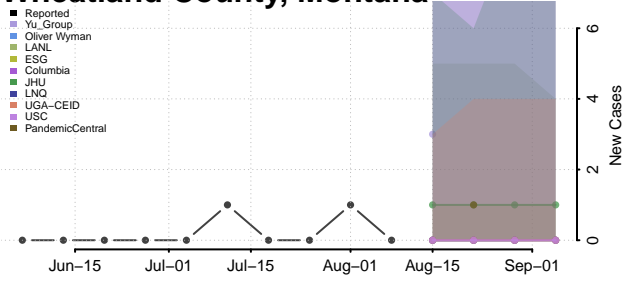

Sweet Grass County, Montana

Teton County, Montana

Toole County, Montana

Treasure County, Montana

Valley County, Montana

Wheatland County, Montana

Wibaux County, Montana

Yellowstone County, Montana