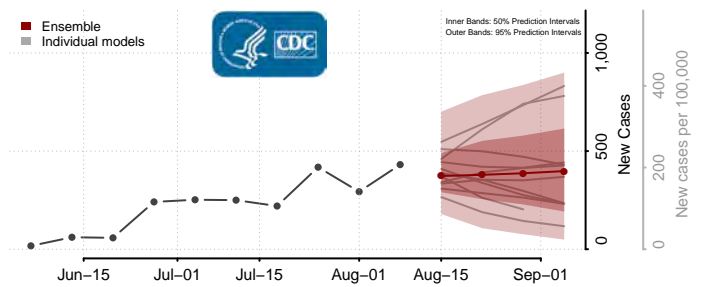

Harrison County, Mississippi