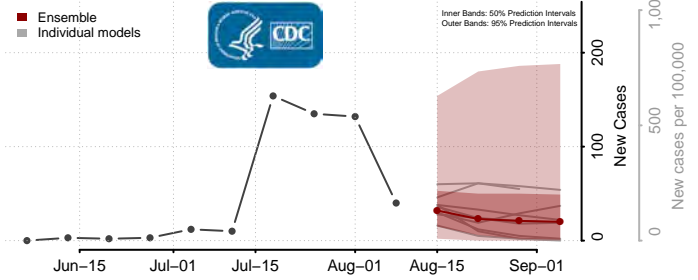

Jackson County, Oklahoma