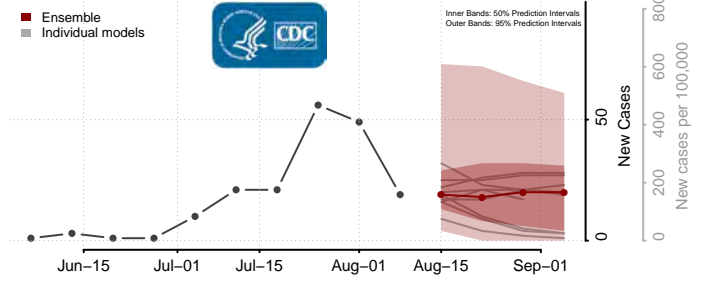

Perry County, Mississippi