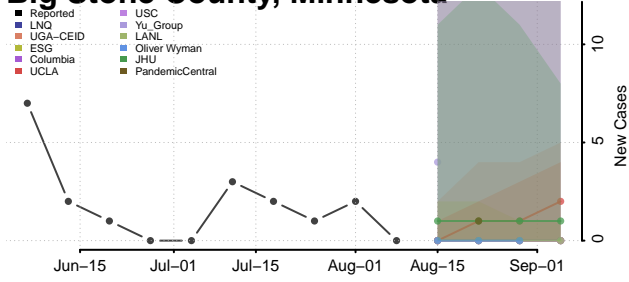

Minnesota

Aitkin County, Minnesota

Anoka County, Minnesota

Becker County, Minnesota

Beltrami County, Minnesota

Benton County, Minnesota

Big Stone County, Minnesota

Blue Earth County, Minnesota