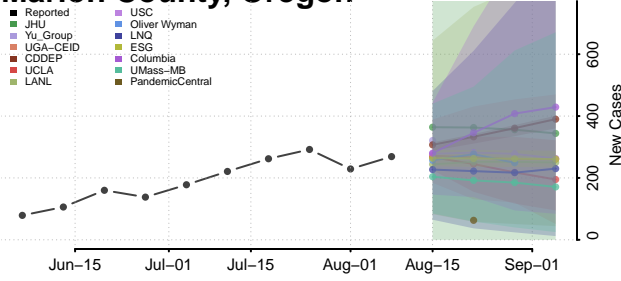

Marion County, Oregon