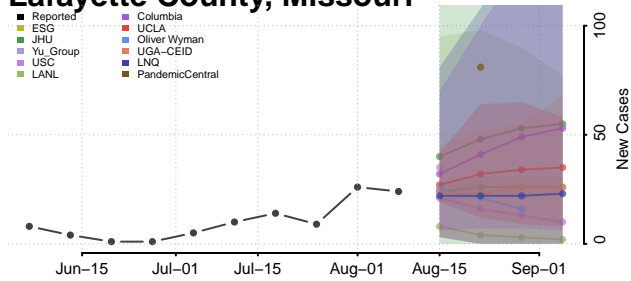

Lafayette County, Missouri