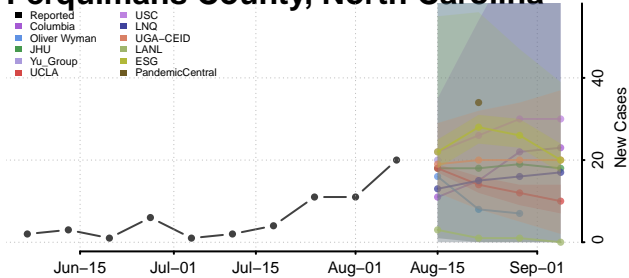

Pamlico County, North Carolina

Pasquotank County, North Carolina

Pender County, North Carolina

Perquimans County, North Carolina

Person County, North Carolina

Pitt County, North Carolina

Polk County, North Carolina