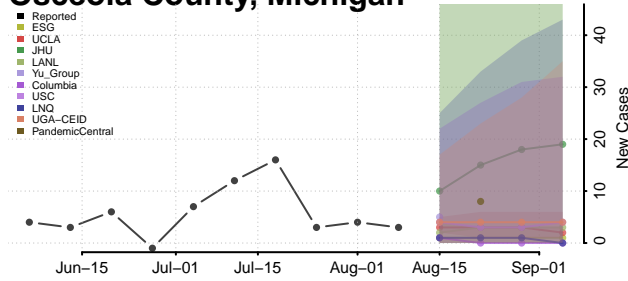

Montgomery County, Michigan

Muskegon County, Michigan

Newaygo County, Michigan

Oakland County, Michigan

Oceana County, Michigan

Ogemaw County, Michigan

Ontonagon County, Michigan

Osceola County, Michigan