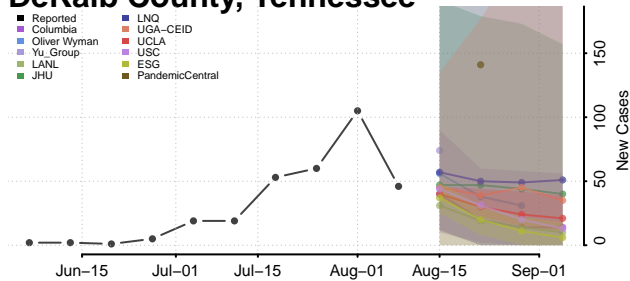

Crockett County, Tennessee

Cumberland County, Tennessee

Davidson County, Tennessee

Decatur County, Tennessee

DeKalb County, Tennessee

Dickson County, Tennessee

Dyer County, Tennessee

Fayette County, Tennessee