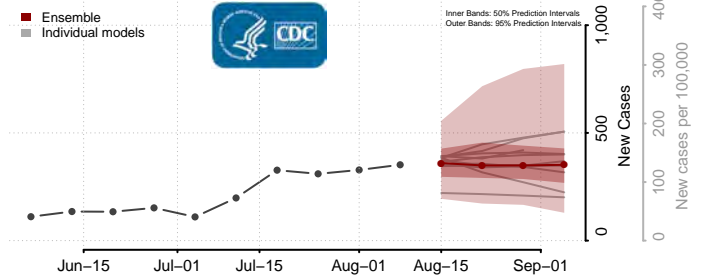

Randolph County, Indiana

Ripley County, Indiana

Rush County, Indiana

Scott County, Indiana

Shelby County, Indiana

Spencer County, Indiana

St. Joseph County, Indiana

Starke County, Indiana