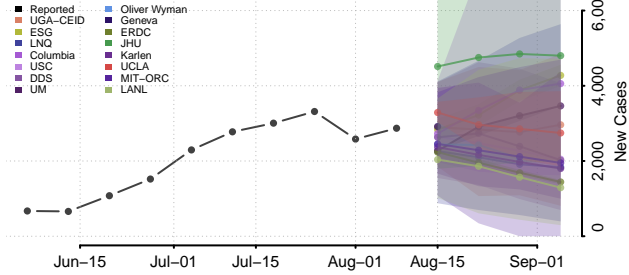

Winnebago County, Iowa

Winneshiek County, Iowa

Woodbury County, Iowa

Worth County, Iowa

Wright County, Iowa

Kansas

Allen County, Kansas

Anderson County, Kansas