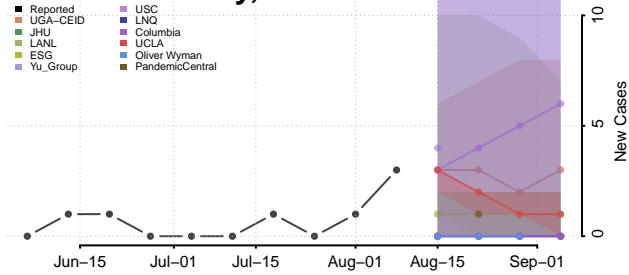

Jackson County, South Dakota