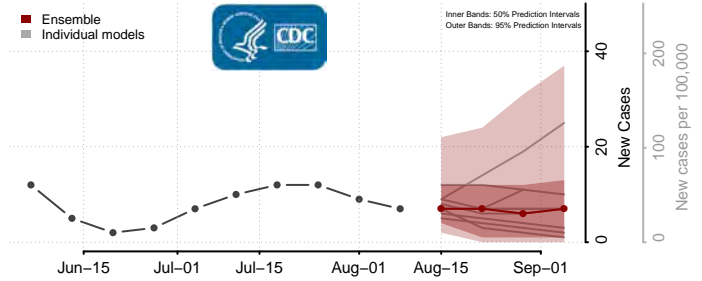

Clay County, South Dakota

Codington County, South Dakota

Corson County, South Dakota

Custer County, South Dakota

Davison County, South Dakota

Day County, South Dakota

Deuel County, South Dakota

Dewey County, South Dakota