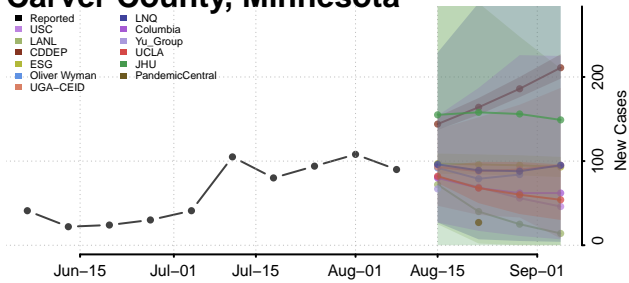

Carver County, Minnesota