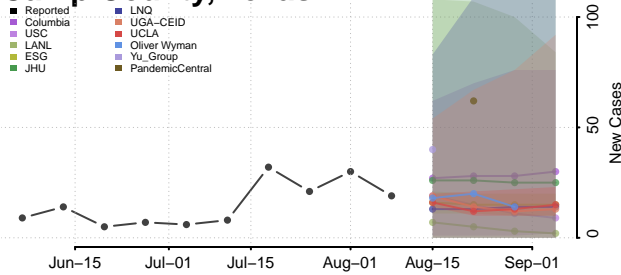

Camp County, Texas