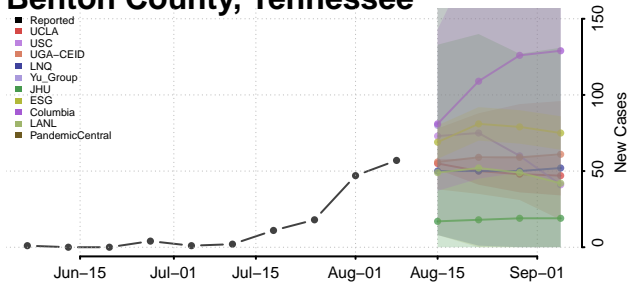

Benton County, Tennessee