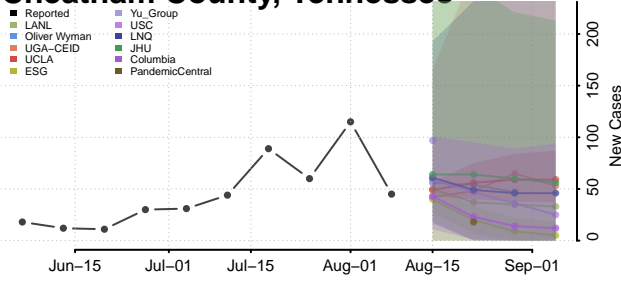

Carroll County, Tennessee

Carter County, Tennessee

Cheatham County, Tennessee

Chester County, Tennessee

Claiborne County, Tennessee

Clay County, Tennessee

Cocke County, Tennessee

Coffee County, Tennessee