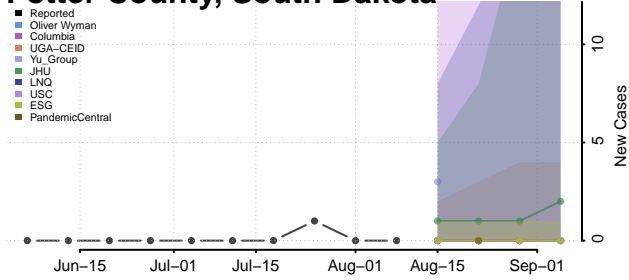

Potter County, South Dakota