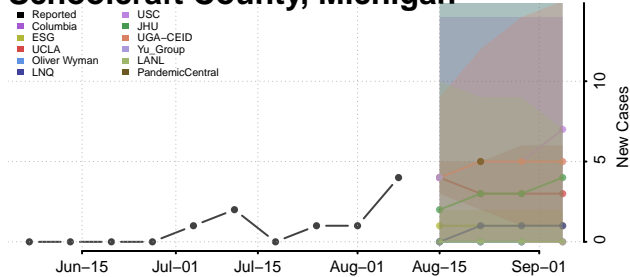

Oscoda County, Michigan

Otsego County, Michigan

Ottawa County, Michigan

Presque Isle County, Michigan

Roscommon County, Michigan

Saginaw County, Michigan

Sanilac County, Michigan

Schoolcraft County, Michigan