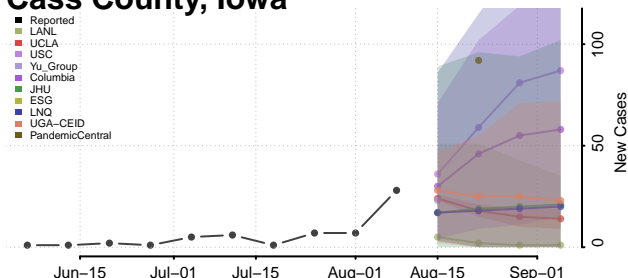

Cass County, Iowa