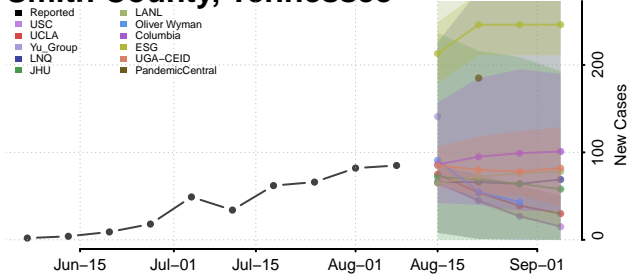

Roane County, Tennessee

Robertson County, Tennessee

Rutherford County, Tennessee

Scott County, Tennessee

Sequatchee County, Tennessee

Sevier County, Tennessee

Shelby County, Tennessee

Smith County, Tennessee