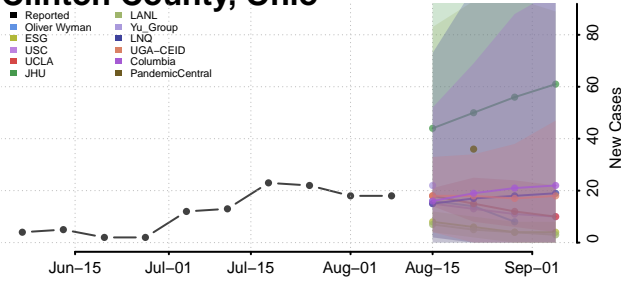

Clermont County, Ohio

Clinton County, Ohio

Columbiana County, Ohio

Coshocton County, Ohio

Crawford County, Ohio

Cuyahoga County, Ohio

Darke County, Ohio

Defiance County, Ohio