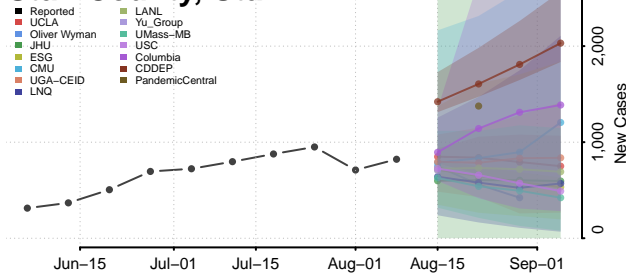

Utah County, Utah