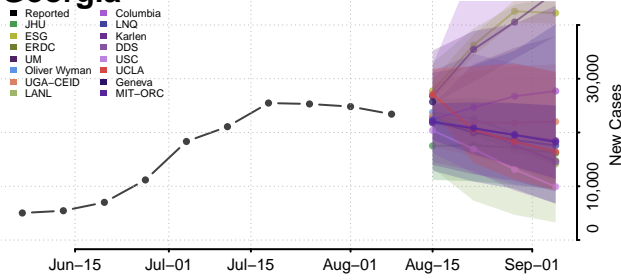

Walton County, Florida

Washington County, Florida

Georgia

Appling County, Georgia

Atkinson County, Georgia

Bacon County, Georgia