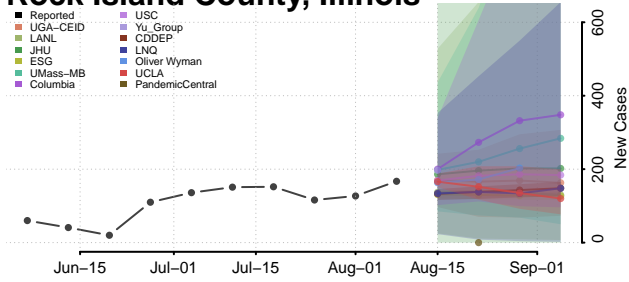

Pike County, Illinois

Pope County, Illinois

Pulaski County, Illinois

Putnam County, Illinois

Randolph County, Illinois

Richland County, Illinois

Rock Island County, Illinois

Saline County, Illinois