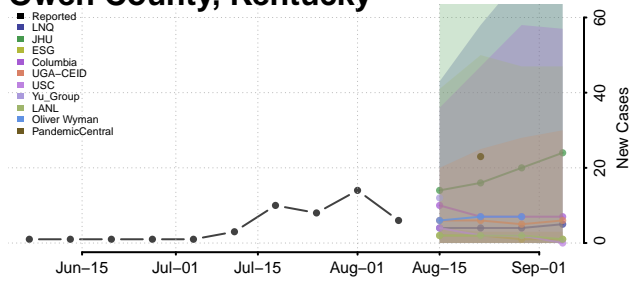

Owen County, Kentucky