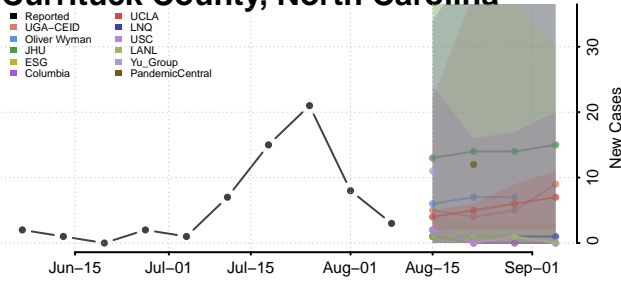

Currituck County, North Carolina