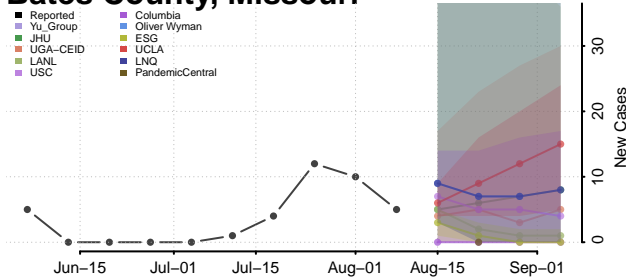

Bates County, Missouri