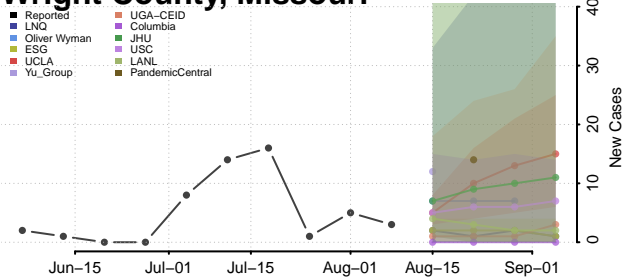

Vernon County, Missouri

Warren County, Missouri

Washington County, Missouri

Wayne County, Missouri

Webster County, Missouri

Worth County, Missouri

Wright County, Missouri

Montana