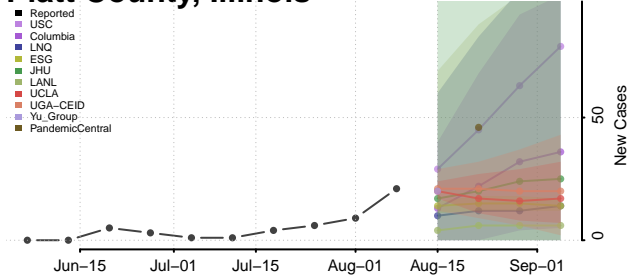

Monroe County, Illinois

Montgomery County, Illinois

Morgan County, Illinois

Moultrie County, Illinois

Ogle County, Illinois

Peoria County, Illinois

Perry County, Illinois

Piatt County, Illinois