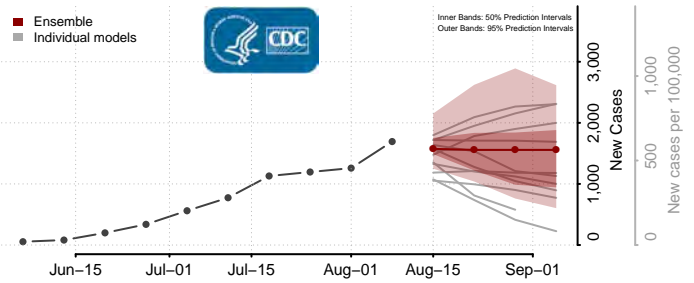

Val Verde County, Texas

Van Zandt County, Texas

Victoria County, Texas

Walker County, Texas

Waller County, Texas

Ward County, Texas

Washington County, Texas

Webb County, Texas