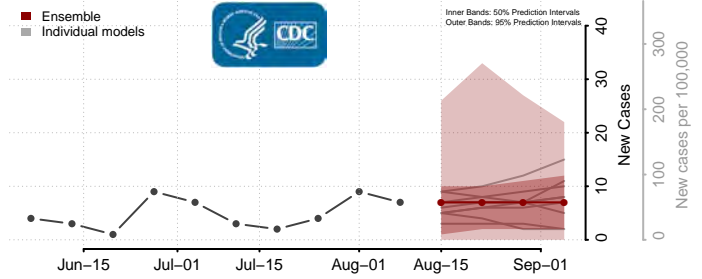

Lunenburg County, Virginia