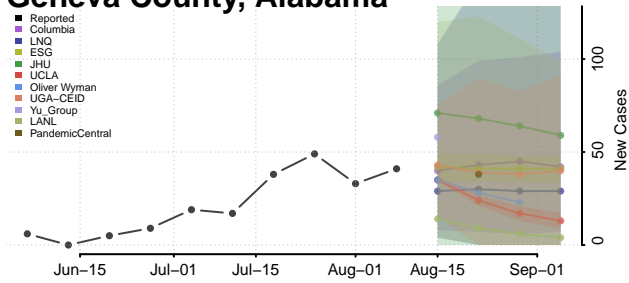

Geneva County, Alabama