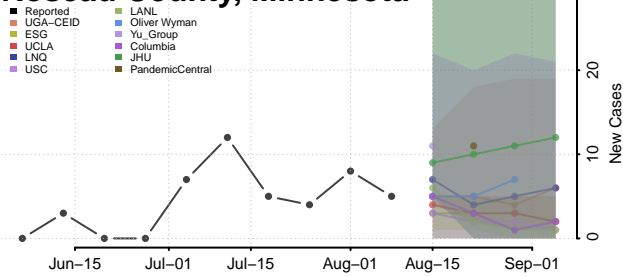

Redwood County, Minnesota

Renville County, Minnesota

Rice County, Minnesota

Rock County, Minnesota

Roseau County, Minnesota

Scott County, Minnesota

Sherburne County, Minnesota

Sibley County, Minnesota