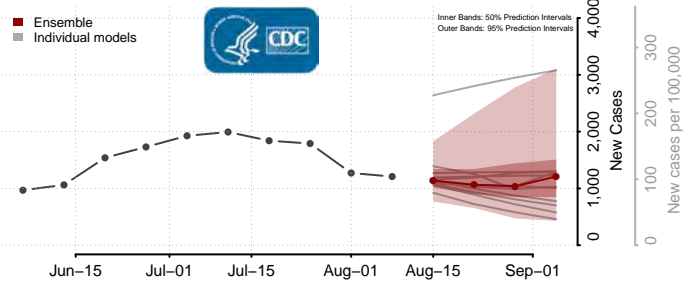

Salt Lake County, Utah