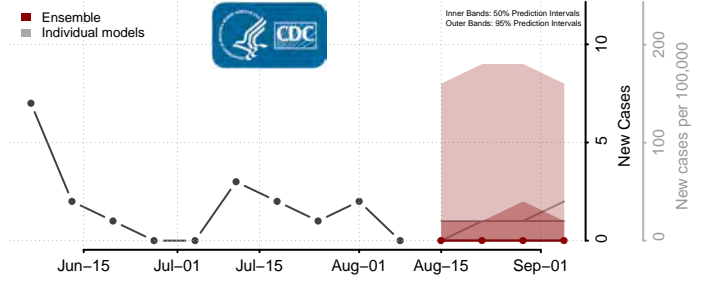

Minnesota

Aitkin County, Minnesota

Anoka County, Minnesota

Becker County, Minnesota

Beltrami County, Minnesota

Benton County, Minnesota

Big Stone County, Minnesota

Blue Earth County, Minnesota