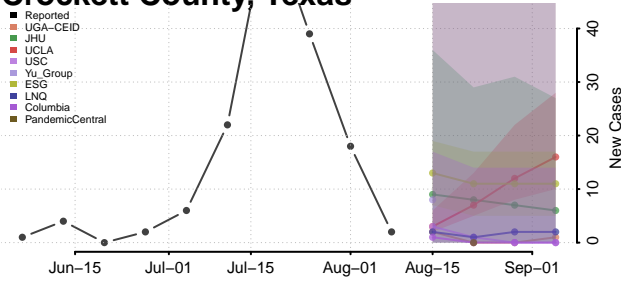

Crockett County, Texas