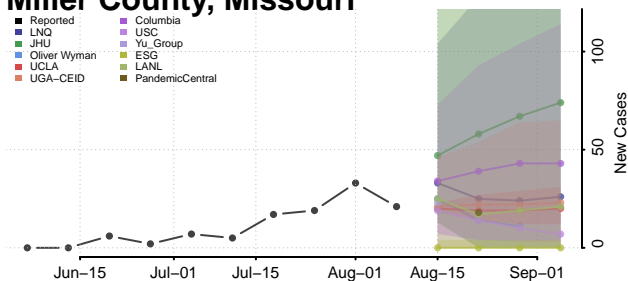

Miller County, Missouri