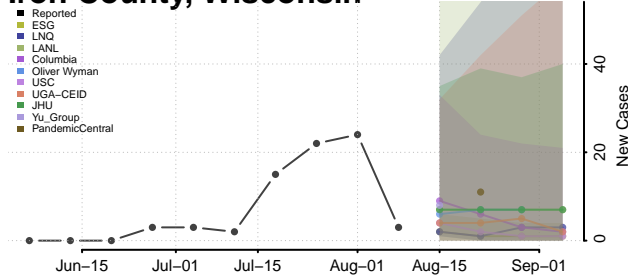

Iron County, Wisconsin