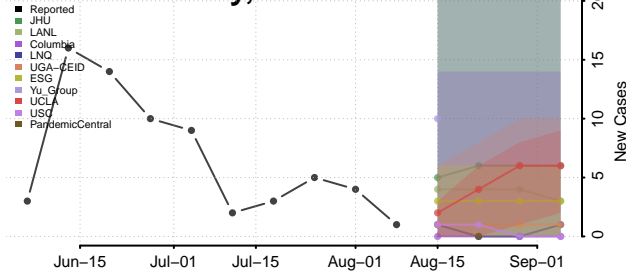

Marion County, Iowa

Marshall County, Iowa

Mills County, Iowa

Mitchell County, Iowa

Monona County, Iowa

Monroe County, Iowa

Montgomery County, Iowa

Muscatine County, Iowa