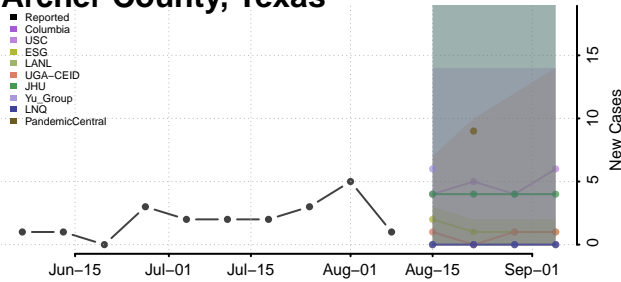

Archer County, Texas