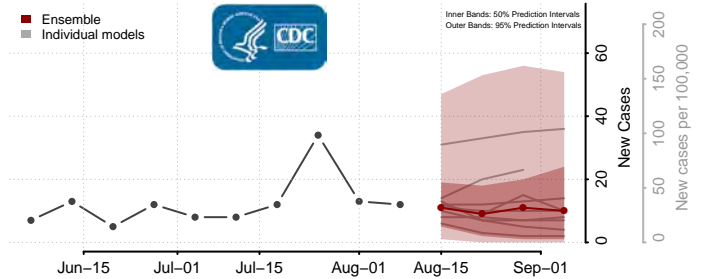

Stauben County, Indiana