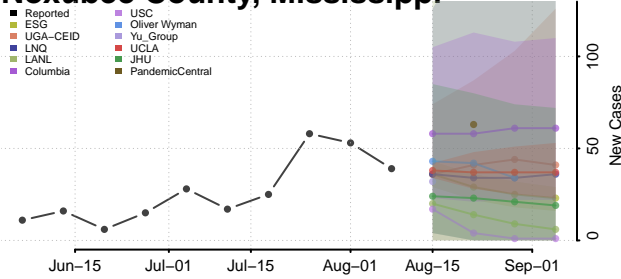

Monroe County, Mississippi

Montgomery County, Mississippi

Neshoba County, Mississippi

Newton County, Mississippi

Noxubee County, Mississippi

Oktibbeha County, Mississippi

Panola County, Mississippi

Pearl River County, Mississippi