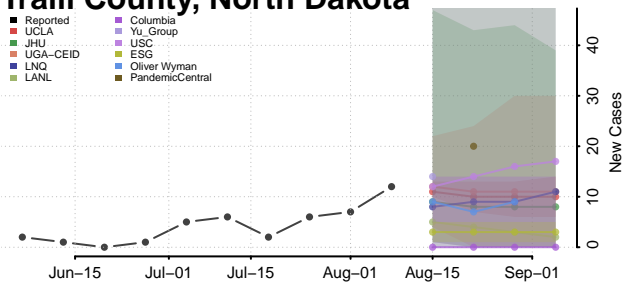

Slope County, North Dakota

Stark County, North Dakota

Steele County, North Dakota

Stutsman County, North Dakota

Towner County, North Dakota

Trail County, North Dakota

Walsh County, North Dakota

Ward County, North Dakota