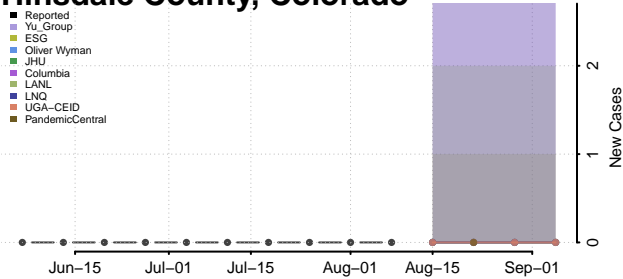

Hinsdale County, Colorado