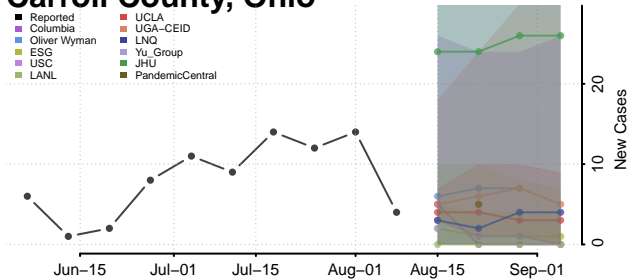

Carroll County, Ohio