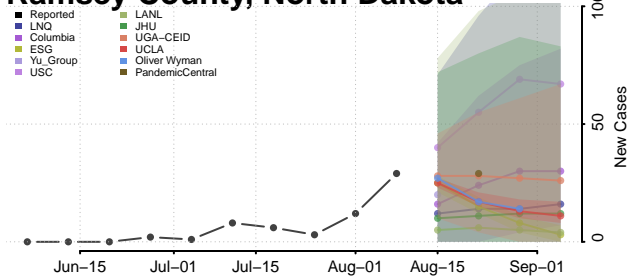

Ramsey County, North Dakota