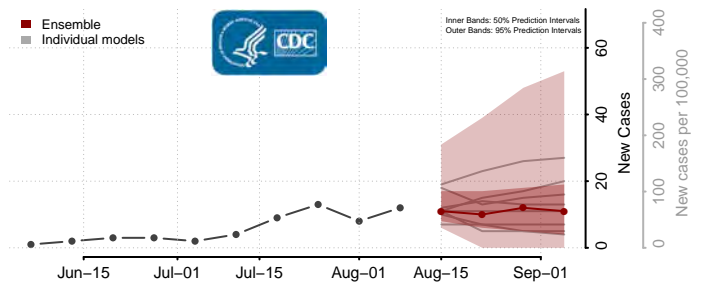

Dallas County, Missouri