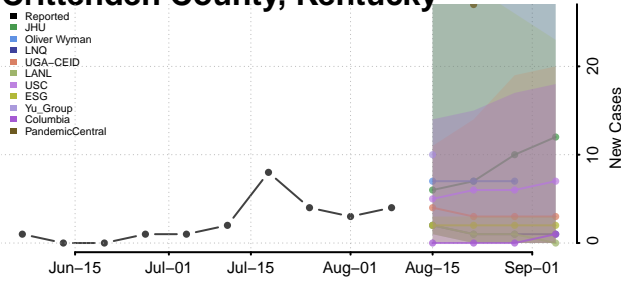

Clark County, Kentucky

Clay County, Kentucky

Clinton County, Kentucky

Crittenden County, Kentucky

Cumberland County, Kentucky

Daviess County, Kentucky

Edmonson County, Kentucky

Elliott County, Kentucky