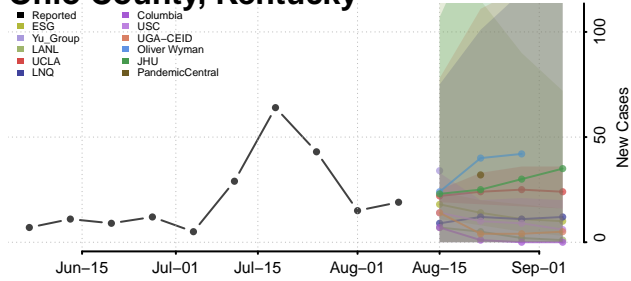

Ohio County, Kentucky