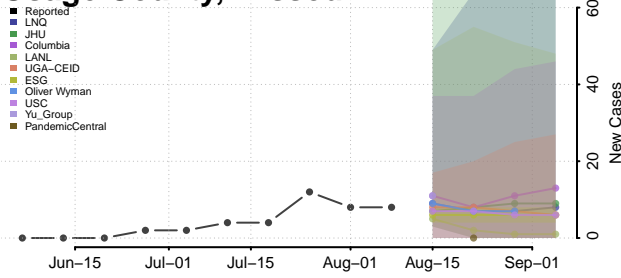

Osage County, Missouri