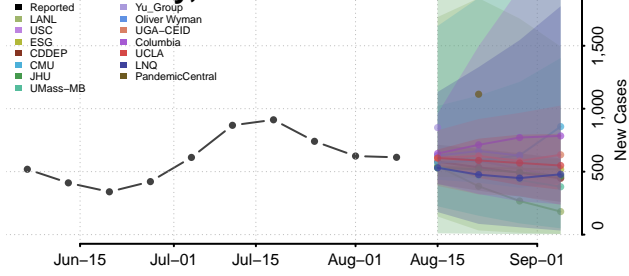

Polk County, Iowa