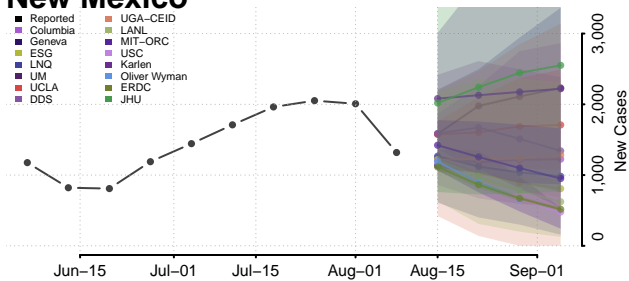

Somerset County, New Jersey

Sussex County, New Jersey

Union County, New Jersey

Warren County, New Jersey

New Mexico

Bernalillo County, New Mexico