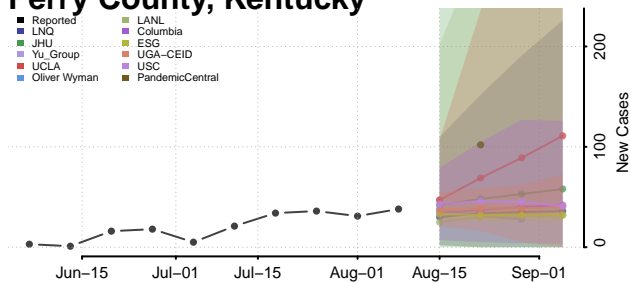

Perry County, Kentucky