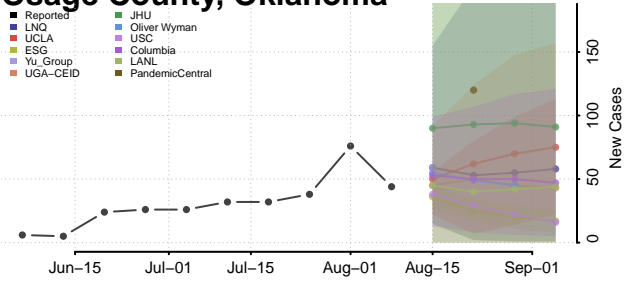

Noble County, Oklahoma

Nowata County, Oklahoma

Okfuskee County, Oklahoma

Oklahoma County, Oklahoma

Okmulgee County, Oklahoma

Osage County, Oklahoma

Ottawa County, Oklahoma

Pawnee County, Oklahoma