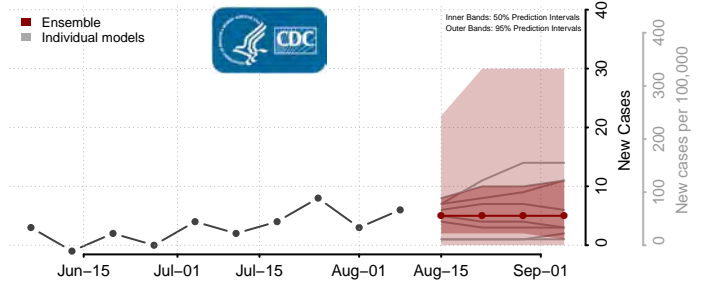

Caldwell County, Missouri