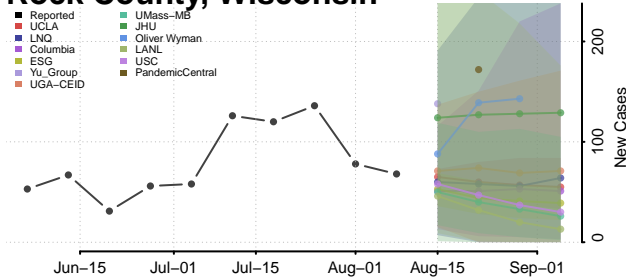

Rock County, Wisconsin