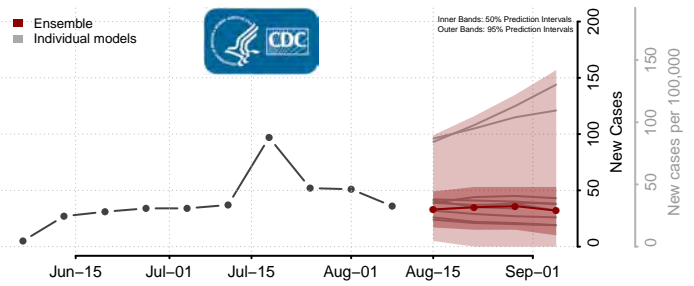

Cowlitz County, Washington