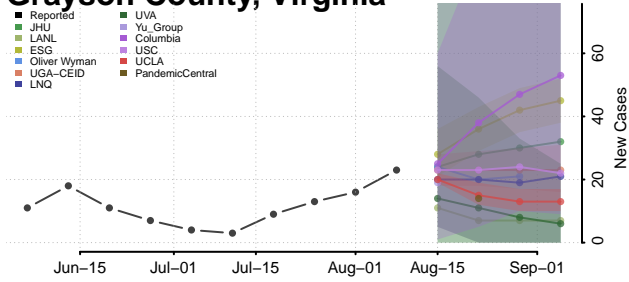

Grayson County, Virginia

Greene County, Virginia

Greensville County, Virginia

Halifax County, Virginia

Hampton County, Virginia

Hanover County, Virginia

Harrisonburg County, Virginia

Henrico County, Virginia