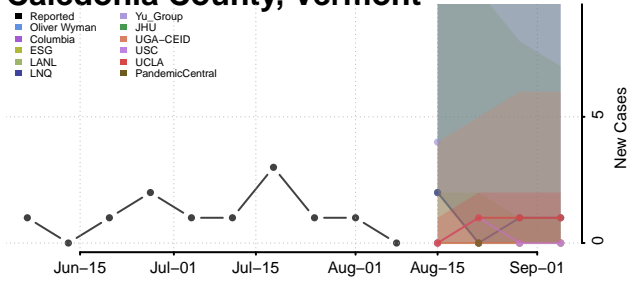

Chittenden County, Vermont

Essex County, Vermont

Franklin County, Vermont

Grand Isle County, Vermont

Lamoille County, Vermont

Orange County, Vermont

Orleans County, Vermont

Rutland County, Vermont