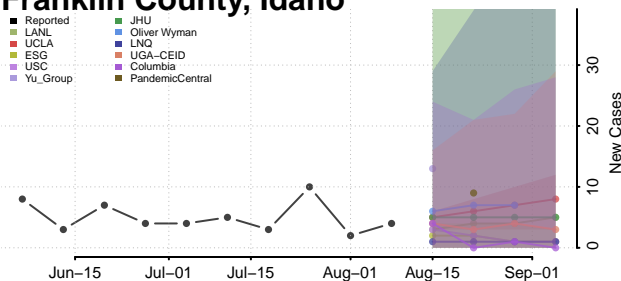

Cassia County, Idaho

Clark County, Idaho

Clearwater County, Idaho

Custer County, Idaho

Elmore County, Idaho

Franklin County, Idaho

Fremont County, Idaho

Gem County, Idaho