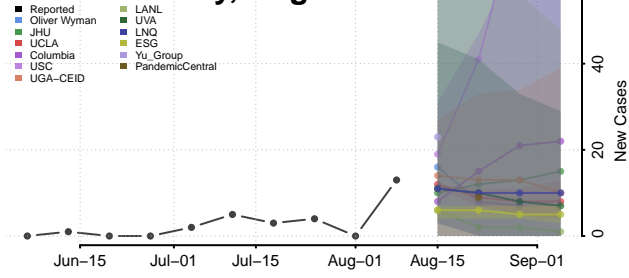

New Kent County, Virginia

Newport News County, Virginia

Norfolk County, Virginia

Northampton County, Virginia

Northumberland County, Virginia

Norton County, Virginia

Nottoway County, Virginia

Orange County, Virginia