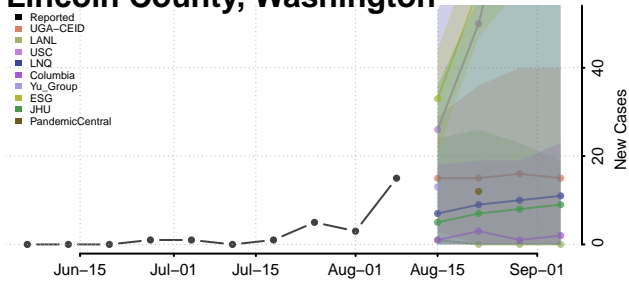

Lincoln County, Washington