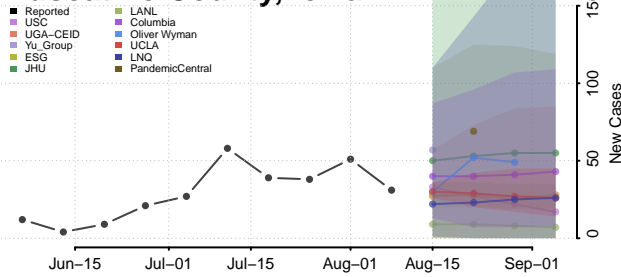

Marion County, Iowa

Marshall County, Iowa

Mills County, Iowa

Mitchell County, Iowa

Monona County, Iowa

Monroe County, Iowa

Montgomery County, Iowa

Muscatine County, Iowa