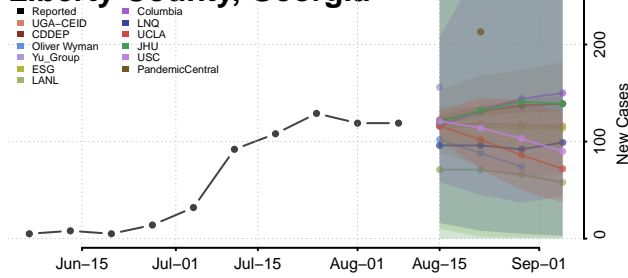

Liberty County, Georgia