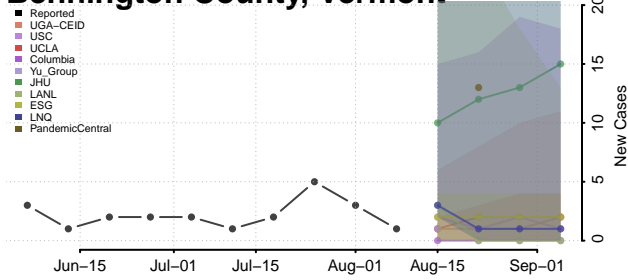

Bennington County, Vermont