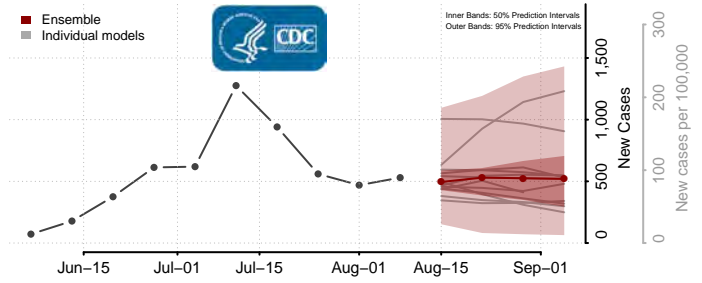

Williamson County, Texas