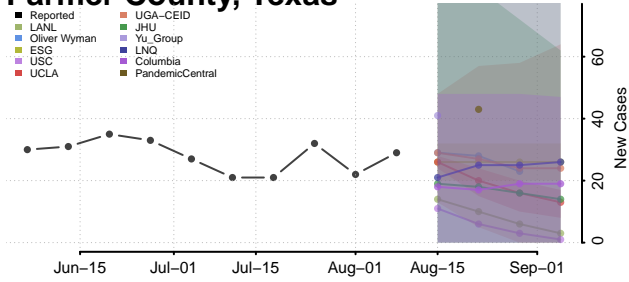

Parmer County, Texas