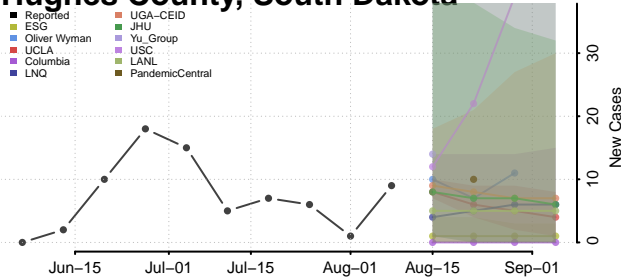

Hughes County, South Dakota