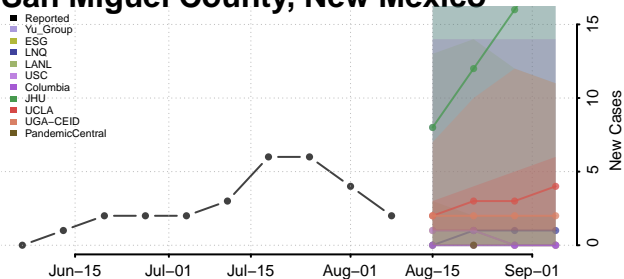

San Miguel County, New Mexico