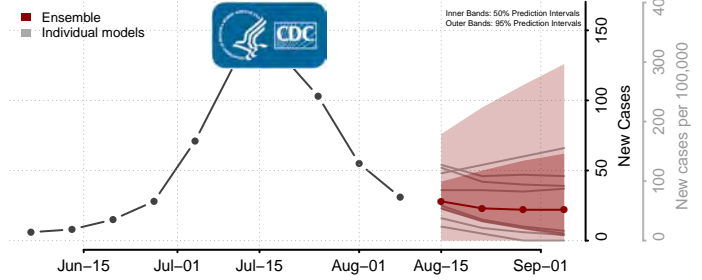

Cerro Gordo County, Iowa