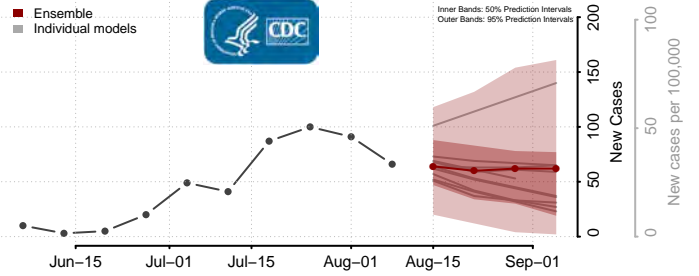

Deschutes County, Oregon