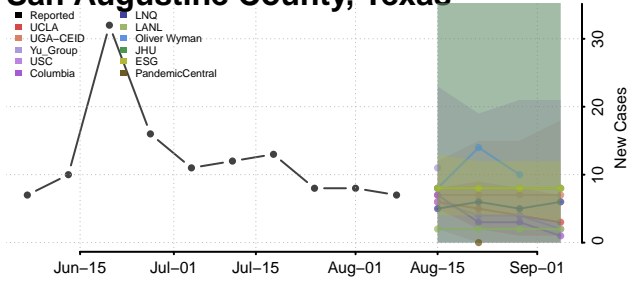

San Augustine County, Texas