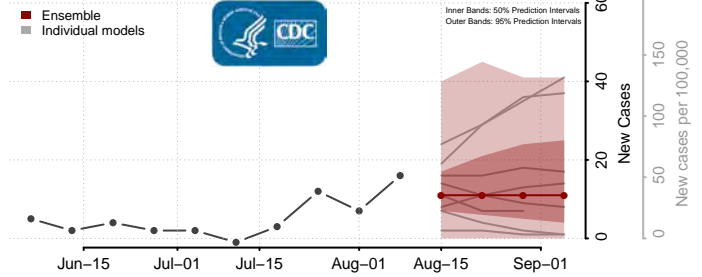

Clear Creek County, Colorado

Conejos County, Colorado

Costilla County, Colorado

Crowley County, Colorado

Custer County, Colorado

Delta County, Colorado

Denver County, Colorado

Dolores County, Colorado