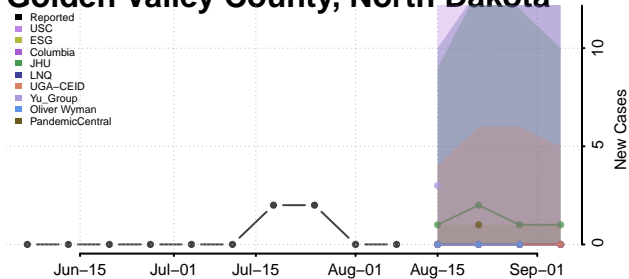

Divide County, North Dakota

Dunn County, North Dakota

Eddy County, North Dakota

Emmons County, North Dakota

Foster County, North Dakota

Golden Valley County, North Dakota

Grand Forks County, North Dakota

Grant County, North Dakota