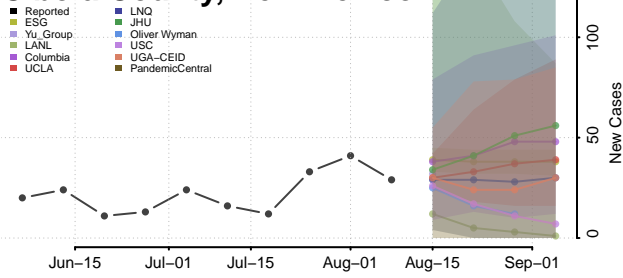

Cibola County, New Mexico