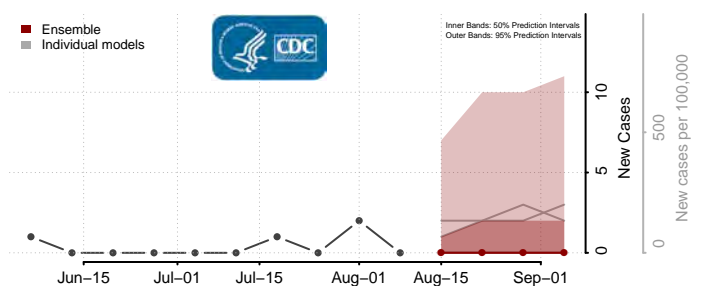

Throckmorton County, Texas