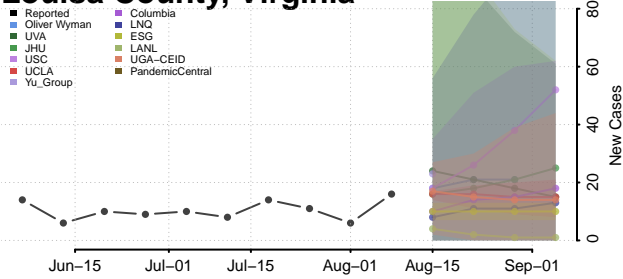

Lancaster County, Virginia

Lee County, Virginia

Lexington County, Virginia

Loudoun County, Virginia

Louisa County, Virginia

Lunenburg County, Virginia

Lynchburg County, Virginia

Madison County, Virginia