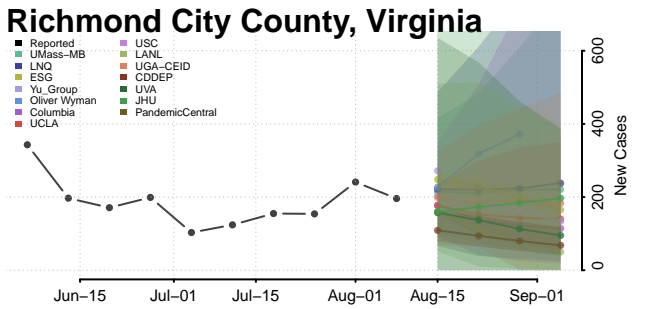

Prince George County, Virginia

Prince William County, Virginia

Pulaski County, Virginia

Radford County, Virginia

Rappahannock County, Virginia

Russell County, Virginia

Salem County, Virginia

Scott County, Virginia