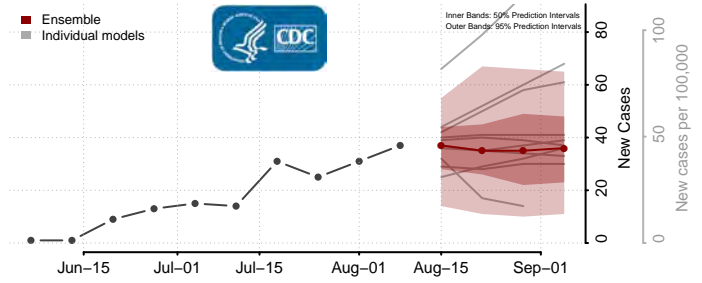

Lewis County, Washington