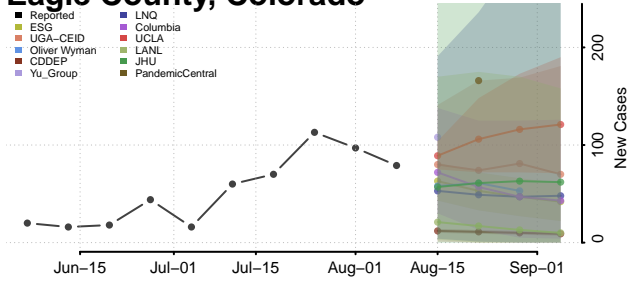

Eagle County, Colorado