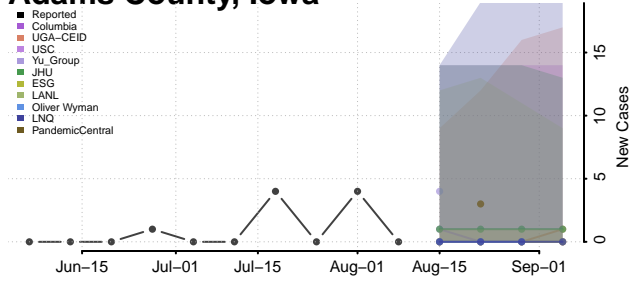

Adams County, Iowa