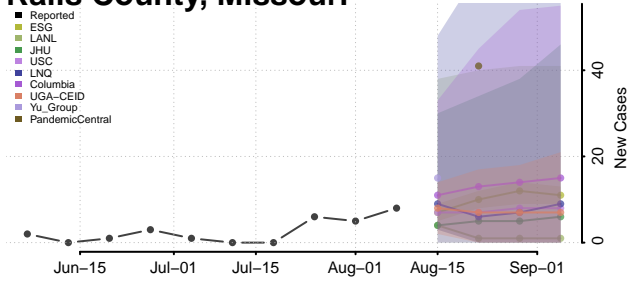

Ralls County, Missouri