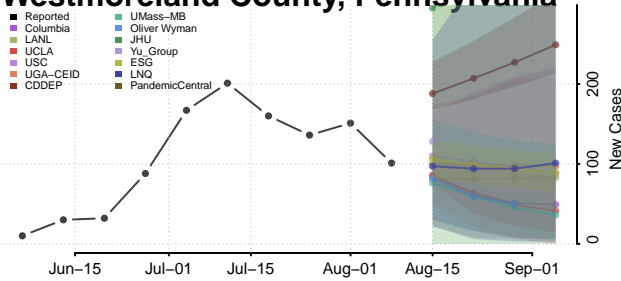

Venango County, Pennsylvania

Warren County, Pennsylvania

Washington County, Pennsylvania

Wayne County, Pennsylvania

Westmoreland County, Pennsylvania

Wyoming County, Pennsylvania

York County, Pennsylvania

Puerto Rico