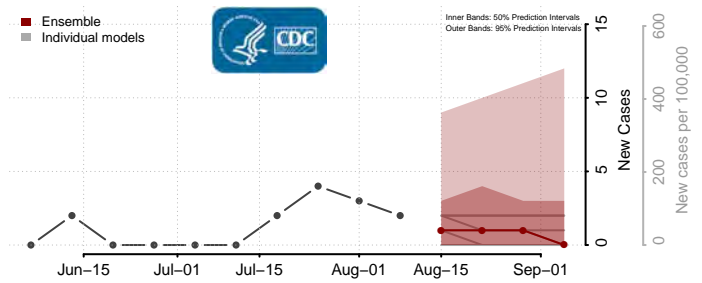

Kidder County, North Dakota