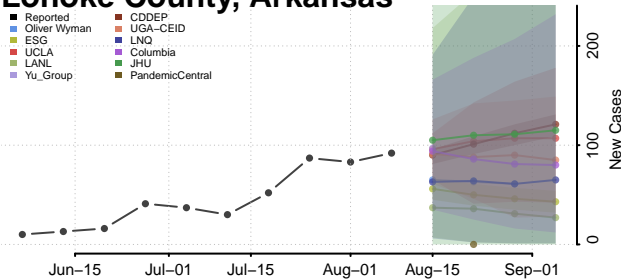

Johnson County, Arkansas

Lafayette County, Arkansas

Lawrence County, Arkansas

Lee County, Arkansas

Lincoln County, Arkansas

Little River County, Arkansas

Logan County, Arkansas

Lonoke County, Arkansas