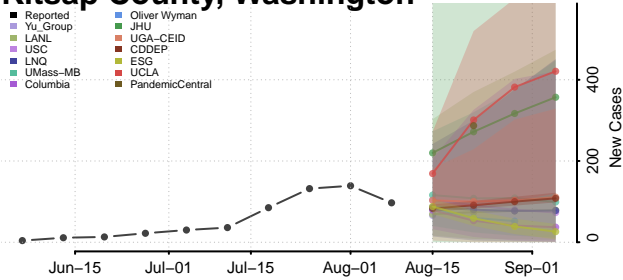

Garfield County, Washington

Grant County, Washington

Grays Harbor County, Washington

Island County, Washington

Jefferson County, Washington

King County, Washington

Kitsap County, Washington

Kittitas County, Washington