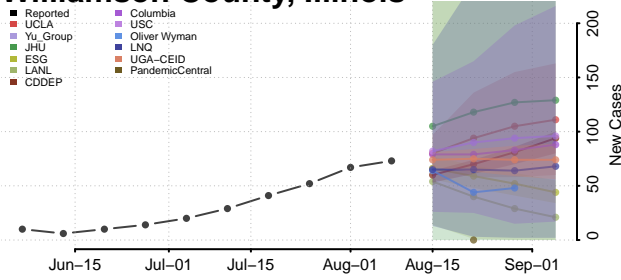

Williamson County, Illinois