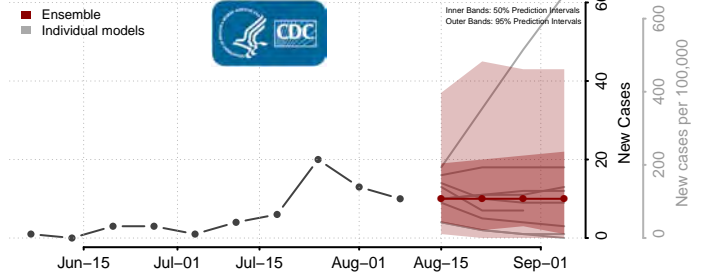

Redwood County, Minnesota

Renville County, Minnesota

Rice County, Minnesota

Rock County, Minnesota

Roseau County, Minnesota

Scott County, Minnesota

Sherburne County, Minnesota

Sibley County, Minnesota