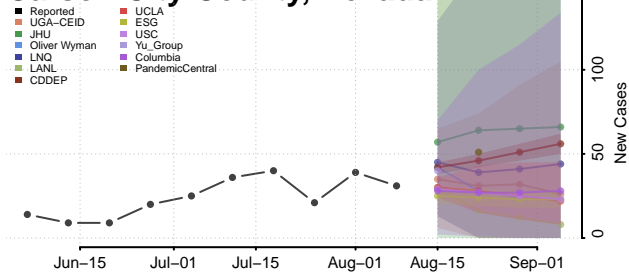

Valley County, Nebraska

Washington County, Nebraska

Wayne County, Nebraska

Webster County, Nebraska

Wheeler County, Nebraska

York County, Nebraska

Nevada

Carson City County, Nevada