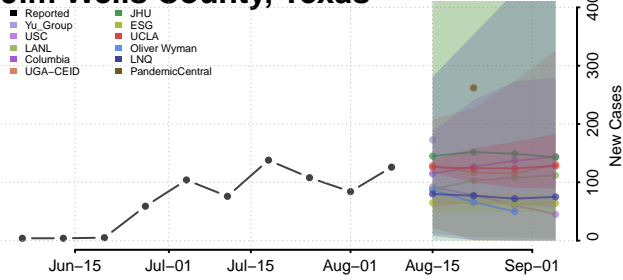

Jim Wells County, Texas