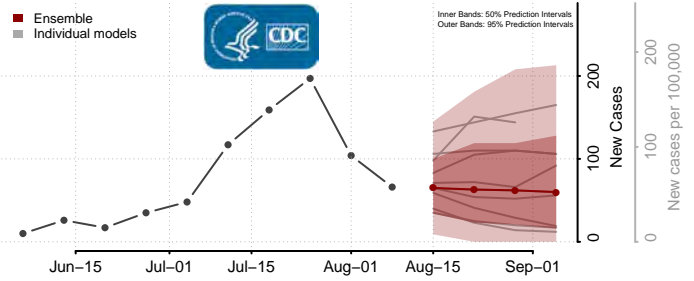

Custer County, Montana

Daniels County, Montana

Dawson County, Montana

Deer Lodge County, Montana

Fallon County, Montana

Fergus County, Montana

Flathead County, Montana

Gallatin County, Montana