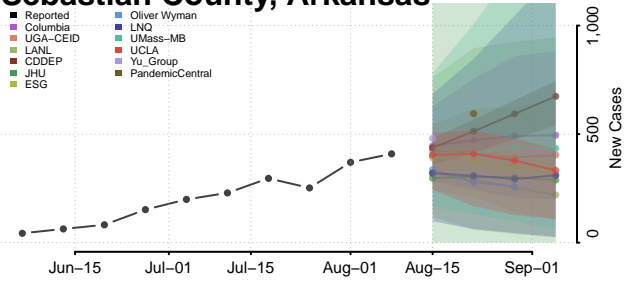

Pulaski County, Arkansas

Randolph County, Arkansas

Saline County, Arkansas

Scott County, Arkansas

Searcy County, Arkansas

Sebastian County, Arkansas

Sevier County, Arkansas

Sharp County, Arkansas