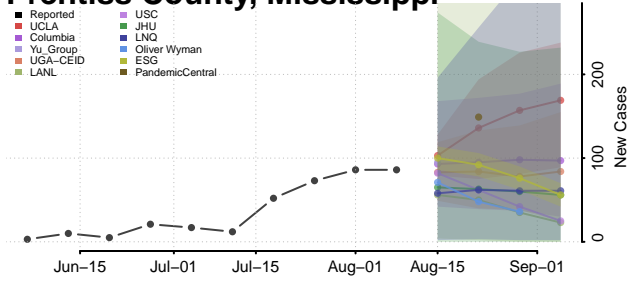

Perry County, Mississippi

Pike County, Mississippi

Pontotoc County, Mississippi

Prentiss County, Mississippi

Quitman County, Mississippi

Rankin County, Mississippi

Scott County, Mississippi

Sharkey County, Mississippi