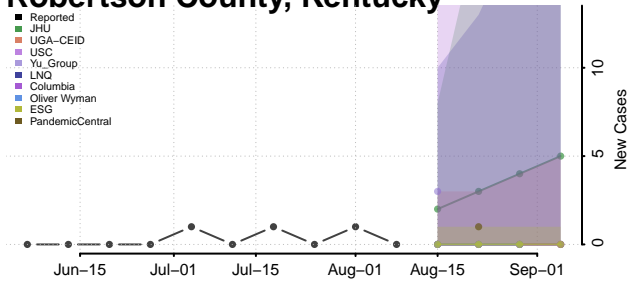

Robertson County, Kentucky