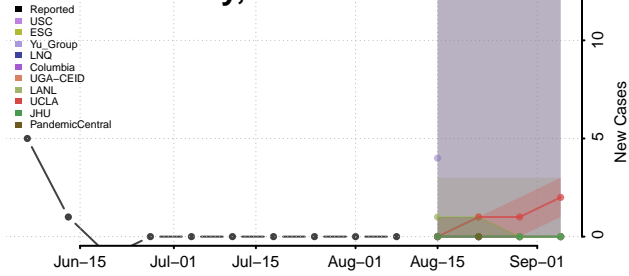

Jerauld County, South Dakota