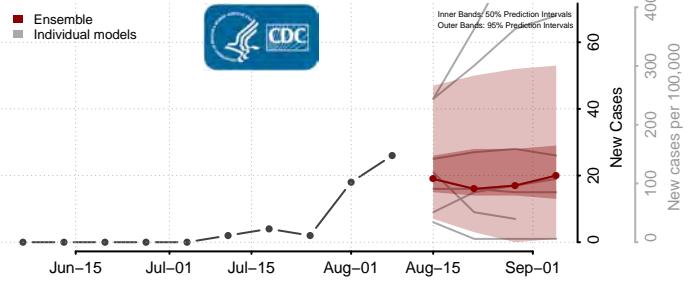

McDowell County, West Virginia