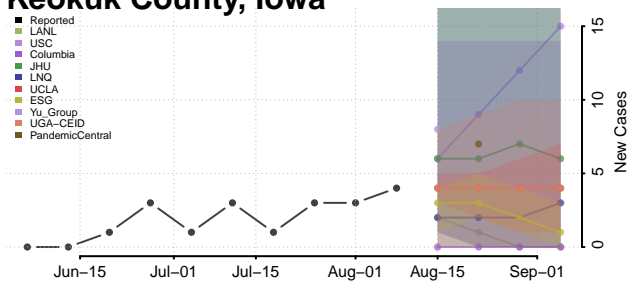

Ida County, Iowa

Iowa County, Iowa

Jackson County, Iowa

Jasper County, Iowa

Jefferson County, Iowa

Johnson County, Iowa

Jones County, Iowa

Keokuk County, Iowa