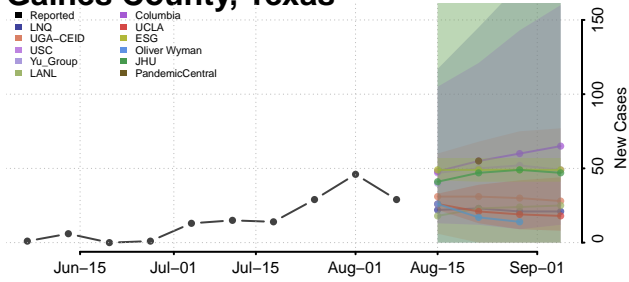

Gaines County, Texas