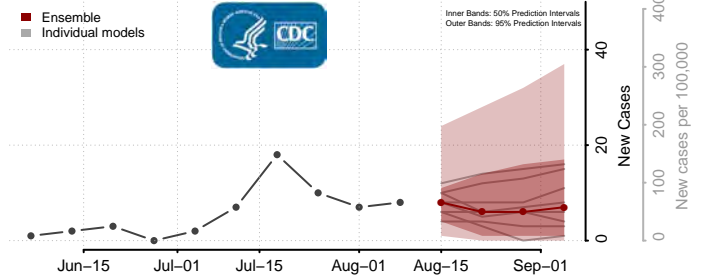

Bollinger County, Missouri