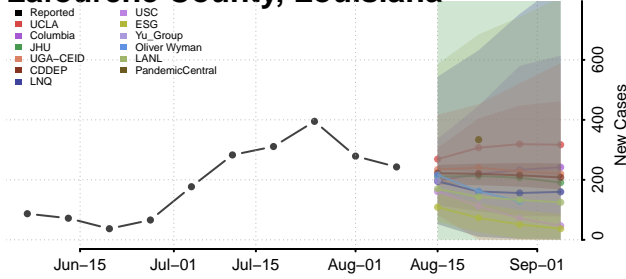

Lafourche County, Louisiana