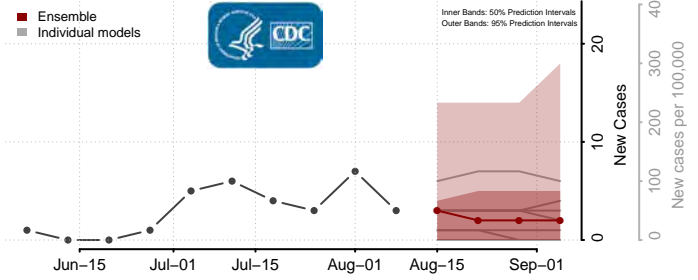

Jefferson County, Oklahoma