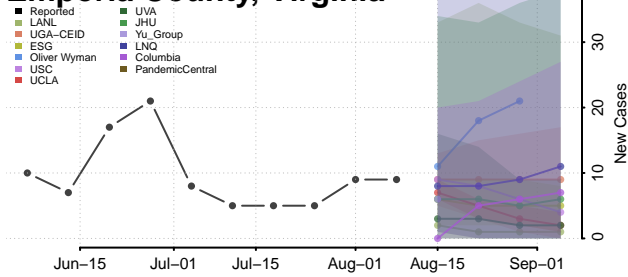

Emporia County, Virginia