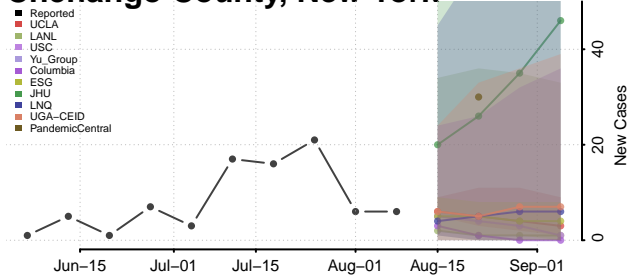

Chenango County, New York