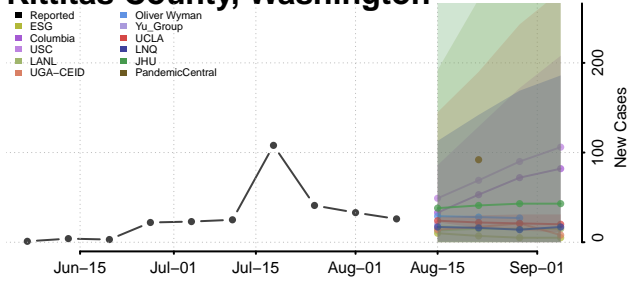

Garfield County, Washington

Grant County, Washington

Grays Harbor County, Washington

Island County, Washington

Jefferson County, Washington

King County, Washington

Kitsap County, Washington

Kittitas County, Washington