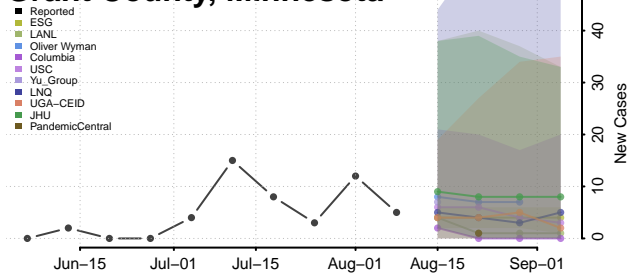

Freeborn County, Minnesota

Goodhue County, Minnesota

Grant County, Minnesota

Hennepin County, Minnesota

Houston County, Minnesota

Hubbard County, Minnesota

Isanti County, Minnesota

Itasca County, Minnesota