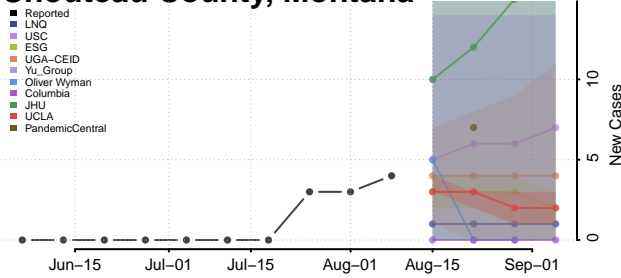

Beaverhead County, Montana

Big Horn County, Montana

Blaine County, Montana

Broadwater County, Montana

Carbon County, Montana

Carter County, Montana

Cascade County, Montana

Chouteau County, Montana