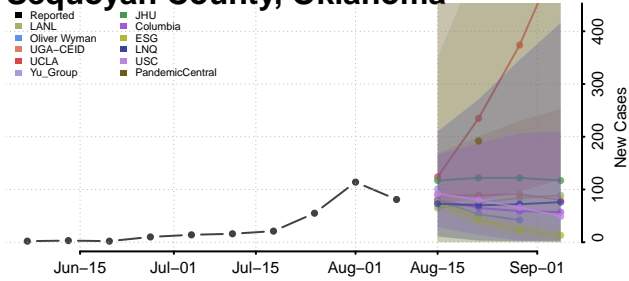

Sequoyah County, Oklahoma

Stephens County, Oklahoma

Texas County, Oklahoma

Tillman County, Oklahoma

Tulsa County, Oklahoma

Wagoner County, Oklahoma

Washington County, Oklahoma

Washita County, Oklahoma