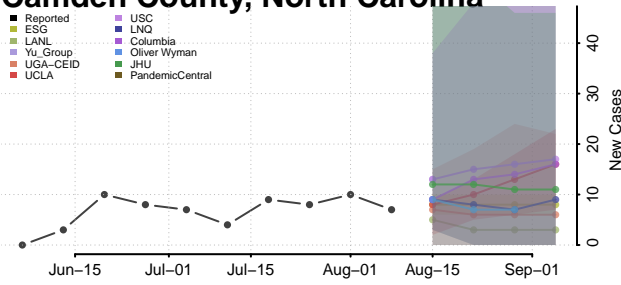

Camden County, North Carolina