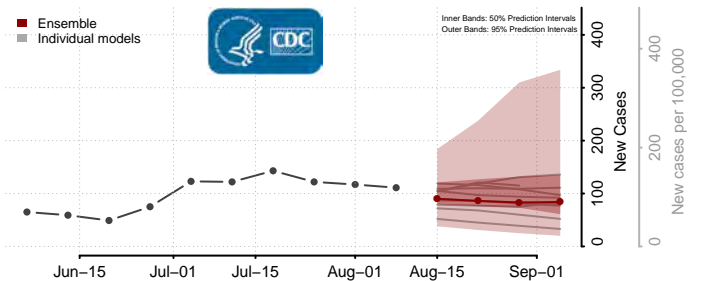

Dallas County, Iowa