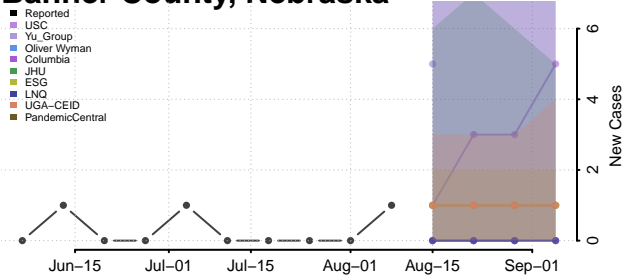

Nebraska

Adams County, Nebraska

Antelope County, Nebraska

Arthur County, Nebraska

Banner County, Nebraska

Blaine County, Nebraska

Boone County, Nebraska

Box Butte County, Nebraska