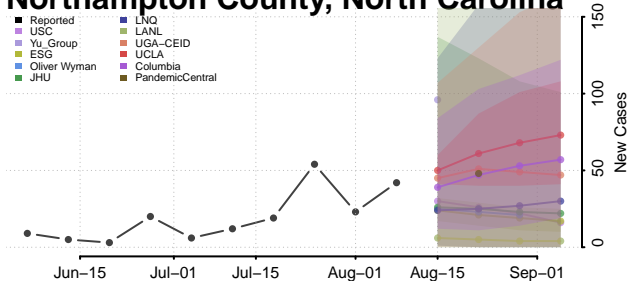

Montgomery County, North Carolina

Moore County, North Carolina

Nash County, North Carolina

New Hanover County, North Carolina

Northampton County, North Carolina

Onslow County, North Carolina

Orange County, North Carolina