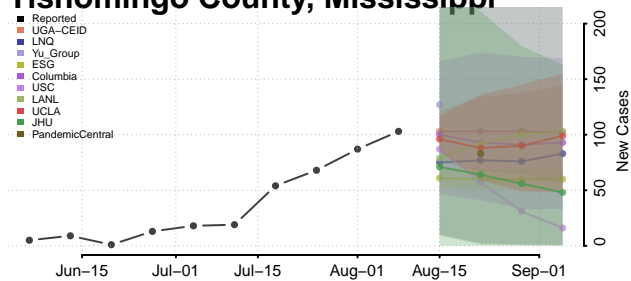

Tunica County, Mississippi

Union County, Mississippi

Walthall County, Mississippi

Warren County, Mississippi

Washington County, Mississippi

Wayne County, Mississippi

Webster County, Mississippi

Wilkinson County, Mississippi