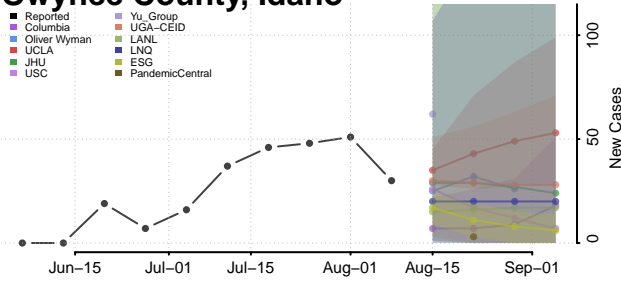

Lincoln County, Idaho

Madison County, Idaho

Minidoka County, Idaho

Nez Perce County, Idaho

Oneida County, Idaho

Owyhee County, Idaho

Payette County, Idaho

Power County, Idaho