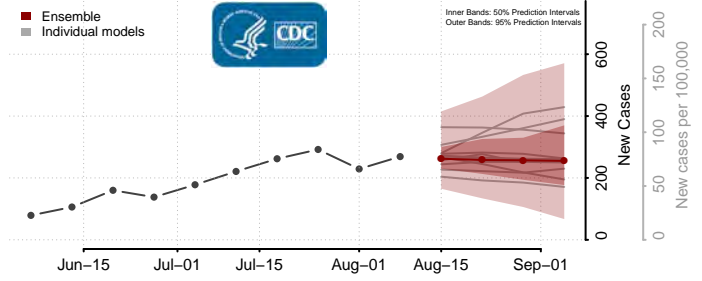

Marion County, Oregon