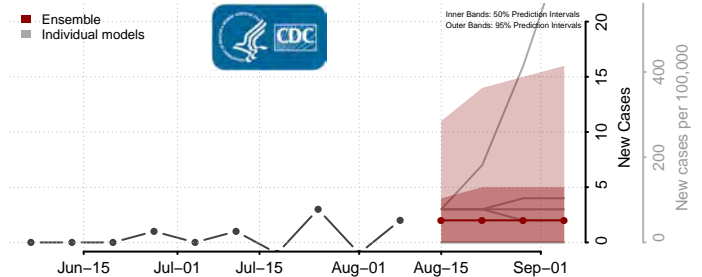

Custer County, Oklahoma

Delaware County, Oklahoma

Dewey County, Oklahoma

Ellis County, Oklahoma

Garfield County, Oklahoma

Garvin County, Oklahoma

Grady County, Oklahoma

Grant County, Oklahoma