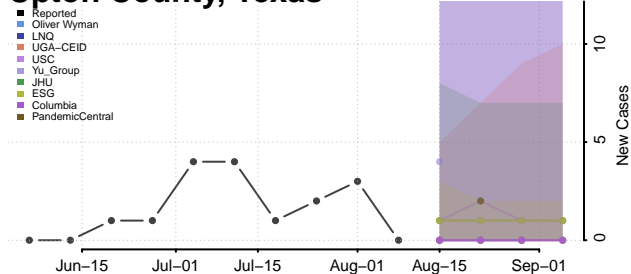

Upton County, Texas