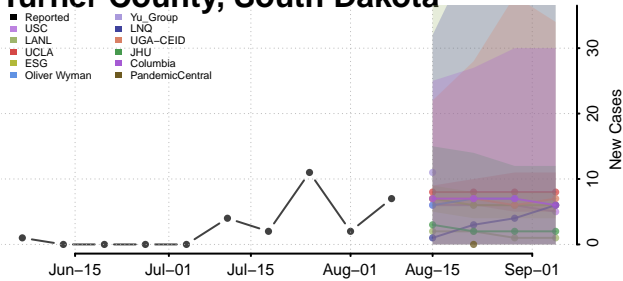

Turner County, South Dakota