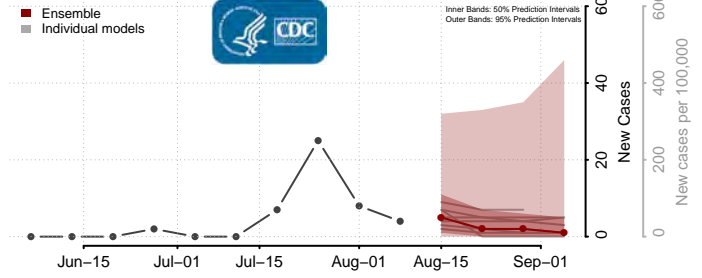

Howard County, Missouri