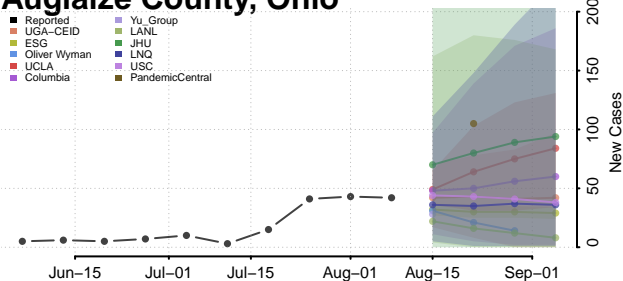

Auglaize County, Ohio