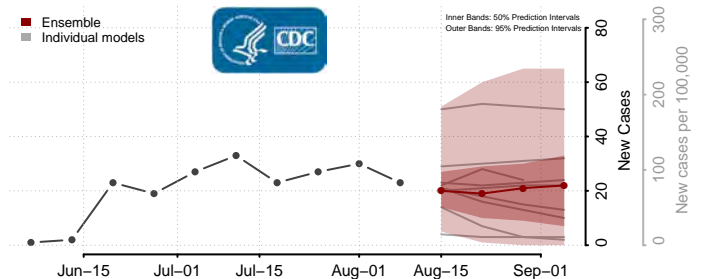

Custer County, Oklahoma

Delaware County, Oklahoma

Dewey County, Oklahoma

Ellis County, Oklahoma

Garfield County, Oklahoma

Garvin County, Oklahoma

Grady County, Oklahoma

Grant County, Oklahoma