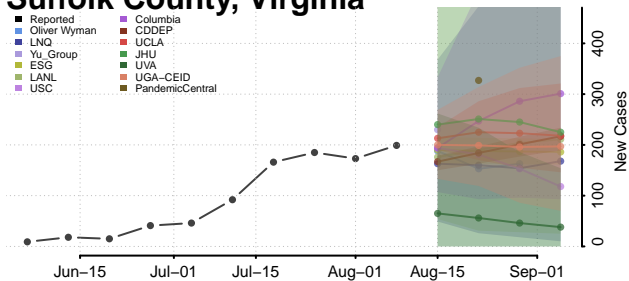

Suffolk County, Virginia