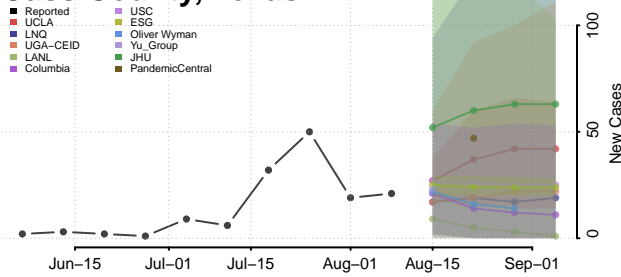

Cass County, Texas