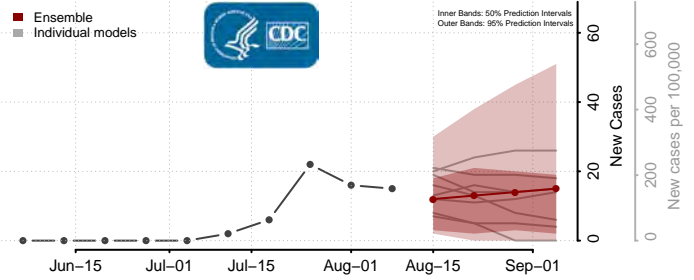

Beaverhead County, Montana

Big Horn County, Montana

Blaine County, Montana

Broadwater County, Montana

Carbon County, Montana

Carter County, Montana

Cascade County, Montana

Chouteau County, Montana