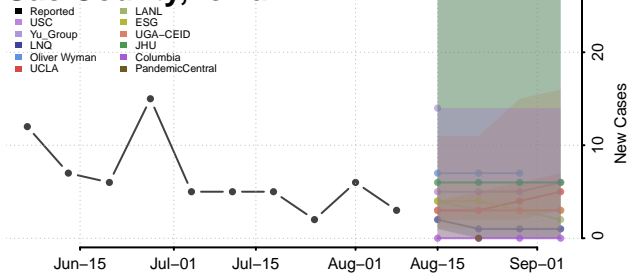

Sac County, Iowa