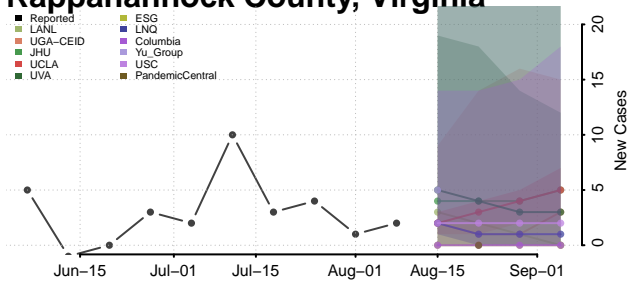

Prince George County, Virginia

Prince William County, Virginia

Pulaski County, Virginia

Radford County, Virginia

Rappahannock County, Virginia

Russell County, Virginia

Salem County, Virginia

Scott County, Virginia