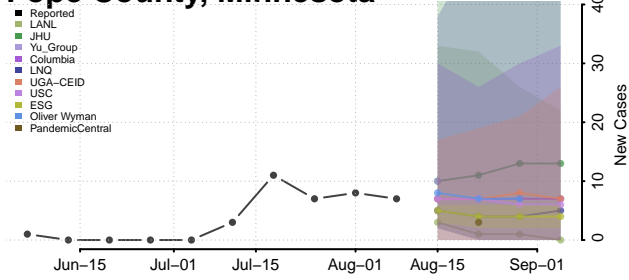

Pope County, Minnesota