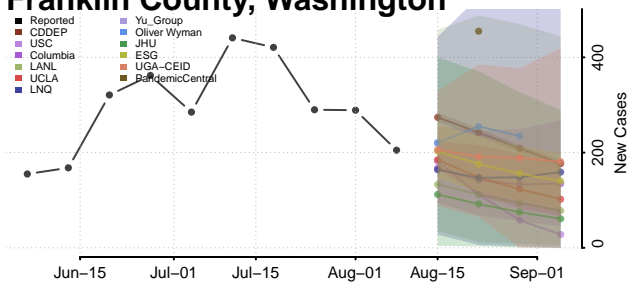

Garfield County, Washington

Grant County, Washington

Grays Harbor County, Washington

Island County, Washington

Jefferson County, Washington

King County, Washington

Kitsap County, Washington

Kittitas County, Washington