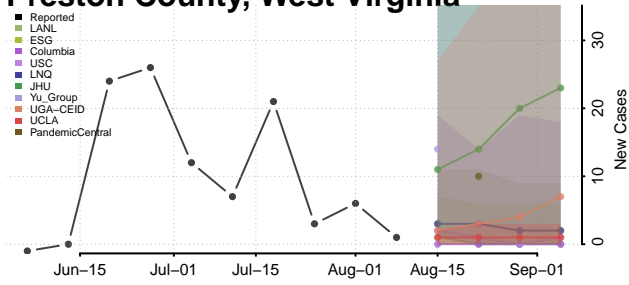

Preston County, West Virginia