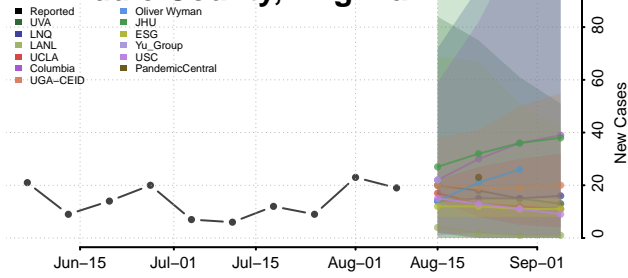

Dinwiddie County, Virginia