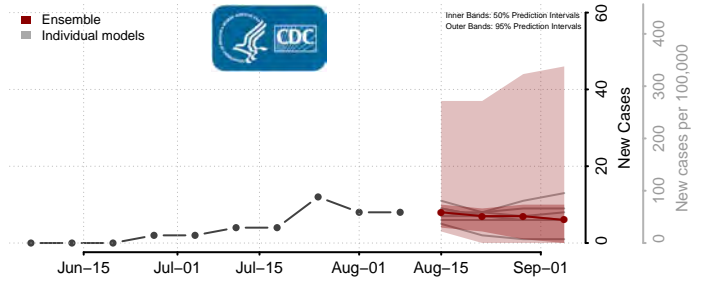

Osage County, Missouri