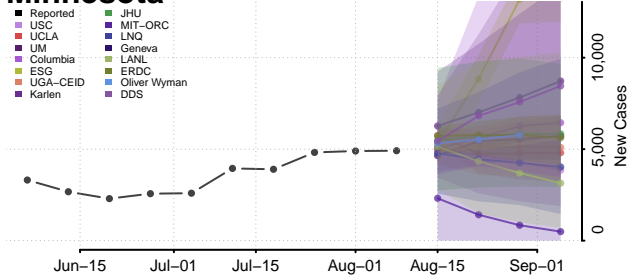

Wexford County, Michigan

Minnesota

Aitkin County, Minnesota

Anoka County, Minnesota

Becker County, Minnesota

Beltrami County, Minnesota