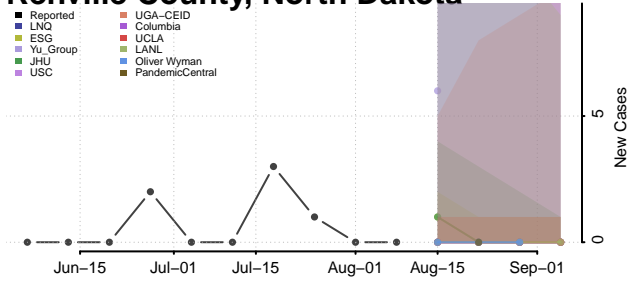

Renville County, North Dakota