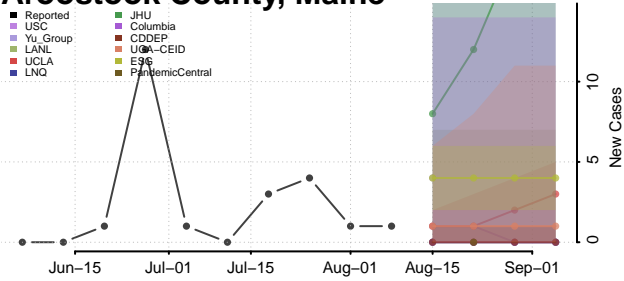

West Feliciana County, Louisiana

Winn County, Louisiana

Maine

Androscoggin County, Maine

Aroostook County, Maine

Cumberland County, Maine

Franklin County, Maine

Hancock County, Maine