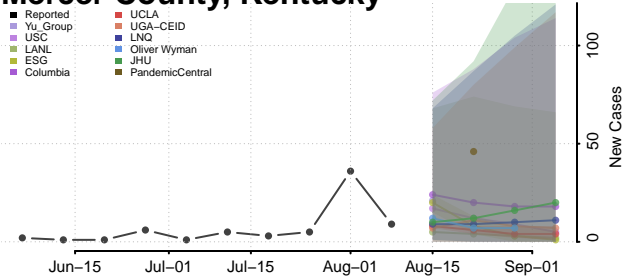

McLean County, Kentucky

Meade County, Kentucky

Menifee County, Kentucky

Mercer County, Kentucky

Metcalfe County, Kentucky

Monroe County, Kentucky

Montgomery County, Kentucky

Morgan County, Kentucky