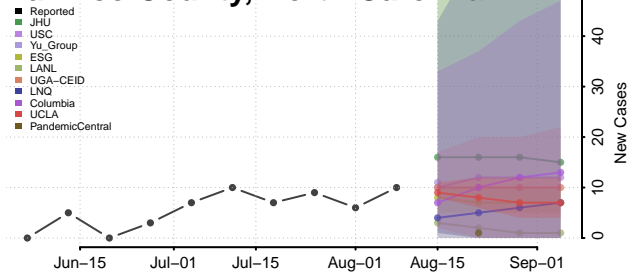

Pamlico County, North Carolina