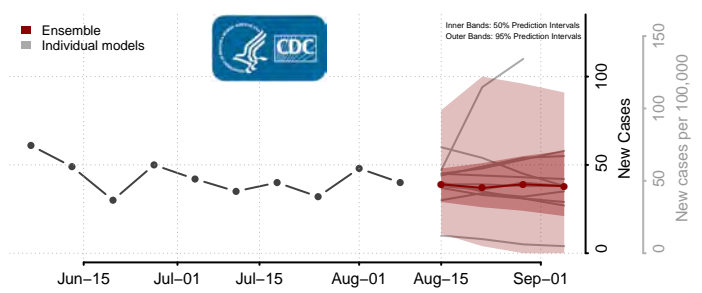

Prince George County, Virginia

Prince William County, Virginia

Pulaski County, Virginia

Radford County, Virginia

Rappahannock County, Virginia

Russell County, Virginia

Salem County, Virginia

Scott County, Virginia