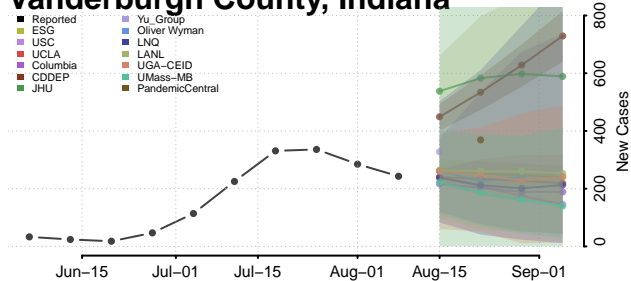

Stauben County, Indiana

Sullivan County, Indiana

Switzerland County, Indiana

Tippecanoe County, Indiana

Tipton County, Indiana

Union County, Indiana

Vanderburgh County, Indiana

Vermillion County, Indiana