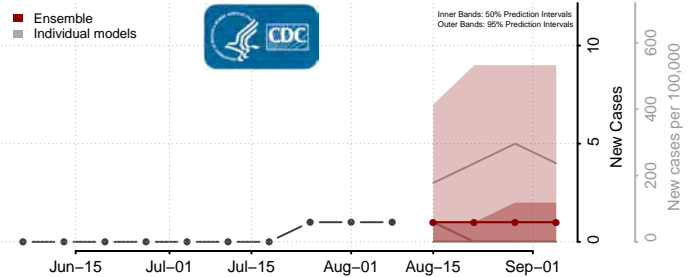

Daniels County, Montana