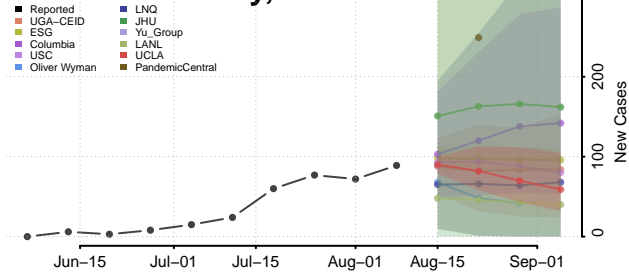

Marinette County, Wisconsin

Marquette County, Wisconsin

Menominee County, Wisconsin

Milwaukee County, Wisconsin

Monroe County, Wisconsin

Oconto County, Wisconsin

Oneida County, Wisconsin

Outagamie County, Wisconsin