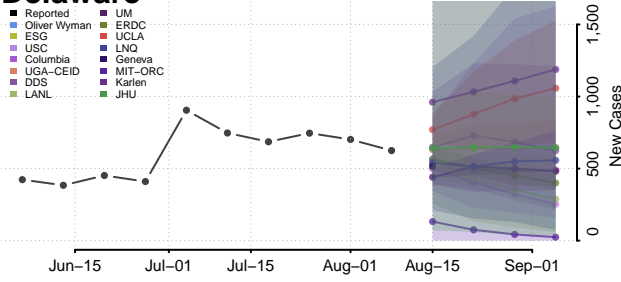

Windham County, Connecticut

Delaware

Kent County, Delaware

New Castle County, Delaware

Sussex County, Delaware

District of Columbia