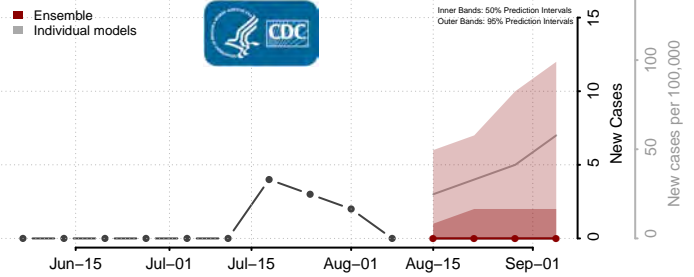

Sanders County, Montana