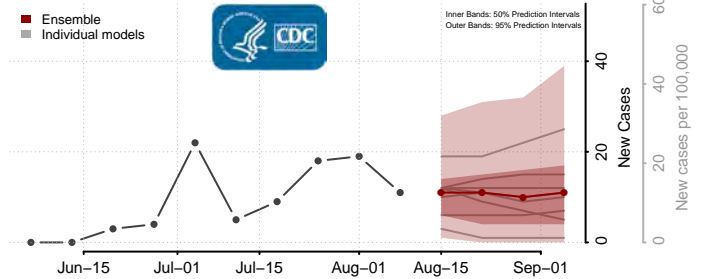

Hood River County, Oregon

Jackson County, Oregon

Jefferson County, Oregon

Josephine County, Oregon

Klamath County, Oregon

Lake County, Oregon

Lane County, Oregon

Lincoln County, Oregon