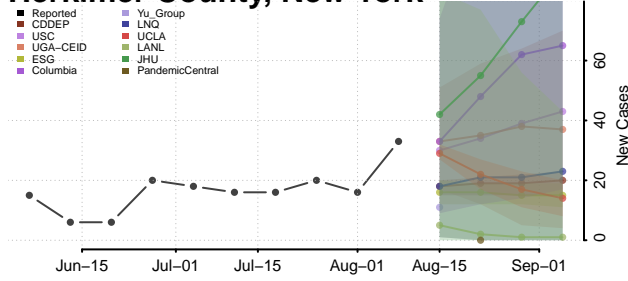

Herkimer County, New York