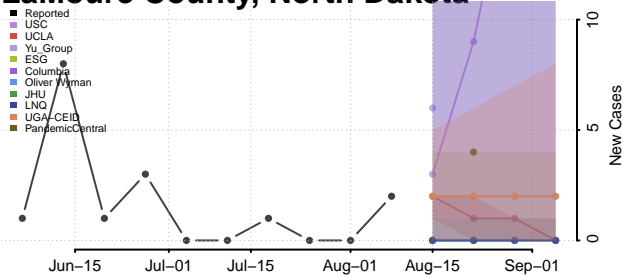

Griggs County, North Dakota

Hettinger County, North Dakota

Kidder County, North Dakota

LaMoure County, North Dakota

Logan County, North Dakota

McHenry County, North Dakota

McIntosh County, North Dakota

McKenzie County, North Dakota