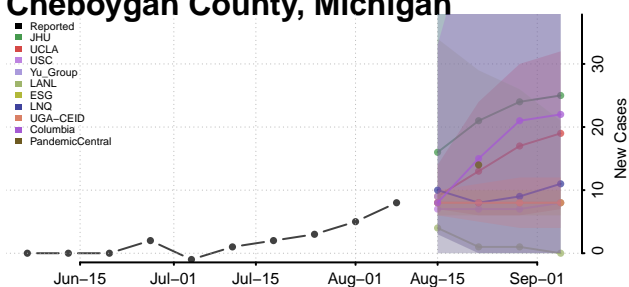

Cheboygan County, Michigan