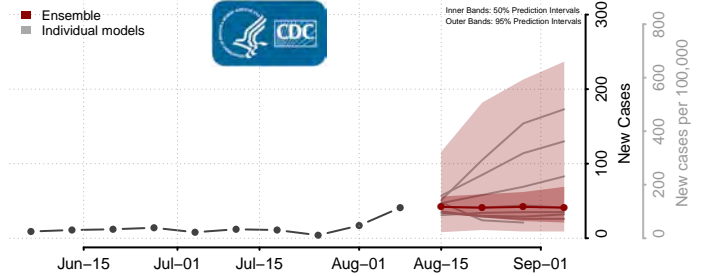

Le Sueur County, Minnesota

Lincoln County, Minnesota

Lyon County, Minnesota

Mahnomen County, Minnesota

Marshall County, Minnesota

Martin County, Minnesota

McLeod County, Minnesota

Meeker County, Minnesota