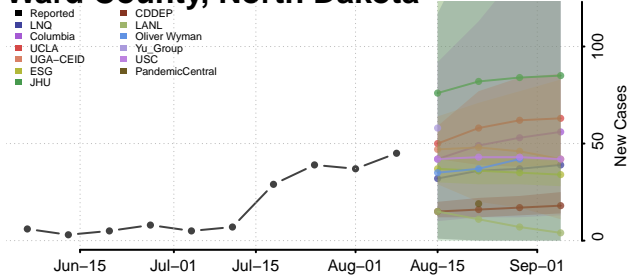

Ward County, North Dakota