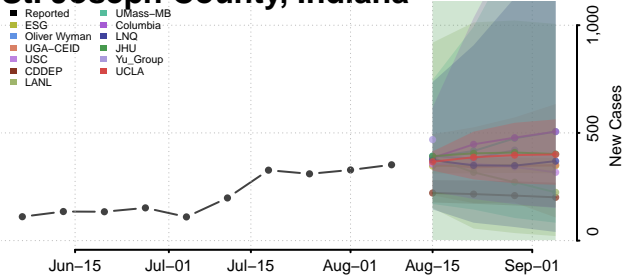

Randolph County, Indiana

Ripley County, Indiana

Rush County, Indiana

Scott County, Indiana

Shelby County, Indiana

Spencer County, Indiana

St. Joseph County, Indiana

Starke County, Indiana