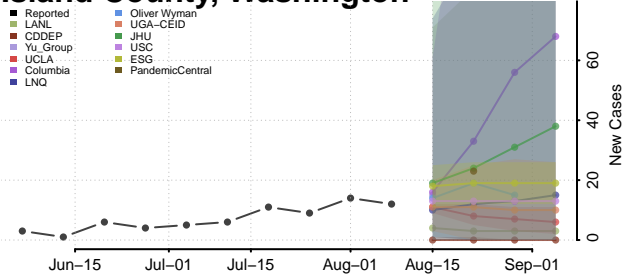

Garfield County, Washington

Grant County, Washington

Grays Harbor County, Washington

Island County, Washington

Jefferson County, Washington

King County, Washington

Kitsap County, Washington

Kittitas County, Washington