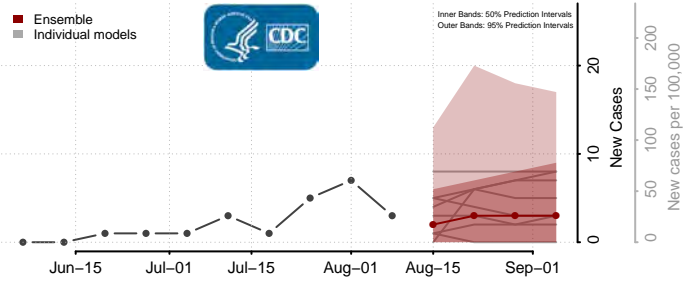

Forsyth County, North Carolina

Franklin County, North Carolina

Gaston County, North Carolina

Gates County, North Carolina

Graham County, North Carolina

Granville County, North Carolina

Greene County, North Carolina