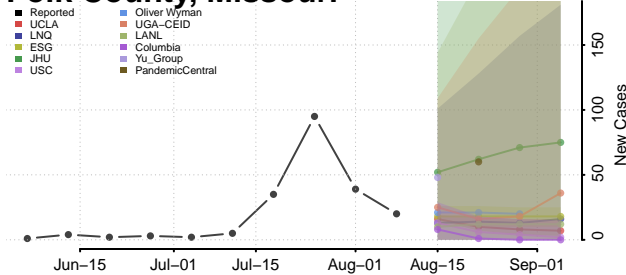

Polk County, Missouri