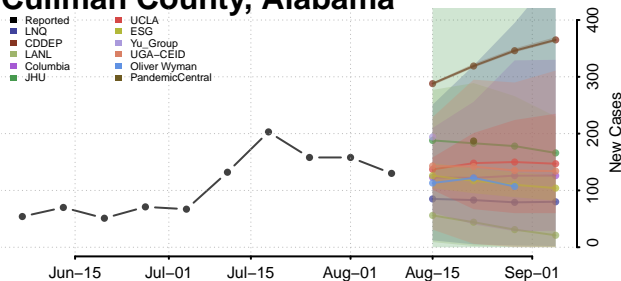

Cleburne County, Alabama

Coffee County, Alabama

Colbert County, Alabama

Conocuh County, Alabama

Coosa County, Alabama

Covington County, Alabama

Crenshaw County, Alabama

Cullman County, Alabama

Dale County, Alabama

Dallas County, Alabama

DeKalb County, Alabama

Elmore County, Alabama

Escambia County, Alabama

Etowah County, Alabama

Fayette County, Alabama

Franklin County, Alabama