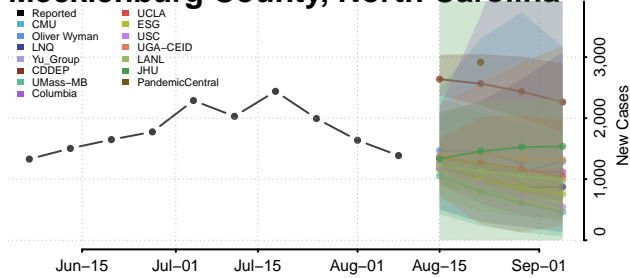

Mecklenburg County, North Carolina