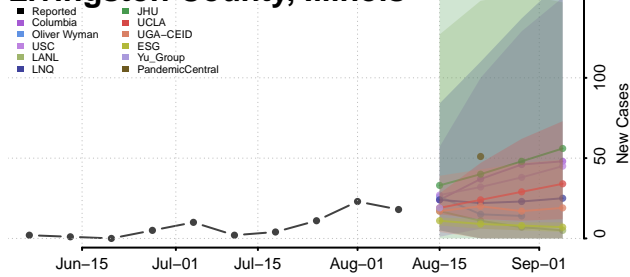

Livingston County, Illinois