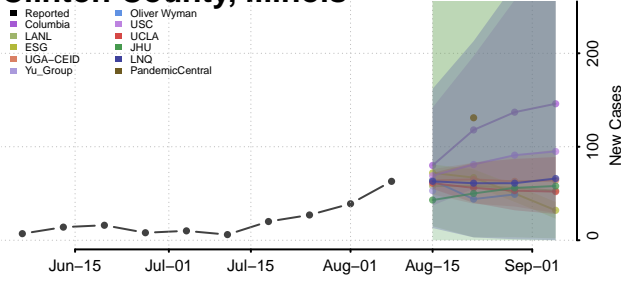

Clinton County, Illinois