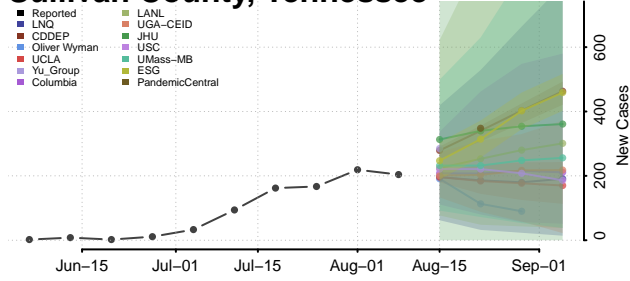

Sullivan County, Tennessee