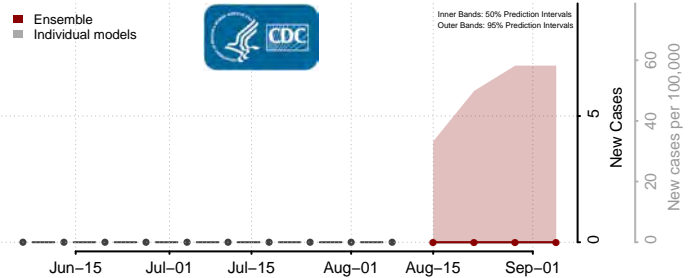

Juab County, Utah