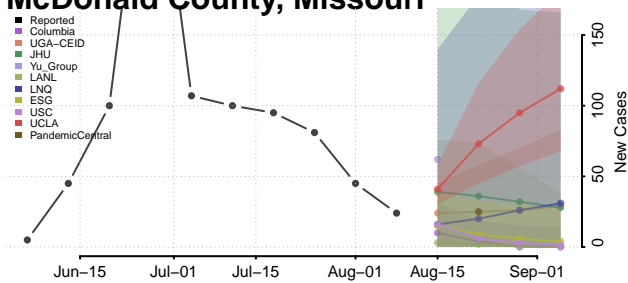

McDonald County, Missouri