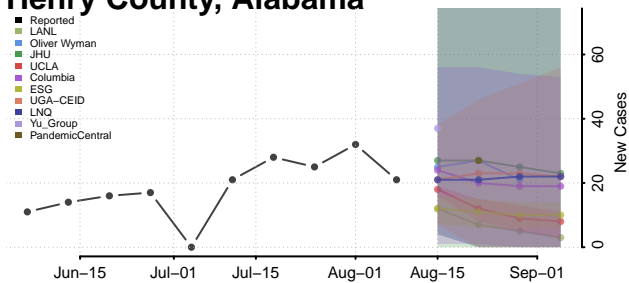

Geneva County, Alabama

Greene County, Alabama

Hale County, Alabama

Henry County, Alabama

Houston County, Alabama

Jackson County, Alabama

Jefferson County, Alabama

Lamar County, Alabama

Lauderdale County, Alabama

Lawrence County, Alabama

Lee County, Alabama

Limestone County, Alabama

Lowndes County, Alabama

Macon County, Alabama

Madison County, Alabama

Marengo County, Alabama