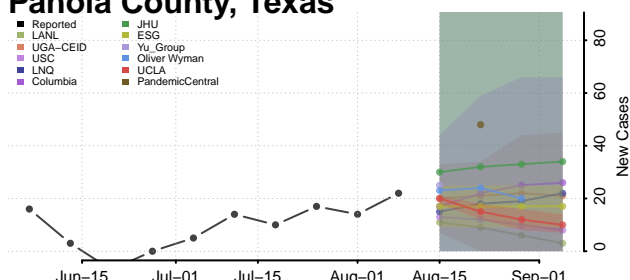

Nolan County, Texas

Nueces County, Texas

Ochiltree County, Texas

Oldham County, Texas

Orange County, Texas

Palo Pinto County, Texas

Panola County, Texas

Parker County, Texas