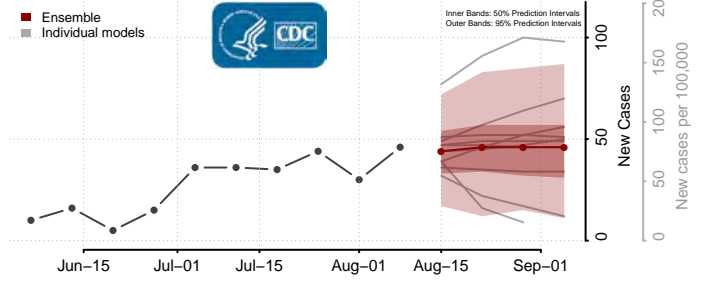

De Baca County, New Mexico

Dona Ana County, New Mexico

Eddy County, New Mexico

Grant County, New Mexico

Guadalupe County, New Mexico

Harding County, New Mexico

Hidalgo County, New Mexico

Lea County, New Mexico