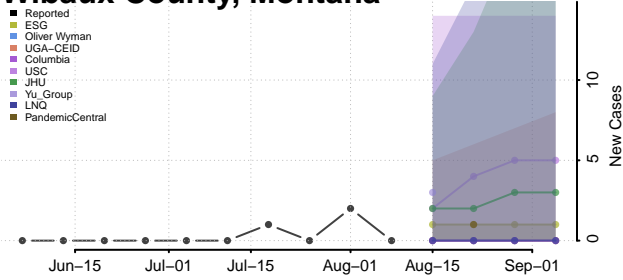

Sweet Grass County, Montana

Teton County, Montana

Toole County, Montana

Treasure County, Montana

Valley County, Montana

Wheatland County, Montana

Wibaux County, Montana

Yellowstone County, Montana