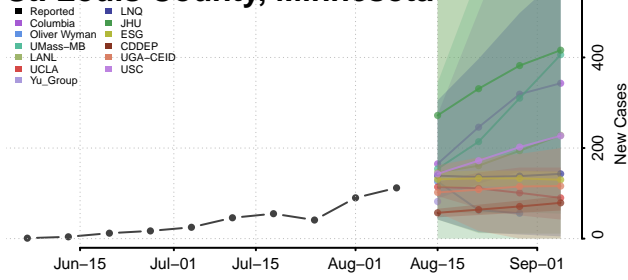

St. Louis County, Minnesota