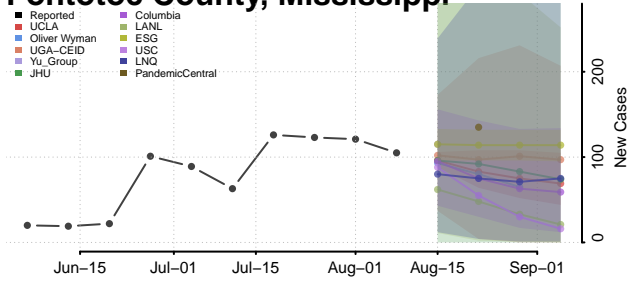

Pontotoc County, Mississippi