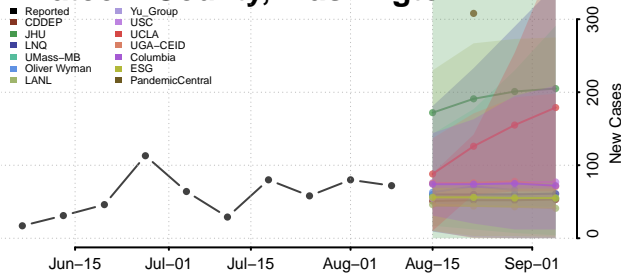

Whatcom County, Washington