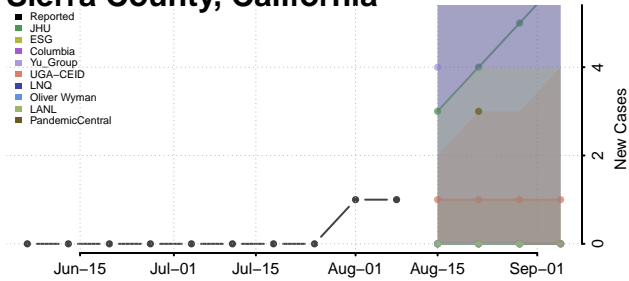

Sierra County, California