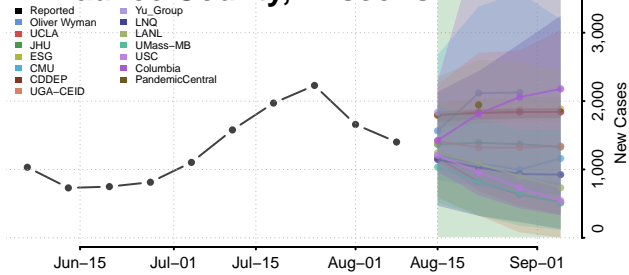

Marinette County, Wisconsin

Marquette County, Wisconsin

Menominee County, Wisconsin

Milwaukee County, Wisconsin

Monroe County, Wisconsin

Oconto County, Wisconsin

Oneida County, Wisconsin

Outagamie County, Wisconsin