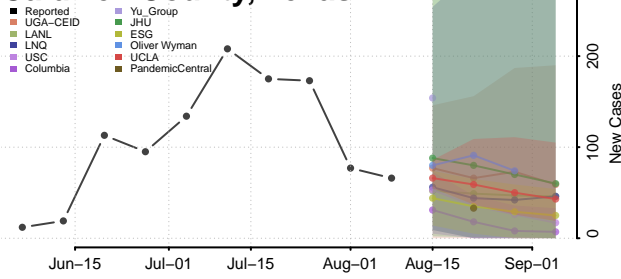

Caldwell County, Texas