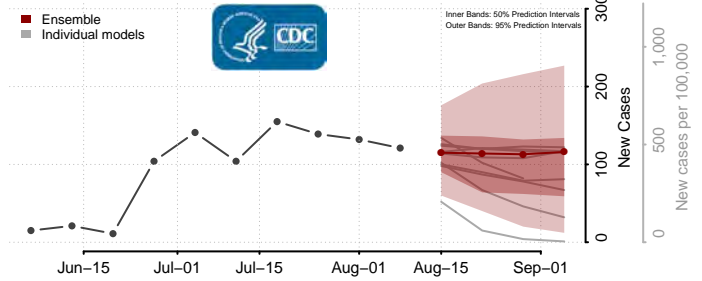

Sunflower County, Mississippi