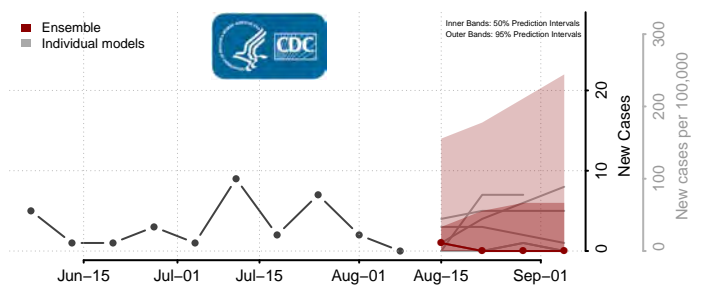

Dodge County, Wisconsin

Door County, Wisconsin

Douglas County, Wisconsin

Dunn County, Wisconsin

Eau Claire County, Wisconsin

Florence County, Wisconsin

Fond du Lac County, Wisconsin

Forest County, Wisconsin