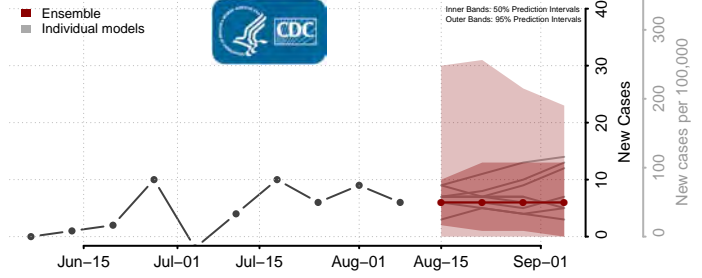

New Kent County, Virginia

Newport News County, Virginia

Norfolk County, Virginia

Northampton County, Virginia

Northumberland County, Virginia

Norton County, Virginia

Nottoway County, Virginia

Orange County, Virginia