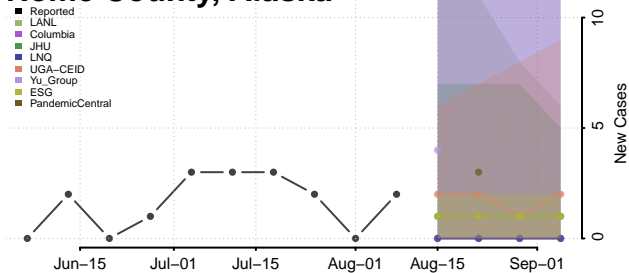

Juneau County, Alaska

Kenai Peninsula County, Alaska

Ketchikan Gateway County, Alaska

Kodiak Island County, Alaska

Kusilvak County, Alaska

Lake and Peninsula County, Alaska

Matanuska-Susitna County, Alaska

Nome County, Alaska