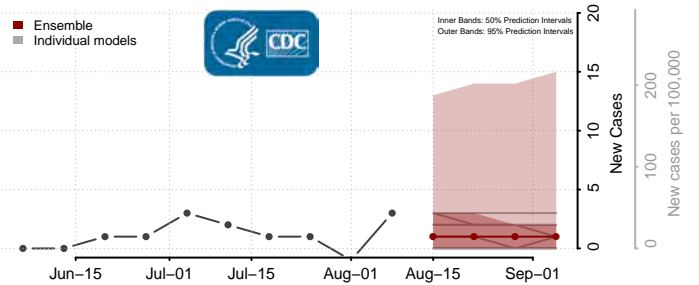

Wabaunsee County, Kansas