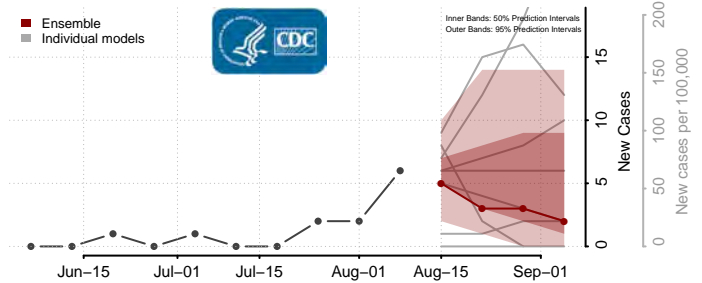

Ozark County, Missouri