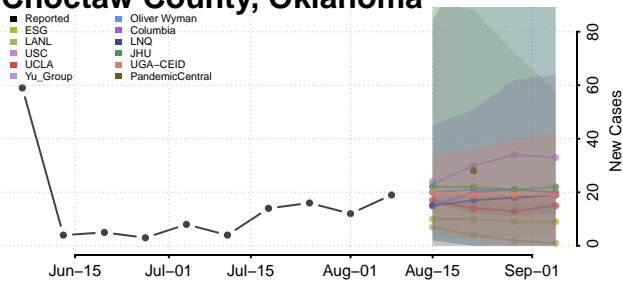

Choctaw County, Oklahoma