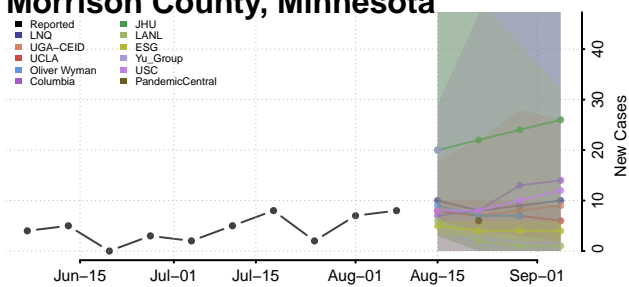

Morrison County, Minnesota