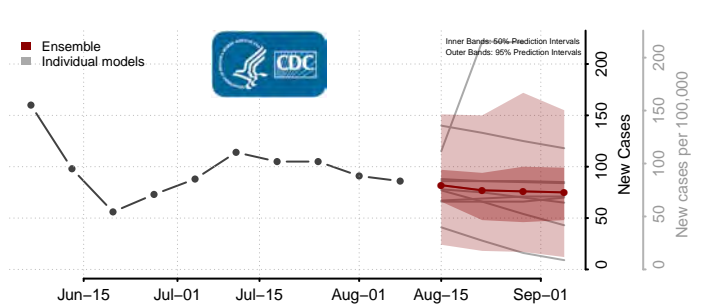

Woodbury County, Iowa