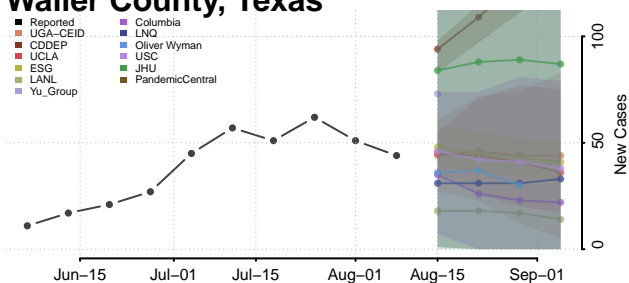

Val Verde County, Texas

Van Zandt County, Texas

Victoria County, Texas

Walker County, Texas

Waller County, Texas

Ward County, Texas

Washington County, Texas

Webb County, Texas