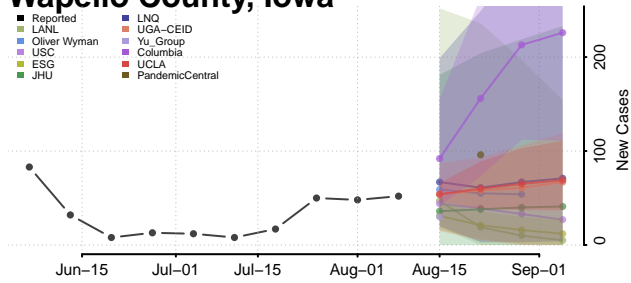

Taylor County, Iowa

Union County, Iowa

Van Buren County, Iowa

Wapello County, Iowa

Warren County, Iowa

Washington County, Iowa

Wayne County, Iowa

Webster County, Iowa