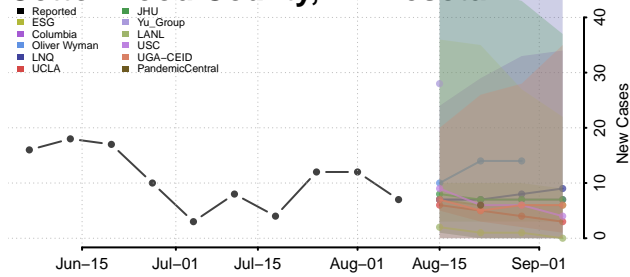

Cottonwood County, Minnesota