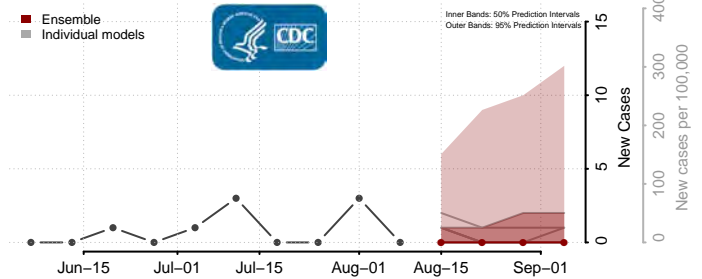

McLean County, North Dakota

Mercer County, North Dakota

Morton County, North Dakota

Mountrail County, North Dakota

Nelson County, North Dakota

Oliver County, North Dakota

Pembina County, North Dakota

Pierce County, North Dakota