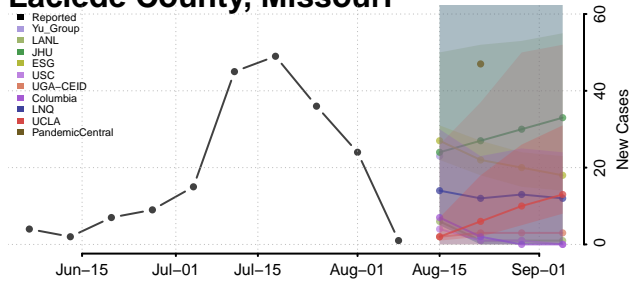

Laclede County, Missouri