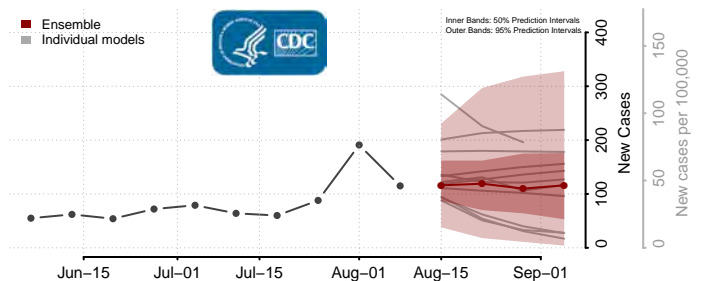

Clay County, Missouri