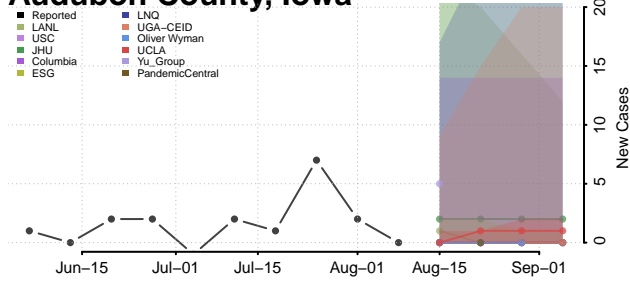

Audubon County, Iowa