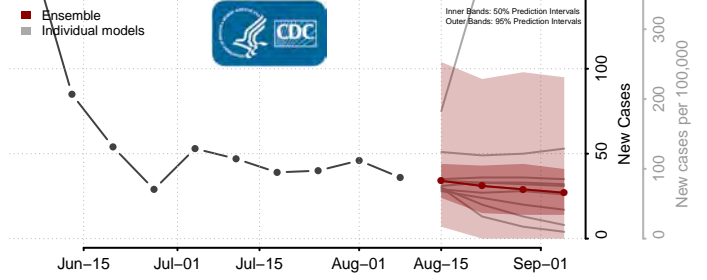

Manassas County, Virginia