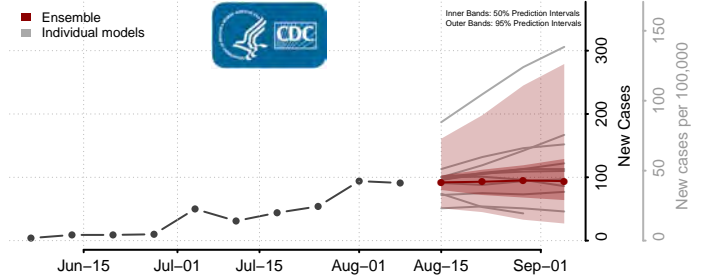

Hood River County, Oregon

Jackson County, Oregon

Jefferson County, Oregon

Josephine County, Oregon

Klamath County, Oregon

Lake County, Oregon

Lane County, Oregon

Lincoln County, Oregon