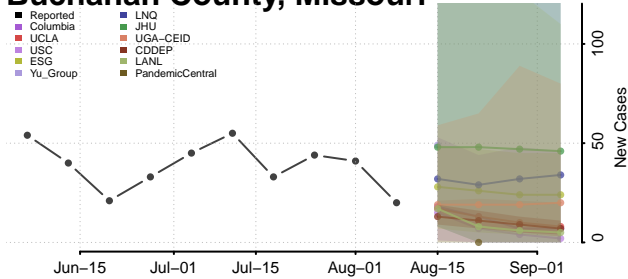

Buchanan County, Missouri