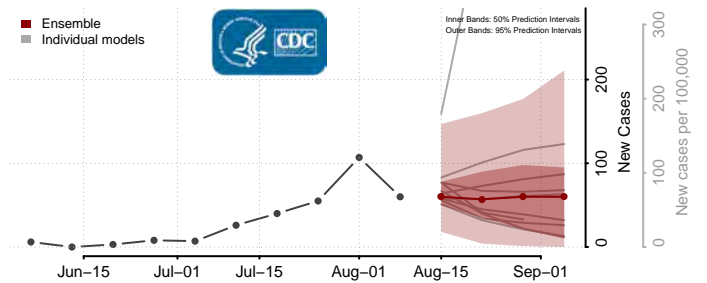

Christian County, Missouri