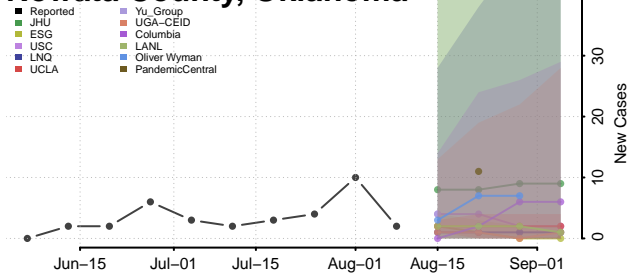

Nowata County, Oklahoma