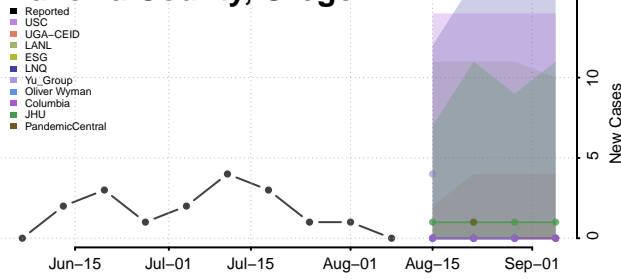

Wallowa County, Oregon