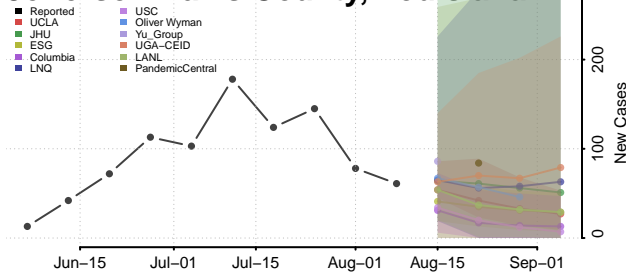

Jefferson Davis County, Louisiana