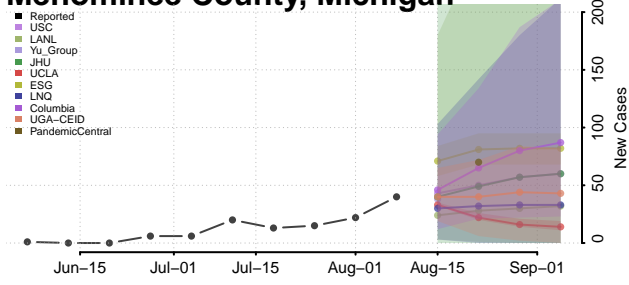

Marquette County, Michigan

Mason County, Michigan

Mecosta County, Michigan

Menominee County, Michigan

Midland County, Michigan

Missaukee County, Michigan

Monroe County, Michigan

Montcalm County, Michigan