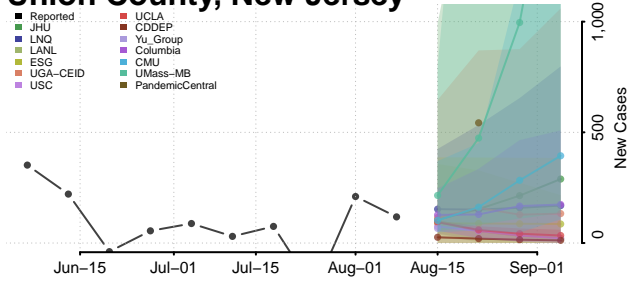

Union County, New Jersey