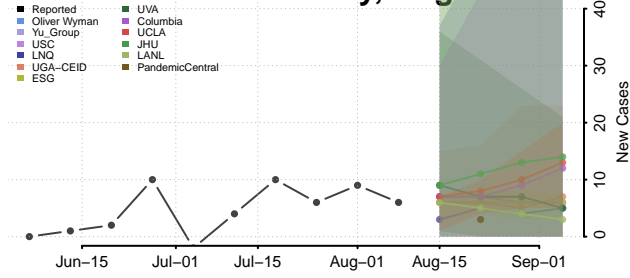

New Kent County, Virginia

Newport News County, Virginia

Norfolk County, Virginia

Northampton County, Virginia

Northumberland County, Virginia

Norton County, Virginia

Nottoway County, Virginia

Orange County, Virginia