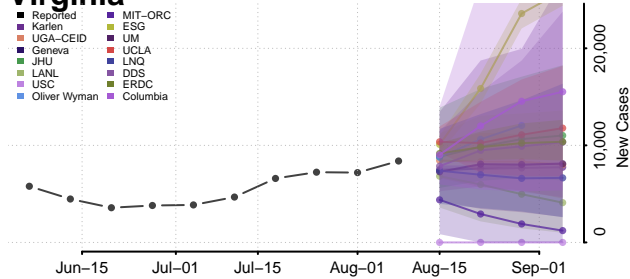

Windham County, Vermont

Windsor County, Vermont

Virgin Islands

Virginia

Accomack County, Virginia

Albemarle County, Virginia