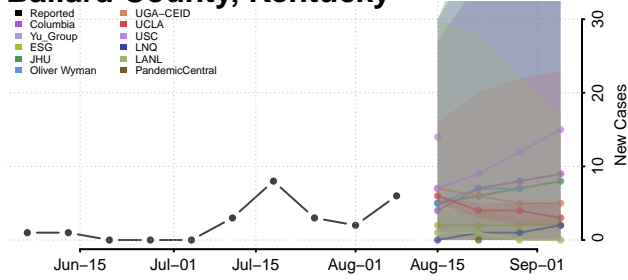

Adair County, Kentucky

Allen County, Kentucky

Anderson County, Kentucky

Ballard County, Kentucky

Barren County, Kentucky

Bath County, Kentucky

Bell County, Kentucky

Boone County, Kentucky