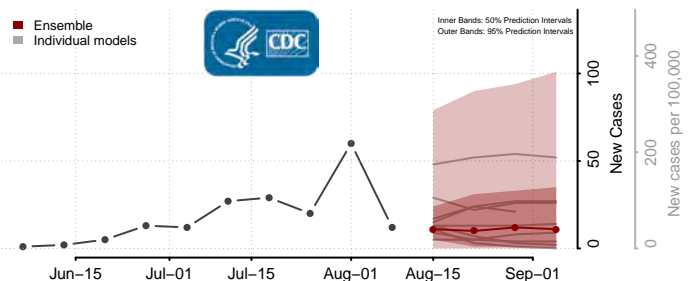

Cassia County, Idaho

Clark County, Idaho

Clearwater County, Idaho

Custer County, Idaho

Elmore County, Idaho

Franklin County, Idaho

Fremont County, Idaho

Gem County, Idaho