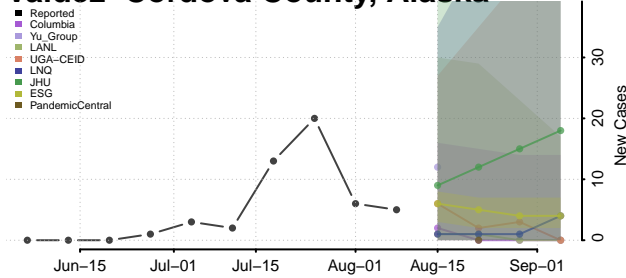

North Slope County, Alaska

Northwest Arctic County, Alaska

Petersburg County, Alaska

Prince of Wales-Hyder County, Alaska

Sitka County, Alaska

Skagway County, Alaska

Southeast Fairbanks County, Alaska

Valdez-Cordova County, Alaska