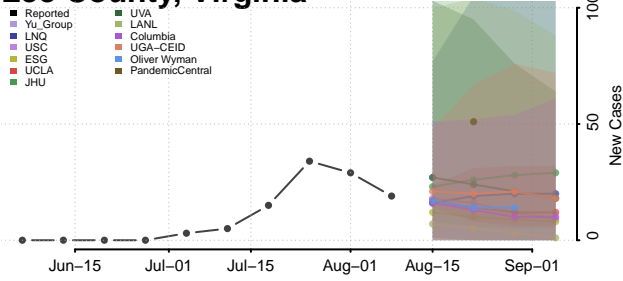

Lee County, Virginia