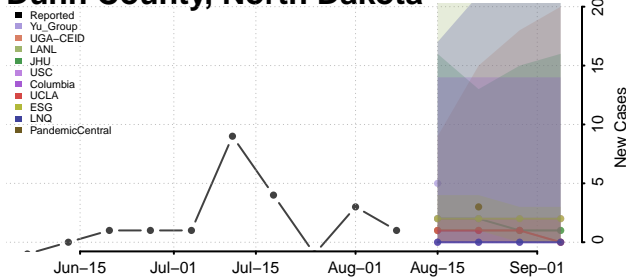

Dunn County, North Dakota