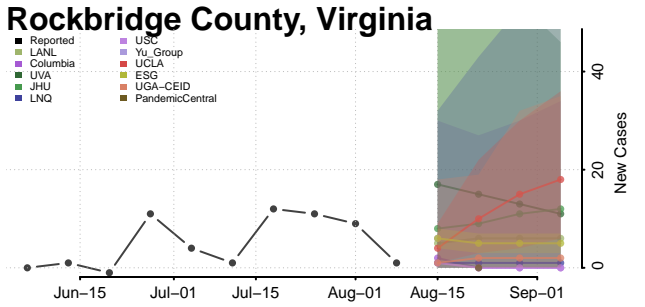

Prince George County, Virginia

Prince William County, Virginia

Pulaski County, Virginia

Radford County, Virginia

Rappahannock County, Virginia

Russell County, Virginia

Salem County, Virginia

Scott County, Virginia