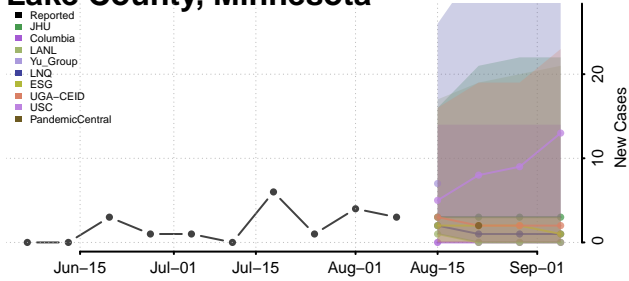

Jackson County, Minnesota

Kanabec County, Minnesota

Kandiyohi County, Minnesota

Kittson County, Minnesota

Koochiching County, Minnesota

Lac qui Parle County, Minnesota

Lake County, Minnesota

Lake of the Woods County, Minnesota