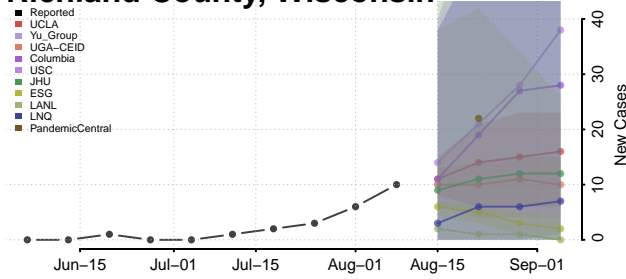

Richland County, Wisconsin