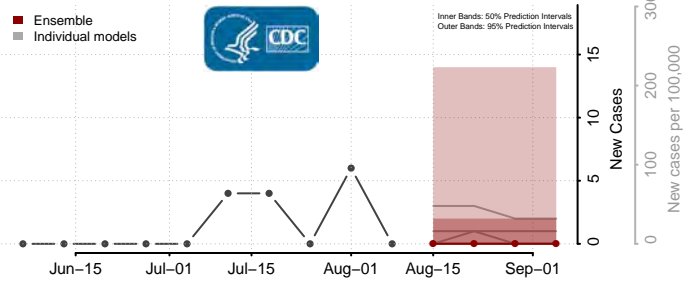

Pulaski County, Missouri

Putnam County, Missouri

Ralls County, Missouri

Randolph County, Missouri

Ray County, Missouri

Reynolds County, Missouri

Ripley County, Missouri

Saline County, Missouri