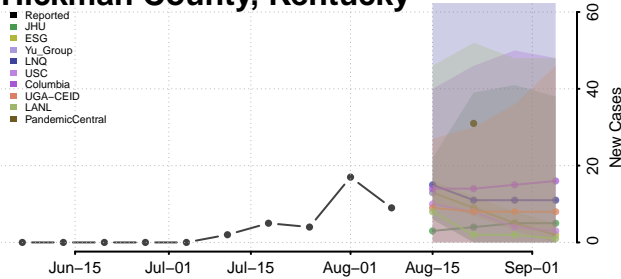

Hickman County, Kentucky