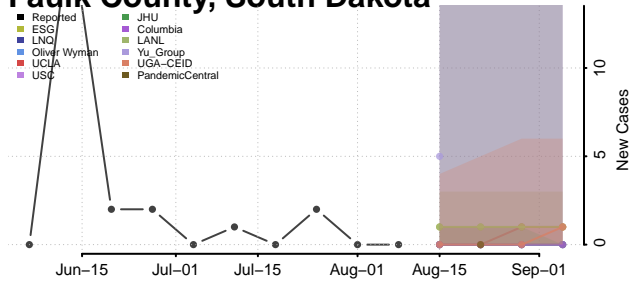

Faulk County, South Dakota