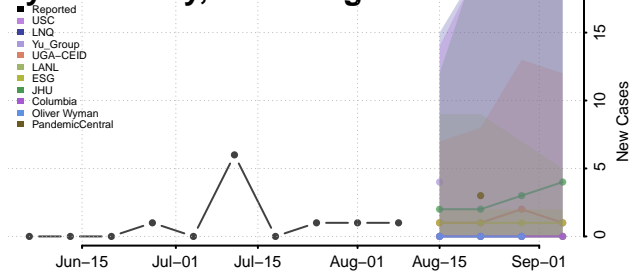

Tyler County, West Virginia