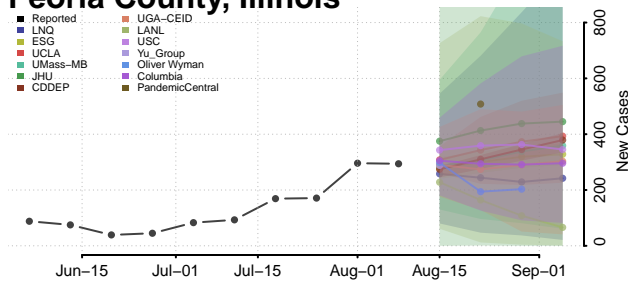

Monroe County, Illinois

Montgomery County, Illinois

Morgan County, Illinois

Moultrie County, Illinois

Ogle County, Illinois

Peoria County, Illinois

Perry County, Illinois

Piatt County, Illinois