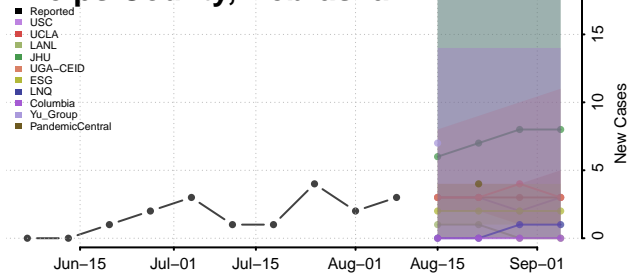

Nemaha County, Nebraska

Nuckolls County, Nebraska

Otoe County, Nebraska

Pawnee County, Nebraska

Perkins County, Nebraska

Phelps County, Nebraska

Pierce County, Nebraska

Platte County, Nebraska