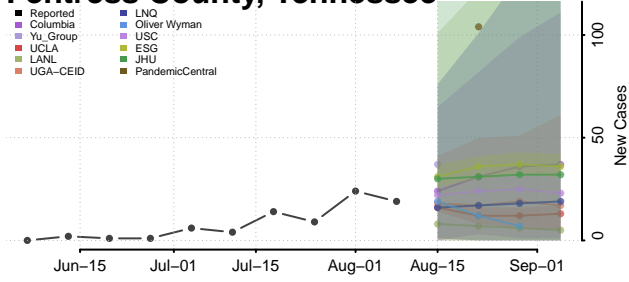

Fentress County, Tennessee