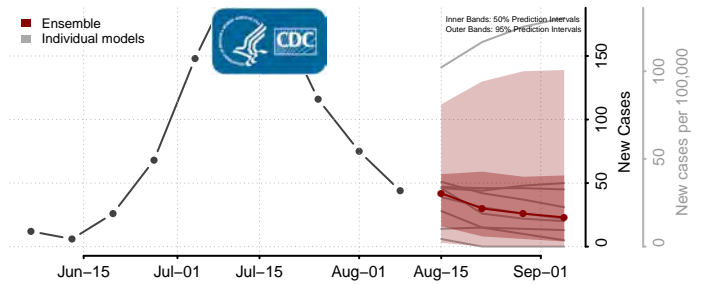

Taylor County, Texas