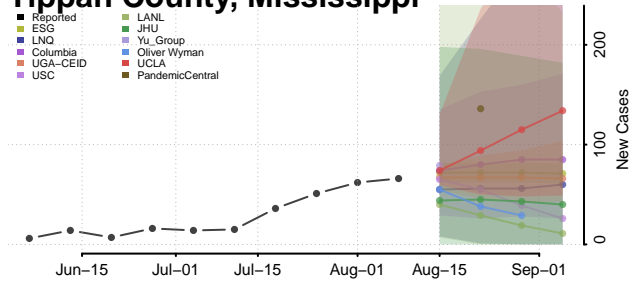

Tippah County, Mississippi