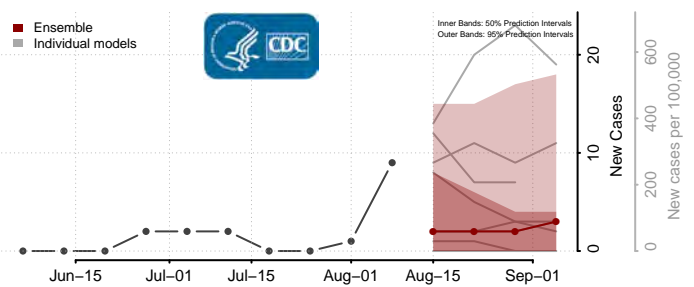

Garfield County, Montana

Glacier County, Montana

Golden Valley County, Montana

Granite County, Montana

Hill County, Montana

Jefferson County, Montana

Judith Basin County, Montana

Lake County, Montana