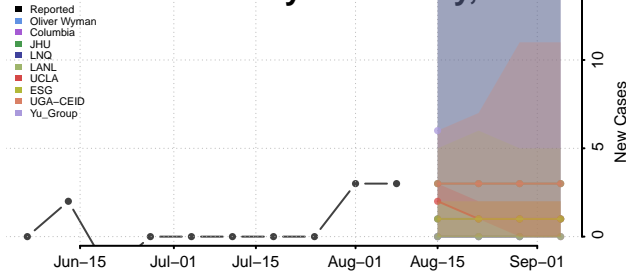

North Slope County, Alaska

Northwest Arctic County, Alaska

Petersburg County, Alaska

Prince of Wales-Hyder County, Alaska

Sitka County, Alaska

Skagway County, Alaska

Southeast Fairbanks County, Alaska

Valdez-Cordova County, Alaska