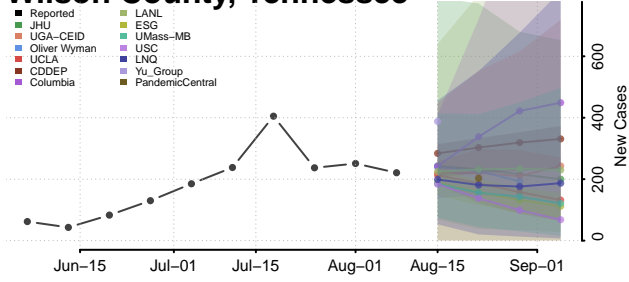

Wilson County, Tennessee