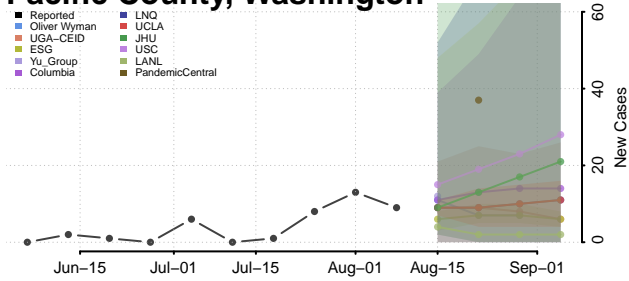

Pacific County, Washington