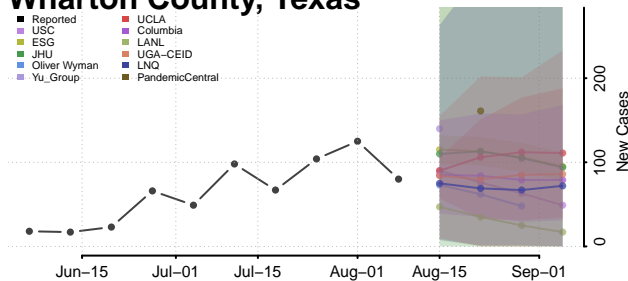

Wharton County, Texas