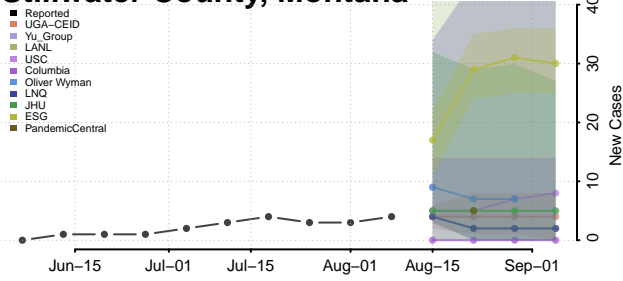

Sweet Grass County, Montana

Teton County, Montana

Toole County, Montana

Treasure County, Montana

Valley County, Montana

Wheatland County, Montana

Wibaux County, Montana

Yellowstone County, Montana