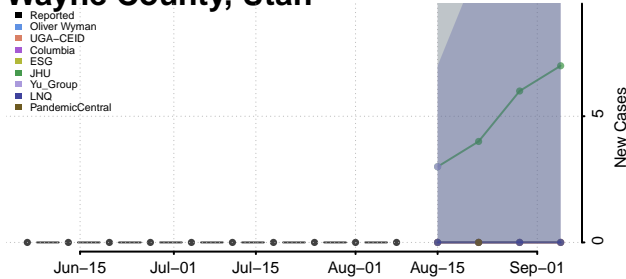

Wayne County, Utah