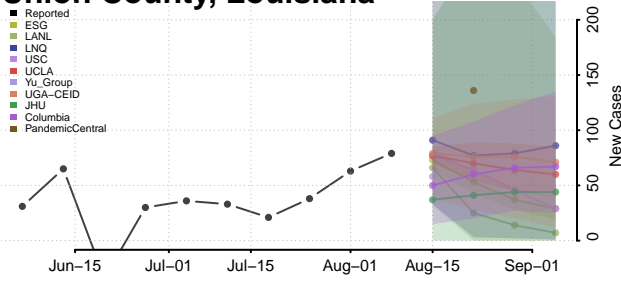

Union County, Louisiana