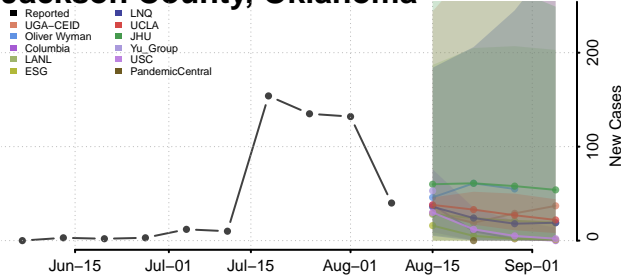

Jackson County, Oklahoma