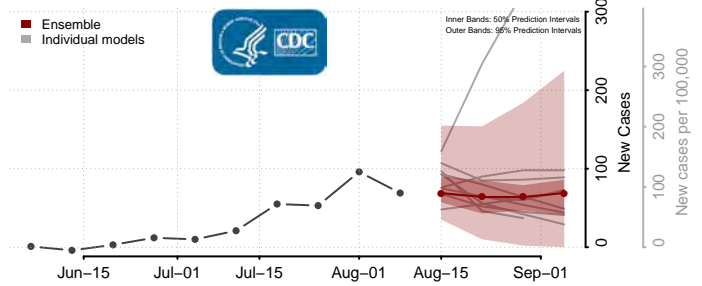

Cole County, Missouri