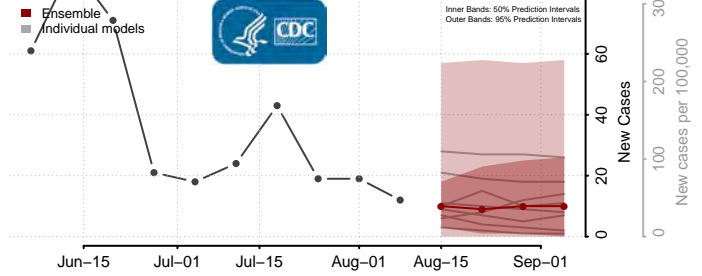

Lyon County, Minnesota