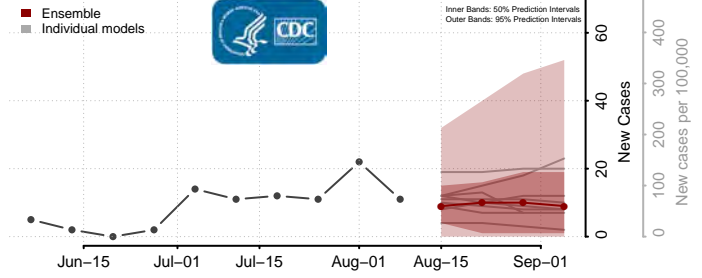

Roane County, Tennessee

Robertson County, Tennessee

Rutherford County, Tennessee

Scott County, Tennessee

Sequatchee County, Tennessee

Sevier County, Tennessee

Shelby County, Tennessee

Smith County, Tennessee