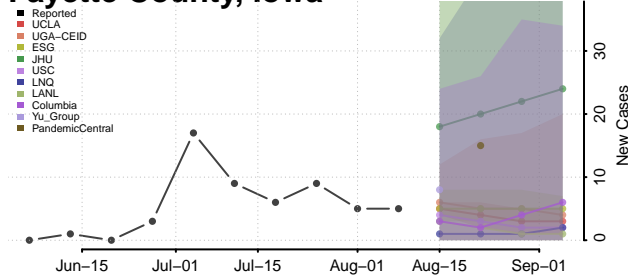

Fayette County, Iowa