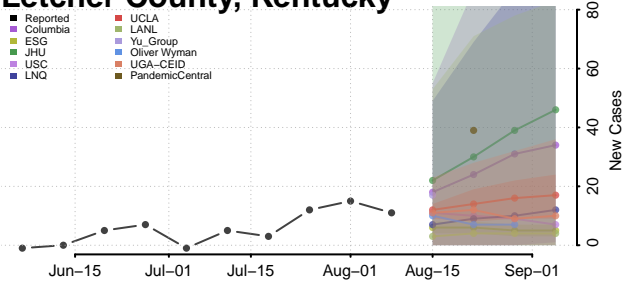

Letcher County, Kentucky