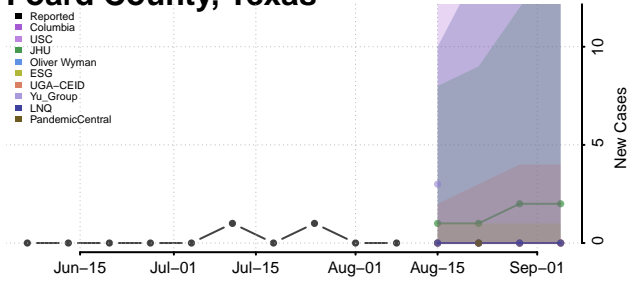

Foard County, Texas