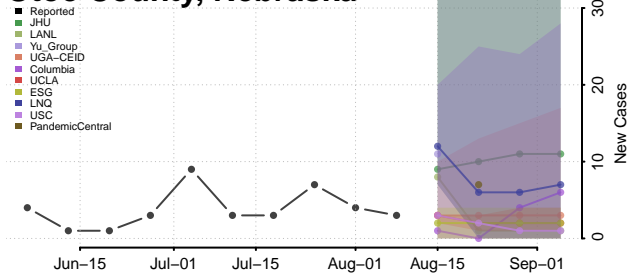

Otoe County, Nebraska