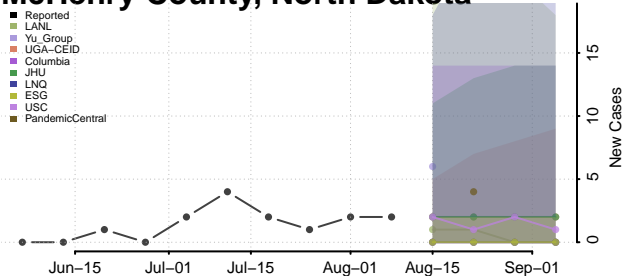

Griggs County, North Dakota

Hettinger County, North Dakota

Kidder County, North Dakota

LaMoure County, North Dakota

Logan County, North Dakota

McHenry County, North Dakota

McIntosh County, North Dakota

McKenzie County, North Dakota