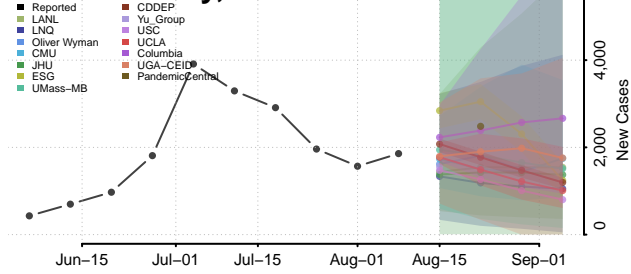

Travis County, Texas