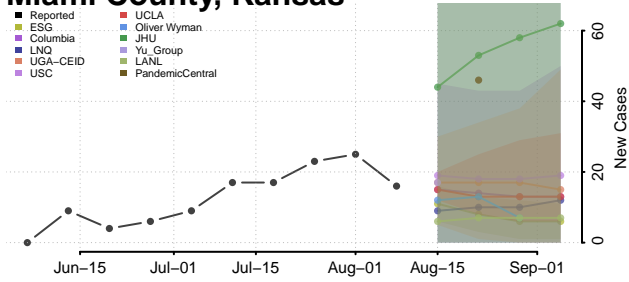

Miami County, Kansas