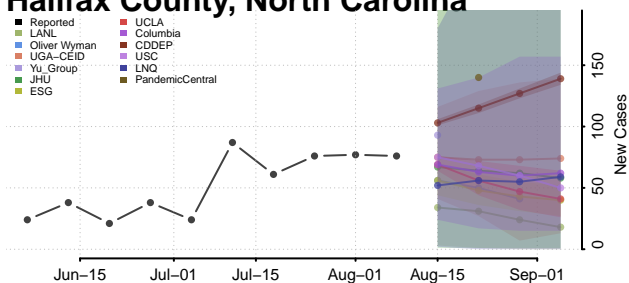

Halifax County, North Carolina