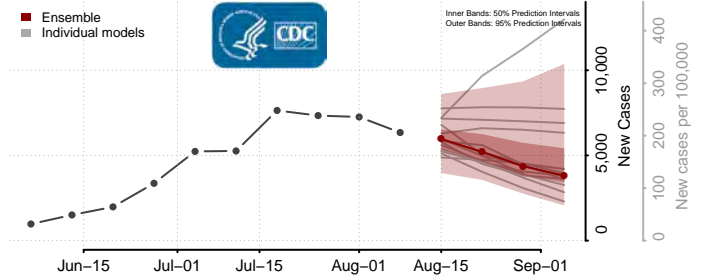

Valley County, Nebraska

Washington County, Nebraska

Wayne County, Nebraska

Webster County, Nebraska

Wheeler County, Nebraska

York County, Nebraska

Nevada

Carson City County, Nevada