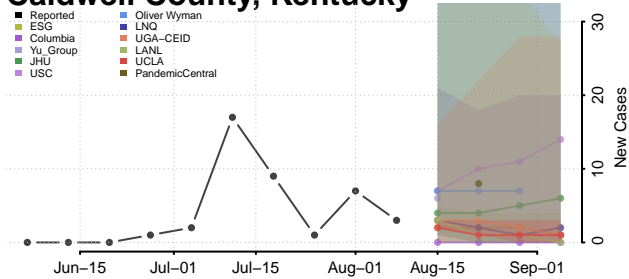

Caldwell County, Kentucky