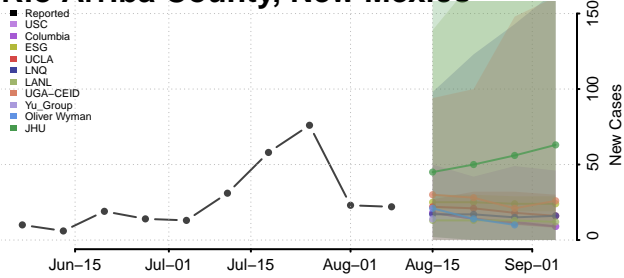

Lincoln County, New Mexico

Los Alamos County, New Mexico

Luna County, New Mexico

McKinley County, New Mexico

Mora County, New Mexico

Otero County, New Mexico

Quay County, New Mexico

Rio Arriba County, New Mexico