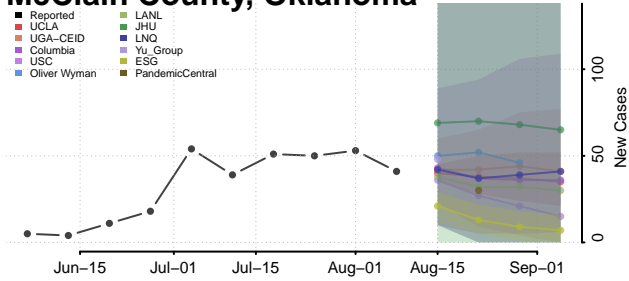

McClain County, Oklahoma