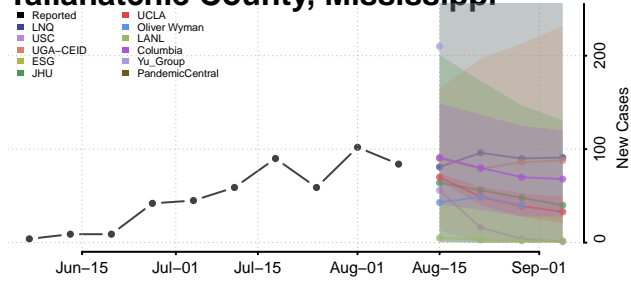

Tallahatchie County, Mississippi