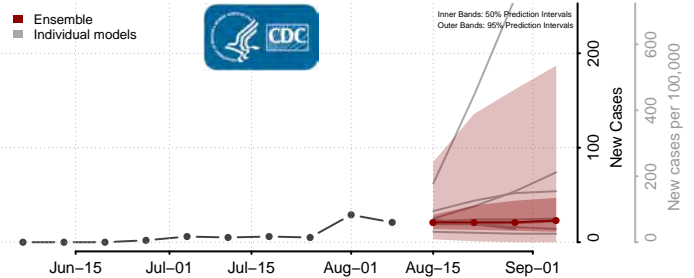

Silver Bow County, Montana