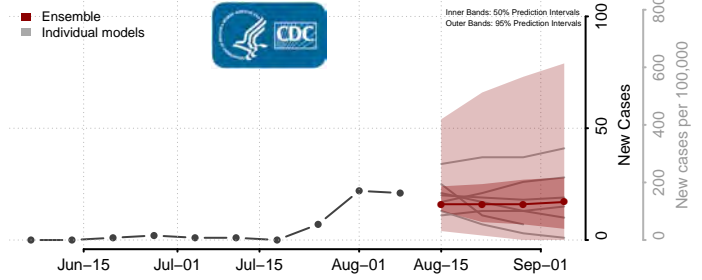

Wayne County, Missouri