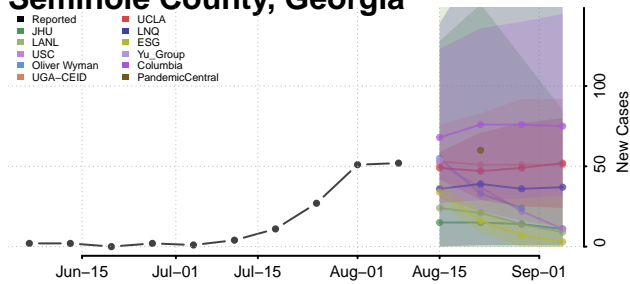

Rabun County, Georgia

Randolph County, Georgia

Richmond County, Georgia

Rockdale County, Georgia

Schley County, Georgia

Screven County, Georgia

Seminole County, Georgia

Spalding County, Georgia