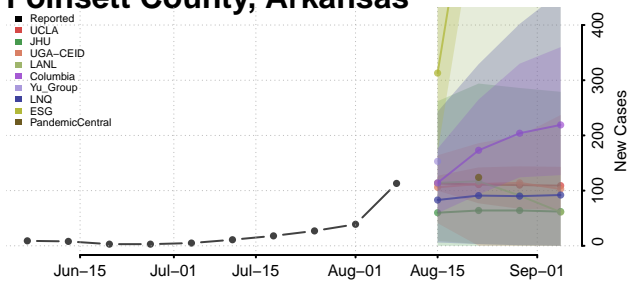

Poinsett County, Arkansas