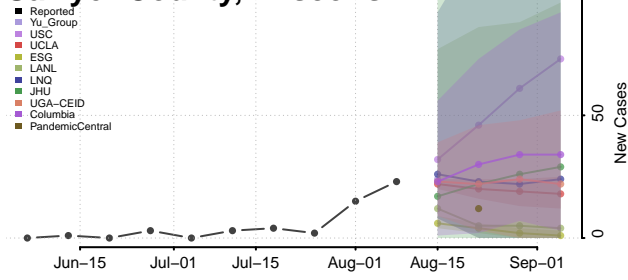

Sawyer County, Wisconsin