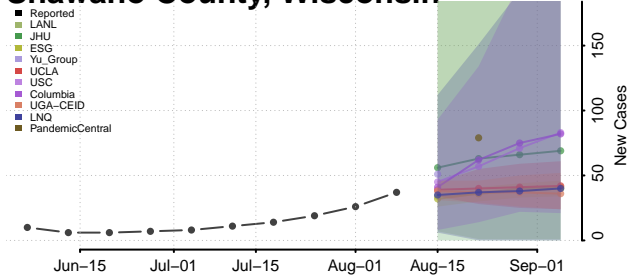

Shawano County, Wisconsin