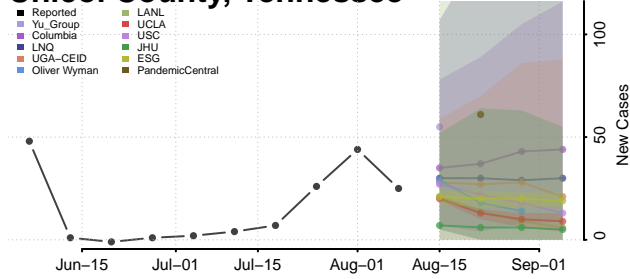

Unicoi County, Tennessee