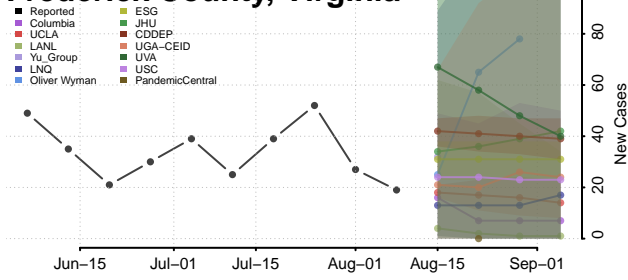

Frederick County, Virginia