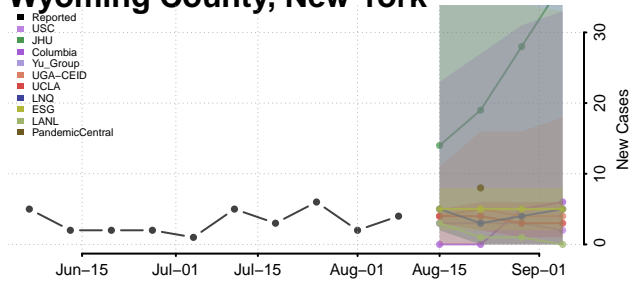

Wyoming County, New York