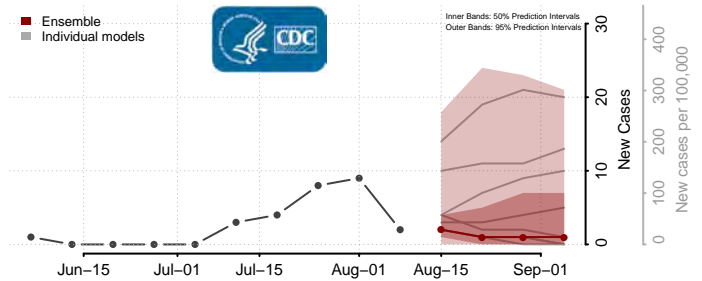

Pendleton County, West Virginia