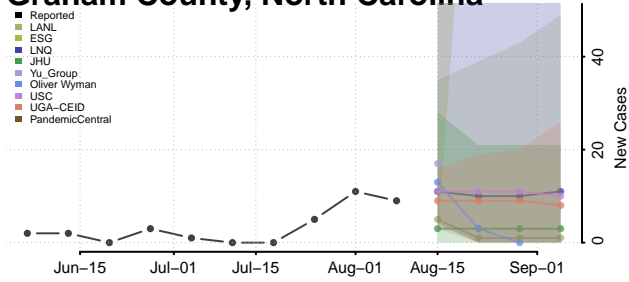

Forsyth County, North Carolina

Franklin County, North Carolina

Gaston County, North Carolina

Gates County, North Carolina

Graham County, North Carolina

Granville County, North Carolina

Greene County, North Carolina