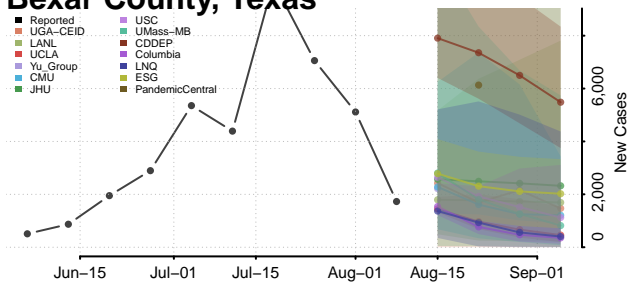

Bexar County, Texas