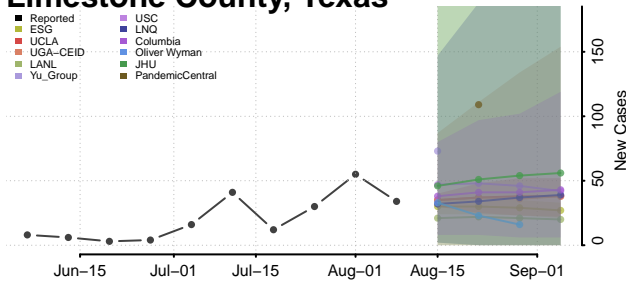

Leon County, Texas

Liberty County, Texas

Limestone County, Texas

Lipscomb County, Texas

Live Oak County, Texas

Llano County, Texas

Loving County, Texas

Lubbock County, Texas