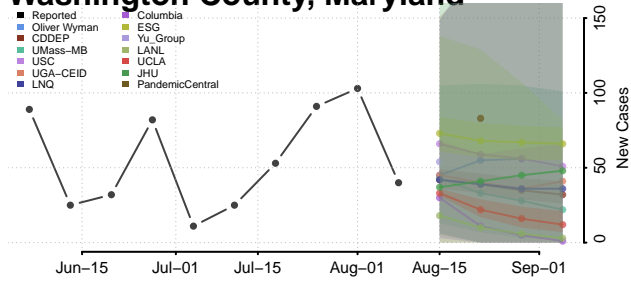

Washington County, Maryland