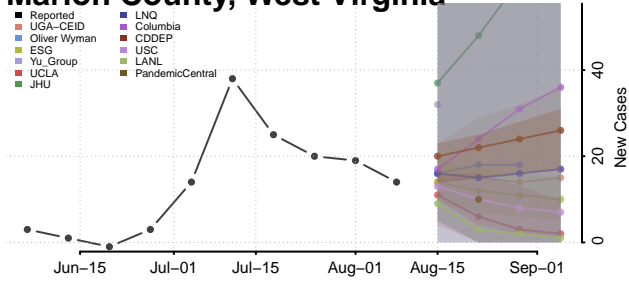

Marion County, West Virginia