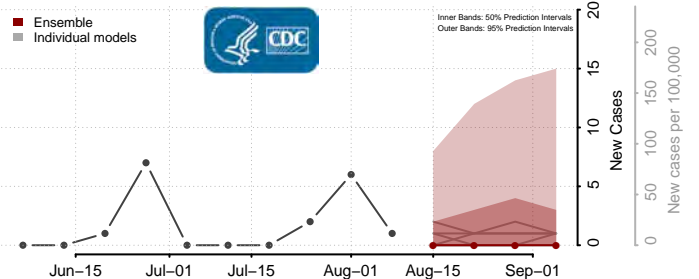

Dawson County, Montana