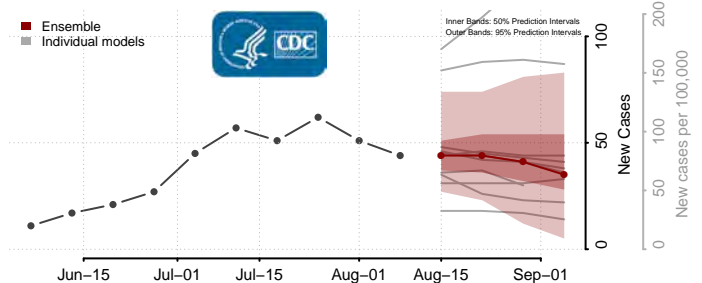

Val Verde County, Texas

Van Zandt County, Texas

Victoria County, Texas

Walker County, Texas

Waller County, Texas

Ward County, Texas

Washington County, Texas

Webb County, Texas