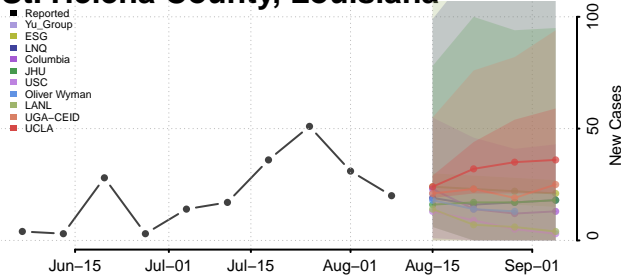

St. Helena County, Louisiana