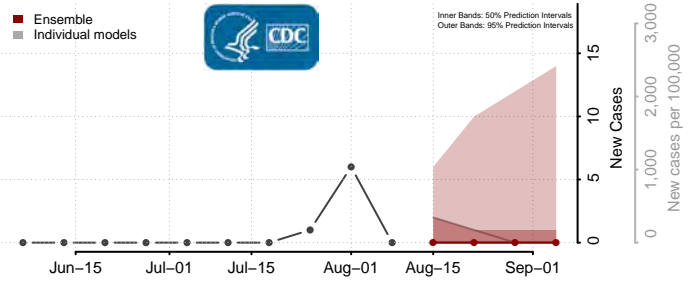

Yakutat County, Alaska