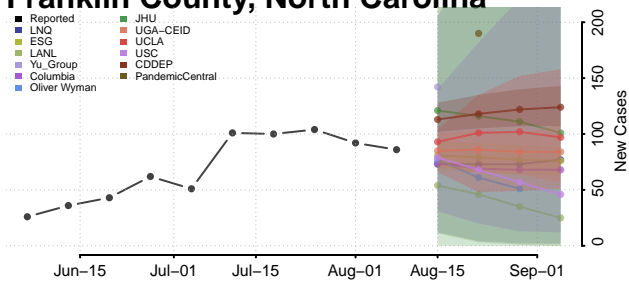

Franklin County, North Carolina