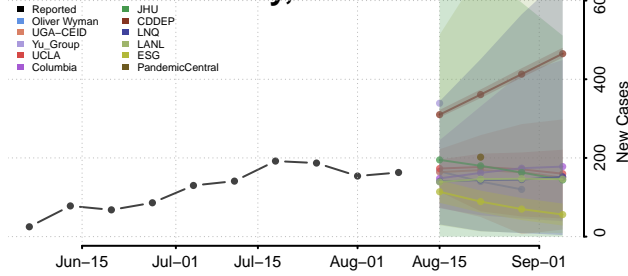

Lauderdale County, Alabama

Lawrence County, Alabama

Lee County, Alabama

Limestone County, Alabama

Lowndes County, Alabama

Macon County, Alabama

Madison County, Alabama

Marengo County, Alabama