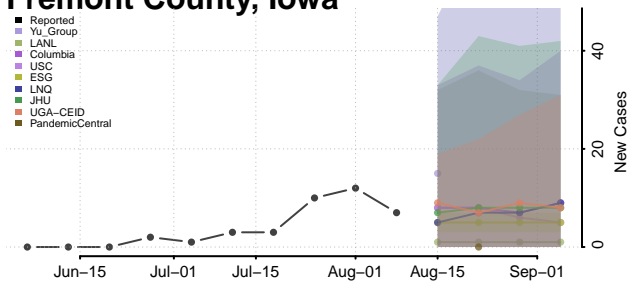

Fremont County, Iowa