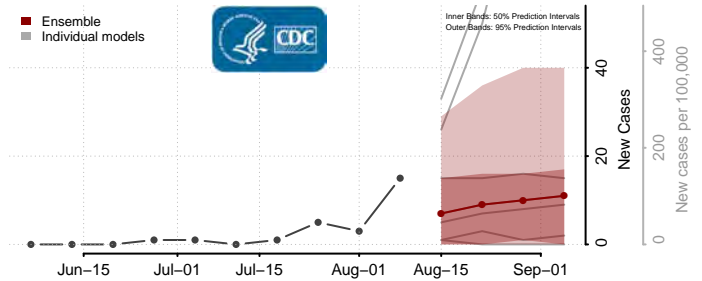

Lincoln County, Washington