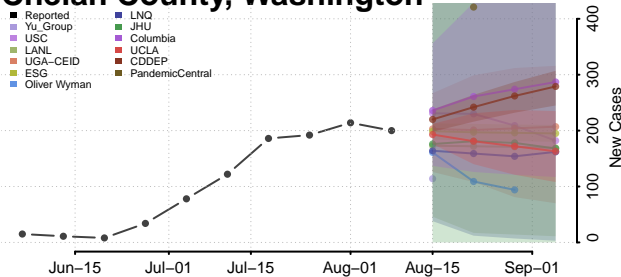

Chelan County, Washington