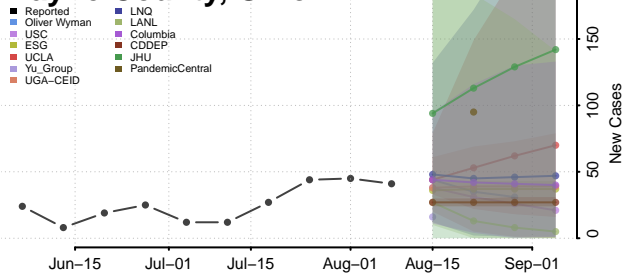

Wayne County, Ohio

Williams County, Ohio

Wood County, Ohio

Wyandot County, Ohio

Oklahoma

Adair County, Oklahoma

Alfalfa County, Oklahoma

Atoka County, Oklahoma