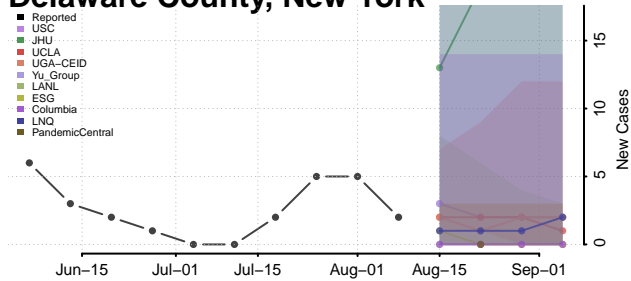

Delaware County, New York

Dutchess County, New York

Erie County, New York

Essex County, New York

Franklin County, New York

Fulton County, New York

Genesee County, New York

Greene County, New York