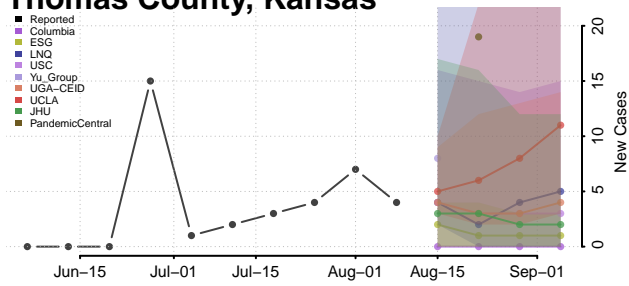

Sherman County, Kansas

Smith County, Kansas

Stafford County, Kansas

Stanton County, Kansas

Stevens County, Kansas

Sumner County, Kansas

Thomas County, Kansas

Trego County, Kansas