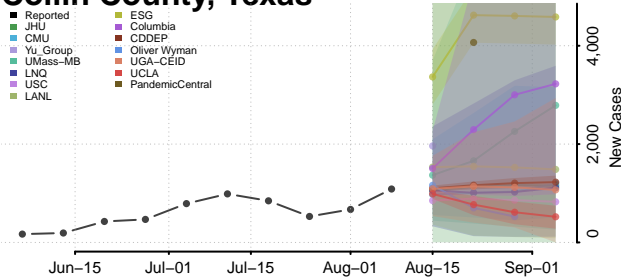

Collin County, Texas