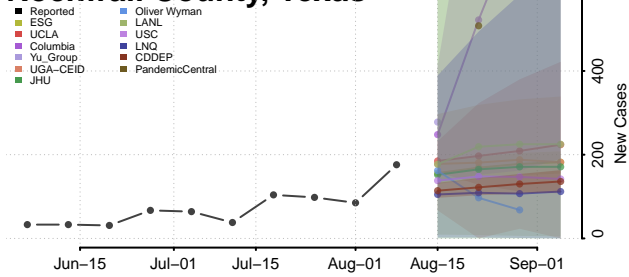

Rockwall County, Texas