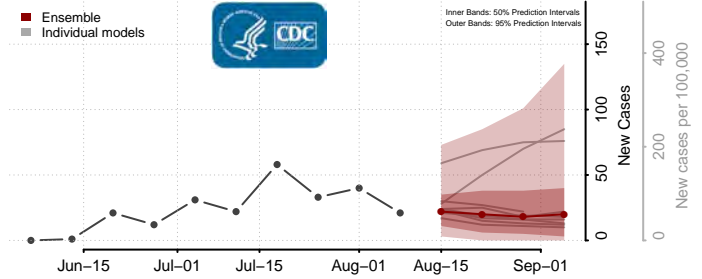

Barry County, Missouri