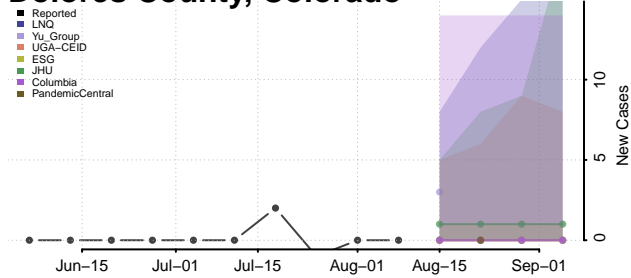

Clear Creek County, Colorado

Conejos County, Colorado

Costilla County, Colorado

Crowley County, Colorado

Custer County, Colorado

Delta County, Colorado

Denver County, Colorado

Dolores County, Colorado