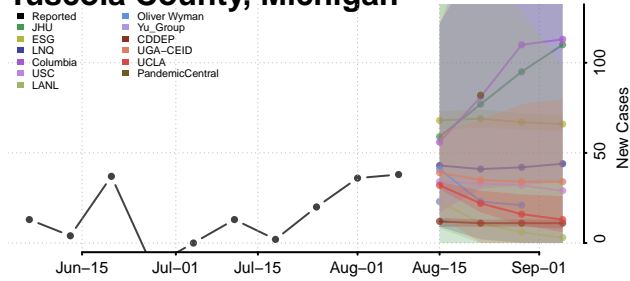

Shiawassee County, Michigan

St. Clair County, Michigan

St. Joseph County, Michigan

Tuscola County, Michigan

Van Buren County, Michigan

Washtenaw County, Michigan

Wayne County, Michigan

Wexford County, Michigan