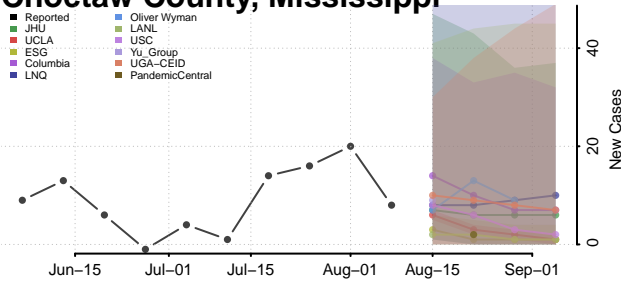

Choctaw County, Mississippi