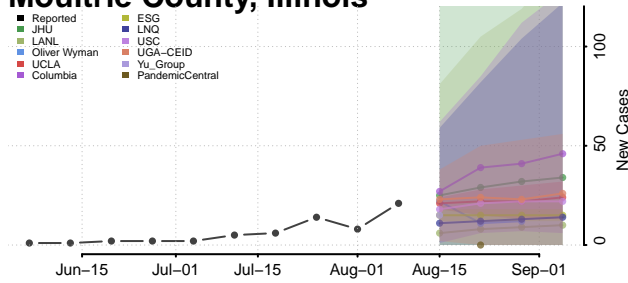

Monroe County, Illinois

Montgomery County, Illinois

Morgan County, Illinois

Moultrie County, Illinois

Ogle County, Illinois

Peoria County, Illinois

Perry County, Illinois

Piatt County, Illinois