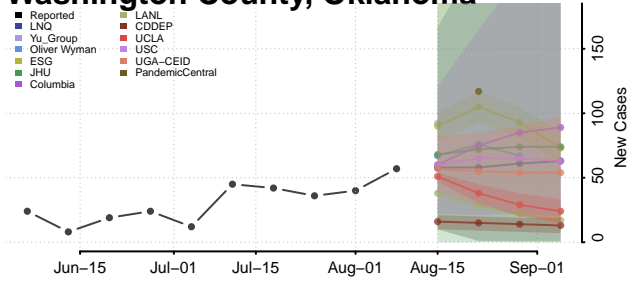

Sequoyah County, Oklahoma

Stephens County, Oklahoma

Texas County, Oklahoma

Tillman County, Oklahoma

Tulsa County, Oklahoma

Wagoner County, Oklahoma

Washington County, Oklahoma

Washita County, Oklahoma