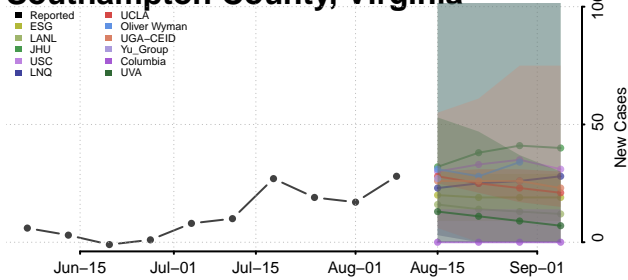

Southampton County, Virginia