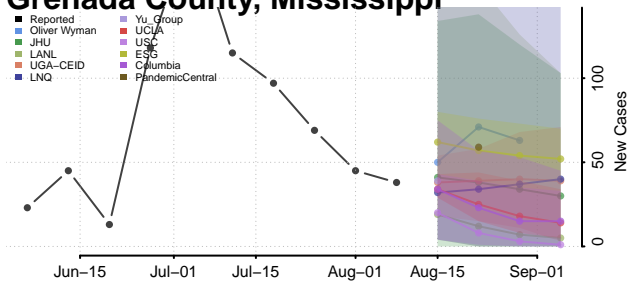

Covington County, Mississippi

DeSoto County, Mississippi

Forrest County, Mississippi

Franklin County, Mississippi

George County, Mississippi

Greene County, Mississippi

Grenada County, Mississippi

Hancock County, Mississippi