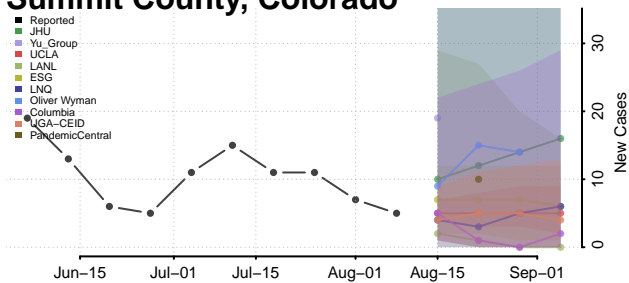

Summit County, Colorado