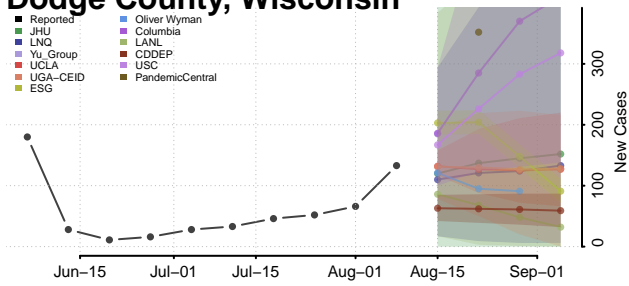

Dodge County, Wisconsin