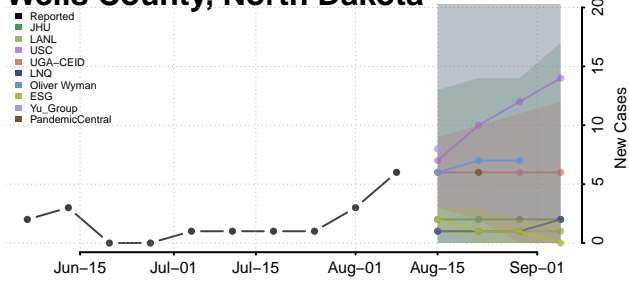

Wells County, North Dakota