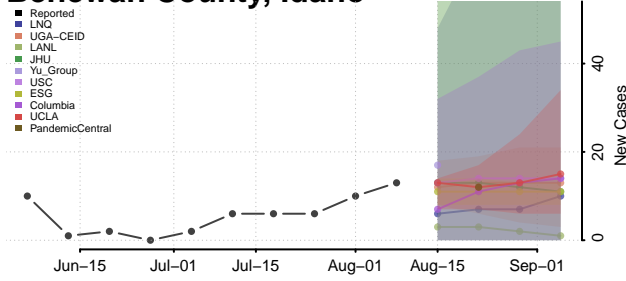

Idaho

Ada County, Idaho

Adams County, Idaho

Bannock County, Idaho

Bear Lake County, Idaho

Benewah County, Idaho

Bingham County, Idaho

Blaine County, Idaho