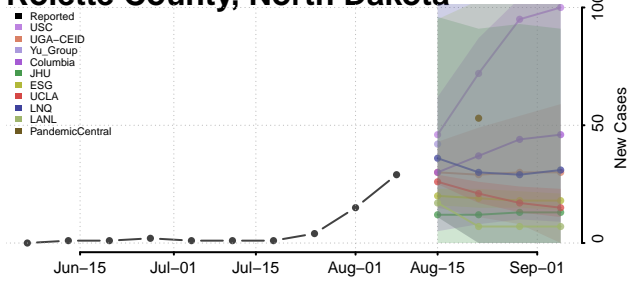

Rolette County, North Dakota