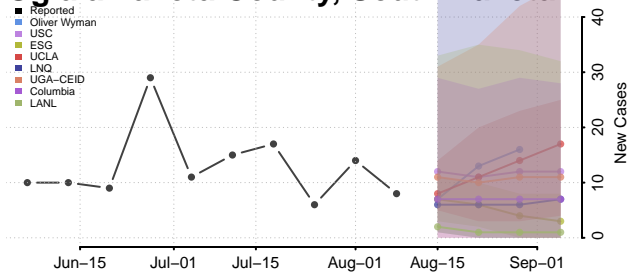

Oglala Lakota County, South Dakota