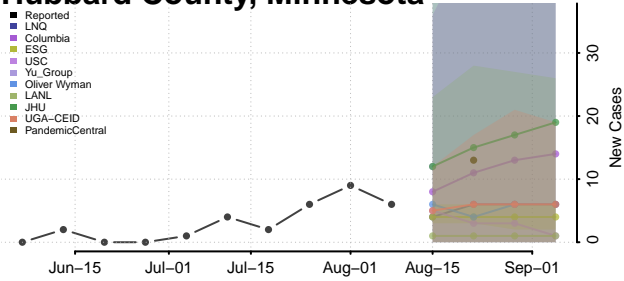

Freeborn County, Minnesota

Goodhue County, Minnesota

Grant County, Minnesota

Hennepin County, Minnesota

Houston County, Minnesota

Hubbard County, Minnesota

Isanti County, Minnesota

Itasca County, Minnesota