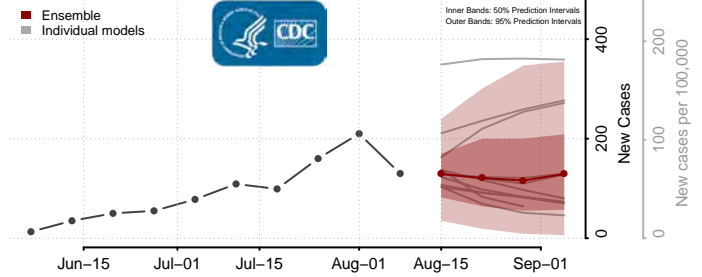

Montgomery County, North Carolina

Moore County, North Carolina

Nash County, North Carolina

New Hanover County, North Carolina

Northampton County, North Carolina

Onslow County, North Carolina

Orange County, North Carolina