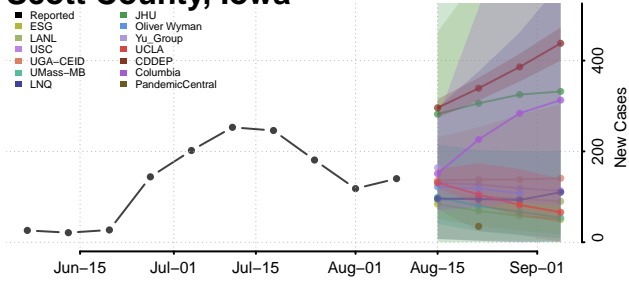

Poweshiek County, Iowa

Ringgold County, Iowa

Sac County, Iowa

Scott County, Iowa

Shelby County, Iowa

Sioux County, Iowa

Story County, Iowa

Tama County, Iowa