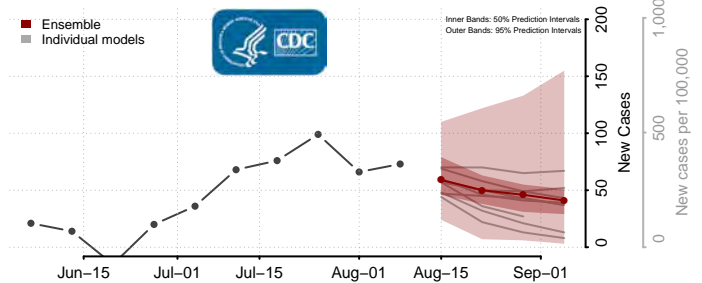

Richland County, Louisiana