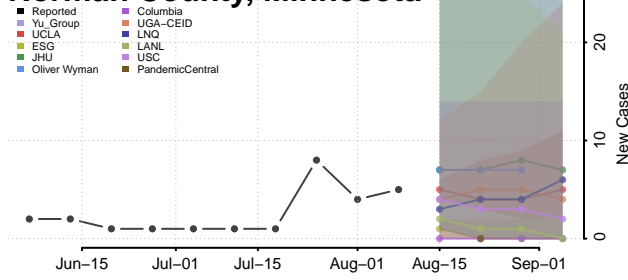

Mille Lacs County, Minnesota

Morrison County, Minnesota

Mower County, Minnesota

Murray County, Minnesota

Nicollet County, Minnesota

Nobles County, Minnesota

Norman County, Minnesota

Olmsted County, Minnesota