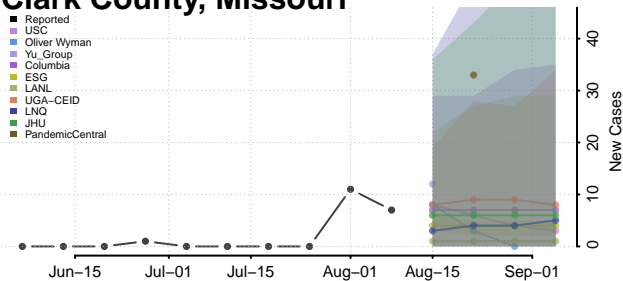

Clark County, Missouri