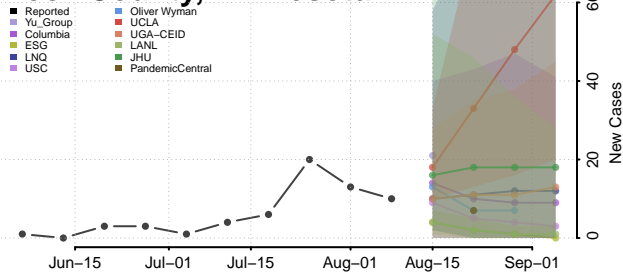

Redwood County, Minnesota

Renville County, Minnesota

Rice County, Minnesota

Rock County, Minnesota

Roseau County, Minnesota

Scott County, Minnesota

Sherburne County, Minnesota

Sibley County, Minnesota