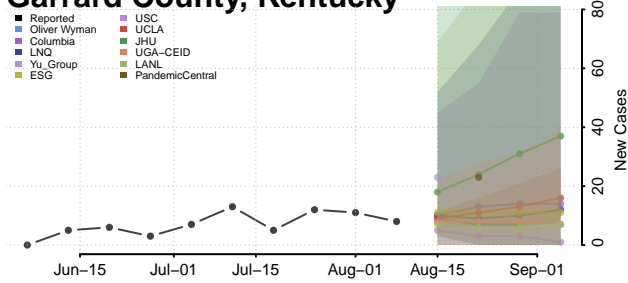

Grant County, Kentucky

Graves County, Kentucky

Grayson County, Kentucky

Green County, Kentucky

Greenup County, Kentucky

Hancock County, Kentucky

Hardin County, Kentucky

Harlan County, Kentucky