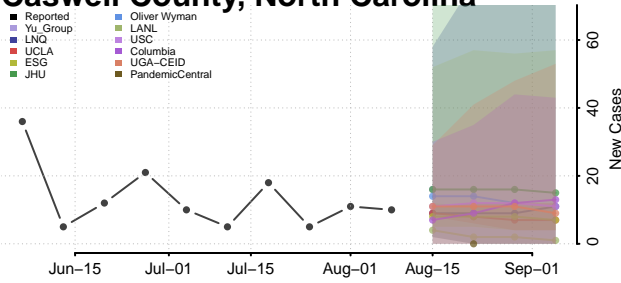

Cabarrus County, North Carolina

Caldwell County, North Carolina

Camden County, North Carolina

Carteret County, North Carolina

Caswell County, North Carolina

Catawba County, North Carolina

Chatham County, North Carolina