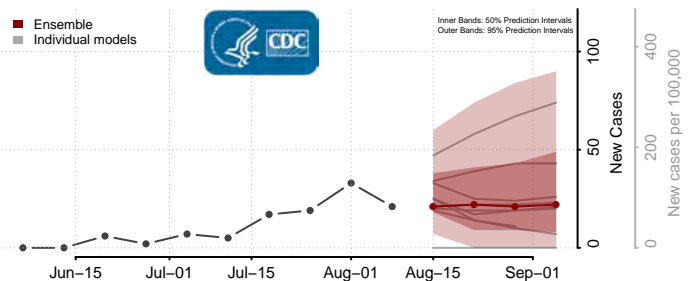

Miller County, Missouri