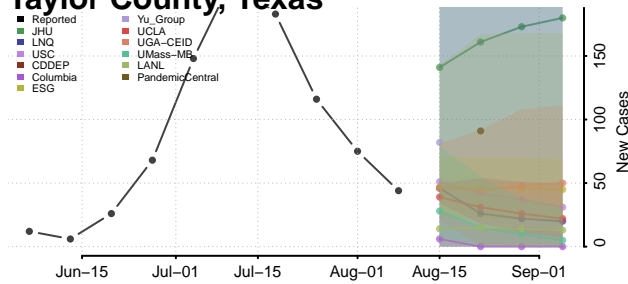

Taylor County, Texas