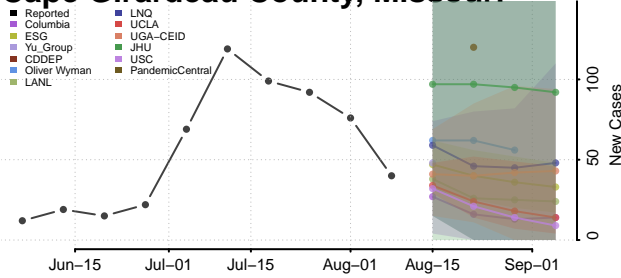

Cape Girardeau County, Missouri