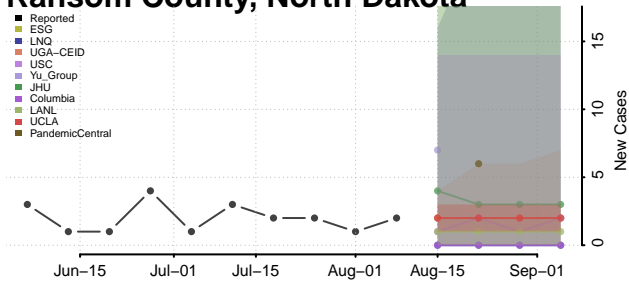

Ransom County, North Dakota