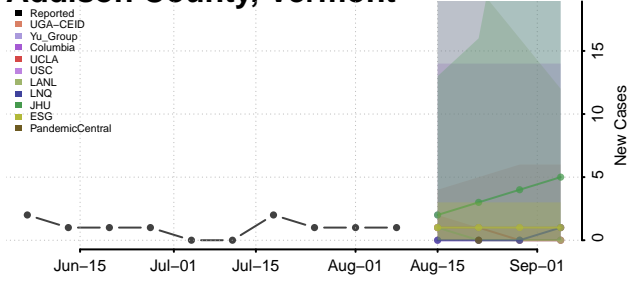

Addison County, Vermont