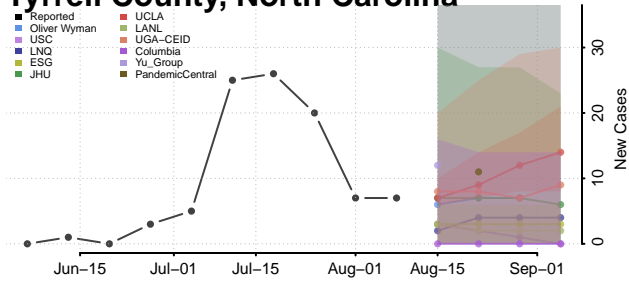

Scotland County, North Carolina

Stanly County, North Carolina

Stokes County, North Carolina

Surry County, North Carolina

Swain County, North Carolina

Transylvania County, North Carolina

Tyrrell County, North Carolina