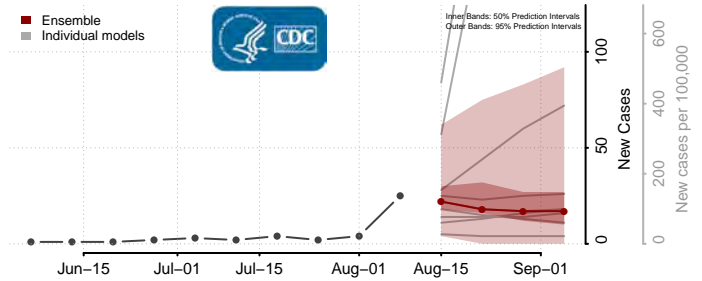

Prince George County, Virginia

Prince William County, Virginia

Pulaski County, Virginia

Radford County, Virginia

Rappahannock County, Virginia

Russell County, Virginia

Salem County, Virginia

Scott County, Virginia