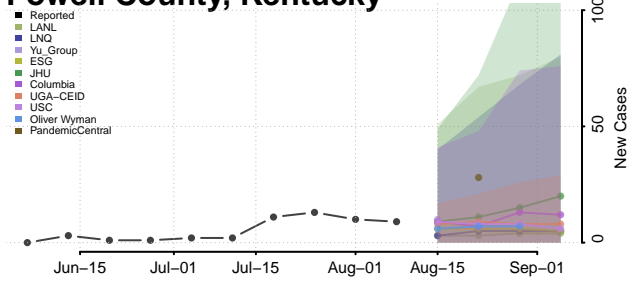

Powell County, Kentucky