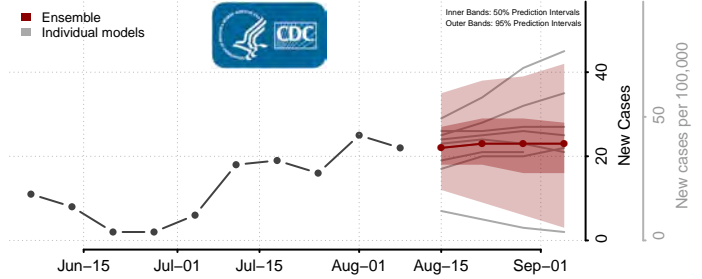

Otter Tail County, Minnesota