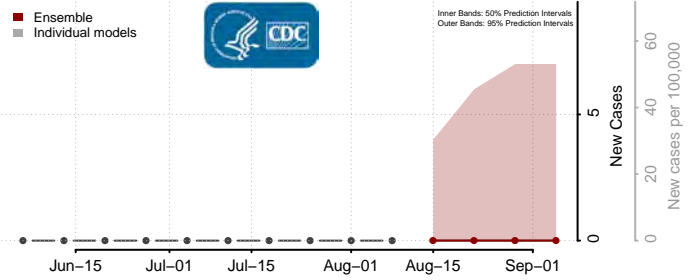

Millard County, Utah