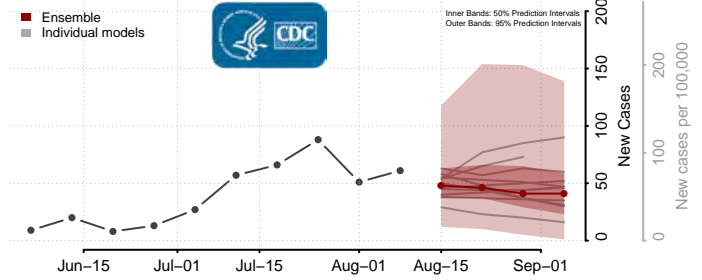

Henry County, Virginia

Highland County, Virginia

Hopewell County, Virginia

Isle of Wight County, Virginia

James City County, Virginia

King and Queen County, Virginia

King George County, Virginia

King William County, Virginia