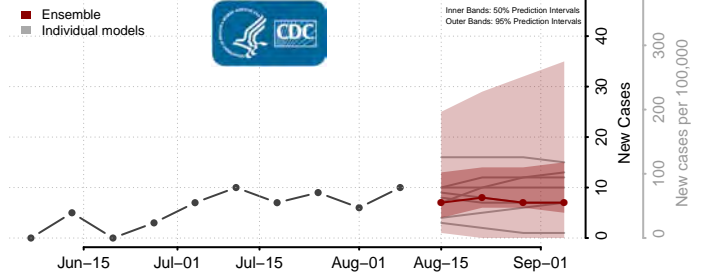

Pamlico County, North Carolina