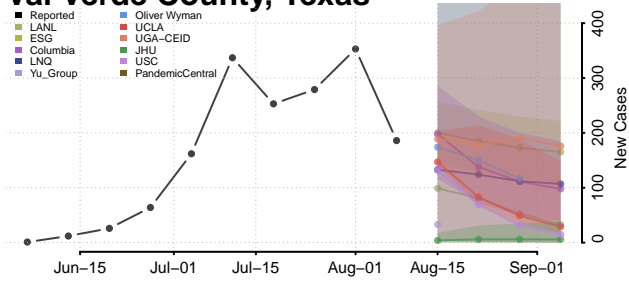

Val Verde County, Texas