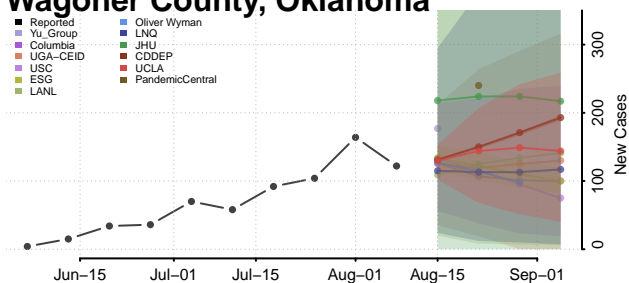

Sequoyah County, Oklahoma

Stephens County, Oklahoma

Texas County, Oklahoma

Tillman County, Oklahoma

Tulsa County, Oklahoma

Wagoner County, Oklahoma

Washington County, Oklahoma

Washita County, Oklahoma