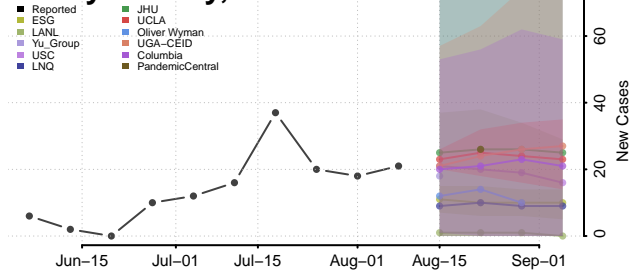

Titus County, Texas

Tom Green County, Texas

Travis County, Texas

Trinity County, Texas

Tyler County, Texas

Upshur County, Texas

Upton County, Texas

Uvalde County, Texas