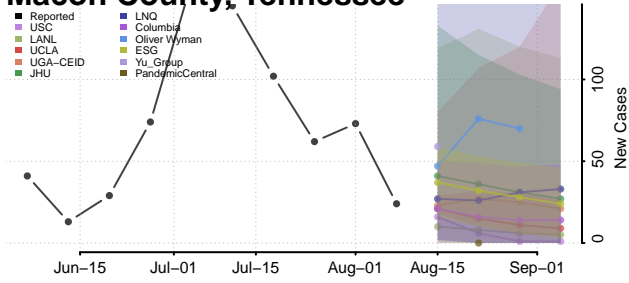

Macon County, Tennessee