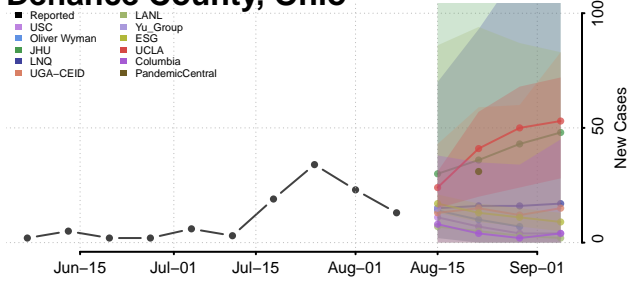

Clermont County, Ohio

Clinton County, Ohio

Columbiana County, Ohio

Coshocton County, Ohio

Crawford County, Ohio

Cuyahoga County, Ohio

Darke County, Ohio

Defiance County, Ohio