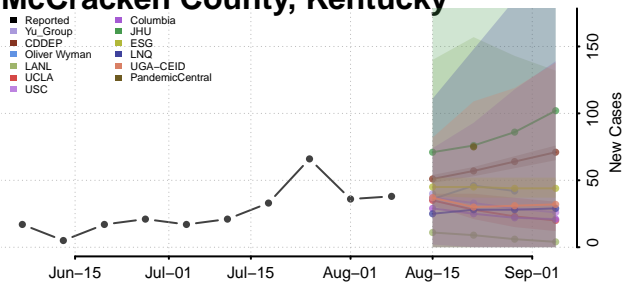

Madison County, Kentucky

Magoffin County, Kentucky

Marion County, Kentucky

Marshall County, Kentucky

Martin County, Kentucky

Mason County, Kentucky

McCracken County, Kentucky

McCreary County, Kentucky