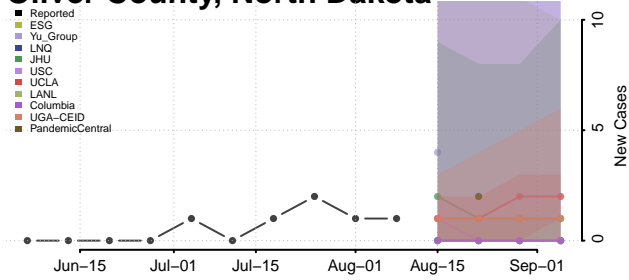

McLean County, North Dakota

Mercer County, North Dakota

Morton County, North Dakota

Mountrail County, North Dakota

Nelson County, North Dakota

Oliver County, North Dakota

Pembina County, North Dakota

Pierce County, North Dakota