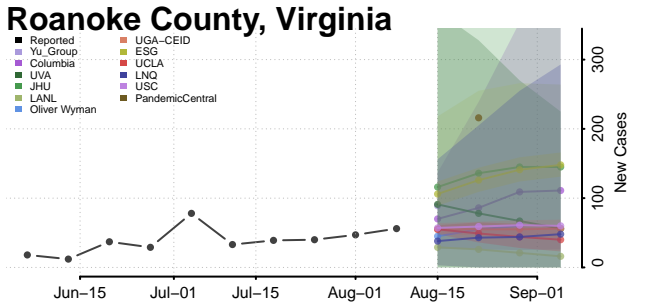

Prince George County, Virginia

Prince William County, Virginia

Pulaski County, Virginia

Radford County, Virginia

Rappahannock County, Virginia

Russell County, Virginia

Salem County, Virginia

Scott County, Virginia