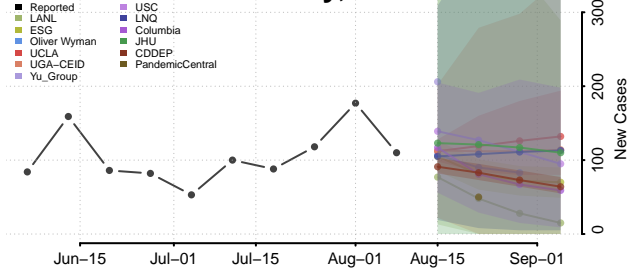

Pottawattamie County, Iowa