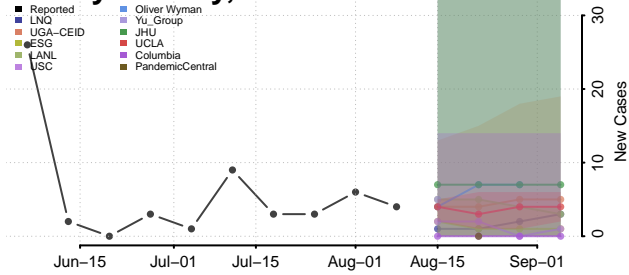

Gentry County, Missouri