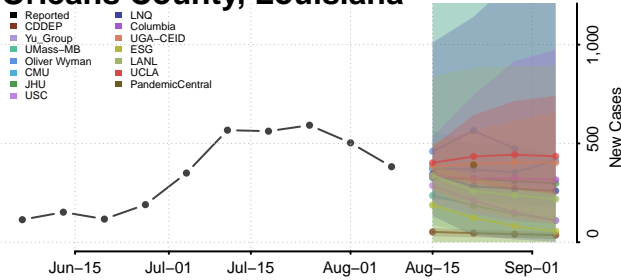

Livingston County, Louisiana

Madison County, Louisiana

Morehouse County, Louisiana

Natchitoches County, Louisiana

Orleans County, Louisiana

Ouachita County, Louisiana

Plaquemines County, Louisiana

Pointe Coupee County, Louisiana