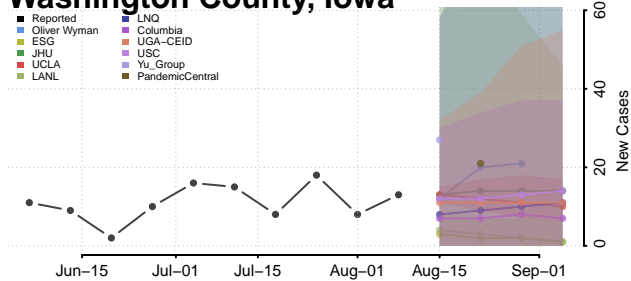

Taylor County, Iowa

Union County, Iowa

Van Buren County, Iowa

Wapello County, Iowa

Warren County, Iowa

Washington County, Iowa

Wayne County, Iowa

Webster County, Iowa