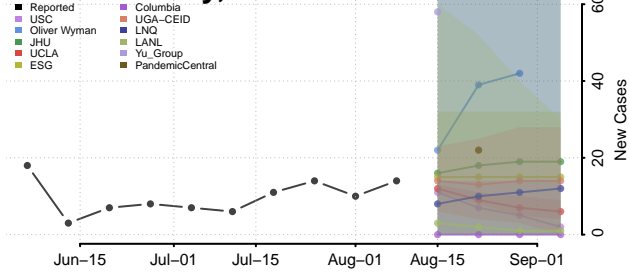

Polk County, Nebraska

Red Willow County, Nebraska

Richardson County, Nebraska

Rock County, Nebraska

Saline County, Nebraska

Sarpy County, Nebraska

Saunders County, Nebraska

Scotts Bluff County, Nebraska