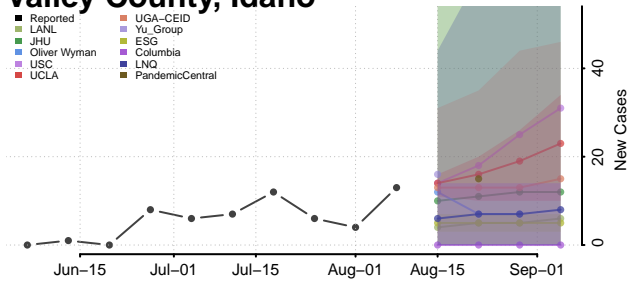

Shoshone County, Idaho

Teton County, Idaho

Twin Falls County, Idaho

Valley County, Idaho

Washington County, Idaho

Illinois

Adams County, Illinois

Alexander County, Illinois