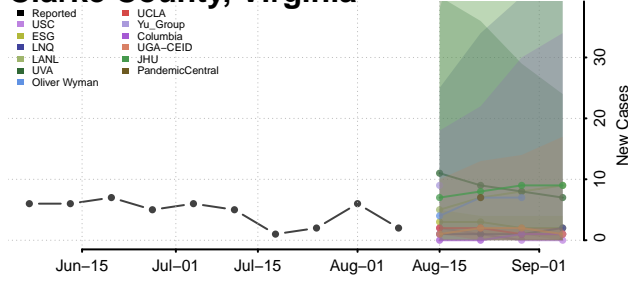

Caroline County, Virginia

Carroll County, Virginia

Charles City County, Virginia

Charlotte County, Virginia

Charlottesville County, Virginia

Chesapeake County, Virginia

Chesterfield County, Virginia

Clarke County, Virginia