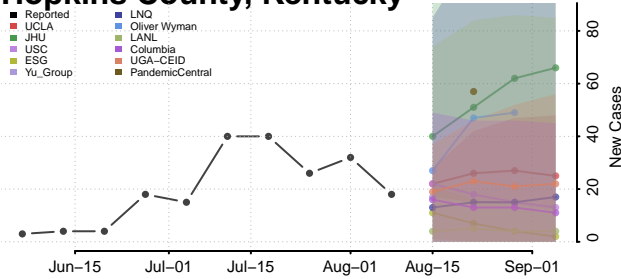

Hopkins County, Kentucky