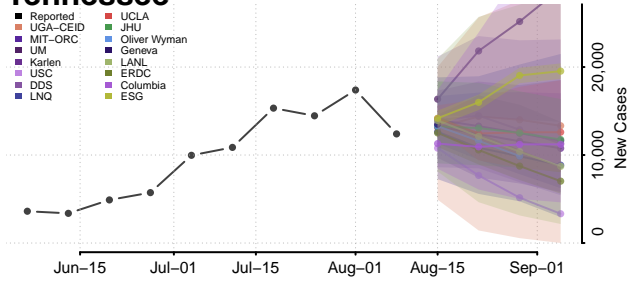

Yankton County, South Dakota

Ziebach County, South Dakota

Tennessee

Anderson County, Tennessee

Bedford County, Tennessee

Benton County, Tennessee