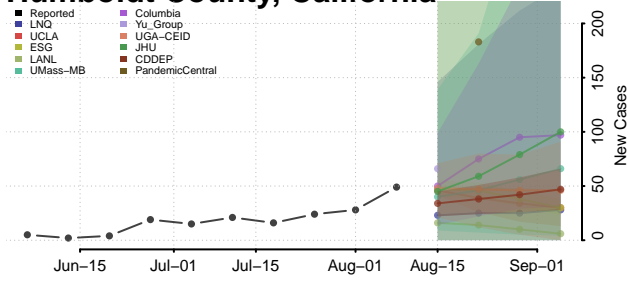

Humboldt County, California