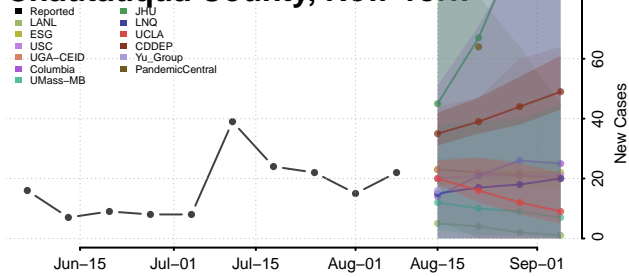

Chautauqua County, New York