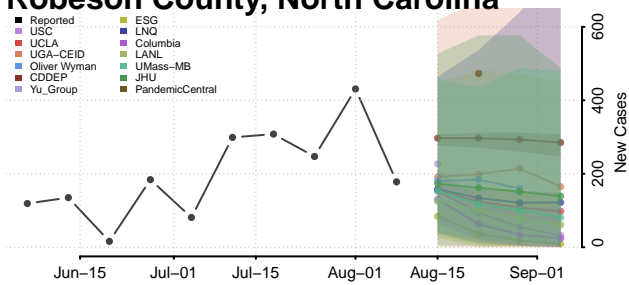

Robeson County, North Carolina