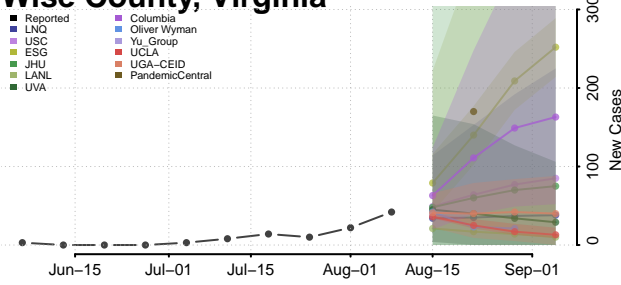

Wise County, Virginia