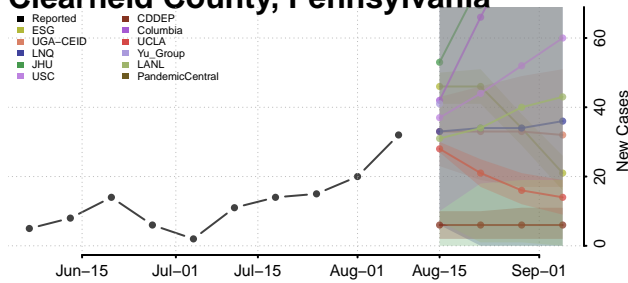

Clearfield County, Pennsylvania