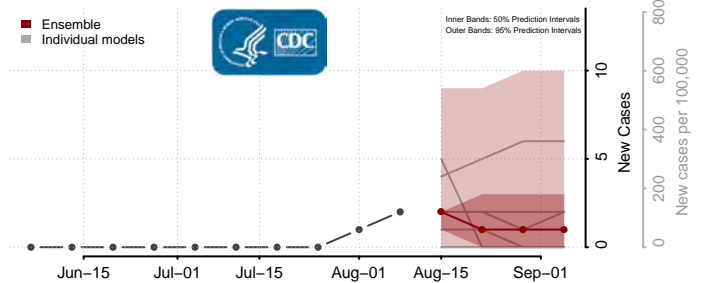

McCone County, Montana