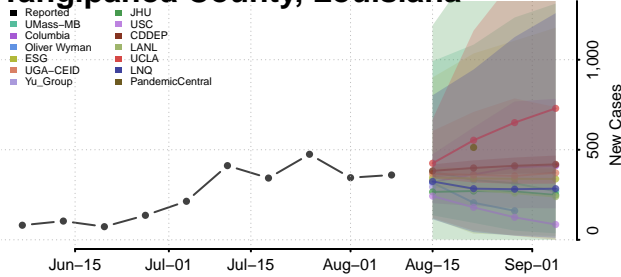

Tangipahoa County, Louisiana