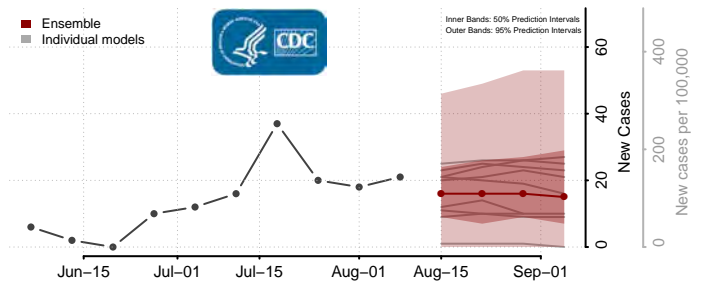

Trinity County, Texas