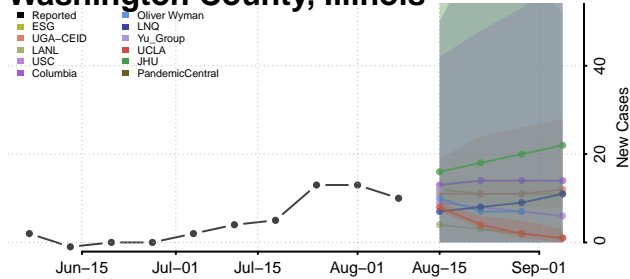

Union County, Illinois

Vermilion County, Illinois

Wabash County, Illinois

Warren County, Illinois

Washington County, Illinois

Wayne County, Illinois

White County, Illinois

Whiteside County, Illinois