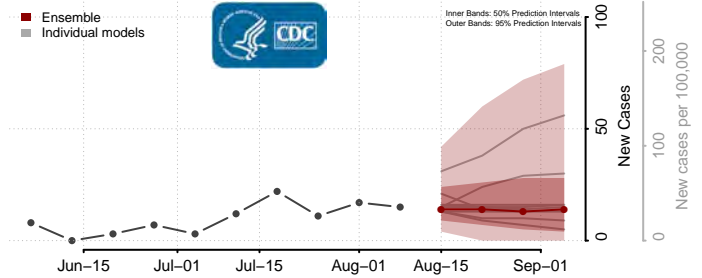

Gilmer County, West Virginia

Grant County, West Virginia

Greenbrier County, West Virginia

Hampshire County, West Virginia

Hancock County, West Virginia

Hardy County, West Virginia

Harrison County, West Virginia