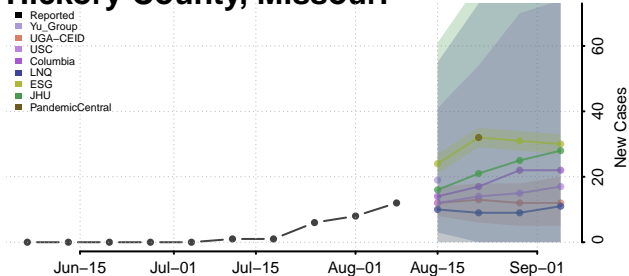

Gasconade County, Missouri

Gentry County, Missouri

Greene County, Missouri

Grundy County, Missouri

Harrison County, Missouri

Henry County, Missouri

Hickory County, Missouri

Holt County, Missouri