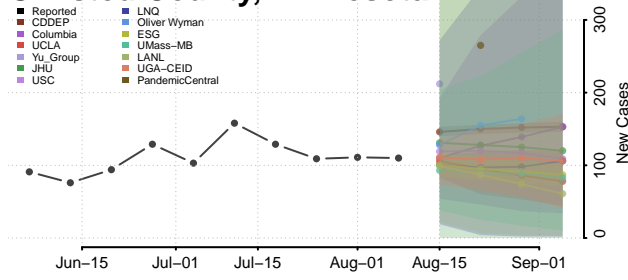

Mille Lacs County, Minnesota

Morrison County, Minnesota

Mower County, Minnesota

Murray County, Minnesota

Nicollet County, Minnesota

Nobles County, Minnesota

Norman County, Minnesota

Olmsted County, Minnesota