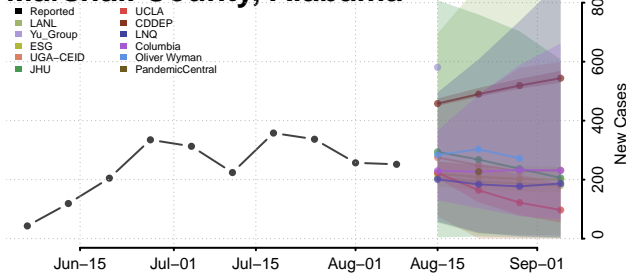

Marshall County, Alabama