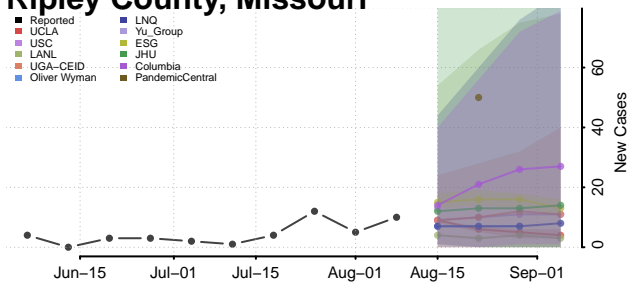

Ripley County, Missouri