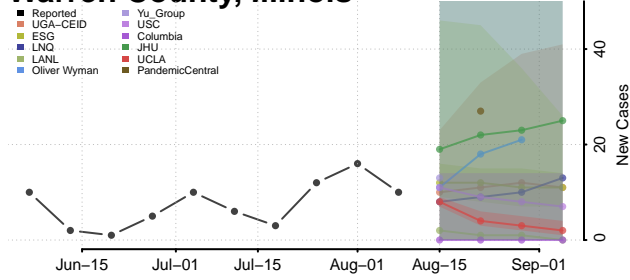

Union County, Illinois

Vermilion County, Illinois

Wabash County, Illinois

Warren County, Illinois

Washington County, Illinois

Wayne County, Illinois

White County, Illinois

Whiteside County, Illinois