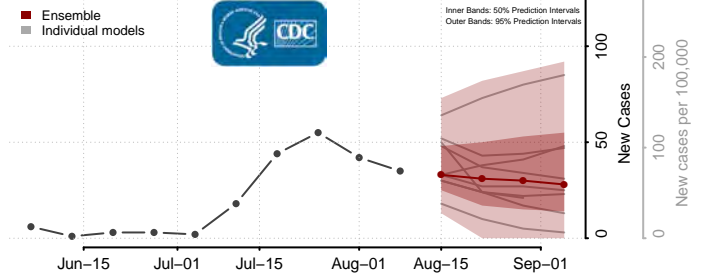

Minnesota

Aitkin County, Minnesota

Anoka County, Minnesota

Becker County, Minnesota

Beltrami County, Minnesota

Benton County, Minnesota

Big Stone County, Minnesota

Blue Earth County, Minnesota