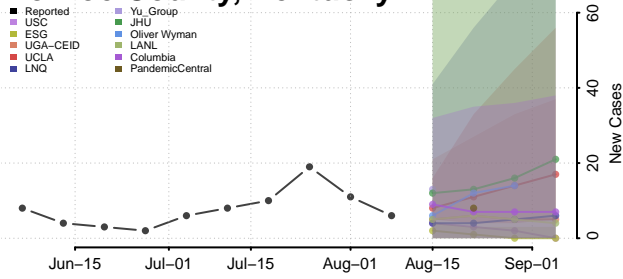

McLean County, Kentucky

Meade County, Kentucky

Menifee County, Kentucky

Mercer County, Kentucky

Metcalfe County, Kentucky

Monroe County, Kentucky

Montgomery County, Kentucky

Morgan County, Kentucky