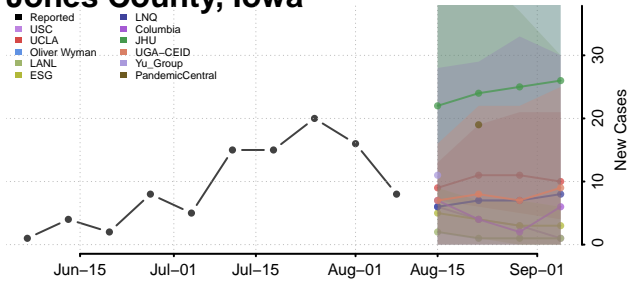

Ida County, Iowa

Iowa County, Iowa

Jackson County, Iowa

Jasper County, Iowa

Jefferson County, Iowa

Johnson County, Iowa

Jones County, Iowa

Keokuk County, Iowa