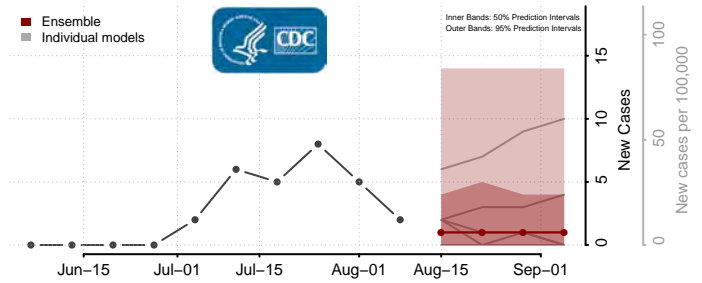

Idaho County, Idaho