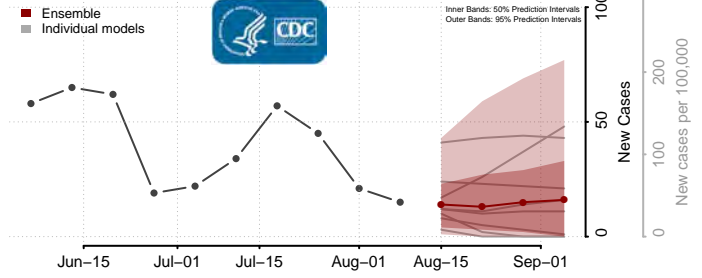

Macon County, North Carolina