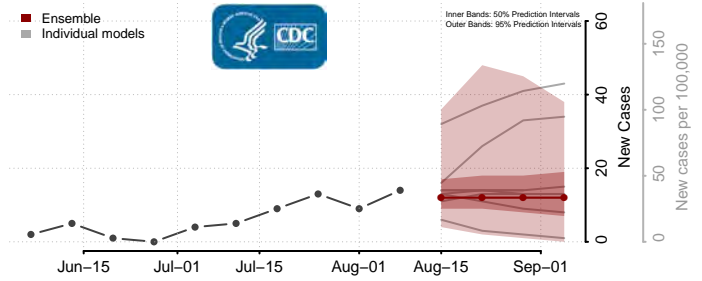

Carlton County, Minnesota