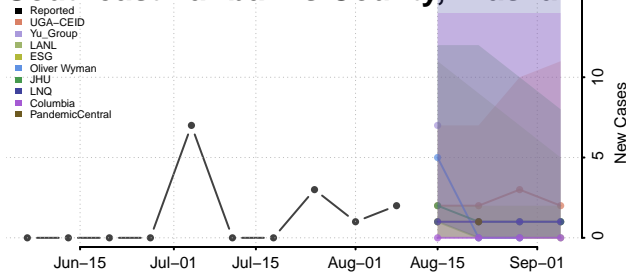

North Slope County, Alaska

Northwest Arctic County, Alaska

Petersburg County, Alaska

Prince of Wales-Hyder County, Alaska

Sitka County, Alaska

Skagway County, Alaska

Southeast Fairbanks County, Alaska

Valdez-Cordova County, Alaska