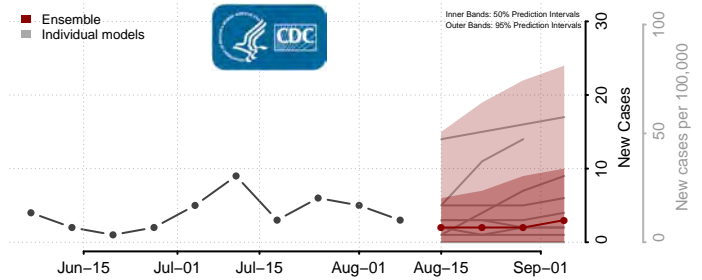

Pine County, Minnesota