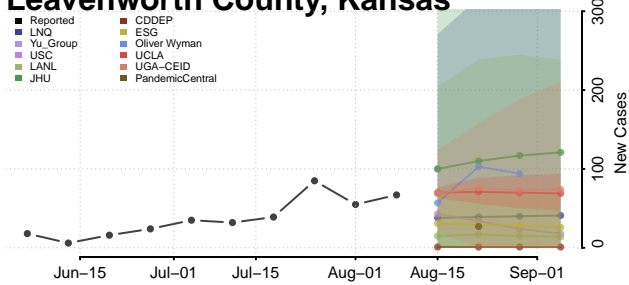

Leavenworth County, Kansas