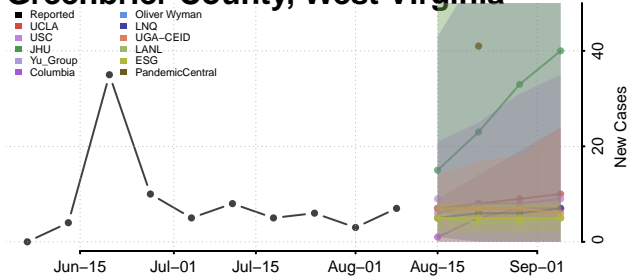

Gilmer County, West Virginia

Grant County, West Virginia

Greenbrier County, West Virginia

Hampshire County, West Virginia

Hancock County, West Virginia

Hardy County, West Virginia

Harrison County, West Virginia