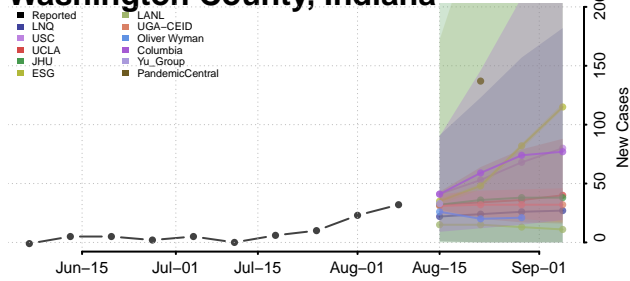

Vigo County, Indiana

Wabash County, Indiana

Warren County, Indiana

Warrick County, Indiana

Washington County, Indiana

Wayne County, Indiana

Wells County, Indiana

White County, Indiana