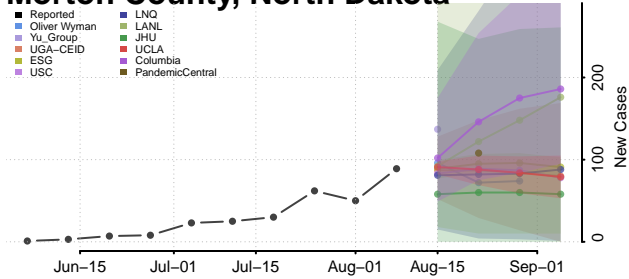

Morton County, North Dakota