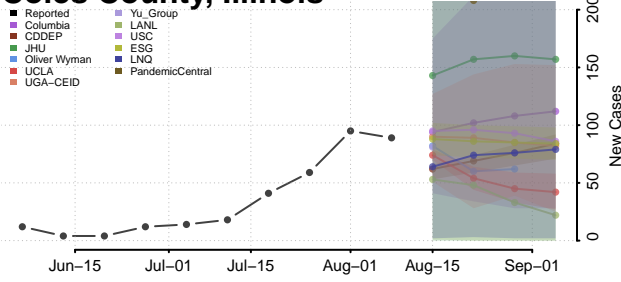

Coles County, Illinois