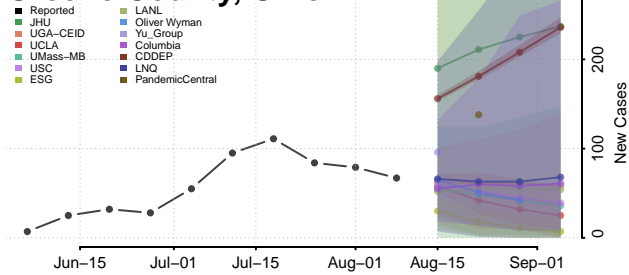

Greene County, Ohio