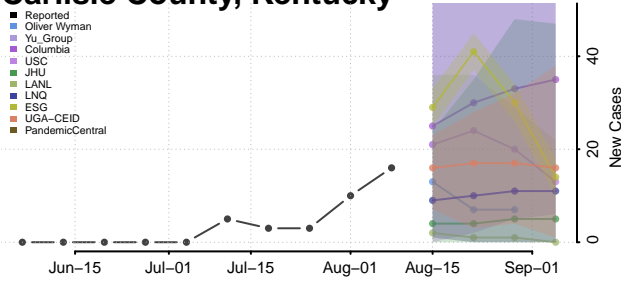

Carlisle County, Kentucky