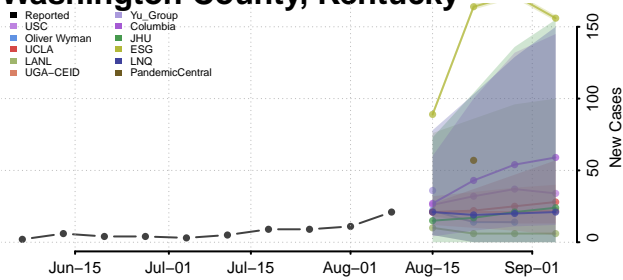

Washington County, Kentucky