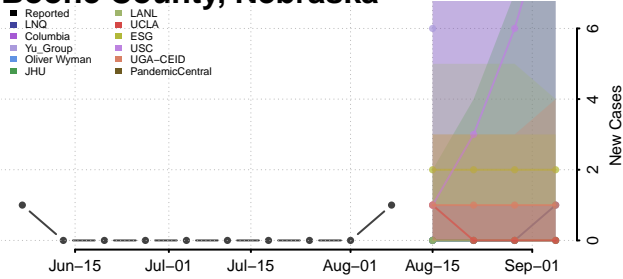

Nebraska

Adams County, Nebraska

Antelope County, Nebraska

Arthur County, Nebraska

Banner County, Nebraska

Blaine County, Nebraska

Boone County, Nebraska

Box Butte County, Nebraska