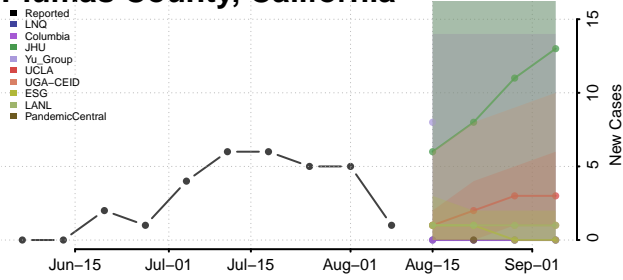

Plumas County, California