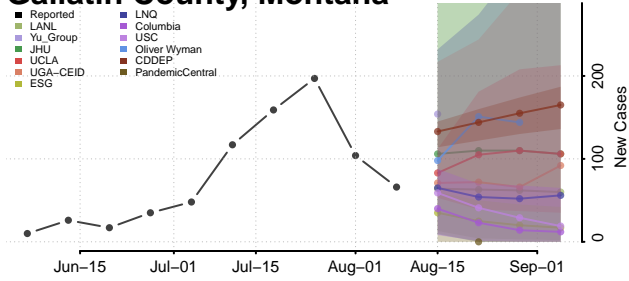

Custer County, Montana

Daniels County, Montana

Dawson County, Montana

Deer Lodge County, Montana

Fallon County, Montana

Fergus County, Montana

Flathead County, Montana

Gallatin County, Montana