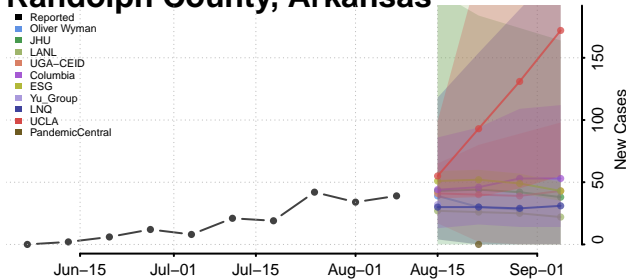

Pulaski County, Arkansas

Randolph County, Arkansas

Saline County, Arkansas

Scott County, Arkansas

Searcy County, Arkansas

Sebastian County, Arkansas

Sevier County, Arkansas

Sharp County, Arkansas