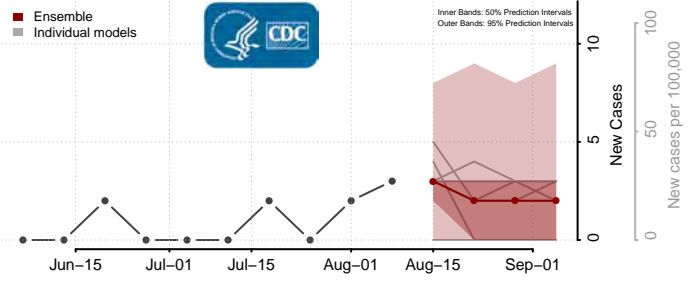

Custer County, Montana

Daniels County, Montana

Dawson County, Montana

Deer Lodge County, Montana

Fallon County, Montana

Fergus County, Montana

Flathead County, Montana

Gallatin County, Montana