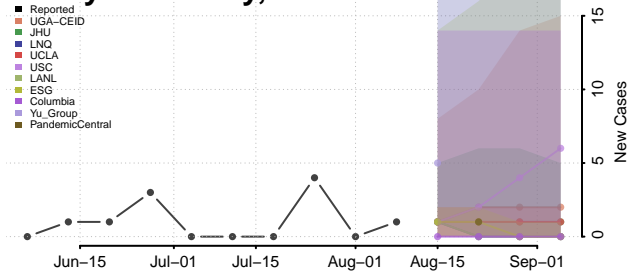

Schuyler County, Missouri