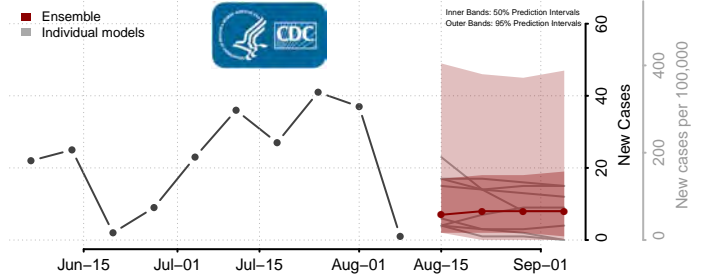

Yalobusha County, Mississippi