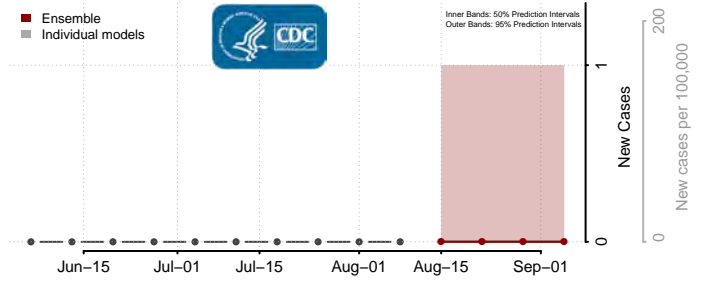

De Baca County, New Mexico

Dona Ana County, New Mexico

Eddy County, New Mexico

Grant County, New Mexico

Guadalupe County, New Mexico

Harding County, New Mexico

Hidalgo County, New Mexico

Lea County, New Mexico