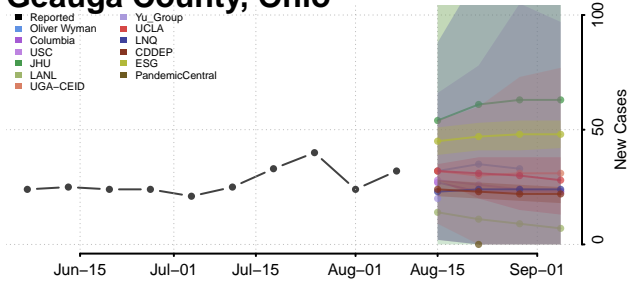

Geauga County, Ohio