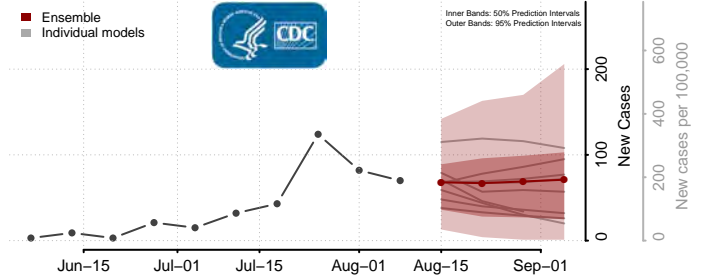

Alcorn County, Mississippi