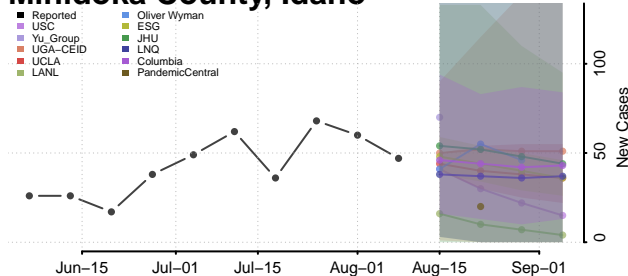

Minidoka County, Idaho