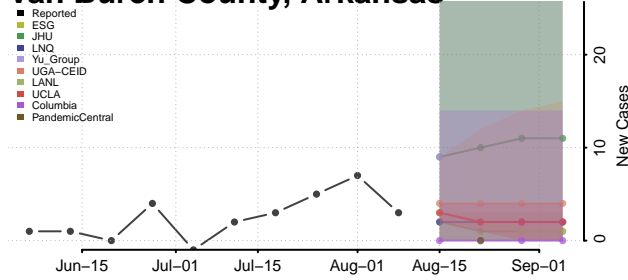

Van Buren County, Arkansas