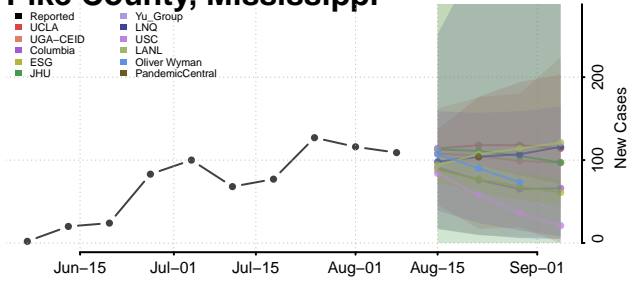

Pike County, Mississippi