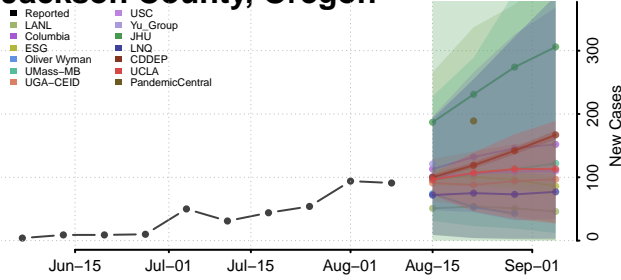

Jackson County, Oregon