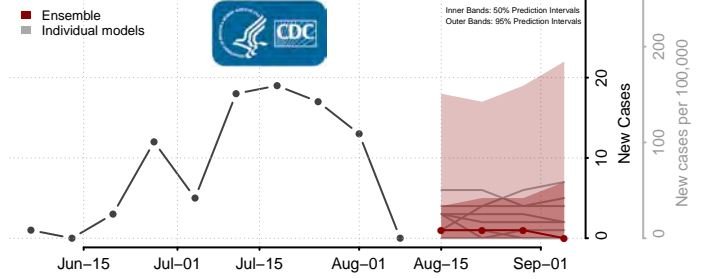

Blanco County, Texas