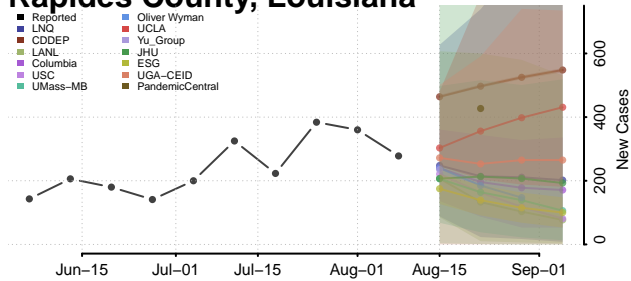

Rapides County, Louisiana