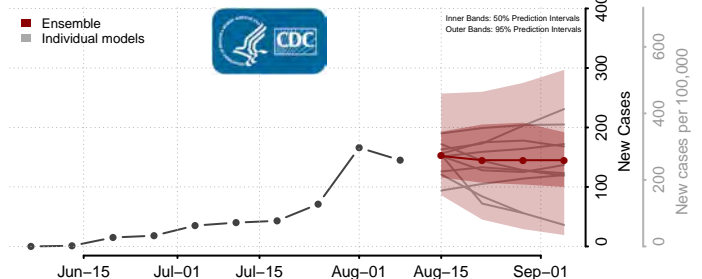

St. Louis City County, Missouri

St. Louis County, Missouri

Ste. Genevieve County, Missouri

Stoddard County, Missouri

Stone County, Missouri

Sullivan County, Missouri

Taney County, Missouri

Texas County, Missouri