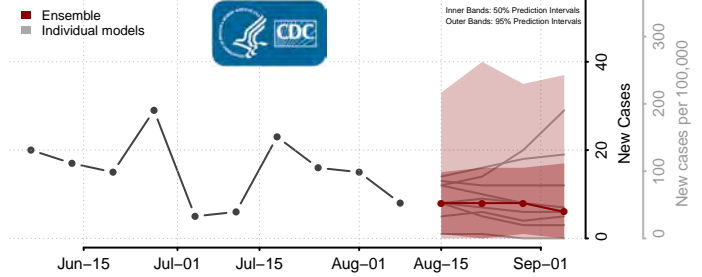

New Kent County, Virginia

Newport News County, Virginia

Norfolk County, Virginia

Northampton County, Virginia

Northumberland County, Virginia

Norton County, Virginia

Nottoway County, Virginia

Orange County, Virginia