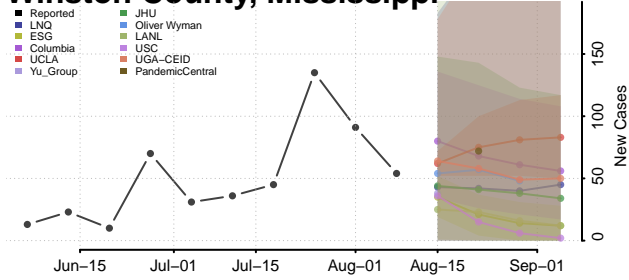

Winston County, Mississippi