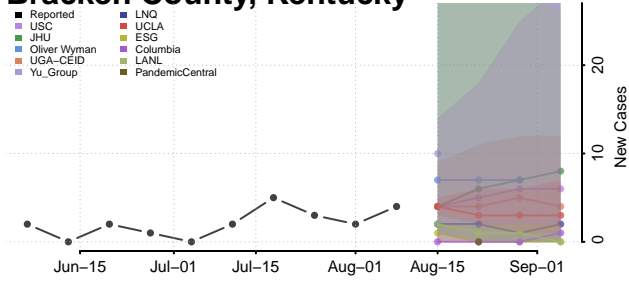

Bourbon County, Kentucky

Boyd County, Kentucky

Boyle County, Kentucky

Bracken County, Kentucky

Breathitt County, Kentucky

Breckinridge County, Kentucky

Bullitt County, Kentucky

Butler County, Kentucky