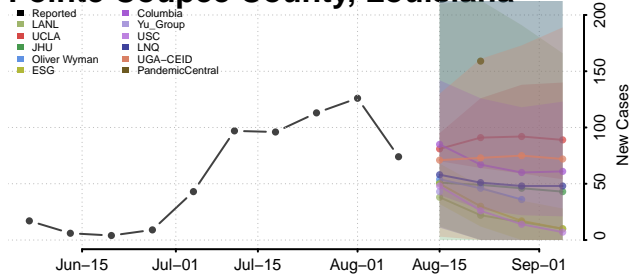

Livingston County, Louisiana

Madison County, Louisiana

Morehouse County, Louisiana

Natchitoches County, Louisiana

Orleans County, Louisiana

Ouachita County, Louisiana

Plaquemines County, Louisiana

Pointe Coupee County, Louisiana