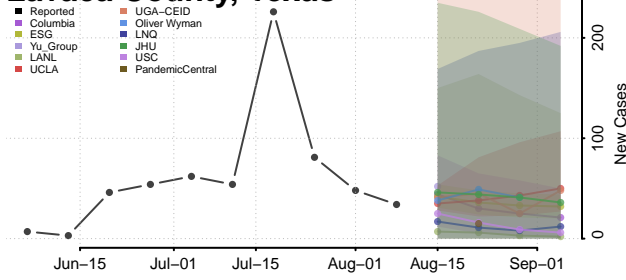

Lavaca County, Texas