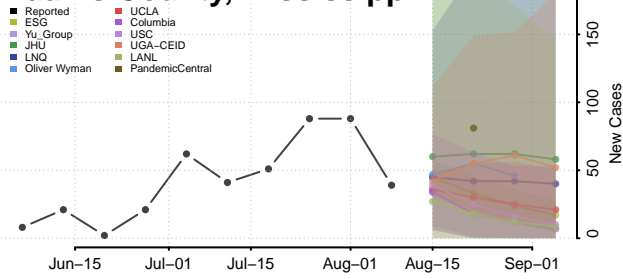

Adams County, Mississippi