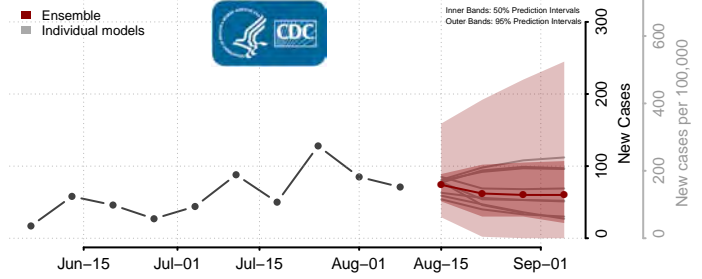

Livingston County, Louisiana

Madison County, Louisiana

Morehouse County, Louisiana

Natchitoches County, Louisiana

Orleans County, Louisiana

Ouachita County, Louisiana

Plaquemines County, Louisiana

Pointe Coupee County, Louisiana