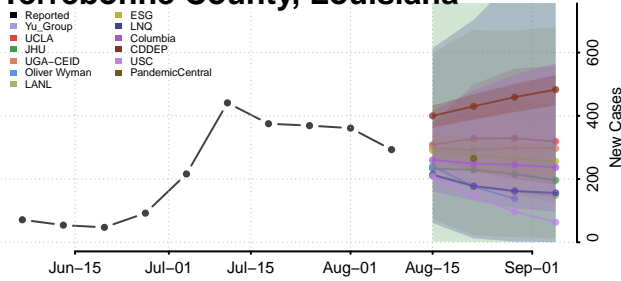

Terrebonne County, Louisiana