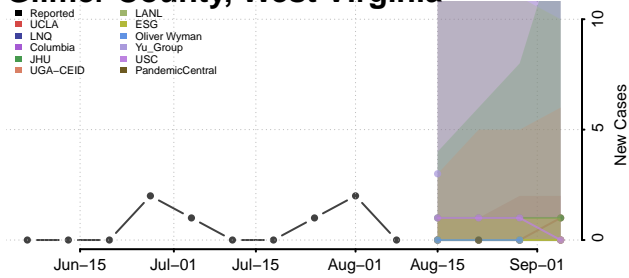

Gilmer County, West Virginia

Grant County, West Virginia

Greenbrier County, West Virginia

Hampshire County, West Virginia

Hancock County, West Virginia

Hardy County, West Virginia

Harrison County, West Virginia