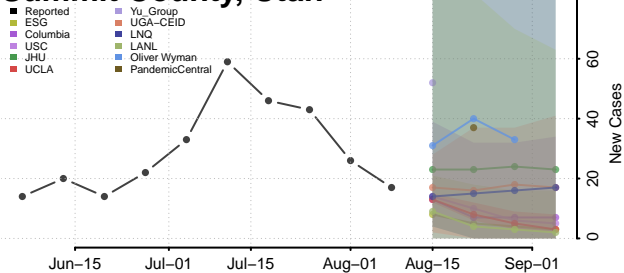

Summit County, Utah