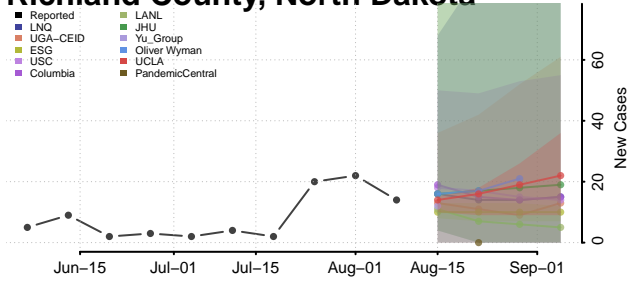

Richland County, North Dakota