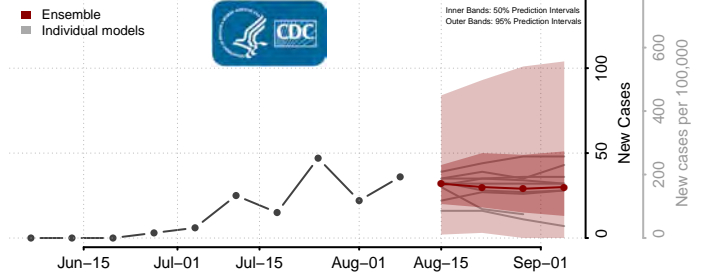

Bosque County, Texas