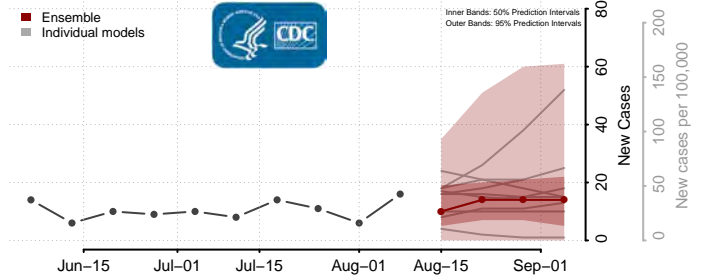

Louisa County, Virginia