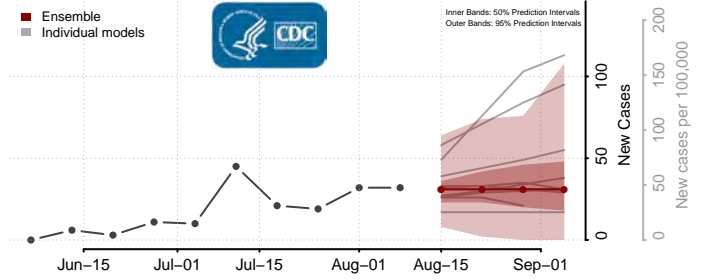

Gilmer County, West Virginia

Grant County, West Virginia

Greenbrier County, West Virginia

Hampshire County, West Virginia

Hancock County, West Virginia

Hardy County, West Virginia

Harrison County, West Virginia