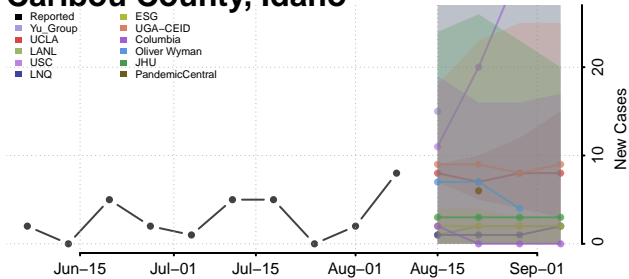

Boise County, Idaho

Bonner County, Idaho

Bonneville County, Idaho

Boundary County, Idaho

Butte County, Idaho

Camas County, Idaho

Canyon County, Idaho

Caribou County, Idaho