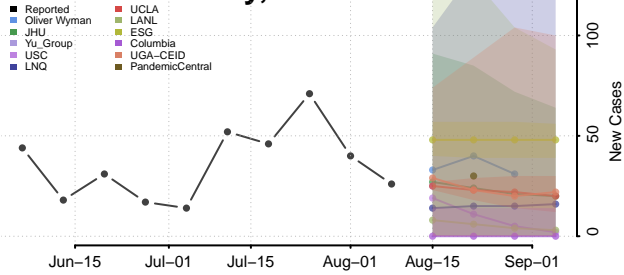

San Juan County, Utah