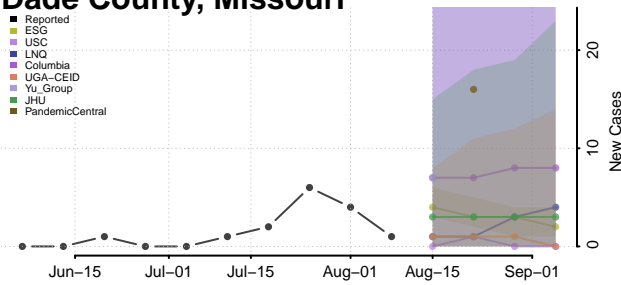

Dade County, Missouri