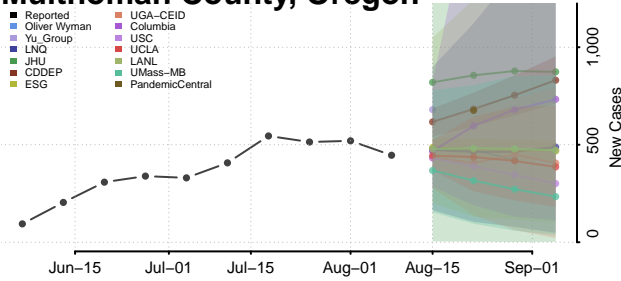

Linn County, Oregon

Malheur County, Oregon

Marion County, Oregon

Morrow County, Oregon

Multnomah County, Oregon

Polk County, Oregon

Sherman County, Oregon

Tillamook County, Oregon