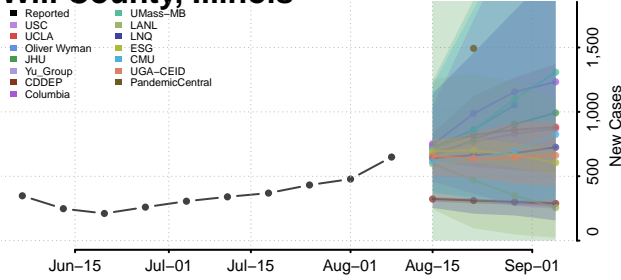

Will County, Illinois