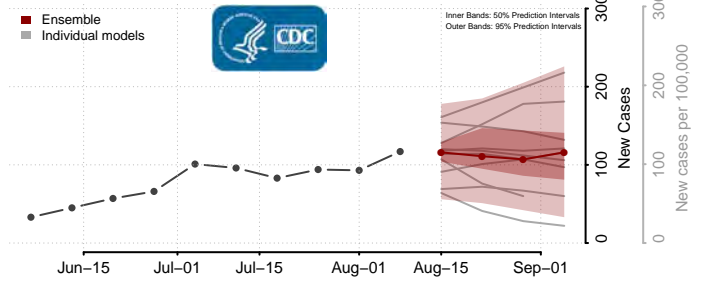

Moore County, North Carolina