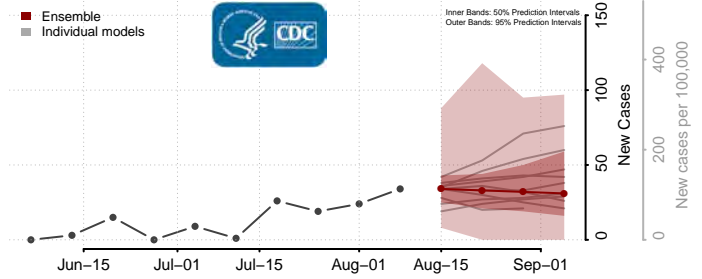

Smyth County, Virginia