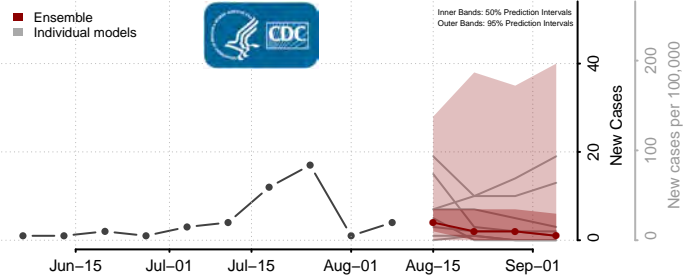

Union County, Kentucky

Warren County, Kentucky

Washington County, Kentucky

Wayne County, Kentucky

Webster County, Kentucky

Whitley County, Kentucky

Wolfe County, Kentucky

Woodford County, Kentucky