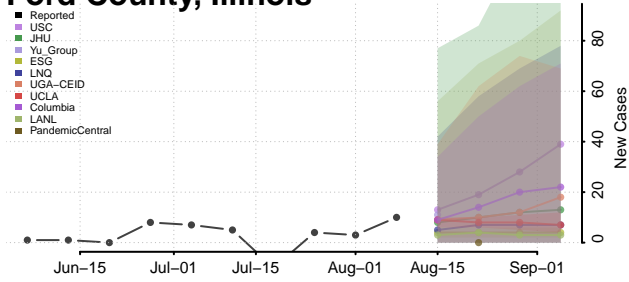

Ford County, Illinois