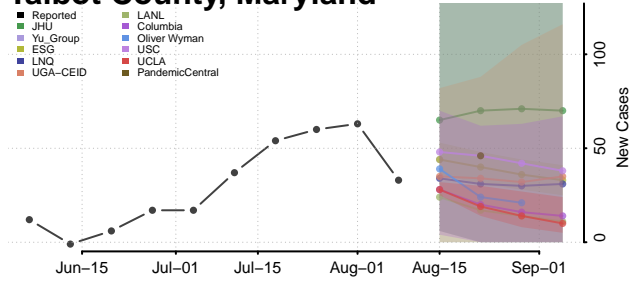

Talbot County, Maryland