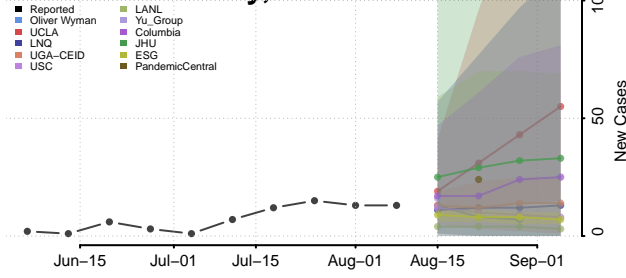

Wadena County, Minnesota

Waseca County, Minnesota

Washington County, Minnesota

Watowan County, Minnesota

Wilkin County, Minnesota

Winona County, Minnesota

Wright County, Minnesota

Yellow Medicine County, Minnesota