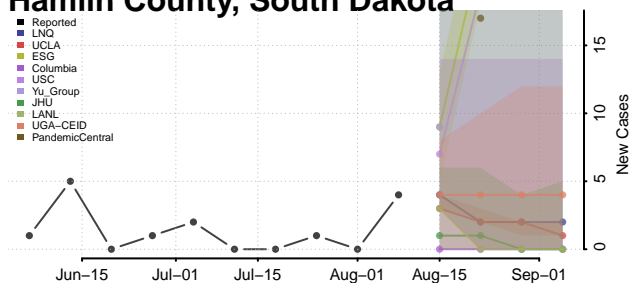

Douglas County, South Dakota

Edmunds County, South Dakota

Fall River County, South Dakota

Faulk County, South Dakota

Grant County, South Dakota

Gregory County, South Dakota

Haakon County, South Dakota

Hamlin County, South Dakota