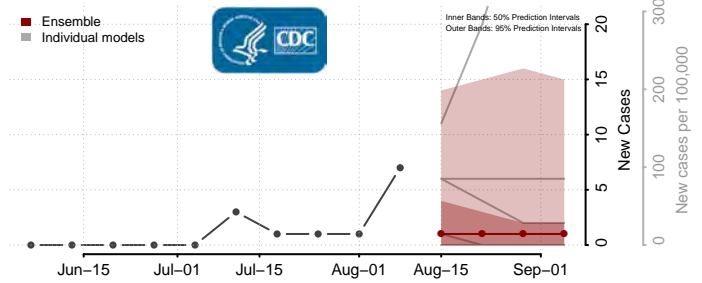

Douglas County, South Dakota

Edmunds County, South Dakota

Fall River County, South Dakota

Faulk County, South Dakota

Grant County, South Dakota

Gregory County, South Dakota

Haakon County, South Dakota

Hamlin County, South Dakota