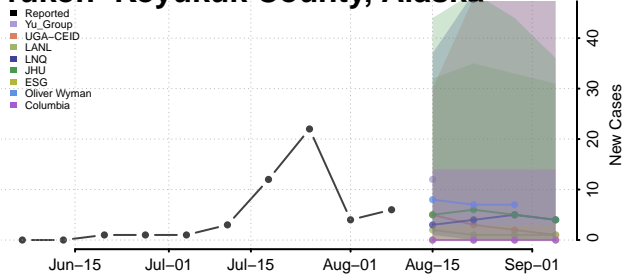

Yukon-Koyukuk County, Alaska