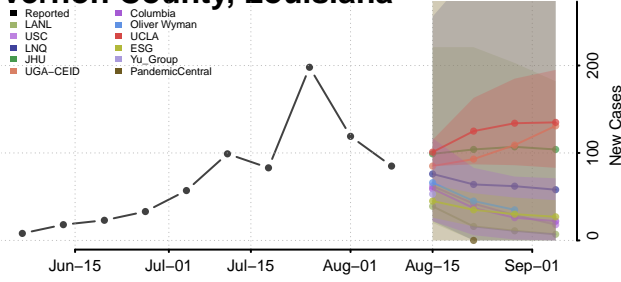

Terrebonne County, Louisiana

Union County, Louisiana

Vermilion County, Louisiana

Vernon County, Louisiana

Washington County, Louisiana

Webster County, Louisiana

West Baton Rouge County, Louisiana

West Carroll County, Louisiana