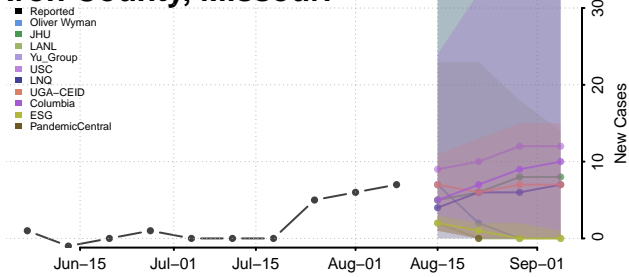

Iron County, Missouri