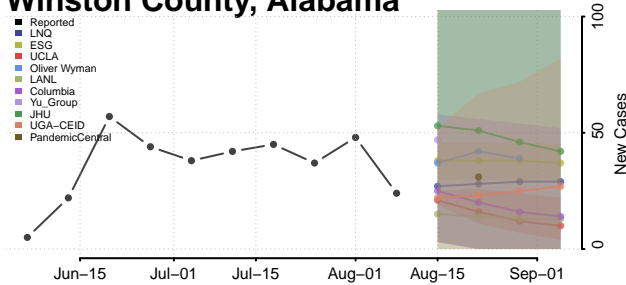

Pike County, Alabama

Randolph County, Alabama

Russell County, Alabama

Shelby County, Alabama

St. Clair County, Alabama

Sumter County, Alabama

Talladega County, Alabama

Tallapoosa County, Alabama

Tuscaloosa County, Alabama

Walker County, Alabama

Washington County, Alabama

Wilcox County, Alabama

Winston County, Alabama

Alaska

Aleutians East County, Alaska

Aleutians West County, Alaska