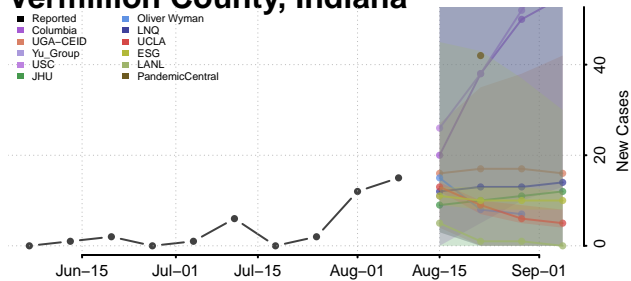

Stauben County, Indiana

Sullivan County, Indiana

Switzerland County, Indiana

Tippecanoe County, Indiana

Tipton County, Indiana

Union County, Indiana

Vanderburgh County, Indiana

Vermillion County, Indiana