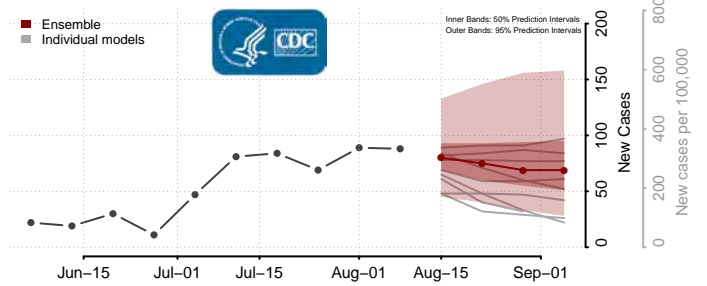

Terrebonne County, Louisiana

Union County, Louisiana

Vermilion County, Louisiana

Vernon County, Louisiana

Washington County, Louisiana

Webster County, Louisiana

West Baton Rouge County, Louisiana

West Carroll County, Louisiana