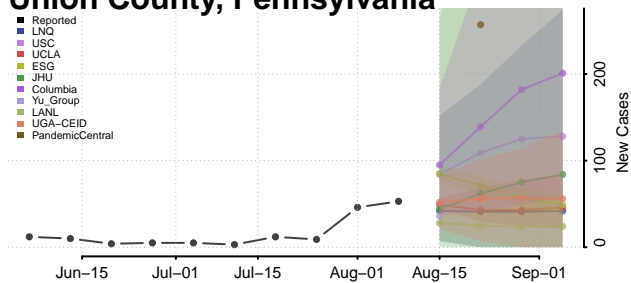

Venango County, Pennsylvania

Warren County, Pennsylvania

Washington County, Pennsylvania

Wayne County, Pennsylvania

Westmoreland County, Pennsylvania

Wyoming County, Pennsylvania

York County, Pennsylvania

Puerto Rico