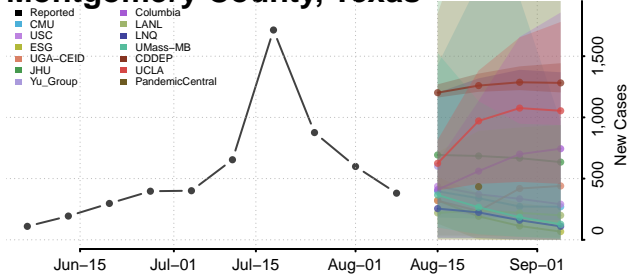

Montgomery County, Texas