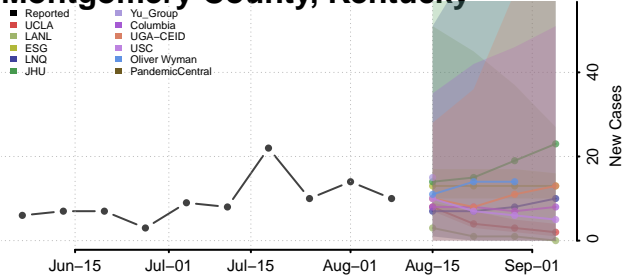

McLean County, Kentucky

Meade County, Kentucky

Menifee County, Kentucky

Mercer County, Kentucky

Metcalfe County, Kentucky

Monroe County, Kentucky

Montgomery County, Kentucky

Morgan County, Kentucky