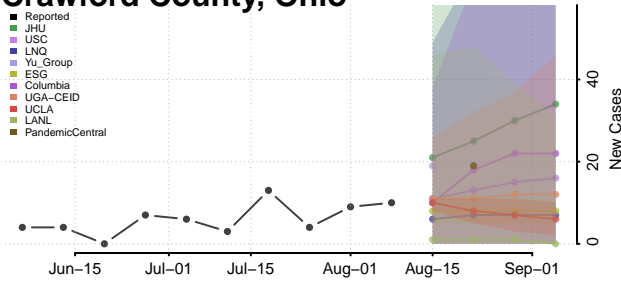

Clermont County, Ohio

Clinton County, Ohio

Columbiana County, Ohio

Coshocton County, Ohio

Crawford County, Ohio

Cuyahoga County, Ohio

Darke County, Ohio

Defiance County, Ohio