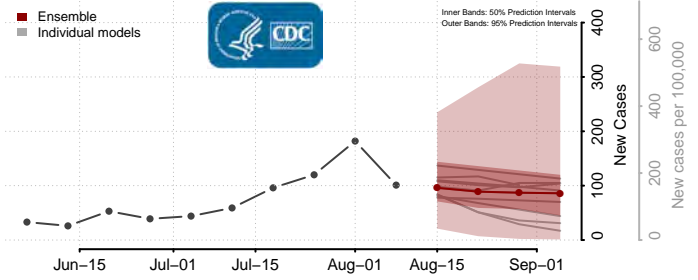

Tipton County, Tennessee