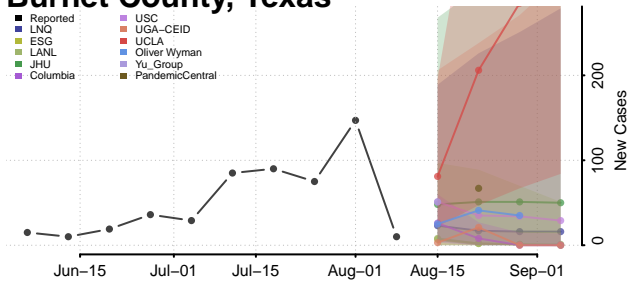

Burnet County, Texas