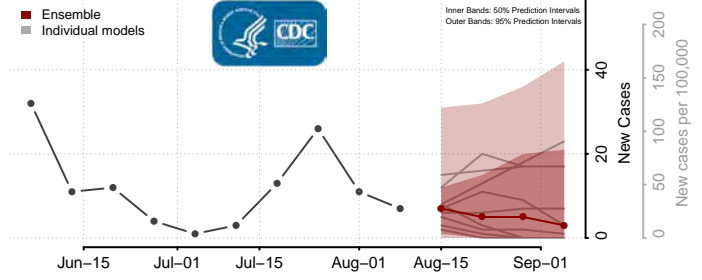

Audrain County, Missouri