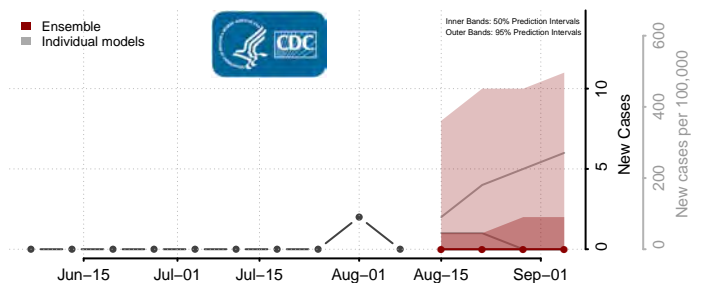

Adams County, North Dakota