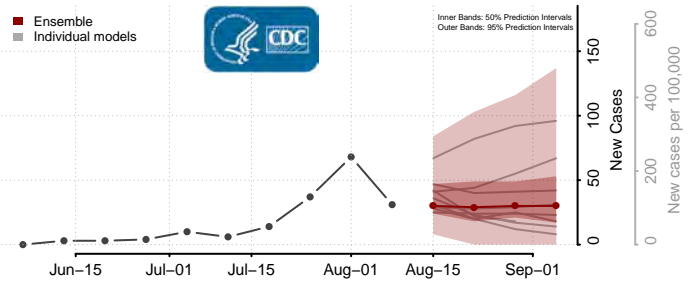

Marion County, Missouri