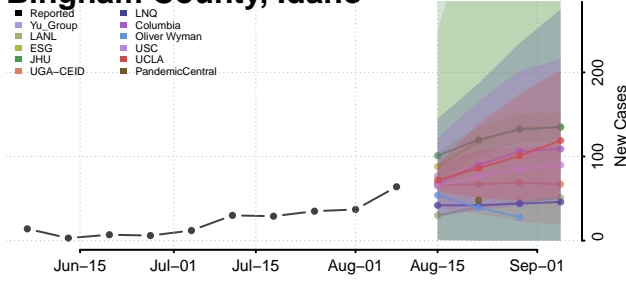

Idaho

Ada County, Idaho

Adams County, Idaho

Bannock County, Idaho

Bear Lake County, Idaho

Benewah County, Idaho

Bingham County, Idaho

Blaine County, Idaho