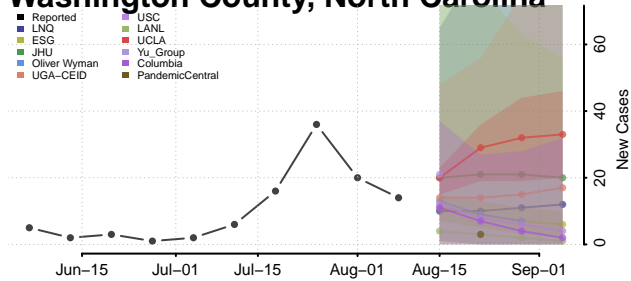

Union County, North Carolina

Vance County, North Carolina

Wake County, North Carolina

Warren County, North Carolina

Washington County, North Carolina

Watauga County, North Carolina

Wayne County, North Carolina