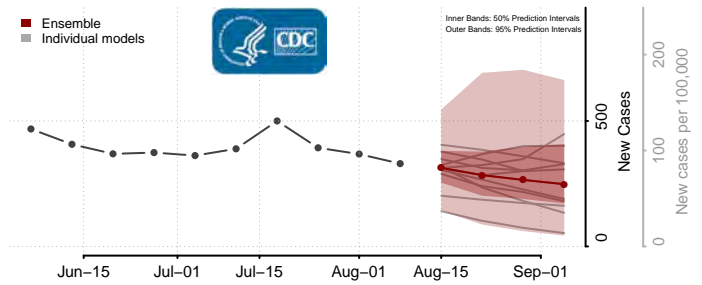

Forsyth County, North Carolina