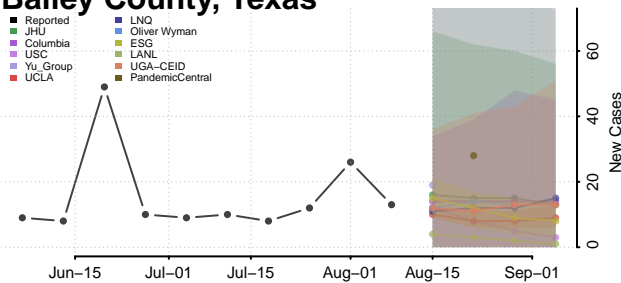

Bailey County, Texas