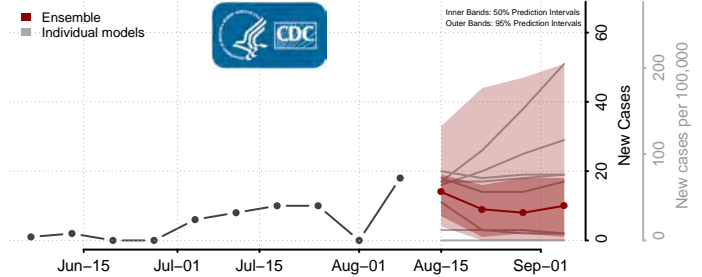

Churchill County, Nevada