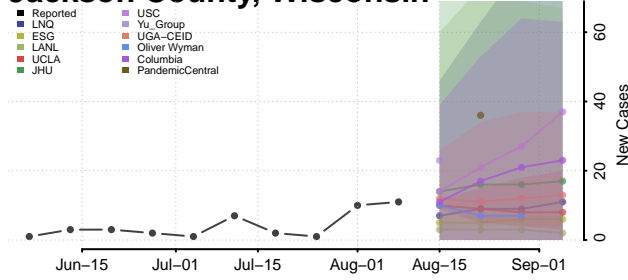

Jackson County, Wisconsin