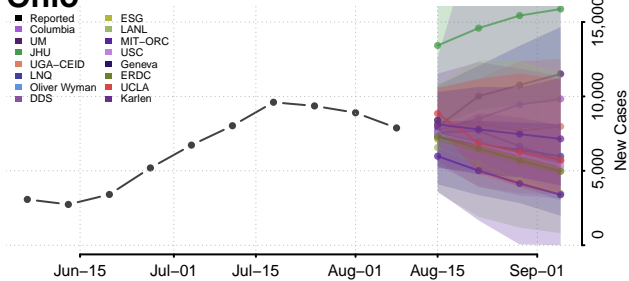

Walsh County, North Dakota

Ward County, North Dakota

Wells County, North Dakota

Williams County, North Dakota

Northern Mariana Islands

Ohio