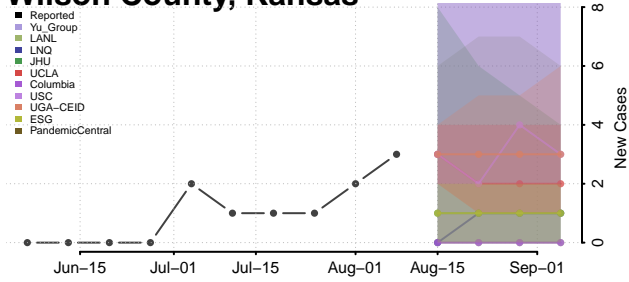

Wilson County, Kansas