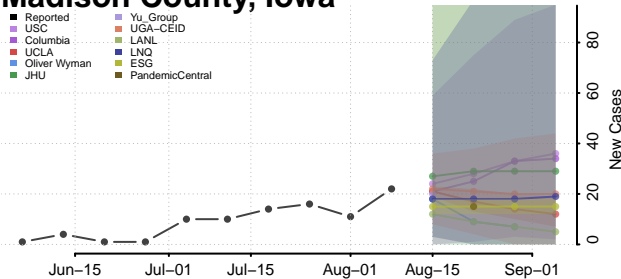

Kossuth County, Iowa

Lee County, Iowa

Linn County, Iowa

Louisa County, Iowa

Lucas County, Iowa

Lyon County, Iowa

Madison County, Iowa

Mahaska County, Iowa