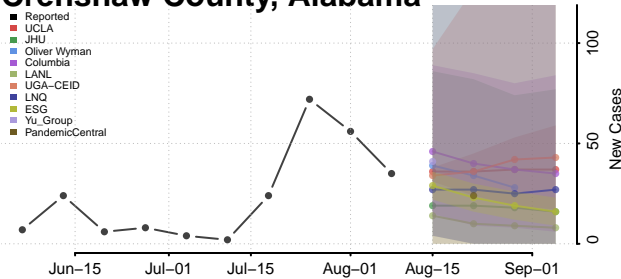

Cleburne County, Alabama

Coffee County, Alabama

Colbert County, Alabama

Conocuh County, Alabama

Coosa County, Alabama

Covington County, Alabama

Crenshaw County, Alabama

Cullman County, Alabama