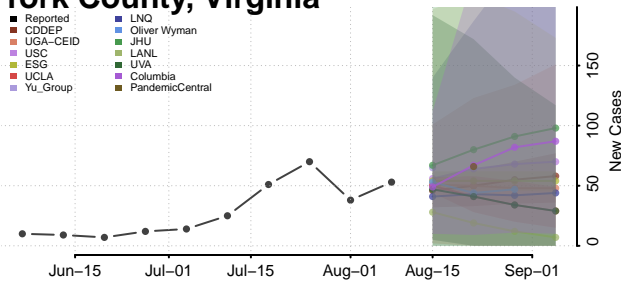

York County, Virginia