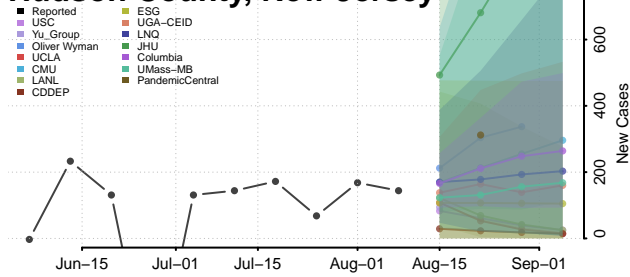

Cape May County, New Jersey

Cumberland County, New Jersey

Essex County, New Jersey

Gloucester County, New Jersey

Hudson County, New Jersey

Hunterdon County, New Jersey

Mercer County, New Jersey

Middlesex County, New Jersey