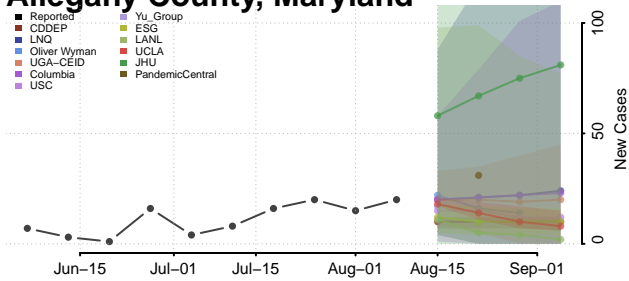

Waldo County, Maine

Washington County, Maine

York County, Maine

Maryland

Allegany County, Maryland

Anne Arundel County, Maryland

Baltimore City County, Maryland

Baltimore County, Maryland