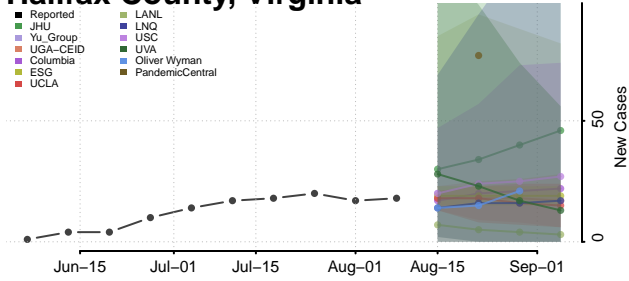

Grayson County, Virginia

Greene County, Virginia

Greensville County, Virginia

Halifax County, Virginia

Hampton County, Virginia

Hanover County, Virginia

Harrisonburg County, Virginia

Henrico County, Virginia