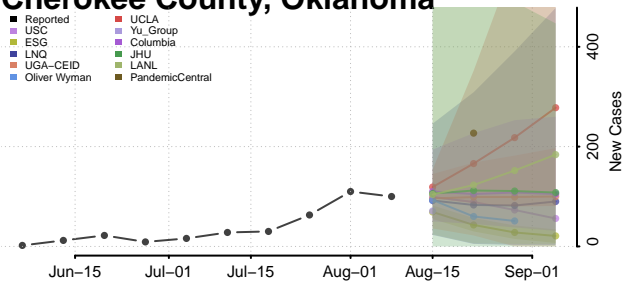

Beaver County, Oklahoma

Beckham County, Oklahoma

Blaine County, Oklahoma

Bryan County, Oklahoma

Caddo County, Oklahoma

Canadian County, Oklahoma

Carter County, Oklahoma

Cherokee County, Oklahoma