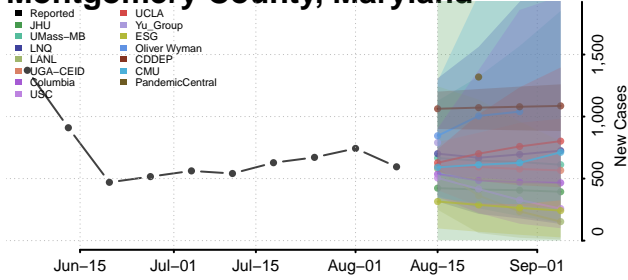

Harford County, Maryland

Howard County, Maryland

Kent County, Maryland

Montgomery County, Maryland

Prince George's County, Maryland

Queen Anne's County, Maryland

Somerset County, Maryland

St. Mary's County, Maryland