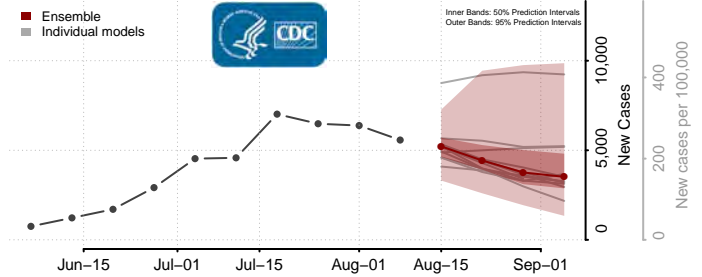

Clark County, Nevada