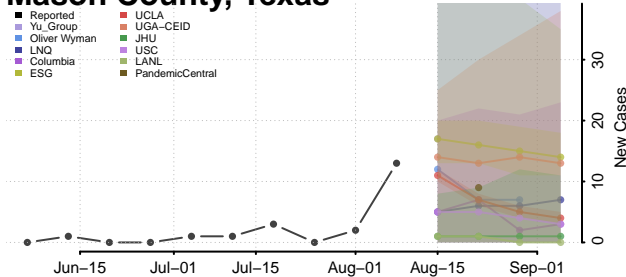

Mason County, Texas