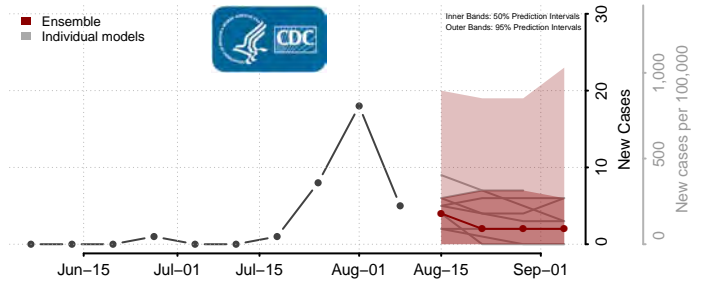

Griggs County, North Dakota