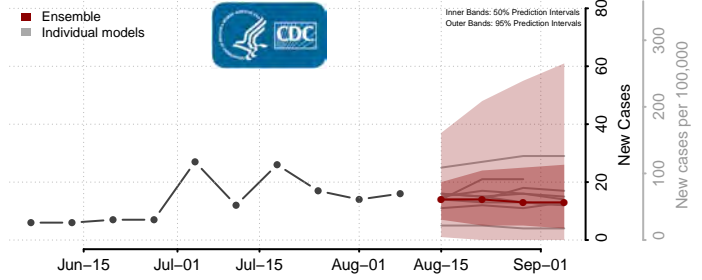

Randolph County, Indiana

Ripley County, Indiana

Rush County, Indiana

Scott County, Indiana

Shelby County, Indiana

Spencer County, Indiana

St. Joseph County, Indiana

Starke County, Indiana