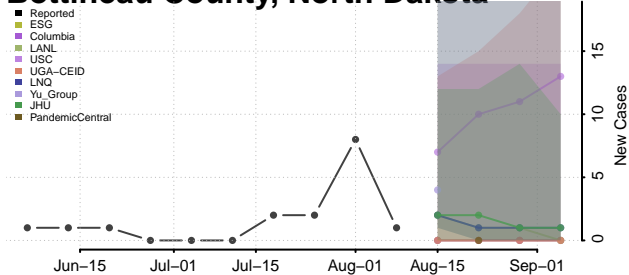

Bottineau County, North Dakota