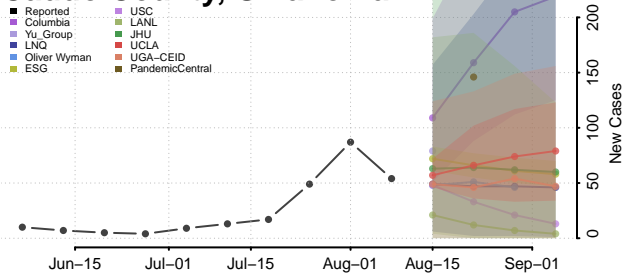

Beaver County, Oklahoma

Beckham County, Oklahoma

Blaine County, Oklahoma

Bryan County, Oklahoma

Caddo County, Oklahoma

Canadian County, Oklahoma

Carter County, Oklahoma

Cherokee County, Oklahoma