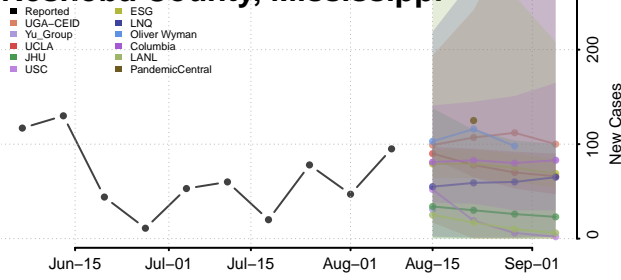

Neshoba County, Mississippi