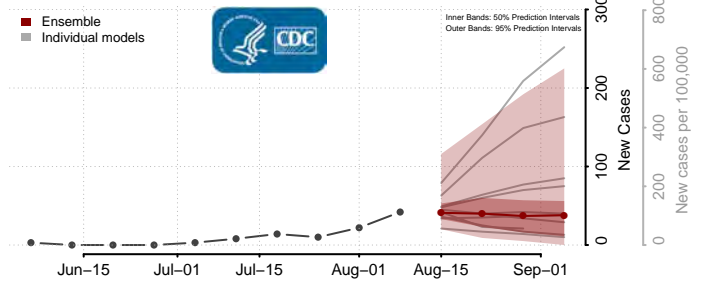

Wise County, Virginia