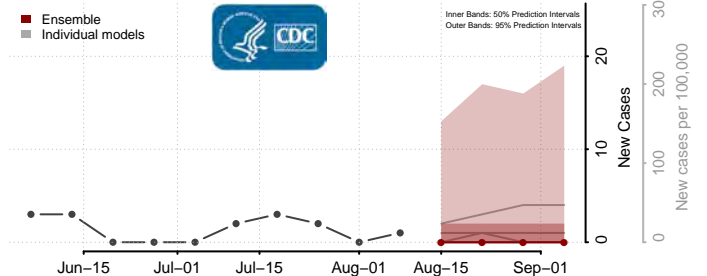

Clay County, West Virginia