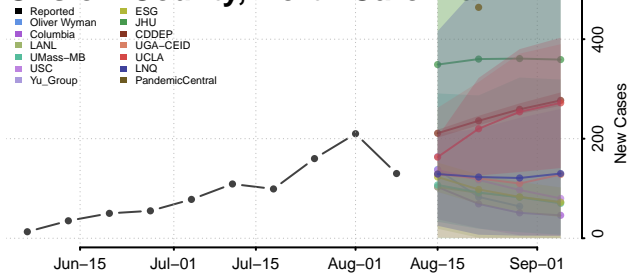

Montgomery County, North Carolina

Moore County, North Carolina

Nash County, North Carolina

New Hanover County, North Carolina

Northampton County, North Carolina

Onslow County, North Carolina

Orange County, North Carolina