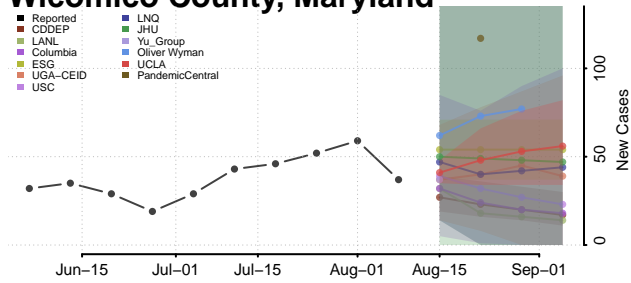

Wicomico County, Maryland