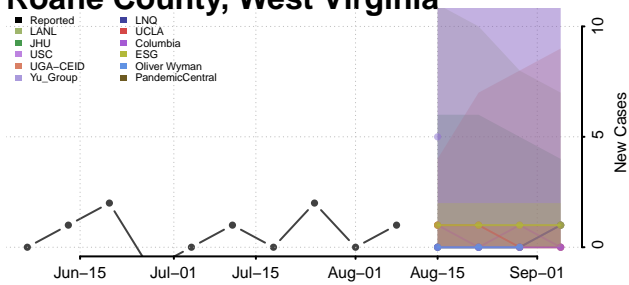

Roane County, West Virginia