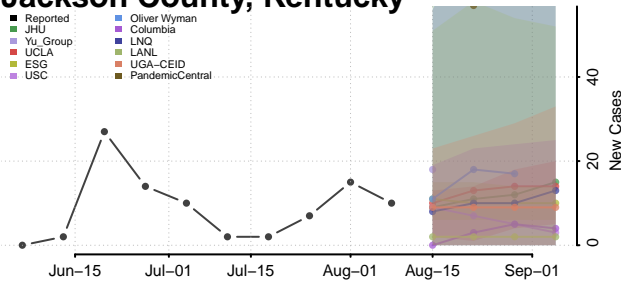

Jackson County, Kentucky