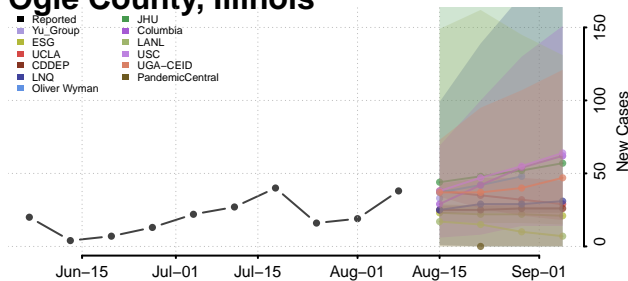

Monroe County, Illinois

Montgomery County, Illinois

Morgan County, Illinois

Moultrie County, Illinois

Ogle County, Illinois

Peoria County, Illinois

Perry County, Illinois

Piatt County, Illinois