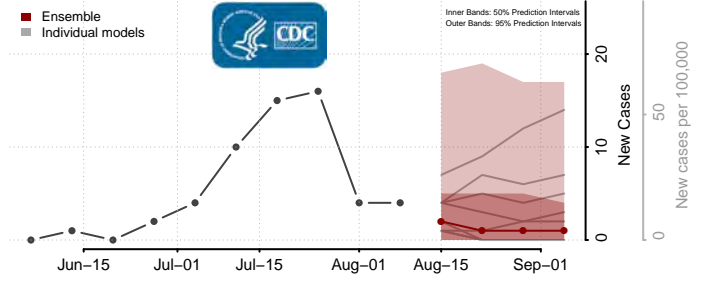

De Baca County, New Mexico

Dona Ana County, New Mexico

Eddy County, New Mexico

Grant County, New Mexico

Guadalupe County, New Mexico

Harding County, New Mexico

Hidalgo County, New Mexico

Lea County, New Mexico