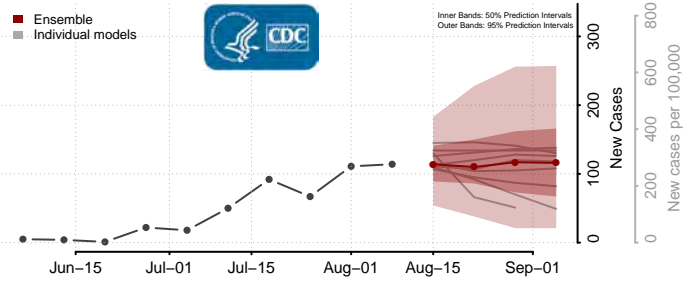

Warren County, Tennessee