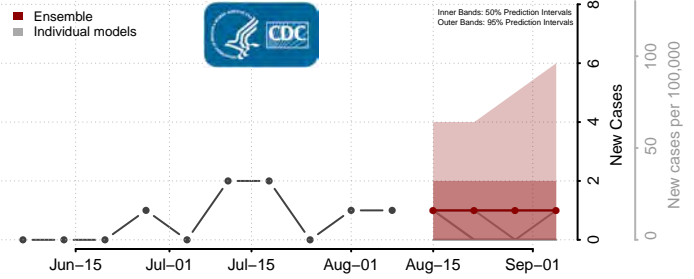

Beaverhead County, Montana

Big Horn County, Montana

Blaine County, Montana

Broadwater County, Montana

Carbon County, Montana

Carter County, Montana

Cascade County, Montana

Chouteau County, Montana