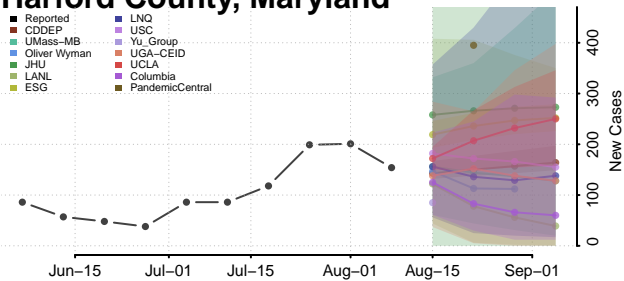

Harford County, Maryland