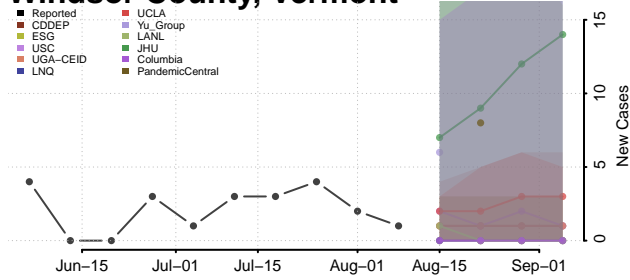

Windsor County, Vermont