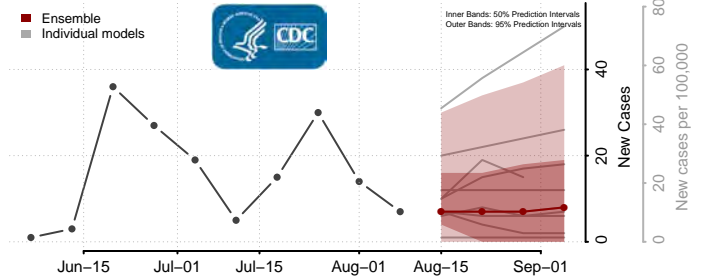

Hood River County, Oregon

Jackson County, Oregon

Jefferson County, Oregon

Josephine County, Oregon

Klamath County, Oregon

Lake County, Oregon

Lane County, Oregon

Lincoln County, Oregon