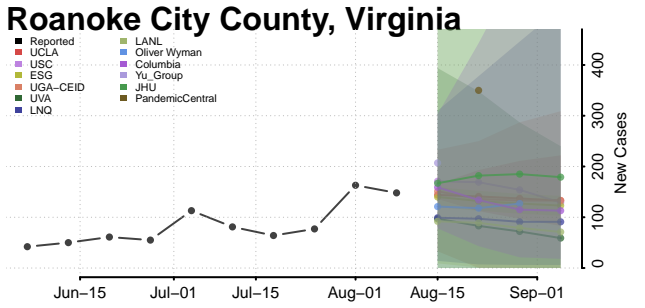

Prince George County, Virginia

Prince William County, Virginia

Pulaski County, Virginia

Radford County, Virginia

Rappahannock County, Virginia

Russell County, Virginia

Salem County, Virginia

Scott County, Virginia