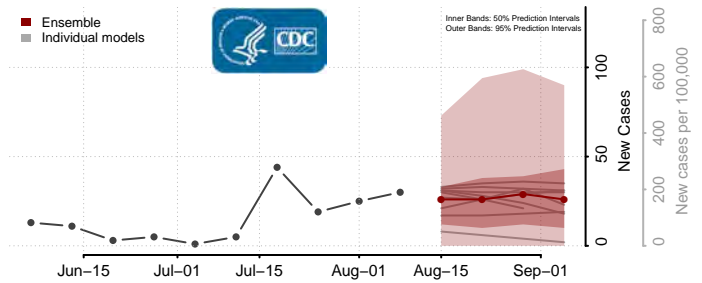

Pemiscot County, Missouri