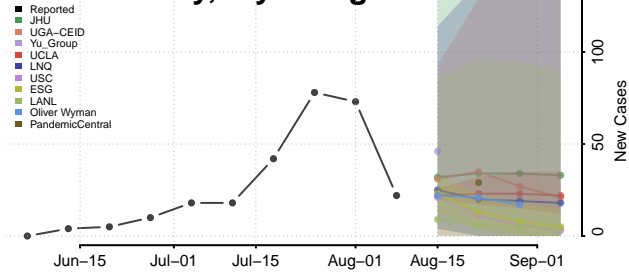

Uinta County, Wyoming

Washakie County, Wyoming

Weston County, Wyoming