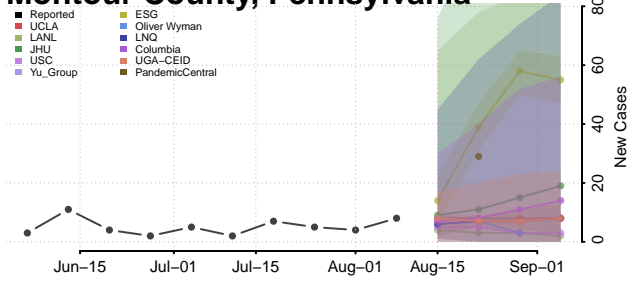

Montour County, Pennsylvania