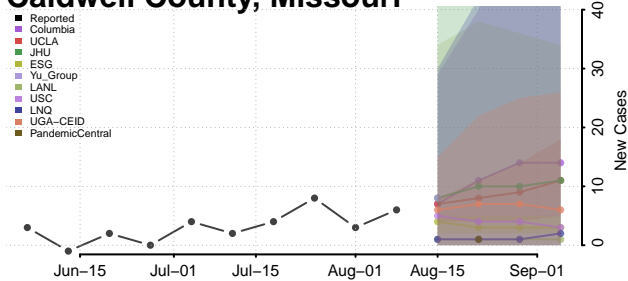

Caldwell County, Missouri