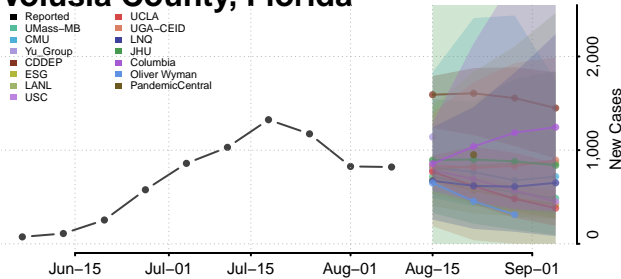

St. Lucie County, Florida

Sumter County, Florida

Suwannee County, Florida

Taylor County, Florida

Union County, Florida

Volusia County, Florida

Wakulla County, Florida

Walton County, Florida