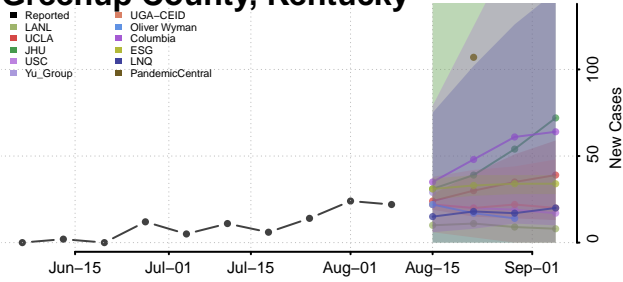

Grant County, Kentucky

Graves County, Kentucky

Grayson County, Kentucky

Green County, Kentucky

Greenup County, Kentucky

Hancock County, Kentucky

Hardin County, Kentucky

Harlan County, Kentucky