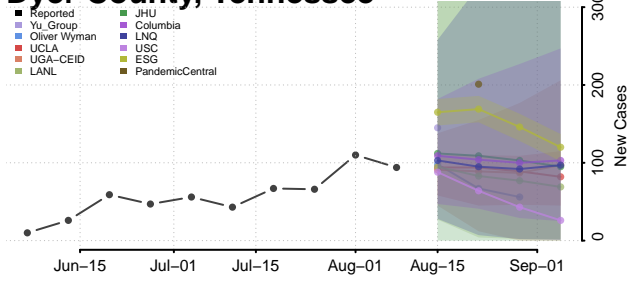

Crockett County, Tennessee

Cumberland County, Tennessee

Davidson County, Tennessee

Decatur County, Tennessee

DeKalb County, Tennessee

Dickson County, Tennessee

Dyer County, Tennessee

Fayette County, Tennessee