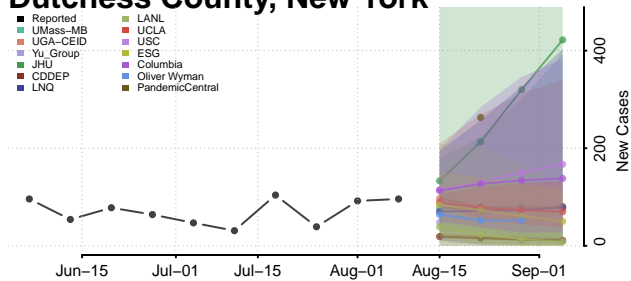

Delaware County, New York

Dutchess County, New York

Erie County, New York

Essex County, New York

Franklin County, New York

Fulton County, New York

Genesee County, New York

Greene County, New York