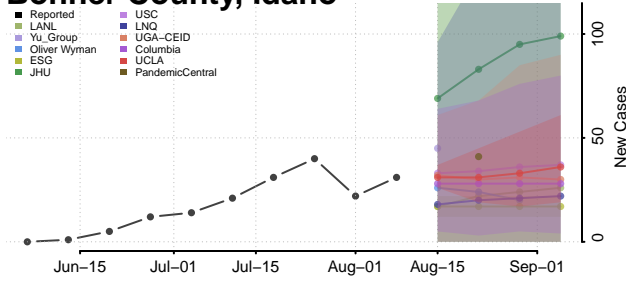

Bonner County, Idaho