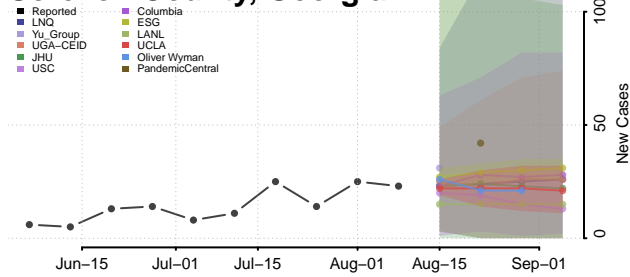

Rabun County, Georgia

Randolph County, Georgia

Richmond County, Georgia

Rockdale County, Georgia

Schley County, Georgia

Screven County, Georgia

Seminole County, Georgia

Spalding County, Georgia