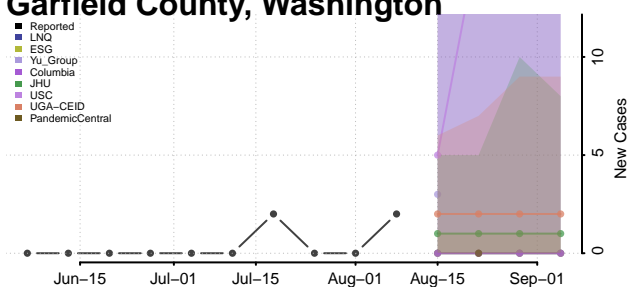

Garfield County, Washington

Grant County, Washington

Grays Harbor County, Washington

Island County, Washington

Jefferson County, Washington

King County, Washington

Kitsap County, Washington

Kittitas County, Washington