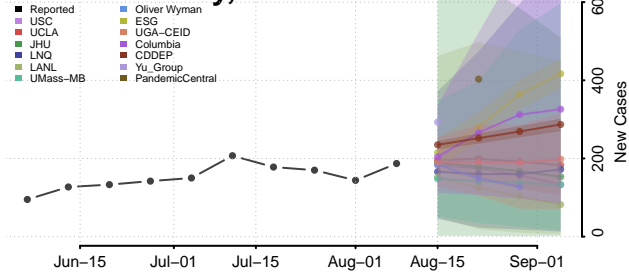

Randolph County, North Carolina

Richmond County, North Carolina

Robeson County, North Carolina

Rockingham County, North Carolina

Rowan County, North Carolina

Rutherford County, North Carolina

Sampson County, North Carolina