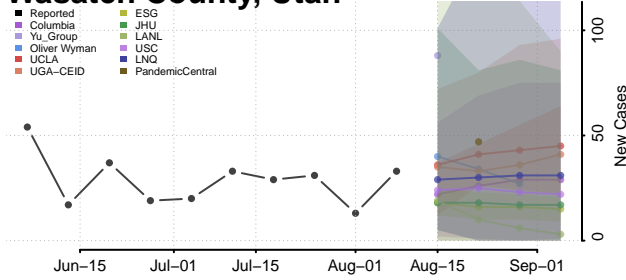

Wasatch County, Utah