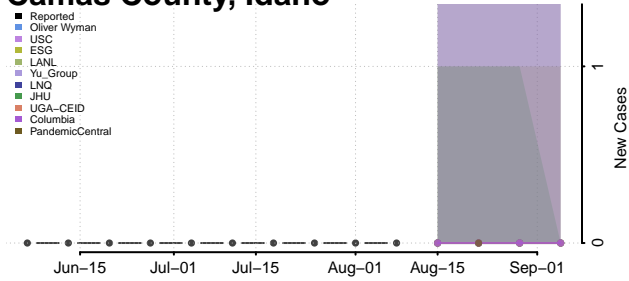

Boise County, Idaho

Bonner County, Idaho

Bonneville County, Idaho

Boundary County, Idaho

Butte County, Idaho

Camas County, Idaho

Canyon County, Idaho

Caribou County, Idaho