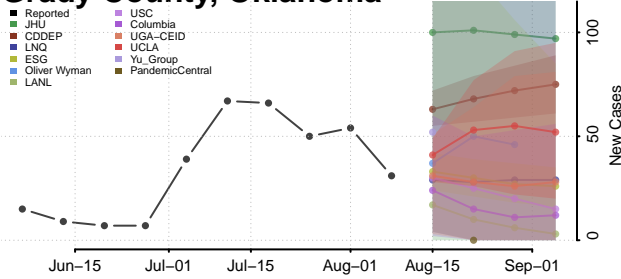

Custer County, Oklahoma

Delaware County, Oklahoma

Dewey County, Oklahoma

Ellis County, Oklahoma

Garfield County, Oklahoma

Garvin County, Oklahoma

Grady County, Oklahoma

Grant County, Oklahoma