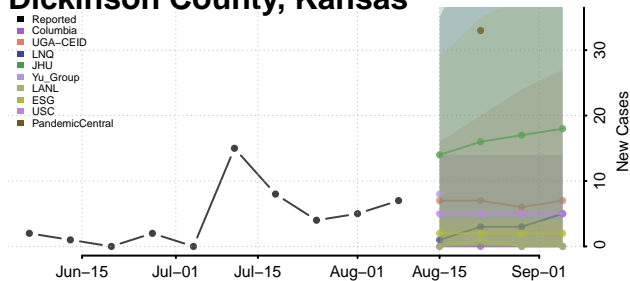

Dickinson County, Kansas