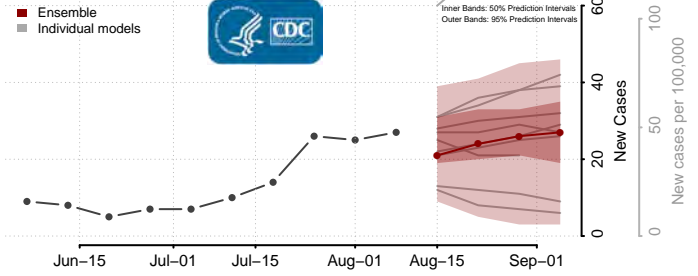

Chisago County, Minnesota