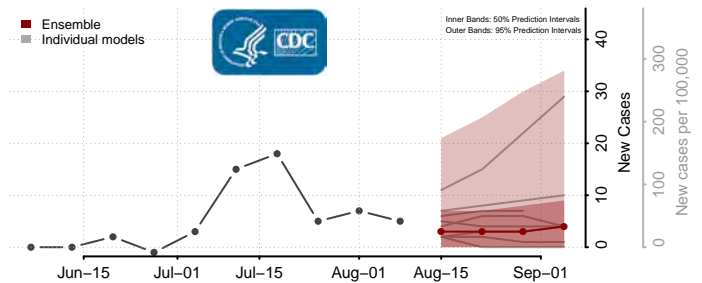

Skamania County, Washington