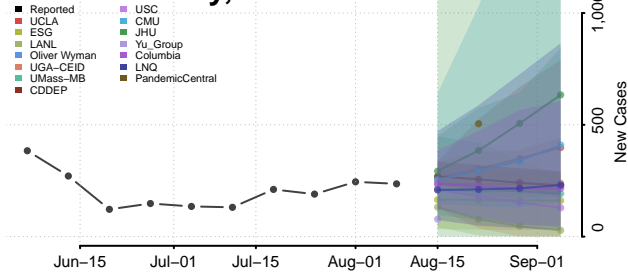

Bristol County, Massachusetts