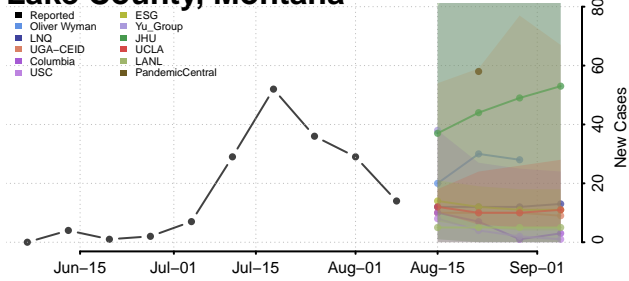

Garfield County, Montana

Glacier County, Montana

Golden Valley County, Montana

Granite County, Montana

Hill County, Montana

Jefferson County, Montana

Judith Basin County, Montana

Lake County, Montana