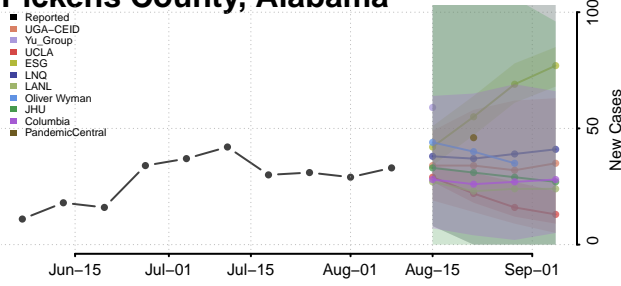

Lauderdale County, Alabama

Lawrence County, Alabama

Lee County, Alabama

Limestone County, Alabama

Lowndes County, Alabama

Macon County, Alabama

Madison County, Alabama

Marengo County, Alabama

Marion County, Alabama

Marshall County, Alabama

Mobile County, Alabama

Monroe County, Alabama

Montgomery County, Alabama

Morgan County, Alabama

Perry County, Alabama

Pickens County, Alabama

Pike County, Alabama

Randolph County, Alabama

Russell County, Alabama

Shelby County, Alabama

St. Clair County, Alabama

Sumter County, Alabama

Talladega County, Alabama

Tallapoosa County, Alabama