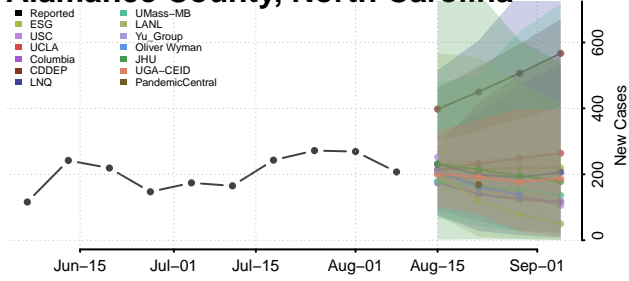

Alamance County, North Carolina