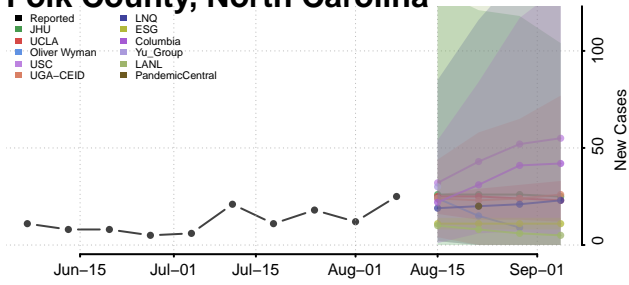

Pamlico County, North Carolina

Pasquotank County, North Carolina

Pender County, North Carolina

Perquimans County, North Carolina

Person County, North Carolina

Pitt County, North Carolina

Polk County, North Carolina