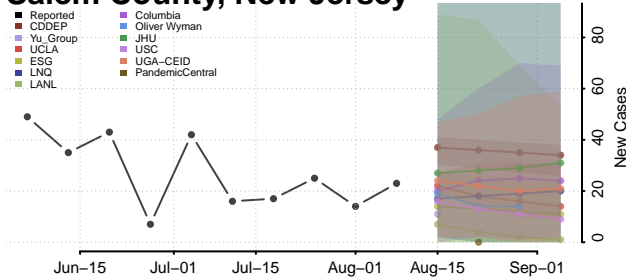

Salem County, New Jersey