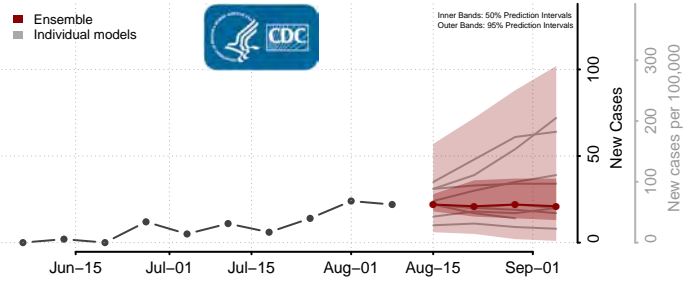

Grant County, Kentucky

Graves County, Kentucky

Grayson County, Kentucky

Green County, Kentucky

Greenup County, Kentucky

Hancock County, Kentucky

Hardin County, Kentucky

Harlan County, Kentucky