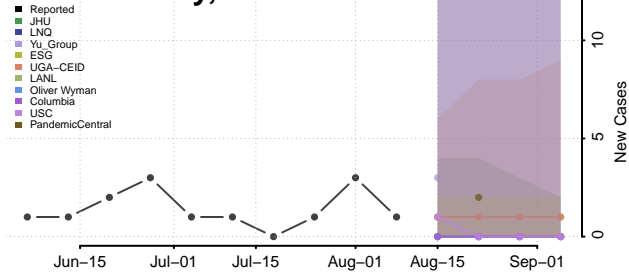

Miner County, South Dakota