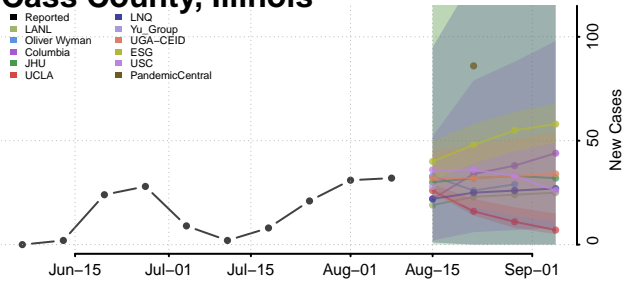

Cass County, Illinois