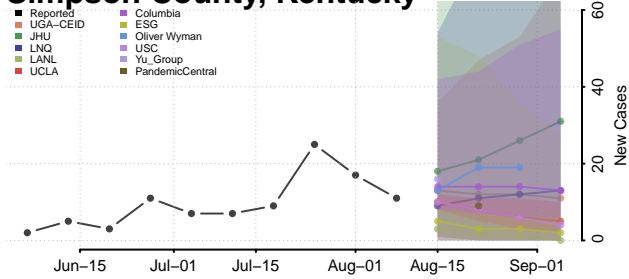

Scott County, Kentucky

Shelby County, Kentucky

Simpson County, Kentucky

Spencer County, Kentucky

Taylor County, Kentucky

Todd County, Kentucky

Trigg County, Kentucky

Trimble County, Kentucky