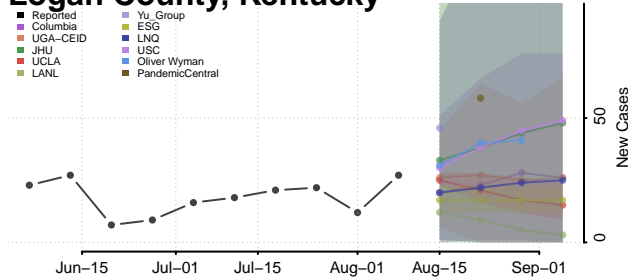

Lee County, Kentucky

Leslie County, Kentucky

Letcher County, Kentucky

Lewis County, Kentucky

Lincoln County, Kentucky

Livingston County, Kentucky

Logan County, Kentucky

Lyon County, Kentucky