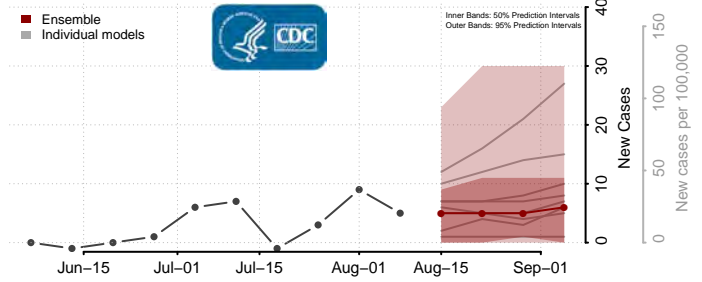

Nicholas County, West Virginia