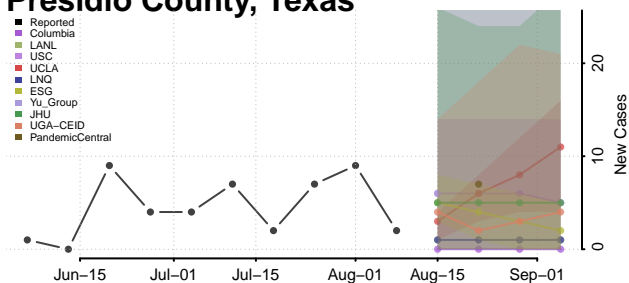

Presidio County, Texas