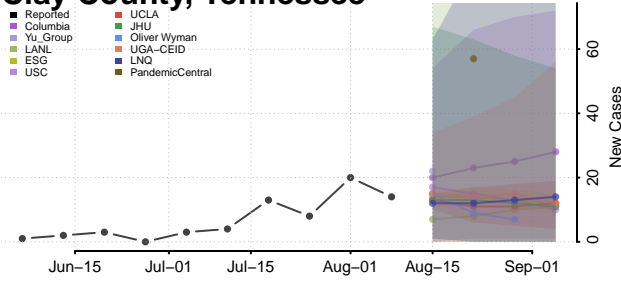

Carroll County, Tennessee

Carter County, Tennessee

Cheatham County, Tennessee

Chester County, Tennessee

Claiborne County, Tennessee

Clay County, Tennessee

Cocke County, Tennessee

Coffee County, Tennessee