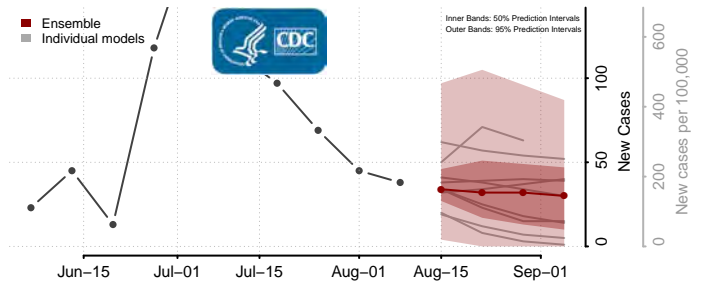

Covington County, Mississippi

DeSoto County, Mississippi

Forrest County, Mississippi

Franklin County, Mississippi

George County, Mississippi

Greene County, Mississippi

Grenada County, Mississippi

Hancock County, Mississippi