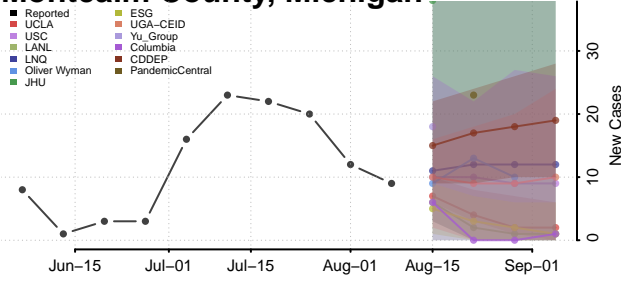

Montcalm County, Michigan