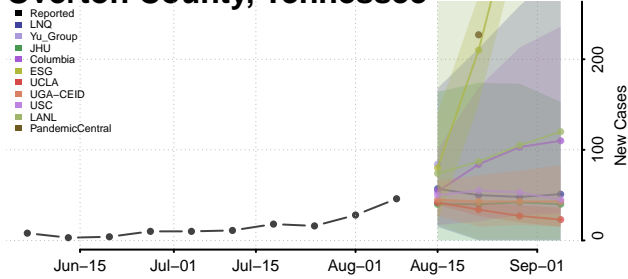

Overton County, Tennessee