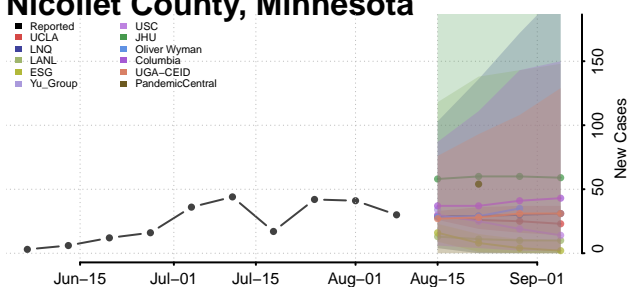

Mille Lacs County, Minnesota

Morrison County, Minnesota

Mower County, Minnesota

Murray County, Minnesota

Nicollet County, Minnesota

Nobles County, Minnesota

Norman County, Minnesota

Olmsted County, Minnesota