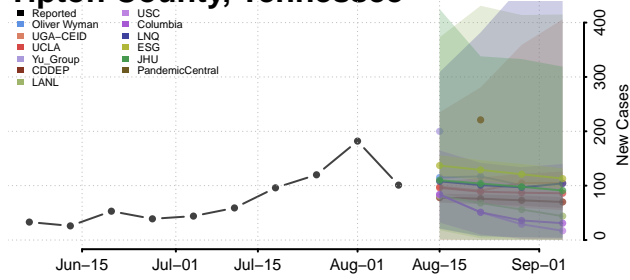

Tipton County, Tennessee