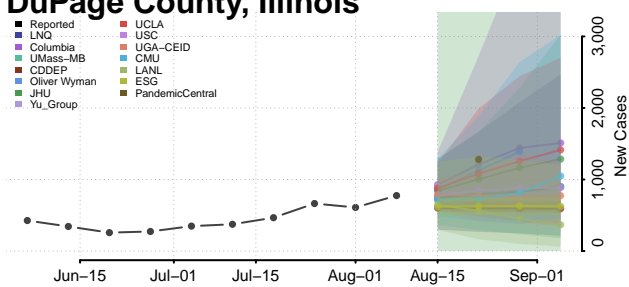

De Witt County, Illinois

DeKalb County, Illinois

Douglas County, Illinois

DuPage County, Illinois

Edgar County, Illinois

Edwards County, Illinois

Effingham County, Illinois

Fayette County, Illinois