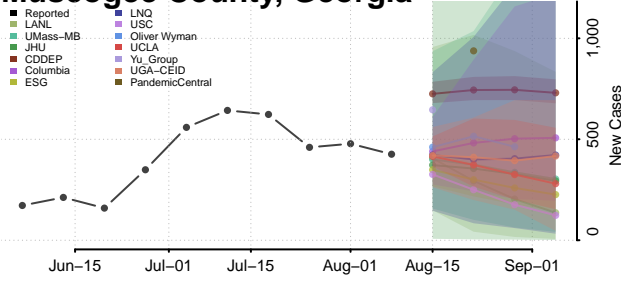

Montgomery County, Georgia

Morgan County, Georgia

Murray County, Georgia

Muscoege County, Georgia

Newton County, Georgia

Oconee County, Georgia

Oglethorpe County, Georgia

Paulding County, Georgia