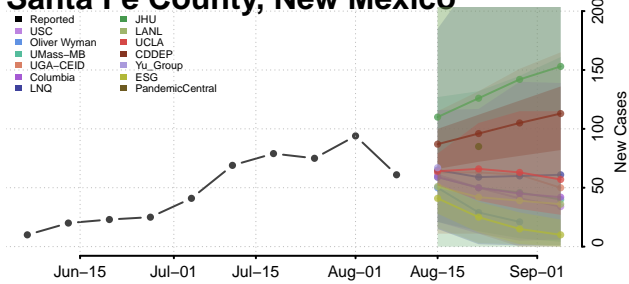

Santa Fe County, New Mexico