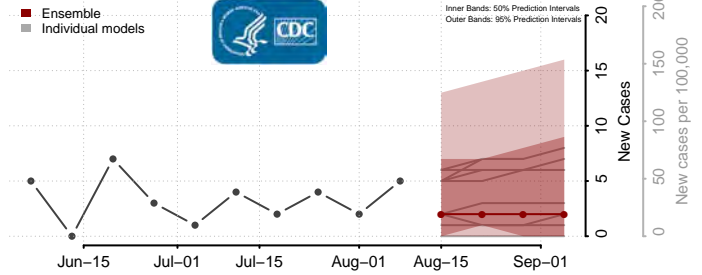

Barnes County, North Dakota