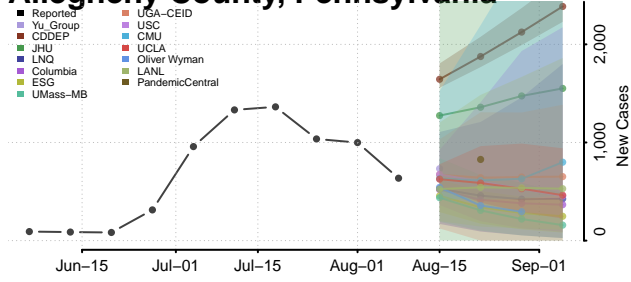

Allegheny County, Pennsylvania