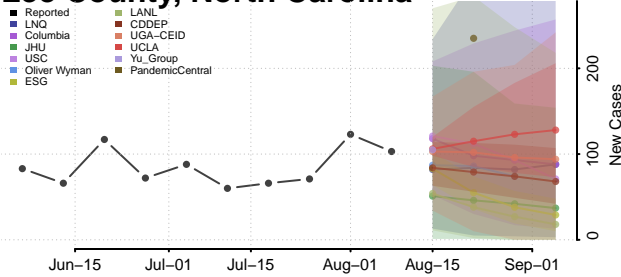

Hyde County, North Carolina

Iredell County, North Carolina

Jackson County, North Carolina

Johnston County, North Carolina

Jones County, North Carolina

Lee County, North Carolina

Lenoir County, North Carolina