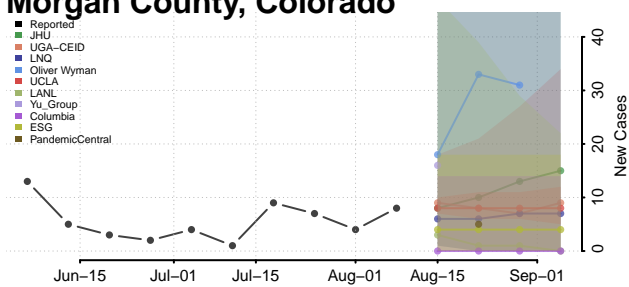

Morgan County, Colorado