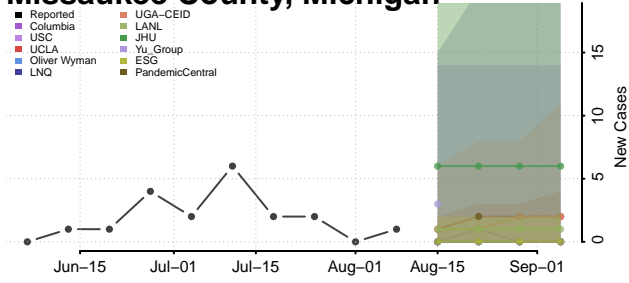

Missaukee County, Michigan