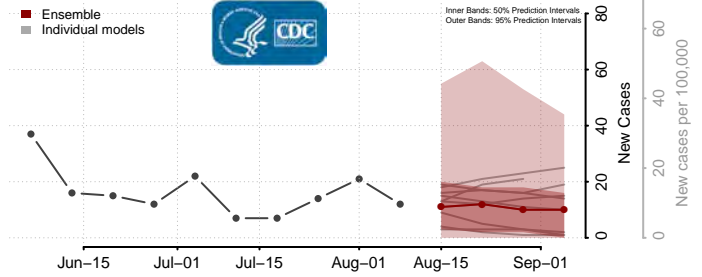

Cape May County, New Jersey

Cumberland County, New Jersey

Essex County, New Jersey

Gloucester County, New Jersey

Hudson County, New Jersey

Hunterdon County, New Jersey

Mercer County, New Jersey

Middlesex County, New Jersey