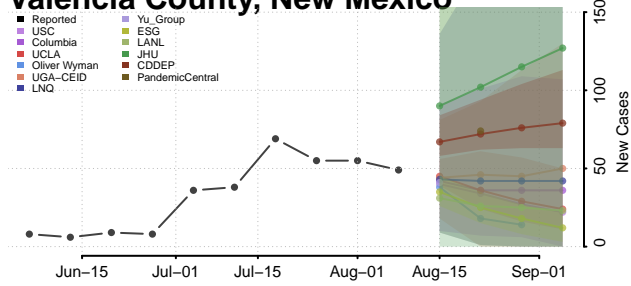

Valencia County, New Mexico