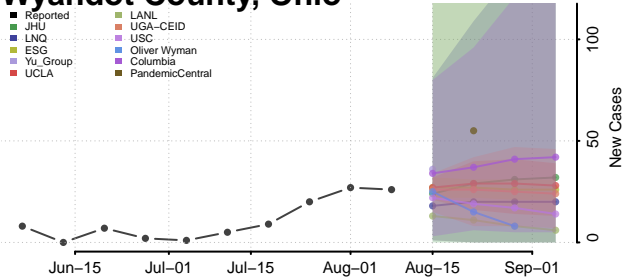

Wayne County, Ohio

Williams County, Ohio

Wood County, Ohio

Wyandot County, Ohio

Oklahoma

Adair County, Oklahoma

Alfalfa County, Oklahoma

Atoka County, Oklahoma