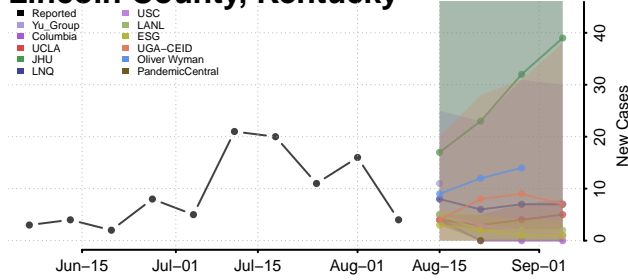

Lee County, Kentucky

Leslie County, Kentucky

Letcher County, Kentucky

Lewis County, Kentucky

Lincoln County, Kentucky

Livingston County, Kentucky

Logan County, Kentucky

Lyon County, Kentucky