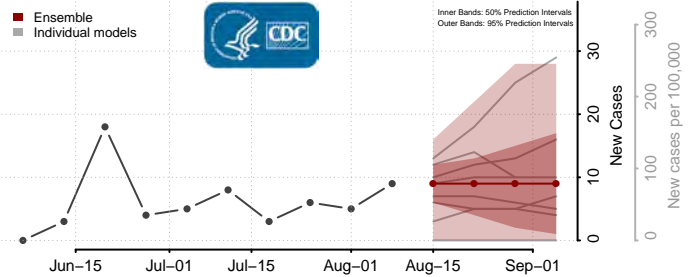

Custer County, Montana