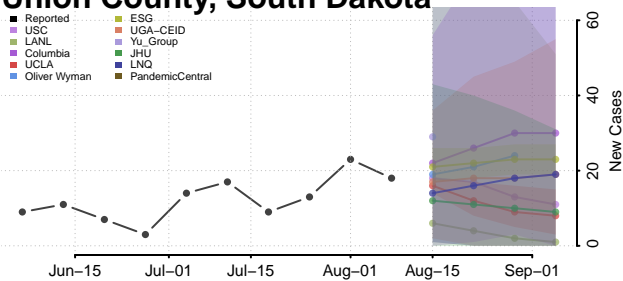

Union County, South Dakota