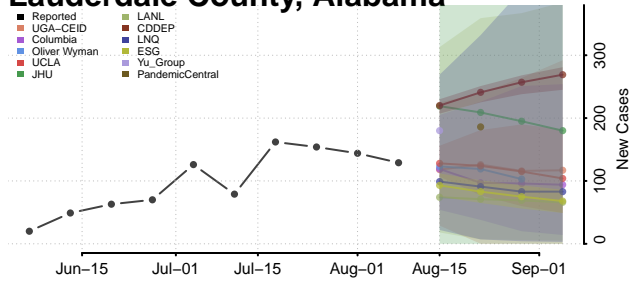

Dale County, Alabama

Dallas County, Alabama

DeKalb County, Alabama

Elmore County, Alabama

Escambia County, Alabama

Etowah County, Alabama

Fayette County, Alabama

Franklin County, Alabama

Geneva County, Alabama

Greene County, Alabama

Hale County, Alabama

Henry County, Alabama

Houston County, Alabama

Jackson County, Alabama

Jefferson County, Alabama

Lamar County, Alabama

Lauderdale County, Alabama

Lawrence County, Alabama

Lee County, Alabama

Limestone County, Alabama

Lowndes County, Alabama

Macon County, Alabama

Madison County, Alabama

Marengo County, Alabama