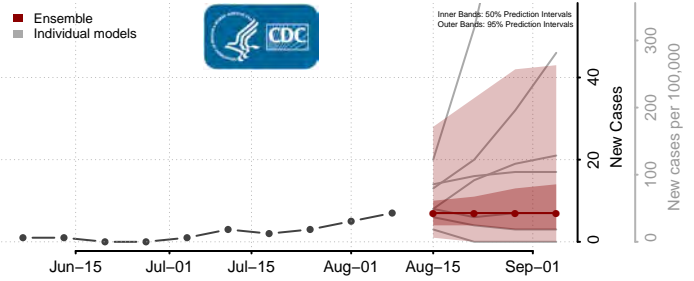

Kanabec County, Minnesota