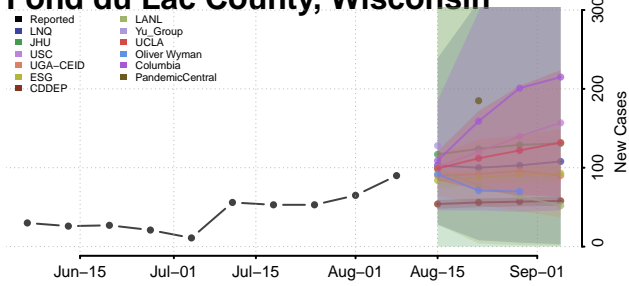

Fond du Lac County, Wisconsin