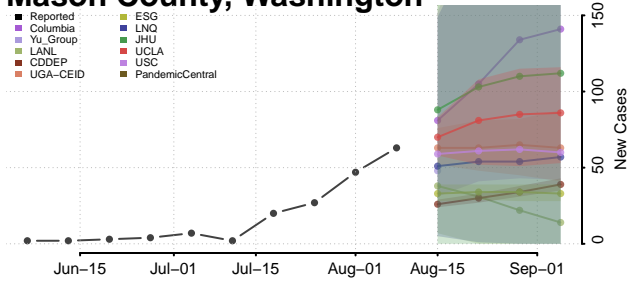

Mason County, Washington