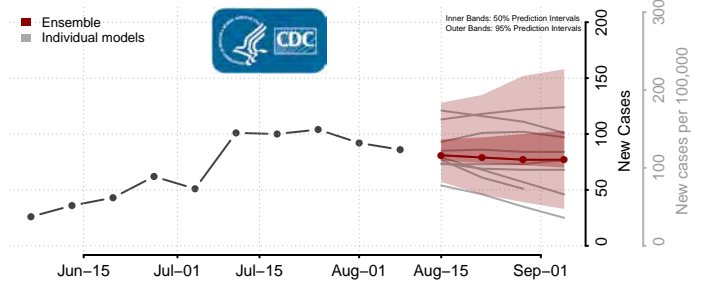

Franklin County, North Carolina