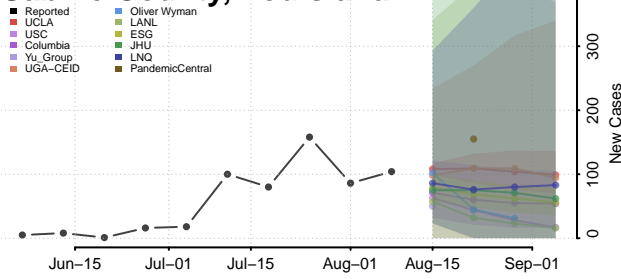

Sabine County, Louisiana