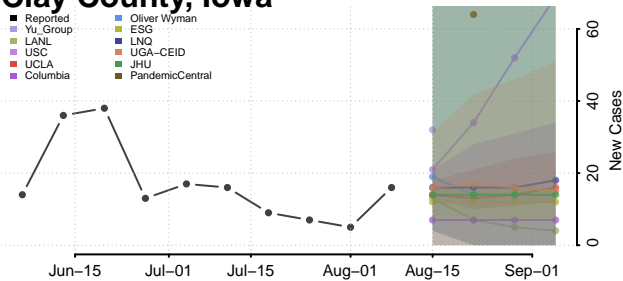

Cass County, Iowa

Cedar County, Iowa

Cerro Gordo County, Iowa

Cherokee County, Iowa

Chickasaw County, Iowa

Clarke County, Iowa

Clay County, Iowa

Clayton County, Iowa