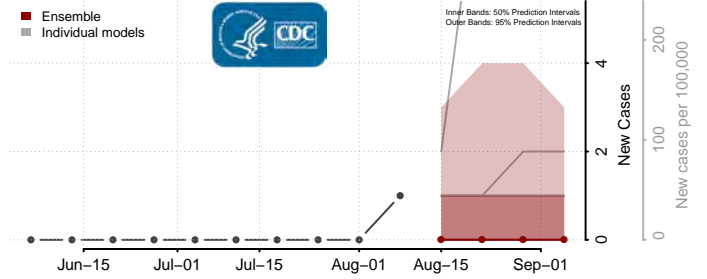

Divide County, North Dakota

Dunn County, North Dakota

Eddy County, North Dakota

Emmons County, North Dakota

Foster County, North Dakota

Golden Valley County, North Dakota

Grand Forks County, North Dakota

Grant County, North Dakota