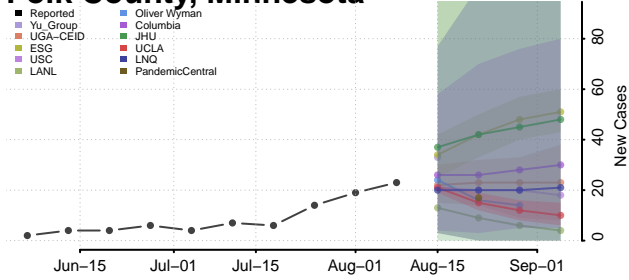

Polk County, Minnesota