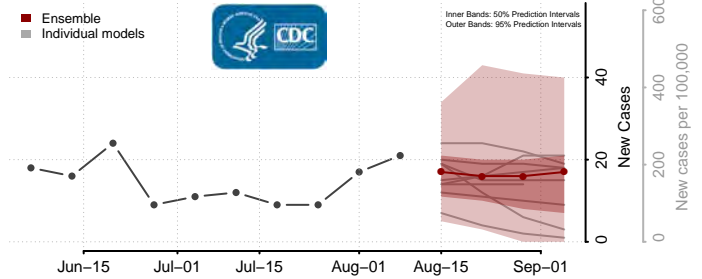

Cass County, Iowa

Cedar County, Iowa

Cerro Gordo County, Iowa

Cherokee County, Iowa

Chickasaw County, Iowa

Clarke County, Iowa

Clay County, Iowa

Clayton County, Iowa