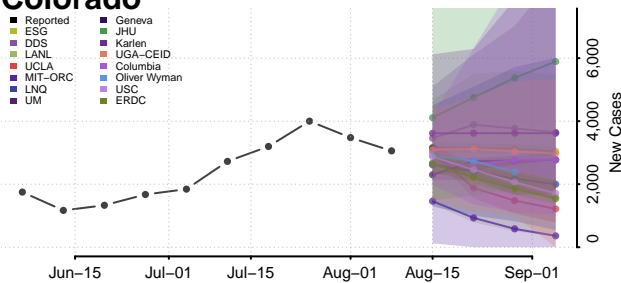

Tulare County, California

Tuolumne County, California

Ventura County, California

Yolo County, California

Yuba County, California

Colorado

Adams County, Colorado

Alamosa County, Colorado