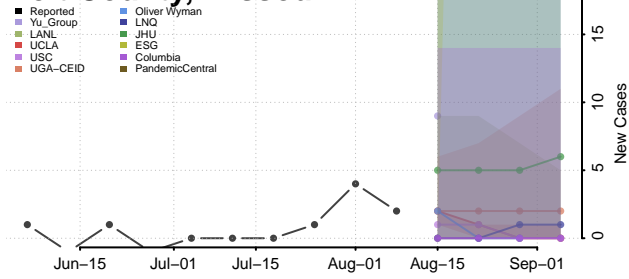

Holt County, Missouri