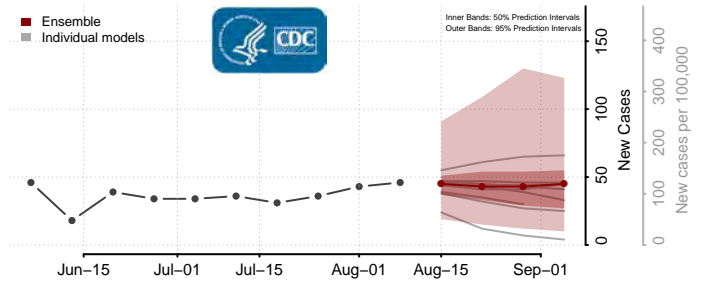

Yadkin County, North Carolina