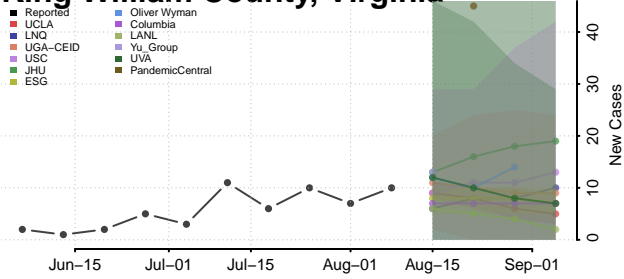

Henry County, Virginia

Highland County, Virginia

Hopewell County, Virginia

Isle of Wight County, Virginia

James City County, Virginia

King and Queen County, Virginia

King George County, Virginia

King William County, Virginia