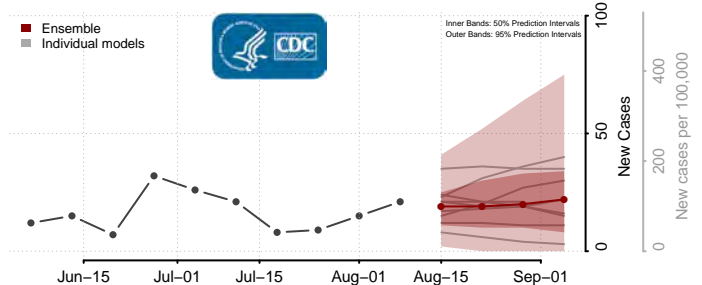

Perry County, Missouri