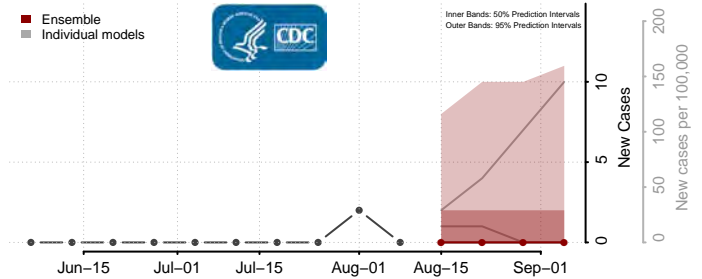

Powell County, Montana