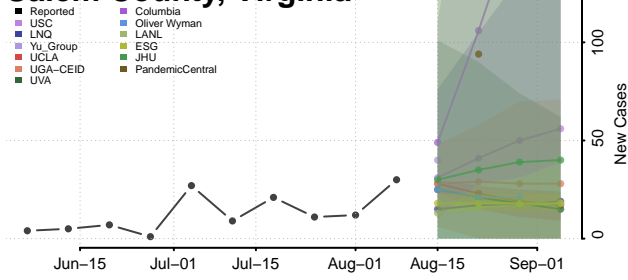

Prince George County, Virginia

Prince William County, Virginia

Pulaski County, Virginia

Radford County, Virginia

Rappahannock County, Virginia

Russell County, Virginia

Salem County, Virginia

Scott County, Virginia