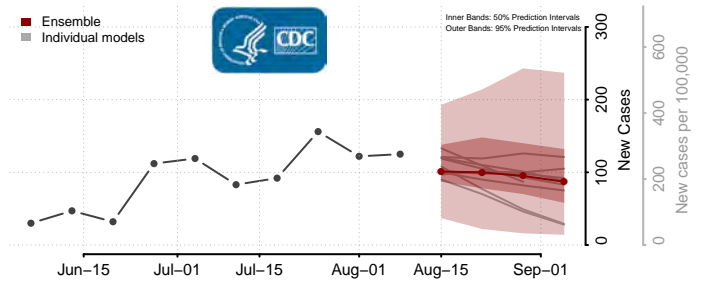

Tunica County, Mississippi

Union County, Mississippi

Walthall County, Mississippi

Warren County, Mississippi

Washington County, Mississippi

Wayne County, Mississippi

Webster County, Mississippi

Wilkinson County, Mississippi