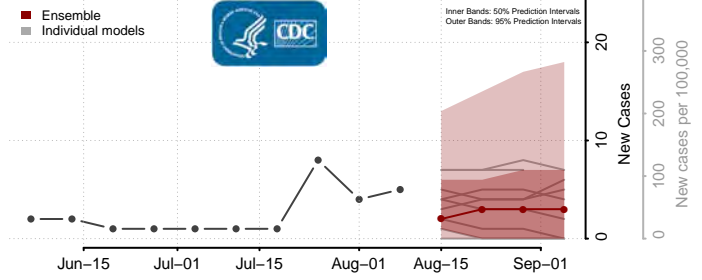

Mille Lacs County, Minnesota

Morrison County, Minnesota

Mower County, Minnesota

Murray County, Minnesota

Nicollet County, Minnesota

Nobles County, Minnesota

Norman County, Minnesota

Olmsted County, Minnesota