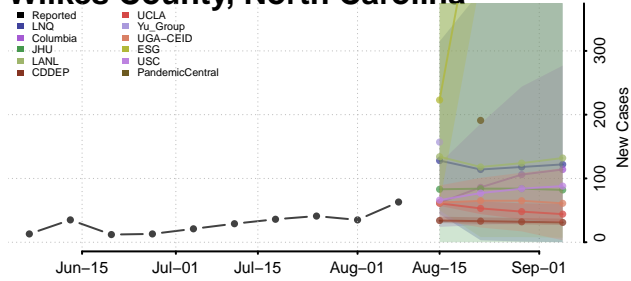

Wilkes County, North Carolina