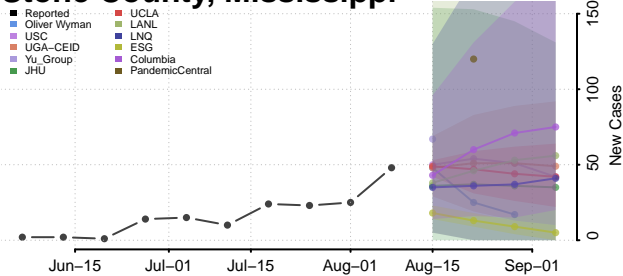

Stone County, Mississippi