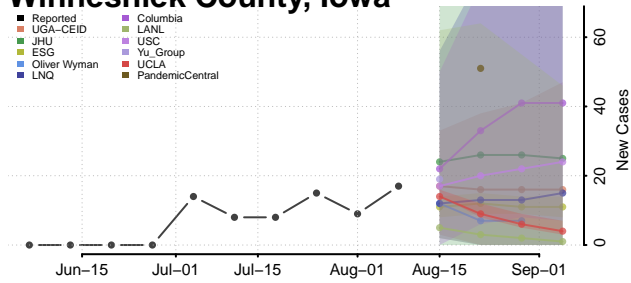

Winneshiek County, Iowa