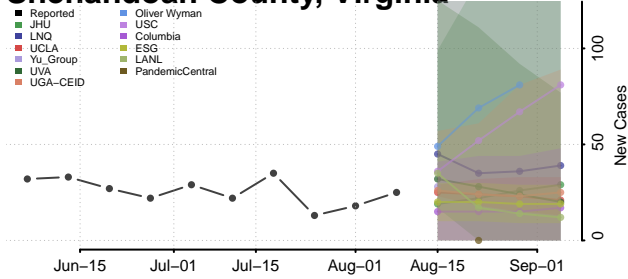

Shenandoah County, Virginia