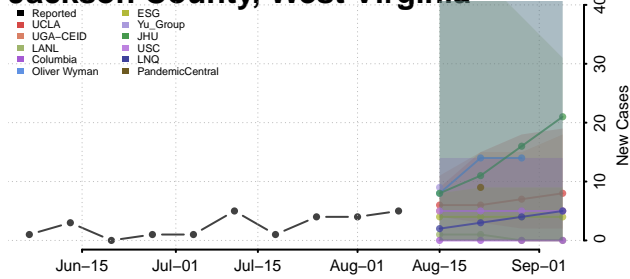

Jackson County, West Virginia