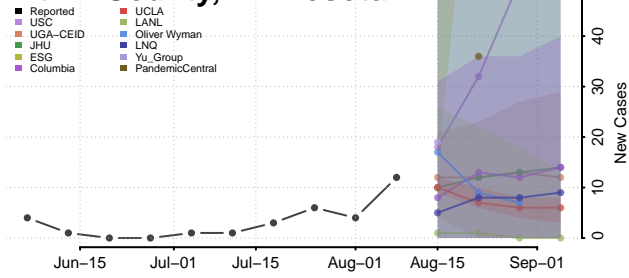

Aitkin County, Minnesota