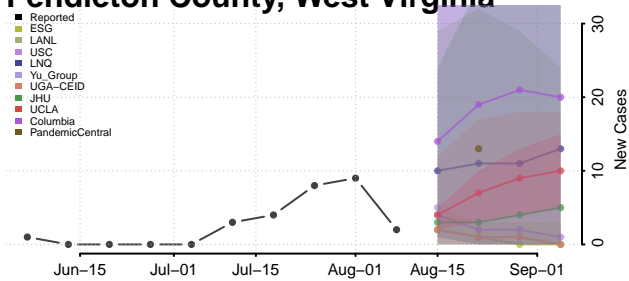

Pendleton County, West Virginia