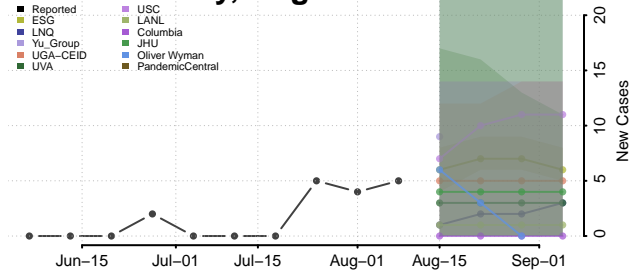

New Kent County, Virginia

Newport News County, Virginia

Norfolk County, Virginia

Northampton County, Virginia

Northumberland County, Virginia

Norton County, Virginia

Nottoway County, Virginia

Orange County, Virginia