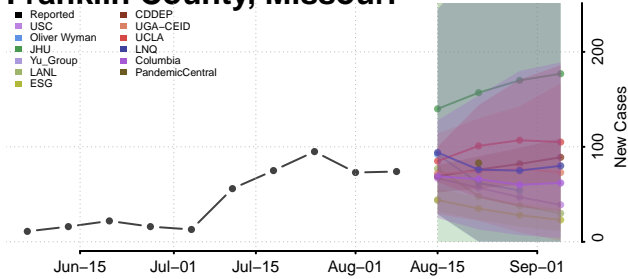

Franklin County, Missouri