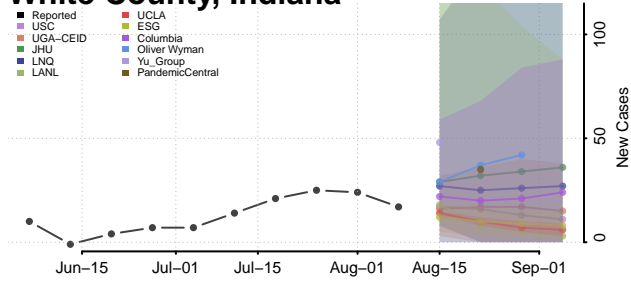

Vigo County, Indiana

Wabash County, Indiana

Warren County, Indiana

Warrick County, Indiana

Washington County, Indiana

Wayne County, Indiana

Wells County, Indiana

White County, Indiana