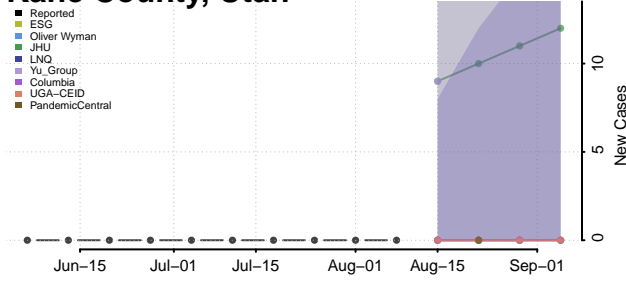

Kane County, Utah