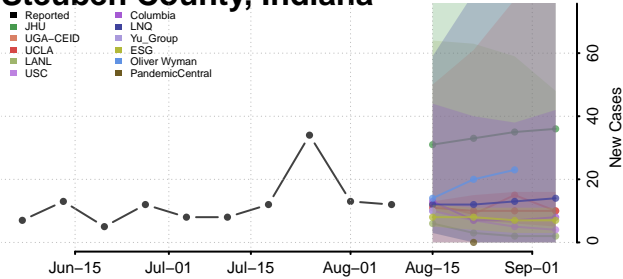

Stauben County, Indiana