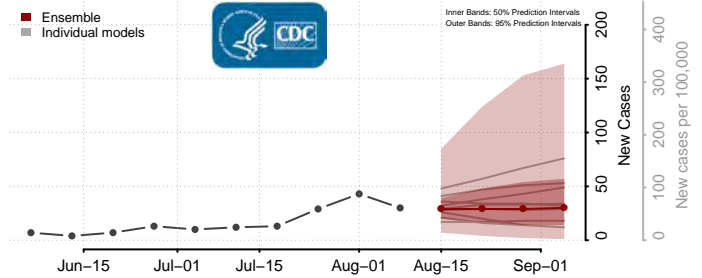

Douglas County, Nevada