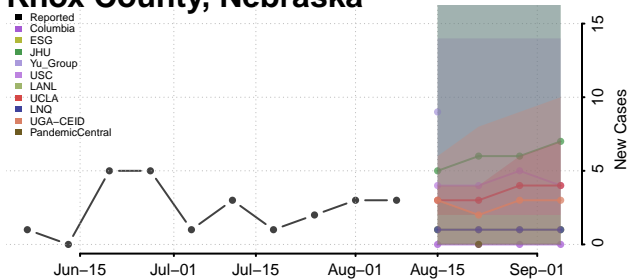

Knox County, Nebraska