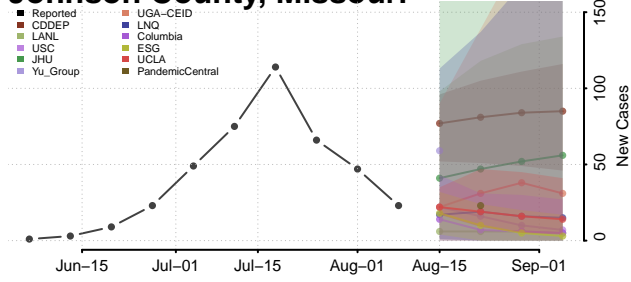

Howard County, Missouri

Howell County, Missouri

Iron County, Missouri

Jackson County, Missouri

Jasper County, Missouri

Jefferson County, Missouri

Johnson County, Missouri

Knox County, Missouri