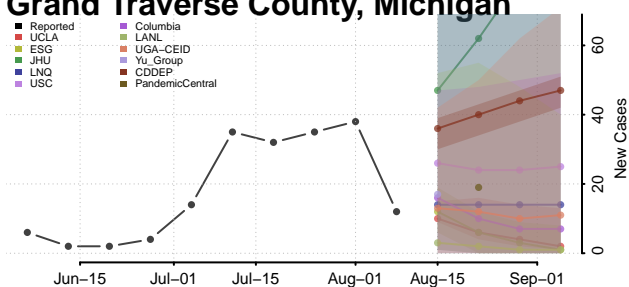

Grand Traverse County, Michigan