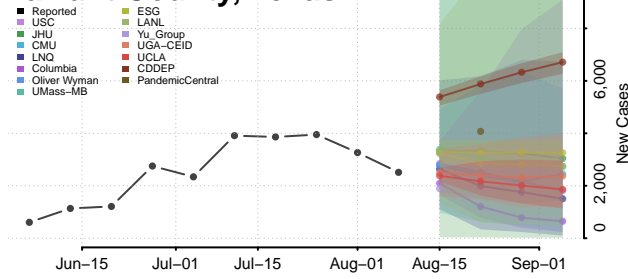

Tarrant County, Texas