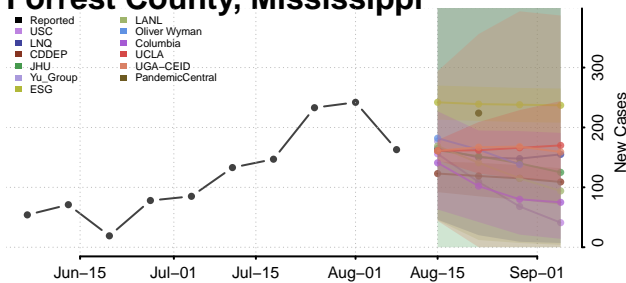

Forrest County, Mississippi