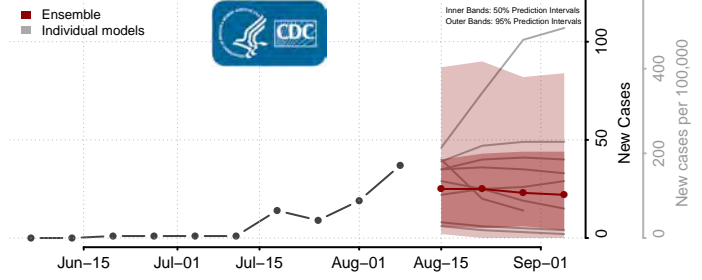

Prince George County, Virginia

Prince William County, Virginia

Pulaski County, Virginia

Radford County, Virginia

Rappahannock County, Virginia

Russell County, Virginia

Salem County, Virginia

Scott County, Virginia