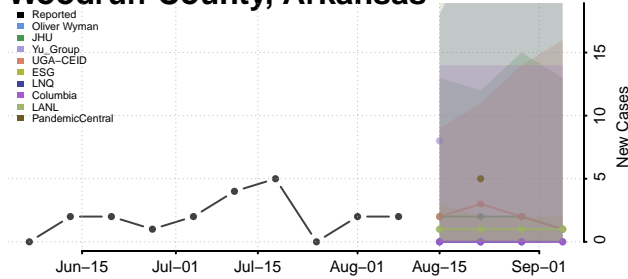

Woodruff County, Arkansas