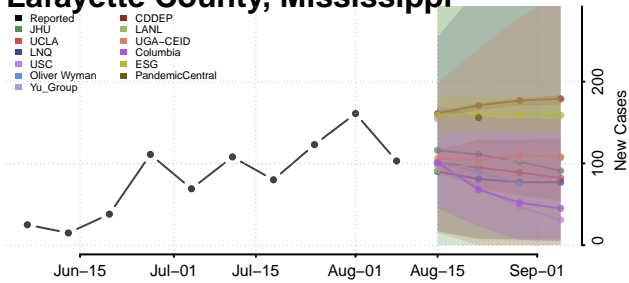

Lafayette County, Mississippi