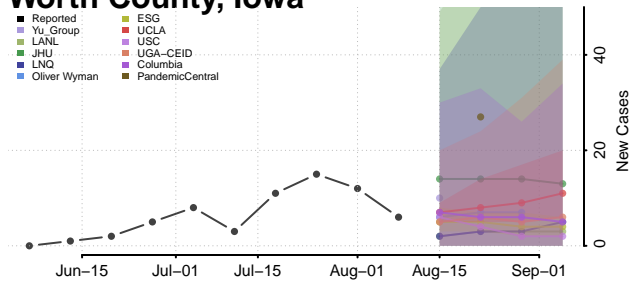

Winnebago County, Iowa

Winneshiek County, Iowa

Woodbury County, Iowa

Worth County, Iowa

Wright County, Iowa

Kansas

Allen County, Kansas

Anderson County, Kansas