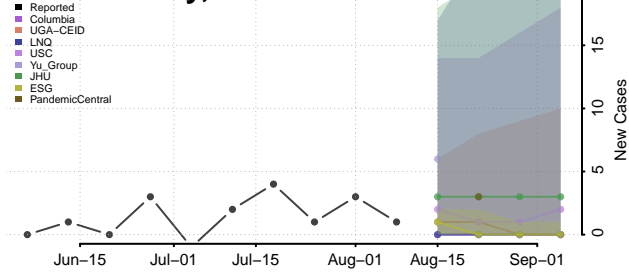

Winnebago County, Iowa

Winneshiek County, Iowa

Woodbury County, Iowa

Worth County, Iowa

Wright County, Iowa

Kansas

Allen County, Kansas

Anderson County, Kansas