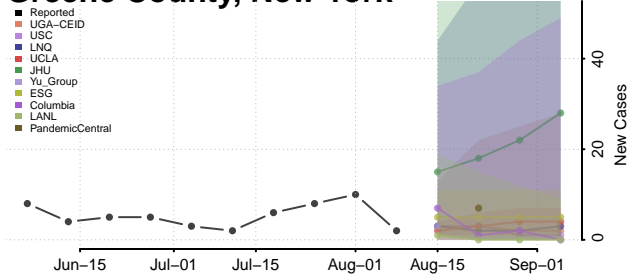

Delaware County, New York

Dutchess County, New York

Erie County, New York

Essex County, New York

Franklin County, New York

Fulton County, New York

Genesee County, New York

Greene County, New York