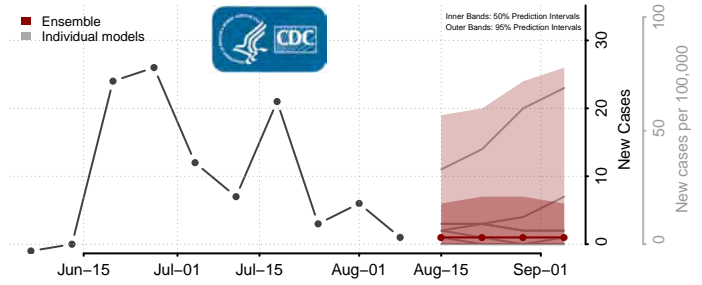

Preston County, West Virginia

Putnam County, West Virginia

Raleigh County, West Virginia

Randolph County, West Virginia

Ritchie County, West Virginia

Roane County, West Virginia

Summers County, West Virginia