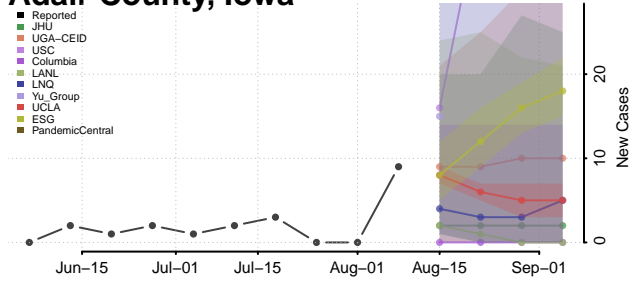

Adair County, Iowa