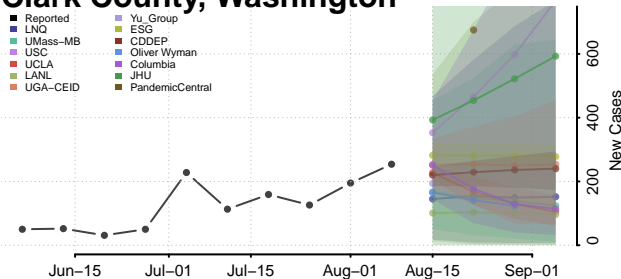

Clark County, Washington