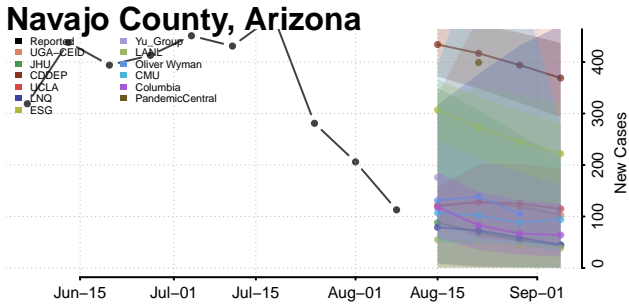

Gila County, Arizona

Graham County, Arizona

Greenlee County, Arizona

La Paz County, Arizona

Maricopa County, Arizona

Mohave County, Arizona

Navajo County, Arizona

Pima County, Arizona