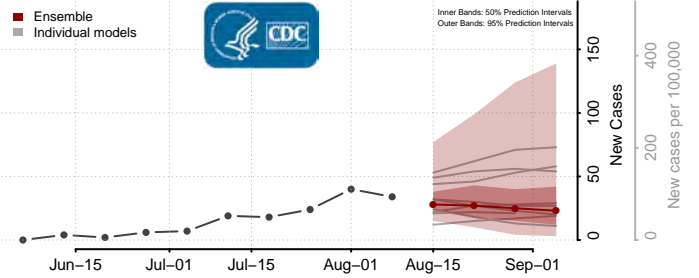

Union County, Kentucky

Warren County, Kentucky

Washington County, Kentucky

Wayne County, Kentucky

Webster County, Kentucky

Whitley County, Kentucky

Wolfe County, Kentucky

Woodford County, Kentucky