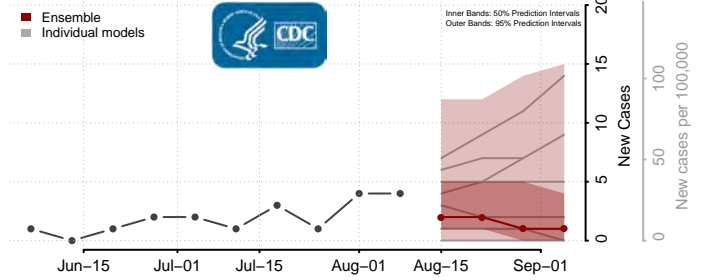

Gilmer County, West Virginia

Grant County, West Virginia

Greenbrier County, West Virginia

Hampshire County, West Virginia

Hancock County, West Virginia

Hardy County, West Virginia

Harrison County, West Virginia