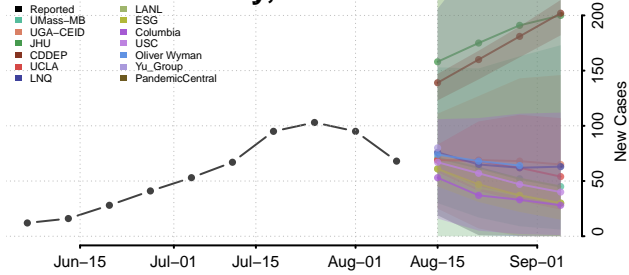

Marinette County, Wisconsin

Marquette County, Wisconsin

Menominee County, Wisconsin

Milwaukee County, Wisconsin

Monroe County, Wisconsin

Oconto County, Wisconsin

Oneida County, Wisconsin

Outagamie County, Wisconsin