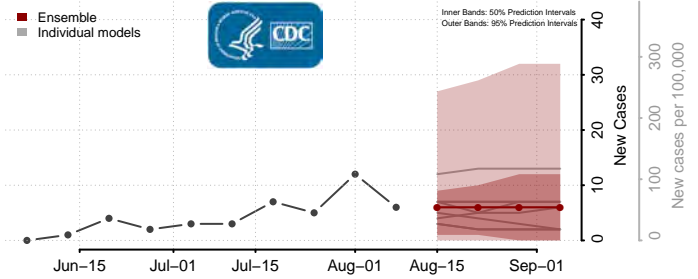

Johnston County, Oklahoma