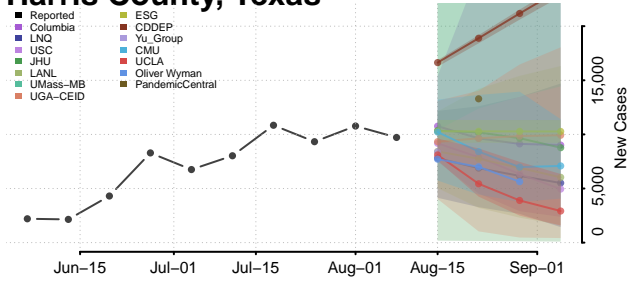

Harris County, Texas