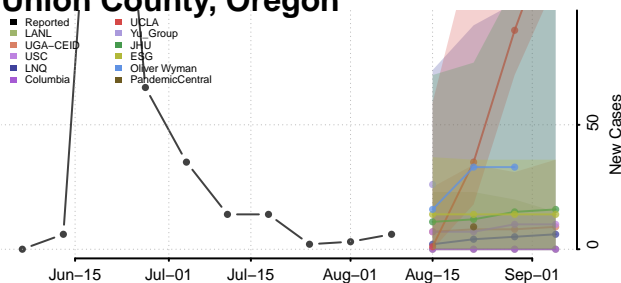

Union County, Oregon