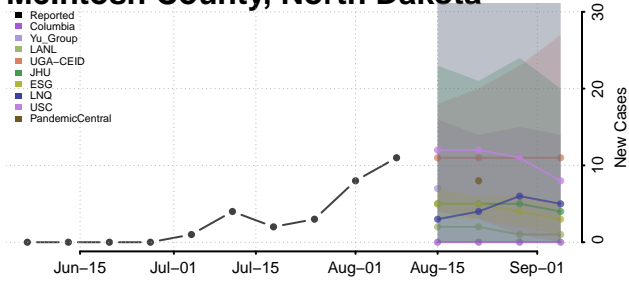

Griggs County, North Dakota

Hettinger County, North Dakota

Kidder County, North Dakota

LaMoure County, North Dakota

Logan County, North Dakota

McHenry County, North Dakota

McIntosh County, North Dakota

McKenzie County, North Dakota