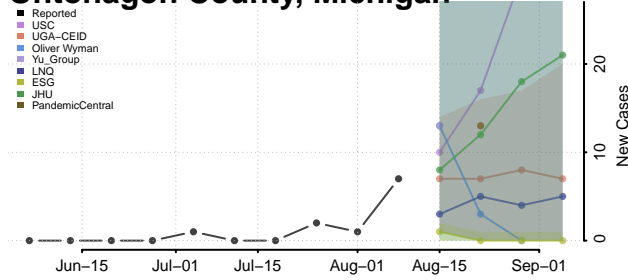

Montgomery County, Michigan

Muskegon County, Michigan

Newaygo County, Michigan

Oakland County, Michigan

Oceana County, Michigan

Ogemaw County, Michigan

Ontonagon County, Michigan

Osceola County, Michigan