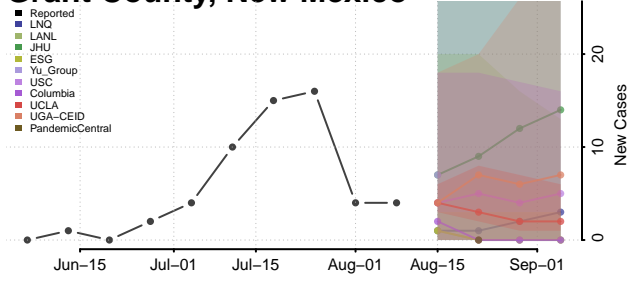

Grant County, New Mexico