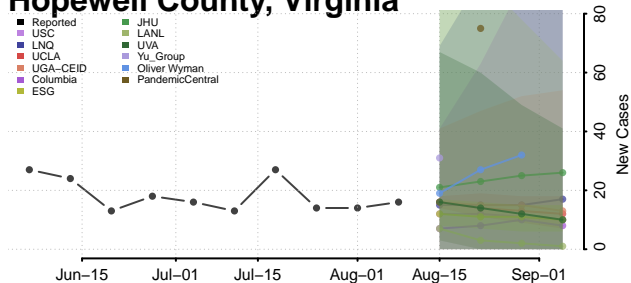

Hopewell County, Virginia