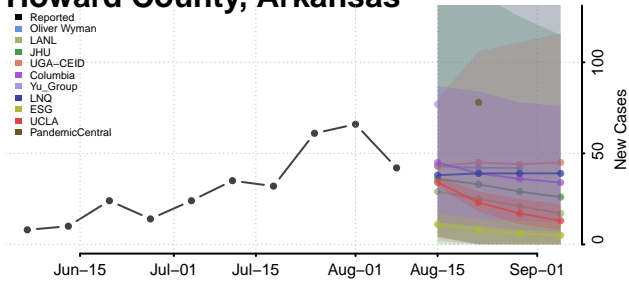

Greene County, Arkansas

Hempstead County, Arkansas

Hot Spring County, Arkansas

Howard County, Arkansas

Independence County, Arkansas

Izard County, Arkansas

Jackson County, Arkansas

Jefferson County, Arkansas