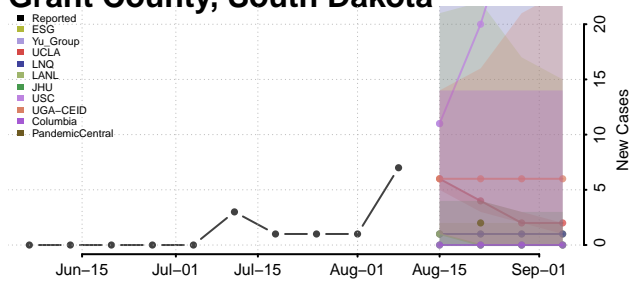

Grant County, South Dakota