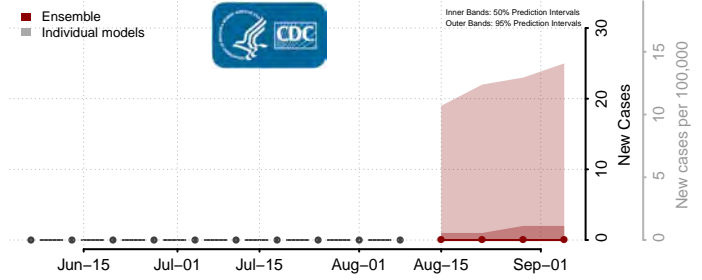

Washington County, Utah