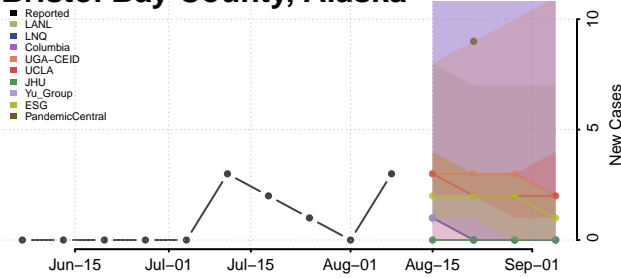

Bristol Bay County, Alaska