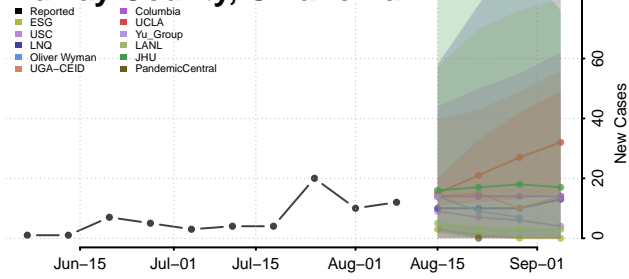

Murray County, Oklahoma