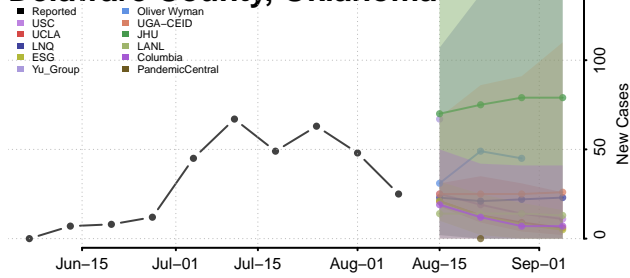

Custer County, Oklahoma

Delaware County, Oklahoma

Dewey County, Oklahoma

Ellis County, Oklahoma

Garfield County, Oklahoma

Garvin County, Oklahoma

Grady County, Oklahoma

Grant County, Oklahoma