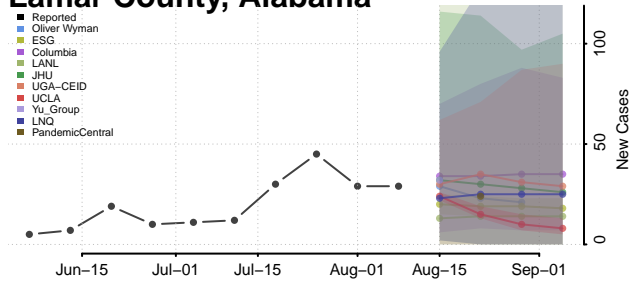

Dale County, Alabama

Dallas County, Alabama

DeKalb County, Alabama

Elmore County, Alabama

Escambia County, Alabama

Etowah County, Alabama

Fayette County, Alabama

Franklin County, Alabama

Geneva County, Alabama

Greene County, Alabama

Hale County, Alabama

Henry County, Alabama

Houston County, Alabama

Jackson County, Alabama

Jefferson County, Alabama

Lamar County, Alabama

Lauderdale County, Alabama

Lawrence County, Alabama

Lee County, Alabama

Limestone County, Alabama

Lowndes County, Alabama

Macon County, Alabama

Madison County, Alabama

Marengo County, Alabama