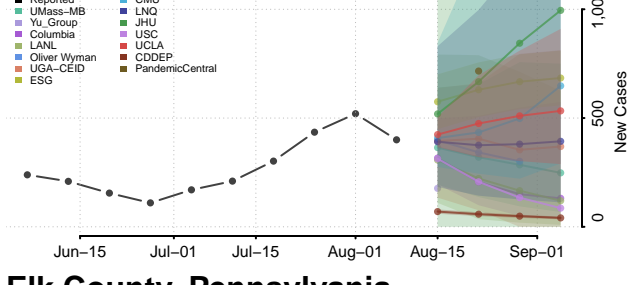

Elk County, Pennsylvania

Erie County, Pennsylvania

Fayette County, Pennsylvania

Forest County, Pennsylvania

Franklin County, Pennsylvania

Fulton County, Pennsylvania

Greene County, Pennsylvania

Huntingdon County, Pennsylvania