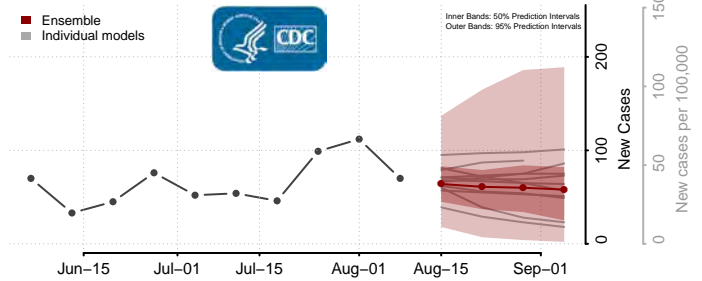

Carroll County, Maryland