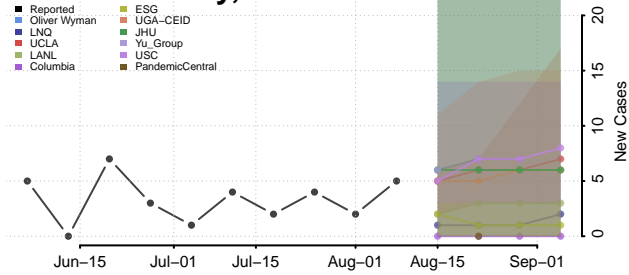

Barnes County, North Dakota