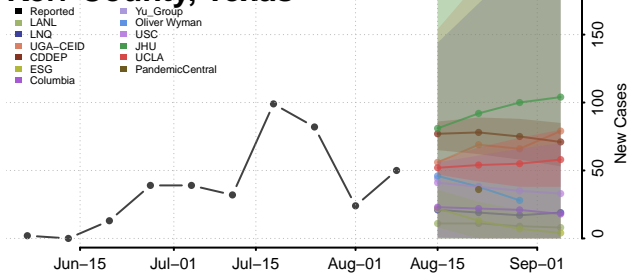

Kerr County, Texas