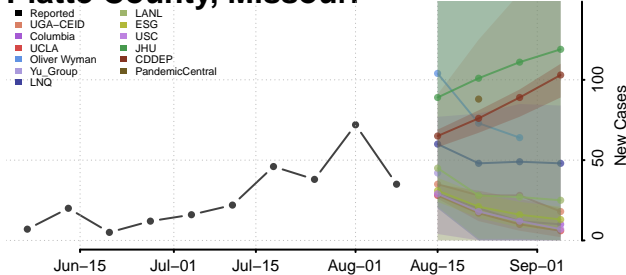

Platte County, Missouri