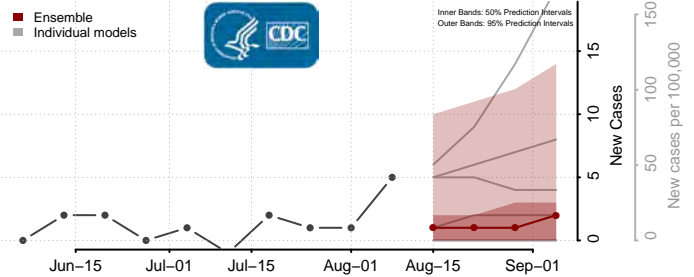

Colfax County, New Mexico