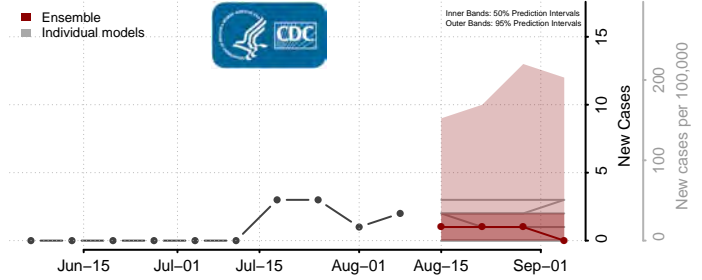

Pondera County, Montana