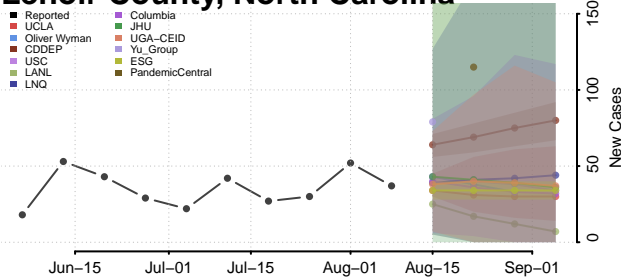

Hyde County, North Carolina

Iredell County, North Carolina

Jackson County, North Carolina

Johnston County, North Carolina

Jones County, North Carolina

Lee County, North Carolina

Lenoir County, North Carolina