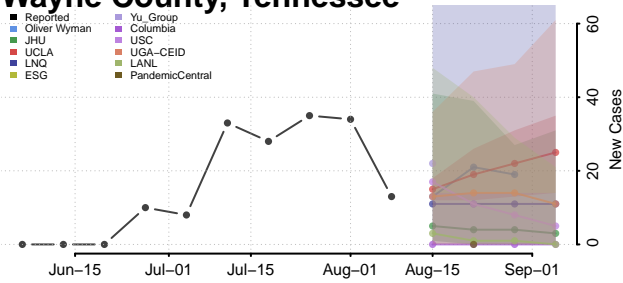

Wayne County, Tennessee