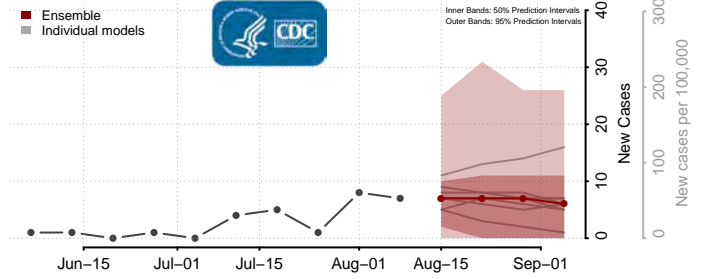

Madison County, Virginia