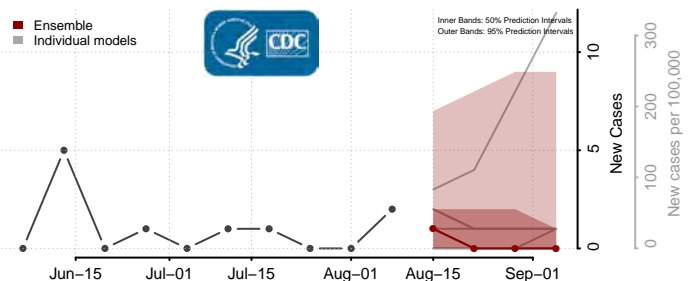

Mercer County, Missouri