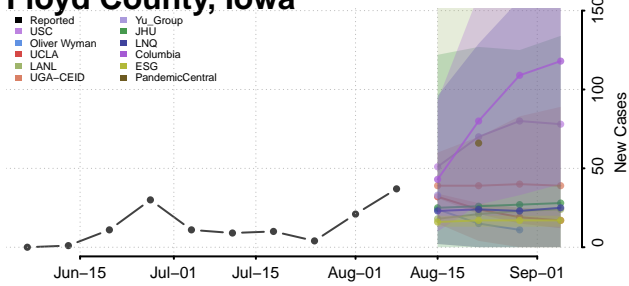

Floyd County, Iowa