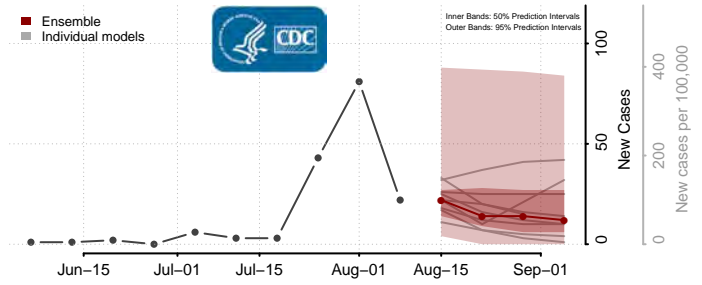

Nodaway County, Missouri