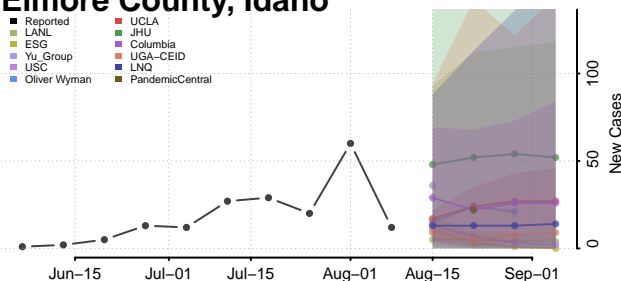

Cassia County, Idaho

Clark County, Idaho

Clearwater County, Idaho

Custer County, Idaho

Elmore County, Idaho

Franklin County, Idaho

Fremont County, Idaho

Gem County, Idaho