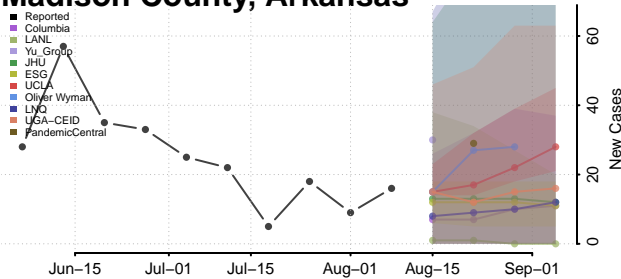

Madison County, Arkansas