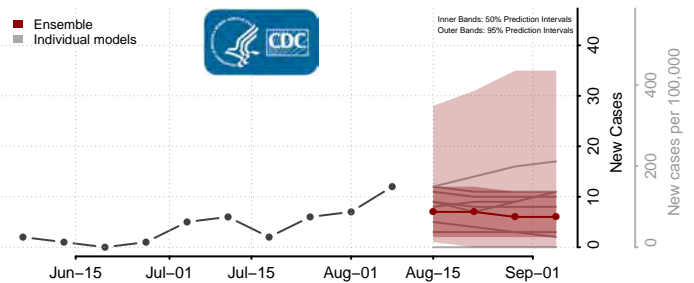

Slope County, North Dakota

Stark County, North Dakota

Steele County, North Dakota

Stutsman County, North Dakota

Towner County, North Dakota

Trail County, North Dakota

Walsh County, North Dakota

Ward County, North Dakota