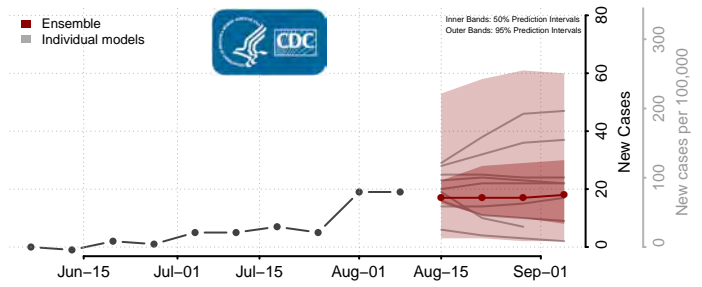

Crawford County, Missouri