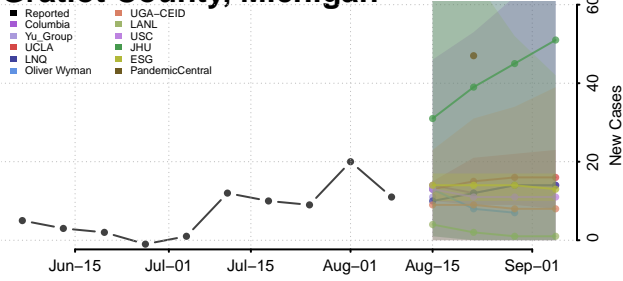

Gratiot County, Michigan