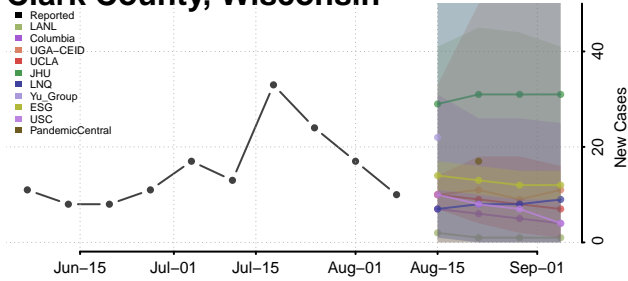

Clark County, Wisconsin