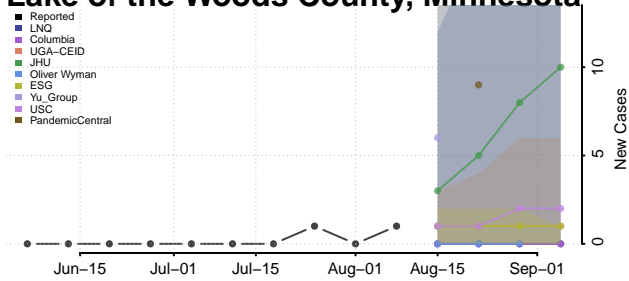

Jackson County, Minnesota

Kanabec County, Minnesota

Kandiyohi County, Minnesota

Kittson County, Minnesota

Koochiching County, Minnesota

Lac qui Parle County, Minnesota

Lake County, Minnesota

Lake of the Woods County, Minnesota