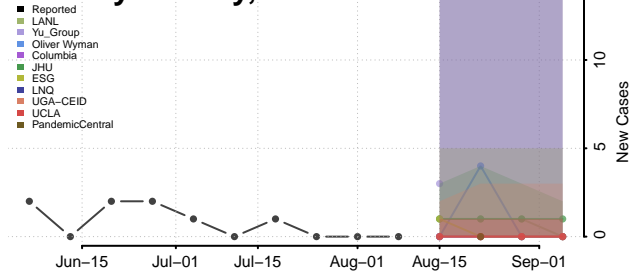

Clear Creek County, Colorado

Conejos County, Colorado

Costilla County, Colorado

Crowley County, Colorado

Custer County, Colorado

Delta County, Colorado

Denver County, Colorado

Dolores County, Colorado