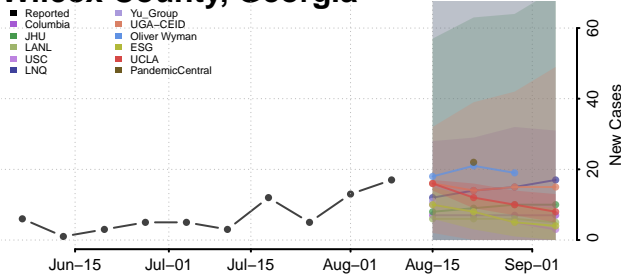

Wayne County, Georgia

Webster County, Georgia

Wheeler County, Georgia

White County, Georgia

Whitfield County, Georgia

Wilcox County, Georgia

Wilkes County, Georgia

Wilkinson County, Georgia