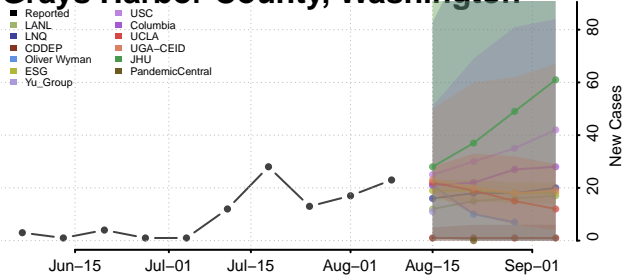

Garfield County, Washington

Grant County, Washington

Grays Harbor County, Washington

Island County, Washington

Jefferson County, Washington

King County, Washington

Kitsap County, Washington

Kittitas County, Washington