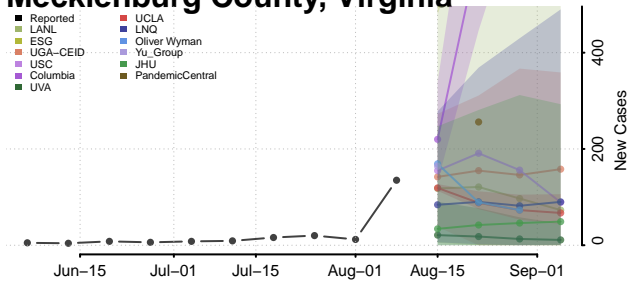

Mecklenburg County, Virginia