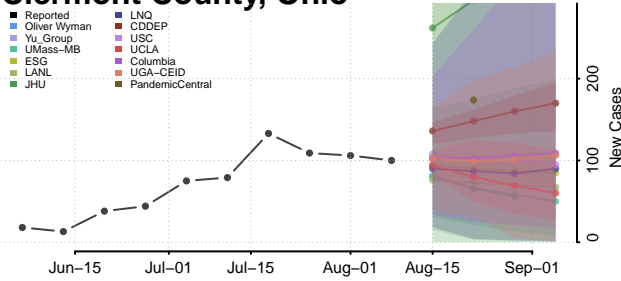

Clermont County, Ohio

Clinton County, Ohio

Columbiana County, Ohio

Coshocton County, Ohio

Crawford County, Ohio

Cuyahoga County, Ohio

Darke County, Ohio

Defiance County, Ohio