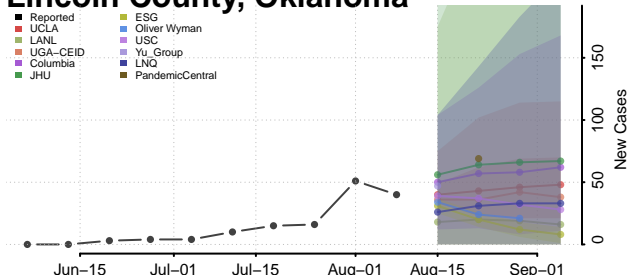

Kay County, Oklahoma

Kingfisher County, Oklahoma

Kiowa County, Oklahoma

Latimer County, Oklahoma

Le Flore County, Oklahoma

Lincoln County, Oklahoma

Logan County, Oklahoma

Love County, Oklahoma