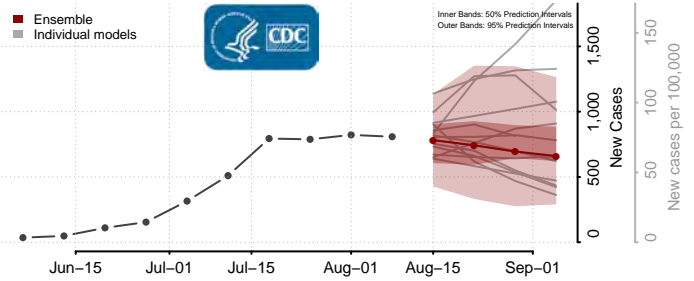

Beaverhead County, Montana

Big Horn County, Montana

Blaine County, Montana

Broadwater County, Montana

Carbon County, Montana

Carter County, Montana

Cascade County, Montana

Chouteau County, Montana