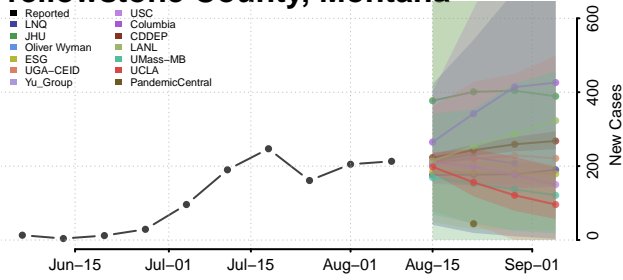

Sweet Grass County, Montana

Teton County, Montana

Toole County, Montana

Treasure County, Montana

Valley County, Montana

Wheatland County, Montana

Wibaux County, Montana

Yellowstone County, Montana