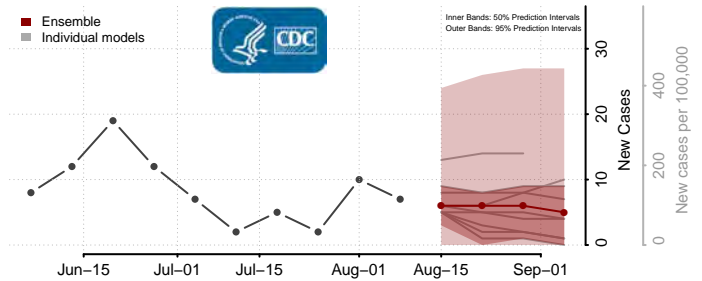

St. Louis City County, Missouri

St. Louis County, Missouri

Ste. Genevieve County, Missouri

Stoddard County, Missouri

Stone County, Missouri

Sullivan County, Missouri

Taney County, Missouri

Texas County, Missouri