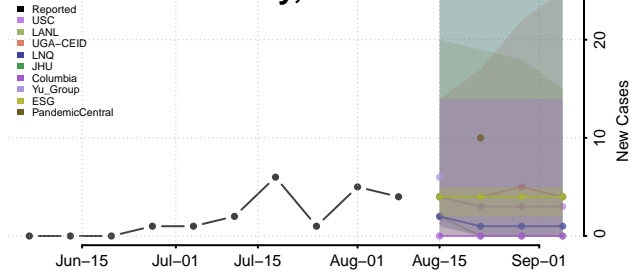

Le Sueur County, Minnesota

Lincoln County, Minnesota

Lyon County, Minnesota

Mahnomen County, Minnesota

Marshall County, Minnesota

Martin County, Minnesota

McLeod County, Minnesota

Meeker County, Minnesota