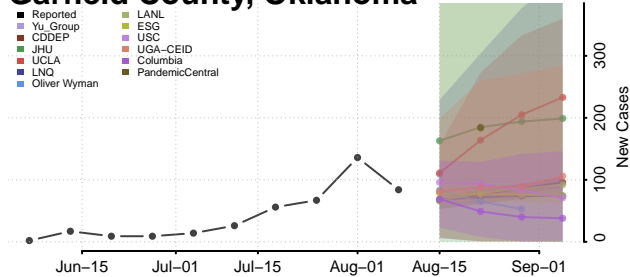

Custer County, Oklahoma

Delaware County, Oklahoma

Dewey County, Oklahoma

Ellis County, Oklahoma

Garfield County, Oklahoma

Garvin County, Oklahoma

Grady County, Oklahoma

Grant County, Oklahoma