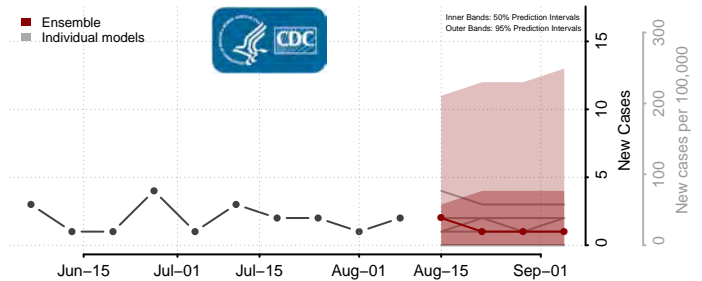

Ransom County, North Dakota