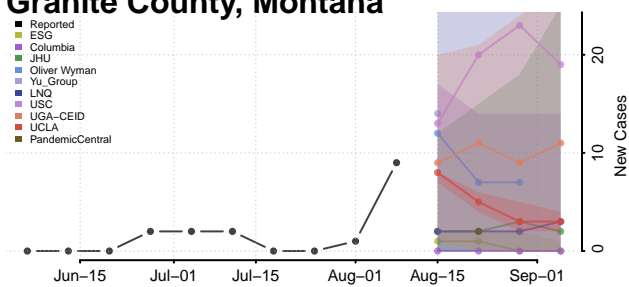

Garfield County, Montana

Glacier County, Montana

Golden Valley County, Montana

Granite County, Montana

Hill County, Montana

Jefferson County, Montana

Judith Basin County, Montana

Lake County, Montana