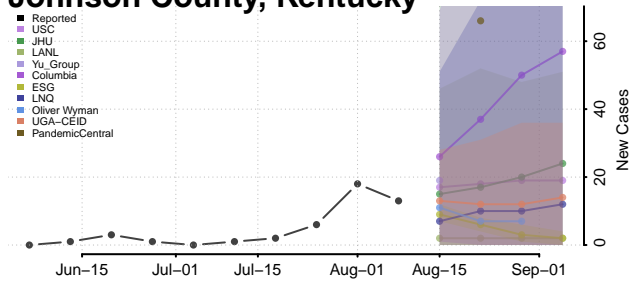

Johnson County, Kentucky