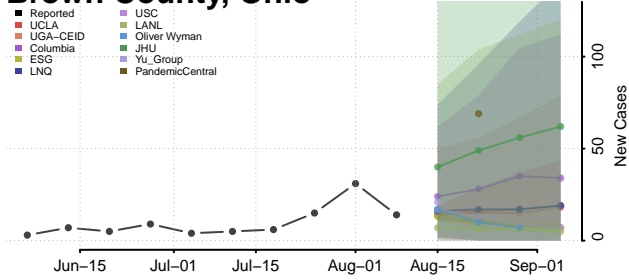

Brown County, Ohio