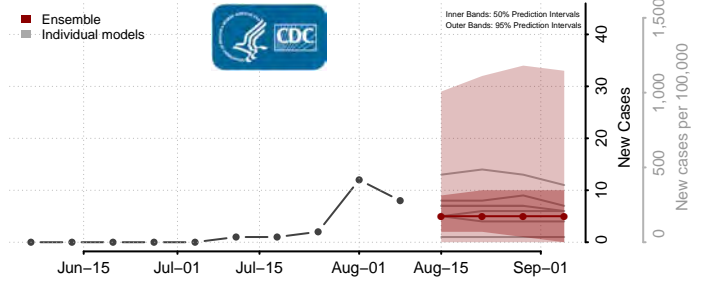

McLean County, North Dakota

Mercer County, North Dakota

Morton County, North Dakota

Mountrail County, North Dakota

Nelson County, North Dakota

Oliver County, North Dakota

Pembina County, North Dakota

Pierce County, North Dakota