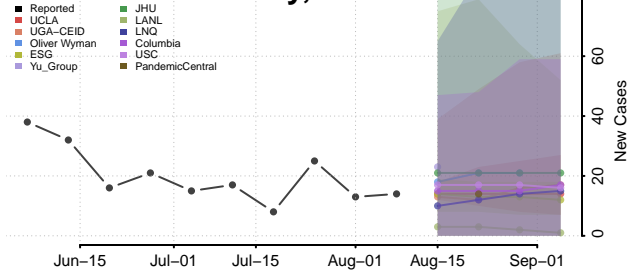

Polk County, Nebraska

Red Willow County, Nebraska

Richardson County, Nebraska

Rock County, Nebraska

Saline County, Nebraska

Sarpy County, Nebraska

Saunders County, Nebraska

Scotts Bluff County, Nebraska