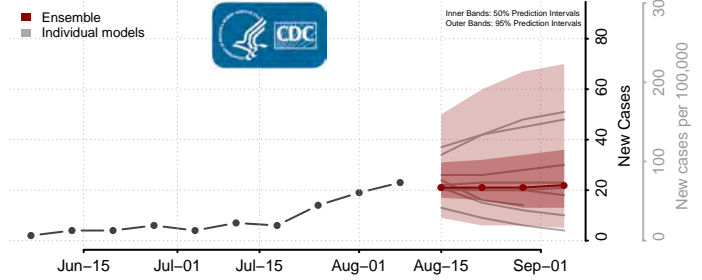

Polk County, Minnesota