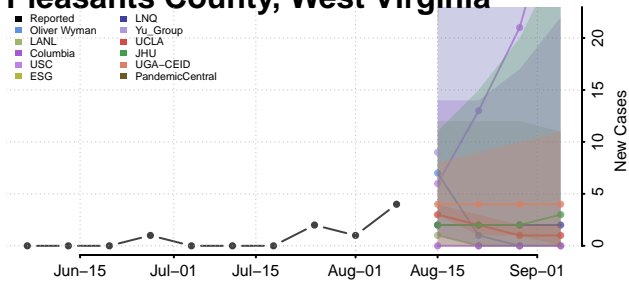

Monroe County, West Virginia

Morgan County, West Virginia

Nicholas County, West Virginia

Ohio County, West Virginia

Pendleton County, West Virginia

Pleasants County, West Virginia

Pocahontas County, West Virginia