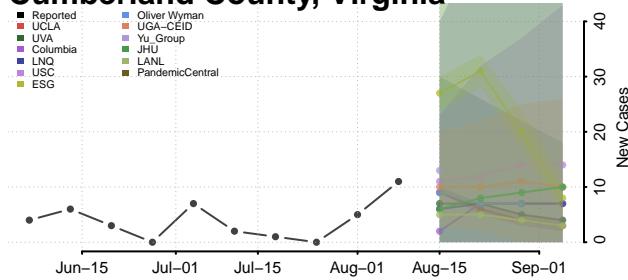

Cumberland County, Virginia