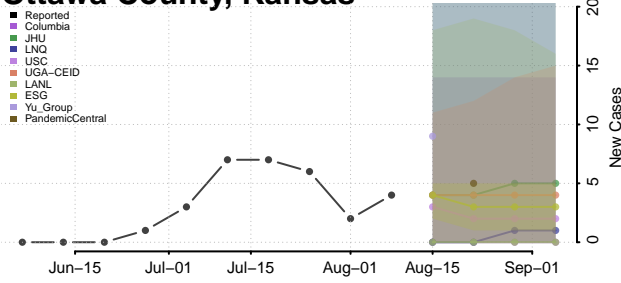

Ottawa County, Kansas