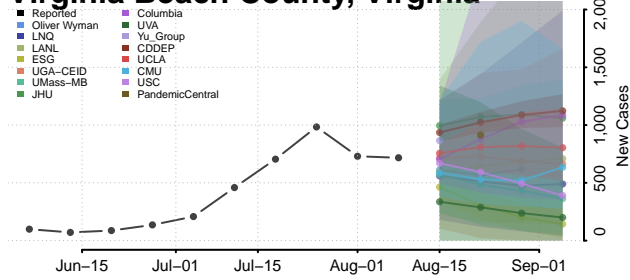

Virginia Beach County, Virginia