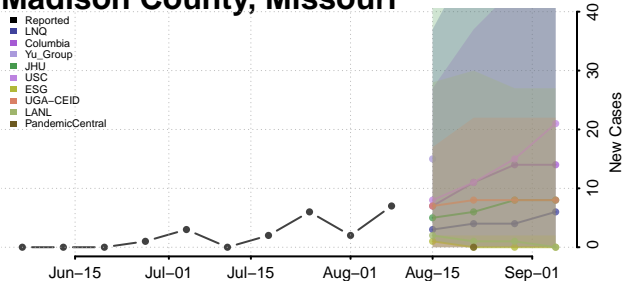

Madison County, Missouri