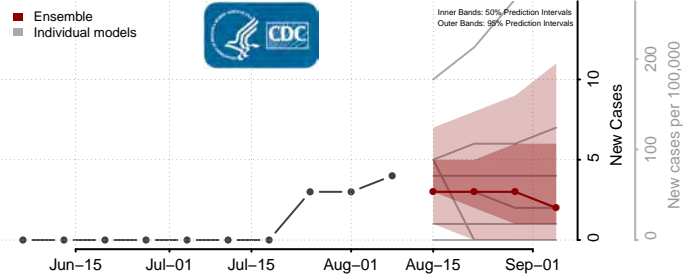

Beaverhead County, Montana

Big Horn County, Montana

Blaine County, Montana

Broadwater County, Montana

Carbon County, Montana

Carter County, Montana

Cascade County, Montana

Chouteau County, Montana