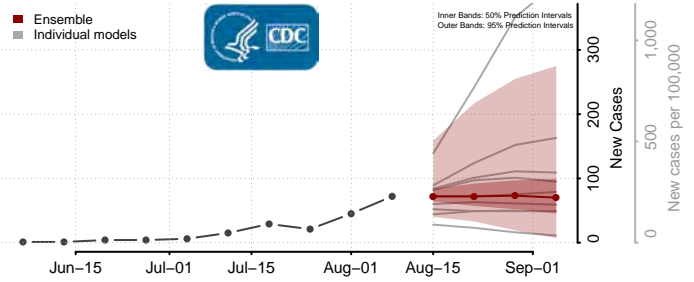

Stark County, North Dakota