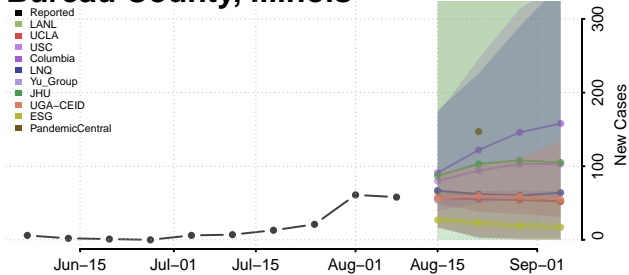

Bureau County, Illinois