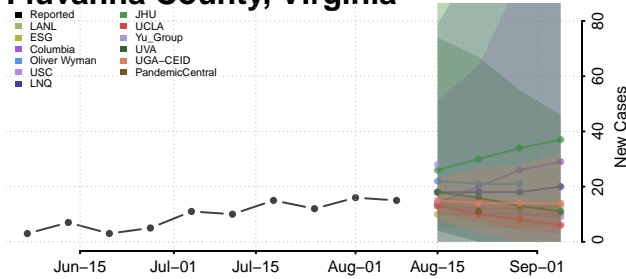

Emporia County, Virginia

Essex County, Virginia

Fairfax City County, Virginia

Fairfax County, Virginia

Falls Church County, Virginia

Fauquier County, Virginia

Floyd County, Virginia

Fluvanna County, Virginia