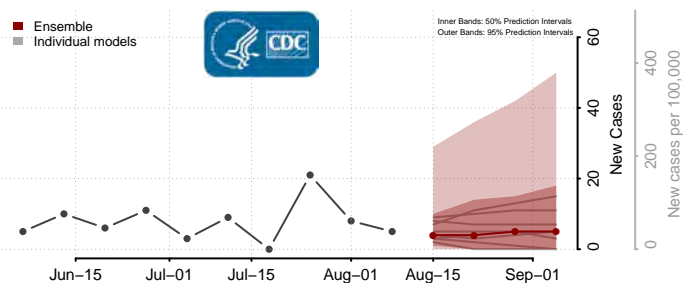

Mississippi County, Missouri