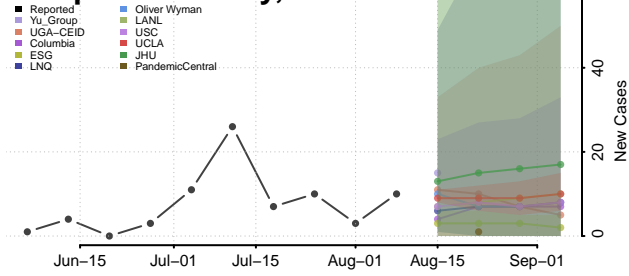

Marinette County, Wisconsin

Marquette County, Wisconsin

Menominee County, Wisconsin

Milwaukee County, Wisconsin

Monroe County, Wisconsin

Oconto County, Wisconsin

Oneida County, Wisconsin

Outagamie County, Wisconsin