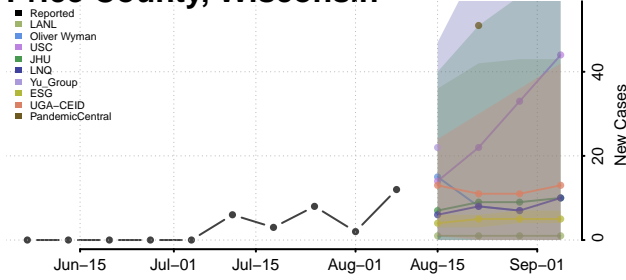

Price County, Wisconsin