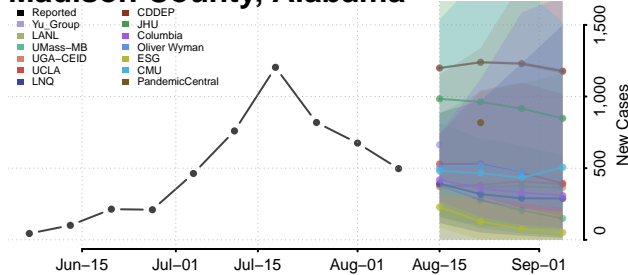

Geneva County, Alabama

Greene County, Alabama

Hale County, Alabama

Henry County, Alabama

Houston County, Alabama

Jackson County, Alabama

Jefferson County, Alabama

Lamar County, Alabama

Lauderdale County, Alabama

Lawrence County, Alabama

Lee County, Alabama

Limestone County, Alabama

Lowndes County, Alabama

Macon County, Alabama

Madison County, Alabama

Marengo County, Alabama

Marion County, Alabama

Marshall County, Alabama

Mobile County, Alabama

Monroe County, Alabama

Montgomery County, Alabama

Morgan County, Alabama

Perry County, Alabama

Pickens County, Alabama

Pike County, Alabama

Randolph County, Alabama

Russell County, Alabama

Shelby County, Alabama

St. Clair County, Alabama

Sumter County, Alabama

Talladega County, Alabama

Tallapoosa County, Alabama