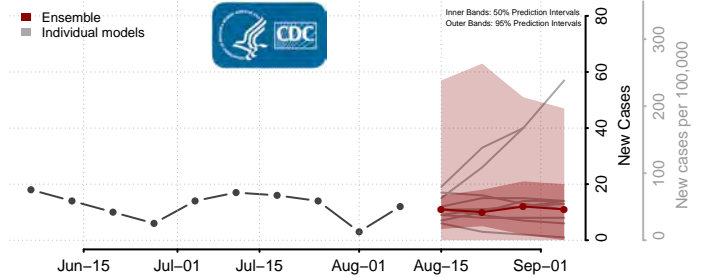

Page County, Virginia