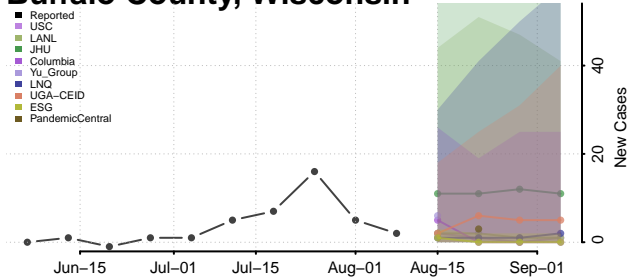

Buffalo County, Wisconsin