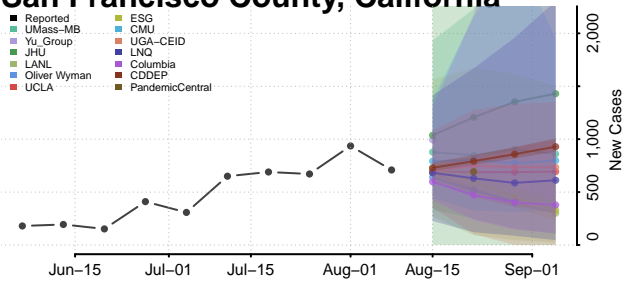

Plumas County, California

Riverside County, California

Sacramento County, California

San Benito County, California

San Bernardino County, California

San Diego County, California

San Francisco County, California