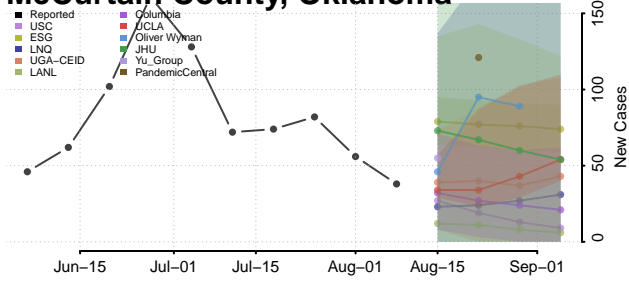

McCurtain County, Oklahoma