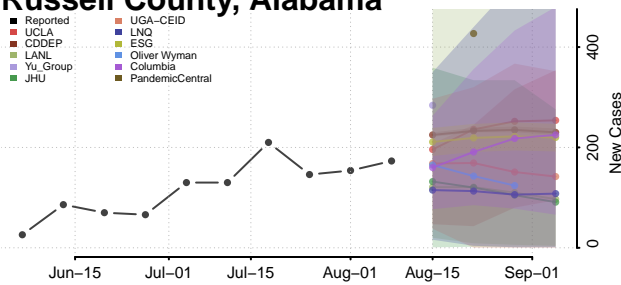

Lauderdale County, Alabama

Lawrence County, Alabama

Lee County, Alabama

Limestone County, Alabama

Lowndes County, Alabama

Macon County, Alabama

Madison County, Alabama

Marengo County, Alabama

Marion County, Alabama

Marshall County, Alabama

Mobile County, Alabama

Monroe County, Alabama

Montgomery County, Alabama

Morgan County, Alabama

Perry County, Alabama

Pickens County, Alabama

Pike County, Alabama

Randolph County, Alabama

Russell County, Alabama

Shelby County, Alabama

St. Clair County, Alabama

Sumter County, Alabama

Talladega County, Alabama

Tallapoosa County, Alabama