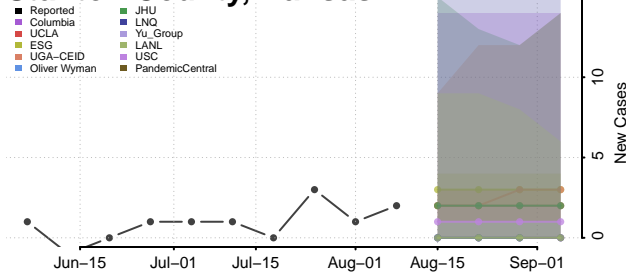

Sherman County, Kansas

Smith County, Kansas

Stafford County, Kansas

Stanton County, Kansas

Stevens County, Kansas

Sumner County, Kansas

Thomas County, Kansas

Trego County, Kansas