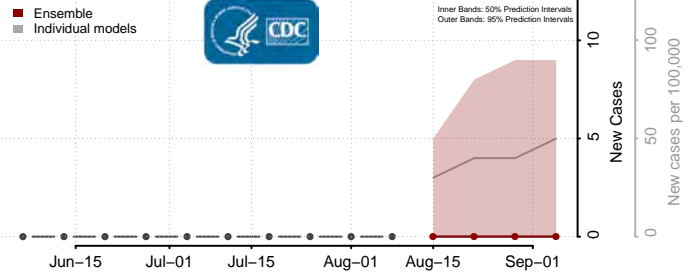

Box Elder County, Utah

Cache County, Utah

Carbon County, Utah

Daggett County, Utah

Davis County, Utah

Duchesne County, Utah

Emery County, Utah

Garfield County, Utah