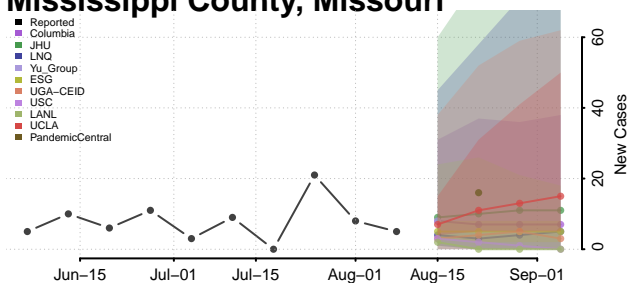

Mississippi County, Missouri