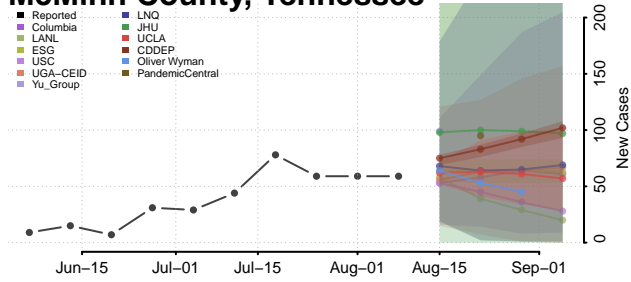

Marshall County, Tennessee

Maury County, Tennessee

McMinn County, Tennessee

McNairy County, Tennessee

Meigs County, Tennessee

Monroe County, Tennessee

Montgomery County, Tennessee

Moore County, Tennessee