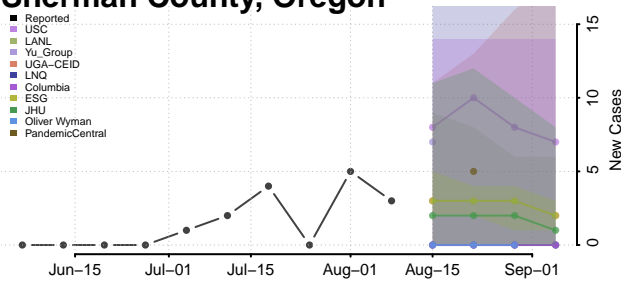

Linn County, Oregon

Malheur County, Oregon

Marion County, Oregon

Morrow County, Oregon

Multnomah County, Oregon

Polk County, Oregon

Sherman County, Oregon

Tillamook County, Oregon