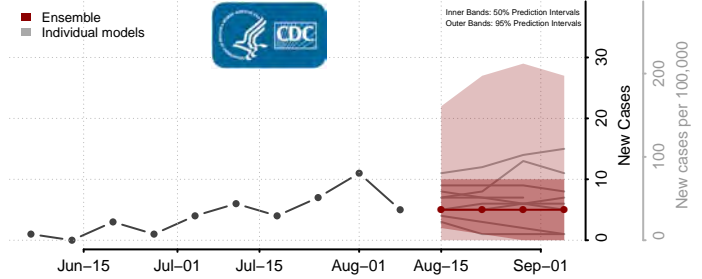

Valley County, Nebraska

Washington County, Nebraska

Wayne County, Nebraska

Webster County, Nebraska

Wheeler County, Nebraska

York County, Nebraska

Nevada

Carson City County, Nevada