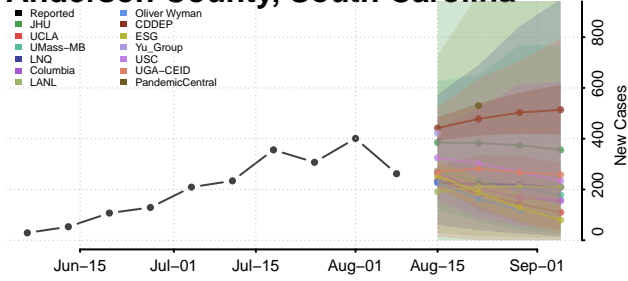

Anderson County, South Carolina