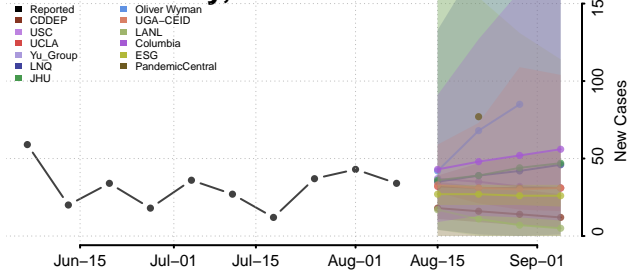

Boone County, Illinois