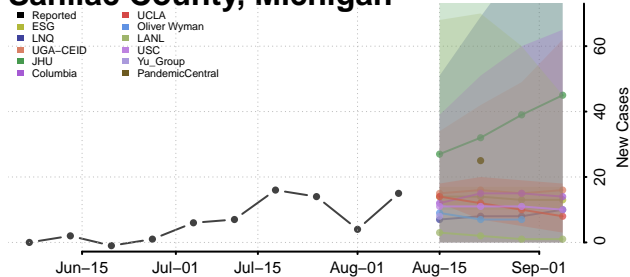

Oscoda County, Michigan

Otsego County, Michigan

Ottawa County, Michigan

Presque Isle County, Michigan

Roscommon County, Michigan

Saginaw County, Michigan

Sanilac County, Michigan

Schoolcraft County, Michigan