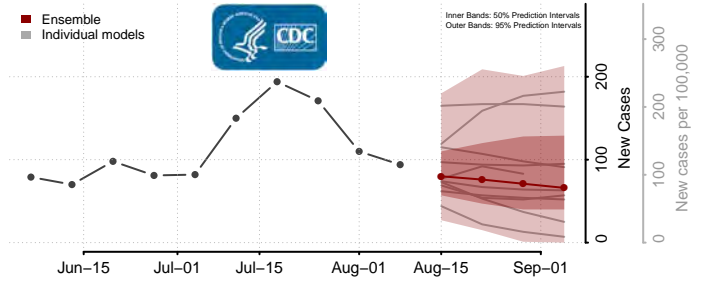

Wilson County, North Carolina