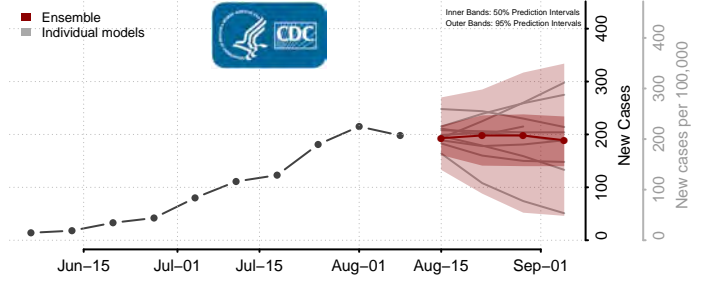

Burleigh County, North Dakota