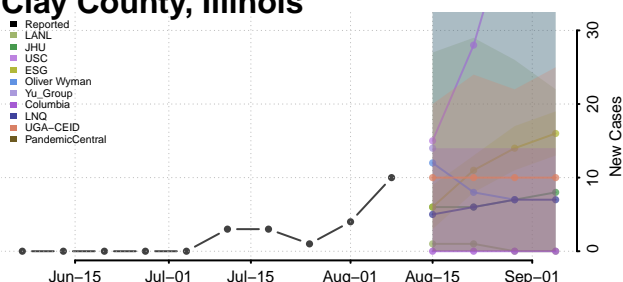

Clay County, Illinois