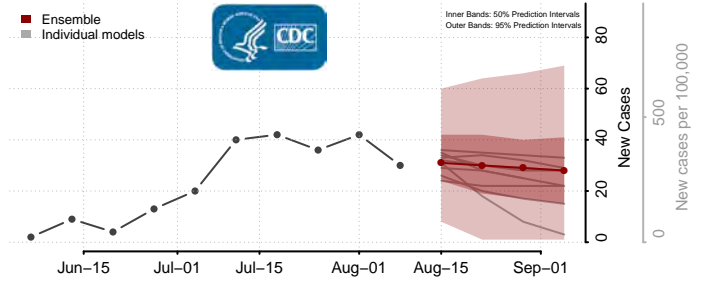

Montgomery County, Mississippi