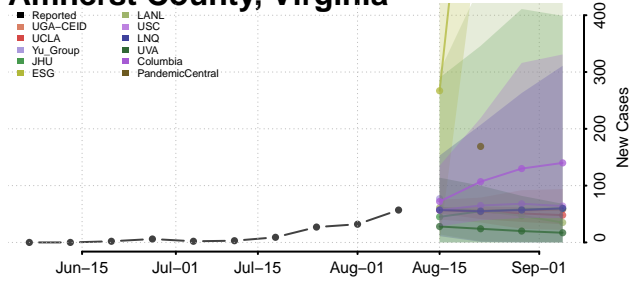

Amherst County, Virginia