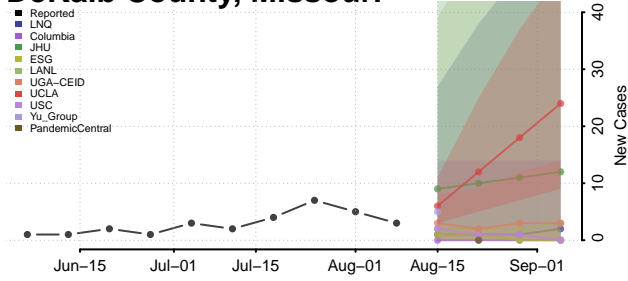

DeKalb County, Missouri