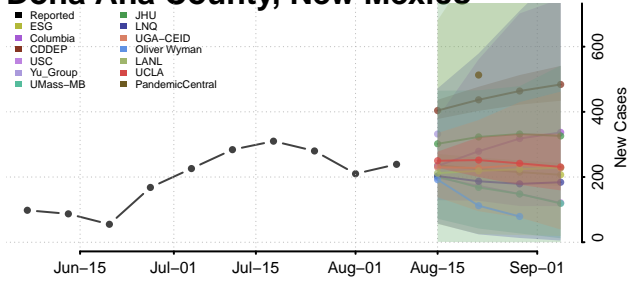

Dona Ana County, New Mexico