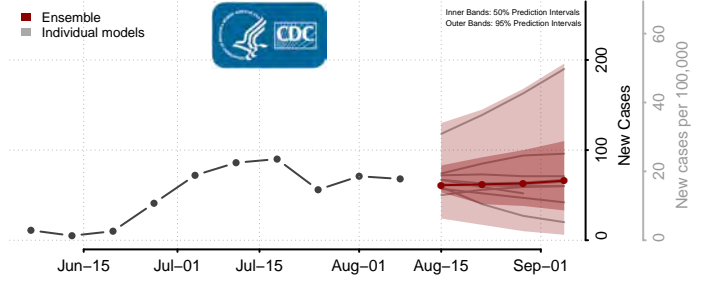

Hood River County, Oregon

Jackson County, Oregon

Jefferson County, Oregon

Josephine County, Oregon

Klamath County, Oregon

Lake County, Oregon

Lane County, Oregon

Lincoln County, Oregon