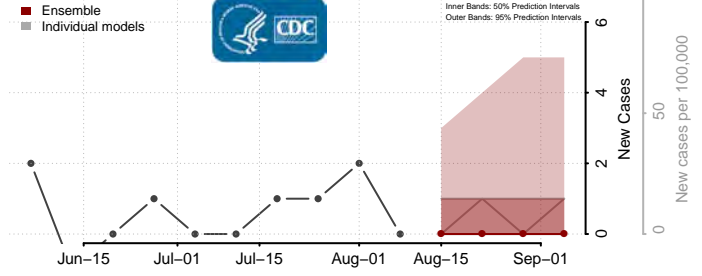

Tucker County, West Virginia