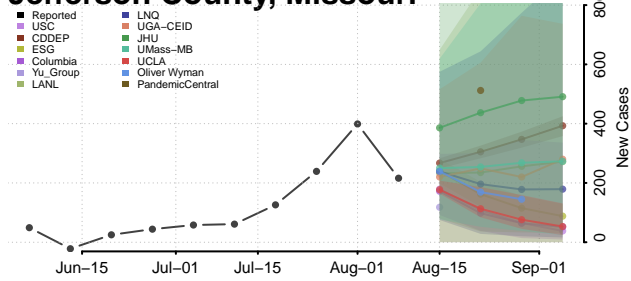

Howard County, Missouri

Howell County, Missouri

Iron County, Missouri

Jackson County, Missouri

Jasper County, Missouri

Jefferson County, Missouri

Johnson County, Missouri

Knox County, Missouri