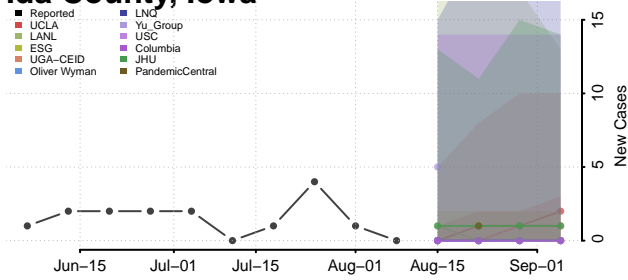

Ida County, Iowa