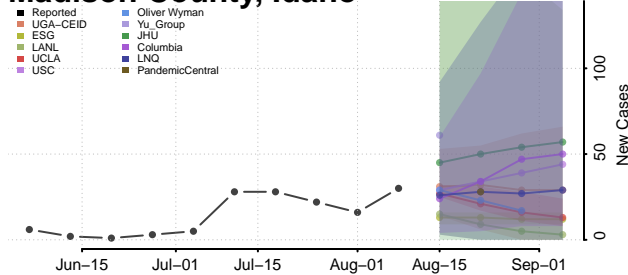

Madison County, Idaho