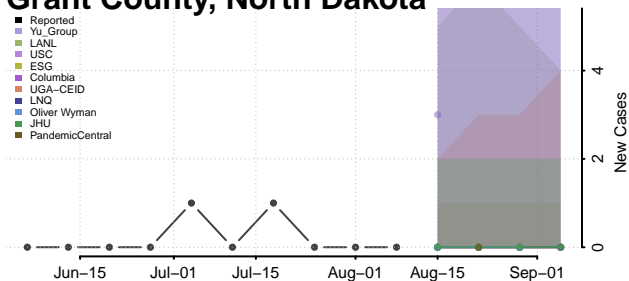

Divide County, North Dakota

Dunn County, North Dakota

Eddy County, North Dakota

Emmons County, North Dakota

Foster County, North Dakota

Golden Valley County, North Dakota

Grand Forks County, North Dakota

Grant County, North Dakota