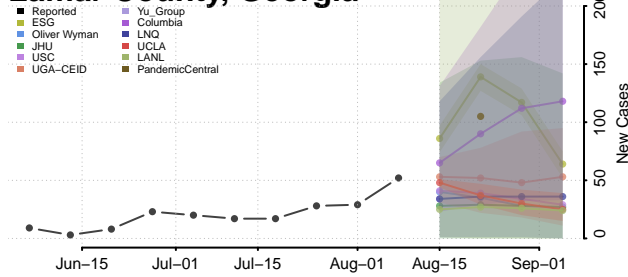

Jasper County, Georgia

Jeff Davis County, Georgia

Jefferson County, Georgia

Jenkins County, Georgia

Johnson County, Georgia

Jones County, Georgia

Lamar County, Georgia

Lanier County, Georgia