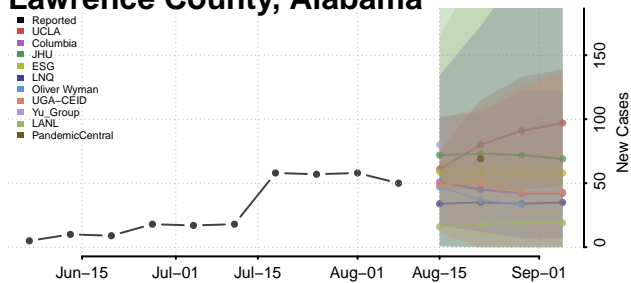

Dale County, Alabama

Dallas County, Alabama

DeKalb County, Alabama

Elmore County, Alabama

Escambia County, Alabama

Etowah County, Alabama

Fayette County, Alabama

Franklin County, Alabama

Geneva County, Alabama

Greene County, Alabama

Hale County, Alabama

Henry County, Alabama

Houston County, Alabama

Jackson County, Alabama

Jefferson County, Alabama

Lamar County, Alabama

Lauderdale County, Alabama

Lawrence County, Alabama

Lee County, Alabama

Limestone County, Alabama

Lowndes County, Alabama

Macon County, Alabama

Madison County, Alabama

Marengo County, Alabama