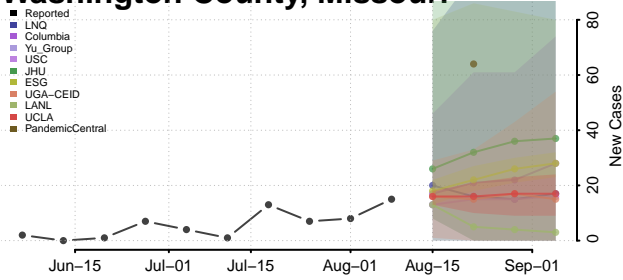

Washington County, Missouri