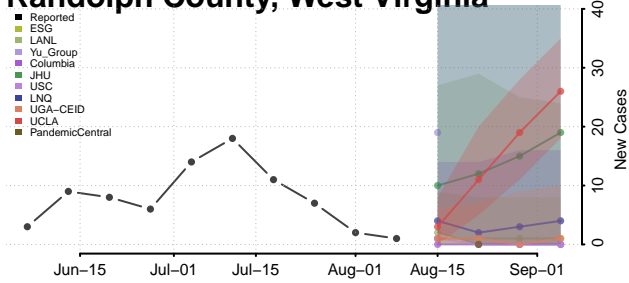

Randolph County, West Virginia