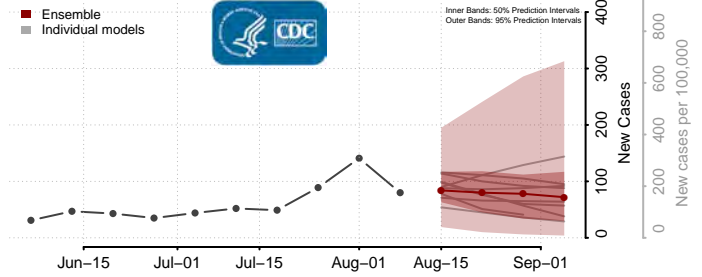

McDowell County, North Carolina