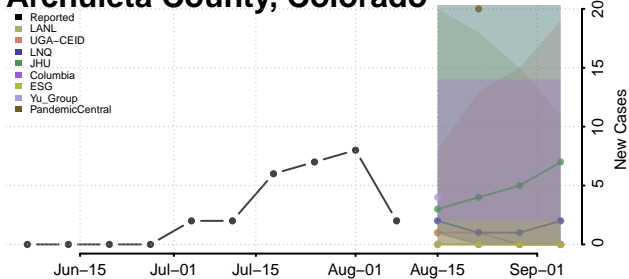

Archuleta County, Colorado