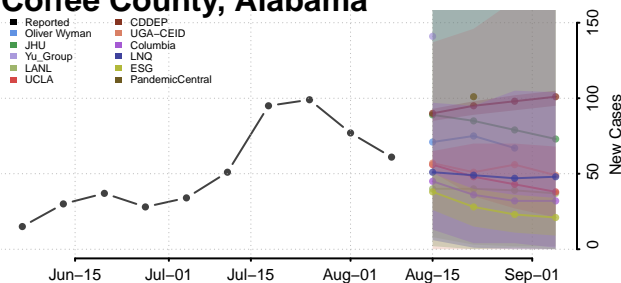

National

Alabama

Autauga County, Alabama

Baldwin County, Alabama

Barbour County, Alabama

Bibb County, Alabama

Blount County, Alabama

Bluck County, Alabama

Butler County, Alabama

Calhoun County, Alabama

Chambers County, Alabama

Cherokee County, Alabama

Chilton County, Alabama

Choctaw County, Alabama

Clarke County, Alabama

Clay County, Alabama

Cleburne County, Alabama

Coffee County, Alabama

Colbert County, Alabama

Conocuh County, Alabama

Coosa County, Alabama

Covington County, Alabama

Crenshaw County, Alabama

Cullman County, Alabama