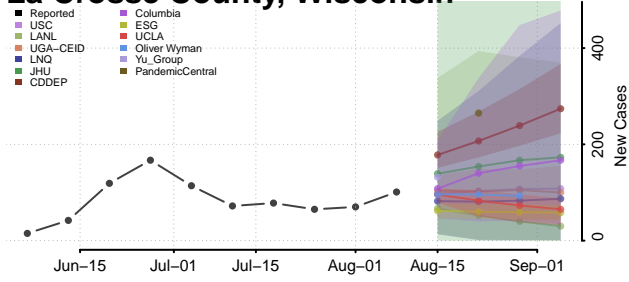

La Crosse County, Wisconsin