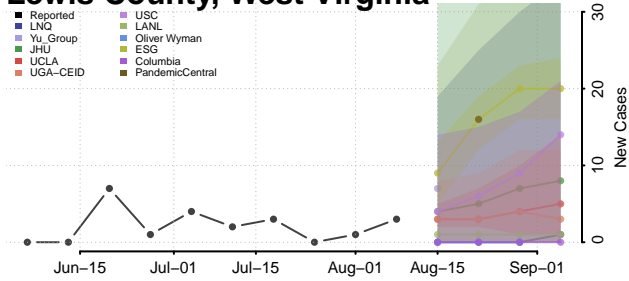

Lewis County, West Virginia