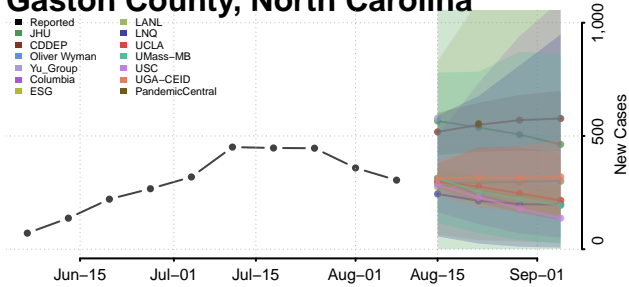

Gaston County, North Carolina