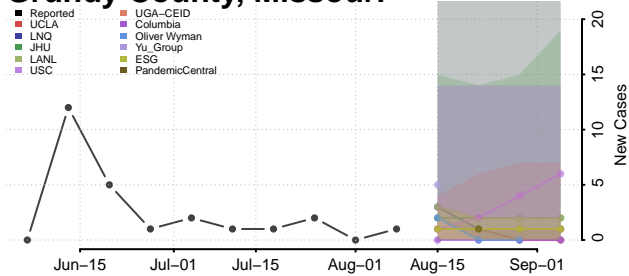

Gasconade County, Missouri

Gentry County, Missouri

Greene County, Missouri

Grundy County, Missouri

Harrison County, Missouri

Henry County, Missouri

Hickory County, Missouri

Holt County, Missouri