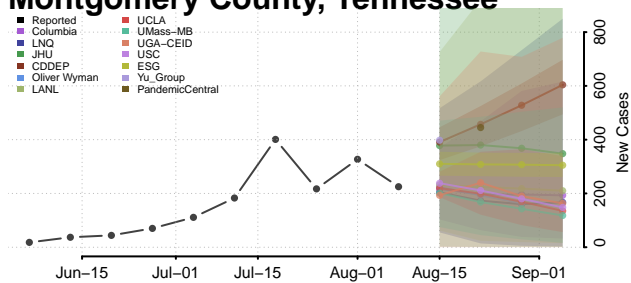

Marshall County, Tennessee

Maury County, Tennessee

McMinn County, Tennessee

McNairy County, Tennessee

Meigs County, Tennessee

Monroe County, Tennessee

Montgomery County, Tennessee

Moore County, Tennessee