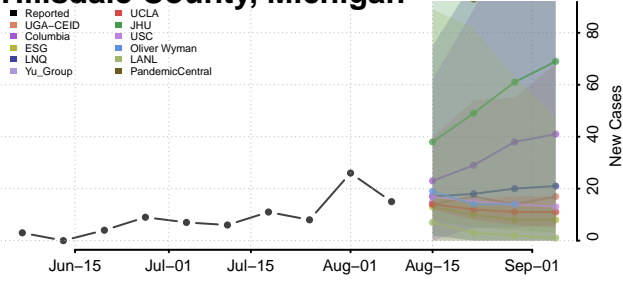

Hillsdale County, Michigan