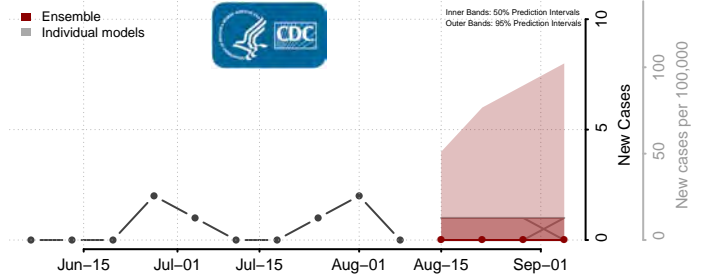

Gilmer County, West Virginia

Grant County, West Virginia

Greenbrier County, West Virginia

Hampshire County, West Virginia

Hancock County, West Virginia

Hardy County, West Virginia

Harrison County, West Virginia