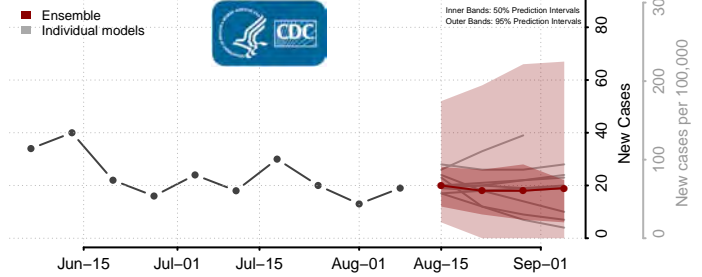

Caroline County, Virginia

Carroll County, Virginia

Charles City County, Virginia

Charlotte County, Virginia

Charlottesville County, Virginia

Chesapeake County, Virginia

Chesterfield County, Virginia

Clarke County, Virginia