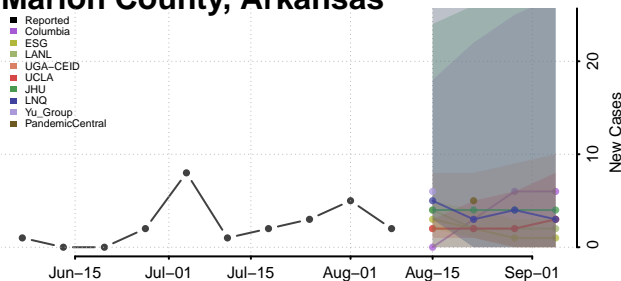

Marion County, Arkansas