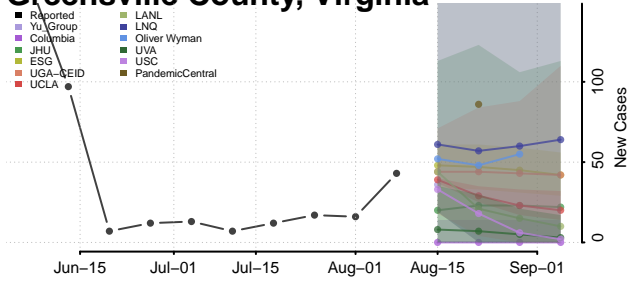

Grayson County, Virginia

Greene County, Virginia

Greensville County, Virginia

Halifax County, Virginia

Hampton County, Virginia

Hanover County, Virginia

Harrisonburg County, Virginia

Henrico County, Virginia