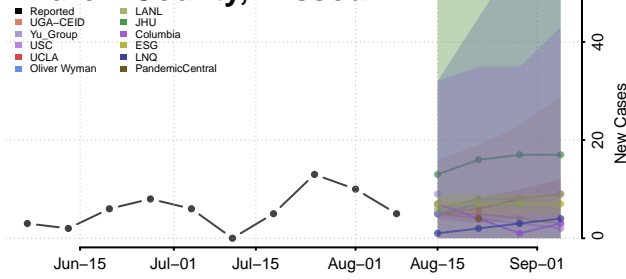

Andrew County, Missouri