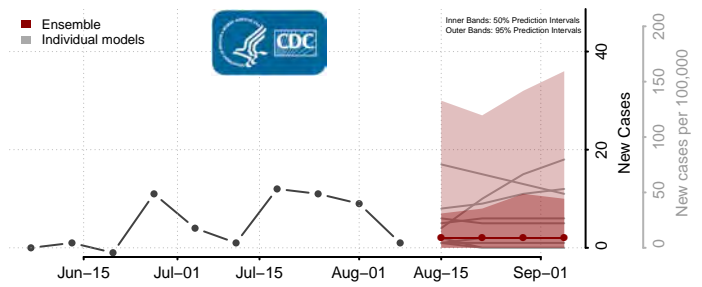

Prince George County, Virginia

Prince William County, Virginia

Pulaski County, Virginia

Radford County, Virginia

Rappahannock County, Virginia

Russell County, Virginia

Salem County, Virginia

Scott County, Virginia