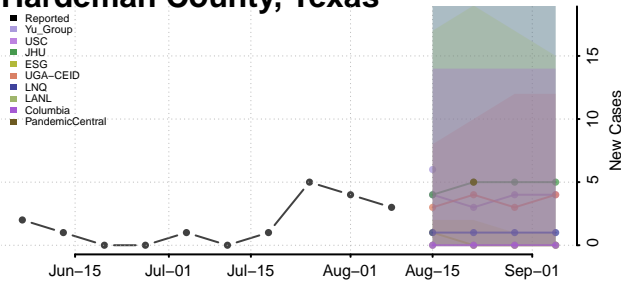

Hardeman County, Texas