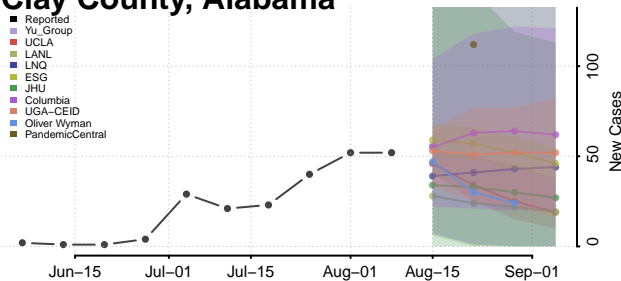

National

Alabama

Autauga County, Alabama

Baldwin County, Alabama

Barbour County, Alabama

Bibb County, Alabama

Blount County, Alabama

Bluck County, Alabama

Butler County, Alabama

Calhoun County, Alabama

Chambers County, Alabama

Cherokee County, Alabama

Chilton County, Alabama

Choctaw County, Alabama

Clarke County, Alabama

Clay County, Alabama