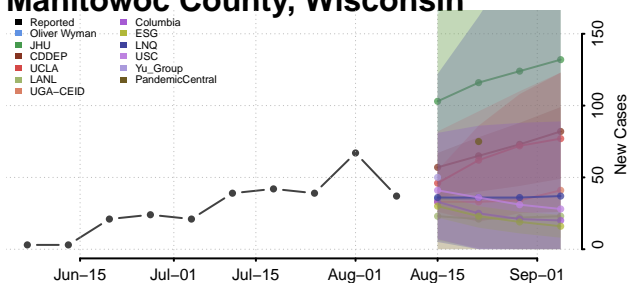

Manitowoc County, Wisconsin