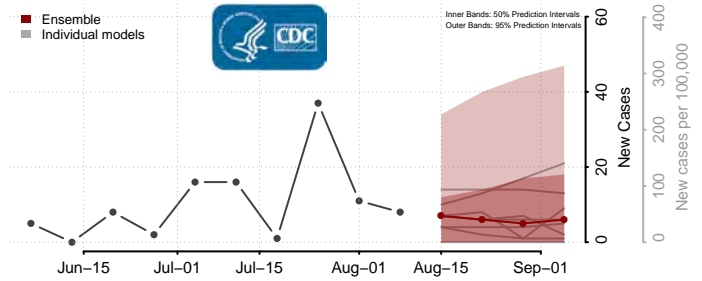

Mitchell County, North Carolina