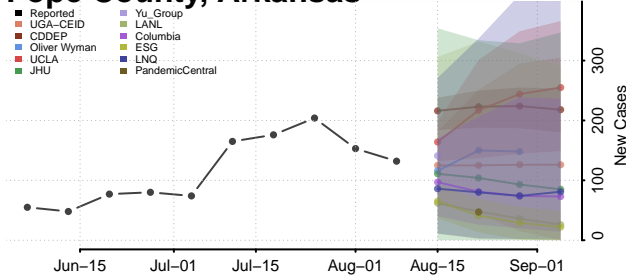

Pope County, Arkansas