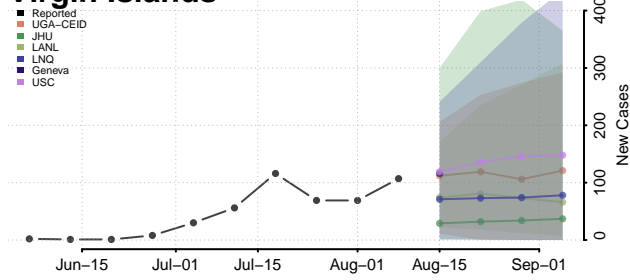

Virgin Islands