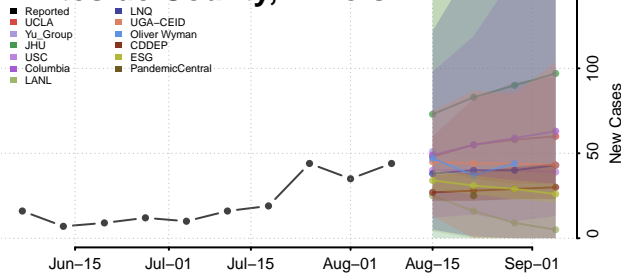

Union County, Illinois

Vermilion County, Illinois

Wabash County, Illinois

Warren County, Illinois

Washington County, Illinois

Wayne County, Illinois

White County, Illinois

Whiteside County, Illinois