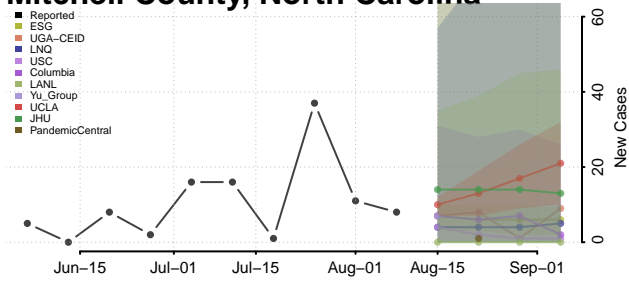

Mitchell County, North Carolina