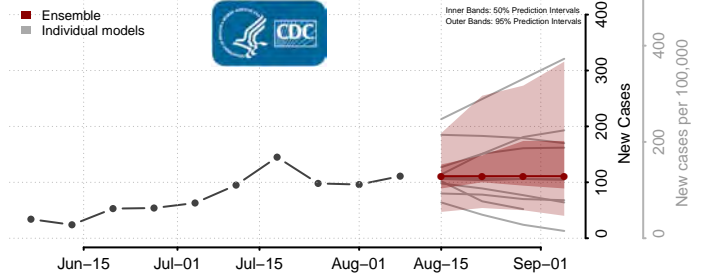

Lincoln County, North Carolina