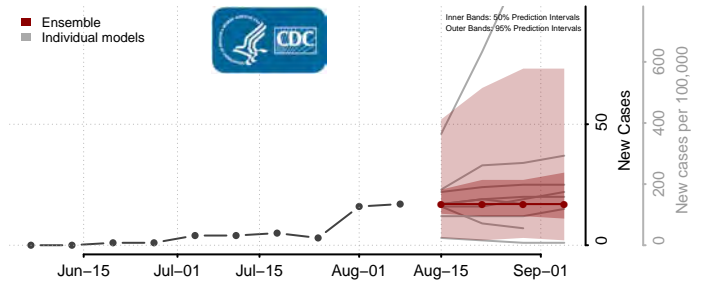

Haskell County, Oklahoma