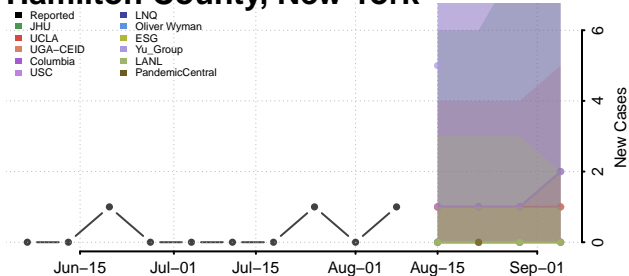

Hamilton County, New York