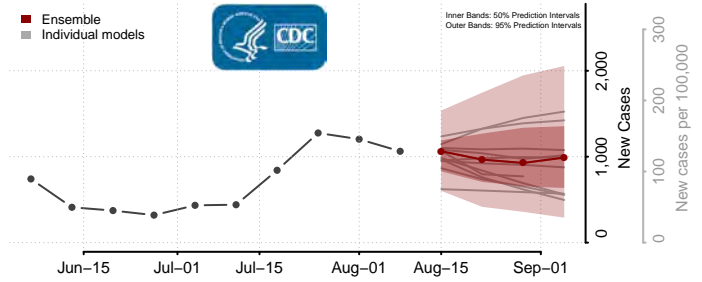

Waldo County, Maine

Washington County, Maine

York County, Maine

Maryland

Allegany County, Maryland

Anne Arundel County, Maryland

Baltimore City County, Maryland

Baltimore County, Maryland