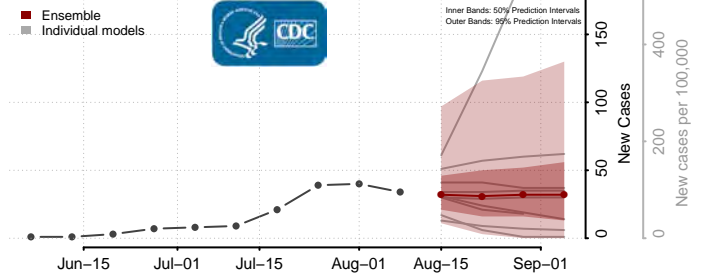

Warren County, Missouri