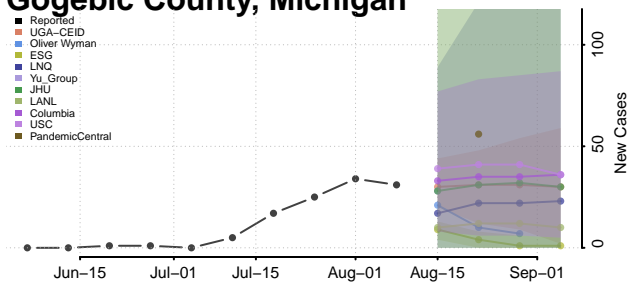

Crawford County, Michigan

Delta County, Michigan

Dickinson County, Michigan

Eaton County, Michigan

Emmet County, Michigan

Genesee County, Michigan

Gladwin County, Michigan

Gogebic County, Michigan