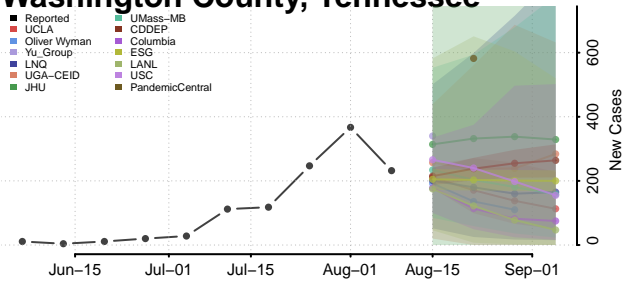

Washington County, Tennessee