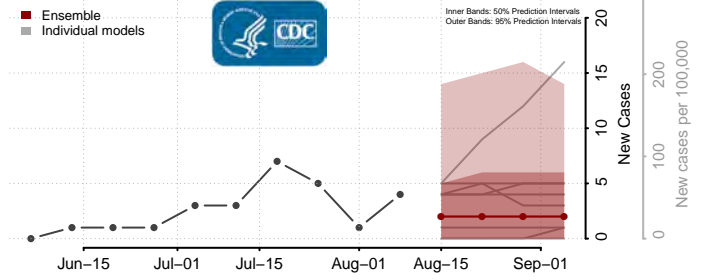

Lexington County, Virginia