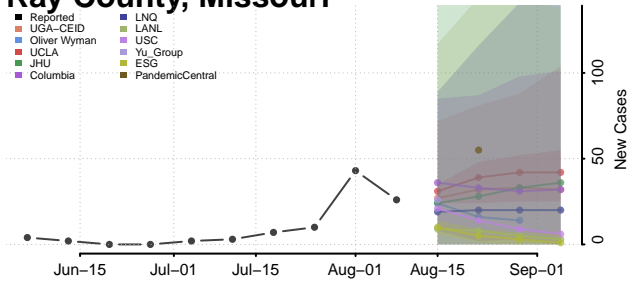

Ray County, Missouri