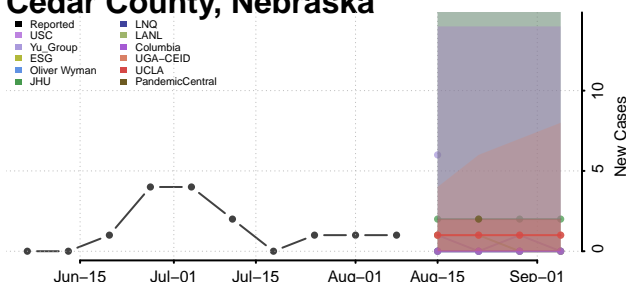

Boyd County, Nebraska

Brown County, Nebraska

Buffalo County, Nebraska

Burt County, Nebraska

Butler County, Nebraska

Cass County, Nebraska

Cedar County, Nebraska

Chase County, Nebraska