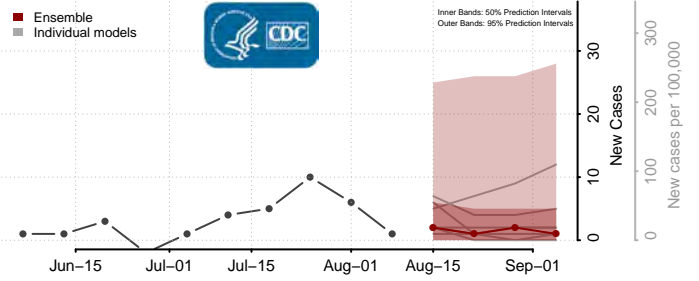

Grant County, Kentucky

Graves County, Kentucky

Grayson County, Kentucky

Green County, Kentucky

Greenup County, Kentucky

Hancock County, Kentucky

Hardin County, Kentucky

Harlan County, Kentucky