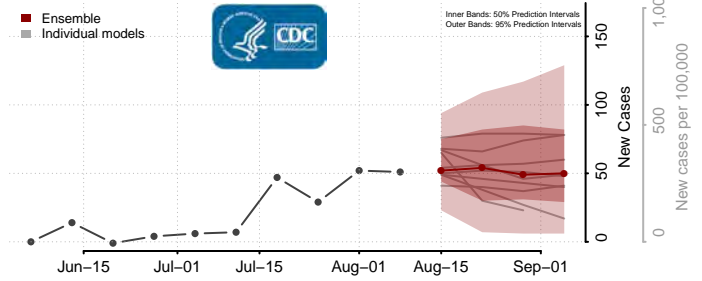

New Madrid County, Missouri