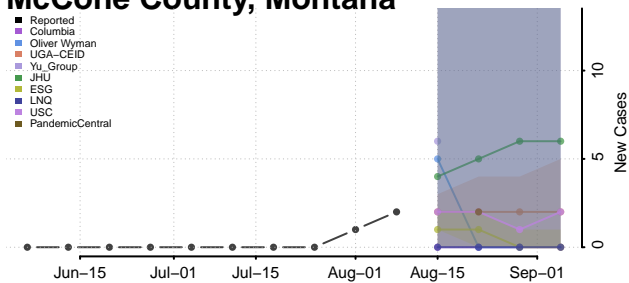

McCone County, Montana