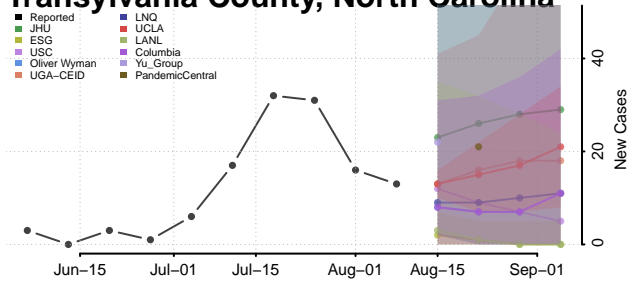

Scotland County, North Carolina

Stanly County, North Carolina

Stokes County, North Carolina

Surry County, North Carolina

Swain County, North Carolina

Transylvania County, North Carolina

Tyrrell County, North Carolina