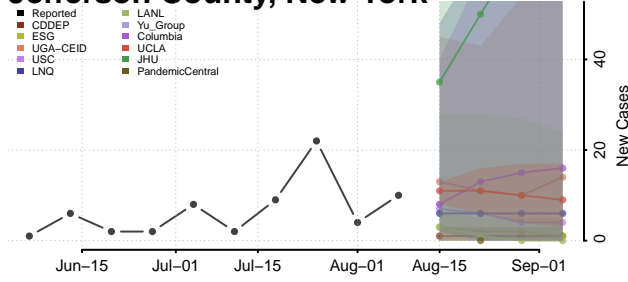

Jefferson County, New York