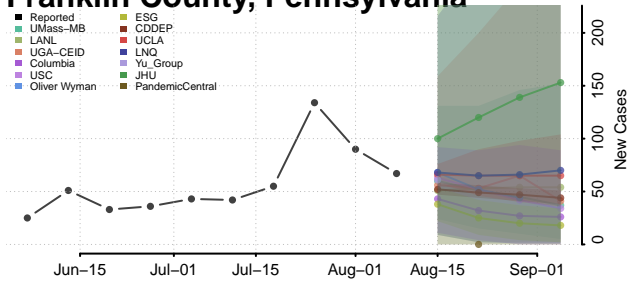

Elk County, Pennsylvania

Erie County, Pennsylvania

Fayette County, Pennsylvania

Forest County, Pennsylvania

Franklin County, Pennsylvania

Fulton County, Pennsylvania

Greene County, Pennsylvania

Huntingdon County, Pennsylvania