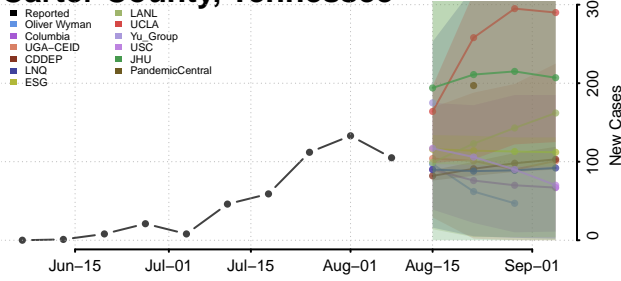

Carroll County, Tennessee

Carter County, Tennessee

Cheatham County, Tennessee

Chester County, Tennessee

Claiborne County, Tennessee

Clay County, Tennessee

Cocke County, Tennessee

Coffee County, Tennessee