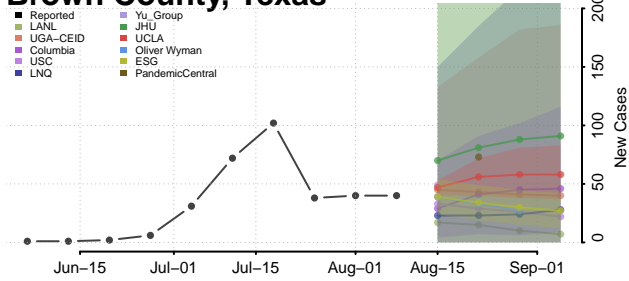

Brown County, Texas