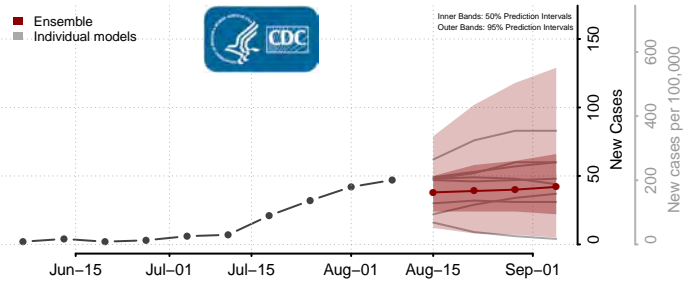

Mingo County, West Virginia