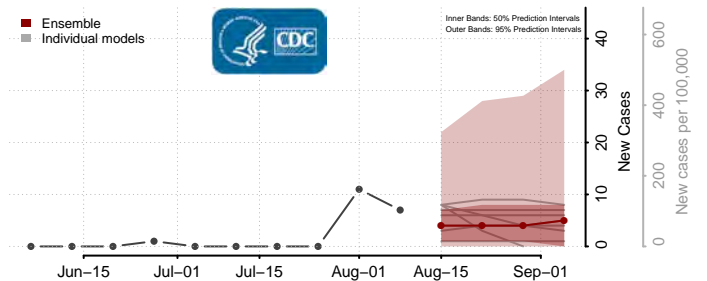

Clark County, Missouri