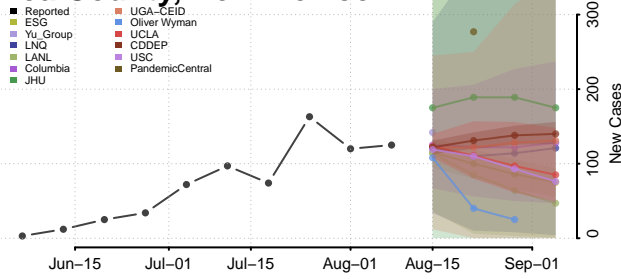

Lincoln County, New Mexico

Los Alamos County, New Mexico

Luna County, New Mexico

McKinley County, New Mexico

Mora County, New Mexico

Otero County, New Mexico

Quay County, New Mexico

Rio Arriba County, New Mexico