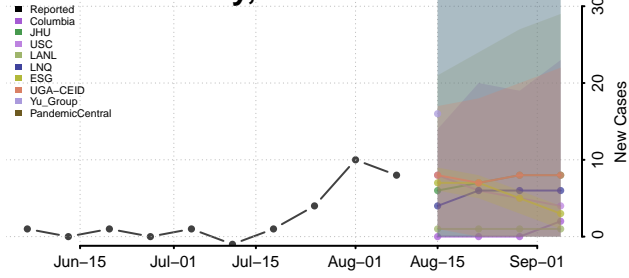

Nemaha County, Nebraska