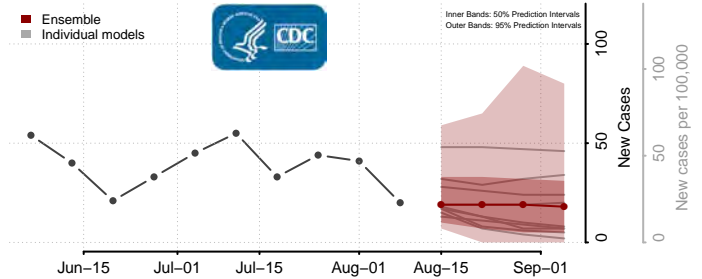

Buchanan County, Missouri