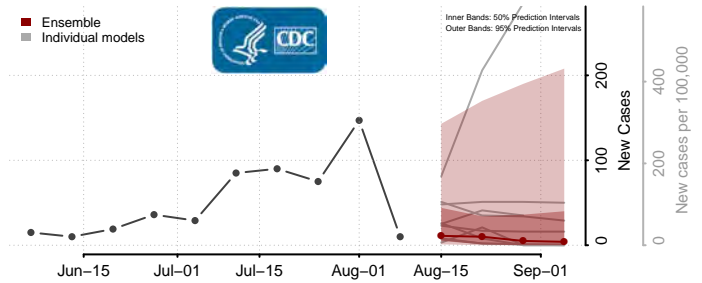

Burnet County, Texas