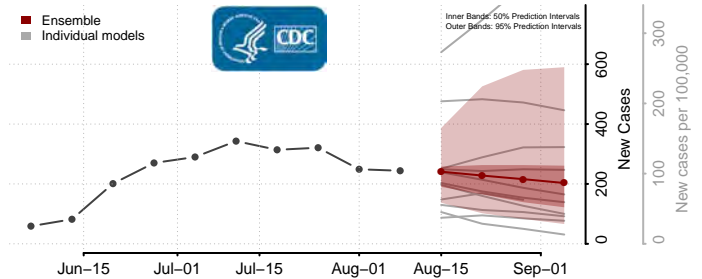

Montgomery County, North Carolina

Moore County, North Carolina

Nash County, North Carolina

New Hanover County, North Carolina

Northampton County, North Carolina

Onslow County, North Carolina

Orange County, North Carolina