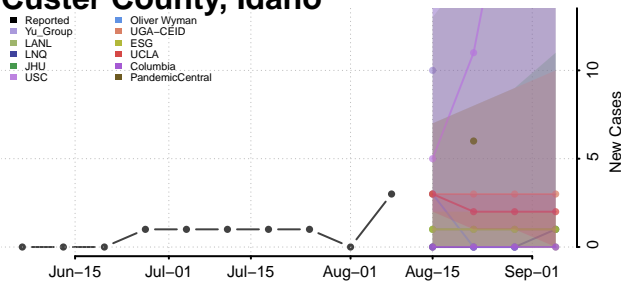

Cassia County, Idaho

Clark County, Idaho

Clearwater County, Idaho

Custer County, Idaho

Elmore County, Idaho

Franklin County, Idaho

Fremont County, Idaho

Gem County, Idaho