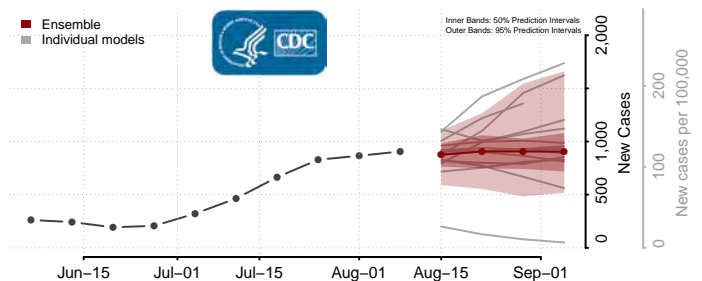

North Dakota