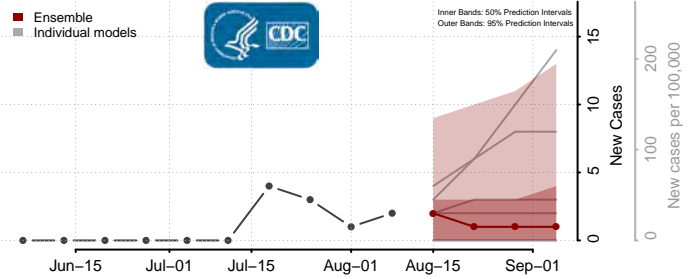

Beaverhead County, Montana

Big Horn County, Montana

Blaine County, Montana

Broadwater County, Montana

Carbon County, Montana

Carter County, Montana

Cascade County, Montana

Chouteau County, Montana