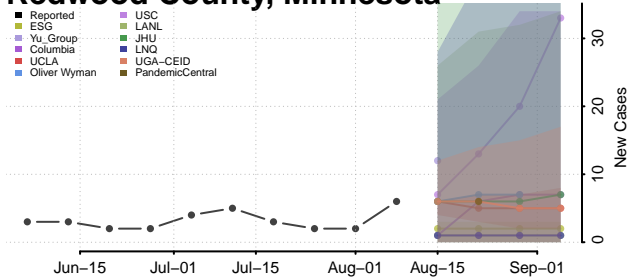

Redwood County, Minnesota

Renville County, Minnesota

Rice County, Minnesota

Rock County, Minnesota

Roseau County, Minnesota

Scott County, Minnesota

Sherburne County, Minnesota

Sibley County, Minnesota