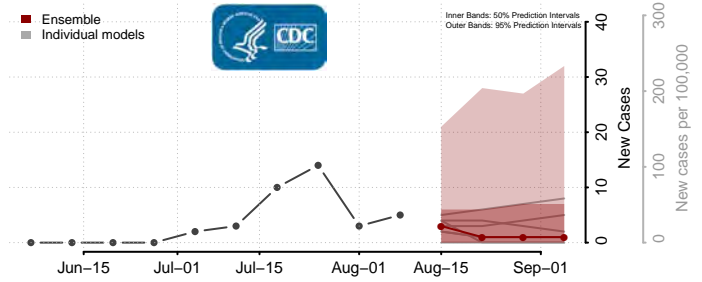

Pend Oreille County, Washington