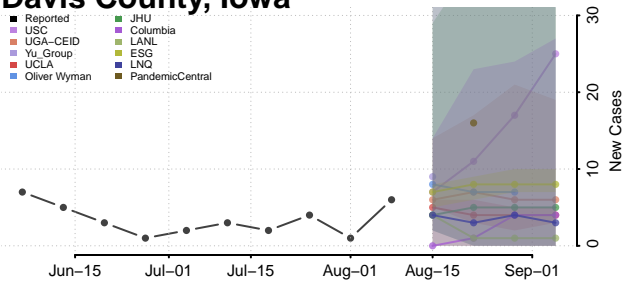

Clinton County, Iowa

Crawford County, Iowa

Dallas County, Iowa

Davis County, Iowa

Decatur County, Iowa

Delaware County, Iowa

Des Moines County, Iowa

Dickinson County, Iowa