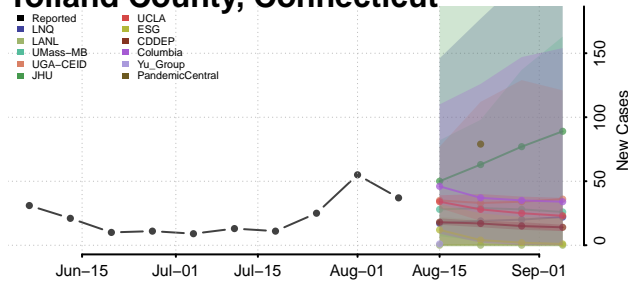

Hartford County, Connecticut

Litchfield County, Connecticut

Middlesex County, Connecticut

New Haven County, Connecticut

New London County, Connecticut

Tolland County, Connecticut

Windham County, Connecticut