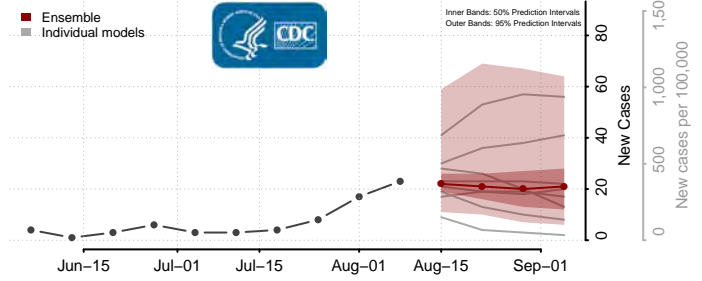

Fulton County, Kentucky