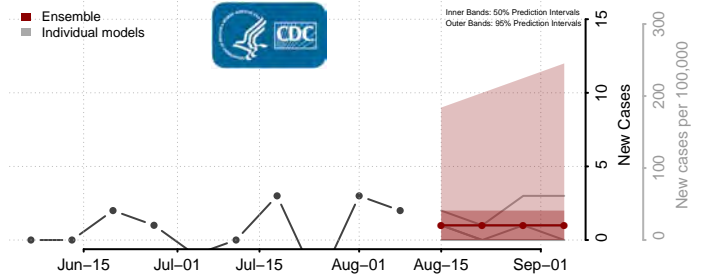

Custer County, Oklahoma

Delaware County, Oklahoma

Dewey County, Oklahoma

Ellis County, Oklahoma

Garfield County, Oklahoma

Garvin County, Oklahoma

Grady County, Oklahoma

Grant County, Oklahoma