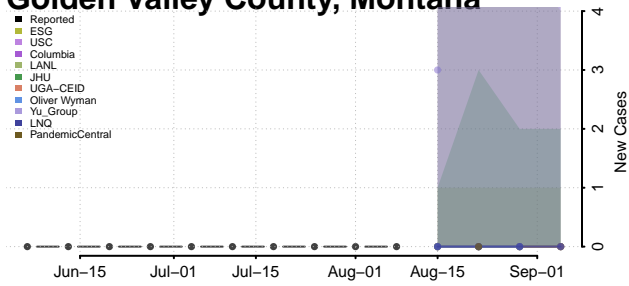

Golden Valley County, Montana