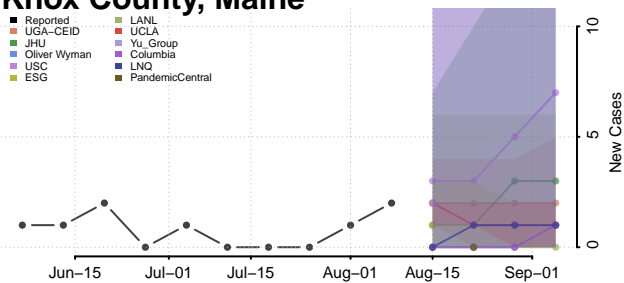

Knox County, Maine