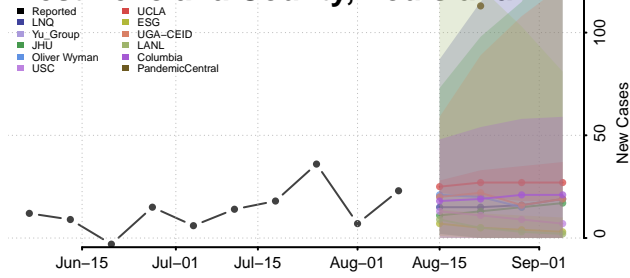

West Feliciana County, Louisiana