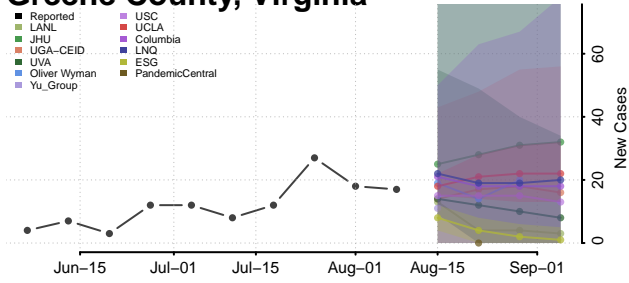

Grayson County, Virginia

Greene County, Virginia

Greensville County, Virginia

Halifax County, Virginia

Hampton County, Virginia

Hanover County, Virginia

Harrisonburg County, Virginia

Henrico County, Virginia