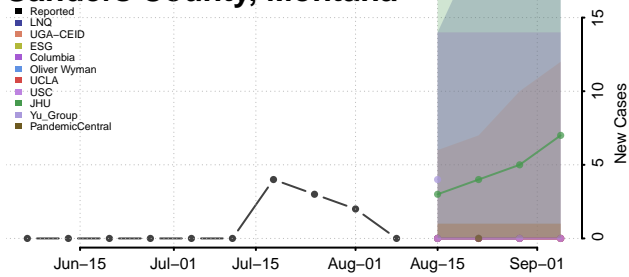

Sanders County, Montana