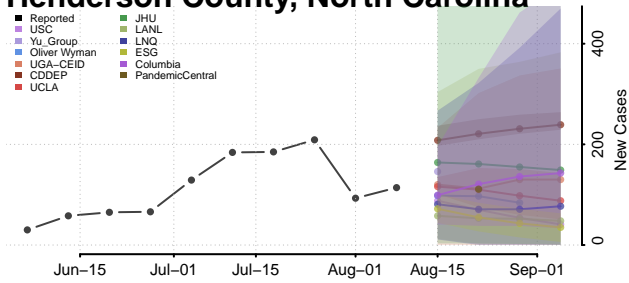

Guilford County, North Carolina

Halifax County, North Carolina

Harnett County, North Carolina

Haywood County, North Carolina

Henderson County, North Carolina

Hertford County, North Carolina

Hoke County, North Carolina