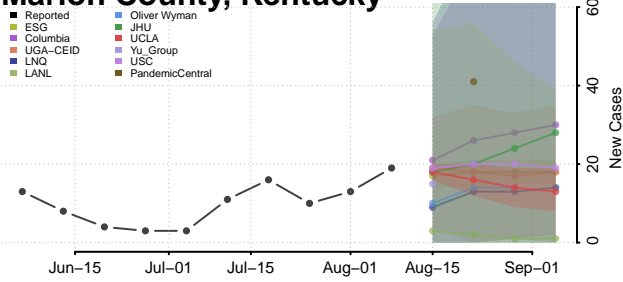

Marion County, Kentucky