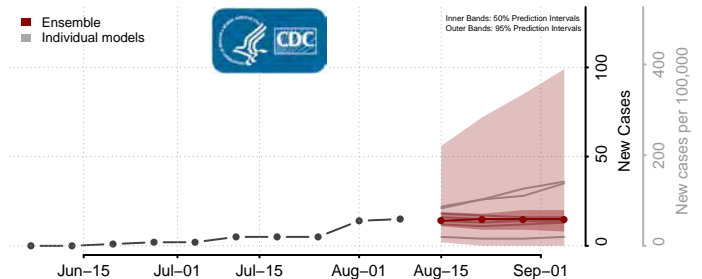

St. Louis City County, Missouri

St. Louis County, Missouri

Ste. Genevieve County, Missouri

Stoddard County, Missouri

Stone County, Missouri

Sullivan County, Missouri

Taney County, Missouri

Texas County, Missouri