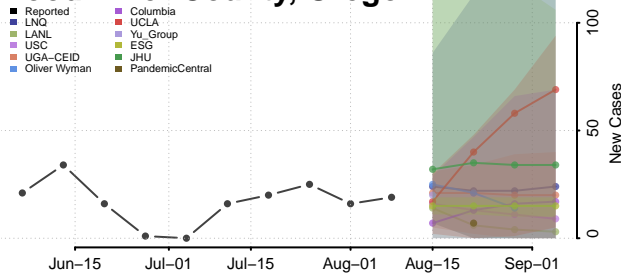

Hood River County, Oregon