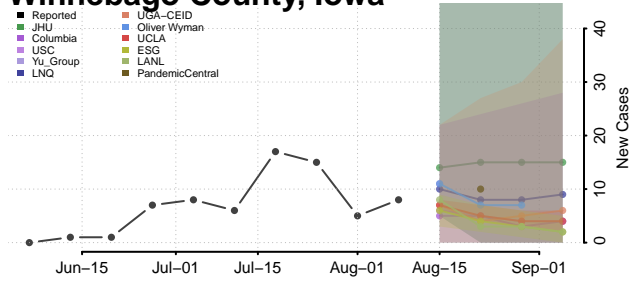

Winnebago County, Iowa