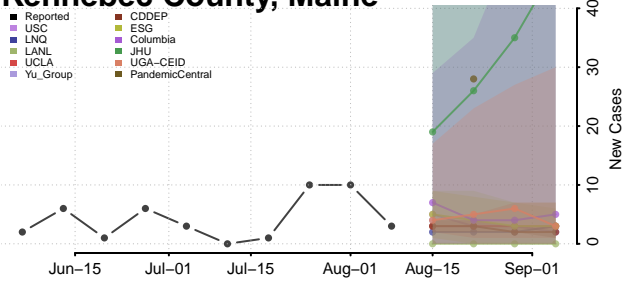

Kennebec County, Maine