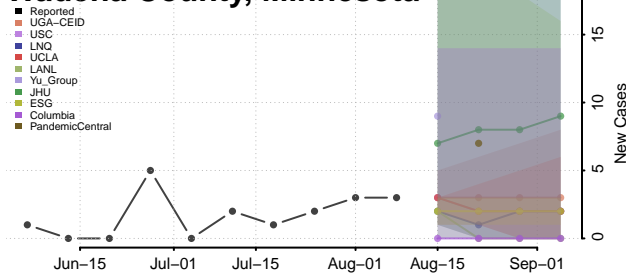

Wadena County, Minnesota

Waseca County, Minnesota

Washington County, Minnesota

Watowan County, Minnesota

Wilkin County, Minnesota

Winona County, Minnesota

Wright County, Minnesota

Yellow Medicine County, Minnesota