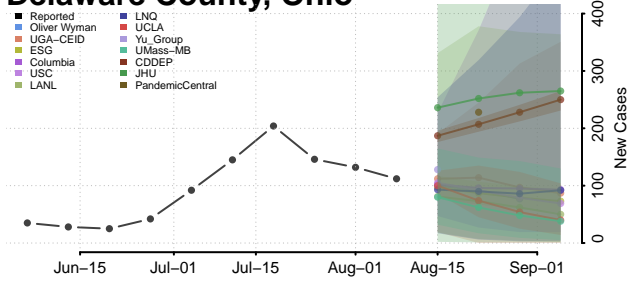

Delaware County, Ohio