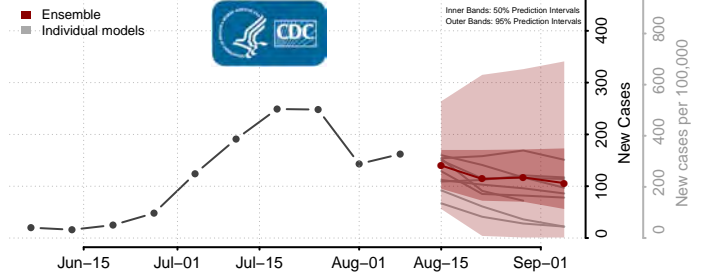

St. Mary County, Louisiana