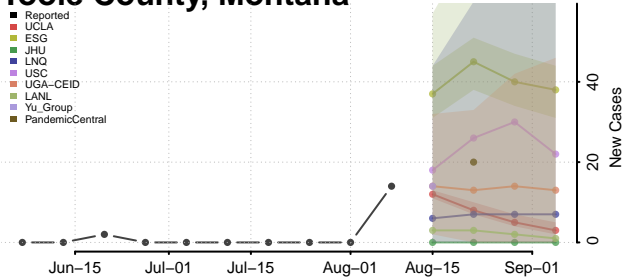

Sweet Grass County, Montana

Teton County, Montana

Toole County, Montana

Treasure County, Montana

Valley County, Montana

Wheatland County, Montana

Wibaux County, Montana

Yellowstone County, Montana