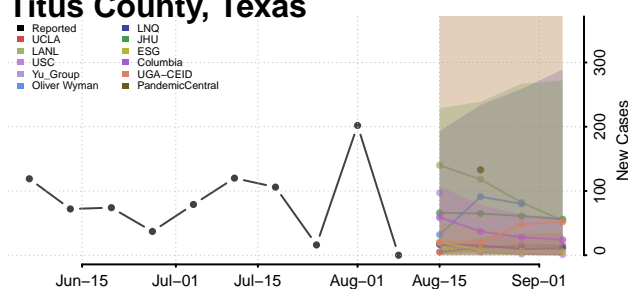

Titus County, Texas