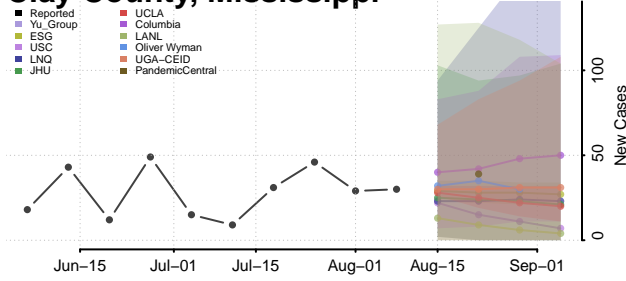

Carroll County, Mississippi

Chickasaw County, Mississippi

Choctaw County, Mississippi

Claiborne County, Mississippi

Clarke County, Mississippi

Clay County, Mississippi

Coahoma County, Mississippi

Copiah County, Mississippi