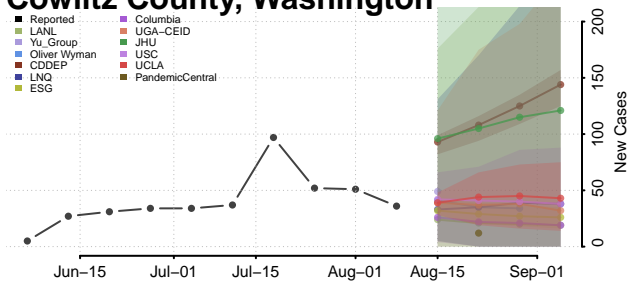

Cowlitz County, Washington