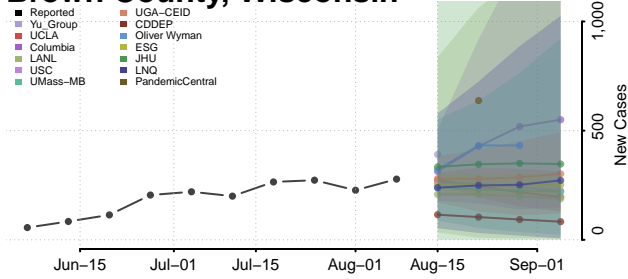

Wood County, West Virginia

Wyoming County, West Virginia

Wisconsin

Adams County, Wisconsin

Ashland County, Wisconsin

Barron County, Wisconsin

Bayfield County, Wisconsin

Brown County, Wisconsin