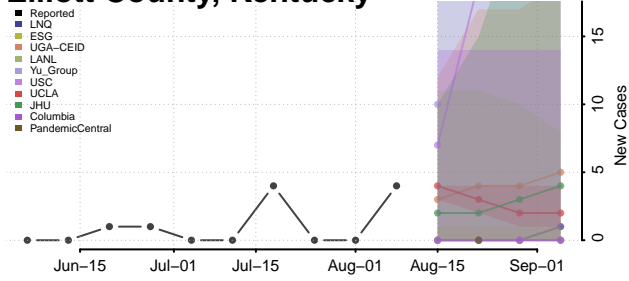

Clark County, Kentucky

Clay County, Kentucky

Clinton County, Kentucky

Crittenden County, Kentucky

Cumberland County, Kentucky

Daviess County, Kentucky

Edmonson County, Kentucky

Elliott County, Kentucky