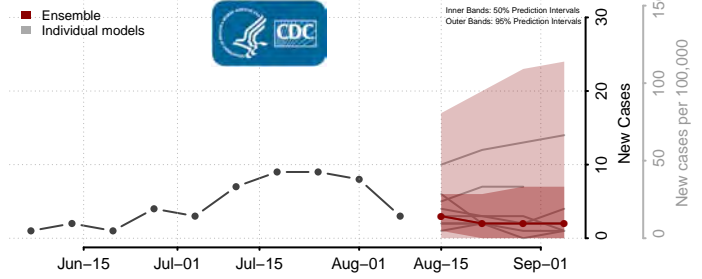

Freeborn County, Minnesota

Goodhue County, Minnesota

Grant County, Minnesota

Hennepin County, Minnesota

Houston County, Minnesota

Hubbard County, Minnesota

Isanti County, Minnesota

Itasca County, Minnesota