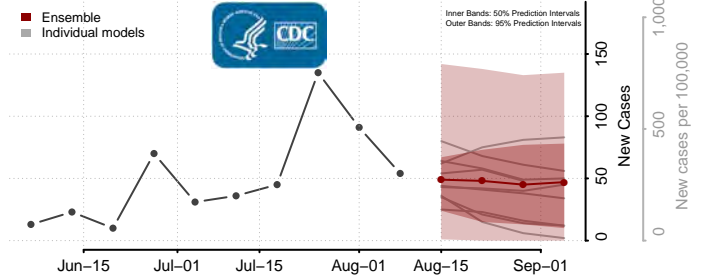

Winston County, Mississippi