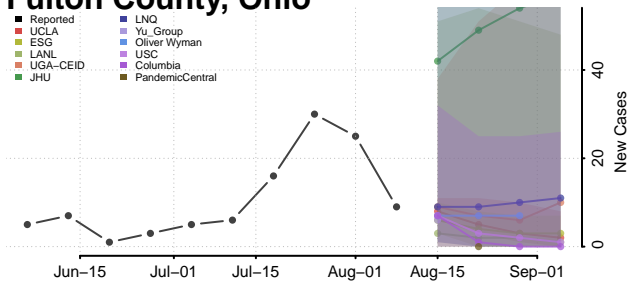

Fulton County, Ohio