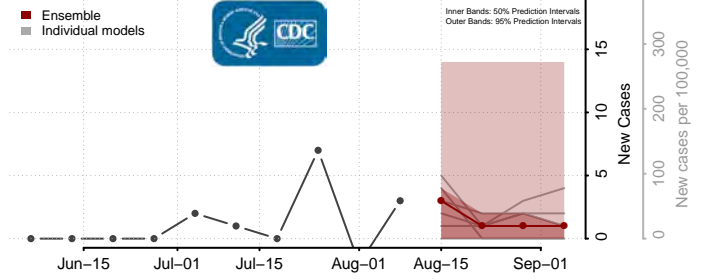

Atchison County, Missouri