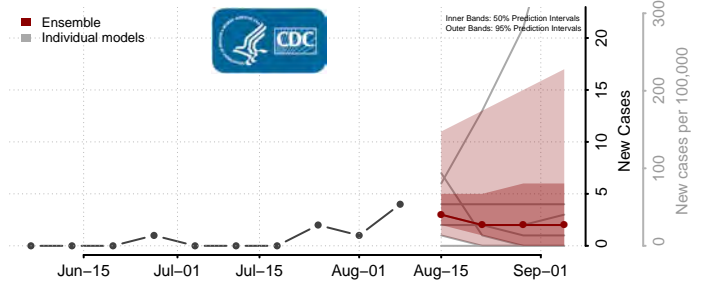

Pleasants County, West Virginia