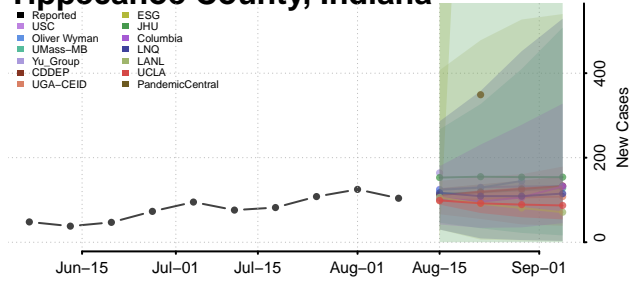

Tippecanoe County, Indiana