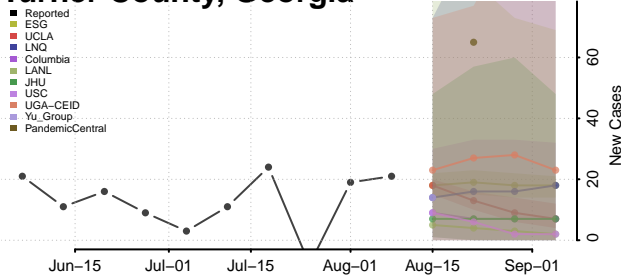

Terrell County, Georgia

Thomas County, Georgia

Tift County, Georgia

Toombs County, Georgia

Towns County, Georgia

Treutlen County, Georgia

Troup County, Georgia

Turner County, Georgia