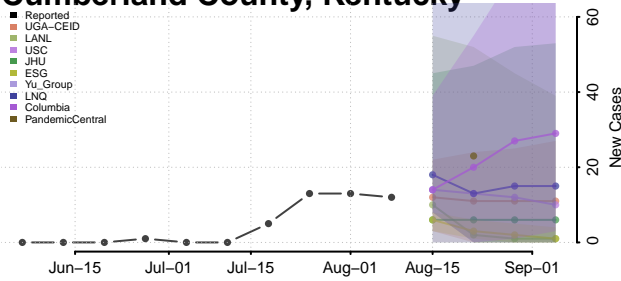

Cumberland County, Kentucky