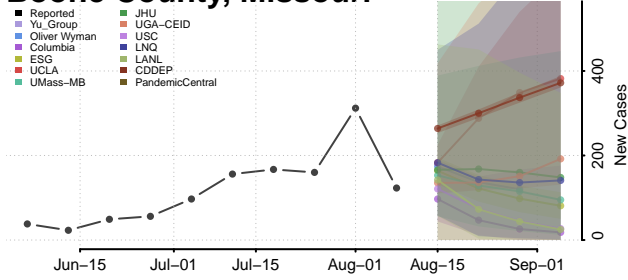

Boone County, Missouri