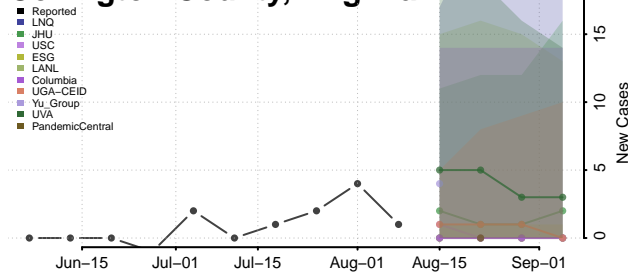

Covington County, Virginia