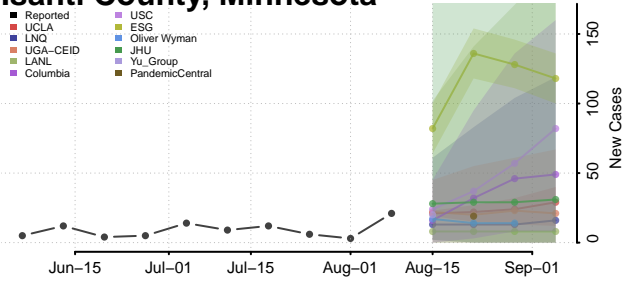

Freeborn County, Minnesota

Goodhue County, Minnesota

Grant County, Minnesota

Hennepin County, Minnesota

Houston County, Minnesota

Hubbard County, Minnesota

Isanti County, Minnesota

Itasca County, Minnesota