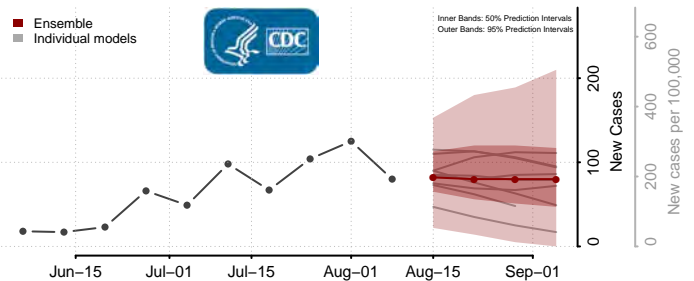

Wharton County, Texas