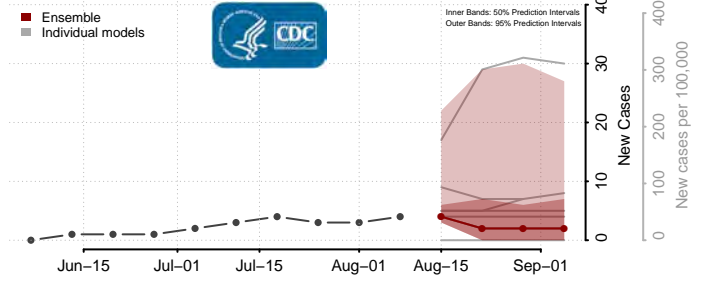

Sweet Grass County, Montana

Teton County, Montana

Toole County, Montana

Treasure County, Montana

Valley County, Montana

Wheatland County, Montana

Wibaux County, Montana

Yellowstone County, Montana