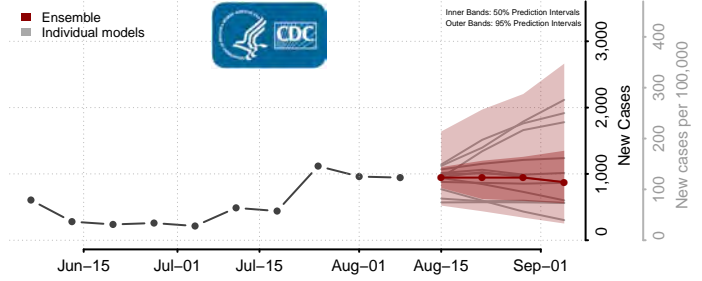

Jefferson County, Kentucky