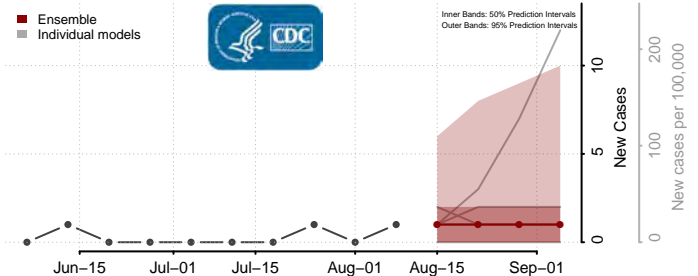

Cook County, Minnesota