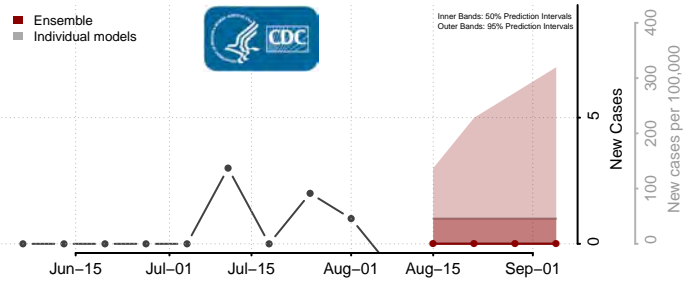

Slope County, North Dakota

Stark County, North Dakota

Steele County, North Dakota

Stutsman County, North Dakota

Towner County, North Dakota

Trail County, North Dakota

Walsh County, North Dakota

Ward County, North Dakota