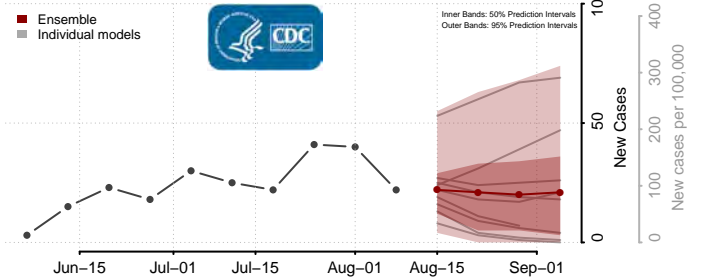

Luna County, New Mexico