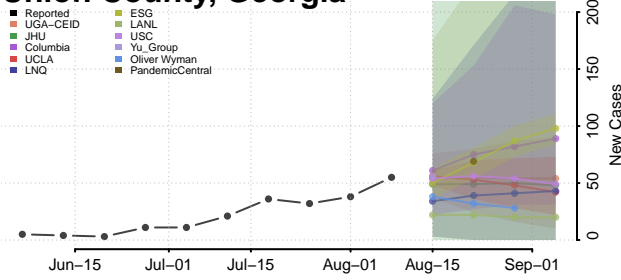

Union County, Georgia