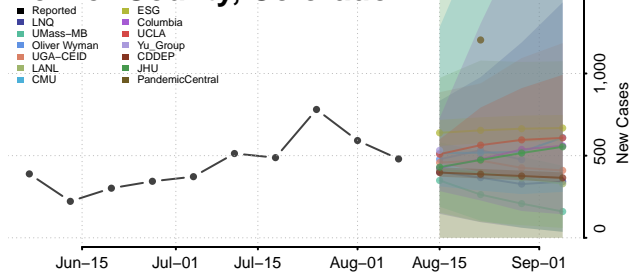

Clear Creek County, Colorado

Conejos County, Colorado

Costilla County, Colorado

Crowley County, Colorado

Custer County, Colorado

Delta County, Colorado

Denver County, Colorado

Dolores County, Colorado