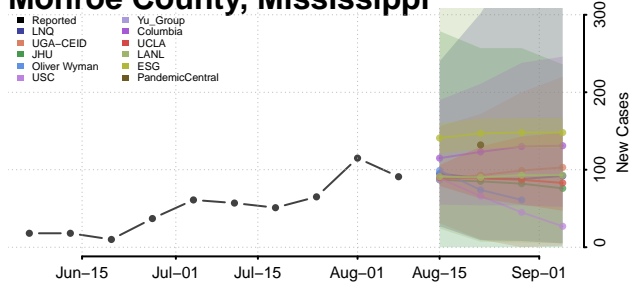

Monroe County, Mississippi