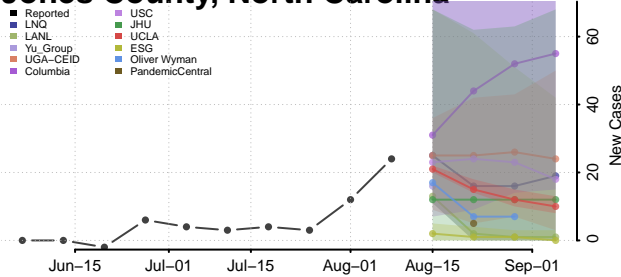

Hyde County, North Carolina

Iredell County, North Carolina

Jackson County, North Carolina

Johnston County, North Carolina

Jones County, North Carolina

Lee County, North Carolina

Lenoir County, North Carolina