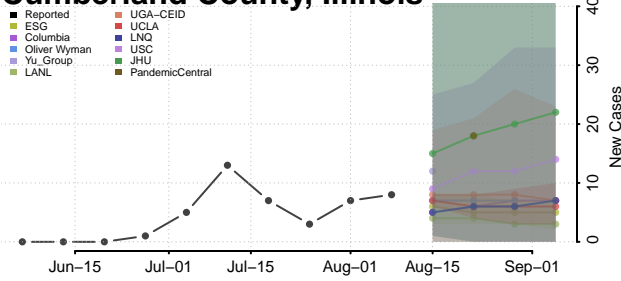

Cumberland County, Illinois