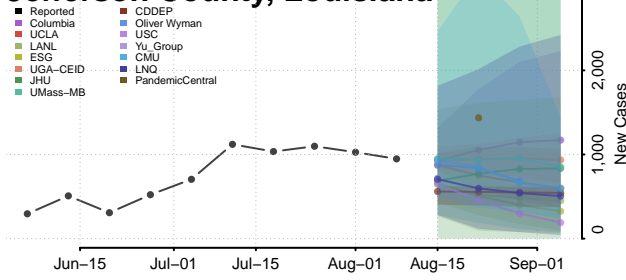

Jefferson County, Louisiana