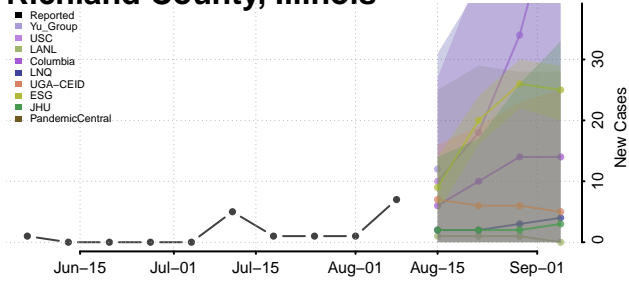

Pike County, Illinois

Pope County, Illinois

Pulaski County, Illinois

Putnam County, Illinois

Randolph County, Illinois

Richland County, Illinois

Rock Island County, Illinois

Saline County, Illinois