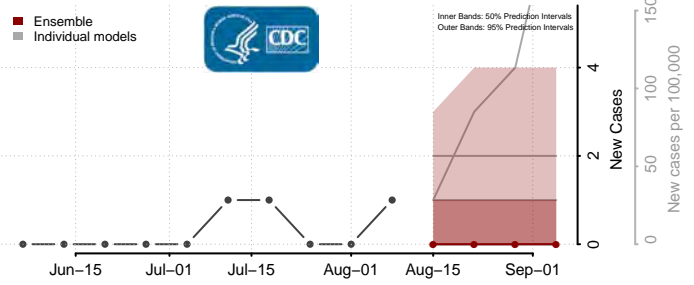

Catron County, New Mexico