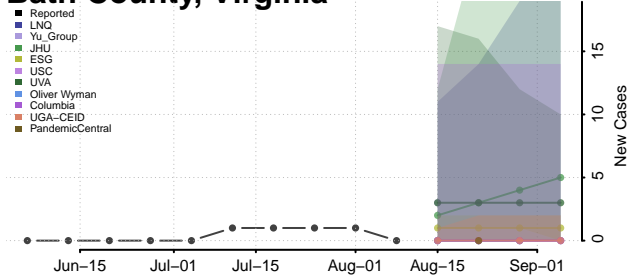

Bath County, Virginia