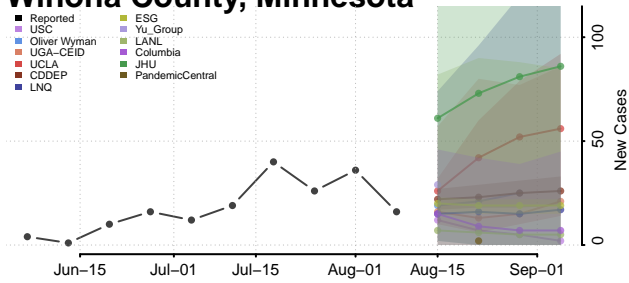

Wadena County, Minnesota

Waseca County, Minnesota

Washington County, Minnesota

Watowan County, Minnesota

Wilkin County, Minnesota

Winona County, Minnesota

Wright County, Minnesota

Yellow Medicine County, Minnesota