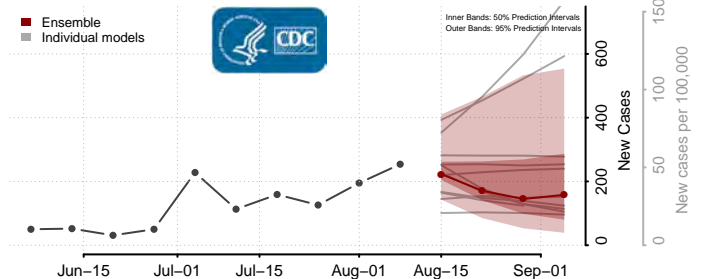

Clark County, Washington