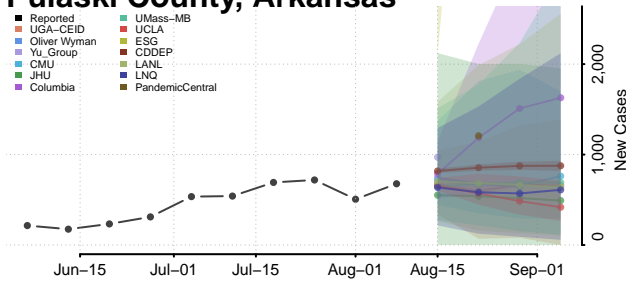

Pulaski County, Arkansas

Randolph County, Arkansas

Saline County, Arkansas

Scott County, Arkansas

Searcy County, Arkansas

Sebastian County, Arkansas

Sevier County, Arkansas

Sharp County, Arkansas