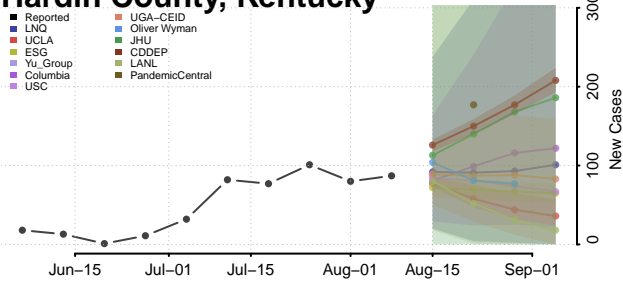

Grant County, Kentucky

Graves County, Kentucky

Grayson County, Kentucky

Green County, Kentucky

Greenup County, Kentucky

Hancock County, Kentucky

Hardin County, Kentucky

Harlan County, Kentucky