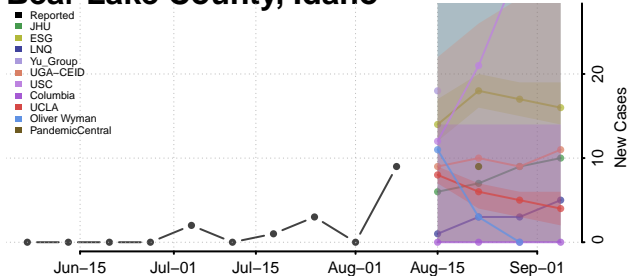

Idaho

Ada County, Idaho

Adams County, Idaho

Bannock County, Idaho

Bear Lake County, Idaho

Benewah County, Idaho

Bingham County, Idaho

Blaine County, Idaho