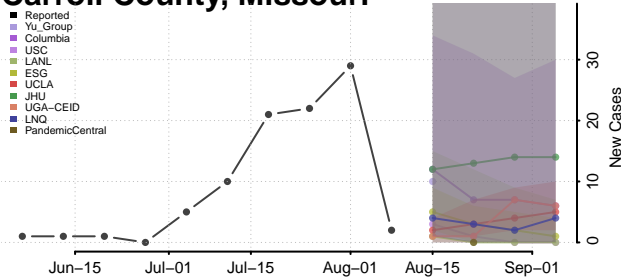

Carroll County, Missouri