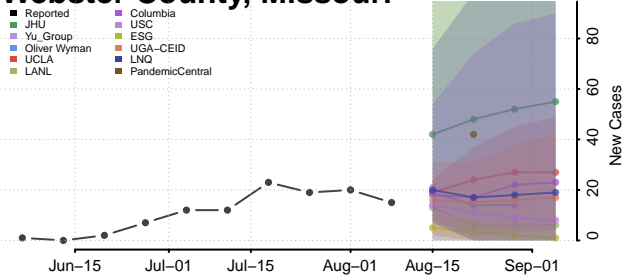

Vernon County, Missouri

Warren County, Missouri

Washington County, Missouri

Wayne County, Missouri

Webster County, Missouri

Worth County, Missouri

Wright County, Missouri

Montana