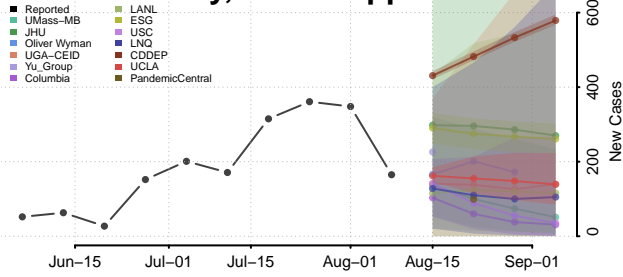

Perry County, Mississippi

Pike County, Mississippi

Pontotoc County, Mississippi

Prentiss County, Mississippi

Quitman County, Mississippi

Rankin County, Mississippi

Scott County, Mississippi

Sharkey County, Mississippi