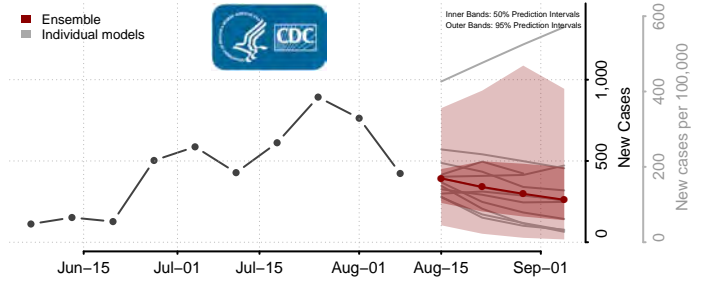

Hinds County, Mississippi