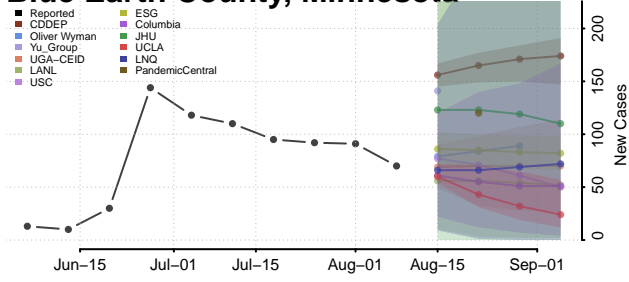

Minnesota

Aitkin County, Minnesota

Anoka County, Minnesota

Becker County, Minnesota

Beltrami County, Minnesota

Benton County, Minnesota

Big Stone County, Minnesota

Blue Earth County, Minnesota