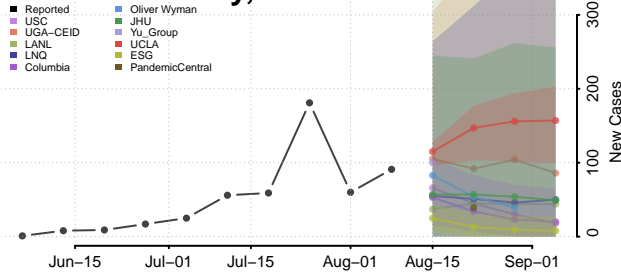

Callhoun County, Texas