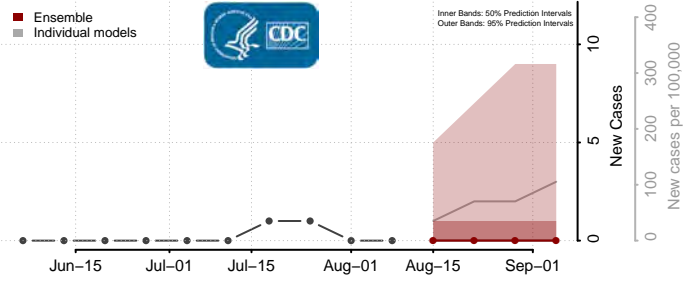

Custer County, Montana

Daniels County, Montana

Dawson County, Montana

Deer Lodge County, Montana

Fallon County, Montana

Fergus County, Montana

Flathead County, Montana

Gallatin County, Montana