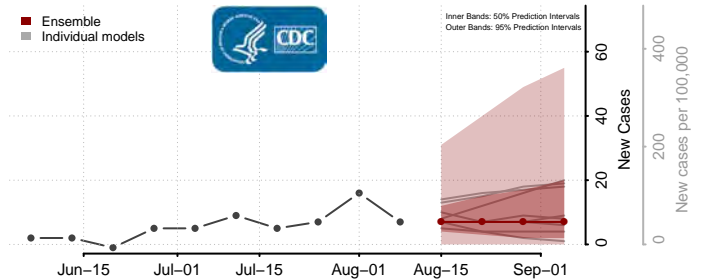

Livingston County, Missouri