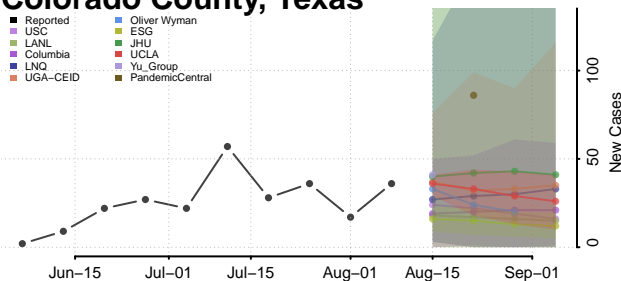

Colorado County, Texas