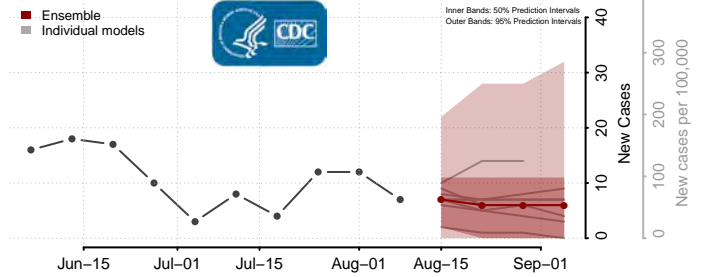

Cottonwood County, Minnesota