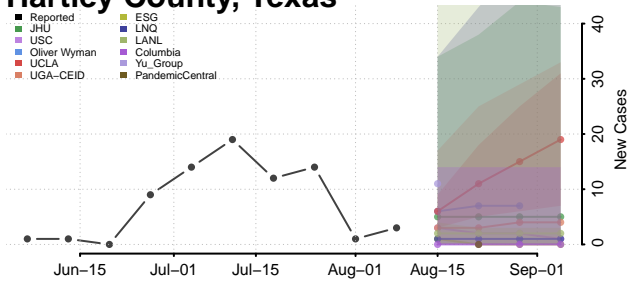

Hartley County, Texas