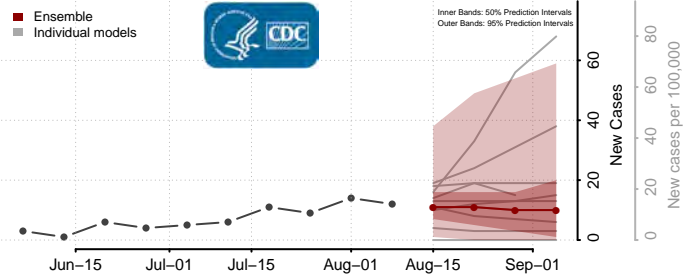

Garfield County, Washington

Grant County, Washington

Grays Harbor County, Washington

Island County, Washington

Jefferson County, Washington

King County, Washington

Kitsap County, Washington

Kittitas County, Washington