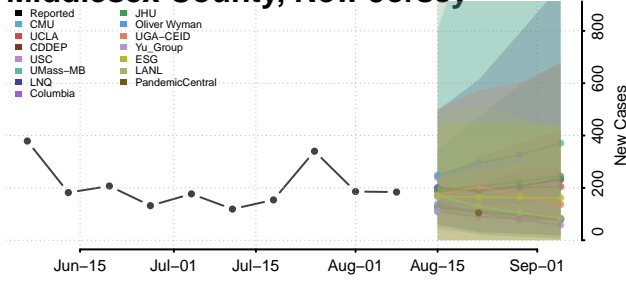

Cape May County, New Jersey

Cumberland County, New Jersey

Essex County, New Jersey

Gloucester County, New Jersey

Hudson County, New Jersey

Hunterdon County, New Jersey

Mercer County, New Jersey

Middlesex County, New Jersey