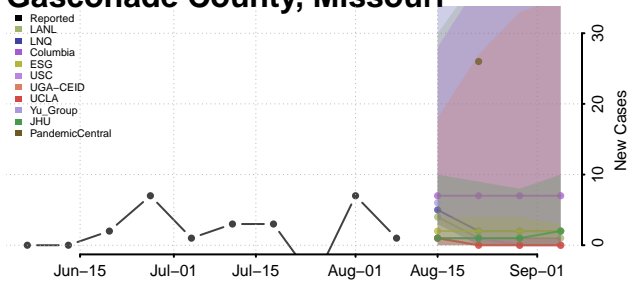

Gasconade County, Missouri