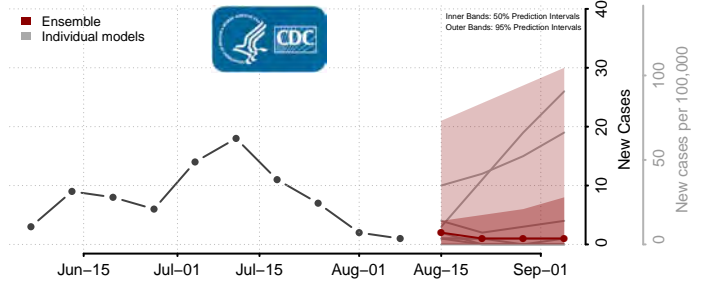

Preston County, West Virginia

Putnam County, West Virginia

Raleigh County, West Virginia

Randolph County, West Virginia

Ritchie County, West Virginia

Roane County, West Virginia

Summers County, West Virginia