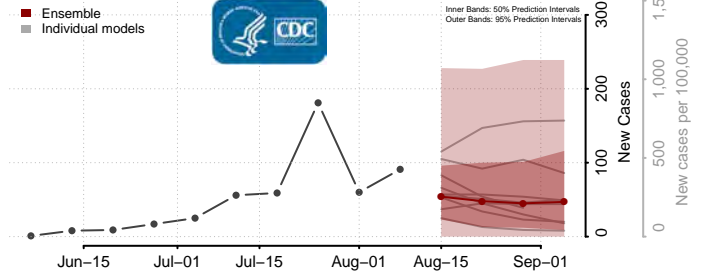

Callhoun County, Texas