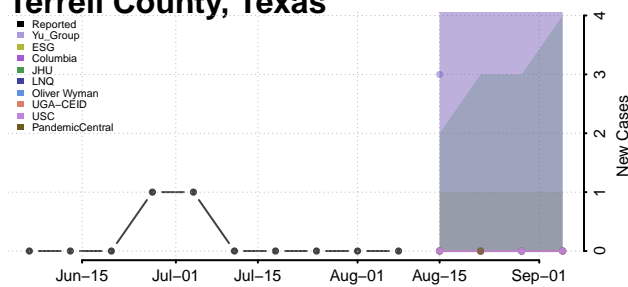

Terrell County, Texas