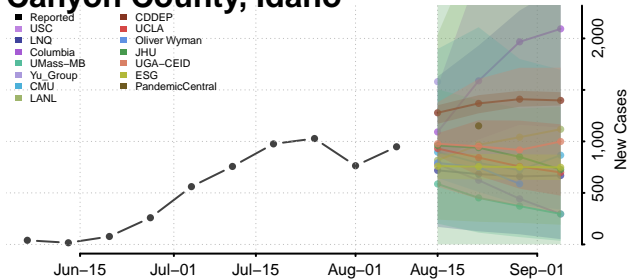

Boise County, Idaho

Bonner County, Idaho

Bonneville County, Idaho

Boundary County, Idaho

Butte County, Idaho

Camas County, Idaho

Canyon County, Idaho

Caribou County, Idaho