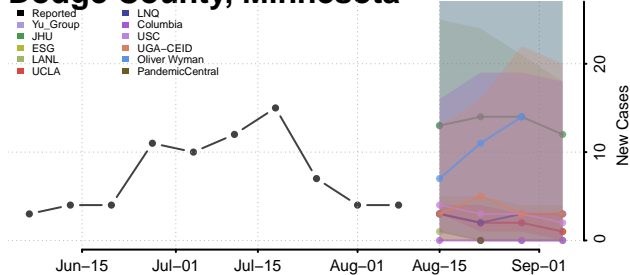

Dodge County, Minnesota