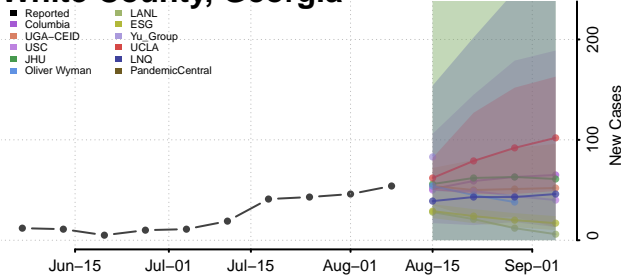

Wayne County, Georgia

Webster County, Georgia

Wheeler County, Georgia

White County, Georgia

Whitfield County, Georgia

Wilcox County, Georgia

Wilkes County, Georgia

Wilkinson County, Georgia