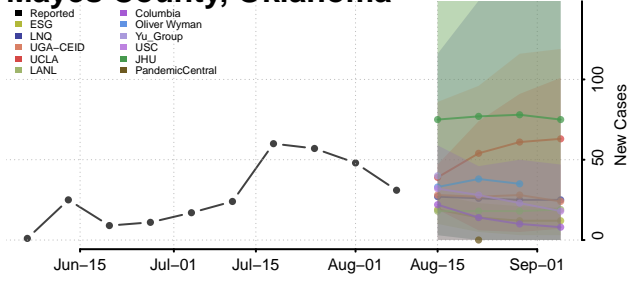

Mayes County, Oklahoma