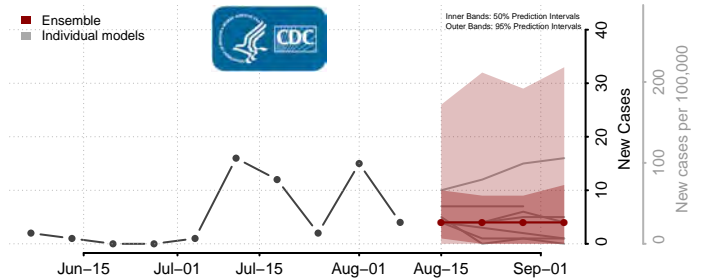

Macon County, Missouri