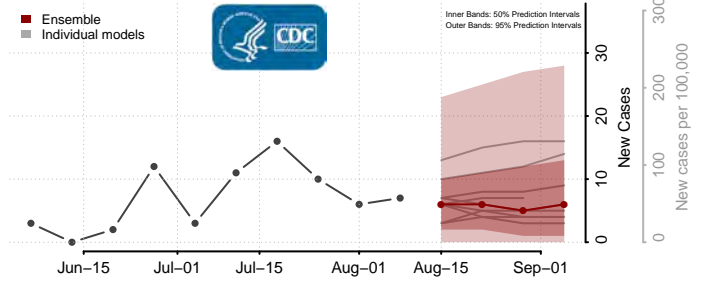

Union County, Iowa