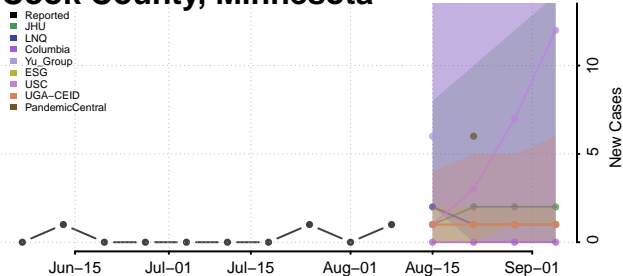

Cook County, Minnesota