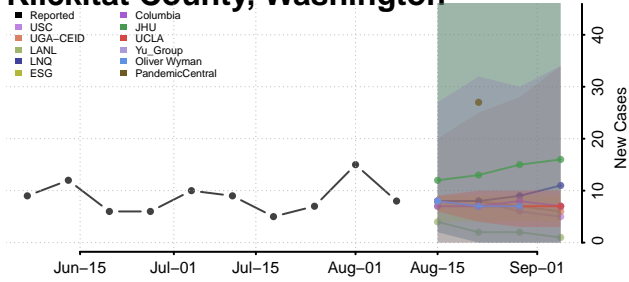

Klickitat County, Washington