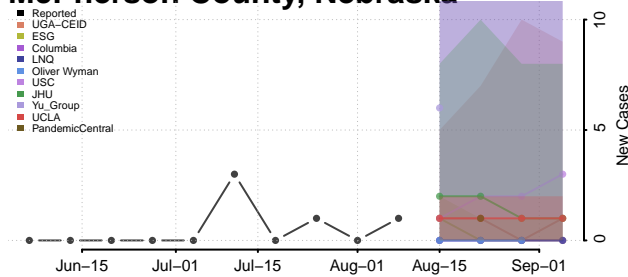

Lincoln County, Nebraska

Logan County, Nebraska

Loup County, Nebraska

Madison County, Nebraska

McPherson County, Nebraska

Merrick County, Nebraska

Morrill County, Nebraska

Nance County, Nebraska