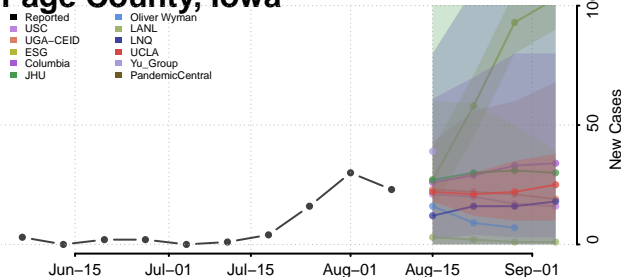

Page County, Iowa