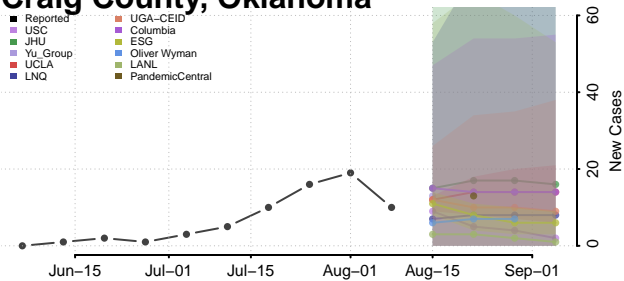

Craig County, Oklahoma