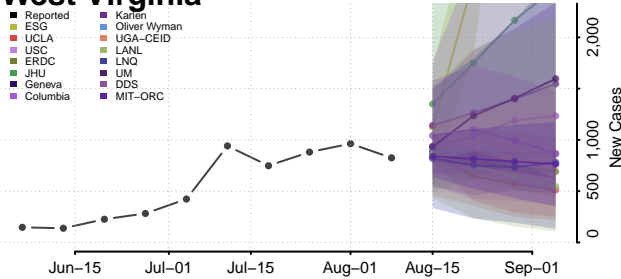

Walla Walla County, Washington

Whatcom County, Washington

Whitman County, Washington

Yakima County, Washington

West Virginia

Barbour County, West Virginia

Berkeley County, West Virginia

Boone County, West Virginia