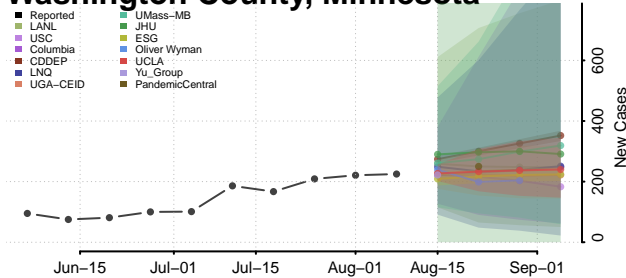

Wadena County, Minnesota

Waseca County, Minnesota

Washington County, Minnesota

Watowan County, Minnesota

Wilkin County, Minnesota

Winona County, Minnesota

Wright County, Minnesota

Yellow Medicine County, Minnesota