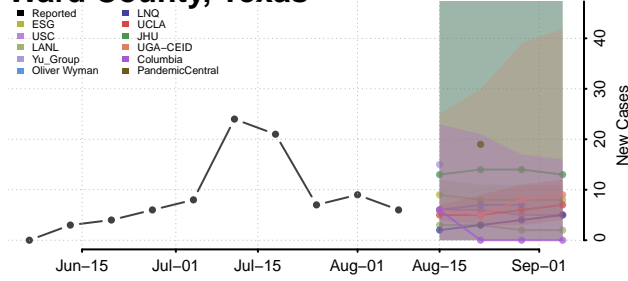

Val Verde County, Texas

Van Zandt County, Texas

Victoria County, Texas

Walker County, Texas

Waller County, Texas

Ward County, Texas

Washington County, Texas

Webb County, Texas