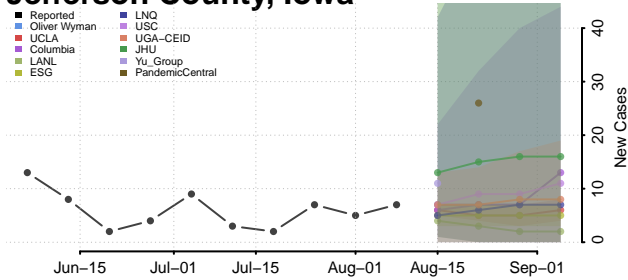

Ida County, Iowa

Iowa County, Iowa

Jackson County, Iowa

Jasper County, Iowa

Jefferson County, Iowa

Johnson County, Iowa

Jones County, Iowa

Keokuk County, Iowa