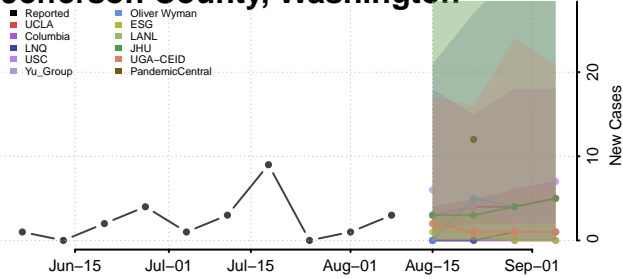

Garfield County, Washington

Grant County, Washington

Grays Harbor County, Washington

Island County, Washington

Jefferson County, Washington

King County, Washington

Kitsap County, Washington

Kittitas County, Washington