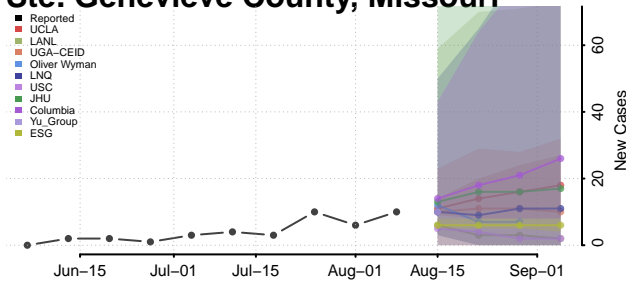

Ste. Genevieve County, Missouri