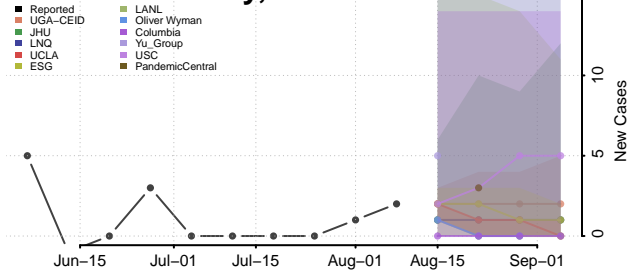

Scotland County, Missouri