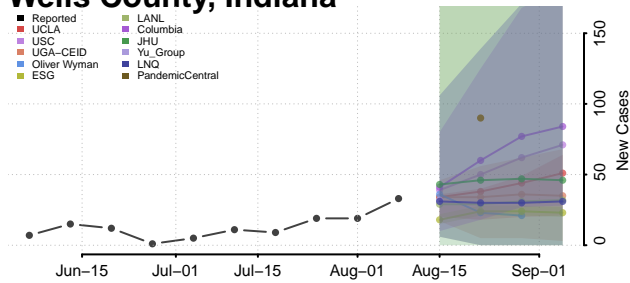

Vigo County, Indiana

Wabash County, Indiana

Warren County, Indiana

Warrick County, Indiana

Washington County, Indiana

Wayne County, Indiana

Wells County, Indiana

White County, Indiana