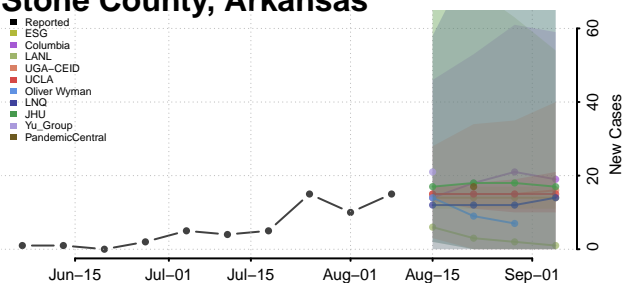

Stone County, Arkansas