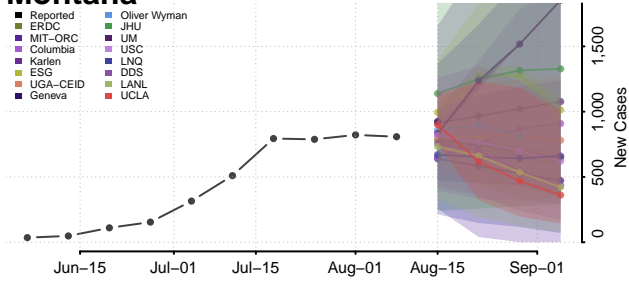

Vernon County, Missouri

Warren County, Missouri

Washington County, Missouri

Wayne County, Missouri

Webster County, Missouri

Worth County, Missouri

Wright County, Missouri

Montana