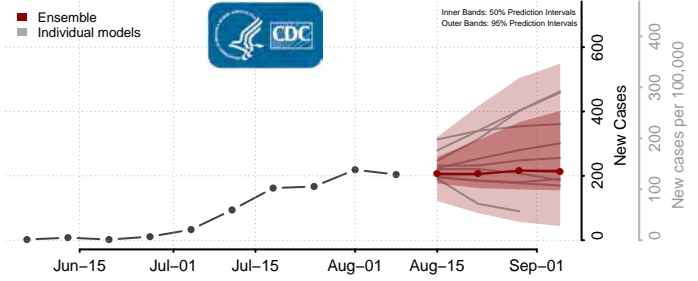

Sullivan County, Tennessee