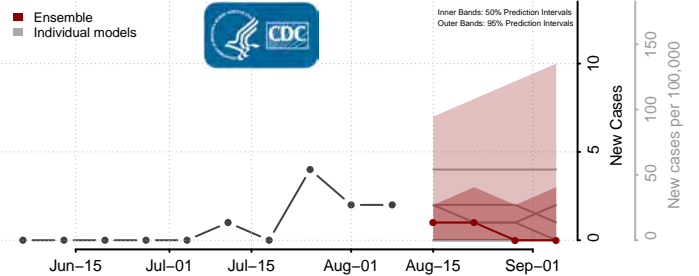

Hood River County, Oregon

Jackson County, Oregon

Jefferson County, Oregon

Josephine County, Oregon

Klamath County, Oregon

Lake County, Oregon

Lane County, Oregon

Lincoln County, Oregon