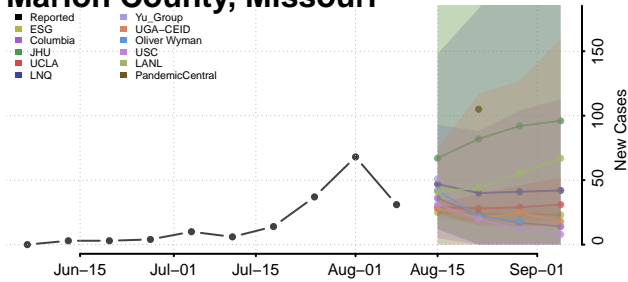

Marion County, Missouri