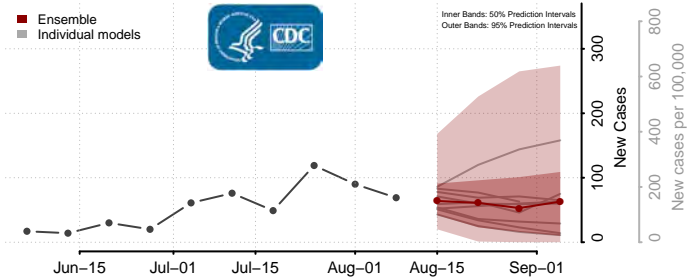

St. John the Baptist County, Louisiana