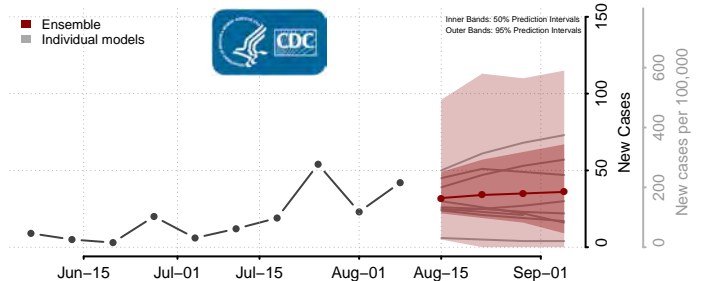

Montgomery County, North Carolina

Moore County, North Carolina

Nash County, North Carolina

New Hanover County, North Carolina

Northampton County, North Carolina

Onslow County, North Carolina

Orange County, North Carolina