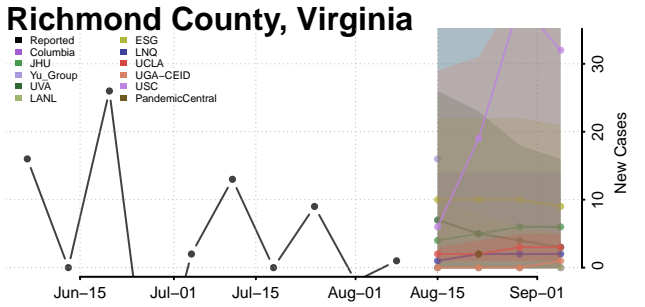

Prince George County, Virginia

Prince William County, Virginia

Pulaski County, Virginia

Radford County, Virginia

Rappahannock County, Virginia

Russell County, Virginia

Salem County, Virginia

Scott County, Virginia