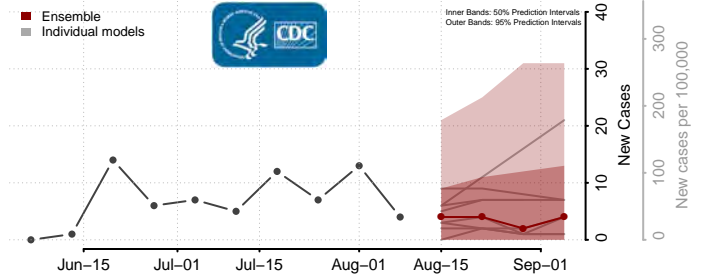

Barton County, Missouri