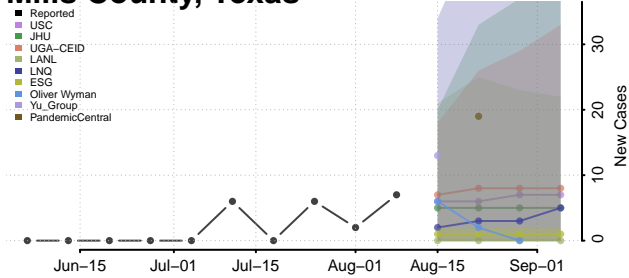

Mills County, Texas