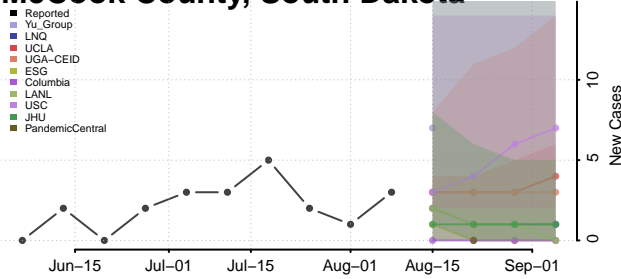

McCook County, South Dakota