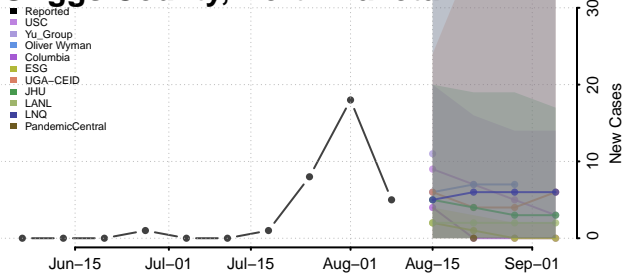

Griggs County, North Dakota