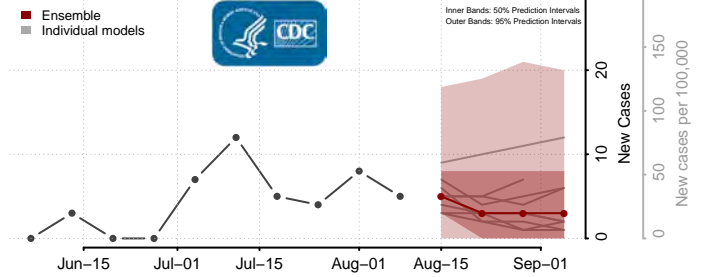

Redwood County, Minnesota

Renville County, Minnesota

Rice County, Minnesota

Rock County, Minnesota

Roseau County, Minnesota

Scott County, Minnesota

Sherburne County, Minnesota

Sibley County, Minnesota