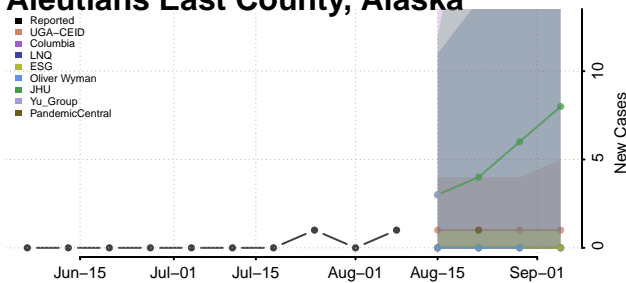

Pike County, Alabama

Randolph County, Alabama

Russell County, Alabama

Shelby County, Alabama

St. Clair County, Alabama

Sumter County, Alabama

Talladega County, Alabama

Tallapoosa County, Alabama

Tuscaloosa County, Alabama

Walker County, Alabama

Washington County, Alabama

Wilcox County, Alabama

Winston County, Alabama

Alaska

Aleutians East County, Alaska

Aleutians West County, Alaska