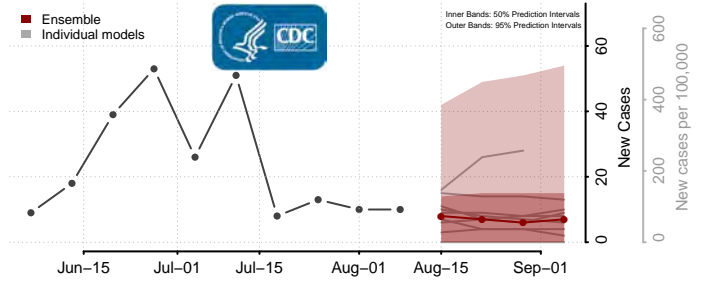

Wadena County, Minnesota

Waseca County, Minnesota

Washington County, Minnesota

Watowan County, Minnesota

Wilkin County, Minnesota

Winona County, Minnesota

Wright County, Minnesota

Yellow Medicine County, Minnesota