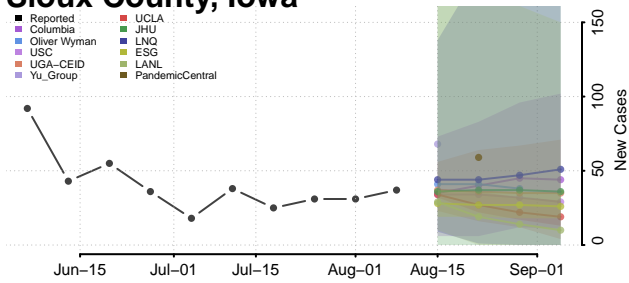

Poweshiek County, Iowa

Ringgold County, Iowa

Sac County, Iowa

Scott County, Iowa

Shelby County, Iowa

Sioux County, Iowa

Story County, Iowa

Tama County, Iowa