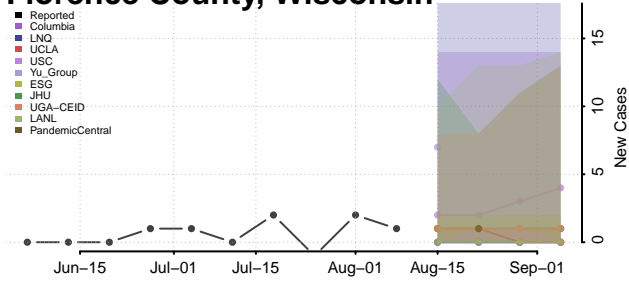

Dodge County, Wisconsin

Door County, Wisconsin

Douglas County, Wisconsin

Dunn County, Wisconsin

Eau Claire County, Wisconsin

Florence County, Wisconsin

Fond du Lac County, Wisconsin

Forest County, Wisconsin