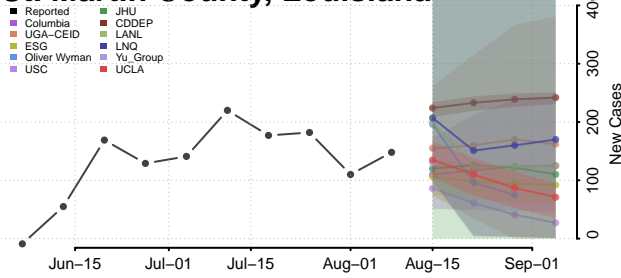

St. Martin County, Louisiana