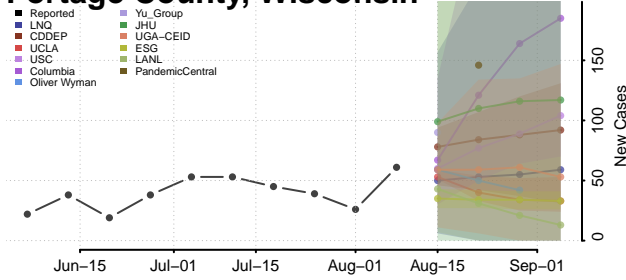

Portage County, Wisconsin