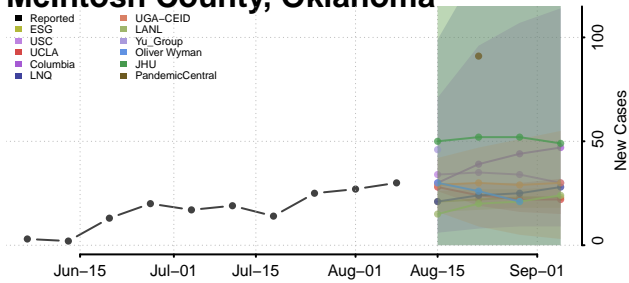

McIntosh County, Oklahoma