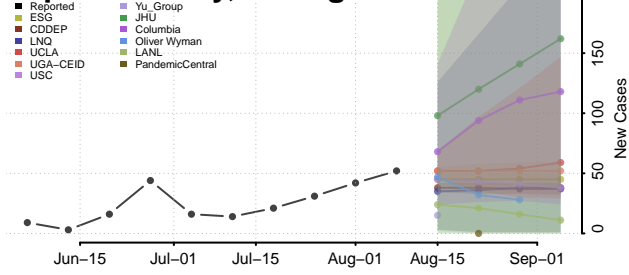

Lapeer County, Michigan