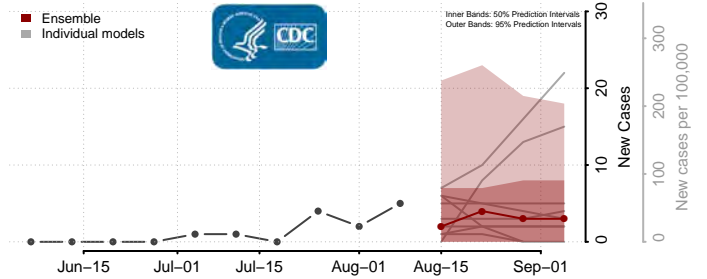

Mathews County, Virginia