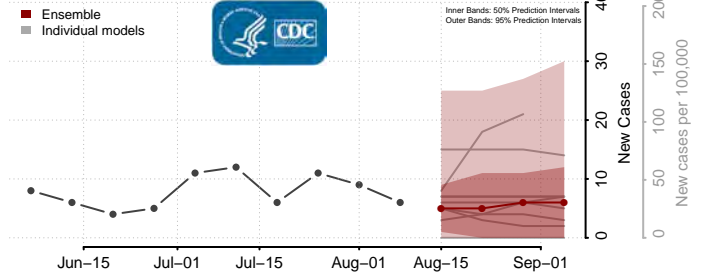

Le Sueur County, Minnesota

Lincoln County, Minnesota

Lyon County, Minnesota

Mahnomen County, Minnesota

Marshall County, Minnesota

Martin County, Minnesota

McLeod County, Minnesota

Meeker County, Minnesota