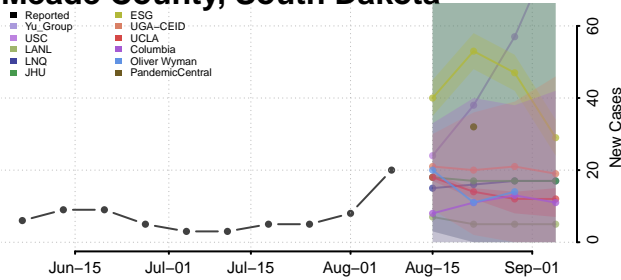

Meade County, South Dakota