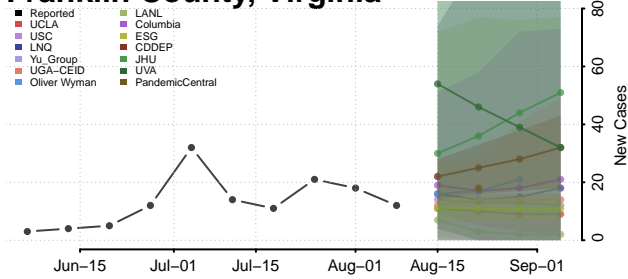

Franklin County, Virginia