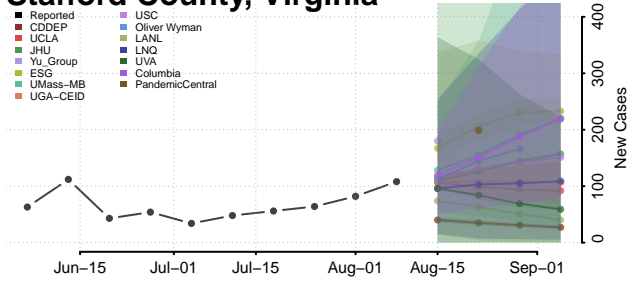

Stafford County, Virginia