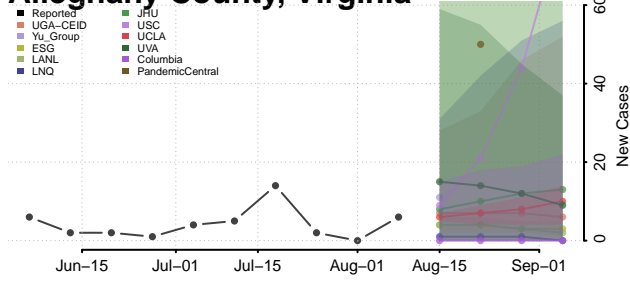

Alleghany County, Virginia