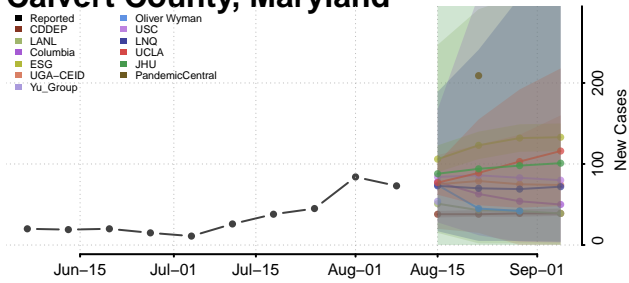

Calvert County, Maryland