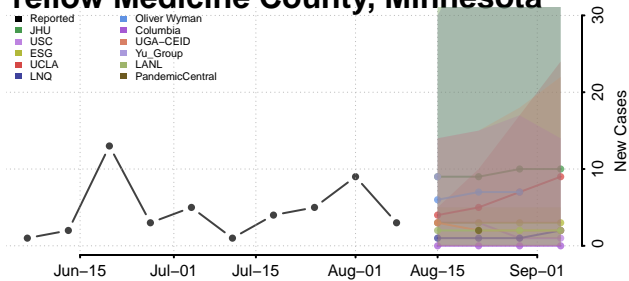

Wadena County, Minnesota

Waseca County, Minnesota

Washington County, Minnesota

Watowan County, Minnesota

Wilkin County, Minnesota

Winona County, Minnesota

Wright County, Minnesota

Yellow Medicine County, Minnesota