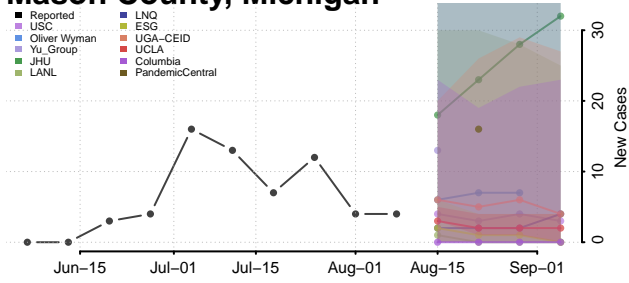

Mason County, Michigan