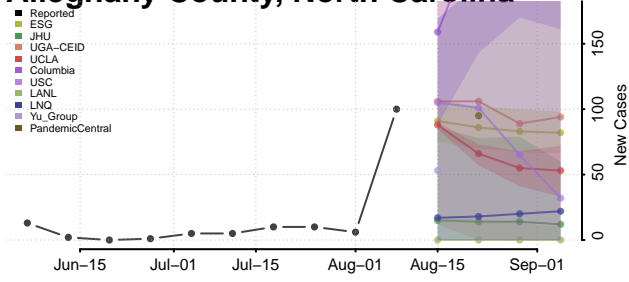

Alleghany County, North Carolina