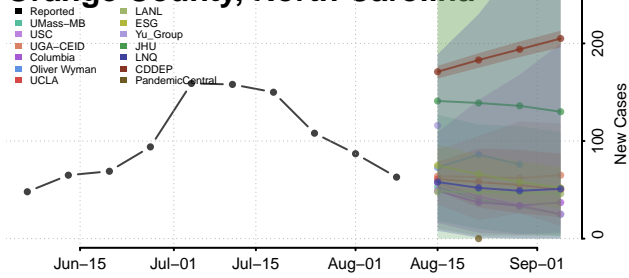

Montgomery County, North Carolina

Moore County, North Carolina

Nash County, North Carolina

New Hanover County, North Carolina

Northampton County, North Carolina

Onslow County, North Carolina

Orange County, North Carolina