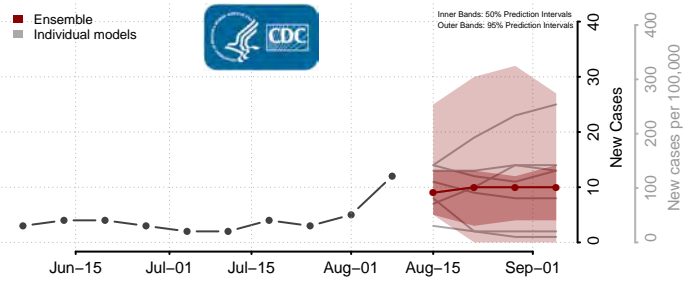

Jackson County, Minnesota