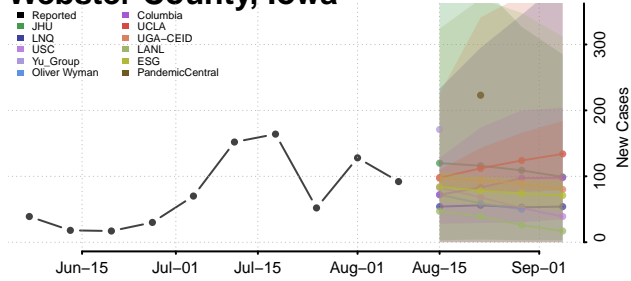

Taylor County, Iowa

Union County, Iowa

Van Buren County, Iowa

Wapello County, Iowa

Warren County, Iowa

Washington County, Iowa

Wayne County, Iowa

Webster County, Iowa