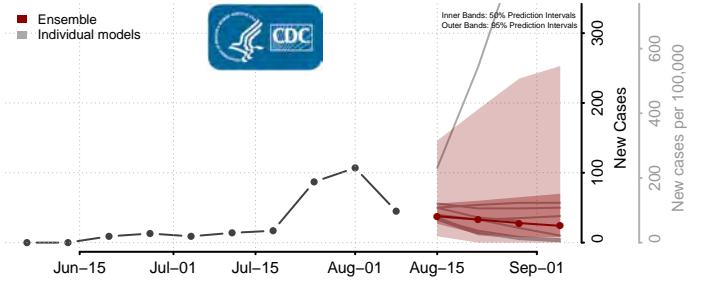

Camden County, Missouri