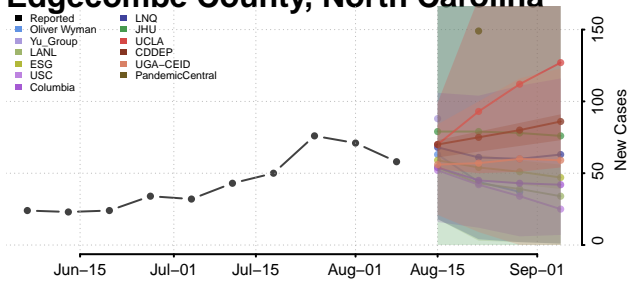

Currituck County, North Carolina

Dare County, North Carolina

Davidson County, North Carolina

Davie County, North Carolina

Duplin County, North Carolina

Durham County, North Carolina

Edgecombe County, North Carolina