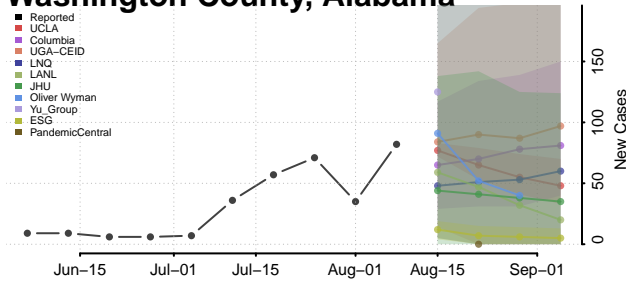

Marion County, Alabama

Marshall County, Alabama

Mobile County, Alabama

Monroe County, Alabama

Montgomery County, Alabama

Morgan County, Alabama

Perry County, Alabama

Pickens County, Alabama

Pike County, Alabama

Randolph County, Alabama

Russell County, Alabama

Shelby County, Alabama

St. Clair County, Alabama

Sumter County, Alabama

Talladega County, Alabama

Tallapoosa County, Alabama

Tuscaloosa County, Alabama

Walker County, Alabama

Washington County, Alabama

Wilcox County, Alabama

Winston County, Alabama

Alaska

Aleutians East County, Alaska

Aleutians West County, Alaska