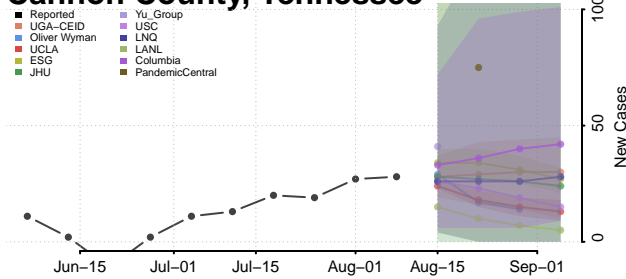

Carroll County, Tennessee

Carter County, Tennessee

Cheatham County, Tennessee

Chester County, Tennessee

Claiborne County, Tennessee

Clay County, Tennessee

Cocke County, Tennessee

Coffee County, Tennessee