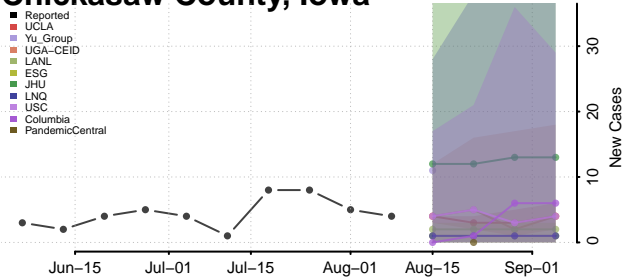

Cass County, Iowa

Cedar County, Iowa

Cerro Gordo County, Iowa

Cherokee County, Iowa

Chickasaw County, Iowa

Clarke County, Iowa

Clay County, Iowa

Clayton County, Iowa