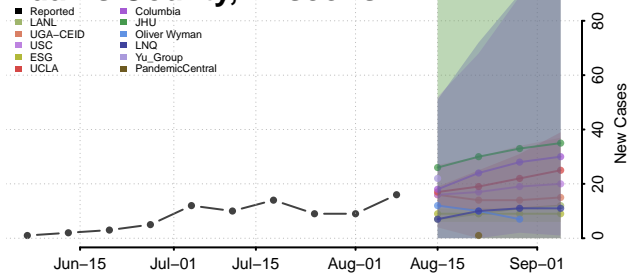

Wood County, West Virginia

Wyoming County, West Virginia

Wisconsin

Adams County, Wisconsin

Ashland County, Wisconsin

Barron County, Wisconsin

Bayfield County, Wisconsin

Brown County, Wisconsin