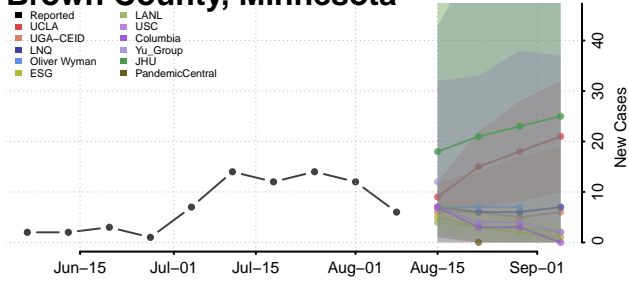

Brown County, Minnesota