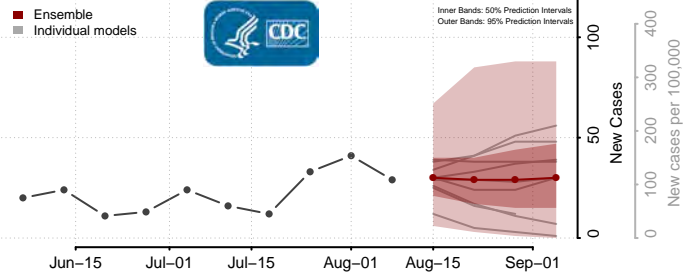

Cibola County, New Mexico