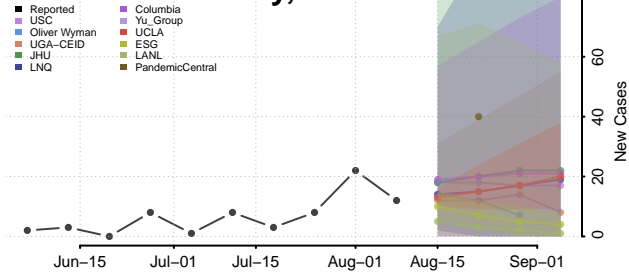

Poweshiek County, Iowa