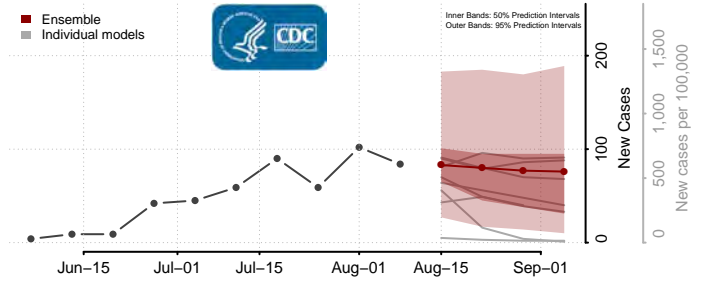

Tallahatchie County, Mississippi