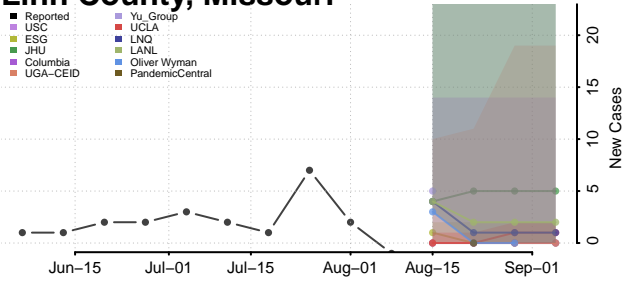

Linn County, Missouri