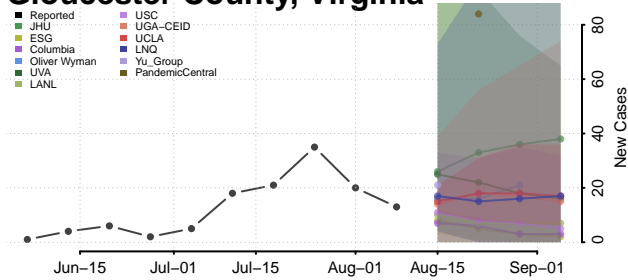

Gloucester County, Virginia