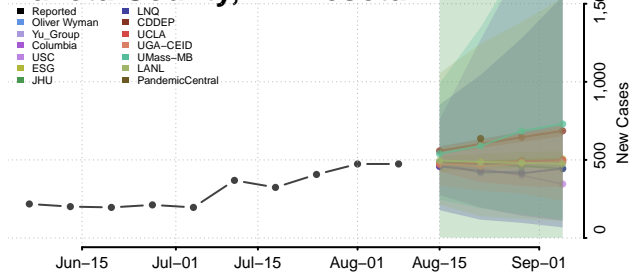

Dakota County, Minnesota