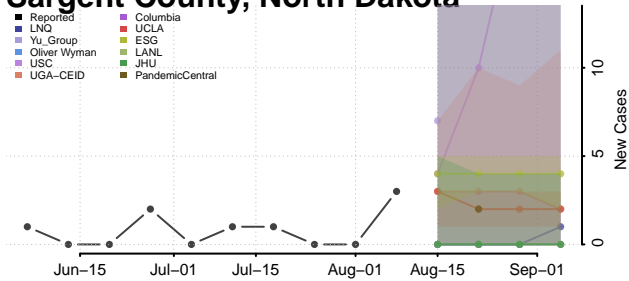

Sargent County, North Dakota