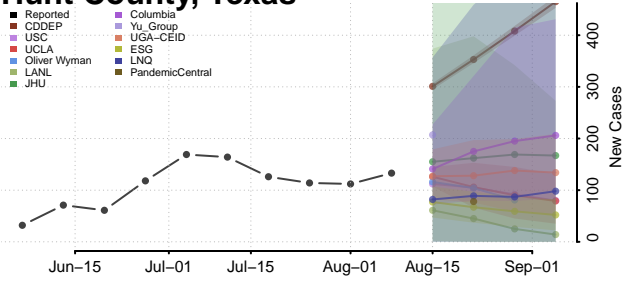

Houston County, Texas

Howard County, Texas

Hudspeth County, Texas

Hunt County, Texas

Hutchinson County, Texas

Irion County, Texas

Jack County, Texas

Jackson County, Texas