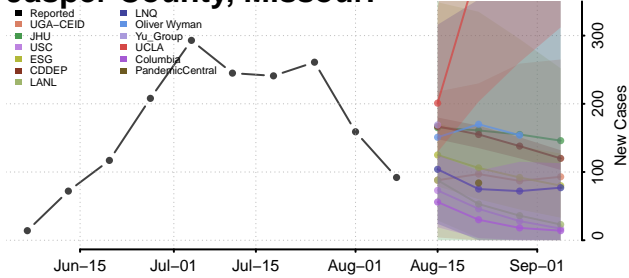

Jasper County, Missouri