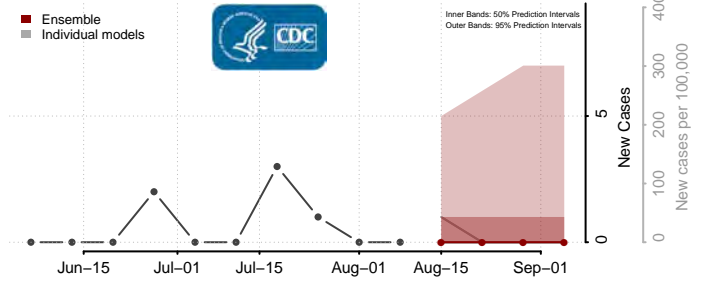

Renville County, North Dakota