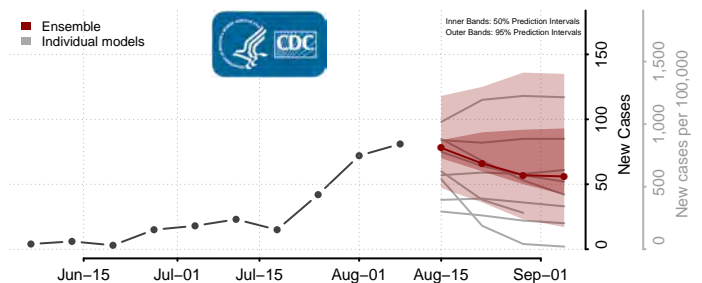

Tunica County, Mississippi

Union County, Mississippi

Walthall County, Mississippi

Warren County, Mississippi

Washington County, Mississippi

Wayne County, Mississippi

Webster County, Mississippi

Wilkinson County, Mississippi