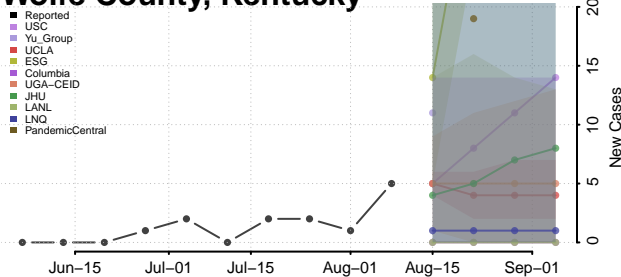

Union County, Kentucky

Warren County, Kentucky

Washington County, Kentucky

Wayne County, Kentucky

Webster County, Kentucky

Whitley County, Kentucky

Wolfe County, Kentucky

Woodford County, Kentucky