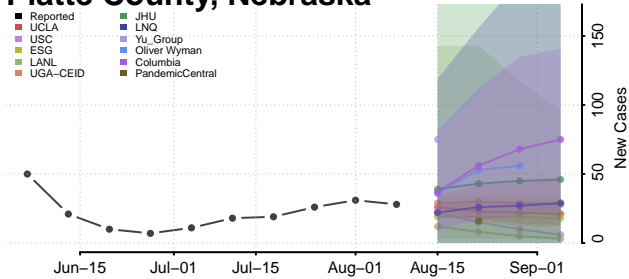

Nemaha County, Nebraska

Nuckolls County, Nebraska

Otoe County, Nebraska

Pawnee County, Nebraska

Perkins County, Nebraska

Phelps County, Nebraska

Pierce County, Nebraska

Platte County, Nebraska