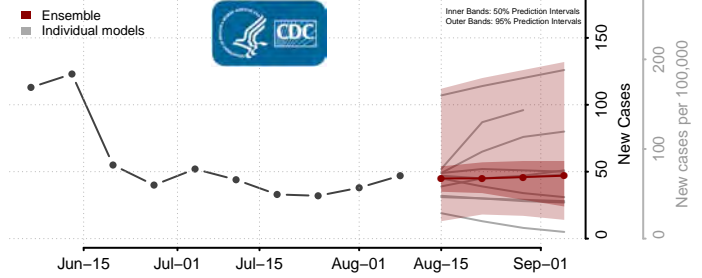

Rice County, Minnesota