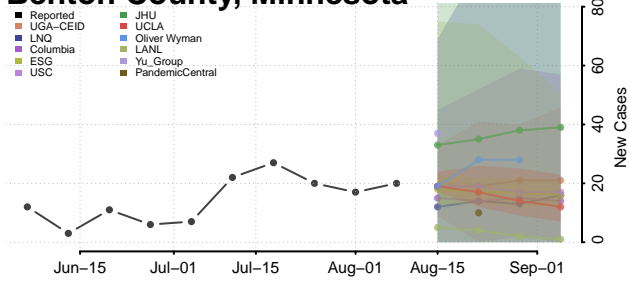

Minnesota

Aitkin County, Minnesota

Anoka County, Minnesota

Becker County, Minnesota

Beltrami County, Minnesota

Benton County, Minnesota

Big Stone County, Minnesota

Blue Earth County, Minnesota