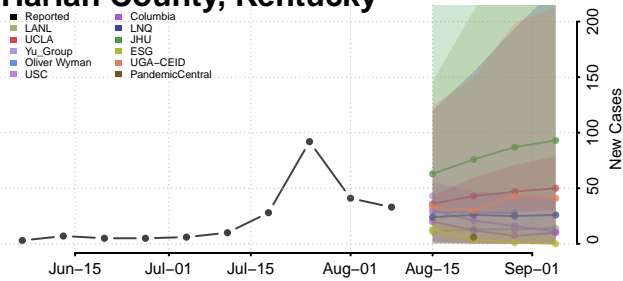

Grant County, Kentucky

Graves County, Kentucky

Grayson County, Kentucky

Green County, Kentucky

Greenup County, Kentucky

Hancock County, Kentucky

Hardin County, Kentucky

Harlan County, Kentucky