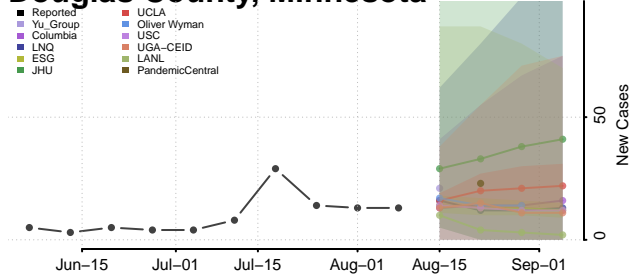

Douglas County, Minnesota