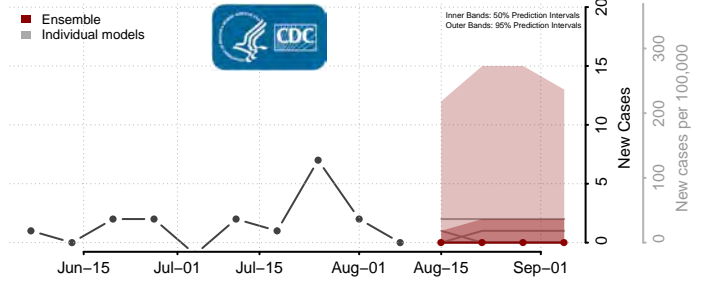

Audubon County, Iowa