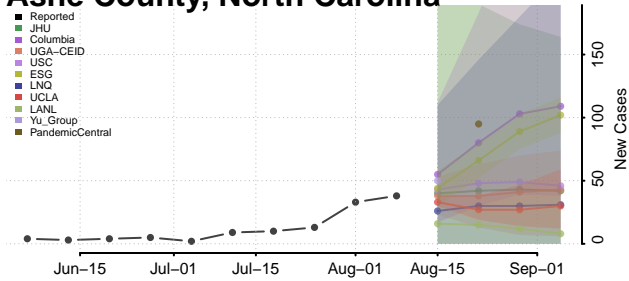

Avery County, North Carolina

Beaufort County, North Carolina

Bertie County, North Carolina

Bladen County, North Carolina

Brunswick County, North Carolina

Buncombe County, North Carolina

Burke County, North Carolina