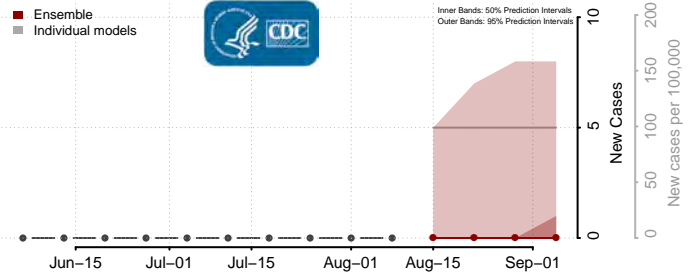

Box Elder County, Utah

Cache County, Utah

Carbon County, Utah

Daggett County, Utah

Davis County, Utah

Duchesne County, Utah

Emery County, Utah

Garfield County, Utah