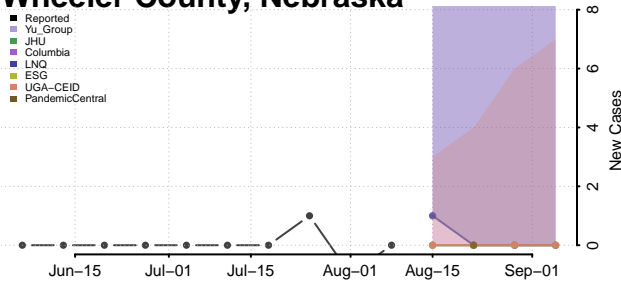

Valley County, Nebraska

Washington County, Nebraska

Wayne County, Nebraska

Webster County, Nebraska

Wheeler County, Nebraska

York County, Nebraska

Nevada

Carson City County, Nevada