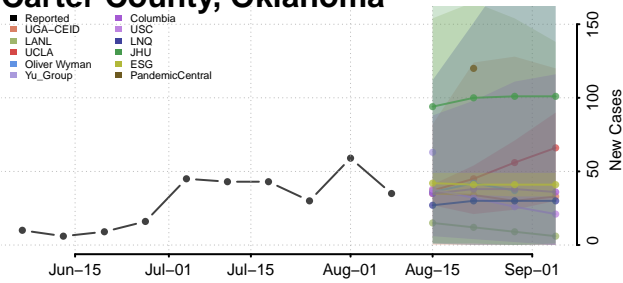

Beaver County, Oklahoma

Beckham County, Oklahoma

Blaine County, Oklahoma

Bryan County, Oklahoma

Caddo County, Oklahoma

Canadian County, Oklahoma

Carter County, Oklahoma

Cherokee County, Oklahoma