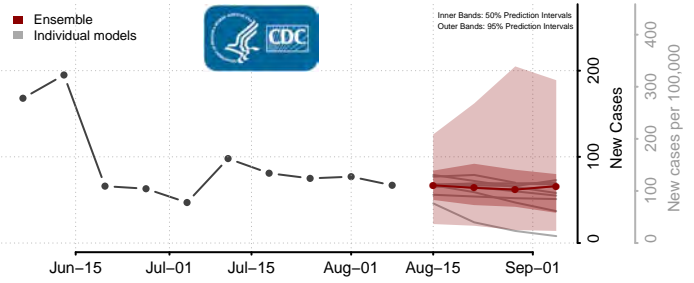

Forsyth County, North Carolina

Franklin County, North Carolina

Gaston County, North Carolina

Gates County, North Carolina

Graham County, North Carolina

Granville County, North Carolina

Greene County, North Carolina