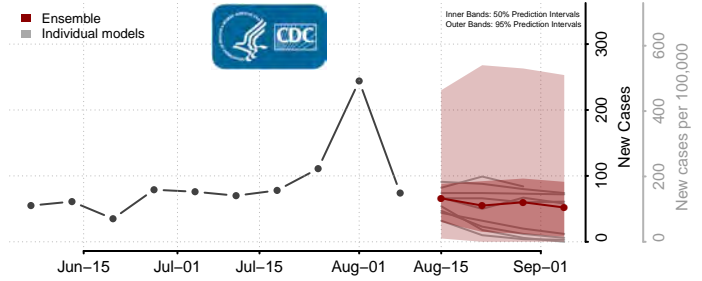

Monroe County, Mississippi

Montgomery County, Mississippi

Neshoba County, Mississippi

Newton County, Mississippi

Noxubee County, Mississippi

Oktibbeha County, Mississippi

Panola County, Mississippi

Pearl River County, Mississippi