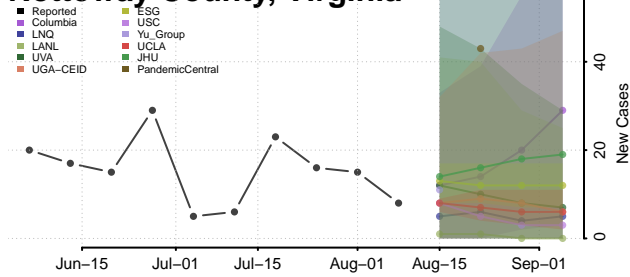

New Kent County, Virginia

Newport News County, Virginia

Norfolk County, Virginia

Northampton County, Virginia

Northumberland County, Virginia

Norton County, Virginia

Nottoway County, Virginia

Orange County, Virginia