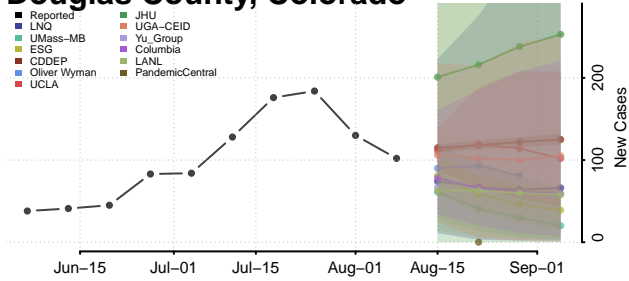

Douglas County, Colorado