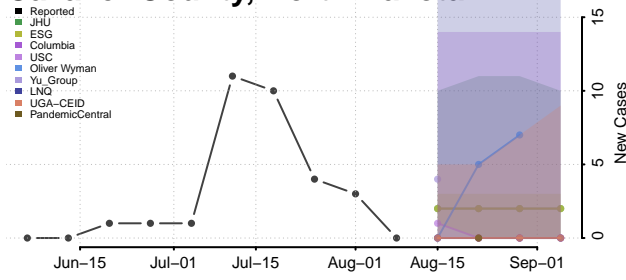

Cavalier County, North Dakota