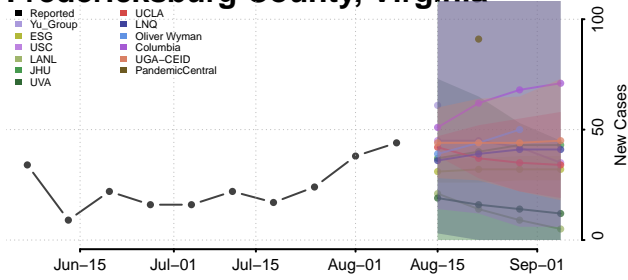

Fredericksburg County, Virginia