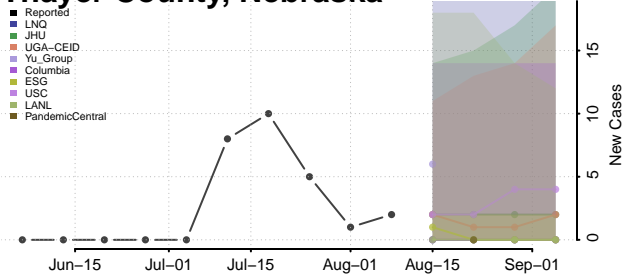

Seward County, Nebraska

Sheridan County, Nebraska

Sherman County, Nebraska

Sioux County, Nebraska

Stanton County, Nebraska

Thayer County, Nebraska

Thomas County, Nebraska

Thurston County, Nebraska