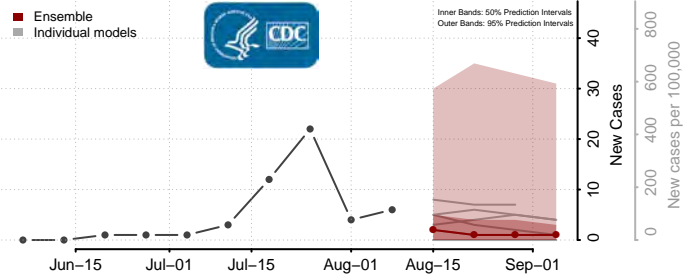

Yukon-Koyukuk County, Alaska