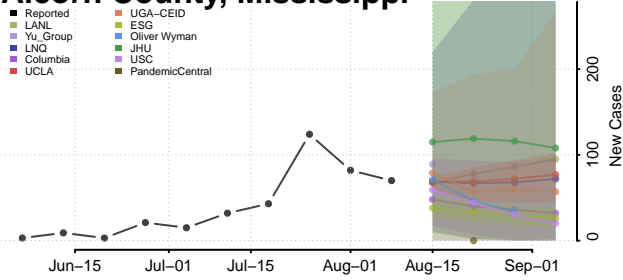

Alcorn County, Mississippi