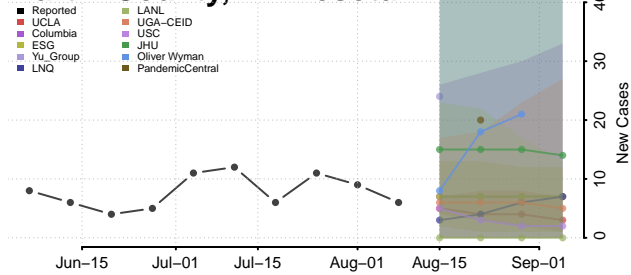

Le Sueur County, Minnesota

Lincoln County, Minnesota

Lyon County, Minnesota

Mahnomen County, Minnesota

Marshall County, Minnesota

Martin County, Minnesota

McLeod County, Minnesota

Meeker County, Minnesota