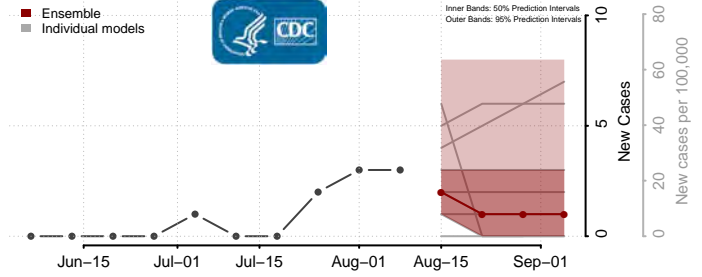

Preston County, West Virginia

Putnam County, West Virginia

Raleigh County, West Virginia

Randolph County, West Virginia

Ritchie County, West Virginia

Roane County, West Virginia

Summers County, West Virginia