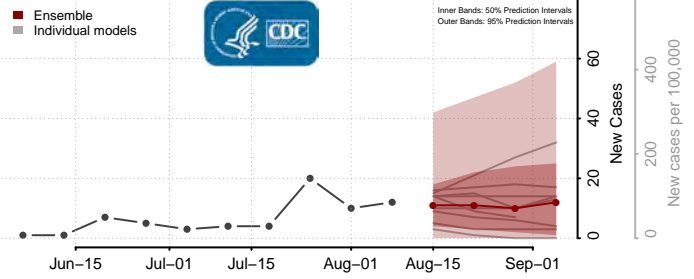

Murray County, Oklahoma