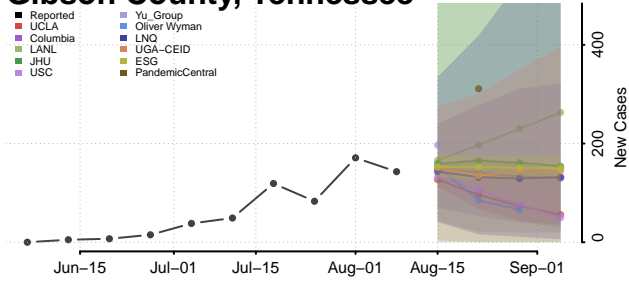

Gibson County, Tennessee