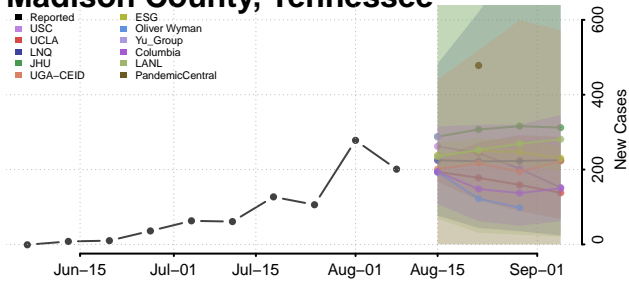

Madison County, Tennessee