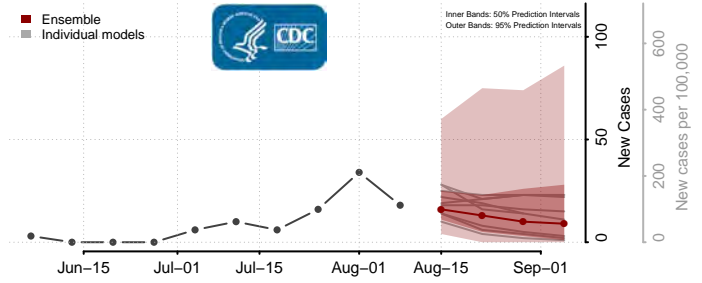

Moniteau County, Missouri