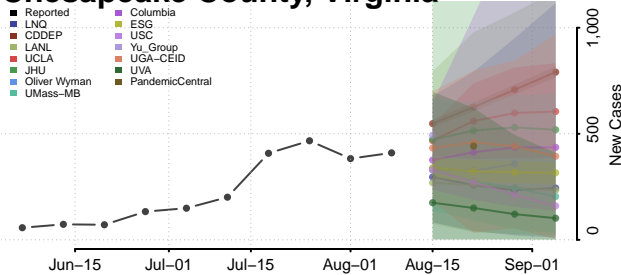

Caroline County, Virginia

Carroll County, Virginia

Charles City County, Virginia

Charlotte County, Virginia

Charlottesville County, Virginia

Chesapeake County, Virginia

Chesterfield County, Virginia

Clarke County, Virginia