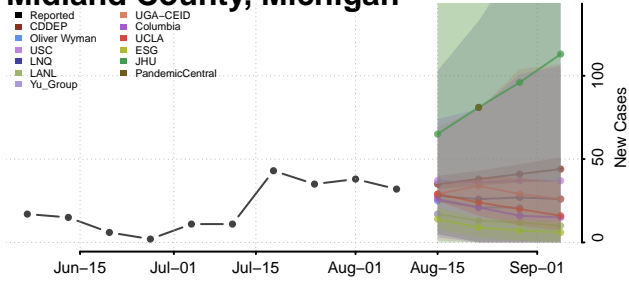

Midland County, Michigan