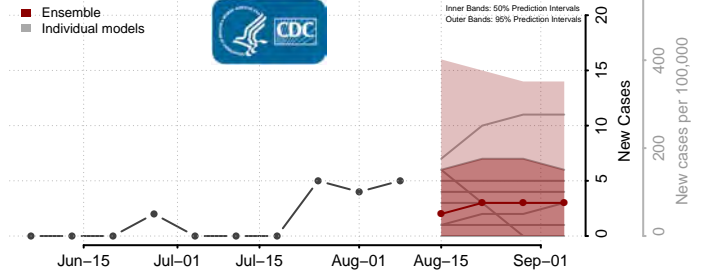

New Kent County, Virginia

Newport News County, Virginia

Norfolk County, Virginia

Northampton County, Virginia

Northumberland County, Virginia

Norton County, Virginia

Nottoway County, Virginia

Orange County, Virginia