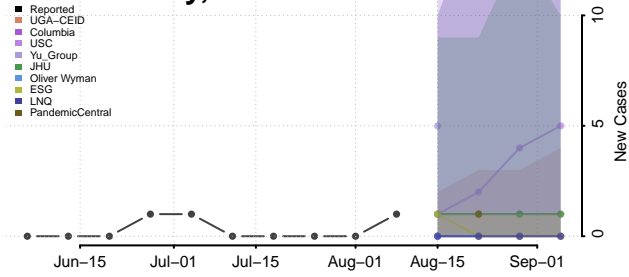

Polk County, Nebraska

Red Willow County, Nebraska

Richardson County, Nebraska

Rock County, Nebraska

Saline County, Nebraska

Sarpy County, Nebraska

Saunders County, Nebraska

Scotts Bluff County, Nebraska