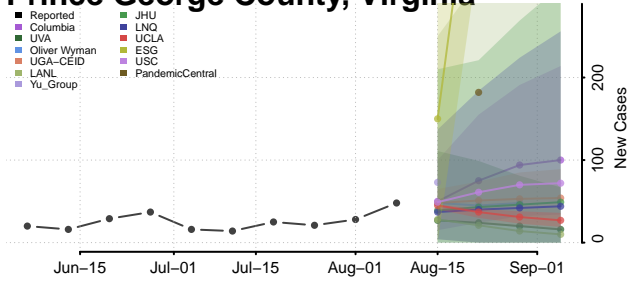

Prince George County, Virginia