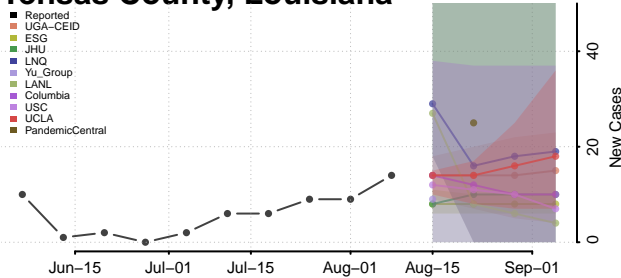

St. John the Baptist County, Louisiana

St. Landry County, Louisiana

St. Martin County, Louisiana

St. Mary County, Louisiana

St. Tammany County, Louisiana

Tangipahoa County, Louisiana

Tensas County, Louisiana