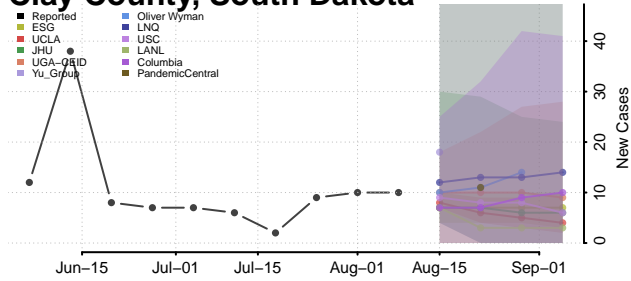

Clay County, South Dakota