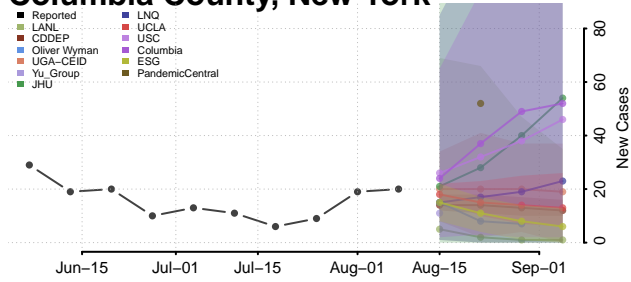

Columbia County, New York