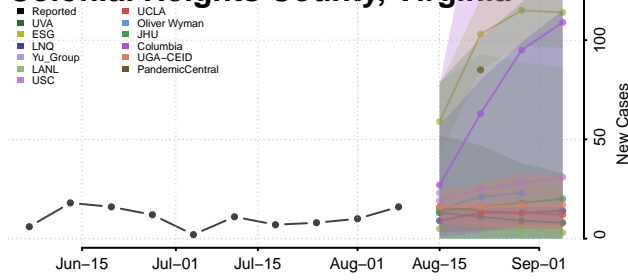

Colonial Heights County, Virginia