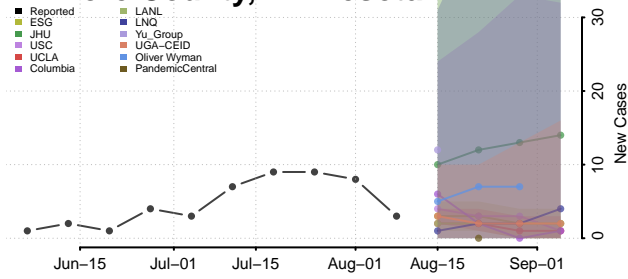

Freeborn County, Minnesota

Goodhue County, Minnesota

Grant County, Minnesota

Hennepin County, Minnesota

Houston County, Minnesota

Hubbard County, Minnesota

Isanti County, Minnesota

Itasca County, Minnesota