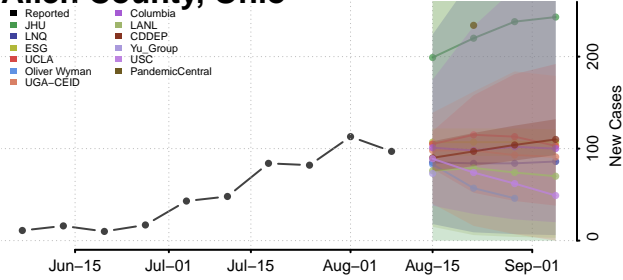

Allen County, Ohio