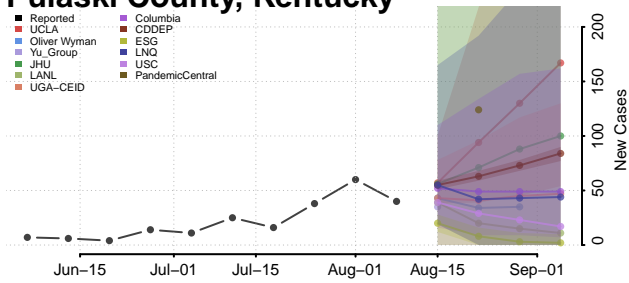

Pulaski County, Kentucky