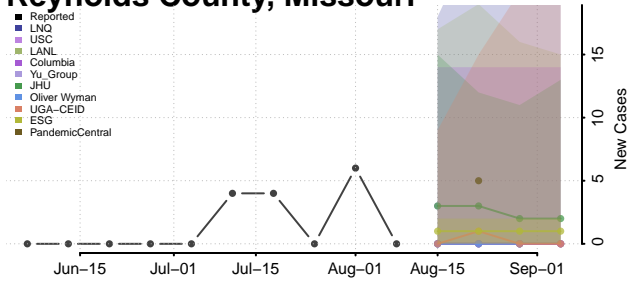

Reynolds County, Missouri