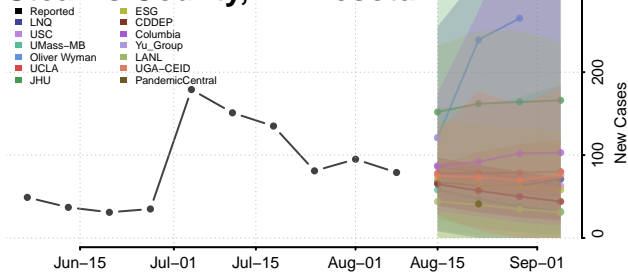

Stearns County, Minnesota