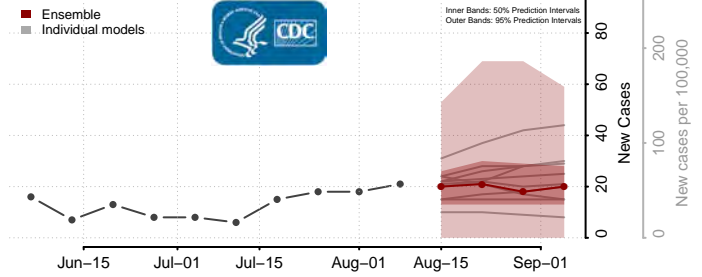

New Kent County, Virginia

Newport News County, Virginia

Norfolk County, Virginia

Northampton County, Virginia

Northumberland County, Virginia

Norton County, Virginia

Nottoway County, Virginia

Orange County, Virginia