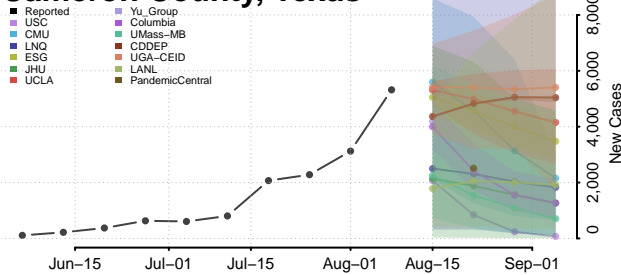

Cameron County, Texas