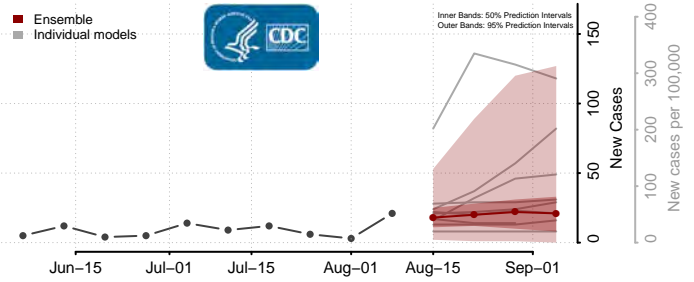

Freeborn County, Minnesota

Goodhue County, Minnesota

Grant County, Minnesota

Hennepin County, Minnesota

Houston County, Minnesota

Hubbard County, Minnesota

Isanti County, Minnesota

Itasca County, Minnesota