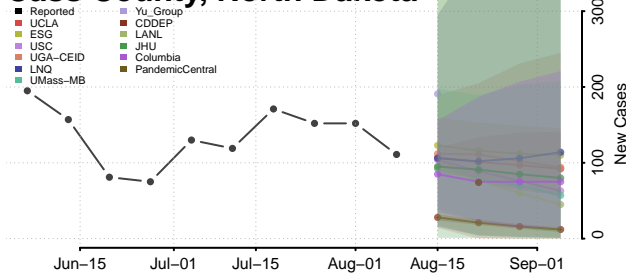

Cass County, North Dakota