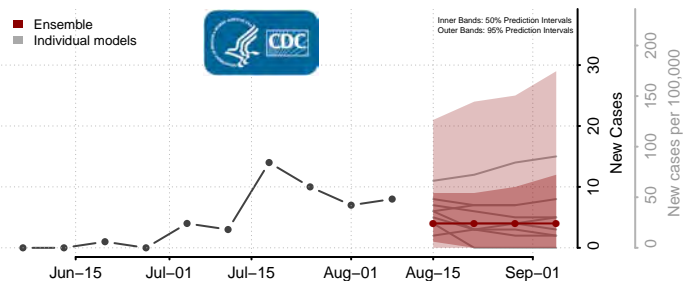

Park County, Montana