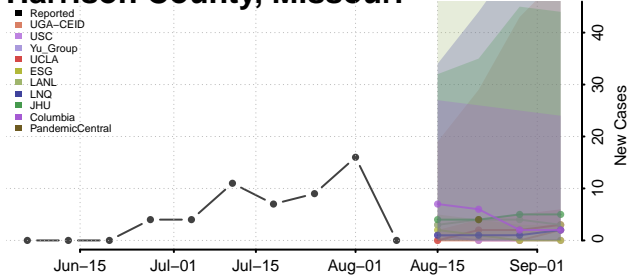

Harrison County, Missouri