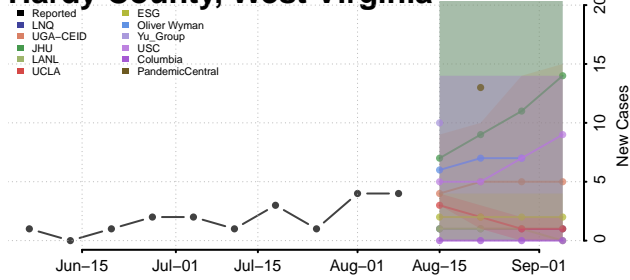

Gilmer County, West Virginia

Grant County, West Virginia

Greenbrier County, West Virginia

Hampshire County, West Virginia

Hancock County, West Virginia

Hardy County, West Virginia

Harrison County, West Virginia