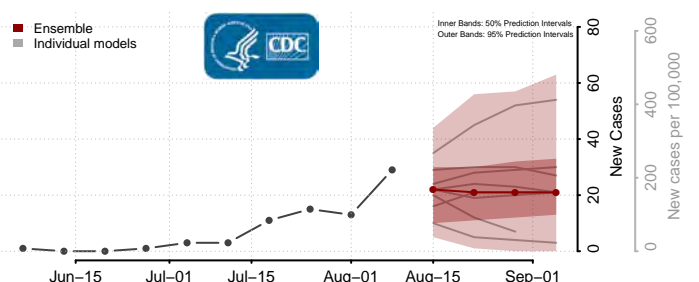

Cassia County, Idaho

Clark County, Idaho

Clearwater County, Idaho

Custer County, Idaho

Elmore County, Idaho

Franklin County, Idaho

Fremont County, Idaho

Gem County, Idaho