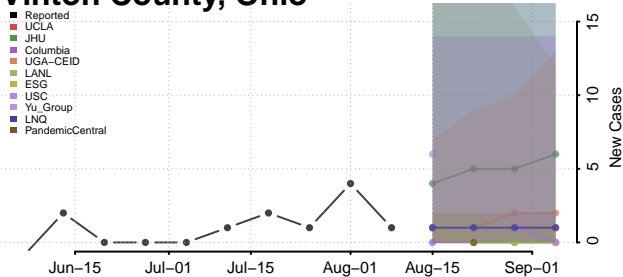

Vinton County, Ohio