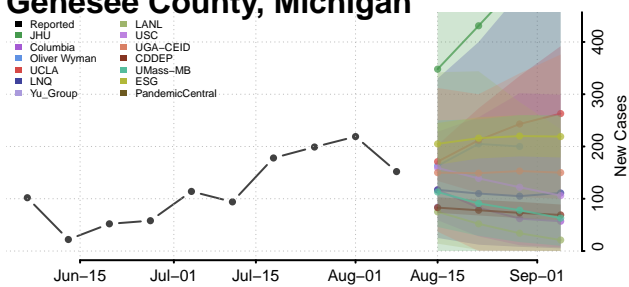

Crawford County, Michigan

Delta County, Michigan

Dickinson County, Michigan

Eaton County, Michigan

Emmet County, Michigan

Genesee County, Michigan

Gladwin County, Michigan

Gogebic County, Michigan