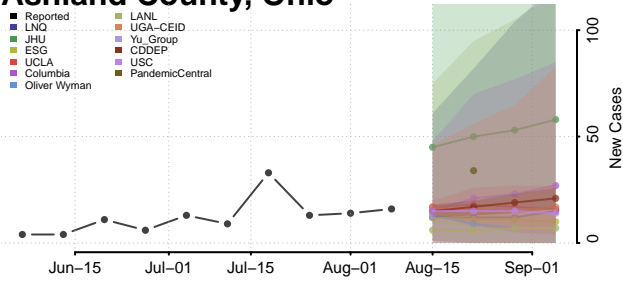

Ashland County, Ohio