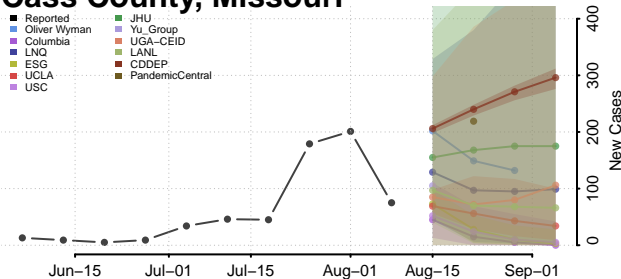

Cass County, Missouri