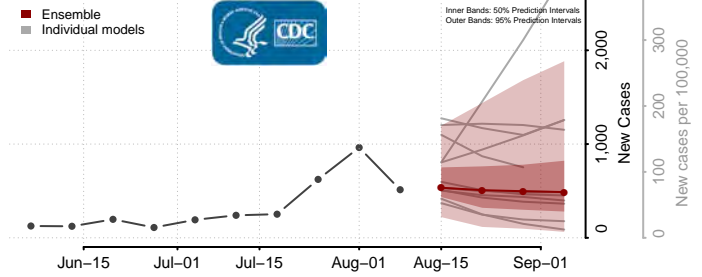

Howard County, Missouri

Howell County, Missouri

Iron County, Missouri

Jackson County, Missouri

Jasper County, Missouri

Jefferson County, Missouri

Johnson County, Missouri

Knox County, Missouri