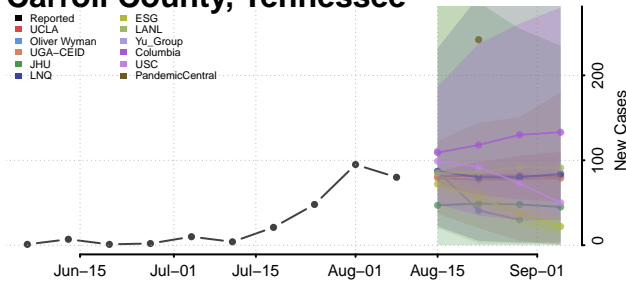

Carroll County, Tennessee

Carter County, Tennessee

Cheatham County, Tennessee

Chester County, Tennessee

Claiborne County, Tennessee

Clay County, Tennessee

Cocke County, Tennessee

Coffee County, Tennessee