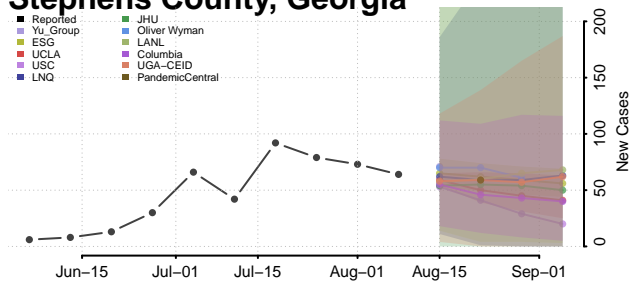

Stephens County, Georgia