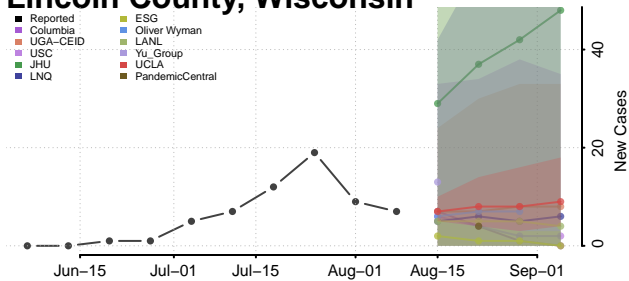

Lincoln County, Wisconsin