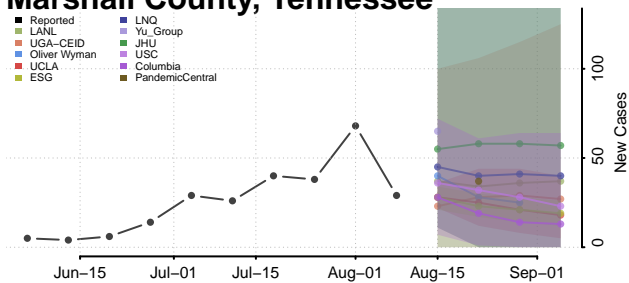

Marshall County, Tennessee

Maury County, Tennessee

McMinn County, Tennessee

McNairy County, Tennessee

Meigs County, Tennessee

Monroe County, Tennessee

Montgomery County, Tennessee

Moore County, Tennessee