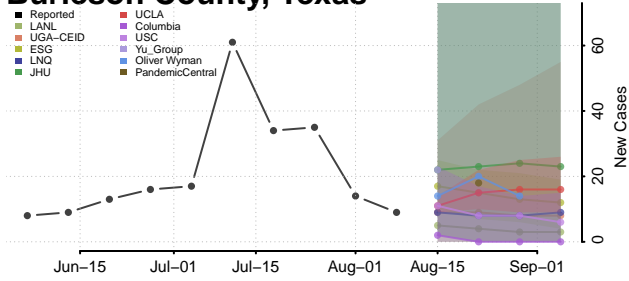

Burleson County, Texas