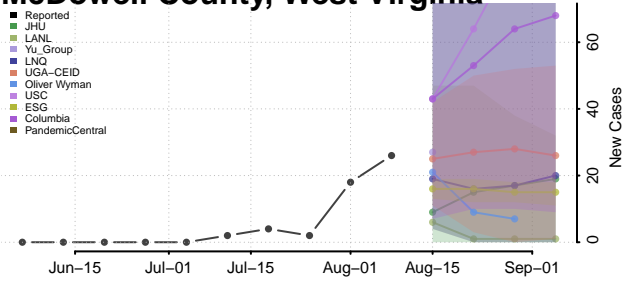

McDowell County, West Virginia