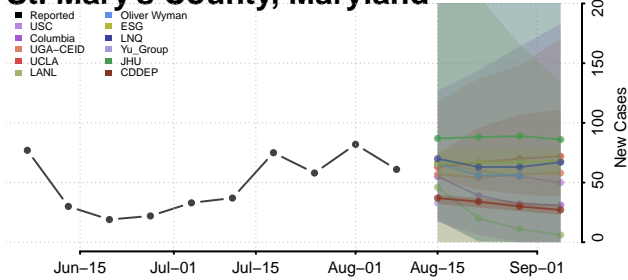

Harford County, Maryland

Howard County, Maryland

Kent County, Maryland

Montgomery County, Maryland

Prince George's County, Maryland

Queen Anne's County, Maryland

Somerset County, Maryland

St. Mary's County, Maryland