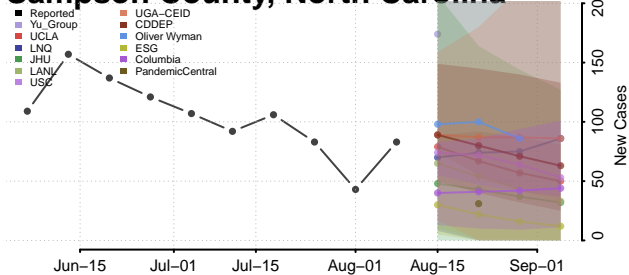

Randolph County, North Carolina

Richmond County, North Carolina

Robeson County, North Carolina

Rockingham County, North Carolina

Rowan County, North Carolina

Rutherford County, North Carolina

Sampson County, North Carolina