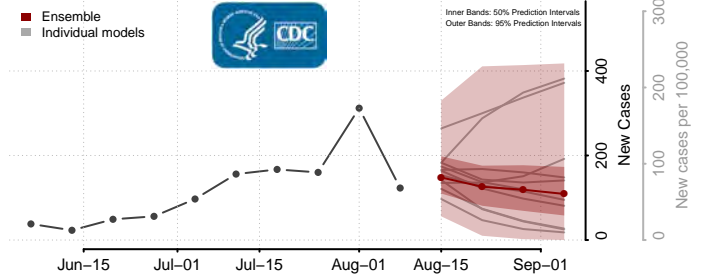

Boone County, Missouri