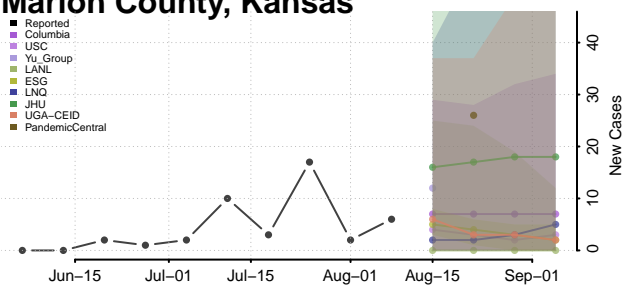

Lane County, Kansas

Leavenworth County, Kansas

Lincoln County, Kansas

Linn County, Kansas

Logan County, Kansas

Lyon County, Kansas

Marion County, Kansas

Marshall County, Kansas