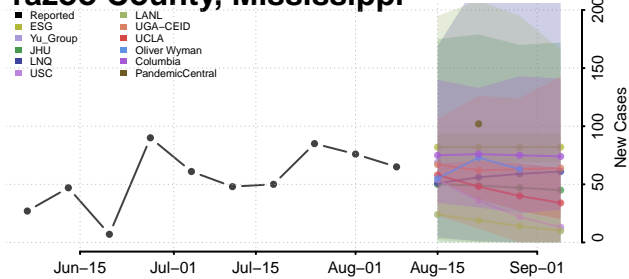

Yazoo County, Mississippi