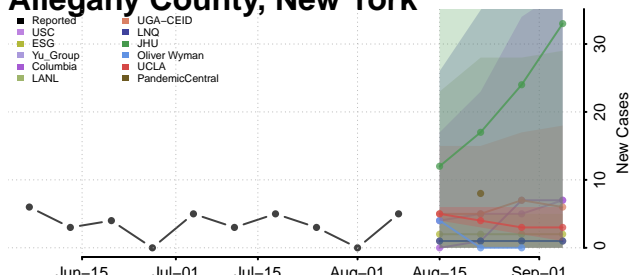

Torrance County, New Mexico

Union County, New Mexico

Valencia County, New Mexico

New York

Albany County, New York

Allegany County, New York

Bronx County, New York

Broome County, New York