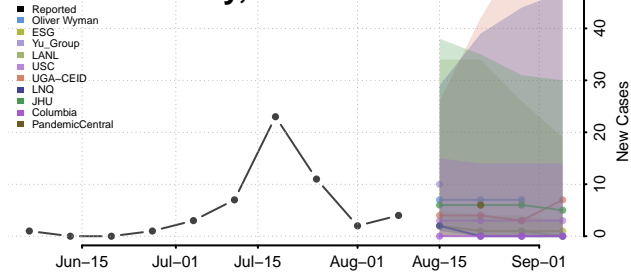

Lincoln County, Minnesota