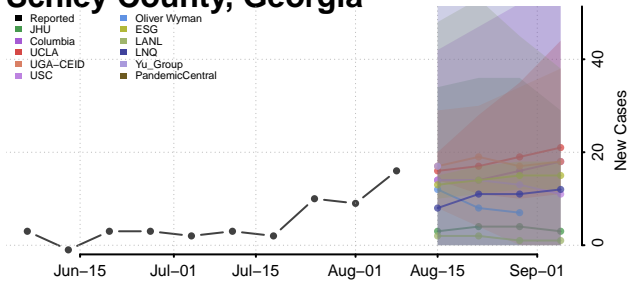

Rabun County, Georgia

Randolph County, Georgia

Richmond County, Georgia

Rockdale County, Georgia

Schley County, Georgia

Screven County, Georgia

Seminole County, Georgia

Spalding County, Georgia