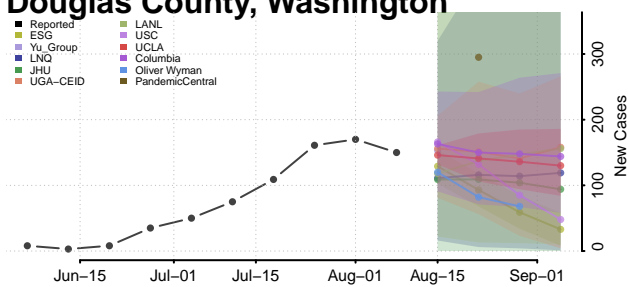

Douglas County, Washington