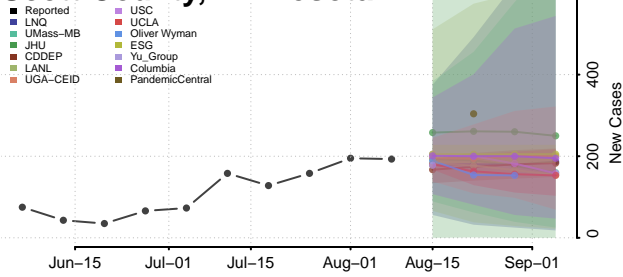

Redwood County, Minnesota

Renville County, Minnesota

Rice County, Minnesota

Rock County, Minnesota

Roseau County, Minnesota

Scott County, Minnesota

Sherburne County, Minnesota

Sibley County, Minnesota