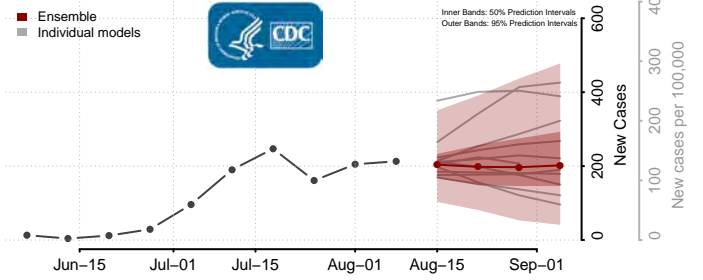

Sweet Grass County, Montana

Teton County, Montana

Toole County, Montana

Treasure County, Montana

Valley County, Montana

Wheatland County, Montana

Wibaux County, Montana

Yellowstone County, Montana