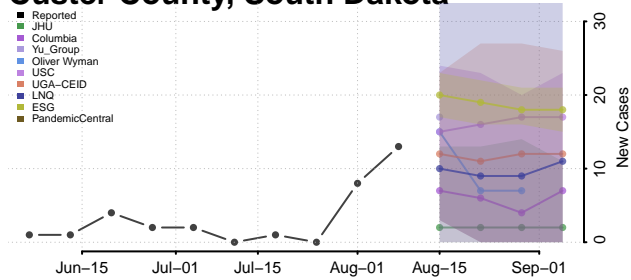

Custer County, South Dakota