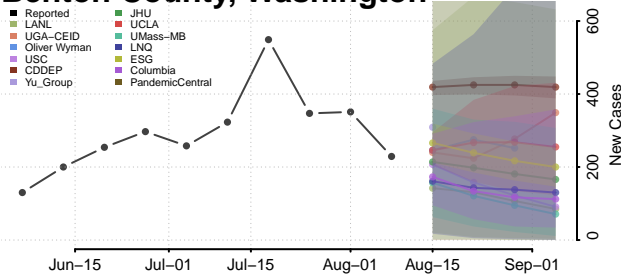

Benton County, Washington