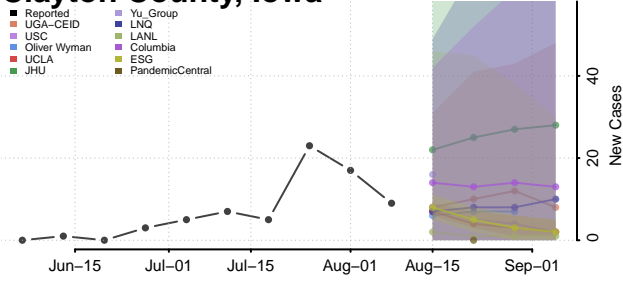

Cass County, Iowa

Cedar County, Iowa

Cerro Gordo County, Iowa

Cherokee County, Iowa

Chickasaw County, Iowa

Clarke County, Iowa

Clay County, Iowa

Clayton County, Iowa