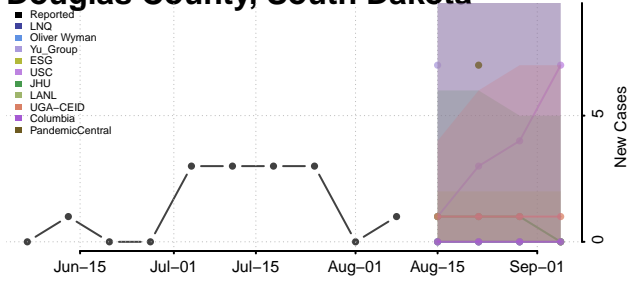

Douglas County, South Dakota