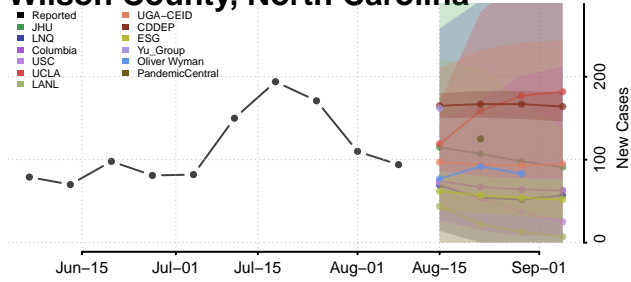

Wilson County, North Carolina