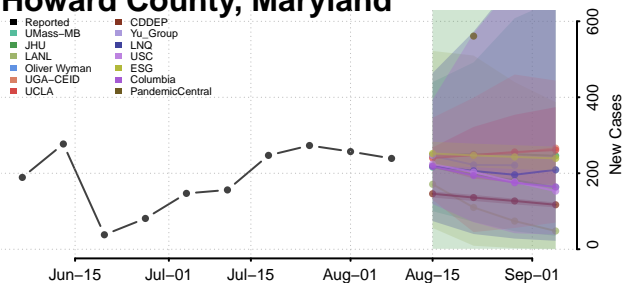

Harford County, Maryland

Howard County, Maryland

Kent County, Maryland

Montgomery County, Maryland

Prince George's County, Maryland

Queen Anne's County, Maryland

Somerset County, Maryland

St. Mary's County, Maryland