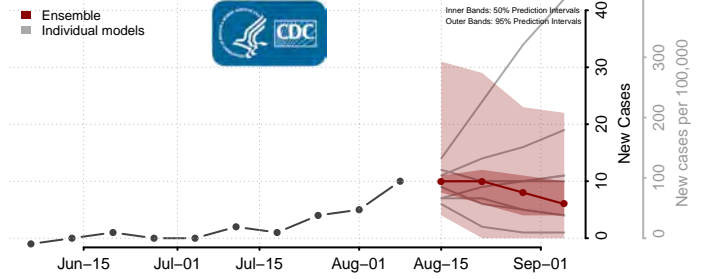

Middlesex County, Virginia