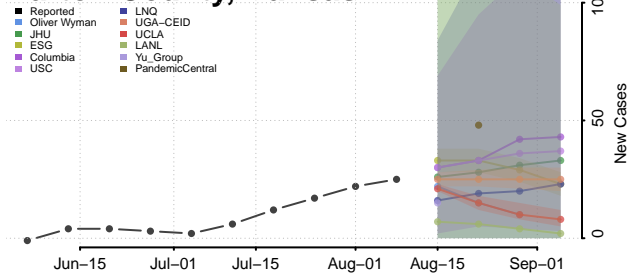

Barton County, Kansas