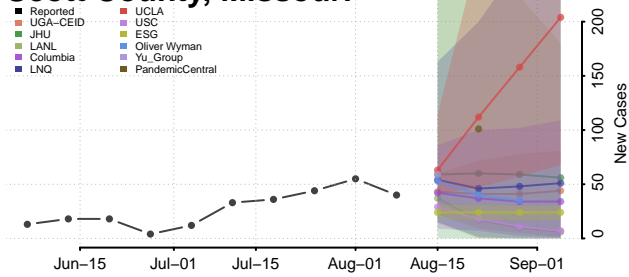

Scott County, Missouri