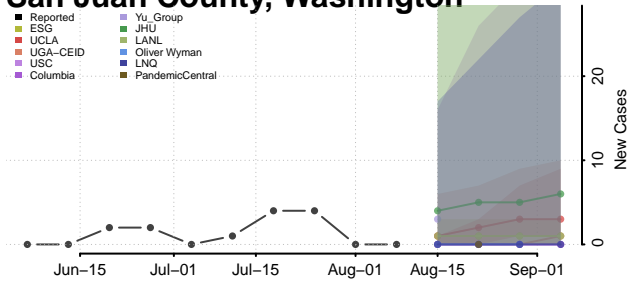

San Juan County, Washington