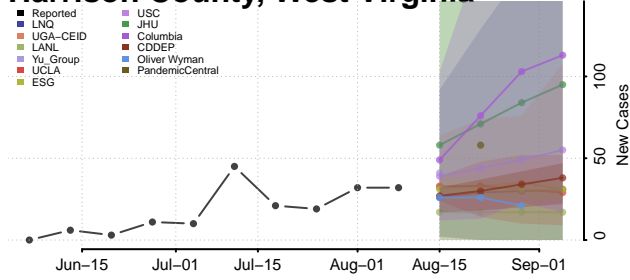

Gilmer County, West Virginia

Grant County, West Virginia

Greenbrier County, West Virginia

Hampshire County, West Virginia

Hancock County, West Virginia

Hardy County, West Virginia

Harrison County, West Virginia