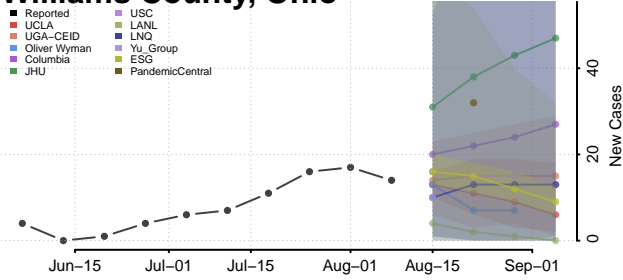

Wayne County, Ohio

Williams County, Ohio

Wood County, Ohio

Wyandot County, Ohio

Oklahoma

Adair County, Oklahoma

Alfalfa County, Oklahoma

Atoka County, Oklahoma