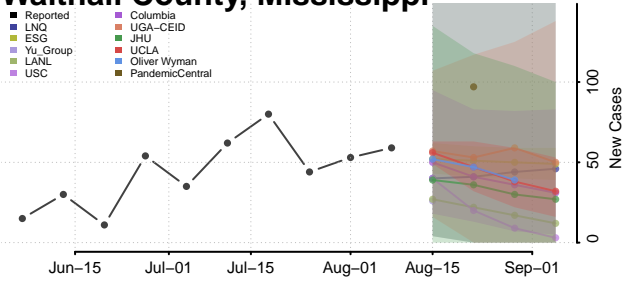

Tunica County, Mississippi

Union County, Mississippi

Walthall County, Mississippi

Warren County, Mississippi

Washington County, Mississippi

Wayne County, Mississippi

Webster County, Mississippi

Wilkinson County, Mississippi