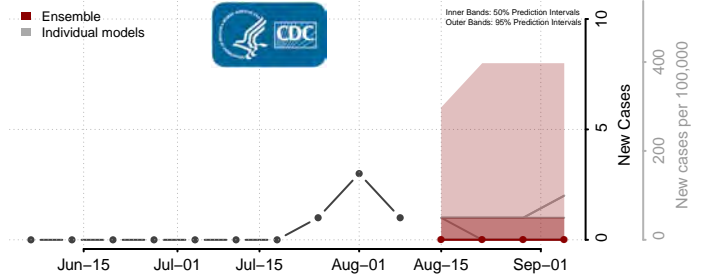

Worth County, Missouri