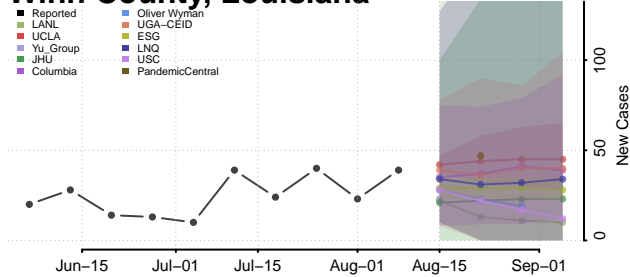

Winn County, Louisiana