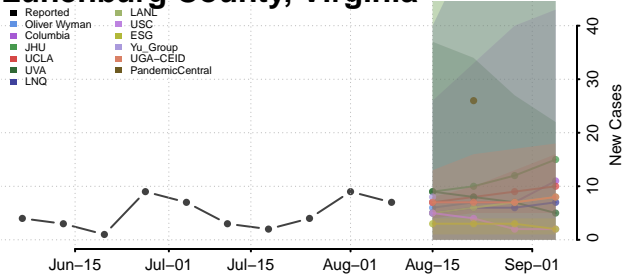

Lancaster County, Virginia

Lee County, Virginia

Lexington County, Virginia

Loudoun County, Virginia

Louisa County, Virginia

Lunenburg County, Virginia

Lynchburg County, Virginia

Madison County, Virginia