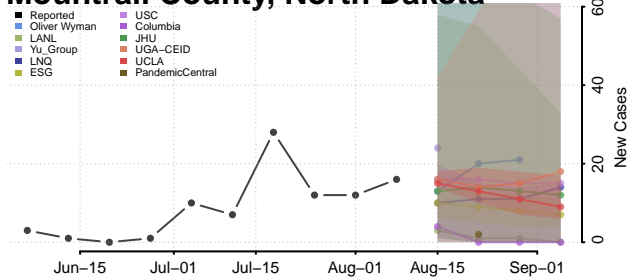

McLean County, North Dakota

Mercer County, North Dakota

Morton County, North Dakota

Mountrail County, North Dakota

Nelson County, North Dakota

Oliver County, North Dakota

Pembina County, North Dakota

Pierce County, North Dakota