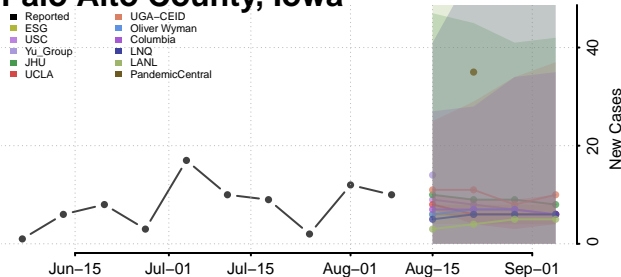

Palo Alto County, Iowa