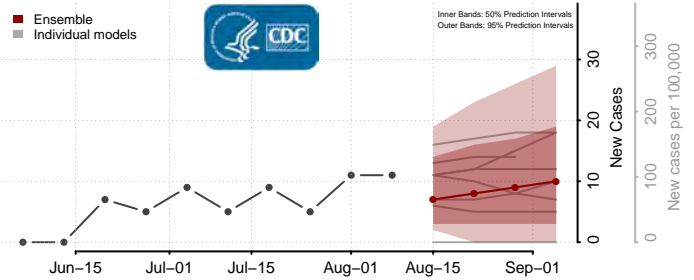

Beaverhead County, Montana

Big Horn County, Montana

Blaine County, Montana

Broadwater County, Montana

Carbon County, Montana

Carter County, Montana

Cascade County, Montana

Chouteau County, Montana