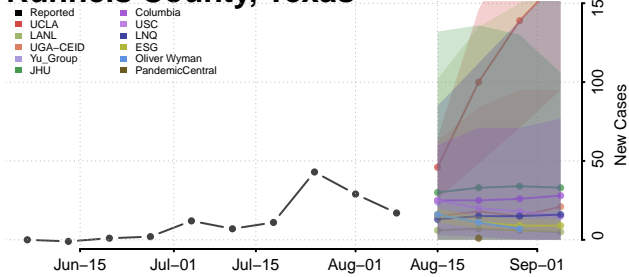

Runnels County, Texas