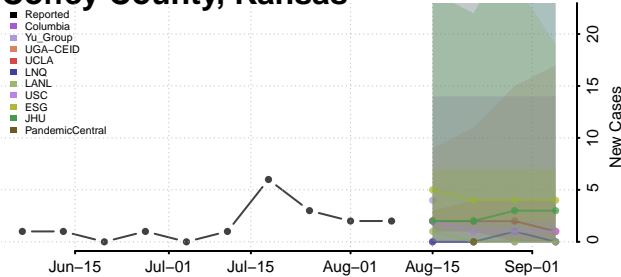

Coffey County, Kansas