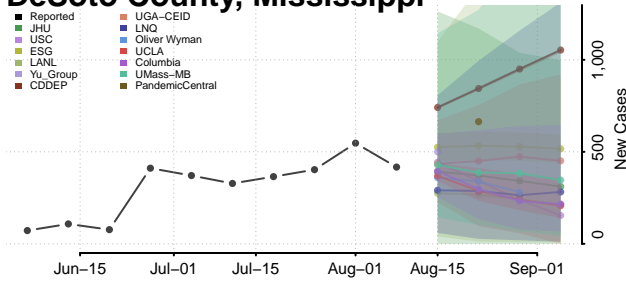

DeSoto County, Mississippi