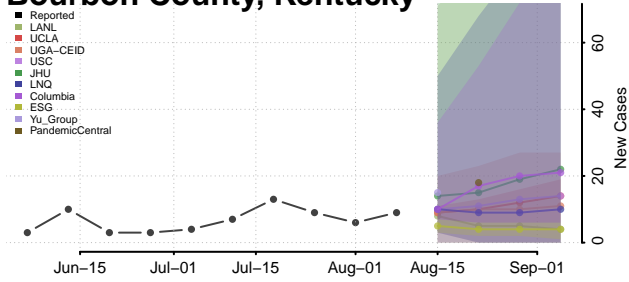

Bourbon County, Kentucky

Boyd County, Kentucky

Boyle County, Kentucky

Bracken County, Kentucky

Breathitt County, Kentucky

Breckinridge County, Kentucky

Bullitt County, Kentucky

Butler County, Kentucky