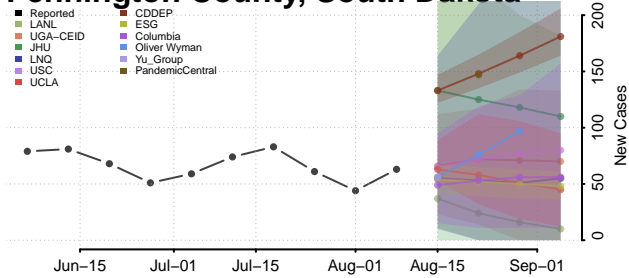

Pennington County, South Dakota