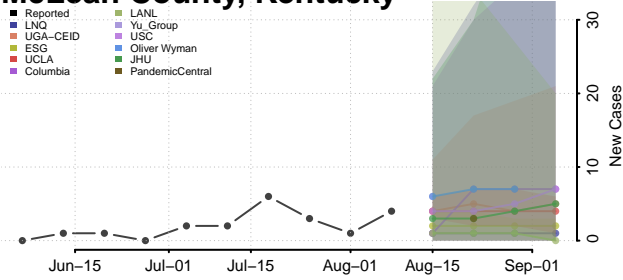

McLean County, Kentucky