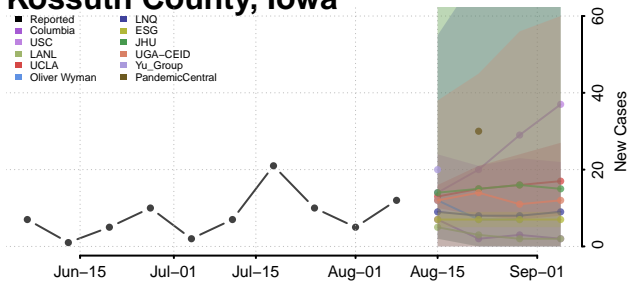

Kossuth County, Iowa