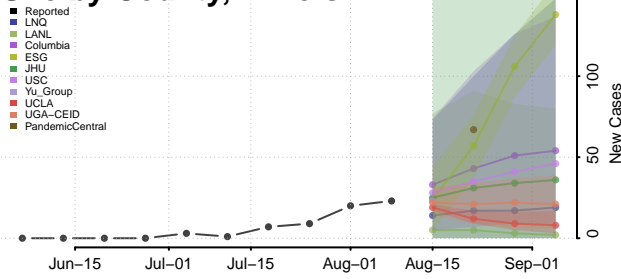

Sangamon County, Illinois

Schuyler County, Illinois

Scott County, Illinois

Shelby County, Illinois

St. Clair County, Illinois

Stark County, Illinois

Stephenson County, Illinois

Tazewell County, Illinois