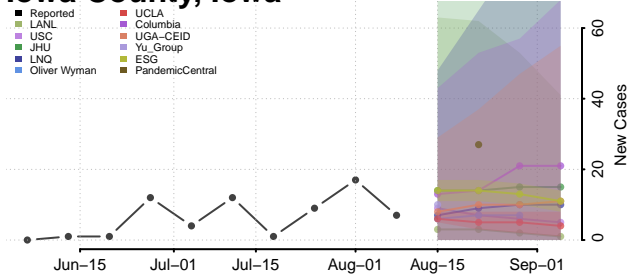

Iowa County, Iowa