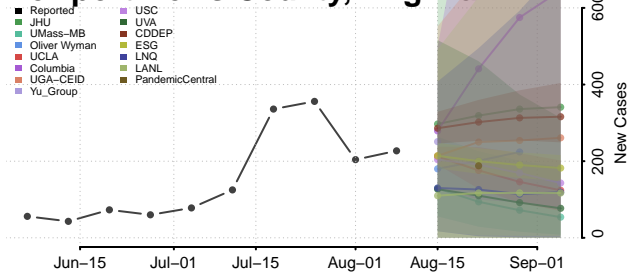

New Kent County, Virginia

Newport News County, Virginia

Norfolk County, Virginia

Northampton County, Virginia

Northumberland County, Virginia

Norton County, Virginia

Nottoway County, Virginia

Orange County, Virginia