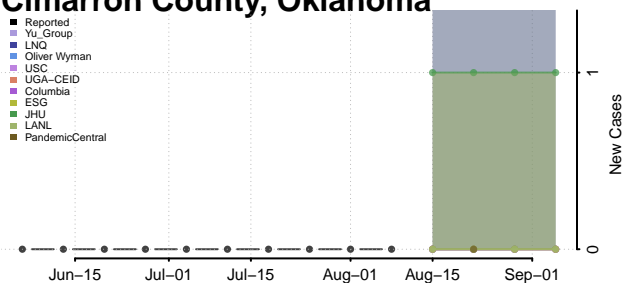

Cimarron County, Oklahoma