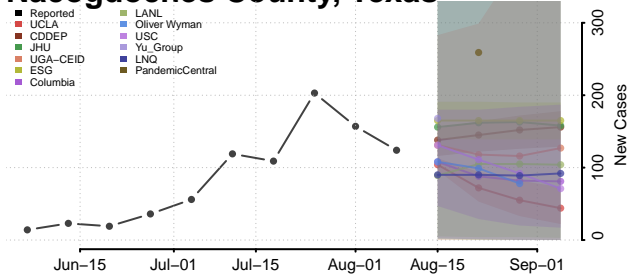

Montague County, Texas

Montgomery County, Texas

Moore County, Texas

Morris County, Texas

Motley County, Texas

Nacogdoches County, Texas

Navarro County, Texas

Newton County, Texas