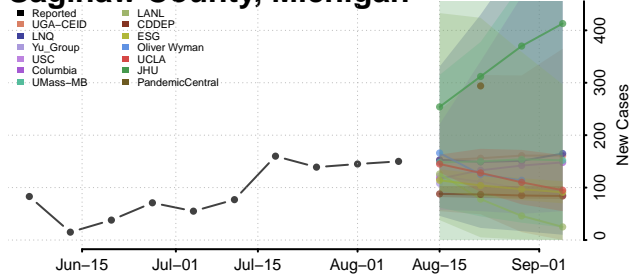

Oscoda County, Michigan

Otsego County, Michigan

Ottawa County, Michigan

Presque Isle County, Michigan

Roscommon County, Michigan

Saginaw County, Michigan

Sanilac County, Michigan

Schoolcraft County, Michigan