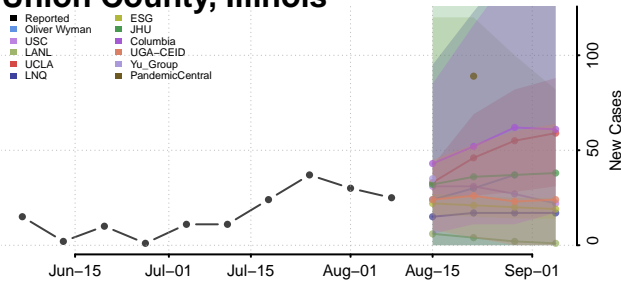

Union County, Illinois