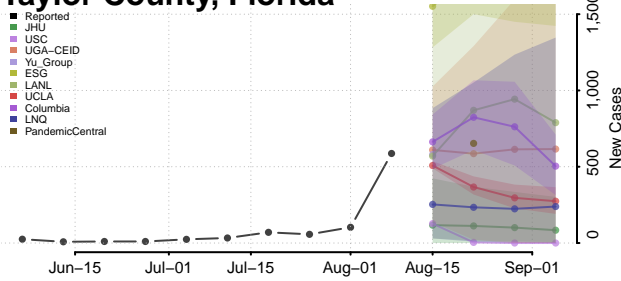

St. Lucie County, Florida

Sumter County, Florida

Suwannee County, Florida

Taylor County, Florida

Union County, Florida

Volusia County, Florida

Wakulla County, Florida

Walton County, Florida