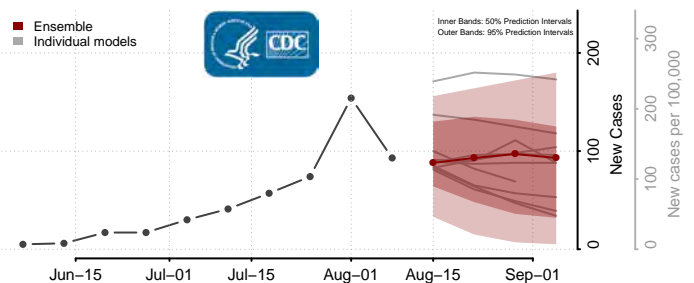

Custer County, Oklahoma

Delaware County, Oklahoma

Dewey County, Oklahoma

Ellis County, Oklahoma

Garfield County, Oklahoma

Garvin County, Oklahoma

Grady County, Oklahoma

Grant County, Oklahoma