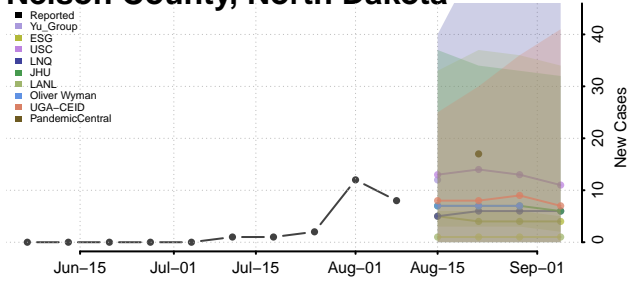

McLean County, North Dakota

Mercer County, North Dakota

Morton County, North Dakota

Mountrail County, North Dakota

Nelson County, North Dakota

Oliver County, North Dakota

Pembina County, North Dakota

Pierce County, North Dakota