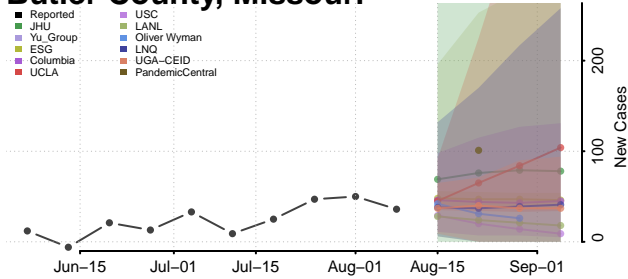

Butler County, Missouri