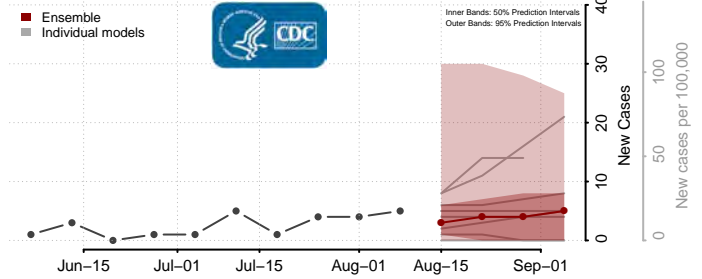

Jackson County, West Virginia