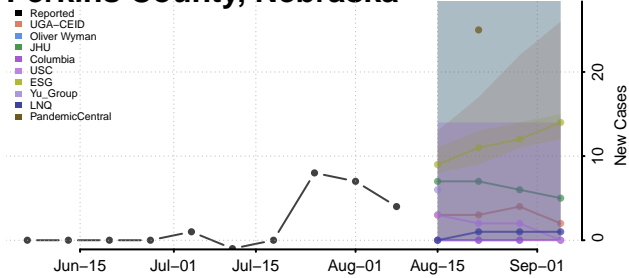

Nemaha County, Nebraska

Nuckolls County, Nebraska

Otoe County, Nebraska

Pawnee County, Nebraska

Perkins County, Nebraska

Phelps County, Nebraska

Pierce County, Nebraska

Platte County, Nebraska