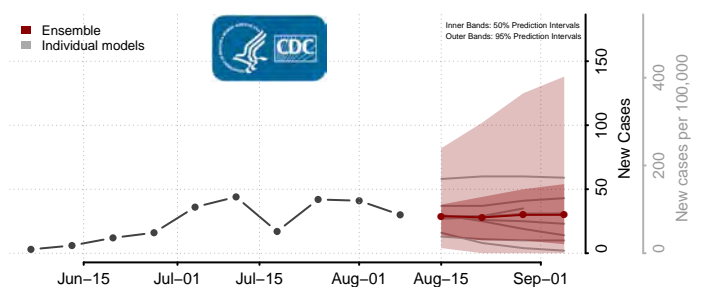

Nicollet County, Minnesota