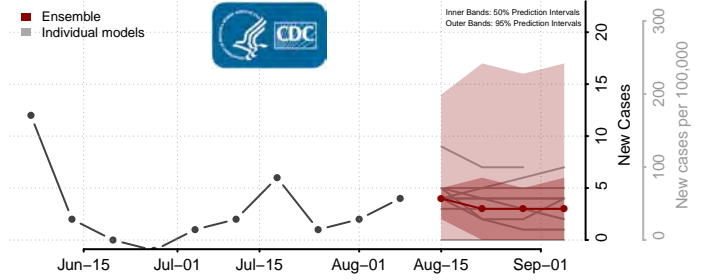

Henry County, Virginia

Highland County, Virginia

Hopewell County, Virginia

Isle of Wight County, Virginia

James City County, Virginia

King and Queen County, Virginia

King George County, Virginia

King William County, Virginia