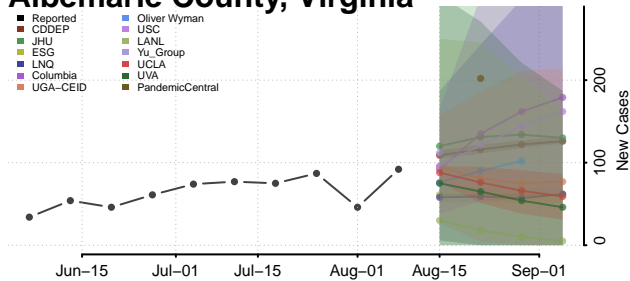

Albemarle County, Virginia