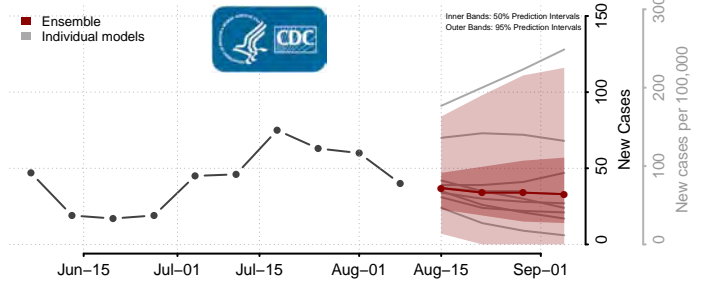

Taylor County, Iowa

Union County, Iowa

Van Buren County, Iowa

Wapello County, Iowa

Warren County, Iowa

Washington County, Iowa

Wayne County, Iowa

Webster County, Iowa