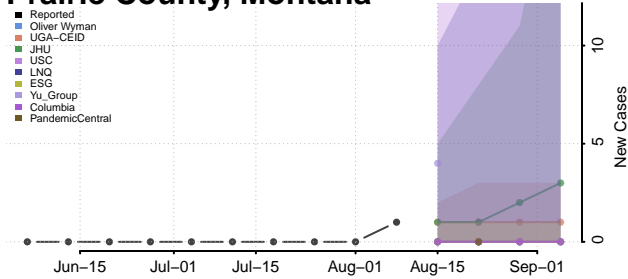

Musselshell County, Montana

Park County, Montana

Petroleum County, Montana

Phillips County, Montana

Pondera County, Montana

Powder River County, Montana

Powell County, Montana

Prairie County, Montana