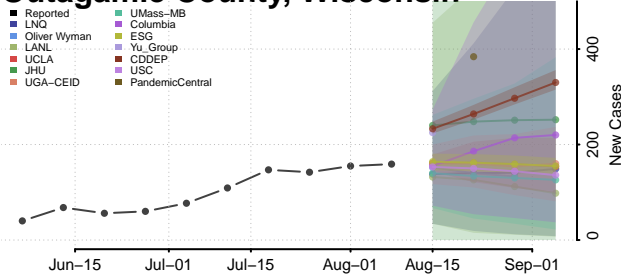

Marinette County, Wisconsin

Marquette County, Wisconsin

Menominee County, Wisconsin

Milwaukee County, Wisconsin

Monroe County, Wisconsin

Oconto County, Wisconsin

Oneida County, Wisconsin

Outagamie County, Wisconsin