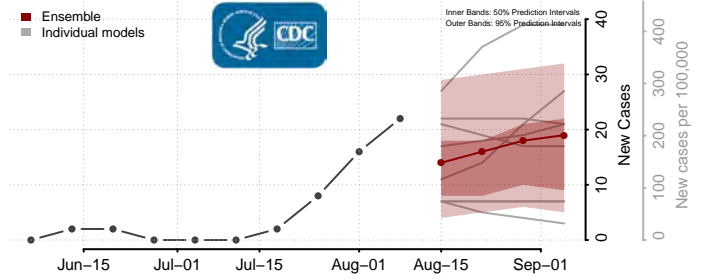

McLean County, North Dakota