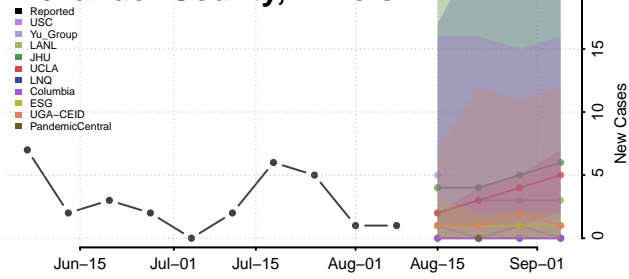

Shoshone County, Idaho

Teton County, Idaho

Twin Falls County, Idaho

Valley County, Idaho

Washington County, Idaho

Illinois

Adams County, Illinois

Alexander County, Illinois