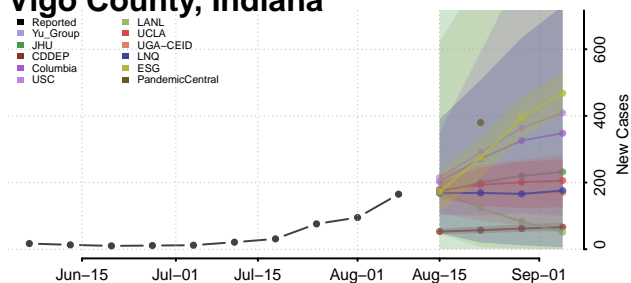

Vigo County, Indiana