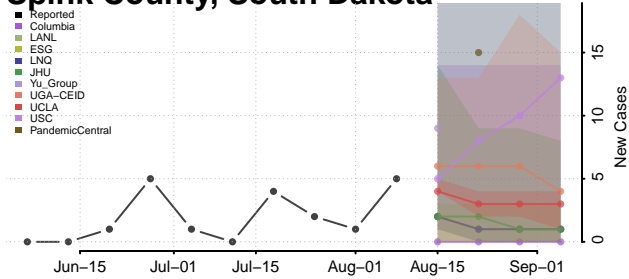

Spink County, South Dakota