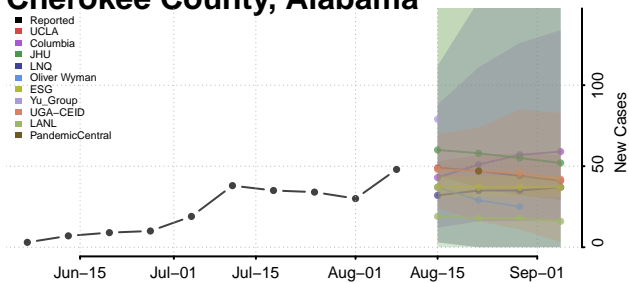

National

Alabama

Autauga County, Alabama

Baldwin County, Alabama

Barbour County, Alabama

Bibb County, Alabama

Blount County, Alabama

Bluck County, Alabama

Butler County, Alabama

Calhoun County, Alabama

Chambers County, Alabama

Cherokee County, Alabama

Chilton County, Alabama

Choctaw County, Alabama

Clarke County, Alabama

Clay County, Alabama