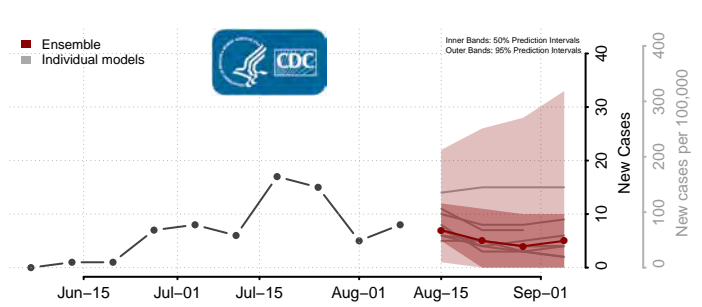

Winnebago County, Iowa