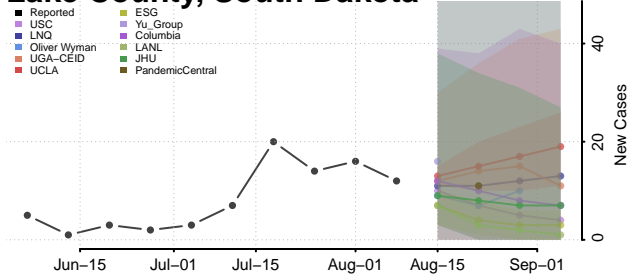

Lake County, South Dakota