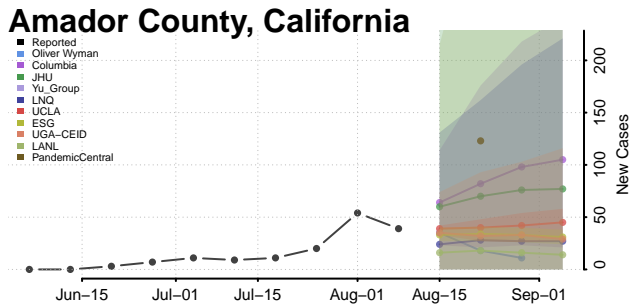

California

Alameda County, California

Alpine County, California

Amador County, California

Butte County, California

Calaveras County, California

Colusa County, California

Contra Costa County, California