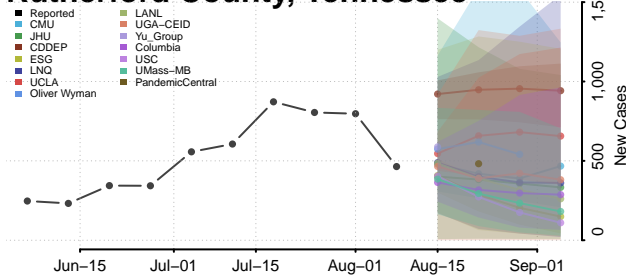

Rutherford County, Tennessee