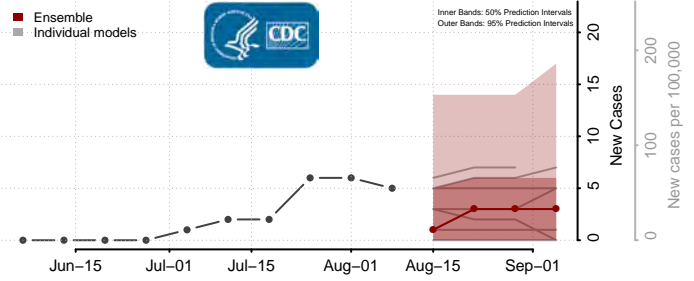

Custer County, Montana

Daniels County, Montana

Dawson County, Montana

Deer Lodge County, Montana

Fallon County, Montana

Fergus County, Montana

Flathead County, Montana

Gallatin County, Montana