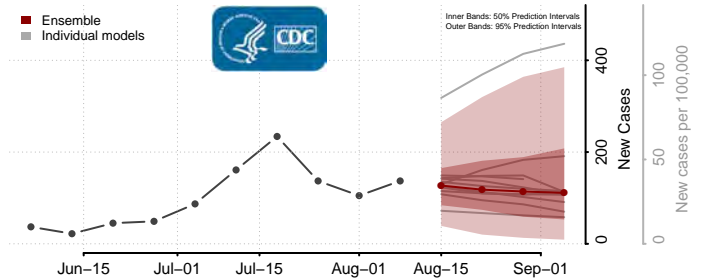

Shiawassee County, Michigan

St. Clair County, Michigan

St. Joseph County, Michigan

Tuscola County, Michigan

Van Buren County, Michigan

Washtenaw County, Michigan

Wayne County, Michigan

Wexford County, Michigan