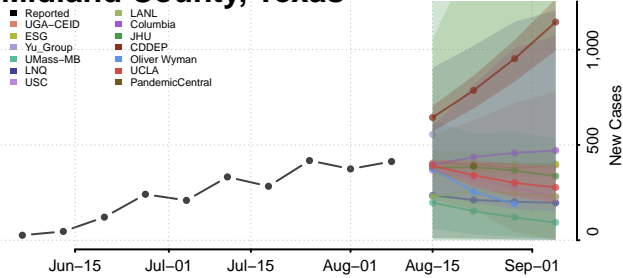

Midland County, Texas