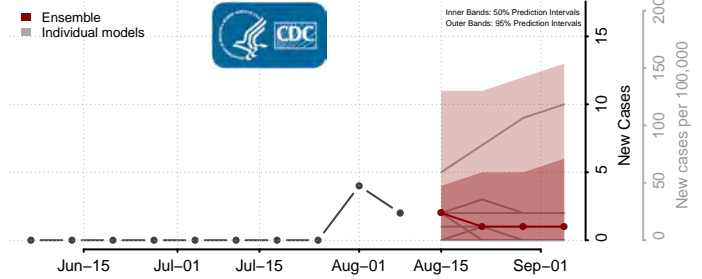

Doddridge County, West Virginia