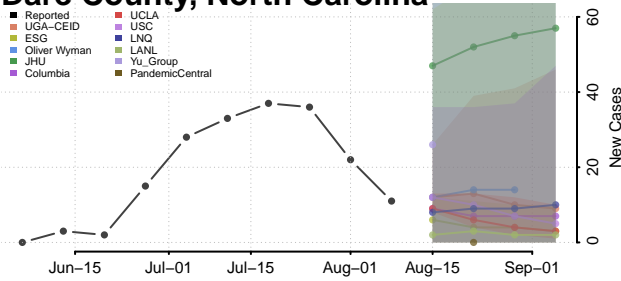

Dare County, North Carolina