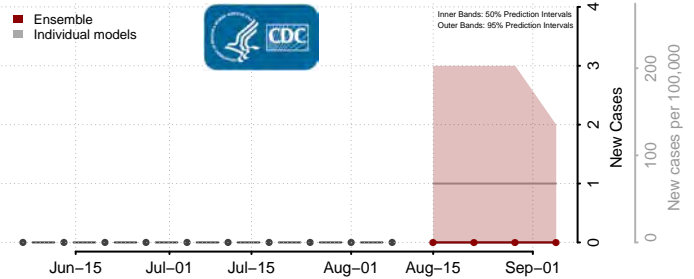

Piute County, Utah