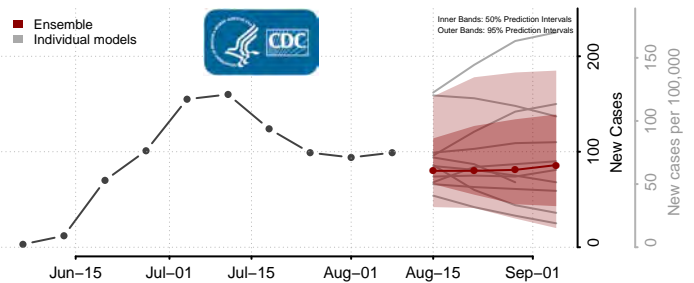

Wichita County, Texas