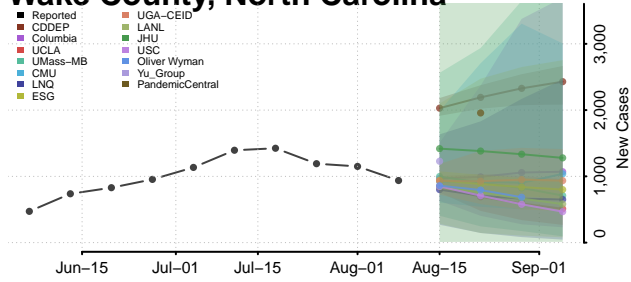

Wake County, North Carolina