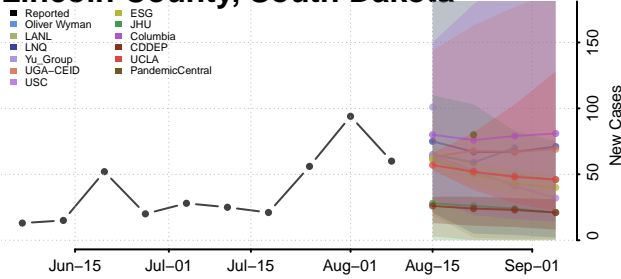

Lincoln County, South Dakota