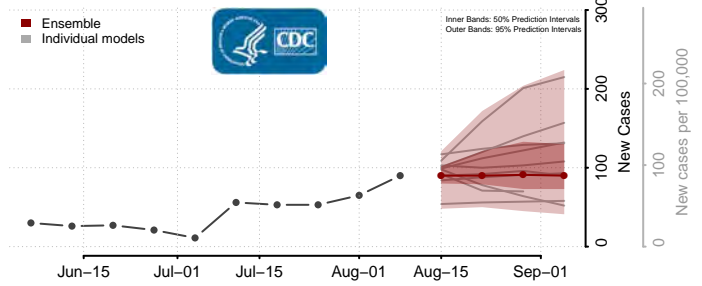

Dodge County, Wisconsin

Door County, Wisconsin

Douglas County, Wisconsin

Dunn County, Wisconsin

Eau Claire County, Wisconsin

Florence County, Wisconsin

Fond du Lac County, Wisconsin

Forest County, Wisconsin