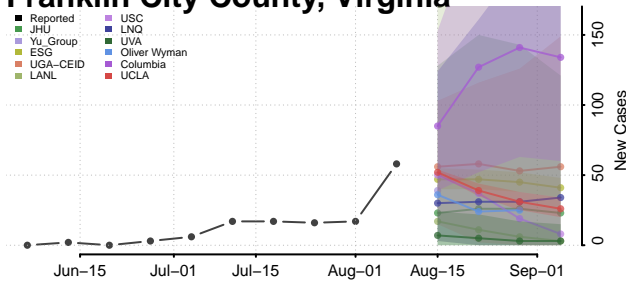

Franklin City County, Virginia