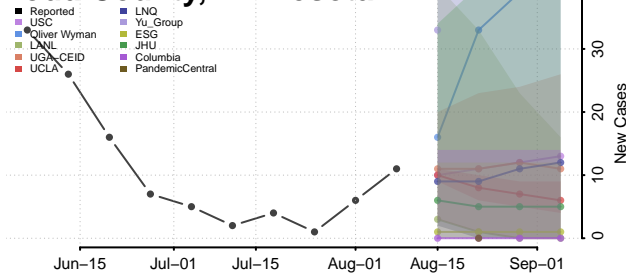

Todd County, Minnesota