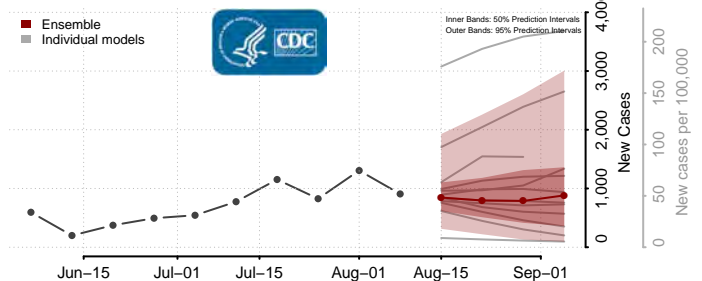

Shiawassee County, Michigan

St. Clair County, Michigan

St. Joseph County, Michigan

Tuscola County, Michigan

Van Buren County, Michigan

Washtenaw County, Michigan

Wayne County, Michigan

Wexford County, Michigan