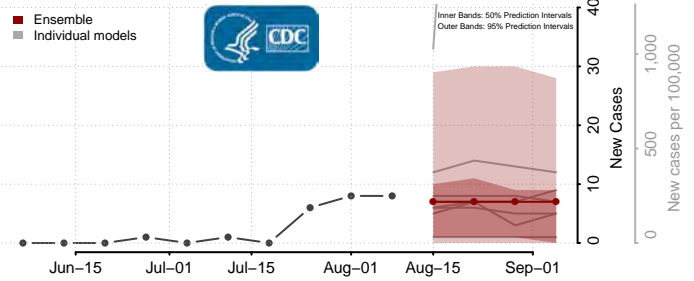

Divide County, North Dakota

Dunn County, North Dakota

Eddy County, North Dakota

Emmons County, North Dakota

Foster County, North Dakota

Golden Valley County, North Dakota

Grand Forks County, North Dakota

Grant County, North Dakota