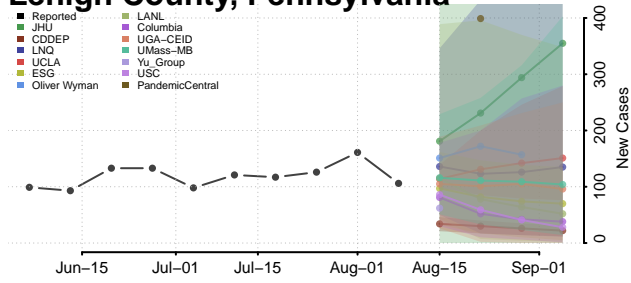

Lehigh County, Pennsylvania