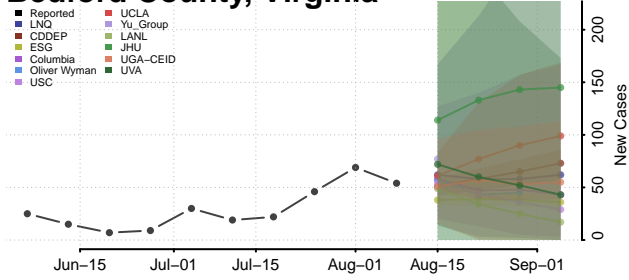

Bedford County, Virginia