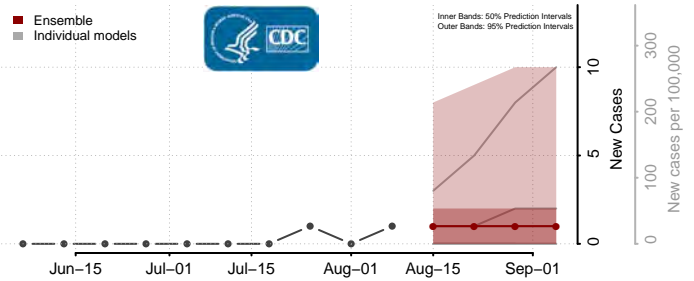

Jackson County, Minnesota

Kanabec County, Minnesota

Kandiyohi County, Minnesota

Kittson County, Minnesota

Koochiching County, Minnesota

Lac qui Parle County, Minnesota

Lake County, Minnesota

Lake of the Woods County, Minnesota