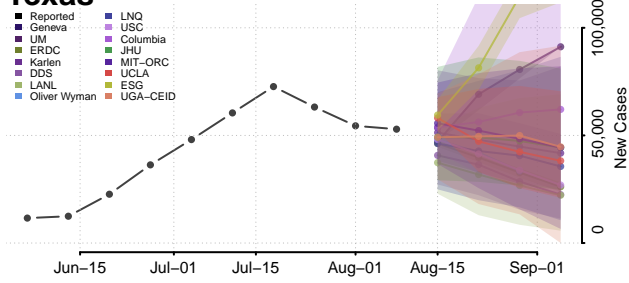

Warren County, Tennessee

Washington County, Tennessee

Wayne County, Tennessee

Weakley County, Tennessee

White County, Tennessee

Williamson County, Tennessee

Wilson County, Tennessee

Texas