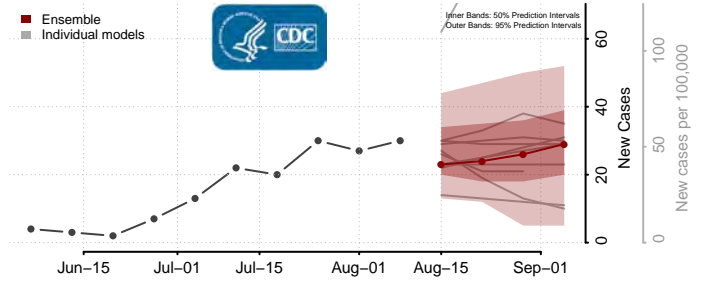

Preston County, West Virginia

Putnam County, West Virginia

Raleigh County, West Virginia

Randolph County, West Virginia

Ritchie County, West Virginia

Roane County, West Virginia

Summers County, West Virginia