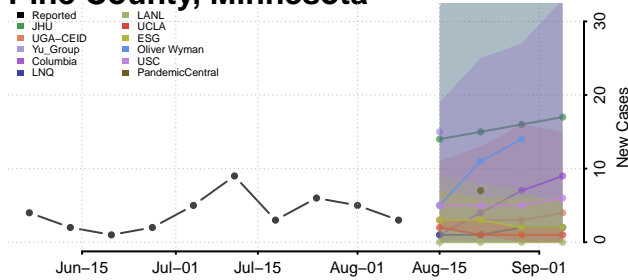

Pine County, Minnesota