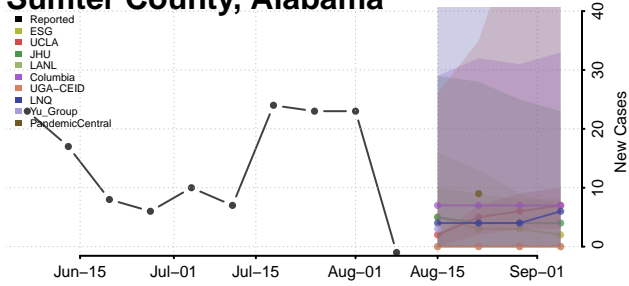

Marion County, Alabama

Marshall County, Alabama

Mobile County, Alabama

Monroe County, Alabama

Montgomery County, Alabama

Morgan County, Alabama

Perry County, Alabama

Pickens County, Alabama

Pike County, Alabama

Randolph County, Alabama

Russell County, Alabama

Shelby County, Alabama

St. Clair County, Alabama

Sumter County, Alabama

Talladega County, Alabama

Tallapoosa County, Alabama