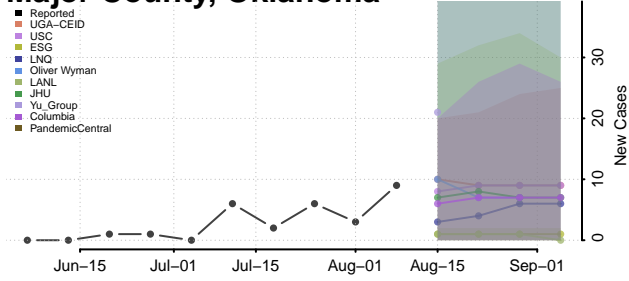

Major County, Oklahoma