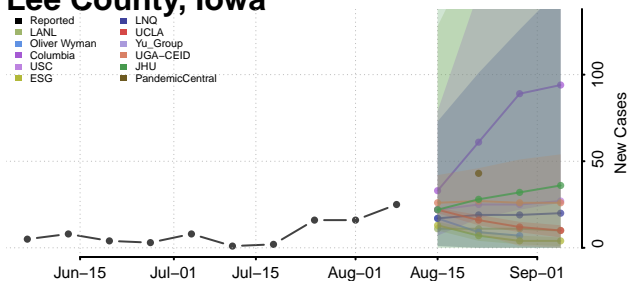

Lee County, Iowa