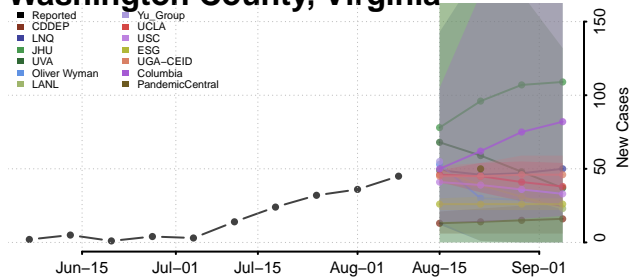

Washington County, Virginia