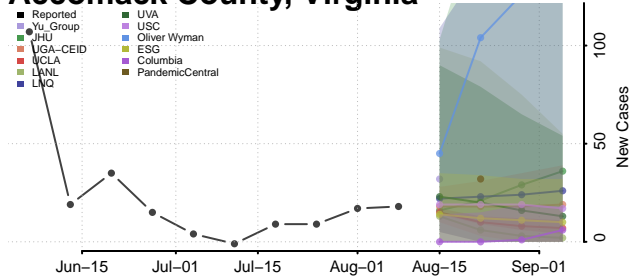

Accomack County, Virginia