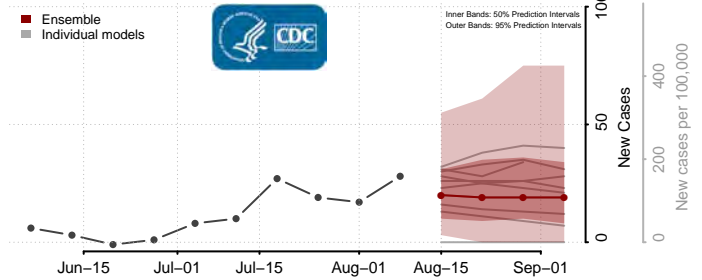

Southampton County, Virginia