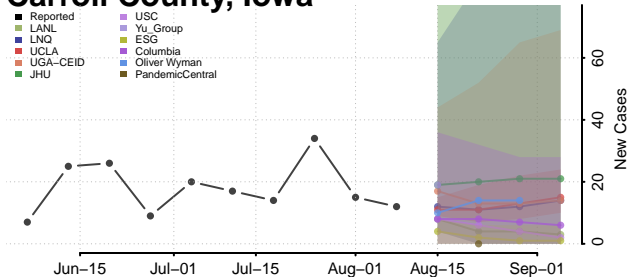

Black Hawk County, Iowa

Boone County, Iowa

Bremer County, Iowa

Buchanan County, Iowa

Buena Vista County, Iowa

Butler County, Iowa

Calhoun County, Iowa

Carroll County, Iowa