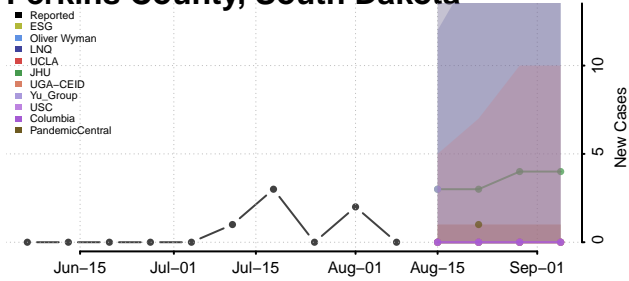

Perkins County, South Dakota