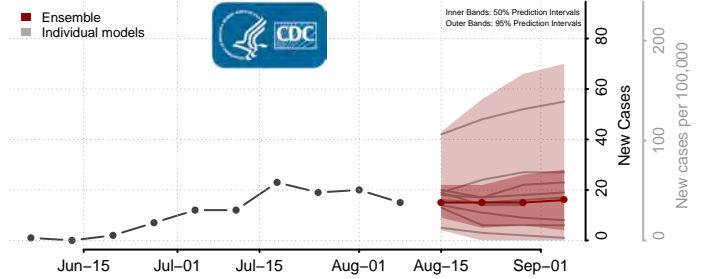

Webster County, Missouri