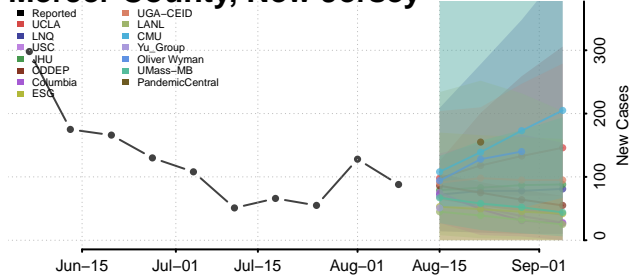

Cape May County, New Jersey

Cumberland County, New Jersey

Essex County, New Jersey

Gloucester County, New Jersey

Hudson County, New Jersey

Hunterdon County, New Jersey

Mercer County, New Jersey

Middlesex County, New Jersey