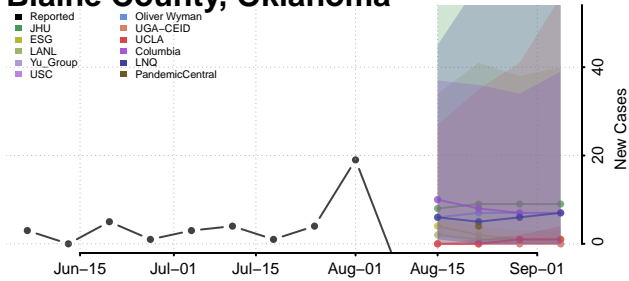

Blaine County, Oklahoma