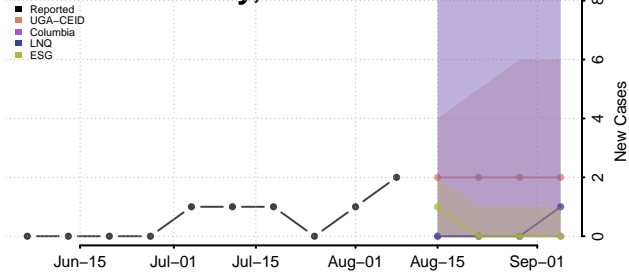

Juneau County, Alaska

Kenai Peninsula County, Alaska

Ketchikan Gateway County, Alaska

Kodiak Island County, Alaska

Kusilvak County, Alaska

Lake and Peninsula County, Alaska

Matanuska-Susitna County, Alaska

Nome County, Alaska