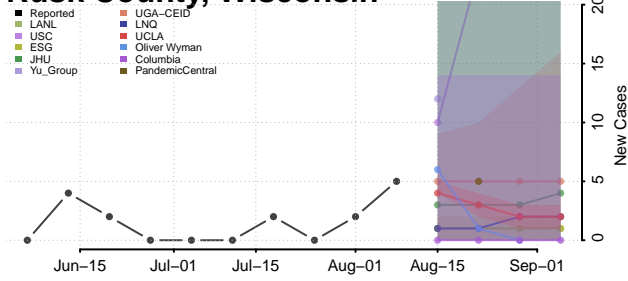

Rusk County, Wisconsin