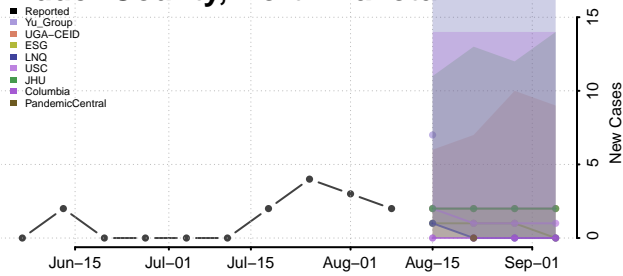

Kidder County, North Dakota