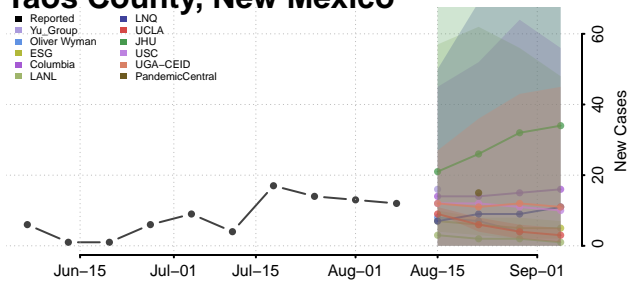

Taos County, New Mexico