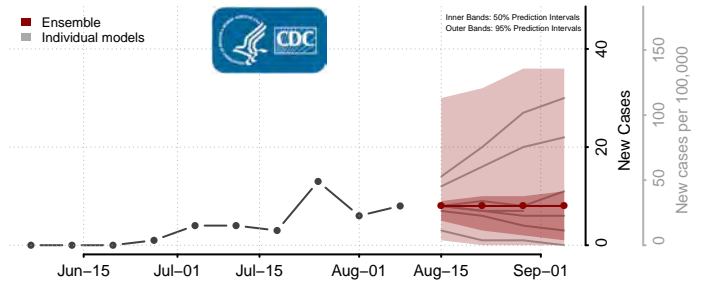

Mason County, West Virginia