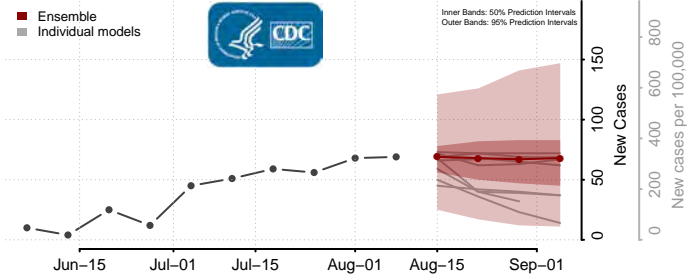

St. James County, Louisiana