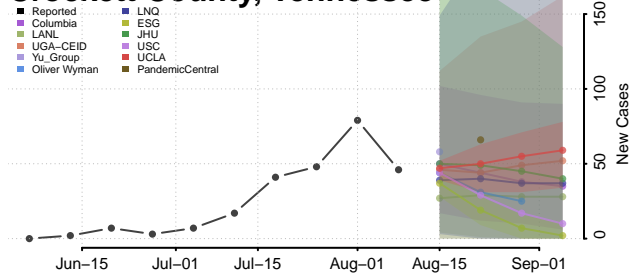

Crockett County, Tennessee