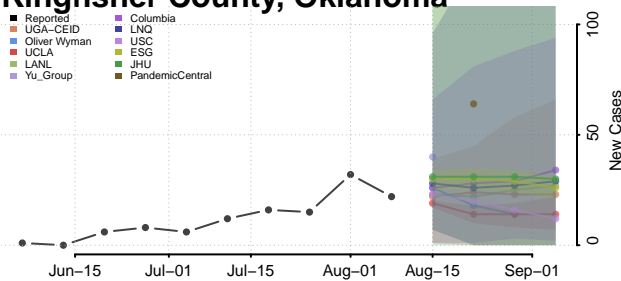

Kingfisher County, Oklahoma