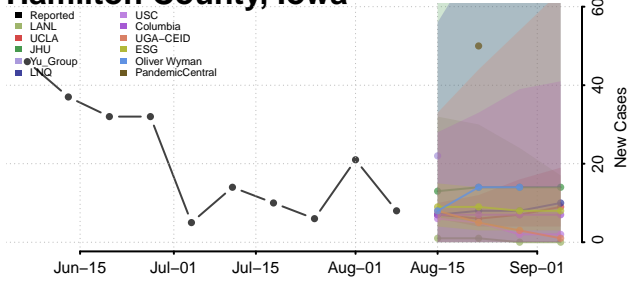

Guthrie County, Iowa

Hamilton County, Iowa

Hancock County, Iowa

Hardin County, Iowa

Harrison County, Iowa

Henry County, Iowa

Howard County, Iowa

Humboldt County, Iowa