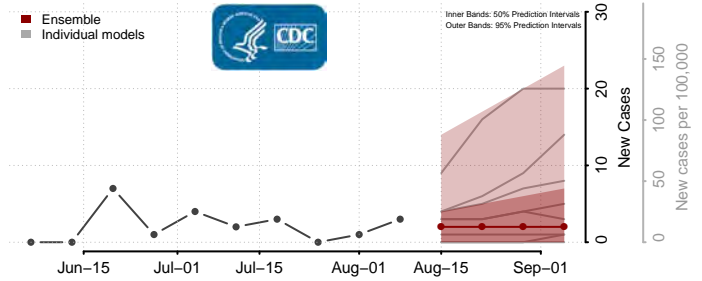

Lewis County, West Virginia