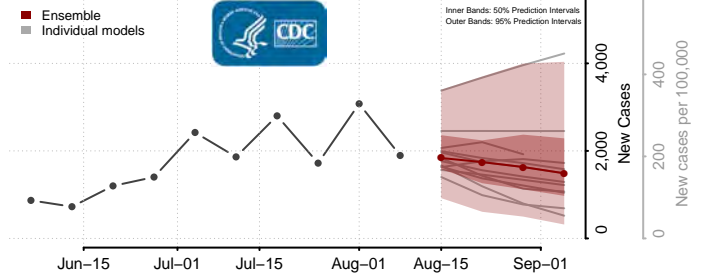

Roane County, Tennessee

Robertson County, Tennessee

Rutherford County, Tennessee

Scott County, Tennessee

Sequatchee County, Tennessee

Sevier County, Tennessee

Shelby County, Tennessee

Smith County, Tennessee