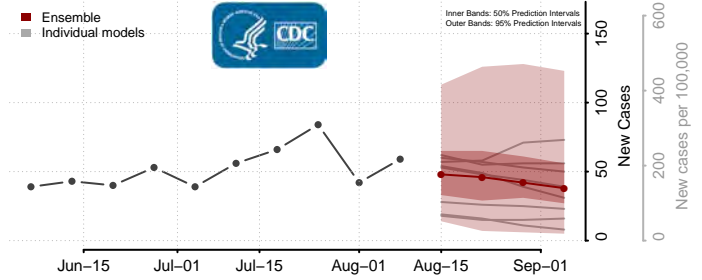

Montgomery County, North Carolina