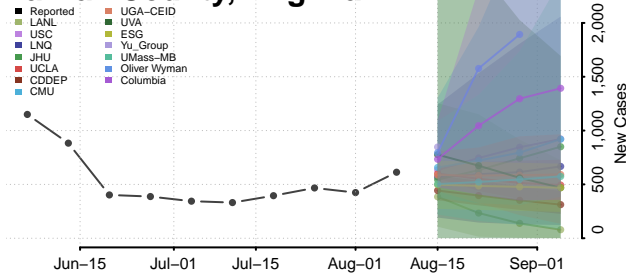

Emporia County, Virginia

Essex County, Virginia

Fairfax City County, Virginia

Fairfax County, Virginia

Falls Church County, Virginia

Fauquier County, Virginia

Floyd County, Virginia

Fluvanna County, Virginia