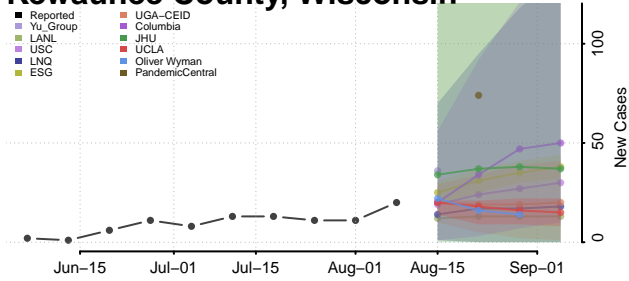

Kewaunee County, Wisconsin