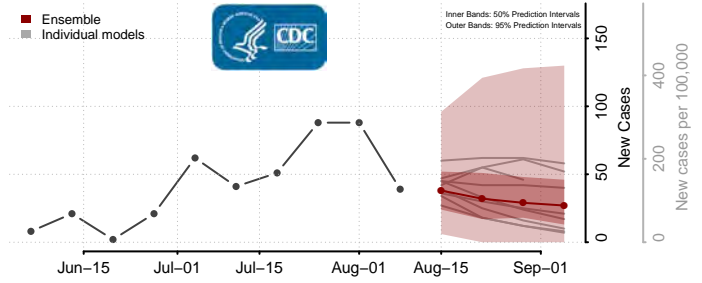

Adams County, Mississippi