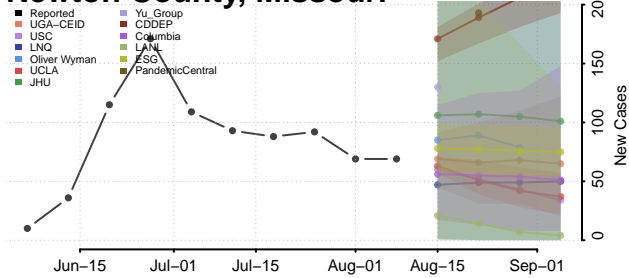

Newton County, Missouri