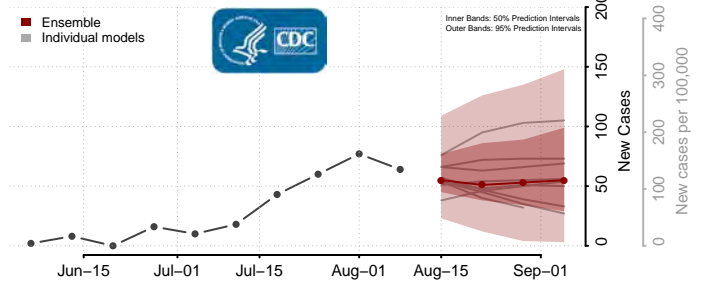

Covington County, Mississippi

DeSoto County, Mississippi

Forrest County, Mississippi

Franklin County, Mississippi

George County, Mississippi

Greene County, Mississippi

Grenada County, Mississippi

Hancock County, Mississippi