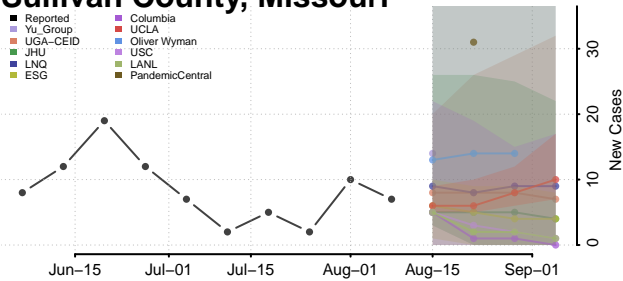

St. Louis City County, Missouri

St. Louis County, Missouri

Ste. Genevieve County, Missouri

Stoddard County, Missouri

Stone County, Missouri

Sullivan County, Missouri

Taney County, Missouri

Texas County, Missouri