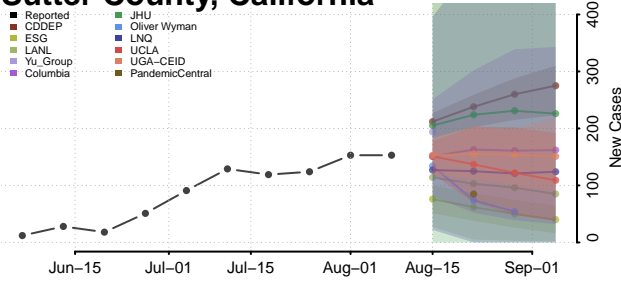

Sierra County, California

Siskiyou County, California

Solano County, California

Sonoma County, California

Stanislaus County, California

Sutter County, California

Tehama County, California

Trinity County, California