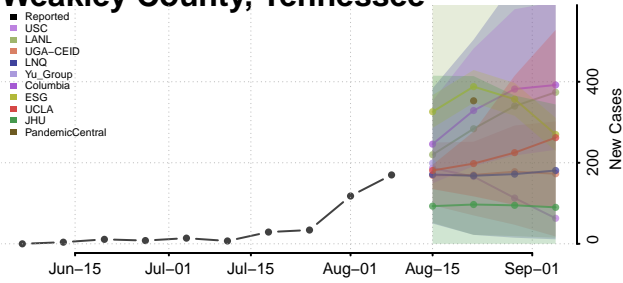

Weakley County, Tennessee