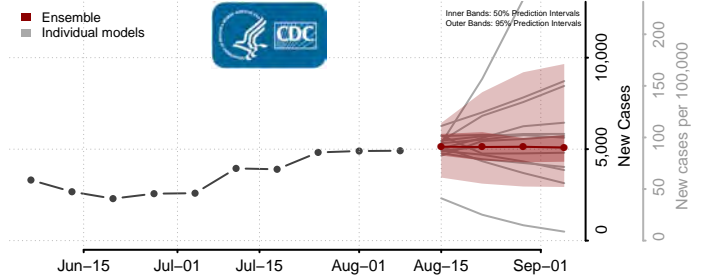

Wexford County, Michigan

Minnesota

Aitkin County, Minnesota

Anoka County, Minnesota

Becker County, Minnesota

Beltrami County, Minnesota