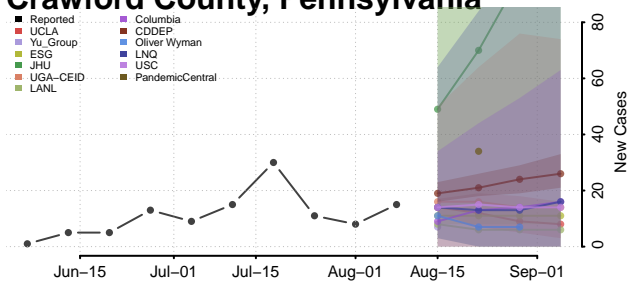

Crawford County, Pennsylvania