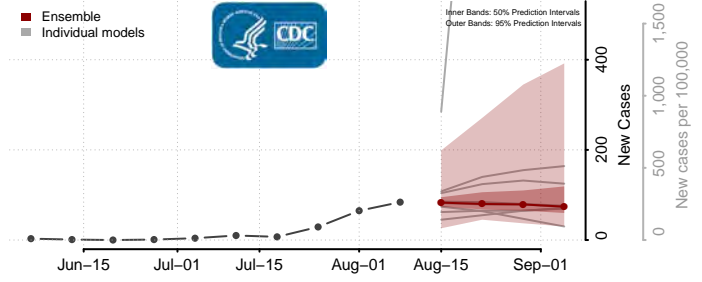

Logan County, West Virginia