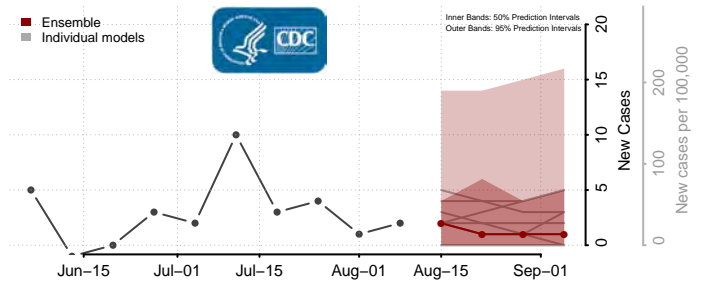

Prince George County, Virginia

Prince William County, Virginia

Pulaski County, Virginia

Radford County, Virginia

Rappahannock County, Virginia

Russell County, Virginia

Salem County, Virginia

Scott County, Virginia