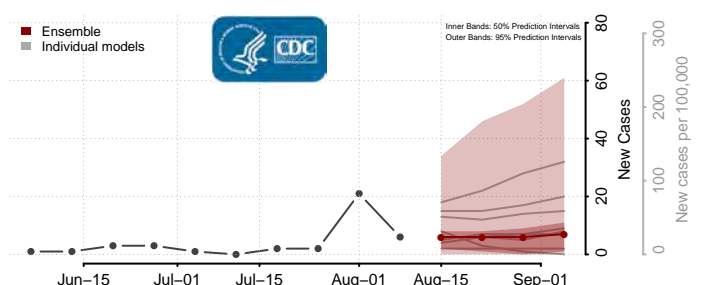

Crawford County, Michigan

Delta County, Michigan

Dickinson County, Michigan

Eaton County, Michigan

Emmet County, Michigan

Genesee County, Michigan

Gladwin County, Michigan

Gogebic County, Michigan