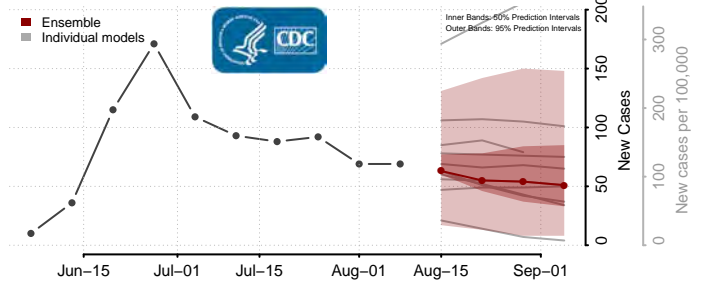

Newton County, Missouri