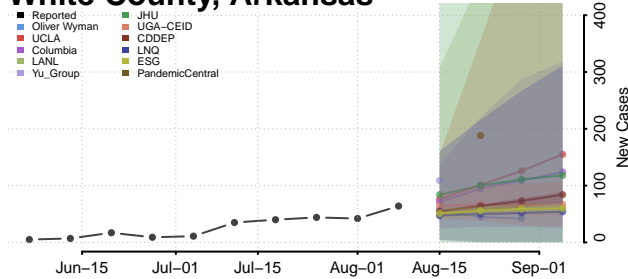

White County, Arkansas