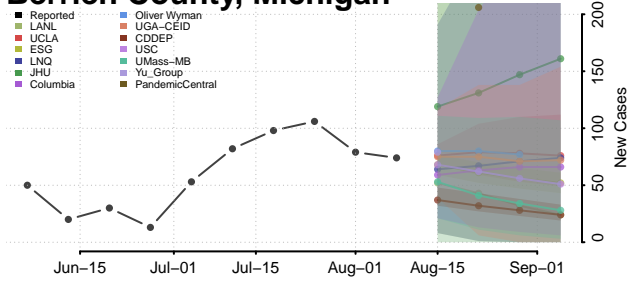

Alpena County, Michigan

Antrim County, Michigan

Arenac County, Michigan

Baraga County, Michigan

Barry County, Michigan

Bay County, Michigan

Benzie County, Michigan

Berrien County, Michigan