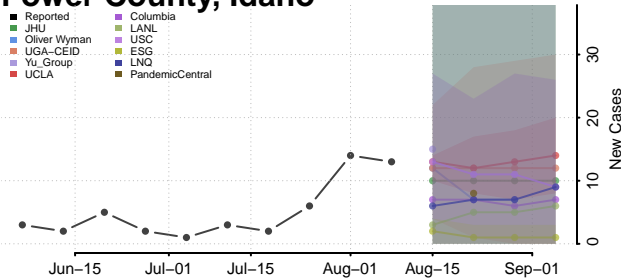

Lincoln County, Idaho

Madison County, Idaho

Minidoka County, Idaho

Nez Perce County, Idaho

Oneida County, Idaho

Owyhee County, Idaho

Payette County, Idaho

Power County, Idaho