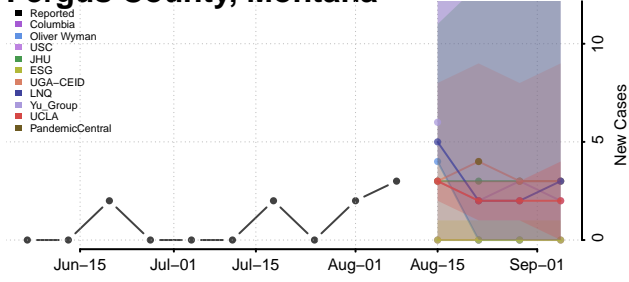

Custer County, Montana

Daniels County, Montana

Dawson County, Montana

Deer Lodge County, Montana

Fallon County, Montana

Fergus County, Montana

Flathead County, Montana

Gallatin County, Montana