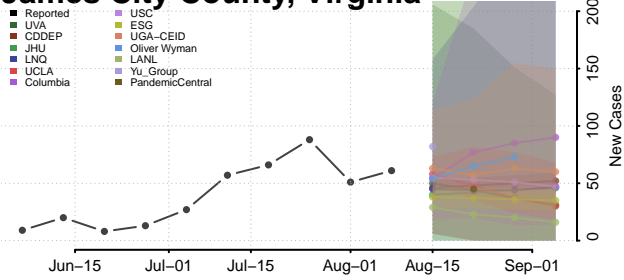

Henry County, Virginia

Highland County, Virginia

Hopewell County, Virginia

Isle of Wight County, Virginia

James City County, Virginia

King and Queen County, Virginia

King George County, Virginia

King William County, Virginia