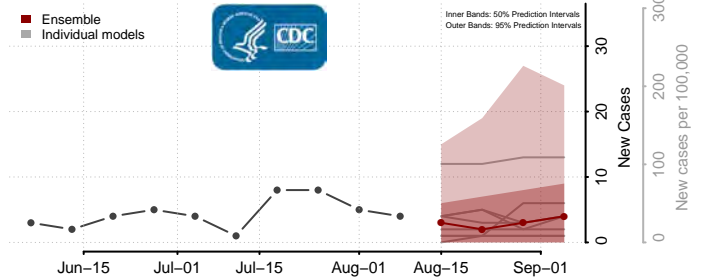

Cass County, Iowa

Cedar County, Iowa

Cerro Gordo County, Iowa

Cherokee County, Iowa

Chickasaw County, Iowa

Clarke County, Iowa

Clay County, Iowa

Clayton County, Iowa