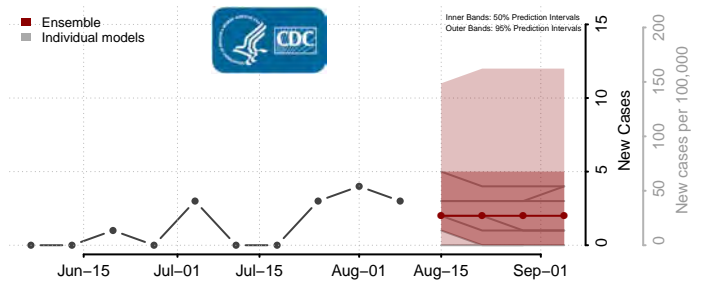

Sweet Grass County, Montana

Teton County, Montana

Toole County, Montana

Treasure County, Montana

Valley County, Montana

Wheatland County, Montana

Wibaux County, Montana

Yellowstone County, Montana