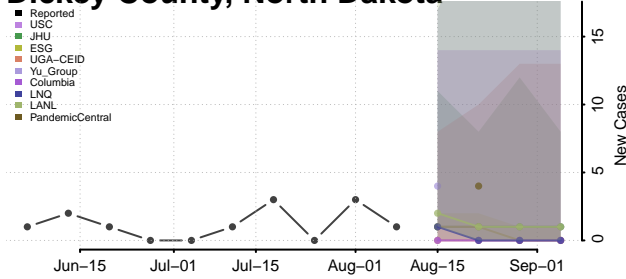

Dickey County, North Dakota