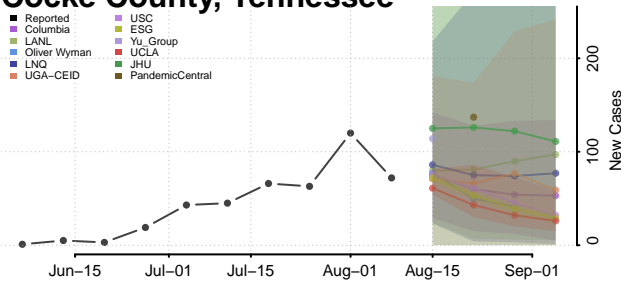

Carroll County, Tennessee

Carter County, Tennessee

Cheatham County, Tennessee

Chester County, Tennessee

Claiborne County, Tennessee

Clay County, Tennessee

Cocke County, Tennessee

Coffee County, Tennessee