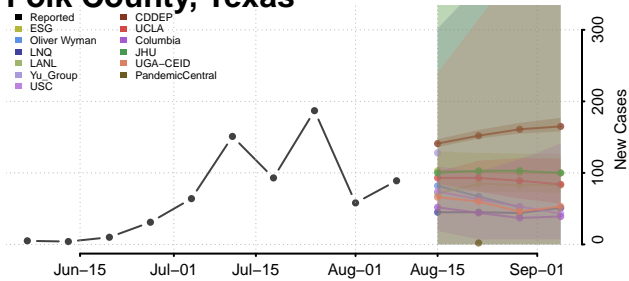

Polk County, Texas