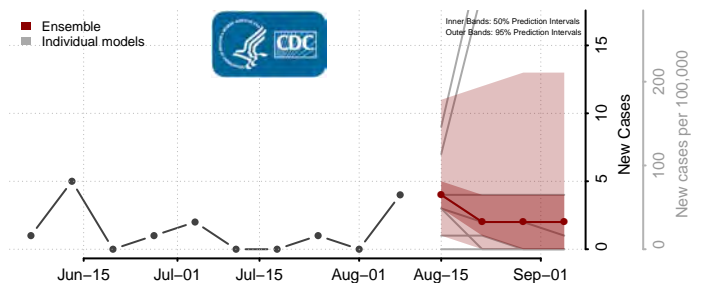

Douglas County, South Dakota

Edmunds County, South Dakota

Fall River County, South Dakota

Faulk County, South Dakota

Grant County, South Dakota

Gregory County, South Dakota

Haakon County, South Dakota

Hamlin County, South Dakota