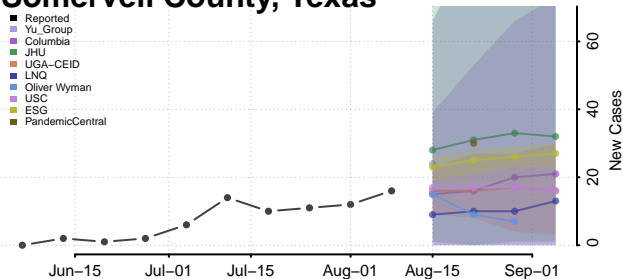

Somervell County, Texas