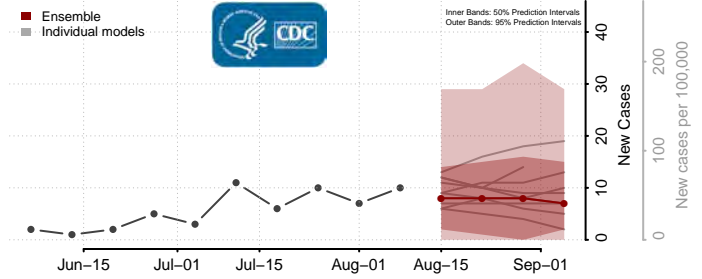

Henry County, Virginia

Highland County, Virginia

Hopewell County, Virginia

Isle of Wight County, Virginia

James City County, Virginia

King and Queen County, Virginia

King George County, Virginia

King William County, Virginia