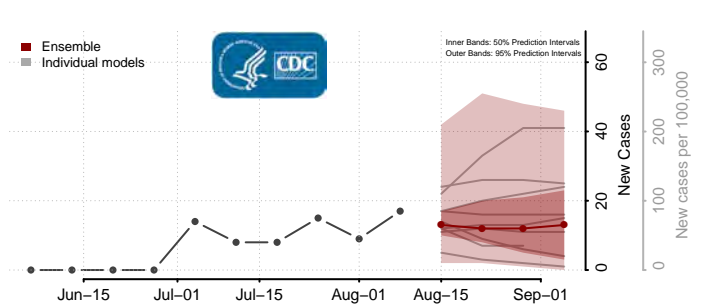

Winneshiek County, Iowa