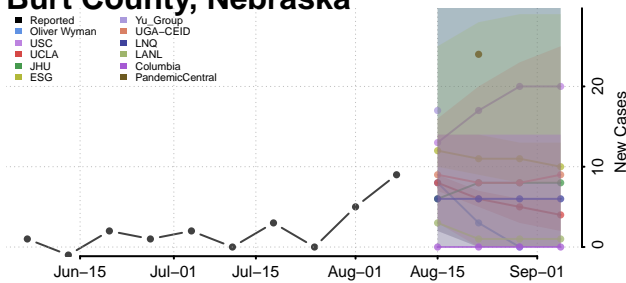

Boyd County, Nebraska

Brown County, Nebraska

Buffalo County, Nebraska

Burt County, Nebraska

Butler County, Nebraska

Cass County, Nebraska

Cedar County, Nebraska

Chase County, Nebraska