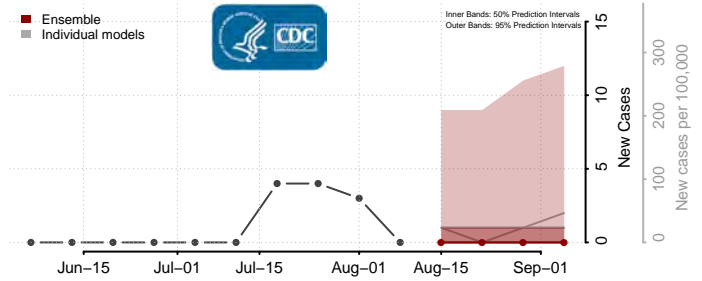

De Baca County, New Mexico

Dona Ana County, New Mexico

Eddy County, New Mexico

Grant County, New Mexico

Guadalupe County, New Mexico

Harding County, New Mexico

Hidalgo County, New Mexico

Lea County, New Mexico