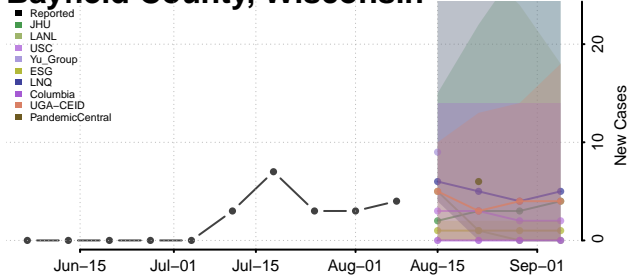

Wood County, West Virginia

Wyoming County, West Virginia

Wisconsin

Adams County, Wisconsin

Ashland County, Wisconsin

Barron County, Wisconsin

Bayfield County, Wisconsin

Brown County, Wisconsin