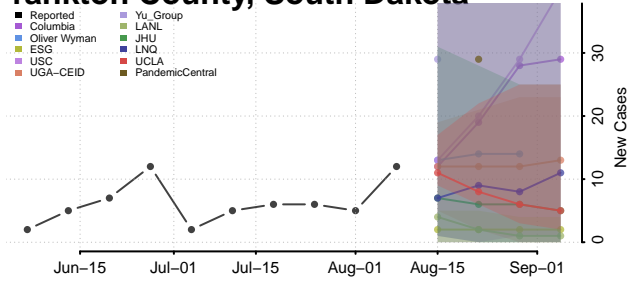

Yankton County, South Dakota