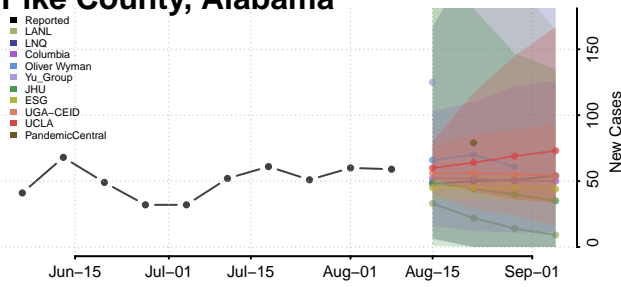

Lauderdale County, Alabama

Lawrence County, Alabama

Lee County, Alabama

Limestone County, Alabama

Lowndes County, Alabama

Macon County, Alabama

Madison County, Alabama

Marengo County, Alabama

Marion County, Alabama

Marshall County, Alabama

Mobile County, Alabama

Monroe County, Alabama

Montgomery County, Alabama

Morgan County, Alabama

Perry County, Alabama

Pickens County, Alabama

Pike County, Alabama

Randolph County, Alabama

Russell County, Alabama

Shelby County, Alabama

St. Clair County, Alabama

Sumter County, Alabama

Talladega County, Alabama

Tallapoosa County, Alabama