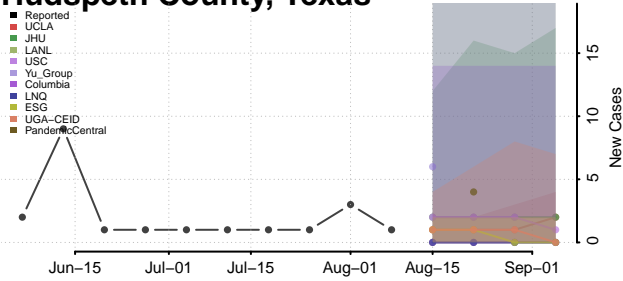

Houston County, Texas

Howard County, Texas

Hudspeth County, Texas

Hunt County, Texas

Hutchinson County, Texas

Irion County, Texas

Jack County, Texas

Jackson County, Texas