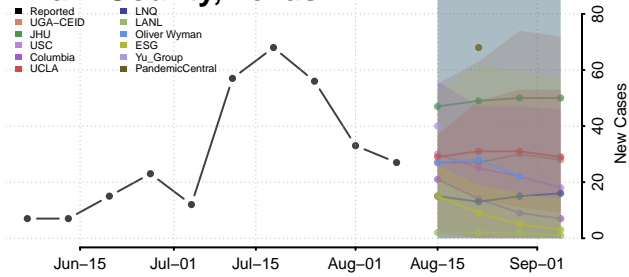

Milam County, Texas