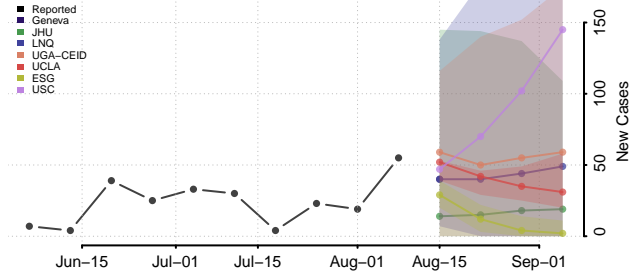

Guam

Hawaii

Hawaii County, Hawaii

Honolulu County, Hawaii

Kalawao County, Hawaii

Kauai County, Hawaii