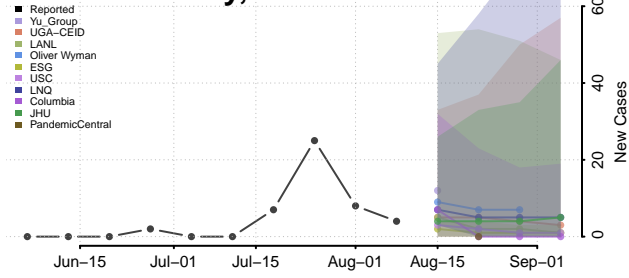

Howard County, Missouri