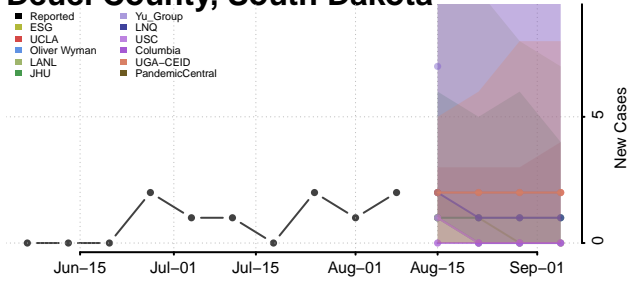

Deuel County, South Dakota