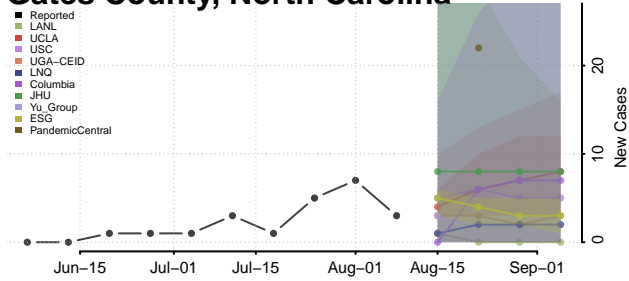

Forsyth County, North Carolina

Franklin County, North Carolina

Gaston County, North Carolina

Gates County, North Carolina

Graham County, North Carolina

Granville County, North Carolina

Greene County, North Carolina