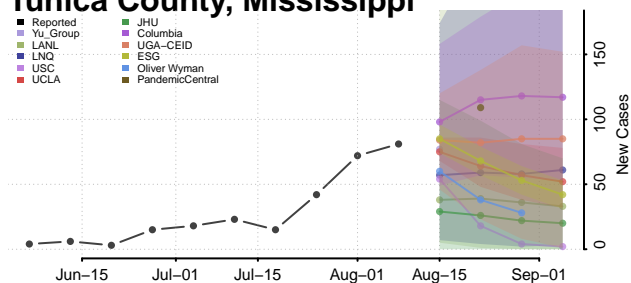

Tunica County, Mississippi

Union County, Mississippi

Walthall County, Mississippi

Warren County, Mississippi

Washington County, Mississippi

Wayne County, Mississippi

Webster County, Mississippi

Wilkinson County, Mississippi