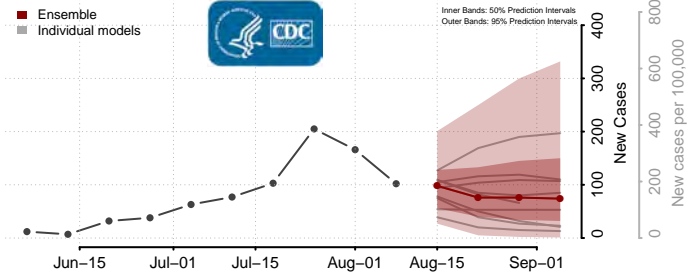

St. Charles County, Louisiana