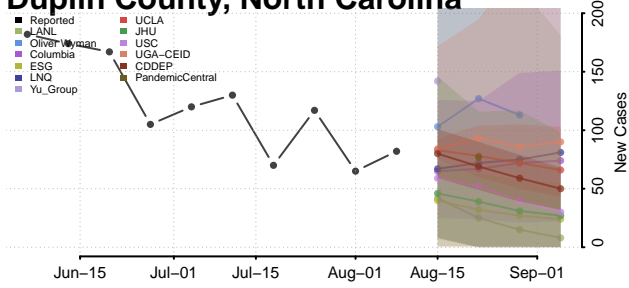

Currituck County, North Carolina

Dare County, North Carolina

Davidson County, North Carolina

Davie County, North Carolina

Duplin County, North Carolina

Durham County, North Carolina

Edgecombe County, North Carolina