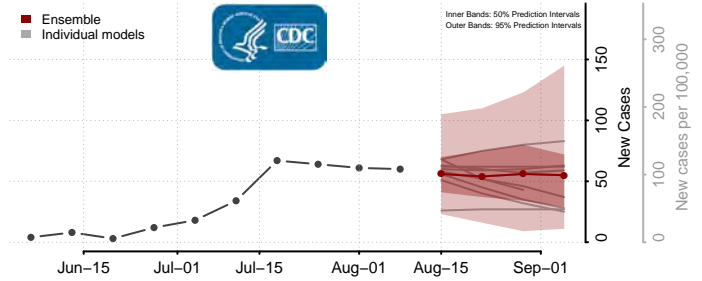

Monroe County, Mississippi

Montgomery County, Mississippi

Neshoba County, Mississippi

Newton County, Mississippi

Noxubee County, Mississippi

Oktibbeha County, Mississippi

Panola County, Mississippi

Pearl River County, Mississippi