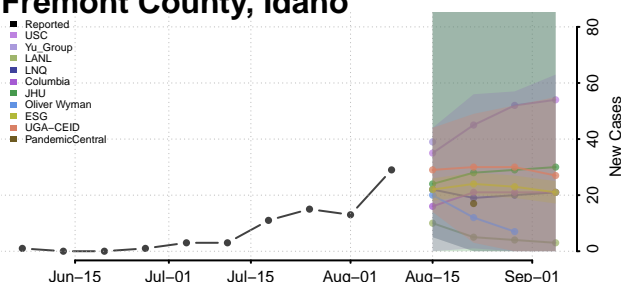

Cassia County, Idaho

Clark County, Idaho

Clearwater County, Idaho

Custer County, Idaho

Elmore County, Idaho

Franklin County, Idaho

Fremont County, Idaho

Gem County, Idaho