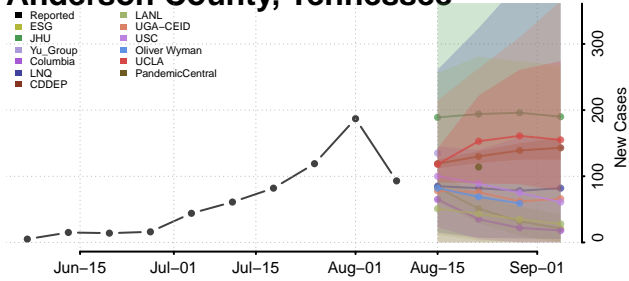

Anderson County, Tennessee