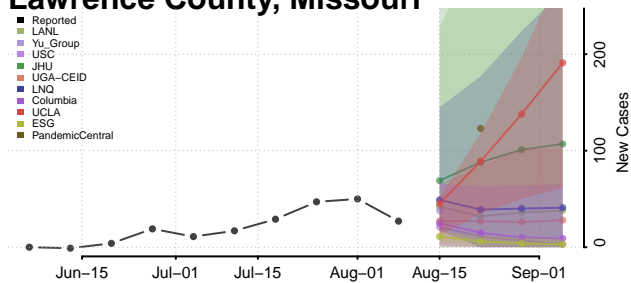

Lawrence County, Missouri