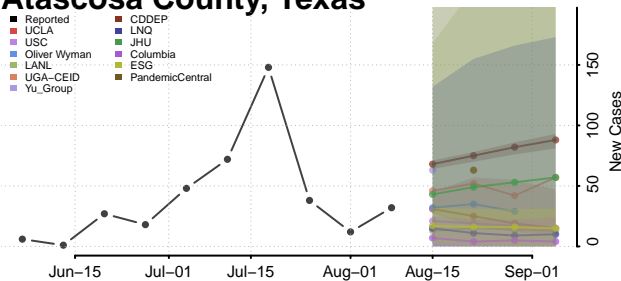

Atascosa County, Texas