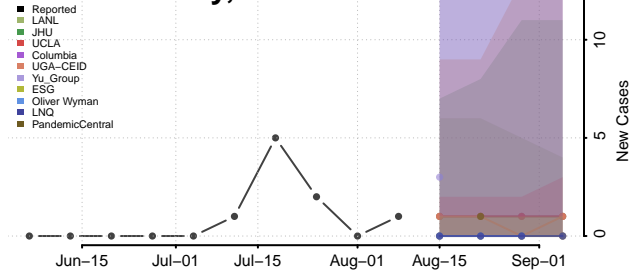

Clear Creek County, Colorado

Conejos County, Colorado

Costilla County, Colorado

Crowley County, Colorado

Custer County, Colorado

Delta County, Colorado

Denver County, Colorado

Dolores County, Colorado