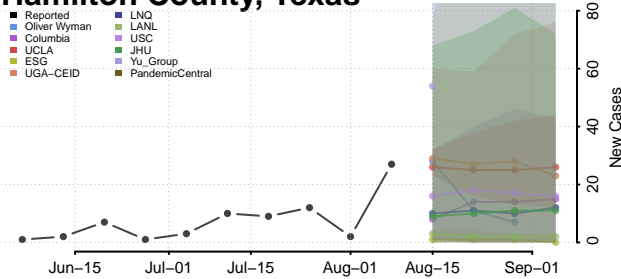

Hamilton County, Texas