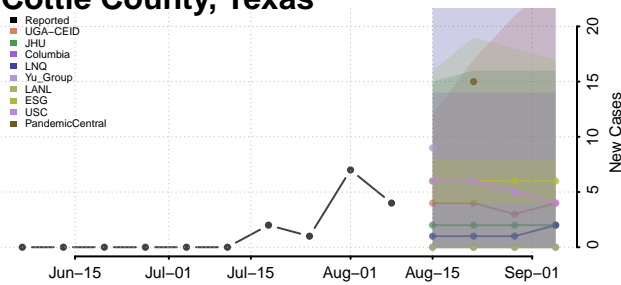

Cottle County, Texas