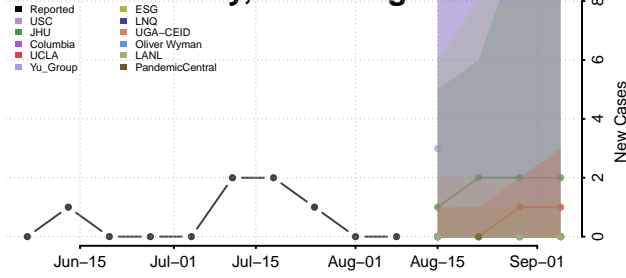

Braxton County, West Virginia