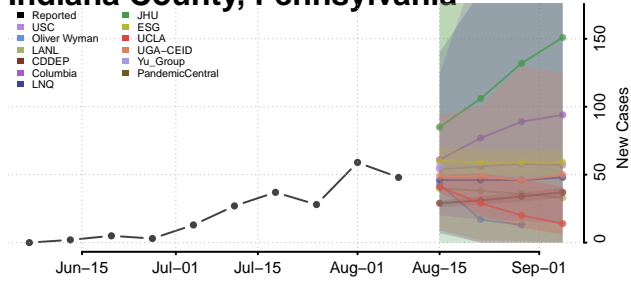

Indiana County, Pennsylvania