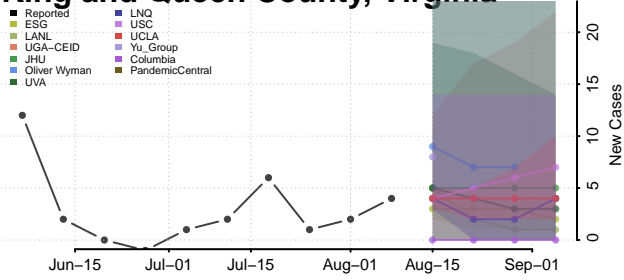

Henry County, Virginia

Highland County, Virginia

Hopewell County, Virginia

Isle of Wight County, Virginia

James City County, Virginia

King and Queen County, Virginia

King George County, Virginia

King William County, Virginia