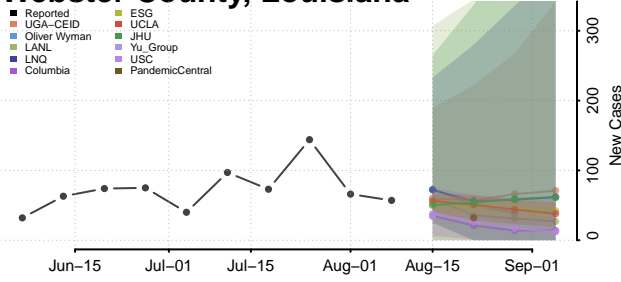

Terrebonne County, Louisiana

Union County, Louisiana

Vermilion County, Louisiana

Vernon County, Louisiana

Washington County, Louisiana

Webster County, Louisiana

West Baton Rouge County, Louisiana

West Carroll County, Louisiana