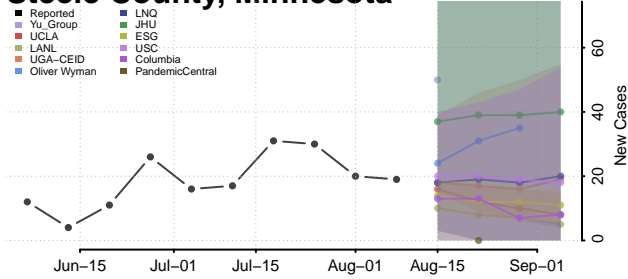

Steele County, Minnesota