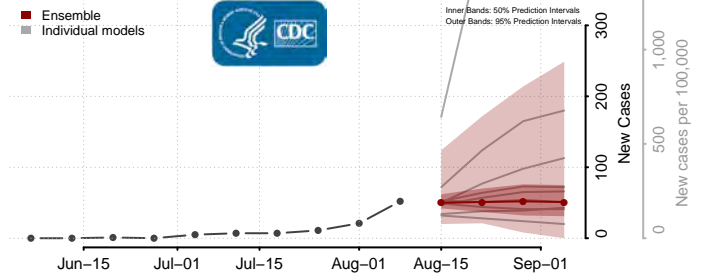

Prince George County, Virginia

Prince William County, Virginia

Pulaski County, Virginia

Radford County, Virginia

Rappahannock County, Virginia

Russell County, Virginia

Salem County, Virginia

Scott County, Virginia