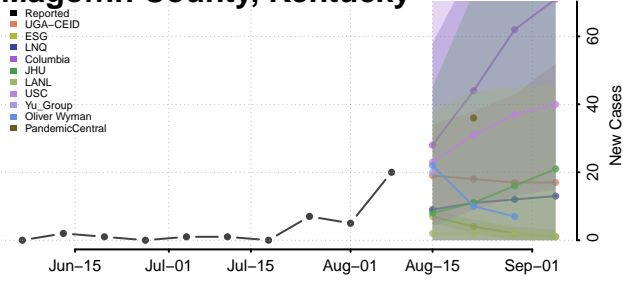

Magoffin County, Kentucky