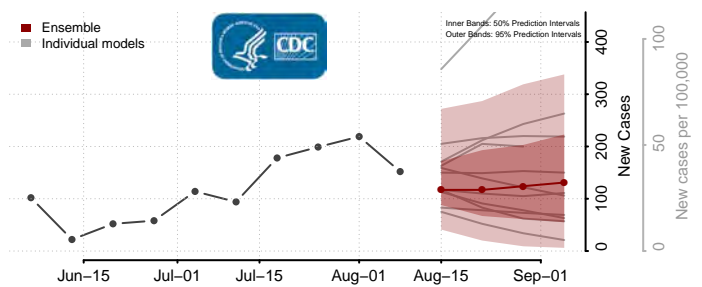

Crawford County, Michigan

Delta County, Michigan

Dickinson County, Michigan

Eaton County, Michigan

Emmet County, Michigan

Genesee County, Michigan

Gladwin County, Michigan

Gogebic County, Michigan