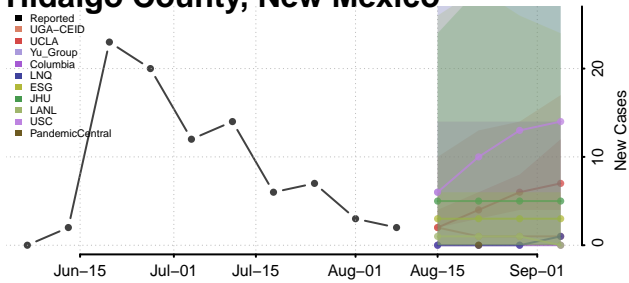

Hidalgo County, New Mexico