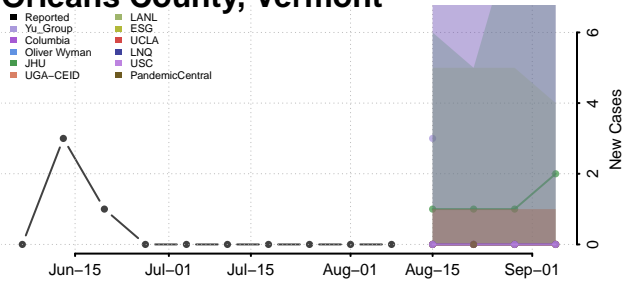

Chittenden County, Vermont

Essex County, Vermont

Franklin County, Vermont

Grand Isle County, Vermont

Lamoille County, Vermont

Orange County, Vermont

Orleans County, Vermont

Rutland County, Vermont