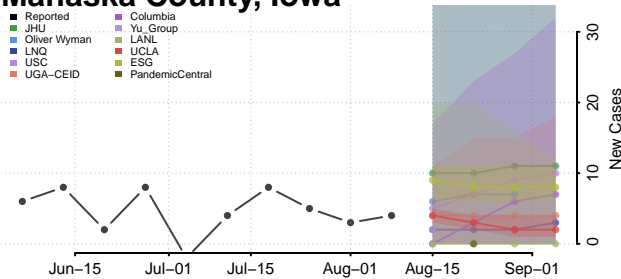

Kossuth County, Iowa

Lee County, Iowa

Linn County, Iowa

Louisa County, Iowa

Lucas County, Iowa

Lyon County, Iowa

Madison County, Iowa

Mahaska County, Iowa