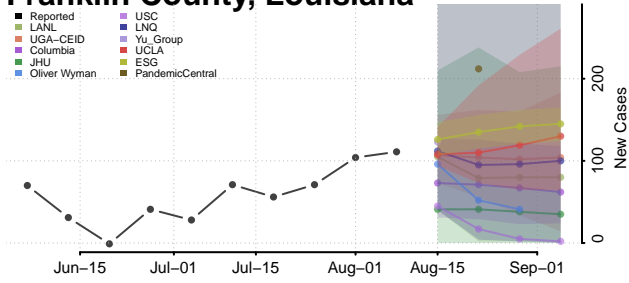

Franklin County, Louisiana