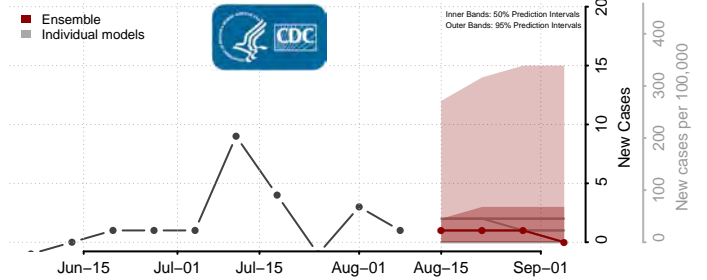

Divide County, North Dakota

Dunn County, North Dakota

Eddy County, North Dakota

Emmons County, North Dakota

Foster County, North Dakota

Golden Valley County, North Dakota

Grand Forks County, North Dakota

Grant County, North Dakota