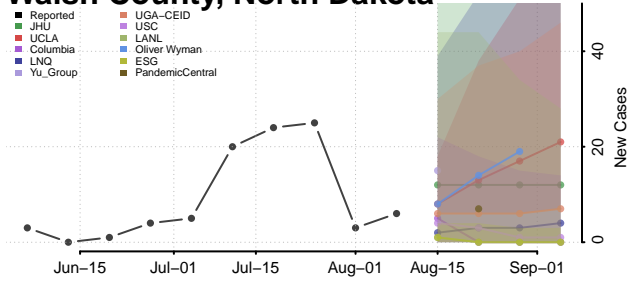

Walsh County, North Dakota