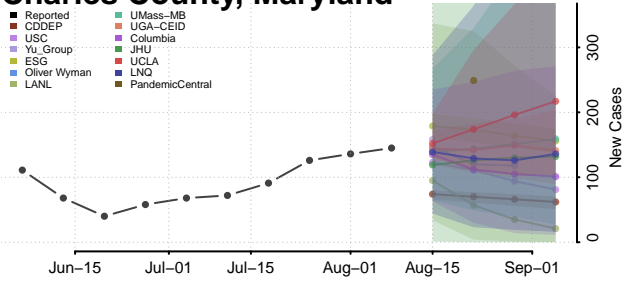

Calvert County, Maryland

Caroline County, Maryland

Carroll County, Maryland

Cecil County, Maryland

Charles County, Maryland

Dorchester County, Maryland

Frederick County, Maryland

Garrett County, Maryland