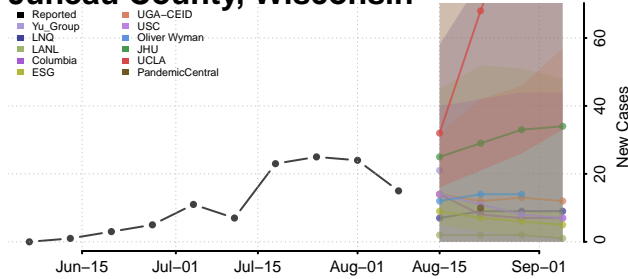

Juneau County, Wisconsin