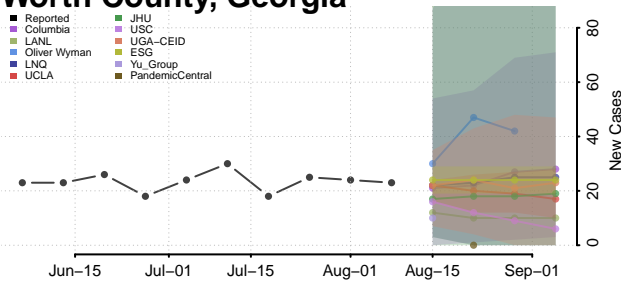

Worth County, Georgia