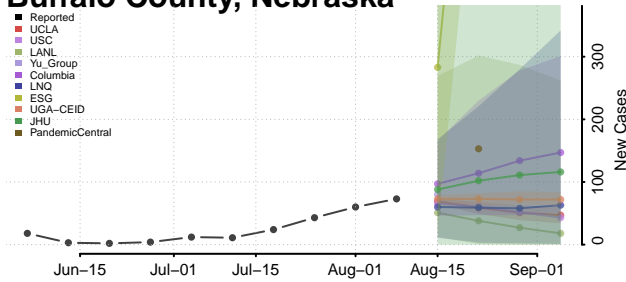

Buffalo County, Nebraska