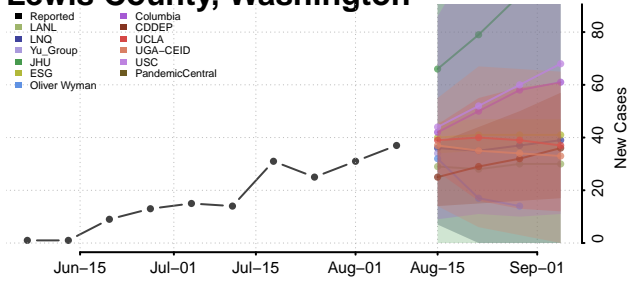

Lewis County, Washington