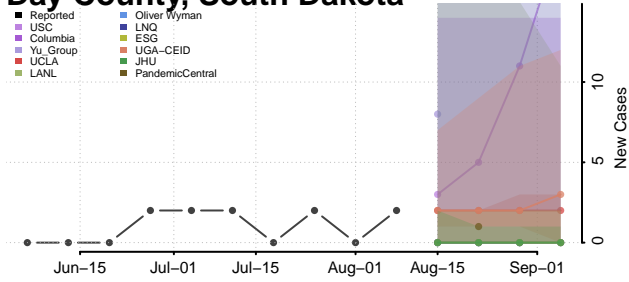

Day County, South Dakota