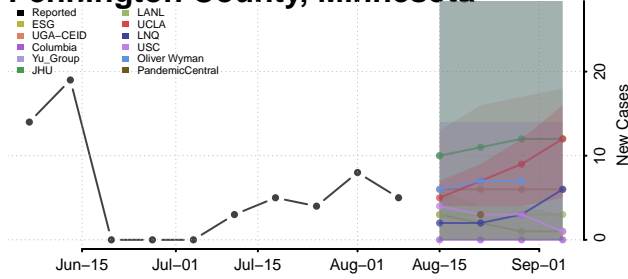

Pennington County, Minnesota