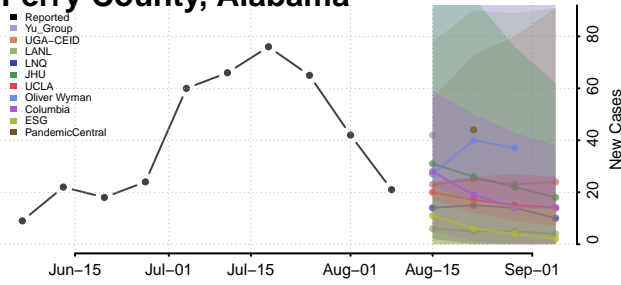

Lauderdale County, Alabama

Lawrence County, Alabama

Lee County, Alabama

Limestone County, Alabama

Lowndes County, Alabama

Macon County, Alabama

Madison County, Alabama

Marengo County, Alabama

Marion County, Alabama

Marshall County, Alabama

Mobile County, Alabama

Monroe County, Alabama

Montgomery County, Alabama

Morgan County, Alabama

Perry County, Alabama

Pickens County, Alabama

Pike County, Alabama

Randolph County, Alabama

Russell County, Alabama

Shelby County, Alabama

St. Clair County, Alabama

Sumter County, Alabama

Talladega County, Alabama

Tallapoosa County, Alabama