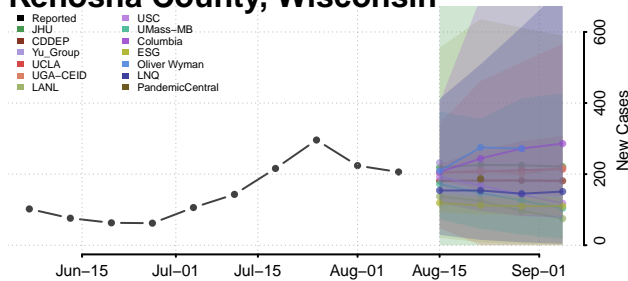

Kenosha County, Wisconsin