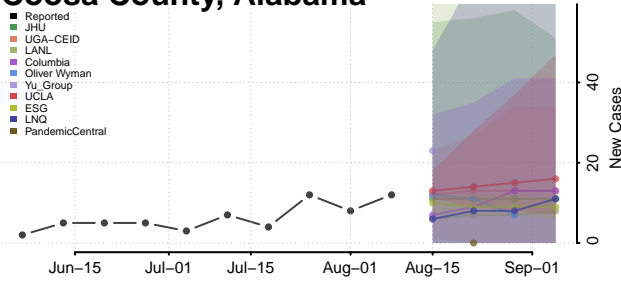

Cleburne County, Alabama

Coffee County, Alabama

Colbert County, Alabama

Conocuh County, Alabama

Coosa County, Alabama

Covington County, Alabama

Crenshaw County, Alabama

Cullman County, Alabama

Dale County, Alabama

Dallas County, Alabama

DeKalb County, Alabama

Elmore County, Alabama

Escambia County, Alabama

Etowah County, Alabama

Fayette County, Alabama

Franklin County, Alabama