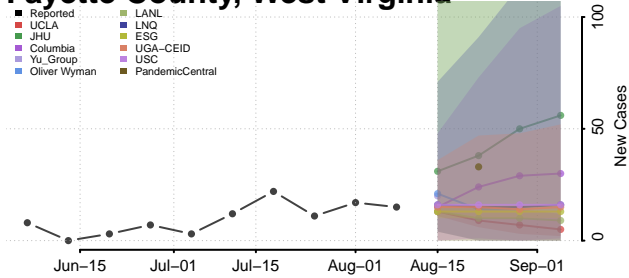

Gilmer County, West Virginia

Grant County, West Virginia

Greenbrier County, West Virginia

Hampshire County, West Virginia

Hancock County, West Virginia

Hardy County, West Virginia

Harrison County, West Virginia