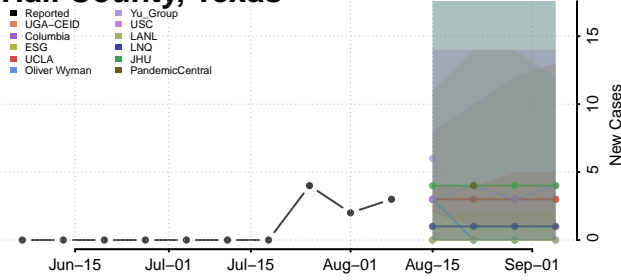

Hall County, Texas