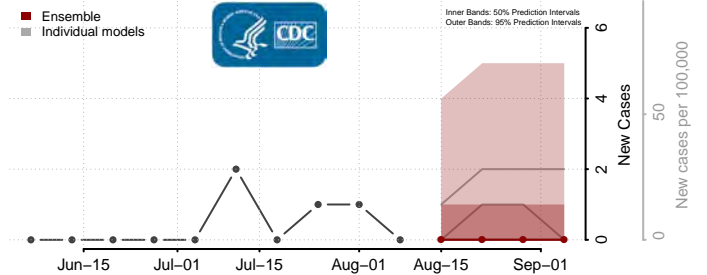

Calhoun County, West Virginia