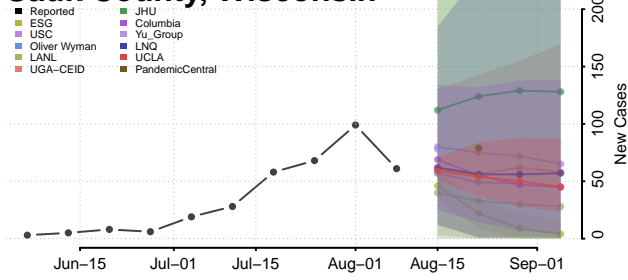

Sauk County, Wisconsin