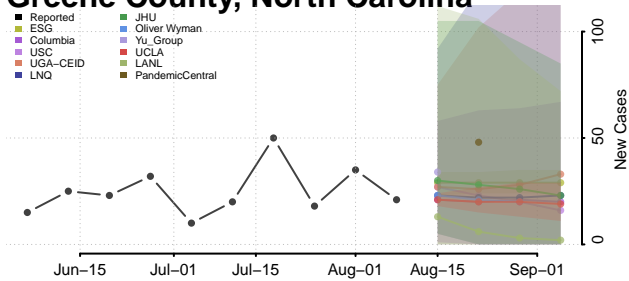

Forsyth County, North Carolina

Franklin County, North Carolina

Gaston County, North Carolina

Gates County, North Carolina

Graham County, North Carolina

Granville County, North Carolina

Greene County, North Carolina