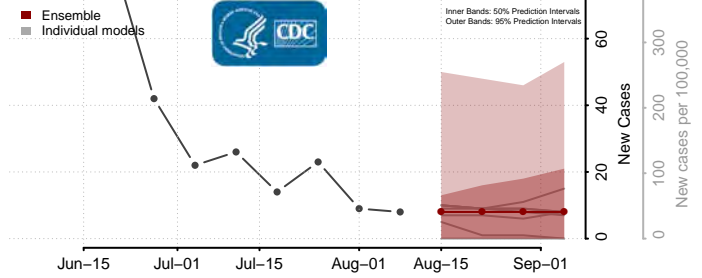

Black Hawk County, Iowa

Boone County, Iowa

Bremer County, Iowa

Buchanan County, Iowa

Buena Vista County, Iowa

Butler County, Iowa

Calhoun County, Iowa

Carroll County, Iowa