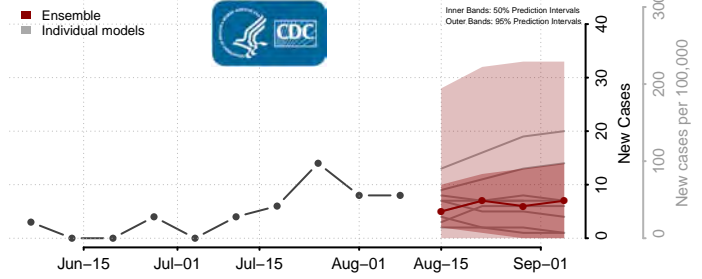

Jessamine County, Kentucky

Johnson County, Kentucky

Kenton County, Kentucky

Knott County, Kentucky

Knox County, Kentucky

Larue County, Kentucky

Laurel County, Kentucky

Lawrence County, Kentucky