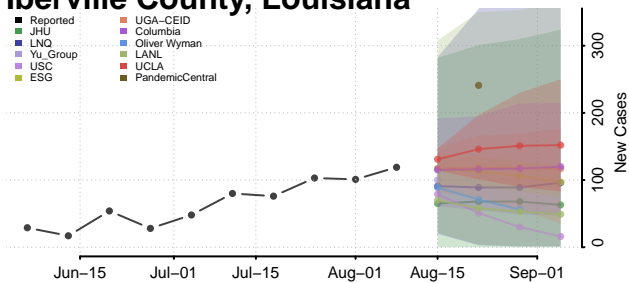

Iberville County, Louisiana