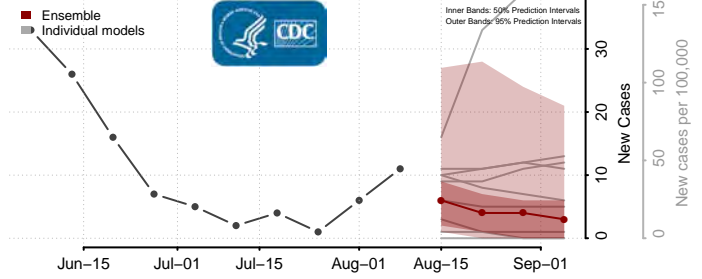

Todd County, Minnesota