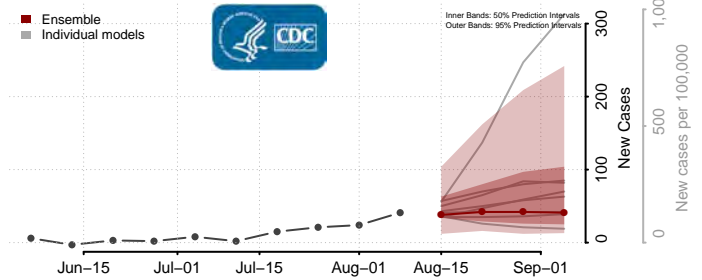

St. Louis City County, Missouri

St. Louis County, Missouri

Ste. Genevieve County, Missouri

Stoddard County, Missouri

Stone County, Missouri

Sullivan County, Missouri

Taney County, Missouri

Texas County, Missouri