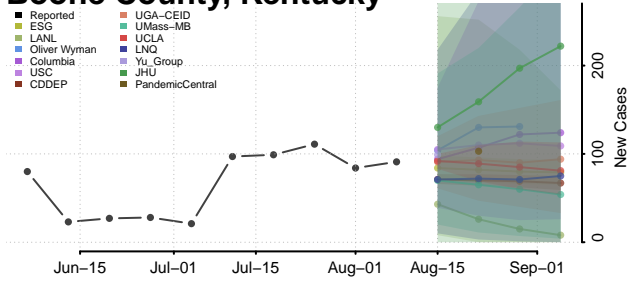

Adair County, Kentucky

Allen County, Kentucky

Anderson County, Kentucky

Ballard County, Kentucky

Barren County, Kentucky

Bath County, Kentucky

Bell County, Kentucky

Boone County, Kentucky