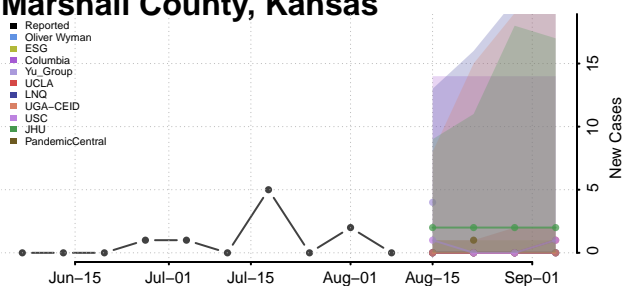

Lane County, Kansas

Leavenworth County, Kansas

Lincoln County, Kansas

Linn County, Kansas

Logan County, Kansas

Lyon County, Kansas

Marion County, Kansas

Marshall County, Kansas