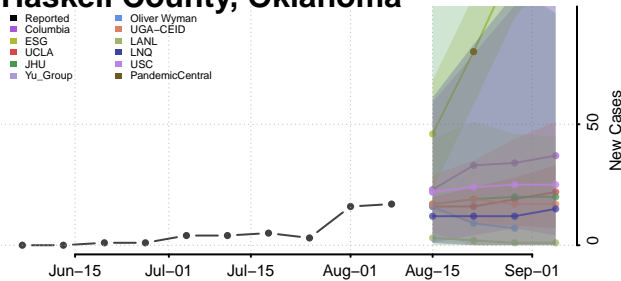

Haskell County, Oklahoma