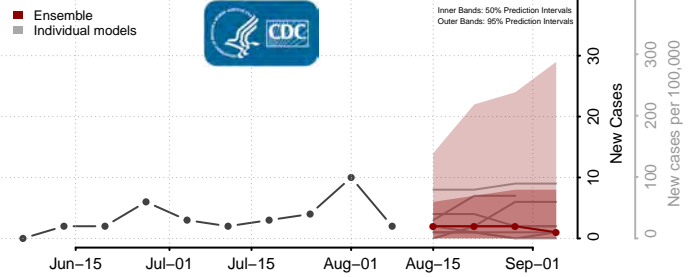

Nowata County, Oklahoma