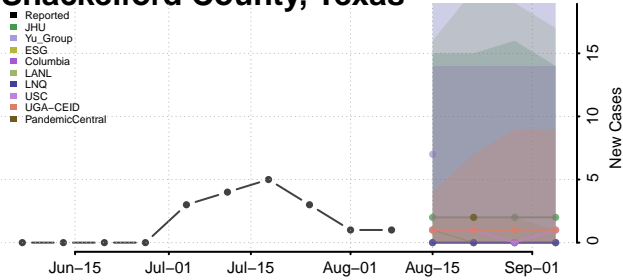

Shackelford County, Texas