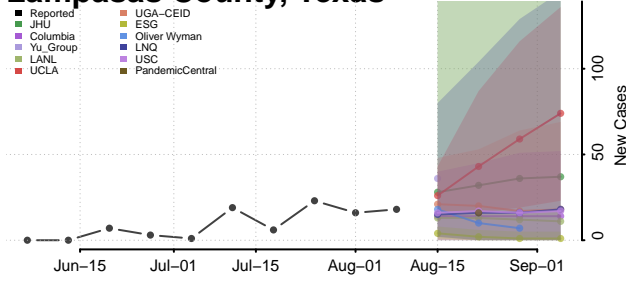

Lampasas County, Texas