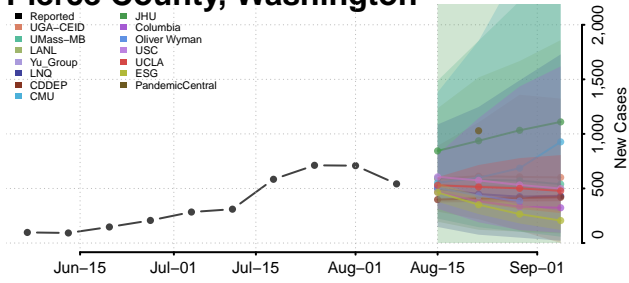

Pierce County, Washington