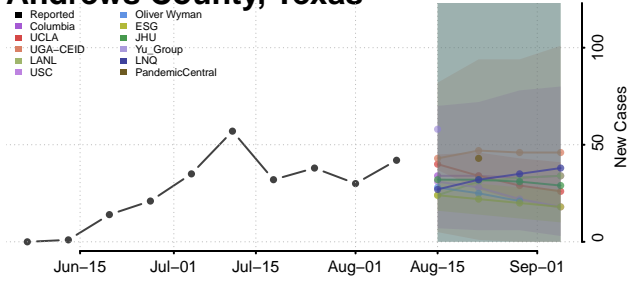

Andrews County, Texas