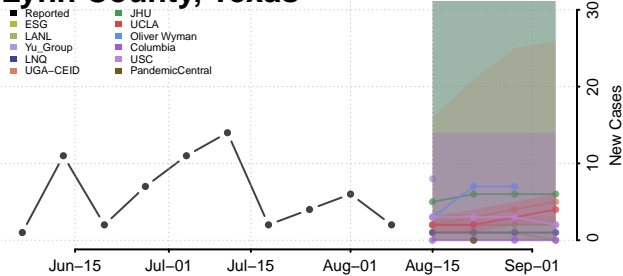

Lynn County, Texas