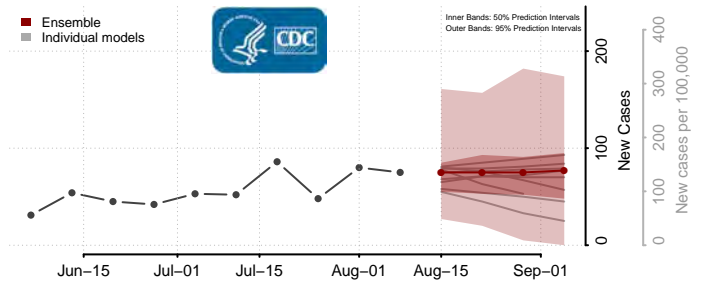

Columbus County, North Carolina