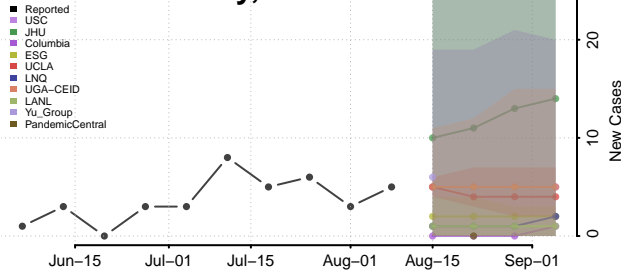

Callahan County, Texas