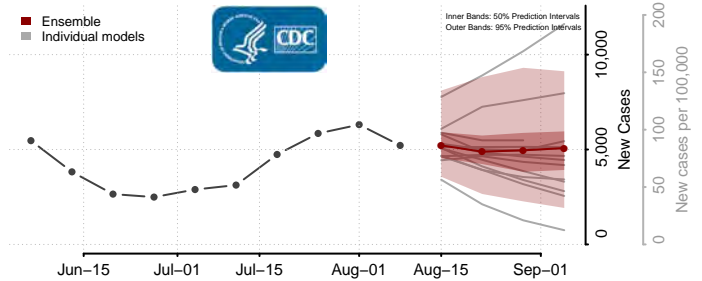

Waldo County, Maine

Washington County, Maine

York County, Maine

Maryland

Allegany County, Maryland

Anne Arundel County, Maryland

Baltimore City County, Maryland

Baltimore County, Maryland