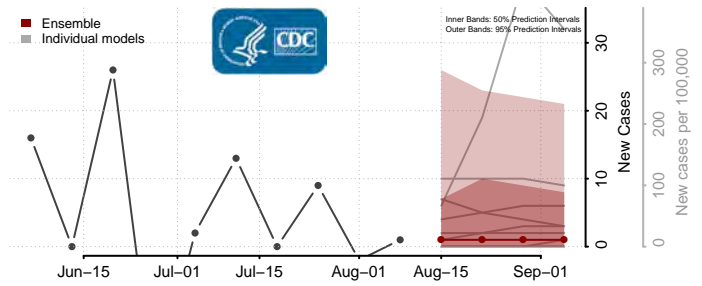

Prince George County, Virginia

Prince William County, Virginia

Pulaski County, Virginia

Radford County, Virginia

Rappahannock County, Virginia

Russell County, Virginia

Salem County, Virginia

Scott County, Virginia