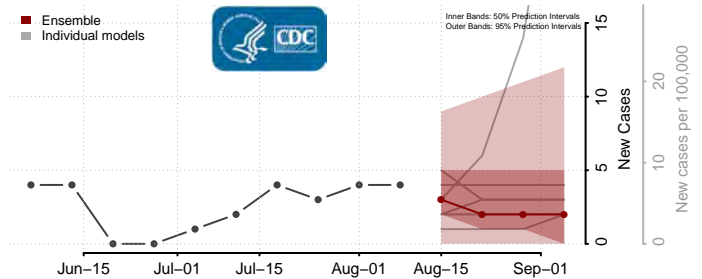

Northern Mariana Islands