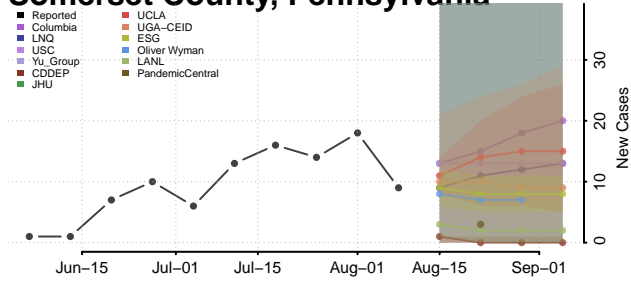

Somerset County, Pennsylvania