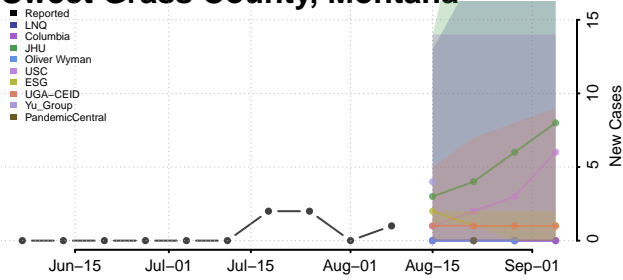

Sweet Grass County, Montana

Teton County, Montana

Toole County, Montana

Treasure County, Montana

Valley County, Montana

Wheatland County, Montana

Wibaux County, Montana

Yellowstone County, Montana