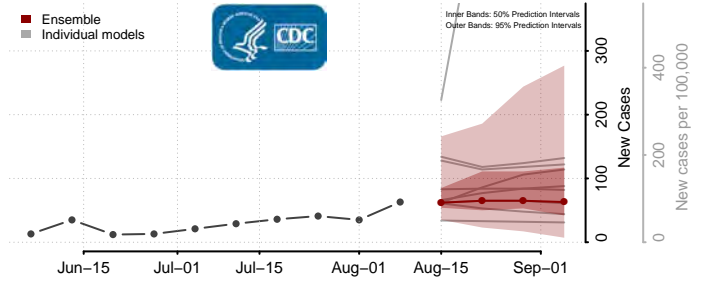

Wilkes County, North Carolina