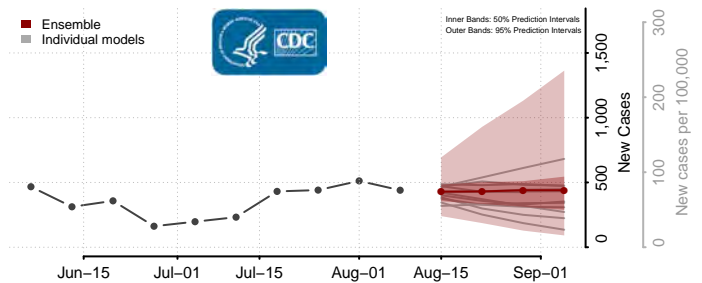

Waldo County, Maine

Washington County, Maine

York County, Maine

Maryland

Allegany County, Maryland

Anne Arundel County, Maryland

Baltimore City County, Maryland

Baltimore County, Maryland