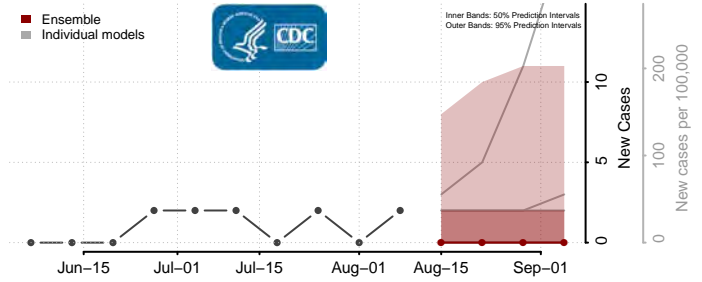

Clay County, South Dakota

Codington County, South Dakota

Corson County, South Dakota

Custer County, South Dakota

Davison County, South Dakota

Day County, South Dakota

Deuel County, South Dakota

Dewey County, South Dakota