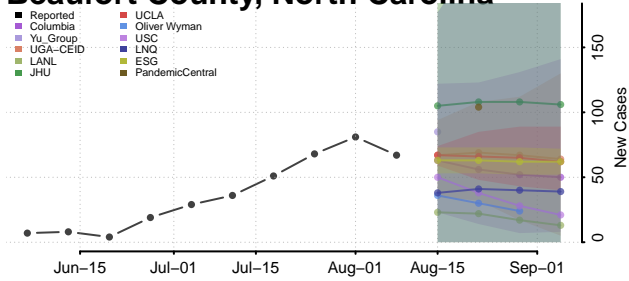

Avery County, North Carolina

Beaufort County, North Carolina

Bertie County, North Carolina

Bladen County, North Carolina

Brunswick County, North Carolina

Buncombe County, North Carolina

Burke County, North Carolina