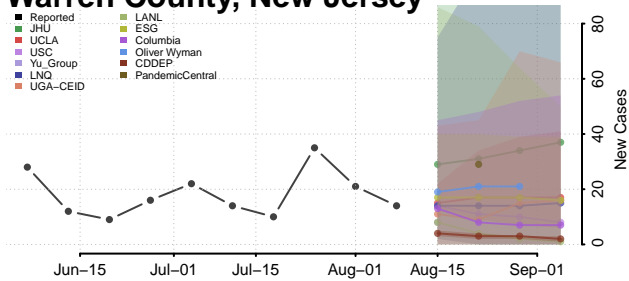

Warren County, New Jersey