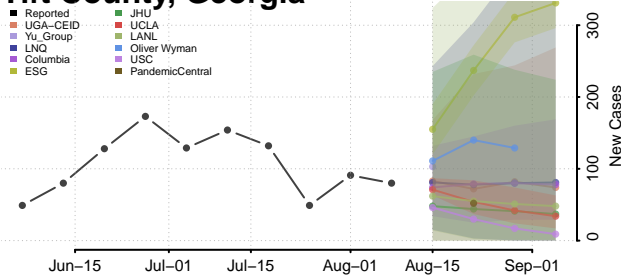

Tift County, Georgia