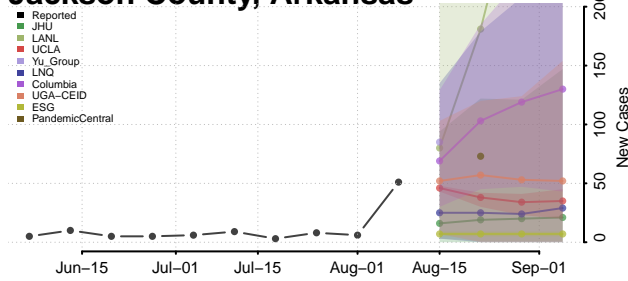

Greene County, Arkansas

Hempstead County, Arkansas

Hot Spring County, Arkansas

Howard County, Arkansas

Independence County, Arkansas

Izard County, Arkansas

Jackson County, Arkansas

Jefferson County, Arkansas