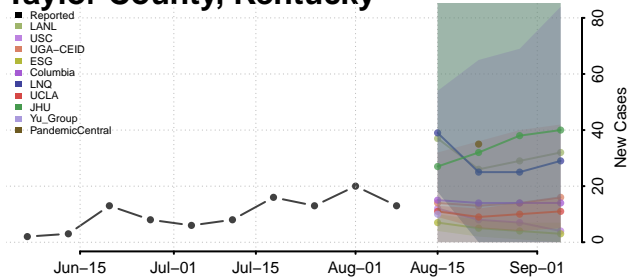

Scott County, Kentucky

Shelby County, Kentucky

Simpson County, Kentucky

Spencer County, Kentucky

Taylor County, Kentucky

Todd County, Kentucky

Trigg County, Kentucky

Trimble County, Kentucky