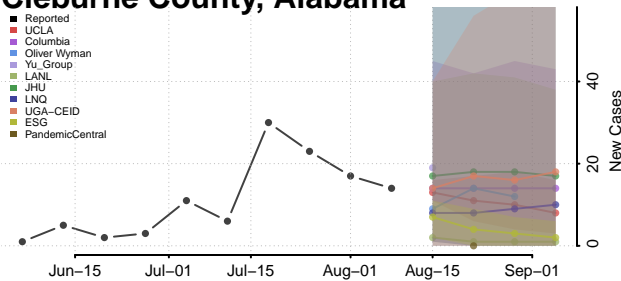

Cleburne County, Alabama