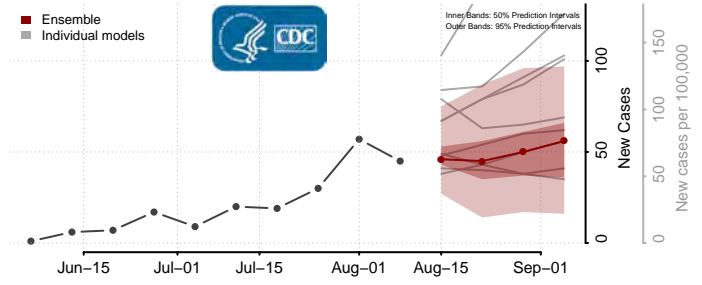

Preston County, West Virginia

Putnam County, West Virginia

Raleigh County, West Virginia

Randolph County, West Virginia

Ritchie County, West Virginia

Roane County, West Virginia

Summers County, West Virginia