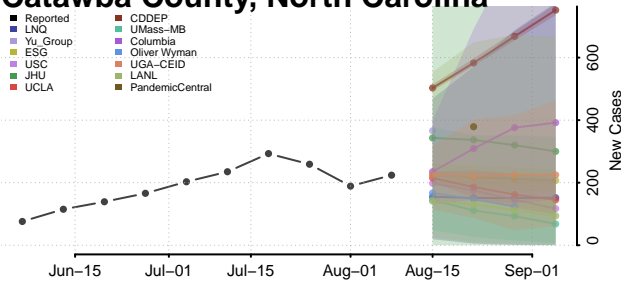

Cabarrus County, North Carolina

Caldwell County, North Carolina

Camden County, North Carolina

Carteret County, North Carolina

Caswell County, North Carolina

Catawba County, North Carolina

Chatham County, North Carolina