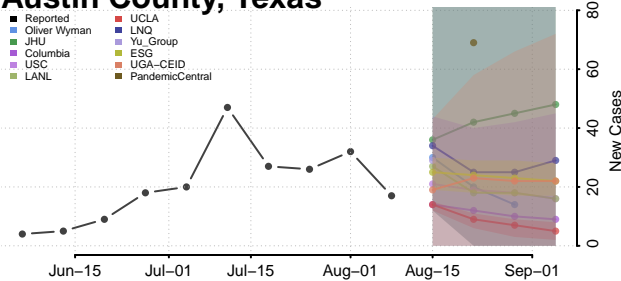

Austin County, Texas