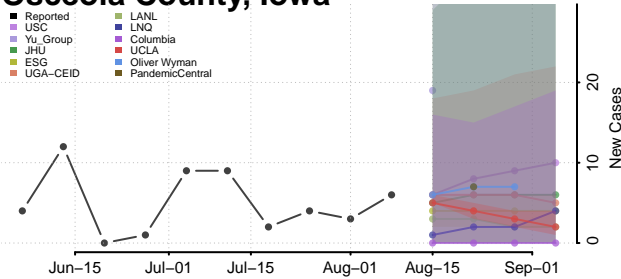

Osceola County, Iowa