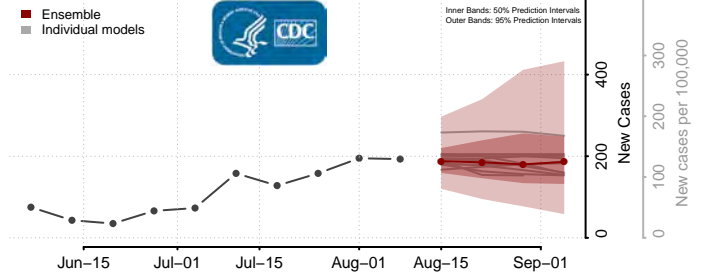

Redwood County, Minnesota

Renville County, Minnesota

Rice County, Minnesota

Rock County, Minnesota

Roseau County, Minnesota

Scott County, Minnesota

Sherburne County, Minnesota

Sibley County, Minnesota