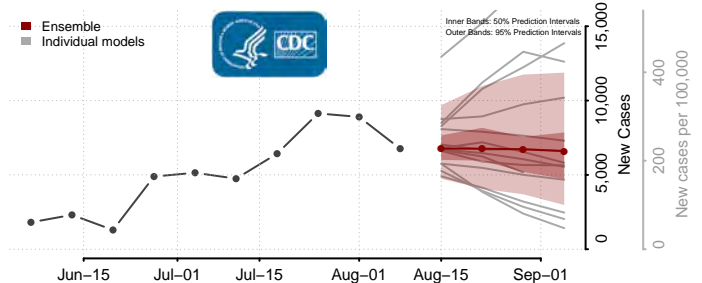

Mississippi