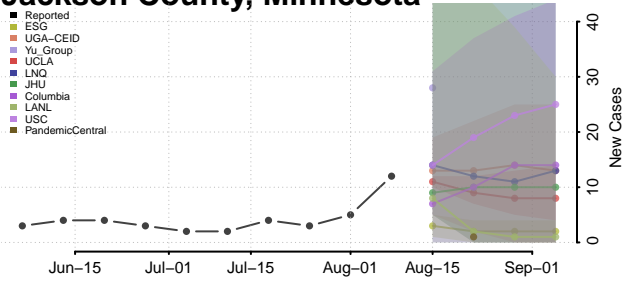

Jackson County, Minnesota