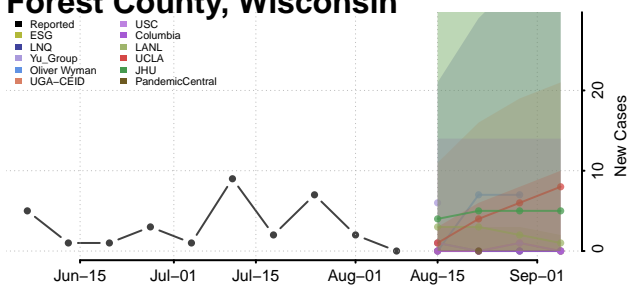

Dodge County, Wisconsin

Door County, Wisconsin

Douglas County, Wisconsin

Dunn County, Wisconsin

Eau Claire County, Wisconsin

Florence County, Wisconsin

Fond du Lac County, Wisconsin

Forest County, Wisconsin