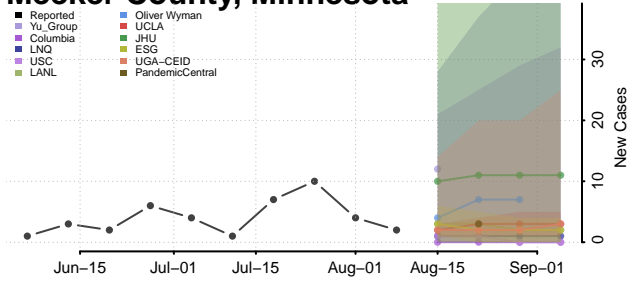

Le Sueur County, Minnesota

Lincoln County, Minnesota

Lyon County, Minnesota

Mahnomen County, Minnesota

Marshall County, Minnesota

Martin County, Minnesota

McLeod County, Minnesota

Meeker County, Minnesota