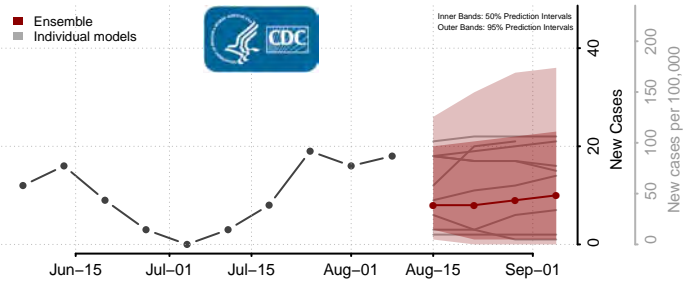

Slope County, North Dakota

Stark County, North Dakota

Steele County, North Dakota

Stutsman County, North Dakota

Towner County, North Dakota

Trail County, North Dakota

Walsh County, North Dakota

Ward County, North Dakota