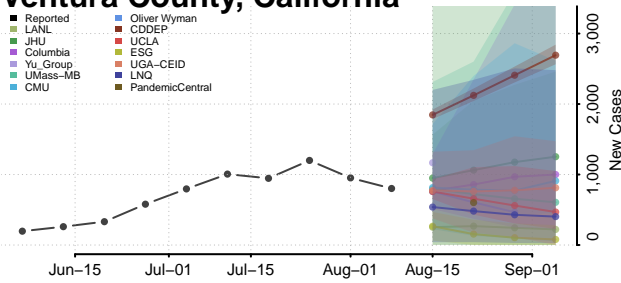

Ventura County, California