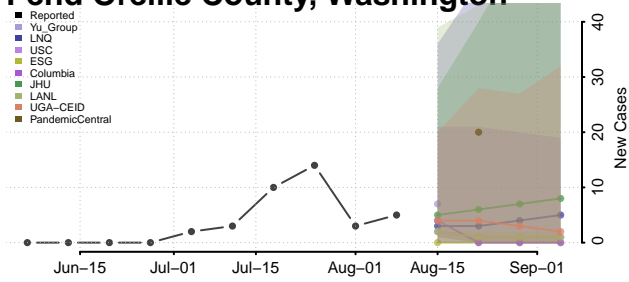

Pend Oreille County, Washington