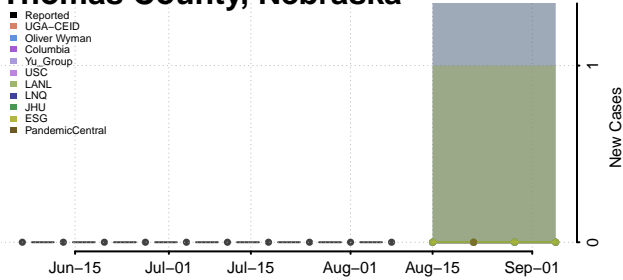

Seward County, Nebraska

Sheridan County, Nebraska

Sherman County, Nebraska

Sioux County, Nebraska

Stanton County, Nebraska

Thayer County, Nebraska

Thomas County, Nebraska

Thurston County, Nebraska