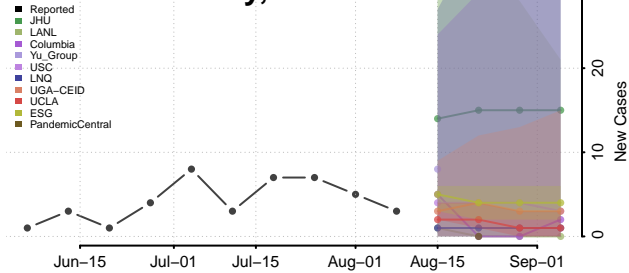

Atchison County, Kansas