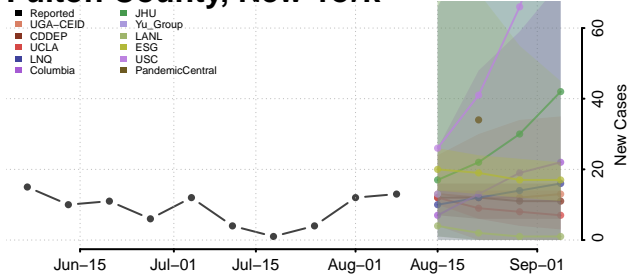

Delaware County, New York

Dutchess County, New York

Erie County, New York

Essex County, New York

Franklin County, New York

Fulton County, New York

Genesee County, New York

Greene County, New York