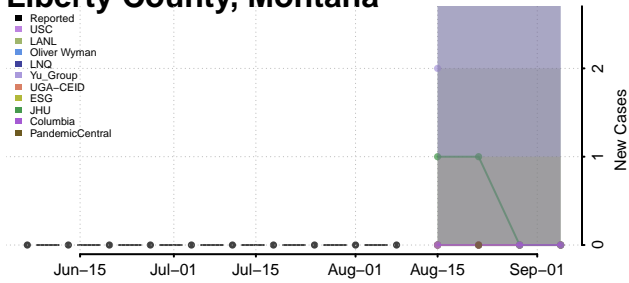

Liberty County, Montana