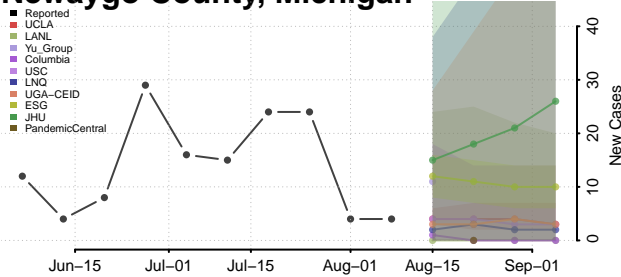

Newaygo County, Michigan