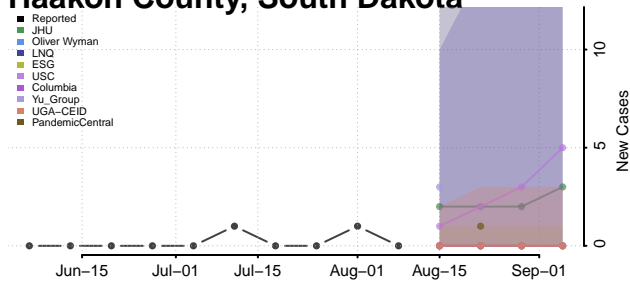

Haakon County, South Dakota