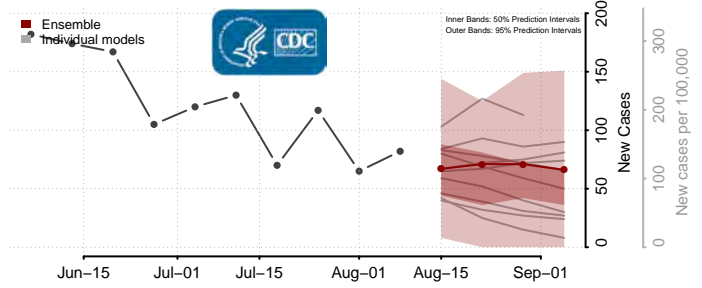

Currituck County, North Carolina

Dare County, North Carolina

Davidson County, North Carolina

Davie County, North Carolina

Duplin County, North Carolina

Durham County, North Carolina

Edgecombe County, North Carolina