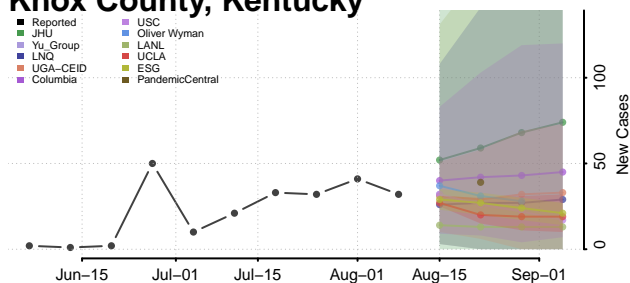

Jessamine County, Kentucky

Johnson County, Kentucky

Kenton County, Kentucky

Knott County, Kentucky

Knox County, Kentucky

Larue County, Kentucky

Laurel County, Kentucky

Lawrence County, Kentucky