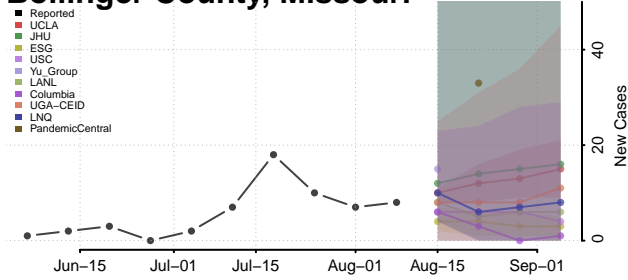

Bollinger County, Missouri