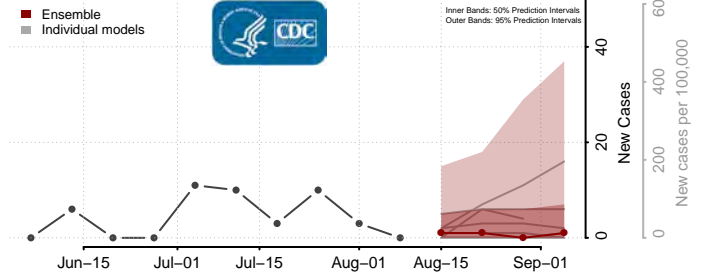

Shannon County, Missouri