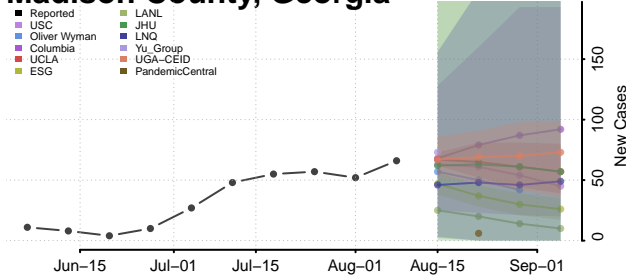

Madison County, Georgia