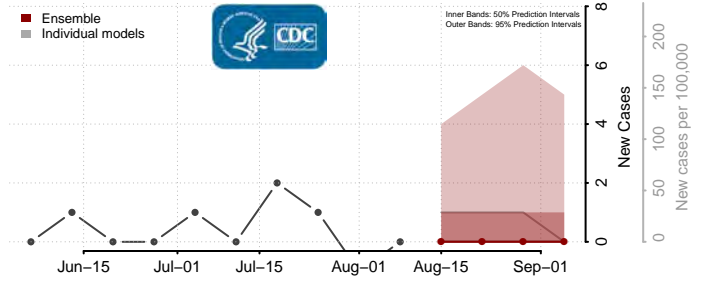

Valley County, Nebraska

Washington County, Nebraska

Wayne County, Nebraska

Webster County, Nebraska

Wheeler County, Nebraska

York County, Nebraska

Nevada

Carson City County, Nevada