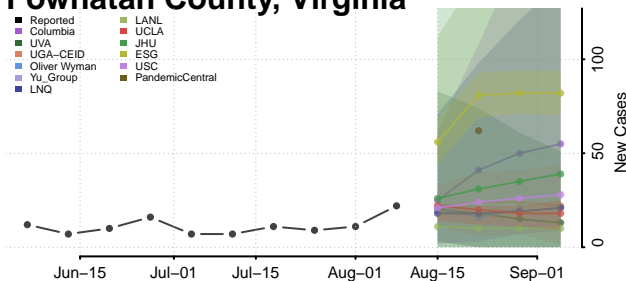

Page County, Virginia

Patrick County, Virginia

Petersburg County, Virginia

Pittsylvania County, Virginia

Poquoson County, Virginia

Portsmouth County, Virginia

Powhatan County, Virginia

Prince Edward County, Virginia