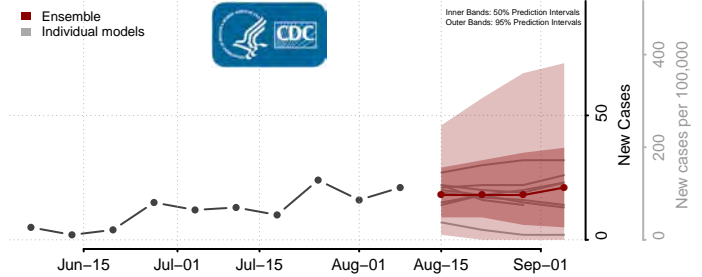

Wadena County, Minnesota

Waseca County, Minnesota

Washington County, Minnesota

Watowan County, Minnesota

Wilkin County, Minnesota

Winona County, Minnesota

Wright County, Minnesota

Yellow Medicine County, Minnesota