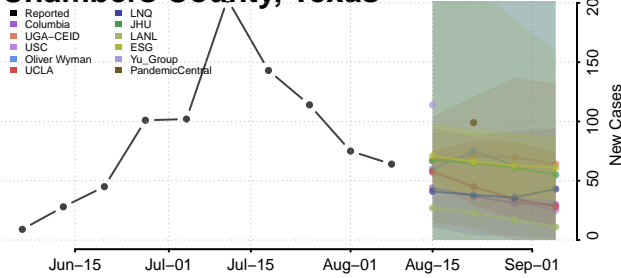

Chambers County, Texas