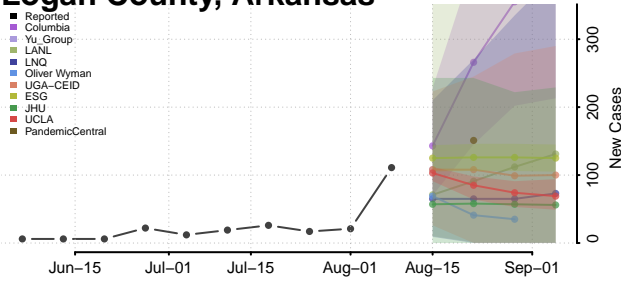

Johnson County, Arkansas

Lafayette County, Arkansas

Lawrence County, Arkansas

Lee County, Arkansas

Lincoln County, Arkansas

Little River County, Arkansas

Logan County, Arkansas

Lonoke County, Arkansas