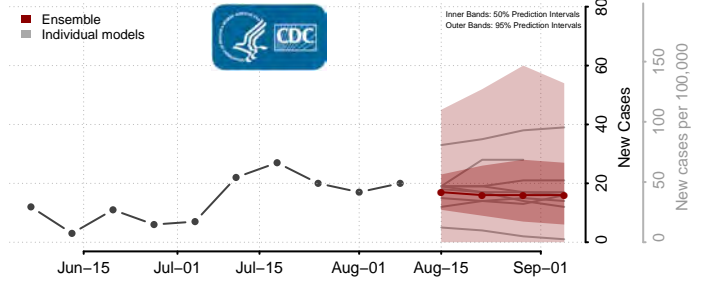

Minnesota

Aitkin County, Minnesota

Anoka County, Minnesota

Becker County, Minnesota

Beltrami County, Minnesota

Benton County, Minnesota

Big Stone County, Minnesota

Blue Earth County, Minnesota