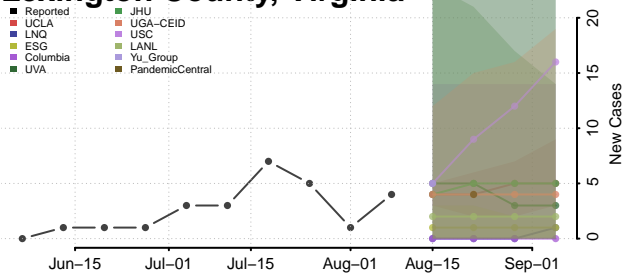

Lexington County, Virginia