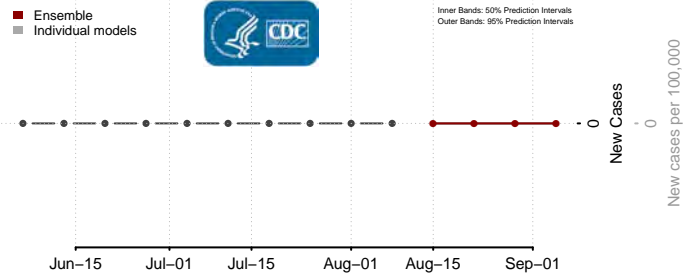

Beaverhead County, Montana

Big Horn County, Montana

Blaine County, Montana

Broadwater County, Montana

Carbon County, Montana

Carter County, Montana

Cascade County, Montana

Chouteau County, Montana