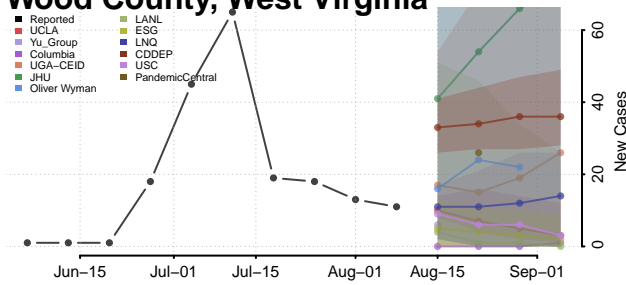

Wood County, West Virginia

Wyoming County, West Virginia

Wisconsin

Adams County, Wisconsin

Ashland County, Wisconsin

Barron County, Wisconsin

Bayfield County, Wisconsin

Brown County, Wisconsin