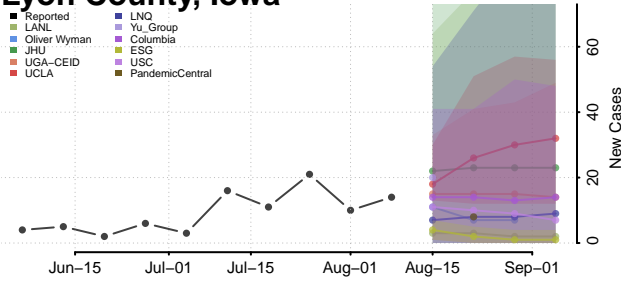

Kossuth County, Iowa

Lee County, Iowa

Linn County, Iowa

Louisa County, Iowa

Lucas County, Iowa

Lyon County, Iowa

Madison County, Iowa

Mahaska County, Iowa