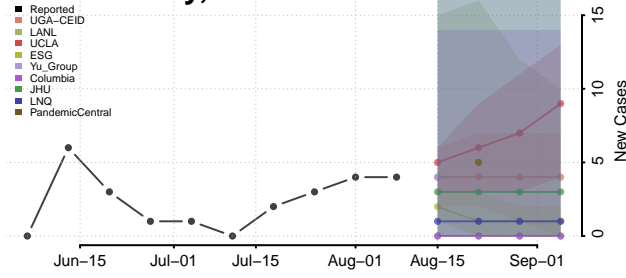

North Slope County, Alaska

Northwest Arctic County, Alaska

Petersburg County, Alaska

Prince of Wales-Hyder County, Alaska

Sitka County, Alaska

Skagway County, Alaska

Southeast Fairbanks County, Alaska

Valdez-Cordova County, Alaska