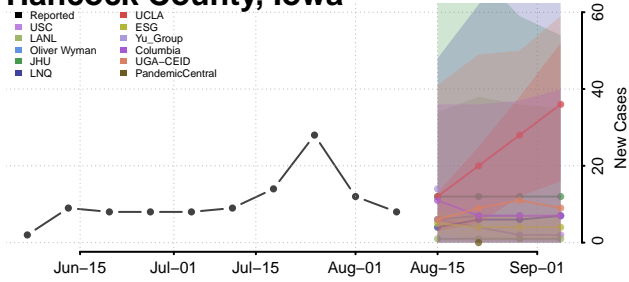

Guthrie County, Iowa

Hamilton County, Iowa

Hancock County, Iowa

Hardin County, Iowa

Harrison County, Iowa

Henry County, Iowa

Howard County, Iowa

Humboldt County, Iowa