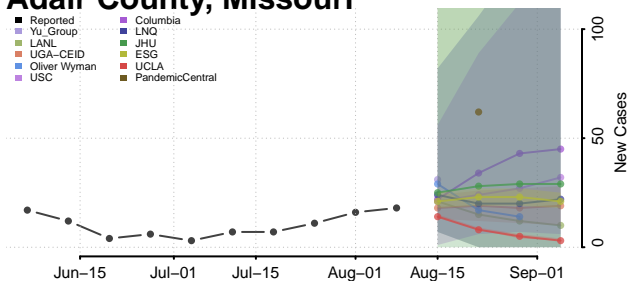

Adair County, Missouri