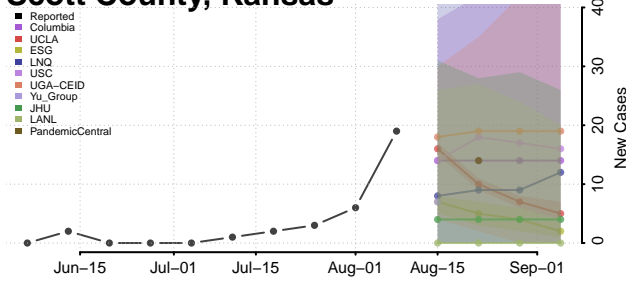

Scott County, Kansas