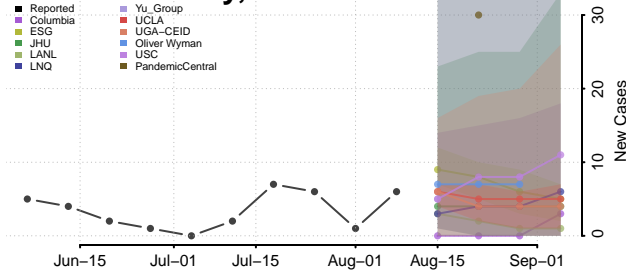

Marion County, Iowa

Marshall County, Iowa

Mills County, Iowa

Mitchell County, Iowa

Monona County, Iowa

Monroe County, Iowa

Montgomery County, Iowa

Muscatine County, Iowa