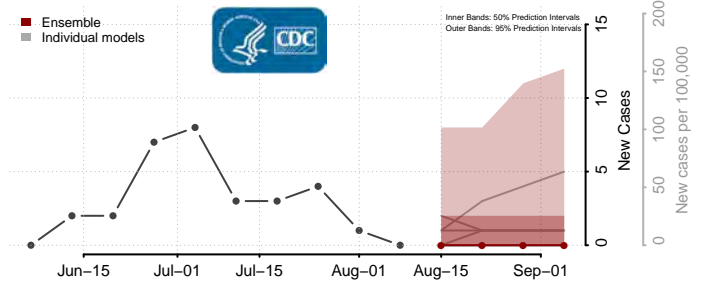

Hood River County, Oregon

Jackson County, Oregon

Jefferson County, Oregon

Josephine County, Oregon

Klamath County, Oregon

Lake County, Oregon

Lane County, Oregon

Lincoln County, Oregon