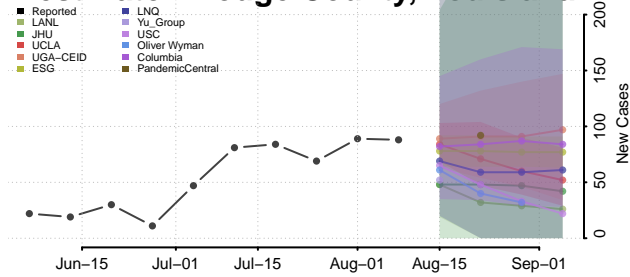

Terrebonne County, Louisiana

Union County, Louisiana

Vermilion County, Louisiana

Vernon County, Louisiana

Washington County, Louisiana

Webster County, Louisiana

West Baton Rouge County, Louisiana

West Carroll County, Louisiana