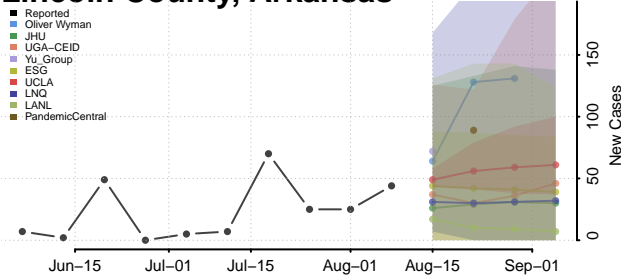

Johnson County, Arkansas

Lafayette County, Arkansas

Lawrence County, Arkansas

Lee County, Arkansas

Lincoln County, Arkansas

Little River County, Arkansas

Logan County, Arkansas

Lonoke County, Arkansas