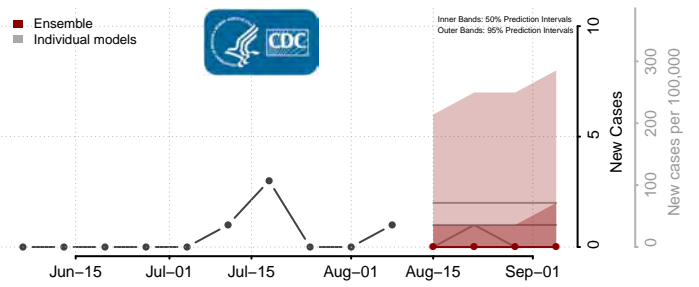

Sherman County, Kansas

Smith County, Kansas

Stafford County, Kansas

Stanton County, Kansas

Stevens County, Kansas

Sumner County, Kansas

Thomas County, Kansas

Trego County, Kansas