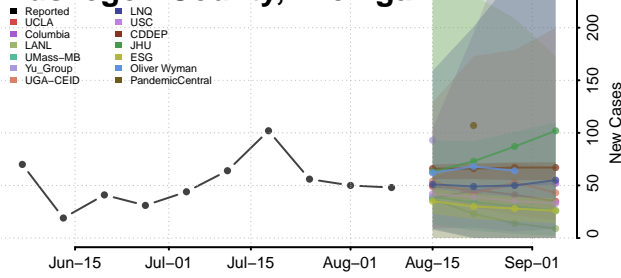

Muskegon County, Michigan