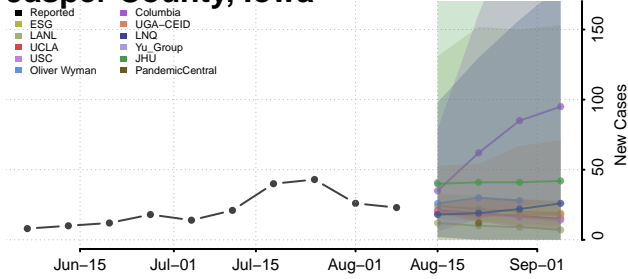

Ida County, Iowa

Iowa County, Iowa

Jackson County, Iowa

Jasper County, Iowa

Jefferson County, Iowa

Johnson County, Iowa

Jones County, Iowa

Keokuk County, Iowa