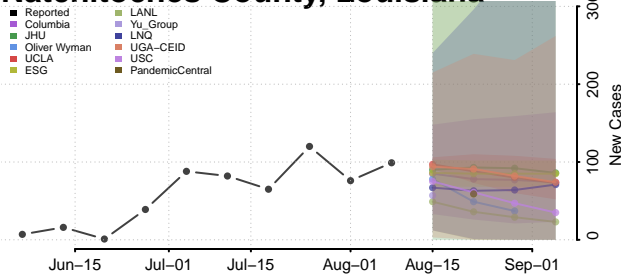

Livingston County, Louisiana

Madison County, Louisiana

Morehouse County, Louisiana

Natchitoches County, Louisiana

Orleans County, Louisiana

Ouachita County, Louisiana

Plaquemines County, Louisiana

Pointe Coupee County, Louisiana