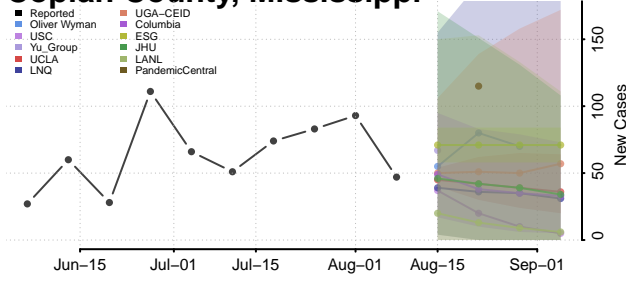

Carroll County, Mississippi

Chickasaw County, Mississippi

Choctaw County, Mississippi

Claiborne County, Mississippi

Clarke County, Mississippi

Clay County, Mississippi

Coahoma County, Mississippi

Copiah County, Mississippi