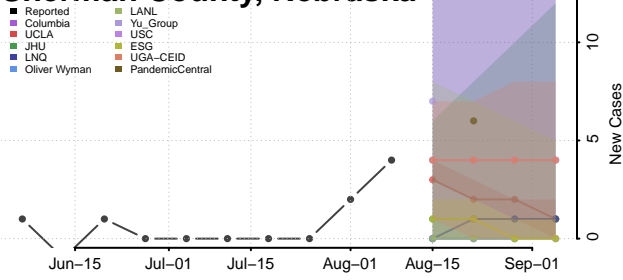

Sherman County, Nebraska