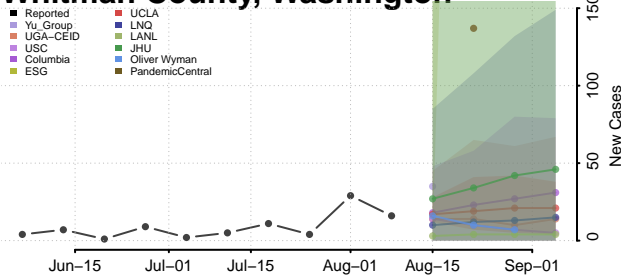

Whitman County, Washington