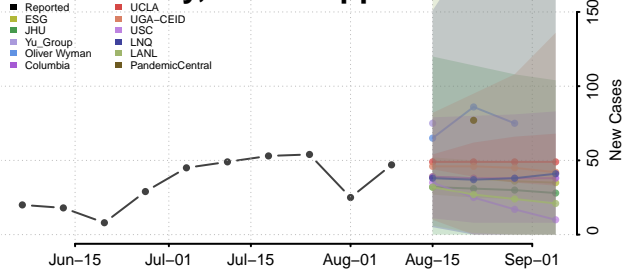

Perry County, Mississippi

Pike County, Mississippi

Pontotoc County, Mississippi

Prentiss County, Mississippi

Quitman County, Mississippi

Rankin County, Mississippi

Scott County, Mississippi

Sharkey County, Mississippi