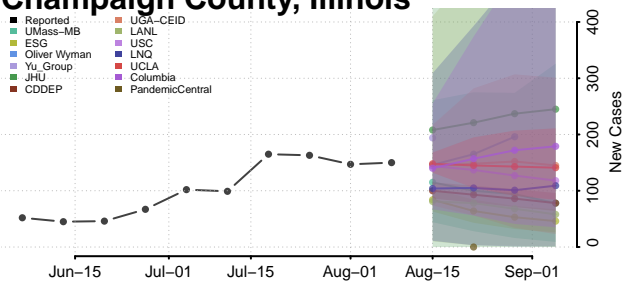

Champaign County, Illinois