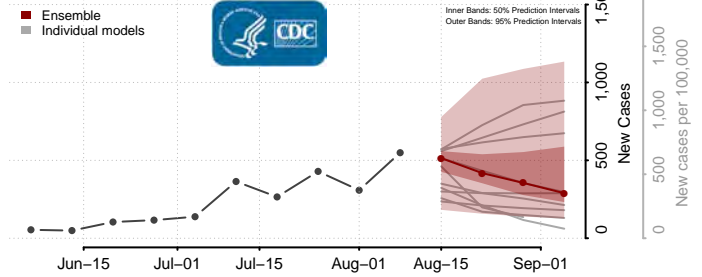

St. Landry County, Louisiana