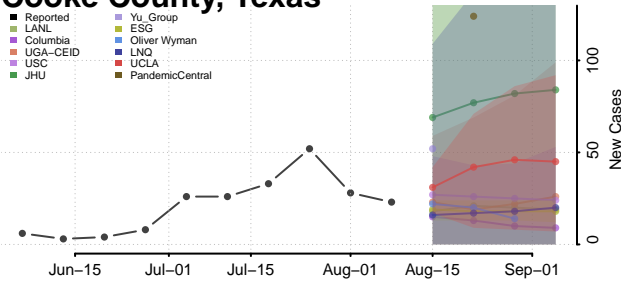

Cooke County, Texas