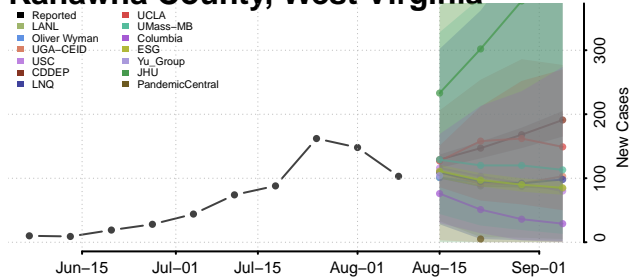

Kanawha County, West Virginia