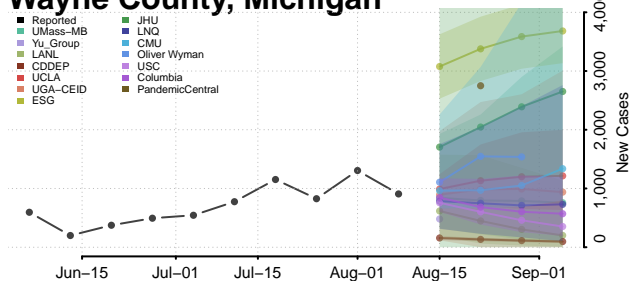

Shiawassee County, Michigan

St. Clair County, Michigan

St. Joseph County, Michigan

Tuscola County, Michigan

Van Buren County, Michigan

Washtenaw County, Michigan

Wayne County, Michigan

Wexford County, Michigan