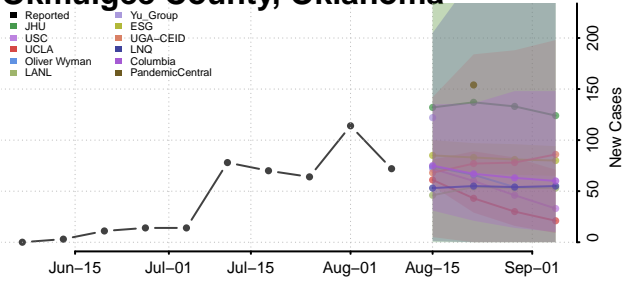

Noble County, Oklahoma

Nowata County, Oklahoma

Okfuskee County, Oklahoma

Oklahoma County, Oklahoma

Okmulgee County, Oklahoma

Osage County, Oklahoma

Ottawa County, Oklahoma

Pawnee County, Oklahoma