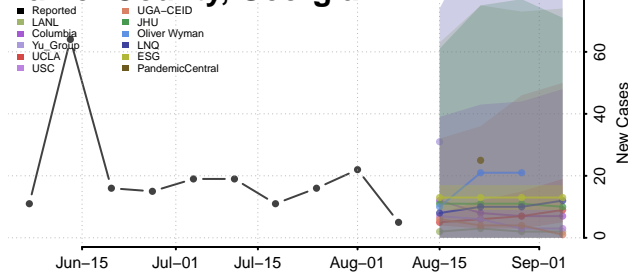

Jasper County, Georgia

Jeff Davis County, Georgia

Jefferson County, Georgia

Jenkins County, Georgia

Johnson County, Georgia

Jones County, Georgia

Lamar County, Georgia

Lanier County, Georgia