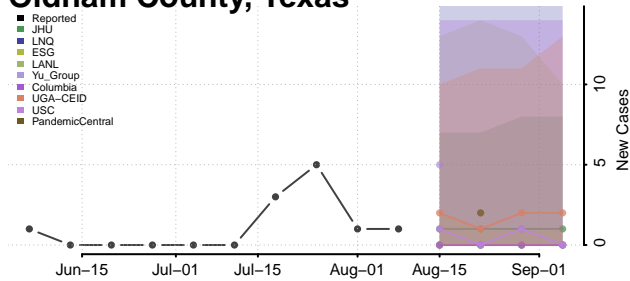

Nolan County, Texas

Nueces County, Texas

Ochiltree County, Texas

Oldham County, Texas

Orange County, Texas

Palo Pinto County, Texas

Panola County, Texas

Parker County, Texas