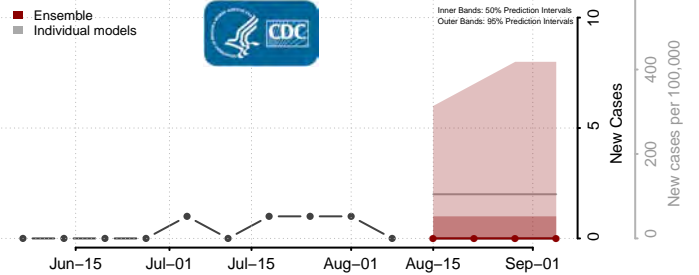

Gilliam County, Oregon