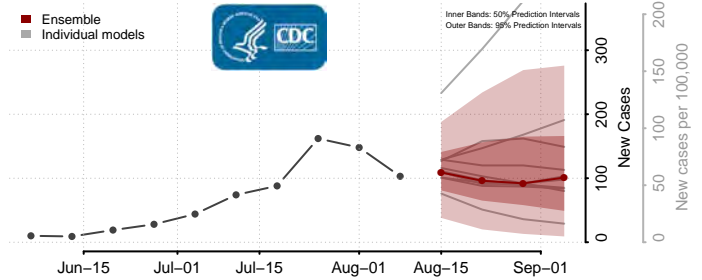

Kanawha County, West Virginia