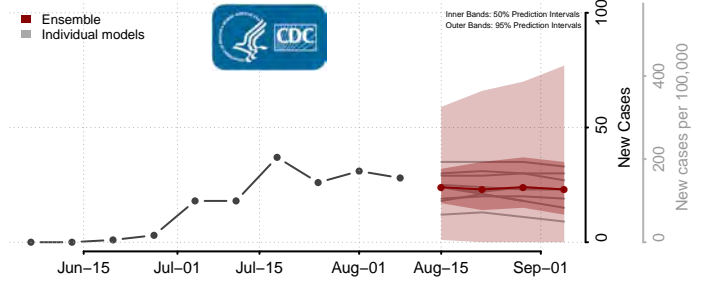

Cassia County, Idaho

Clark County, Idaho

Clearwater County, Idaho

Custer County, Idaho

Elmore County, Idaho

Franklin County, Idaho

Fremont County, Idaho

Gem County, Idaho