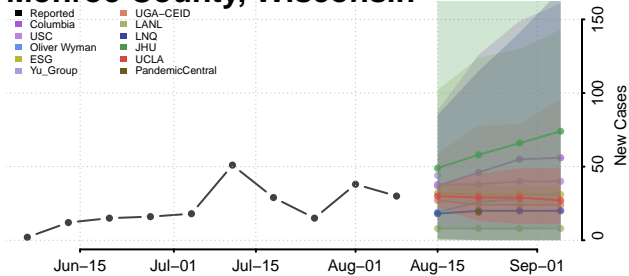

Marinette County, Wisconsin

Marquette County, Wisconsin

Menominee County, Wisconsin

Milwaukee County, Wisconsin

Monroe County, Wisconsin

Oconto County, Wisconsin

Oneida County, Wisconsin

Outagamie County, Wisconsin