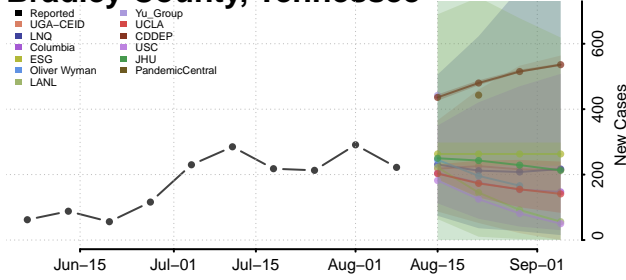

Bradley County, Tennessee