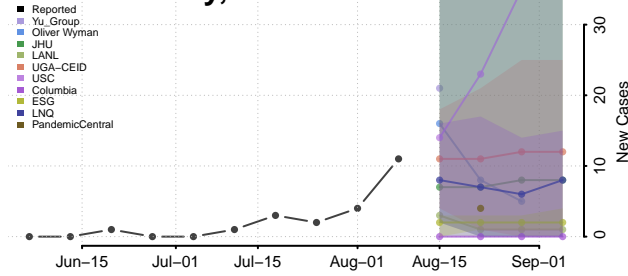

Gooding County, Idaho

Idaho County, Idaho

Jefferson County, Idaho

Jerome County, Idaho

Kootenai County, Idaho

Latah County, Idaho

Lemhi County, Idaho

Lewis County, Idaho