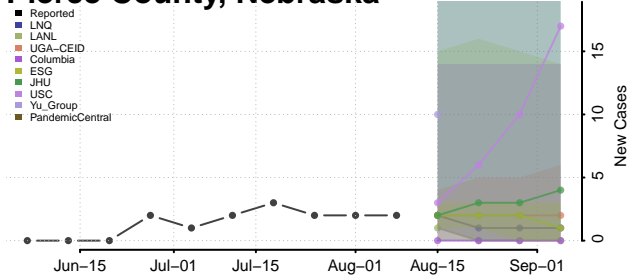

Nemaha County, Nebraska

Nuckolls County, Nebraska

Otoe County, Nebraska

Pawnee County, Nebraska

Perkins County, Nebraska

Phelps County, Nebraska

Pierce County, Nebraska

Platte County, Nebraska