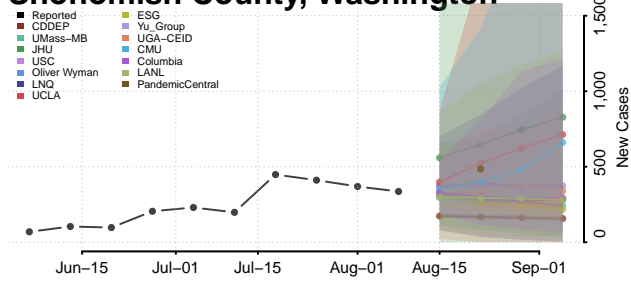

San Juan County, Washington

Skagit County, Washington

Skamania County, Washington

Snohomish County, Washington

Spokane County, Washington

Stevens County, Washington

Thurston County, Washington

Wahkiakum County, Washington