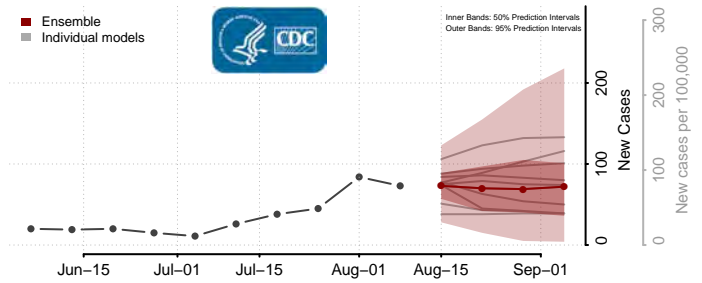

Calvert County, Maryland