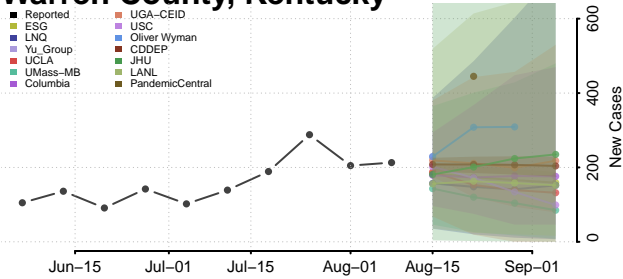

Warren County, Kentucky