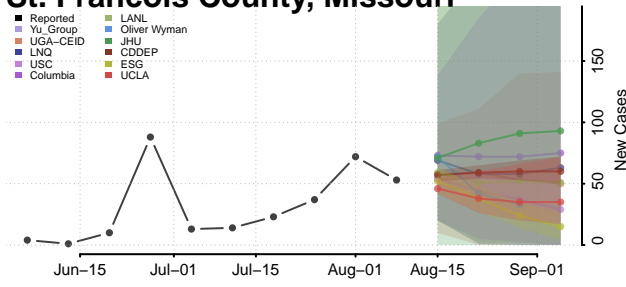

St. Francois County, Missouri