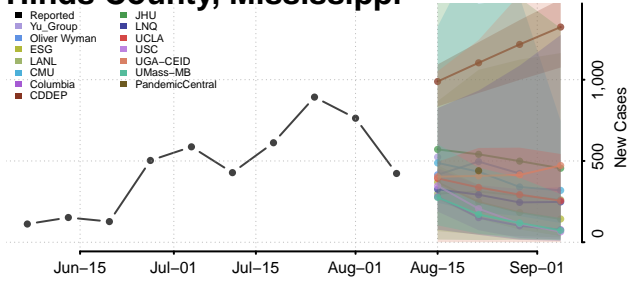

Hinds County, Mississippi