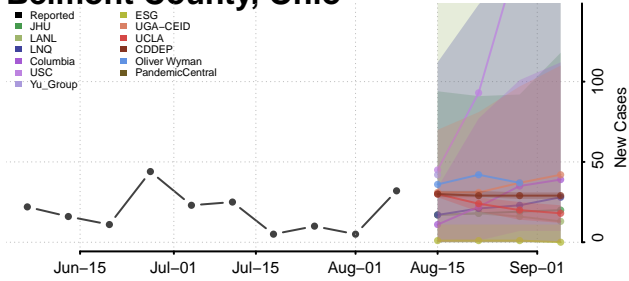

Belmont County, Ohio