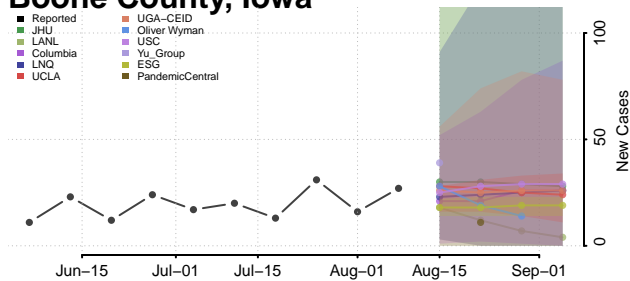

Boone County, Iowa