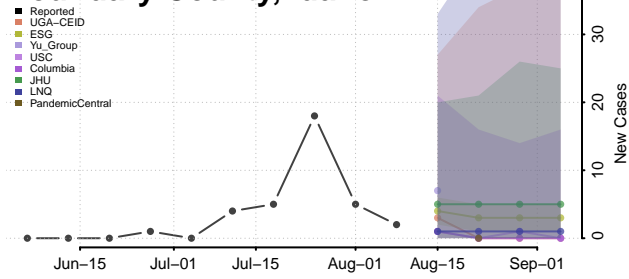

Boundary County, Idaho