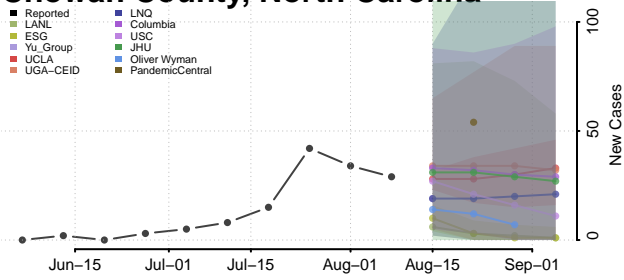

Chowan County, North Carolina