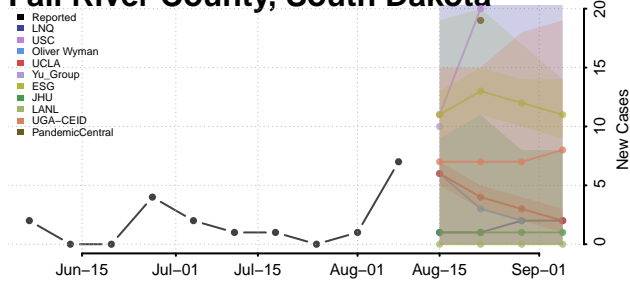

Fall River County, South Dakota