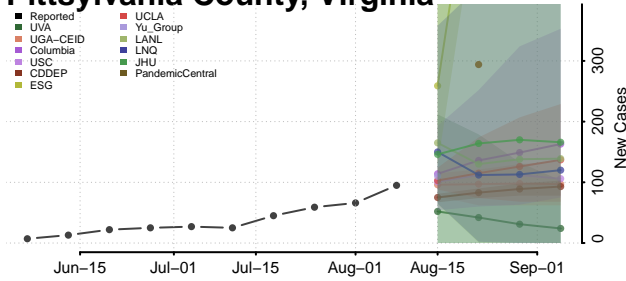

Page County, Virginia

Patrick County, Virginia

Petersburg County, Virginia

Pittsylvania County, Virginia

Poquoson County, Virginia

Portsmouth County, Virginia

Powhatan County, Virginia

Prince Edward County, Virginia