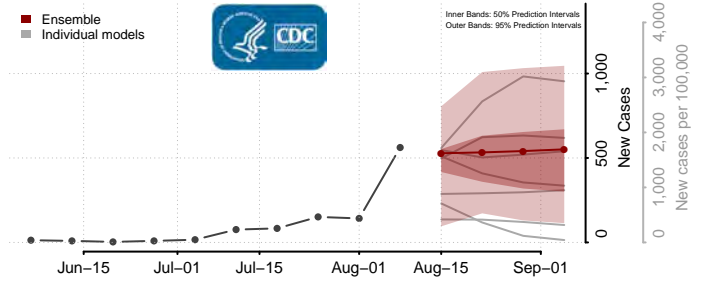

Bee County, Texas