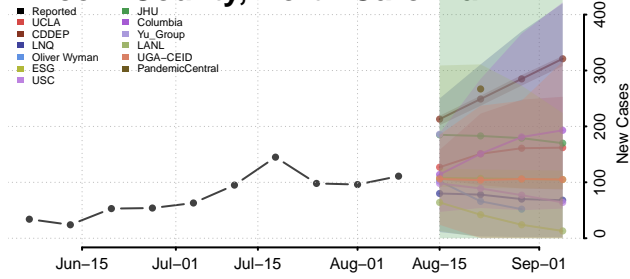

Lincoln County, North Carolina