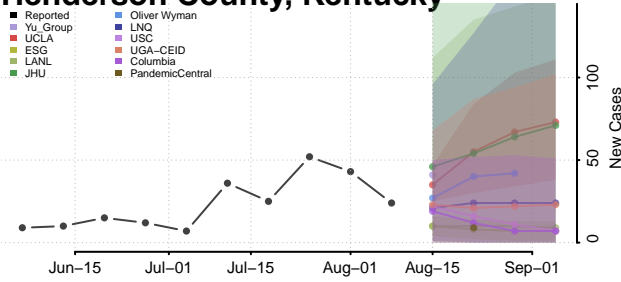

Henderson County, Kentucky