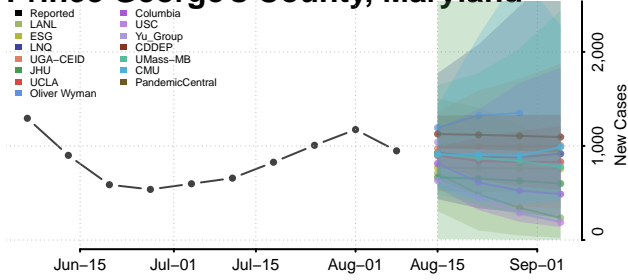

Harford County, Maryland

Howard County, Maryland

Kent County, Maryland

Montgomery County, Maryland

Prince George's County, Maryland

Queen Anne's County, Maryland

Somerset County, Maryland

St. Mary's County, Maryland