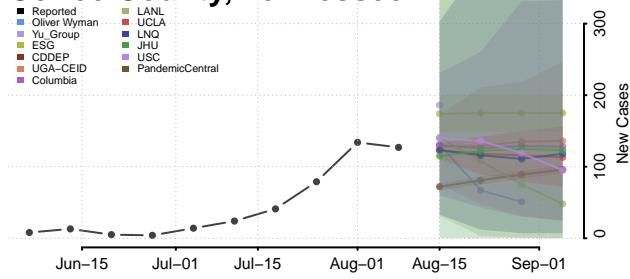

Carroll County, Tennessee

Carter County, Tennessee

Cheatham County, Tennessee

Chester County, Tennessee

Claiborne County, Tennessee

Clay County, Tennessee

Cocke County, Tennessee

Coffee County, Tennessee