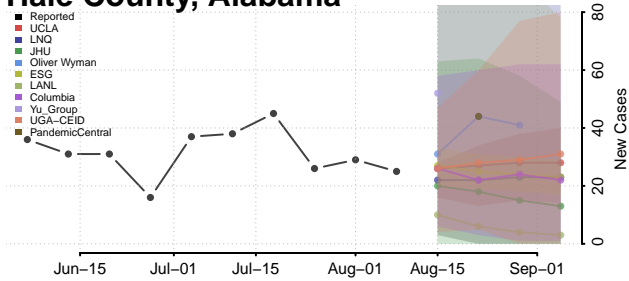

Hale County, Alabama