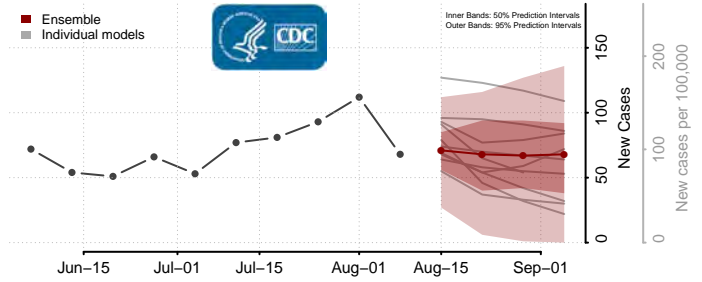

Scotland County, North Carolina

Stanly County, North Carolina

Stokes County, North Carolina

Surry County, North Carolina

Swain County, North Carolina

Transylvania County, North Carolina

Tyrrell County, North Carolina