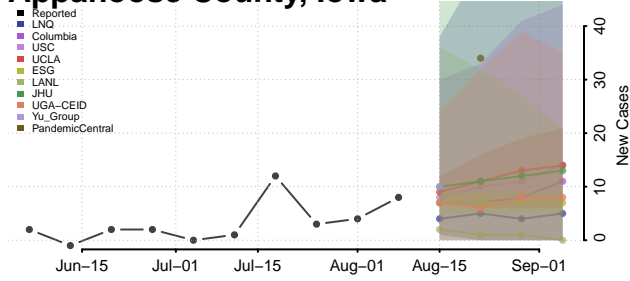

Appanoose County, Iowa