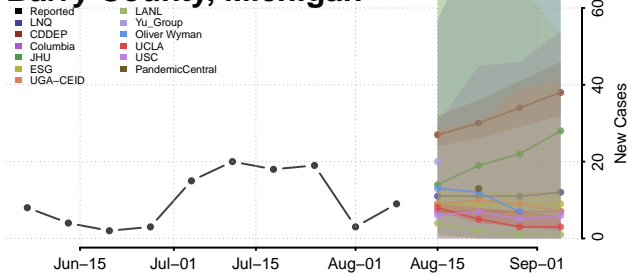

Alpena County, Michigan

Antrim County, Michigan

Arenac County, Michigan

Baraga County, Michigan

Barry County, Michigan

Bay County, Michigan

Benzie County, Michigan

Berrien County, Michigan