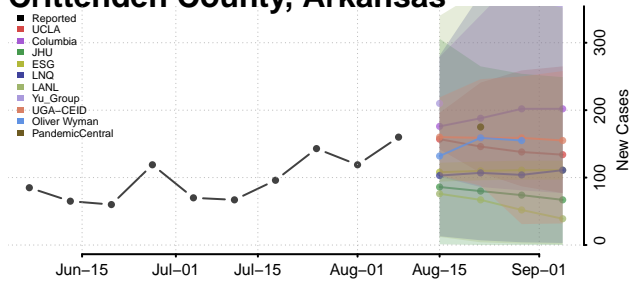

Cleburne County, Arkansas

Cleveland County, Arkansas

Columbia County, Arkansas

Conway County, Arkansas

Craighead County, Arkansas

Crawford County, Arkansas

Crittenden County, Arkansas

Cross County, Arkansas