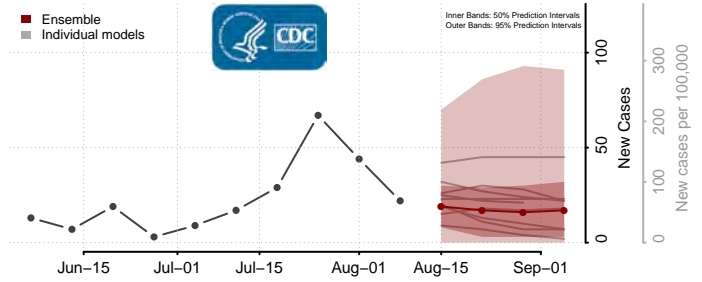

Dorchester County, Maryland