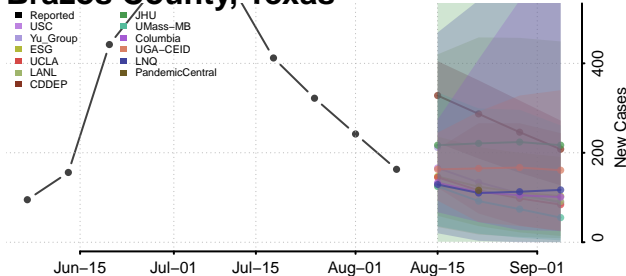

Brazos County, Texas