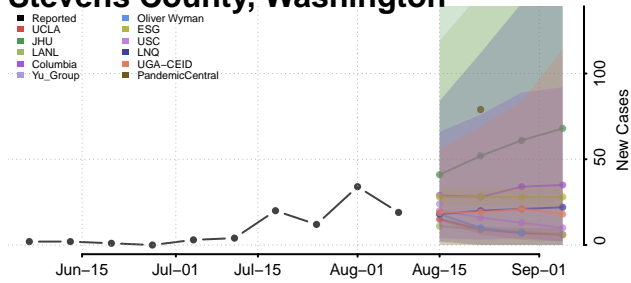

San Juan County, Washington

Skagit County, Washington

Skamania County, Washington

Snohomish County, Washington

Spokane County, Washington

Stevens County, Washington

Thurston County, Washington

Wahkiakum County, Washington