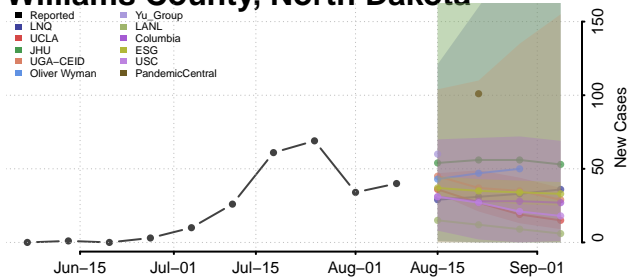

Williams County, North Dakota