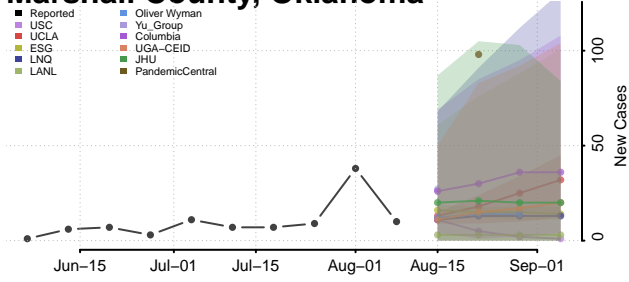

Marshall County, Oklahoma