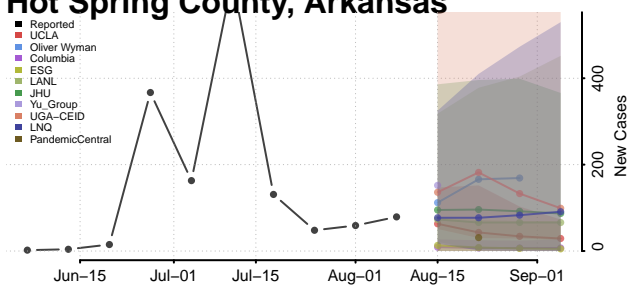

Hot Spring County, Arkansas