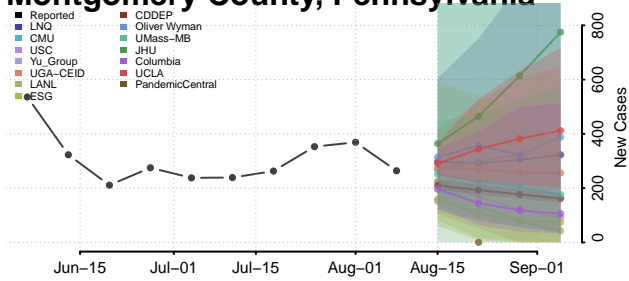

Lehigh County, Pennsylvania

Luzerne County, Pennsylvania

Lycoming County, Pennsylvania

McKean County, Pennsylvania

Mercer County, Pennsylvania

Mifflin County, Pennsylvania

Monroe County, Pennsylvania

Montgomery County, Pennsylvania