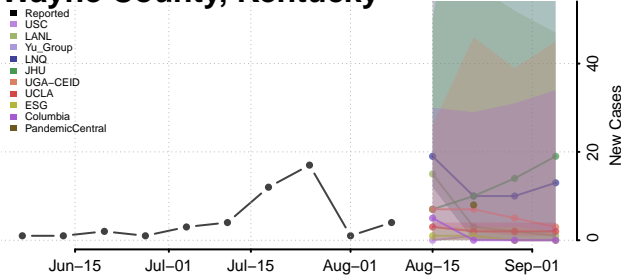

Union County, Kentucky

Warren County, Kentucky

Washington County, Kentucky

Wayne County, Kentucky

Webster County, Kentucky

Whitley County, Kentucky

Wolfe County, Kentucky

Woodford County, Kentucky