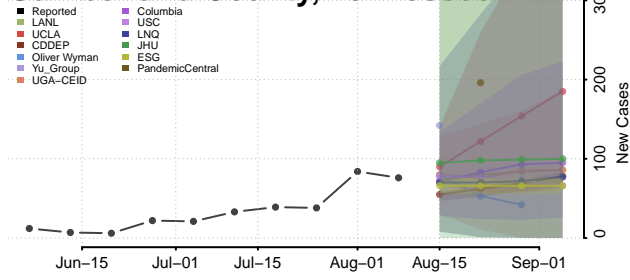

Cumberland County, Tennessee