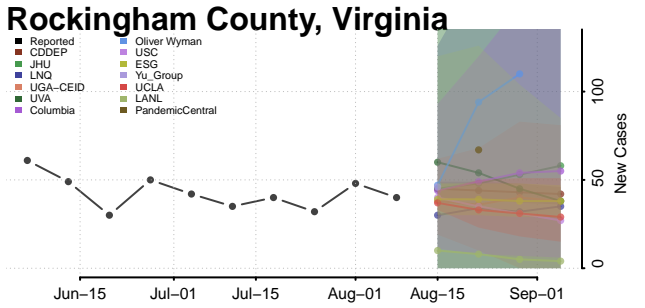

Prince George County, Virginia

Prince William County, Virginia

Pulaski County, Virginia

Radford County, Virginia

Rappahannock County, Virginia

Russell County, Virginia

Salem County, Virginia

Scott County, Virginia