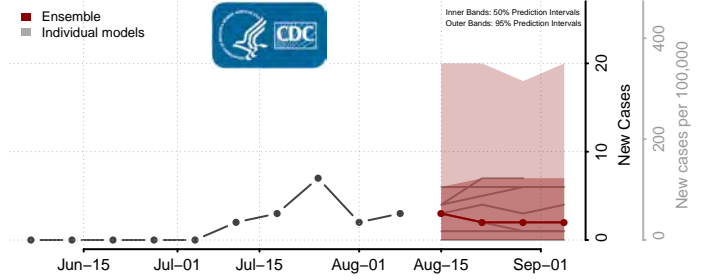

Greer County, Oklahoma