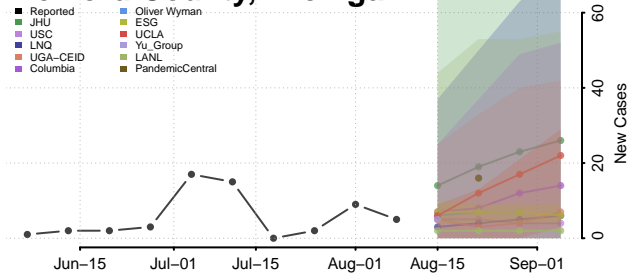

Shiawassee County, Michigan

St. Clair County, Michigan

St. Joseph County, Michigan

Tuscola County, Michigan

Van Buren County, Michigan

Washtenaw County, Michigan

Wayne County, Michigan

Wexford County, Michigan