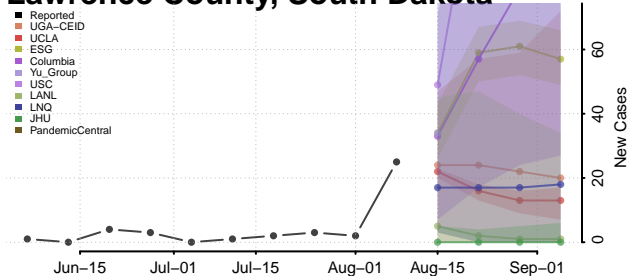

Lawrence County, South Dakota