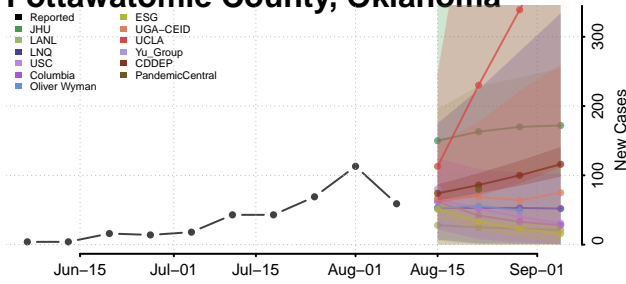

Pottawatomie County, Oklahoma