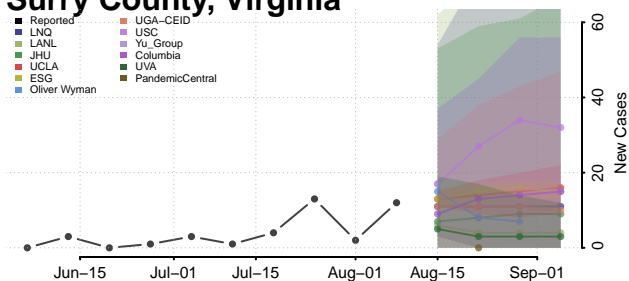

Surry County, Virginia