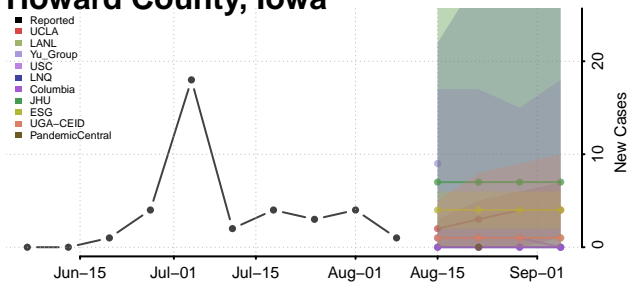

Guthrie County, Iowa

Hamilton County, Iowa

Hancock County, Iowa

Hardin County, Iowa

Harrison County, Iowa

Henry County, Iowa

Howard County, Iowa

Humboldt County, Iowa