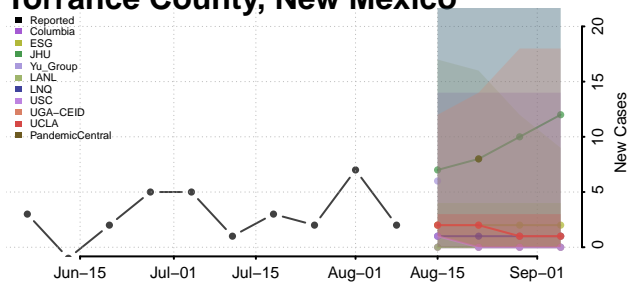

Torrance County, New Mexico