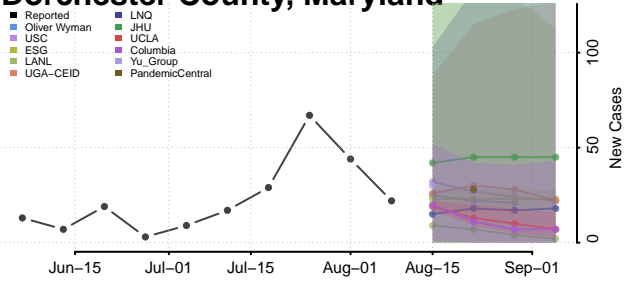

Calvert County, Maryland

Caroline County, Maryland

Carroll County, Maryland

Cecil County, Maryland

Charles County, Maryland

Dorchester County, Maryland

Frederick County, Maryland

Garrett County, Maryland