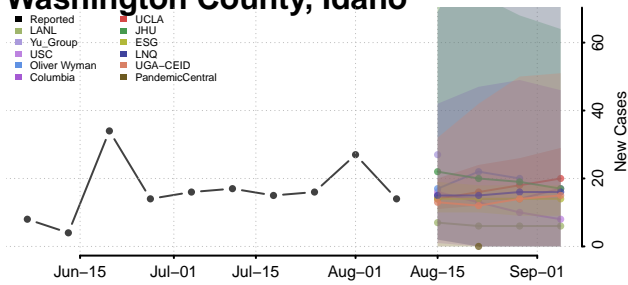

Shoshone County, Idaho

Teton County, Idaho

Twin Falls County, Idaho

Valley County, Idaho

Washington County, Idaho

Illinois

Adams County, Illinois

Alexander County, Illinois