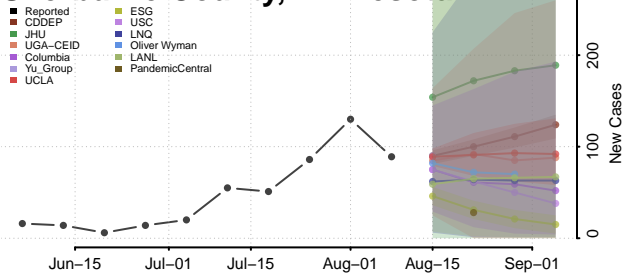

Redwood County, Minnesota

Renville County, Minnesota

Rice County, Minnesota

Rock County, Minnesota

Roseau County, Minnesota

Scott County, Minnesota

Sherburne County, Minnesota

Sibley County, Minnesota