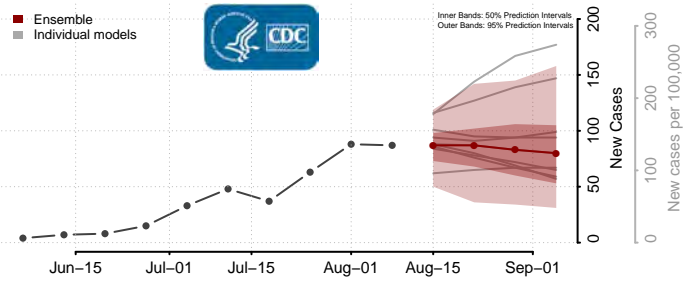

Chaves County, New Mexico