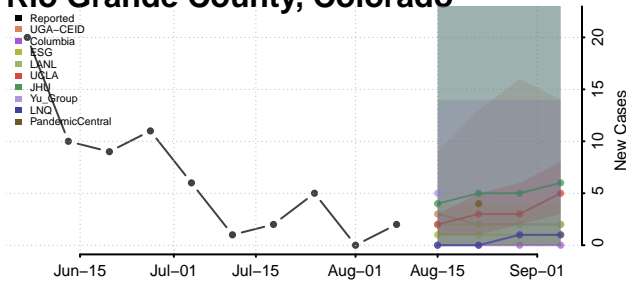

Prowers County, Colorado

Pueblo County, Colorado

Rio Blanco County, Colorado

Rio Grande County, Colorado

Routt County, Colorado

Saguache County, Colorado

San Juan County, Colorado

San Miguel County, Colorado