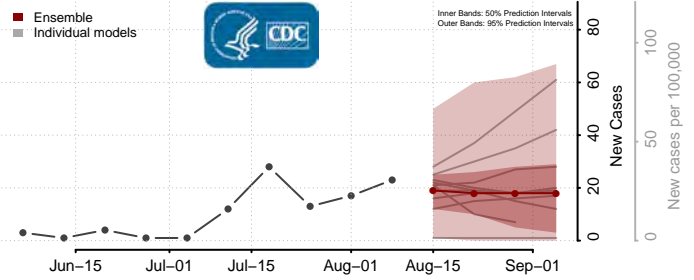

Garfield County, Washington

Grant County, Washington

Grays Harbor County, Washington

Island County, Washington

Jefferson County, Washington

King County, Washington

Kitsap County, Washington

Kittitas County, Washington