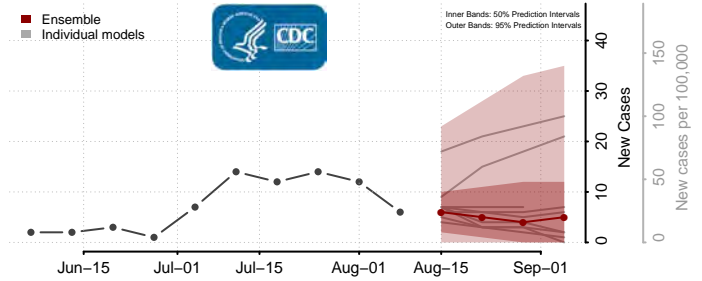

Brown County, Minnesota