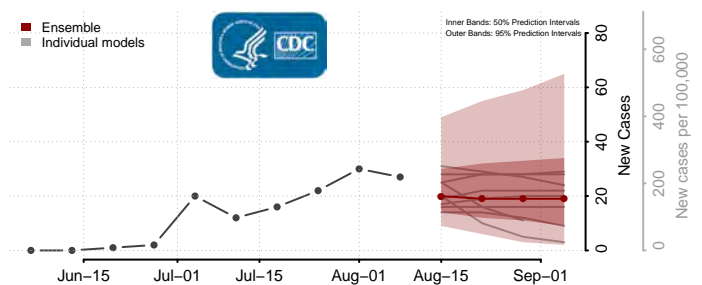

Terry County, Texas