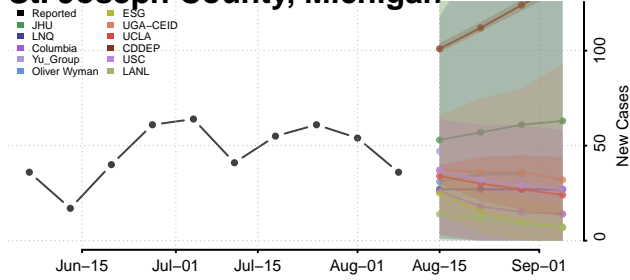

St. Joseph County, Michigan