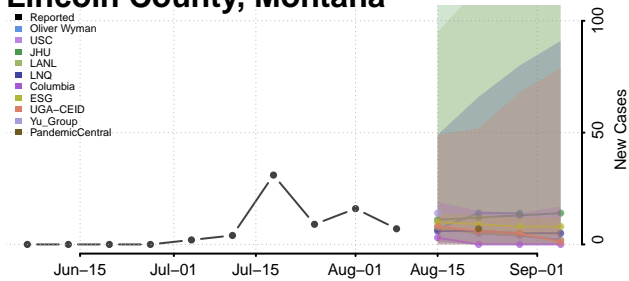

Lincoln County, Montana