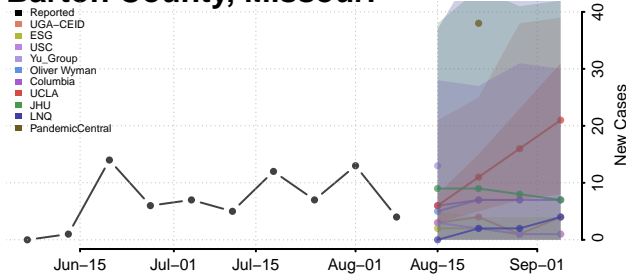

Barton County, Missouri