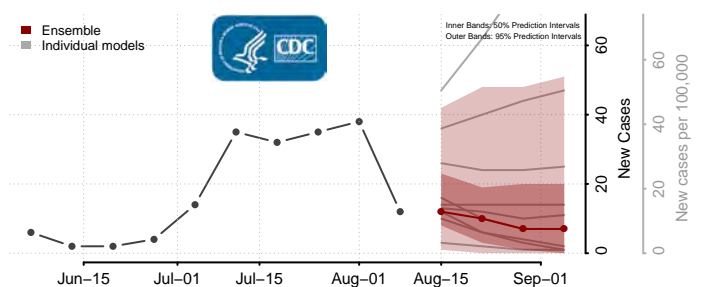

Grand Traverse County, Michigan