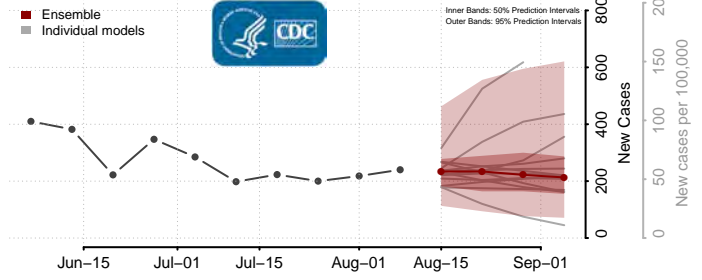

Loudoun County, Virginia