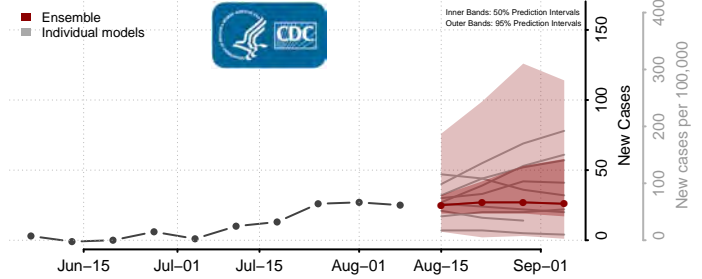

Tazewell County, Virginia