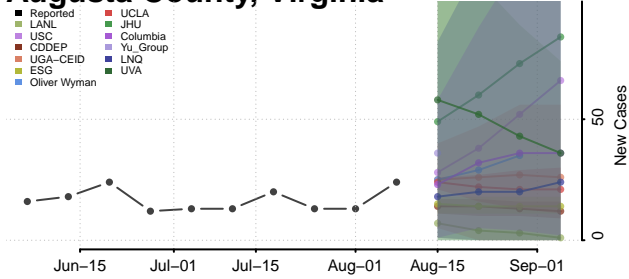

Augusta County, Virginia