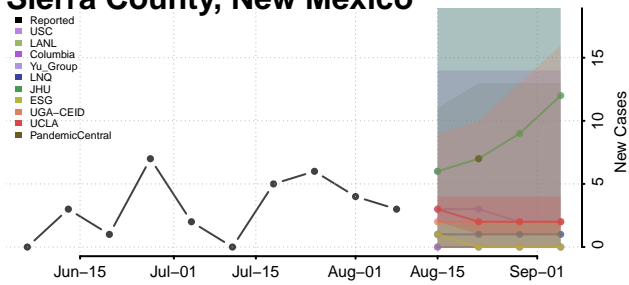

Sierra County, New Mexico