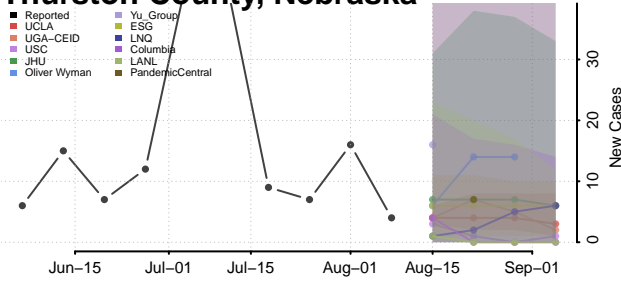

Thurston County, Nebraska