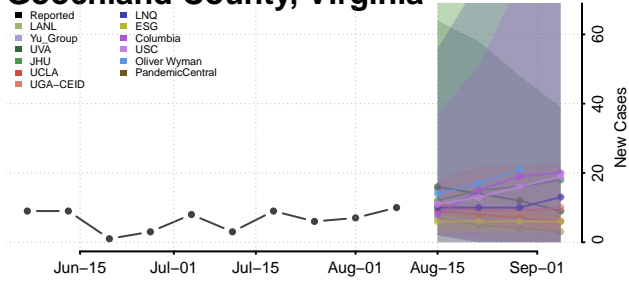

Grayson County, Virginia

Greene County, Virginia

Greensville County, Virginia

Halifax County, Virginia

Hampton County, Virginia

Hanover County, Virginia

Harrisonburg County, Virginia

Henrico County, Virginia