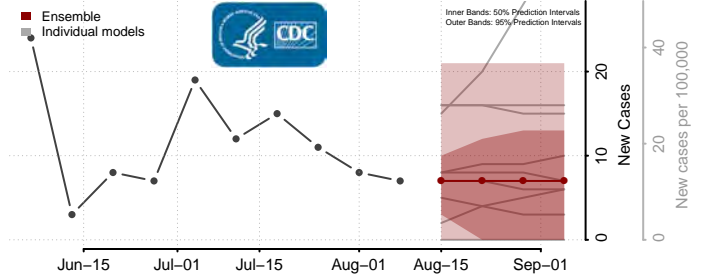

Jefferson County, West Virginia