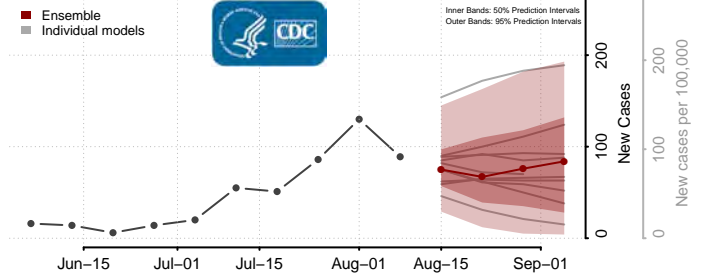

Redwood County, Minnesota

Renville County, Minnesota

Rice County, Minnesota

Rock County, Minnesota

Roseau County, Minnesota

Scott County, Minnesota

Sherburne County, Minnesota

Sibley County, Minnesota