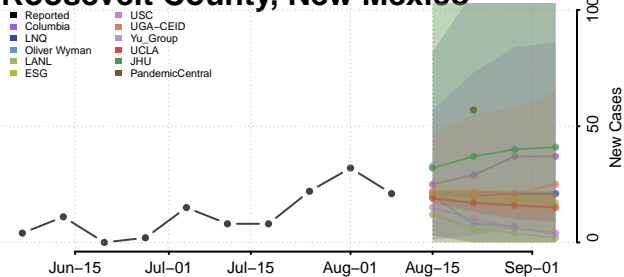

Roosevelt County, New Mexico