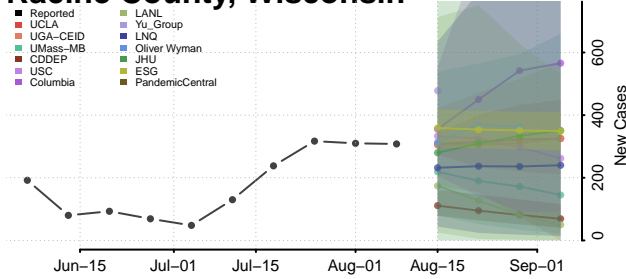

Racine County, Wisconsin