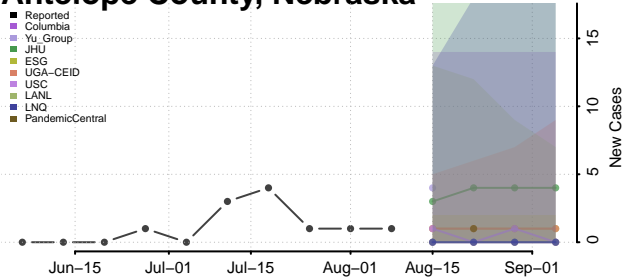

Antelope County, Nebraska