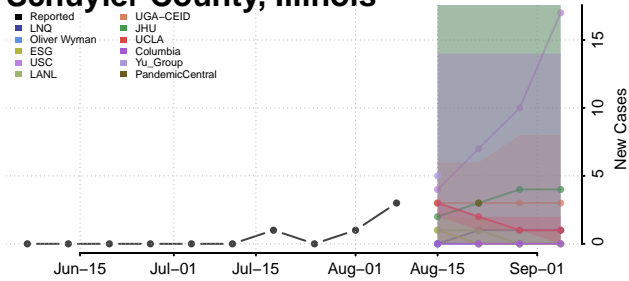

Schuyler County, Illinois