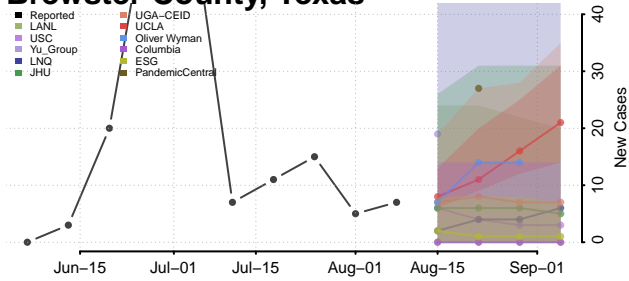

Brewster County, Texas