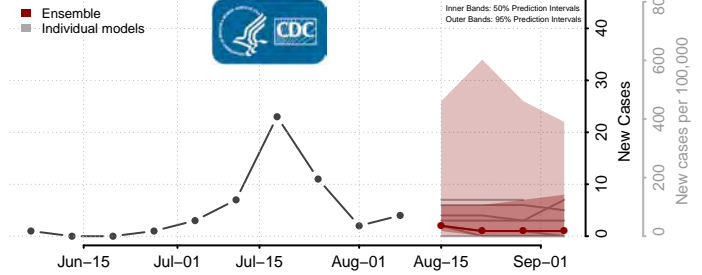

Lincoln County, Minnesota