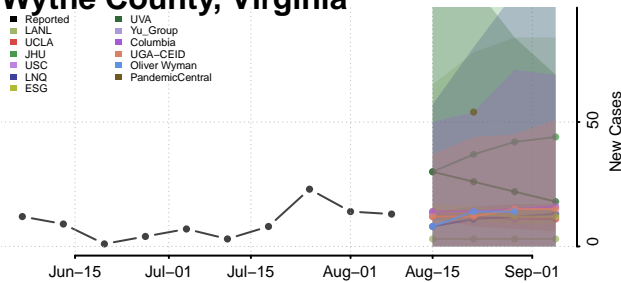

Wythe County, Virginia