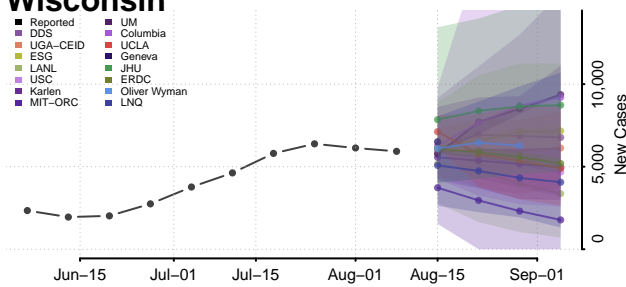

Wood County, West Virginia

Wyoming County, West Virginia

Wisconsin

Adams County, Wisconsin

Ashland County, Wisconsin

Barron County, Wisconsin

Bayfield County, Wisconsin

Brown County, Wisconsin