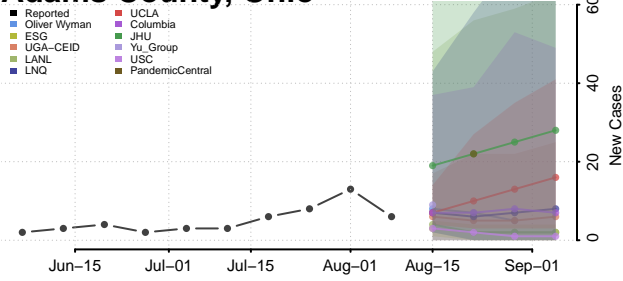

Adams County, Ohio