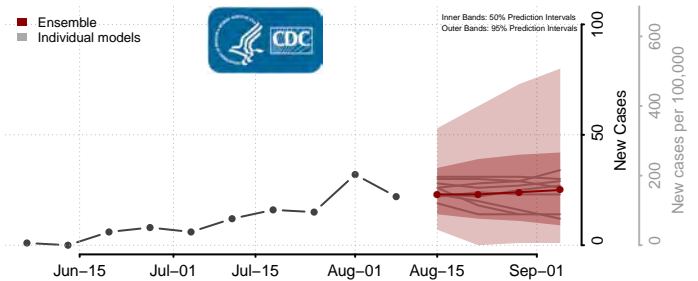

Kingfisher County, Oklahoma