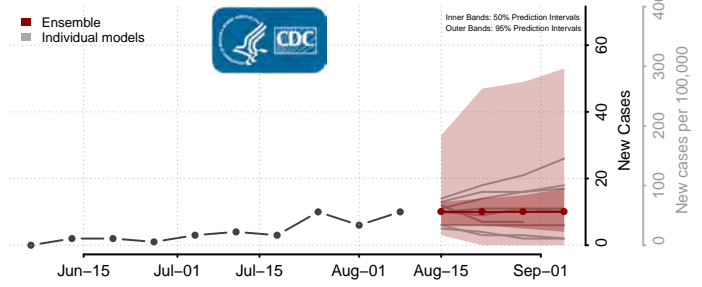

St. Louis City County, Missouri

St. Louis County, Missouri

Ste. Genevieve County, Missouri

Stoddard County, Missouri

Stone County, Missouri

Sullivan County, Missouri

Taney County, Missouri

Texas County, Missouri