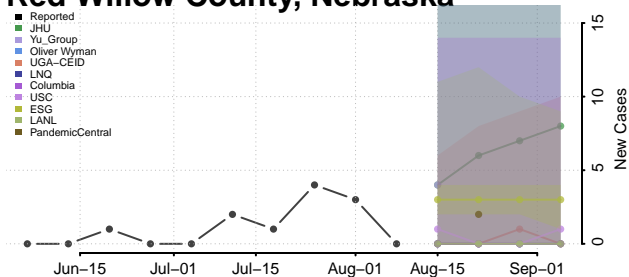

Red Willow County, Nebraska