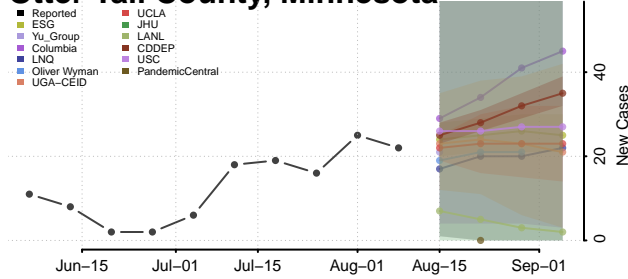

Otter Tail County, Minnesota