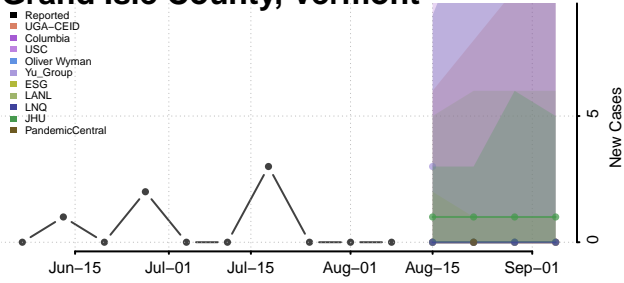

Chittenden County, Vermont

Essex County, Vermont

Franklin County, Vermont

Grand Isle County, Vermont

Lamoille County, Vermont

Orange County, Vermont

Orleans County, Vermont

Rutland County, Vermont