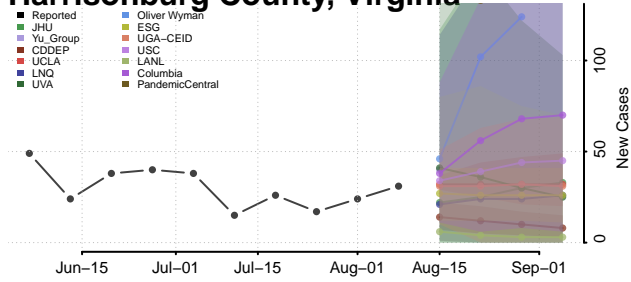

Grayson County, Virginia

Greene County, Virginia

Greensville County, Virginia

Halifax County, Virginia

Hampton County, Virginia

Hanover County, Virginia

Harrisonburg County, Virginia

Henrico County, Virginia