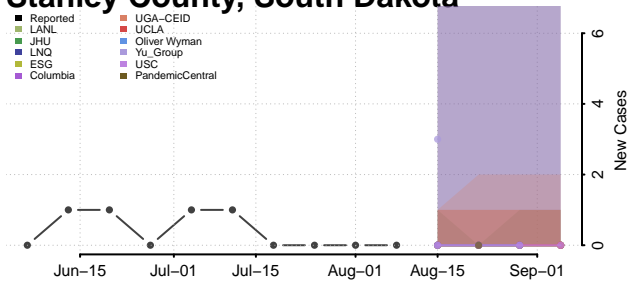

Stanley County, South Dakota