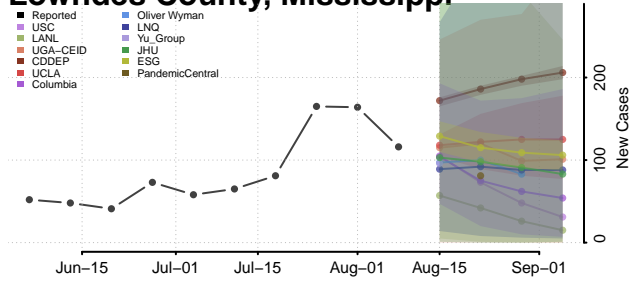

Leake County, Mississippi

Lee County, Mississippi

Leflore County, Mississippi

Lincoln County, Mississippi

Lowndes County, Mississippi

Madison County, Mississippi

Marion County, Mississippi

Marshall County, Mississippi