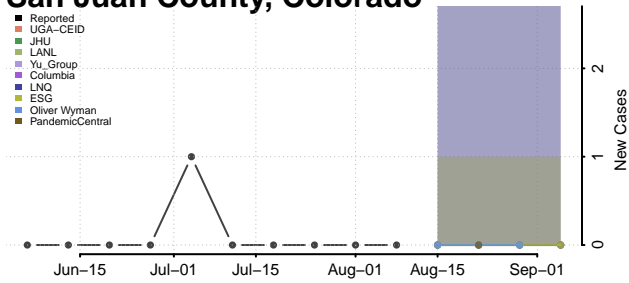

Prowers County, Colorado

Pueblo County, Colorado

Rio Blanco County, Colorado

Rio Grande County, Colorado

Routt County, Colorado

Saguache County, Colorado

San Juan County, Colorado

San Miguel County, Colorado