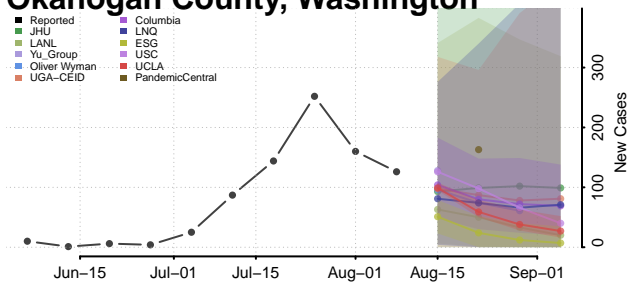

Okanogan County, Washington