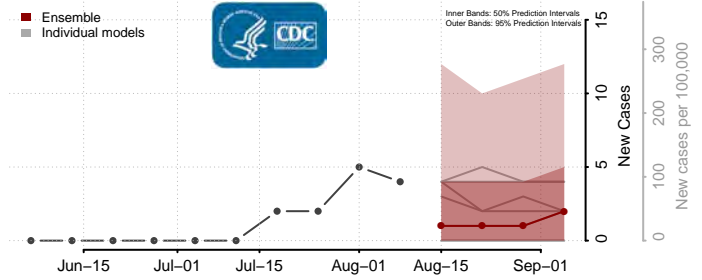

Custer County, Oklahoma

Delaware County, Oklahoma

Dewey County, Oklahoma

Ellis County, Oklahoma

Garfield County, Oklahoma

Garvin County, Oklahoma

Grady County, Oklahoma

Grant County, Oklahoma