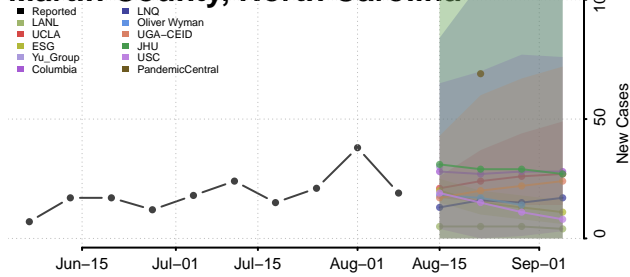

Martin County, North Carolina