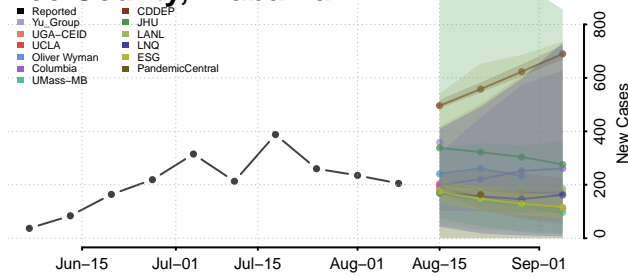

Geneva County, Alabama

Greene County, Alabama

Hale County, Alabama

Henry County, Alabama

Houston County, Alabama

Jackson County, Alabama

Jefferson County, Alabama

Lamar County, Alabama

Lauderdale County, Alabama

Lawrence County, Alabama

Lee County, Alabama

Limestone County, Alabama

Lowndes County, Alabama

Macon County, Alabama

Madison County, Alabama

Marengo County, Alabama