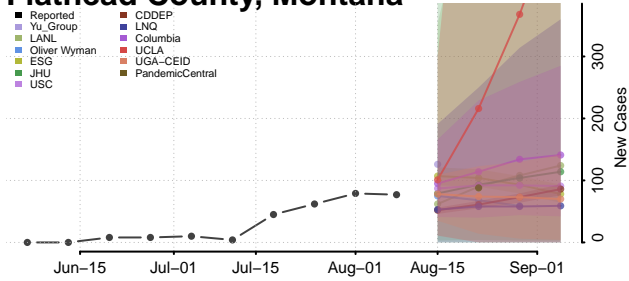

Custer County, Montana

Daniels County, Montana

Dawson County, Montana

Deer Lodge County, Montana

Fallon County, Montana

Fergus County, Montana

Flathead County, Montana

Gallatin County, Montana