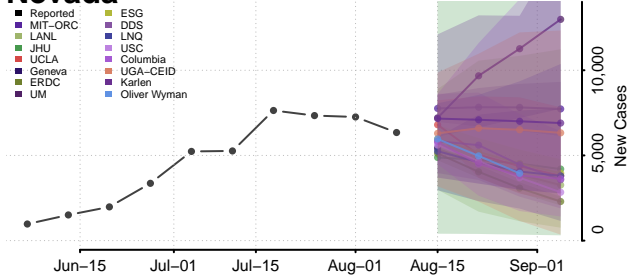

Valley County, Nebraska

Washington County, Nebraska

Wayne County, Nebraska

Webster County, Nebraska

Wheeler County, Nebraska

York County, Nebraska

Nevada

Carson City County, Nevada