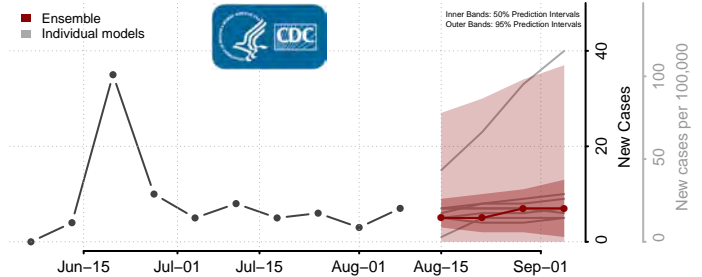

Gilmer County, West Virginia

Grant County, West Virginia

Greenbrier County, West Virginia

Hampshire County, West Virginia

Hancock County, West Virginia

Hardy County, West Virginia

Harrison County, West Virginia