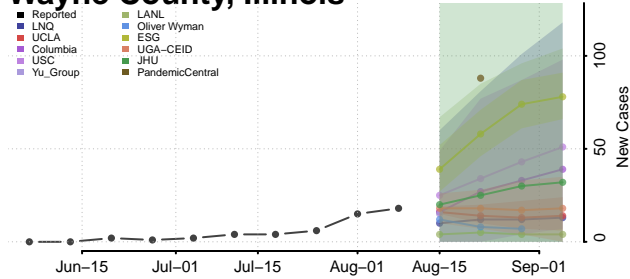

Union County, Illinois

Vermilion County, Illinois

Wabash County, Illinois

Warren County, Illinois

Washington County, Illinois

Wayne County, Illinois

White County, Illinois

Whiteside County, Illinois