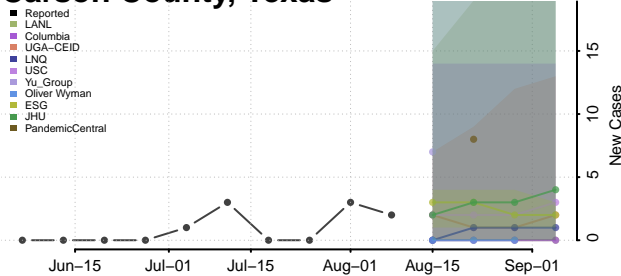

Carson County, Texas