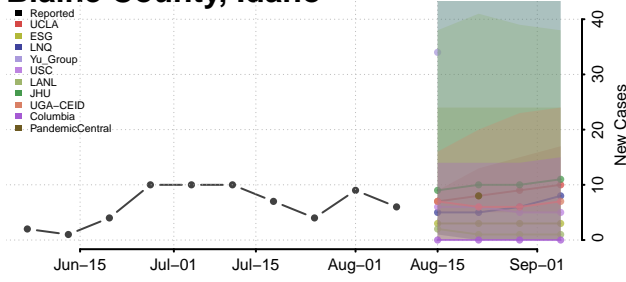

Idaho

Ada County, Idaho

Adams County, Idaho

Bannock County, Idaho

Bear Lake County, Idaho

Benewah County, Idaho

Bingham County, Idaho

Blaine County, Idaho