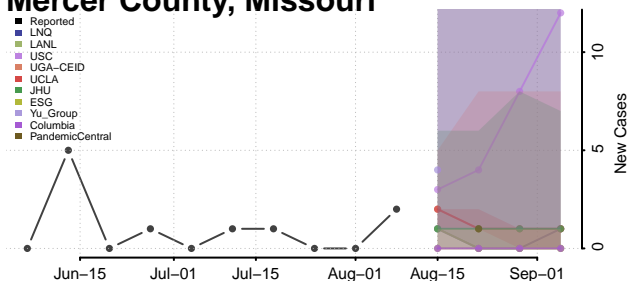

Mercer County, Missouri