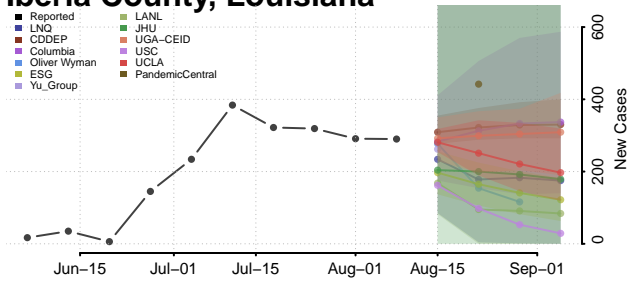

Iberia County, Louisiana