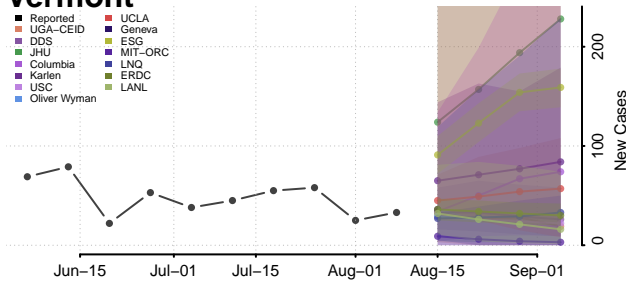

Utah County, Utah

Wasatch County, Utah

Washington County, Utah

Wayne County, Utah

Weber County, Utah

Vermont