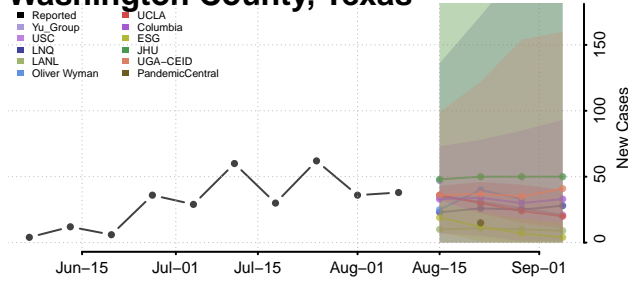

Val Verde County, Texas

Van Zandt County, Texas

Victoria County, Texas

Walker County, Texas

Waller County, Texas

Ward County, Texas

Washington County, Texas

Webb County, Texas