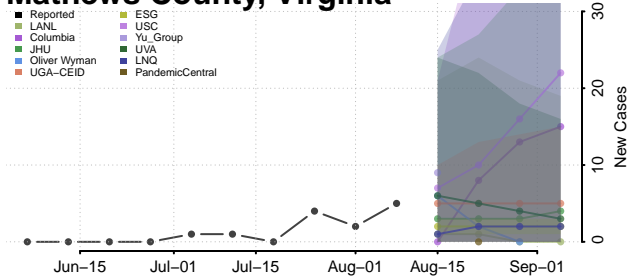

Mathews County, Virginia