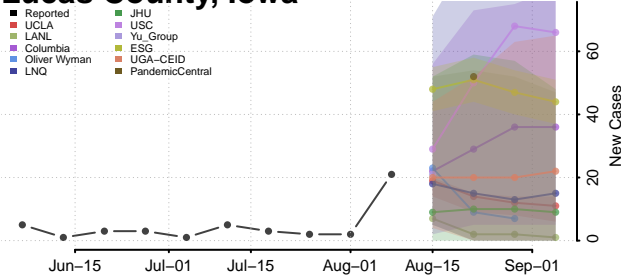

Kossuth County, Iowa

Lee County, Iowa

Linn County, Iowa

Louisa County, Iowa

Lucas County, Iowa

Lyon County, Iowa

Madison County, Iowa

Mahaska County, Iowa