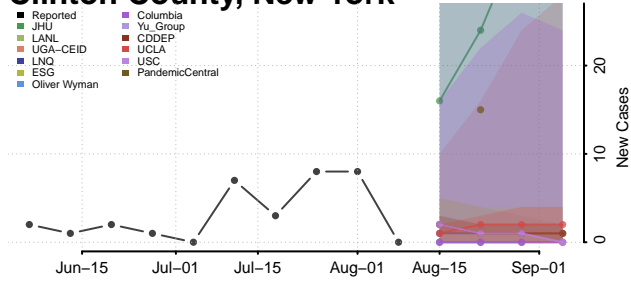

Clinton County, New York