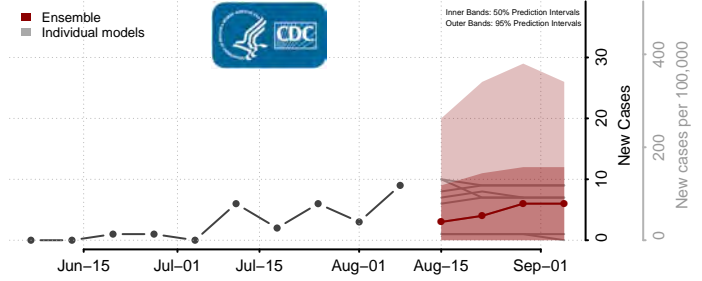

Major County, Oklahoma