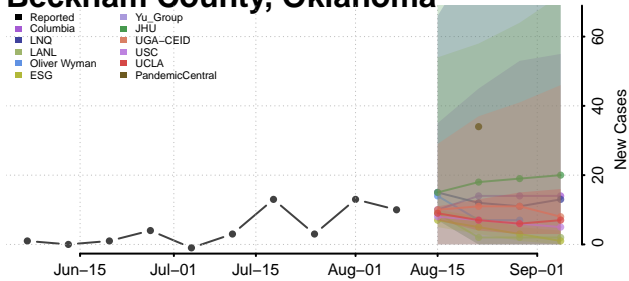

Beckham County, Oklahoma