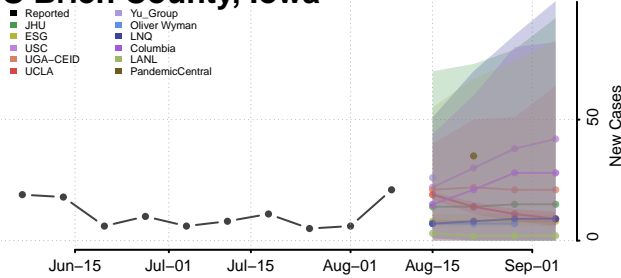

O'Brien County, Iowa