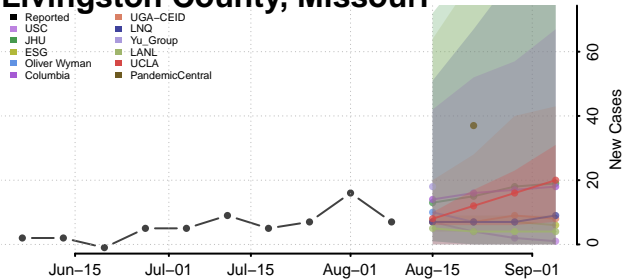

Livingston County, Missouri