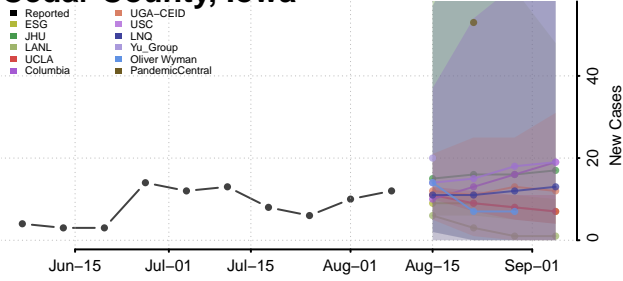

Cedar County, Iowa