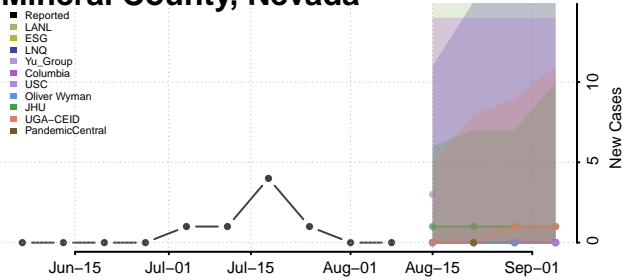

Mineral County, Nevada