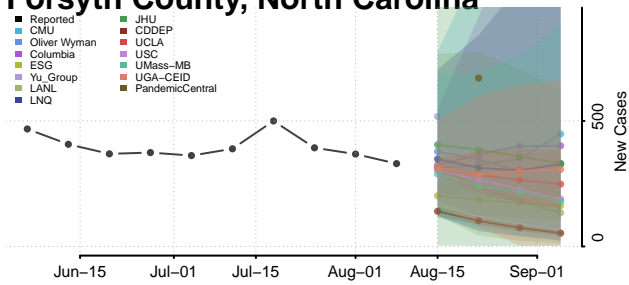

Forsyth County, North Carolina