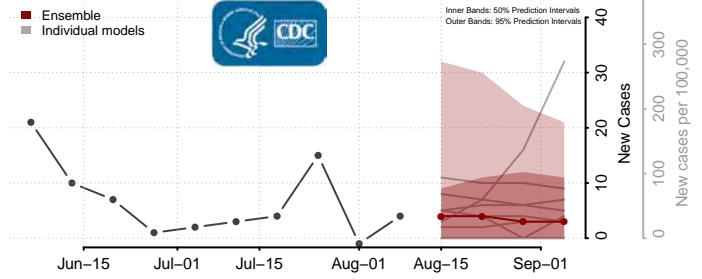

New Kent County, Virginia

Newport News County, Virginia

Norfolk County, Virginia

Northampton County, Virginia

Northumberland County, Virginia

Norton County, Virginia

Nottoway County, Virginia

Orange County, Virginia