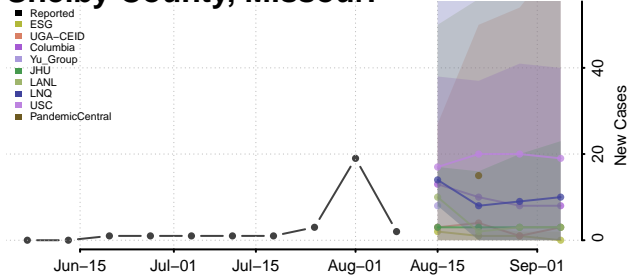

Shelby County, Missouri