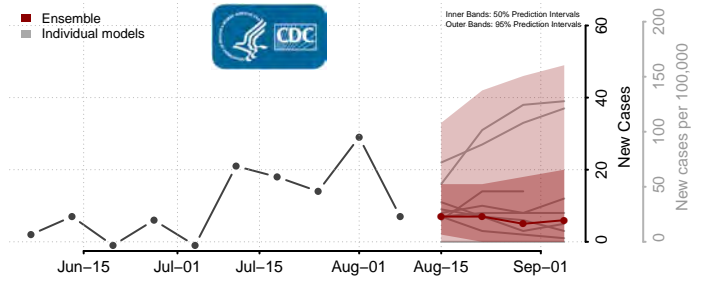

Marshall County, West Virginia