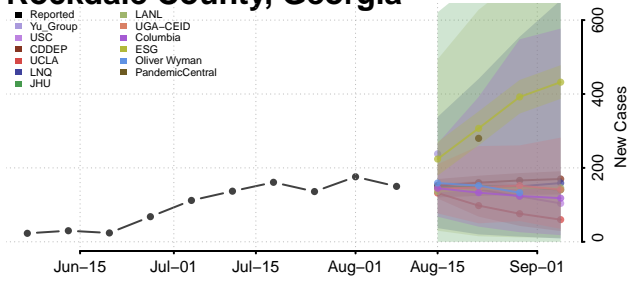

Rabun County, Georgia

Randolph County, Georgia

Richmond County, Georgia

Rockdale County, Georgia

Schley County, Georgia

Screven County, Georgia

Seminole County, Georgia

Spalding County, Georgia