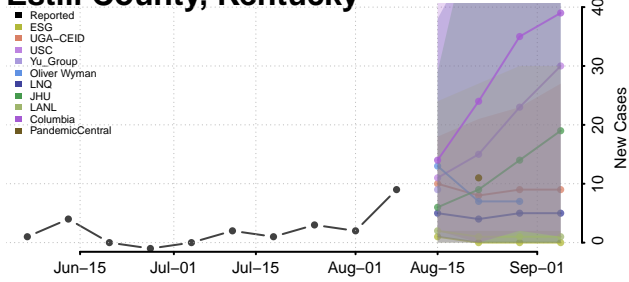

Estill County, Kentucky