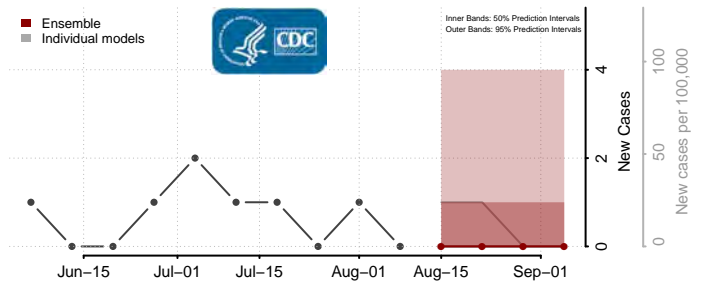

Douglas County, South Dakota

Edmunds County, South Dakota

Fall River County, South Dakota

Faulk County, South Dakota

Grant County, South Dakota

Gregory County, South Dakota

Haakon County, South Dakota

Hamlin County, South Dakota