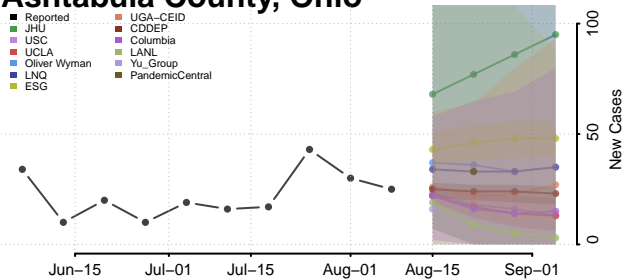

Ashtabula County, Ohio