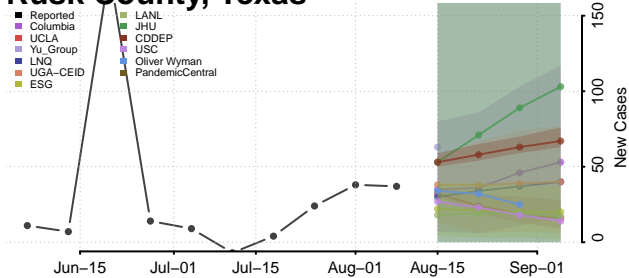

Rusk County, Texas