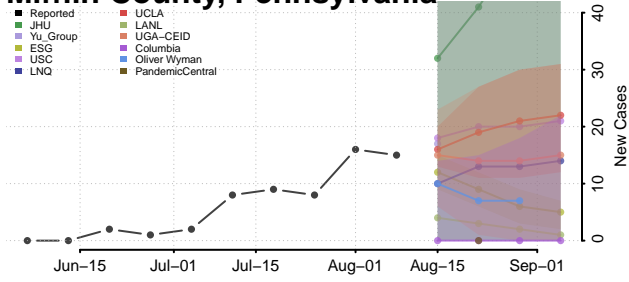

Lehigh County, Pennsylvania

Luzerne County, Pennsylvania

Lycoming County, Pennsylvania

McKean County, Pennsylvania

Mercer County, Pennsylvania

Mifflin County, Pennsylvania

Monroe County, Pennsylvania

Montgomery County, Pennsylvania