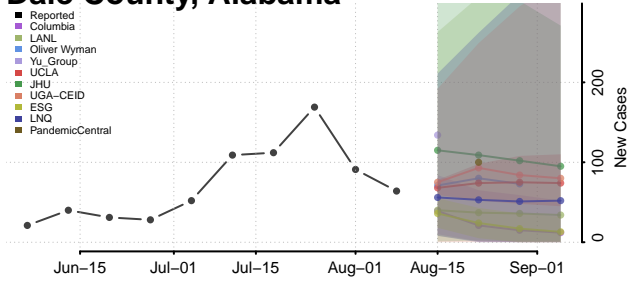

Dale County, Alabama