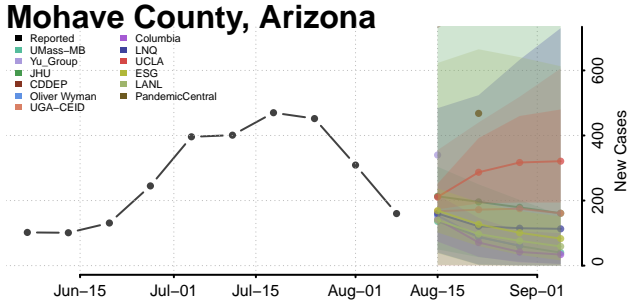

Gila County, Arizona

Graham County, Arizona

Greenlee County, Arizona

La Paz County, Arizona

Maricopa County, Arizona

Mohave County, Arizona

Navajo County, Arizona

Pima County, Arizona