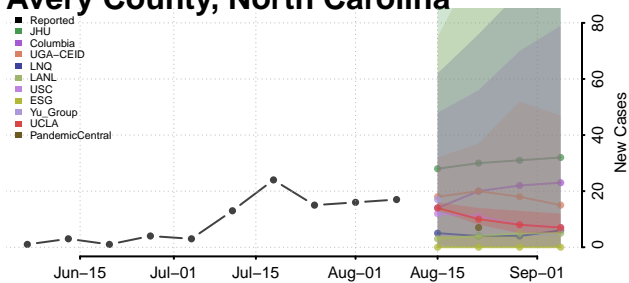

Avery County, North Carolina

Beaufort County, North Carolina

Bertie County, North Carolina

Bladen County, North Carolina

Brunswick County, North Carolina

Buncombe County, North Carolina

Burke County, North Carolina