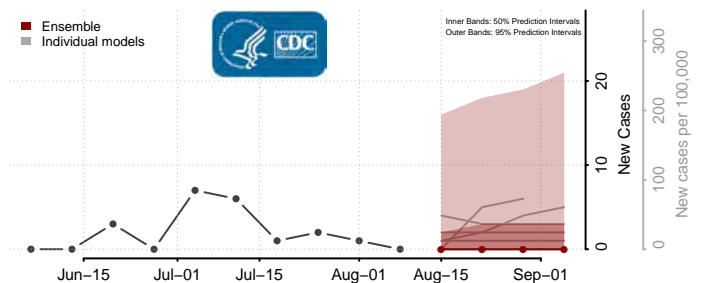

Preston County, West Virginia

Putnam County, West Virginia

Raleigh County, West Virginia

Randolph County, West Virginia

Ritchie County, West Virginia

Roane County, West Virginia

Summers County, West Virginia