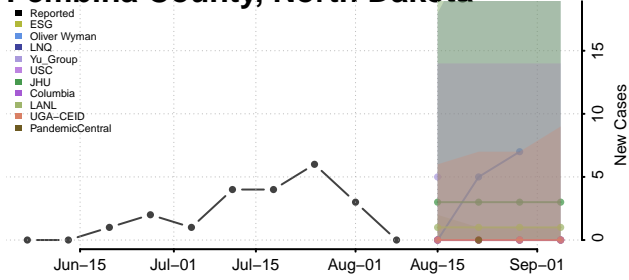

McLean County, North Dakota

Mercer County, North Dakota

Morton County, North Dakota

Mountrail County, North Dakota

Nelson County, North Dakota

Oliver County, North Dakota

Pembina County, North Dakota

Pierce County, North Dakota