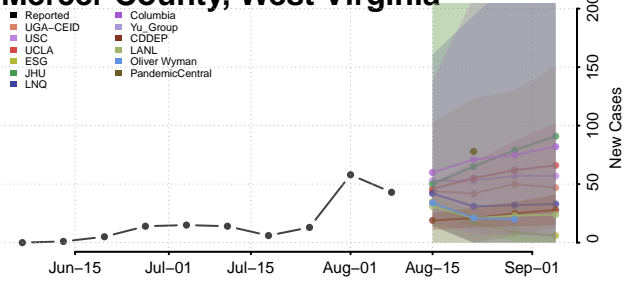

Mercer County, West Virginia