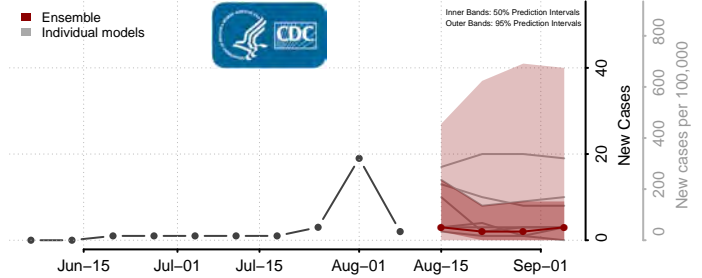

Shelby County, Missouri