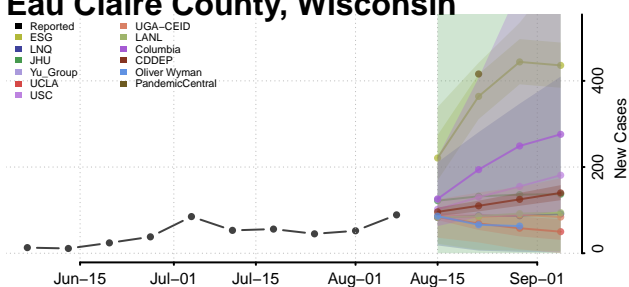

Eau Claire County, Wisconsin