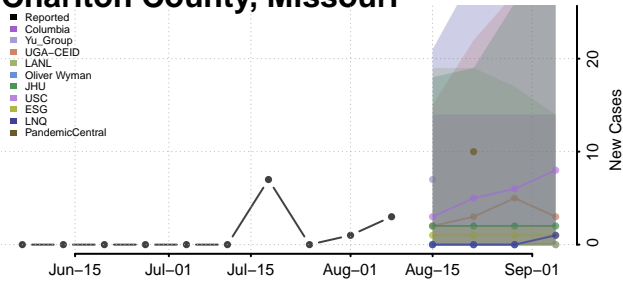

Chariton County, Missouri