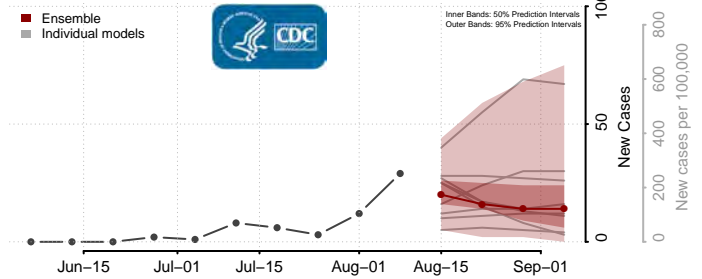

Ramsey County, North Dakota