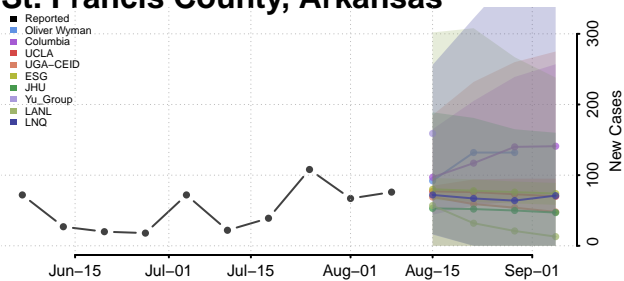

St. Francis County, Arkansas