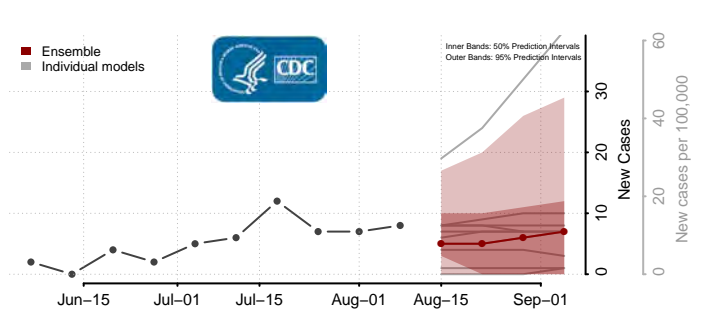

Sullivan County, New York

Tioga County, New York

Tompkins County, New York

Ulster County, New York

Warren County, New York

Washington County, New York

Wayne County, New York

Westchester County, New York