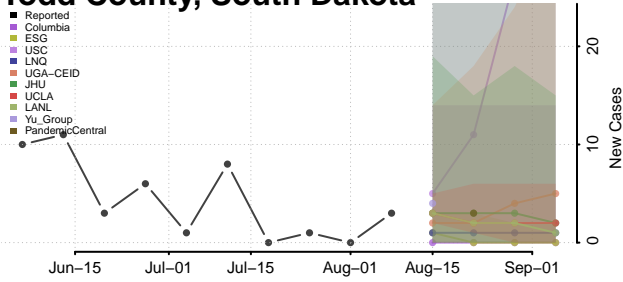

Todd County, South Dakota