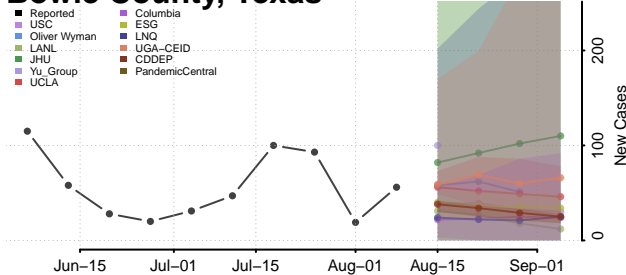

Bowie County, Texas