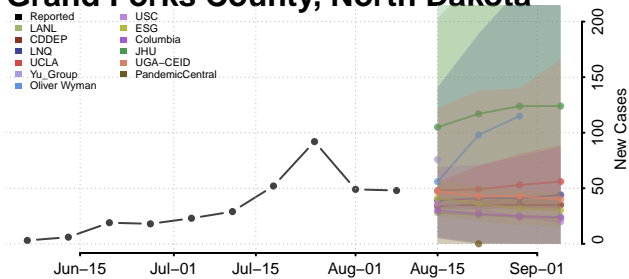

Divide County, North Dakota

Dunn County, North Dakota

Eddy County, North Dakota

Emmons County, North Dakota

Foster County, North Dakota

Golden Valley County, North Dakota

Grand Forks County, North Dakota

Grant County, North Dakota