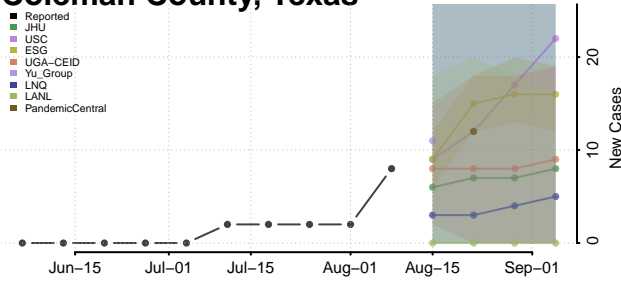

Coleman County, Texas