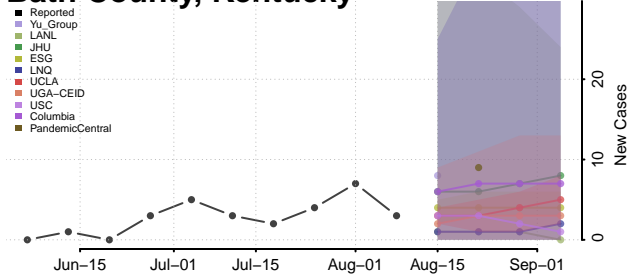

Adair County, Kentucky

Allen County, Kentucky

Anderson County, Kentucky

Ballard County, Kentucky

Barren County, Kentucky

Bath County, Kentucky

Bell County, Kentucky

Boone County, Kentucky