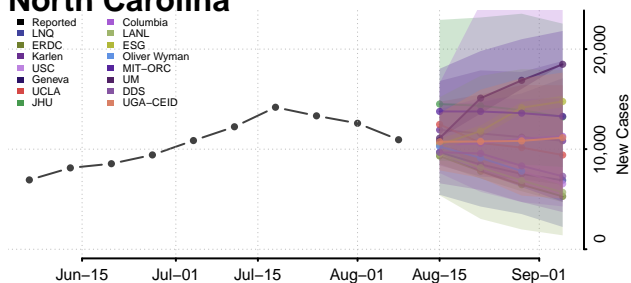

North Carolina