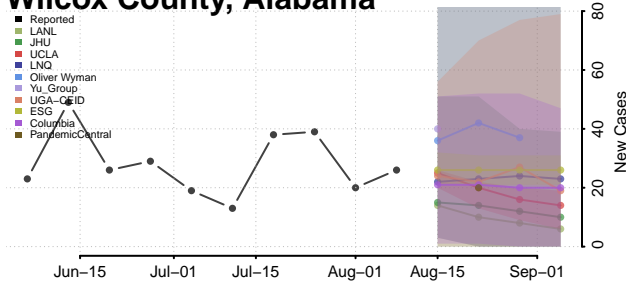

Pike County, Alabama

Randolph County, Alabama

Russell County, Alabama

Shelby County, Alabama

St. Clair County, Alabama

Sumter County, Alabama

Talladega County, Alabama

Tallapoosa County, Alabama

Tuscaloosa County, Alabama

Walker County, Alabama

Washington County, Alabama

Wilcox County, Alabama

Winston County, Alabama

Alaska

Aleutians East County, Alaska

Aleutians West County, Alaska