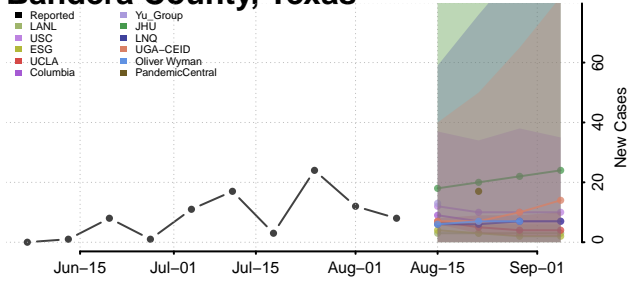

Bandera County, Texas