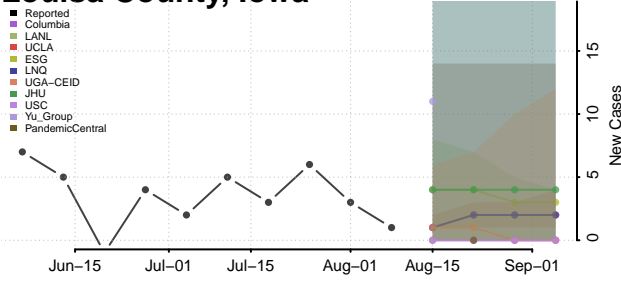

Kossuth County, Iowa

Lee County, Iowa

Linn County, Iowa

Louisa County, Iowa

Lucas County, Iowa

Lyon County, Iowa

Madison County, Iowa

Mahaska County, Iowa