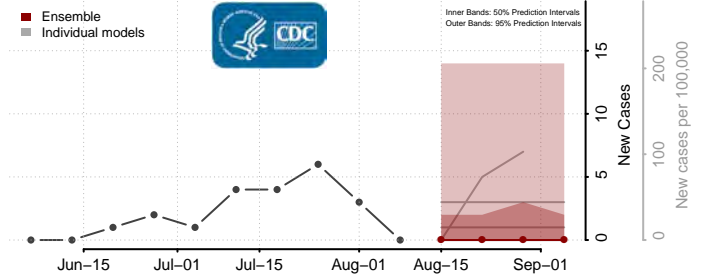

McLean County, North Dakota

Mercer County, North Dakota

Morton County, North Dakota

Mountrail County, North Dakota

Nelson County, North Dakota

Oliver County, North Dakota

Pembina County, North Dakota

Pierce County, North Dakota