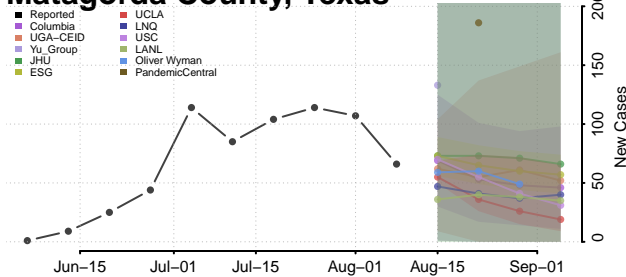

Matagorda County, Texas