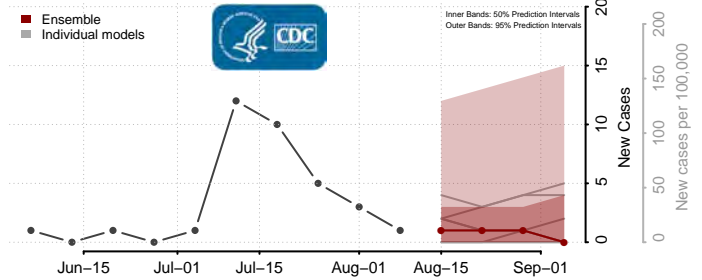

Swift County, Minnesota