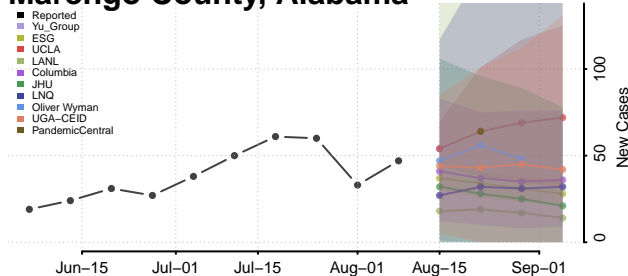

Geneva County, Alabama

Greene County, Alabama

Hale County, Alabama

Henry County, Alabama

Houston County, Alabama

Jackson County, Alabama

Jefferson County, Alabama

Lamar County, Alabama

Lauderdale County, Alabama

Lawrence County, Alabama

Lee County, Alabama

Limestone County, Alabama

Lowndes County, Alabama

Macon County, Alabama

Madison County, Alabama

Marengo County, Alabama

Marion County, Alabama

Marshall County, Alabama

Mobile County, Alabama

Monroe County, Alabama

Montgomery County, Alabama

Morgan County, Alabama

Perry County, Alabama

Pickens County, Alabama