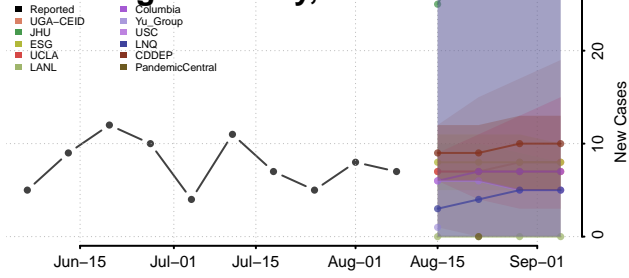

Cattaraugus County, New York