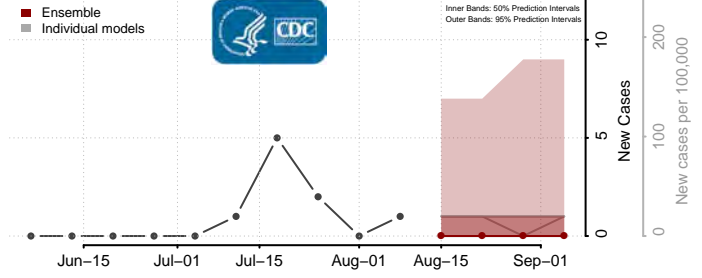

Clear Creek County, Colorado

Conejos County, Colorado

Costilla County, Colorado

Crowley County, Colorado

Custer County, Colorado

Delta County, Colorado

Denver County, Colorado

Dolores County, Colorado