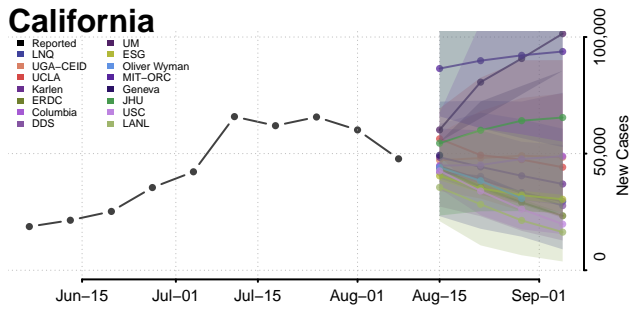

California