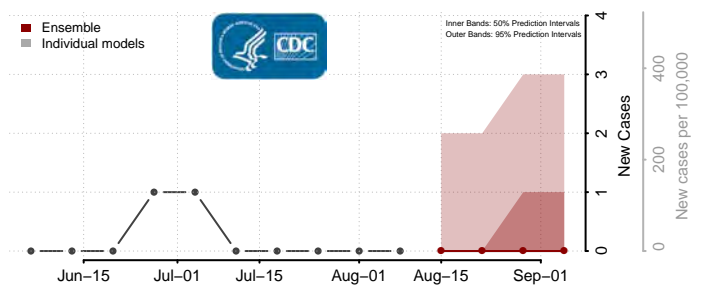

Terrell County, Texas