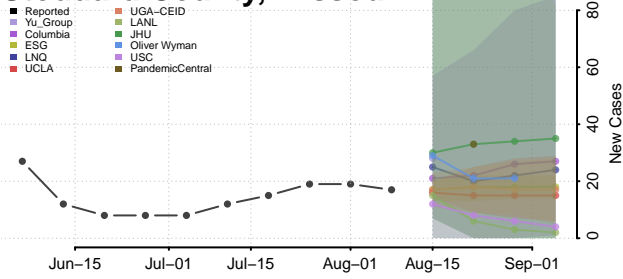

Stoddard County, Missouri