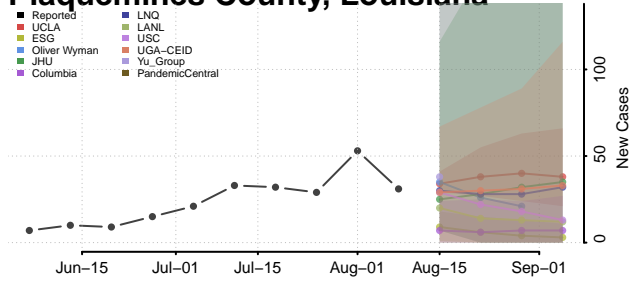

Livingston County, Louisiana

Madison County, Louisiana

Morehouse County, Louisiana

Natchitoches County, Louisiana

Orleans County, Louisiana

Ouachita County, Louisiana

Plaquemines County, Louisiana

Pointe Coupee County, Louisiana