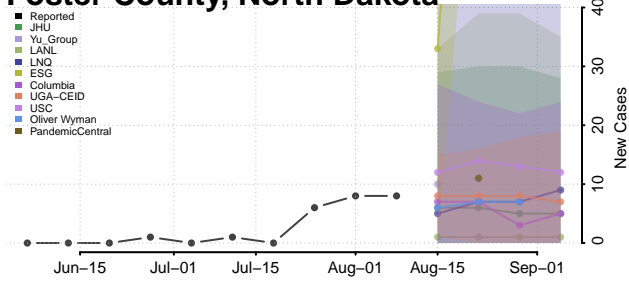

Divide County, North Dakota

Dunn County, North Dakota

Eddy County, North Dakota

Emmons County, North Dakota

Foster County, North Dakota

Golden Valley County, North Dakota

Grand Forks County, North Dakota

Grant County, North Dakota