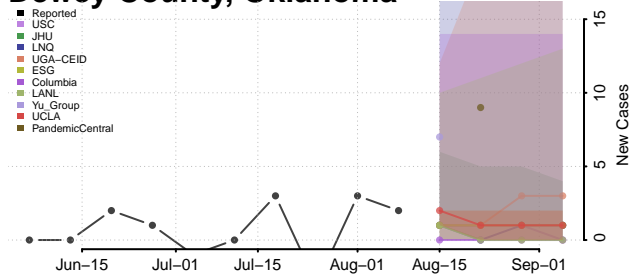

Custer County, Oklahoma

Delaware County, Oklahoma

Dewey County, Oklahoma

Ellis County, Oklahoma

Garfield County, Oklahoma

Garvin County, Oklahoma

Grady County, Oklahoma

Grant County, Oklahoma