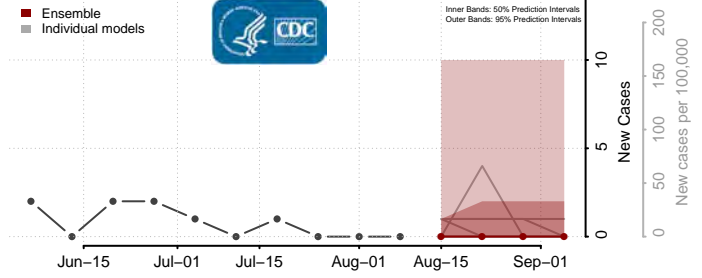

Clear Creek County, Colorado

Conejos County, Colorado

Costilla County, Colorado

Crowley County, Colorado

Custer County, Colorado

Delta County, Colorado

Denver County, Colorado

Dolores County, Colorado