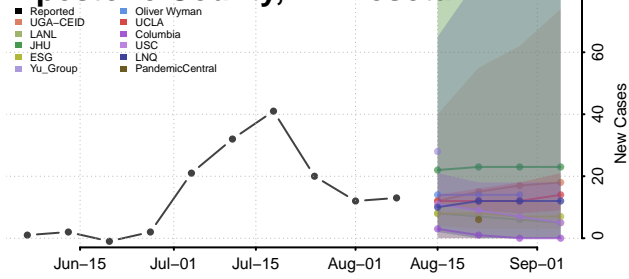

Pipestone County, Minnesota