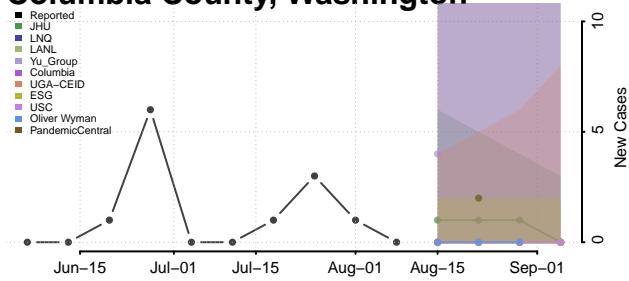

Columbia County, Washington