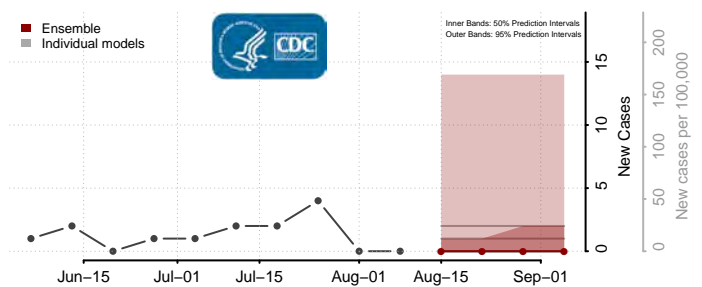

Davies County, Missouri