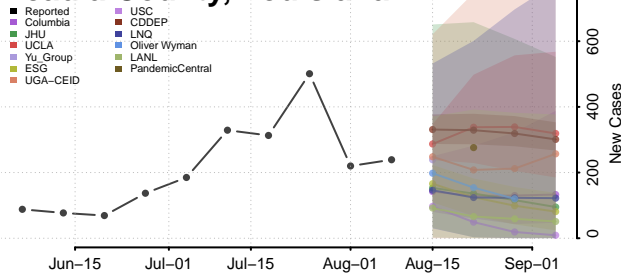

Acadia County, Louisiana