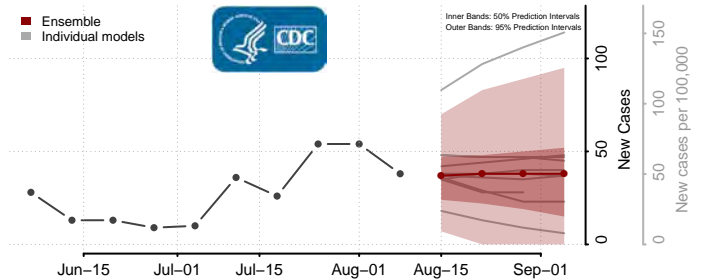

Shiawassee County, Michigan

St. Clair County, Michigan

St. Joseph County, Michigan

Tuscola County, Michigan

Van Buren County, Michigan

Washtenaw County, Michigan

Wayne County, Michigan

Wexford County, Michigan