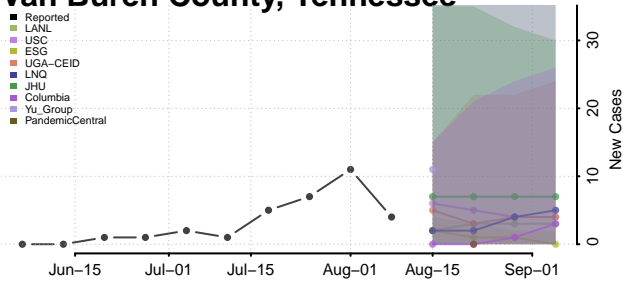

Van Buren County, Tennessee