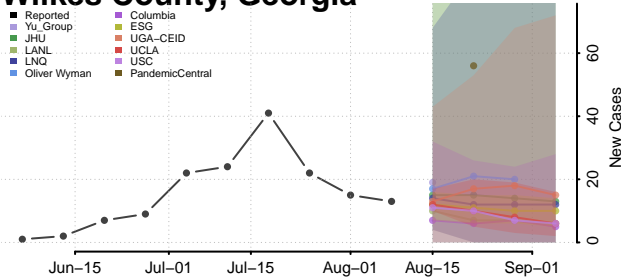

Wayne County, Georgia

Webster County, Georgia

Wheeler County, Georgia

White County, Georgia

Whitfield County, Georgia

Wilcox County, Georgia

Wilkes County, Georgia

Wilkinson County, Georgia