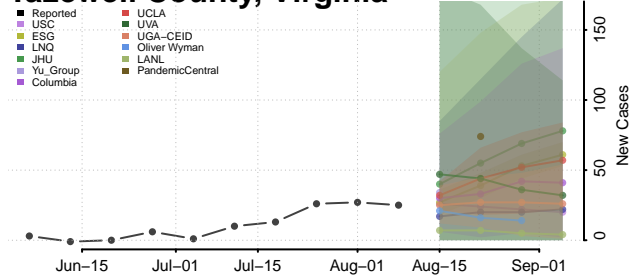

Tazewell County, Virginia