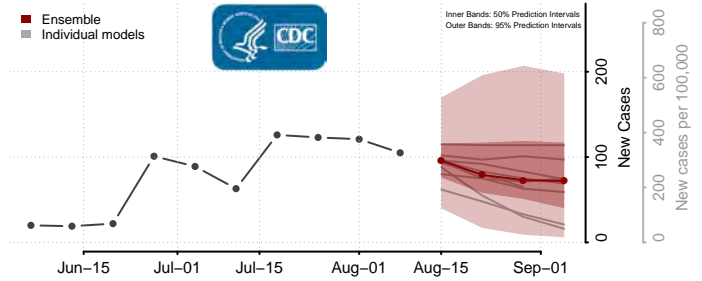

Pontotoc County, Mississippi