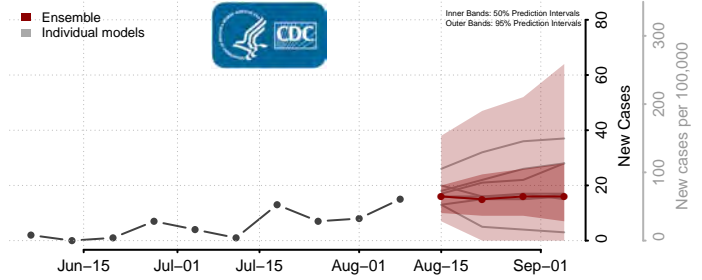

Washington County, Missouri