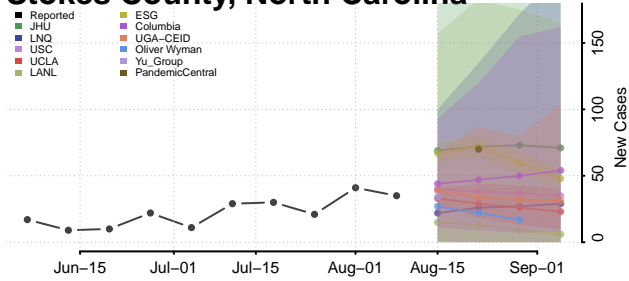

Stokes County, North Carolina