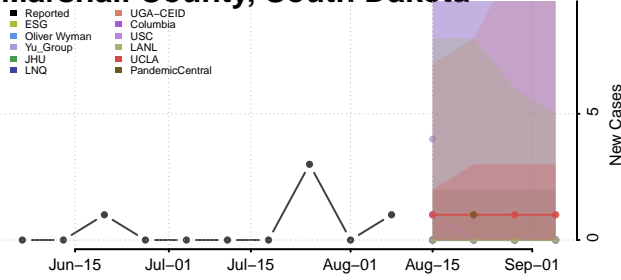

Marshall County, South Dakota