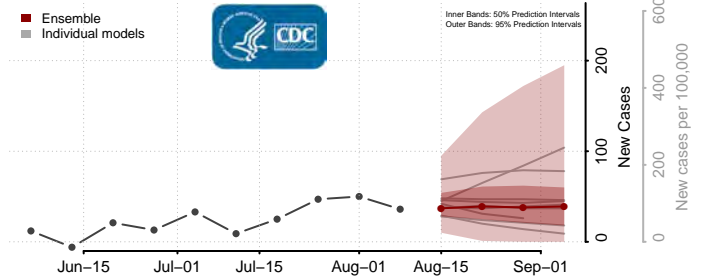

Butler County, Missouri