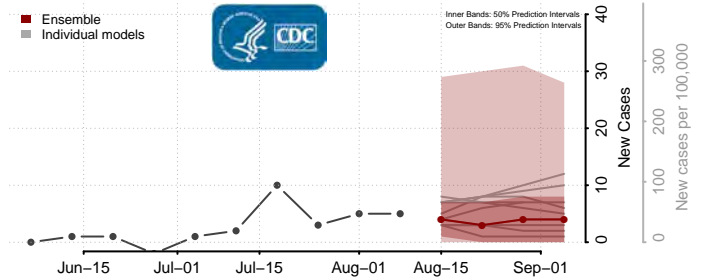

Lancaster County, Virginia