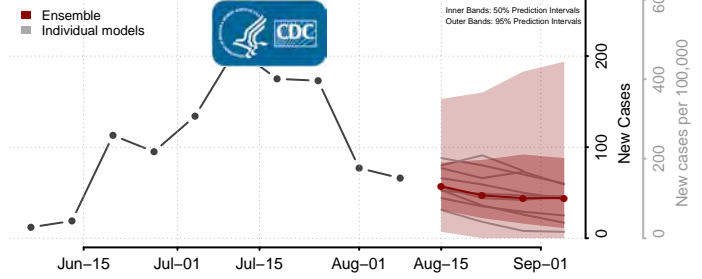

Caldwell County, Texas