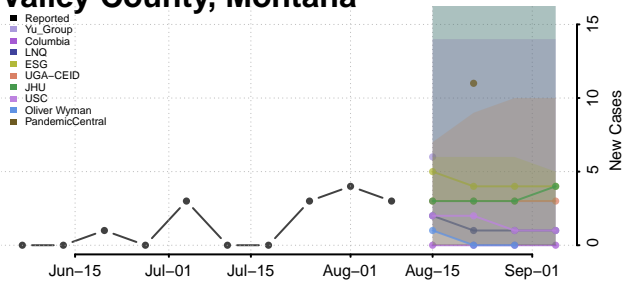

Sweet Grass County, Montana

Teton County, Montana

Toole County, Montana

Treasure County, Montana

Valley County, Montana

Wheatland County, Montana

Wibaux County, Montana

Yellowstone County, Montana