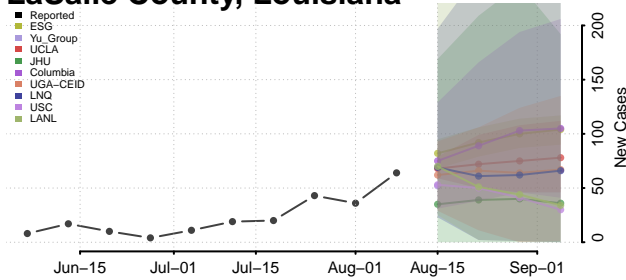

LaSalle County, Louisiana