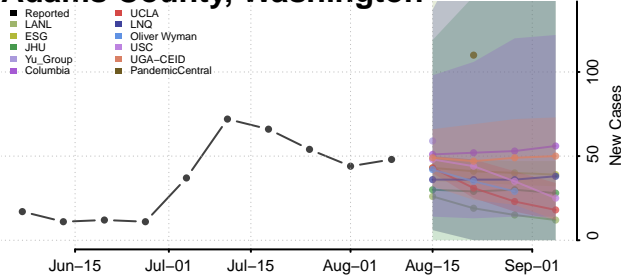

Adams County, Washington