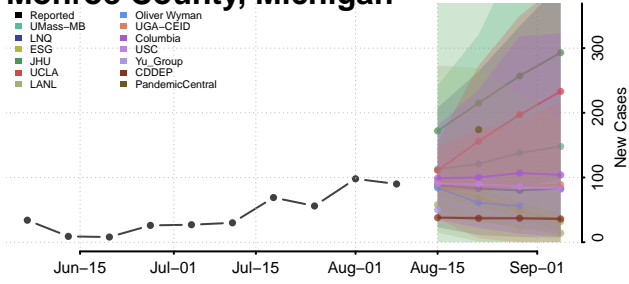

Marquette County, Michigan

Mason County, Michigan

Mecosta County, Michigan

Menominee County, Michigan

Midland County, Michigan

Missaukee County, Michigan

Monroe County, Michigan

Montcalm County, Michigan