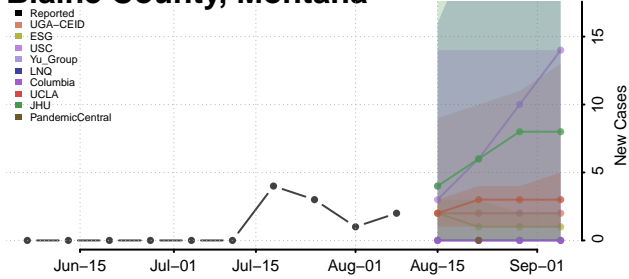

Blaine County, Montana