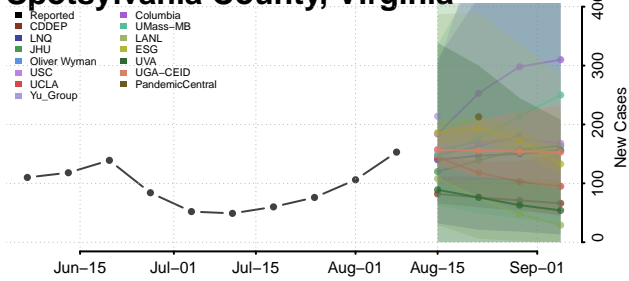

Spotsylvania County, Virginia