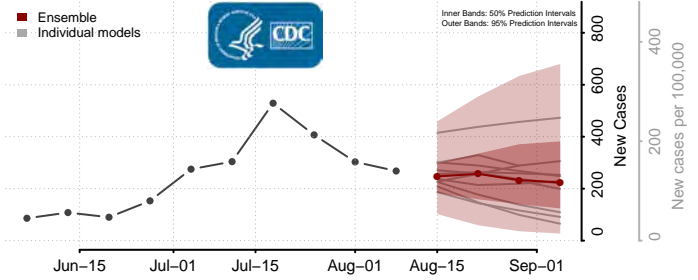

Sumner County, Tennessee