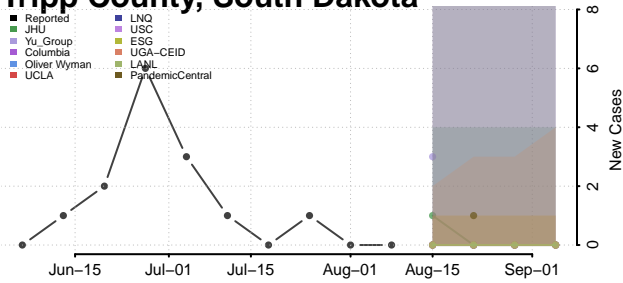

Tripp County, South Dakota