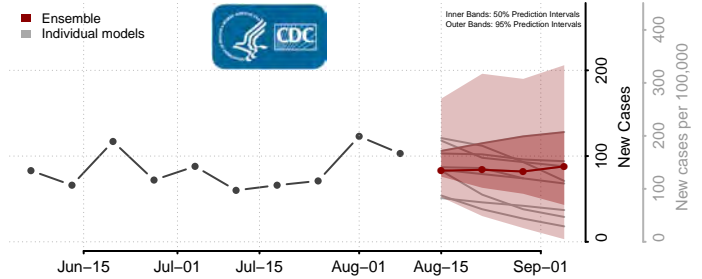

Hyde County, North Carolina

Iredell County, North Carolina

Jackson County, North Carolina

Johnston County, North Carolina

Jones County, North Carolina

Lee County, North Carolina

Lenoir County, North Carolina