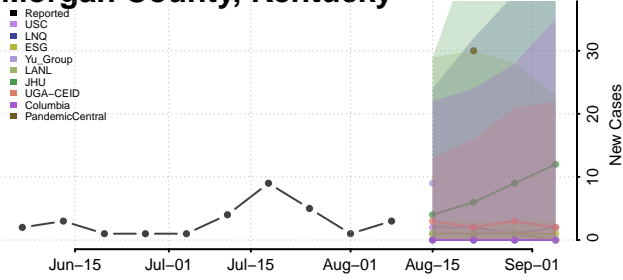

McLean County, Kentucky

Meade County, Kentucky

Menifee County, Kentucky

Mercer County, Kentucky

Metcalfe County, Kentucky

Monroe County, Kentucky

Montgomery County, Kentucky

Morgan County, Kentucky