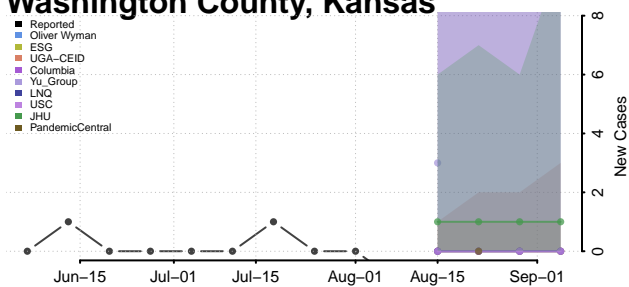

Washington County, Kansas