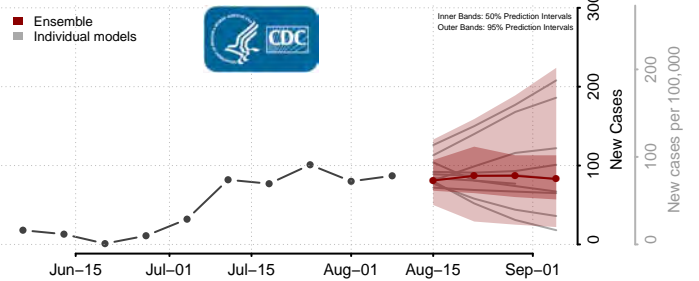

Grant County, Kentucky

Graves County, Kentucky

Grayson County, Kentucky

Green County, Kentucky

Greenup County, Kentucky

Hancock County, Kentucky

Hardin County, Kentucky

Harlan County, Kentucky