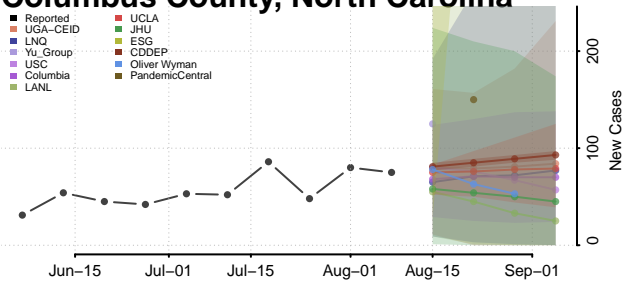

Cherokee County, North Carolina

Chowan County, North Carolina

Clay County, North Carolina

Cleveland County, North Carolina

Columbus County, North Carolina

Craven County, North Carolina

Cumberland County, North Carolina