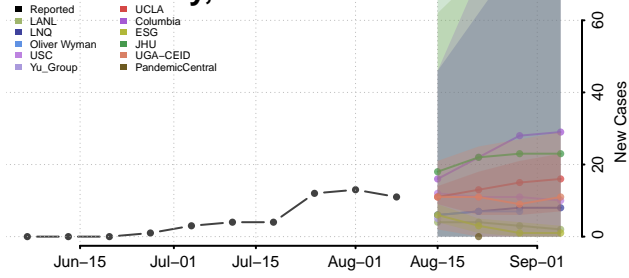

Bond County, Illinois