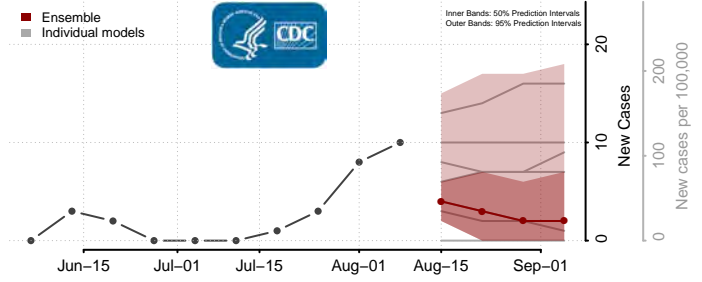

Monroe County, Missouri