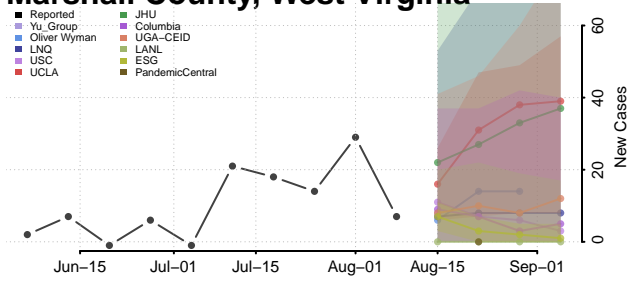

Marshall County, West Virginia