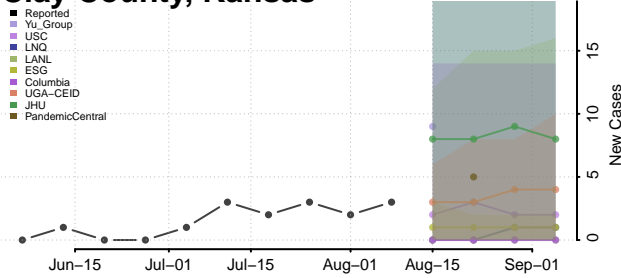

Clay County, Kansas