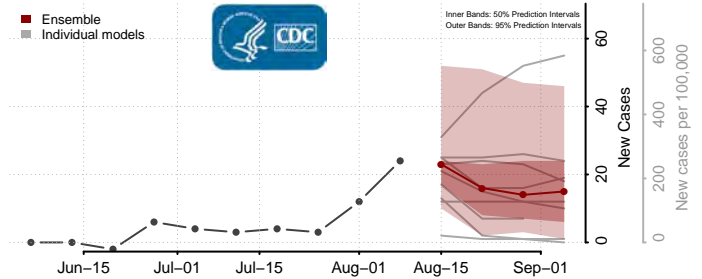

Hyde County, North Carolina

Iredell County, North Carolina

Jackson County, North Carolina

Johnston County, North Carolina

Jones County, North Carolina

Lee County, North Carolina

Lenoir County, North Carolina