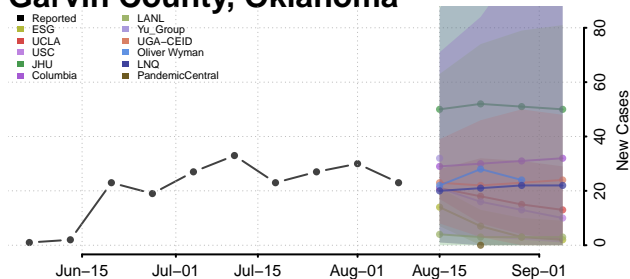

Custer County, Oklahoma

Delaware County, Oklahoma

Dewey County, Oklahoma

Ellis County, Oklahoma

Garfield County, Oklahoma

Garvin County, Oklahoma

Grady County, Oklahoma

Grant County, Oklahoma