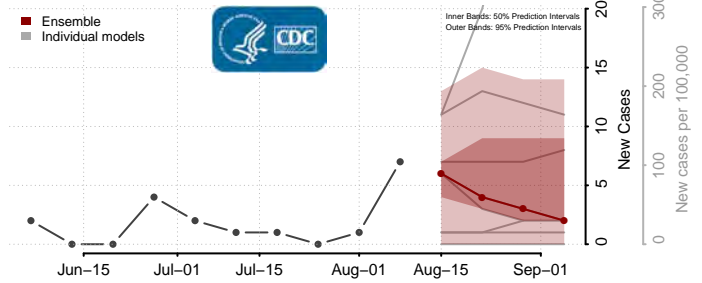

Fall River County, South Dakota