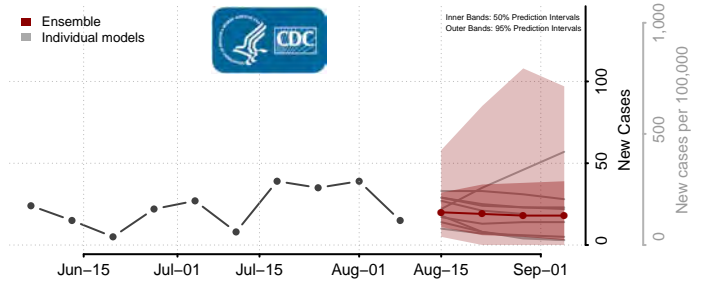

Covington County, Mississippi

DeSoto County, Mississippi

Forrest County, Mississippi

Franklin County, Mississippi

George County, Mississippi

Greene County, Mississippi

Grenada County, Mississippi

Hancock County, Mississippi