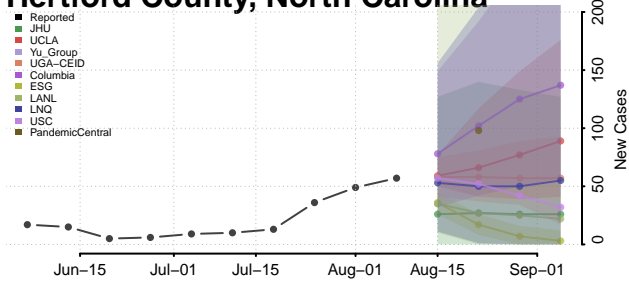

Guilford County, North Carolina

Halifax County, North Carolina

Harnett County, North Carolina

Haywood County, North Carolina

Henderson County, North Carolina

Hertford County, North Carolina

Hoke County, North Carolina