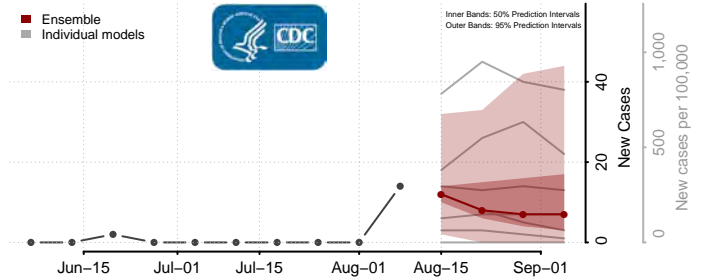

Sweet Grass County, Montana

Teton County, Montana

Toole County, Montana

Treasure County, Montana

Valley County, Montana

Wheatland County, Montana

Wibaux County, Montana

Yellowstone County, Montana