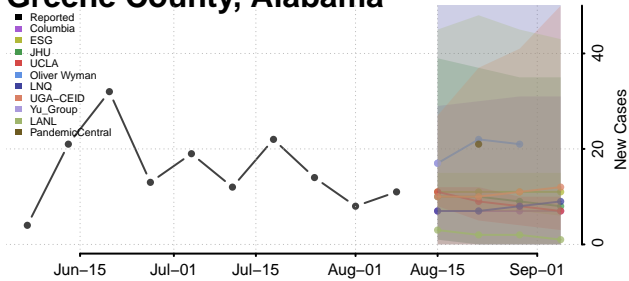

Greene County, Alabama