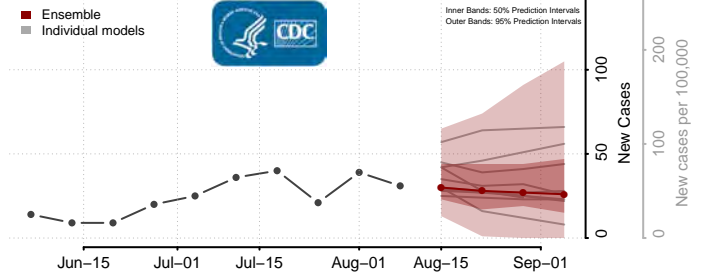

Valley County, Nebraska

Washington County, Nebraska

Wayne County, Nebraska

Webster County, Nebraska

Wheeler County, Nebraska

York County, Nebraska

Nevada

Carson City County, Nevada