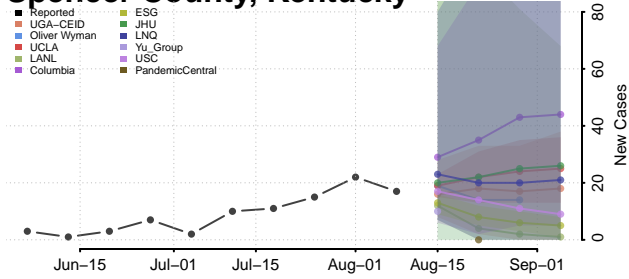

Scott County, Kentucky

Shelby County, Kentucky

Simpson County, Kentucky

Spencer County, Kentucky

Taylor County, Kentucky

Todd County, Kentucky

Trigg County, Kentucky

Trimble County, Kentucky