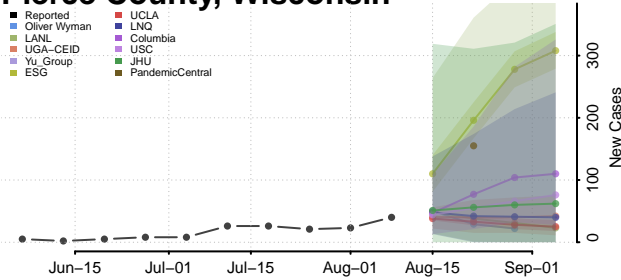

Pierce County, Wisconsin