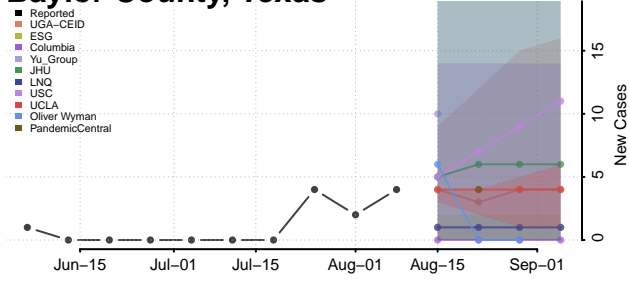

Baylor County, Texas