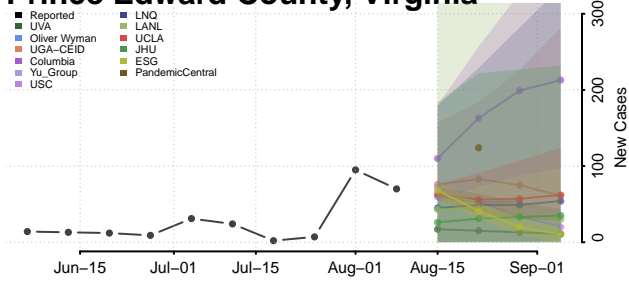

Page County, Virginia

Patrick County, Virginia

Petersburg County, Virginia

Pittsylvania County, Virginia

Poquoson County, Virginia

Portsmouth County, Virginia

Powhatan County, Virginia

Prince Edward County, Virginia