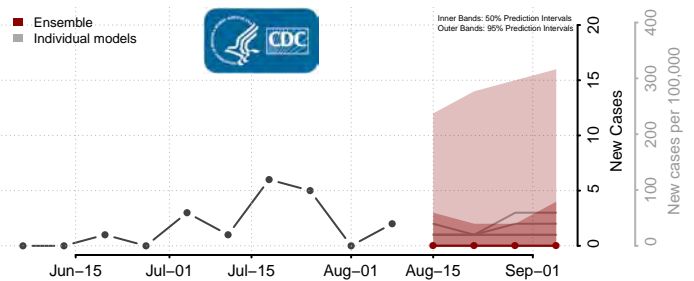

Wheeler County, Texas