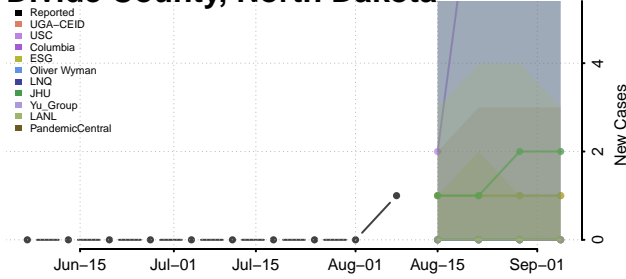

Divide County, North Dakota