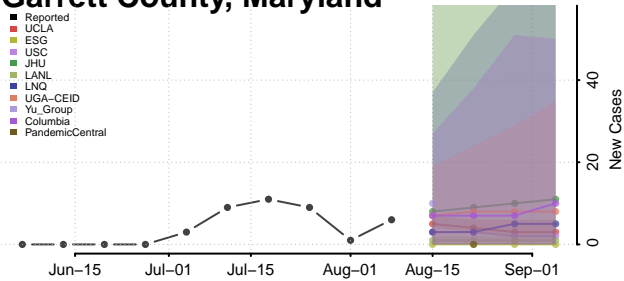

Calvert County, Maryland

Caroline County, Maryland

Carroll County, Maryland

Cecil County, Maryland

Charles County, Maryland

Dorchester County, Maryland

Frederick County, Maryland

Garrett County, Maryland