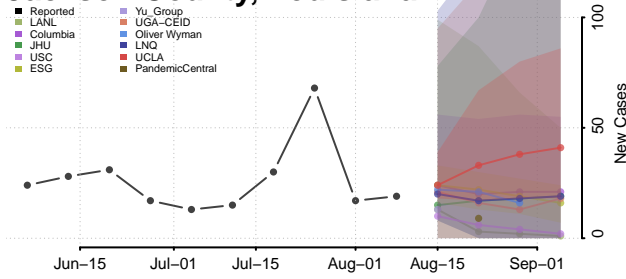

Jackson County, Louisiana