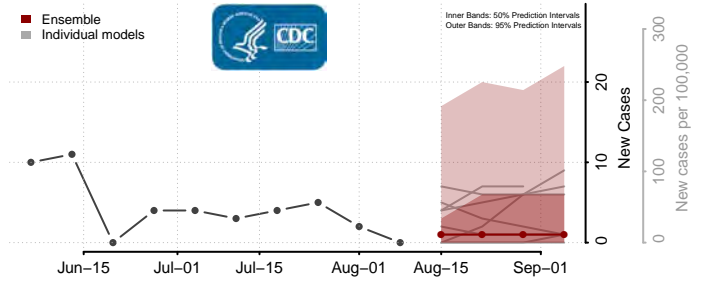

Gallatin County, Kentucky