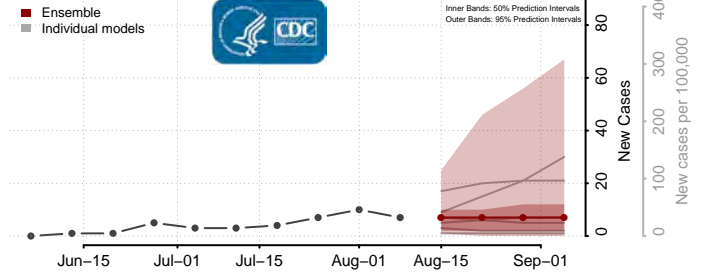

Madison County, North Carolina