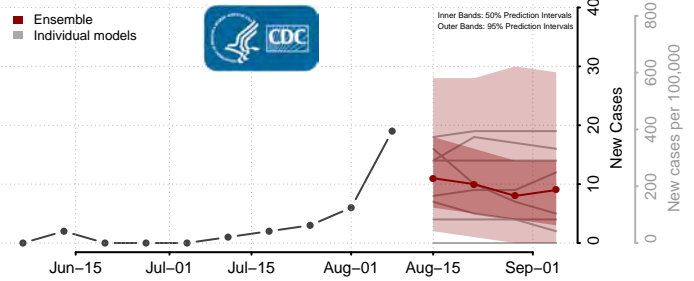

Rush County, Kansas

Russell County, Kansas

Saline County, Kansas

Scott County, Kansas

Sedgwick County, Kansas

Seward County, Kansas

Shawnee County, Kansas

Sheridan County, Kansas