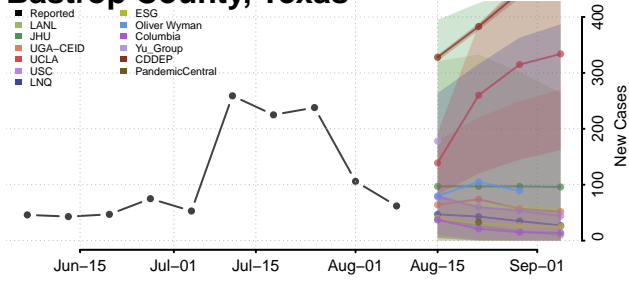

Bastrop County, Texas