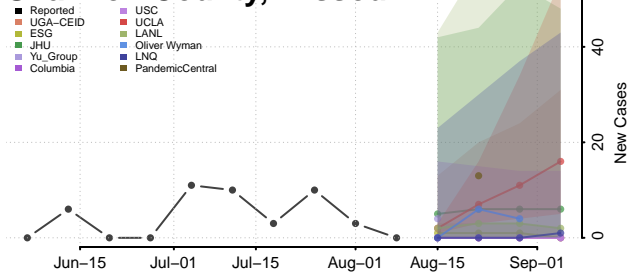

Shannon County, Missouri