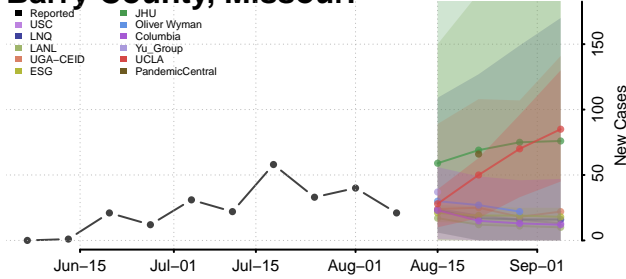

Barry County, Missouri