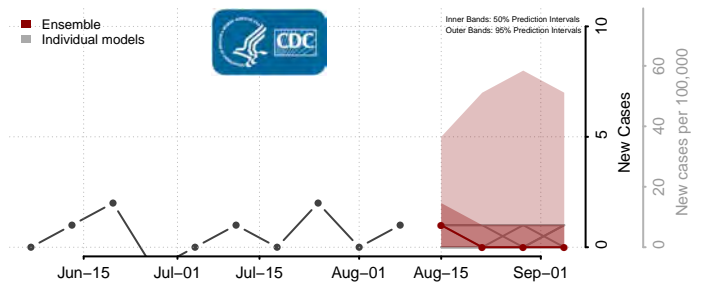

Preston County, West Virginia

Putnam County, West Virginia

Raleigh County, West Virginia

Randolph County, West Virginia

Ritchie County, West Virginia

Roane County, West Virginia

Summers County, West Virginia