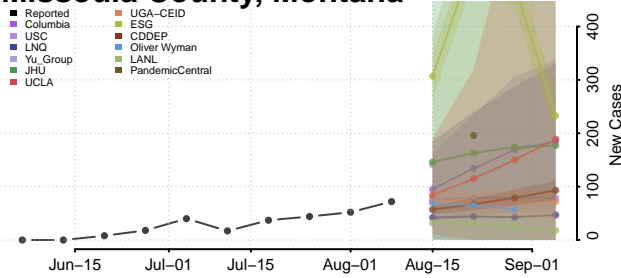

Missoula County, Montana