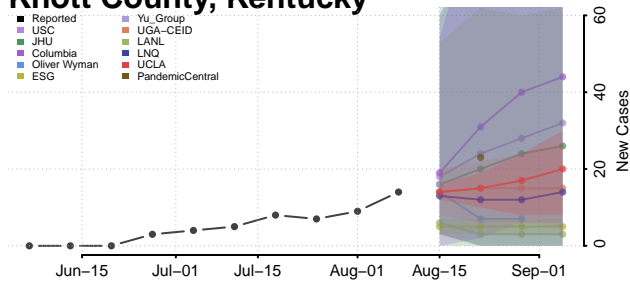

Jessamine County, Kentucky

Johnson County, Kentucky

Kenton County, Kentucky

Knott County, Kentucky

Knox County, Kentucky

Larue County, Kentucky

Laurel County, Kentucky

Lawrence County, Kentucky