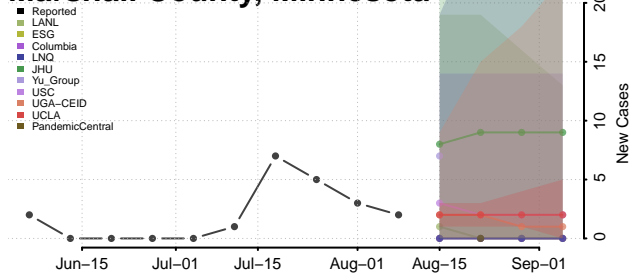

Le Sueur County, Minnesota

Lincoln County, Minnesota

Lyon County, Minnesota

Mahnomen County, Minnesota

Marshall County, Minnesota

Martin County, Minnesota

McLeod County, Minnesota

Meeker County, Minnesota