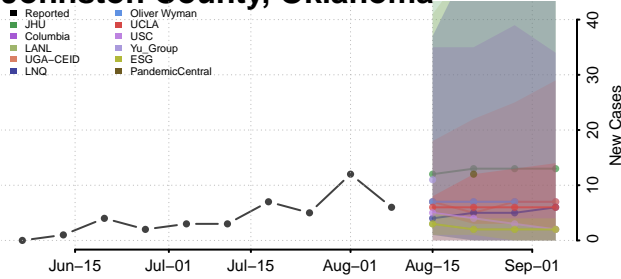

Johnston County, Oklahoma