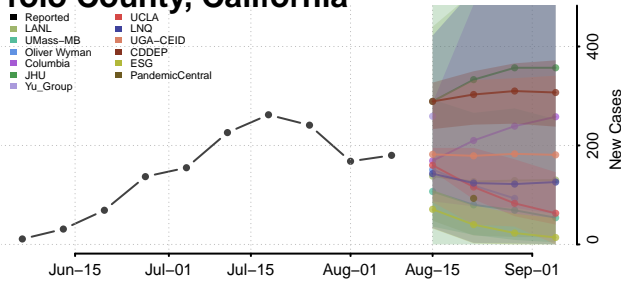

Tulare County, California

Tuolumne County, California

Ventura County, California

Yolo County, California

Yuba County, California

Colorado

Adams County, Colorado

Alamosa County, Colorado