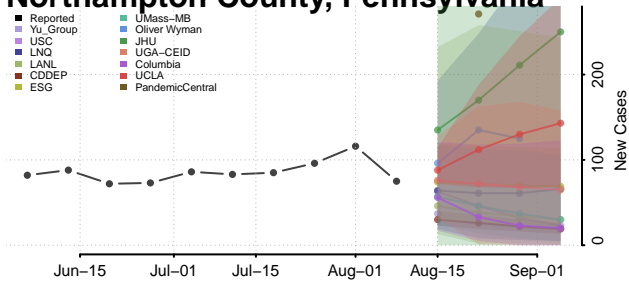

Northampton County, Pennsylvania