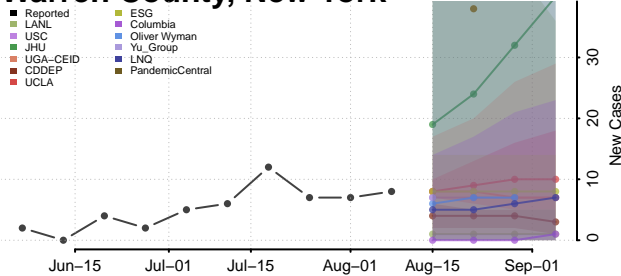

Sullivan County, New York

Tioga County, New York

Tompkins County, New York

Ulster County, New York

Warren County, New York

Washington County, New York

Wayne County, New York

Westchester County, New York