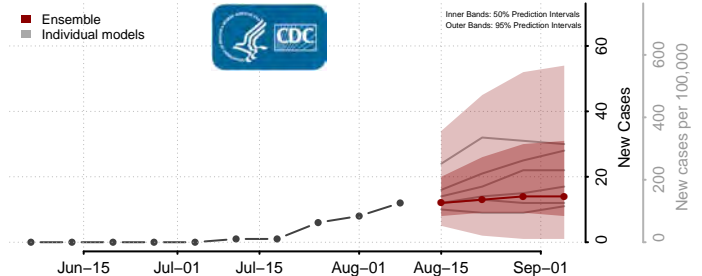

Gasconade County, Missouri

Gentry County, Missouri

Greene County, Missouri

Grundy County, Missouri

Harrison County, Missouri

Henry County, Missouri

Hickory County, Missouri

Holt County, Missouri