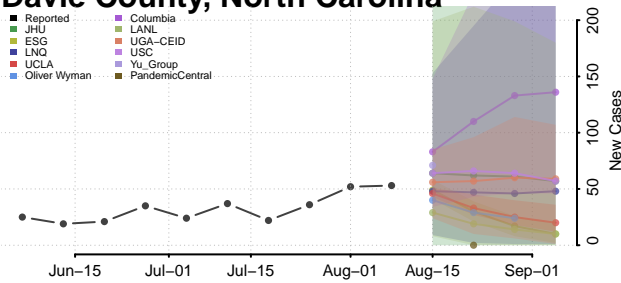

Currituck County, North Carolina

Dare County, North Carolina

Davidson County, North Carolina

Davie County, North Carolina

Duplin County, North Carolina

Durham County, North Carolina

Edgecombe County, North Carolina