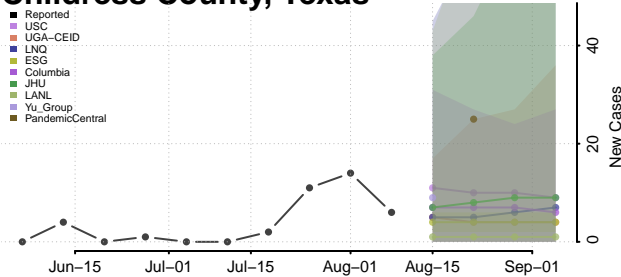

Childress County, Texas