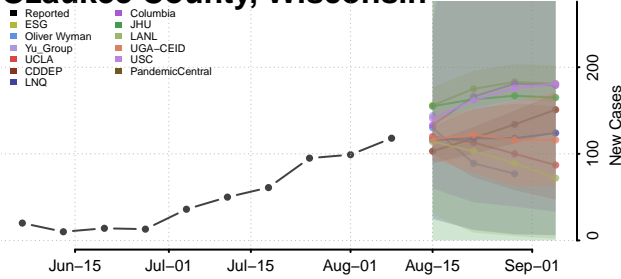

Ozaukee County, Wisconsin