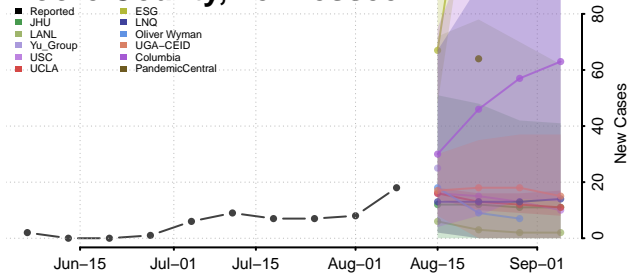

Marshall County, Tennessee

Maury County, Tennessee

McMinn County, Tennessee

McNairy County, Tennessee

Meigs County, Tennessee

Monroe County, Tennessee

Montgomery County, Tennessee

Moore County, Tennessee