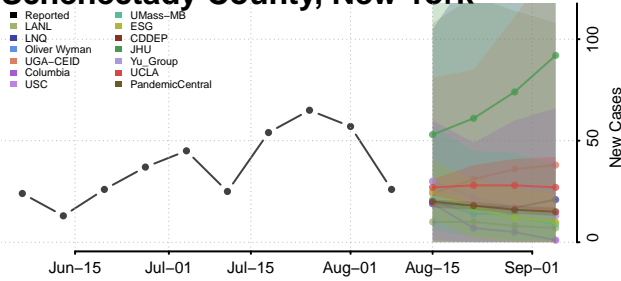

Schenectady County, New York