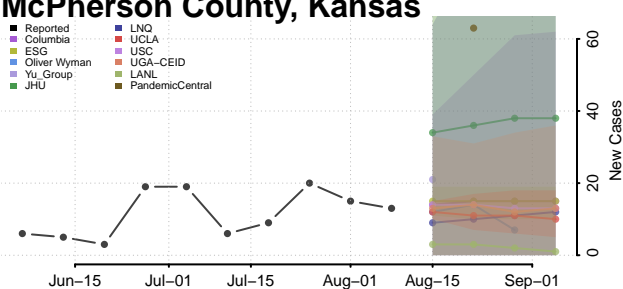

McPherson County, Kansas