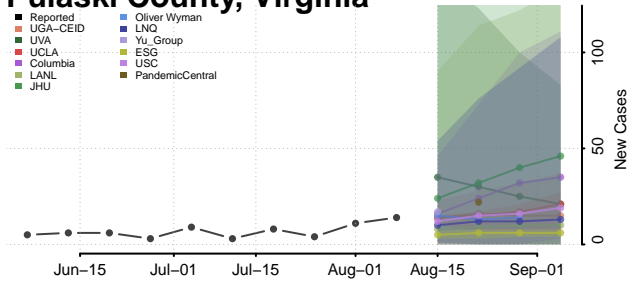

Pulaski County, Virginia