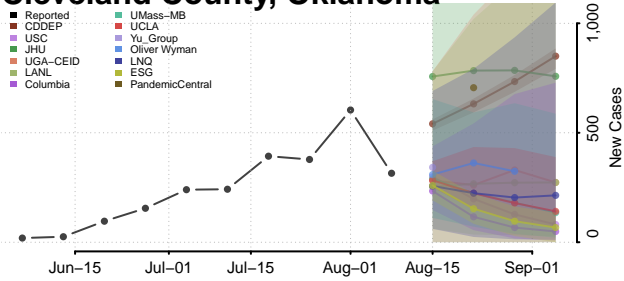

Cleveland County, Oklahoma