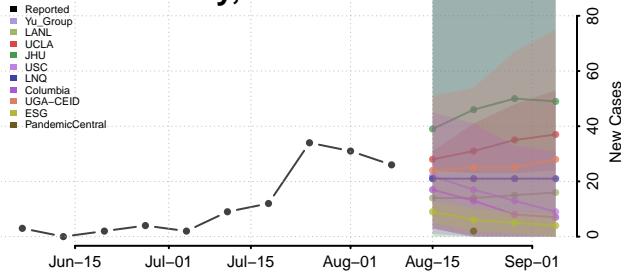

Lincoln County, New Mexico

Los Alamos County, New Mexico

Luna County, New Mexico

McKinley County, New Mexico

Mora County, New Mexico

Otero County, New Mexico

Quay County, New Mexico

Rio Arriba County, New Mexico