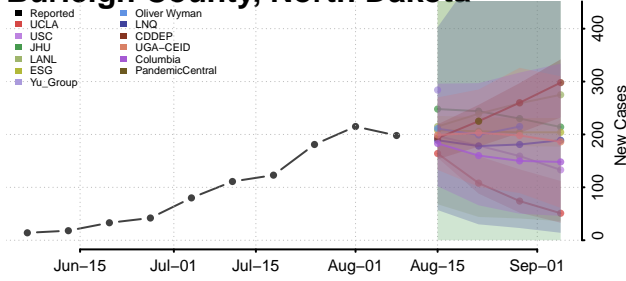

Burleigh County, North Dakota