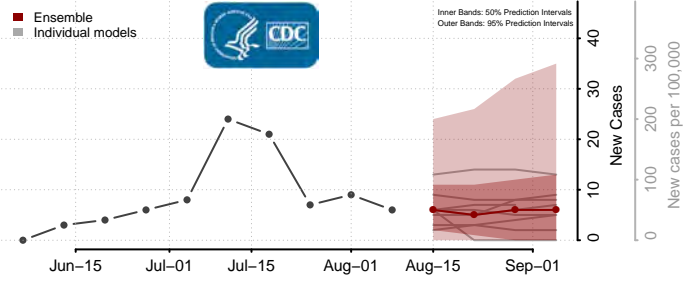

Val Verde County, Texas

Van Zandt County, Texas

Victoria County, Texas

Walker County, Texas

Waller County, Texas

Ward County, Texas

Washington County, Texas

Webb County, Texas