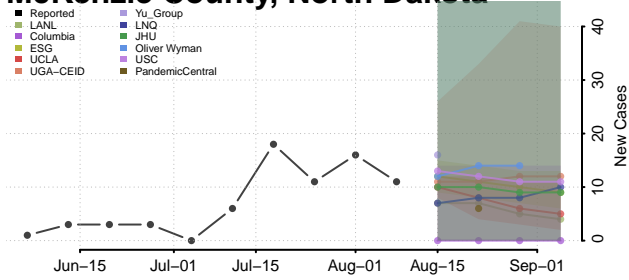

Griggs County, North Dakota

Hettinger County, North Dakota

Kidder County, North Dakota

LaMoure County, North Dakota

Logan County, North Dakota

McHenry County, North Dakota

McIntosh County, North Dakota

McKenzie County, North Dakota