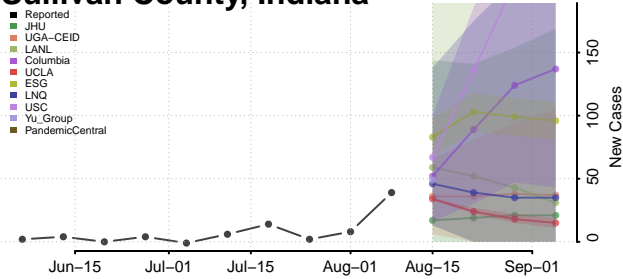

Sullivan County, Indiana