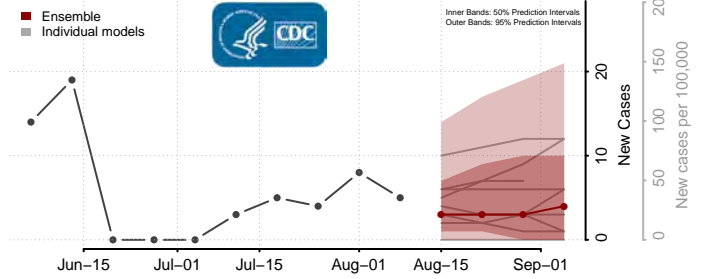

Pennington County, Minnesota