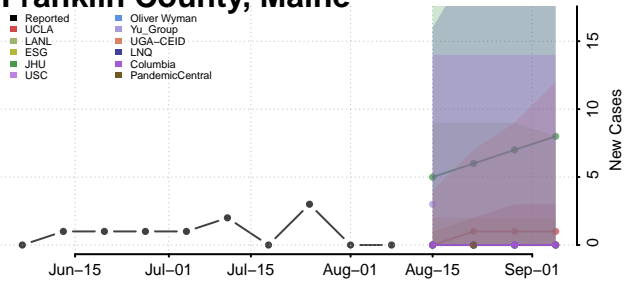

West Feliciana County, Louisiana

Winn County, Louisiana

Maine

Androscoggin County, Maine

Aroostook County, Maine

Cumberland County, Maine

Franklin County, Maine

Hancock County, Maine