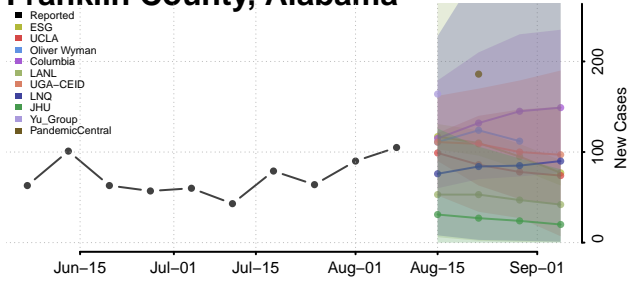

Dale County, Alabama

Dallas County, Alabama

DeKalb County, Alabama

Elmore County, Alabama

Escambia County, Alabama

Etowah County, Alabama

Fayette County, Alabama

Franklin County, Alabama