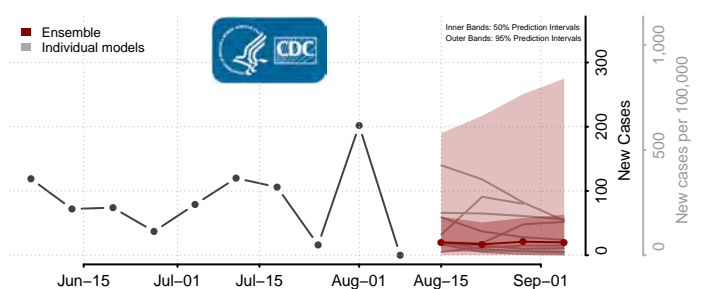

Titus County, Texas