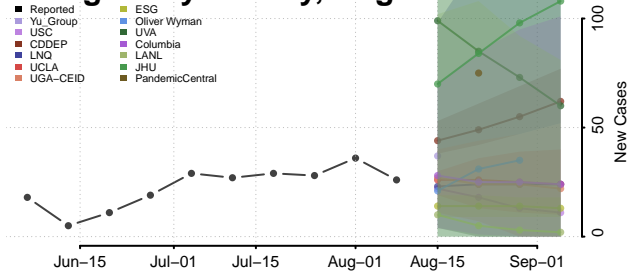

Montgomery County, Virginia