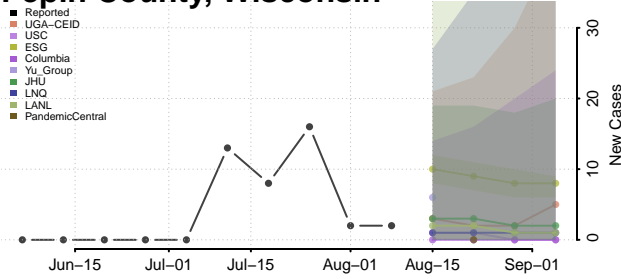

Pepin County, Wisconsin