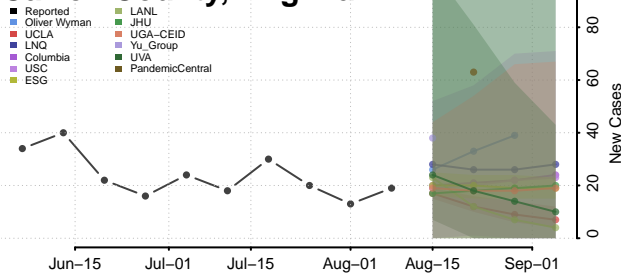

Carroll County, Virginia