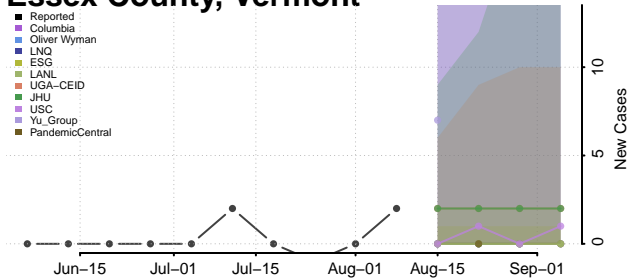

Chittenden County, Vermont

Essex County, Vermont

Franklin County, Vermont

Grand Isle County, Vermont

Lamoille County, Vermont

Orange County, Vermont

Orleans County, Vermont

Rutland County, Vermont