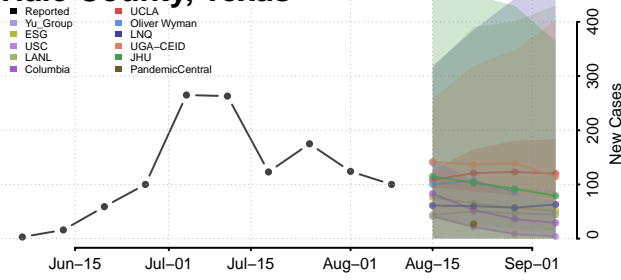

Hale County, Texas