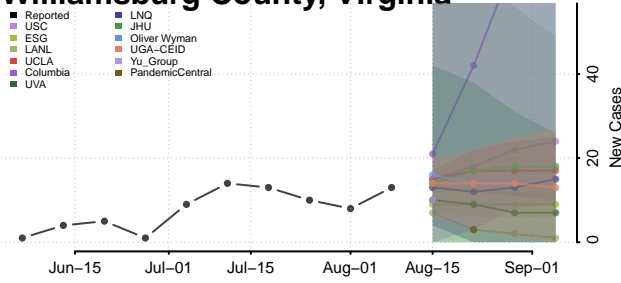

Williamsburg County, Virginia