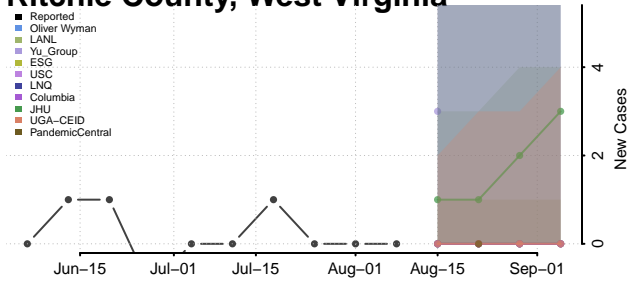

Ritchie County, West Virginia