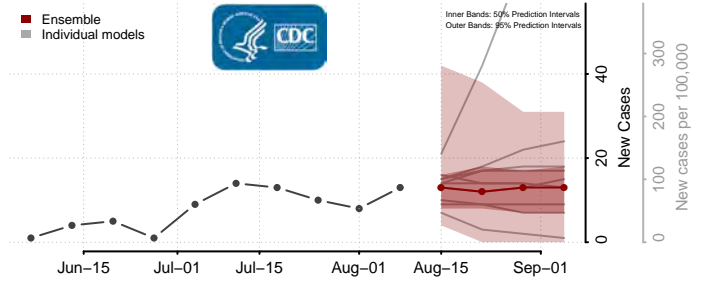

Williamsburg County, Virginia