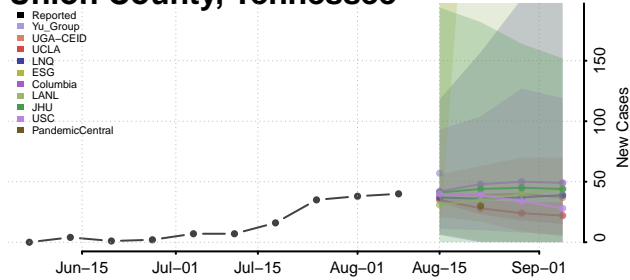

Union County, Tennessee