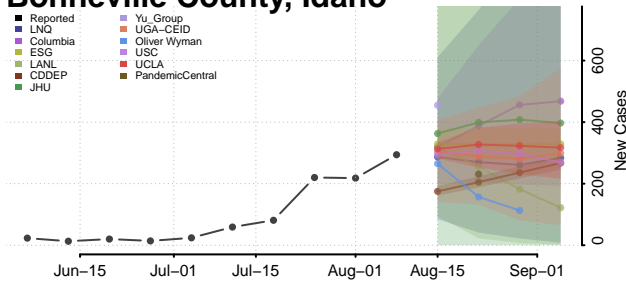

Bonneville County, Idaho