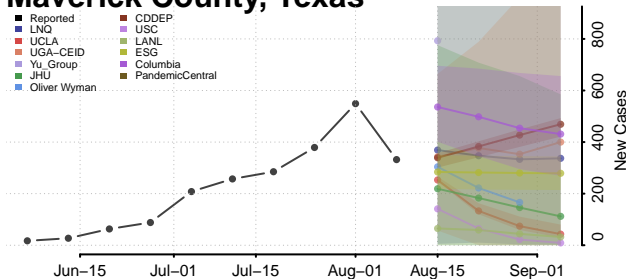

Maverick County, Texas