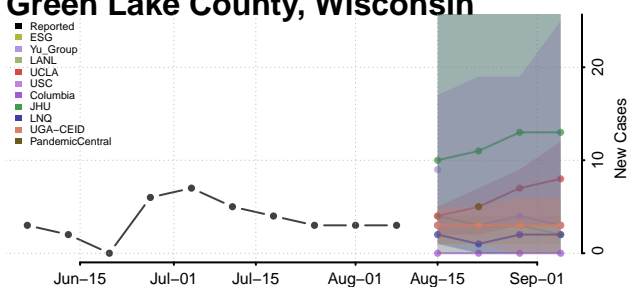

Green Lake County, Wisconsin