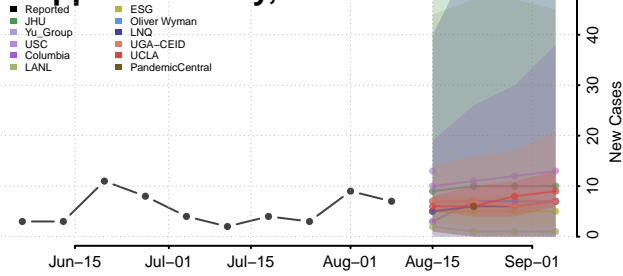

Chippewa County, Minnesota