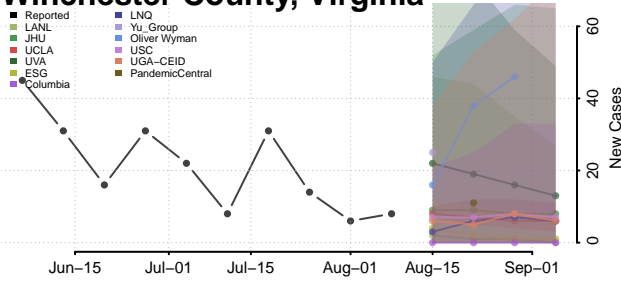

Winchester County, Virginia