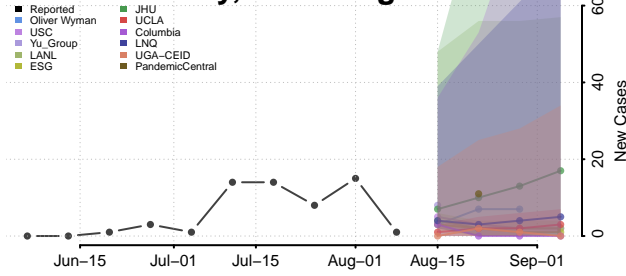

Brooke County, West Virginia