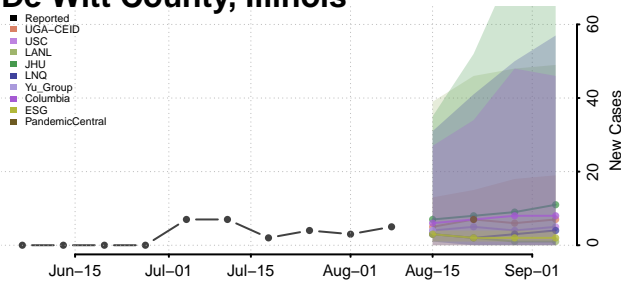

De Witt County, Illinois