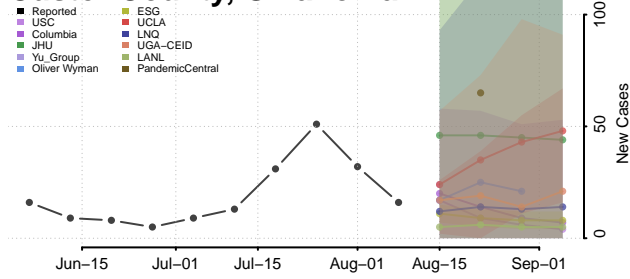

Custer County, Oklahoma

Delaware County, Oklahoma

Dewey County, Oklahoma

Ellis County, Oklahoma

Garfield County, Oklahoma

Garvin County, Oklahoma

Grady County, Oklahoma

Grant County, Oklahoma