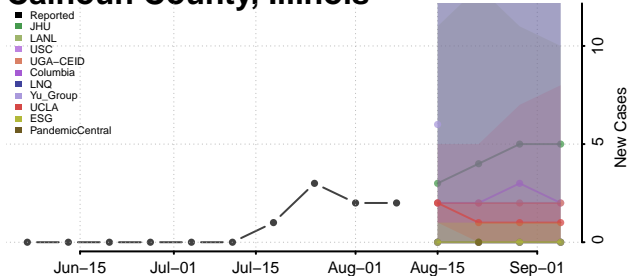

Calhoun County, Illinois