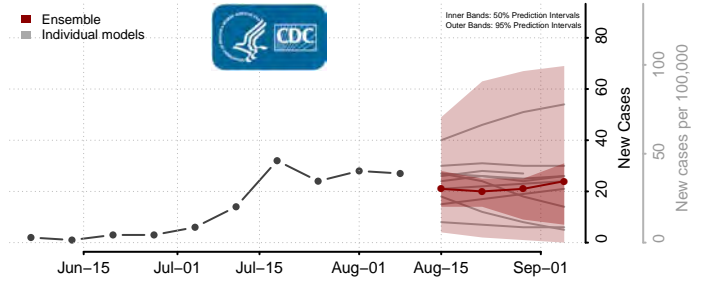

Lewis and Clark County, Montana