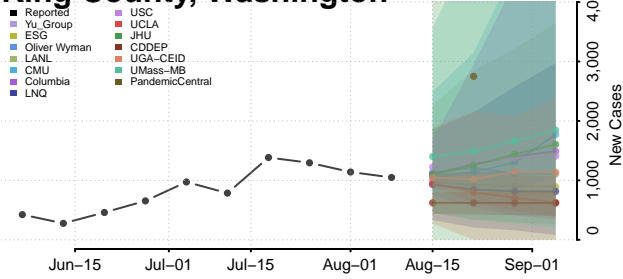

Garfield County, Washington

Grant County, Washington

Grays Harbor County, Washington

Island County, Washington

Jefferson County, Washington

King County, Washington

Kitsap County, Washington

Kittitas County, Washington