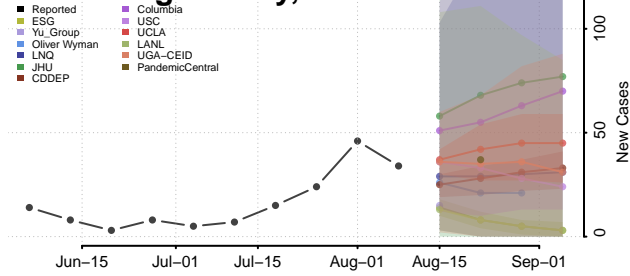

Crow Wing County, Minnesota