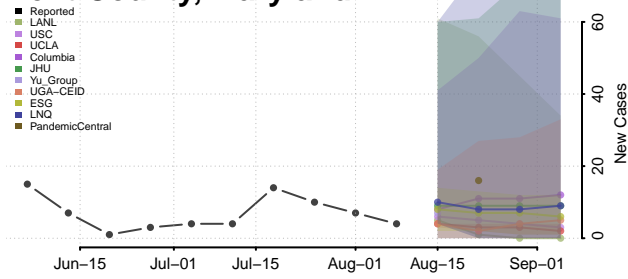

Kent County, Maryland