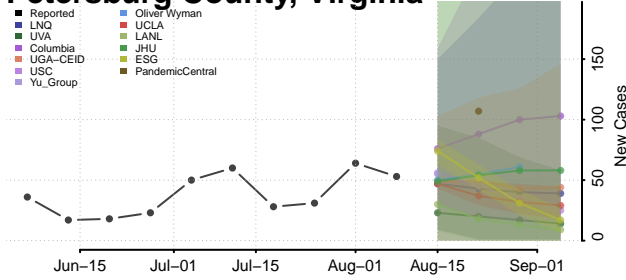

Petersburg County, Virginia