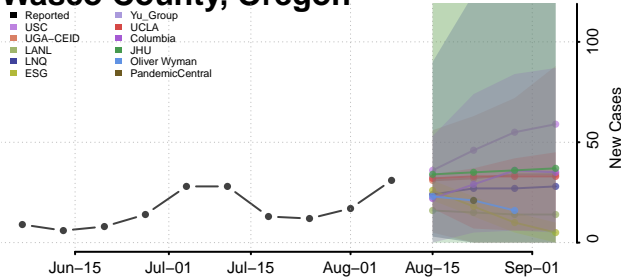

Umatilla County, Oregon

Union County, Oregon

Wallowa County, Oregon

Wasco County, Oregon

Washington County, Oregon

Wheeler County, Oregon

Yamhill County, Oregon

Pennsylvania