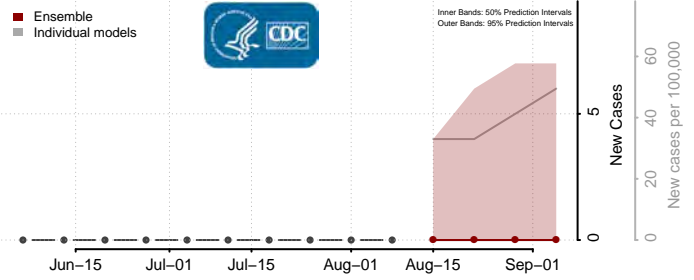

Morgan County, Utah