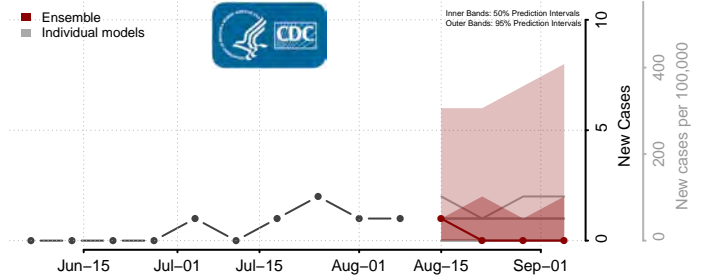

McLean County, North Dakota

Mercer County, North Dakota

Morton County, North Dakota

Mountrail County, North Dakota

Nelson County, North Dakota

Oliver County, North Dakota

Pembina County, North Dakota

Pierce County, North Dakota