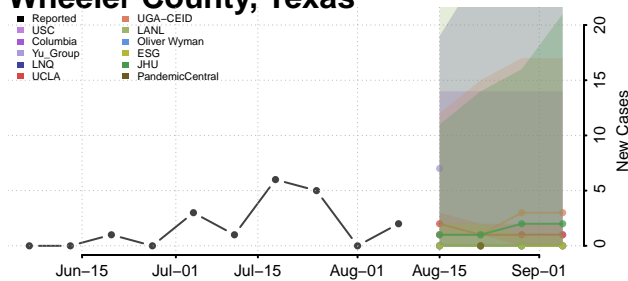

Wheeler County, Texas