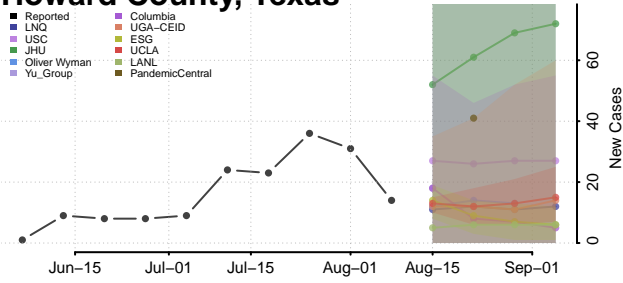

Houston County, Texas

Howard County, Texas

Hudspeth County, Texas

Hunt County, Texas

Hutchinson County, Texas

Irion County, Texas

Jack County, Texas

Jackson County, Texas