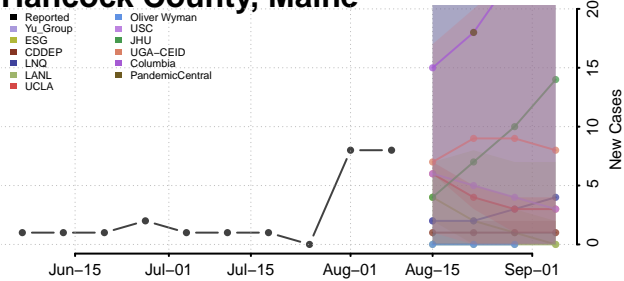

West Feliciana County, Louisiana

Winn County, Louisiana

Maine

Androscoggin County, Maine

Aroostook County, Maine

Cumberland County, Maine

Franklin County, Maine

Hancock County, Maine