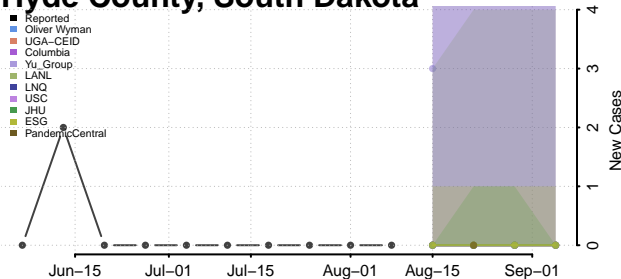

Hyde County, South Dakota