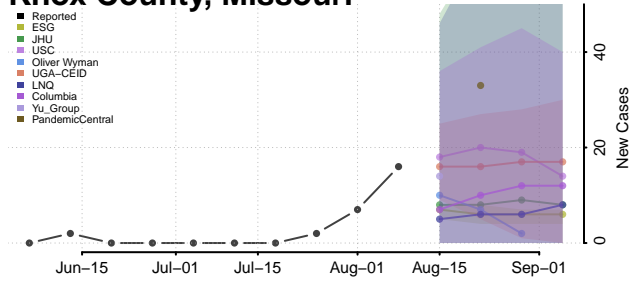

Howard County, Missouri

Howell County, Missouri

Iron County, Missouri

Jackson County, Missouri

Jasper County, Missouri

Jefferson County, Missouri

Johnson County, Missouri

Knox County, Missouri