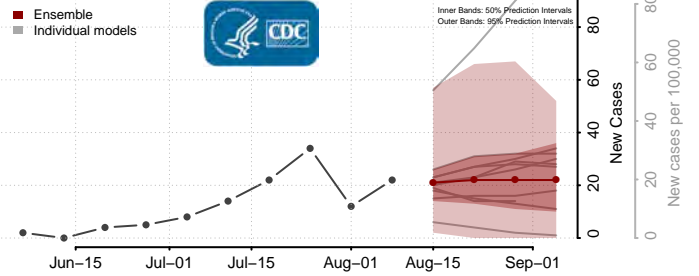

Douglas County, Oregon