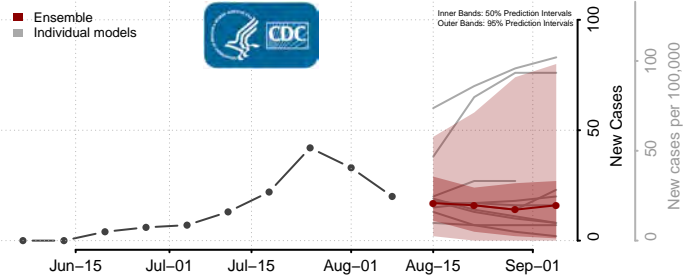

Beaverhead County, Montana

Big Horn County, Montana

Blaine County, Montana

Broadwater County, Montana

Carbon County, Montana

Carter County, Montana

Cascade County, Montana

Chouteau County, Montana