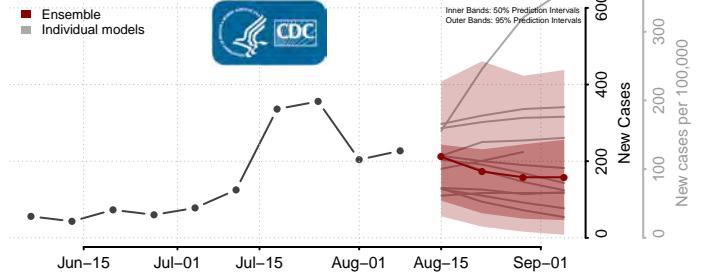

New Kent County, Virginia

Newport News County, Virginia

Norfolk County, Virginia

Northampton County, Virginia

Northumberland County, Virginia

Norton County, Virginia

Nottoway County, Virginia

Orange County, Virginia