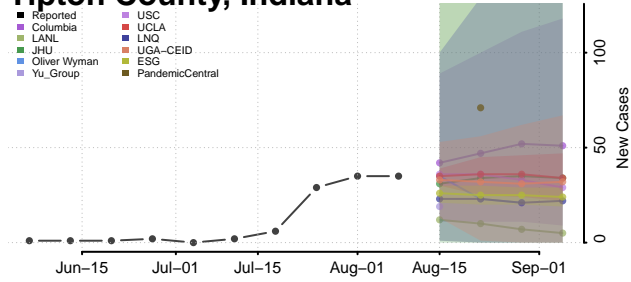

Tipton County, Indiana