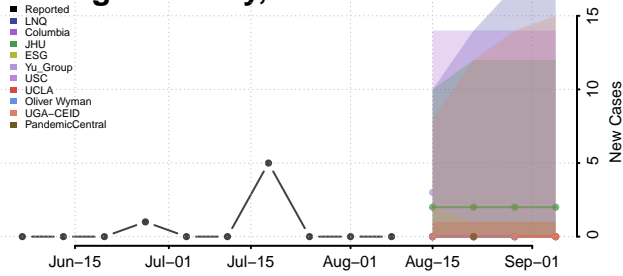

Hettinger County, North Dakota