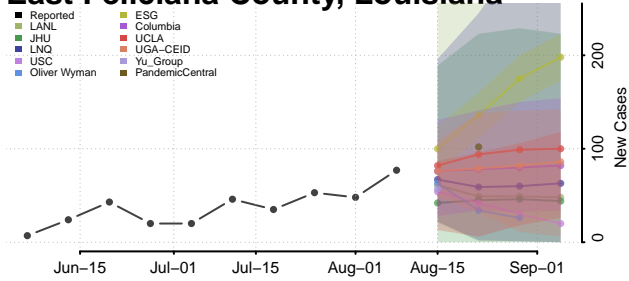

East Feliciana County, Louisiana