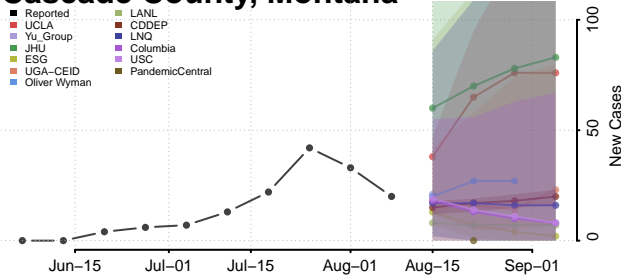

Beaverhead County, Montana

Big Horn County, Montana

Blaine County, Montana

Broadwater County, Montana

Carbon County, Montana

Carter County, Montana

Cascade County, Montana

Chouteau County, Montana