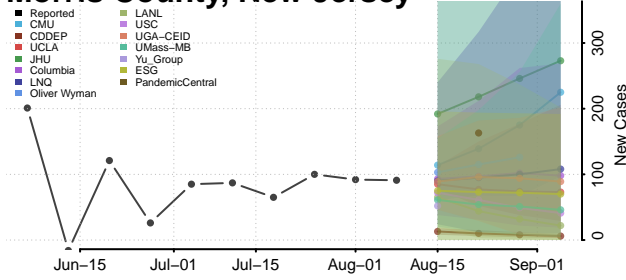

Morris County, New Jersey