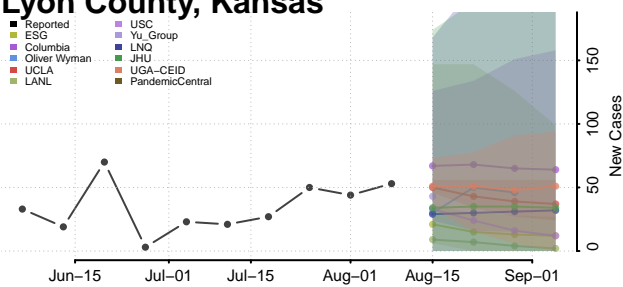

Lane County, Kansas

Leavenworth County, Kansas

Lincoln County, Kansas

Linn County, Kansas

Logan County, Kansas

Lyon County, Kansas

Marion County, Kansas

Marshall County, Kansas