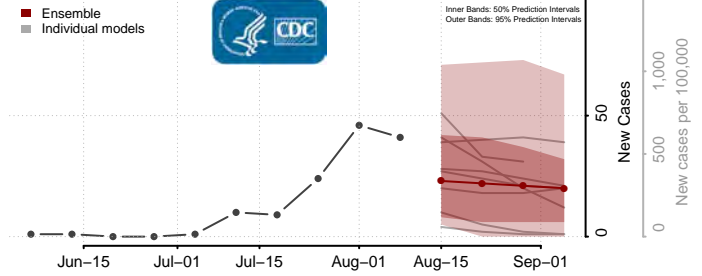

Benson County, North Dakota