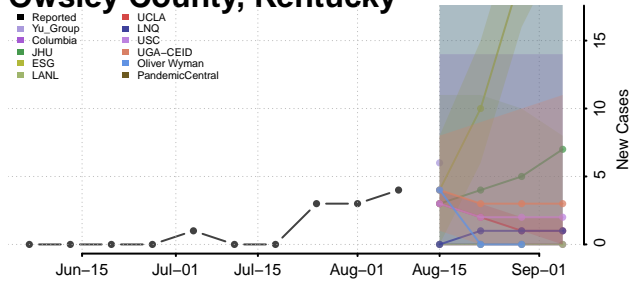

Owsley County, Kentucky