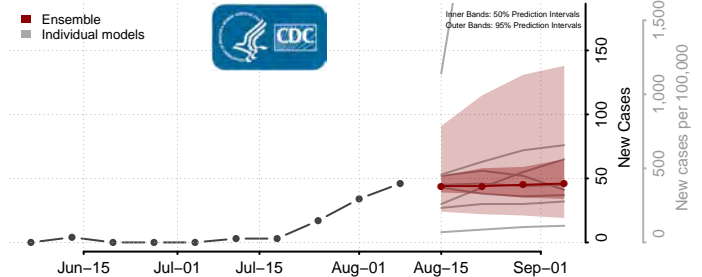

Gilmer County, West Virginia

Grant County, West Virginia

Greenbrier County, West Virginia

Hampshire County, West Virginia

Hancock County, West Virginia

Hardy County, West Virginia

Harrison County, West Virginia