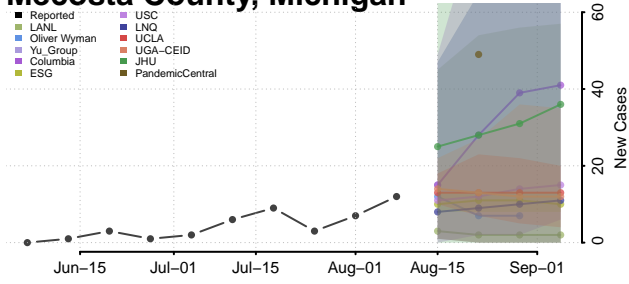

Mecosta County, Michigan