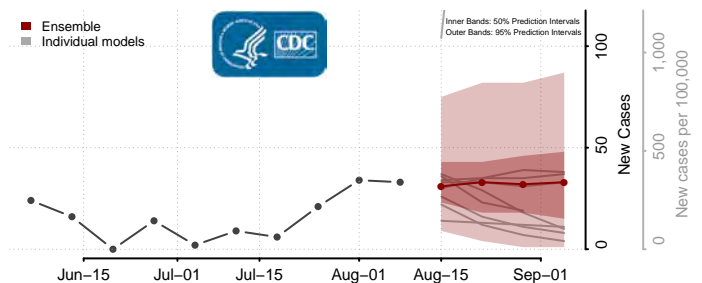

Tunica County, Mississippi

Union County, Mississippi

Walthall County, Mississippi

Warren County, Mississippi

Washington County, Mississippi

Wayne County, Mississippi

Webster County, Mississippi

Wilkinson County, Mississippi