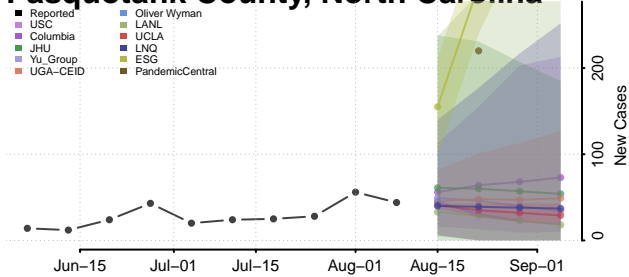

Pasquotank County, North Carolina