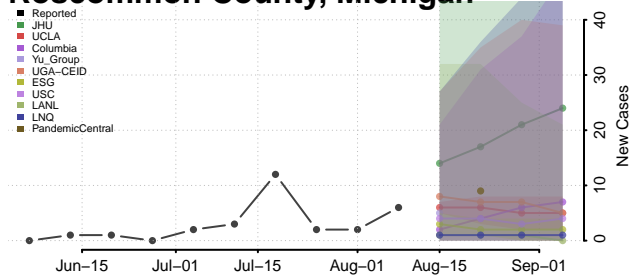

Oscoda County, Michigan

Otsego County, Michigan

Ottawa County, Michigan

Presque Isle County, Michigan

Roscommon County, Michigan

Saginaw County, Michigan

Sanilac County, Michigan

Schoolcraft County, Michigan