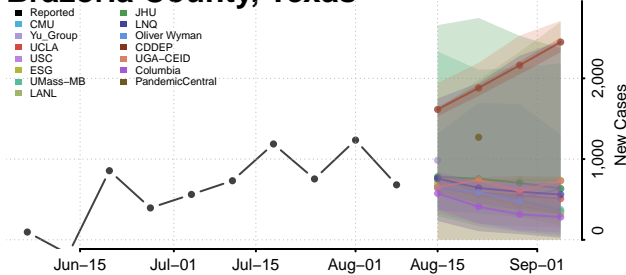

Brazoria County, Texas