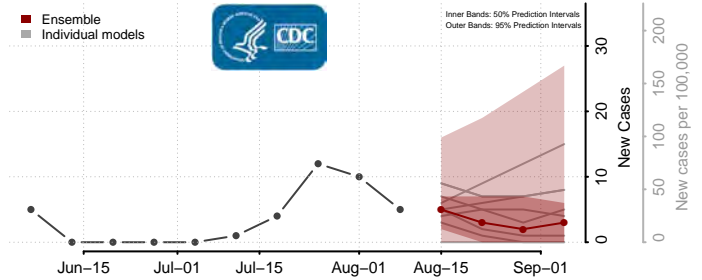

Bates County, Missouri