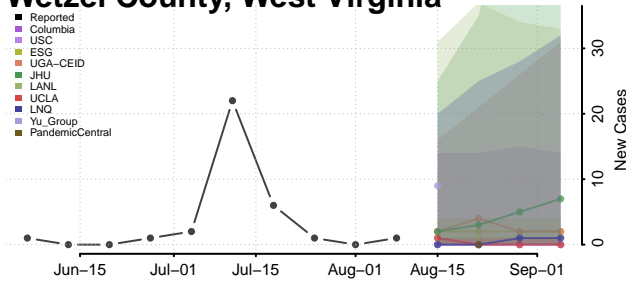

Wetzel County, West Virginia