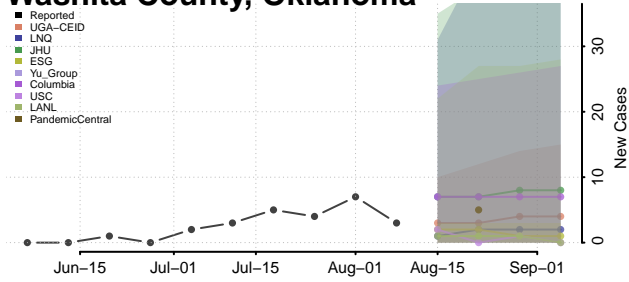

Sequoyah County, Oklahoma

Stephens County, Oklahoma

Texas County, Oklahoma

Tillman County, Oklahoma

Tulsa County, Oklahoma

Wagoner County, Oklahoma

Washington County, Oklahoma

Washita County, Oklahoma