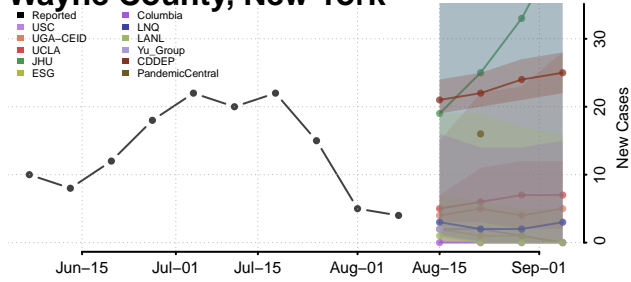

Sullivan County, New York

Tioga County, New York

Tompkins County, New York

Ulster County, New York

Warren County, New York

Washington County, New York

Wayne County, New York

Westchester County, New York