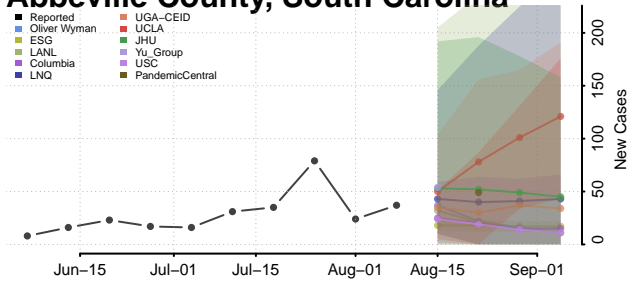

Rhode Island

Bristol County, Rhode Island

Kent County, Rhode Island

Newport County, Rhode Island

Providence County, Rhode Island

Washington County, Rhode Island

South Carolina

Abbeville County, South Carolina