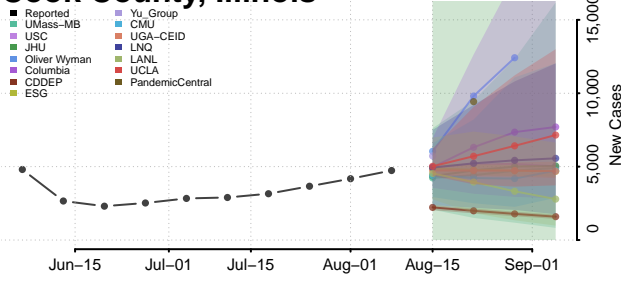

Cook County, Illinois