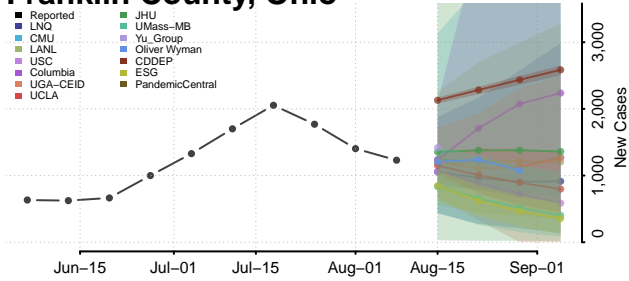

Franklin County, Ohio