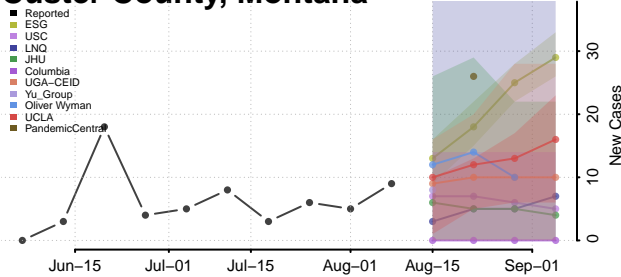

Custer County, Montana