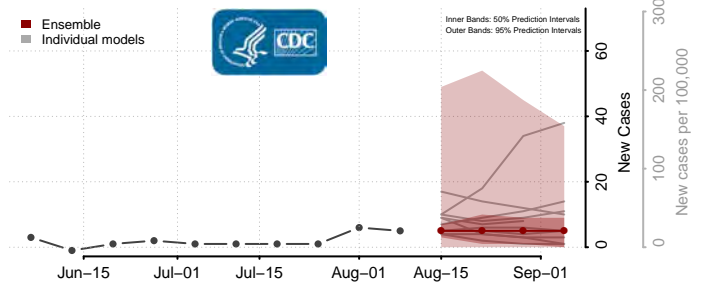

Fairfax City County, Virginia