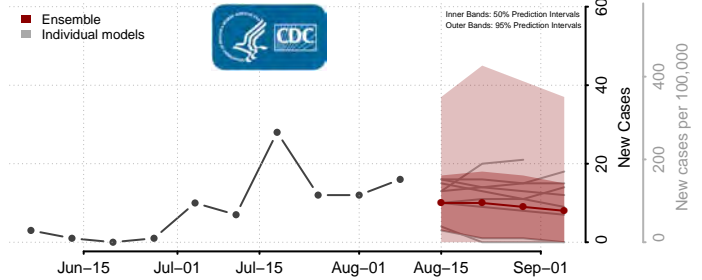

McLean County, North Dakota

Mercer County, North Dakota

Morton County, North Dakota

Mountrail County, North Dakota

Nelson County, North Dakota

Oliver County, North Dakota

Pembina County, North Dakota

Pierce County, North Dakota