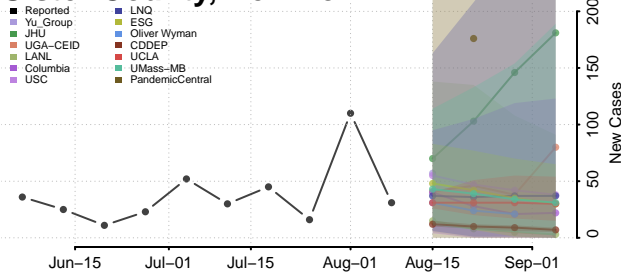

Sullivan County, New York

Tioga County, New York

Tompkins County, New York

Ulster County, New York

Warren County, New York

Washington County, New York

Wayne County, New York

Westchester County, New York