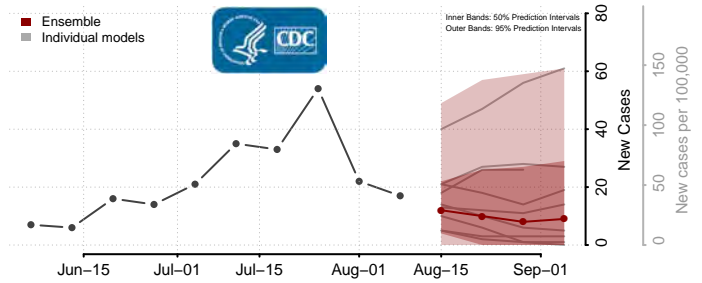

Ohio County, West Virginia