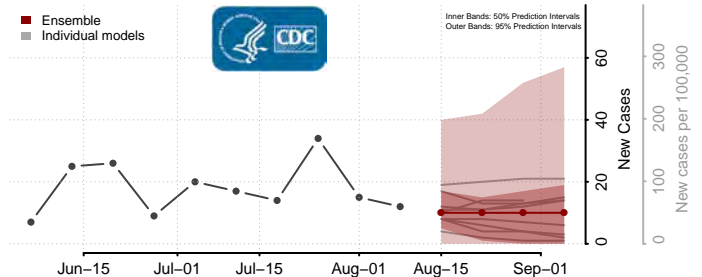

Black Hawk County, Iowa

Boone County, Iowa

Bremer County, Iowa

Buchanan County, Iowa

Buena Vista County, Iowa

Butler County, Iowa

Calhoun County, Iowa

Carroll County, Iowa