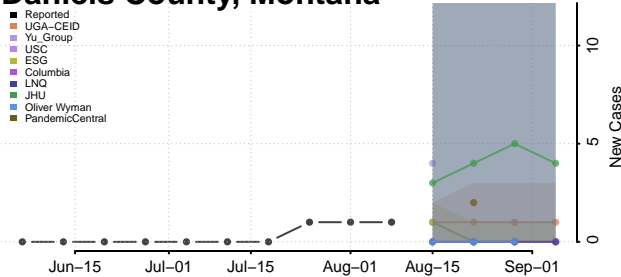

Daniels County, Montana