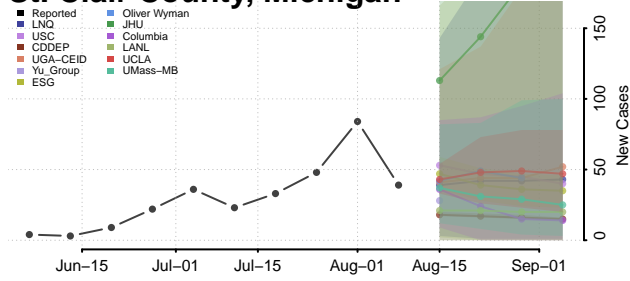

St. Clair County, Michigan