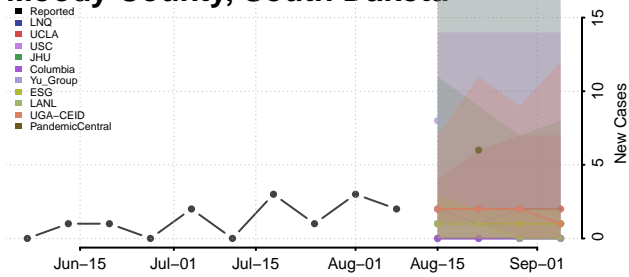

Moody County, South Dakota