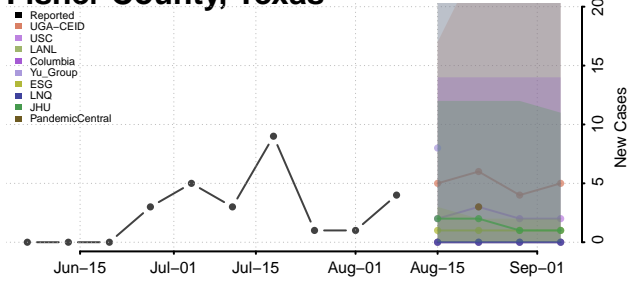

Fisher County, Texas