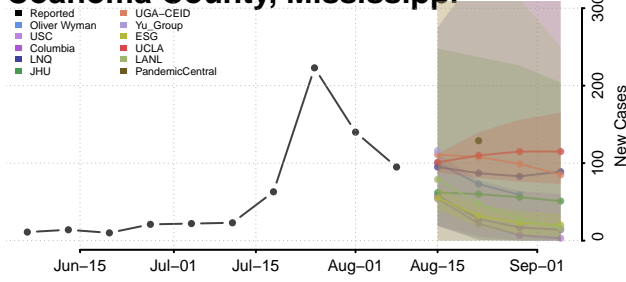

Carroll County, Mississippi

Chickasaw County, Mississippi

Choctaw County, Mississippi

Claiborne County, Mississippi

Clarke County, Mississippi

Clay County, Mississippi

Coahoma County, Mississippi

Copiah County, Mississippi