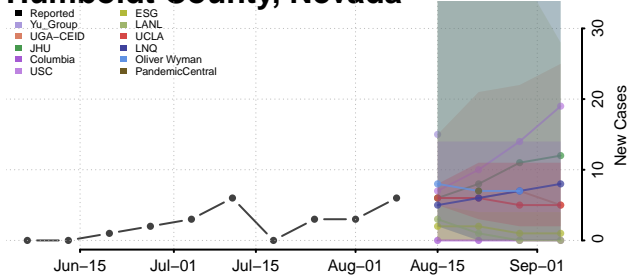

Humboldt County, Nevada