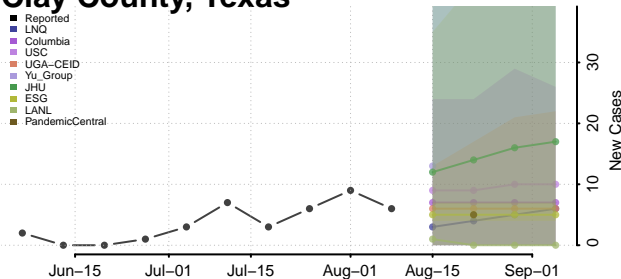

Clay County, Texas