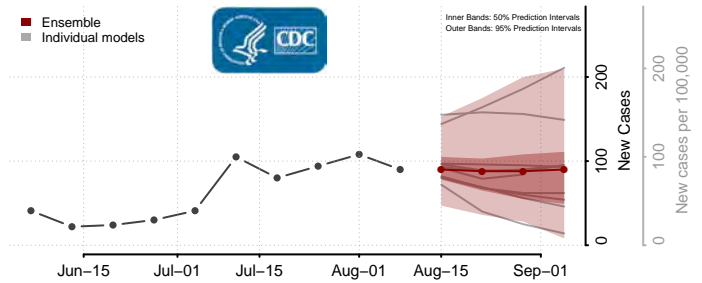

Carver County, Minnesota