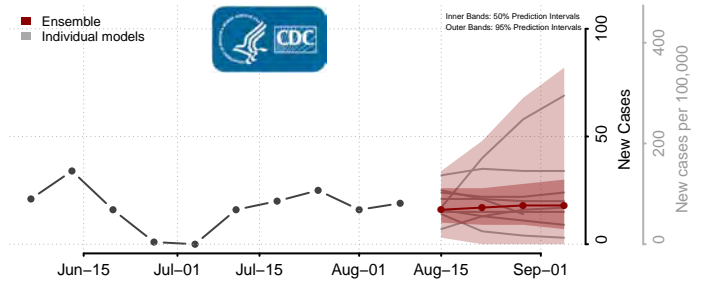

Hood River County, Oregon

Jackson County, Oregon

Jefferson County, Oregon

Josephine County, Oregon

Klamath County, Oregon

Lake County, Oregon

Lane County, Oregon

Lincoln County, Oregon