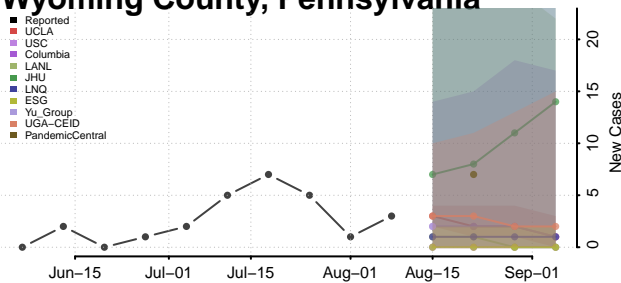

Venango County, Pennsylvania

Warren County, Pennsylvania

Washington County, Pennsylvania

Wayne County, Pennsylvania

Westmoreland County, Pennsylvania

Wyoming County, Pennsylvania

York County, Pennsylvania

Puerto Rico