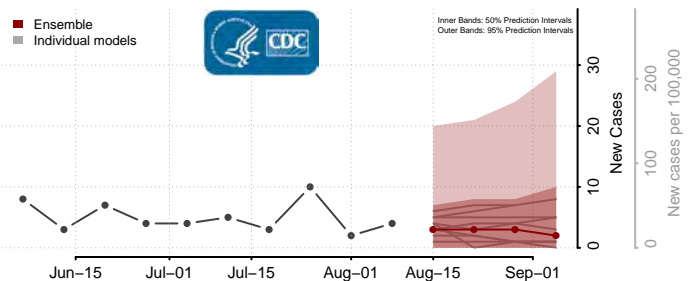

Cassia County, Idaho

Clark County, Idaho

Clearwater County, Idaho

Custer County, Idaho

Elmore County, Idaho

Franklin County, Idaho

Fremont County, Idaho

Gem County, Idaho