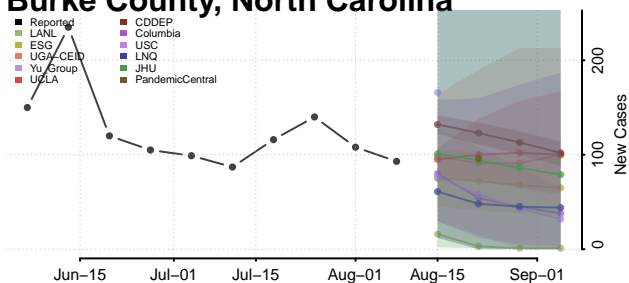

Avery County, North Carolina

Beaufort County, North Carolina

Bertie County, North Carolina

Bladen County, North Carolina

Brunswick County, North Carolina

Buncombe County, North Carolina

Burke County, North Carolina