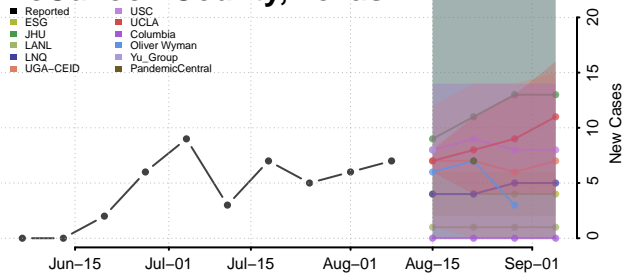

McCulloch County, Texas