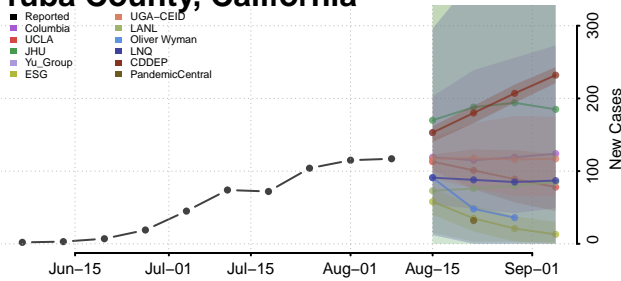

Tulare County, California

Tuolumne County, California

Ventura County, California

Yolo County, California

Yuba County, California

Colorado

Adams County, Colorado

Alamosa County, Colorado