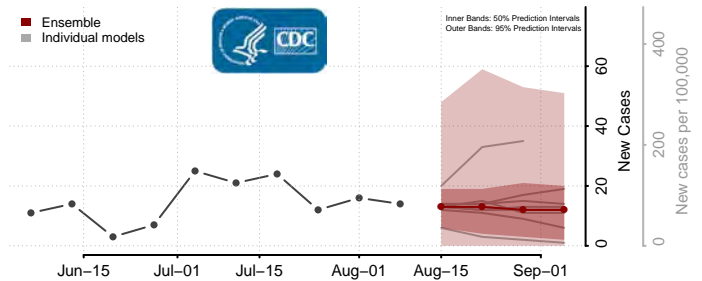

Poweshiek County, Iowa

Ringgold County, Iowa

Sac County, Iowa

Scott County, Iowa

Shelby County, Iowa

Sioux County, Iowa

Story County, Iowa

Tama County, Iowa