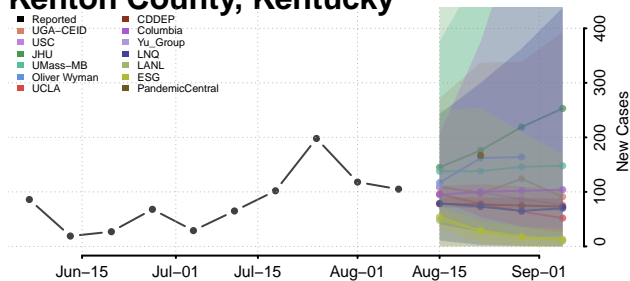

Kenton County, Kentucky