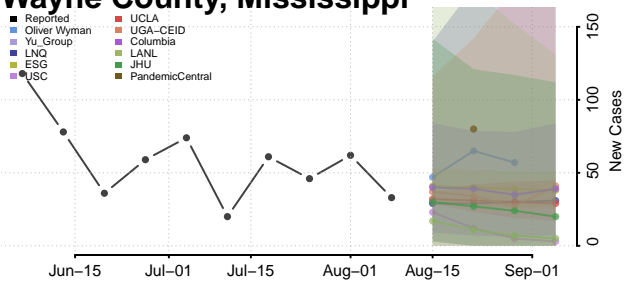

Tunica County, Mississippi

Union County, Mississippi

Walthall County, Mississippi

Warren County, Mississippi

Washington County, Mississippi

Wayne County, Mississippi

Webster County, Mississippi

Wilkinson County, Mississippi