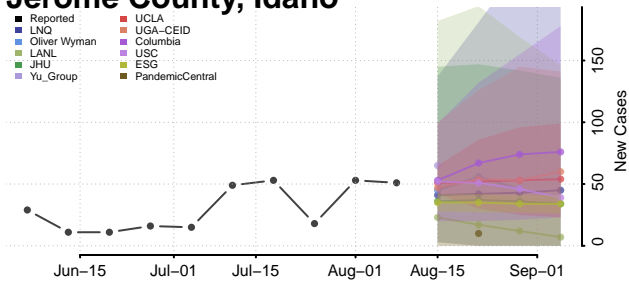

Gooding County, Idaho

Idaho County, Idaho

Jefferson County, Idaho

Jerome County, Idaho

Kootenai County, Idaho

Latah County, Idaho

Lemhi County, Idaho

Lewis County, Idaho