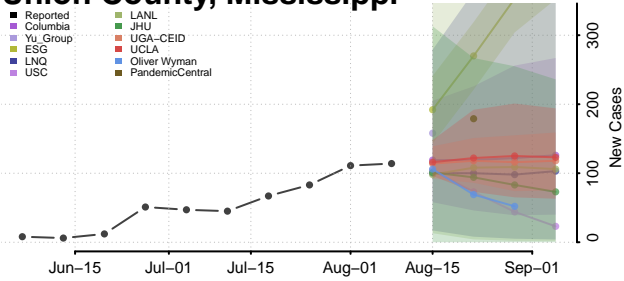

Tunica County, Mississippi

Union County, Mississippi

Walthall County, Mississippi

Warren County, Mississippi

Washington County, Mississippi

Wayne County, Mississippi

Webster County, Mississippi

Wilkinson County, Mississippi