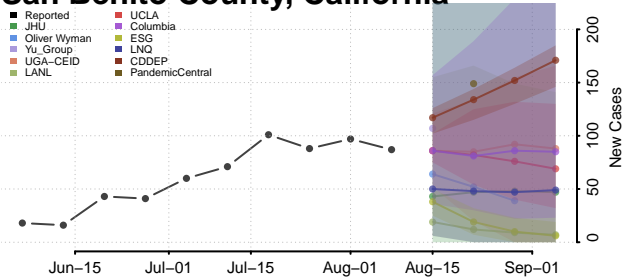

Plumas County, California

Riverside County, California

Sacramento County, California

San Benito County, California

San Bernardino County, California

San Diego County, California

San Francisco County, California