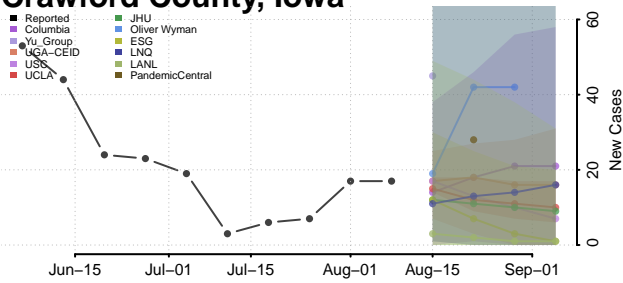

Crawford County, Iowa