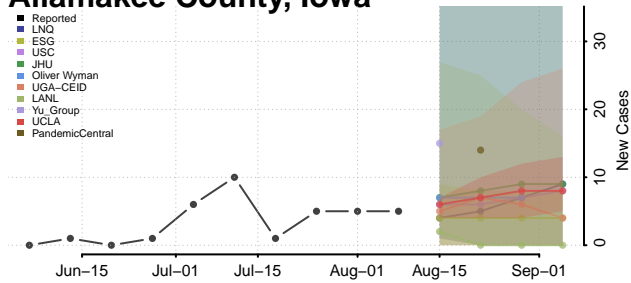

Allamakee County, Iowa