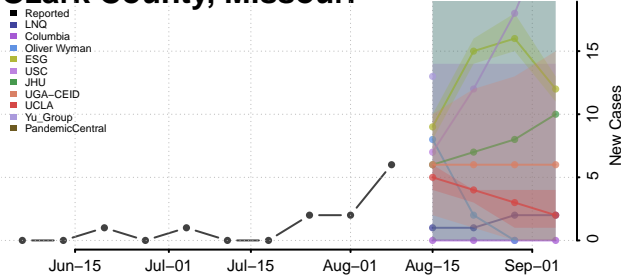

Ozark County, Missouri