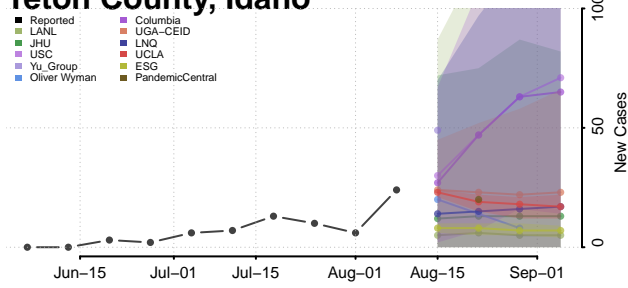

Teton County, Idaho