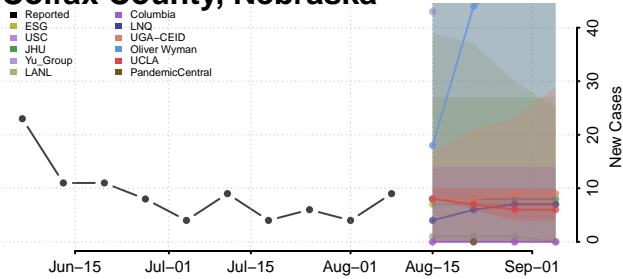

Colfax County, Nebraska