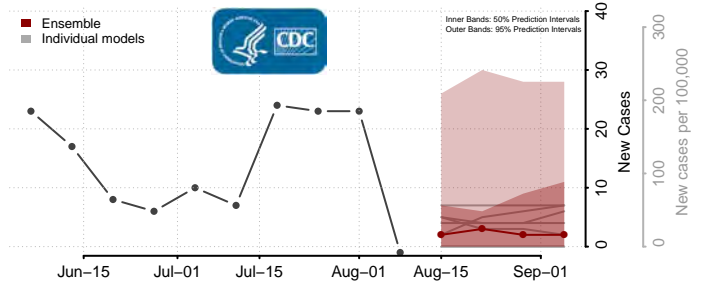

Pike County, Alabama

Randolph County, Alabama

Russell County, Alabama

Shelby County, Alabama

St. Clair County, Alabama

Sumter County, Alabama

Talladega County, Alabama

Tallapoosa County, Alabama