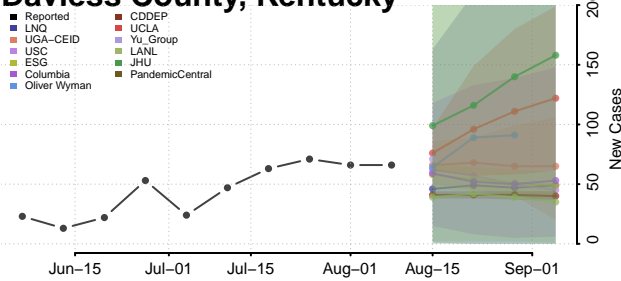

Clark County, Kentucky

Clay County, Kentucky

Clinton County, Kentucky

Crittenden County, Kentucky

Cumberland County, Kentucky

Daviess County, Kentucky

Edmonson County, Kentucky

Elliott County, Kentucky