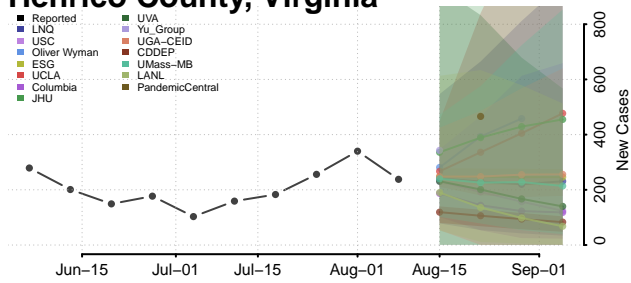

Grayson County, Virginia

Greene County, Virginia

Greensville County, Virginia

Halifax County, Virginia

Hampton County, Virginia

Hanover County, Virginia

Harrisonburg County, Virginia

Henrico County, Virginia