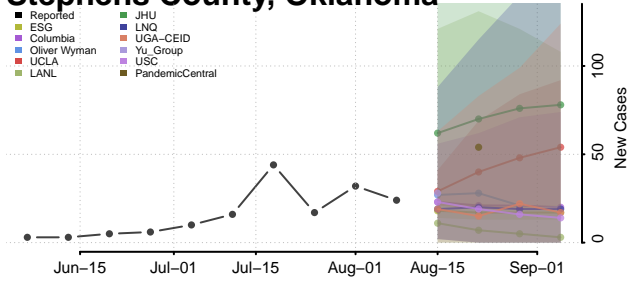

Sequoyah County, Oklahoma

Stephens County, Oklahoma

Texas County, Oklahoma

Tillman County, Oklahoma

Tulsa County, Oklahoma

Wagoner County, Oklahoma

Washington County, Oklahoma

Washita County, Oklahoma