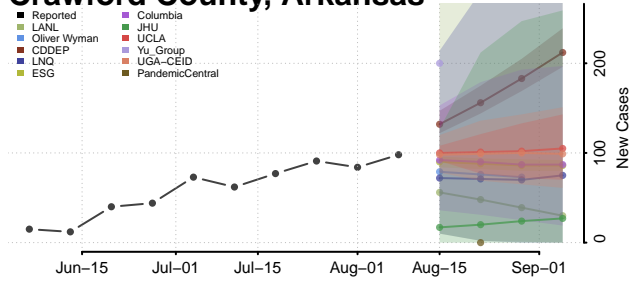

Cleburne County, Arkansas

Cleveland County, Arkansas

Columbia County, Arkansas

Conway County, Arkansas

Craighead County, Arkansas

Crawford County, Arkansas

Crittenden County, Arkansas

Cross County, Arkansas