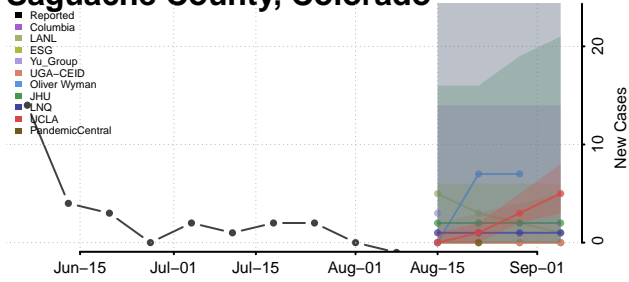

Prowers County, Colorado

Pueblo County, Colorado

Rio Blanco County, Colorado

Rio Grande County, Colorado

Routt County, Colorado

Saguache County, Colorado

San Juan County, Colorado

San Miguel County, Colorado