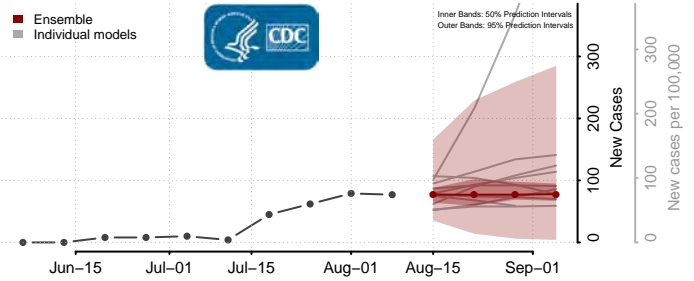

Custer County, Montana

Daniels County, Montana

Dawson County, Montana

Deer Lodge County, Montana

Fallon County, Montana

Fergus County, Montana

Flathead County, Montana

Gallatin County, Montana