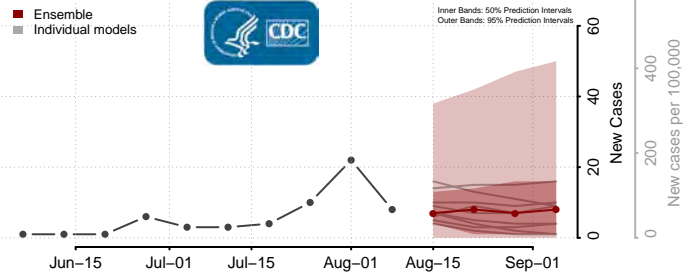

Okfuskee County, Oklahoma