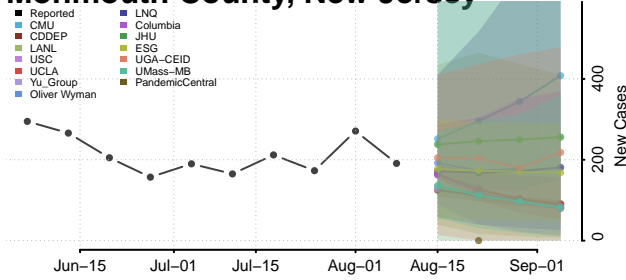

Monmouth County, New Jersey