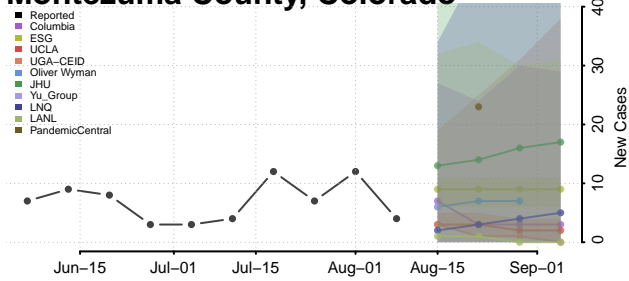

Montezuma County, Colorado