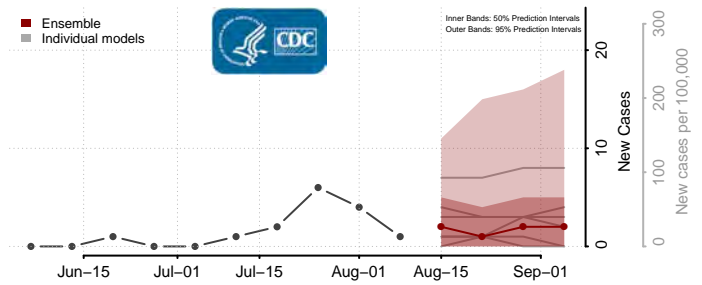

Dade County, Missouri