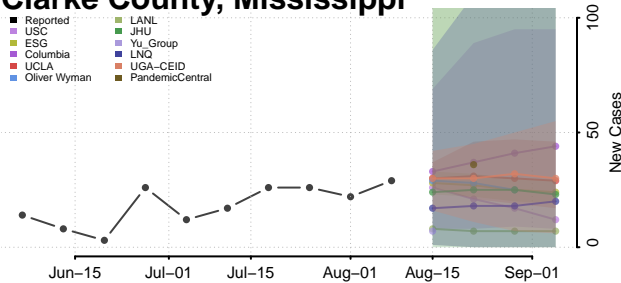

Carroll County, Mississippi

Chickasaw County, Mississippi

Choctaw County, Mississippi

Claiborne County, Mississippi

Clarke County, Mississippi

Clay County, Mississippi

Coahoma County, Mississippi

Copiah County, Mississippi