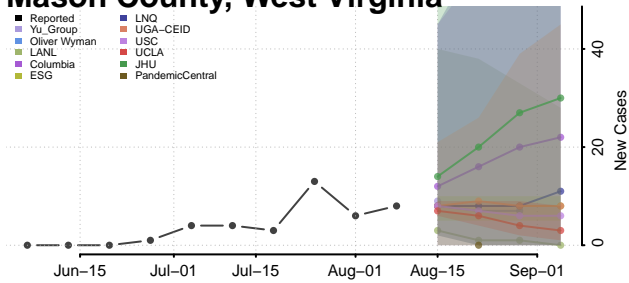

Mason County, West Virginia