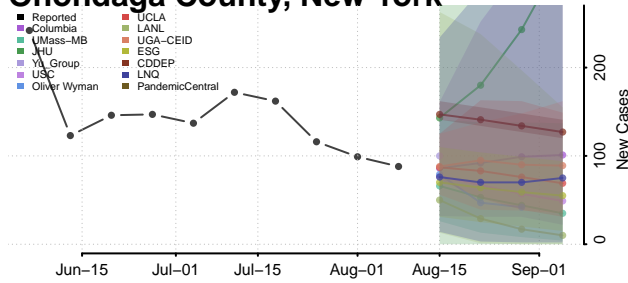

Montgomery County, New York

Nassau County, New York

New York City County, New York

Niagara County, New York

Oneida County, New York

Onondaga County, New York

Ontario County, New York

Orange County, New York