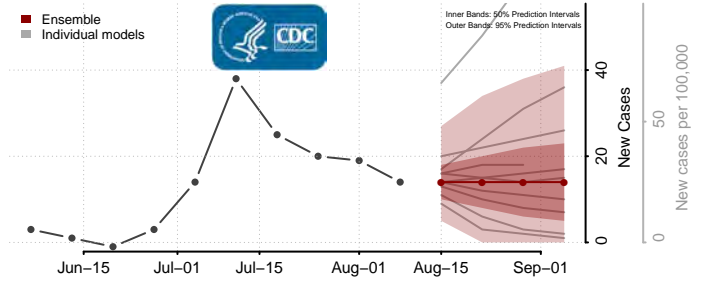

Marion County, West Virginia