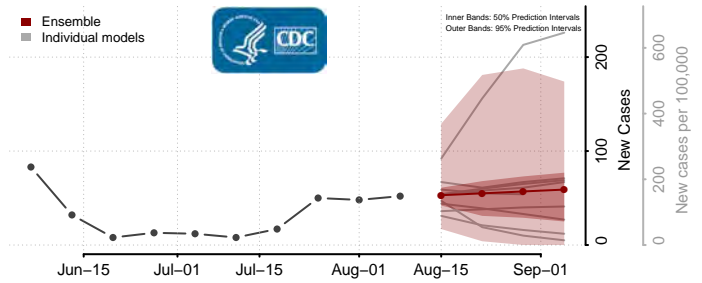

Taylor County, Iowa

Union County, Iowa

Van Buren County, Iowa

Wapello County, Iowa

Warren County, Iowa

Washington County, Iowa

Wayne County, Iowa

Webster County, Iowa