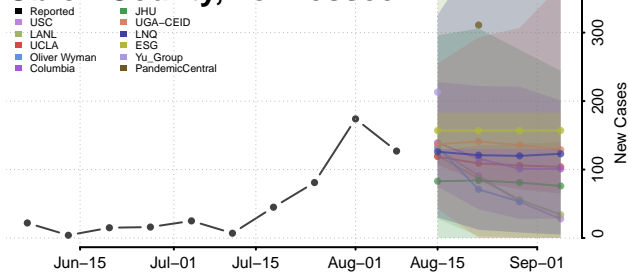

Obion County, Tennessee