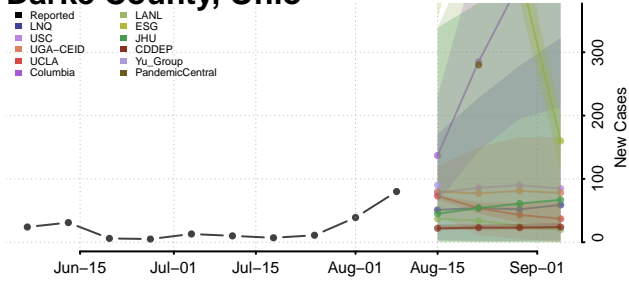

Clermont County, Ohio

Clinton County, Ohio

Columbiana County, Ohio

Coshocton County, Ohio

Crawford County, Ohio

Cuyahoga County, Ohio

Darke County, Ohio

Defiance County, Ohio