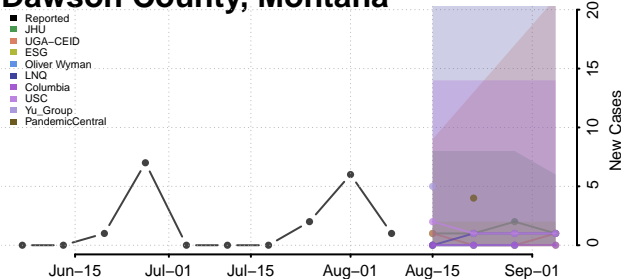

Dawson County, Montana