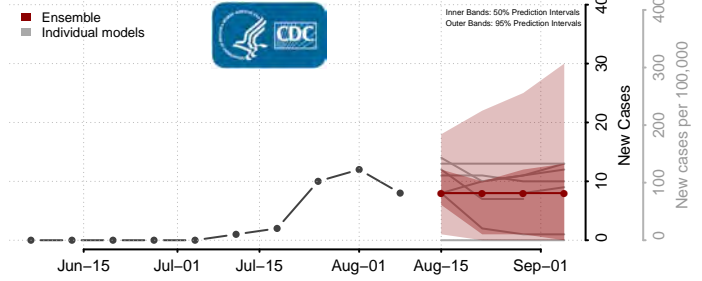

Lewis County, Missouri