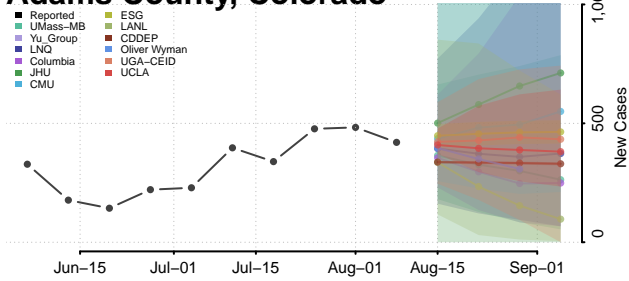

Tulare County, California

Tuolumne County, California

Ventura County, California

Yolo County, California

Yuba County, California

Colorado

Adams County, Colorado

Alamosa County, Colorado