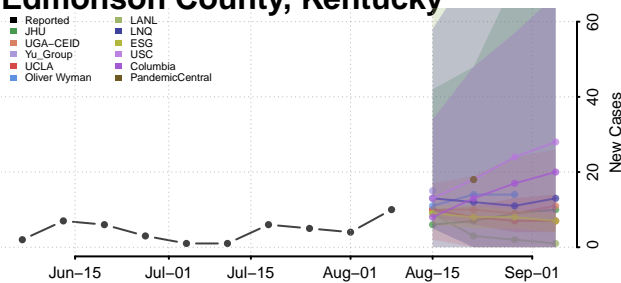

Clark County, Kentucky

Clay County, Kentucky

Clinton County, Kentucky

Crittenden County, Kentucky

Cumberland County, Kentucky

Daviess County, Kentucky

Edmonson County, Kentucky

Elliott County, Kentucky