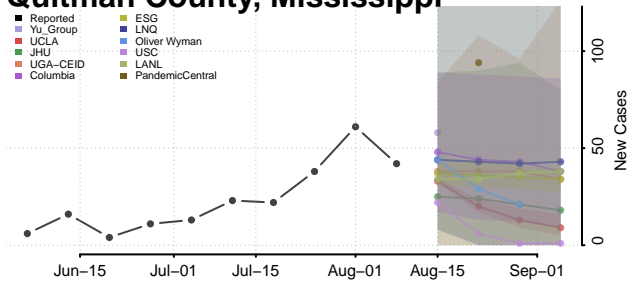

Perry County, Mississippi

Pike County, Mississippi

Pontotoc County, Mississippi

Prentiss County, Mississippi

Quitman County, Mississippi

Rankin County, Mississippi

Scott County, Mississippi

Sharkey County, Mississippi