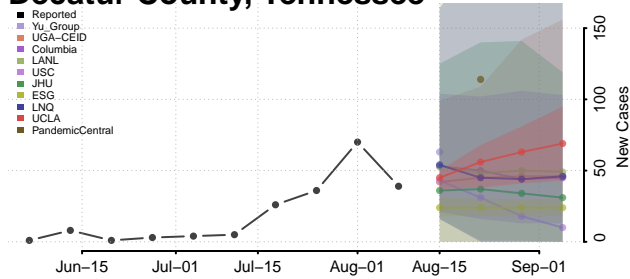

Crockett County, Tennessee

Cumberland County, Tennessee

Davidson County, Tennessee

Decatur County, Tennessee

DeKalb County, Tennessee

Dickson County, Tennessee

Dyer County, Tennessee

Fayette County, Tennessee