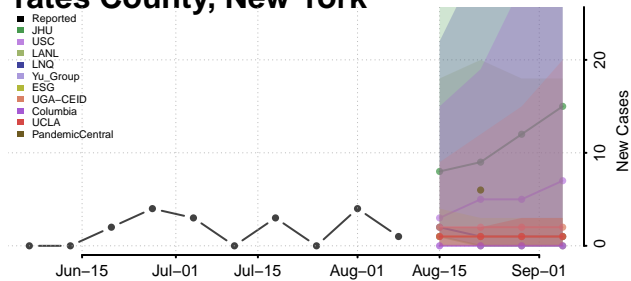

Yates County, New York