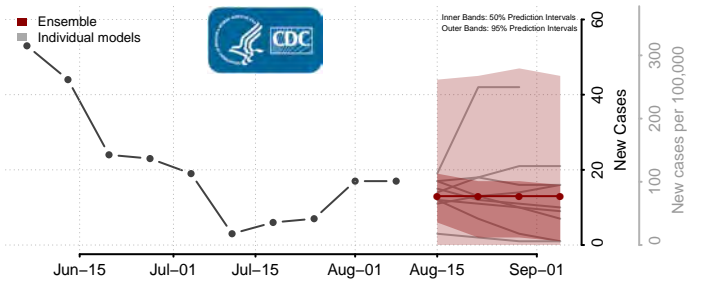

Crawford County, Iowa