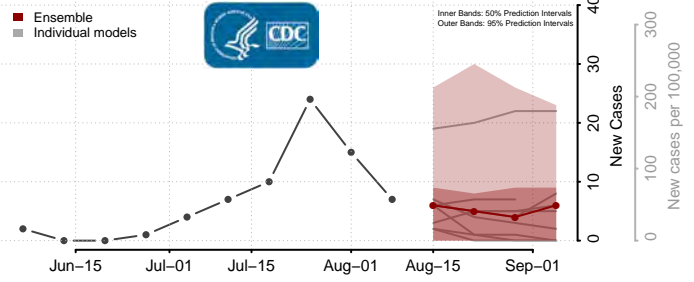

Jackson County, Minnesota

Kanabec County, Minnesota

Kandiyohi County, Minnesota

Kittson County, Minnesota

Koochiching County, Minnesota

Lac qui Parle County, Minnesota

Lake County, Minnesota

Lake of the Woods County, Minnesota