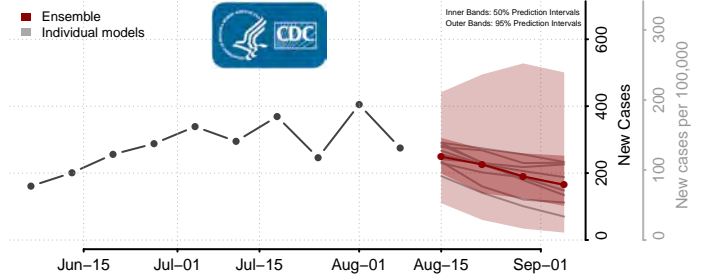

Hyde County, North Carolina

Iredell County, North Carolina

Jackson County, North Carolina

Johnston County, North Carolina

Jones County, North Carolina

Lee County, North Carolina

Lenoir County, North Carolina