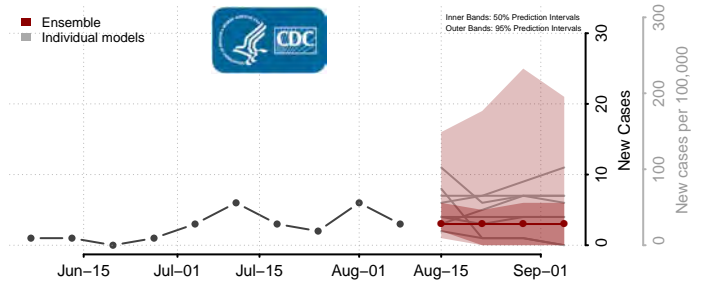

Switzerland County, Indiana