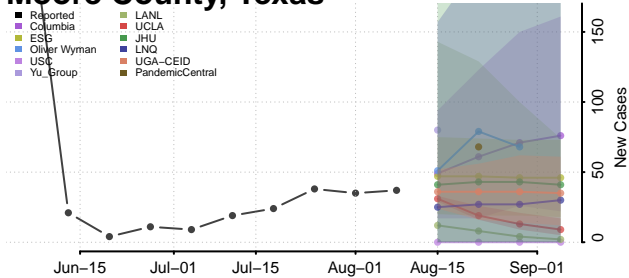

Moore County, Texas