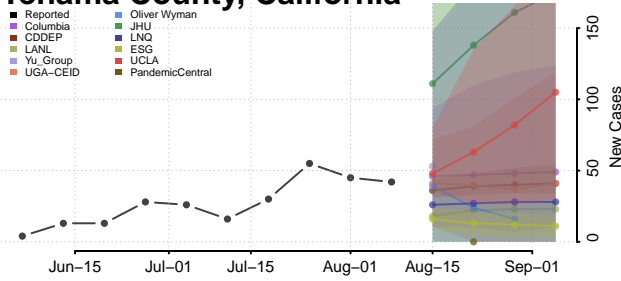

Sierra County, California

Siskiyou County, California

Solano County, California

Sonoma County, California

Stanislaus County, California

Sutter County, California

Tehama County, California

Trinity County, California