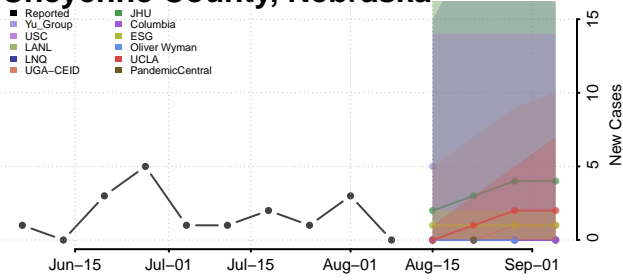

Cheyenne County, Nebraska