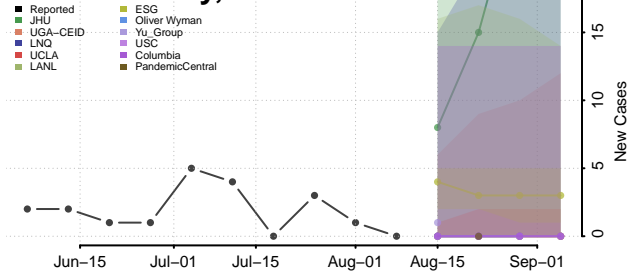

Delaware County, New York

Dutchess County, New York

Erie County, New York

Essex County, New York

Franklin County, New York

Fulton County, New York

Genesee County, New York

Greene County, New York