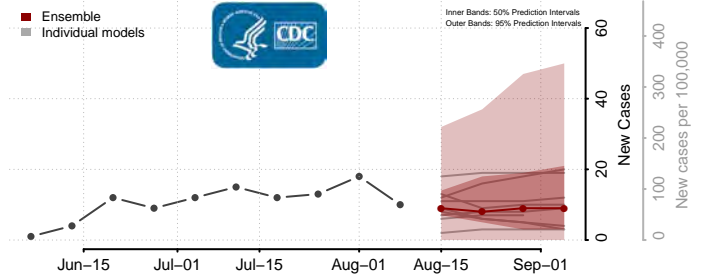

Black Hawk County, Iowa

Boone County, Iowa

Bremer County, Iowa

Buchanan County, Iowa

Buena Vista County, Iowa

Butler County, Iowa

Calhoun County, Iowa

Carroll County, Iowa