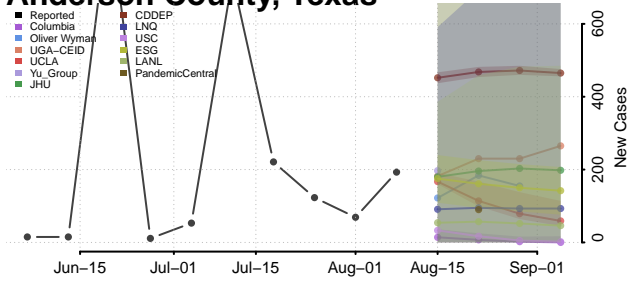

Anderson County, Texas