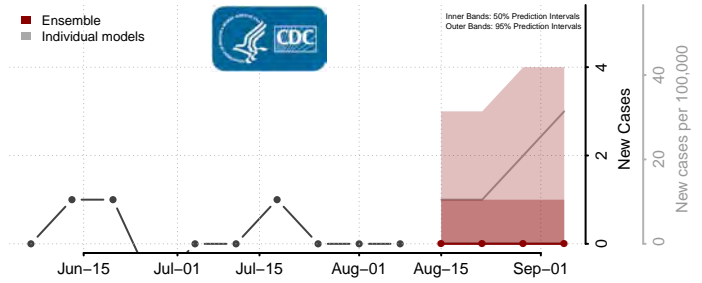

Preston County, West Virginia

Putnam County, West Virginia

Raleigh County, West Virginia

Randolph County, West Virginia

Ritchie County, West Virginia

Roane County, West Virginia

Summers County, West Virginia