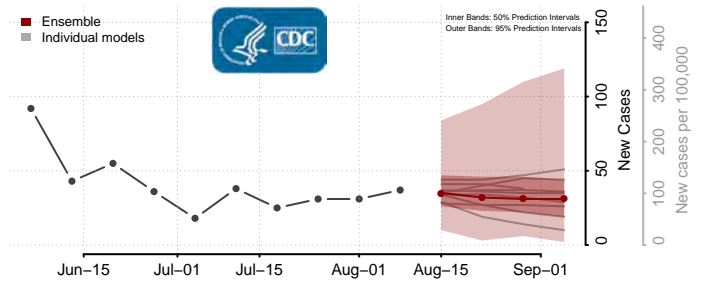

Poweshiek County, Iowa

Ringgold County, Iowa

Sac County, Iowa

Scott County, Iowa

Shelby County, Iowa

Sioux County, Iowa

Story County, Iowa

Tama County, Iowa