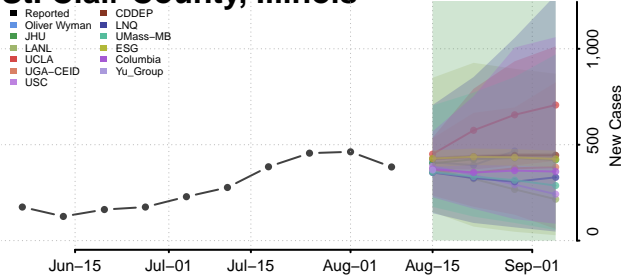

Sangamon County, Illinois

Schuyler County, Illinois

Scott County, Illinois

Shelby County, Illinois

St. Clair County, Illinois

Stark County, Illinois

Stephenson County, Illinois

Tazewell County, Illinois