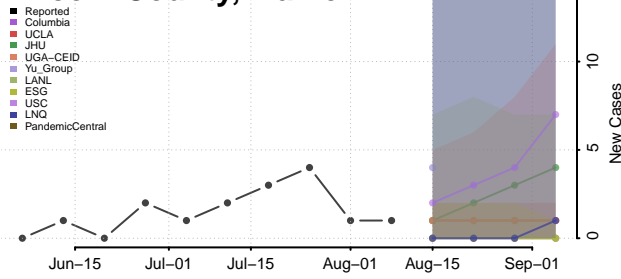

Lincoln County, Maine