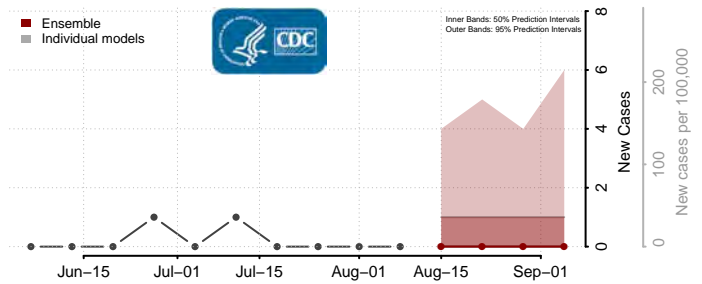

Lane County, Kansas

Leavenworth County, Kansas

Lincoln County, Kansas

Linn County, Kansas

Logan County, Kansas

Lyon County, Kansas

Marion County, Kansas

Marshall County, Kansas