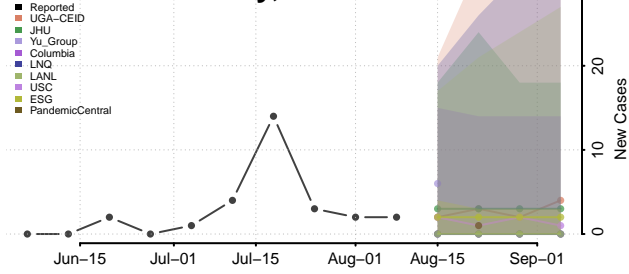

Winnebago County, Iowa

Winneshiek County, Iowa

Woodbury County, Iowa

Worth County, Iowa

Wright County, Iowa

Kansas

Allen County, Kansas

Anderson County, Kansas