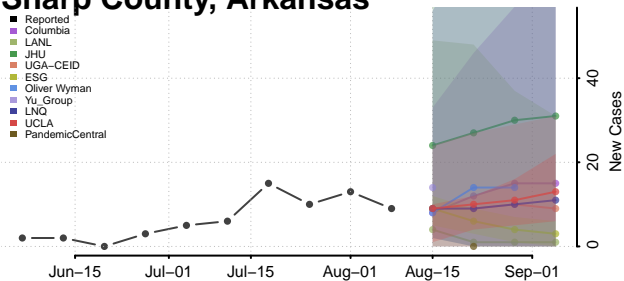

Pulaski County, Arkansas

Randolph County, Arkansas

Saline County, Arkansas

Scott County, Arkansas

Searcy County, Arkansas

Sebastian County, Arkansas

Sevier County, Arkansas

Sharp County, Arkansas