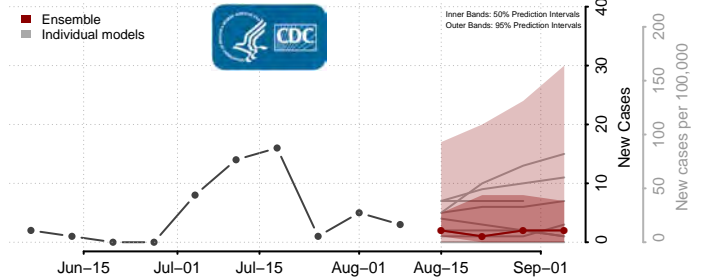

Wright County, Missouri