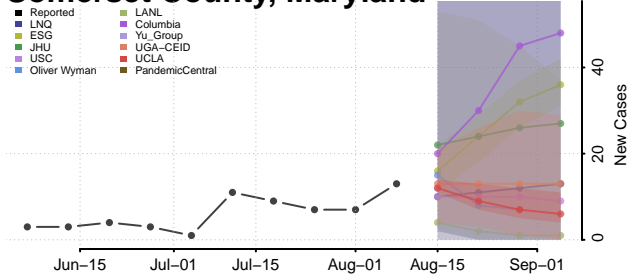

Harford County, Maryland

Howard County, Maryland

Kent County, Maryland

Montgomery County, Maryland

Prince George's County, Maryland

Queen Anne's County, Maryland

Somerset County, Maryland

St. Mary's County, Maryland