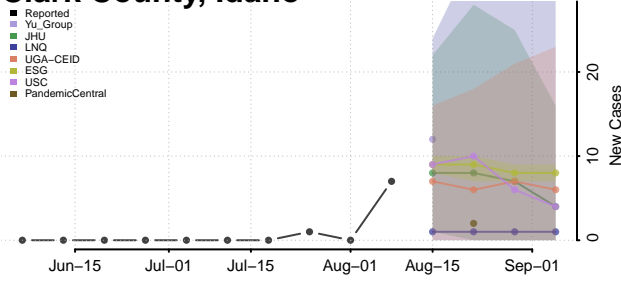

Clark County, Idaho