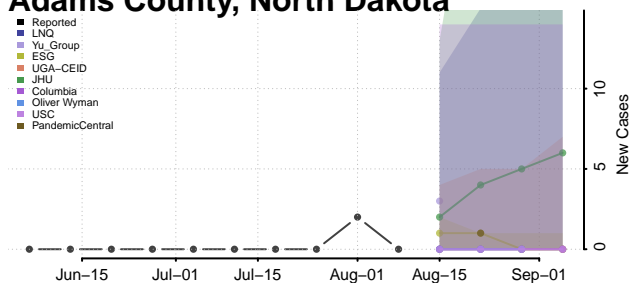

Adams County, North Dakota