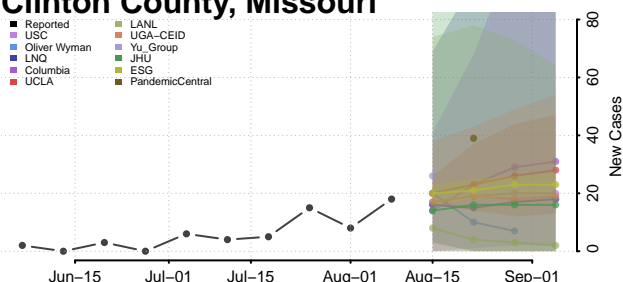

Clinton County, Missouri