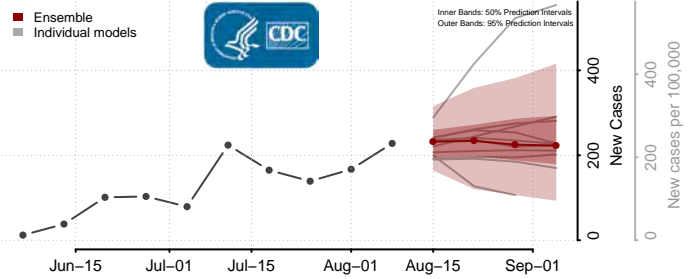

Garfield County, Washington

Grant County, Washington

Grays Harbor County, Washington

Island County, Washington

Jefferson County, Washington

King County, Washington

Kitsap County, Washington

Kittitas County, Washington