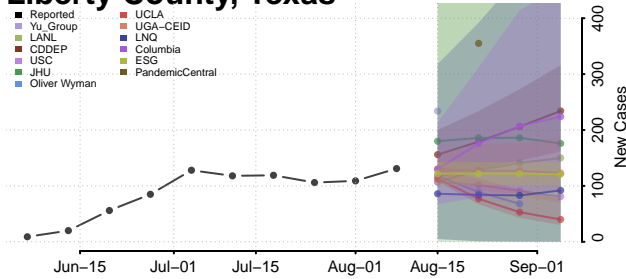

Liberty County, Texas