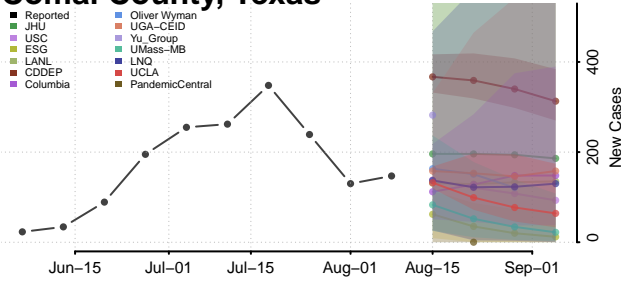

Comal County, Texas