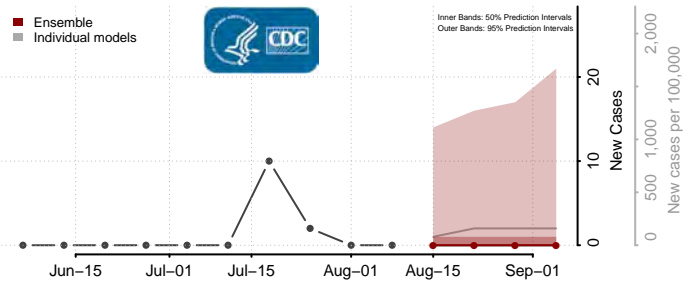

Garfield County, Montana