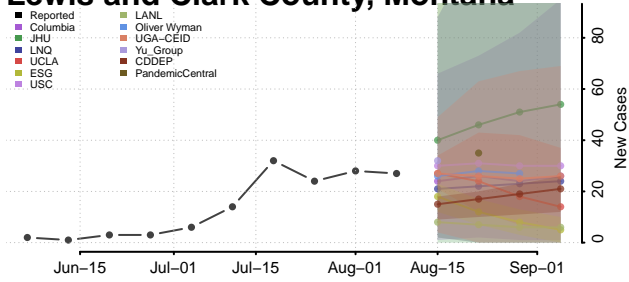

Lewis and Clark County, Montana