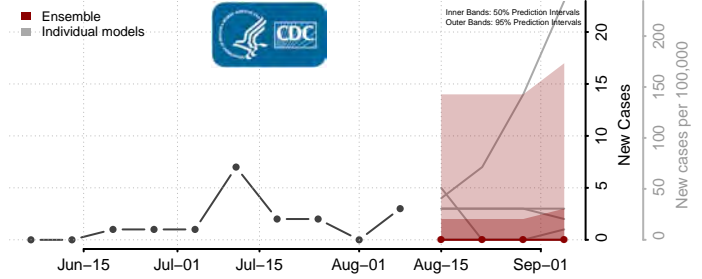

Stevens County, Minnesota