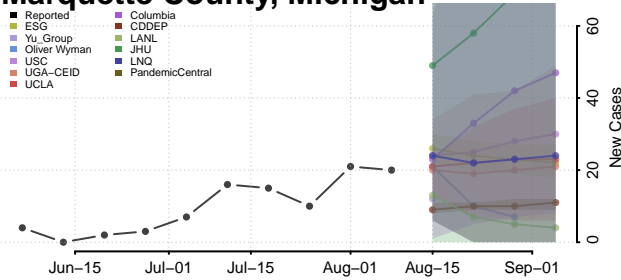

Marquette County, Michigan