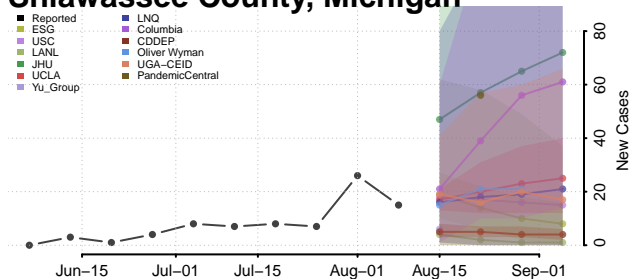

Shiawassee County, Michigan