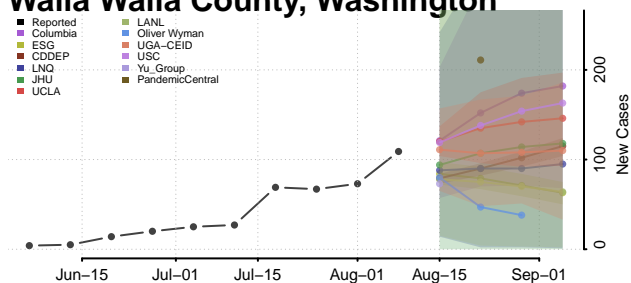

Walla Walla County, Washington