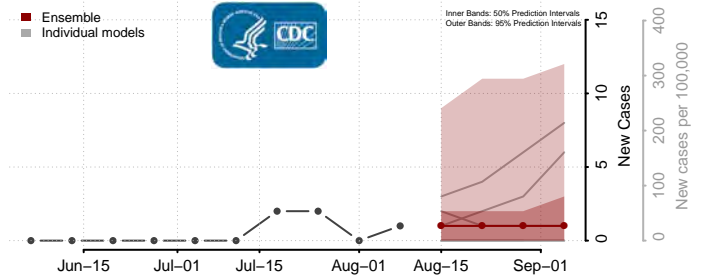

Sweet Grass County, Montana

Teton County, Montana

Toole County, Montana

Treasure County, Montana

Valley County, Montana

Wheatland County, Montana

Wibaux County, Montana

Yellowstone County, Montana