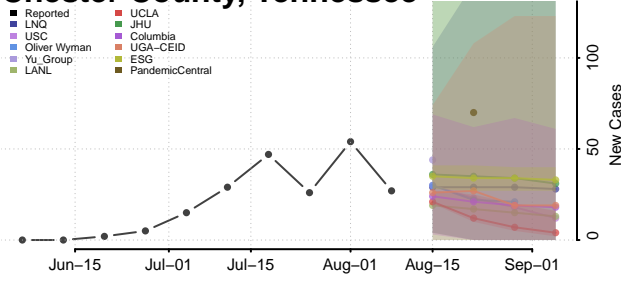

Carroll County, Tennessee

Carter County, Tennessee

Cheatham County, Tennessee

Chester County, Tennessee

Claiborne County, Tennessee

Clay County, Tennessee

Cocke County, Tennessee

Coffee County, Tennessee