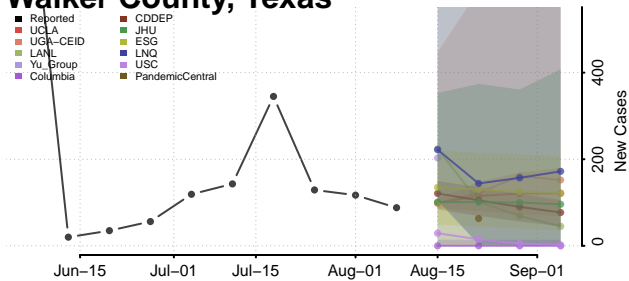

Val Verde County, Texas

Van Zandt County, Texas

Victoria County, Texas

Walker County, Texas

Waller County, Texas

Ward County, Texas

Washington County, Texas

Webb County, Texas