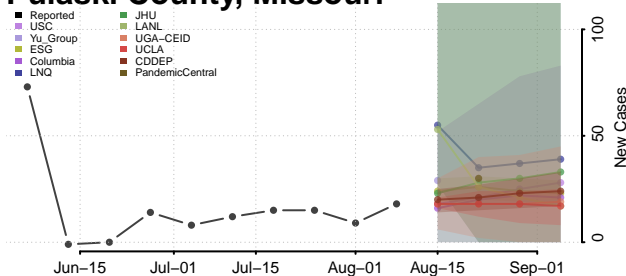

Pulaski County, Missouri