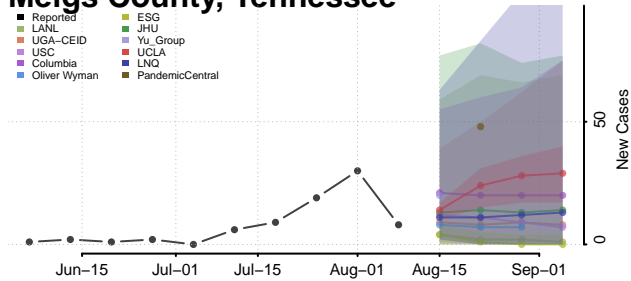

Marshall County, Tennessee

Maury County, Tennessee

McMinn County, Tennessee

McNairy County, Tennessee

Meigs County, Tennessee

Monroe County, Tennessee

Montgomery County, Tennessee

Moore County, Tennessee