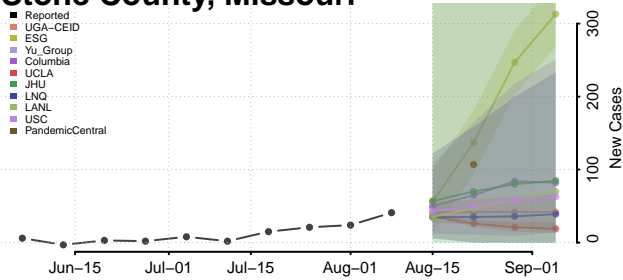

Stone County, Missouri