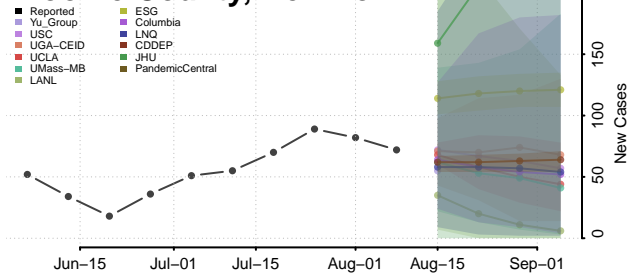

Torrance County, New Mexico

Union County, New Mexico

Valencia County, New Mexico

New York

Albany County, New York

Allegany County, New York

Bronx County, New York

Broome County, New York