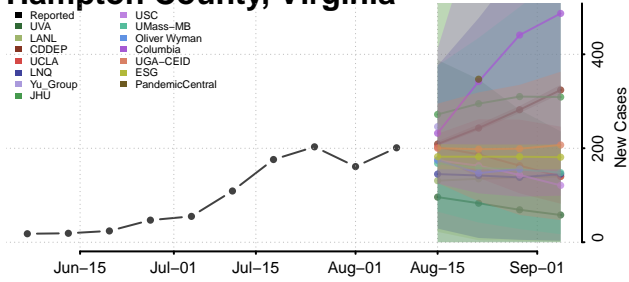

Grayson County, Virginia

Greene County, Virginia

Greensville County, Virginia

Halifax County, Virginia

Hampton County, Virginia

Hanover County, Virginia

Harrisonburg County, Virginia

Henrico County, Virginia