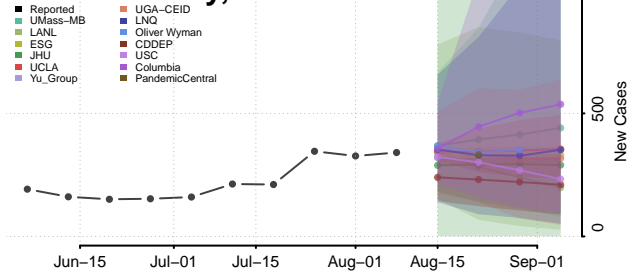

Anoka County, Minnesota