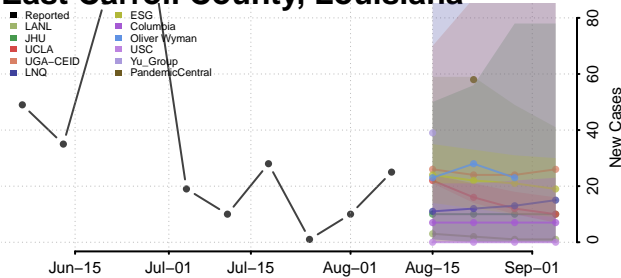

East Carroll County, Louisiana