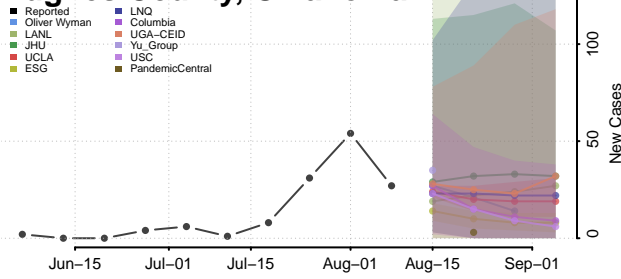

Hughes County, Oklahoma