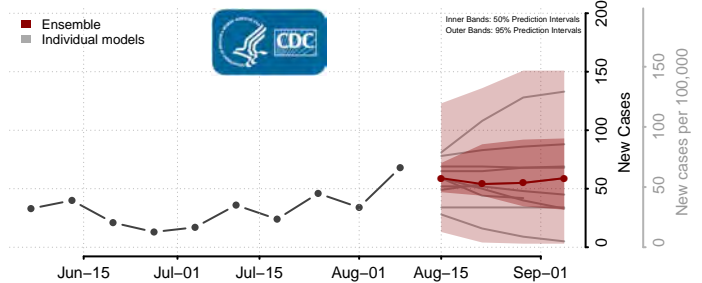

Cecil County, Maryland