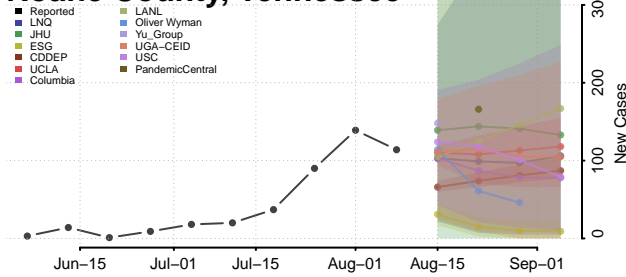

Roane County, Tennessee