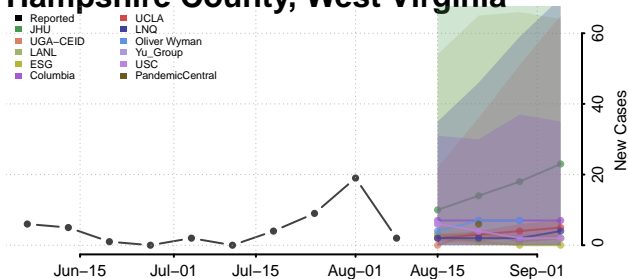

Gilmer County, West Virginia

Grant County, West Virginia

Greenbrier County, West Virginia

Hampshire County, West Virginia

Hancock County, West Virginia

Hardy County, West Virginia

Harrison County, West Virginia