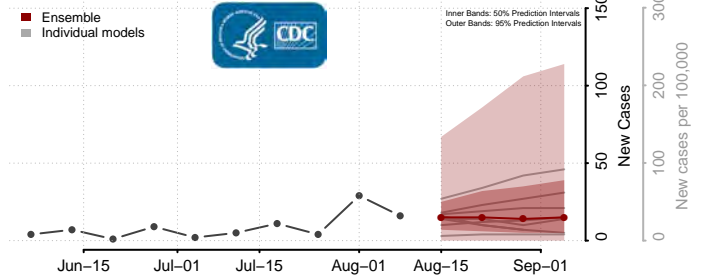

Whitman County, Washington