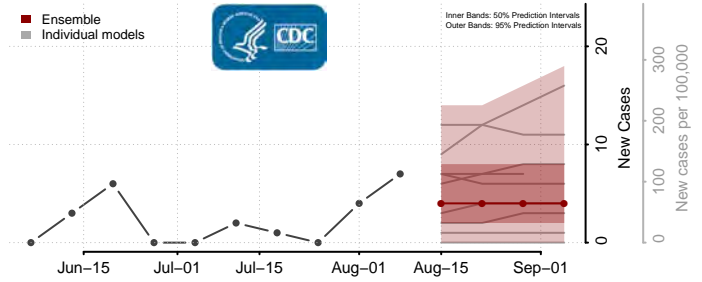

Wadena County, Minnesota

Waseca County, Minnesota

Washington County, Minnesota

Watowan County, Minnesota

Wilkin County, Minnesota

Winona County, Minnesota

Wright County, Minnesota

Yellow Medicine County, Minnesota