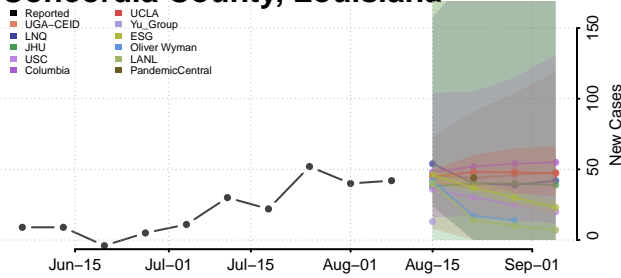

Bossier County, Louisiana

Caddo County, Louisiana

Calcasieu County, Louisiana

Caldwell County, Louisiana

Cameron County, Louisiana

Catahoula County, Louisiana

Claiborne County, Louisiana

Concordia County, Louisiana