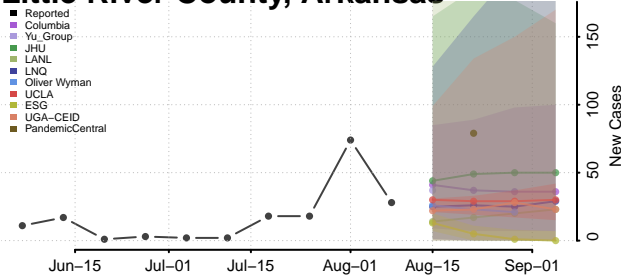

Johnson County, Arkansas

Lafayette County, Arkansas

Lawrence County, Arkansas

Lee County, Arkansas

Lincoln County, Arkansas

Little River County, Arkansas

Logan County, Arkansas

Lonoke County, Arkansas