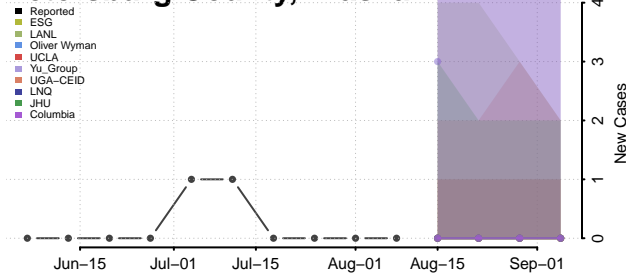

Petersburg County, Alaska