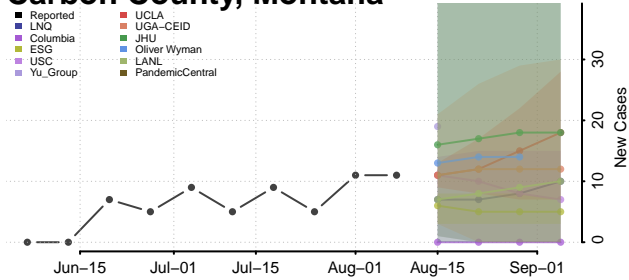

Beaverhead County, Montana

Big Horn County, Montana

Blaine County, Montana

Broadwater County, Montana

Carbon County, Montana

Carter County, Montana

Cascade County, Montana

Chouteau County, Montana