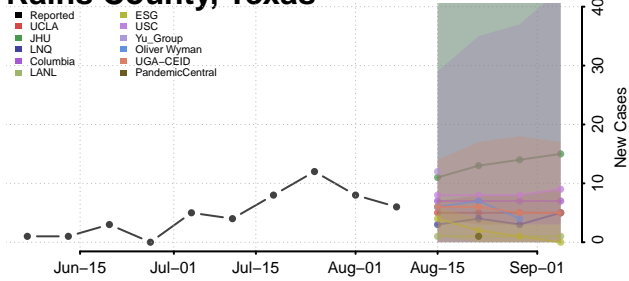

Rains County, Texas