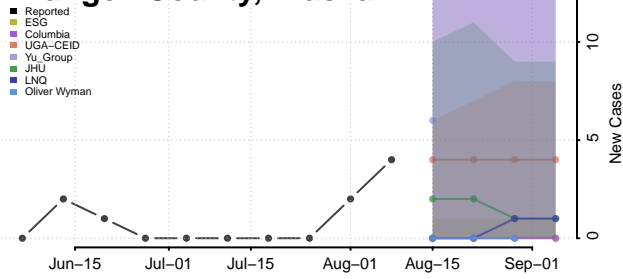

Wrangell County, Alaska