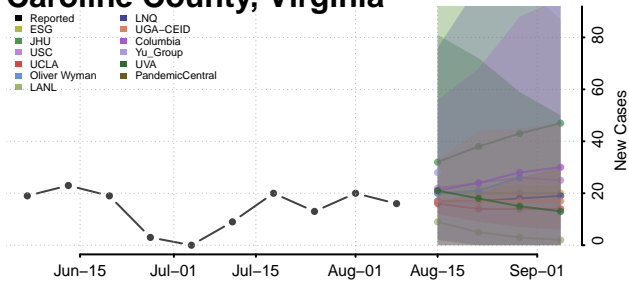

Caroline County, Virginia