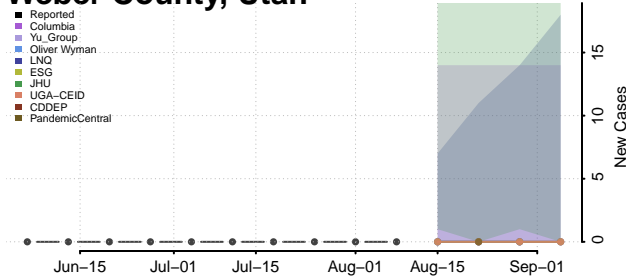

Weber County, Utah