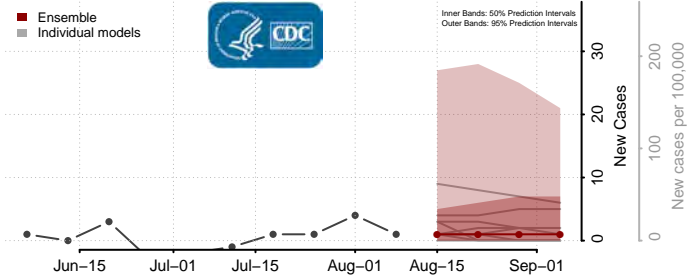

Emporia County, Virginia

Essex County, Virginia

Fairfax City County, Virginia

Fairfax County, Virginia

Falls Church County, Virginia

Fauquier County, Virginia

Floyd County, Virginia

Fluvanna County, Virginia