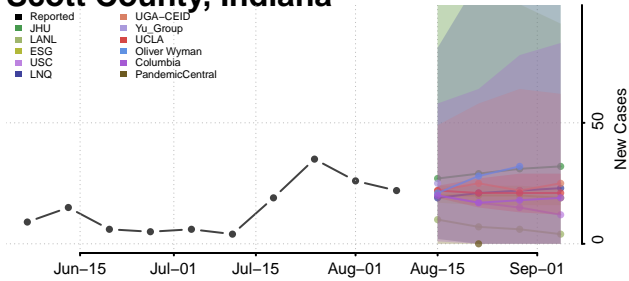

Randolph County, Indiana

Ripley County, Indiana

Rush County, Indiana

Scott County, Indiana

Shelby County, Indiana

Spencer County, Indiana

St. Joseph County, Indiana

Starke County, Indiana