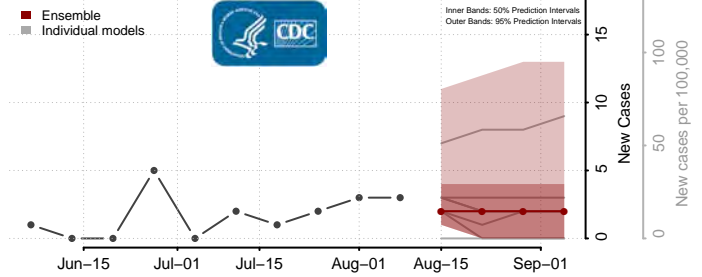

Wadena County, Minnesota

Waseca County, Minnesota

Washington County, Minnesota

Watowan County, Minnesota

Wilkin County, Minnesota

Winona County, Minnesota

Wright County, Minnesota

Yellow Medicine County, Minnesota