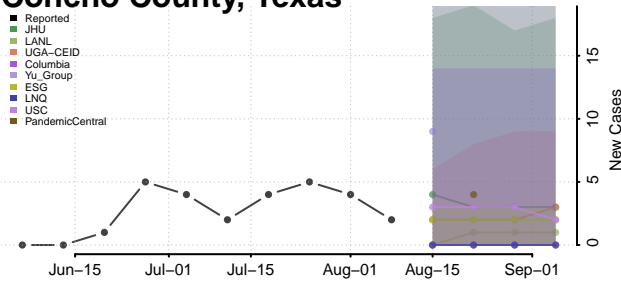

Concho County, Texas