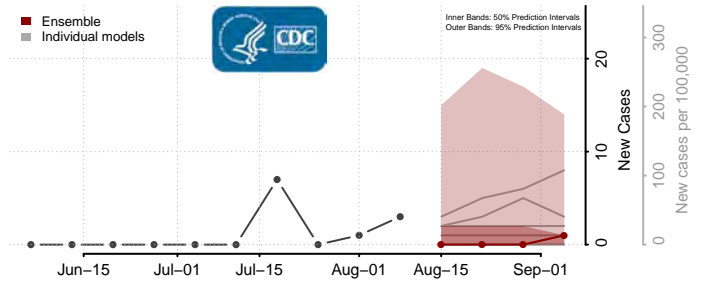

Chariton County, Missouri