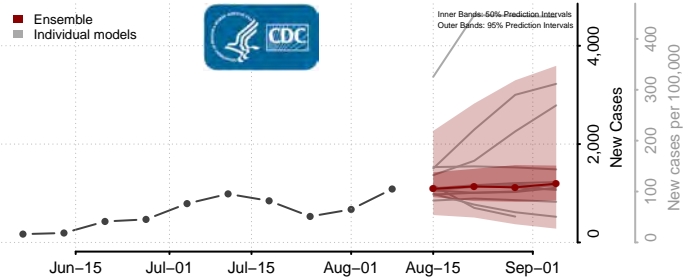

Collin County, Texas