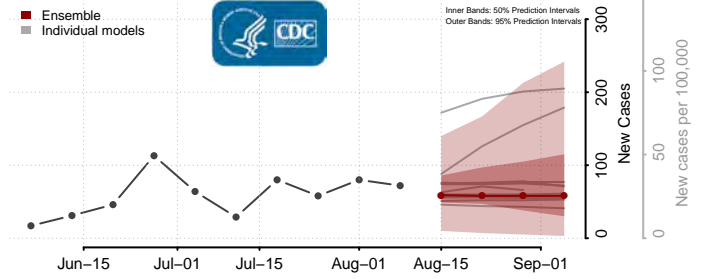

Whatcom County, Washington