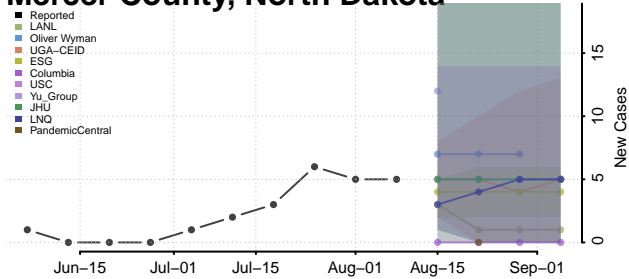

Mercer County, North Dakota