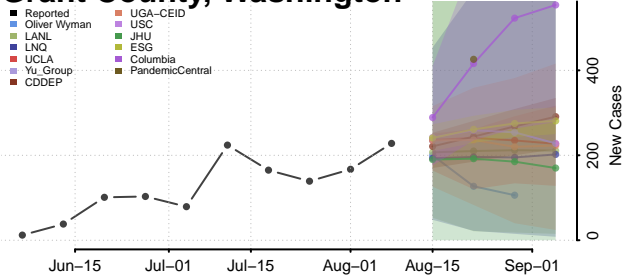

Garfield County, Washington

Grant County, Washington

Grays Harbor County, Washington

Island County, Washington

Jefferson County, Washington

King County, Washington

Kitsap County, Washington

Kittitas County, Washington