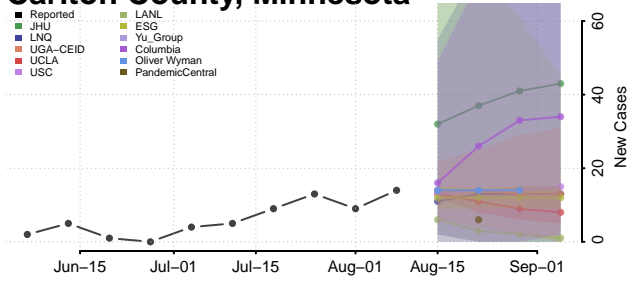

Carlton County, Minnesota