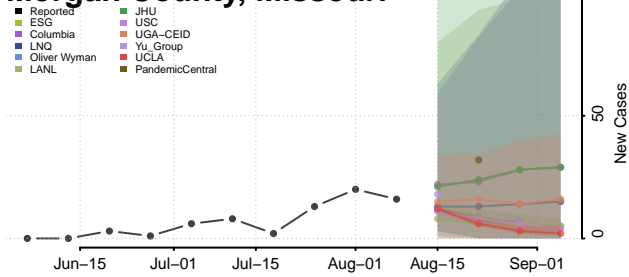

Morgan County, Missouri