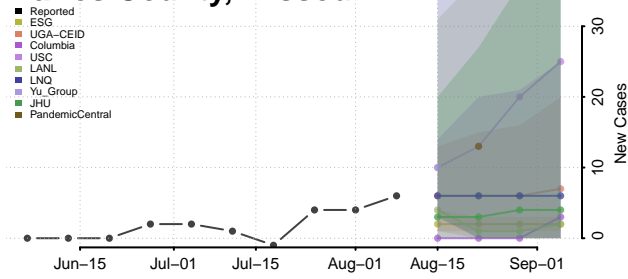

Maries County, Missouri