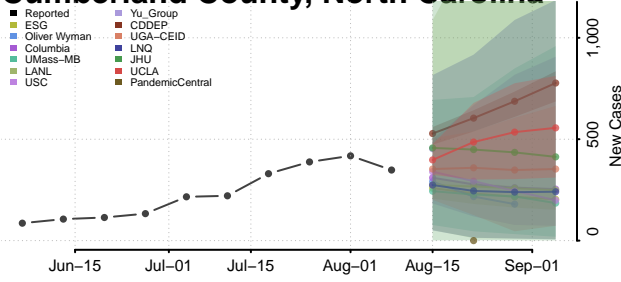

Cherokee County, North Carolina

Chowan County, North Carolina

Clay County, North Carolina

Cleveland County, North Carolina

Columbus County, North Carolina

Craven County, North Carolina

Cumberland County, North Carolina