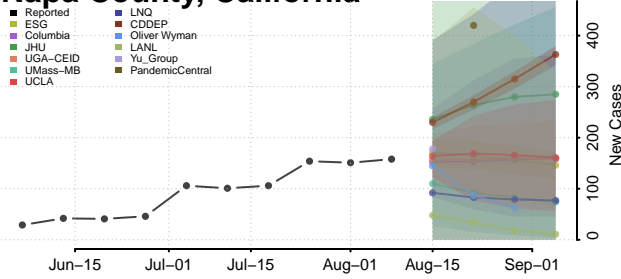

Merced County, California

Modoc County, California

Mono County, California

Monterey County, California

Napa County, California

Nevada County, California

Orange County, California

Placer County, California