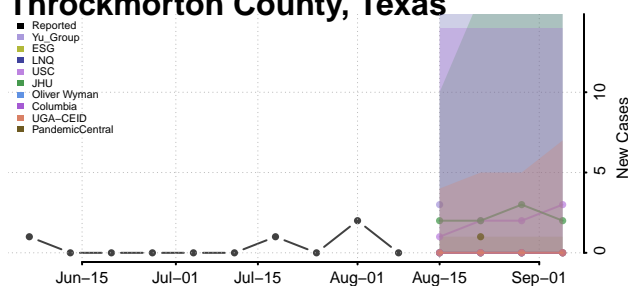

Throckmorton County, Texas