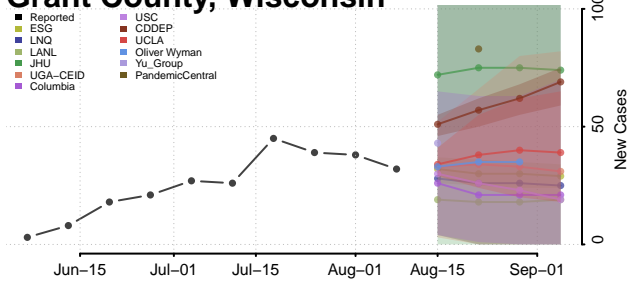

Grant County, Wisconsin