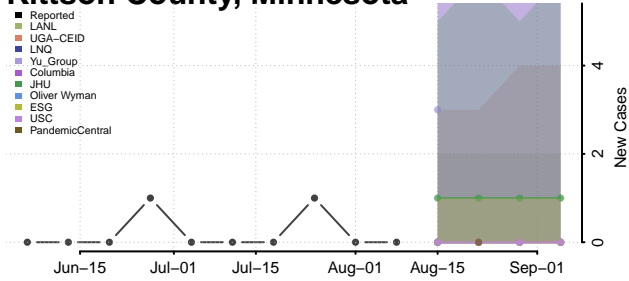

Jackson County, Minnesota

Kanabec County, Minnesota

Kandiyohi County, Minnesota

Kittson County, Minnesota

Koochiching County, Minnesota

Lac qui Parle County, Minnesota

Lake County, Minnesota

Lake of the Woods County, Minnesota