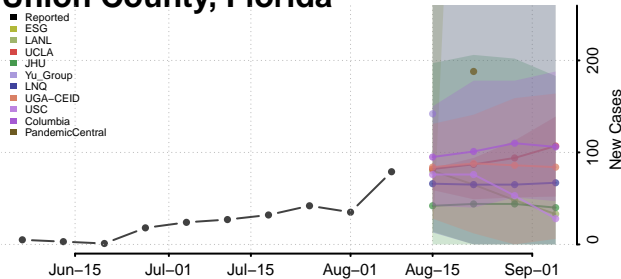

St. Lucie County, Florida

Sumter County, Florida

Suwannee County, Florida

Taylor County, Florida

Union County, Florida

Volusia County, Florida

Wakulla County, Florida

Walton County, Florida