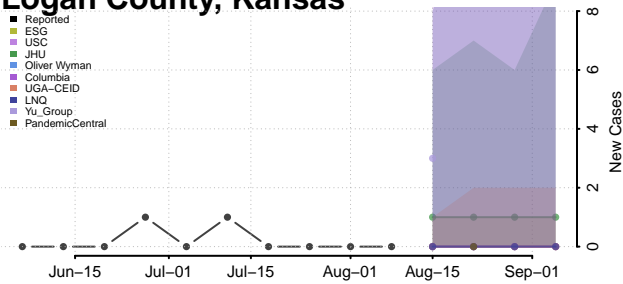

Lane County, Kansas

Leavenworth County, Kansas

Lincoln County, Kansas

Linn County, Kansas

Logan County, Kansas

Lyon County, Kansas

Marion County, Kansas

Marshall County, Kansas