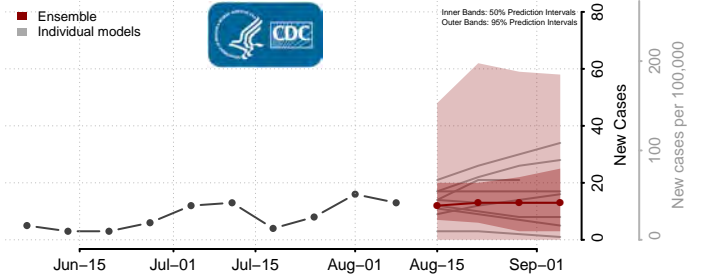

Adams County, Nebraska