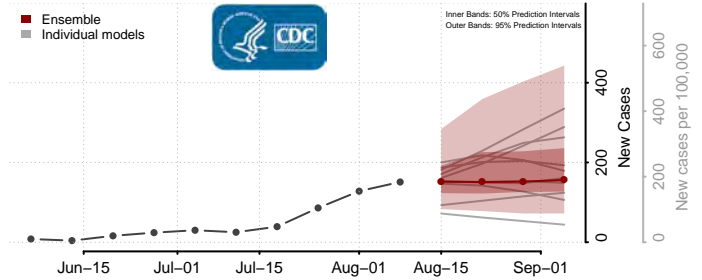

Lynchburg County, Virginia