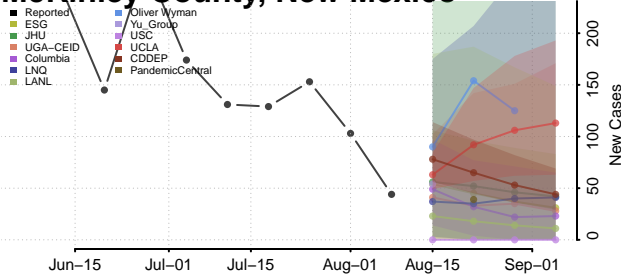

Lincoln County, New Mexico

Los Alamos County, New Mexico

Luna County, New Mexico

McKinley County, New Mexico

Mora County, New Mexico

Otero County, New Mexico

Quay County, New Mexico

Rio Arriba County, New Mexico