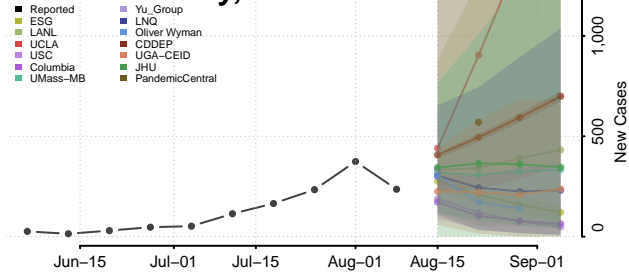

Greene County, Missouri