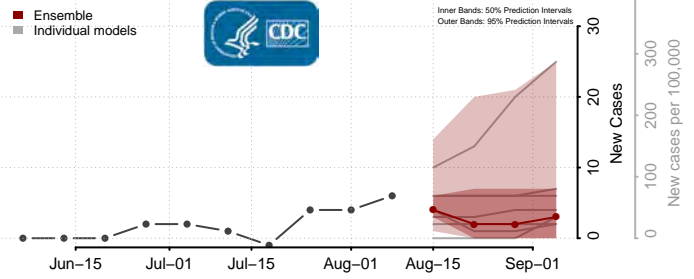

Maries County, Missouri