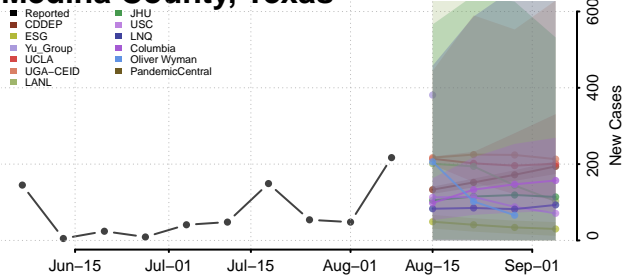

Medina County, Texas