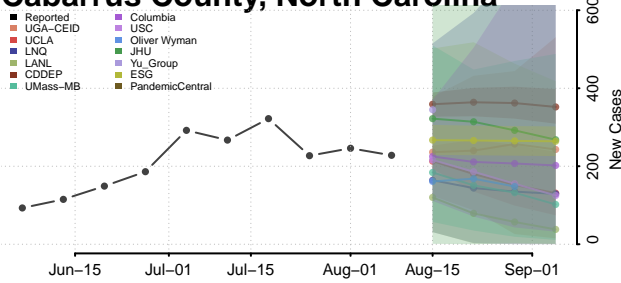

Cabarrus County, North Carolina