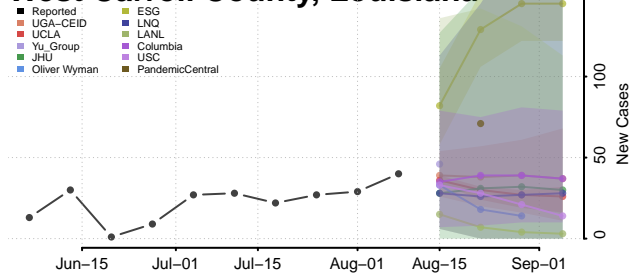

Terrebonne County, Louisiana

Union County, Louisiana

Vermilion County, Louisiana

Vernon County, Louisiana

Washington County, Louisiana

Webster County, Louisiana

West Baton Rouge County, Louisiana

West Carroll County, Louisiana