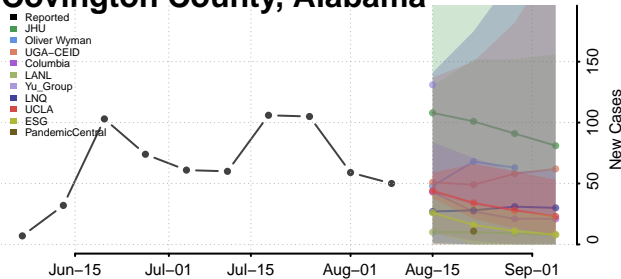

Cleburne County, Alabama

Coffee County, Alabama

Colbert County, Alabama

Conocuh County, Alabama

Coosa County, Alabama

Covington County, Alabama

Crenshaw County, Alabama

Cullman County, Alabama

Dale County, Alabama

Dallas County, Alabama

DeKalb County, Alabama

Elmore County, Alabama

Escambia County, Alabama

Etowah County, Alabama

Fayette County, Alabama

Franklin County, Alabama