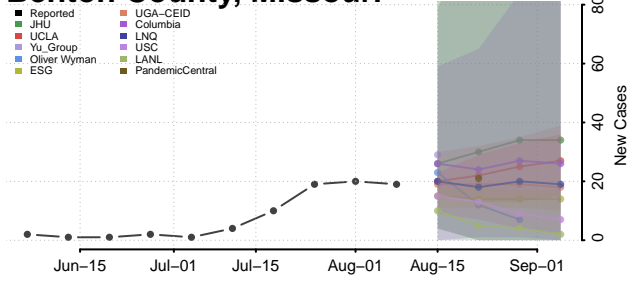

Benton County, Missouri