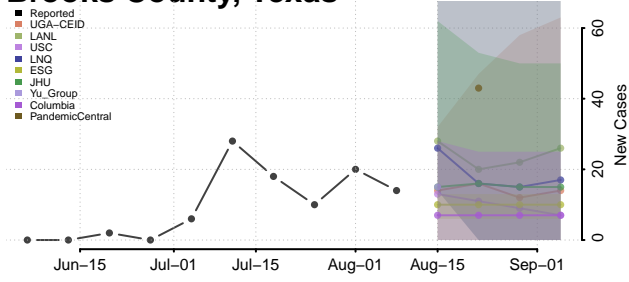

Brooks County, Texas