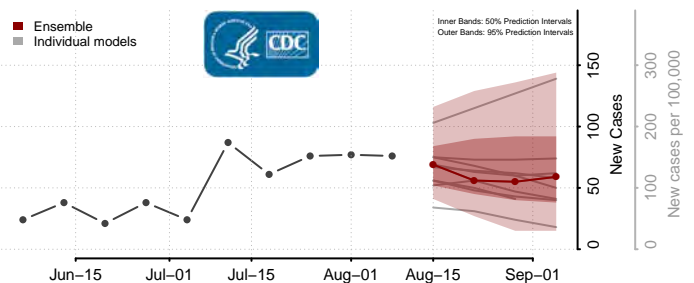

Halifax County, North Carolina