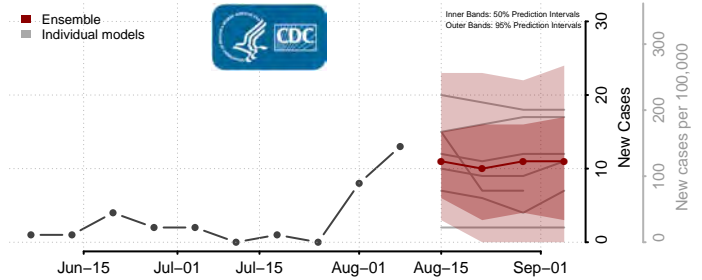

Clay County, South Dakota

Codington County, South Dakota

Corson County, South Dakota

Custer County, South Dakota

Davison County, South Dakota

Day County, South Dakota

Deuel County, South Dakota

Dewey County, South Dakota