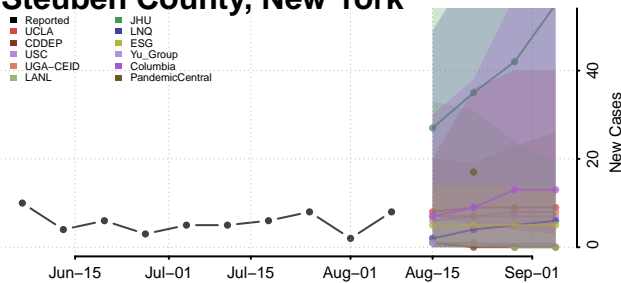

Saratoga County, New York

Schenectady County, New York

Schoharie County, New York

Schuyler County, New York

Seneca County, New York

St. Lawrence County, New York

Steuben County, New York

Suffolk County, New York