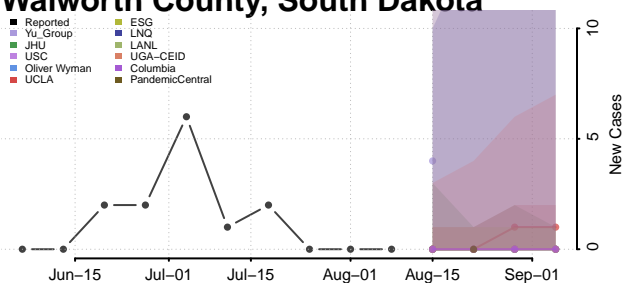

Walworth County, South Dakota