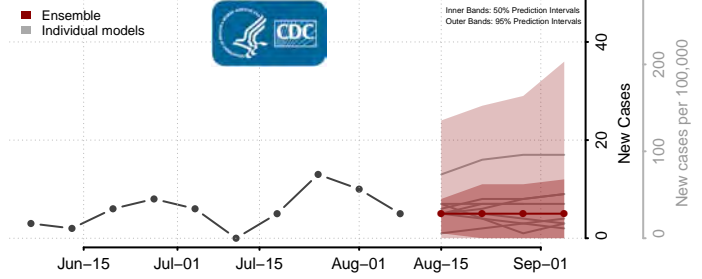

Andrew County, Missouri