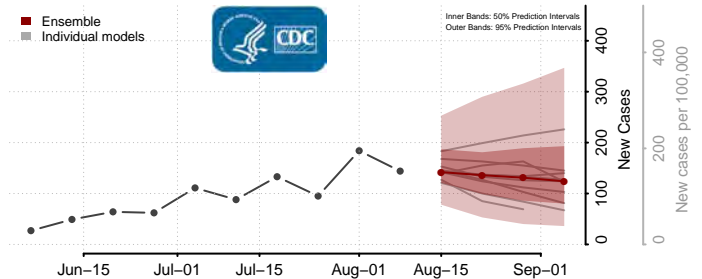

Nash County, North Carolina