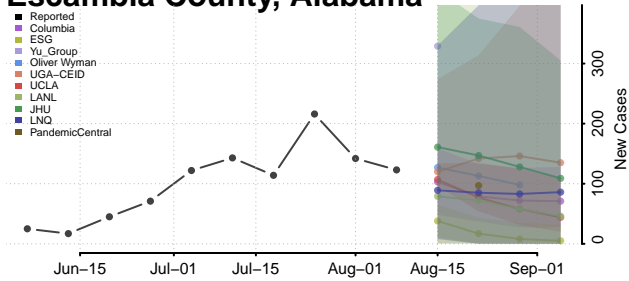

Dale County, Alabama

Dallas County, Alabama

DeKalb County, Alabama

Elmore County, Alabama

Escambia County, Alabama

Etowah County, Alabama

Fayette County, Alabama

Franklin County, Alabama