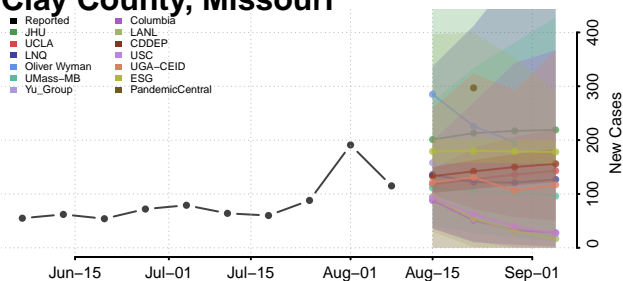

Clay County, Missouri