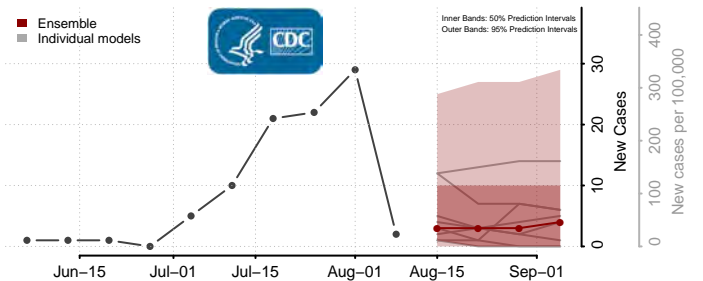

Carroll County, Missouri