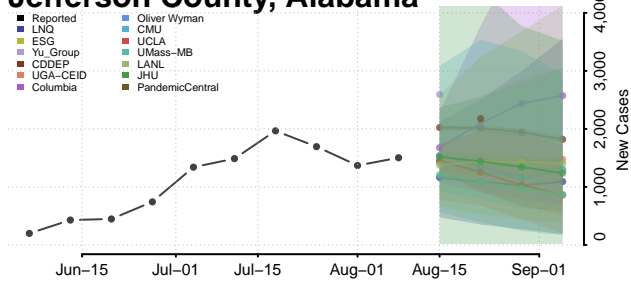

Dale County, Alabama

Dallas County, Alabama

DeKalb County, Alabama

Elmore County, Alabama

Escambia County, Alabama

Etowah County, Alabama

Fayette County, Alabama

Franklin County, Alabama

Geneva County, Alabama

Greene County, Alabama

Hale County, Alabama

Henry County, Alabama

Houston County, Alabama

Jackson County, Alabama

Jefferson County, Alabama

Lamar County, Alabama

Lauderdale County, Alabama

Lawrence County, Alabama

Lee County, Alabama

Limestone County, Alabama

Lowndes County, Alabama

Macon County, Alabama

Madison County, Alabama

Marengo County, Alabama