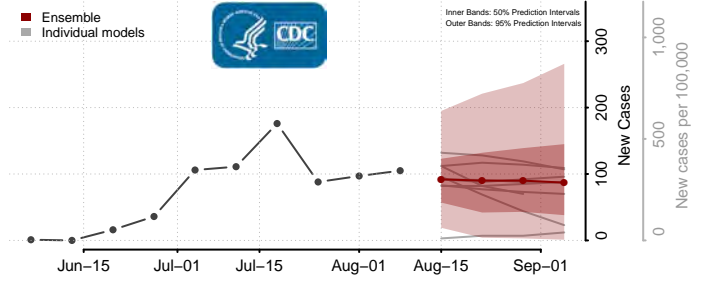

Malheur County, Oregon