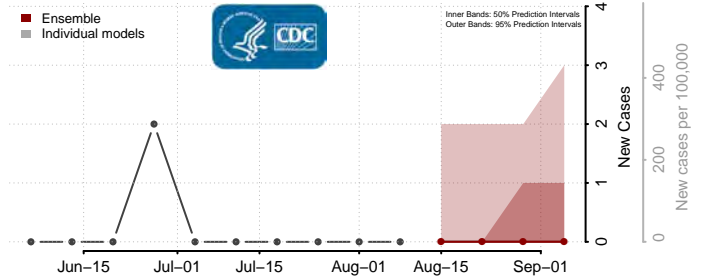

Sweet Grass County, Montana

Teton County, Montana

Toole County, Montana

Treasure County, Montana

Valley County, Montana

Wheatland County, Montana

Wibaux County, Montana

Yellowstone County, Montana