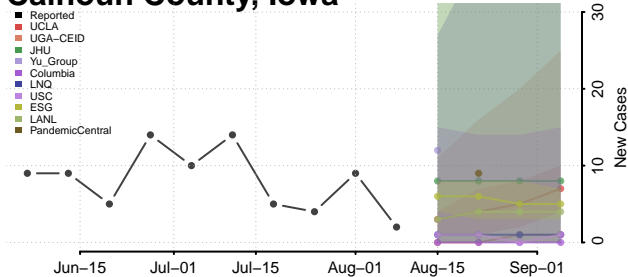

Black Hawk County, Iowa

Boone County, Iowa

Bremer County, Iowa

Buchanan County, Iowa

Buena Vista County, Iowa

Butler County, Iowa

Calhoun County, Iowa

Carroll County, Iowa