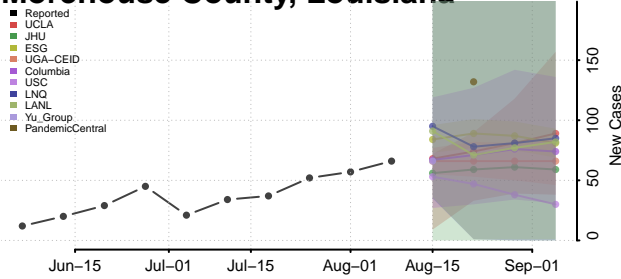

Livingston County, Louisiana

Madison County, Louisiana

Morehouse County, Louisiana

Natchitoches County, Louisiana

Orleans County, Louisiana

Ouachita County, Louisiana

Plaquemines County, Louisiana

Pointe Coupee County, Louisiana