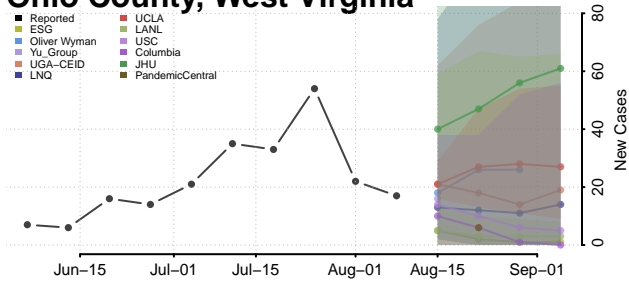

Ohio County, West Virginia