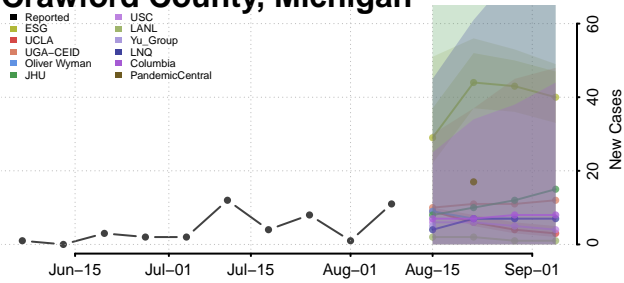

Crawford County, Michigan