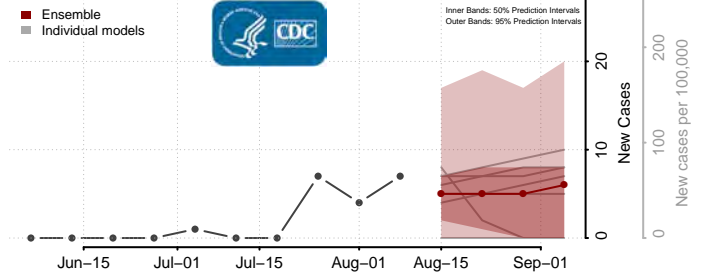

Lapeer County, Michigan

Leelanau County, Michigan

Lenawee County, Michigan

Livingston County, Michigan

Luce County, Michigan

Mackinac County, Michigan

Macomb County, Michigan

Manistee County, Michigan