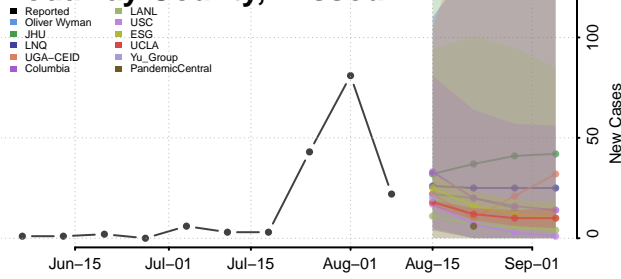

Nodaway County, Missouri