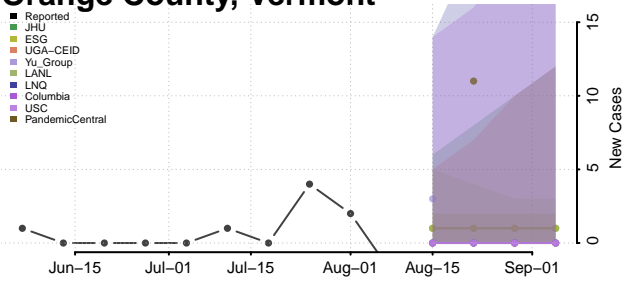

Chittenden County, Vermont

Essex County, Vermont

Franklin County, Vermont

Grand Isle County, Vermont

Lamoille County, Vermont

Orange County, Vermont

Orleans County, Vermont

Rutland County, Vermont