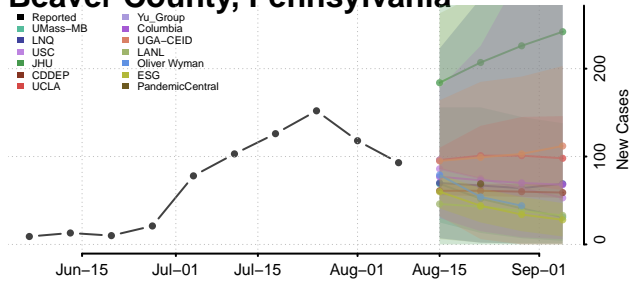

Beaver County, Pennsylvania