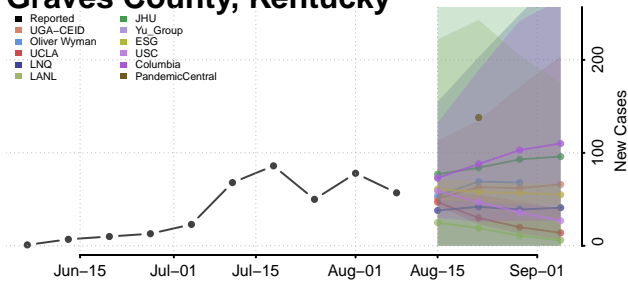

Grant County, Kentucky

Graves County, Kentucky

Grayson County, Kentucky

Green County, Kentucky

Greenup County, Kentucky

Hancock County, Kentucky

Hardin County, Kentucky

Harlan County, Kentucky