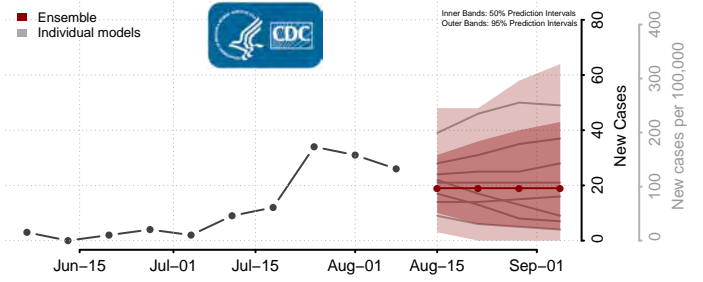

Lincoln County, New Mexico