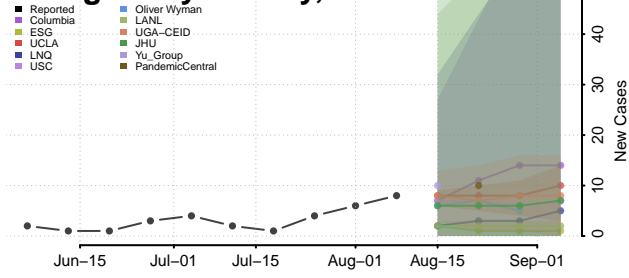

Montgomery County, Missouri