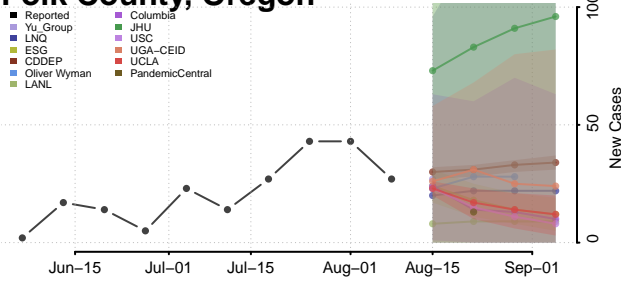

Linn County, Oregon

Malheur County, Oregon

Marion County, Oregon

Morrow County, Oregon

Multnomah County, Oregon

Polk County, Oregon

Sherman County, Oregon

Tillamook County, Oregon