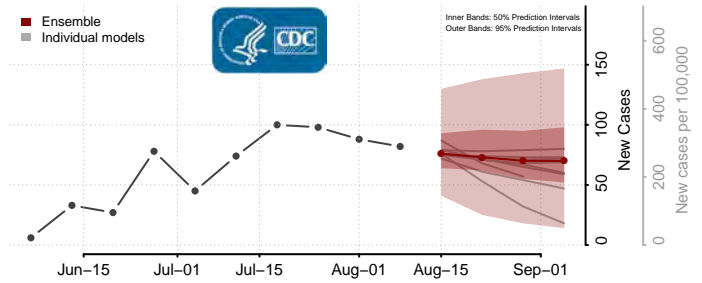

Tate County, Mississippi