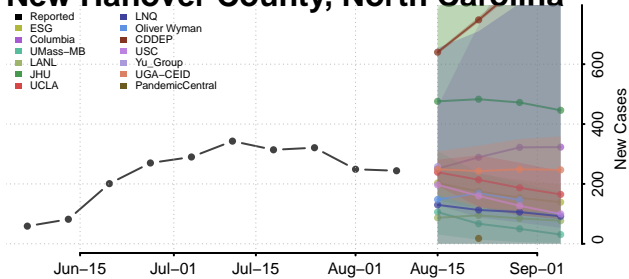

Montgomery County, North Carolina

Moore County, North Carolina

Nash County, North Carolina

New Hanover County, North Carolina

Northampton County, North Carolina

Onslow County, North Carolina

Orange County, North Carolina