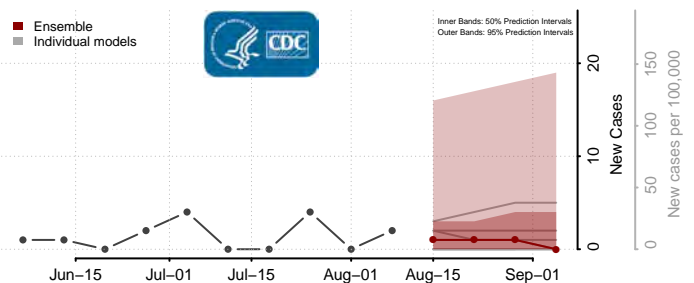

Monroe County, West Virginia