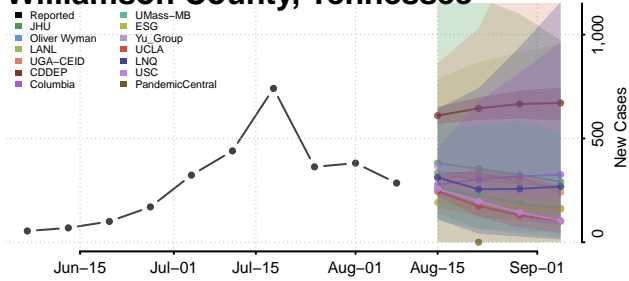

Williamson County, Tennessee