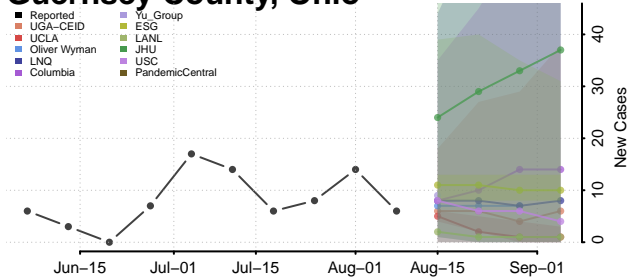

Guernsey County, Ohio