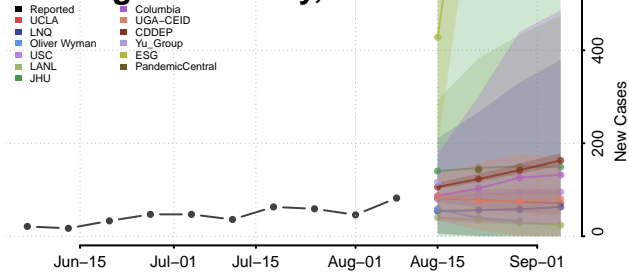

Randolph County, North Carolina

Richmond County, North Carolina

Robeson County, North Carolina

Rockingham County, North Carolina

Rowan County, North Carolina

Rutherford County, North Carolina

Sampson County, North Carolina