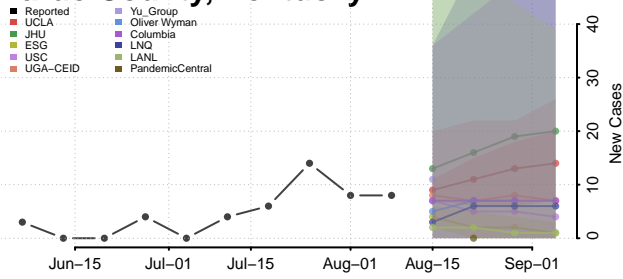

Jessamine County, Kentucky

Johnson County, Kentucky

Kenton County, Kentucky

Knott County, Kentucky

Knox County, Kentucky

Larue County, Kentucky

Laurel County, Kentucky

Lawrence County, Kentucky