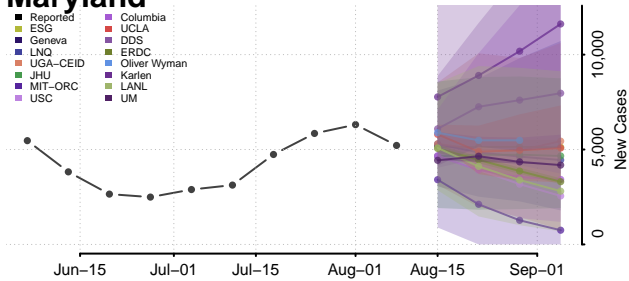

Waldo County, Maine

Washington County, Maine

York County, Maine

Maryland

Allegany County, Maryland

Anne Arundel County, Maryland

Baltimore City County, Maryland

Baltimore County, Maryland