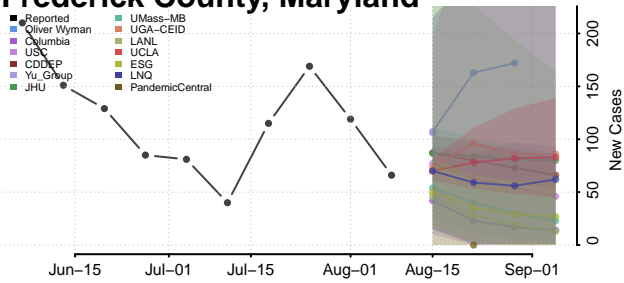

Calvert County, Maryland

Caroline County, Maryland

Carroll County, Maryland

Cecil County, Maryland

Charles County, Maryland

Dorchester County, Maryland

Frederick County, Maryland

Garrett County, Maryland