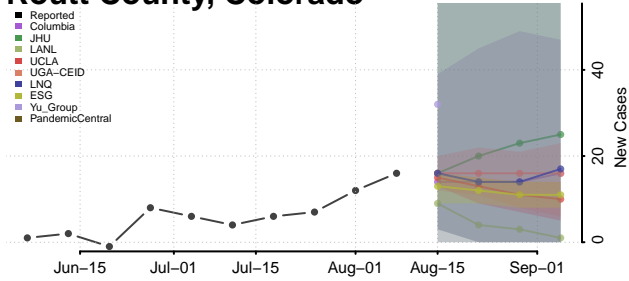

Prowers County, Colorado

Pueblo County, Colorado

Rio Blanco County, Colorado

Rio Grande County, Colorado

Routt County, Colorado

Saguache County, Colorado

San Juan County, Colorado

San Miguel County, Colorado