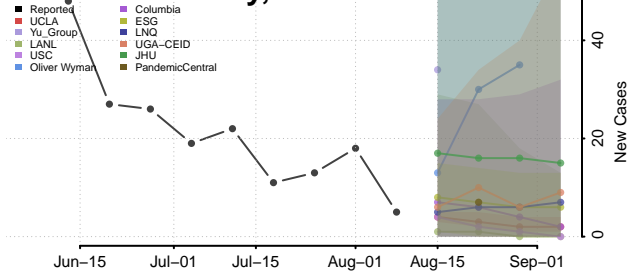

Freeborn County, Minnesota

Goodhue County, Minnesota

Grant County, Minnesota

Hennepin County, Minnesota

Houston County, Minnesota

Hubbard County, Minnesota

Isanti County, Minnesota

Itasca County, Minnesota