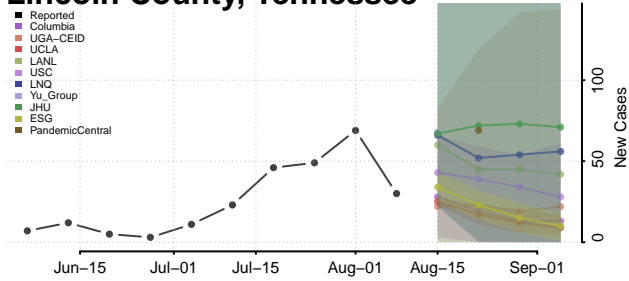

Lincoln County, Tennessee