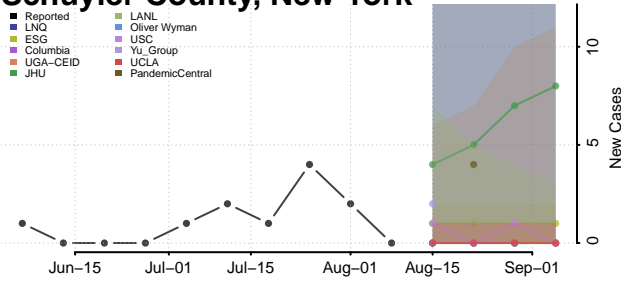

Saratoga County, New York

Schenectady County, New York

Schoharie County, New York

Schuyler County, New York

Seneca County, New York

St. Lawrence County, New York

Steuben County, New York

Suffolk County, New York