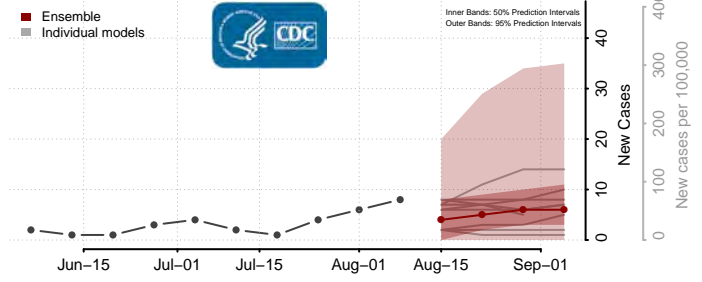

Montgomery County, Missouri