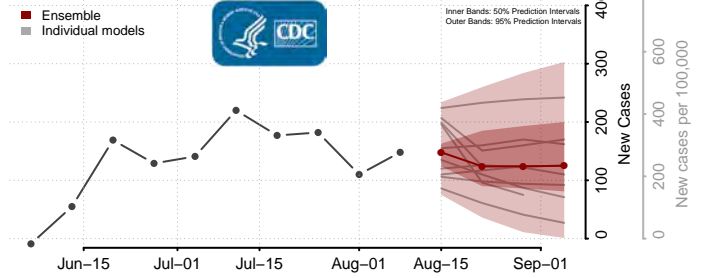

St. Martin County, Louisiana