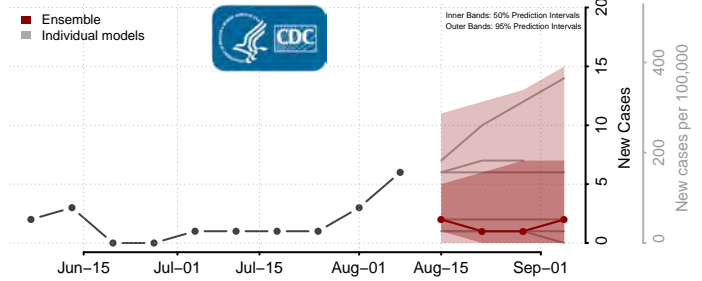

Wells County, North Dakota