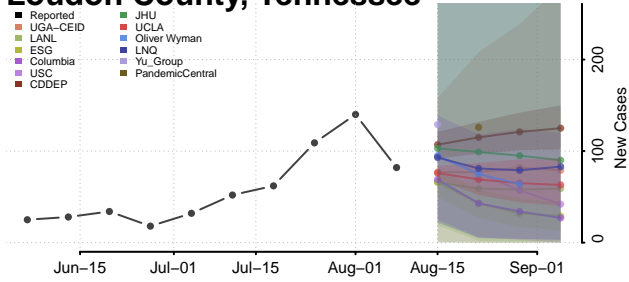

Loudon County, Tennessee