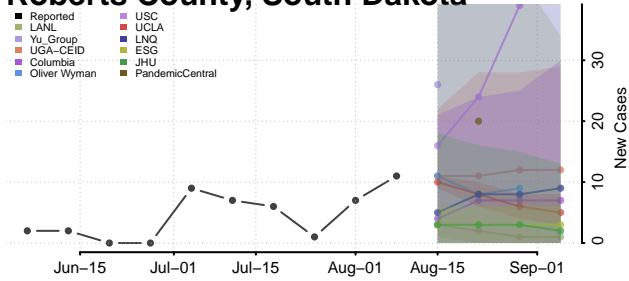

Roberts County, South Dakota