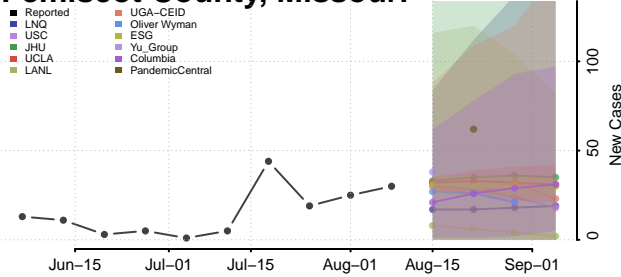

Pemiscot County, Missouri