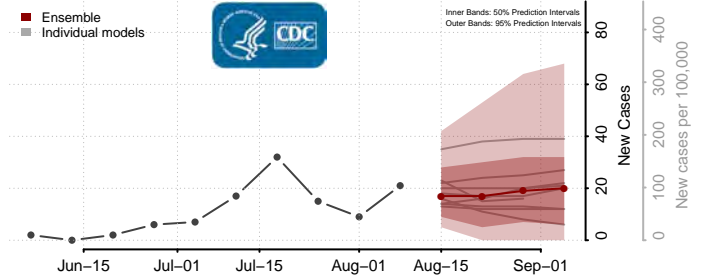

Randolph County, Indiana

Ripley County, Indiana

Rush County, Indiana

Scott County, Indiana

Shelby County, Indiana

Spencer County, Indiana

St. Joseph County, Indiana

Starke County, Indiana