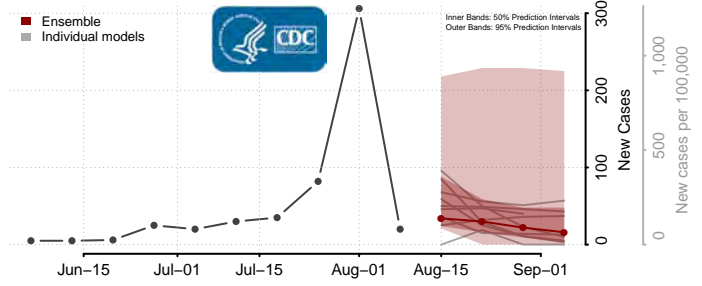

Covington County, Mississippi

DeSoto County, Mississippi

Forrest County, Mississippi

Franklin County, Mississippi

George County, Mississippi

Greene County, Mississippi

Grenada County, Mississippi

Hancock County, Mississippi