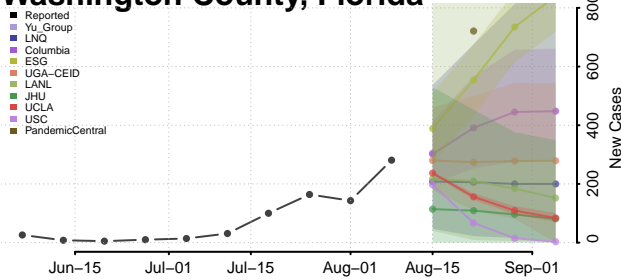

Washington County, Florida