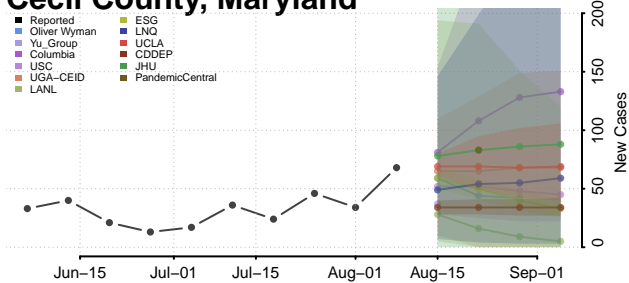

Calvert County, Maryland

Caroline County, Maryland

Carroll County, Maryland

Cecil County, Maryland

Charles County, Maryland

Dorchester County, Maryland

Frederick County, Maryland

Garrett County, Maryland