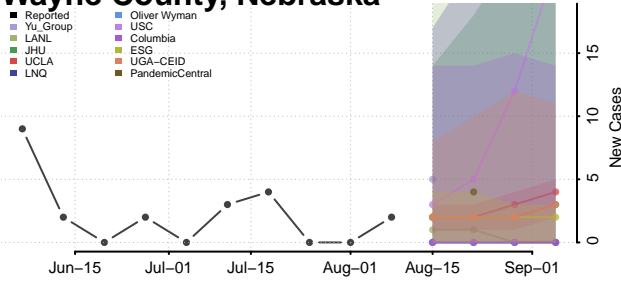

Wayne County, Nebraska