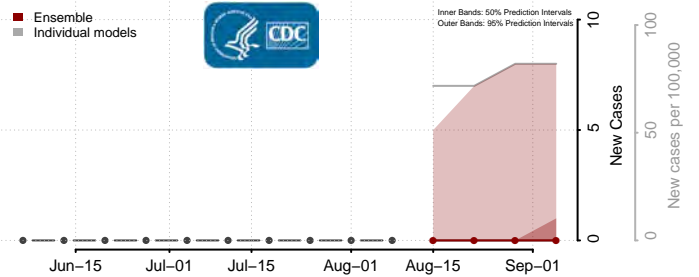

Grand County, Utah