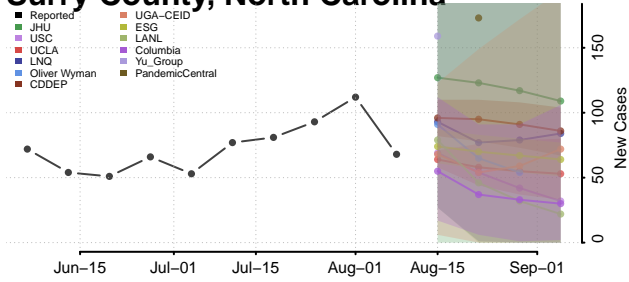

Scotland County, North Carolina

Stanly County, North Carolina

Stokes County, North Carolina

Surry County, North Carolina

Swain County, North Carolina

Transylvania County, North Carolina

Tyrrell County, North Carolina