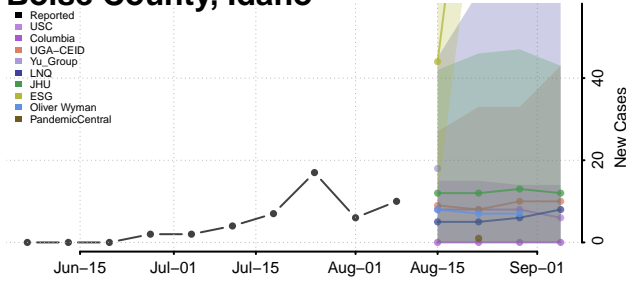

Boise County, Idaho