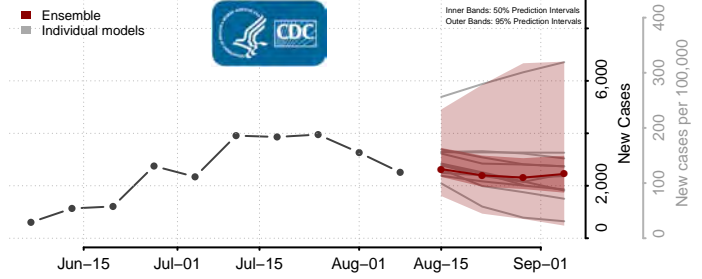

Tarrant County, Texas