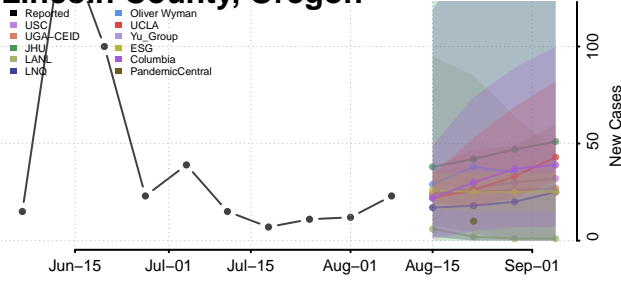

Hood River County, Oregon

Jackson County, Oregon

Jefferson County, Oregon

Josephine County, Oregon

Klamath County, Oregon

Lake County, Oregon

Lane County, Oregon

Lincoln County, Oregon