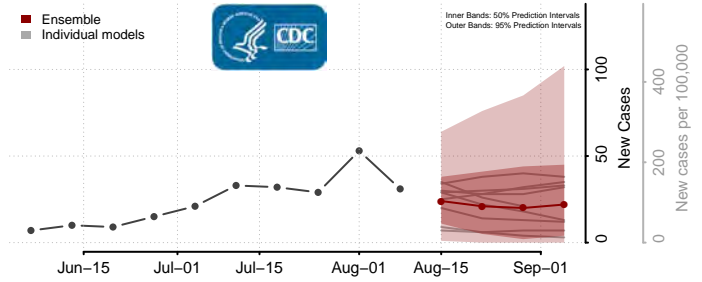

Livingston County, Louisiana

Madison County, Louisiana

Morehouse County, Louisiana

Natchitoches County, Louisiana

Orleans County, Louisiana

Ouachita County, Louisiana

Plaquemines County, Louisiana

Pointe Coupee County, Louisiana