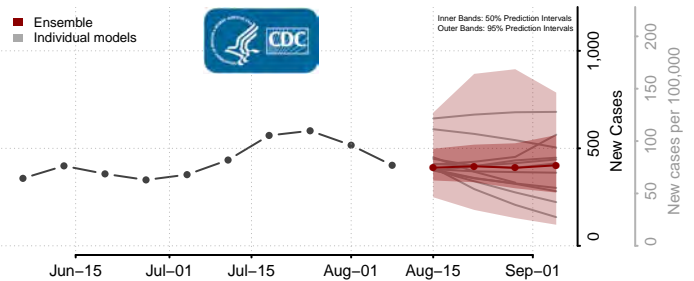

Guilford County, North Carolina