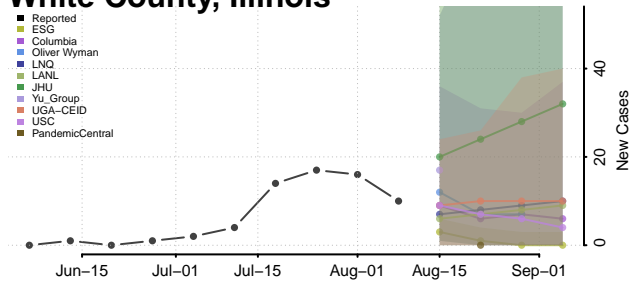

Union County, Illinois

Vermilion County, Illinois

Wabash County, Illinois

Warren County, Illinois

Washington County, Illinois

Wayne County, Illinois

White County, Illinois

Whiteside County, Illinois