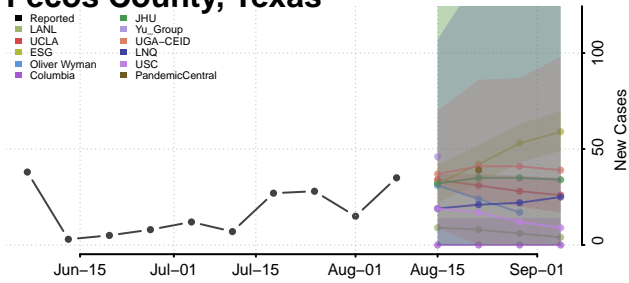

Pecos County, Texas