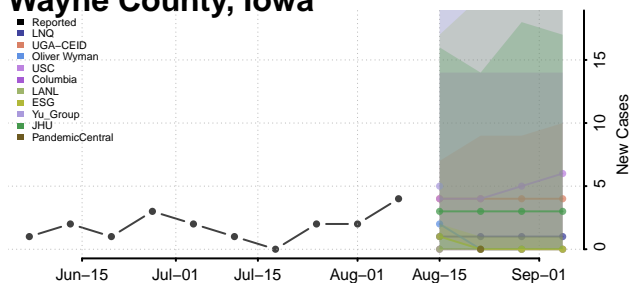

Taylor County, Iowa

Union County, Iowa

Van Buren County, Iowa

Wapello County, Iowa

Warren County, Iowa

Washington County, Iowa

Wayne County, Iowa

Webster County, Iowa