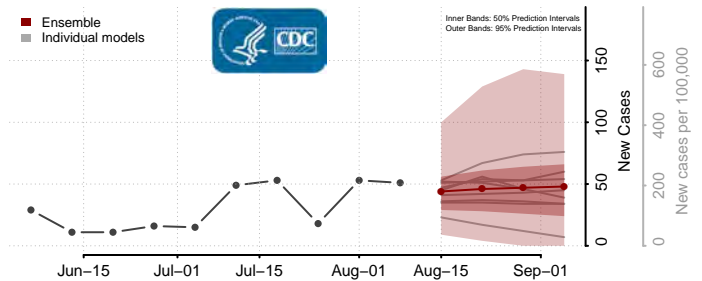

Gooding County, Idaho

Idaho County, Idaho

Jefferson County, Idaho

Jerome County, Idaho

Kootenai County, Idaho

Latah County, Idaho

Lemhi County, Idaho

Lewis County, Idaho