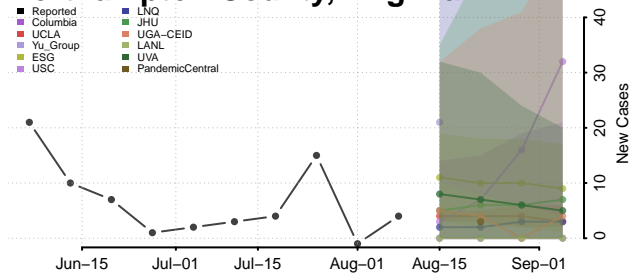

New Kent County, Virginia

Newport News County, Virginia

Norfolk County, Virginia

Northampton County, Virginia

Northumberland County, Virginia

Norton County, Virginia

Nottoway County, Virginia

Orange County, Virginia