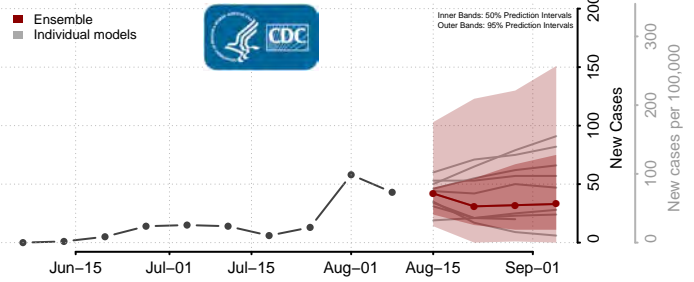

Mercer County, West Virginia