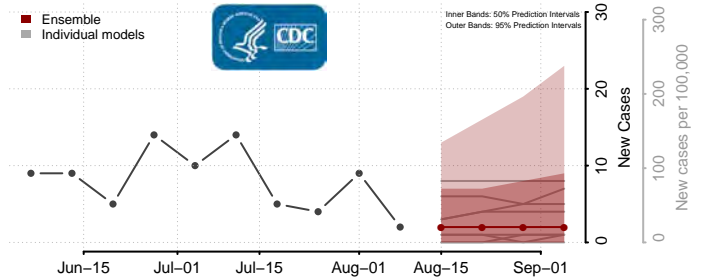

Black Hawk County, Iowa

Boone County, Iowa

Bremer County, Iowa

Buchanan County, Iowa

Buena Vista County, Iowa

Butler County, Iowa

Calhoun County, Iowa

Carroll County, Iowa