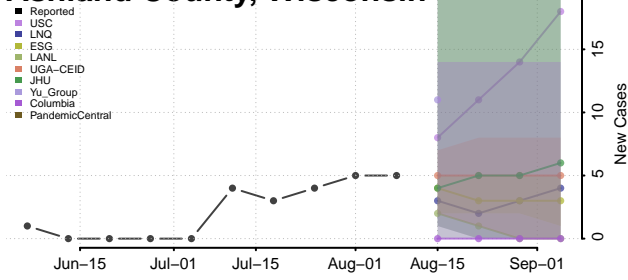

Wood County, West Virginia

Wyoming County, West Virginia

Wisconsin

Adams County, Wisconsin

Ashland County, Wisconsin

Barron County, Wisconsin

Bayfield County, Wisconsin

Brown County, Wisconsin