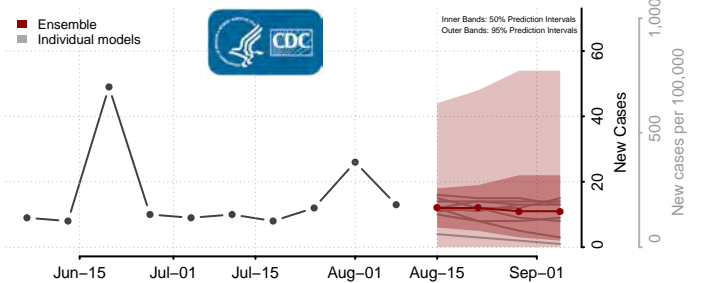

Bailey County, Texas