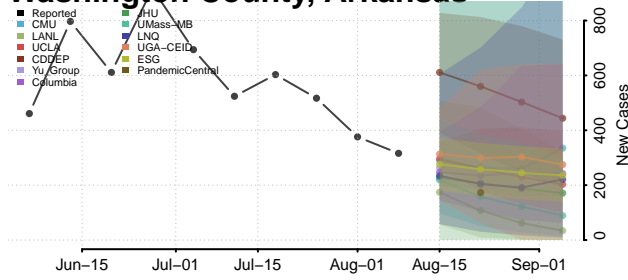

Washington County, Arkansas