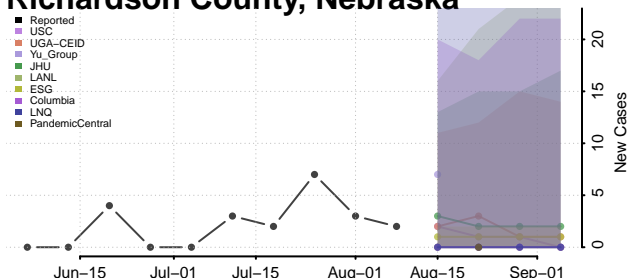

Richardson County, Nebraska