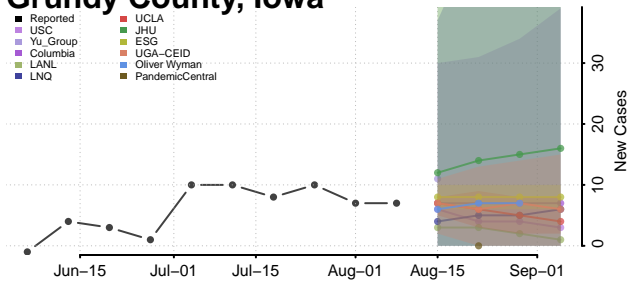

Guthrie County, Iowa

Hamilton County, Iowa

Hancock County, Iowa

Hardin County, Iowa

Harrison County, Iowa

Henry County, Iowa

Howard County, Iowa

Humboldt County, Iowa