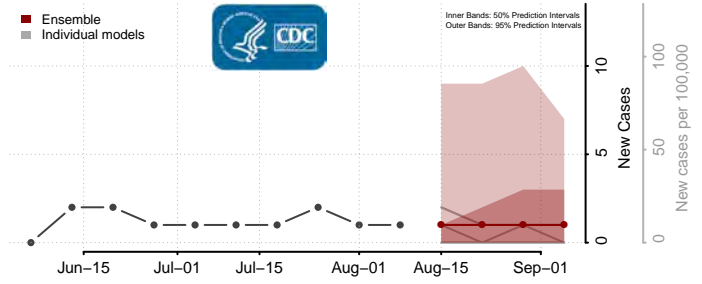

Oregon County, Missouri