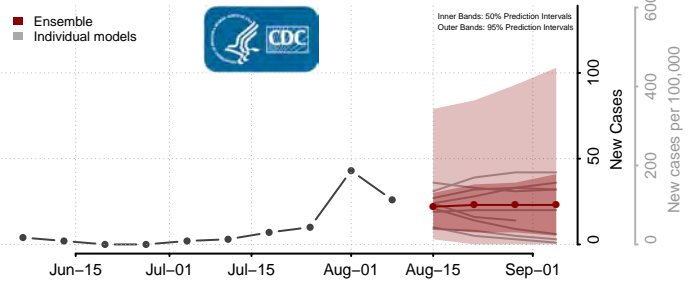

Ray County, Missouri