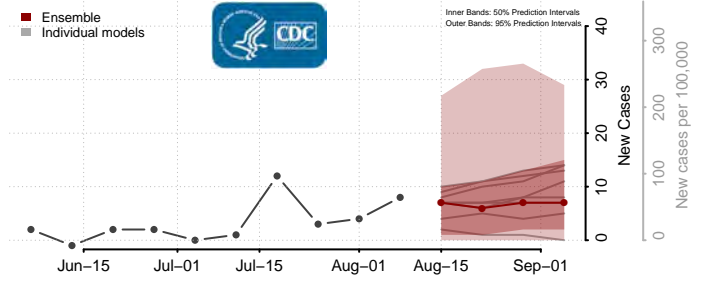

Appanoose County, Iowa