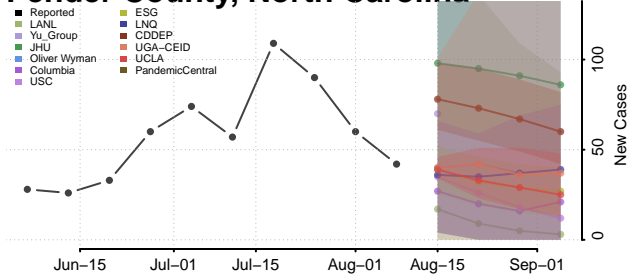

Pender County, North Carolina