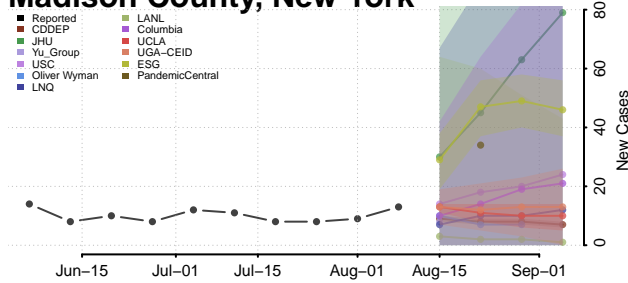

Madison County, New York