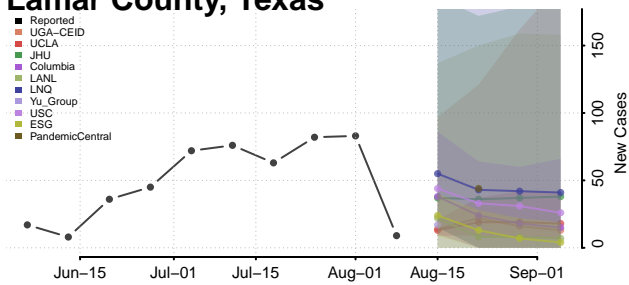

Lamar County, Texas