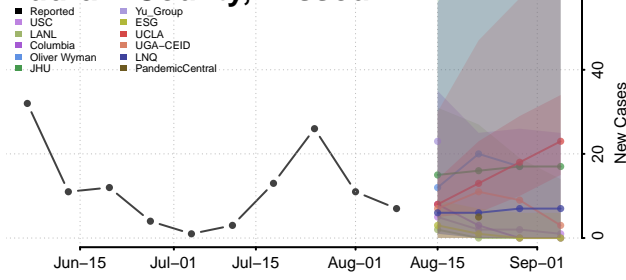

Audrain County, Missouri