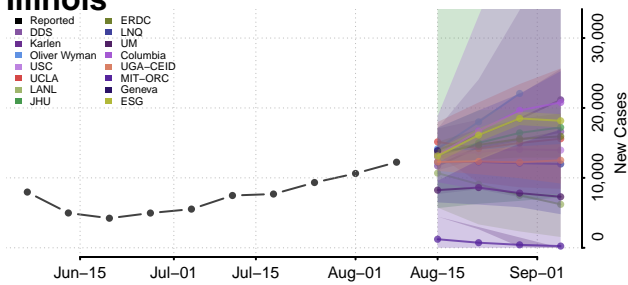

Shoshone County, Idaho

Teton County, Idaho

Twin Falls County, Idaho

Valley County, Idaho

Washington County, Idaho

Illinois

Adams County, Illinois

Alexander County, Illinois