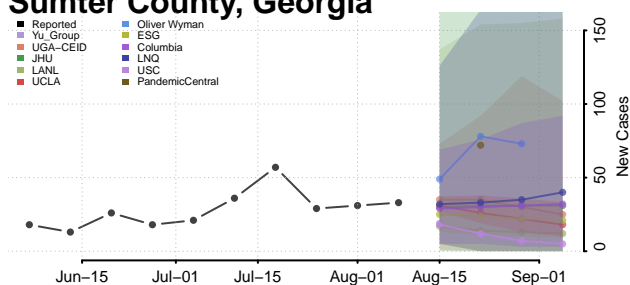

Sumter County, Georgia