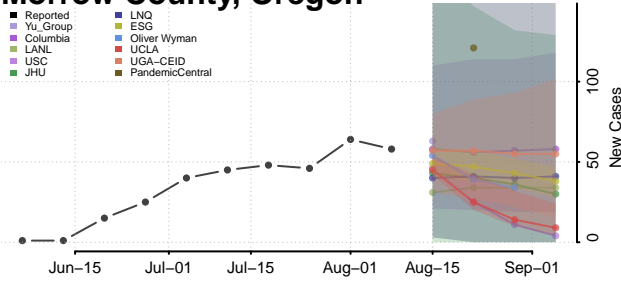

Linn County, Oregon

Malheur County, Oregon

Marion County, Oregon

Morrow County, Oregon

Multnomah County, Oregon

Polk County, Oregon

Sherman County, Oregon

Tillamook County, Oregon