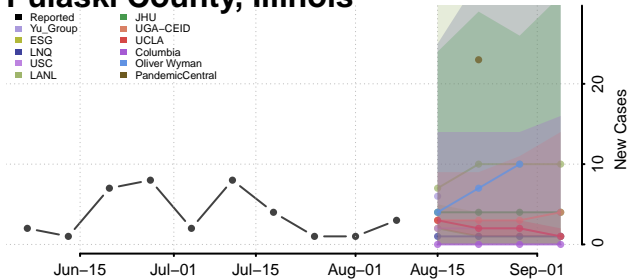

Pulaski County, Illinois