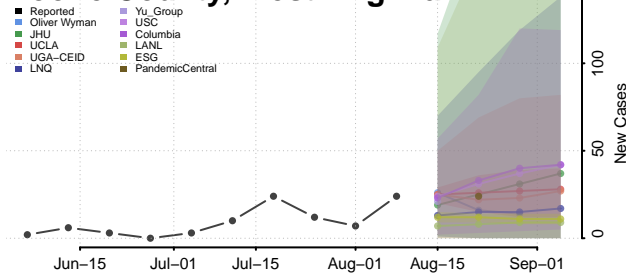

Walla Walla County, Washington

Whatcom County, Washington

Whitman County, Washington

Yakima County, Washington

West Virginia

Barbour County, West Virginia

Berkeley County, West Virginia

Boone County, West Virginia