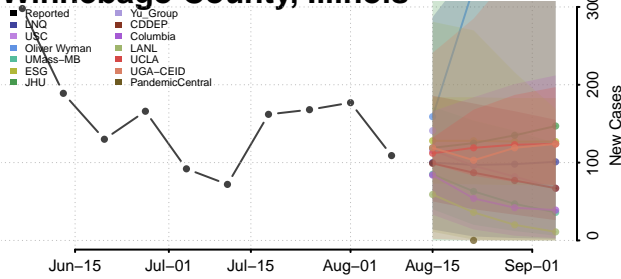

Winnebago County, Illinois