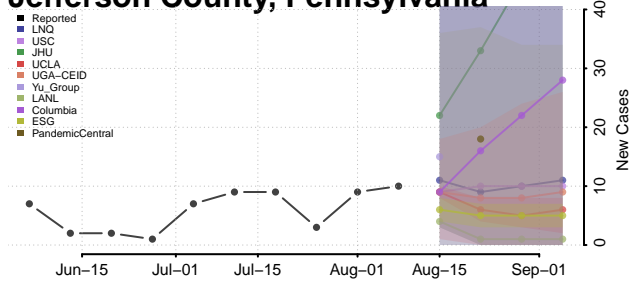

Jefferson County, Pennsylvania