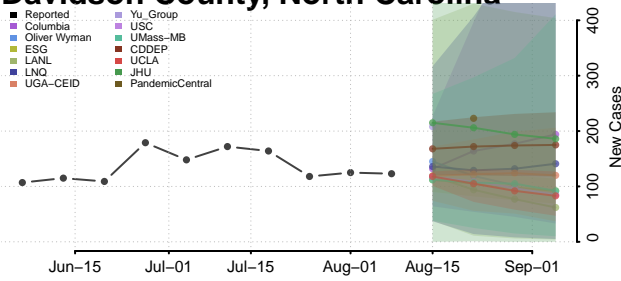

Davidson County, North Carolina