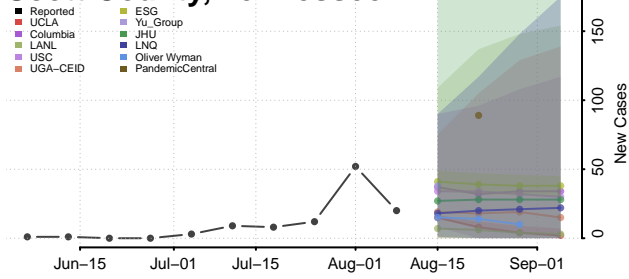

Roane County, Tennessee

Robertson County, Tennessee

Rutherford County, Tennessee

Scott County, Tennessee

Sequatchee County, Tennessee

Sevier County, Tennessee

Shelby County, Tennessee

Smith County, Tennessee