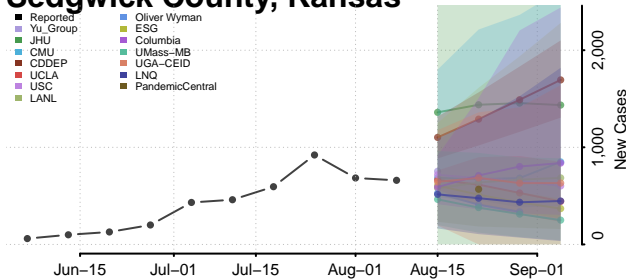

Rush County, Kansas

Russell County, Kansas

Saline County, Kansas

Scott County, Kansas

Sedgwick County, Kansas

Seward County, Kansas

Shawnee County, Kansas

Sheridan County, Kansas