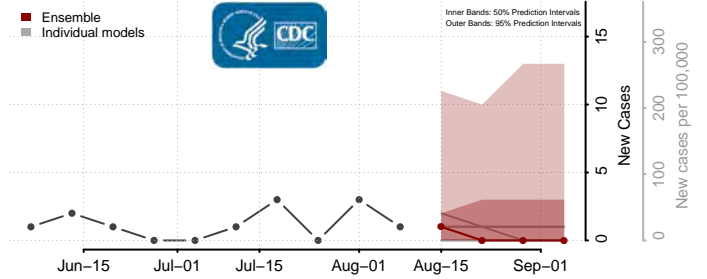

Divide County, North Dakota

Dunn County, North Dakota

Eddy County, North Dakota

Emmons County, North Dakota

Foster County, North Dakota

Golden Valley County, North Dakota

Grand Forks County, North Dakota

Grant County, North Dakota