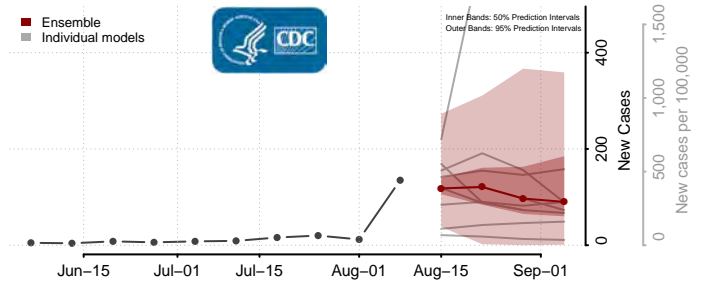

Mecklenburg County, Virginia