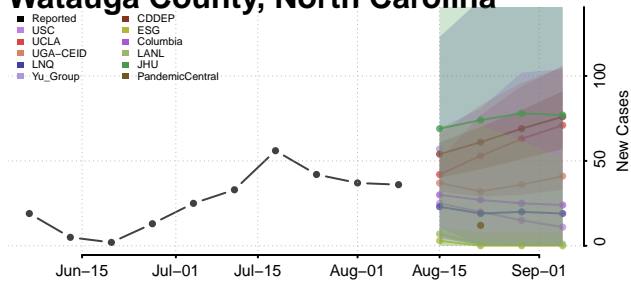

Union County, North Carolina

Vance County, North Carolina

Wake County, North Carolina

Warren County, North Carolina

Washington County, North Carolina

Watauga County, North Carolina

Wayne County, North Carolina