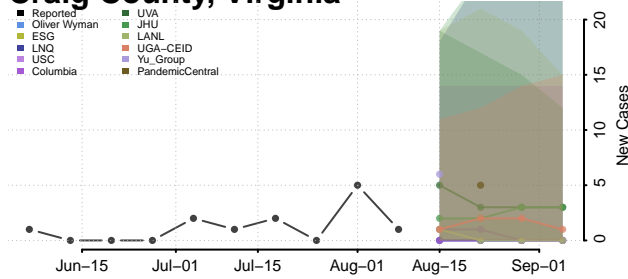

Craig County, Virginia