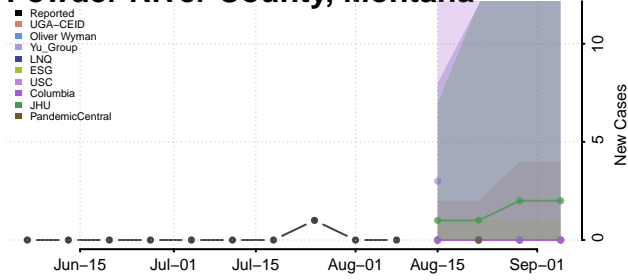

Powder River County, Montana