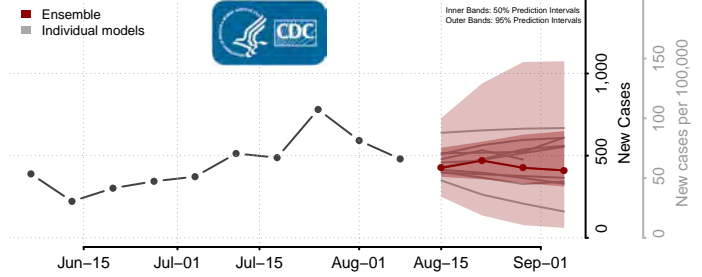

Clear Creek County, Colorado

Conejos County, Colorado

Costilla County, Colorado

Crowley County, Colorado

Custer County, Colorado

Delta County, Colorado

Denver County, Colorado

Dolores County, Colorado