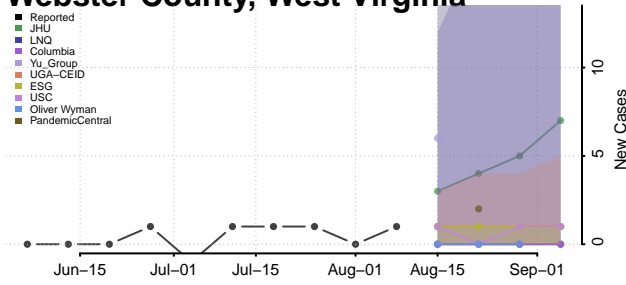

Webster County, West Virginia