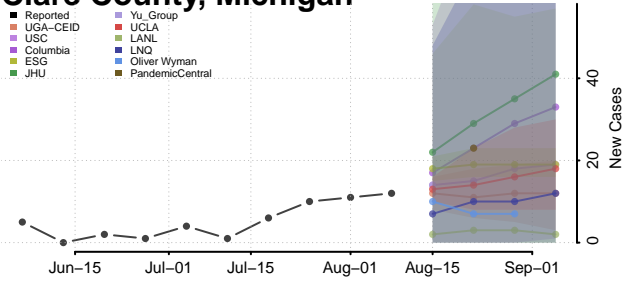

Clare County, Michigan