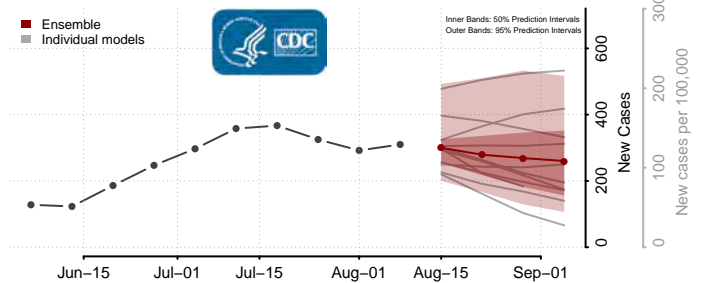

Union County, North Carolina