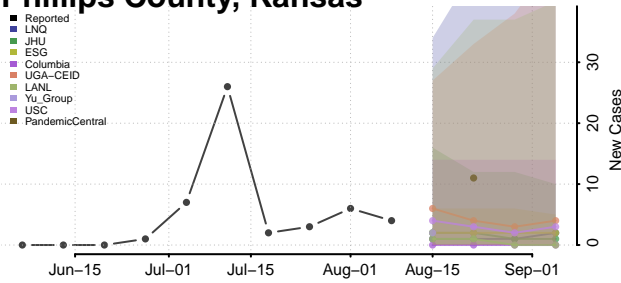

Neosho County, Kansas

Ness County, Kansas

Norton County, Kansas

Osage County, Kansas

Osborne County, Kansas

Ottawa County, Kansas

Pawnee County, Kansas

Phillips County, Kansas