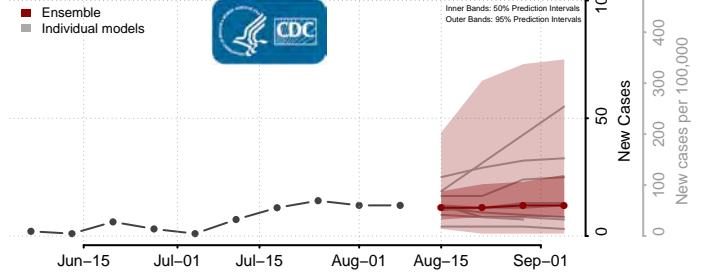

Wadena County, Minnesota

Waseca County, Minnesota

Washington County, Minnesota

Watowan County, Minnesota

Wilkin County, Minnesota

Winona County, Minnesota

Wright County, Minnesota

Yellow Medicine County, Minnesota