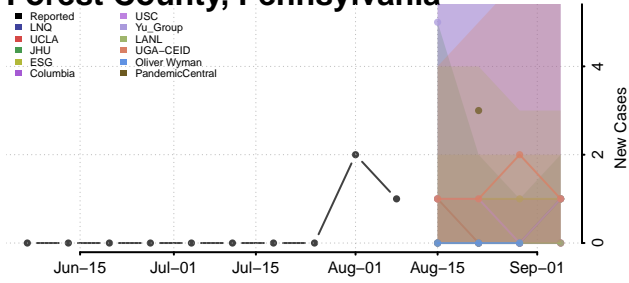

Elk County, Pennsylvania

Erie County, Pennsylvania

Fayette County, Pennsylvania

Forest County, Pennsylvania

Franklin County, Pennsylvania

Fulton County, Pennsylvania

Greene County, Pennsylvania

Huntingdon County, Pennsylvania