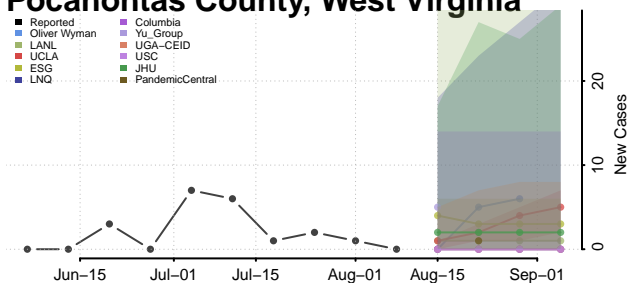

Pocahontas County, West Virginia