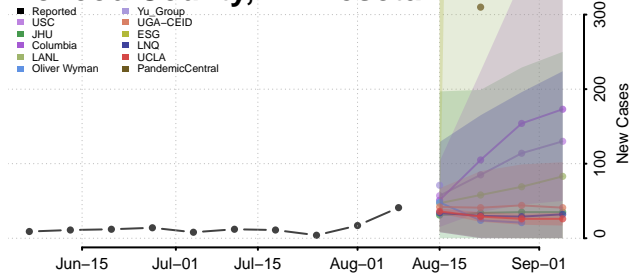

Le Sueur County, Minnesota

Lincoln County, Minnesota

Lyon County, Minnesota

Mahnomen County, Minnesota

Marshall County, Minnesota

Martin County, Minnesota

McLeod County, Minnesota

Meeker County, Minnesota