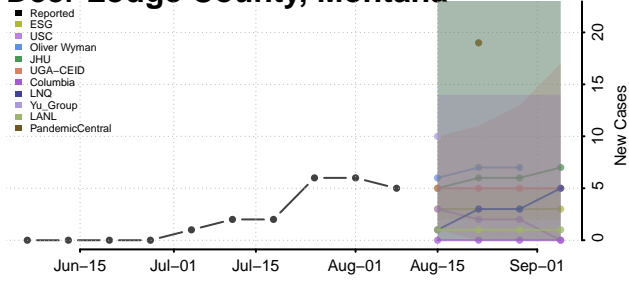

Custer County, Montana

Daniels County, Montana

Dawson County, Montana

Deer Lodge County, Montana

Fallon County, Montana

Fergus County, Montana

Flathead County, Montana

Gallatin County, Montana