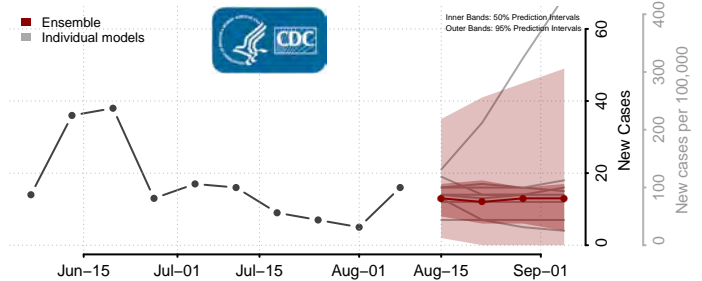

Cass County, Iowa

Cedar County, Iowa

Cerro Gordo County, Iowa

Cherokee County, Iowa

Chickasaw County, Iowa

Clarke County, Iowa

Clay County, Iowa

Clayton County, Iowa