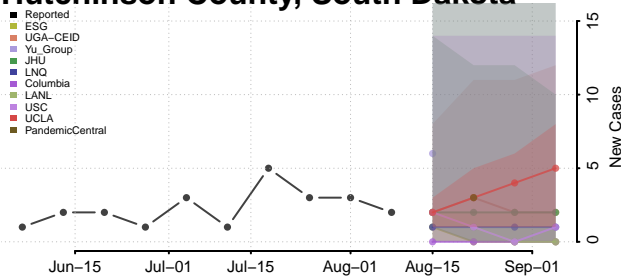

Hutchinson County, South Dakota