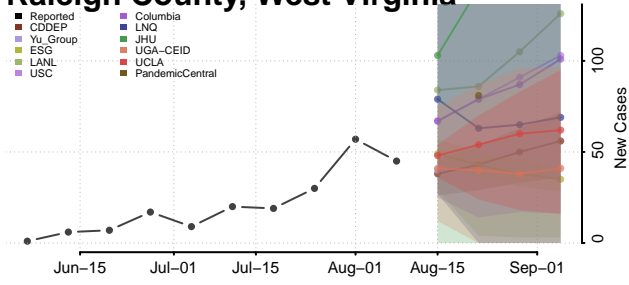

Raleigh County, West Virginia