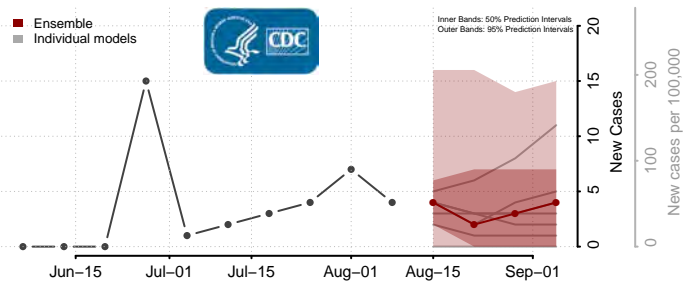

Sherman County, Kansas

Smith County, Kansas

Stafford County, Kansas

Stanton County, Kansas

Stevens County, Kansas

Sumner County, Kansas

Thomas County, Kansas

Trego County, Kansas