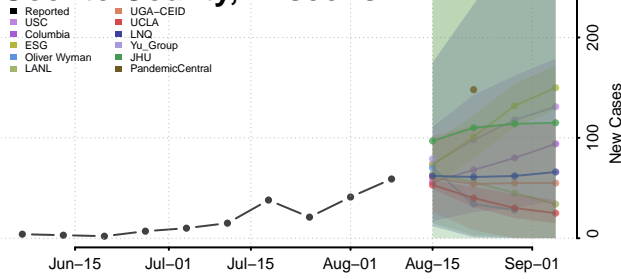

Marinette County, Wisconsin

Marquette County, Wisconsin

Menominee County, Wisconsin

Milwaukee County, Wisconsin

Monroe County, Wisconsin

Oconto County, Wisconsin

Oneida County, Wisconsin

Outagamie County, Wisconsin