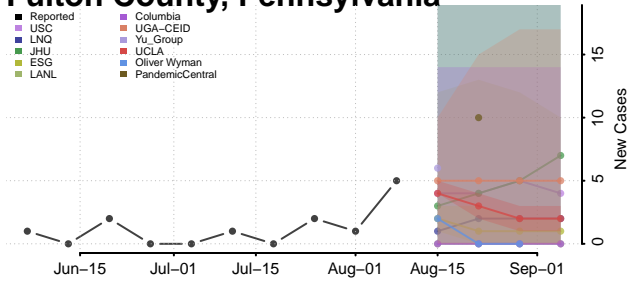

Elk County, Pennsylvania

Erie County, Pennsylvania

Fayette County, Pennsylvania

Forest County, Pennsylvania

Franklin County, Pennsylvania

Fulton County, Pennsylvania

Greene County, Pennsylvania

Huntingdon County, Pennsylvania