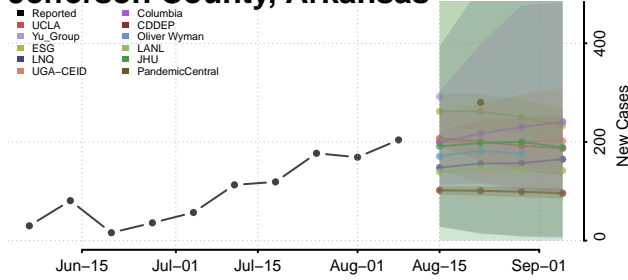

Greene County, Arkansas

Hempstead County, Arkansas

Hot Spring County, Arkansas

Howard County, Arkansas

Independence County, Arkansas

Izard County, Arkansas

Jackson County, Arkansas

Jefferson County, Arkansas