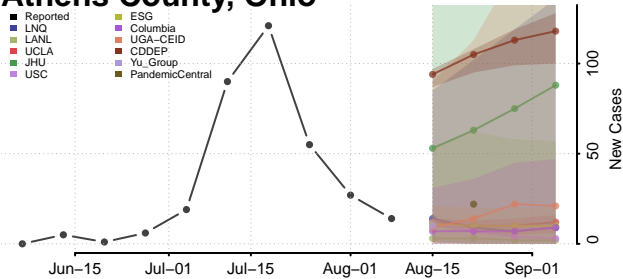

Athens County, Ohio