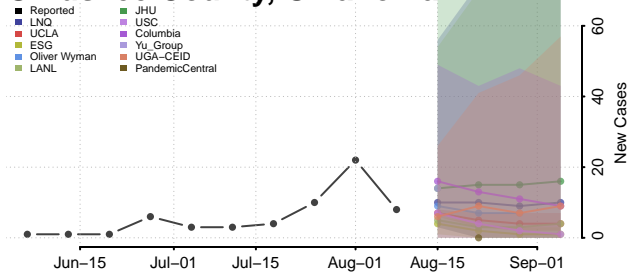

Okfuskee County, Oklahoma