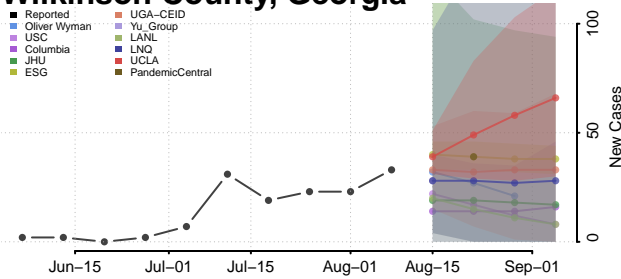

Wayne County, Georgia

Webster County, Georgia

Wheeler County, Georgia

White County, Georgia

Whitfield County, Georgia

Wilcox County, Georgia

Wilkes County, Georgia

Wilkinson County, Georgia