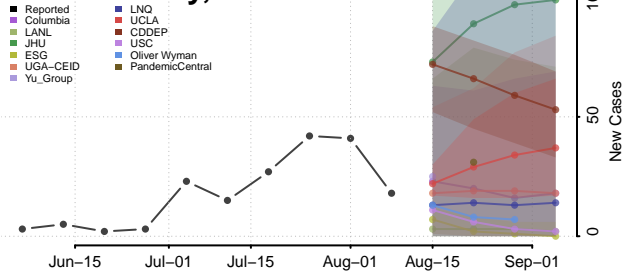

Lincoln County, New Mexico

Los Alamos County, New Mexico

Luna County, New Mexico

McKinley County, New Mexico

Mora County, New Mexico

Otero County, New Mexico

Quay County, New Mexico

Rio Arriba County, New Mexico