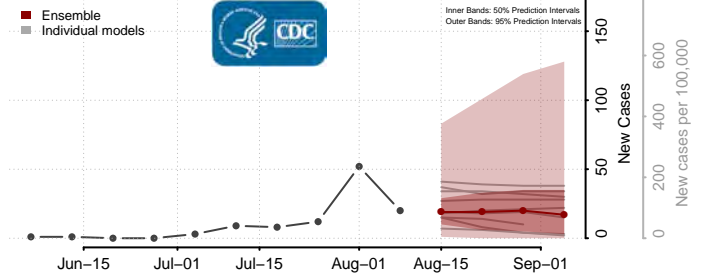

Roane County, Tennessee

Robertson County, Tennessee

Rutherford County, Tennessee

Scott County, Tennessee

Sequatchee County, Tennessee

Sevier County, Tennessee

Shelby County, Tennessee

Smith County, Tennessee