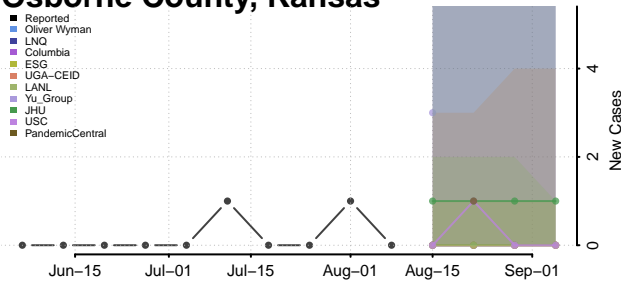

Neosho County, Kansas

Ness County, Kansas

Norton County, Kansas

Osage County, Kansas

Osborne County, Kansas

Ottawa County, Kansas

Pawnee County, Kansas

Phillips County, Kansas