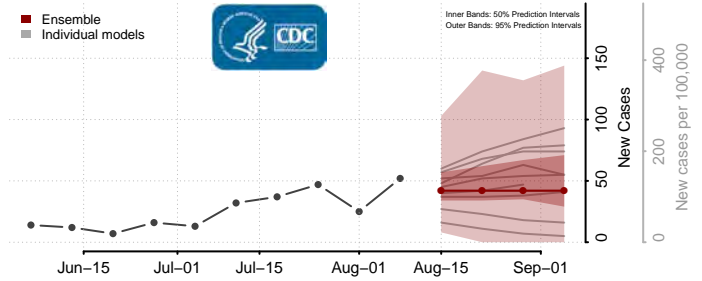

Henry County, Virginia

Highland County, Virginia

Hopewell County, Virginia

Isle of Wight County, Virginia

James City County, Virginia

King and Queen County, Virginia

King George County, Virginia

King William County, Virginia