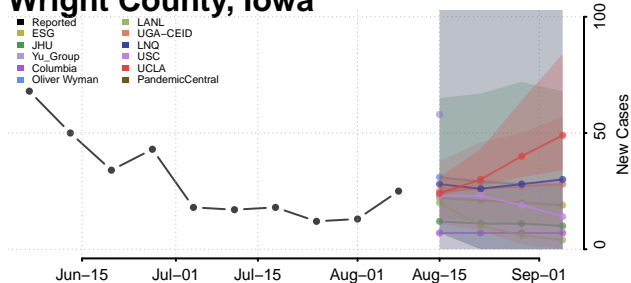

Winnebago County, Iowa

Winneshiek County, Iowa

Woodbury County, Iowa

Worth County, Iowa

Wright County, Iowa

Kansas

Allen County, Kansas

Anderson County, Kansas