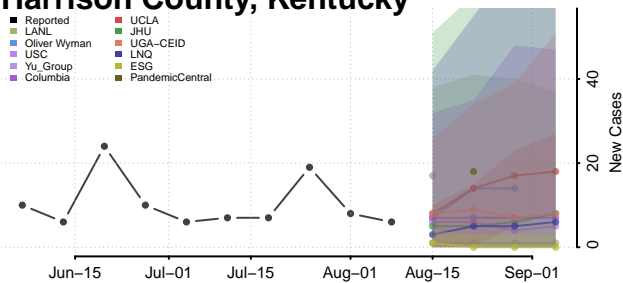

Harrison County, Kentucky