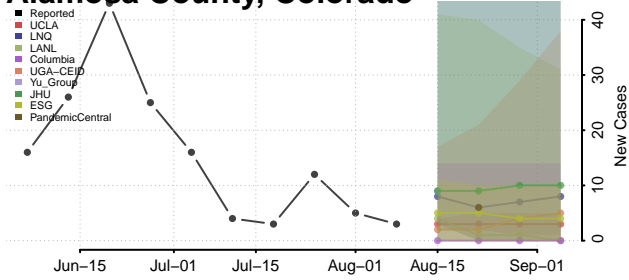

Tulare County, California

Tuolumne County, California

Ventura County, California

Yolo County, California

Yuba County, California

Colorado

Adams County, Colorado

Alamosa County, Colorado