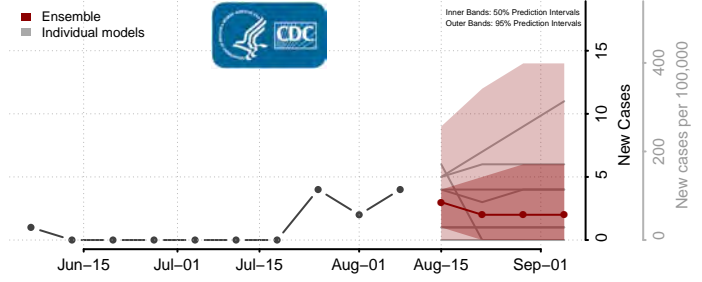

Baylor County, Texas