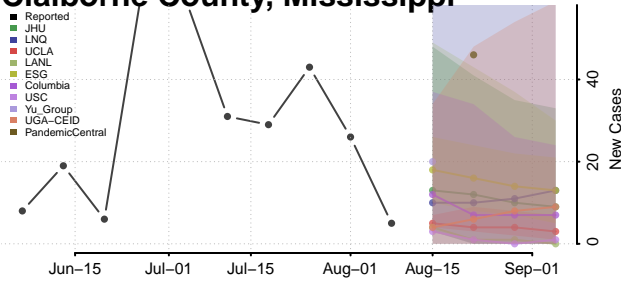

Carroll County, Mississippi

Chickasaw County, Mississippi

Choctaw County, Mississippi

Claiborne County, Mississippi

Clarke County, Mississippi

Clay County, Mississippi

Coahoma County, Mississippi

Copiah County, Mississippi