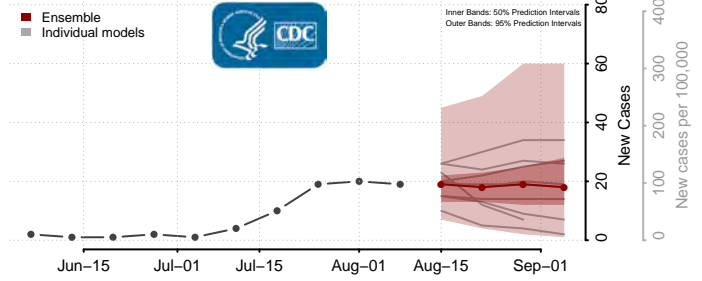

Benton County, Missouri