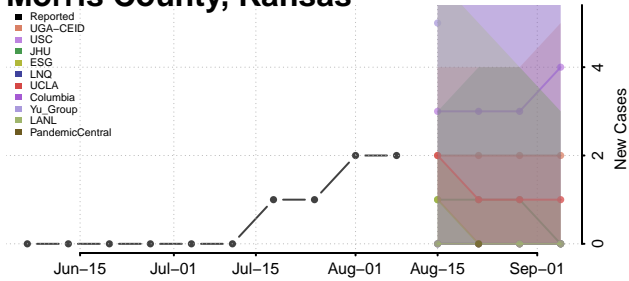

McPherson County, Kansas

Meade County, Kansas

Miami County, Kansas

Mitchell County, Kansas

Montgomery County, Kansas

Morris County, Kansas

Morton County, Kansas

Nemaha County, Kansas