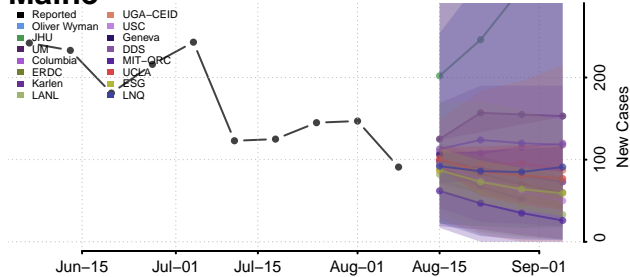

West Baton Rouge County, Louisiana

West Carroll County, Louisiana

West Feliciana County, Louisiana

Winn County, Louisiana

Maine

Androscoggin County, Maine