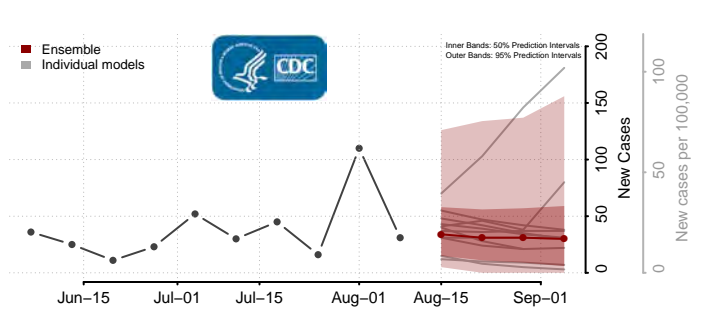

Sullivan County, New York

Tioga County, New York

Tompkins County, New York

Ulster County, New York

Warren County, New York

Washington County, New York

Wayne County, New York

Westchester County, New York