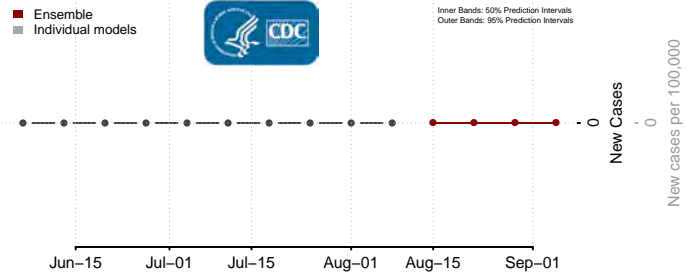

Box Elder County, Utah

Cache County, Utah

Carbon County, Utah

Daggett County, Utah

Davis County, Utah

Duchesne County, Utah

Emery County, Utah

Garfield County, Utah