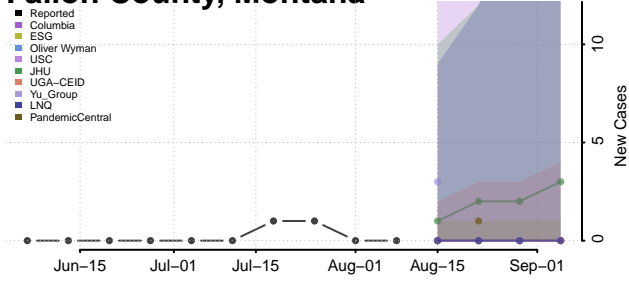

Custer County, Montana

Daniels County, Montana

Dawson County, Montana

Deer Lodge County, Montana

Fallon County, Montana

Fergus County, Montana

Flathead County, Montana

Gallatin County, Montana