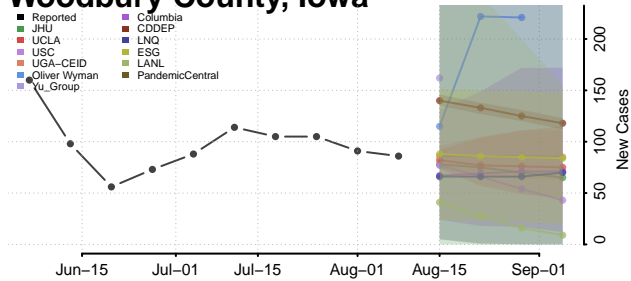

Woodbury County, Iowa