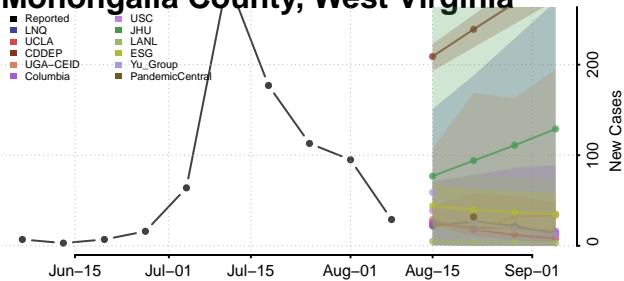

Monongalia County, West Virginia