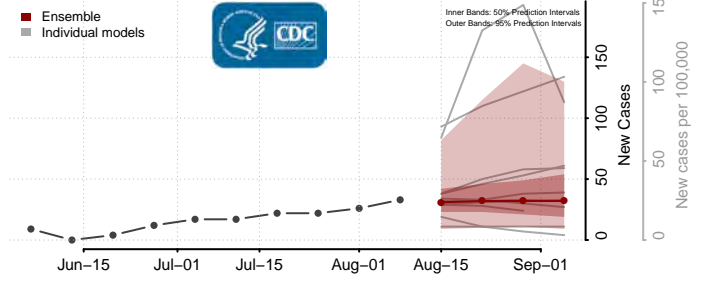

Linn County, Oregon