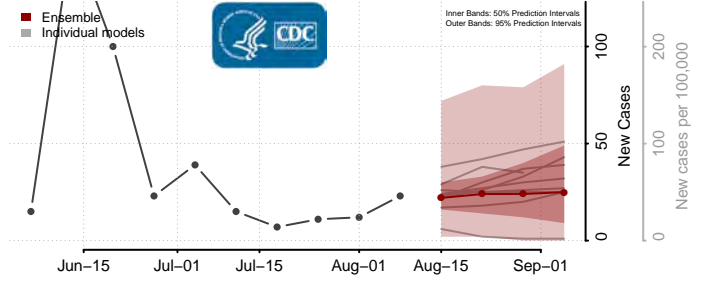

Hood River County, Oregon

Jackson County, Oregon

Jefferson County, Oregon

Josephine County, Oregon

Klamath County, Oregon

Lake County, Oregon

Lane County, Oregon

Lincoln County, Oregon