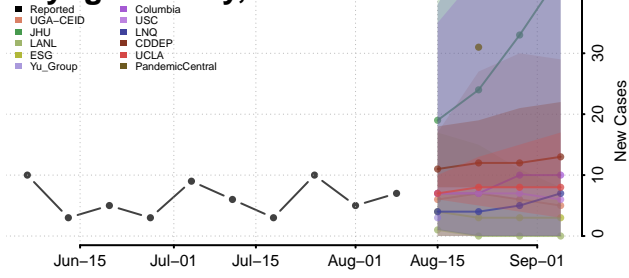

Cayuga County, New York