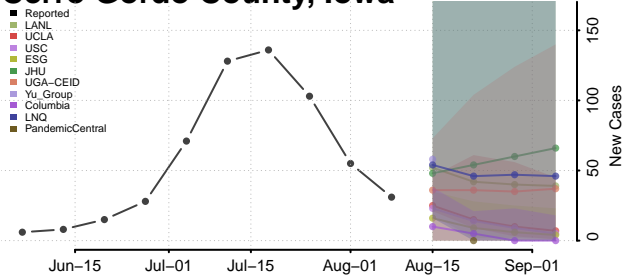

Cerro Gordo County, Iowa