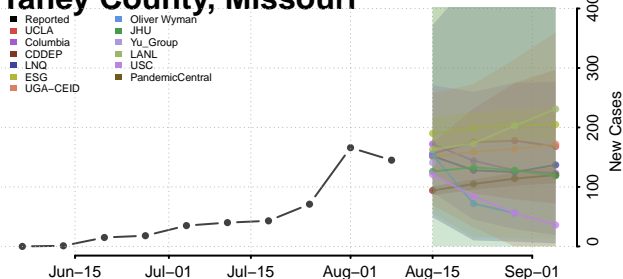

Taney County, Missouri