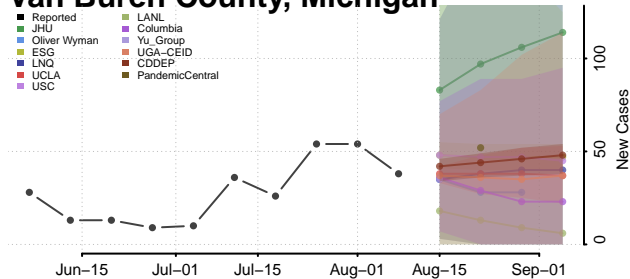

Shiawassee County, Michigan

St. Clair County, Michigan

St. Joseph County, Michigan

Tuscola County, Michigan

Van Buren County, Michigan

Washtenaw County, Michigan

Wayne County, Michigan

Wexford County, Michigan