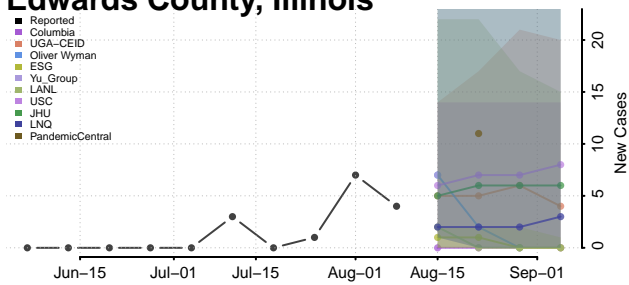

De Witt County, Illinois

DeKalb County, Illinois

Douglas County, Illinois

DuPage County, Illinois

Edgar County, Illinois

Edwards County, Illinois

Effingham County, Illinois

Fayette County, Illinois