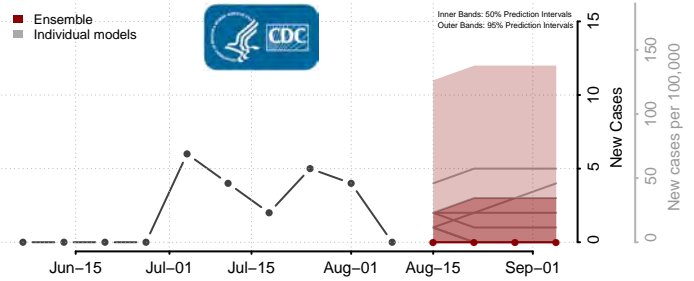

Kiowa County, Oklahoma