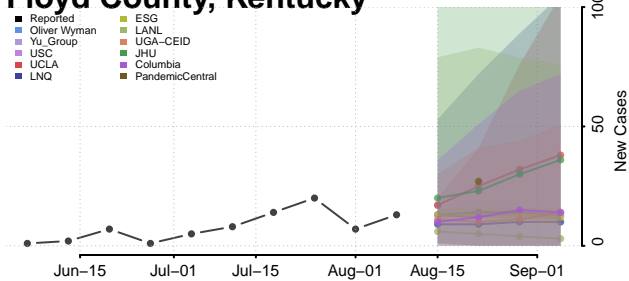

Floyd County, Kentucky