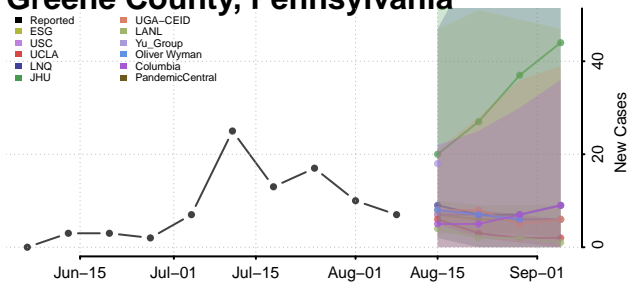

Elk County, Pennsylvania

Erie County, Pennsylvania

Fayette County, Pennsylvania

Forest County, Pennsylvania

Franklin County, Pennsylvania

Fulton County, Pennsylvania

Greene County, Pennsylvania

Huntingdon County, Pennsylvania