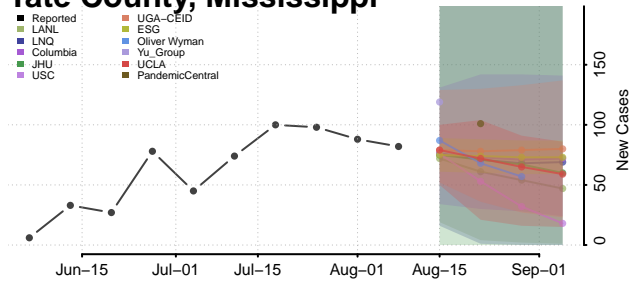

Tate County, Mississippi