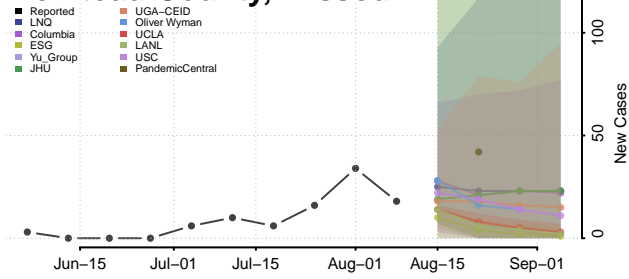

Moniteau County, Missouri