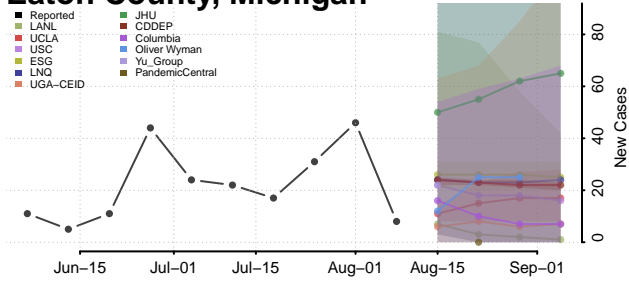

Crawford County, Michigan

Delta County, Michigan

Dickinson County, Michigan

Eaton County, Michigan

Emmet County, Michigan

Genesee County, Michigan

Gladwin County, Michigan

Gogebic County, Michigan