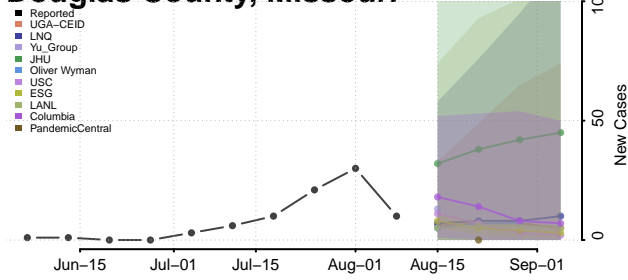

Douglas County, Missouri