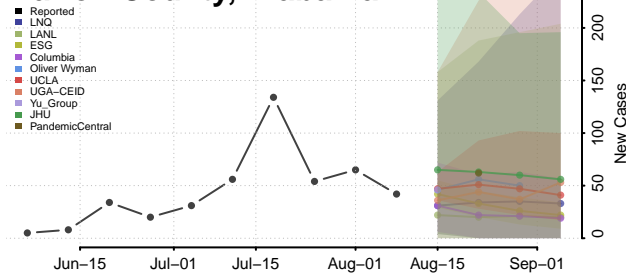

Marion County, Alabama