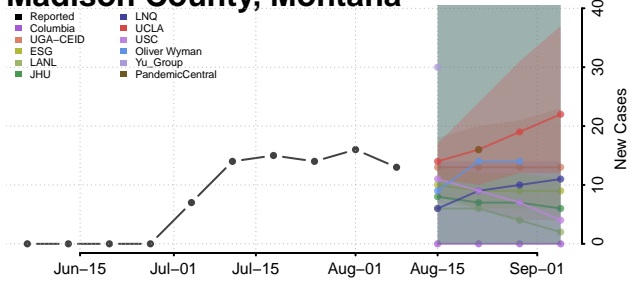

Madison County, Montana