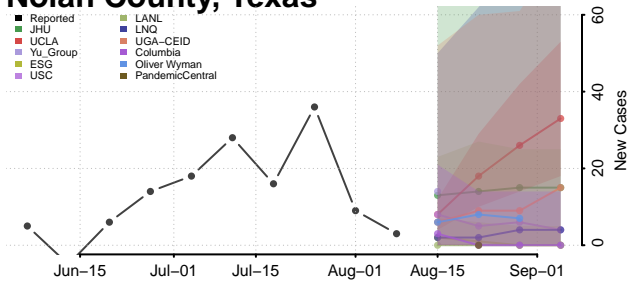

Nolan County, Texas