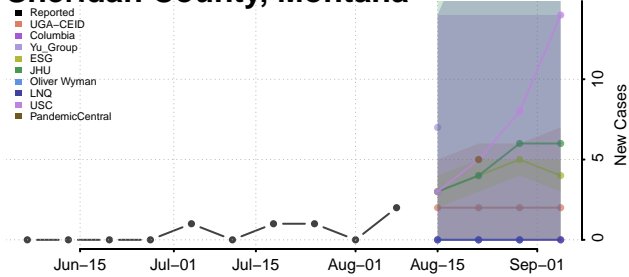

Sheridan County, Montana