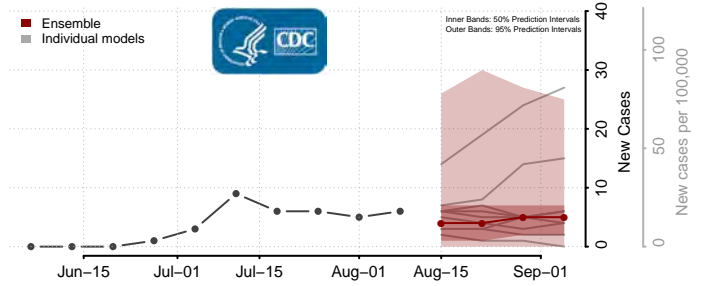

Crawford County, Michigan

Delta County, Michigan

Dickinson County, Michigan

Eaton County, Michigan

Emmet County, Michigan

Genesee County, Michigan

Gladwin County, Michigan

Gogebic County, Michigan