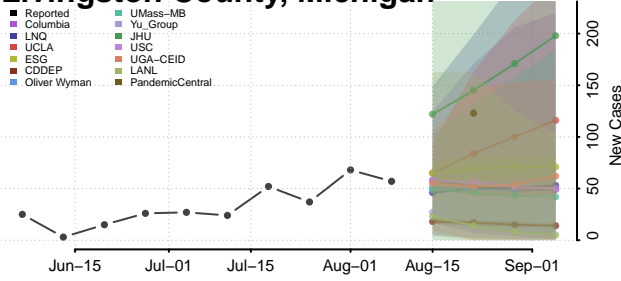

Lapeer County, Michigan

Leelanau County, Michigan

Lenawee County, Michigan

Livingston County, Michigan

Luce County, Michigan

Mackinac County, Michigan

Macomb County, Michigan

Manistee County, Michigan