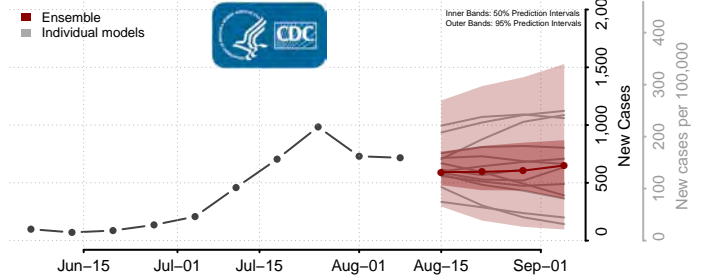

Virginia Beach County, Virginia