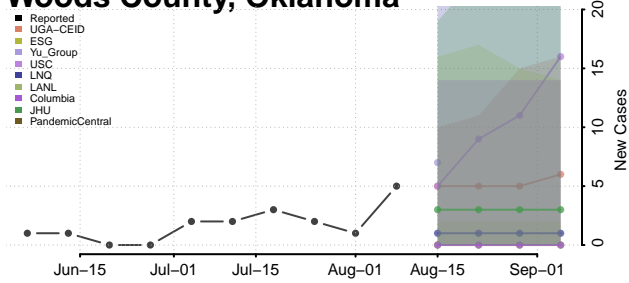

Woods County, Oklahoma