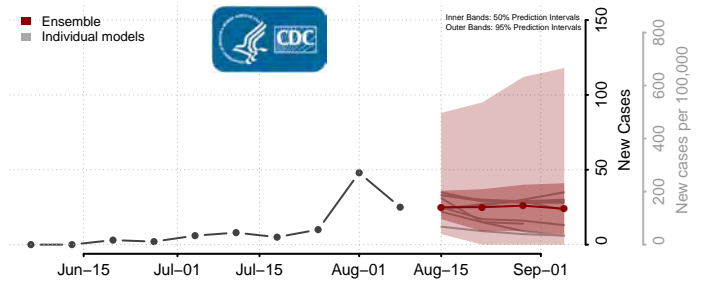

Cooper County, Missouri