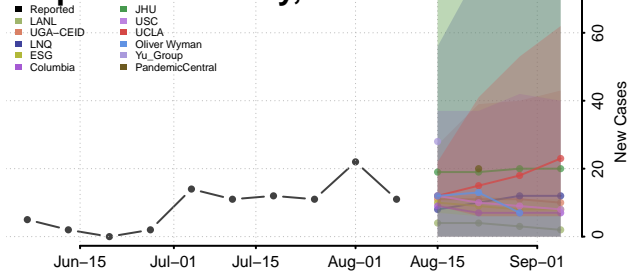

Roane County, Tennessee

Robertson County, Tennessee

Rutherford County, Tennessee

Scott County, Tennessee

Sequatchee County, Tennessee

Sevier County, Tennessee

Shelby County, Tennessee

Smith County, Tennessee