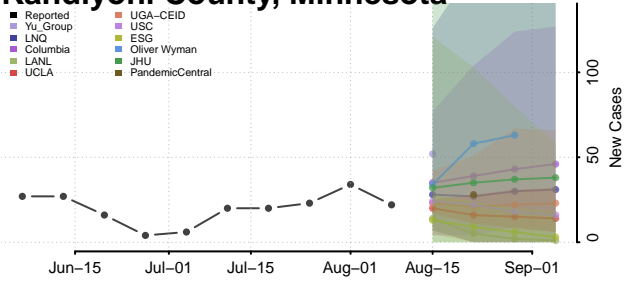

Kandiyohi County, Minnesota