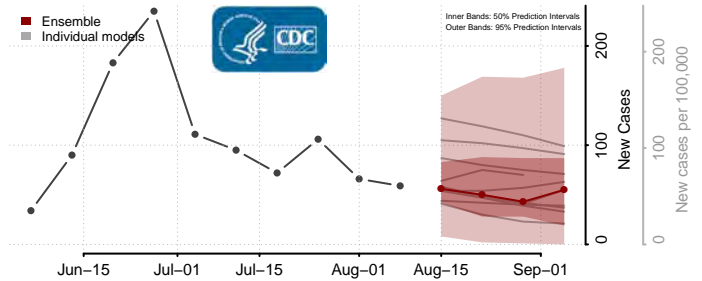

Poweshiek County, Iowa

Ringgold County, Iowa

Sac County, Iowa

Scott County, Iowa

Shelby County, Iowa

Sioux County, Iowa

Story County, Iowa

Tama County, Iowa