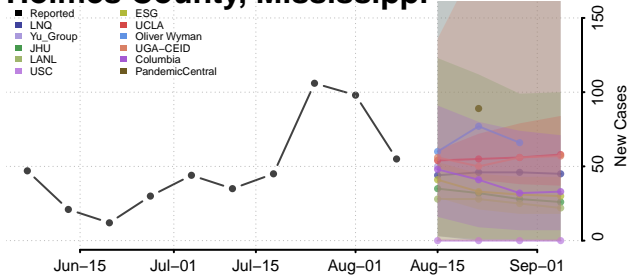

Holmes County, Mississippi