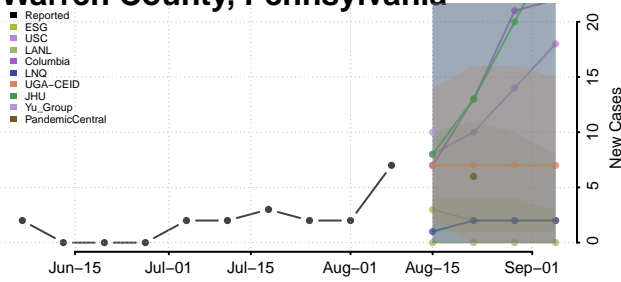

Warren County, Pennsylvania