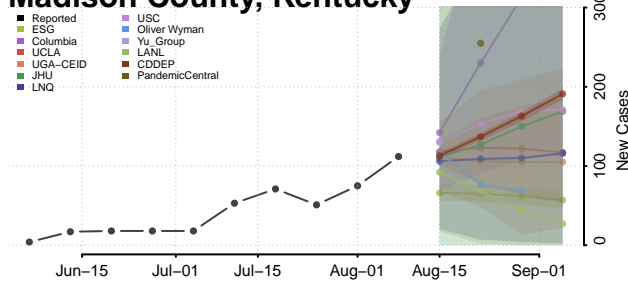

Madison County, Kentucky