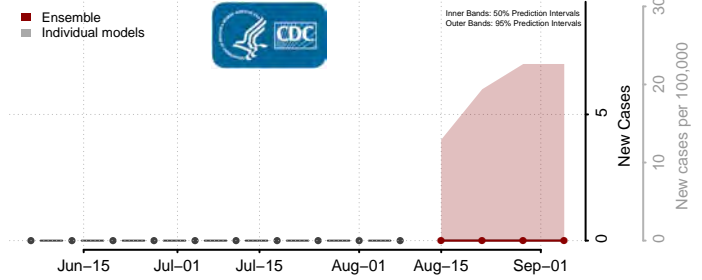

Sanpete County, Utah