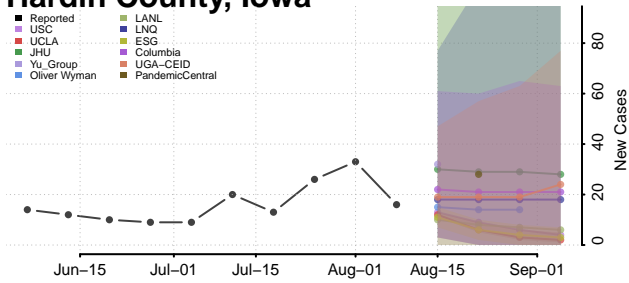

Guthrie County, Iowa

Hamilton County, Iowa

Hancock County, Iowa

Hardin County, Iowa

Harrison County, Iowa

Henry County, Iowa

Howard County, Iowa

Humboldt County, Iowa