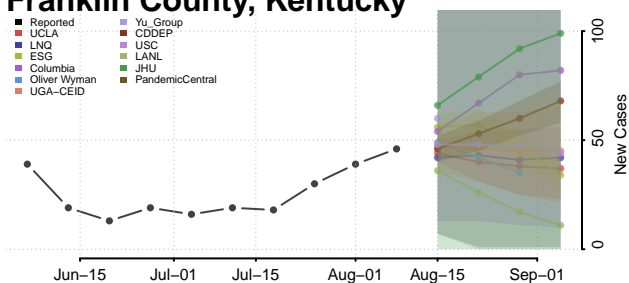

Franklin County, Kentucky