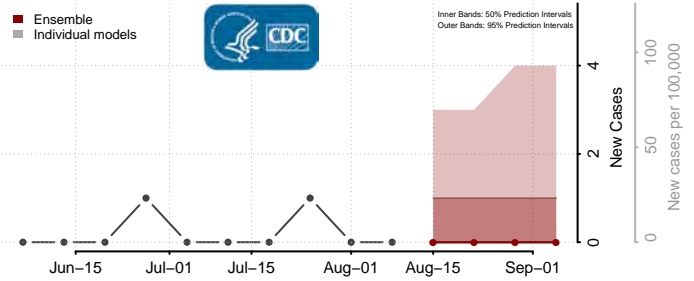

Jackson County, Minnesota

Kanabec County, Minnesota

Kandiyohi County, Minnesota

Kittson County, Minnesota

Koochiching County, Minnesota

Lac qui Parle County, Minnesota

Lake County, Minnesota

Lake of the Woods County, Minnesota