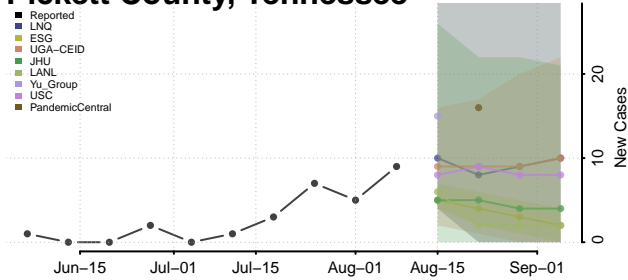

Morgan County, Tennessee

Obion County, Tennessee

Overton County, Tennessee

Perry County, Tennessee

Pickett County, Tennessee

Polk County, Tennessee

Putnam County, Tennessee

Rhea County, Tennessee