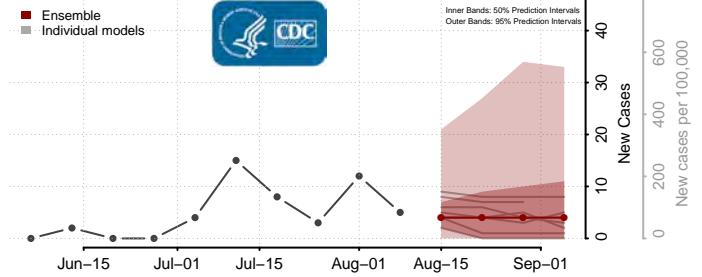

Freeborn County, Minnesota

Goodhue County, Minnesota

Grant County, Minnesota

Hennepin County, Minnesota

Houston County, Minnesota

Hubbard County, Minnesota

Isanti County, Minnesota

Itasca County, Minnesota