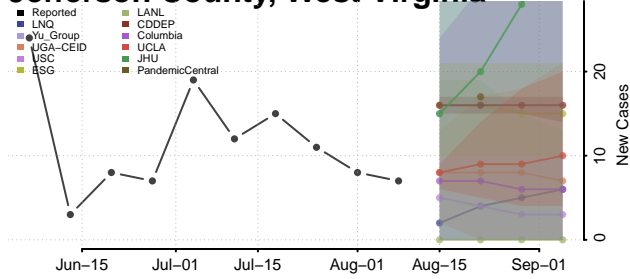

Jefferson County, West Virginia