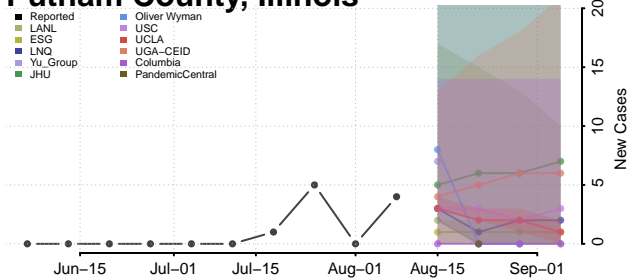

Pike County, Illinois

Pope County, Illinois

Pulaski County, Illinois

Putnam County, Illinois

Randolph County, Illinois

Richland County, Illinois

Rock Island County, Illinois

Saline County, Illinois