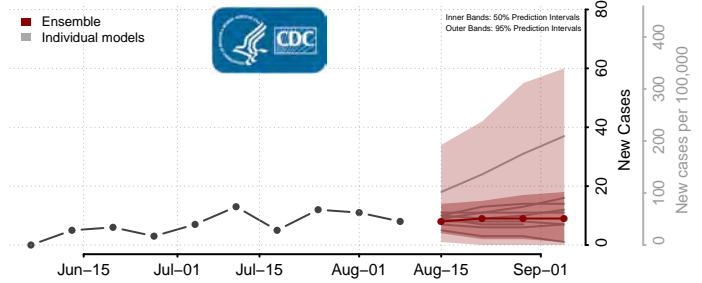

Grant County, Kentucky

Graves County, Kentucky

Grayson County, Kentucky

Green County, Kentucky

Greenup County, Kentucky

Hancock County, Kentucky

Hardin County, Kentucky

Harlan County, Kentucky