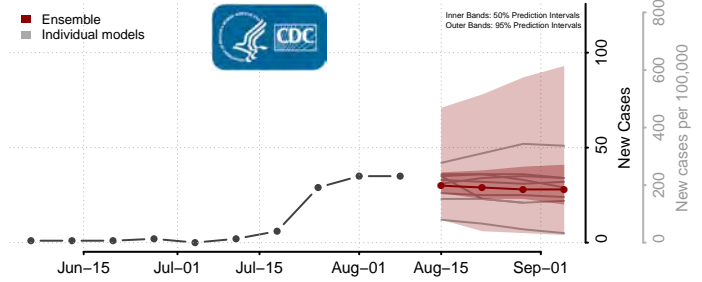

Tipton County, Indiana