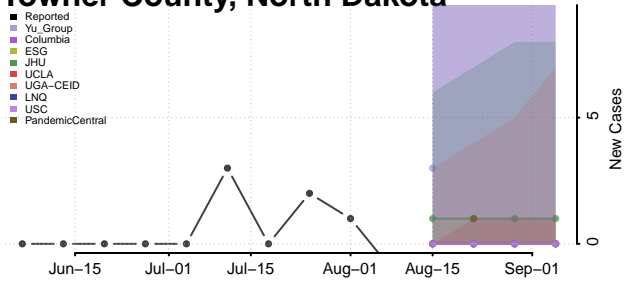

Towner County, North Dakota