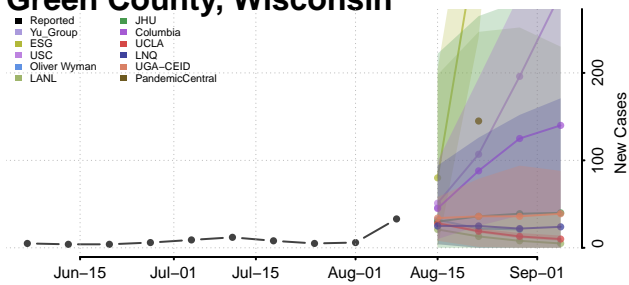

Green County, Wisconsin