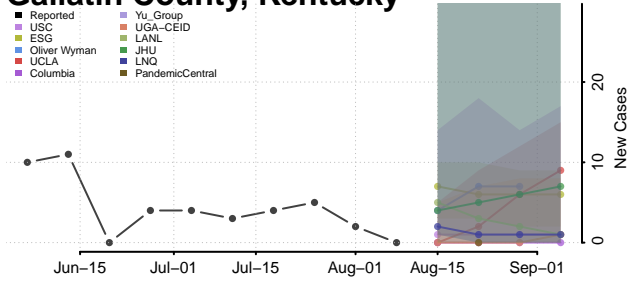

Gallatin County, Kentucky