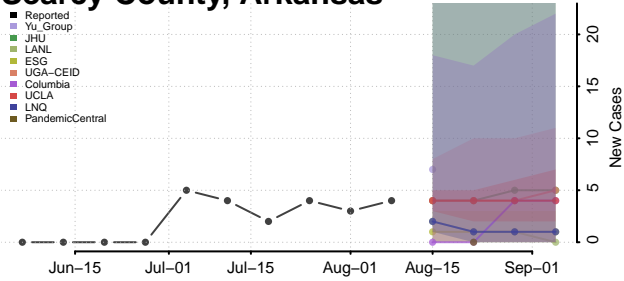

Pulaski County, Arkansas

Randolph County, Arkansas

Saline County, Arkansas

Scott County, Arkansas

Searcy County, Arkansas

Sebastian County, Arkansas

Sevier County, Arkansas

Sharp County, Arkansas