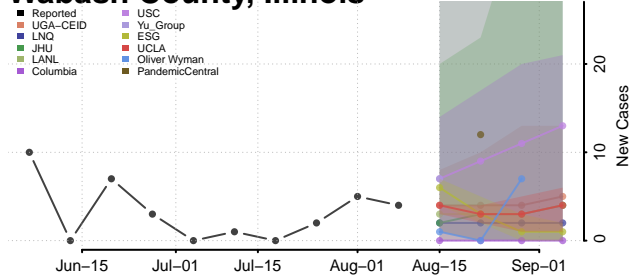

Wabash County, Illinois