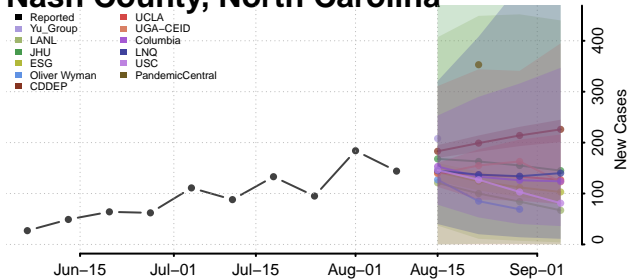

Nash County, North Carolina