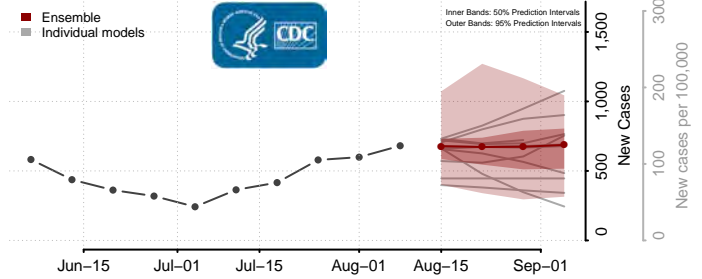

Otter Tail County, Minnesota

Pennington County, Minnesota

Pine County, Minnesota

Pipestone County, Minnesota

Polk County, Minnesota

Pope County, Minnesota

Ramsey County, Minnesota

Red Lake County, Minnesota