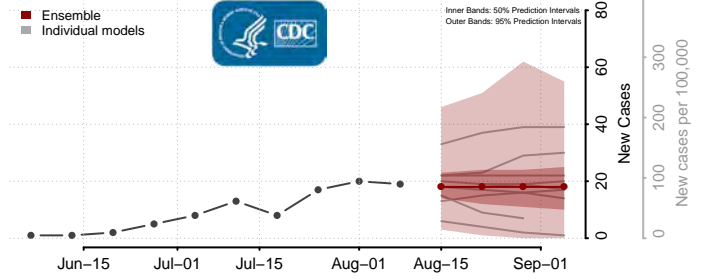

Black Hawk County, Iowa

Boone County, Iowa

Bremer County, Iowa

Buchanan County, Iowa

Buena Vista County, Iowa

Butler County, Iowa

Calhoun County, Iowa

Carroll County, Iowa