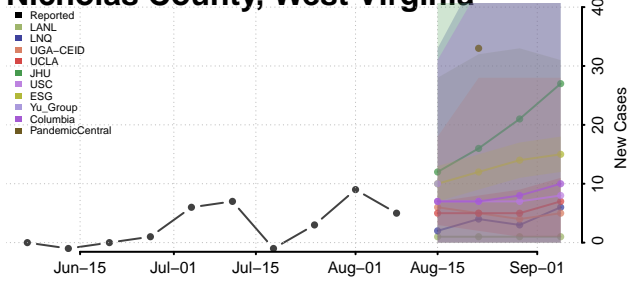

Nicholas County, West Virginia