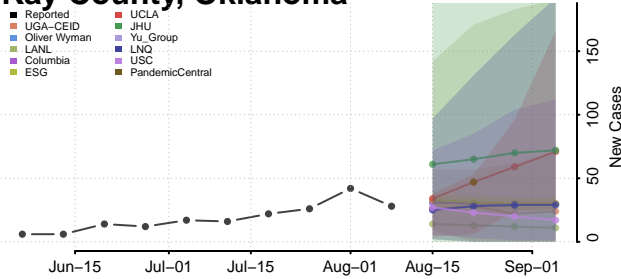

Kay County, Oklahoma