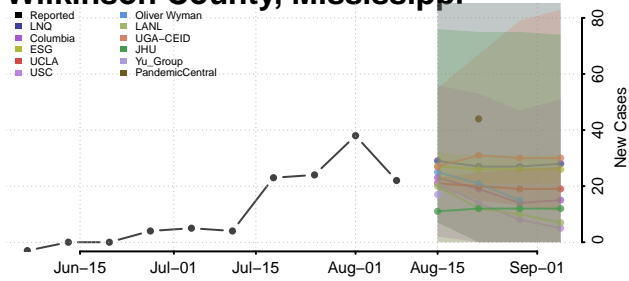

Tunica County, Mississippi

Union County, Mississippi

Walthall County, Mississippi

Warren County, Mississippi

Washington County, Mississippi

Wayne County, Mississippi

Webster County, Mississippi

Wilkinson County, Mississippi