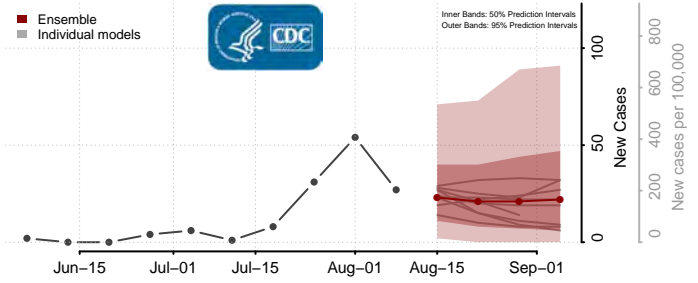

Hughes County, Oklahoma