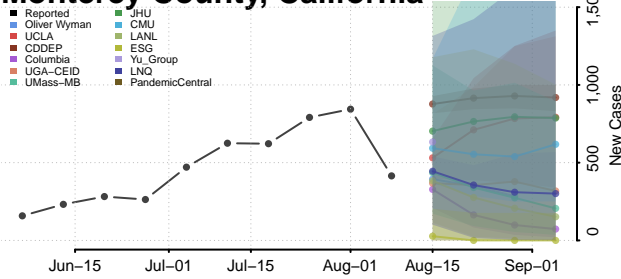

Merced County, California

Modoc County, California

Mono County, California

Monterey County, California

Napa County, California

Nevada County, California

Orange County, California

Placer County, California