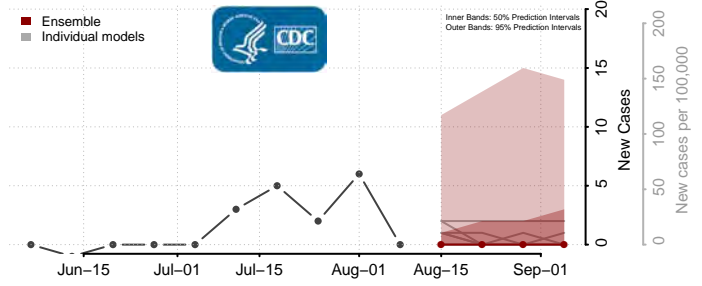

Schuyler County, Missouri

Scotland County, Missouri

Scott County, Missouri

Shannon County, Missouri

Shelby County, Missouri

St. Charles County, Missouri

St. Clair County, Missouri

St. Francois County, Missouri