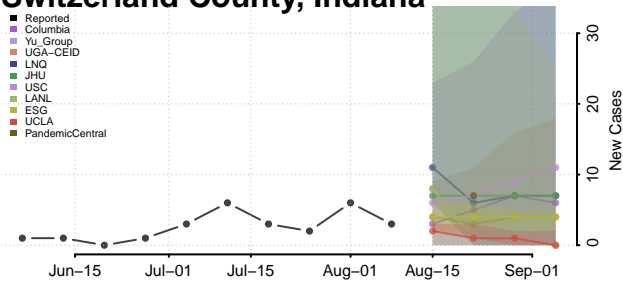

Switzerland County, Indiana