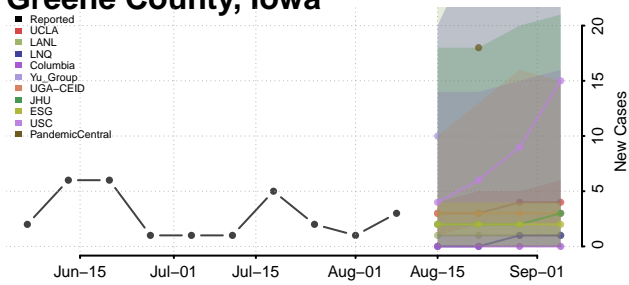

Greene County, Iowa