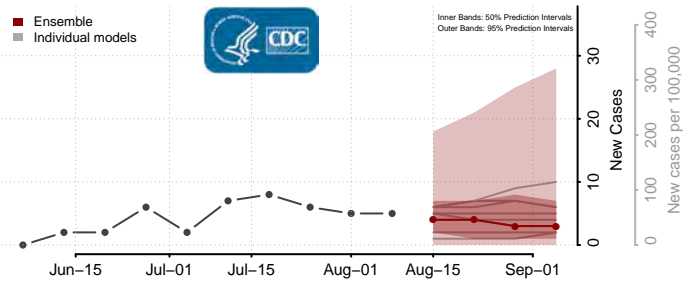

Grant County, Kentucky

Graves County, Kentucky

Grayson County, Kentucky

Green County, Kentucky

Greenup County, Kentucky

Hancock County, Kentucky

Hardin County, Kentucky

Harlan County, Kentucky