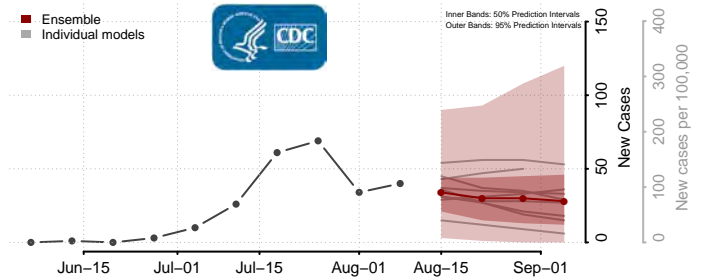

Williams County, North Dakota