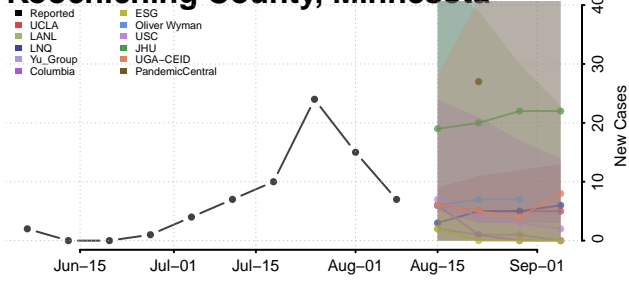

Jackson County, Minnesota

Kanabec County, Minnesota

Kandiyohi County, Minnesota

Kittson County, Minnesota

Koochiching County, Minnesota

Lac qui Parle County, Minnesota

Lake County, Minnesota

Lake of the Woods County, Minnesota