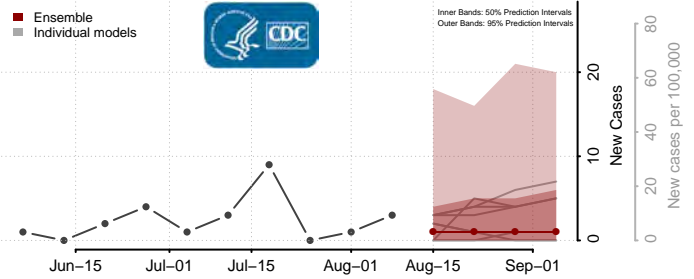

Garfield County, Washington

Grant County, Washington

Grays Harbor County, Washington

Island County, Washington

Jefferson County, Washington

King County, Washington

Kitsap County, Washington

Kittitas County, Washington