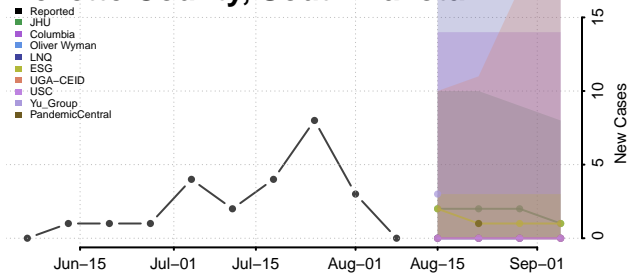

Mellette County, South Dakota