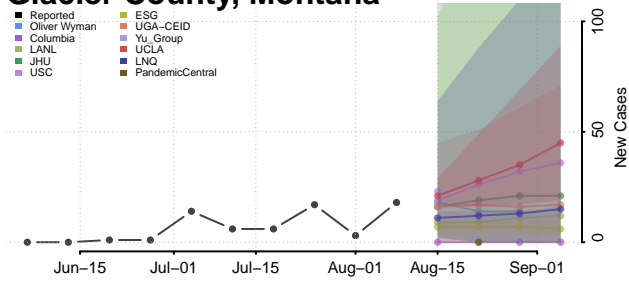

Glacier County, Montana