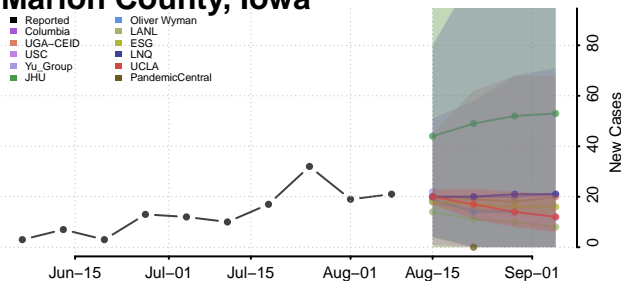

Marion County, Iowa