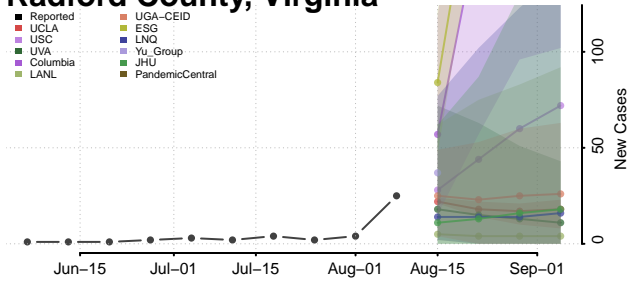

Prince George County, Virginia

Prince William County, Virginia

Pulaski County, Virginia

Radford County, Virginia

Rappahannock County, Virginia

Russell County, Virginia

Salem County, Virginia

Scott County, Virginia