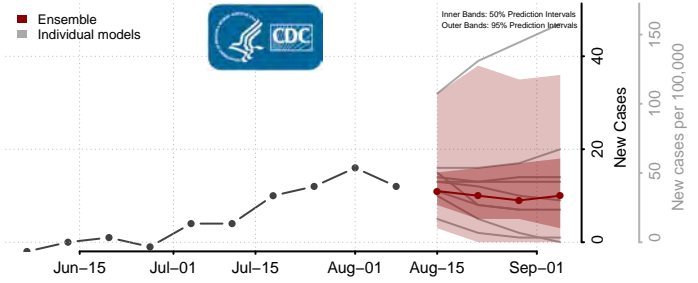

Cass County, Minnesota