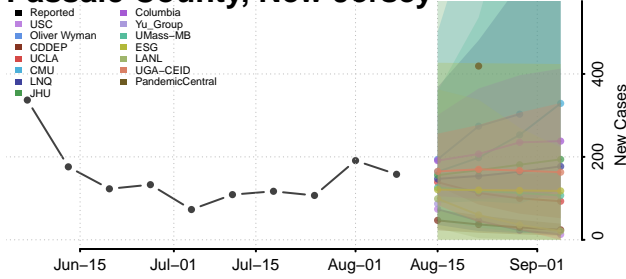

Passaic County, New Jersey