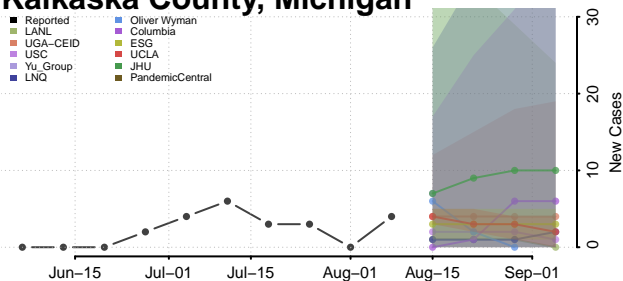

Iron County, Michigan

Isabella County, Michigan

Jackson County, Michigan

Kalamazoo County, Michigan

Kalkaska County, Michigan

Kent County, Michigan

Keweenaw County, Michigan

Lake County, Michigan