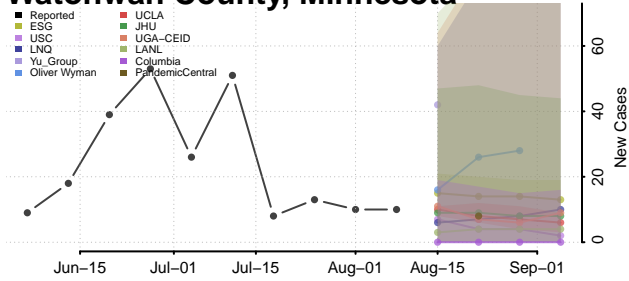

Wadena County, Minnesota

Waseca County, Minnesota

Washington County, Minnesota

Watowan County, Minnesota

Wilkin County, Minnesota

Winona County, Minnesota

Wright County, Minnesota

Yellow Medicine County, Minnesota