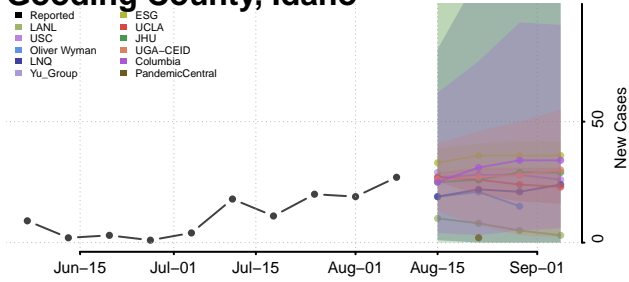

Gooding County, Idaho