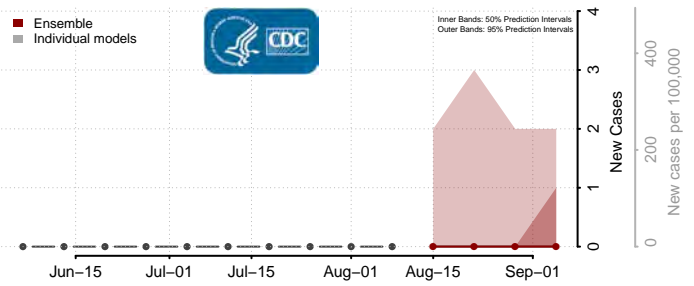

Golden Valley County, Montana