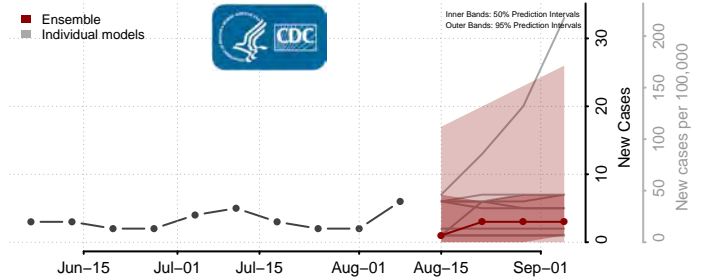

Redwood County, Minnesota

Renville County, Minnesota

Rice County, Minnesota

Rock County, Minnesota

Roseau County, Minnesota

Scott County, Minnesota

Sherburne County, Minnesota

Sibley County, Minnesota