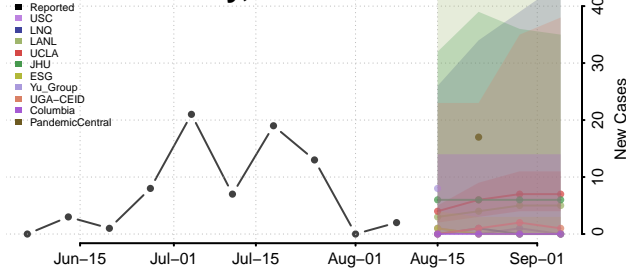

Marion County, Iowa

Marshall County, Iowa

Mills County, Iowa

Mitchell County, Iowa

Monona County, Iowa

Monroe County, Iowa

Montgomery County, Iowa

Muscatine County, Iowa