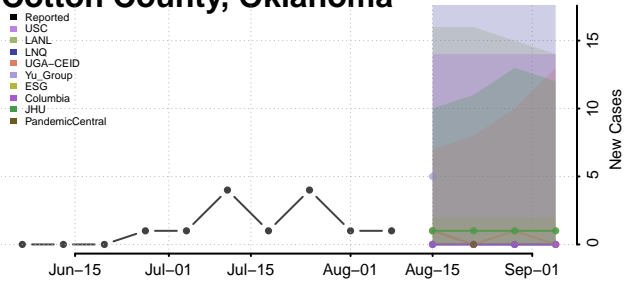

Cotton County, Oklahoma