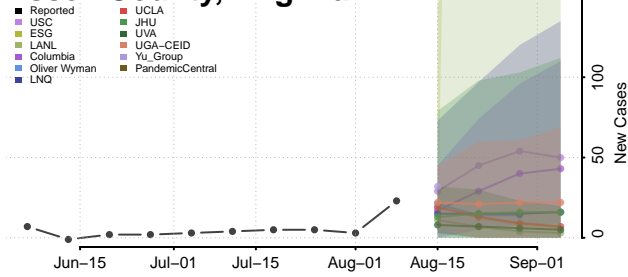

Essex County, Virginia