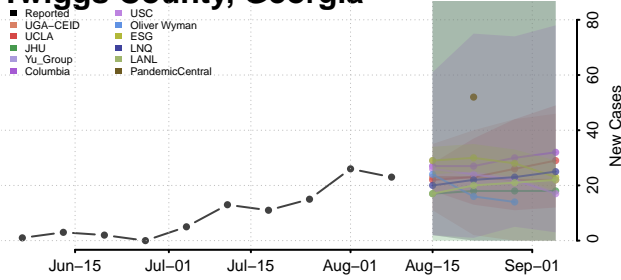

Twiggs County, Georgia