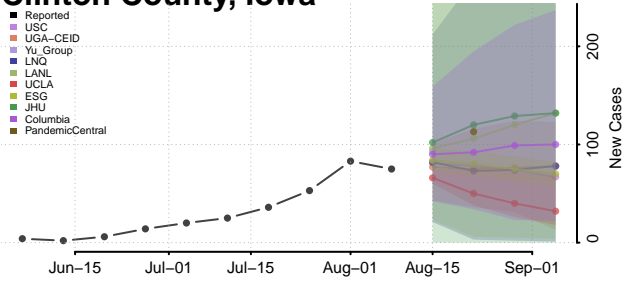

Clinton County, Iowa