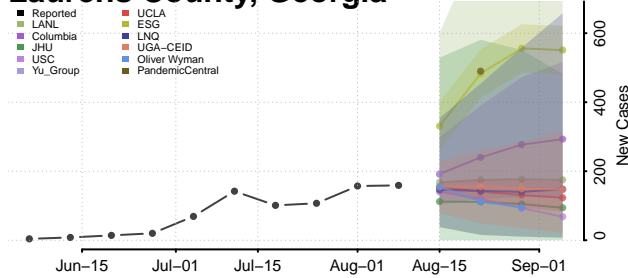

Laurens County, Georgia