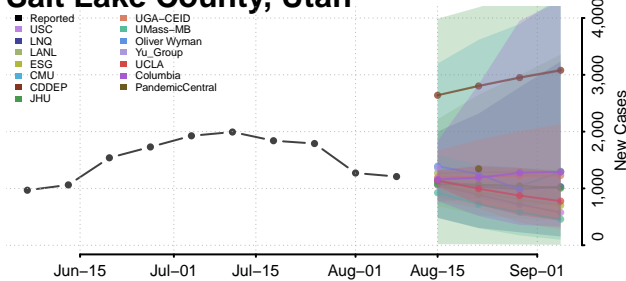

Salt Lake County, Utah