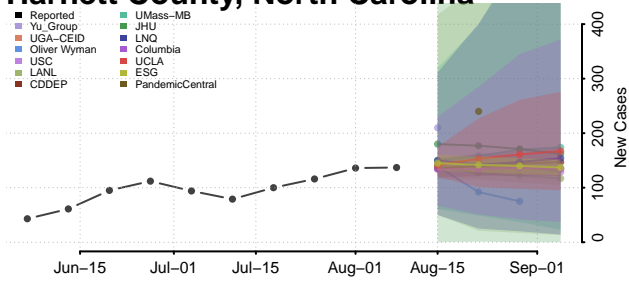

Harnett County, North Carolina