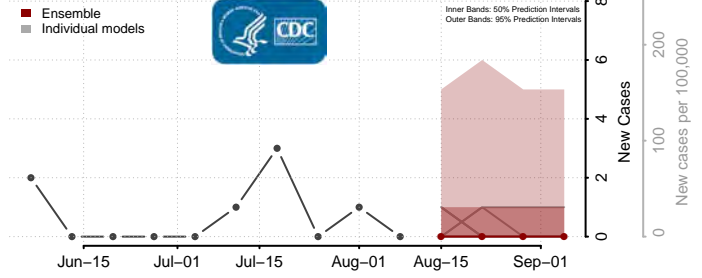

Traverse County, Minnesota