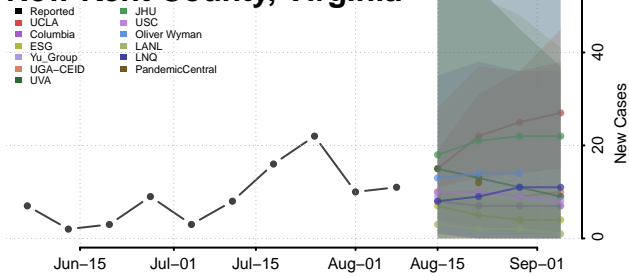

New Kent County, Virginia

Newport News County, Virginia

Norfolk County, Virginia

Northampton County, Virginia

Northumberland County, Virginia

Norton County, Virginia

Nottoway County, Virginia

Orange County, Virginia