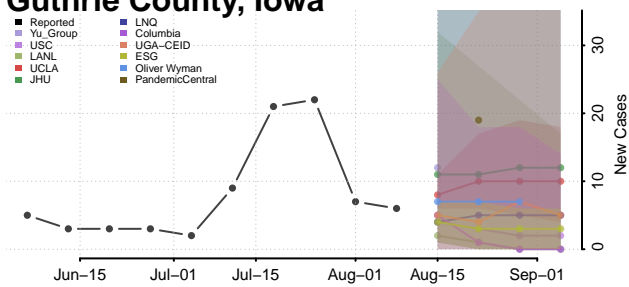

Guthrie County, Iowa

Hamilton County, Iowa

Hancock County, Iowa

Hardin County, Iowa

Harrison County, Iowa

Henry County, Iowa

Howard County, Iowa

Humboldt County, Iowa