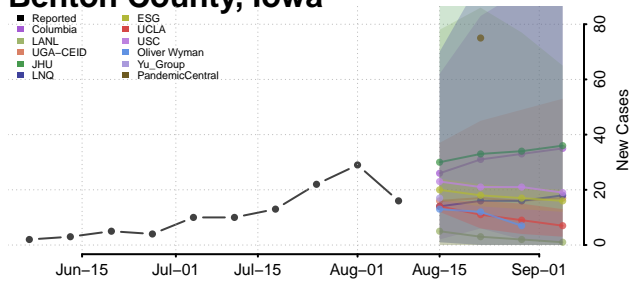

Benton County, Iowa