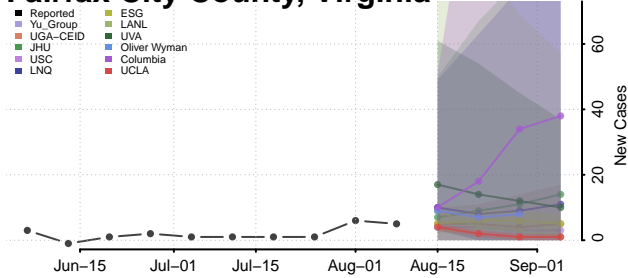

Fairfax City County, Virginia