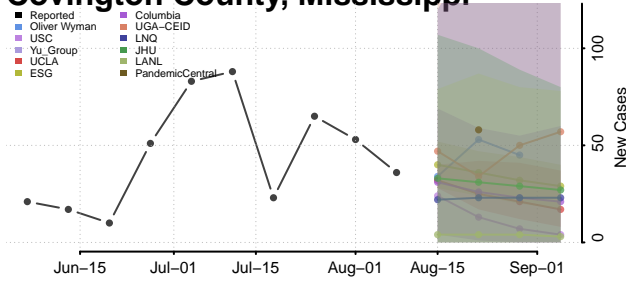

Covington County, Mississippi