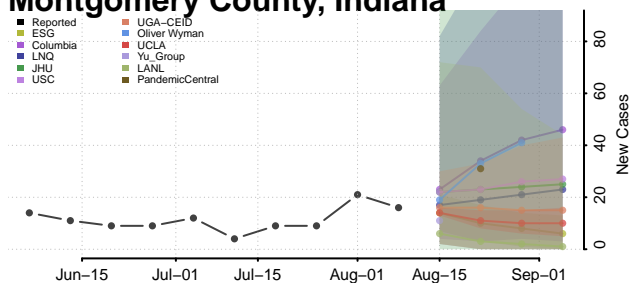

Montgomery County, Indiana