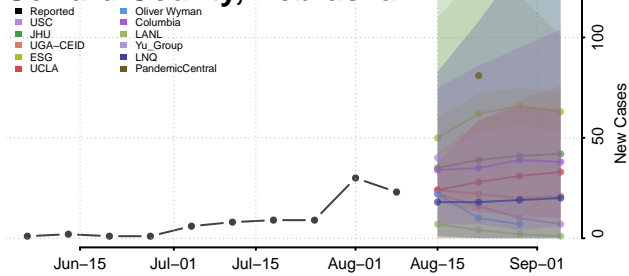

Seward County, Nebraska