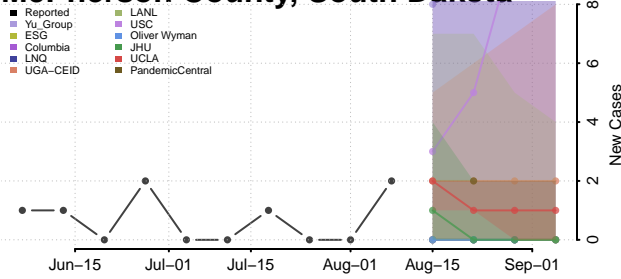

McPherson County, South Dakota