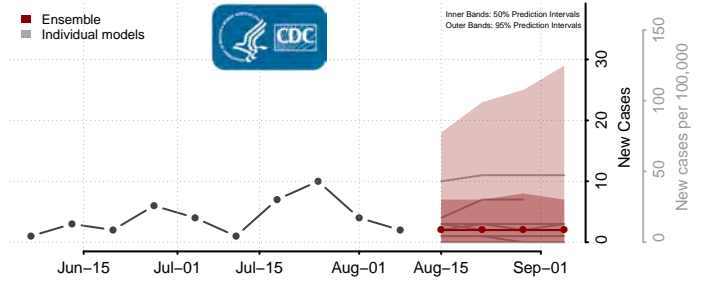

Le Sueur County, Minnesota

Lincoln County, Minnesota

Lyon County, Minnesota

Mahnomen County, Minnesota

Marshall County, Minnesota

Martin County, Minnesota

McLeod County, Minnesota

Meeker County, Minnesota