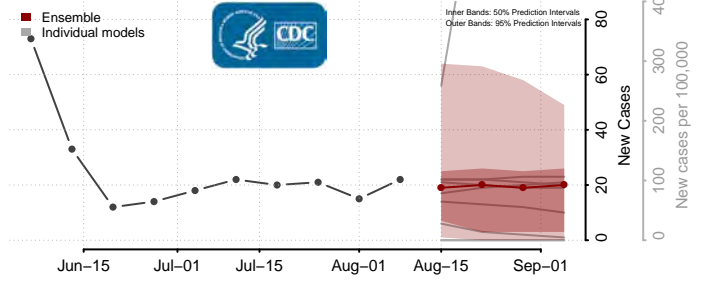

Nobles County, Minnesota