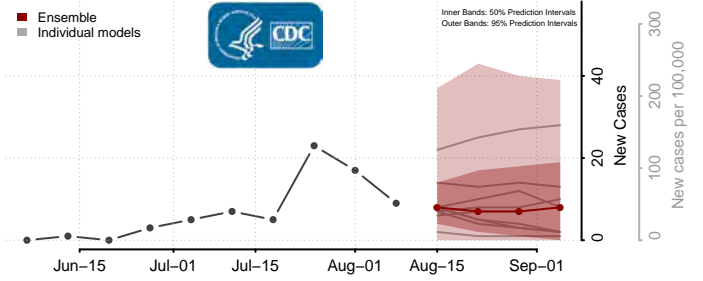

Cass County, Iowa

Cedar County, Iowa

Cerro Gordo County, Iowa

Cherokee County, Iowa

Chickasaw County, Iowa

Clarke County, Iowa

Clay County, Iowa

Clayton County, Iowa