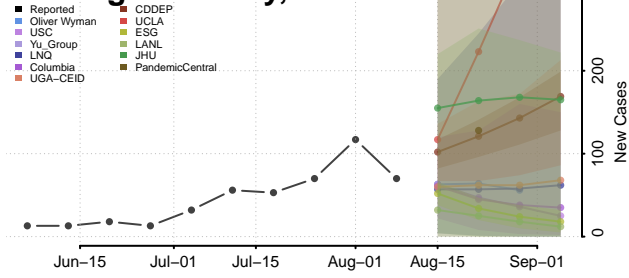

Muskogee County, Oklahoma