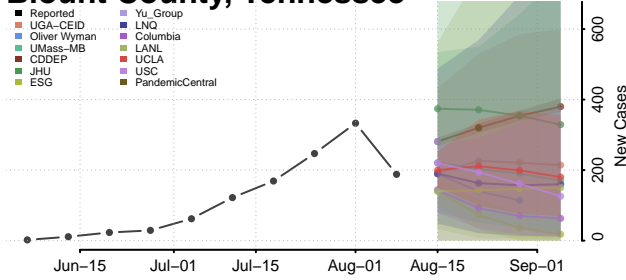

Blount County, Tennessee