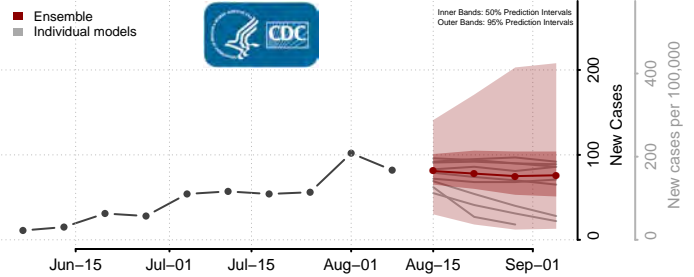

De Baca County, New Mexico

Dona Ana County, New Mexico

Eddy County, New Mexico

Grant County, New Mexico

Guadalupe County, New Mexico

Harding County, New Mexico

Hidalgo County, New Mexico

Lea County, New Mexico