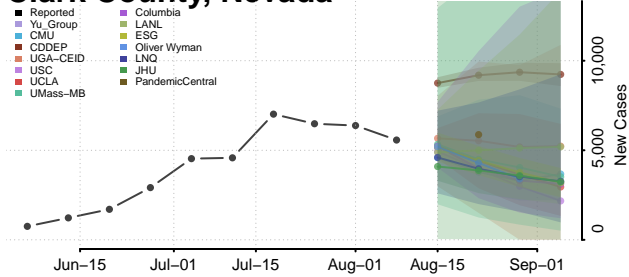

Clark County, Nevada