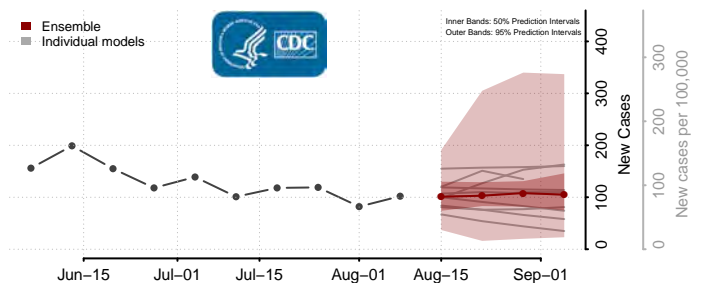

Union County, North Carolina

Vance County, North Carolina

Wake County, North Carolina

Warren County, North Carolina

Washington County, North Carolina

Watauga County, North Carolina

Wayne County, North Carolina