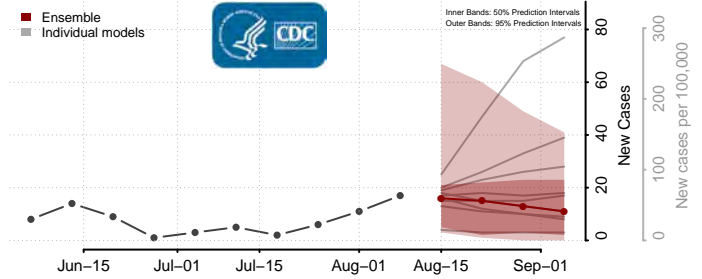

Henry County, Virginia

Highland County, Virginia

Hopewell County, Virginia

Isle of Wight County, Virginia

James City County, Virginia

King and Queen County, Virginia

King George County, Virginia

King William County, Virginia