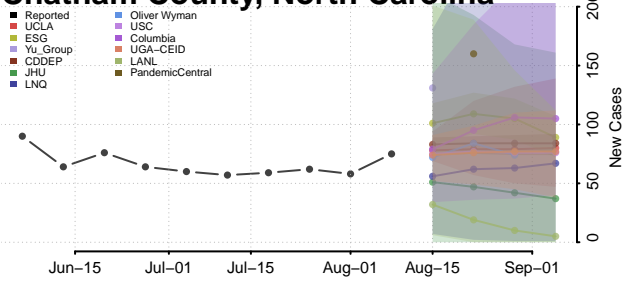

Cabarrus County, North Carolina

Caldwell County, North Carolina

Camden County, North Carolina

Carteret County, North Carolina

Caswell County, North Carolina

Catawba County, North Carolina

Chatham County, North Carolina