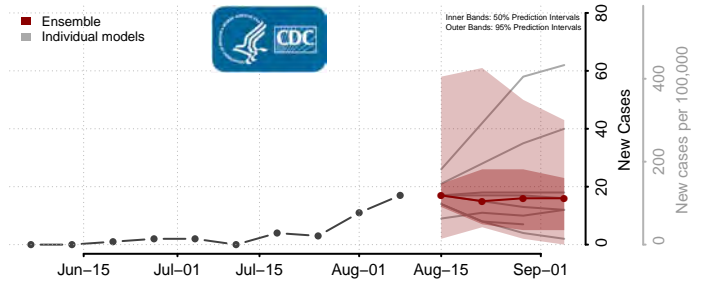

Dickenson County, Virginia