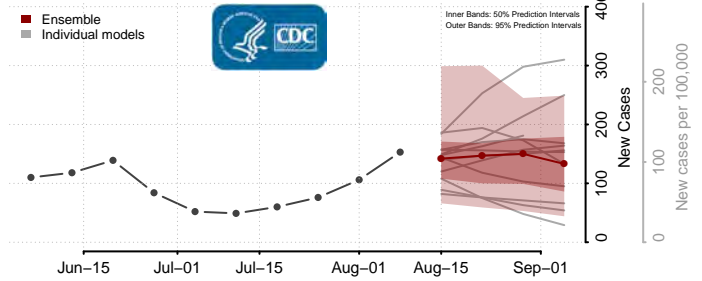

Spotsylvania County, Virginia