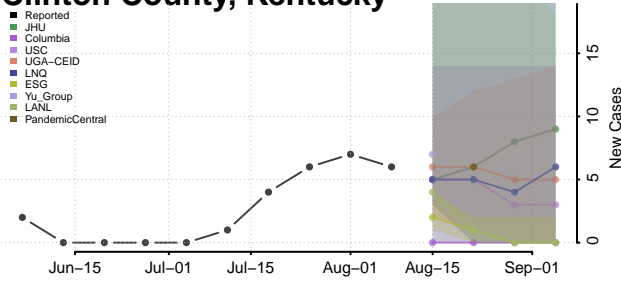

Clinton County, Kentucky