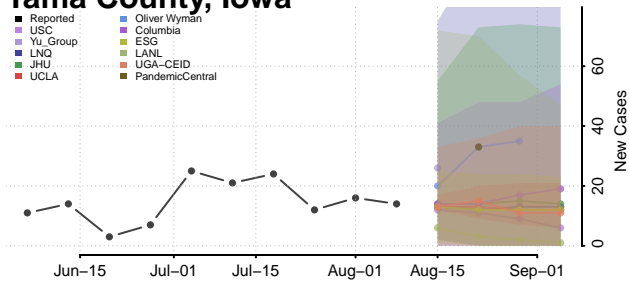

Poweshiek County, Iowa

Ringgold County, Iowa

Sac County, Iowa

Scott County, Iowa

Shelby County, Iowa

Sioux County, Iowa

Story County, Iowa

Tama County, Iowa