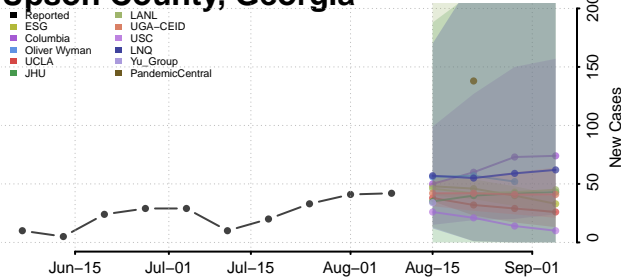

Upson County, Georgia