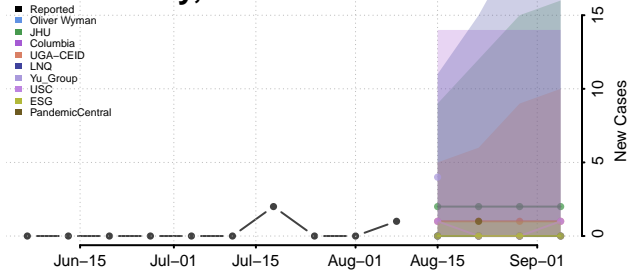

Kent County, Texas