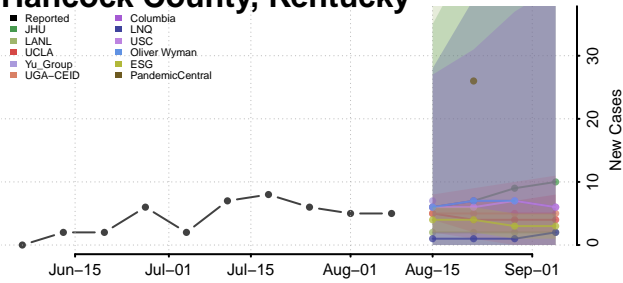

Grant County, Kentucky

Graves County, Kentucky

Grayson County, Kentucky

Green County, Kentucky

Greenup County, Kentucky

Hancock County, Kentucky

Hardin County, Kentucky

Harlan County, Kentucky