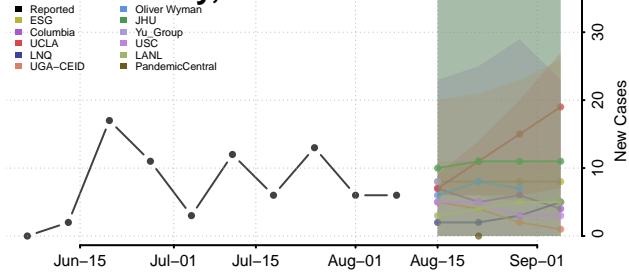

Noble County, Oklahoma