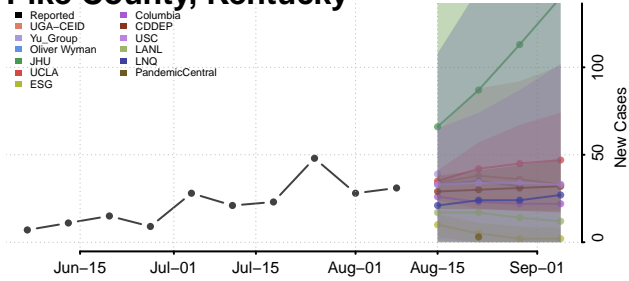

Pike County, Kentucky