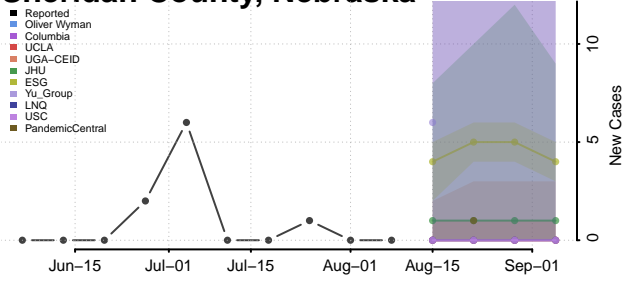

Sheridan County, Nebraska