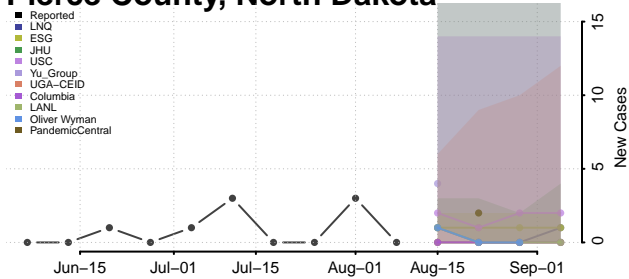

McLean County, North Dakota

Mercer County, North Dakota

Morton County, North Dakota

Mountrail County, North Dakota

Nelson County, North Dakota

Oliver County, North Dakota

Pembina County, North Dakota

Pierce County, North Dakota