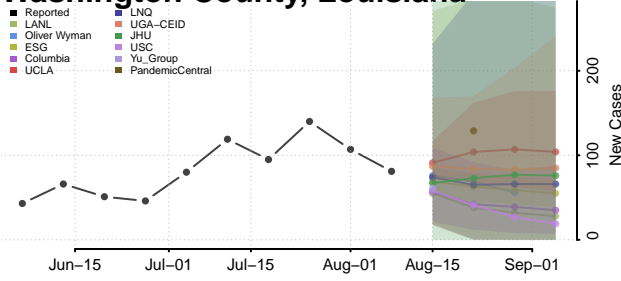

Terrebonne County, Louisiana

Union County, Louisiana

Vermilion County, Louisiana

Vernon County, Louisiana

Washington County, Louisiana

Webster County, Louisiana

West Baton Rouge County, Louisiana

West Carroll County, Louisiana