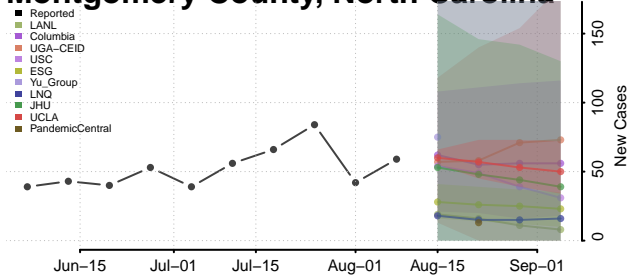

Montgomery County, North Carolina