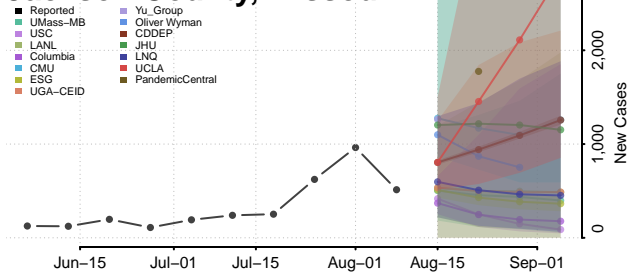

Howard County, Missouri

Howell County, Missouri

Iron County, Missouri

Jackson County, Missouri

Jasper County, Missouri

Jefferson County, Missouri

Johnson County, Missouri

Knox County, Missouri