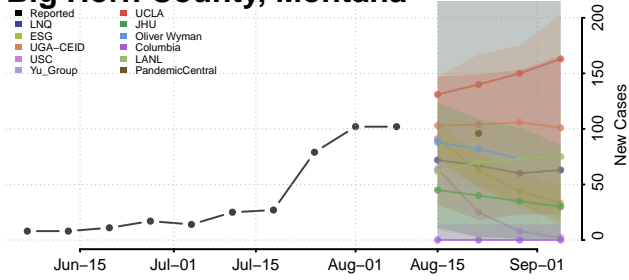

Big Horn County, Montana