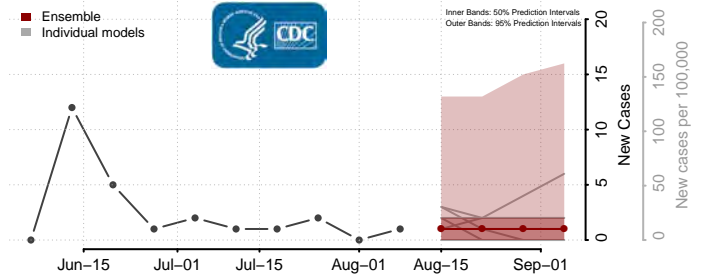

Gasconade County, Missouri

Gentry County, Missouri

Greene County, Missouri

Grundy County, Missouri

Harrison County, Missouri

Henry County, Missouri

Hickory County, Missouri

Holt County, Missouri