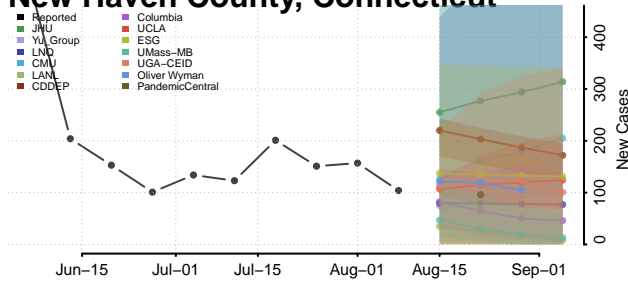

Hartford County, Connecticut

Litchfield County, Connecticut

Middlesex County, Connecticut

New Haven County, Connecticut

New London County, Connecticut

Tolland County, Connecticut

Windham County, Connecticut