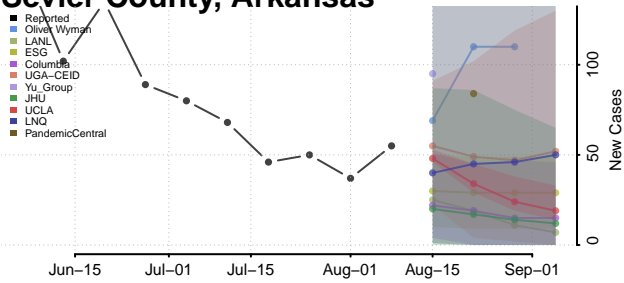

Pulaski County, Arkansas

Randolph County, Arkansas

Saline County, Arkansas

Scott County, Arkansas

Searcy County, Arkansas

Sebastian County, Arkansas

Sevier County, Arkansas

Sharp County, Arkansas