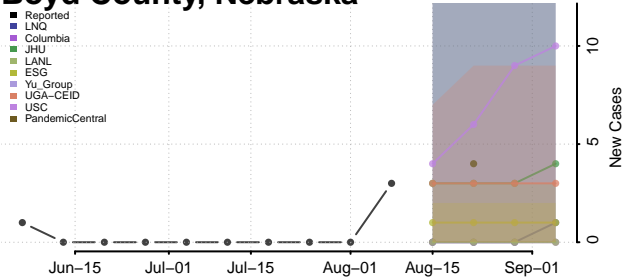

Boyd County, Nebraska