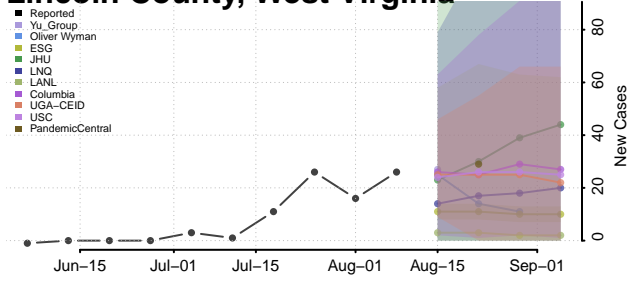

Lincoln County, West Virginia