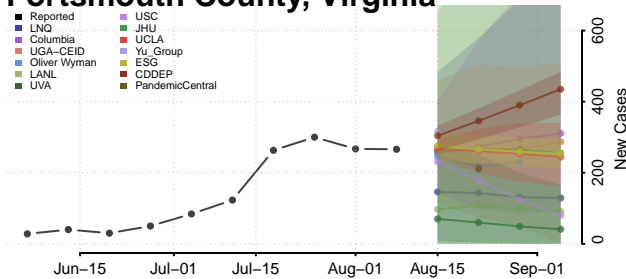

Page County, Virginia

Patrick County, Virginia

Petersburg County, Virginia

Pittsylvania County, Virginia

Poquoson County, Virginia

Portsmouth County, Virginia

Powhatan County, Virginia

Prince Edward County, Virginia