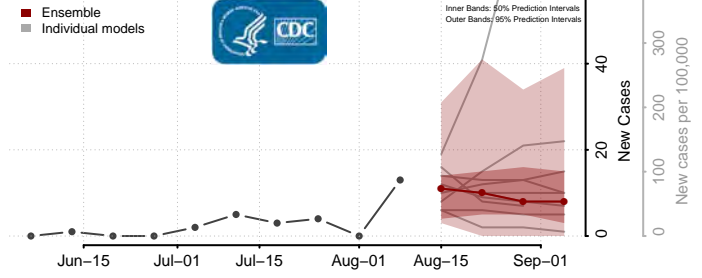

New Kent County, Virginia

Newport News County, Virginia

Norfolk County, Virginia

Northampton County, Virginia

Northumberland County, Virginia

Norton County, Virginia

Nottoway County, Virginia

Orange County, Virginia