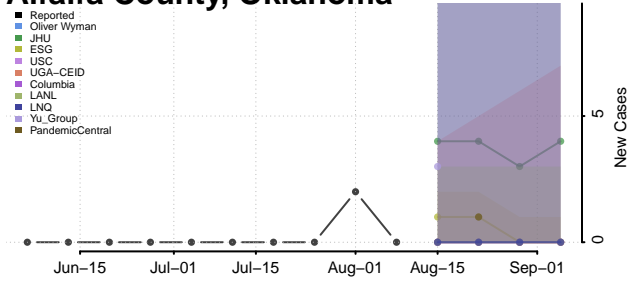

Wayne County, Ohio

Williams County, Ohio

Wood County, Ohio

Wyandot County, Ohio

Oklahoma

Adair County, Oklahoma

Alfalfa County, Oklahoma

Atoka County, Oklahoma