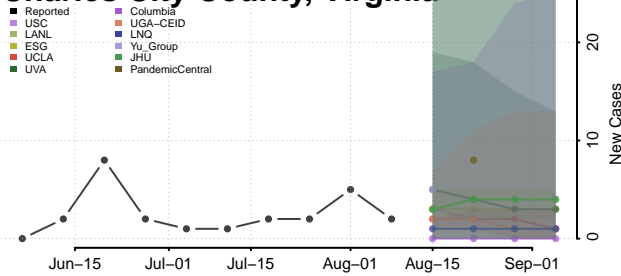

Charles City County, Virginia