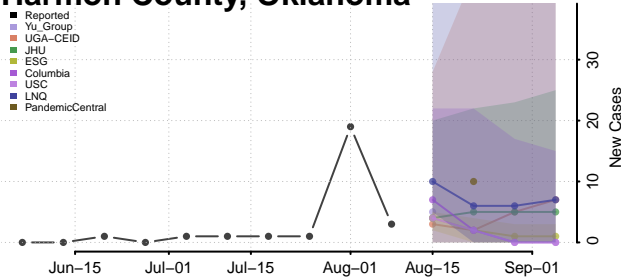

Harmon County, Oklahoma