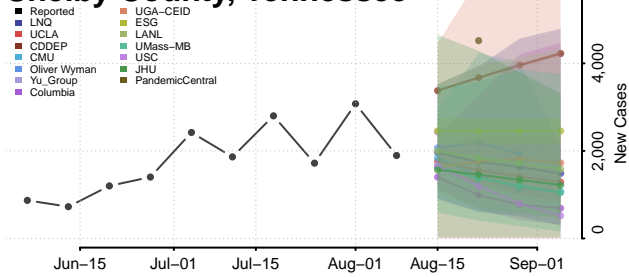

Roane County, Tennessee

Robertson County, Tennessee

Rutherford County, Tennessee

Scott County, Tennessee

Sequatchee County, Tennessee

Sevier County, Tennessee

Shelby County, Tennessee

Smith County, Tennessee