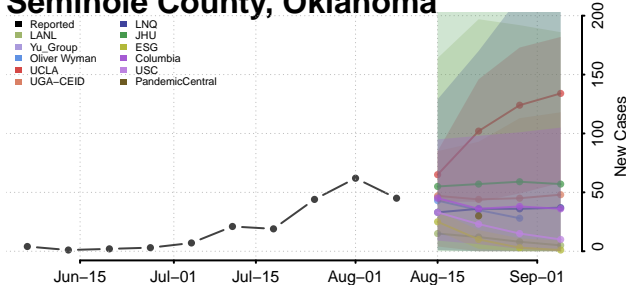

Sequoyah County, Oklahoma

Stephens County, Oklahoma

Texas County, Oklahoma

Tillman County, Oklahoma

Tulsa County, Oklahoma

Wagoner County, Oklahoma

Washington County, Oklahoma

Washita County, Oklahoma