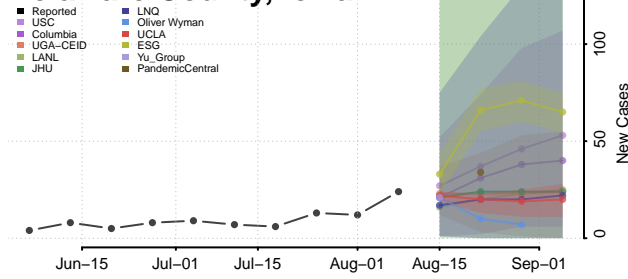

Clinton County, Iowa

Crawford County, Iowa

Dallas County, Iowa

Davis County, Iowa

Decatur County, Iowa

Delaware County, Iowa

Des Moines County, Iowa

Dickinson County, Iowa