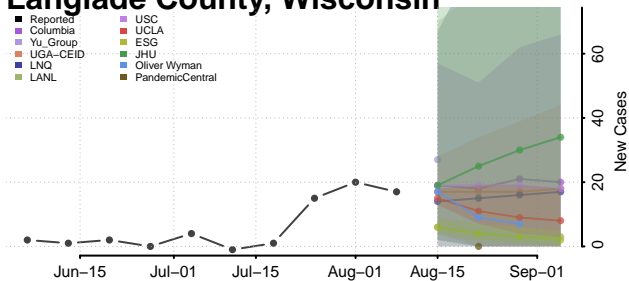

Langlade County, Wisconsin