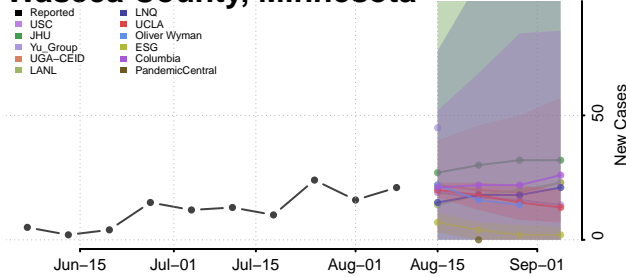

Wadena County, Minnesota

Waseca County, Minnesota

Washington County, Minnesota

Watowan County, Minnesota

Wilkin County, Minnesota

Winona County, Minnesota

Wright County, Minnesota

Yellow Medicine County, Minnesota