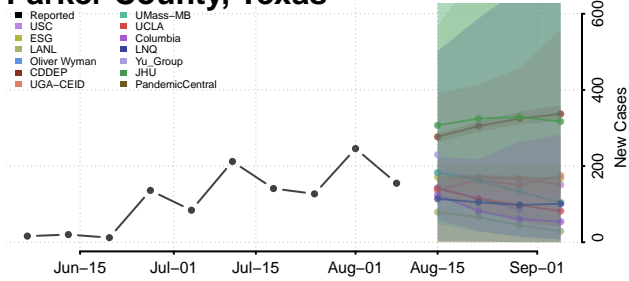

Nolan County, Texas

Nueces County, Texas

Ochiltree County, Texas

Oldham County, Texas

Orange County, Texas

Palo Pinto County, Texas

Panola County, Texas

Parker County, Texas