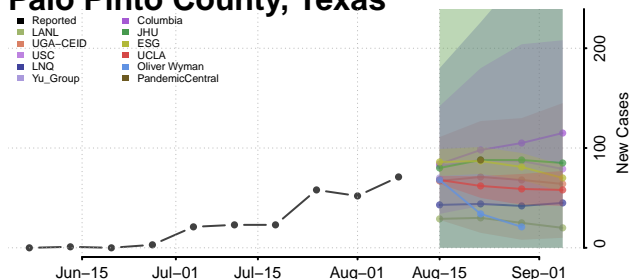

Nolan County, Texas

Nueces County, Texas

Ochiltree County, Texas

Oldham County, Texas

Orange County, Texas

Palo Pinto County, Texas

Panola County, Texas

Parker County, Texas