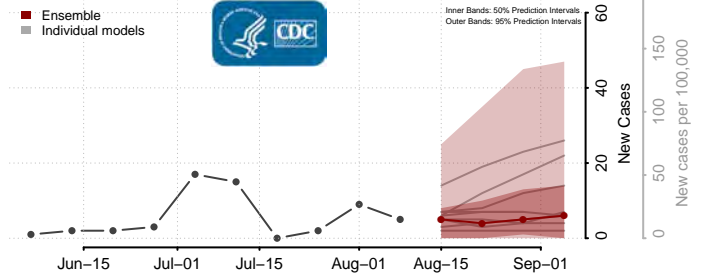

Shiawassee County, Michigan

St. Clair County, Michigan

St. Joseph County, Michigan

Tuscola County, Michigan

Van Buren County, Michigan

Washtenaw County, Michigan

Wayne County, Michigan

Wexford County, Michigan