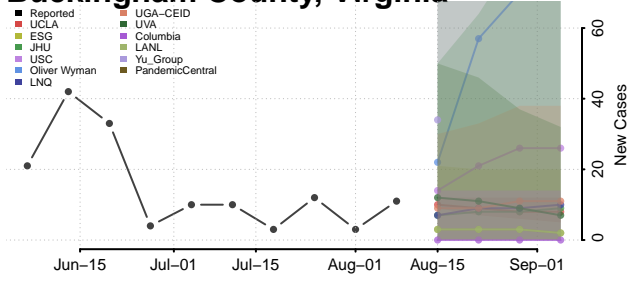

Buckingham County, Virginia