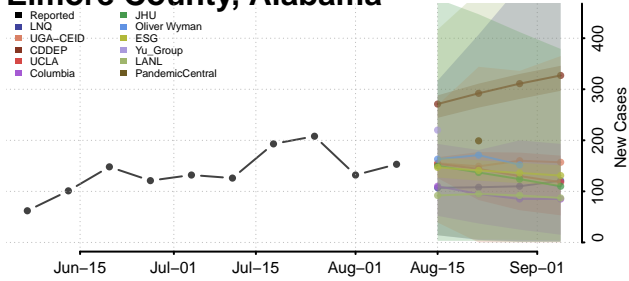

Dale County, Alabama

Dallas County, Alabama

DeKalb County, Alabama

Elmore County, Alabama

Escambia County, Alabama

Etowah County, Alabama

Fayette County, Alabama

Franklin County, Alabama