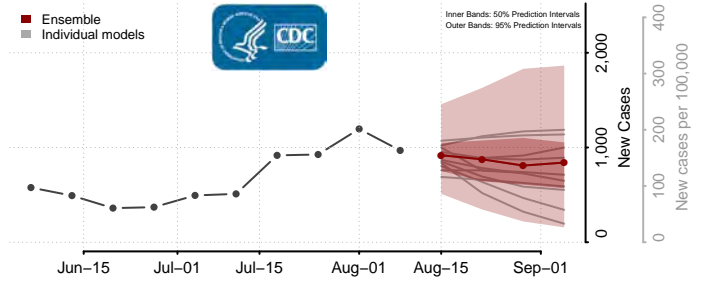

Waldo County, Maine

Washington County, Maine

York County, Maine

Maryland

Allegany County, Maryland

Anne Arundel County, Maryland

Baltimore City County, Maryland

Baltimore County, Maryland