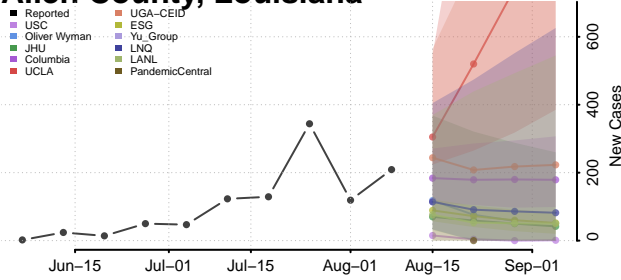

Allen County, Louisiana