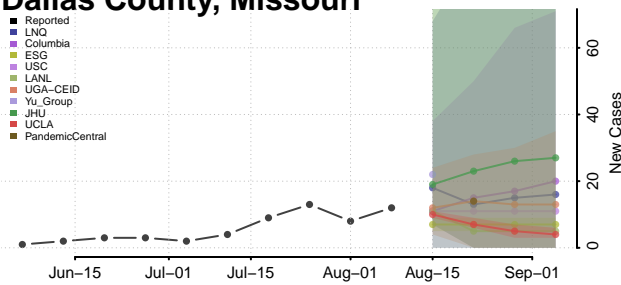

Dallas County, Missouri