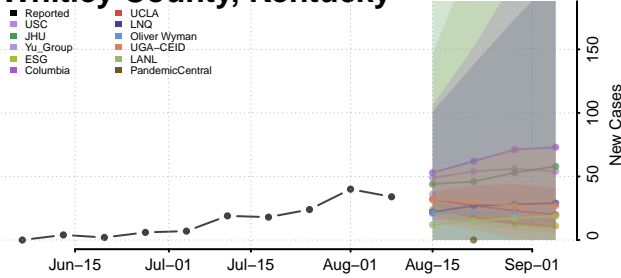

Union County, Kentucky

Warren County, Kentucky

Washington County, Kentucky

Wayne County, Kentucky

Webster County, Kentucky

Whitley County, Kentucky

Wolfe County, Kentucky

Woodford County, Kentucky