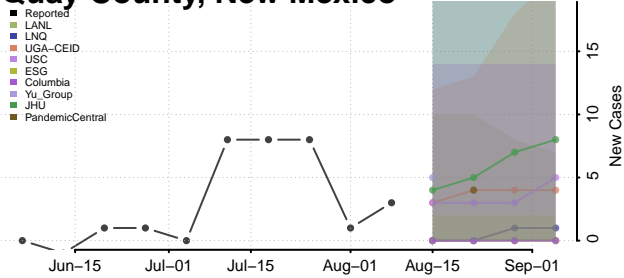

Lincoln County, New Mexico

Los Alamos County, New Mexico

Luna County, New Mexico

McKinley County, New Mexico

Mora County, New Mexico

Otero County, New Mexico

Quay County, New Mexico

Rio Arriba County, New Mexico