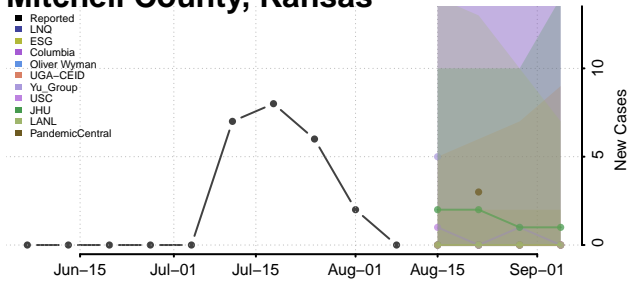

McPherson County, Kansas

Meade County, Kansas

Miami County, Kansas

Mitchell County, Kansas

Montgomery County, Kansas

Morris County, Kansas

Morton County, Kansas

Nemaha County, Kansas