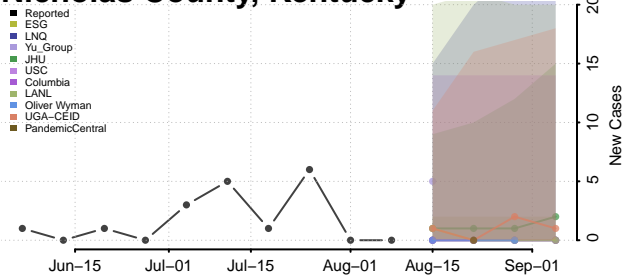

Nicholas County, Kentucky