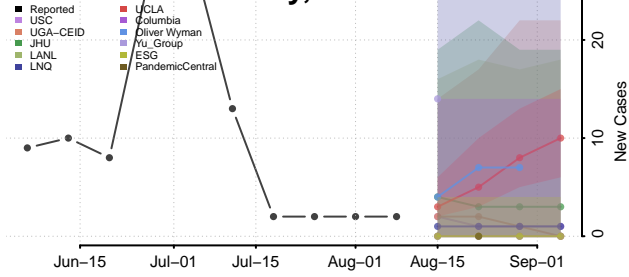

Pocahontas County, Iowa