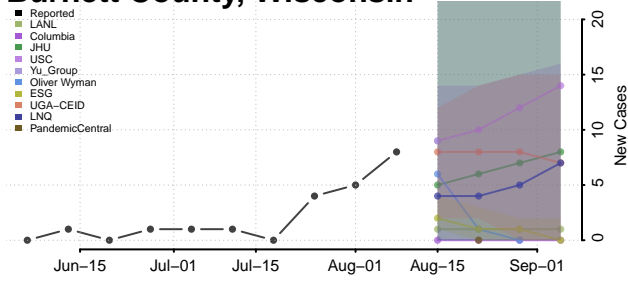

Burnett County, Wisconsin