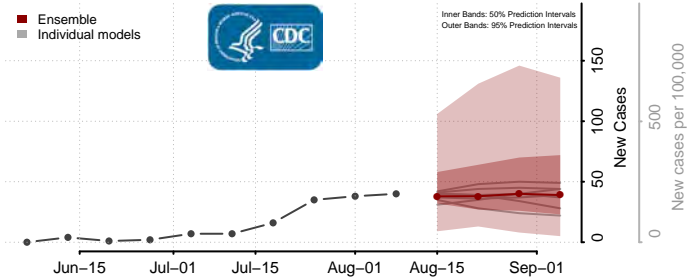

Union County, Tennessee