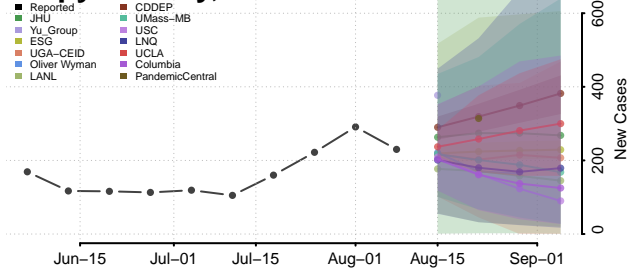

Polk County, Nebraska

Red Willow County, Nebraska

Richardson County, Nebraska

Rock County, Nebraska

Saline County, Nebraska

Sarpy County, Nebraska

Saunders County, Nebraska

Scotts Bluff County, Nebraska