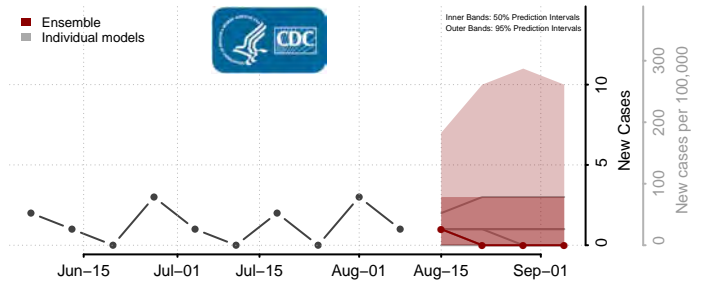

Edmunds County, South Dakota