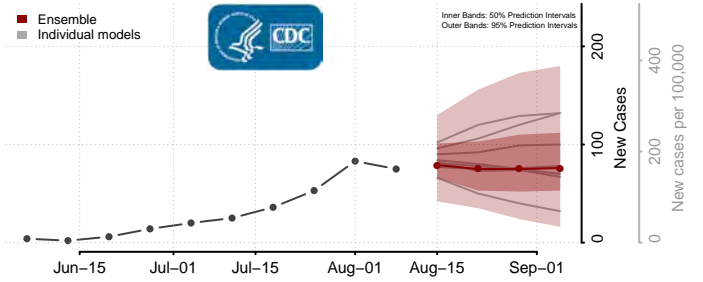

Clinton County, Iowa