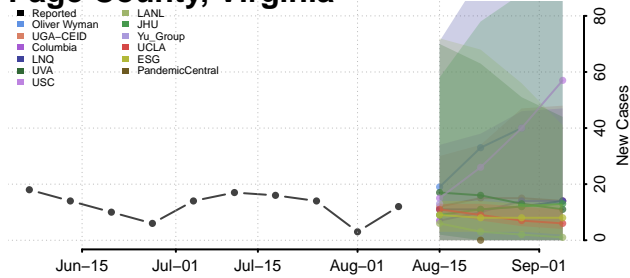

Page County, Virginia