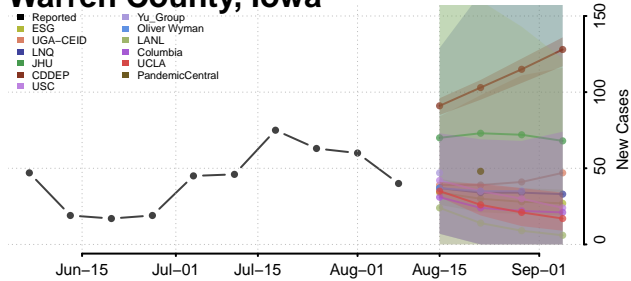

Taylor County, Iowa

Union County, Iowa

Van Buren County, Iowa

Wapello County, Iowa

Warren County, Iowa

Washington County, Iowa

Wayne County, Iowa

Webster County, Iowa