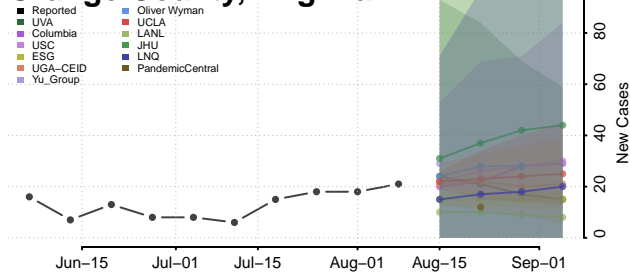

New Kent County, Virginia

Newport News County, Virginia

Norfolk County, Virginia

Northampton County, Virginia

Northumberland County, Virginia

Norton County, Virginia

Nottoway County, Virginia

Orange County, Virginia