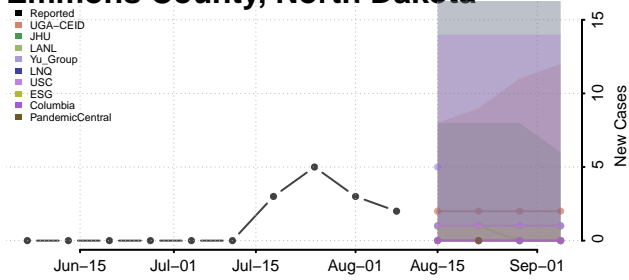

Divide County, North Dakota

Dunn County, North Dakota

Eddy County, North Dakota

Emmons County, North Dakota

Foster County, North Dakota

Golden Valley County, North Dakota

Grand Forks County, North Dakota

Grant County, North Dakota