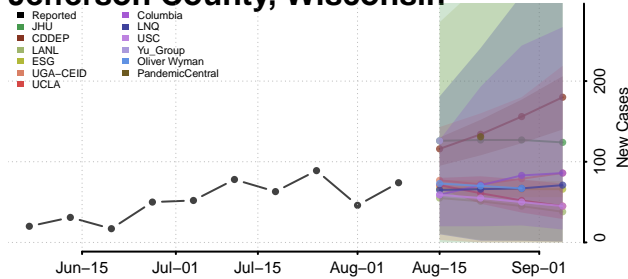

Jefferson County, Wisconsin