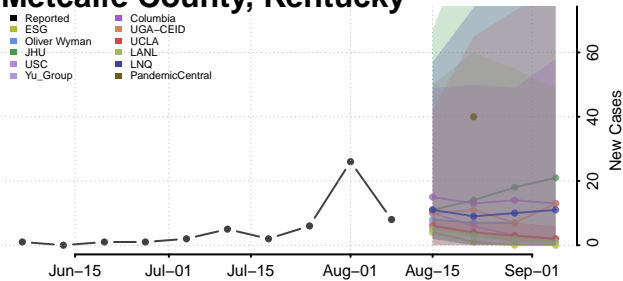

McLean County, Kentucky

Meade County, Kentucky

Menifee County, Kentucky

Mercer County, Kentucky

Metcalfe County, Kentucky

Monroe County, Kentucky

Montgomery County, Kentucky

Morgan County, Kentucky