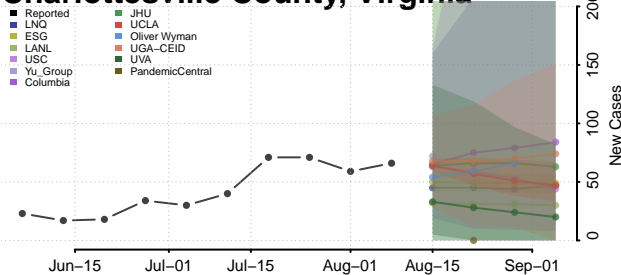

Caroline County, Virginia

Carroll County, Virginia

Charles City County, Virginia

Charlotte County, Virginia

Charlottesville County, Virginia

Chesapeake County, Virginia

Chesterfield County, Virginia

Clarke County, Virginia