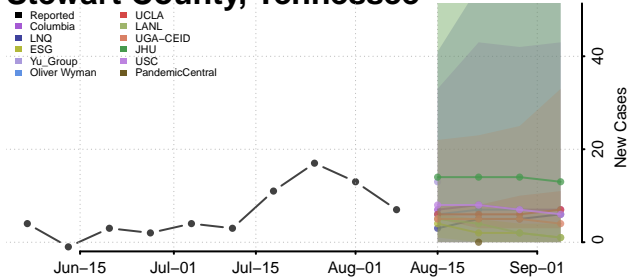

Stewart County, Tennessee