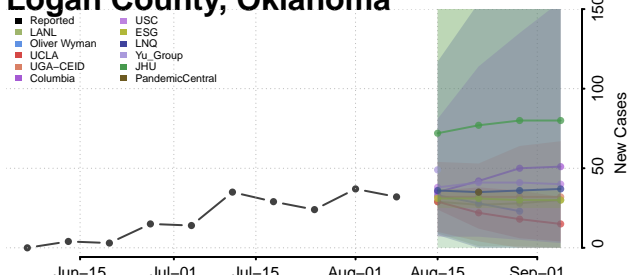

Kay County, Oklahoma

Kingfisher County, Oklahoma

Kiowa County, Oklahoma

Latimer County, Oklahoma

Le Flore County, Oklahoma

Lincoln County, Oklahoma

Logan County, Oklahoma

Love County, Oklahoma