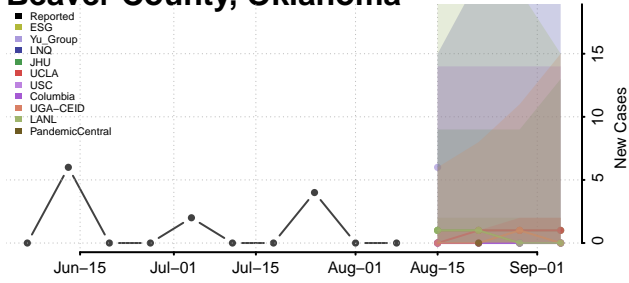

Beaver County, Oklahoma