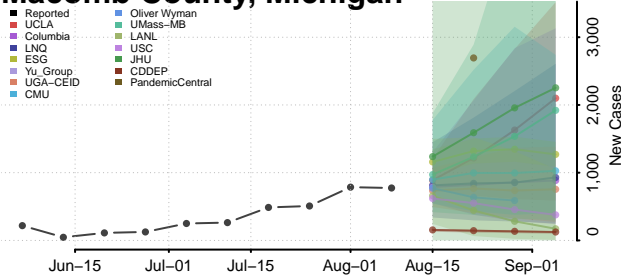

Lapeer County, Michigan

Leelanau County, Michigan

Lenawee County, Michigan

Livingston County, Michigan

Luce County, Michigan

Mackinac County, Michigan

Macomb County, Michigan

Manistee County, Michigan