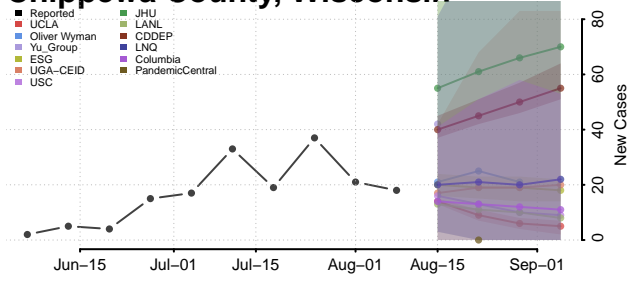

Chippewa County, Wisconsin