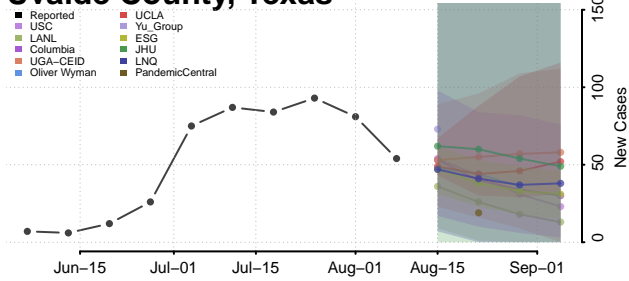

Titus County, Texas

Tom Green County, Texas

Travis County, Texas

Trinity County, Texas

Tyler County, Texas

Upshur County, Texas

Upton County, Texas

Uvalde County, Texas