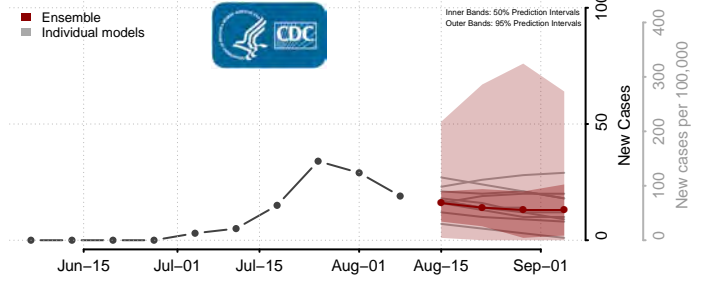

Lee County, Virginia