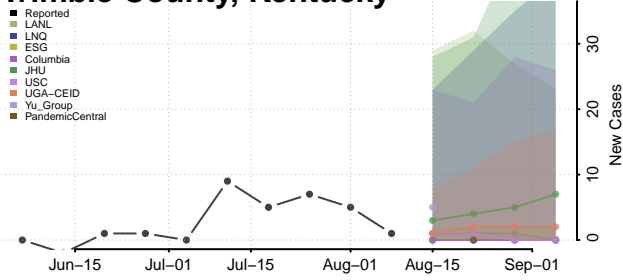

Scott County, Kentucky

Shelby County, Kentucky

Simpson County, Kentucky

Spencer County, Kentucky

Taylor County, Kentucky

Todd County, Kentucky

Trigg County, Kentucky

Trimble County, Kentucky