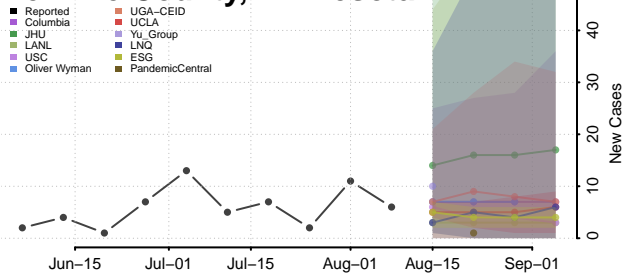

Renville County, Minnesota