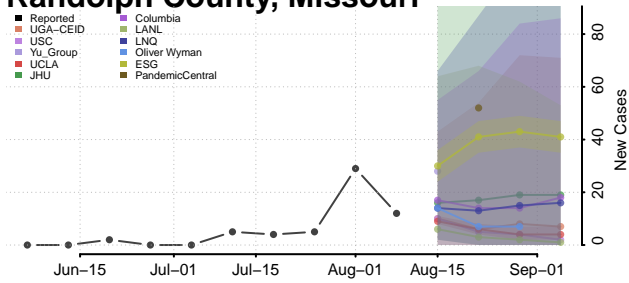

Randolph County, Missouri