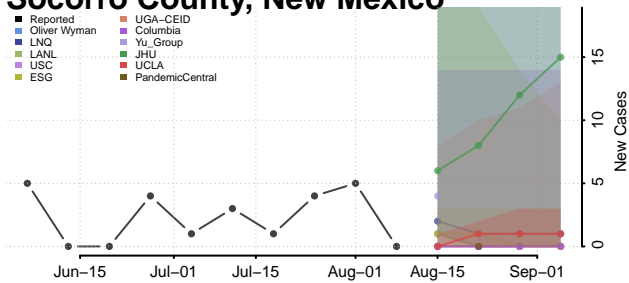

Socorro County, New Mexico