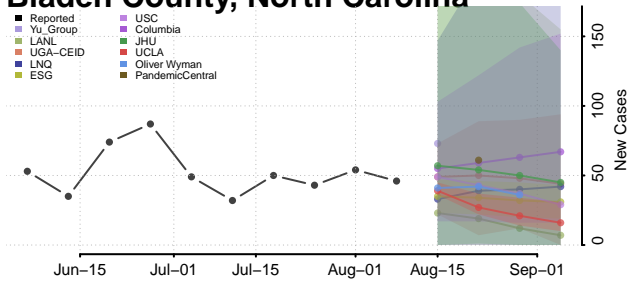

Avery County, North Carolina

Beaufort County, North Carolina

Bertie County, North Carolina

Bladen County, North Carolina

Brunswick County, North Carolina

Buncombe County, North Carolina

Burke County, North Carolina