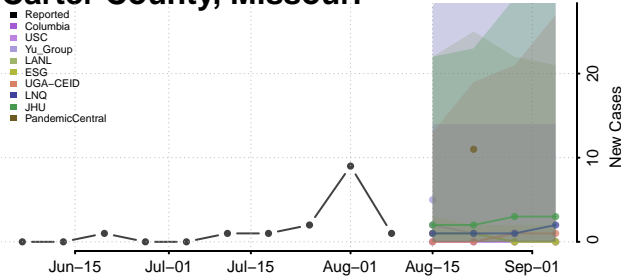

Carter County, Missouri