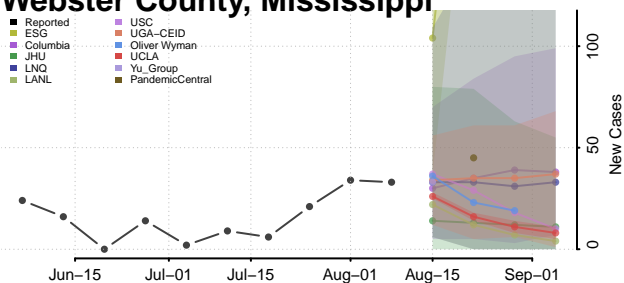

Tunica County, Mississippi

Union County, Mississippi

Walthall County, Mississippi

Warren County, Mississippi

Washington County, Mississippi

Wayne County, Mississippi

Webster County, Mississippi

Wilkinson County, Mississippi