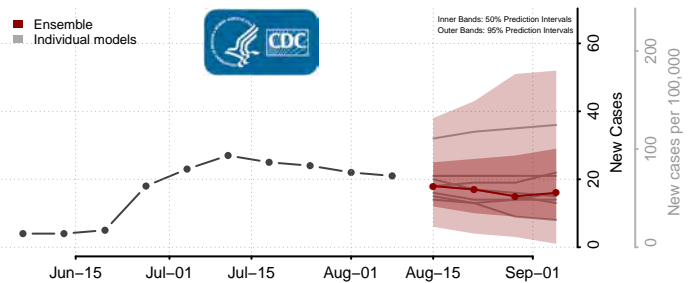

Le Sueur County, Minnesota