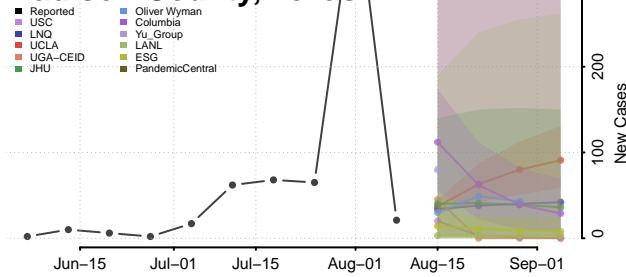

Madison County, Texas