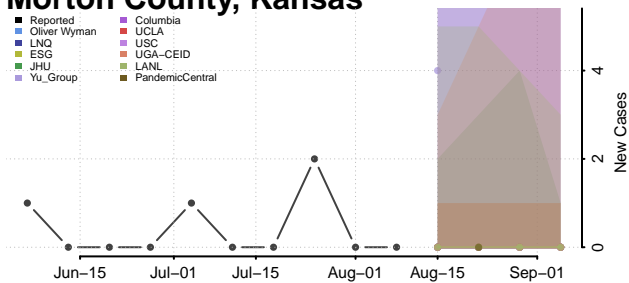

McPherson County, Kansas

Meade County, Kansas

Miami County, Kansas

Mitchell County, Kansas

Montgomery County, Kansas

Morris County, Kansas

Morton County, Kansas

Nemaha County, Kansas