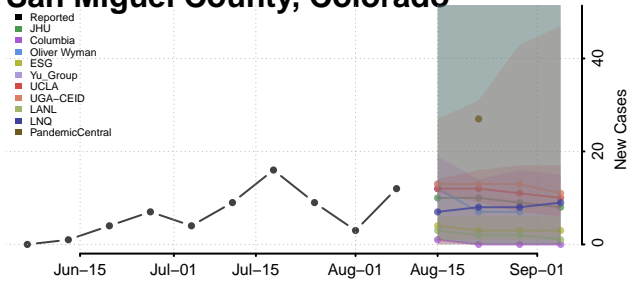

Prowers County, Colorado

Pueblo County, Colorado

Rio Blanco County, Colorado

Rio Grande County, Colorado

Routt County, Colorado

Saguache County, Colorado

San Juan County, Colorado

San Miguel County, Colorado