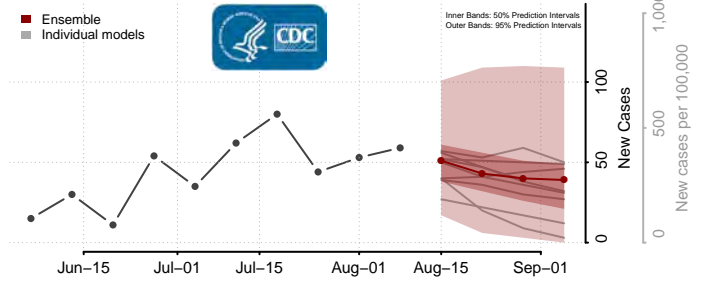

Tunica County, Mississippi

Union County, Mississippi

Walthall County, Mississippi

Warren County, Mississippi

Washington County, Mississippi

Wayne County, Mississippi

Webster County, Mississippi

Wilkinson County, Mississippi