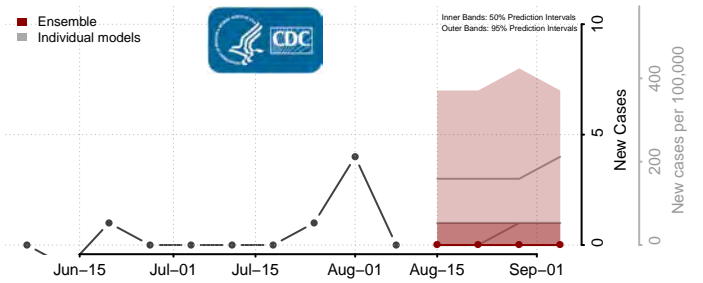

Armstrong County, Texas