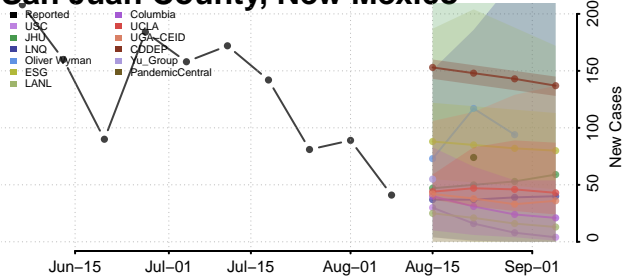

San Juan County, New Mexico