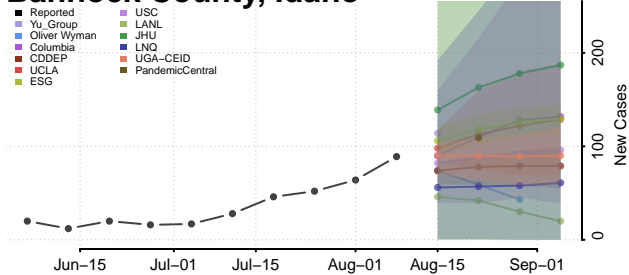

Idaho

Ada County, Idaho

Adams County, Idaho

Bannock County, Idaho

Bear Lake County, Idaho

Benewah County, Idaho

Bingham County, Idaho

Blaine County, Idaho