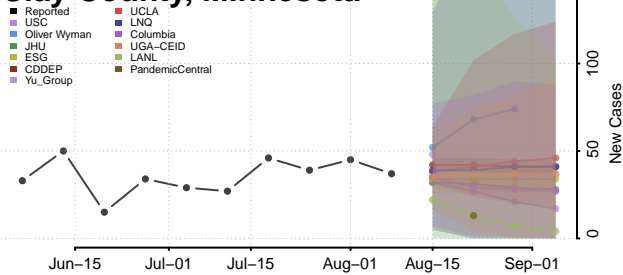

Clay County, Minnesota