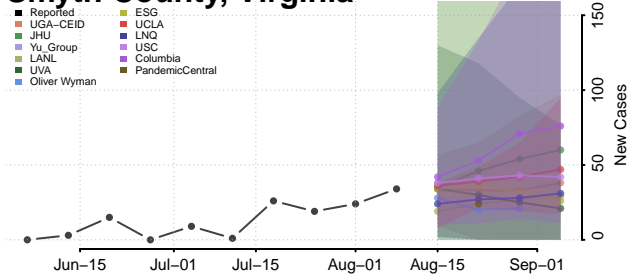

Smyth County, Virginia