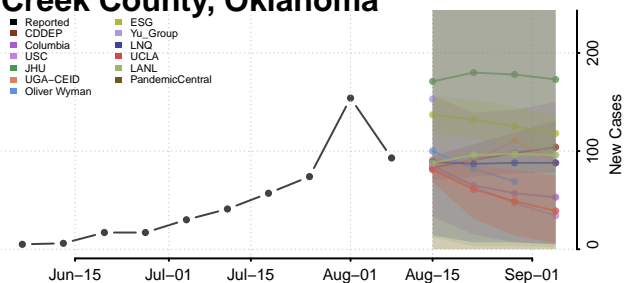

Custer County, Oklahoma

Delaware County, Oklahoma

Dewey County, Oklahoma

Ellis County, Oklahoma

Garfield County, Oklahoma

Garvin County, Oklahoma

Grady County, Oklahoma

Grant County, Oklahoma