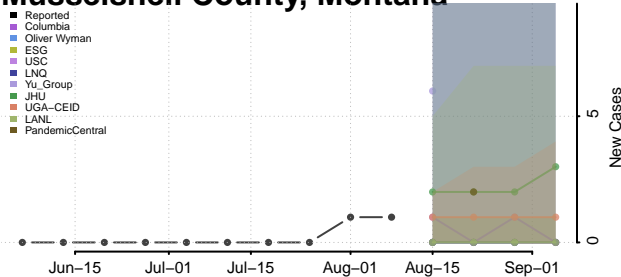

Musselshell County, Montana