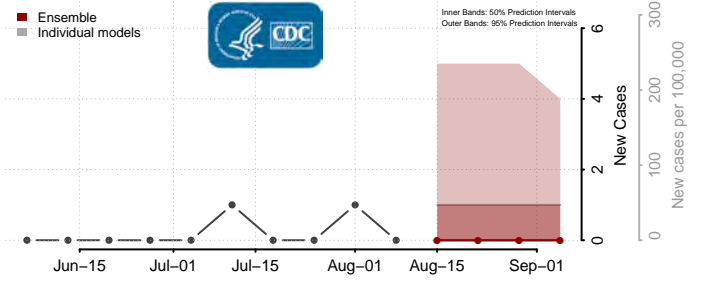

Sweet Grass County, Montana

Teton County, Montana

Toole County, Montana

Treasure County, Montana

Valley County, Montana

Wheatland County, Montana

Wibaux County, Montana

Yellowstone County, Montana