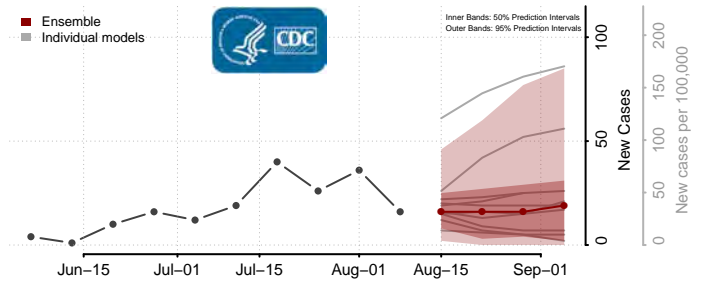

Wadena County, Minnesota

Waseca County, Minnesota

Washington County, Minnesota

Watowan County, Minnesota

Wilkin County, Minnesota

Winona County, Minnesota

Wright County, Minnesota

Yellow Medicine County, Minnesota