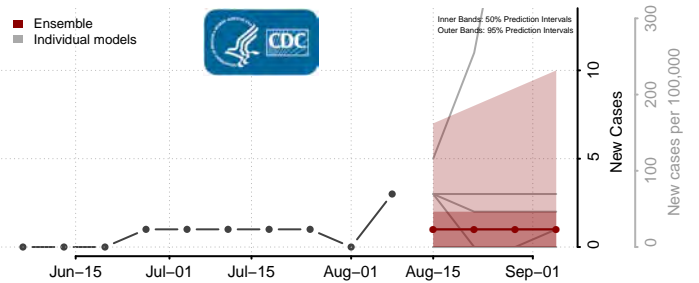

Cassia County, Idaho

Clark County, Idaho

Clearwater County, Idaho

Custer County, Idaho

Elmore County, Idaho

Franklin County, Idaho

Fremont County, Idaho

Gem County, Idaho