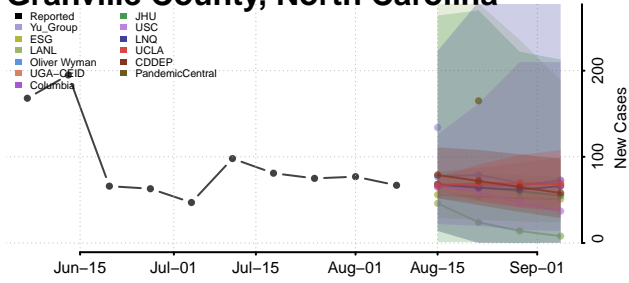

Forsyth County, North Carolina

Franklin County, North Carolina

Gaston County, North Carolina

Gates County, North Carolina

Graham County, North Carolina

Granville County, North Carolina

Greene County, North Carolina