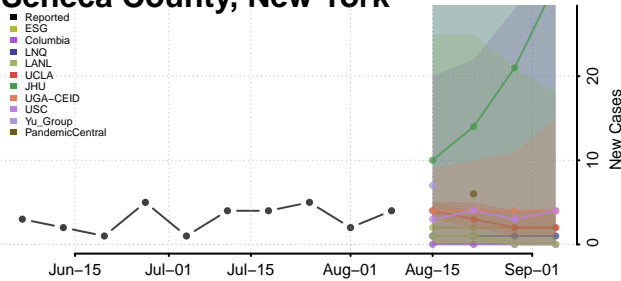

Saratoga County, New York

Schenectady County, New York

Schoharie County, New York

Schuyler County, New York

Seneca County, New York

St. Lawrence County, New York

Steuben County, New York

Suffolk County, New York