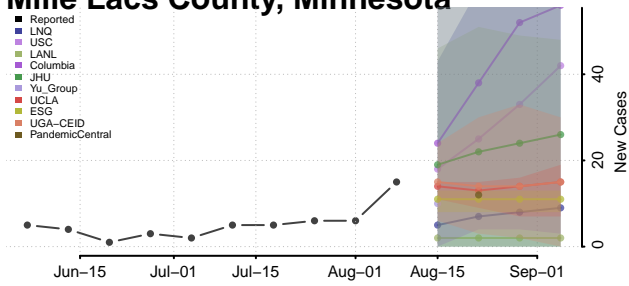

Mille Lacs County, Minnesota