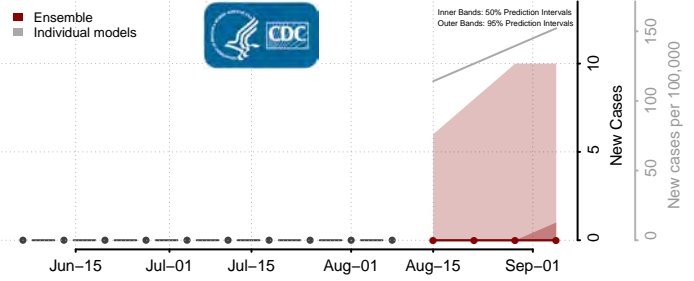

Kane County, Utah