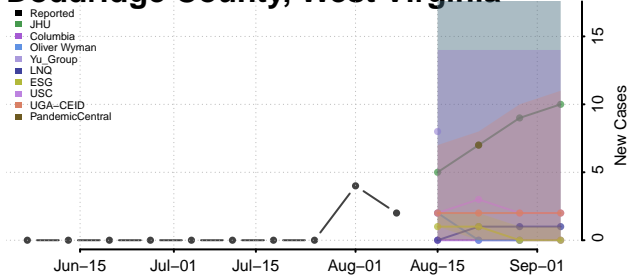

Doddridge County, West Virginia