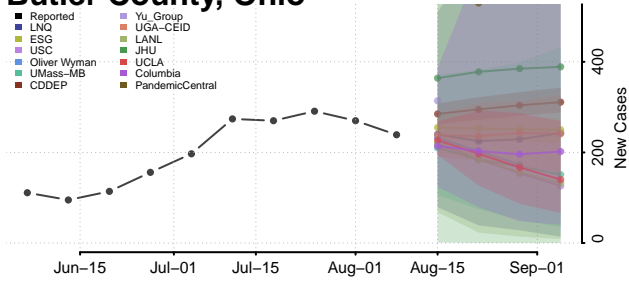

Butler County, Ohio