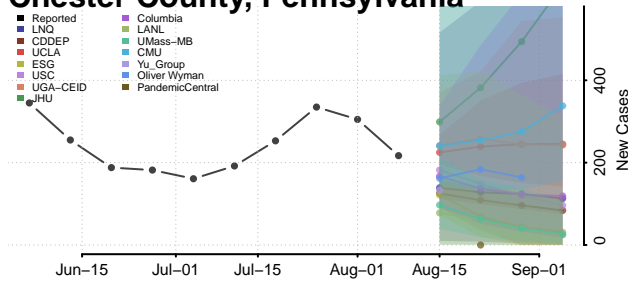

Bucks County, Pennsylvania

Butler County, Pennsylvania

Cambria County, Pennsylvania

Cameron County, Pennsylvania

Carbon County, Pennsylvania

Centre County, Pennsylvania

Chester County, Pennsylvania

Clarion County, Pennsylvania