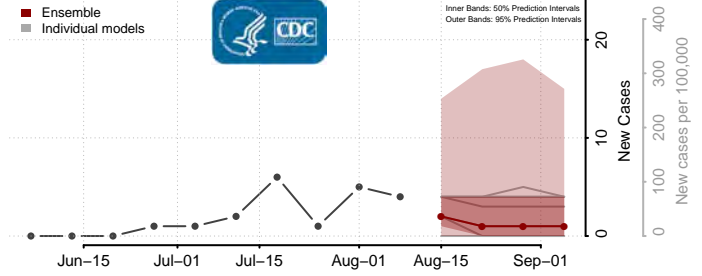

Le Sueur County, Minnesota

Lincoln County, Minnesota

Lyon County, Minnesota

Mahnomen County, Minnesota

Marshall County, Minnesota

Martin County, Minnesota

McLeod County, Minnesota

Meeker County, Minnesota