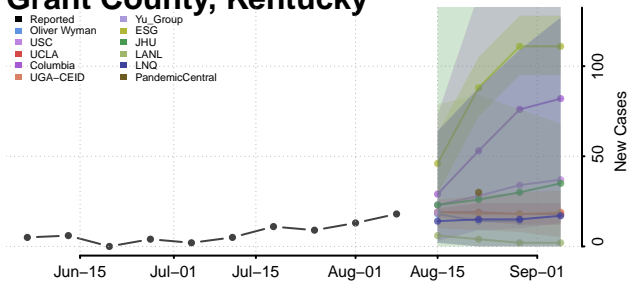

Grant County, Kentucky

Graves County, Kentucky

Grayson County, Kentucky

Green County, Kentucky

Greenup County, Kentucky

Hancock County, Kentucky

Hardin County, Kentucky

Harlan County, Kentucky