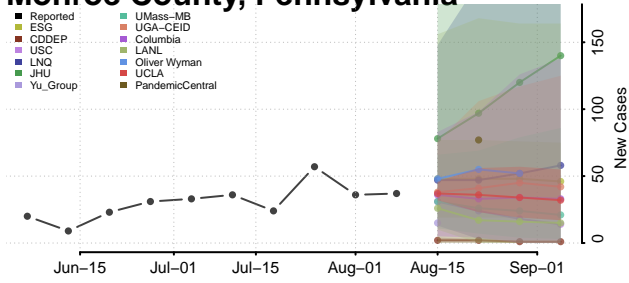

Lehigh County, Pennsylvania

Luzerne County, Pennsylvania

Lycoming County, Pennsylvania

McKean County, Pennsylvania

Mercer County, Pennsylvania

Mifflin County, Pennsylvania

Monroe County, Pennsylvania

Montgomery County, Pennsylvania