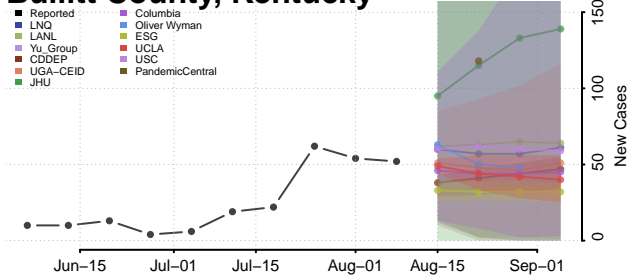

Bourbon County, Kentucky

Boyd County, Kentucky

Boyle County, Kentucky

Bracken County, Kentucky

Breathitt County, Kentucky

Breckinridge County, Kentucky

Bullitt County, Kentucky

Butler County, Kentucky