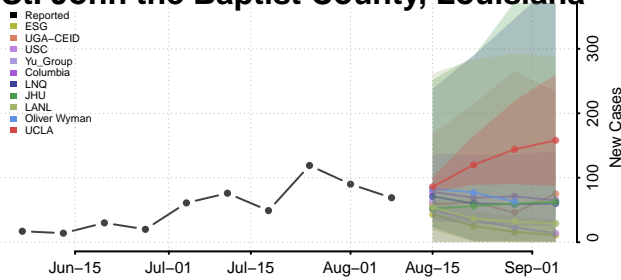

St. John the Baptist County, Louisiana