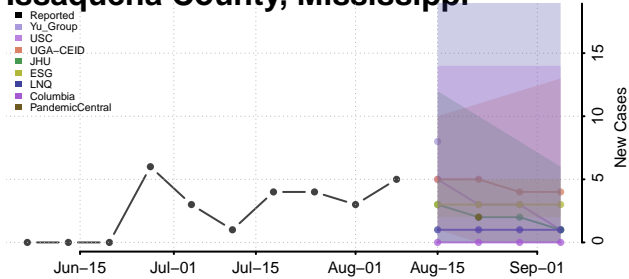

Harrison County, Mississippi

Hinds County, Mississippi

Holmes County, Mississippi

Humphreys County, Mississippi

Issaquena County, Mississippi

Itawamba County, Mississippi

Jackson County, Mississippi

Jasper County, Mississippi