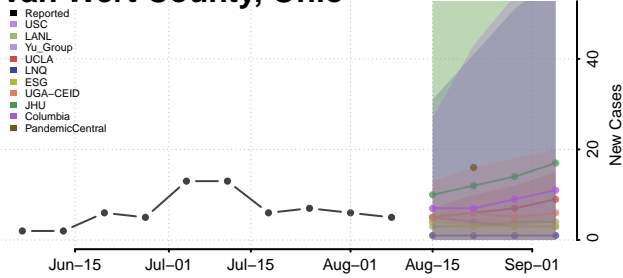

Van Wert County, Ohio