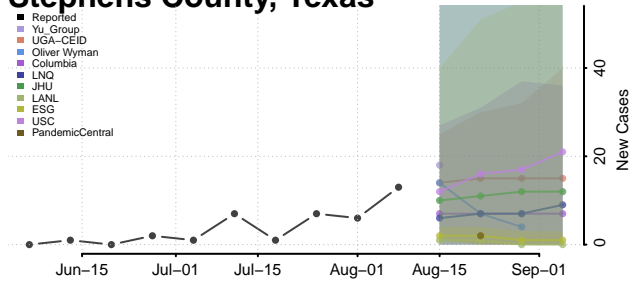

Stephens County, Texas