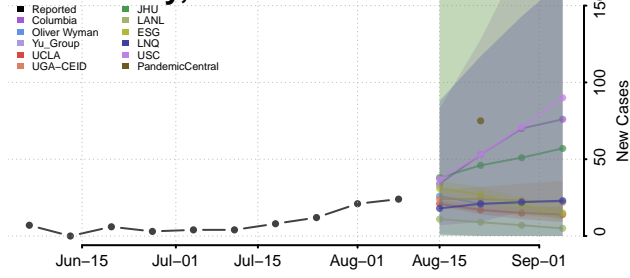

Lee County, Illinois