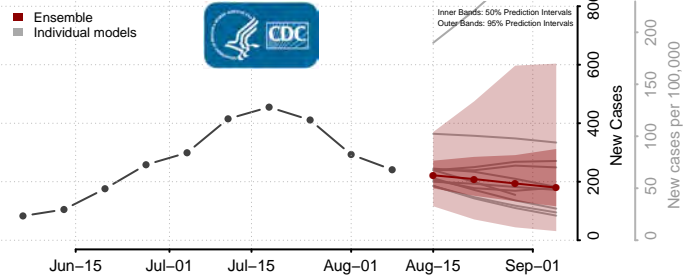

Box Elder County, Utah

Cache County, Utah

Carbon County, Utah

Daggett County, Utah

Davis County, Utah

Duchesne County, Utah

Emery County, Utah

Garfield County, Utah