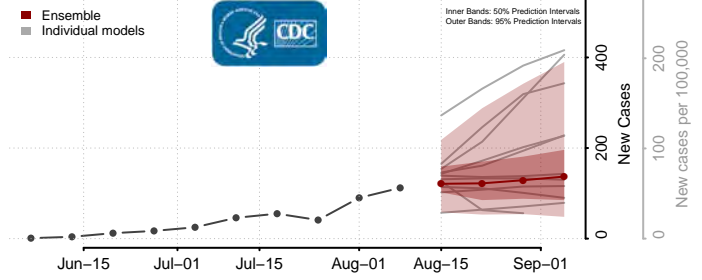

St. Louis County, Minnesota