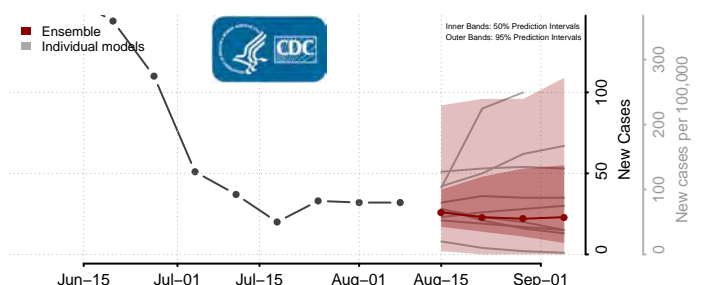

Mower County, Minnesota