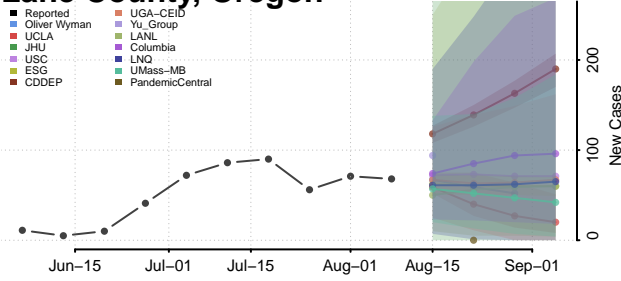

Hood River County, Oregon

Jackson County, Oregon

Jefferson County, Oregon

Josephine County, Oregon

Klamath County, Oregon

Lake County, Oregon

Lane County, Oregon

Lincoln County, Oregon