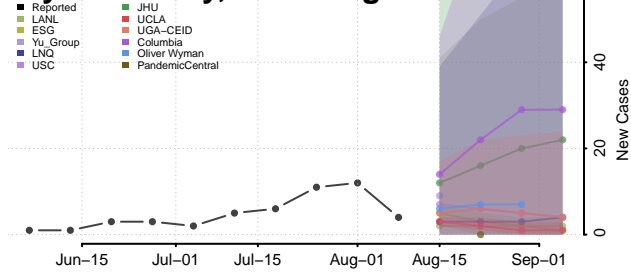

Taylor County, West Virginia