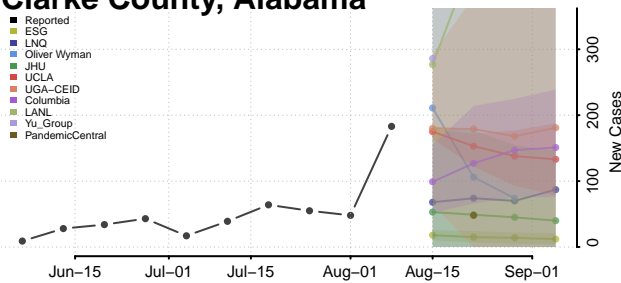

National

Alabama

Autauga County, Alabama

Baldwin County, Alabama

Barbour County, Alabama

Bibb County, Alabama

Blount County, Alabama

Bluck County, Alabama

Butler County, Alabama

Calhoun County, Alabama

Chambers County, Alabama

Cherokee County, Alabama

Chilton County, Alabama

Choctaw County, Alabama

Clarke County, Alabama

Clay County, Alabama