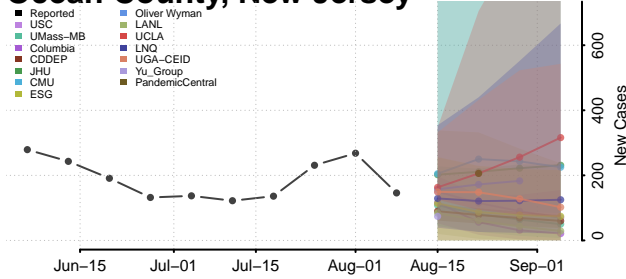

Ocean County, New Jersey