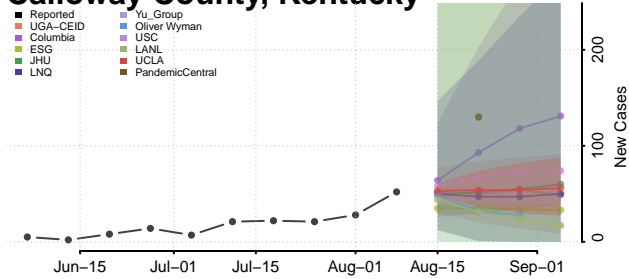

Calloway County, Kentucky