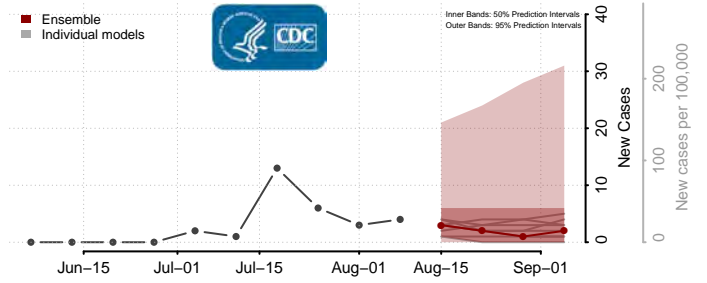

Cedar County, Missouri