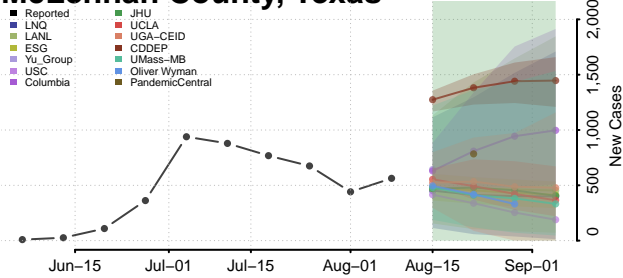

McLennan County, Texas