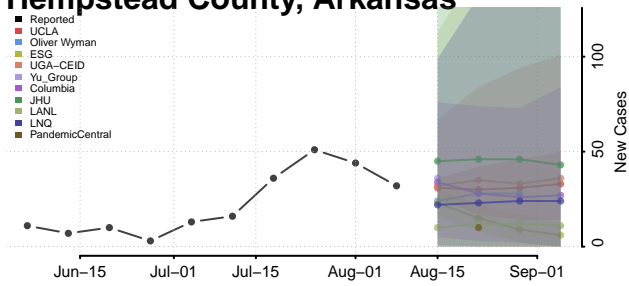

Hempstead County, Arkansas