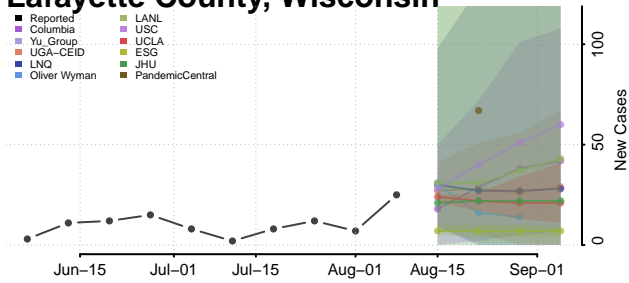

Lafayette County, Wisconsin