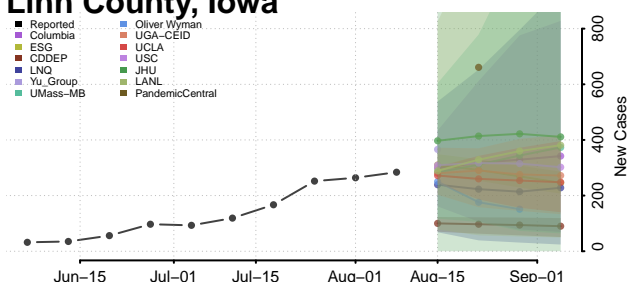

Linn County, Iowa