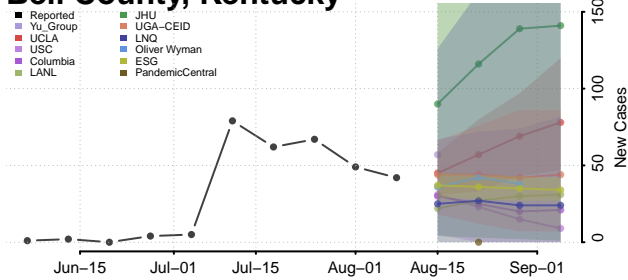

Adair County, Kentucky

Allen County, Kentucky

Anderson County, Kentucky

Ballard County, Kentucky

Barren County, Kentucky

Bath County, Kentucky

Bell County, Kentucky

Boone County, Kentucky