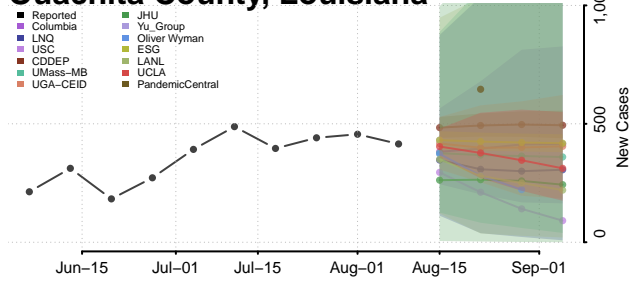

Livingston County, Louisiana

Madison County, Louisiana

Morehouse County, Louisiana

Natchitoches County, Louisiana

Orleans County, Louisiana

Ouachita County, Louisiana

Plaquemines County, Louisiana

Pointe Coupee County, Louisiana