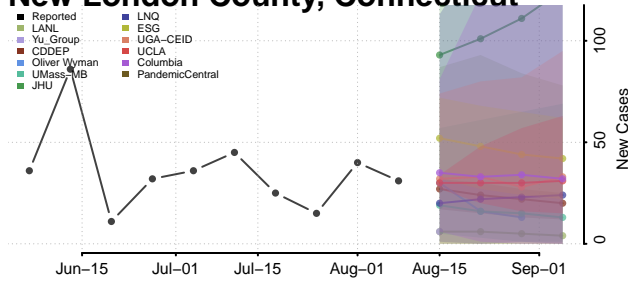

Hartford County, Connecticut

Litchfield County, Connecticut

Middlesex County, Connecticut

New Haven County, Connecticut

New London County, Connecticut

Tolland County, Connecticut

Windham County, Connecticut