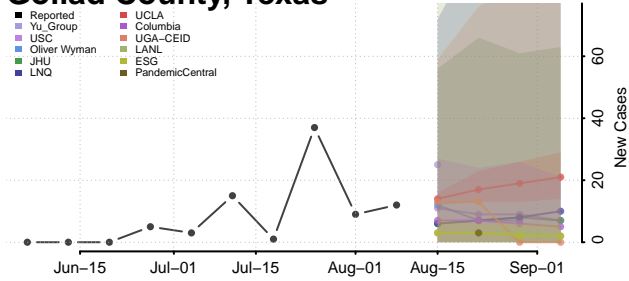

Goliad County, Texas