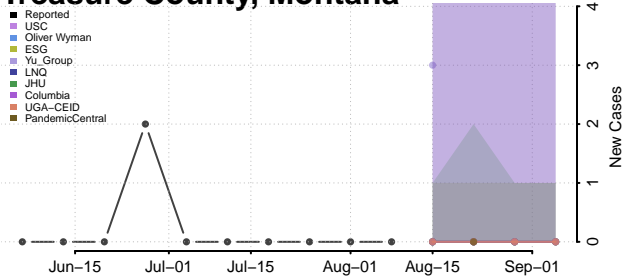

Sweet Grass County, Montana

Teton County, Montana

Toole County, Montana

Treasure County, Montana

Valley County, Montana

Wheatland County, Montana

Wibaux County, Montana

Yellowstone County, Montana