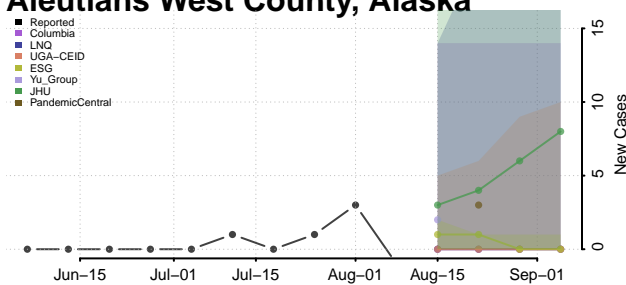

Pike County, Alabama

Randolph County, Alabama

Russell County, Alabama

Shelby County, Alabama

St. Clair County, Alabama

Sumter County, Alabama

Talladega County, Alabama

Tallapoosa County, Alabama

Tuscaloosa County, Alabama

Walker County, Alabama

Washington County, Alabama

Wilcox County, Alabama

Winston County, Alabama

Alaska

Aleutians East County, Alaska

Aleutians West County, Alaska