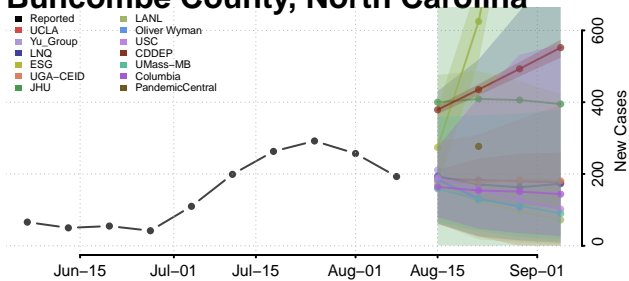

Avery County, North Carolina

Beaufort County, North Carolina

Bertie County, North Carolina

Bladen County, North Carolina

Brunswick County, North Carolina

Buncombe County, North Carolina

Burke County, North Carolina