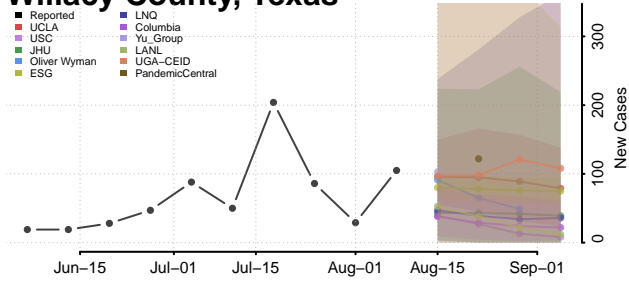

Willacy County, Texas