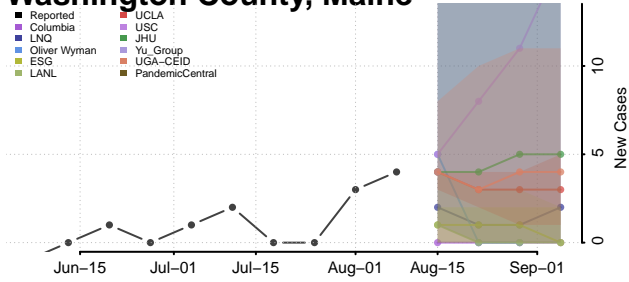

Washington County, Maine