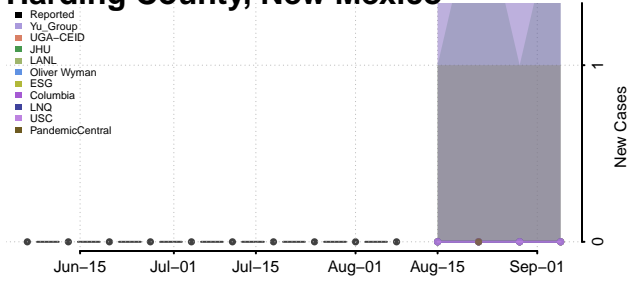

Harding County, New Mexico