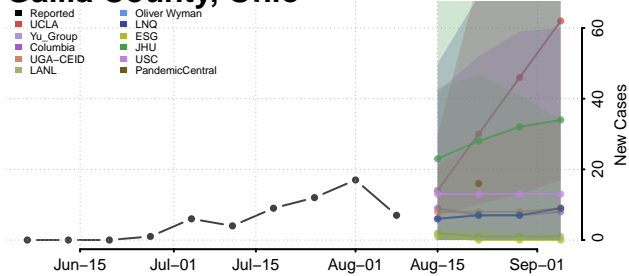

Gallia County, Ohio