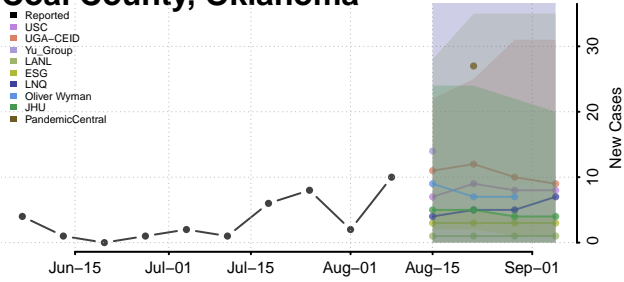

Coal County, Oklahoma