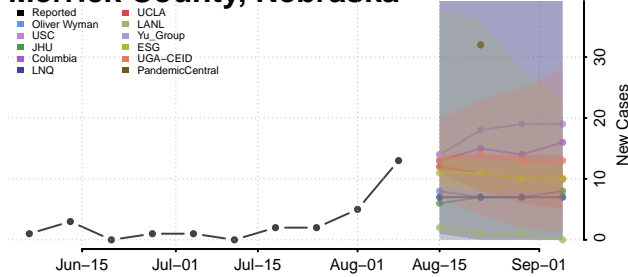

Lincoln County, Nebraska

Logan County, Nebraska

Loup County, Nebraska

Madison County, Nebraska

McPherson County, Nebraska

Merrick County, Nebraska

Morrill County, Nebraska

Nance County, Nebraska