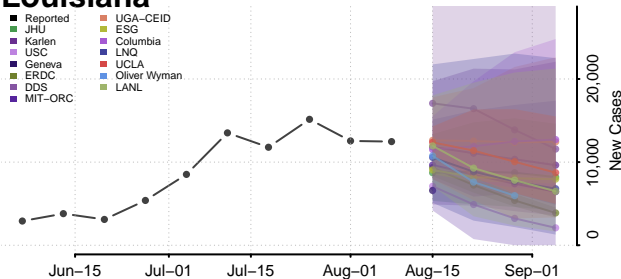

Wayne County, Kentucky

Webster County, Kentucky

Whitley County, Kentucky

Wolfe County, Kentucky

Woodford County, Kentucky

Louisiana