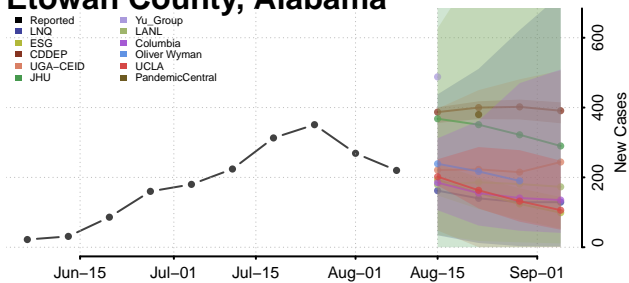

Cleburne County, Alabama

Coffee County, Alabama

Colbert County, Alabama

Conocuh County, Alabama

Coosa County, Alabama

Covington County, Alabama

Crenshaw County, Alabama

Cullman County, Alabama

Dale County, Alabama

Dallas County, Alabama

DeKalb County, Alabama

Elmore County, Alabama

Escambia County, Alabama

Etowah County, Alabama

Fayette County, Alabama

Franklin County, Alabama

Geneva County, Alabama

Greene County, Alabama

Hale County, Alabama

Henry County, Alabama

Houston County, Alabama

Jackson County, Alabama

Jefferson County, Alabama

Lamar County, Alabama