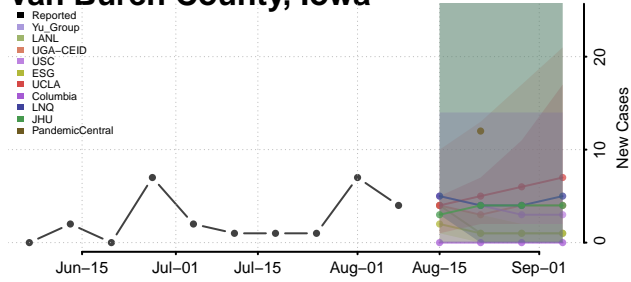

Van Buren County, Iowa