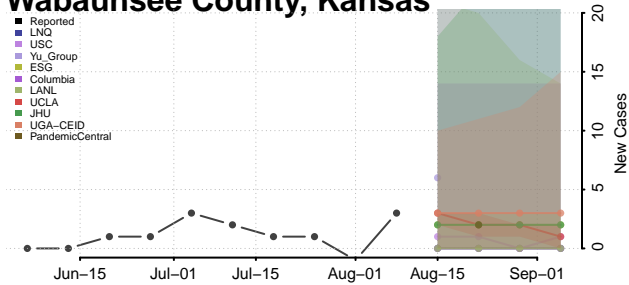

Wabaunsee County, Kansas