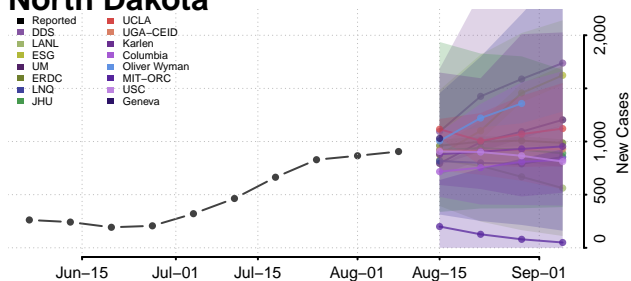

North Dakota