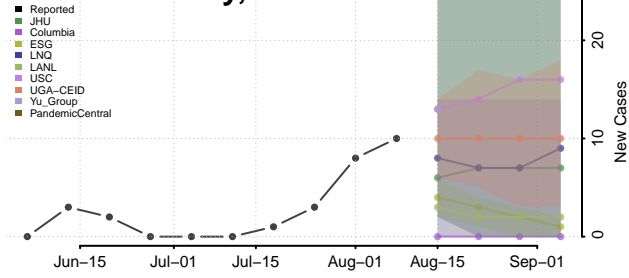

Monroe County, Missouri