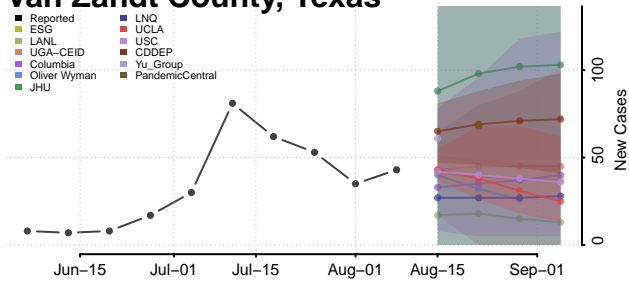

Van Zandt County, Texas