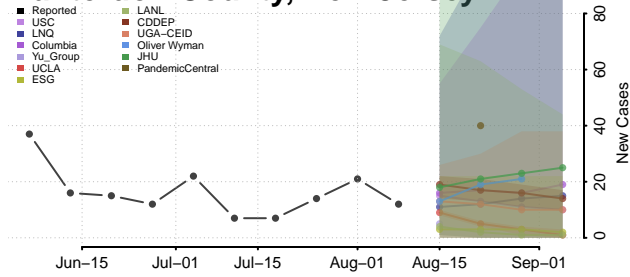

Cape May County, New Jersey

Cumberland County, New Jersey

Essex County, New Jersey

Gloucester County, New Jersey

Hudson County, New Jersey

Hunterdon County, New Jersey

Mercer County, New Jersey

Middlesex County, New Jersey