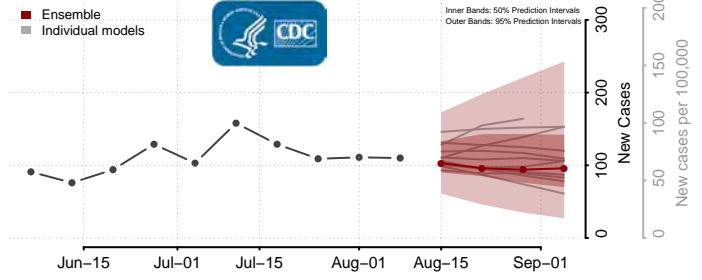

Olmsted County, Minnesota