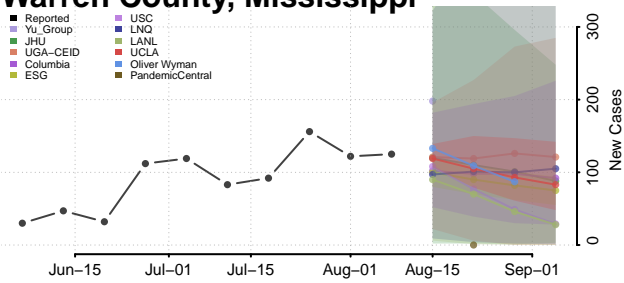

Tunica County, Mississippi

Union County, Mississippi

Walthall County, Mississippi

Warren County, Mississippi

Washington County, Mississippi

Wayne County, Mississippi

Webster County, Mississippi

Wilkinson County, Mississippi