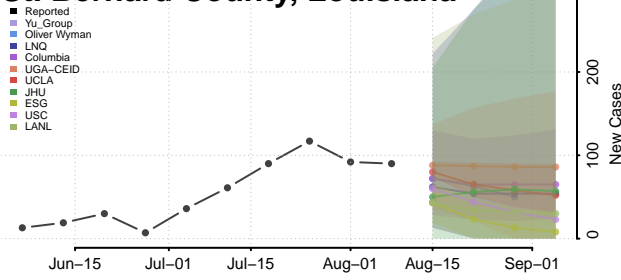

St. Bernard County, Louisiana