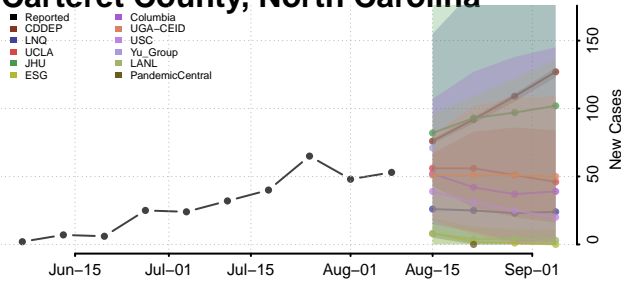

Cabarrus County, North Carolina

Caldwell County, North Carolina

Camden County, North Carolina

Carteret County, North Carolina

Caswell County, North Carolina

Catawba County, North Carolina

Chatham County, North Carolina