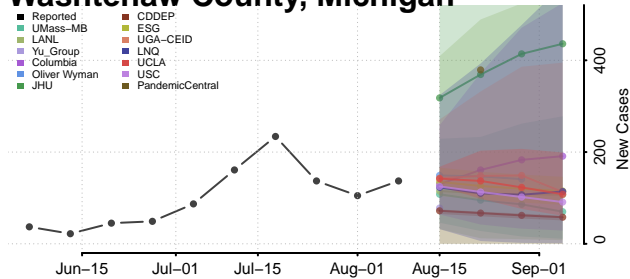

Shiawassee County, Michigan

St. Clair County, Michigan

St. Joseph County, Michigan

Tuscola County, Michigan

Van Buren County, Michigan

Washtenaw County, Michigan

Wayne County, Michigan

Wexford County, Michigan