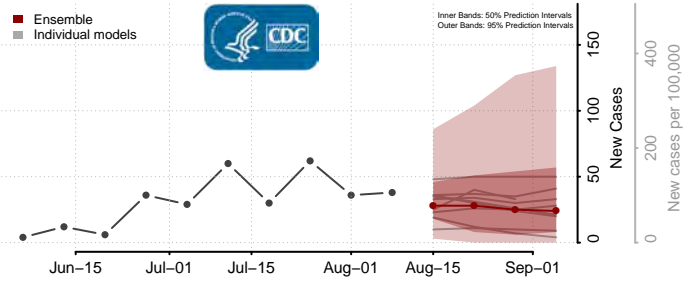

Val Verde County, Texas

Van Zandt County, Texas

Victoria County, Texas

Walker County, Texas

Waller County, Texas

Ward County, Texas

Washington County, Texas

Webb County, Texas