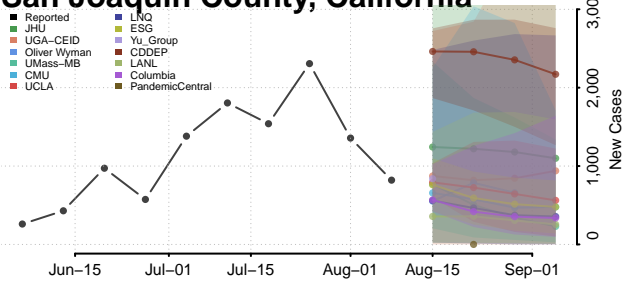

San Joaquin County, California