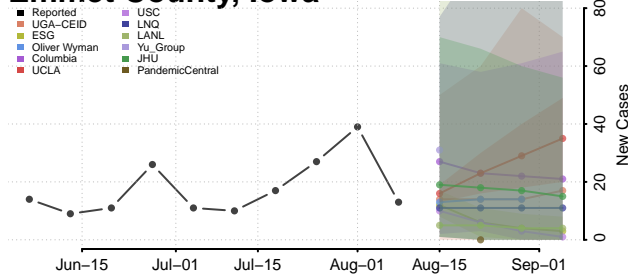

Emmet County, Iowa