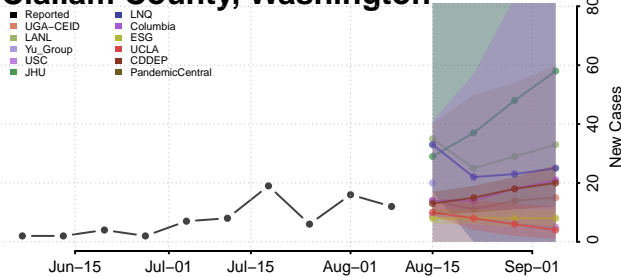

Clallam County, Washington