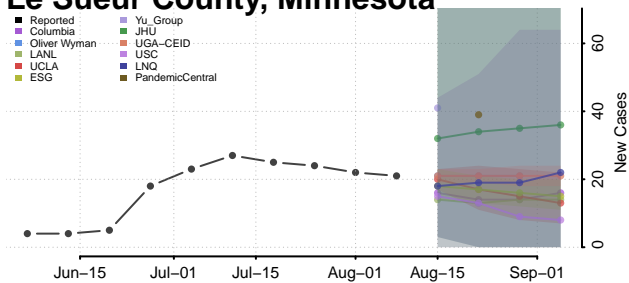

Le Sueur County, Minnesota