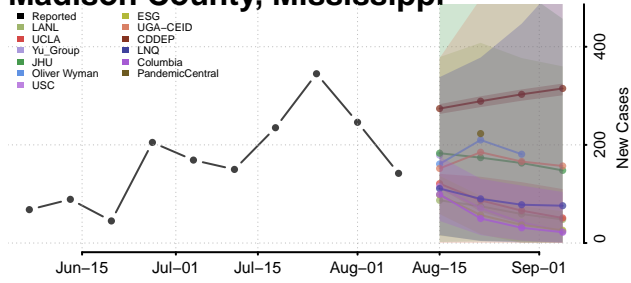

Leake County, Mississippi

Lee County, Mississippi

Leflore County, Mississippi

Lincoln County, Mississippi

Lowndes County, Mississippi

Madison County, Mississippi

Marion County, Mississippi

Marshall County, Mississippi