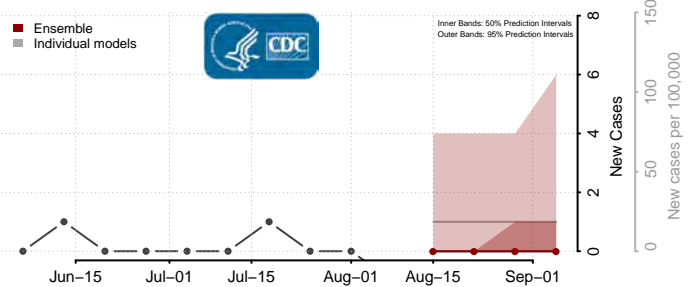

Washington County, Kansas