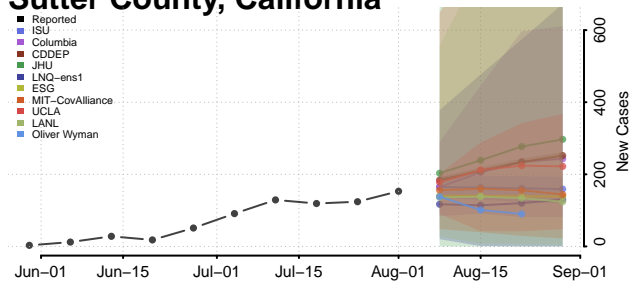

### Tehama County, California