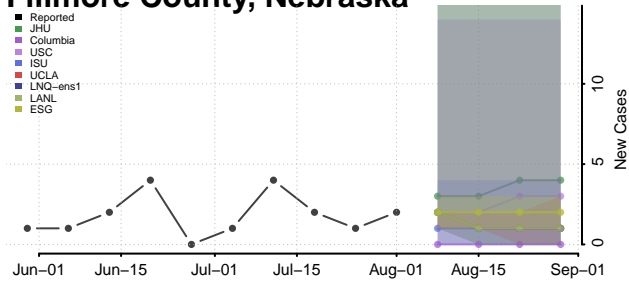

Fillmore County, Nebraska