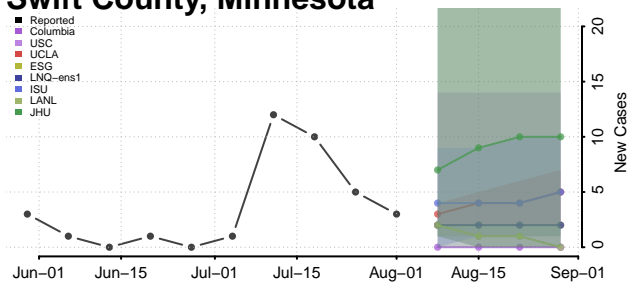

Swift County, Minnesota