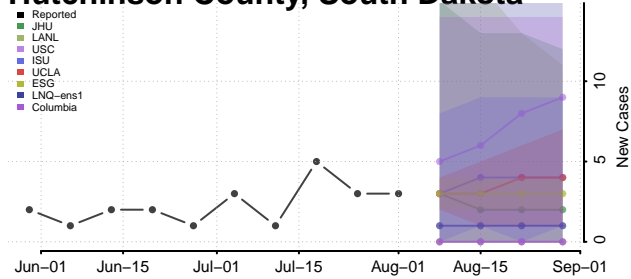

Hutchinson County, South Dakota