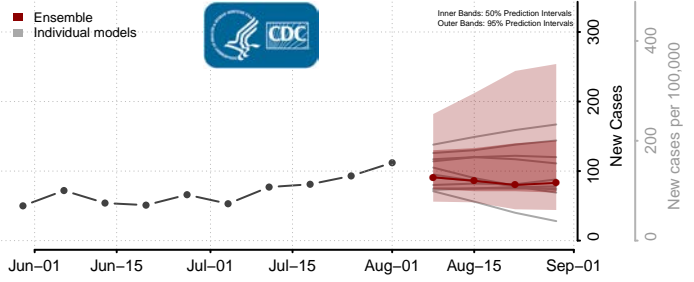

Surry County, North Carolina