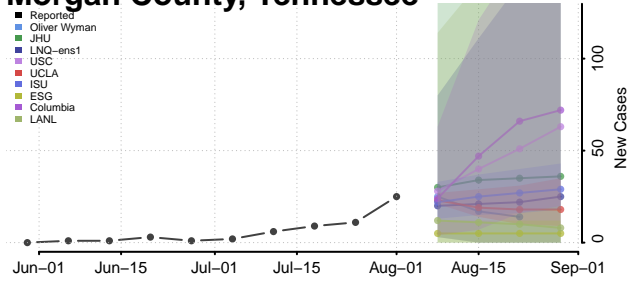

Morgan County, Tennessee