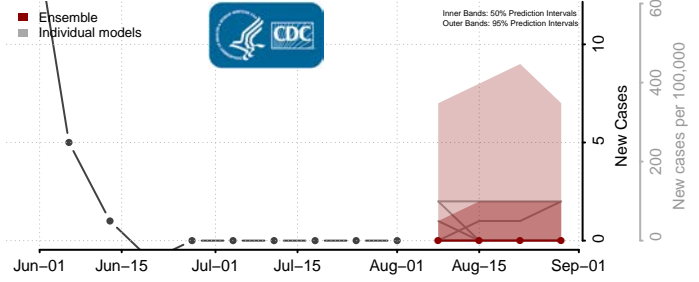

Jerauld County, South Dakota