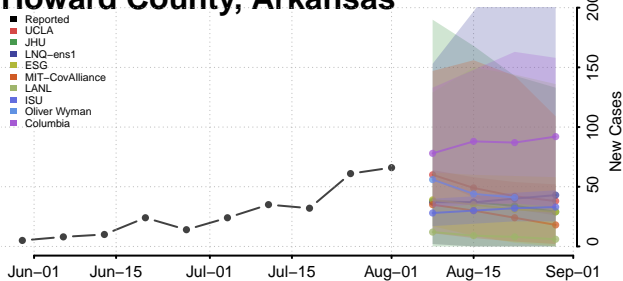

Howard County, Arkansas