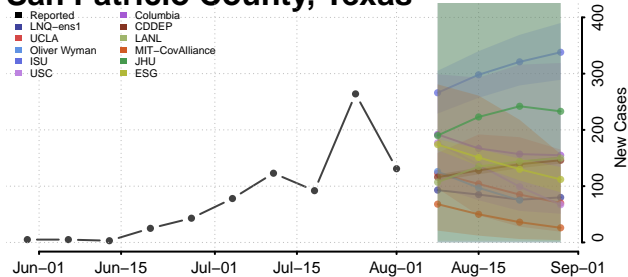

San Patricio County, Texas