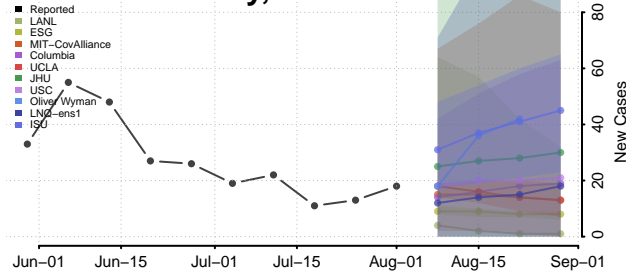

Freeborn County, Minnesota