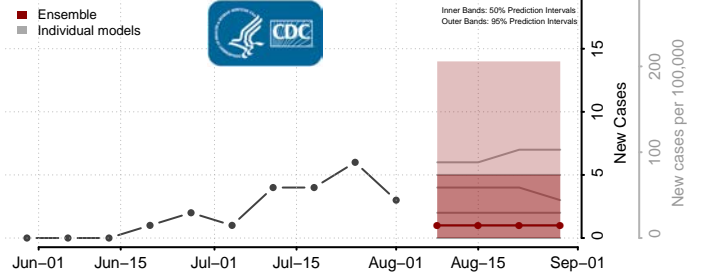

Pembina County, North Dakota