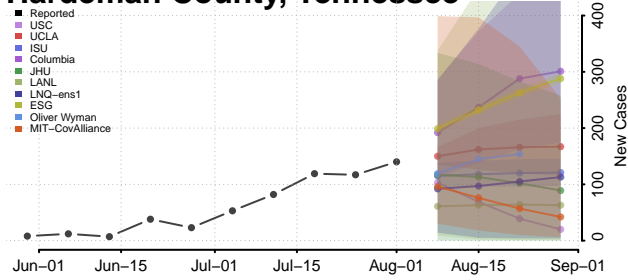

Hardeman County, Tennessee