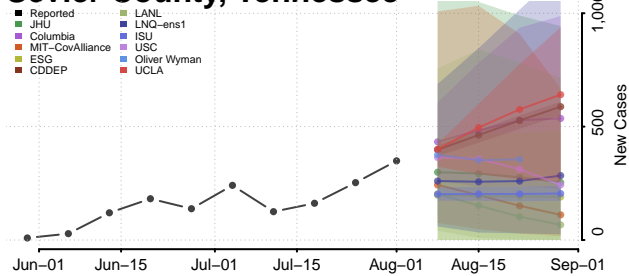

Sevier County, Tennessee