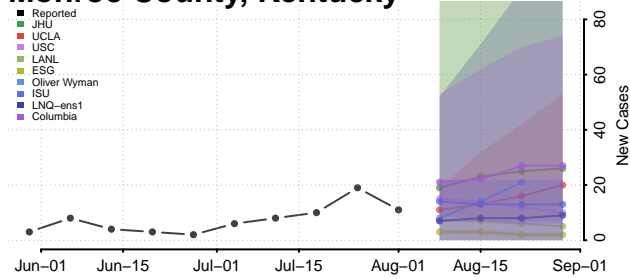

Monroe County, Kentucky