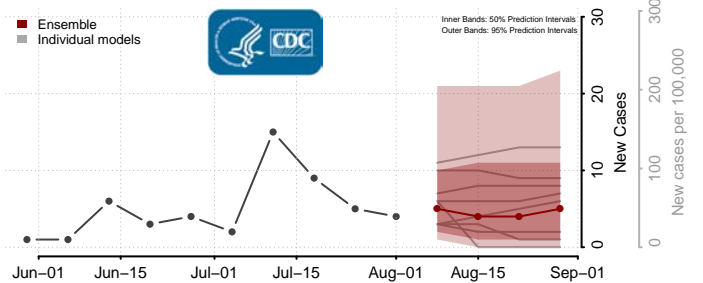

Love County, Oklahoma