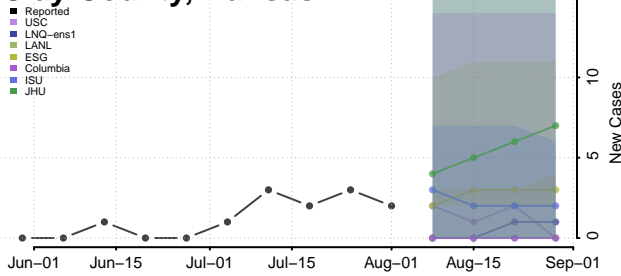

Clay County, Kansas