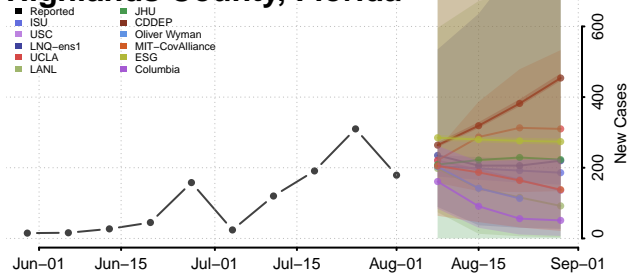

Highlands County, Florida