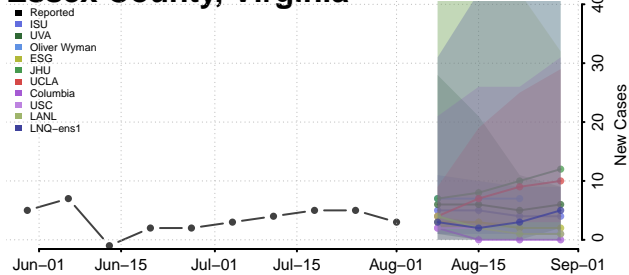

Essex County, Virginia