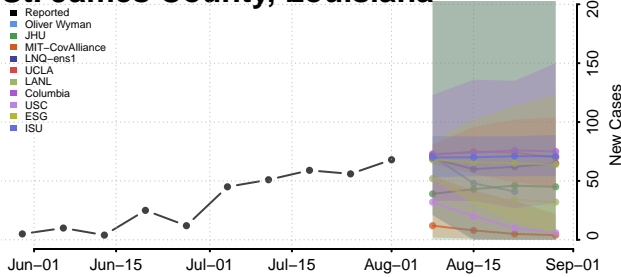

St. James County, Louisiana