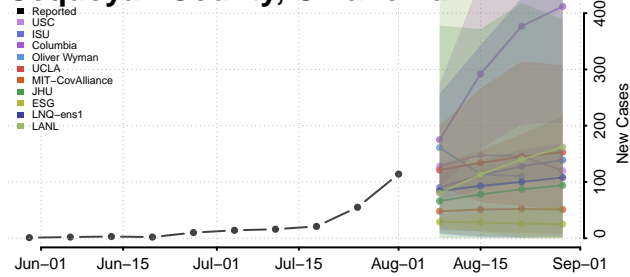

### Sequoyah County, Oklahoma