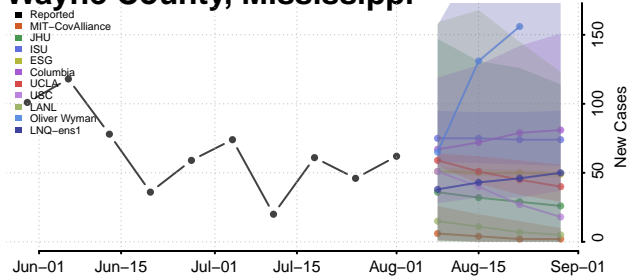

Wayne County, Mississippi