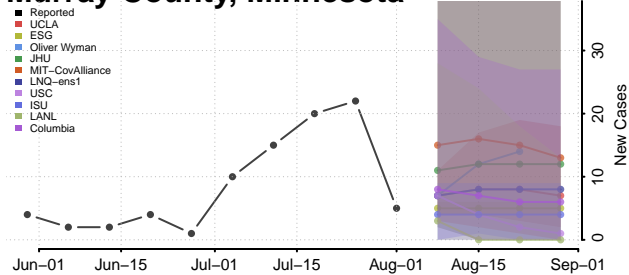

Murray County, Minnesota