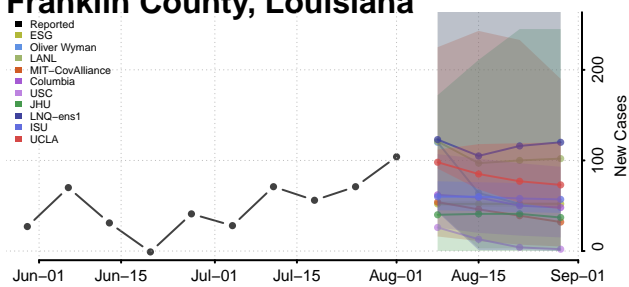

Franklin County, Louisiana