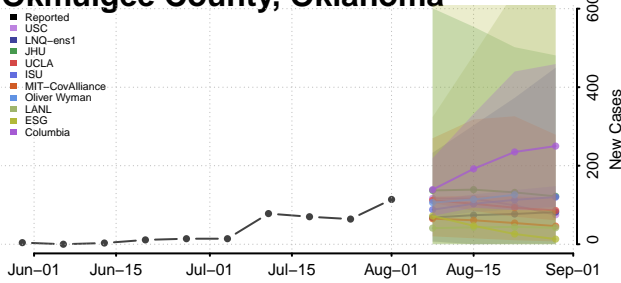

Okmulgee County, Oklahoma