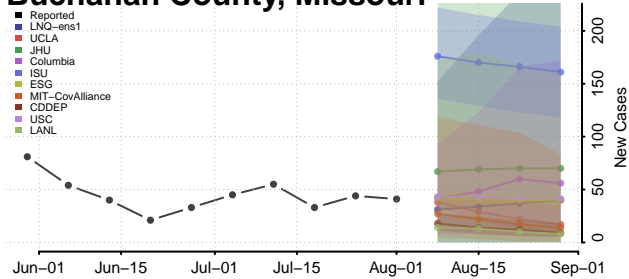

Buchanan County, Missouri