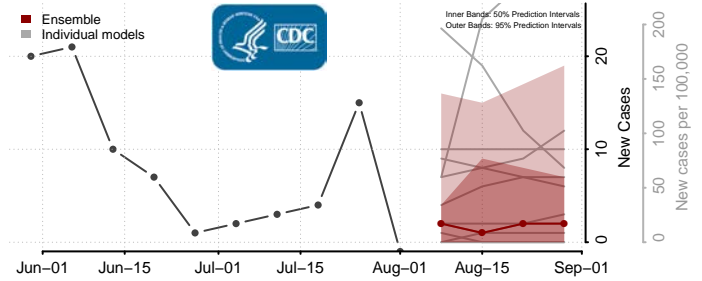

Northampton County, Virginia