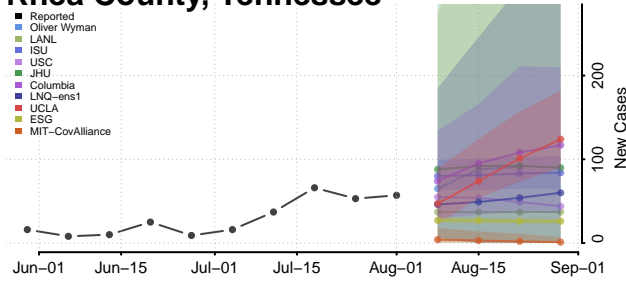

Rhea County, Tennessee