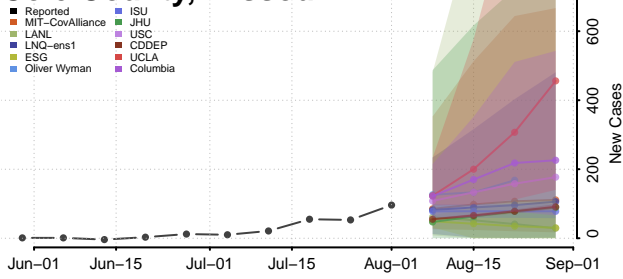

Cole County, Missouri