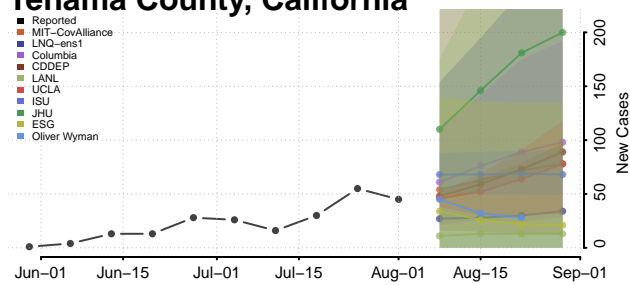

### Tehama County, California