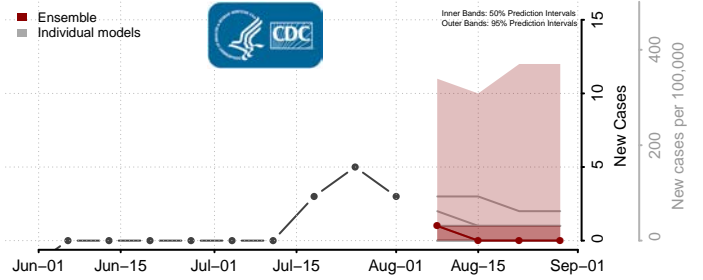

Emmons County, North Dakota