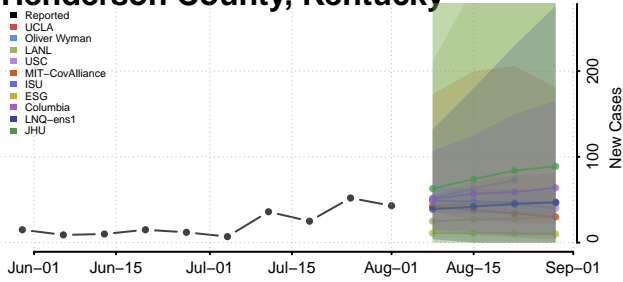

Henderson County, Kentucky