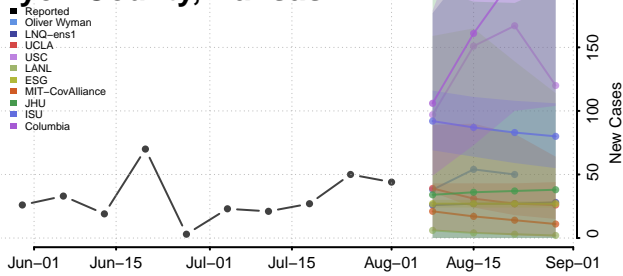

Lyon County, Kansas