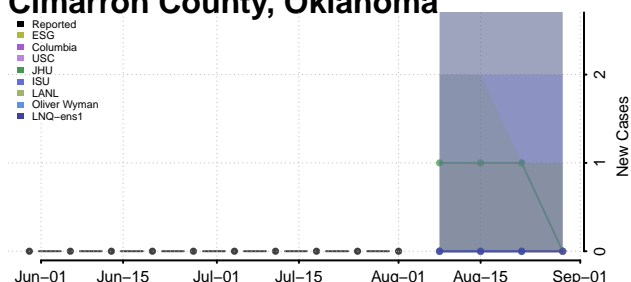

Cimarron County, Oklahoma