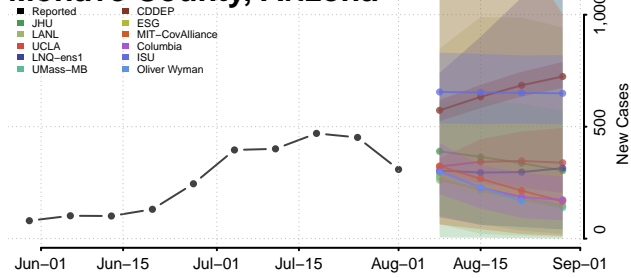

Mohave County, Arizona