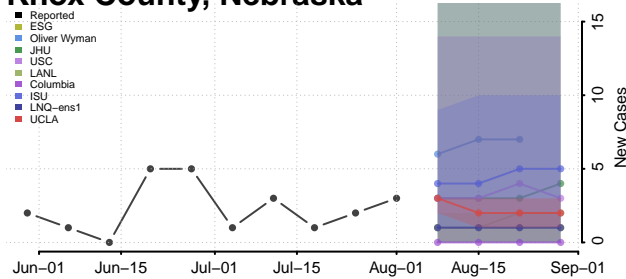

Knox County, Nebraska