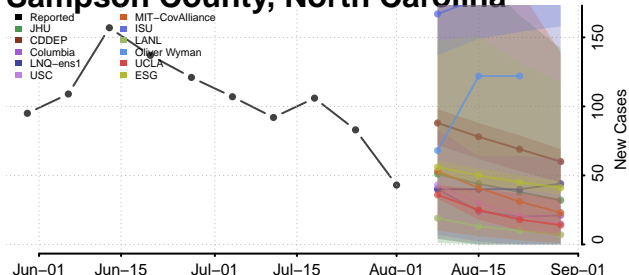

Sampson County, North Carolina