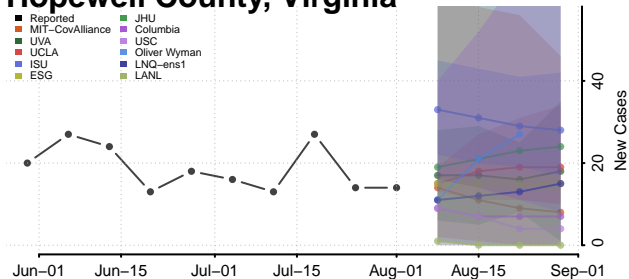

### Hopewell County, Virginia