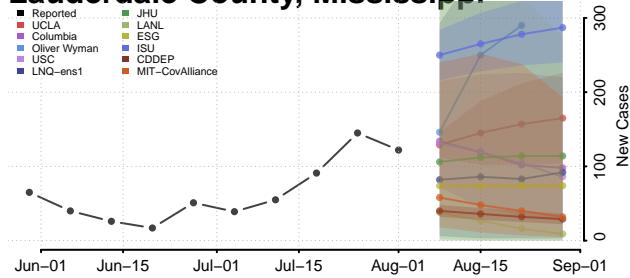

Lauderdale County, Mississippi