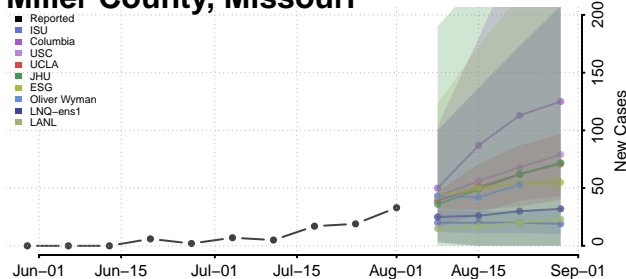

Miller County, Missouri