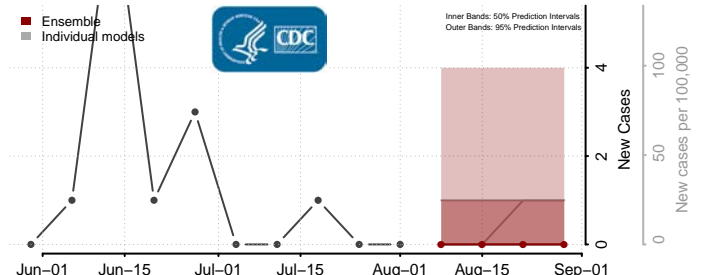

LaMoure County, North Dakota