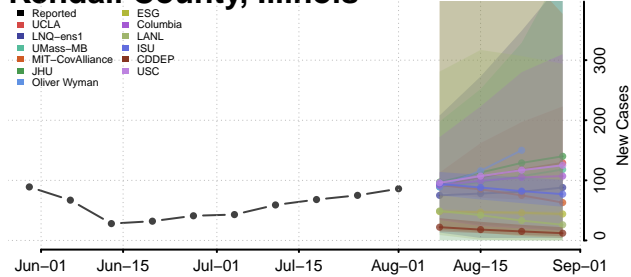

Kendall County, Illinois