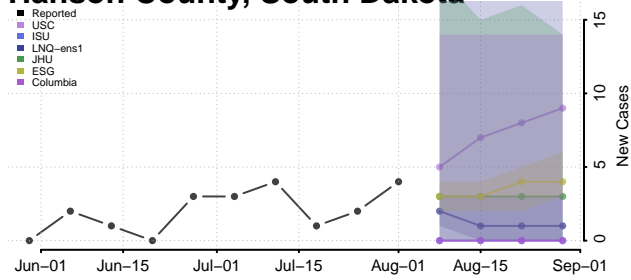

Hanson County, South Dakota