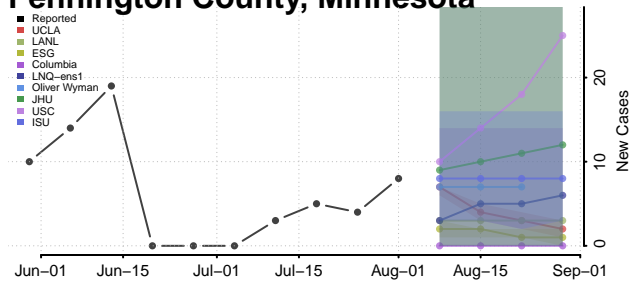

Pennington County, Minnesota