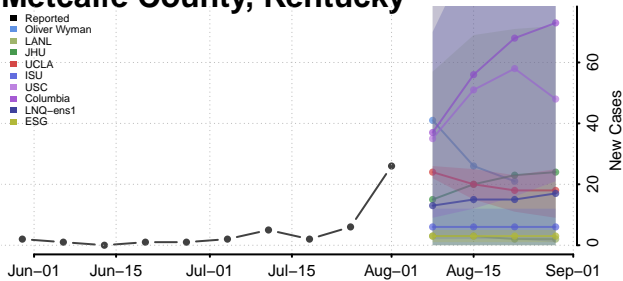

Metcalfe County, Kentucky