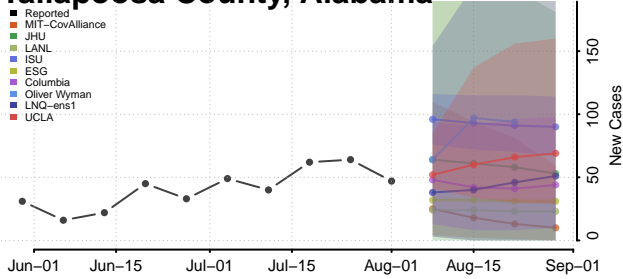

Tallapoosa County, Alabama