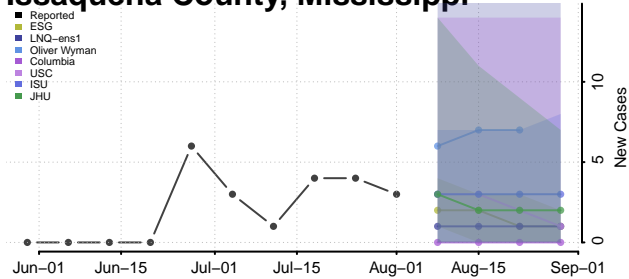

Issaquena County, Mississippi