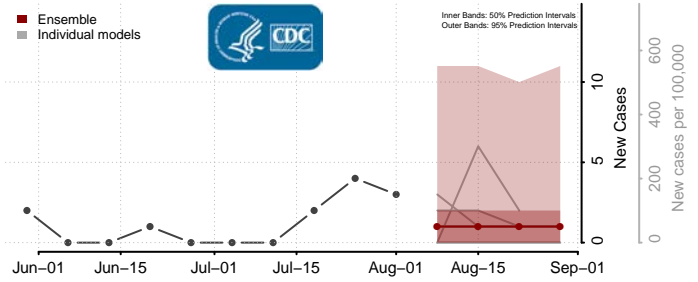

Clark County, Kansas