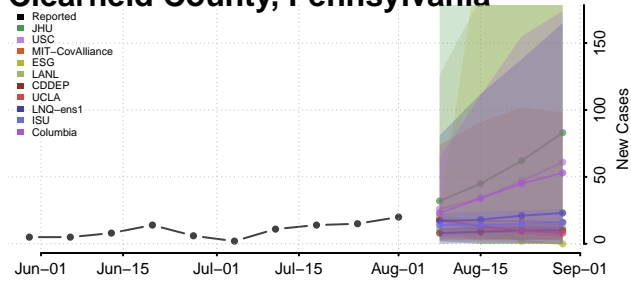

Clearfield County, Pennsylvania