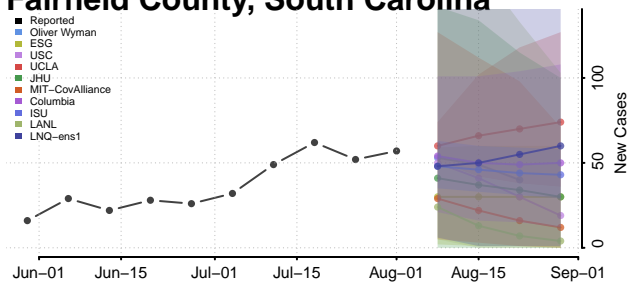

Fairfield County, South Carolina