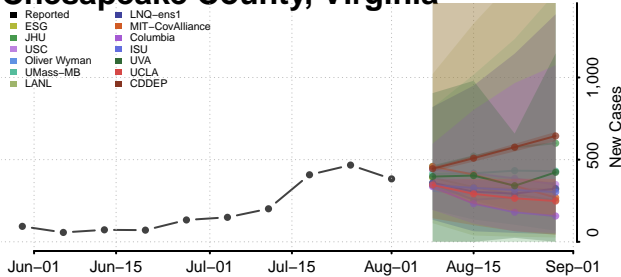

Chesapeake County, Virginia