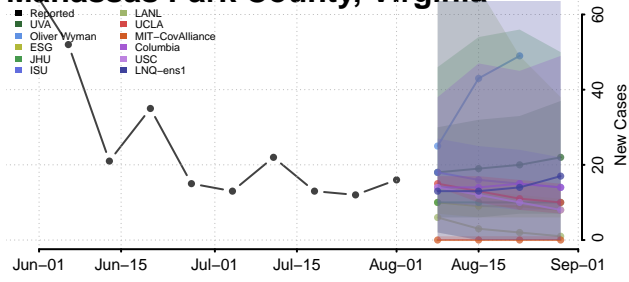

Manassas Park County, Virginia