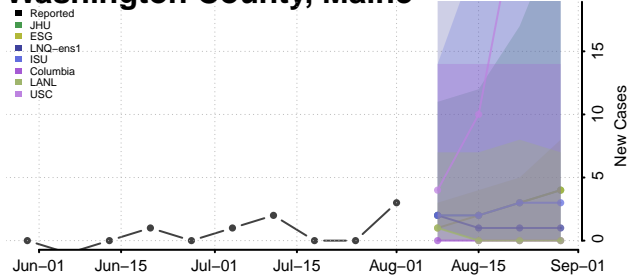

Washington County, Maine