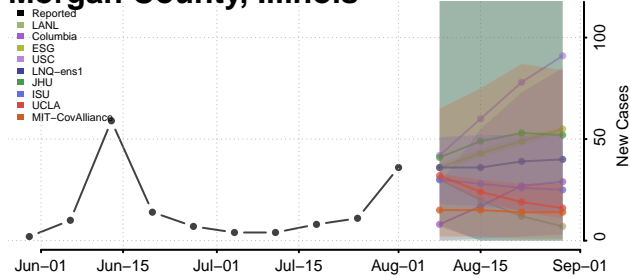

Morgan County, Illinois