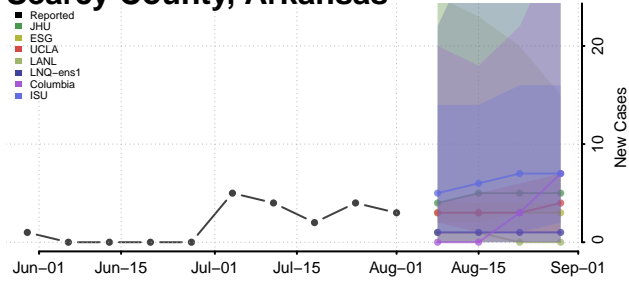

Searcy County, Arkansas