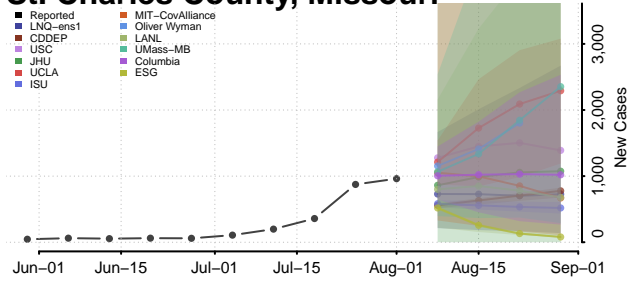

St. Charles County, Missouri