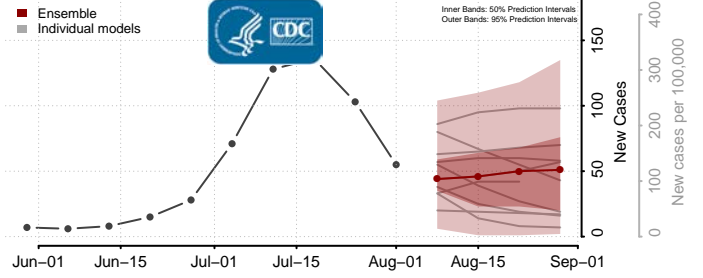

### Cerro Gordo County, Iowa