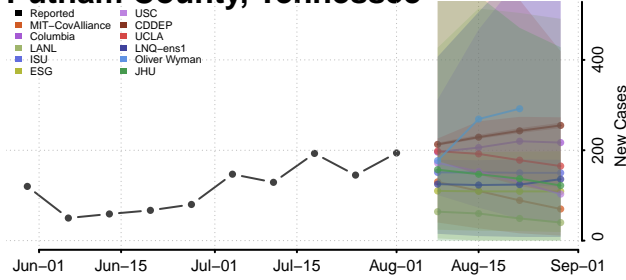

### Putnam County, Tennessee