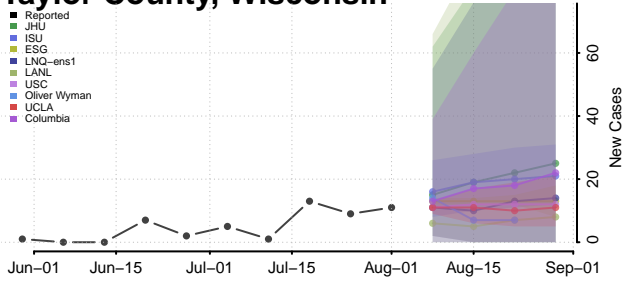

Taylor County, Wisconsin