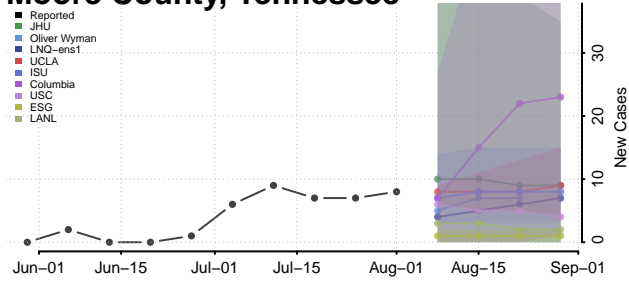

Moore County, Tennessee