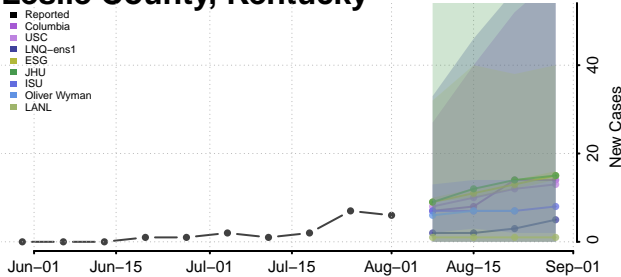

Leslie County, Kentucky