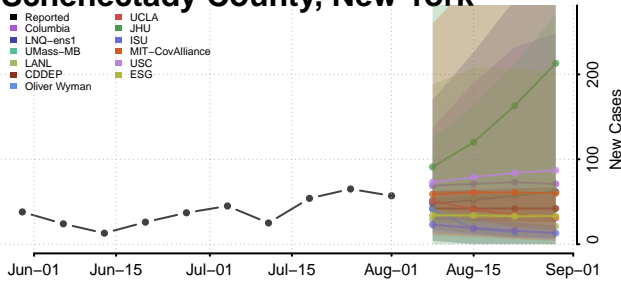

Schenectady County, New York