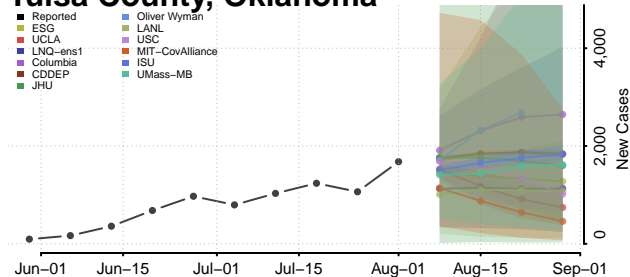

Tulsa County, Oklahoma