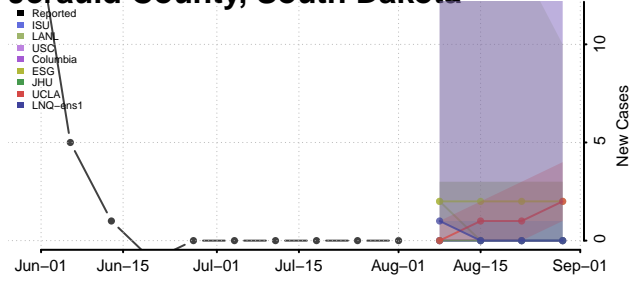

Jerauld County, South Dakota