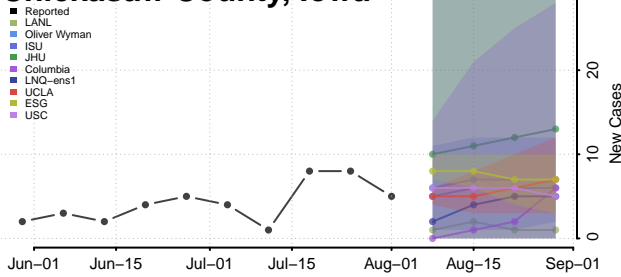

Chickasaw County, Iowa