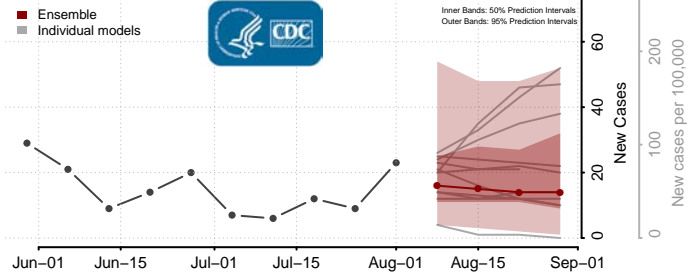

Dinwiddie County, Virginia