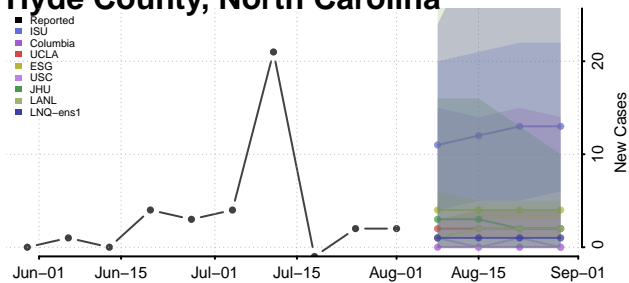

Hyde County, North Carolina