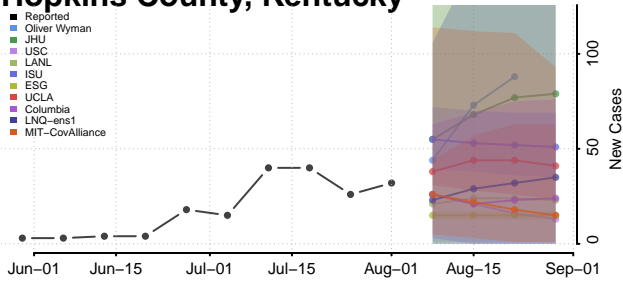

Hopkins County, Kentucky