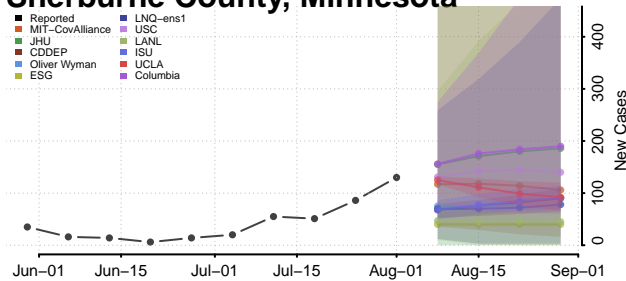

Sherburne County, Minnesota