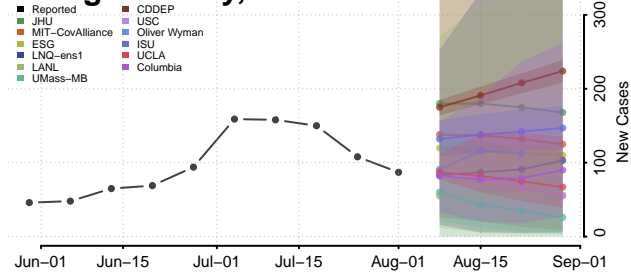

Orange County, North Carolina