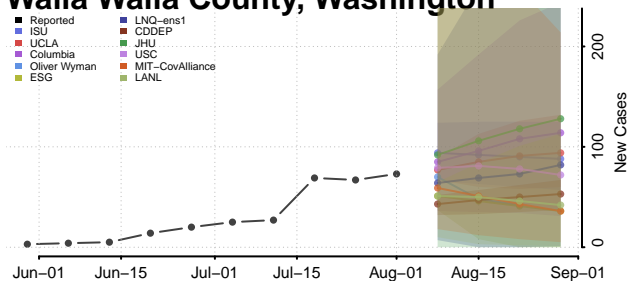

Walla Walla County, Washington