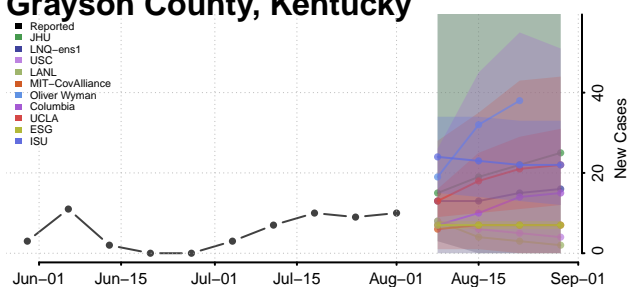

Grayson County, Kentucky