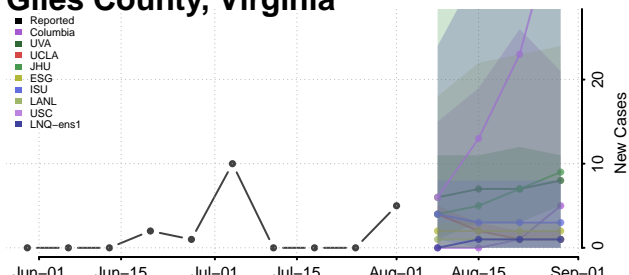

Giles County, Virginia