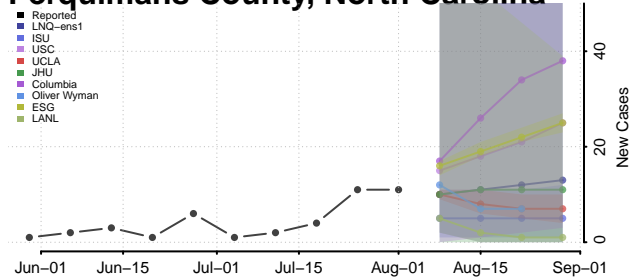

Perquimans County, North Carolina