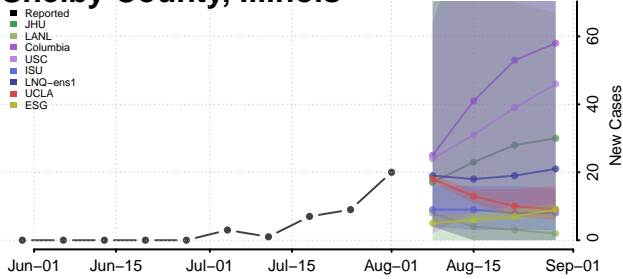

Shelby County, Illinois