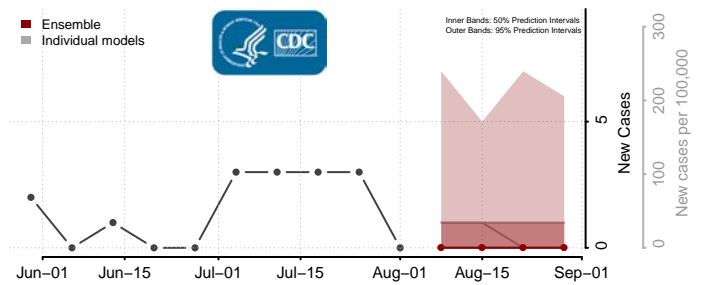

Douglas County, South Dakota