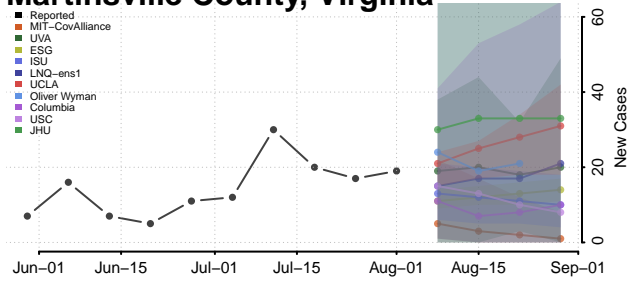

Martinsville County, Virginia