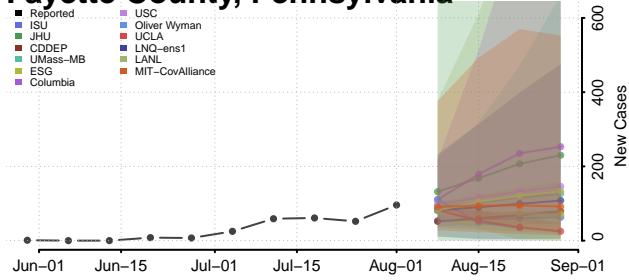

Fayette County, Pennsylvania