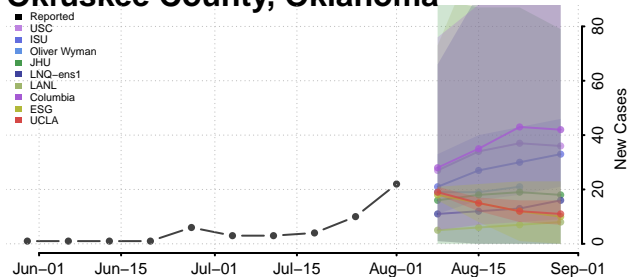

Okfuskee County, Oklahoma