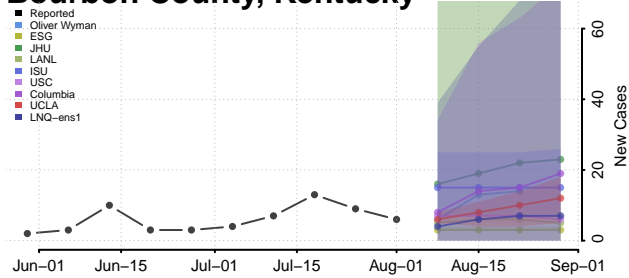

Bourbon County, Kentucky