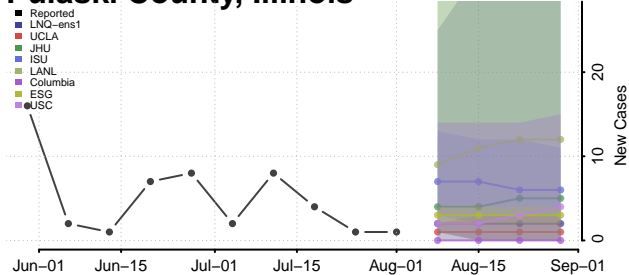

Pulaski County, Illinois