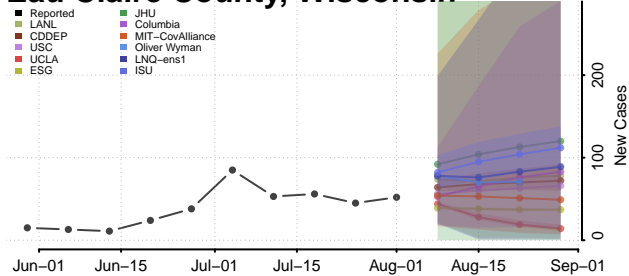

Eau Claire County, Wisconsin