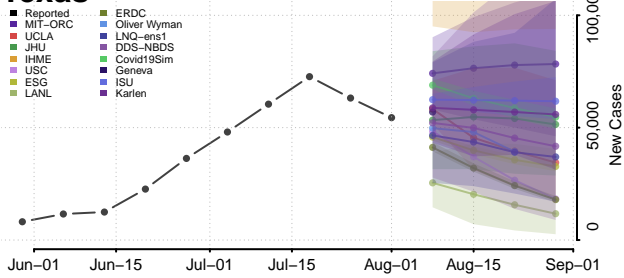

Williamson County, Tennessee

Wilson County, Tennessee

Texas

Anderson County, Texas

Andrews County, Texas

Angelina County, Texas