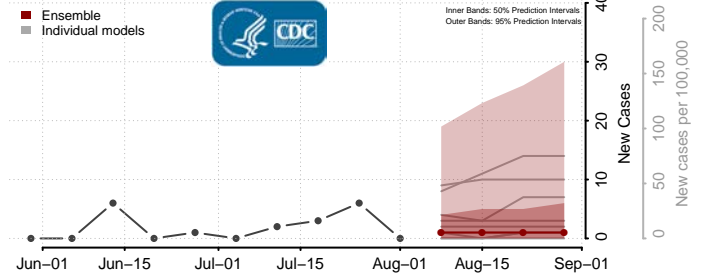

Crawford County, Illinois