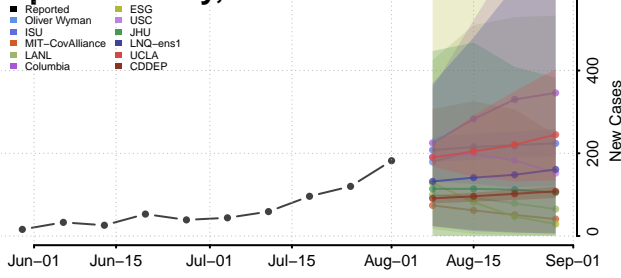

Tipton County, Tennessee