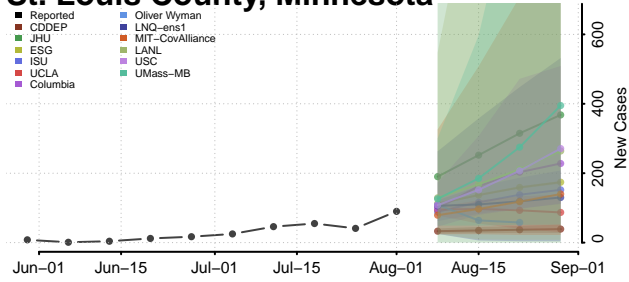

St. Louis County, Minnesota