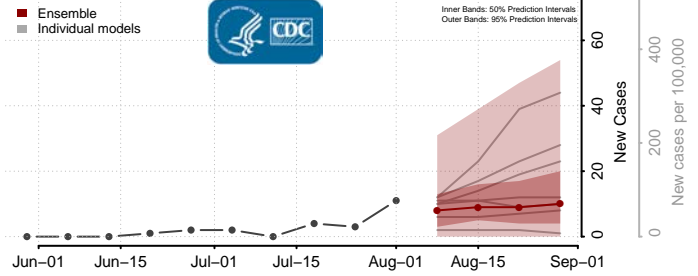

Dickenson County, Virginia