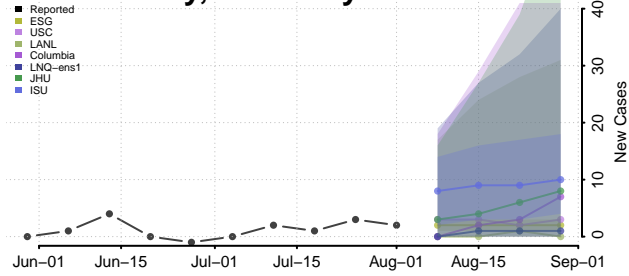

Estill County, Kentucky