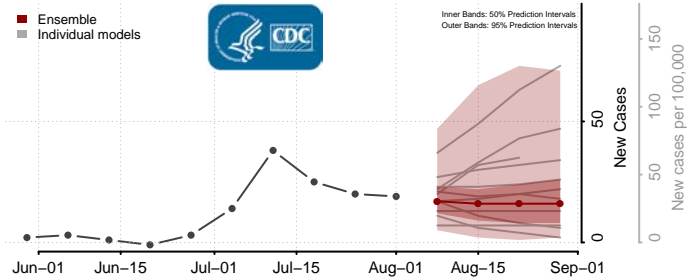

Marion County, West Virginia