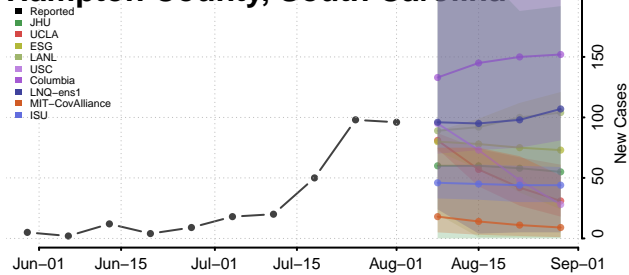

Hampton County, South Carolina