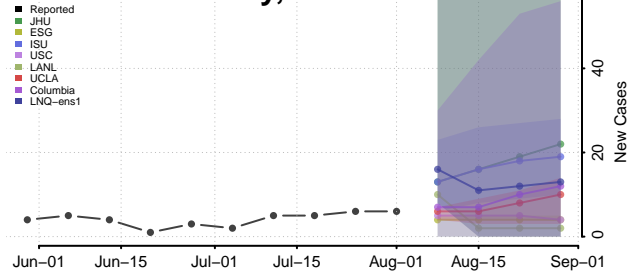

Mille Lacs County, Minnesota