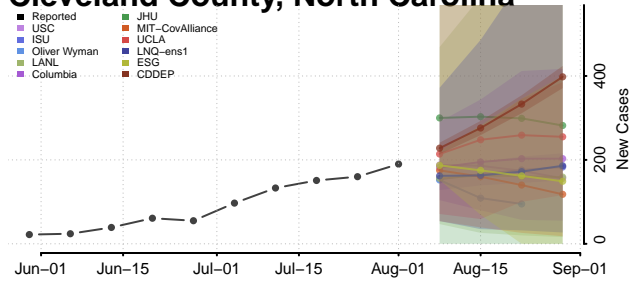

Cleveland County, North Carolina