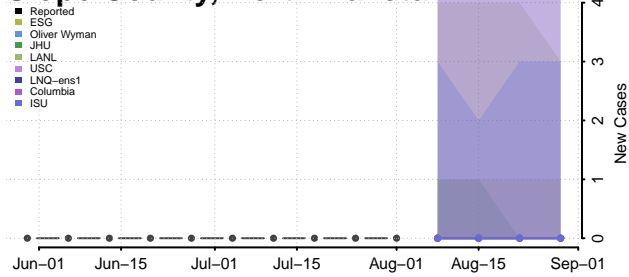

Slope County, North Dakota