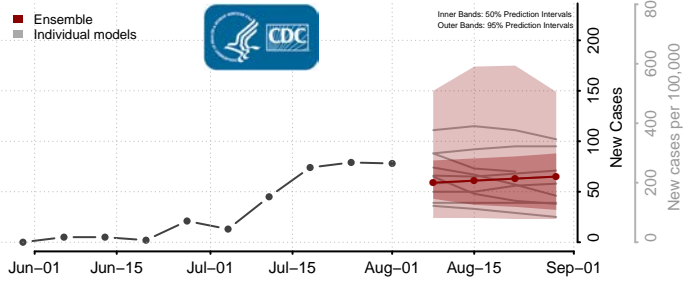

Giles County, Tennessee