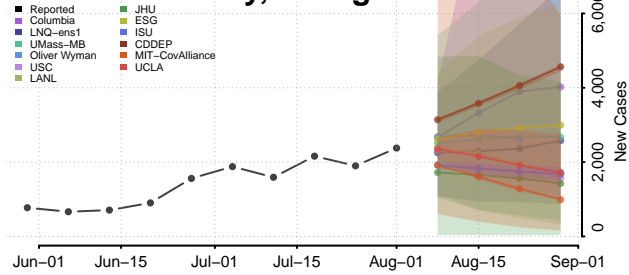

Gwinnett County, Georgia