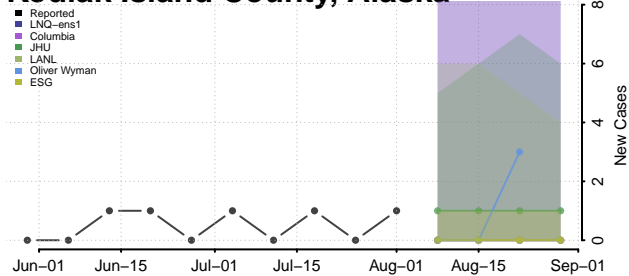

Kodiak Island County, Alaska