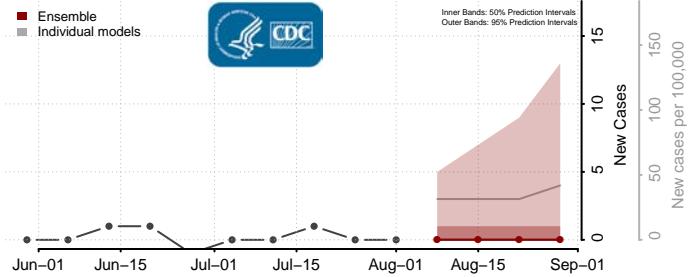

Ritchie County, West Virginia