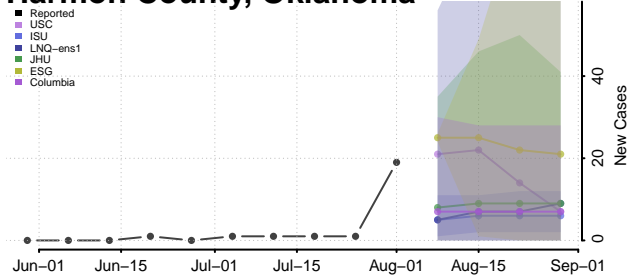

Harmon County, Oklahoma