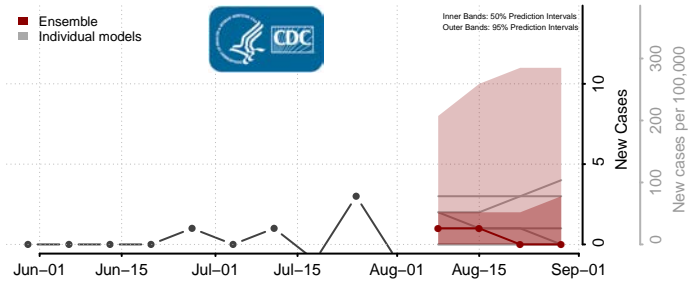

Ellis County, Oklahoma