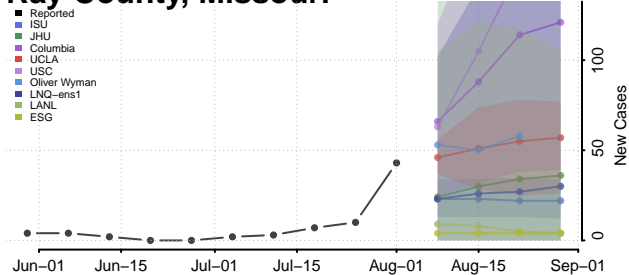

Ray County, Missouri