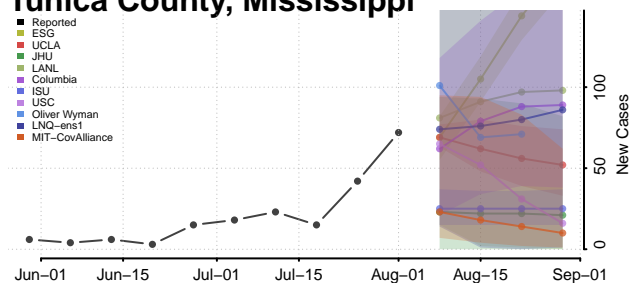

Tunica County, Mississippi