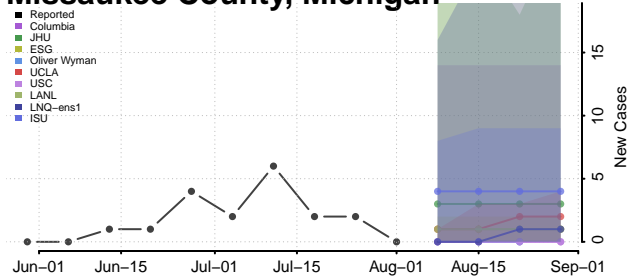

Missaukee County, Michigan