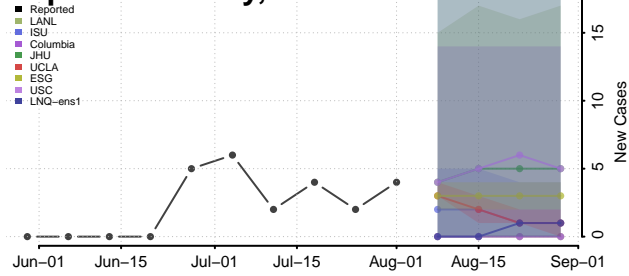

Republic County, Kansas