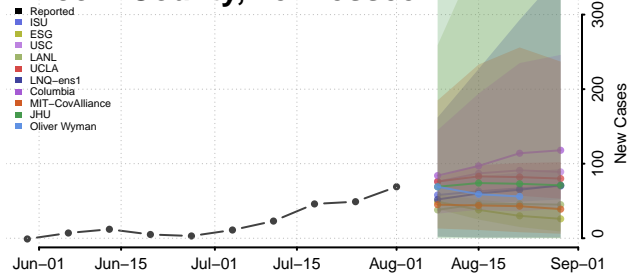

Lincoln County, Tennessee