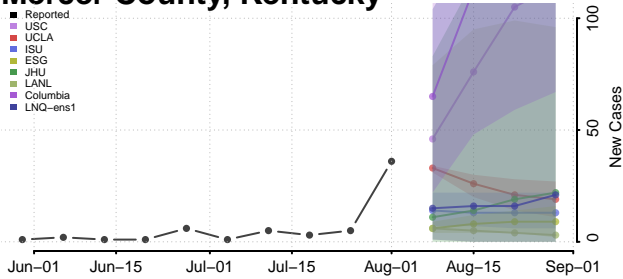

Mercer County, Kentucky