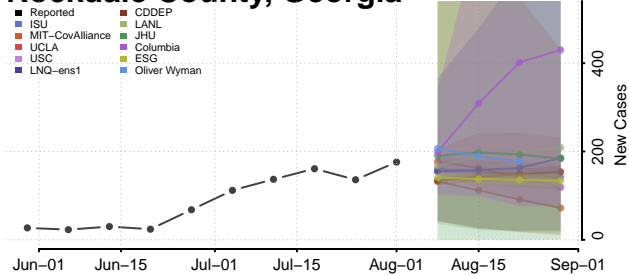

Rockdale County, Georgia