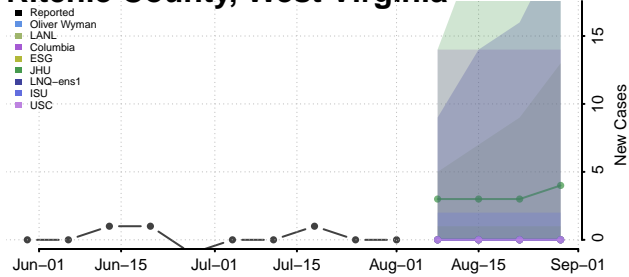

Ritchie County, West Virginia