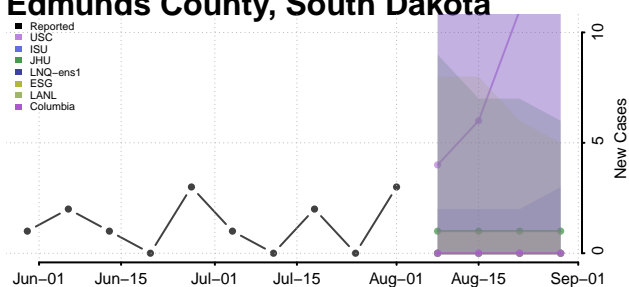

Edmunds County, South Dakota