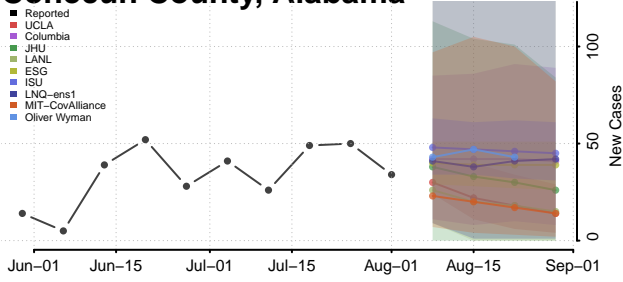

Conecuh County, Alabama