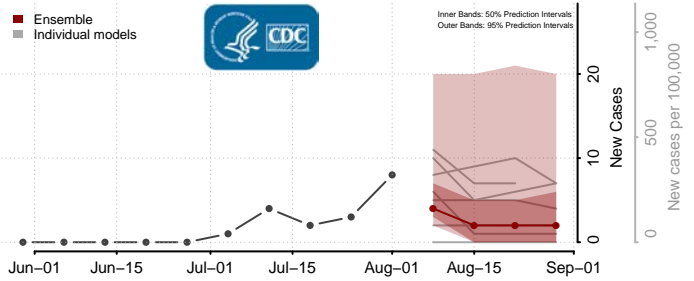

McIntosh County, North Dakota