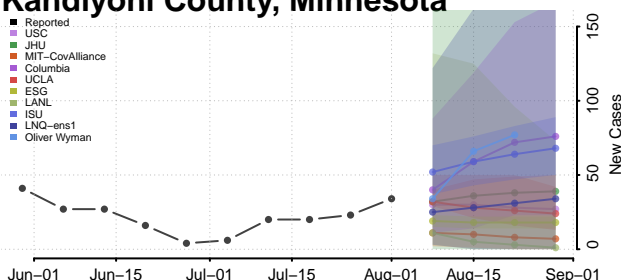

Kandiyohi County, Minnesota