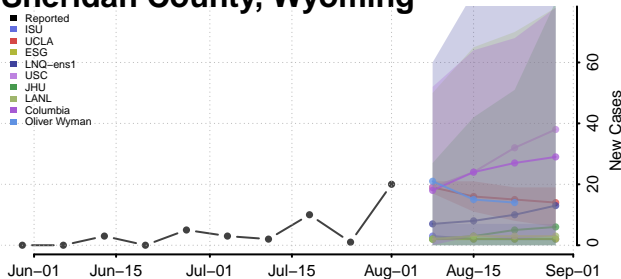

Sheridan County, Wyoming