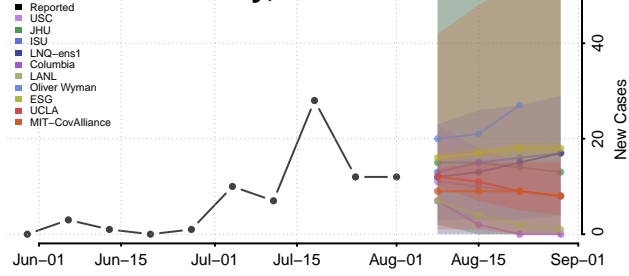

Mountrail County, North Dakota