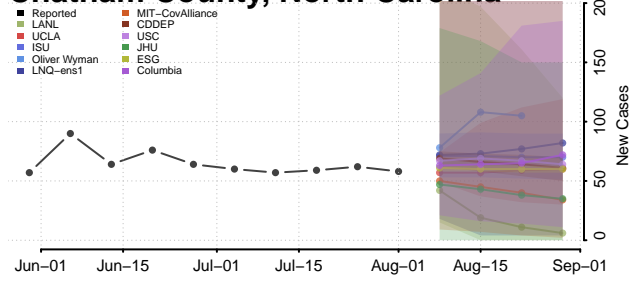

Chatham County, North Carolina