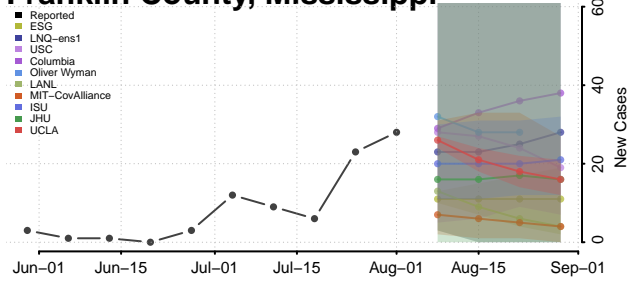

Franklin County, Mississippi