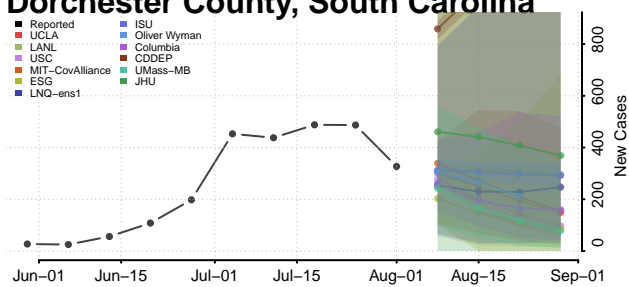

Dorchester County, South Carolina