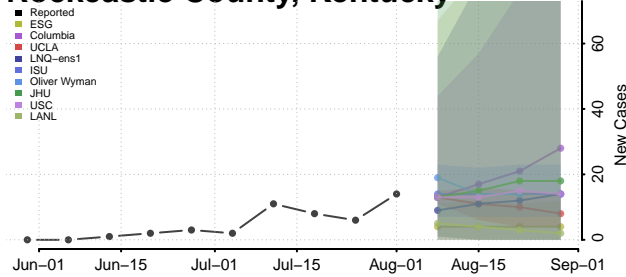

Rockcastle County, Kentucky