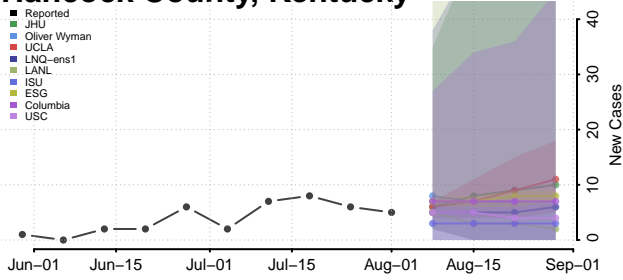

Hancock County, Kentucky