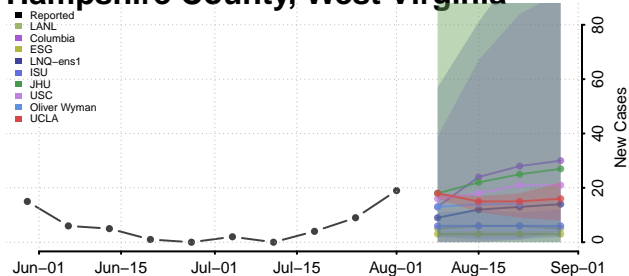

Hampshire County, West Virginia