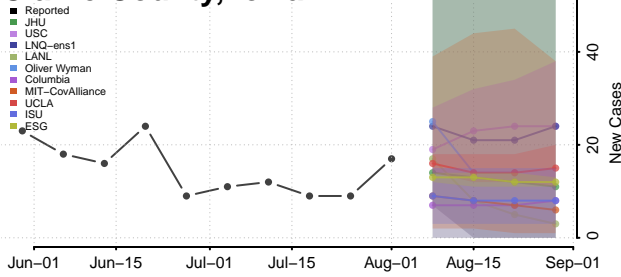

Clarke County, Iowa