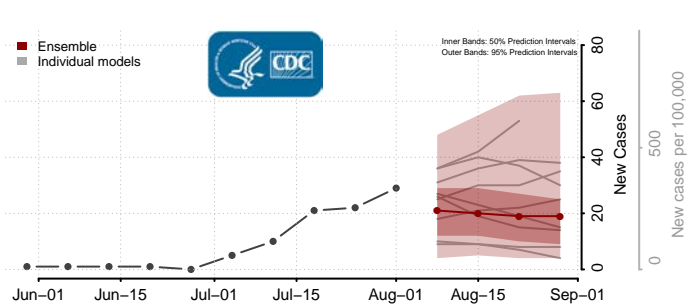

Cass County, Missouri