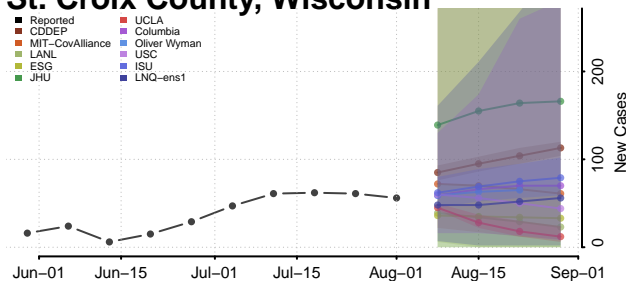

St. Croix County, Wisconsin