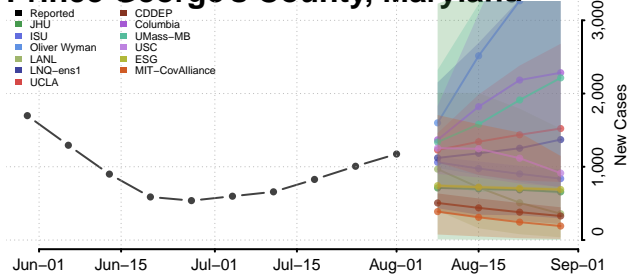

Prince George's County, Maryland