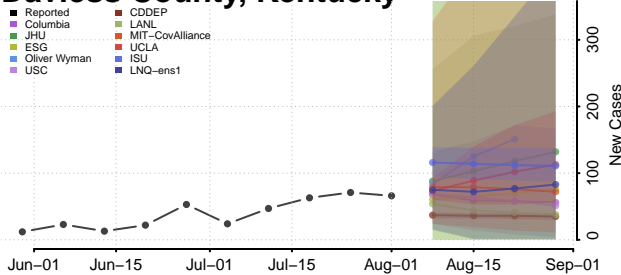

Daviess County, Kentucky