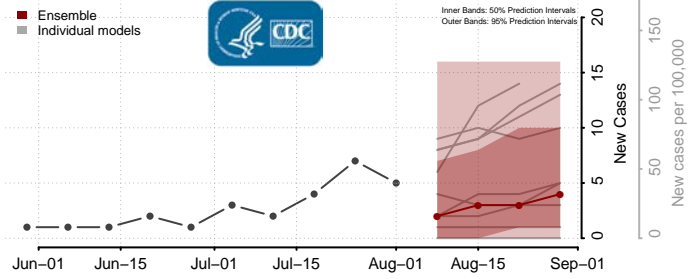

DeKalb County, Missouri