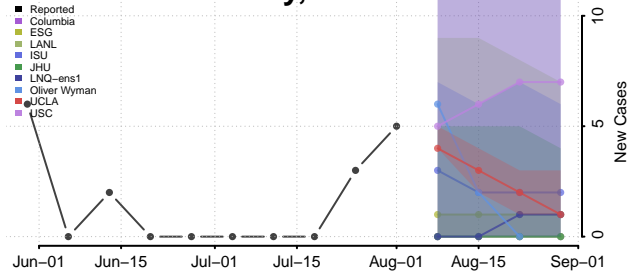

Greenwood County, Kansas