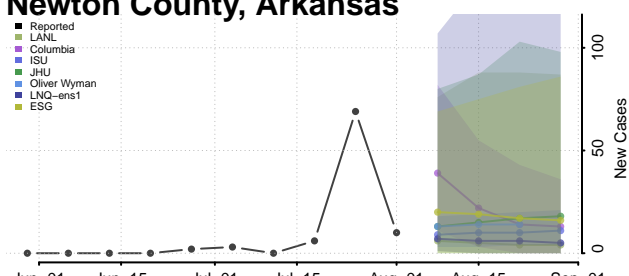

Newton County, Arkansas