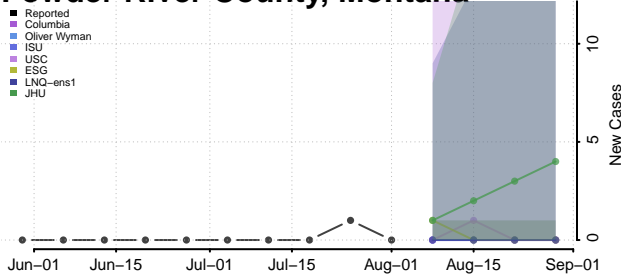

Powder River County, Montana