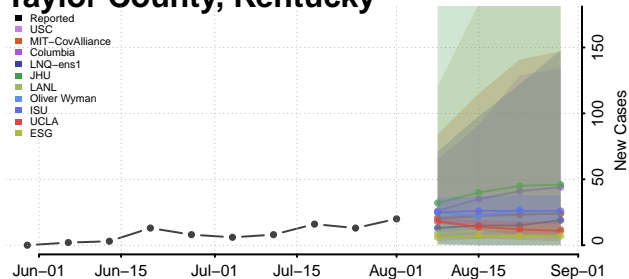

Taylor County, Kentucky