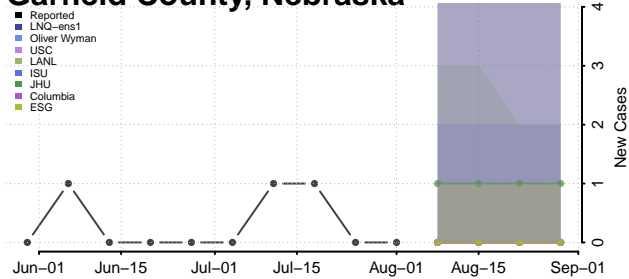

Garfield County, Nebraska