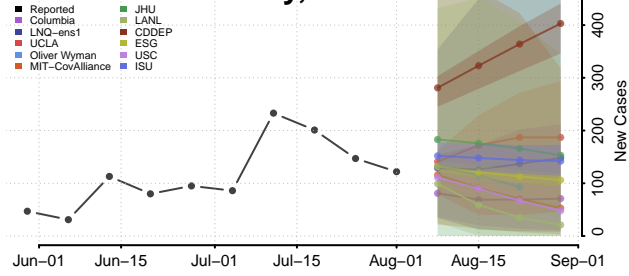

Greenwood County, South Carolina