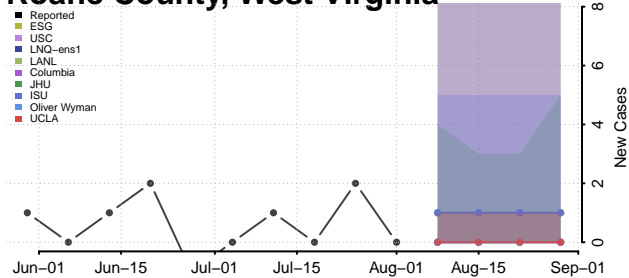

Roane County, West Virginia