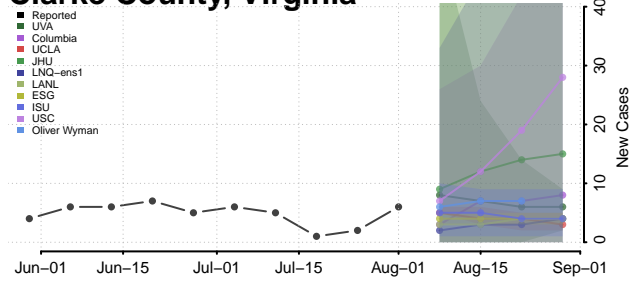

Clarke County, Virginia