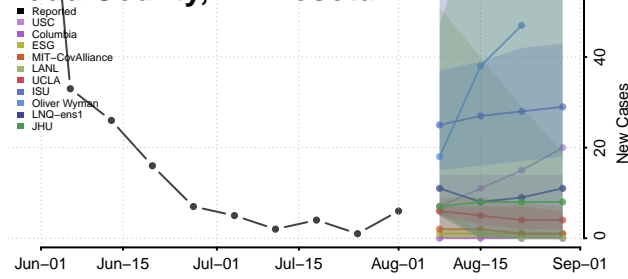

Todd County, Minnesota