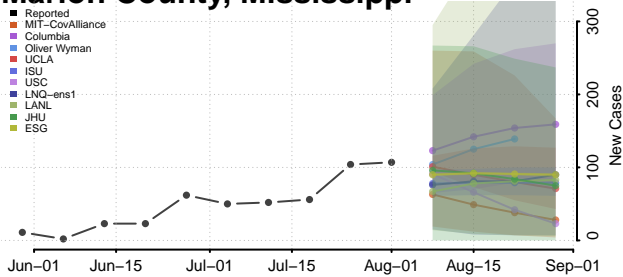

Marion County, Mississippi