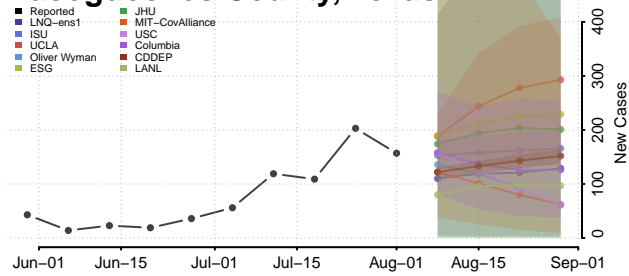

Nacogdoches County, Texas