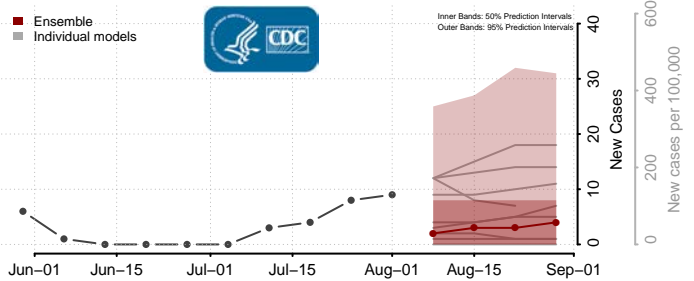

Pendleton County, West Virginia