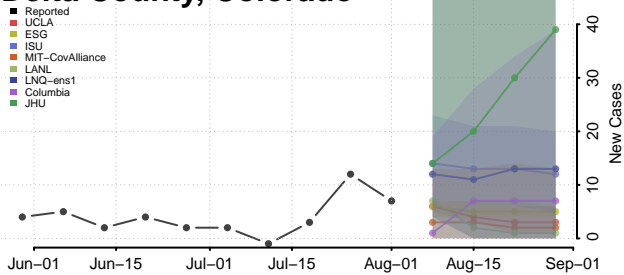

Delta County, Colorado