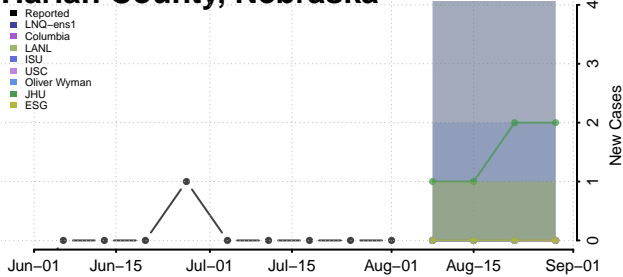

Harlan County, Nebraska