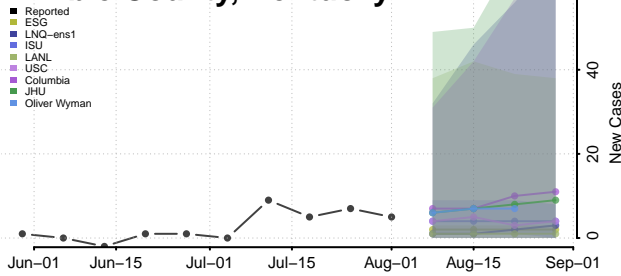

Trimble County, Kentucky