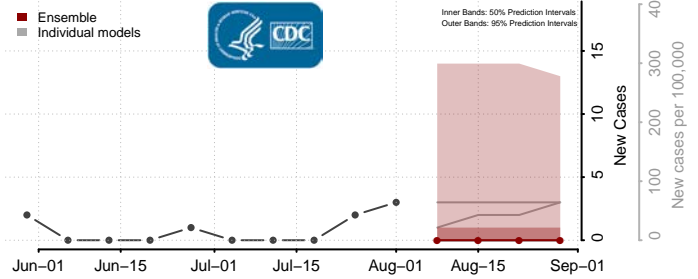

Furnas County, Nebraska