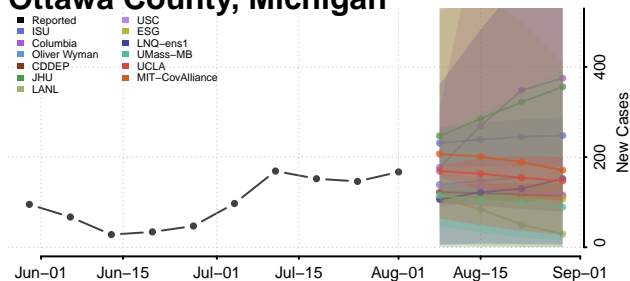

### Presque Isle County, Michigan