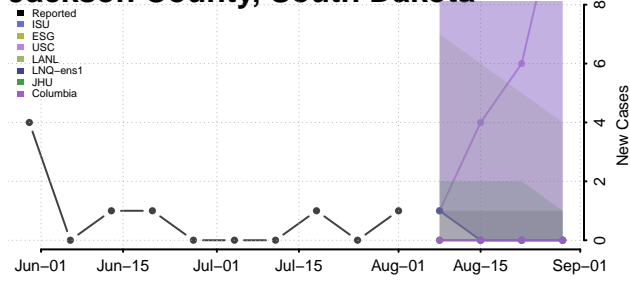

Jackson County, South Dakota