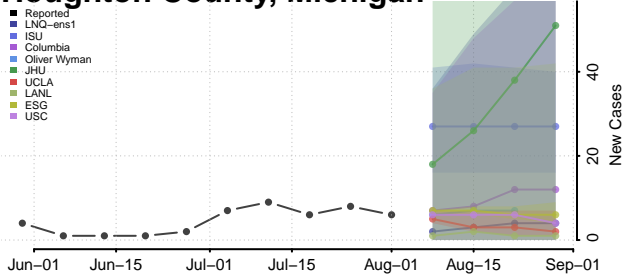

Houghton County, Michigan