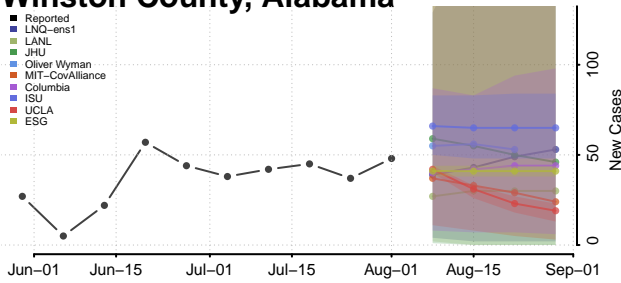

Winston County, Alabama