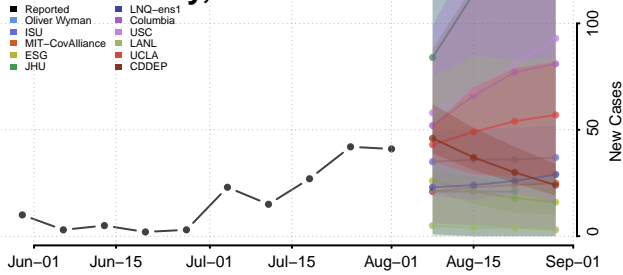

Otero County, New Mexico