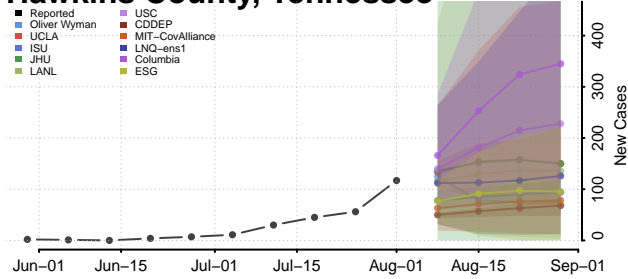

Hawkins County, Tennessee