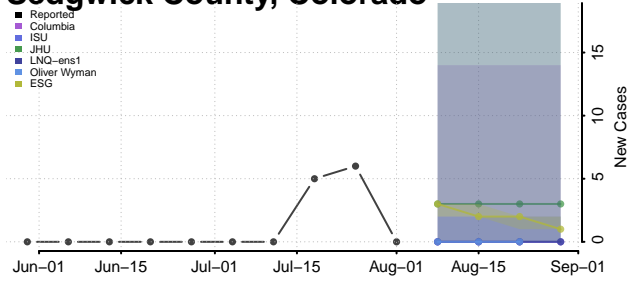

Sedgwick County, Colorado