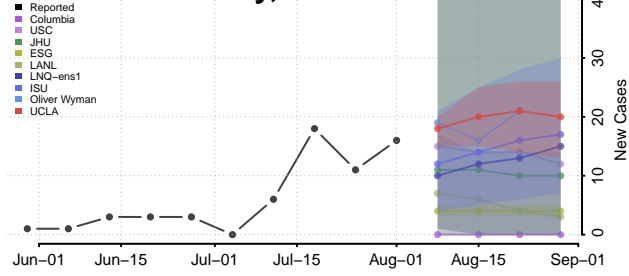

McKenzie County, North Dakota