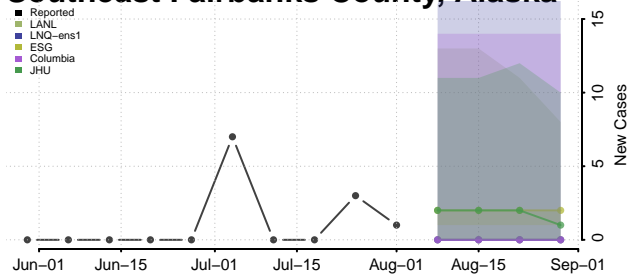

Southeast Fairbanks County, Alaska