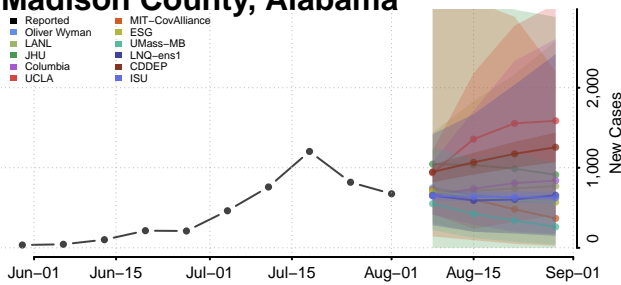

Madison County, Alabama