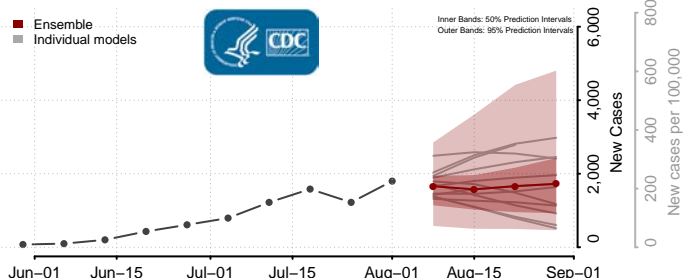

Oklahoma County, Oklahoma