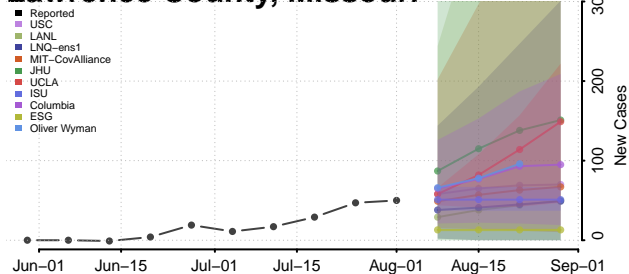

Lawrence County, Missouri