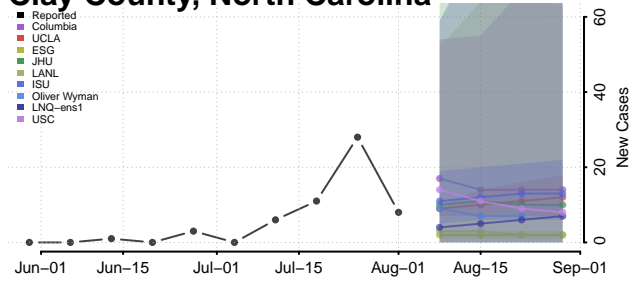

Clay County, North Carolina