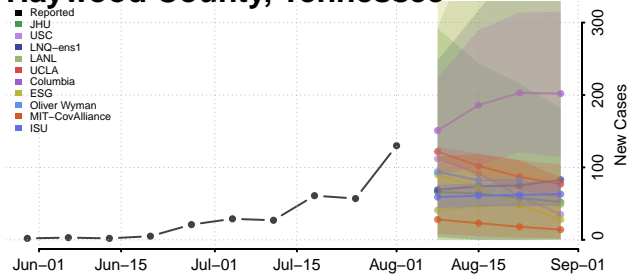

Haywood County, Tennessee