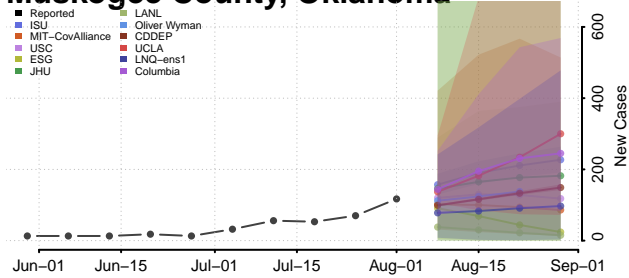

Muskogee County, Oklahoma