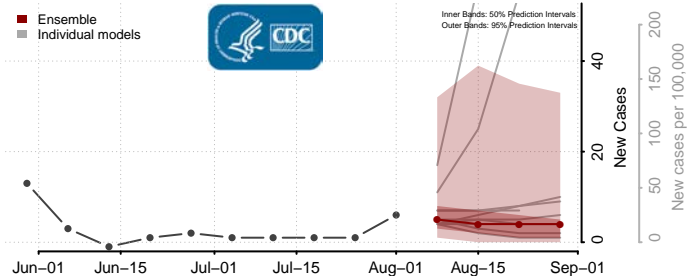

Fairfax City County, Virginia