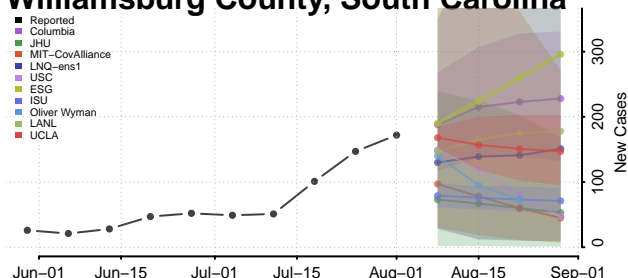

Williamsburg County, South Carolina