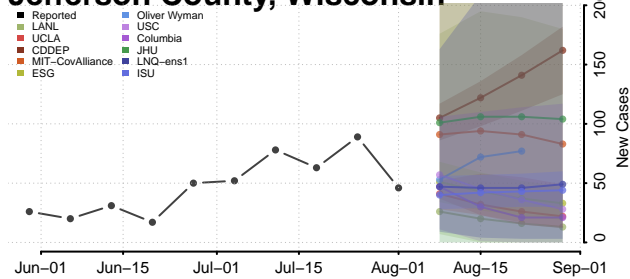

Jefferson County, Wisconsin