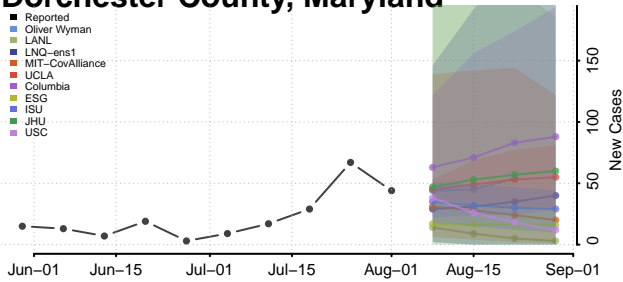

Dorchester County, Maryland