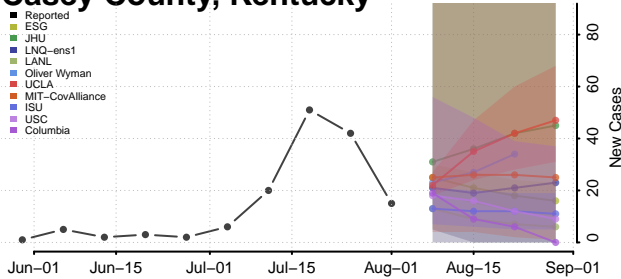

Casey County, Kentucky