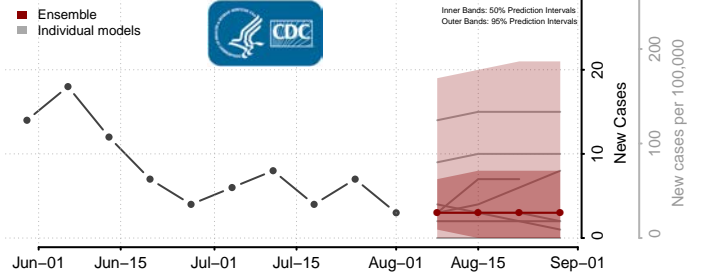

Cherokee County, Iowa