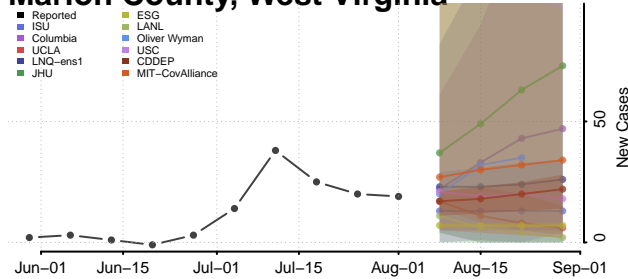

Marion County, West Virginia