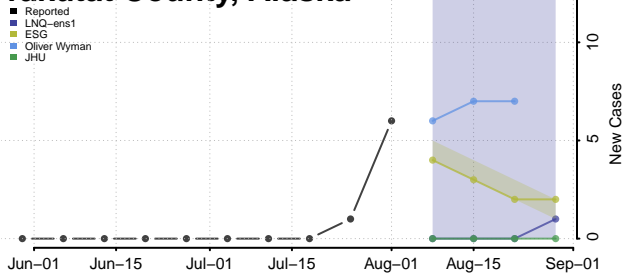

Yakatat County, Alaska