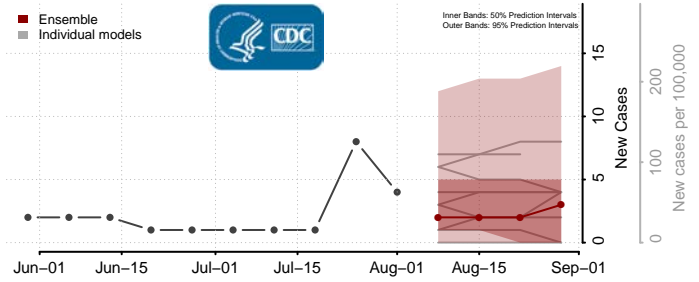

### Norman County, Minnesota