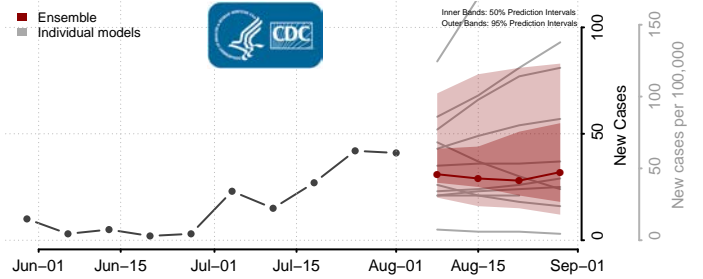

Otero County, New Mexico