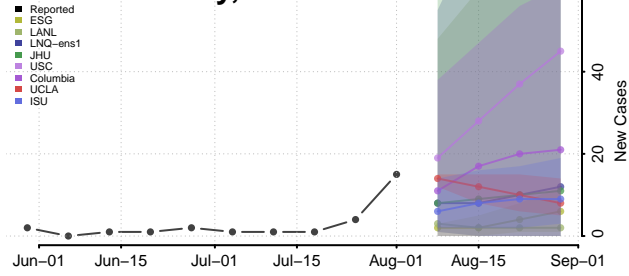

Rolette County, North Dakota