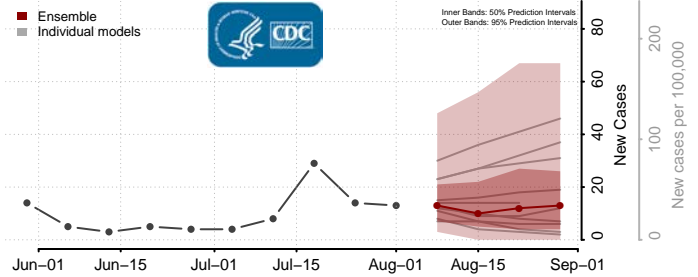

Douglas County, Minnesota