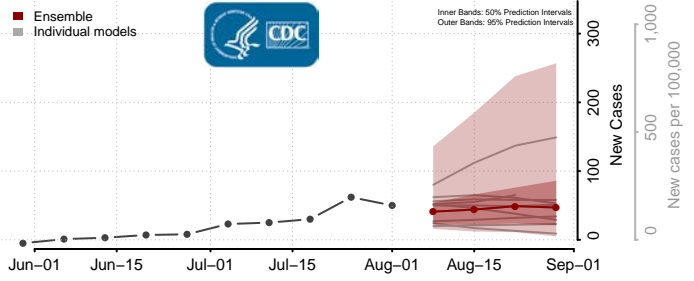

### Morton County, North Dakota