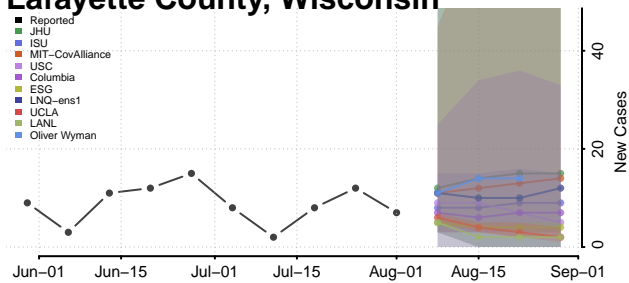

Lafayette County, Wisconsin