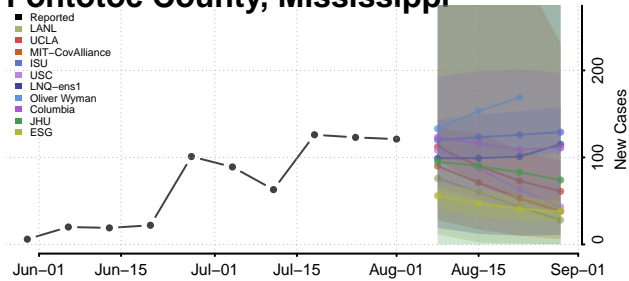

Pontotoc County, Mississippi