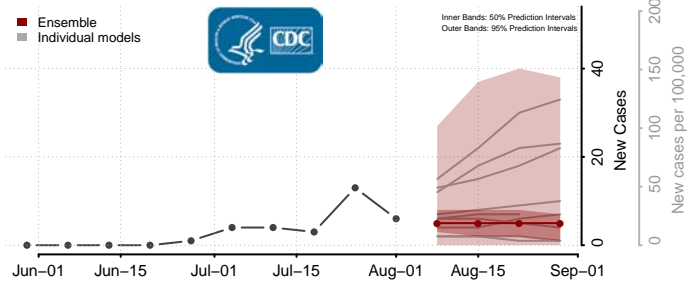

Mason County, West Virginia