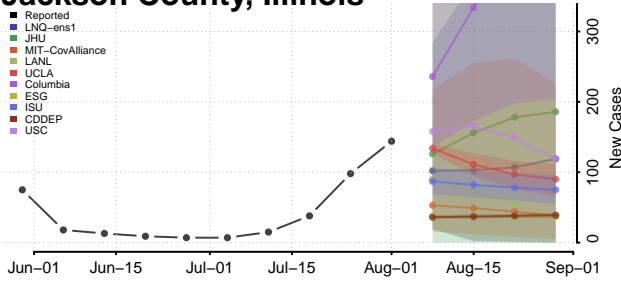

Jackson County, Illinois