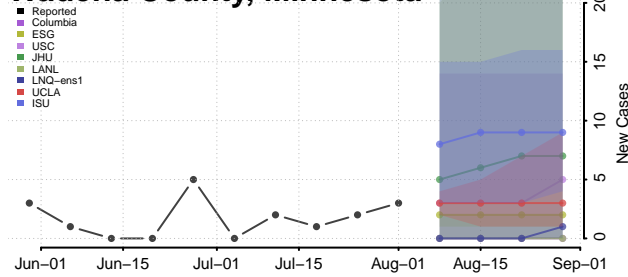

Wadena County, Minnesota