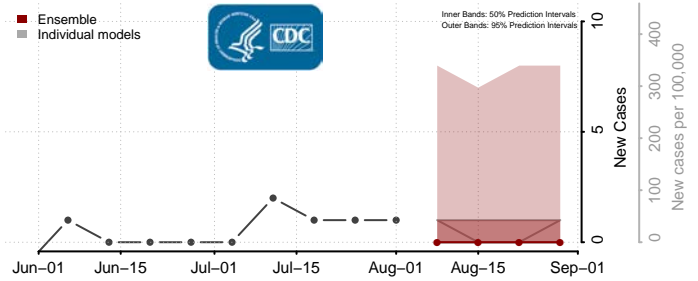

Greeley County, Nebraska