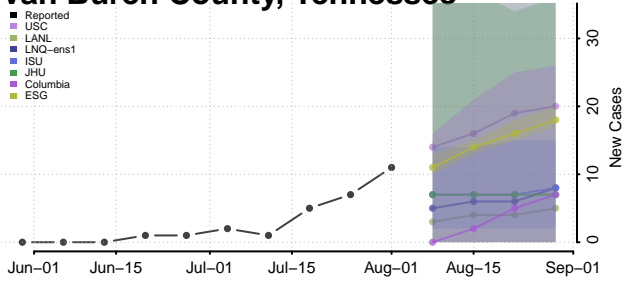

Van Buren County, Tennessee