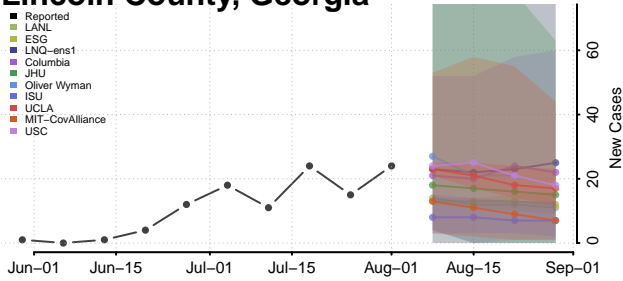

Lincoln County, Georgia