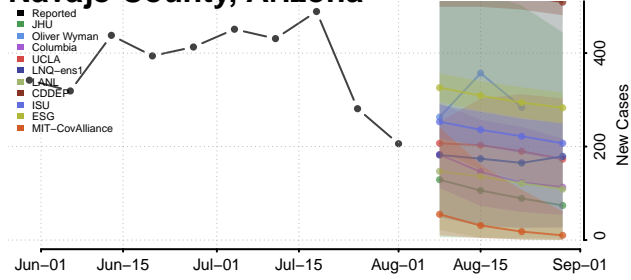

Navajo County, Arizona