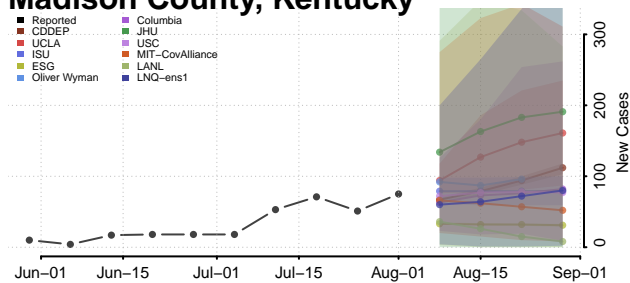

### Madison County, Kentucky