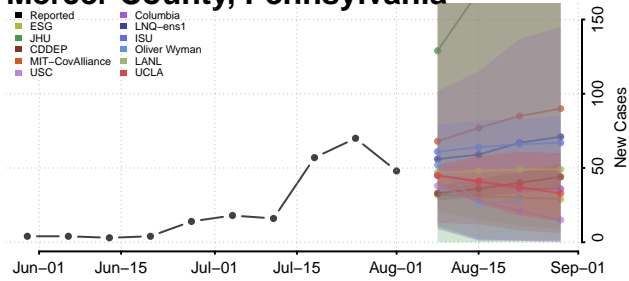

Mercer County, Pennsylvania