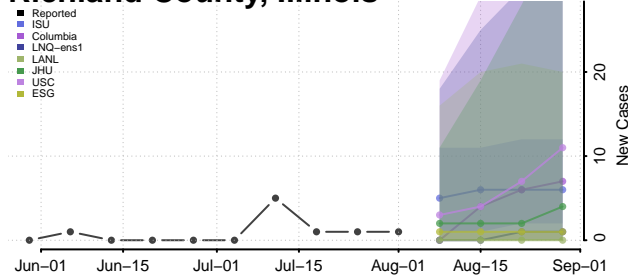

Richland County, Illinois