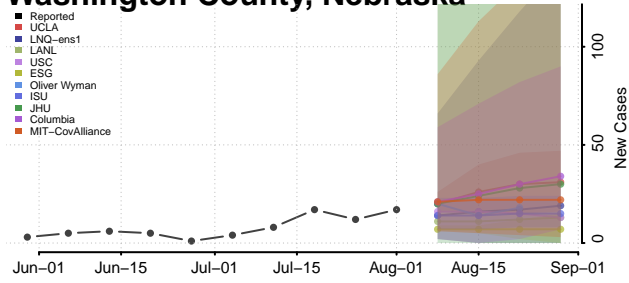

Washington County, Nebraska