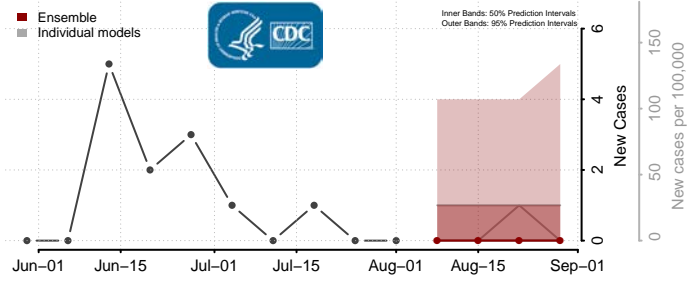

Clark County, South Dakota