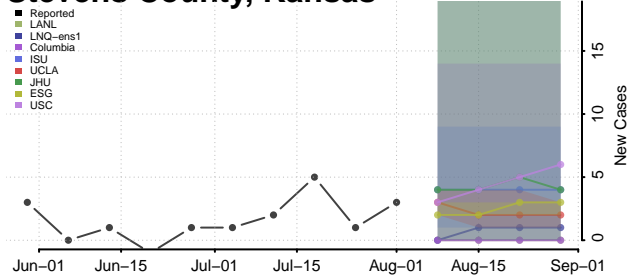

Stevens County, Kansas