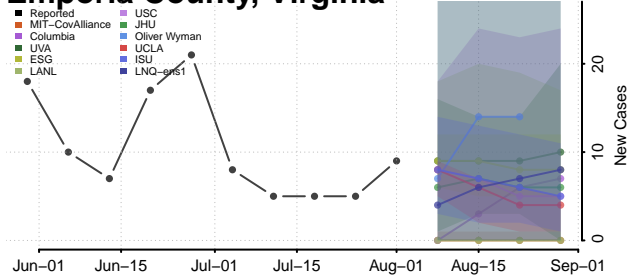

Emporia County, Virginia