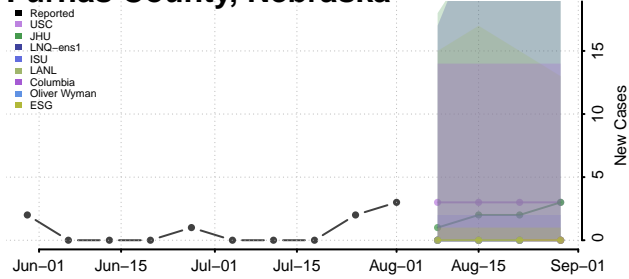

Furnas County, Nebraska