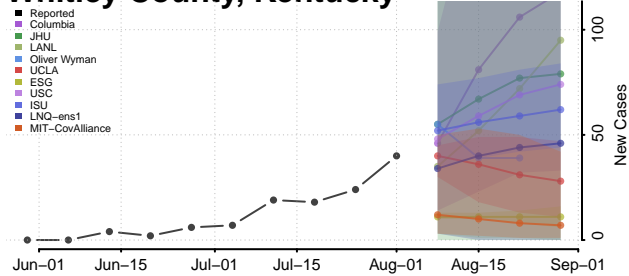

Whitley County, Kentucky