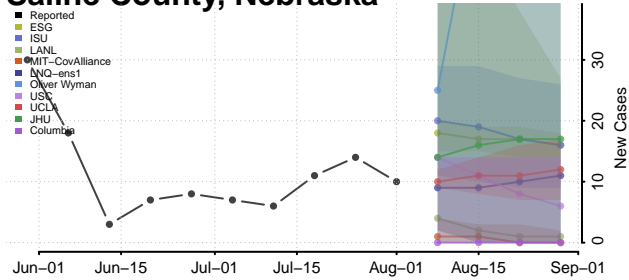

Saline County, Nebraska