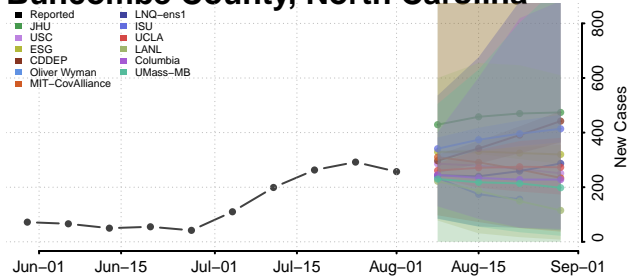

Buncombe County, North Carolina