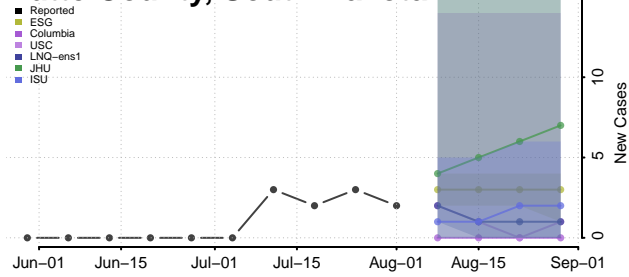

Butte County, South Dakota