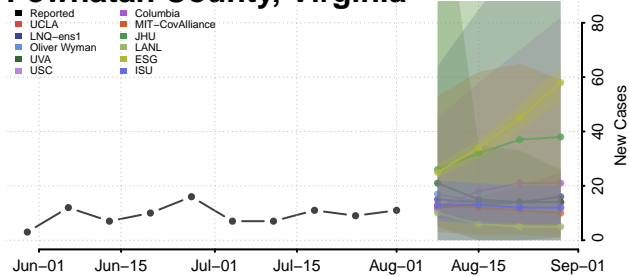

Powhatan County, Virginia