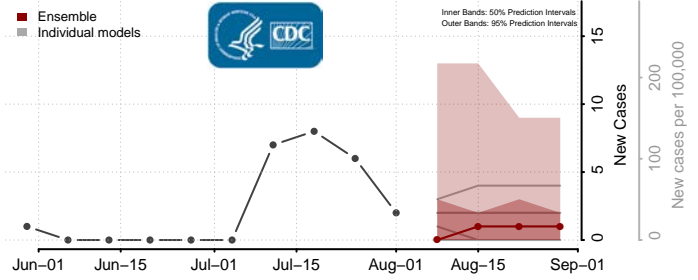

Mitchell County, Kansas