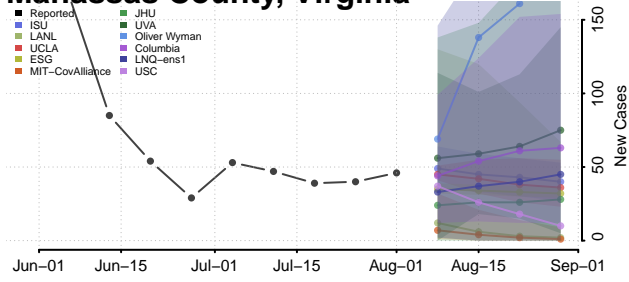

Manassas County, Virginia