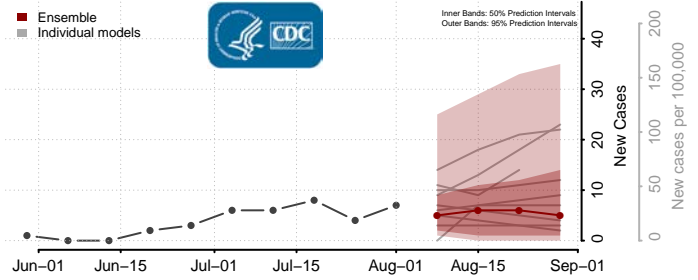

### Garden County, Nebraska