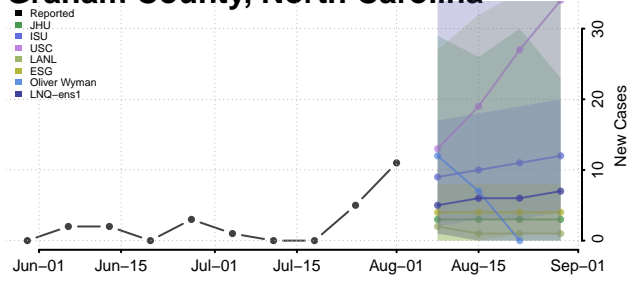

Graham County, North Carolina