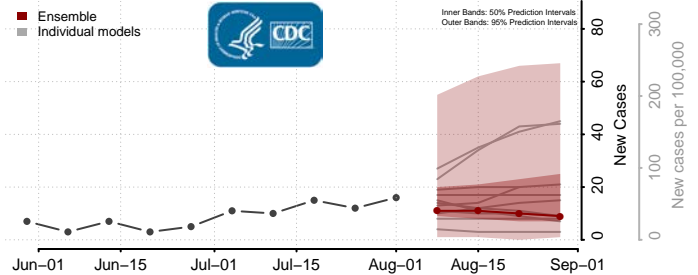

Fluvanna County, Virginia