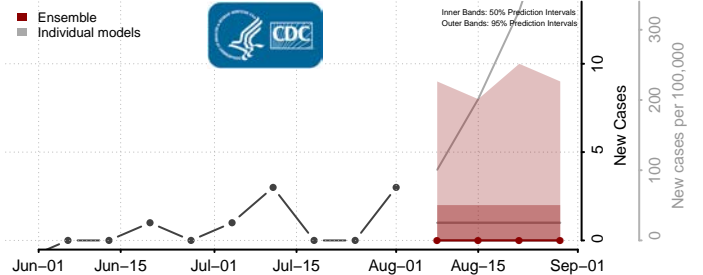

Pierce County, North Dakota