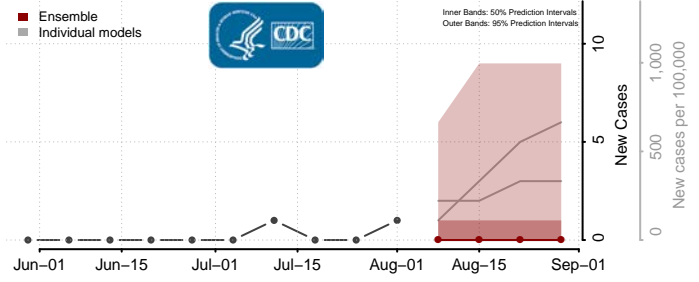

Jones County, South Dakota