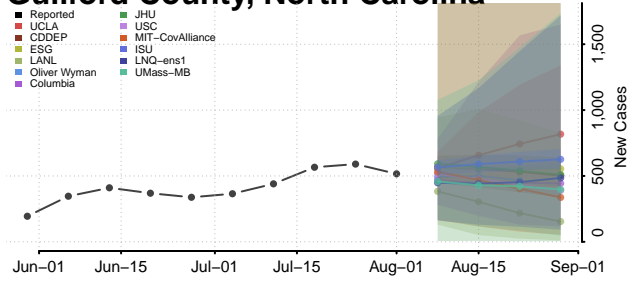

Guilford County, North Carolina