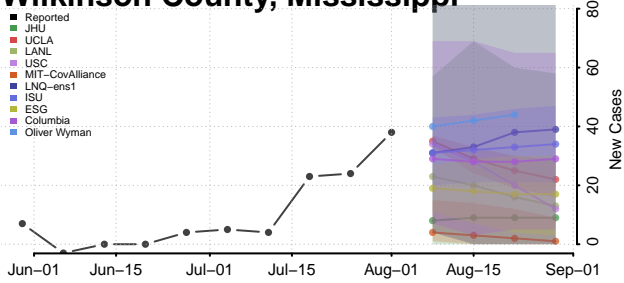

Wilkinson County, Mississippi