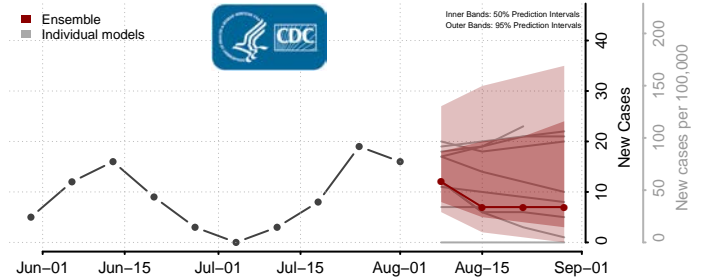

Stutsman County, North Dakota