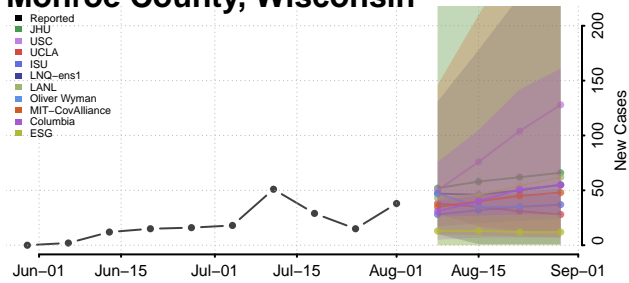

Monroe County, Wisconsin