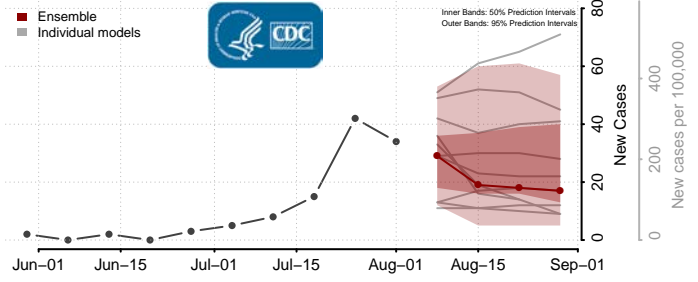

Chowan County, North Carolina