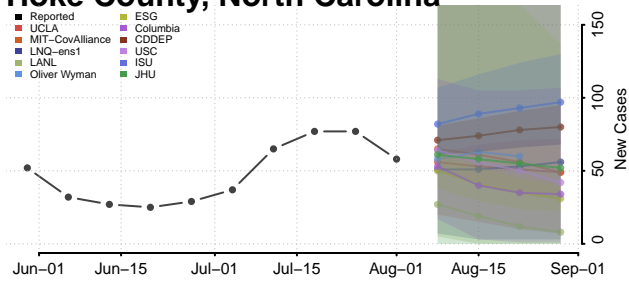

Hoke County, North Carolina