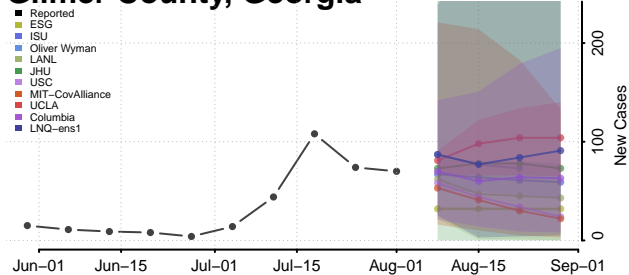

Gilmer County, Georgia