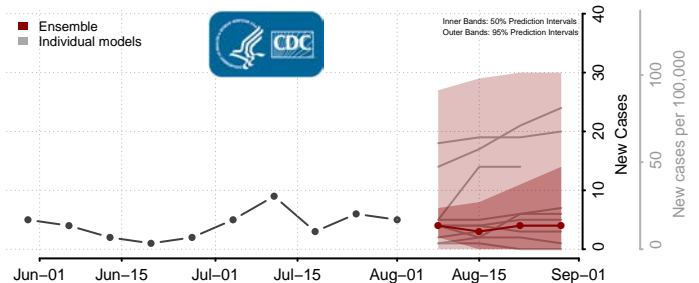

Pine County, Minnesota