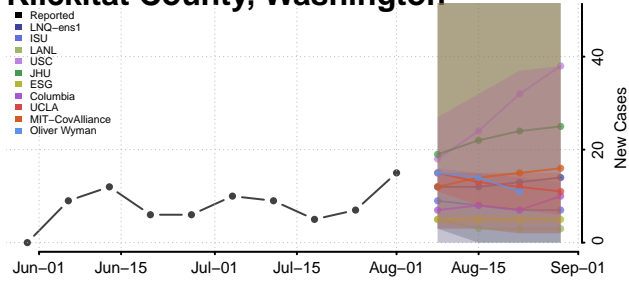

Klickitat County, Washington