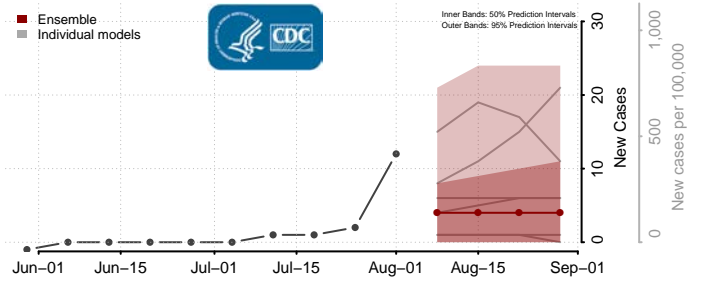

Nelson County, North Dakota