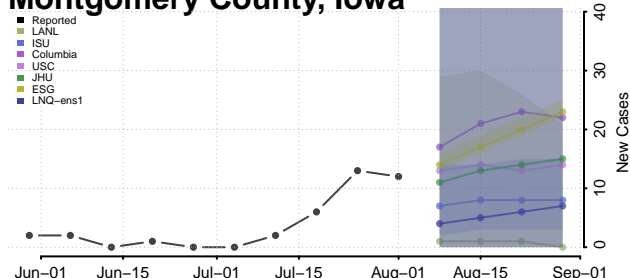

Montgomery County, Iowa