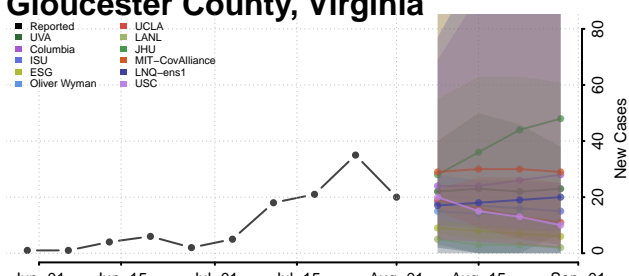

Gloucester County, Virginia