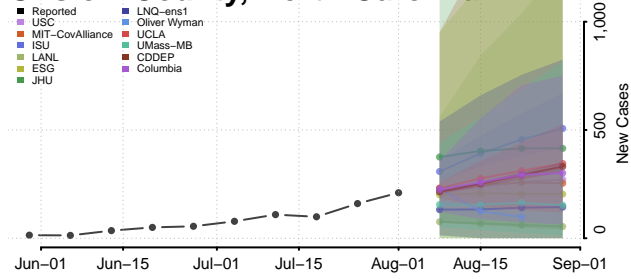

Onslow County, North Carolina