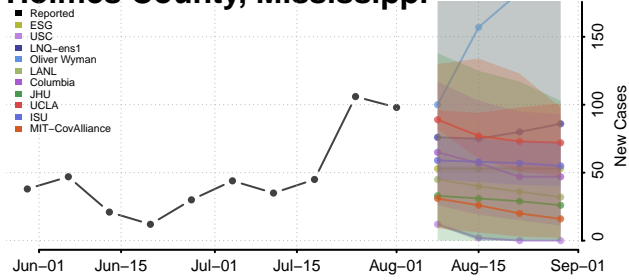

Holmes County, Mississippi