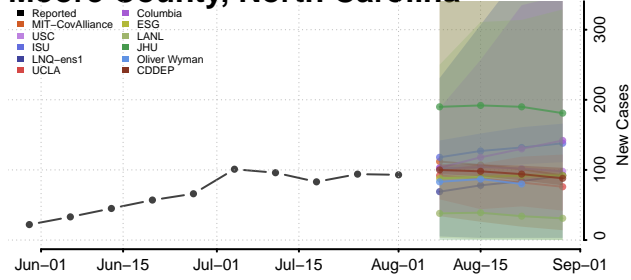

Moore County, North Carolina