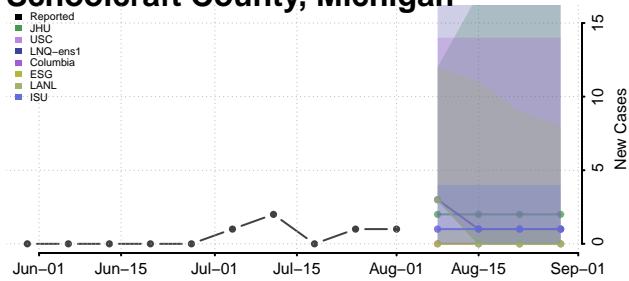

Schoolcraft County, Michigan