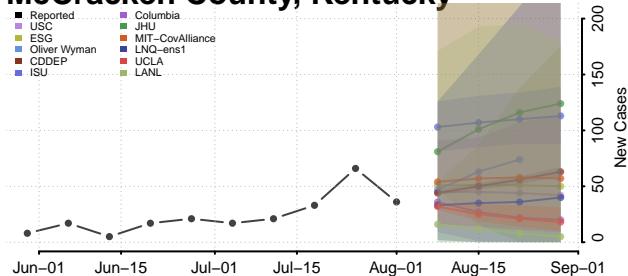

McCracken County, Kentucky