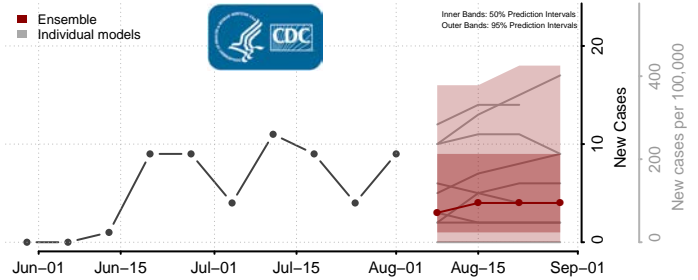

Sioux County, North Dakota