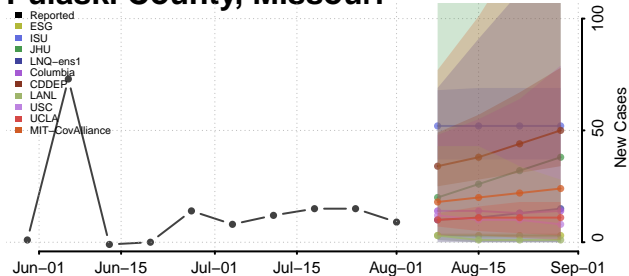

Pulaski County, Missouri