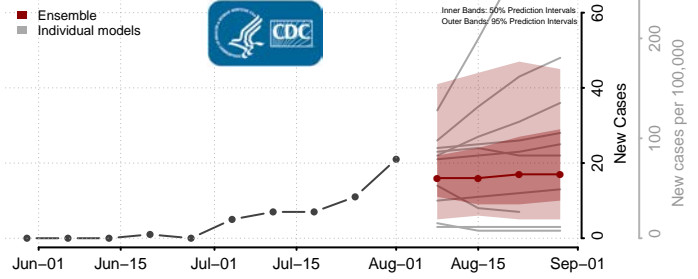

Russell County, Virginia