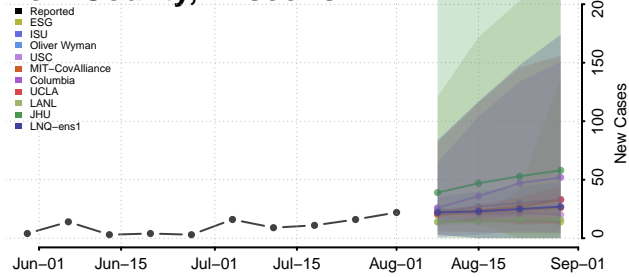

Polk County, Wisconsin