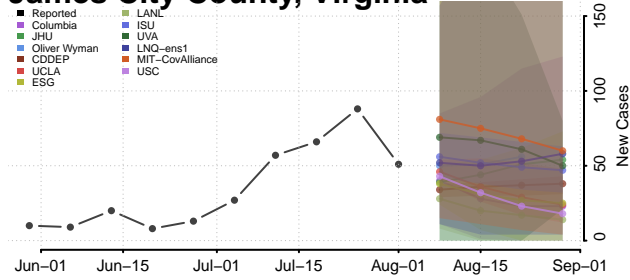

James City County, Virginia