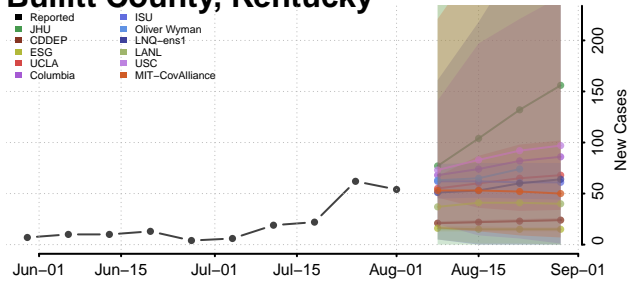

Bullitt County, Kentucky