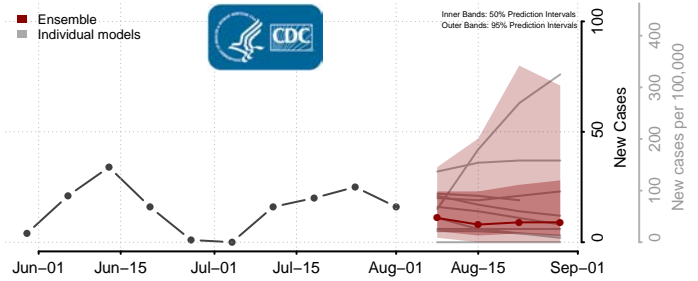

### Hood River County, Oregon