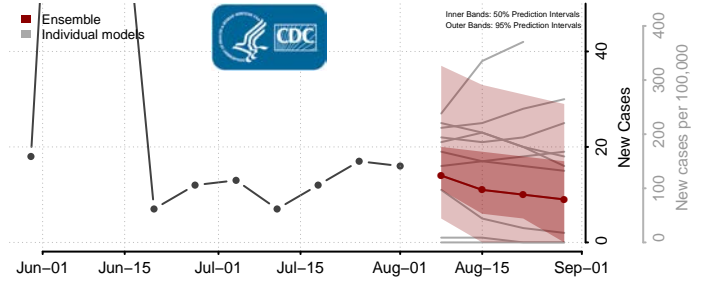

Greensville County, Virginia