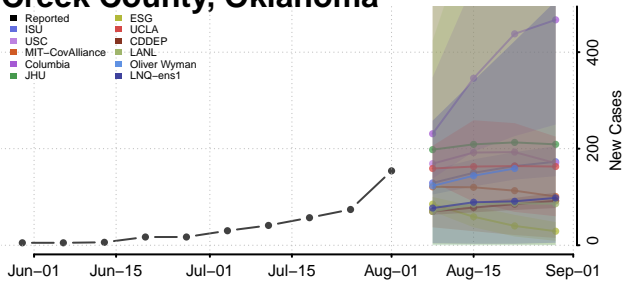

Creek County, Oklahoma