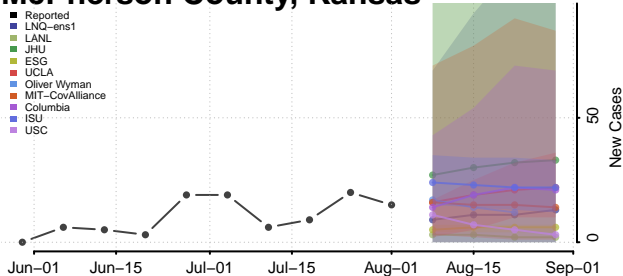

McPherson County, Kansas