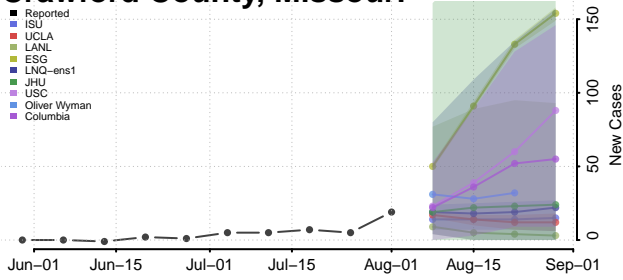

Crawford County, Missouri