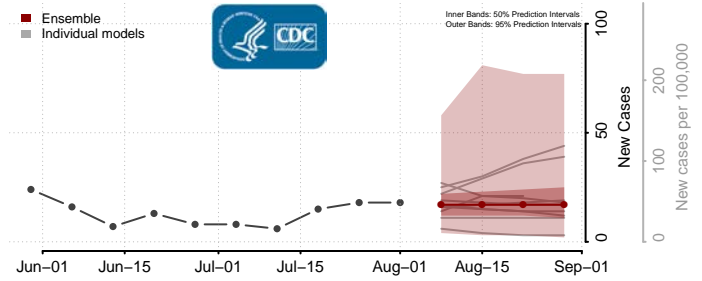

Orange County, Virginia