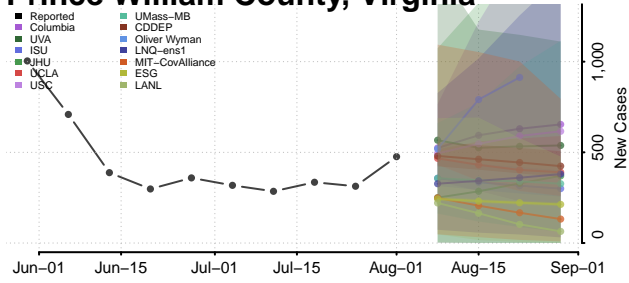

Prince William County, Virginia