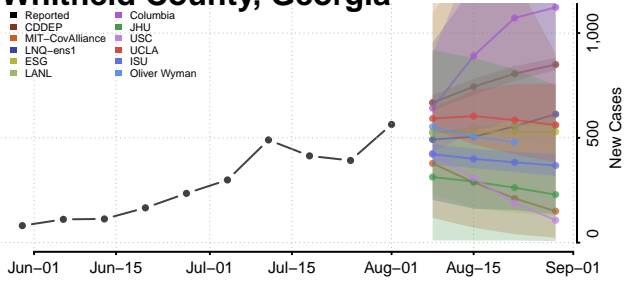

Whitfield County, Georgia