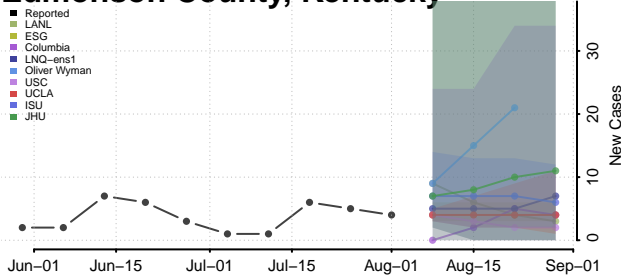

Edmonson County, Kentucky