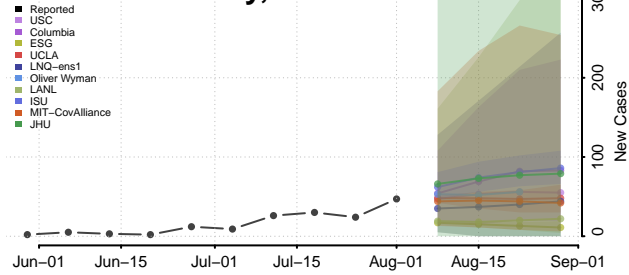

Pontotoc County, Oklahoma