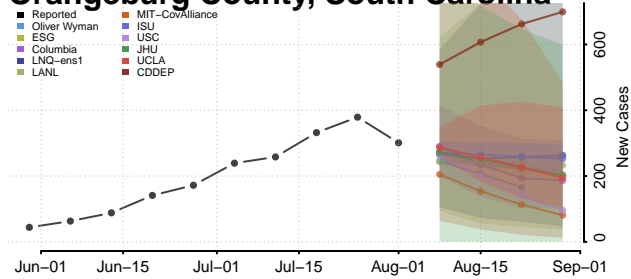

Orangeburg County, South Carolina