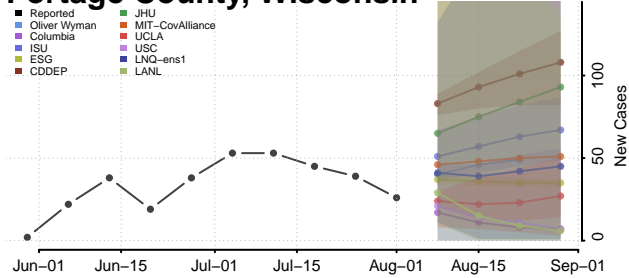

Portage County, Wisconsin