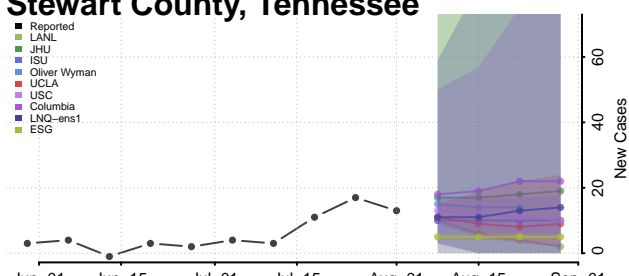

Stewart County, Tennessee