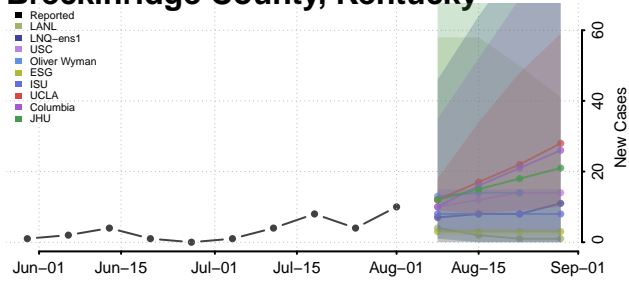

Breckinridge County, Kentucky