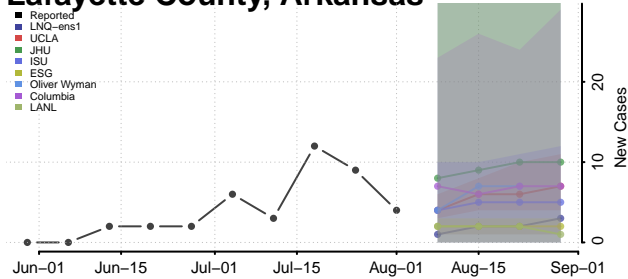

Lafayette County, Arkansas