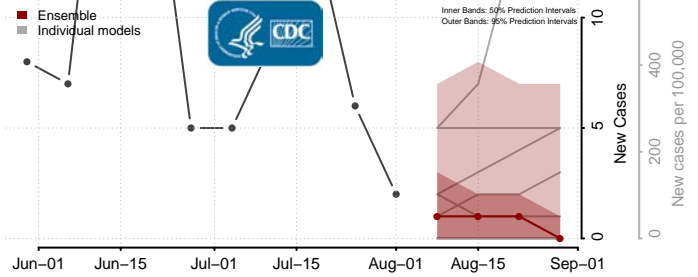

Buffalo County, South Dakota