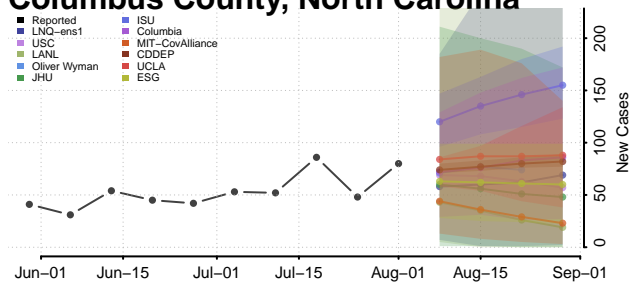

Columbus County, North Carolina