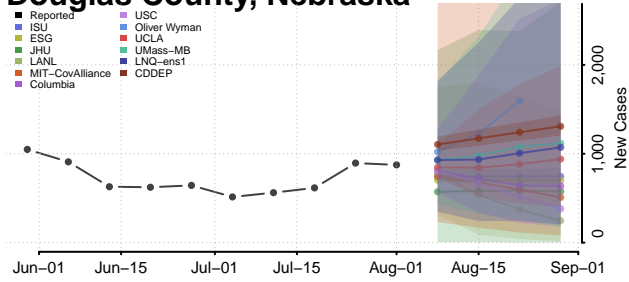

Douglas County, Nebraska