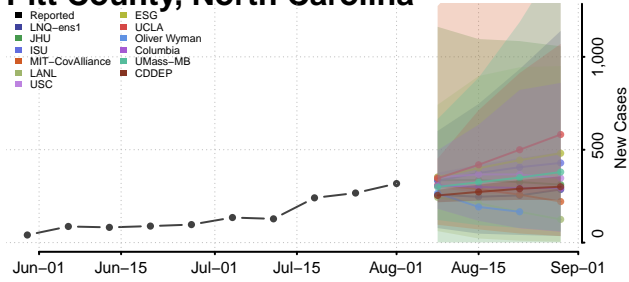

### Polk County, North Carolina