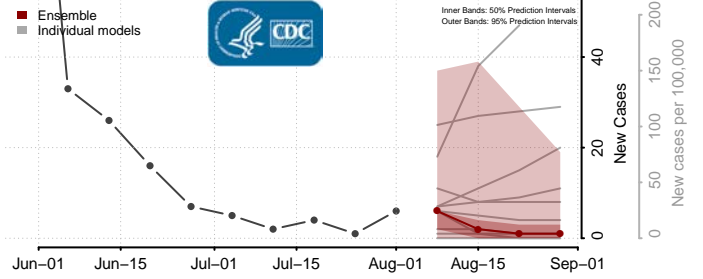

Todd County, Minnesota