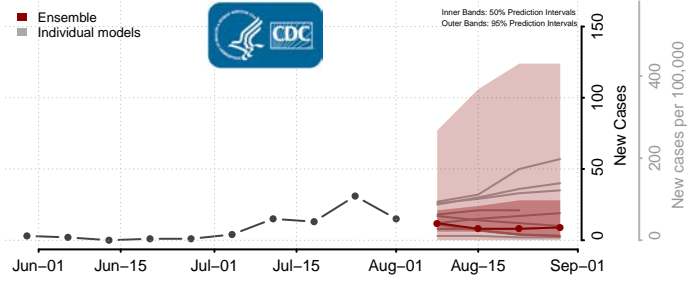

Hancock County, West Virginia