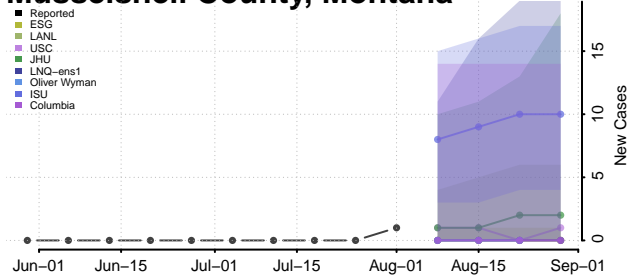

Musselshell County, Montana