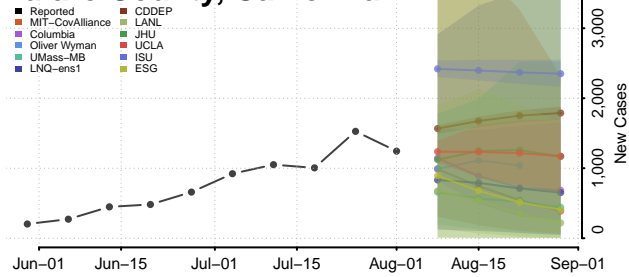

Tulare County, California