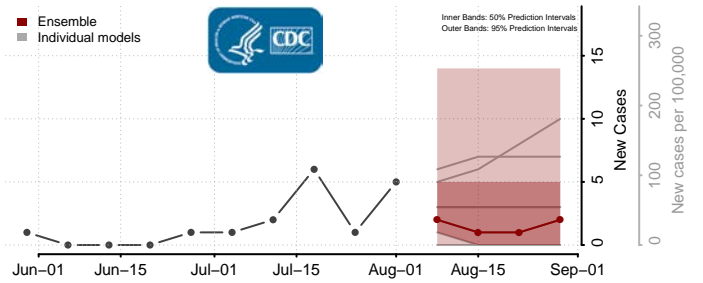

Mahnomen County, Minnesota