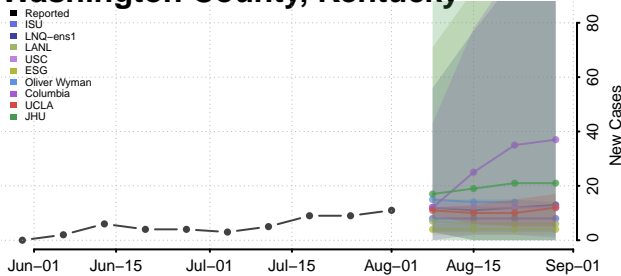

Washington County, Kentucky