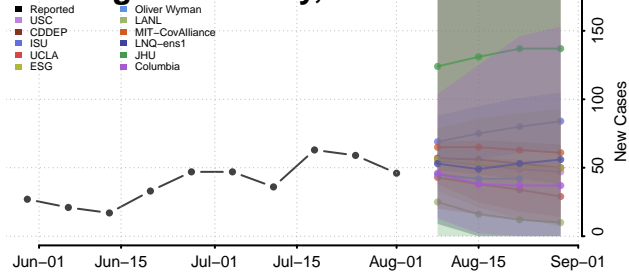

Rockingham County, North Carolina