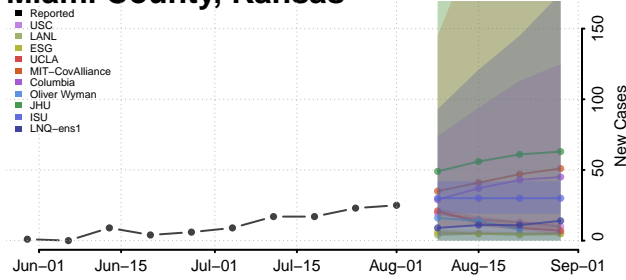

Miami County, Kansas