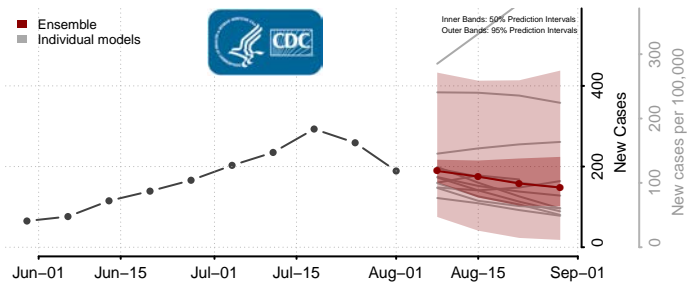

Catawba County, North Carolina