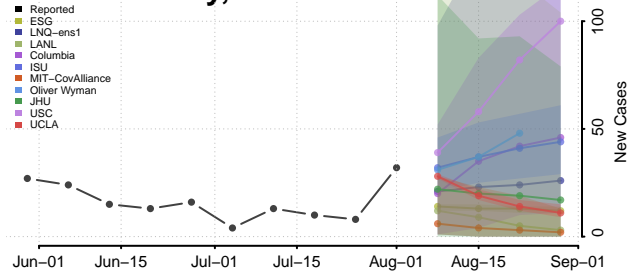

Brown County, South Dakota