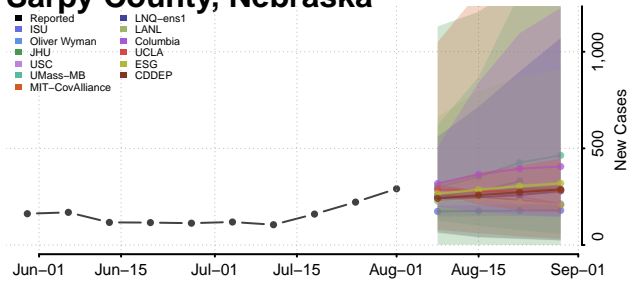

Sarpy County, Nebraska