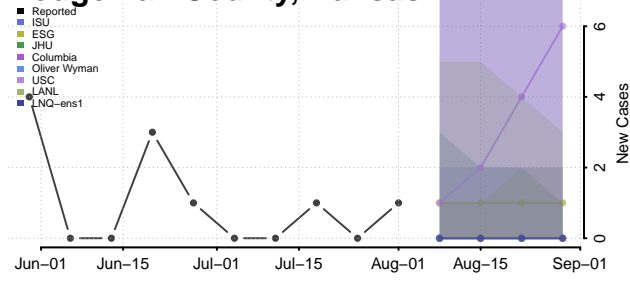

Hodgeman County, Kansas