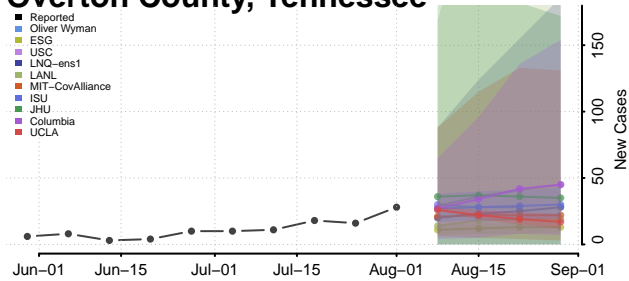

Overton County, Tennessee