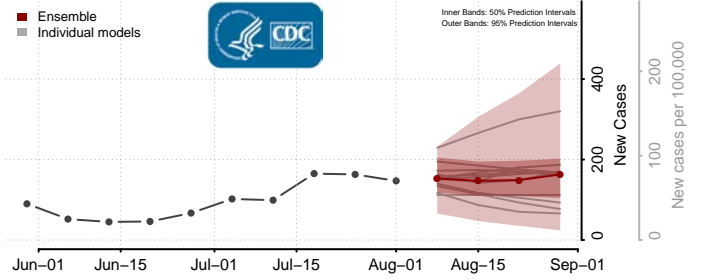

Champaign County, Illinois