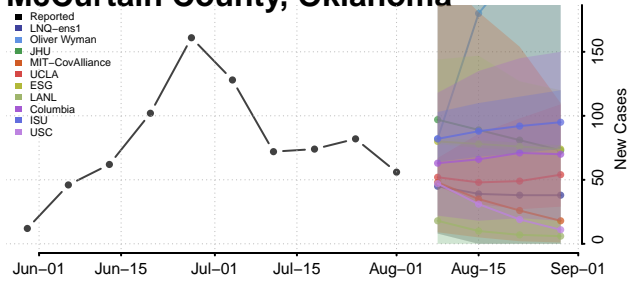

McCurtain County, Oklahoma