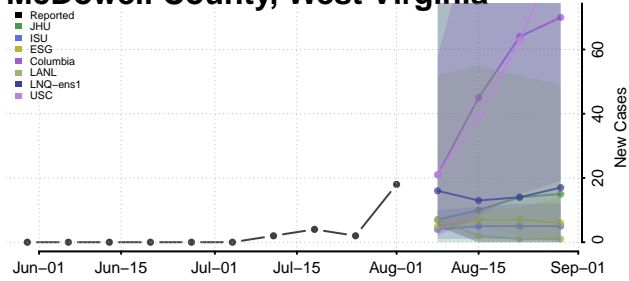

McDowell County, West Virginia