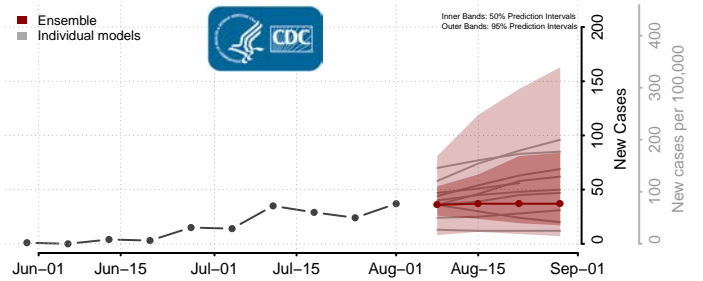

Logan County, Oklahoma