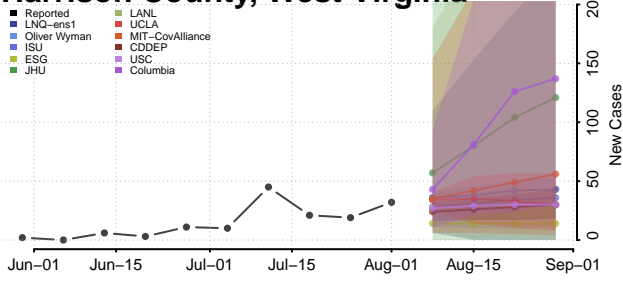

Harrison County, West Virginia