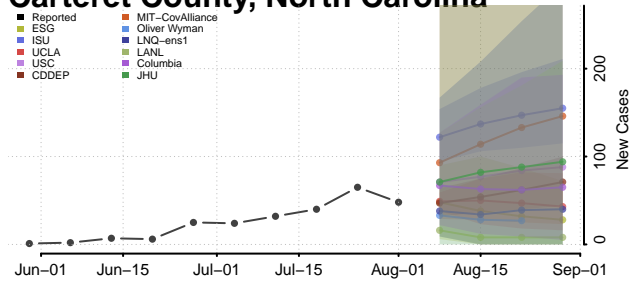

Carteret County, North Carolina