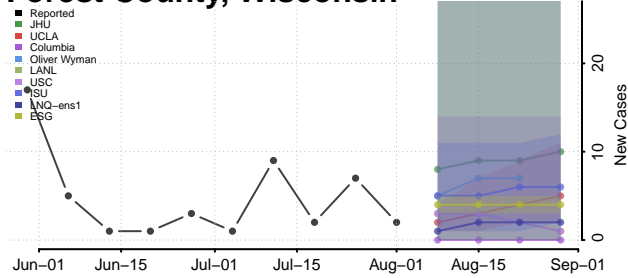

### Forest County, Wisconsin