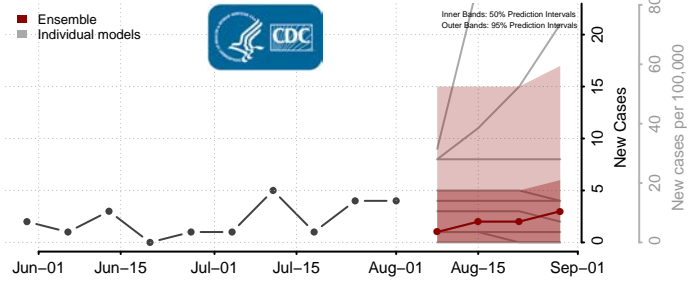

Jackson County, West Virginia