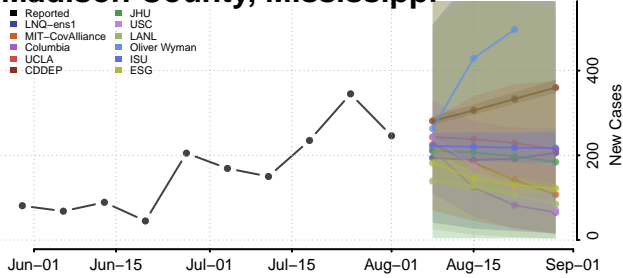

Madison County, Mississippi