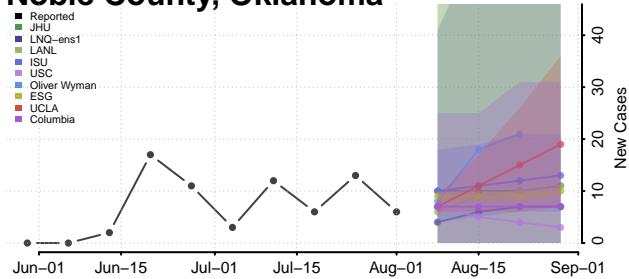

Noble County, Oklahoma