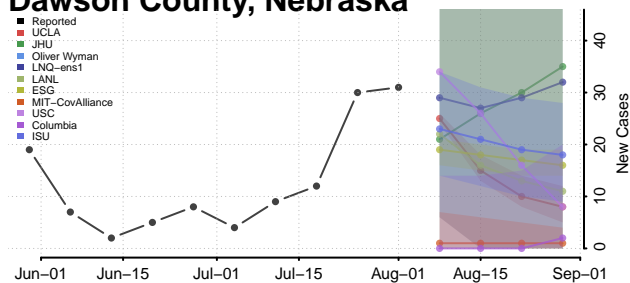

Dawson County, Nebraska