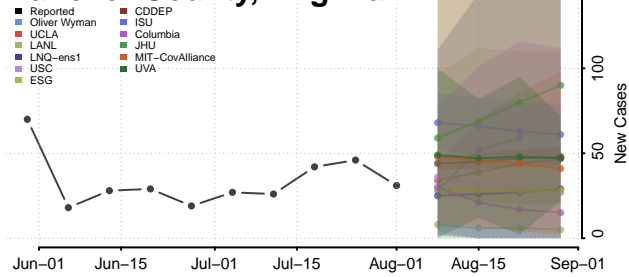

Hanover County, Virginia