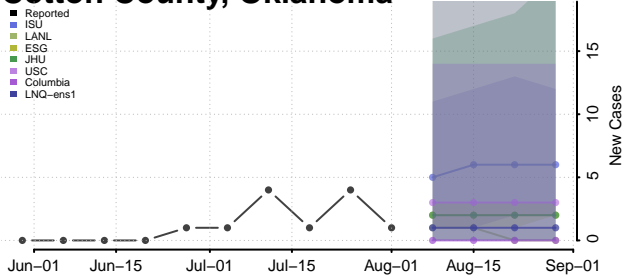

Cotton County, Oklahoma