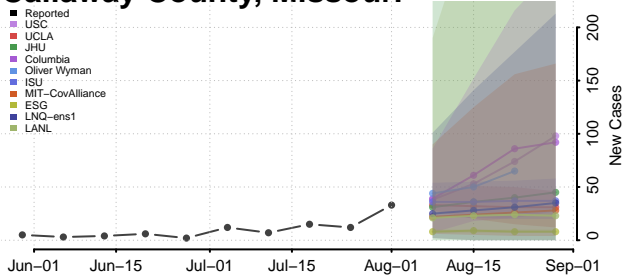

Callaway County, Missouri