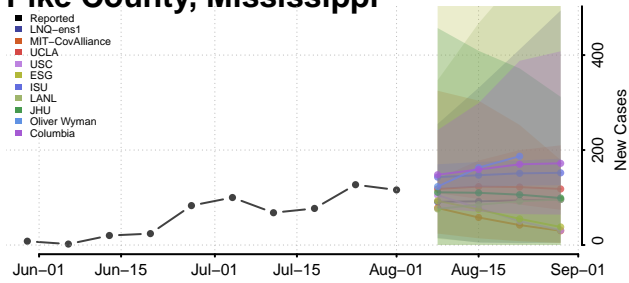

Pike County, Mississippi