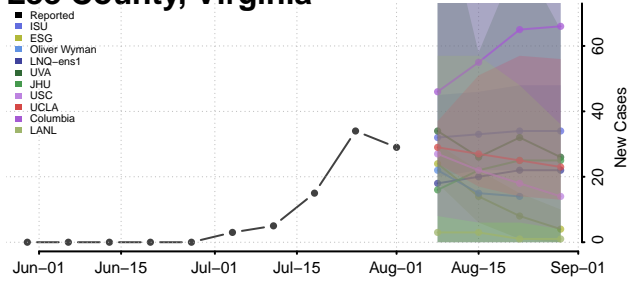

Lee County, Virginia