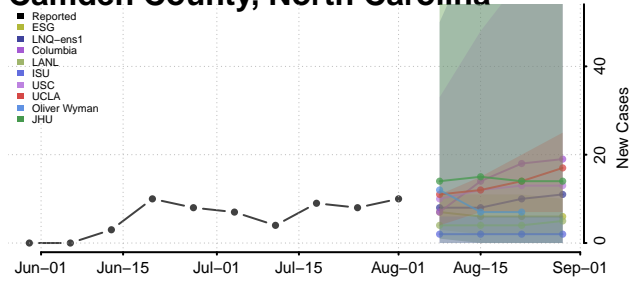

Camden County, North Carolina