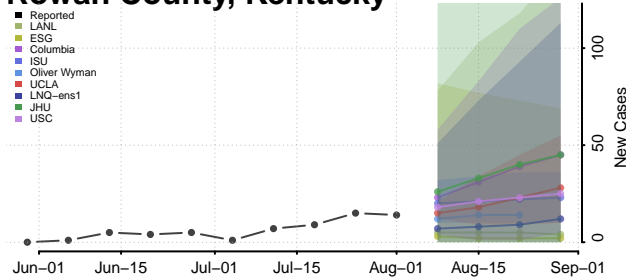

Rowan County, Kentucky