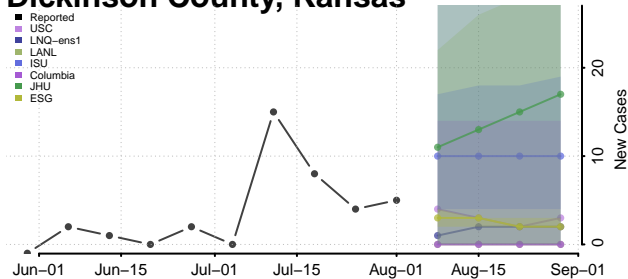

Dickinson County, Kansas