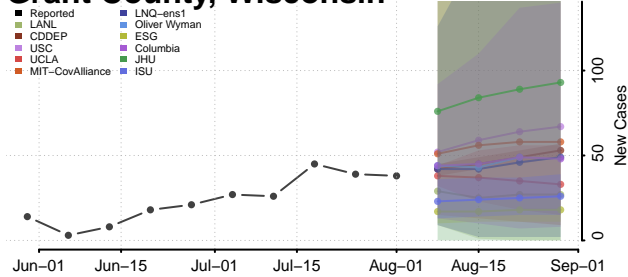

Grant County, Wisconsin