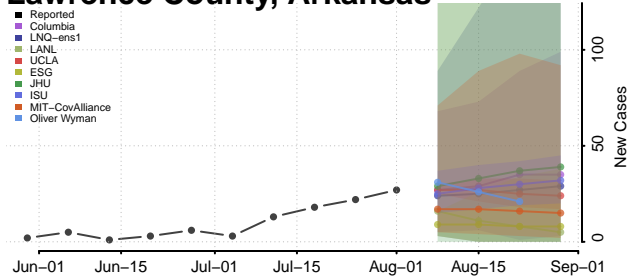

Lawrence County, Arkansas