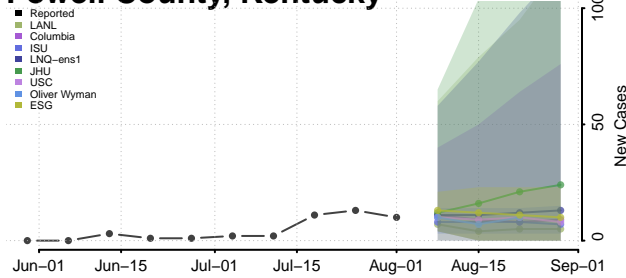

Powell County, Kentucky