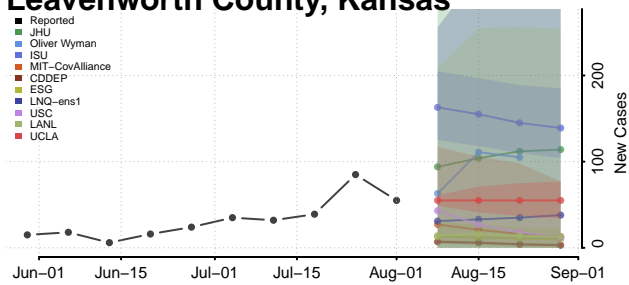

Leavenworth County, Kansas