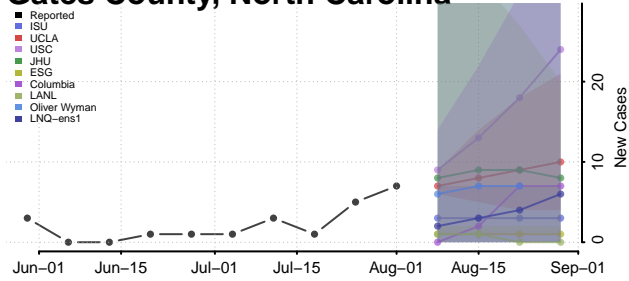

Gates County, North Carolina