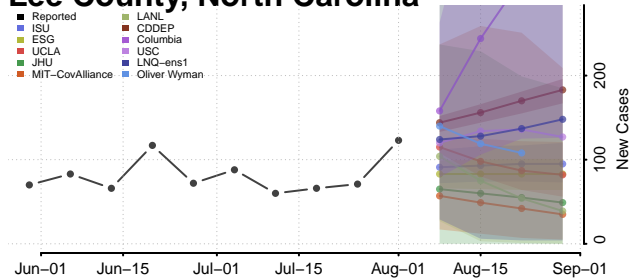

Lee County, North Carolina