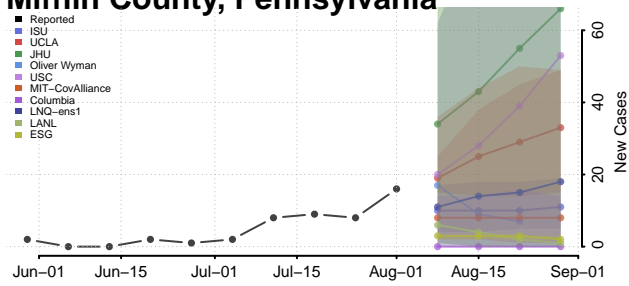

Mifflin County, Pennsylvania