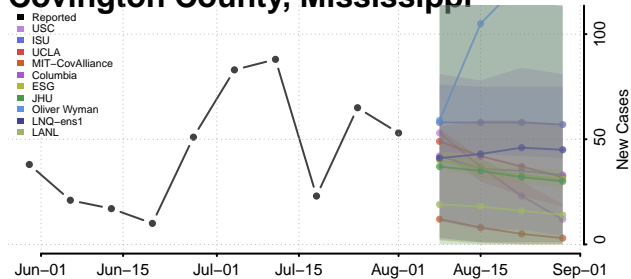

Covington County, Mississippi