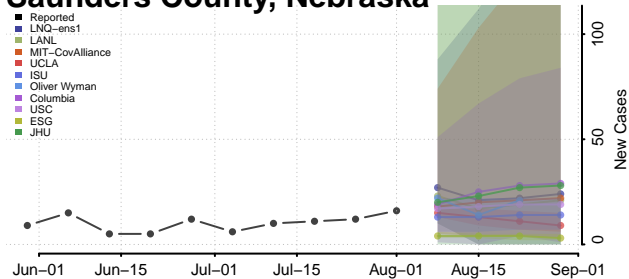

Saunders County, Nebraska