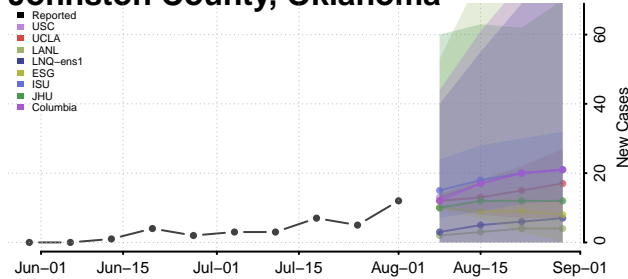

Johnston County, Oklahoma