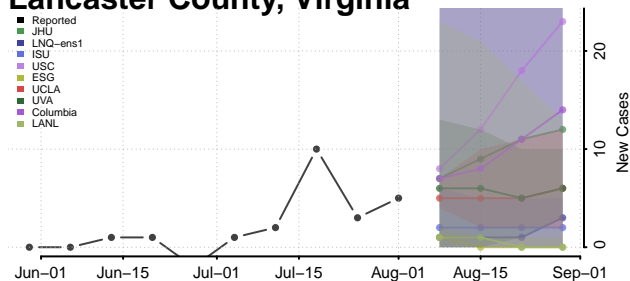

Lancaster County, Virginia