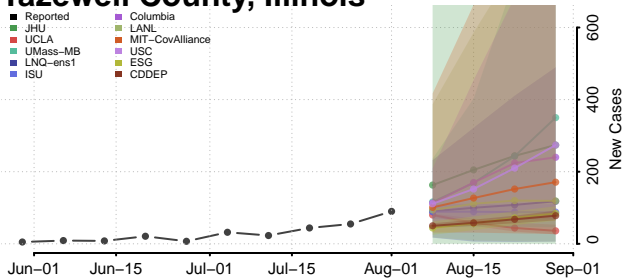

Tazewell County, Illinois