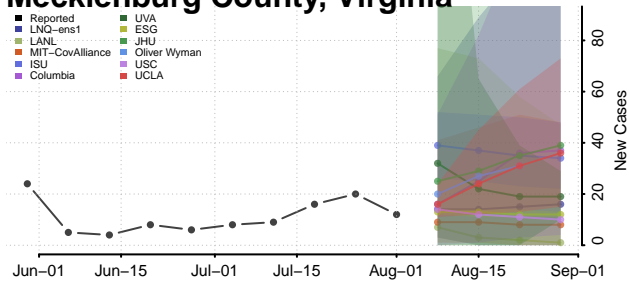

Mecklenburg County, Virginia