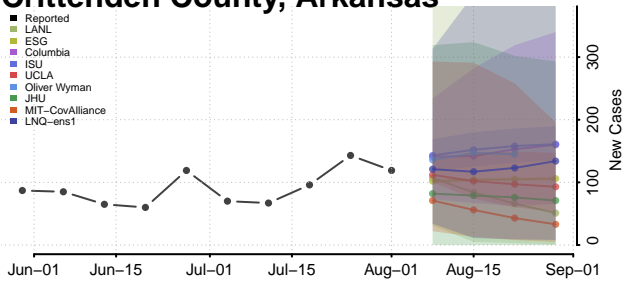

Crittenden County, Arkansas