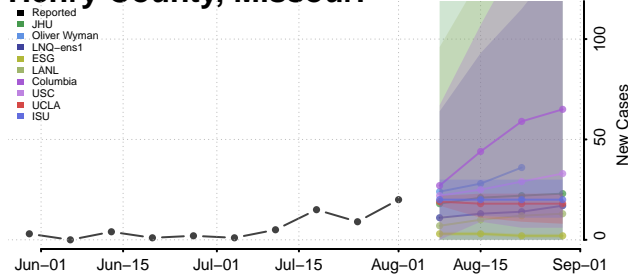

Henry County, Missouri