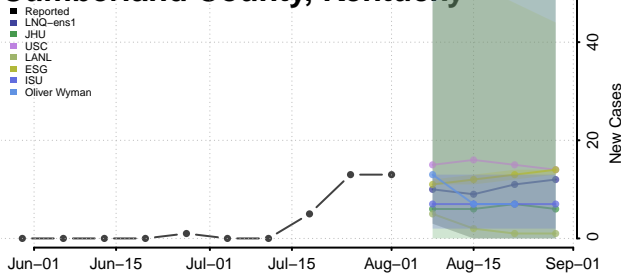

Cumberland County, Kentucky