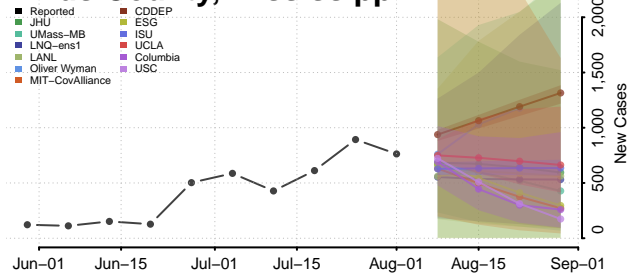

Hinds County, Mississippi