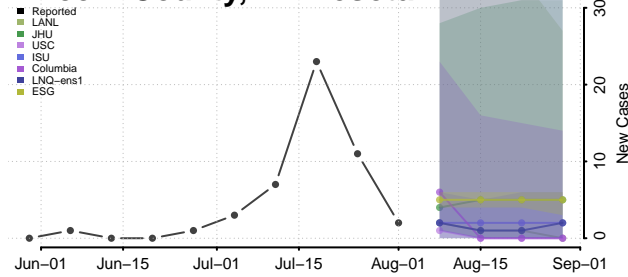

Lincoln County, Minnesota