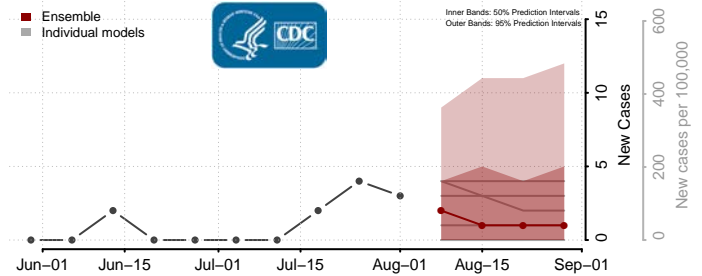

Kidder County, North Dakota