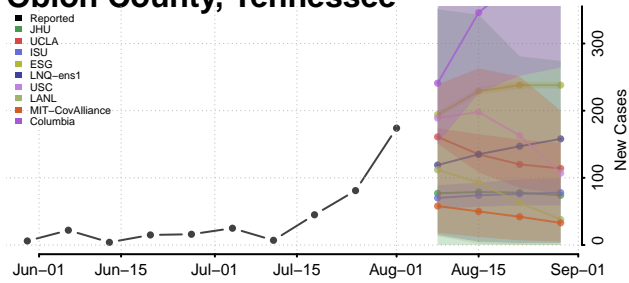

Obion County, Tennessee