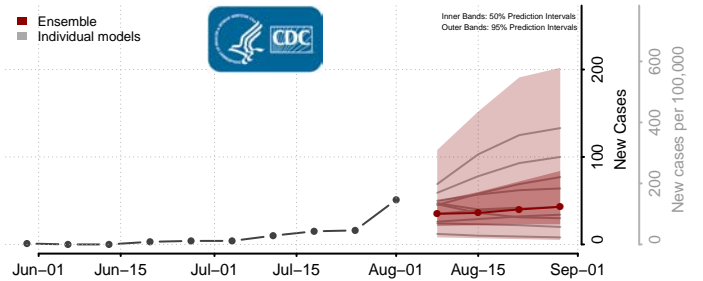

Lincoln County, Oklahoma