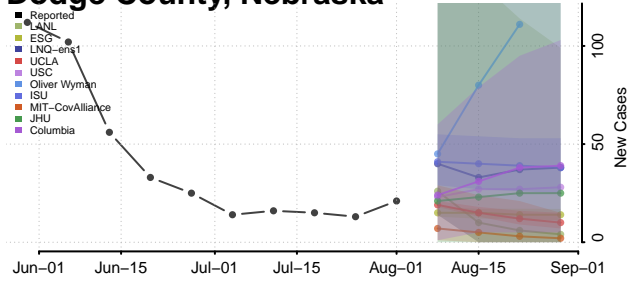

Dodge County, Nebraska