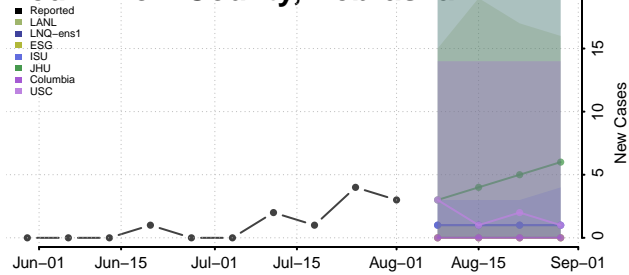

Red Willow County, Nebraska