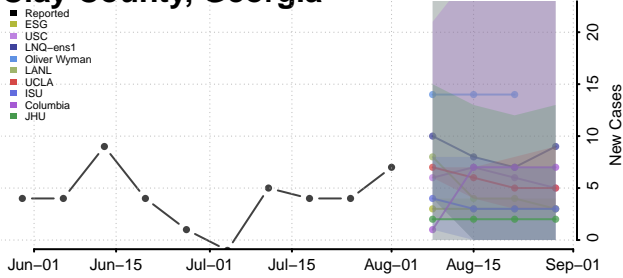

Clay County, Georgia