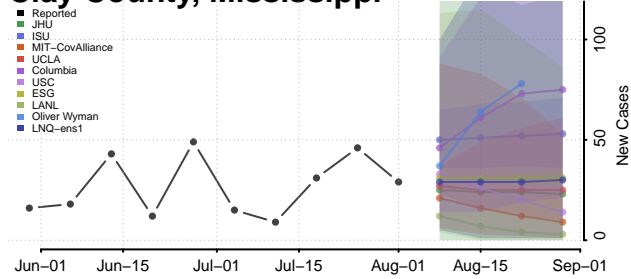

Clay County, Mississippi