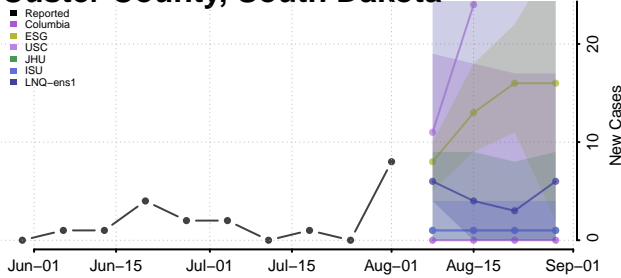

### Custer County, South Dakota