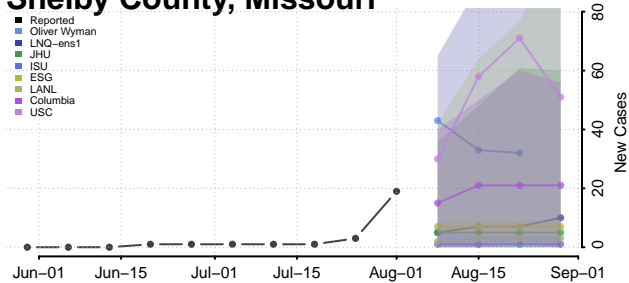

Shelby County, Missouri