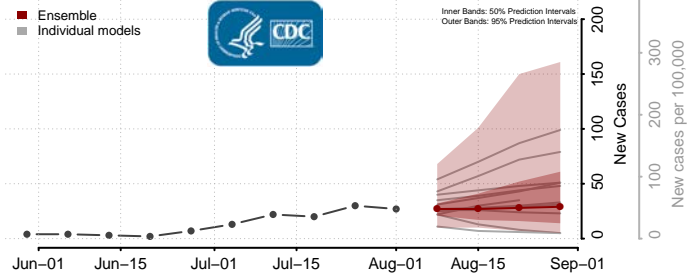

### Putnam County, West Virginia