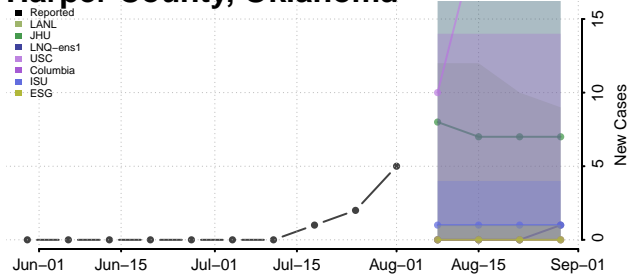

Harper County, Oklahoma