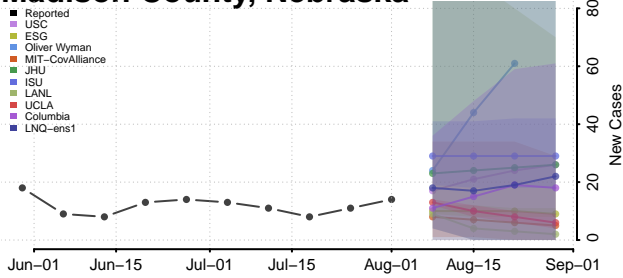

### Madison County, Nebraska