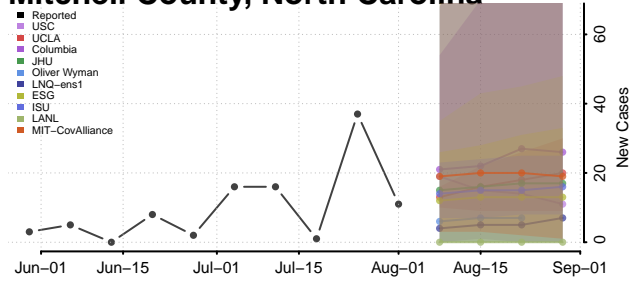

Mitchell County, North Carolina