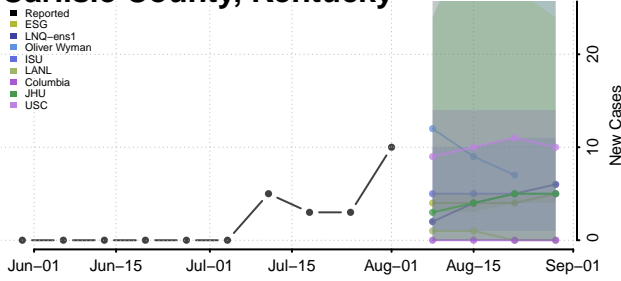

Carlisle County, Kentucky