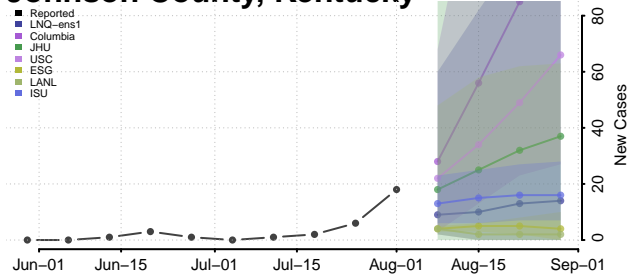

Johnson County, Kentucky