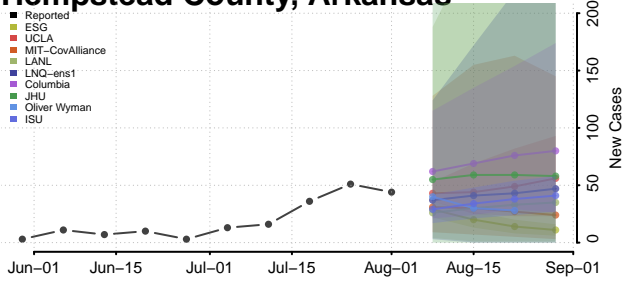

Hempstead County, Arkansas