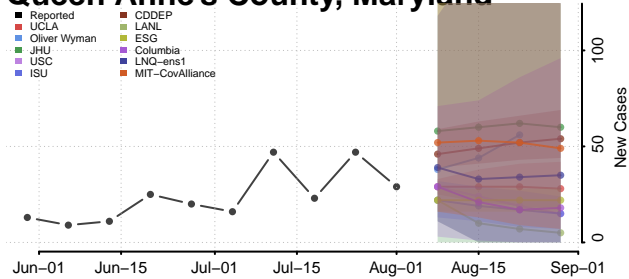

Queen Anne's County, Maryland