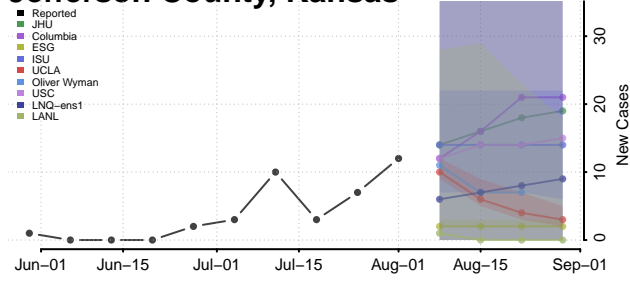

Jefferson County, Kansas