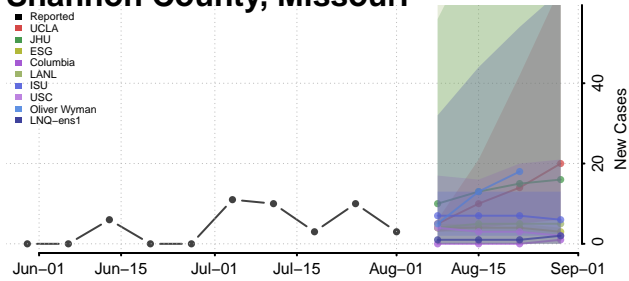

Shannon County, Missouri