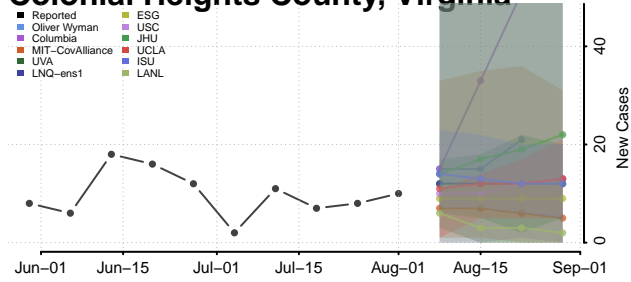

Colonial Heights County, Virginia