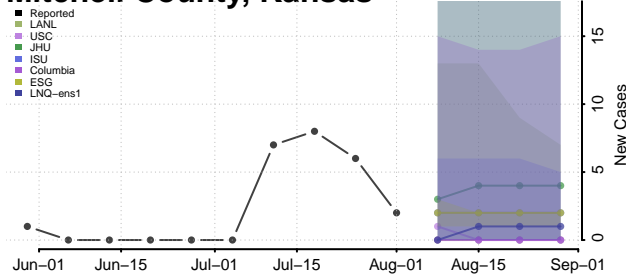

Mitchell County, Kansas