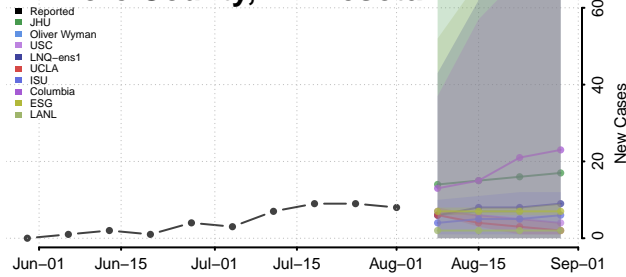

Fillmore County, Minnesota