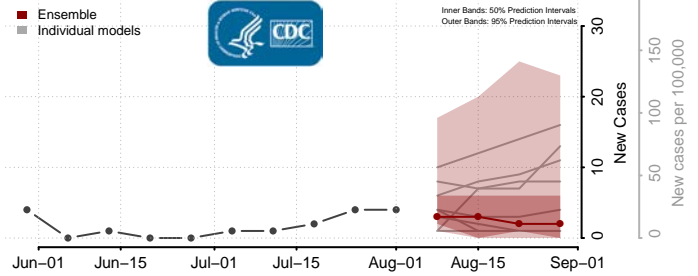

Hancock County, Illinois