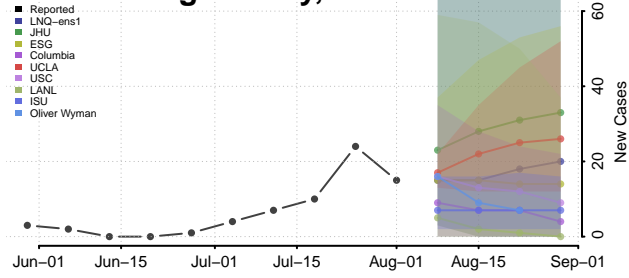

Koochiching County, Minnesota