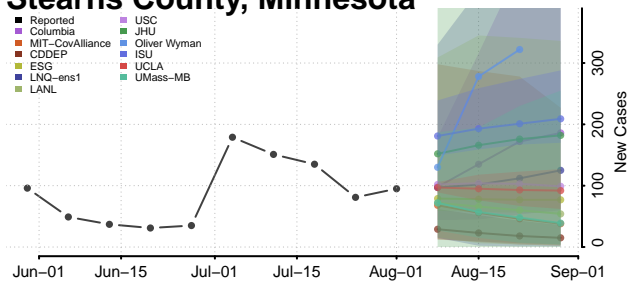

Stearns County, Minnesota