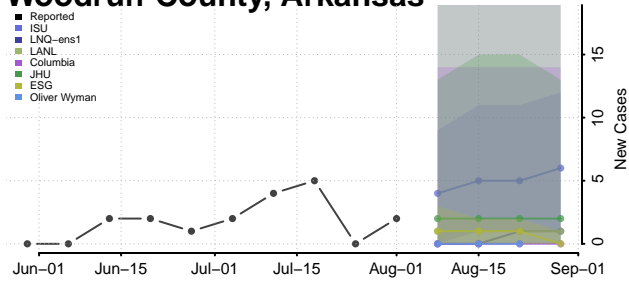

### Woodruff County, Arkansas