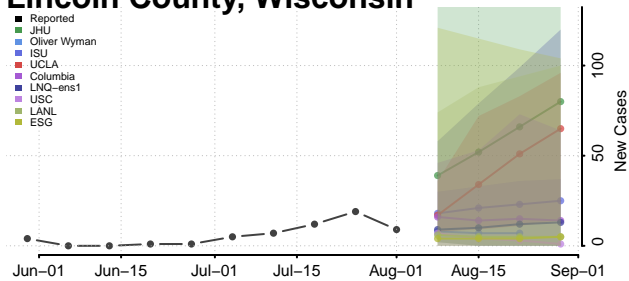

Lincoln County, Wisconsin