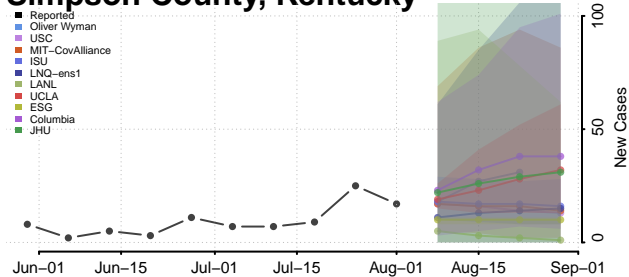

Simpson County, Kentucky