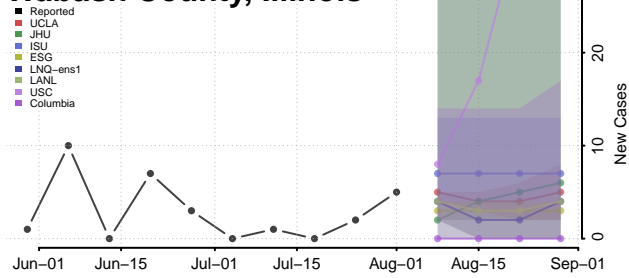

Wabash County, Illinois