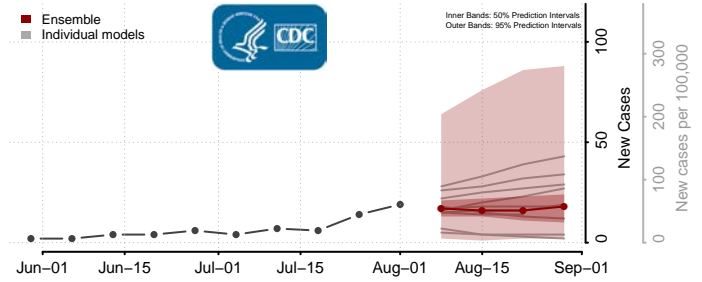

Polk County, Minnesota