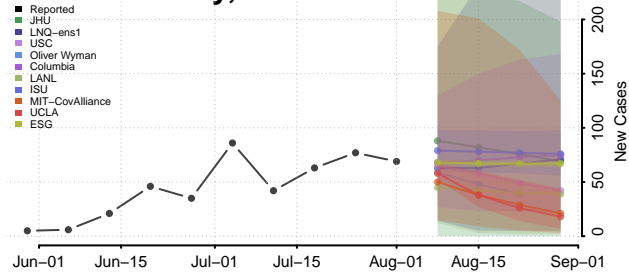

Marion County, South Carolina