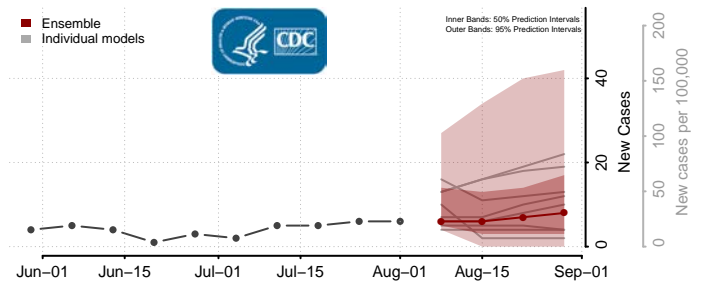

Mille Lacs County, Minnesota