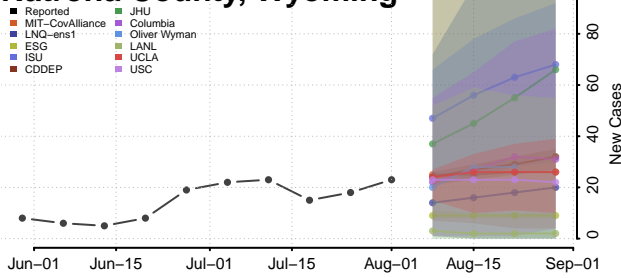

### Natrona County, Wyoming