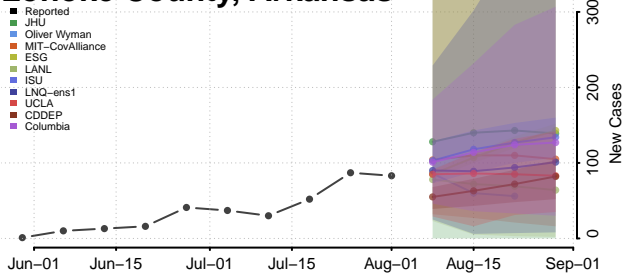

Lonoke County, Arkansas