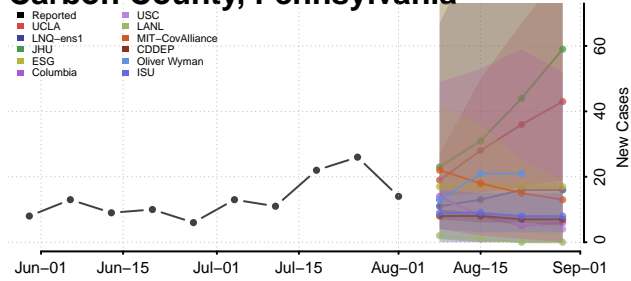

Carbon County, Pennsylvania