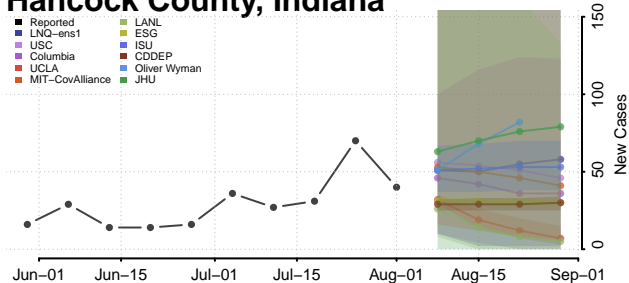

Hancock County, Indiana