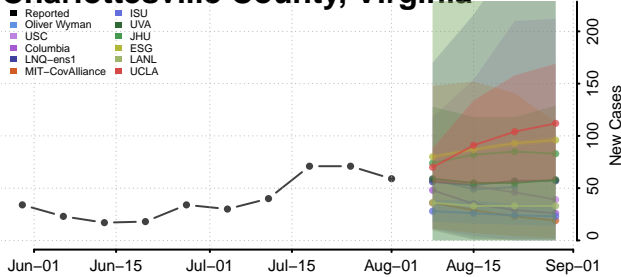

Charlottesville County, Virginia