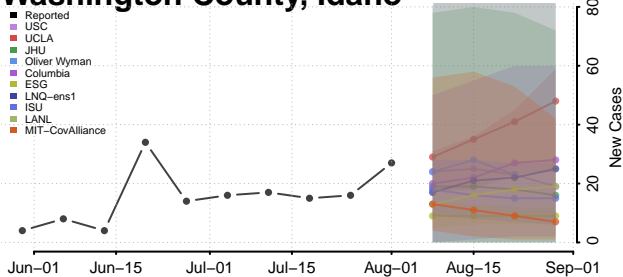

Washington County, Idaho