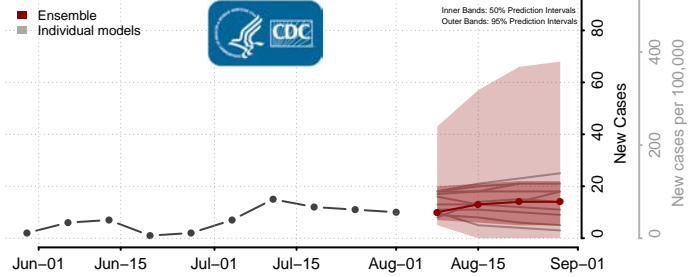

Russell County, Kentucky