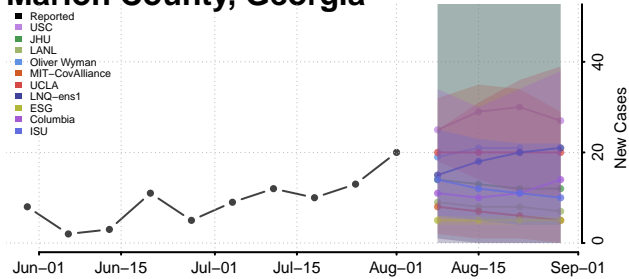

Marion County, Georgia