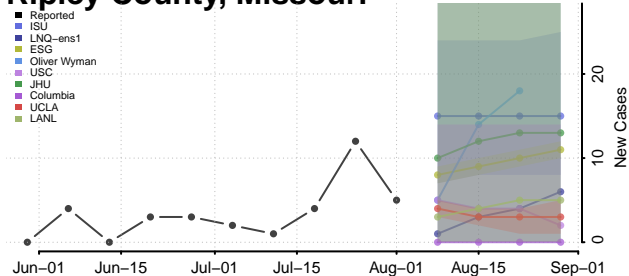

Ripley County, Missouri