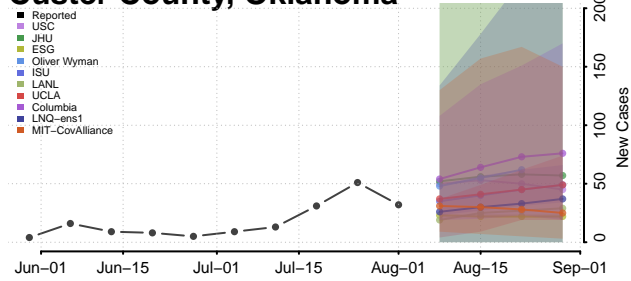

Custer County, Oklahoma