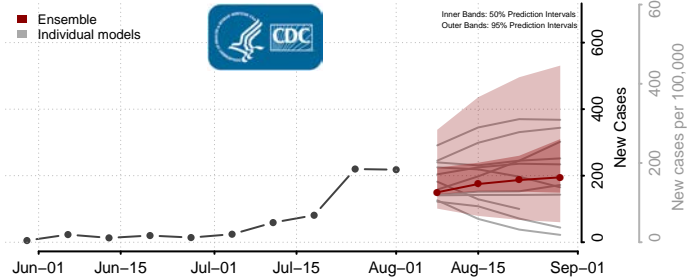

Bonneville County, Idaho