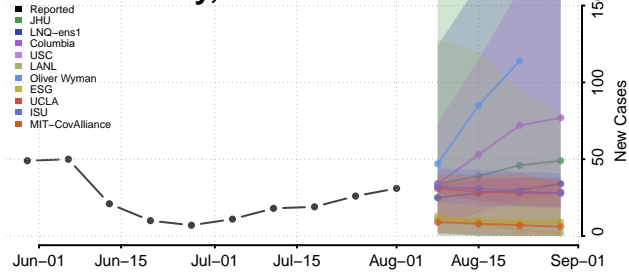

Platte County, Nebraska