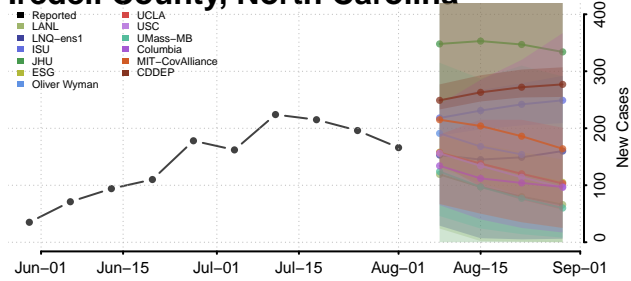

Iredell County, North Carolina