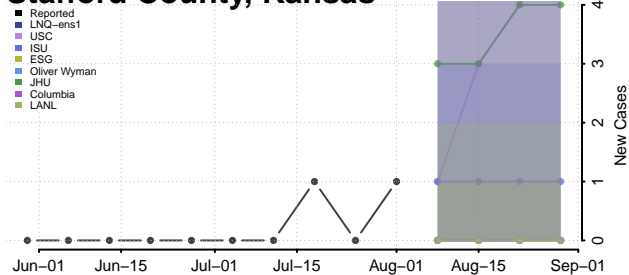

Stafford County, Kansas