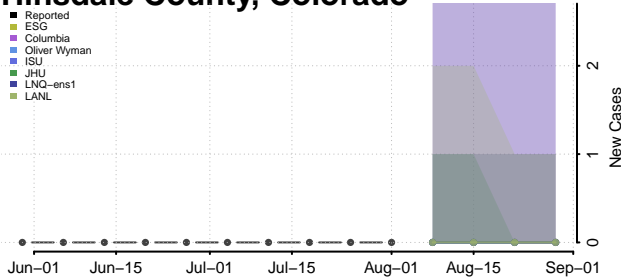

Hinsdale County, Colorado