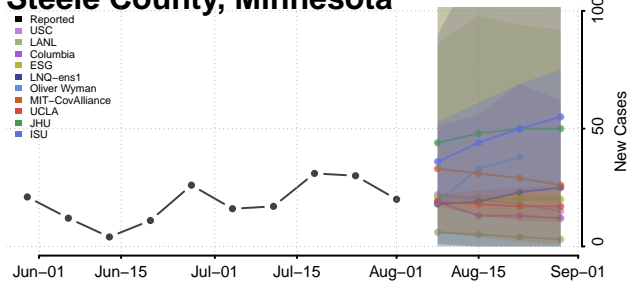

Steele County, Minnesota