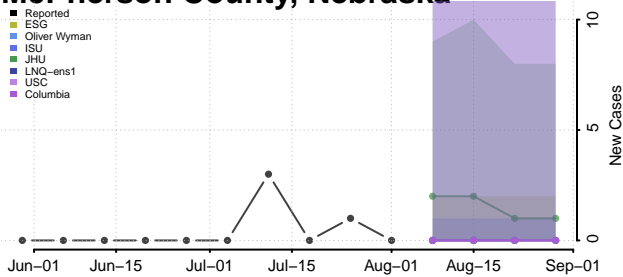

McPherson County, Nebraska