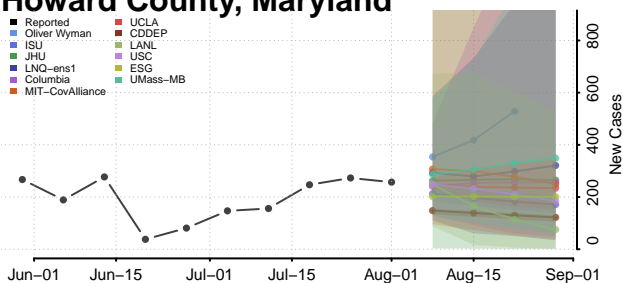

Howard County, Maryland