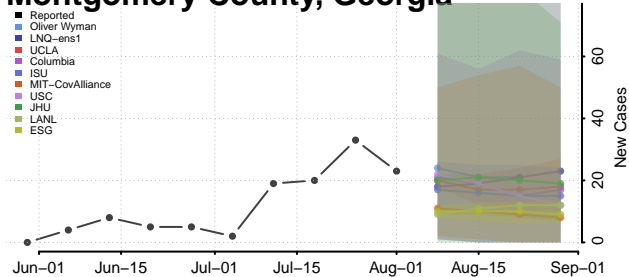

Montgomery County, Georgia