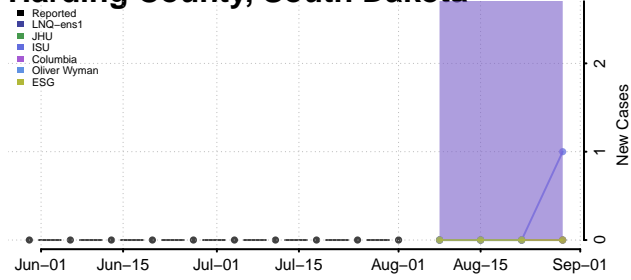

Harding County, South Dakota