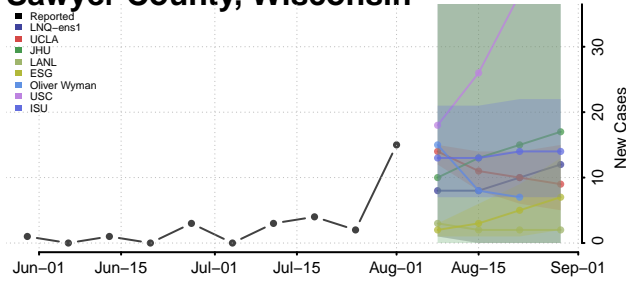

Sawyer County, Wisconsin