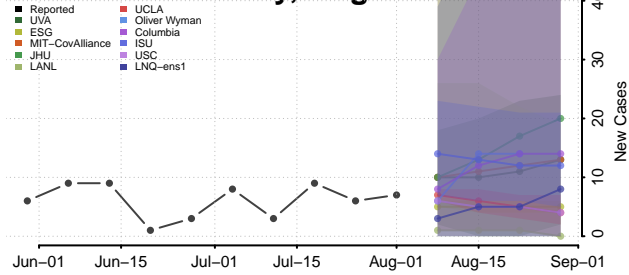

Goochland County, Virginia