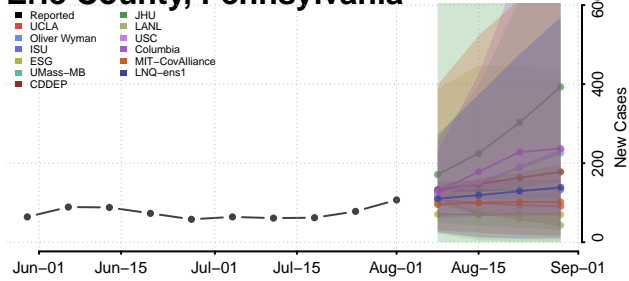

Erie County, Pennsylvania