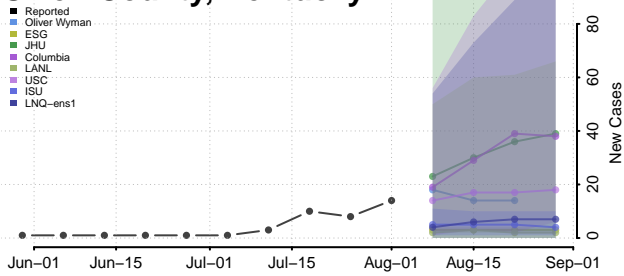

Owen County, Kentucky