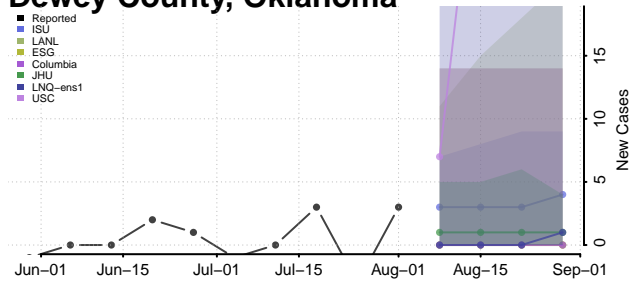

Dewey County, Oklahoma