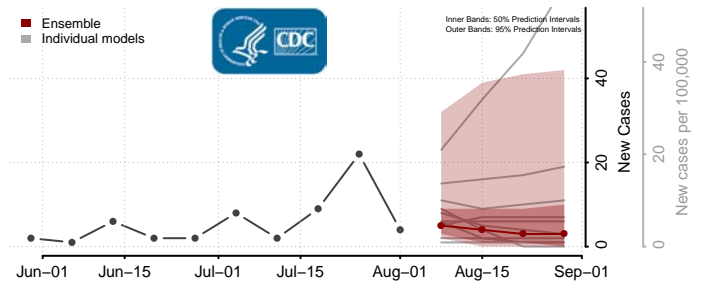

Jefferson County, New York