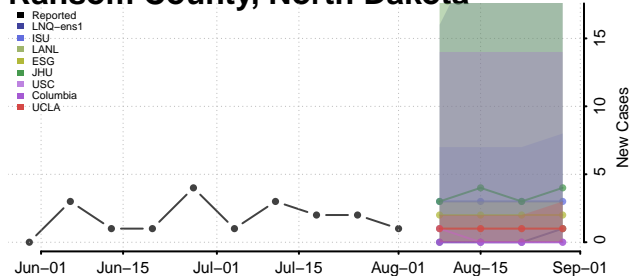

Ransom County, North Dakota