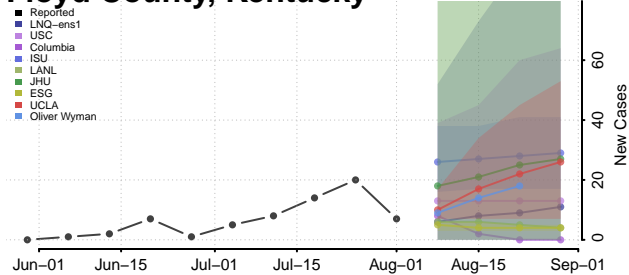

Floyd County, Kentucky