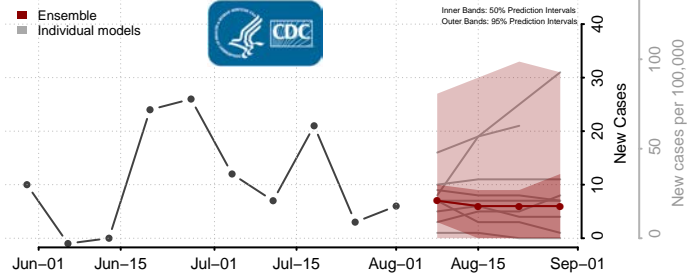

### Putnam County, West Virginia