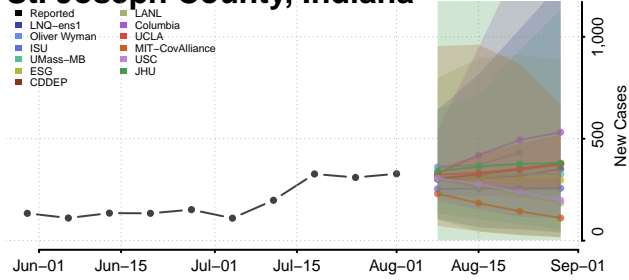

St. Joseph County, Indiana