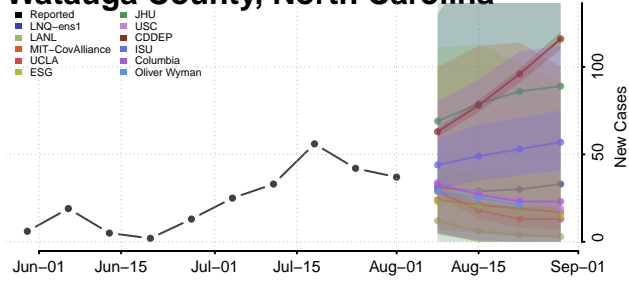

Watauga County, North Carolina