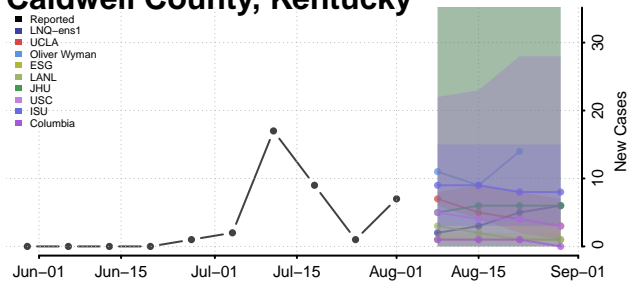

Caldwell County, Kentucky