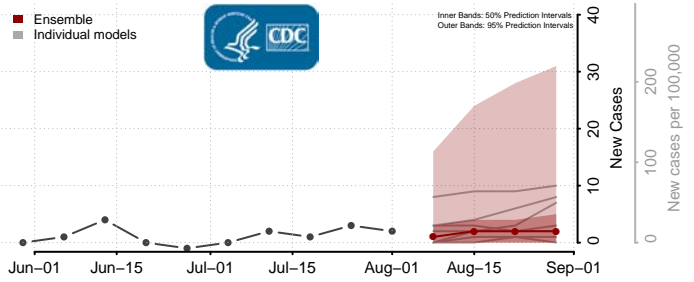

Estill County, Kentucky