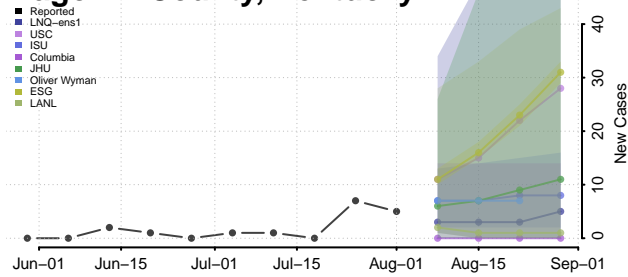

Magoffin County, Kentucky