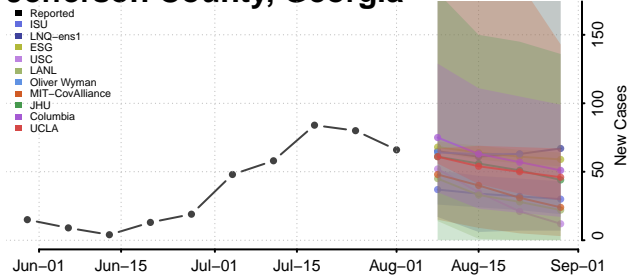

Jefferson County, Georgia