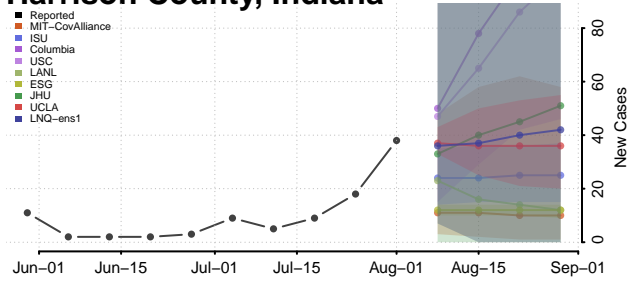

Harrison County, Indiana