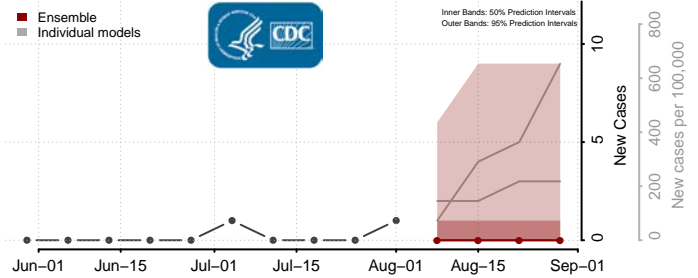

Campbell County, South Dakota