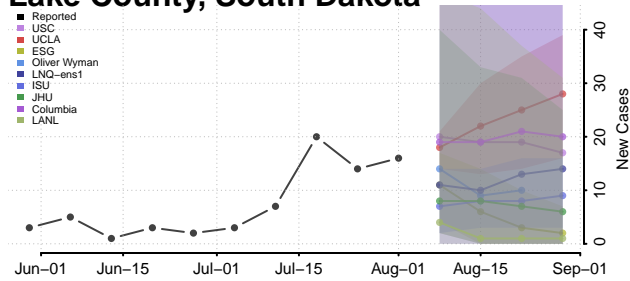

Lake County, South Dakota