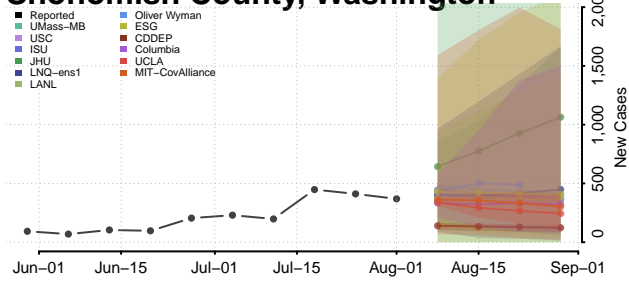

Snohomish County, Washington