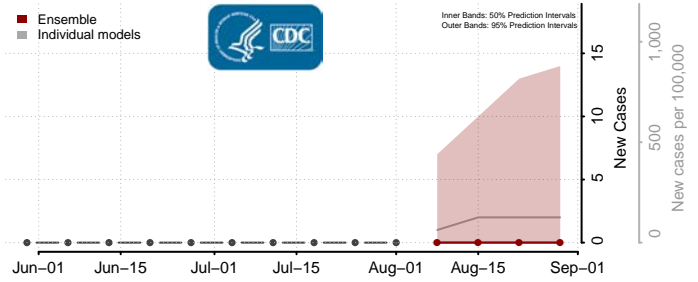

Lake and Peninsula County, Alaska