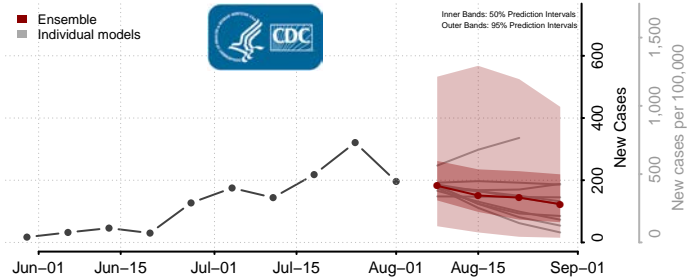

Washington County, Mississippi