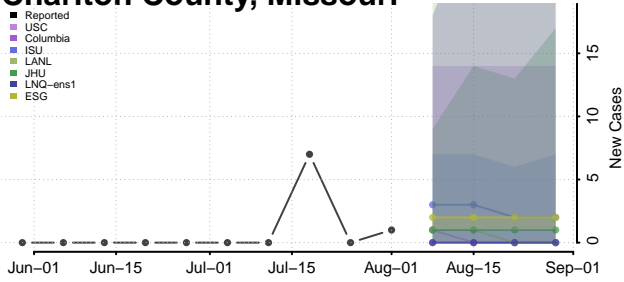

Chariton County, Missouri