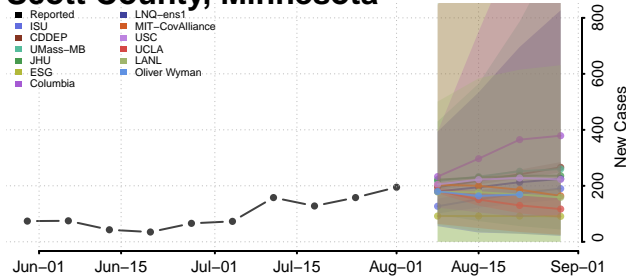

Scott County, Minnesota