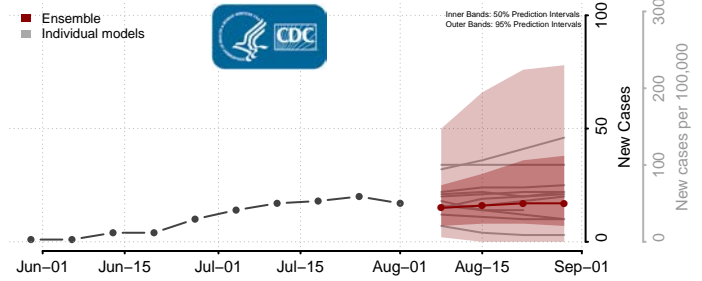

Halifax County, Virginia