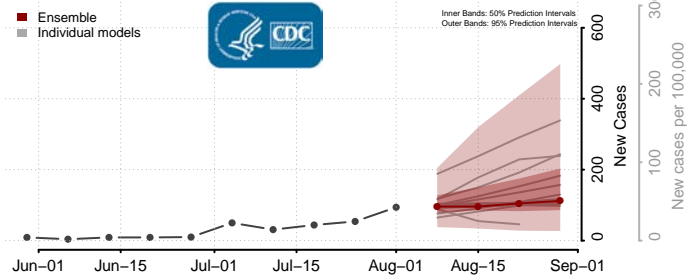

Jackson County, Oregon