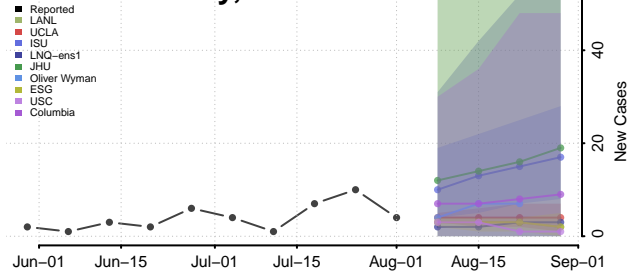

Meeker County, Minnesota