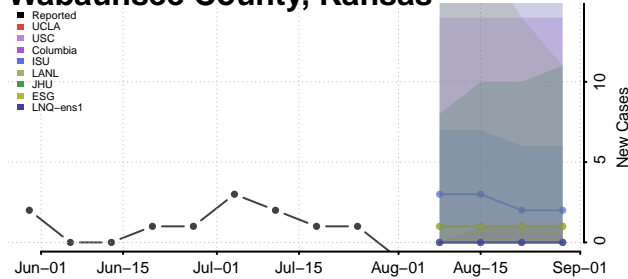

Wabaunsee County, Kansas