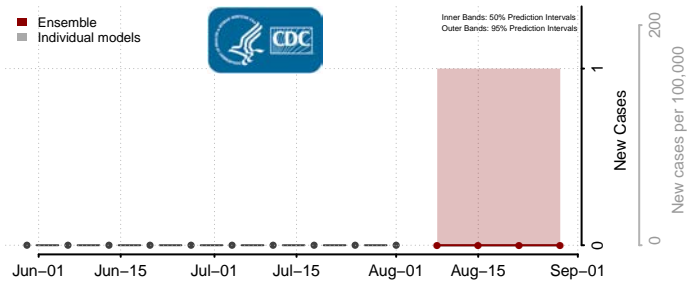

Grant County, Nebraska