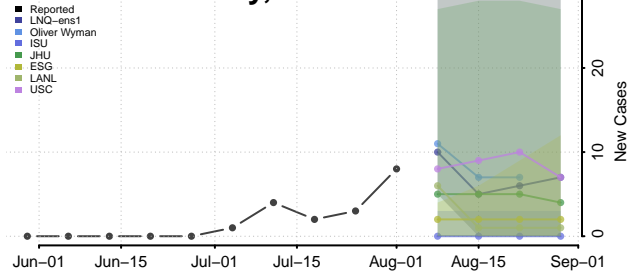

McIntosh County, North Dakota