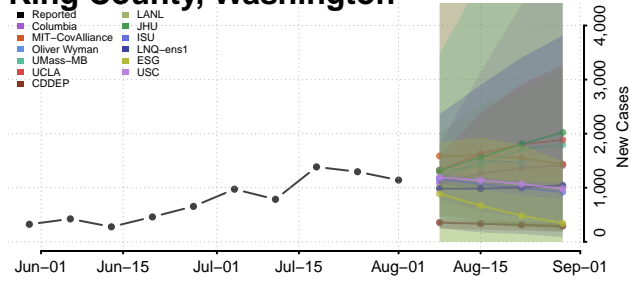

King County, Washington