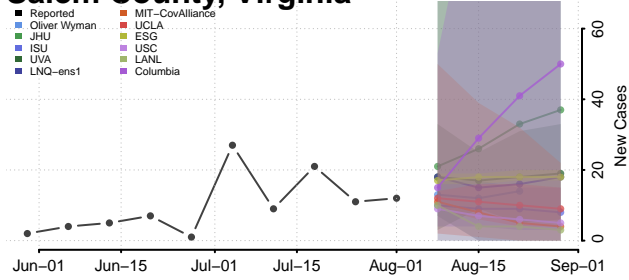

Salem County, Virginia