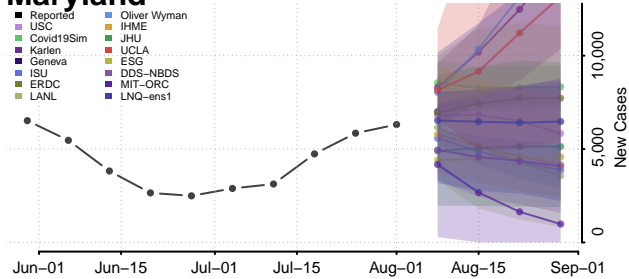

Waldo County, Maine

Washington County, Maine

York County, Maine

Maryland

Allegany County, Maryland

Anne Arundel County, Maryland