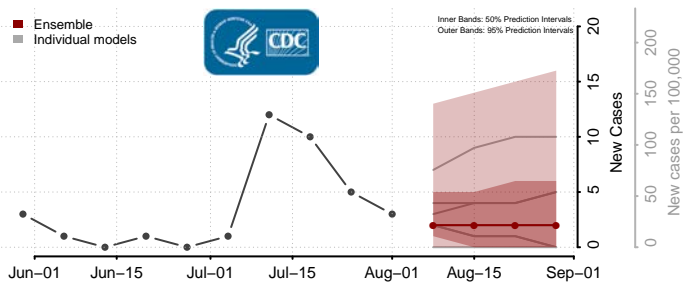

Swift County, Minnesota