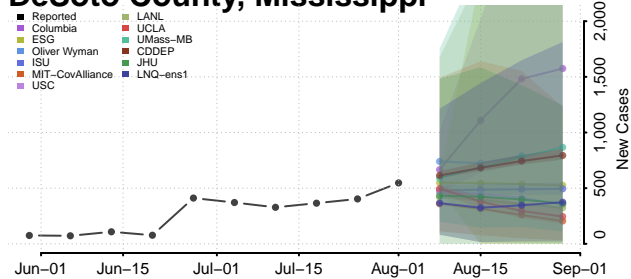

DeSoto County, Mississippi