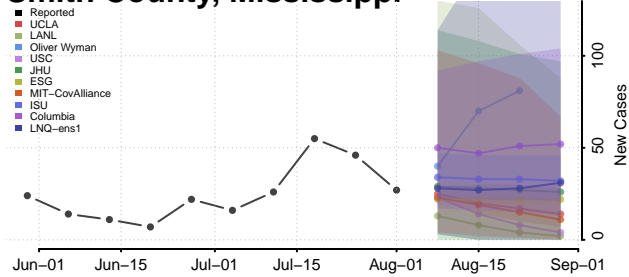

Smith County, Mississippi