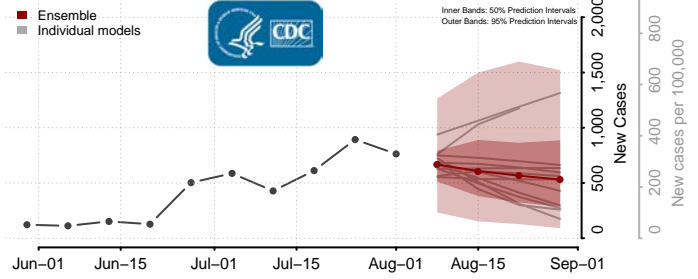

Hinds County, Mississippi