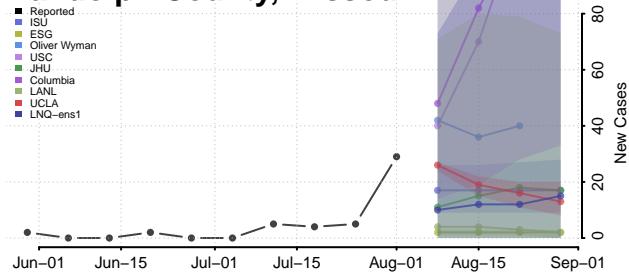

Randolph County, Missouri