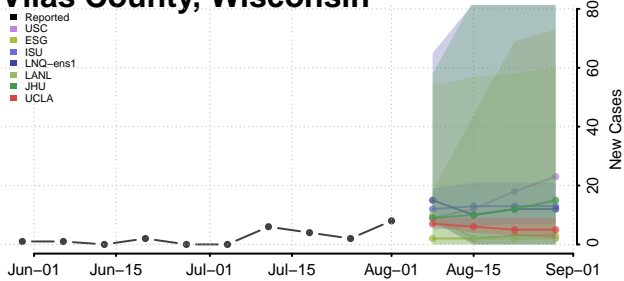

Vilas County, Wisconsin