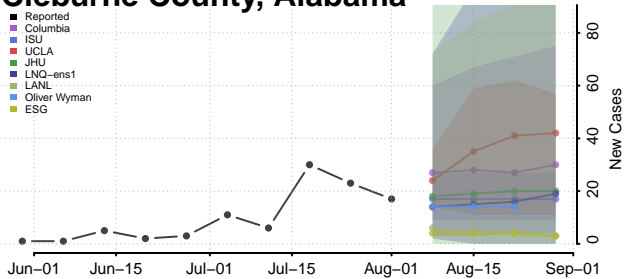

Cleburne County, Alabama