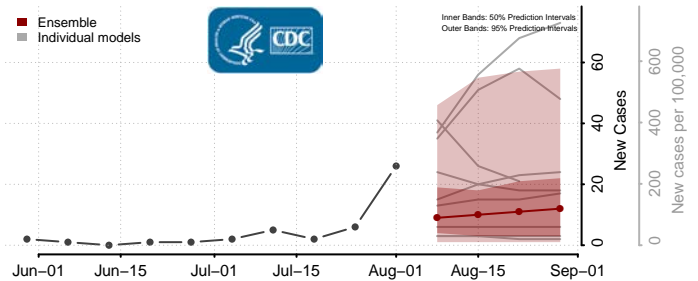

Metcalfe County, Kentucky