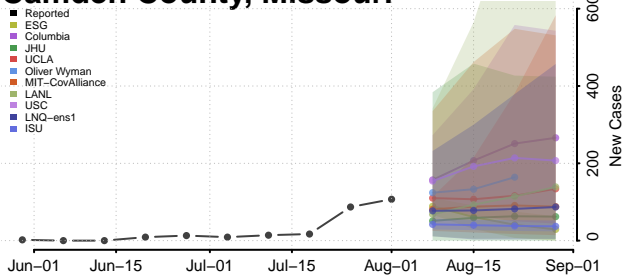

Camden County, Missouri