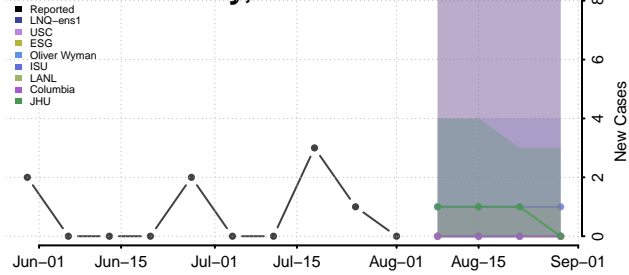

Renville County, North Dakota