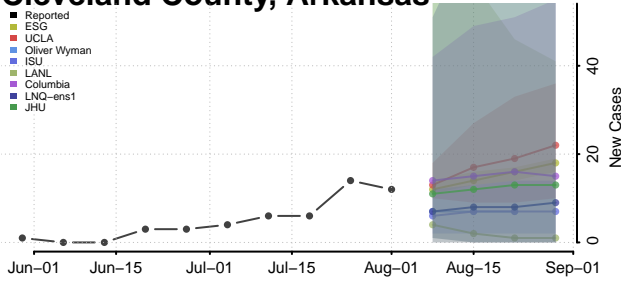

Cleveland County, Arkansas