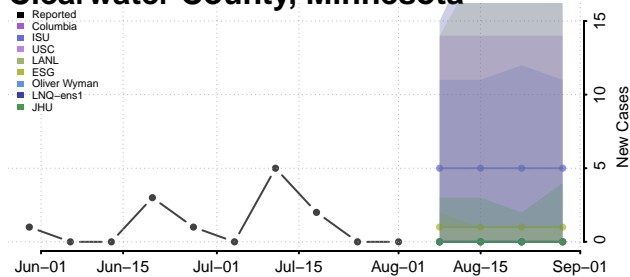

Clearwater County, Minnesota