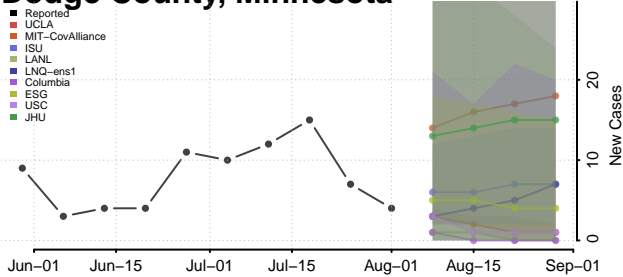

Dodge County, Minnesota