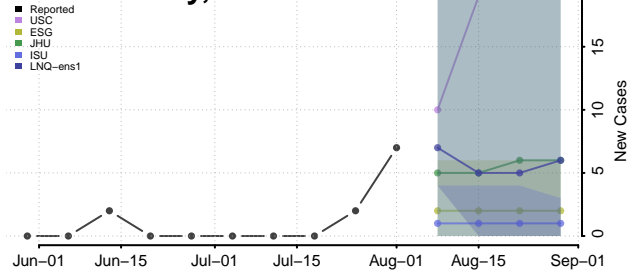

Knox County, Missouri