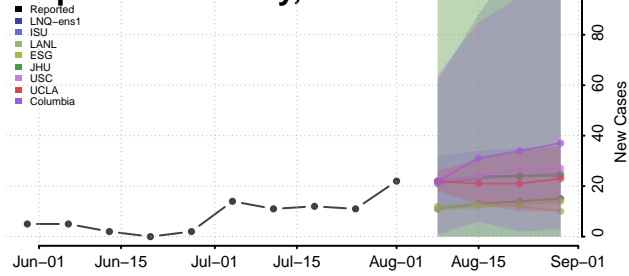

Sequatchie County, Tennessee