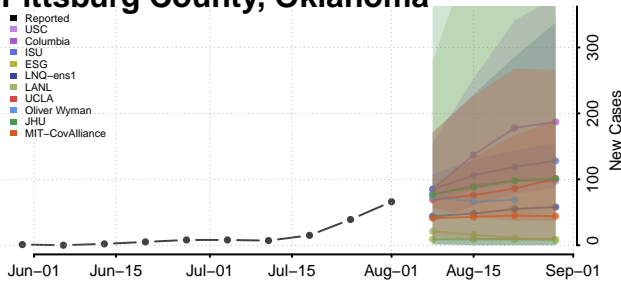

Pittsburg County, Oklahoma