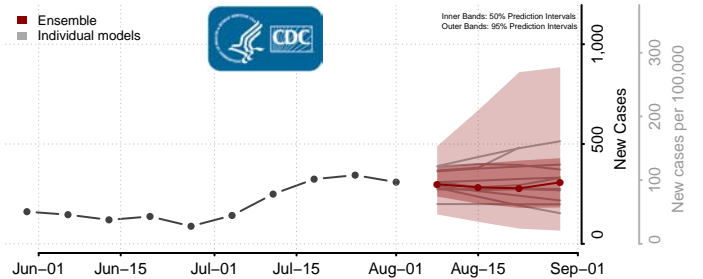

Lancaster County, Nebraska