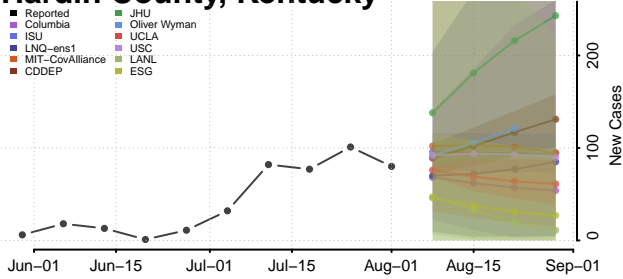

Hardin County, Kentucky