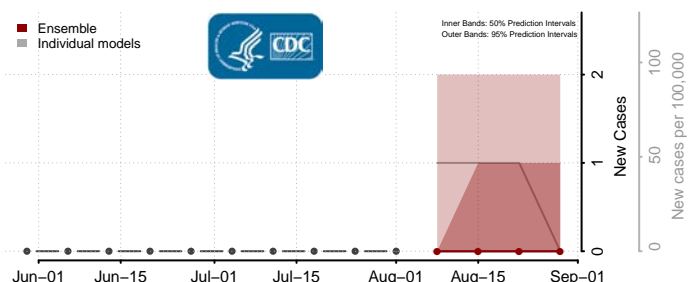

Cimarron County, Oklahoma