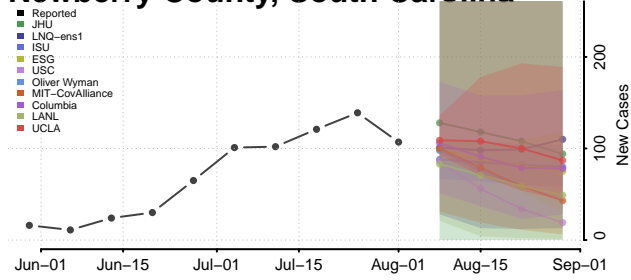

Newberry County, South Carolina