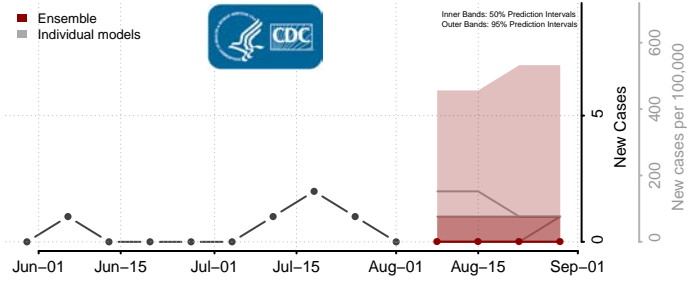

Sheridan County, North Dakota