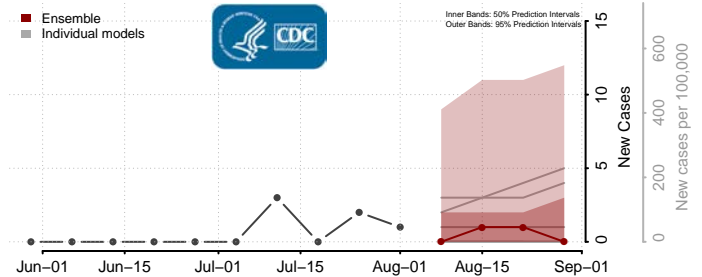

Towner County, North Dakota