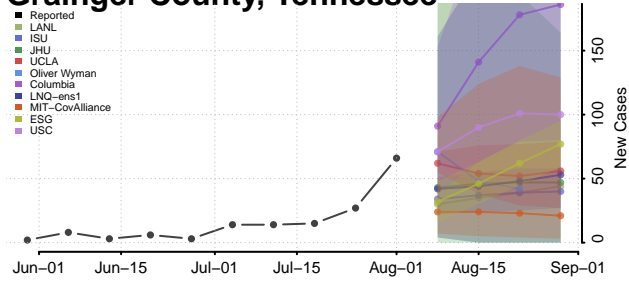

Grainger County, Tennessee