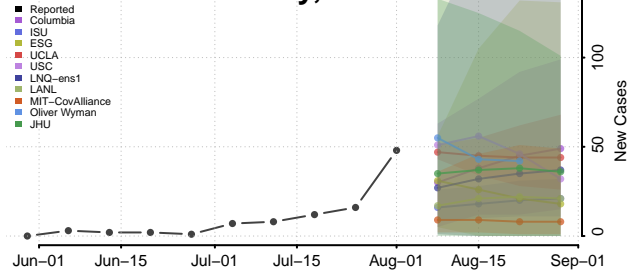

Pushmataha County, Oklahoma