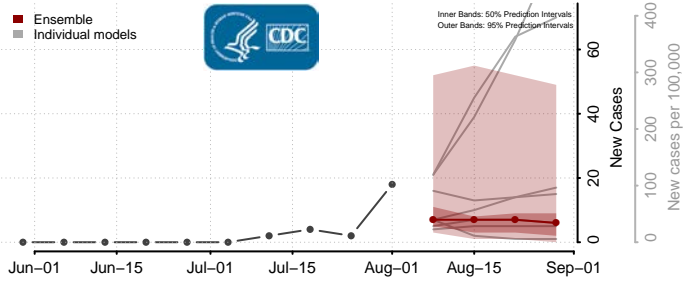

McDowell County, West Virginia