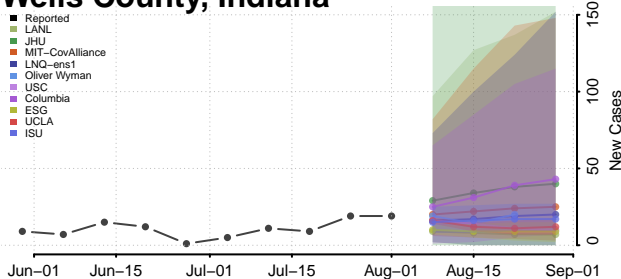

Wells County, Indiana