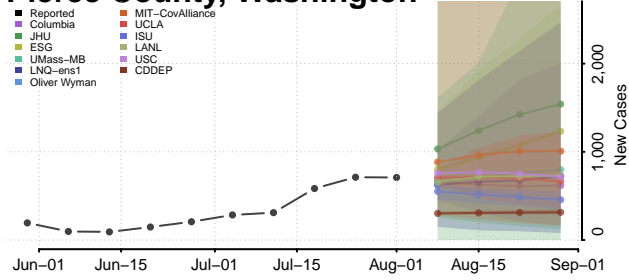

### Pierce County, Washington