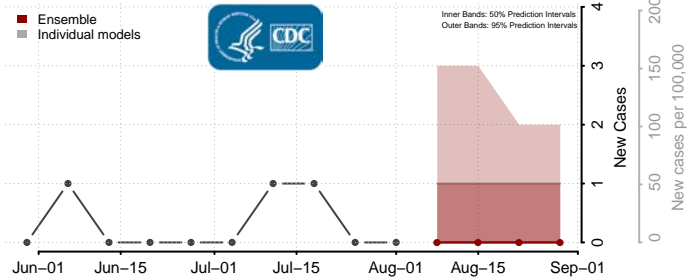

Garfield County, Nebraska