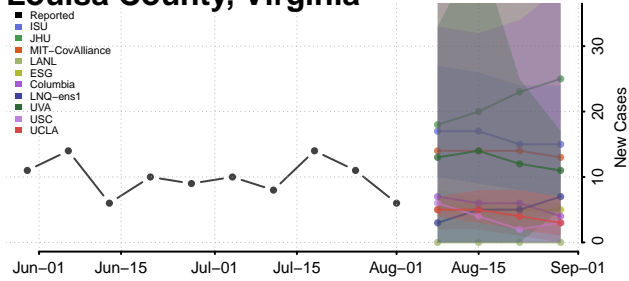

Louisa County, Virginia