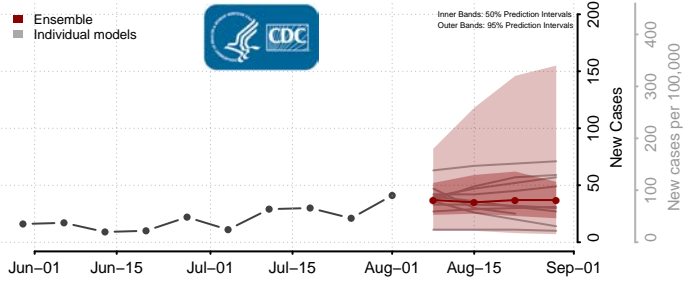

Stokes County, North Carolina