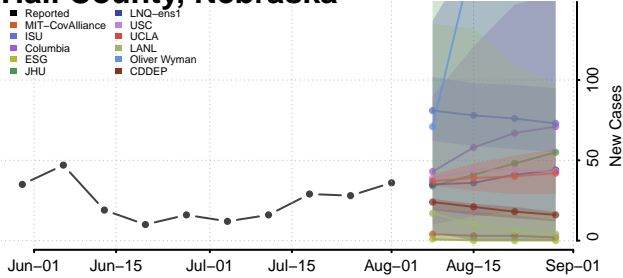

Hall County, Nebraska