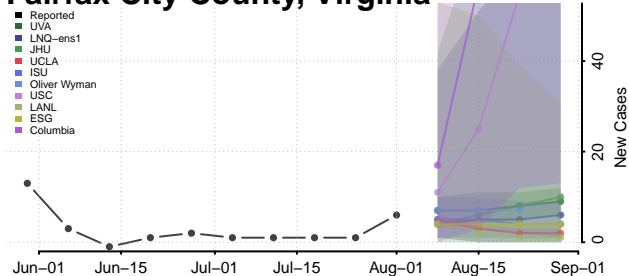

Fairfax City County, Virginia