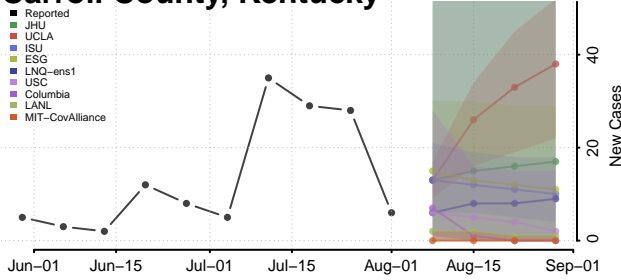

Carroll County, Kentucky