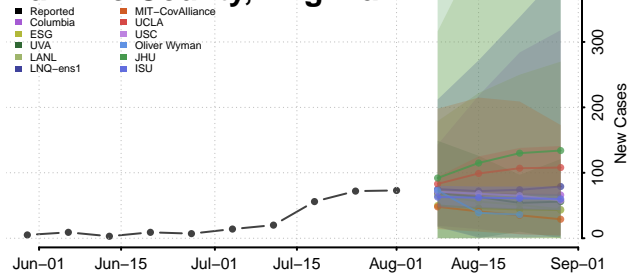

Danville County, Virginia