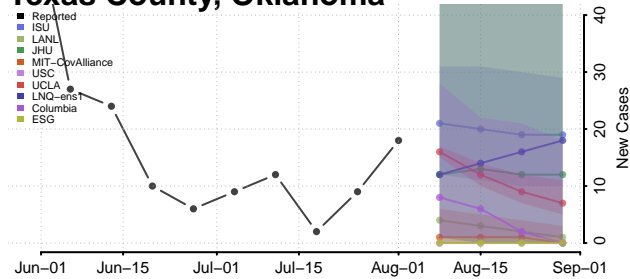

Texas County, Oklahoma