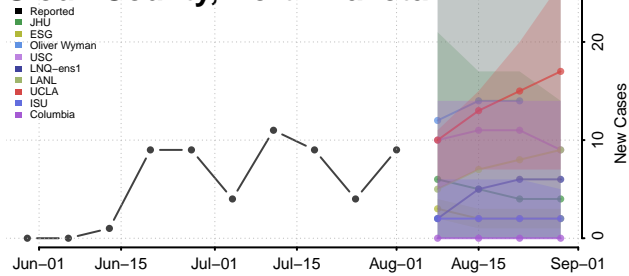

Sioux County, North Dakota