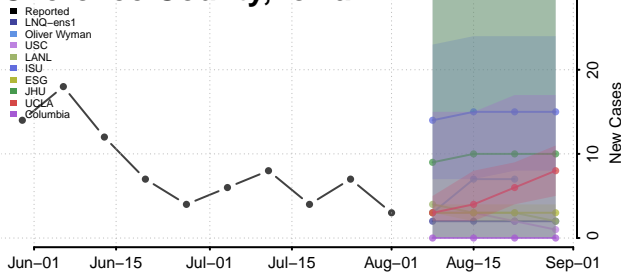

Cherokee County, Iowa