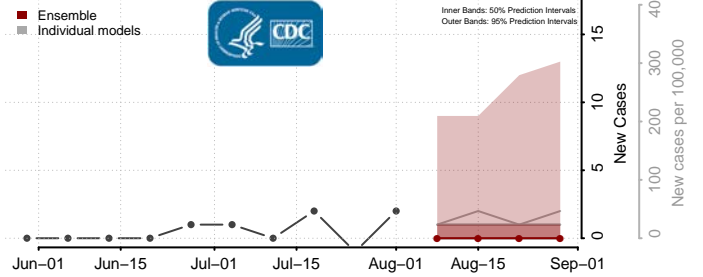

Florence County, Wisconsin