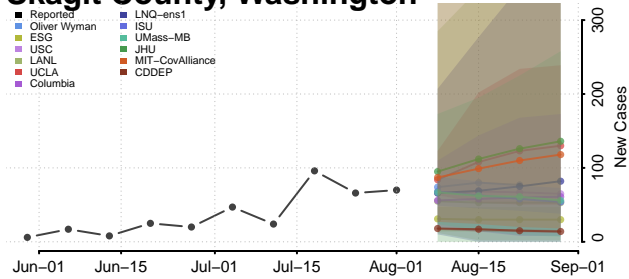

Skagit County, Washington