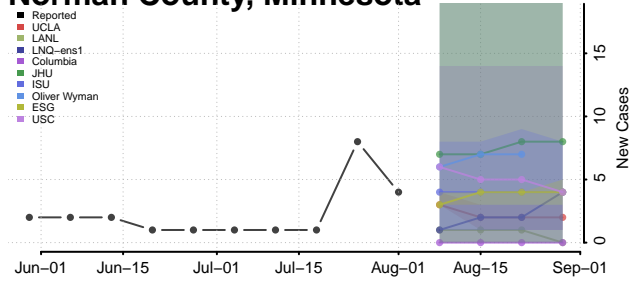

Norman County, Minnesota