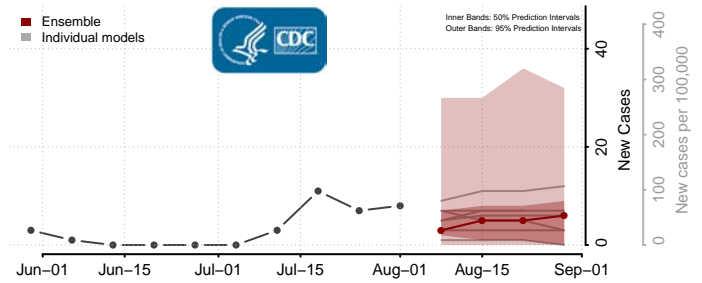

Pope County, Minnesota