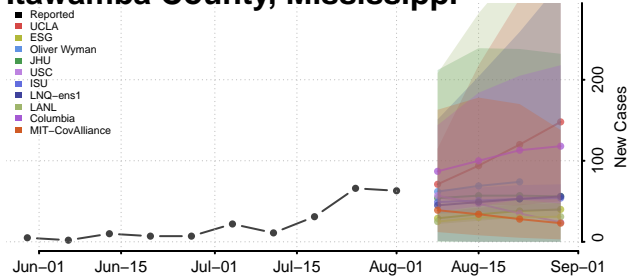

Itawamba County, Mississippi