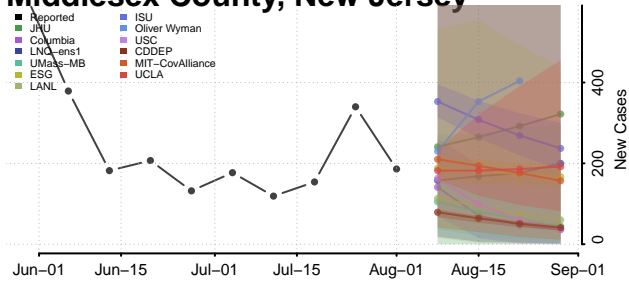

Middlesex County, New Jersey