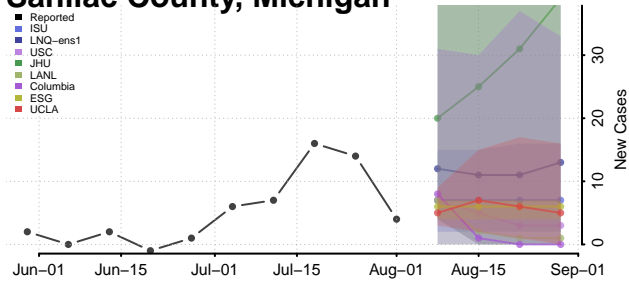

Sanilac County, Michigan