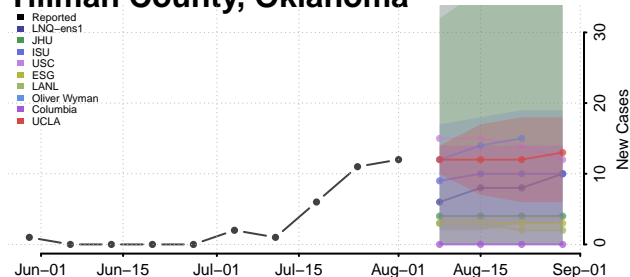

Tillman County, Oklahoma