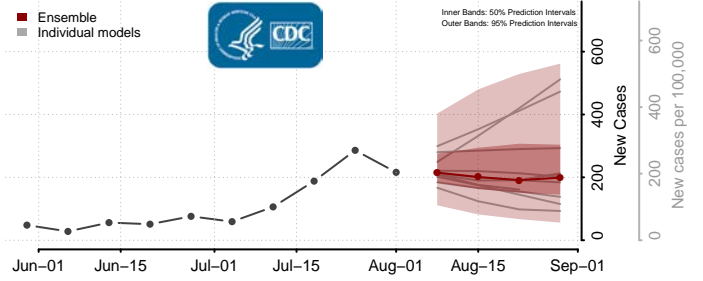

Houston County, Alabama