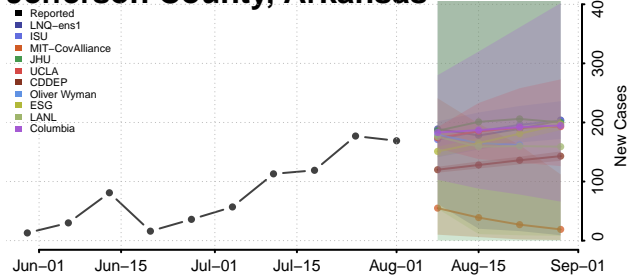

Jefferson County, Arkansas