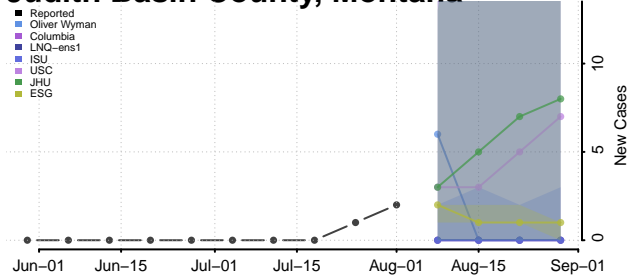

Judith Basin County, Montana