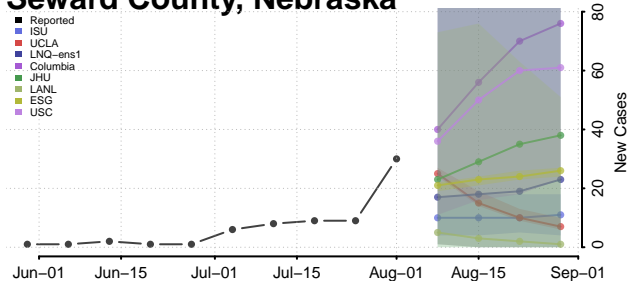

Seward County, Nebraska