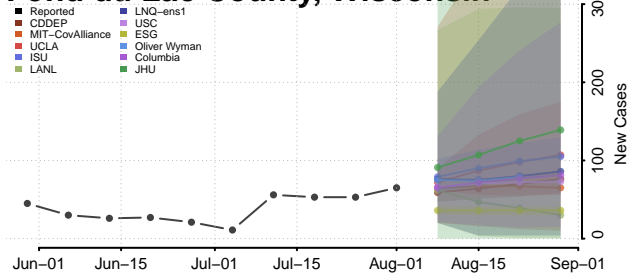

### Forest County, Wisconsin