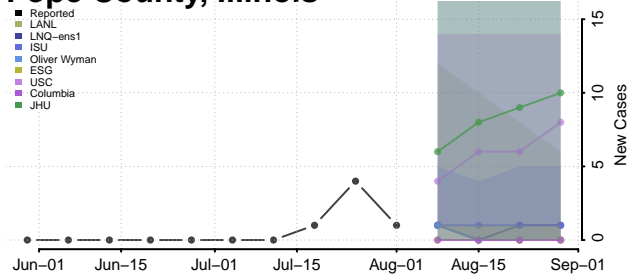

Pope County, Illinois