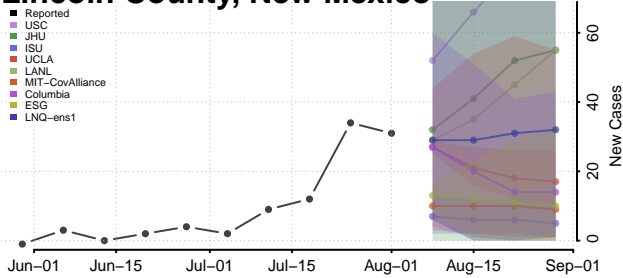

Lincoln County, New Mexico