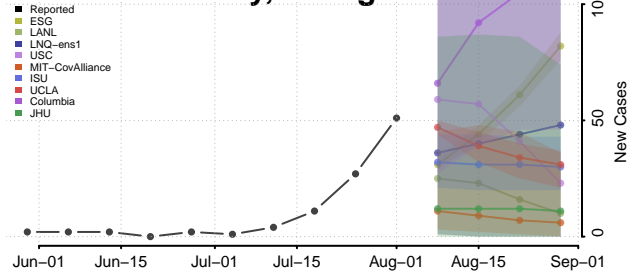

Seminole County, Georgia