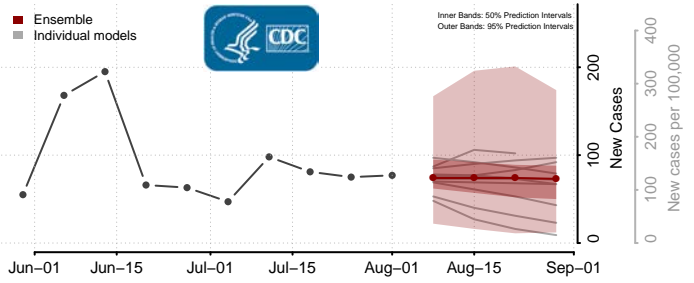

Granville County, North Carolina