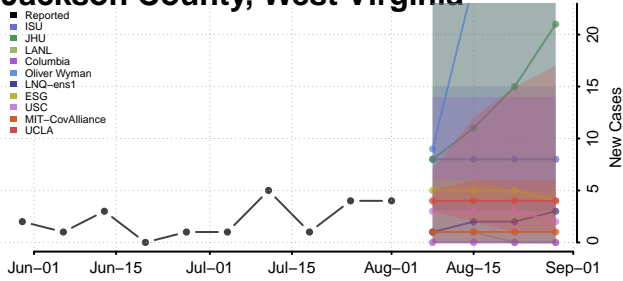

Jackson County, West Virginia