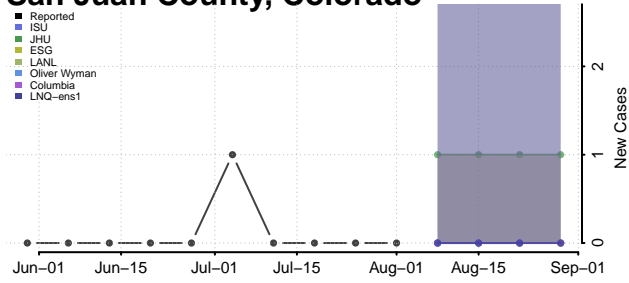

San Juan County, Colorado