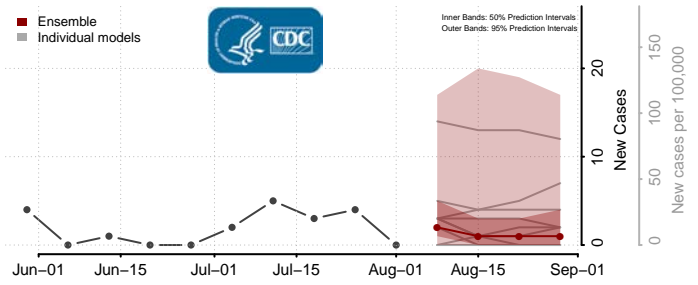

Nelson County, Virginia