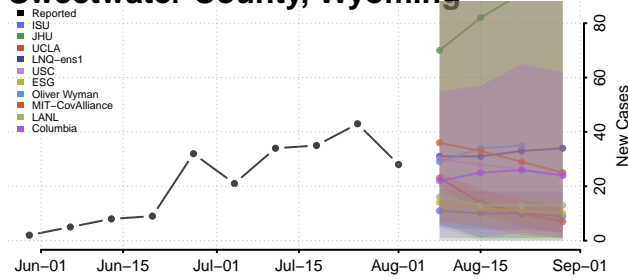

Sweetwater County, Wyoming