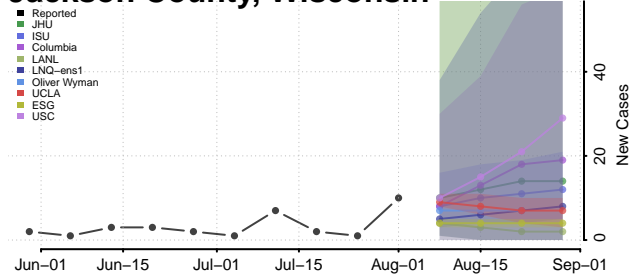

Jackson County, Wisconsin