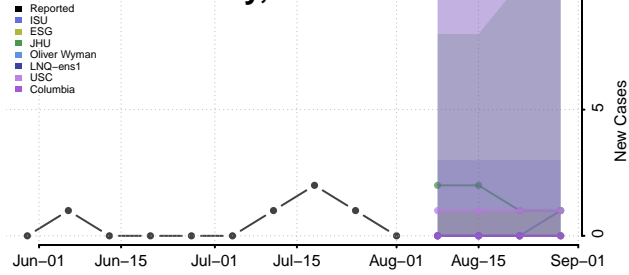

Sheridan County, North Dakota