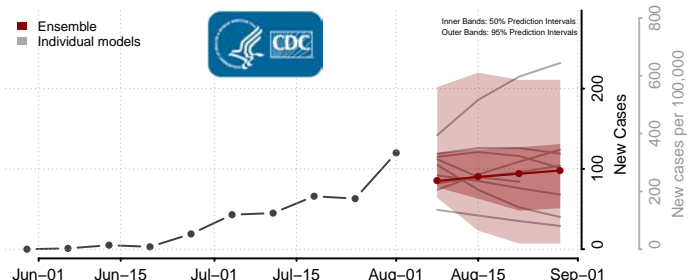

Cocke County, Tennessee