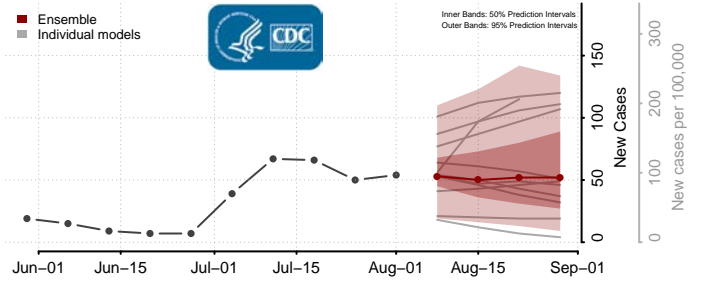

Grady County, Oklahoma