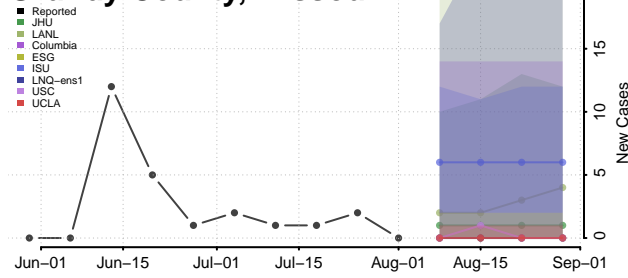

Grundy County, Missouri