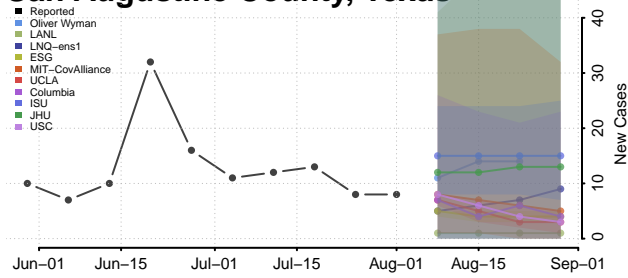

San Augustine County, Texas