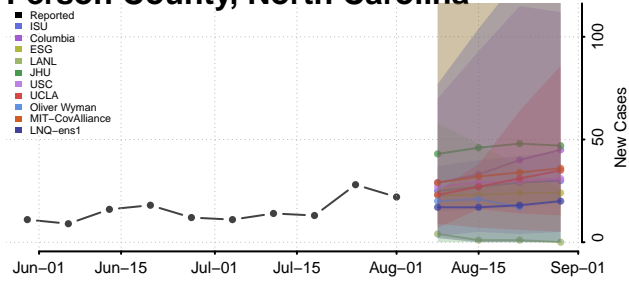

Person County, North Carolina