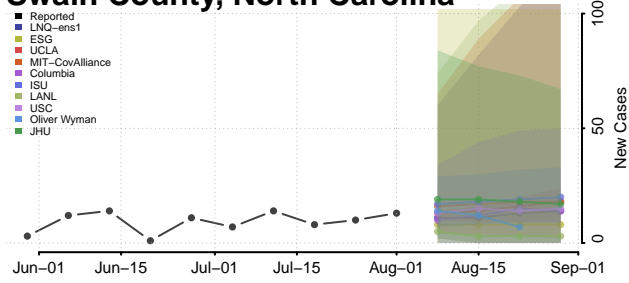

Swain County, North Carolina