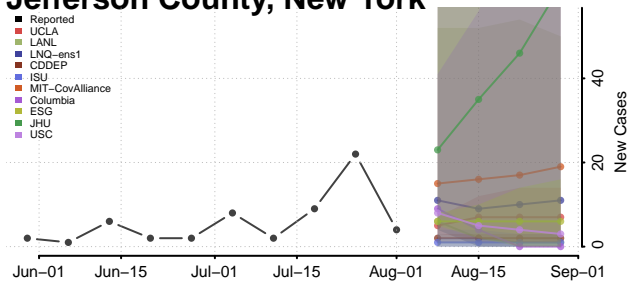

Jefferson County, New York