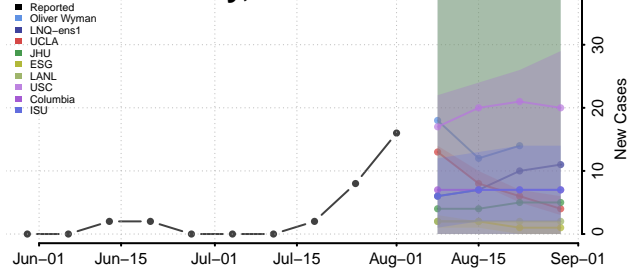

McLean County, North Dakota