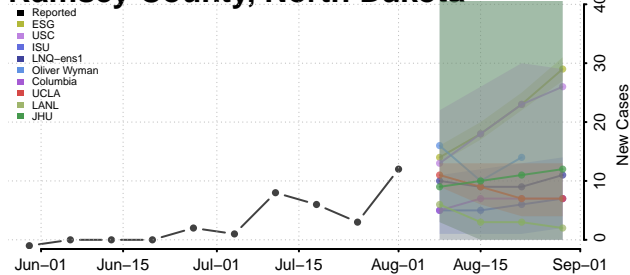

Ramsey County, North Dakota