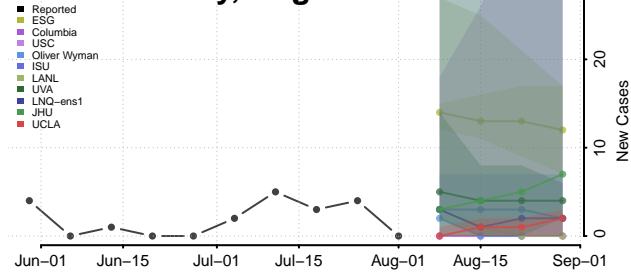

Nelson County, Virginia