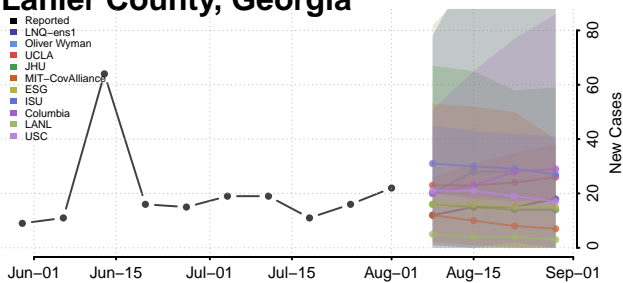

Lanier County, Georgia