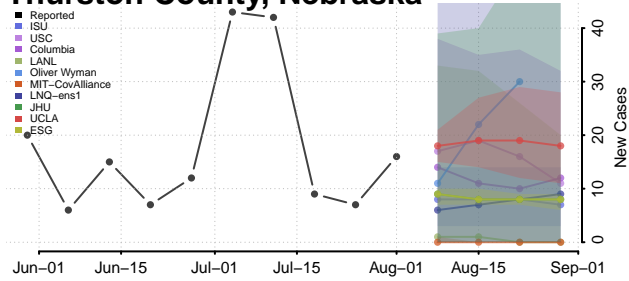

Thurston County, Nebraska