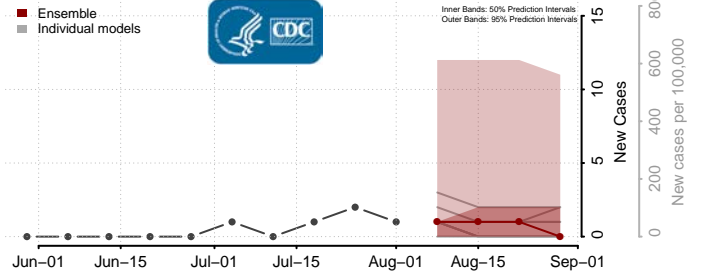

Oliver County, North Dakota