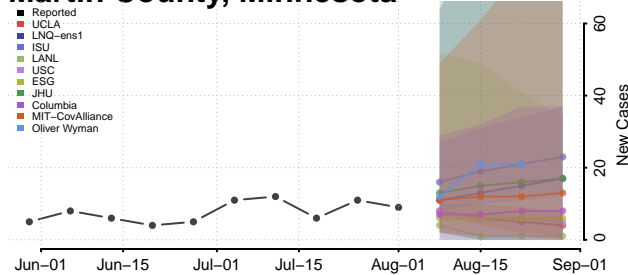

Martin County, Minnesota