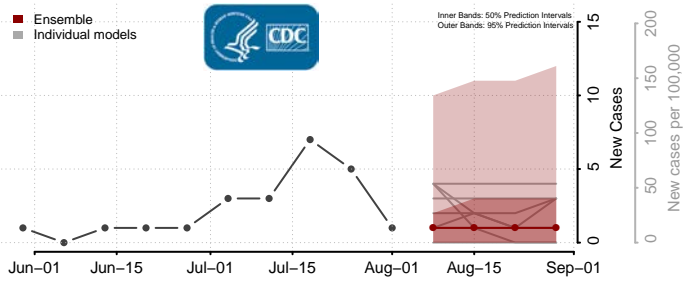

Lexington County, Virginia