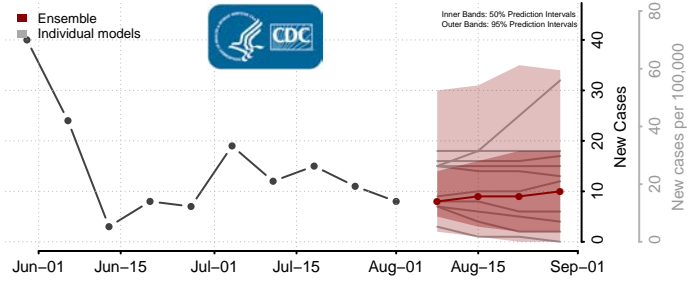

Jefferson County, West Virginia