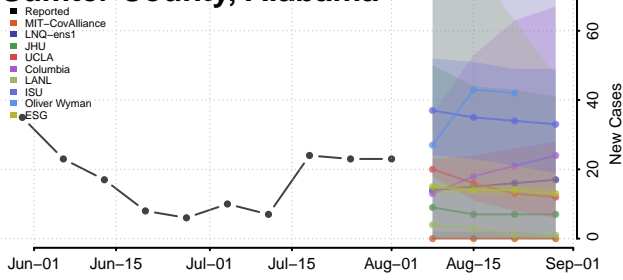

Sumter County, Alabama