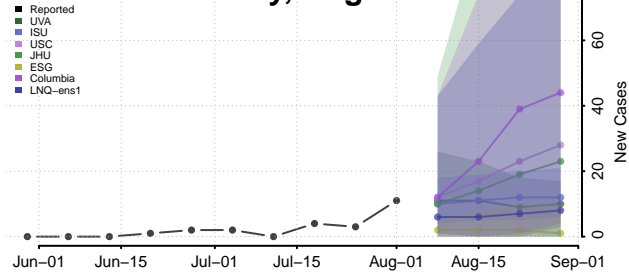

Dickenson County, Virginia