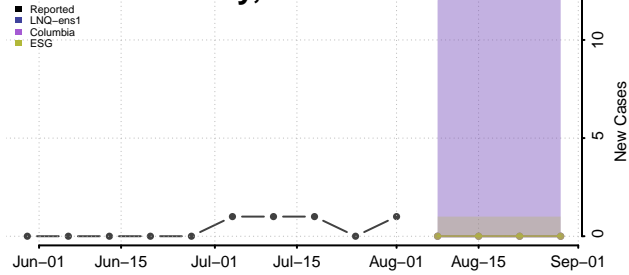

Kusilvak County, Alaska