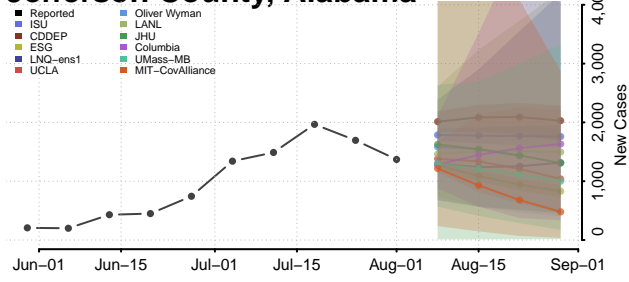

Jefferson County, Alabama