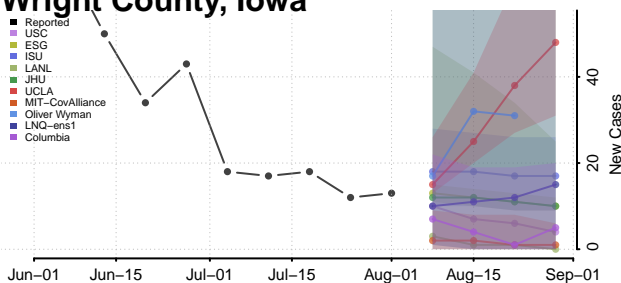

Wright County, Iowa