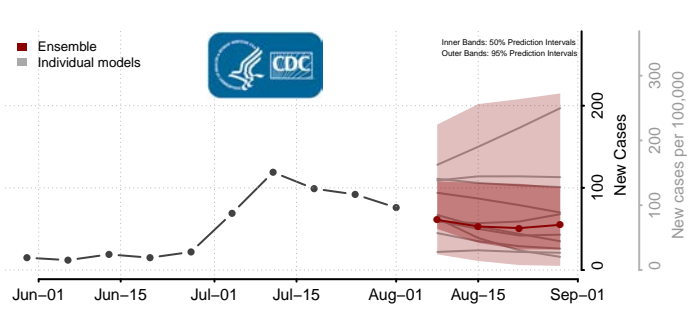

Cass County, Missouri