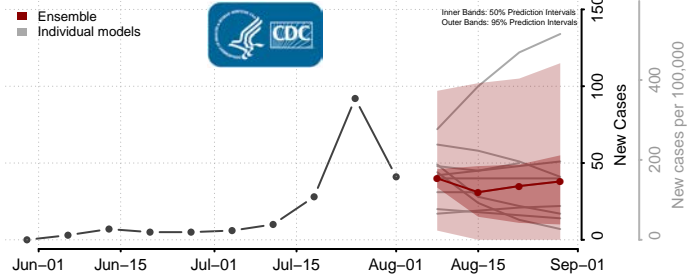

Harlan County, Kentucky