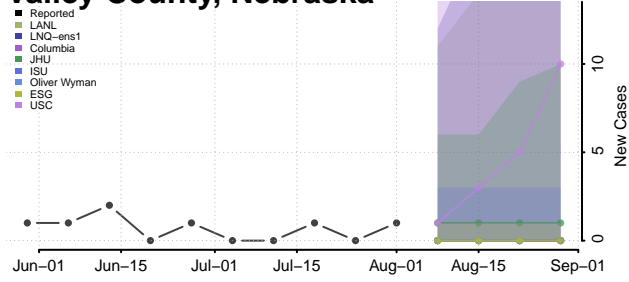

Valley County, Nebraska