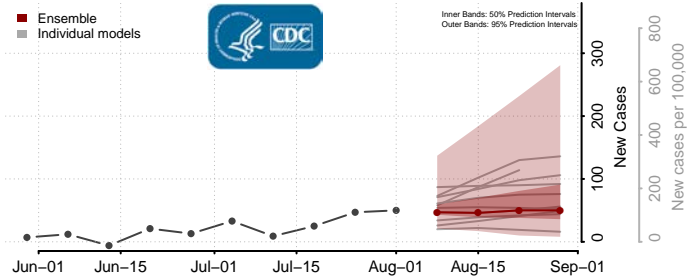

Butler County, Missouri