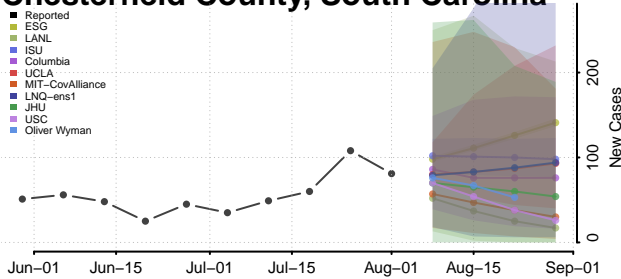

Chesterfield County, South Carolina