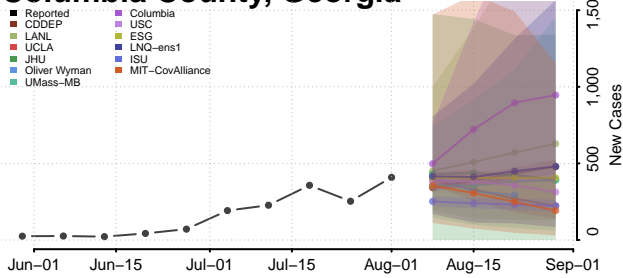

Columbia County, Georgia