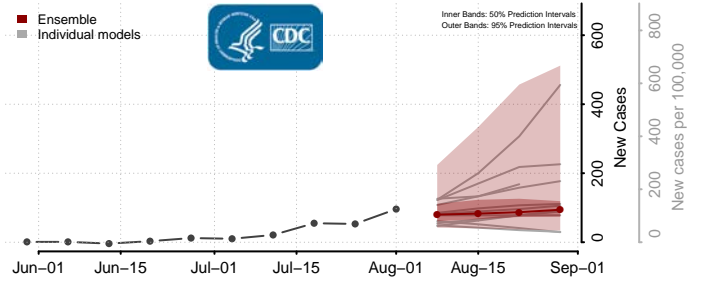

Cole County, Missouri