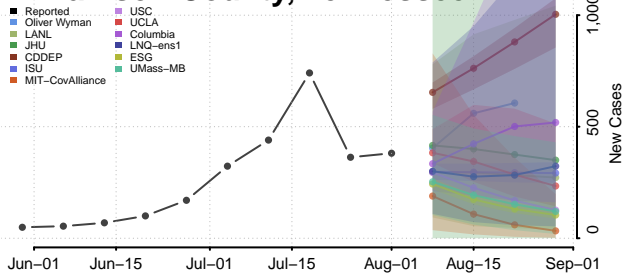

Williamson County, Tennessee