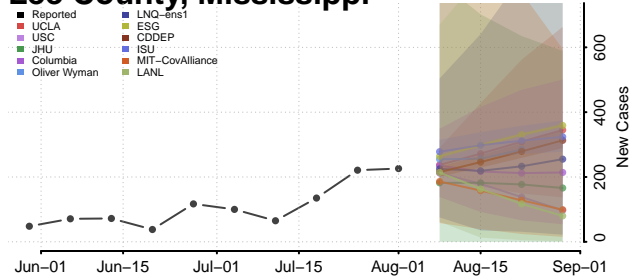

Lee County, Mississippi