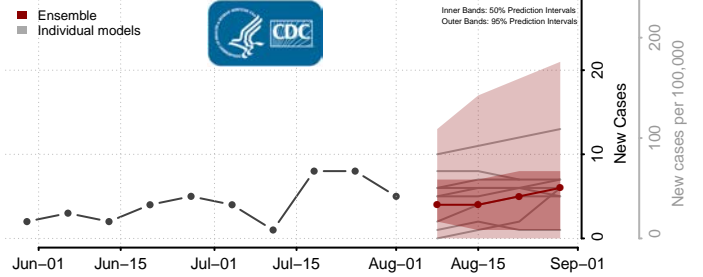

Chickasaw County, Iowa