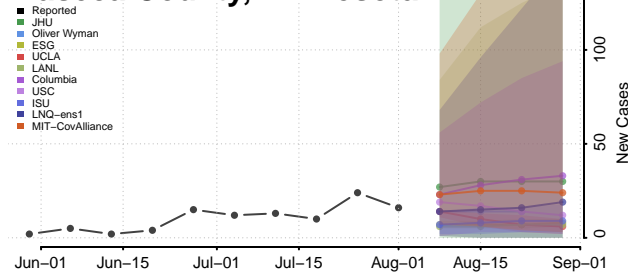

Waseca County, Minnesota