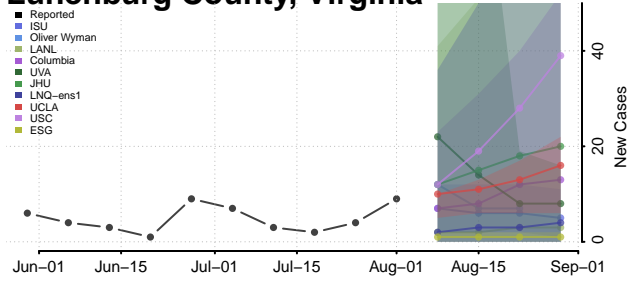

Lunenburg County, Virginia