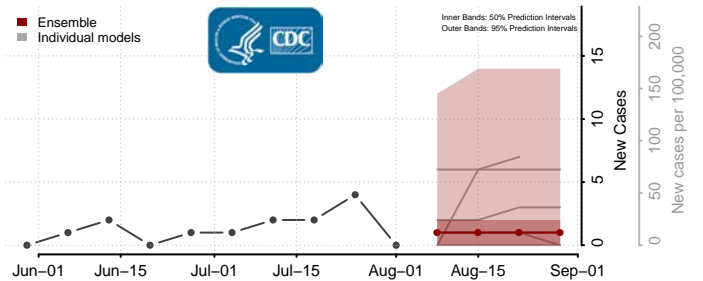

Daviess County, Missouri