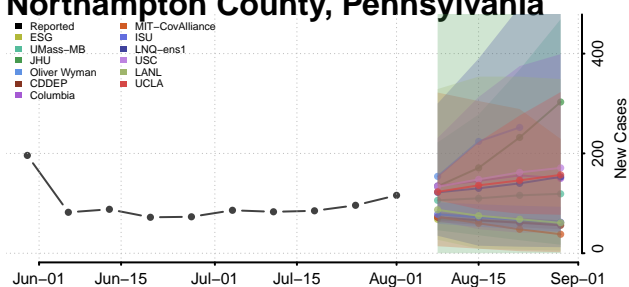

Northampton County, Pennsylvania