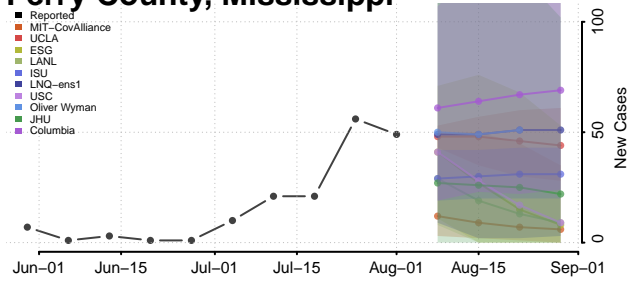

Perry County, Mississippi