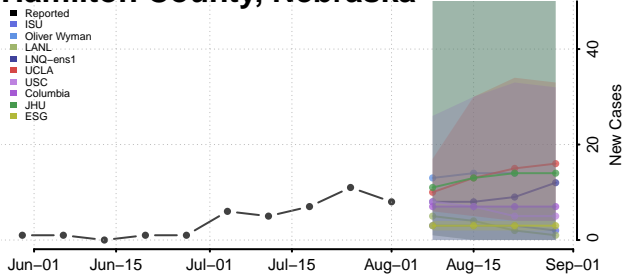

Hamilton County, Nebraska