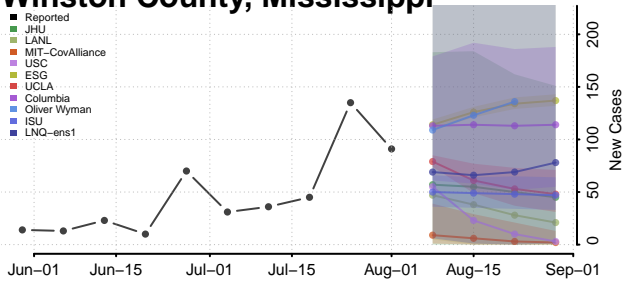

Winston County, Mississippi