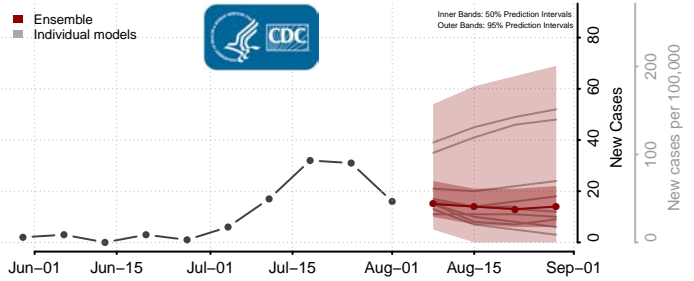

Transylvania County, North Carolina