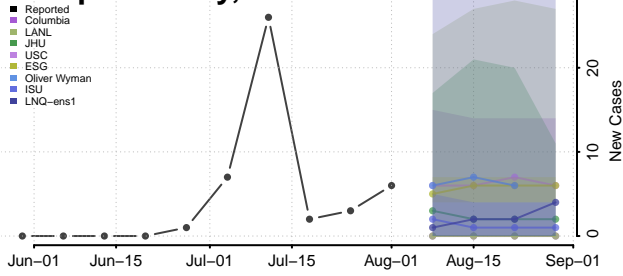

Phillips County, Kansas