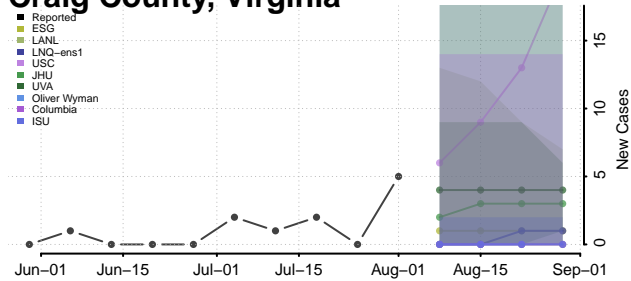

Craig County, Virginia