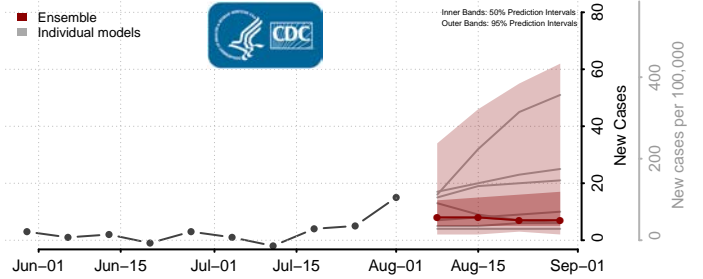

Carroll County, Illinois