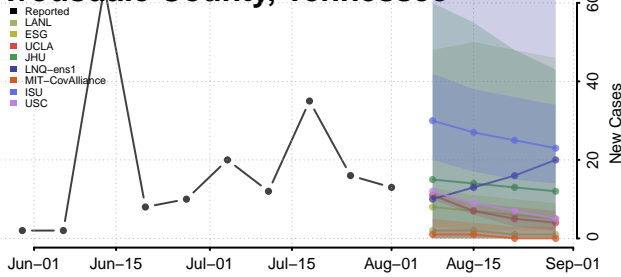

Trousdale County, Tennessee