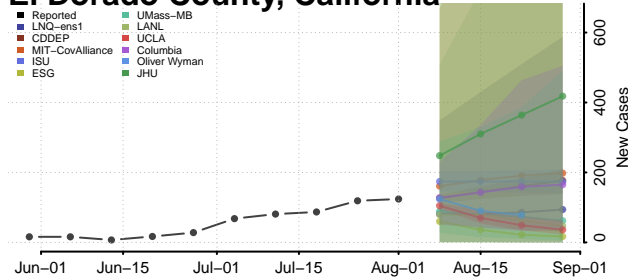

EI Dorado County, California