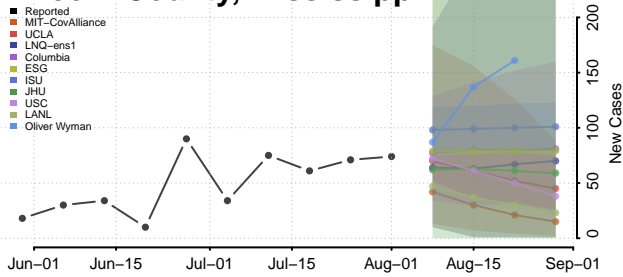

Lincoln County, Mississippi