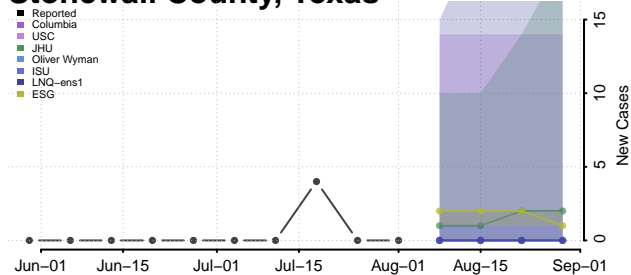

Stonewall County, Texas