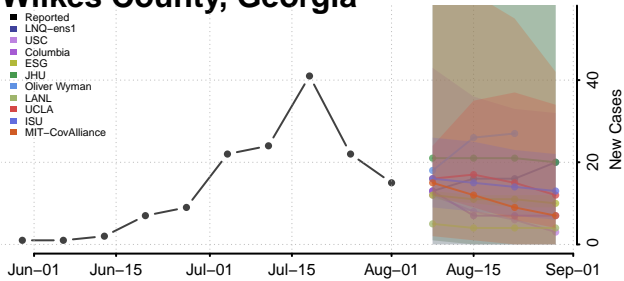

Wilkes County, Georgia