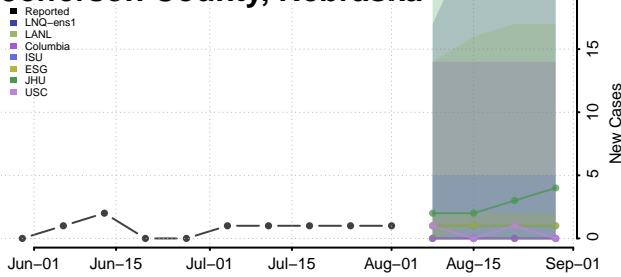

Jefferson County, Nebraska