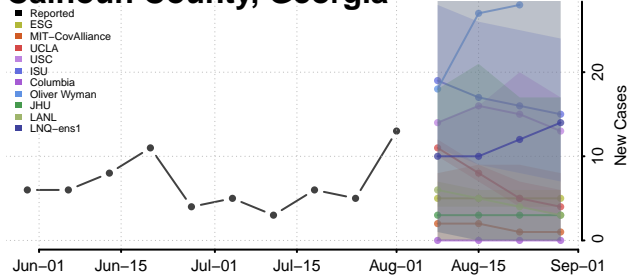

Calhoun County, Georgia