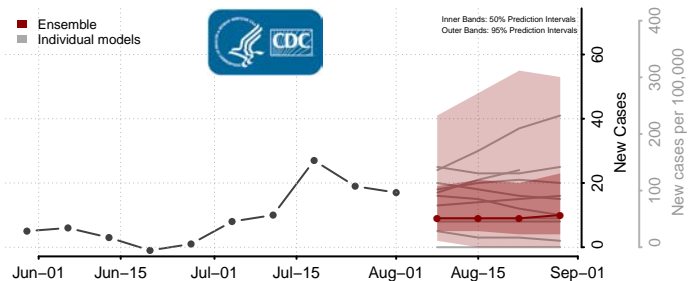

Southampton County, Virginia