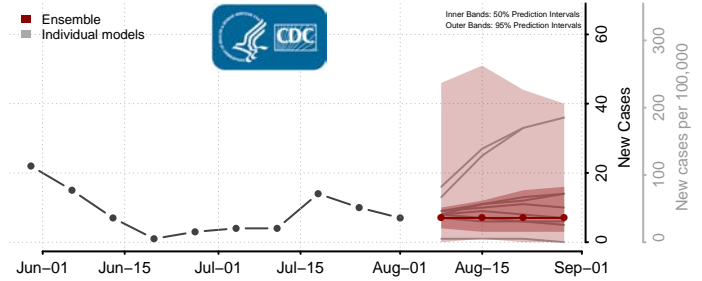

Kent County, Maryland