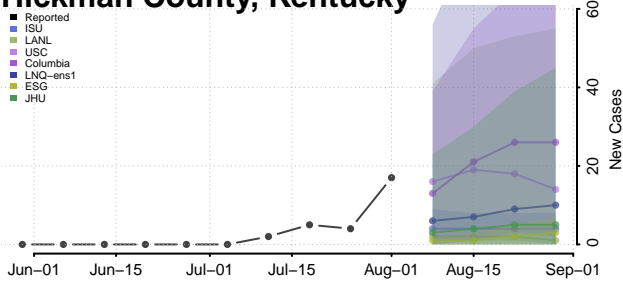

Hickman County, Kentucky