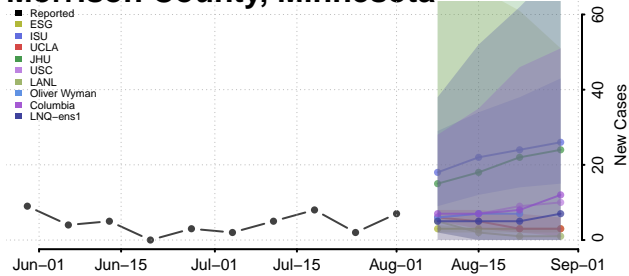

Morrison County, Minnesota