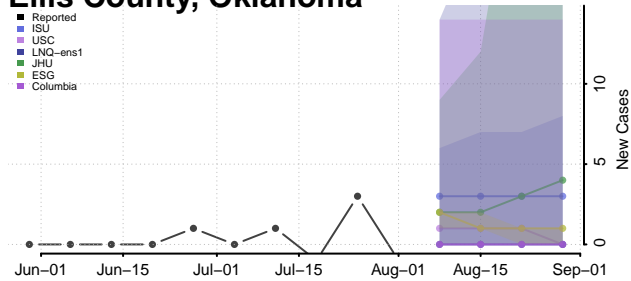

Ellis County, Oklahoma