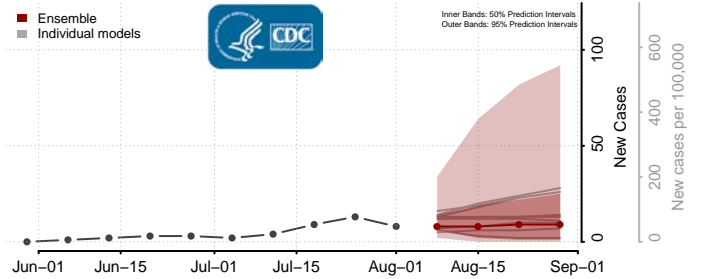

Dallas County, Missouri