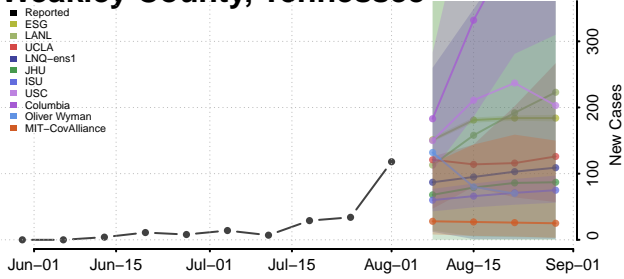

Weakley County, Tennessee