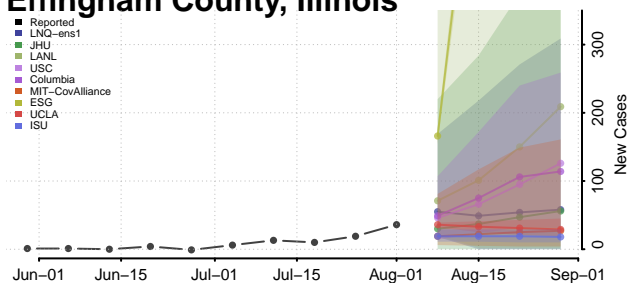

Effingham County, Illinois