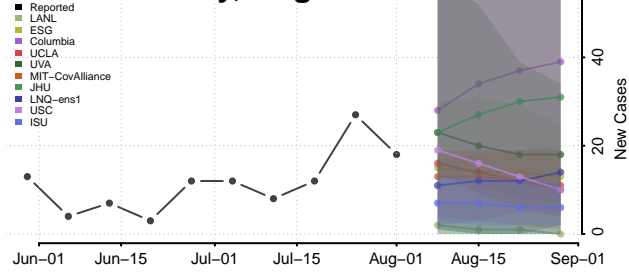

Greene County, Virginia