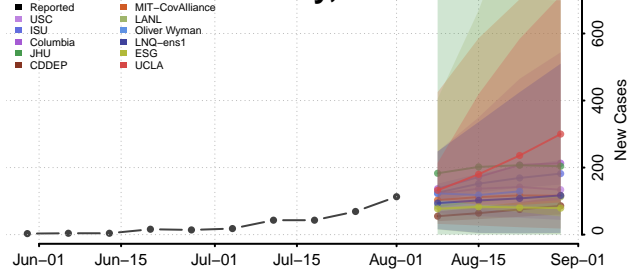

Pottawatomie County, Oklahoma