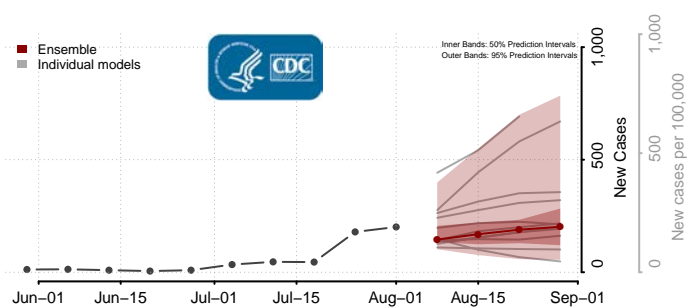

Cass County, Missouri