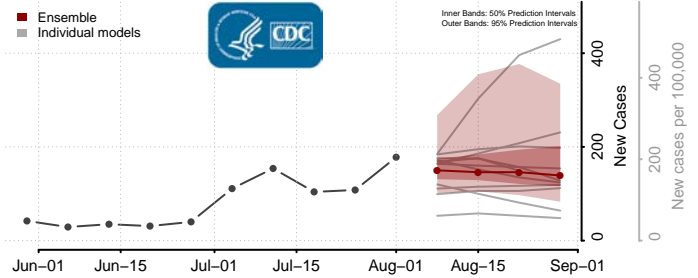

Twin Falls County, Idaho