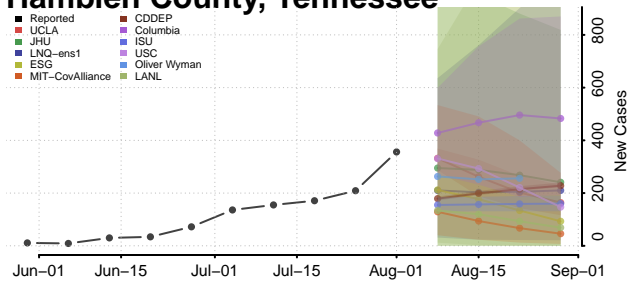

Hamblen County, Tennessee