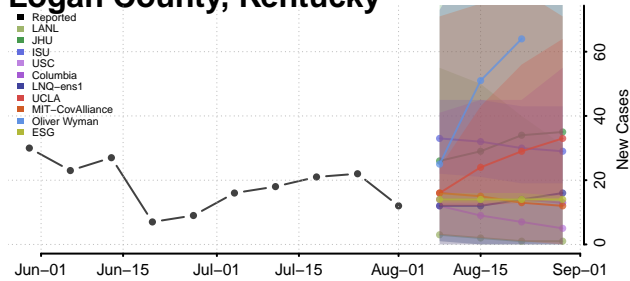

Logan County, Kentucky