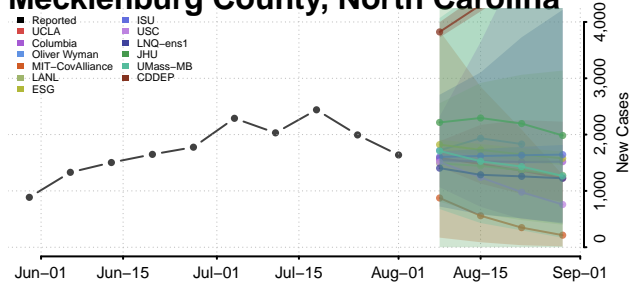

Mecklenburg County, North Carolina