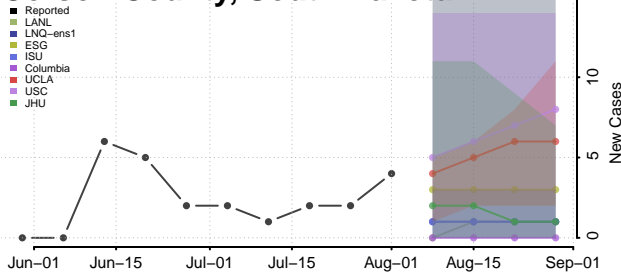

Corson County, South Dakota