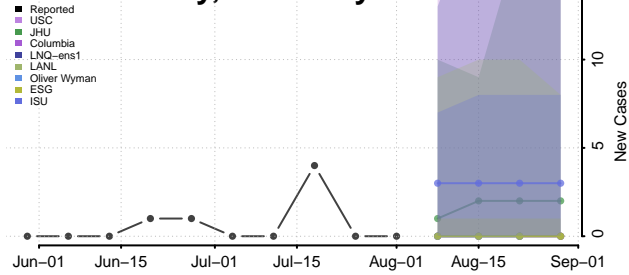

Elliott County, Kentucky