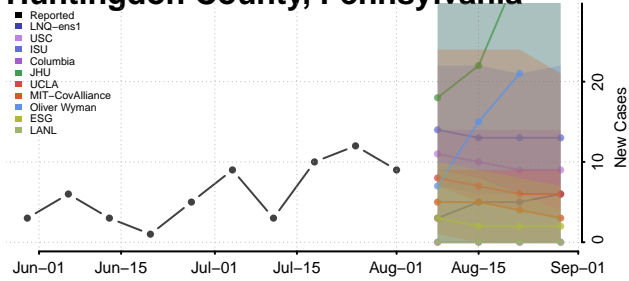

Huntingdon County, Pennsylvania