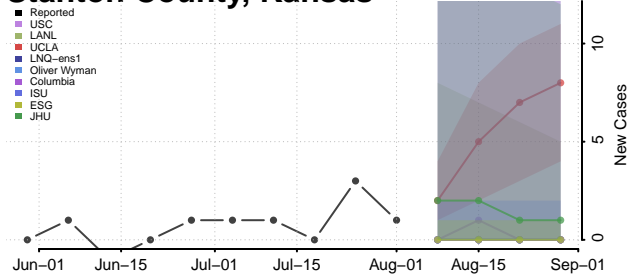

Stanton County, Kansas