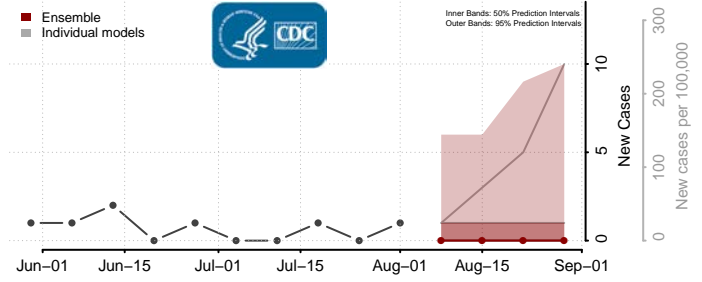

Valley County, Nebraska