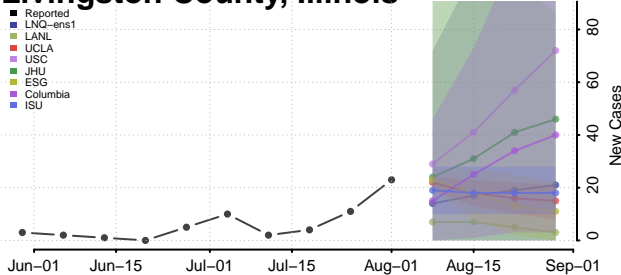

Livingston County, Illinois