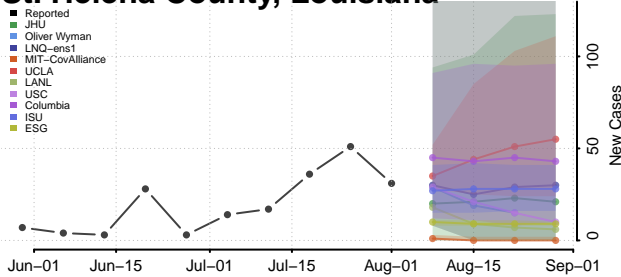

St. Helena County, Louisiana