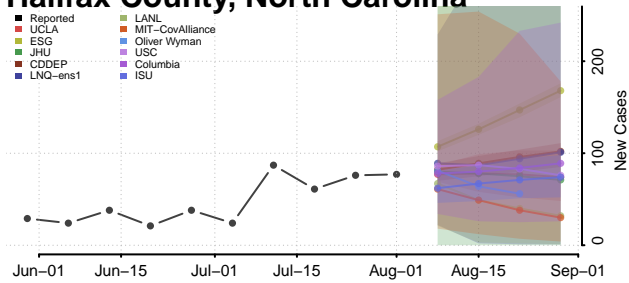

Halifax County, North Carolina