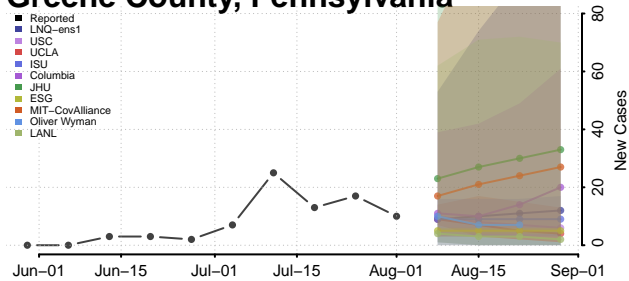

Greene County, Pennsylvania