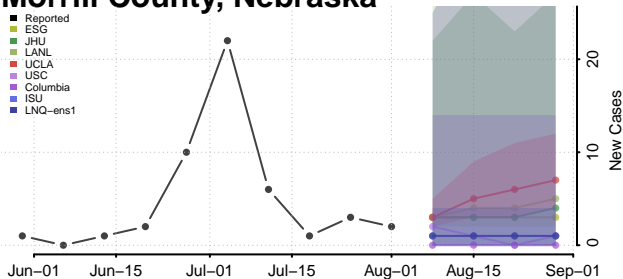

Morrill County, Nebraska