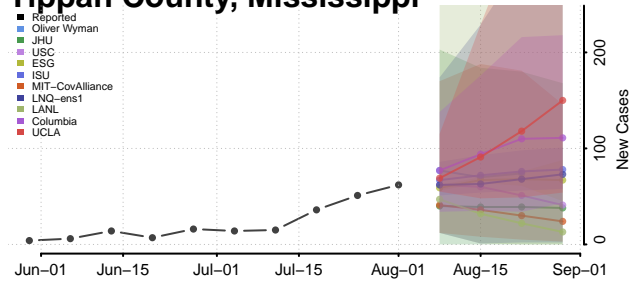

Tippah County, Mississippi