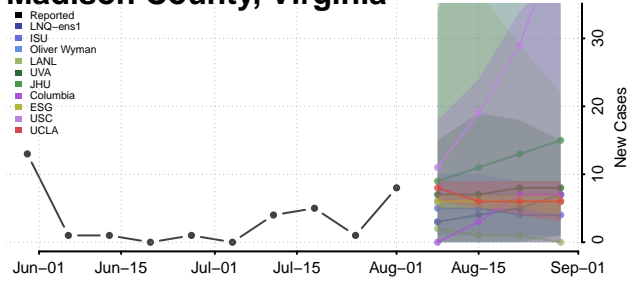

### Madison County, Virginia