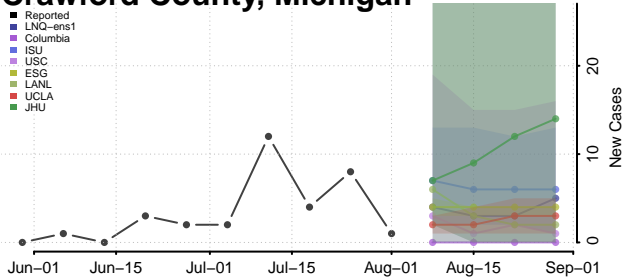

Crawford County, Michigan