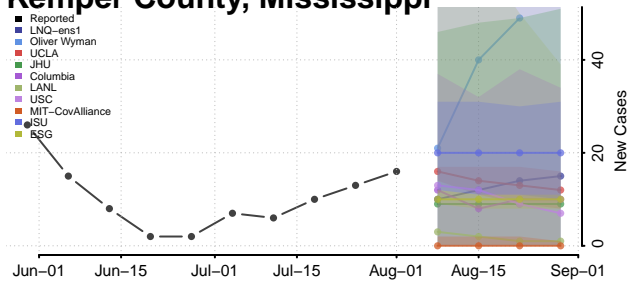

Kemper County, Mississippi