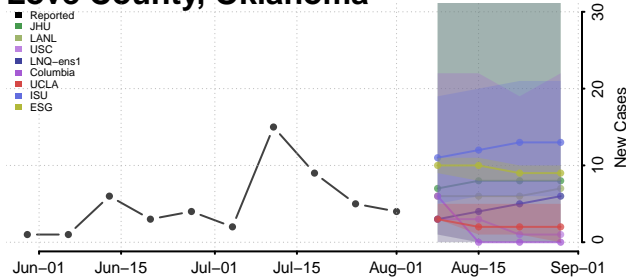

Love County, Oklahoma