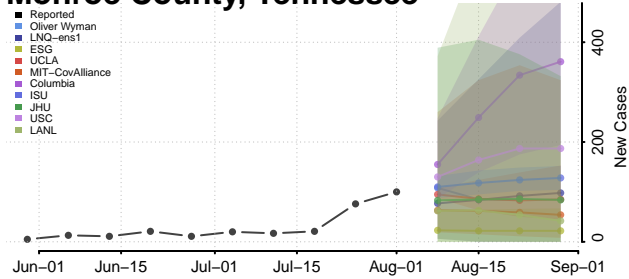

Monroe County, Tennessee