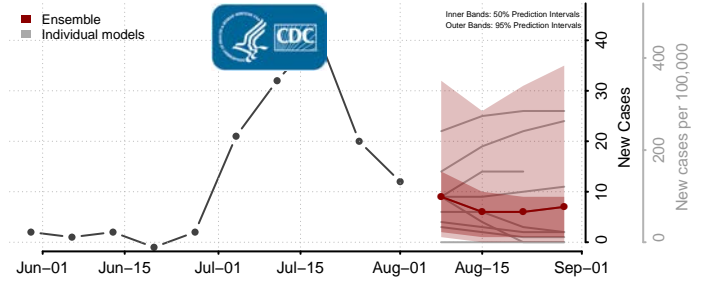

Pipestone County, Minnesota