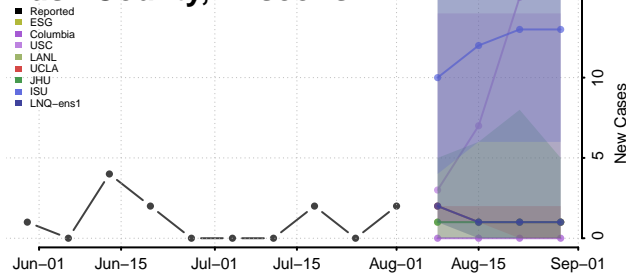

Rusk County, Wisconsin