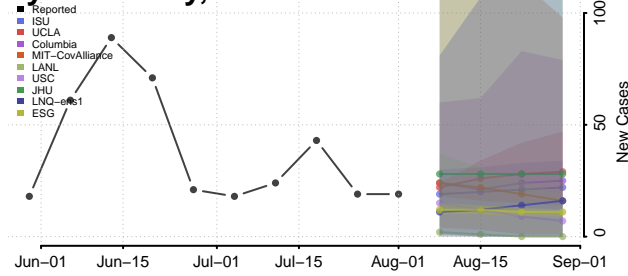

Lyon County, Minnesota