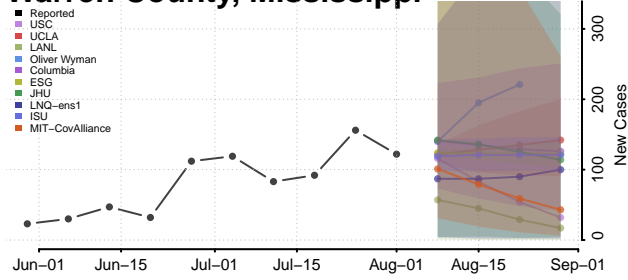

Warren County, Mississippi