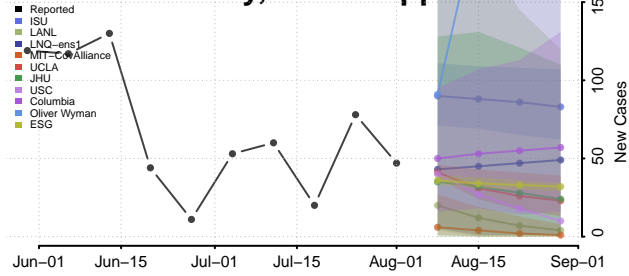

Neshoba County, Mississippi