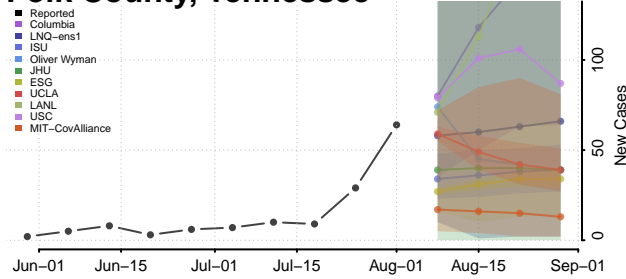

### Putnam County, Tennessee