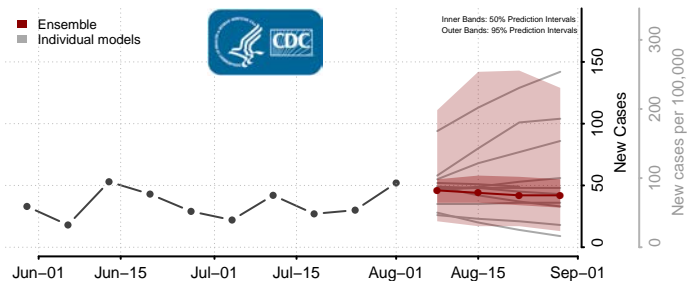

Lenoir County, North Carolina