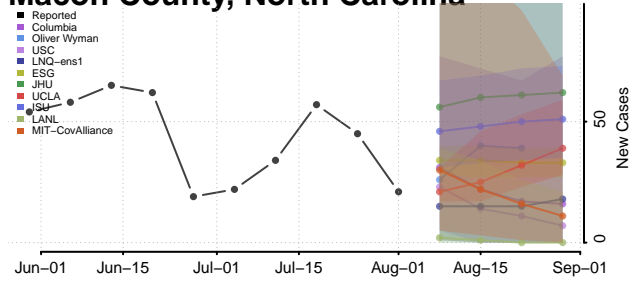

Macon County, North Carolina