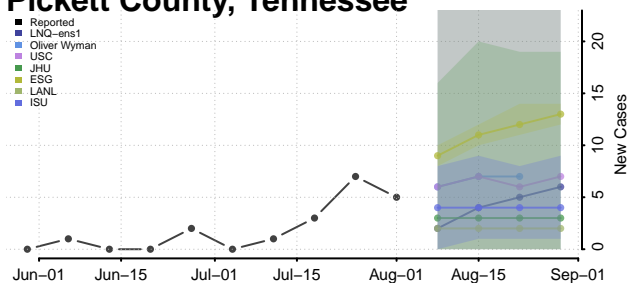

Pickett County, Tennessee