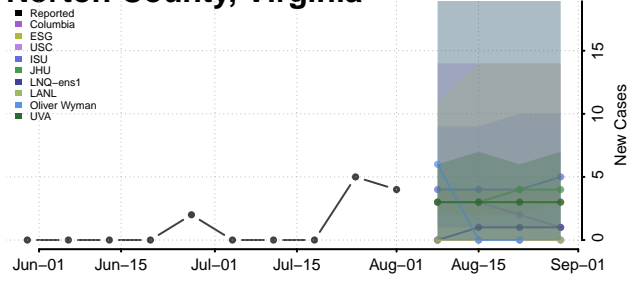

### Norton County, Virginia