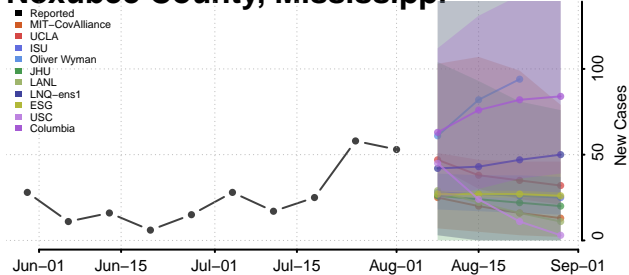

Noxubee County, Mississippi