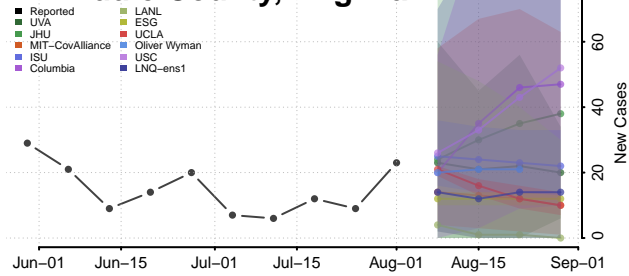

Dinwiddie County, Virginia