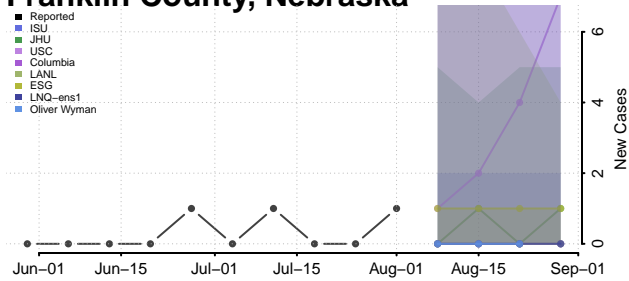

Franklin County, Nebraska