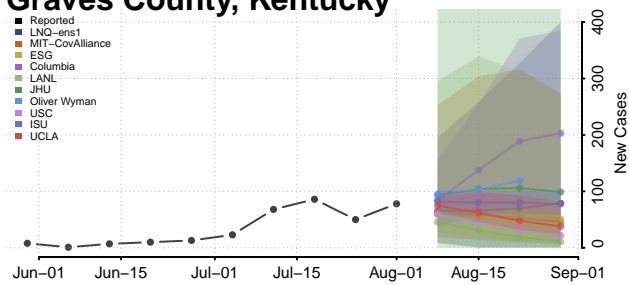

Graves County, Kentucky