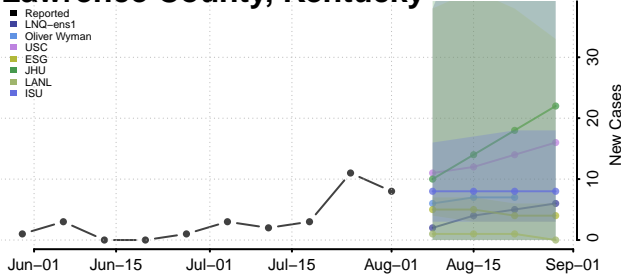

Lawrence County, Kentucky