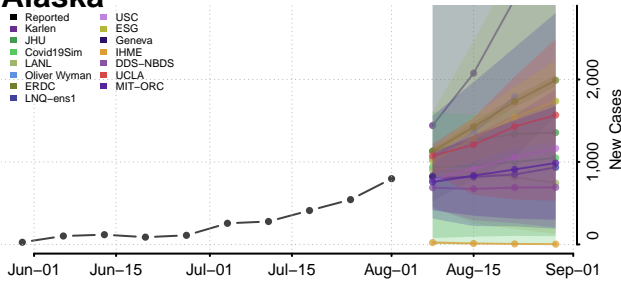

Washington County, Alabama

Wilcox County, Alabama

Winston County, Alabama

Alaska

Aleutians East County, Alaska

Aleutians West County, Alaska