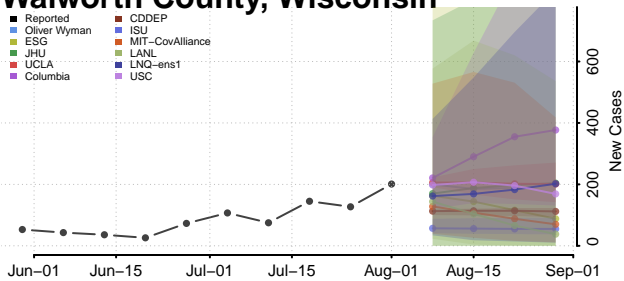

Walworth County, Wisconsin