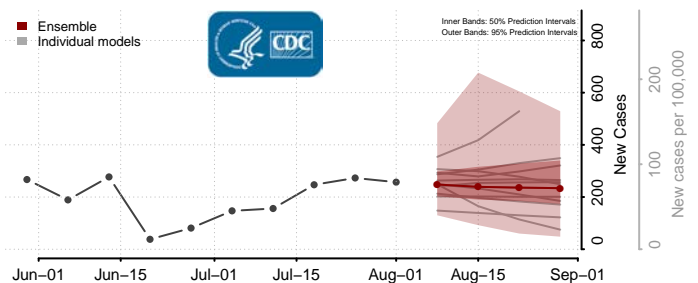

Howard County, Maryland