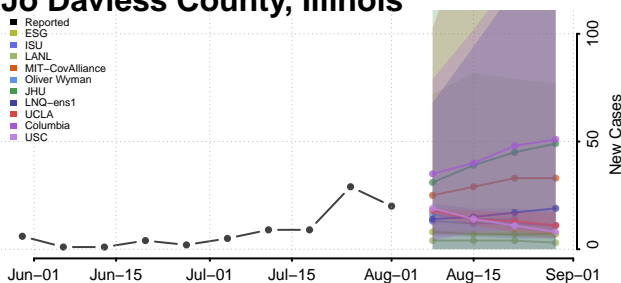

Jo Daviess County, Illinois