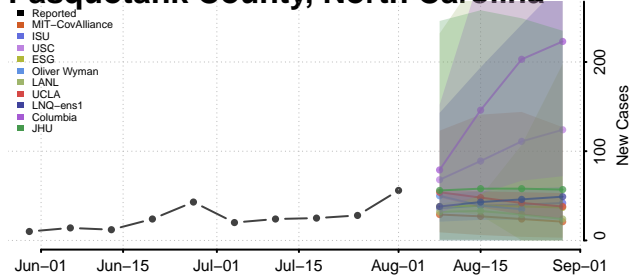

Pasquotank County, North Carolina