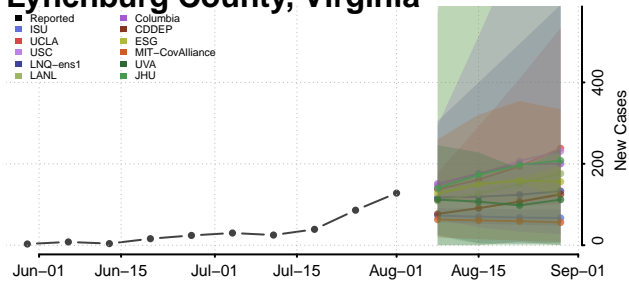

Lynchburg County, Virginia