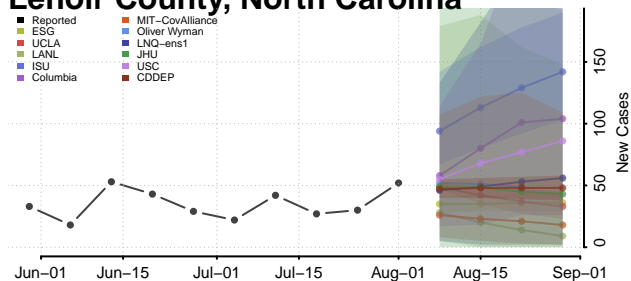

Lenoir County, North Carolina