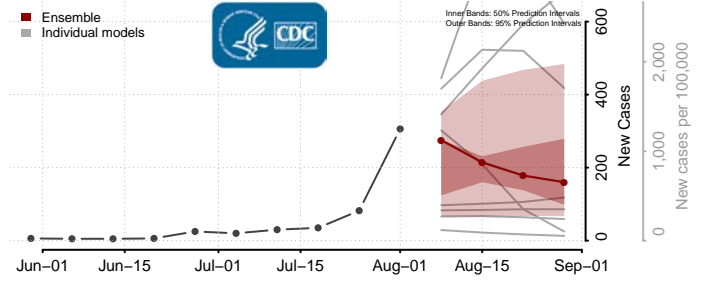

George County, Mississippi