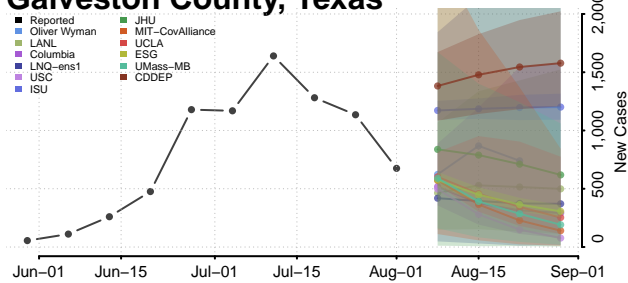

Galveston County, Texas