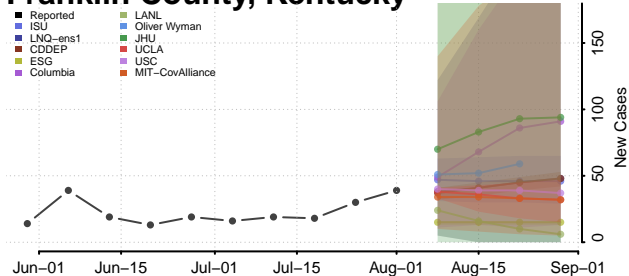

Franklin County, Kentucky