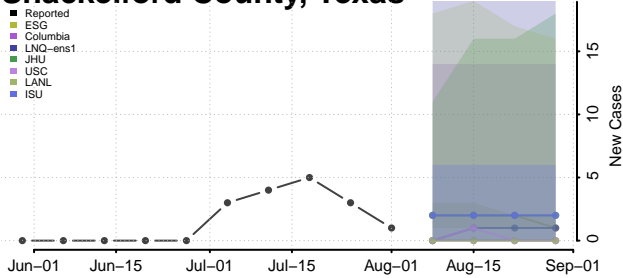

Shackelford County, Texas