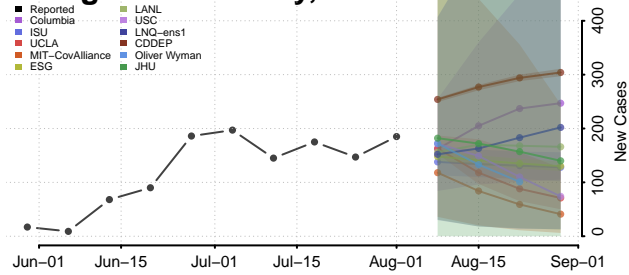

Georgetown County, South Carolina