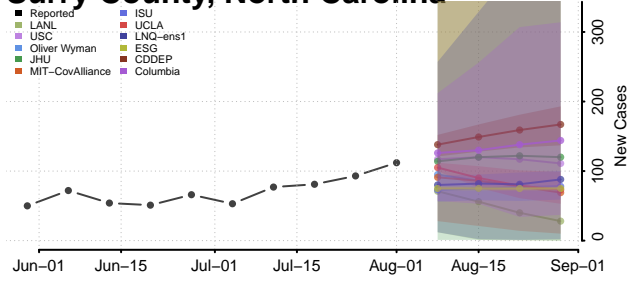

Surry County, North Carolina