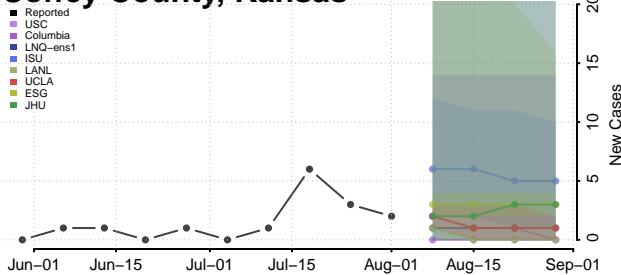

Coffey County, Kansas