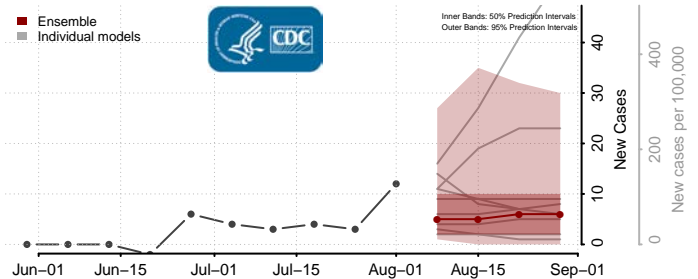

Jones County, North Carolina