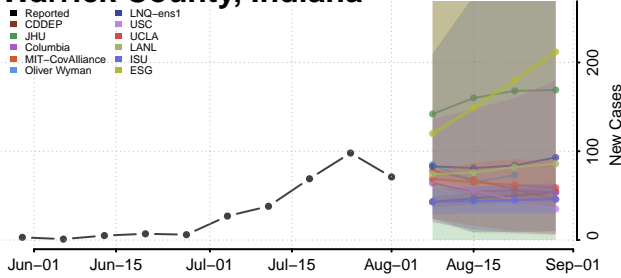

Warrick County, Indiana