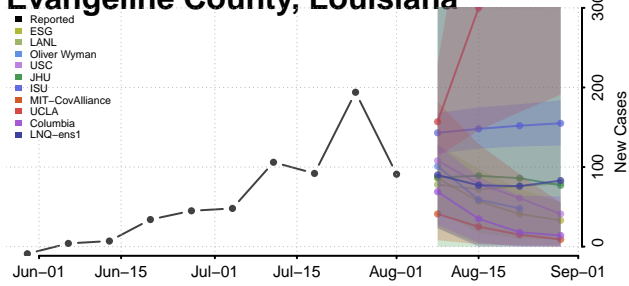

Evangeline County, Louisiana