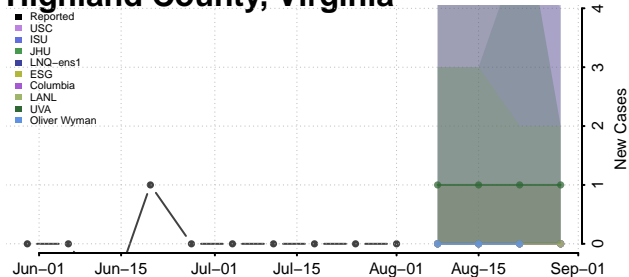

Highland County, Virginia