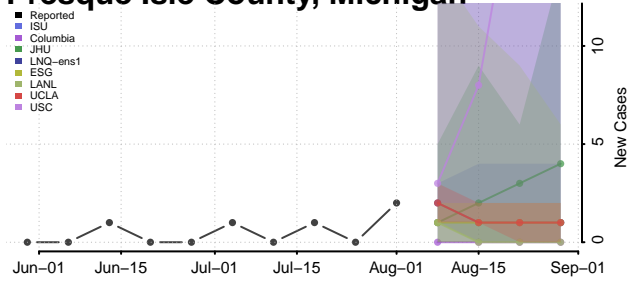

### Presque Isle County, Michigan