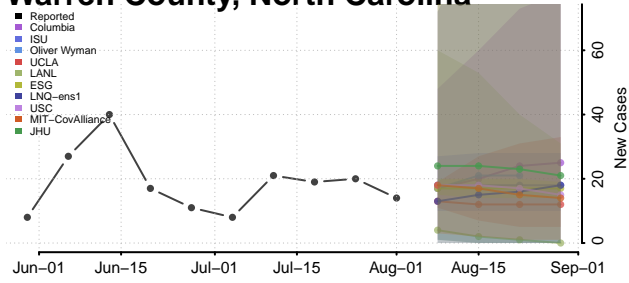

Warren County, North Carolina