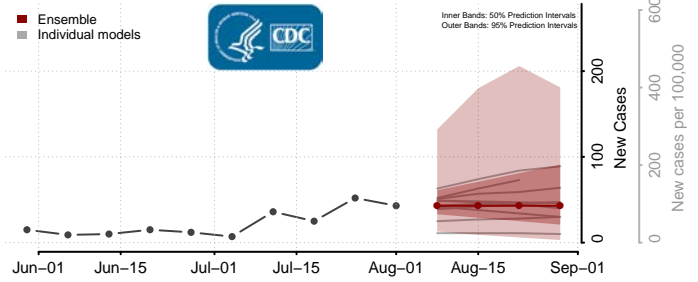

Henderson County, Kentucky