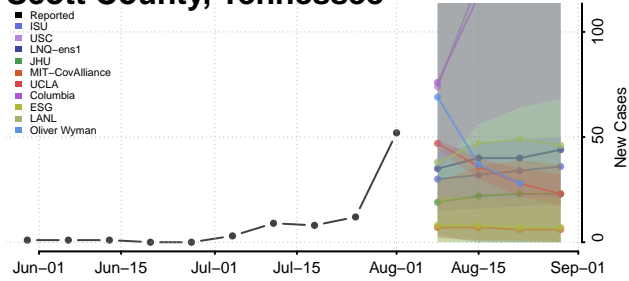

Scott County, Tennessee