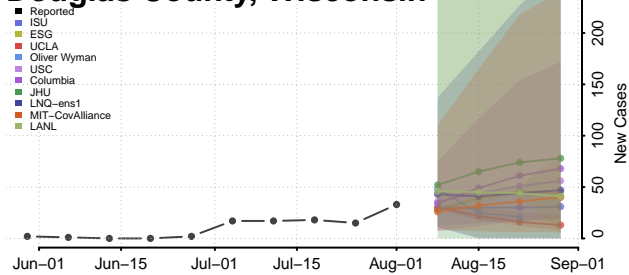

Douglas County, Wisconsin