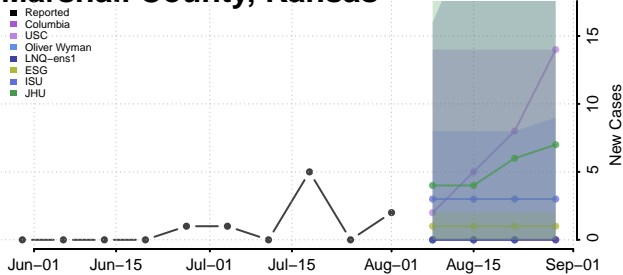

Marshall County, Kansas