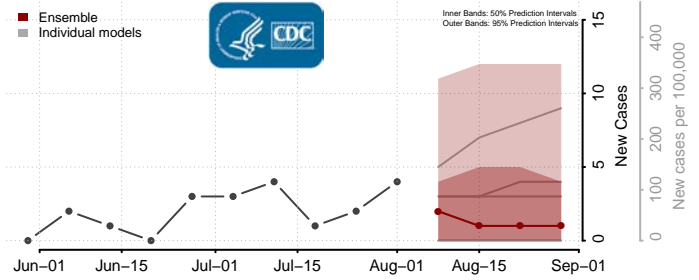

Hanson County, South Dakota