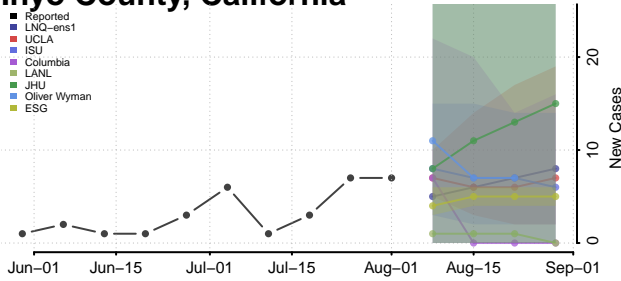

Inyo County, California