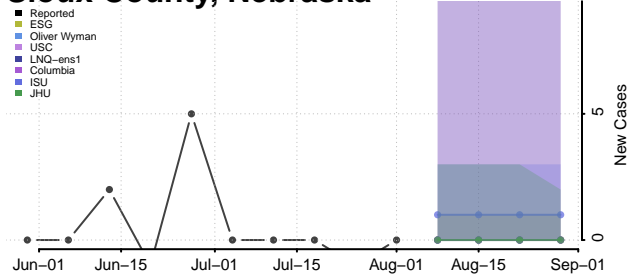

Sioux County, Nebraska