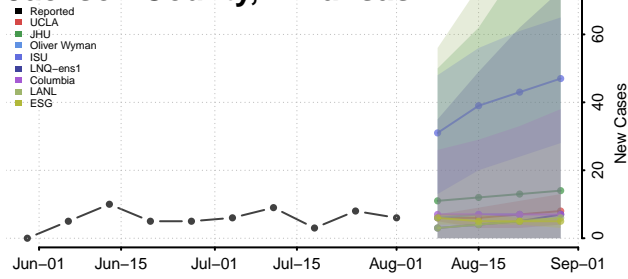

Jackson County, Arkansas