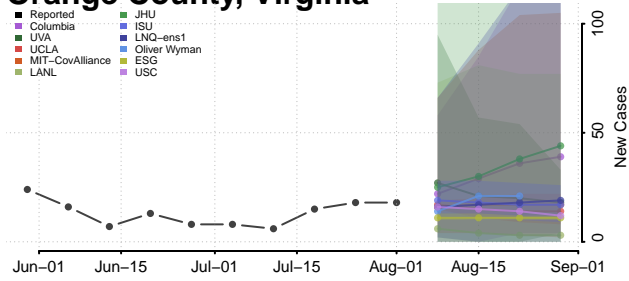

Orange County, Virginia