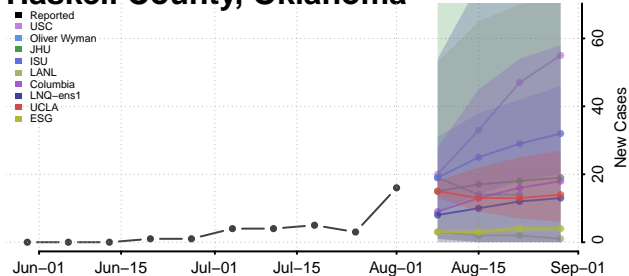

Haskell County, Oklahoma