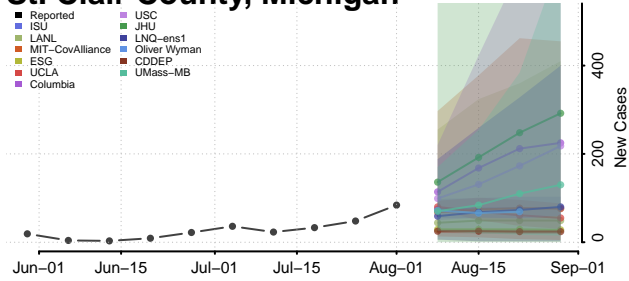

St. Clair County, Michigan