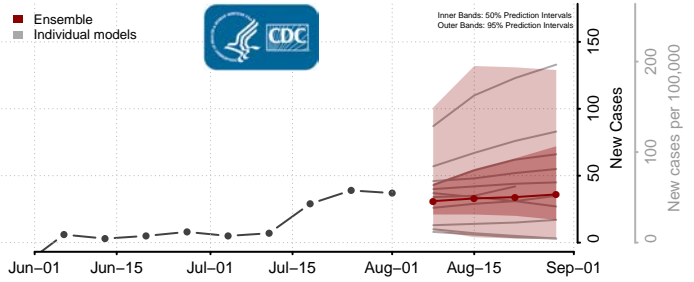

Ward County, North Dakota