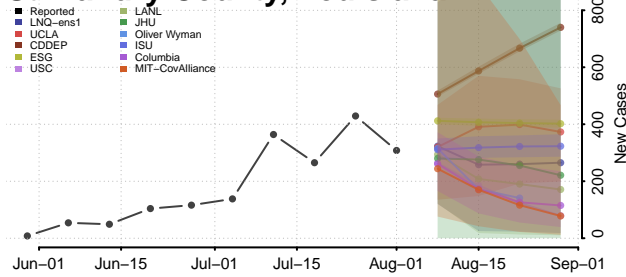

St. Landry County, Louisiana