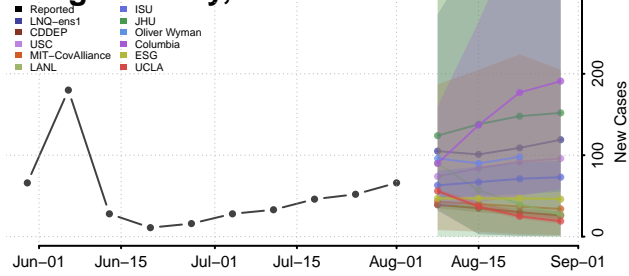

Dodge County, Wisconsin