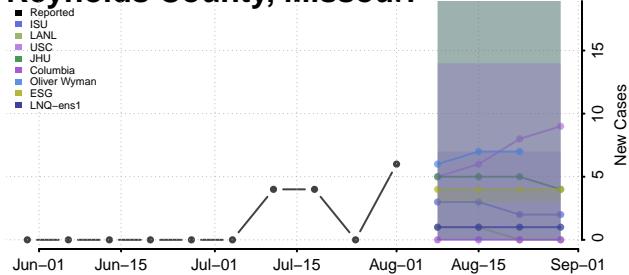

Reynolds County, Missouri