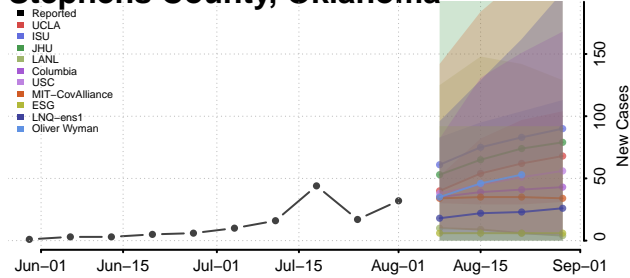

Stephens County, Oklahoma