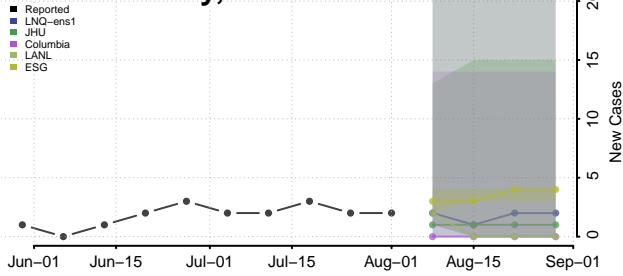

Bethel County, Alaska