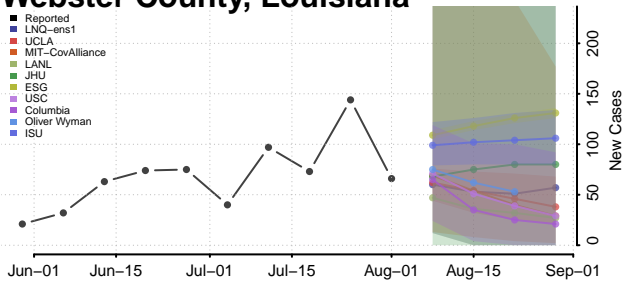

Webster County, Louisiana