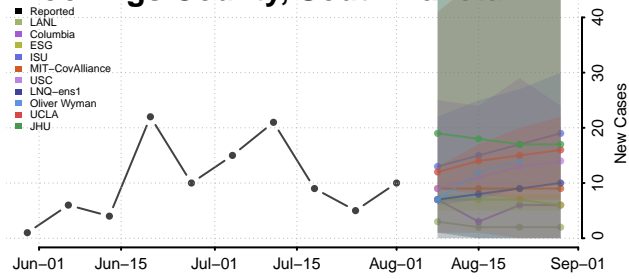

Brookings County, South Dakota