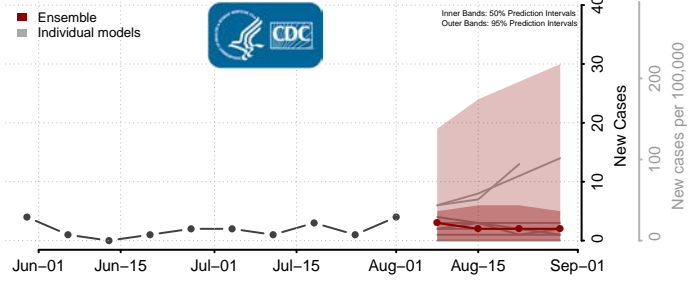

Hardy County, West Virginia