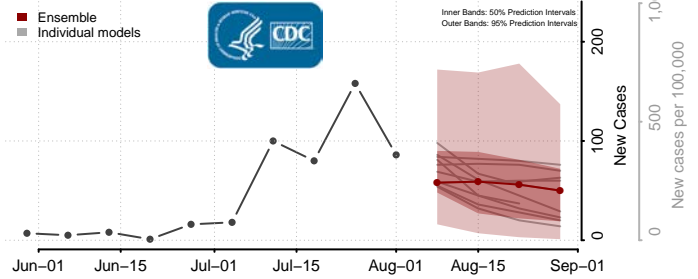

Sabine County, Louisiana