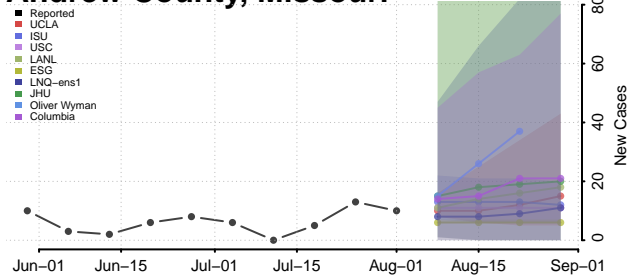

Andrew County, Missouri