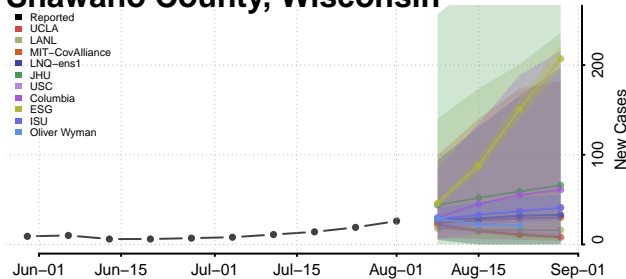

Shawano County, Wisconsin