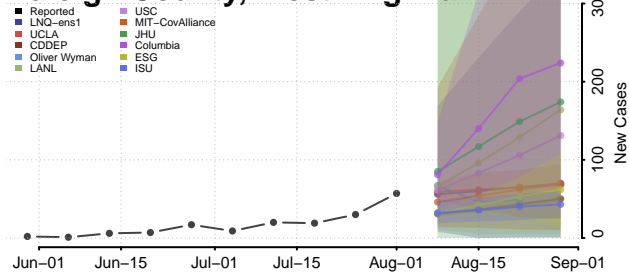

Raleigh County, West Virginia