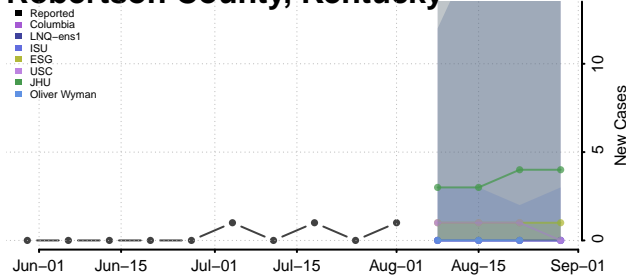

Robertson County, Kentucky