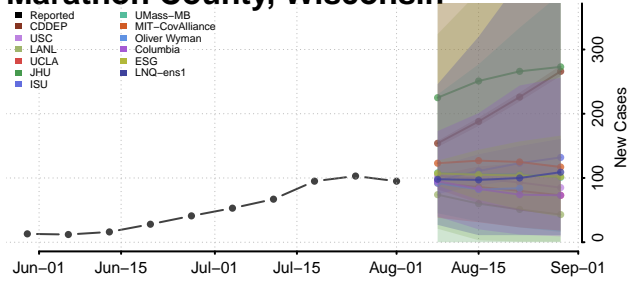

Marathon County, Wisconsin