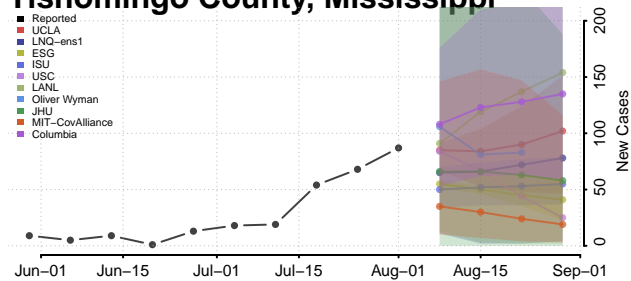

Tishomingo County, Mississippi