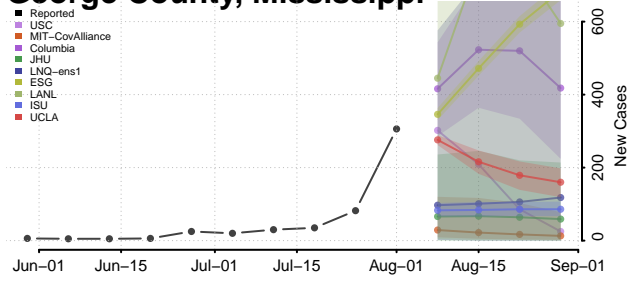

George County, Mississippi