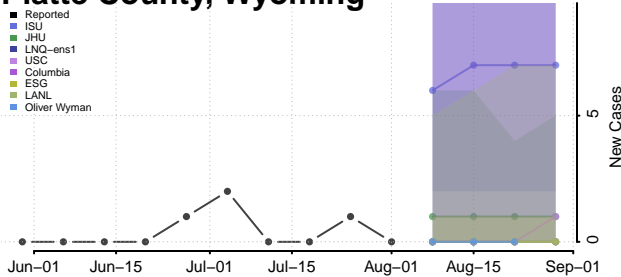

Platte County, Wyoming