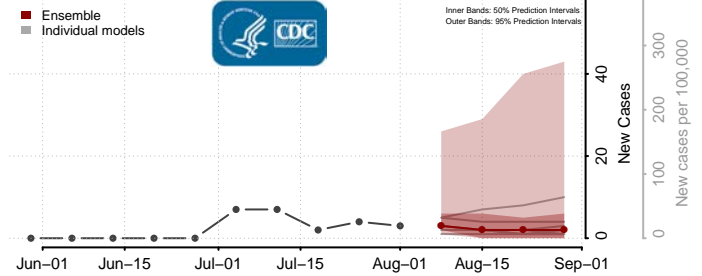

De Witt County, Illinois