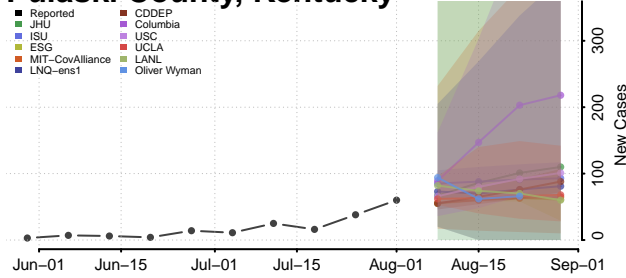

Pulaski County, Kentucky