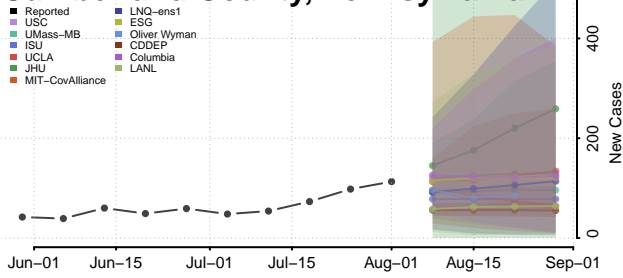

### Dauphin County, Pennsylvania