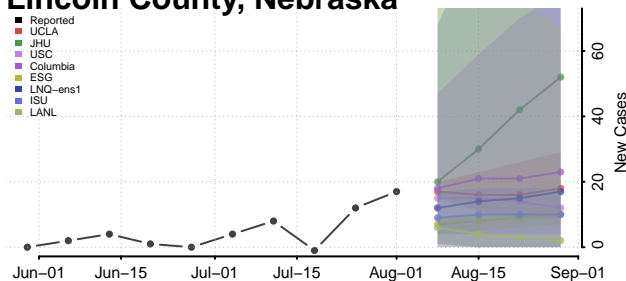

Lincoln County, Nebraska