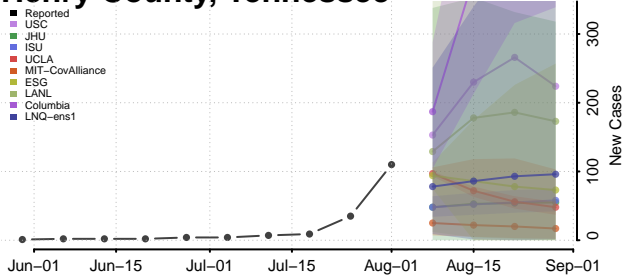

Henry County, Tennessee