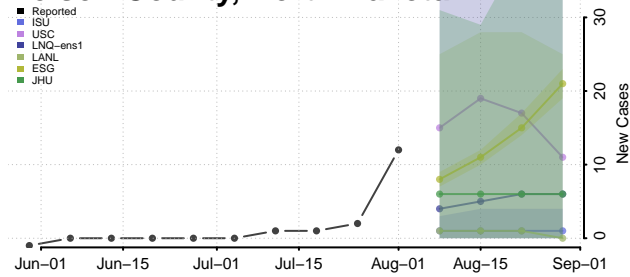

Nelson County, North Dakota