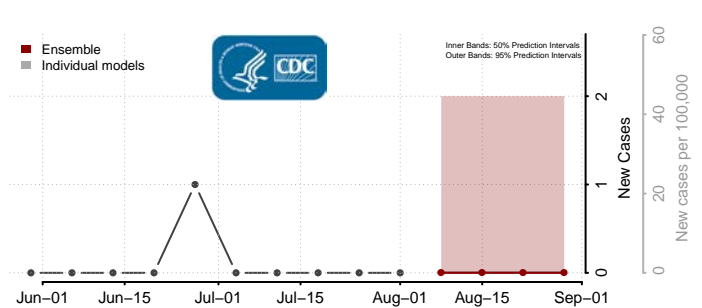

Wahkiakum County, Washington