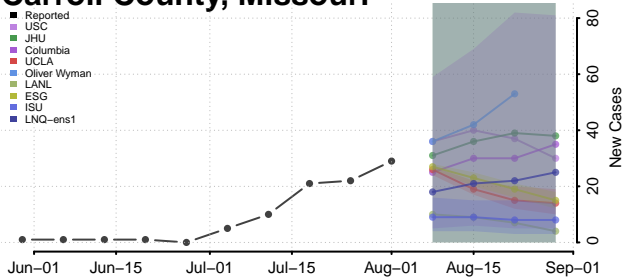

Carroll County, Missouri