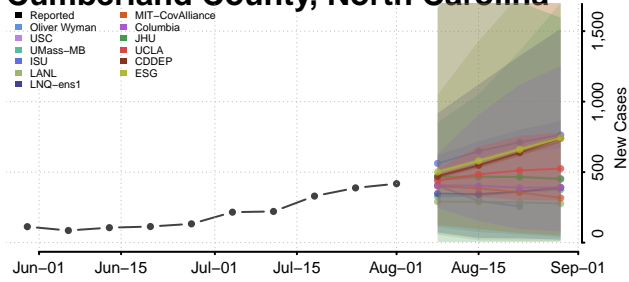

Cumberland County, North Carolina