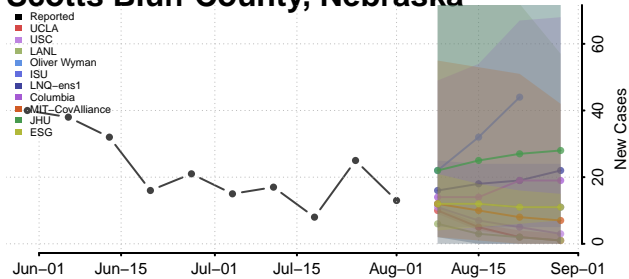

### Scotts Bluff County, Nebraska