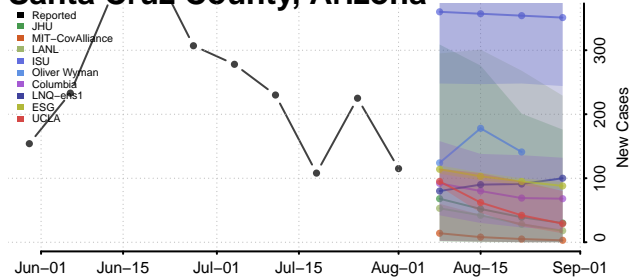

Santa Cruz County, Arizona