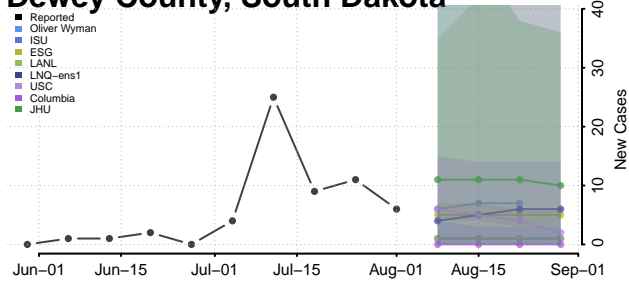

Dewey County, South Dakota