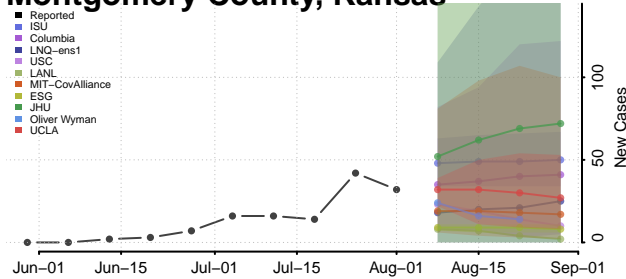

Montgomery County, Kansas