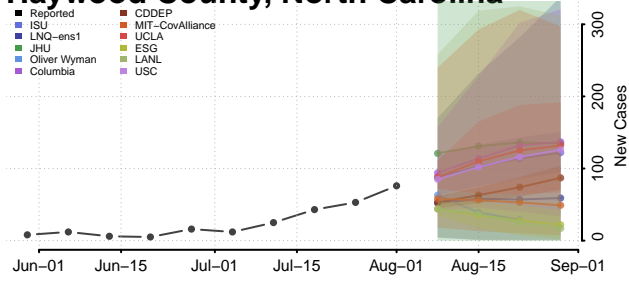

Haywood County, North Carolina