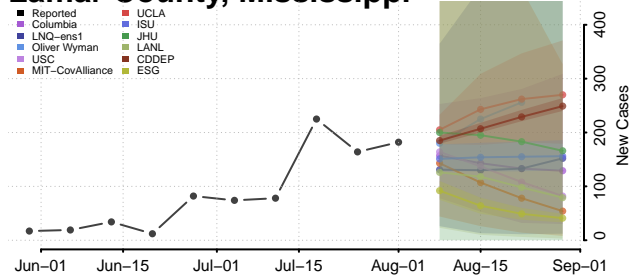

Lamar County, Mississippi