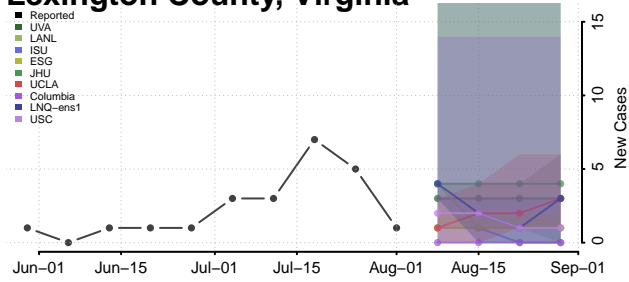

Lexington County, Virginia