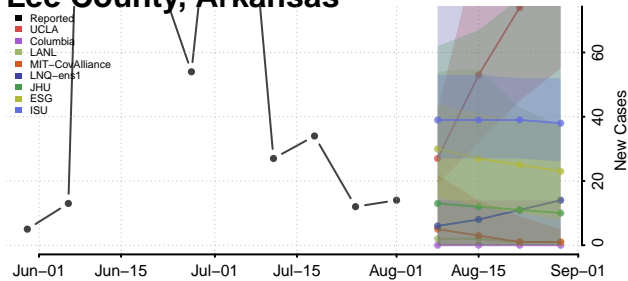

Lee County, Arkansas