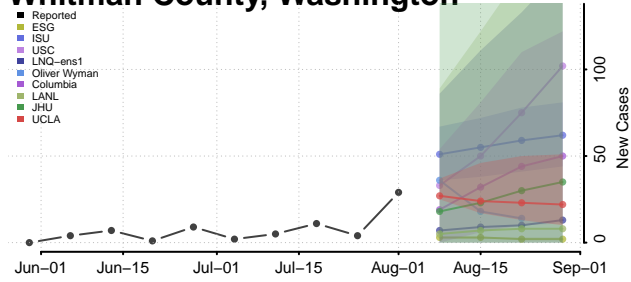

Whitman County, Washington