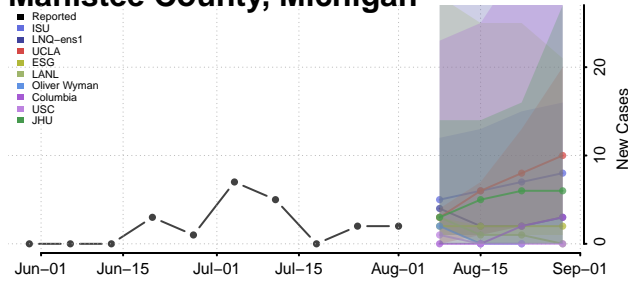

Manistee County, Michigan