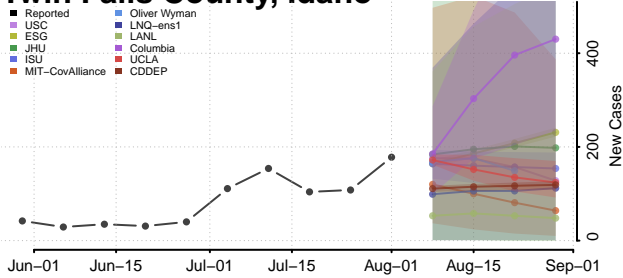

Twin Falls County, Idaho