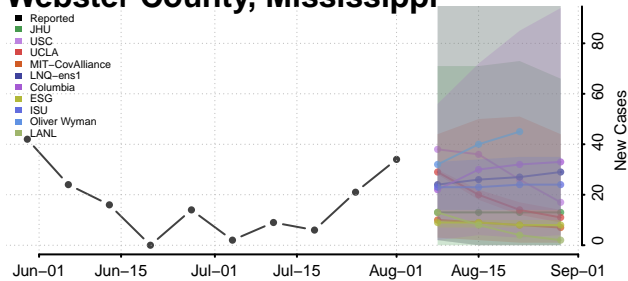

Webster County, Mississippi