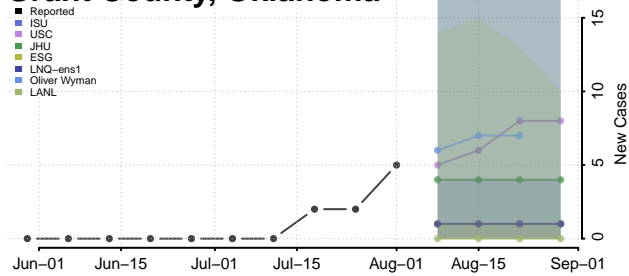

Grant County, Oklahoma