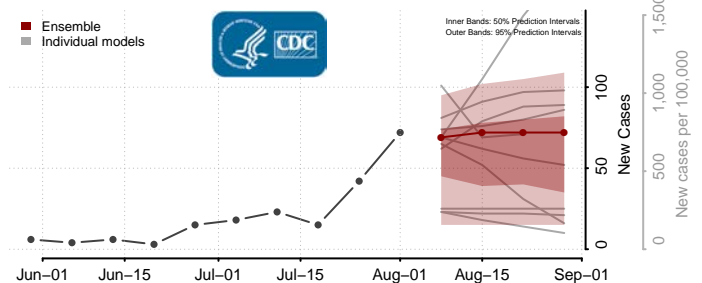

Tunica County, Mississippi