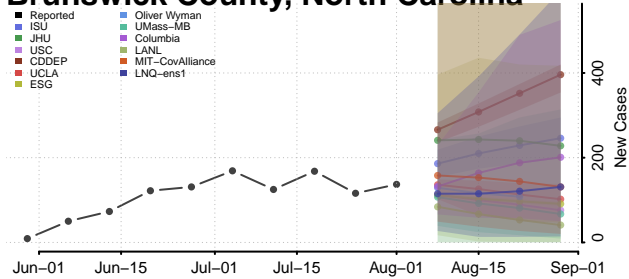

Brunswick County, North Carolina