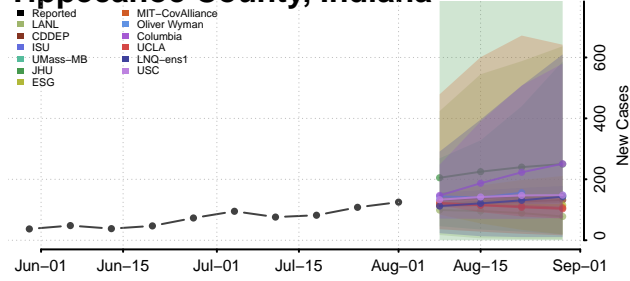

Tippecanoe County, Indiana