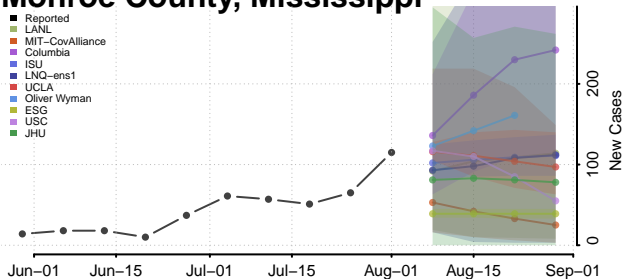

Monroe County, Mississippi