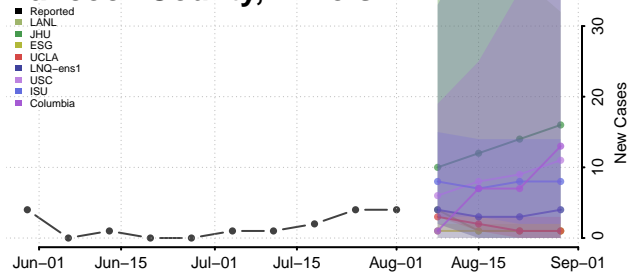

Hancock County, Illinois