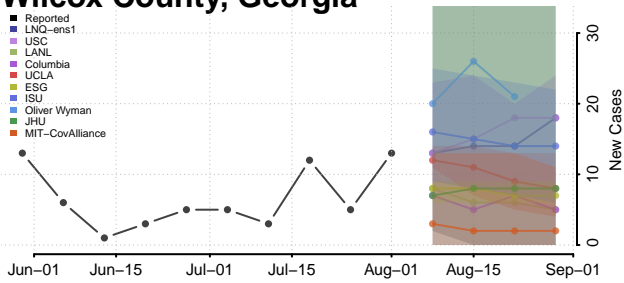

Wilcox County, Georgia