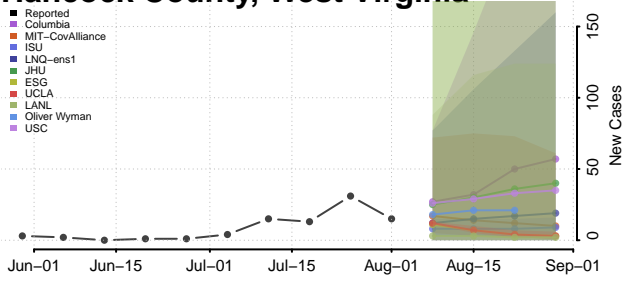

Hancock County, West Virginia