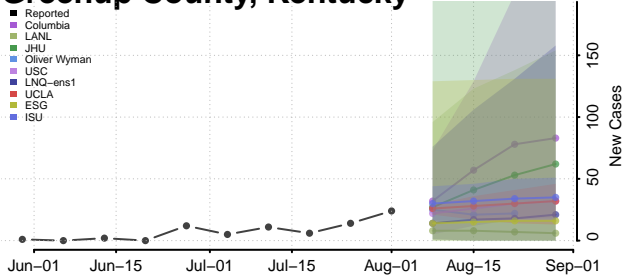

### Greenup County, Kentucky