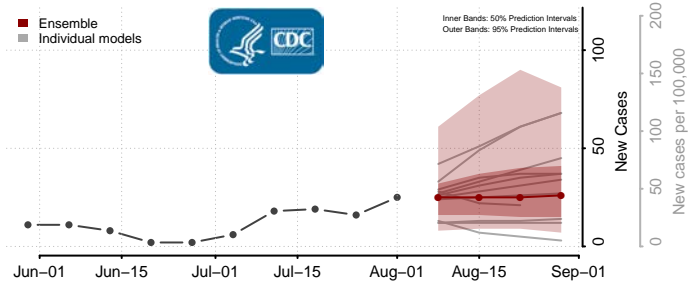

Otter Tail County, Minnesota