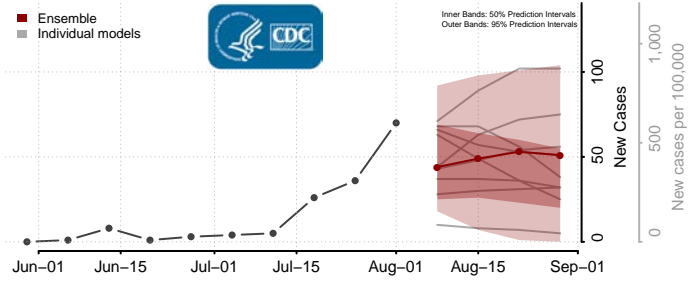

Decatur County, Tennessee