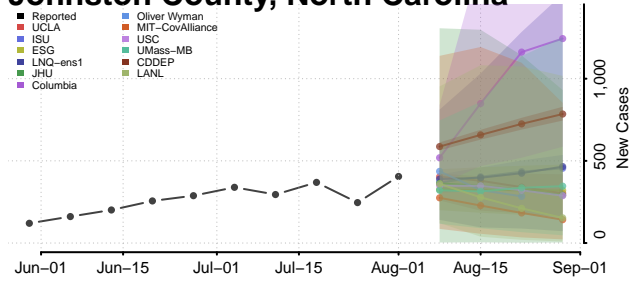

Johnston County, North Carolina