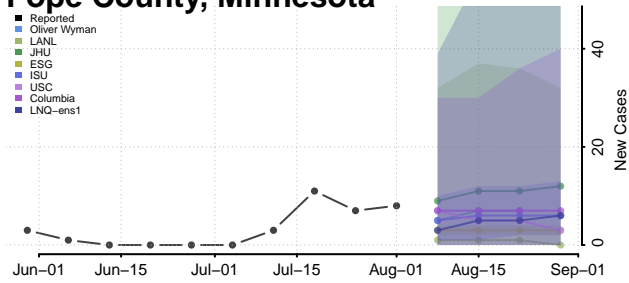

Pope County, Minnesota