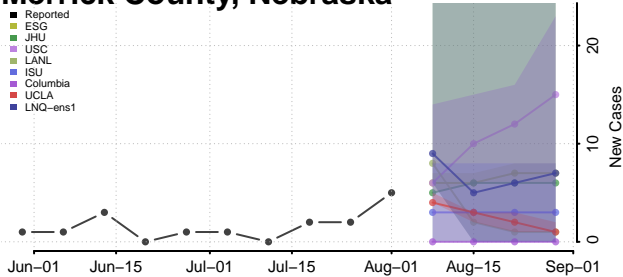

Merrick County, Nebraska