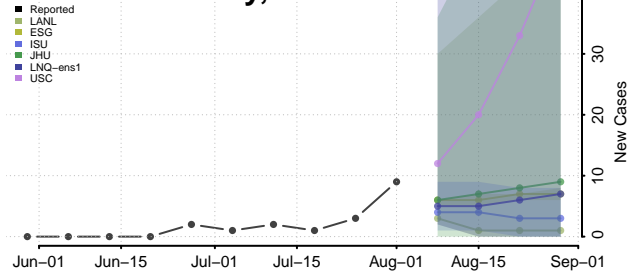

Hamilton County, Illinois