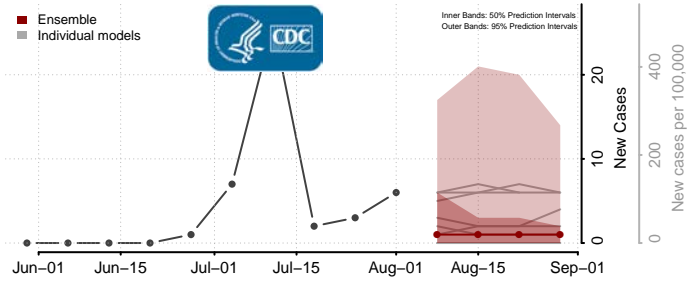

Phillips County, Kansas