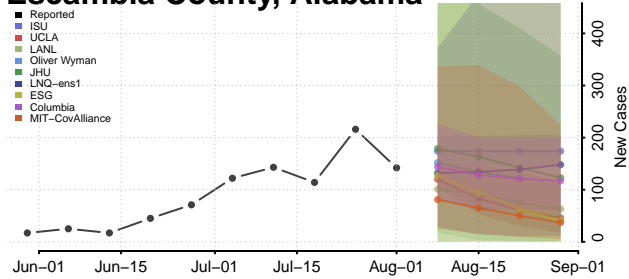

Escambia County, Alabama