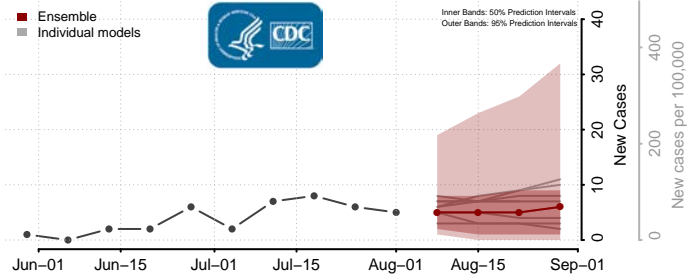

Hancock County, Kentucky