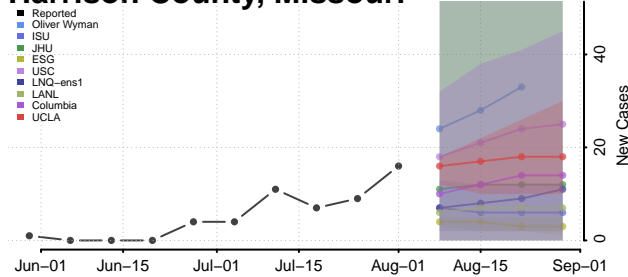

Harrison County, Missouri