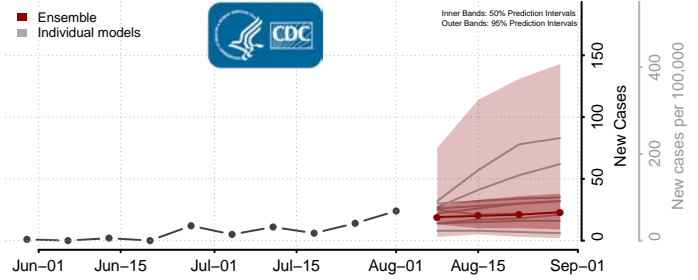

### Greenup County, Kentucky