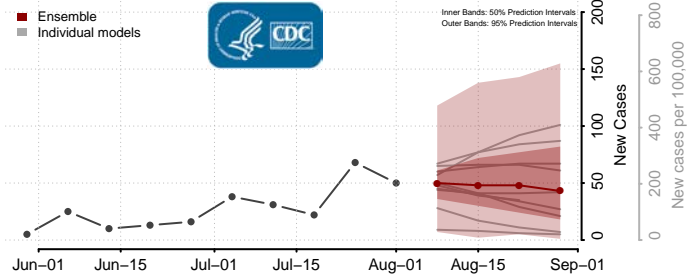

Jefferson County, Oregon