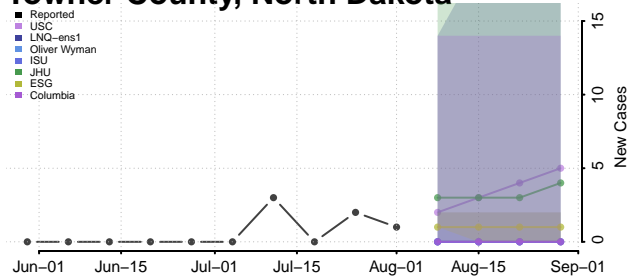

Towner County, North Dakota