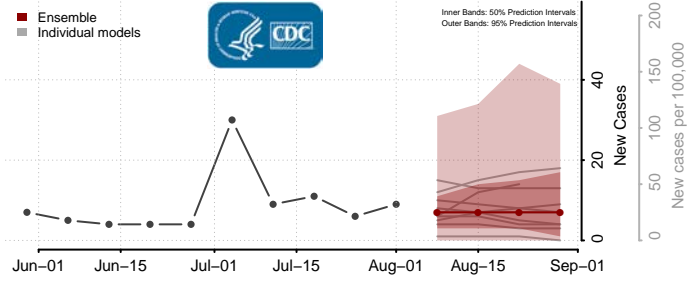

Codington County, South Dakota