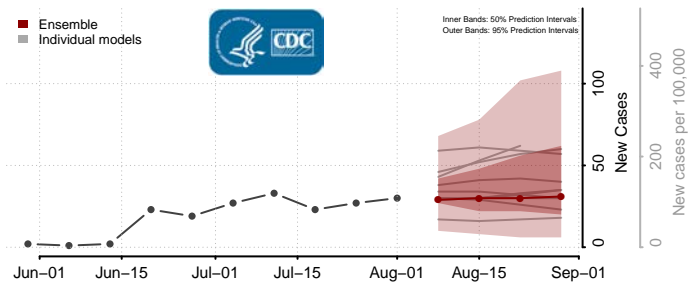

### Garvin County, Oklahoma