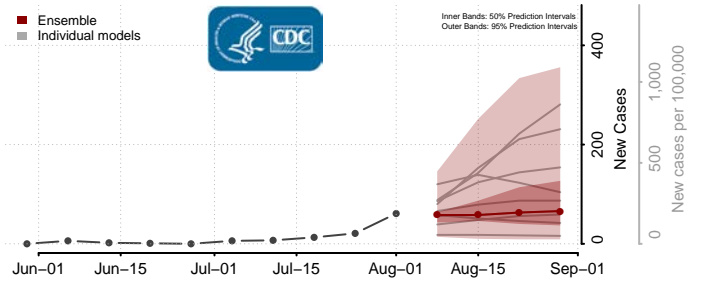

Bureau County, Illinois