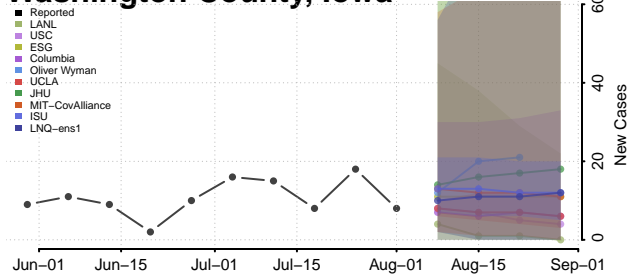

Washington County, Iowa