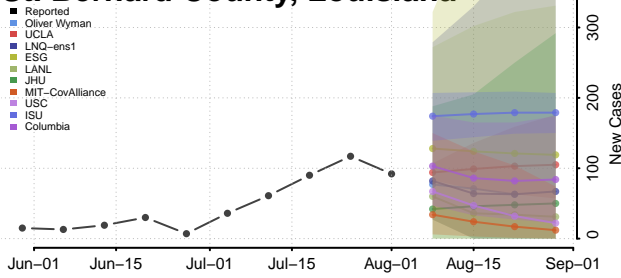

St. Bernard County, Louisiana