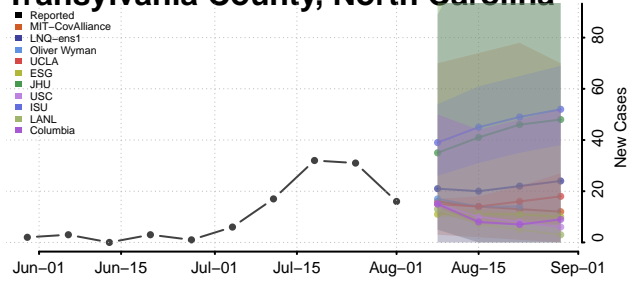

Transylvania County, North Carolina