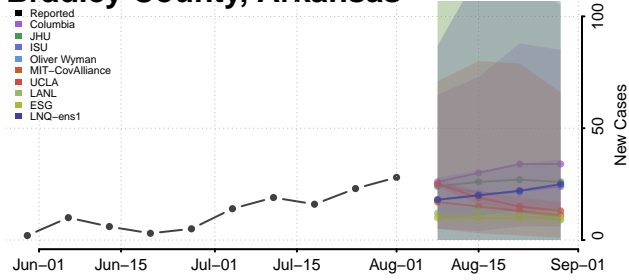

Bradley County, Arkansas