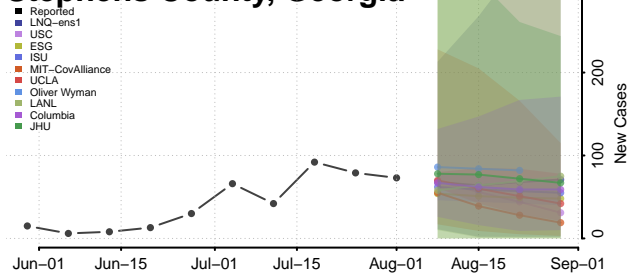

Stephens County, Georgia