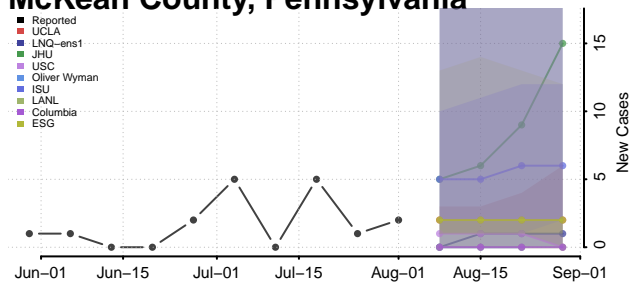

McKean County, Pennsylvania