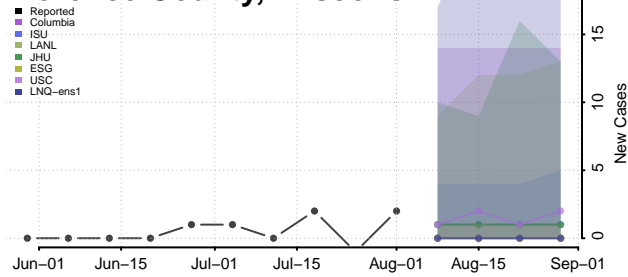

Florence County, Wisconsin