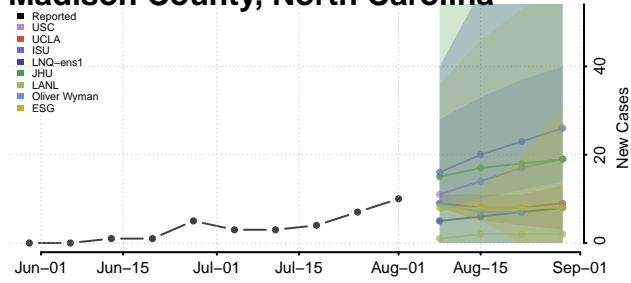

Madison County, North Carolina