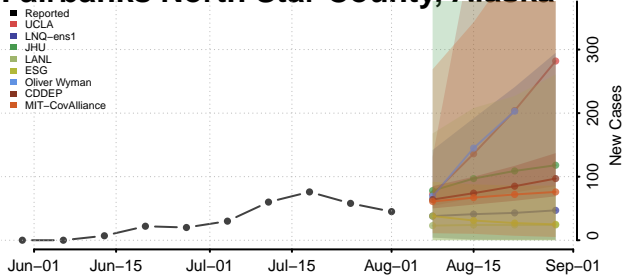

Fairbanks North Star County, Alaska