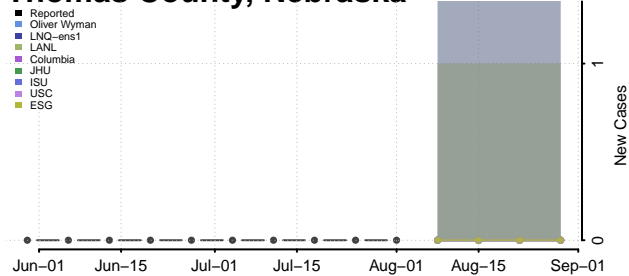

Thomas County, Nebraska