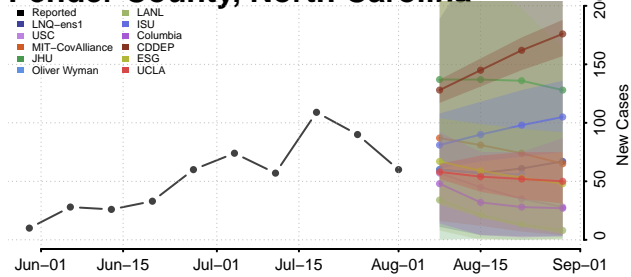

Pender County, North Carolina