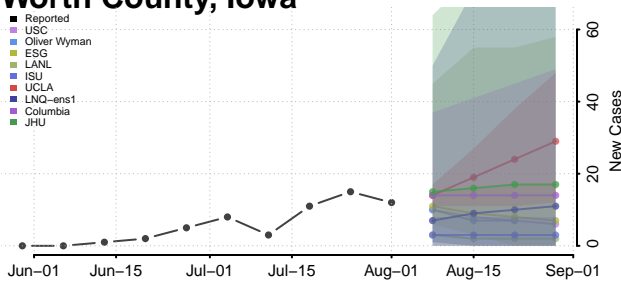

Worth County, Iowa