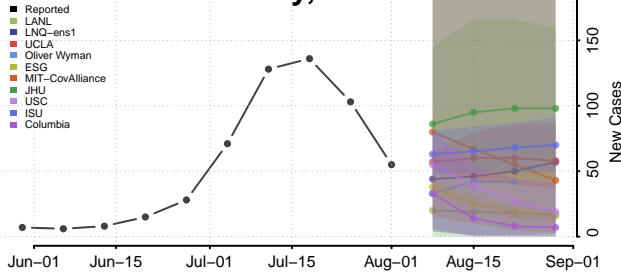

### Cerro Gordo County, Iowa