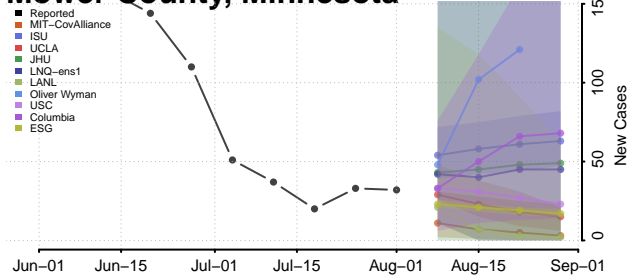

Mower County, Minnesota