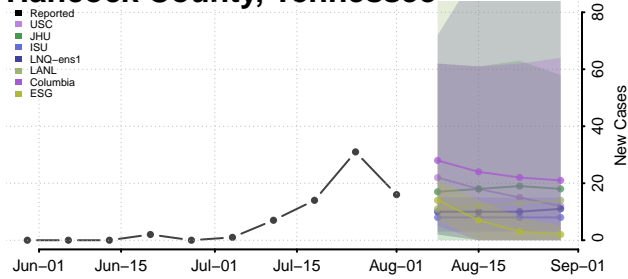

Hancock County, Tennessee