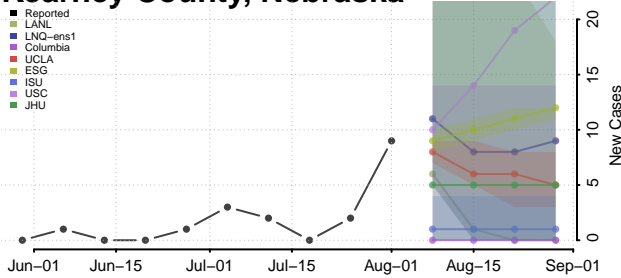

Kearney County, Nebraska