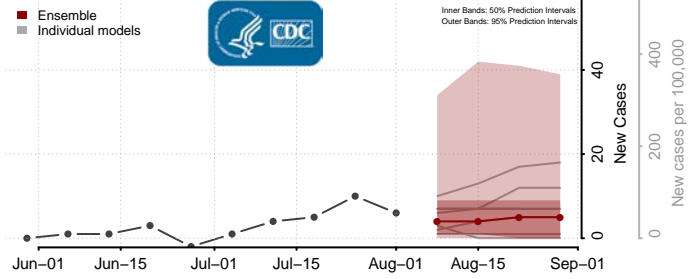

### Greenup County, Kentucky