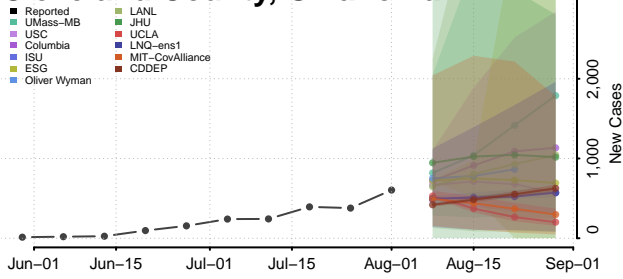

Cleveland County, Oklahoma