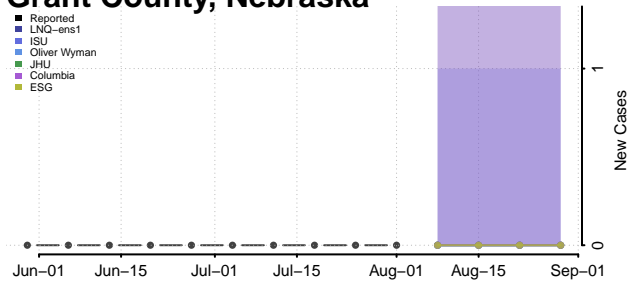

Grant County, Nebraska