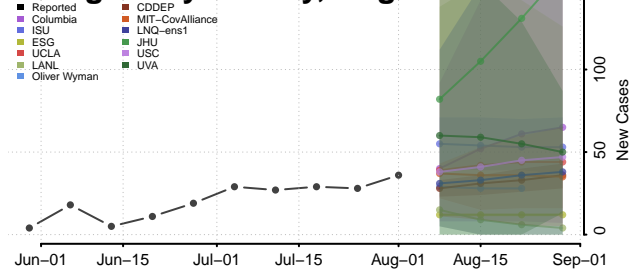

Montgomery County, Virginia