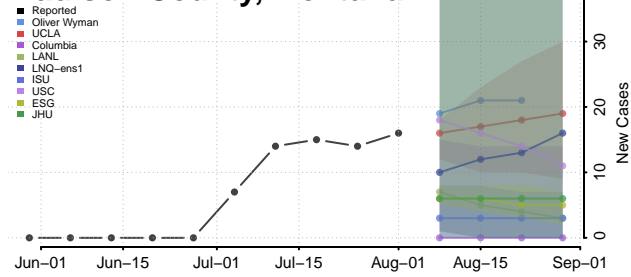

Madison County, Montana