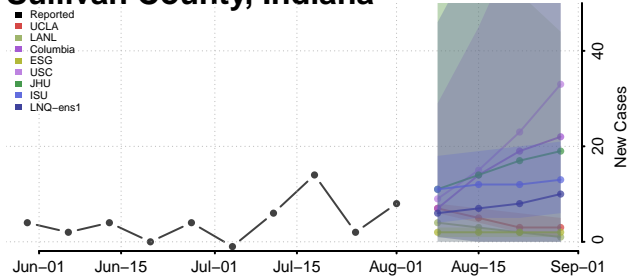

Sullivan County, Indiana