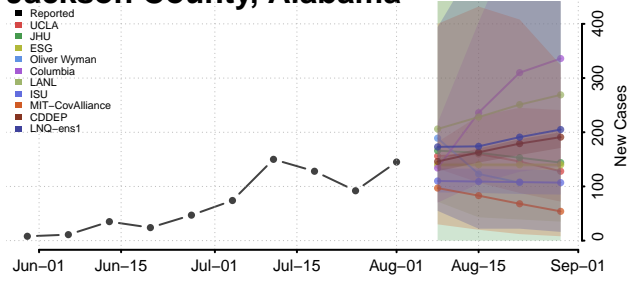

Jackson County, Alabama