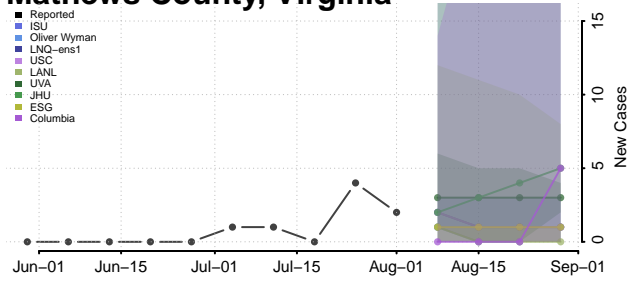

Mathews County, Virginia