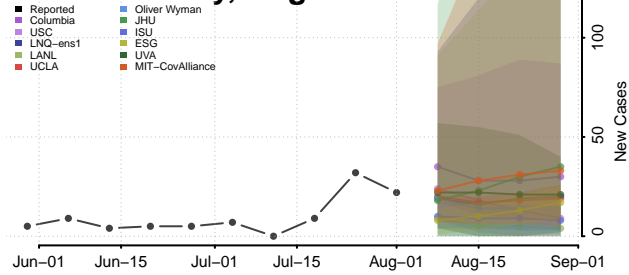

Patrick County, Virginia