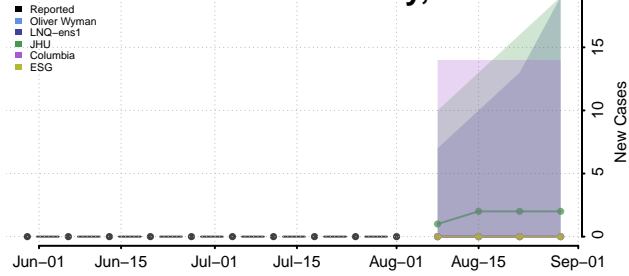

Lake and Peninsula County, Alaska