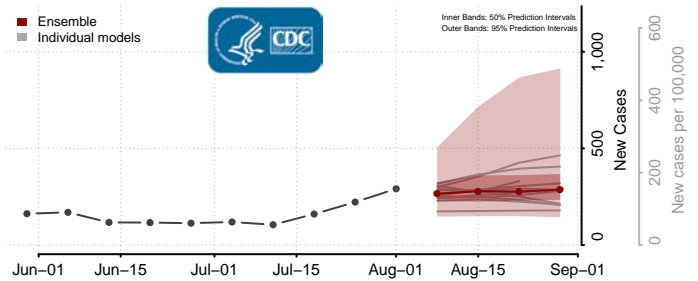

Sarpy County, Nebraska