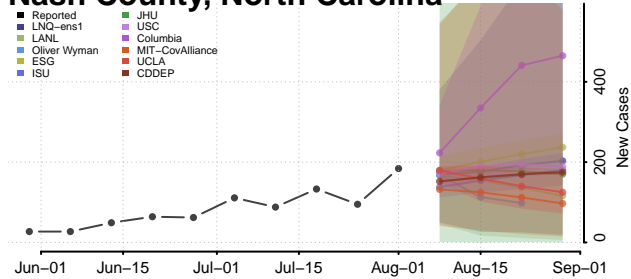

Nash County, North Carolina