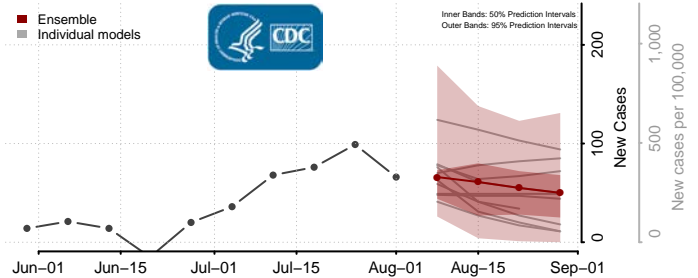

Richland County, Louisiana