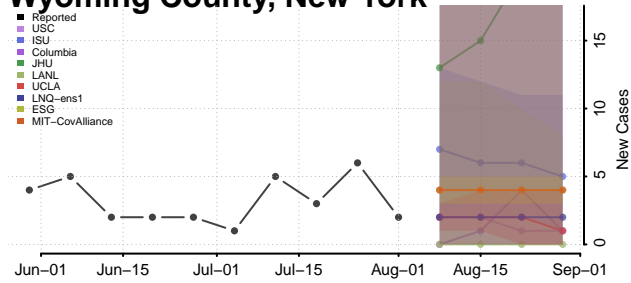

Wyoming County, New York