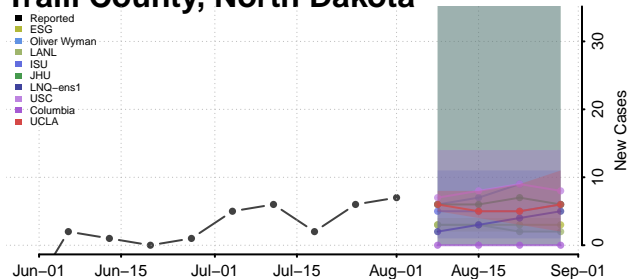

Trail County, North Dakota