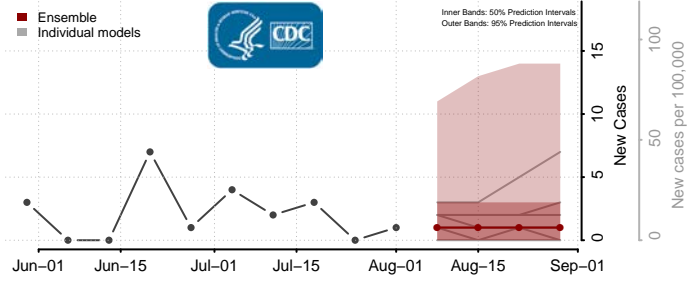

Lewis County, West Virginia