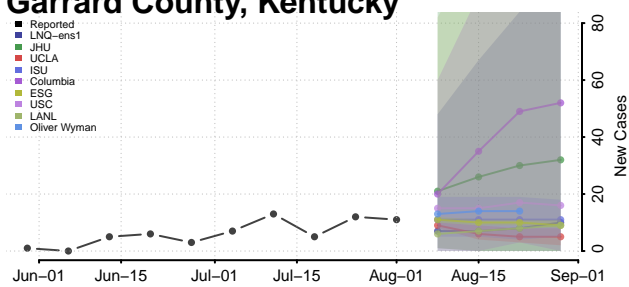

Garrard County, Kentucky