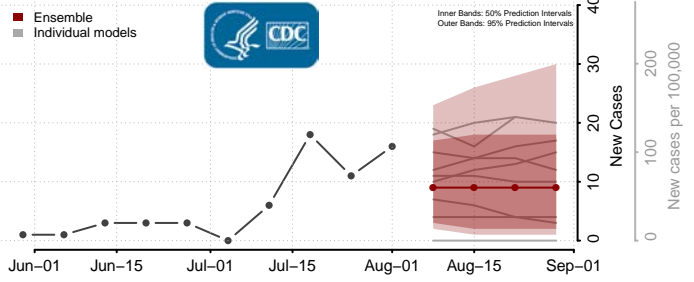

McKenzie County, North Dakota