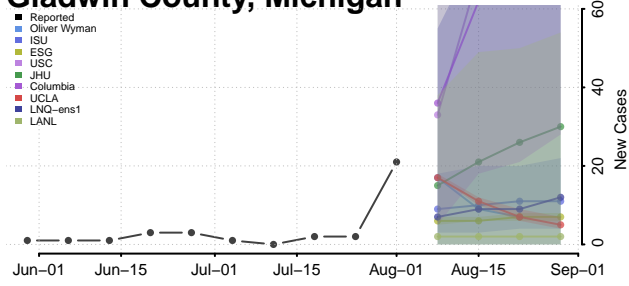

### Gladwin County, Michigan