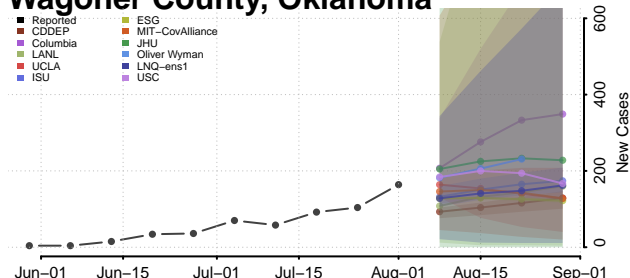

Wagoner County, Oklahoma