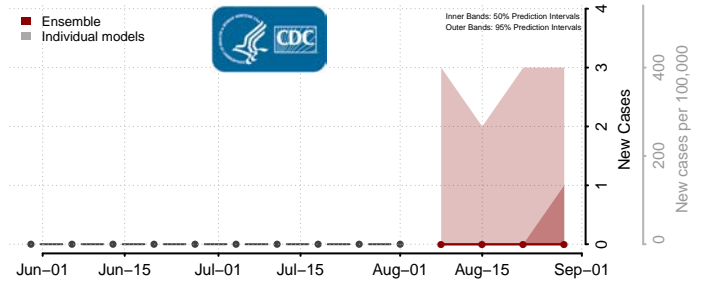

Slope County, North Dakota