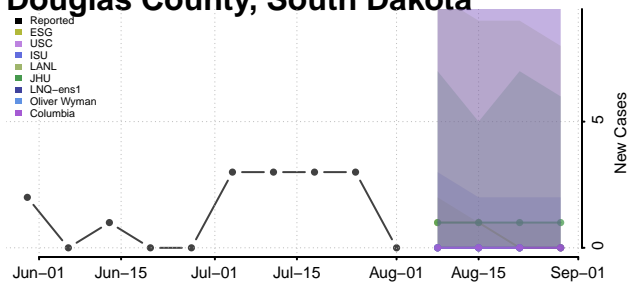

Douglas County, South Dakota