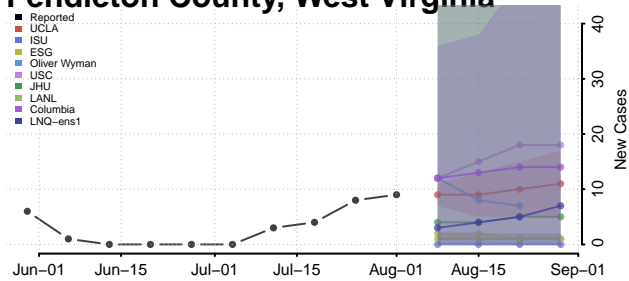

Pendleton County, West Virginia