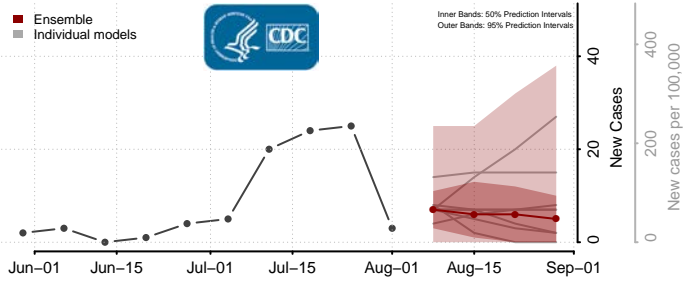

Walsh County, North Dakota