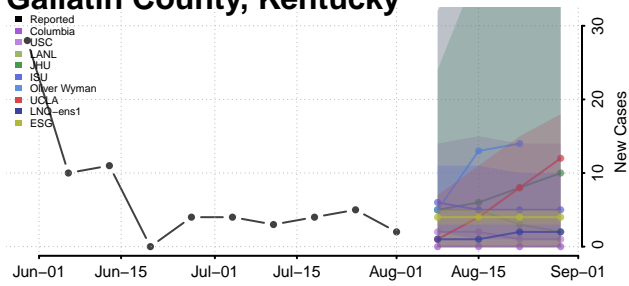

Gallatin County, Kentucky