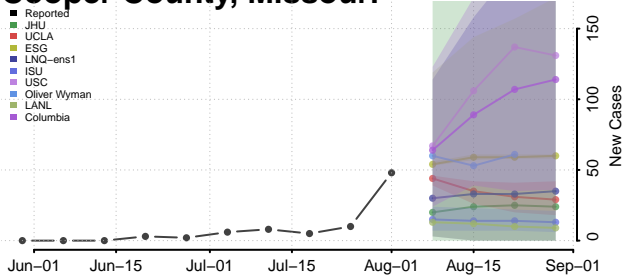

Cooper County, Missouri