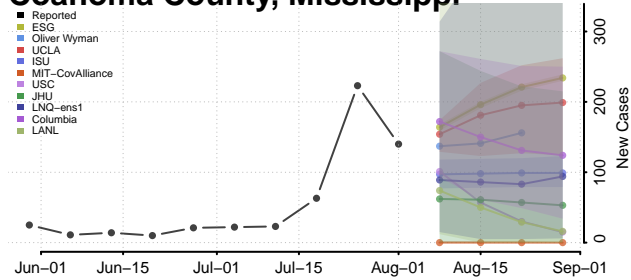

Coahoma County, Mississippi