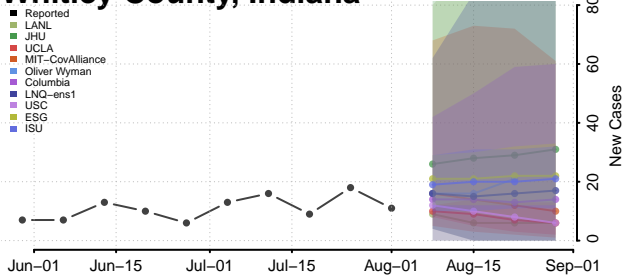

Whitley County, Indiana