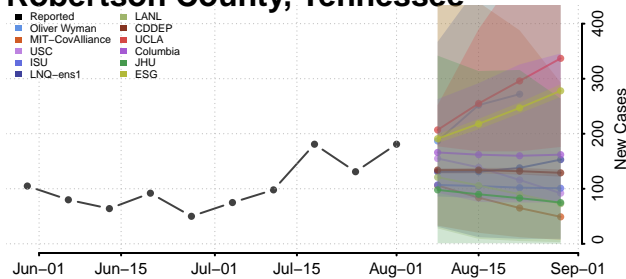

Robertson County, Tennessee