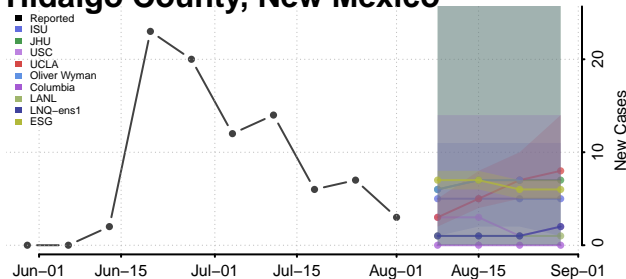

Hidalgo County, New Mexico