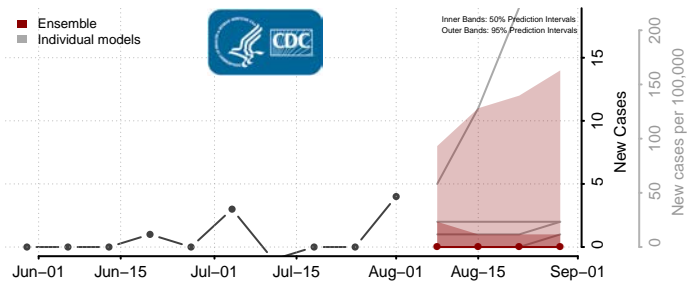

Dawes County, Nebraska