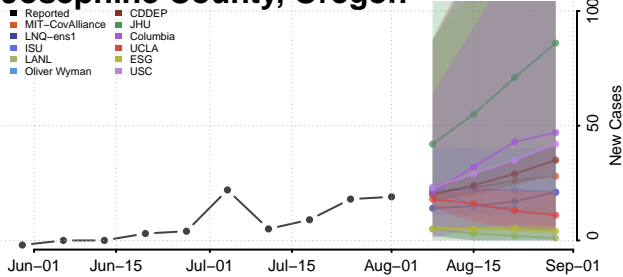

Josephine County, Oregon