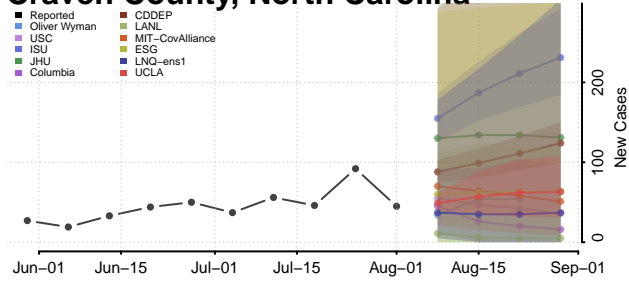

Craven County, North Carolina