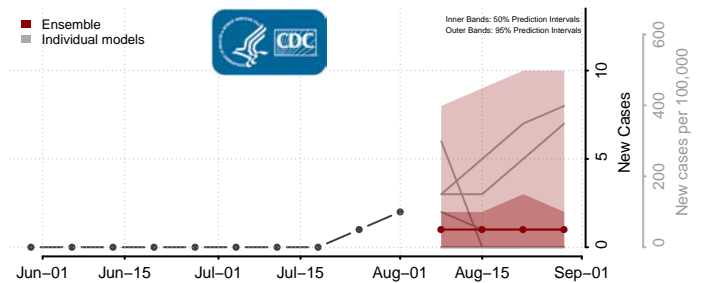

Judith Basin County, Montana