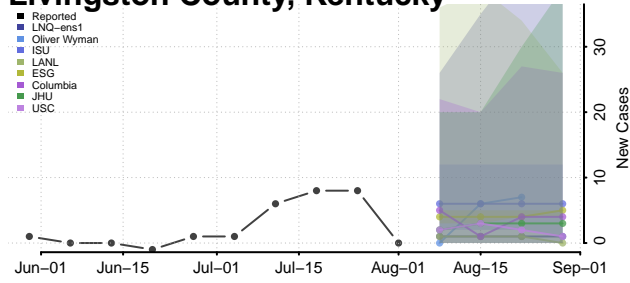

Livingston County, Kentucky