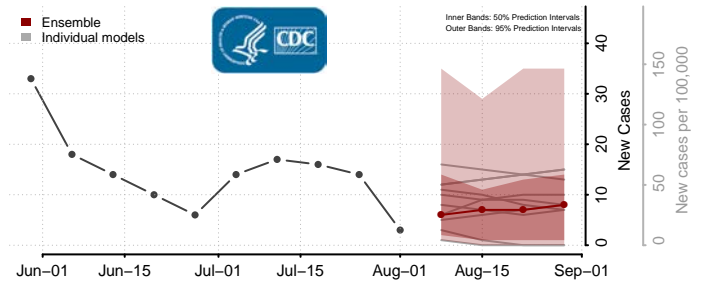

Page County, Virginia