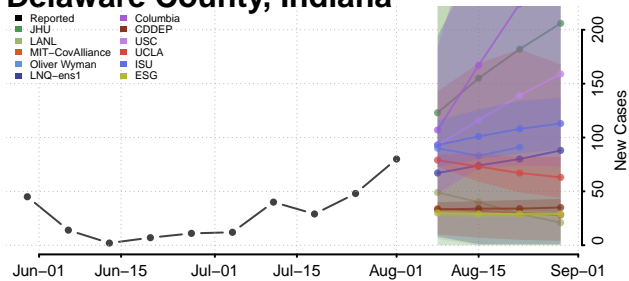

Delaware County, Indiana