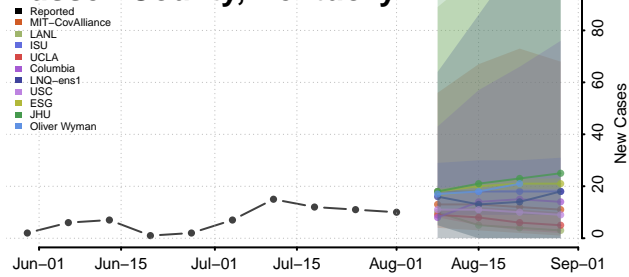

Russell County, Kentucky