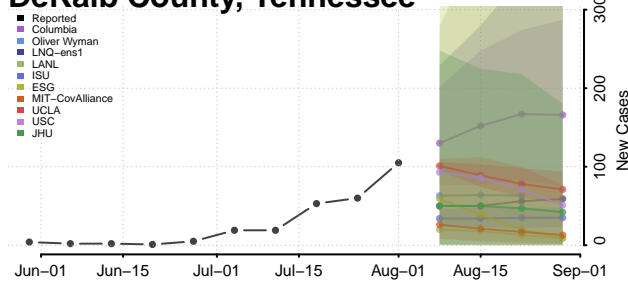

DeKalb County, Tennessee