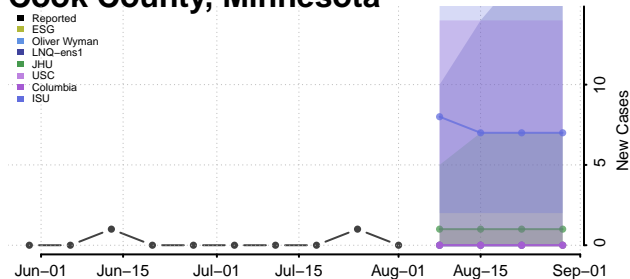

Cook County, Minnesota