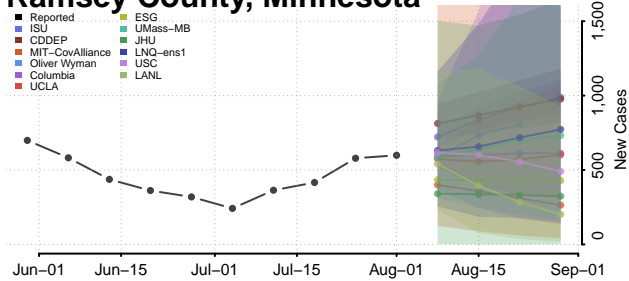

Ramsey County, Minnesota