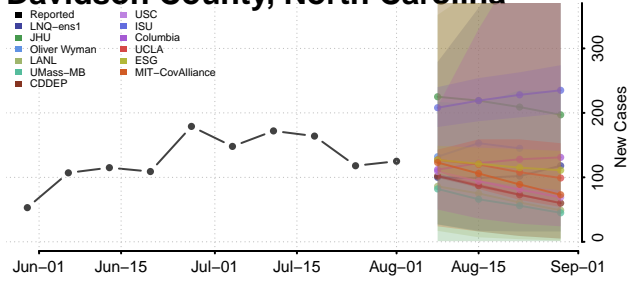

Davidson County, North Carolina