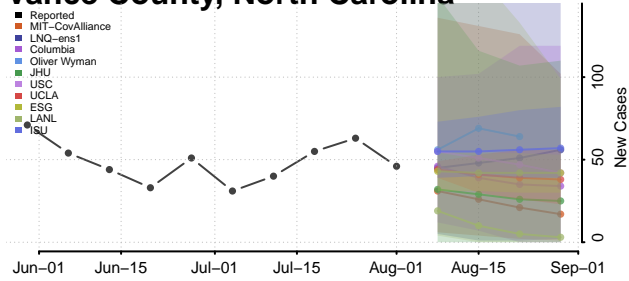

Vance County, North Carolina