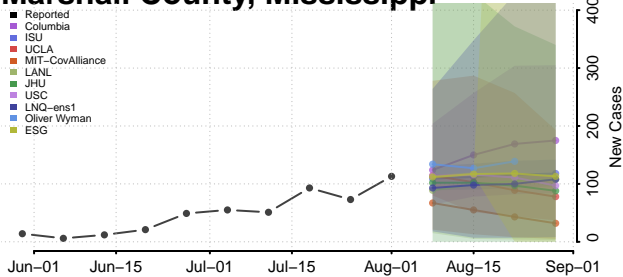

Marshall County, Mississippi