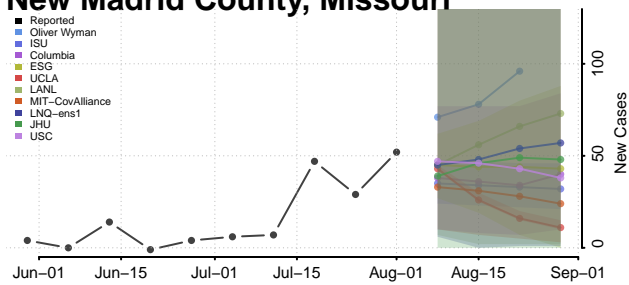

New Madrid County, Missouri