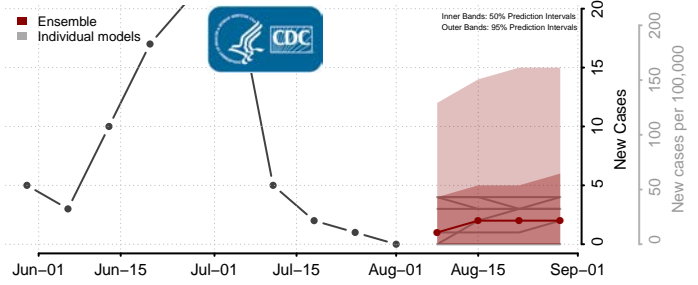

Charles Mix County, South Dakota