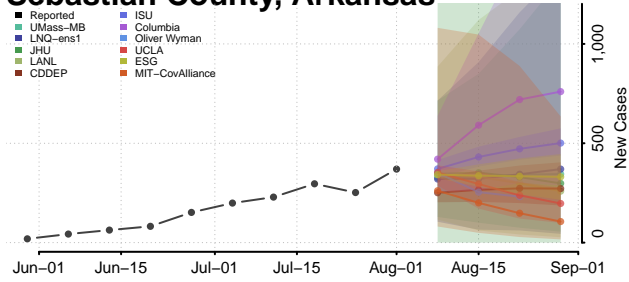

Sebastian County, Arkansas