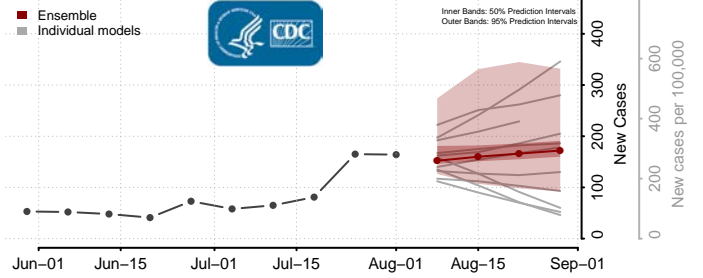

Lowndes County, Mississippi