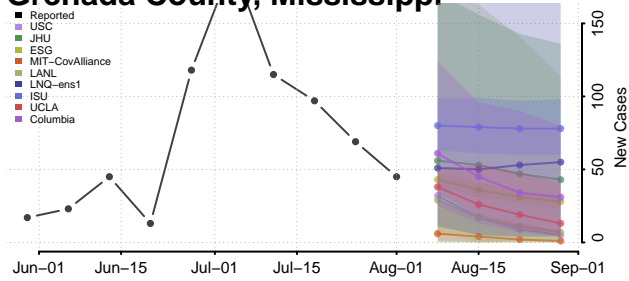

Grenada County, Mississippi