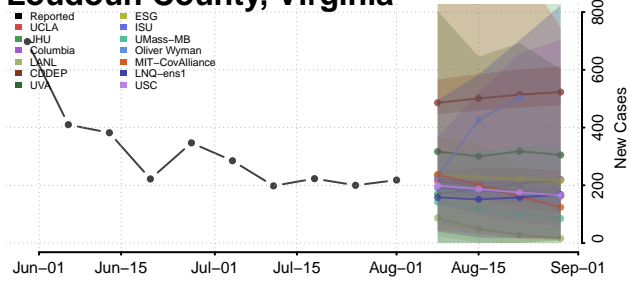

Loudoun County, Virginia