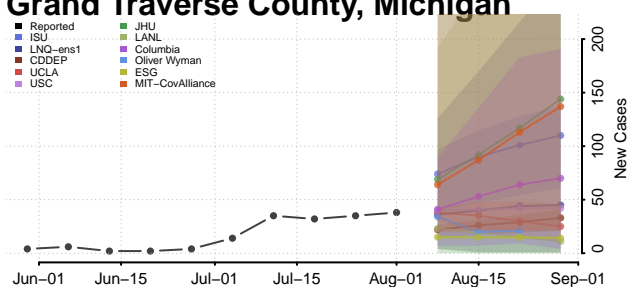

Grand Traverse County, Michigan