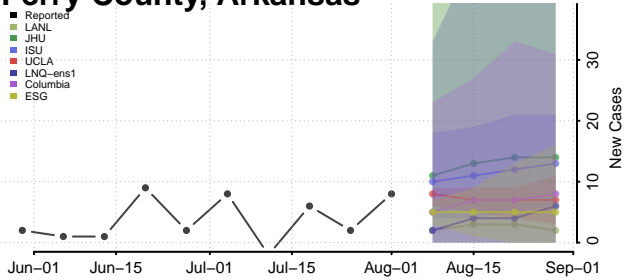

Perry County, Arkansas