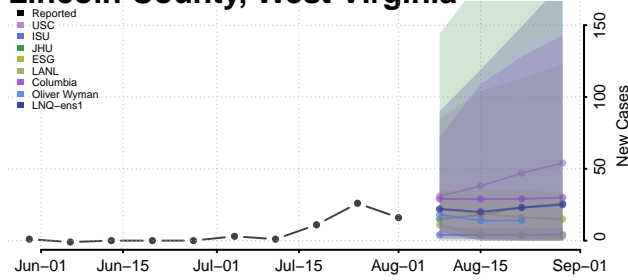

Lincoln County, West Virginia