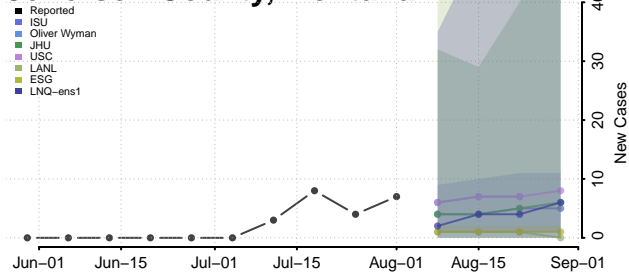

Jefferson County, Montana