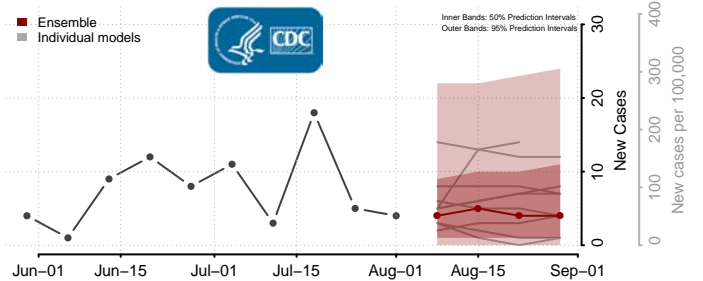

Wheeler County, Georgia