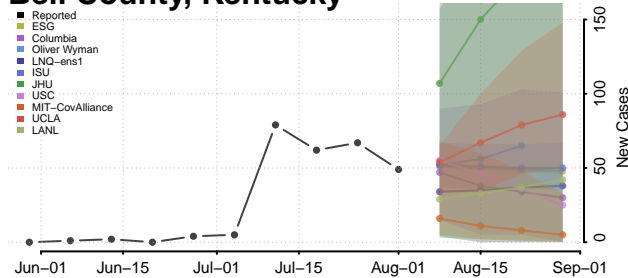

Bell County, Kentucky