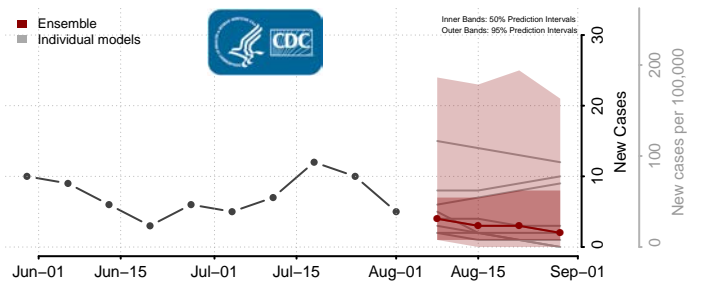

Butler County, Kentucky