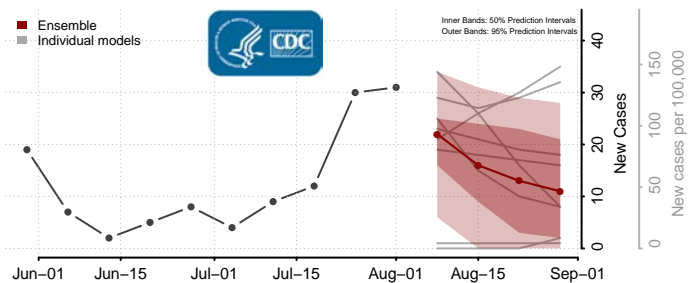

Dawson County, Nebraska