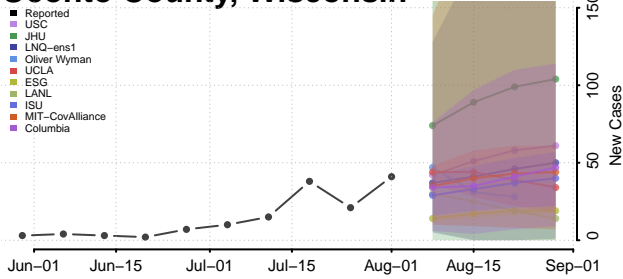

Oconto County, Wisconsin