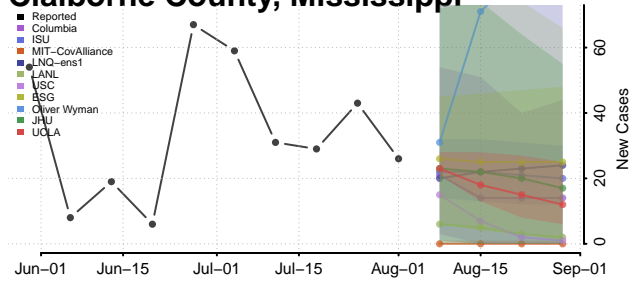

Claiborne County, Mississippi