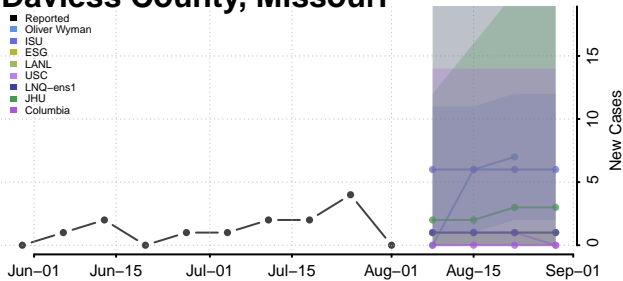

Daviess County, Missouri