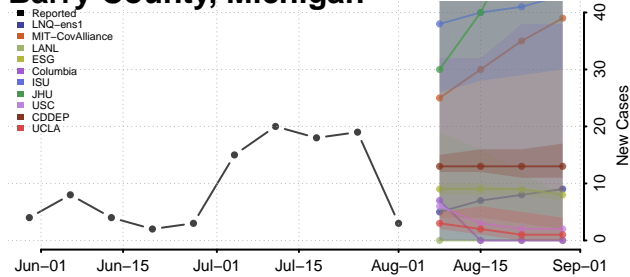

Barry County, Michigan