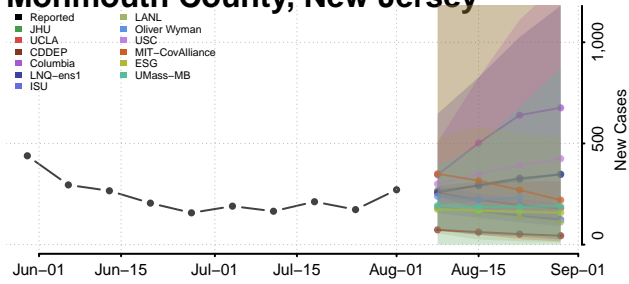

Monmouth County, New Jersey