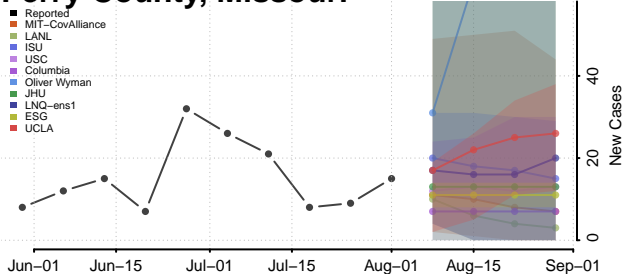

Perry County, Missouri