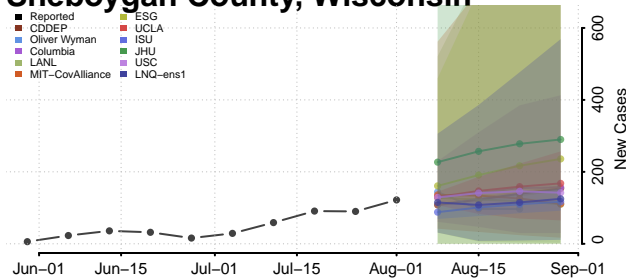

Sheboygan County, Wisconsin