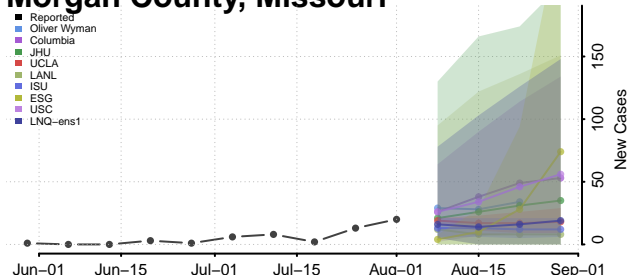

Morgan County, Missouri