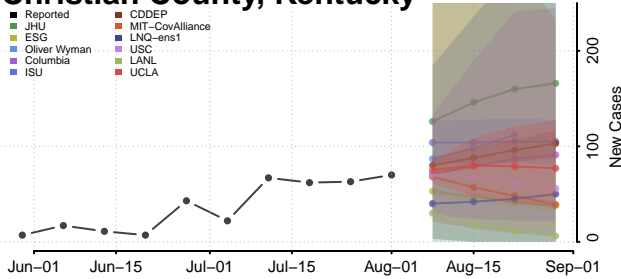

Christian County, Kentucky