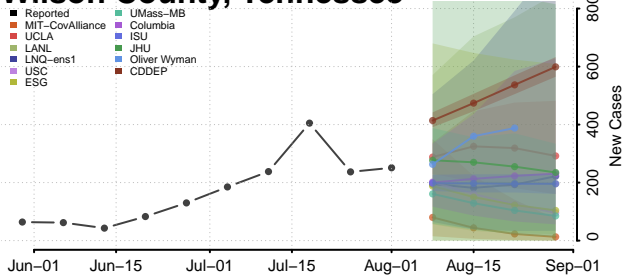

Wilson County, Tennessee