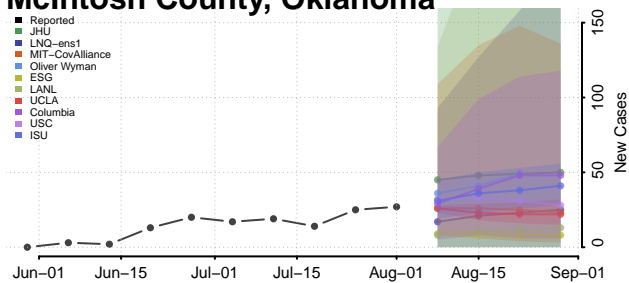

McIntosh County, Oklahoma