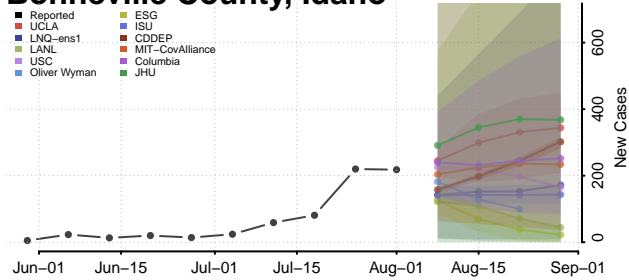

Bonneville County, Idaho