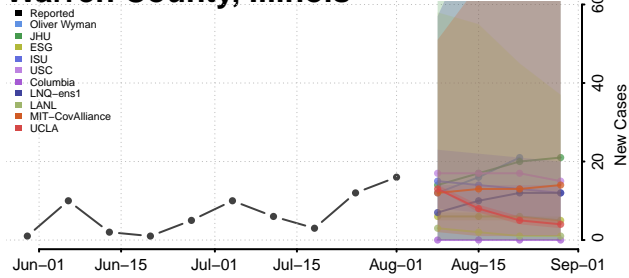

Warren County, Illinois