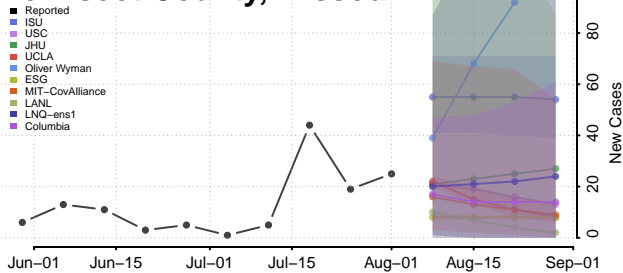

### Pemiscot County, Missouri