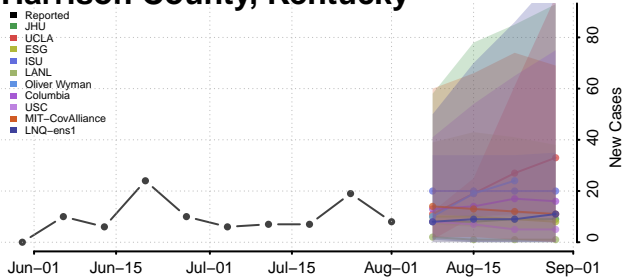

Harrison County, Kentucky