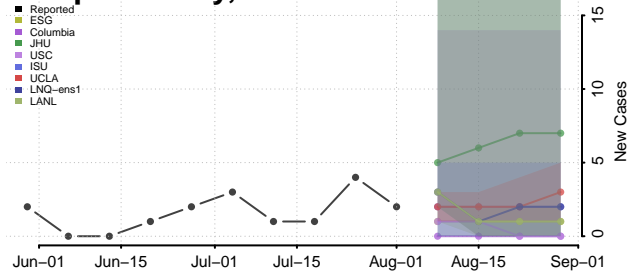

Phelps County, Nebraska