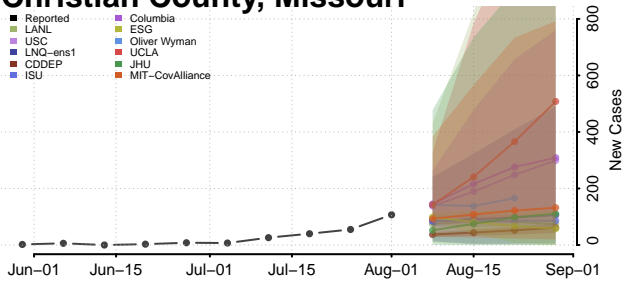

Christian County, Missouri