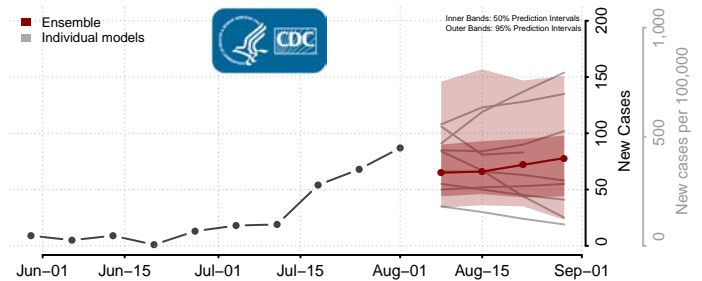

Tishomingo County, Mississippi