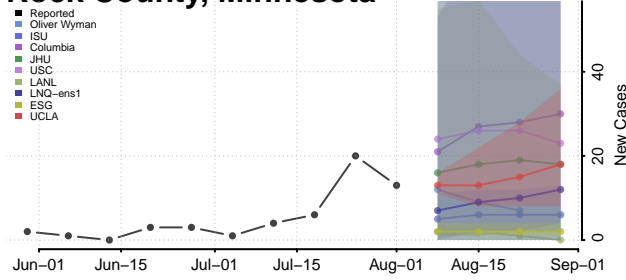

Rock County, Minnesota