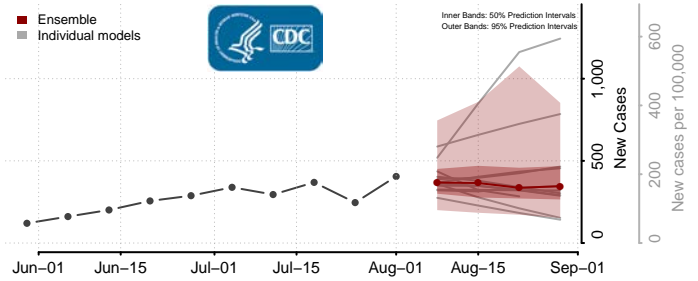

Johnston County, North Carolina