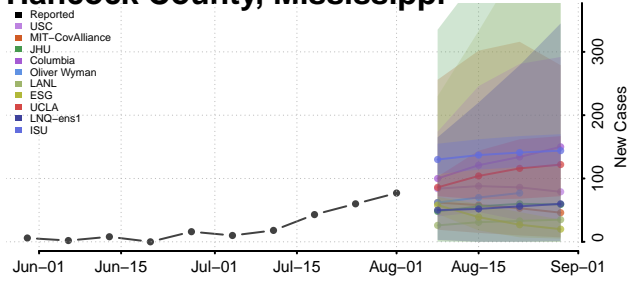

Hancock County, Mississippi