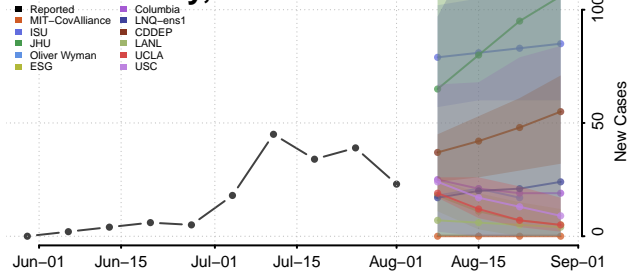

Reno County, Kansas