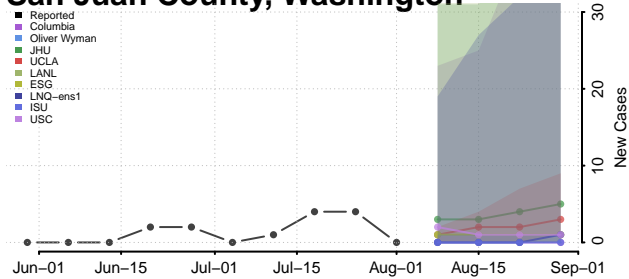

San Juan County, Washington