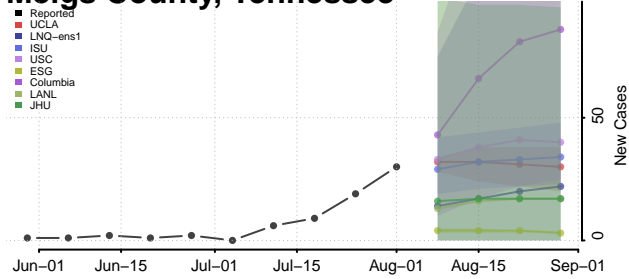

Meigs County, Tennessee