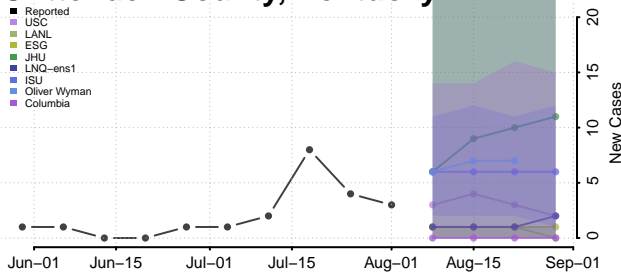

Crittenden County, Kentucky