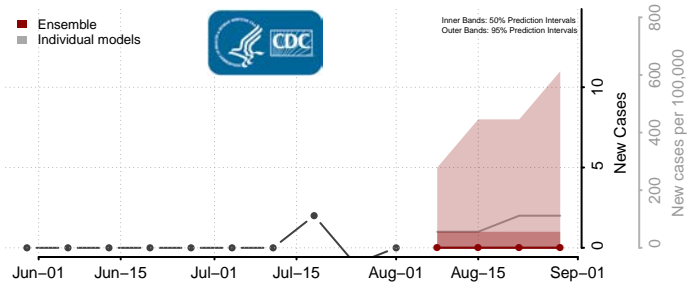

Deuel County, Nebraska