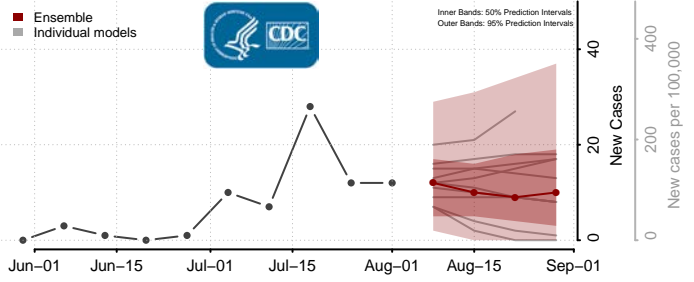

Mountrail County, North Dakota