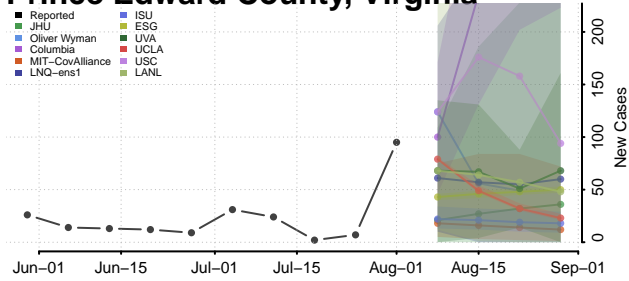

Prince Edward County, Virginia