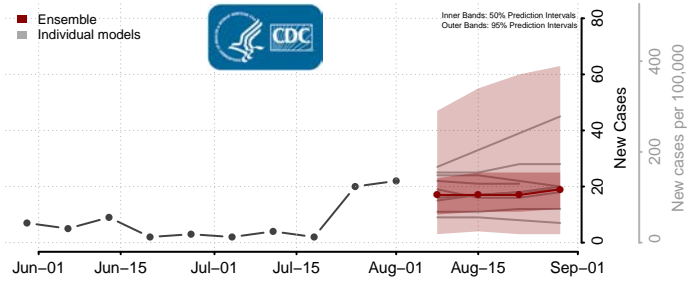

Richland County, North Dakota