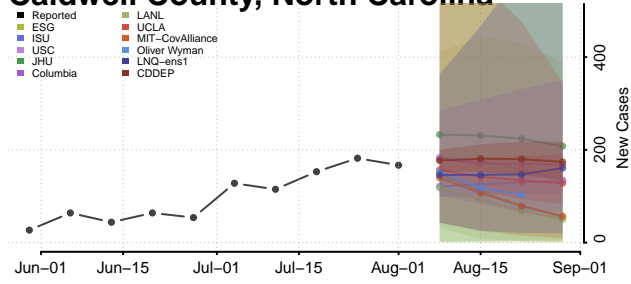

Caldwell County, North Carolina