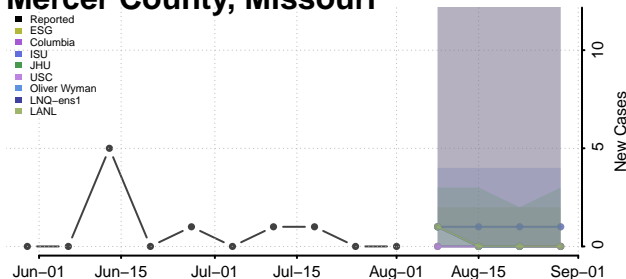

Mercer County, Missouri