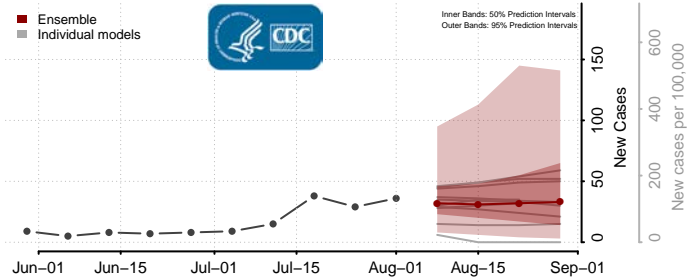

White County, Tennessee