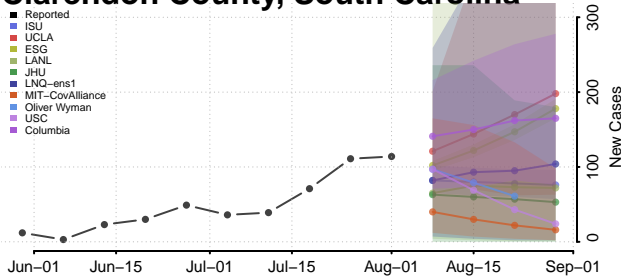

Clarendon County, South Carolina