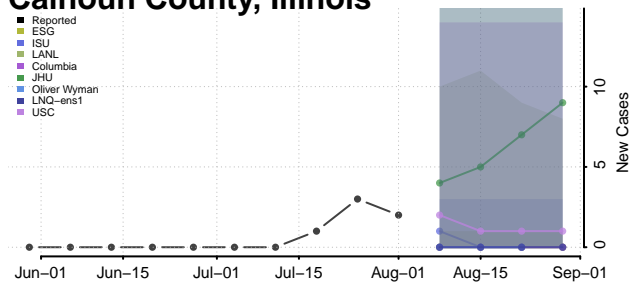

Calhoun County, Illinois