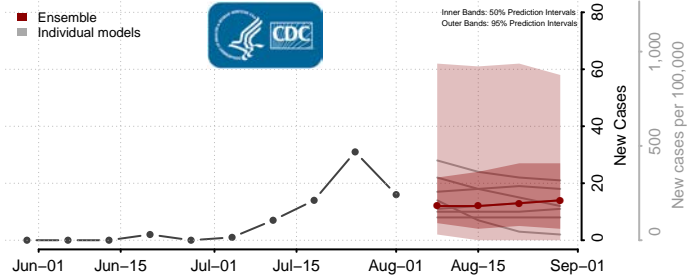

Hancock County, Tennessee