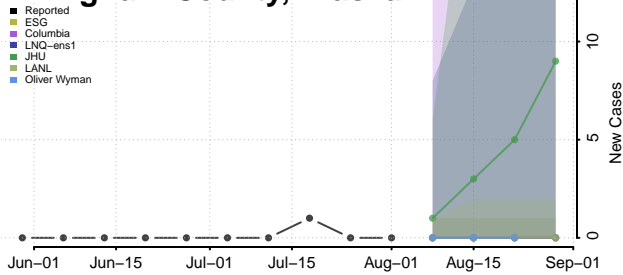

Dillingham County, Alaska