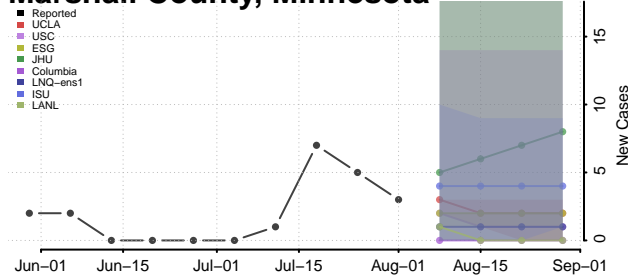

Marshall County, Minnesota