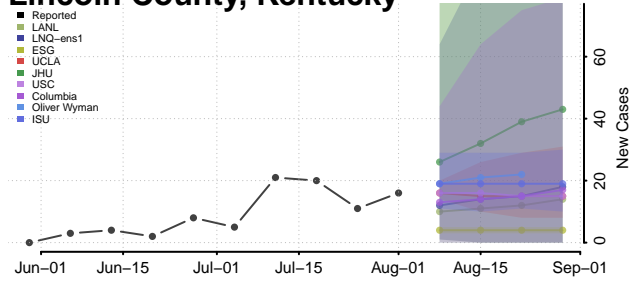

Lincoln County, Kentucky