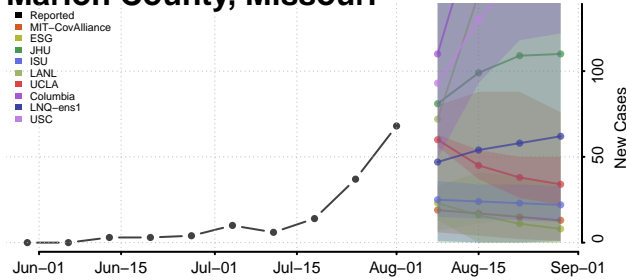

Marion County, Missouri