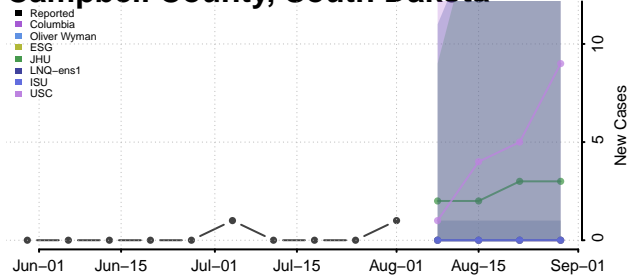

Campbell County, South Dakota