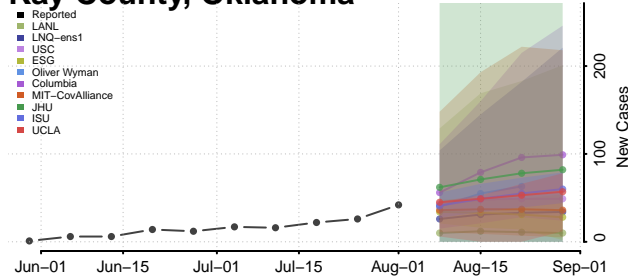

Kay County, Oklahoma