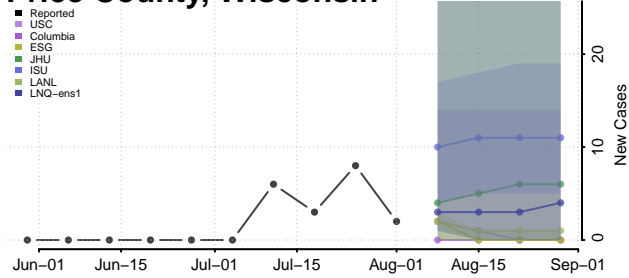

Price County, Wisconsin