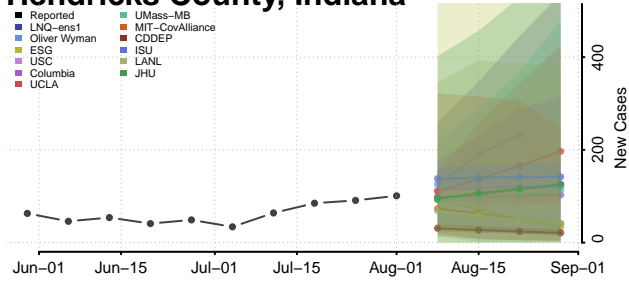

Hendricks County, Indiana