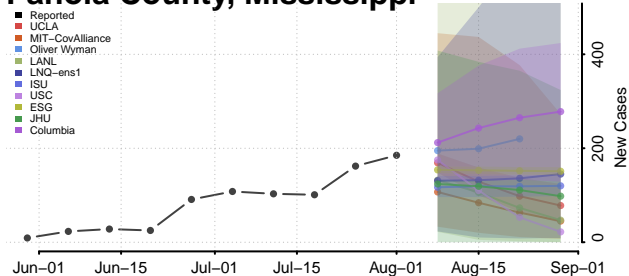

Panola County, Mississippi