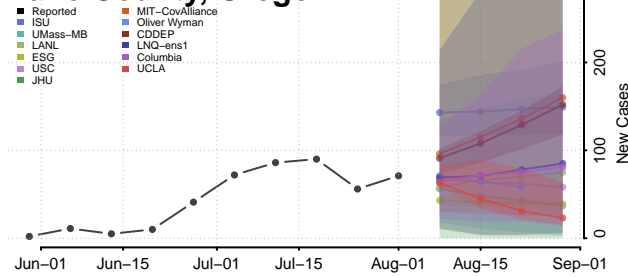

Lane County, Oregon