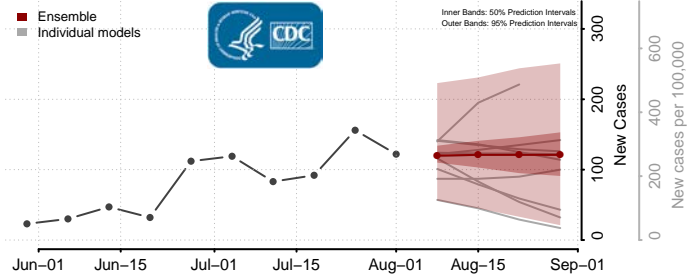

Warren County, Mississippi