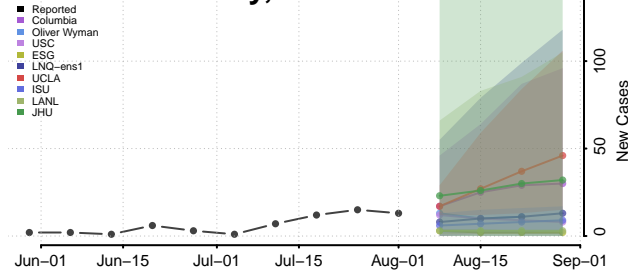

Wabasha County, Minnesota