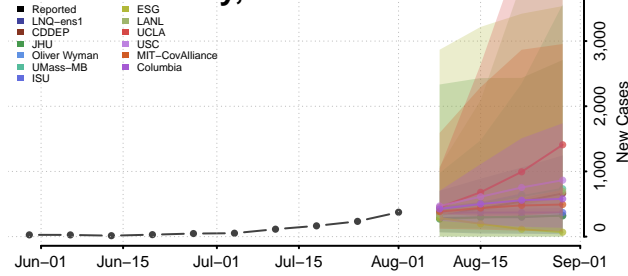

Greene County, Missouri