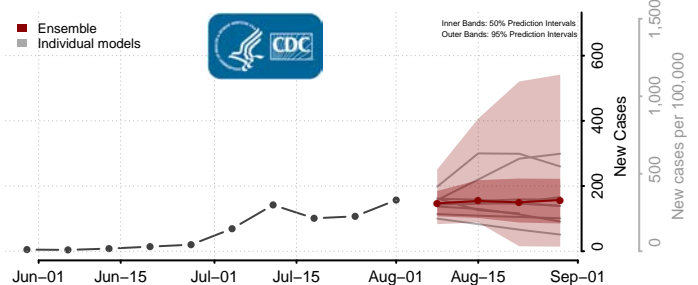

Laurens County, Georgia