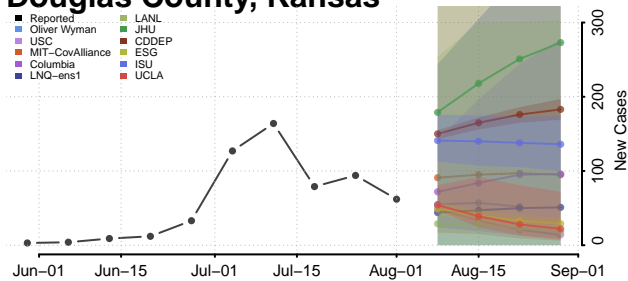

Douglas County, Kansas