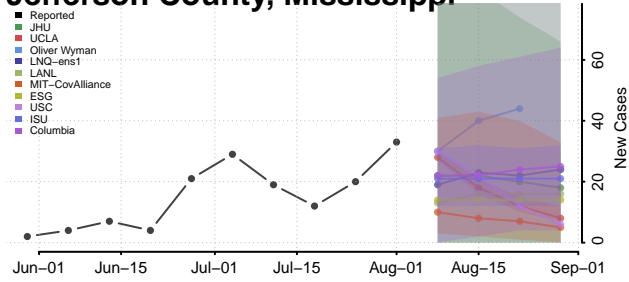

Jefferson County, Mississippi