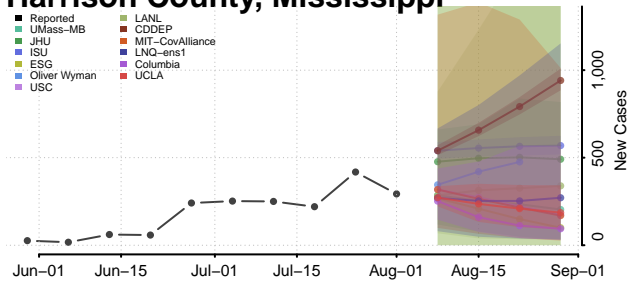

Harrison County, Mississippi