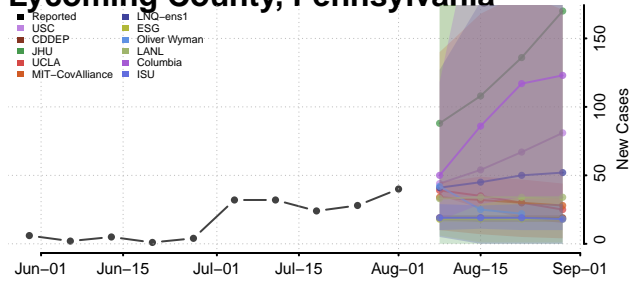

Lycoming County, Pennsylvania