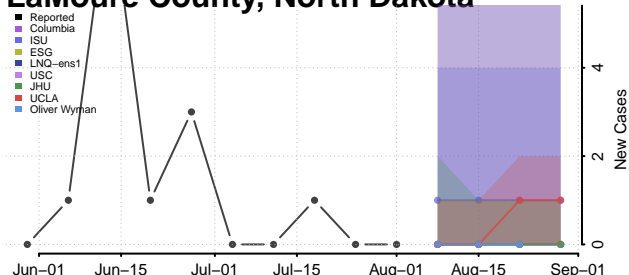

LaMoure County, North Dakota