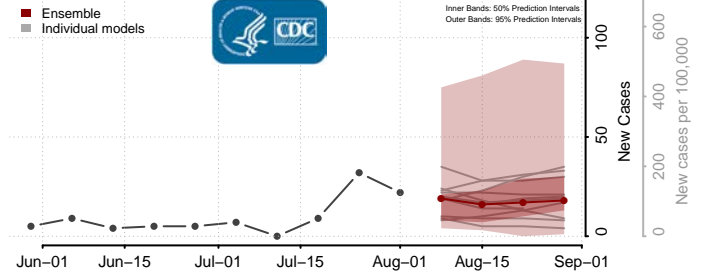

Patrick County, Virginia