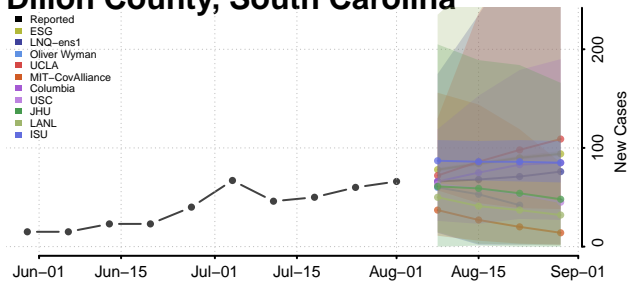

Dillon County, South Carolina