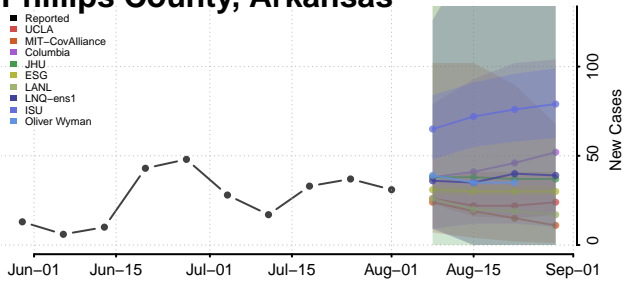

Phillips County, Arkansas