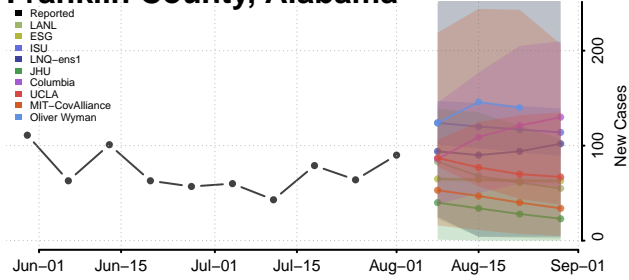

Franklin County, Alabama