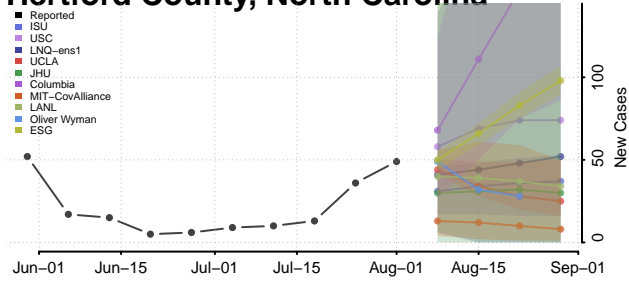

Hertford County, North Carolina