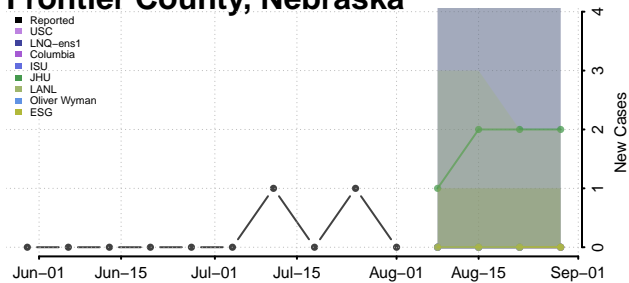

Frontier County, Nebraska