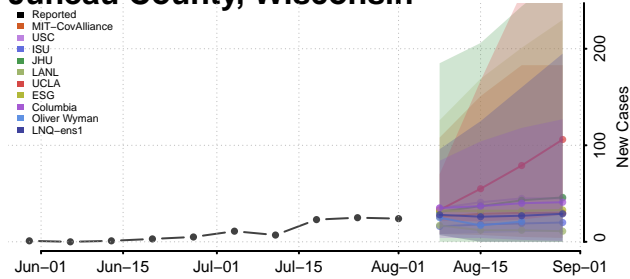

Juneau County, Wisconsin