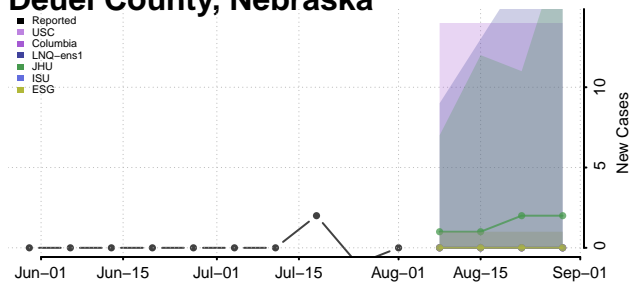

Deuel County, Nebraska