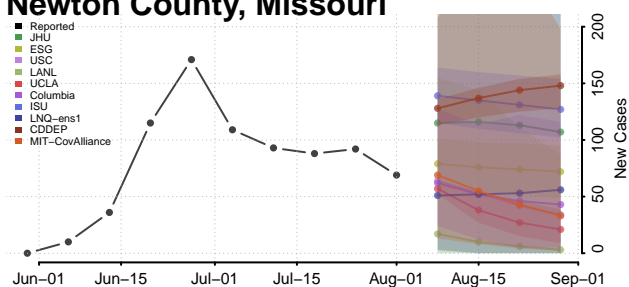

Newton County, Missouri