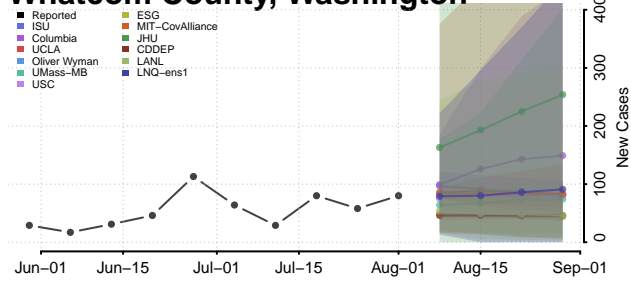

Whatcom County, Washington