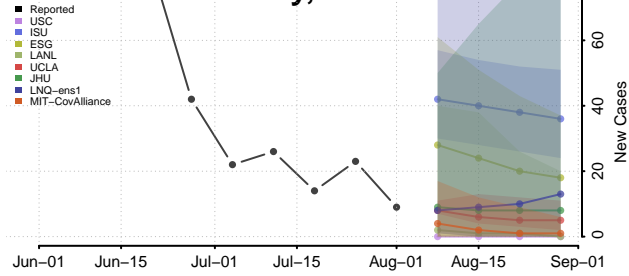

Buena Vista County, Iowa