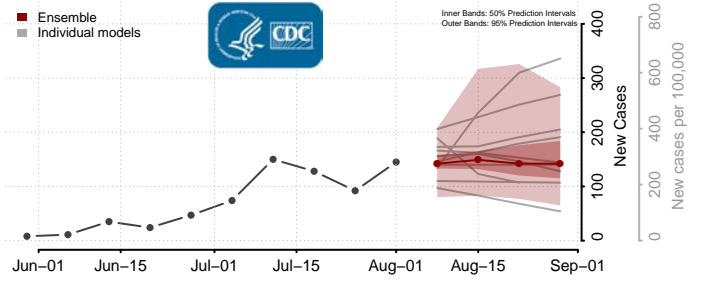

Jackson County, Alabama