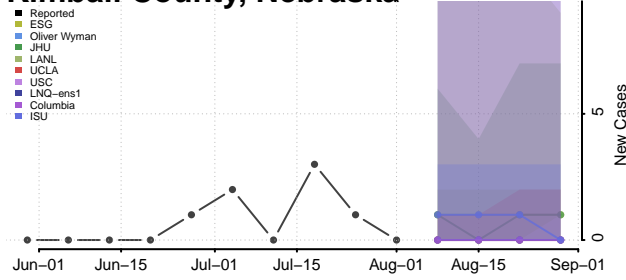

Kimball County, Nebraska