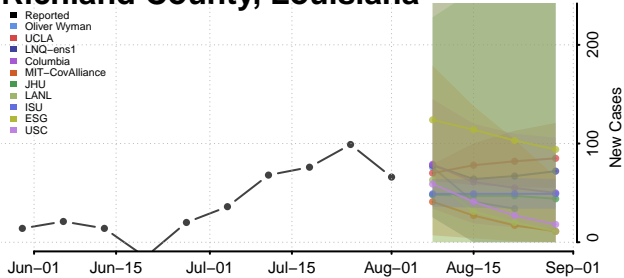

Richland County, Louisiana