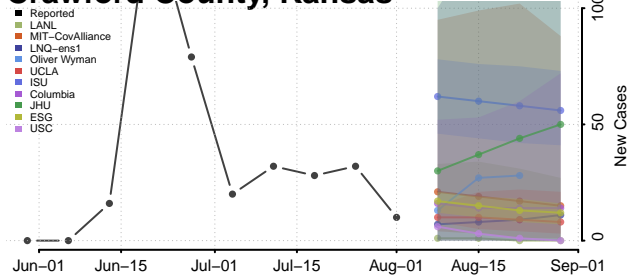

Crawford County, Kansas