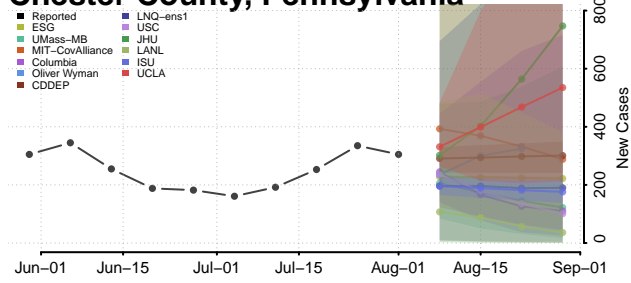

Chester County, Pennsylvania