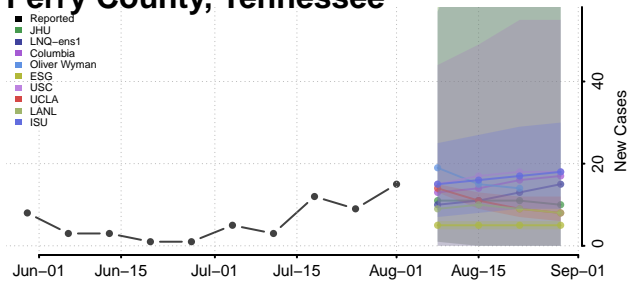

Perry County, Tennessee