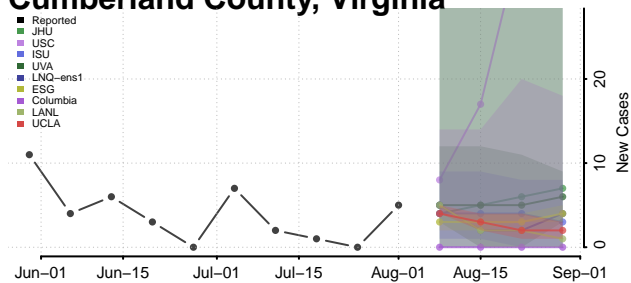

Cumberland County, Virginia