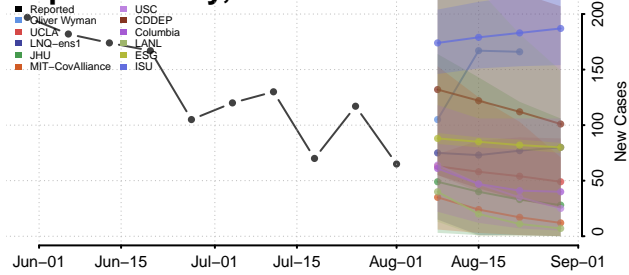

Duplin County, North Carolina