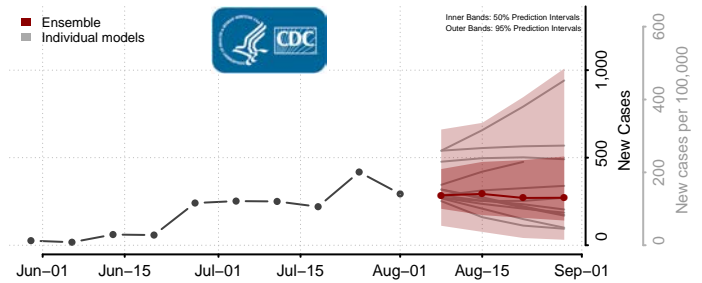

Harrison County, Mississippi