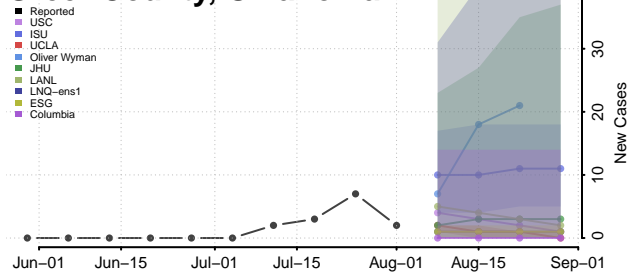

Greer County, Oklahoma