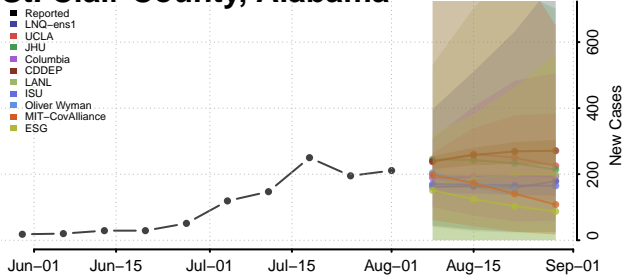

St. Clair County, Alabama