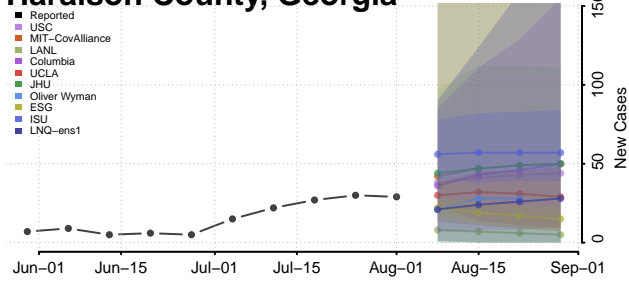

Haralson County, Georgia