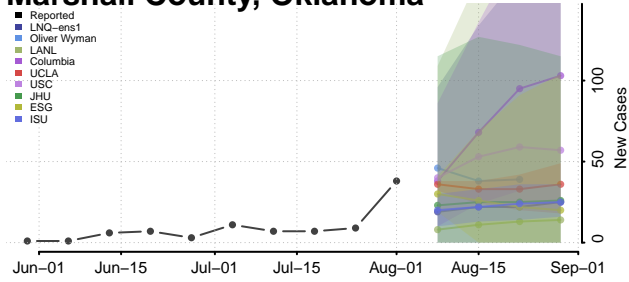

Marshall County, Oklahoma