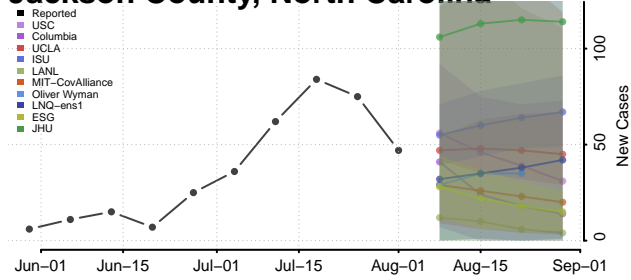

Jackson County, North Carolina