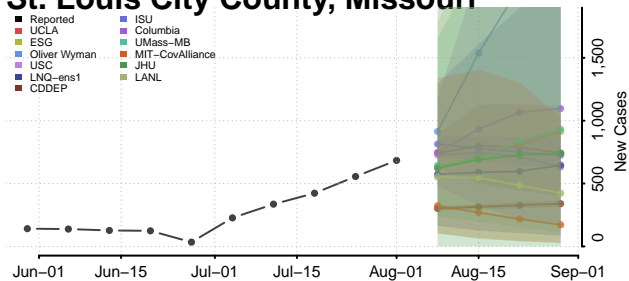

St. Louis City County, Missouri