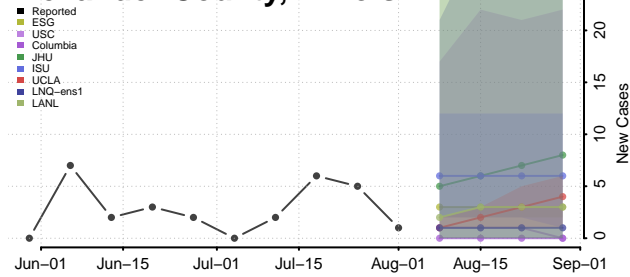

Alexander County, Illinois