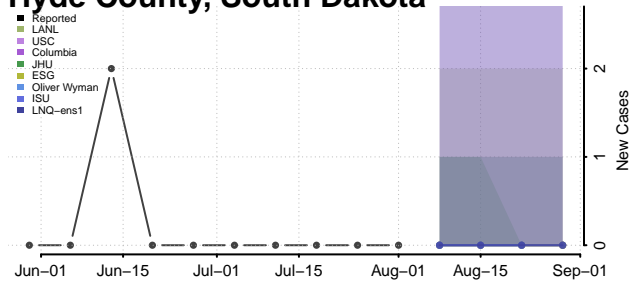

Hyde County, South Dakota