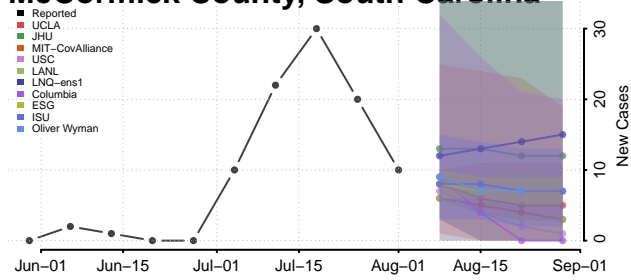

### McCormick County, South Carolina