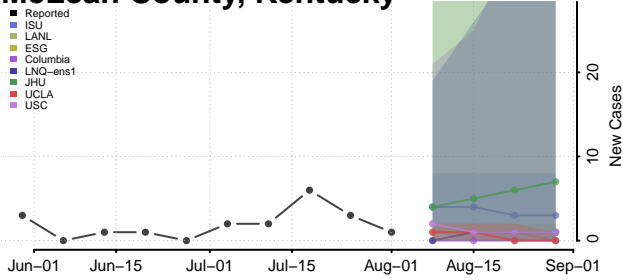

McLean County, Kentucky