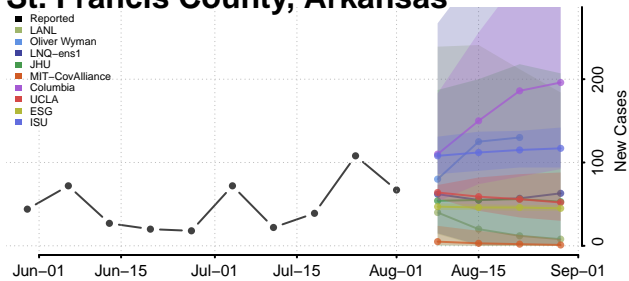

St. Francis County, Arkansas