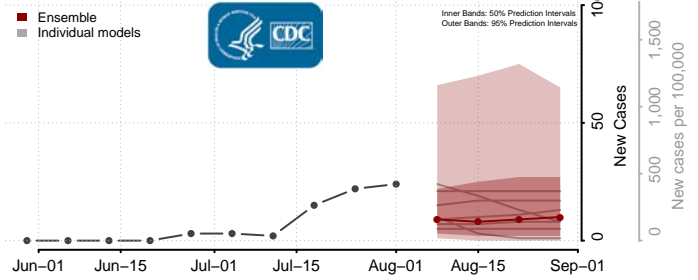

Iron County, Wisconsin