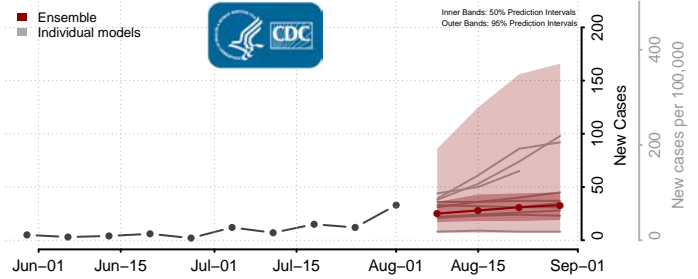

Cass County, Missouri