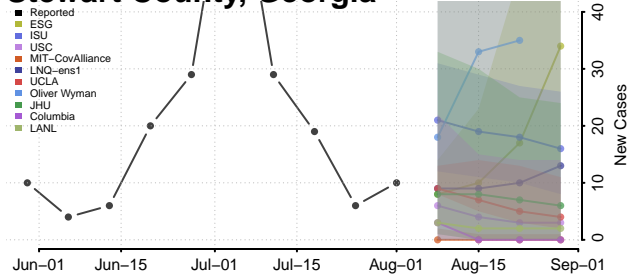

Stewart County, Georgia