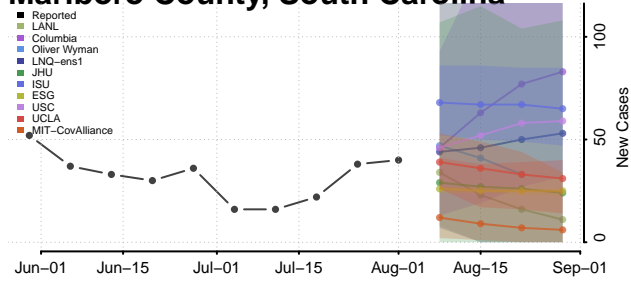

Marlboro County, South Carolina