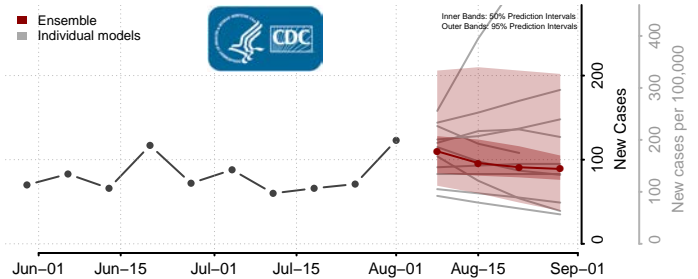

Lee County, North Carolina