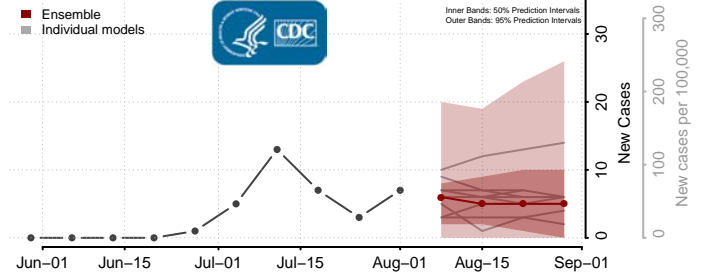

Cumberland County, Illinois