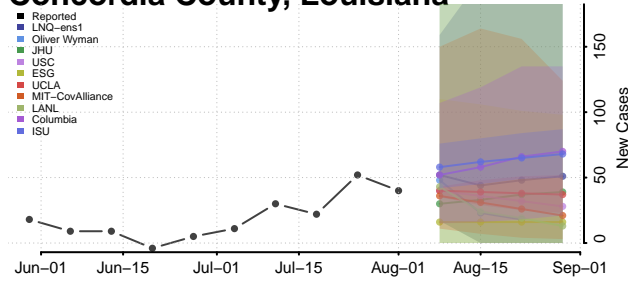

Concordia County, Louisiana