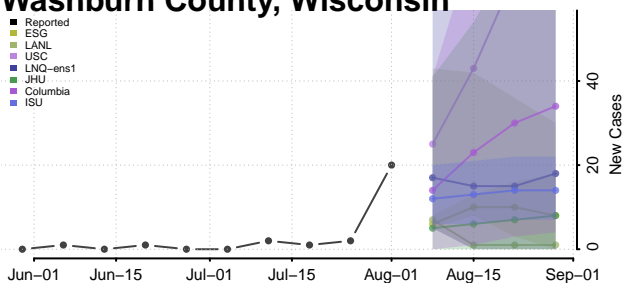

Washburn County, Wisconsin