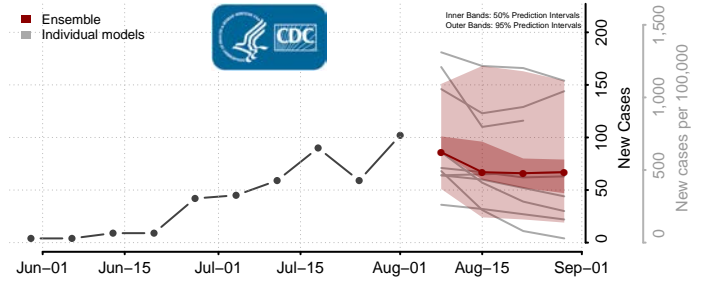

Tallahatchie County, Mississippi