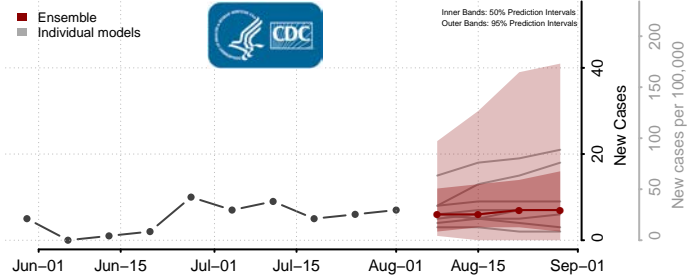

Iowa County, Wisconsin