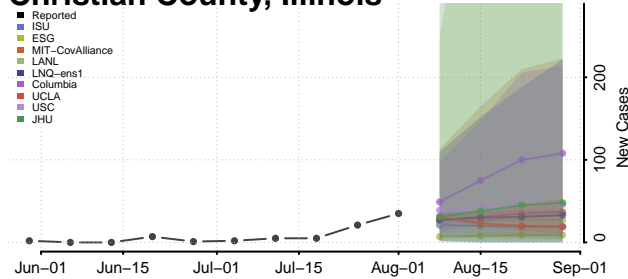

Christian County, Illinois