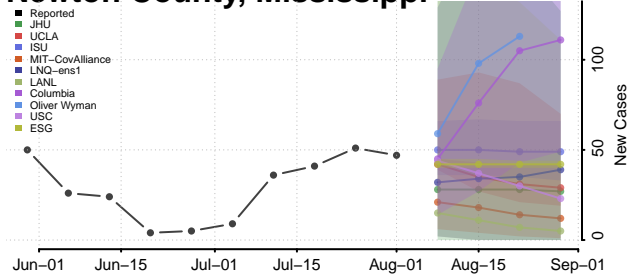

Newton County, Mississippi