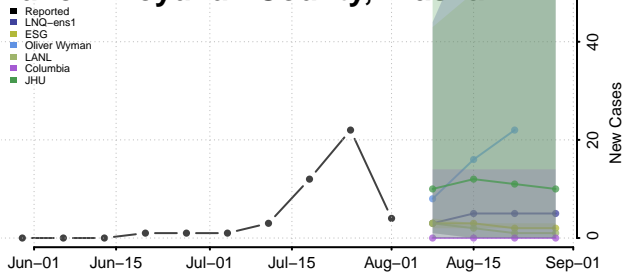

Yukon-Koyukuk County, Alaska