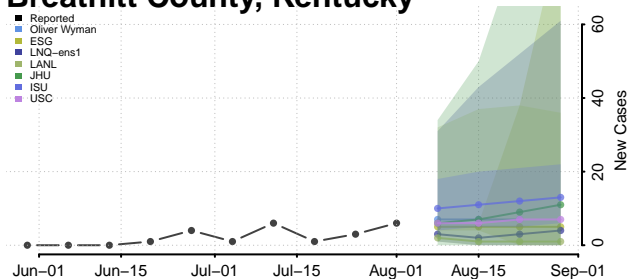

Breathitt County, Kentucky