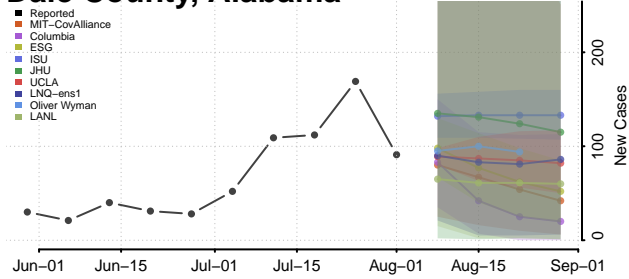

Dale County, Alabama