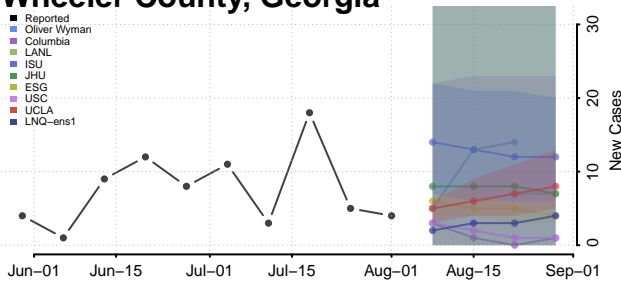

Wheeler County, Georgia