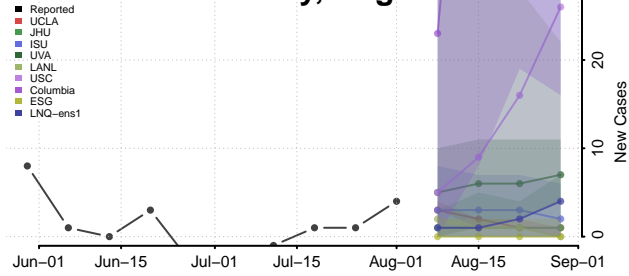

Falls Church County, Virginia