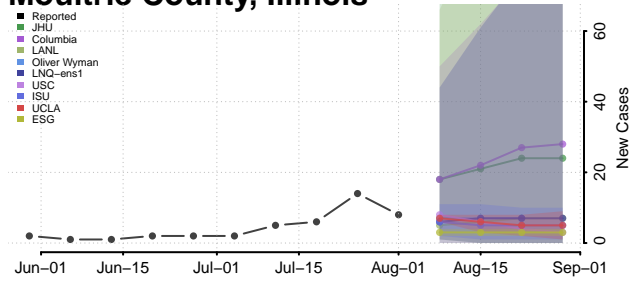

Moultrie County, Illinois