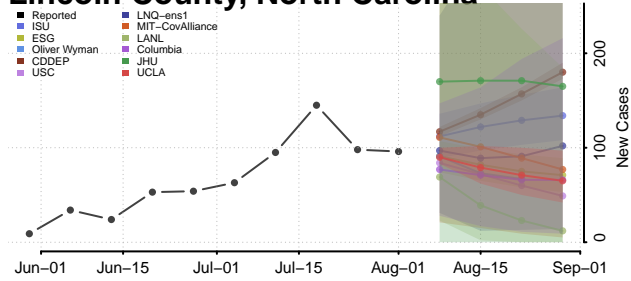

Lincoln County, North Carolina