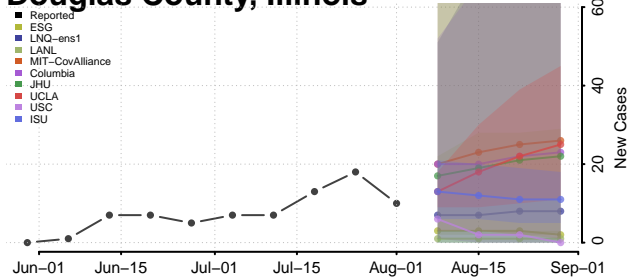

Douglas County, Illinois