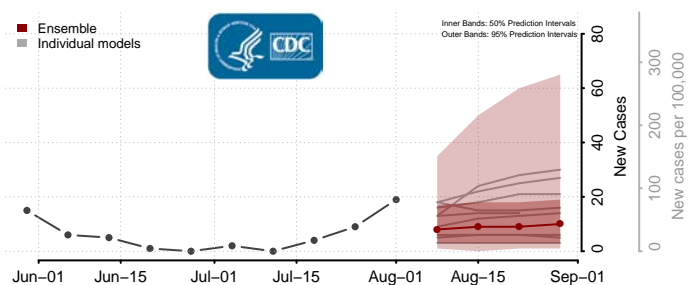

Hampshire County, West Virginia