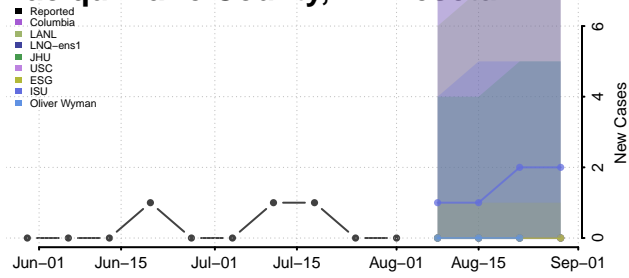

Lac qui Parle County, Minnesota