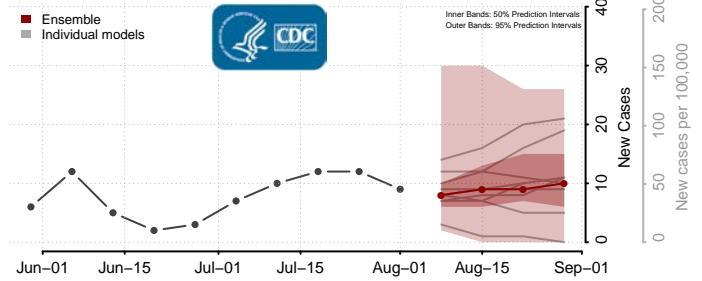

Davison County, South Dakota