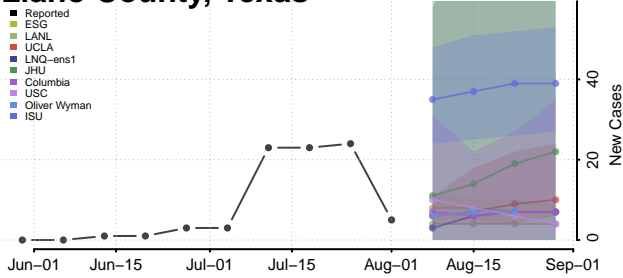

Llano County, Texas