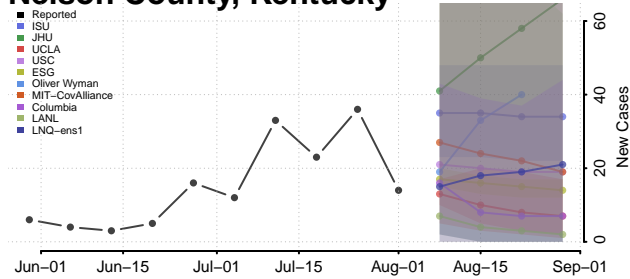

Nelson County, Kentucky