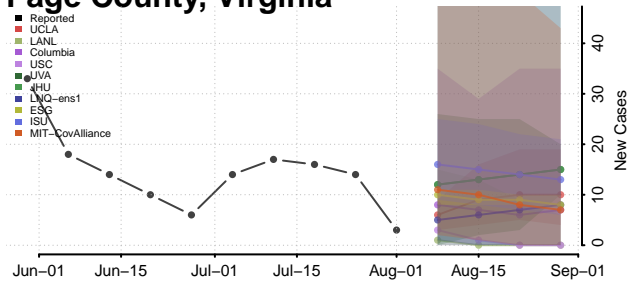

Page County, Virginia