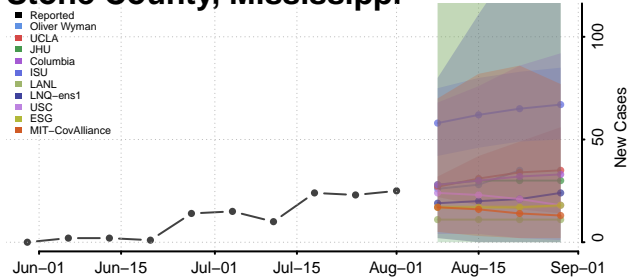

Stone County, Mississippi