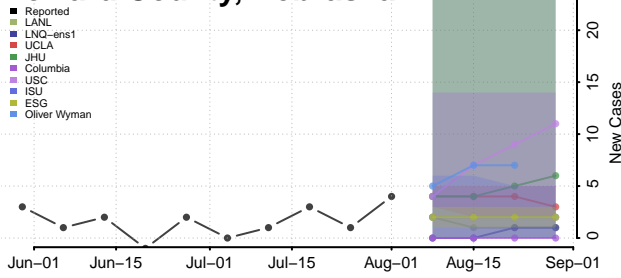

Howard County, Nebraska