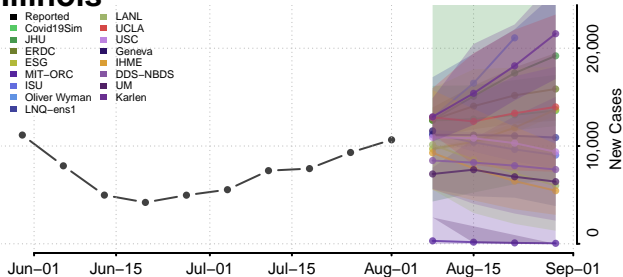

Teton County, Idaho

Twin Falls County, Idaho

Valley County, Idaho

Washington County, Idaho

Illinois

Adams County, Illinois