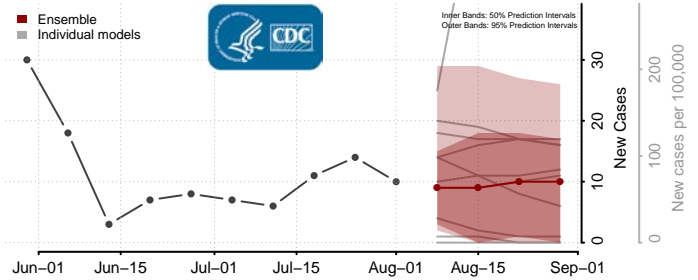

Saline County, Nebraska