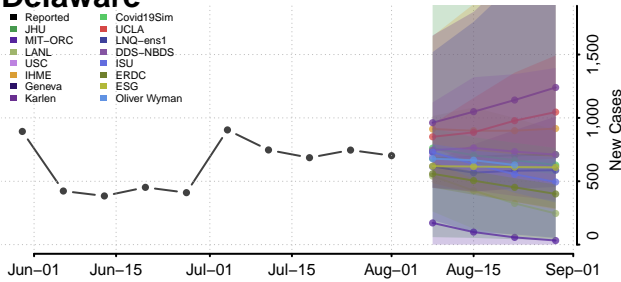

Windham County, Connecticut

Delaware

Kent County, Delaware

New Castle County, Delaware

Sussex County, Delaware

District of Columbia