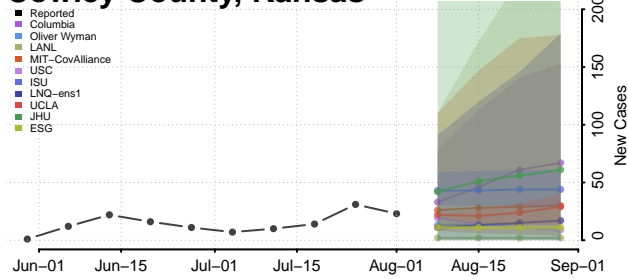

Cowley County, Kansas