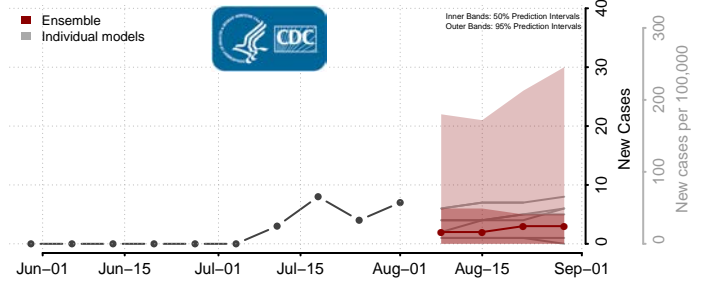

Jefferson County, Montana