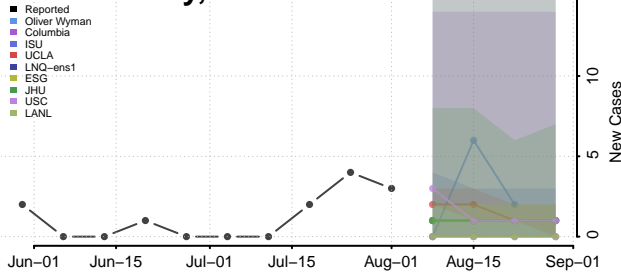

Clark County, Kansas