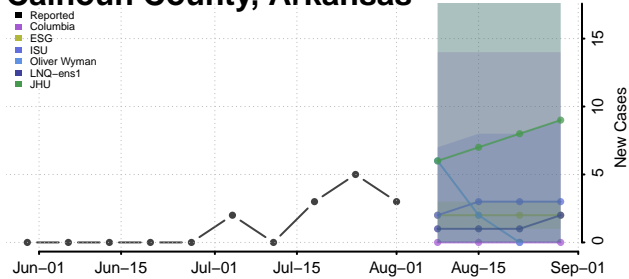

Calhoun County, Arkansas