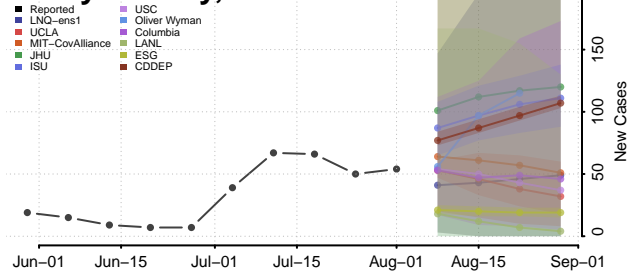

Grady County, Oklahoma