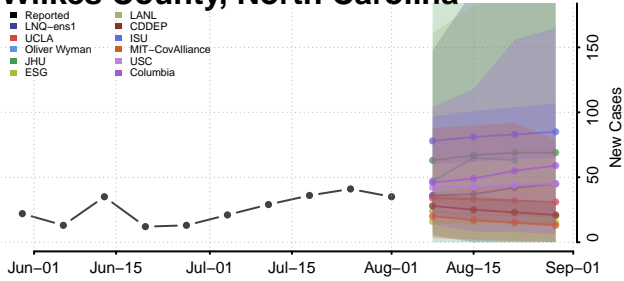

Wilkes County, North Carolina