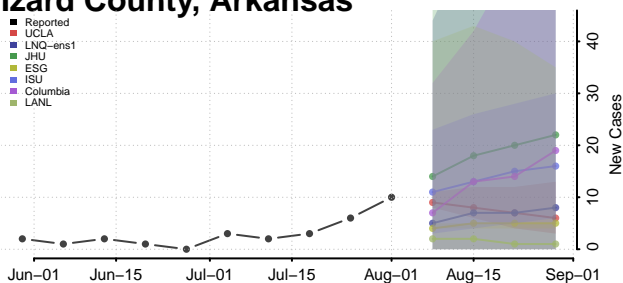

Izard County, Arkansas