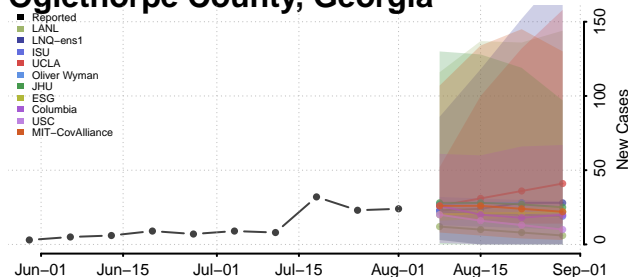

Oglethorpe County, Georgia