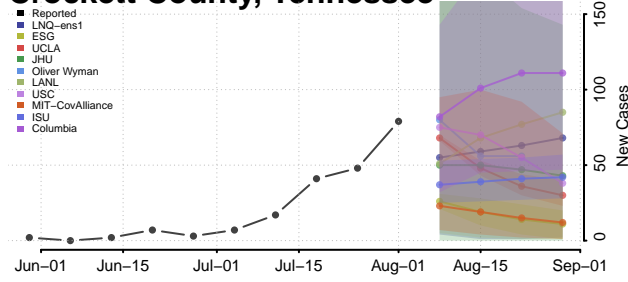

Crockett County, Tennessee