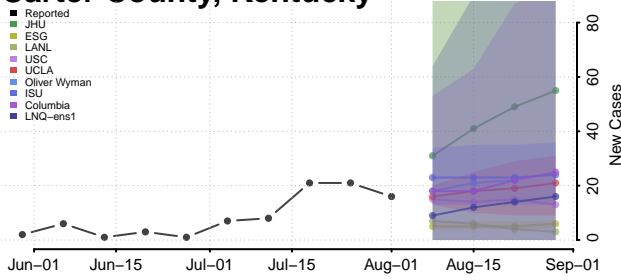

Carter County, Kentucky