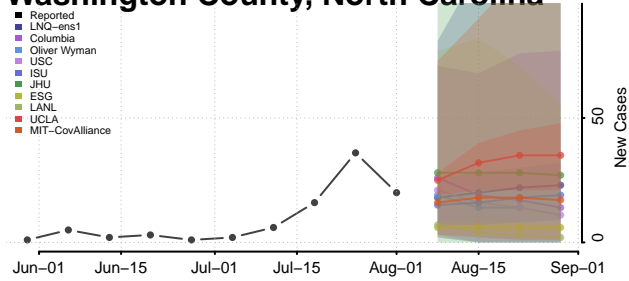

Washington County, North Carolina