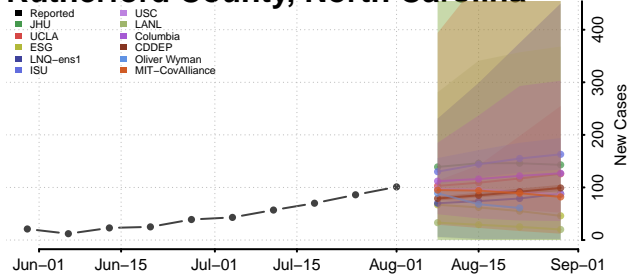

Rutherford County, North Carolina