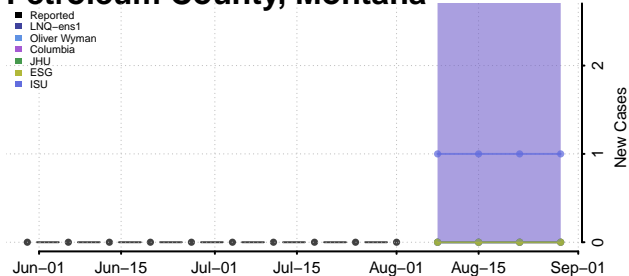

Petroleum County, Montana