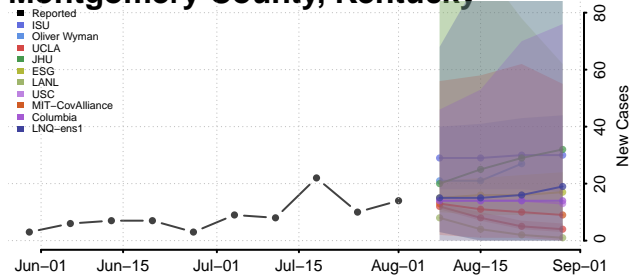

Montgomery County, Kentucky