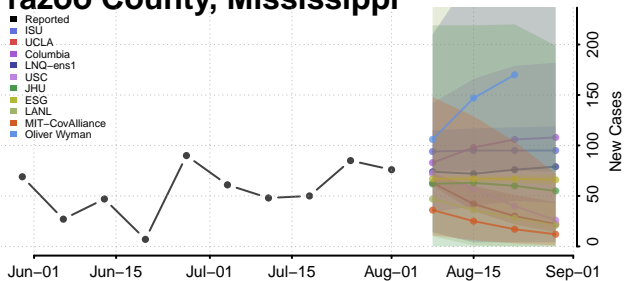

Yazoo County, Mississippi