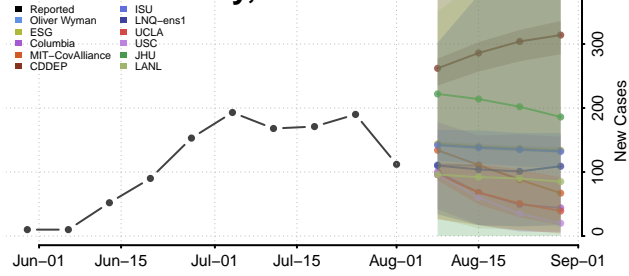

Laurens County, South Carolina