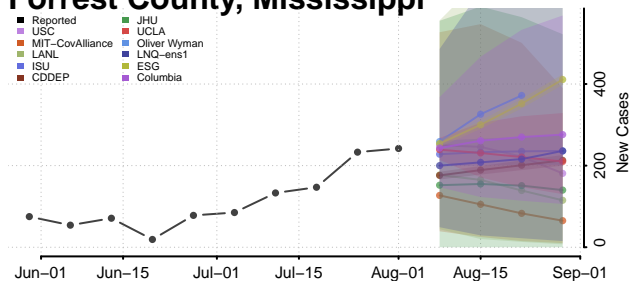

Forrest County, Mississippi