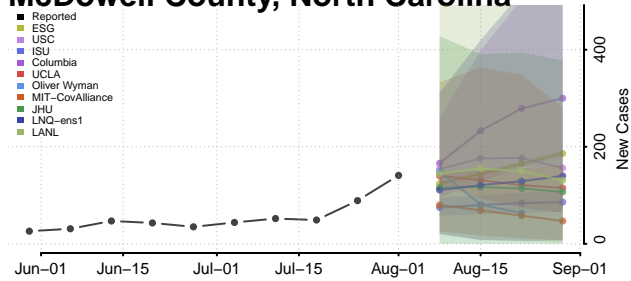

McDowell County, North Carolina