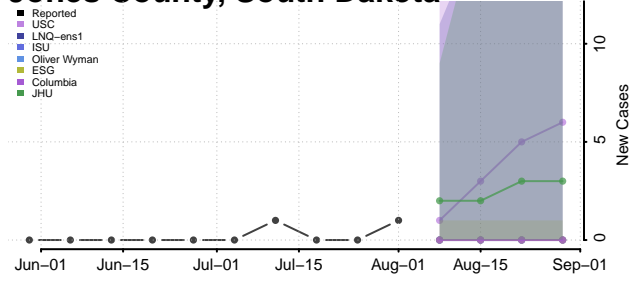

Jones County, South Dakota