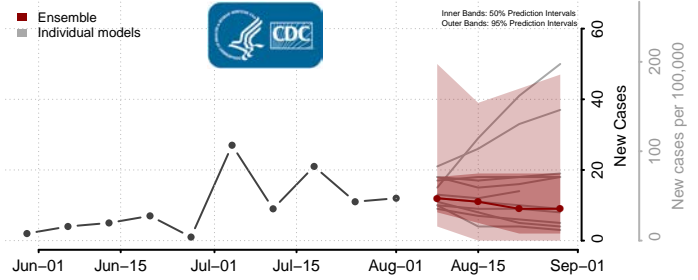

Salem County, Virginia