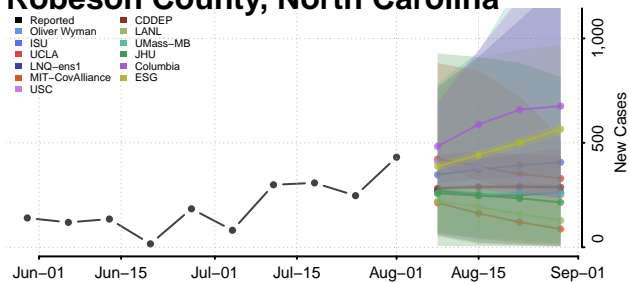

Robeson County, North Carolina