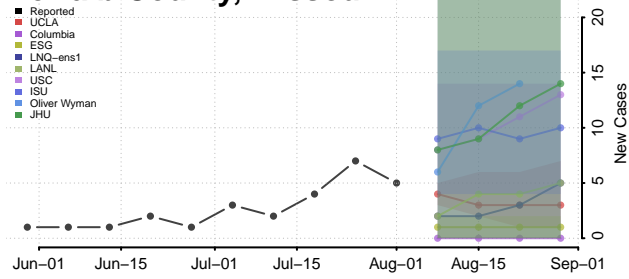

DeKalb County, Missouri