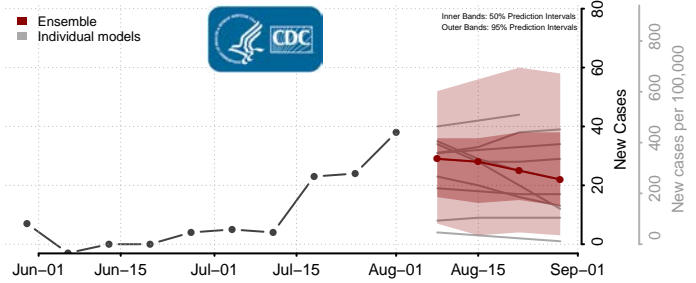

Wilkinson County, Mississippi