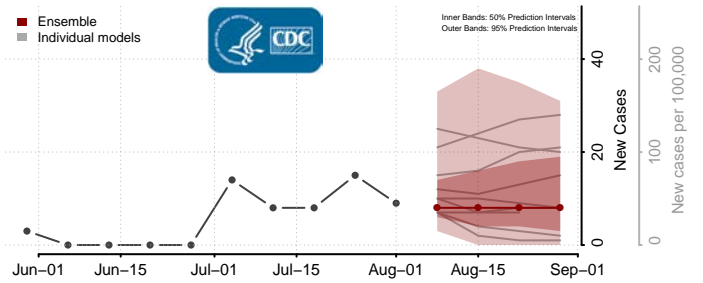

Winneshiek County, Iowa