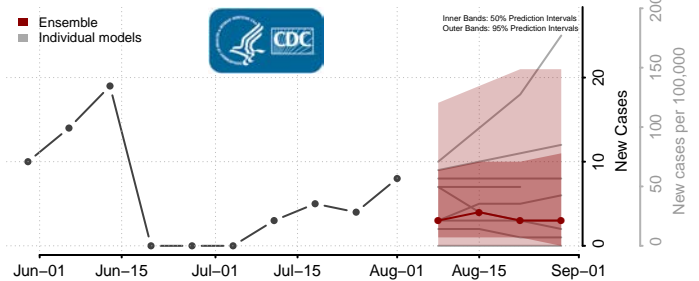

Pennington County, Minnesota