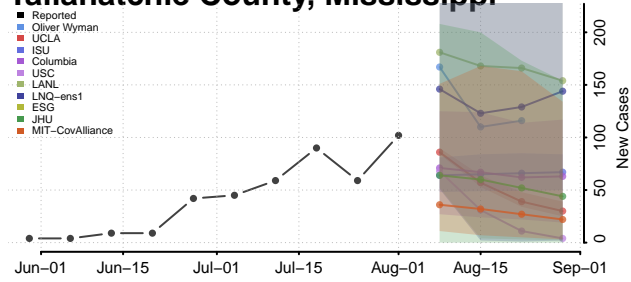

Tallahatchie County, Mississippi