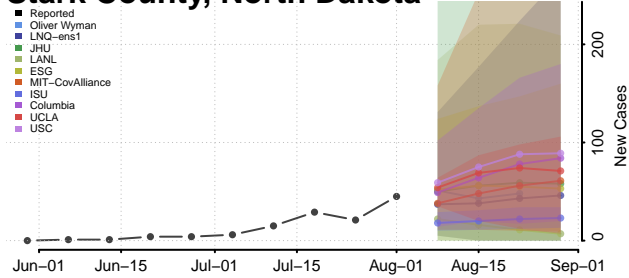

Stark County, North Dakota