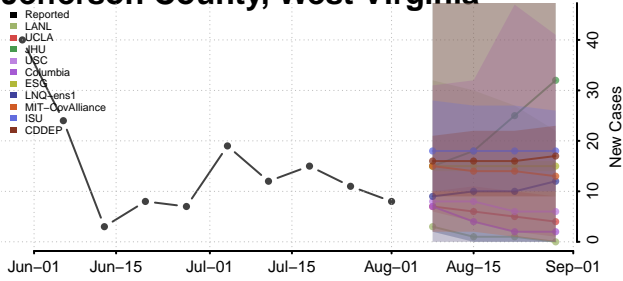

Jefferson County, West Virginia