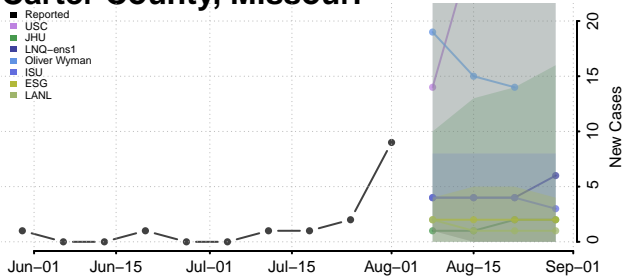

Carter County, Missouri