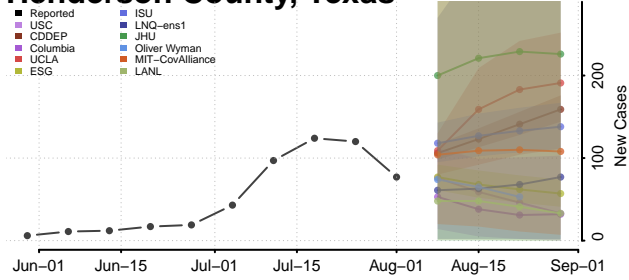

Henderson County, Texas