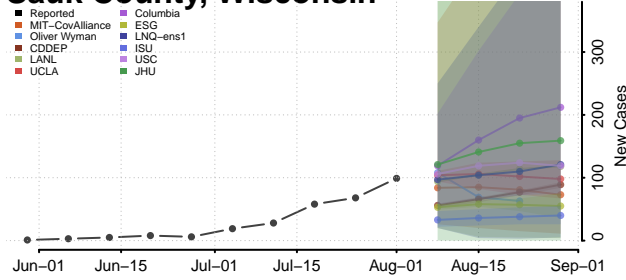

Sauk County, Wisconsin