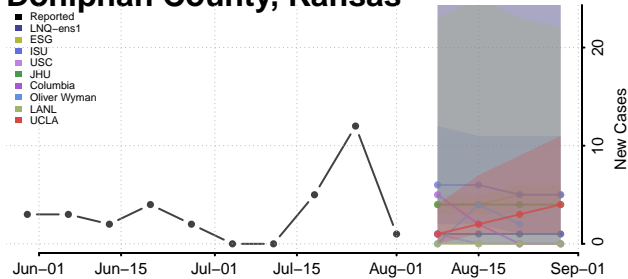

### Doniphan County, Kansas