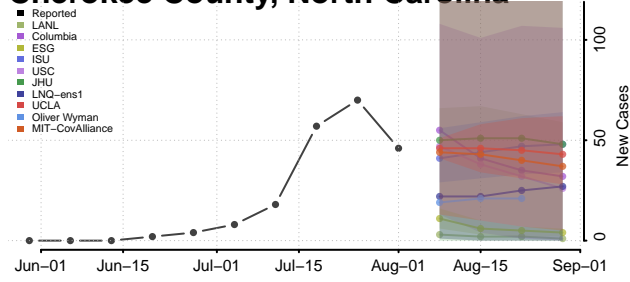

Cherokee County, North Carolina