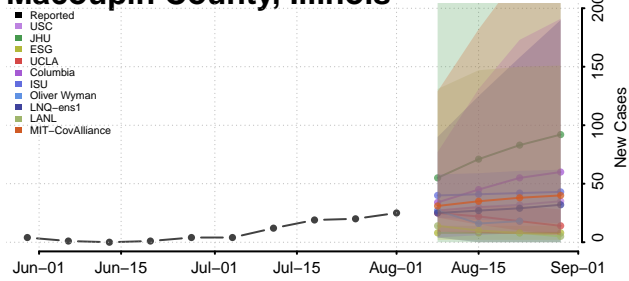

Macoupin County, Illinois