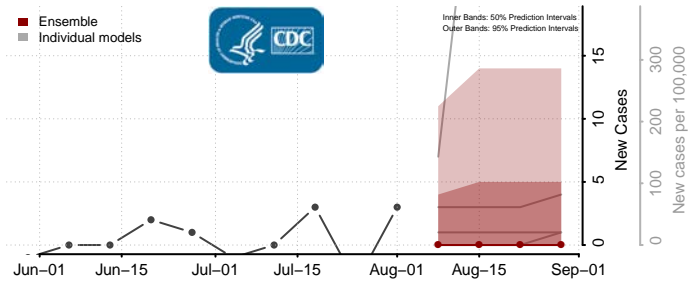

Dewey County, Oklahoma