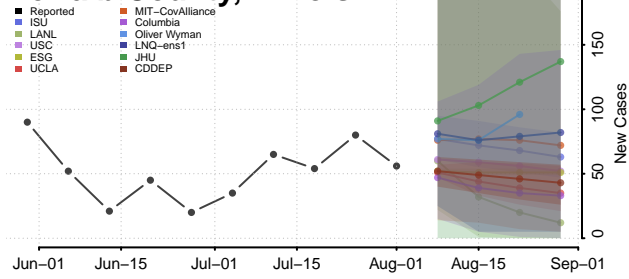

DeKalb County, Illinois