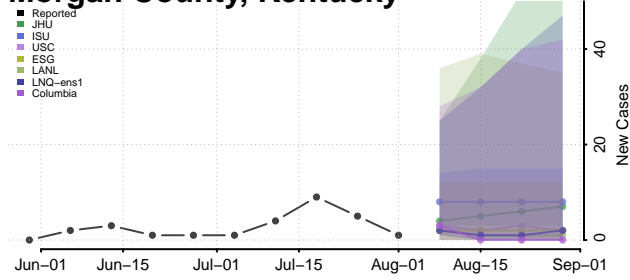

Morgan County, Kentucky