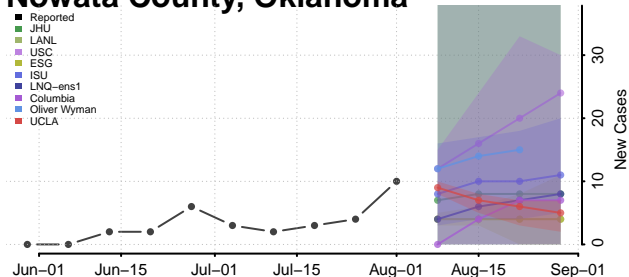

Nowata County, Oklahoma