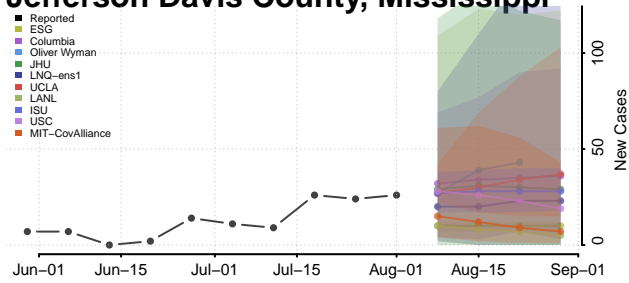

Jefferson Davis County, Mississippi