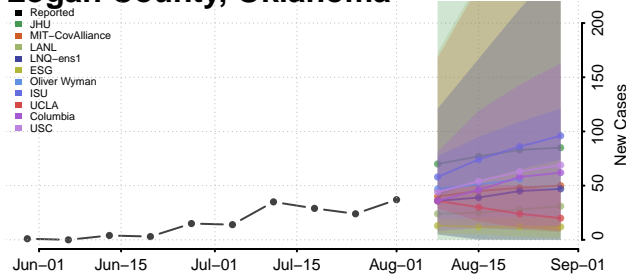

Logan County, Oklahoma