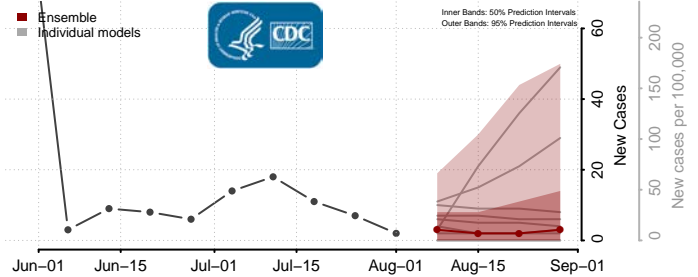

Randolph County, West Virginia