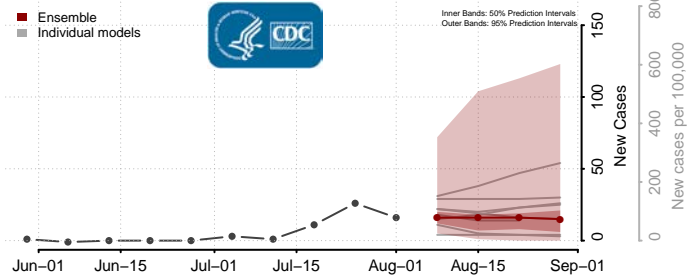

Lincoln County, West Virginia