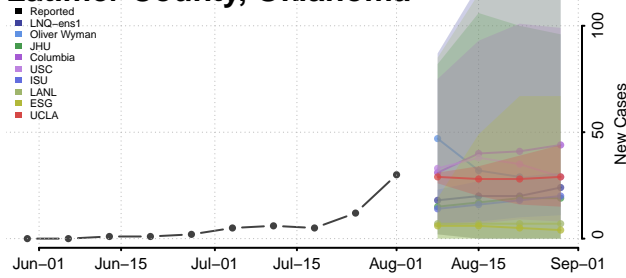

Latimer County, Oklahoma