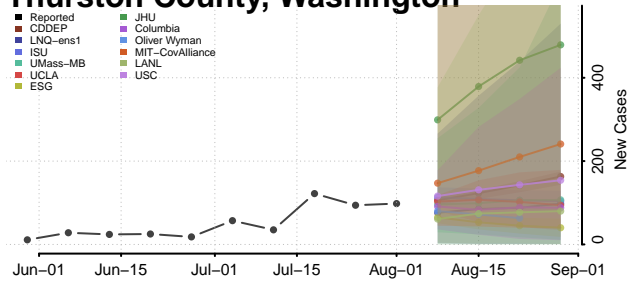

Thurston County, Washington