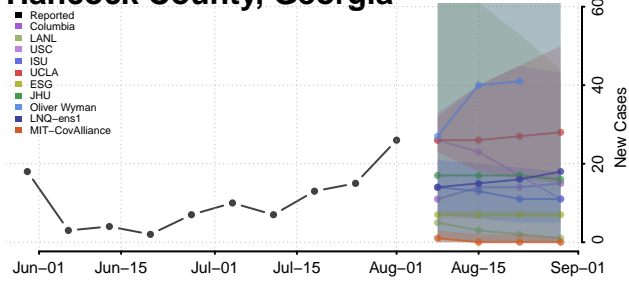

Hancock County, Georgia