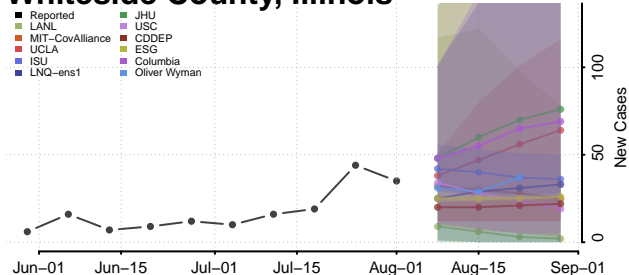

Whiteside County, Illinois