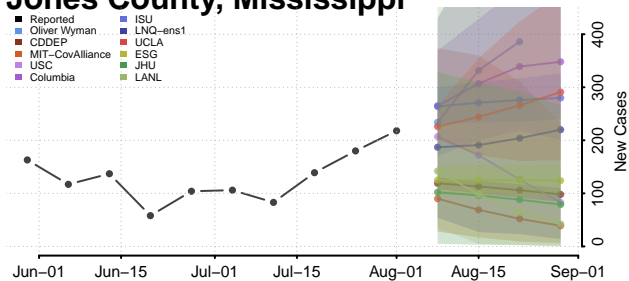

Jones County, Mississippi