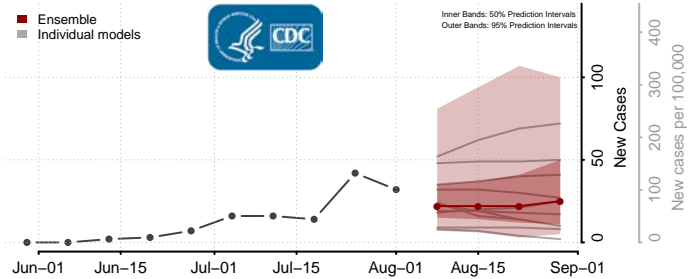

Montgomery County, Kansas