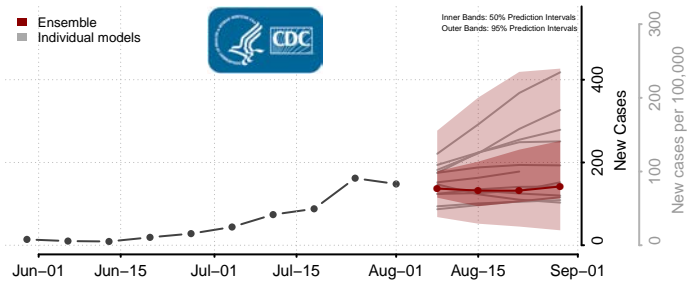

Kanawha County, West Virginia