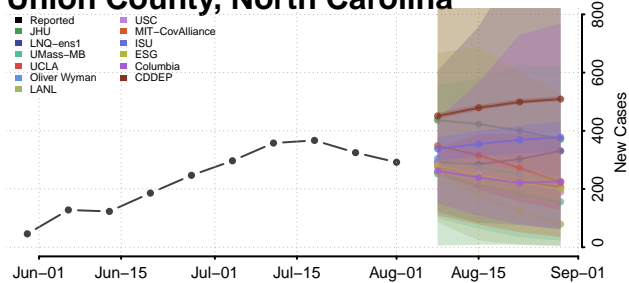

Union County, North Carolina