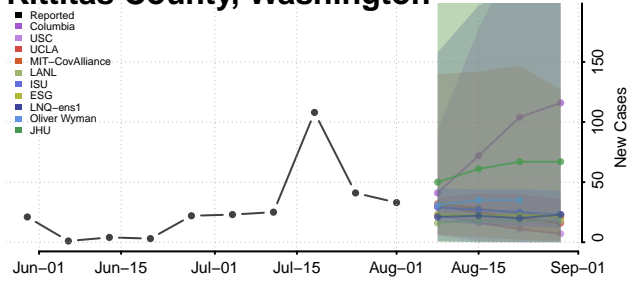

Kittitas County, Washington