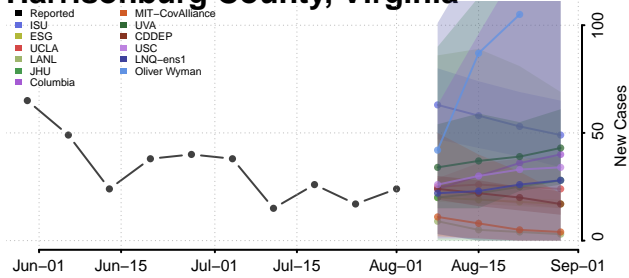

Harrisonburg County, Virginia