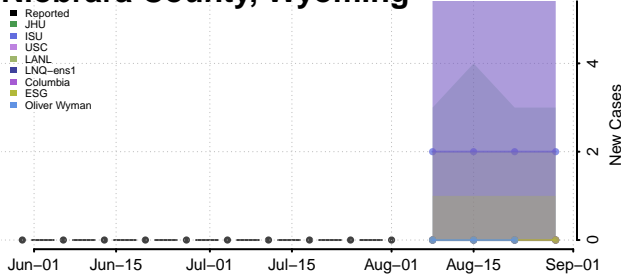

Niobrara County, Wyoming