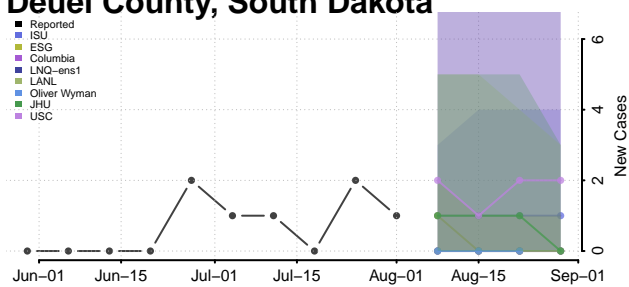

Deuel County, South Dakota