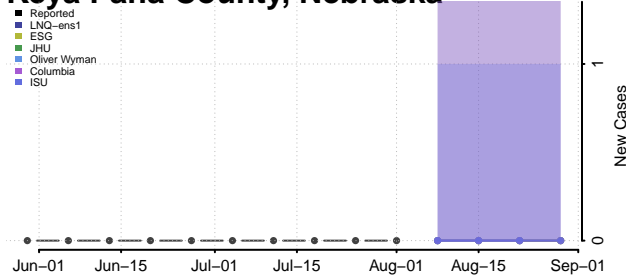

Keya Paha County, Nebraska