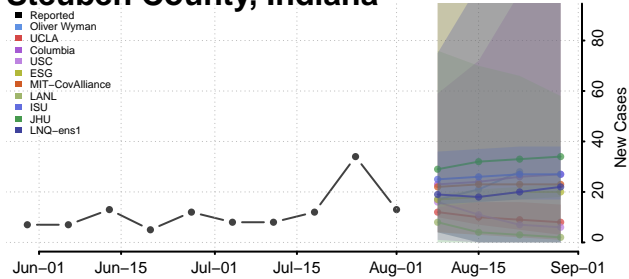

Stauben County, Indiana