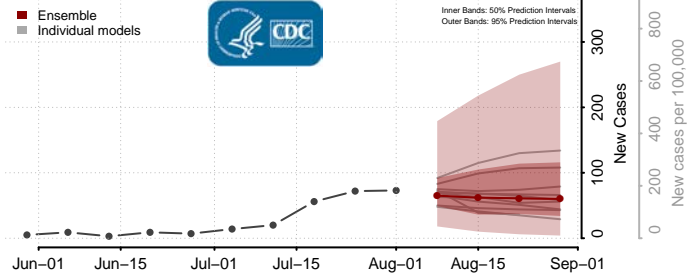

Danville County, Virginia