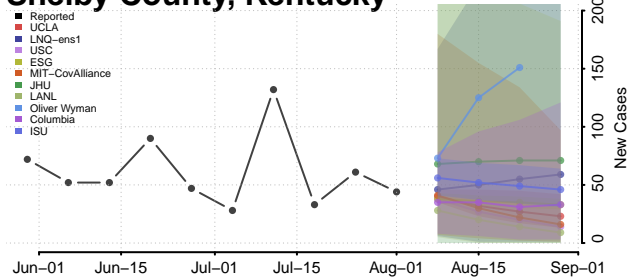

Shelby County, Kentucky