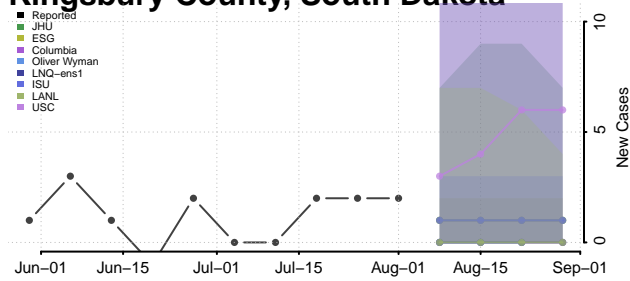

Kingsbury County, South Dakota