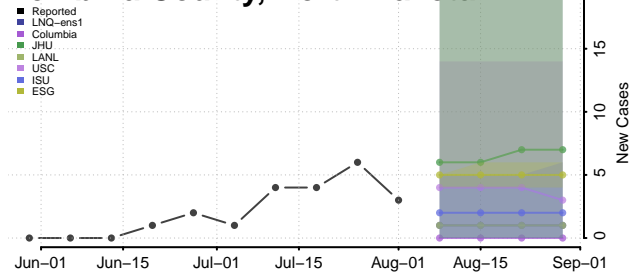

Pembina County, North Dakota