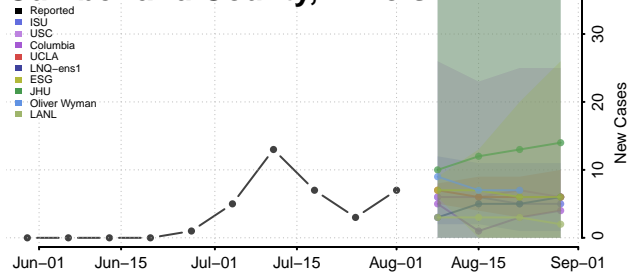

Cumberland County, Illinois