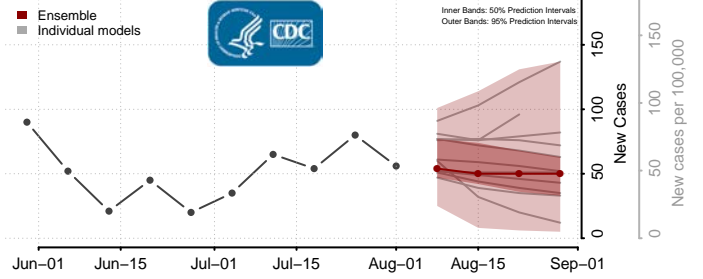

DeKalb County, Illinois