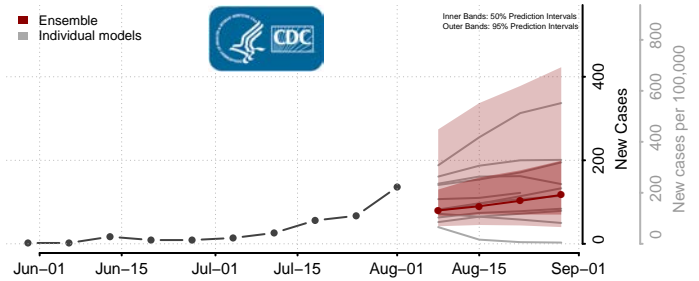

### Garvin County, Oklahoma