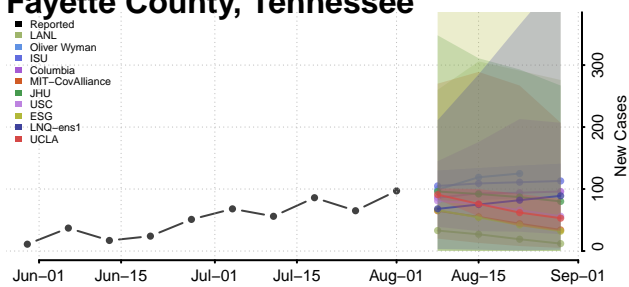

Fayette County, Tennessee