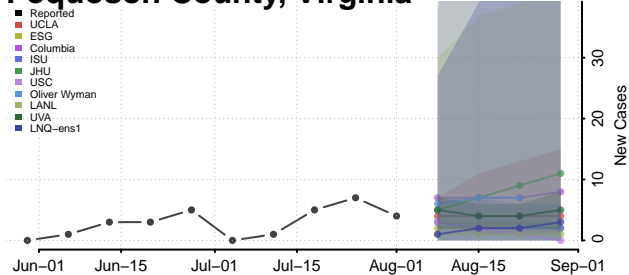

Poquoson County, Virginia