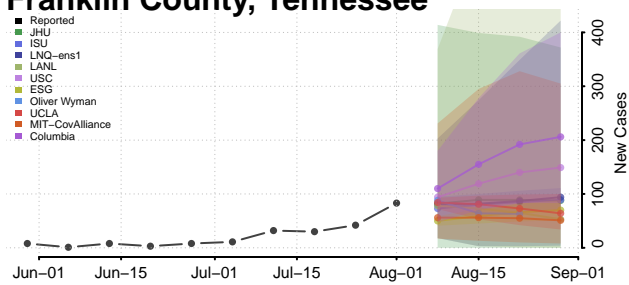

Franklin County, Tennessee