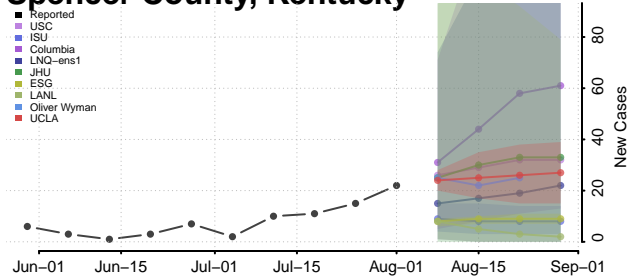

Spencer County, Kentucky