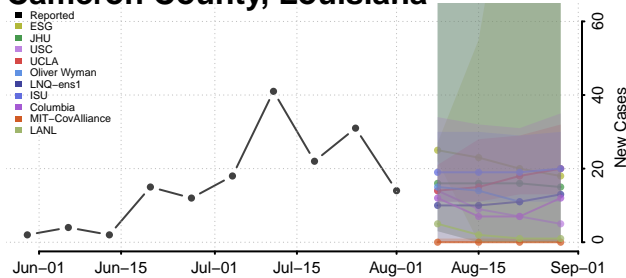

Cameron County, Louisiana