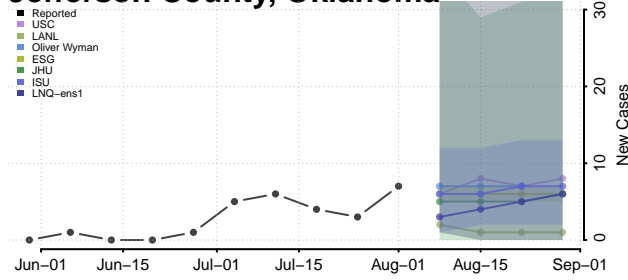

Jefferson County, Oklahoma