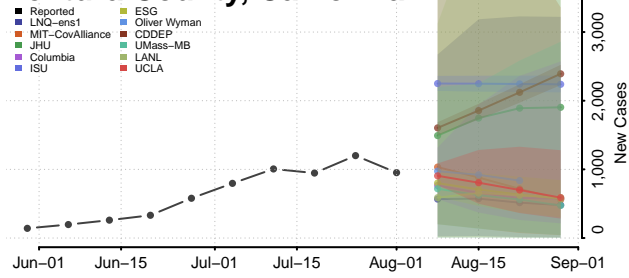

Ventura County, California