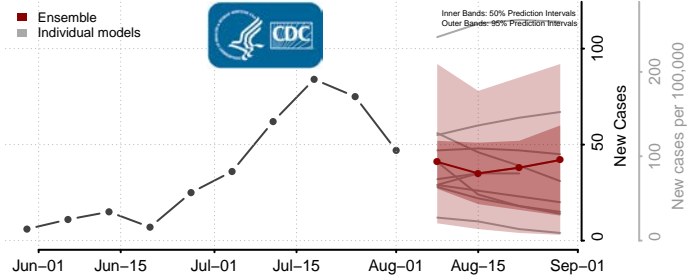

Jackson County, North Carolina