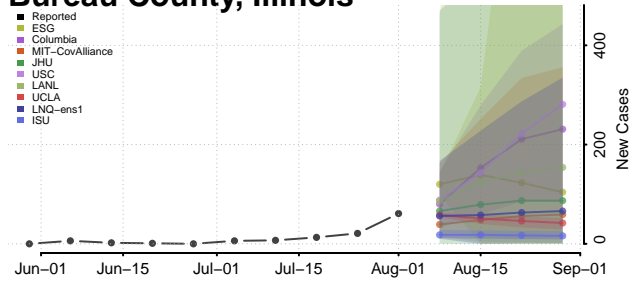

Bureau County, Illinois