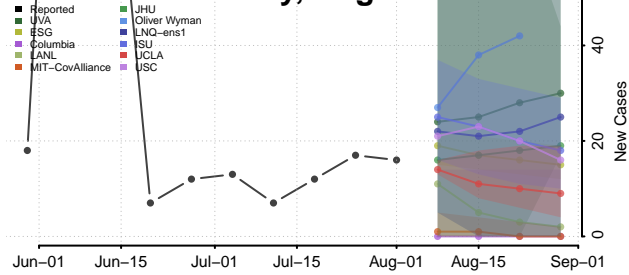

Greensville County, Virginia