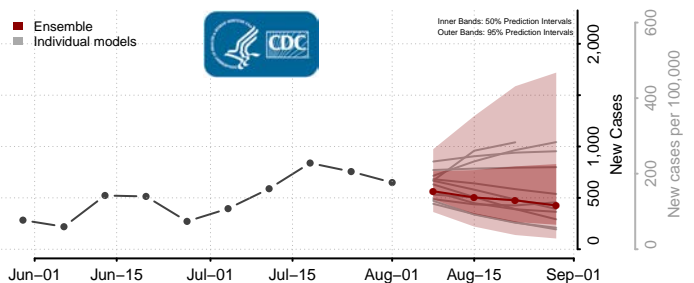

Hamilton County, Tennessee