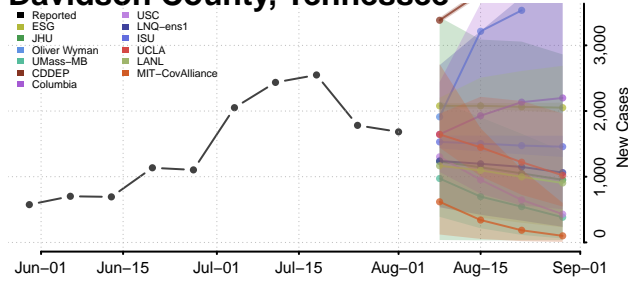

Davidson County, Tennessee