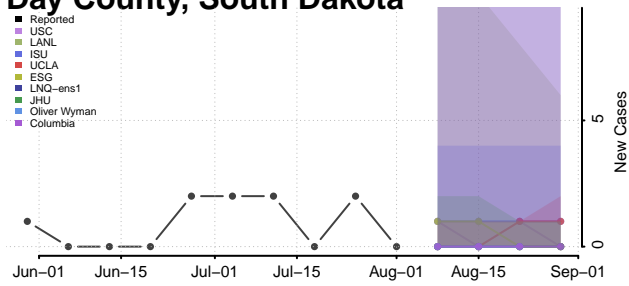

Day County, South Dakota