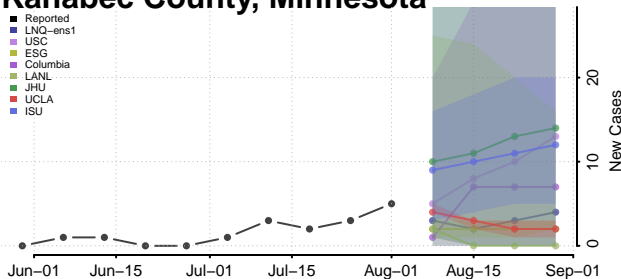

Kanabec County, Minnesota