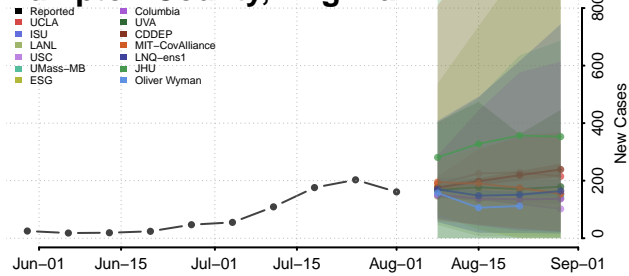

Hampton County, Virginia