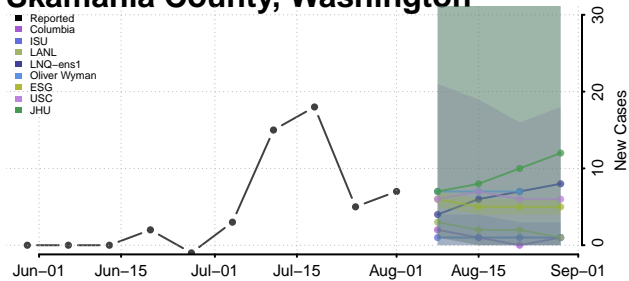

Skamania County, Washington