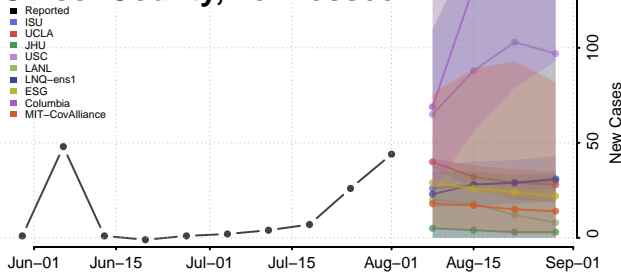

Unicoi County, Tennessee