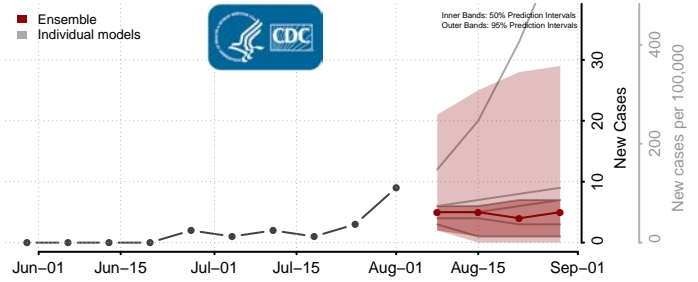

Hamilton County, Illinois