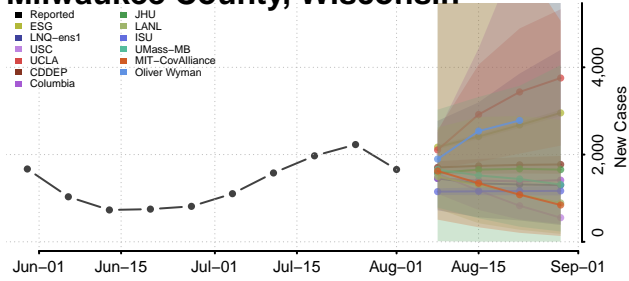

Milwaukee County, Wisconsin