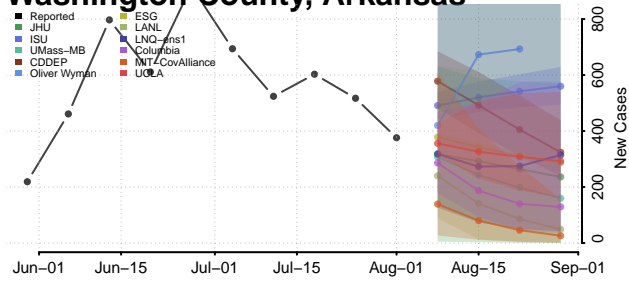

Washington County, Arkansas