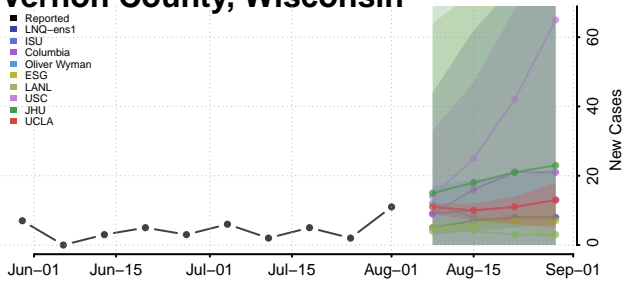

Vernon County, Wisconsin