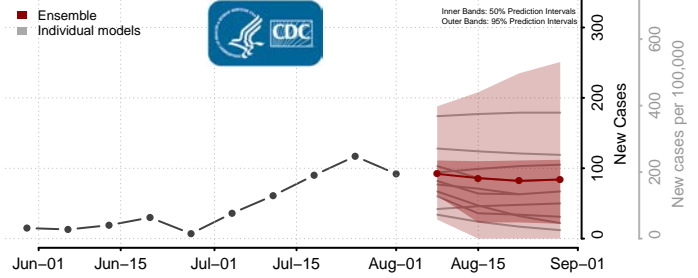

St. Bernard County, Louisiana