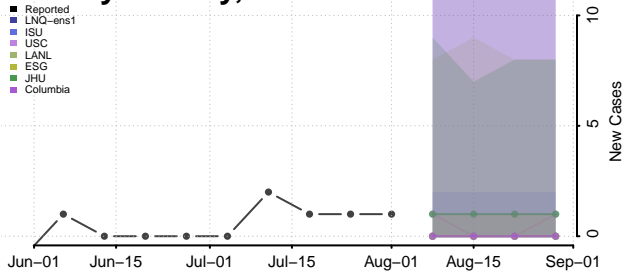

Greeley County, Nebraska