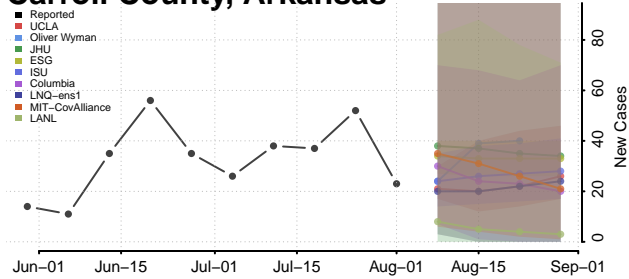

Carroll County, Arkansas