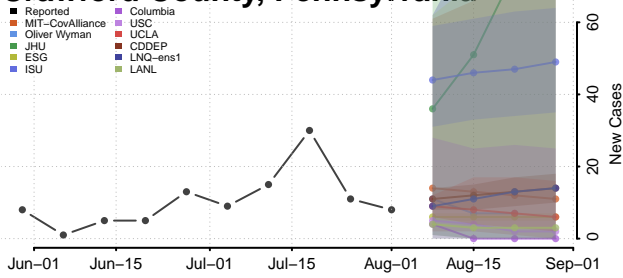

Crawford County, Pennsylvania