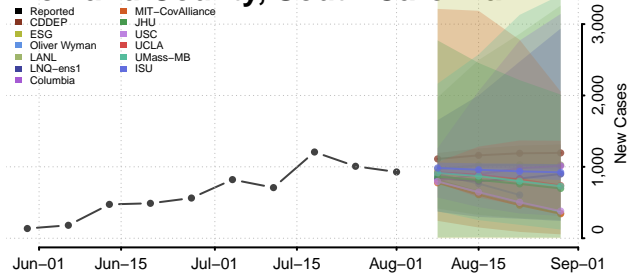

Richland County, South Carolina