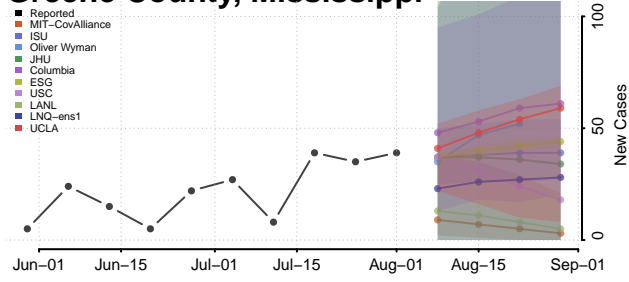

Greene County, Mississippi