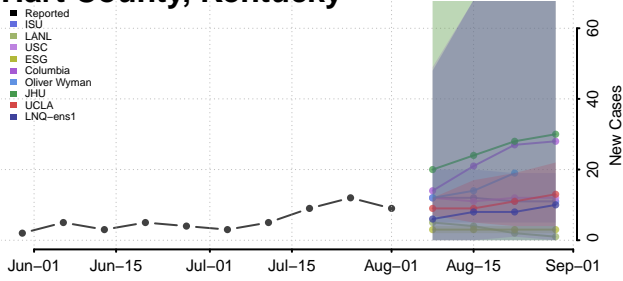

Hart County, Kentucky