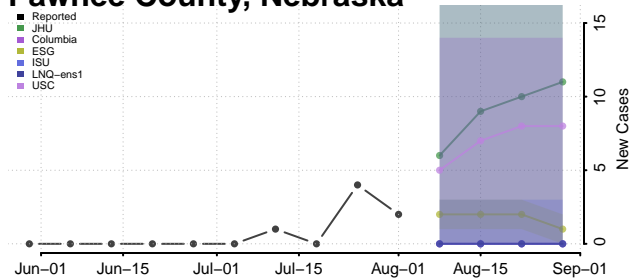

Pawnee County, Nebraska