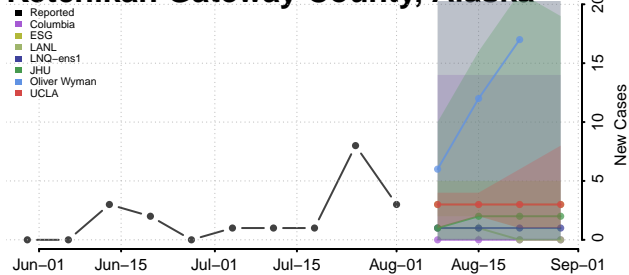

Ketchikan Gateway County, Alaska