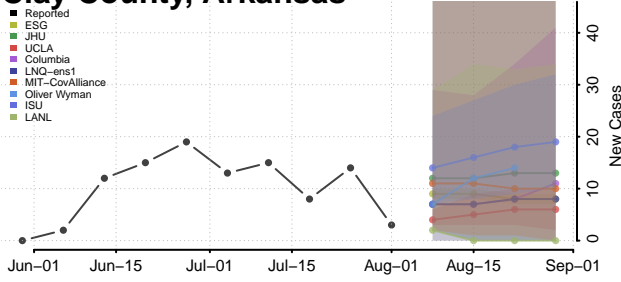

### Cleburne County, Arkansas