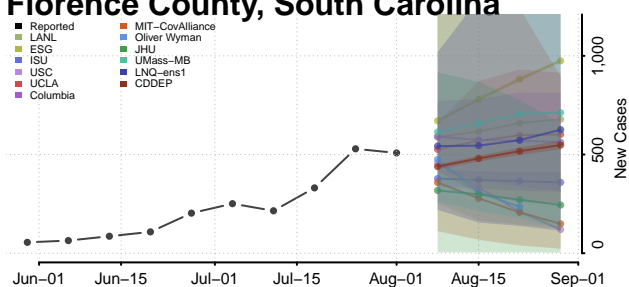

Florence County, South Carolina