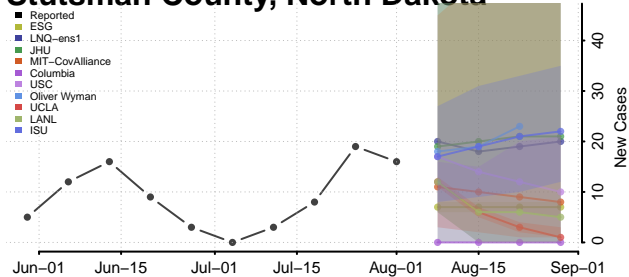

Stutsman County, North Dakota