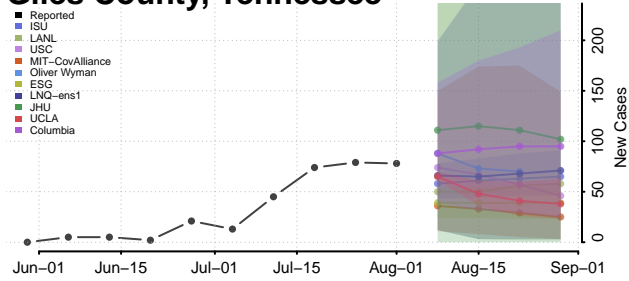

Giles County, Tennessee