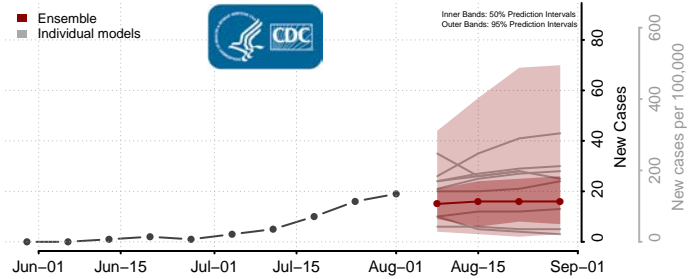

Craig County, Oklahoma