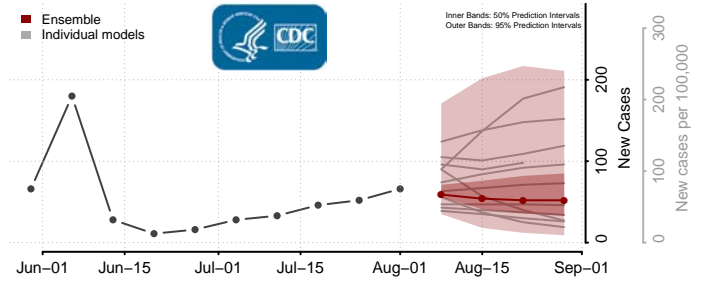

Dodge County, Wisconsin