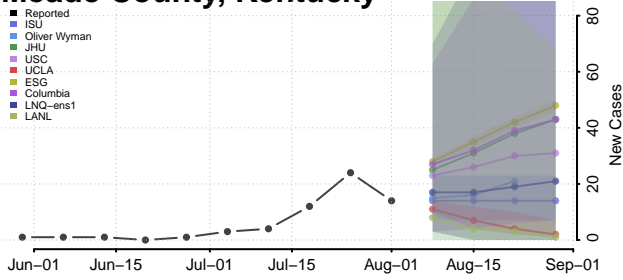

Meade County, Kentucky