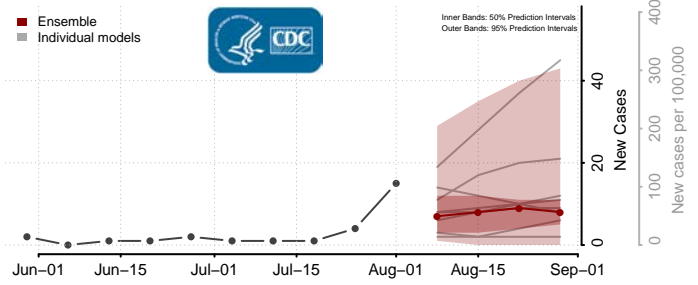

Rolette County, North Dakota