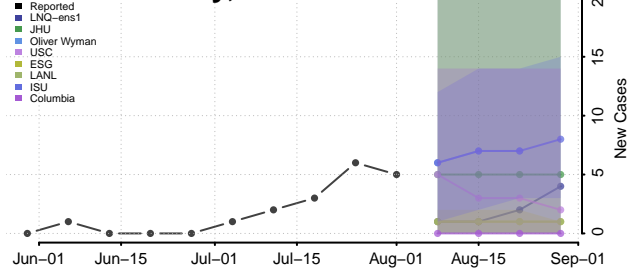

### Morton County, North Dakota