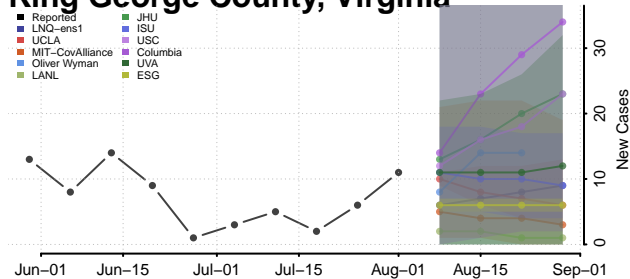

King George County, Virginia