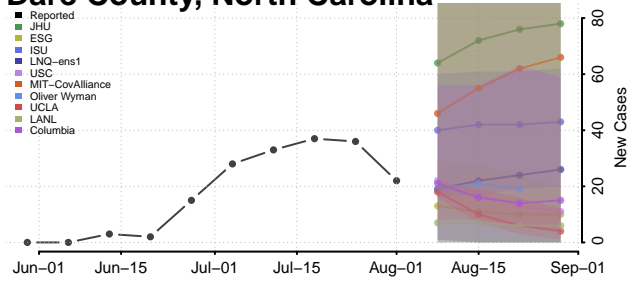

Dare County, North Carolina