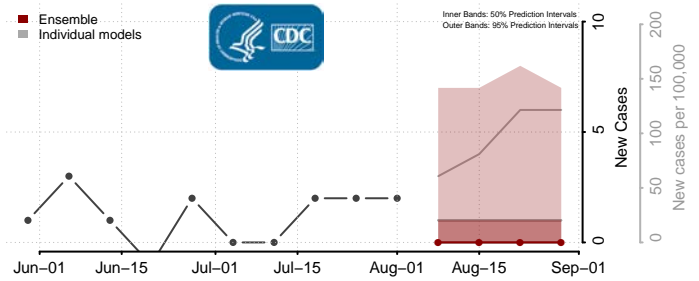

Kingsbury County, South Dakota