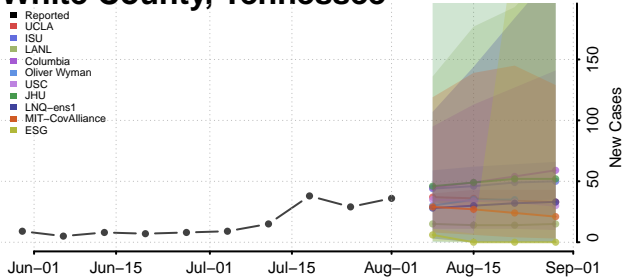

White County, Tennessee