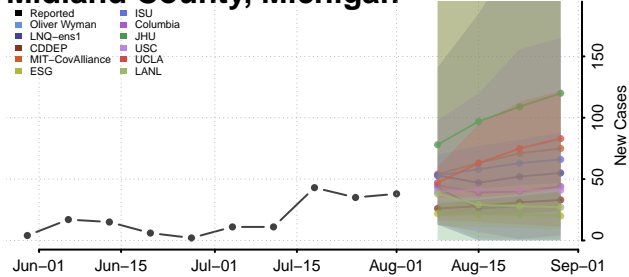

Midland County, Michigan