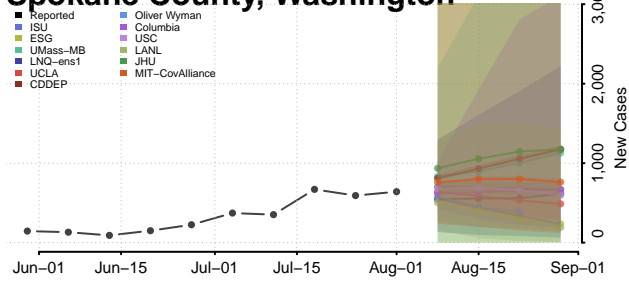

Spokane County, Washington