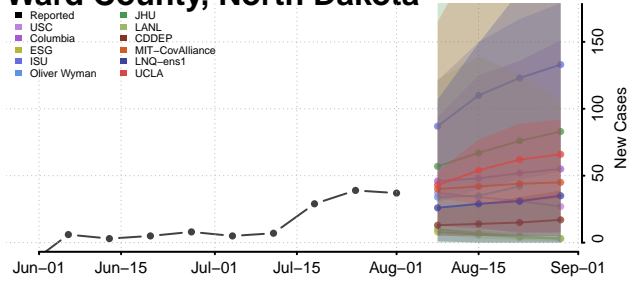

Ward County, North Dakota