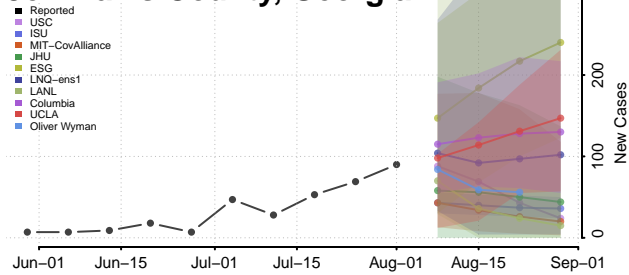

Jeff Davis County, Georgia