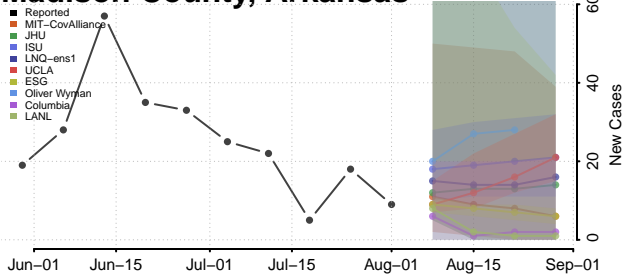

Madison County, Arkansas