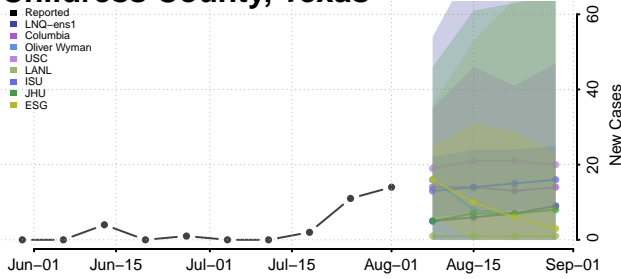

Childress County, Texas