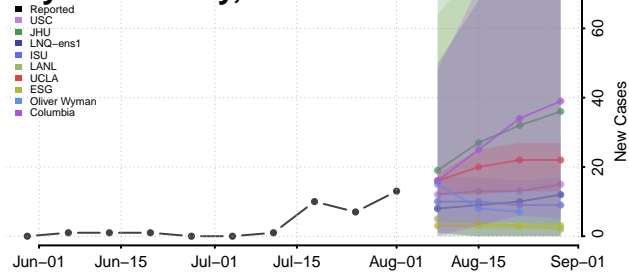

Fayette County, Illinois