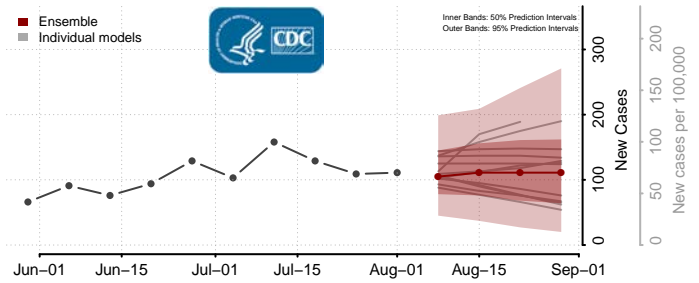

Olmsted County, Minnesota