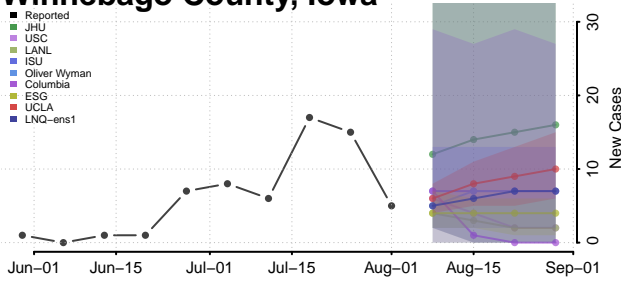

Winneshiek County, Iowa