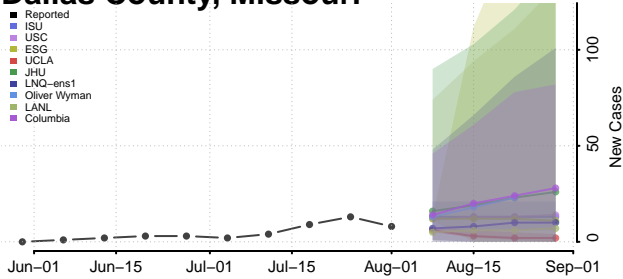

Dallas County, Missouri