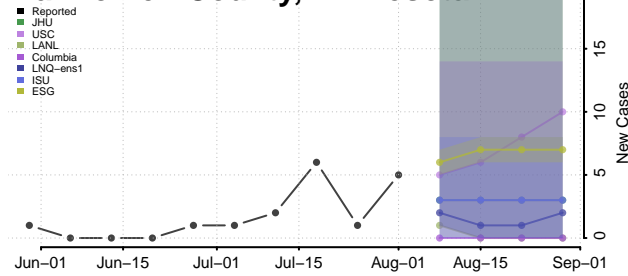

Mahnomen County, Minnesota