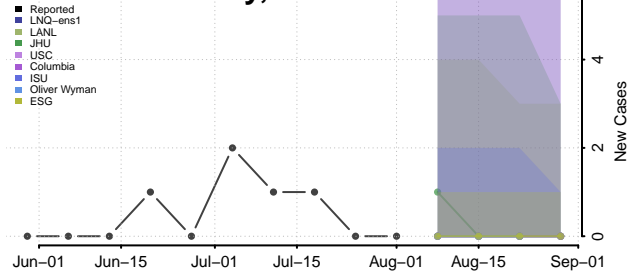

Sheridan County, Kansas