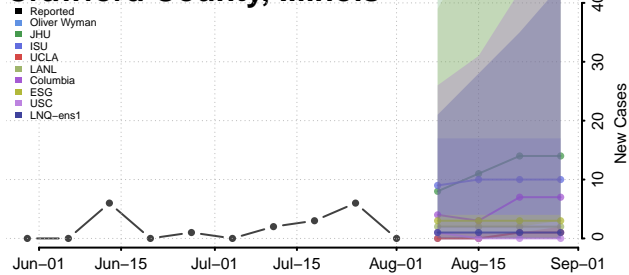

Crawford County, Illinois