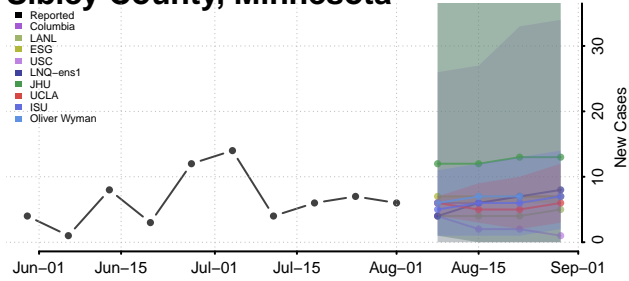

Sibley County, Minnesota