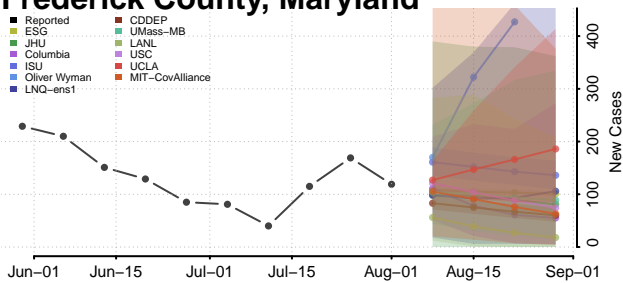

Frederick County, Maryland