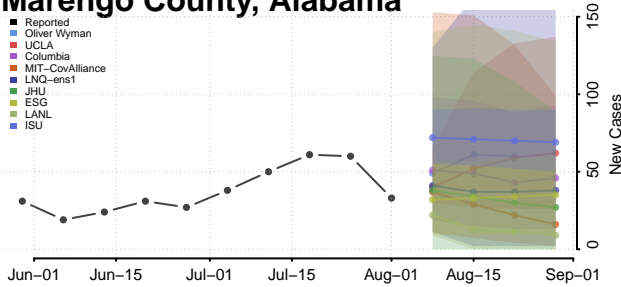

Marengo County, Alabama