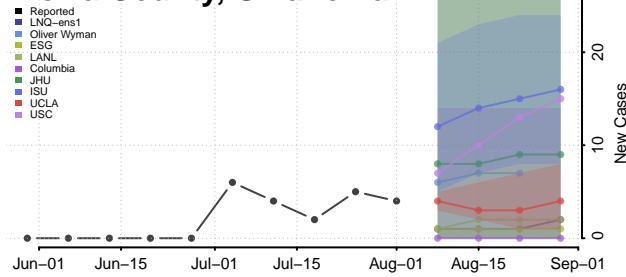

Kiowa County, Oklahoma