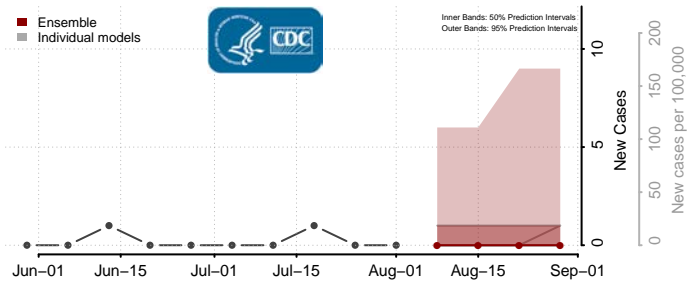

Washington County, Kansas