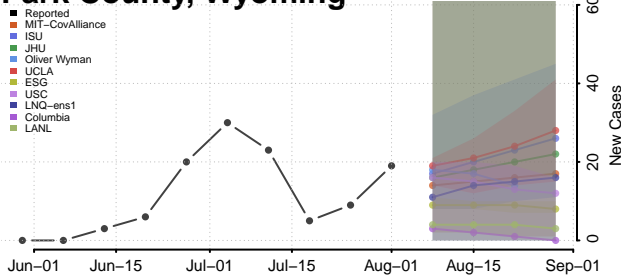

Park County, Wyoming