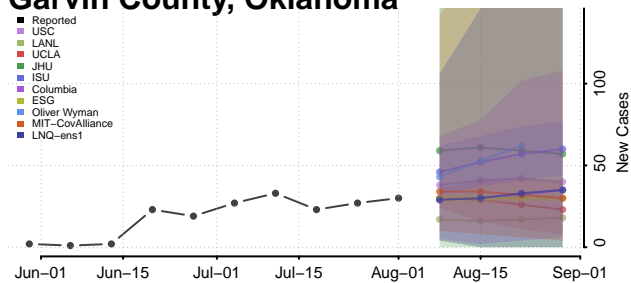

### Garvin County, Oklahoma