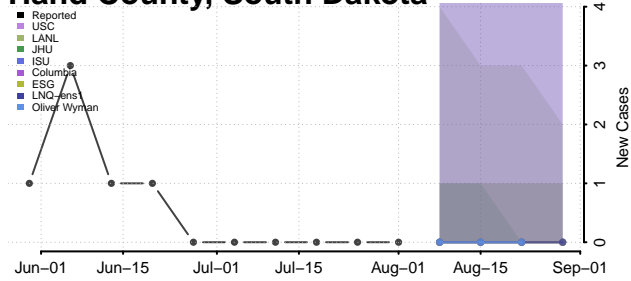

Hand County, South Dakota