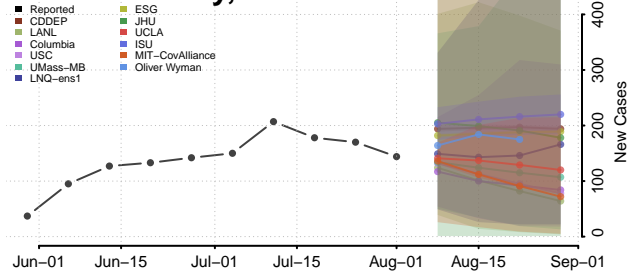

Rowan County, North Carolina