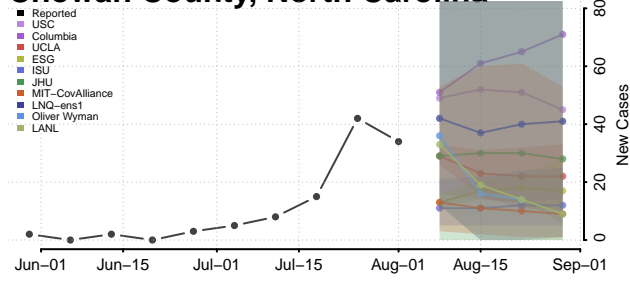

Chowan County, North Carolina