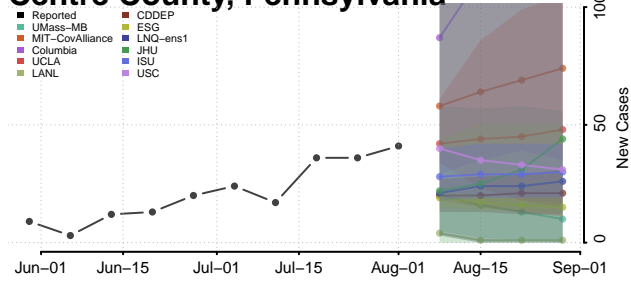

Centre County, Pennsylvania