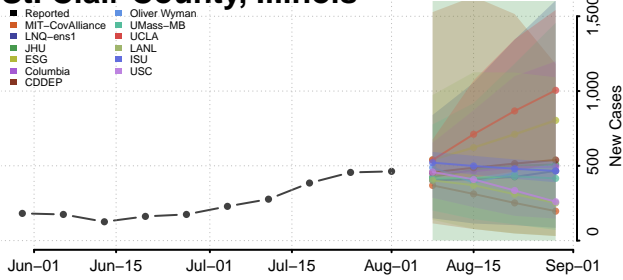

St. Clair County, Illinois