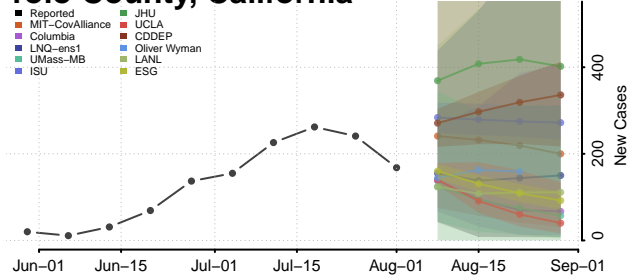

Yolo County, California