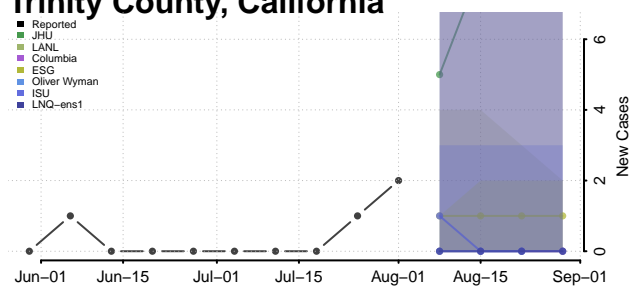

Trinity County, California