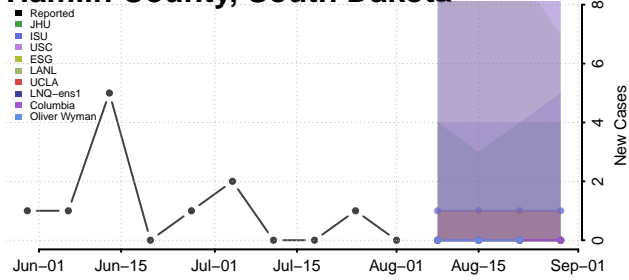

Hamlin County, South Dakota