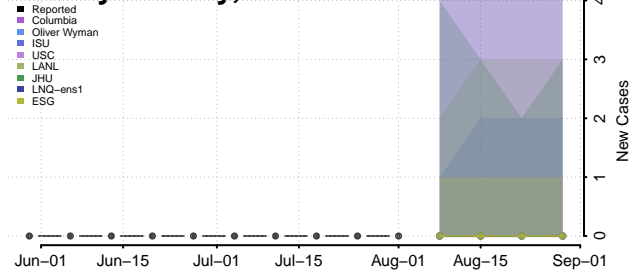

Liberty County, Montana