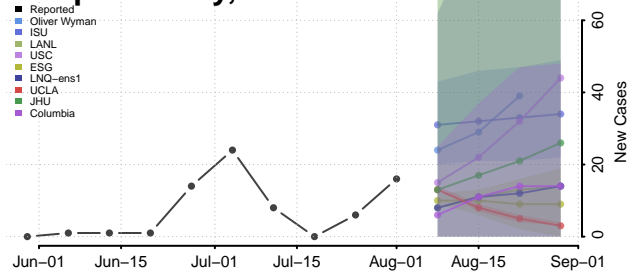

Phelps County, Missouri