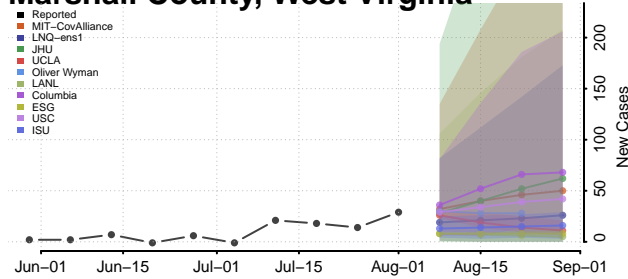

Marshall County, West Virginia