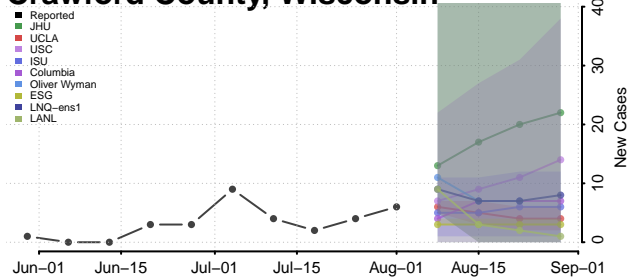

Crawford County, Wisconsin