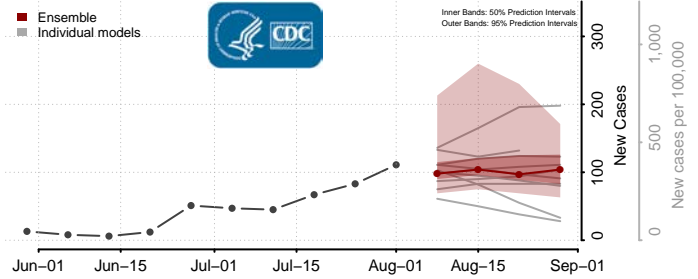

Union County, Mississippi