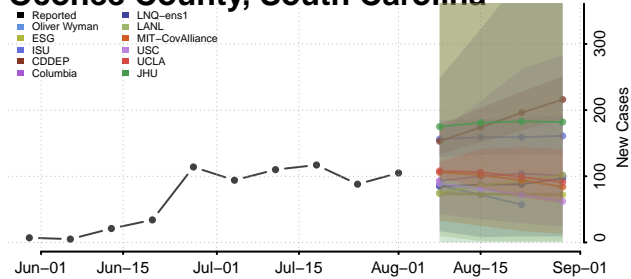

Oconee County, South Carolina