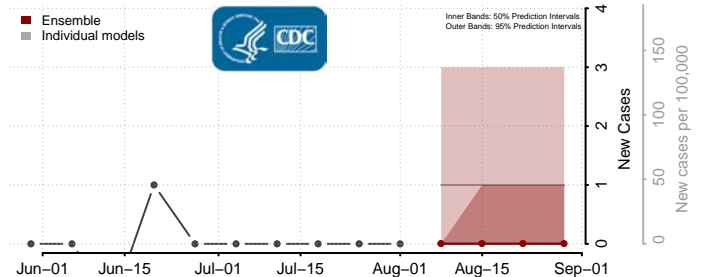

Highland County, Virginia