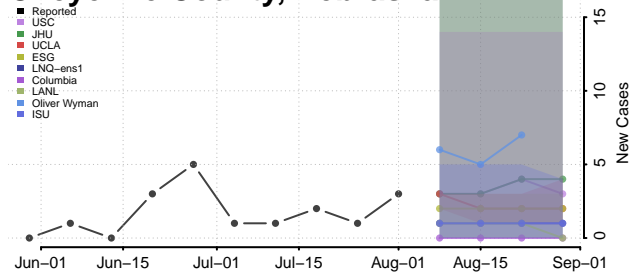

Cheyenne County, Nebraska