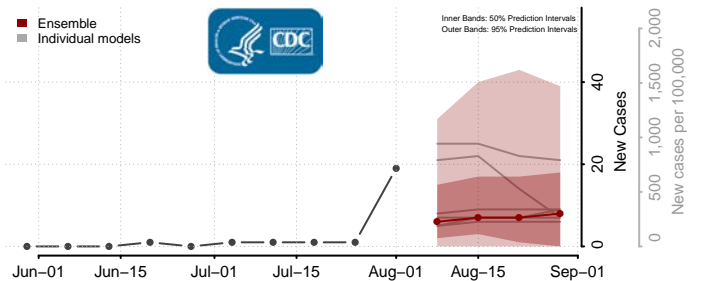

Harmon County, Oklahoma