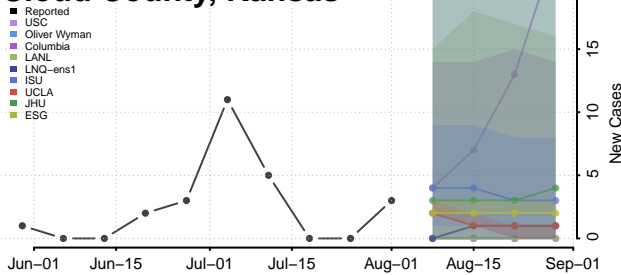

Cloud County, Kansas