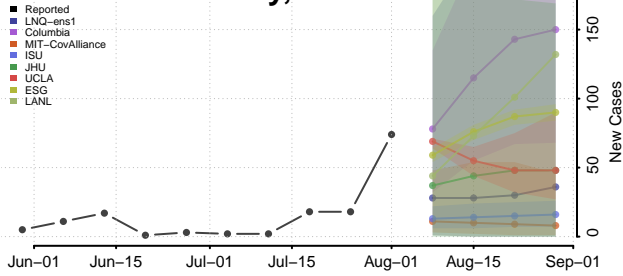

Little River County, Arkansas