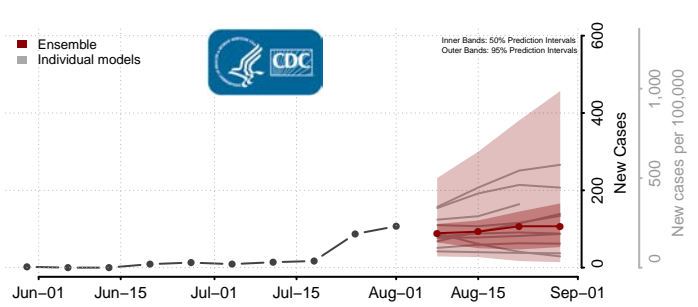

Cass County, Missouri