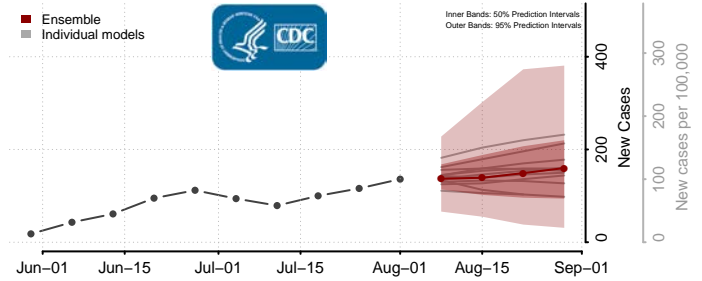

Harnett County, North Carolina