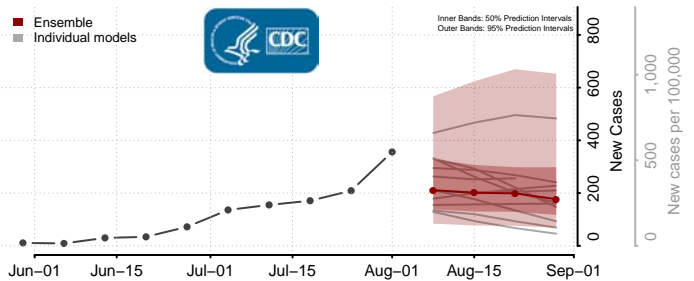

Hamblen County, Tennessee