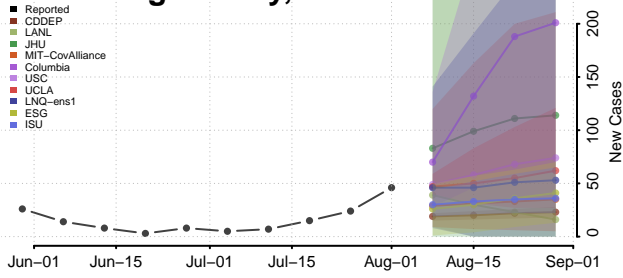

Crow Wing County, Minnesota