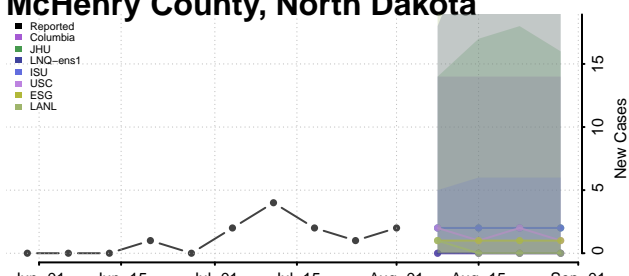

McHenry County, North Dakota