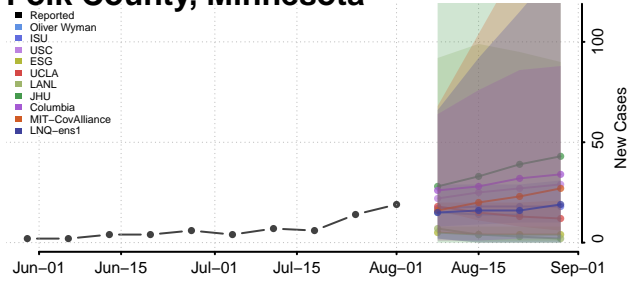

Polk County, Minnesota