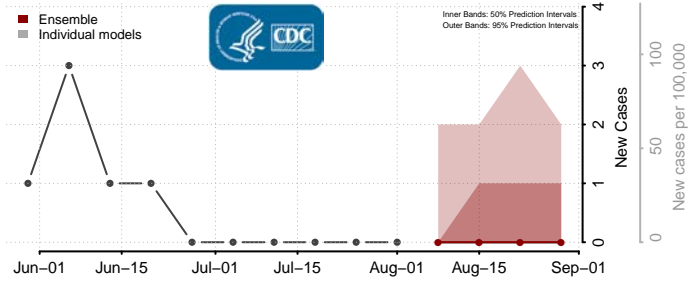

Hand County, South Dakota