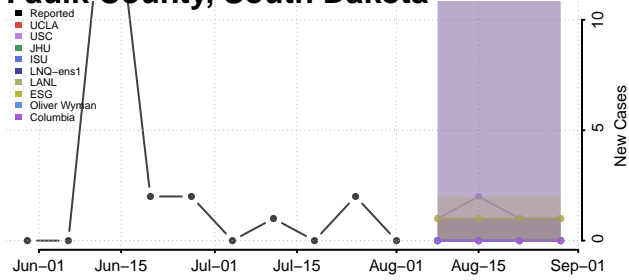

Faulk County, South Dakota