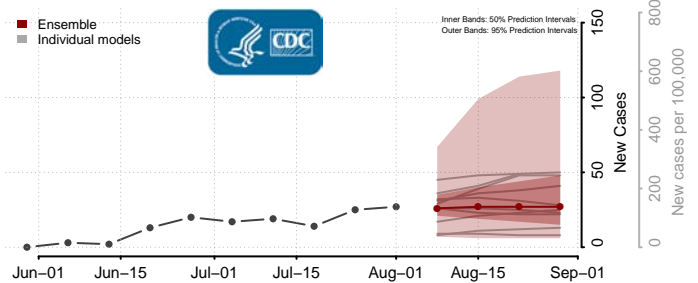

McIntosh County, Oklahoma