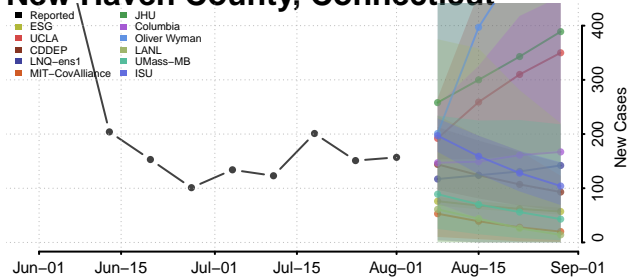

New Haven County, Connecticut