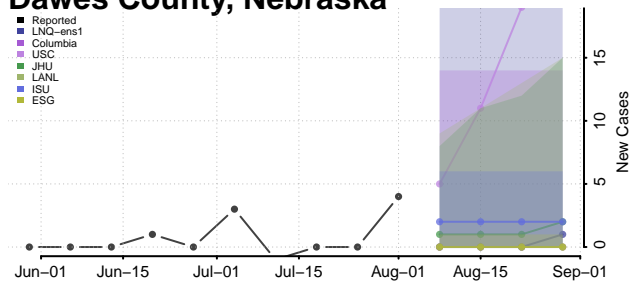

Dawes County, Nebraska