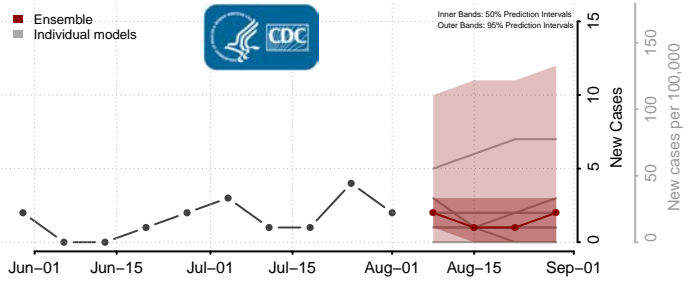

Phelps County, Nebraska