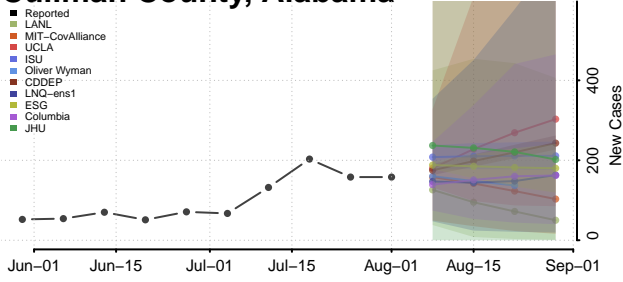

Cullman County, Alabama