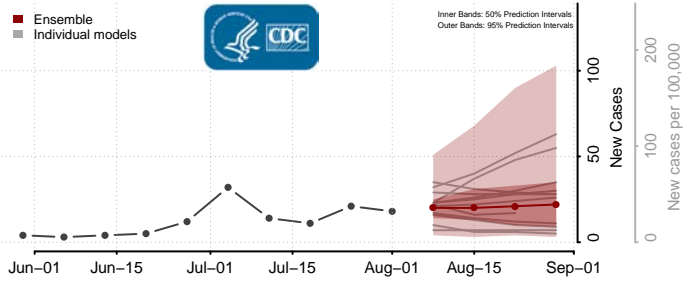

Franklin County, Virginia