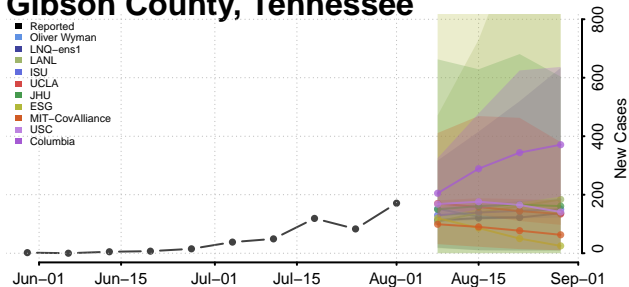

Gibson County, Tennessee