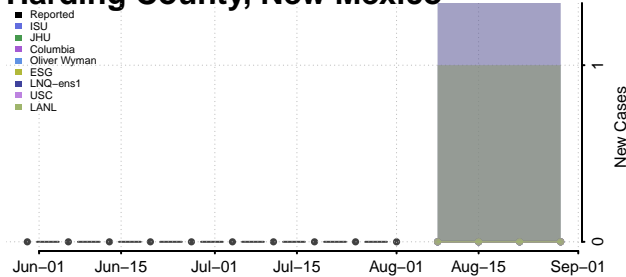

Harding County, New Mexico