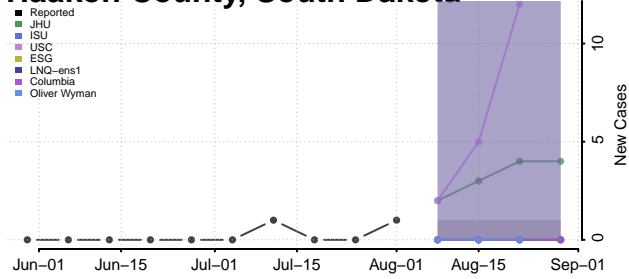

Haakon County, South Dakota