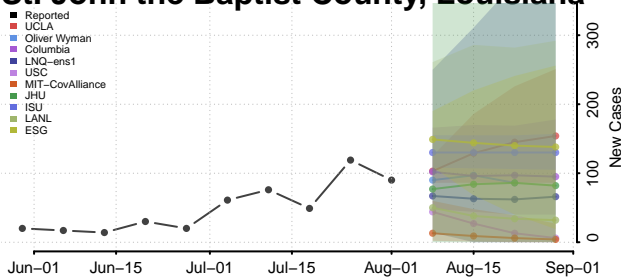

St. John the Baptist County, Louisiana