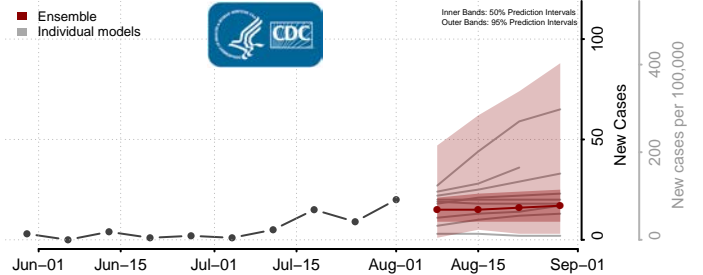

Henry County, Missouri