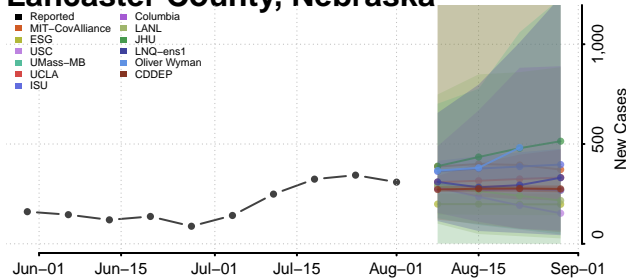

Lancaster County, Nebraska