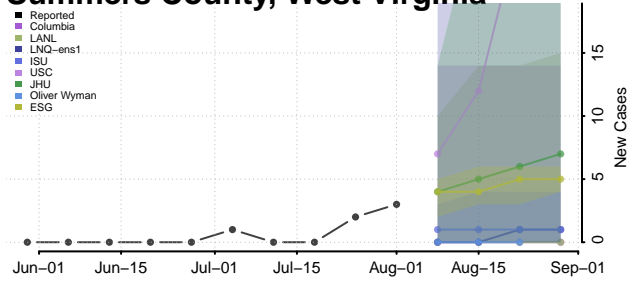

Summers County, West Virginia