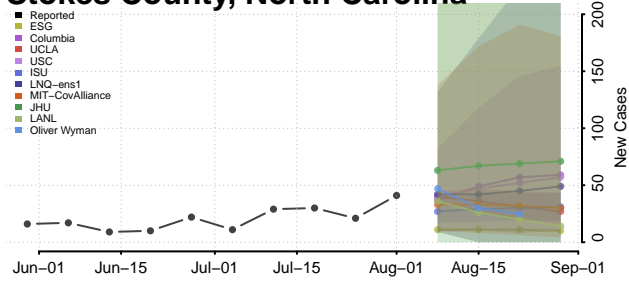

Stokes County, North Carolina