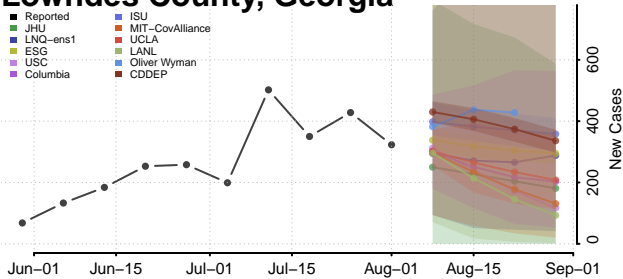

Lowndes County, Georgia