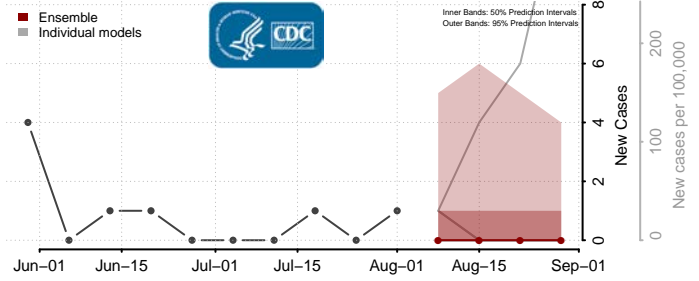

Jackson County, South Dakota