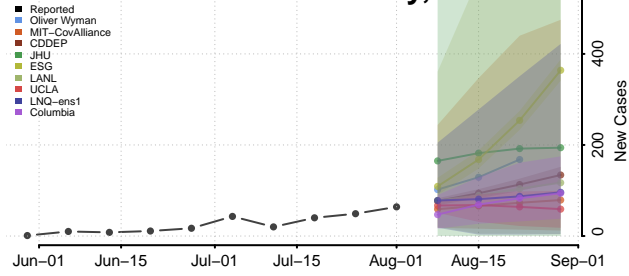

Matanuska-Susitna County, Alaska