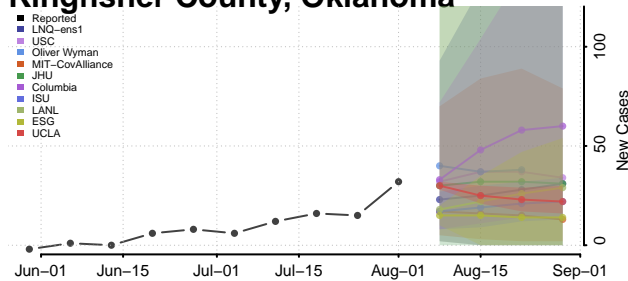

Kingfisher County, Oklahoma