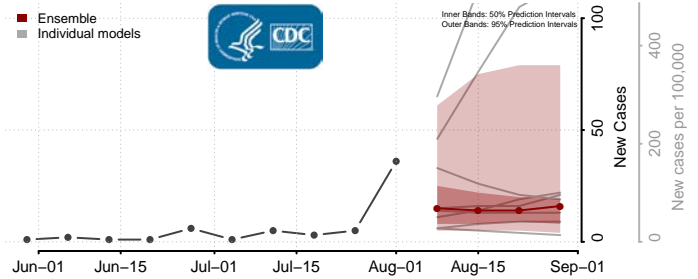

Mercer County, Kentucky