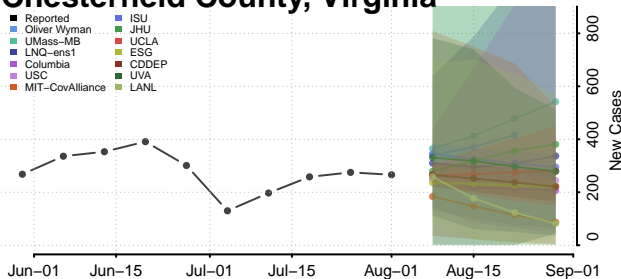

Chesterfield County, Virginia