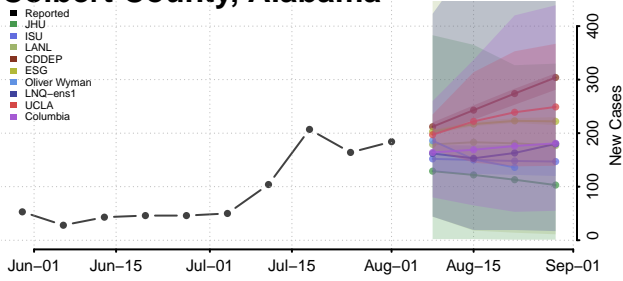

Colbert County, Alabama