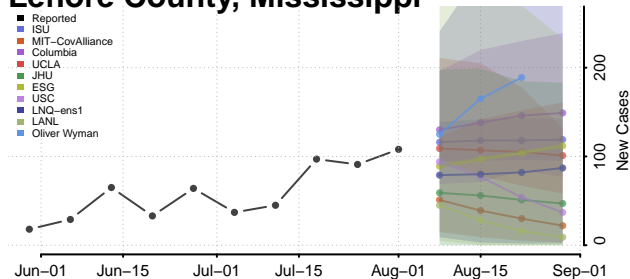

Leflore County, Mississippi