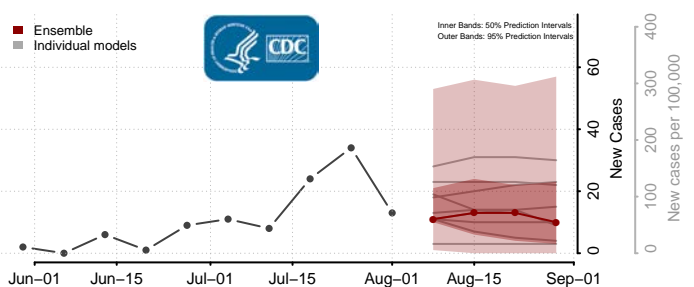

### Greene County, Arkansas