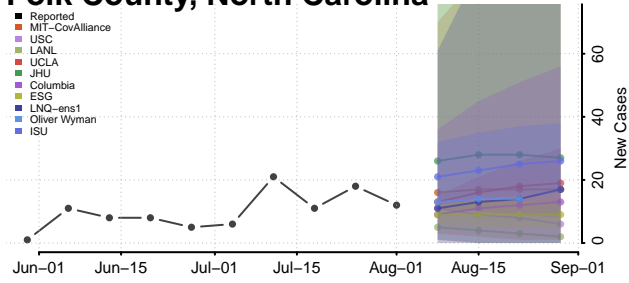

### Polk County, North Carolina