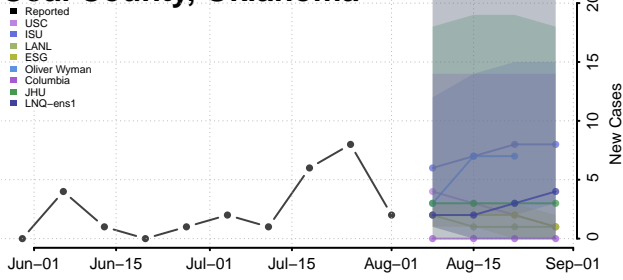

Coal County, Oklahoma