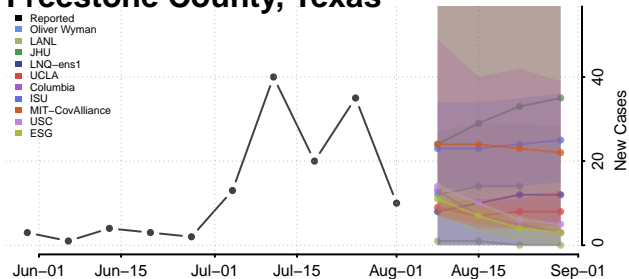

Freestone County, Texas