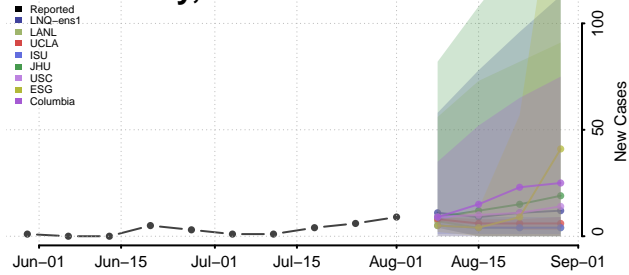

Piatt County, Illinois