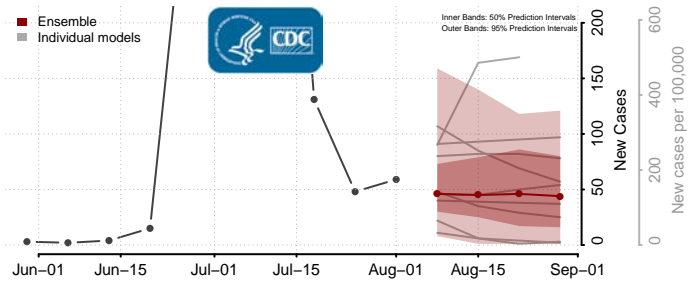

Hot Spring County, Arkansas