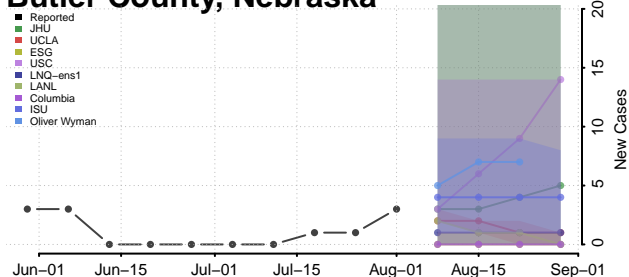

Butler County, Nebraska