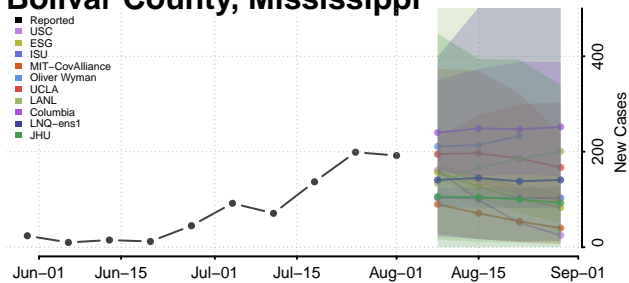

Bolivar County, Mississippi