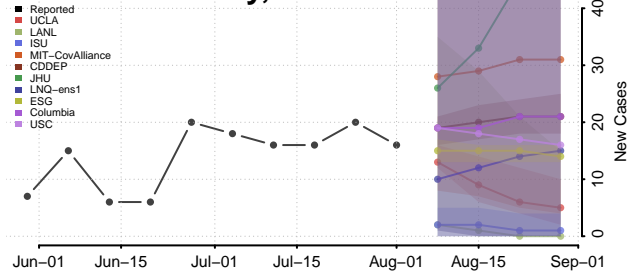

Herkimer County, New York