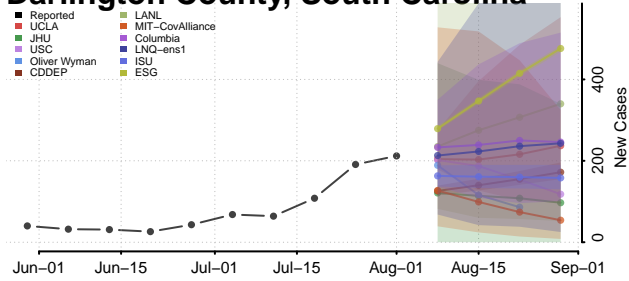

Darlington County, South Carolina