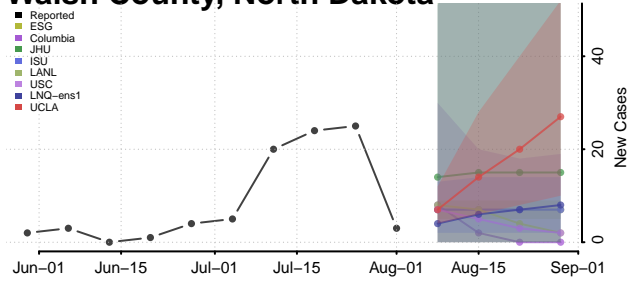

Walsh County, North Dakota