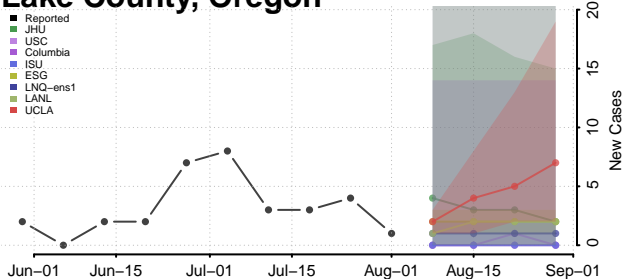

Lake County, Oregon