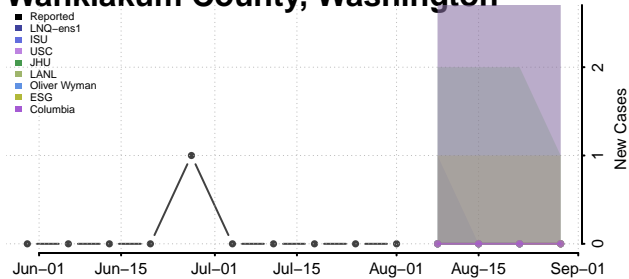

Wahkiakum County, Washington