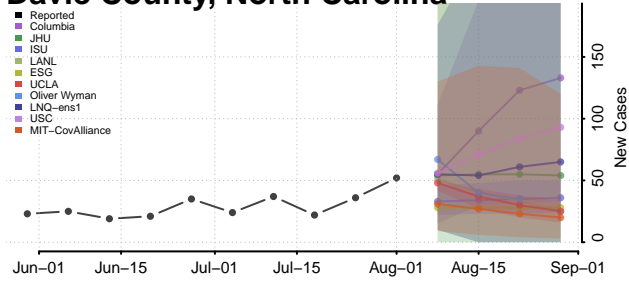

Davie County, North Carolina