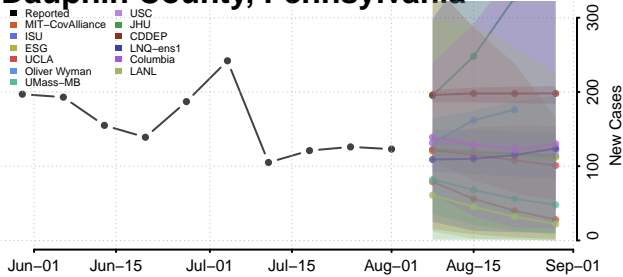

### Dauphin County, Pennsylvania