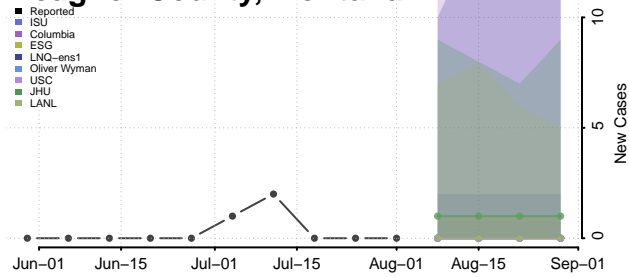

Meagher County, Montana