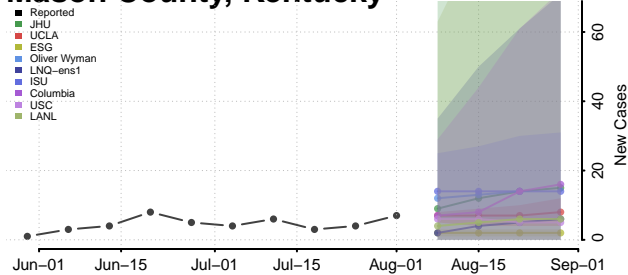

Mason County, Kentucky