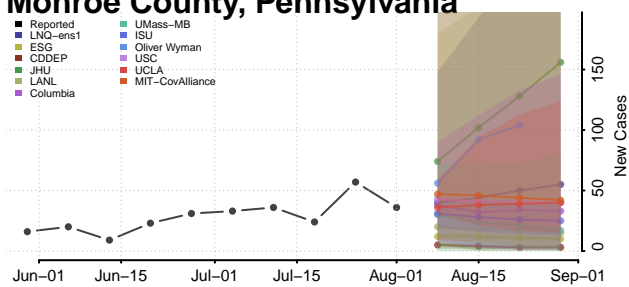

Monroe County, Pennsylvania