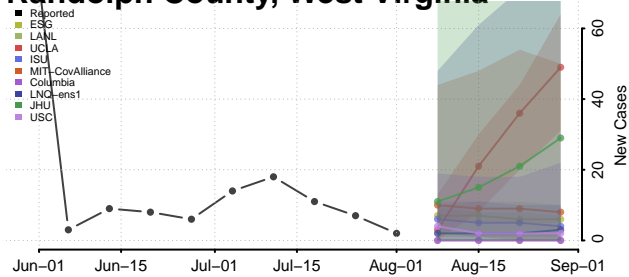

Randolph County, West Virginia