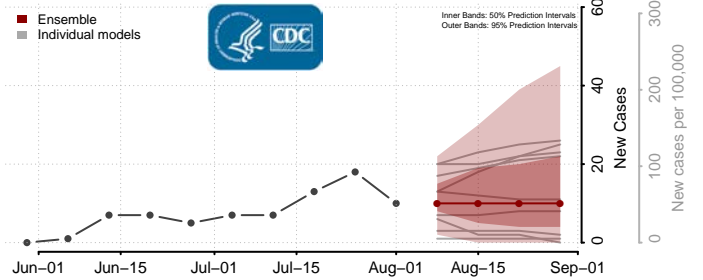

Douglas County, Illinois