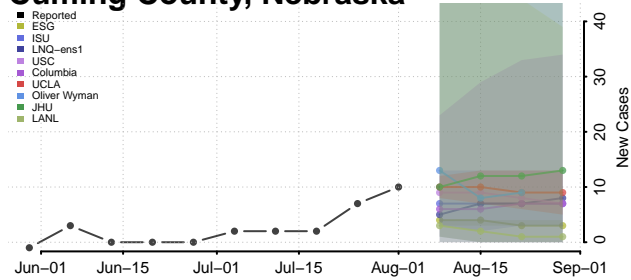

Cuming County, Nebraska