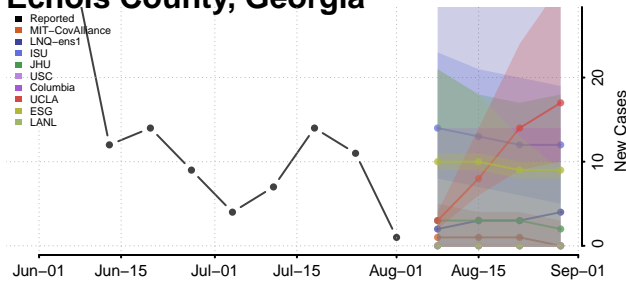

Echols County, Georgia