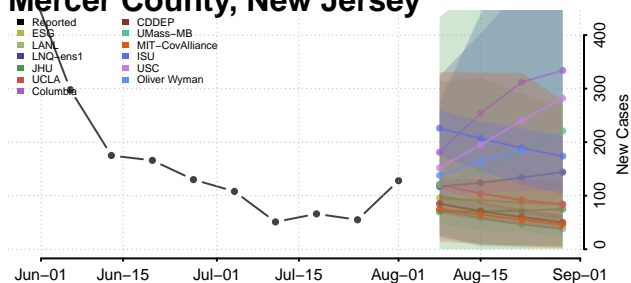

Mercer County, New Jersey