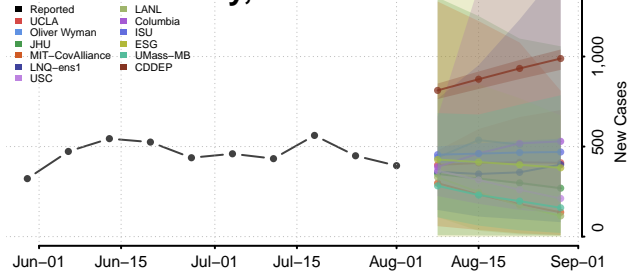

Durham County, North Carolina