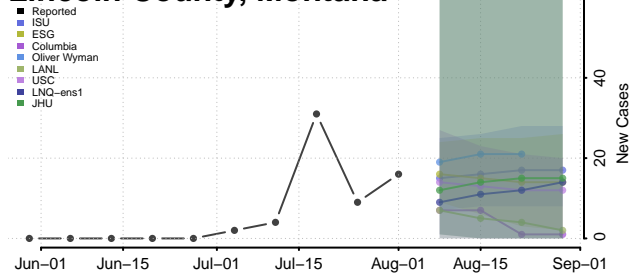

Lincoln County, Montana