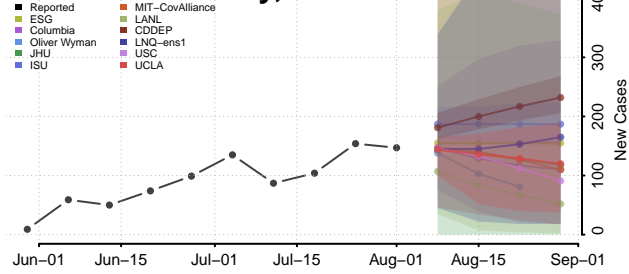

Lancaster County, South Carolina