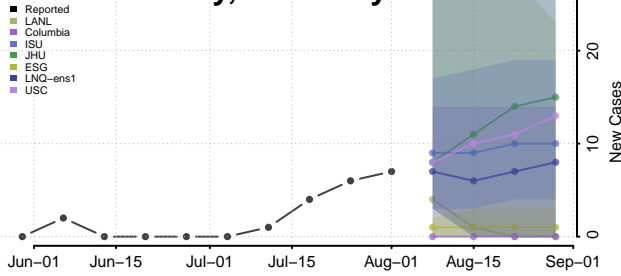

Clinton County, Kentucky