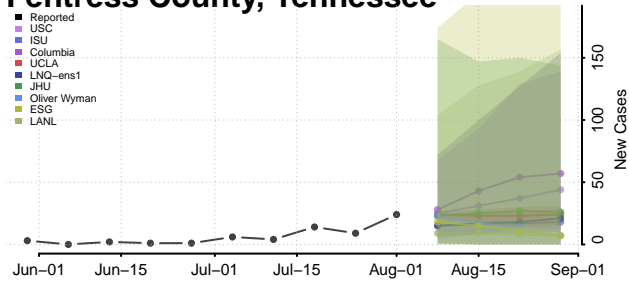

Fentress County, Tennessee