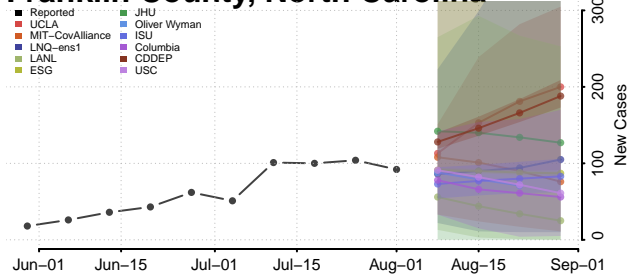

Franklin County, North Carolina