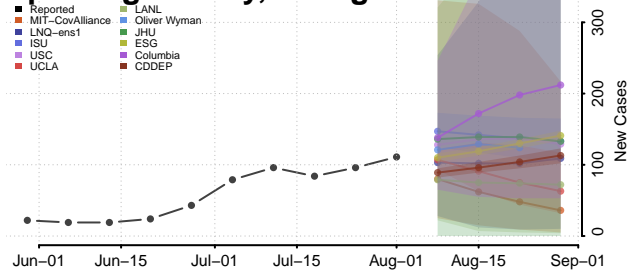

Spalding County, Georgia