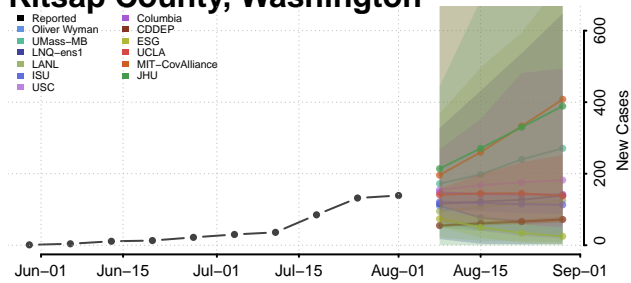

Kitsap County, Washington