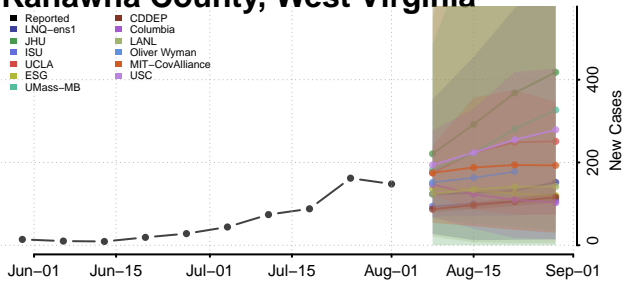

Kanawha County, West Virginia