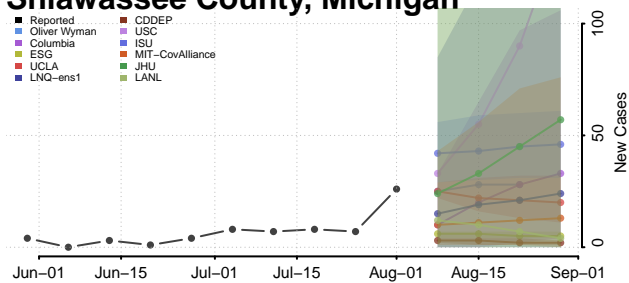

Shiawassee County, Michigan