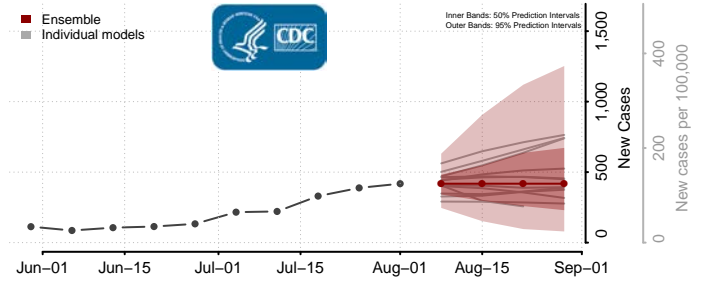

Cumberland County, North Carolina