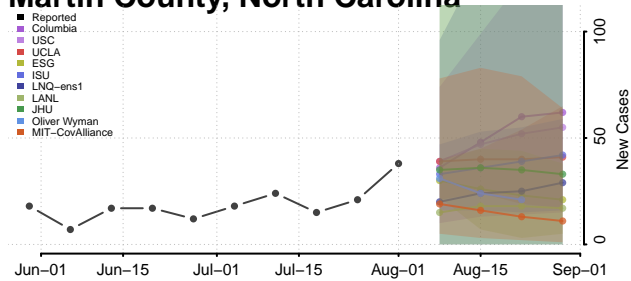

Martin County, North Carolina