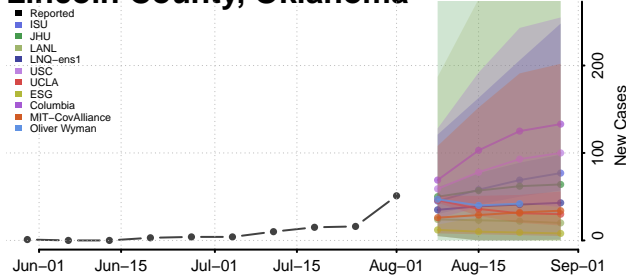

Lincoln County, Oklahoma