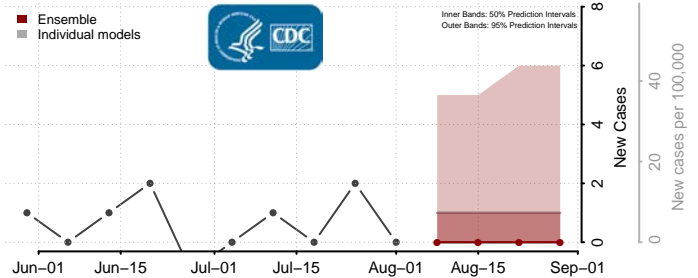

Roane County, West Virginia