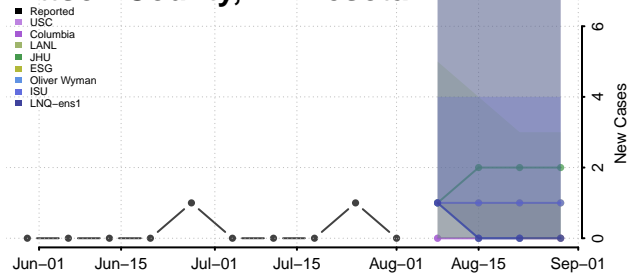

Kittson County, Minnesota