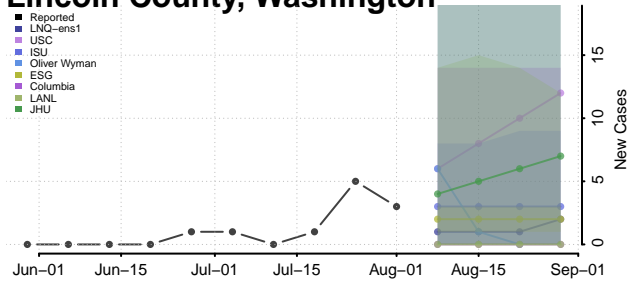

Lincoln County, Washington