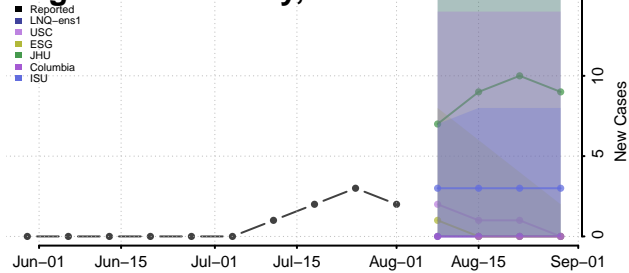

Roger Mills County, Oklahoma