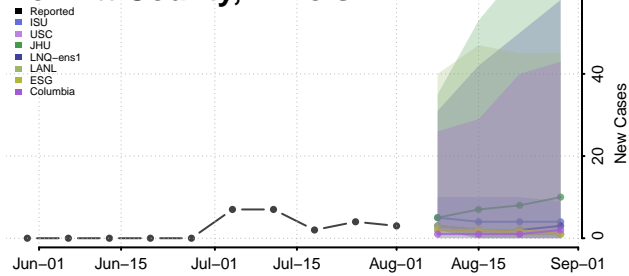

De Witt County, Illinois