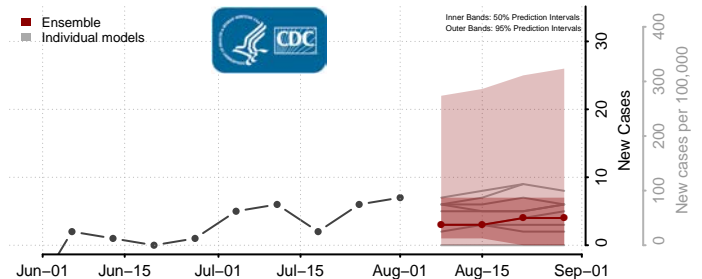

Trail County, North Dakota