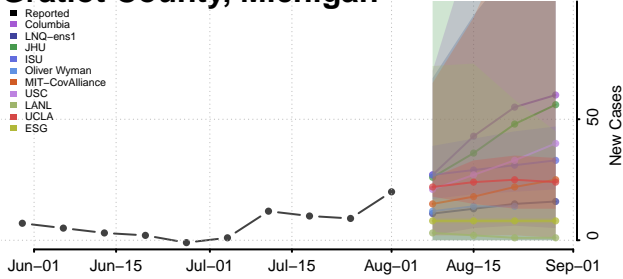

Gratiot County, Michigan