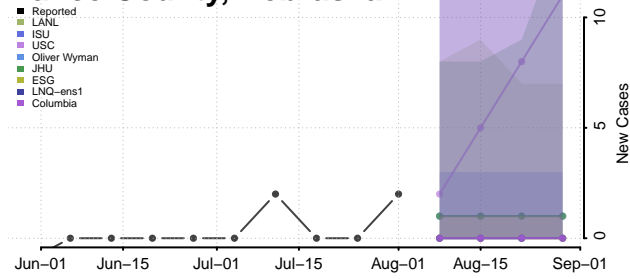

Nance County, Nebraska