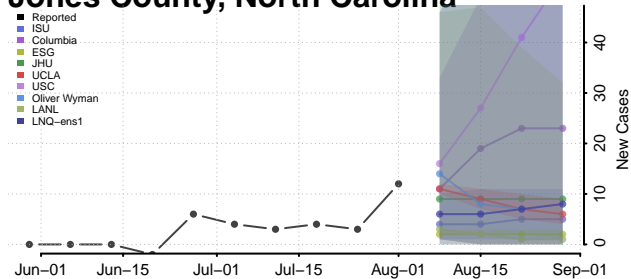

Jones County, North Carolina