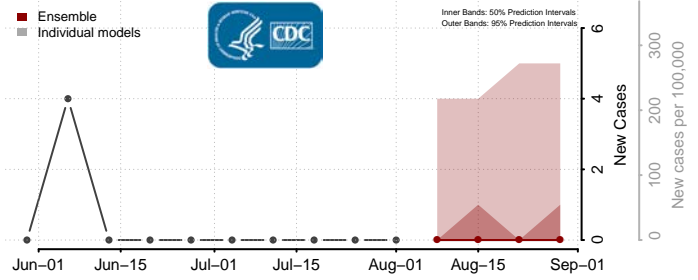

### Garden County, Nebraska