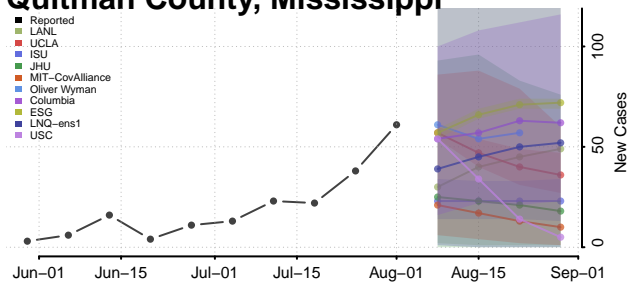

Quitman County, Mississippi