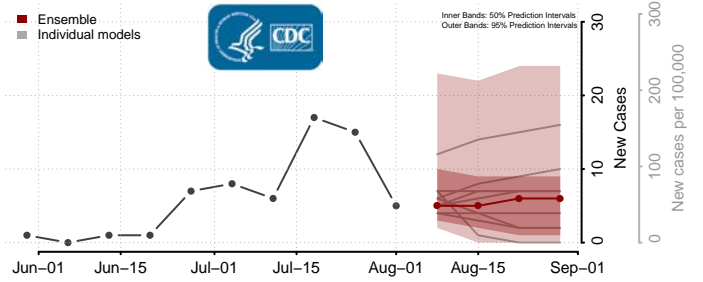

Winneshiek County, Iowa