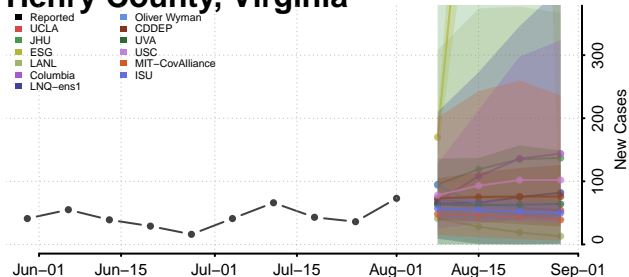

Henry County, Virginia