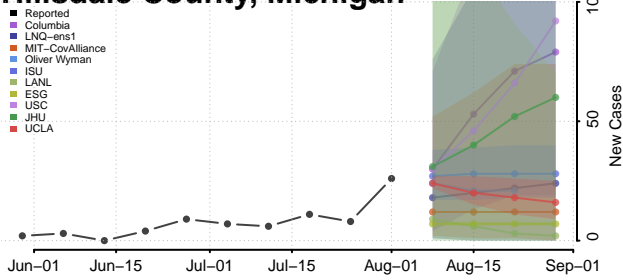

Hillsdale County, Michigan