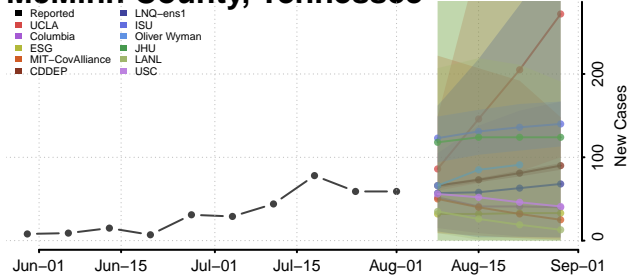

McMinn County, Tennessee