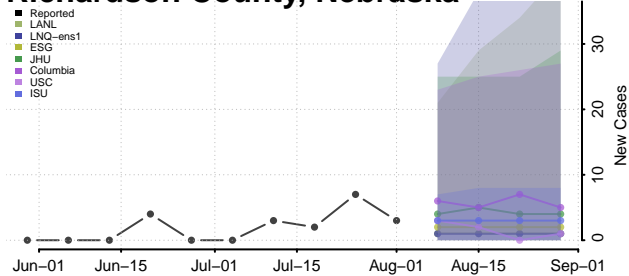

Richardson County, Nebraska