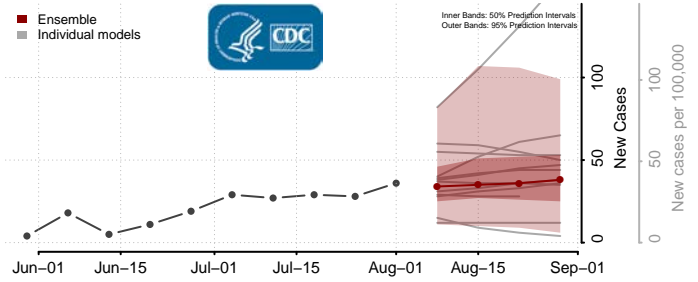

Montgomery County, Virginia