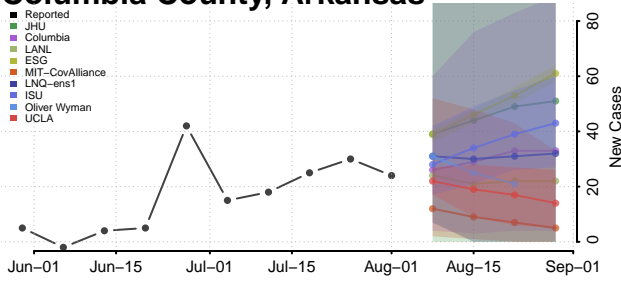

Columbia County, Arkansas