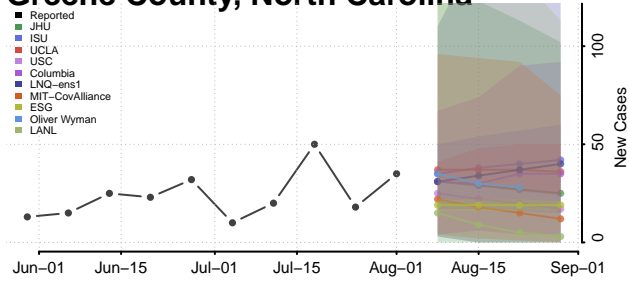

Greene County, North Carolina