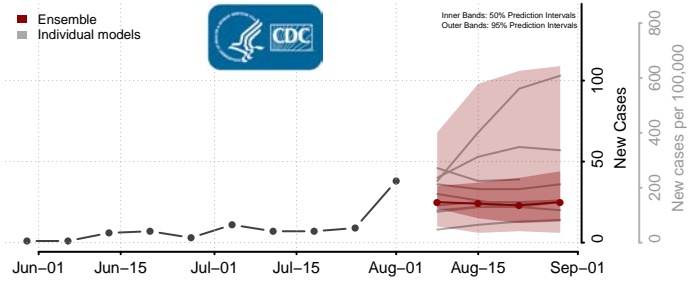

Marshall County, Oklahoma