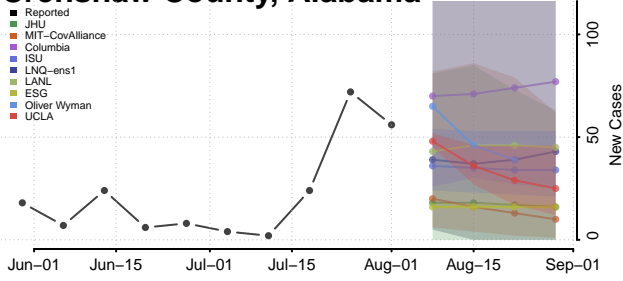

Crenshaw County, Alabama