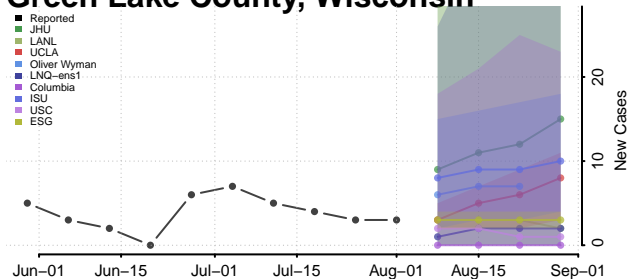

Green Lake County, Wisconsin