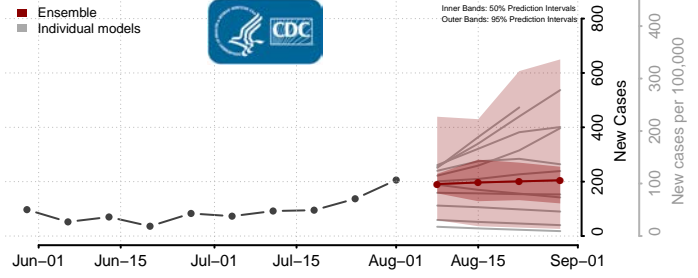

Minnehaha County, South Dakota