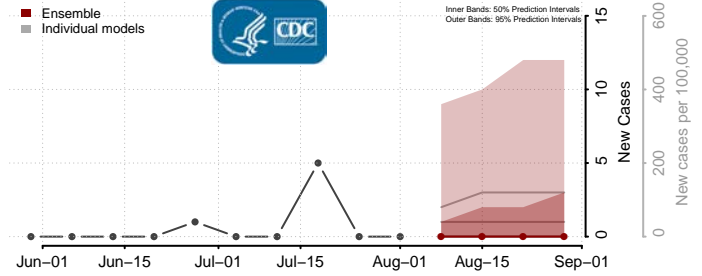

Hettinger County, North Dakota