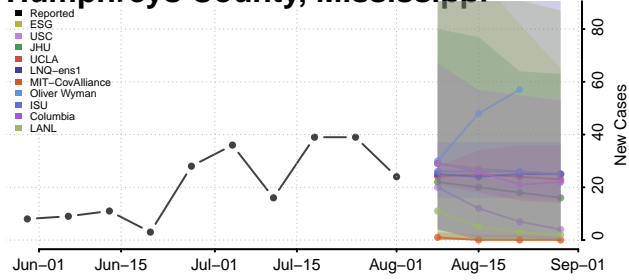

Humphreys County, Mississippi