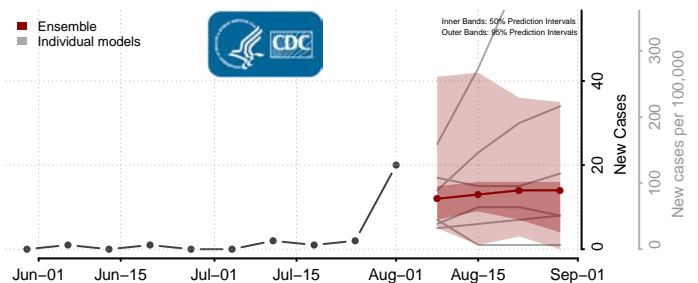

Washburn County, Wisconsin