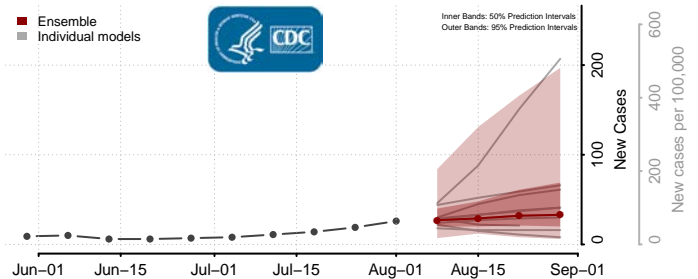

Shawano County, Wisconsin