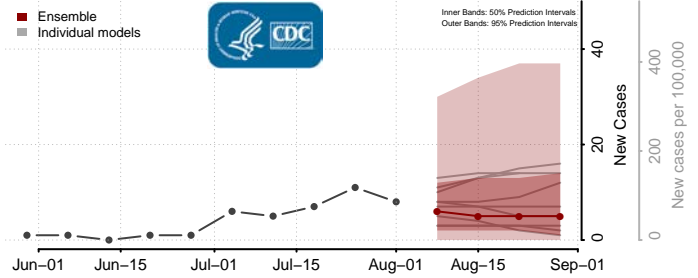

Hamilton County, Nebraska