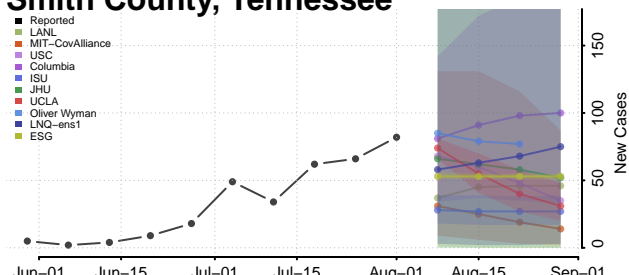

Smith County, Tennessee