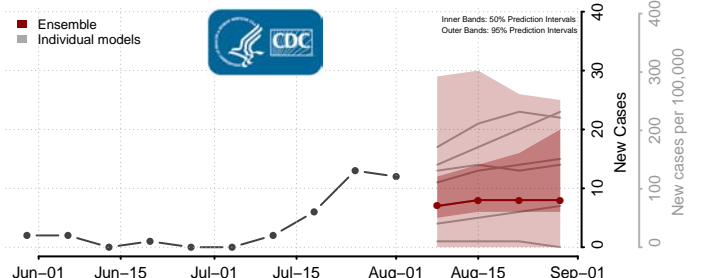

Montgomery County, Iowa