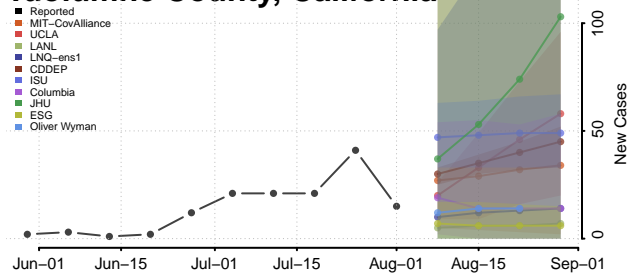

Tuolumne County, California