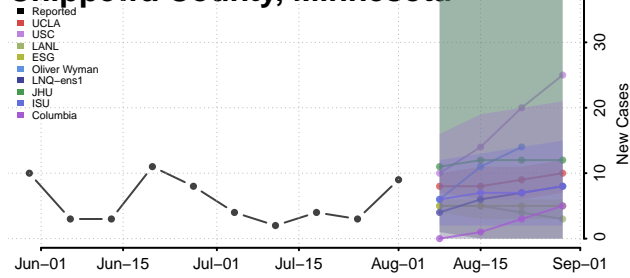

Chippewa County, Minnesota