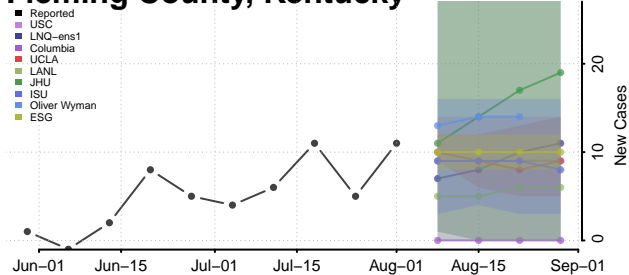

Fleming County, Kentucky