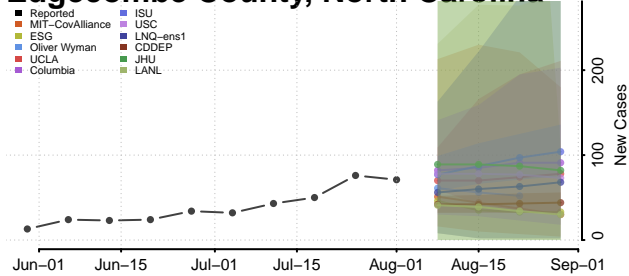

Edgecombe County, North Carolina