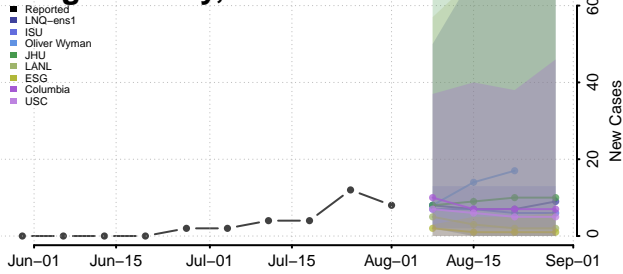

Osage County, Missouri