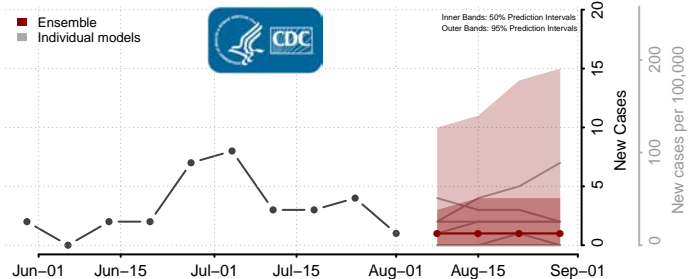

Lake County, Oregon