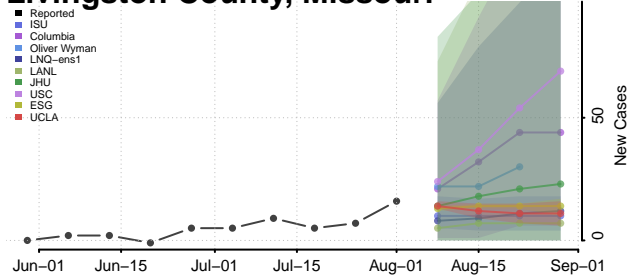

Livingston County, Missouri