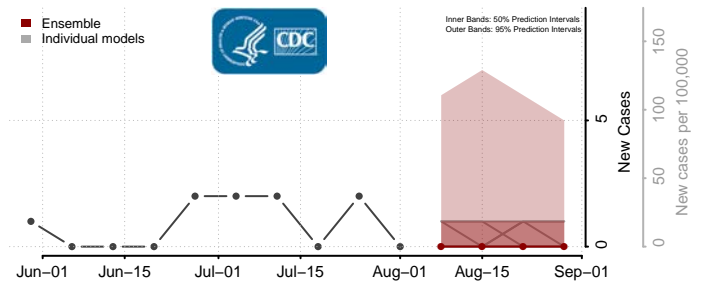

Day County, South Dakota