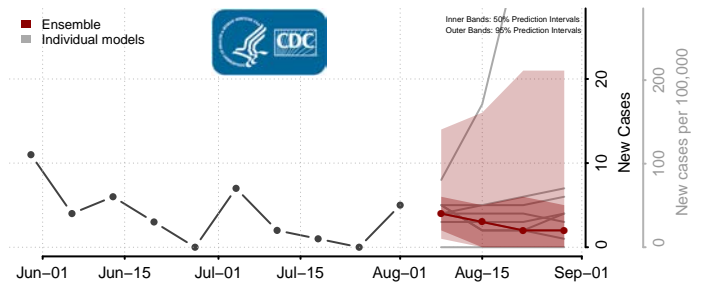

Cumberland County, Virginia