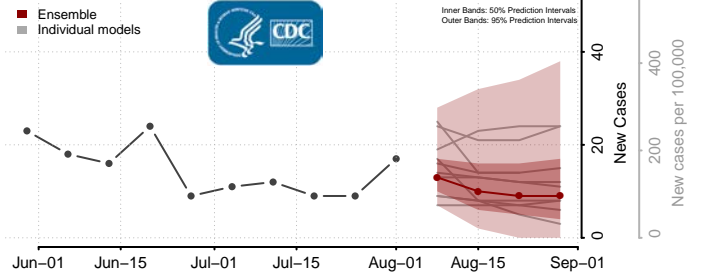

Clarke County, Iowa