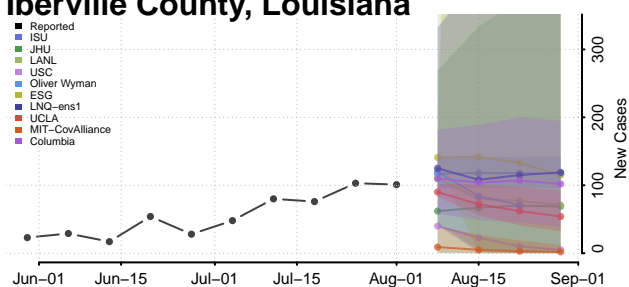

Iberville County, Louisiana