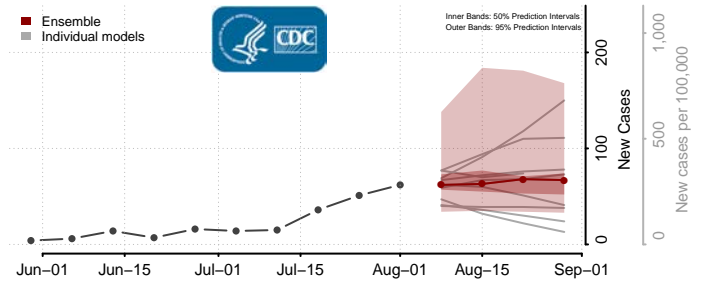

Tippah County, Mississippi