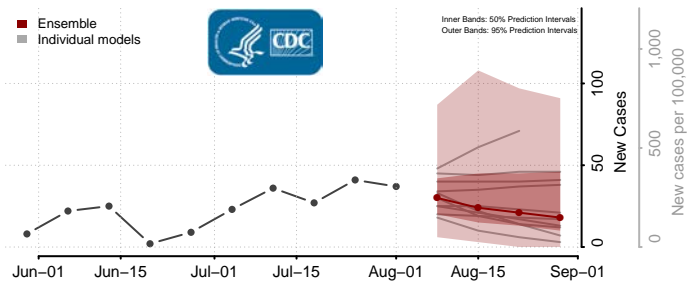

Yalobusha County, Mississippi