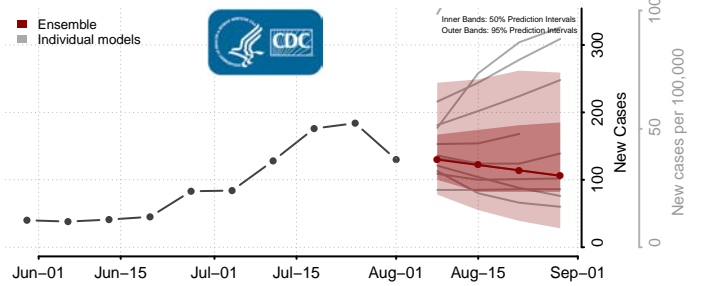

Douglas County, Colorado