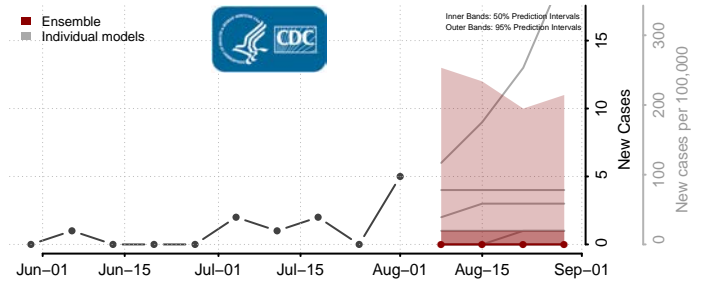

Craig County, Virginia