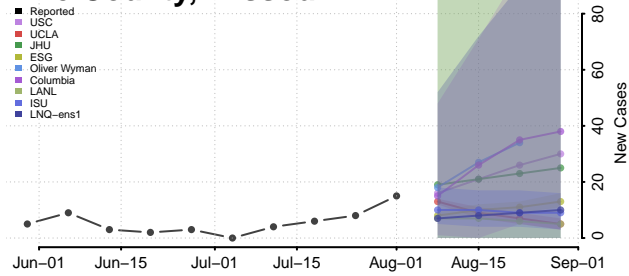

Pike County, Missouri