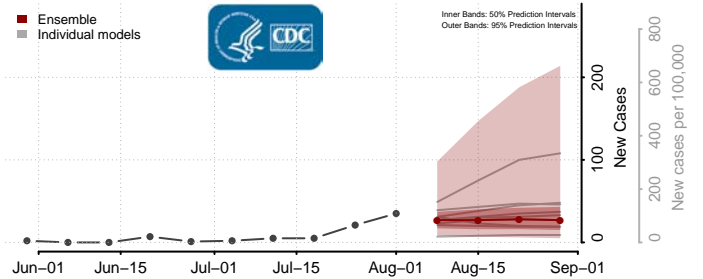

Christian County, Illinois