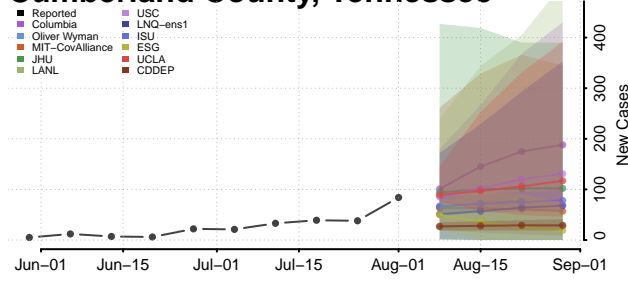

Cumberland County, Tennessee