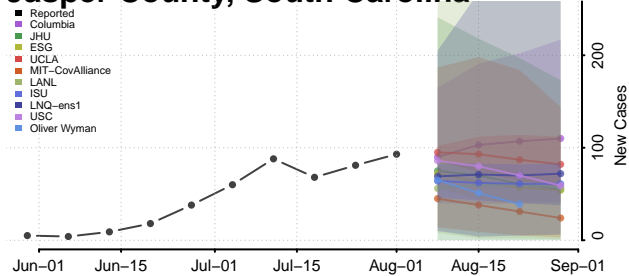

Jasper County, South Carolina