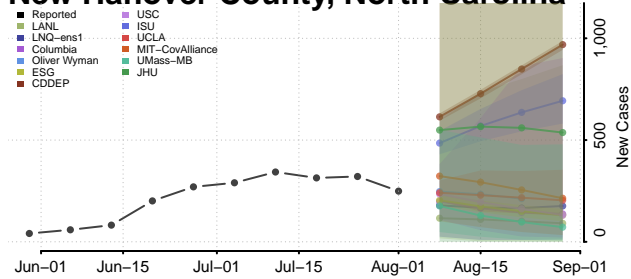

New Hanover County, North Carolina