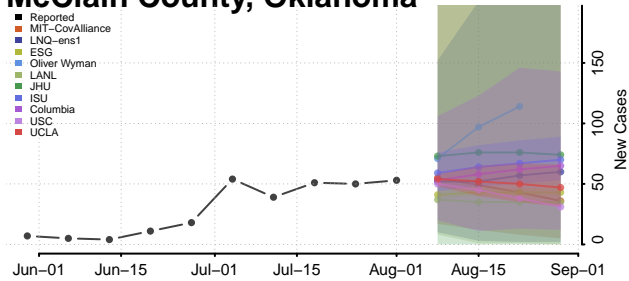

McClain County, Oklahoma