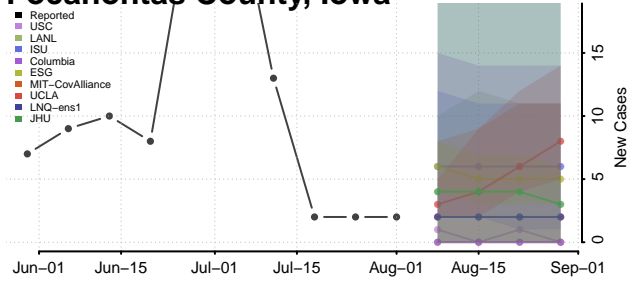

Pocahontas County, Iowa