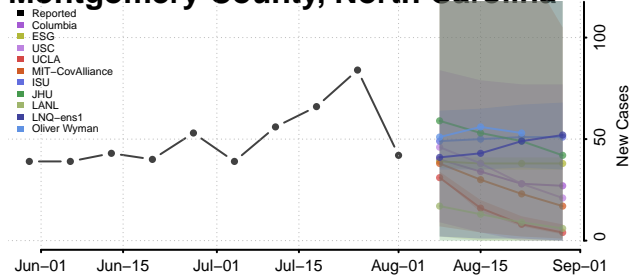

Montgomery County, North Carolina