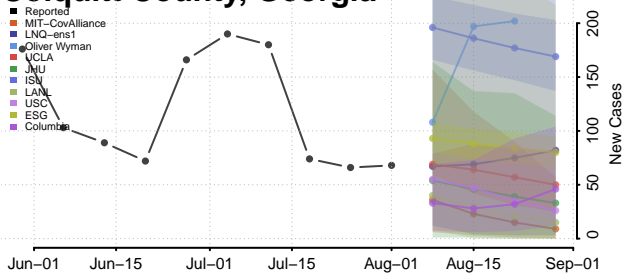

Colquitt County, Georgia