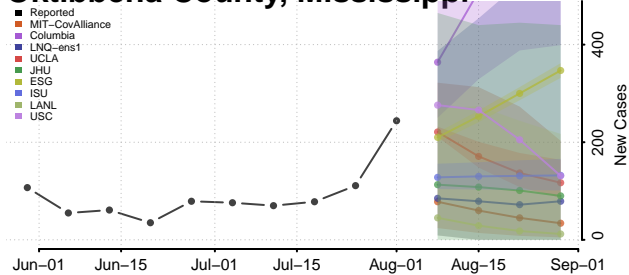

Oktibbeha County, Mississippi