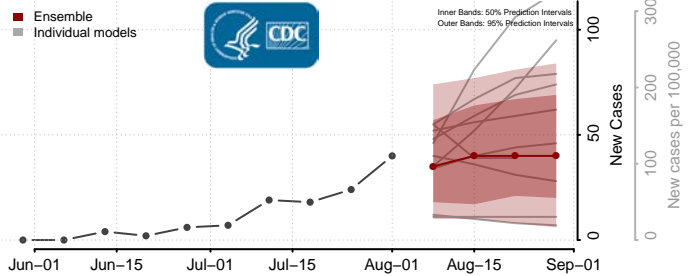

Whitley County, Kentucky