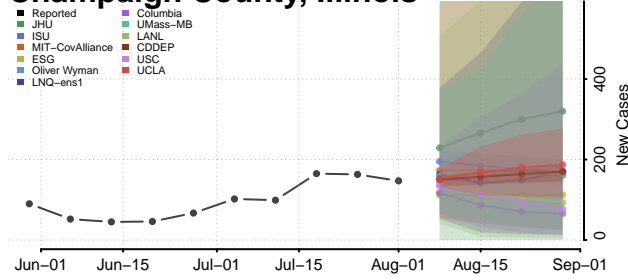

Champaign County, Illinois