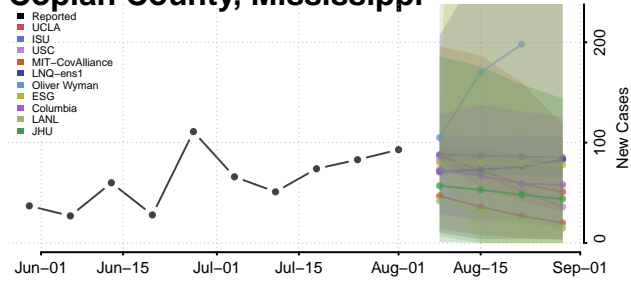

Copiah County, Mississippi