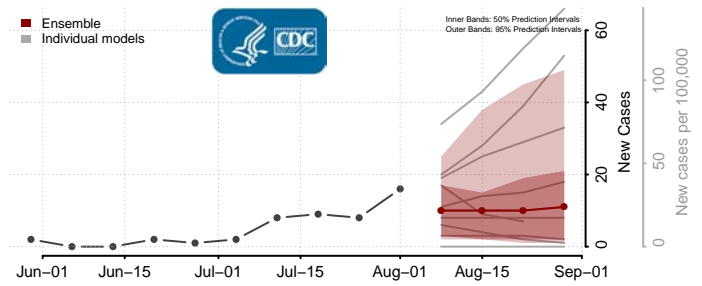

Mifflin County, Pennsylvania