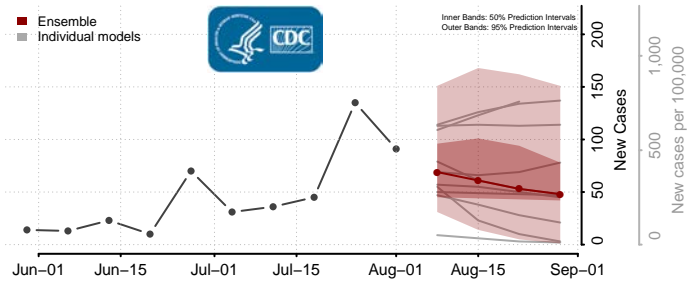

Winston County, Mississippi