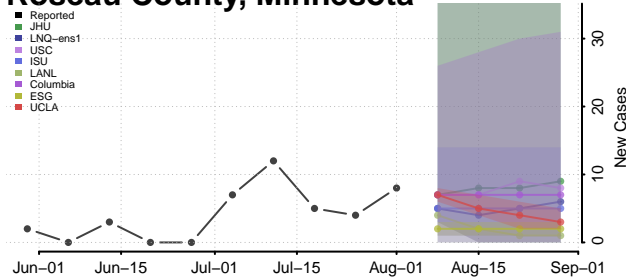

### Scott County, Minnesota