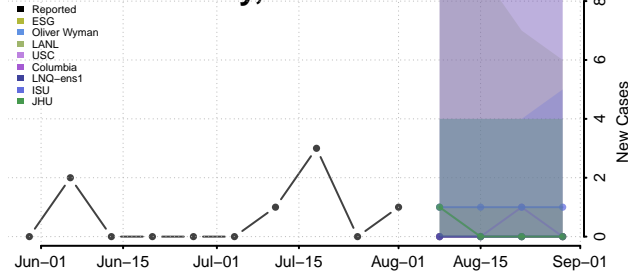

Traverse County, Minnesota