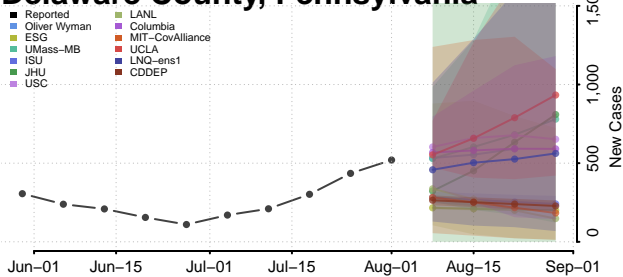

Delaware County, Pennsylvania