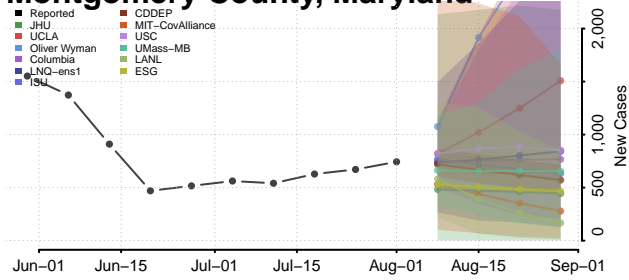

Montgomery County, Maryland