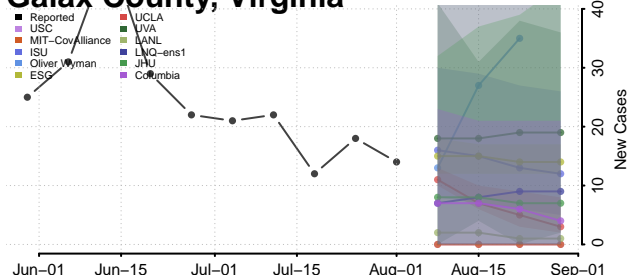

Galax County, Virginia