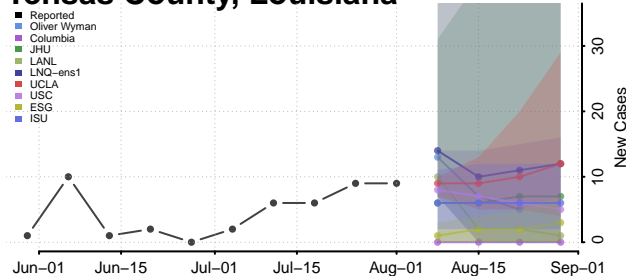

Tensas County, Louisiana