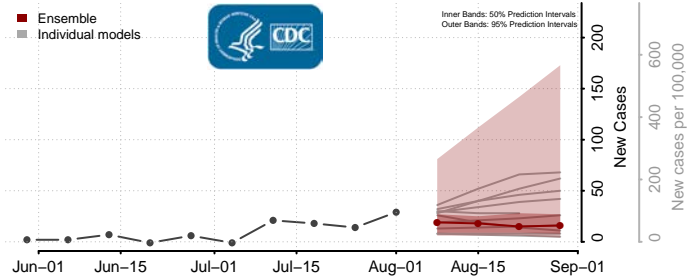

Marshall County, West Virginia