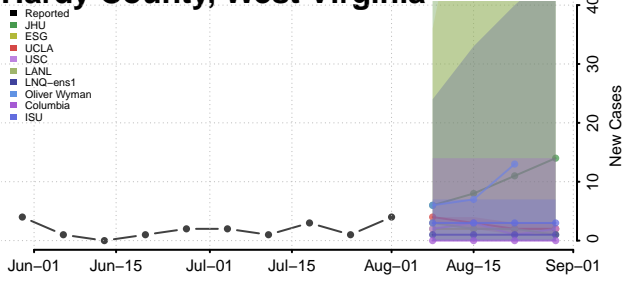

Hardy County, West Virginia