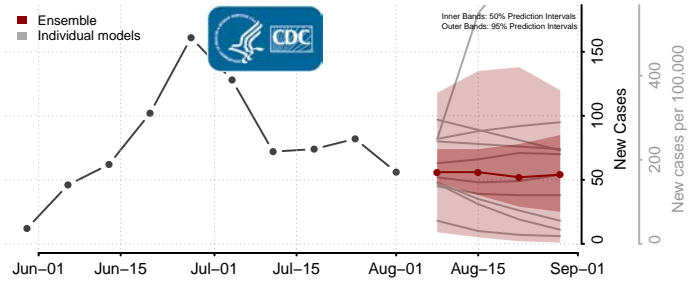

McCurtain County, Oklahoma