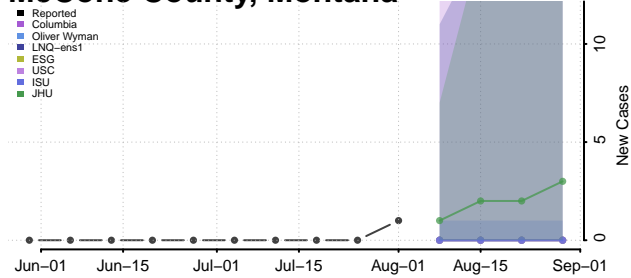

McCone County, Montana