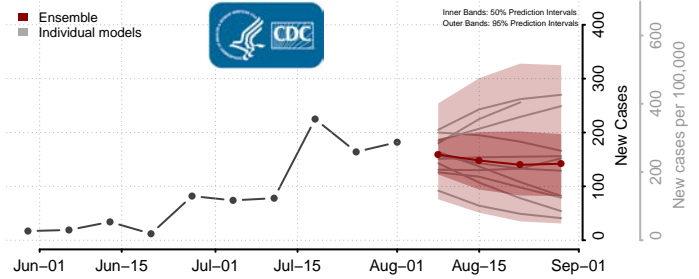

Lamar County, Mississippi