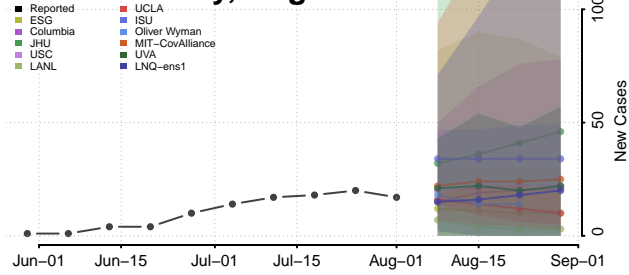

Halifax County, Virginia