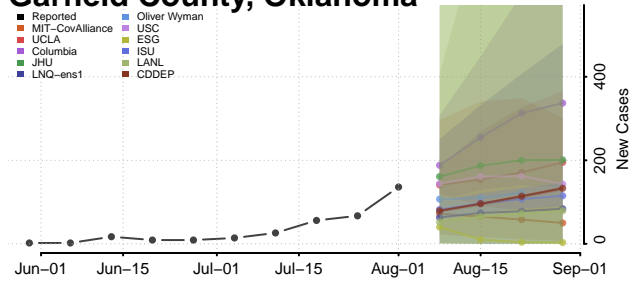

### Garvin County, Oklahoma