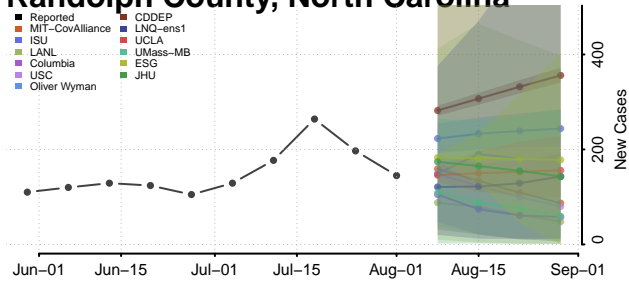

Randolph County, North Carolina