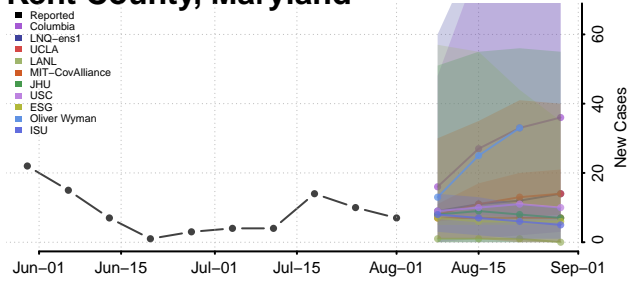

Kent County, Maryland