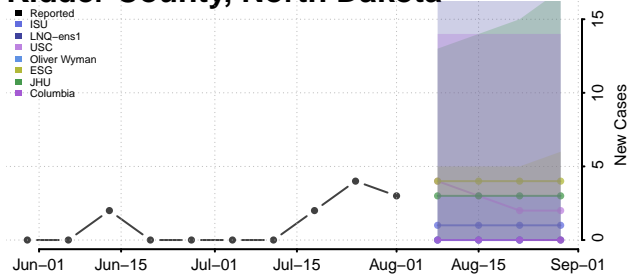

Kidder County, North Dakota