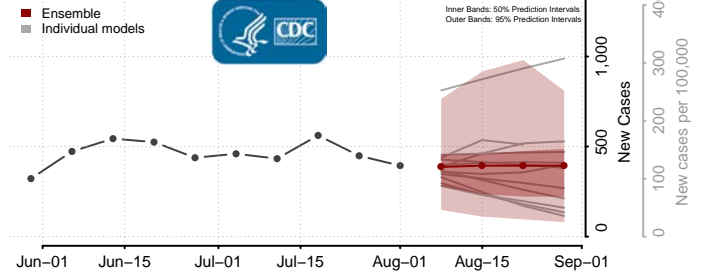

Durham County, North Carolina