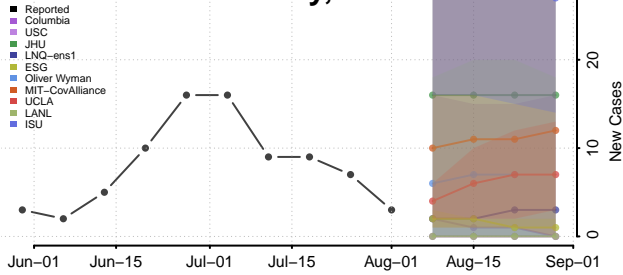

Pottawatomie County, Kansas