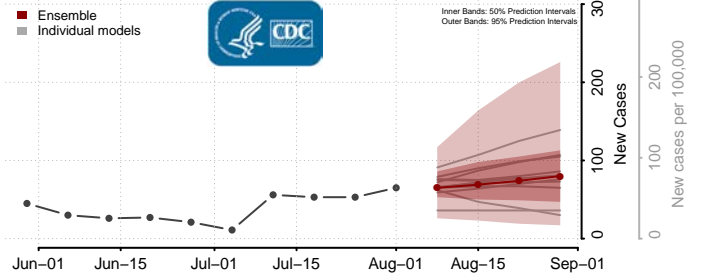

### Forest County, Wisconsin