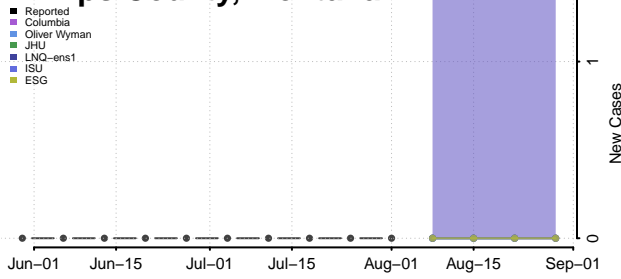

Phillips County, Montana