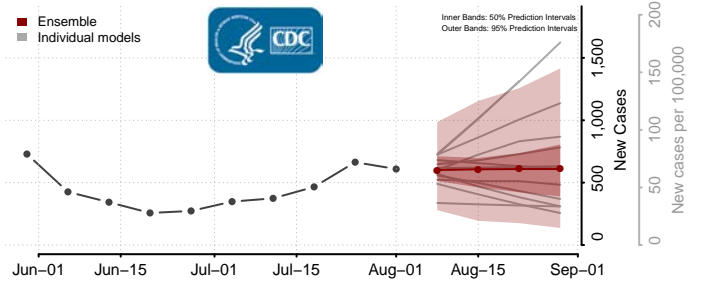

DuPage County, Illinois