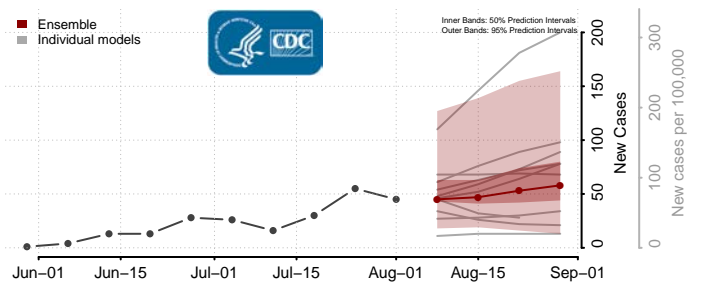

### Tehama County, California