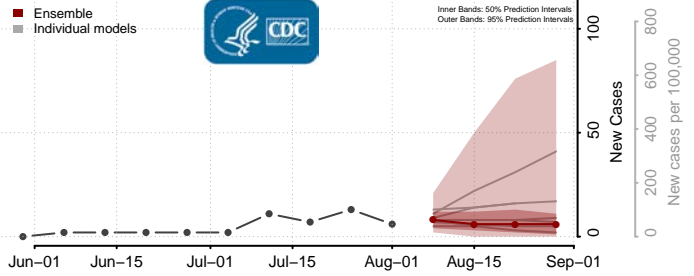

Webster County, Kentucky