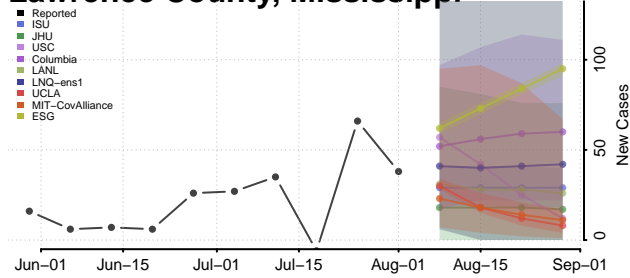

Lawrence County, Mississippi