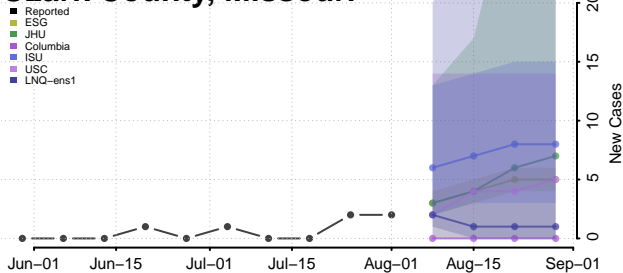

### Pemiscot County, Missouri