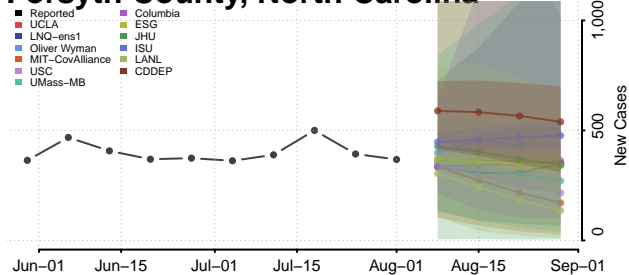

Forsyth County, North Carolina