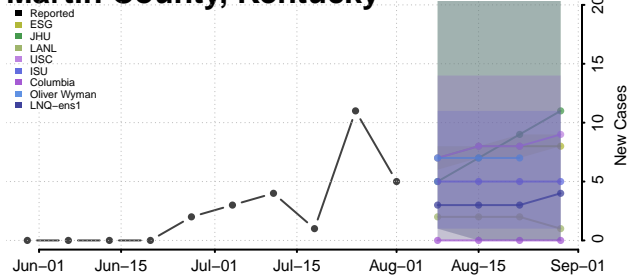

Martin County, Kentucky