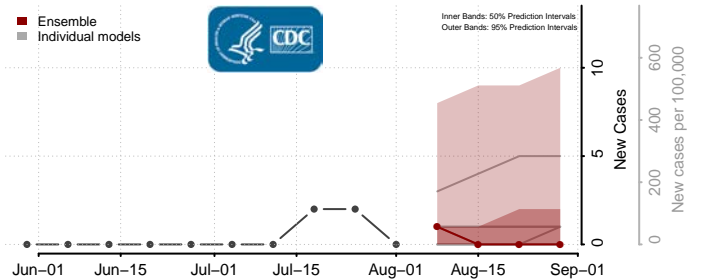

Golden Valley County, North Dakota