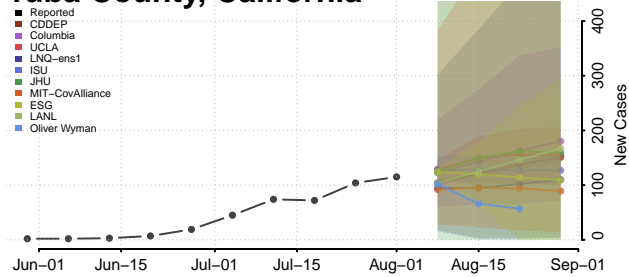

Yuba County, California