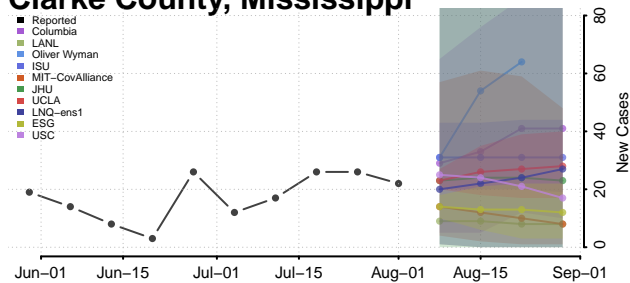

Clarke County, Mississippi