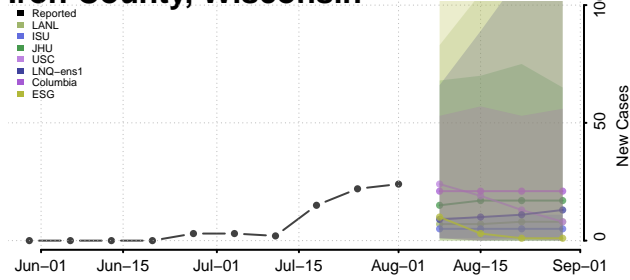

Iron County, Wisconsin