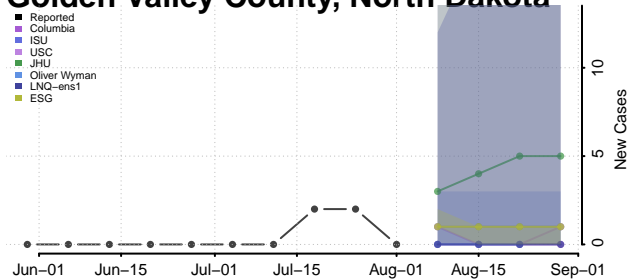

Golden Valley County, North Dakota