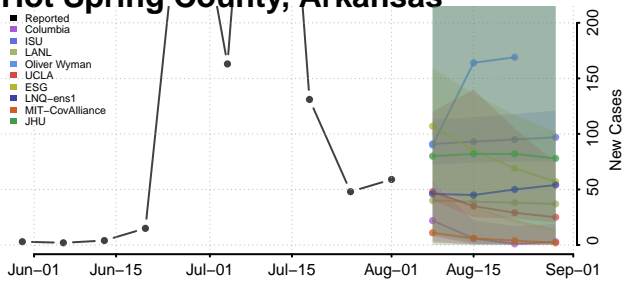

Hot Spring County, Arkansas