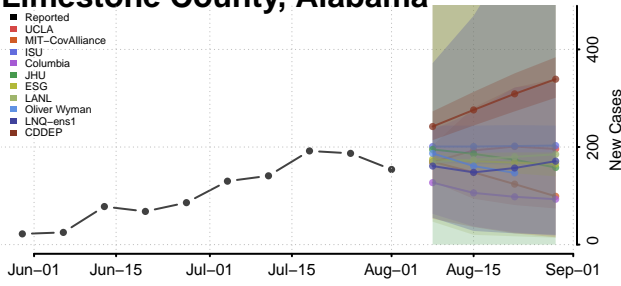

Limestone County, Alabama