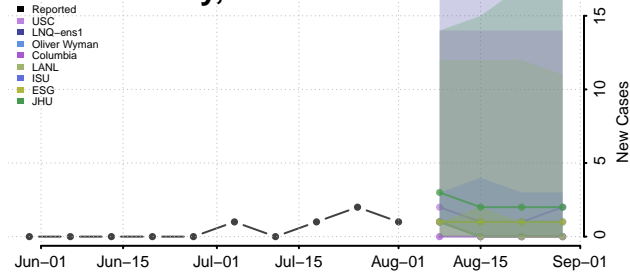

Oliver County, North Dakota