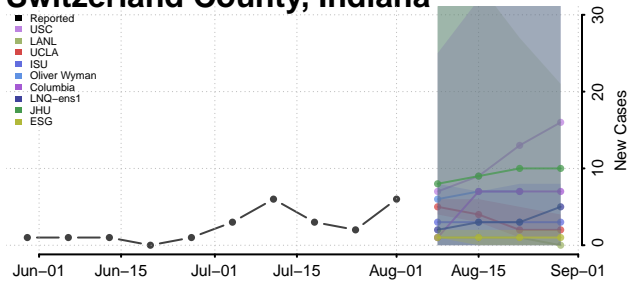

Switzerland County, Indiana