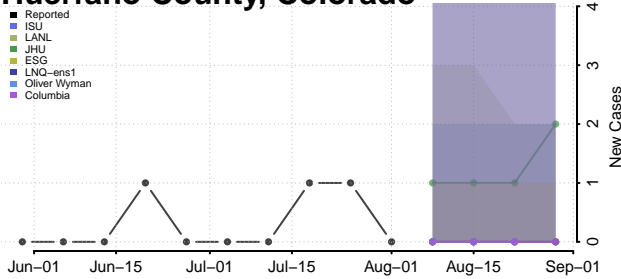

Huerfano County, Colorado