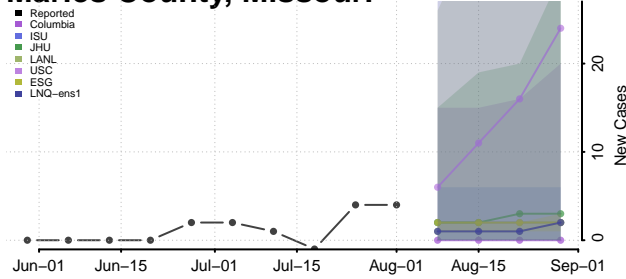

Maries County, Missouri