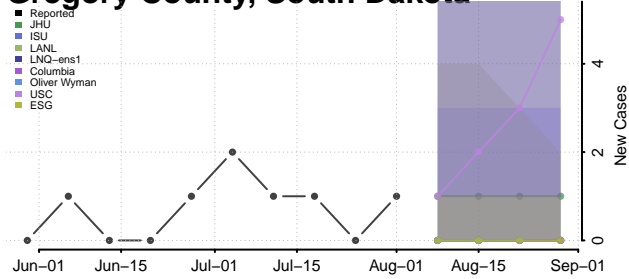

Gregory County, South Dakota