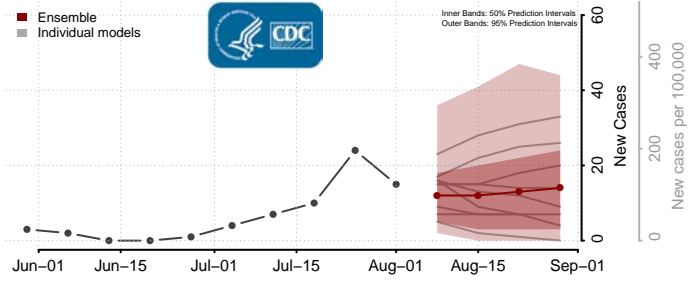

Koochiching County, Minnesota