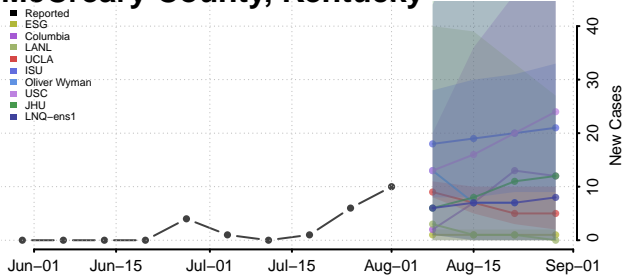

McCreary County, Kentucky