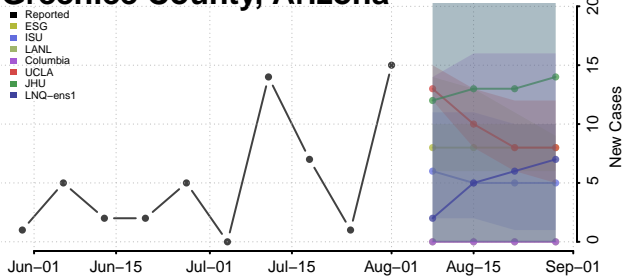

Greenlee County, Arizona