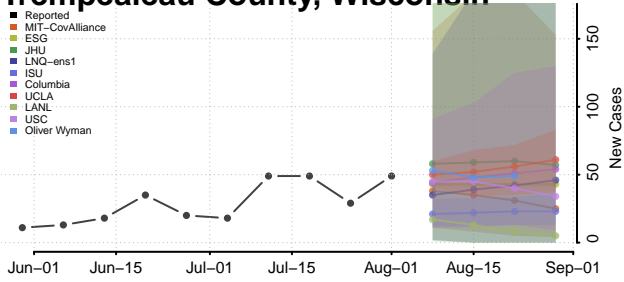

Trempealeau County, Wisconsin