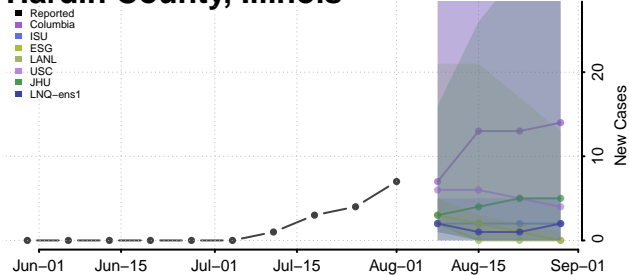

Hardin County, Illinois