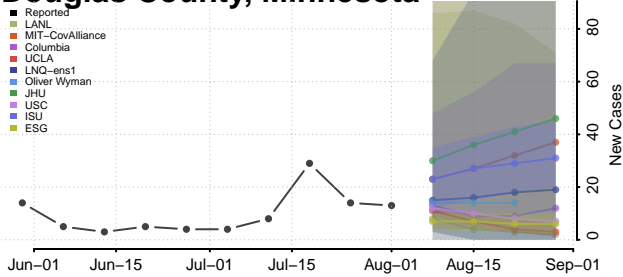

Douglas County, Minnesota