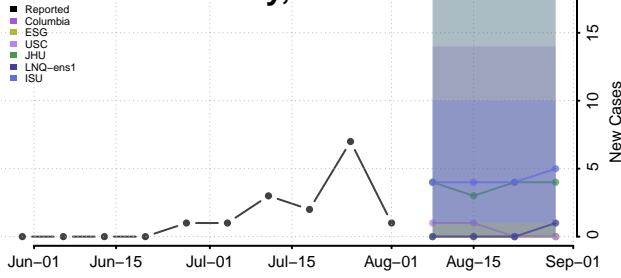

Clearwater County, Idaho