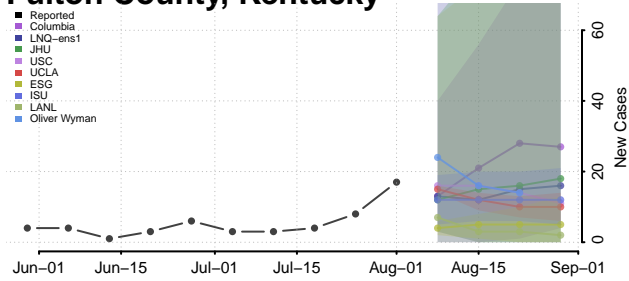

Fulton County, Kentucky