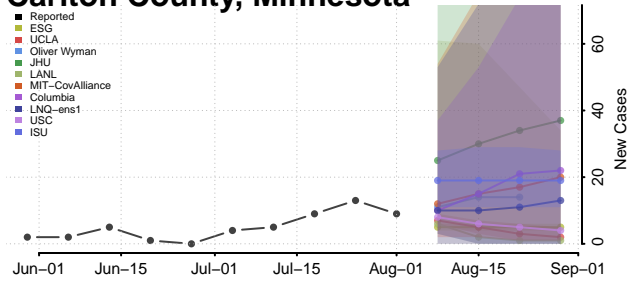

Carlton County, Minnesota