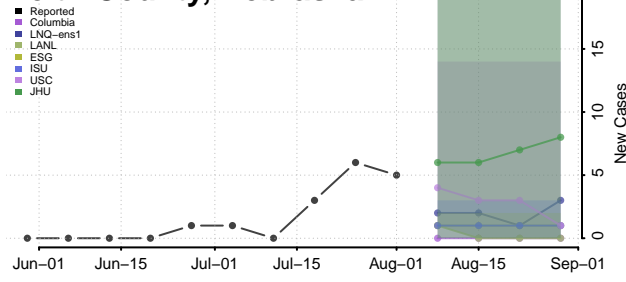

Keith County, Nebraska