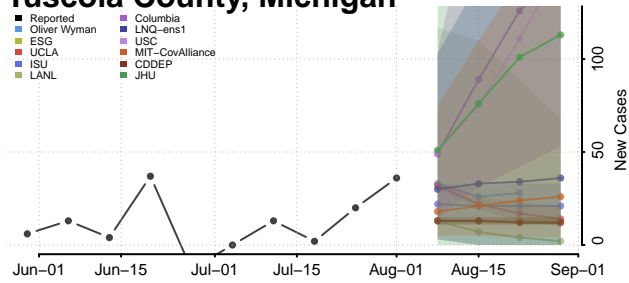

Tuscola County, Michigan