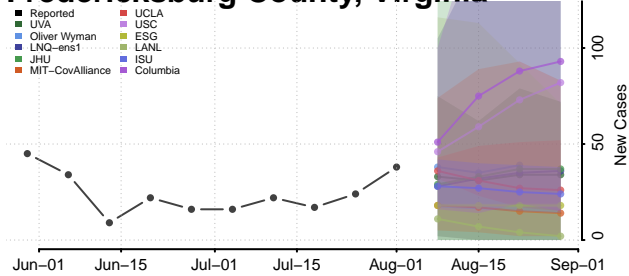

Fredericksburg County, Virginia