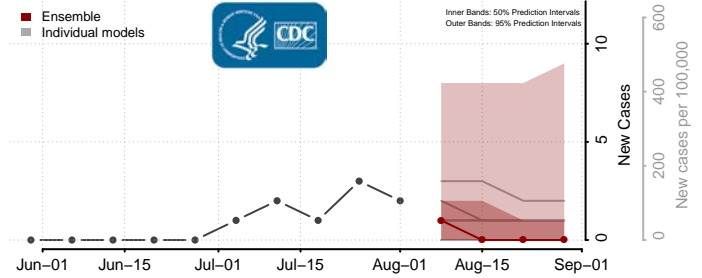

Steele County, North Dakota