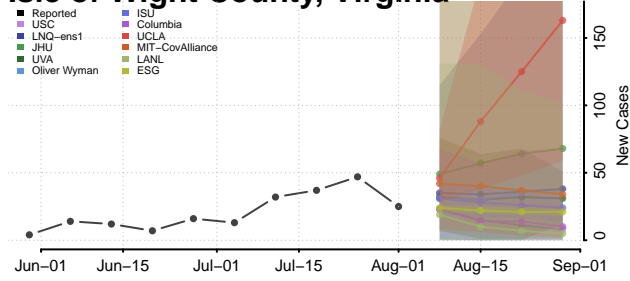

Isle of Wight County, Virginia