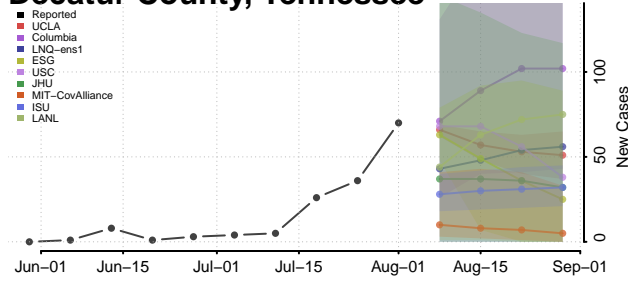

Decatur County, Tennessee