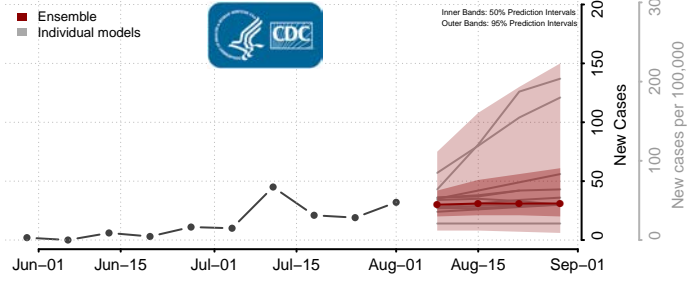

Harrison County, West Virginia