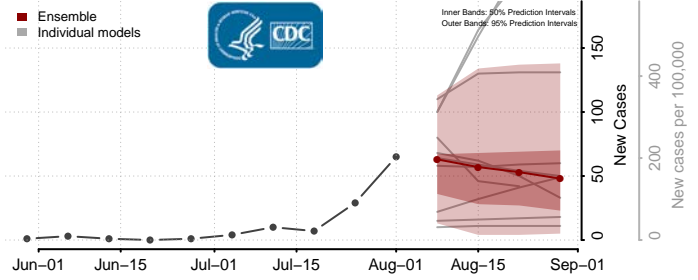

Logan County, West Virginia