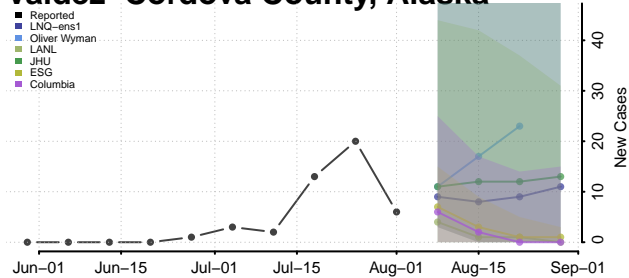

Valdez-Cordova County, Alaska