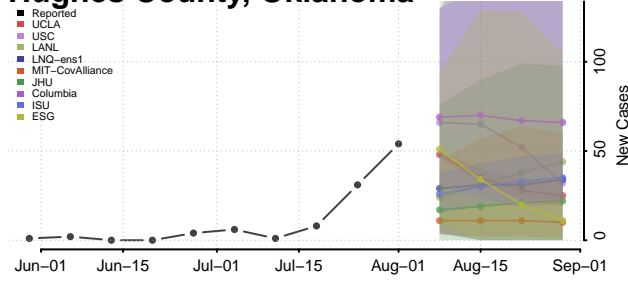

Hughes County, Oklahoma