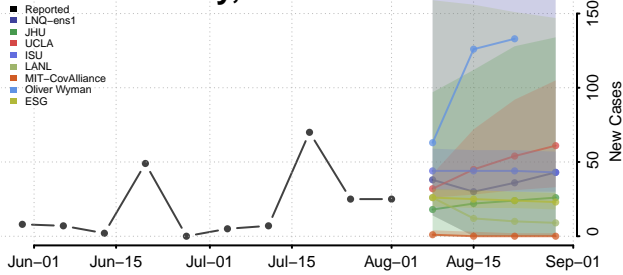

Lincoln County, Arkansas