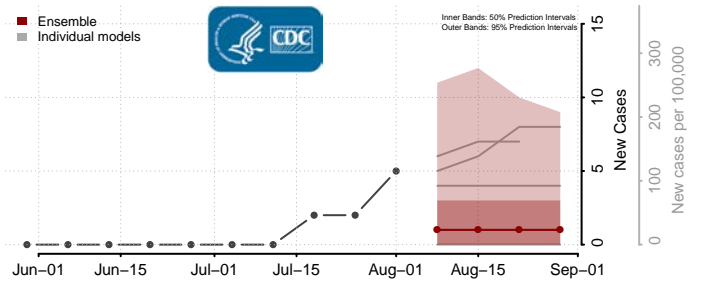

Grant County, Oklahoma