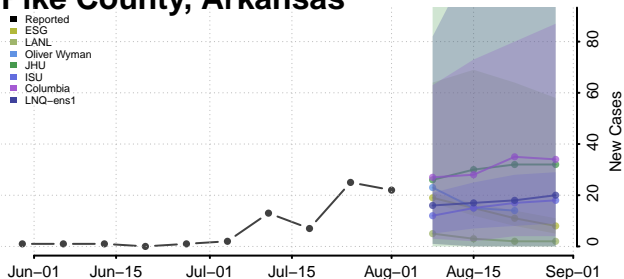

Pike County, Arkansas