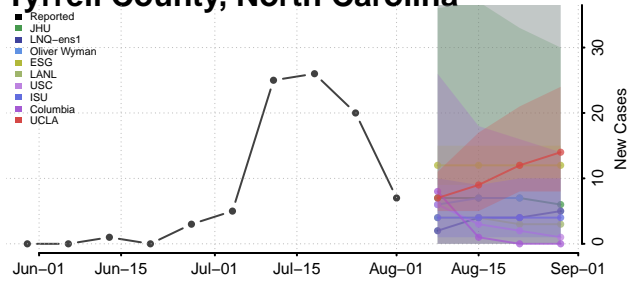

### Tyrrell County, North Carolina