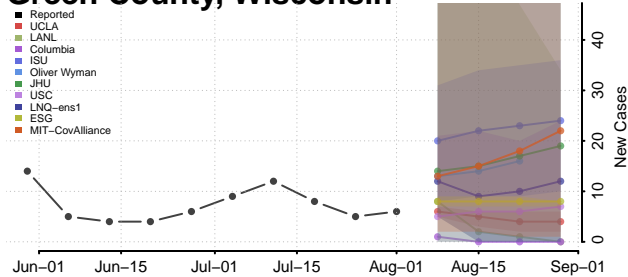

Green County, Wisconsin