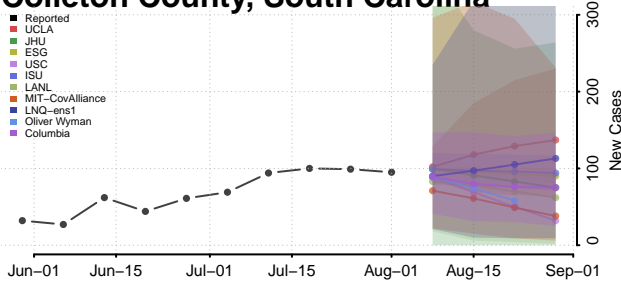

Colleton County, South Carolina