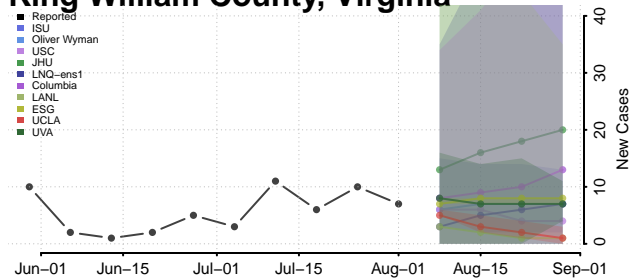

King William County, Virginia