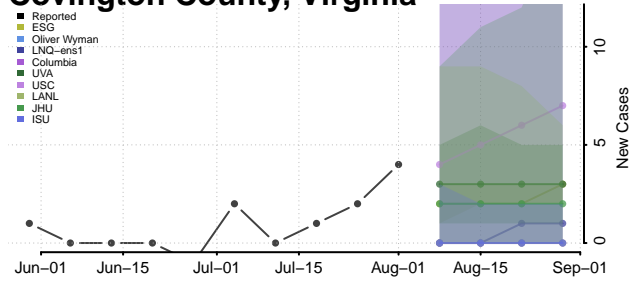

Covington County, Virginia