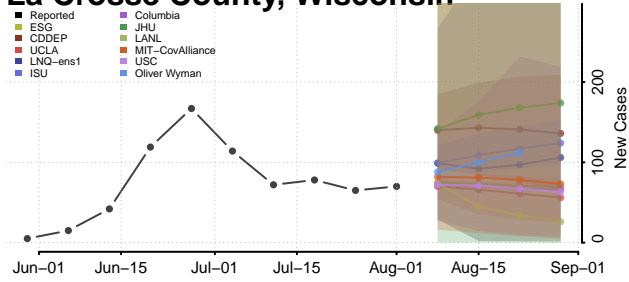

### La Crosse County, Wisconsin