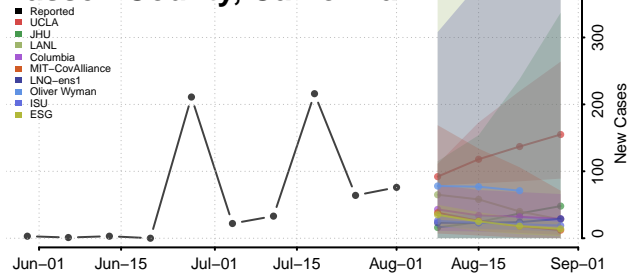

Lassen County, California