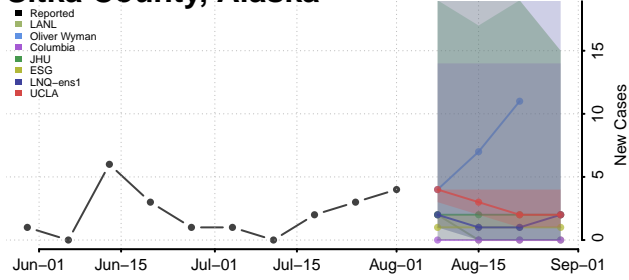

Sitka County, Alaska