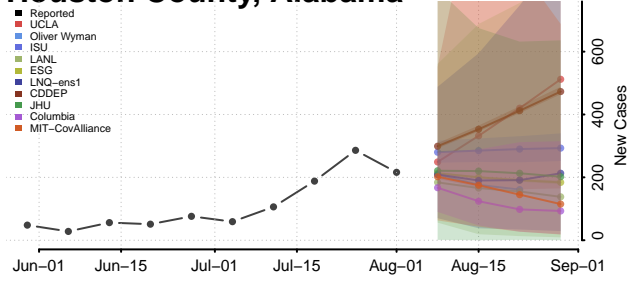

Houston County, Alabama