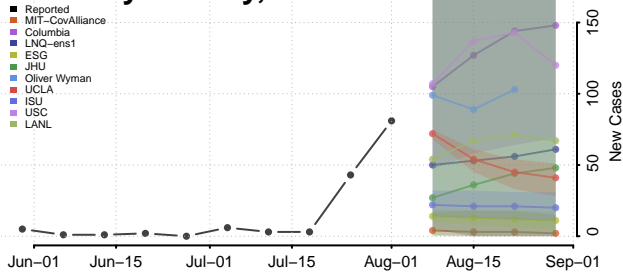

Nodaway County, Missouri