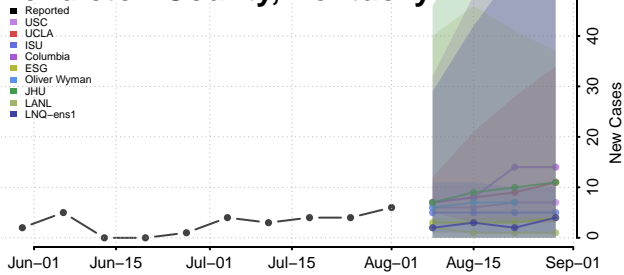

Pendleton County, Kentucky