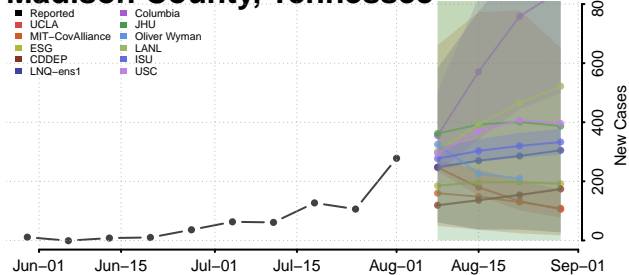

### Madison County, Tennessee