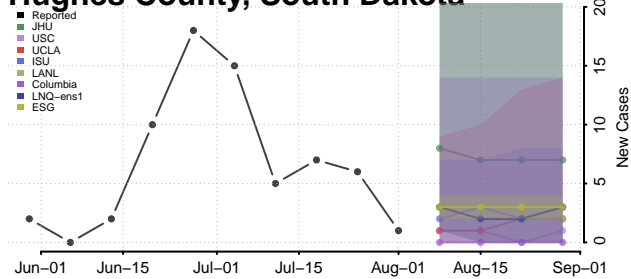

Hughes County, South Dakota