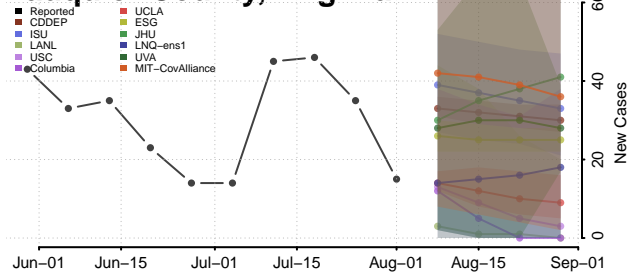

Fauquier County, Virginia