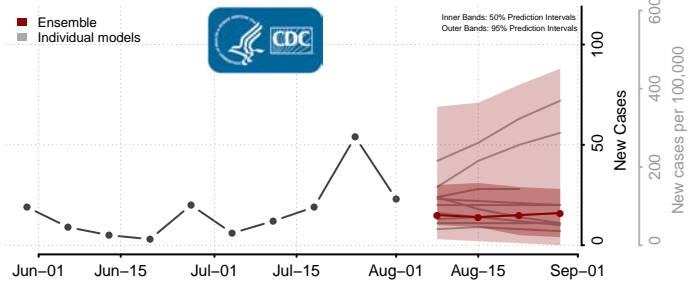

Northampton County, North Carolina