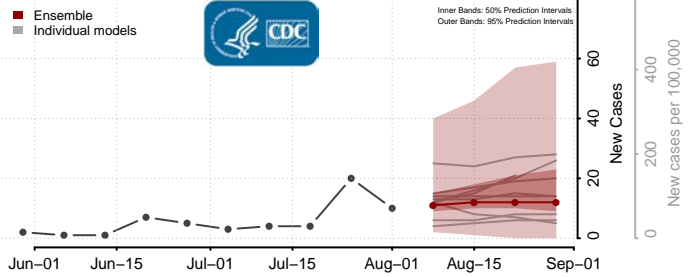

Murray County, Oklahoma