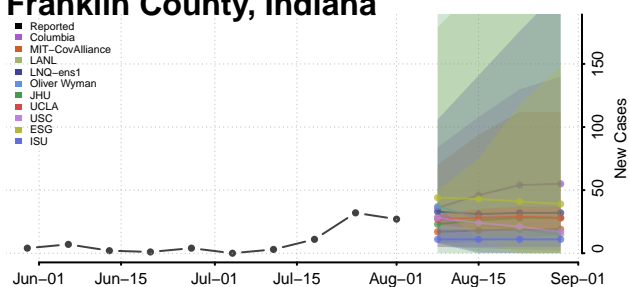

Franklin County, Indiana