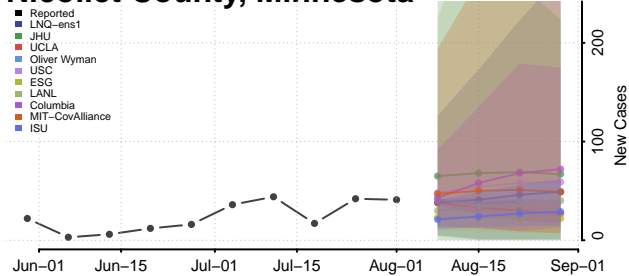

Nicollet County, Minnesota