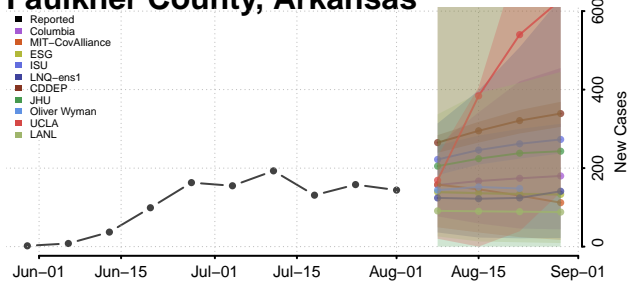

Faulkner County, Arkansas