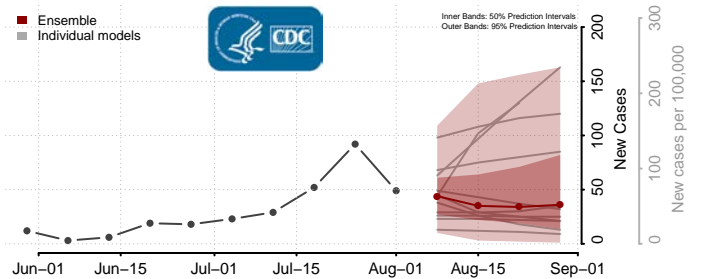

Grand Forks County, North Dakota