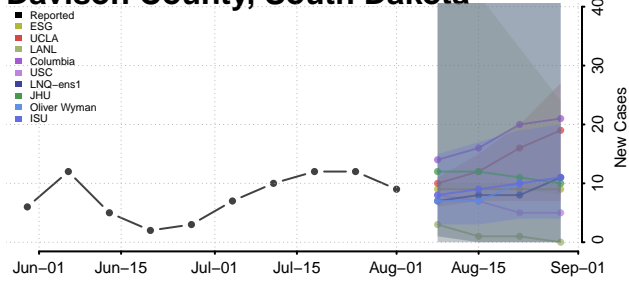

Davison County, South Dakota