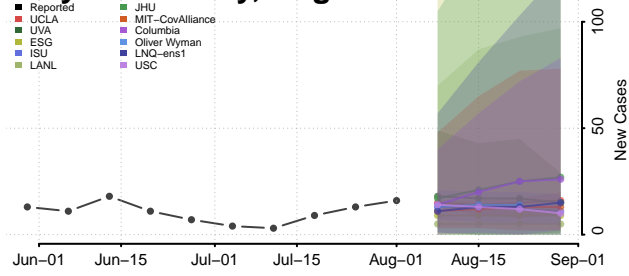

Grayson County, Virginia