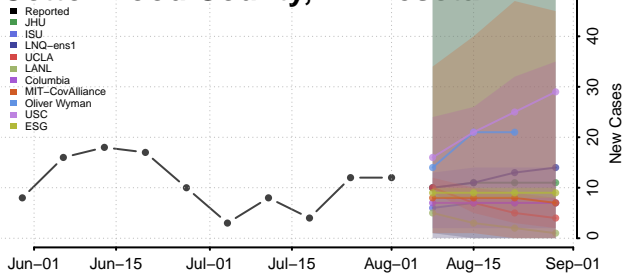

Cottonwood County, Minnesota