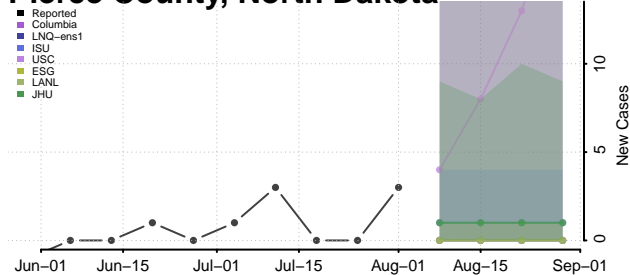

Pierce County, North Dakota