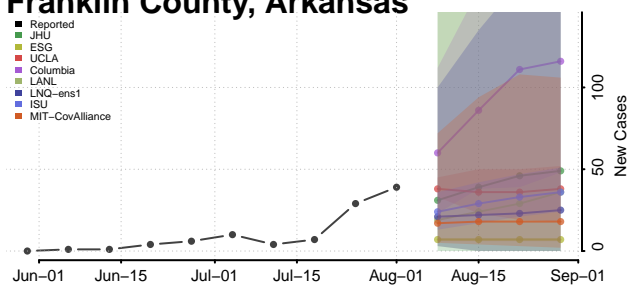

Franklin County, Arkansas