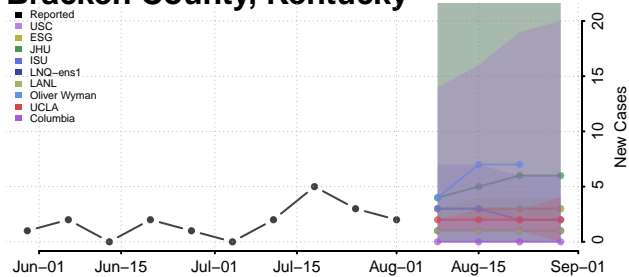

Bracken County, Kentucky