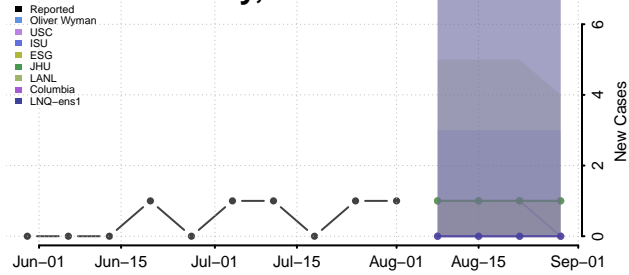

Edwards County, Kansas