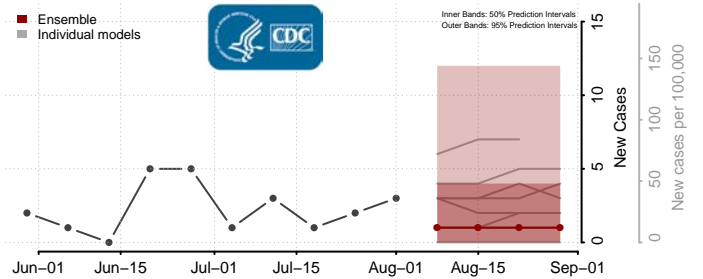

Knox County, Nebraska