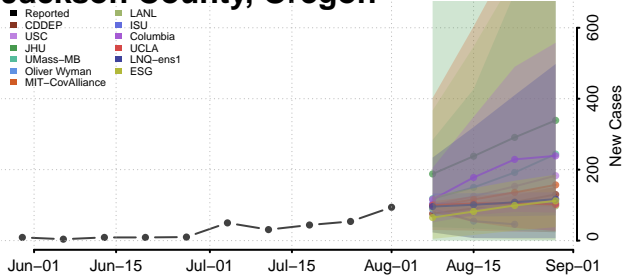

Jackson County, Oregon