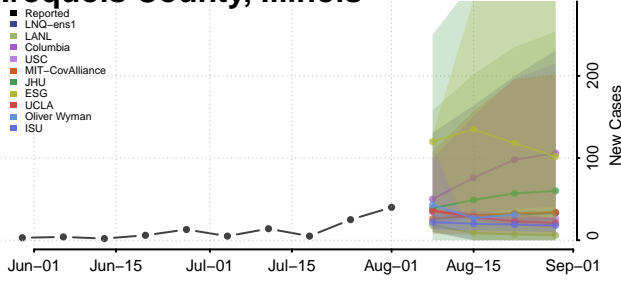

Iroquois County, Illinois