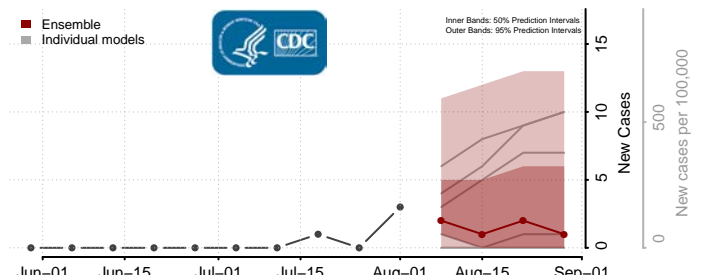

Logan County, North Dakota