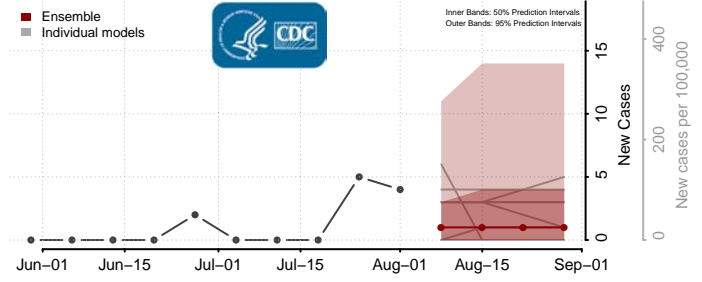

### Norton County, Virginia