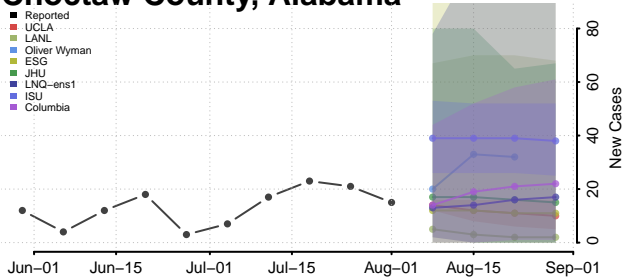

Choctaw County, Alabama