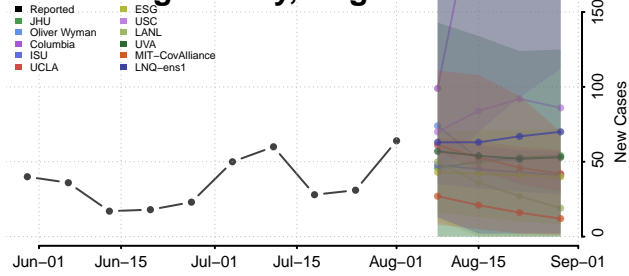

Petersburg County, Virginia