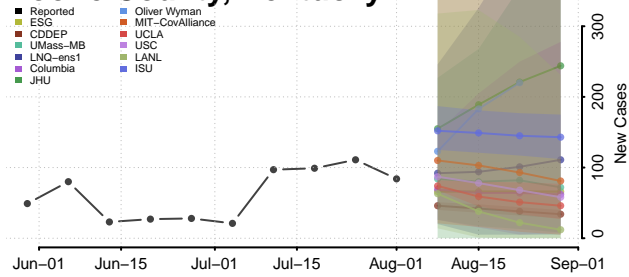

Boone County, Kentucky