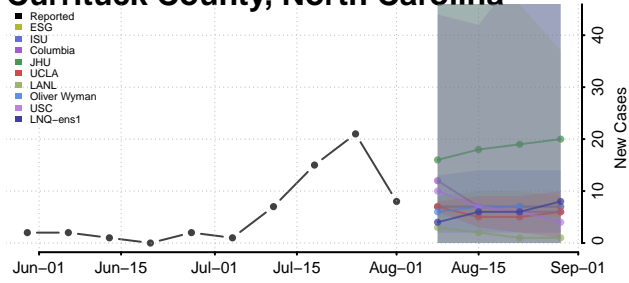

Currituck County, North Carolina