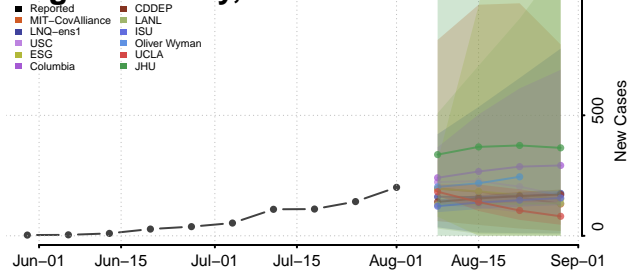

Rogers County, Oklahoma