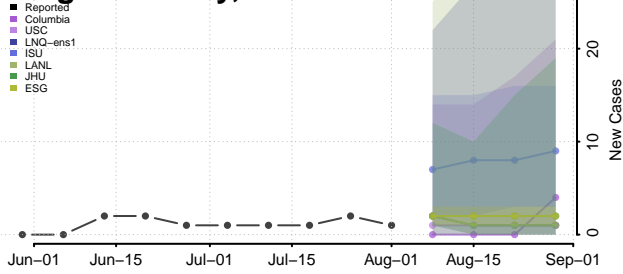

Oregon County, Missouri