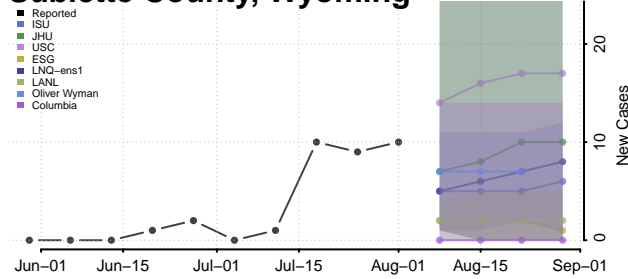

Sublette County, Wyoming