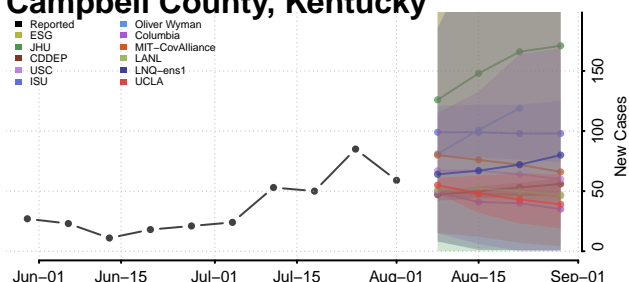

Campbell County, Kentucky