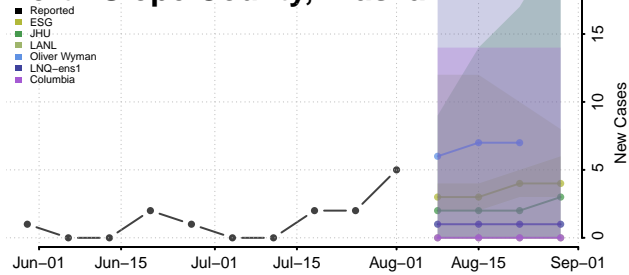

North Slope County, Alaska