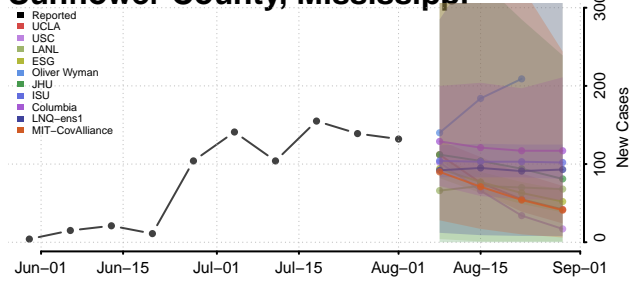

Sunflower County, Mississippi