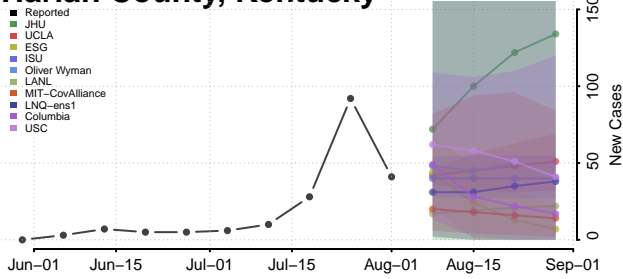

Harlan County, Kentucky