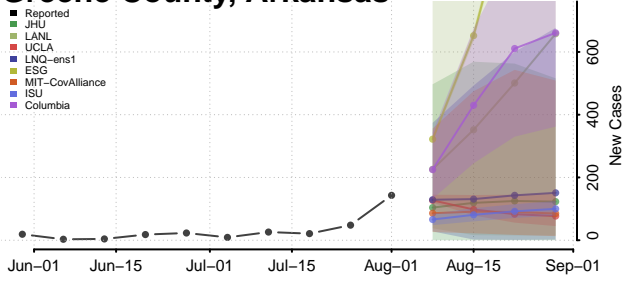

Greene County, Arkansas