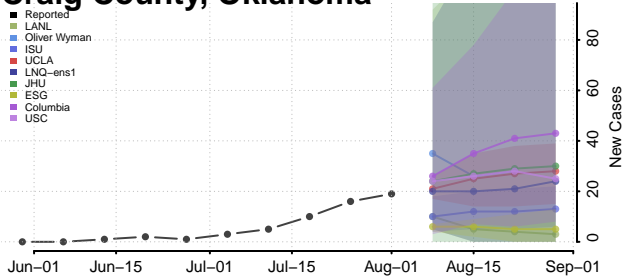

Craig County, Oklahoma