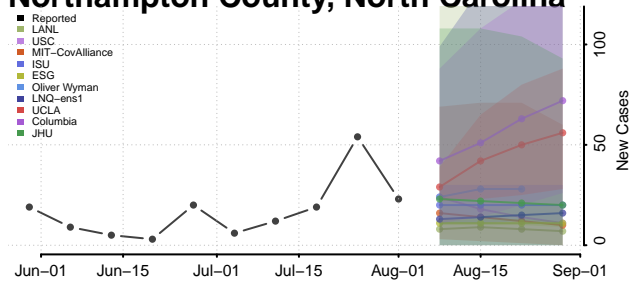

Northampton County, North Carolina