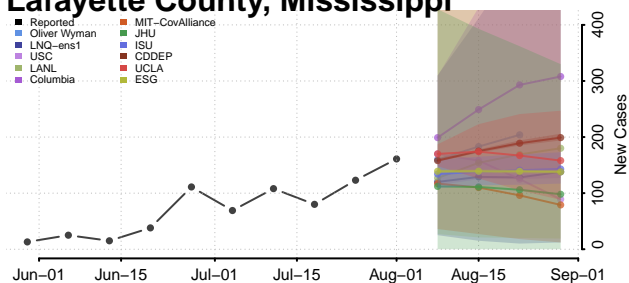

Lafayette County, Mississippi