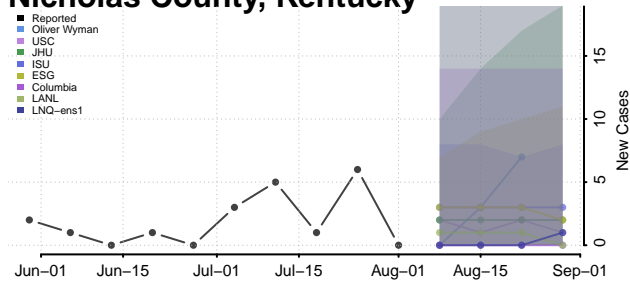

Nicholas County, Kentucky