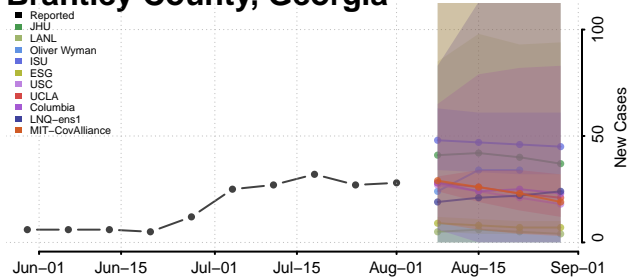

Brantley County, Georgia