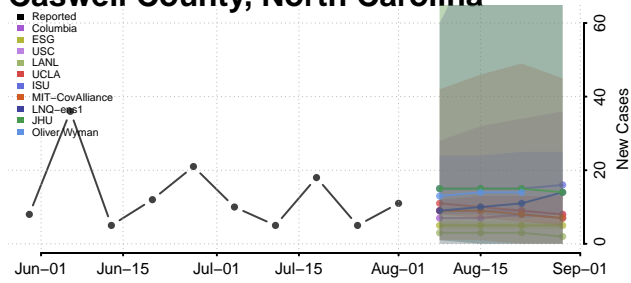

Caswell County, North Carolina