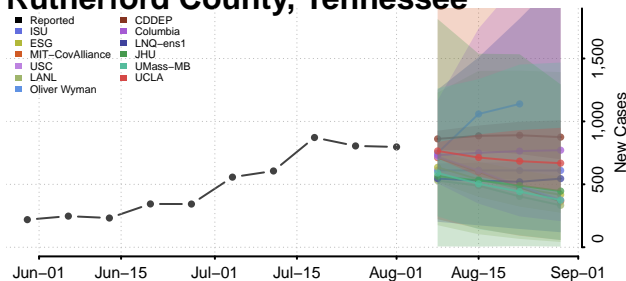

Rutherford County, Tennessee