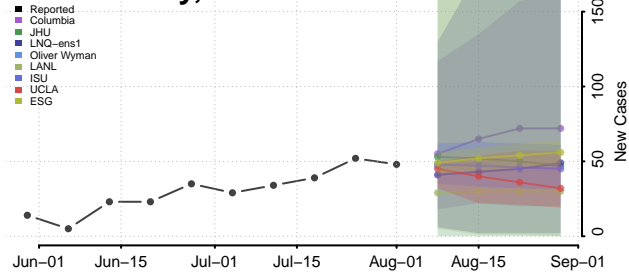

Bibb County, Alabama