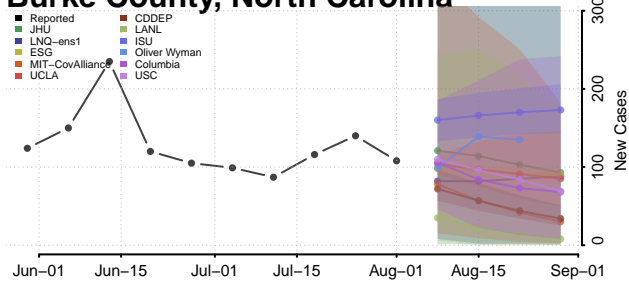

Burke County, North Carolina