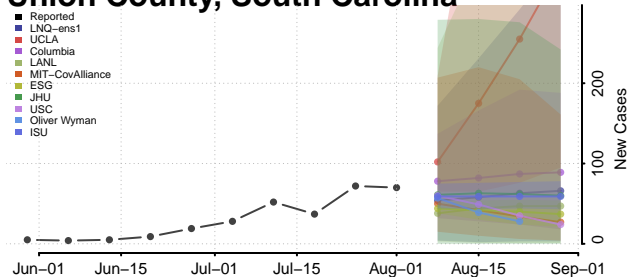

Union County, South Carolina