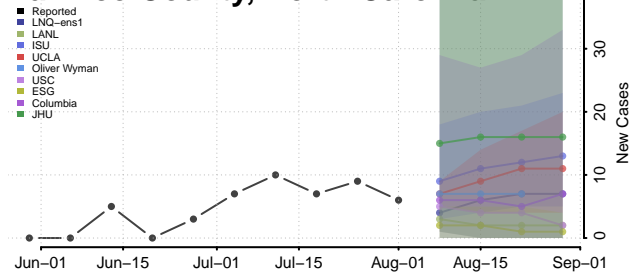

Pamlico County, North Carolina