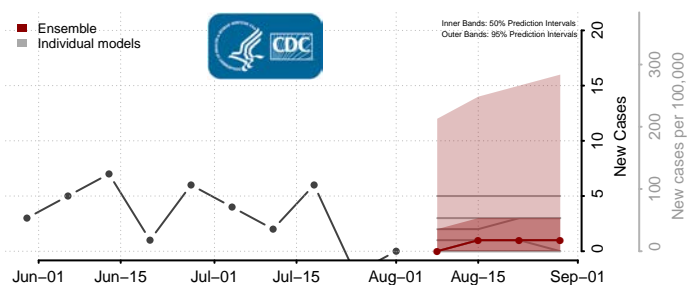

Dixon County, Nebraska