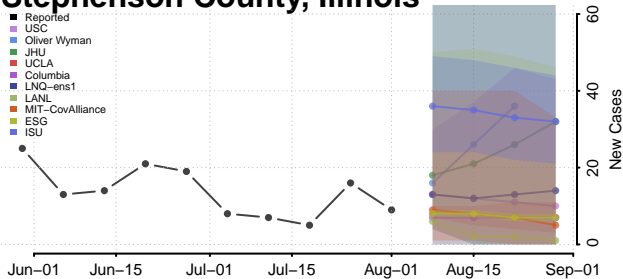

Stephenson County, Illinois