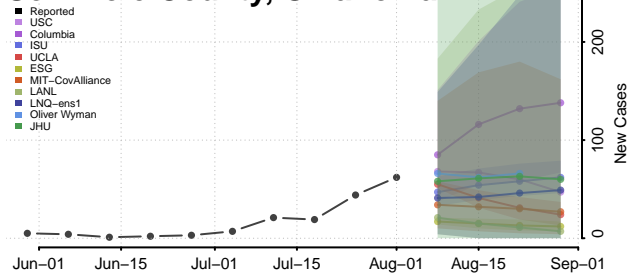

### Sequoyah County, Oklahoma