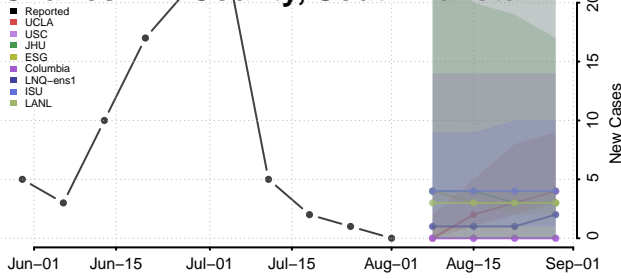

Charles Mix County, South Dakota