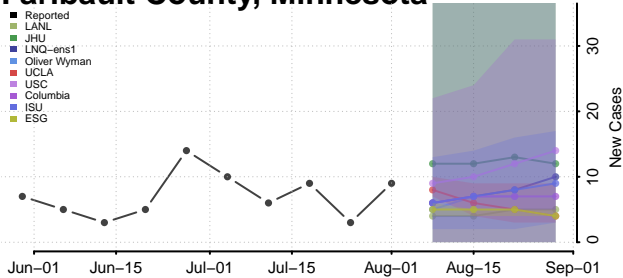

Faribault County, Minnesota