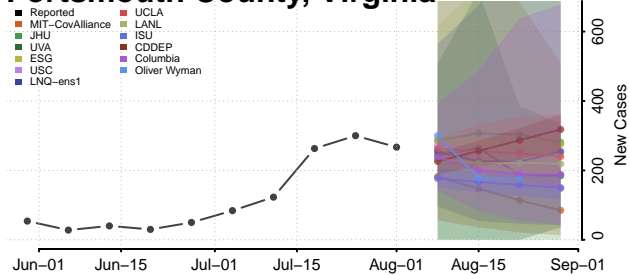

Portsmouth County, Virginia