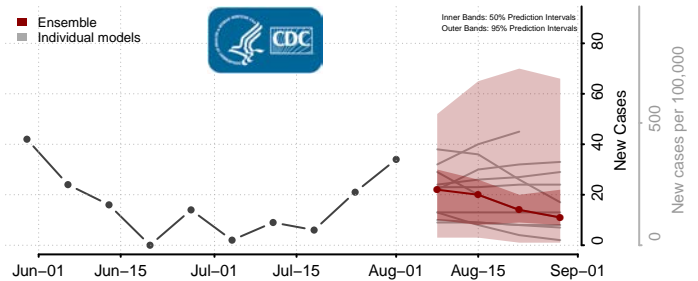

Webster County, Mississippi