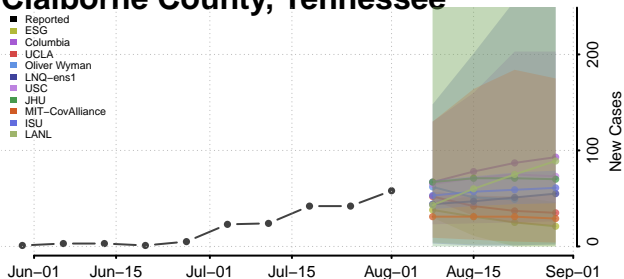

Claiborne County, Tennessee