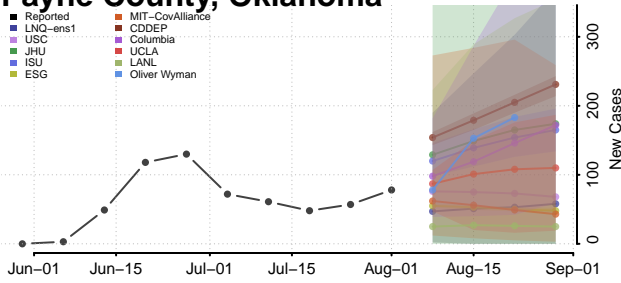

Payne County, Oklahoma