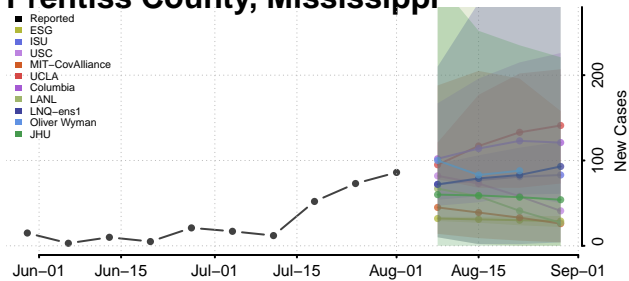

Prentiss County, Mississippi