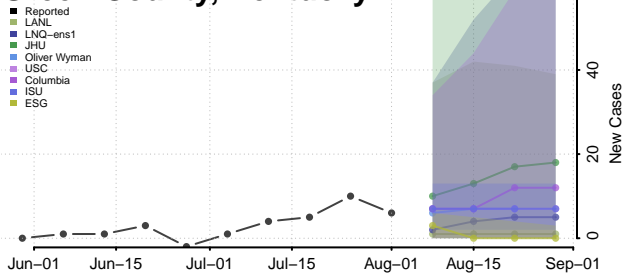

### Greenup County, Kentucky