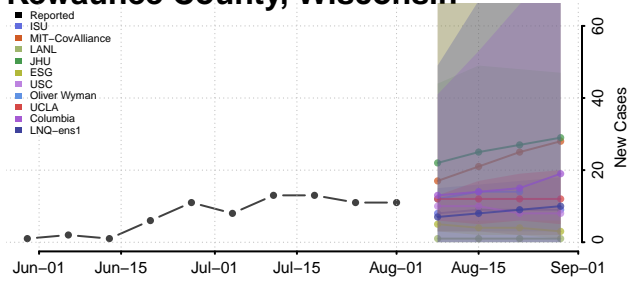

### La Crosse County, Wisconsin