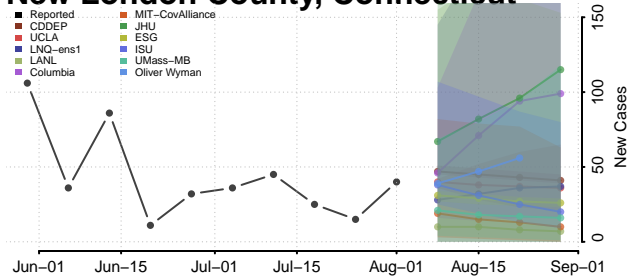

New London County, Connecticut