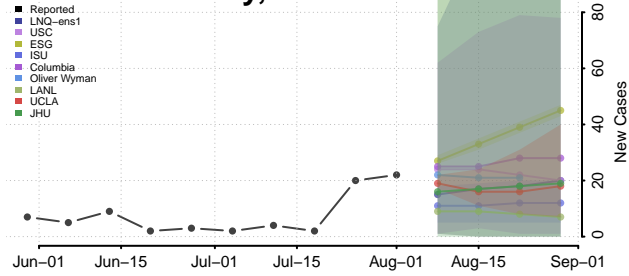

Richland County, North Dakota