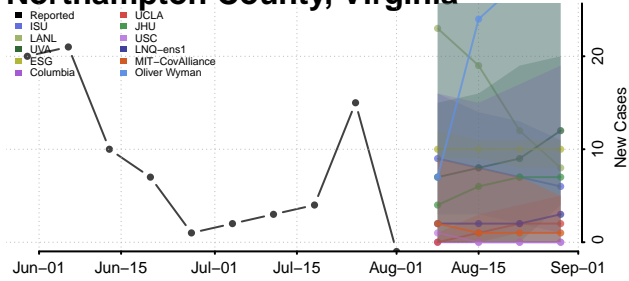

Northampton County, Virginia