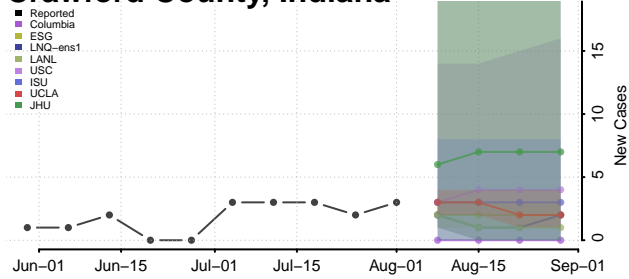

Crawford County, Indiana