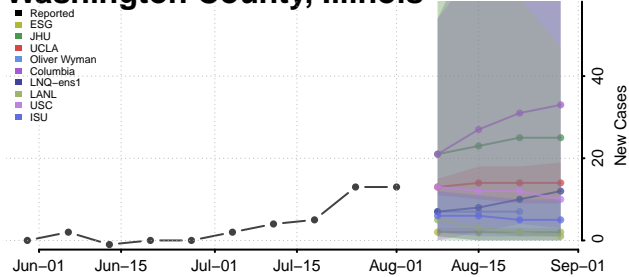

Washington County, Illinois