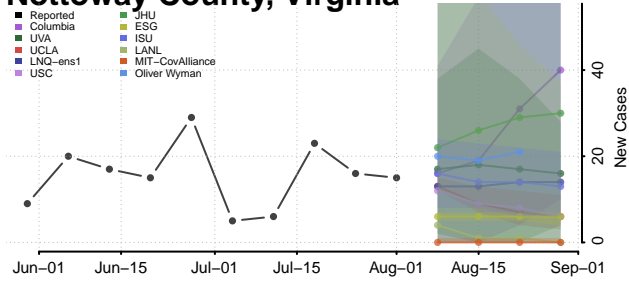

Nottoway County, Virginia