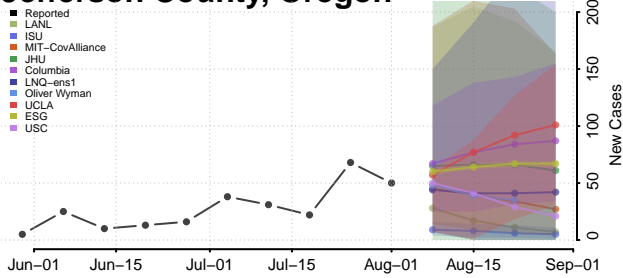

Jefferson County, Oregon