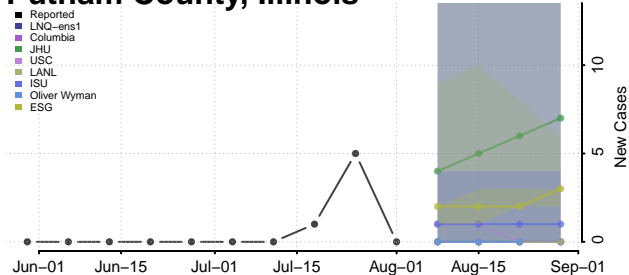

Putnam County, Illinois