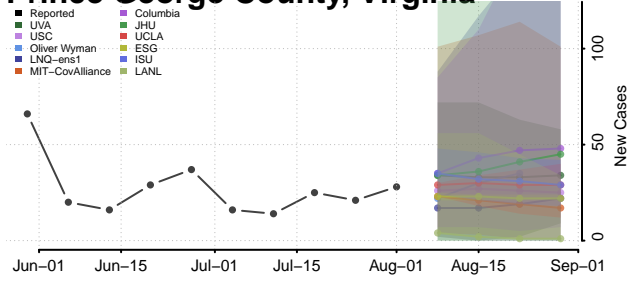

Prince George County, Virginia