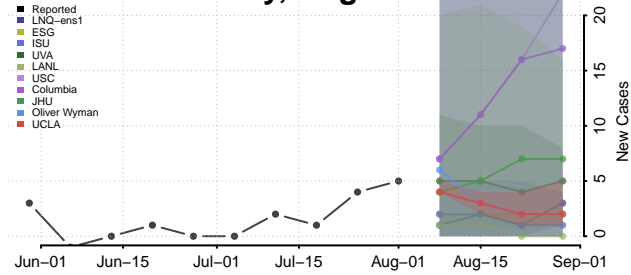

Middlesex County, Virginia