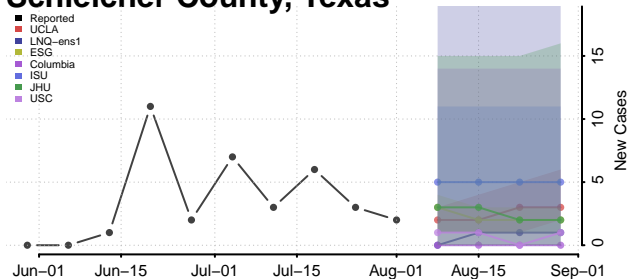

Schleicher County, Texas