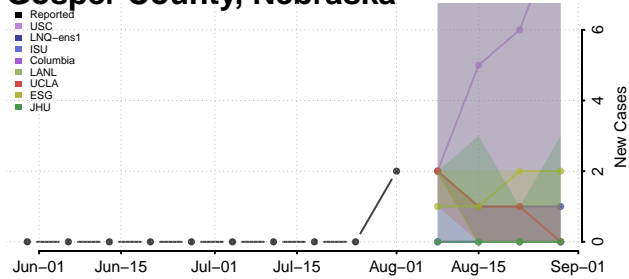

Gosper County, Nebraska