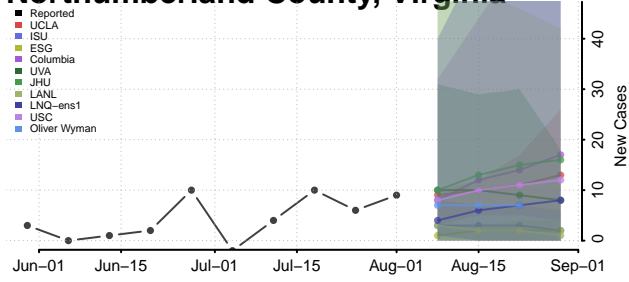

Northumberland County, Virginia