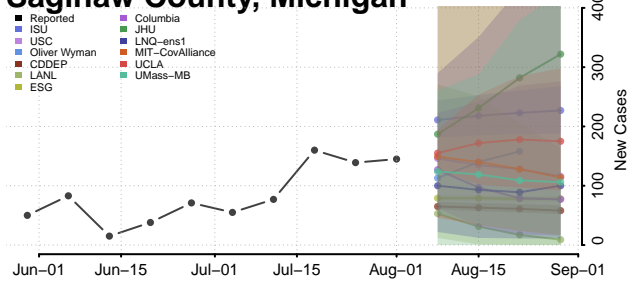

Saginaw County, Michigan