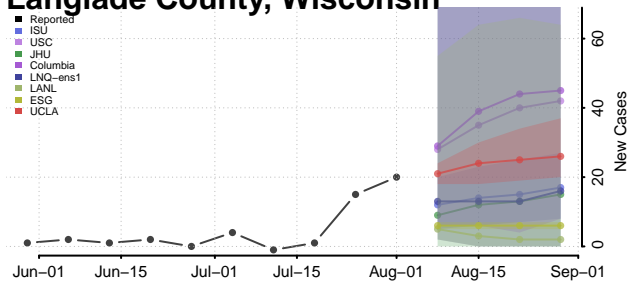

Langlade County, Wisconsin