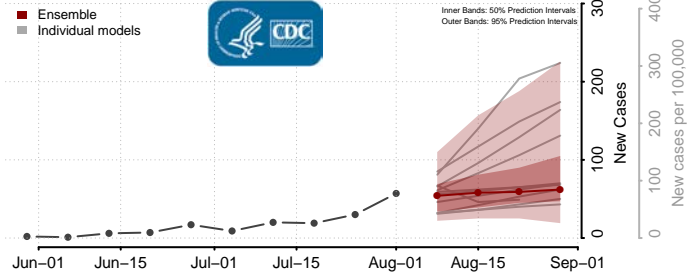

Raleigh County, West Virginia