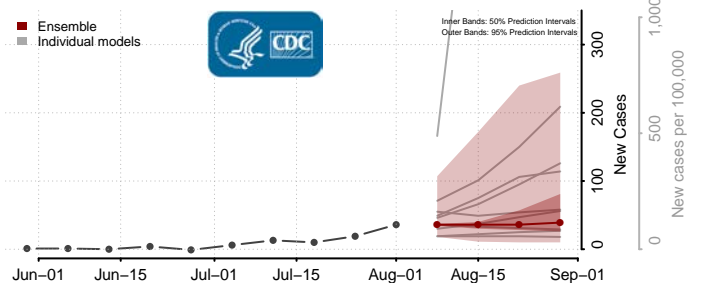

Effingham County, Illinois