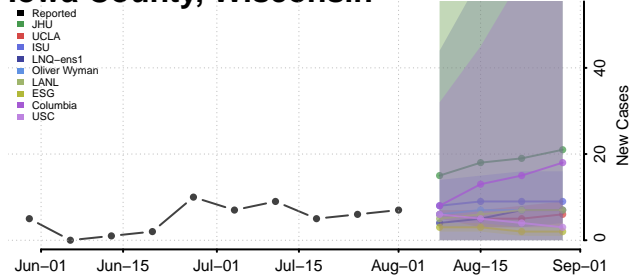

Iowa County, Wisconsin