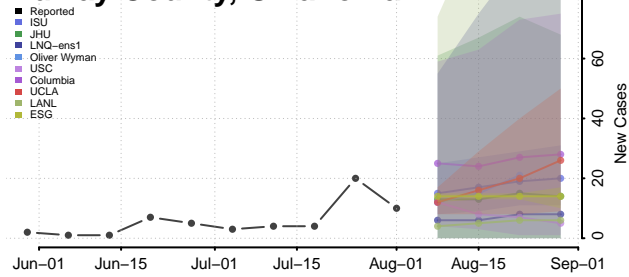

Murray County, Oklahoma