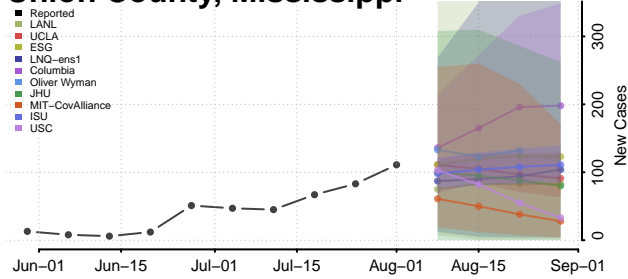

Union County, Mississippi