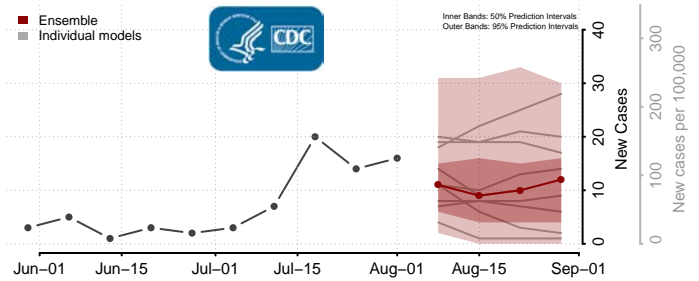

Lake County, South Dakota