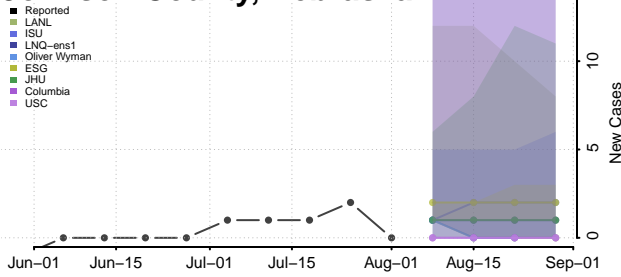

Johnson County, Nebraska