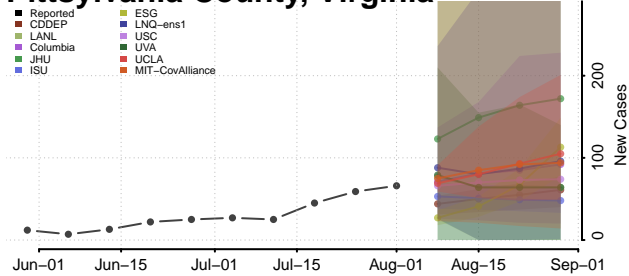

Pittsylvania County, Virginia