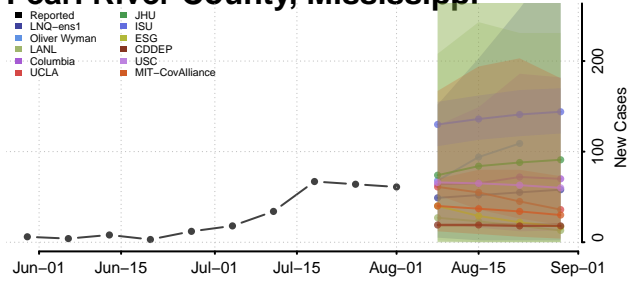

Pearl River County, Mississippi