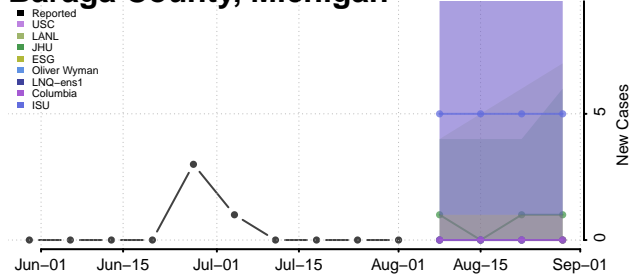

Baraga County, Michigan