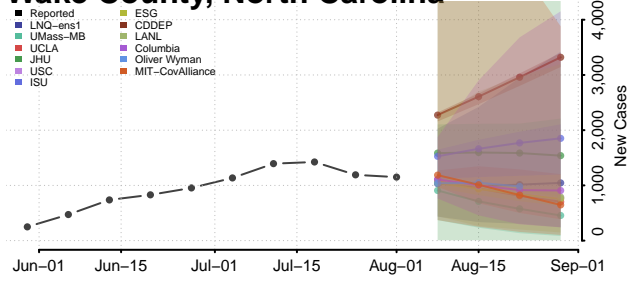

Wake County, North Carolina