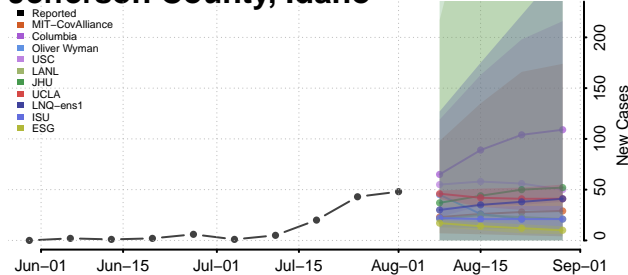

Jefferson County, Idaho