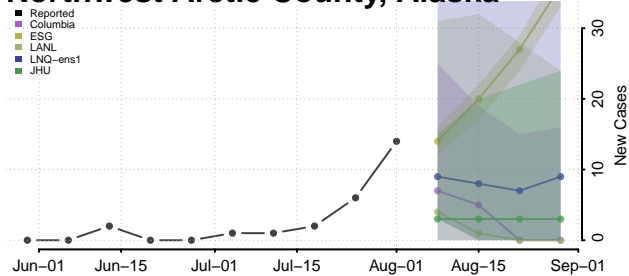

Northwest Arctic County, Alaska