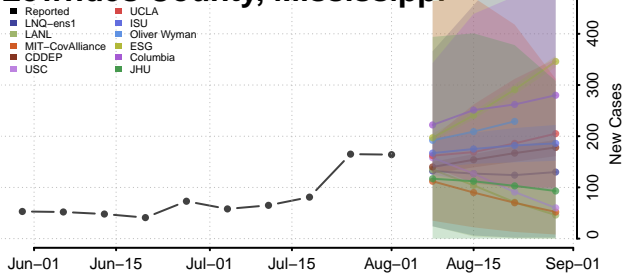

Lowndes County, Mississippi