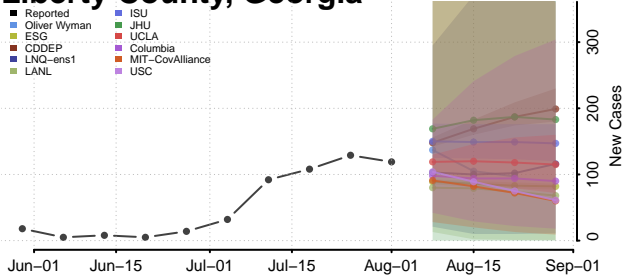

Liberty County, Georgia