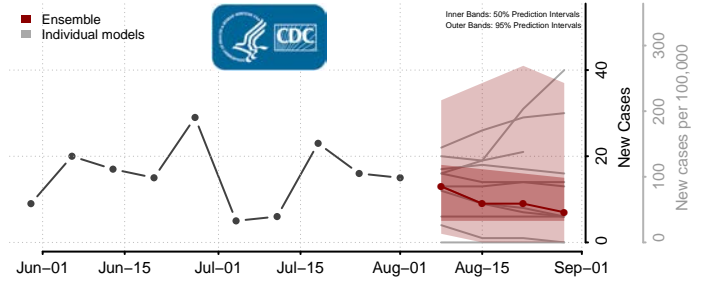

Nottoway County, Virginia