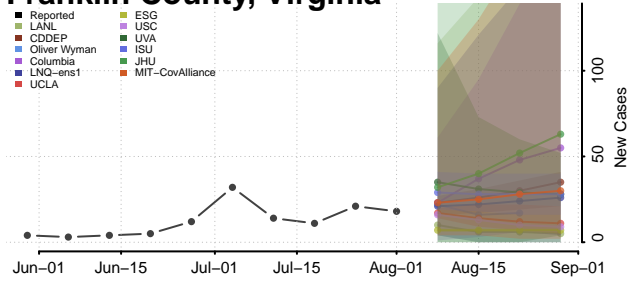

Franklin County, Virginia