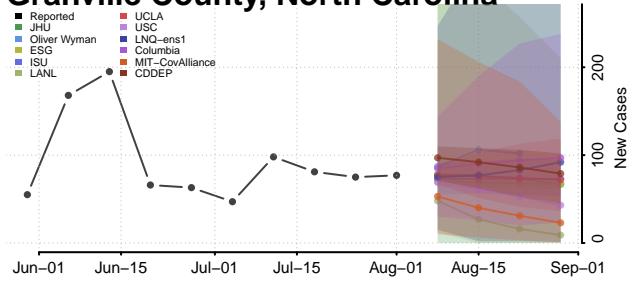

Granville County, North Carolina