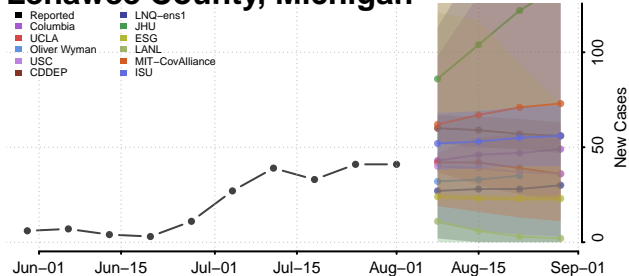

Lenawee County, Michigan