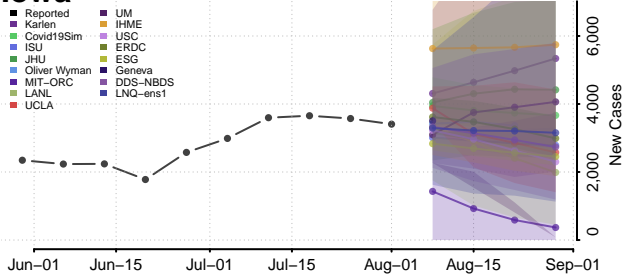

White County, Indiana

Whitley County, Indiana

Iowa

Adair County, Iowa

Adams County, Iowa

Allamakee County, Iowa