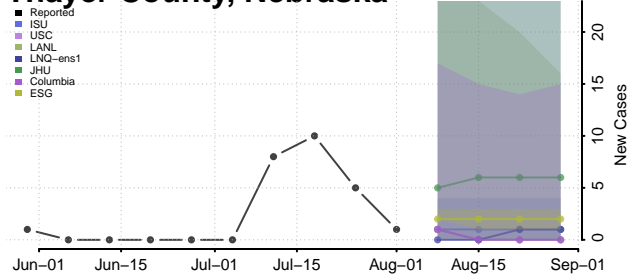

Thayer County, Nebraska