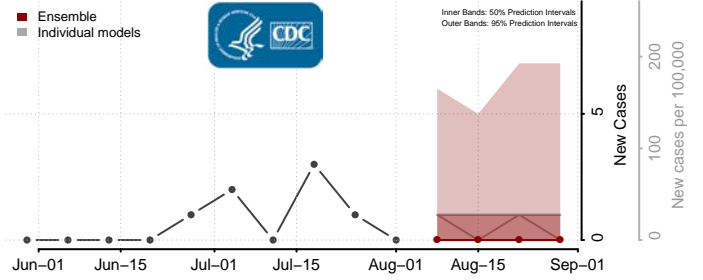

Kimball County, Nebraska