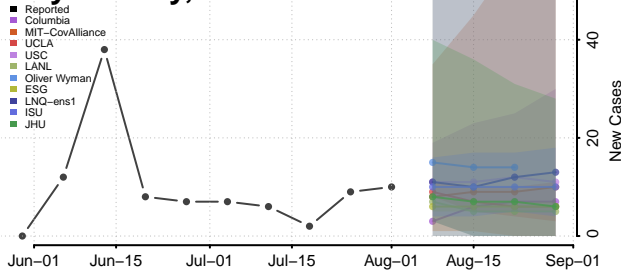

Clay County, South Dakota