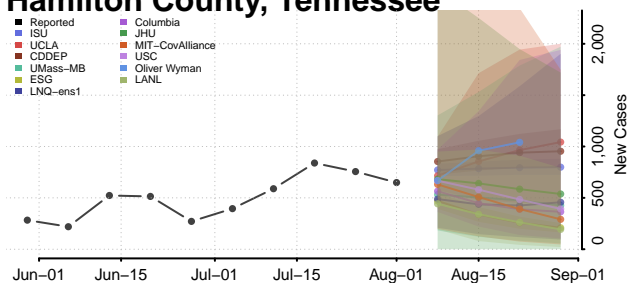

Hamilton County, Tennessee