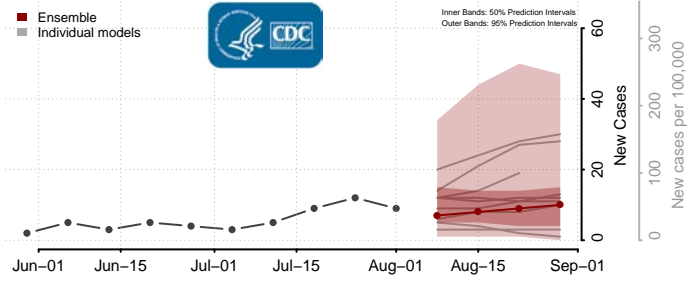

Hart County, Kentucky