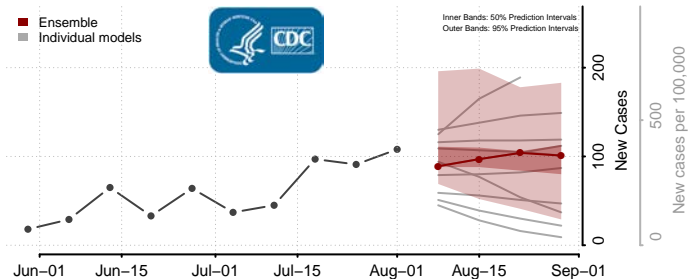

Leflore County, Mississippi