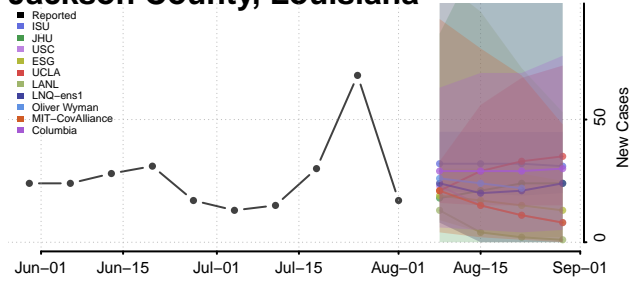

Jackson County, Louisiana