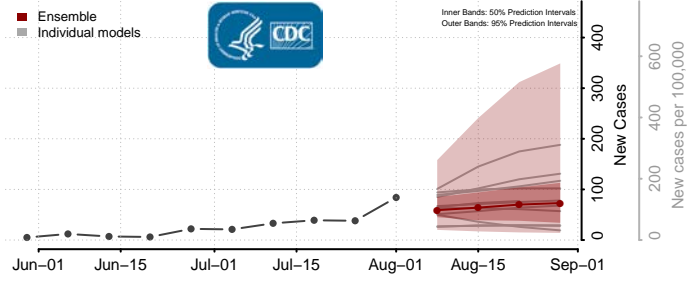

Cumberland County, Tennessee