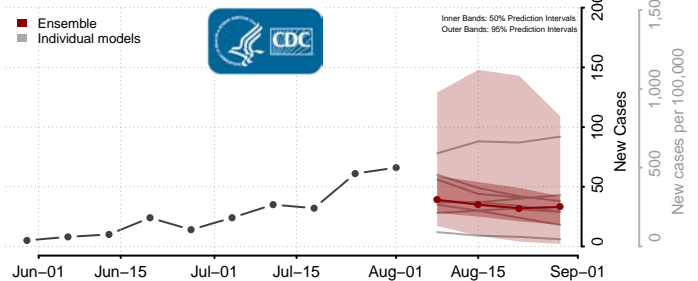

Howard County, Arkansas