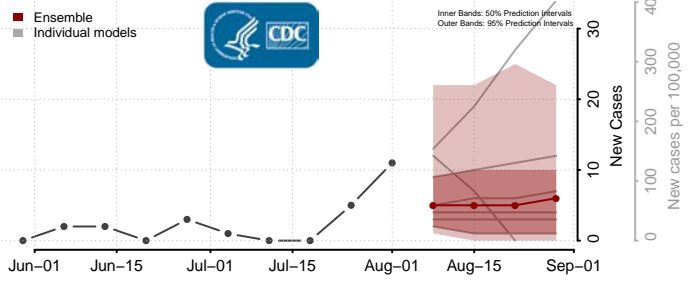

Graham County, North Carolina