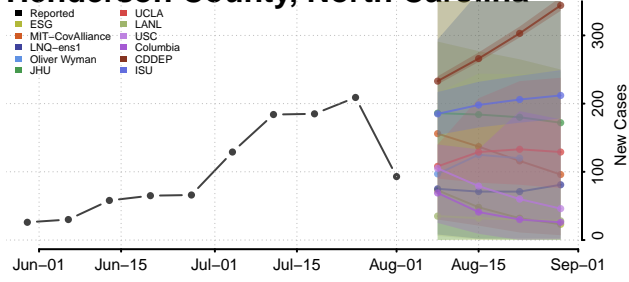

Henderson County, North Carolina