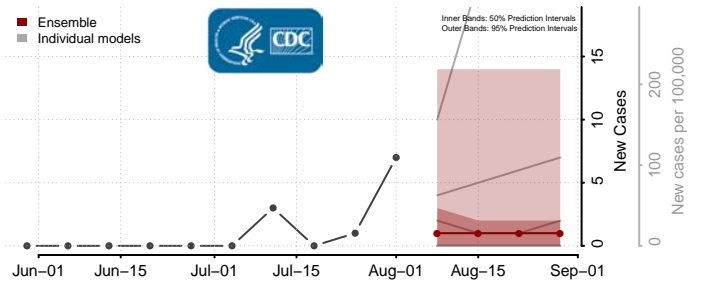

Edwards County, Illinois