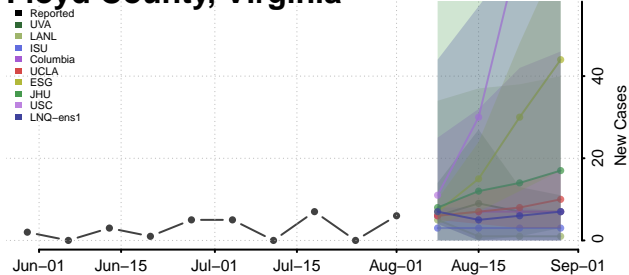

Floyd County, Virginia