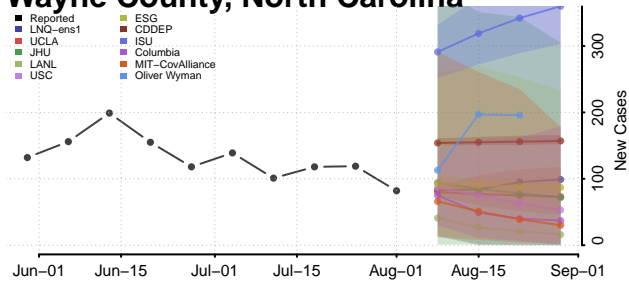

Wayne County, North Carolina