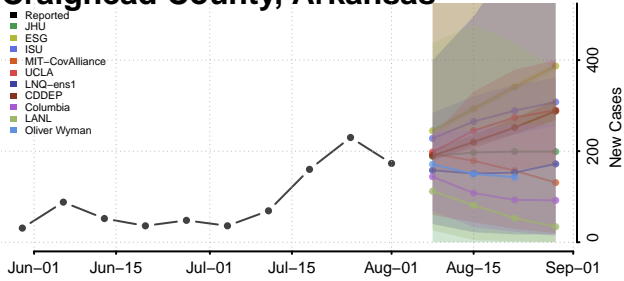

Craighead County, Arkansas