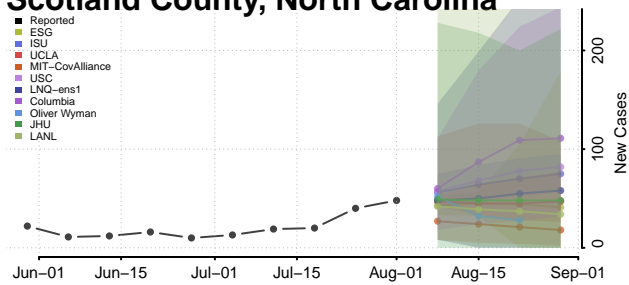

Scotland County, North Carolina