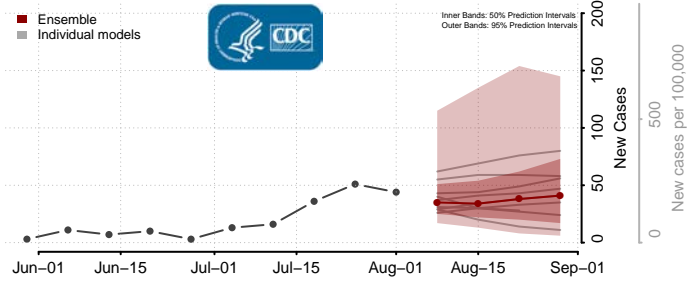

Hempstead County, Arkansas