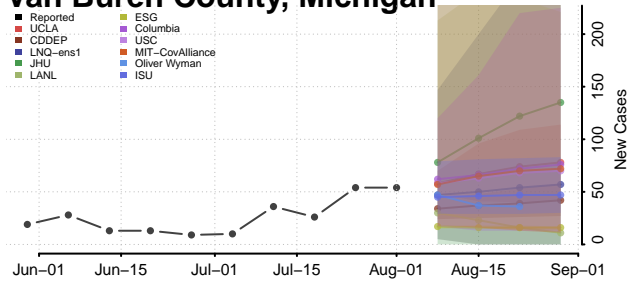

Van Buren County, Michigan