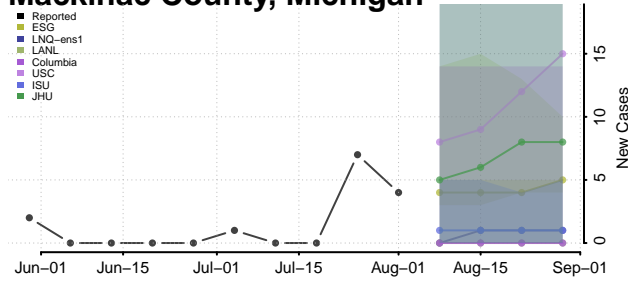

Mackinac County, Michigan