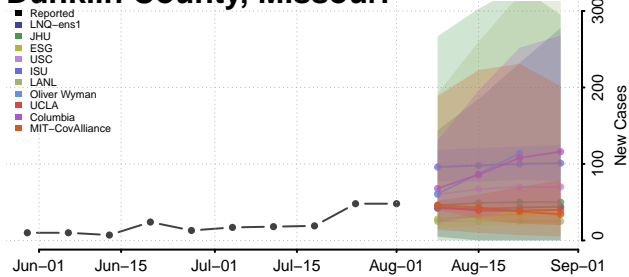

Dunklin County, Missouri