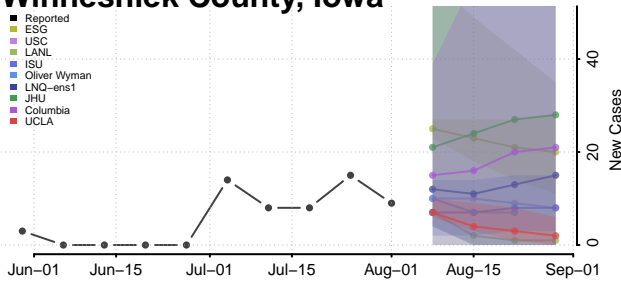

Winneshiek County, Iowa