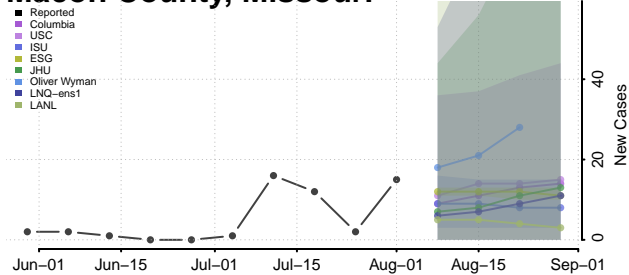

Macon County, Missouri