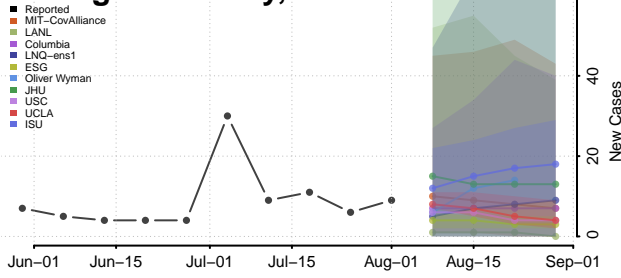

Codington County, South Dakota