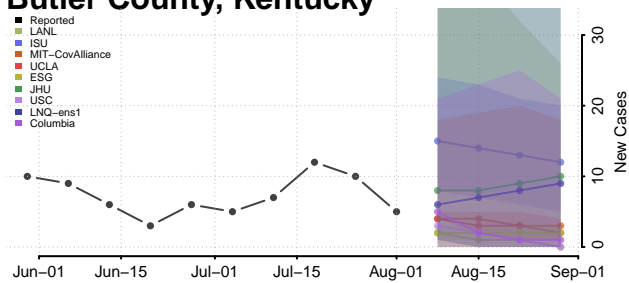

Butler County, Kentucky