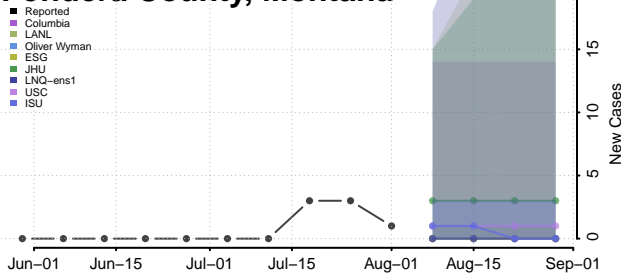

Pondera County, Montana