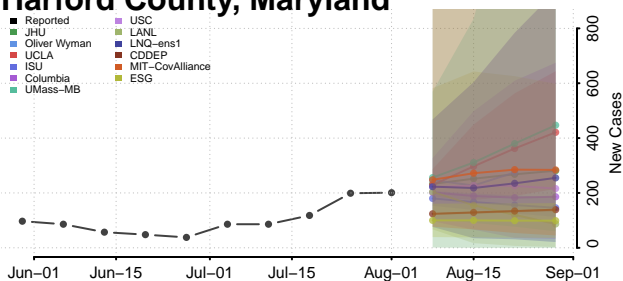

Harford County, Maryland