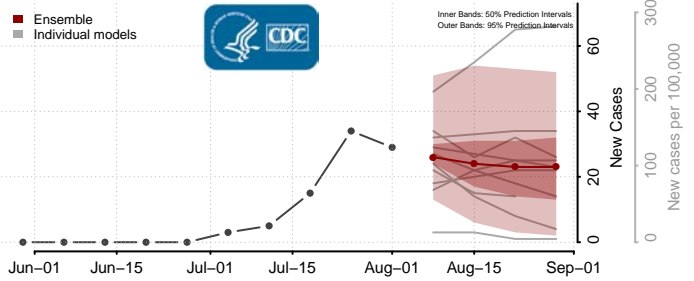

Lee County, Virginia