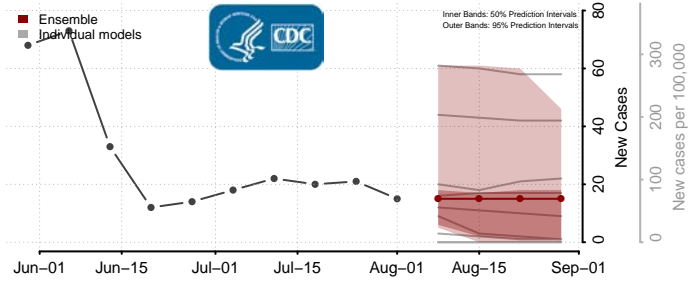

### Norman County, Minnesota