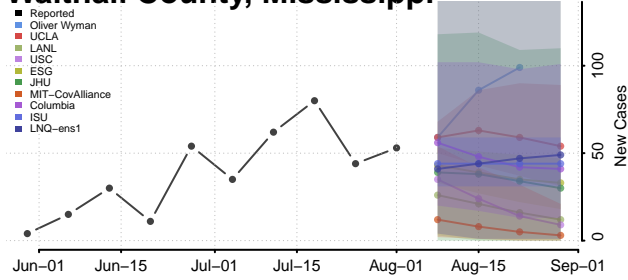

Walthall County, Mississippi