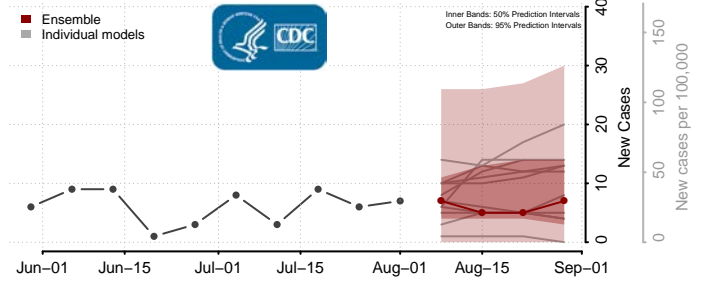

Goochland County, Virginia