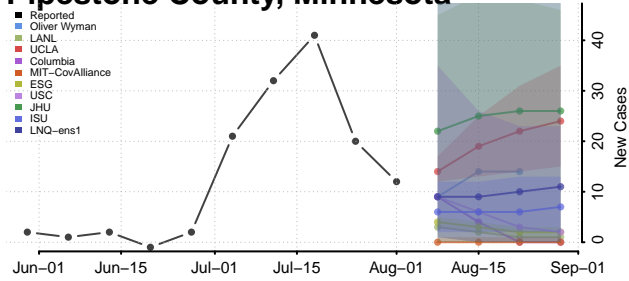

Pipestone County, Minnesota