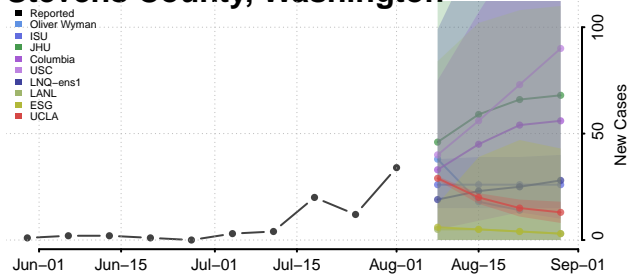

Stevens County, Washington