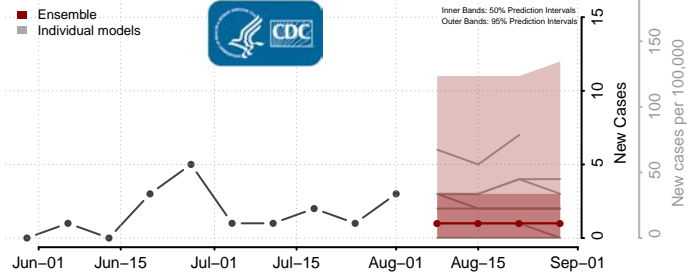

Cheyenne County, Nebraska