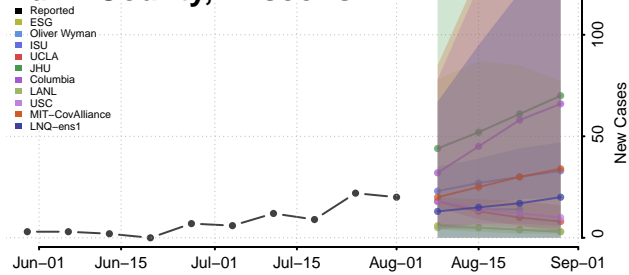

Dunn County, Wisconsin