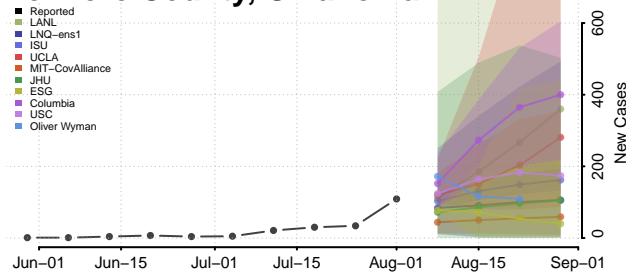

Le Flore County, Oklahoma