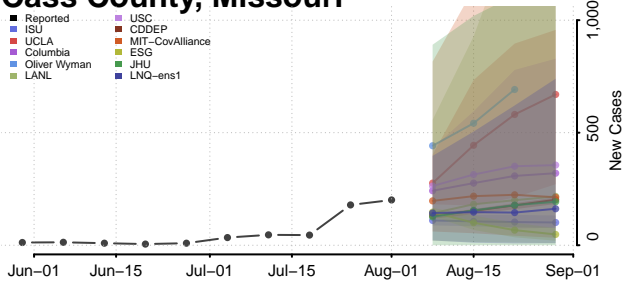

Cass County, Missouri