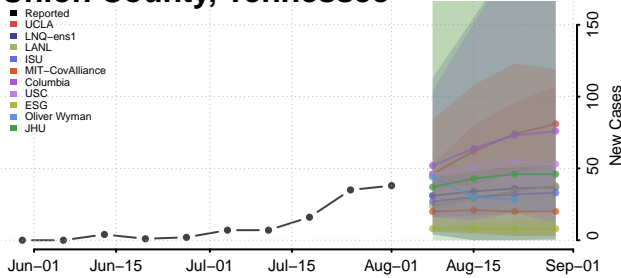

Union County, Tennessee