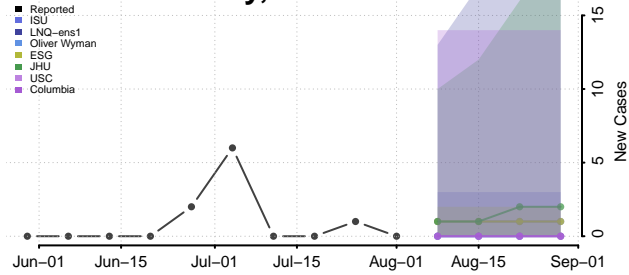

Sheridan County, Nebraska