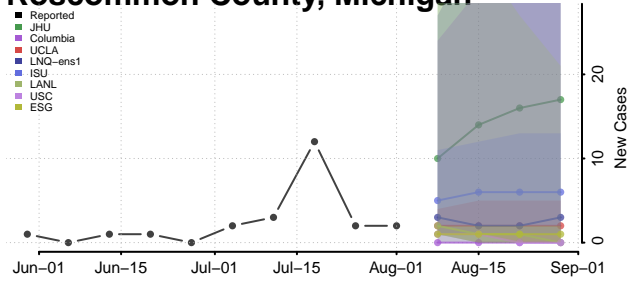

Roscommon County, Michigan