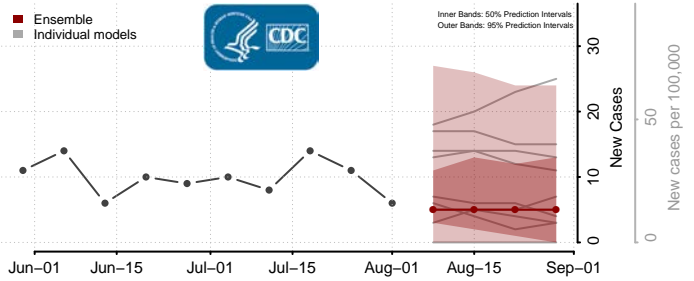

Louisa County, Virginia