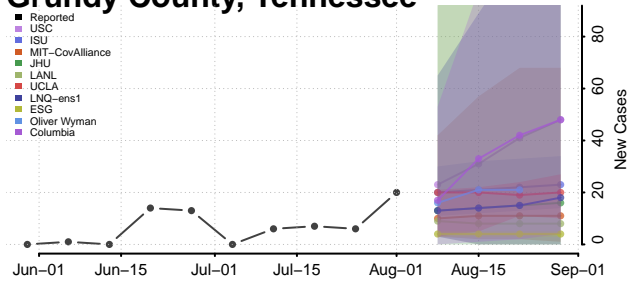

Grundy County, Tennessee