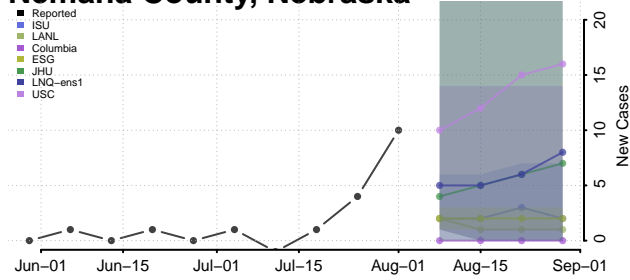

Nemaha County, Nebraska