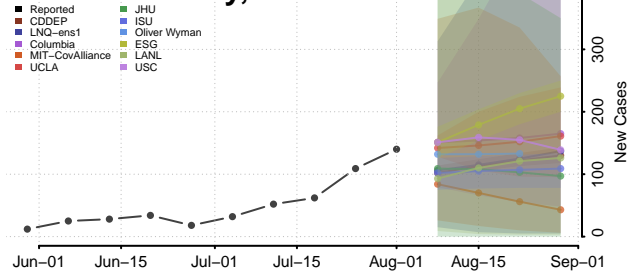

Loudon County, Tennessee