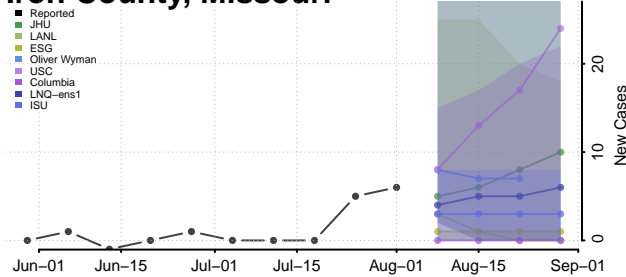

Iron County, Missouri