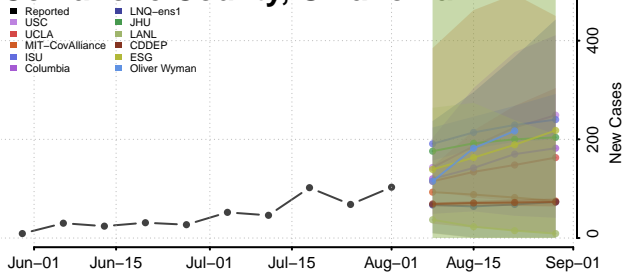

Comanche County, Oklahoma