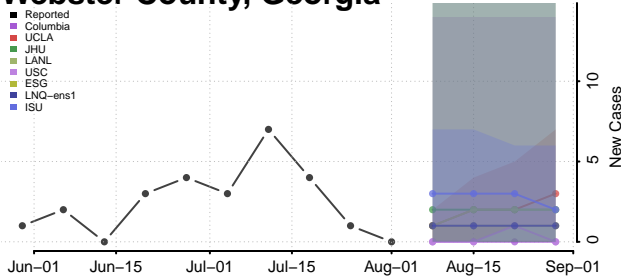

Webster County, Georgia