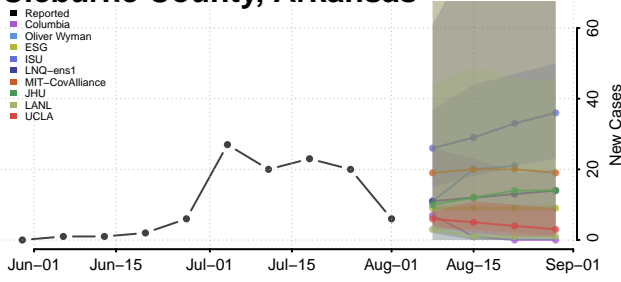

### Cleburne County, Arkansas