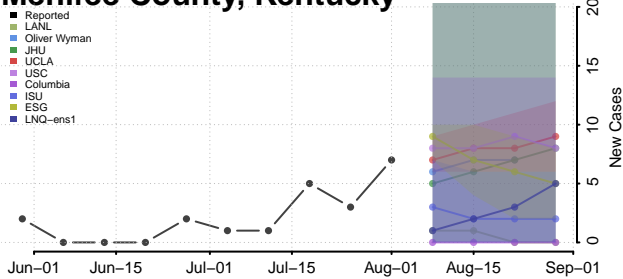

Menifee County, Kentucky