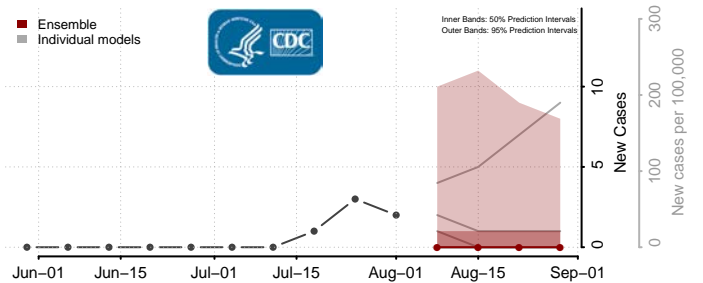

Calhoun County, Illinois