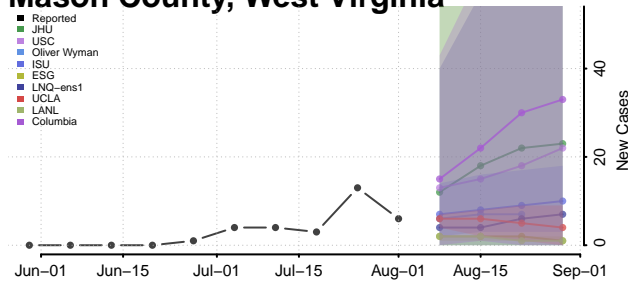

Mason County, West Virginia