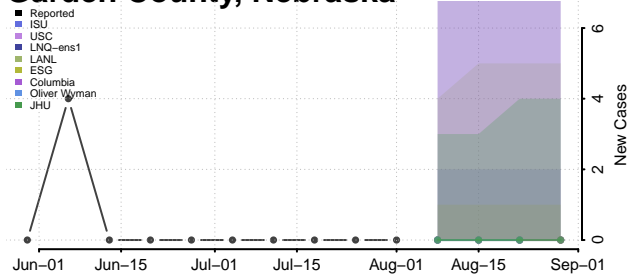

### Garden County, Nebraska