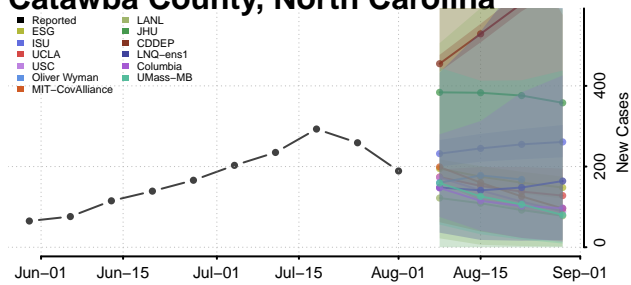

Catawba County, North Carolina