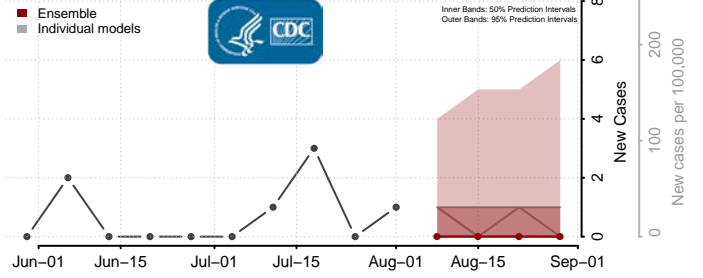

Traverse County, Minnesota