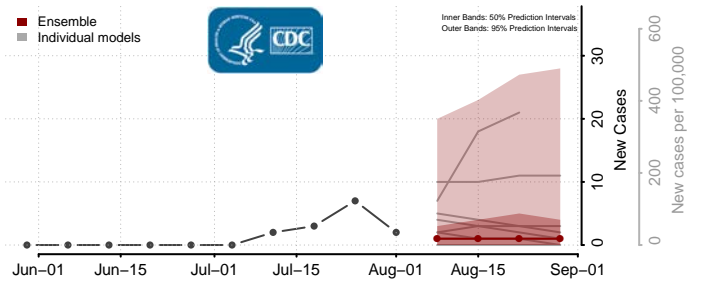

Greer County, Oklahoma