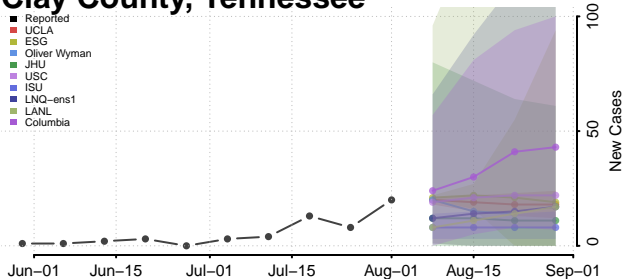

Clay County, Tennessee