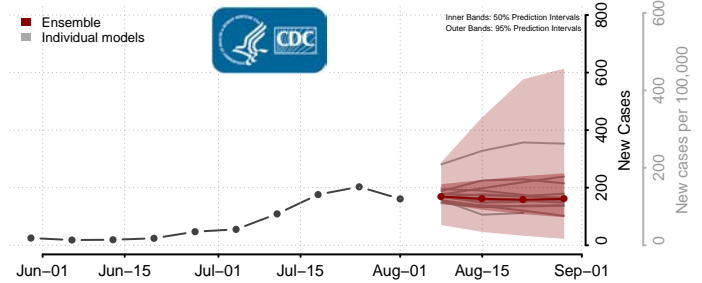

Hampton County, Virginia