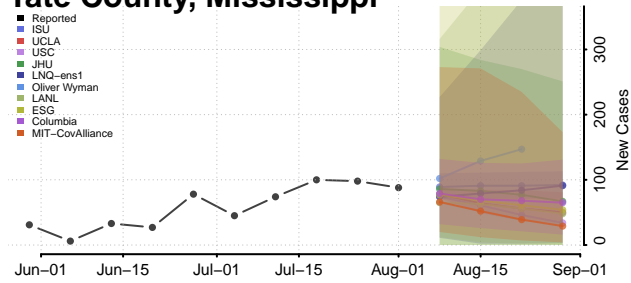

Tate County, Mississippi