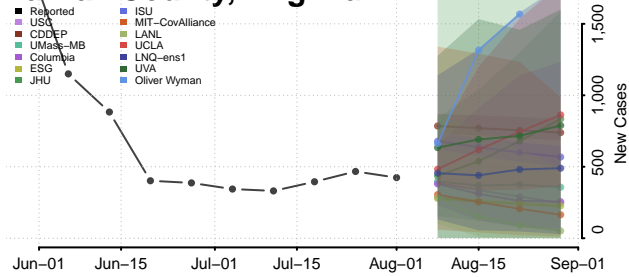

Fairfax County, Virginia