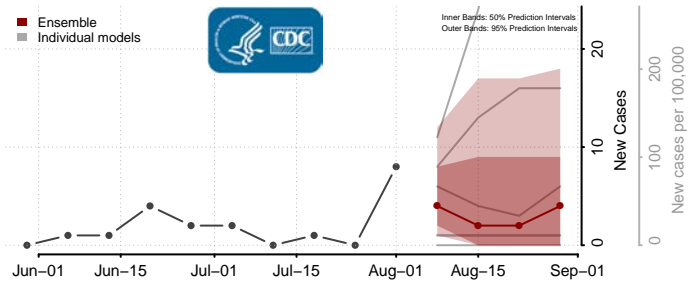

### Custer County, South Dakota