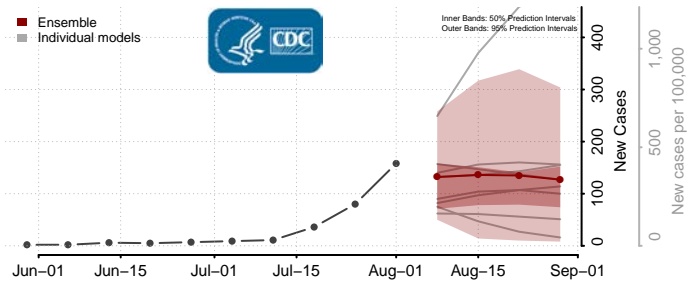

Independence County, Arkansas