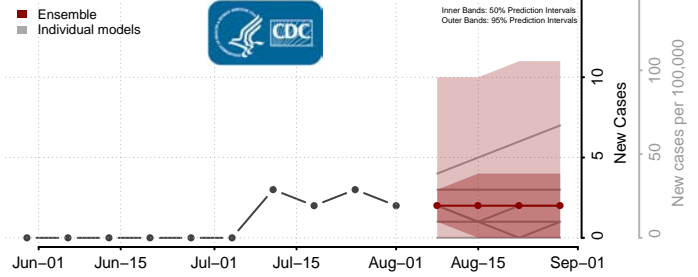

Butte County, South Dakota