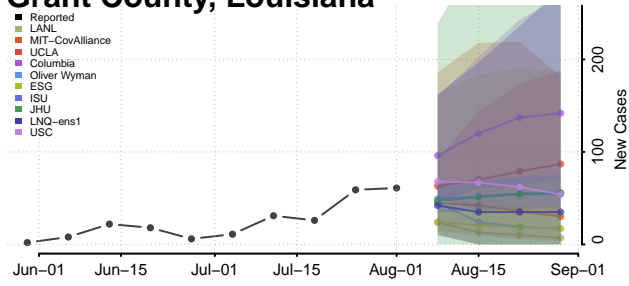

Grant County, Louisiana