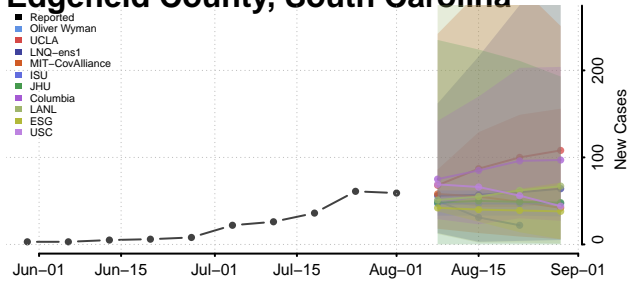

### Edgefield County, South Carolina