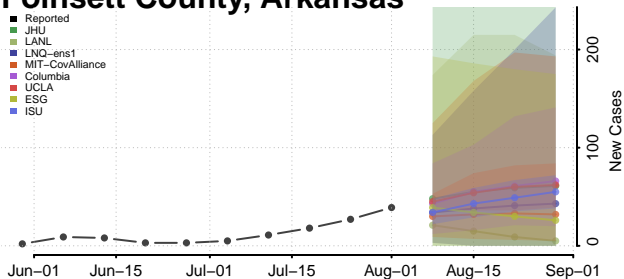

Poinsett County, Arkansas