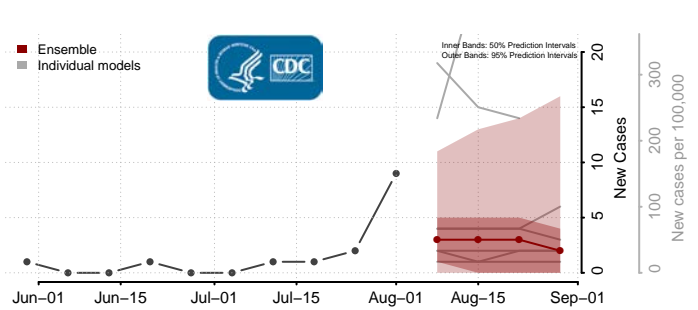

Cass County, Missouri