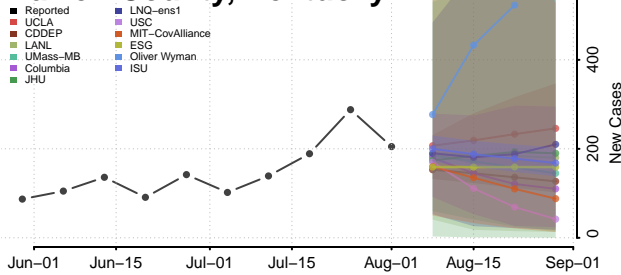

Warren County, Kentucky