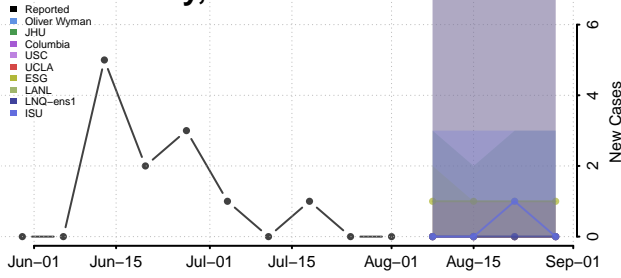

Clark County, South Dakota