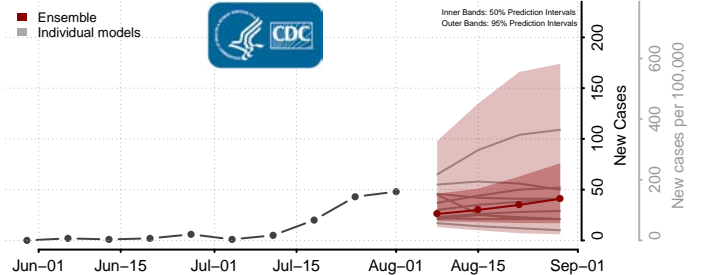

Jefferson County, Idaho