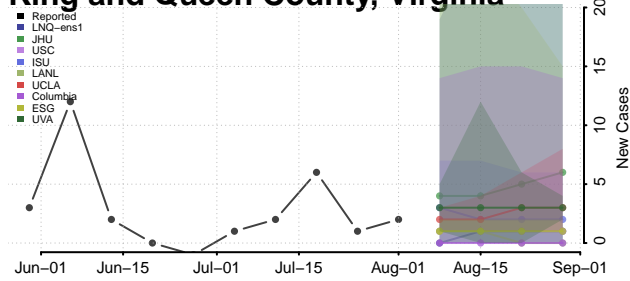

King and Queen County, Virginia