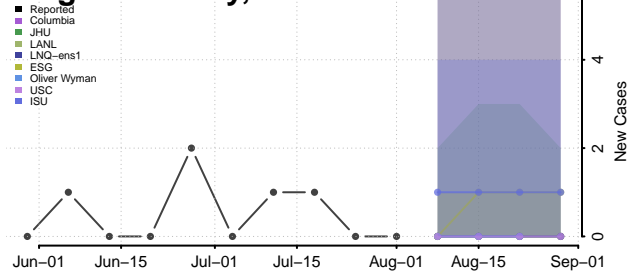

Sargent County, North Dakota