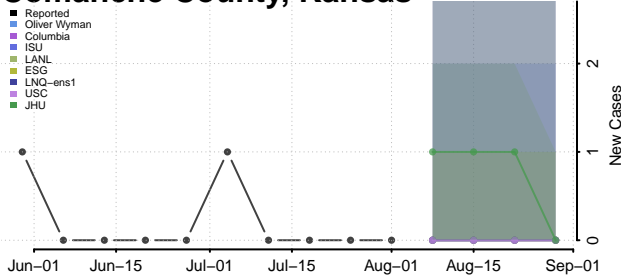

Comanche County, Kansas