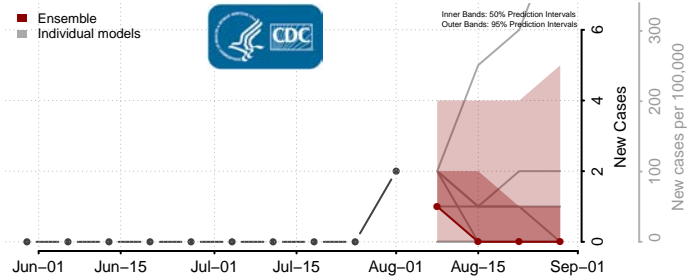

Gosper County, Nebraska