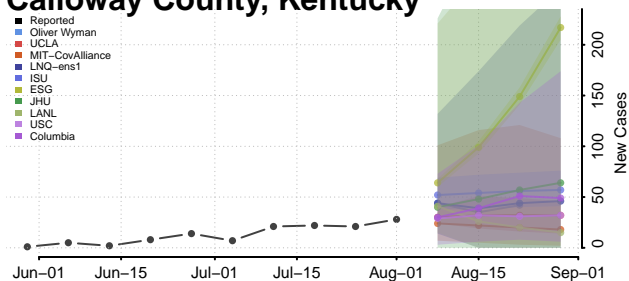

Calloway County, Kentucky