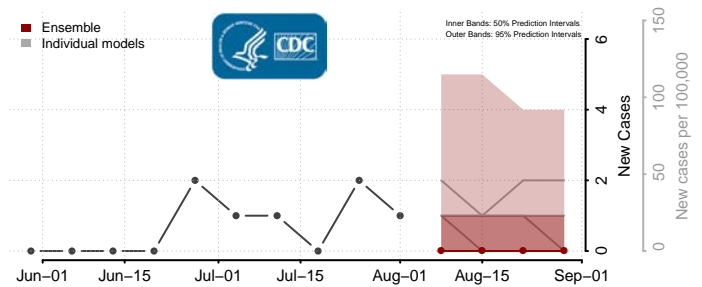

Deuel County, South Dakota