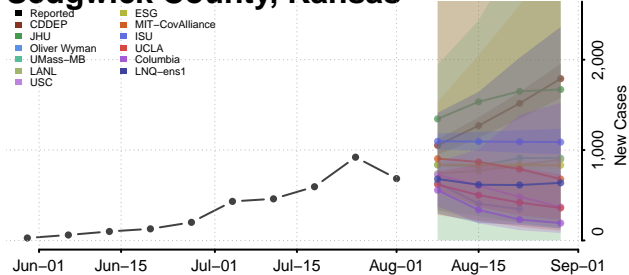

Sedgwick County, Kansas