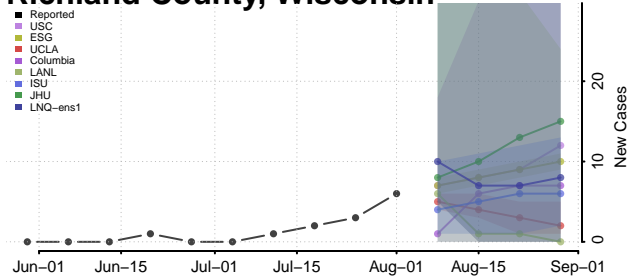

Richland County, Wisconsin