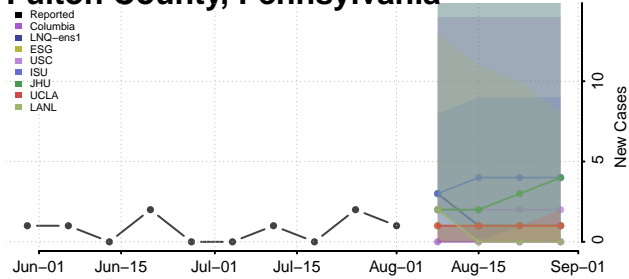

Fulton County, Pennsylvania