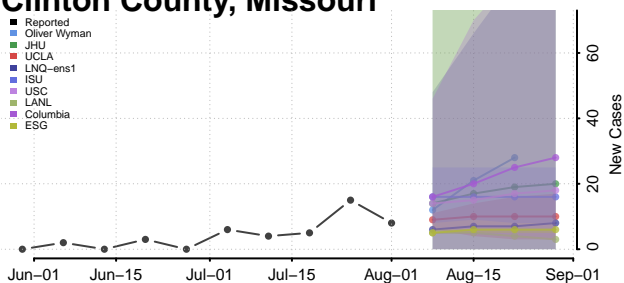

Clinton County, Missouri