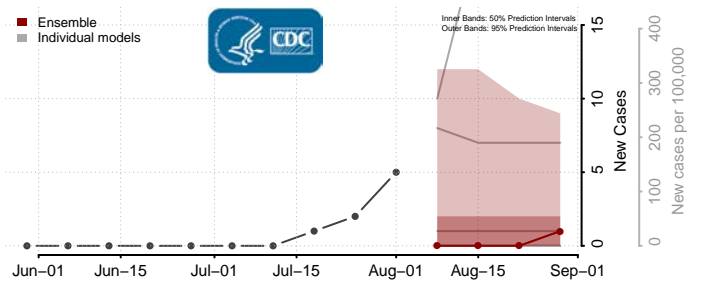

Harper County, Oklahoma