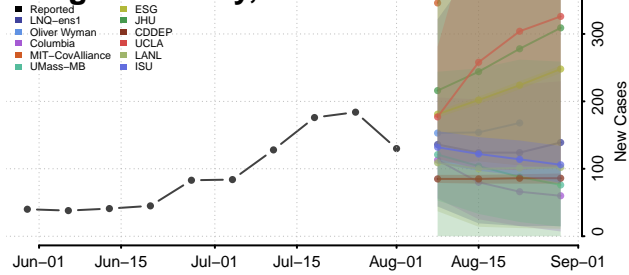

Douglas County, Colorado