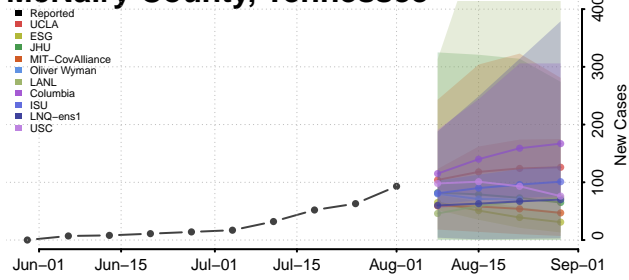

McNairy County, Tennessee