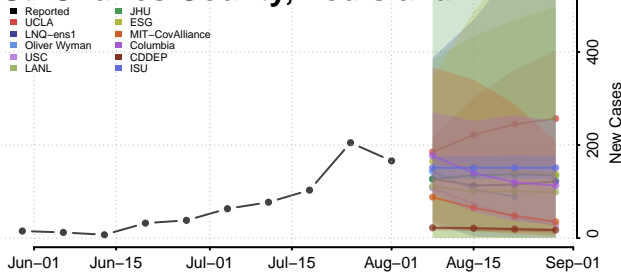

St. Charles County, Louisiana