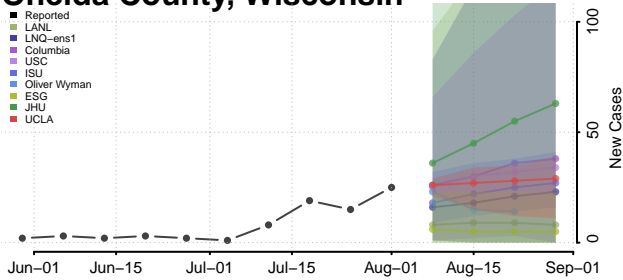

Oneida County, Wisconsin