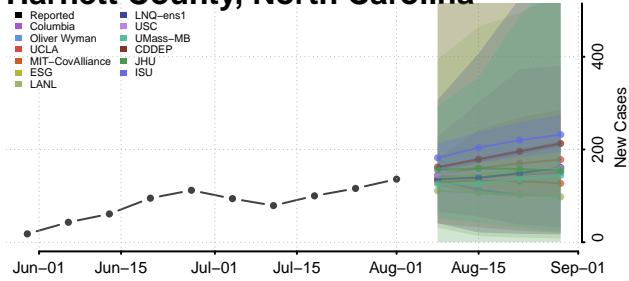

Harnett County, North Carolina