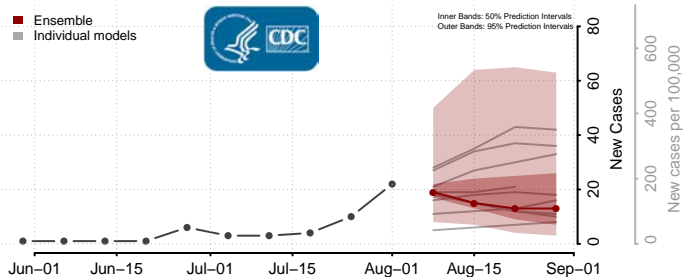

Okfuskee County, Oklahoma