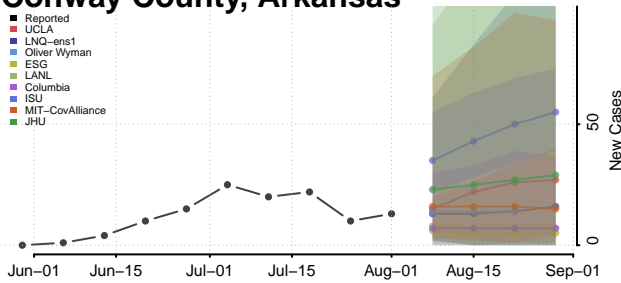

Conway County, Arkansas