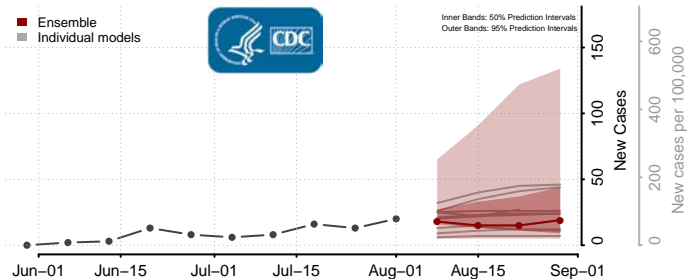

Taylor County, Kentucky