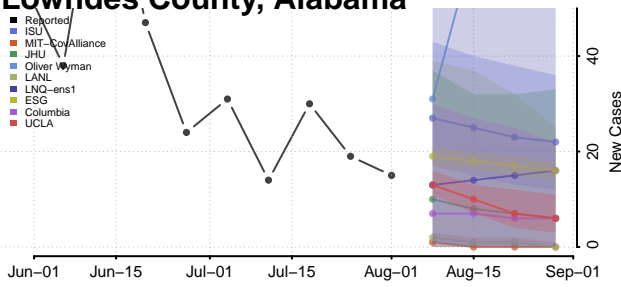

Lowndes County, Alabama