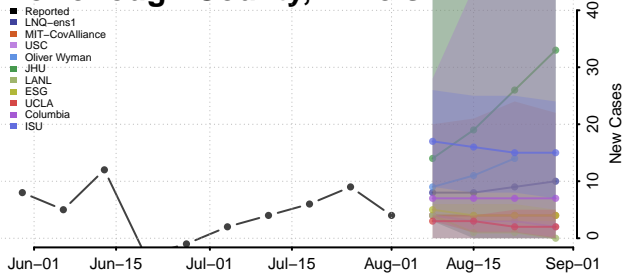

McDonough County, Illinois