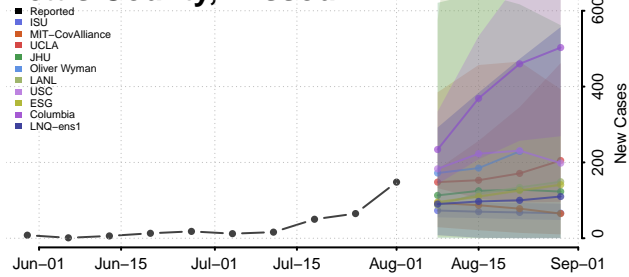

Pettis County, Missouri