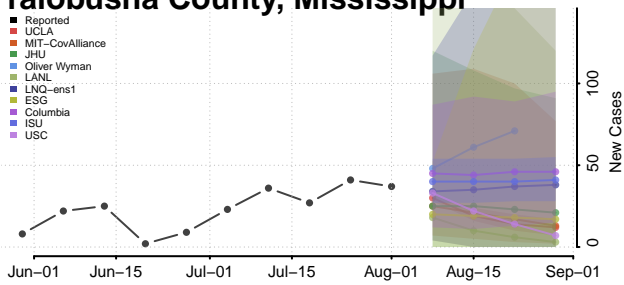

Yalobusha County, Mississippi