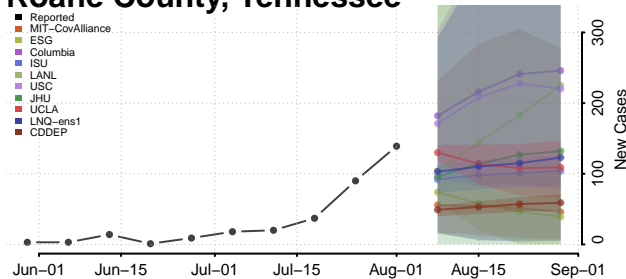

Roane County, Tennessee