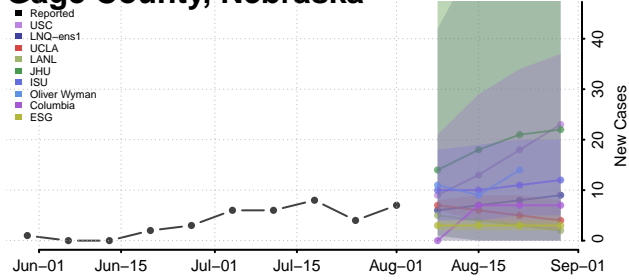

### Garden County, Nebraska