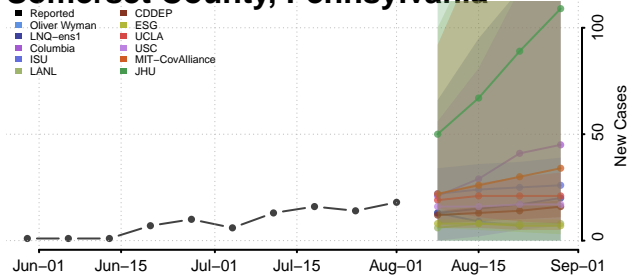

Somerset County, Pennsylvania