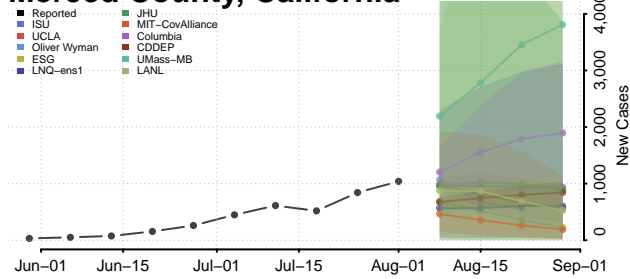

Merced County, California