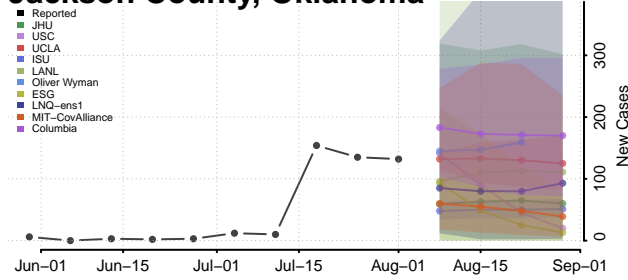

Jackson County, Oklahoma