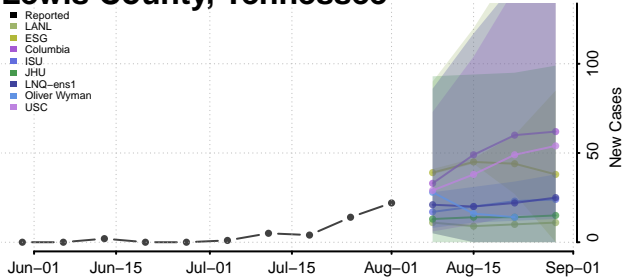

Lewis County, Tennessee