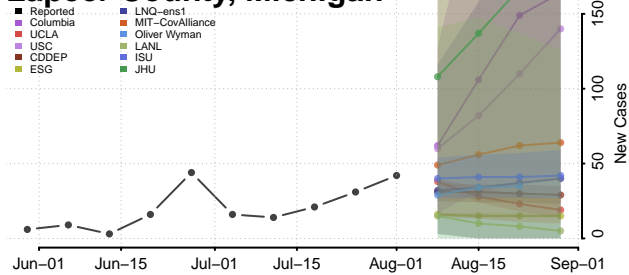

Lapeer County, Michigan