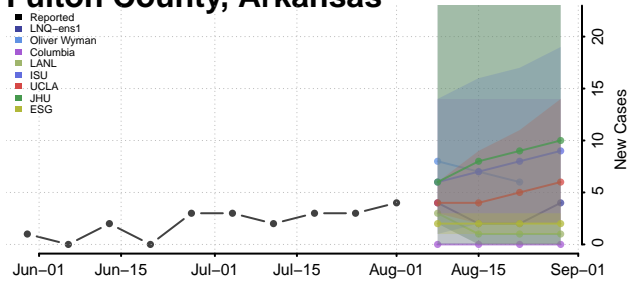

Fulton County, Arkansas