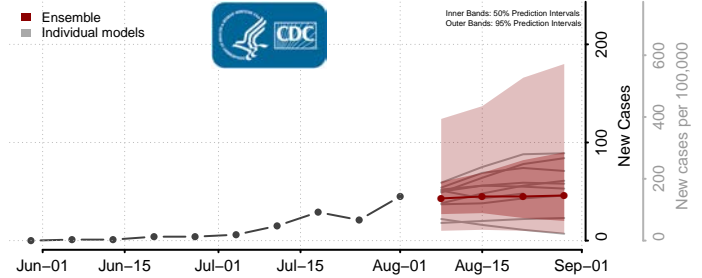

Stark County, North Dakota