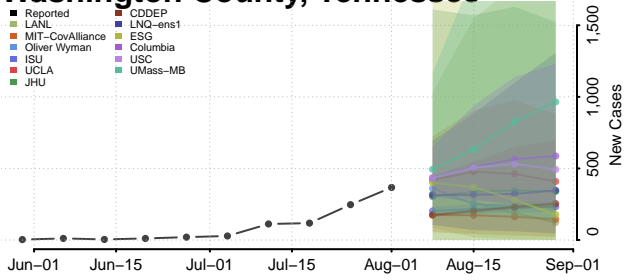

Washington County, Tennessee