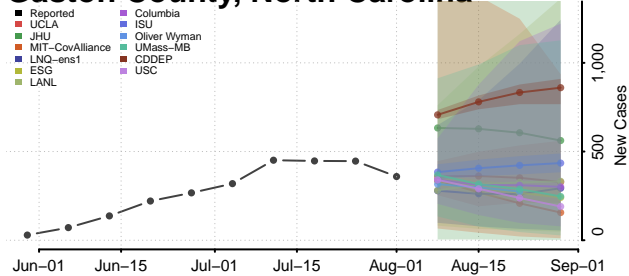

Gaston County, North Carolina