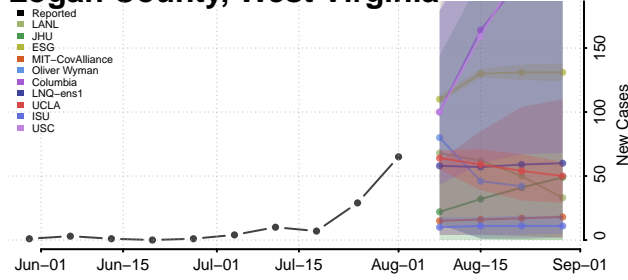

Logan County, West Virginia