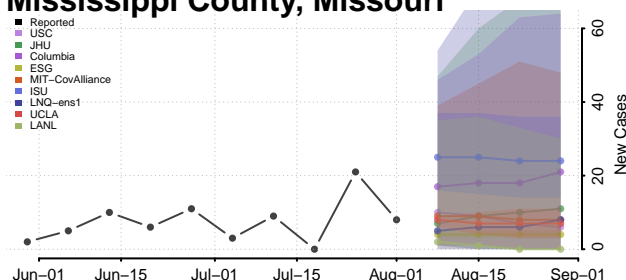

Mississippi County, Missouri