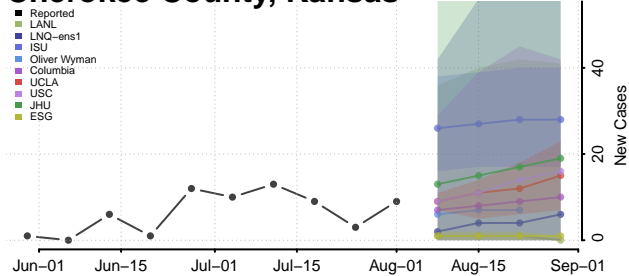

### Cheyenne County, Kansas