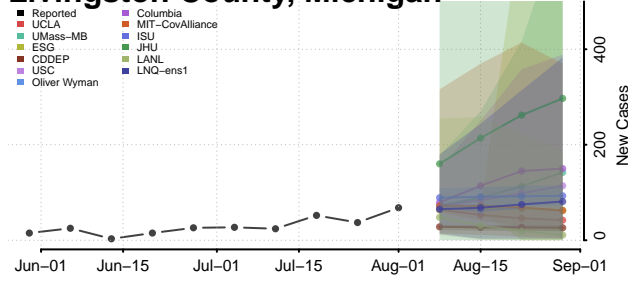

Livingston County, Michigan