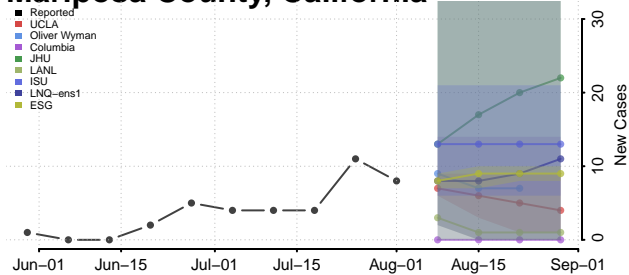

Mariposa County, California