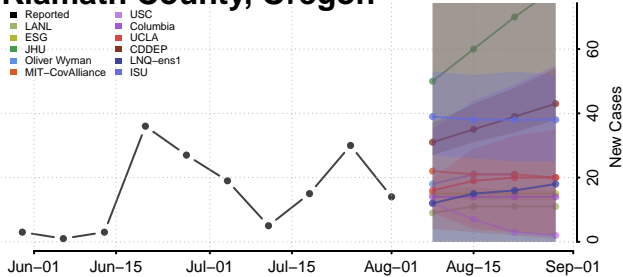

Klamath County, Oregon