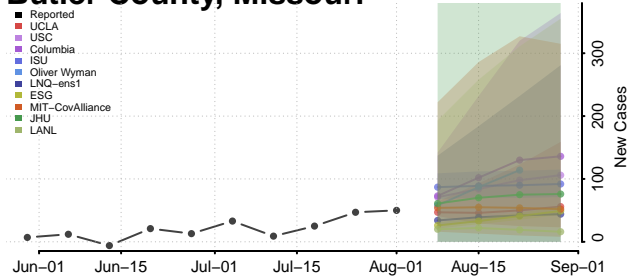

Butler County, Missouri