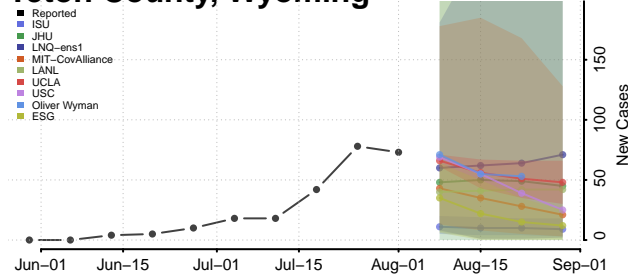

Teton County, Wyoming