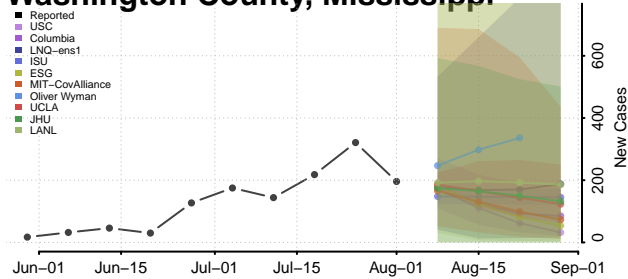

Washington County, Mississippi