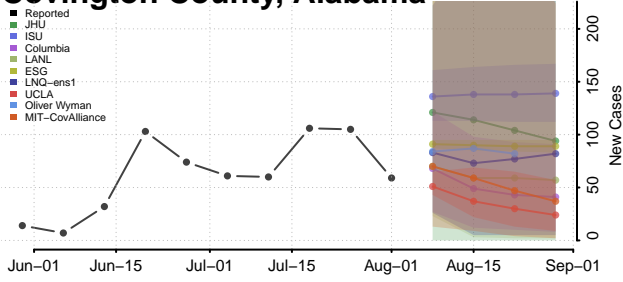

Covington County, Alabama