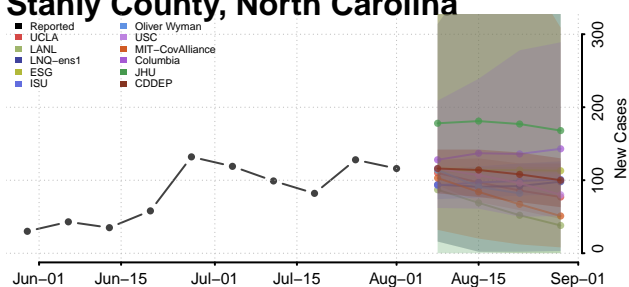

Stanly County, North Carolina