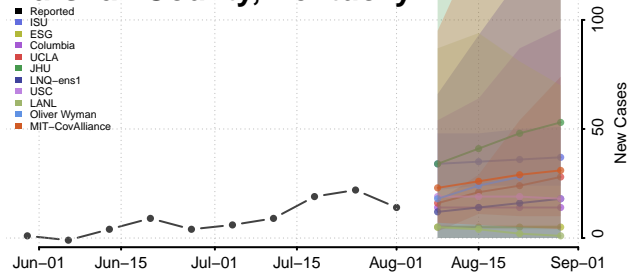

Marshall County, Kentucky