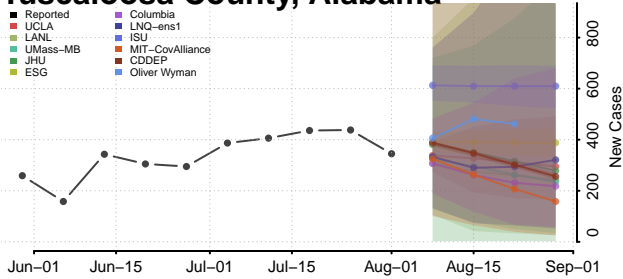

Tuscaloosa County, Alabama