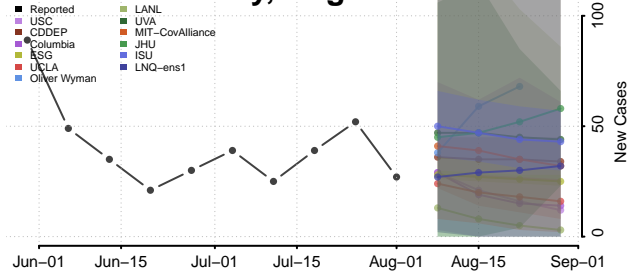

Frederick County, Virginia