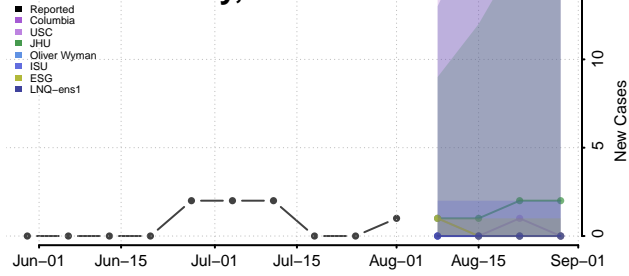

Granite County, Montana