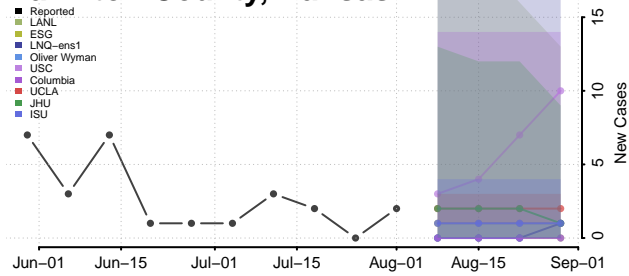

Hamilton County, Kansas