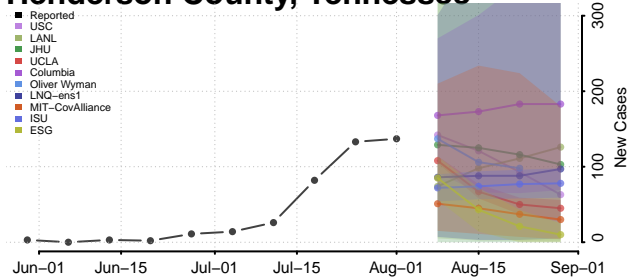

Henderson County, Tennessee