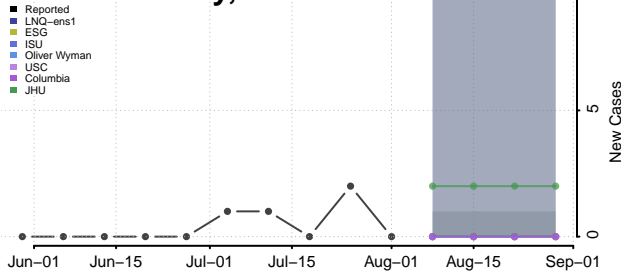

### Hooker County, Nebraska