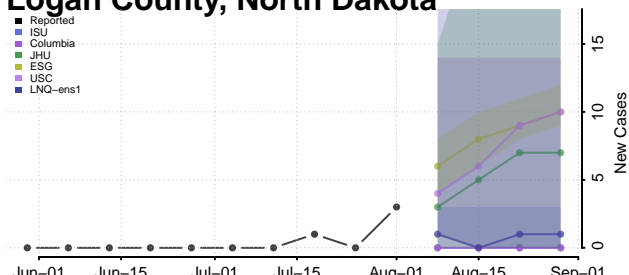

Logan County, North Dakota