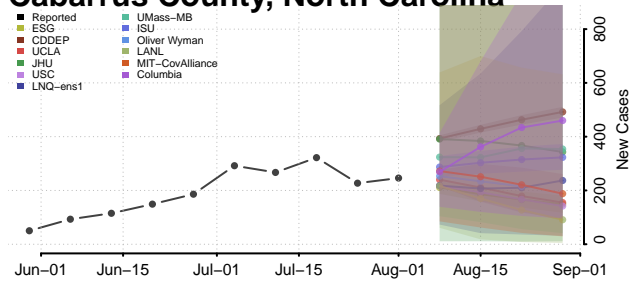

Cabarrus County, North Carolina