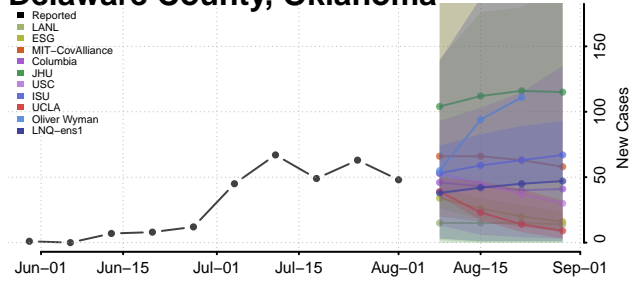

Delaware County, Oklahoma