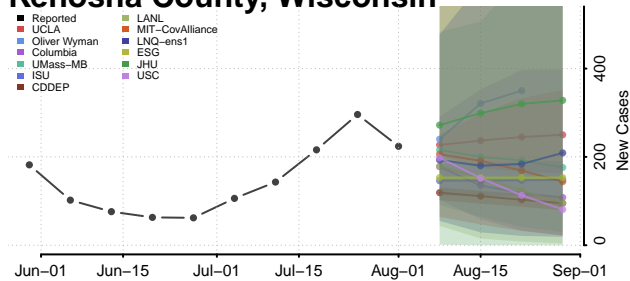

Kenosha County, Wisconsin