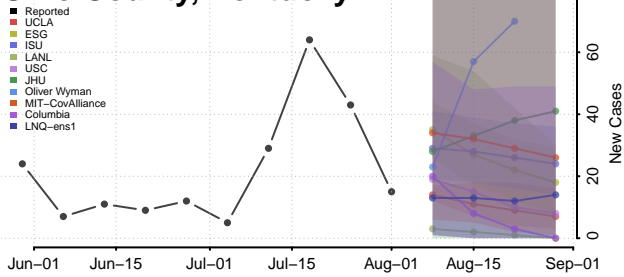

Ohio County, Kentucky