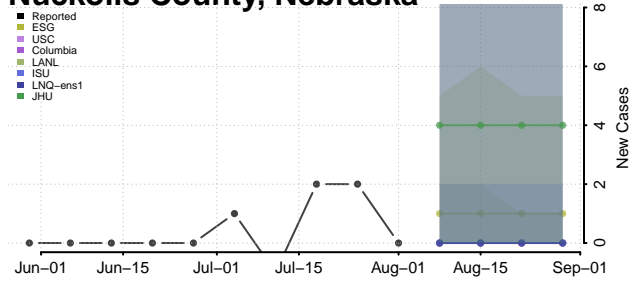

Nuckolls County, Nebraska