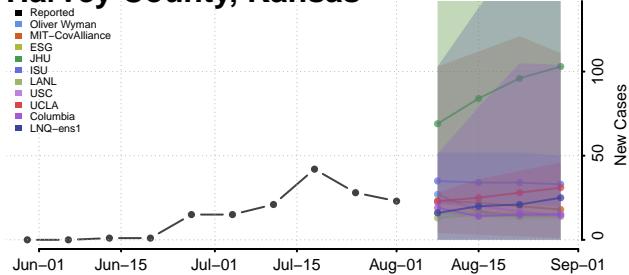

Harvey County, Kansas