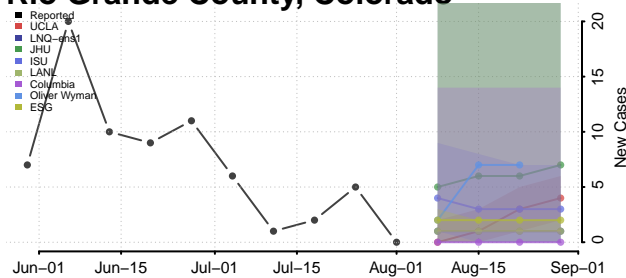

Rio Grande County, Colorado