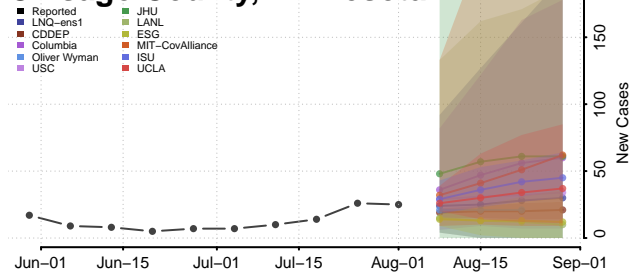

Chisago County, Minnesota