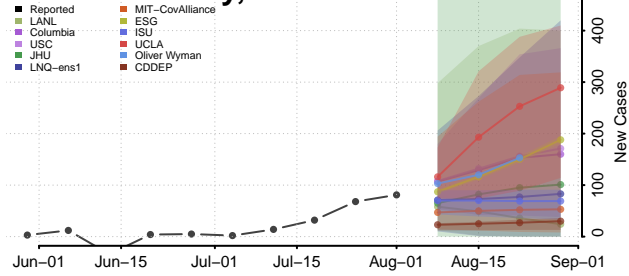

Lincoln County, Missouri