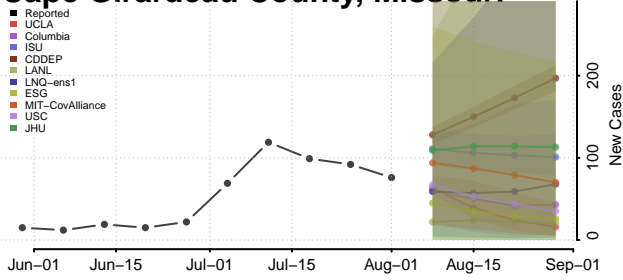

Cape Girardeau County, Missouri