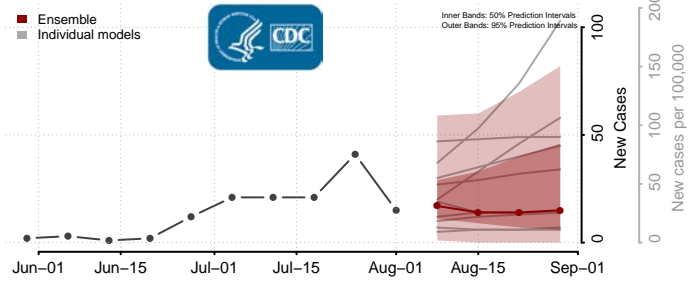

Tuolumne County, California