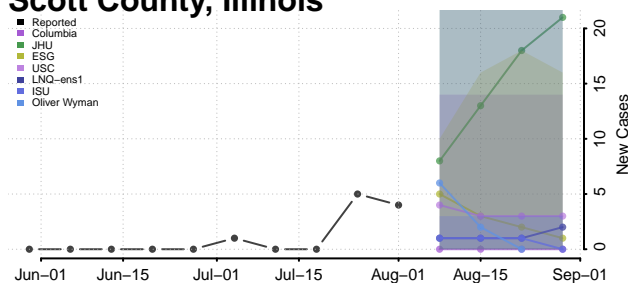

Scott County, Illinois