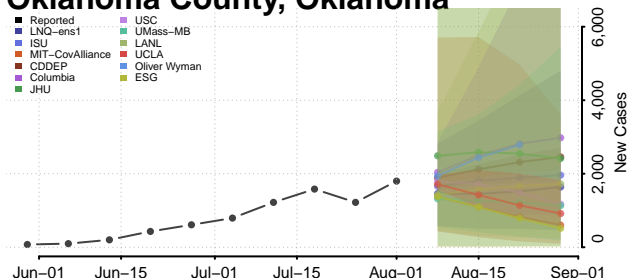

Oklahoma County, Oklahoma