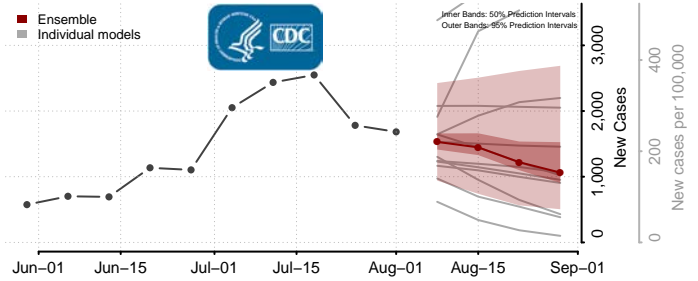

Davidson County, Tennessee