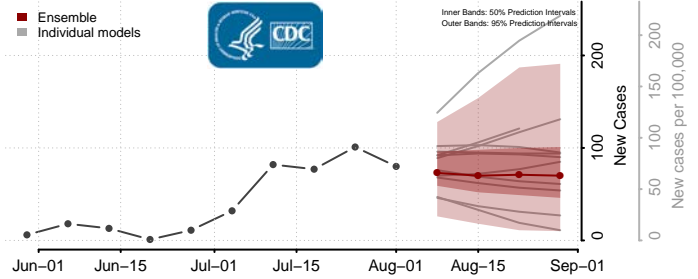

Hardin County, Kentucky