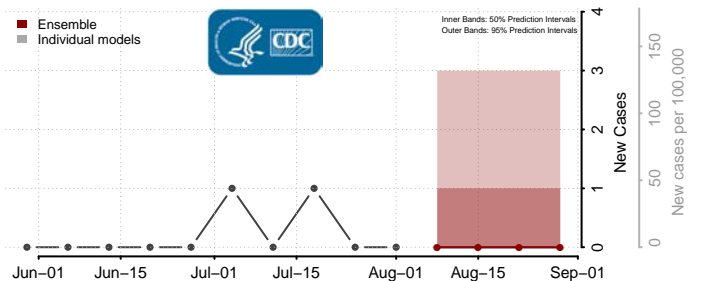

Grant County, North Dakota