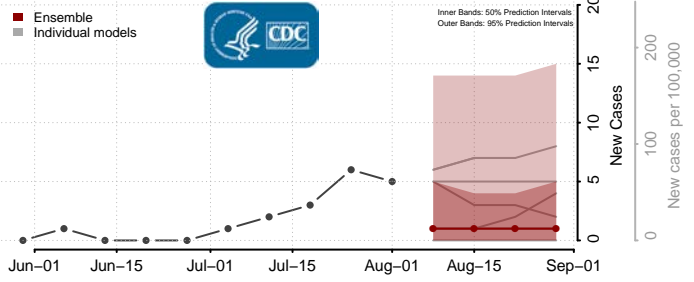

### Morton County, North Dakota