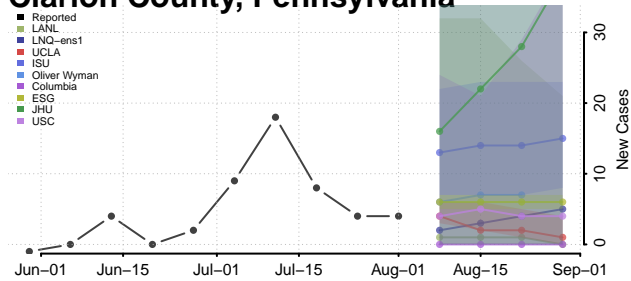

Clarion County, Pennsylvania