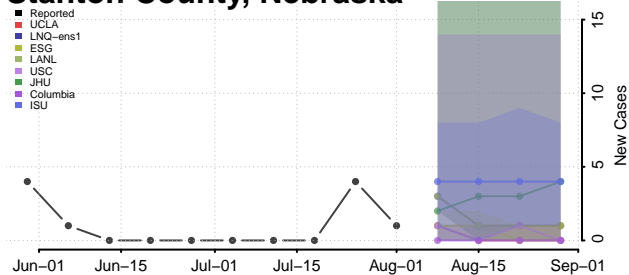

Stanton County, Nebraska