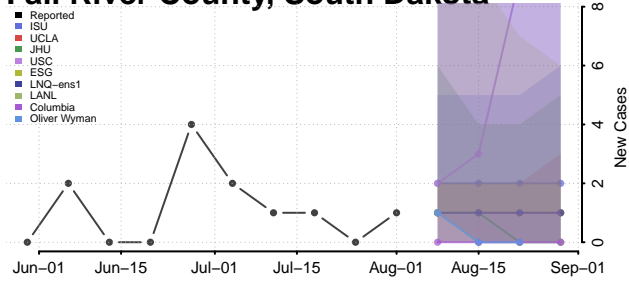

Fall River County, South Dakota