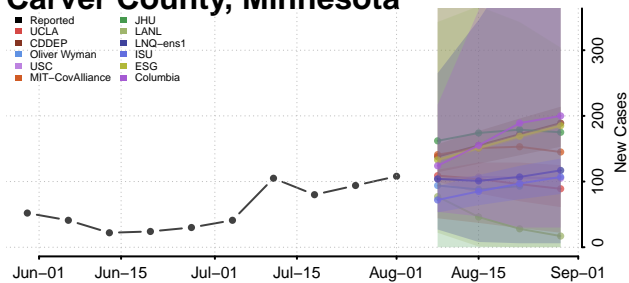

Carver County, Minnesota