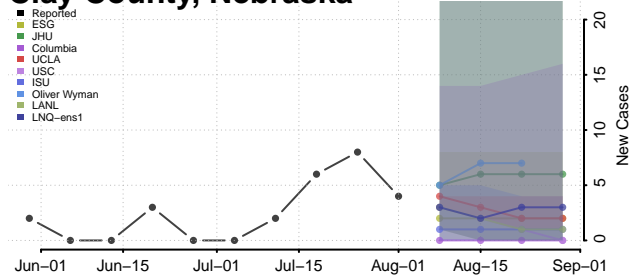

Clay County, Nebraska