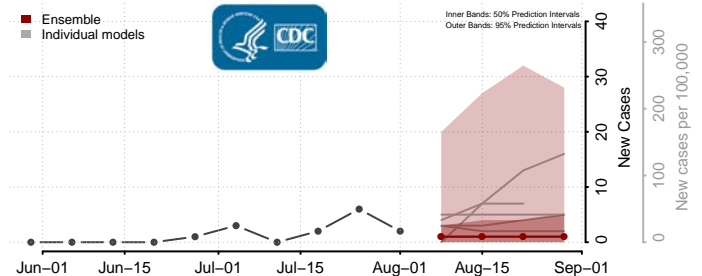

Madison County, Missouri