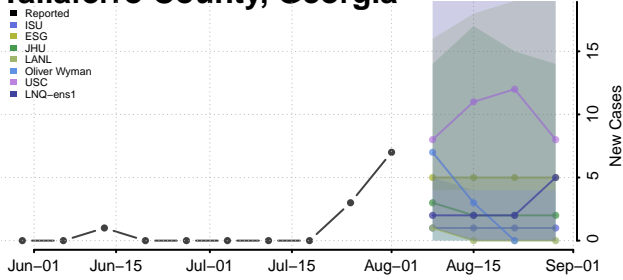

Taliaferro County, Georgia