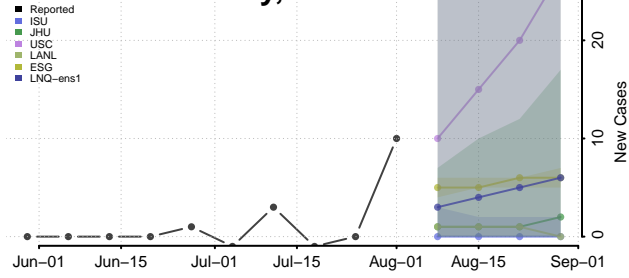

Roosevelt County, Montana