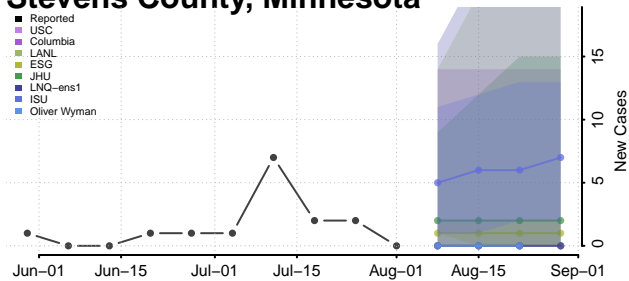

Stevens County, Minnesota