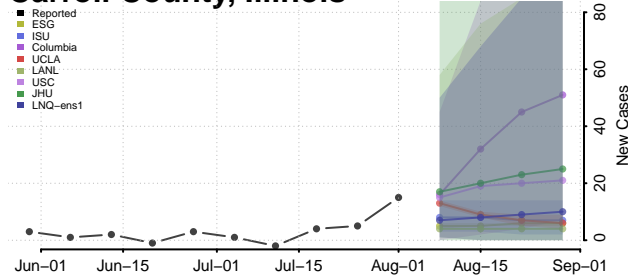

Carroll County, Illinois