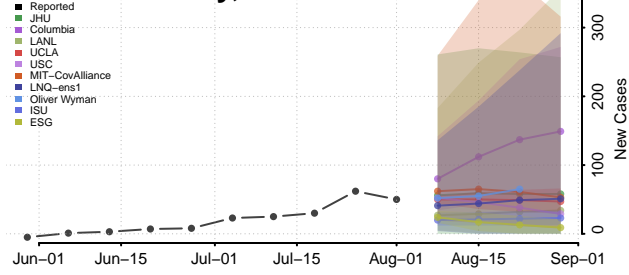

### Morton County, North Dakota