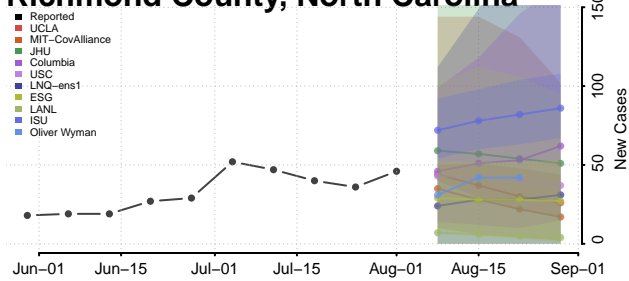

Richmond County, North Carolina