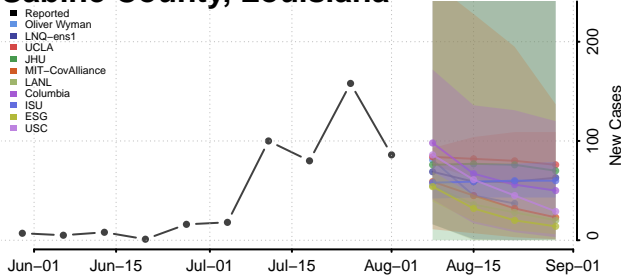

Sabine County, Louisiana