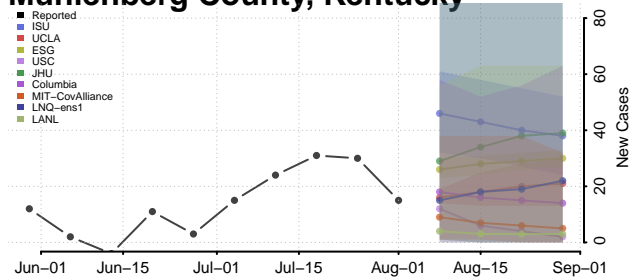

Muhlenberg County, Kentucky