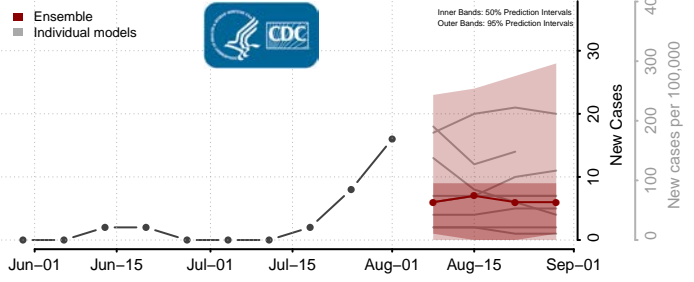

McLean County, North Dakota