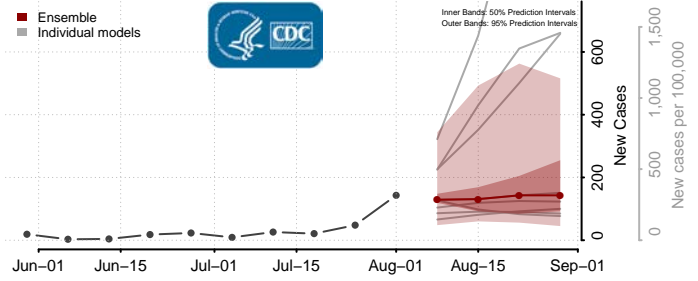

### Greene County, Arkansas