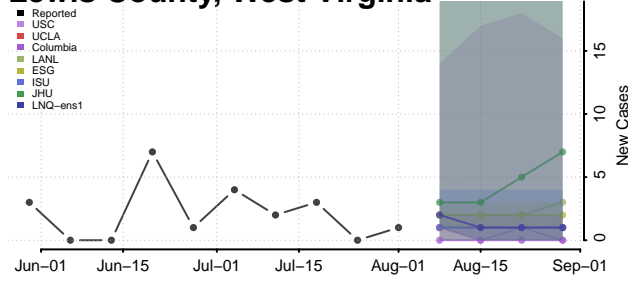

Lewis County, West Virginia