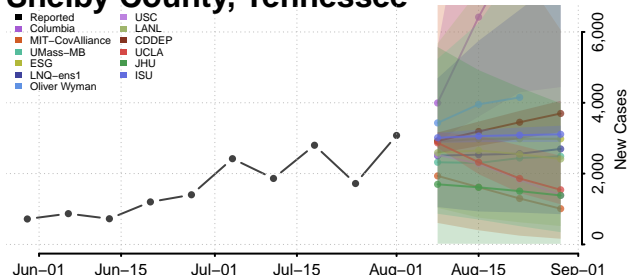

Shelby County, Tennessee