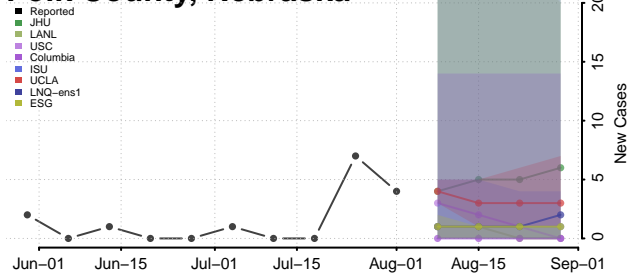

Polk County, Nebraska