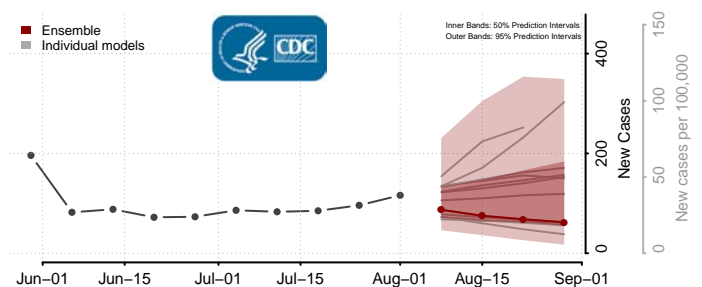

Northampton County, Pennsylvania