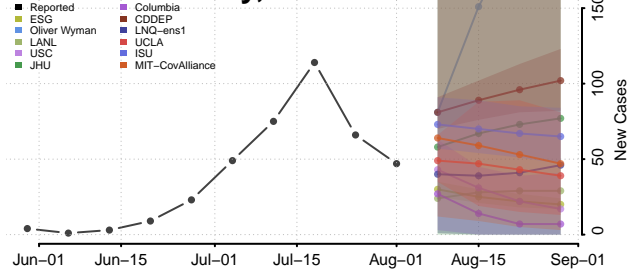

Johnson County, Missouri