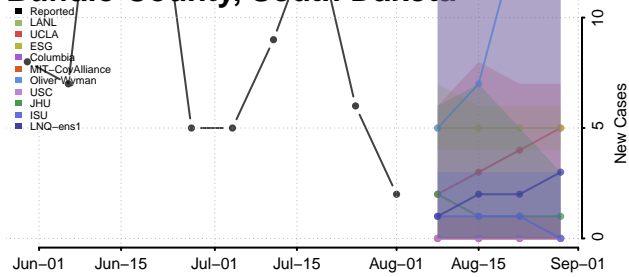

Buffalo County, South Dakota