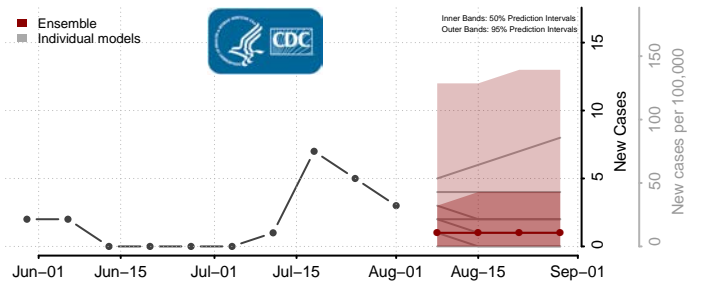

Marshall County, Minnesota