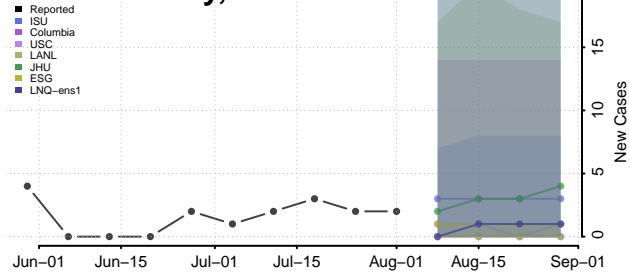

Pierce County, Nebraska