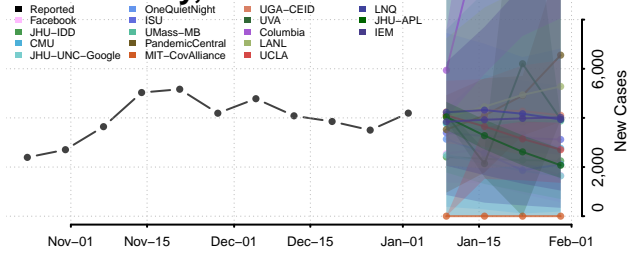

Utah County, Utah