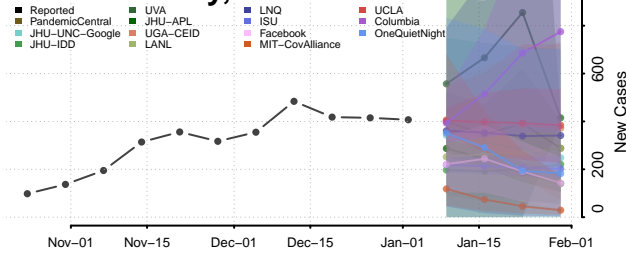

Boone County, Indiana