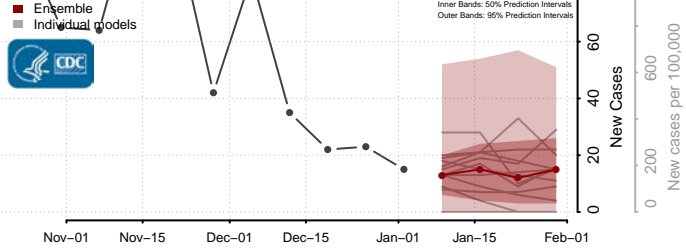

Mercer County, North Dakota