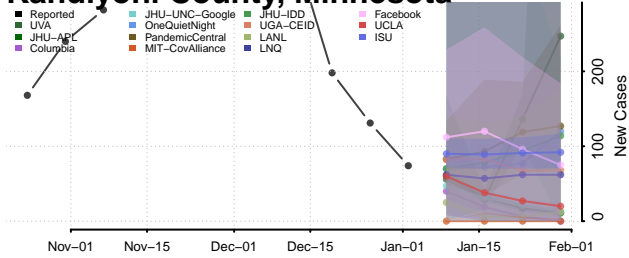

Hubbard County, Minnesota

Isanti County, Minnesota

Itasca County, Minnesota

Jackson County, Minnesota

Kanabec County, Minnesota

Kandiyohi County, Minnesota

Kittson County, Minnesota

Koochiching County, Minnesota