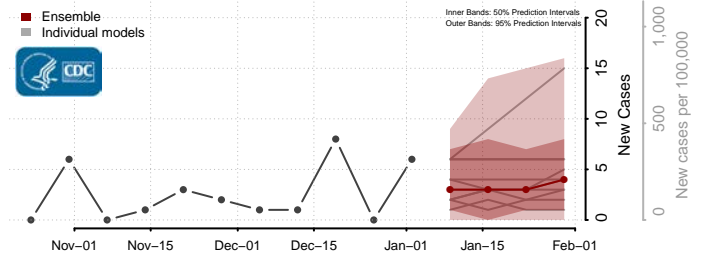

Gilliam County, Oregon