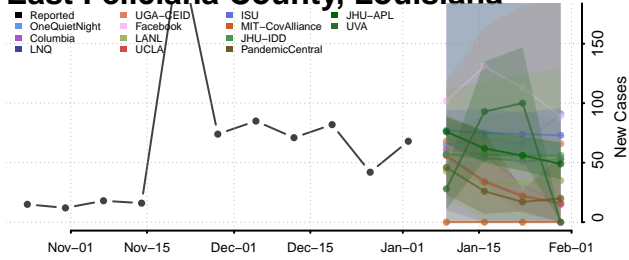

Concordia County, Louisiana

De Soto County, Louisiana

East Baton Rouge County, Louisiana

East Carroll County, Louisiana

East Feliciana County, Louisiana

Evangeline County, Louisiana

Franklin County, Louisiana