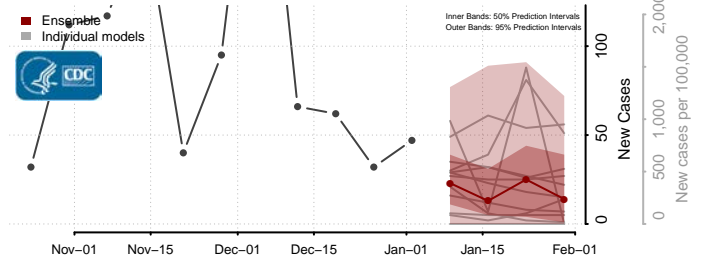

Dewey County, South Dakota