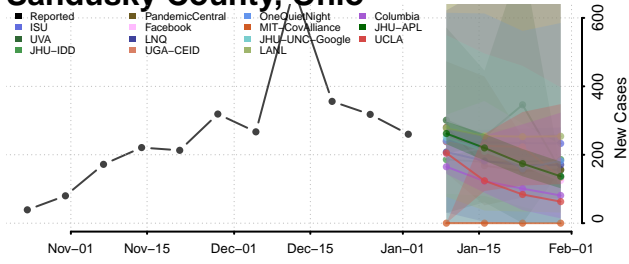

Sandusky County, Ohio