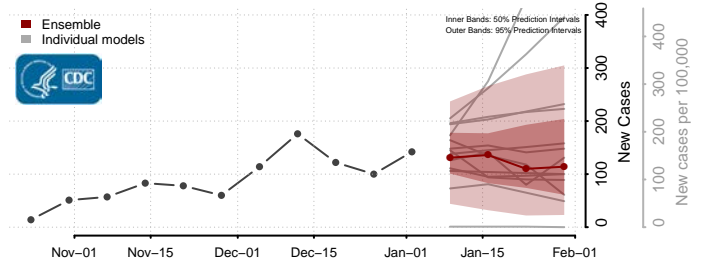

White Pine County, Nevada

New Hampshire

Belknap County, New Hampshire

Carroll County, New Hampshire

Cheshire County, New Hampshire

Coos County, New Hampshire

Grafton County, New Hampshire

Hillsborough County, New Hampshire