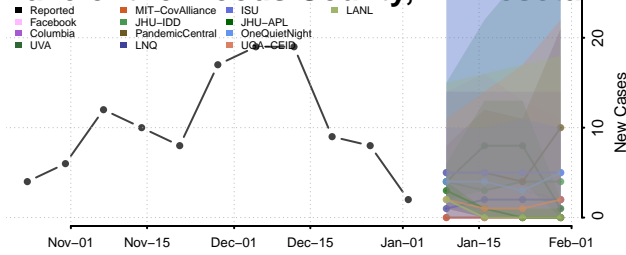

Lake of the Woods County, Minnesota