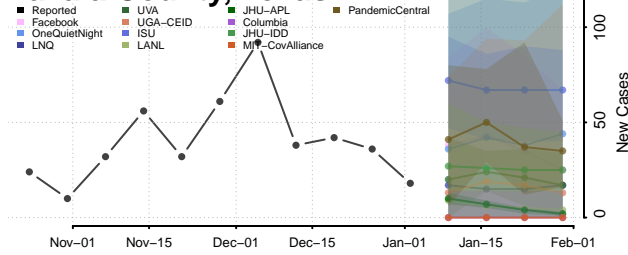

Zavala County, Texas