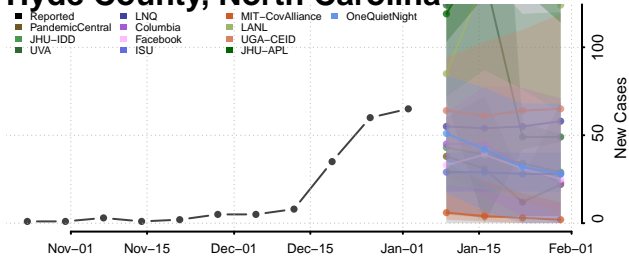

Harnett County, North Carolina

Haywood County, North Carolina

Henderson County, North Carolina

Hertford County, North Carolina

Hoke County, North Carolina

Hyde County, North Carolina

Iredell County, North Carolina