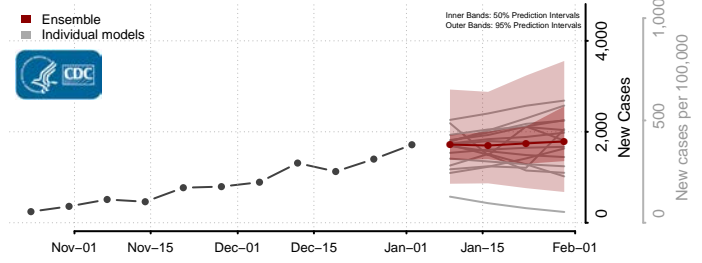

Virginia Beach County, Virginia