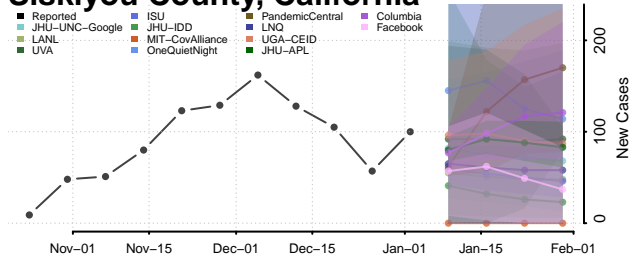

Siskiyou County, California