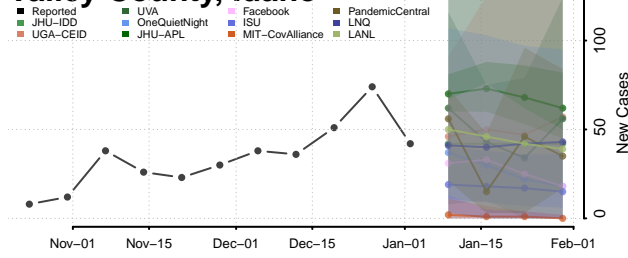

Owyhee County, Idaho

Payette County, Idaho

Power County, Idaho

Shoshone County, Idaho

Teton County, Idaho

Twin Falls County, Idaho

Valley County, Idaho

Washington County, Idaho