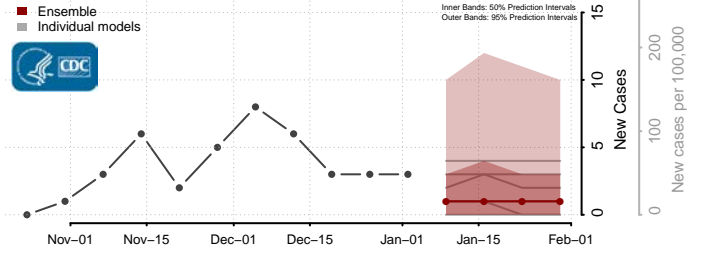

North Slope County, Alaska

Northwest Arctic County, Alaska

Petersburg County, Alaska

Prince of Wales-Hyder County, Alaska

Sitka County, Alaska

Skagway County, Alaska

Southeast Fairbanks County, Alaska

Valdez-Cordova County, Alaska