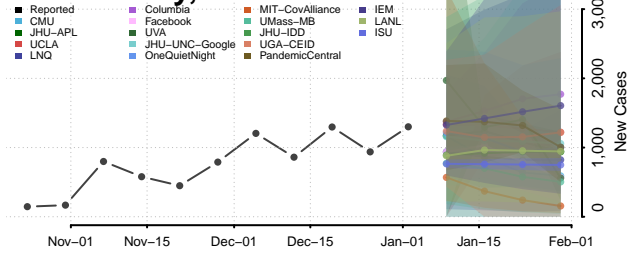

Ellis County, Texas