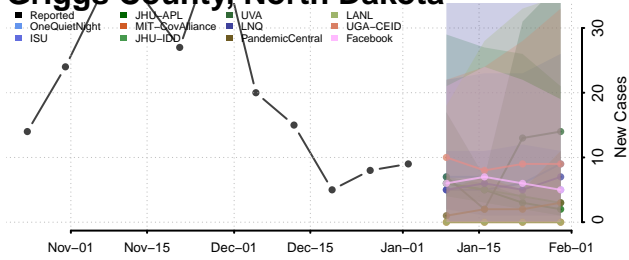

Griggs County, North Dakota