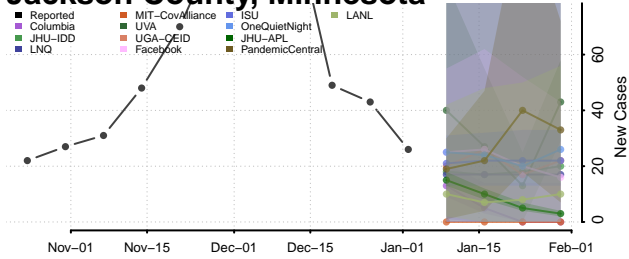

Hubbard County, Minnesota

Isanti County, Minnesota

Itasca County, Minnesota

Jackson County, Minnesota

Kanabec County, Minnesota

Kandiyohi County, Minnesota

Kittson County, Minnesota

Koochiching County, Minnesota