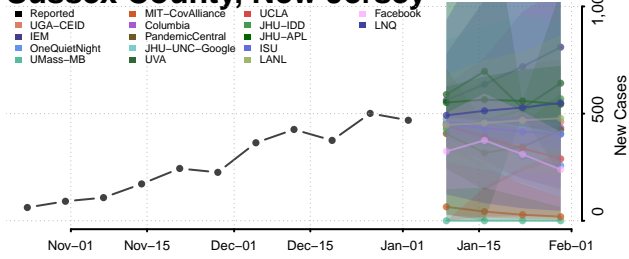

Sussex County, New Jersey