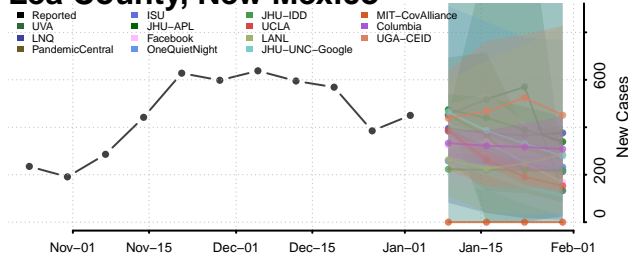

Grant County, New Mexico

Guadalupe County, New Mexico

Harding County, New Mexico

Hidalgo County, New Mexico

Lea County, New Mexico

Lincoln County, New Mexico

Los Alamos County, New Mexico

Luna County, New Mexico