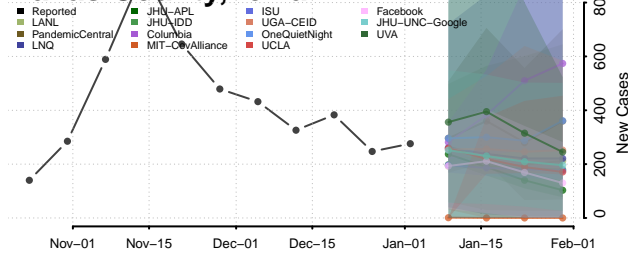

Clarke County, Iowa

Clay County, Iowa

Clayton County, Iowa

Clinton County, Iowa

Crawford County, Iowa

Dallas County, Iowa

Davis County, Iowa

Decatur County, Iowa