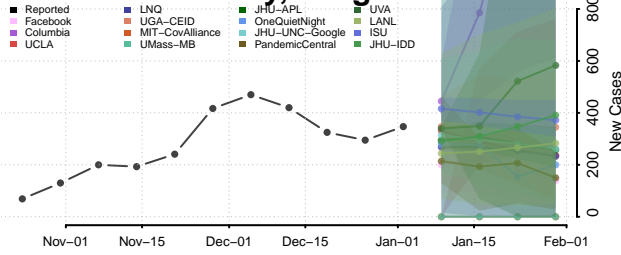

Deschutes County, Oregon