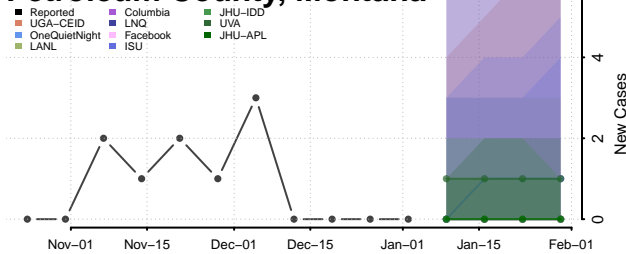

Petroleum County, Montana