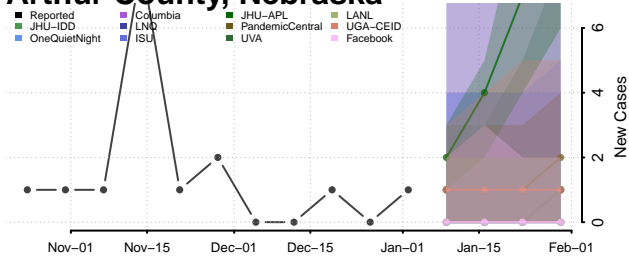

Arthur County, Nebraska