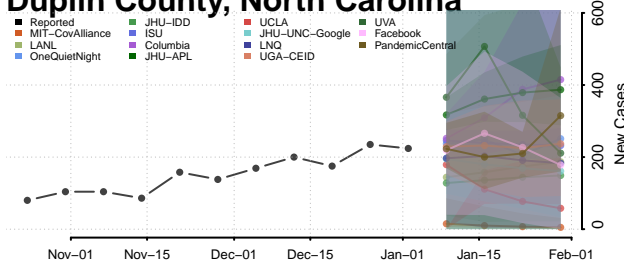

Duplin County, North Carolina