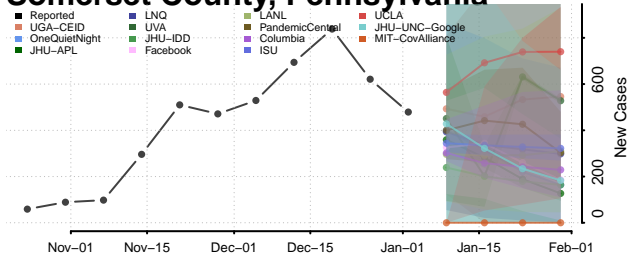

Somerset County, Pennsylvania