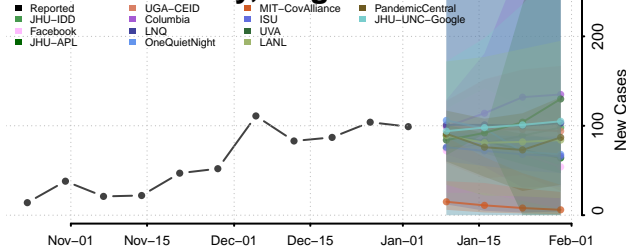

Caroline County, Virginia