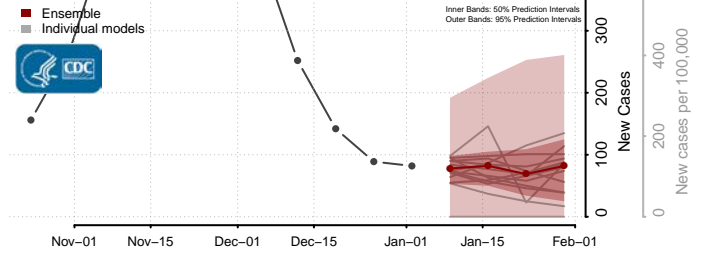

Chisago County, Minnesota

Clay County, Minnesota

Clearwater County, Minnesota

Cook County, Minnesota

Cottonwood County, Minnesota

Crow Wing County, Minnesota

Dakota County, Minnesota

Dodge County, Minnesota