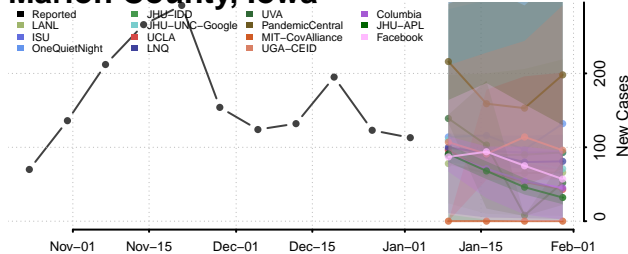

Lyon County, Iowa

Madison County, Iowa

Mahaska County, Iowa

Marion County, Iowa

Marshall County, Iowa

Mills County, Iowa

Mitchell County, Iowa

Monona County, Iowa