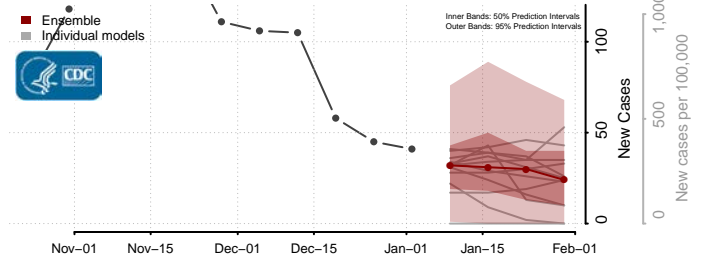

Ramsey County, North Dakota