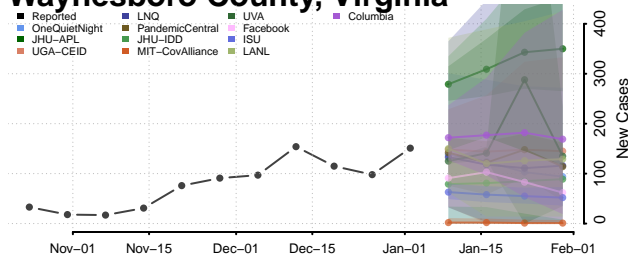

Washington County, Virginia

Waynesboro County, Virginia

Westmoreland County, Virginia

Williamsburg County, Virginia

Winchester County, Virginia

Wise County, Virginia

Wythe County, Virginia

York County, Virginia