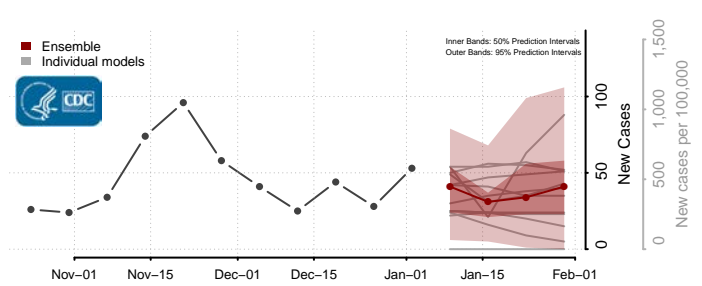

Howard County, Iowa