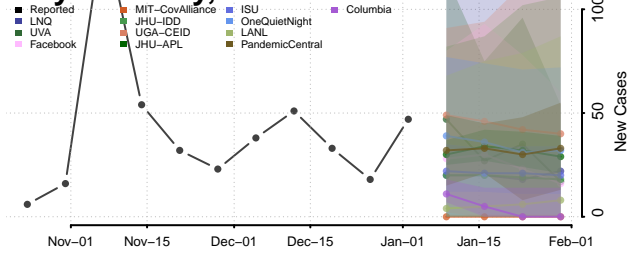

Floyd County, Texas