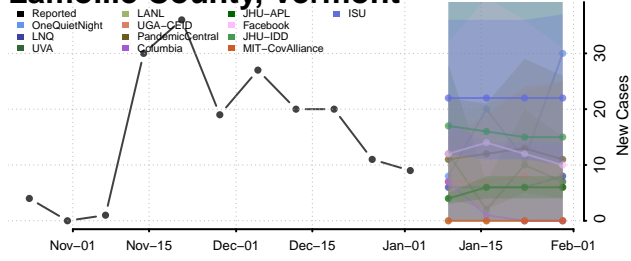

Franklin County, Vermont

Grand Isle County, Vermont

Lamoille County, Vermont

Orange County, Vermont

Orleans County, Vermont

Rutland County, Vermont

Washington County, Vermont

Windham County, Vermont