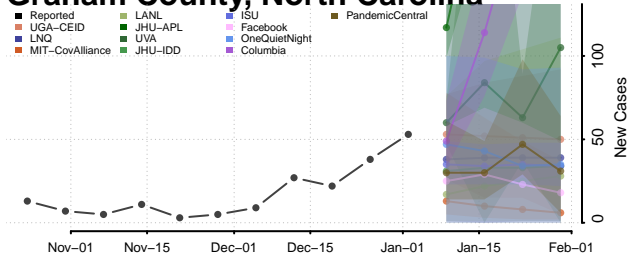

Graham County, North Carolina