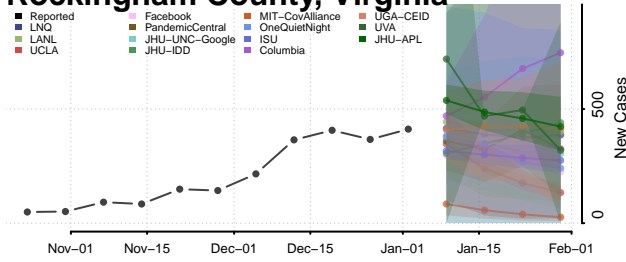

Rockingham County, Virginia