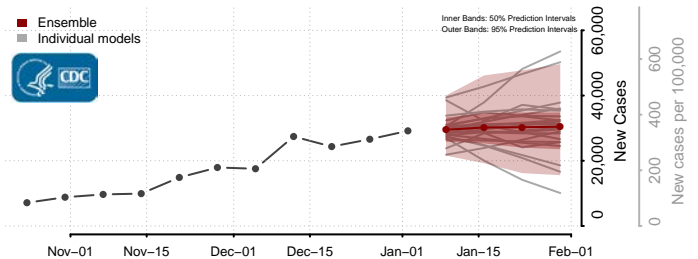

Windham County, Vermont

Windsor County, Vermont

Virgin Islands

Virginia

Accomack County, Virginia

Albemarle County, Virginia