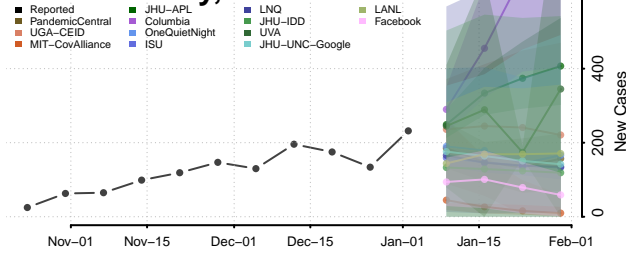

Linn County, Kansas

Logan County, Kansas

Lyon County, Kansas

Marion County, Kansas

Marshall County, Kansas

McPherson County, Kansas

Meade County, Kansas

Miami County, Kansas