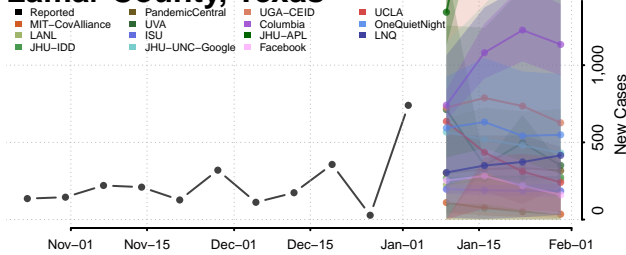

Lamar County, Texas