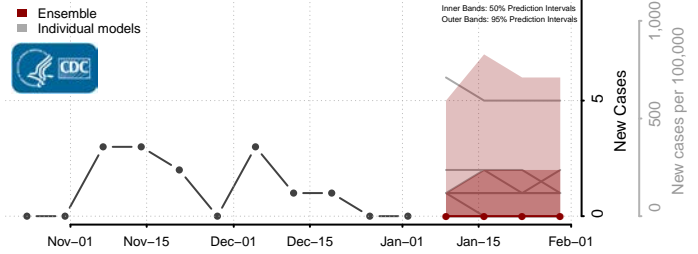

Camas County, Idaho

Canyon County, Idaho

Caribou County, Idaho

Cassia County, Idaho

Clark County, Idaho

Clearwater County, Idaho

Custer County, Idaho

Elmore County, Idaho