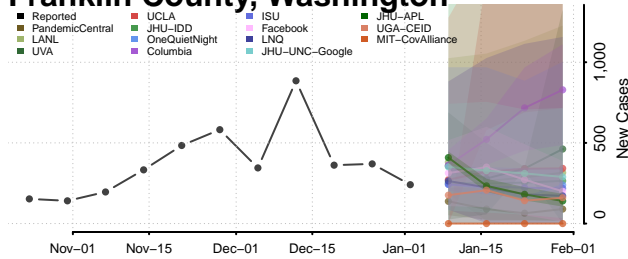

Franklin County, Washington