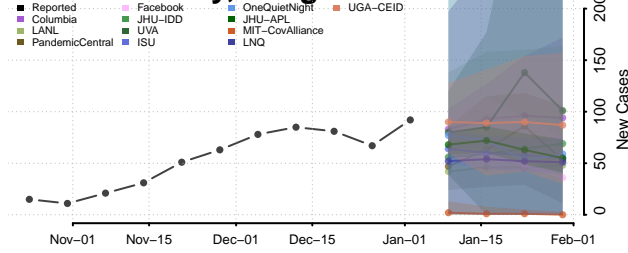

Wasco County, Oregon