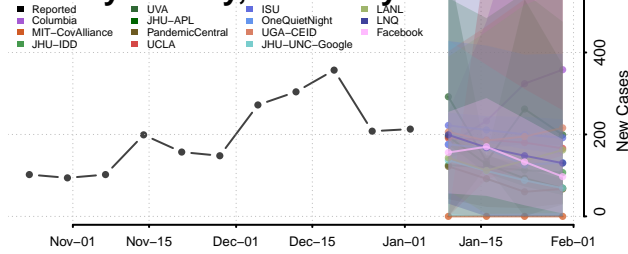

Trimble County, Kentucky

Union County, Kentucky

Warren County, Kentucky

Washington County, Kentucky

Wayne County, Kentucky

Webster County, Kentucky

Whitley County, Kentucky

Wolfe County, Kentucky