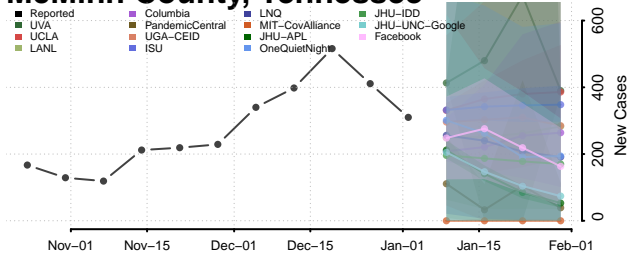

Loudon County, Tennessee

Macon County, Tennessee

Madison County, Tennessee

Marion County, Tennessee

Marshall County, Tennessee

Maury County, Tennessee

McMinn County, Tennessee

McNairy County, Tennessee