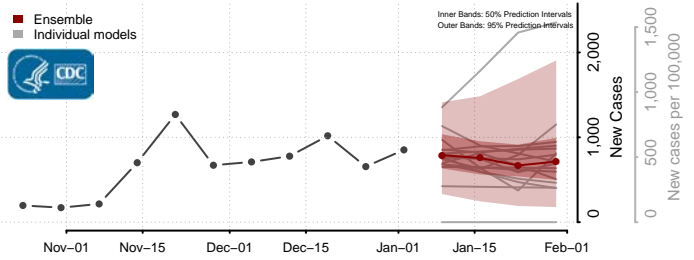

Plaquemines County, Louisiana

Pointe Coupee County, Louisiana

Rapides County, Louisiana

Red River County, Louisiana

Richland County, Louisiana

Sabine County, Louisiana

St. Bernard County, Louisiana

St. Charles County, Louisiana