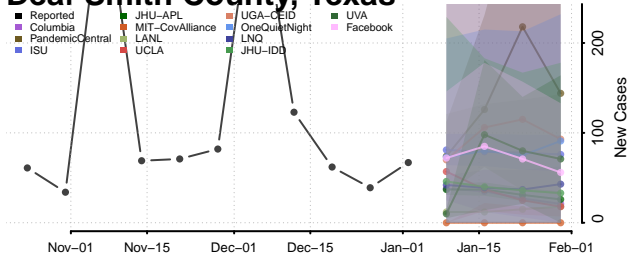

Deaf Smith County, Texas