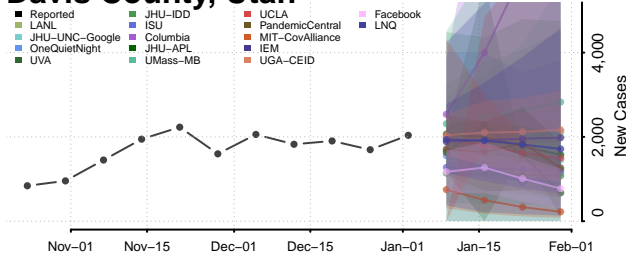

Davis County, Utah