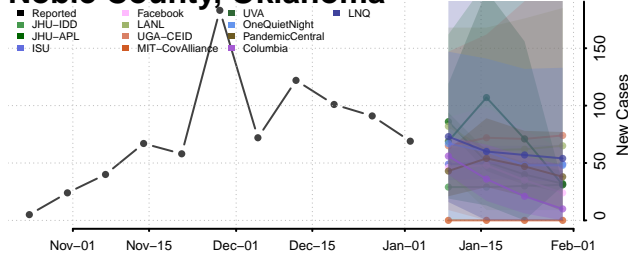

Noble County, Oklahoma