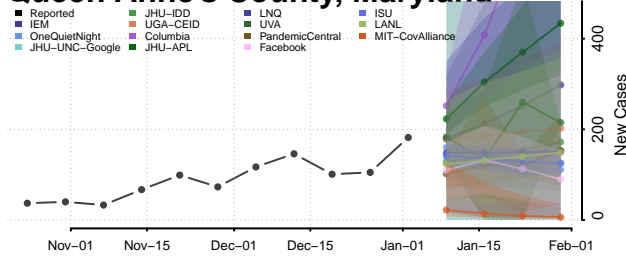

Frederick County, Maryland

Garrett County, Maryland

Harford County, Maryland

Howard County, Maryland

Kent County, Maryland

Montgomery County, Maryland

Prince George's County, Maryland

Queen Anne's County, Maryland