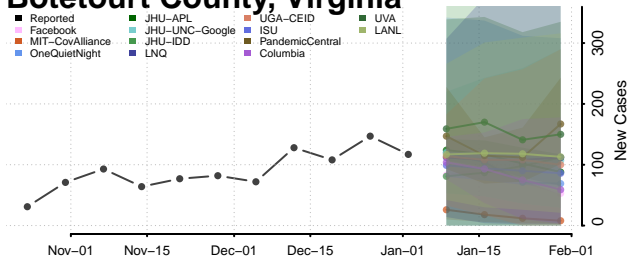

Botetourt County, Virginia