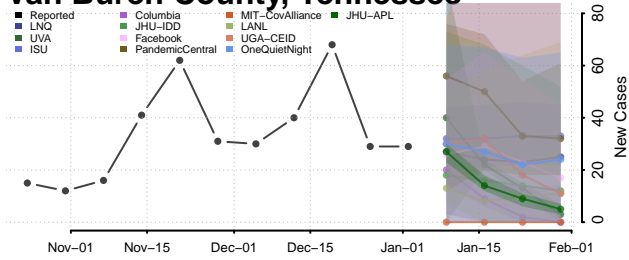

Van Buren County, Tennessee