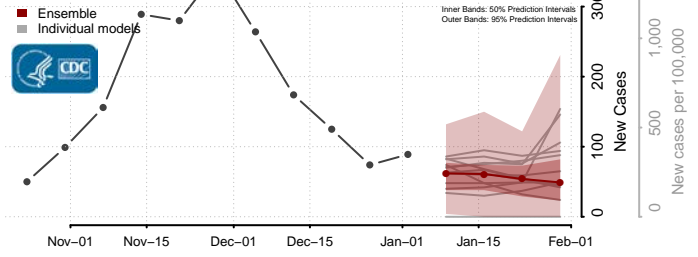

Lac qui Parle County, Minnesota

Lake County, Minnesota

Lake of the Woods County, Minnesota

Le Sueur County, Minnesota

Lincoln County, Minnesota

Lyon County, Minnesota

Mahnomen County, Minnesota

Marshall County, Minnesota