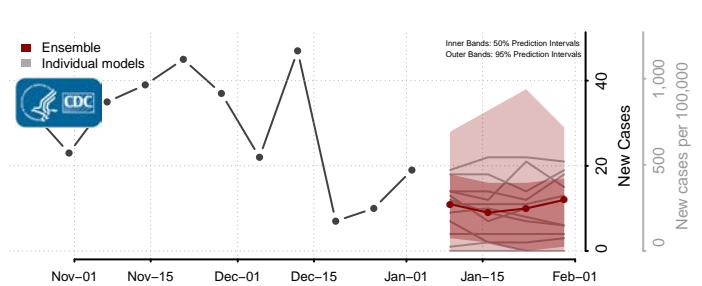

Grand Forks County, North Dakota

Grant County, North Dakota

Griggs County, North Dakota

Hettinger County, North Dakota

Kidder County, North Dakota

LaMoure County, North Dakota

Logan County, North Dakota

McHenry County, North Dakota