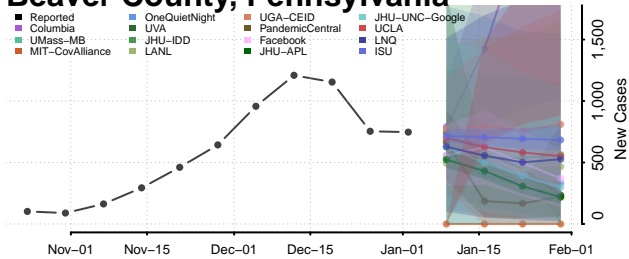

Beaver County, Pennsylvania