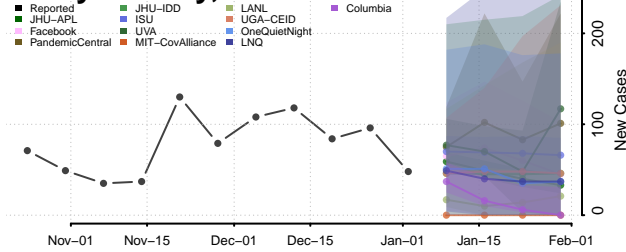

Alamance County, North Carolina

Alexander County, North Carolina

Alleghany County, North Carolina

Anson County, North Carolina

Ashe County, North Carolina

Avery County, North Carolina

Beaufort County, North Carolina