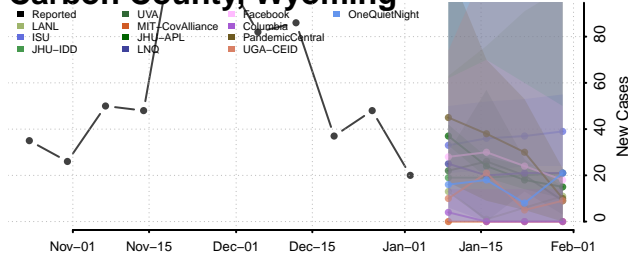

Washburn County, Wisconsin

Wyoming

Albany County, Wyoming

Big Horn County, Wyoming

Campbell County, Wyoming

Carbon County, Wyoming

Converse County, Wyoming

Crook County, Wyoming