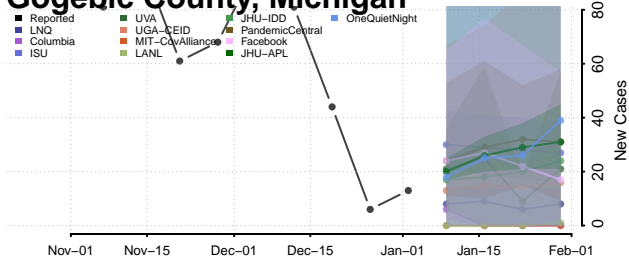

Dickinson County, Michigan

Eaton County, Michigan

Emmet County, Michigan

Genesee County, Michigan

Gladwin County, Michigan

Gogebic County, Michigan

Grand Traverse County, Michigan

Gratiot County, Michigan