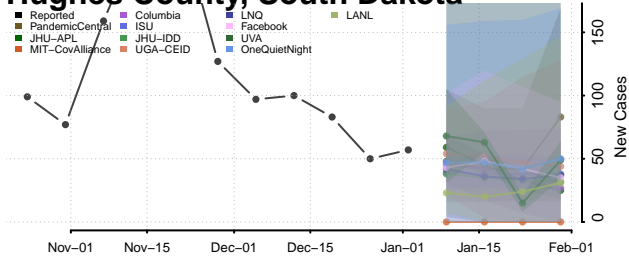

Hughes County, South Dakota