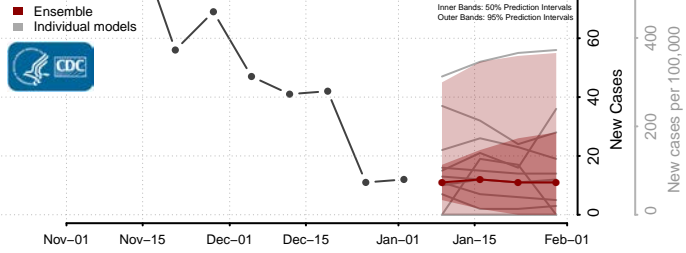

McKenzie County, North Dakota