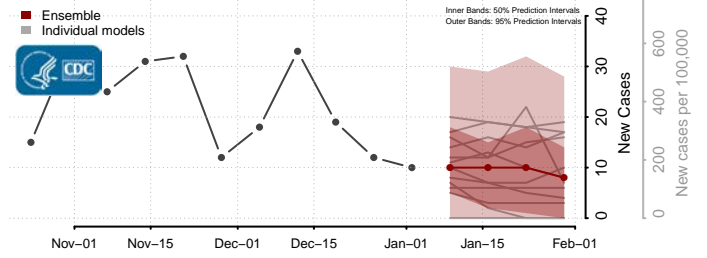

Alexander County, Illinois