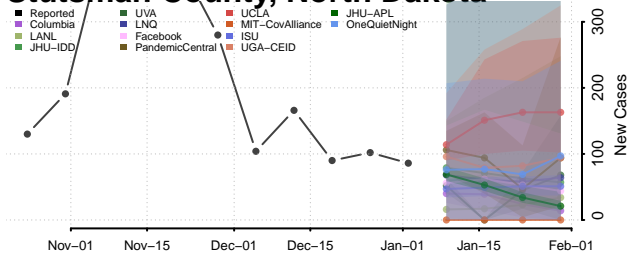

Stutsman County, North Dakota