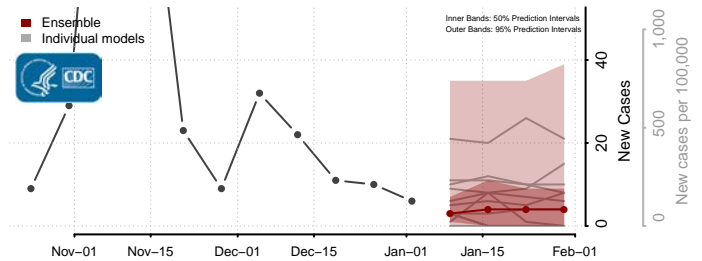

Rosebud County, Montana

Sanders County, Montana

Sheridan County, Montana

Silver Bow County, Montana

Stillwater County, Montana

Sweet Grass County, Montana

Teton County, Montana

Toole County, Montana