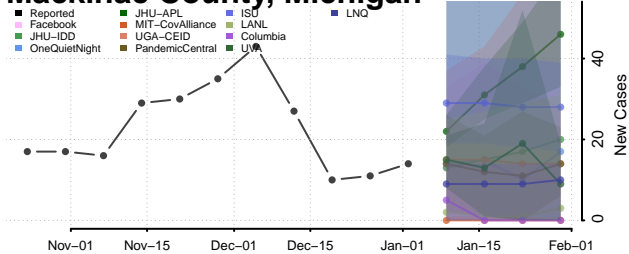

Lenawee County, Michigan

Livingston County, Michigan

Luce County, Michigan

Mackinac County, Michigan

Macomb County, Michigan

Manistee County, Michigan

Marquette County, Michigan

Mason County, Michigan