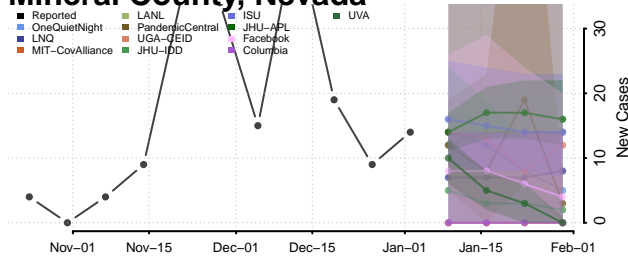

Mineral County, Nevada