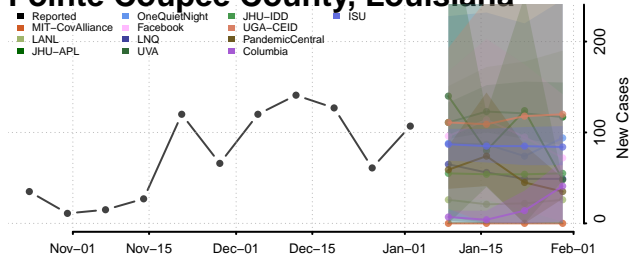

Pointe Coupee County, Louisiana