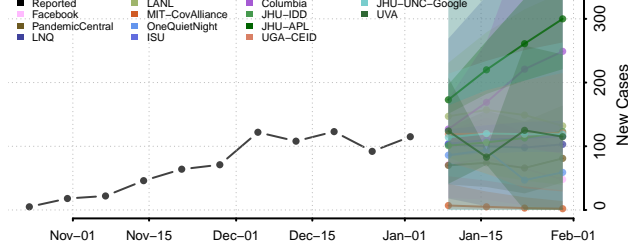

White Pine County, Nevada

New Hampshire

Belknap County, New Hampshire

Carroll County, New Hampshire

Cheshire County, New Hampshire

Coos County, New Hampshire

Grafton County, New Hampshire

Hillsborough County, New Hampshire