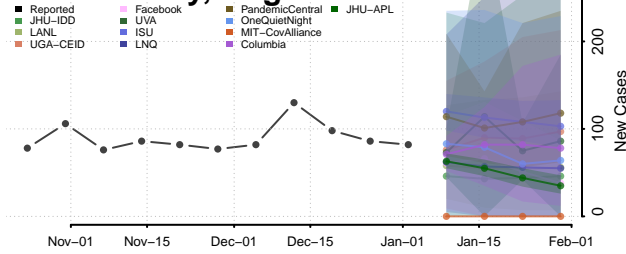

Scott County, Virginia