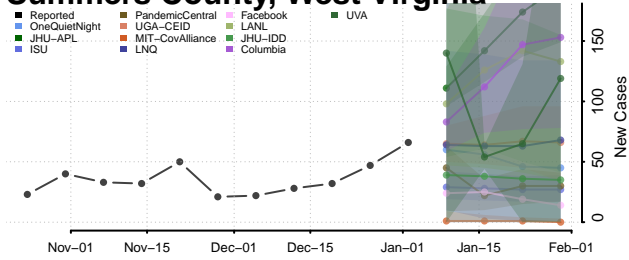

Summers County, West Virginia