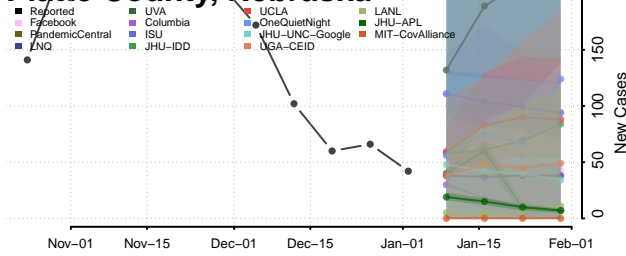

Nuckolls County, Nebraska

Otoe County, Nebraska

Pawnee County, Nebraska

Perkins County, Nebraska

Phelps County, Nebraska

Pierce County, Nebraska

Platte County, Nebraska

Polk County, Nebraska