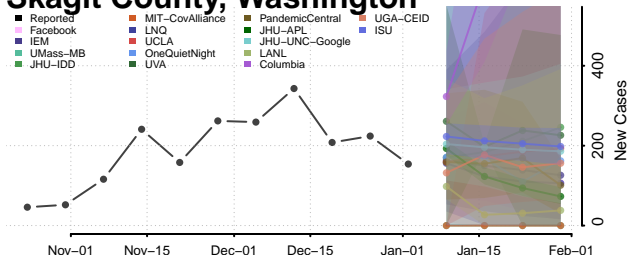

Skagit County, Washington