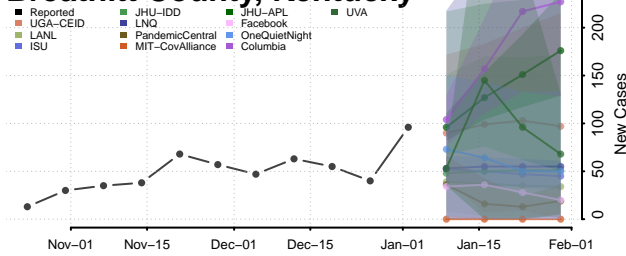

Boyd County, Kentucky

Boyle County, Kentucky

Bracken County, Kentucky

Breathitt County, Kentucky

Breckinridge County, Kentucky

Bullitt County, Kentucky

Butler County, Kentucky

Caldwell County, Kentucky