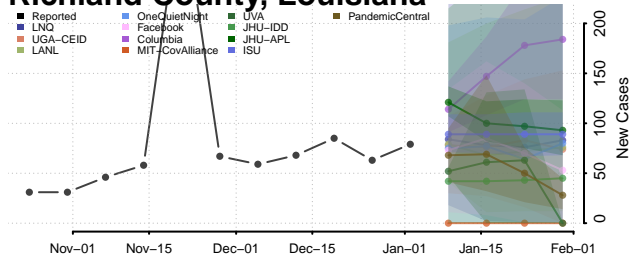

Plaquemines County, Louisiana

Pointe Coupee County, Louisiana

Rapides County, Louisiana

Red River County, Louisiana

Richland County, Louisiana

Sabine County, Louisiana

St. Bernard County, Louisiana

St. Charles County, Louisiana