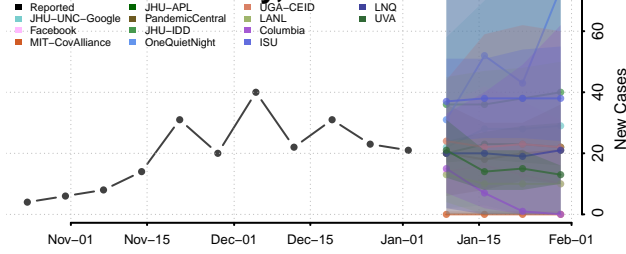

Caledonia County, Vermont