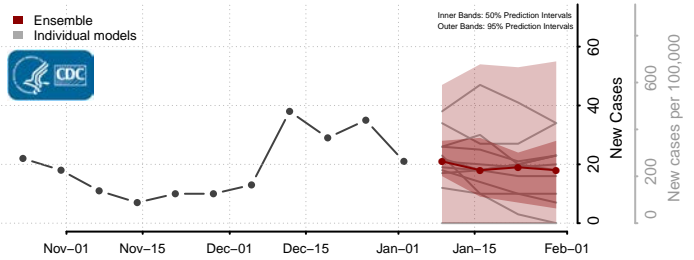

Franklin City County, Virginia