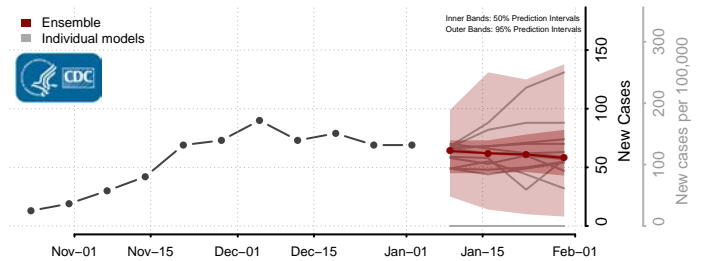

Columbia County, Oregon