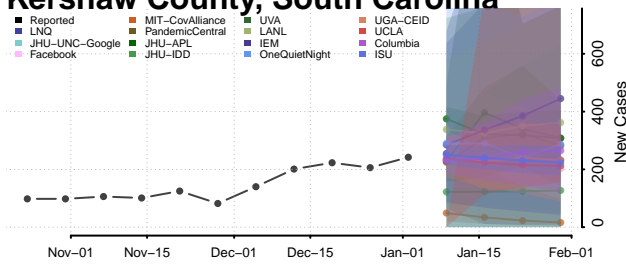

Kershaw County, South Carolina