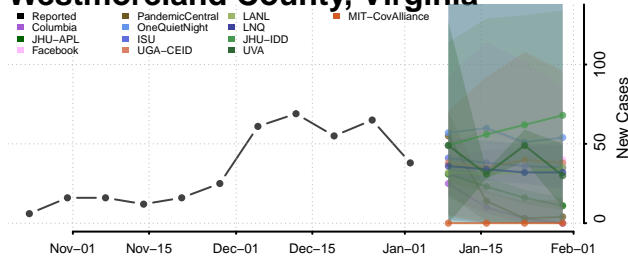

Washington County, Virginia

Waynesboro County, Virginia

Westmoreland County, Virginia

Williamsburg County, Virginia

Winchester County, Virginia

Wise County, Virginia

Wythe County, Virginia

York County, Virginia