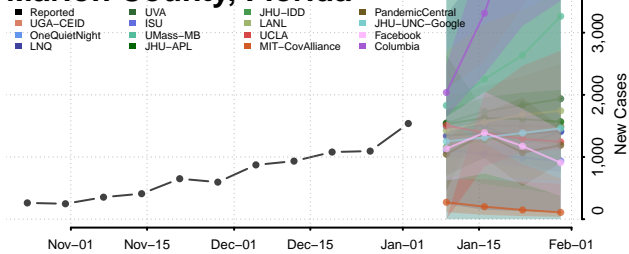

Lake County, Florida

Lee County, Florida

Leon County, Florida

Levy County, Florida

Liberty County, Florida

Madison County, Florida

Manatee County, Florida

Marion County, Florida