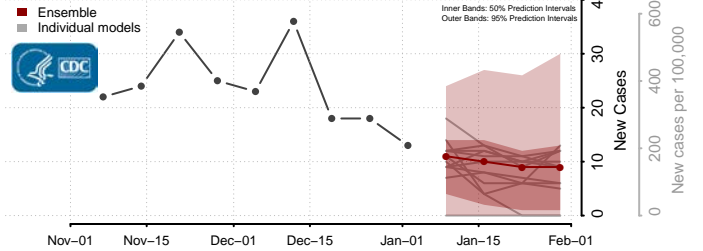

Broadwater County, Montana