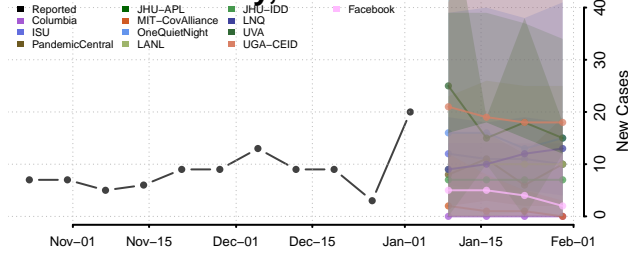

Woodson County, Kansas