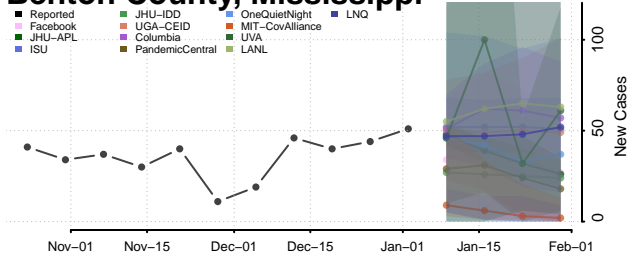

Benton County, Mississippi