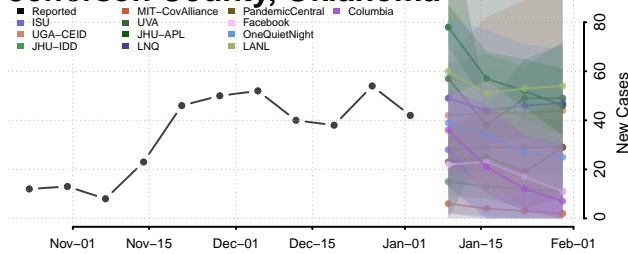

Jefferson County, Oklahoma