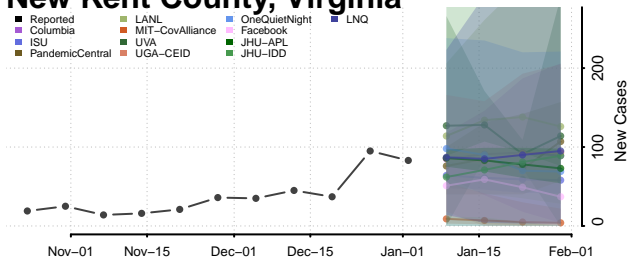

Martinsville County, Virginia

Mathews County, Virginia

Mecklenburg County, Virginia

Middlesex County, Virginia

Montgomery County, Virginia

Nelson County, Virginia

New Kent County, Virginia

Newport News County, Virginia