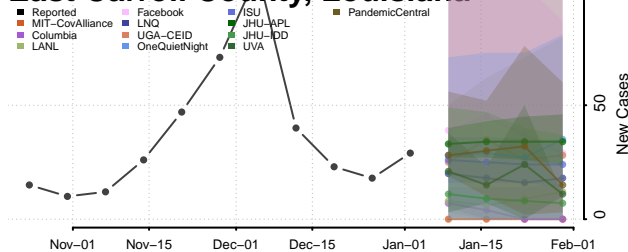

Concordia County, Louisiana

De Soto County, Louisiana

East Baton Rouge County, Louisiana

East Carroll County, Louisiana

East Feliciana County, Louisiana

Evangeline County, Louisiana

Franklin County, Louisiana