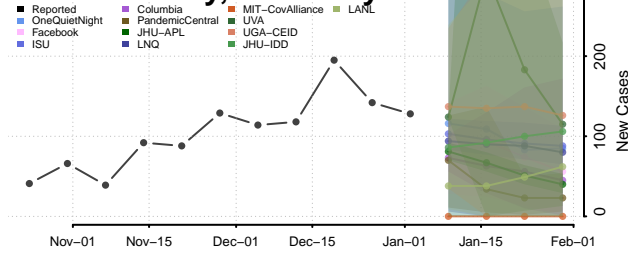

Carter County, Kentucky