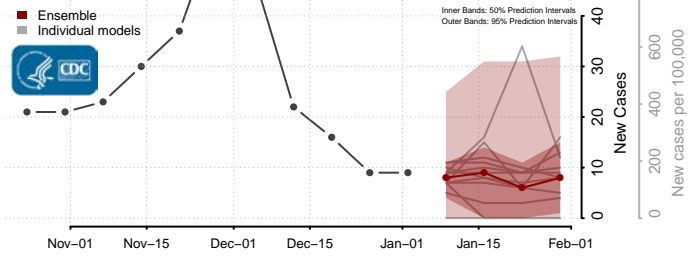

Lac qui Parle County, Minnesota

Lake County, Minnesota

Lake of the Woods County, Minnesota

Le Sueur County, Minnesota

Lincoln County, Minnesota

Lyon County, Minnesota

Mahnomen County, Minnesota

Marshall County, Minnesota