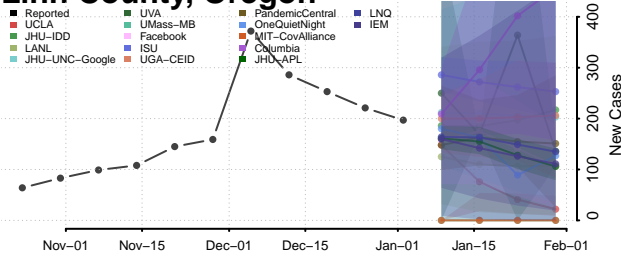

Linn County, Oregon