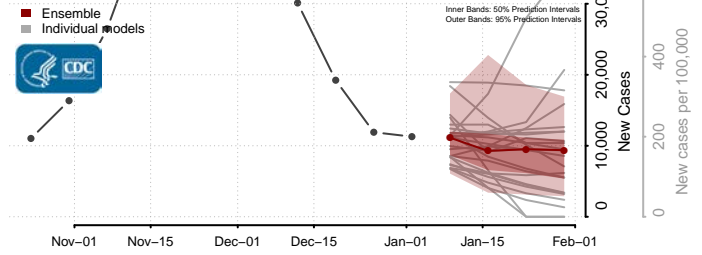

St. Joseph County, Michigan

Tuscola County, Michigan

Van Buren County, Michigan

Washtenaw County, Michigan

Wayne County, Michigan

Wexford County, Michigan

Minnesota*

Aitkin County, Minnesota