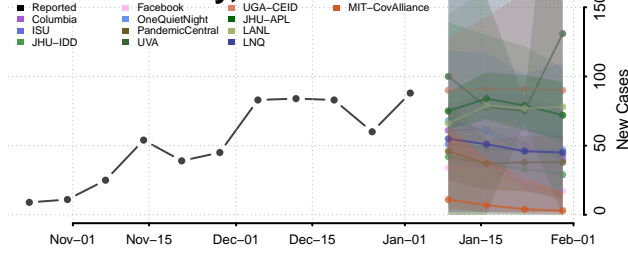

Wilson County, Kansas