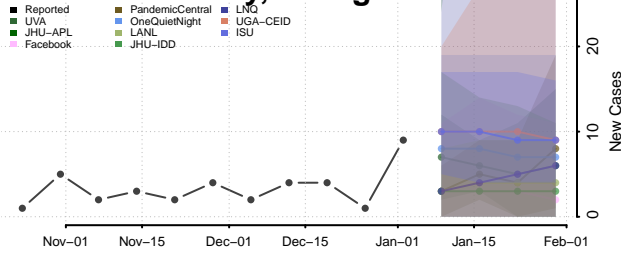

Stewart County, Georgia

Sumter County, Georgia

Talbot County, Georgia

Taliaferro County, Georgia

Tattnall County, Georgia

Taylor County, Georgia

Telfair County, Georgia

Terrell County, Georgia