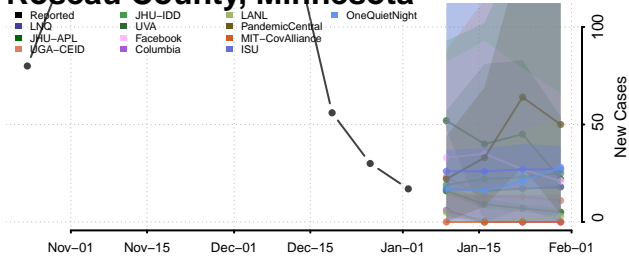

Roseau County, Minnesota