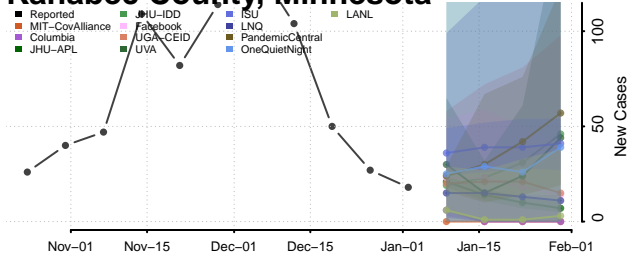

Hubbard County, Minnesota

Isanti County, Minnesota

Itasca County, Minnesota

Jackson County, Minnesota

Kanabec County, Minnesota

Kandiyohi County, Minnesota

Kittson County, Minnesota

Koochiching County, Minnesota