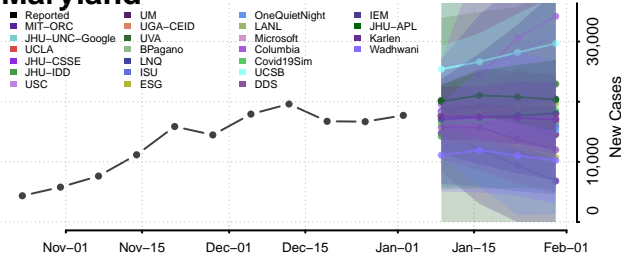

Sagadahoc County, Maine

Somerset County, Maine

Waldo County, Maine

Washington County, Maine

York County, Maine

Maryland

Allegany County, Maryland

Anne Arundel County, Maryland