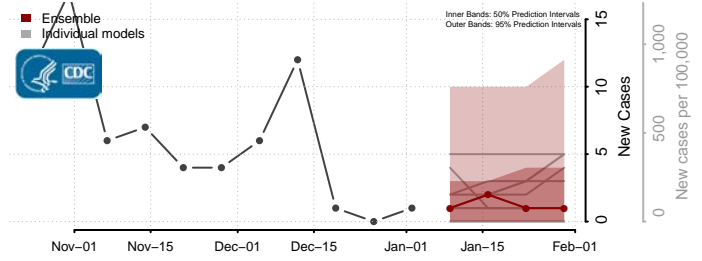

Sheridan County, North Dakota