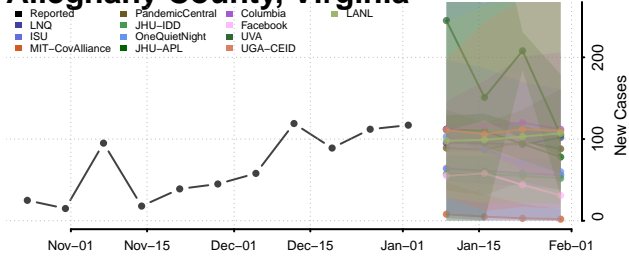

Alleghany County, Virginia