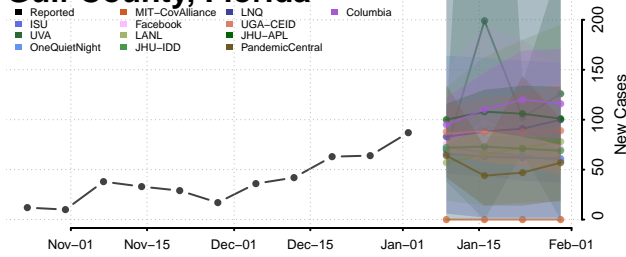

Franklin County, Florida

Gadsden County, Florida

Gilchrist County, Florida

Glades County, Florida

Gulf County, Florida

Hamilton County, Florida

Hardee County, Florida

Hendry County, Florida