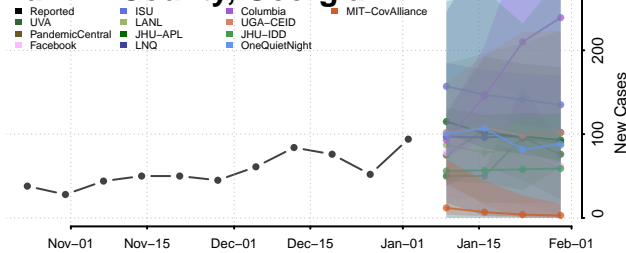

Elbert County, Georgia

Emanuel County, Georgia

Evans County, Georgia

Fannin County, Georgia

Fayette County, Georgia

Floyd County, Georgia

Forsyth County, Georgia

Franklin County, Georgia