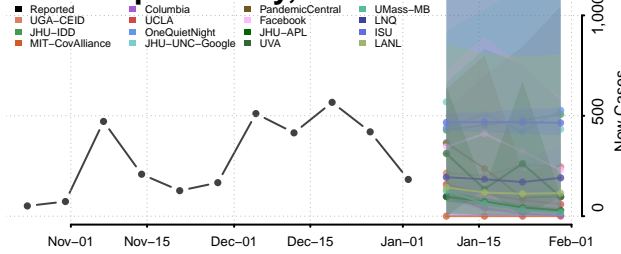

Guadalupe County, Texas