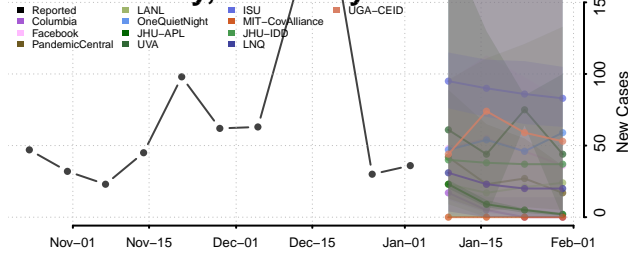

Allen County, Kentucky

Anderson County, Kentucky

Ballard County, Kentucky

Barren County, Kentucky

Bath County, Kentucky

Bell County, Kentucky

Boone County, Kentucky

Bourbon County, Kentucky