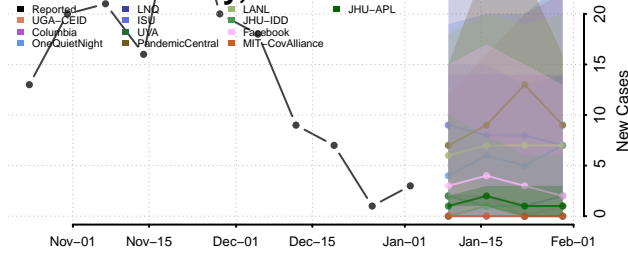

Wichita County, Kansas