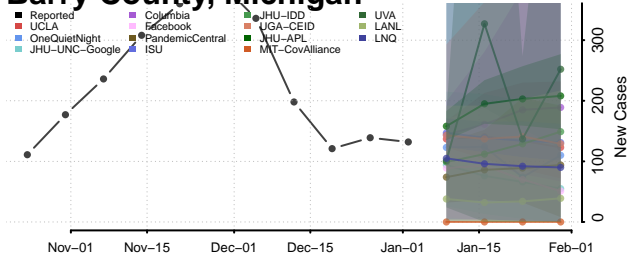

Barry County, Michigan