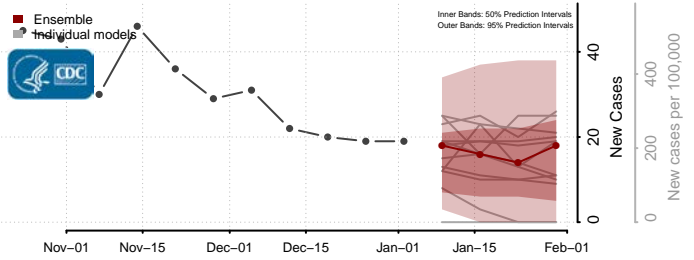

Maries County, Missouri