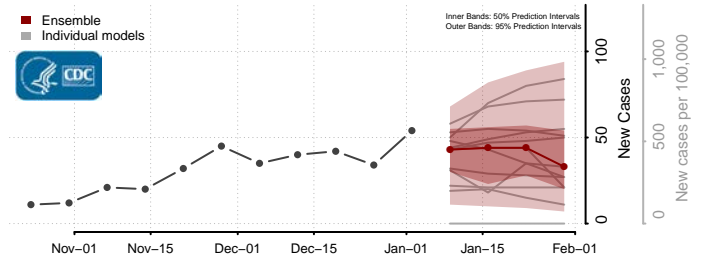

Pleasants County, West Virginia

Pocahontas County, West Virginia

Preston County, West Virginia

Putnam County, West Virginia

Raleigh County, West Virginia

Randolph County, West Virginia

Ritchie County, West Virginia