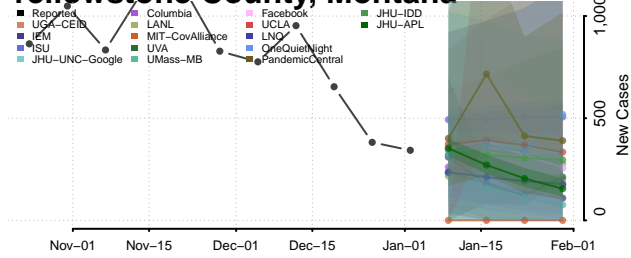

Treasure County, Montana

Valley County, Montana

Wheatland County, Montana

Wibaux County, Montana

Yellowstone County, Montana

Nebraska

Adams County, Nebraska

Antelope County, Nebraska