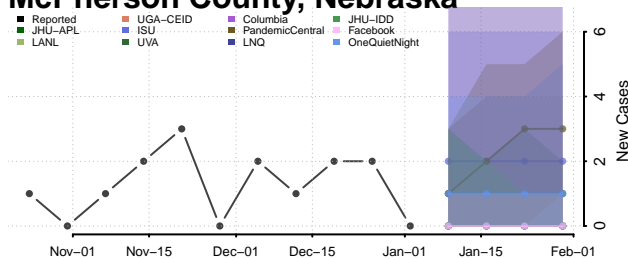

Logan County, Nebraska

Loup County, Nebraska

Madison County, Nebraska

McPherson County, Nebraska

Merrick County, Nebraska

Morrill County, Nebraska

Nance County, Nebraska

Nemaha County, Nebraska