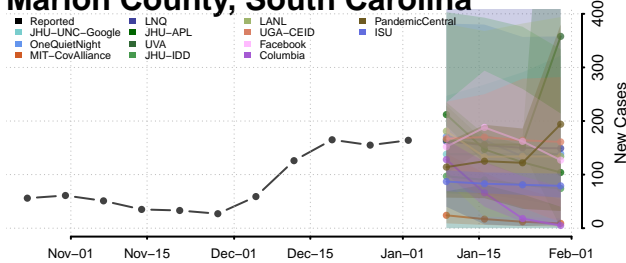

Marion County, South Carolina