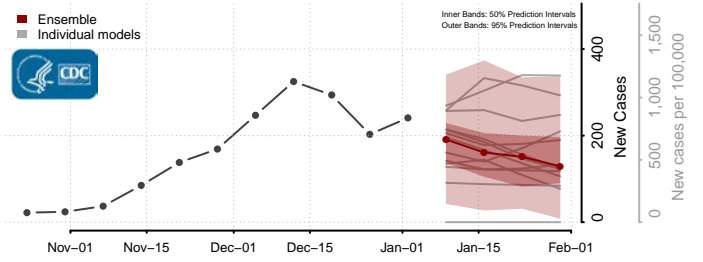

Hancock County, West Virginia