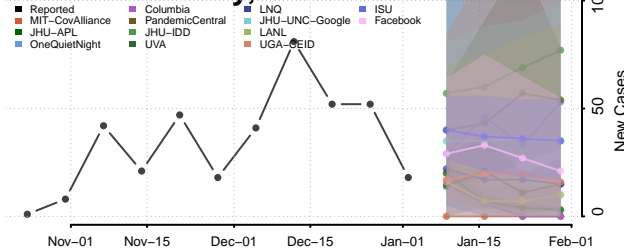

Franklin County, Maine