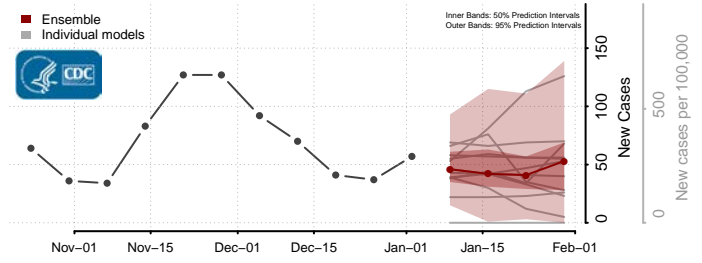

Grant County, New Mexico

Guadalupe County, New Mexico

Harding County, New Mexico

Hidalgo County, New Mexico

Lea County, New Mexico

Lincoln County, New Mexico

Los Alamos County, New Mexico

Luna County, New Mexico