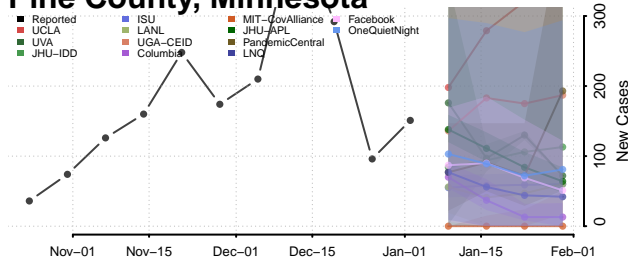

Nobles County, Minnesota

Norman County, Minnesota

Olmsted County, Minnesota

Otter Tail County, Minnesota

Pennington County, Minnesota

Pine County, Minnesota

Pipestone County, Minnesota

Polk County, Minnesota