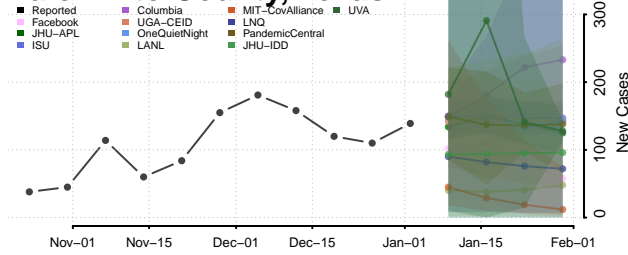

Palo Pinto County, Texas