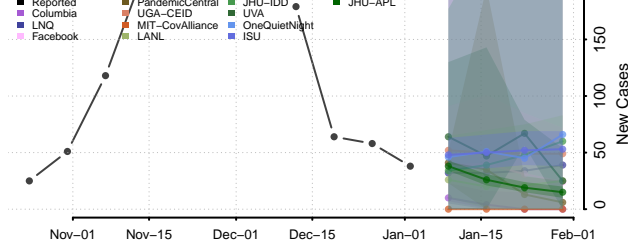

Meeker County, Minnesota