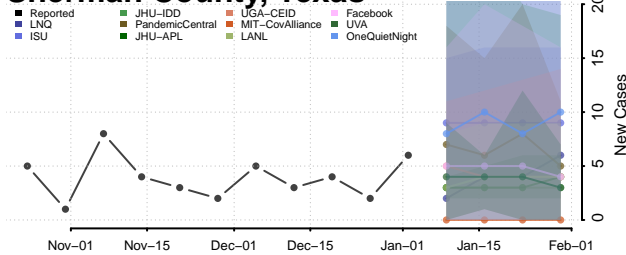

Sherman County, Texas