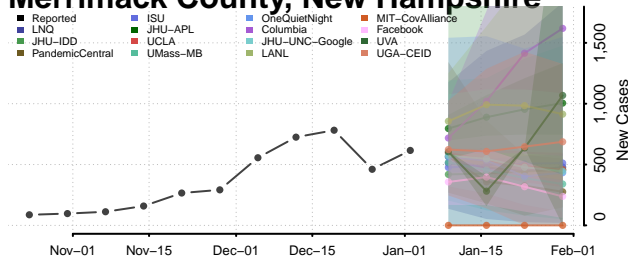

Merrimack County, New Hampshire