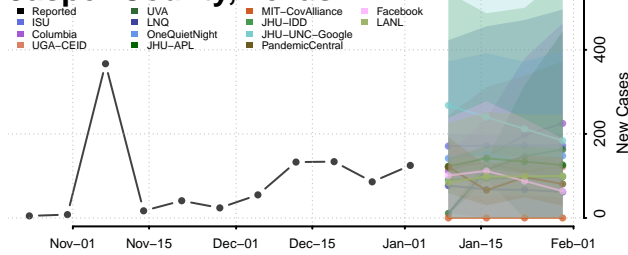

Jasper County, Texas