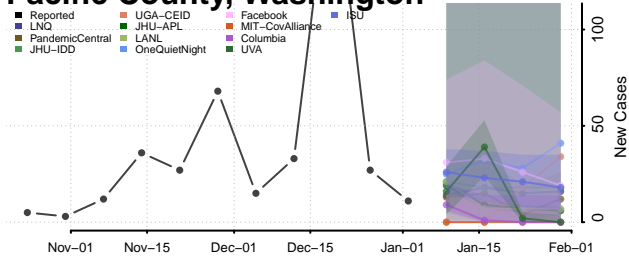

Pacific County, Washington