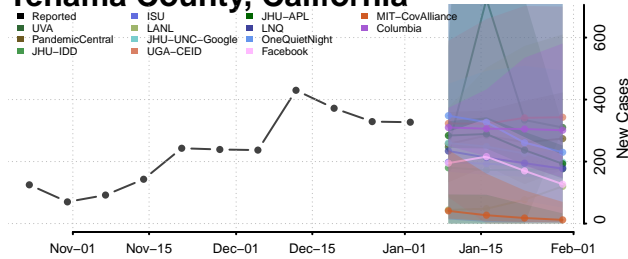

Shasta County, California

Sierra County, California

Siskiyou County, California

Solano County, California

Sonoma County, California

Stanislaus County, California

Sutter County, California

Tehama County, California