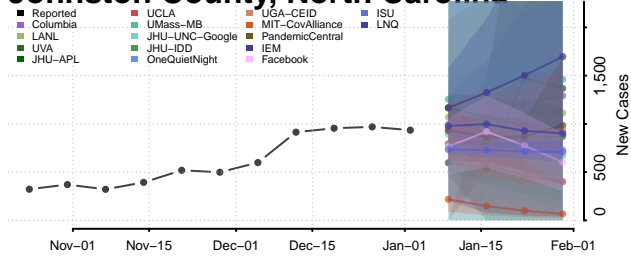

Johnston County, North Carolina