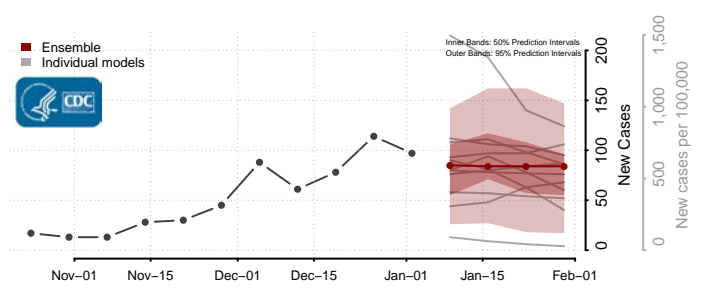

Calhoun County, Mississippi