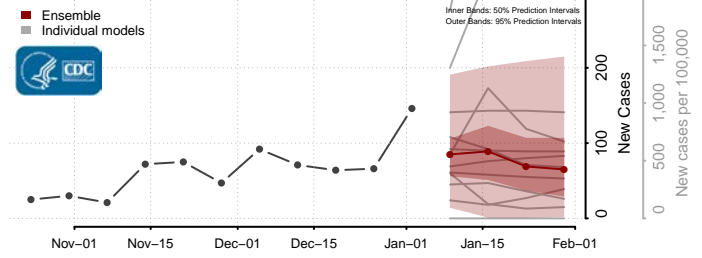

Johnson County, Kentucky

Kenton County, Kentucky

Knott County, Kentucky

Knox County, Kentucky

Larue County, Kentucky

Laurel County, Kentucky

Lawrence County, Kentucky

Lee County, Kentucky