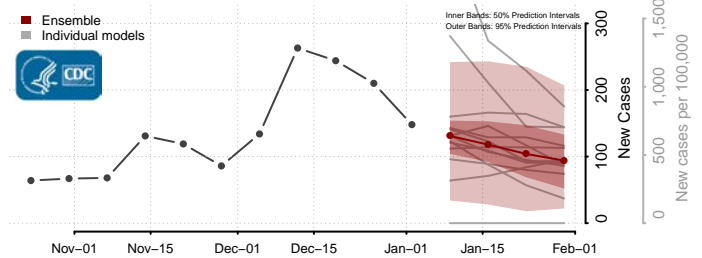

Cocke County, Tennessee

Coffee County, Tennessee

Crockett County, Tennessee

Cumberland County, Tennessee

Davidson County, Tennessee

Decatur County, Tennessee

DeKalb County, Tennessee

Dickson County, Tennessee