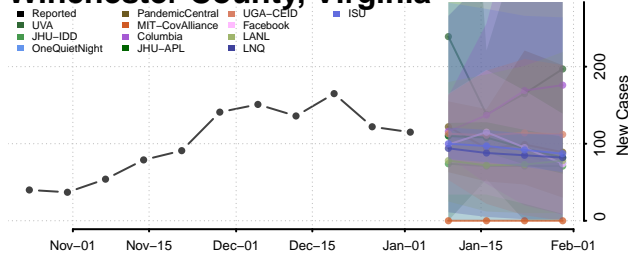

Washington County, Virginia

Waynesboro County, Virginia

Westmoreland County, Virginia

Williamsburg County, Virginia

Winchester County, Virginia

Wise County, Virginia

Wythe County, Virginia

York County, Virginia