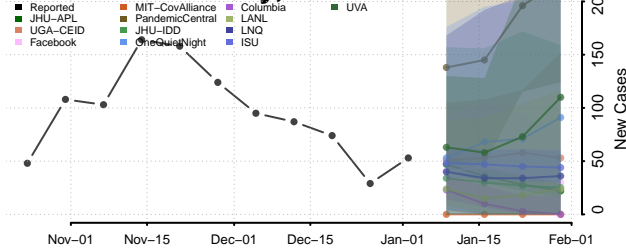

Dickinson County, Iowa