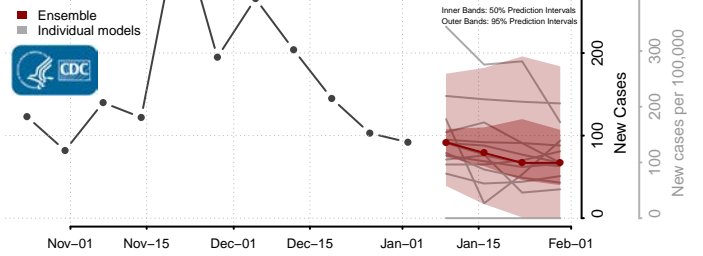

Otero County, New Mexico