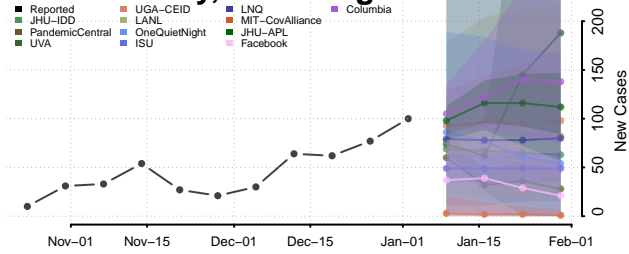

Lewis County, West Virginia