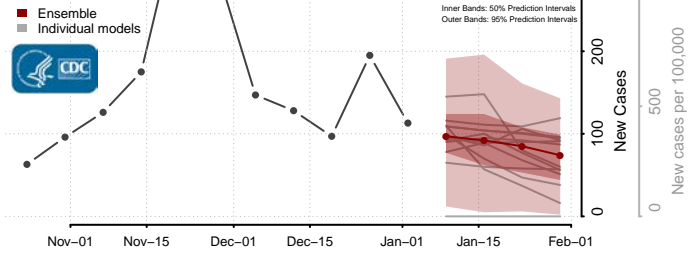

Cibola County, New Mexico