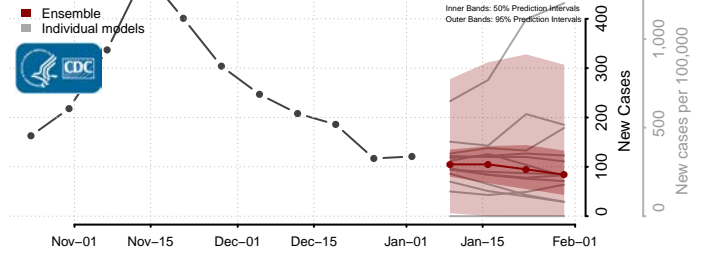

Webster County, Iowa