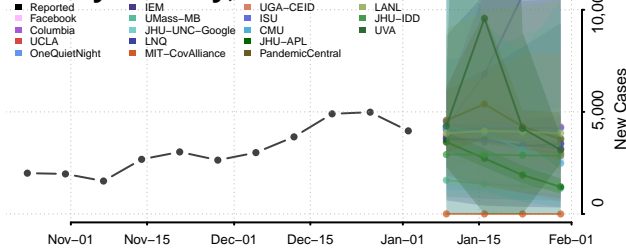

Shelby County, Tennessee