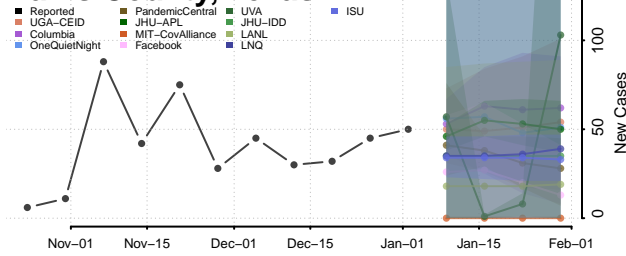

Rains County, Texas