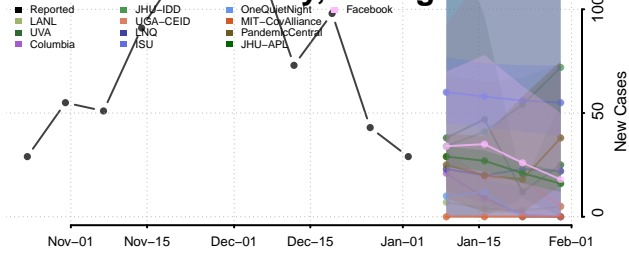

Roscommon County, Michigan