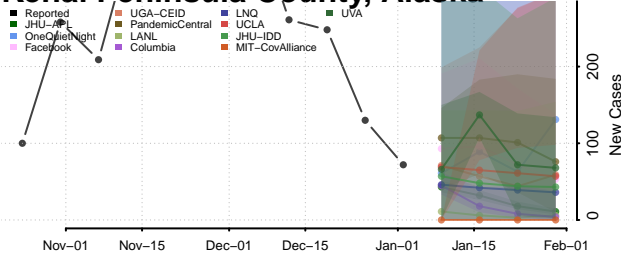

Kenai Peninsula County, Alaska