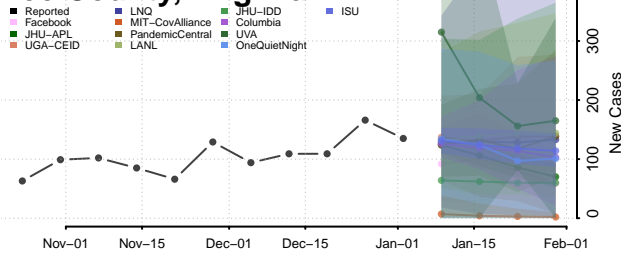

Hopewell County, Virginia

Isle of Wight County, Virginia

James City County, Virginia

King and Queen County, Virginia

King George County, Virginia

King William County, Virginia

Lancaster County, Virginia

Lee County, Virginia