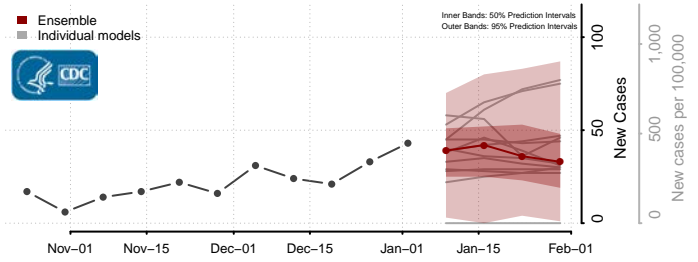

Sunflower County, Mississippi

Tallahatchie County, Mississippi

Tate County, Mississippi

Tippah County, Mississippi

Tishomingo County, Mississippi

Tunica County, Mississippi

Union County, Mississippi

Walthall County, Mississippi