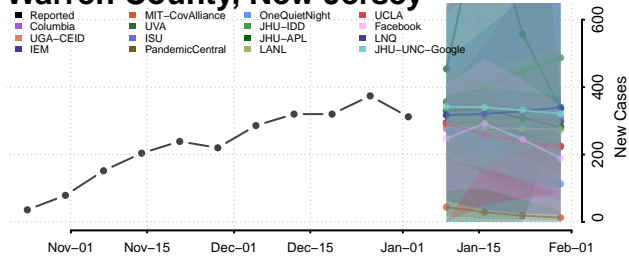

Warren County, New Jersey