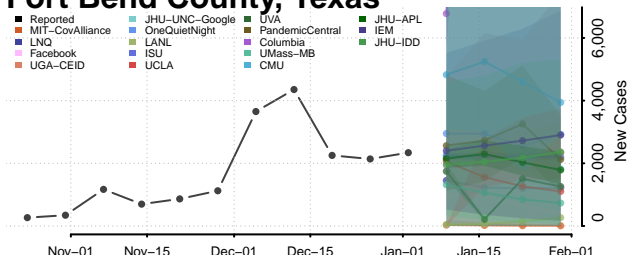

Fort Bend County, Texas