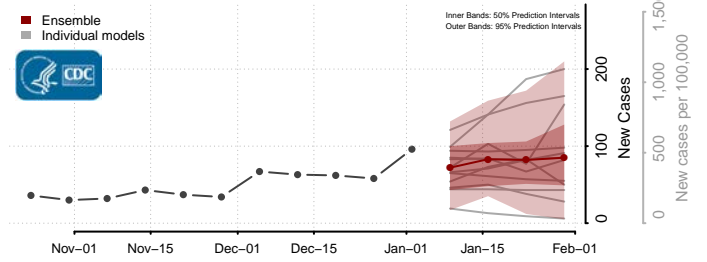

Wayne County, Missouri

Webster County, Missouri

Worth County, Missouri

Wright County, Missouri

Montana*

Beaverhead County, Montana

Big Horn County, Montana

Blaine County, Montana