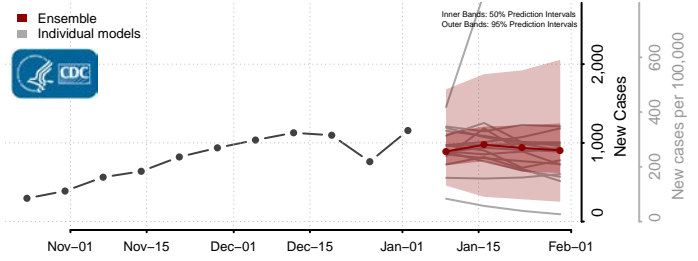

Marion County, Oregon