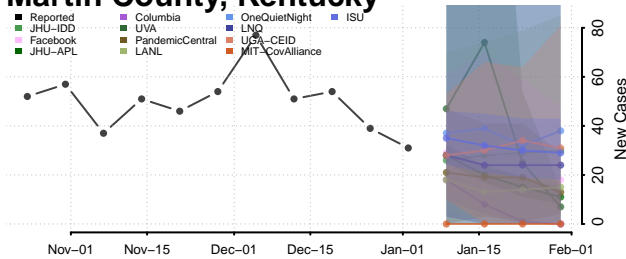

Magoffin County, Kentucky

Marion County, Kentucky

Marshall County, Kentucky

Martin County, Kentucky

Mason County, Kentucky

McCracken County, Kentucky

McCreary County, Kentucky

McLean County, Kentucky