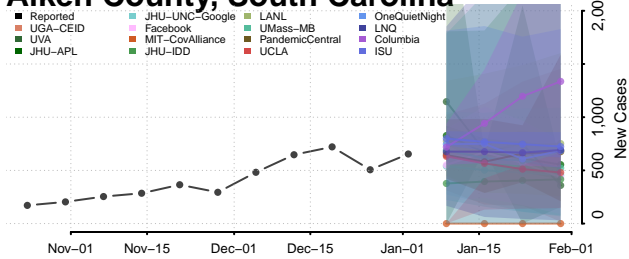

Aiken County, South Carolina