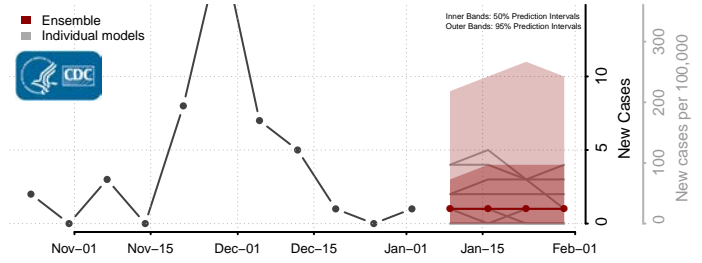

Storey County, Nevada