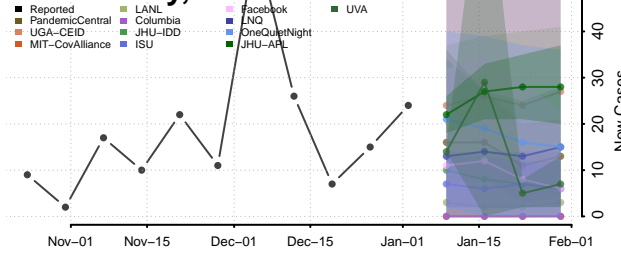

Hall County, Texas