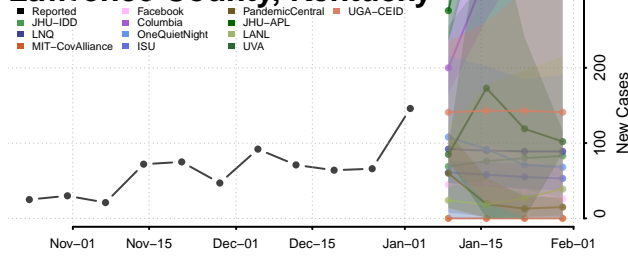

Johnson County, Kentucky

Kenton County, Kentucky

Knott County, Kentucky

Knox County, Kentucky

Larue County, Kentucky

Laurel County, Kentucky

Lawrence County, Kentucky

Lee County, Kentucky