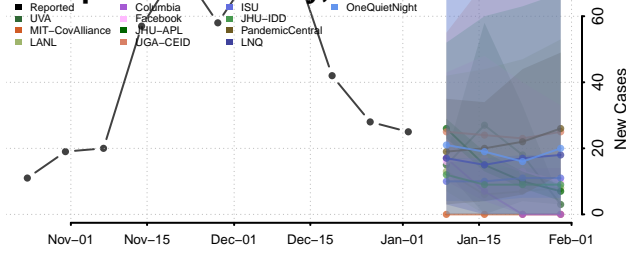

Lac qui Parle County, Minnesota