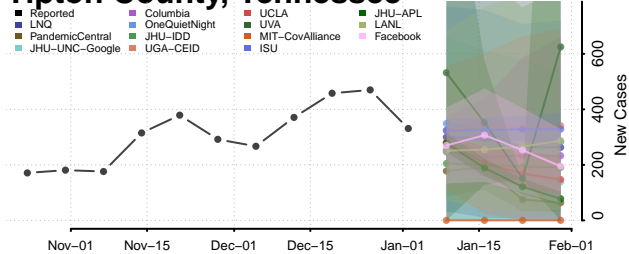

Sequatchie County, Tennessee

Sevier County, Tennessee

Shelby County, Tennessee

Smith County, Tennessee

Stewart County, Tennessee

Sullivan County, Tennessee

Sumner County, Tennessee

Tipton County, Tennessee