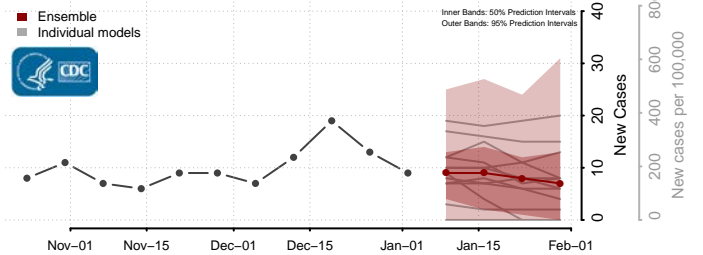

Craig County, Virginia