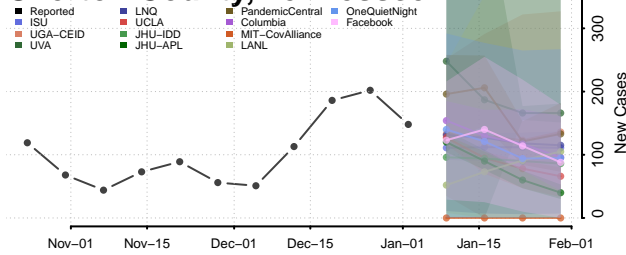

Overton County, Tennessee