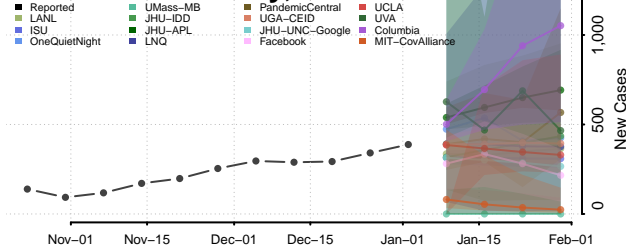

Bertie County, North Carolina

Bladen County, North Carolina

Brunswick County, North Carolina

Buncombe County, North Carolina

Burke County, North Carolina

Cabarrus County, North Carolina

Caldwell County, North Carolina