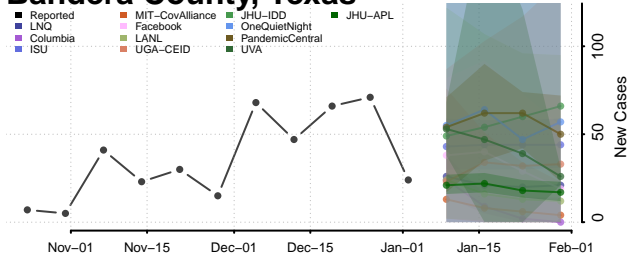

Bandera County, Texas