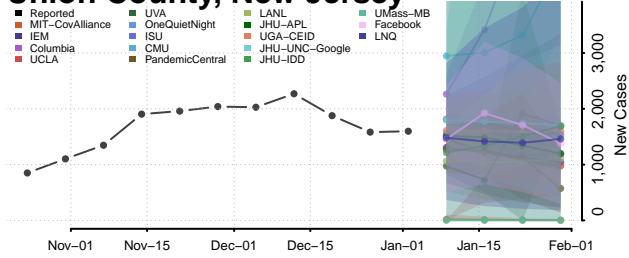

Union County, New Jersey