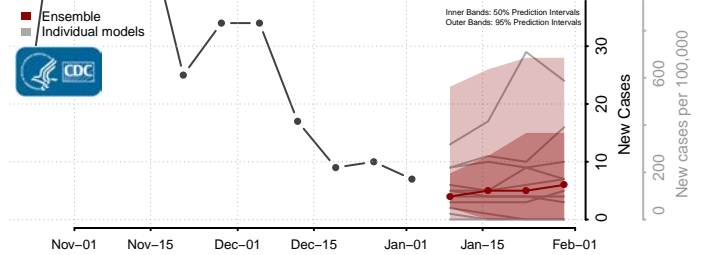

Corson County, South Dakota