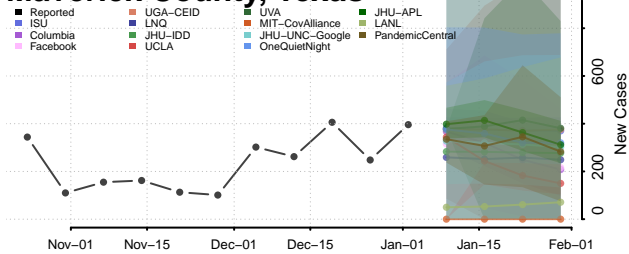

Maverick County, Texas