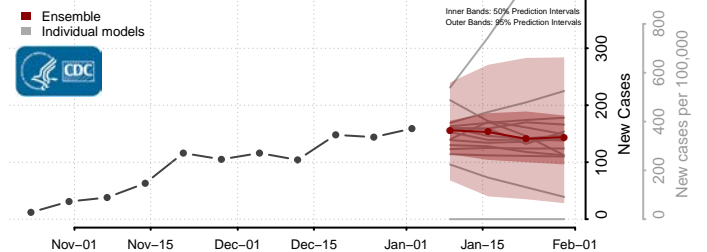

St. John the Baptist County, Louisiana