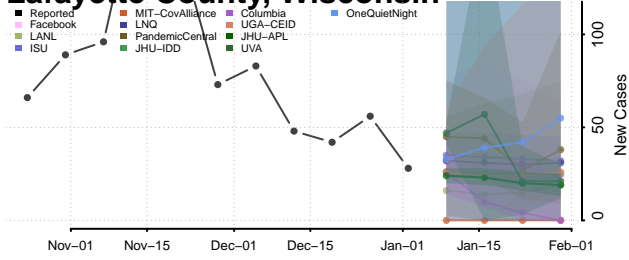

Lafayette County, Wisconsin