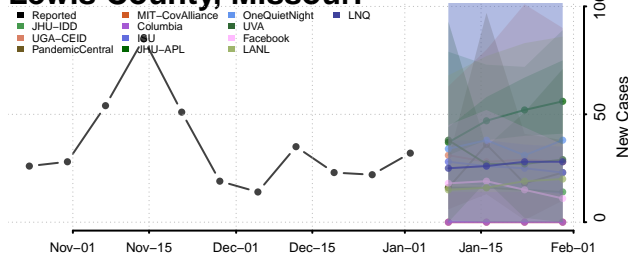

Lewis County, Missouri