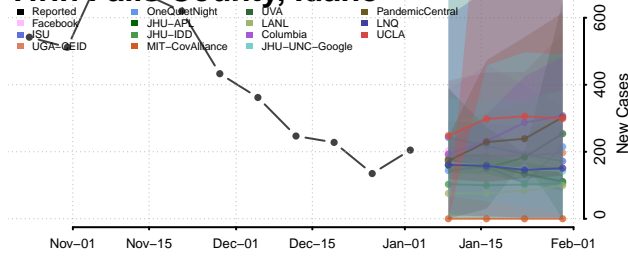

Owyhee County, Idaho

Payette County, Idaho

Power County, Idaho

Shoshone County, Idaho

Teton County, Idaho

Twin Falls County, Idaho

Valley County, Idaho

Washington County, Idaho