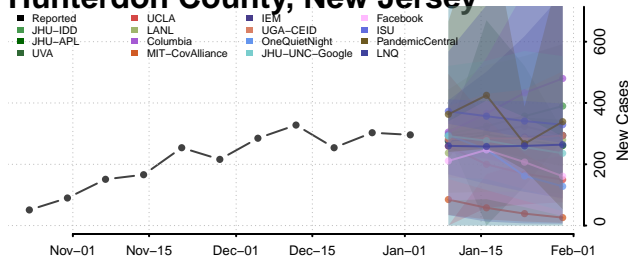

Camden County, New Jersey

Cape May County, New Jersey

Cumberland County, New Jersey

Essex County, New Jersey

Gloucester County, New Jersey

Hudson County, New Jersey

Hunterdon County, New Jersey

Mercer County, New Jersey