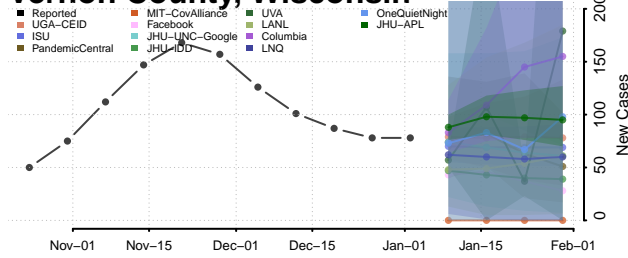

Vernon County, Wisconsin