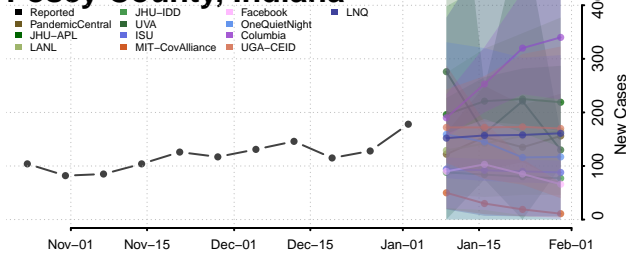

Posey County, Indiana