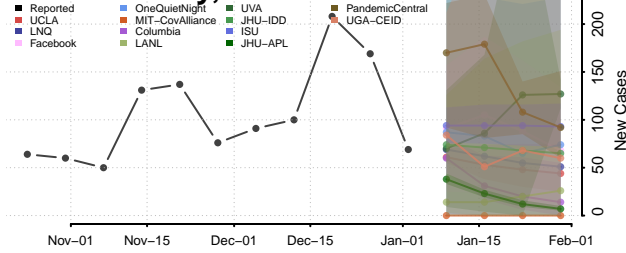

Sequatchie County, Tennessee

Sevier County, Tennessee

Shelby County, Tennessee

Smith County, Tennessee

Stewart County, Tennessee

Sullivan County, Tennessee

Sumner County, Tennessee

Tipton County, Tennessee