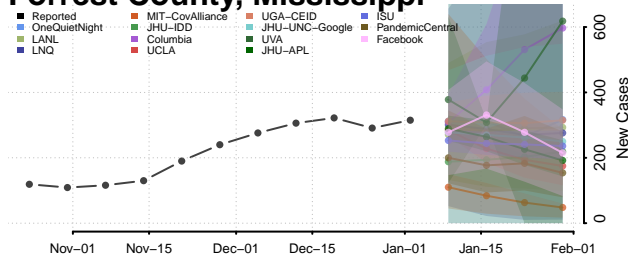

Forrest County, Mississippi