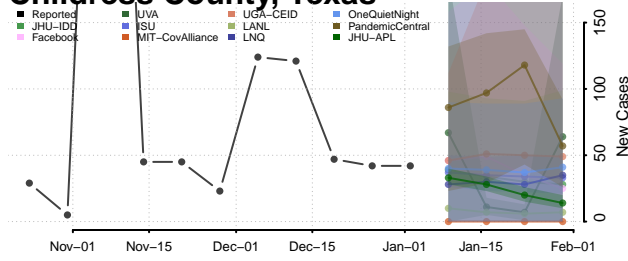

Childress County, Texas