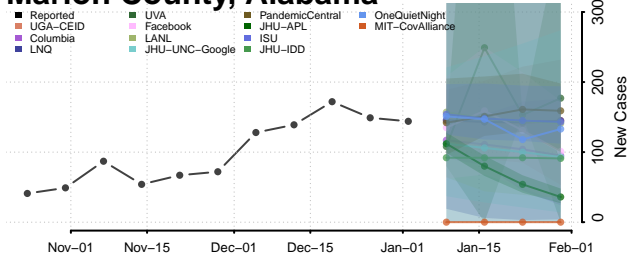

Lauderdale County, Alabama

Lawrence County, Alabama

Lee County, Alabama

Limestone County, Alabama

Lowndes County, Alabama

Macon County, Alabama

Madison County, Alabama

Marengo County, Alabama

Marion County, Alabama

Marshall County, Alabama

Mobile County, Alabama

Monroe County, Alabama

Montgomery County, Alabama

Morgan County, Alabama

Perry County, Alabama

Pickens County, Alabama