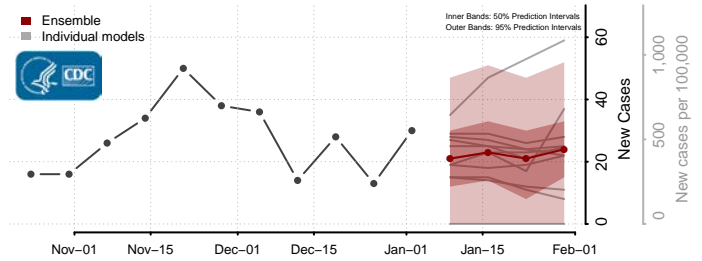

Gove County, Kansas

Graham County, Kansas

Grant County, Kansas

Gray County, Kansas

Greeley County, Kansas

Greenwood County, Kansas

Hamilton County, Kansas

Harper County, Kansas