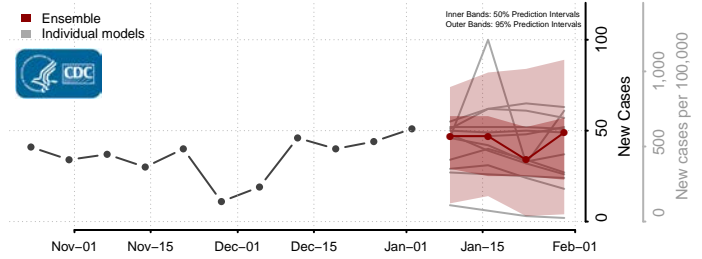

Benton County, Mississippi