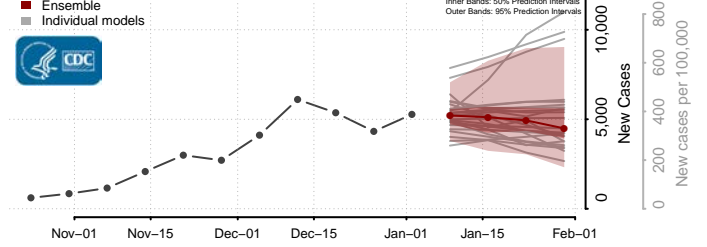

New Hampshire