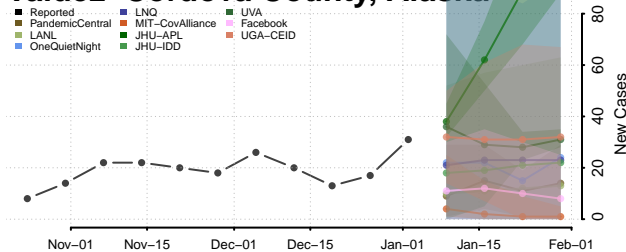

North Slope County, Alaska

Northwest Arctic County, Alaska

Petersburg County, Alaska

Prince of Wales-Hyder County, Alaska

Sitka County, Alaska

Skagway County, Alaska

Southeast Fairbanks County, Alaska

Valdez-Cordova County, Alaska