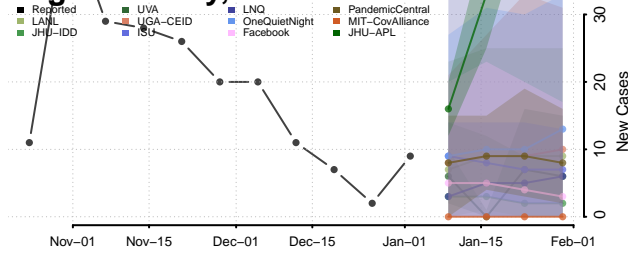

Logan County, Kansas