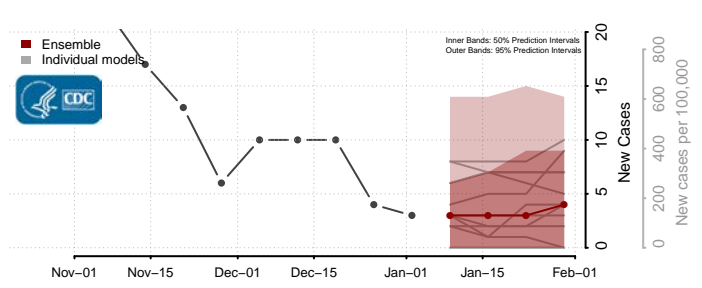

Deuel County, South Dakota

Dewey County, South Dakota

Douglas County, South Dakota

Edmunds County, South Dakota

Fall River County, South Dakota

Faulk County, South Dakota

Grant County, South Dakota

Gregory County, South Dakota