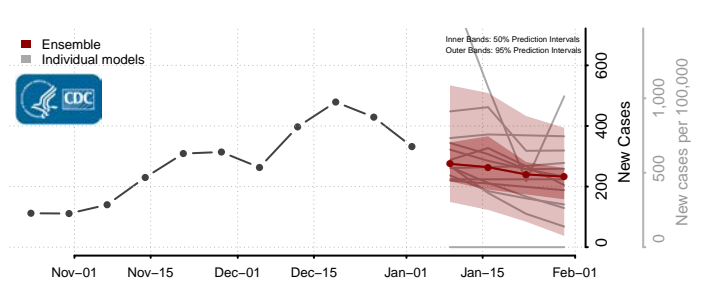

Gibson County, Tennessee