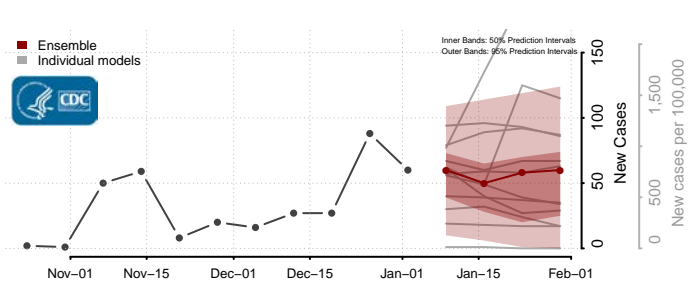

Clay County, West Virginia

Doddridge County, West Virginia

Fayette County, West Virginia

Gilmer County, West Virginia

Grant County, West Virginia

Greenbrier County, West Virginia

Hampshire County, West Virginia