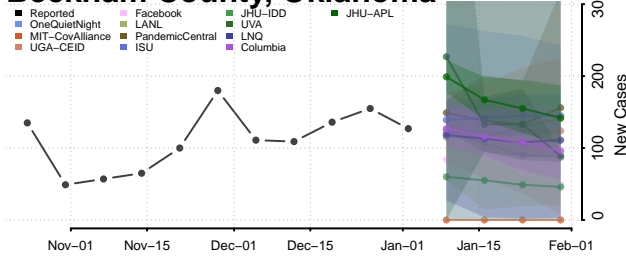

Wood County, Ohio

Wyandot County, Ohio

Oklahoma

Adair County, Oklahoma

Alfalfa County, Oklahoma

Atoka County, Oklahoma

Beaver County, Oklahoma

Beckham County, Oklahoma