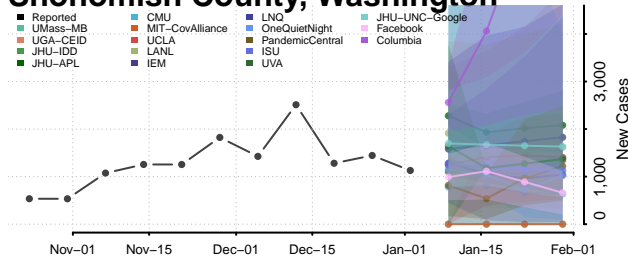

Spokane County, Washington

Stevens County, Washington

Thurston County, Washington

Wahkiakum County, Washington

Walla Walla County, Washington

Whatcom County, Washington

Whitman County, Washington

Yakima County, Washington