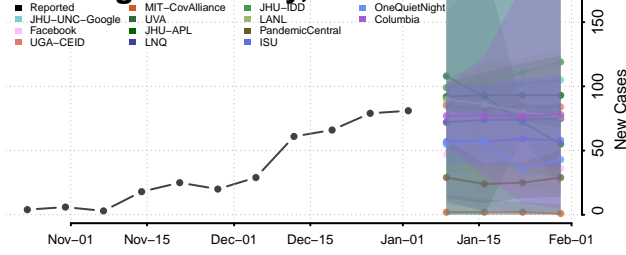

Bennington County, Vermont