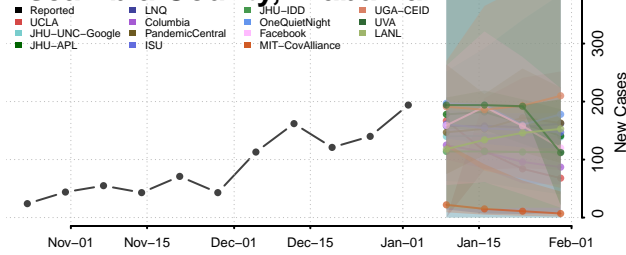

Dale County, Alabama

Dallas County, Alabama

DeKalb County, Alabama

Elmore County, Alabama

Escambia County, Alabama

Etowah County, Alabama

Fayette County, Alabama

Franklin County, Alabama