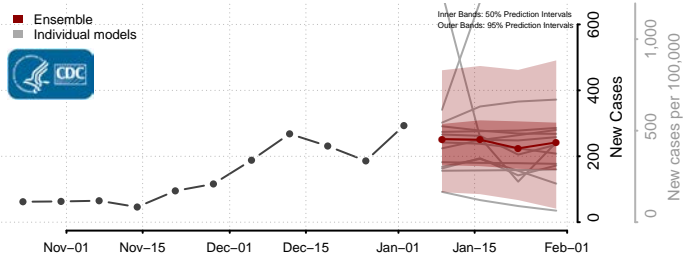

Newton County, Mississippi

Noxubee County, Mississippi

Oktibbeha County, Mississippi

Panola County, Mississippi

Pearl River County, Mississippi

Perry County, Mississippi

Pike County, Mississippi

Pontotoc County, Mississippi