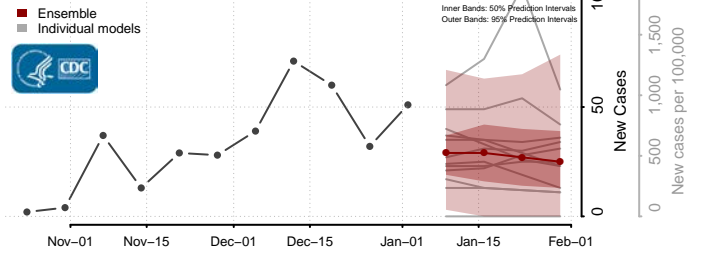

Charles City County, Virginia

Charlotte County, Virginia

Charlottesville County, Virginia

Chesapeake County, Virginia

Chesterfield County, Virginia

Clarke County, Virginia

Colonial Heights County, Virginia

Covington County, Virginia