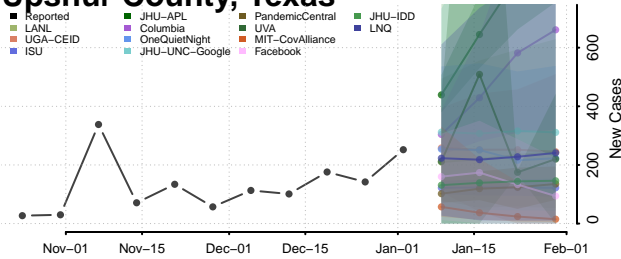

Travis County, Texas

Trinity County, Texas

Tyler County, Texas

Upshur County, Texas

Upton County, Texas

Uvalde County, Texas

Val Verde County, Texas

Van Zandt County, Texas