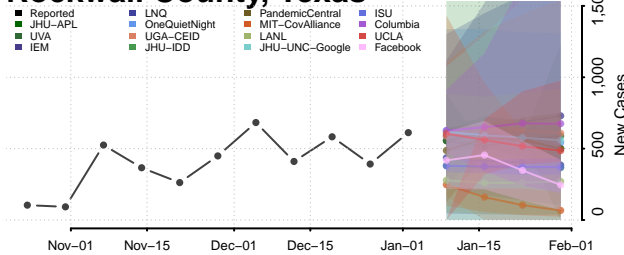

Rockwall County, Texas