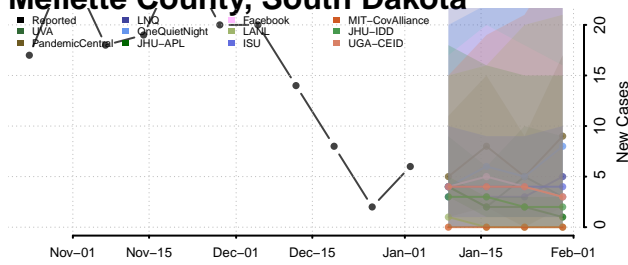

Mellette County, South Dakota