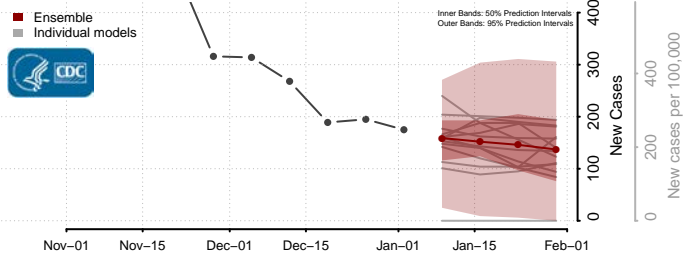

Portage County, Wisconsin