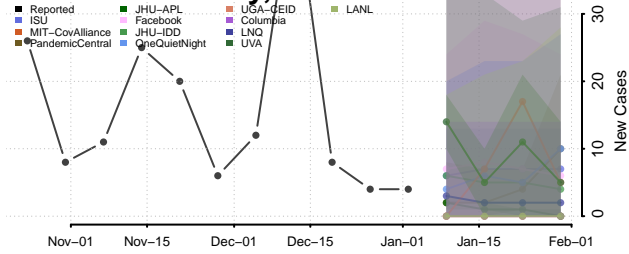

McIntosh County, North Dakota