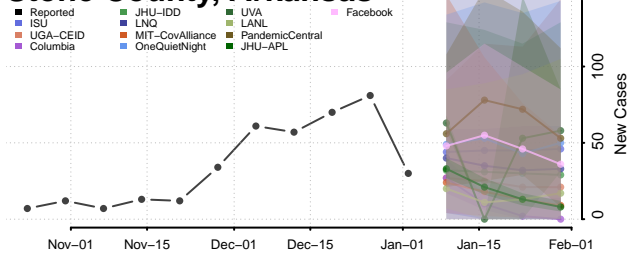

Sevier County, Arkansas

Sharp County, Arkansas

St. Francis County, Arkansas

Stone County, Arkansas

Union County, Arkansas

Van Buren County, Arkansas

Washington County, Arkansas

White County, Arkansas