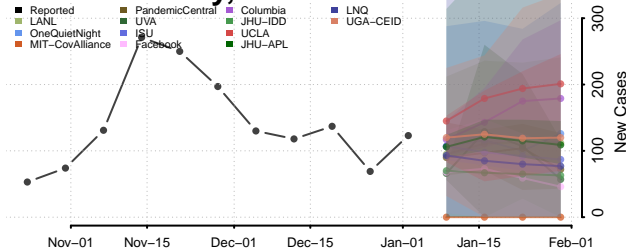

Barton County, Kansas