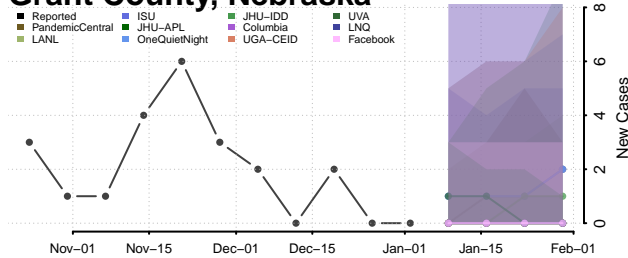

Furnas County, Nebraska

Gage County, Nebraska

Garden County, Nebraska

Garfield County, Nebraska

Gosper County, Nebraska

Grant County, Nebraska

Greeley County, Nebraska

Hall County, Nebraska