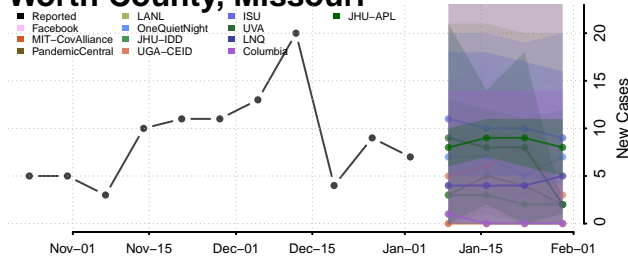

Worth County, Missouri