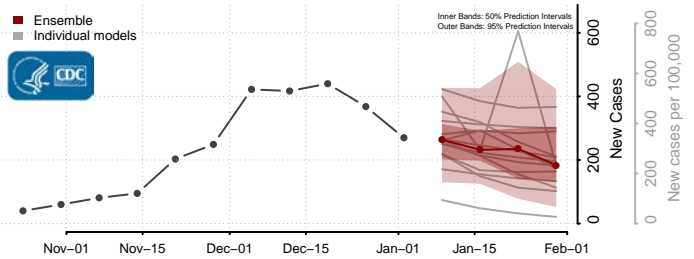

Trinity County, California

Tulare County, California

Tuolumne County, California

Ventura County, California

Yolo County, California

Yuba County, California

Colorado*

*New weekly cases may decrease in this location over the next four weeks. For these locations, the ensemble forecast indicates a probability of 0.75 or greater that fewer cases will be reported in week four of the forecast than in the last reported week.