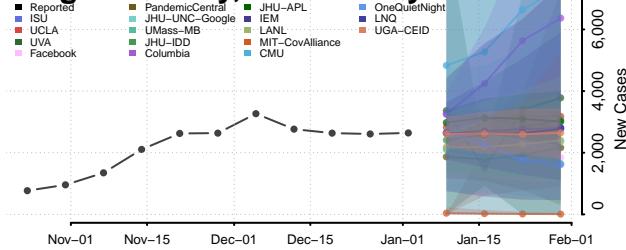

Bergen County, New Jersey