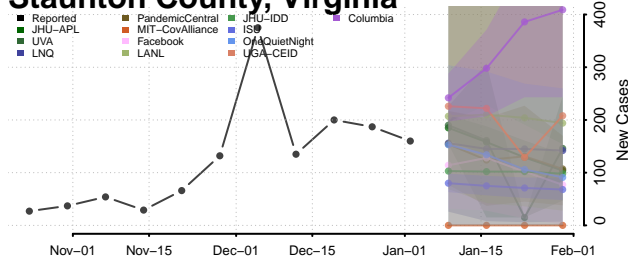

Staunton County, Virginia