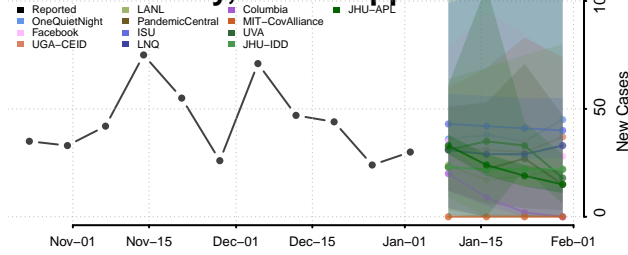

Carroll County, Mississippi