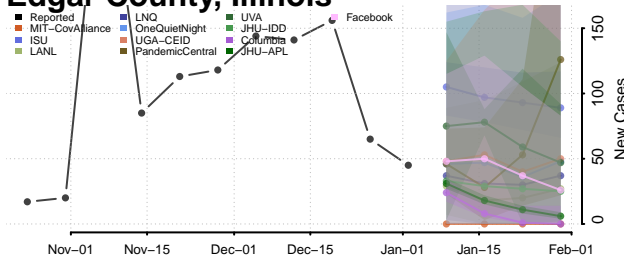

Cook County, Illinois

Crawford County, Illinois

Cumberland County, Illinois

De Witt County, Illinois

DeKalb County, Illinois

Douglas County, Illinois

DuPage County, Illinois

Edgar County, Illinois