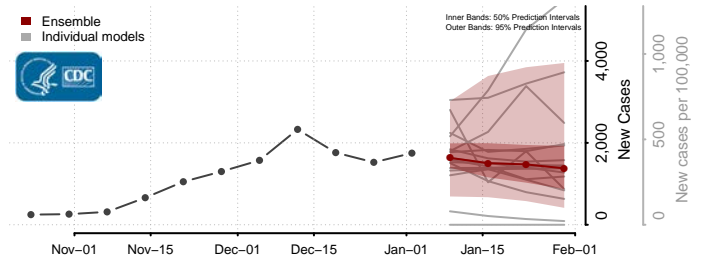

White Pine County, Nevada

New Hampshire

Belknap County, New Hampshire

Carroll County, New Hampshire

Cheshire County, New Hampshire

Coos County, New Hampshire

Grafton County, New Hampshire

Hillsborough County, New Hampshire