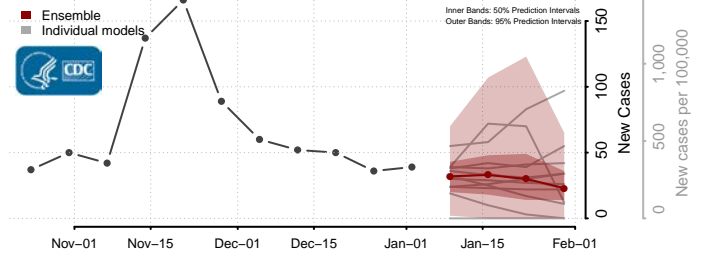

Lyon County, Iowa