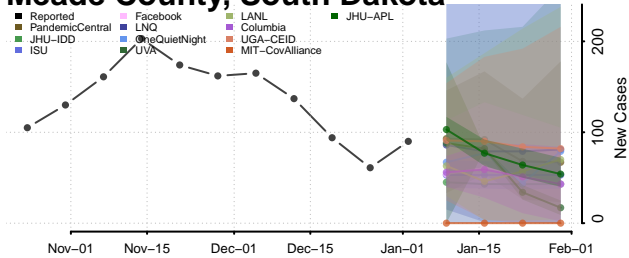

Meade County, South Dakota