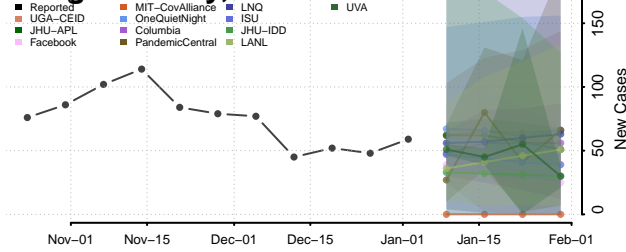

Osage County, Missouri