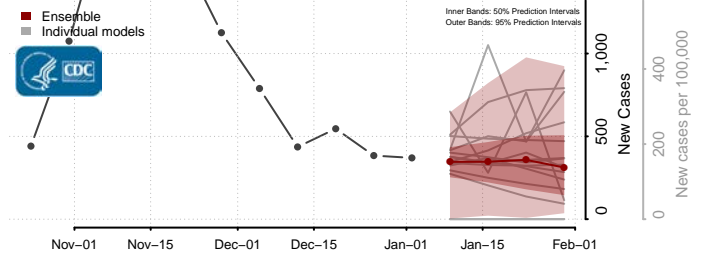

Johnson County, Iowa

Jones County, Iowa

Keokuk County, Iowa

Kossuth County, Iowa

Lee County, Iowa

Linn County, Iowa

Louisa County, Iowa

Lucas County, Iowa