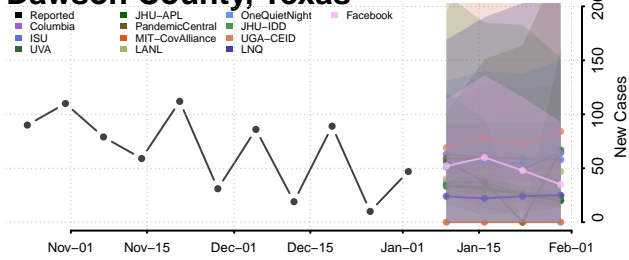

Dawson County, Texas