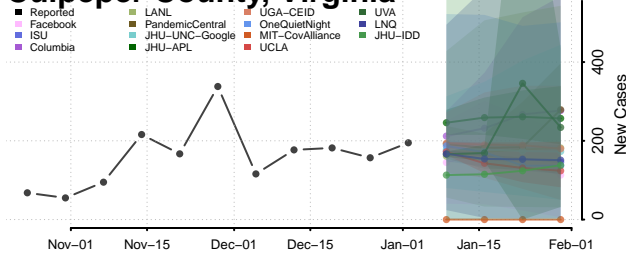

Culpeper County, Virginia