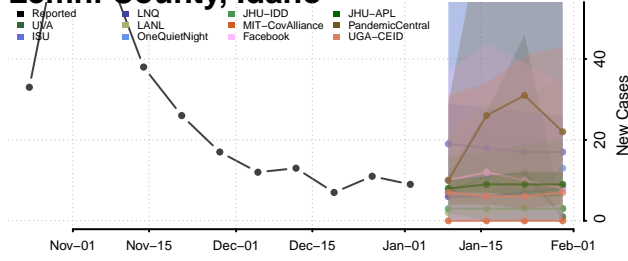

Latah County, Idaho

Lemhi County, Idaho

Lewis County, Idaho

Lincoln County, Idaho

Madison County, Idaho

Minidoka County, Idaho

Nez Perce County, Idaho

Oneida County, Idaho