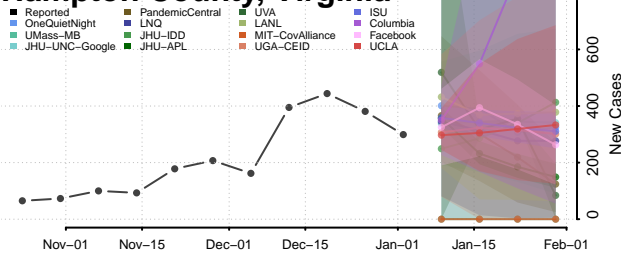

Hampton County, Virginia