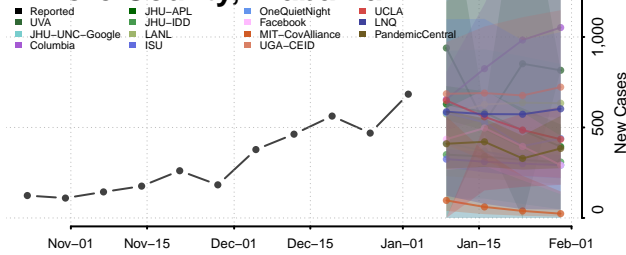

Dale County, Alabama

Dallas County, Alabama

DeKalb County, Alabama

Elmore County, Alabama

Escambia County, Alabama

Etowah County, Alabama

Fayette County, Alabama

Franklin County, Alabama