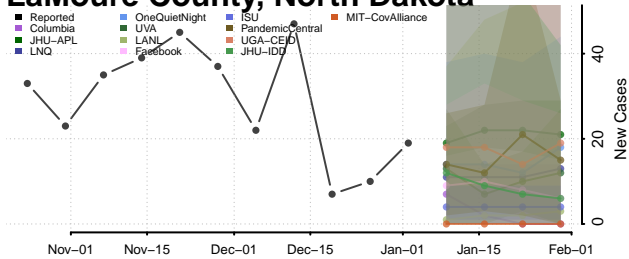

Grand Forks County, North Dakota

Grant County, North Dakota

Griggs County, North Dakota

Hettinger County, North Dakota

Kidder County, North Dakota

LaMoure County, North Dakota

Logan County, North Dakota

McHenry County, North Dakota