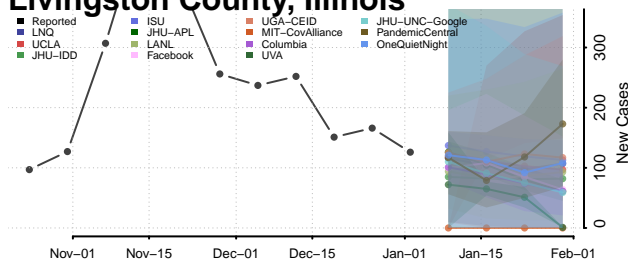

Logan County, Illinois

Macon County, Illinois

Macoupin County, Illinois

Madison County, Illinois

Marion County, Illinois

Marshall County, Illinois

Mason County, Illinois

Massac County, Illinois