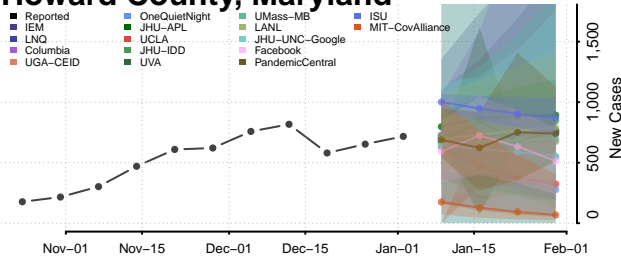

Frederick County, Maryland

Garrett County, Maryland

Harford County, Maryland

Howard County, Maryland

Kent County, Maryland

Montgomery County, Maryland

Prince George's County, Maryland

Queen Anne's County, Maryland