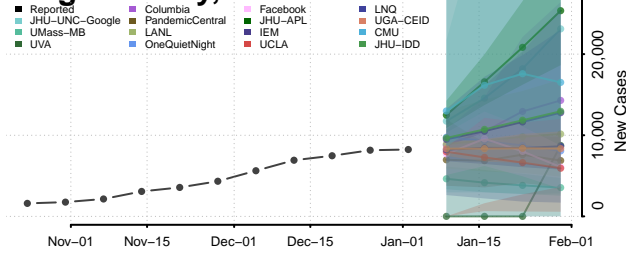

Kings County, New York