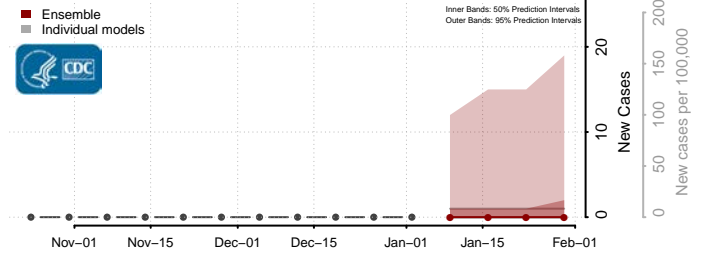

Juab County, Utah