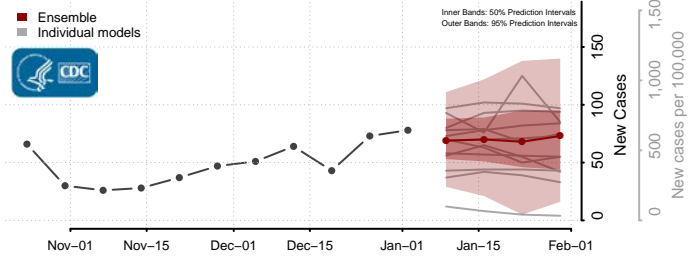

Warren County, Mississippi

Washington County, Mississippi

Wayne County, Mississippi

Webster County, Mississippi

Wilkinson County, Mississippi

Winston County, Mississippi

Yalobusha County, Mississippi

Yazoo County, Mississippi