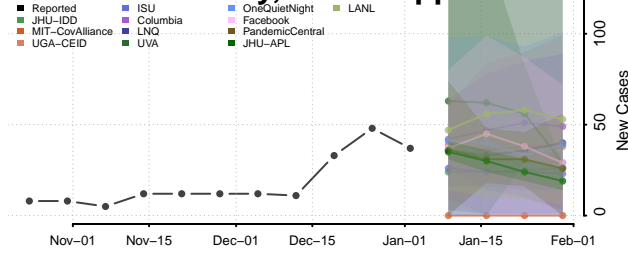

Claiborne County, Mississippi