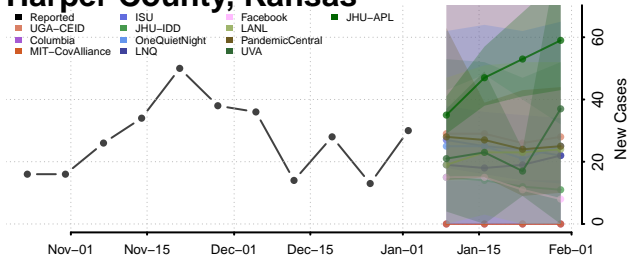

Gove County, Kansas

Graham County, Kansas

Grant County, Kansas

Gray County, Kansas

Greeley County, Kansas

Greenwood County, Kansas

Hamilton County, Kansas

Harper County, Kansas