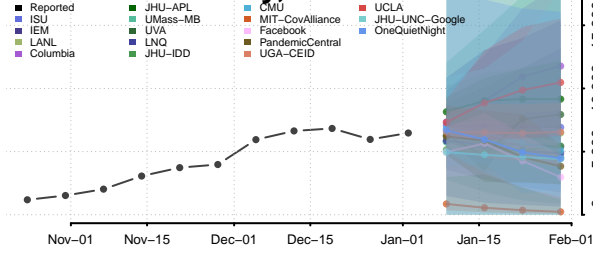

Middlesex County, Massachusetts