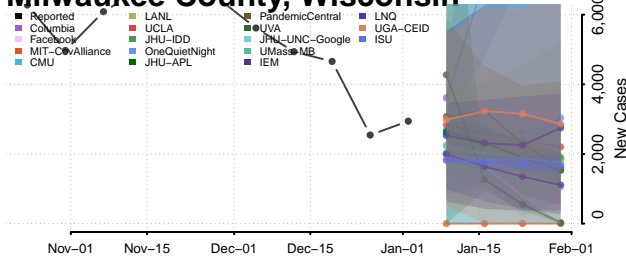

Monroe County, Wisconsin

Oconto County, Wisconsin

Oneida County, Wisconsin

Outagamie County, Wisconsin

Ozaukee County, Wisconsin

Pepin County, Wisconsin

Pierce County, Wisconsin

Polk County, Wisconsin