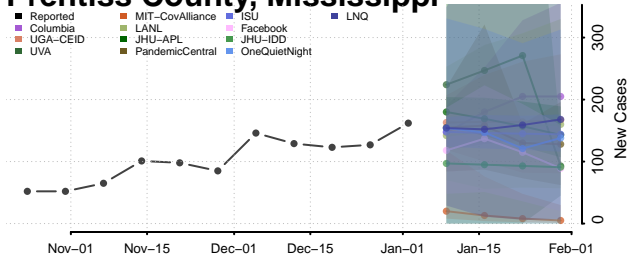

Prentiss County, Mississippi