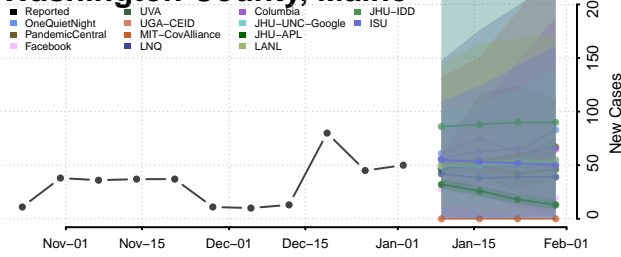

Sagadahoc County, Maine

Somerset County, Maine

Waldo County, Maine

Washington County, Maine

York County, Maine

Maryland

Allegany County, Maryland

Anne Arundel County, Maryland