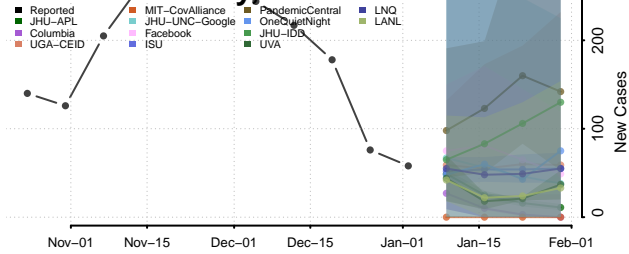

Beltrami County, Minnesota

*New weekly cases may decrease in this location over the next four weeks. For these locations, the ensemble forecast indicates a probability of 0.75 or greater that fewer cases will be reported in week four of the forecast than in the last reported week.