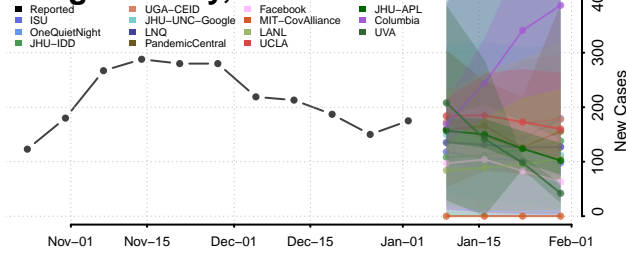

Dodge County, Nebraska