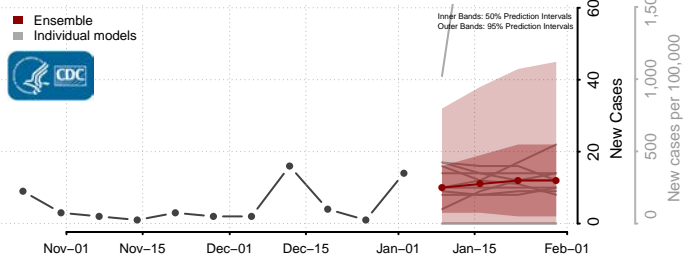

Stokes County, North Carolina

Surry County, North Carolina

Swain County, North Carolina

Transylvania County, North Carolina

Tyrrell County, North Carolina

Union County, North Carolina

Vance County, North Carolina