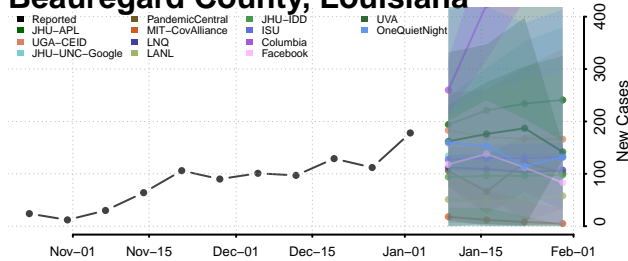

Woodford County, Kentucky

Louisiana

Acadia County, Louisiana

Allen County, Louisiana

Ascension County, Louisiana

Assumption County, Louisiana

Avoyelles County, Louisiana

Beauregard County, Louisiana