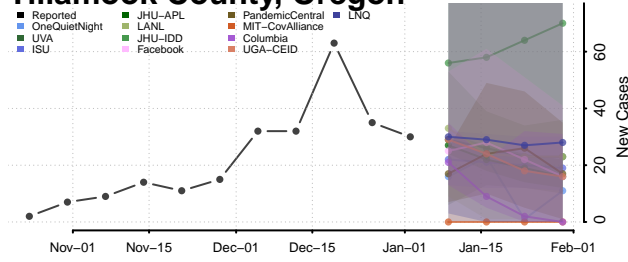

Linn County, Oregon

Malheur County, Oregon

Marion County, Oregon

Morrow County, Oregon

Multnomah County, Oregon

Polk County, Oregon

Sherman County, Oregon

Tillamook County, Oregon