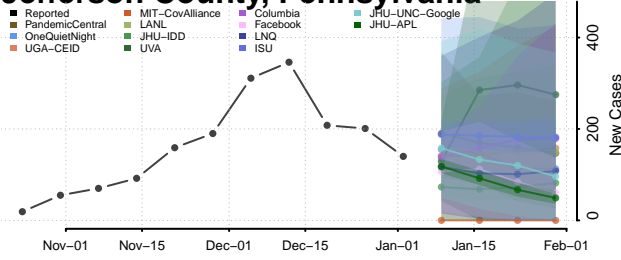

Jefferson County, Pennsylvania