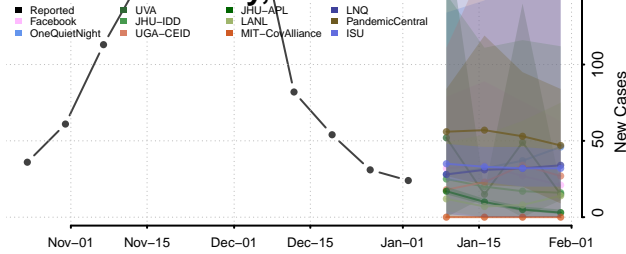

Crawford County, Wisconsin