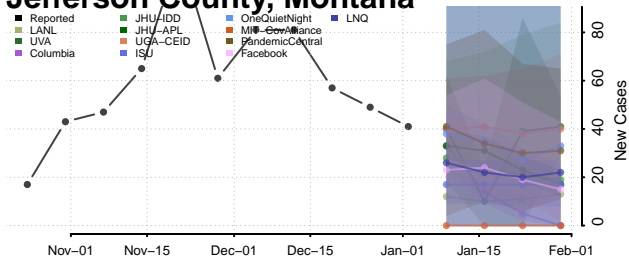

Jefferson County, Montana