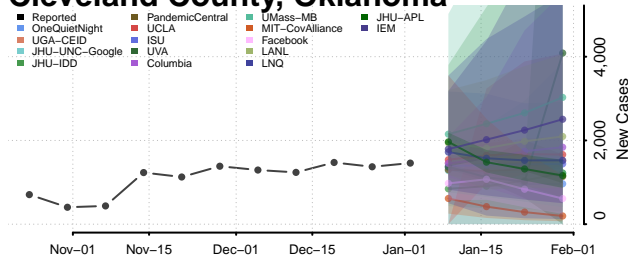

Cleveland County, Oklahoma