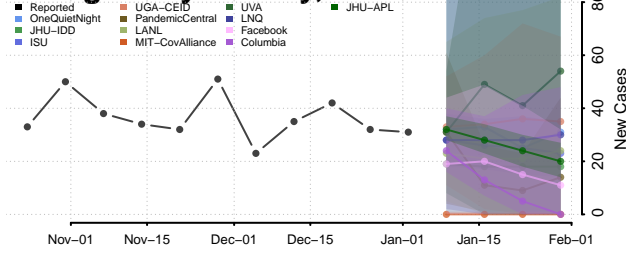

Montgomery County, Missouri