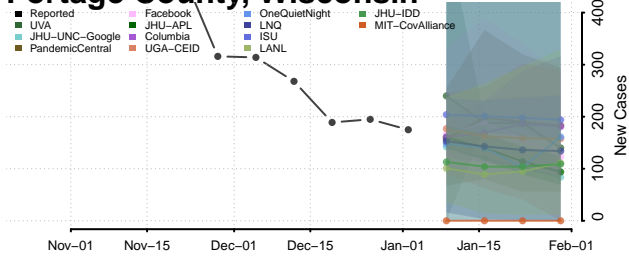

Portage County, Wisconsin