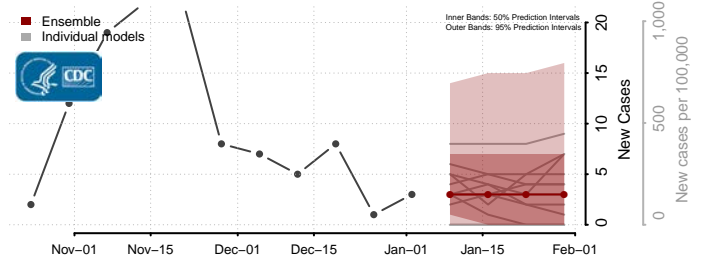

Jerauld County, South Dakota