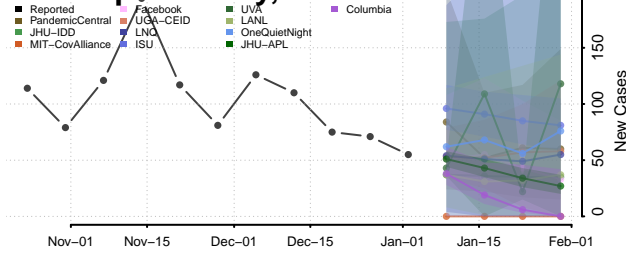

Randolph County, Missouri