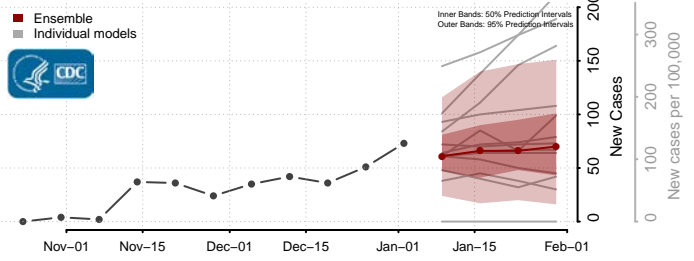

Franklin County, Vermont

Grand Isle County, Vermont

Lamoille County, Vermont

Orange County, Vermont

Orleans County, Vermont

Rutland County, Vermont

Washington County, Vermont

Windham County, Vermont