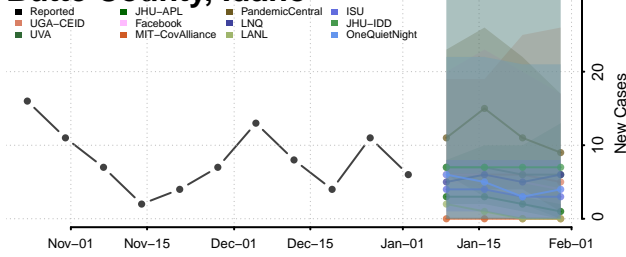

Benewah County, Idaho

Bingham County, Idaho

Blaine County, Idaho

Boise County, Idaho

Bonner County, Idaho

Bonneville County, Idaho

Boundary County, Idaho

Butte County, Idaho