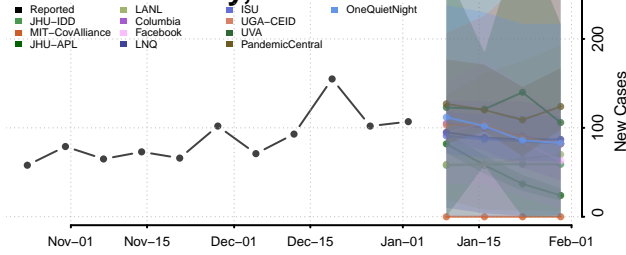

Marion County, Alabama

Marshall County, Alabama

Mobile County, Alabama

Monroe County, Alabama

Montgomery County, Alabama

Morgan County, Alabama

Perry County, Alabama

Pickens County, Alabama

Pike County, Alabama

Randolph County, Alabama

Russell County, Alabama

Shelby County, Alabama

St. Clair County, Alabama

Sumter County, Alabama

Talladega County, Alabama

Tallapoosa County, Alabama