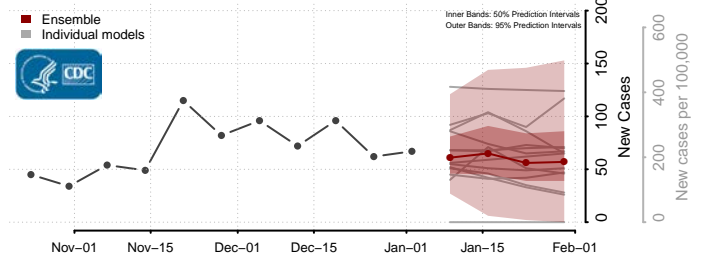

Winona County, Minnesota

Wright County, Minnesota

Yellow Medicine County, Minnesota

Mississippi

Adams County, Mississippi

Alcorn County, Mississippi

Amite County, Mississippi

Attala County, Mississippi