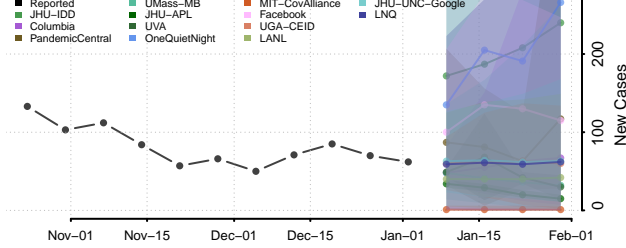

Hawaii County, Hawaii