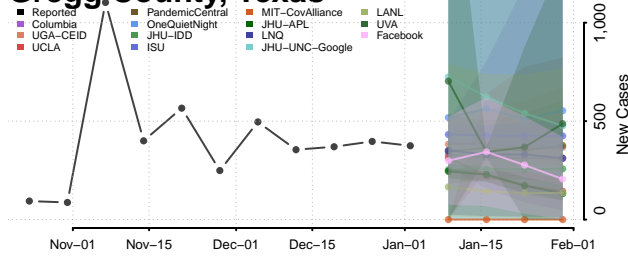

Gregg County, Texas