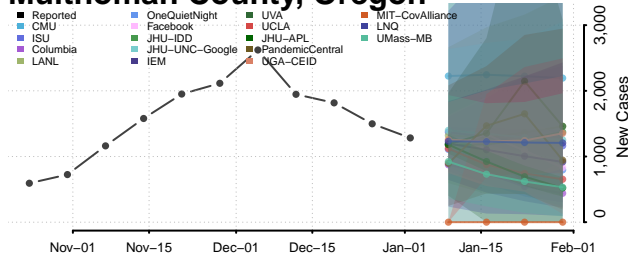

Linn County, Oregon

Malheur County, Oregon

Marion County, Oregon

Morrow County, Oregon

Multnomah County, Oregon

Polk County, Oregon

Sherman County, Oregon

Tillamook County, Oregon