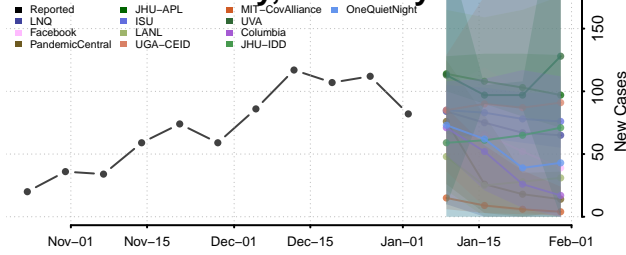

Allen County, Kentucky

Anderson County, Kentucky

Ballard County, Kentucky

Barren County, Kentucky

Bath County, Kentucky

Bell County, Kentucky

Boone County, Kentucky

Bourbon County, Kentucky