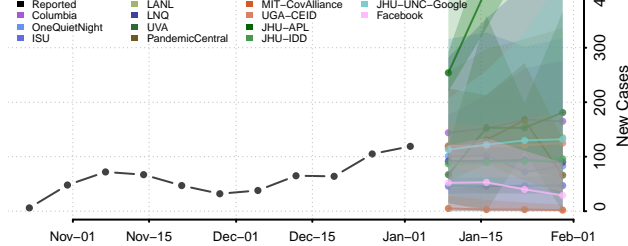

White Pine County, Nevada

New Hampshire

Belknap County, New Hampshire

Carroll County, New Hampshire

Cheshire County, New Hampshire

Coos County, New Hampshire

Grafton County, New Hampshire

Hillsborough County, New Hampshire