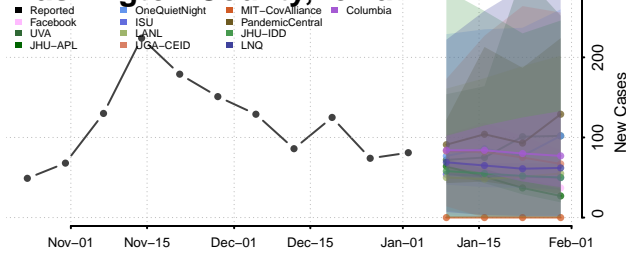

Washington County, Iowa