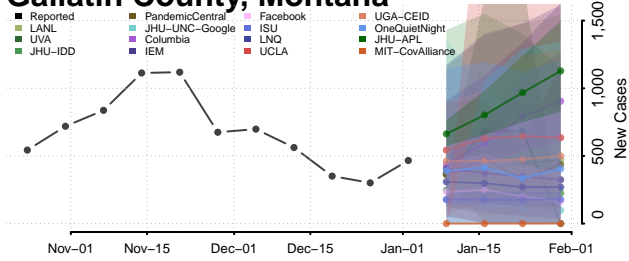

Deer Lodge County, Montana

Fallon County, Montana

Fergus County, Montana

Flathead County, Montana

Gallatin County, Montana

Garfield County, Montana

Glacier County, Montana

Golden Valley County, Montana