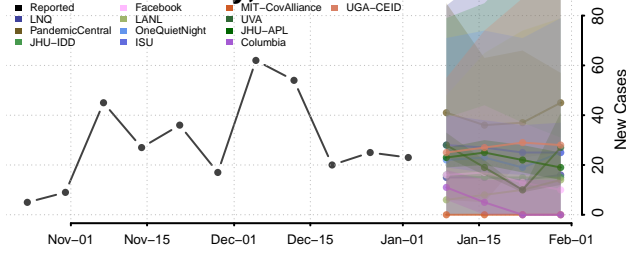

Logan County, Nebraska

Loup County, Nebraska

Madison County, Nebraska

McPherson County, Nebraska

Merrick County, Nebraska

Morrill County, Nebraska

Nance County, Nebraska

Nemaha County, Nebraska