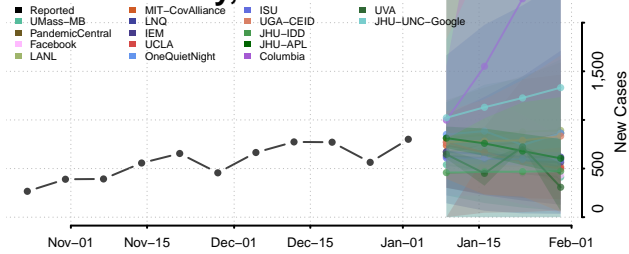

Brazos County, Texas