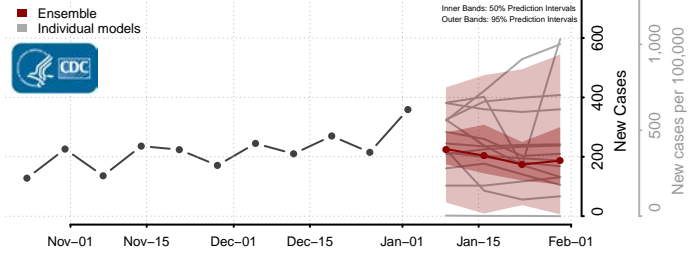

Pike County, Kentucky