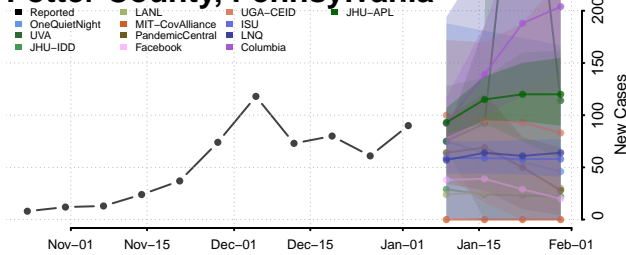

Potter County, Pennsylvania