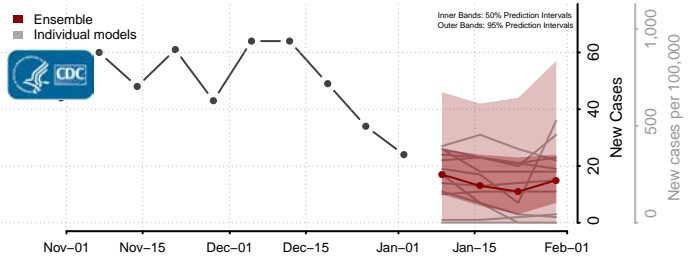

Benson County, North Dakota