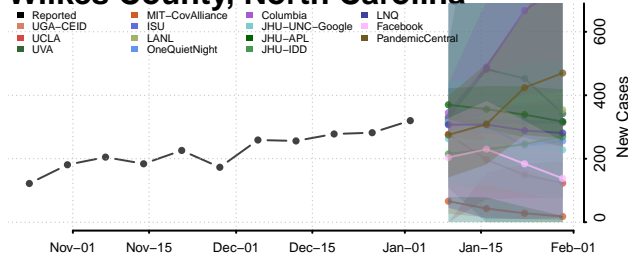

Wake County, North Carolina

Warren County, North Carolina

Washington County, North Carolina

Watauga County, North Carolina

Wayne County, North Carolina

Wilkes County, North Carolina

Wilson County, North Carolina