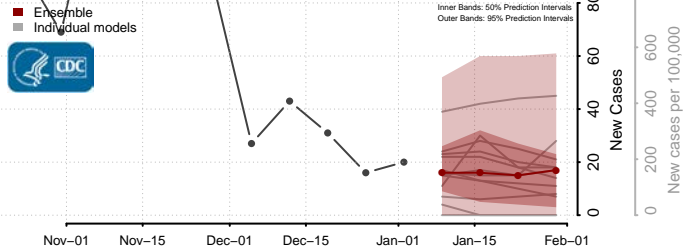

Mountrail County, North Dakota