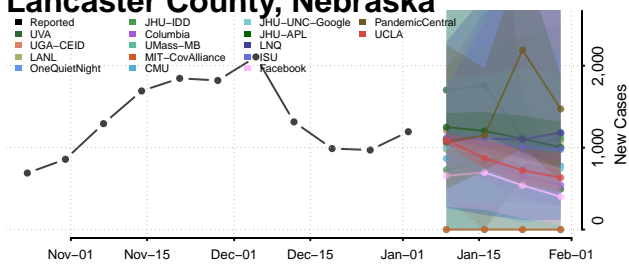

Johnson County, Nebraska

Kearney County, Nebraska

Keith County, Nebraska

Keya Paha County, Nebraska

Kimball County, Nebraska

Knox County, Nebraska

Lancaster County, Nebraska

Lincoln County, Nebraska