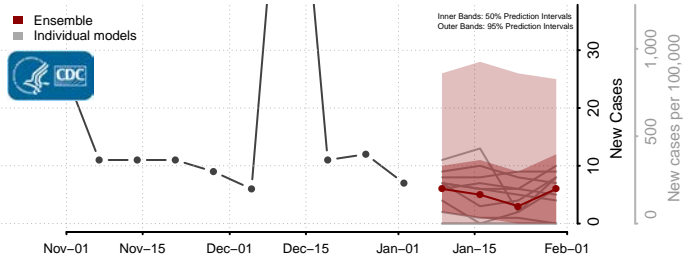

Bowman County, North Dakota