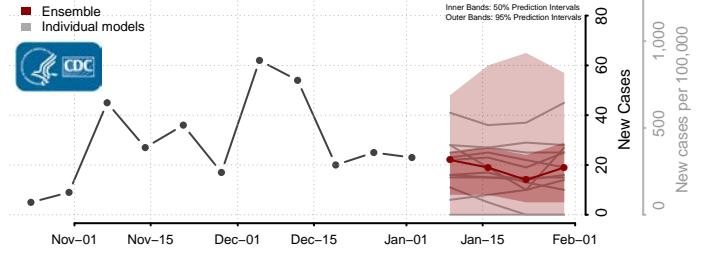

Logan County, Nebraska

Loup County, Nebraska

Madison County, Nebraska

McPherson County, Nebraska

Merrick County, Nebraska

Morrill County, Nebraska

Nance County, Nebraska

Nemaha County, Nebraska