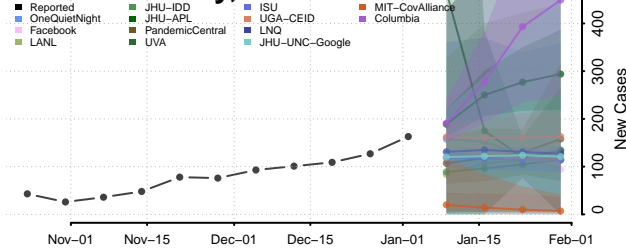

Bertie County, North Carolina

Bladen County, North Carolina

Brunswick County, North Carolina

Buncombe County, North Carolina

Burke County, North Carolina

Cabarrus County, North Carolina

Caldwell County, North Carolina