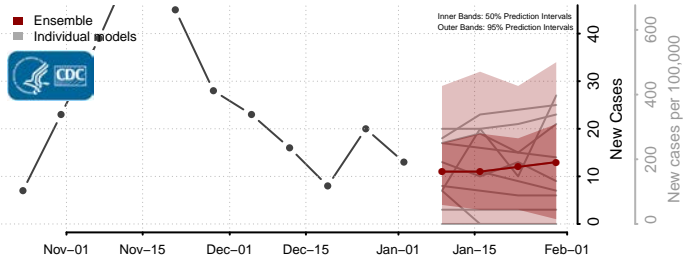

Clark County, Missouri