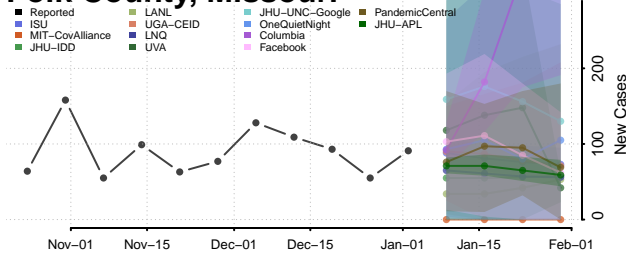

Pettis County, Missouri

Phelps County, Missouri

Pike County, Missouri

Platte County, Missouri

Polk County, Missouri

Pulaski County, Missouri

Putnam County, Missouri

Ralls County, Missouri