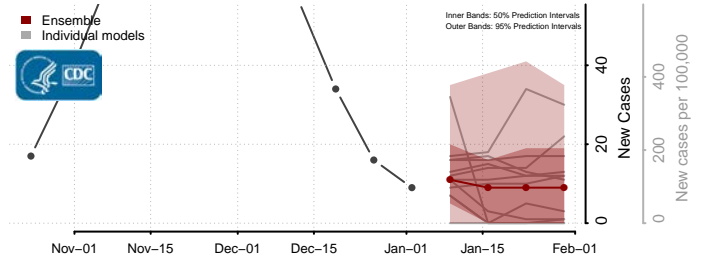

Scott County, Minnesota

Sherburne County, Minnesota

Sibley County, Minnesota

St. Louis County, Minnesota

Stearns County, Minnesota

Steele County, Minnesota

Stevens County, Minnesota

Swift County, Minnesota