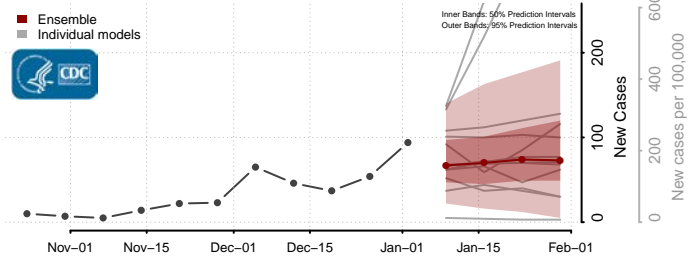

Franklin County, Vermont

Grand Isle County, Vermont

Lamoille County, Vermont

Orange County, Vermont

Orleans County, Vermont

Rutland County, Vermont

Washington County, Vermont

Windham County, Vermont