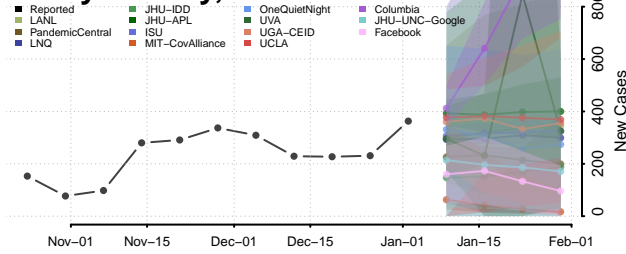

Dewey County, Oklahoma

Ellis County, Oklahoma

Garfield County, Oklahoma

Garvin County, Oklahoma

Grady County, Oklahoma

Grant County, Oklahoma

Greer County, Oklahoma

Harmon County, Oklahoma