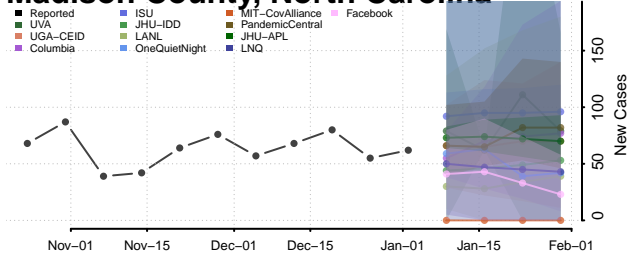

Madison County, North Carolina