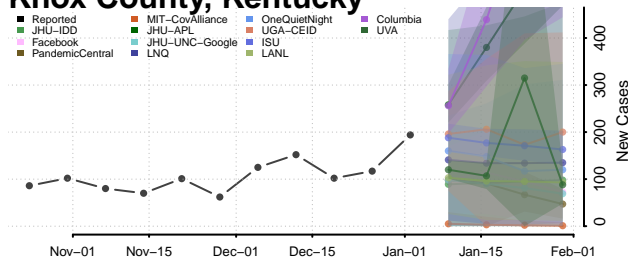

Johnson County, Kentucky

Kenton County, Kentucky

Knott County, Kentucky

Knox County, Kentucky

Larue County, Kentucky

Laurel County, Kentucky

Lawrence County, Kentucky

Lee County, Kentucky