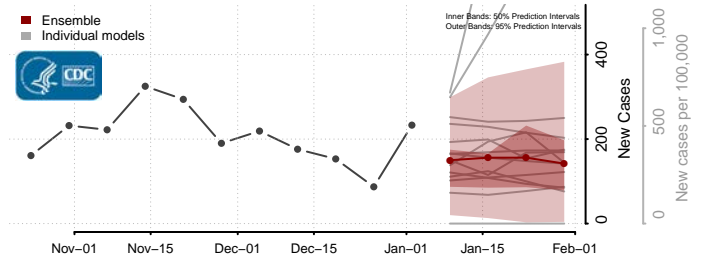

Nelson County, Kentucky