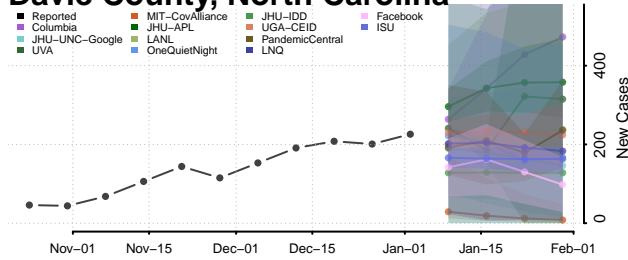

Davie County, North Carolina