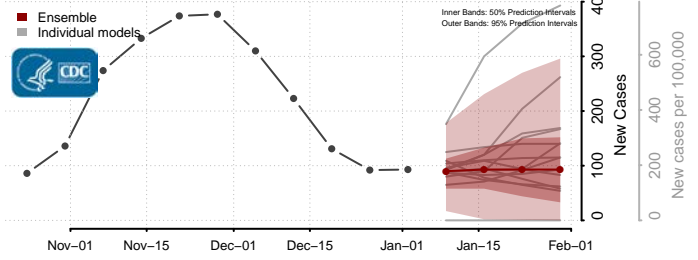

Winona County, Minnesota