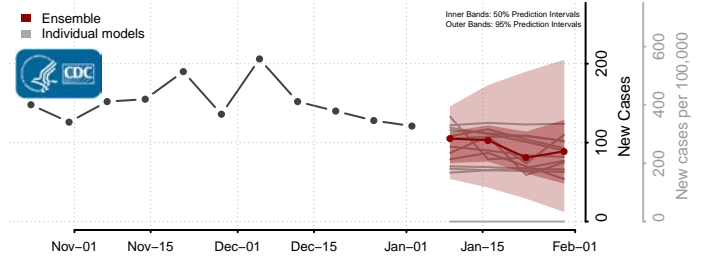

Green County, Wisconsin