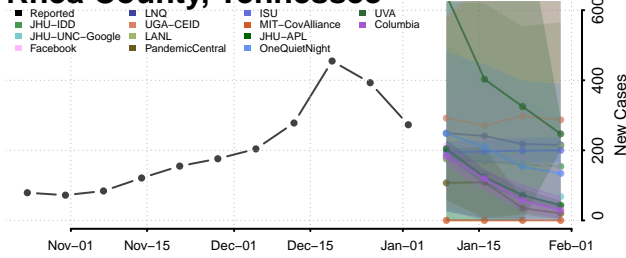

Pickett County, Tennessee

Polk County, Tennessee

Putnam County, Tennessee

Rhea County, Tennessee

Roane County, Tennessee

Robertson County, Tennessee

Rutherford County, Tennessee

Scott County, Tennessee