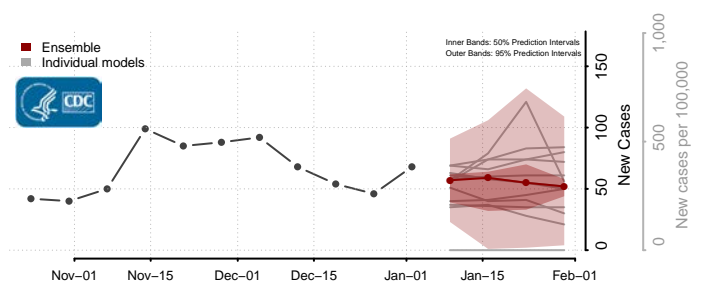

Andrew County, Missouri