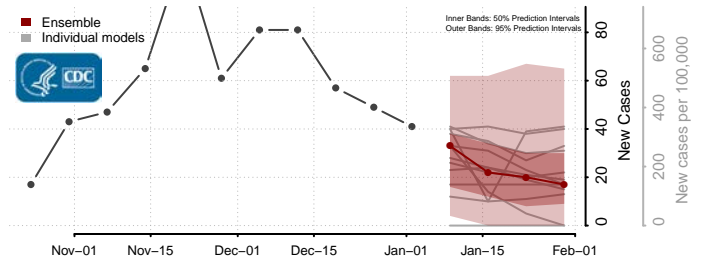

Jefferson County, Montana