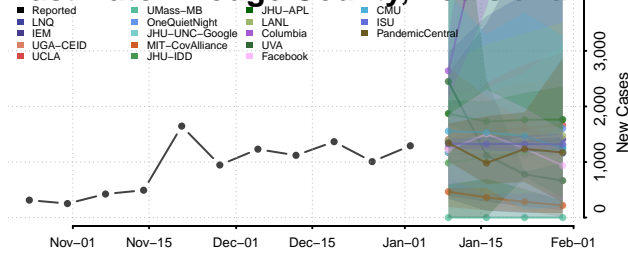

East Baton Rouge County, Louisiana