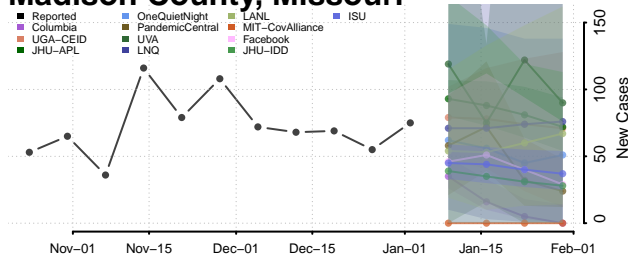

Madison County, Missouri