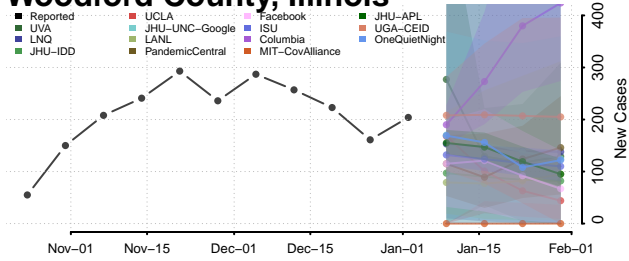

Woodford County, Illinois