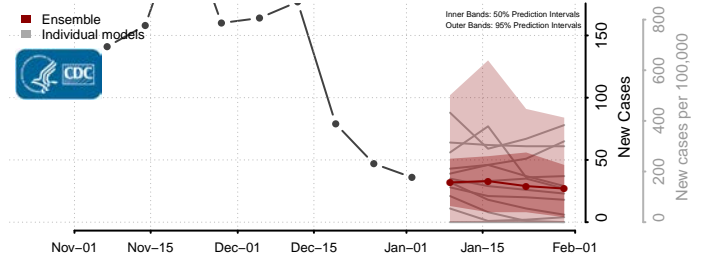

Taylor County, Wisconsin