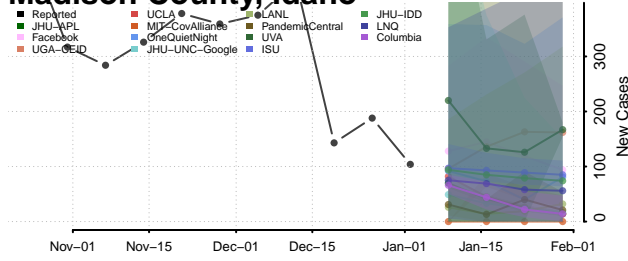

Latah County, Idaho

Lemhi County, Idaho

Lewis County, Idaho

Lincoln County, Idaho

Madison County, Idaho

Minidoka County, Idaho

Nez Perce County, Idaho

Oneida County, Idaho