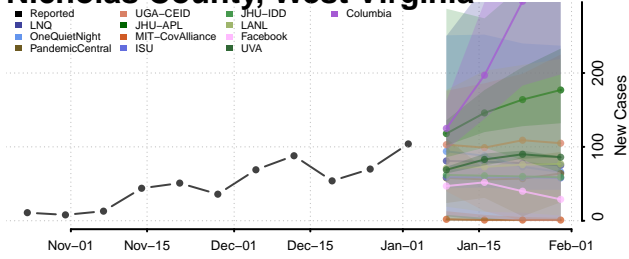

Nicholas County, West Virginia