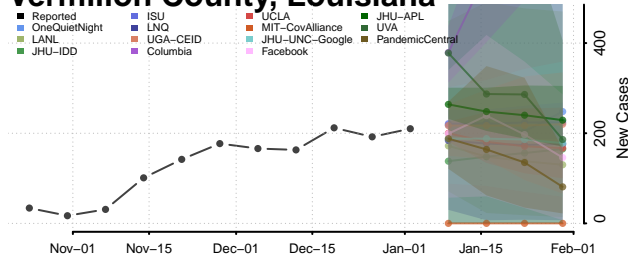

Tangipahoa County, Louisiana

Tensas County, Louisiana

Terrebonne County, Louisiana

Union County, Louisiana

Vermilion County, Louisiana

Vernon County, Louisiana

Washington County, Louisiana

Webster County, Louisiana