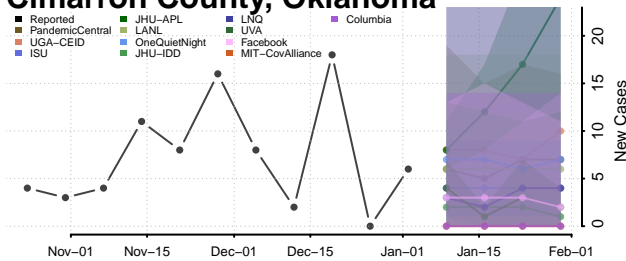

Blaine County, Oklahoma

Bryan County, Oklahoma

Caddo County, Oklahoma

Canadian County, Oklahoma

Carter County, Oklahoma

Cherokee County, Oklahoma

Choctaw County, Oklahoma

Cimarron County, Oklahoma