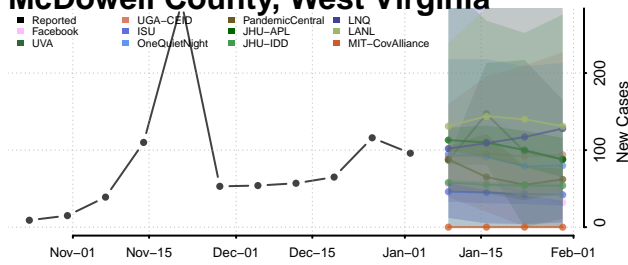

McDowell County, West Virginia