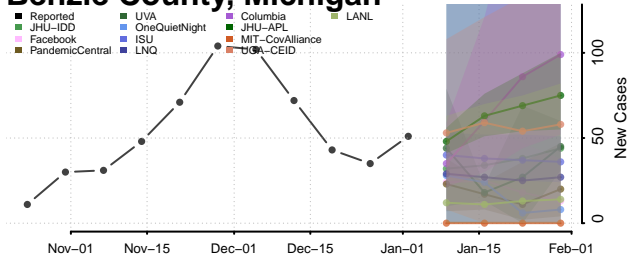

Benzie County, Michigan