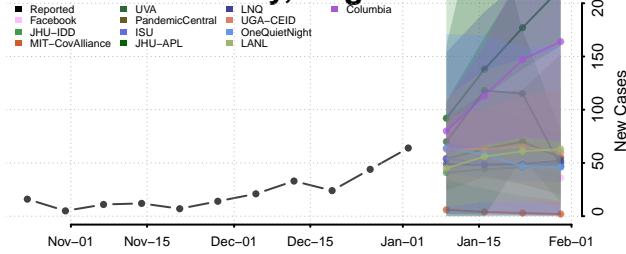

Brunswick County, Virginia