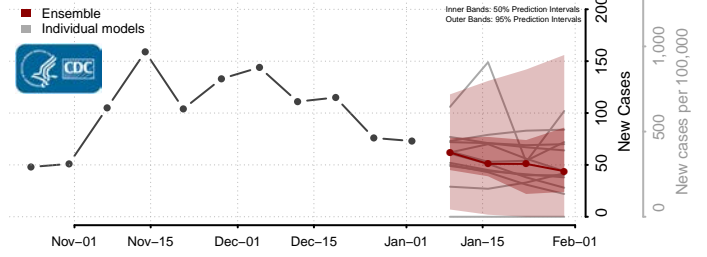

Bond County, Illinois