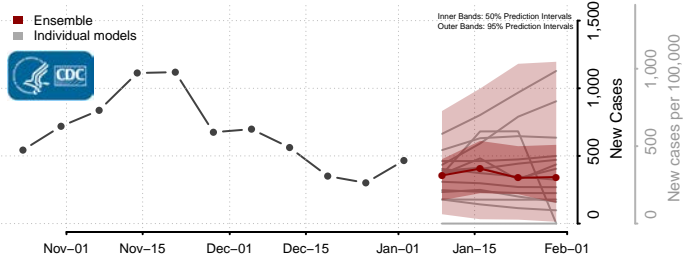

Deer Lodge County, Montana

Fallon County, Montana

Fergus County, Montana

Flathead County, Montana

Gallatin County, Montana

Garfield County, Montana

Glacier County, Montana

Golden Valley County, Montana