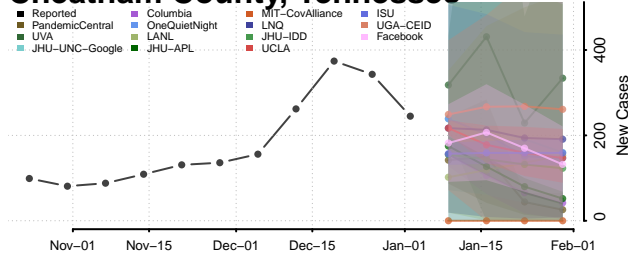

Cheatham County, Tennessee