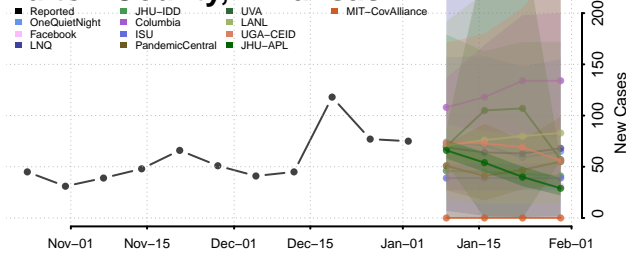

Dallas County, Arkansas

Desha County, Arkansas

Drew County, Arkansas

Faulkner County, Arkansas

Franklin County, Arkansas

Fulton County, Arkansas

Garland County, Arkansas

Grant County, Arkansas