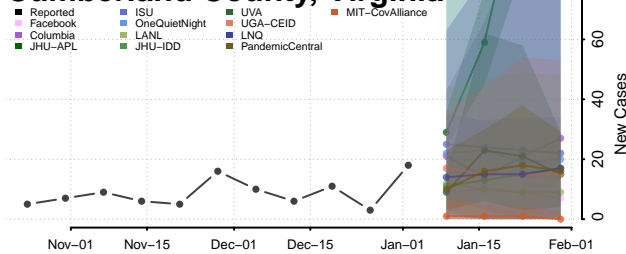

Cumberland County, Virginia