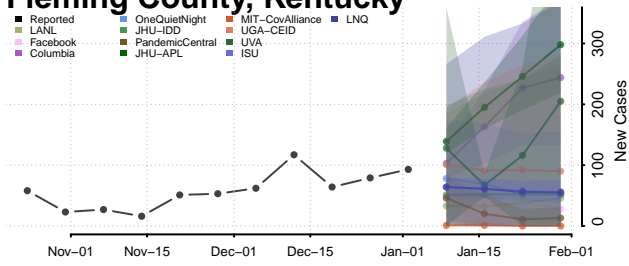

Fleming County, Kentucky