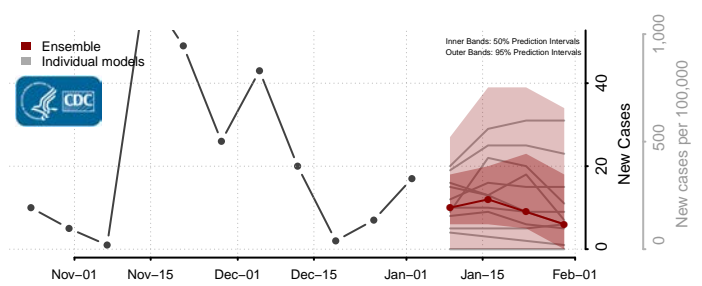

Lincoln County, Nevada