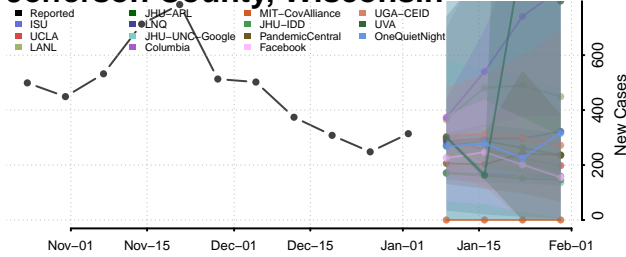

Jefferson County, Wisconsin