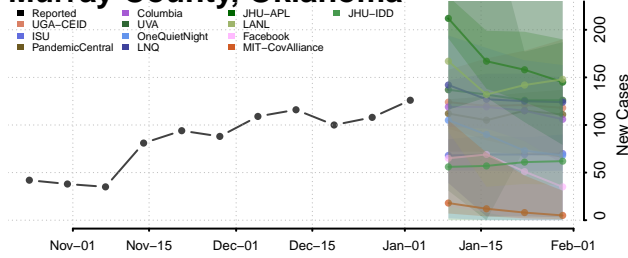

Murray County, Oklahoma