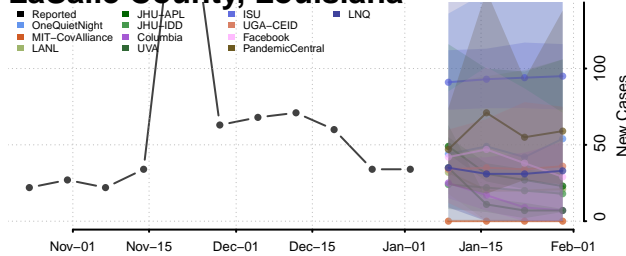

LaSalle County, Louisiana