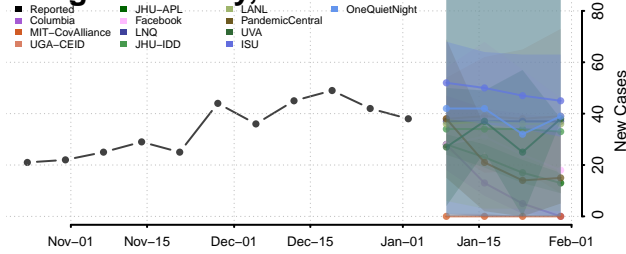

DeKalb County, Missouri

Dent County, Missouri

Douglas County, Missouri

Dunklin County, Missouri

Franklin County, Missouri

Gasconade County, Missouri

Gentry County, Missouri

Greene County, Missouri