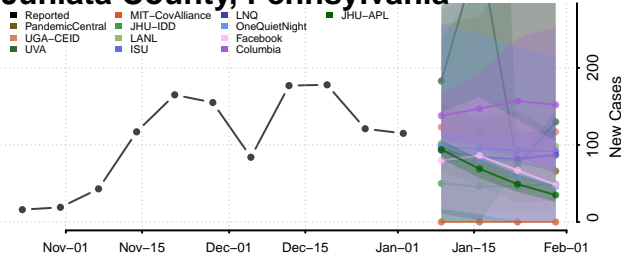

Juniata County, Pennsylvania