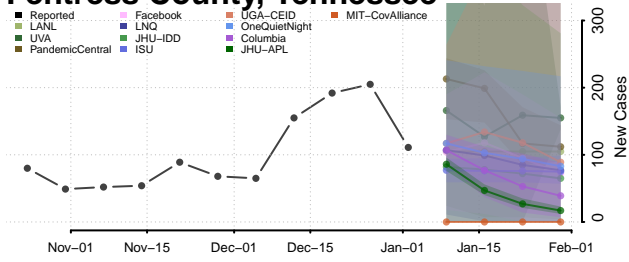

Fentress County, Tennessee