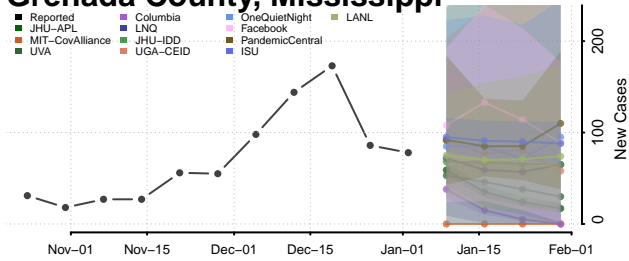

Greene County, Mississippi

Grenada County, Mississippi

Hancock County, Mississippi

Harrison County, Mississippi

Hinds County, Mississippi

Holmes County, Mississippi

Humphreys County, Mississippi

Issaquena County, Mississippi