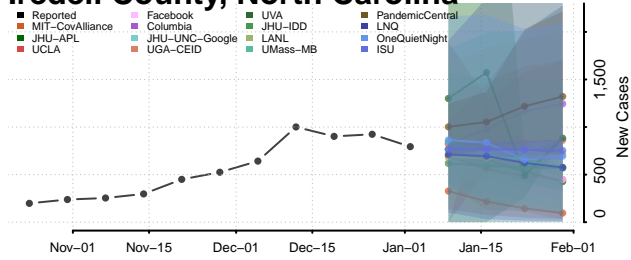

Harnett County, North Carolina

Haywood County, North Carolina

Henderson County, North Carolina

Hertford County, North Carolina

Hoke County, North Carolina

Hyde County, North Carolina

Iredell County, North Carolina