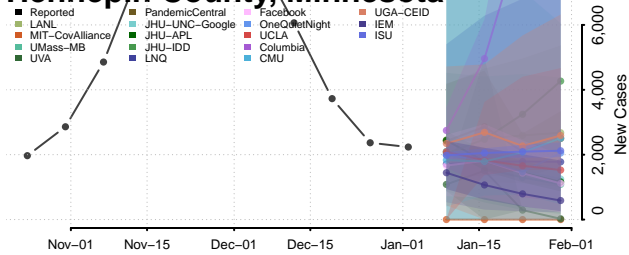

Hennepin County, Minnesota