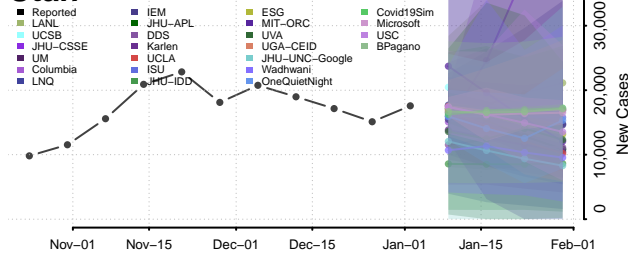

Wood County, Texas

Yoakum County, Texas

Young County, Texas

Zapata County, Texas

Zavala County, Texas

Utah