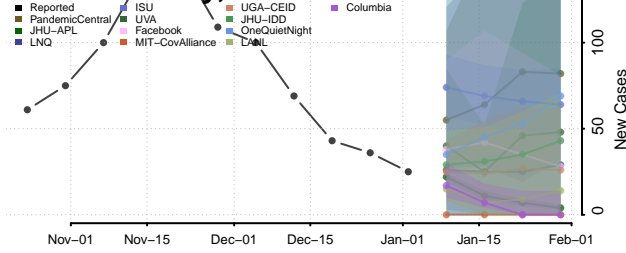

Red Willow County, Nebraska

Richardson County, Nebraska

Rock County, Nebraska

Saline County, Nebraska

Sarpy County, Nebraska

Saunders County, Nebraska

Scotts Bluff County, Nebraska

Seward County, Nebraska