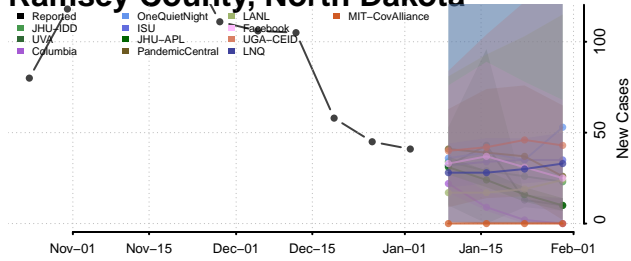

Ramsey County, North Dakota