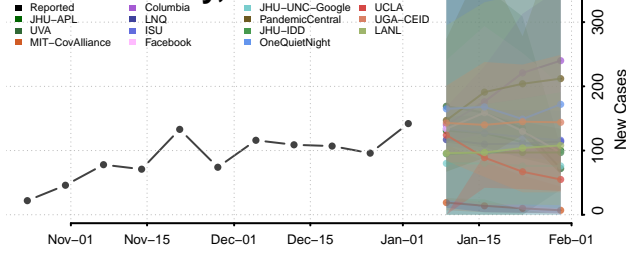

Cleburne County, Alabama

Coffee County, Alabama

Colbert County, Alabama

Conecuh County, Alabama

Coosa County, Alabama

Covington County, Alabama

Crenshaw County, Alabama

Cullman County, Alabama

Dale County, Alabama

Dallas County, Alabama

DeKalb County, Alabama

Elmore County, Alabama

Escambia County, Alabama

Etowah County, Alabama

Fayette County, Alabama

Franklin County, Alabama