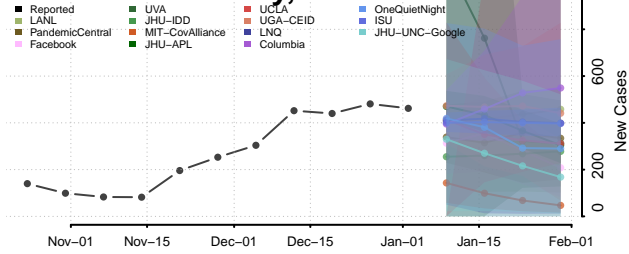

Robeson County, North Carolina

Rockingham County, North Carolina

Rowan County, North Carolina

Rutherford County, North Carolina

Sampson County, North Carolina

Scotland County, North Carolina

Stanly County, North Carolina