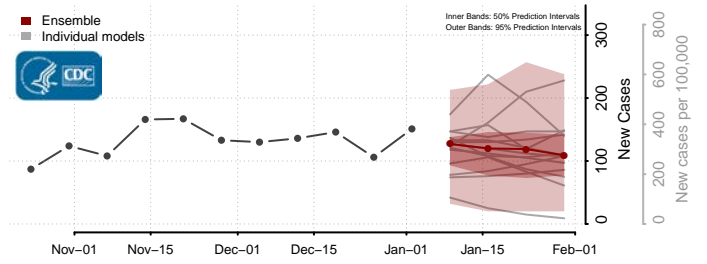

Webster County, Missouri