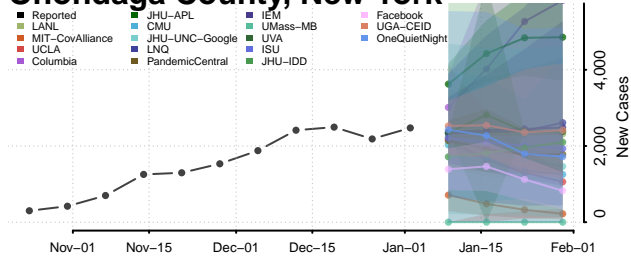

Onondaga County, New York