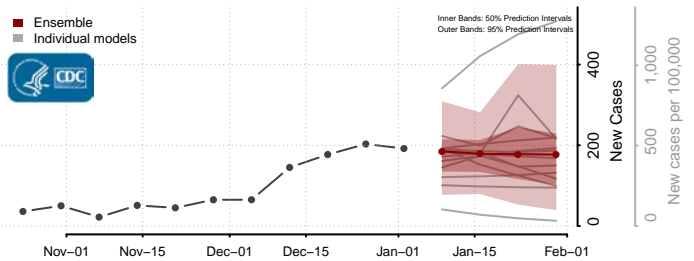

Nash County, North Carolina

New Hanover County, North Carolina

Northampton County, North Carolina

Onslow County, North Carolina

Orange County, North Carolina

Pamlico County, North Carolina

Pasquotank County, North Carolina