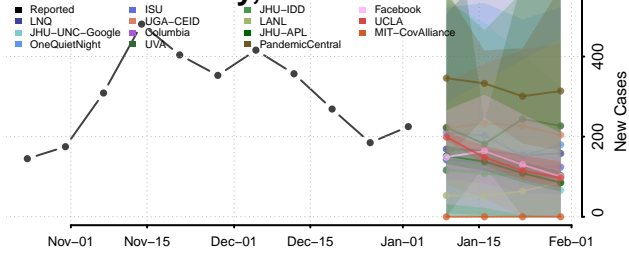

Marshall County, Indiana