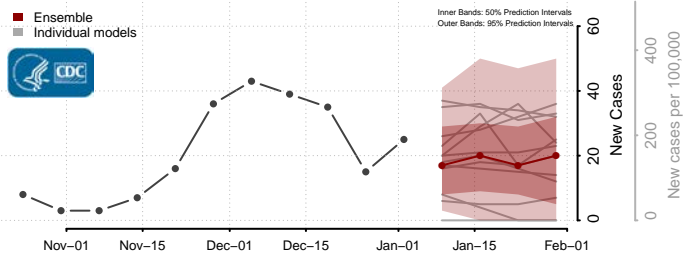

Amelia County, Virginia