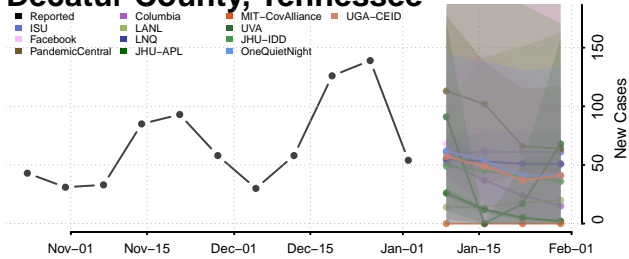

Cocke County, Tennessee

Coffee County, Tennessee

Crockett County, Tennessee

Cumberland County, Tennessee

Davidson County, Tennessee

Decatur County, Tennessee

DeKalb County, Tennessee

Dickson County, Tennessee