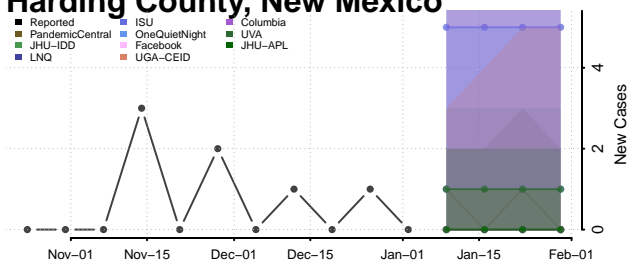

Grant County, New Mexico

Guadalupe County, New Mexico

Harding County, New Mexico

Hidalgo County, New Mexico

Lea County, New Mexico

Lincoln County, New Mexico

Los Alamos County, New Mexico

Luna County, New Mexico