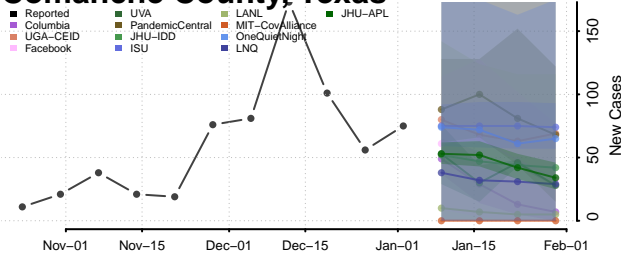

Comanche County, Texas