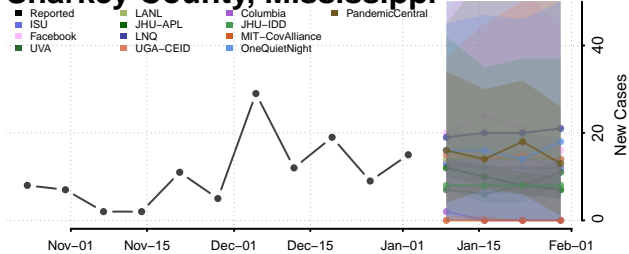

Prentiss County, Mississippi

Quitman County, Mississippi

Rankin County, Mississippi

Scott County, Mississippi

Sharkey County, Mississippi

Simpson County, Mississippi

Smith County, Mississippi

Stone County, Mississippi