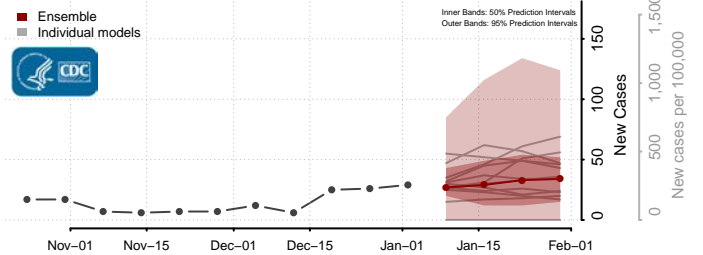

Greensville County, Virginia