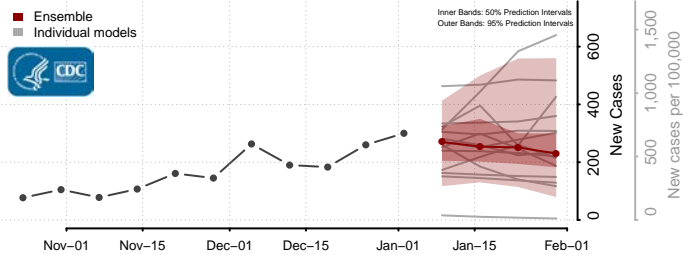

Washington County, Mississippi