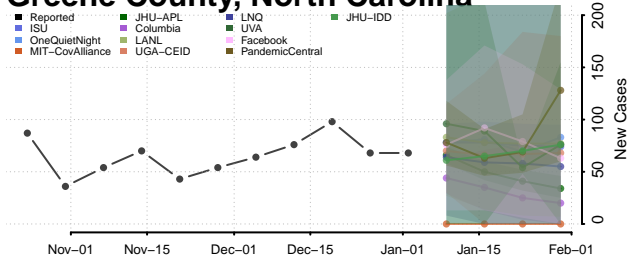

Gaston County, North Carolina

Gates County, North Carolina

Graham County, North Carolina

Granville County, North Carolina

Greene County, North Carolina

Guilford County, North Carolina

Halifax County, North Carolina