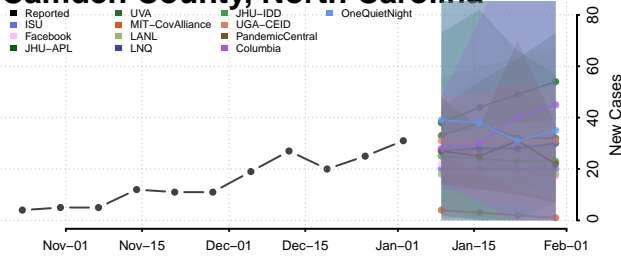

Camden County, North Carolina