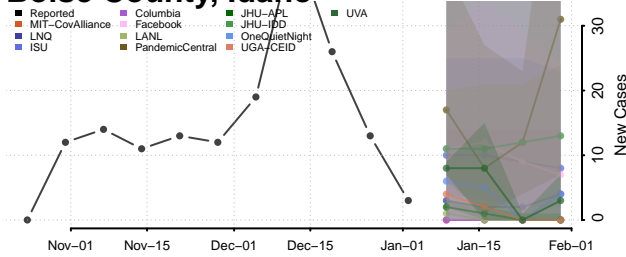

Benewah County, Idaho

Bingham County, Idaho

Blaine County, Idaho

Boise County, Idaho

Bonner County, Idaho

Bonneville County, Idaho

Boundary County, Idaho

Butte County, Idaho