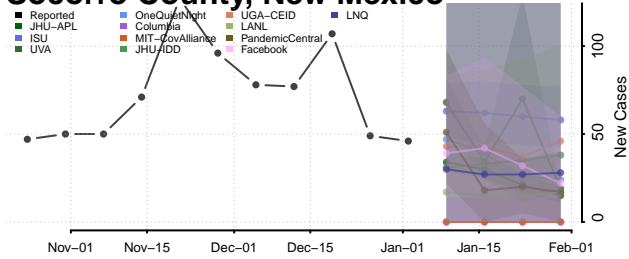

Socorro County, New Mexico