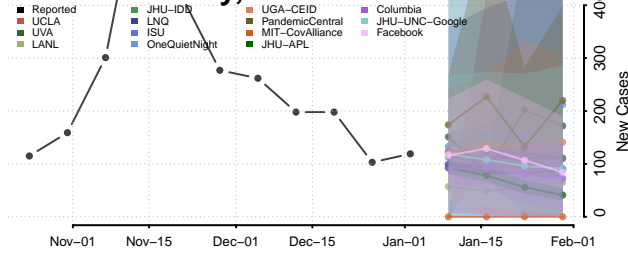

Clarke County, Iowa

Clay County, Iowa

Clayton County, Iowa

Clinton County, Iowa

Crawford County, Iowa

Dallas County, Iowa

Davis County, Iowa

Decatur County, Iowa