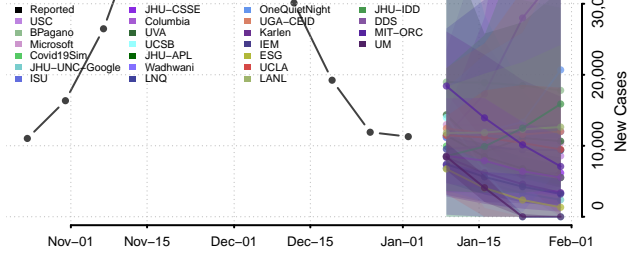

St. Joseph County, Michigan

Tuscola County, Michigan

Van Buren County, Michigan

Washtenaw County, Michigan

Wayne County, Michigan

Wexford County, Michigan

Minnesota*

Aitkin County, Minnesota