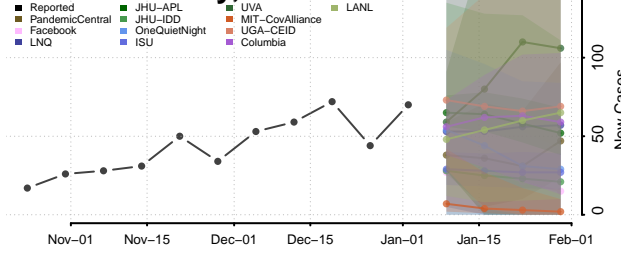

Union County, Indiana

Vanderburgh County, Indiana

Vermillion County, Indiana

Vigo County, Indiana

Wabash County, Indiana

Warren County, Indiana

Warrick County, Indiana

Washington County, Indiana