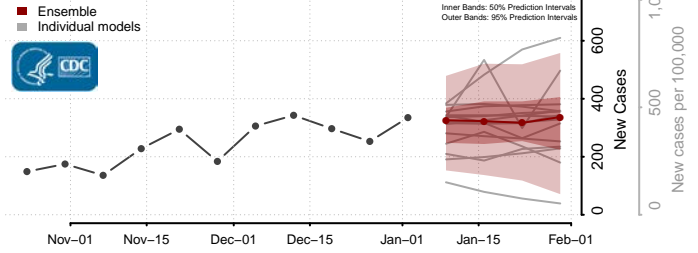

Lauderdale County, Mississippi