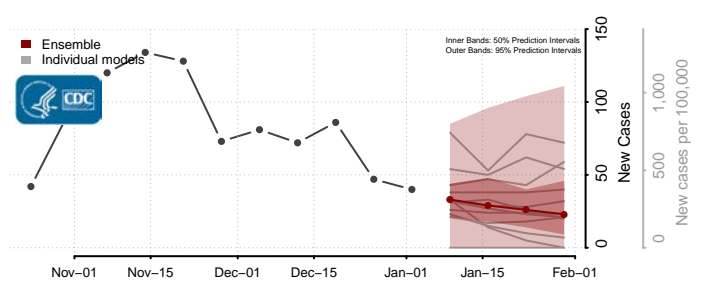

Fremont County, Iowa

Greene County, Iowa

Grundy County, Iowa

Guthrie County, Iowa

Hamilton County, Iowa

Hancock County, Iowa

Hardin County, Iowa

Harrison County, Iowa