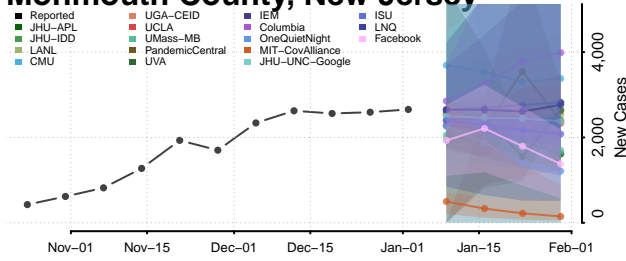

Monmouth County, New Jersey