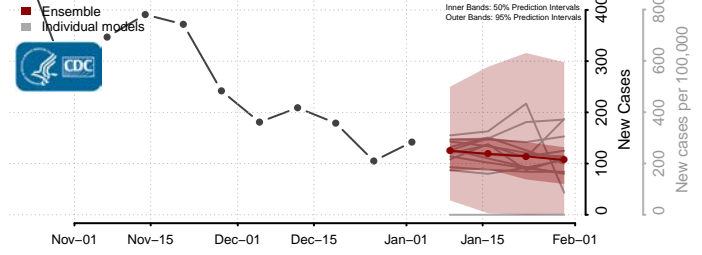

Bayfield County, Wisconsin

Brown County, Wisconsin

Buffalo County, Wisconsin

Burnett County, Wisconsin

Calumet County, Wisconsin

Chippewa County, Wisconsin

Clark County, Wisconsin

Columbia County, Wisconsin