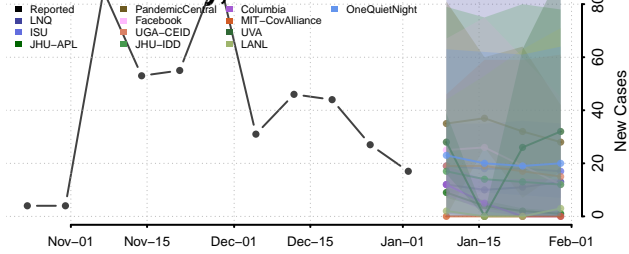

Martin County, Texas