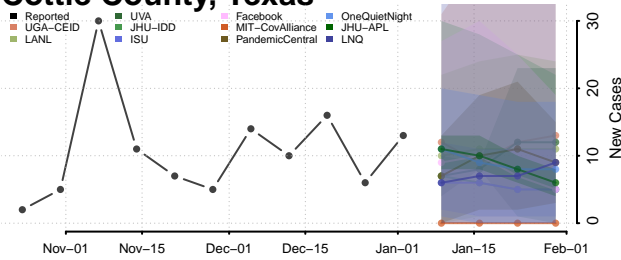

Cottle County, Texas