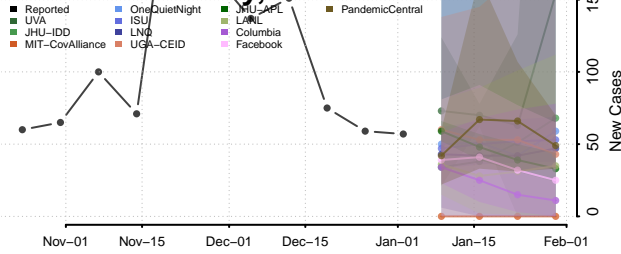

Wabasha County, Minnesota