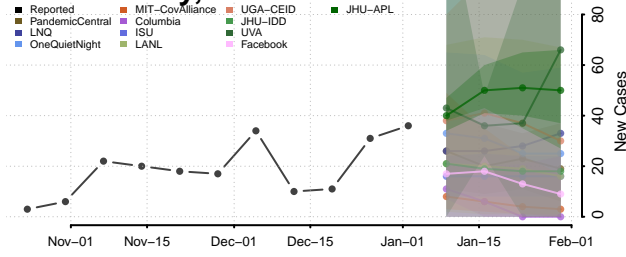

Mills County, Texas