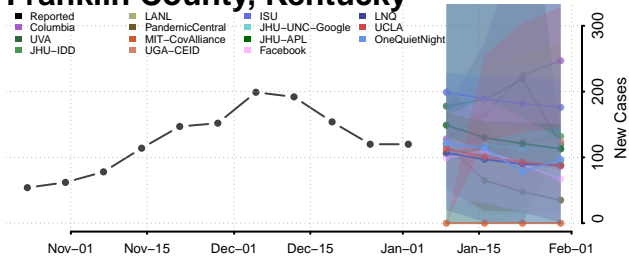

Franklin County, Kentucky