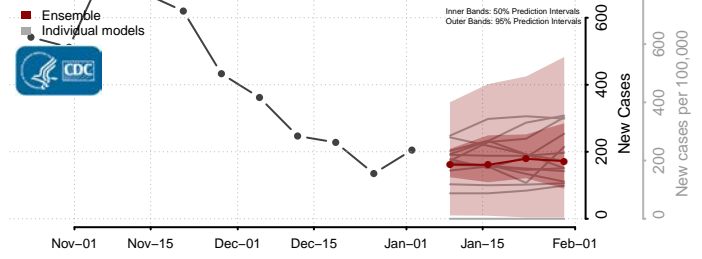

Owyhee County, Idaho

Payette County, Idaho

Power County, Idaho

Shoshone County, Idaho

Teton County, Idaho

Twin Falls County, Idaho

Valley County, Idaho

Washington County, Idaho