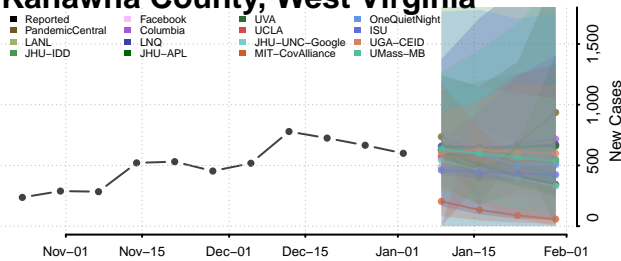

Kanawha County, West Virginia