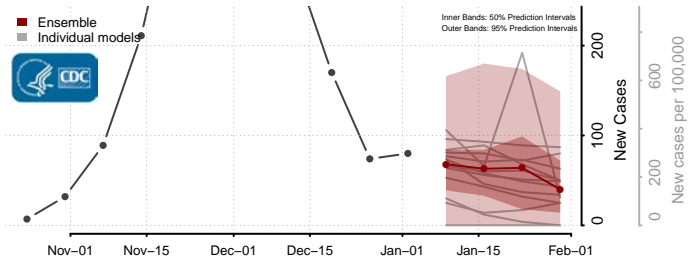

Mineral County, West Virginia