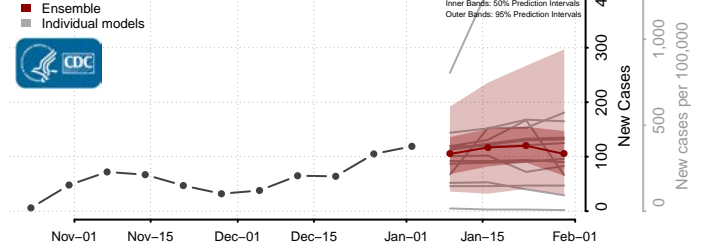

White Pine County, Nevada

New Hampshire

Belknap County, New Hampshire

Carroll County, New Hampshire

Cheshire County, New Hampshire

Coos County, New Hampshire

Grafton County, New Hampshire

Hillsborough County, New Hampshire