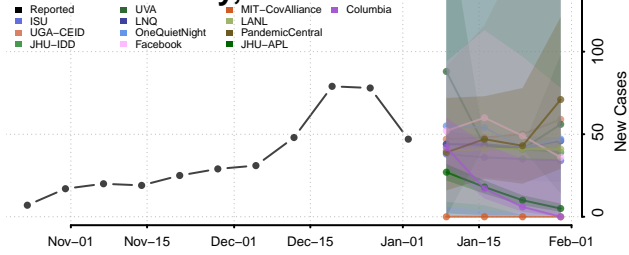

Marion County, Alabama

Marshall County, Alabama

Mobile County, Alabama

Monroe County, Alabama

Montgomery County, Alabama

Morgan County, Alabama

Perry County, Alabama

Pickens County, Alabama

Pike County, Alabama

Randolph County, Alabama

Russell County, Alabama

Shelby County, Alabama

St. Clair County, Alabama

Sumter County, Alabama

Talladega County, Alabama

Tallapoosa County, Alabama

Tuscaloosa County, Alabama

Walker County, Alabama

Washington County, Alabama

Wilcox County, Alabama

Winston County, Alabama

Alaska

Aleutians East County, Alaska

Aleutians West County, Alaska