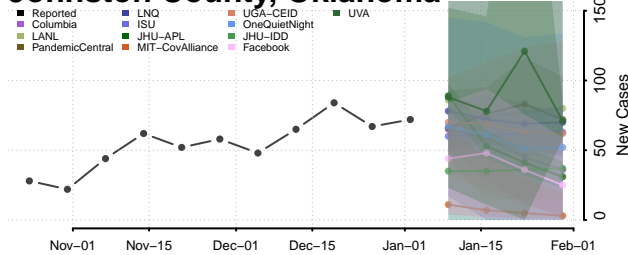

Johnston County, Oklahoma