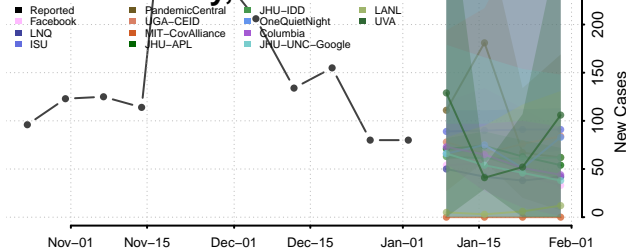

Ravalli County, Montana