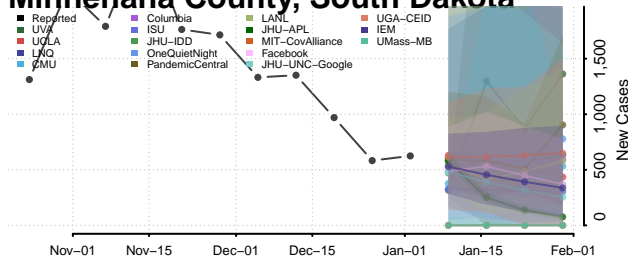

Minnehaha County, South Dakota