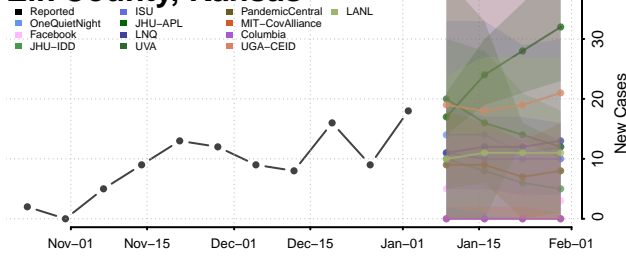

Elk County, Kansas