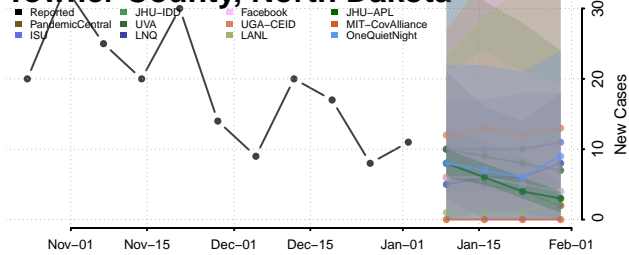

Towner County, North Dakota