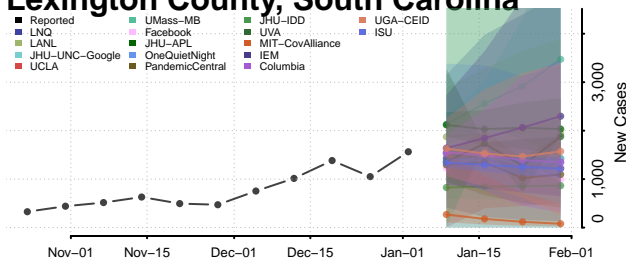

Lexington County, South Carolina