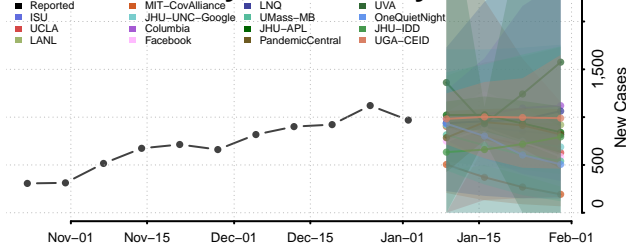

Atlantic County, New Jersey