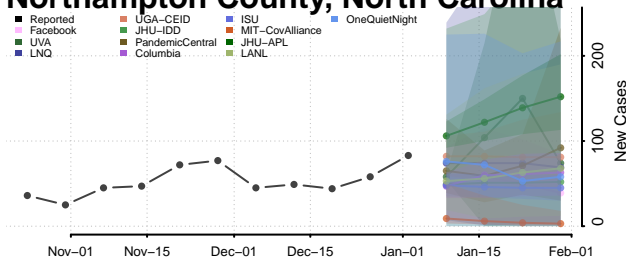

Northampton County, North Carolina