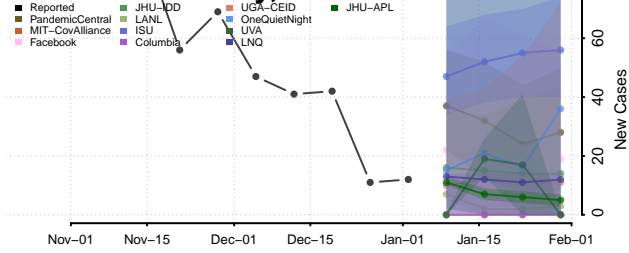

McKenzie County, North Dakota