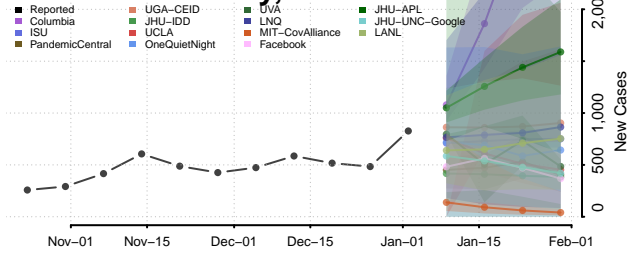

Ouachita County, Arkansas

Perry County, Arkansas

Phillips County, Arkansas

Pike County, Arkansas

Poinsett County, Arkansas

Polk County, Arkansas

Searcy County, Arkansas

Sebastian County, Arkansas