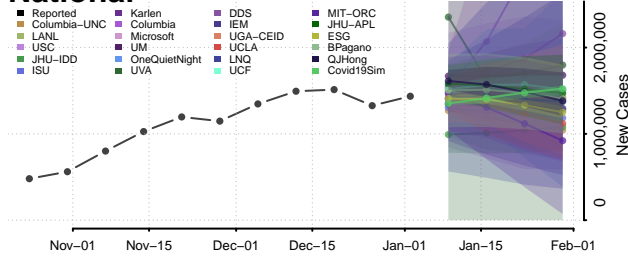

National

Alabama

Autauga County, Alabama

Baldwin County, Alabama

Barbour County, Alabama

Bibb County, Alabama

Blount County, Alabama

Bullock County, Alabama