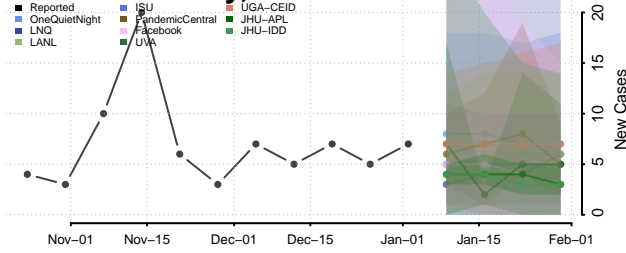

Briscoe County, Texas