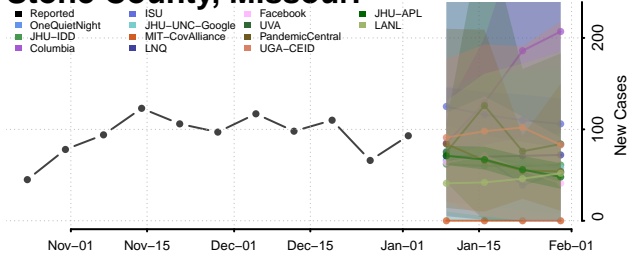

Stoddard County, Missouri

Stone County, Missouri

Sullivan County, Missouri

Taney County, Missouri

Texas County, Missouri

Vernon County, Missouri

Warren County, Missouri

Washington County, Missouri