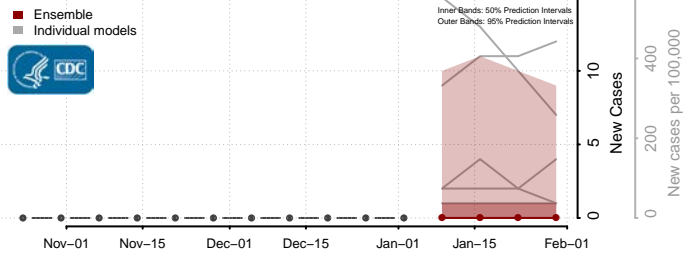

Wayne County, Utah