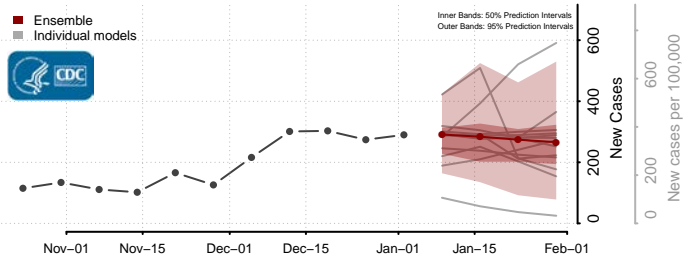

Bedford County, Virginia