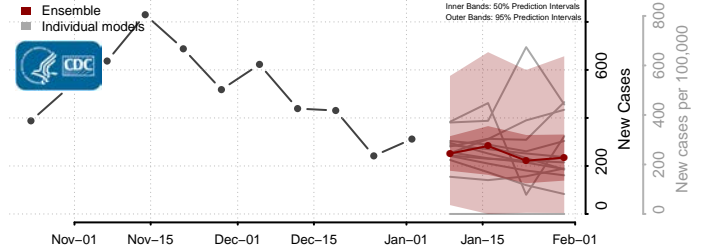

Washington County, Iowa

Wayne County, Iowa

Webster County, Iowa

Winnebago County, Iowa

Winneshiek County, Iowa

Woodbury County, Iowa

Worth County, Iowa

Wright County, Iowa