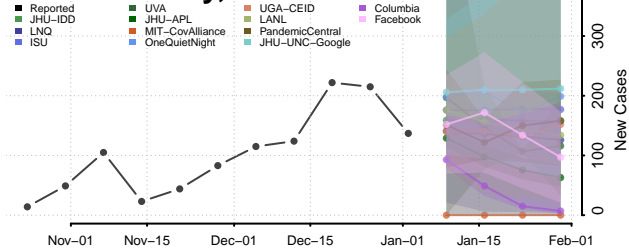

Waller County, Texas