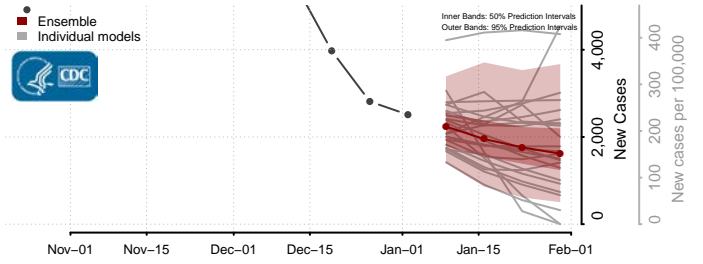

Wayne County, Missouri

Webster County, Missouri

Worth County, Missouri

Wright County, Missouri

Montana*

Beaverhead County, Montana

Big Horn County, Montana

Blaine County, Montana