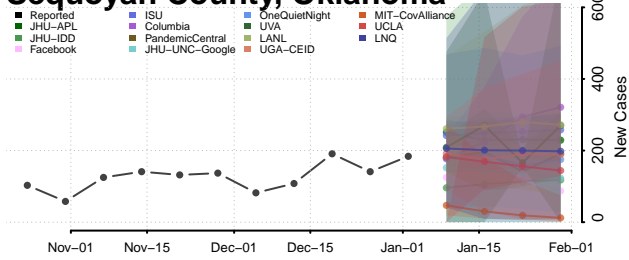

Pontotoc County, Oklahoma

Pottawatomie County, Oklahoma

Pushmataha County, Oklahoma

Roger Mills County, Oklahoma

Rogers County, Oklahoma

Seminole County, Oklahoma

Sequoyah County, Oklahoma

Stephens County, Oklahoma