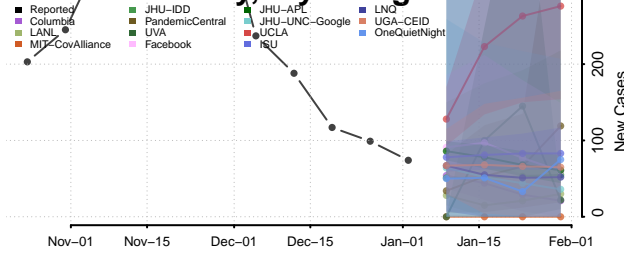

Fremont County, Wyoming