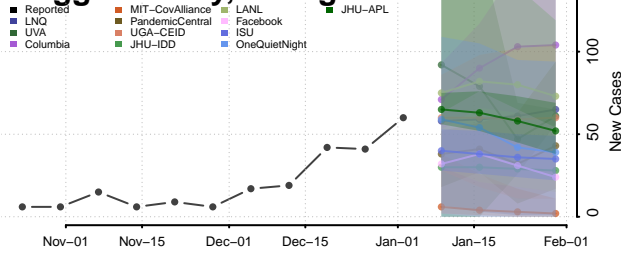

Thomas County, Georgia

Tift County, Georgia

Toombs County, Georgia

Towns County, Georgia

Treutlen County, Georgia

Troup County, Georgia

Turner County, Georgia

Twiggs County, Georgia