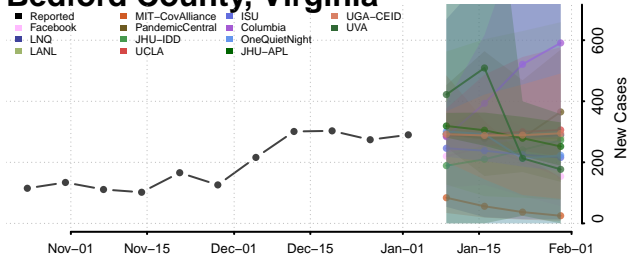

Bedford County, Virginia