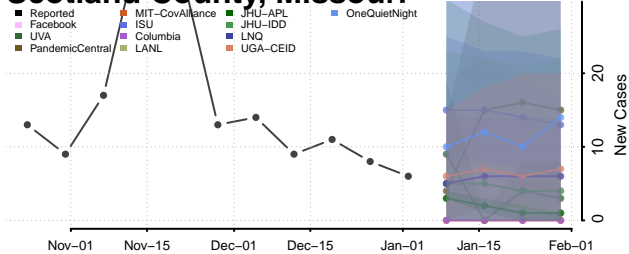

Scotland County, Missouri