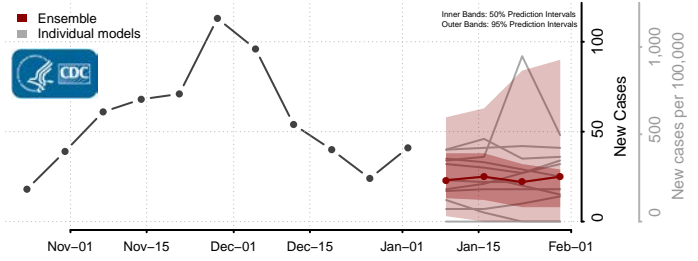

Yellow Medicine County, Minnesota