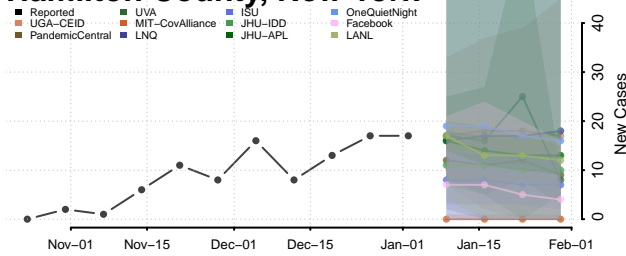

Essex County, New York

Franklin County, New York

Fulton County, New York

Genesee County, New York

Greene County, New York

Hamilton County, New York

Herkimer County, New York

Jefferson County, New York