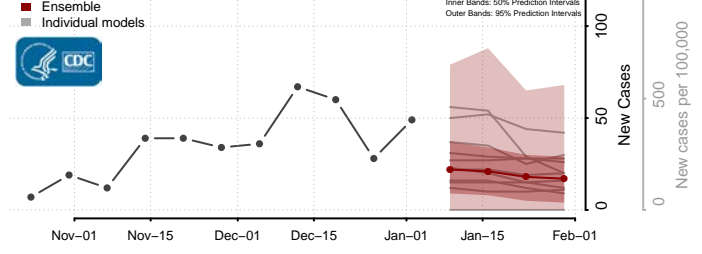

Rosebud County, Montana

Sanders County, Montana

Sheridan County, Montana

Silver Bow County, Montana

Stillwater County, Montana

Sweet Grass County, Montana

Teton County, Montana

Toole County, Montana