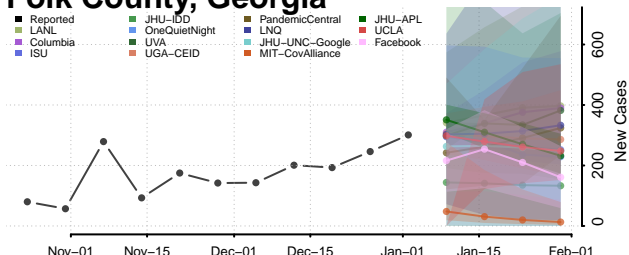

Muscooke County, Georgia

Newton County, Georgia

Oconee County, Georgia

Oglethorpe County, Georgia

Paulding County, Georgia

Peach County, Georgia

Pickens County, Georgia

Pierce County, Georgia

Pike County, Georgia

Polk County, Georgia

Pulaski County, Georgia

Putnam County, Georgia

Screven County, Georgia

Seminole County, Georgia

Spalding County, Georgia

Stephens County, Georgia