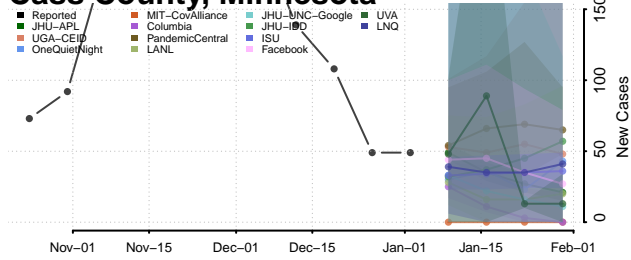

Benton County, Minnesota

Big Stone County, Minnesota

Blue Earth County, Minnesota

Brown County, Minnesota

Carlton County, Minnesota

Carver County, Minnesota

Cass County, Minnesota

Chippewa County, Minnesota