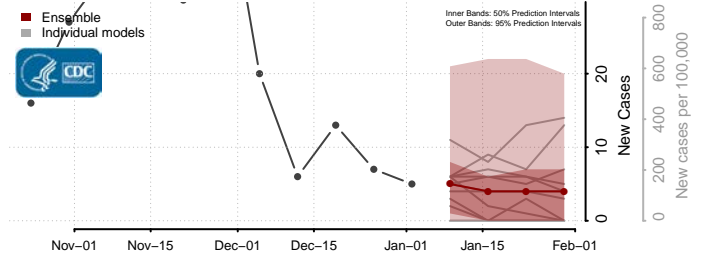

Haakon County, South Dakota

Hamlin County, South Dakota

Hand County, South Dakota

Hanson County, South Dakota

Harding County, South Dakota

Hughes County, South Dakota

Hutchinson County, South Dakota

Hyde County, South Dakota