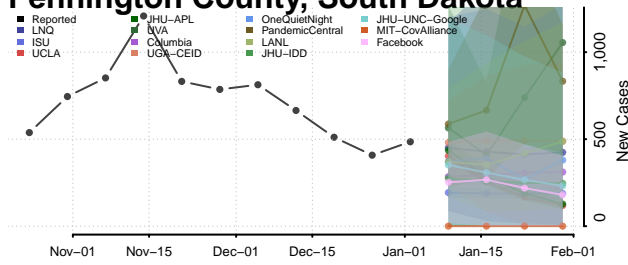

Pennington County, South Dakota