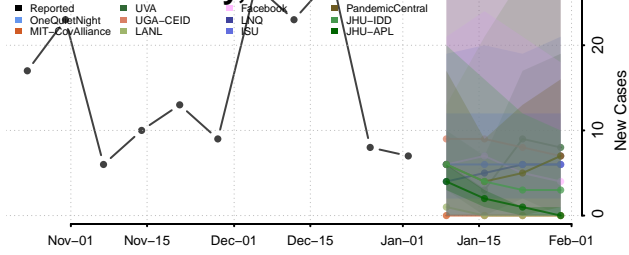

Haakon County, South Dakota