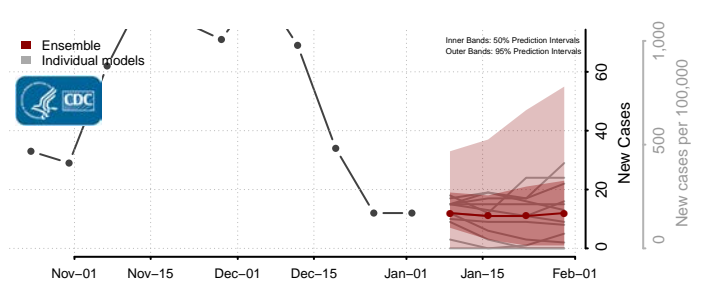

Deuel County, South Dakota

Dewey County, South Dakota

Douglas County, South Dakota

Edmunds County, South Dakota

Fall River County, South Dakota

Faulk County, South Dakota

Grant County, South Dakota

Gregory County, South Dakota