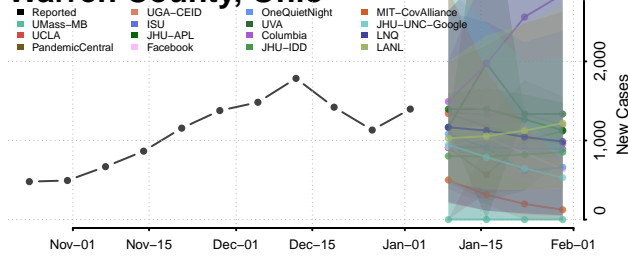

Warren County, Ohio