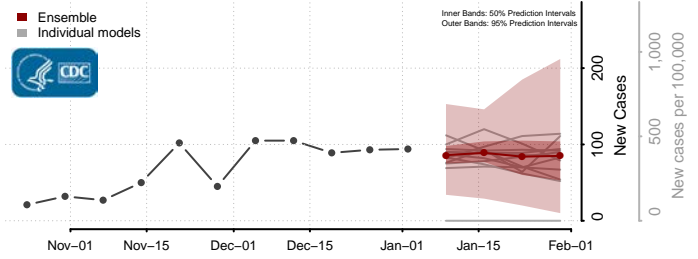

Coahoma County, Mississippi