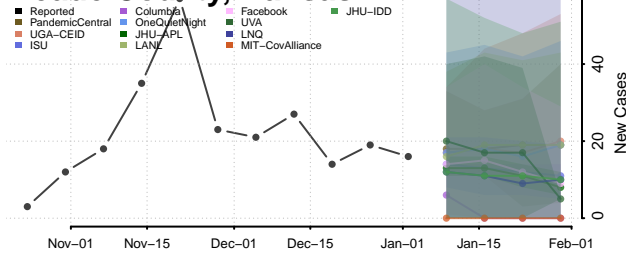

Linn County, Kansas

Logan County, Kansas

Lyon County, Kansas

Marion County, Kansas

Marshall County, Kansas

McPherson County, Kansas

Meade County, Kansas

Miami County, Kansas