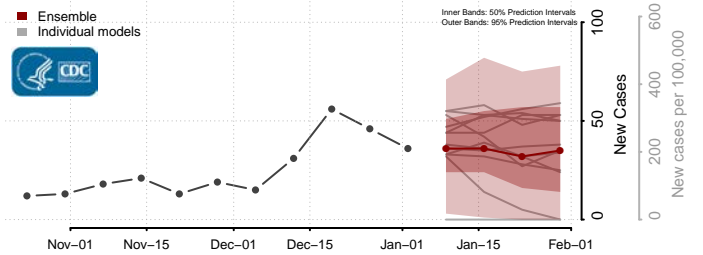

Hopewell County, Virginia

Isle of Wight County, Virginia

James City County, Virginia

King and Queen County, Virginia

King George County, Virginia

King William County, Virginia

Lancaster County, Virginia

Lee County, Virginia