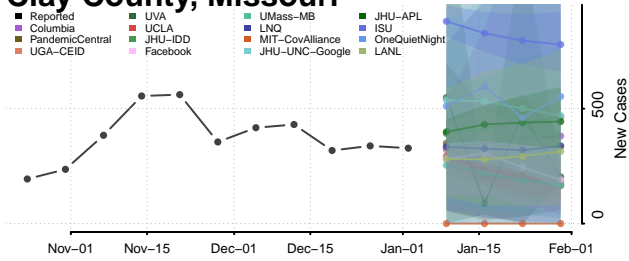

Clay County, Missouri