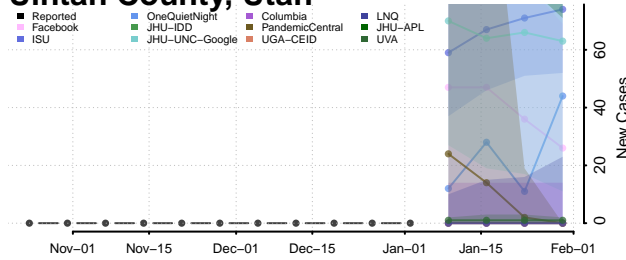

Uintah County, Utah