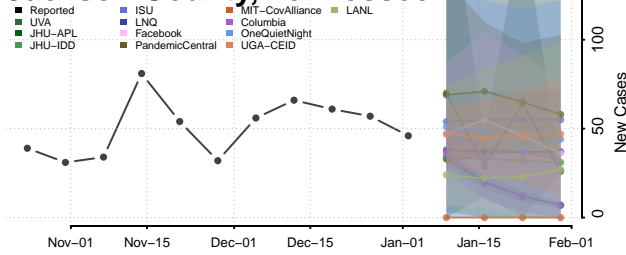

Jackson County, Tennessee