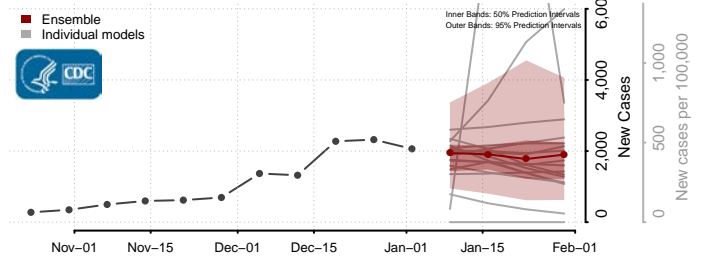

Solano County, California