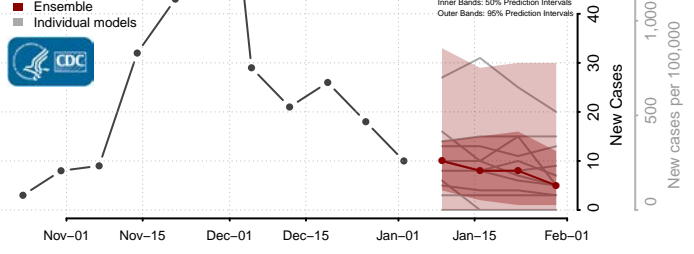

Dewey County, Oklahoma

Ellis County, Oklahoma

Garfield County, Oklahoma

Garvin County, Oklahoma

Grady County, Oklahoma

Grant County, Oklahoma

Greer County, Oklahoma

Harmon County, Oklahoma