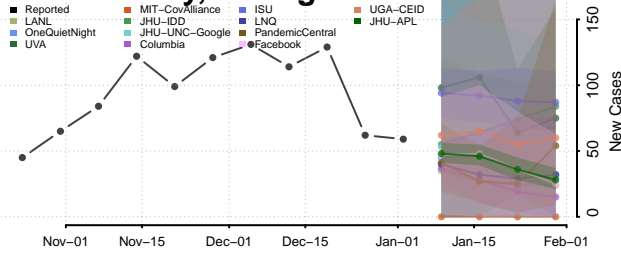

Clare County, Michigan