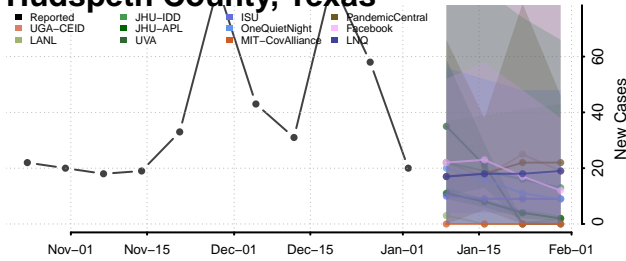

Hudspeth County, Texas