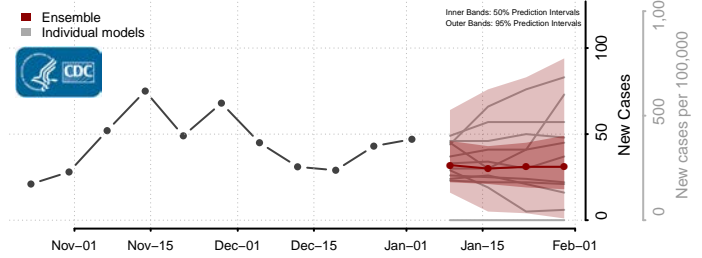

Owyhee County, Idaho

Payette County, Idaho

Power County, Idaho

Shoshone County, Idaho

Teton County, Idaho

Twin Falls County, Idaho

Valley County, Idaho

Washington County, Idaho