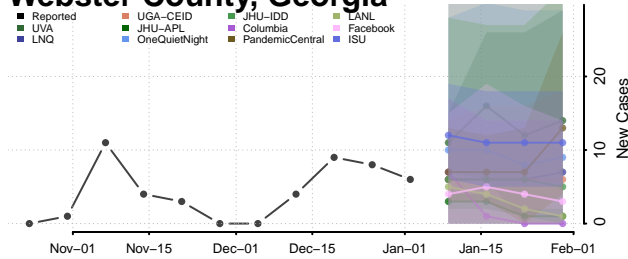

Webster County, Georgia