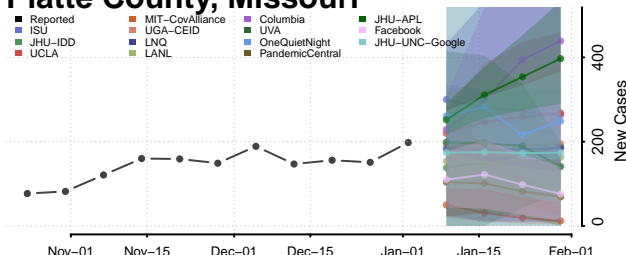

Pettis County, Missouri

Phelps County, Missouri

Pike County, Missouri

Platte County, Missouri

Polk County, Missouri

Pulaski County, Missouri

Putnam County, Missouri

Ralls County, Missouri