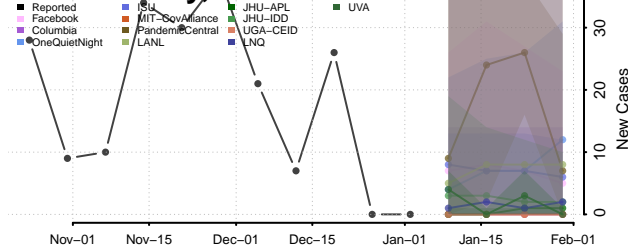

Mitchell County, Kansas

Montgomery County, Kansas

Morris County, Kansas

Morton County, Kansas

Nemaha County, Kansas

Neosho County, Kansas

Ness County, Kansas

Norton County, Kansas