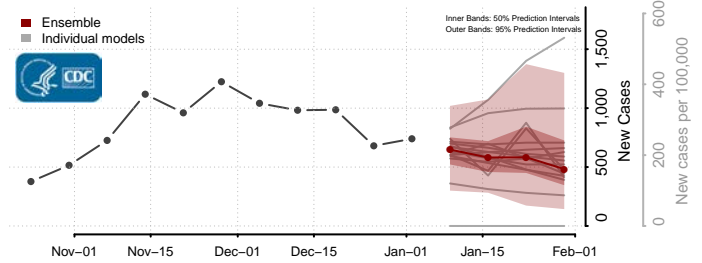

St. Louis City County, Missouri