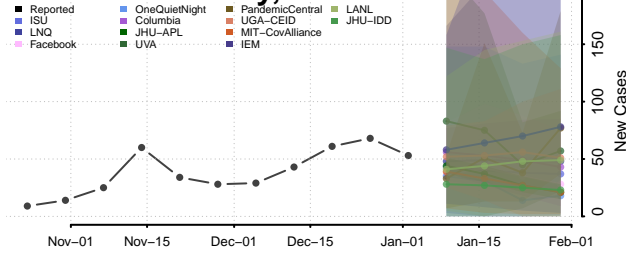

Gunnison County, Colorado