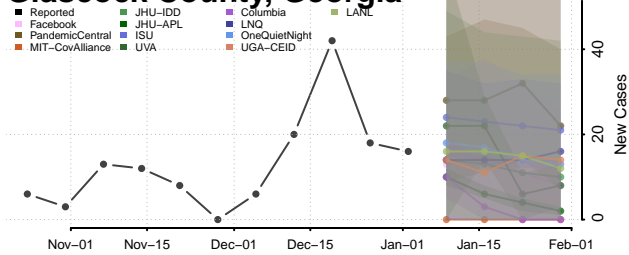

Glascocock County, Georgia