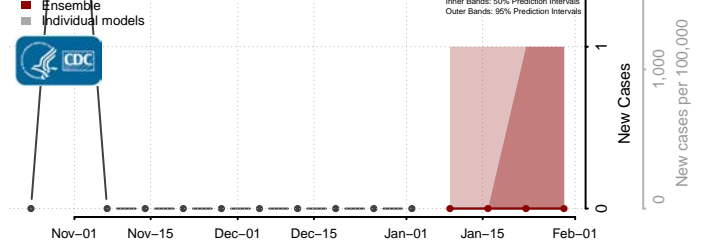

Guam*

Hawaii

Hawaii County, Hawaii

Honolulu County, Hawaii

Kalawao County, Hawaii

Kauai County, Hawaii

*New weekly cases may decrease in this location over the next four weeks. For these locations, the ensemble forecast indicates a probability of 0.75 or greater that fewer cases will be reported in week four of the forecast than in the last reported week.