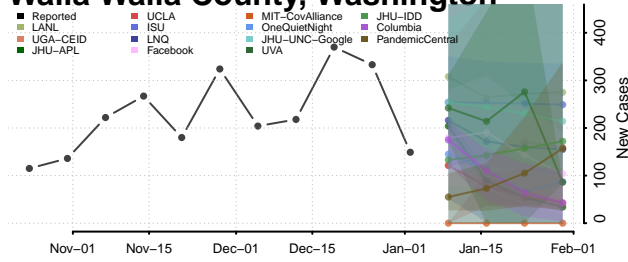

Spokane County, Washington

Stevens County, Washington

Thurston County, Washington

Wahkiakum County, Washington

Walla Walla County, Washington

Whatcom County, Washington

Whitman County, Washington

Yakima County, Washington