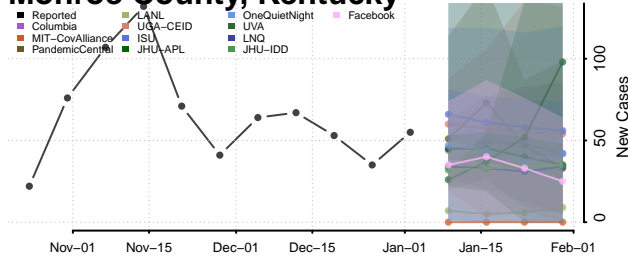

Meade County, Kentucky

Menifee County, Kentucky

Mercer County, Kentucky

Metcalfe County, Kentucky

Monroe County, Kentucky

Montgomery County, Kentucky

Morgan County, Kentucky

Muhlenberg County, Kentucky