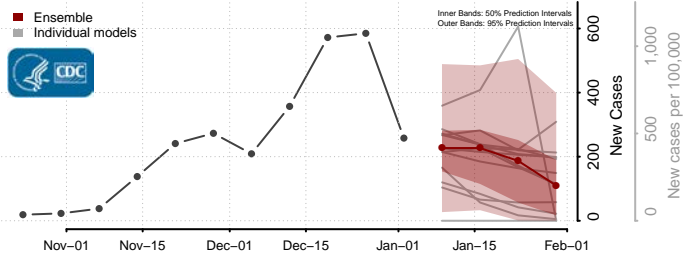

Trinity County, California

Tulare County, California

Tuolumne County, California

Ventura County, California

Yolo County, California

Yuba County, California

Colorado*

*New weekly cases may decrease in this location over the next four weeks. For these locations, the ensemble forecast indicates a probability of 0.75 or greater that fewer cases will be reported in week four of the forecast than in the last reported week.