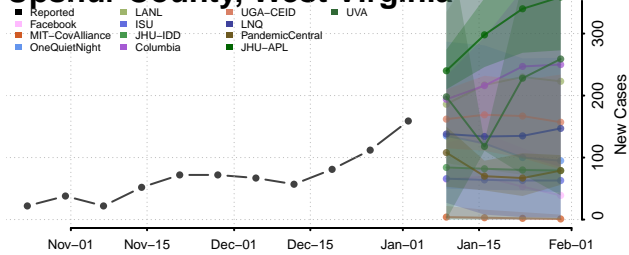

Upshur County, West Virginia