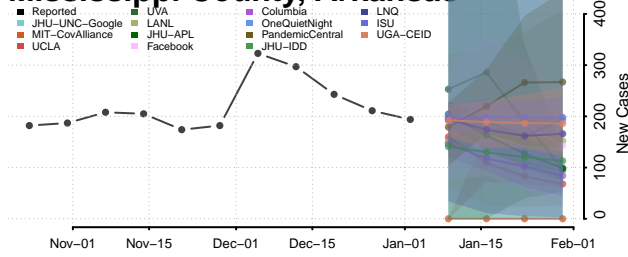

Madison County, Arkansas

Marion County, Arkansas

Miller County, Arkansas

Mississippi County, Arkansas

Monroe County, Arkansas

Montgomery County, Arkansas

Nevada County, Arkansas

Newton County, Arkansas