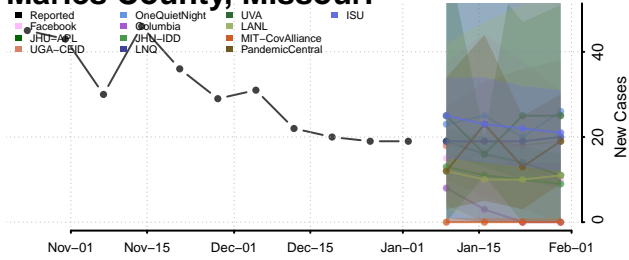

Maries County, Missouri