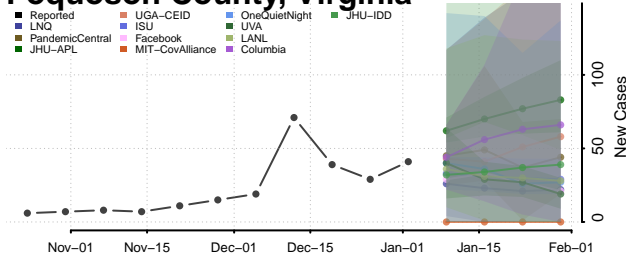

Poquoson County, Virginia