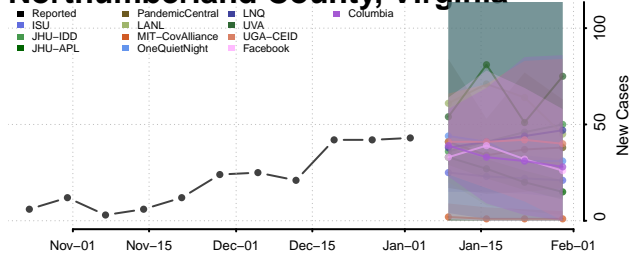

Northumberland County, Virginia