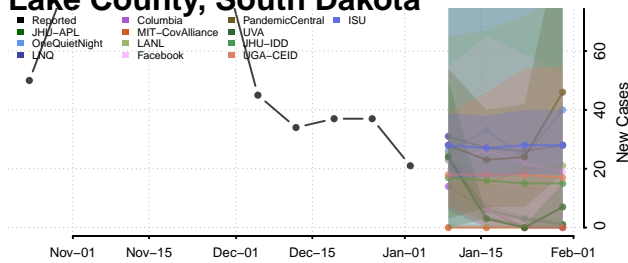

Lake County, South Dakota