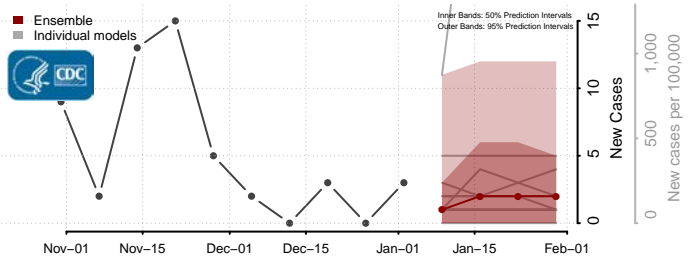

Deer Lodge County, Montana

Fallon County, Montana

Fergus County, Montana

Flathead County, Montana

Gallatin County, Montana

Garfield County, Montana

Glacier County, Montana

Golden Valley County, Montana