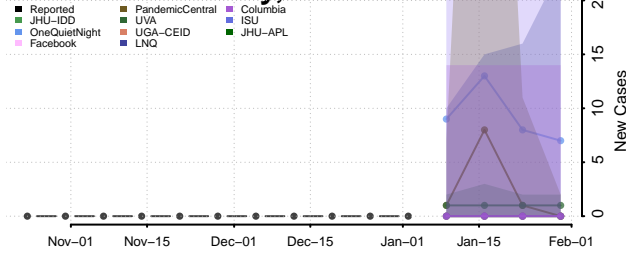

Carbon County, Utah

Daggett County, Utah

Davis County, Utah

Duchesne County, Utah

Emery County, Utah

Garfield County, Utah

Grand County, Utah

Iron County, Utah