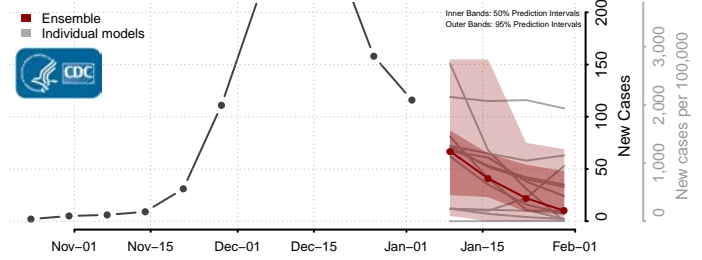

Bent County, Colorado