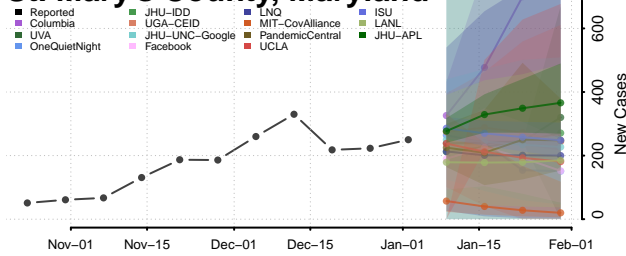

St. Mary's County, Maryland