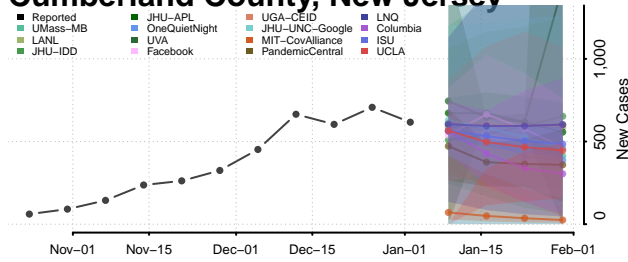

Cumberland County, New Jersey