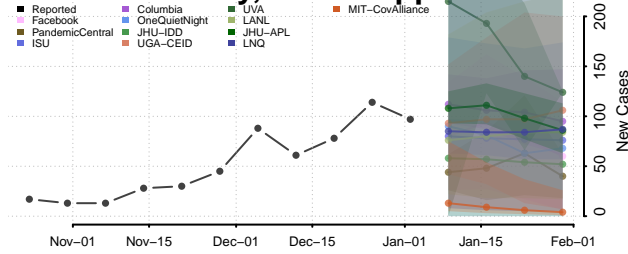

Calhoun County, Mississippi