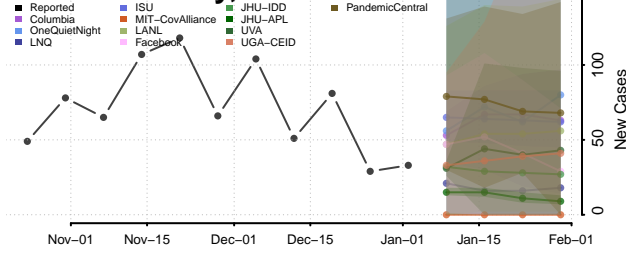

Gaines County, Texas