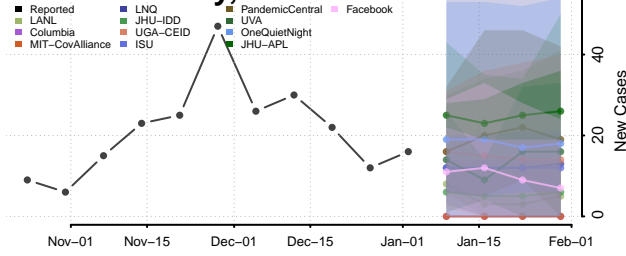

Wood County, Ohio

Wyandot County, Ohio

Oklahoma

Adair County, Oklahoma

Alfalfa County, Oklahoma

Atoka County, Oklahoma

Beaver County, Oklahoma

Beckham County, Oklahoma