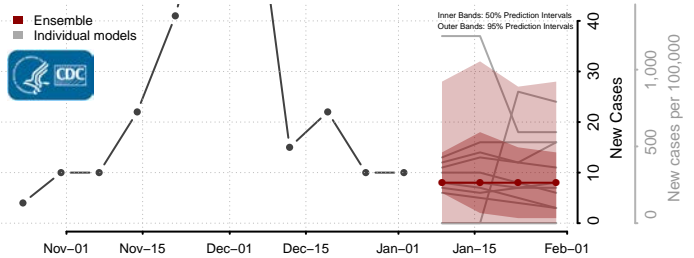

Rush County, Kansas