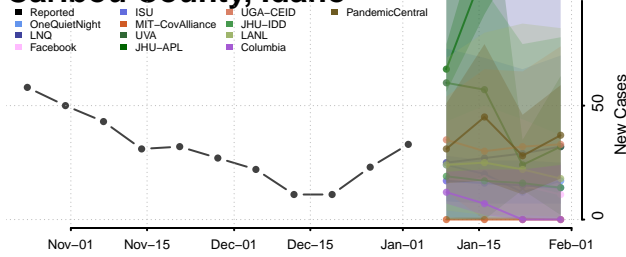

Caribou County, Idaho