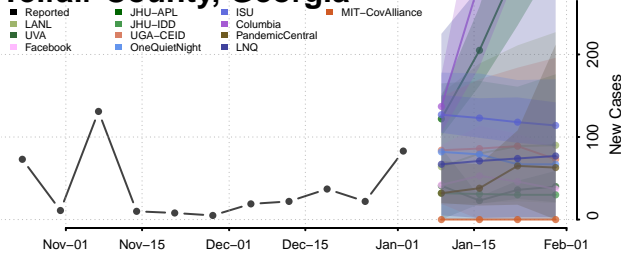

Stewart County, Georgia

Sumter County, Georgia

Talbot County, Georgia

Taliaferro County, Georgia

Tattnall County, Georgia

Taylor County, Georgia

Telfair County, Georgia

Terrell County, Georgia