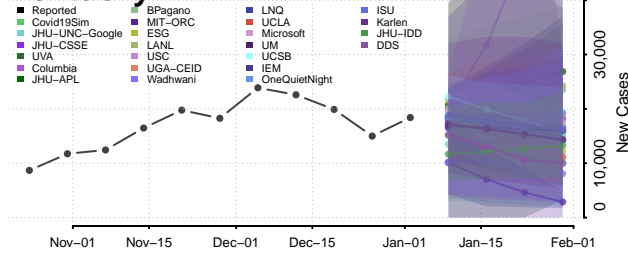

Wichita County, Kansas

Wilson County, Kansas

Woodson County, Kansas

Wyandotte County, Kansas

Kentucky

Adair County, Kentucky