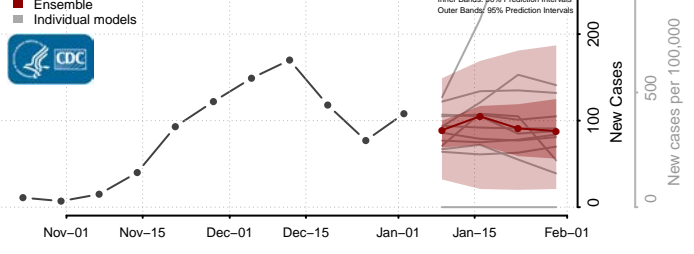

Mason County, West Virginia