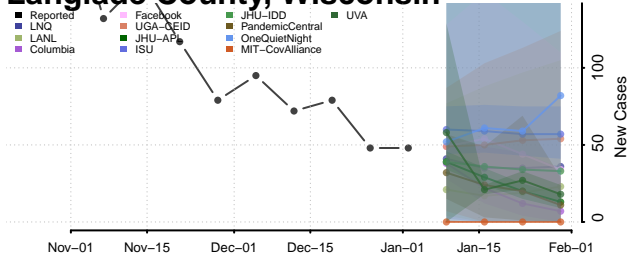

Langlade County, Wisconsin