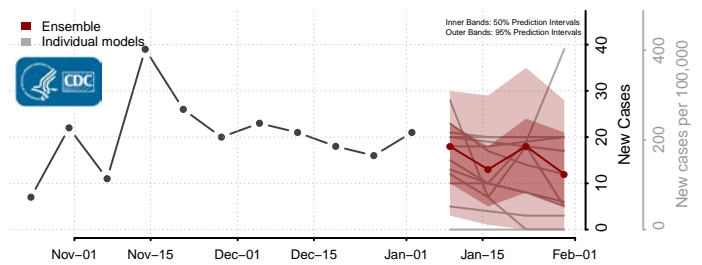

Clear Creek County, Colorado