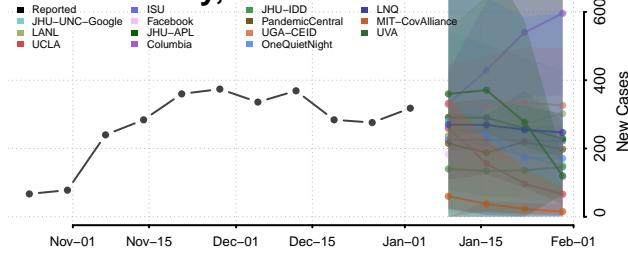

Union County, Ohio