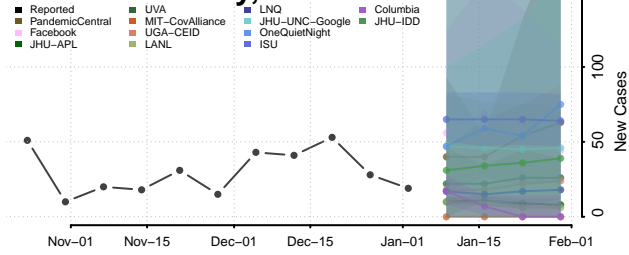

Calhoun County, Texas