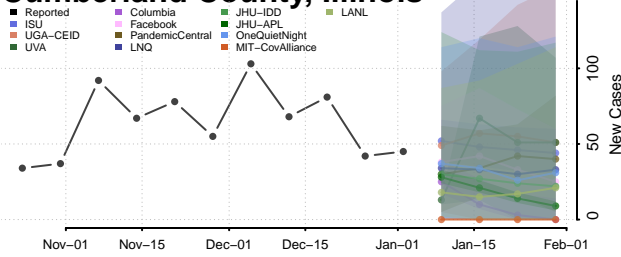

Cook County, Illinois

Crawford County, Illinois

Cumberland County, Illinois

De Witt County, Illinois

DeKalb County, Illinois

Douglas County, Illinois

DuPage County, Illinois

Edgar County, Illinois