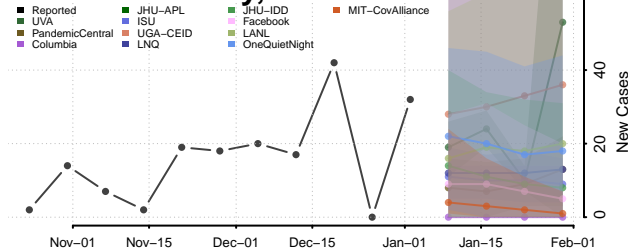

Osborne County, Kansas