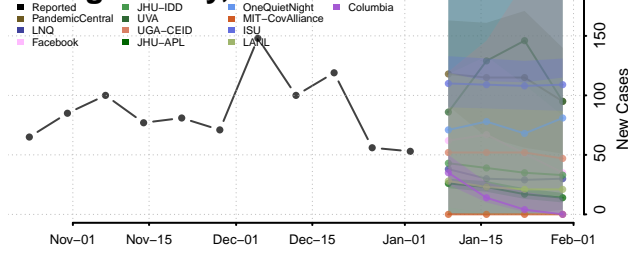

Young County, Texas