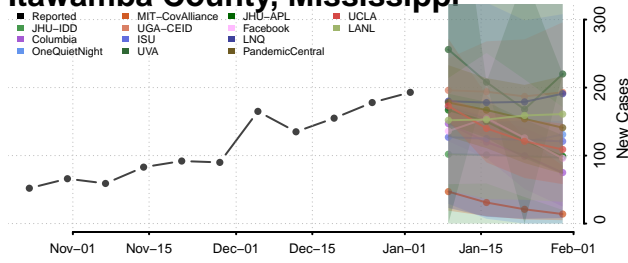

Itawamba County, Mississippi