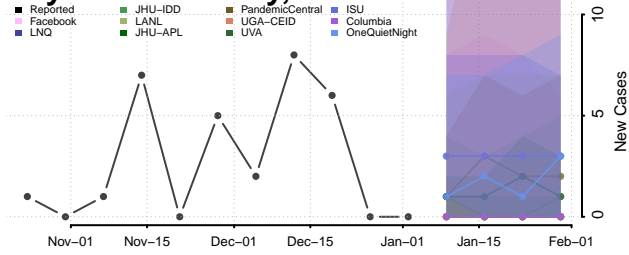

Keya Paha County, Nebraska