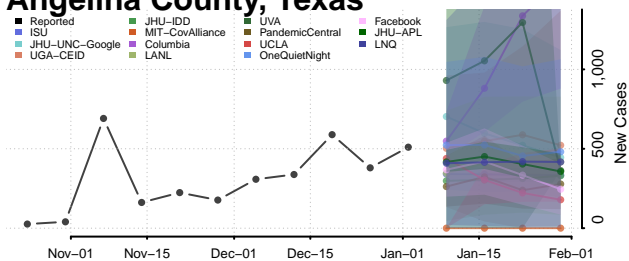

Angelina County, Texas