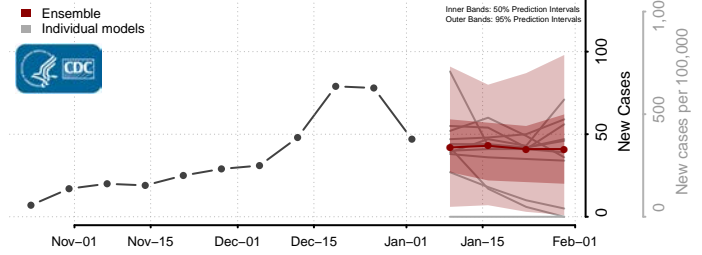

Pike County, Alabama

Randolph County, Alabama

Russell County, Alabama

Shelby County, Alabama

St. Clair County, Alabama

Sumter County, Alabama

Talladega County, Alabama

Tallapoosa County, Alabama