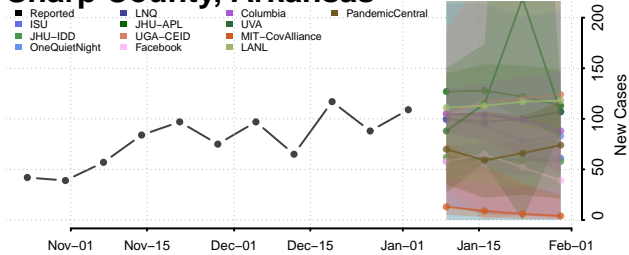

Sharp County, Arkansas