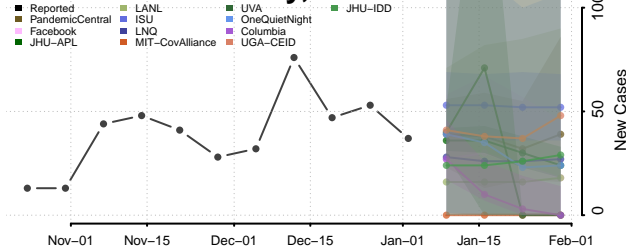

Switzerland County, Indiana