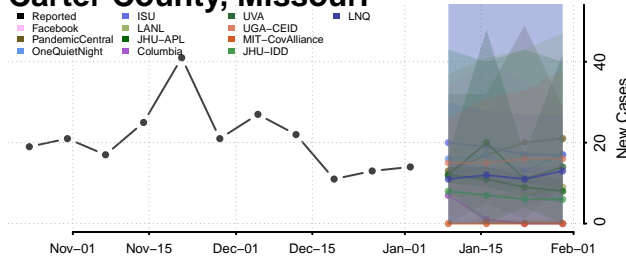

Carter County, Missouri