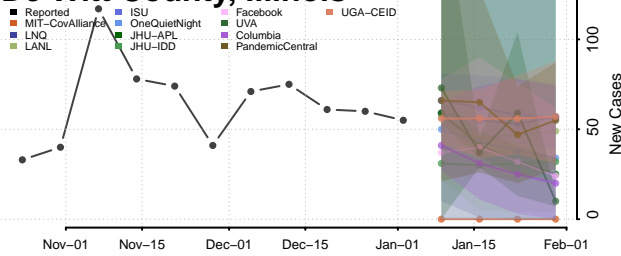

Cook County, Illinois

Crawford County, Illinois

Cumberland County, Illinois

De Witt County, Illinois

DeKalb County, Illinois

Douglas County, Illinois

DuPage County, Illinois

Edgar County, Illinois