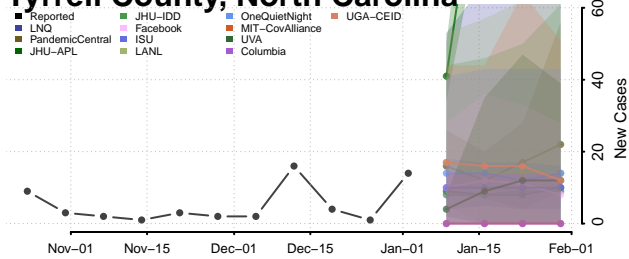

Tyrrell County, North Carolina