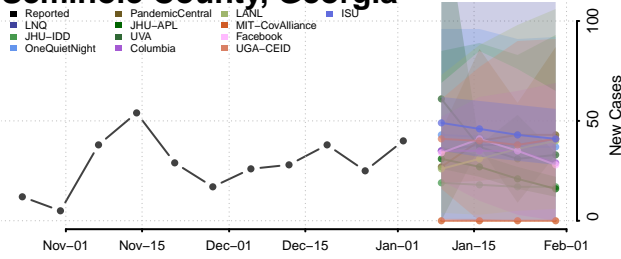

Pike County, Georgia

Polk County, Georgia

Pulaski County, Georgia

Putnam County, Georgia

Screven County, Georgia

Seminole County, Georgia

Spalding County, Georgia

Stephens County, Georgia