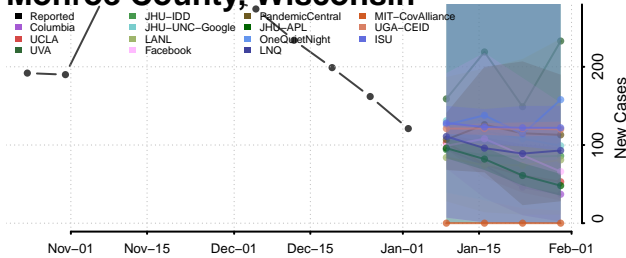

Monroe County, Wisconsin

Oconto County, Wisconsin

Oneida County, Wisconsin

Outagamie County, Wisconsin

Ozaukee County, Wisconsin

Pepin County, Wisconsin

Pierce County, Wisconsin

Polk County, Wisconsin