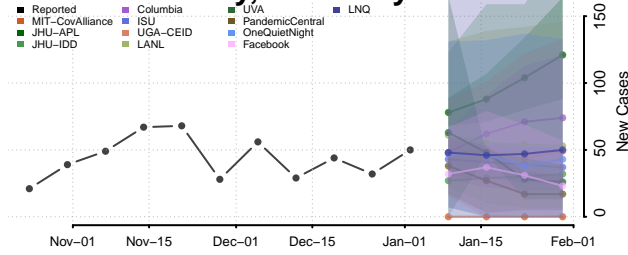

Trimble County, Kentucky

Union County, Kentucky

Warren County, Kentucky

Washington County, Kentucky

Wayne County, Kentucky

Webster County, Kentucky

Whitley County, Kentucky

Wolfe County, Kentucky