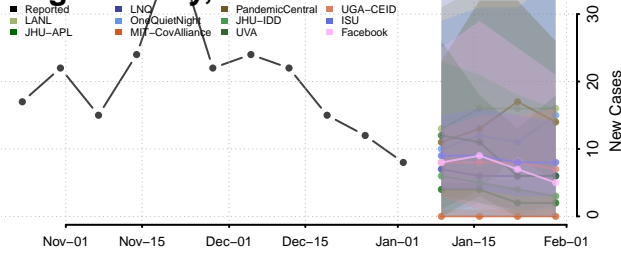

Scott County, Kansas

Sedgwick County, Kansas

Seward County, Kansas

Shawnee County, Kansas

Sumner County, Kansas

Thomas County, Kansas

Trego County, Kansas

Wabaunsee County, Kansas