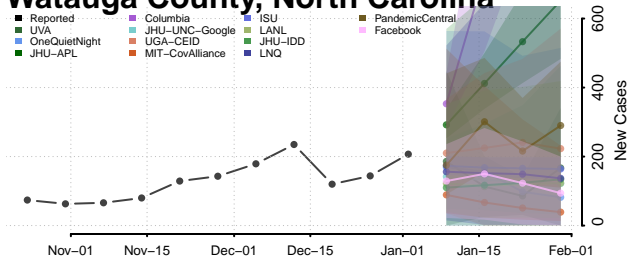

Wake County, North Carolina

Warren County, North Carolina

Washington County, North Carolina

Watauga County, North Carolina

Wayne County, North Carolina

Wilkes County, North Carolina

Wilson County, North Carolina