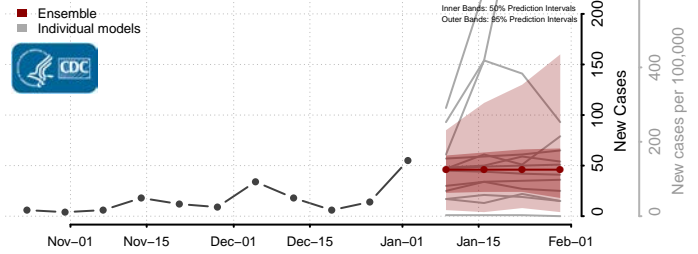

Addison County, Vermont