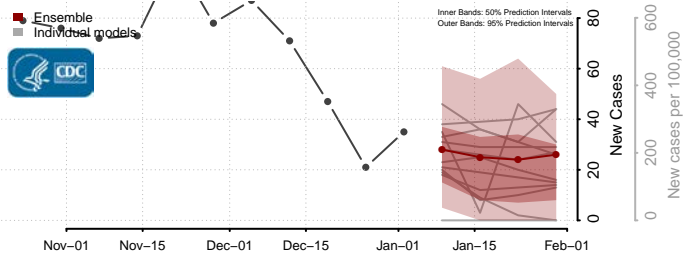

Price County, Wisconsin