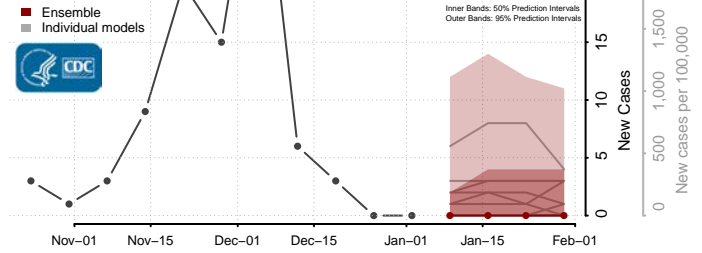

Prairie County, Montana