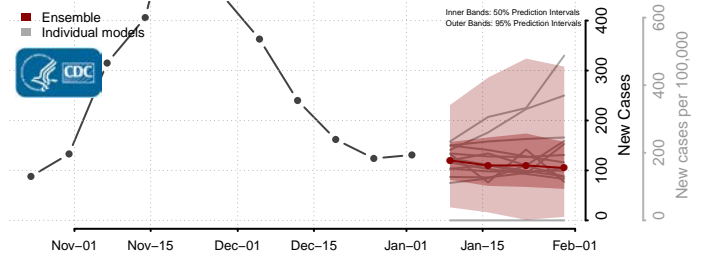

Blue Earth County, Minnesota