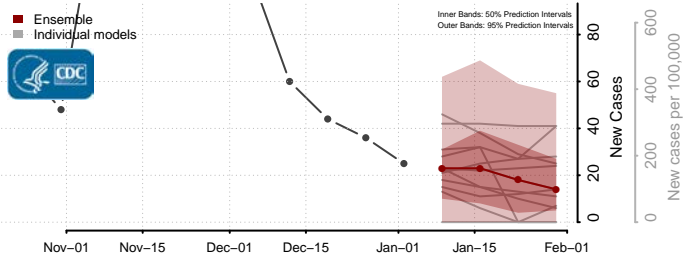

Rusk County, Wisconsin