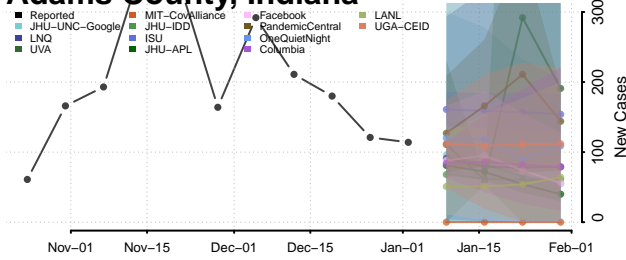

Adams County, Indiana