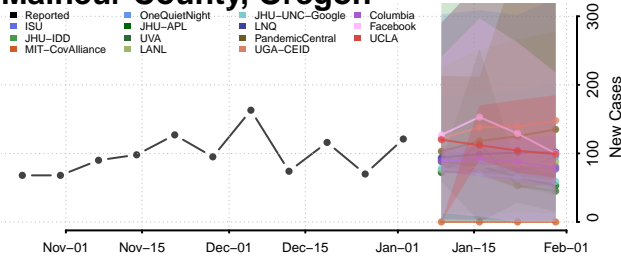

Malheur County, Oregon