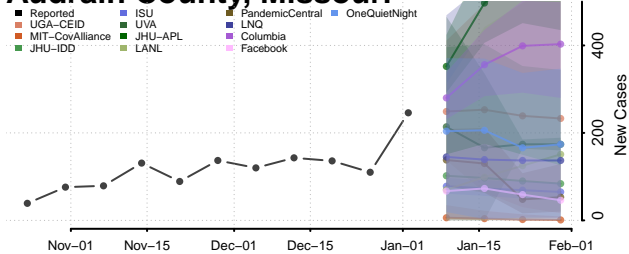

Audrain County, Missouri