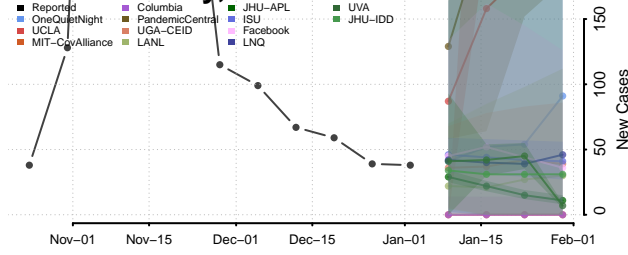

Jones County, Iowa