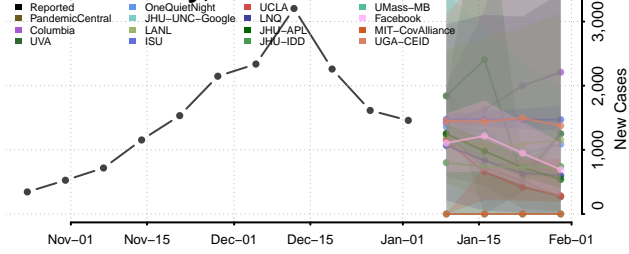

Stark County, Ohio