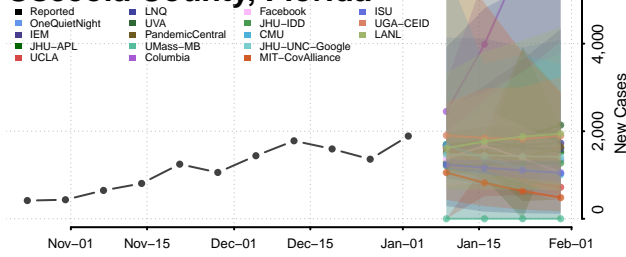

Martin County, Florida

Miami-Dade County, Florida

Monroe County, Florida

Nassau County, Florida

Okaloosa County, Florida

Okeechobee County, Florida

Orange County, Florida

Osceola County, Florida