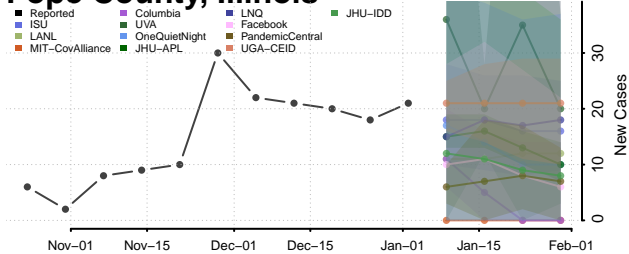

Pope County, Illinois