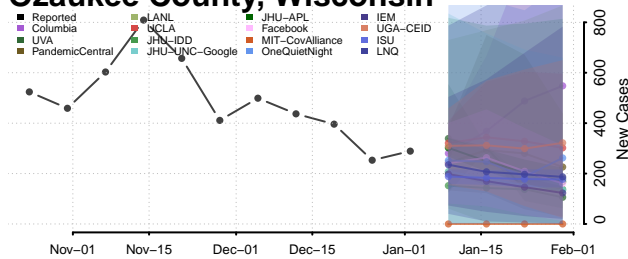

Monroe County, Wisconsin

Oconto County, Wisconsin

Oneida County, Wisconsin

Outagamie County, Wisconsin

Ozaukee County, Wisconsin

Pepin County, Wisconsin

Pierce County, Wisconsin

Polk County, Wisconsin