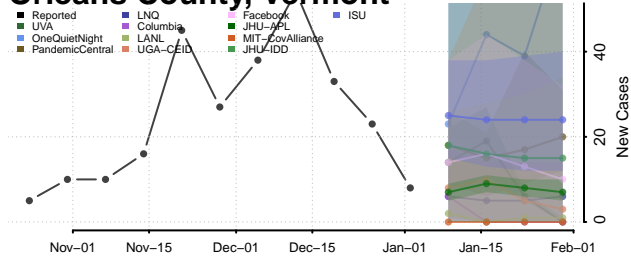

Franklin County, Vermont

Grand Isle County, Vermont

Lamoille County, Vermont

Orange County, Vermont

Orleans County, Vermont

Rutland County, Vermont

Washington County, Vermont

Windham County, Vermont