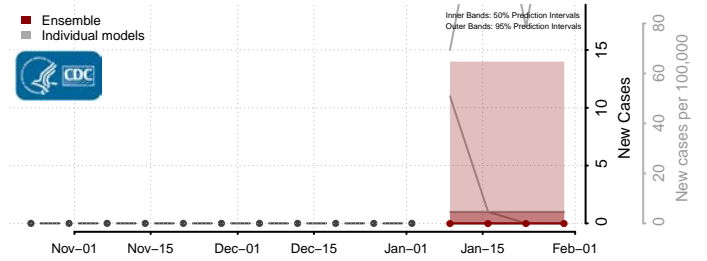

Sevier County, Utah