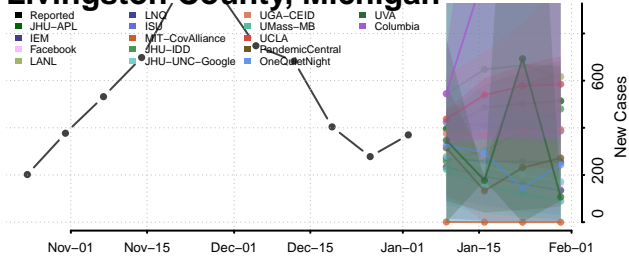

Livingston County, Michigan