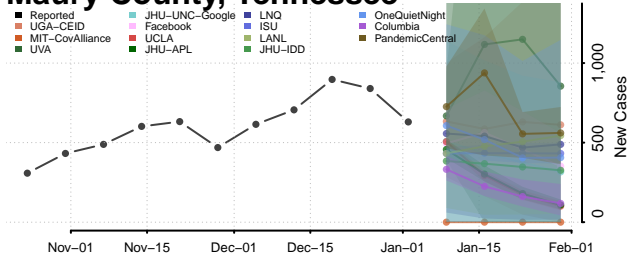

Loudon County, Tennessee

Macon County, Tennessee

Madison County, Tennessee

Marion County, Tennessee

Marshall County, Tennessee

Maury County, Tennessee

McMinn County, Tennessee

McNairy County, Tennessee