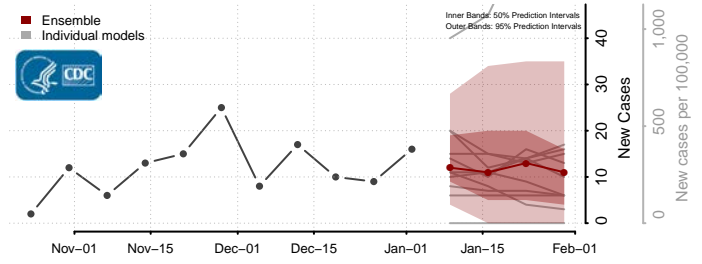

Grant County, New Mexico

Guadalupe County, New Mexico

Harding County, New Mexico

Hidalgo County, New Mexico

Lea County, New Mexico

Lincoln County, New Mexico

Los Alamos County, New Mexico

Luna County, New Mexico