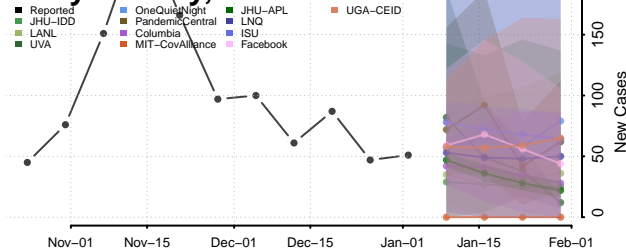

Perry County, Missouri