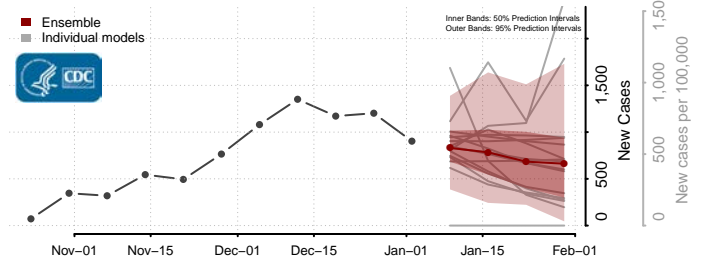

Kings County, California