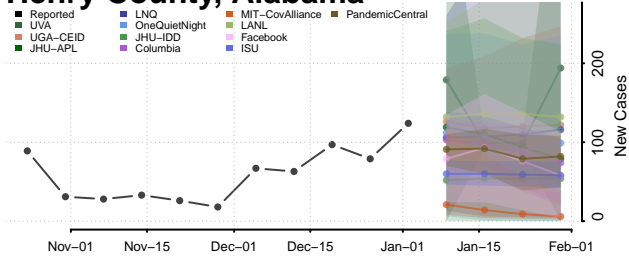

Dale County, Alabama

Dallas County, Alabama

DeKalb County, Alabama

Elmore County, Alabama

Escambia County, Alabama

Etowah County, Alabama

Fayette County, Alabama

Franklin County, Alabama

Geneva County, Alabama

Greene County, Alabama

Hale County, Alabama

Henry County, Alabama

Houston County, Alabama

Jackson County, Alabama

Jefferson County, Alabama

Lamar County, Alabama

Lauderdale County, Alabama

Lawrence County, Alabama

Lee County, Alabama

Limestone County, Alabama

Lowndes County, Alabama

Macon County, Alabama

Madison County, Alabama

Marengo County, Alabama