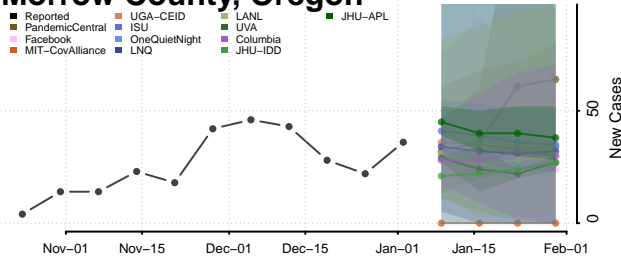

Linn County, Oregon

Malheur County, Oregon

Marion County, Oregon

Morrow County, Oregon

Multnomah County, Oregon

Polk County, Oregon

Sherman County, Oregon

Tillamook County, Oregon