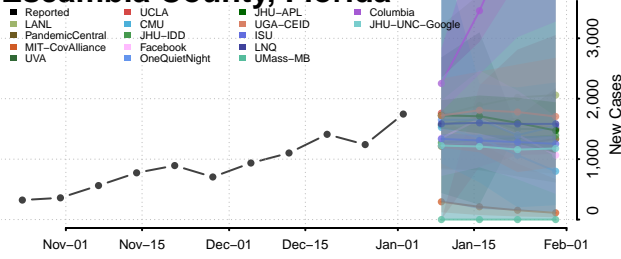

Escambia County, Florida