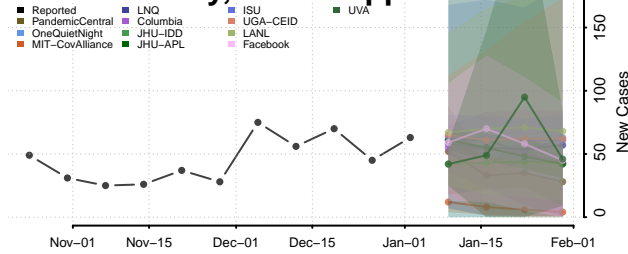

Clarke County, Mississippi