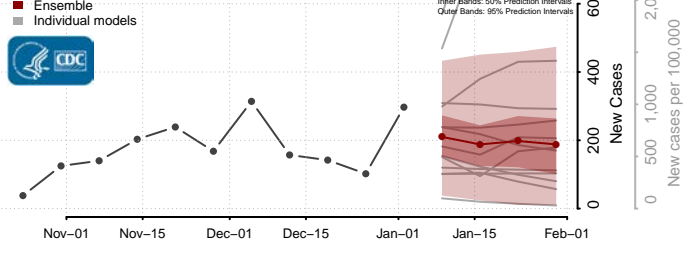

Marshall County, West Virginia