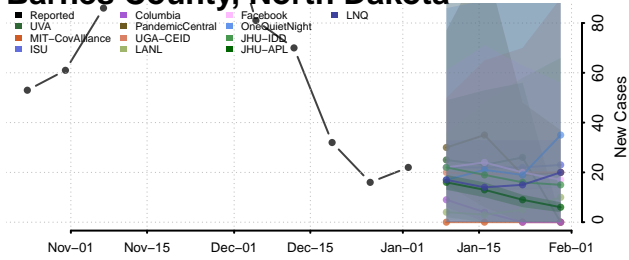

Barnes County, North Dakota