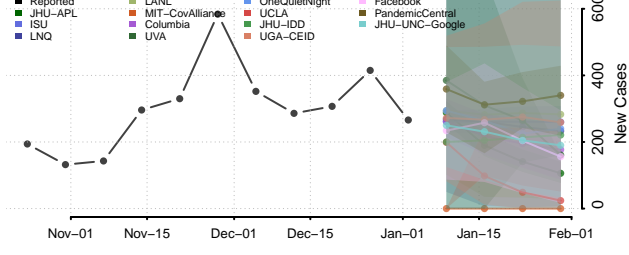

Dewey County, Oklahoma

Ellis County, Oklahoma

Garfield County, Oklahoma

Garvin County, Oklahoma

Grady County, Oklahoma

Grant County, Oklahoma

Greer County, Oklahoma

Harmon County, Oklahoma