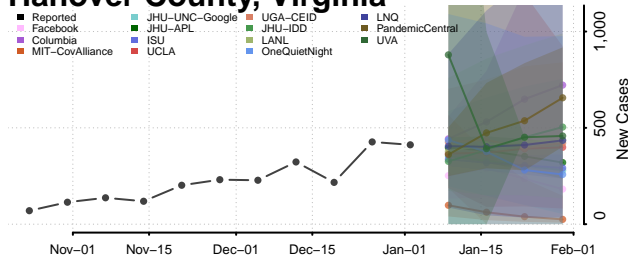

Hanover County, Virginia