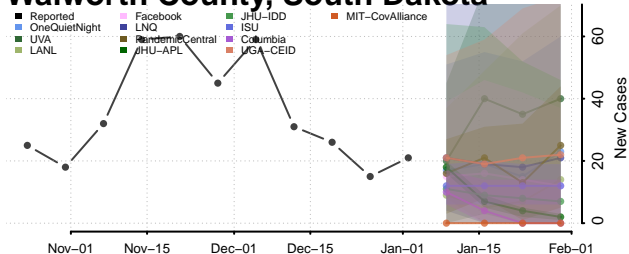

Walworth County, South Dakota