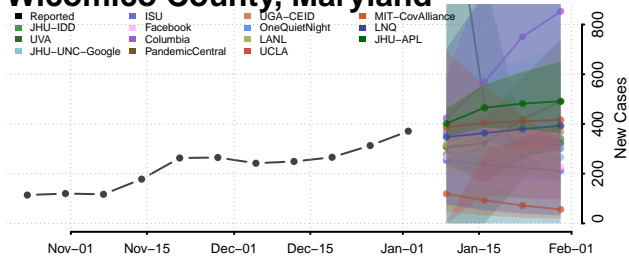

Wicomico County, Maryland