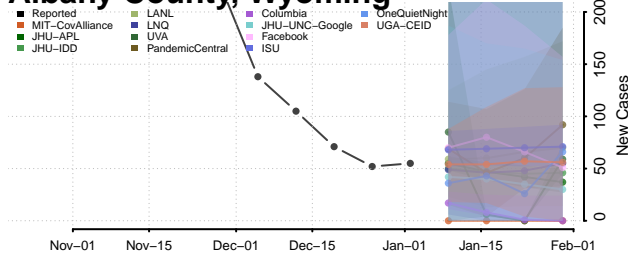

Washburn County, Wisconsin

Wyoming

Albany County, Wyoming

Big Horn County, Wyoming

Campbell County, Wyoming

Carbon County, Wyoming

Converse County, Wyoming

Crook County, Wyoming