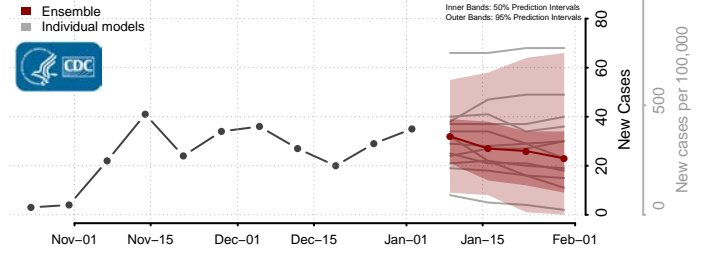

Hudspeth County, Texas

Hunt County, Texas

Hutchinson County, Texas

Irion County, Texas

Jack County, Texas

Jackson County, Texas

Jasper County, Texas

Jeff Davis County, Texas