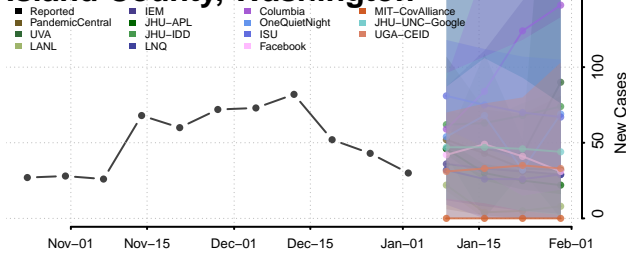

Island County, Washington