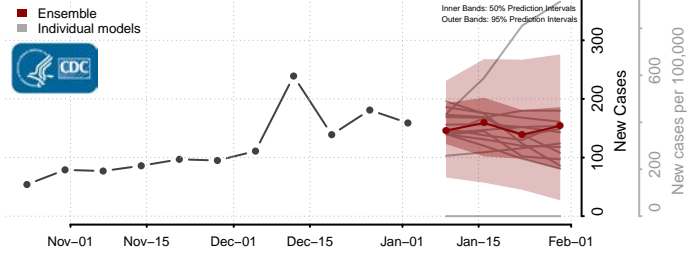

Craig County, Virginia

Culpeper County, Virginia

Cumberland County, Virginia

Danville County, Virginia

Dickenson County, Virginia

Dinwiddie County, Virginia

Emporia County, Virginia

Essex County, Virginia