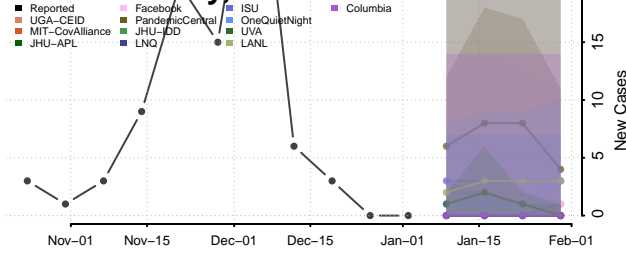

Prairie County, Montana