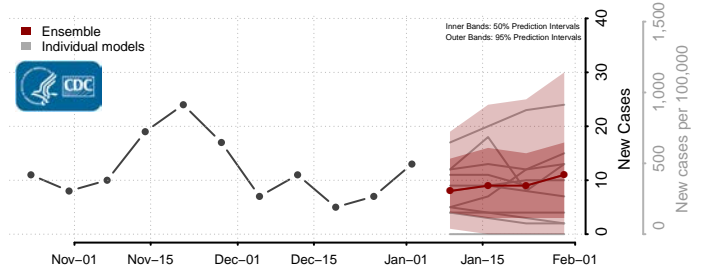

Furnas County, Nebraska

Gage County, Nebraska

Garden County, Nebraska

Garfield County, Nebraska

Gosper County, Nebraska

Grant County, Nebraska

Greeley County, Nebraska

Hall County, Nebraska