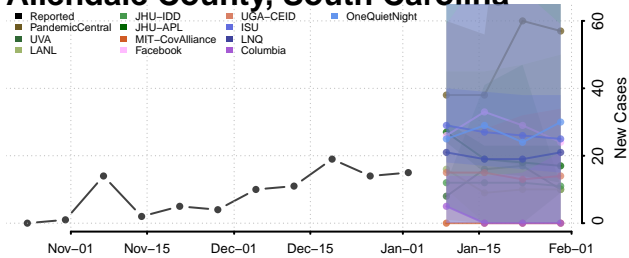

Allendale County, South Carolina