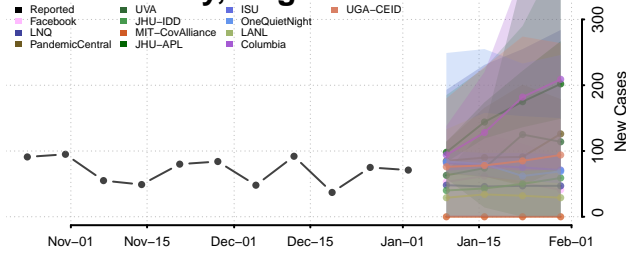

Salem County, Virginia