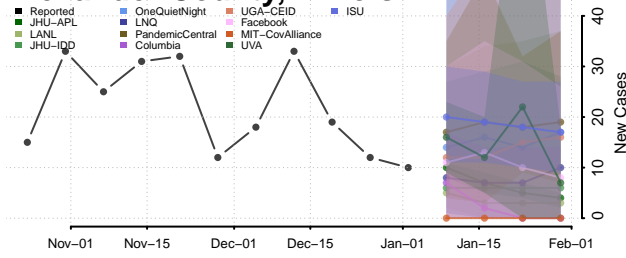

Alexander County, Illinois