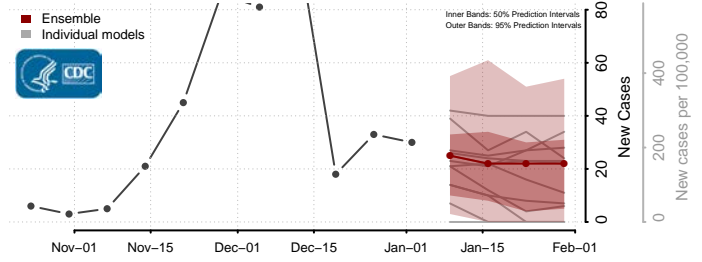

Archuleta County, Colorado