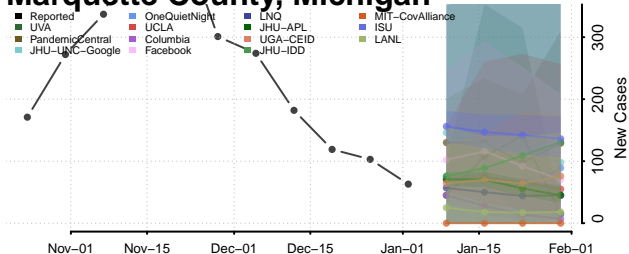

Lenawee County, Michigan

Livingston County, Michigan

Luce County, Michigan

Mackinac County, Michigan

Macomb County, Michigan

Manistee County, Michigan

Marquette County, Michigan

Mason County, Michigan