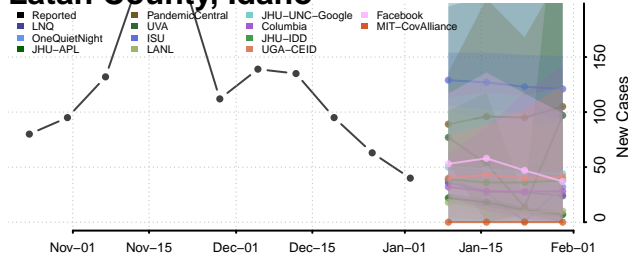

Latah County, Idaho

Lemhi County, Idaho

Lewis County, Idaho

Lincoln County, Idaho

Madison County, Idaho

Minidoka County, Idaho

Nez Perce County, Idaho

Oneida County, Idaho