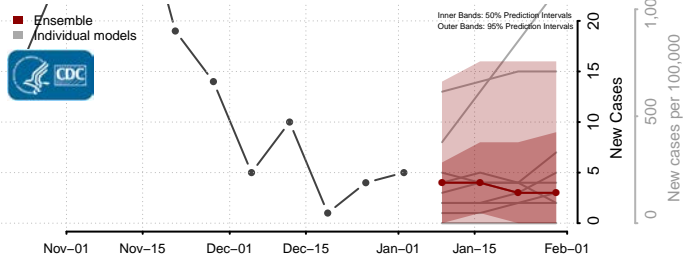

Burke County, North Dakota