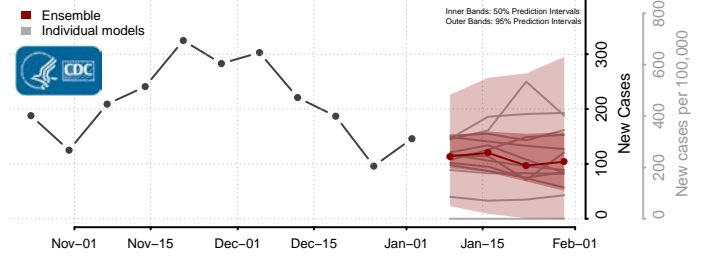

Bingham County, Idaho