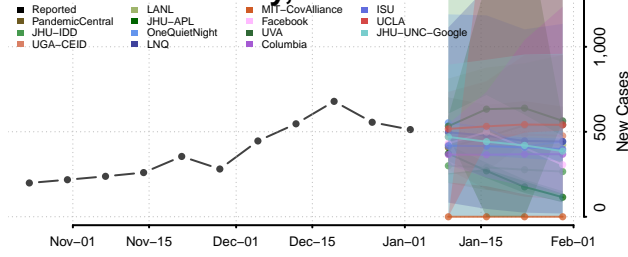

Lauderdale County, Alabama

Lawrence County, Alabama

Lee County, Alabama

Limestone County, Alabama

Lowndes County, Alabama

Macon County, Alabama

Madison County, Alabama

Marengo County, Alabama