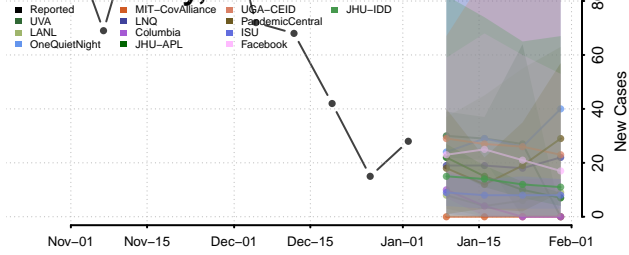

Todd County, South Dakota