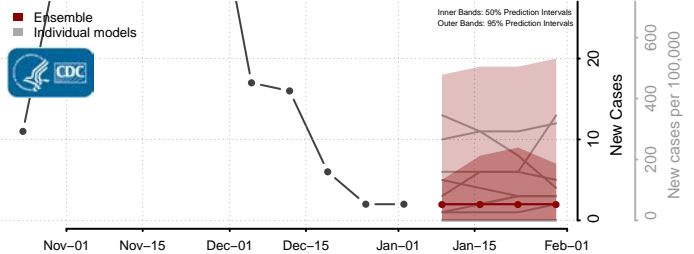

Cavalier County, North Dakota