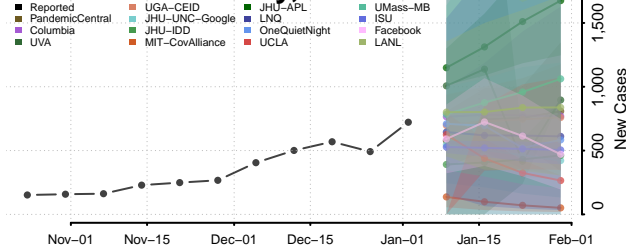

Dorchester County, South Carolina