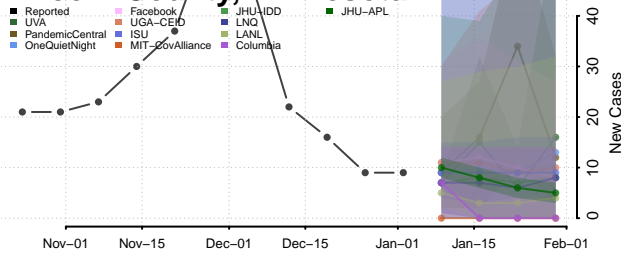

Lac qui Parle County, Minnesota

Lake County, Minnesota

Lake of the Woods County, Minnesota

Le Sueur County, Minnesota

Lincoln County, Minnesota

Lyon County, Minnesota

Mahnomen County, Minnesota

Marshall County, Minnesota