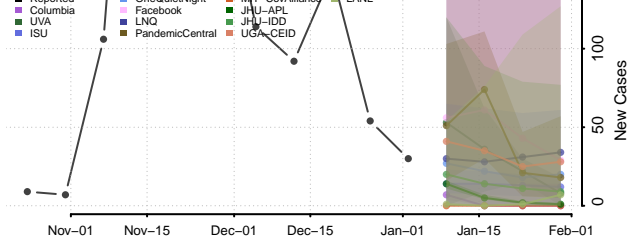

Chaffee County, Colorado

Cheyenne County, Colorado

Clear Creek County, Colorado

Conejos County, Colorado

Costilla County, Colorado

Crowley County, Colorado

Custer County, Colorado

Delta County, Colorado