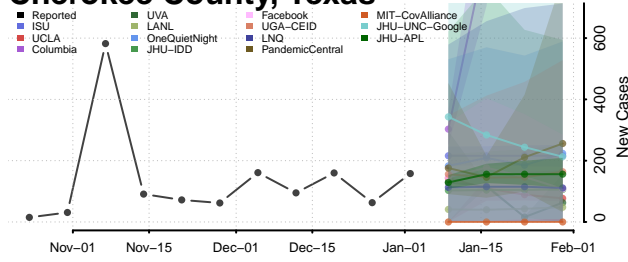

Cherokee County, Texas