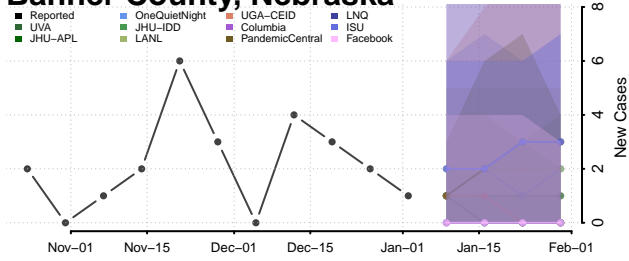

Banner County, Nebraska