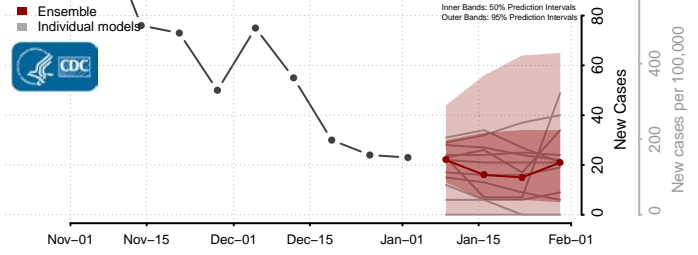

Gooding County, Idaho