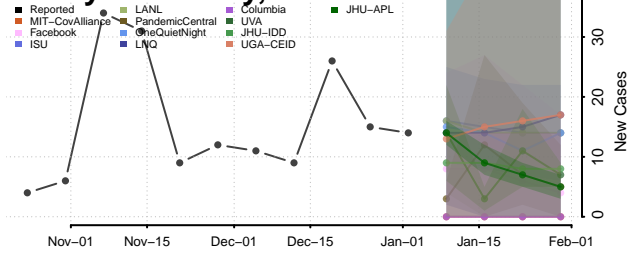

Schuyler County, Missouri