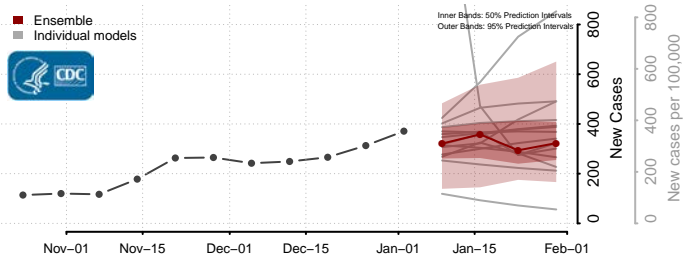

Wicomico County, Maryland