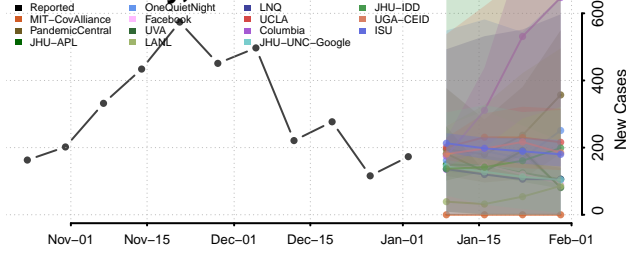

Furnas County, Nebraska

Gage County, Nebraska

Garden County, Nebraska

Garfield County, Nebraska

Gosper County, Nebraska

Grant County, Nebraska

Greeley County, Nebraska

Hall County, Nebraska