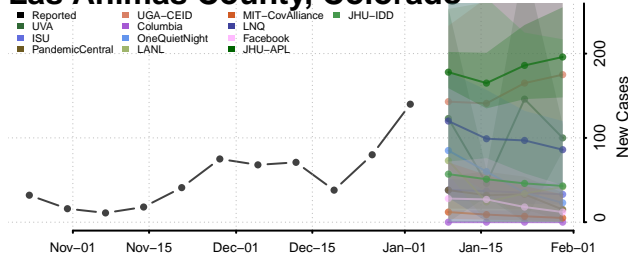

Kit Carson County, Colorado

La Plata County, Colorado

Lake County, Colorado

Larimer County, Colorado

Las Animas County, Colorado

Lincoln County, Colorado

Logan County, Colorado

Mesa County, Colorado