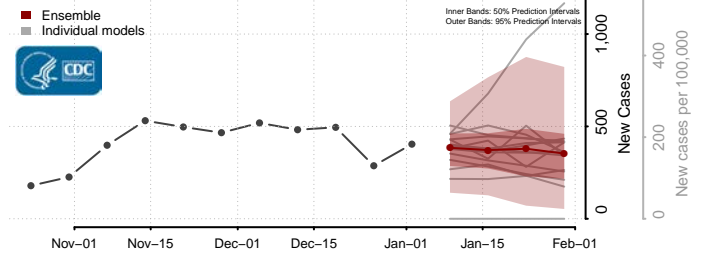

Hood River County, Oregon

Jackson County, Oregon

Jefferson County, Oregon

Josephine County, Oregon

Klamath County, Oregon

Lake County, Oregon

Lane County, Oregon

Lincoln County, Oregon