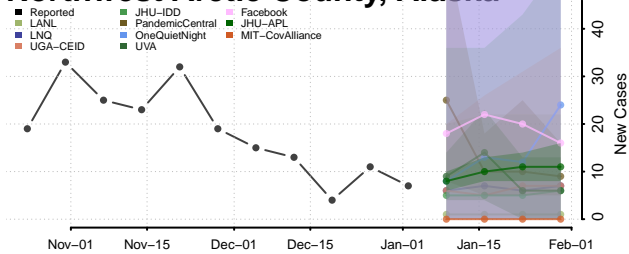

Northwest Arctic County, Alaska