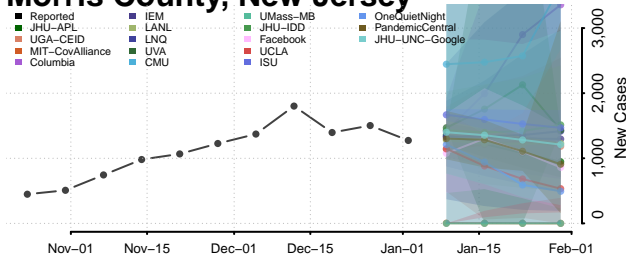

Morris County, New Jersey