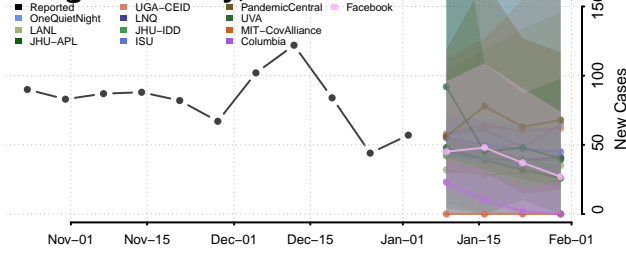

Morgan County, Missouri