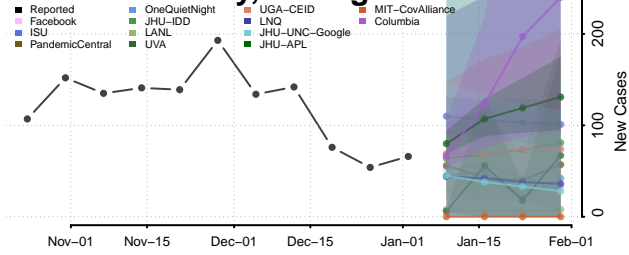

Mecosta County, Michigan