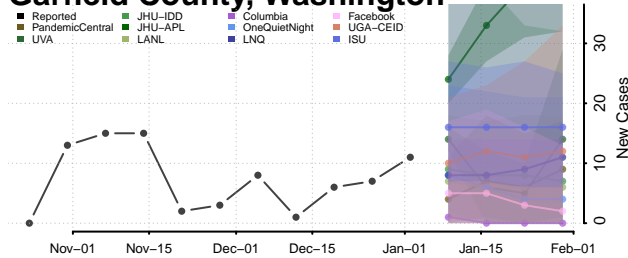

Garfield County, Washington