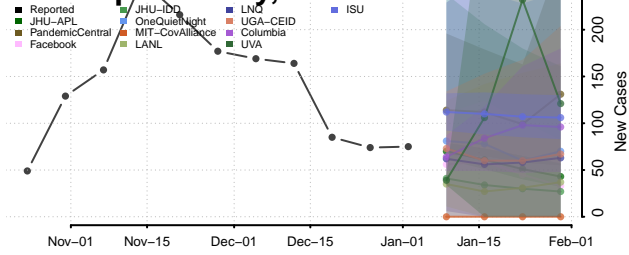

Posey County, Indiana

Pulaski County, Indiana

Putnam County, Indiana

Randolph County, Indiana

Ripley County, Indiana

Rush County, Indiana

Scott County, Indiana

Shelby County, Indiana