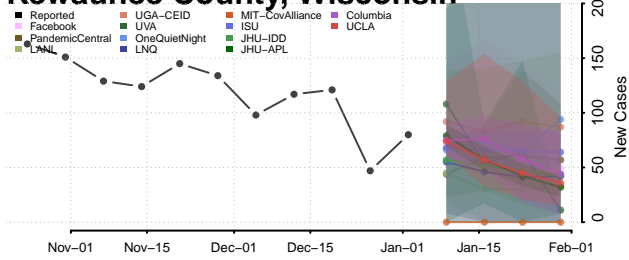

Kewaunee County, Wisconsin