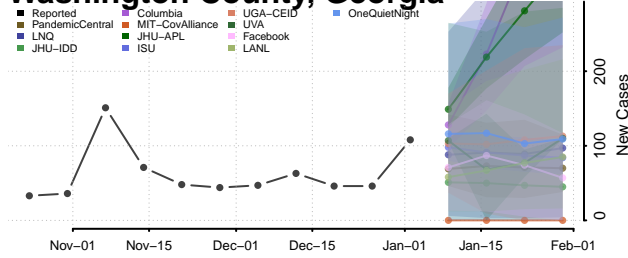

Union County, Georgia

Upson County, Georgia

Walker County, Georgia

Walton County, Georgia

Ware County, Georgia

Warren County, Georgia

Washington County, Georgia

Wayne County, Georgia