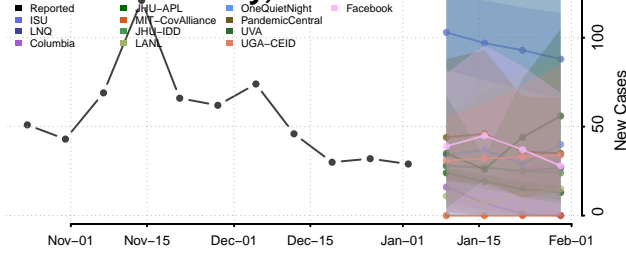

Pemiscot County, Missouri