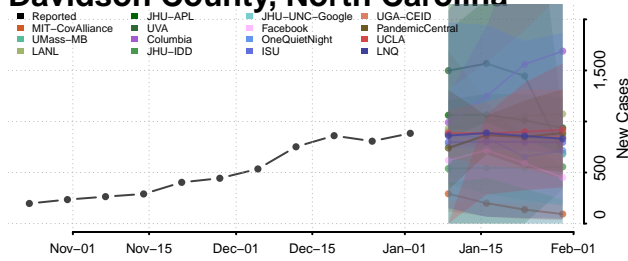

Davidson County, North Carolina