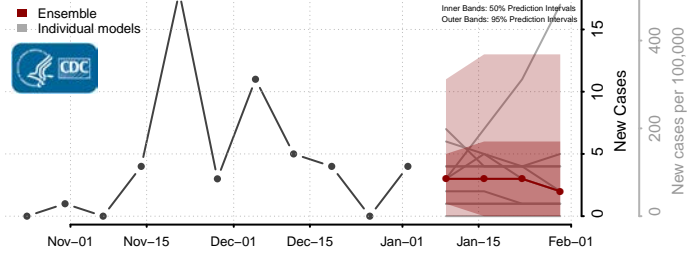

Catron County, New Mexico