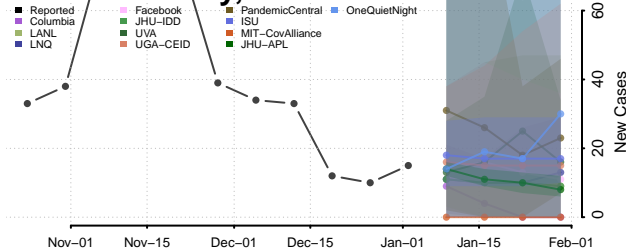

Carbon County, Montana

*New weekly cases may decrease in this location over the next four weeks. For these locations, the ensemble forecast indicates a probability of 0.75 or greater that fewer cases will be reported in week four of the forecast than in the last reported week.