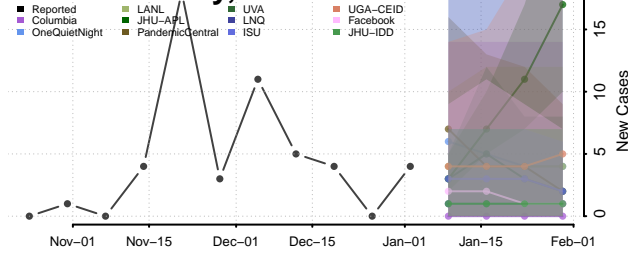

Catron County, New Mexico