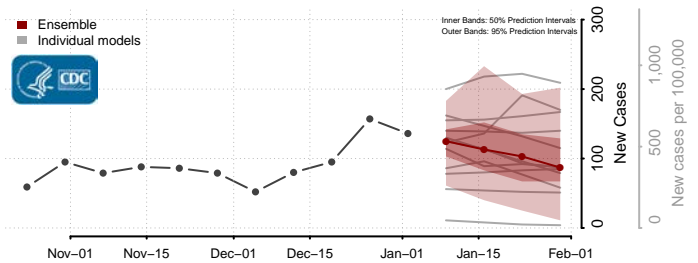

Mingo County, West Virginia