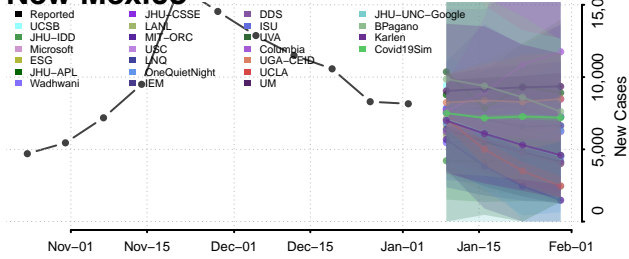

New Mexico*