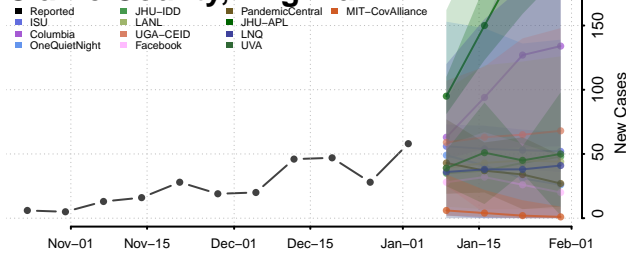

Charles City County, Virginia

Charlotte County, Virginia

Charlottesville County, Virginia

Chesapeake County, Virginia

Chesterfield County, Virginia

Clarke County, Virginia

Colonial Heights County, Virginia

Covington County, Virginia