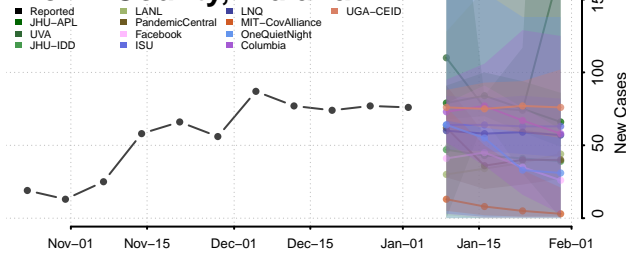

Brown County, Indiana