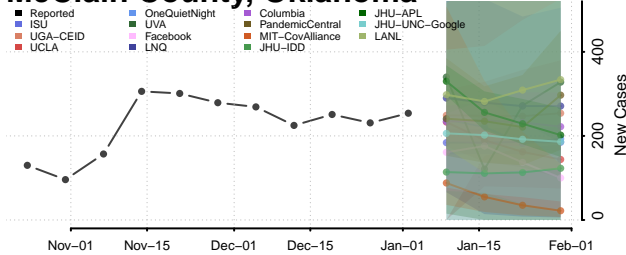

McClain County, Oklahoma