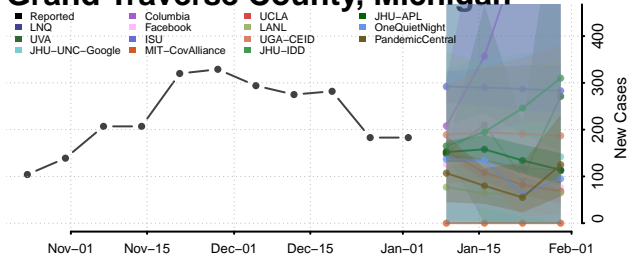

Dickinson County, Michigan

Eaton County, Michigan

Emmet County, Michigan

Genesee County, Michigan

Gladwin County, Michigan

Gogebic County, Michigan

Grand Traverse County, Michigan

Gratiot County, Michigan