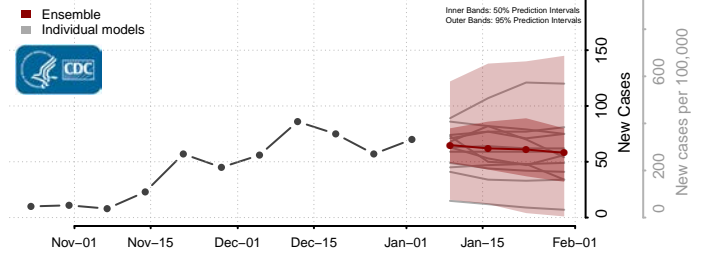

St. James County, Louisiana