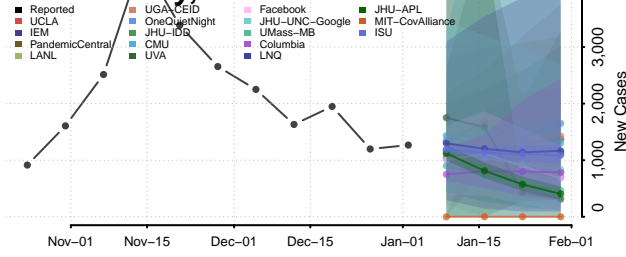

Polk County, Iowa