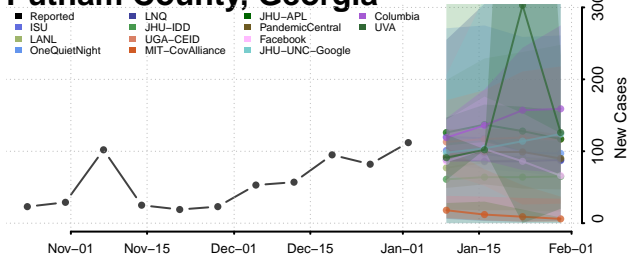

Pike County, Georgia

Polk County, Georgia

Pulaski County, Georgia

Putnam County, Georgia

Screven County, Georgia

Seminole County, Georgia

Spalding County, Georgia

Stephens County, Georgia