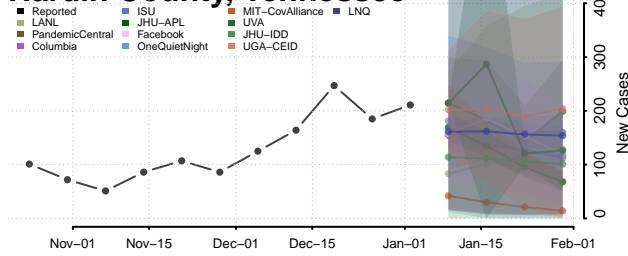

Grundy County, Tennessee

Hamblen County, Tennessee

Hamilton County, Tennessee

Hancock County, Tennessee

Hardeman County, Tennessee

Hardin County, Tennessee

Hawkins County, Tennessee

Haywood County, Tennessee