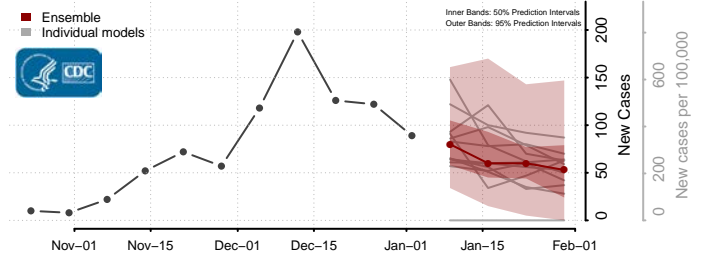

Hood River County, Oregon

Jackson County, Oregon

Jefferson County, Oregon

Josephine County, Oregon

Klamath County, Oregon

Lake County, Oregon

Lane County, Oregon

Lincoln County, Oregon