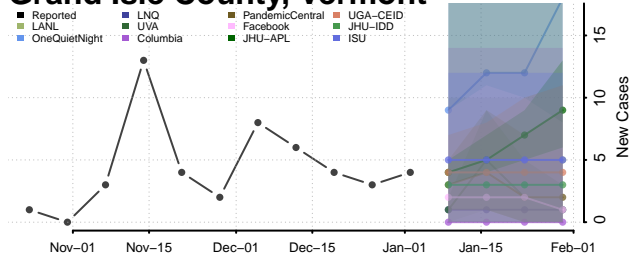

Franklin County, Vermont

Grand Isle County, Vermont

Lamoille County, Vermont

Orange County, Vermont

Orleans County, Vermont

Rutland County, Vermont

Washington County, Vermont

Windham County, Vermont