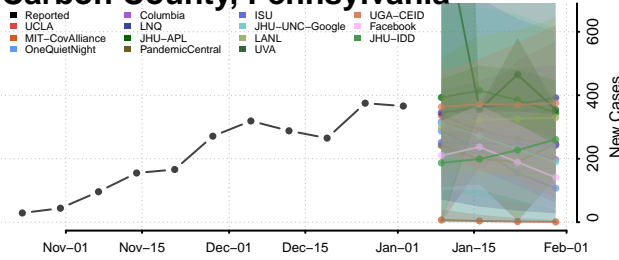

Carbon County, Pennsylvania