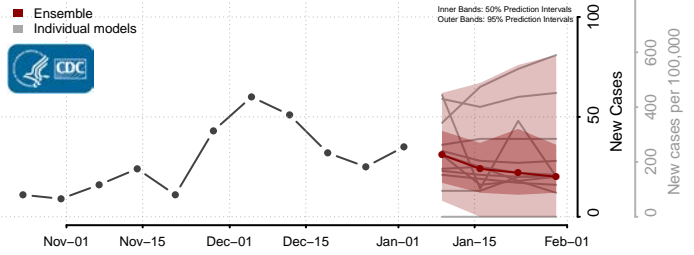

Pend Oreille County, Washington