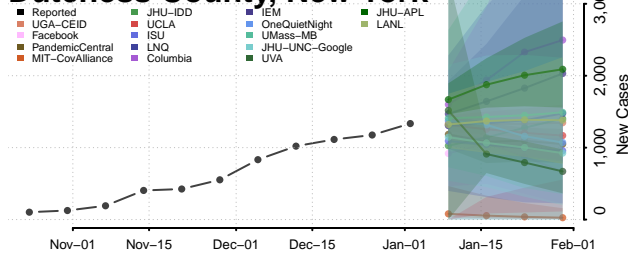

Chemung County, New York

Chenango County, New York

Clinton County, New York

Columbia County, New York

Cortland County, New York

Delaware County, New York

Dutchess County, New York

Erie County, New York