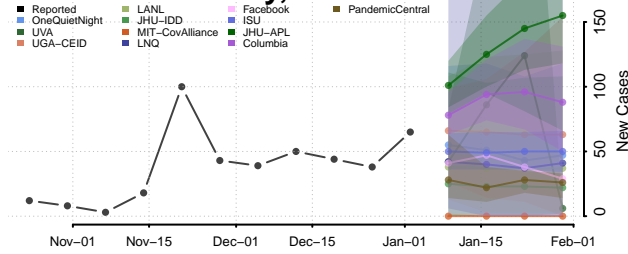

Bienville County, Louisiana

Bossier County, Louisiana

Caddo County, Louisiana

Calcasieu County, Louisiana

Caldwell County, Louisiana

Cameron County, Louisiana

Catahoula County, Louisiana

Claiborne County, Louisiana