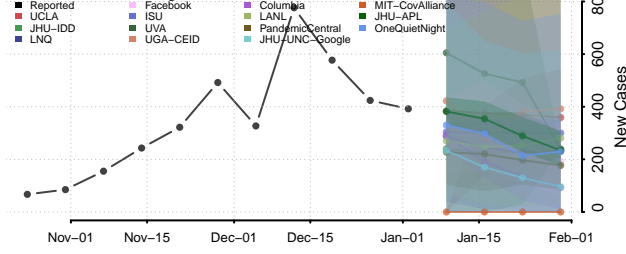

Darke County, Ohio

Defiance County, Ohio

Delaware County, Ohio

Erie County, Ohio

Fairfield County, Ohio

Fayette County, Ohio

Franklin County, Ohio

Fulton County, Ohio