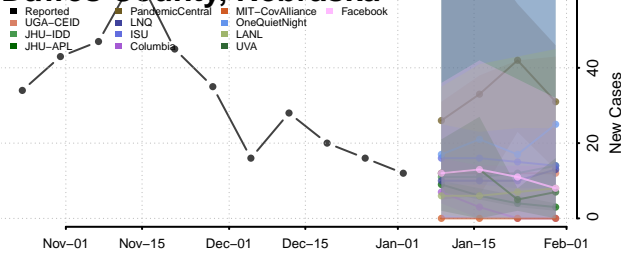

Burt County, Nebraska

Butler County, Nebraska

Cass County, Nebraska

Cedar County, Nebraska

Custer County, Nebraska

Dakota County, Nebraska

Dawes County, Nebraska

Dawson County, Nebraska