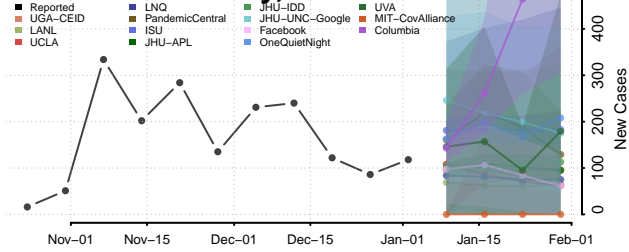

Travis County, Texas

Trinity County, Texas

Tyler County, Texas

Upshur County, Texas

Upton County, Texas

Uvalde County, Texas

Val Verde County, Texas

Van Zandt County, Texas