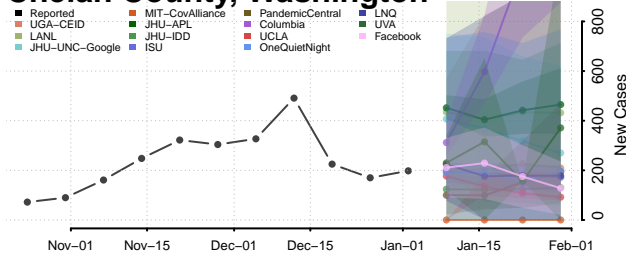

Washington

Adams County, Washington

Asotin County, Washington

Benton County, Washington

Chelan County, Washington

Clallam County, Washington

Clark County, Washington

Columbia County, Washington