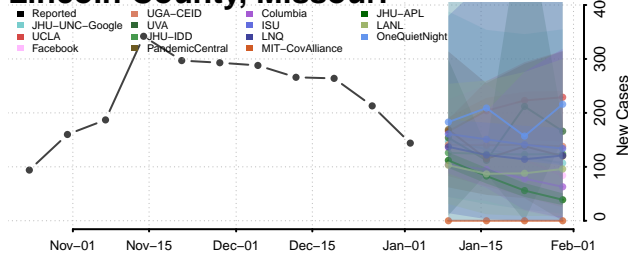

Lincoln County, Missouri