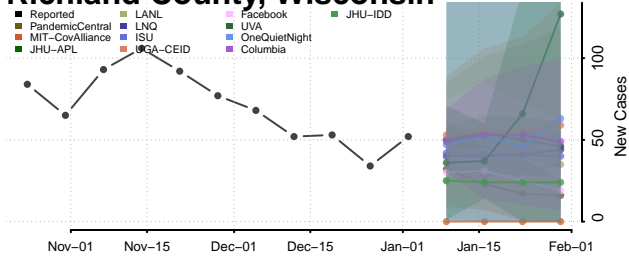

Richland County, Wisconsin