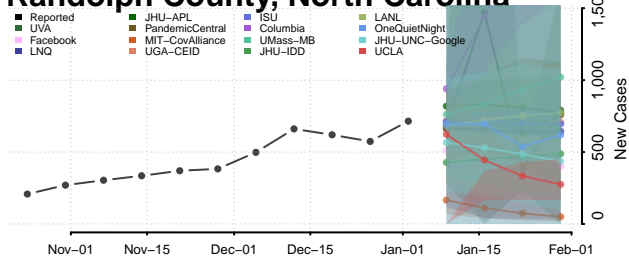

Randolph County, North Carolina