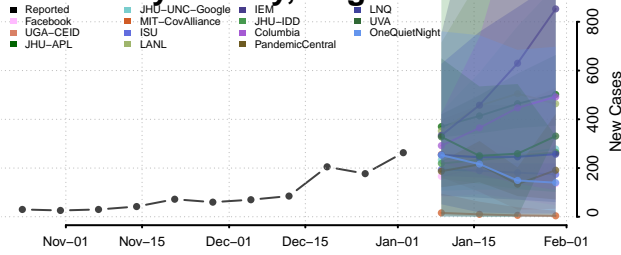

James City County, Virginia