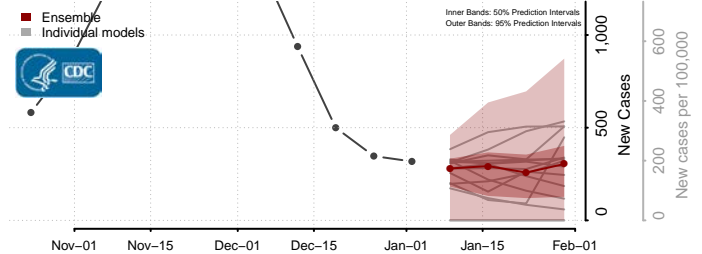

Scott County, Minnesota

Sherburne County, Minnesota

Sibley County, Minnesota

St. Louis County, Minnesota

Stearns County, Minnesota

Steele County, Minnesota

Stevens County, Minnesota

Swift County, Minnesota