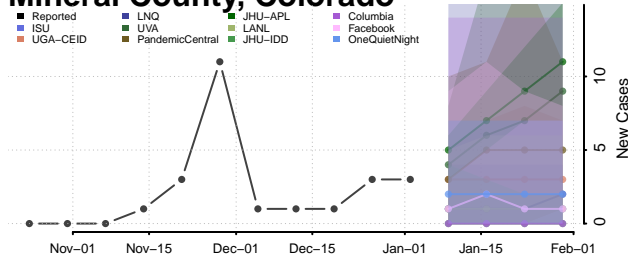

Mineral County, Colorado