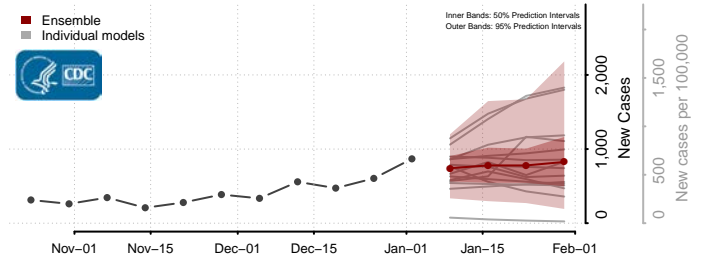

Robeson County, North Carolina