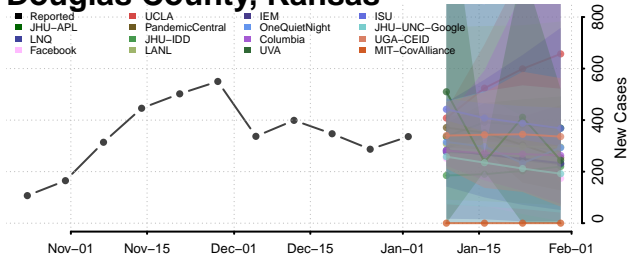

Coffey County, Kansas

Comanche County, Kansas

Cowley County, Kansas

Crawford County, Kansas

Decatur County, Kansas

Dickinson County, Kansas

Doniphan County, Kansas

Douglas County, Kansas