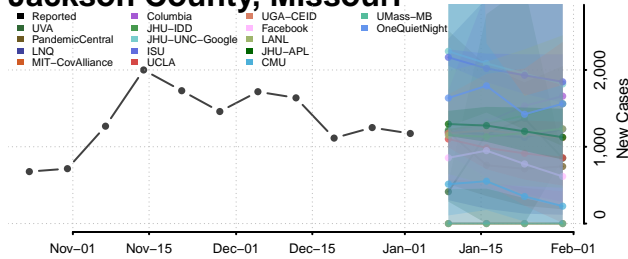

Jackson County, Missouri