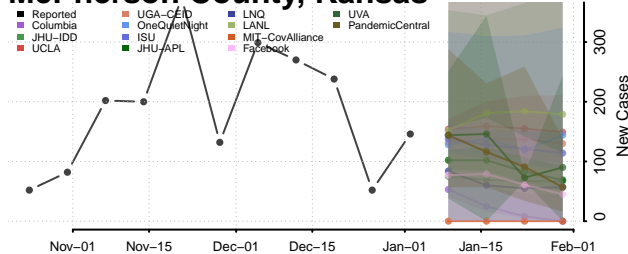

Linn County, Kansas

Logan County, Kansas

Lyon County, Kansas

Marion County, Kansas

Marshall County, Kansas

McPherson County, Kansas

Meade County, Kansas

Miami County, Kansas