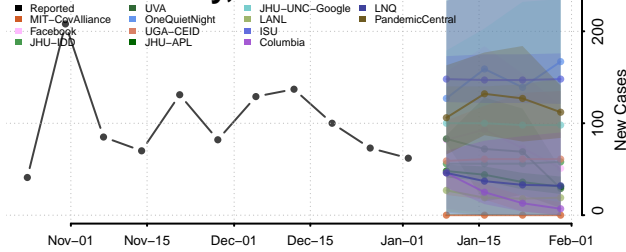

Burnet County, Texas