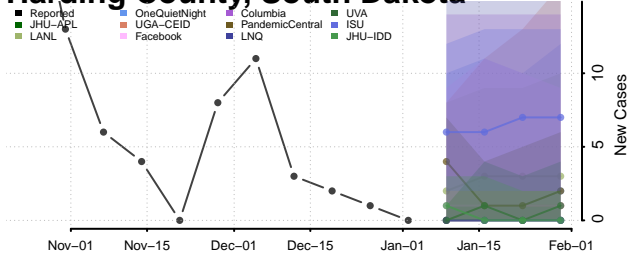

Harding County, South Dakota