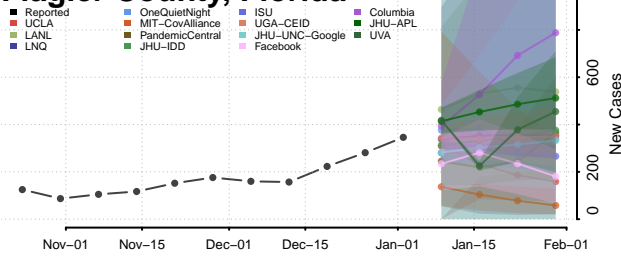

Franklin County, Florida

Gadsden County, Florida

Gilchrist County, Florida

Glades County, Florida

Gulf County, Florida

Hamilton County, Florida

Hardee County, Florida

Hendry County, Florida