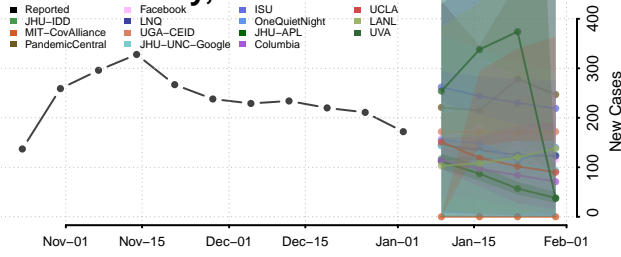

Cook County, Illinois

Crawford County, Illinois

Cumberland County, Illinois

De Witt County, Illinois

DeKalb County, Illinois

Douglas County, Illinois

DuPage County, Illinois

Edgar County, Illinois