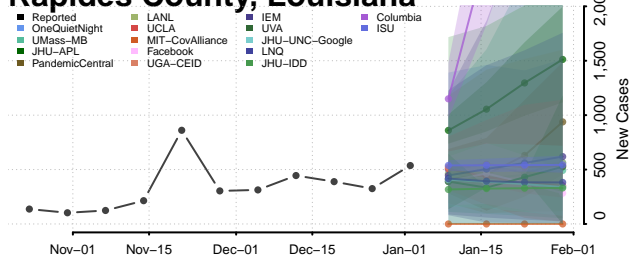

Plaquemines County, Louisiana

Pointe Coupee County, Louisiana

Rapides County, Louisiana

Red River County, Louisiana

Richland County, Louisiana

Sabine County, Louisiana

St. Bernard County, Louisiana

St. Charles County, Louisiana