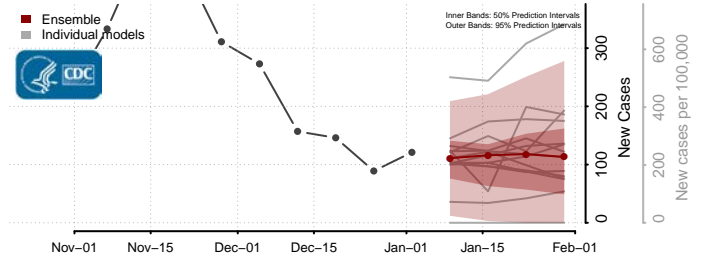

Arthur County, Nebraska

Banner County, Nebraska

Blaine County, Nebraska

Boone County, Nebraska

Box Butte County, Nebraska

Boyd County, Nebraska

Brown County, Nebraska

Buffalo County, Nebraska