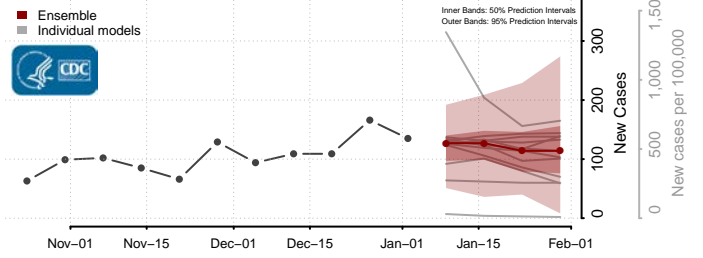

Hopewell County, Virginia

Isle of Wight County, Virginia

James City County, Virginia

King and Queen County, Virginia

King George County, Virginia

King William County, Virginia

Lancaster County, Virginia

Lee County, Virginia