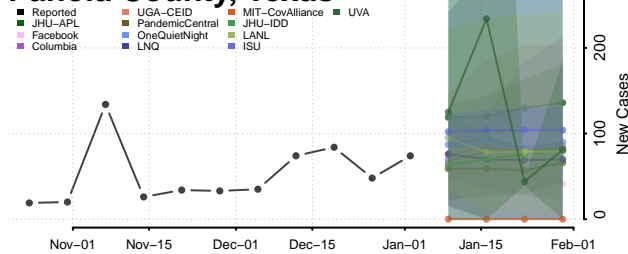

Panola County, Texas