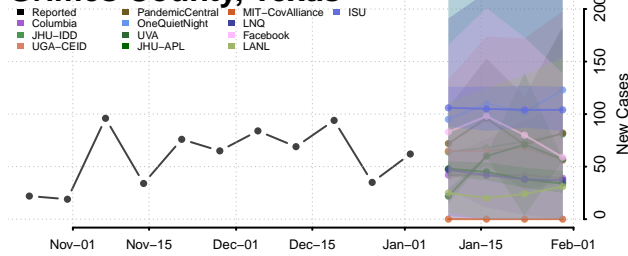

Grimes County, Texas