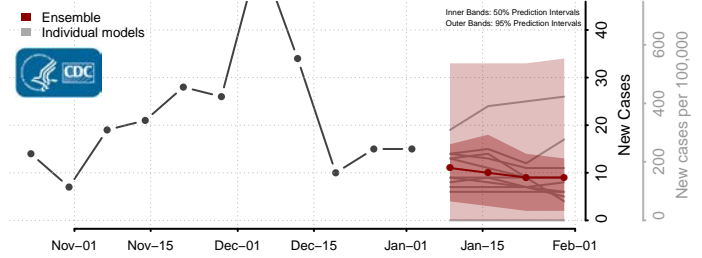

Rosebud County, Montana

Sanders County, Montana

Sheridan County, Montana

Silver Bow County, Montana

Stillwater County, Montana

Sweet Grass County, Montana

Teton County, Montana

Toole County, Montana