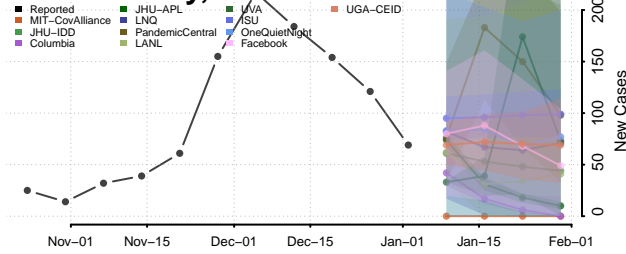

Drew County, Arkansas