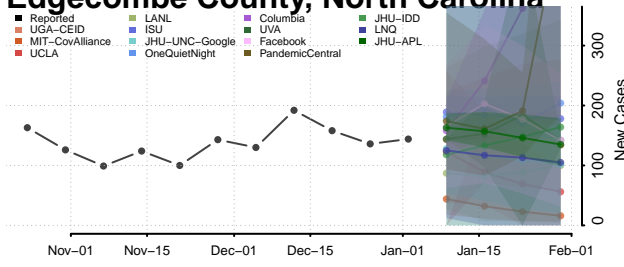

Davidson County, North Carolina

Davie County, North Carolina

Duplin County, North Carolina

Durham County, North Carolina

Edgecombe County, North Carolina

Forsyth County, North Carolina

Franklin County, North Carolina