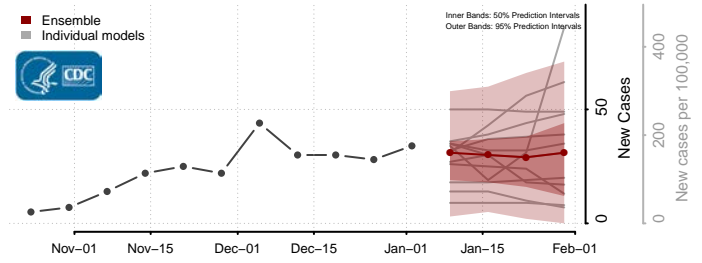

Grant County, New Mexico

Guadalupe County, New Mexico

Harding County, New Mexico

Hidalgo County, New Mexico

Lea County, New Mexico

Lincoln County, New Mexico

Los Alamos County, New Mexico

Luna County, New Mexico