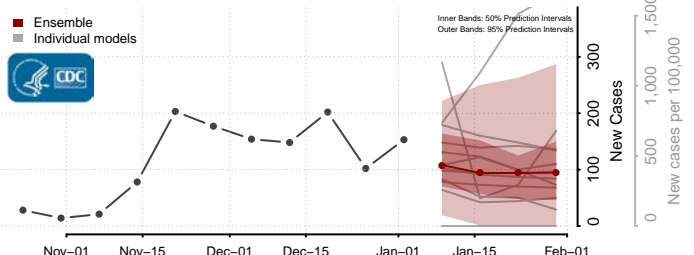

Morehouse County, Louisiana