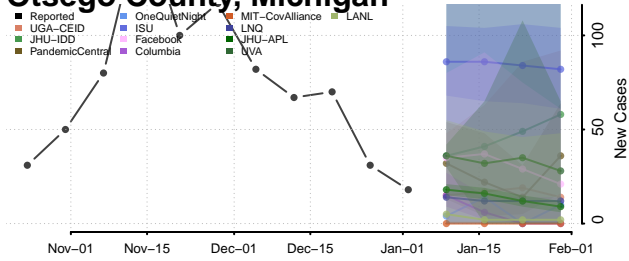

Newaygo County, Michigan

Oakland County, Michigan

Oceana County, Michigan

Ogemaw County, Michigan

Ontonagon County, Michigan

Osceola County, Michigan

Oscoda County, Michigan

Otsego County, Michigan