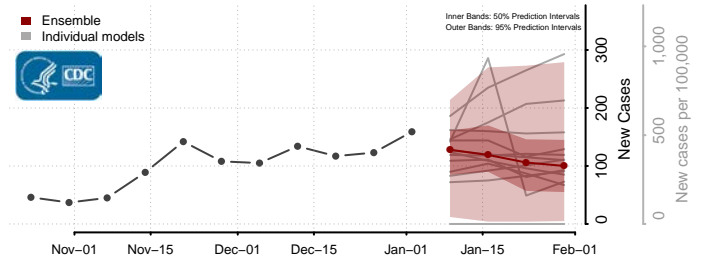

Meade County, Kentucky

Menifee County, Kentucky

Mercer County, Kentucky

Metcalfe County, Kentucky

Monroe County, Kentucky

Montgomery County, Kentucky

Morgan County, Kentucky

Muhlenberg County, Kentucky