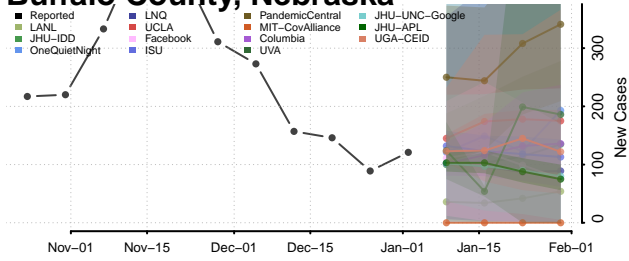

Arthur County, Nebraska

Banner County, Nebraska

Blaine County, Nebraska

Boone County, Nebraska

Box Butte County, Nebraska

Boyd County, Nebraska

Brown County, Nebraska

Buffalo County, Nebraska