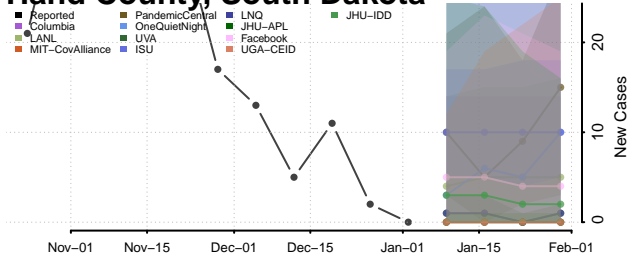

Hand County, South Dakota