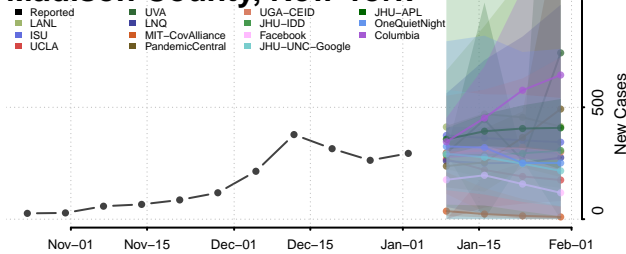

Kings County, New York

Lewis County, New York

Livingston County, New York

Madison County, New York

Monroe County, New York

Montgomery County, New York

Nassau County, New York

New York City County, New York