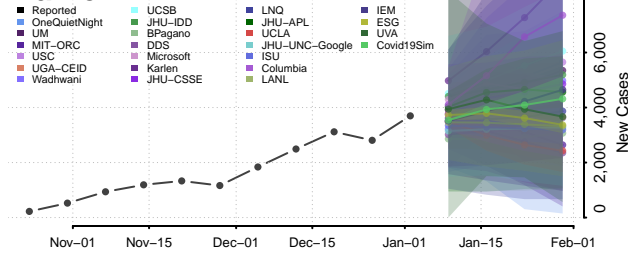

West Baton Rouge County, Louisiana

West Carroll County, Louisiana

West Feliciana County, Louisiana

Winn County, Louisiana

Maine

Androscoggin County, Maine

Aroostook County, Maine

Cumberland County, Maine