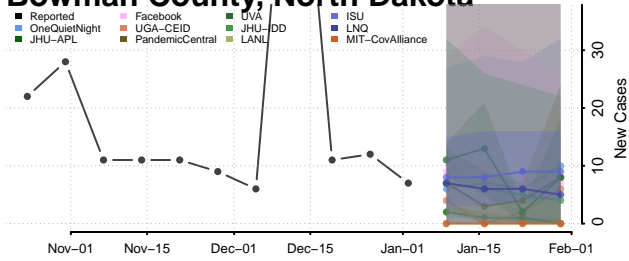

Bowman County, North Dakota