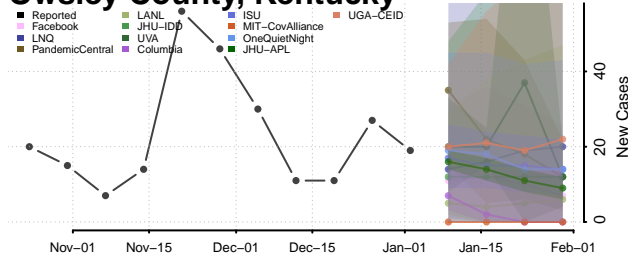

Owsley County, Kentucky