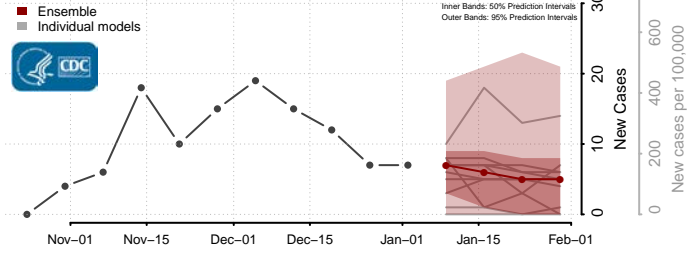

Camas County, Idaho

Canyon County, Idaho

Caribou County, Idaho

Cassia County, Idaho

Clark County, Idaho

Clearwater County, Idaho

Custer County, Idaho

Elmore County, Idaho