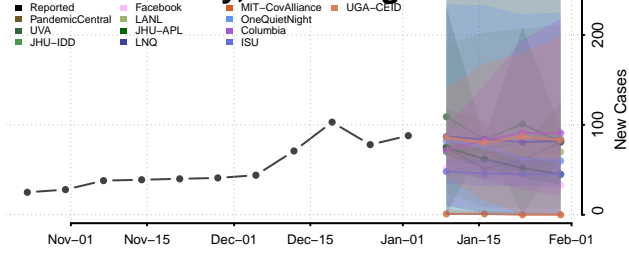

Lincoln County, West Virginia