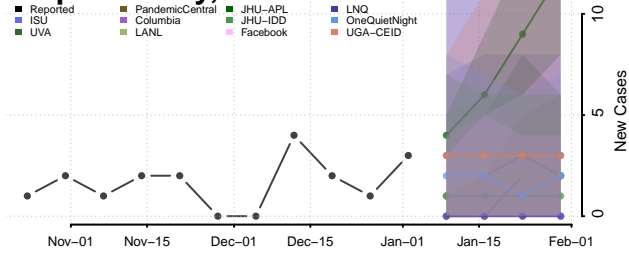

Slope County, North Dakota