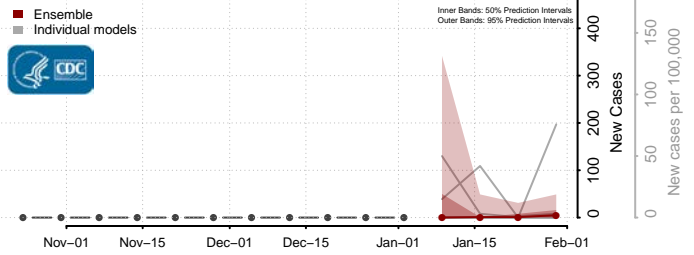

Weber County, Utah