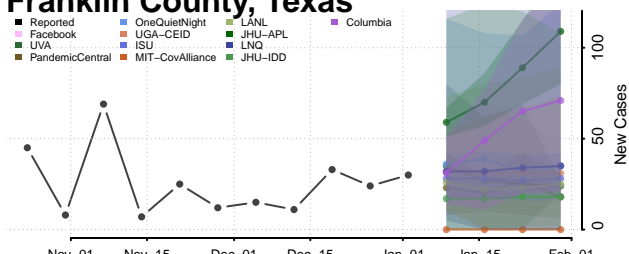

Franklin County, Texas