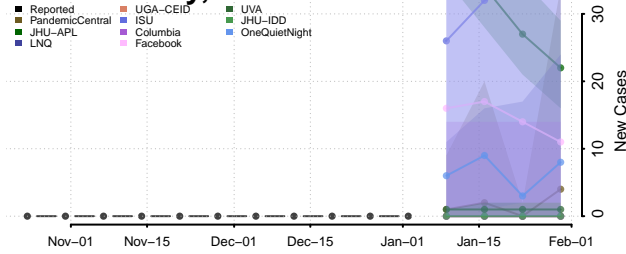

Kane County, Utah