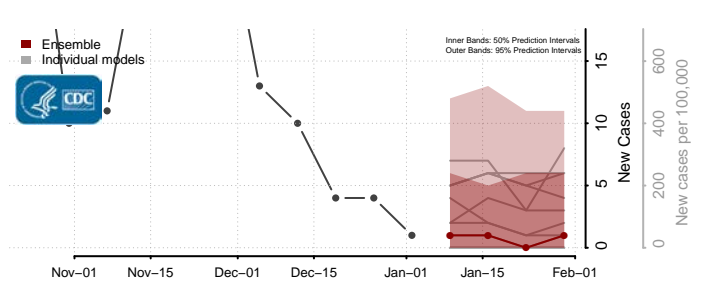

Grand Forks County, North Dakota

Grant County, North Dakota

Griggs County, North Dakota

Hettinger County, North Dakota

Kidder County, North Dakota

LaMoure County, North Dakota

Logan County, North Dakota

McHenry County, North Dakota