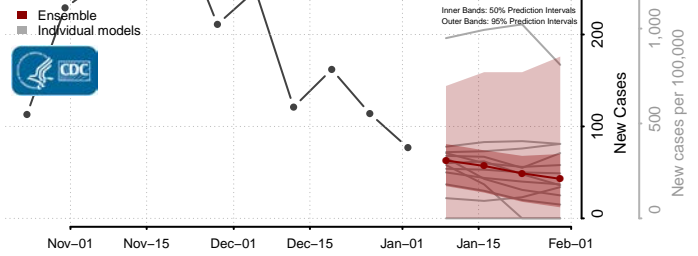

Jackson County, Wisconsin