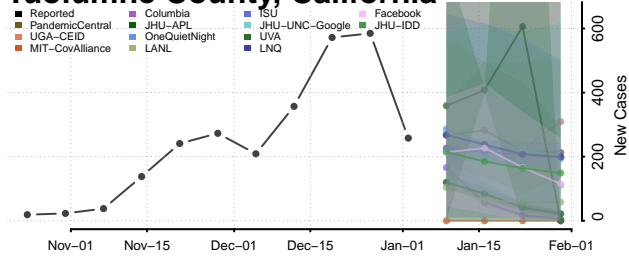

Tuolumne County, California