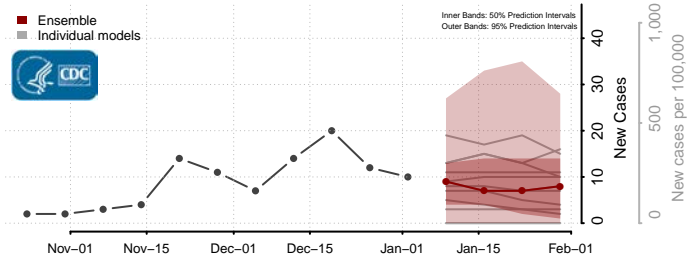

Tensas County, Louisiana