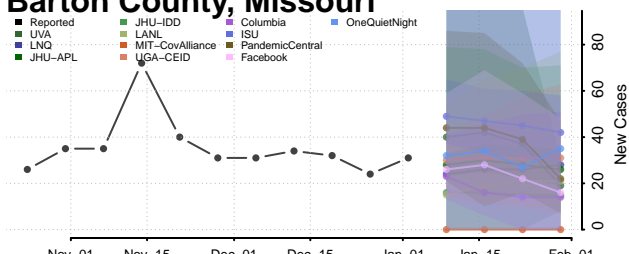

Barton County, Missouri