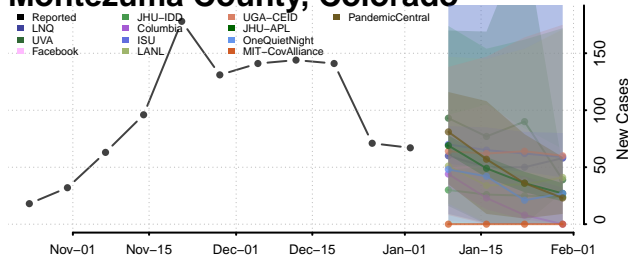

Montezuma County, Colorado