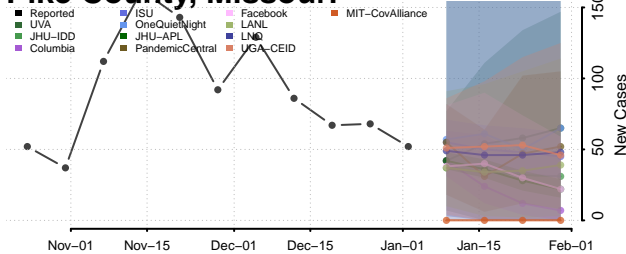

Pike County, Missouri