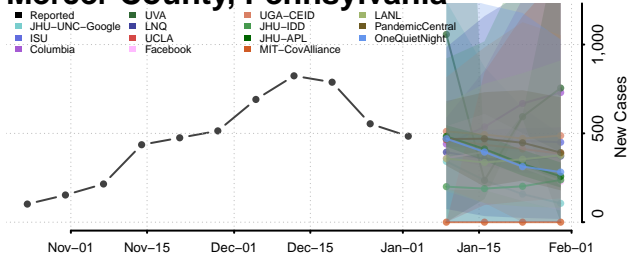

Lehigh County, Pennsylvania

Luzerne County, Pennsylvania

Lycoming County, Pennsylvania

McKean County, Pennsylvania

Mercer County, Pennsylvania

Mifflin County, Pennsylvania

Monroe County, Pennsylvania

Montgomery County, Pennsylvania