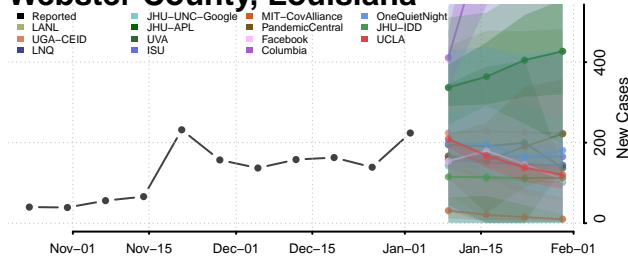

Tangipahoa County, Louisiana

Tensas County, Louisiana

Terrebonne County, Louisiana

Union County, Louisiana

Vermilion County, Louisiana

Vernon County, Louisiana

Washington County, Louisiana

Webster County, Louisiana