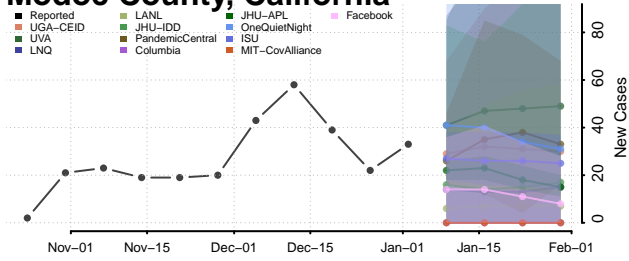

Mariposa County, California

Mendocino County, California

Merced County, California

Modoc County, California

Mono County, California

Monterey County, California

Napa County, California

Nevada County, California