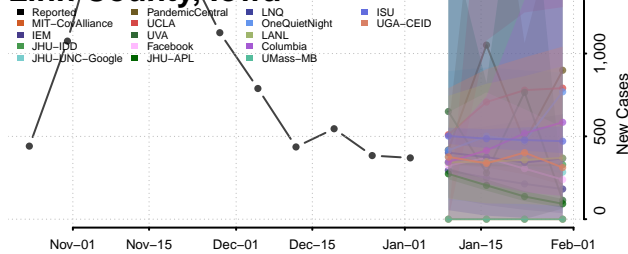

Johnson County, Iowa

Jones County, Iowa

Keokuk County, Iowa

Kossuth County, Iowa

Lee County, Iowa

Linn County, Iowa

Louisa County, Iowa

Lucas County, Iowa