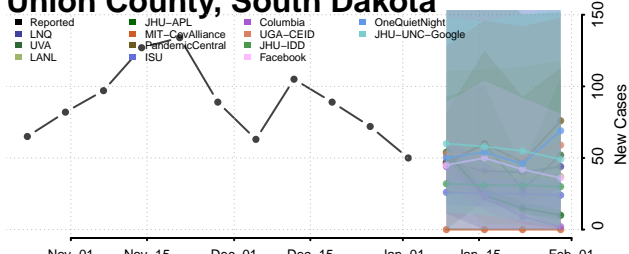

Union County, South Dakota