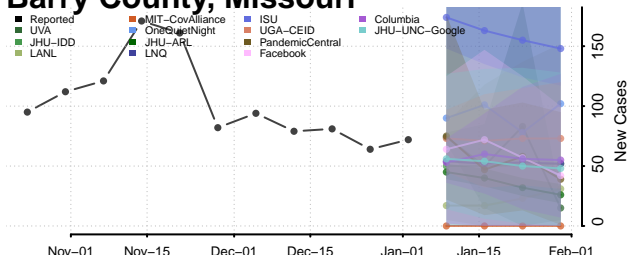

Barry County, Missouri