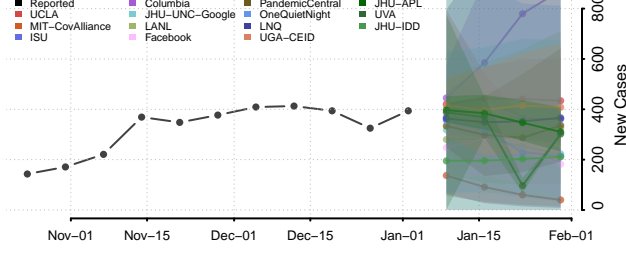

DeKalb County, Indiana

Delaware County, Indiana

Dubois County, Indiana

Elkhart County, Indiana

Fayette County, Indiana

Floyd County, Indiana

Fountain County, Indiana

Franklin County, Indiana