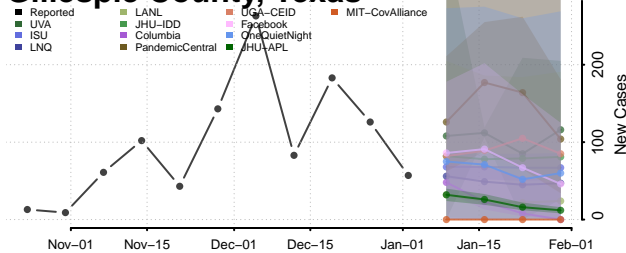

Gillespie County, Texas