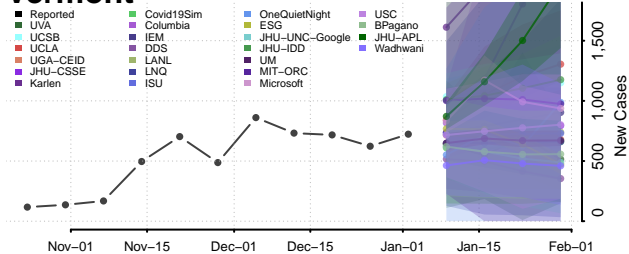

Utah County, Utah

Wasatch County, Utah

Washington County, Utah

Wayne County, Utah

Weber County, Utah

Vermont