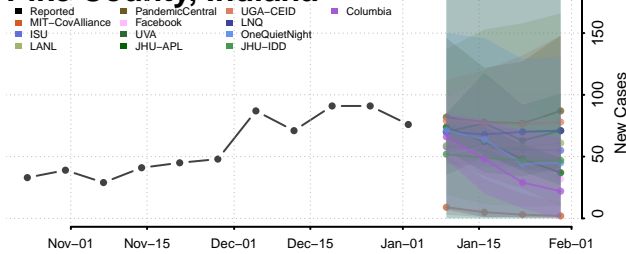

Noble County, Indiana

Ohio County, Indiana

Orange County, Indiana

Owen County, Indiana

Parke County, Indiana

Perry County, Indiana

Pike County, Indiana

Porter County, Indiana