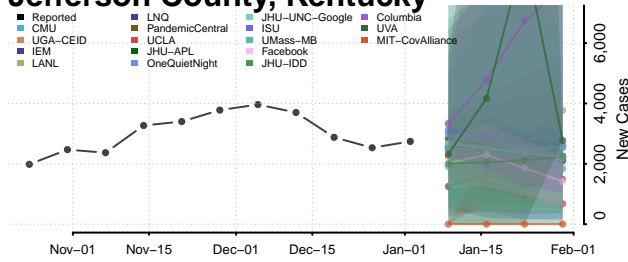

Hart County, Kentucky

Henderson County, Kentucky

Henry County, Kentucky

Hickman County, Kentucky

Hopkins County, Kentucky

Jackson County, Kentucky

Jefferson County, Kentucky

Jessamine County, Kentucky