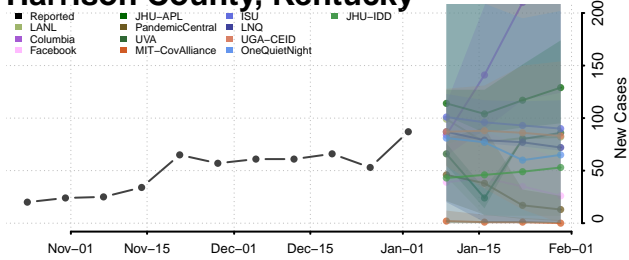

Graves County, Kentucky

Grayson County, Kentucky

Green County, Kentucky

Greenup County, Kentucky

Hancock County, Kentucky

Hardin County, Kentucky

Harlan County, Kentucky

Harrison County, Kentucky