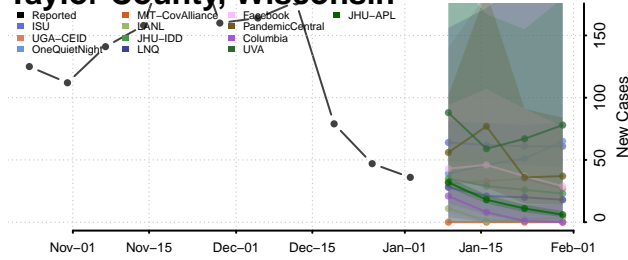

Taylor County, Wisconsin