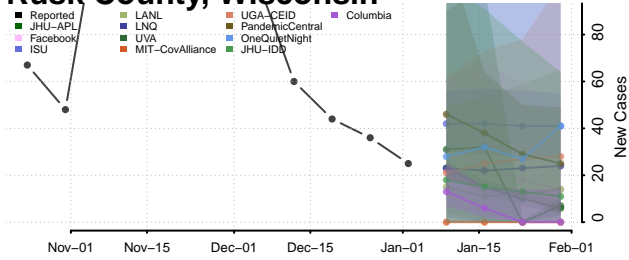

Rusk County, Wisconsin