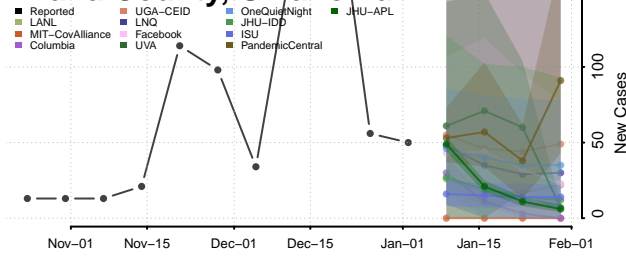

Wood County, Ohio

Wyandot County, Ohio

Oklahoma

Adair County, Oklahoma

Alfalfa County, Oklahoma

Atoka County, Oklahoma

Beaver County, Oklahoma

Beckham County, Oklahoma