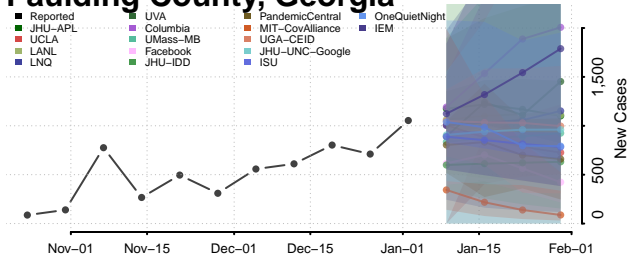

Muscooke County, Georgia

Newton County, Georgia

Oconee County, Georgia

Oglethorpe County, Georgia

Paulding County, Georgia

Peach County, Georgia

Pickens County, Georgia

Pierce County, Georgia