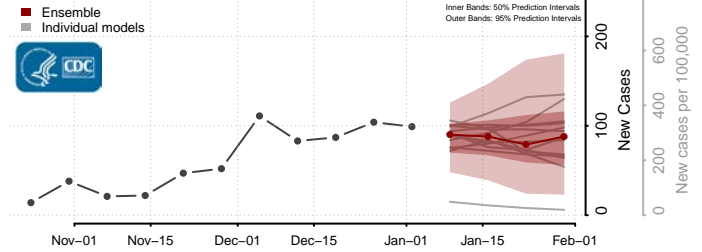

Caroline County, Virginia