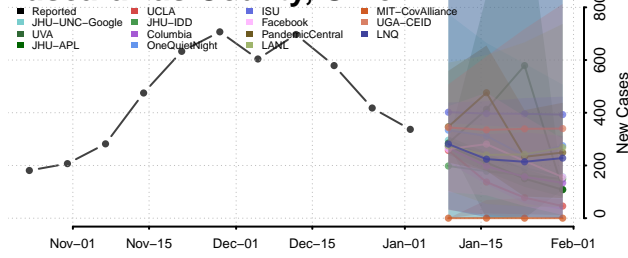

Tuscarawas County, Ohio