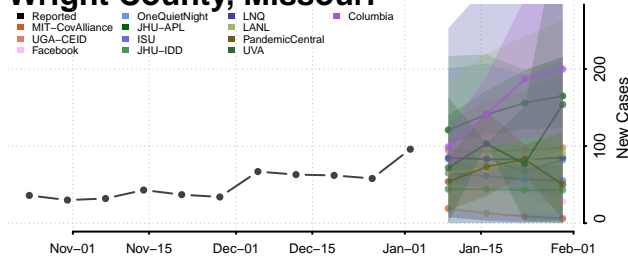

Wayne County, Missouri

Webster County, Missouri

Worth County, Missouri

Wright County, Missouri

Montana*

Beaverhead County, Montana

Big Horn County, Montana

Blaine County, Montana