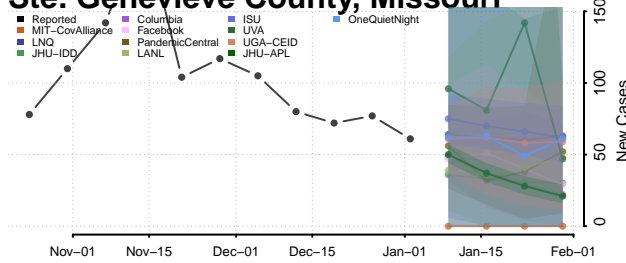

Stoddard County, Missouri

Stone County, Missouri

Sullivan County, Missouri

Taney County, Missouri

Texas County, Missouri

Vernon County, Missouri

Warren County, Missouri

Washington County, Missouri