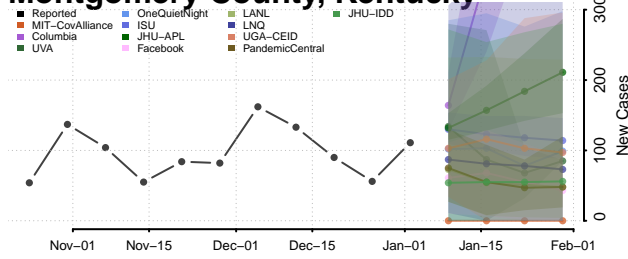

Meade County, Kentucky

Menifee County, Kentucky

Mercer County, Kentucky

Metcalfe County, Kentucky

Monroe County, Kentucky

Montgomery County, Kentucky

Morgan County, Kentucky

Muhlenberg County, Kentucky