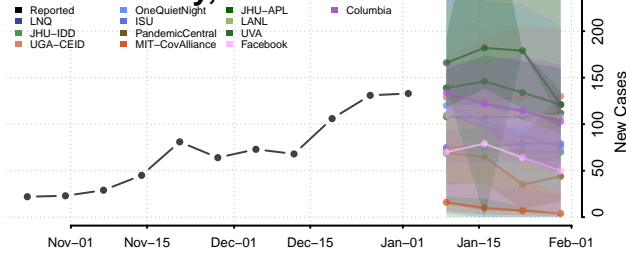

Dallas County, Arkansas

Desha County, Arkansas

Drew County, Arkansas

Faulkner County, Arkansas

Franklin County, Arkansas

Fulton County, Arkansas

Garland County, Arkansas

Grant County, Arkansas