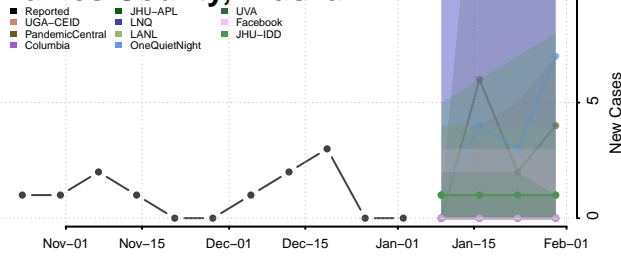

Anchorage County, Alaska

Bethel County, Alaska

Bristol Bay County, Alaska

Denali County, Alaska

Dillingham County, Alaska

Fairbanks North Star County, Alaska

Haines County, Alaska

Hoonah-Angoon County, Alaska