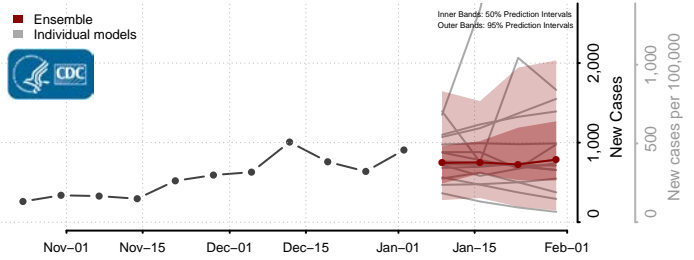

Nash County, North Carolina

New Hanover County, North Carolina

Northampton County, North Carolina

Onslow County, North Carolina

Orange County, North Carolina

Pamlico County, North Carolina

Pasquotank County, North Carolina