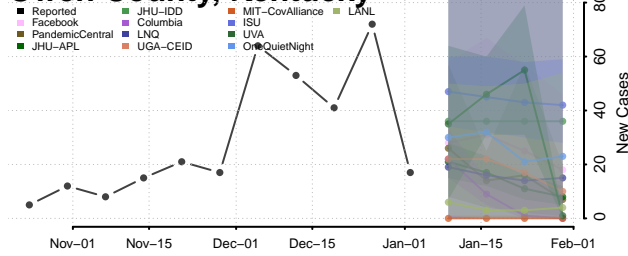

Owen County, Kentucky