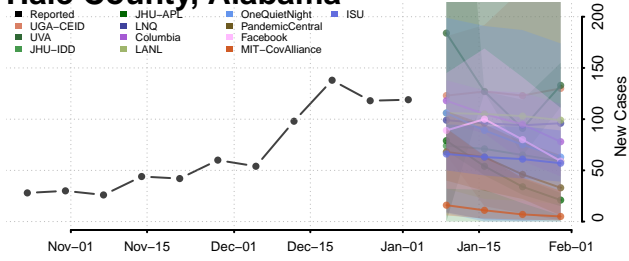

Dale County, Alabama

Dallas County, Alabama

DeKalb County, Alabama

Elmore County, Alabama

Escambia County, Alabama

Etowah County, Alabama

Fayette County, Alabama

Franklin County, Alabama

Geneva County, Alabama

Greene County, Alabama

Hale County, Alabama

Henry County, Alabama

Houston County, Alabama

Jackson County, Alabama

Jefferson County, Alabama

Lamar County, Alabama