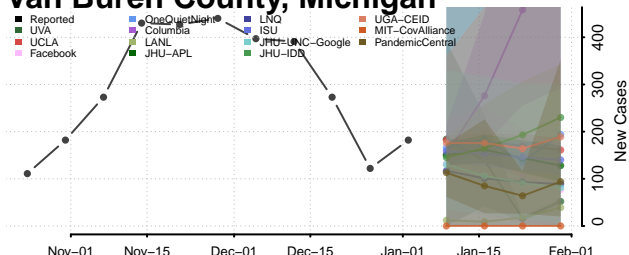

Van Buren County, Michigan