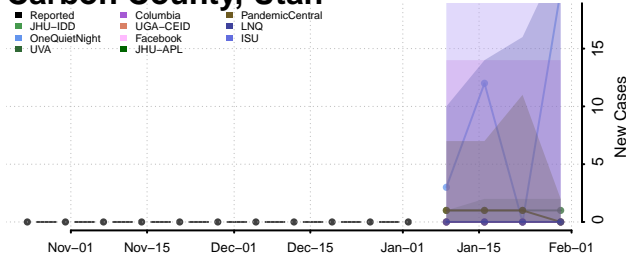

Carbon County, Utah