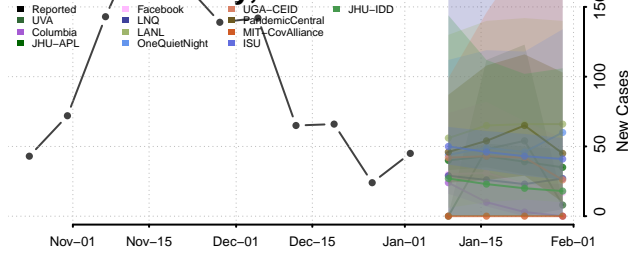

Mitchell County, Kansas

Montgomery County, Kansas

Morris County, Kansas

Morton County, Kansas

Nemaha County, Kansas

Neosho County, Kansas

Ness County, Kansas

Norton County, Kansas