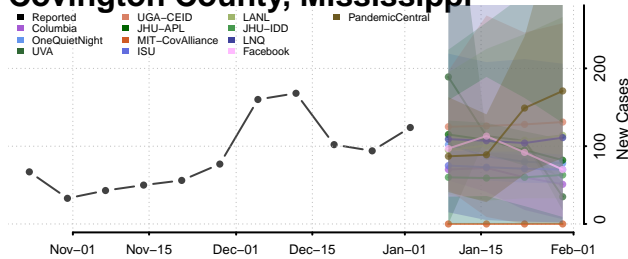

Covington County, Mississippi