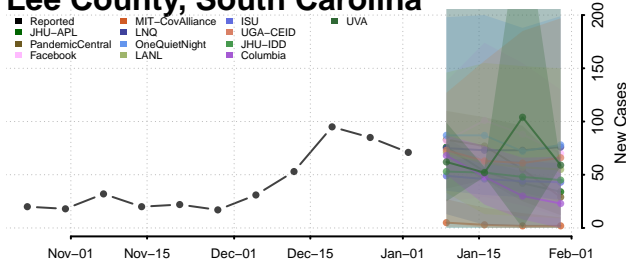

Lee County, South Carolina