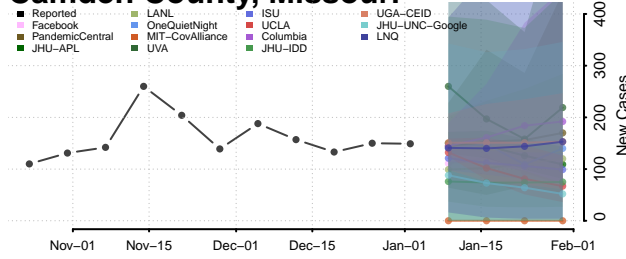

Camden County, Missouri