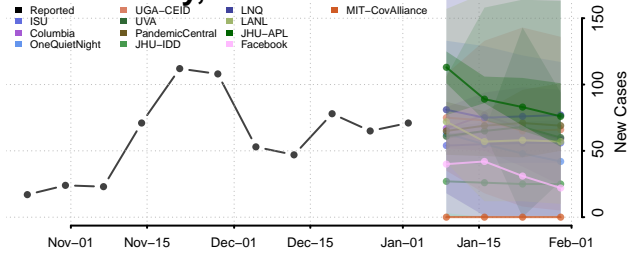

Kiowa County, Oklahoma

Latimer County, Oklahoma

Le Flore County, Oklahoma

Lincoln County, Oklahoma

Logan County, Oklahoma

Love County, Oklahoma

Major County, Oklahoma

Marshall County, Oklahoma