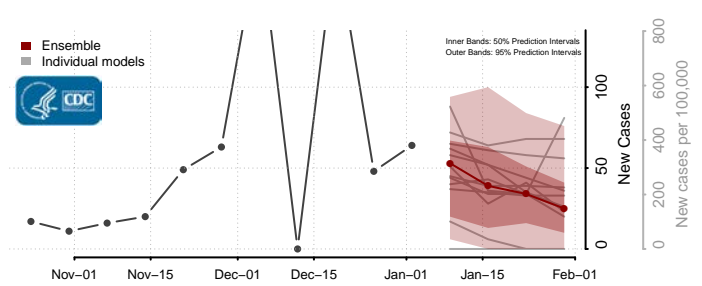

Washington County, Nebraska

Wayne County, Nebraska

Webster County, Nebraska

Wheeler County, Nebraska

Elko County, Nevada

Esmeralda County, Nevada

Eureka County, Nevada

Humboldt County, Nevada