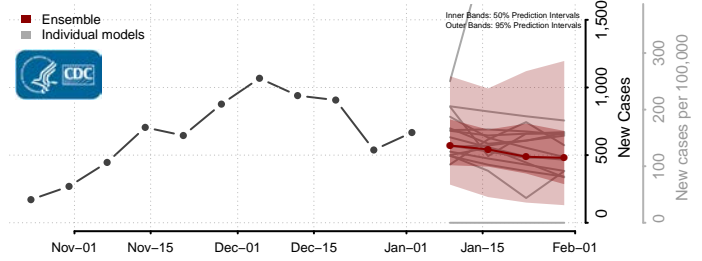

Clackamas County, Oregon