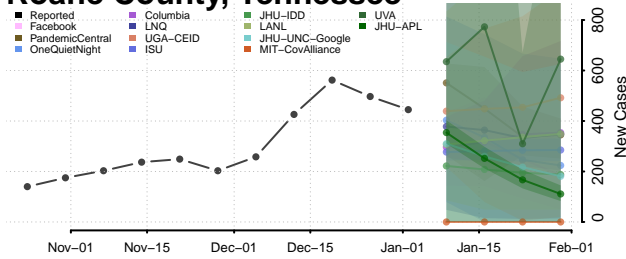

Pickett County, Tennessee

Polk County, Tennessee

Putnam County, Tennessee

Rhea County, Tennessee

Roane County, Tennessee

Robertson County, Tennessee

Rutherford County, Tennessee

Scott County, Tennessee