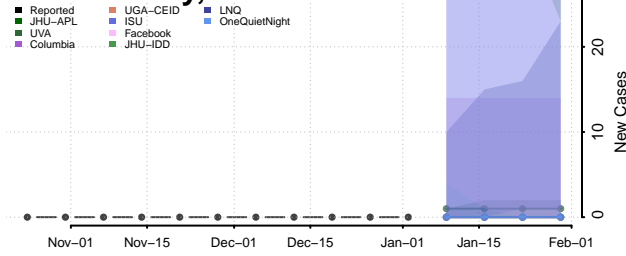

Juab County, Utah