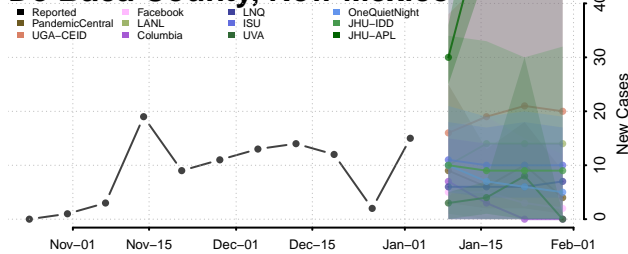

De Baca County, New Mexico