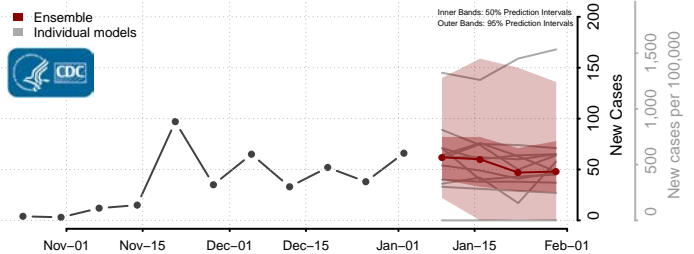

Madison County, Louisiana