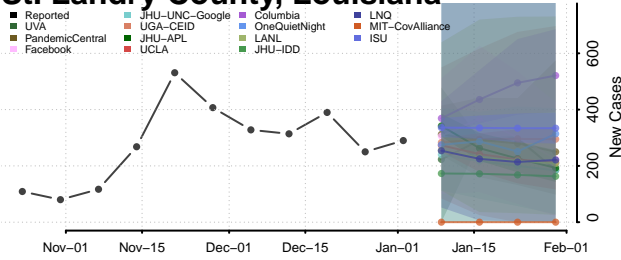

St. Helena County, Louisiana

St. James County, Louisiana

St. John the Baptist County, Louisiana

St. Landry County, Louisiana

St. Martin County, Louisiana

St. Mary County, Louisiana

St. Tammany County, Louisiana