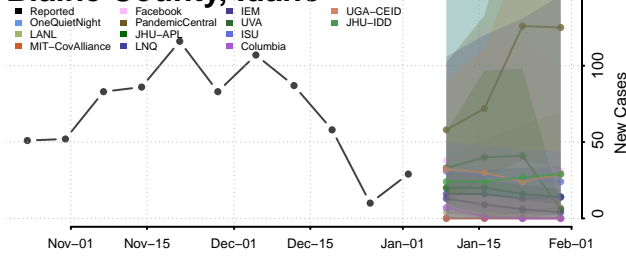

Blaine County, Idaho