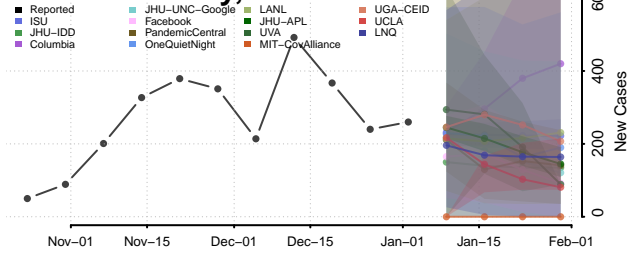

Seneca County, Ohio