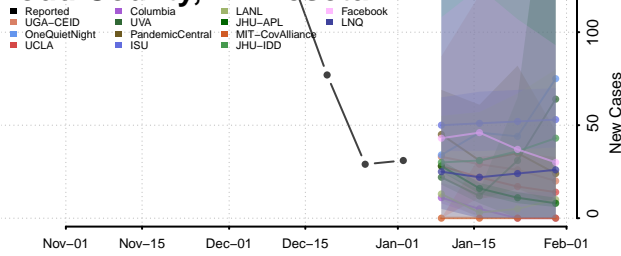

Todd County, Minnesota