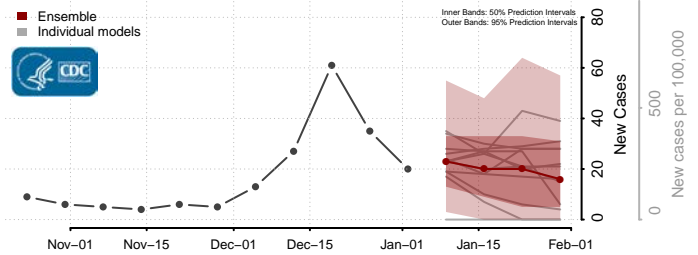

Mathews County, Virginia