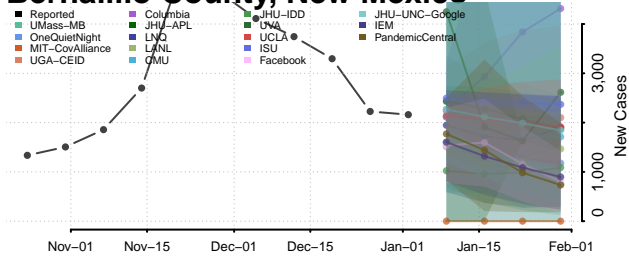

Union County, New Jersey

Warren County, New Jersey

New Mexico*

Bernalillo County, New Mexico

*New weekly cases may decrease in this location over the next four weeks. For these locations, the ensemble forecast indicates a probability of 0.75 or greater that fewer cases will be reported in week four of the forecast than in the last reported week.