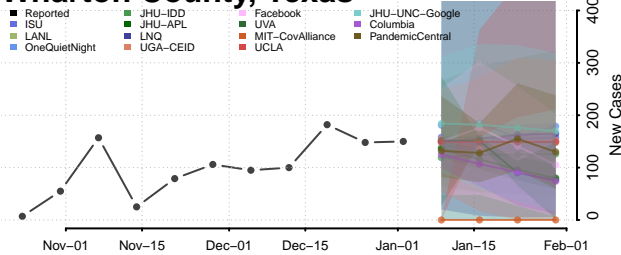

Victoria County, Texas

Walker County, Texas

Waller County, Texas

Ward County, Texas

Washington County, Texas

Webb County, Texas

Wharton County, Texas

Wheeler County, Texas