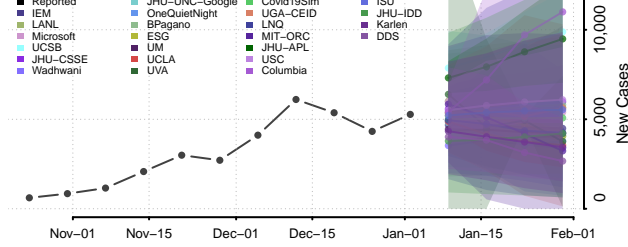

White Pine County, Nevada

New Hampshire

Belknap County, New Hampshire

Carroll County, New Hampshire

Cheshire County, New Hampshire

Coos County, New Hampshire

Grafton County, New Hampshire

Hillsborough County, New Hampshire