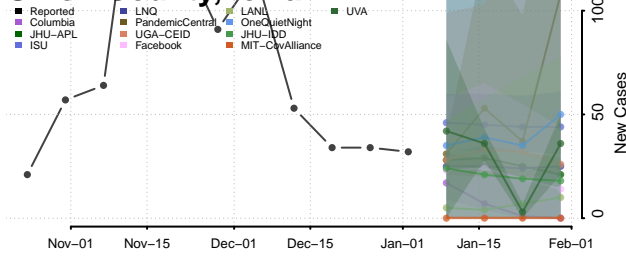

Sioux County, Iowa

Story County, Iowa

Tama County, Iowa

Taylor County, Iowa

Union County, Iowa

Van Buren County, Iowa

Wapello County, Iowa

Warren County, Iowa