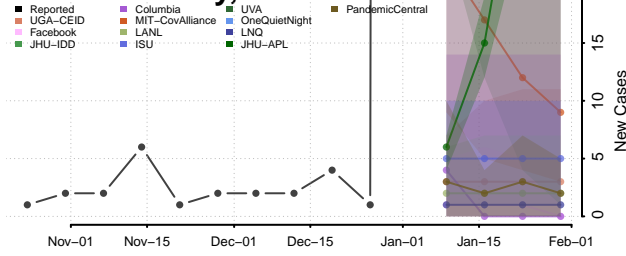

Washington County, Nebraska

Wayne County, Nebraska

Webster County, Nebraska

Wheeler County, Nebraska

Elko County, Nevada

Esmeralda County, Nevada

Eureka County, Nevada

Humboldt County, Nevada