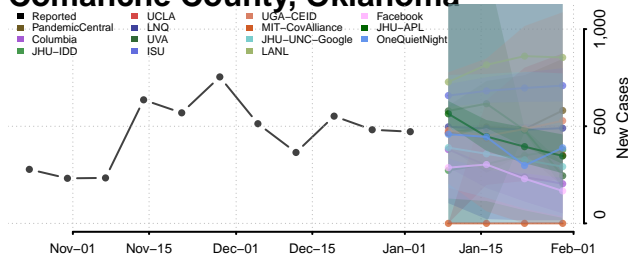

Comanche County, Oklahoma