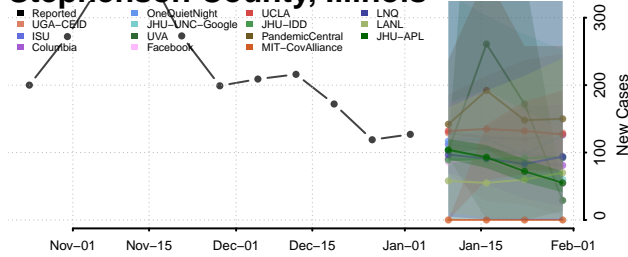

Schuyler County, Illinois

Scott County, Illinois

Shelby County, Illinois

St. Clair County, Illinois

Stark County, Illinois

Stephenson County, Illinois

Tazewell County, Illinois

Union County, Illinois