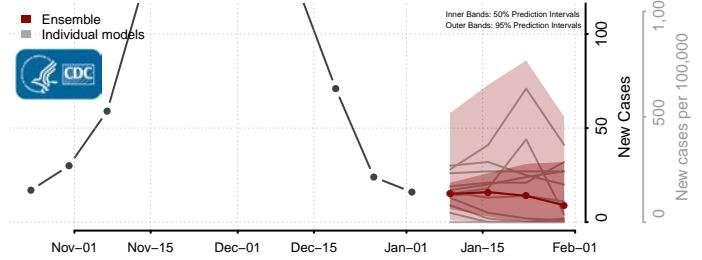

Cottonwood County, Minnesota