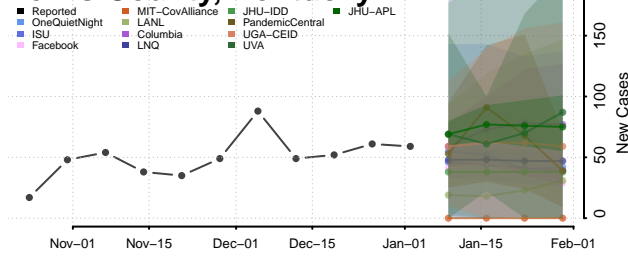

Lewis County, Kentucky