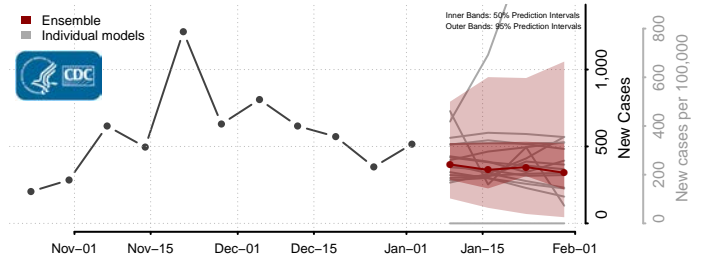

Olmsted County, Minnesota