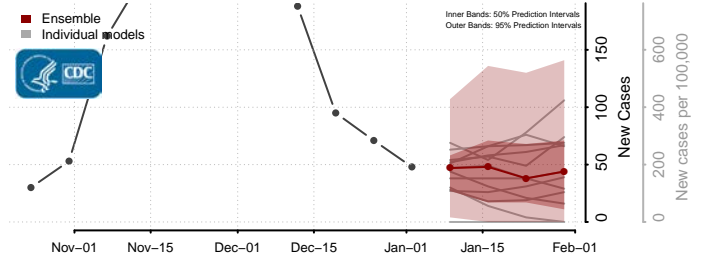

Brown County, Minnesota