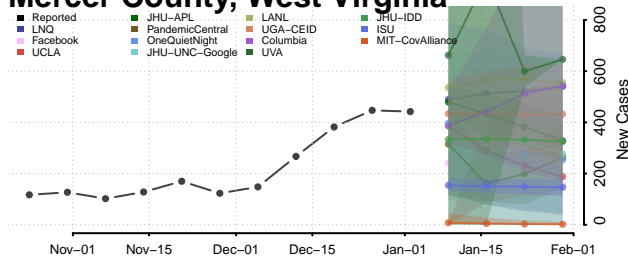

Mercer County, West Virginia