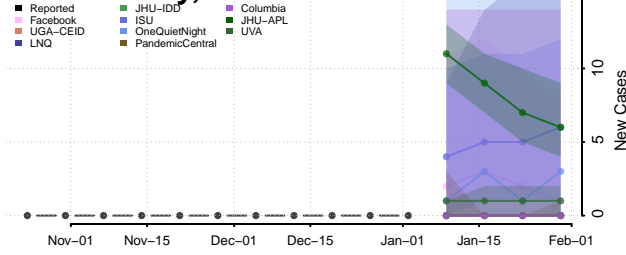

Rich County, Utah