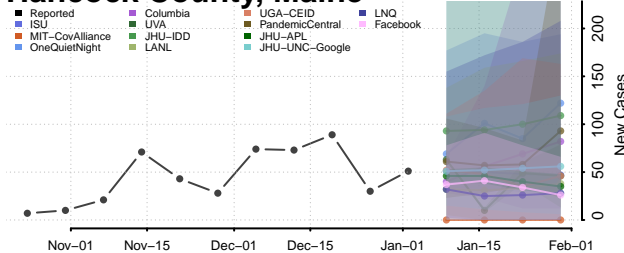

Hancock County, Maine