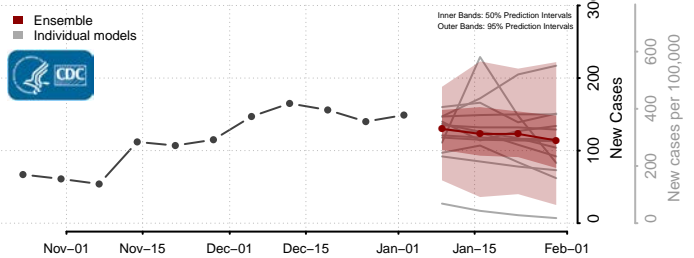

Wayne County, West Virginia