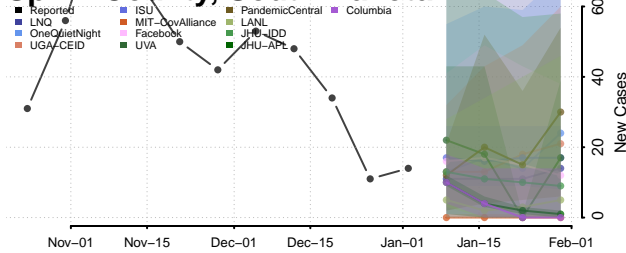

Spink County, South Dakota