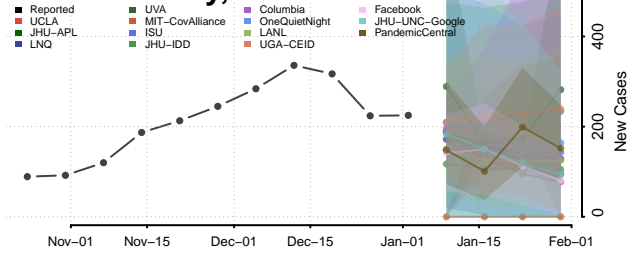

Darke County, Ohio

Defiance County, Ohio

Delaware County, Ohio

Erie County, Ohio

Fairfield County, Ohio

Fayette County, Ohio

Franklin County, Ohio

Fulton County, Ohio