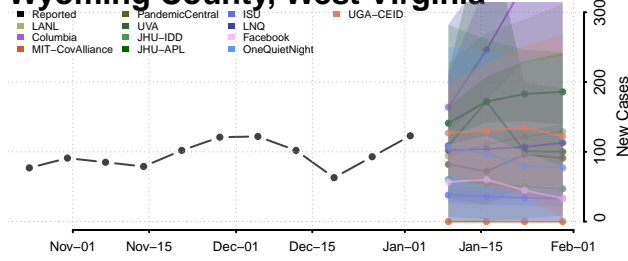

Wetzel County, West Virginia

Wirt County, West Virginia

Wood County, West Virginia

Wyoming County, West Virginia

Wisconsin

Adams County, Wisconsin

Ashland County, Wisconsin

Barron County, Wisconsin