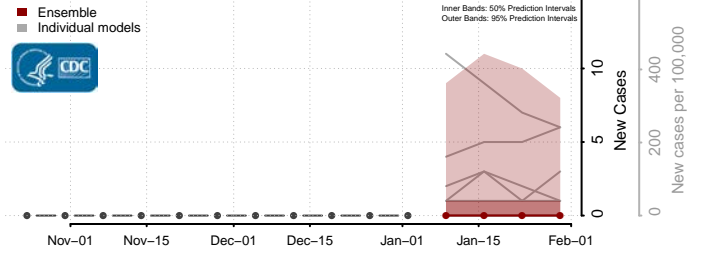

Rich County, Utah