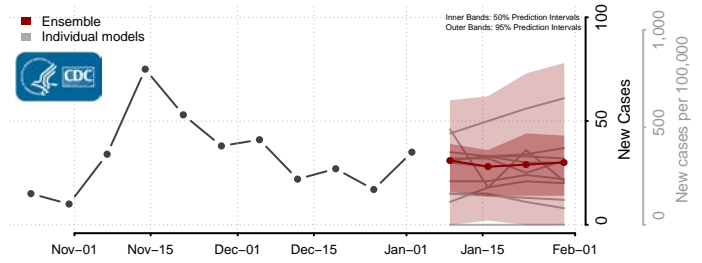

St. Clair County, Missouri