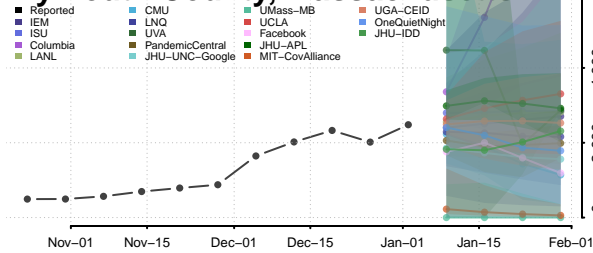

Plymouth County, Massachusetts