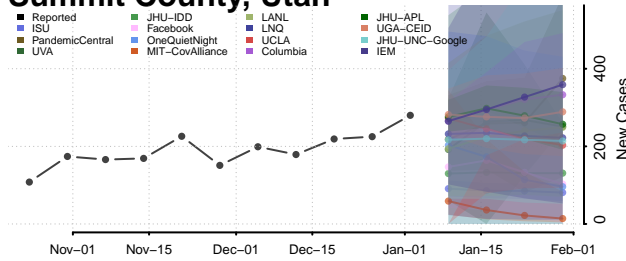

Summit County, Utah