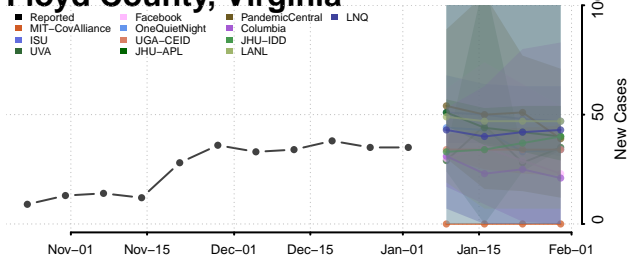

Floyd County, Virginia