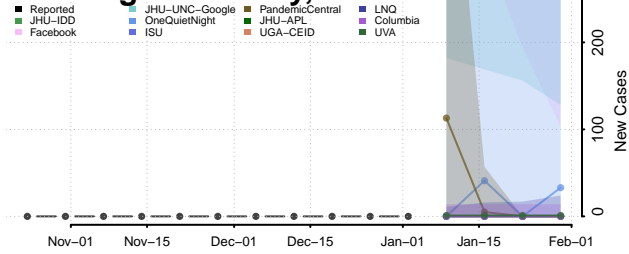

Washington County, Utah