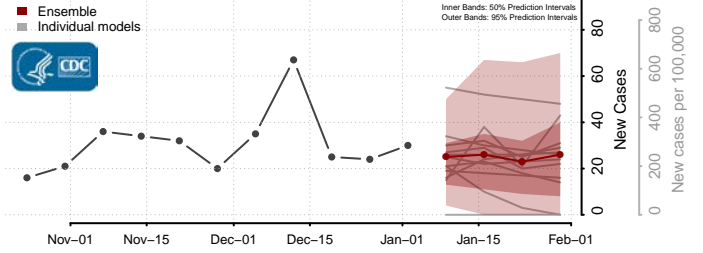

Oregon County, Missouri