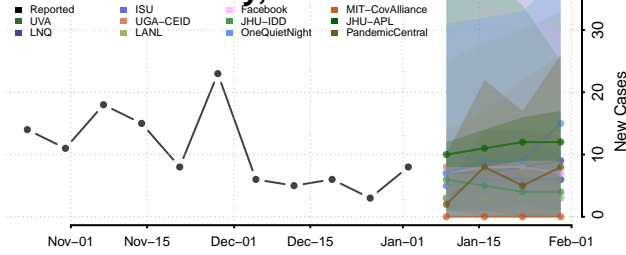

Cavalier County, North Dakota

Dickey County, North Dakota

Divide County, North Dakota

Dunn County, North Dakota

Eddy County, North Dakota

Emmons County, North Dakota

Foster County, North Dakota

Golden Valley County, North Dakota