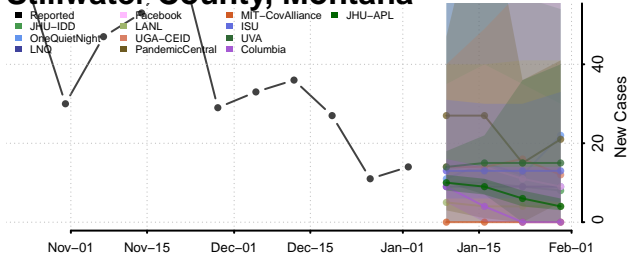

Rosebud County, Montana

Sanders County, Montana

Sheridan County, Montana

Silver Bow County, Montana

Stillwater County, Montana

Sweet Grass County, Montana

Teton County, Montana

Toole County, Montana