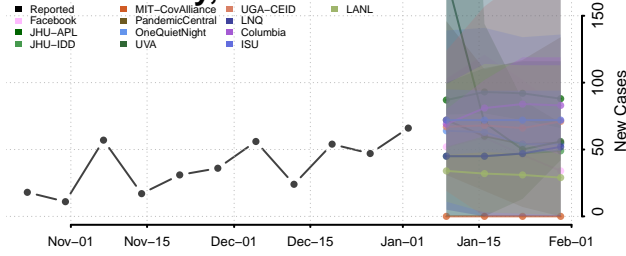

Duval County, Texas