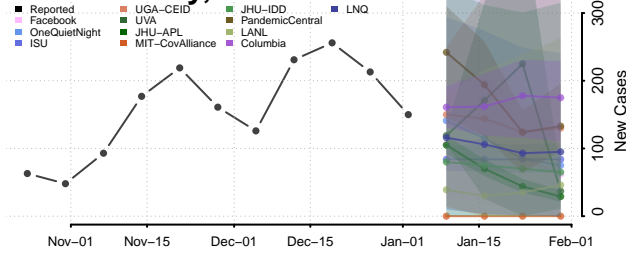

Pickett County, Tennessee

Polk County, Tennessee

Putnam County, Tennessee

Rhea County, Tennessee

Roane County, Tennessee

Robertson County, Tennessee

Rutherford County, Tennessee

Scott County, Tennessee