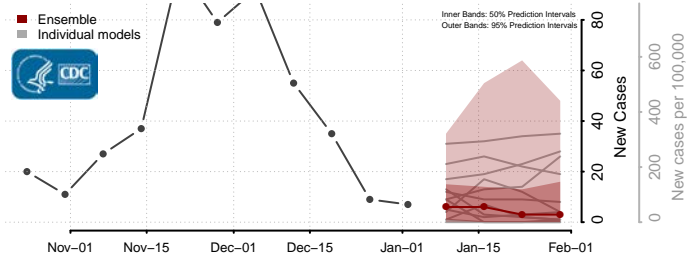

Todd County, Minnesota

Traverse County, Minnesota

Wabasha County, Minnesota

Wadena County, Minnesota

Waseca County, Minnesota

Washington County, Minnesota

Watonwan County, Minnesota

Wilkin County, Minnesota