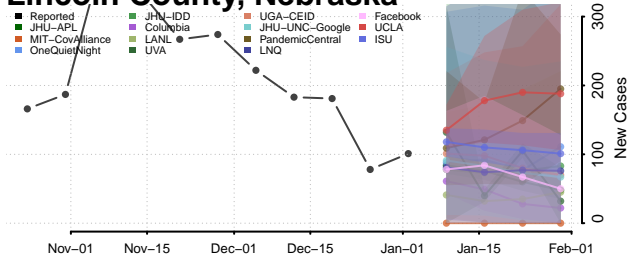

Logan County, Nebraska

Loup County, Nebraska

Madison County, Nebraska

McPherson County, Nebraska

Merrick County, Nebraska

Morrill County, Nebraska

Nance County, Nebraska

Nemaha County, Nebraska