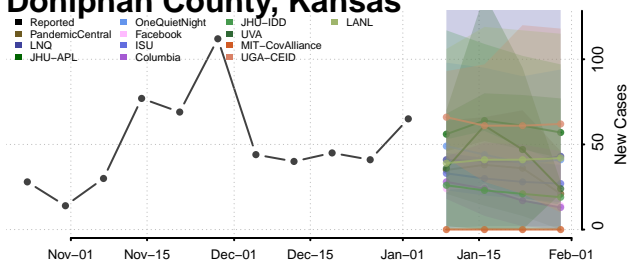

Coffey County, Kansas

Comanche County, Kansas

Cowley County, Kansas

Crawford County, Kansas

Decatur County, Kansas

Dickinson County, Kansas

Doniphan County, Kansas

Douglas County, Kansas