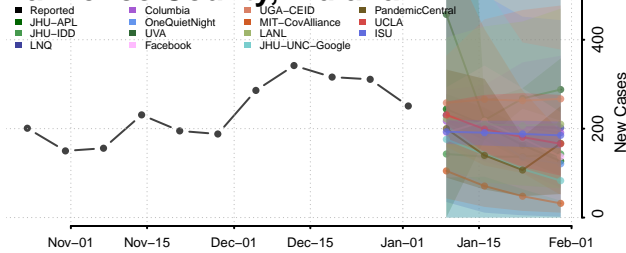

Johnson County, Indiana

Knox County, Indiana

Kosciusko County, Indiana

LaGrange County, Indiana

Lake County, Indiana

LaPorte County, Indiana

Lawrence County, Indiana

Madison County, Indiana