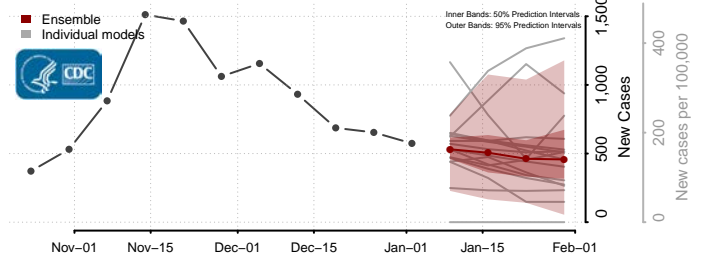

Boulder County, Colorado