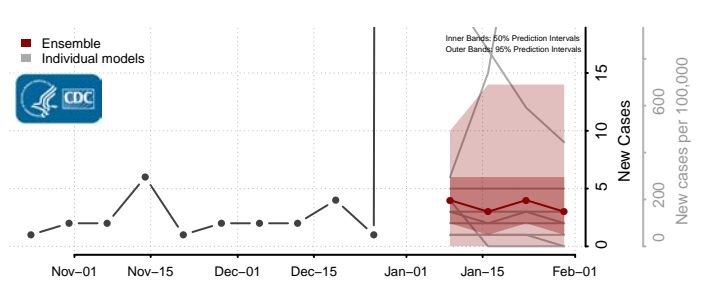

Washington County, Nebraska

Wayne County, Nebraska

Webster County, Nebraska

Wheeler County, Nebraska

Elko County, Nevada

Esmeralda County, Nevada

Eureka County, Nevada

Humboldt County, Nevada