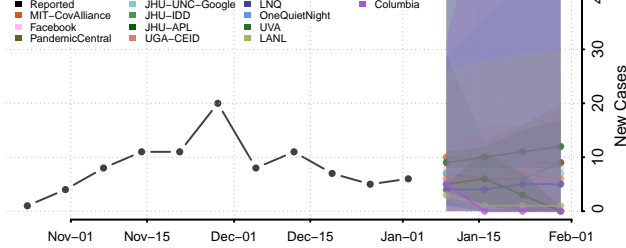

Kauai County, Hawaii

*New weekly cases may decrease in this location over the next four weeks. For these locations, the ensemble forecast indicates a probability of 0.75 or greater that fewer cases will be reported in week four of the forecast than in the last reported week.