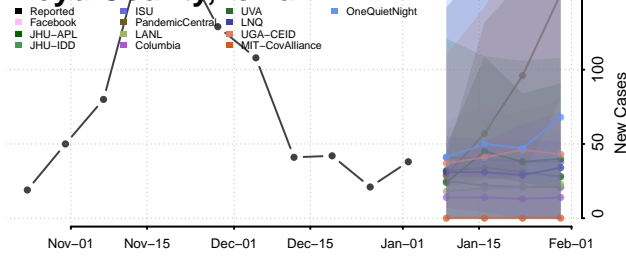

Delaware County, Iowa

Des Moines County, Iowa

Dickinson County, Iowa

Dubuque County, Iowa

Emmet County, Iowa

Fayette County, Iowa

Floyd County, Iowa

Franklin County, Iowa