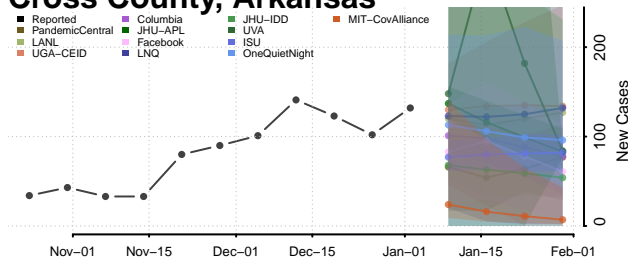

Cleburne County, Arkansas

Cleveland County, Arkansas

Columbia County, Arkansas

Conway County, Arkansas

Craighead County, Arkansas

Crawford County, Arkansas

Crittenden County, Arkansas

Cross County, Arkansas