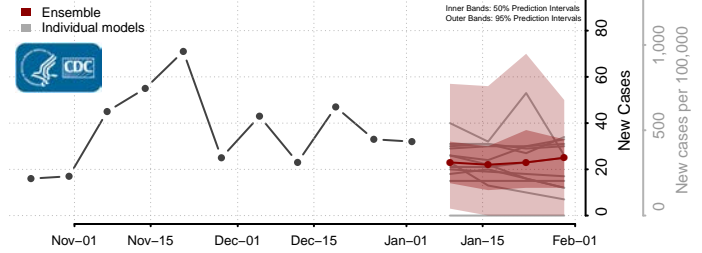

Washington County, Iowa

Wayne County, Iowa

Webster County, Iowa

Winnebago County, Iowa

Winneshiek County, Iowa

Woodbury County, Iowa

Worth County, Iowa

Wright County, Iowa