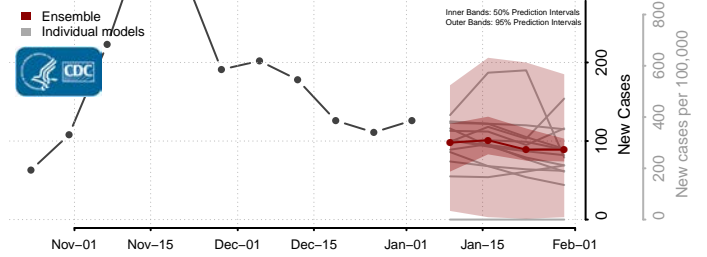

Bureau County, Illinois