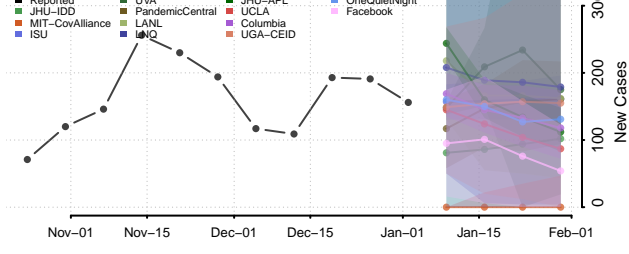

Dewey County, Oklahoma

Ellis County, Oklahoma

Garfield County, Oklahoma

Garvin County, Oklahoma

Grady County, Oklahoma

Grant County, Oklahoma

Greer County, Oklahoma

Harmon County, Oklahoma