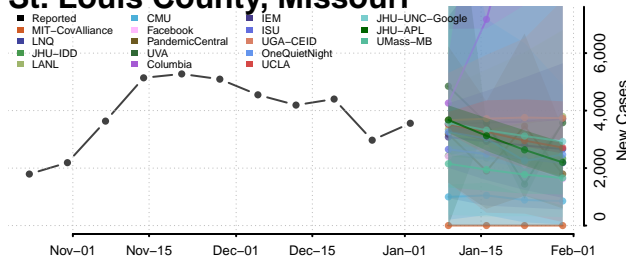

St. Louis County, Missouri