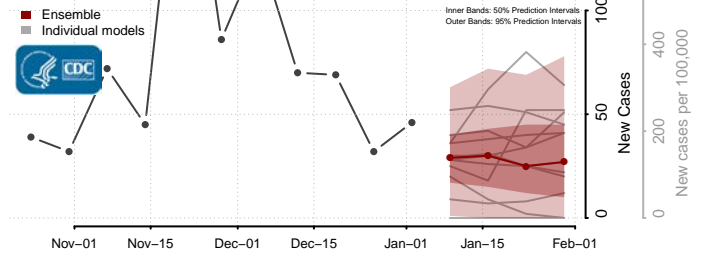

Chisago County, Minnesota

Clay County, Minnesota

Clearwater County, Minnesota

Cook County, Minnesota

Cottonwood County, Minnesota

Crow Wing County, Minnesota

Dakota County, Minnesota

Dodge County, Minnesota