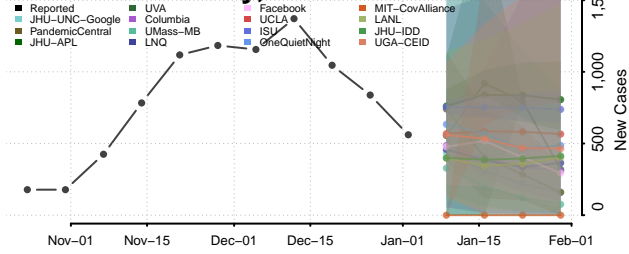

Trumbull County, Ohio