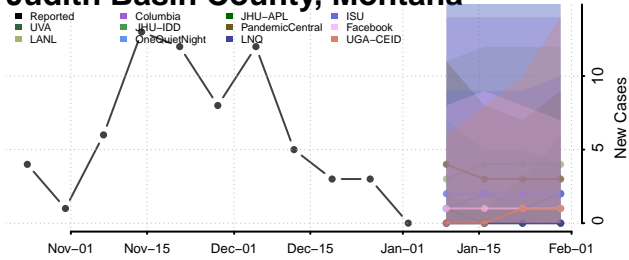

Granite County, Montana

Hill County, Montana

Jefferson County, Montana

Judith Basin County, Montana

Lake County, Montana

Lewis and Clark County, Montana

Liberty County, Montana

Lincoln County, Montana