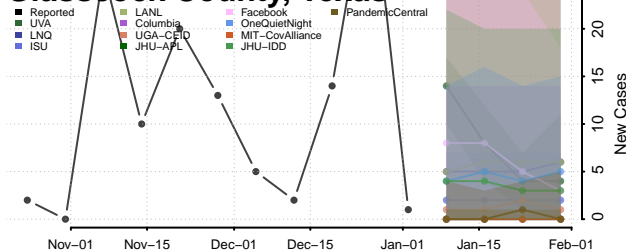

Glasscock County, Texas