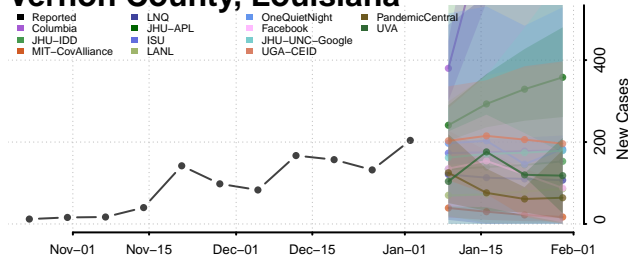

Tangipahoa County, Louisiana

Tensas County, Louisiana

Terrebonne County, Louisiana

Union County, Louisiana

Vermilion County, Louisiana

Vernon County, Louisiana

Washington County, Louisiana

Webster County, Louisiana