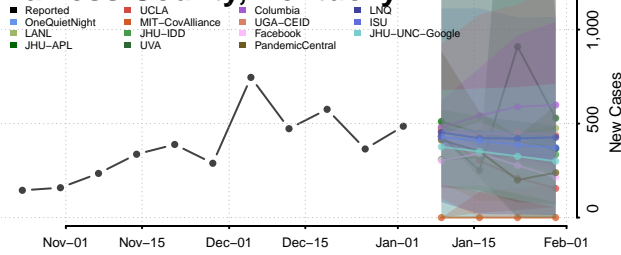

Clay County, Kentucky

Clinton County, Kentucky

Crittenden County, Kentucky

Cumberland County, Kentucky

Daviess County, Kentucky

Edmonson County, Kentucky

Elliott County, Kentucky

Estill County, Kentucky