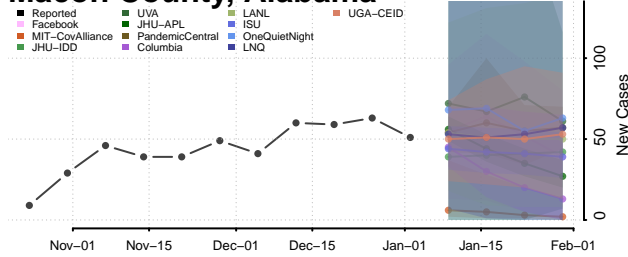

Lauderdale County, Alabama

Lawrence County, Alabama

Lee County, Alabama

Limestone County, Alabama

Lowndes County, Alabama

Macon County, Alabama

Madison County, Alabama

Marengo County, Alabama

Marion County, Alabama

Marshall County, Alabama

Mobile County, Alabama

Monroe County, Alabama

Montgomery County, Alabama

Morgan County, Alabama

Perry County, Alabama

Pickens County, Alabama