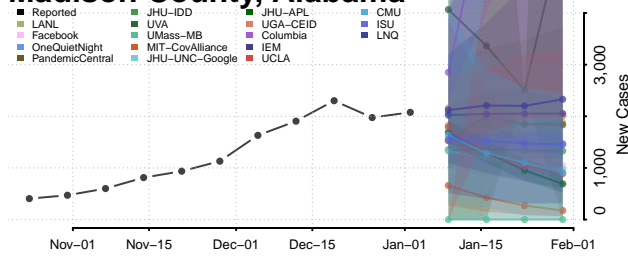

Lauderdale County, Alabama

Lawrence County, Alabama

Lee County, Alabama

Limestone County, Alabama

Lowndes County, Alabama

Macon County, Alabama

Madison County, Alabama

Marengo County, Alabama

Marion County, Alabama

Marshall County, Alabama

Mobile County, Alabama

Monroe County, Alabama

Montgomery County, Alabama

Morgan County, Alabama

Perry County, Alabama

Pickens County, Alabama