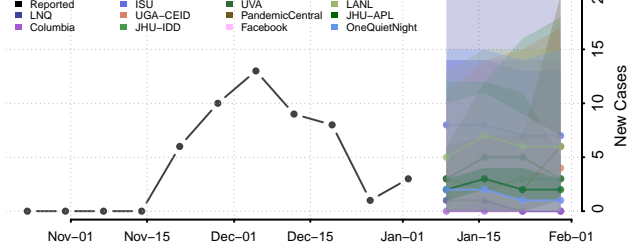

Dolores County, Colorado