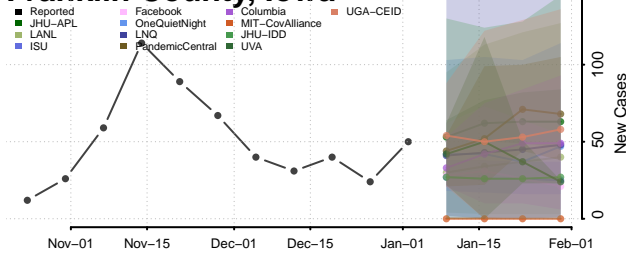

Delaware County, Iowa

Des Moines County, Iowa

Dickinson County, Iowa

Dubuque County, Iowa

Emmet County, Iowa

Fayette County, Iowa

Floyd County, Iowa

Franklin County, Iowa