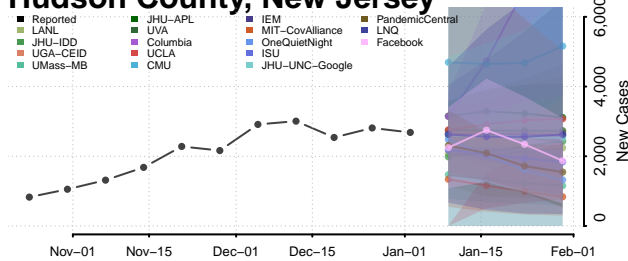

Camden County, New Jersey

Cape May County, New Jersey

Cumberland County, New Jersey

Essex County, New Jersey

Gloucester County, New Jersey

Hudson County, New Jersey

Hunterdon County, New Jersey

Mercer County, New Jersey