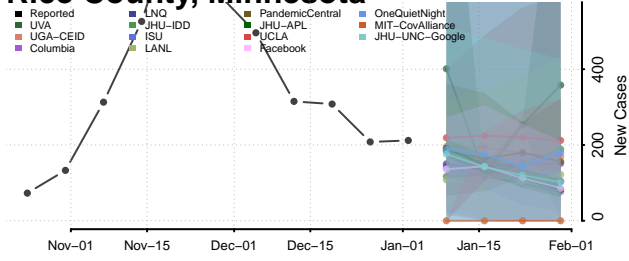

Rice County, Minnesota