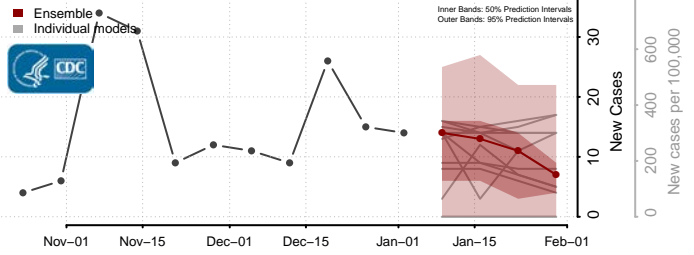

Schuyler County, Missouri