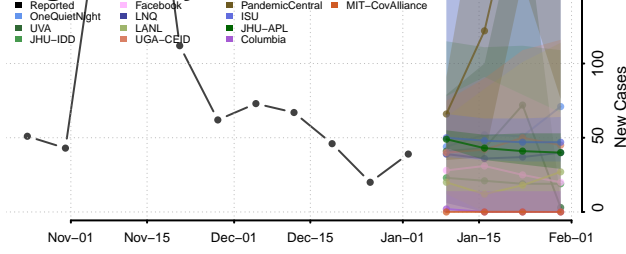

Monroe County, Iowa

Montgomery County, Iowa

Muscatine County, Iowa

O'Brien County, Iowa

Osceola County, Iowa

Page County, Iowa

Palo Alto County, Iowa

Plymouth County, Iowa