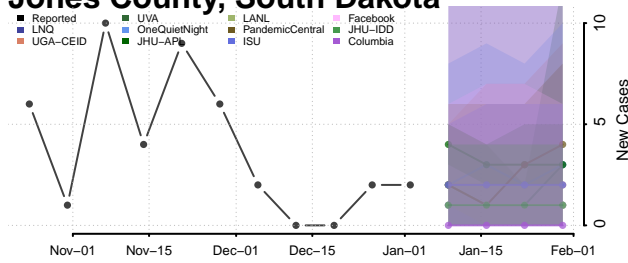

Jones County, South Dakota