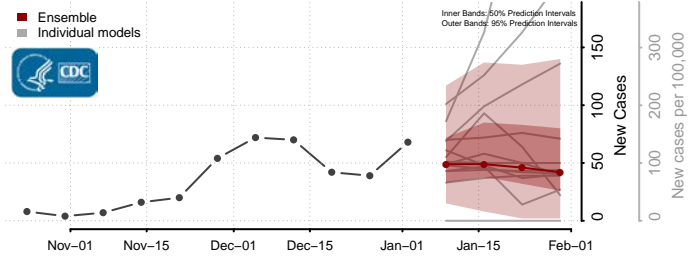

Hood River County, Oregon

Jackson County, Oregon

Jefferson County, Oregon

Josephine County, Oregon

Klamath County, Oregon

Lake County, Oregon

Lane County, Oregon

Lincoln County, Oregon