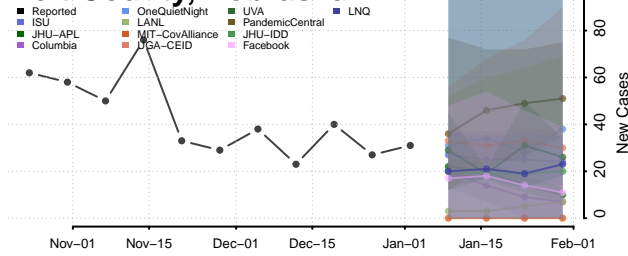

Hamilton County, Nebraska

Harlan County, Nebraska

Hayes County, Nebraska

Hitchcock County, Nebraska

Holt County, Nebraska

Hooker County, Nebraska

Howard County, Nebraska

Jefferson County, Nebraska