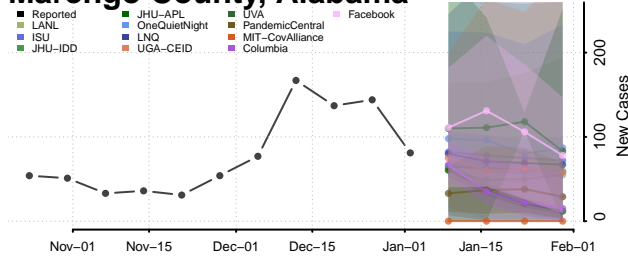

Lauderdale County, Alabama

Lawrence County, Alabama

Lee County, Alabama

Limestone County, Alabama

Lowndes County, Alabama

Macon County, Alabama

Madison County, Alabama

Marengo County, Alabama