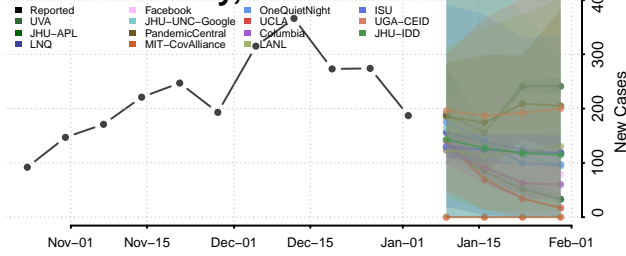

Clinton County, Indiana