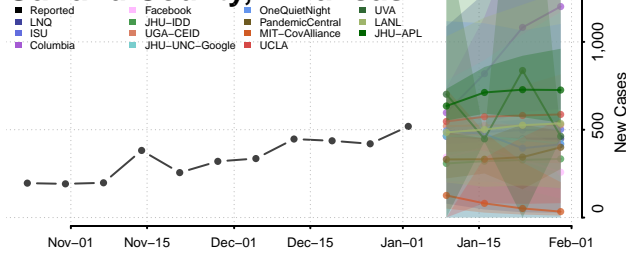

Dallas County, Arkansas

Desha County, Arkansas

Drew County, Arkansas

Faulkner County, Arkansas

Franklin County, Arkansas

Fulton County, Arkansas

Garland County, Arkansas

Grant County, Arkansas