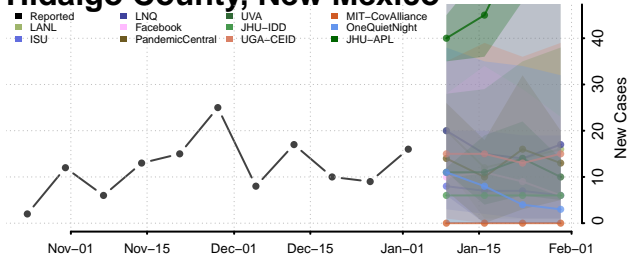

Grant County, New Mexico

Guadalupe County, New Mexico

Harding County, New Mexico

Hidalgo County, New Mexico

Lea County, New Mexico

Lincoln County, New Mexico

Los Alamos County, New Mexico

Luna County, New Mexico