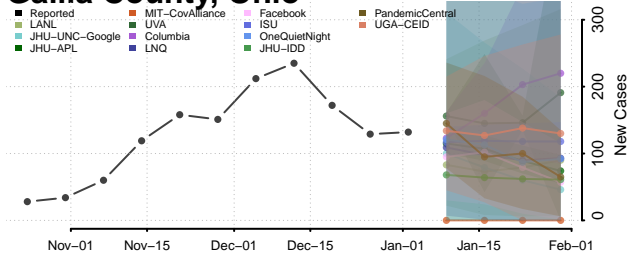

Gallia County, Ohio