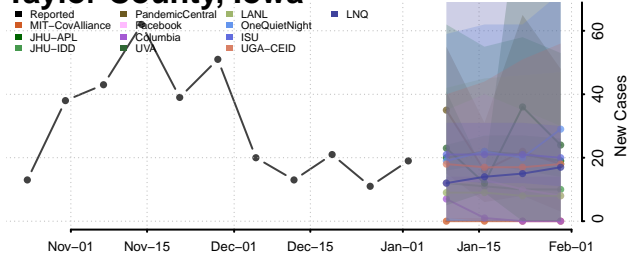

Sioux County, Iowa

Story County, Iowa

Tama County, Iowa

Taylor County, Iowa

Union County, Iowa

Van Buren County, Iowa

Wapello County, Iowa

Warren County, Iowa