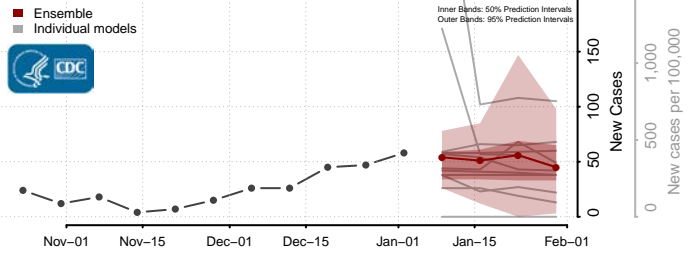

Braxton County, West Virginia