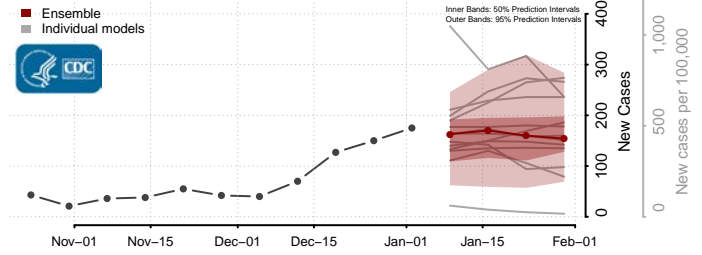

Macon County, North Carolina