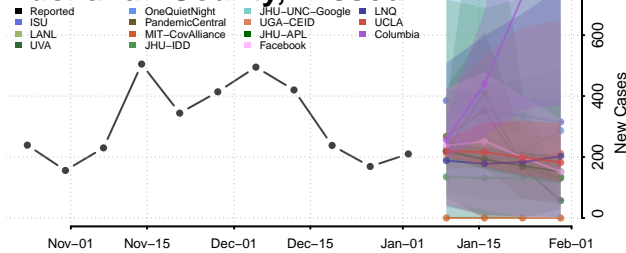

Buchanan County, Missouri