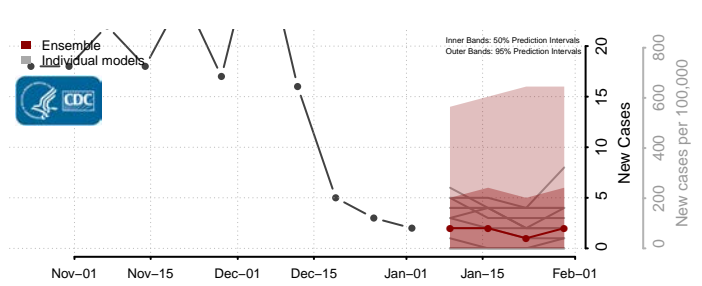

Grand Forks County, North Dakota

Grant County, North Dakota

Griggs County, North Dakota

Hettinger County, North Dakota

Kidder County, North Dakota

LaMoure County, North Dakota

Logan County, North Dakota

McHenry County, North Dakota