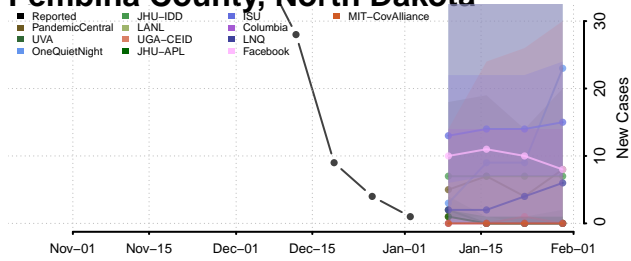

Pembina County, North Dakota