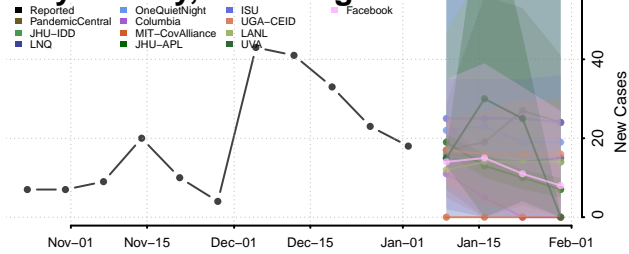

Clay County, West Virginia