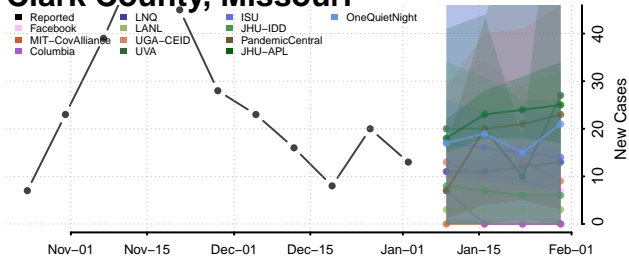

Clark County, Missouri