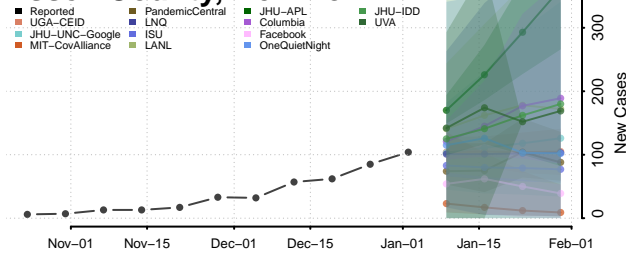

Essex County, New York