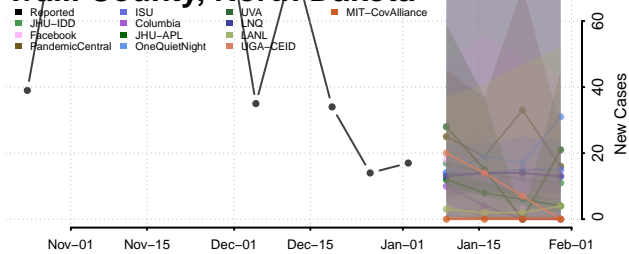

Walsh County, North Dakota

Ward County, North Dakota

Wells County, North Dakota

Williams County, North Dakota

Northern Mariana Islands

Ohio

Adams County, Ohio

Allen County, Ohio