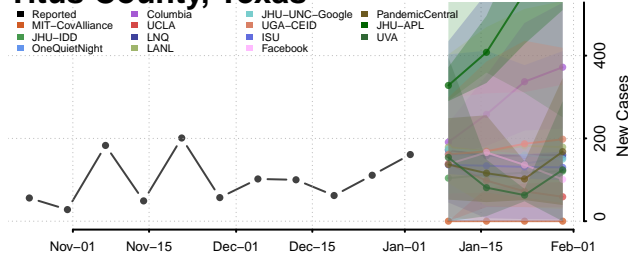

Titus County, Texas