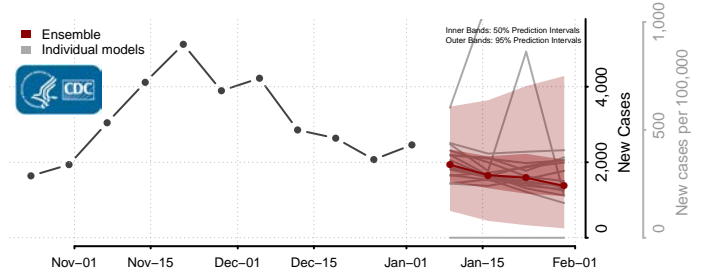

Douglas County, Nebraska