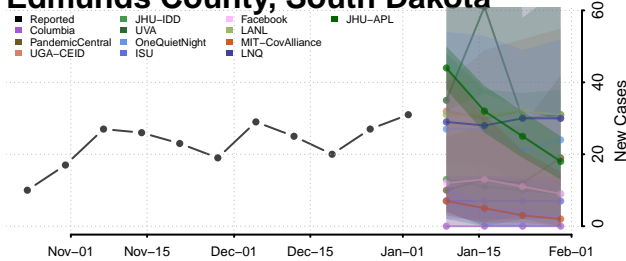

Edmunds County, South Dakota