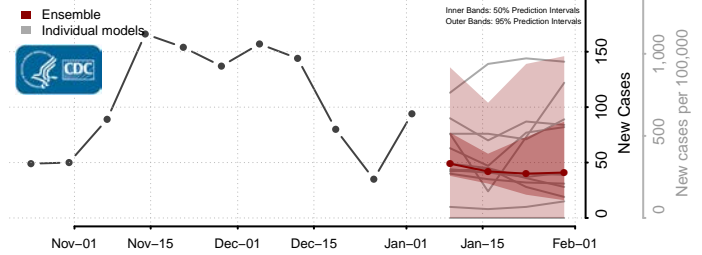

Johnson County, Iowa

Jones County, Iowa

Keokuk County, Iowa

Kossuth County, Iowa

Lee County, Iowa

Linn County, Iowa

Louisa County, Iowa

Lucas County, Iowa