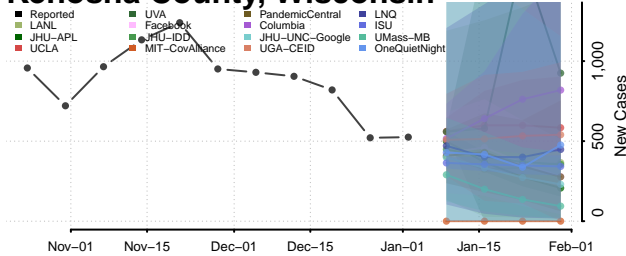

Kenosha County, Wisconsin