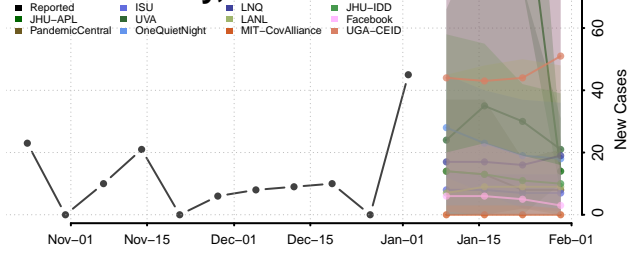

Kiowa County, Kansas