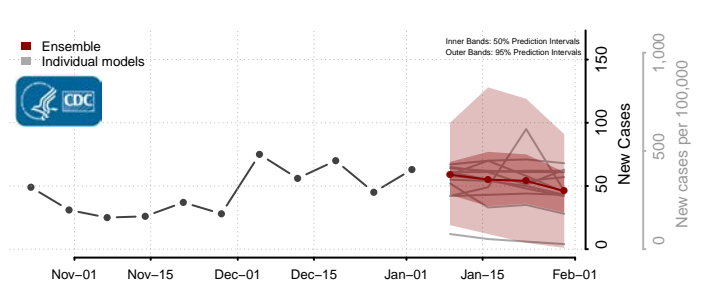

Clarke County, Mississippi