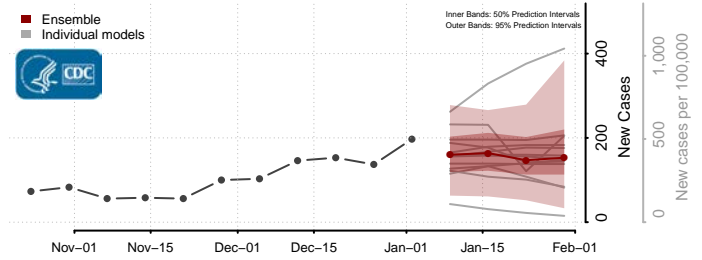

Person County, North Carolina