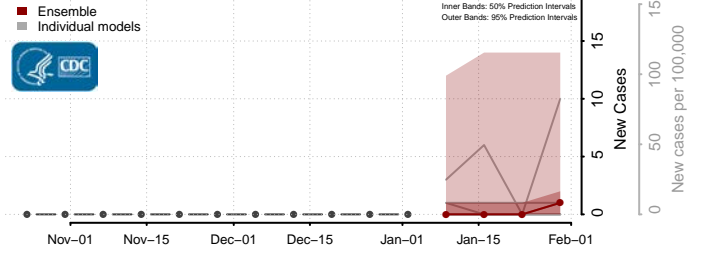

Morgan County, Utah