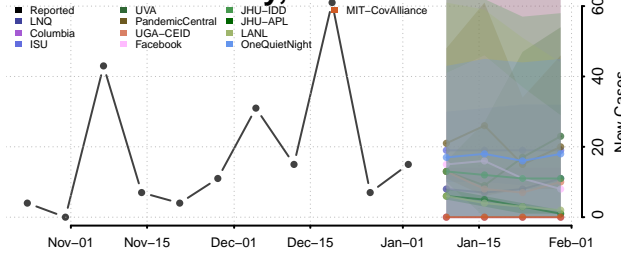

Hardeman County, Texas