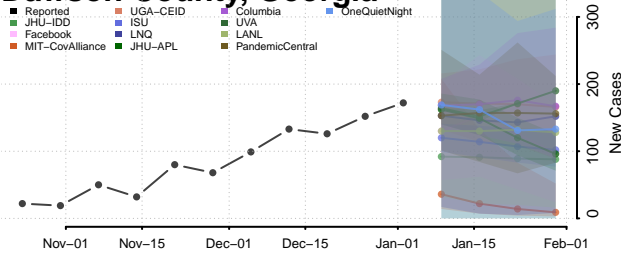

Columbia County, Georgia

Cook County, Georgia

Coweta County, Georgia

Crawford County, Georgia

Crisp County, Georgia

Dade County, Georgia

Dawson County, Georgia

Decatur County, Georgia