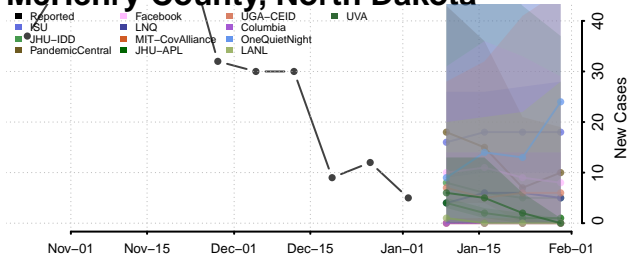

Grand Forks County, North Dakota

Grant County, North Dakota

Griggs County, North Dakota

Hettinger County, North Dakota

Kidder County, North Dakota

LaMoure County, North Dakota

Logan County, North Dakota

McHenry County, North Dakota