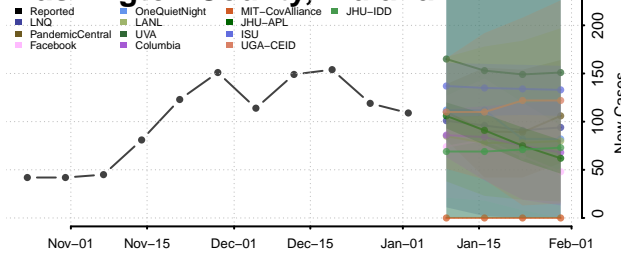

Union County, Indiana

Vanderburgh County, Indiana

Vermillion County, Indiana

Vigo County, Indiana

Wabash County, Indiana

Warren County, Indiana

Warrick County, Indiana

Washington County, Indiana