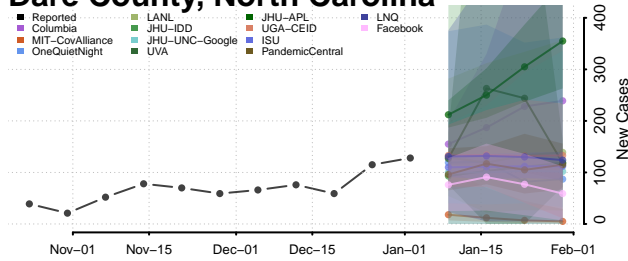

Clay County, North Carolina

Cleveland County, North Carolina

Columbus County, North Carolina

Craven County, North Carolina

Cumberland County, North Carolina

Currituck County, North Carolina

Dare County, North Carolina