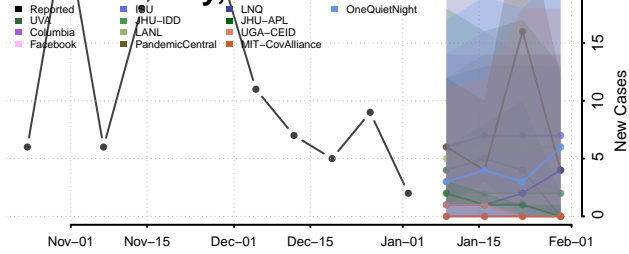

Steele County, North Dakota