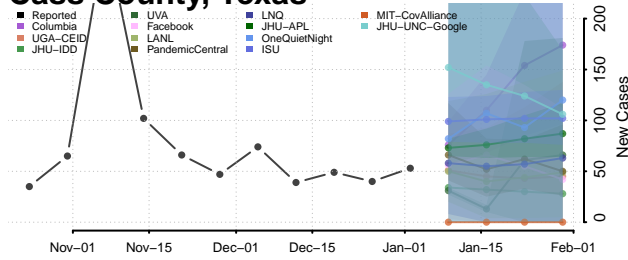

Cass County, Texas