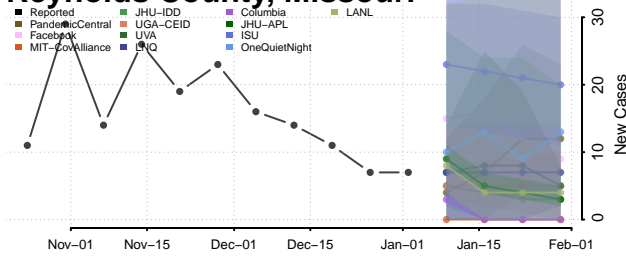

Reynolds County, Missouri