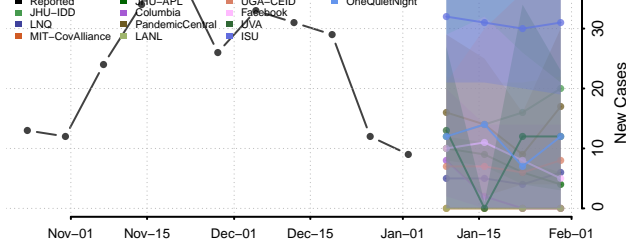

Jackson County, Michigan

Kalamazoo County, Michigan

Kalkaska County, Michigan

Kent County, Michigan

Keweenaw County, Michigan

Lake County, Michigan

Lapeer County, Michigan

Leelanau County, Michigan