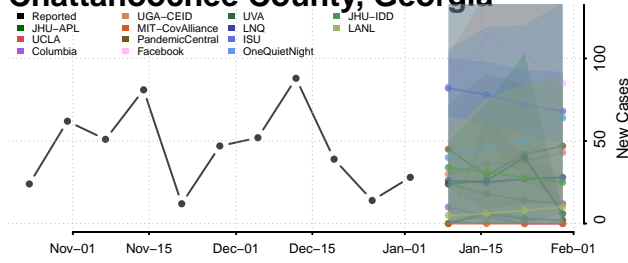

Camden County, Georgia

Candler County, Georgia

Carroll County, Georgia

Catoosa County, Georgia

Charlton County, Georgia

Chatham County, Georgia

Chattahoochee County, Georgia

Chattooga County, Georgia