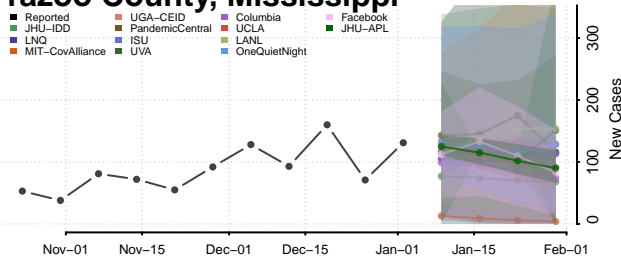

Warren County, Mississippi

Washington County, Mississippi

Wayne County, Mississippi

Webster County, Mississippi

Wilkinson County, Mississippi

Winston County, Mississippi

Yalobusha County, Mississippi

Yazoo County, Mississippi