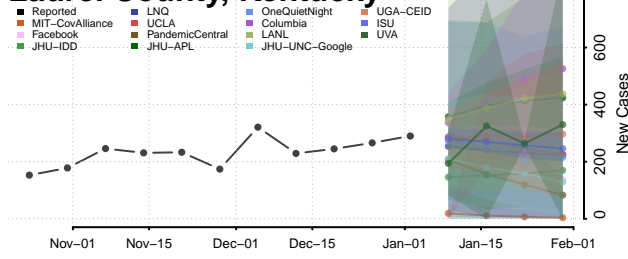

Johnson County, Kentucky

Kenton County, Kentucky

Knott County, Kentucky

Knox County, Kentucky

Larue County, Kentucky

Laurel County, Kentucky

Lawrence County, Kentucky

Lee County, Kentucky