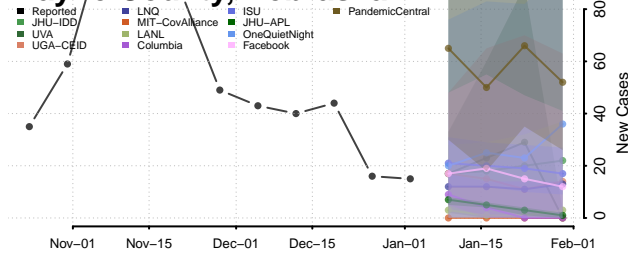

Wayne County, Nebraska