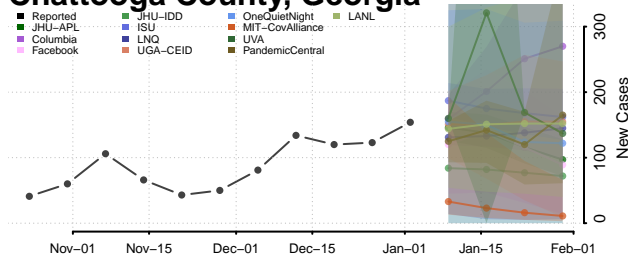

Camden County, Georgia

Candler County, Georgia

Carroll County, Georgia

Catoosa County, Georgia

Charlton County, Georgia

Chatham County, Georgia

Chattahoochee County, Georgia

Chattooga County, Georgia