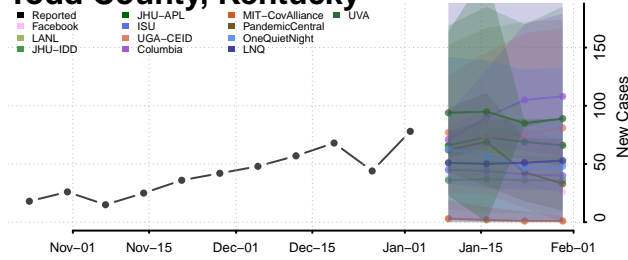

Pike County, Kentucky

Powell County, Kentucky

Pulaski County, Kentucky

Robertson County, Kentucky

Rockcastle County, Kentucky

Rowan County, Kentucky

Todd County, Kentucky

Trigg County, Kentucky