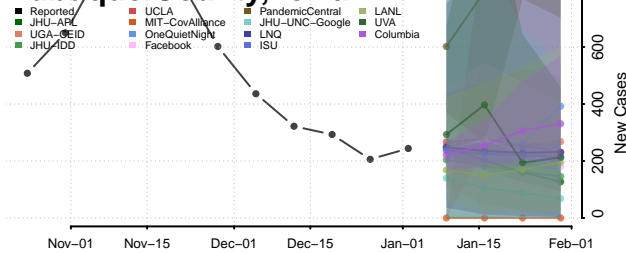

Delaware County, Iowa

Des Moines County, Iowa

Dickinson County, Iowa

Dubuque County, Iowa

Emmet County, Iowa

Fayette County, Iowa

Floyd County, Iowa

Franklin County, Iowa