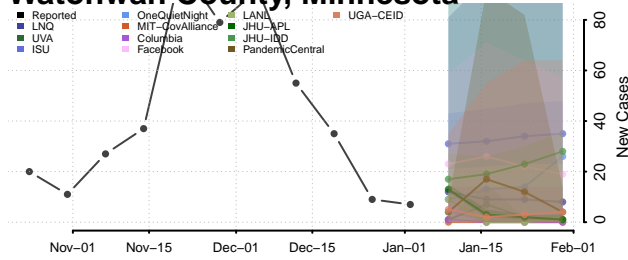

Todd County, Minnesota

Traverse County, Minnesota

Wabasha County, Minnesota

Wadena County, Minnesota

Waseca County, Minnesota

Washington County, Minnesota

Watonwan County, Minnesota

Wilkin County, Minnesota