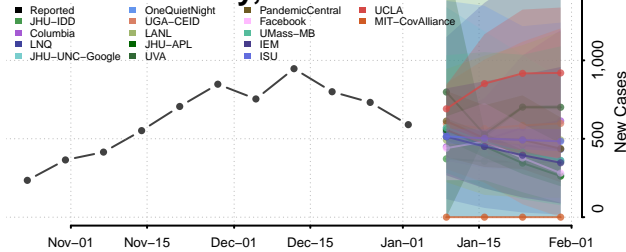

Johnson County, Indiana

Knox County, Indiana

Kosciusko County, Indiana

LaGrange County, Indiana

Lake County, Indiana

LaPorte County, Indiana

Lawrence County, Indiana

Madison County, Indiana