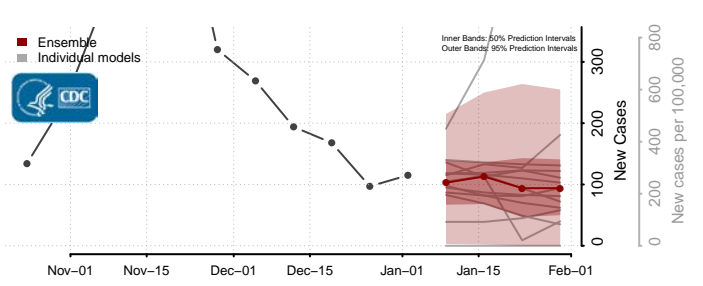

Butler County, Iowa

Calhoun County, Iowa

Carroll County, Iowa

Cass County, Iowa

Cedar County, Iowa

Cerro Gordo County, Iowa

Cherokee County, Iowa

Chickasaw County, Iowa