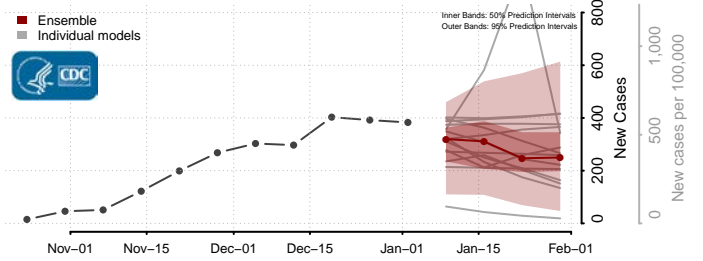

Harrison County, West Virginia