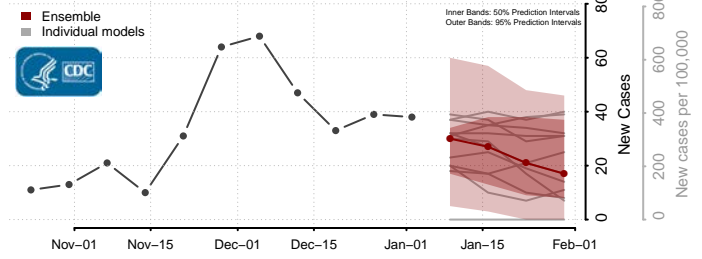

Leslie County, Kentucky