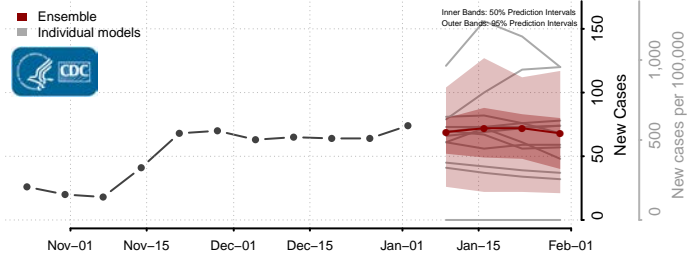

Martinsville County, Virginia