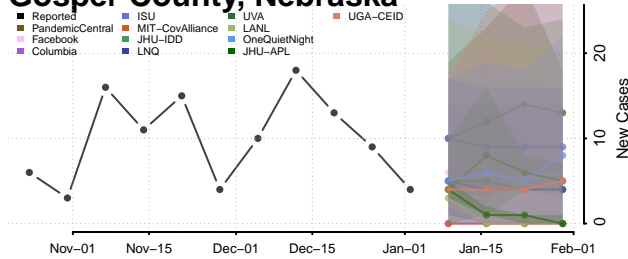

Furnas County, Nebraska

Gage County, Nebraska

Garden County, Nebraska

Garfield County, Nebraska

Gosper County, Nebraska

Grant County, Nebraska

Greeley County, Nebraska

Hall County, Nebraska