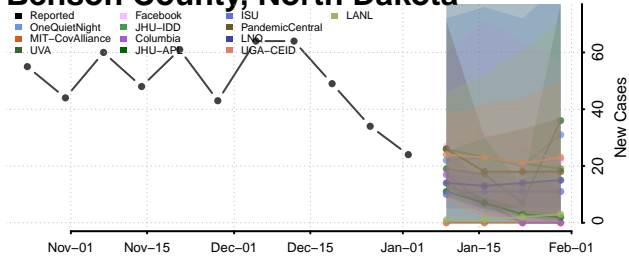

Benson County, North Dakota