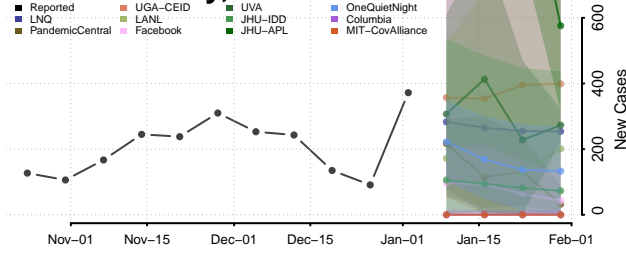

Bethel County, Alaska