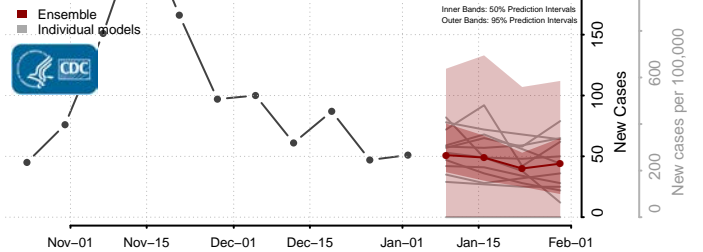

Perry County, Missouri