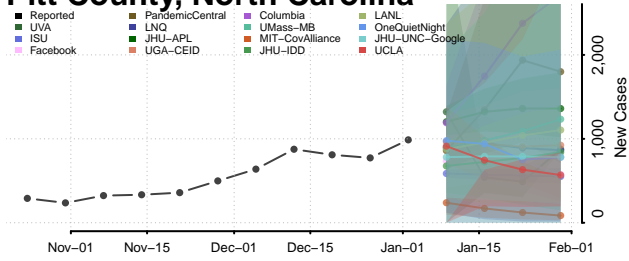

Pitt County, North Carolina