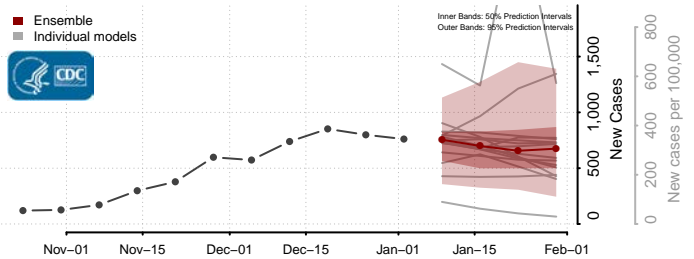

Trinity County, California

Tulare County, California

Tuolumne County, California

Ventura County, California

Yolo County, California

Yuba County, California

Colorado*

*New weekly cases may decrease in this location over the next four weeks. For these locations, the ensemble forecast indicates a probability of 0.75 or greater that fewer cases will be reported in week four of the forecast than in the last reported week.