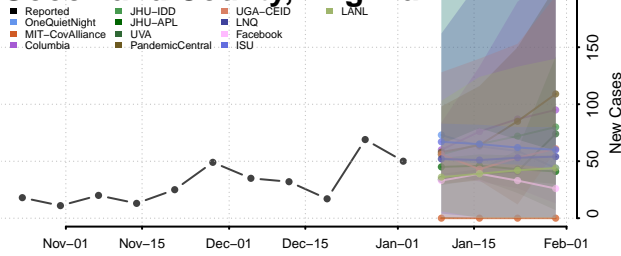

Goochland County, Virginia