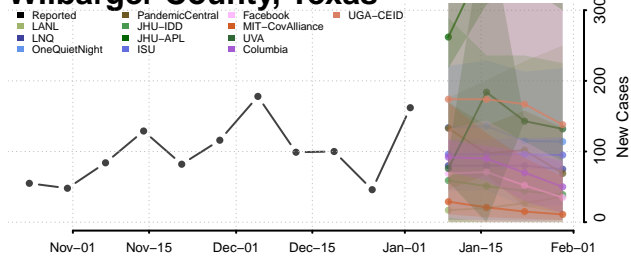

Wilbarger County, Texas