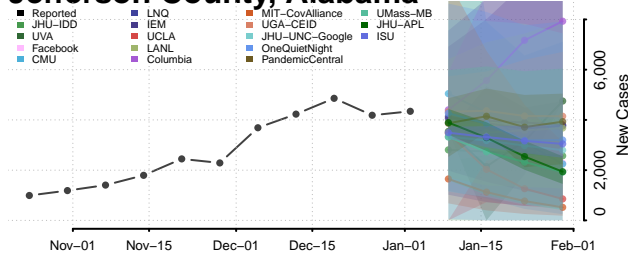

Dale County, Alabama

Dallas County, Alabama

DeKalb County, Alabama

Elmore County, Alabama

Escambia County, Alabama

Etowah County, Alabama

Fayette County, Alabama

Franklin County, Alabama

Geneva County, Alabama

Greene County, Alabama

Hale County, Alabama

Henry County, Alabama

Houston County, Alabama

Jackson County, Alabama

Jefferson County, Alabama

Lamar County, Alabama

Lauderdale County, Alabama

Lawrence County, Alabama

Lee County, Alabama

Limestone County, Alabama

Lowndes County, Alabama

Macon County, Alabama

Madison County, Alabama

Marengo County, Alabama