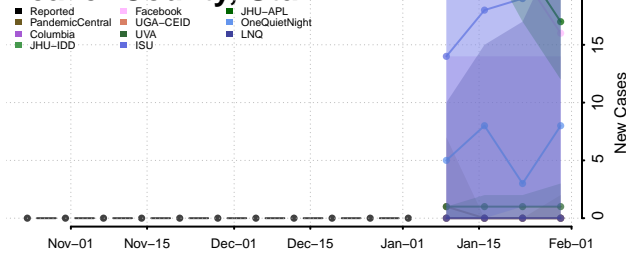

Yoakum County, Texas

Young County, Texas

Zapata County, Texas

Zavala County, Texas

Utah

Beaver County, Utah

Box Elder County, Utah

Cache County, Utah