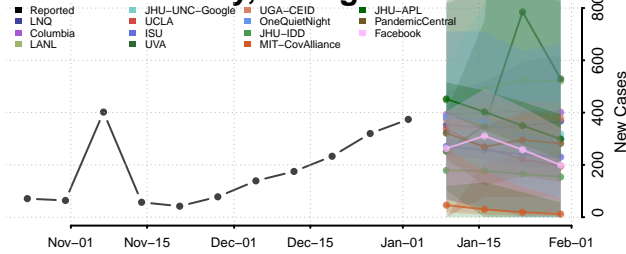

Jenkins County, Georgia

Johnson County, Georgia

Jones County, Georgia

Lamar County, Georgia

Lanier County, Georgia

Laurens County, Georgia

Lee County, Georgia

Liberty County, Georgia

Lincoln County, Georgia

Long County, Georgia

Lowndes County, Georgia

Lumpkin County, Georgia

Macon County, Georgia

Madison County, Georgia

Marion County, Georgia

McDuffie County, Georgia