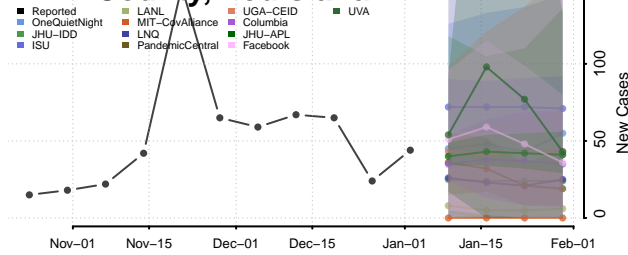

West Baton Rouge County, Louisiana

West Carroll County, Louisiana

West Feliciana County, Louisiana

Winn County, Louisiana

Maine

Androscoggin County, Maine

Aroostook County, Maine

Cumberland County, Maine