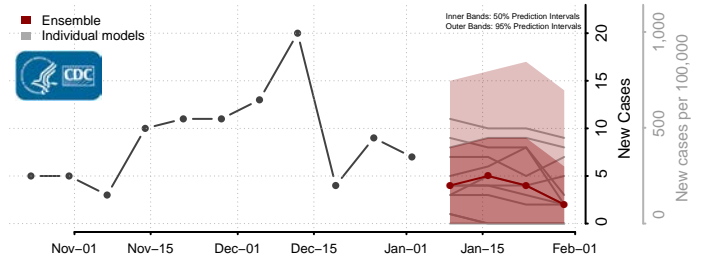

Worth County, Missouri