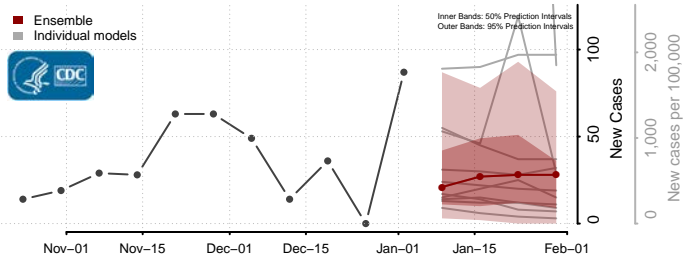

Rooks County, Kansas