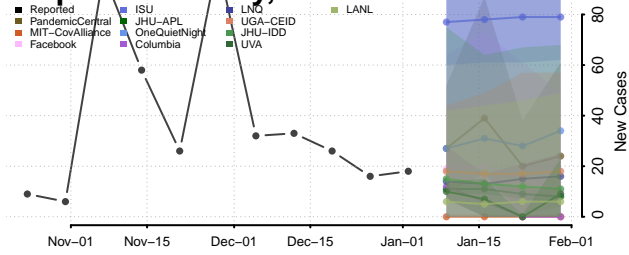

Stephens County, Texas