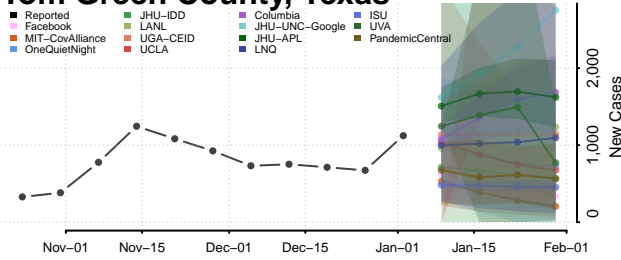

Tom Green County, Texas