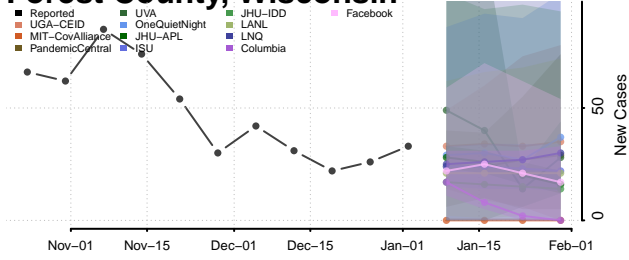

Crawford County, Wisconsin

Florence County, Wisconsin

Fond du Lac County, Wisconsin

Forest County, Wisconsin

Grant County, Wisconsin

Green County, Wisconsin

Green Lake County, Wisconsin

Iowa County, Wisconsin