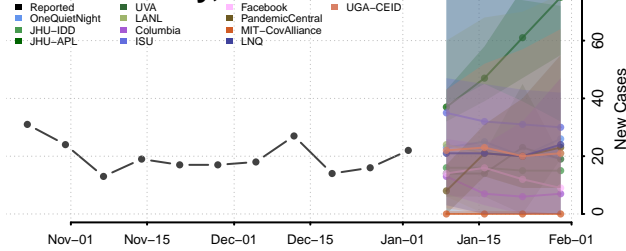

Ozark County, Missouri