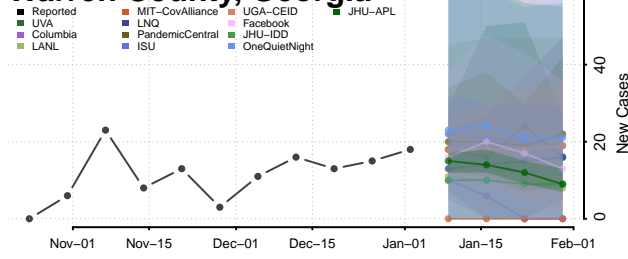

Union County, Georgia

Upson County, Georgia

Walker County, Georgia

Walton County, Georgia

Ware County, Georgia

Warren County, Georgia

Washington County, Georgia

Wayne County, Georgia