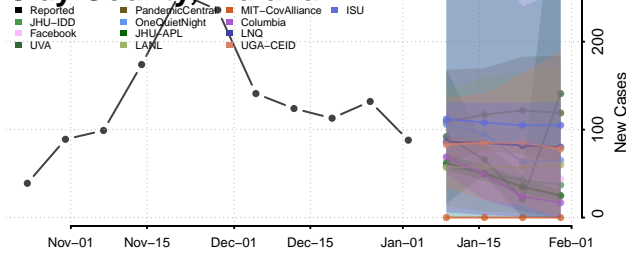

Clay County, Indiana