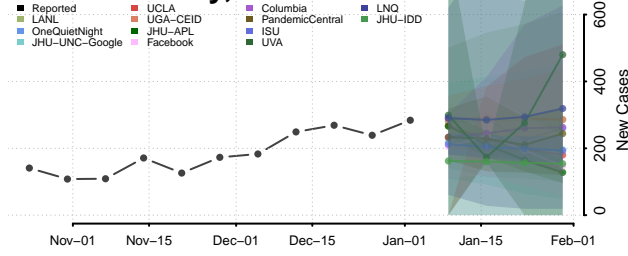

Coffee County, Alabama