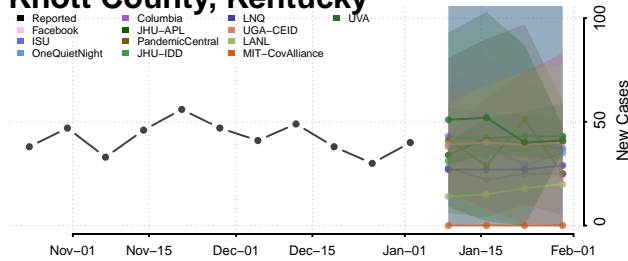

Knott County, Kentucky