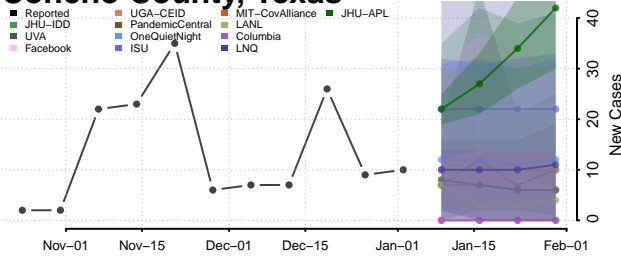

Concho County, Texas