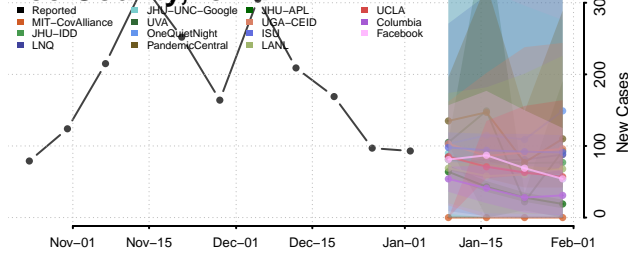

Johnson County, Iowa

Jones County, Iowa

Keokuk County, Iowa

Kossuth County, Iowa

Lee County, Iowa

Linn County, Iowa

Louisa County, Iowa

Lucas County, Iowa