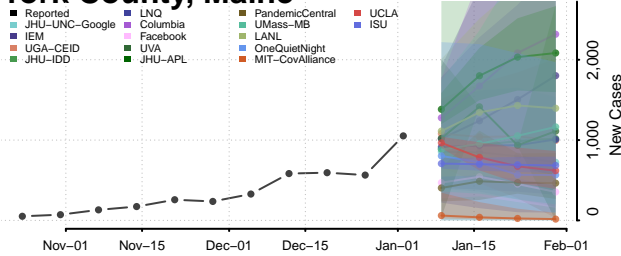

Sagadahoc County, Maine

Somerset County, Maine

Waldo County, Maine

Washington County, Maine

York County, Maine

Maryland

Allegany County, Maryland

Anne Arundel County, Maryland