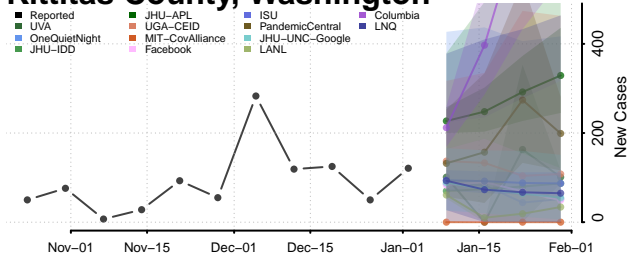

Kittitas County, Washington