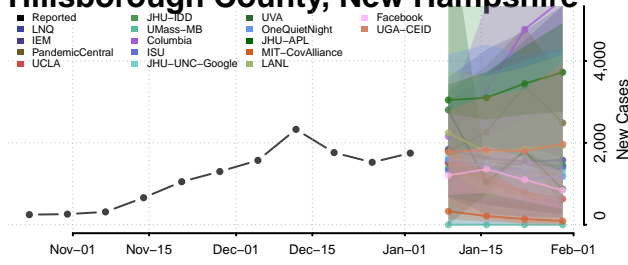

White Pine County, Nevada

New Hampshire

Belknap County, New Hampshire

Carroll County, New Hampshire

Cheshire County, New Hampshire

Coos County, New Hampshire

Grafton County, New Hampshire

Hillsborough County, New Hampshire