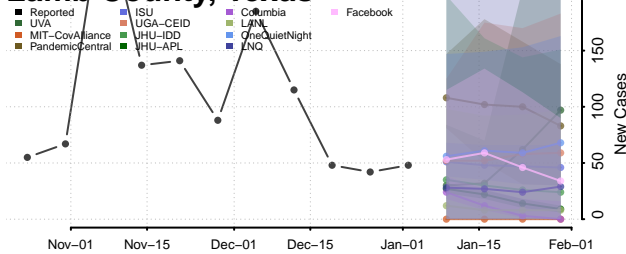

Lamb County, Texas