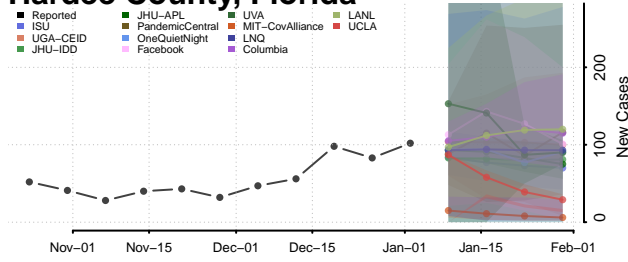

Franklin County, Florida

Gadsden County, Florida

Gilchrist County, Florida

Glades County, Florida

Gulf County, Florida

Hamilton County, Florida

Hardee County, Florida

Hendry County, Florida