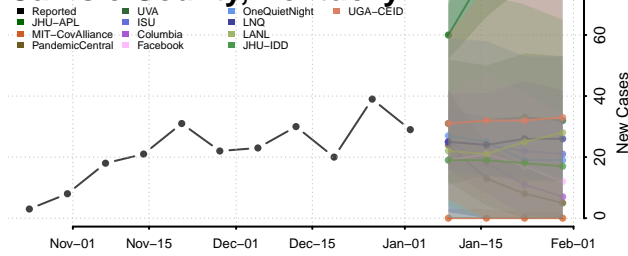

Carlisle County, Kentucky