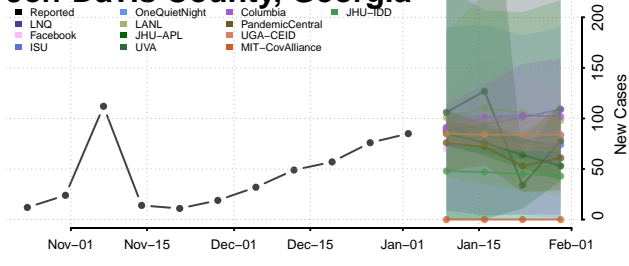

Jeff Davis County, Georgia