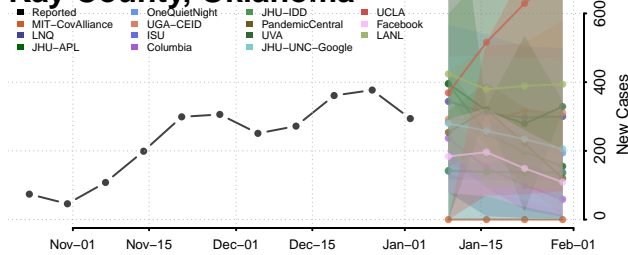

Kay County, Oklahoma