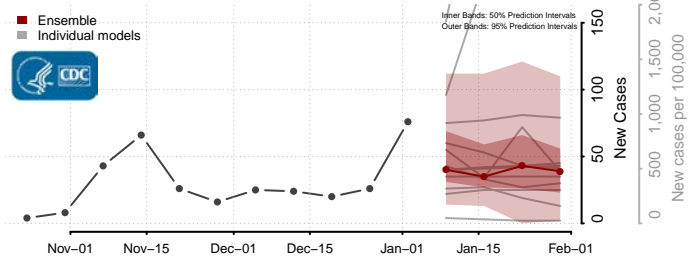

Coleman County, Texas