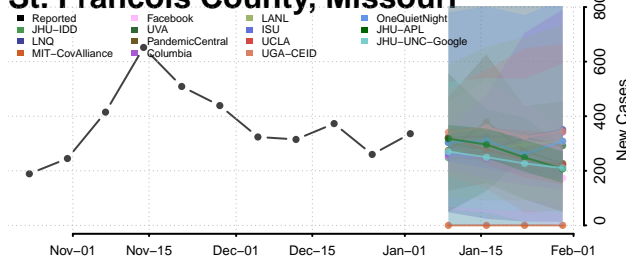

St. Francois County, Missouri