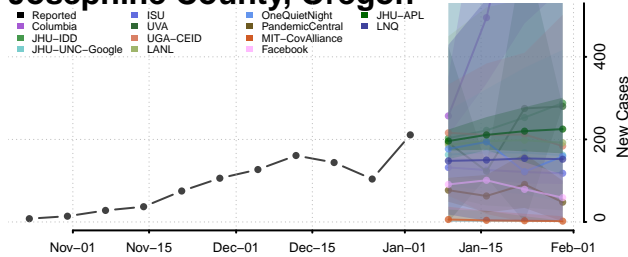

Hood River County, Oregon

Jackson County, Oregon

Jefferson County, Oregon

Josephine County, Oregon

Klamath County, Oregon

Lake County, Oregon

Lane County, Oregon

Lincoln County, Oregon