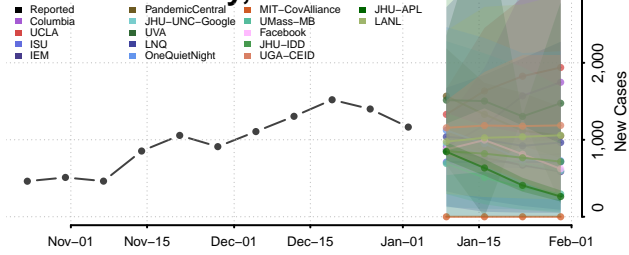

Sequatchie County, Tennessee

Sevier County, Tennessee

Shelby County, Tennessee

Smith County, Tennessee

Stewart County, Tennessee

Sullivan County, Tennessee

Sumner County, Tennessee

Tipton County, Tennessee