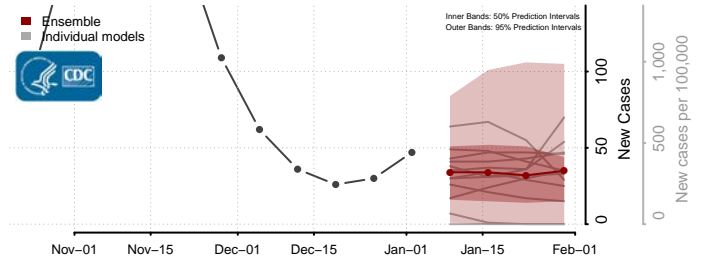

Walsh County, North Dakota