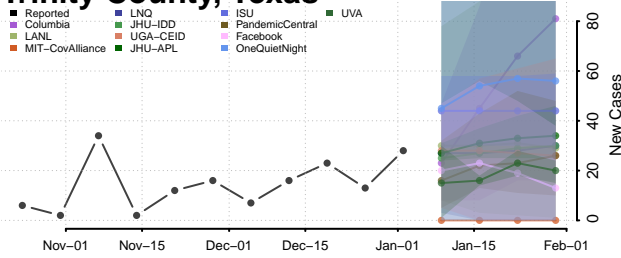

Trinity County, Texas