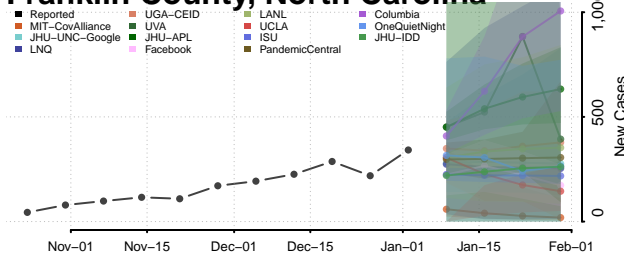

Davidson County, North Carolina

Davie County, North Carolina

Duplin County, North Carolina

Durham County, North Carolina

Edgecombe County, North Carolina

Forsyth County, North Carolina

Franklin County, North Carolina