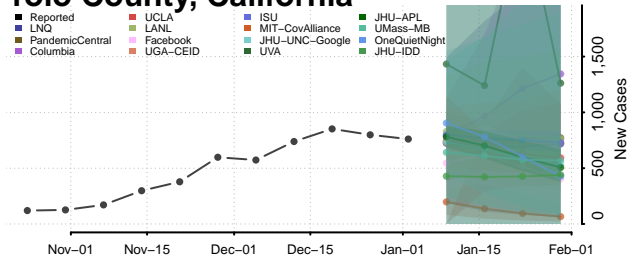

Trinity County, California

Tulare County, California

Tuolumne County, California

Ventura County, California

Yolo County, California

Yuba County, California

Colorado*

*New weekly cases may decrease in this location over the next four weeks. For these locations, the ensemble forecast indicates a probability of 0.75 or greater that fewer cases will be reported in week four of the forecast than in the last reported week.