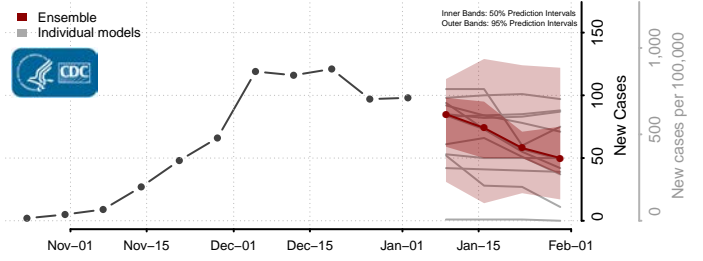

Hardy County, West Virginia