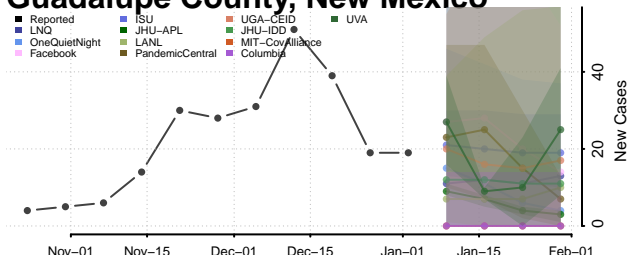

Grant County, New Mexico

Guadalupe County, New Mexico

Harding County, New Mexico

Hidalgo County, New Mexico

Lea County, New Mexico

Lincoln County, New Mexico

Los Alamos County, New Mexico

Luna County, New Mexico