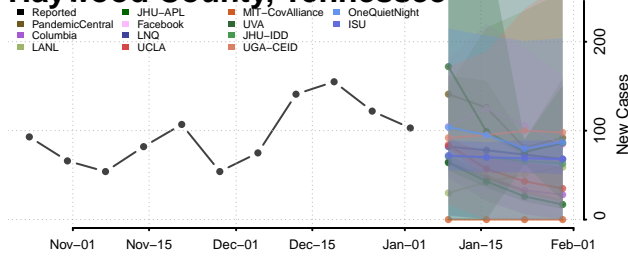

Grundy County, Tennessee

Hamblen County, Tennessee

Hamilton County, Tennessee

Hancock County, Tennessee

Hardeman County, Tennessee

Hardin County, Tennessee

Hawkins County, Tennessee

Haywood County, Tennessee