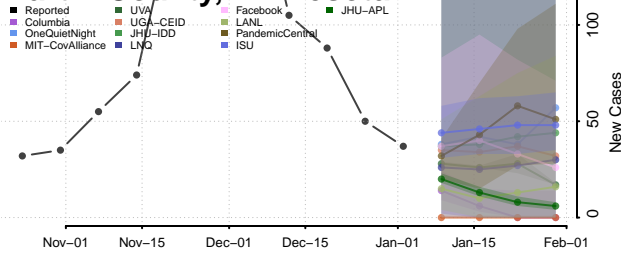

Martin County, Minnesota