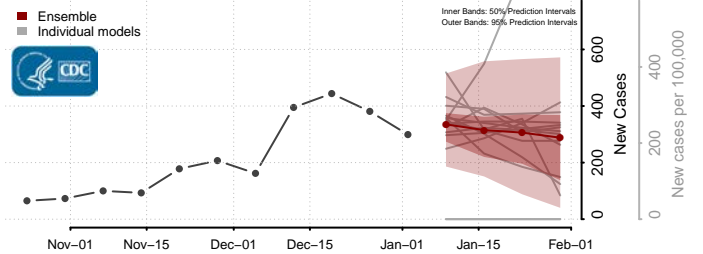

Hampton County, Virginia