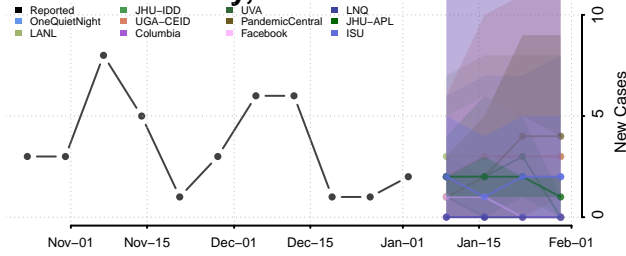

Thomas County, Nebraska