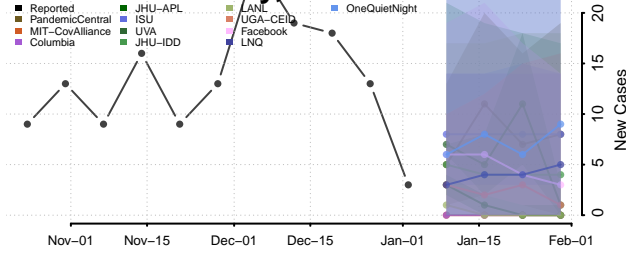

Hamilton County, Nebraska

Harlan County, Nebraska

Hayes County, Nebraska

Hitchcock County, Nebraska

Holt County, Nebraska

Hooker County, Nebraska

Howard County, Nebraska

Jefferson County, Nebraska