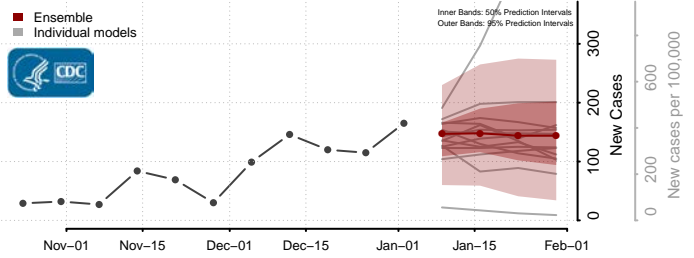

Newton County, Mississippi

Noxubee County, Mississippi

Oktibbeha County, Mississippi

Panola County, Mississippi

Pearl River County, Mississippi

Perry County, Mississippi

Pike County, Mississippi

Pontotoc County, Mississippi