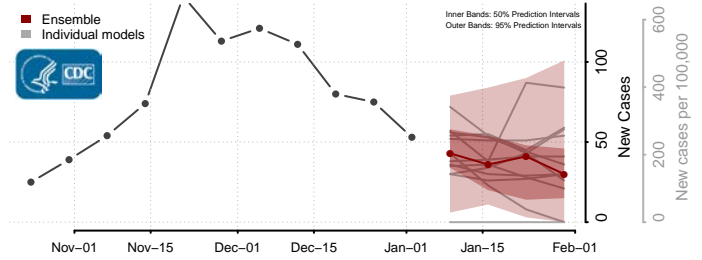

Fillmore County, Minnesota