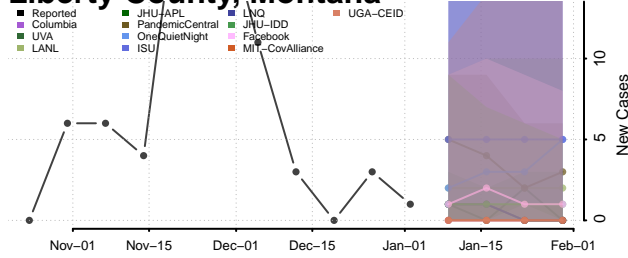

Granite County, Montana

Hill County, Montana

Jefferson County, Montana

Judith Basin County, Montana

Lake County, Montana

Lewis and Clark County, Montana

Liberty County, Montana

Lincoln County, Montana