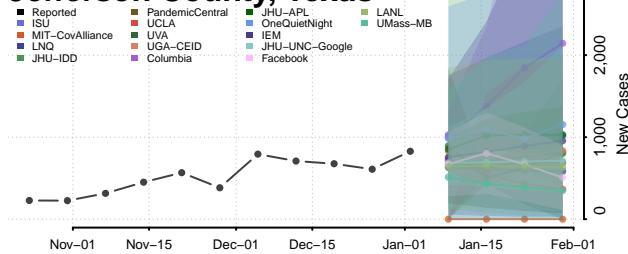

Jefferson County, Texas