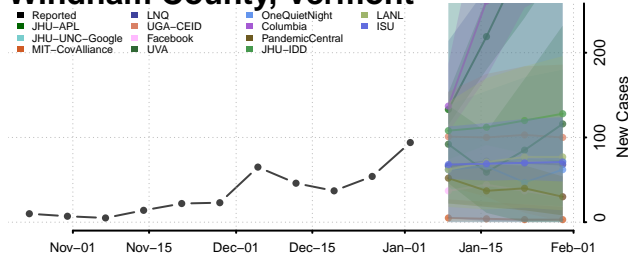

Franklin County, Vermont

Grand Isle County, Vermont

Lamoille County, Vermont

Orange County, Vermont

Orleans County, Vermont

Rutland County, Vermont

Washington County, Vermont

Windham County, Vermont