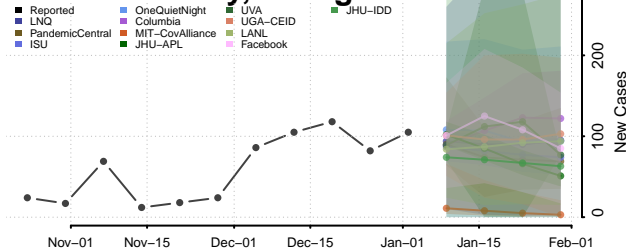

Baker County, Georgia

Baldwin County, Georgia

Banks County, Georgia

Barrow County, Georgia

Bartow County, Georgia

Ben Hill County, Georgia

Berrien County, Georgia

Bibb County, Georgia