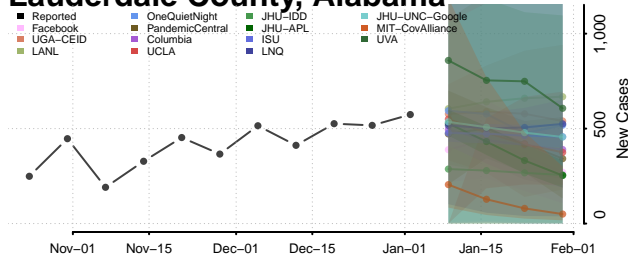

Dale County, Alabama

Dallas County, Alabama

DeKalb County, Alabama

Elmore County, Alabama

Escambia County, Alabama

Etowah County, Alabama

Fayette County, Alabama

Franklin County, Alabama

Geneva County, Alabama

Greene County, Alabama

Hale County, Alabama

Henry County, Alabama

Houston County, Alabama

Jackson County, Alabama

Jefferson County, Alabama

Lamar County, Alabama

Lauderdale County, Alabama

Lawrence County, Alabama

Lee County, Alabama

Limestone County, Alabama

Lowndes County, Alabama

Macon County, Alabama

Madison County, Alabama

Marengo County, Alabama