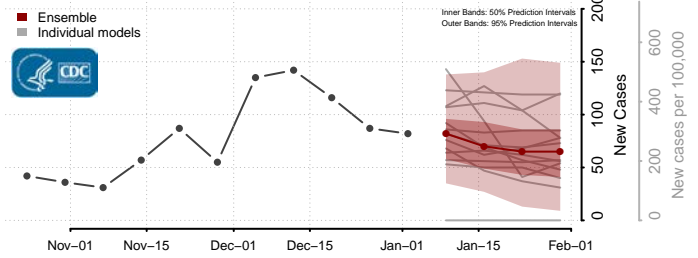

Copiah County, Mississippi