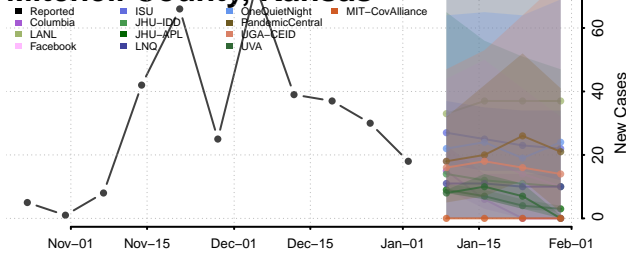

Mitchell County, Kansas