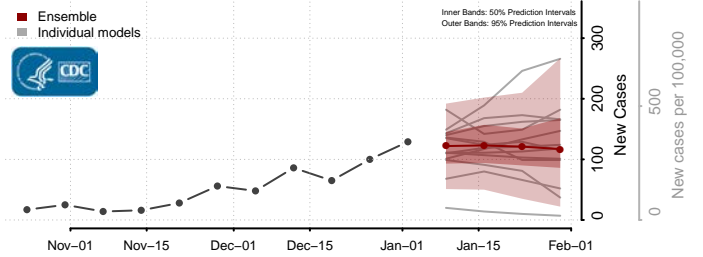

Louisa County, Virginia