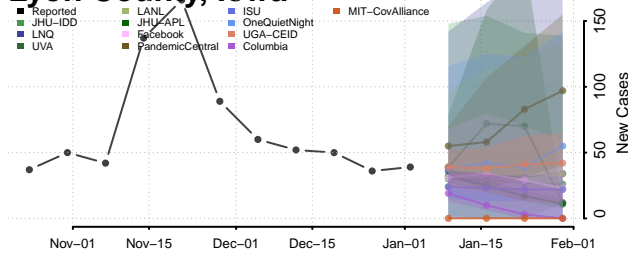

Lyon County, Iowa