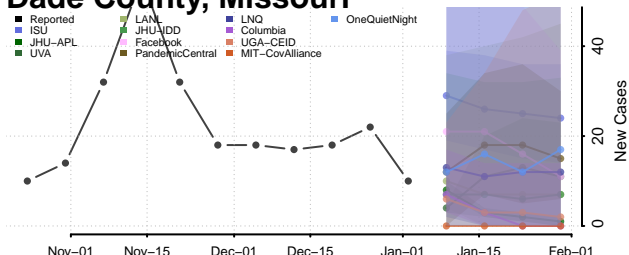

Dade County, Missouri