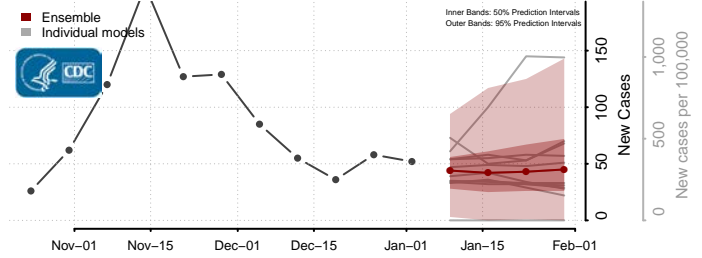

Butler County, Iowa