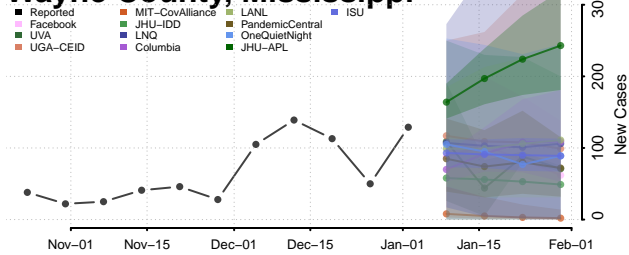

Wayne County, Mississippi