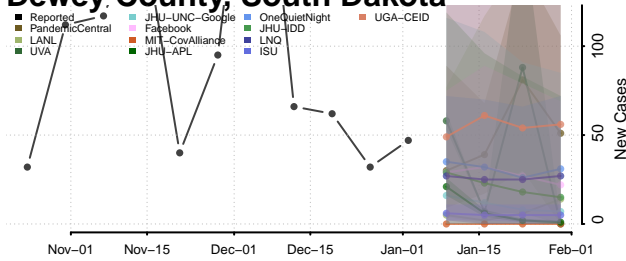

Dewey County, South Dakota