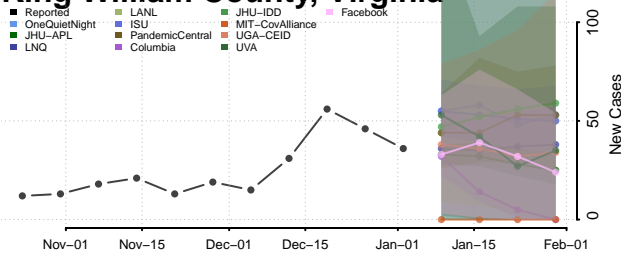

Hopewell County, Virginia

Isle of Wight County, Virginia

James City County, Virginia

King and Queen County, Virginia

King George County, Virginia

King William County, Virginia

Lancaster County, Virginia

Lee County, Virginia