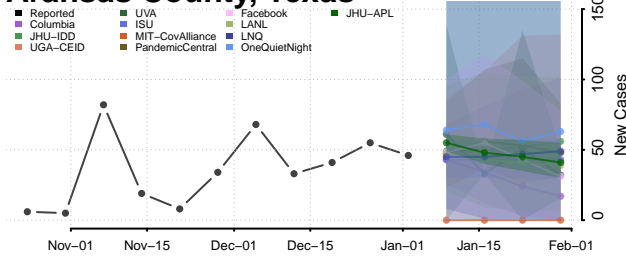

Aransas County, Texas