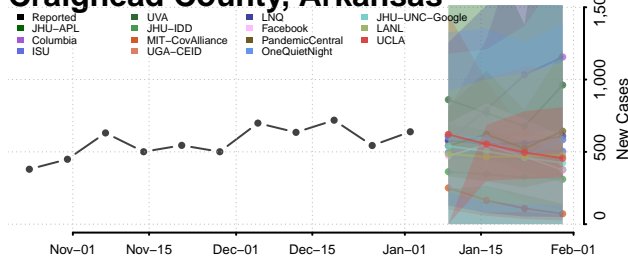

Cleburne County, Arkansas

Cleveland County, Arkansas

Columbia County, Arkansas

Conway County, Arkansas

Craighead County, Arkansas

Crawford County, Arkansas

Crittenden County, Arkansas

Cross County, Arkansas