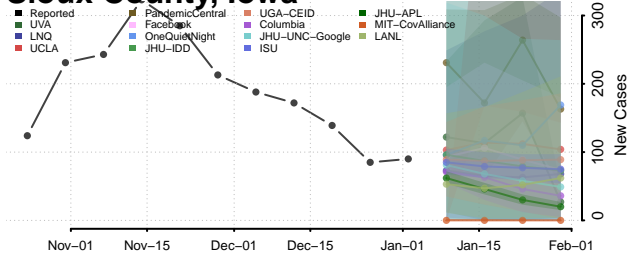

Sioux County, Iowa