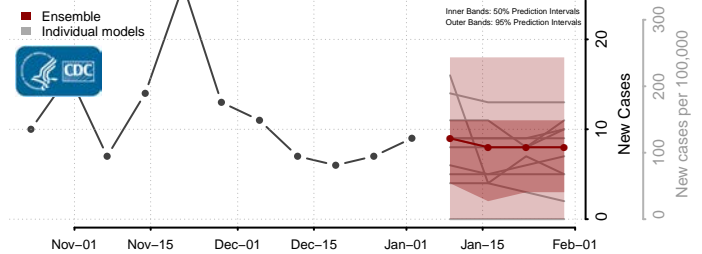

Hood River County, Oregon

Jackson County, Oregon

Jefferson County, Oregon

Josephine County, Oregon

Klamath County, Oregon

Lake County, Oregon

Lane County, Oregon

Lincoln County, Oregon