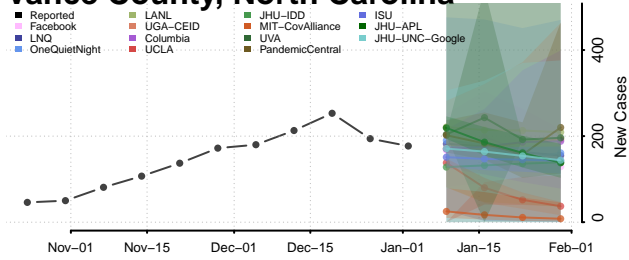

Wake County, North Carolina

Warren County, North Carolina

Washington County, North Carolina

Watauga County, North Carolina

Wayne County, North Carolina

Wilkes County, North Carolina

Wilson County, North Carolina