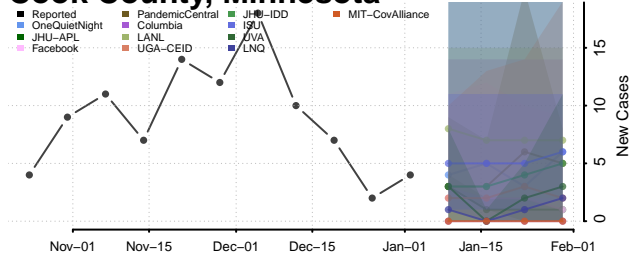

Cook County, Minnesota