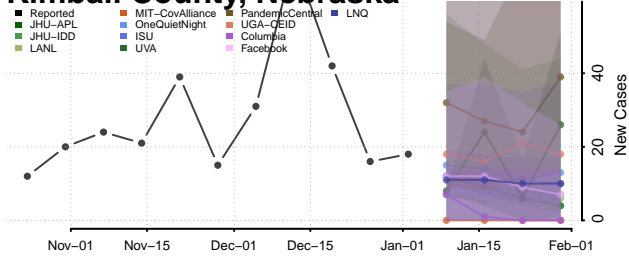

Kimball County, Nebraska