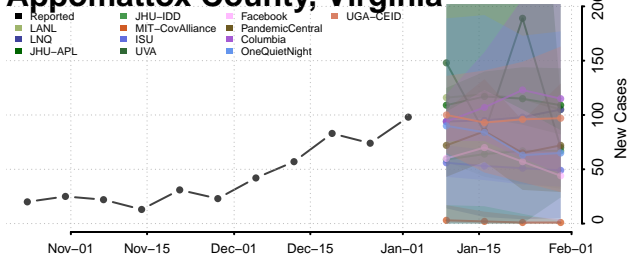

Appomattox County, Virginia