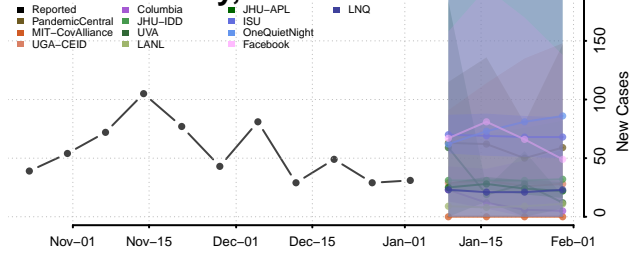

Lavaca County, Texas