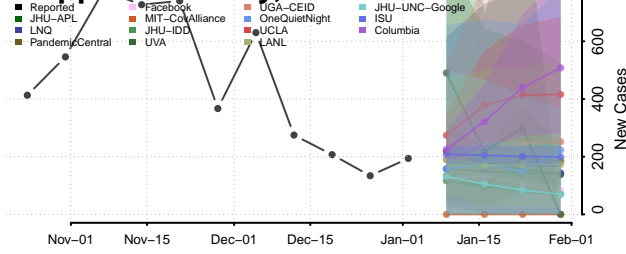

Chippewa County, Wisconsin