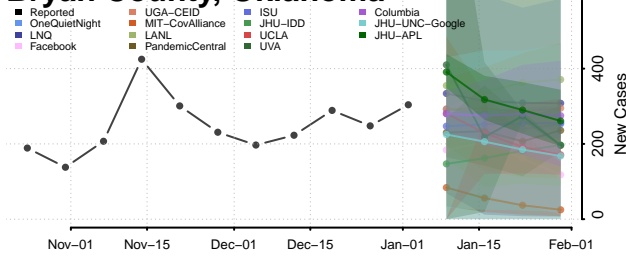

Bryan County, Oklahoma