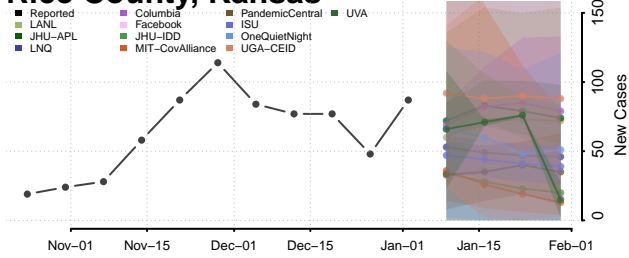

Rice County, Kansas