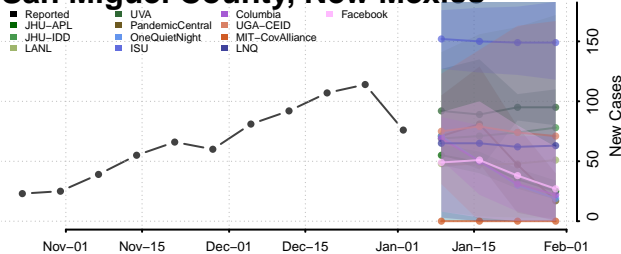

McKinley County, New Mexico

Mora County, New Mexico

Otero County, New Mexico

Quay County, New Mexico

Rio Arriba County, New Mexico

Roosevelt County, New Mexico

San Juan County, New Mexico

San Miguel County, New Mexico