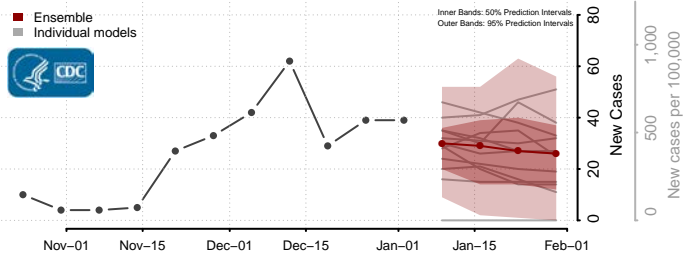

Tucker County, West Virginia