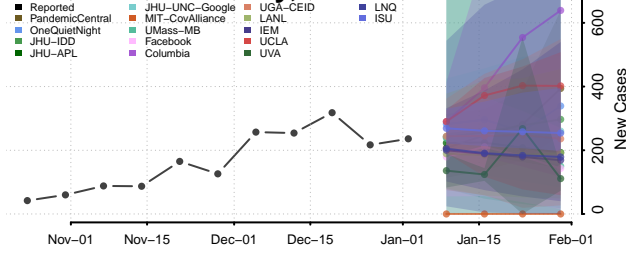

Chittenden County, Vermont