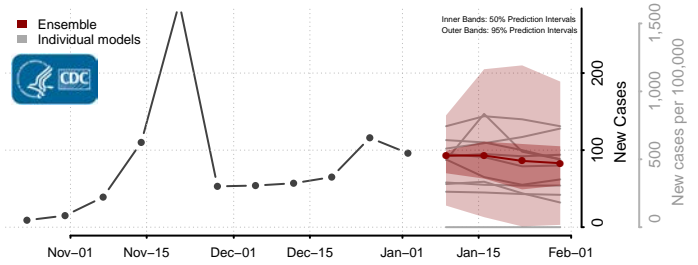

McDowell County, West Virginia