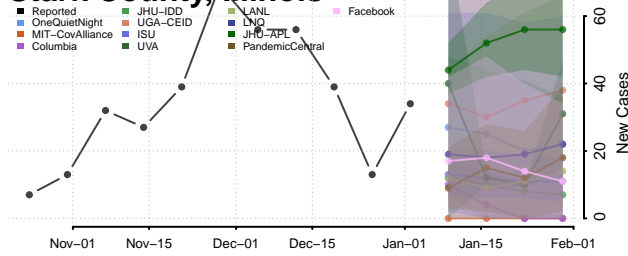

Schuyler County, Illinois

Scott County, Illinois

Shelby County, Illinois

St. Clair County, Illinois

Stark County, Illinois

Stephenson County, Illinois

Tazewell County, Illinois

Union County, Illinois