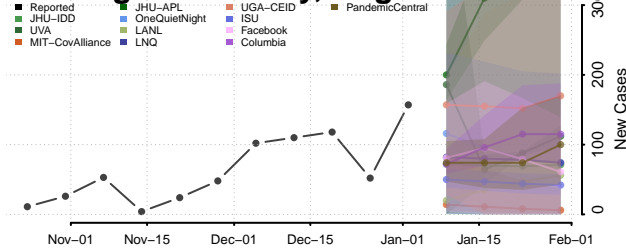

Buckingham County, Virginia