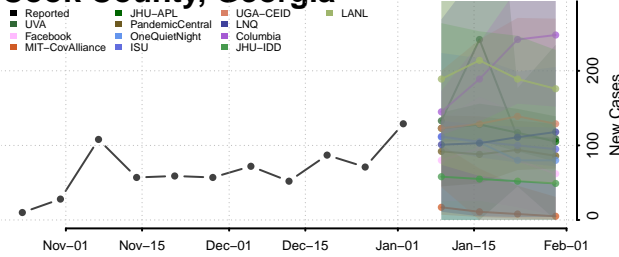

Cook County, Georgia