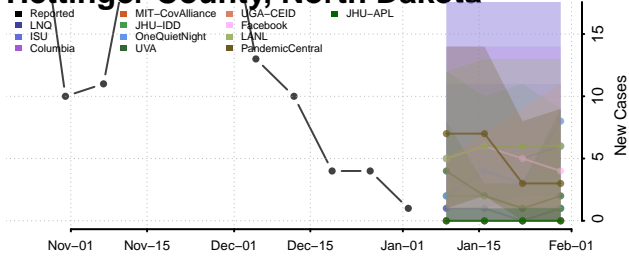

Grand Forks County, North Dakota

Grant County, North Dakota

Griggs County, North Dakota

Hettinger County, North Dakota

Kidder County, North Dakota

LaMoure County, North Dakota

Logan County, North Dakota

McHenry County, North Dakota