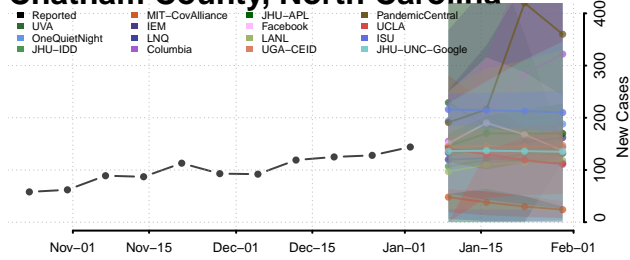

Camden County, North Carolina

Carteret County, North Carolina

Caswell County, North Carolina

Catawba County, North Carolina

Chatham County, North Carolina

Cherokee County, North Carolina

Chowan County, North Carolina