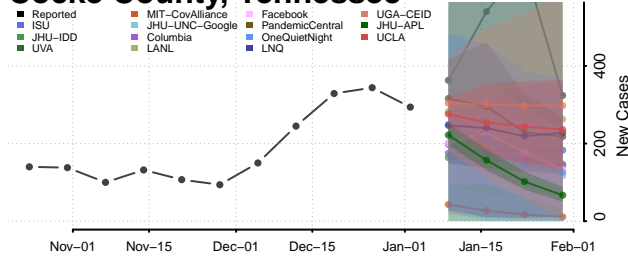

Cocke County, Tennessee

Coffee County, Tennessee

Crockett County, Tennessee

Cumberland County, Tennessee

Davidson County, Tennessee

Decatur County, Tennessee

DeKalb County, Tennessee

Dickson County, Tennessee