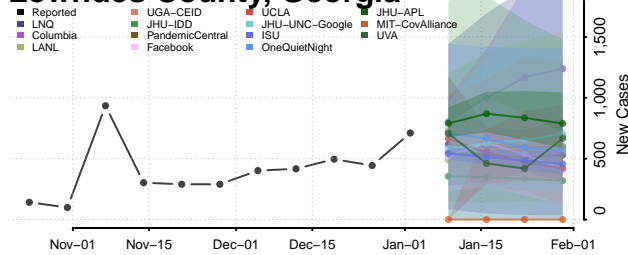

Jenkins County, Georgia

Johnson County, Georgia

Jones County, Georgia

Lamar County, Georgia

Lanier County, Georgia

Laurens County, Georgia

Lee County, Georgia

Liberty County, Georgia

Lincoln County, Georgia

Long County, Georgia

Lowndes County, Georgia

Lumpkin County, Georgia

Macon County, Georgia

Madison County, Georgia

Marion County, Georgia

McDuffie County, Georgia