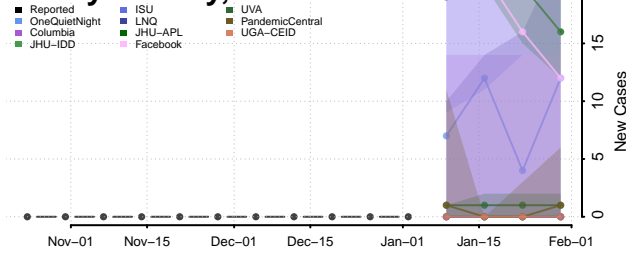

Carbon County, Utah

Daggett County, Utah

Davis County, Utah

Duchesne County, Utah

Emery County, Utah

Garfield County, Utah

Grand County, Utah

Iron County, Utah