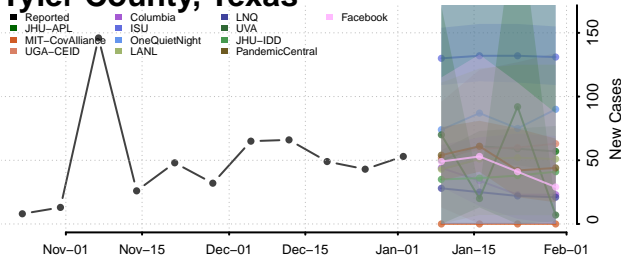

Tyler County, Texas