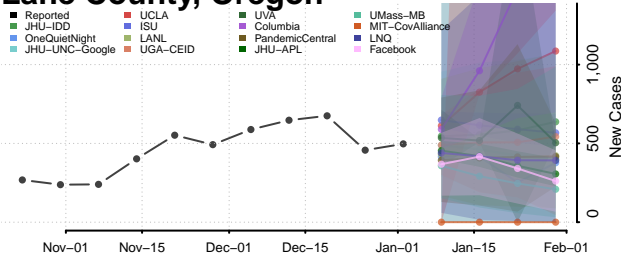

Lane County, Oregon