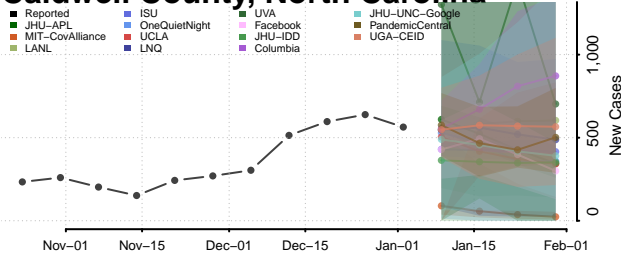

Bertie County, North Carolina

Bladen County, North Carolina

Brunswick County, North Carolina

Buncombe County, North Carolina

Burke County, North Carolina

Cabarrus County, North Carolina

Caldwell County, North Carolina