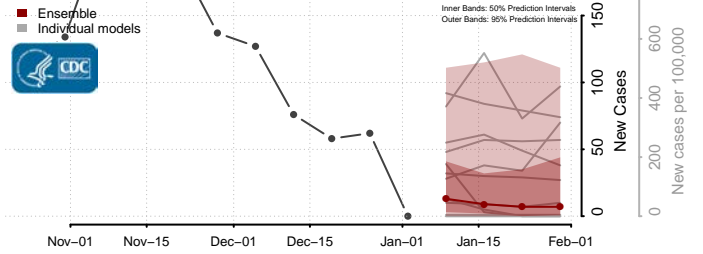

Nodaway County, Missouri