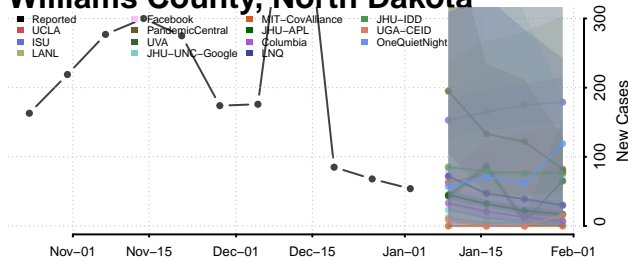

Walsh County, North Dakota

Ward County, North Dakota

Wells County, North Dakota

Williams County, North Dakota

Northern Mariana Islands

Ohio

Adams County, Ohio

Allen County, Ohio