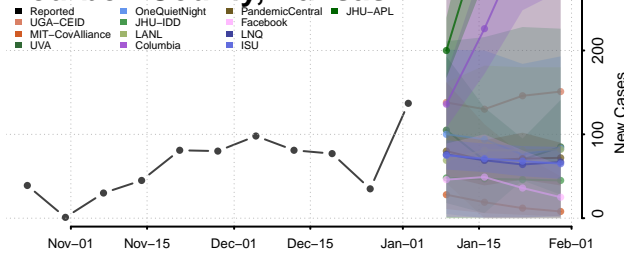

Bourbon County, Kansas