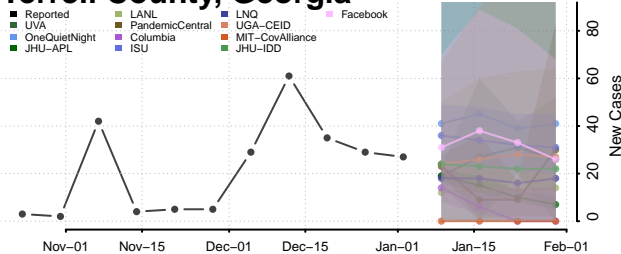

Stewart County, Georgia

Sumter County, Georgia

Talbot County, Georgia

Taliaferro County, Georgia

Tattnall County, Georgia

Taylor County, Georgia

Telfair County, Georgia

Terrell County, Georgia