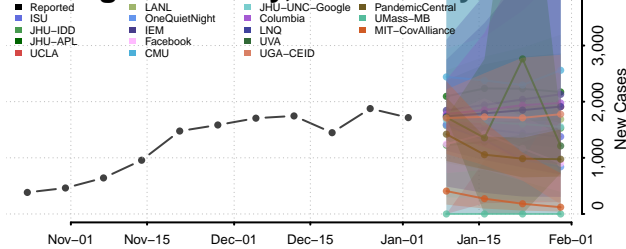

Burlington County, New Jersey