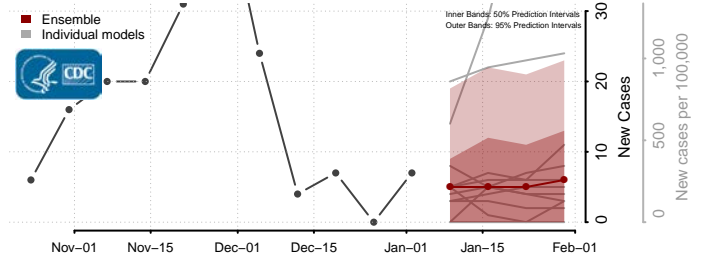

Pembina County, North Dakota

Pierce County, North Dakota

Ramsey County, North Dakota

Ransom County, North Dakota

Renville County, North Dakota

Richland County, North Dakota

Rolette County, North Dakota

Sargent County, North Dakota