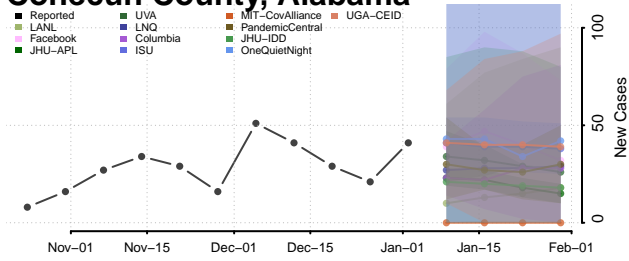

Cleburne County, Alabama

Coffee County, Alabama

Colbert County, Alabama

Conecuh County, Alabama

Coosa County, Alabama

Covington County, Alabama

Crenshaw County, Alabama

Cullman County, Alabama