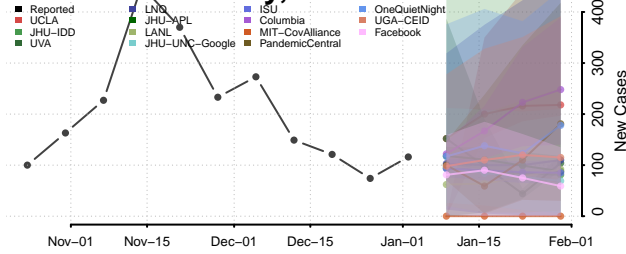

Muscatine County, Iowa