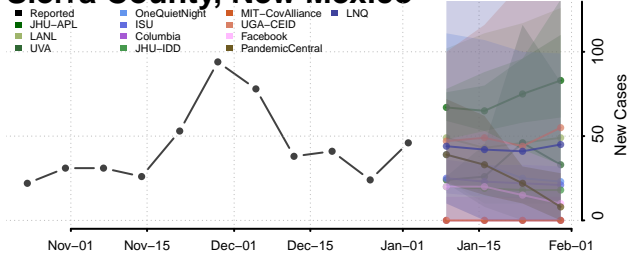

Sierra County, New Mexico