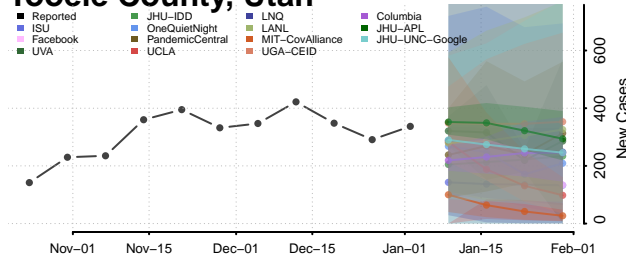

Tooele County, Utah