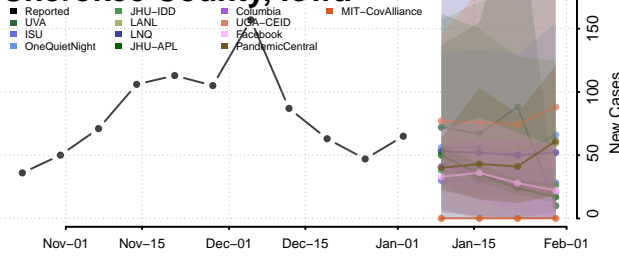

Butler County, Iowa

Calhoun County, Iowa

Carroll County, Iowa

Cass County, Iowa

Cedar County, Iowa

Cerro Gordo County, Iowa

Cherokee County, Iowa

Chickasaw County, Iowa