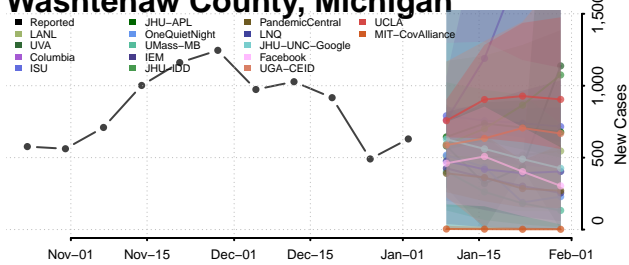

St. Joseph County, Michigan

Tuscola County, Michigan

Van Buren County, Michigan

Washtenaw County, Michigan

Wayne County, Michigan

Wexford County, Michigan

Minnesota*

Aitkin County, Minnesota