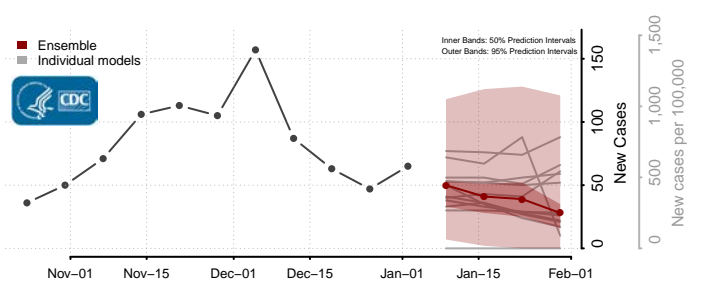

Butler County, Iowa

Calhoun County, Iowa

Carroll County, Iowa

Cass County, Iowa

Cedar County, Iowa

Cerro Gordo County, Iowa

Cherokee County, Iowa

Chickasaw County, Iowa