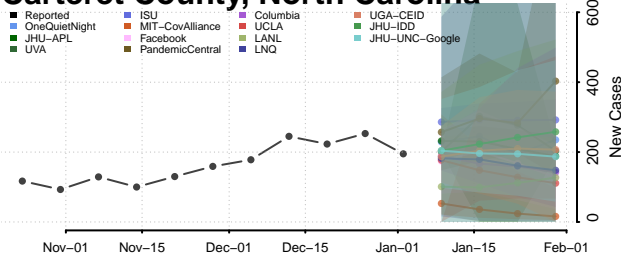

Carteret County, North Carolina