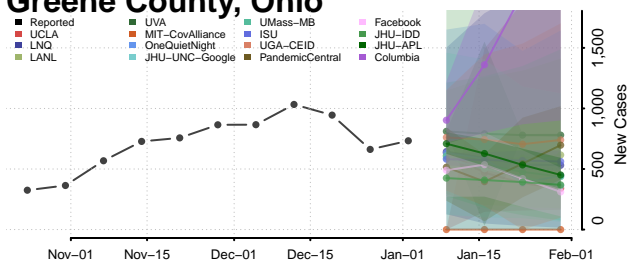

Greene County, Ohio