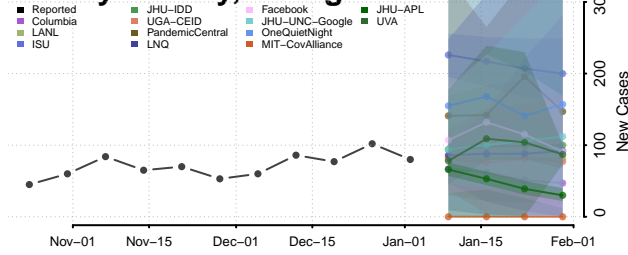

Jenkins County, Georgia

Johnson County, Georgia

Jones County, Georgia

Lamar County, Georgia

Lanier County, Georgia

Laurens County, Georgia

Lee County, Georgia

Liberty County, Georgia