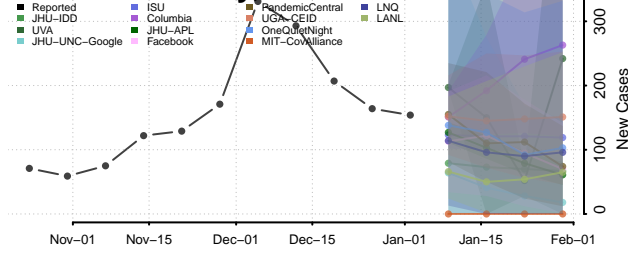

Jackson County, Ohio