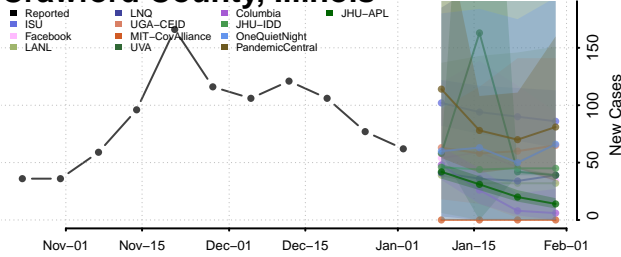

Cook County, Illinois

Crawford County, Illinois

Cumberland County, Illinois

De Witt County, Illinois

DeKalb County, Illinois

Douglas County, Illinois

DuPage County, Illinois

Edgar County, Illinois