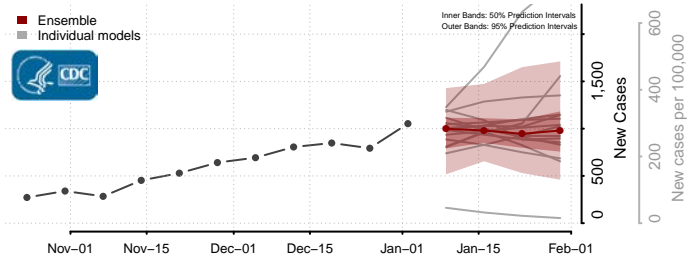

Charles City County, Virginia

Charlotte County, Virginia

Charlottesville County, Virginia

Chesapeake County, Virginia

Chesterfield County, Virginia

Clarke County, Virginia

Colonial Heights County, Virginia

Covington County, Virginia