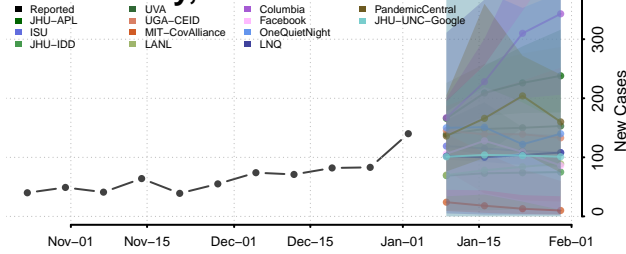

Lauderdale County, Alabama

Lawrence County, Alabama

Lee County, Alabama

Limestone County, Alabama

Lowndes County, Alabama

Macon County, Alabama

Madison County, Alabama

Marengo County, Alabama

Marion County, Alabama

Marshall County, Alabama

Mobile County, Alabama

Monroe County, Alabama

Montgomery County, Alabama

Morgan County, Alabama

Perry County, Alabama

Pickens County, Alabama

Pike County, Alabama

Randolph County, Alabama

Russell County, Alabama

Shelby County, Alabama

St. Clair County, Alabama

Sumter County, Alabama

Talladega County, Alabama

Tallapoosa County, Alabama