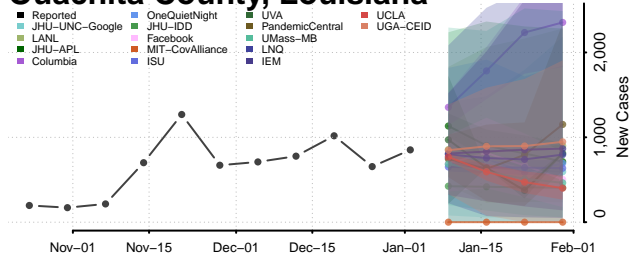

LaSalle County, Louisiana

Lincoln County, Louisiana

Livingston County, Louisiana

Madison County, Louisiana

Morehouse County, Louisiana

Natchitoches County, Louisiana

Orleans County, Louisiana

Ouachita County, Louisiana