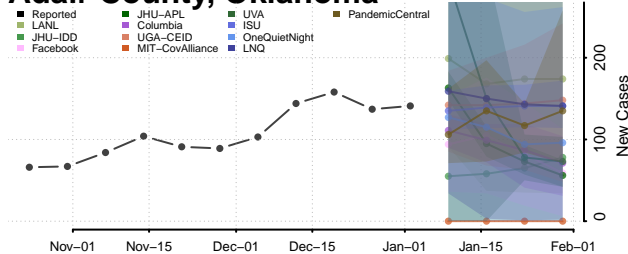

Wood County, Ohio

Wyandot County, Ohio

Oklahoma

Adair County, Oklahoma

Alfalfa County, Oklahoma

Atoka County, Oklahoma

Beaver County, Oklahoma

Beckham County, Oklahoma