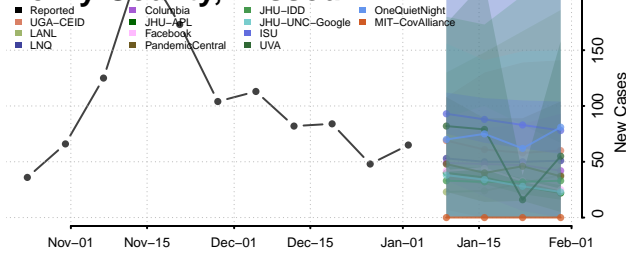

Henry County, Missouri