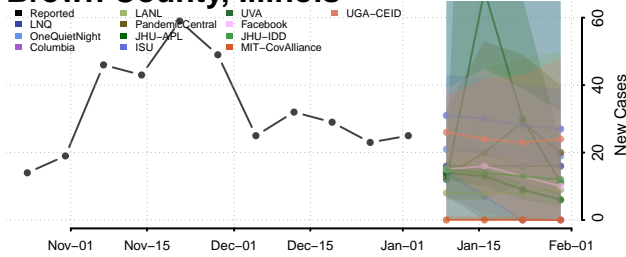

Brown County, Illinois