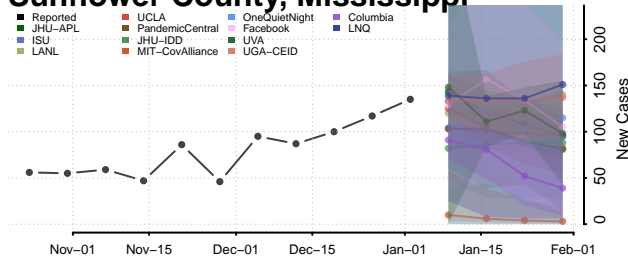

Sunflower County, Mississippi