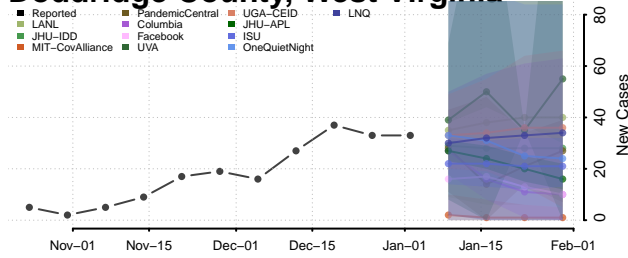

Doddridge County, West Virginia