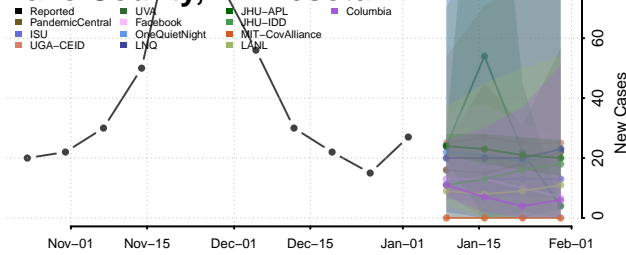

Lake County, Minnesota