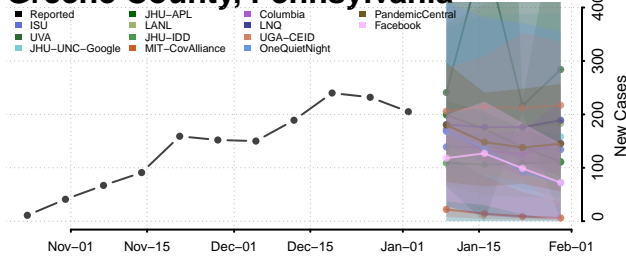

Elk County, Pennsylvania

Erie County, Pennsylvania

Fayette County, Pennsylvania

Forest County, Pennsylvania

Franklin County, Pennsylvania

Fulton County, Pennsylvania

Greene County, Pennsylvania

Huntingdon County, Pennsylvania