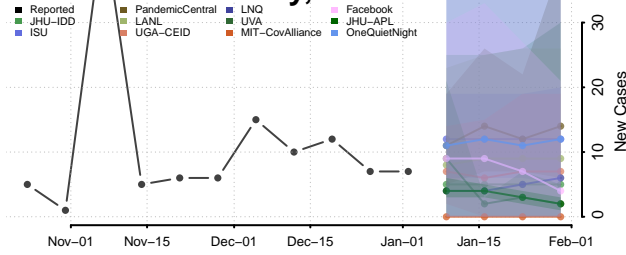

Shackelford County, Texas