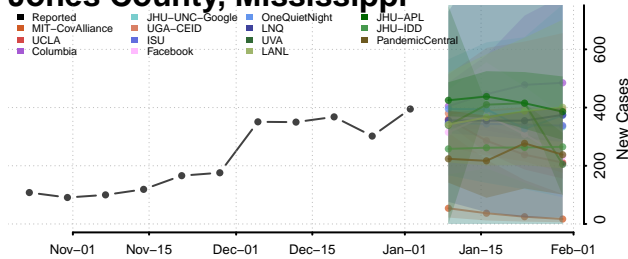

Itawamba County, Mississippi

Jackson County, Mississippi

Jasper County, Mississippi

Jefferson County, Mississippi

Jefferson Davis County, Mississippi

Jones County, Mississippi

Kemper County, Mississippi

Lafayette County, Mississippi