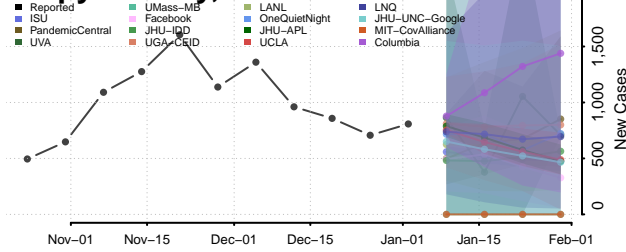

Red Willow County, Nebraska

Richardson County, Nebraska

Rock County, Nebraska

Saline County, Nebraska

Sarpy County, Nebraska

Saunders County, Nebraska

Scotts Bluff County, Nebraska

Seward County, Nebraska