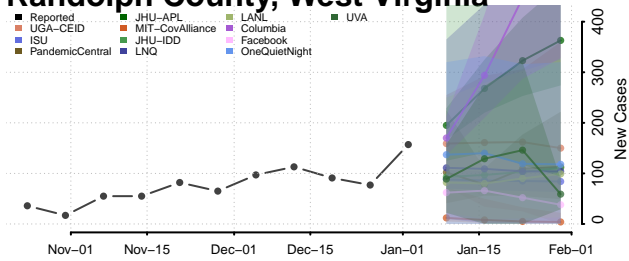

Pleasants County, West Virginia

Pocahontas County, West Virginia

Preston County, West Virginia

Putnam County, West Virginia

Raleigh County, West Virginia

Randolph County, West Virginia

Ritchie County, West Virginia