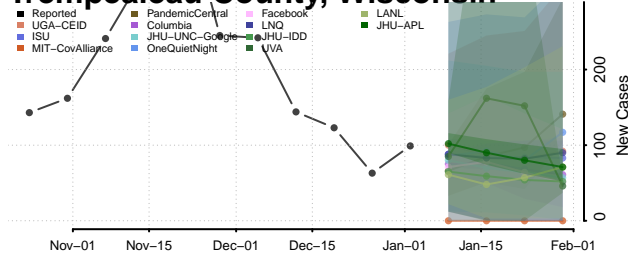

Trempealeau County, Wisconsin