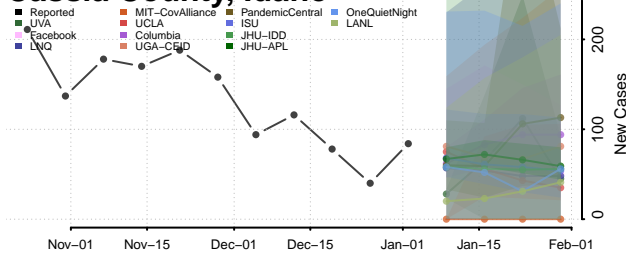

Camas County, Idaho

Canyon County, Idaho

Caribou County, Idaho

Cassia County, Idaho

Clark County, Idaho

Clearwater County, Idaho

Custer County, Idaho

Elmore County, Idaho