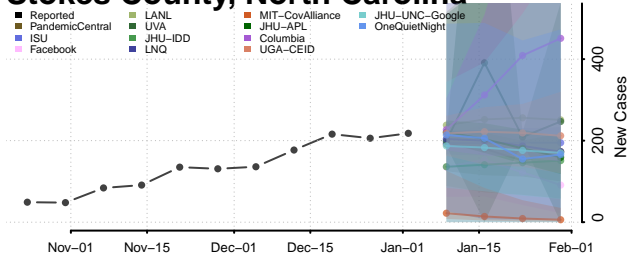

Stokes County, North Carolina