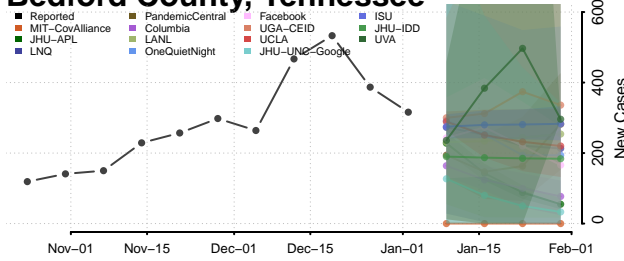

Bedford County, Tennessee