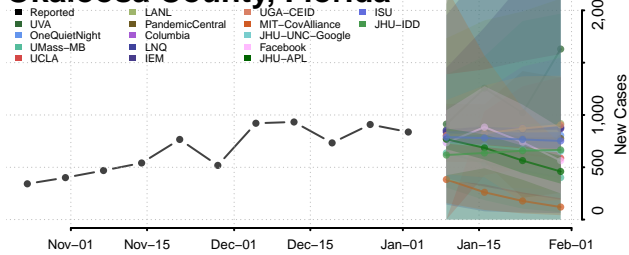

Martin County, Florida

Miami-Dade County, Florida

Monroe County, Florida

Nassau County, Florida

Okaloosa County, Florida

Okeechobee County, Florida

Orange County, Florida

Osceola County, Florida