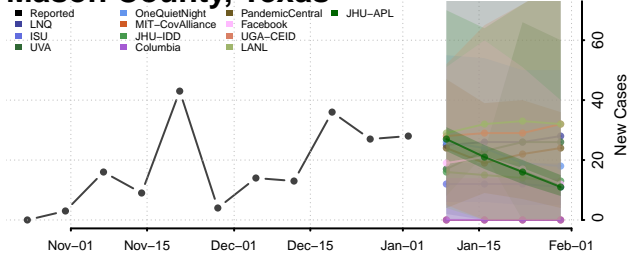

Mason County, Texas