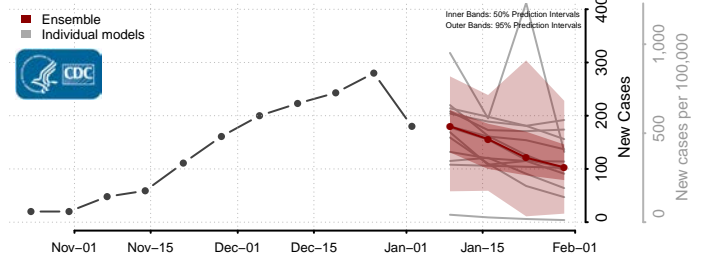

Pleasants County, West Virginia

Pocahontas County, West Virginia

Preston County, West Virginia

Putnam County, West Virginia

Raleigh County, West Virginia

Randolph County, West Virginia

Ritchie County, West Virginia