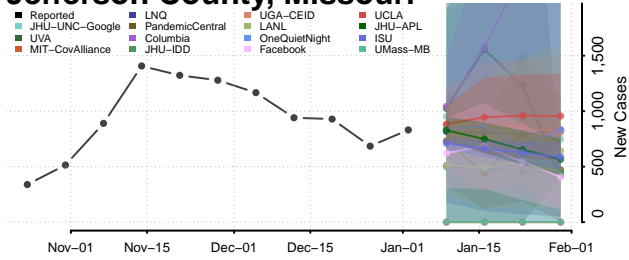

Jefferson County, Missouri