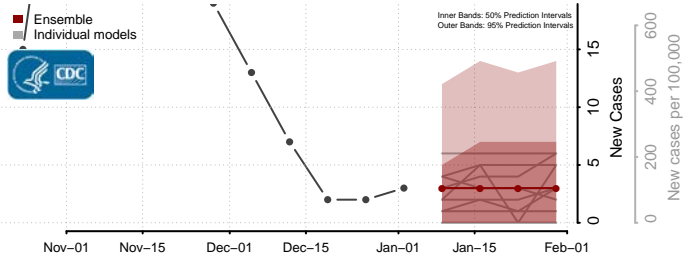

Fallon County, Montana