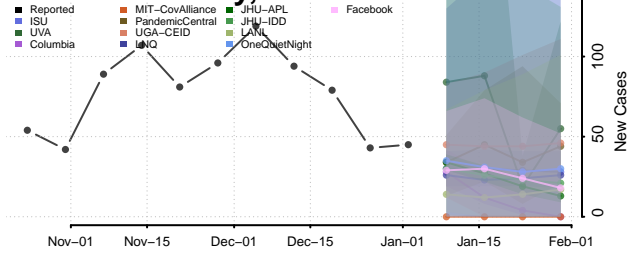

Wetzel County, West Virginia

Wirt County, West Virginia

Wood County, West Virginia

Wyoming County, West Virginia

Wisconsin

Adams County, Wisconsin

Ashland County, Wisconsin

Barron County, Wisconsin