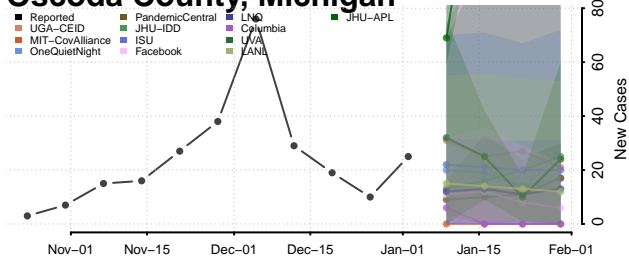

Newaygo County, Michigan

Oakland County, Michigan

Oceana County, Michigan

Ogemaw County, Michigan

Ontonagon County, Michigan

Osceola County, Michigan

Oscoda County, Michigan

Otsego County, Michigan