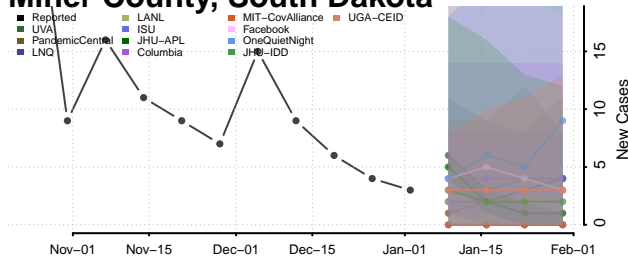

Miner County, South Dakota