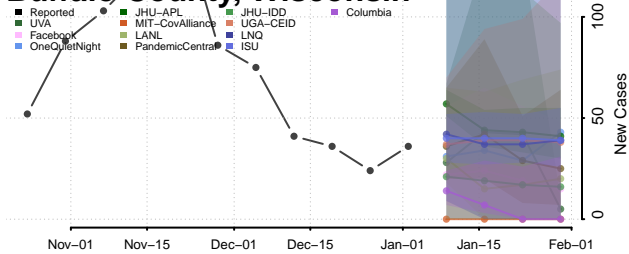

Buffalo County, Wisconsin