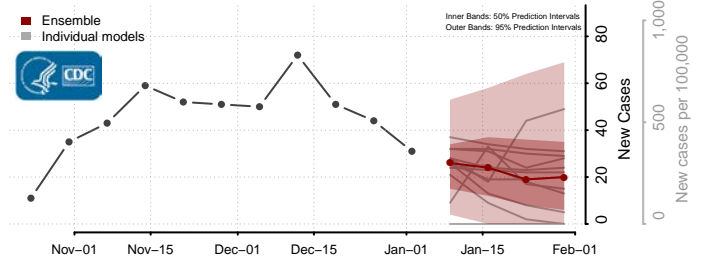

Carroll County, Missouri