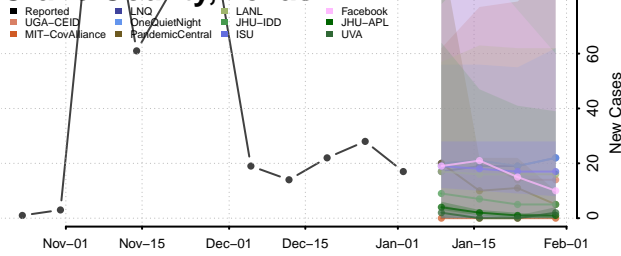

Crane County, Texas