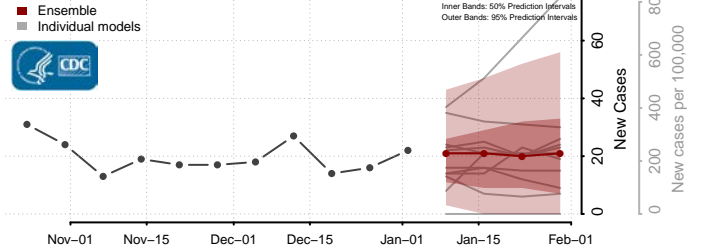

Ozark County, Missouri