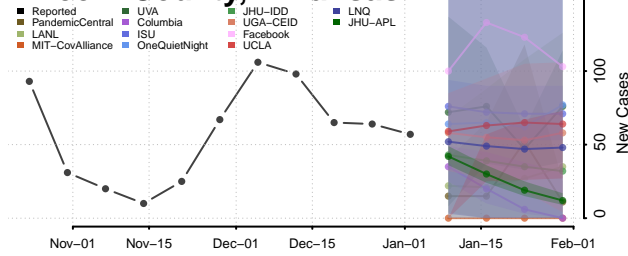

Johnson County, Arkansas

Lafayette County, Arkansas

Lawrence County, Arkansas

Lee County, Arkansas

Lincoln County, Arkansas

Little River County, Arkansas

Logan County, Arkansas

Lonoke County, Arkansas