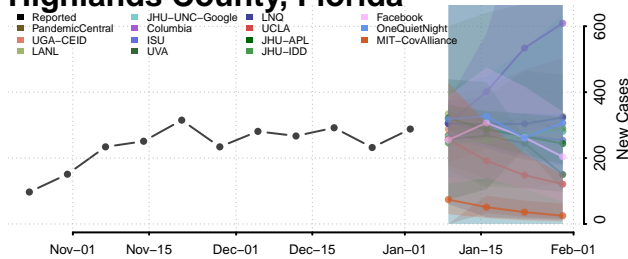

Highlands County, Florida