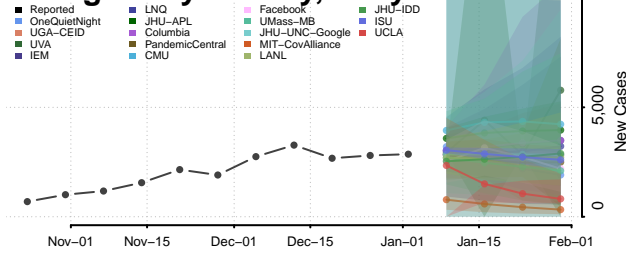

Frederick County, Maryland

Garrett County, Maryland

Harford County, Maryland

Howard County, Maryland

Kent County, Maryland

Montgomery County, Maryland

Prince George's County, Maryland

Queen Anne's County, Maryland