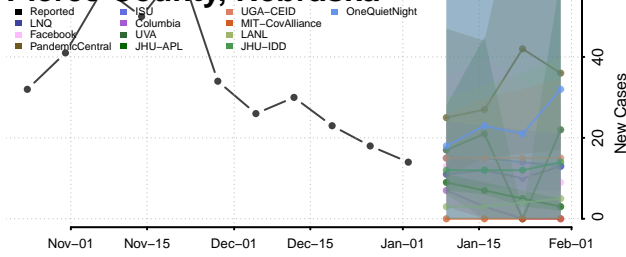

Nuckolls County, Nebraska

Otoe County, Nebraska

Pawnee County, Nebraska

Perkins County, Nebraska

Phelps County, Nebraska

Pierce County, Nebraska

Platte County, Nebraska

Polk County, Nebraska