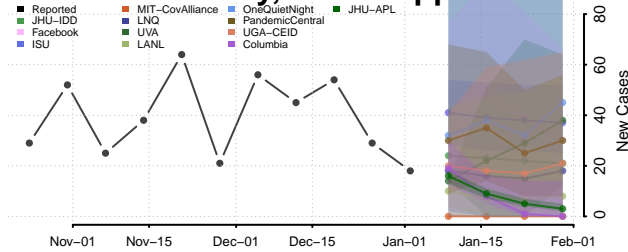

Lawrence County, Mississippi