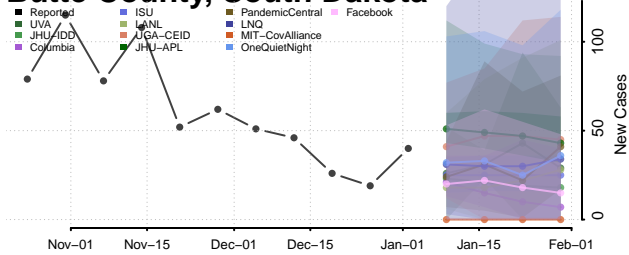

Butte County, South Dakota