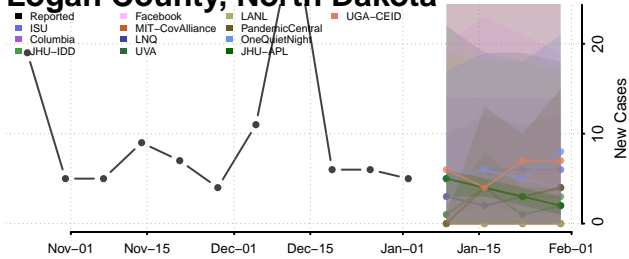

Grand Forks County, North Dakota

Grant County, North Dakota

Griggs County, North Dakota

Hettinger County, North Dakota

Kidder County, North Dakota

LaMoure County, North Dakota

Logan County, North Dakota

McHenry County, North Dakota