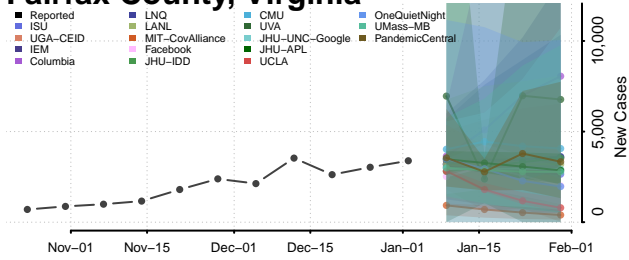

Fairfax County, Virginia