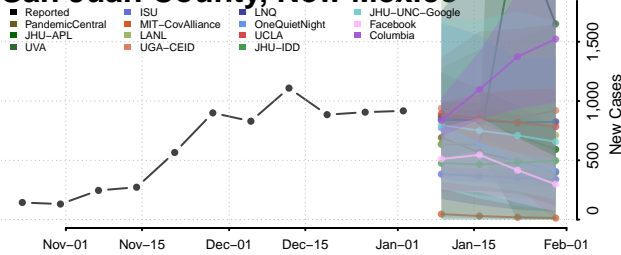

McKinley County, New Mexico

Mora County, New Mexico

Otero County, New Mexico

Quay County, New Mexico

Rio Arriba County, New Mexico

Roosevelt County, New Mexico

San Juan County, New Mexico

San Miguel County, New Mexico