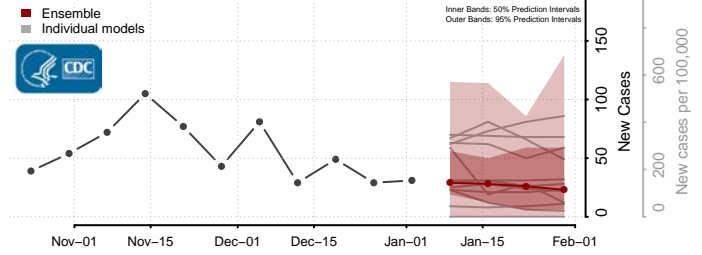

Lavaca County, Texas