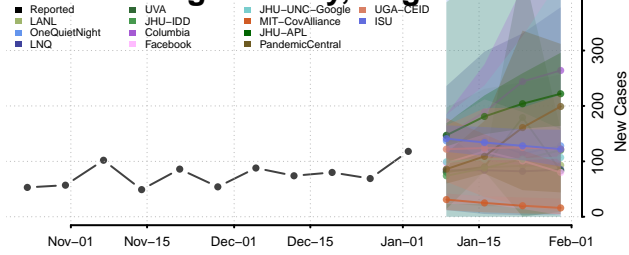

Petersburg County, Virginia

Pittsylvania County, Virginia

Poquoson County, Virginia

Portsmouth County, Virginia

Powhatan County, Virginia

Prince Edward County, Virginia

Prince George County, Virginia

Prince William County, Virginia