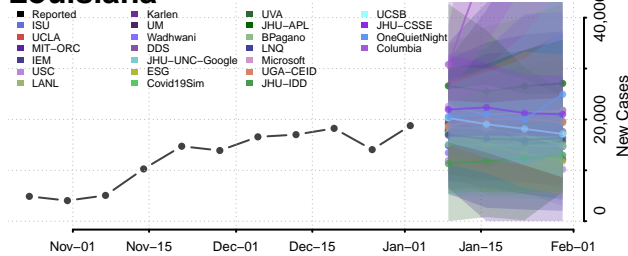

Wayne County, Kentucky

Webster County, Kentucky

Whitley County, Kentucky

Wolfe County, Kentucky

Woodford County, Kentucky

Louisiana