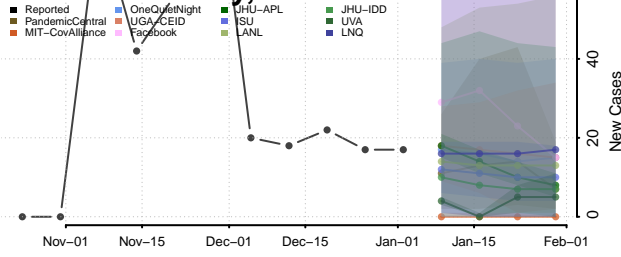

Crockett County, Texas