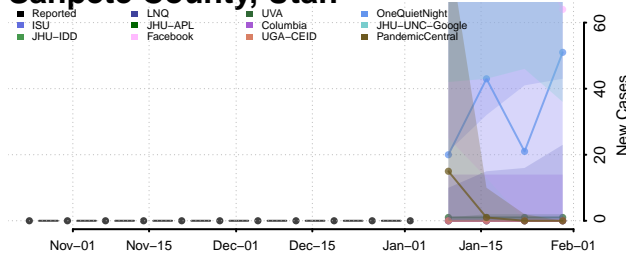

Sanpete County, Utah