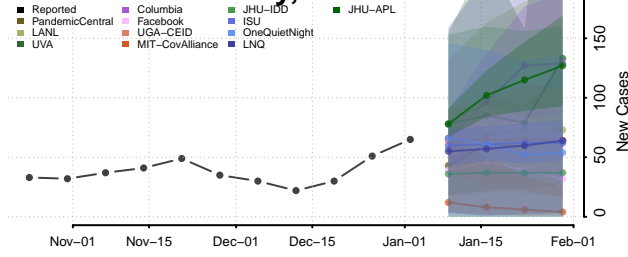

Johnson County, Arkansas

Lafayette County, Arkansas

Lawrence County, Arkansas

Lee County, Arkansas

Lincoln County, Arkansas

Little River County, Arkansas

Logan County, Arkansas

Lonoke County, Arkansas