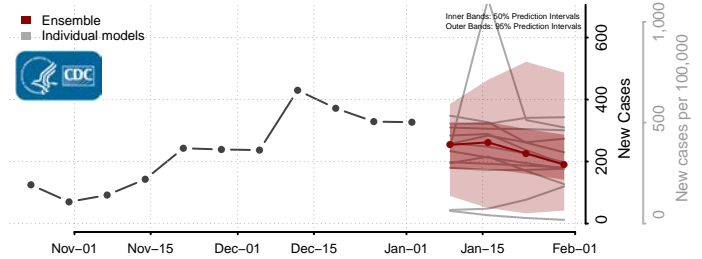

Trinity County, California

Tulare County, California

Tuolumne County, California

Ventura County, California

Yolo County, California

Yuba County, California

Colorado*

*New weekly cases may decrease in this location over the next four weeks. For these locations, the ensemble forecast indicates a probability of 0.75 or greater that fewer cases will be reported in week four of the forecast than in the last reported week.