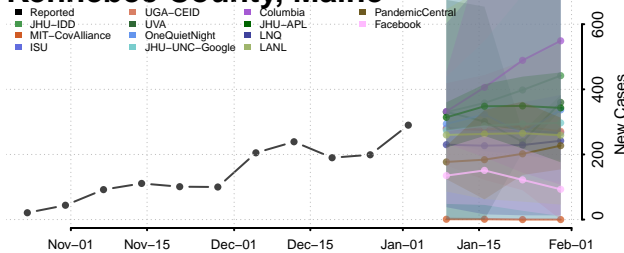

Kennebec County, Maine