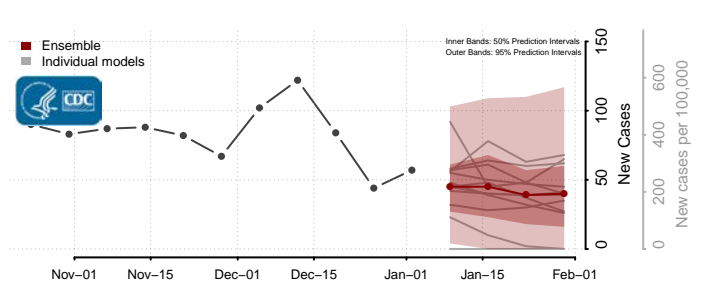

Morgan County, Missouri