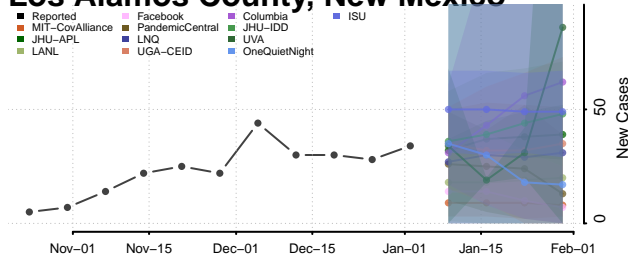

Grant County, New Mexico

Guadalupe County, New Mexico

Harding County, New Mexico

Hidalgo County, New Mexico

Lea County, New Mexico

Lincoln County, New Mexico

Los Alamos County, New Mexico

Luna County, New Mexico