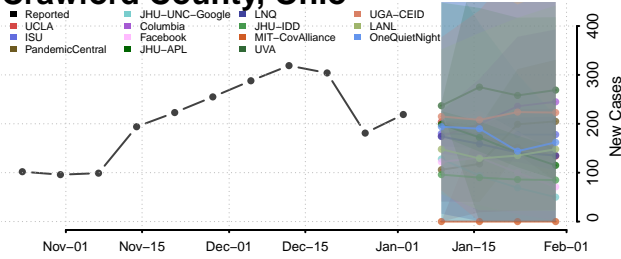

Crawford County, Ohio