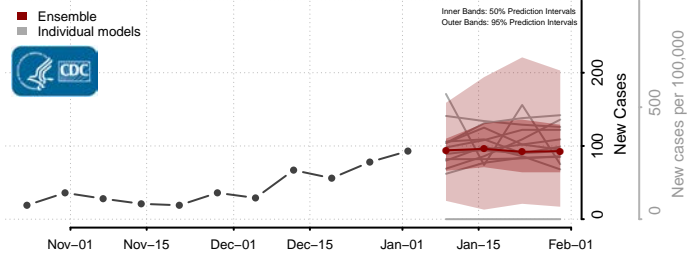

Mecklenburg County, Virginia