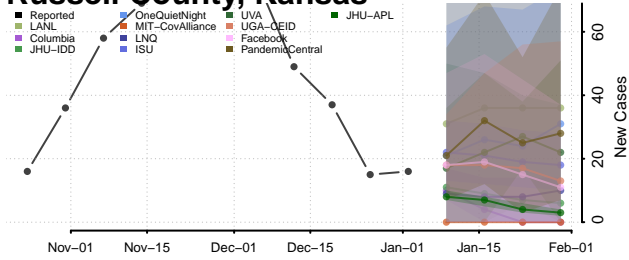

Russell County, Kansas