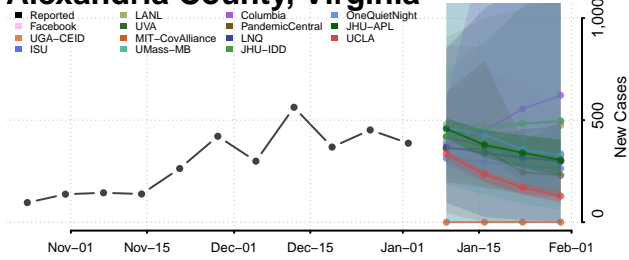

Alexandria County, Virginia