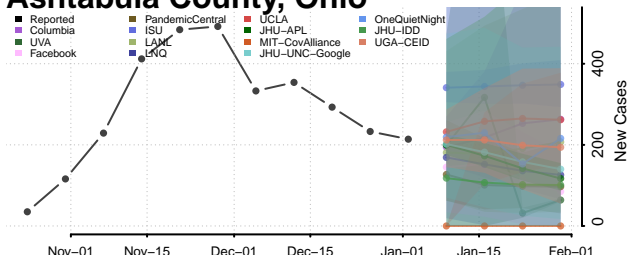

Ashtabula County, Ohio