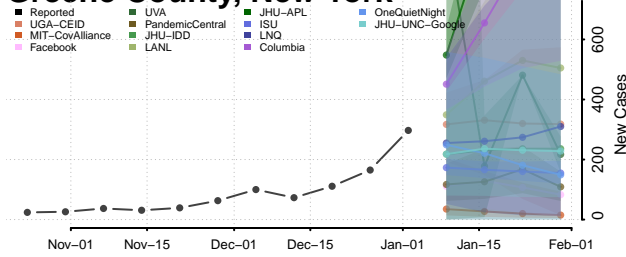

Essex County, New York

Franklin County, New York

Fulton County, New York

Genesee County, New York

Greene County, New York

Hamilton County, New York

Herkimer County, New York

Jefferson County, New York