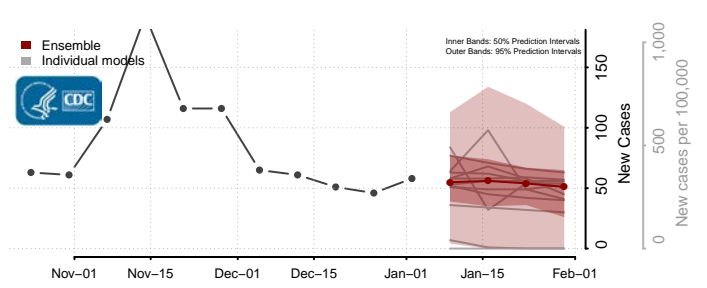

New Madrid County, Missouri