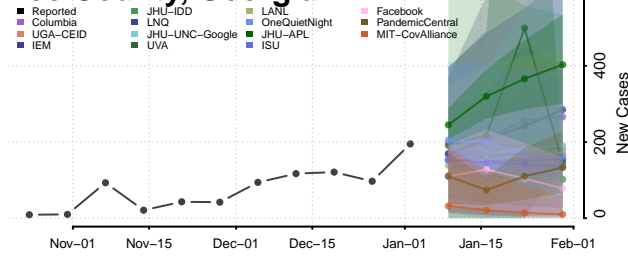

Jenkins County, Georgia

Johnson County, Georgia

Jones County, Georgia

Lamar County, Georgia

Lanier County, Georgia

Laurens County, Georgia

Lee County, Georgia

Liberty County, Georgia