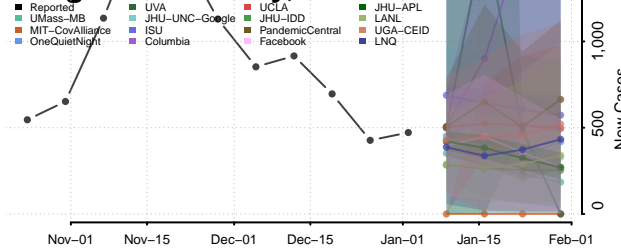

Schuyler County, Illinois

Scott County, Illinois

Shelby County, Illinois

St. Clair County, Illinois

Stark County, Illinois

Stephenson County, Illinois

Tazewell County, Illinois

Union County, Illinois