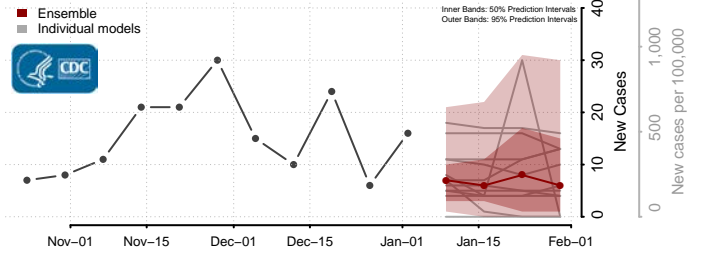

Traverse County, Minnesota