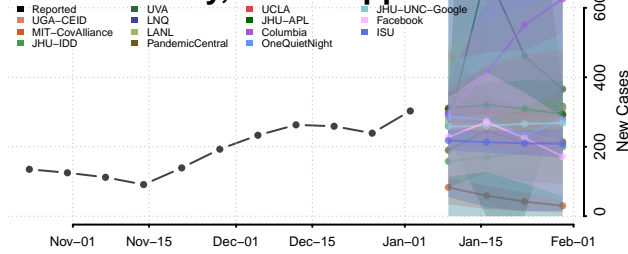

Lamar County, Mississippi