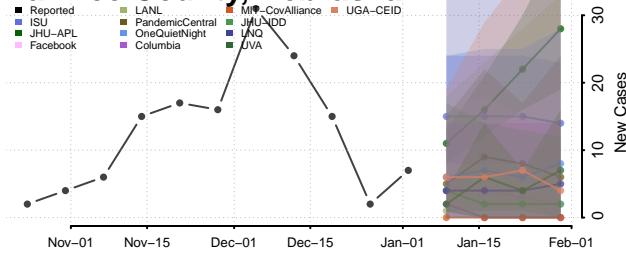

Pawnee County, Nebraska