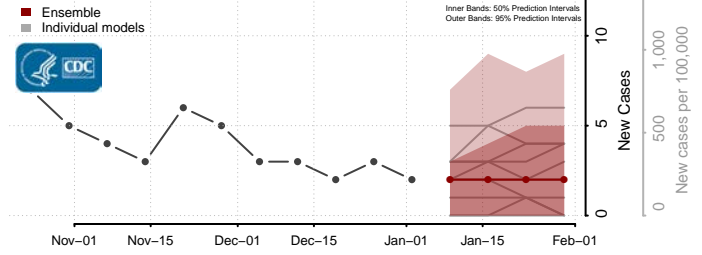

Hayes County, Nebraska