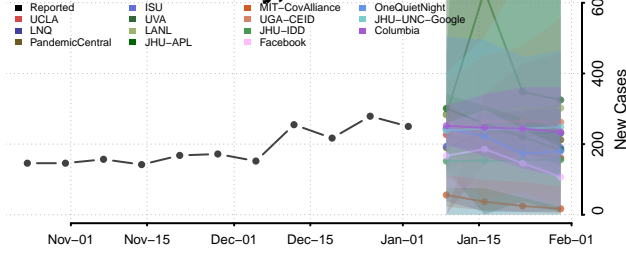

Alexander County, North Carolina