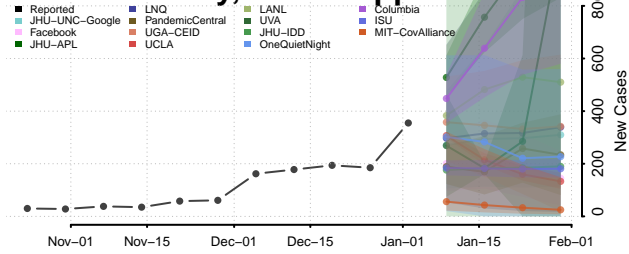

Warren County, Mississippi