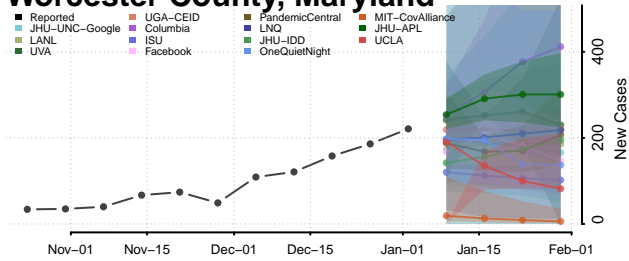

Worcester County, Maryland