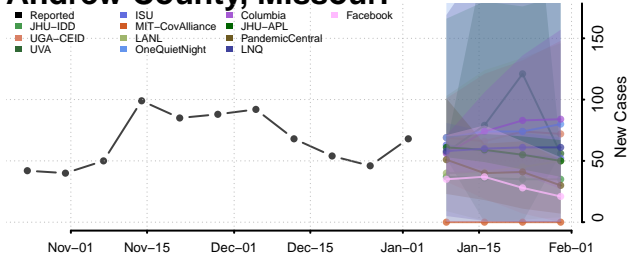

Andrew County, Missouri