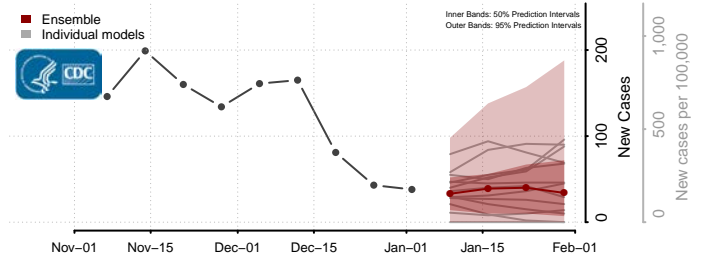

Nobles County, Minnesota