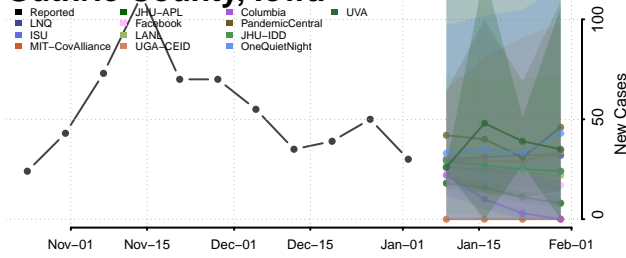

Fremont County, Iowa

Greene County, Iowa

Grundy County, Iowa

Guthrie County, Iowa

Hamilton County, Iowa

Hancock County, Iowa

Hardin County, Iowa

Harrison County, Iowa