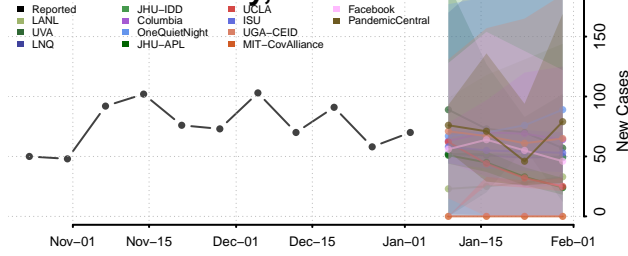

Clarke County, Iowa

Clay County, Iowa

Clayton County, Iowa

Clinton County, Iowa

Crawford County, Iowa

Dallas County, Iowa

Davis County, Iowa

Decatur County, Iowa