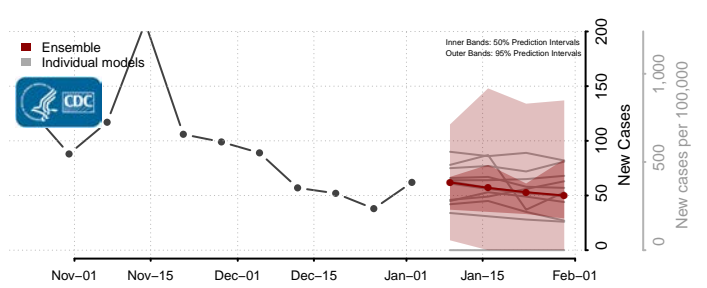

Moniteau County, Missouri