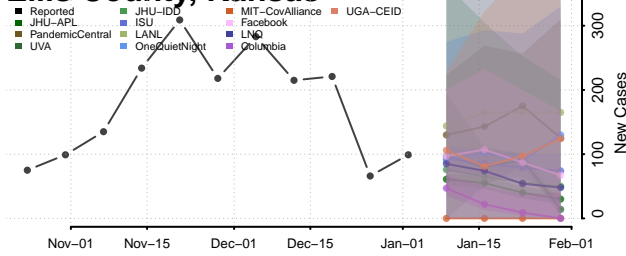

Ellis County, Kansas