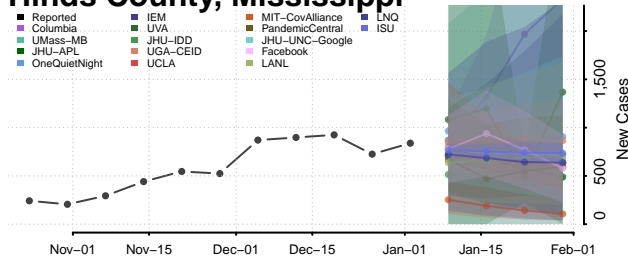

Greene County, Mississippi

Grenada County, Mississippi

Hancock County, Mississippi

Harrison County, Mississippi

Hinds County, Mississippi

Holmes County, Mississippi

Humphreys County, Mississippi

Issaquena County, Mississippi