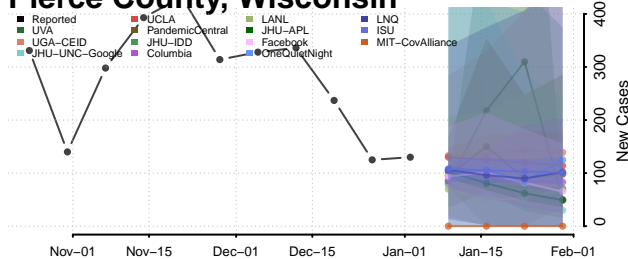

Monroe County, Wisconsin

Oconto County, Wisconsin

Oneida County, Wisconsin

Outagamie County, Wisconsin

Ozaukee County, Wisconsin

Pepin County, Wisconsin

Pierce County, Wisconsin

Polk County, Wisconsin