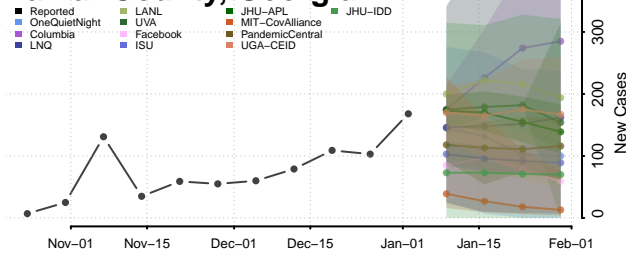

Jenkins County, Georgia

Johnson County, Georgia

Jones County, Georgia

Lamar County, Georgia

Lanier County, Georgia

Laurens County, Georgia

Lee County, Georgia

Liberty County, Georgia