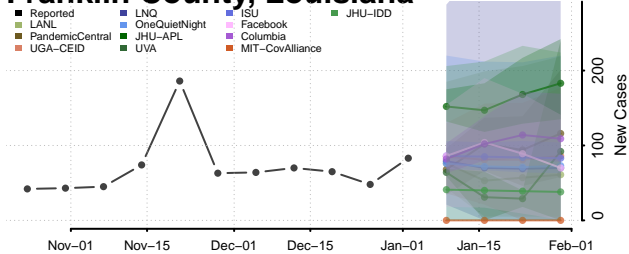

Concordia County, Louisiana

De Soto County, Louisiana

East Baton Rouge County, Louisiana

East Carroll County, Louisiana

East Feliciana County, Louisiana

Evangeline County, Louisiana

Franklin County, Louisiana