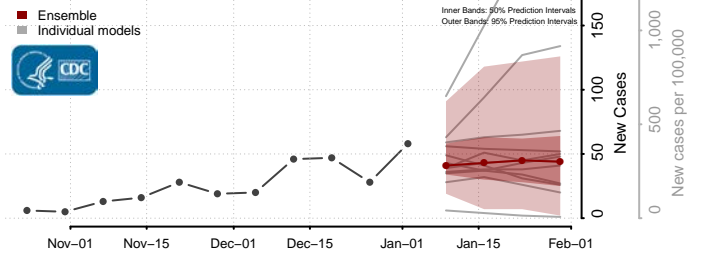

Charles City County, Virginia

Charlotte County, Virginia

Charlottesville County, Virginia

Chesapeake County, Virginia

Chesterfield County, Virginia

Clarke County, Virginia

Colonial Heights County, Virginia

Covington County, Virginia