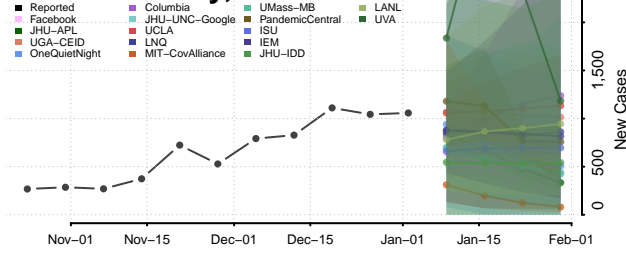

Blount County, Tennessee