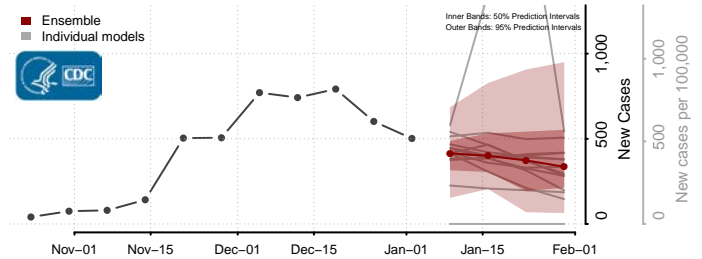

Sutter County, California