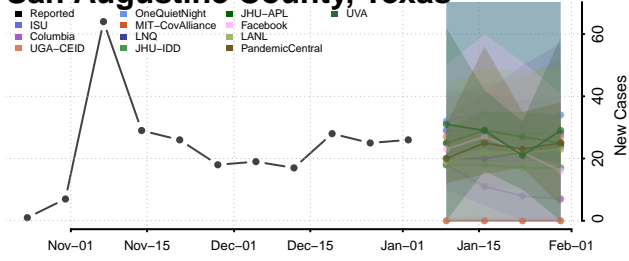

San Augustine County, Texas