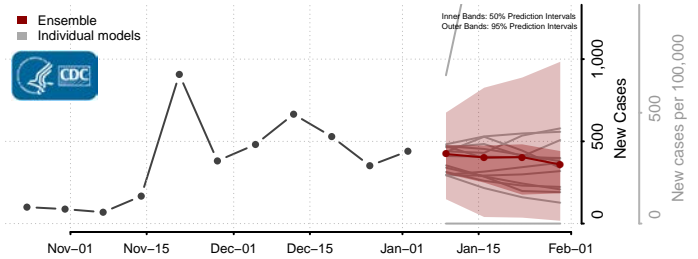

Tangipahoa County, Louisiana