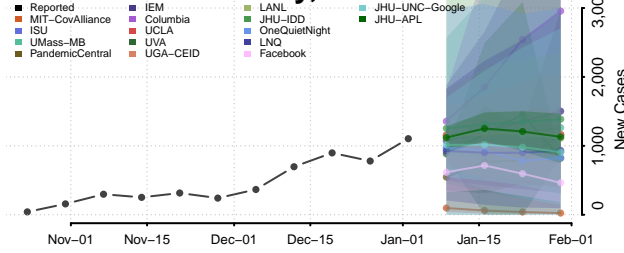

West Baton Rouge County, Louisiana

West Carroll County, Louisiana

West Feliciana County, Louisiana

Winn County, Louisiana

Maine

Androscoggin County, Maine

Aroostook County, Maine

Cumberland County, Maine