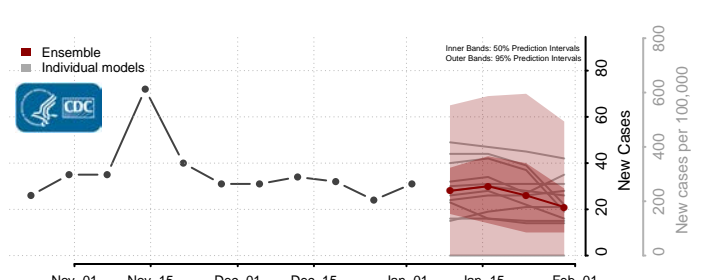

Barton County, Missouri