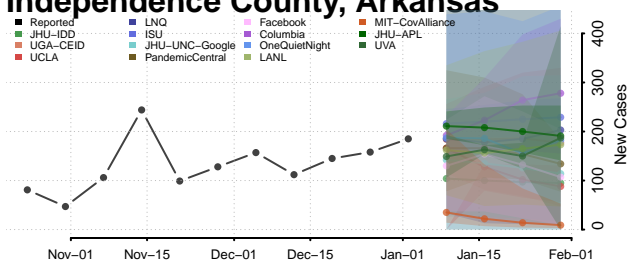

Greene County, Arkansas

Hempstead County, Arkansas

Hot Spring County, Arkansas

Howard County, Arkansas

Independence County, Arkansas

Izard County, Arkansas

Jackson County, Arkansas

Jefferson County, Arkansas