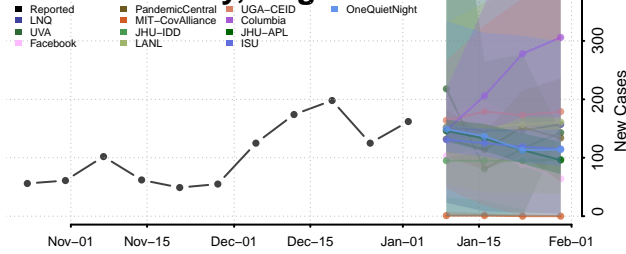

Russell County, Virginia