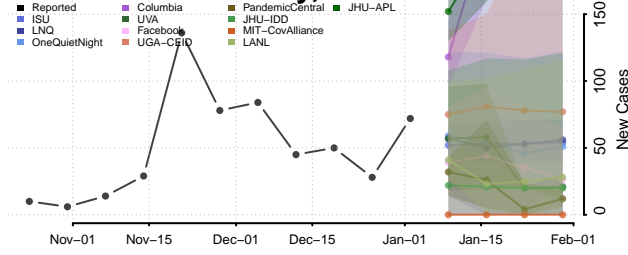

West Carroll County, Louisiana