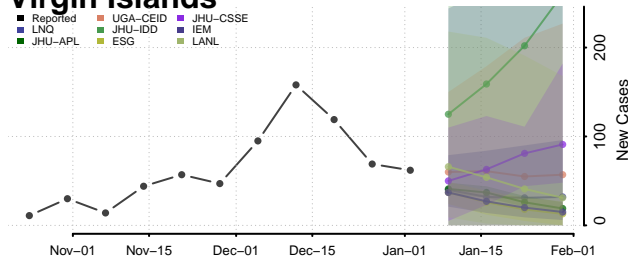

Virgin Islands