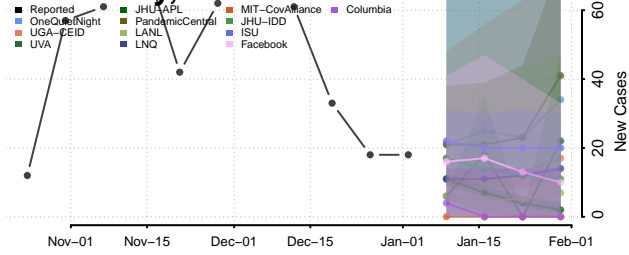

Henry County, Iowa

Howard County, Iowa

Humboldt County, Iowa

Ida County, Iowa

Iowa County, Iowa

Jackson County, Iowa

Jasper County, Iowa

Jefferson County, Iowa