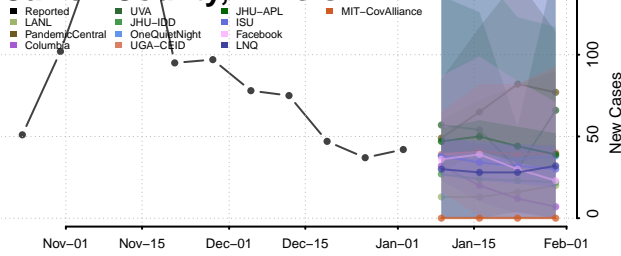

Carroll County, Illinois