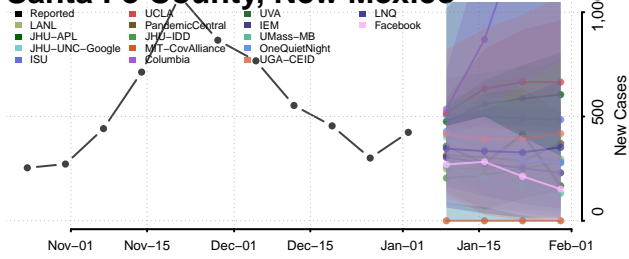

Santa Fe County, New Mexico