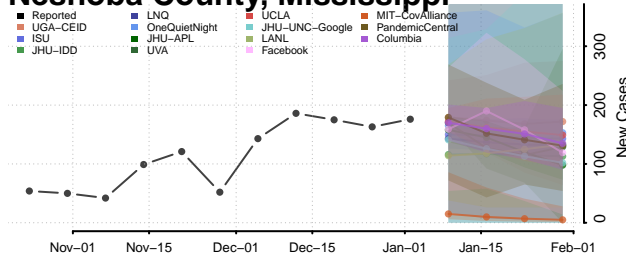

Lamar County, Mississippi

Lauderdale County, Mississippi

Lawrence County, Mississippi

Leake County, Mississippi

Lee County, Mississippi

Leflore County, Mississippi

Montgomery County, Mississippi

Neshoba County, Mississippi