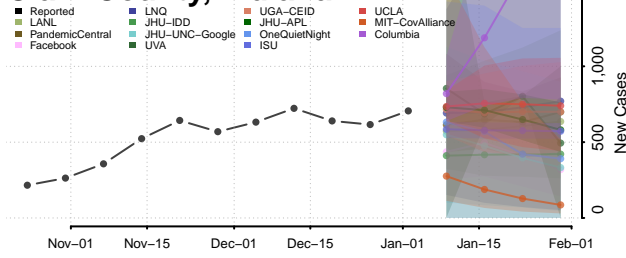

Clark County, Indiana