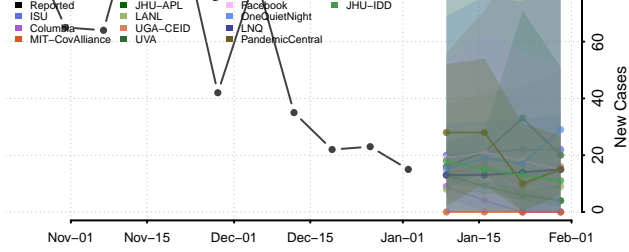

Mercer County, North Dakota