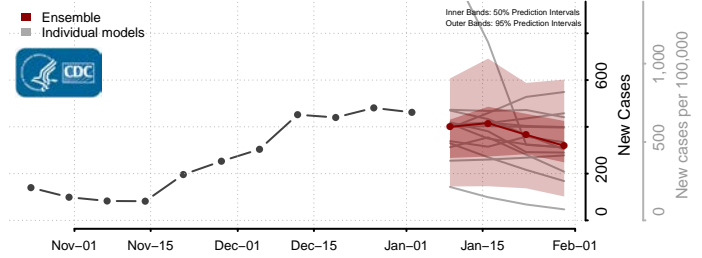

Robeson County, North Carolina

Rockingham County, North Carolina

Rowan County, North Carolina

Rutherford County, North Carolina

Sampson County, North Carolina

Scotland County, North Carolina

Stanly County, North Carolina