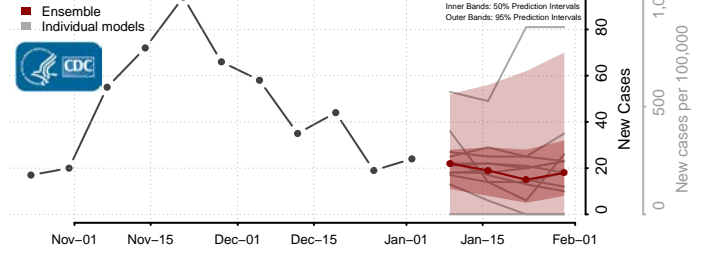

Hamilton County, Nebraska