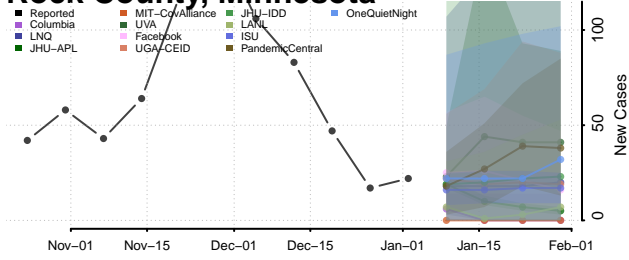

Rock County, Minnesota