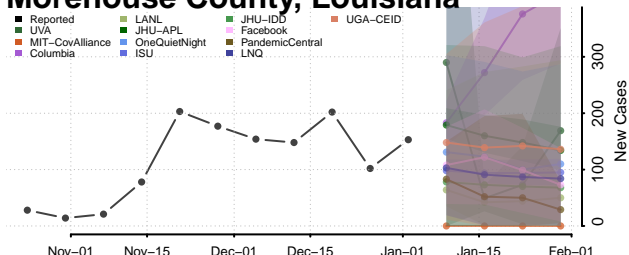

LaSalle County, Louisiana

Lincoln County, Louisiana

Livingston County, Louisiana

Madison County, Louisiana

Morehouse County, Louisiana

Natchitoches County, Louisiana

Orleans County, Louisiana

Ouachita County, Louisiana