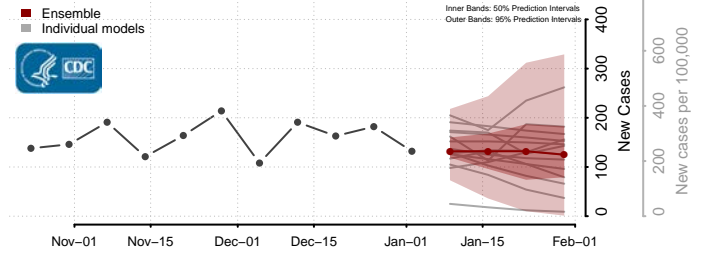

Franklin County, Virginia