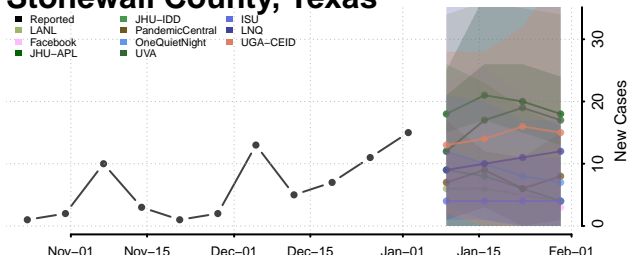

Stonewall County, Texas