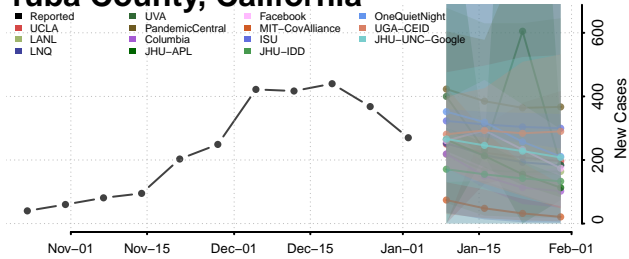

Trinity County, California

Tulare County, California

Tuolumne County, California

Ventura County, California

Yolo County, California

Yuba County, California

Colorado*

*New weekly cases may decrease in this location over the next four weeks. For these locations, the ensemble forecast indicates a probability of 0.75 or greater that fewer cases will be reported in week four of the forecast than in the last reported week.