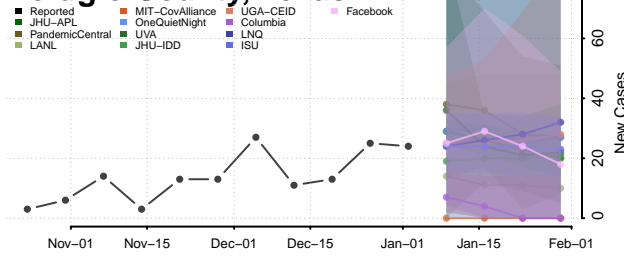

Refugio County, Texas