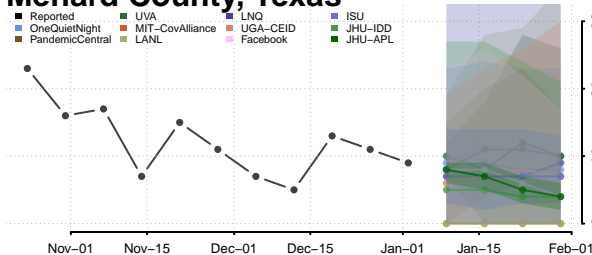

Menard County, Texas