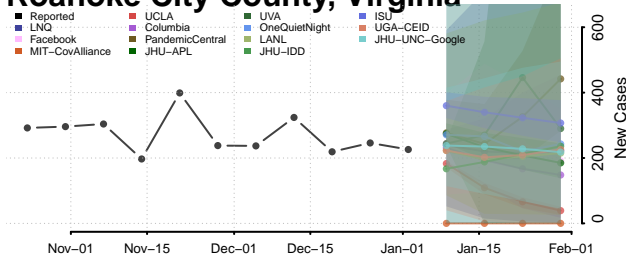

Roanoke City County, Virginia