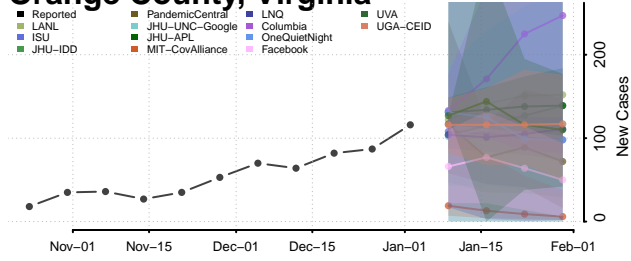

Norfolk County, Virginia

Northampton County, Virginia

Northumberland County, Virginia

Norton County, Virginia

Nottoway County, Virginia

Orange County, Virginia

Page County, Virginia

Patrick County, Virginia