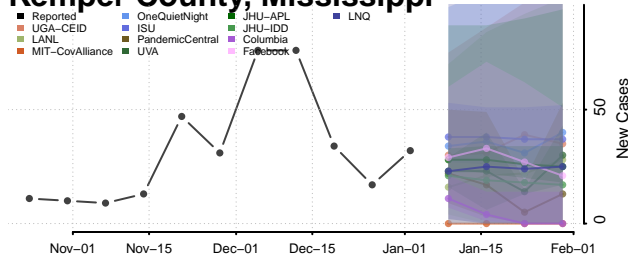

Itawamba County, Mississippi

Jackson County, Mississippi

Jasper County, Mississippi

Jefferson County, Mississippi

Jefferson Davis County, Mississippi

Jones County, Mississippi

Kemper County, Mississippi

Lafayette County, Mississippi