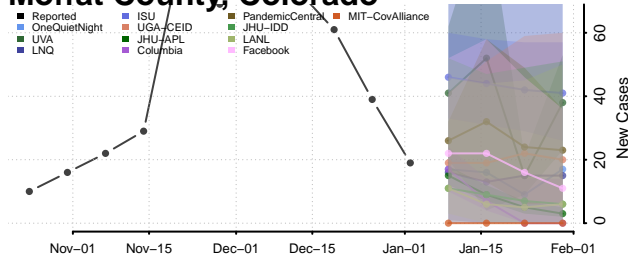

Moffat County, Colorado