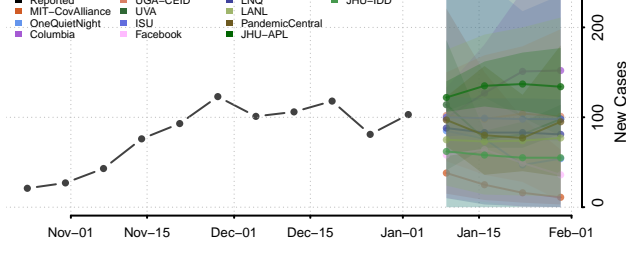

DeKalb County, Indiana

Delaware County, Indiana

Dubois County, Indiana

Elkhart County, Indiana

Fayette County, Indiana

Floyd County, Indiana

Fountain County, Indiana

Franklin County, Indiana