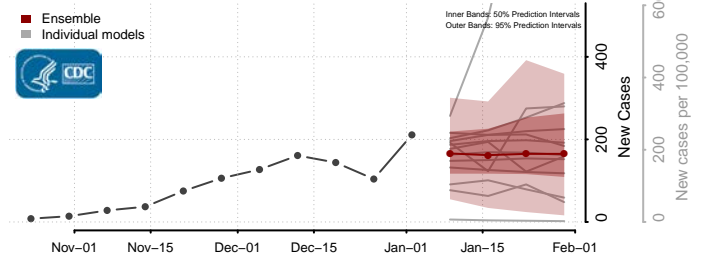

Hood River County, Oregon

Jackson County, Oregon

Jefferson County, Oregon

Josephine County, Oregon

Klamath County, Oregon

Lake County, Oregon

Lane County, Oregon

Lincoln County, Oregon