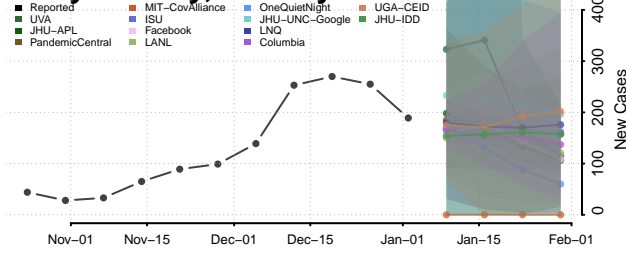

Perry County, Pennsylvania