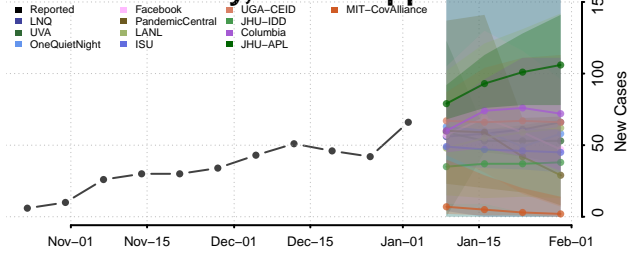

Sunflower County, Mississippi

Tallahatchie County, Mississippi

Tate County, Mississippi

Tippah County, Mississippi

Tishomingo County, Mississippi

Tunica County, Mississippi

Union County, Mississippi

Walthall County, Mississippi