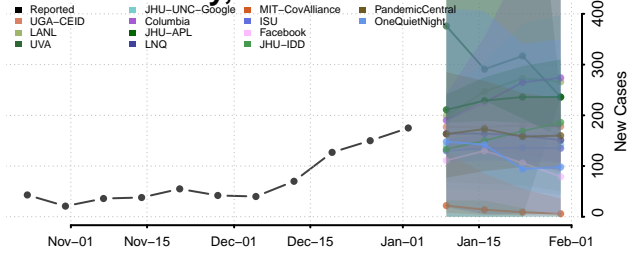

Macon County, North Carolina