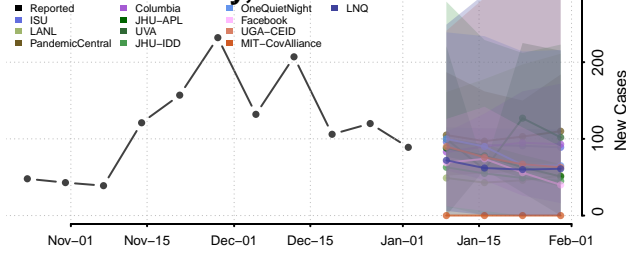

Sullivan County, Indiana