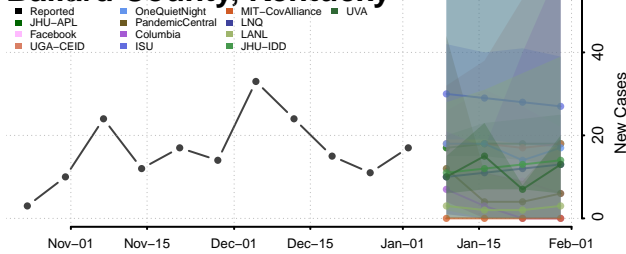

Ballard County, Kentucky