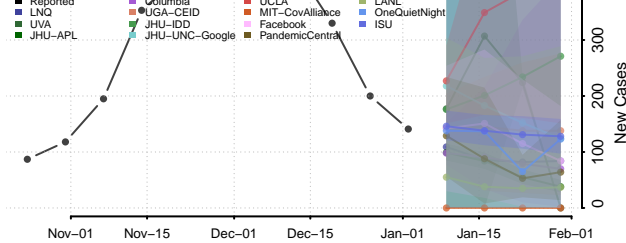

Jackson County, Michigan

Kalamazoo County, Michigan

Kalkaska County, Michigan

Kent County, Michigan

Keweenaw County, Michigan

Lake County, Michigan

Lapeer County, Michigan

Leelanau County, Michigan