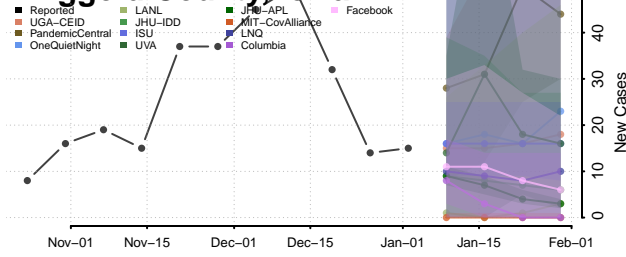

Pocahontas County, Iowa

Polk County, Iowa

Pottawattamie County, Iowa

Poweshiek County, Iowa

Ringgold County, Iowa

Sac County, Iowa

Scott County, Iowa

Shelby County, Iowa