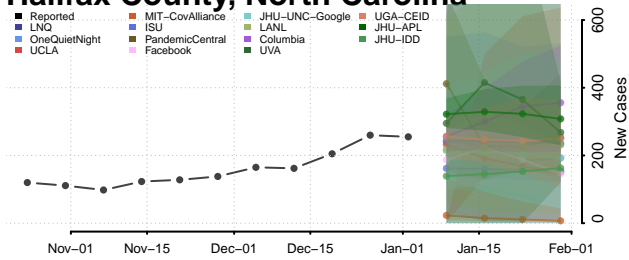

Gaston County, North Carolina

Gates County, North Carolina

Graham County, North Carolina

Granville County, North Carolina

Greene County, North Carolina

Guilford County, North Carolina

Halifax County, North Carolina