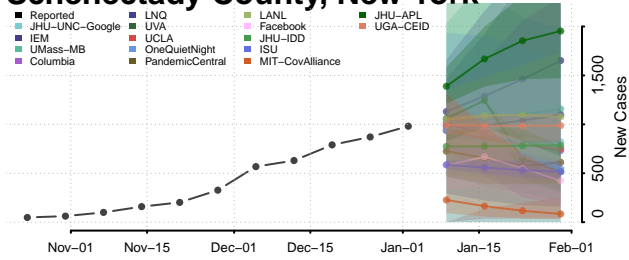

Putnam County, New York

Queens County, New York

Rensselaer County, New York

Richmond County, New York

Rockland County, New York

Saratoga County, New York

Schenectady County, New York

Schoharie County, New York