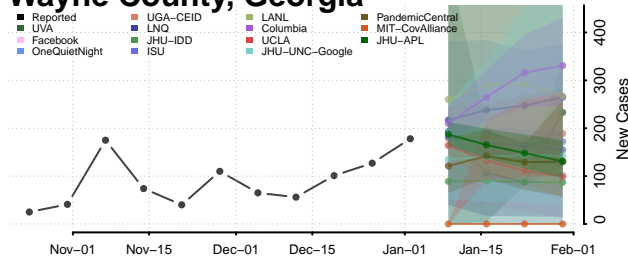

Union County, Georgia

Upson County, Georgia

Walker County, Georgia

Walton County, Georgia

Ware County, Georgia

Warren County, Georgia

Washington County, Georgia

Wayne County, Georgia