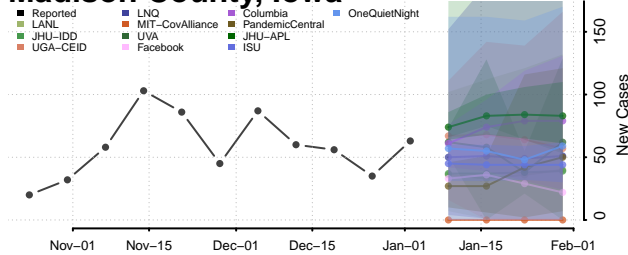

Madison County, Iowa