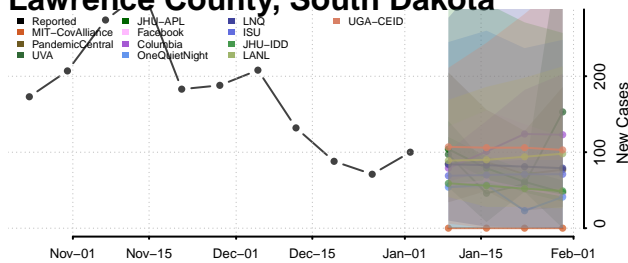

Lawrence County, South Dakota