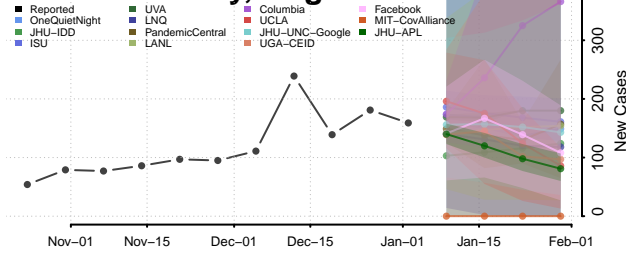

Craig County, Virginia

Culpeper County, Virginia

Cumberland County, Virginia

Danville County, Virginia

Dickenson County, Virginia

Dinwiddie County, Virginia

Emporia County, Virginia

Essex County, Virginia