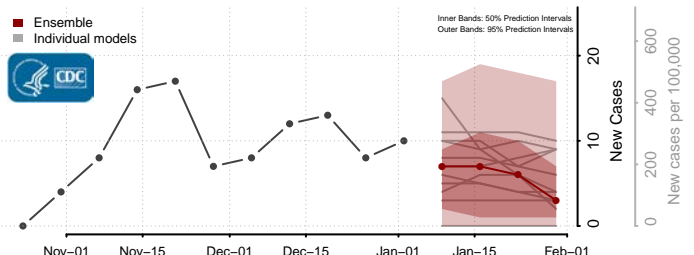

Mercer County, Missouri