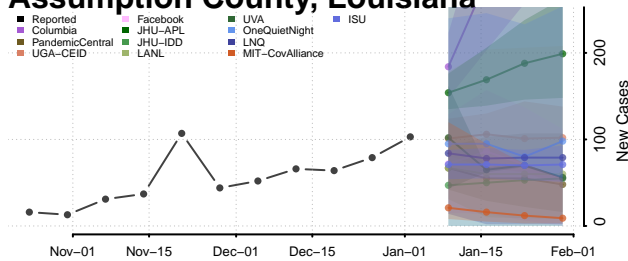

Woodford County, Kentucky

Louisiana

Acadia County, Louisiana

Allen County, Louisiana

Ascension County, Louisiana

Assumption County, Louisiana

Avoyelles County, Louisiana

Beauregard County, Louisiana