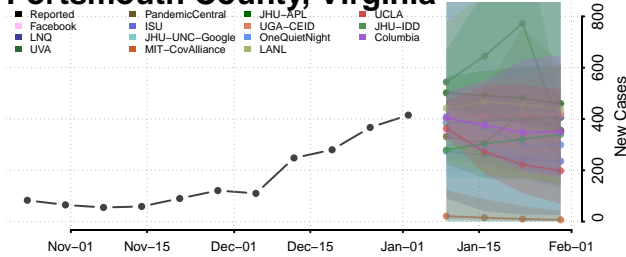

Petersburg County, Virginia

Pittsylvania County, Virginia

Poquoson County, Virginia

Portsmouth County, Virginia

Powhatan County, Virginia

Prince Edward County, Virginia

Prince George County, Virginia

Prince William County, Virginia