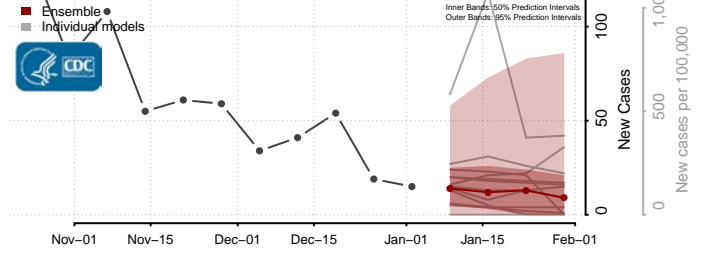

Rosebud County, Montana

Sanders County, Montana

Sheridan County, Montana

Silver Bow County, Montana

Stillwater County, Montana

Sweet Grass County, Montana

Teton County, Montana

Toole County, Montana