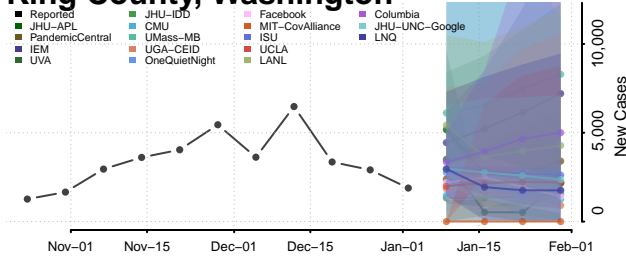

King County, Washington