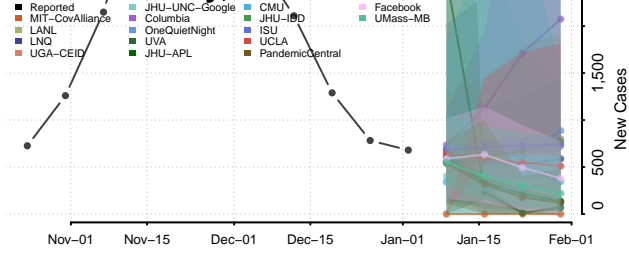

Anoka County, Minnesota