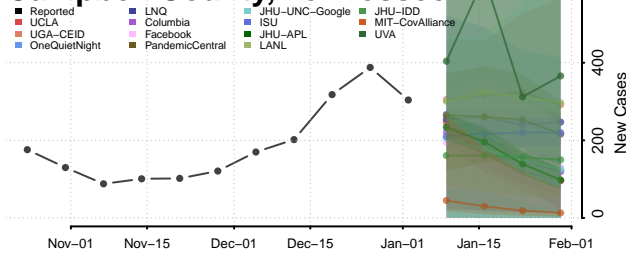

Campbell County, Tennessee