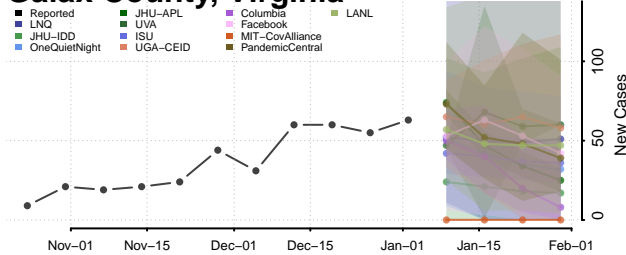

Galax County, Virginia