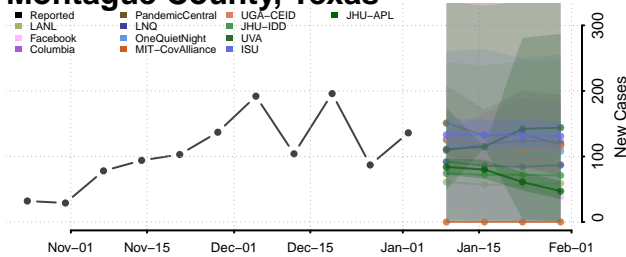

Montague County, Texas