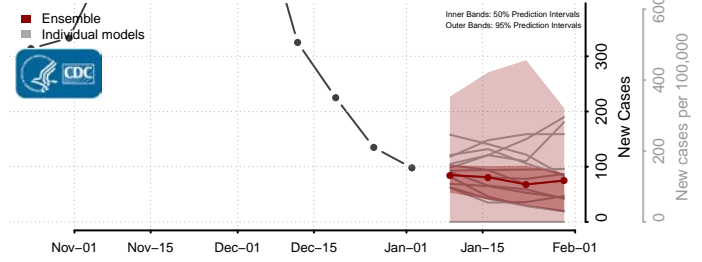

Clay County, Minnesota