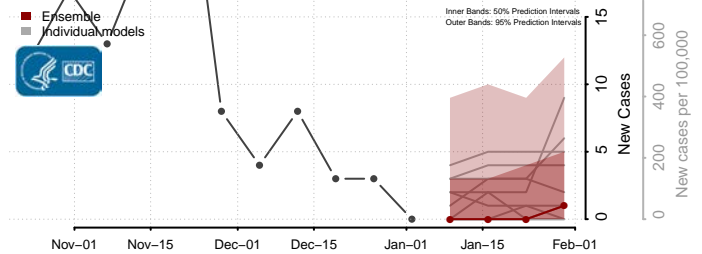

Grant County, North Dakota