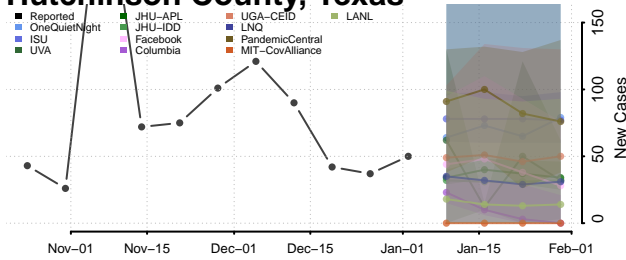

Hutchinson County, Texas