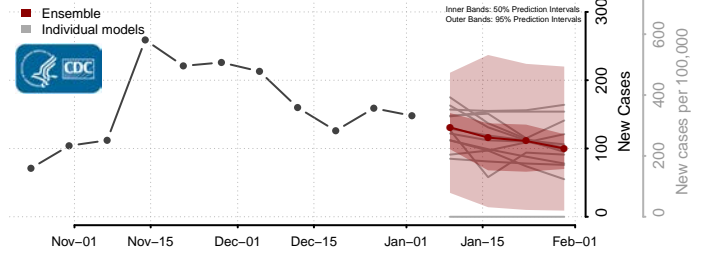

Phelps County, Missouri