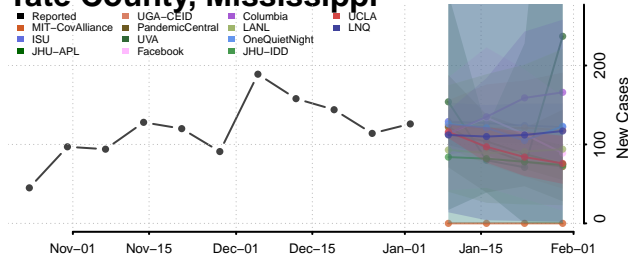

Tate County, Mississippi