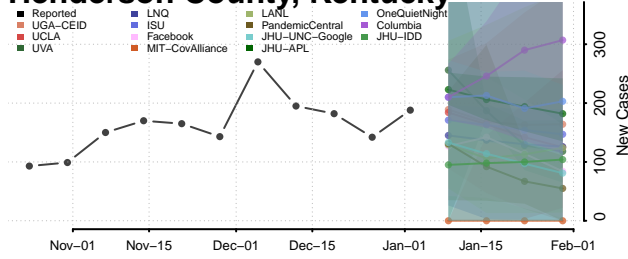

Henderson County, Kentucky