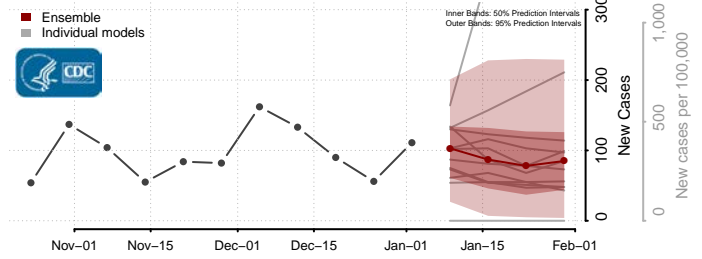

Meade County, Kentucky

Menifee County, Kentucky

Mercer County, Kentucky

Metcalfe County, Kentucky

Monroe County, Kentucky

Montgomery County, Kentucky

Morgan County, Kentucky

Muhlenberg County, Kentucky