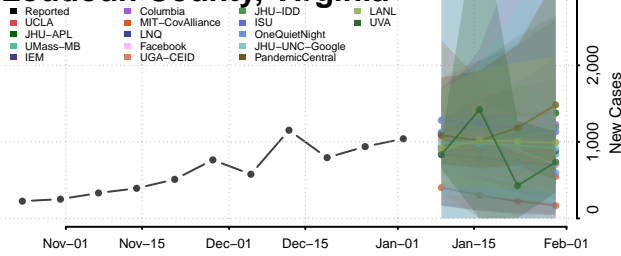

Loudoun County, Virginia