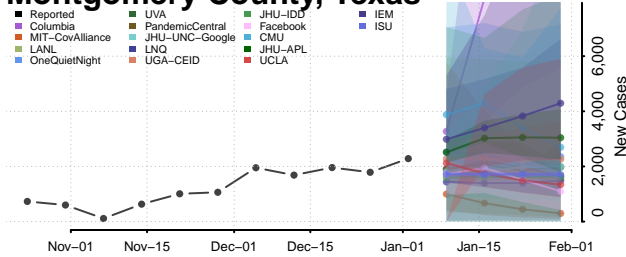

Montgomery County, Texas