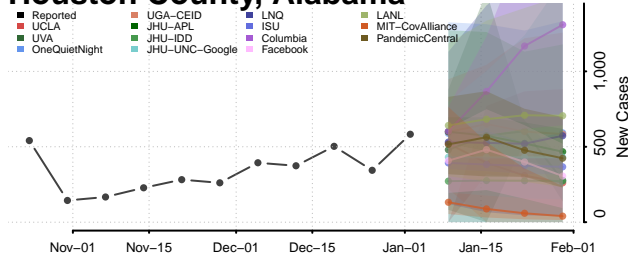

Geneva County, Alabama

Greene County, Alabama

Hale County, Alabama

Henry County, Alabama

Houston County, Alabama

Jackson County, Alabama

Jefferson County, Alabama

Lamar County, Alabama