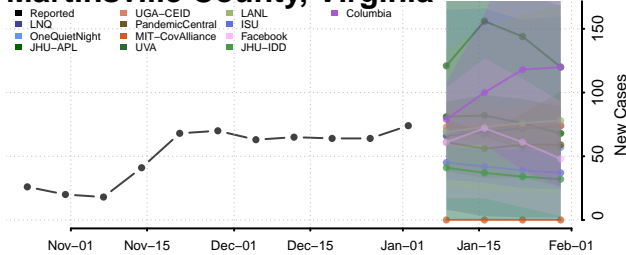

Martinsville County, Virginia