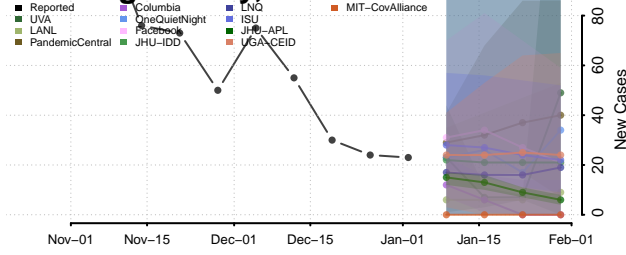

Gooding County, Idaho