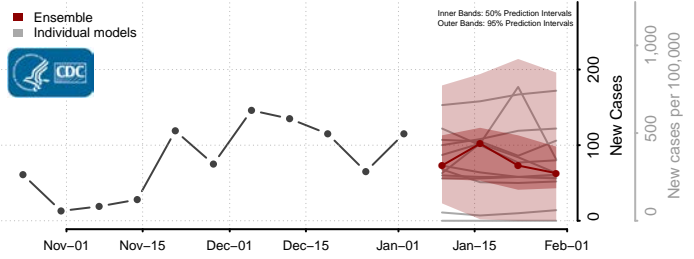

Plaquemines County, Louisiana

Pointe Coupee County, Louisiana

Rapides County, Louisiana

Red River County, Louisiana

Richland County, Louisiana

Sabine County, Louisiana

St. Bernard County, Louisiana

St. Charles County, Louisiana