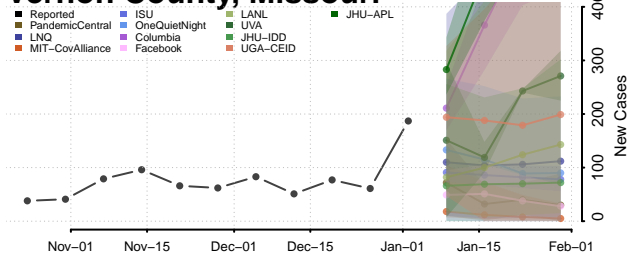

Stoddard County, Missouri

Stone County, Missouri

Sullivan County, Missouri

Taney County, Missouri

Texas County, Missouri

Vernon County, Missouri

Warren County, Missouri

Washington County, Missouri