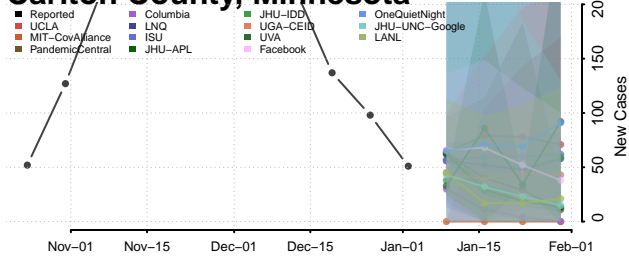

Benton County, Minnesota

Big Stone County, Minnesota

Blue Earth County, Minnesota

Brown County, Minnesota

Carlton County, Minnesota

Carver County, Minnesota

Cass County, Minnesota

Chippewa County, Minnesota