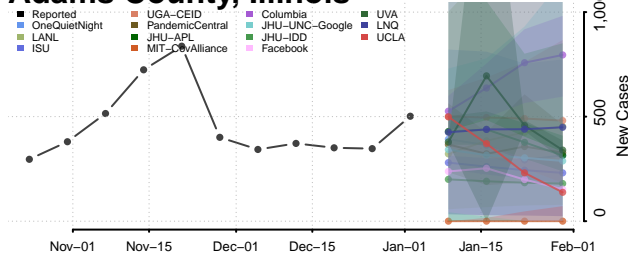

Adams County, Illinois