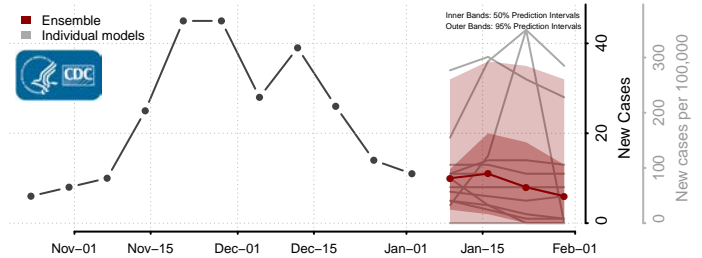

Trinity County, California

Tulare County, California

Tuolumne County, California

Ventura County, California

Yolo County, California

Yuba County, California

Colorado*

*New weekly cases may decrease in this location over the next four weeks. For these locations, the ensemble forecast indicates a probability of 0.75 or greater that fewer cases will be reported in week four of the forecast than in the last reported week.