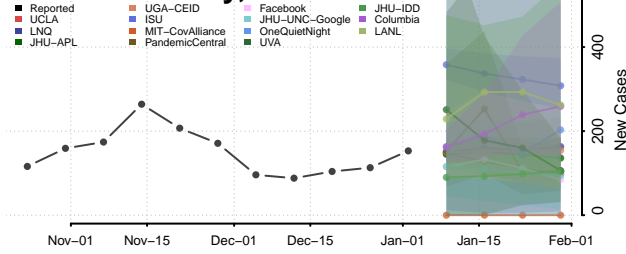

Newton County, Missouri