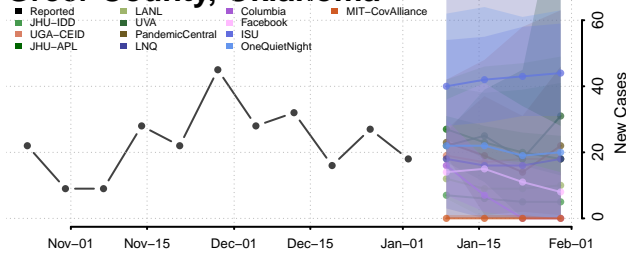

Dewey County, Oklahoma

Ellis County, Oklahoma

Garfield County, Oklahoma

Garvin County, Oklahoma

Grady County, Oklahoma

Grant County, Oklahoma

Greer County, Oklahoma

Harmon County, Oklahoma