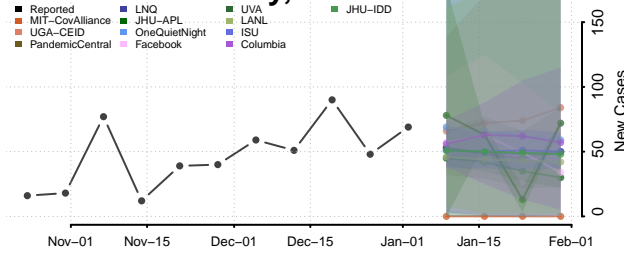

Robertson County, Texas