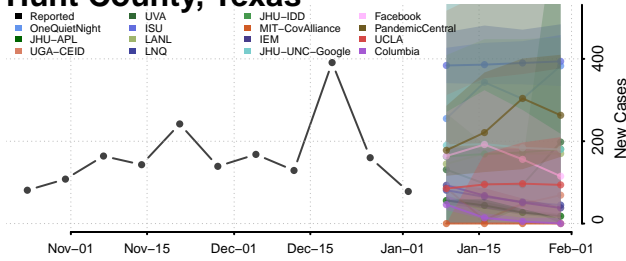

Hunt County, Texas