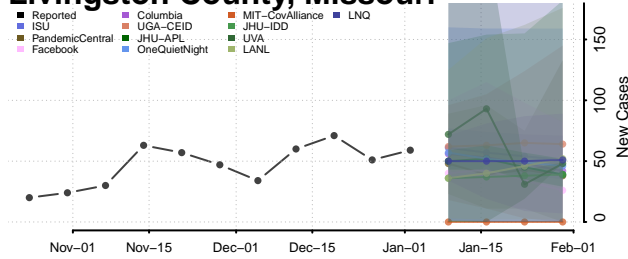

Livingston County, Missouri