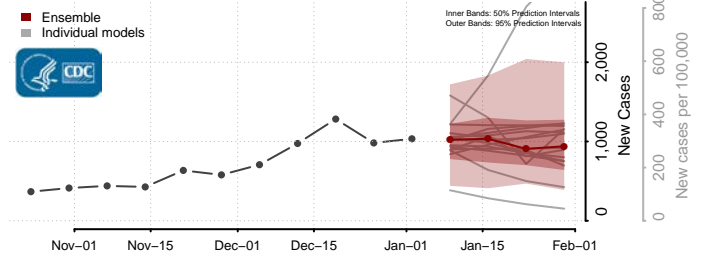

Clay County, North Carolina

Cleveland County, North Carolina

Columbus County, North Carolina

Craven County, North Carolina

Cumberland County, North Carolina

Currituck County, North Carolina

Dare County, North Carolina