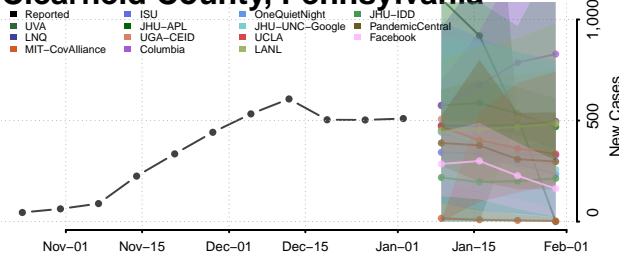

Clearfield County, Pennsylvania