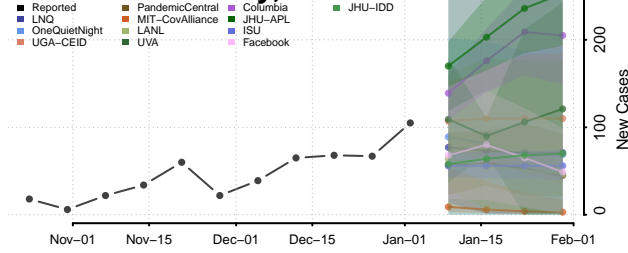

Bienville County, Louisiana

Bossier County, Louisiana

Caddo County, Louisiana

Calcasieu County, Louisiana

Caldwell County, Louisiana

Cameron County, Louisiana

Catahoula County, Louisiana

Claiborne County, Louisiana