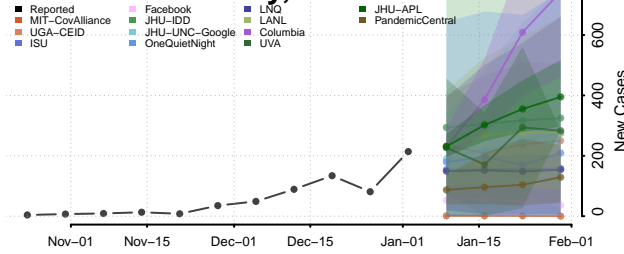

West Baton Rouge County, Louisiana

West Carroll County, Louisiana

West Feliciana County, Louisiana

Winn County, Louisiana

Maine

Androscoggin County, Maine

Aroostook County, Maine

Cumberland County, Maine