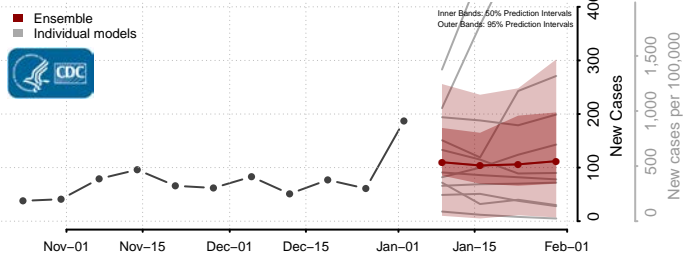

Stoddard County, Missouri

Stone County, Missouri

Sullivan County, Missouri

Taney County, Missouri

Texas County, Missouri

Vernon County, Missouri

Warren County, Missouri

Washington County, Missouri