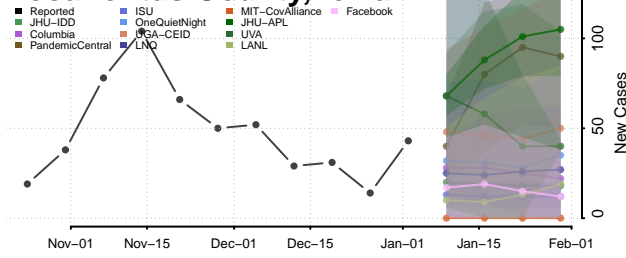

Pocahontas County, Iowa