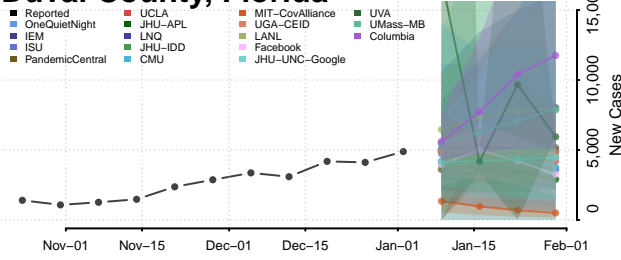

Duval County, Florida