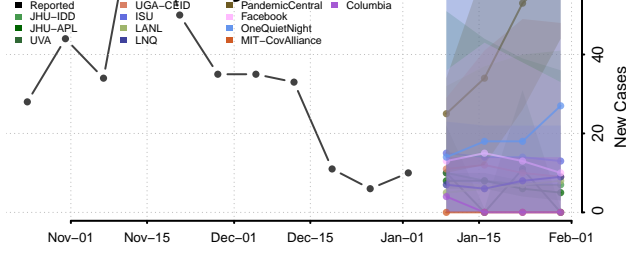

Monroe County, Iowa

Montgomery County, Iowa

Muscatine County, Iowa

O'Brien County, Iowa

Osceola County, Iowa

Page County, Iowa

Palo Alto County, Iowa

Plymouth County, Iowa