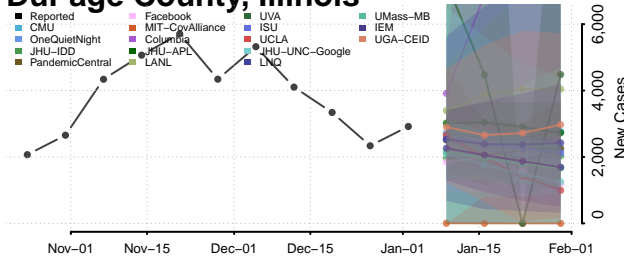

Cook County, Illinois

Crawford County, Illinois

Cumberland County, Illinois

De Witt County, Illinois

DeKalb County, Illinois

Douglas County, Illinois

DuPage County, Illinois

Edgar County, Illinois