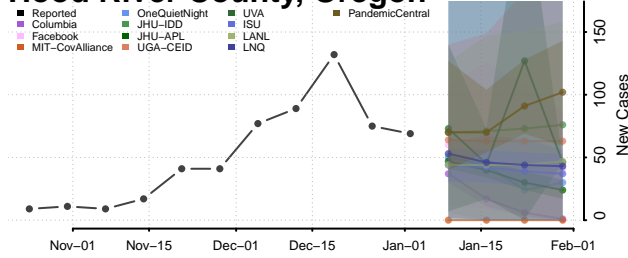

Hood River County, Oregon