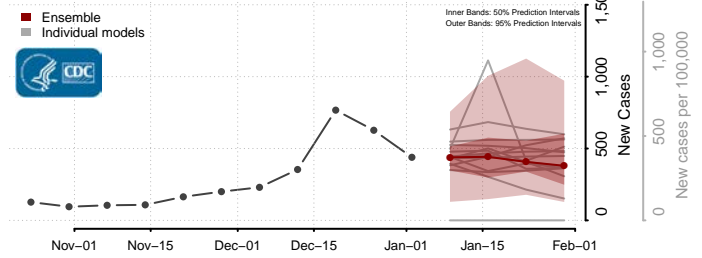

Henderson County, North Carolina