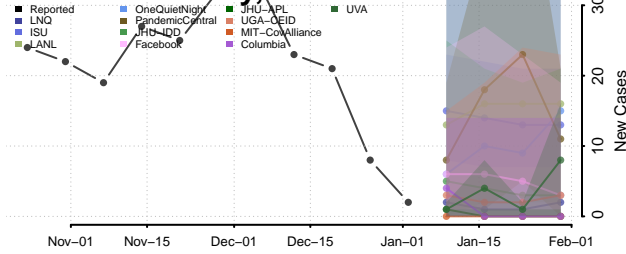

Nuckolls County, Nebraska