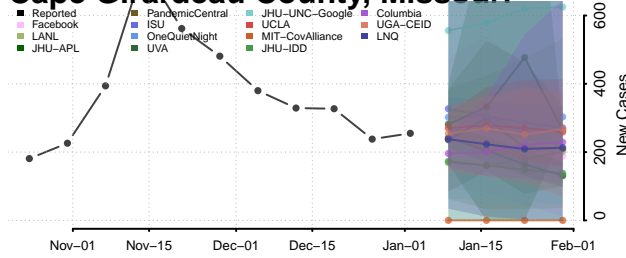

Cape Girardeau County, Missouri