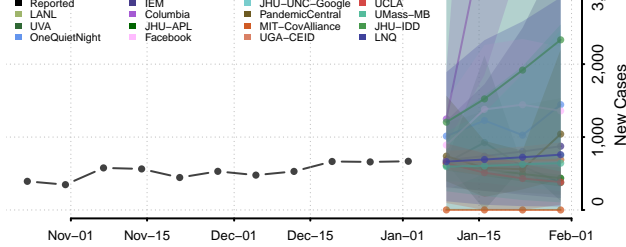

Honolulu County, Hawaii