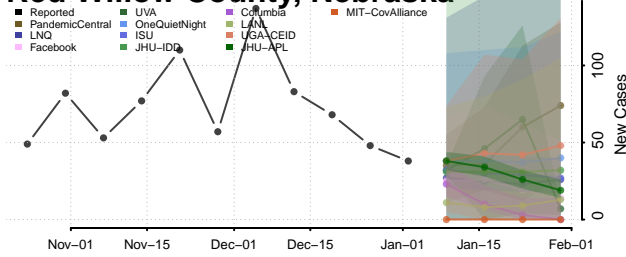

Red Willow County, Nebraska