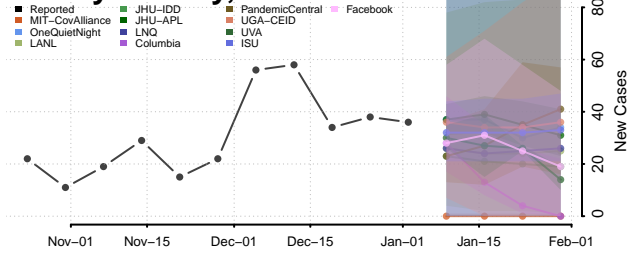

Ouachita County, Arkansas

Perry County, Arkansas

Phillips County, Arkansas

Pike County, Arkansas

Poinsett County, Arkansas

Polk County, Arkansas

Searcy County, Arkansas

Sebastian County, Arkansas