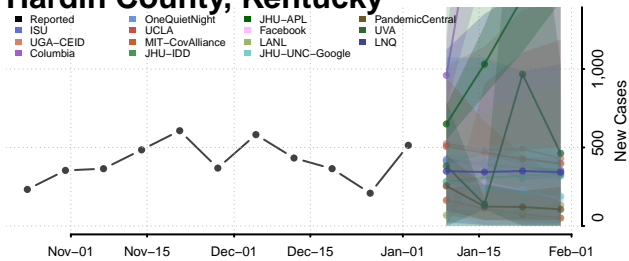

Graves County, Kentucky

Grayson County, Kentucky

Green County, Kentucky

Greenup County, Kentucky

Hancock County, Kentucky

Hardin County, Kentucky

Harlan County, Kentucky

Harrison County, Kentucky