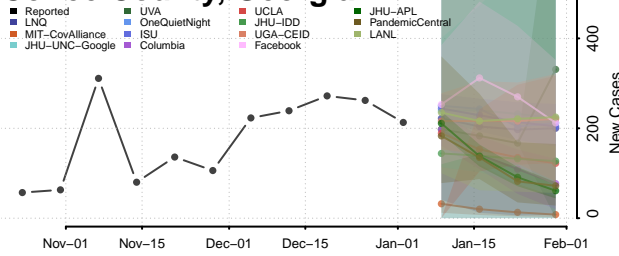

Cherokee County, Georgia

Clarke County, Georgia

Clay County, Georgia

Clayton County, Georgia

Clinch County, Georgia

Cobb County, Georgia

Coffee County, Georgia

Colquitt County, Georgia