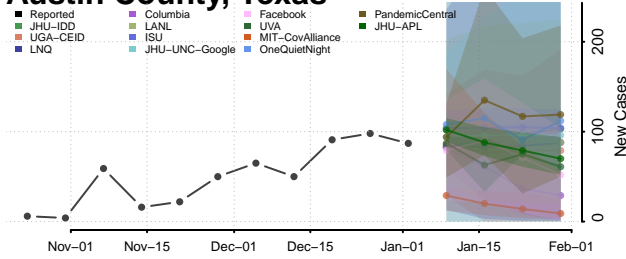

Austin County, Texas