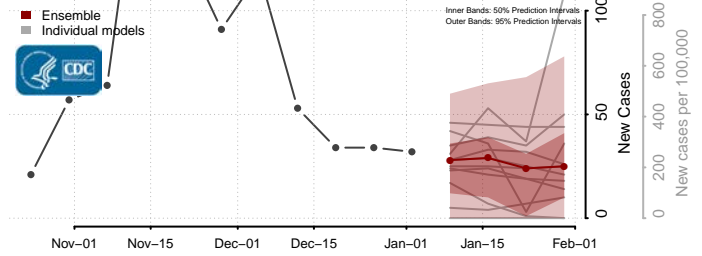

Sioux County, Iowa

Story County, Iowa

Tama County, Iowa

Taylor County, Iowa

Union County, Iowa

Van Buren County, Iowa

Wapello County, Iowa

Warren County, Iowa