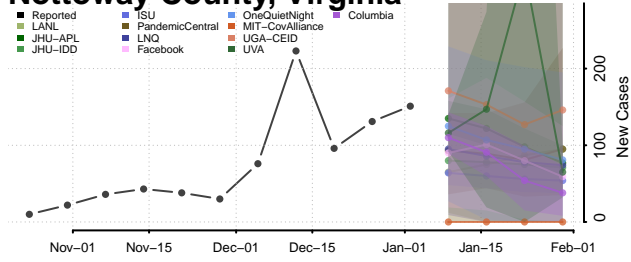

Norfolk County, Virginia

Northampton County, Virginia

Northumberland County, Virginia

Norton County, Virginia

Nottoway County, Virginia

Orange County, Virginia

Page County, Virginia

Patrick County, Virginia