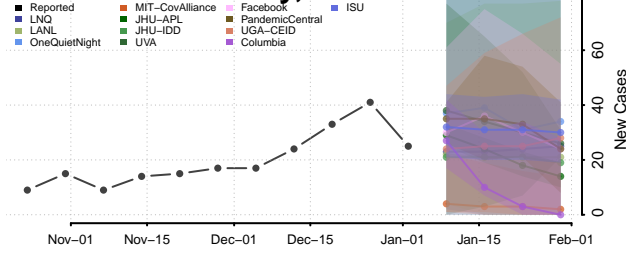

McCormick County, South Carolina