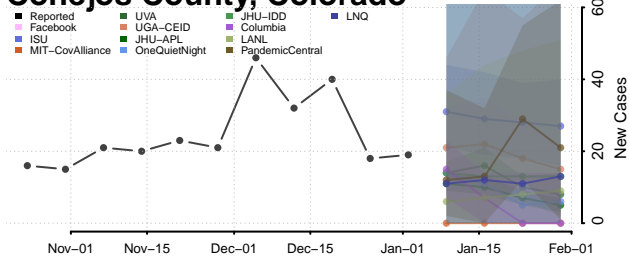

Chaffee County, Colorado

Cheyenne County, Colorado

Clear Creek County, Colorado

Conejos County, Colorado

Costilla County, Colorado

Crowley County, Colorado

Custer County, Colorado

Delta County, Colorado