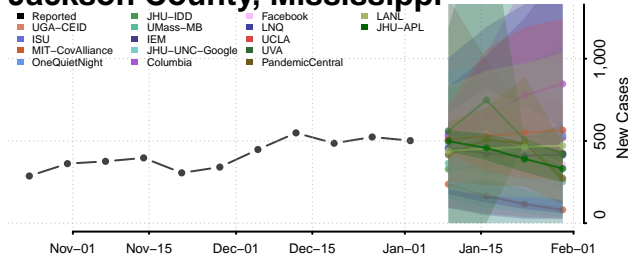

Jackson County, Mississippi