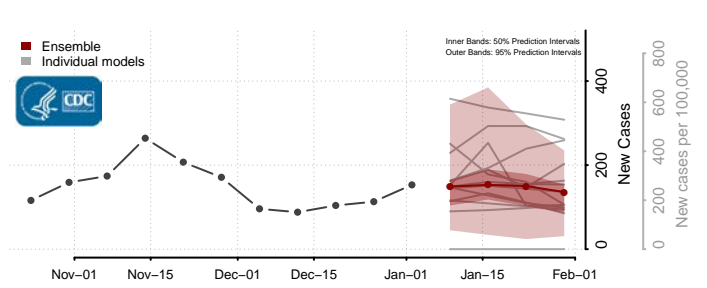

Newton County, Missouri