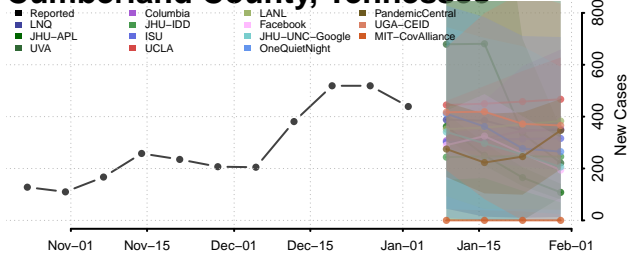

Cocke County, Tennessee

Coffee County, Tennessee

Crockett County, Tennessee

Cumberland County, Tennessee

Davidson County, Tennessee

Decatur County, Tennessee

DeKalb County, Tennessee

Dickson County, Tennessee