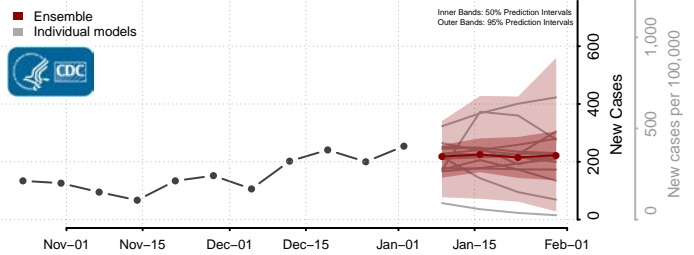

Pender County, North Carolina