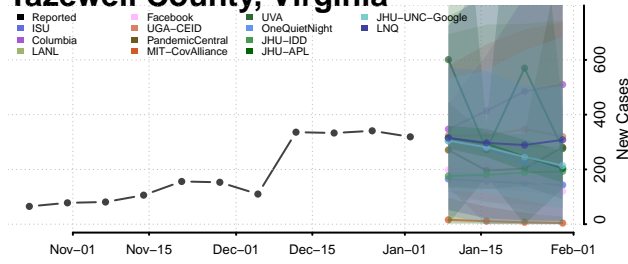

Tazewell County, Virginia