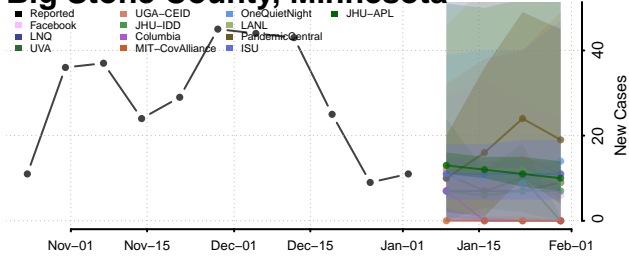

Big Stone County, Minnesota