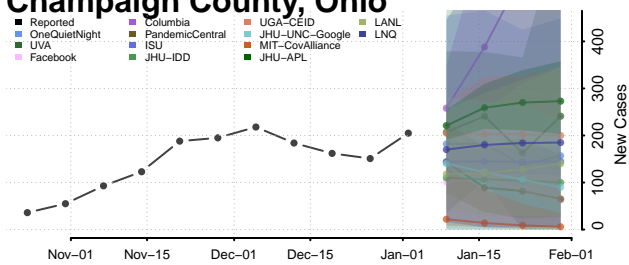

Champaign County, Ohio