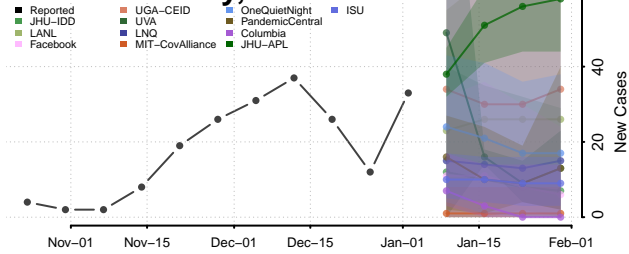

Harvey County, Kansas

Haskell County, Kansas

Kingman County, Kansas

Kiowa County, Kansas

Labette County, Kansas

Lane County, Kansas

Leavenworth County, Kansas

Lincoln County, Kansas