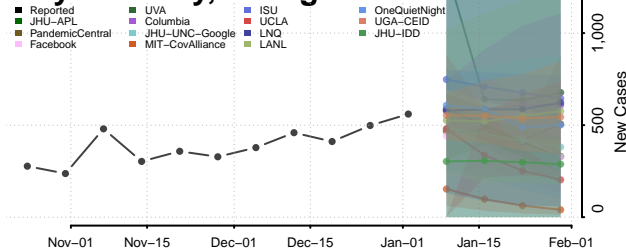

Elbert County, Georgia

Emanuel County, Georgia

Evans County, Georgia

Fannin County, Georgia

Fayette County, Georgia

Floyd County, Georgia

Forsyth County, Georgia

Franklin County, Georgia