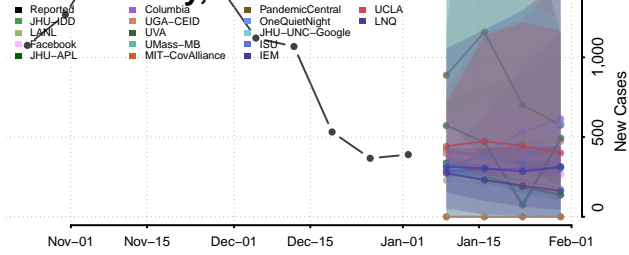

Cass County, North Dakota