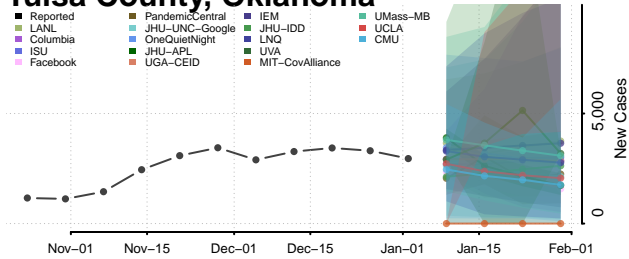

Tulsa County, Oklahoma