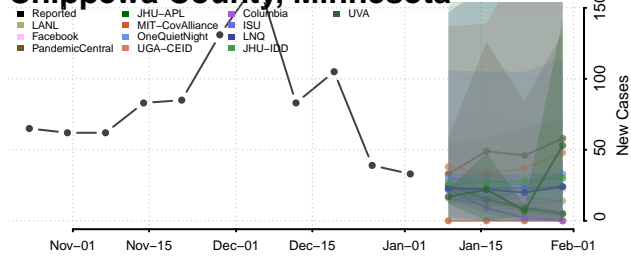

Benton County, Minnesota

Big Stone County, Minnesota

Blue Earth County, Minnesota

Brown County, Minnesota

Carlton County, Minnesota

Carver County, Minnesota

Cass County, Minnesota

Chippewa County, Minnesota