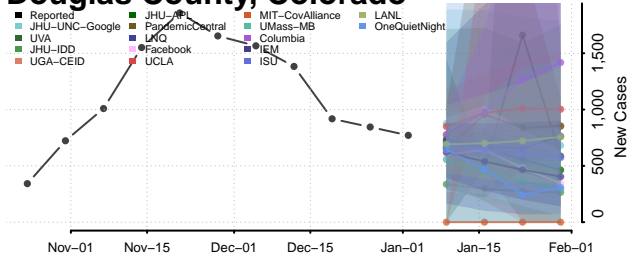

Douglas County, Colorado