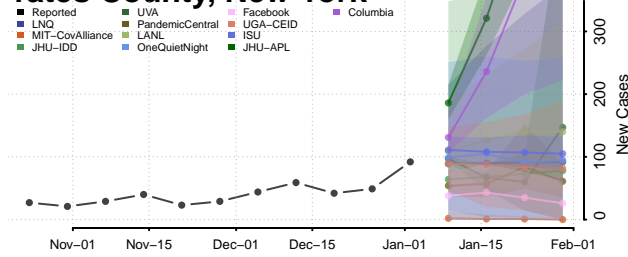

Ulster County, New York

Warren County, New York

Washington County, New York

Wayne County, New York

Westchester County, New York

Wyoming County, New York

Yates County, New York

North Carolina