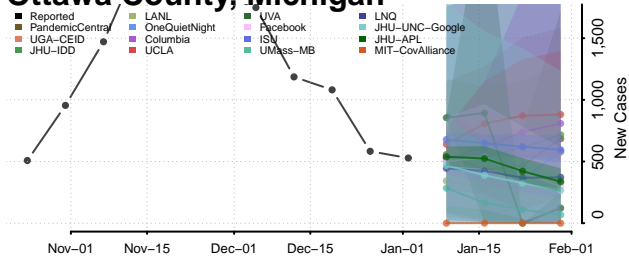

Ottawa County, Michigan