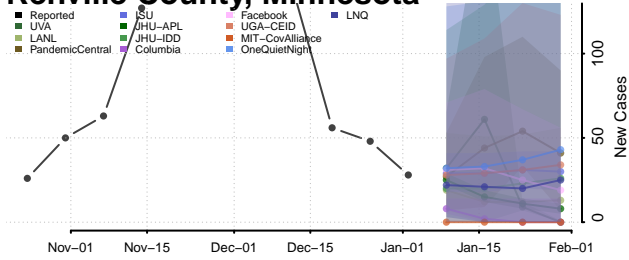

Renville County, Minnesota