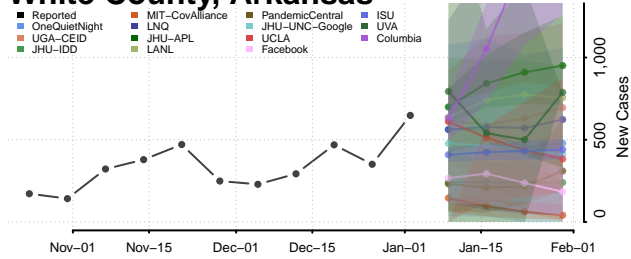

Sevier County, Arkansas

Sharp County, Arkansas

St. Francis County, Arkansas

Stone County, Arkansas

Union County, Arkansas

Van Buren County, Arkansas

Washington County, Arkansas

White County, Arkansas