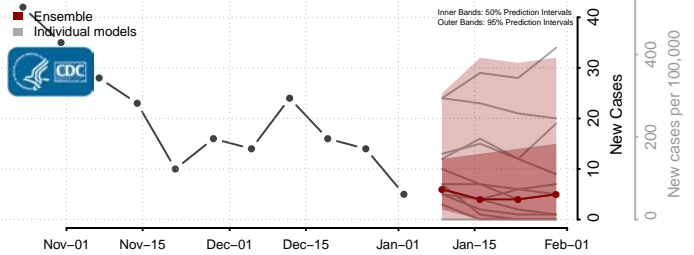

Shannon County, Missouri