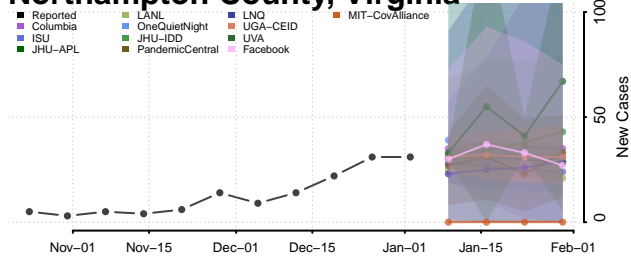

Northampton County, Virginia