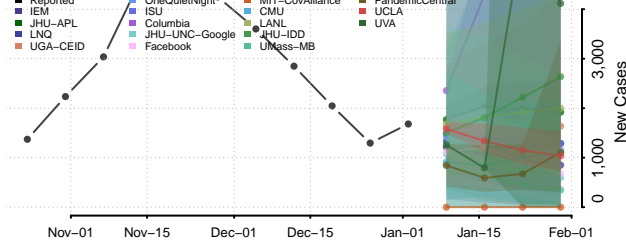

Jackson County, Michigan

Kalamazoo County, Michigan

Kalkaska County, Michigan

Kent County, Michigan

Keweenaw County, Michigan

Lake County, Michigan

Lapeer County, Michigan

Leelanau County, Michigan