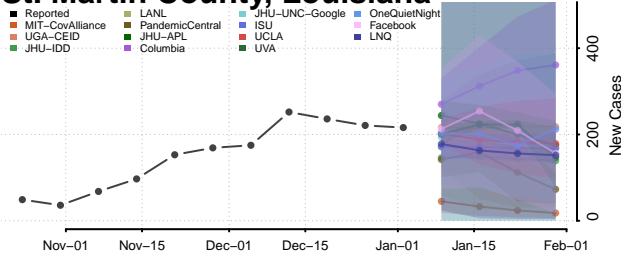

St. Helena County, Louisiana

St. James County, Louisiana

St. John the Baptist County, Louisiana

St. Landry County, Louisiana

St. Martin County, Louisiana

St. Mary County, Louisiana

St. Tammany County, Louisiana