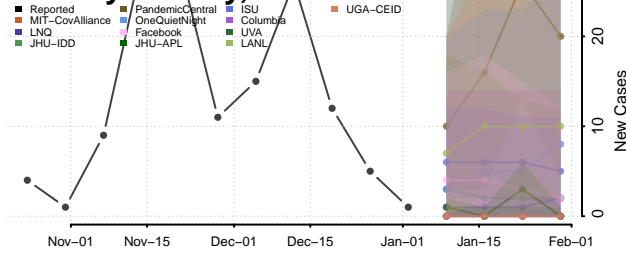

Furnas County, Nebraska

Gage County, Nebraska

Garden County, Nebraska

Garfield County, Nebraska

Gosper County, Nebraska

Grant County, Nebraska

Greeley County, Nebraska

Hall County, Nebraska