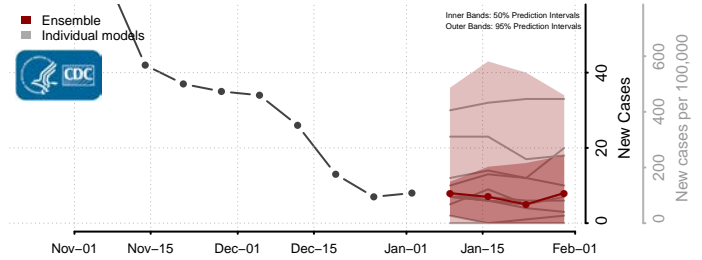

Valley County, Montana