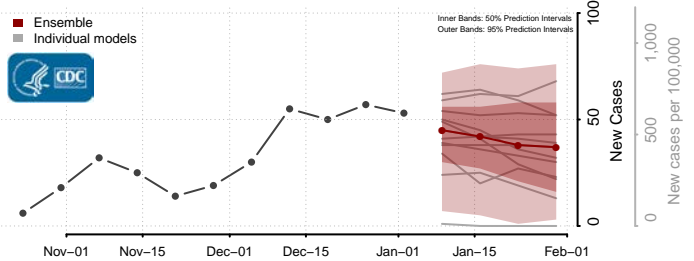

Tyler County, West Virginia