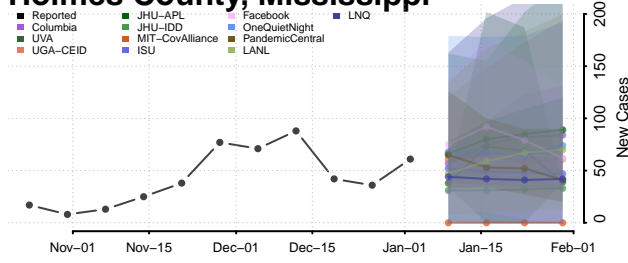

Greene County, Mississippi

Grenada County, Mississippi

Hancock County, Mississippi

Harrison County, Mississippi

Hinds County, Mississippi

Holmes County, Mississippi

Humphreys County, Mississippi

Issaquena County, Mississippi