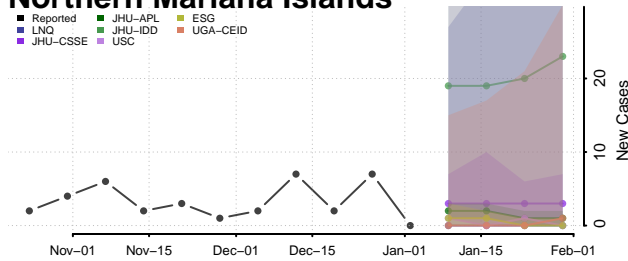

Walsh County, North Dakota

Ward County, North Dakota

Wells County, North Dakota

Williams County, North Dakota

Northern Mariana Islands

Ohio

Adams County, Ohio

Allen County, Ohio