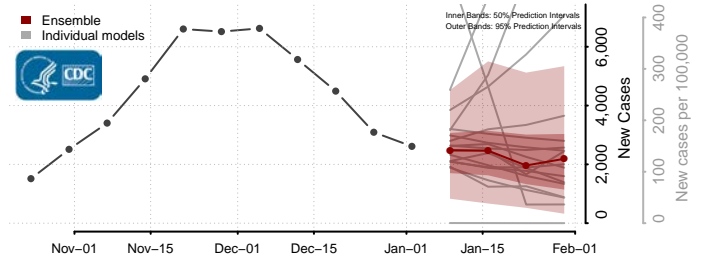

St. Joseph County, Michigan

Tuscola County, Michigan

Van Buren County, Michigan

Washtenaw County, Michigan

Wayne County, Michigan

Wexford County, Michigan

Minnesota*

Aitkin County, Minnesota