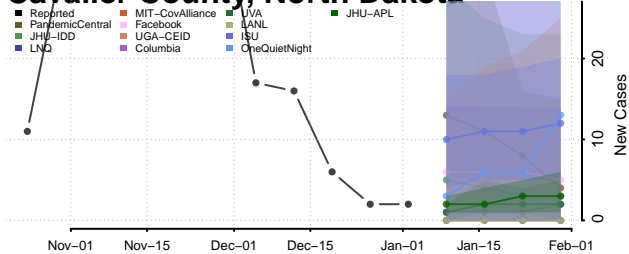

Cavalier County, North Dakota