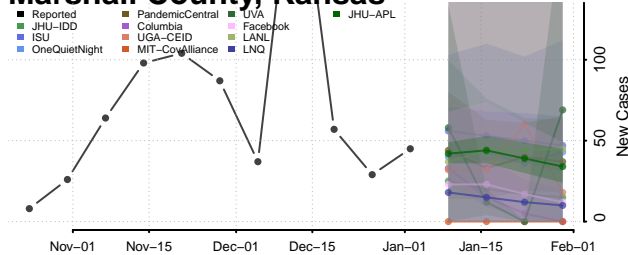

Linn County, Kansas

Logan County, Kansas

Lyon County, Kansas

Marion County, Kansas

Marshall County, Kansas

McPherson County, Kansas

Meade County, Kansas

Miami County, Kansas