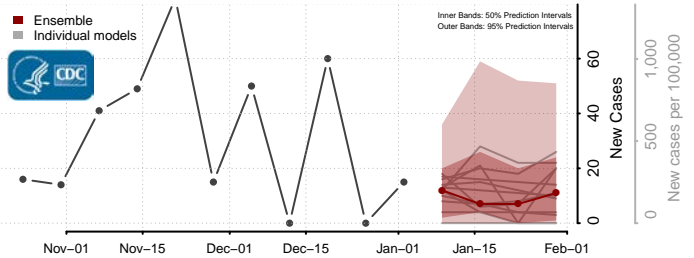

Gove County, Kansas

Graham County, Kansas

Grant County, Kansas

Gray County, Kansas

Greeley County, Kansas

Greenwood County, Kansas

Hamilton County, Kansas

Harper County, Kansas