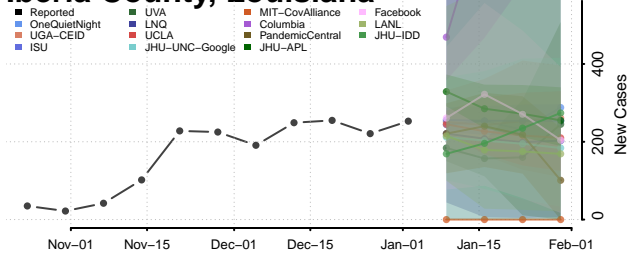

Iberia County, Louisiana