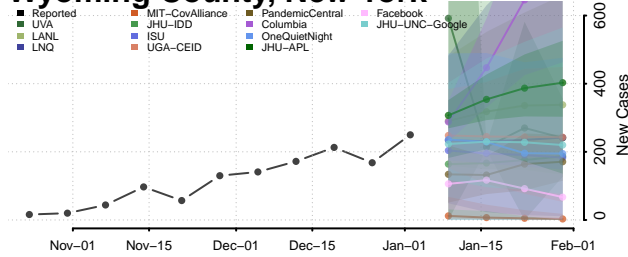

Ulster County, New York

Warren County, New York

Washington County, New York

Wayne County, New York

Westchester County, New York

Wyoming County, New York

Yates County, New York

North Carolina