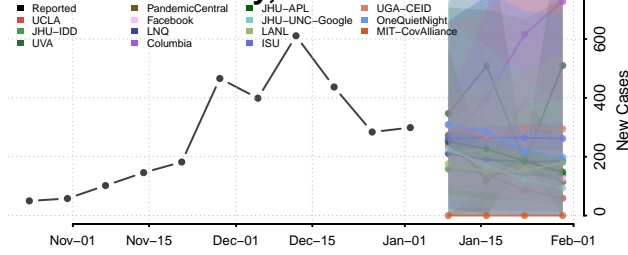

Jefferson County, Ohio