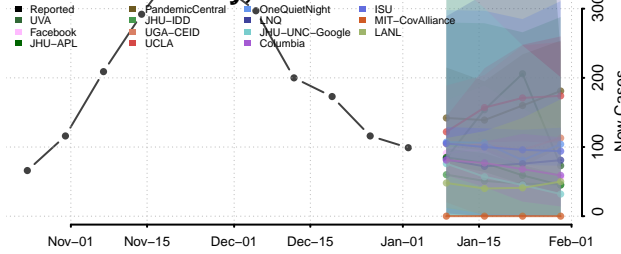

Union County, Indiana

Vanderburgh County, Indiana

Vermillion County, Indiana

Vigo County, Indiana

Wabash County, Indiana

Warren County, Indiana

Warrick County, Indiana

Washington County, Indiana