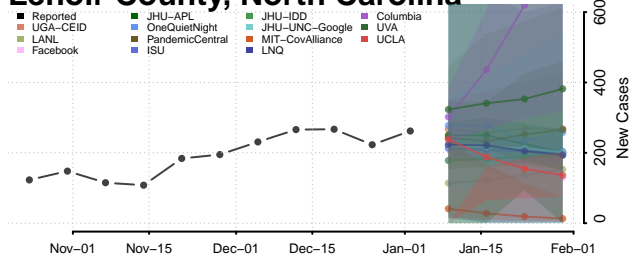

Lenoir County, North Carolina