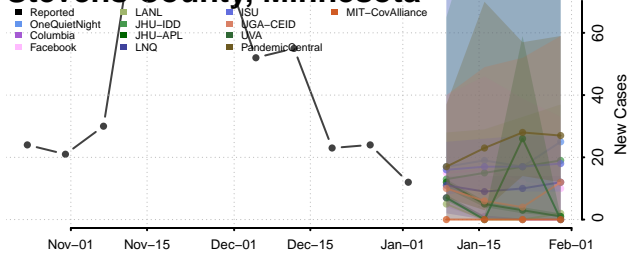

Scott County, Minnesota

Sherburne County, Minnesota

Sibley County, Minnesota

St. Louis County, Minnesota

Stearns County, Minnesota

Steele County, Minnesota

Stevens County, Minnesota

Swift County, Minnesota