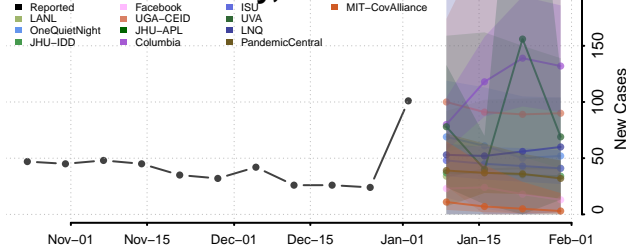

Anderson County, Kansas