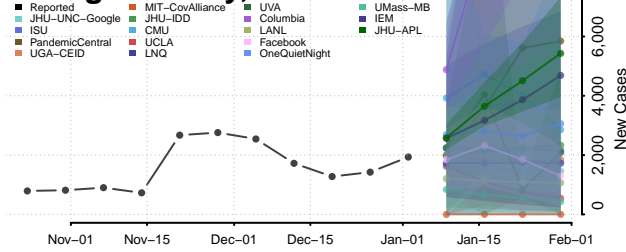

Hidalgo County, Texas