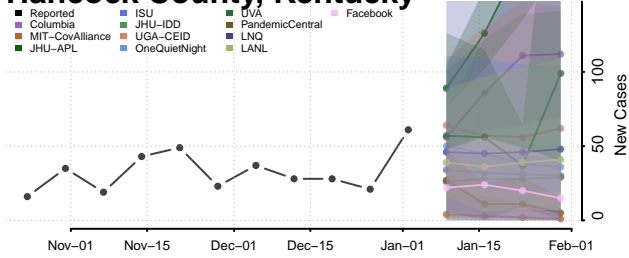

Graves County, Kentucky

Grayson County, Kentucky

Green County, Kentucky

Greenup County, Kentucky

Hancock County, Kentucky

Hardin County, Kentucky

Harlan County, Kentucky

Harrison County, Kentucky