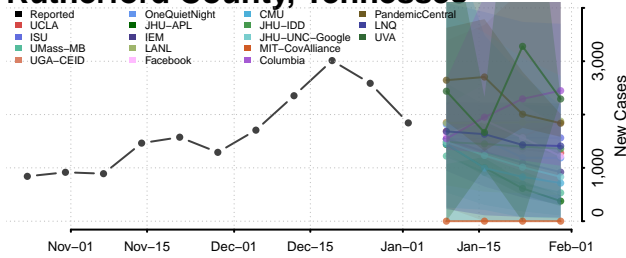

Pickett County, Tennessee

Polk County, Tennessee

Putnam County, Tennessee

Rhea County, Tennessee

Roane County, Tennessee

Robertson County, Tennessee

Rutherford County, Tennessee

Scott County, Tennessee