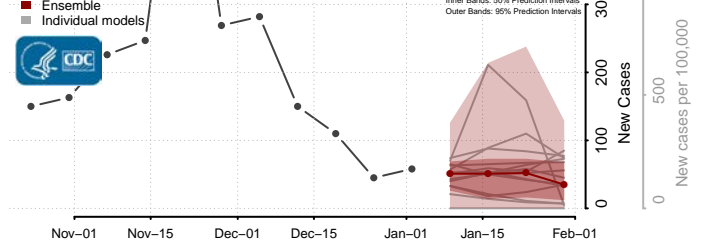

Martin County, Minnesota

McLeod County, Minnesota

Meeker County, Minnesota

Mille Lacs County, Minnesota

Morrison County, Minnesota

Mower County, Minnesota

Murray County, Minnesota

Nicollet County, Minnesota