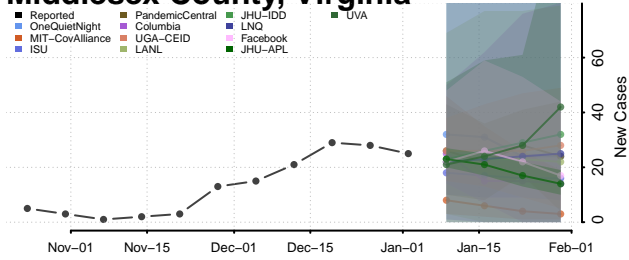

Martinsville County, Virginia

Mathews County, Virginia

Mecklenburg County, Virginia

Middlesex County, Virginia

Montgomery County, Virginia

Nelson County, Virginia

New Kent County, Virginia

Newport News County, Virginia