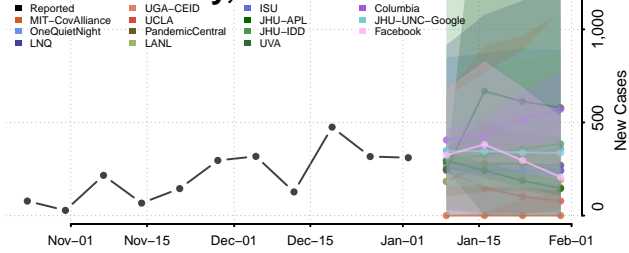

Walker County, Texas