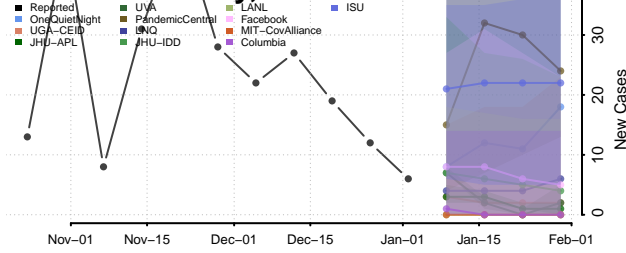

Pondera County, Montana