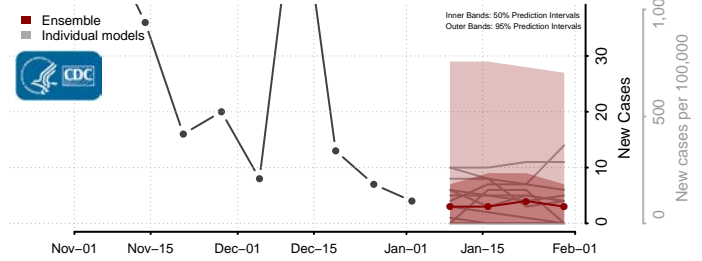

Wells County, North Dakota