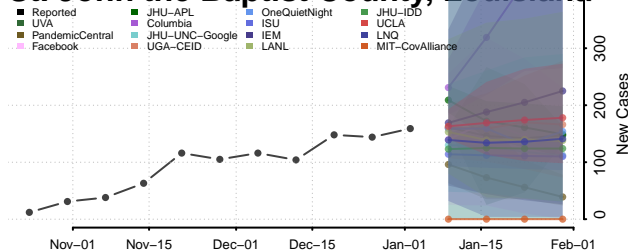

St. John the Baptist County, Louisiana