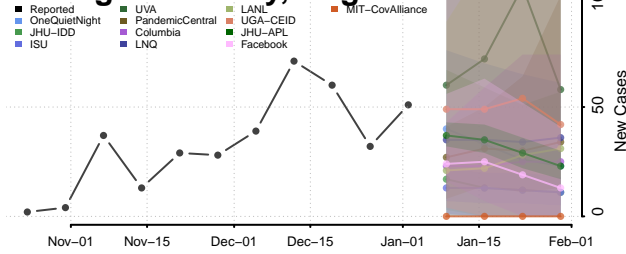

Charles City County, Virginia

Charlotte County, Virginia

Charlottesville County, Virginia

Chesapeake County, Virginia

Chesterfield County, Virginia

Clarke County, Virginia

Colonial Heights County, Virginia

Covington County, Virginia