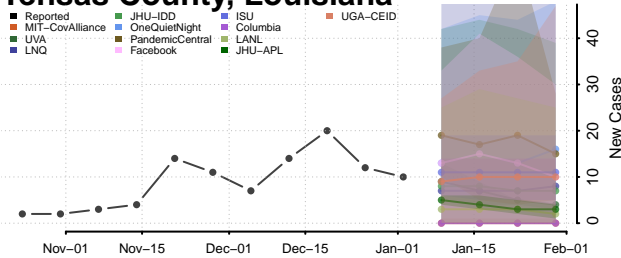

Tensas County, Louisiana