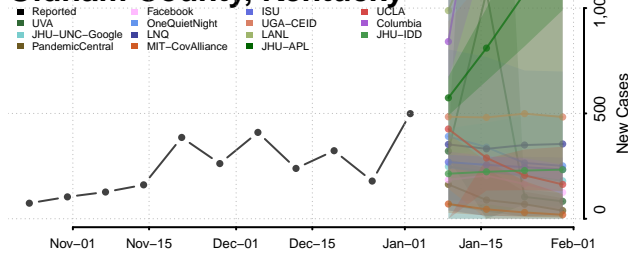

Oldham County, Kentucky