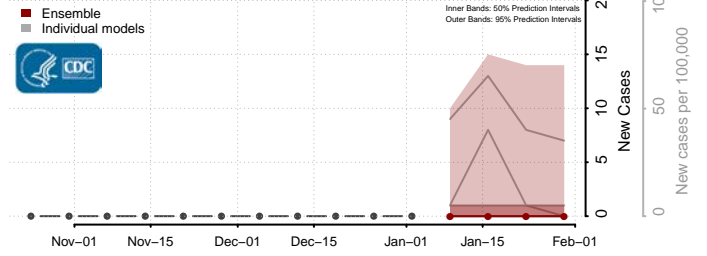

Carbon County, Utah

Daggett County, Utah

Davis County, Utah

Duchesne County, Utah

Emery County, Utah

Garfield County, Utah

Grand County, Utah

Iron County, Utah