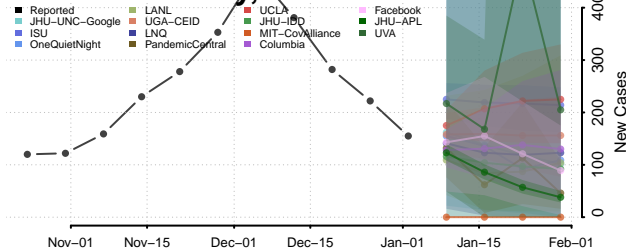

Henry County, Indiana

Howard County, Indiana

Huntington County, Indiana

Jackson County, Indiana

Jasper County, Indiana

Jay County, Indiana

Jefferson County, Indiana

Jennings County, Indiana