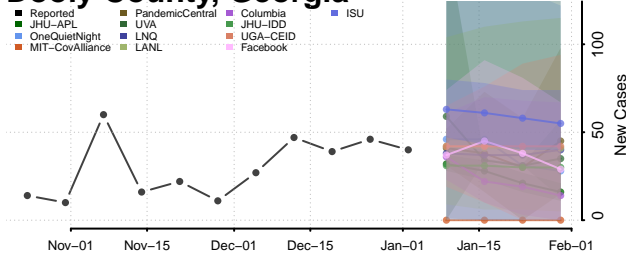

Dooly County, Georgia