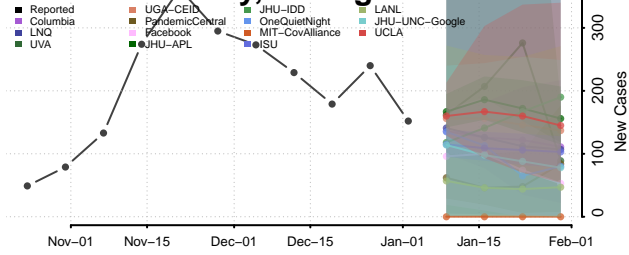

Hillsdale County, Michigan