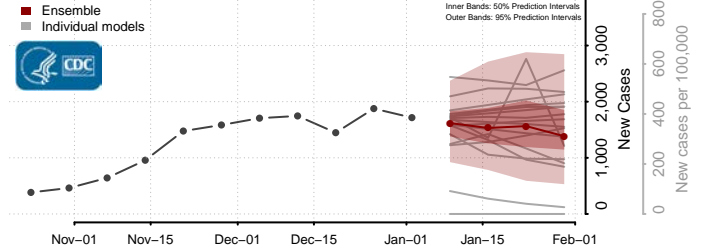

Burlington County, New Jersey