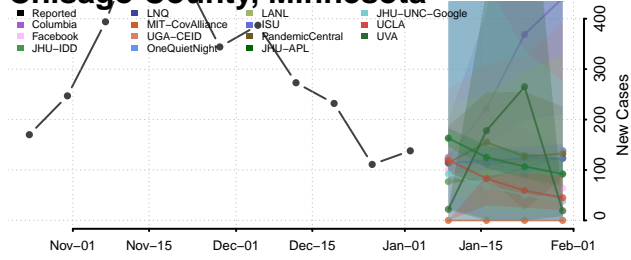

Chisago County, Minnesota