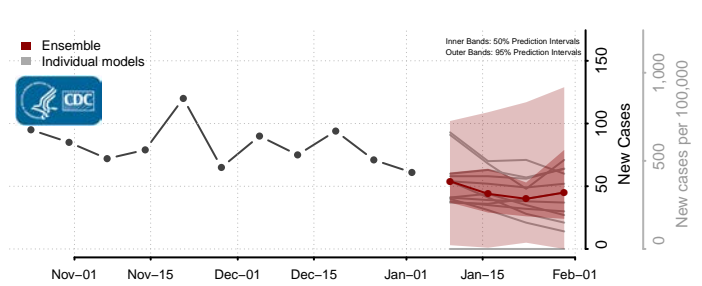

Fremont County, Iowa

Greene County, Iowa

Grundy County, Iowa

Guthrie County, Iowa

Hamilton County, Iowa

Hancock County, Iowa

Hardin County, Iowa

Harrison County, Iowa