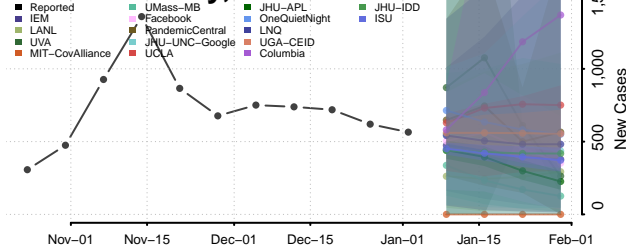

Boone County, Missouri