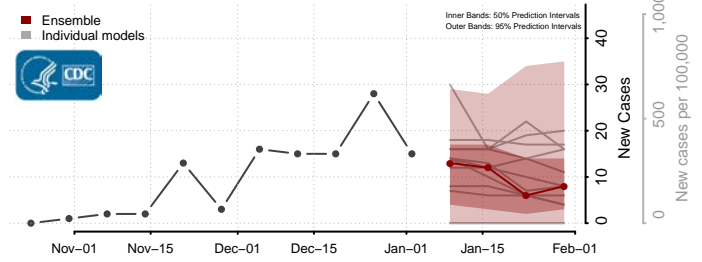

Mora County, New Mexico