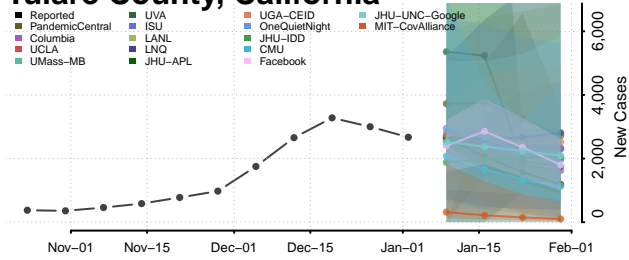

Tulare County, California