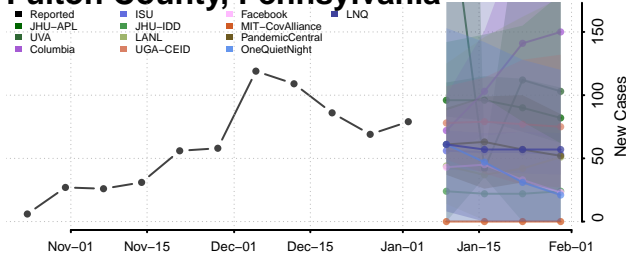

Elk County, Pennsylvania

Erie County, Pennsylvania

Fayette County, Pennsylvania

Forest County, Pennsylvania

Franklin County, Pennsylvania

Fulton County, Pennsylvania

Greene County, Pennsylvania

Huntingdon County, Pennsylvania