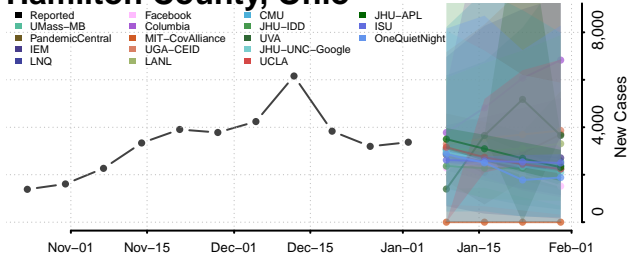

Gallia County, Ohio

Geauga County, Ohio

Greene County, Ohio

Guernsey County, Ohio

Hamilton County, Ohio

Hancock County, Ohio

Hardin County, Ohio

Harrison County, Ohio