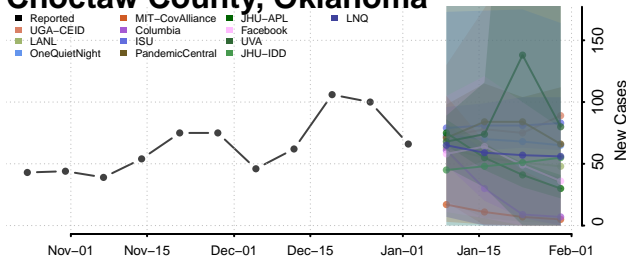

Blaine County, Oklahoma

Bryan County, Oklahoma

Caddo County, Oklahoma

Canadian County, Oklahoma

Carter County, Oklahoma

Cherokee County, Oklahoma

Choctaw County, Oklahoma

Cimarron County, Oklahoma