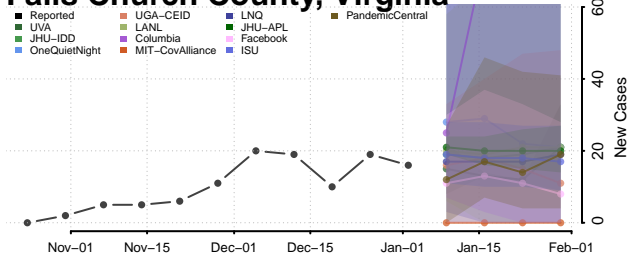

Falls Church County, Virginia