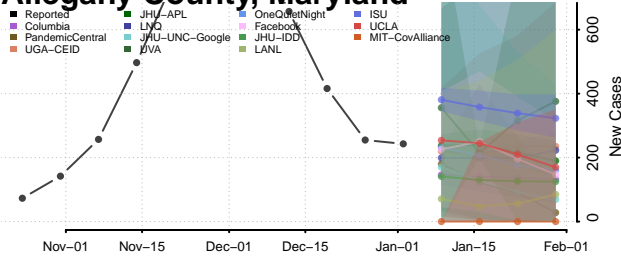

Sagadahoc County, Maine

Somerset County, Maine

Waldo County, Maine

Washington County, Maine

York County, Maine

Maryland

Allegany County, Maryland

Anne Arundel County, Maryland