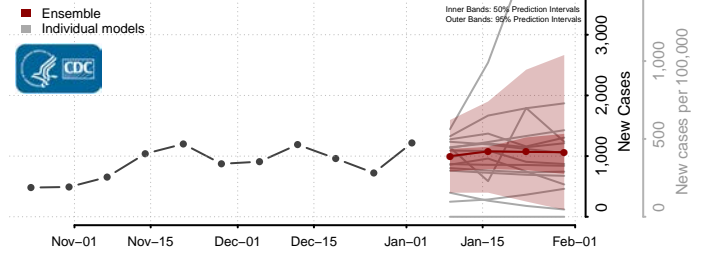

McLennan County, Texas