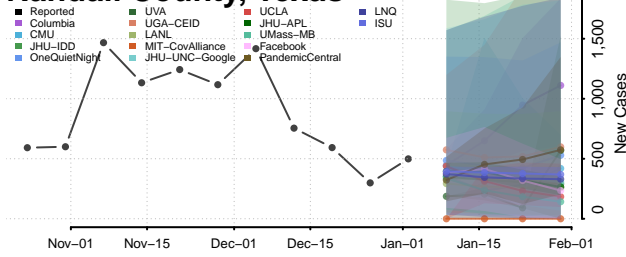

Randall County, Texas