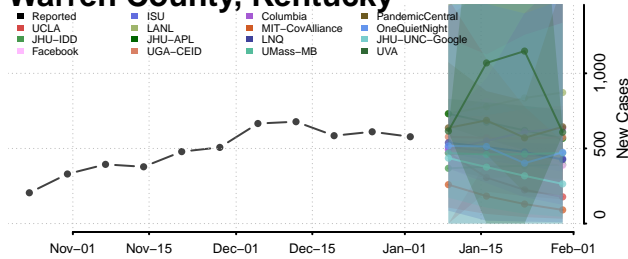

Warren County, Kentucky