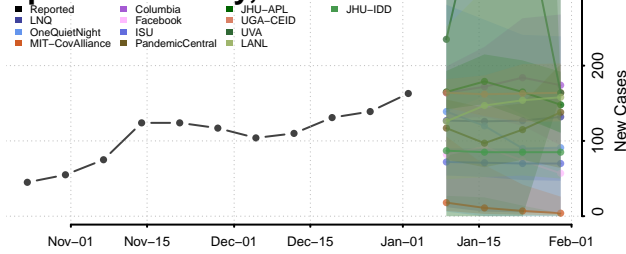

Spencer County, Indiana