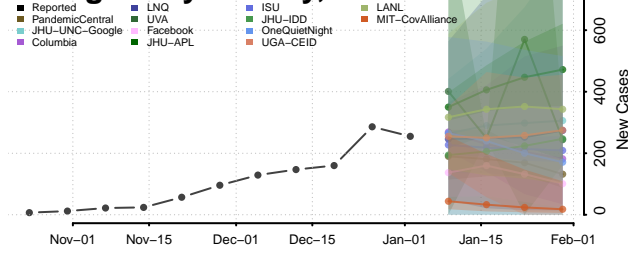

Kings County, New York

Lewis County, New York

Livingston County, New York

Madison County, New York

Monroe County, New York

Montgomery County, New York

Nassau County, New York

New York City County, New York