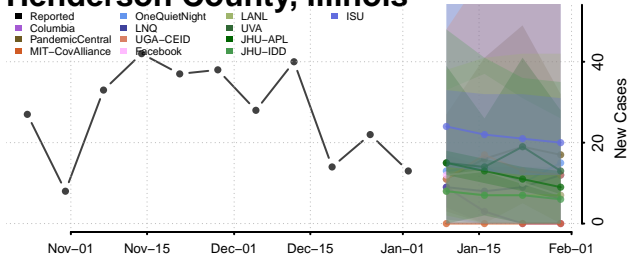

Grundy County, Illinois

Hamilton County, Illinois

Hancock County, Illinois

Hardin County, Illinois

Henderson County, Illinois

Henry County, Illinois

Johnson County, Illinois

Kane County, Illinois