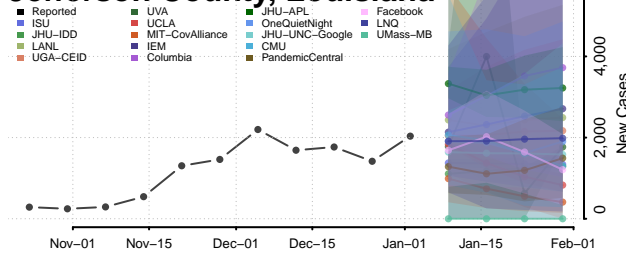

Grant County, Louisiana

Iberia County, Louisiana

Iberville County, Louisiana

Jackson County, Louisiana

Jefferson County, Louisiana

Jefferson Davis County, Louisiana

Lafayette County, Louisiana

Lafourche County, Louisiana