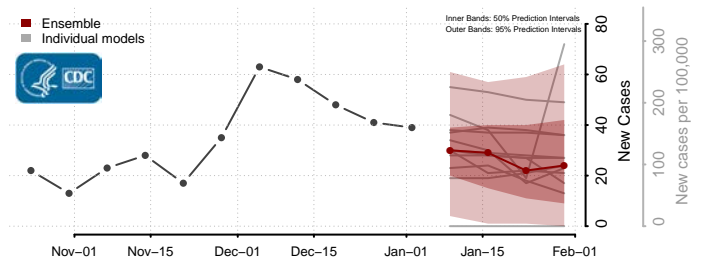

Crook County, Oregon