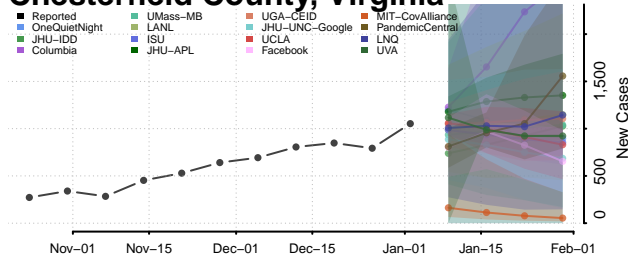

Charles City County, Virginia

Charlotte County, Virginia

Charlottesville County, Virginia

Chesapeake County, Virginia

Chesterfield County, Virginia

Clarke County, Virginia

Colonial Heights County, Virginia

Covington County, Virginia