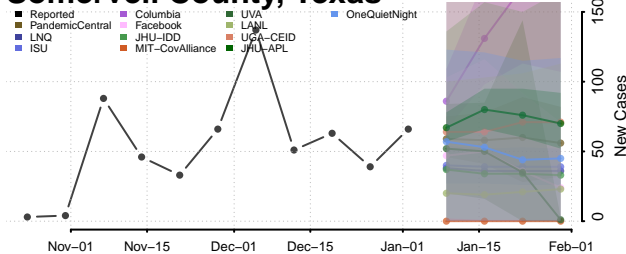

Somervell County, Texas