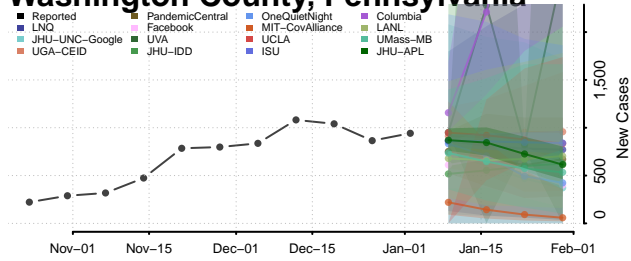

Washington County, Pennsylvania