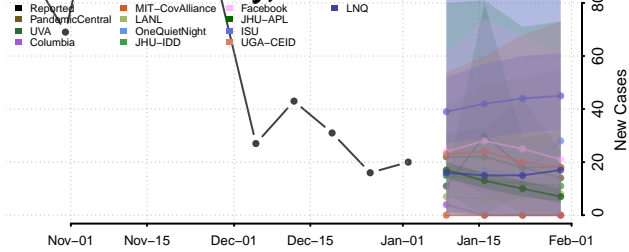

Mountrail County, North Dakota