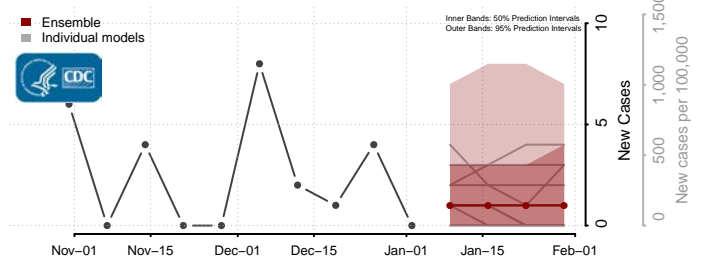

Treasure County, Montana