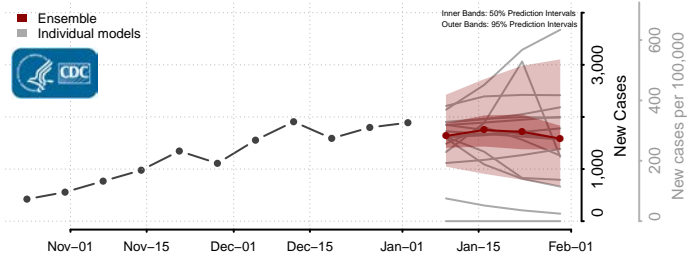

Sagadahoc County, Maine

Somerset County, Maine

Waldo County, Maine

Washington County, Maine

York County, Maine

Maryland

Allegany County, Maryland

Anne Arundel County, Maryland