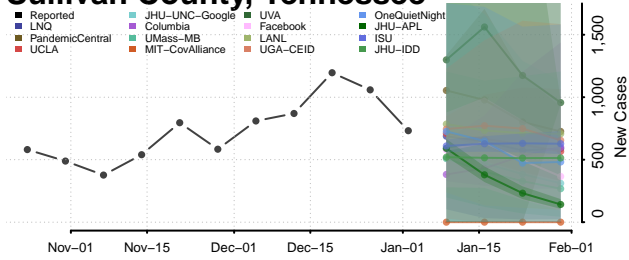

Sequatchie County, Tennessee

Sevier County, Tennessee

Shelby County, Tennessee

Smith County, Tennessee

Stewart County, Tennessee

Sullivan County, Tennessee

Sumner County, Tennessee

Tipton County, Tennessee