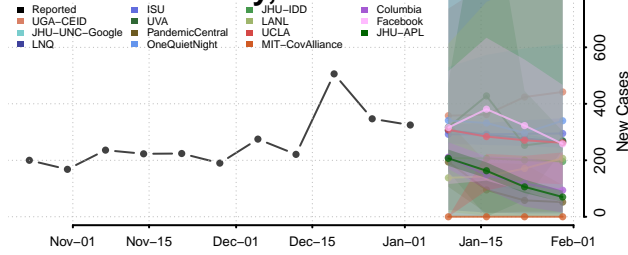

Greene County, Arkansas

Hempstead County, Arkansas

Hot Spring County, Arkansas

Howard County, Arkansas

Independence County, Arkansas

Izard County, Arkansas

Jackson County, Arkansas

Jefferson County, Arkansas