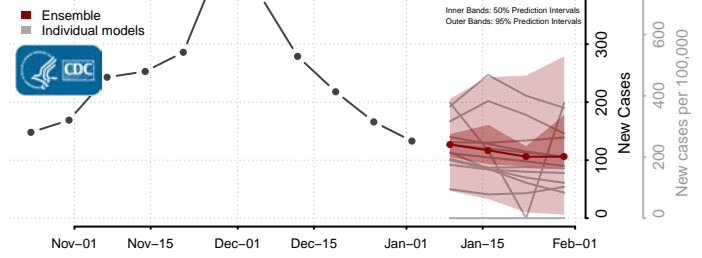

Washington County, Nebraska

Wayne County, Nebraska

Webster County, Nebraska

Wheeler County, Nebraska

Elko County, Nevada

Esmeralda County, Nevada

Eureka County, Nevada

Humboldt County, Nevada