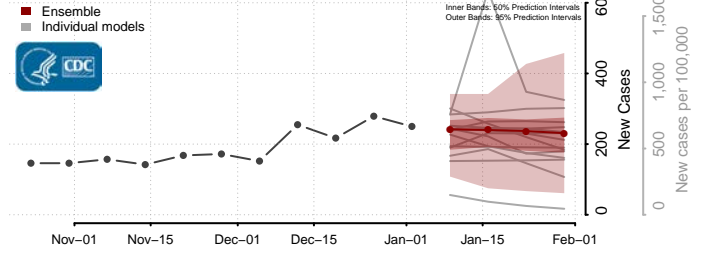

Alexander County, North Carolina