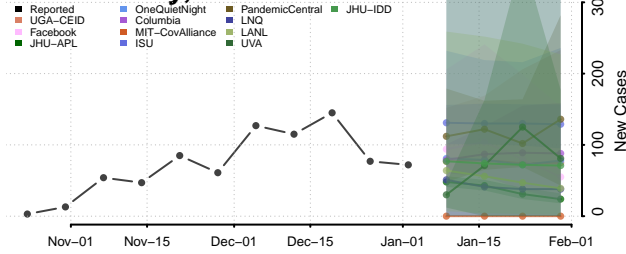

Frio County, Texas