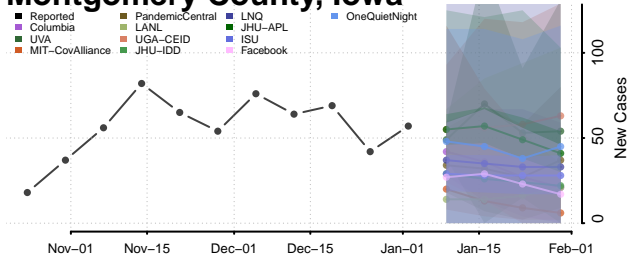

Montgomery County, Iowa