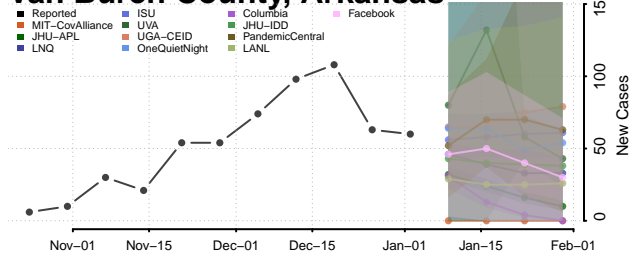

Sevier County, Arkansas

Sharp County, Arkansas

St. Francis County, Arkansas

Stone County, Arkansas

Union County, Arkansas

Van Buren County, Arkansas

Washington County, Arkansas

White County, Arkansas