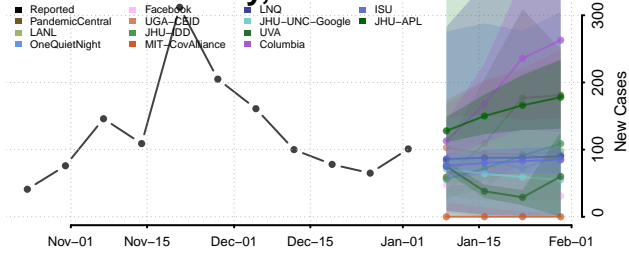

Freeborn County, Minnesota