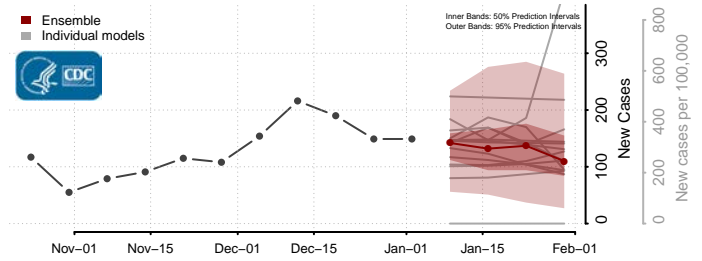

Richmond County, North Carolina