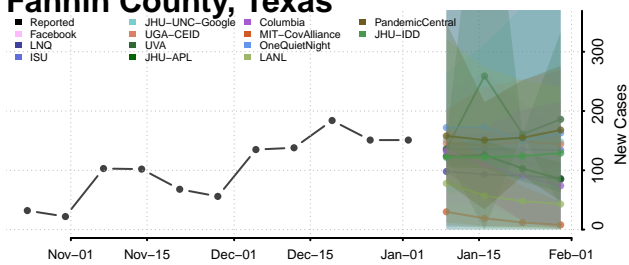

Fannin County, Texas