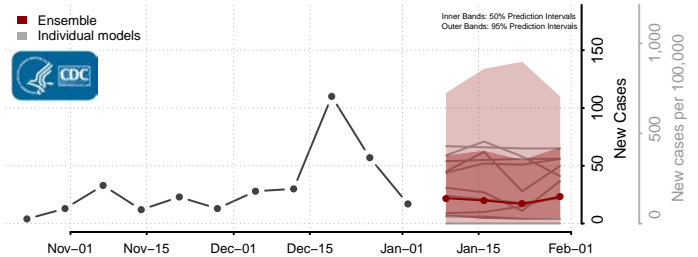

Karnes County, Texas