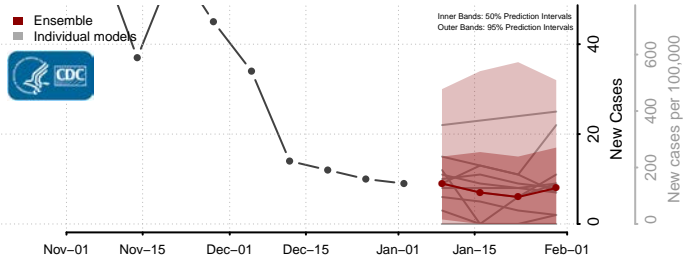

Bottineau County, North Dakota