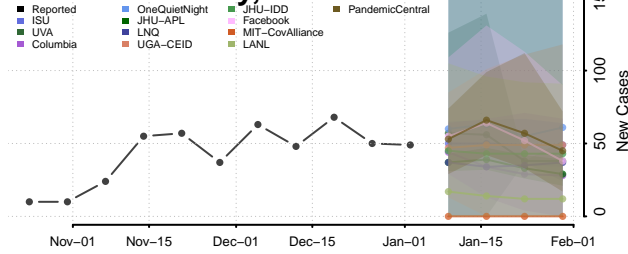

Jackson County, Texas