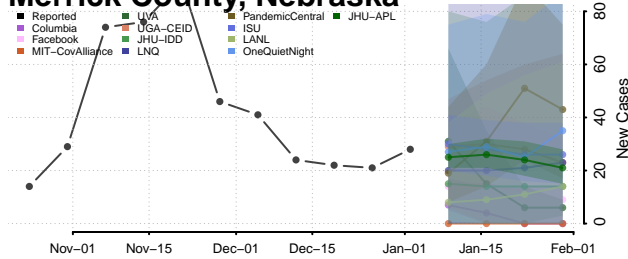

Logan County, Nebraska

Loup County, Nebraska

Madison County, Nebraska

McPherson County, Nebraska

Merrick County, Nebraska

Morrill County, Nebraska

Nance County, Nebraska

Nemaha County, Nebraska