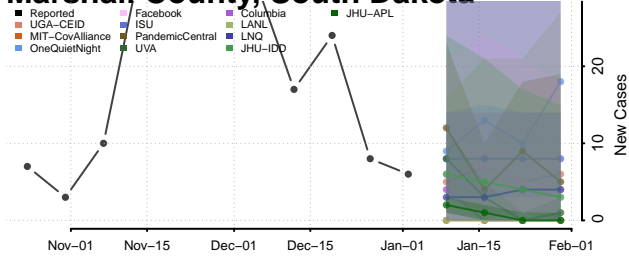

Marshall County, South Dakota