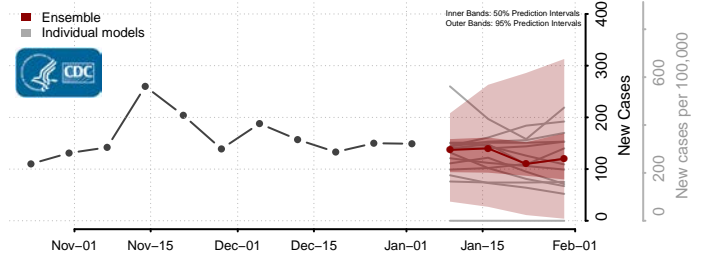

Camden County, Missouri