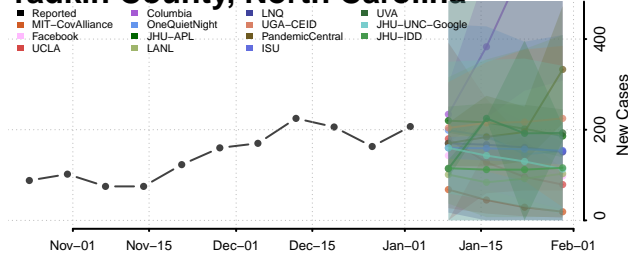

Yadkin County, North Carolina