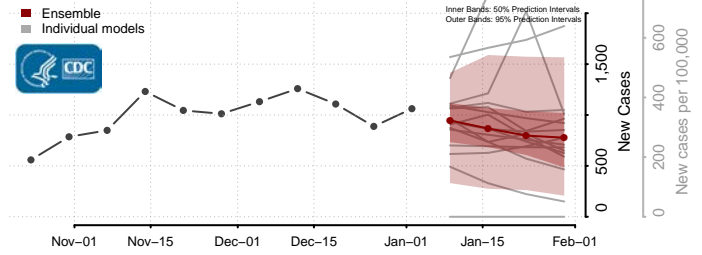

DeKalb County, Missouri

Dent County, Missouri

Douglas County, Missouri

Dunklin County, Missouri

Franklin County, Missouri

Gasconade County, Missouri

Gentry County, Missouri

Greene County, Missouri