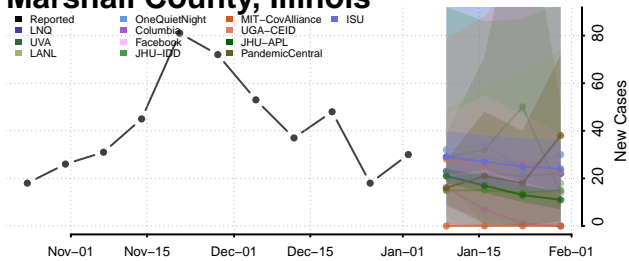

Logan County, Illinois

Macon County, Illinois

Macoupin County, Illinois

Madison County, Illinois

Marion County, Illinois

Marshall County, Illinois

Mason County, Illinois

Massac County, Illinois