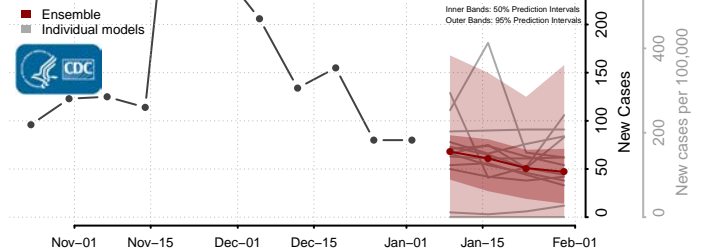

Ravalli County, Montana