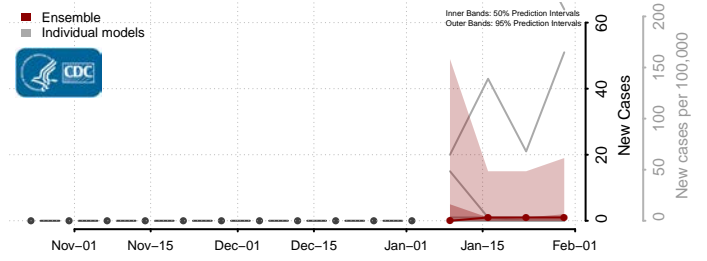

Sanpete County, Utah