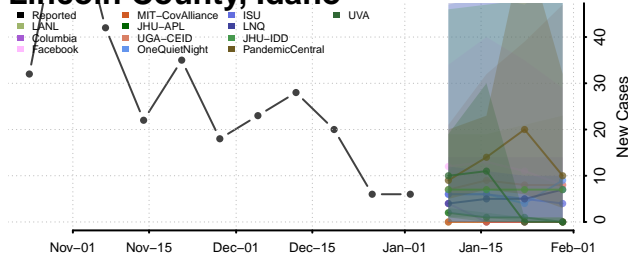

Latah County, Idaho

Lemhi County, Idaho

Lewis County, Idaho

Lincoln County, Idaho

Madison County, Idaho

Minidoka County, Idaho

Nez Perce County, Idaho

Oneida County, Idaho