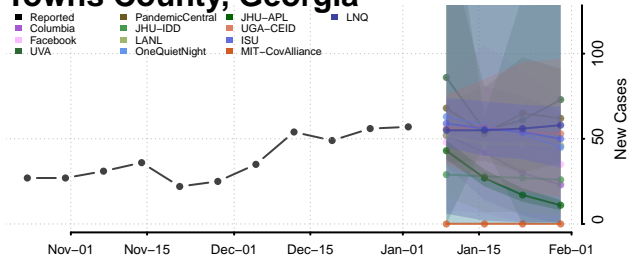

Thomas County, Georgia

Tift County, Georgia

Toombs County, Georgia

Towns County, Georgia

Treutlen County, Georgia

Troup County, Georgia

Turner County, Georgia

Twiggs County, Georgia