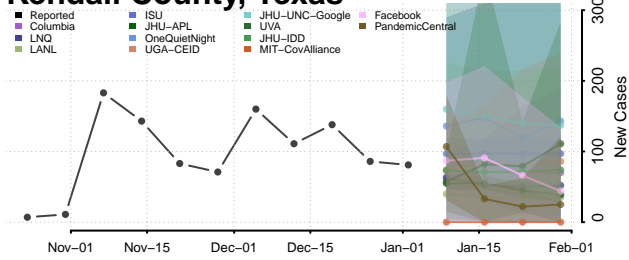

Kendall County, Texas