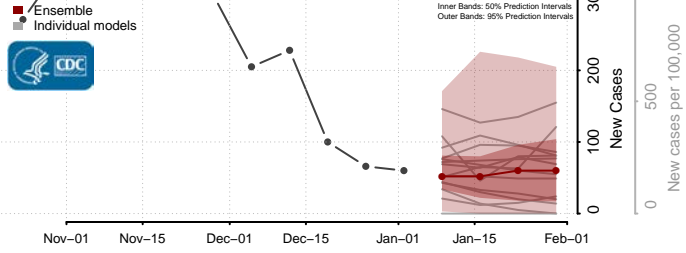

Morton County, North Dakota