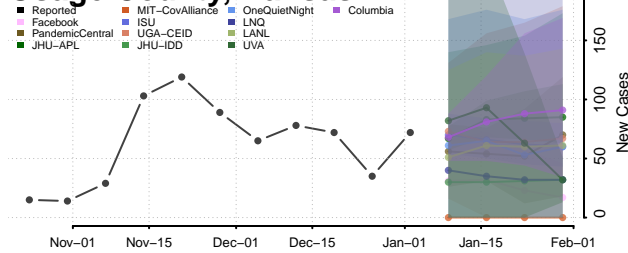

Osage County, Kansas