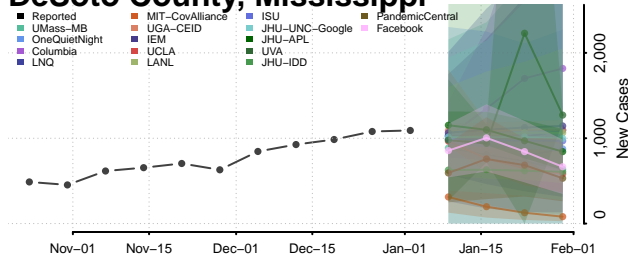

DeSoto County, Mississippi