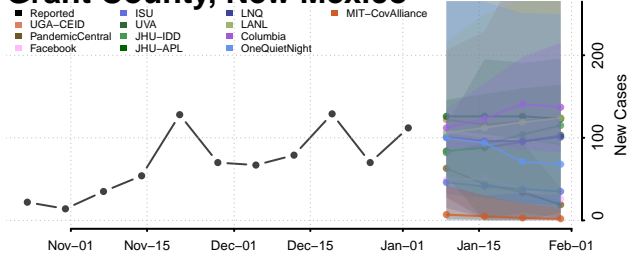

Grant County, New Mexico