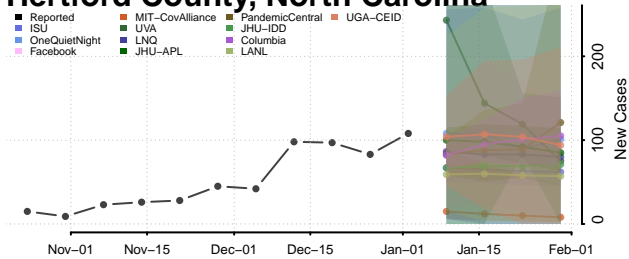

Harnett County, North Carolina

Haywood County, North Carolina

Henderson County, North Carolina

Hertford County, North Carolina

Hoke County, North Carolina

Hyde County, North Carolina

Iredell County, North Carolina