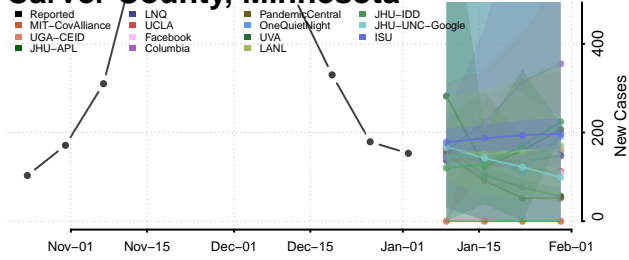

Benton County, Minnesota

Big Stone County, Minnesota

Blue Earth County, Minnesota

Brown County, Minnesota

Carlton County, Minnesota

Carver County, Minnesota

Cass County, Minnesota

Chippewa County, Minnesota