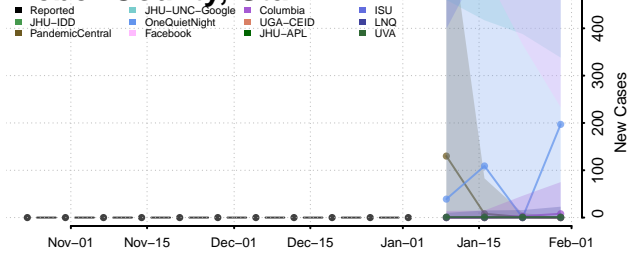

Weber County, Utah