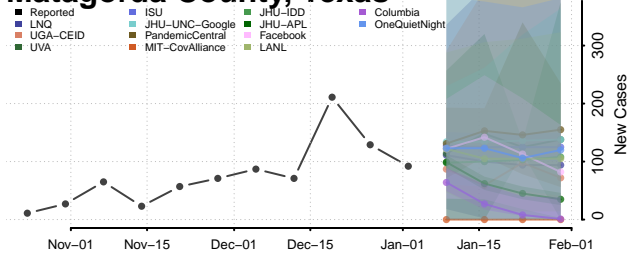

Matagorda County, Texas