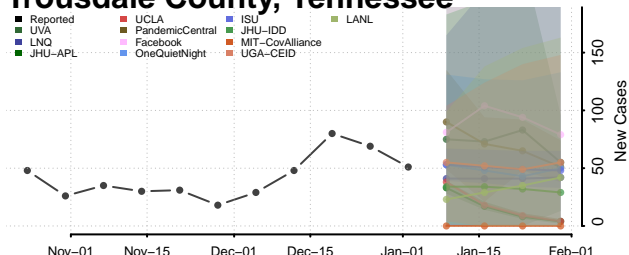

Trousdale County, Tennessee