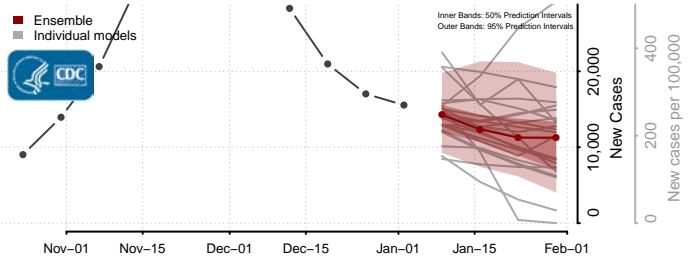

Trinity County, California

Tulare County, California

Tuolumne County, California

Ventura County, California

Yolo County, California

Yuba County, California

Colorado*

*New weekly cases may decrease in this location over the next four weeks. For these locations, the ensemble forecast indicates a probability of 0.75 or greater that fewer cases will be reported in week four of the forecast than in the last reported week.