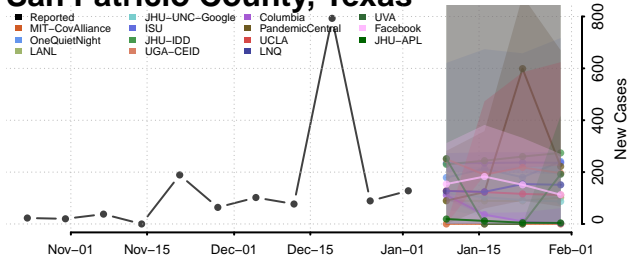

San Patricio County, Texas