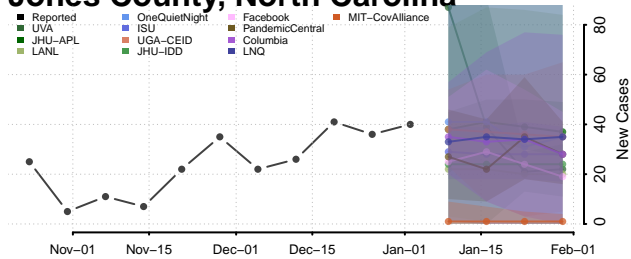

Jones County, North Carolina