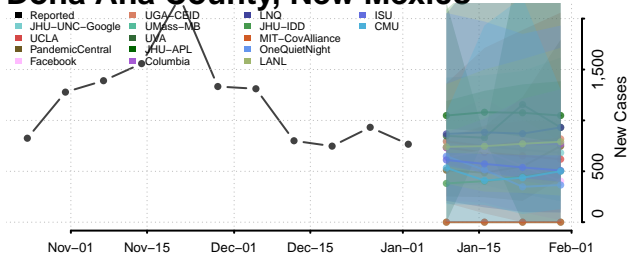

Catron County, New Mexico

Chaves County, New Mexico

Cibola County, New Mexico

Colfax County, New Mexico

Curry County, New Mexico

De Baca County, New Mexico

Dona Ana County, New Mexico

Eddy County, New Mexico