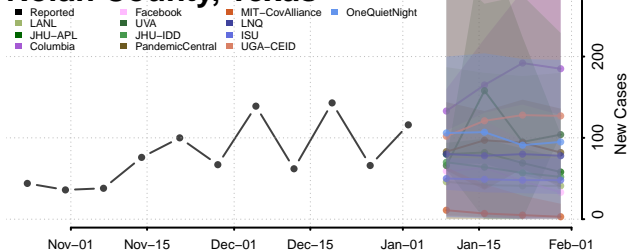

Nolan County, Texas