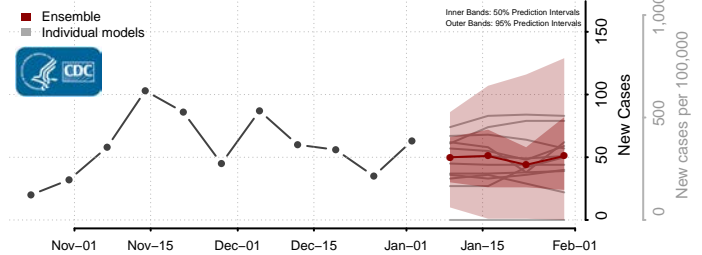

Madison County, Iowa