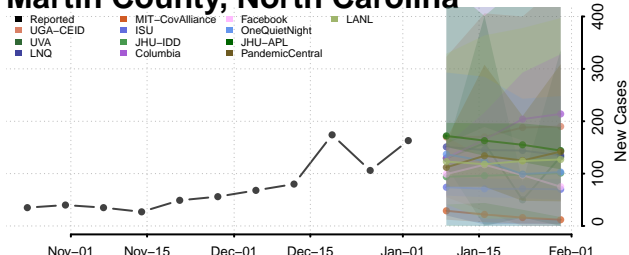

Martin County, North Carolina