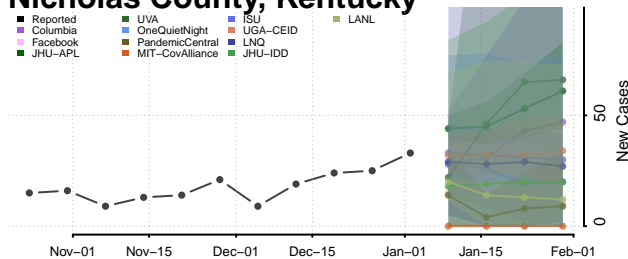

Nicholas County, Kentucky