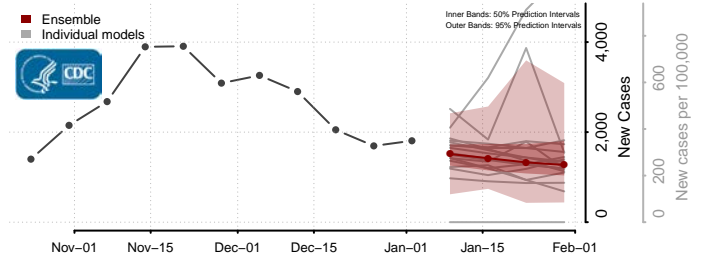

Adams County, Colorado