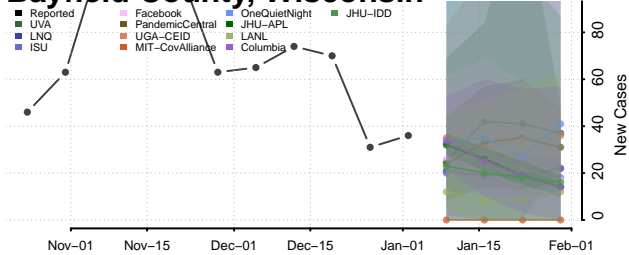

Bayfield County, Wisconsin