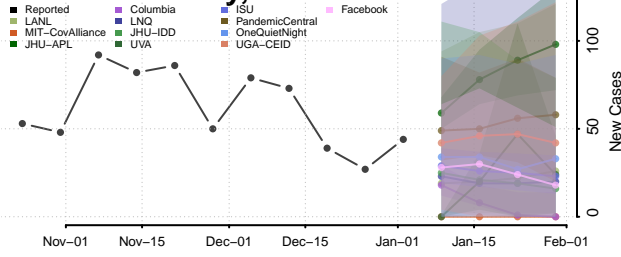

Scott County, Kansas

Sedgwick County, Kansas

Seward County, Kansas

Shawnee County, Kansas

Sumner County, Kansas

Thomas County, Kansas

Trego County, Kansas

Wabaunsee County, Kansas