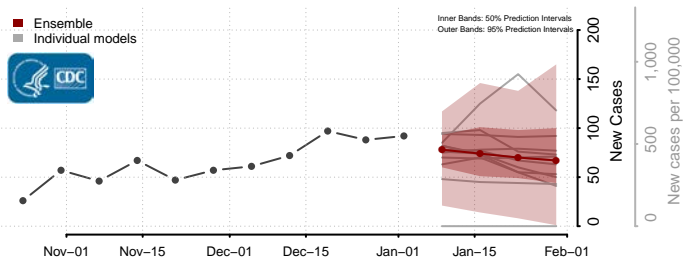

Bristol County, Virginia