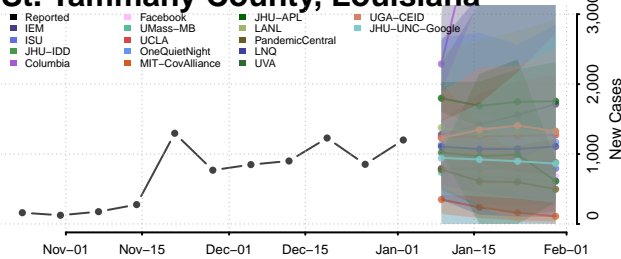

St. Tammany County, Louisiana