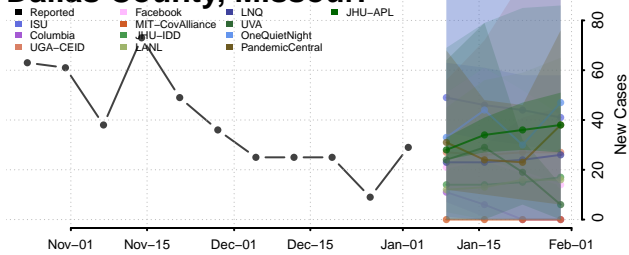

Dallas County, Missouri