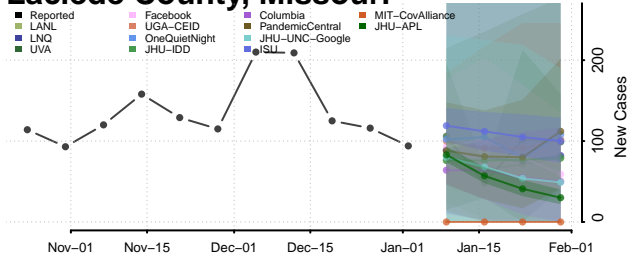

Jackson County, Missouri

Jasper County, Missouri

Jefferson County, Missouri

Johnson County, Missouri

Knox County, Missouri

Laclede County, Missouri

Lafayette County, Missouri

Lawrence County, Missouri