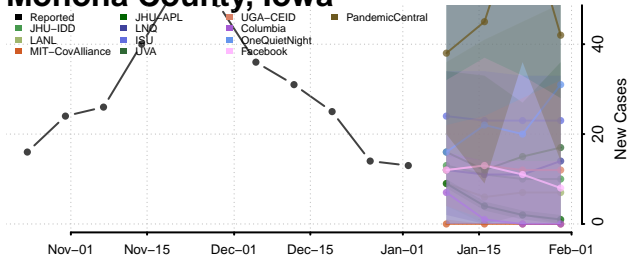

Lyon County, Iowa

Madison County, Iowa

Mahaska County, Iowa

Marion County, Iowa

Marshall County, Iowa

Mills County, Iowa

Mitchell County, Iowa

Monona County, Iowa