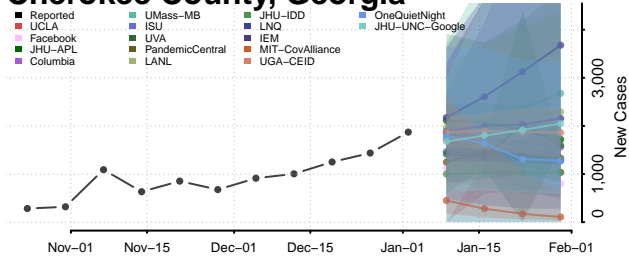

Cherokee County, Georgia