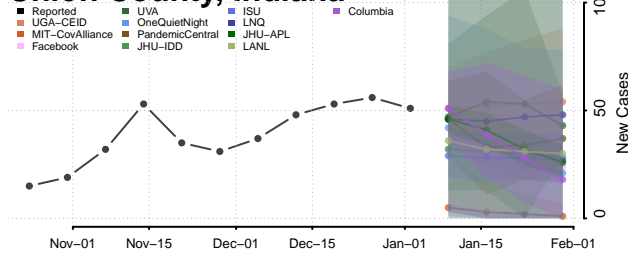

Union County, Indiana