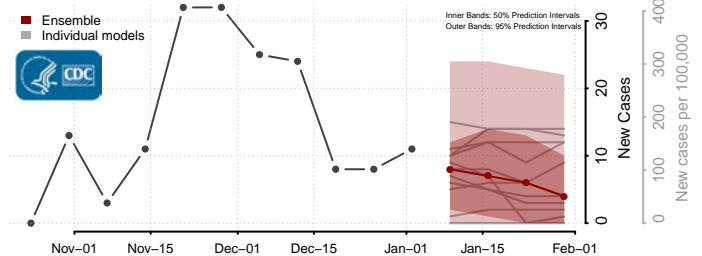

Hood River County, Oregon

Jackson County, Oregon

Jefferson County, Oregon

Josephine County, Oregon

Klamath County, Oregon

Lake County, Oregon

Lane County, Oregon

Lincoln County, Oregon