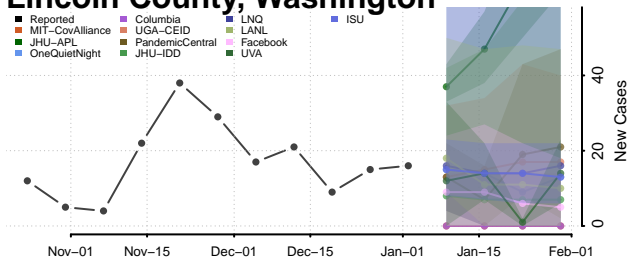

Lincoln County, Washington