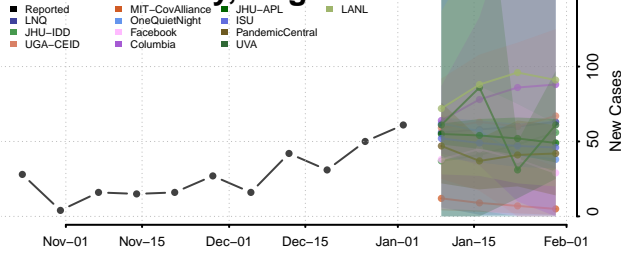

Greene County, Virginia