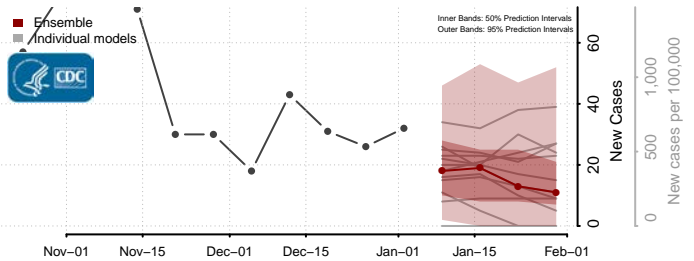

Dickey County, North Dakota