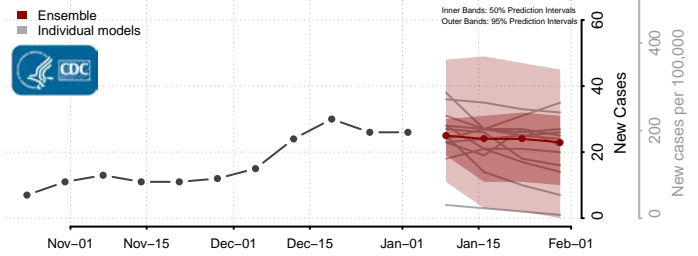

Madison County, Virginia