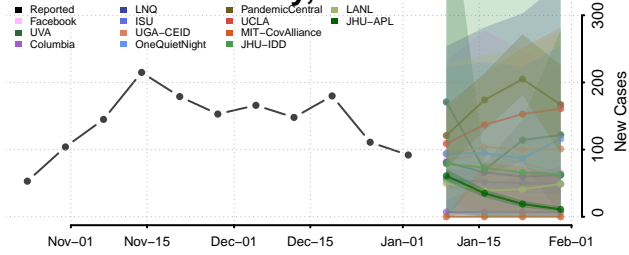

Appanoose County, Iowa

Audubon County, Iowa

Benton County, Iowa

Black Hawk County, Iowa

Boone County, Iowa

Bremer County, Iowa

Buchanan County, Iowa

Buena Vista County, Iowa