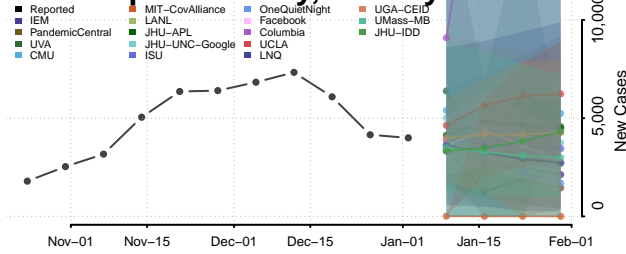

Philadelphia County, Pennsylvania