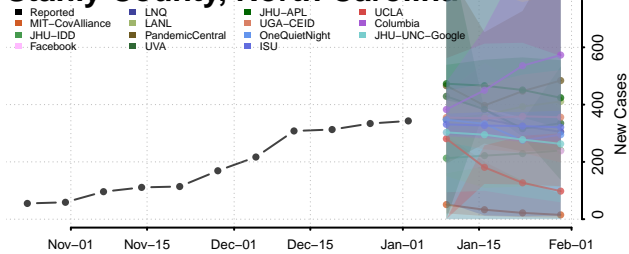

Robeson County, North Carolina

Rockingham County, North Carolina

Rowan County, North Carolina

Rutherford County, North Carolina

Sampson County, North Carolina

Scotland County, North Carolina

Stanly County, North Carolina