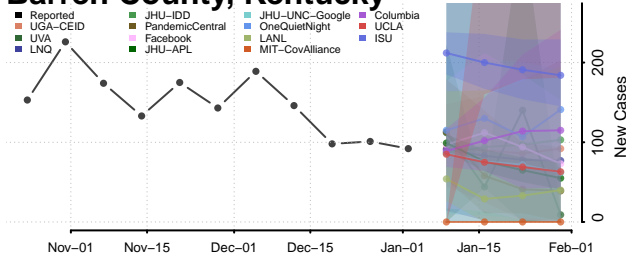

Allen County, Kentucky

Anderson County, Kentucky

Ballard County, Kentucky

Barren County, Kentucky

Bath County, Kentucky

Bell County, Kentucky

Boone County, Kentucky

Bourbon County, Kentucky