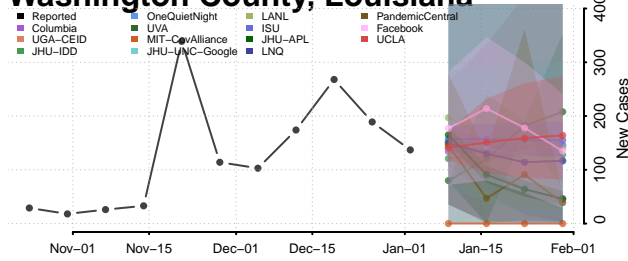

Tangipahoa County, Louisiana

Tensas County, Louisiana

Terrebonne County, Louisiana

Union County, Louisiana

Vermilion County, Louisiana

Vernon County, Louisiana

Washington County, Louisiana

Webster County, Louisiana