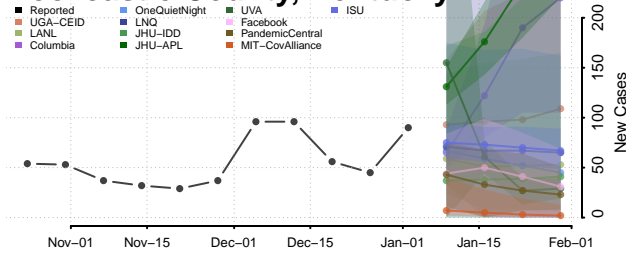

Pike County, Kentucky

Powell County, Kentucky

Pulaski County, Kentucky

Robertson County, Kentucky

Rockcastle County, Kentucky

Rowan County, Kentucky

Todd County, Kentucky

Trigg County, Kentucky