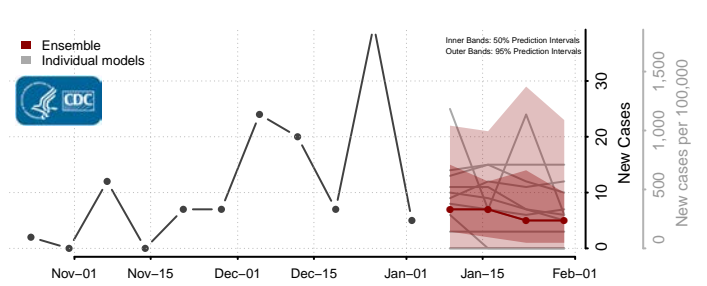

Oldham County, Texas