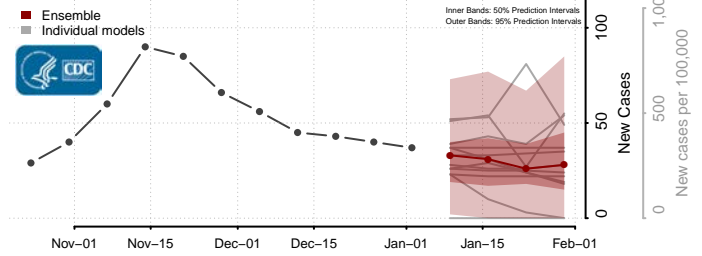

Johnson County, Iowa

Jones County, Iowa

Keokuk County, Iowa

Kossuth County, Iowa

Lee County, Iowa

Linn County, Iowa

Louisa County, Iowa

Lucas County, Iowa