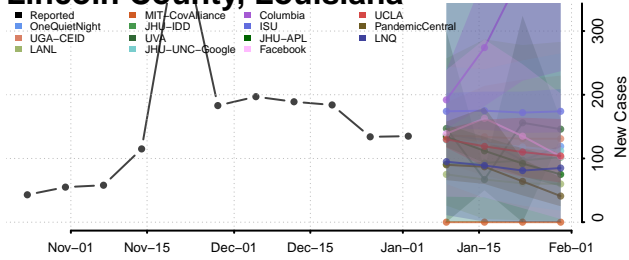

Lincoln County, Louisiana