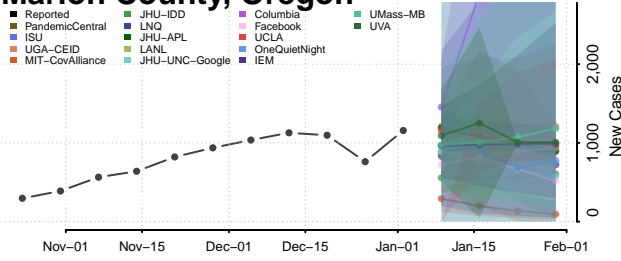

Marion County, Oregon