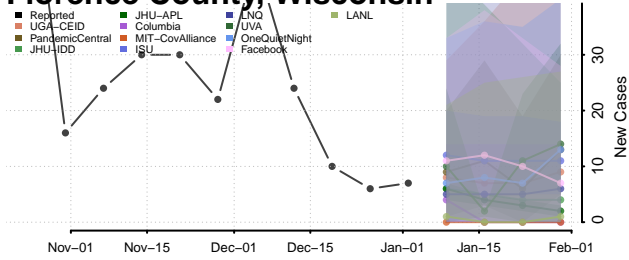

Florence County, Wisconsin