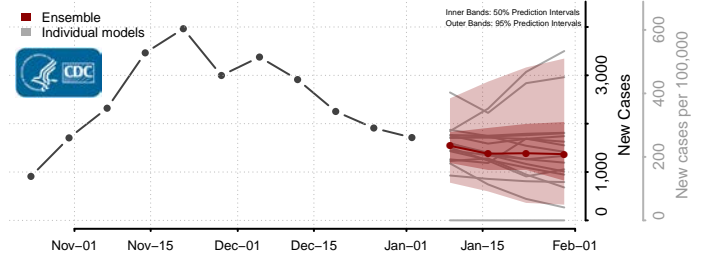

Arapahoe County, Colorado