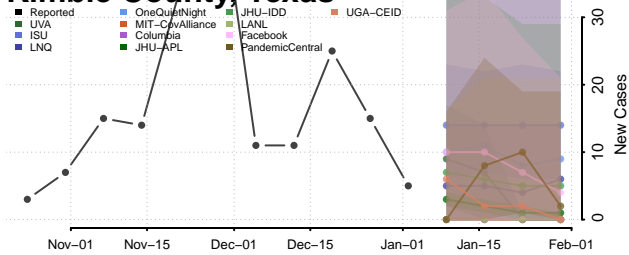

Kimble County, Texas