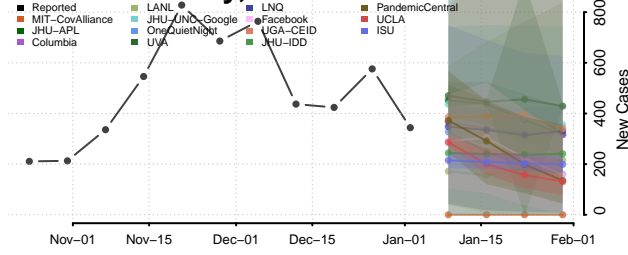

Chaves County, New Mexico