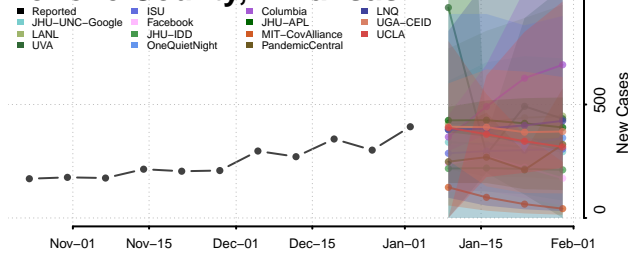

Johnson County, Arkansas

Lafayette County, Arkansas

Lawrence County, Arkansas

Lee County, Arkansas

Lincoln County, Arkansas

Little River County, Arkansas

Logan County, Arkansas

Lonoke County, Arkansas