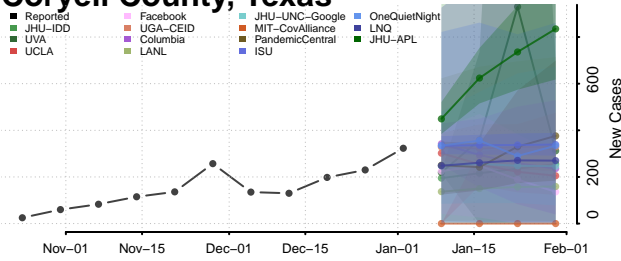

Coryell County, Texas