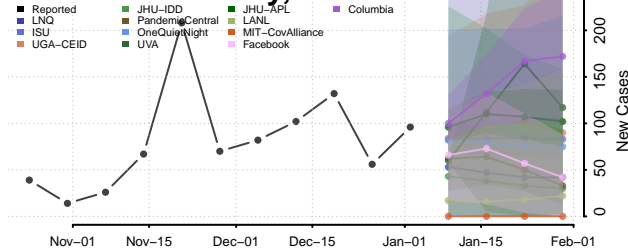

Concordia County, Louisiana