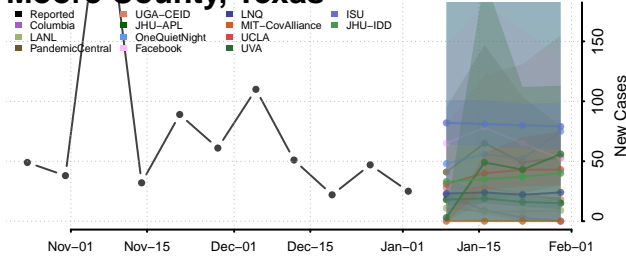

Moore County, Texas