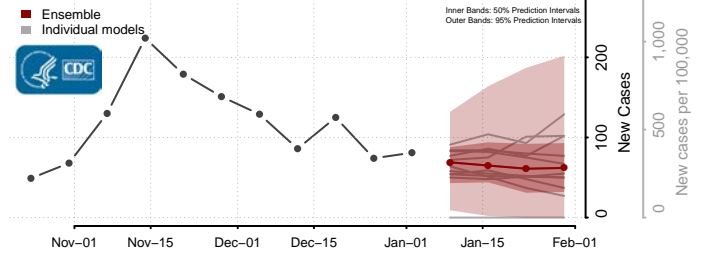

Washington County, Iowa