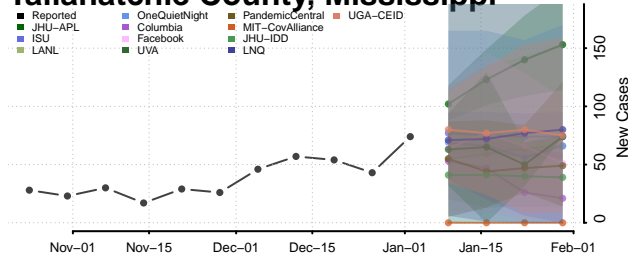

Tallahatchie County, Mississippi