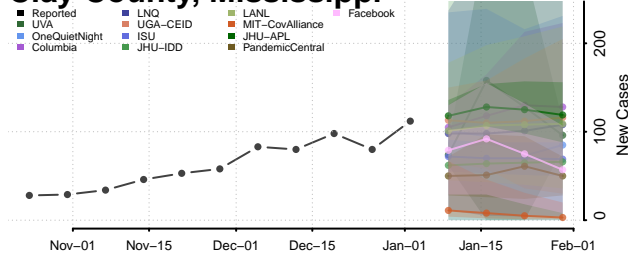

Clay County, Mississippi