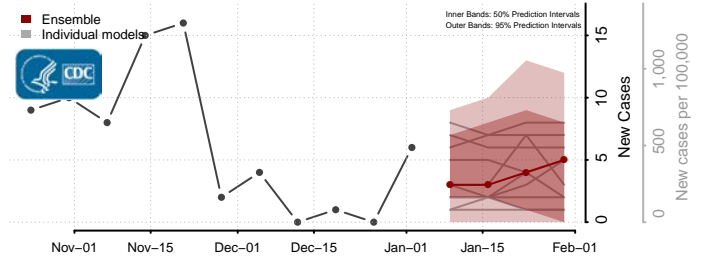

Gove County, Kansas

Graham County, Kansas

Grant County, Kansas

Gray County, Kansas

Greeley County, Kansas

Greenwood County, Kansas

Hamilton County, Kansas

Harper County, Kansas