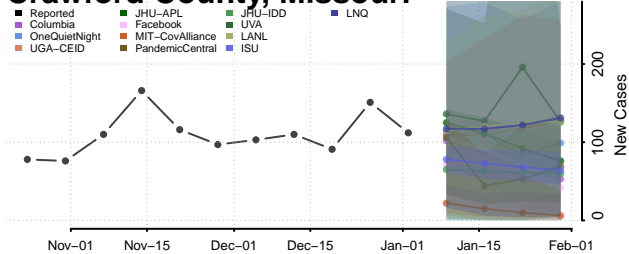

Crawford County, Missouri