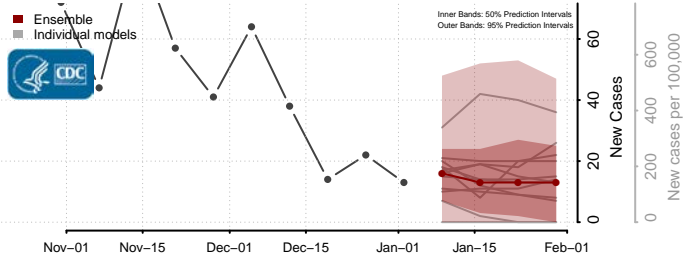

Deer Lodge County, Montana