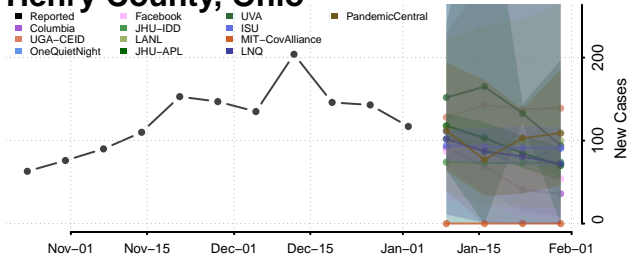

Henry County, Ohio