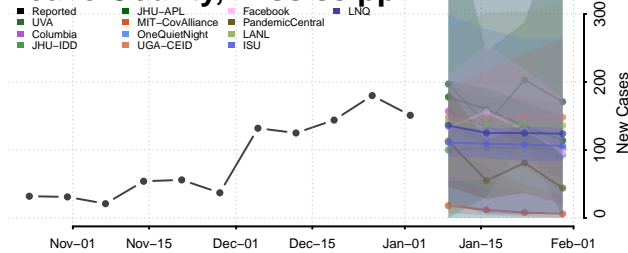

Lamar County, Mississippi

Lauderdale County, Mississippi

Lawrence County, Mississippi

Leake County, Mississippi

Lee County, Mississippi

Leflore County, Mississippi

Montgomery County, Mississippi

Neshoba County, Mississippi