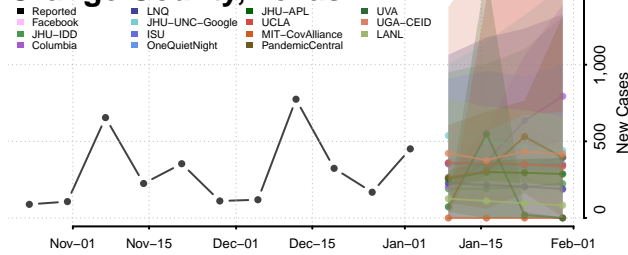

Orange County, Texas