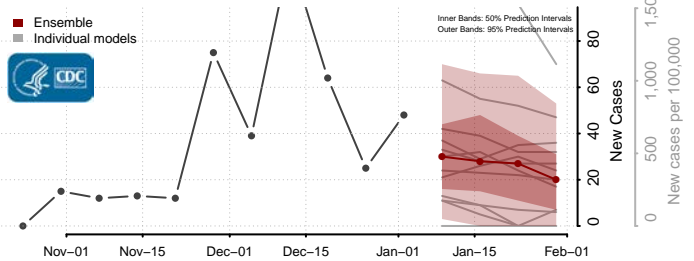

Bland County, Virginia