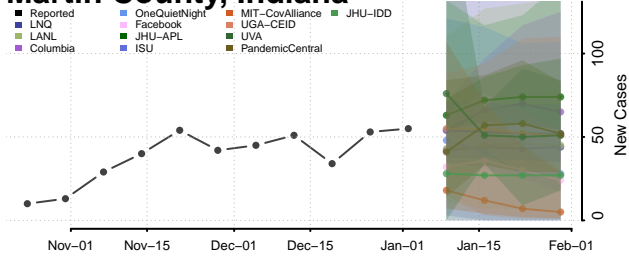

Martin County, Indiana