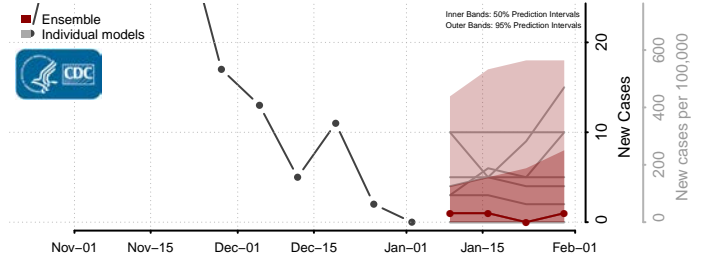

Hand County, South Dakota