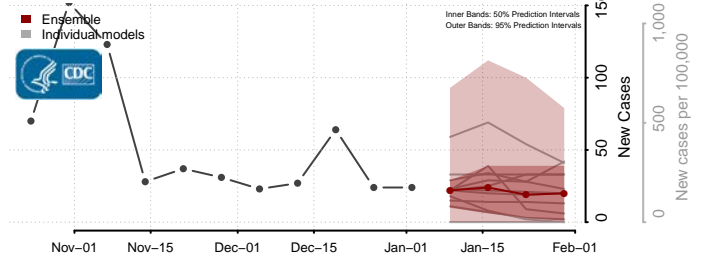

Deer Lodge County, Montana

Fallon County, Montana

Fergus County, Montana

Flathead County, Montana

Gallatin County, Montana

Garfield County, Montana

Glacier County, Montana

Golden Valley County, Montana