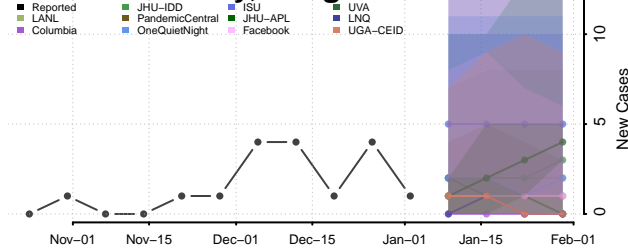

Wheeler County, Oregon