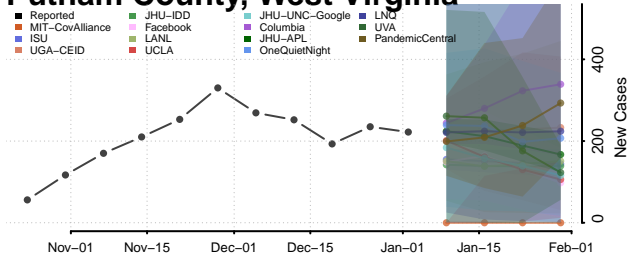

Pleasants County, West Virginia

Pocahontas County, West Virginia

Preston County, West Virginia

Putnam County, West Virginia

Raleigh County, West Virginia

Randolph County, West Virginia

Ritchie County, West Virginia