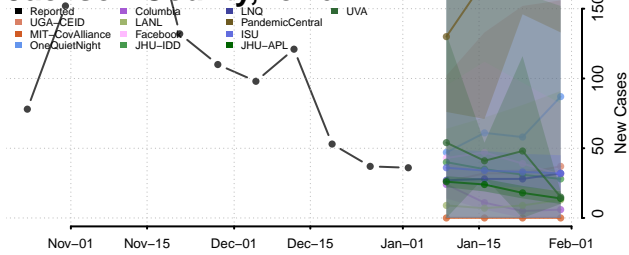

Henry County, Iowa

Howard County, Iowa

Humboldt County, Iowa

Ida County, Iowa

Iowa County, Iowa

Jackson County, Iowa

Jasper County, Iowa

Jefferson County, Iowa