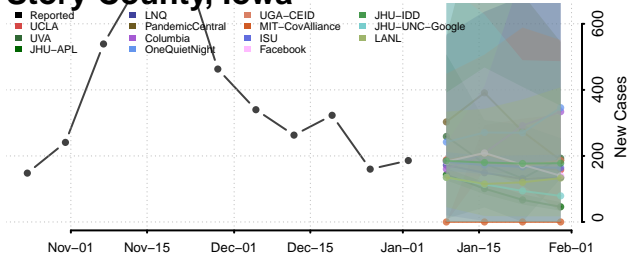

Story County, Iowa