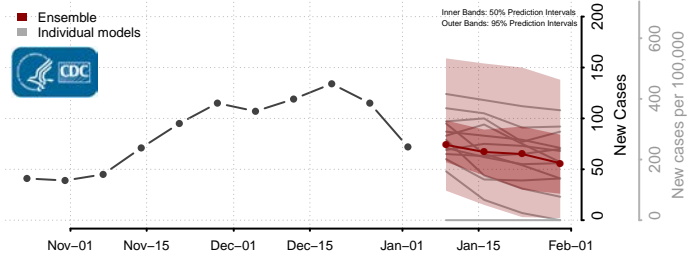

Carroll County, Virginia