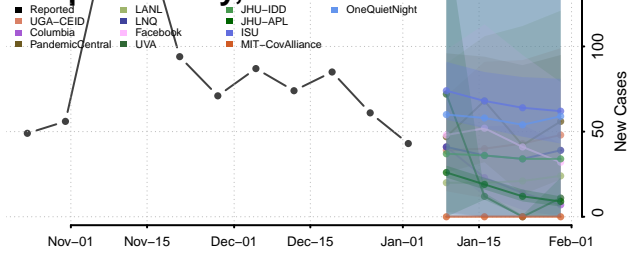

Cooper County, Missouri