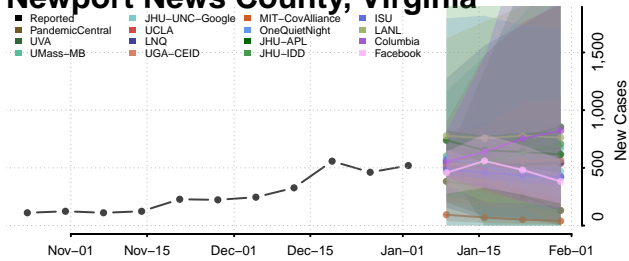

Martinsville County, Virginia

Mathews County, Virginia

Mecklenburg County, Virginia

Middlesex County, Virginia

Montgomery County, Virginia

Nelson County, Virginia

New Kent County, Virginia

Newport News County, Virginia