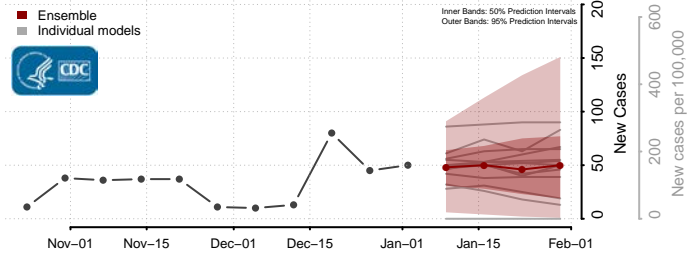

Sagadahoc County, Maine

Somerset County, Maine

Waldo County, Maine

Washington County, Maine

York County, Maine

Maryland

Allegany County, Maryland

Anne Arundel County, Maryland