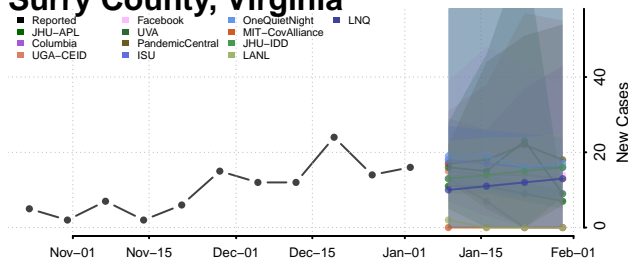

Surry County, Virginia