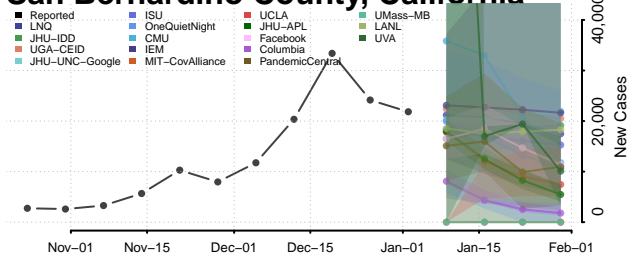

Orange County, California

Placer County, California

Plumas County, California

Riverside County, California

Sacramento County, California

San Benito County, California

San Bernardino County, California

San Diego County, California