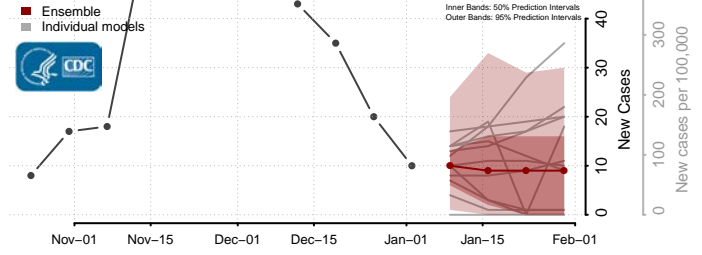

Hubbard County, Minnesota

Isanti County, Minnesota

Itasca County, Minnesota

Jackson County, Minnesota

Kanabec County, Minnesota

Kandiyohi County, Minnesota

Kittson County, Minnesota

Koochiching County, Minnesota