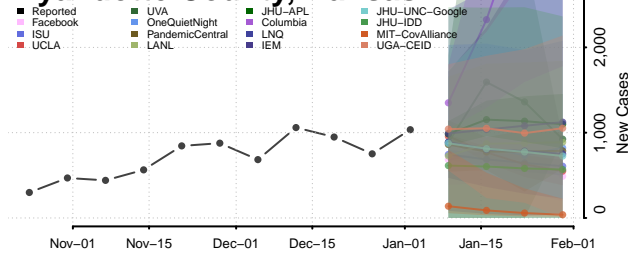

Wyandotte County, Kansas