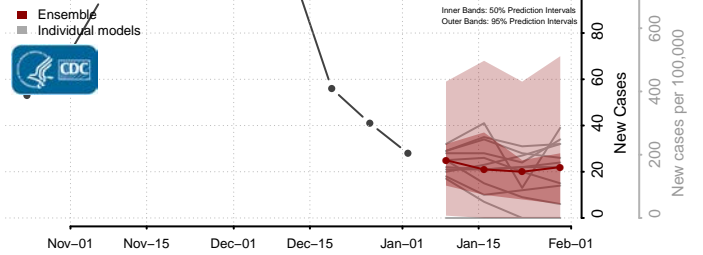

Todd County, Minnesota

Traverse County, Minnesota

Wabasha County, Minnesota

Wadena County, Minnesota

Waseca County, Minnesota

Washington County, Minnesota

Watonwan County, Minnesota

Wilkin County, Minnesota