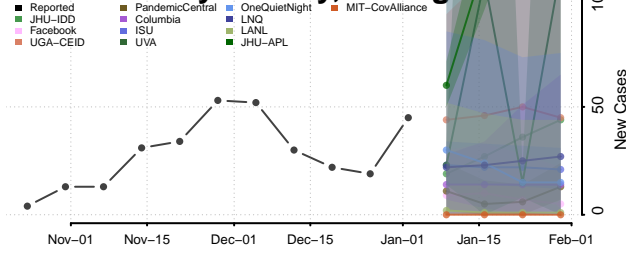

Mecosta County, Michigan

Menominee County, Michigan

Midland County, Michigan

Missaukee County, Michigan

Monroe County, Michigan

Montcalm County, Michigan

Montmorency County, Michigan

Muskegon County, Michigan