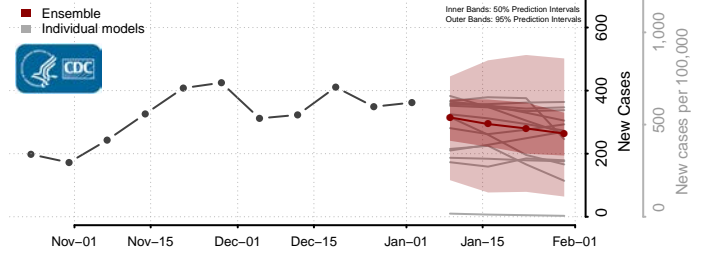

Catron County, New Mexico

Chaves County, New Mexico

Cibola County, New Mexico

Colfax County, New Mexico

Curry County, New Mexico

De Baca County, New Mexico

Dona Ana County, New Mexico

Eddy County, New Mexico