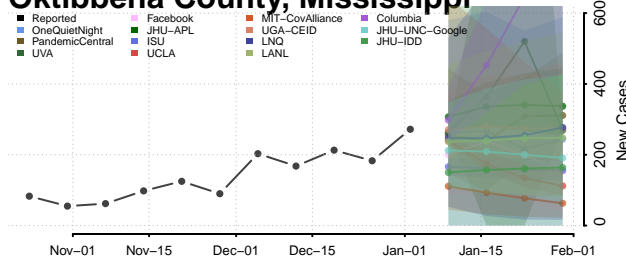

Oktibbeha County, Mississippi