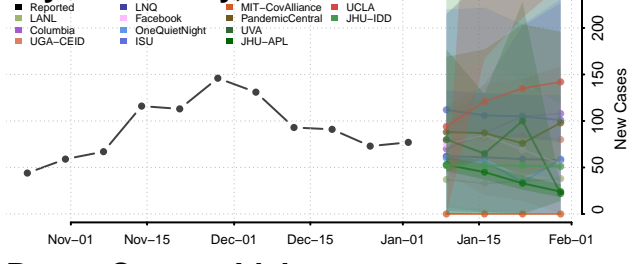

Payette County, Idaho