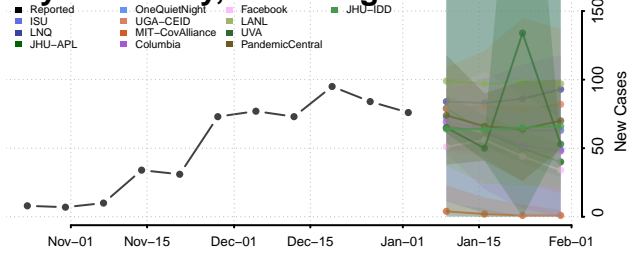

Taylor County, West Virginia