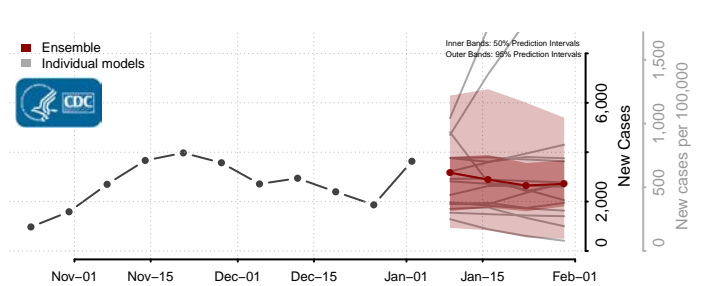

Scott County, Kansas

Sedgwick County, Kansas

Seward County, Kansas

Shawnee County, Kansas

Sumner County, Kansas

Thomas County, Kansas

Trego County, Kansas

Wabaunsee County, Kansas