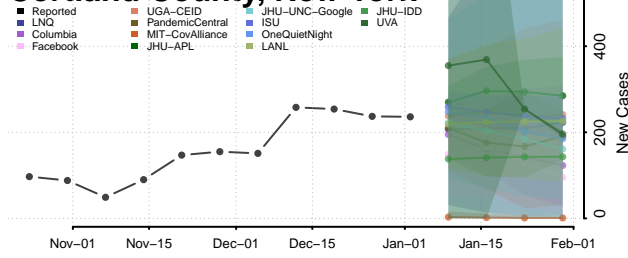

Chemung County, New York

Chenango County, New York

Clinton County, New York

Columbia County, New York

Cortland County, New York

Delaware County, New York

Dutchess County, New York

Erie County, New York