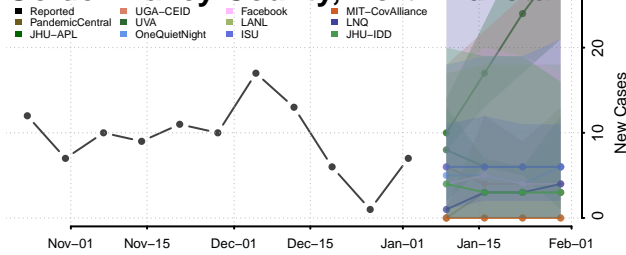

Cavalier County, North Dakota

Dickey County, North Dakota

Divide County, North Dakota

Dunn County, North Dakota

Eddy County, North Dakota

Emmons County, North Dakota

Foster County, North Dakota

Golden Valley County, North Dakota