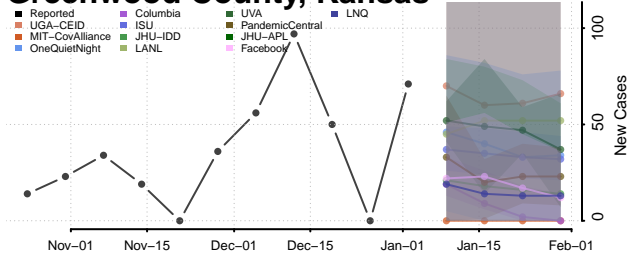

Greenwood County, Kansas