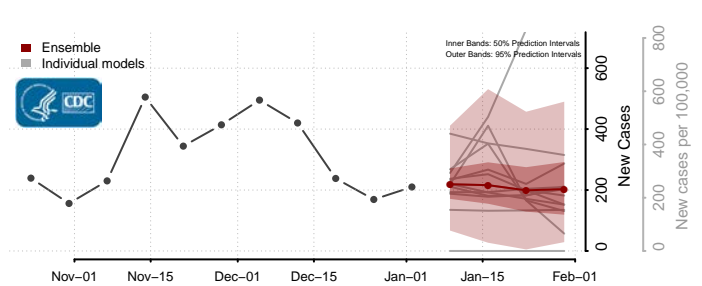

Buchanan County, Missouri