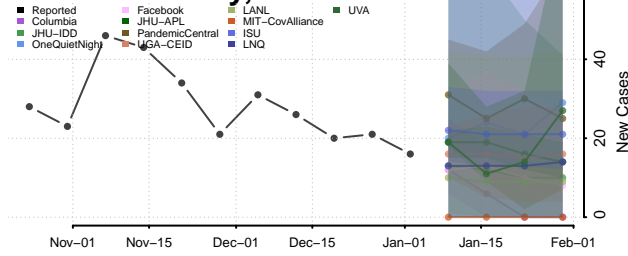

Clarke County, Iowa

Clay County, Iowa

Clayton County, Iowa

Clinton County, Iowa

Crawford County, Iowa

Dallas County, Iowa

Davis County, Iowa

Decatur County, Iowa