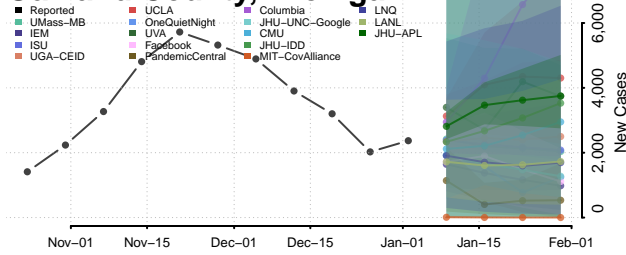

Oakland County, Michigan