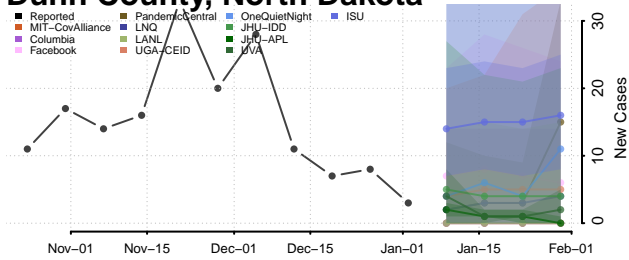

Cavalier County, North Dakota

Dickey County, North Dakota

Divide County, North Dakota

Dunn County, North Dakota

Eddy County, North Dakota

Emmons County, North Dakota

Foster County, North Dakota

Golden Valley County, North Dakota