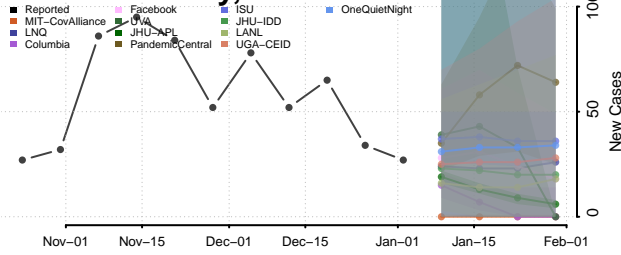

Marion County, Indiana

Marshall County, Indiana

Martin County, Indiana

Miami County, Indiana

Monroe County, Indiana

Montgomery County, Indiana

Morgan County, Indiana

Newton County, Indiana