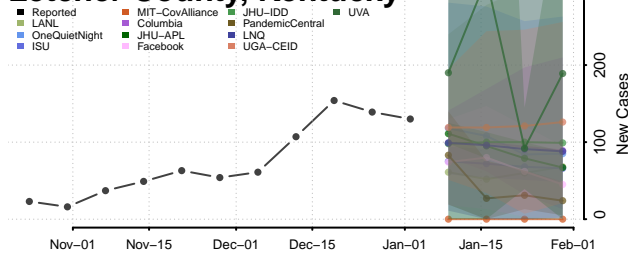

Letcher County, Kentucky