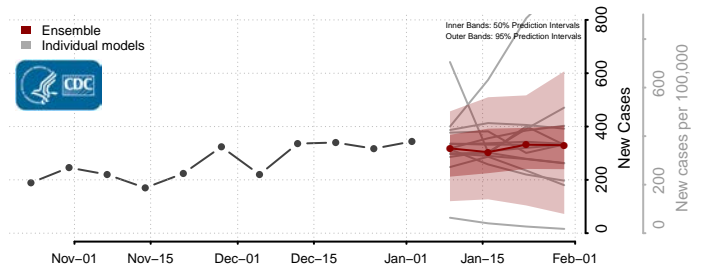

Rockingham County, North Carolina