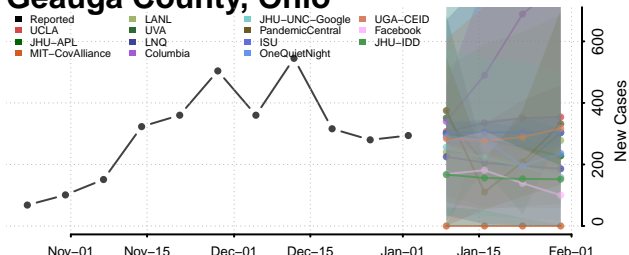

Geauga County, Ohio