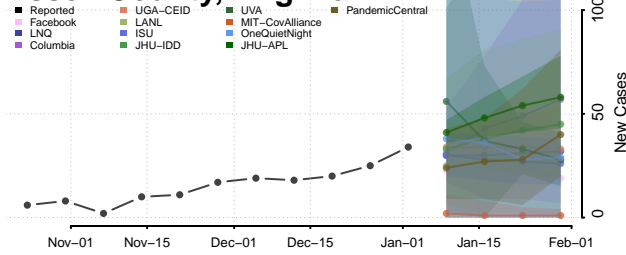

Craig County, Virginia

Culpeper County, Virginia

Cumberland County, Virginia

Danville County, Virginia

Dickenson County, Virginia

Dinwiddie County, Virginia

Emporia County, Virginia

Essex County, Virginia