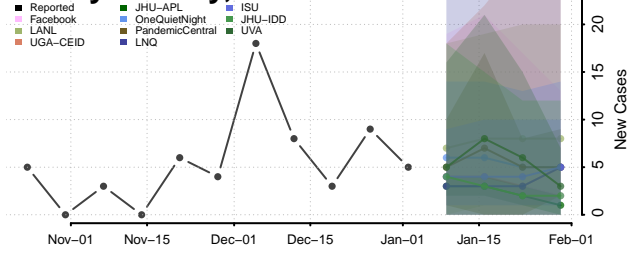

Motley County, Texas