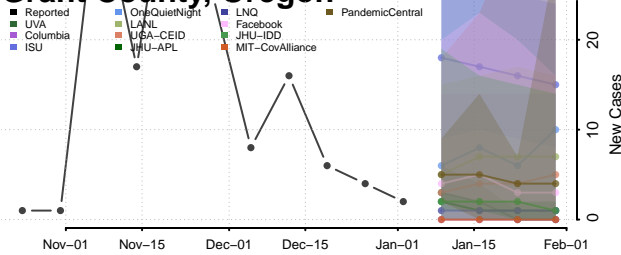

Grant County, Oregon