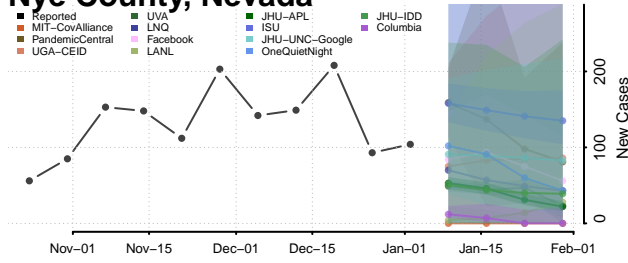

Nye County, Nevada