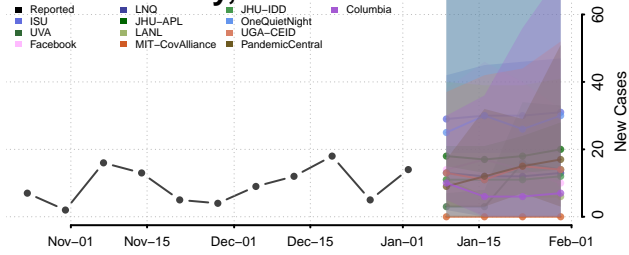

Marion County, Texas