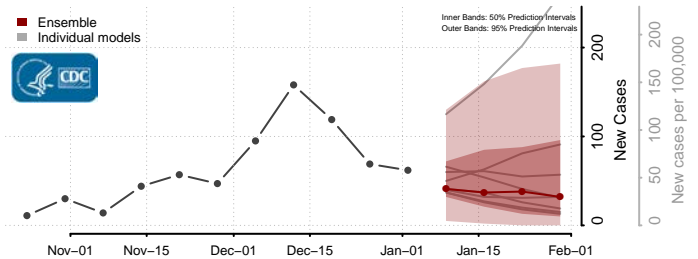

Virgin Islands