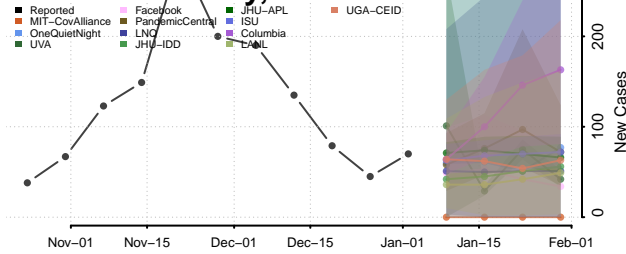

Lac qui Parle County, Minnesota

Lake County, Minnesota

Lake of the Woods County, Minnesota

Le Sueur County, Minnesota

Lincoln County, Minnesota

Lyon County, Minnesota

Mahnomen County, Minnesota

Marshall County, Minnesota