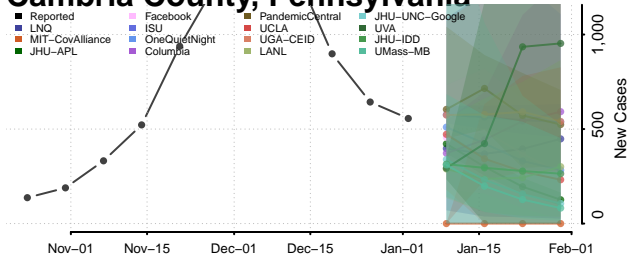

Cambria County, Pennsylvania