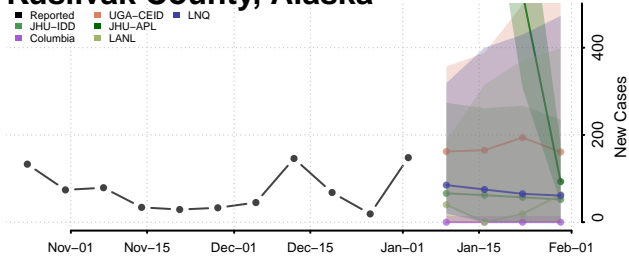

Juneau County, Alaska

Kenai Peninsula County, Alaska

Ketchikan Gateway County, Alaska

Kodiak Island County, Alaska

Kusilvak County, Alaska

Lake and Peninsula County, Alaska

Matanuska-Susitna County, Alaska

Nome County, Alaska