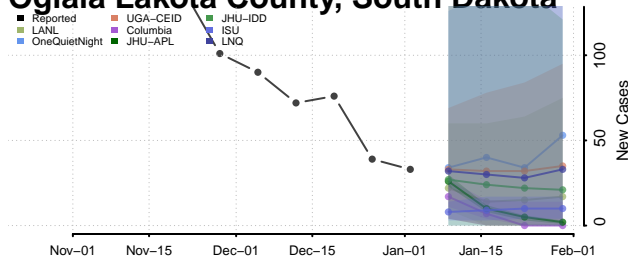

Oglala Lakota County, South Dakota