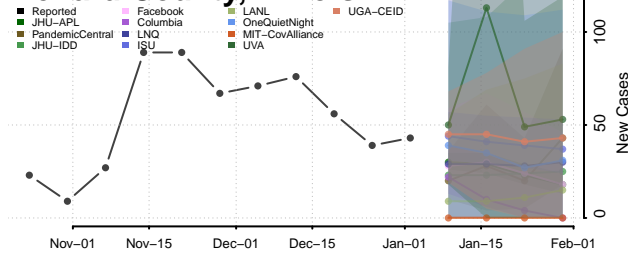

Menard County, Illinois