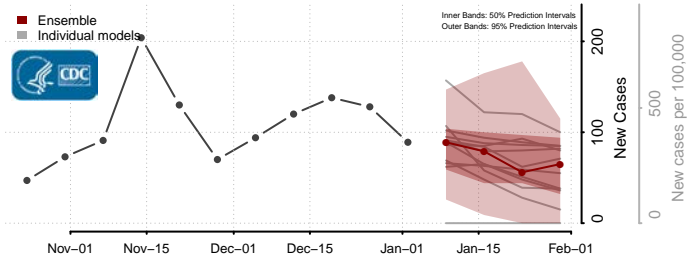

Adair County, Missouri