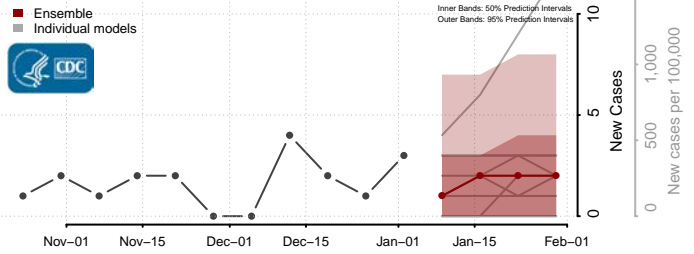

Slope County, North Dakota