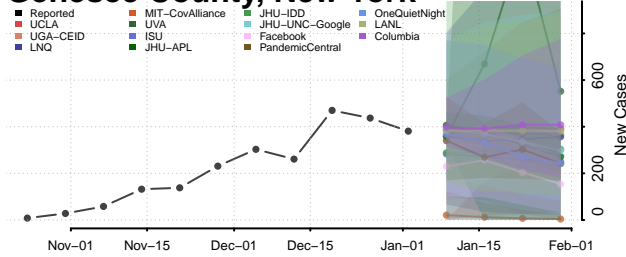

Essex County, New York

Franklin County, New York

Fulton County, New York

Genesee County, New York

Greene County, New York

Hamilton County, New York

Herkimer County, New York

Jefferson County, New York