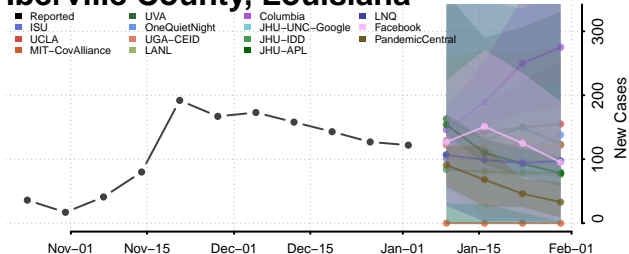

Iberville County, Louisiana