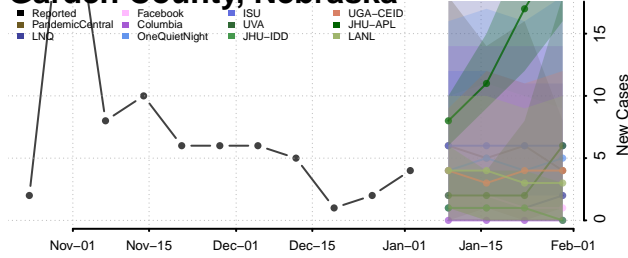

Furnas County, Nebraska

Gage County, Nebraska

Garden County, Nebraska

Garfield County, Nebraska

Gosper County, Nebraska

Grant County, Nebraska

Greeley County, Nebraska

Hall County, Nebraska