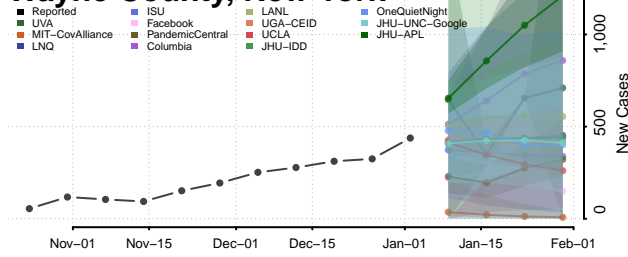

Ulster County, New York

Warren County, New York

Washington County, New York

Wayne County, New York

Westchester County, New York

Wyoming County, New York

Yates County, New York

North Carolina