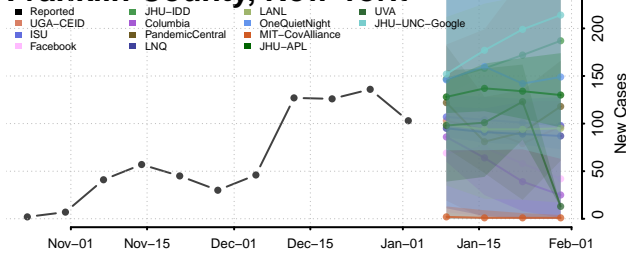

Franklin County, New York