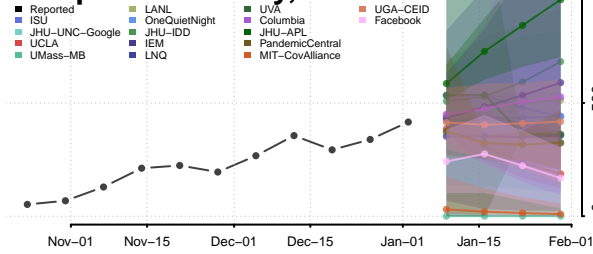

Hampshire County, Massachusetts