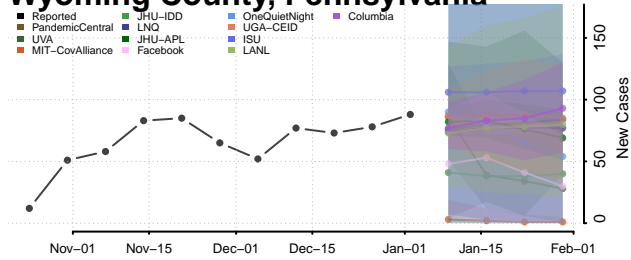

Venango County, Pennsylvania

Warren County, Pennsylvania

Washington County, Pennsylvania

Wayne County, Pennsylvania

Westmoreland County, Pennsylvania

Wyoming County, Pennsylvania

Providence County, Rhode Island