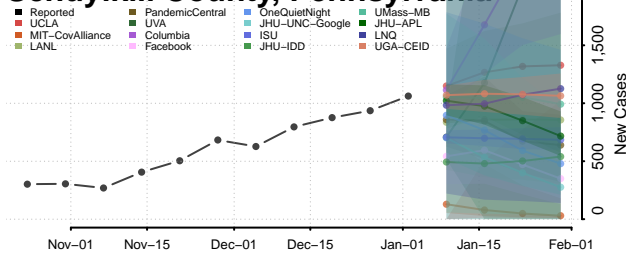

Schuylkill County, Pennsylvania