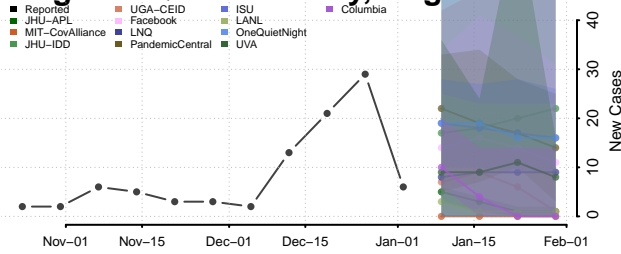

Hopewell County, Virginia

Isle of Wight County, Virginia

James City County, Virginia

King and Queen County, Virginia

King George County, Virginia

King William County, Virginia

Lancaster County, Virginia

Lee County, Virginia