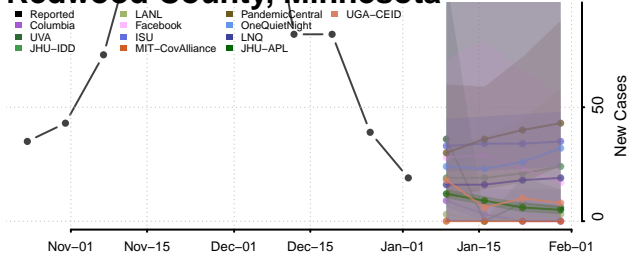

Redwood County, Minnesota