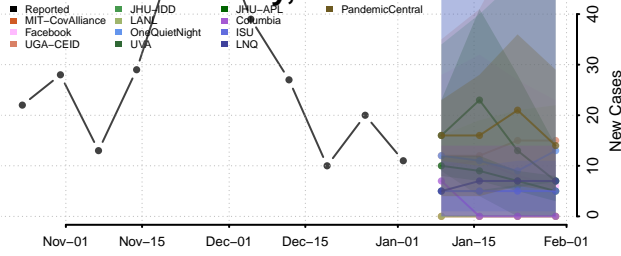

Lac qui Parle County, Minnesota

Lake County, Minnesota

Lake of the Woods County, Minnesota

Le Sueur County, Minnesota

Lincoln County, Minnesota

Lyon County, Minnesota

Mahnomen County, Minnesota

Marshall County, Minnesota