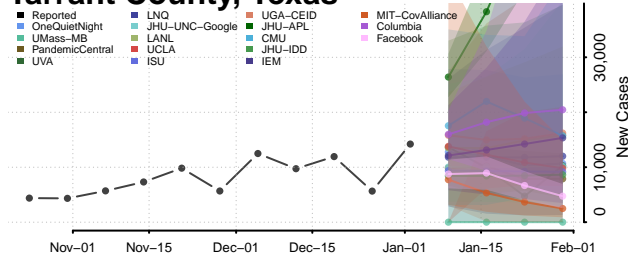

Tarrant County, Texas