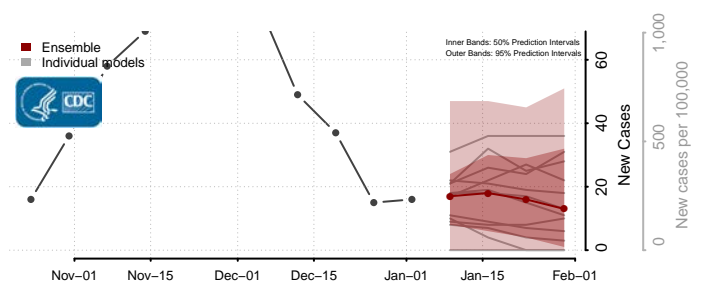

Russell County, Kansas