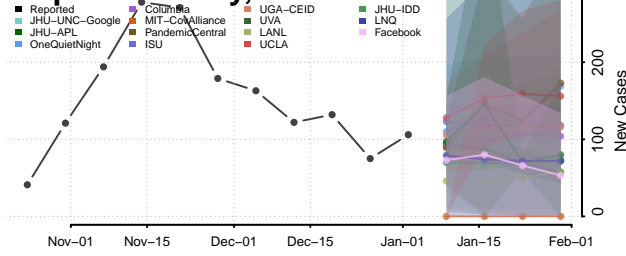

Sioux County, Iowa

Story County, Iowa

Tama County, Iowa

Taylor County, Iowa

Union County, Iowa

Van Buren County, Iowa

Wapello County, Iowa

Warren County, Iowa