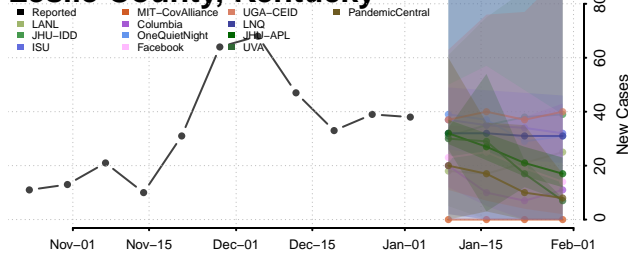

Leslie County, Kentucky