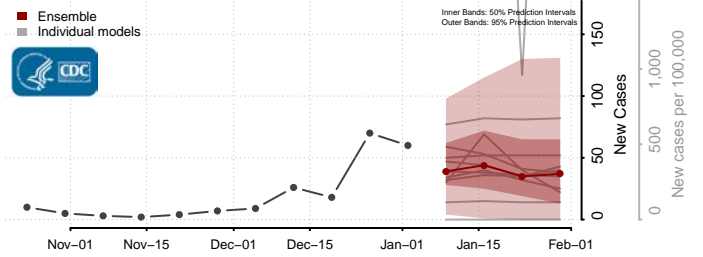

Lunenburg County, Virginia