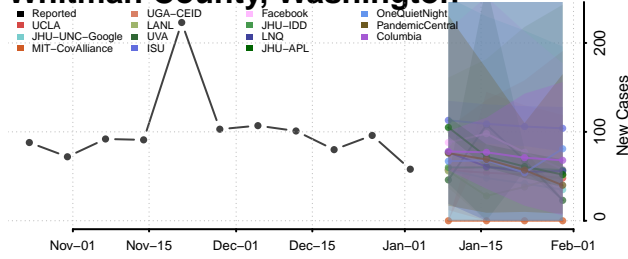

Spokane County, Washington

Stevens County, Washington

Thurston County, Washington

Wahkiakum County, Washington

Walla Walla County, Washington

Whatcom County, Washington

Whitman County, Washington

Yakima County, Washington