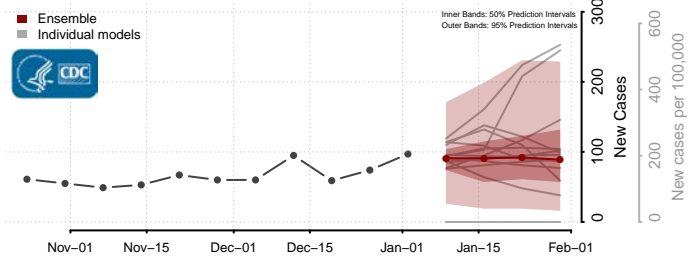

Charlottesville County, Virginia