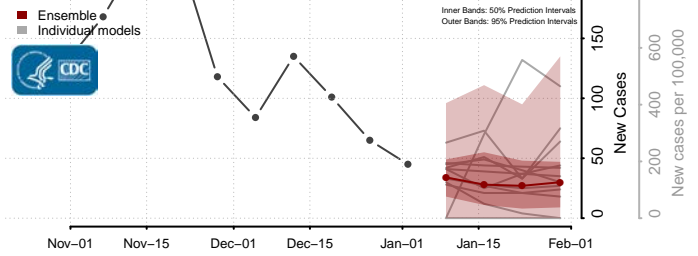

Iowa County, Wisconsin