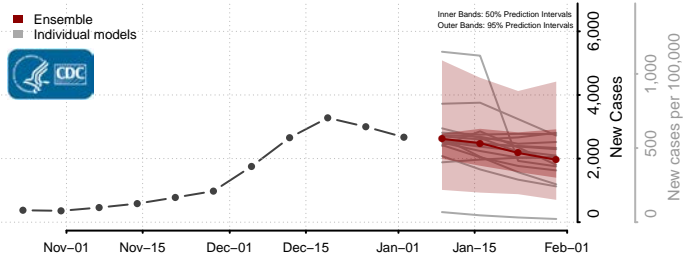

Trinity County, California

Tulare County, California

Tuolumne County, California

Ventura County, California

Yolo County, California

Yuba County, California

Colorado*

*New weekly cases may decrease in this location over the next four weeks. For these locations, the ensemble forecast indicates a probability of 0.75 or greater that fewer cases will be reported in week four of the forecast than in the last reported week.