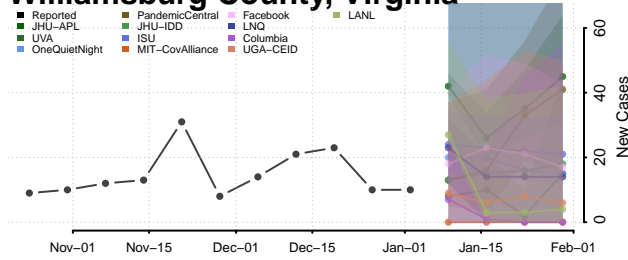

Washington County, Virginia

Waynesboro County, Virginia

Westmoreland County, Virginia

Williamsburg County, Virginia

Winchester County, Virginia

Wise County, Virginia

Wythe County, Virginia

York County, Virginia