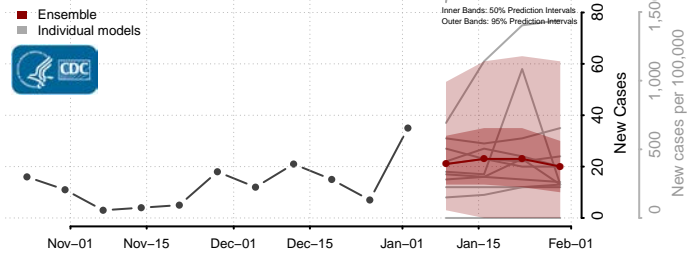

Craig County, Virginia

Culpeper County, Virginia

Cumberland County, Virginia

Danville County, Virginia

Dickenson County, Virginia

Dinwiddie County, Virginia

Emporia County, Virginia

Essex County, Virginia