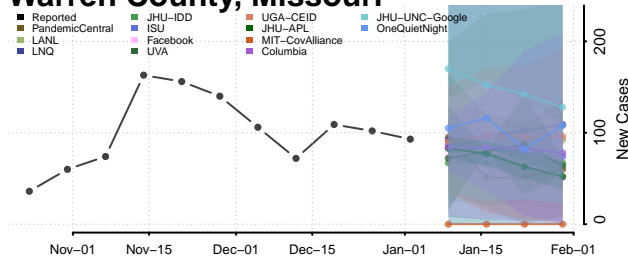

Stoddard County, Missouri

Stone County, Missouri

Sullivan County, Missouri

Taney County, Missouri

Texas County, Missouri

Vernon County, Missouri

Warren County, Missouri

Washington County, Missouri