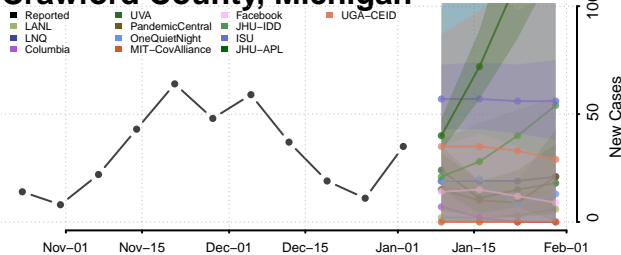

Crawford County, Michigan