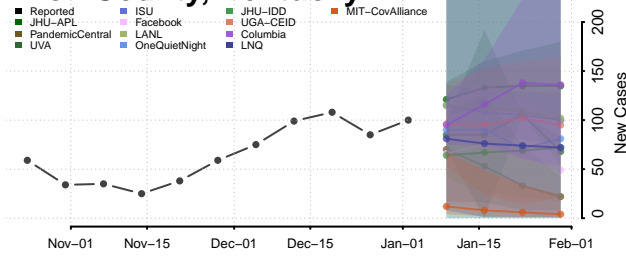

Allen County, Kentucky

Anderson County, Kentucky

Ballard County, Kentucky

Barren County, Kentucky

Bath County, Kentucky

Bell County, Kentucky

Boone County, Kentucky

Bourbon County, Kentucky