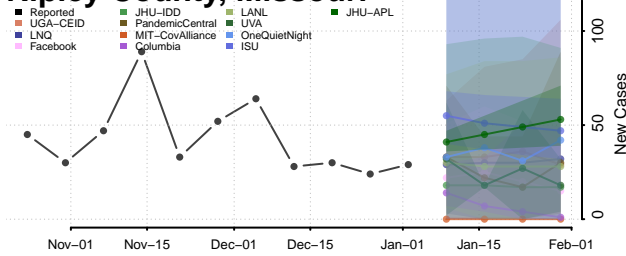

Ripley County, Missouri