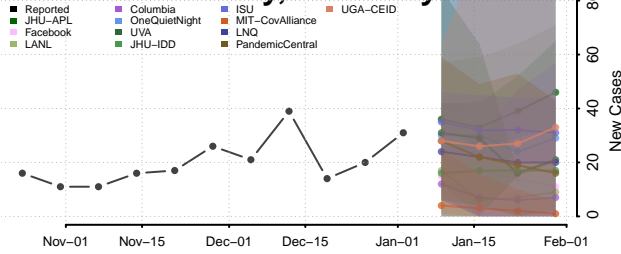

Crittenden County, Kentucky