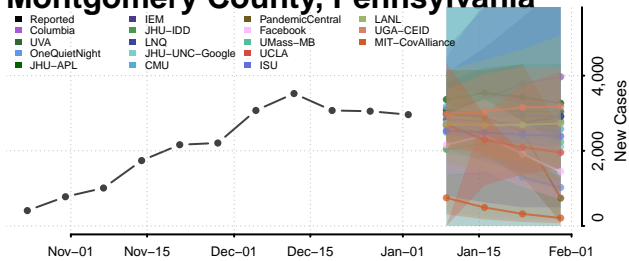

Lehigh County, Pennsylvania

Luzerne County, Pennsylvania

Lycoming County, Pennsylvania

McKean County, Pennsylvania

Mercer County, Pennsylvania

Mifflin County, Pennsylvania

Monroe County, Pennsylvania

Montgomery County, Pennsylvania