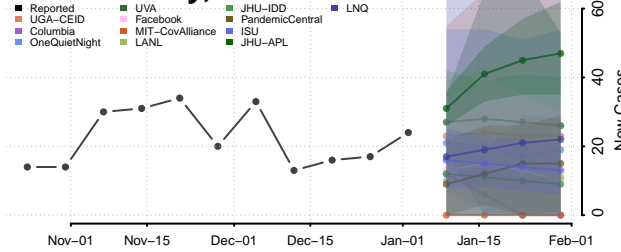

Scott County, Illinois