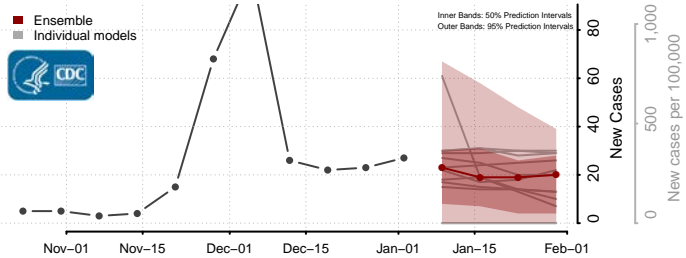

Pleasants County, West Virginia

Pocahontas County, West Virginia

Preston County, West Virginia

Putnam County, West Virginia

Raleigh County, West Virginia

Randolph County, West Virginia

Ritchie County, West Virginia