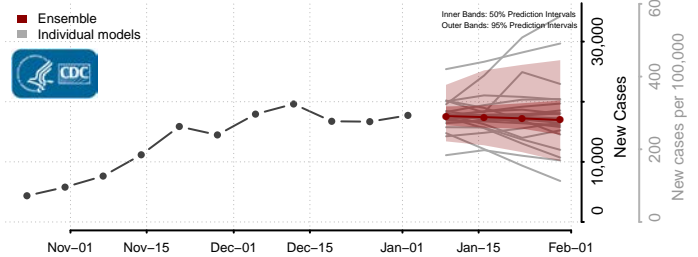

Sagadahoc County, Maine

Somerset County, Maine

Waldo County, Maine

Washington County, Maine

York County, Maine

Maryland

Allegany County, Maryland

Anne Arundel County, Maryland