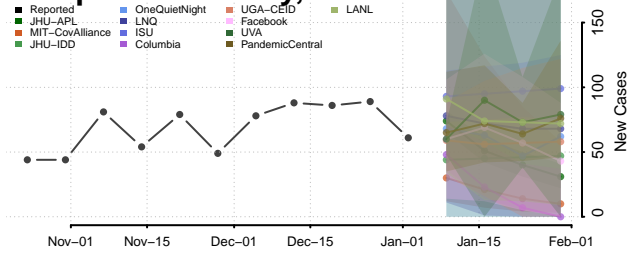

Hempstead County, Arkansas