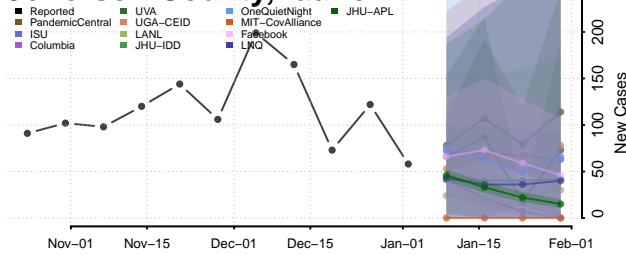

Jefferson County, Idaho