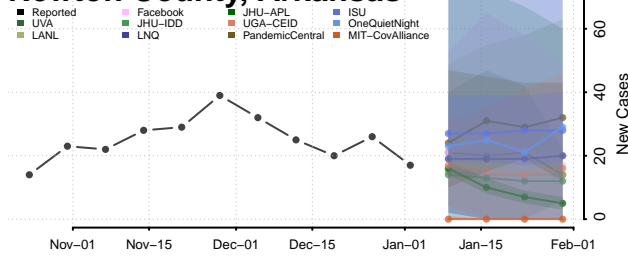

Madison County, Arkansas

Marion County, Arkansas

Miller County, Arkansas

Mississippi County, Arkansas

Monroe County, Arkansas

Montgomery County, Arkansas

Nevada County, Arkansas

Newton County, Arkansas