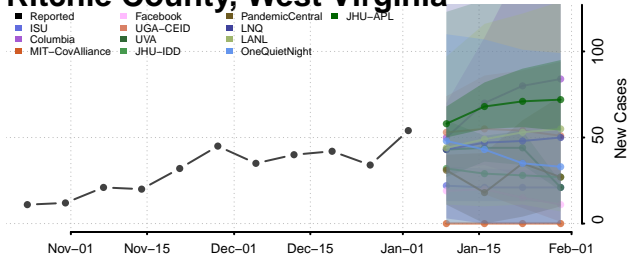

Pleasants County, West Virginia

Pocahontas County, West Virginia

Preston County, West Virginia

Putnam County, West Virginia

Raleigh County, West Virginia

Randolph County, West Virginia

Ritchie County, West Virginia