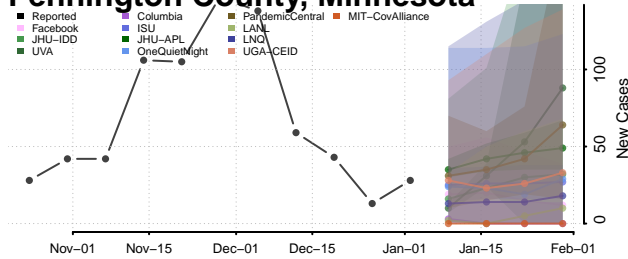

Nobles County, Minnesota

Norman County, Minnesota

Olmsted County, Minnesota

Otter Tail County, Minnesota

Pennington County, Minnesota

Pine County, Minnesota

Pipestone County, Minnesota

Polk County, Minnesota