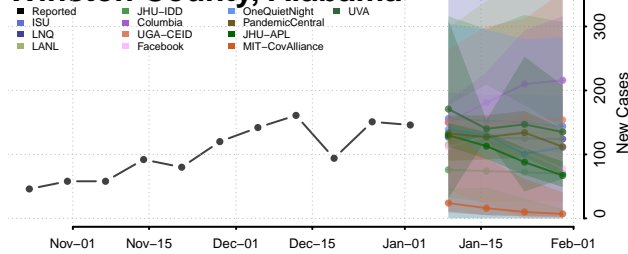

Pike County, Alabama

Randolph County, Alabama

Russell County, Alabama

Shelby County, Alabama

St. Clair County, Alabama

Sumter County, Alabama

Talladega County, Alabama

Tallapoosa County, Alabama

Tuscaloosa County, Alabama

Walker County, Alabama

Washington County, Alabama

Wilcox County, Alabama

Winston County, Alabama

Alaska

Aleutians East County, Alaska

Aleutians West County, Alaska