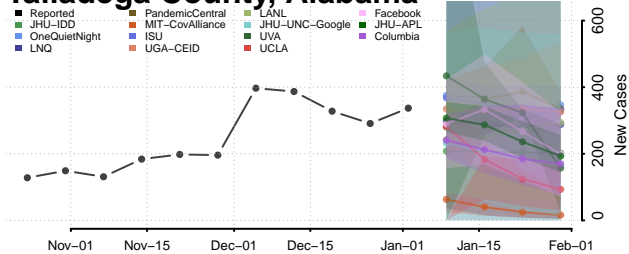

Marion County, Alabama

Marshall County, Alabama

Mobile County, Alabama

Monroe County, Alabama

Montgomery County, Alabama

Morgan County, Alabama

Perry County, Alabama

Pickens County, Alabama

Pike County, Alabama

Randolph County, Alabama

Russell County, Alabama

Shelby County, Alabama

St. Clair County, Alabama

Sumter County, Alabama

Talladega County, Alabama

Tallapoosa County, Alabama

Tuscaloosa County, Alabama

Walker County, Alabama

Washington County, Alabama

Wilcox County, Alabama

Winston County, Alabama

Alaska

Aleutians East County, Alaska

Aleutians West County, Alaska