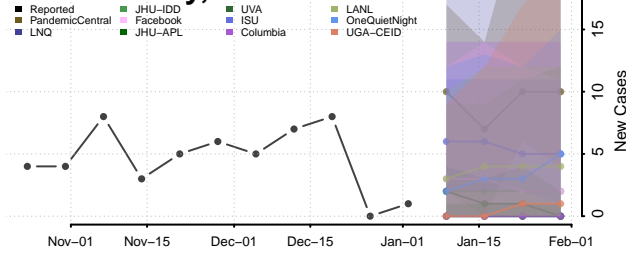

Rock County, Nebraska