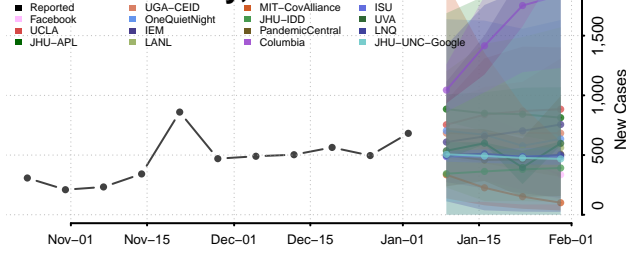

Bossier County, Louisiana