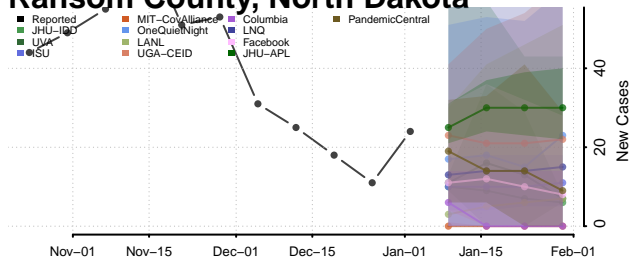

Ransom County, North Dakota