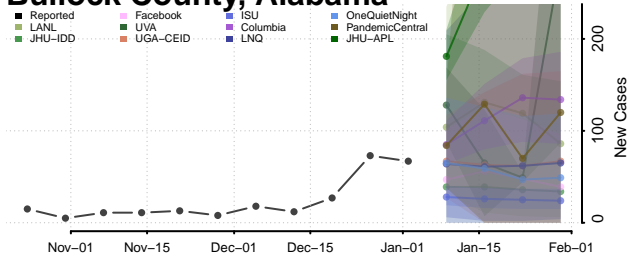

National

Alabama

Autauga County, Alabama

Baldwin County, Alabama

Barbour County, Alabama

Bibb County, Alabama

Blount County, Alabama

Bullock County, Alabama