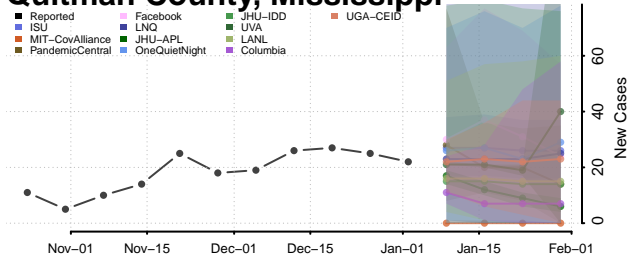

Quitman County, Mississippi