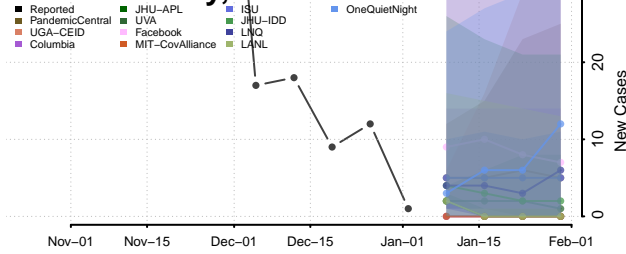

Cavalier County, North Dakota

Dickey County, North Dakota

Divide County, North Dakota

Dunn County, North Dakota

Eddy County, North Dakota

Emmons County, North Dakota

Foster County, North Dakota

Golden Valley County, North Dakota