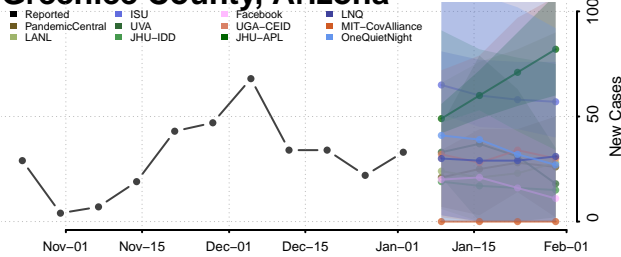

Greenlee County, Arizona