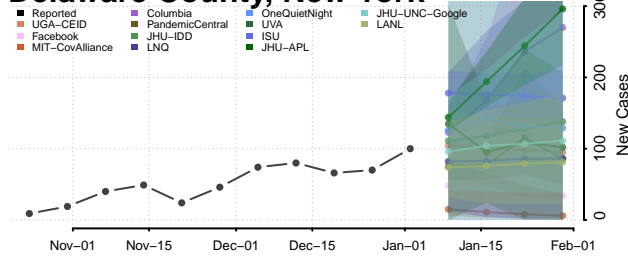

Chemung County, New York

Chenango County, New York

Clinton County, New York

Columbia County, New York

Cortland County, New York

Delaware County, New York

Dutchess County, New York

Erie County, New York