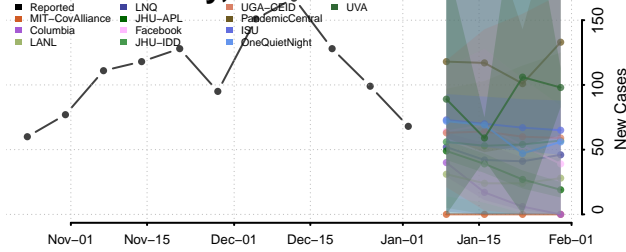

Starke County, Indiana