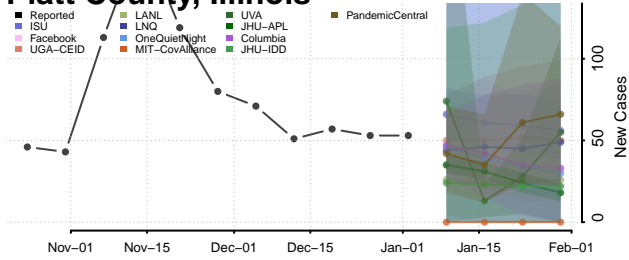

Piatt County, Illinois