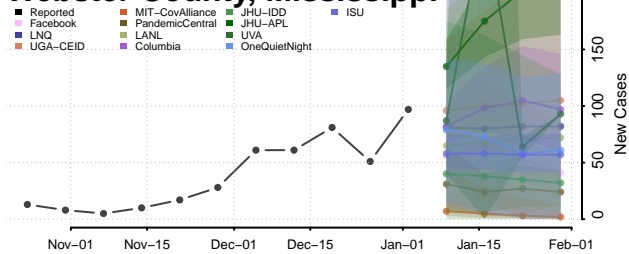

Warren County, Mississippi

Washington County, Mississippi

Wayne County, Mississippi

Webster County, Mississippi

Wilkinson County, Mississippi

Winston County, Mississippi

Yalobusha County, Mississippi

Yazoo County, Mississippi