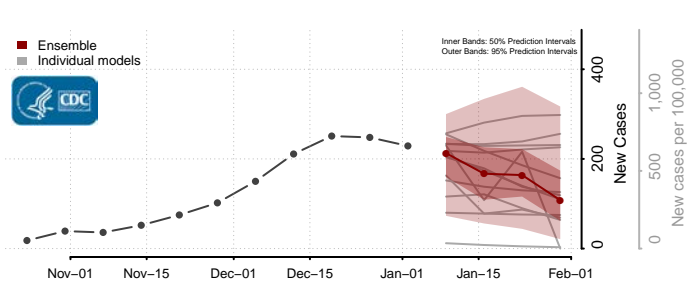

Clay County, West Virginia

Doddridge County, West Virginia

Fayette County, West Virginia

Gilmer County, West Virginia

Grant County, West Virginia

Greenbrier County, West Virginia

Hampshire County, West Virginia