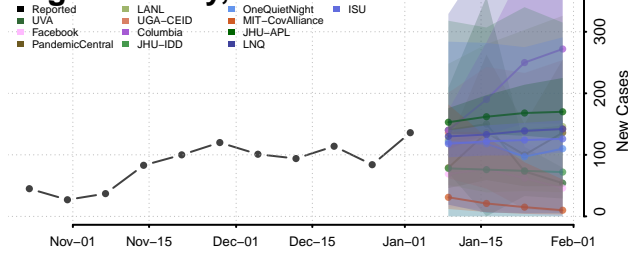

Johnson County, Arkansas

Lafayette County, Arkansas

Lawrence County, Arkansas

Lee County, Arkansas

Lincoln County, Arkansas

Little River County, Arkansas

Logan County, Arkansas

Lonoke County, Arkansas