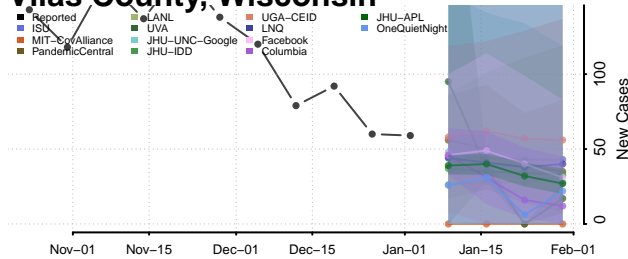

Vilas County, Wisconsin