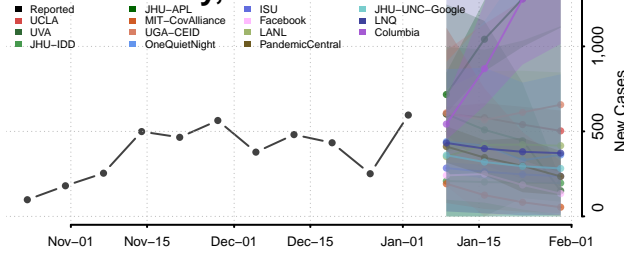

Butler County, Kansas