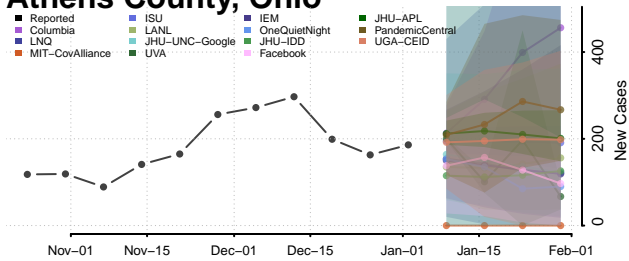

Athens County, Ohio