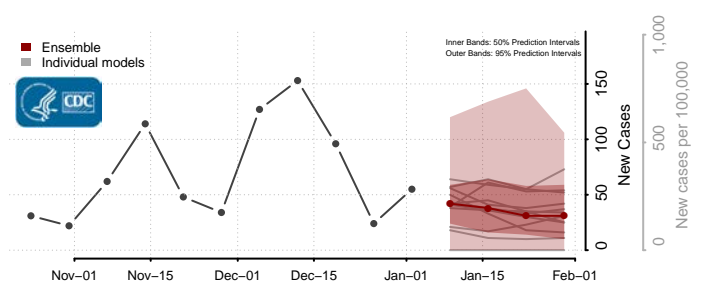

Benton County, Missouri