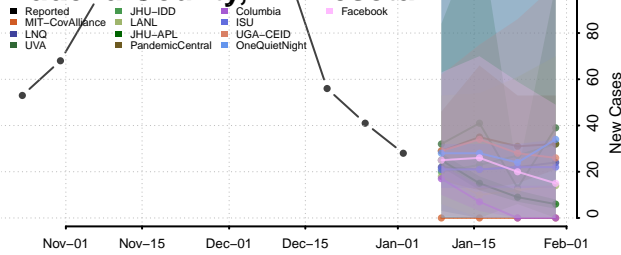

Todd County, Minnesota

Traverse County, Minnesota

Wabasha County, Minnesota

Wadena County, Minnesota

Waseca County, Minnesota

Washington County, Minnesota

Watonwan County, Minnesota

Wilkin County, Minnesota