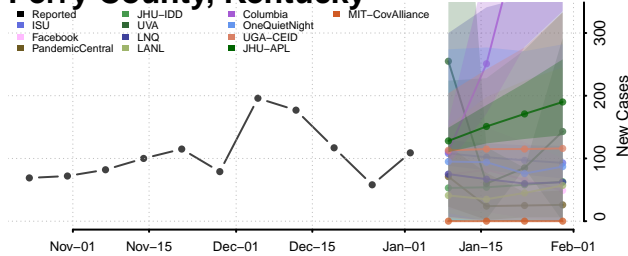

Perry County, Kentucky