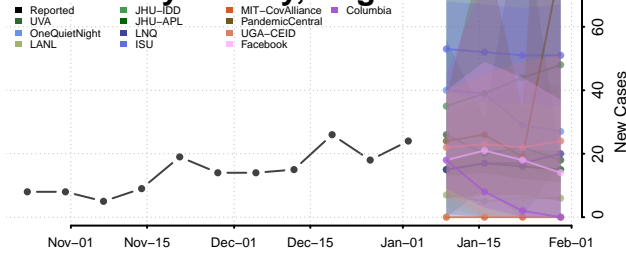

Fairfax City County, Virginia