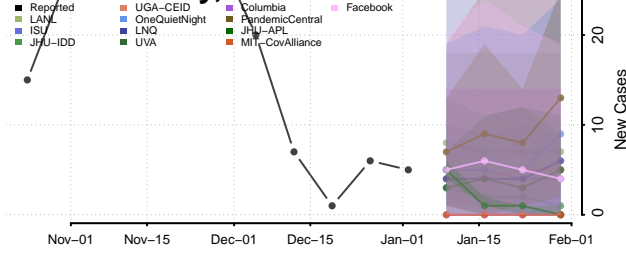

Potter County, South Dakota