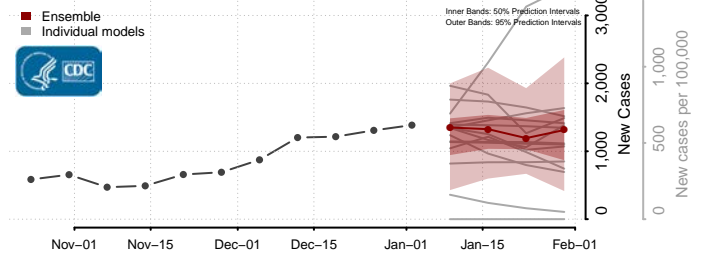

Gaston County, North Carolina