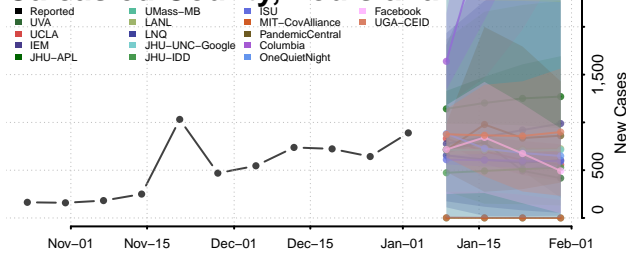

Bienville County, Louisiana

Bossier County, Louisiana

Caddo County, Louisiana

Calcasieu County, Louisiana

Caldwell County, Louisiana

Cameron County, Louisiana

Catahoula County, Louisiana

Claiborne County, Louisiana