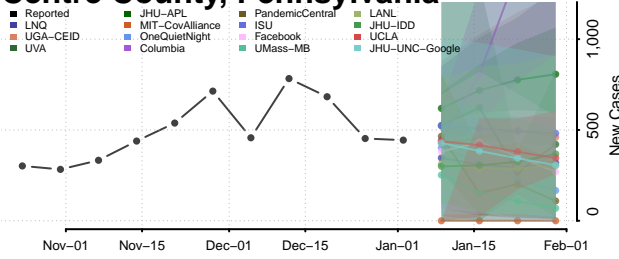

Centre County, Pennsylvania