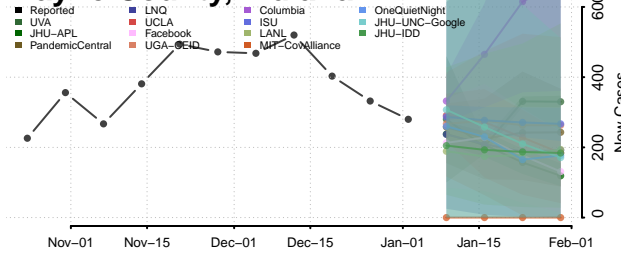

Wayne County, Indiana