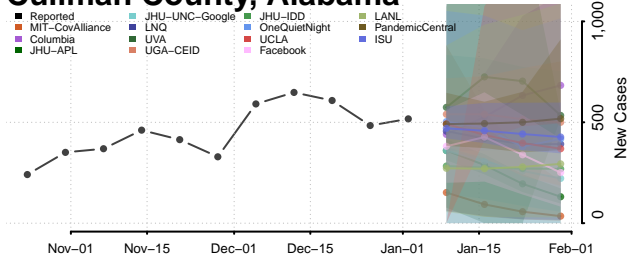

Cleburne County, Alabama

Coffee County, Alabama

Colbert County, Alabama

Conecuh County, Alabama

Coosa County, Alabama

Covington County, Alabama

Crenshaw County, Alabama

Cullman County, Alabama

Dale County, Alabama

Dallas County, Alabama

DeKalb County, Alabama

Elmore County, Alabama

Escambia County, Alabama

Etowah County, Alabama

Fayette County, Alabama

Franklin County, Alabama