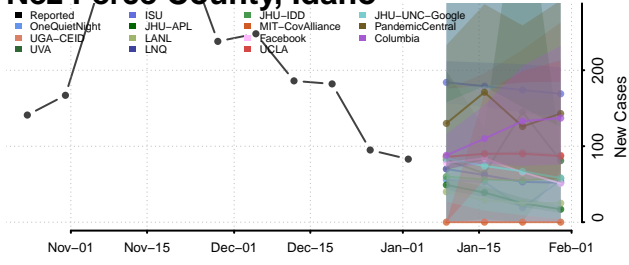

Latah County, Idaho

Lemhi County, Idaho

Lewis County, Idaho

Lincoln County, Idaho

Madison County, Idaho

Minidoka County, Idaho

Nez Perce County, Idaho

Oneida County, Idaho