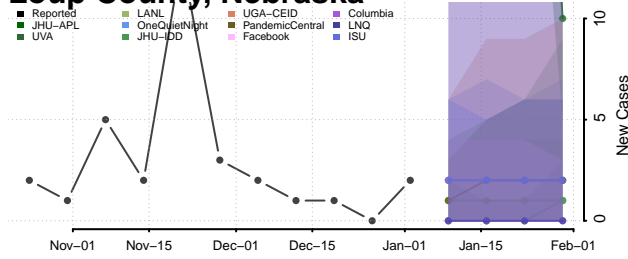

Logan County, Nebraska

Loup County, Nebraska

Madison County, Nebraska

McPherson County, Nebraska

Merrick County, Nebraska

Morrill County, Nebraska

Nance County, Nebraska

Nemaha County, Nebraska