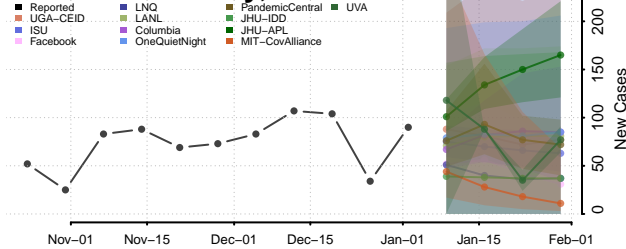

Atchison County, Kansas