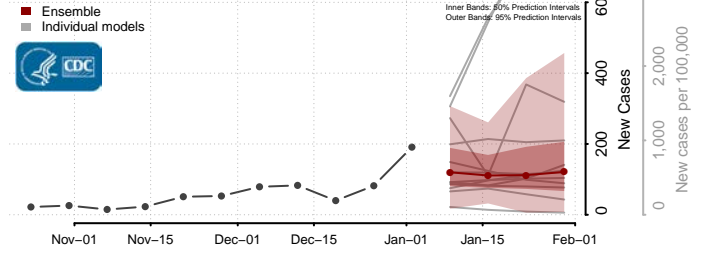

Buchanan County, Virginia