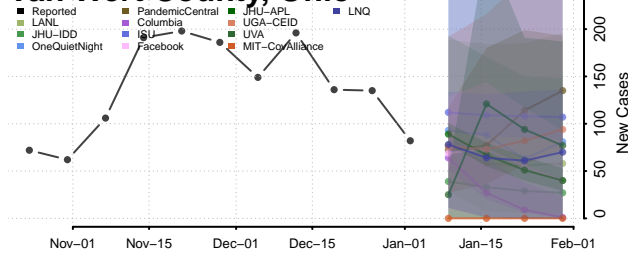

Van Wert County, Ohio