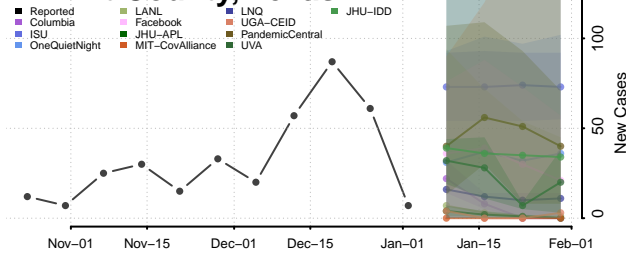

Dimmit County, Texas