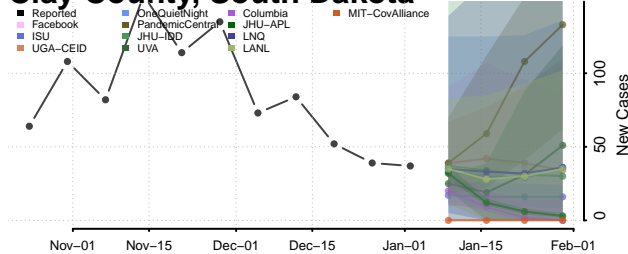

Clay County, South Dakota