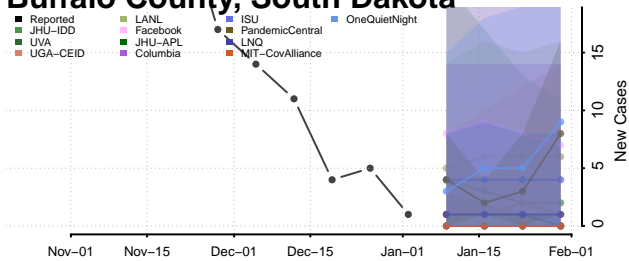

Buffalo County, South Dakota