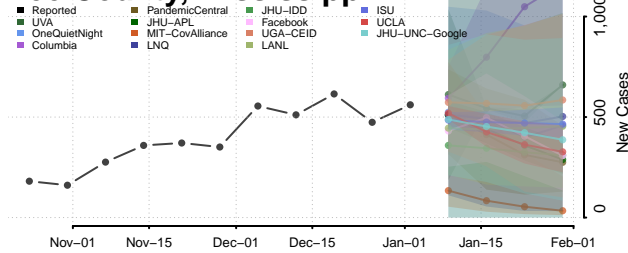

Lamar County, Mississippi

Lauderdale County, Mississippi

Lawrence County, Mississippi

Leake County, Mississippi

Lee County, Mississippi

Leflore County, Mississippi

Montgomery County, Mississippi

Neshoba County, Mississippi