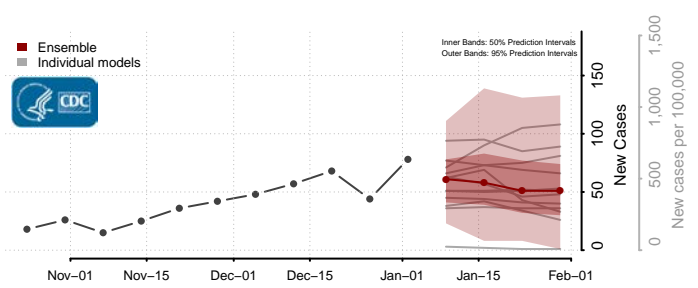

Pike County, Kentucky

Powell County, Kentucky

Pulaski County, Kentucky

Robertson County, Kentucky

Rockcastle County, Kentucky

Rowan County, Kentucky

Todd County, Kentucky

Trigg County, Kentucky