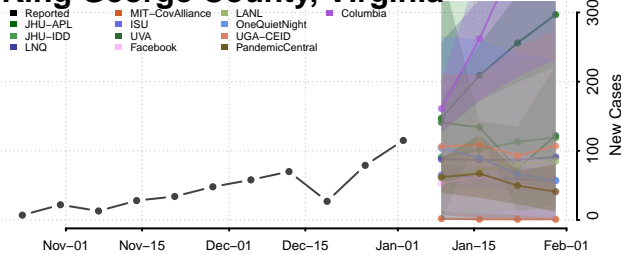

Hopewell County, Virginia

Isle of Wight County, Virginia

James City County, Virginia

King and Queen County, Virginia

King George County, Virginia

King William County, Virginia

Lancaster County, Virginia

Lee County, Virginia