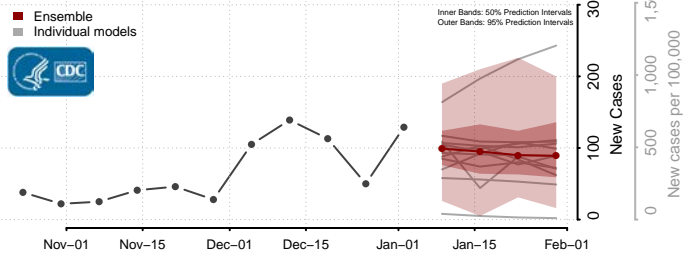

Wayne County, Mississippi