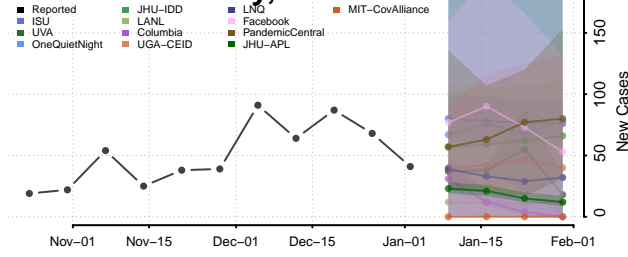

Gonzales County, Texas