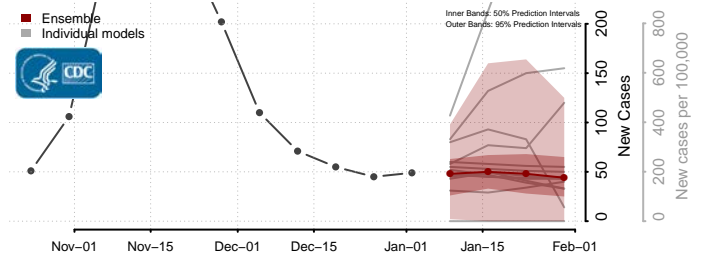

Appanoose County, Iowa

Audubon County, Iowa

Benton County, Iowa

Black Hawk County, Iowa

Boone County, Iowa

Bremer County, Iowa

Buchanan County, Iowa

Buena Vista County, Iowa