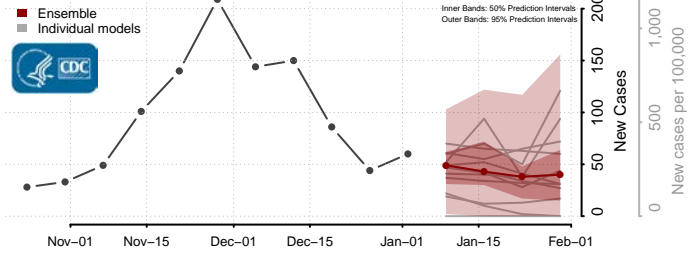

Gem County, Idaho