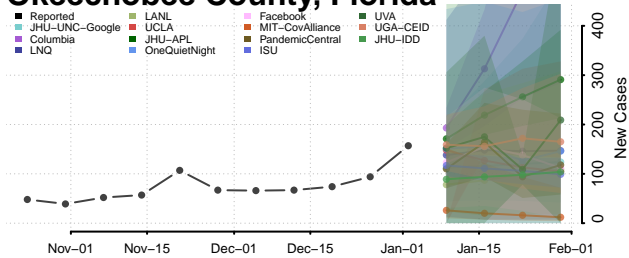

Martin County, Florida

Miami-Dade County, Florida

Monroe County, Florida

Nassau County, Florida

Okaloosa County, Florida

Okeechobee County, Florida

Orange County, Florida

Osceola County, Florida