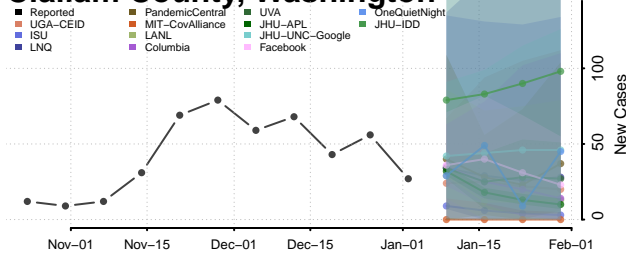

Washington

Adams County, Washington

Asotin County, Washington

Benton County, Washington

Chelan County, Washington

Clallam County, Washington

Clark County, Washington

Columbia County, Washington