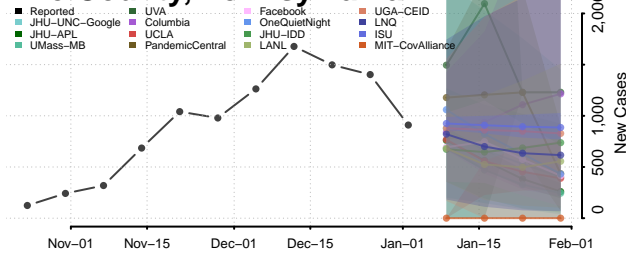

Elk County, Pennsylvania

Erie County, Pennsylvania

Fayette County, Pennsylvania

Forest County, Pennsylvania

Franklin County, Pennsylvania

Fulton County, Pennsylvania

Greene County, Pennsylvania

Huntingdon County, Pennsylvania