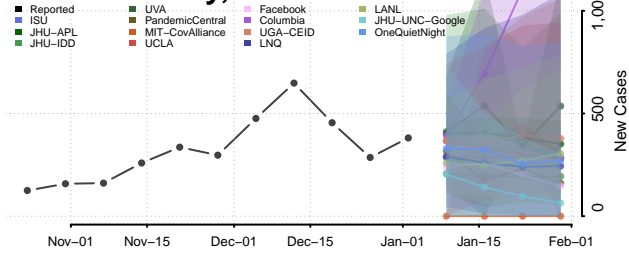

Scioto County, Ohio