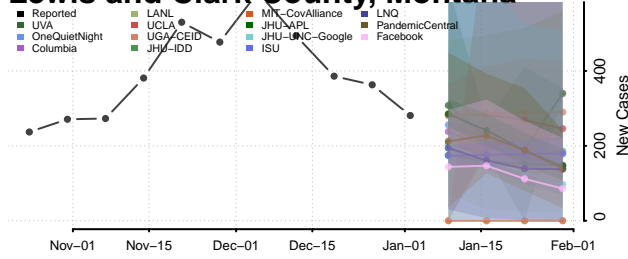

Granite County, Montana

Hill County, Montana

Jefferson County, Montana

Judith Basin County, Montana

Lake County, Montana

Lewis and Clark County, Montana

Liberty County, Montana

Lincoln County, Montana