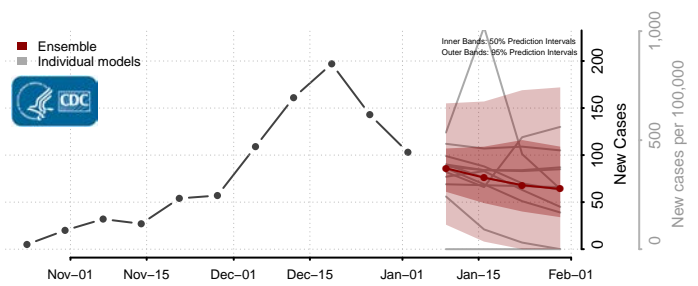

Clay County, West Virginia

Doddridge County, West Virginia

Fayette County, West Virginia

Gilmer County, West Virginia

Grant County, West Virginia

Greenbrier County, West Virginia

Hampshire County, West Virginia