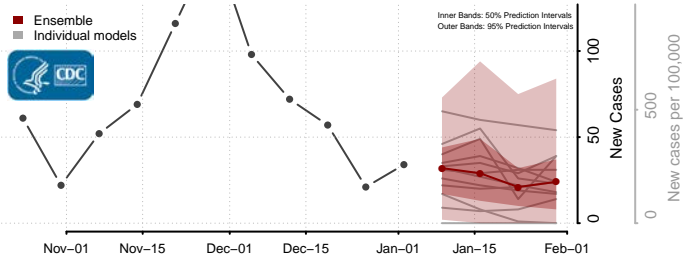

Mississippi County, Missouri