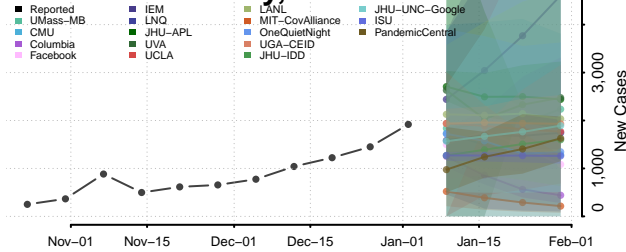

Galveston County, Texas