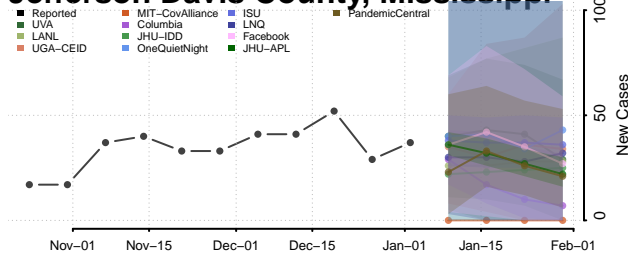

Jefferson Davis County, Mississippi