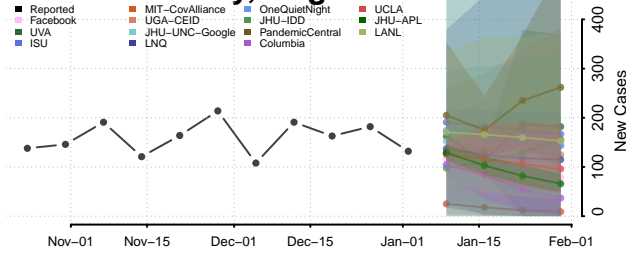

Franklin County, Virginia