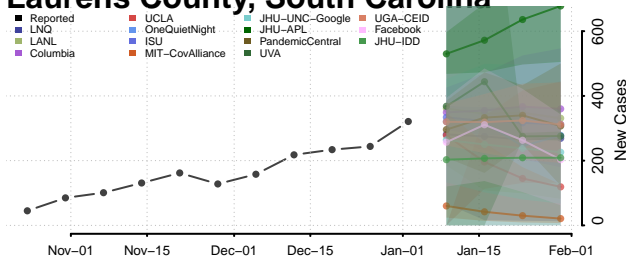

Laurens County, South Carolina