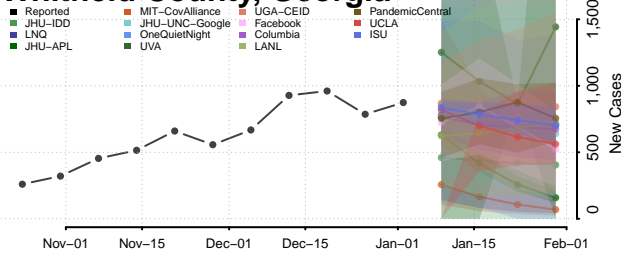

Webster County, Georgia

Wheeler County, Georgia

White County, Georgia

Whitfield County, Georgia

Wilcox County, Georgia

Wilkes County, Georgia

Wilkinson County, Georgia

Worth County, Georgia