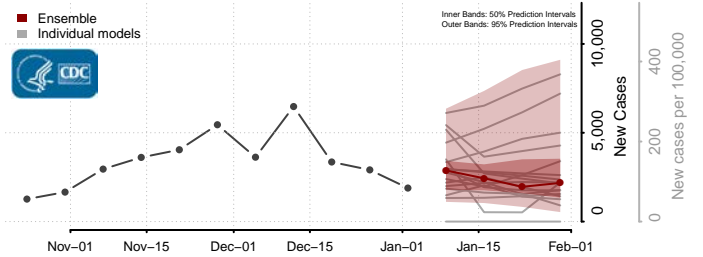

King County, Washington