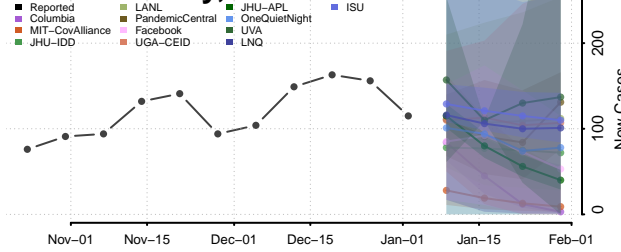

Pope County, Illinois

Pulaski County, Illinois

Putnam County, Illinois

Randolph County, Illinois

Richland County, Illinois

Rock Island County, Illinois

Saline County, Illinois

Sangamon County, Illinois