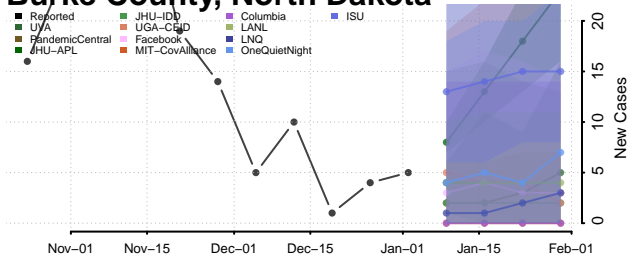

Burke County, North Dakota