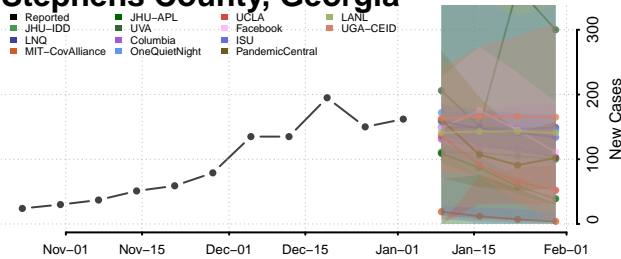

Pike County, Georgia

Polk County, Georgia

Pulaski County, Georgia

Putnam County, Georgia

Screven County, Georgia

Seminole County, Georgia

Spalding County, Georgia

Stephens County, Georgia