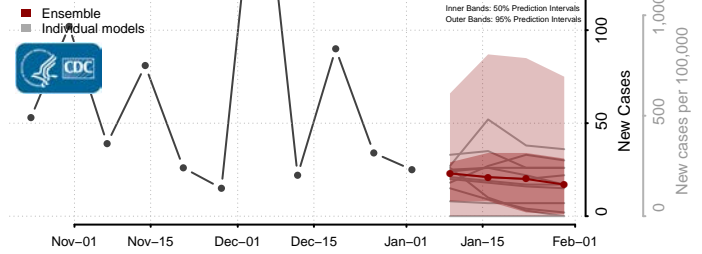

Richland County, Montana