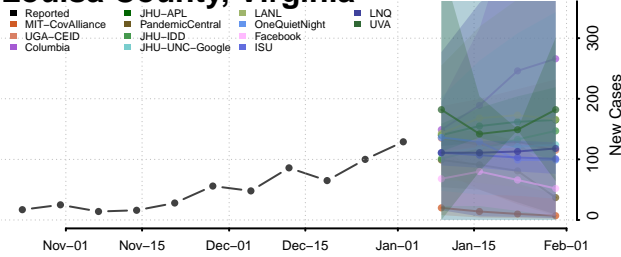

Louisa County, Virginia