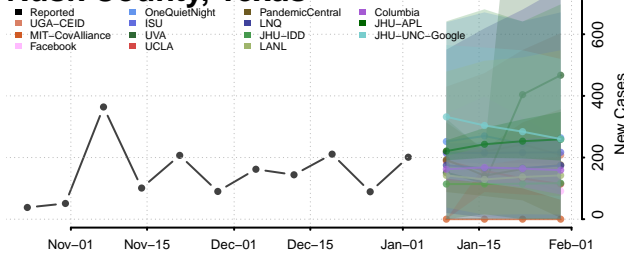

Rusk County, Texas