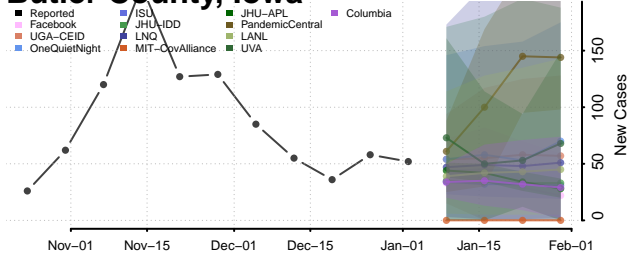

Butler County, Iowa