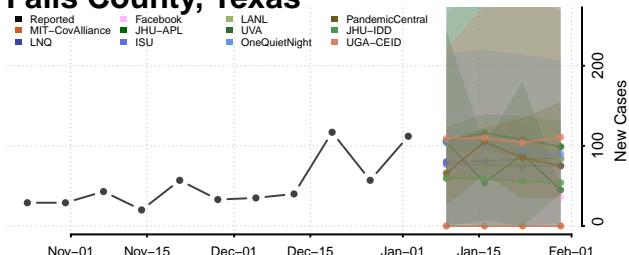

Falls County, Texas