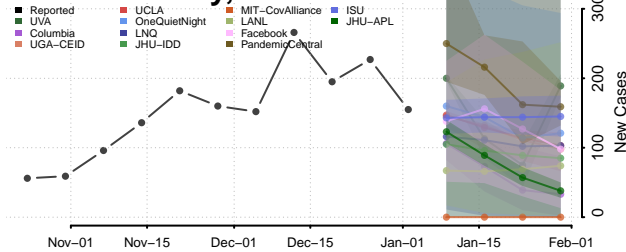

Carroll County, Tennessee