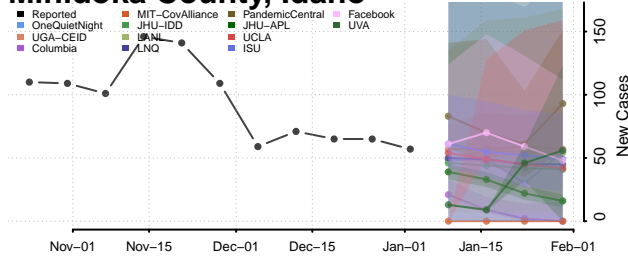

Latah County, Idaho

Lemhi County, Idaho

Lewis County, Idaho

Lincoln County, Idaho

Madison County, Idaho

Minidoka County, Idaho

Nez Perce County, Idaho

Oneida County, Idaho