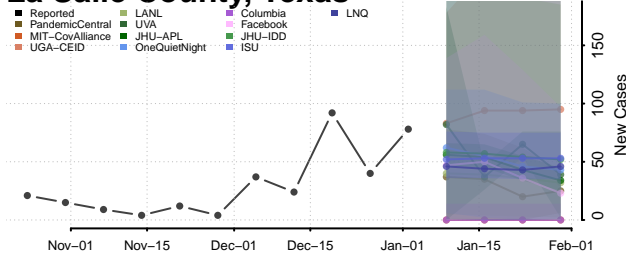

La Salle County, Texas