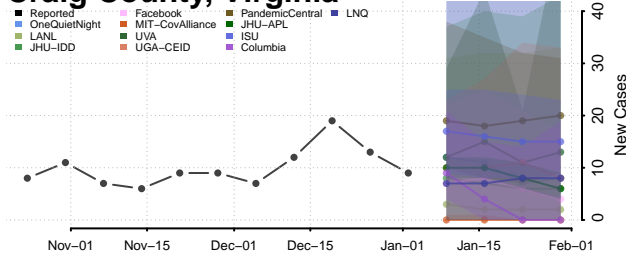

Craig County, Virginia