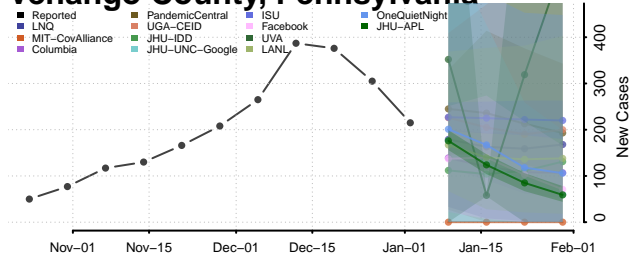

Venango County, Pennsylvania