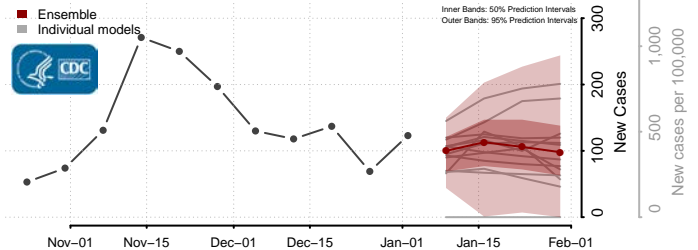

Barton County, Kansas