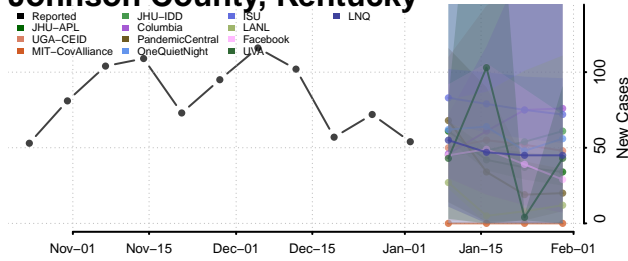

Johnson County, Kentucky