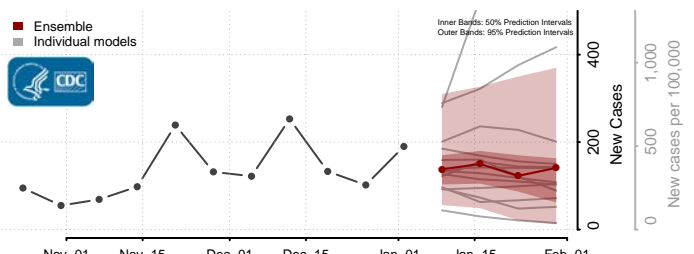

Natchitoches County, Louisiana