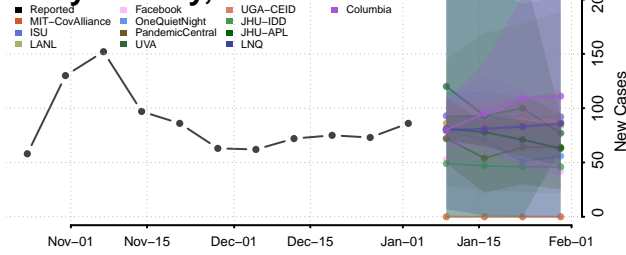

Noble County, Indiana

Ohio County, Indiana

Orange County, Indiana

Owen County, Indiana

Parke County, Indiana

Perry County, Indiana

Pike County, Indiana

Porter County, Indiana