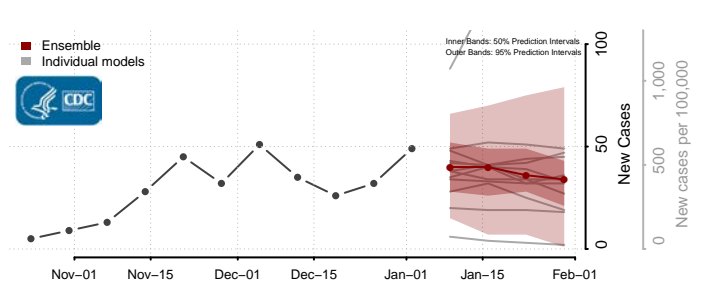

Choctaw County, Mississippi