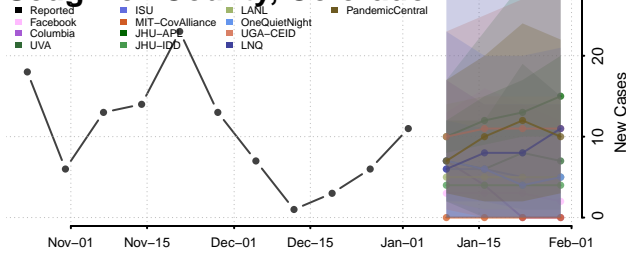

Sedgwick County, Colorado