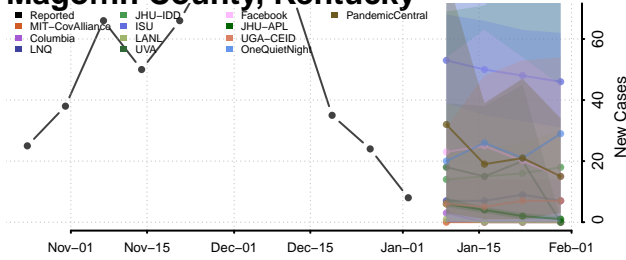

Magoffin County, Kentucky