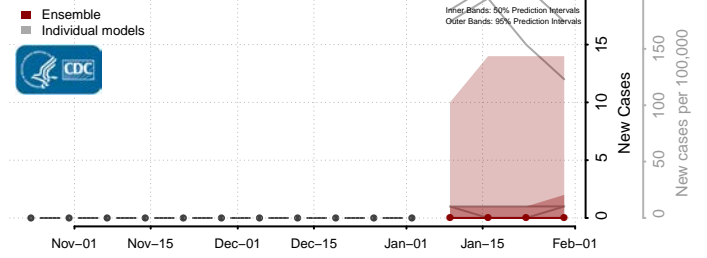

Carbon County, Utah

Daggett County, Utah

Davis County, Utah

Duchesne County, Utah

Emery County, Utah

Garfield County, Utah

Grand County, Utah

Iron County, Utah