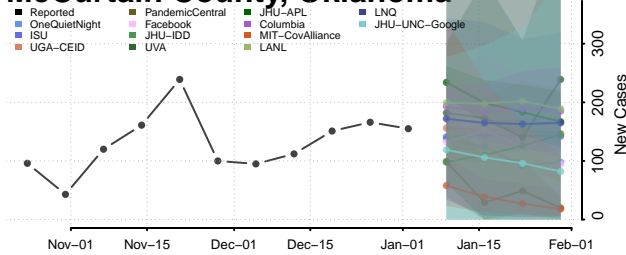

McCurtain County, Oklahoma