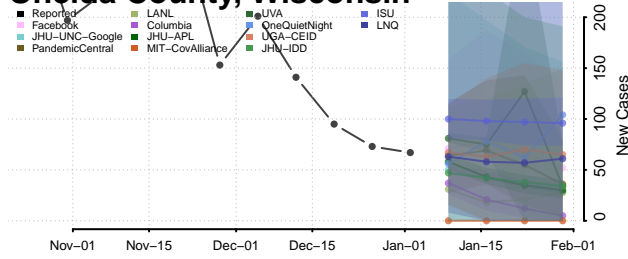

Monroe County, Wisconsin

Oconto County, Wisconsin

Oneida County, Wisconsin

Outagamie County, Wisconsin

Ozaukee County, Wisconsin

Pepin County, Wisconsin

Pierce County, Wisconsin

Polk County, Wisconsin