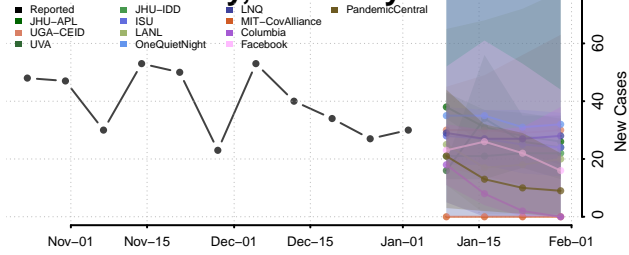

Magoffin County, Kentucky

Marion County, Kentucky

Marshall County, Kentucky

Martin County, Kentucky

Mason County, Kentucky

McCracken County, Kentucky

McCreary County, Kentucky

McLean County, Kentucky