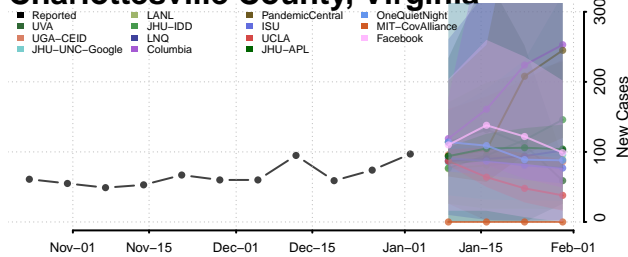

Charlottesville County, Virginia