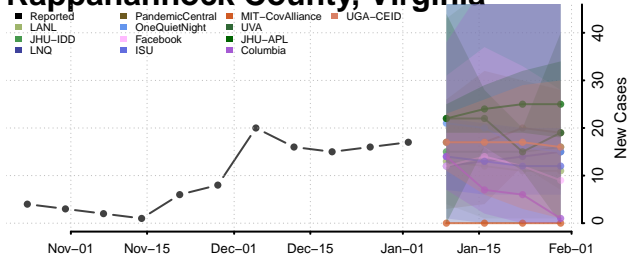

Rappahannock County, Virginia