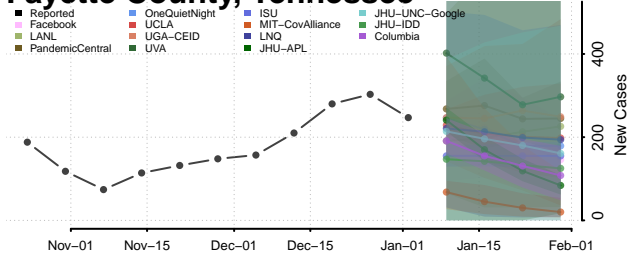

Fayette County, Tennessee