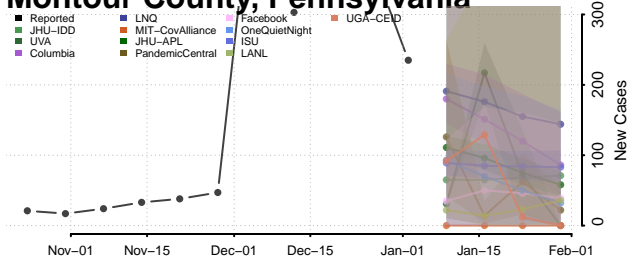

Montour County, Pennsylvania