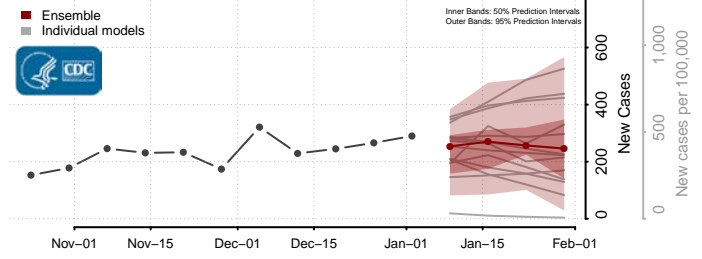

Johnson County, Kentucky

Kenton County, Kentucky

Knott County, Kentucky

Knox County, Kentucky

Larue County, Kentucky

Laurel County, Kentucky

Lawrence County, Kentucky

Lee County, Kentucky