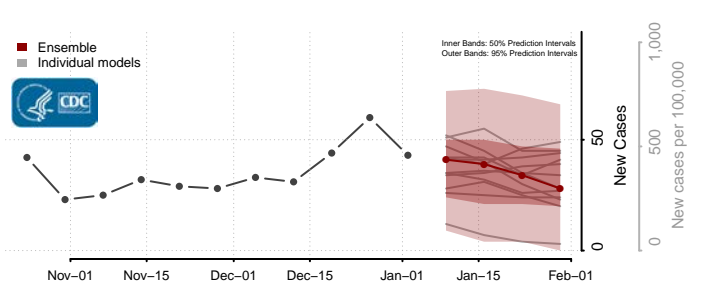

Clarke County, Iowa