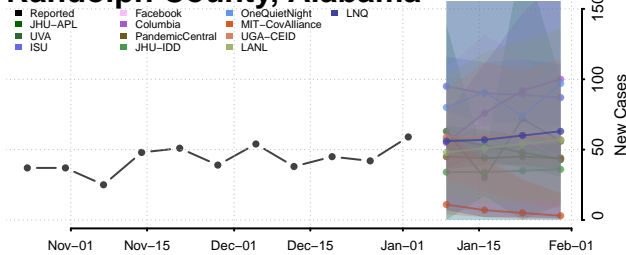

Marion County, Alabama

Marshall County, Alabama

Mobile County, Alabama

Monroe County, Alabama

Montgomery County, Alabama

Morgan County, Alabama

Perry County, Alabama

Pickens County, Alabama

Pike County, Alabama

Randolph County, Alabama

Russell County, Alabama

Shelby County, Alabama

St. Clair County, Alabama

Sumter County, Alabama

Talladega County, Alabama

Tallapoosa County, Alabama