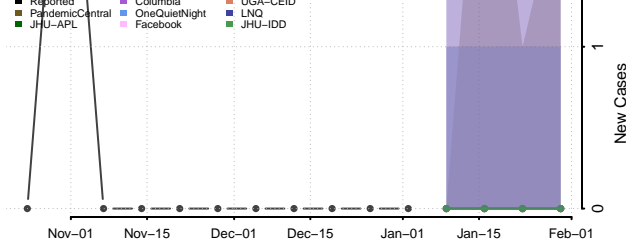

Kalawao County, Hawaii