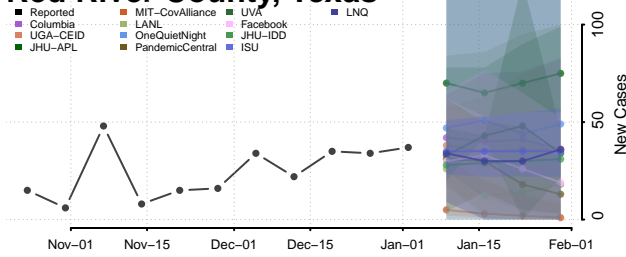

Red River County, Texas