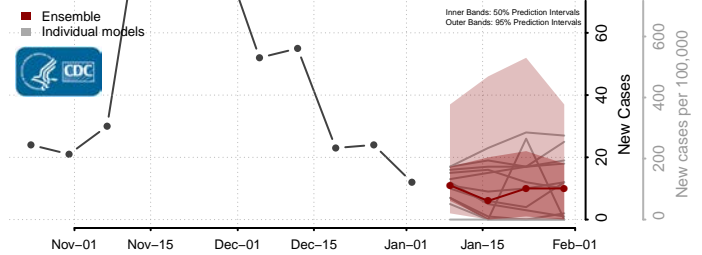

Scott County, Minnesota

Sherburne County, Minnesota

Sibley County, Minnesota

St. Louis County, Minnesota

Stearns County, Minnesota

Steele County, Minnesota

Stevens County, Minnesota

Swift County, Minnesota