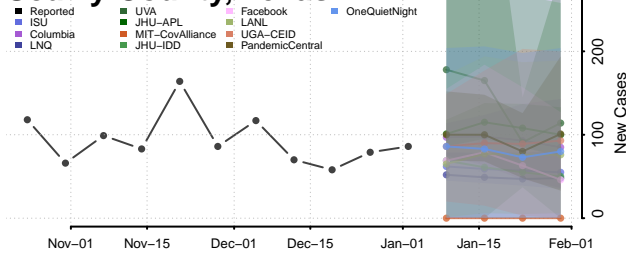

Scurry County, Texas