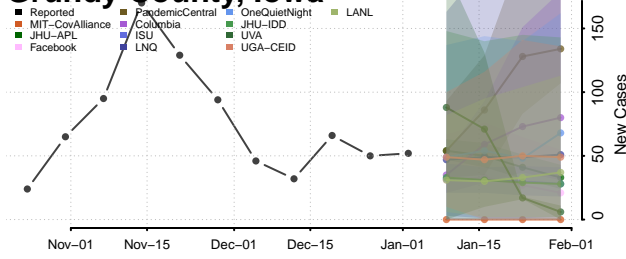

Grundy County, Iowa