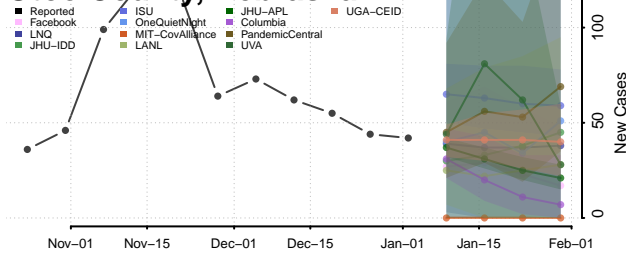

Otoe County, Nebraska