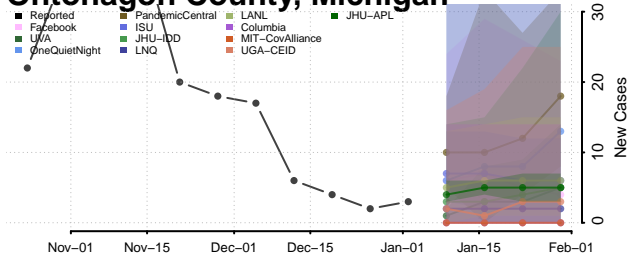

Newaygo County, Michigan

Oakland County, Michigan

Oceana County, Michigan

Ogemaw County, Michigan

Ontonagon County, Michigan

Osceola County, Michigan

Oscoda County, Michigan

Otsego County, Michigan