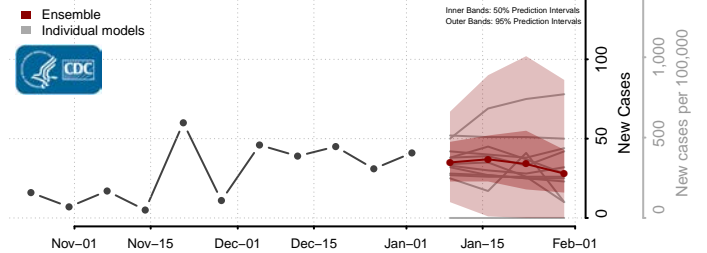

St. Helena County, Louisiana