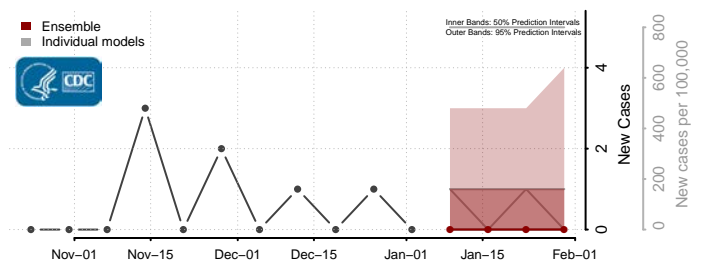

Harding County, New Mexico