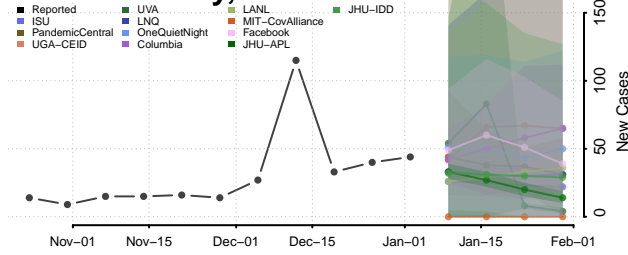

Pike County, Alabama

Randolph County, Alabama

Russell County, Alabama

Shelby County, Alabama

St. Clair County, Alabama

Sumter County, Alabama

Talladega County, Alabama

Tallapoosa County, Alabama

Tuscaloosa County, Alabama

Walker County, Alabama

Washington County, Alabama

Wilcox County, Alabama

Winston County, Alabama

Alaska

Aleutians East County, Alaska

Aleutians West County, Alaska