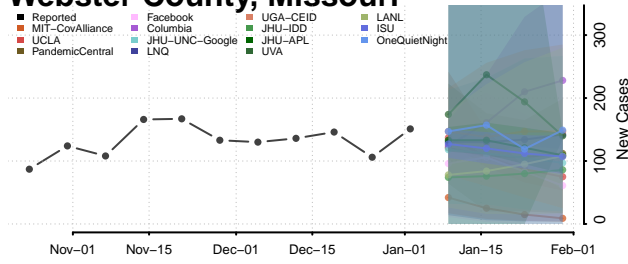

Webster County, Missouri