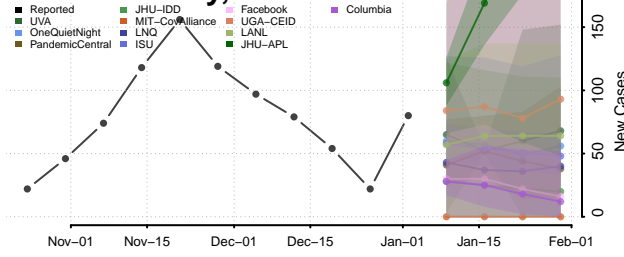

Brown County, Kansas