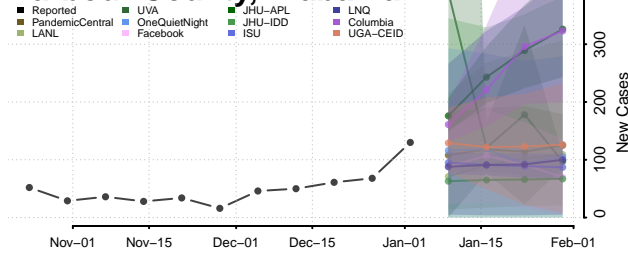

National

Alabama

Autauga County, Alabama

Baldwin County, Alabama

Barbour County, Alabama

Bibb County, Alabama

Blount County, Alabama

Bullock County, Alabama