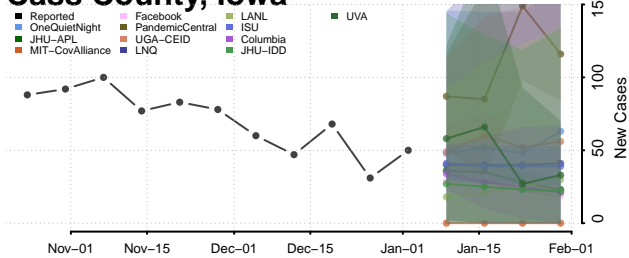

Butler County, Iowa

Calhoun County, Iowa

Carroll County, Iowa

Cass County, Iowa

Cedar County, Iowa

Cerro Gordo County, Iowa

Cherokee County, Iowa

Chickasaw County, Iowa