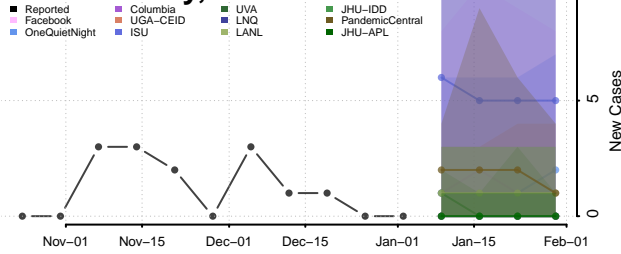

Camas County, Idaho

Canyon County, Idaho

Caribou County, Idaho

Cassia County, Idaho

Clark County, Idaho

Clearwater County, Idaho

Custer County, Idaho

Elmore County, Idaho