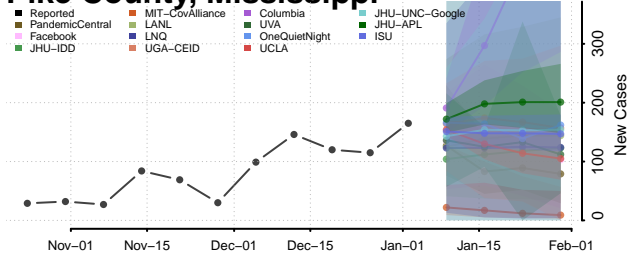

Newton County, Mississippi

Noxubee County, Mississippi

Oktibbeha County, Mississippi

Panola County, Mississippi

Pearl River County, Mississippi

Perry County, Mississippi

Pike County, Mississippi

Pontotoc County, Mississippi