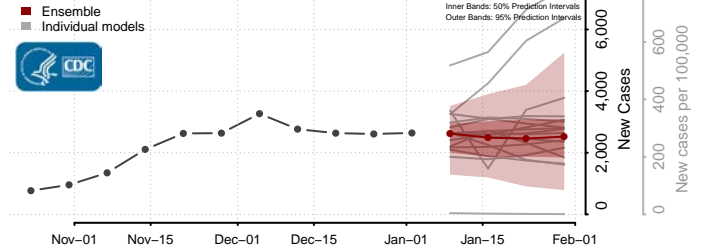

Bergen County, New Jersey