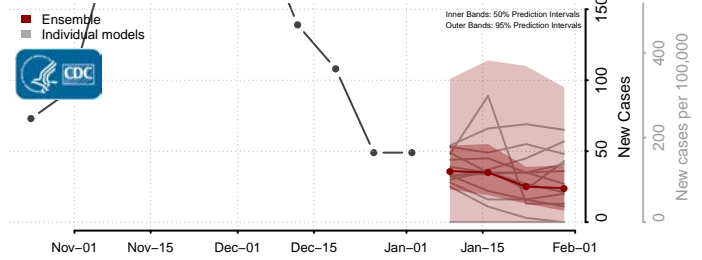

Cass County, Minnesota