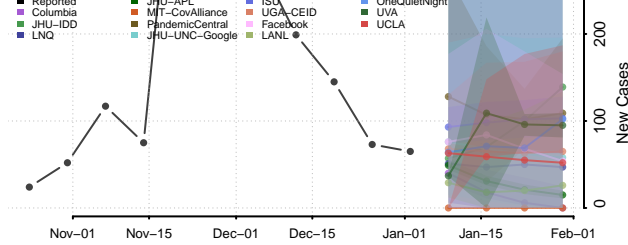

Martin County, Minnesota

McLeod County, Minnesota

Meeker County, Minnesota

Mille Lacs County, Minnesota

Morrison County, Minnesota

Mower County, Minnesota

Murray County, Minnesota

Nicollet County, Minnesota