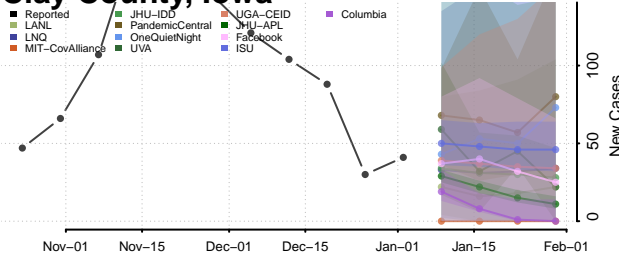

Clay County, Iowa