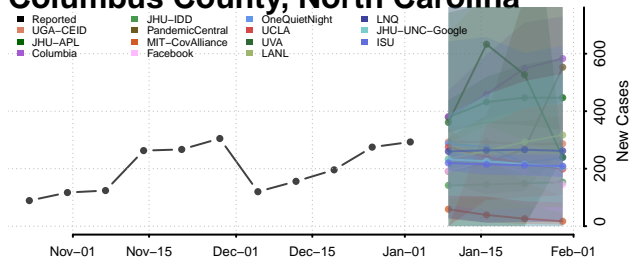

Columbus County, North Carolina