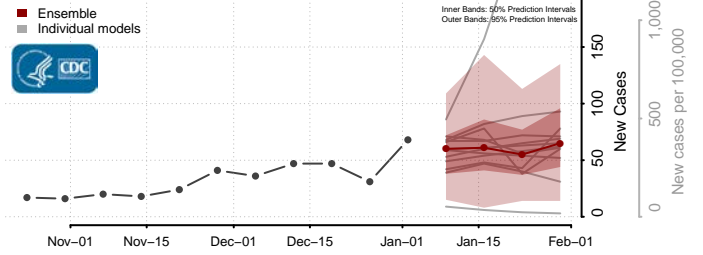

Charles City County, Virginia

Charlotte County, Virginia

Charlottesville County, Virginia

Chesapeake County, Virginia

Chesterfield County, Virginia

Clarke County, Virginia

Colonial Heights County, Virginia

Covington County, Virginia