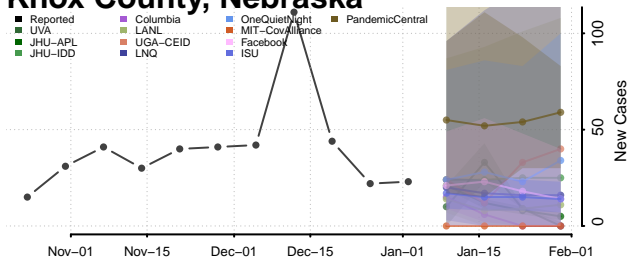

Knox County, Nebraska