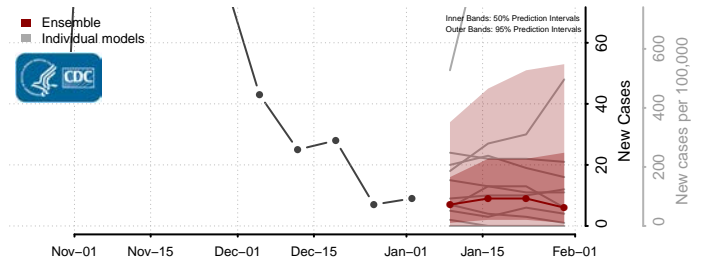

Calhoun County, Iowa