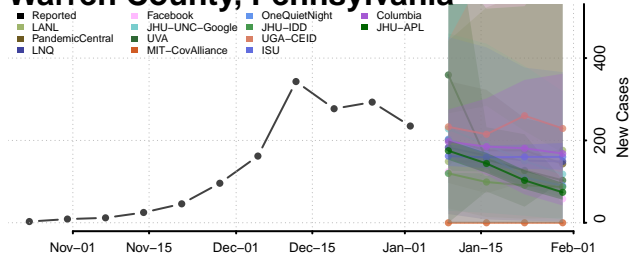

Warren County, Pennsylvania