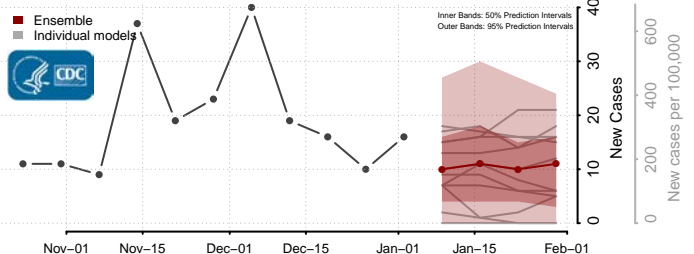

Shelby County, Missouri