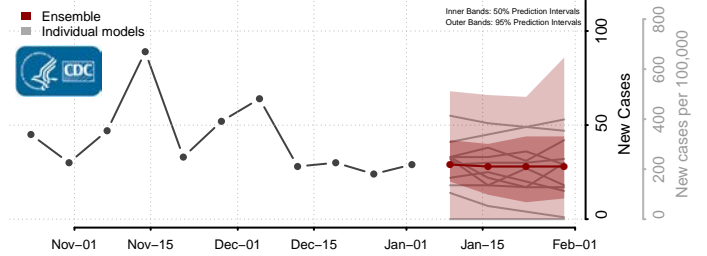

Ripley County, Missouri