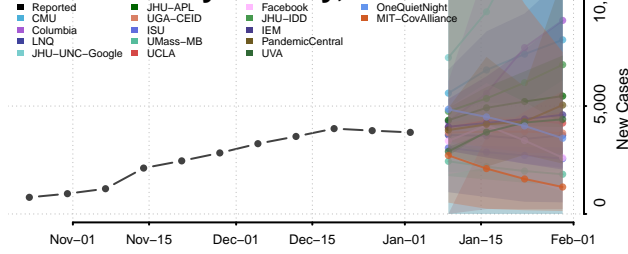

Kings County, New York

Lewis County, New York

Livingston County, New York

Madison County, New York

Monroe County, New York

Montgomery County, New York

Nassau County, New York

New York City County, New York