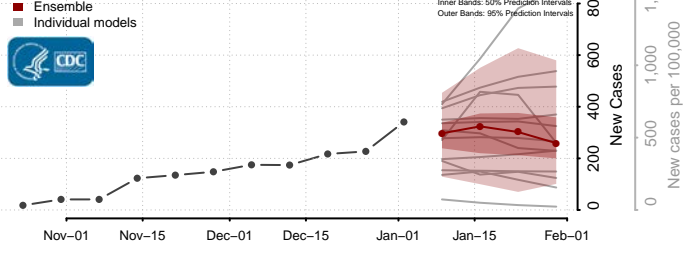

Marion County, West Virginia