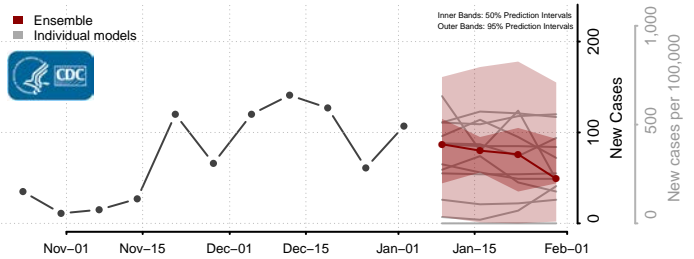

Plaquemines County, Louisiana

Pointe Coupee County, Louisiana

Rapides County, Louisiana

Red River County, Louisiana

Richland County, Louisiana

Sabine County, Louisiana

St. Bernard County, Louisiana

St. Charles County, Louisiana