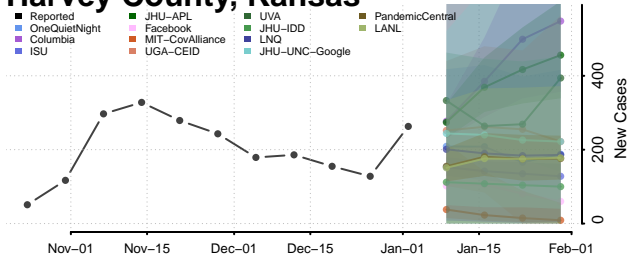

Harvey County, Kansas