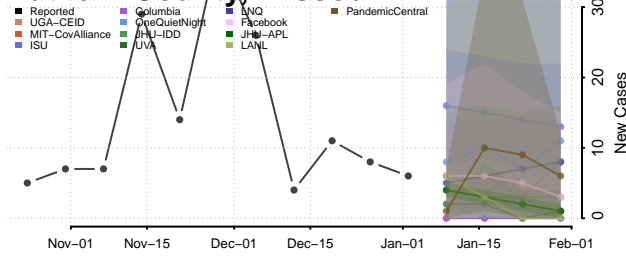

Pettis County, Missouri

Phelps County, Missouri

Pike County, Missouri

Platte County, Missouri

Polk County, Missouri

Pulaski County, Missouri

Putnam County, Missouri

Ralls County, Missouri