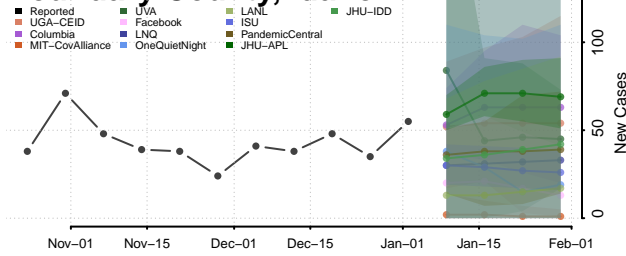

Benewah County, Idaho

Bingham County, Idaho

Blaine County, Idaho

Boise County, Idaho

Bonner County, Idaho

Bonneville County, Idaho

Boundary County, Idaho

Butte County, Idaho