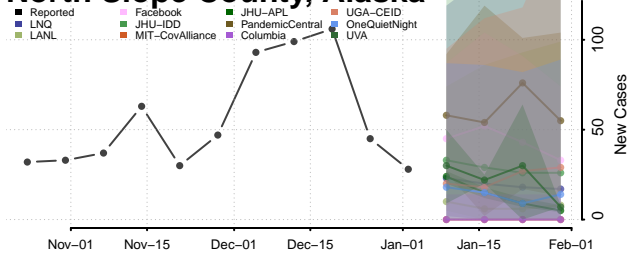

North Slope County, Alaska