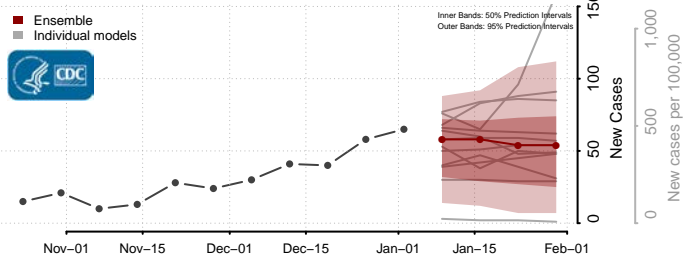

Perquimans County, North Carolina