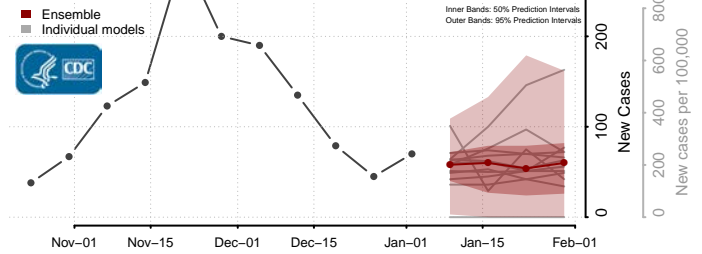

Lac qui Parle County, Minnesota

Lake County, Minnesota

Lake of the Woods County, Minnesota

Le Sueur County, Minnesota

Lincoln County, Minnesota

Lyon County, Minnesota

Mahnomen County, Minnesota

Marshall County, Minnesota