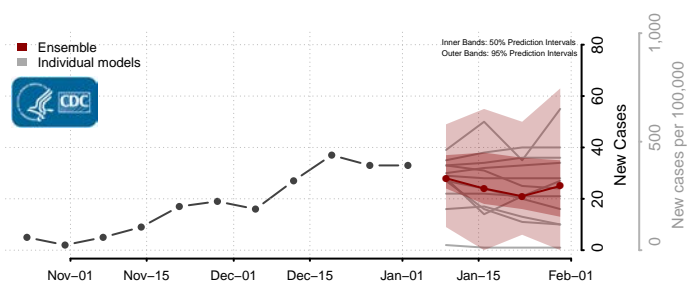

Doddridge County, West Virginia