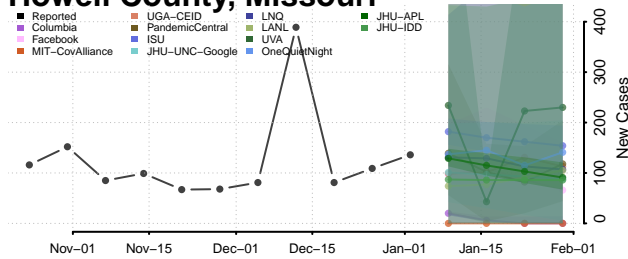

Grundy County, Missouri

Harrison County, Missouri

Henry County, Missouri

Hickory County, Missouri

Holt County, Missouri

Howard County, Missouri

Howell County, Missouri

Iron County, Missouri