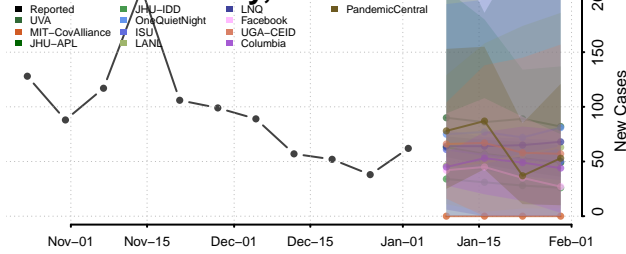

Moniteau County, Missouri