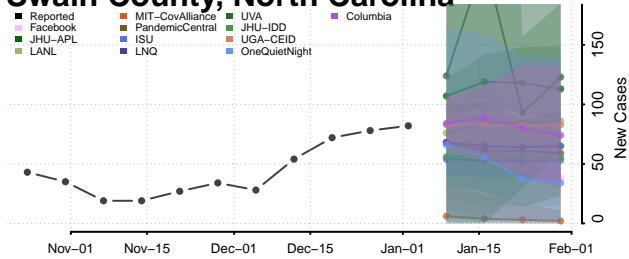

Swain County, North Carolina