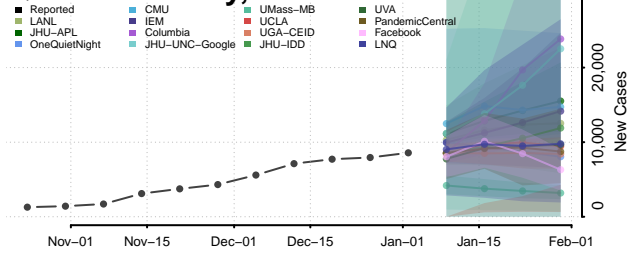

Queens County, New York