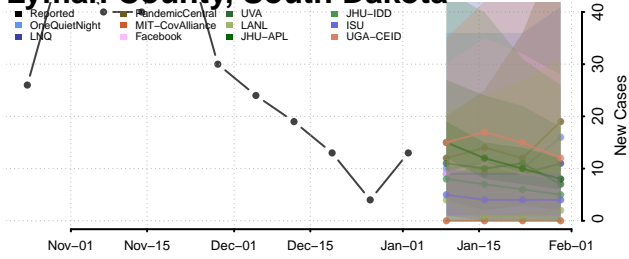

Lyman County, South Dakota