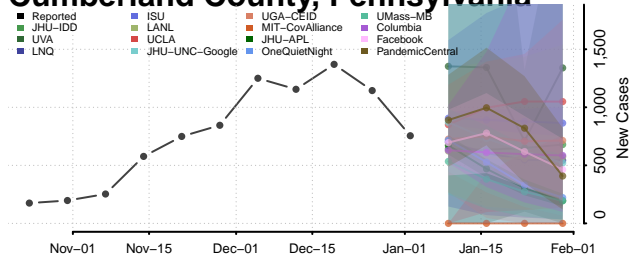

Cumberland County, Pennsylvania