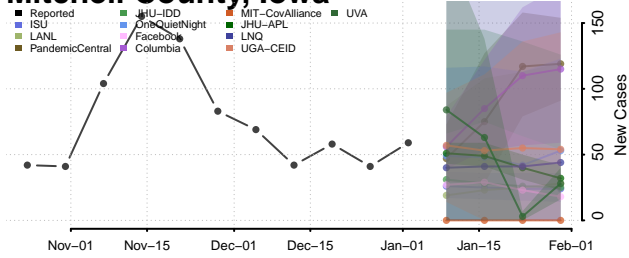

Lyon County, Iowa

Madison County, Iowa

Mahaska County, Iowa

Marion County, Iowa

Marshall County, Iowa

Mills County, Iowa

Mitchell County, Iowa

Monona County, Iowa