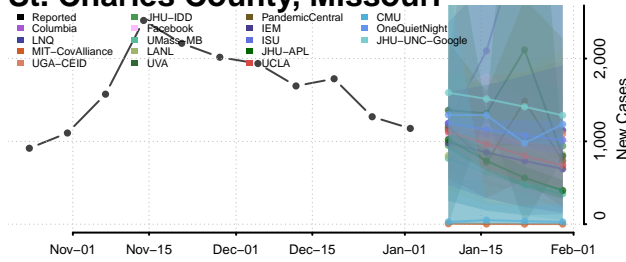

St. Charles County, Missouri