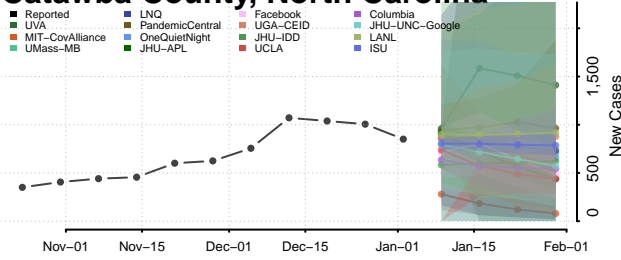

Camden County, North Carolina

Carteret County, North Carolina

Caswell County, North Carolina

Catawba County, North Carolina

Chatham County, North Carolina

Cherokee County, North Carolina

Chowan County, North Carolina