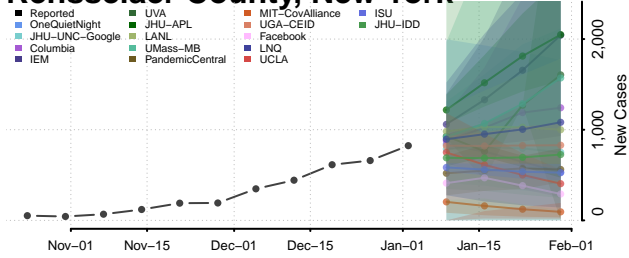

Rensselaer County, New York