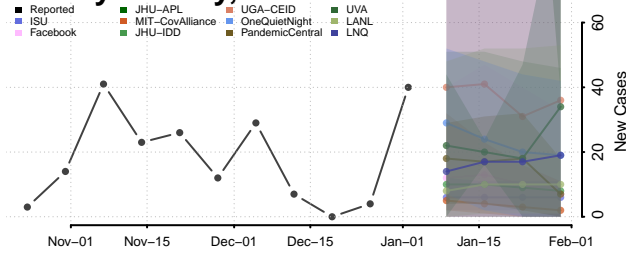

Donley County, Texas