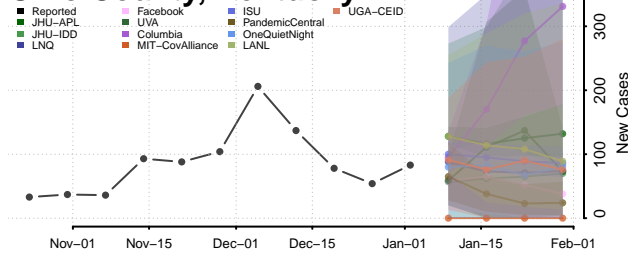

Ohio County, Kentucky