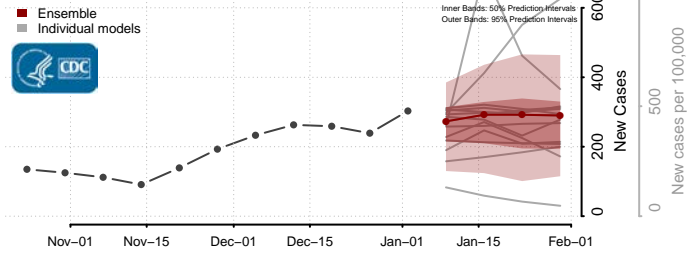

Lamar County, Mississippi