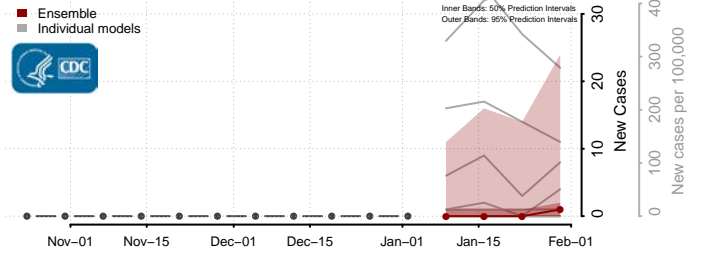

Kane County, Utah