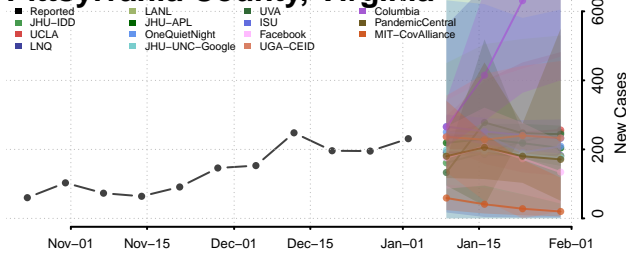

Pittsylvania County, Virginia