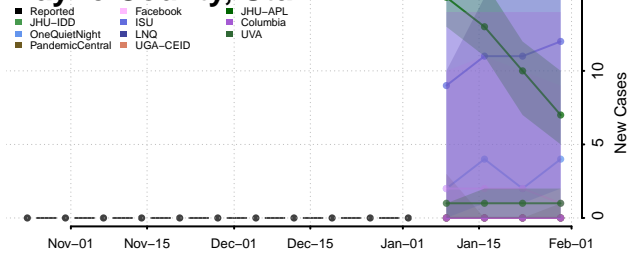

Wayne County, Utah