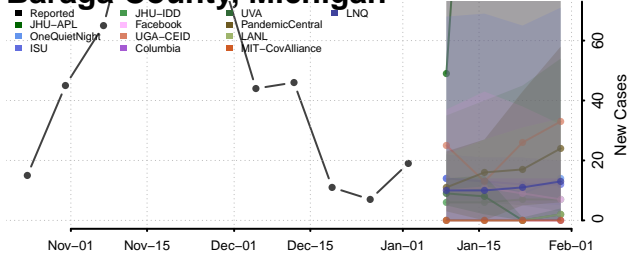

Baraga County, Michigan