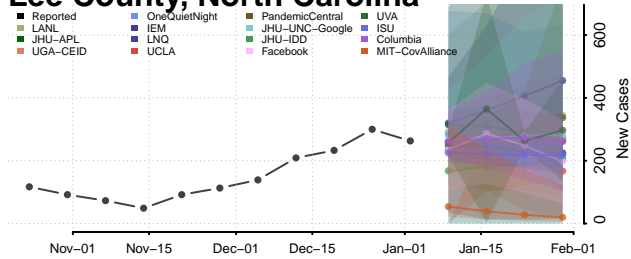

Lee County, North Carolina