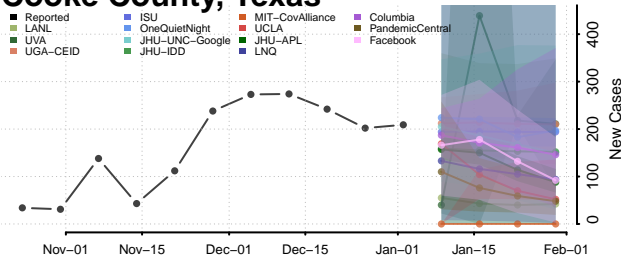

Cooke County, Texas