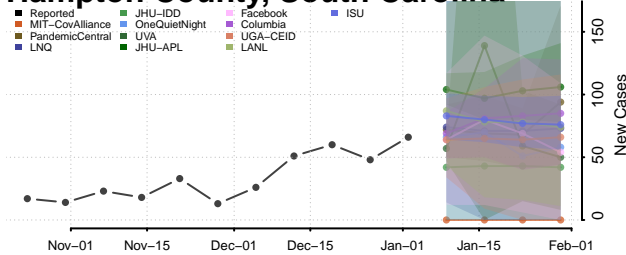

Florence County, South Carolina

Georgetown County, South Carolina

Greenville County, South Carolina

Greenwood County, South Carolina

Hampton County, South Carolina

Horry County, South Carolina

Jasper County, South Carolina