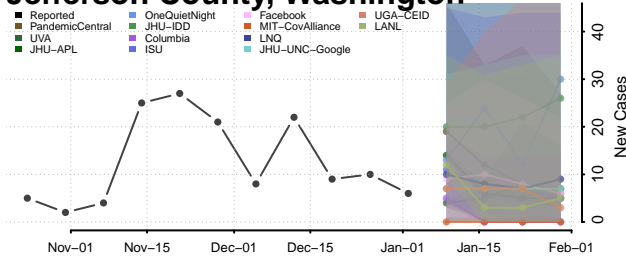

Jefferson County, Washington