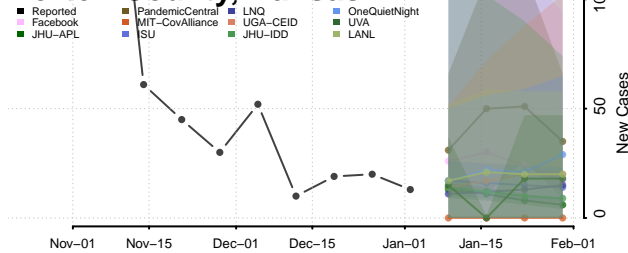

Mitchell County, Kansas

Montgomery County, Kansas

Morris County, Kansas

Morton County, Kansas

Nemaha County, Kansas

Neosho County, Kansas

Ness County, Kansas

Norton County, Kansas