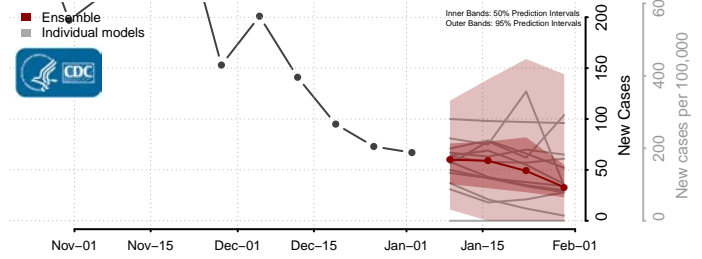

Monroe County, Wisconsin

Oconto County, Wisconsin

Oneida County, Wisconsin

Outagamie County, Wisconsin

Ozaukee County, Wisconsin

Pepin County, Wisconsin

Pierce County, Wisconsin

Polk County, Wisconsin