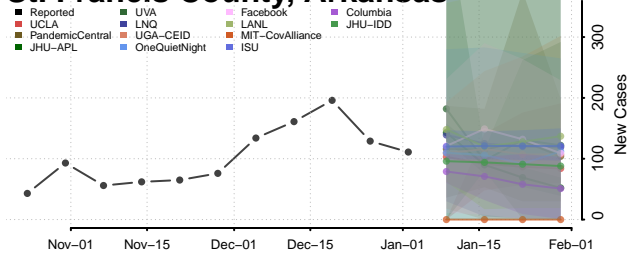

St. Francis County, Arkansas