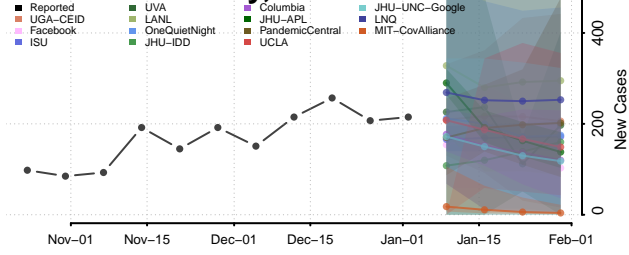

Dewey County, Oklahoma

Ellis County, Oklahoma

Garfield County, Oklahoma

Garvin County, Oklahoma

Grady County, Oklahoma

Grant County, Oklahoma

Greer County, Oklahoma

Harmon County, Oklahoma