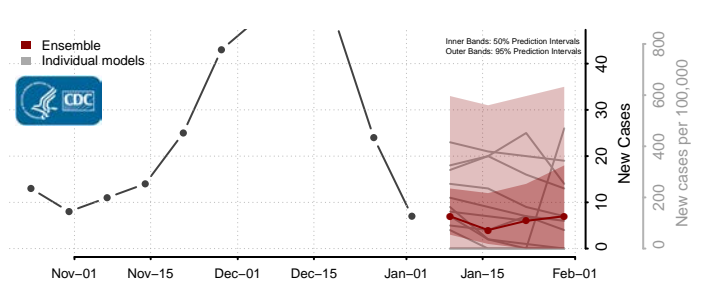

Lander County, Nevada