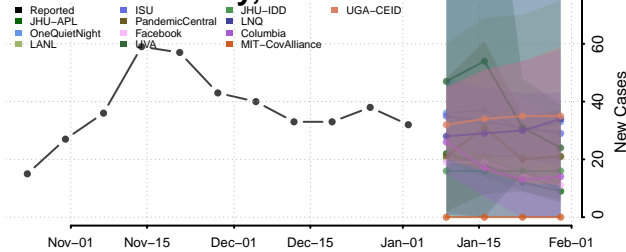

Caldwell County, Missouri