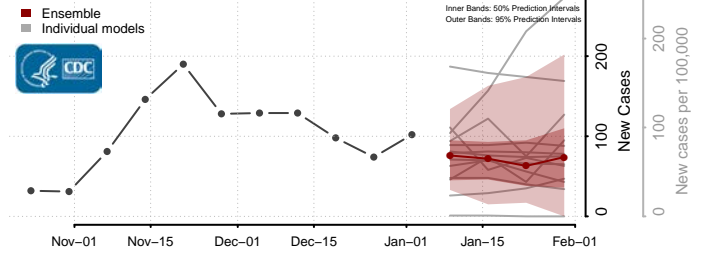

Douglas County, Oregon