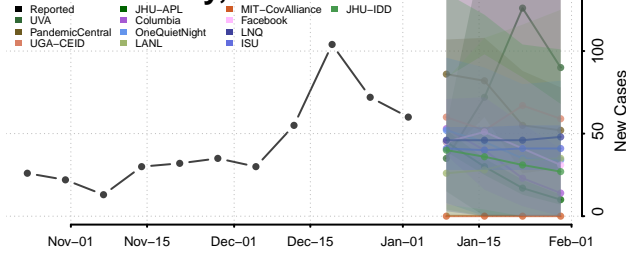

Moore County, Tennessee