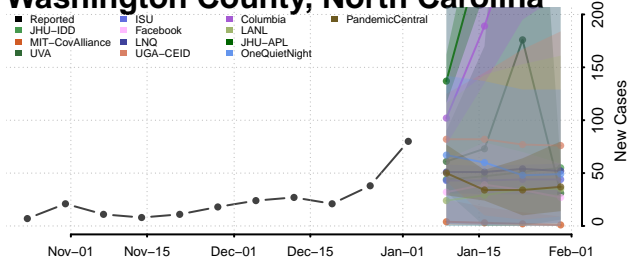

Wake County, North Carolina

Warren County, North Carolina

Washington County, North Carolina

Watauga County, North Carolina

Wayne County, North Carolina

Wilkes County, North Carolina

Wilson County, North Carolina