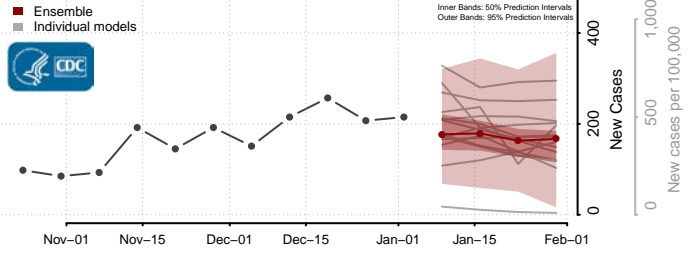

Dewey County, Oklahoma

Ellis County, Oklahoma

Garfield County, Oklahoma

Garvin County, Oklahoma

Grady County, Oklahoma

Grant County, Oklahoma

Greer County, Oklahoma

Harmon County, Oklahoma