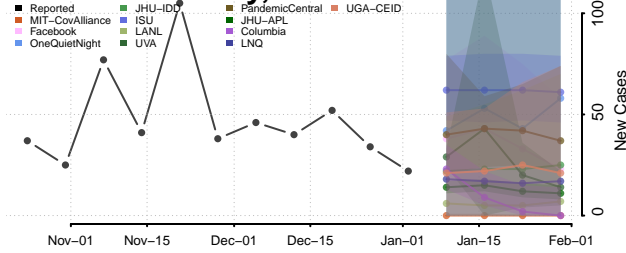

Burleson County, Texas