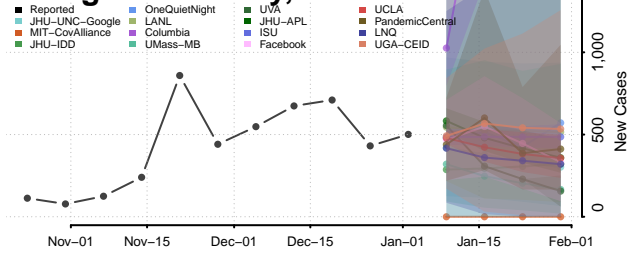

Livingston County, Louisiana