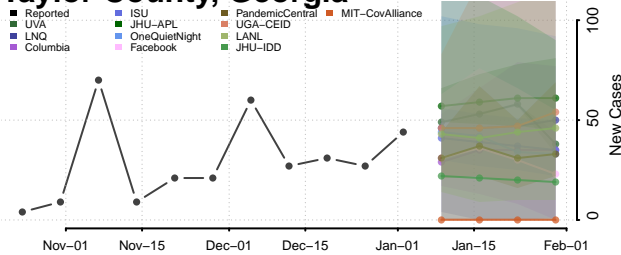

Stewart County, Georgia

Sumter County, Georgia

Talbot County, Georgia

Taliaferro County, Georgia

Tattnall County, Georgia

Taylor County, Georgia

Telfair County, Georgia

Terrell County, Georgia