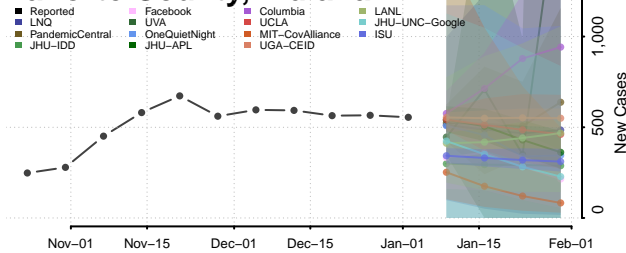

Johnson County, Indiana

Knox County, Indiana

Kosciusko County, Indiana

LaGrange County, Indiana

Lake County, Indiana

LaPorte County, Indiana

Lawrence County, Indiana

Madison County, Indiana