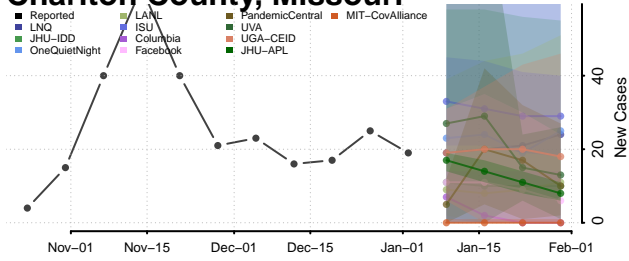

Chariton County, Missouri