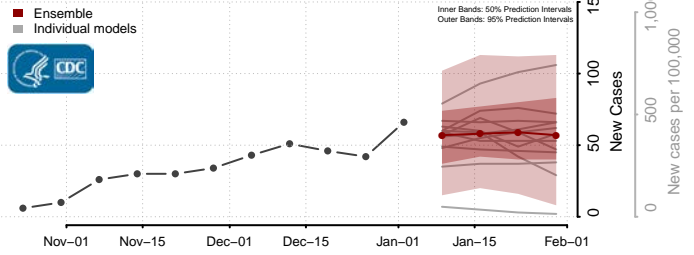

Sunflower County, Mississippi

Tallahatchie County, Mississippi

Tate County, Mississippi

Tippah County, Mississippi

Tishomingo County, Mississippi

Tunica County, Mississippi

Union County, Mississippi

Walthall County, Mississippi