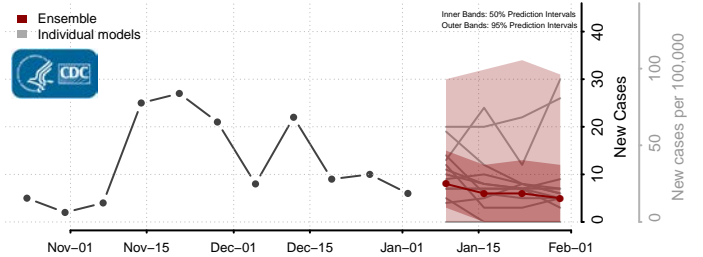

Jefferson County, Washington