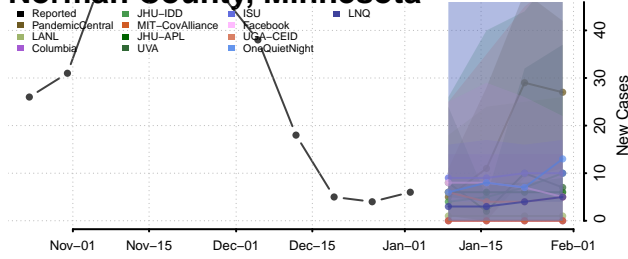

Norman County, Minnesota