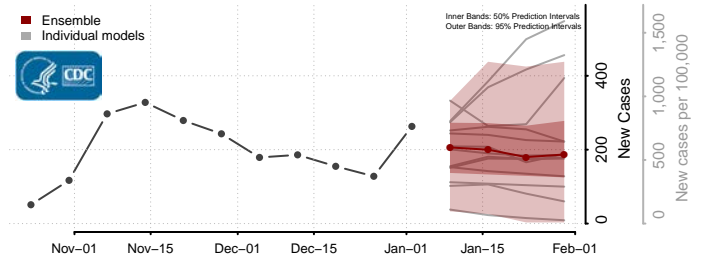

Harvey County, Kansas