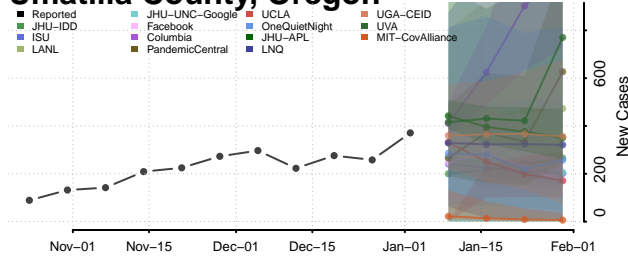

Umatilla County, Oregon