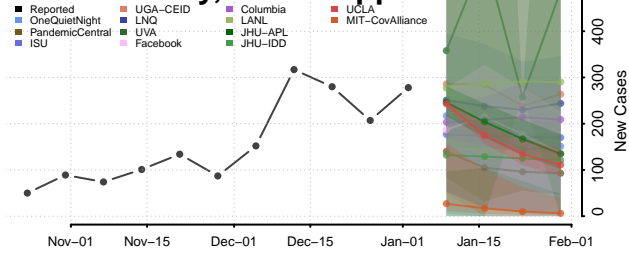

Sunflower County, Mississippi

Tallahatchie County, Mississippi

Tate County, Mississippi

Tippah County, Mississippi

Tishomingo County, Mississippi

Tunica County, Mississippi

Union County, Mississippi

Walthall County, Mississippi