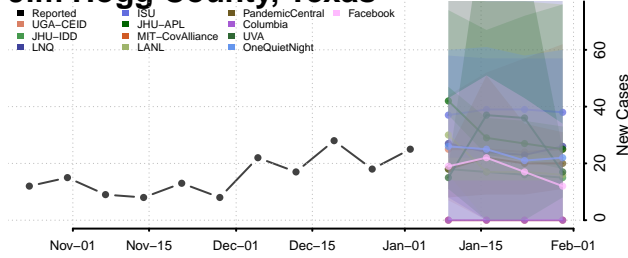

Jim Hogg County, Texas