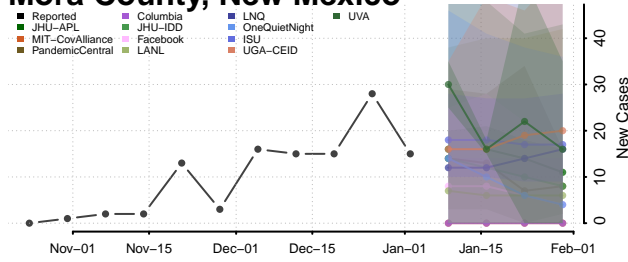

Mora County, New Mexico