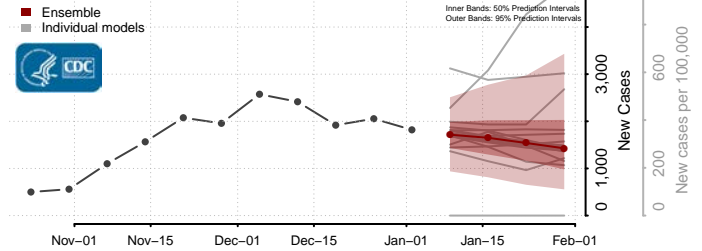

Camden County, New Jersey