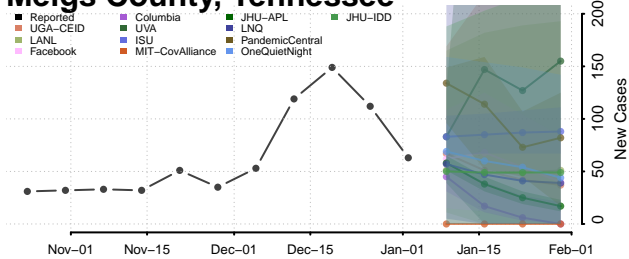

Meigs County, Tennessee