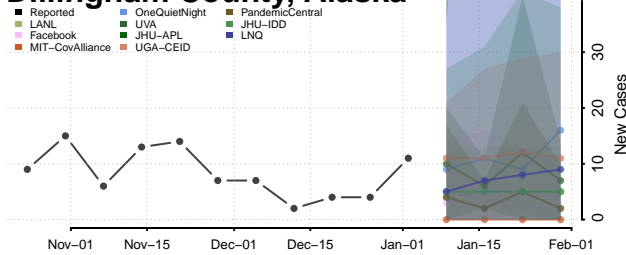

Anchorage County, Alaska

Bethel County, Alaska

Bristol Bay County, Alaska

Denali County, Alaska

Dillingham County, Alaska

Fairbanks North Star County, Alaska

Haines County, Alaska

Hoonah-Angoon County, Alaska