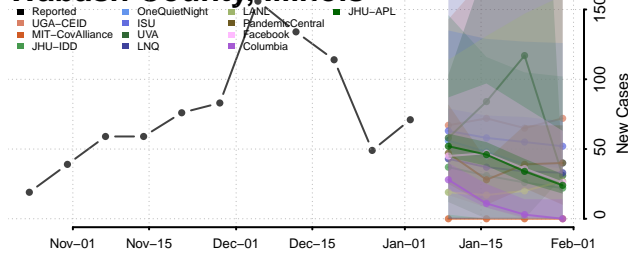

Wabash County, Illinois