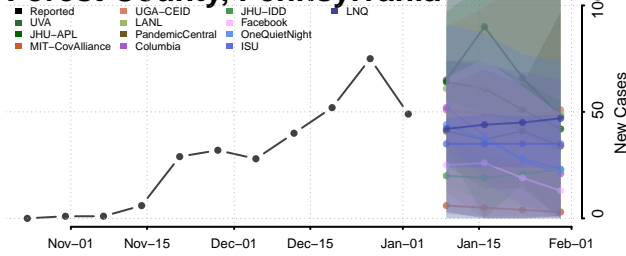

Elk County, Pennsylvania

Erie County, Pennsylvania

Fayette County, Pennsylvania

Forest County, Pennsylvania

Franklin County, Pennsylvania

Fulton County, Pennsylvania

Greene County, Pennsylvania

Huntingdon County, Pennsylvania