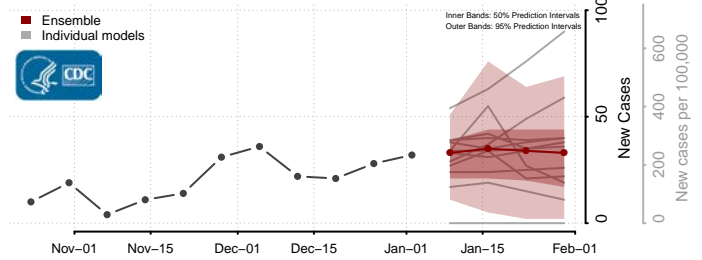

Roane County, West Virginia