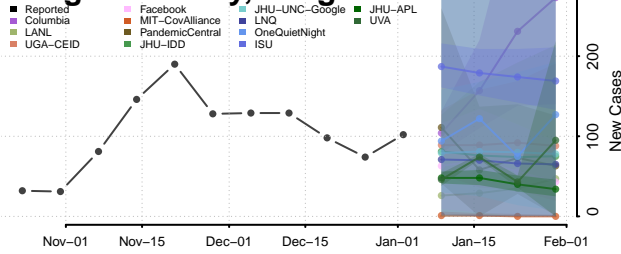

Douglas County, Oregon