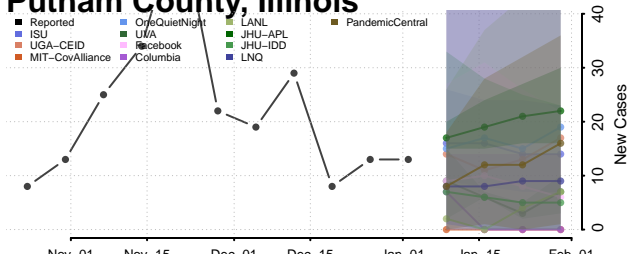

Putnam County, Illinois