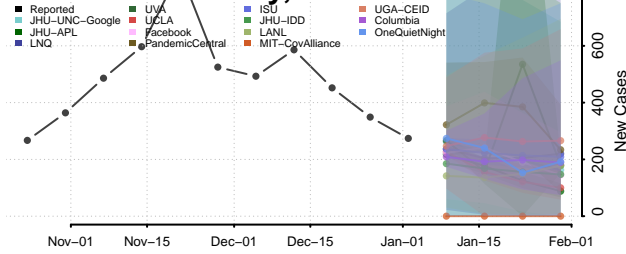

Kosciusko County, Indiana