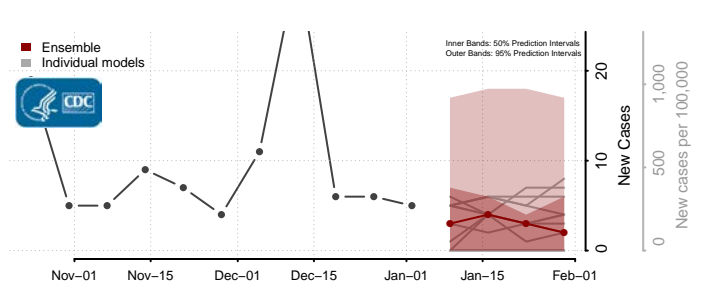

Grand Forks County, North Dakota

Grant County, North Dakota

Griggs County, North Dakota

Hettinger County, North Dakota

Kidder County, North Dakota

LaMoure County, North Dakota

Logan County, North Dakota

McHenry County, North Dakota