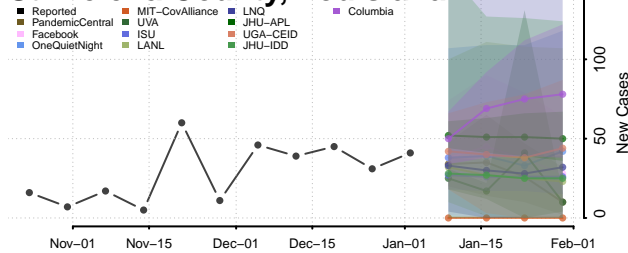

St. Helena County, Louisiana