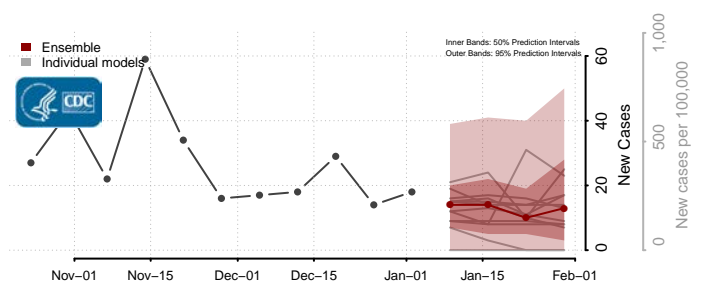

Deuel County, South Dakota

Dewey County, South Dakota

Douglas County, South Dakota

Edmunds County, South Dakota

Fall River County, South Dakota

Faulk County, South Dakota

Grant County, South Dakota

Gregory County, South Dakota