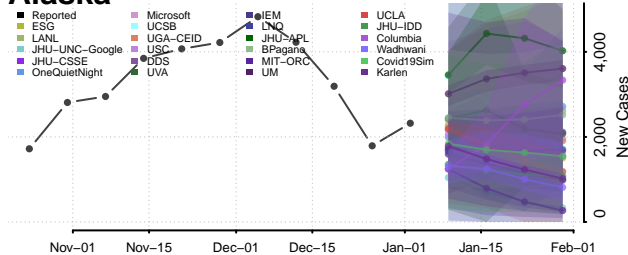

Pike County, Alabama

Randolph County, Alabama

Russell County, Alabama

Shelby County, Alabama

St. Clair County, Alabama

Sumter County, Alabama

Talladega County, Alabama

Tallapoosa County, Alabama

Tuscaloosa County, Alabama

Walker County, Alabama

Washington County, Alabama

Wilcox County, Alabama

Winston County, Alabama

Alaska

Aleutians East County, Alaska

Aleutians West County, Alaska