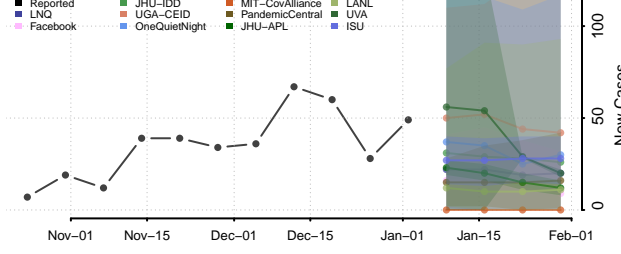

Sanders County, Montana