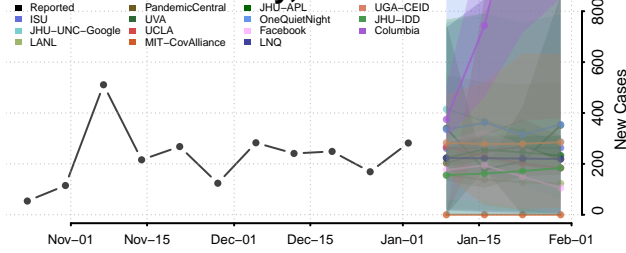

Henderson County, Texas