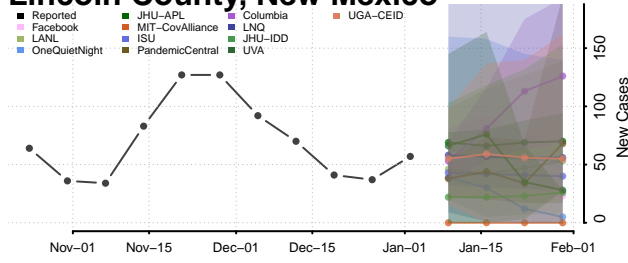

Grant County, New Mexico

Guadalupe County, New Mexico

Harding County, New Mexico

Hidalgo County, New Mexico

Lea County, New Mexico

Lincoln County, New Mexico

Los Alamos County, New Mexico

Luna County, New Mexico