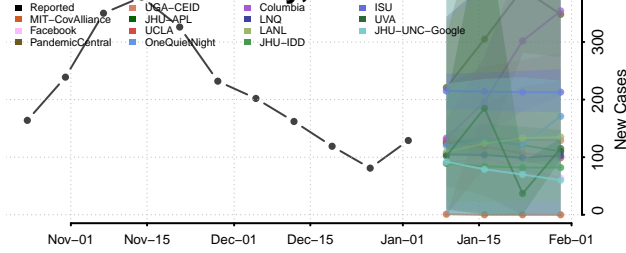

Des Moines County, Iowa