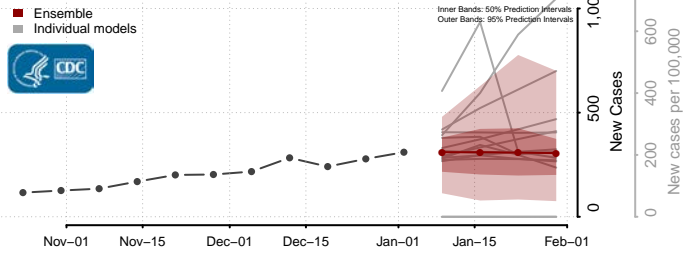

Nash County, North Carolina

New Hanover County, North Carolina

Northampton County, North Carolina

Onslow County, North Carolina

Orange County, North Carolina

Pamlico County, North Carolina

Pasquotank County, North Carolina