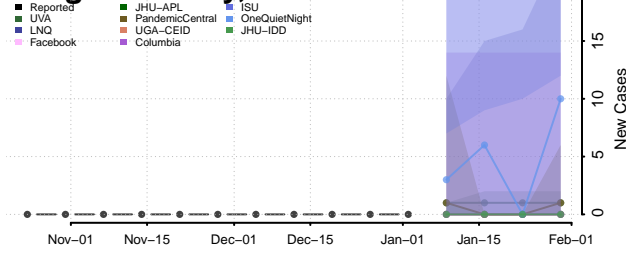

Morgan County, Utah