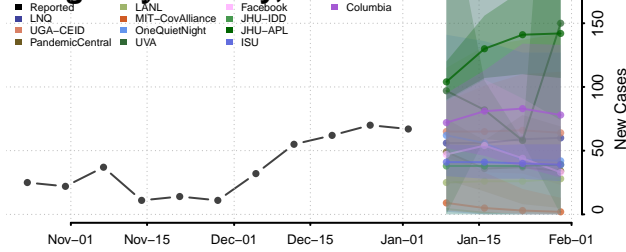

Alleghany County, North Carolina