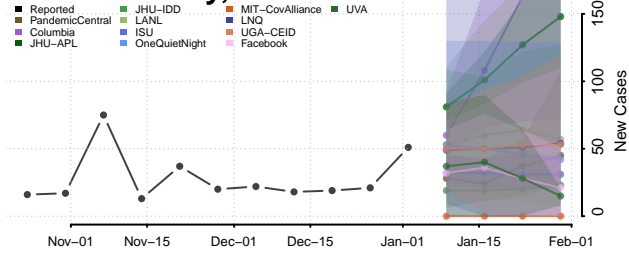

Morris County, Texas