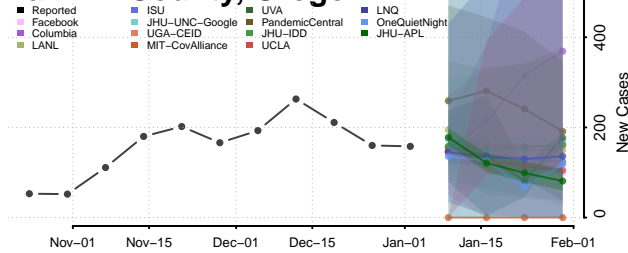

Umatilla County, Oregon

Union County, Oregon

Wallowa County, Oregon

Wasco County, Oregon

Washington County, Oregon

Wheeler County, Oregon

Yamhill County, Oregon

Pennsylvania