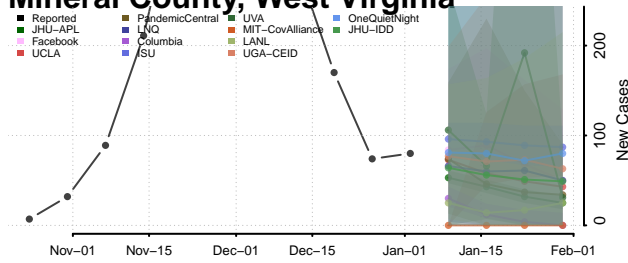

Mineral County, West Virginia