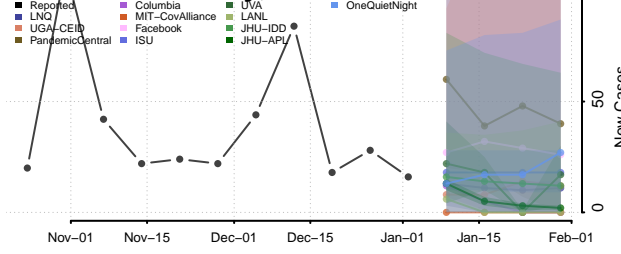

Rosebud County, Montana