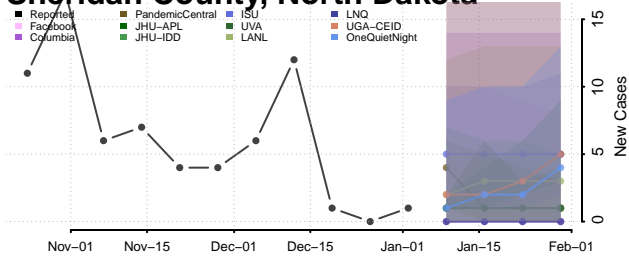

Sheridan County, North Dakota