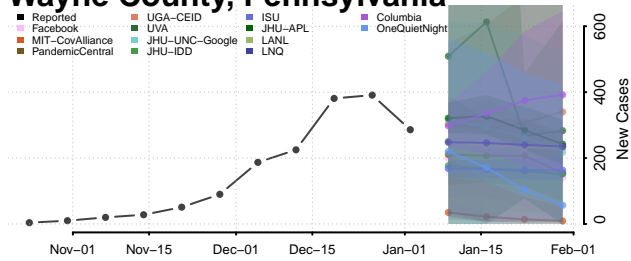

Wayne County, Pennsylvania