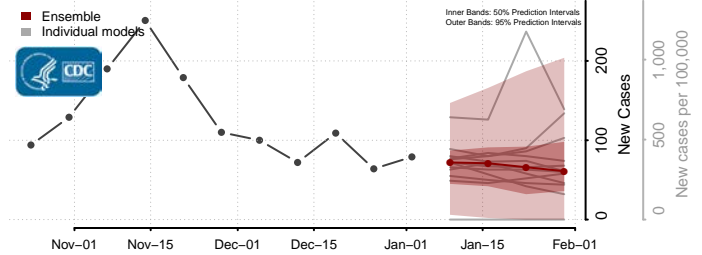

Carroll County, Iowa