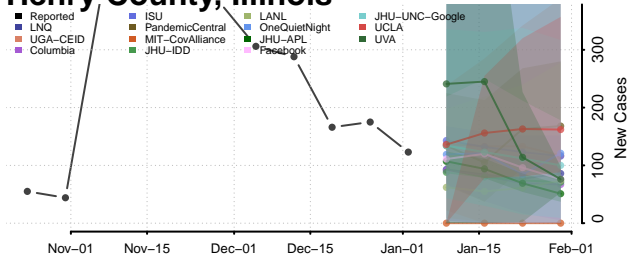

Grundy County, Illinois

Hamilton County, Illinois

Hancock County, Illinois

Hardin County, Illinois

Henderson County, Illinois

Henry County, Illinois

Johnson County, Illinois

Kane County, Illinois