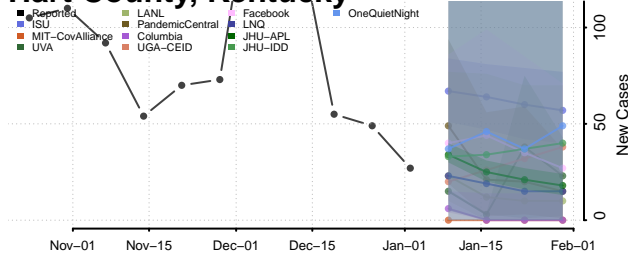

Hart County, Kentucky