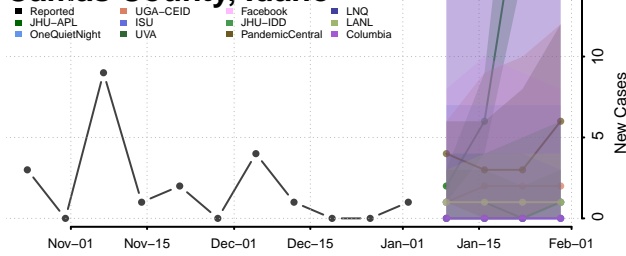

Camas County, Idaho