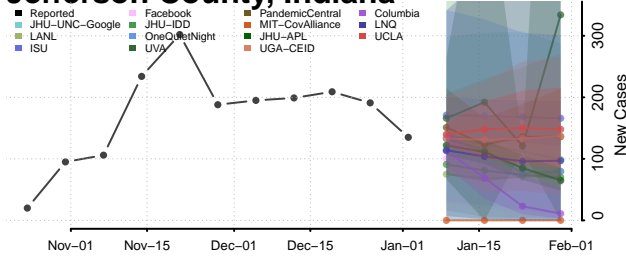

Henry County, Indiana

Howard County, Indiana

Huntington County, Indiana

Jackson County, Indiana

Jasper County, Indiana

Jay County, Indiana

Jefferson County, Indiana

Jennings County, Indiana