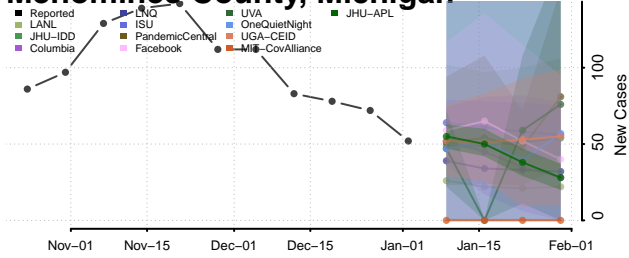

Menominee County, Michigan