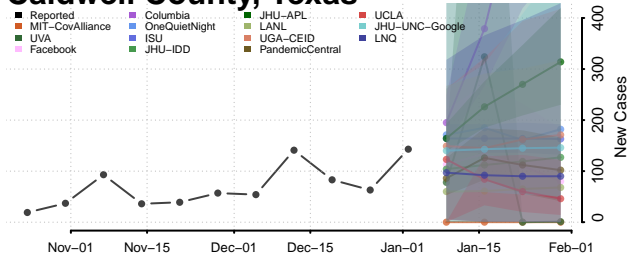

Caldwell County, Texas