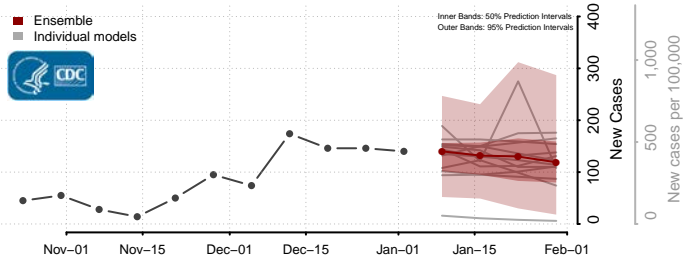

Amherst County, Virginia