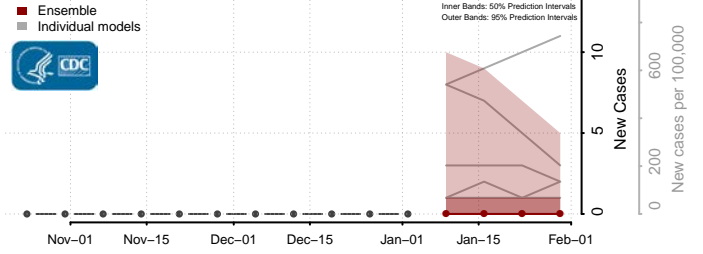

Piute County, Utah