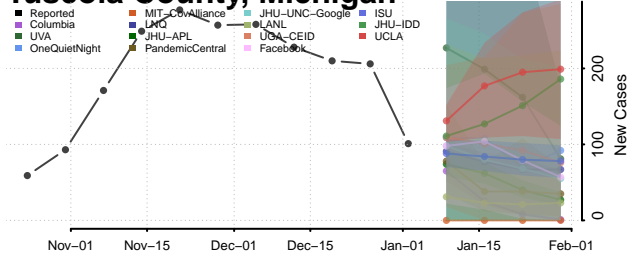

Tuscola County, Michigan