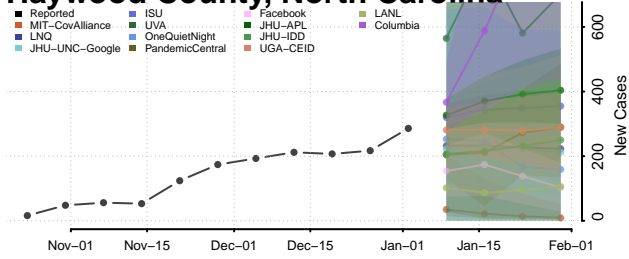

Haywood County, North Carolina