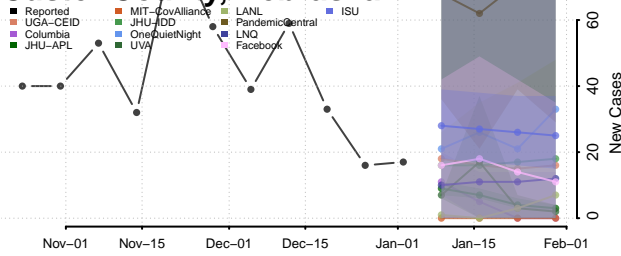

Burt County, Nebraska

Butler County, Nebraska

Cass County, Nebraska

Cedar County, Nebraska

Custer County, Nebraska

Dakota County, Nebraska

Dawes County, Nebraska

Dawson County, Nebraska