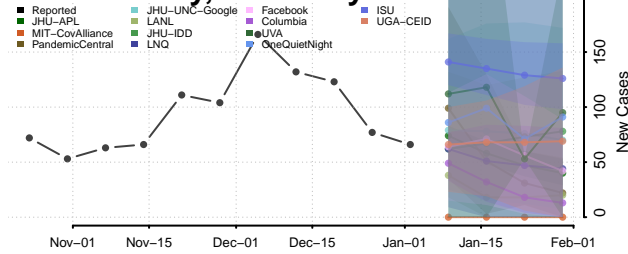

Clark County, Kentucky