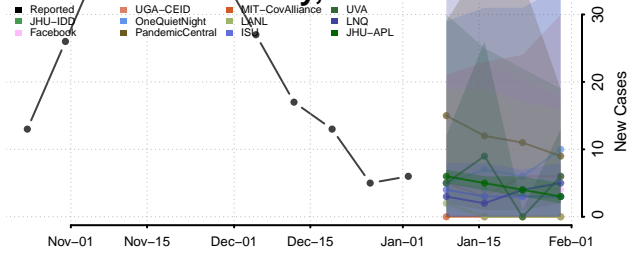

Rosebud County, Montana

Sanders County, Montana

Sheridan County, Montana

Silver Bow County, Montana

Stillwater County, Montana

Sweet Grass County, Montana

Teton County, Montana

Toole County, Montana