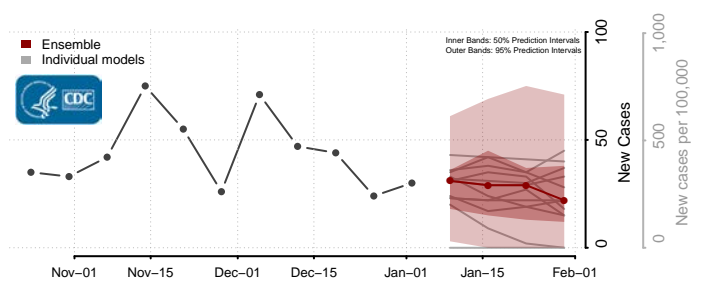

Carroll County, Mississippi