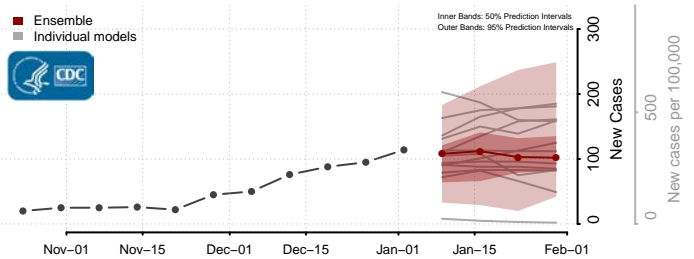

Stokes County, North Carolina

Surry County, North Carolina

Swain County, North Carolina

Transylvania County, North Carolina

Tyrrell County, North Carolina

Union County, North Carolina

Vance County, North Carolina