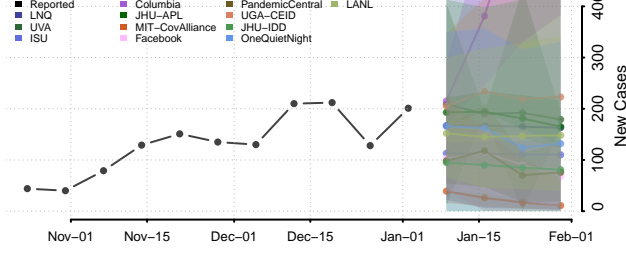

Darke County, Ohio

Defiance County, Ohio

Delaware County, Ohio

Erie County, Ohio

Fairfield County, Ohio

Fayette County, Ohio

Franklin County, Ohio

Fulton County, Ohio