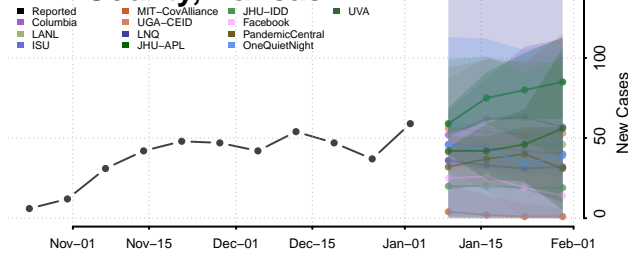

Linn County, Kansas