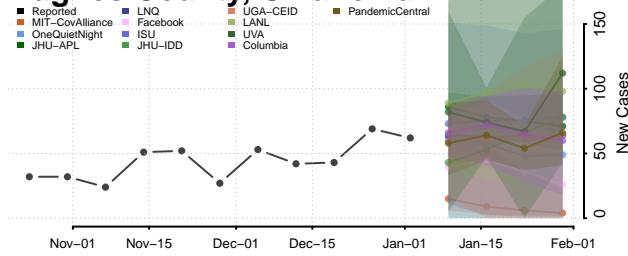

Hughes County, Oklahoma