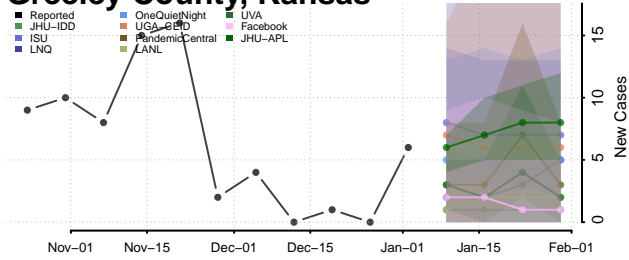

Gove County, Kansas

Graham County, Kansas

Grant County, Kansas

Gray County, Kansas

Greeley County, Kansas

Greenwood County, Kansas

Hamilton County, Kansas

Harper County, Kansas