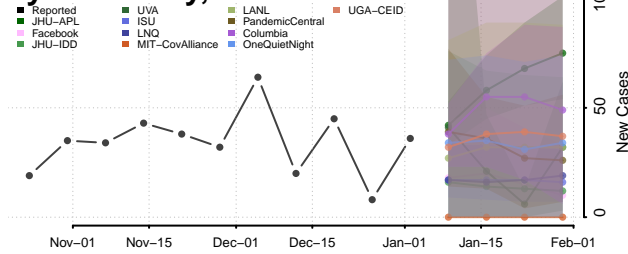

Lynn County, Texas