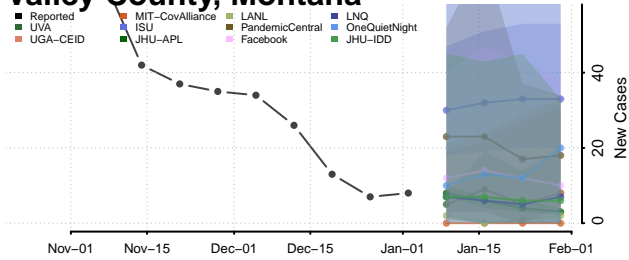

Valley County, Montana