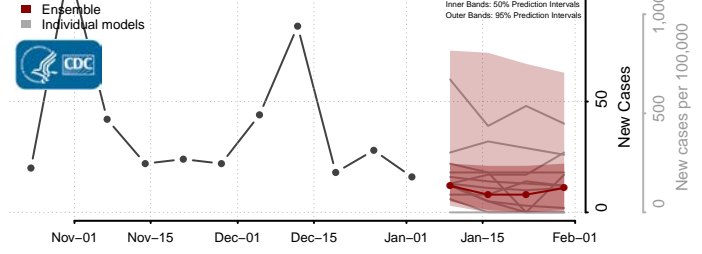

Rosebud County, Montana

Sanders County, Montana

Sheridan County, Montana

Silver Bow County, Montana

Stillwater County, Montana

Sweet Grass County, Montana

Teton County, Montana

Toole County, Montana