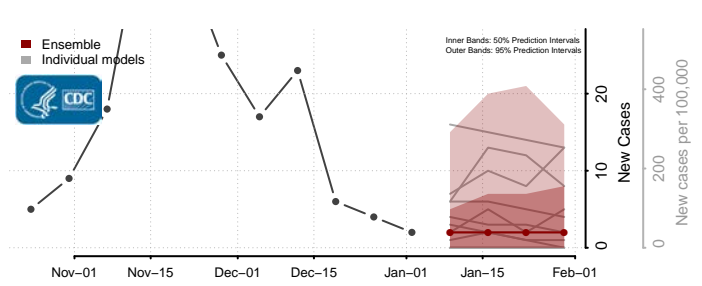

Atchison County, Missouri