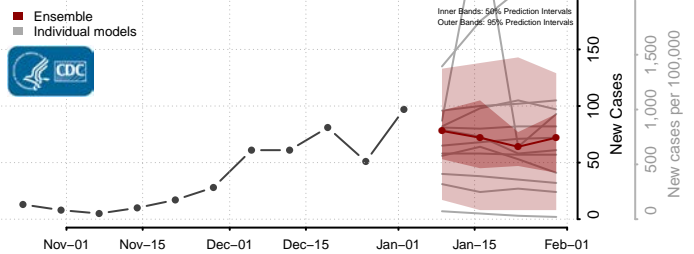

Warren County, Mississippi

Washington County, Mississippi

Wayne County, Mississippi

Webster County, Mississippi

Wilkinson County, Mississippi

Winston County, Mississippi

Yalobusha County, Mississippi

Yazoo County, Mississippi