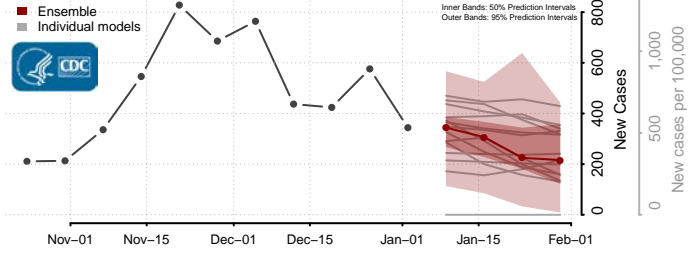

Chaves County, New Mexico