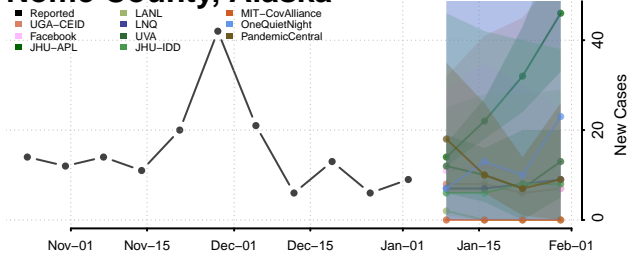

Juneau County, Alaska

Kenai Peninsula County, Alaska

Ketchikan Gateway County, Alaska

Kodiak Island County, Alaska

Kusilvak County, Alaska

Lake and Peninsula County, Alaska

Matanuska-Susitna County, Alaska

Nome County, Alaska