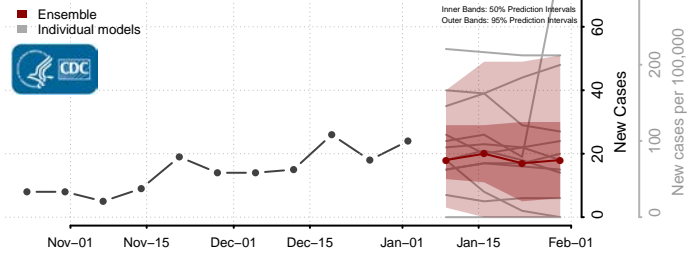

Fairfax City County, Virginia