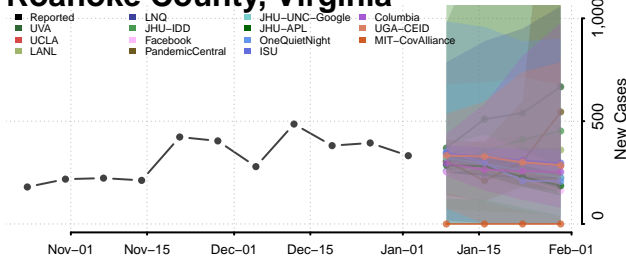

Roanoke County, Virginia