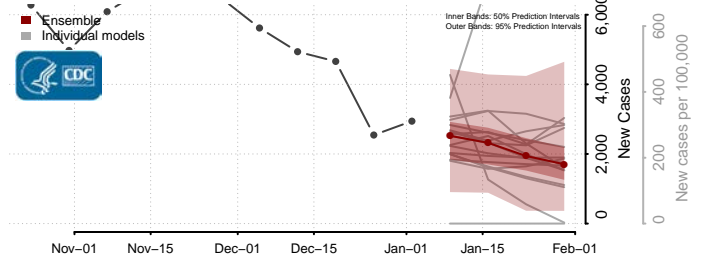

Monroe County, Wisconsin

Oconto County, Wisconsin

Oneida County, Wisconsin

Outagamie County, Wisconsin

Ozaukee County, Wisconsin

Pepin County, Wisconsin

Pierce County, Wisconsin

Polk County, Wisconsin