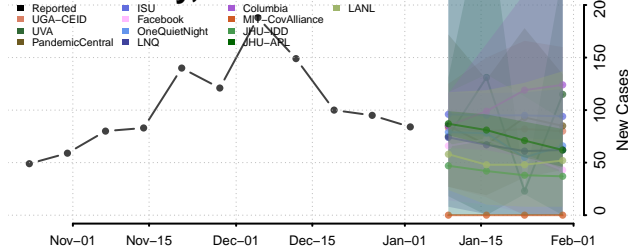

Pike County, Ohio