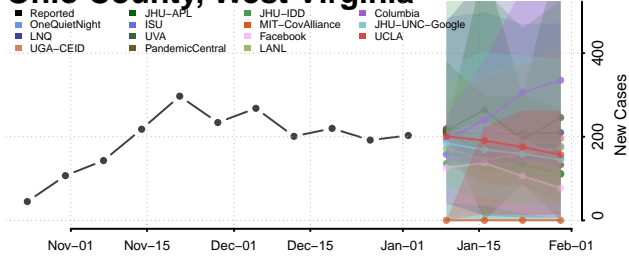

Ohio County, West Virginia