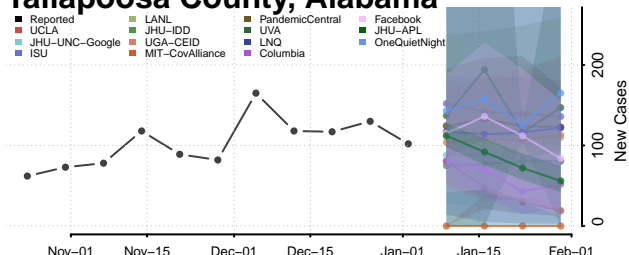

Marion County, Alabama

Marshall County, Alabama

Mobile County, Alabama

Monroe County, Alabama

Montgomery County, Alabama

Morgan County, Alabama

Perry County, Alabama

Pickens County, Alabama

Pike County, Alabama

Randolph County, Alabama

Russell County, Alabama

Shelby County, Alabama

St. Clair County, Alabama

Sumter County, Alabama

Talladega County, Alabama

Tallapoosa County, Alabama