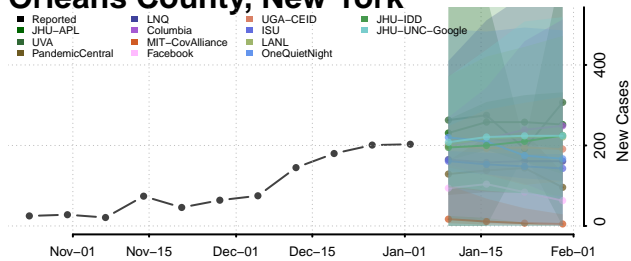

Orleans County, New York