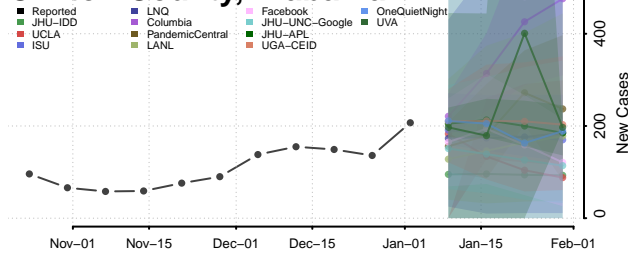

Butler County, Alabama

Calhoun County, Alabama

Chambers County, Alabama

Cherokee County, Alabama

Chilton County, Alabama

Choctaw County, Alabama

Clarke County, Alabama

Clay County, Alabama