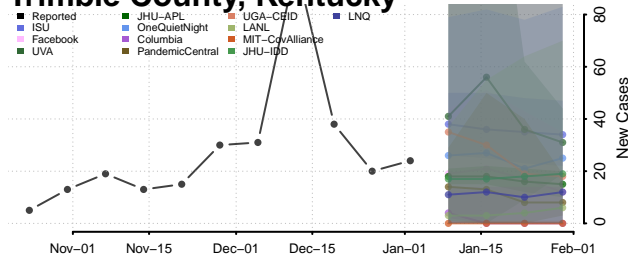

Trimble County, Kentucky