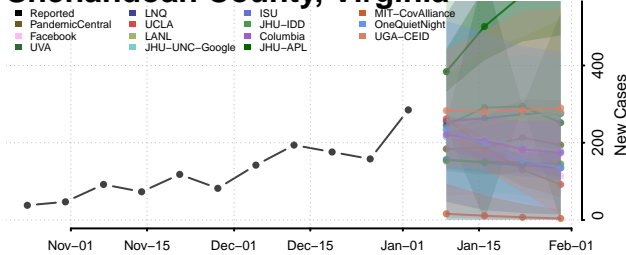

Shenandoah County, Virginia