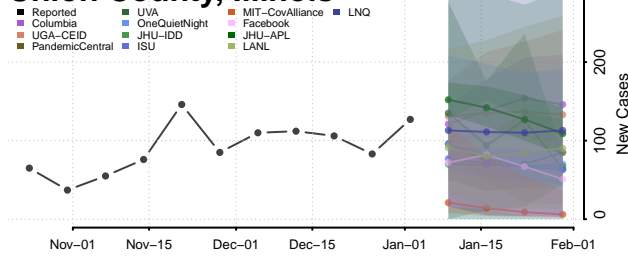

Schuyler County, Illinois

Scott County, Illinois

Shelby County, Illinois

St. Clair County, Illinois

Stark County, Illinois

Stephenson County, Illinois

Tazewell County, Illinois

Union County, Illinois