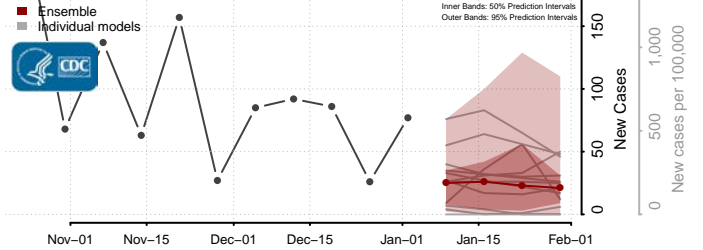

Wayne County, Missouri

Webster County, Missouri

Worth County, Missouri

Wright County, Missouri

Montana*

Beaverhead County, Montana

Big Horn County, Montana

Blaine County, Montana