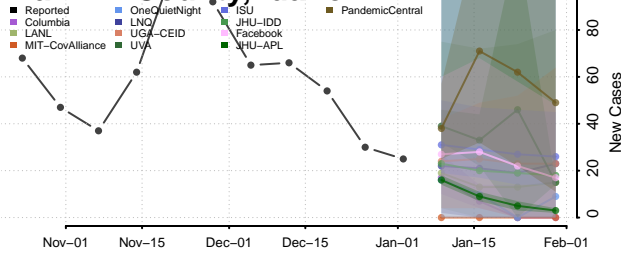

Franklin County, Idaho