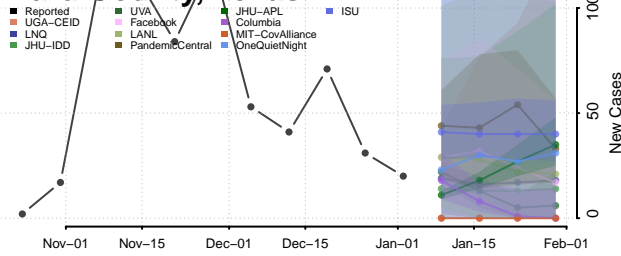

Victoria County, Texas

Walker County, Texas

Waller County, Texas

Ward County, Texas

Washington County, Texas

Webb County, Texas

Wharton County, Texas

Wheeler County, Texas