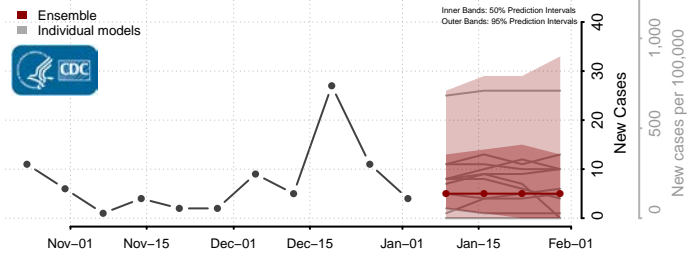

Kinney County, Texas