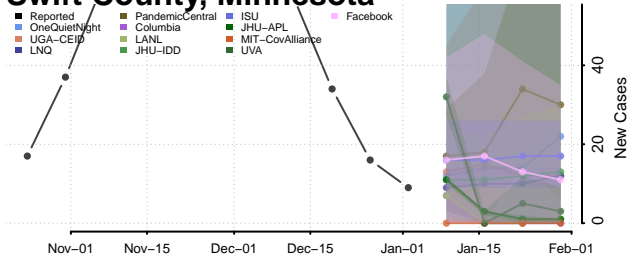

Scott County, Minnesota

Sherburne County, Minnesota

Sibley County, Minnesota

St. Louis County, Minnesota

Stearns County, Minnesota

Steele County, Minnesota

Stevens County, Minnesota

Swift County, Minnesota