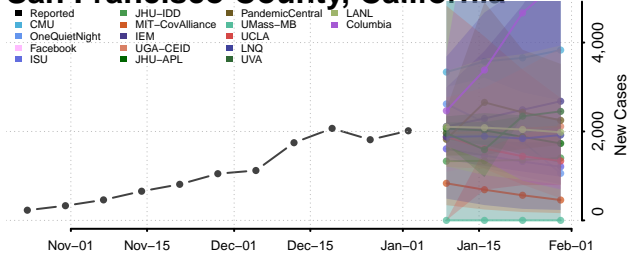

San Francisco County, California