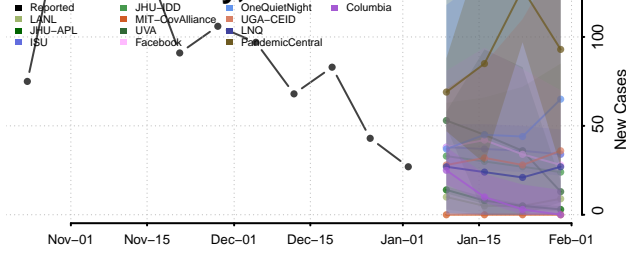

Monroe County, Iowa

Montgomery County, Iowa

Muscatine County, Iowa

O'Brien County, Iowa

Osceola County, Iowa

Page County, Iowa

Palo Alto County, Iowa

Plymouth County, Iowa