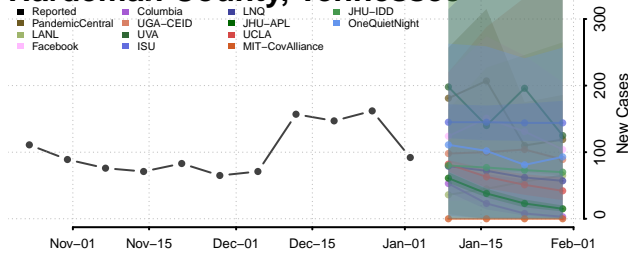

Grundy County, Tennessee

Hamblen County, Tennessee

Hamilton County, Tennessee

Hancock County, Tennessee

Hardeman County, Tennessee

Hardin County, Tennessee

Hawkins County, Tennessee

Haywood County, Tennessee