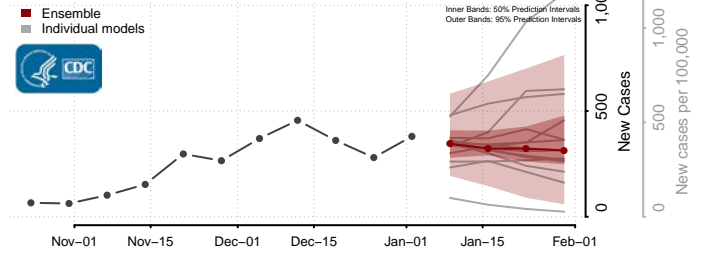

Frederick County, Virginia