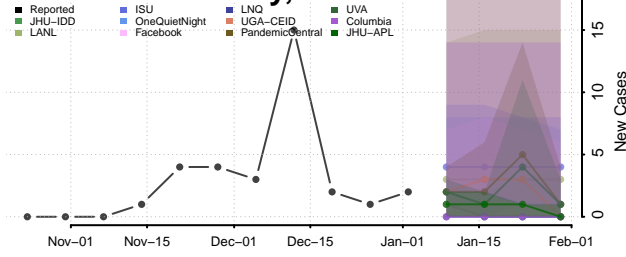

Washington County, Nebraska

Wayne County, Nebraska

Webster County, Nebraska

Wheeler County, Nebraska

Elko County, Nevada

Esmeralda County, Nevada

Eureka County, Nevada

Humboldt County, Nevada