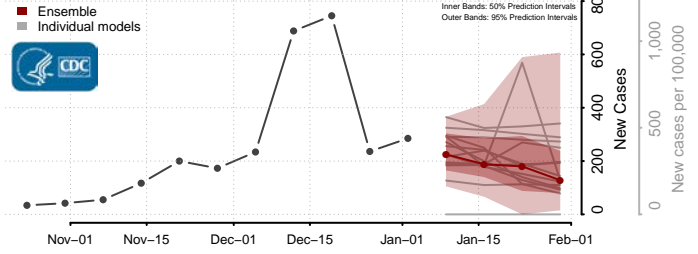

Pulaski County, Kentucky