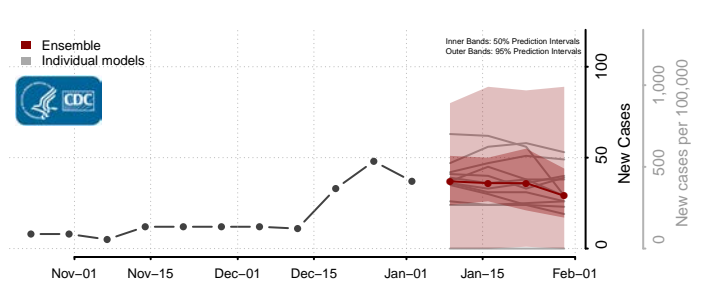

Claiborne County, Mississippi