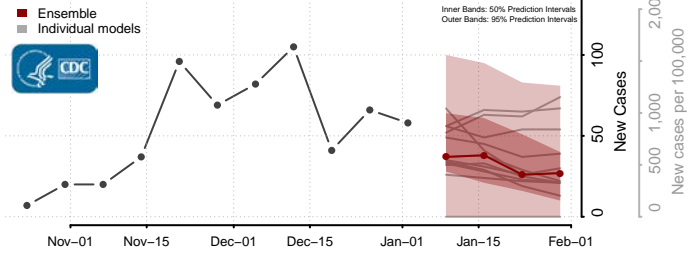

Pawnee County, Kansas