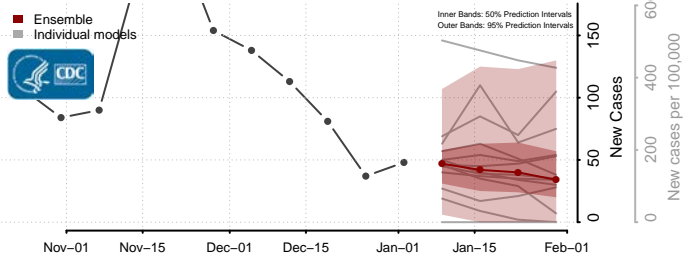

Stoddard County, Missouri