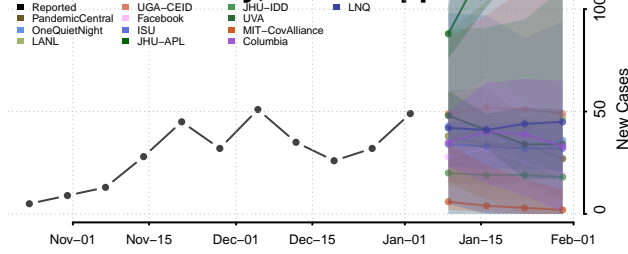

Choctaw County, Mississippi