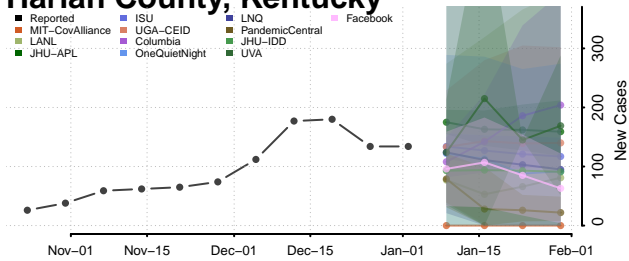

Graves County, Kentucky

Grayson County, Kentucky

Green County, Kentucky

Greenup County, Kentucky

Hancock County, Kentucky

Hardin County, Kentucky

Harlan County, Kentucky

Harrison County, Kentucky