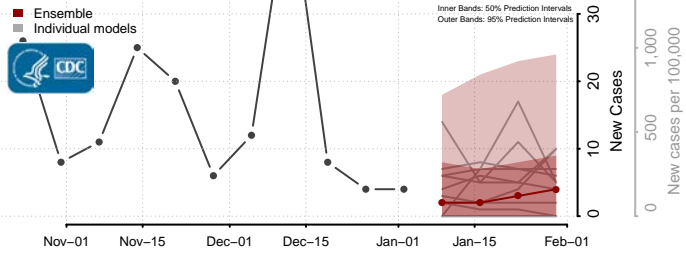

McIntosh County, North Dakota