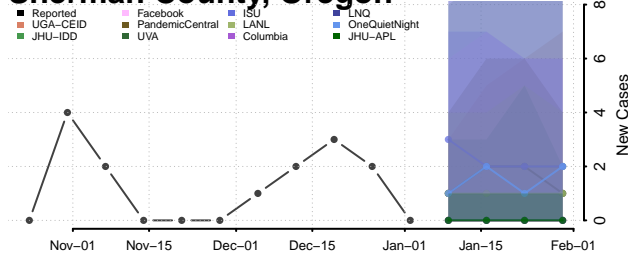

Linn County, Oregon

Malheur County, Oregon

Marion County, Oregon

Morrow County, Oregon

Multnomah County, Oregon

Polk County, Oregon

Sherman County, Oregon

Tillamook County, Oregon