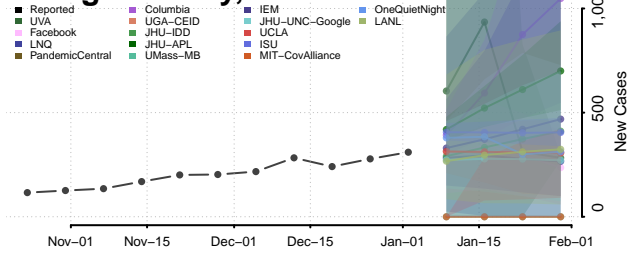

Nash County, North Carolina

New Hanover County, North Carolina

Northampton County, North Carolina

Onslow County, North Carolina

Orange County, North Carolina

Pamlico County, North Carolina

Pasquotank County, North Carolina