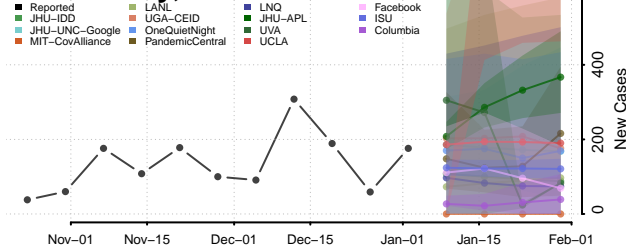

Hill County, Texas