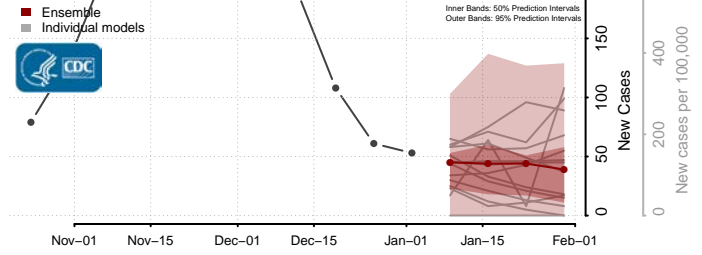

Becker County, Minnesota