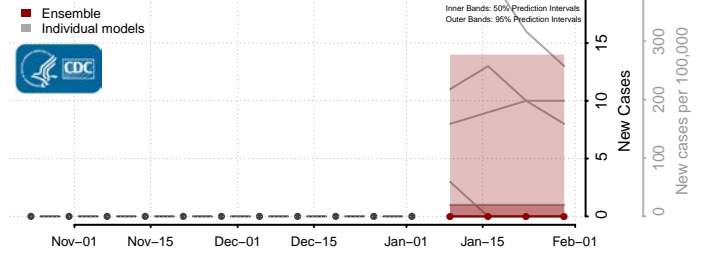

Carbon County, Utah

Daggett County, Utah

Davis County, Utah

Duchesne County, Utah

Emery County, Utah

Garfield County, Utah

Grand County, Utah

Iron County, Utah