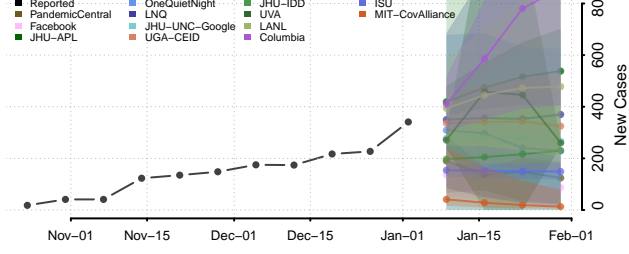

Marion County, West Virginia