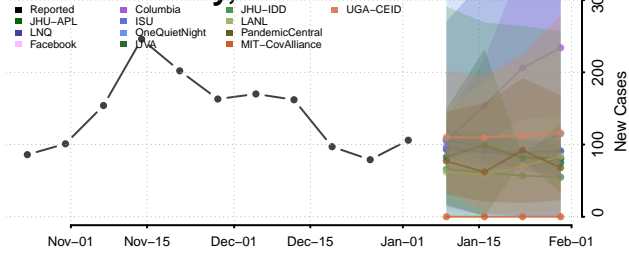

Marion County, Missouri