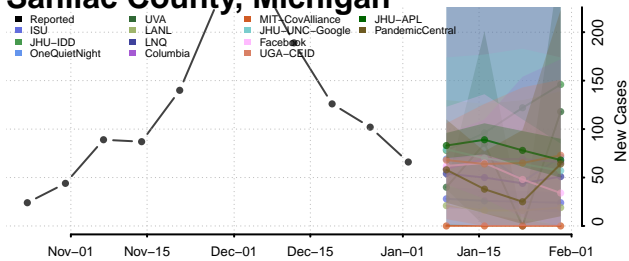

Ottawa County, Michigan

Presque Isle County, Michigan

Roscommon County, Michigan

Saginaw County, Michigan

Sanilac County, Michigan

Schoolcraft County, Michigan

Shiawassee County, Michigan

St. Clair County, Michigan