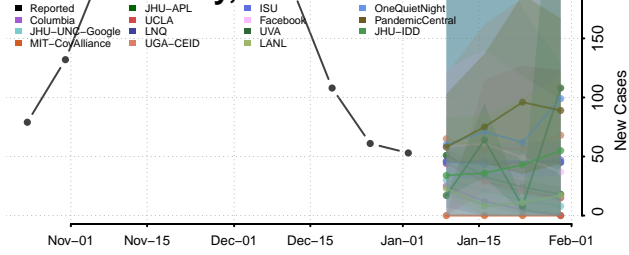

Becker County, Minnesota