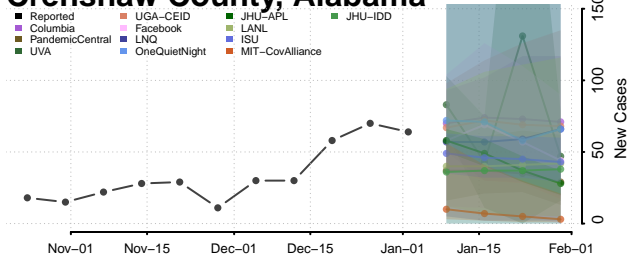

Cleburne County, Alabama

Coffee County, Alabama

Colbert County, Alabama

Conecuh County, Alabama

Coosa County, Alabama

Covington County, Alabama

Crenshaw County, Alabama

Cullman County, Alabama