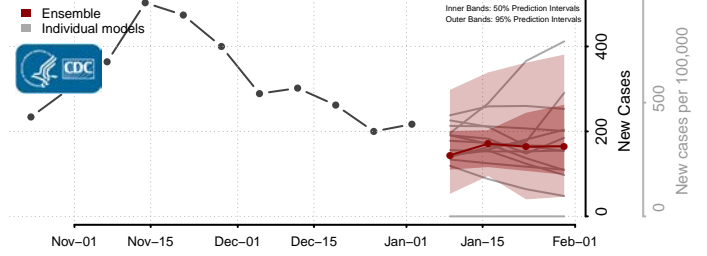

Boone County, Illinois