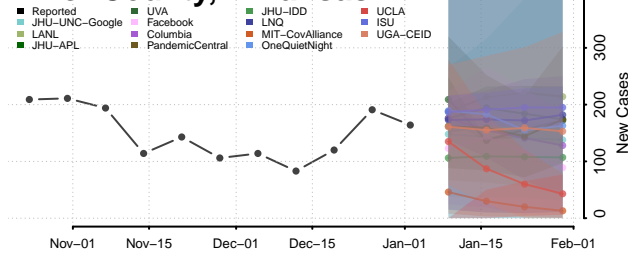

Miller County, Arkansas