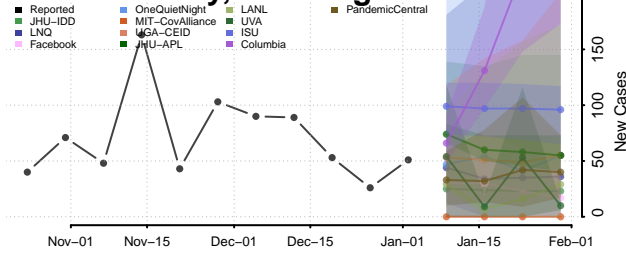

Asotin County, Washington