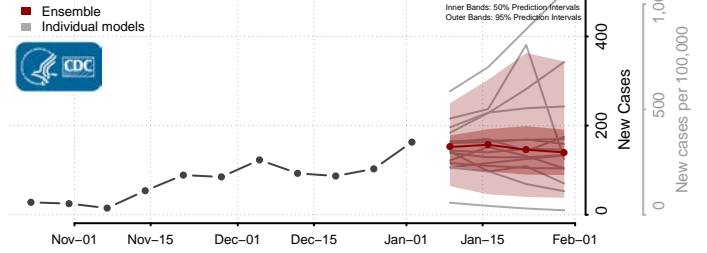

Plaquemines County, Louisiana

Pointe Coupee County, Louisiana

Rapides County, Louisiana

Red River County, Louisiana

Richland County, Louisiana

Sabine County, Louisiana

St. Bernard County, Louisiana

St. Charles County, Louisiana