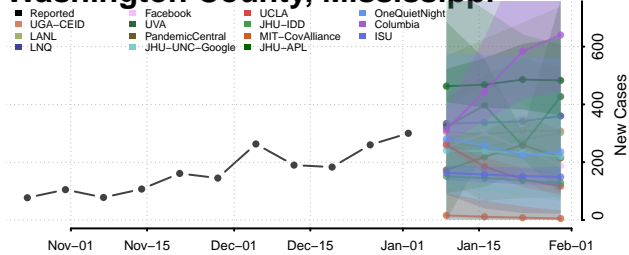

Washington County, Mississippi