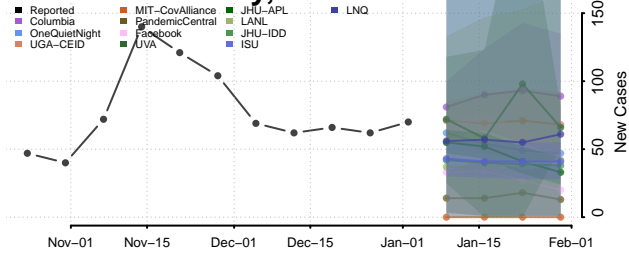

Henry County, Iowa

Howard County, Iowa

Humboldt County, Iowa

Ida County, Iowa

Iowa County, Iowa

Jackson County, Iowa

Jasper County, Iowa

Jefferson County, Iowa