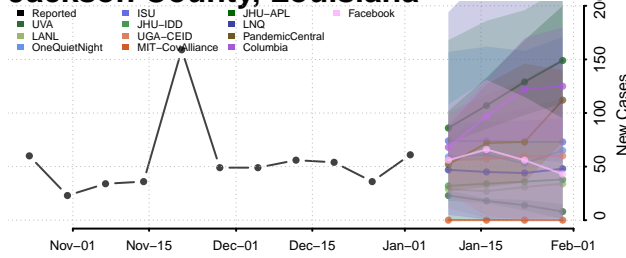

Grant County, Louisiana

Iberia County, Louisiana

Iberville County, Louisiana

Jackson County, Louisiana

Jefferson County, Louisiana

Jefferson Davis County, Louisiana

Lafayette County, Louisiana

Lafourche County, Louisiana