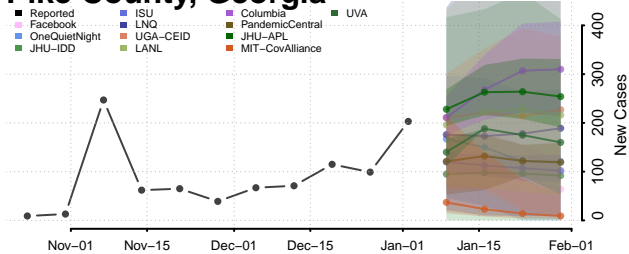

Muscooke County, Georgia

Newton County, Georgia

Oconee County, Georgia

Oglethorpe County, Georgia

Paulding County, Georgia

Peach County, Georgia

Pickens County, Georgia

Pierce County, Georgia

Pike County, Georgia

Polk County, Georgia

Pulaski County, Georgia

Putnam County, Georgia

Screven County, Georgia

Seminole County, Georgia

Spalding County, Georgia

Stephens County, Georgia