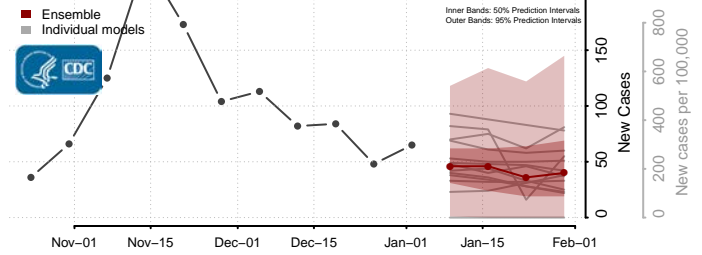

Henry County, Missouri