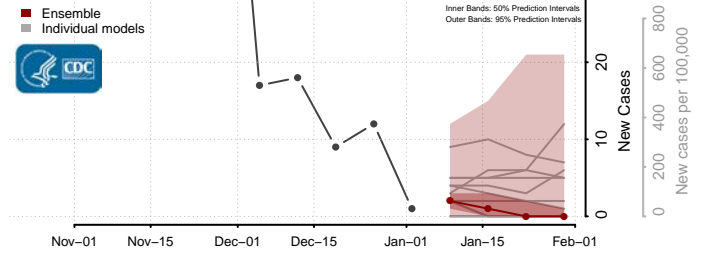

Cavalier County, North Dakota

Dickey County, North Dakota

Divide County, North Dakota

Dunn County, North Dakota

Eddy County, North Dakota

Emmons County, North Dakota

Foster County, North Dakota

Golden Valley County, North Dakota