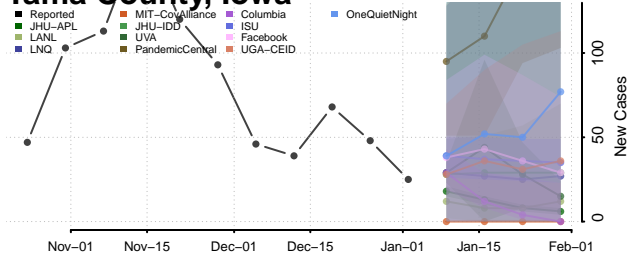

Tama County, Iowa