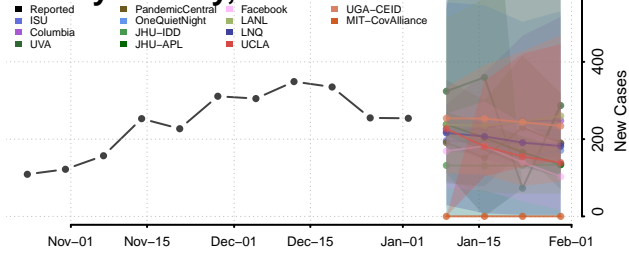

Shelby County, Ohio