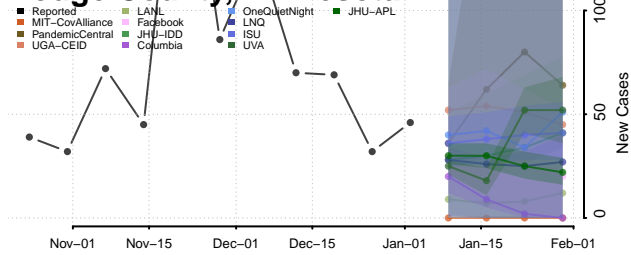

Chisago County, Minnesota

Clay County, Minnesota

Clearwater County, Minnesota

Cook County, Minnesota

Cottonwood County, Minnesota

Crow Wing County, Minnesota

Dakota County, Minnesota

Dodge County, Minnesota