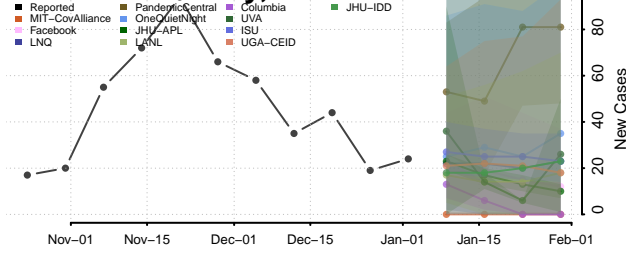

Hamilton County, Nebraska