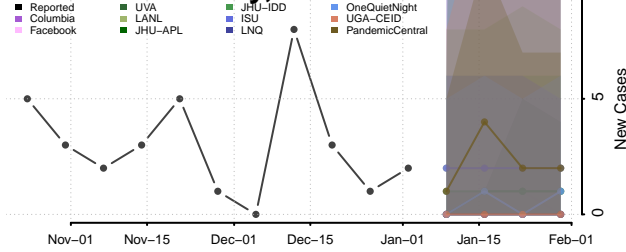

San Juan County, Colorado