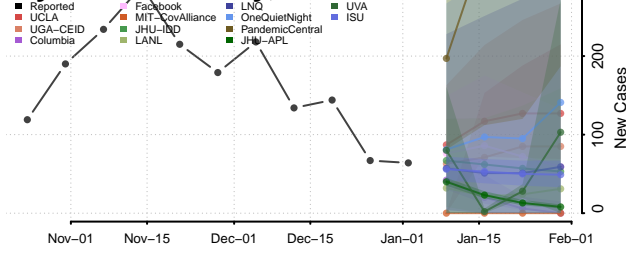

Monroe County, Iowa

Montgomery County, Iowa

Muscatine County, Iowa

O'Brien County, Iowa

Osceola County, Iowa

Page County, Iowa

Palo Alto County, Iowa

Plymouth County, Iowa