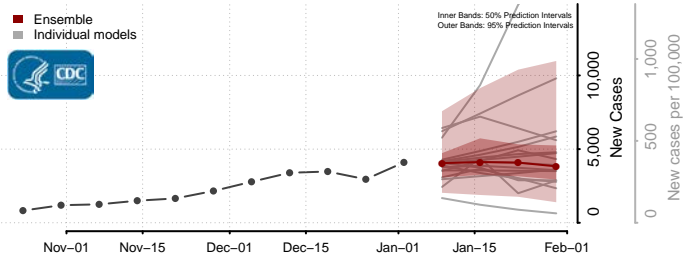

Wake County, North Carolina