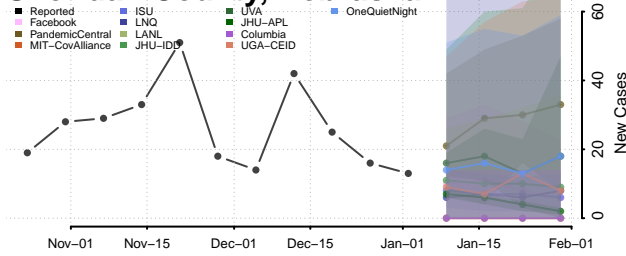

Sheridan County, Nebraska