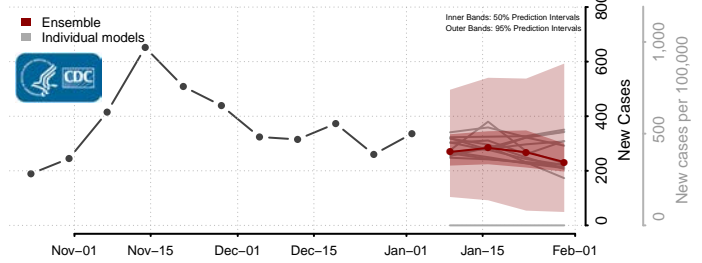

St. Francois County, Missouri