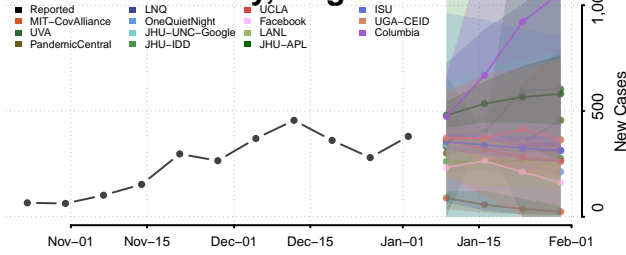

Frederick County, Virginia