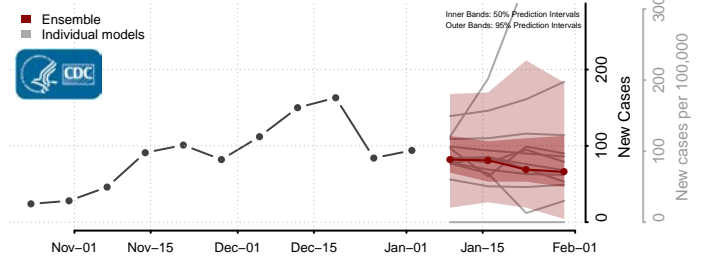

Benton County, Oregon