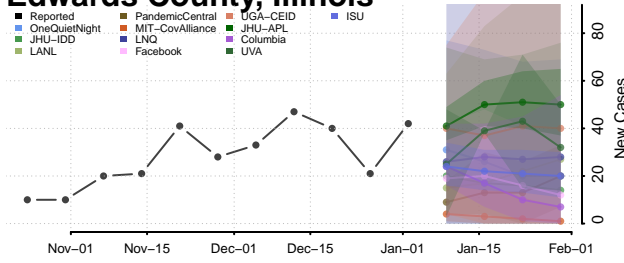

Edwards County, Illinois