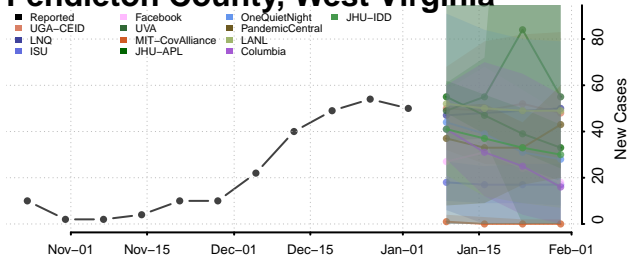

Pleasants County, West Virginia

Pocahontas County, West Virginia

Preston County, West Virginia

Putnam County, West Virginia

Raleigh County, West Virginia

Randolph County, West Virginia

Ritchie County, West Virginia