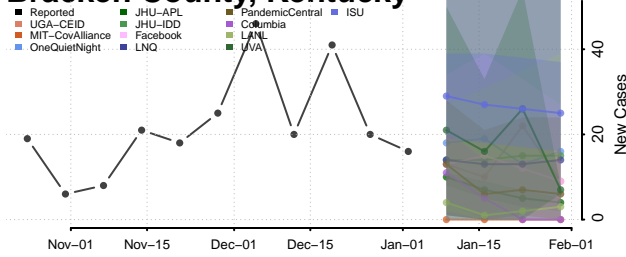

Bracken County, Kentucky