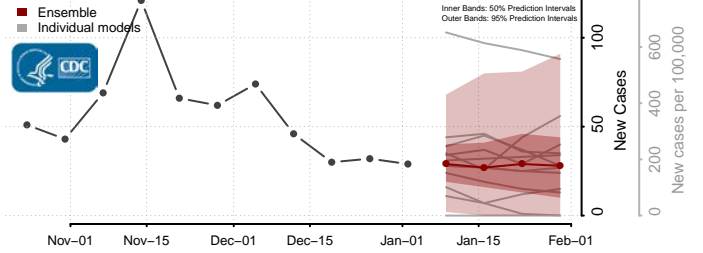

Pemiscot County, Missouri