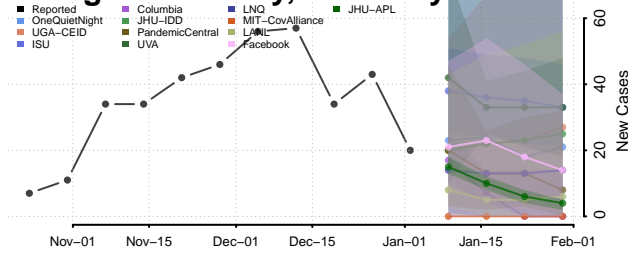

Leslie County, Kentucky

Letcher County, Kentucky

Lewis County, Kentucky

Lincoln County, Kentucky

Livingston County, Kentucky

Logan County, Kentucky

Lyon County, Kentucky

Madison County, Kentucky