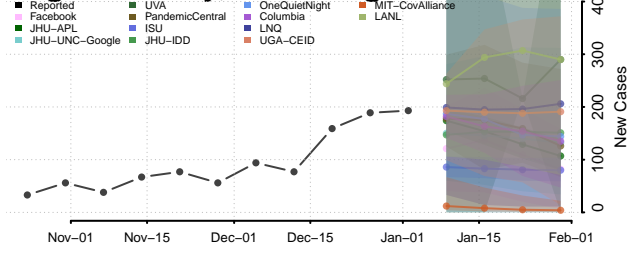

Logan County, West Virginia