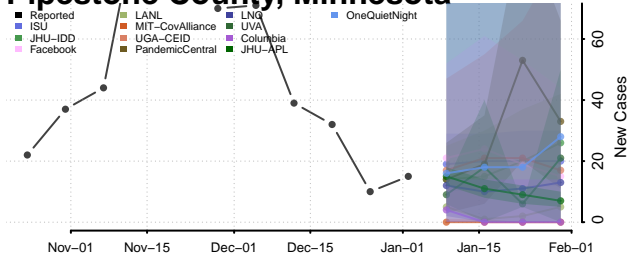

Nobles County, Minnesota

Norman County, Minnesota

Olmsted County, Minnesota

Otter Tail County, Minnesota

Pennington County, Minnesota

Pine County, Minnesota

Pipestone County, Minnesota

Polk County, Minnesota