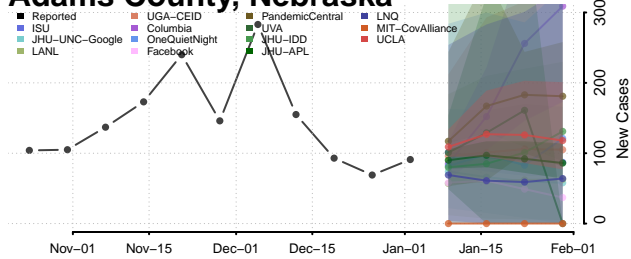

Treasure County, Montana

Valley County, Montana

Wheatland County, Montana

Wibaux County, Montana

Yellowstone County, Montana

Nebraska

Adams County, Nebraska

Antelope County, Nebraska