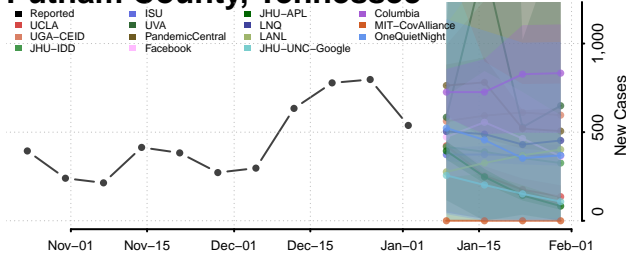

Pickett County, Tennessee

Polk County, Tennessee

Putnam County, Tennessee

Rhea County, Tennessee

Roane County, Tennessee

Robertson County, Tennessee

Rutherford County, Tennessee

Scott County, Tennessee