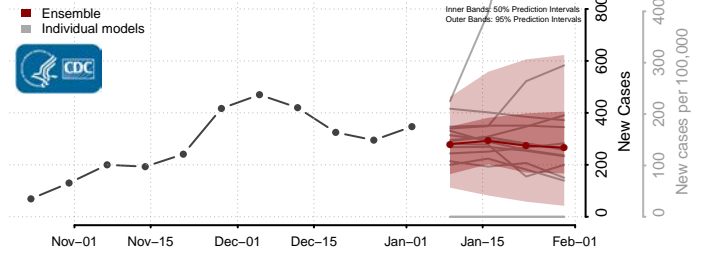

Deschutes County, Oregon