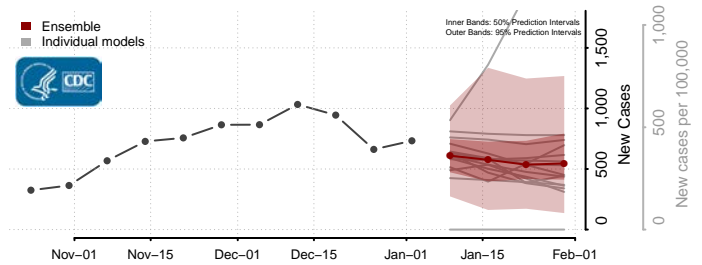

Greene County, Ohio