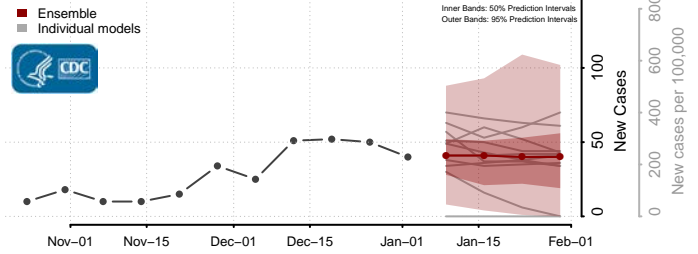

Manassas Park County, Virginia