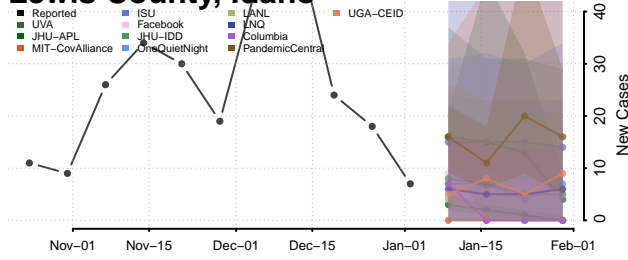

Latah County, Idaho

Lemhi County, Idaho

Lewis County, Idaho

Lincoln County, Idaho

Madison County, Idaho

Minidoka County, Idaho

Nez Perce County, Idaho

Oneida County, Idaho