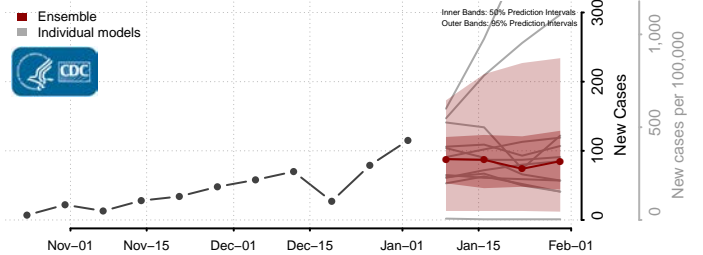

Hopewell County, Virginia

Isle of Wight County, Virginia

James City County, Virginia

King and Queen County, Virginia

King George County, Virginia

King William County, Virginia

Lancaster County, Virginia

Lee County, Virginia