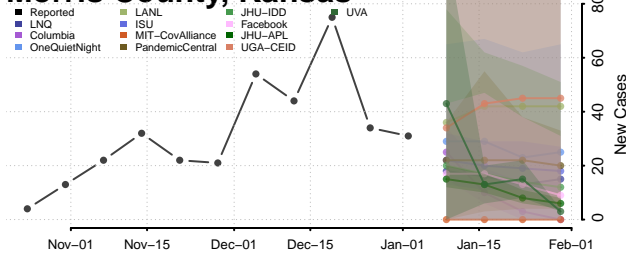

Morris County, Kansas