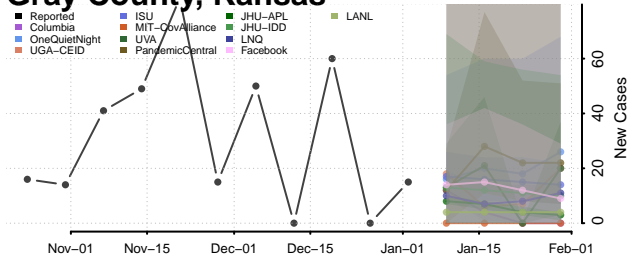

Gove County, Kansas

Graham County, Kansas

Grant County, Kansas

Gray County, Kansas

Greeley County, Kansas

Greenwood County, Kansas

Hamilton County, Kansas

Harper County, Kansas