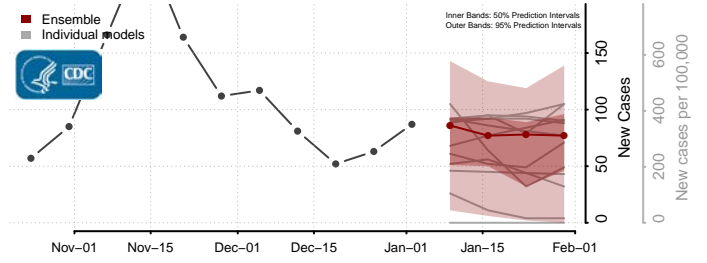

Stoddard County, Missouri

Stone County, Missouri

Sullivan County, Missouri

Taney County, Missouri

Texas County, Missouri

Vernon County, Missouri

Warren County, Missouri

Washington County, Missouri