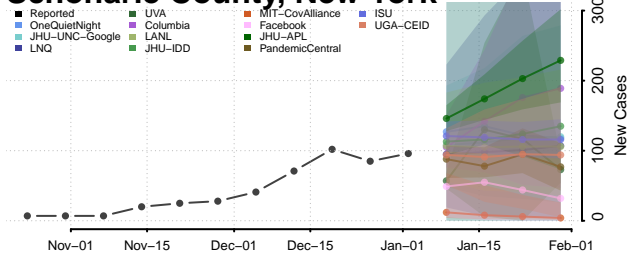

Putnam County, New York

Queens County, New York

Rensselaer County, New York

Richmond County, New York

Rockland County, New York

Saratoga County, New York

Schenectady County, New York

Schoharie County, New York