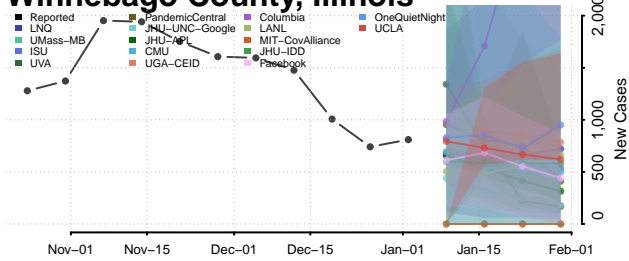

Winnebago County, Illinois