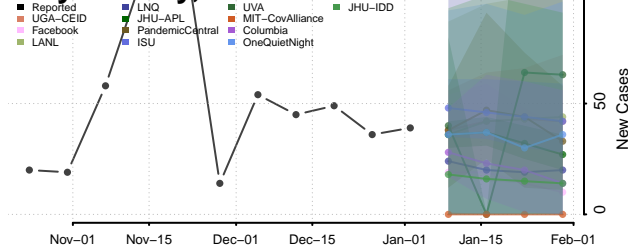

Butler County, Kansas

Chase County, Kansas

Chautauqua County, Kansas

Cherokee County, Kansas

Cheyenne County, Kansas

Clark County, Kansas

Clay County, Kansas

Cloud County, Kansas