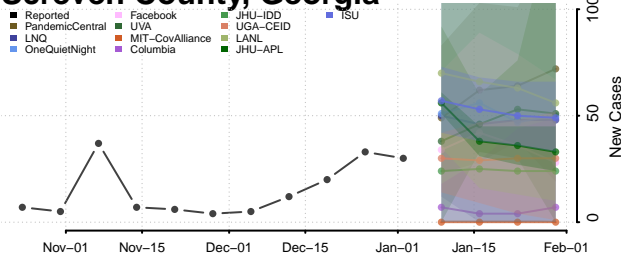

Pike County, Georgia

Polk County, Georgia

Pulaski County, Georgia

Putnam County, Georgia

Screven County, Georgia

Seminole County, Georgia

Spalding County, Georgia

Stephens County, Georgia