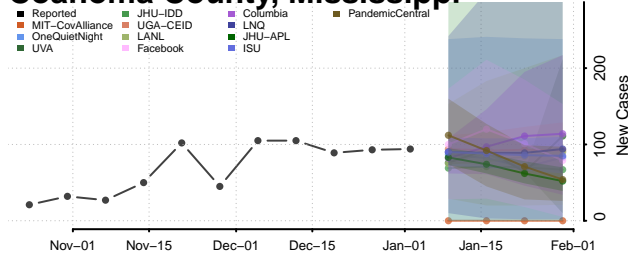

Coahoma County, Mississippi