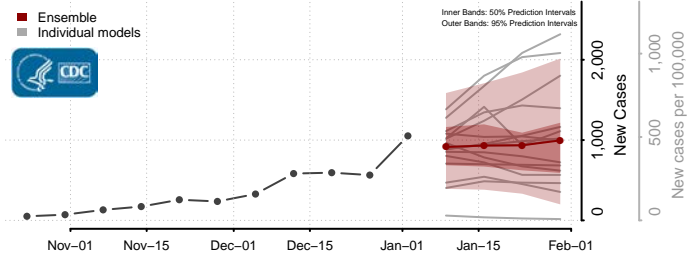

Sagadahoc County, Maine

Somerset County, Maine

Waldo County, Maine

Washington County, Maine

York County, Maine

Maryland

Allegany County, Maryland

Anne Arundel County, Maryland