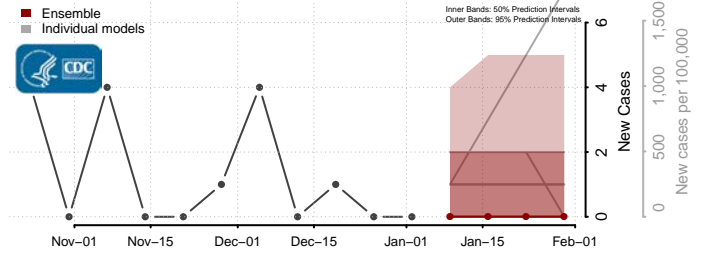

Kenedy County, Texas