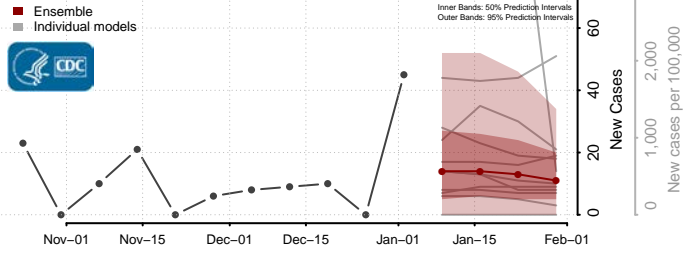

Harvey County, Kansas

Haskell County, Kansas

Kingman County, Kansas

Kiowa County, Kansas

Labette County, Kansas

Lane County, Kansas

Leavenworth County, Kansas

Lincoln County, Kansas