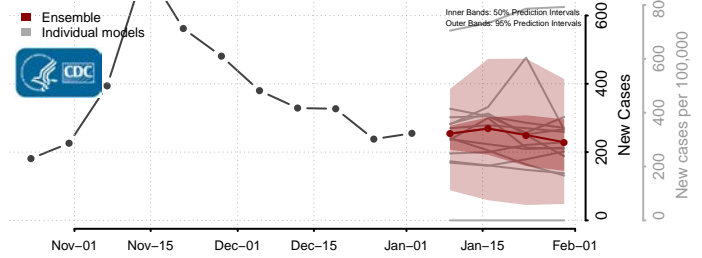

Cape Girardeau County, Missouri