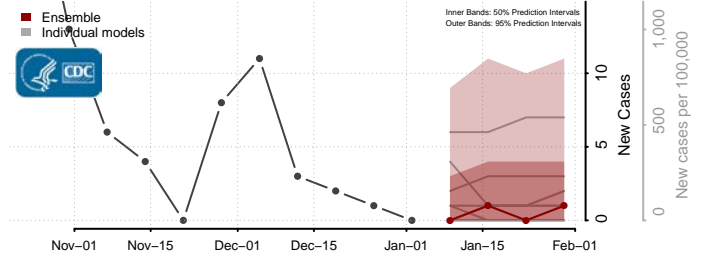

Haakon County, South Dakota

Hamlin County, South Dakota

Hand County, South Dakota

Hanson County, South Dakota

Harding County, South Dakota

Hughes County, South Dakota

Hutchinson County, South Dakota

Hyde County, South Dakota