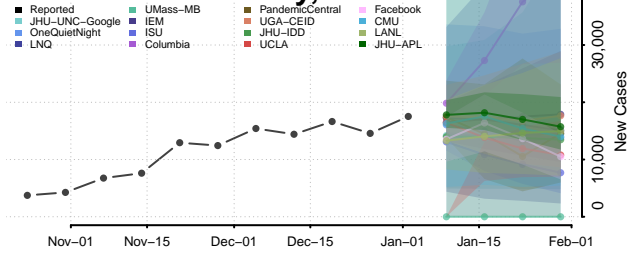

Miami-Dade County, Florida