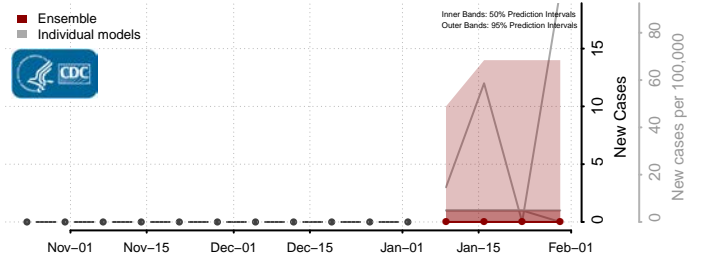

Carbon County, Utah

Daggett County, Utah

Davis County, Utah

Duchesne County, Utah

Emery County, Utah

Garfield County, Utah

Grand County, Utah

Iron County, Utah