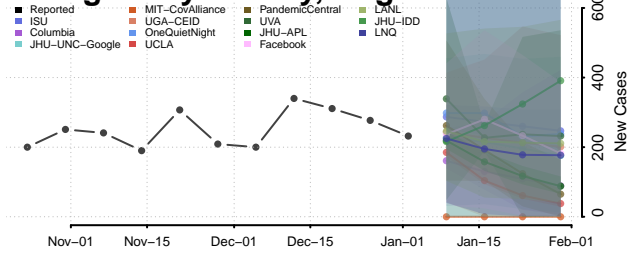

Martinsville County, Virginia

Mathews County, Virginia

Mecklenburg County, Virginia

Middlesex County, Virginia

Montgomery County, Virginia

Nelson County, Virginia

New Kent County, Virginia

Newport News County, Virginia