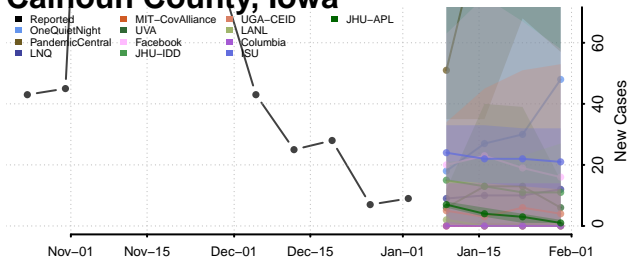

Calhoun County, Iowa