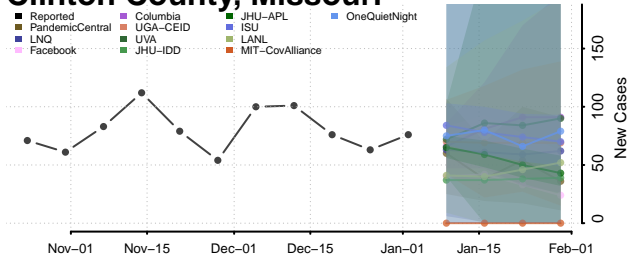

Clinton County, Missouri