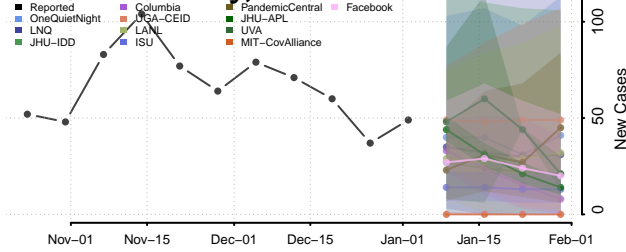

Roberts County, South Dakota