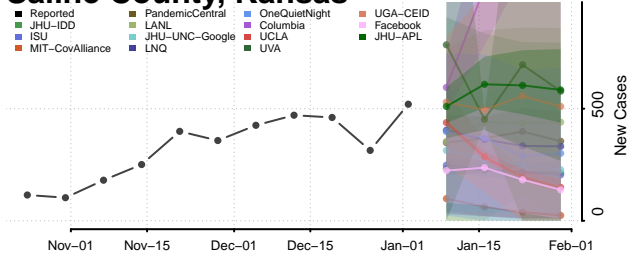

Scott County, Kansas

Sedgwick County, Kansas

Seward County, Kansas

Shawnee County, Kansas

Sumner County, Kansas

Thomas County, Kansas

Trego County, Kansas

Wabaunsee County, Kansas