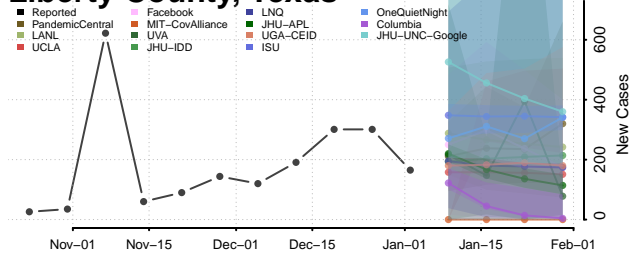

Liberty County, Texas