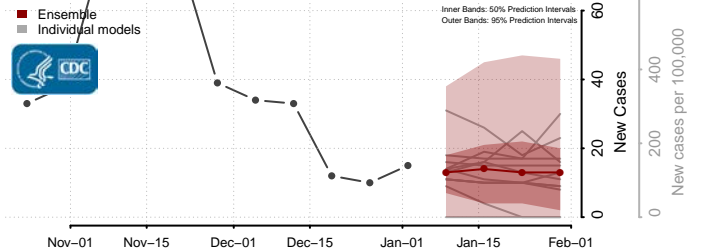

Carbon County, Montana

*New weekly cases may decrease in this location over the next four weeks. For these locations, the ensemble forecast indicates a probability of 0.75 or greater that fewer cases will be reported in week four of the forecast than in the last reported week.