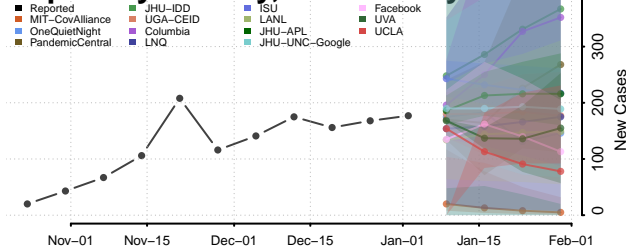

Cape May County, New Jersey