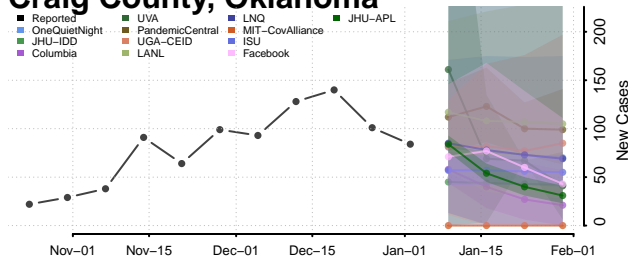

Craig County, Oklahoma