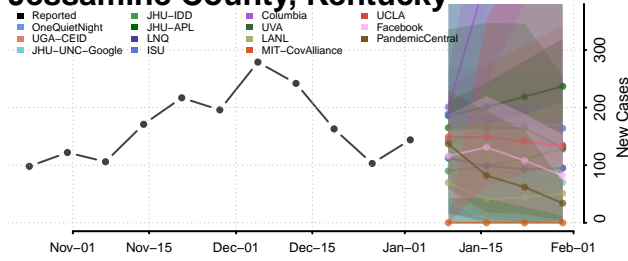

Hart County, Kentucky

Henderson County, Kentucky

Henry County, Kentucky

Hickman County, Kentucky

Hopkins County, Kentucky

Jackson County, Kentucky

Jefferson County, Kentucky

Jessamine County, Kentucky