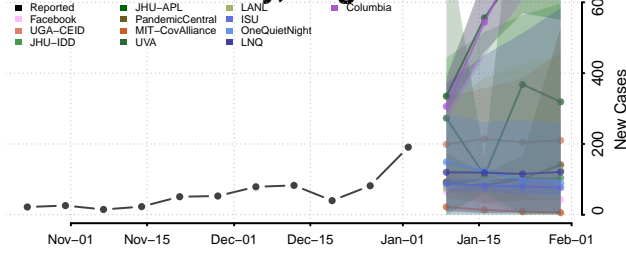

Buchanan County, Virginia