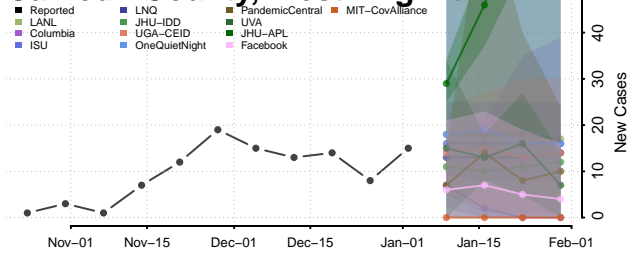

Calhoun County, West Virginia