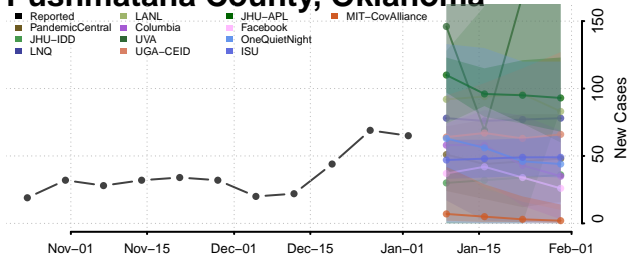

Pushmataha County, Oklahoma