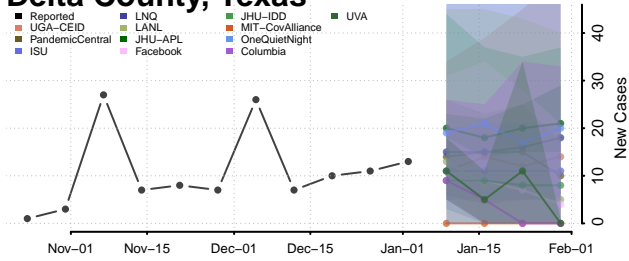

Delta County, Texas