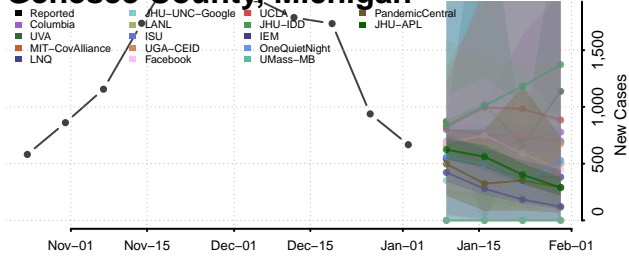

Dickinson County, Michigan

Eaton County, Michigan

Emmet County, Michigan

Genesee County, Michigan

Gladwin County, Michigan

Gogebic County, Michigan

Grand Traverse County, Michigan

Gratiot County, Michigan