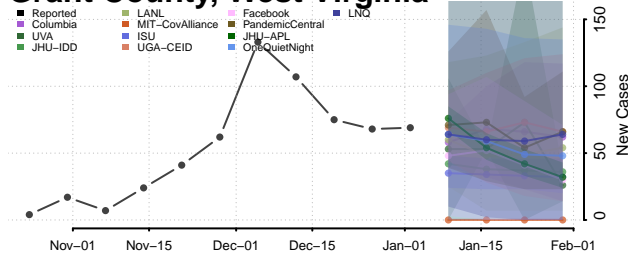

Grant County, West Virginia