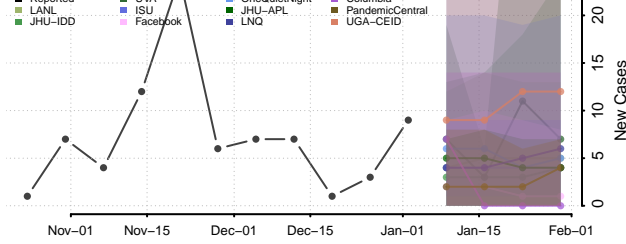

Jackson County, Michigan

Kalamazoo County, Michigan

Kalkaska County, Michigan

Kent County, Michigan

Keweenaw County, Michigan

Lake County, Michigan

Lapeer County, Michigan

Leelanau County, Michigan