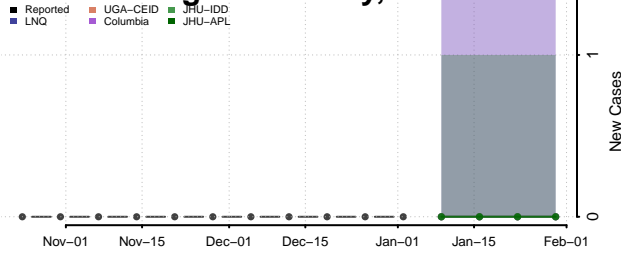

Anchorage County, Alaska

Bethel County, Alaska

Bristol Bay County, Alaska

Denali County, Alaska

Dillingham County, Alaska

Fairbanks North Star County, Alaska

Haines County, Alaska

Hoonah-Angoon County, Alaska