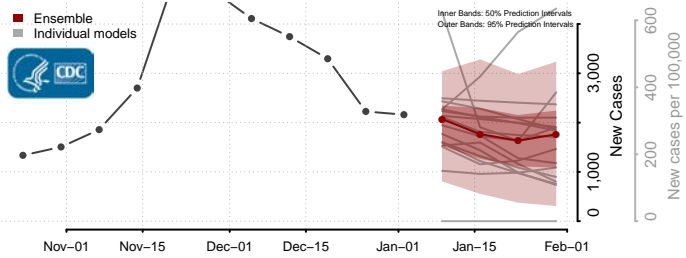

Union County, New Jersey

Warren County, New Jersey

New Mexico*

Bernalillo County, New Mexico

*New weekly cases may decrease in this location over the next four weeks. For these locations, the ensemble forecast indicates a probability of 0.75 or greater that fewer cases will be reported in week four of the forecast than in the last reported week.