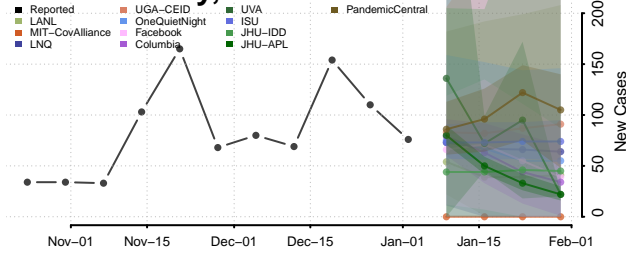

Wood County, Ohio

Wyandot County, Ohio

Oklahoma

Adair County, Oklahoma

Alfalfa County, Oklahoma

Atoka County, Oklahoma

Beaver County, Oklahoma

Beckham County, Oklahoma