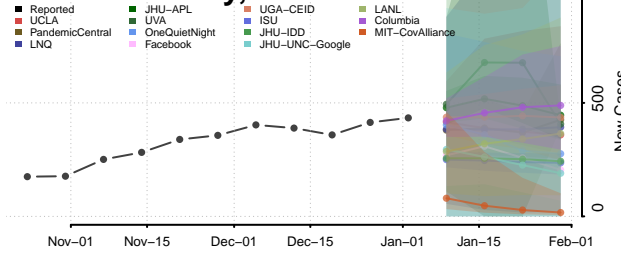

Union County, Indiana

Vanderburgh County, Indiana

Vermillion County, Indiana

Vigo County, Indiana

Wabash County, Indiana

Warren County, Indiana

Warrick County, Indiana

Washington County, Indiana