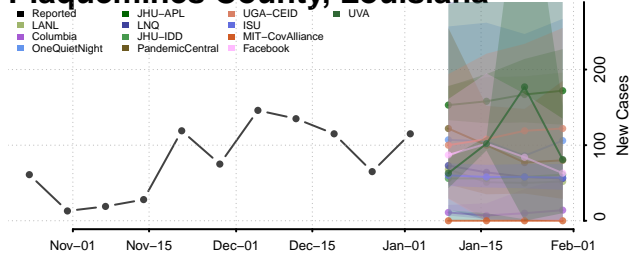

Plaquemines County, Louisiana