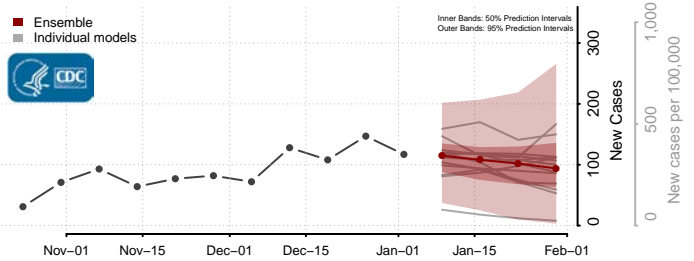

Botetourt County, Virginia