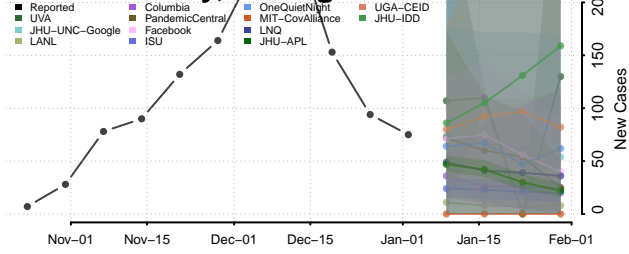

Huron County, Michigan