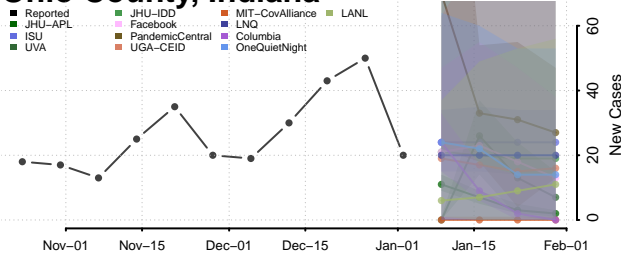

Ohio County, Indiana