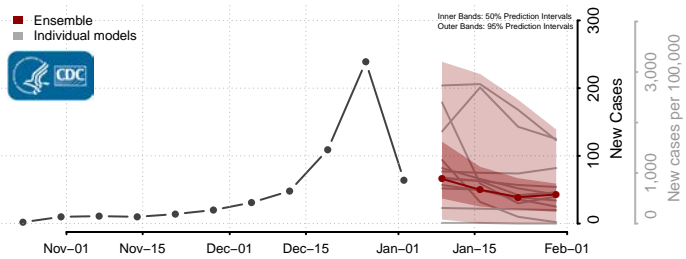

Pleasants County, West Virginia

Pocahontas County, West Virginia

Preston County, West Virginia

Putnam County, West Virginia

Raleigh County, West Virginia

Randolph County, West Virginia

Ritchie County, West Virginia