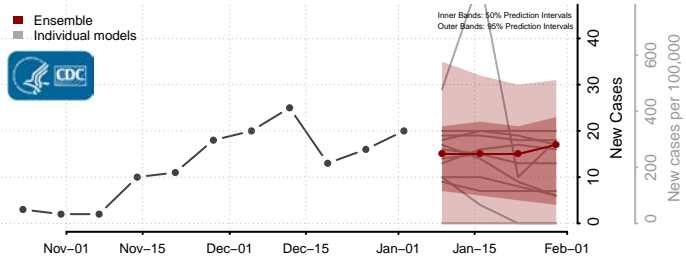

Schuylkill County, Pennsylvania

Snyder County, Pennsylvania

Somerset County, Pennsylvania

Sullivan County, Pennsylvania

Susquehanna County, Pennsylvania

Tioga County, Pennsylvania

Union County, Pennsylvania