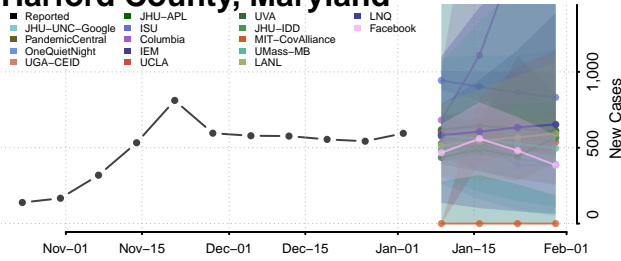

Harford County, Maryland