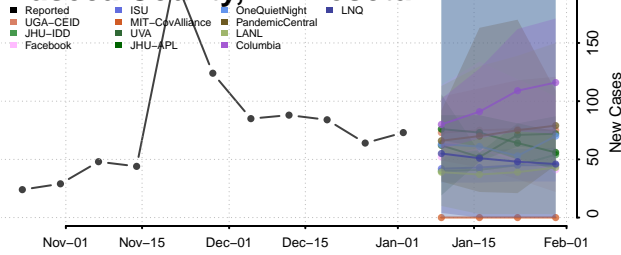

Todd County, Minnesota

Traverse County, Minnesota

Wabasha County, Minnesota

Wadena County, Minnesota

Waseca County, Minnesota

Washington County, Minnesota

Watonwan County, Minnesota

Wilkin County, Minnesota