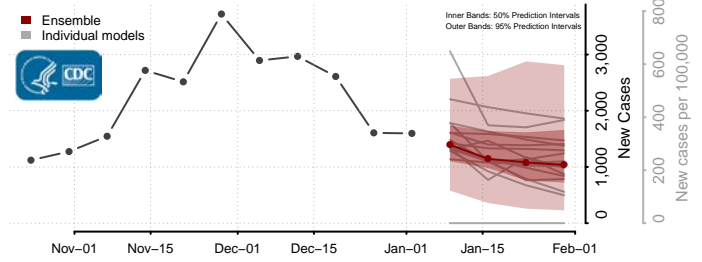

Washoe County, Nevada