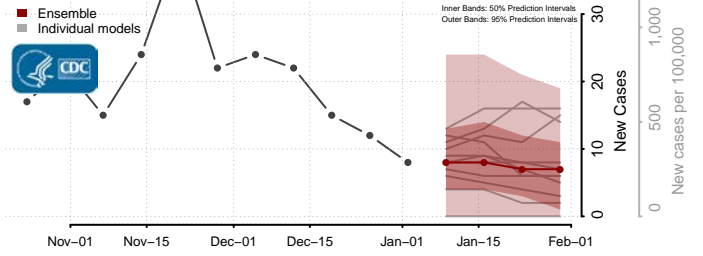

Scott County, Kansas

Sedgwick County, Kansas

Seward County, Kansas

Shawnee County, Kansas

Sumner County, Kansas

Thomas County, Kansas

Trego County, Kansas

Wabaunsee County, Kansas