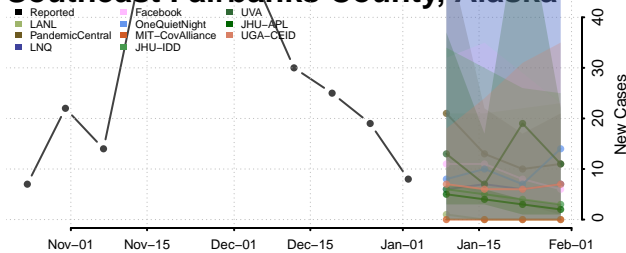

North Slope County, Alaska

Northwest Arctic County, Alaska

Petersburg County, Alaska

Prince of Wales-Hyder County, Alaska

Sitka County, Alaska

Skagway County, Alaska

Southeast Fairbanks County, Alaska

Valdez-Cordova County, Alaska