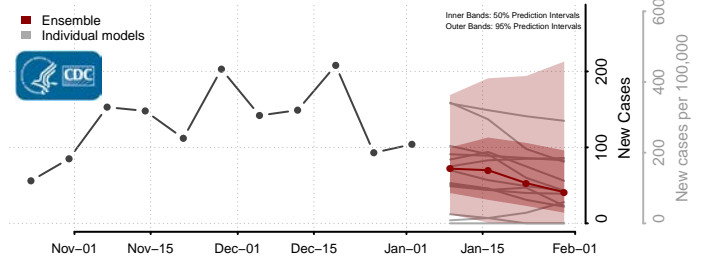

Nye County, Nevada