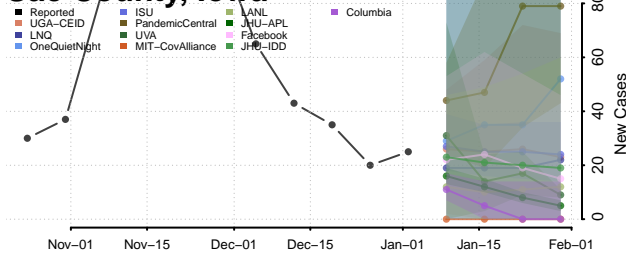

Pocahontas County, Iowa

Polk County, Iowa

Pottawattamie County, Iowa

Poweshiek County, Iowa

Ringgold County, Iowa

Sac County, Iowa

Scott County, Iowa

Shelby County, Iowa