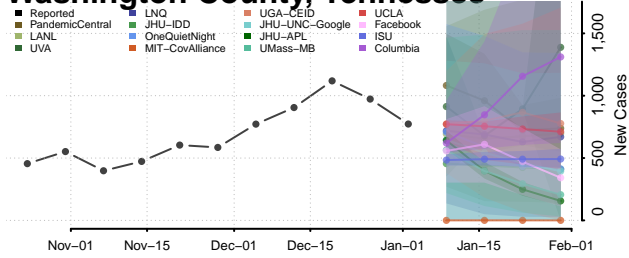

Washington County, Tennessee