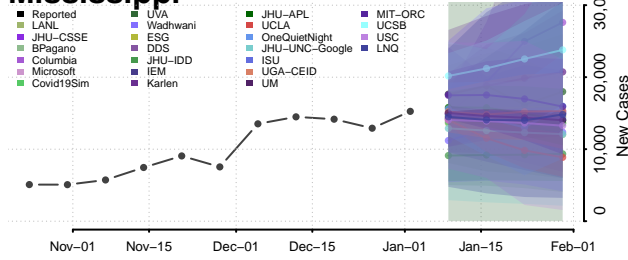

Winona County, Minnesota

Wright County, Minnesota

Yellow Medicine County, Minnesota

Mississippi

Adams County, Mississippi

Alcorn County, Mississippi

Amite County, Mississippi

Attala County, Mississippi