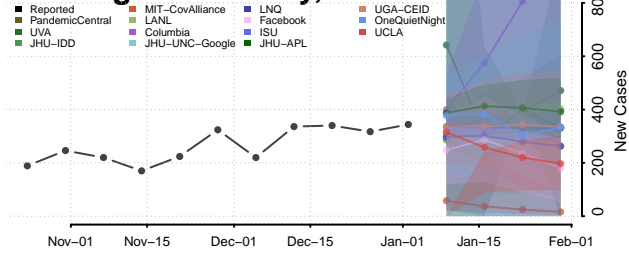

Rockingham County, North Carolina