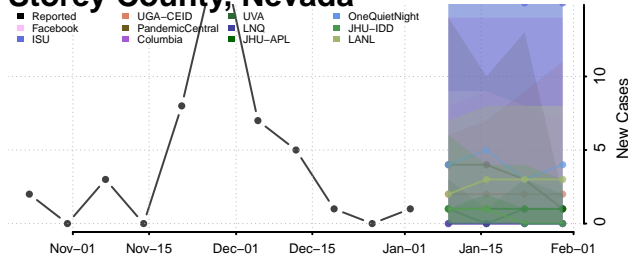

Storey County, Nevada