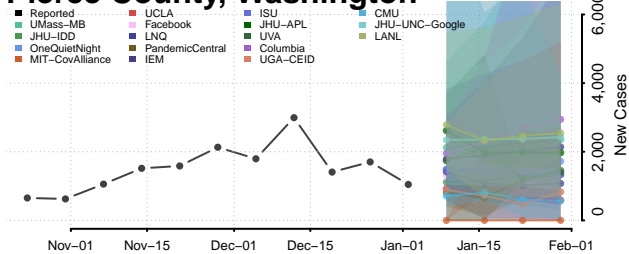

Pierce County, Washington