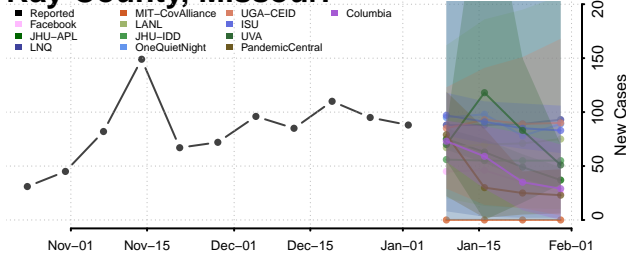

Ray County, Missouri