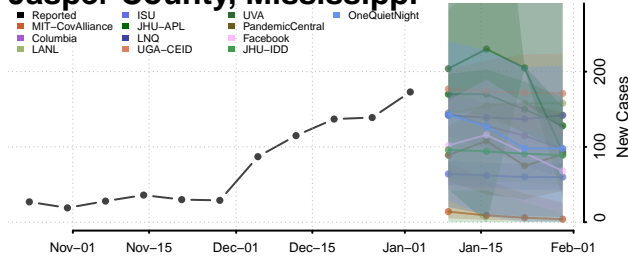

Jasper County, Mississippi