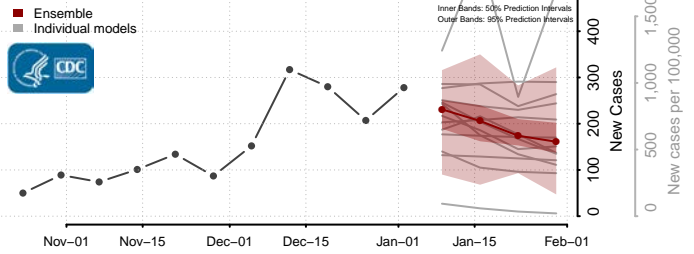

Sunflower County, Mississippi

Tallahatchie County, Mississippi

Tate County, Mississippi

Tippah County, Mississippi

Tishomingo County, Mississippi

Tunica County, Mississippi

Union County, Mississippi

Walthall County, Mississippi