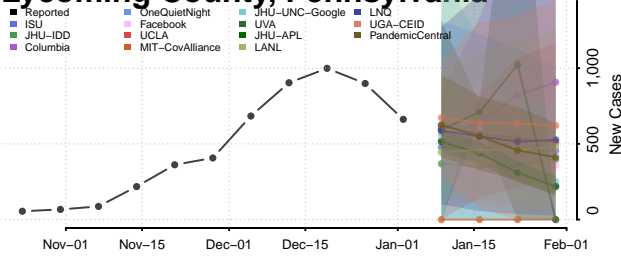

Lycoming County, Pennsylvania