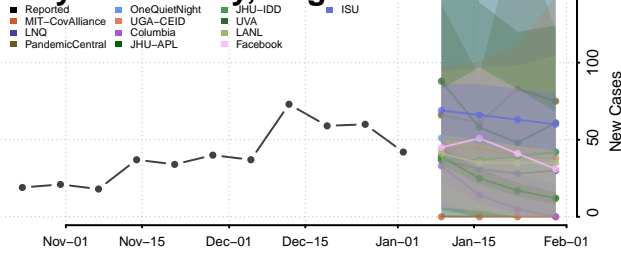

Grayson County, Virginia