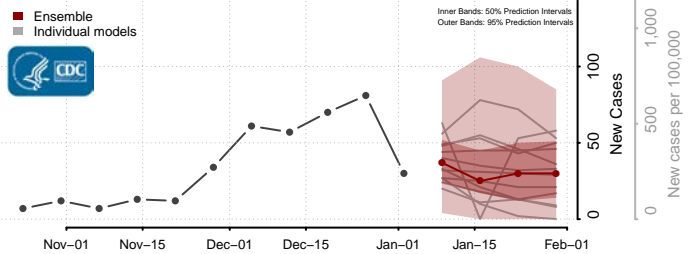

Sevier County, Arkansas

Sharp County, Arkansas

St. Francis County, Arkansas

Stone County, Arkansas

Union County, Arkansas

Van Buren County, Arkansas

Washington County, Arkansas

White County, Arkansas