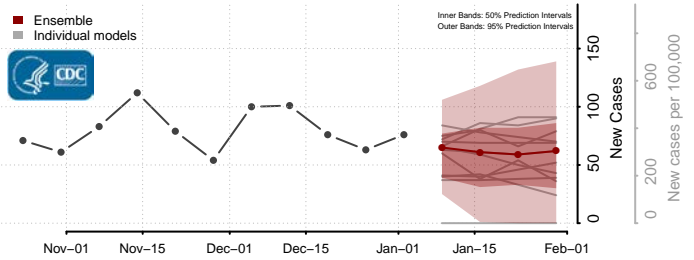

Clinton County, Missouri