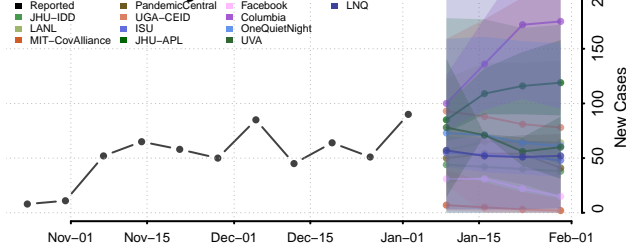

Allen County, Kansas