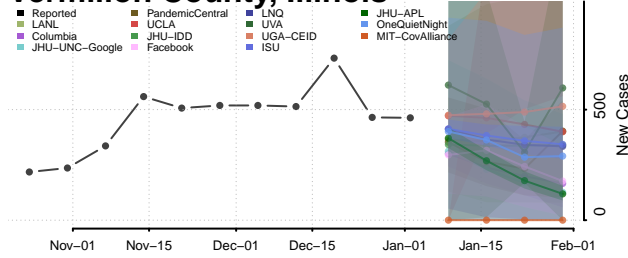

Vermilion County, Illinois