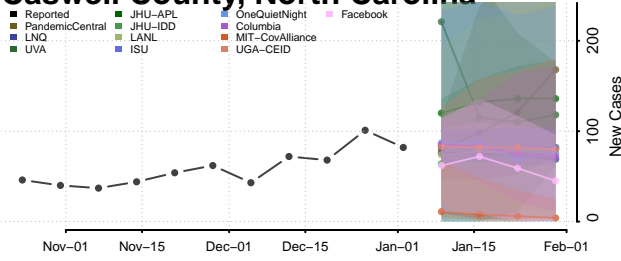

Caswell County, North Carolina