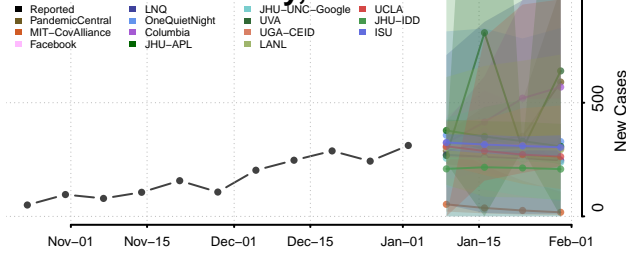

Florence County, South Carolina

Georgetown County, South Carolina

Greenville County, South Carolina

Greenwood County, South Carolina

Hampton County, South Carolina

Horry County, South Carolina

Jasper County, South Carolina