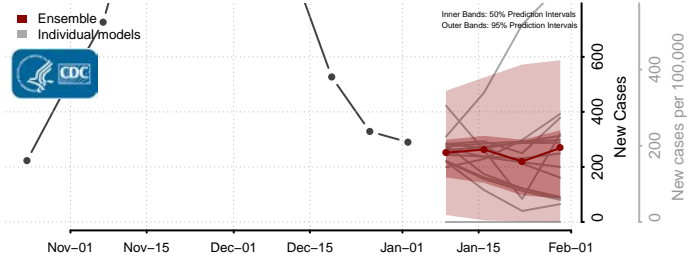

Wright County, Minnesota