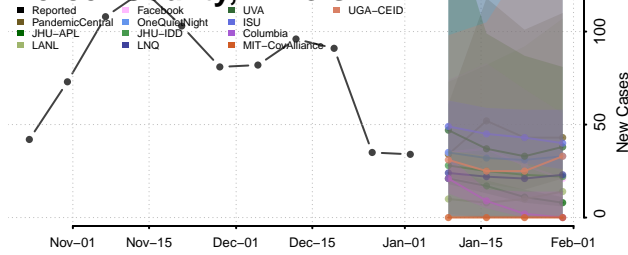

Mercer County, Illinois