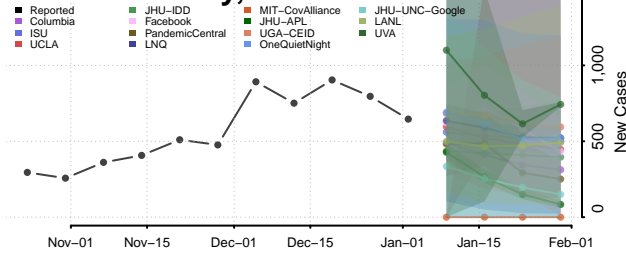

Cleburne County, Alabama

Coffee County, Alabama

Colbert County, Alabama

Conecuh County, Alabama

Coosa County, Alabama

Covington County, Alabama

Crenshaw County, Alabama

Cullman County, Alabama

Dale County, Alabama

Dallas County, Alabama

DeKalb County, Alabama

Elmore County, Alabama

Escambia County, Alabama

Etowah County, Alabama

Fayette County, Alabama

Franklin County, Alabama

Geneva County, Alabama

Greene County, Alabama

Hale County, Alabama

Henry County, Alabama

Houston County, Alabama

Jackson County, Alabama

Jefferson County, Alabama

Lamar County, Alabama