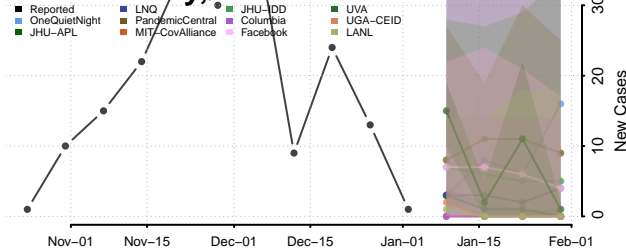

North Slope County, Alaska

Northwest Arctic County, Alaska

Petersburg County, Alaska

Prince of Wales-Hyder County, Alaska

Sitka County, Alaska

Skagway County, Alaska

Southeast Fairbanks County, Alaska

Valdez-Cordova County, Alaska