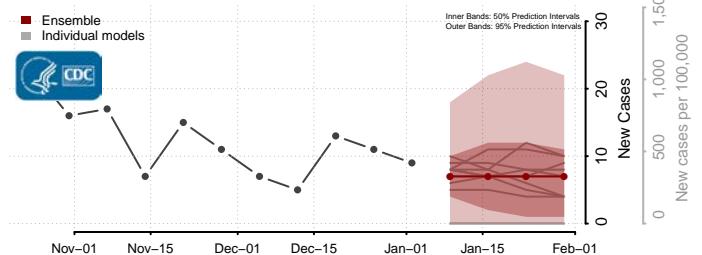

Menard County, Texas