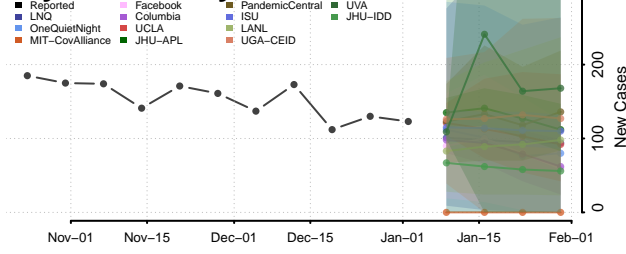

DeKalb County, Indiana

Delaware County, Indiana

Dubois County, Indiana

Elkhart County, Indiana

Fayette County, Indiana

Floyd County, Indiana

Fountain County, Indiana

Franklin County, Indiana