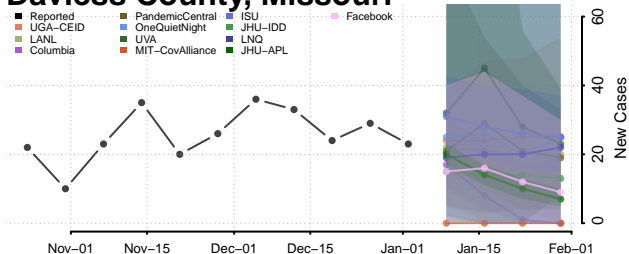

Davies County, Missouri