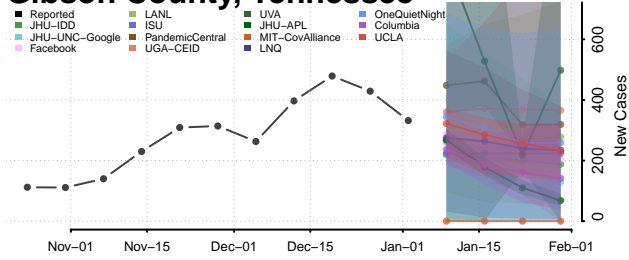

Gibson County, Tennessee