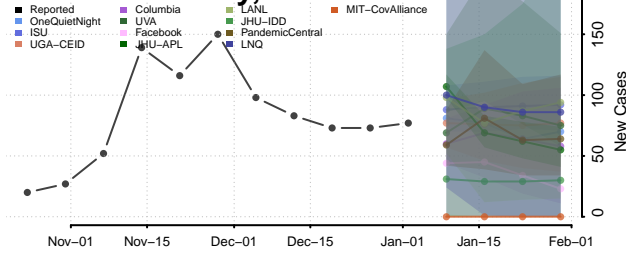

Kiowa County, Oklahoma

Latimer County, Oklahoma

Le Flore County, Oklahoma

Lincoln County, Oklahoma

Logan County, Oklahoma

Love County, Oklahoma

Major County, Oklahoma

Marshall County, Oklahoma