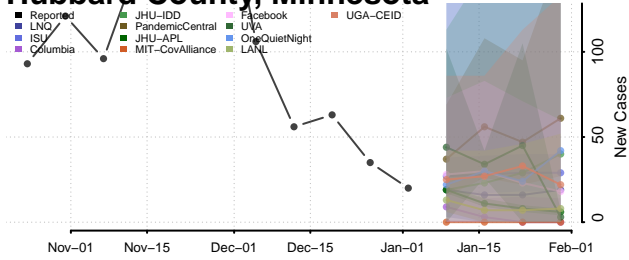

Hubbard County, Minnesota

Isanti County, Minnesota

Itasca County, Minnesota

Jackson County, Minnesota

Kanabec County, Minnesota

Kandiyohi County, Minnesota

Kittson County, Minnesota

Koochiching County, Minnesota