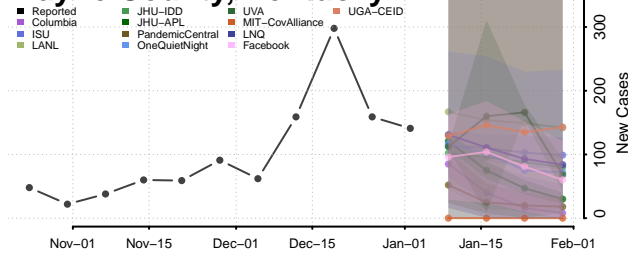

Trimble County, Kentucky

Union County, Kentucky

Warren County, Kentucky

Washington County, Kentucky

Wayne County, Kentucky

Webster County, Kentucky

Whitley County, Kentucky

Wolfe County, Kentucky