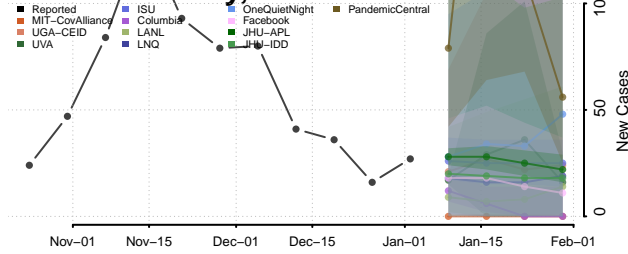

Keokuk County, Iowa