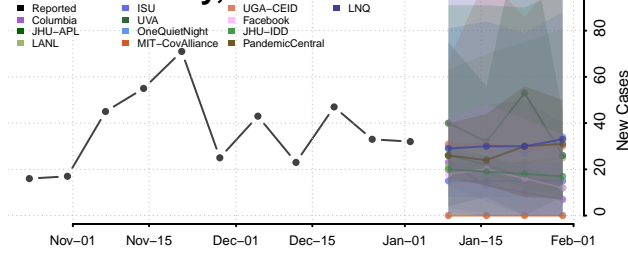

Washington County, Iowa

Wayne County, Iowa

Webster County, Iowa

Winnebago County, Iowa

Winneshiek County, Iowa

Woodbury County, Iowa

Worth County, Iowa

Wright County, Iowa