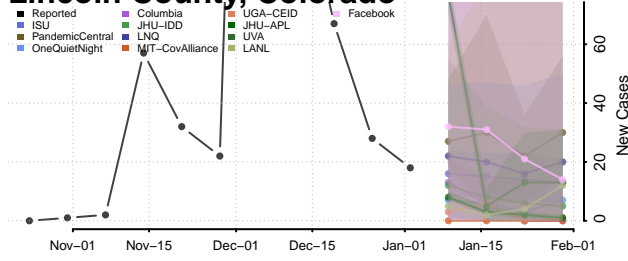

Kit Carson County, Colorado

La Plata County, Colorado

Lake County, Colorado

Larimer County, Colorado

Las Animas County, Colorado

Lincoln County, Colorado

Logan County, Colorado

Mesa County, Colorado