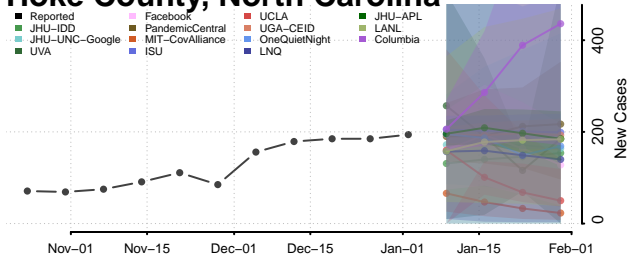

Harnett County, North Carolina

Haywood County, North Carolina

Henderson County, North Carolina

Hertford County, North Carolina

Hoke County, North Carolina

Hyde County, North Carolina

Iredell County, North Carolina