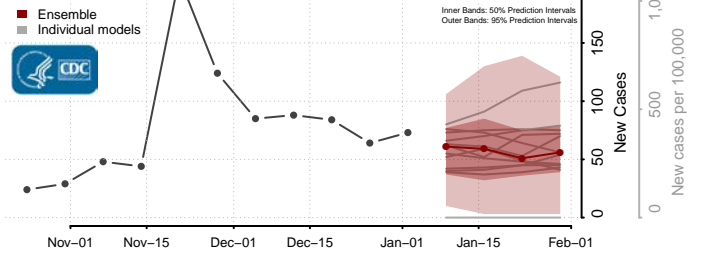

Todd County, Minnesota

Traverse County, Minnesota

Wabasha County, Minnesota

Wadena County, Minnesota

Waseca County, Minnesota

Washington County, Minnesota

Watonwan County, Minnesota

Wilkin County, Minnesota