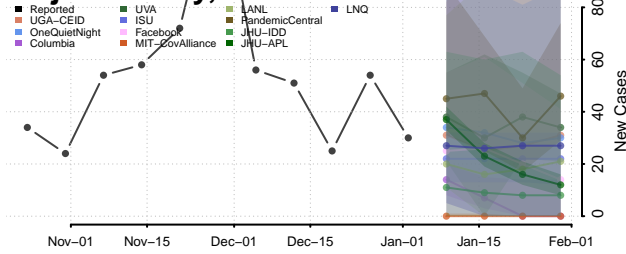

Kiowa County, Oklahoma

Latimer County, Oklahoma

Le Flore County, Oklahoma

Lincoln County, Oklahoma

Logan County, Oklahoma

Love County, Oklahoma

Major County, Oklahoma

Marshall County, Oklahoma