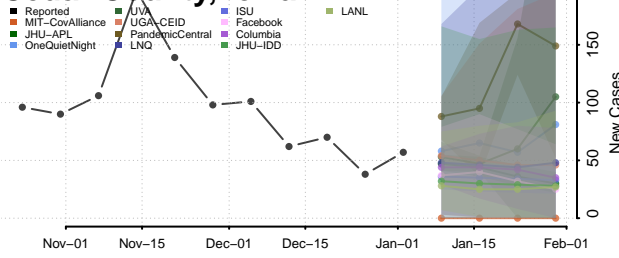

Butler County, Iowa

Calhoun County, Iowa

Carroll County, Iowa

Cass County, Iowa

Cedar County, Iowa

Cerro Gordo County, Iowa

Cherokee County, Iowa

Chickasaw County, Iowa