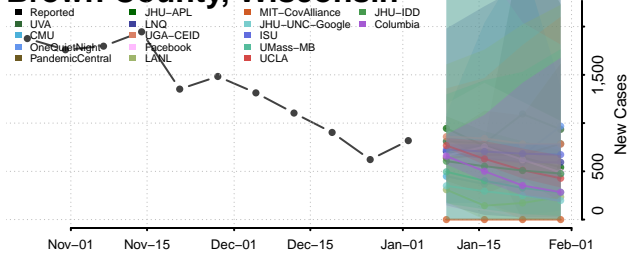

Brown County, Wisconsin