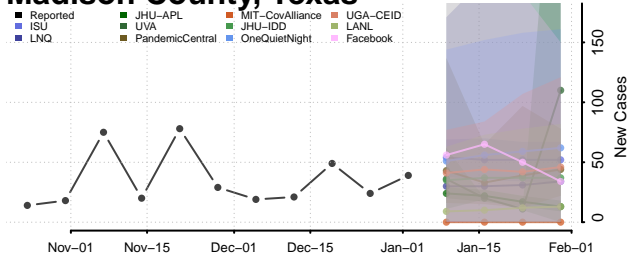

Madison County, Texas