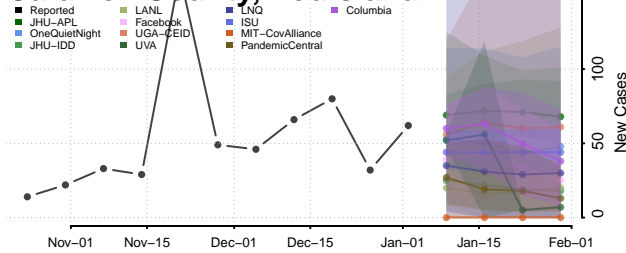

Bienville County, Louisiana

Bossier County, Louisiana

Caddo County, Louisiana

Calcasieu County, Louisiana

Caldwell County, Louisiana

Cameron County, Louisiana

Catahoula County, Louisiana

Claiborne County, Louisiana