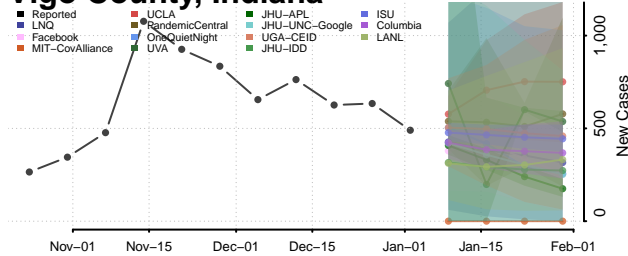

Union County, Indiana

Vanderburgh County, Indiana

Vermillion County, Indiana

Vigo County, Indiana

Wabash County, Indiana

Warren County, Indiana

Warrick County, Indiana

Washington County, Indiana