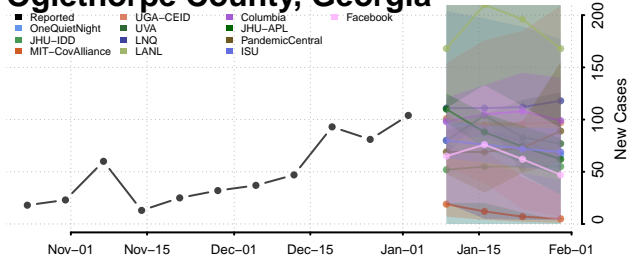

Muscooke County, Georgia

Newton County, Georgia

Oconee County, Georgia

Oglethorpe County, Georgia

Paulding County, Georgia

Peach County, Georgia

Pickens County, Georgia

Pierce County, Georgia