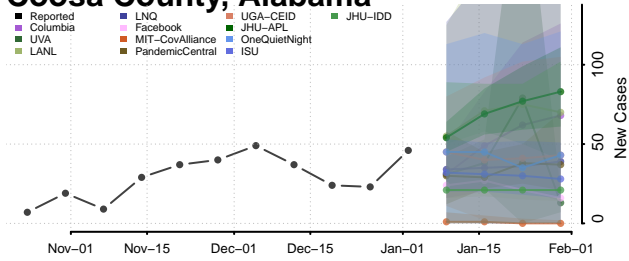

Cleburne County, Alabama

Coffee County, Alabama

Colbert County, Alabama

Conecuh County, Alabama

Coosa County, Alabama

Covington County, Alabama

Crenshaw County, Alabama

Cullman County, Alabama

Dale County, Alabama

Dallas County, Alabama

DeKalb County, Alabama

Elmore County, Alabama

Escambia County, Alabama

Etowah County, Alabama

Fayette County, Alabama

Franklin County, Alabama