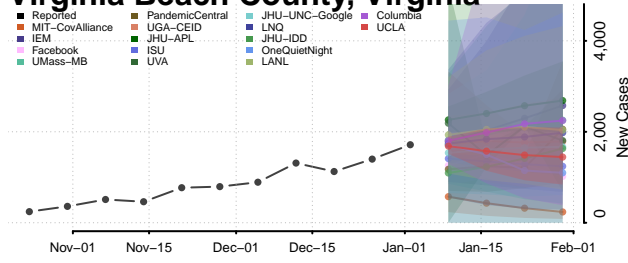

Virginia Beach County, Virginia