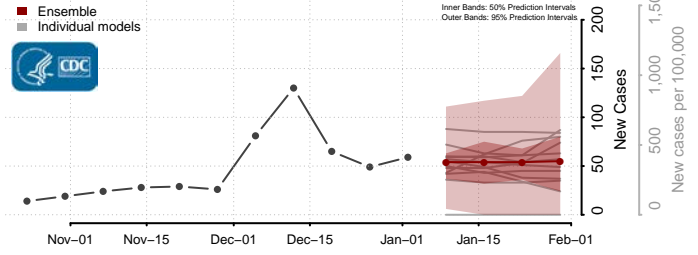

Craig County, Virginia

Culpeper County, Virginia

Cumberland County, Virginia

Danville County, Virginia

Dickenson County, Virginia

Dinwiddie County, Virginia

Emporia County, Virginia

Essex County, Virginia