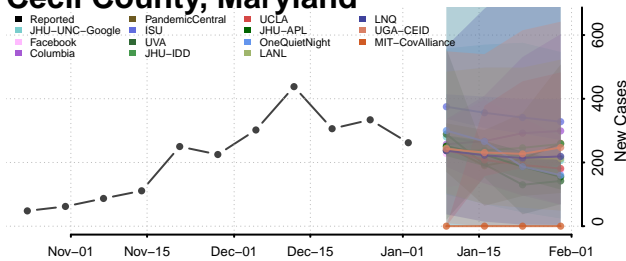

Baltimore City County, Maryland

Baltimore County, Maryland

Calvert County, Maryland

Caroline County, Maryland

Carroll County, Maryland

Cecil County, Maryland

Charles County, Maryland

Dorchester County, Maryland