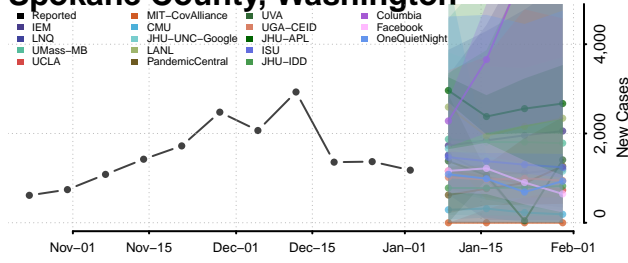

Spokane County, Washington

Stevens County, Washington

Thurston County, Washington

Wahkiakum County, Washington

Walla Walla County, Washington

Whatcom County, Washington

Whitman County, Washington

Yakima County, Washington