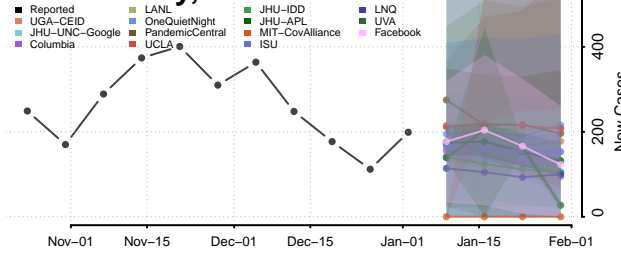

Hale County, Texas