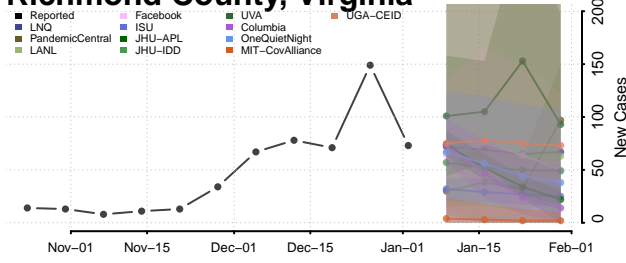

Richmond County, Virginia