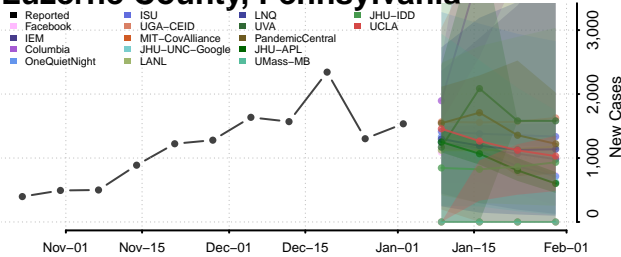

Luzerne County, Pennsylvania