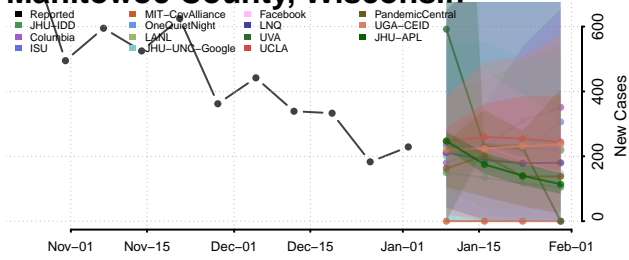

Manitowoc County, Wisconsin