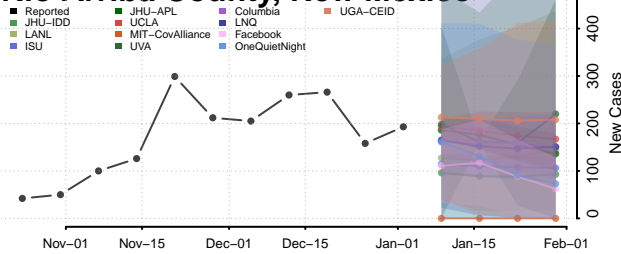

McKinley County, New Mexico

Mora County, New Mexico

Otero County, New Mexico

Quay County, New Mexico

Rio Arriba County, New Mexico

Roosevelt County, New Mexico

San Juan County, New Mexico

San Miguel County, New Mexico