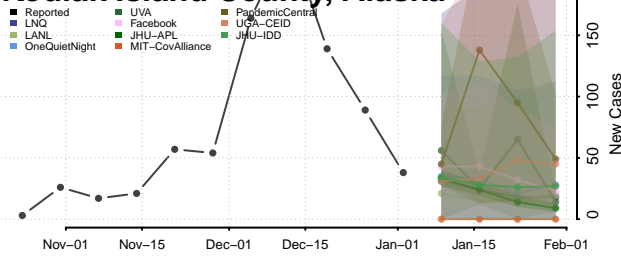

Juneau County, Alaska

Kenai Peninsula County, Alaska

Ketchikan Gateway County, Alaska

Kodiak Island County, Alaska

Kusilvak County, Alaska

Lake and Peninsula County, Alaska

Matanuska-Susitna County, Alaska

Nome County, Alaska