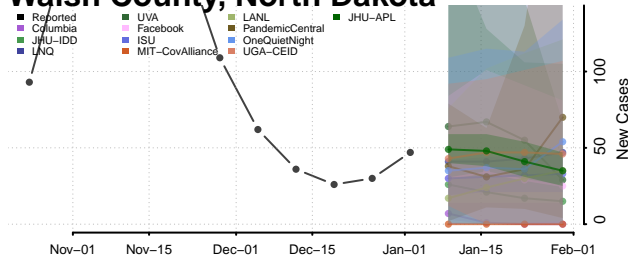

Walsh County, North Dakota

Ward County, North Dakota

Wells County, North Dakota

Williams County, North Dakota

Northern Mariana Islands

Ohio

Adams County, Ohio

Allen County, Ohio