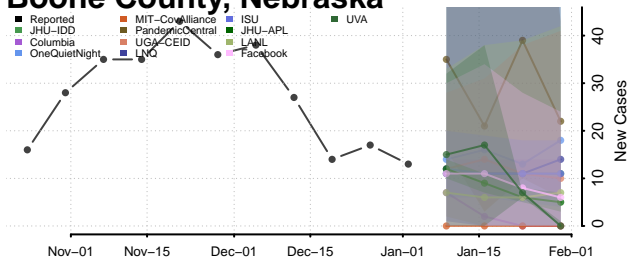

Arthur County, Nebraska

Banner County, Nebraska

Blaine County, Nebraska

Boone County, Nebraska

Box Butte County, Nebraska

Boyd County, Nebraska

Brown County, Nebraska

Buffalo County, Nebraska