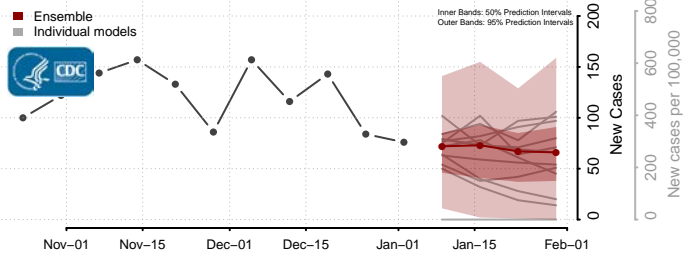

Miller County, Missouri