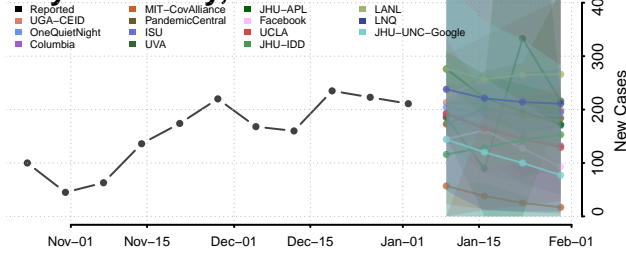

Mayes County, Oklahoma