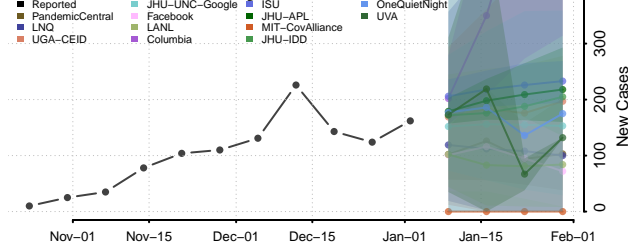

White Pine County, Nevada

New Hampshire

Belknap County, New Hampshire

Carroll County, New Hampshire

Cheshire County, New Hampshire

Coos County, New Hampshire

Grafton County, New Hampshire

Hillsborough County, New Hampshire