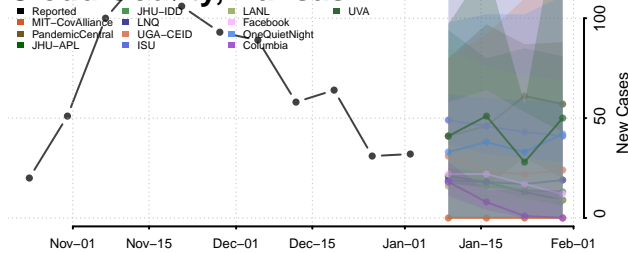

Butler County, Kansas

Chase County, Kansas

Chautauqua County, Kansas

Cherokee County, Kansas

Cheyenne County, Kansas

Clark County, Kansas

Clay County, Kansas

Cloud County, Kansas