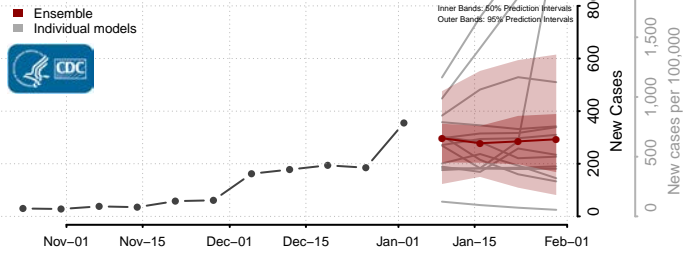

Warren County, Mississippi