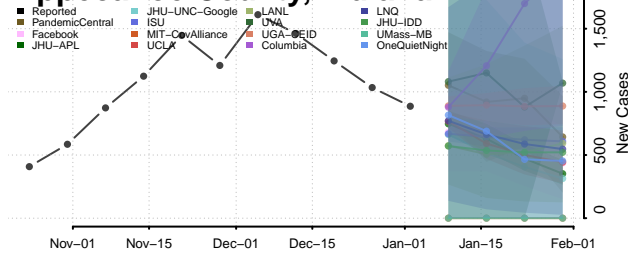

Tippecanoe County, Indiana