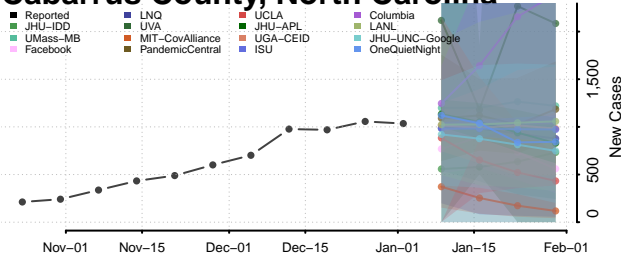

Bertie County, North Carolina

Bladen County, North Carolina

Brunswick County, North Carolina

Buncombe County, North Carolina

Burke County, North Carolina

Cabarrus County, North Carolina

Caldwell County, North Carolina