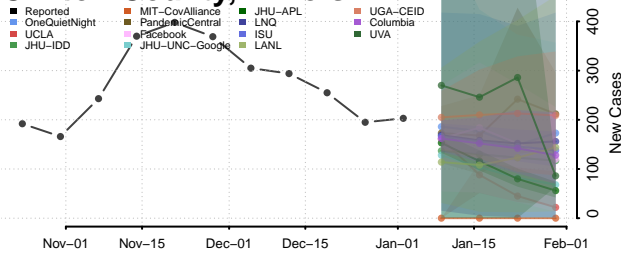

Clinton County, Illinois