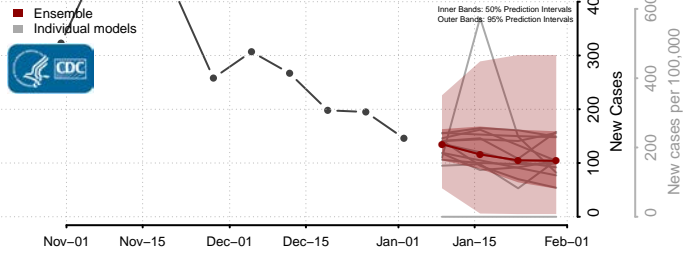

Sauk County, Wisconsin