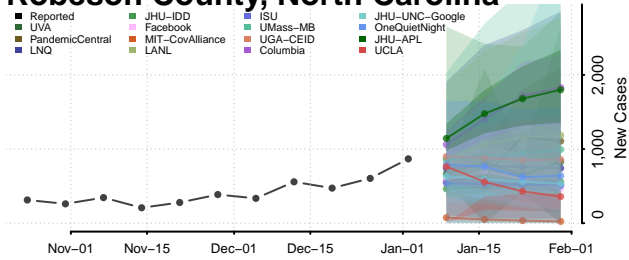

Robeson County, North Carolina