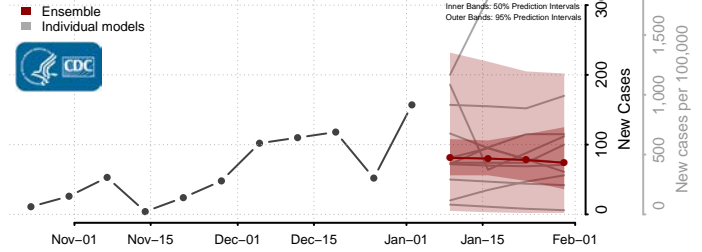

Buckingham County, Virginia