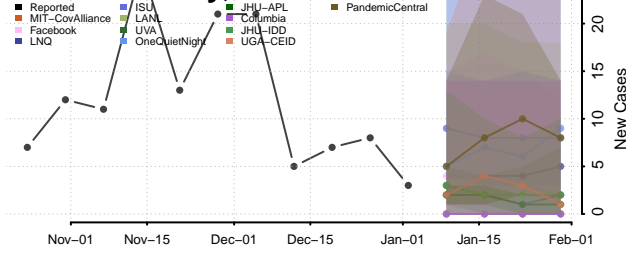

Harlan County, Nebraska