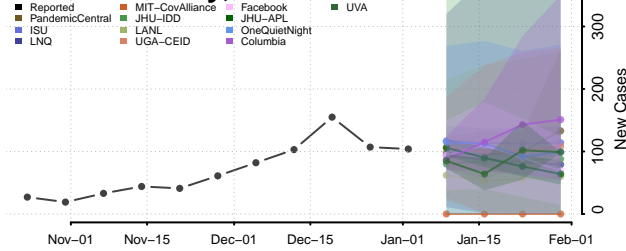

Alamance County, North Carolina

Alexander County, North Carolina

Alleghany County, North Carolina

Anson County, North Carolina

Ashe County, North Carolina

Avery County, North Carolina

Beaufort County, North Carolina