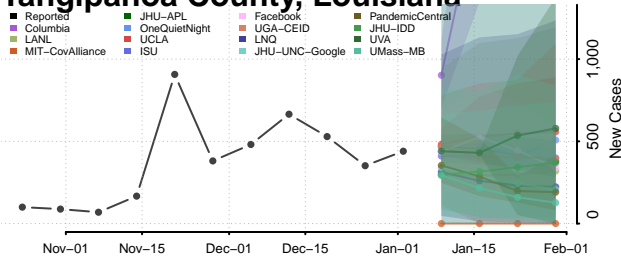

Tangipahoa County, Louisiana