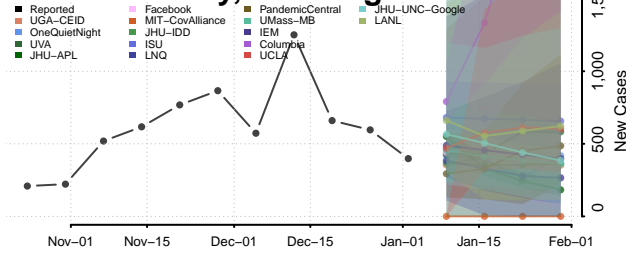

Washington

Adams County, Washington

Asotin County, Washington

Benton County, Washington

Chelan County, Washington

Clallam County, Washington

Clark County, Washington

Columbia County, Washington