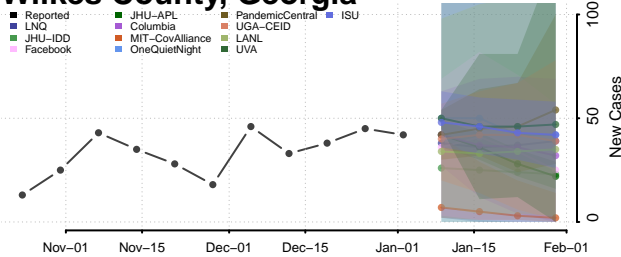

Webster County, Georgia

Wheeler County, Georgia

White County, Georgia

Whitfield County, Georgia

Wilcox County, Georgia

Wilkes County, Georgia

Wilkinson County, Georgia

Worth County, Georgia