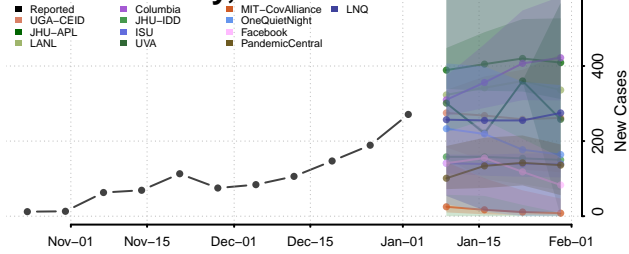

Travis County, Texas

Trinity County, Texas

Tyler County, Texas

Upshur County, Texas

Upton County, Texas

Uvalde County, Texas

Val Verde County, Texas

Van Zandt County, Texas