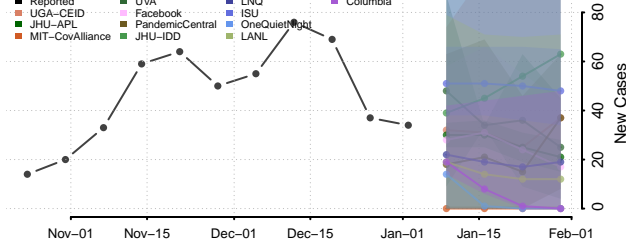

Jackson County, Michigan

Kalamazoo County, Michigan

Kalkaska County, Michigan

Kent County, Michigan

Keweenaw County, Michigan

Lake County, Michigan

Lapeer County, Michigan

Leelanau County, Michigan