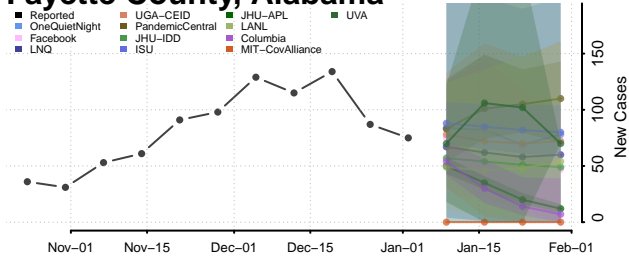

Dale County, Alabama

Dallas County, Alabama

DeKalb County, Alabama

Elmore County, Alabama

Escambia County, Alabama

Etowah County, Alabama

Fayette County, Alabama

Franklin County, Alabama