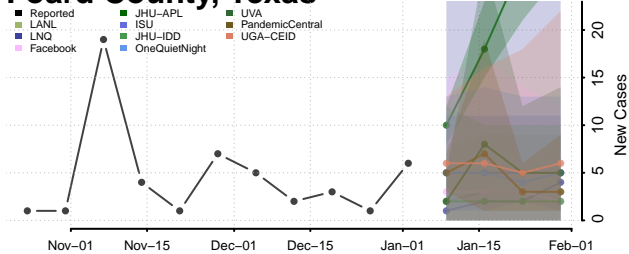

Foard County, Texas