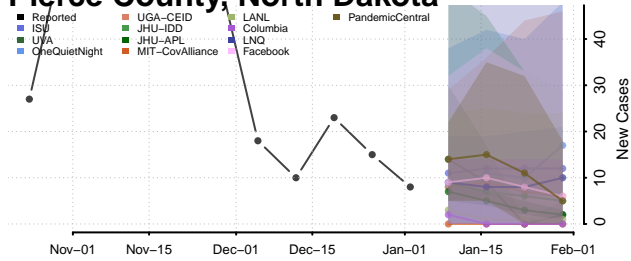

Pierce County, North Dakota