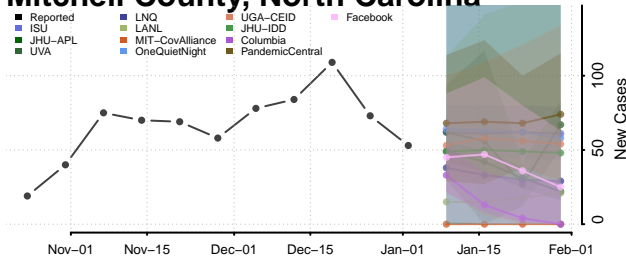

Madison County, North Carolina

Martin County, North Carolina

McDowell County, North Carolina

Mecklenburg County, North Carolina

Mitchell County, North Carolina

Montgomery County, North Carolina

Moore County, North Carolina