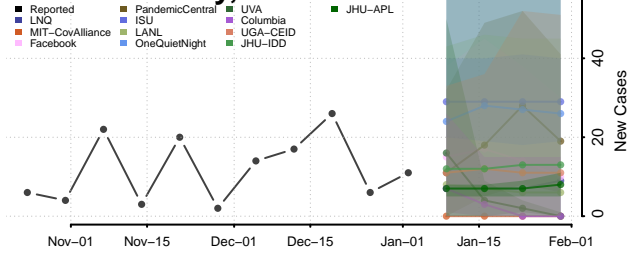

Blanco County, Texas