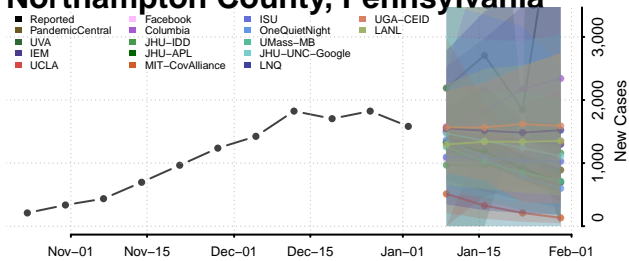

Northampton County, Pennsylvania