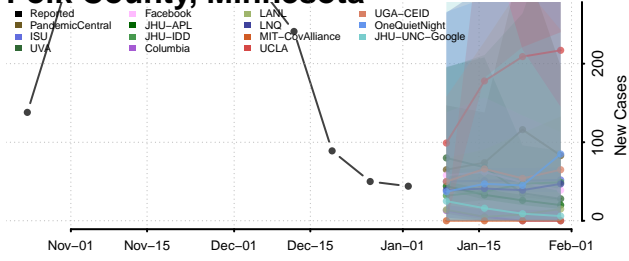

Nobles County, Minnesota

Norman County, Minnesota

Olmsted County, Minnesota

Otter Tail County, Minnesota

Pennington County, Minnesota

Pine County, Minnesota

Pipestone County, Minnesota

Polk County, Minnesota