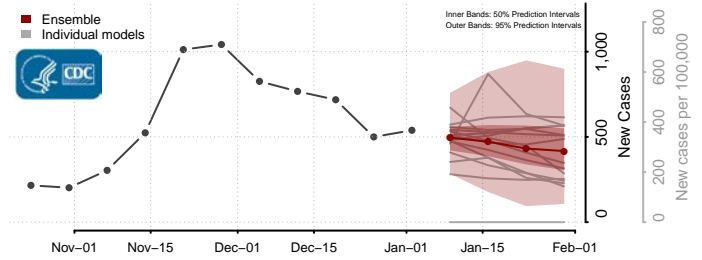

Sandoval County, New Mexico