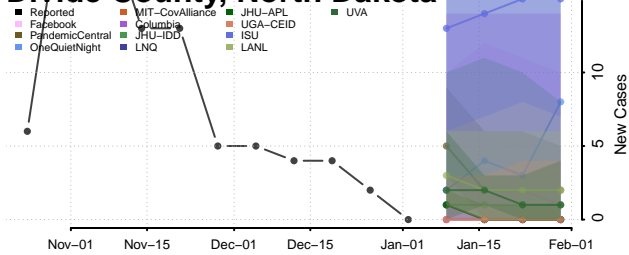

Divide County, North Dakota