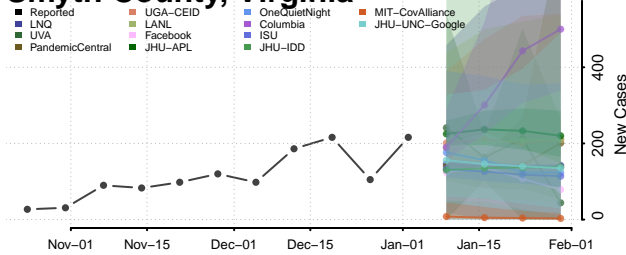

Smyth County, Virginia