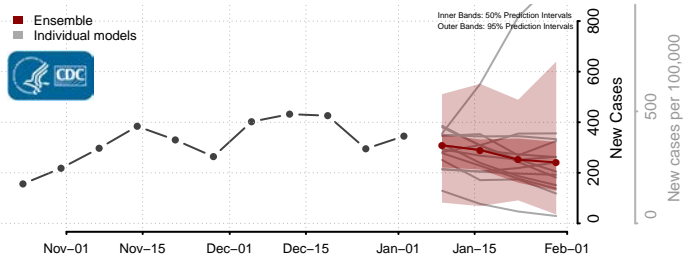

Christian County, Missouri