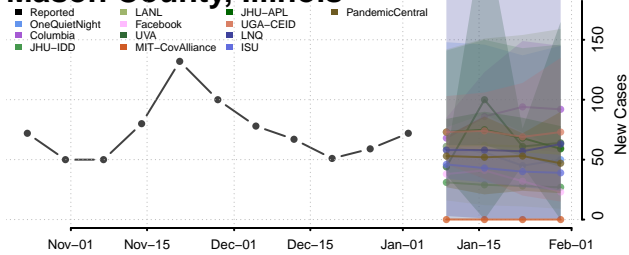

Logan County, Illinois

Macon County, Illinois

Macoupin County, Illinois

Madison County, Illinois

Marion County, Illinois

Marshall County, Illinois

Mason County, Illinois

Massac County, Illinois