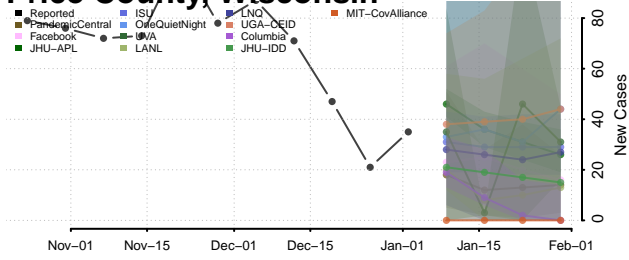

Price County, Wisconsin