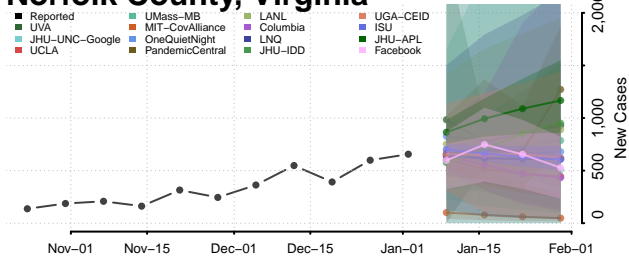

Norfolk County, Virginia