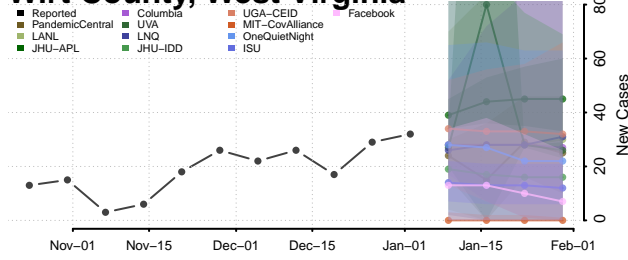

Wirt County, West Virginia