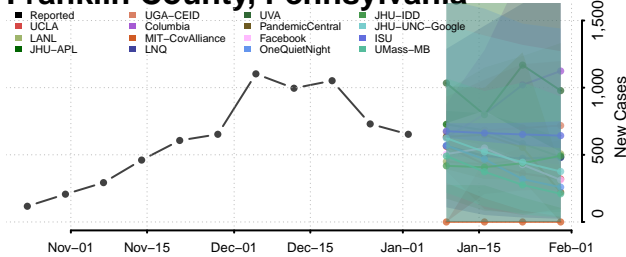

Elk County, Pennsylvania

Erie County, Pennsylvania

Fayette County, Pennsylvania

Forest County, Pennsylvania

Franklin County, Pennsylvania

Fulton County, Pennsylvania

Greene County, Pennsylvania

Huntingdon County, Pennsylvania