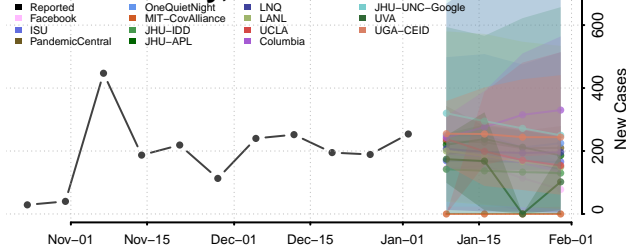

Brown County, Texas