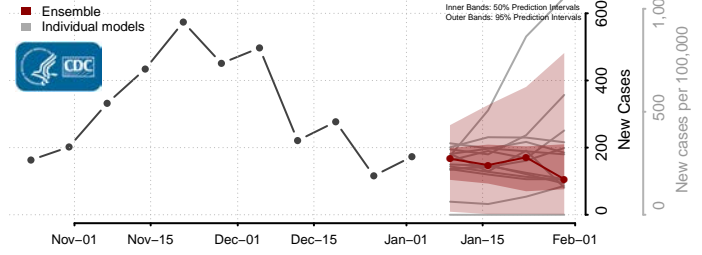

Furnas County, Nebraska

Gage County, Nebraska

Garden County, Nebraska

Garfield County, Nebraska

Gosper County, Nebraska

Grant County, Nebraska

Greeley County, Nebraska

Hall County, Nebraska