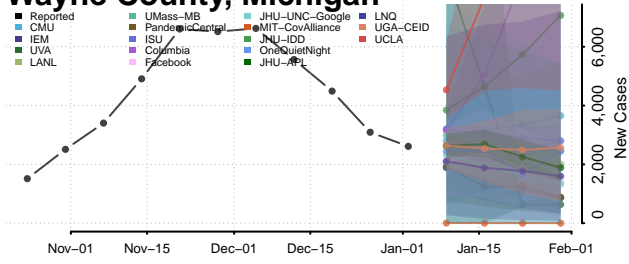

St. Joseph County, Michigan

Tuscola County, Michigan

Van Buren County, Michigan

Washtenaw County, Michigan

Wayne County, Michigan

Wexford County, Michigan

Minnesota*

Aitkin County, Minnesota