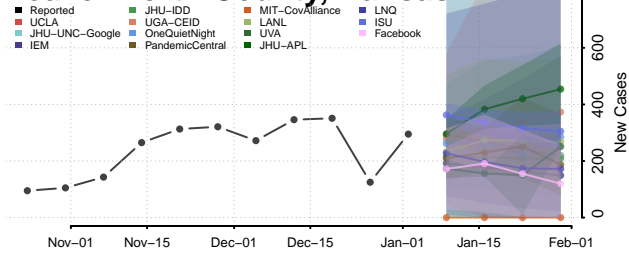

Harvey County, Kansas

Haskell County, Kansas

Kingman County, Kansas

Kiowa County, Kansas

Labette County, Kansas

Lane County, Kansas

Leavenworth County, Kansas

Lincoln County, Kansas