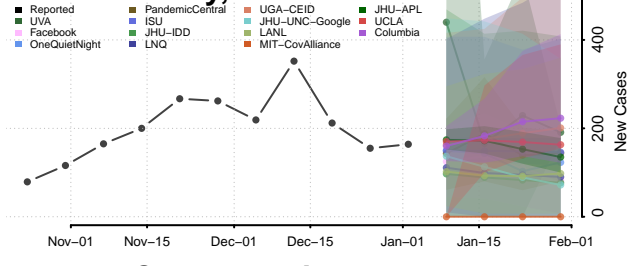

Preble County, Ohio