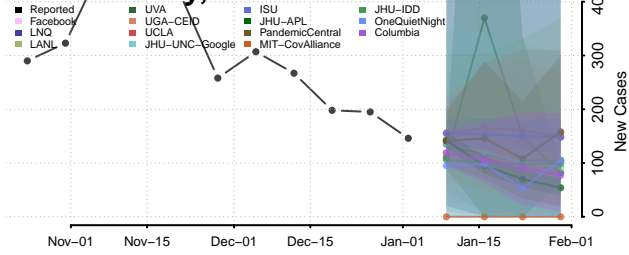

Sauk County, Wisconsin