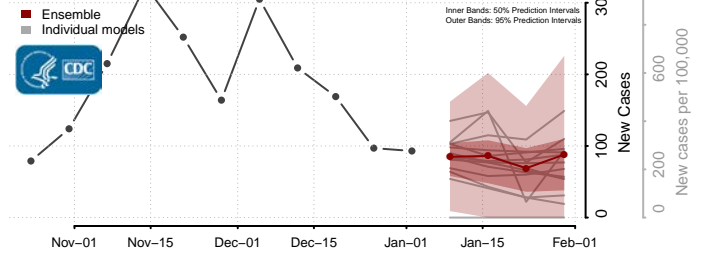

Johnson County, Iowa

Jones County, Iowa

Keokuk County, Iowa

Kossuth County, Iowa

Lee County, Iowa

Linn County, Iowa

Louisa County, Iowa

Lucas County, Iowa