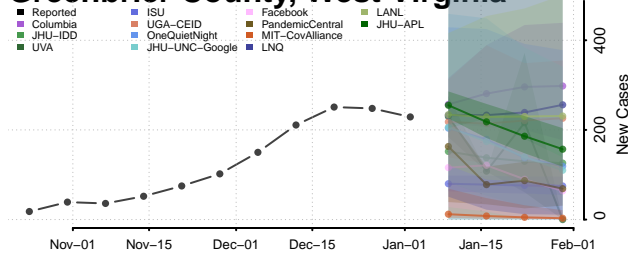

Greenbrier County, West Virginia