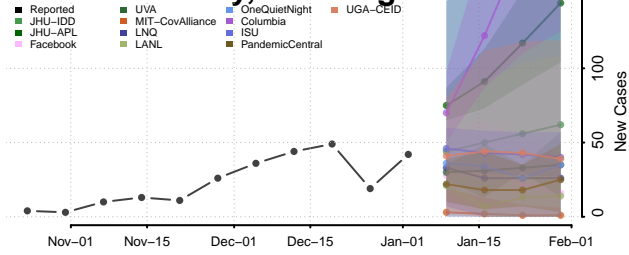

Klickitat County, Washington