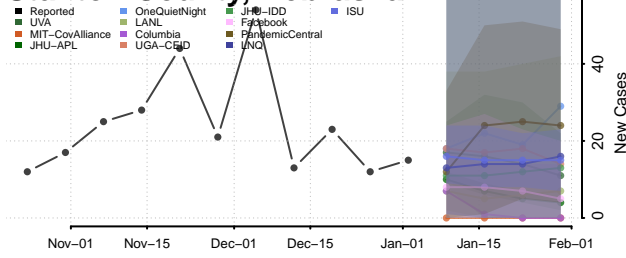

Stanton County, Nebraska