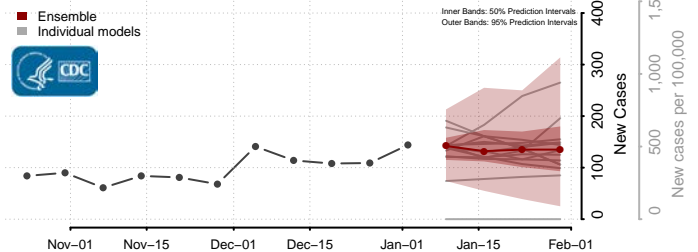

Lamar County, Mississippi

Lauderdale County, Mississippi

Lawrence County, Mississippi

Leake County, Mississippi

Lee County, Mississippi

Leflore County, Mississippi

Montgomery County, Mississippi

Neshoba County, Mississippi