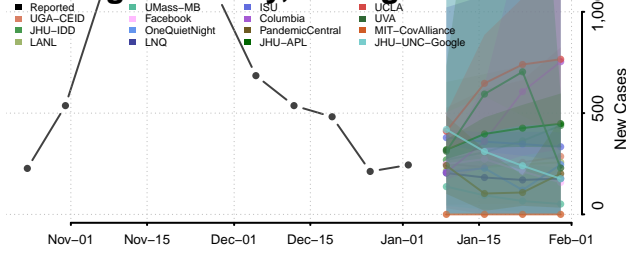

Mecosta County, Michigan

Menominee County, Michigan

Midland County, Michigan

Missaukee County, Michigan

Monroe County, Michigan

Montcalm County, Michigan

Montmorency County, Michigan

Muskegon County, Michigan