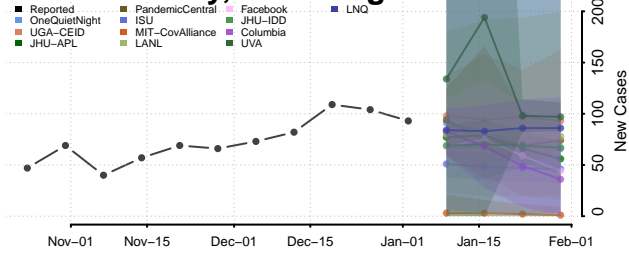

Boone County, West Virginia