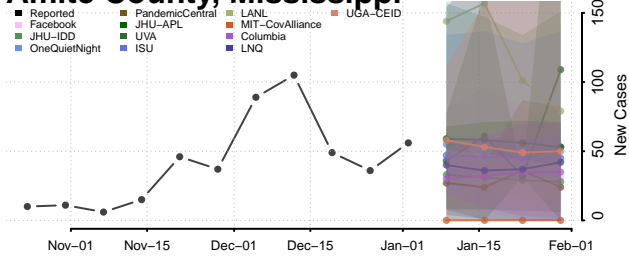

Winona County, Minnesota

Wright County, Minnesota

Yellow Medicine County, Minnesota

Mississippi

Adams County, Mississippi

Alcorn County, Mississippi

Amite County, Mississippi

Attala County, Mississippi