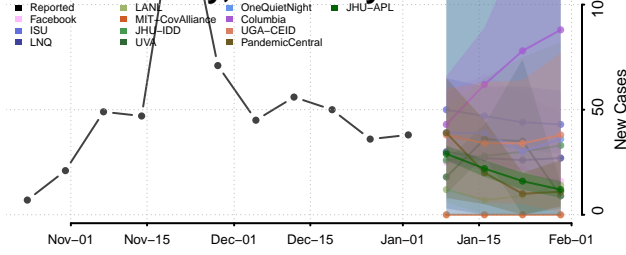

Powell County, Kentucky