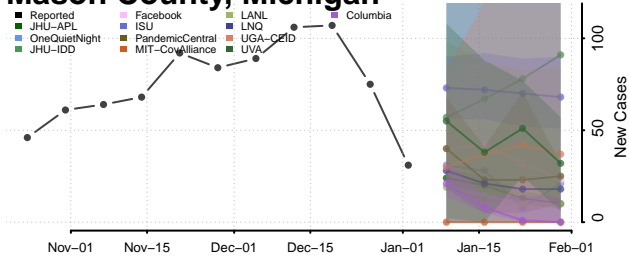

Lenawee County, Michigan

Livingston County, Michigan

Luce County, Michigan

Mackinac County, Michigan

Macomb County, Michigan

Manistee County, Michigan

Marquette County, Michigan

Mason County, Michigan