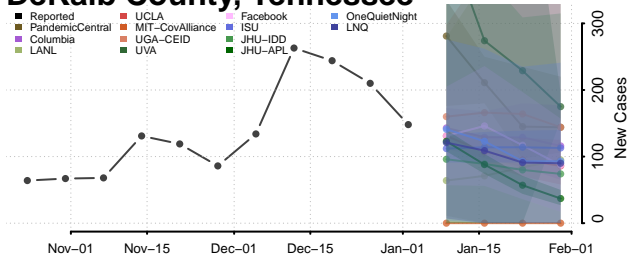

Cocke County, Tennessee

Coffee County, Tennessee

Crockett County, Tennessee

Cumberland County, Tennessee

Davidson County, Tennessee

Decatur County, Tennessee

DeKalb County, Tennessee

Dickson County, Tennessee