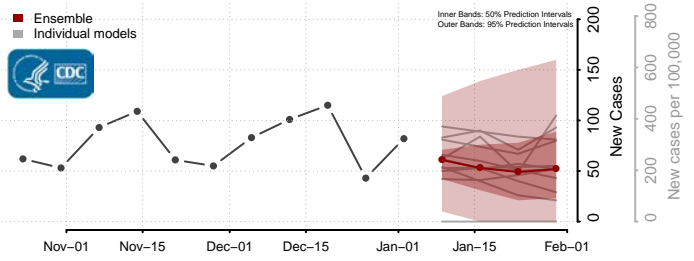

Stoddard County, Missouri

Stone County, Missouri

Sullivan County, Missouri

Taney County, Missouri

Texas County, Missouri

Vernon County, Missouri

Warren County, Missouri

Washington County, Missouri