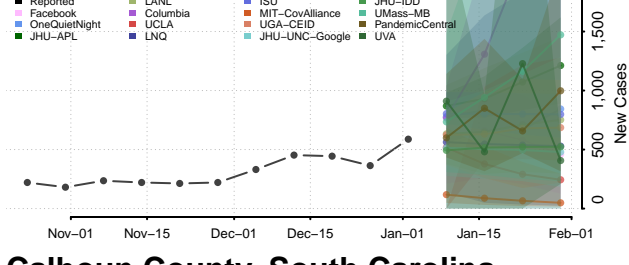

Berkeley County, South Carolina