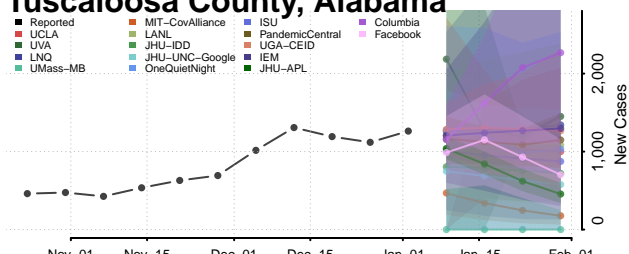

Marion County, Alabama

Marshall County, Alabama

Mobile County, Alabama

Monroe County, Alabama

Montgomery County, Alabama

Morgan County, Alabama

Perry County, Alabama

Pickens County, Alabama

Pike County, Alabama

Randolph County, Alabama

Russell County, Alabama

Shelby County, Alabama

St. Clair County, Alabama

Sumter County, Alabama

Talladega County, Alabama

Tallapoosa County, Alabama

Tuscaloosa County, Alabama

Walker County, Alabama

Washington County, Alabama

Wilcox County, Alabama

Winston County, Alabama

Alaska

Aleutians East County, Alaska

Aleutians West County, Alaska