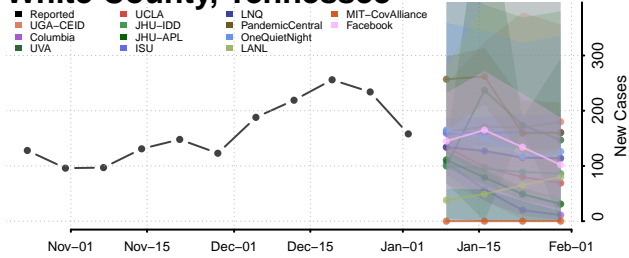

White County, Tennessee