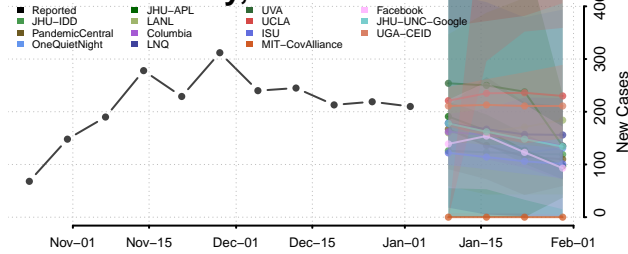

McDonough County, Illinois

McHenry County, Illinois

McLean County, Illinois

Menard County, Illinois

Mercer County, Illinois

Monroe County, Illinois

Piatt County, Illinois

Pike County, Illinois