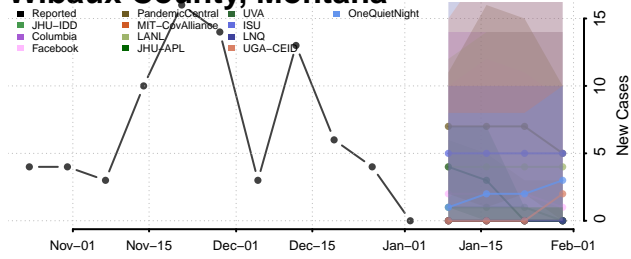

Treasure County, Montana

Valley County, Montana

Wheatland County, Montana

Wibaux County, Montana

Yellowstone County, Montana

Nebraska

Adams County, Nebraska

Antelope County, Nebraska