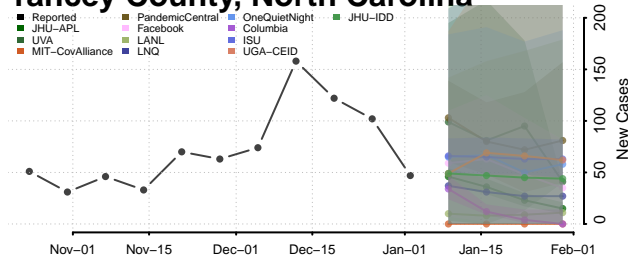

Yancey County, North Carolina