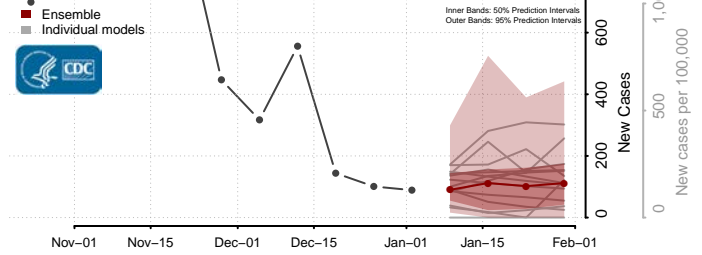

Grand Forks County, North Dakota