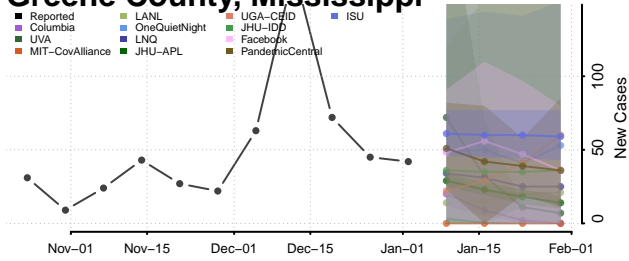

Greene County, Mississippi

Grenada County, Mississippi

Hancock County, Mississippi

Harrison County, Mississippi

Hinds County, Mississippi

Holmes County, Mississippi

Humphreys County, Mississippi

Issaquena County, Mississippi