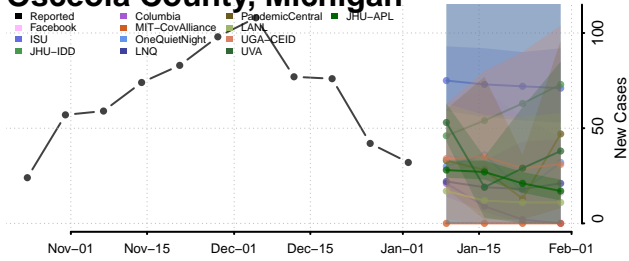

Newaygo County, Michigan

Oakland County, Michigan

Oceana County, Michigan

Ogemaw County, Michigan

Ontonagon County, Michigan

Osceola County, Michigan

Oscoda County, Michigan

Otsego County, Michigan