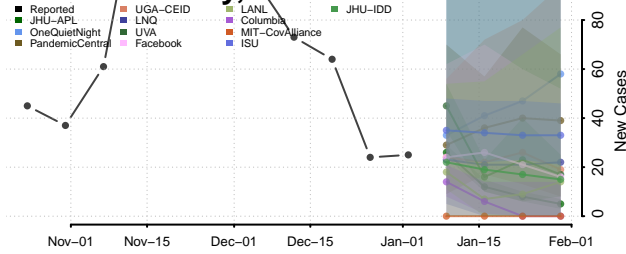

Bayfield County, Wisconsin

Brown County, Wisconsin

Buffalo County, Wisconsin

Burnett County, Wisconsin

Calumet County, Wisconsin

Chippewa County, Wisconsin

Clark County, Wisconsin

Columbia County, Wisconsin