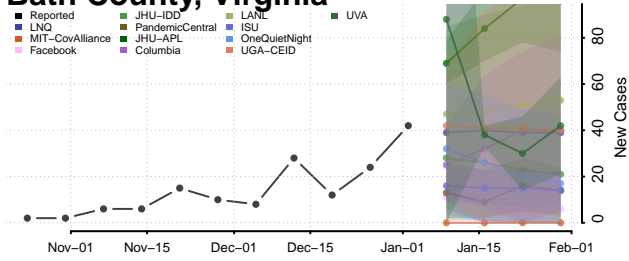

Bath County, Virginia