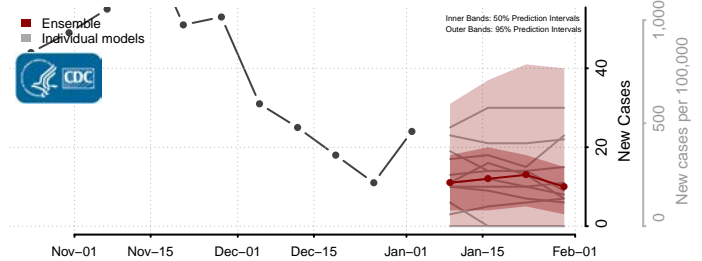

Pembina County, North Dakota

Pierce County, North Dakota

Ramsey County, North Dakota

Ransom County, North Dakota

Renville County, North Dakota

Richland County, North Dakota

Rolette County, North Dakota

Sargent County, North Dakota