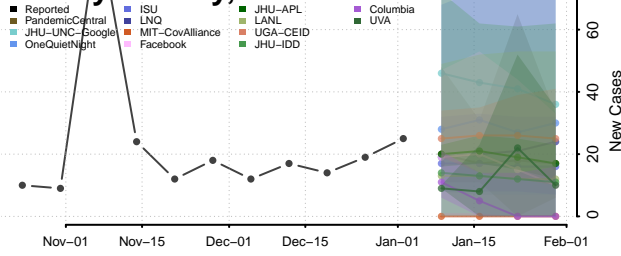

Crosby County, Texas