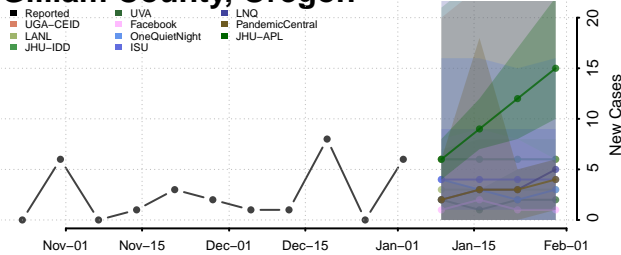

Gilliam County, Oregon