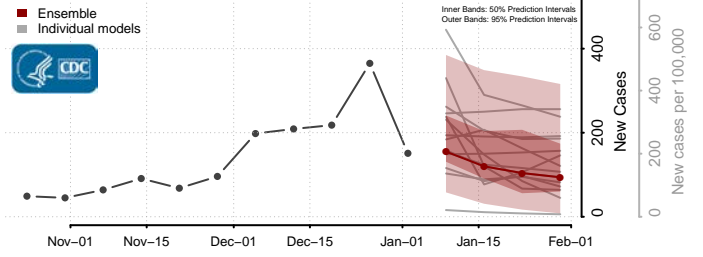

Cowlitz County, Washington

Douglas County, Washington

Ferry County, Washington

Franklin County, Washington

Garfield County, Washington

Grant County, Washington

Grays Harbor County, Washington

Island County, Washington