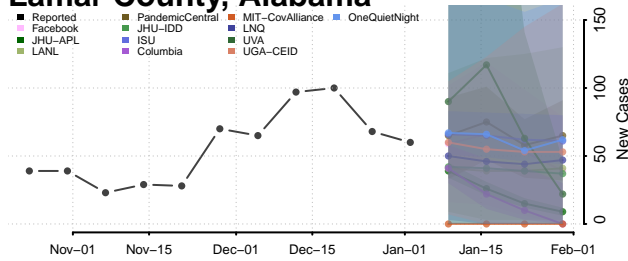

Dale County, Alabama

Dallas County, Alabama

DeKalb County, Alabama

Elmore County, Alabama

Escambia County, Alabama

Etowah County, Alabama

Fayette County, Alabama

Franklin County, Alabama

Geneva County, Alabama

Greene County, Alabama

Hale County, Alabama

Henry County, Alabama

Houston County, Alabama

Jackson County, Alabama

Jefferson County, Alabama

Lamar County, Alabama

Lauderdale County, Alabama

Lawrence County, Alabama

Lee County, Alabama

Limestone County, Alabama

Lowndes County, Alabama

Macon County, Alabama

Madison County, Alabama

Marengo County, Alabama