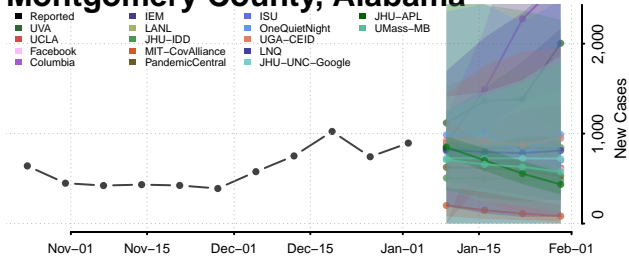

Lauderdale County, Alabama

Lawrence County, Alabama

Lee County, Alabama

Limestone County, Alabama

Lowndes County, Alabama

Macon County, Alabama

Madison County, Alabama

Marengo County, Alabama

Marion County, Alabama

Marshall County, Alabama

Mobile County, Alabama

Monroe County, Alabama

Montgomery County, Alabama

Morgan County, Alabama

Perry County, Alabama

Pickens County, Alabama

Pike County, Alabama

Randolph County, Alabama

Russell County, Alabama

Shelby County, Alabama

St. Clair County, Alabama

Sumter County, Alabama

Talladega County, Alabama

Tallapoosa County, Alabama