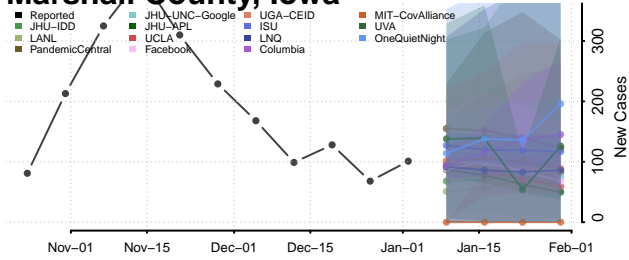

Lyon County, Iowa

Madison County, Iowa

Mahaska County, Iowa

Marion County, Iowa

Marshall County, Iowa

Mills County, Iowa

Mitchell County, Iowa

Monona County, Iowa