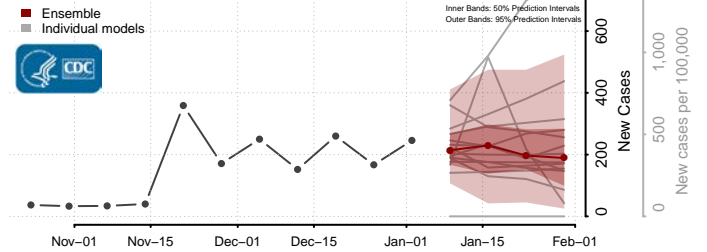

Plaquemines County, Louisiana

Pointe Coupee County, Louisiana

Rapides County, Louisiana

Red River County, Louisiana

Richland County, Louisiana

Sabine County, Louisiana

St. Bernard County, Louisiana

St. Charles County, Louisiana