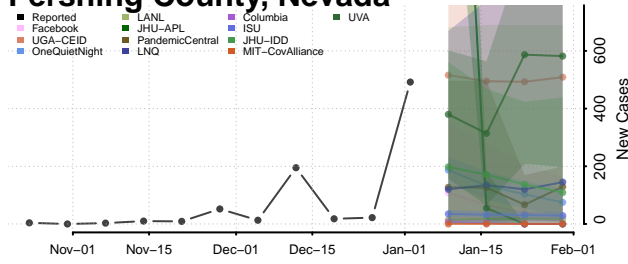

Pershing County, Nevada