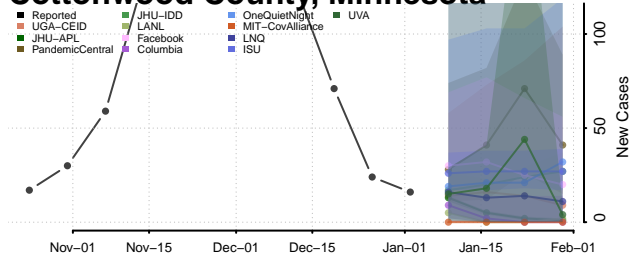

Chisago County, Minnesota

Clay County, Minnesota

Clearwater County, Minnesota

Cook County, Minnesota

Cottonwood County, Minnesota

Crow Wing County, Minnesota

Dakota County, Minnesota

Dodge County, Minnesota