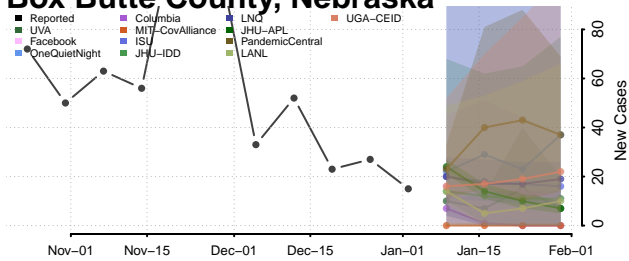

Arthur County, Nebraska

Banner County, Nebraska

Blaine County, Nebraska

Boone County, Nebraska

Box Butte County, Nebraska

Boyd County, Nebraska

Brown County, Nebraska

Buffalo County, Nebraska