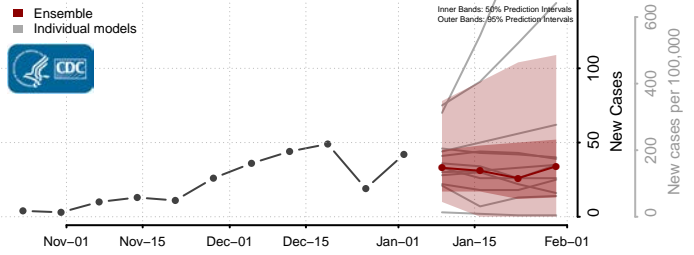

Klickitat County, Washington