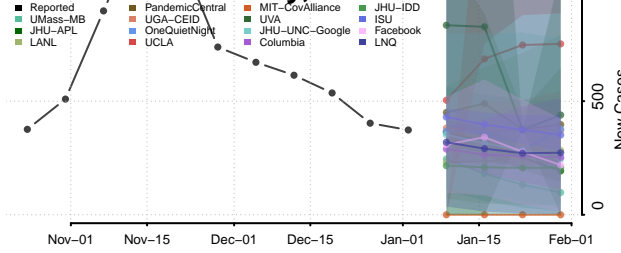

Pope County, Illinois

Pulaski County, Illinois

Putnam County, Illinois

Randolph County, Illinois

Richland County, Illinois

Rock Island County, Illinois

Saline County, Illinois

Sangamon County, Illinois