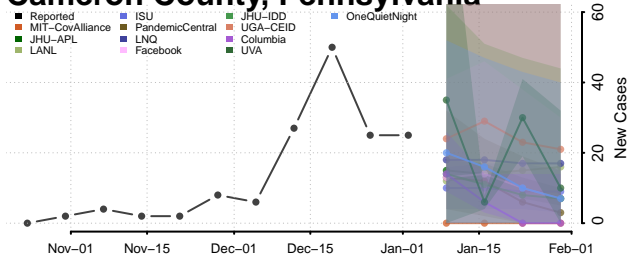

Cameron County, Pennsylvania