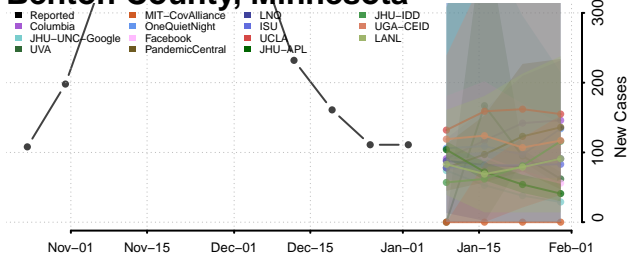

Benton County, Minnesota