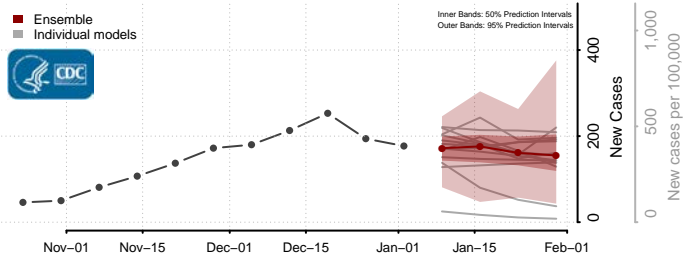

Stokes County, North Carolina

Surry County, North Carolina

Swain County, North Carolina

Transylvania County, North Carolina

Tyrrell County, North Carolina

Union County, North Carolina

Vance County, North Carolina