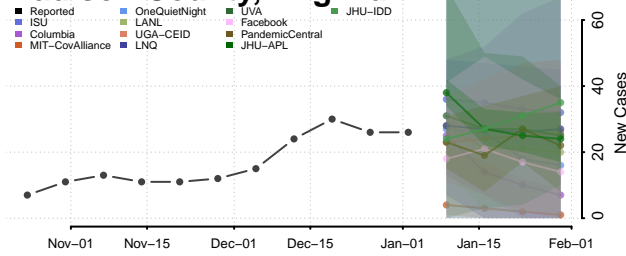

Madison County, Virginia