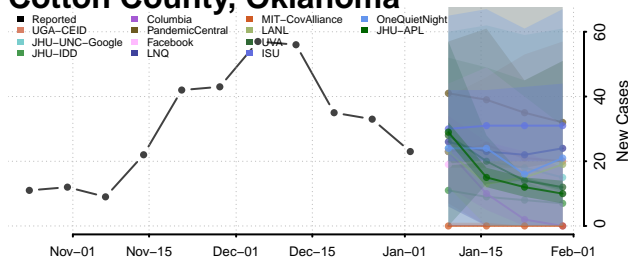

Cotton County, Oklahoma