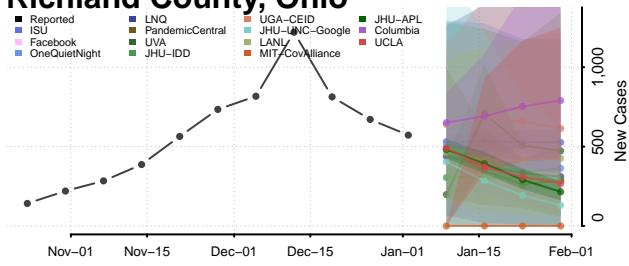

Richland County, Ohio