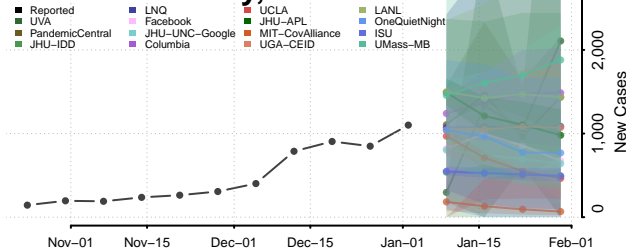

Florence County, South Carolina

Georgetown County, South Carolina

Greenville County, South Carolina

Greenwood County, South Carolina

Hampton County, South Carolina

Horry County, South Carolina

Jasper County, South Carolina