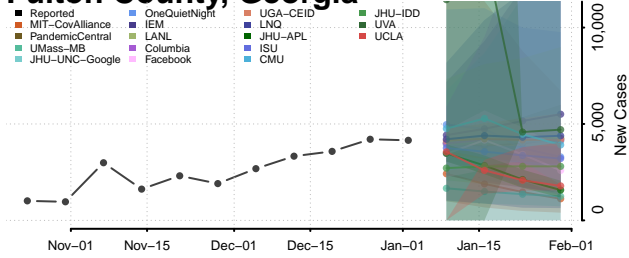

Fulton County, Georgia