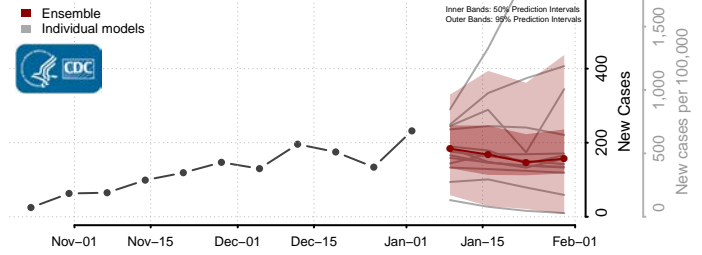

Linn County, Kansas

Logan County, Kansas

Lyon County, Kansas

Marion County, Kansas

Marshall County, Kansas

McPherson County, Kansas

Meade County, Kansas

Miami County, Kansas