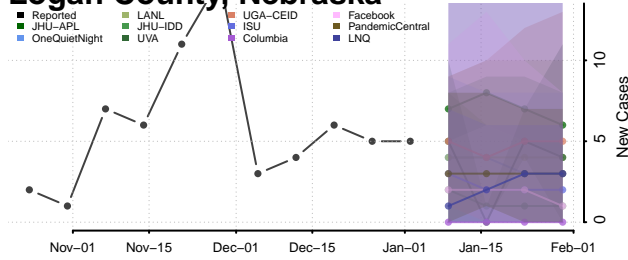

Logan County, Nebraska

Loup County, Nebraska

Madison County, Nebraska

McPherson County, Nebraska

Merrick County, Nebraska

Morrill County, Nebraska

Nance County, Nebraska

Nemaha County, Nebraska