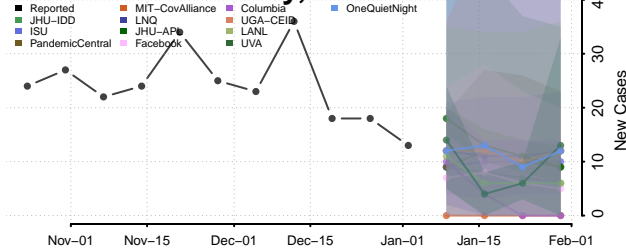

Broadwater County, Montana