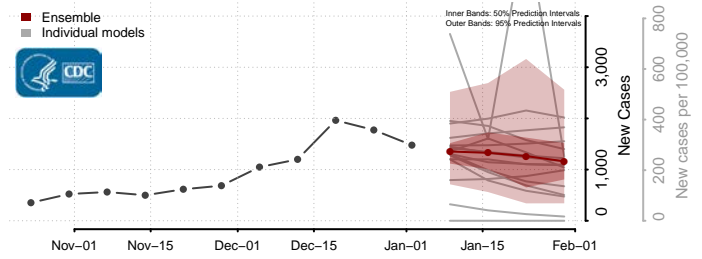

Sonoma County, California