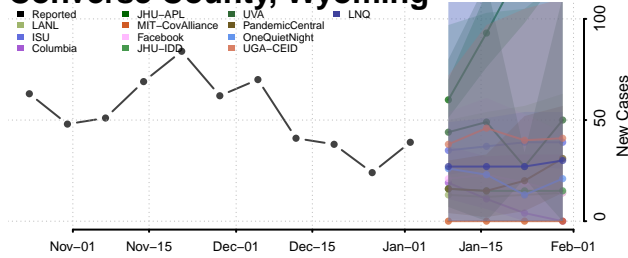

Washburn County, Wisconsin

Wyoming

Albany County, Wyoming

Big Horn County, Wyoming

Campbell County, Wyoming

Carbon County, Wyoming

Converse County, Wyoming

Crook County, Wyoming