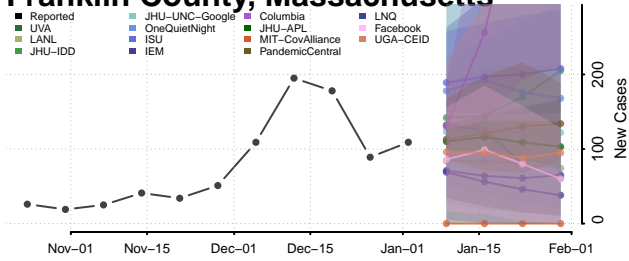

Franklin County, Massachusetts