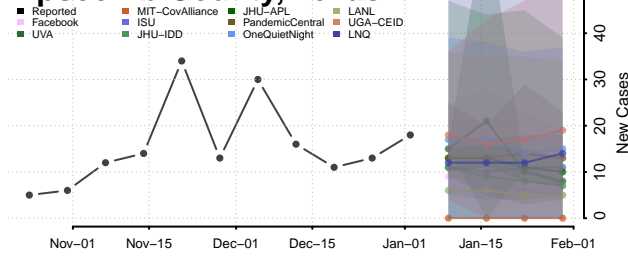

Lipscomb County, Texas