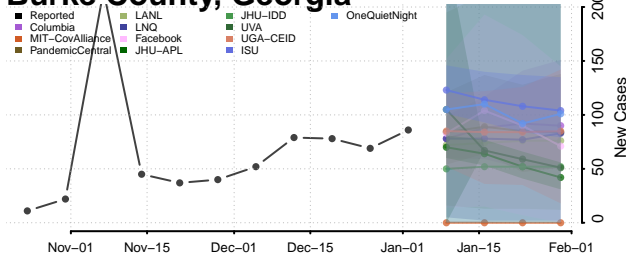

Bleckley County, Georgia

Brantley County, Georgia

Brooks County, Georgia

Bryan County, Georgia

Bulloch County, Georgia

Burke County, Georgia

Butts County, Georgia

Calhoun County, Georgia