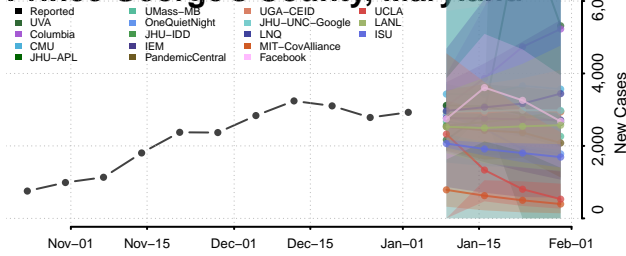

Frederick County, Maryland

Garrett County, Maryland

Harford County, Maryland

Howard County, Maryland

Kent County, Maryland

Montgomery County, Maryland

Prince George's County, Maryland

Queen Anne's County, Maryland