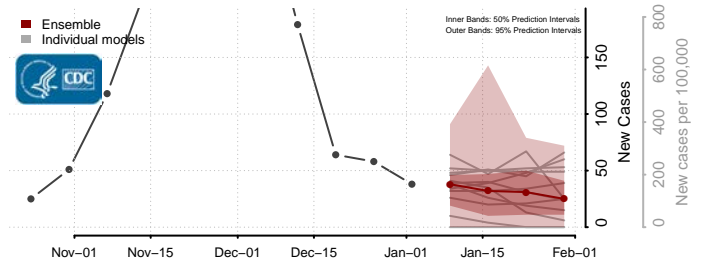

Meeker County, Minnesota