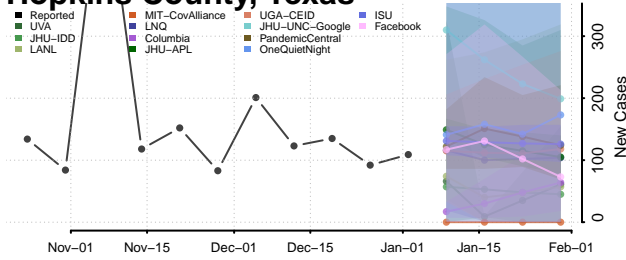

Hopkins County, Texas