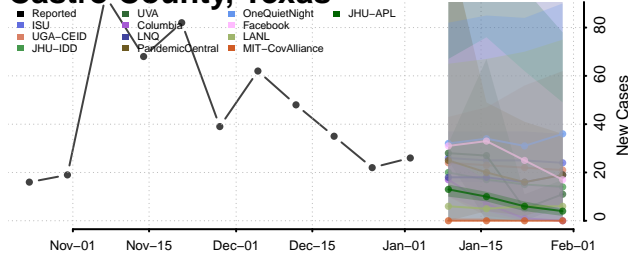

Castro County, Texas