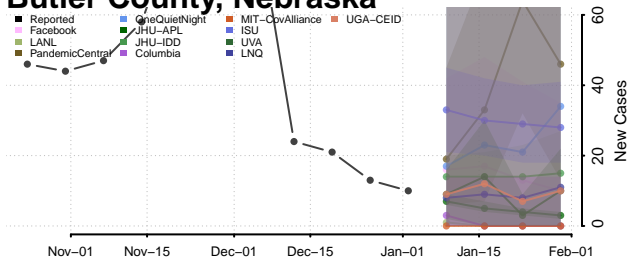

Butler County, Nebraska