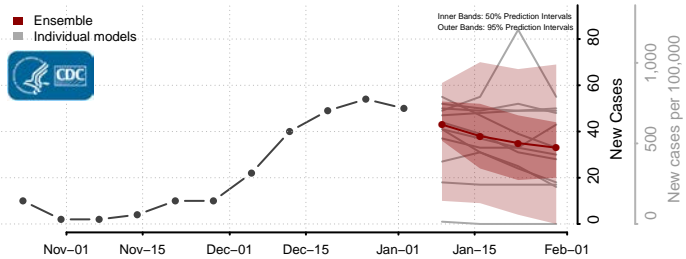

Pleasants County, West Virginia

Pocahontas County, West Virginia

Preston County, West Virginia

Putnam County, West Virginia

Raleigh County, West Virginia

Randolph County, West Virginia

Ritchie County, West Virginia