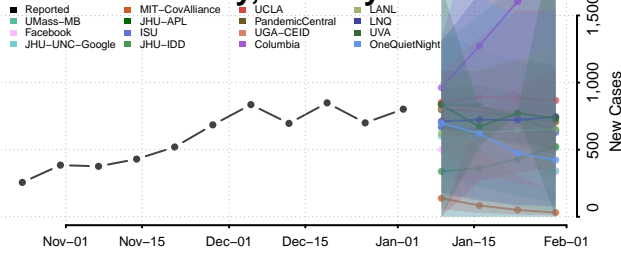

Indiana County, Pennsylvania

Jefferson County, Pennsylvania

Juniata County, Pennsylvania

Lackawanna County, Pennsylvania

Lancaster County, Pennsylvania

Lawrence County, Pennsylvania

Lebanon County, Pennsylvania