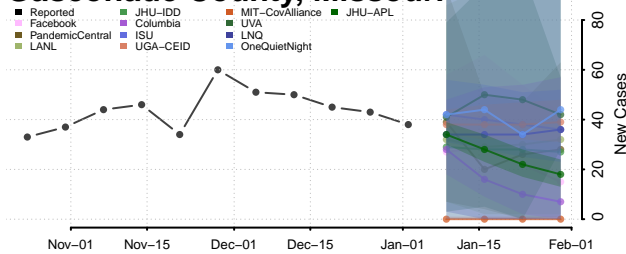

DeKalb County, Missouri

Dent County, Missouri

Douglas County, Missouri

Dunklin County, Missouri

Franklin County, Missouri

Gasconade County, Missouri

Gentry County, Missouri

Greene County, Missouri