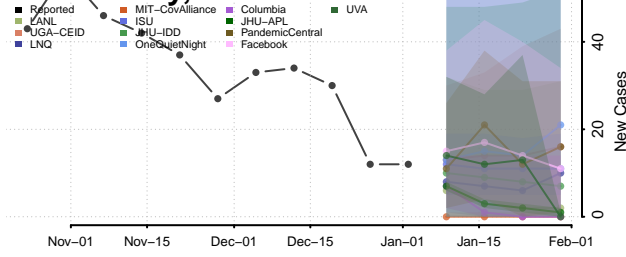

Iron County, Wisconsin