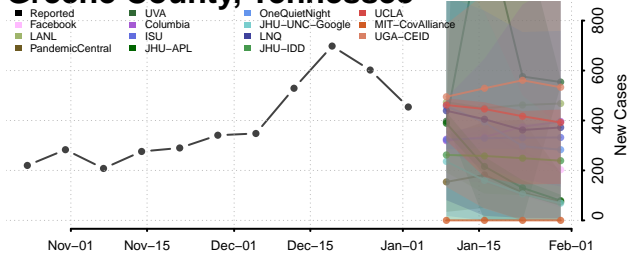

Greene County, Tennessee