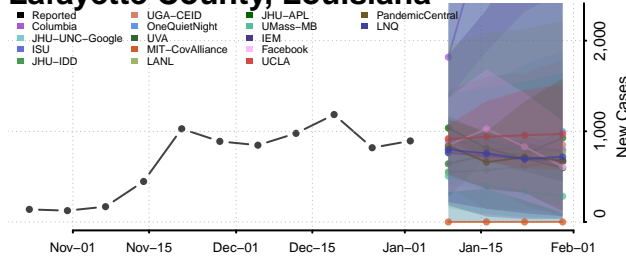

Grant County, Louisiana

Iberia County, Louisiana

Iberville County, Louisiana

Jackson County, Louisiana

Jefferson County, Louisiana

Jefferson Davis County, Louisiana

Lafayette County, Louisiana

Lafourche County, Louisiana