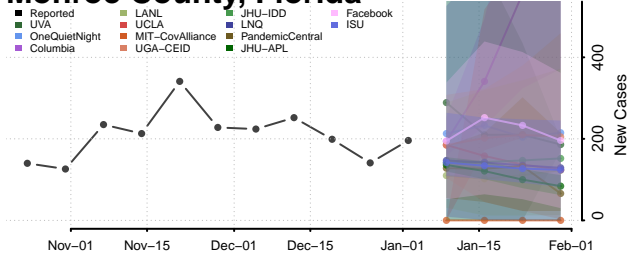

Monroe County, Florida