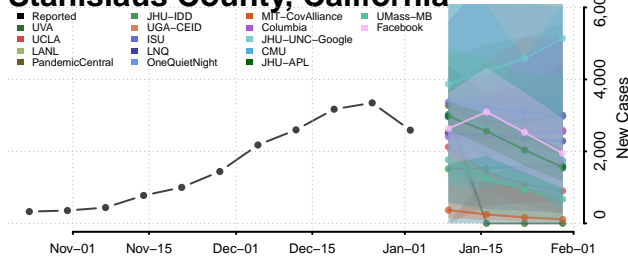

Stanislaus County, California