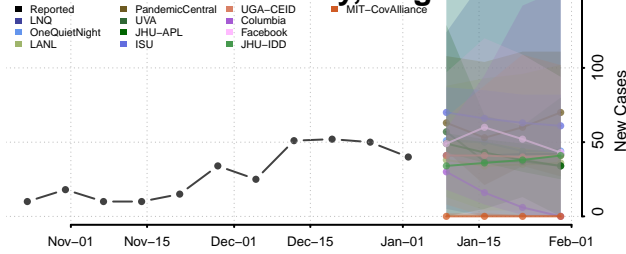

Manassas Park County, Virginia