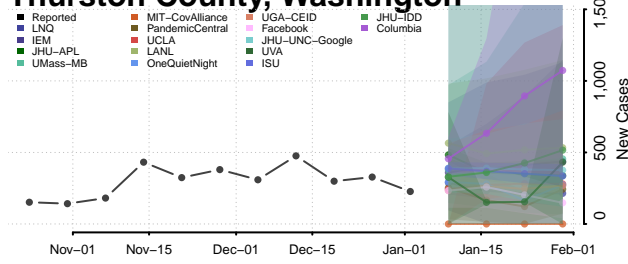

Spokane County, Washington

Stevens County, Washington

Thurston County, Washington

Wahkiakum County, Washington

Walla Walla County, Washington

Whatcom County, Washington

Whitman County, Washington

Yakima County, Washington