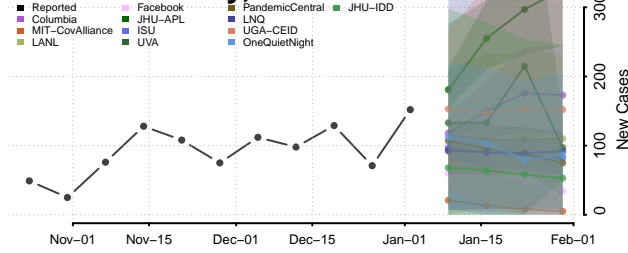

Mitchell County, Kansas

Montgomery County, Kansas

Morris County, Kansas

Morton County, Kansas

Nemaha County, Kansas

Neosho County, Kansas

Ness County, Kansas

Norton County, Kansas