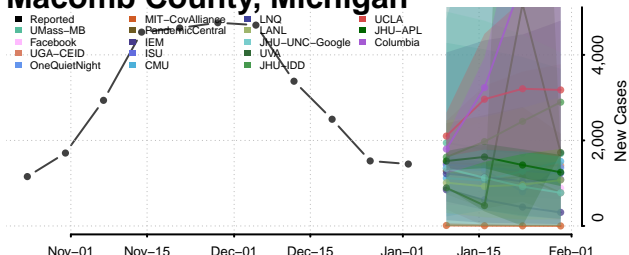

Lenawee County, Michigan

Livingston County, Michigan

Luce County, Michigan

Mackinac County, Michigan

Macomb County, Michigan

Manistee County, Michigan

Marquette County, Michigan

Mason County, Michigan