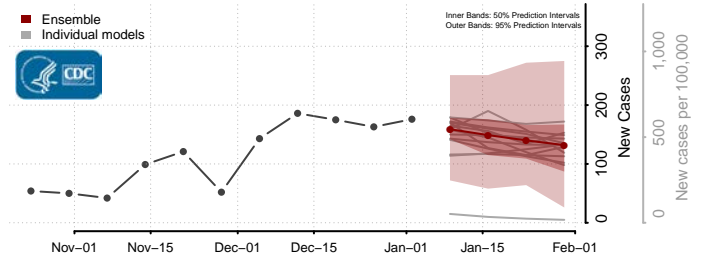

Lamar County, Mississippi

Lauderdale County, Mississippi

Lawrence County, Mississippi

Leake County, Mississippi

Lee County, Mississippi

Leflore County, Mississippi

Montgomery County, Mississippi

Neshoba County, Mississippi