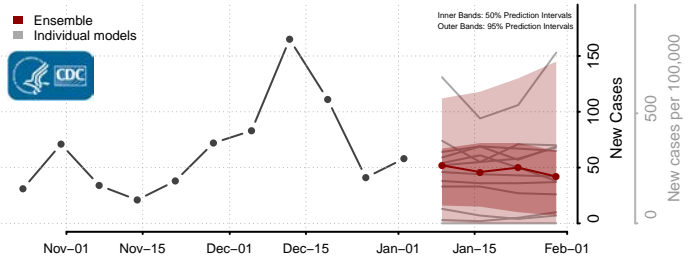

Warren County, North Carolina