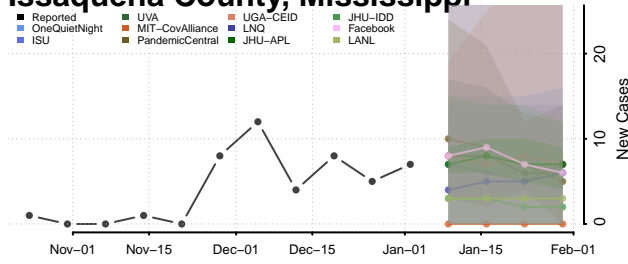

Greene County, Mississippi

Grenada County, Mississippi

Hancock County, Mississippi

Harrison County, Mississippi

Hinds County, Mississippi

Holmes County, Mississippi

Humphreys County, Mississippi

Issaquena County, Mississippi