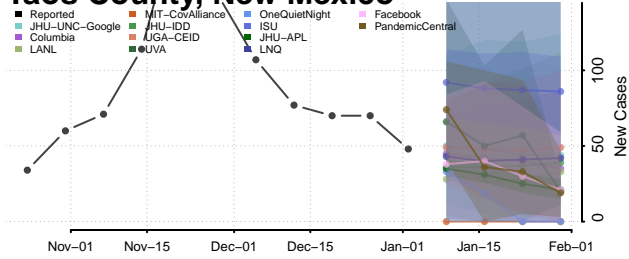

Taos County, New Mexico