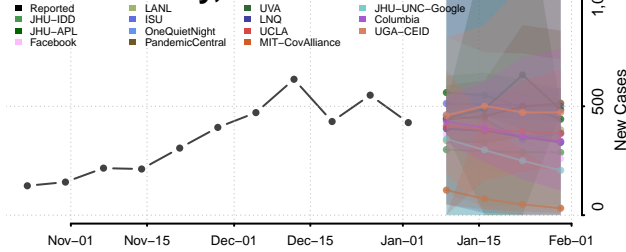

Bertie County, North Carolina

Bladen County, North Carolina

Brunswick County, North Carolina

Buncombe County, North Carolina

Burke County, North Carolina

Cabarrus County, North Carolina

Caldwell County, North Carolina