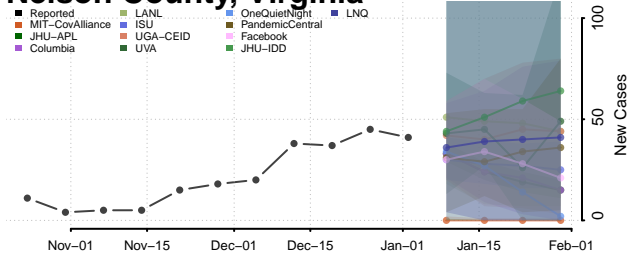

Martinsville County, Virginia

Mathews County, Virginia

Mecklenburg County, Virginia

Middlesex County, Virginia

Montgomery County, Virginia

Nelson County, Virginia

New Kent County, Virginia

Newport News County, Virginia