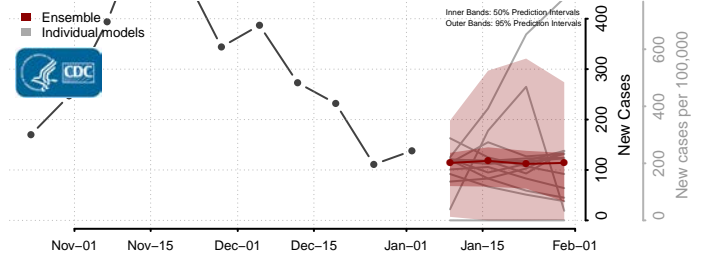

Chisago County, Minnesota