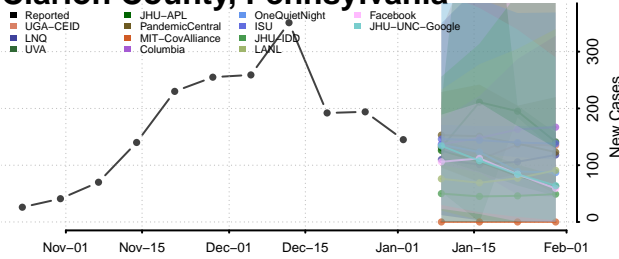

Clarion County, Pennsylvania