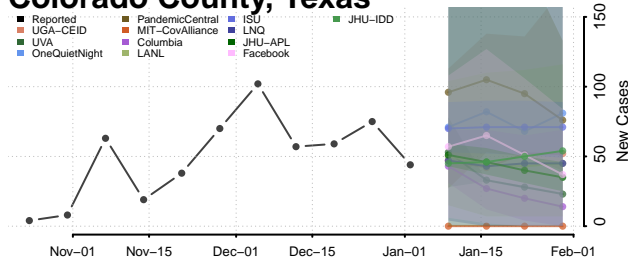

Colorado County, Texas