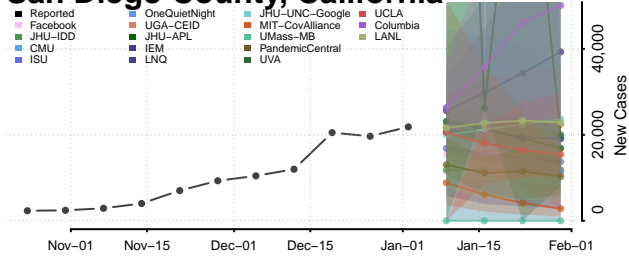

Orange County, California

Placer County, California

Plumas County, California

Riverside County, California

Sacramento County, California

San Benito County, California

San Bernardino County, California

San Diego County, California