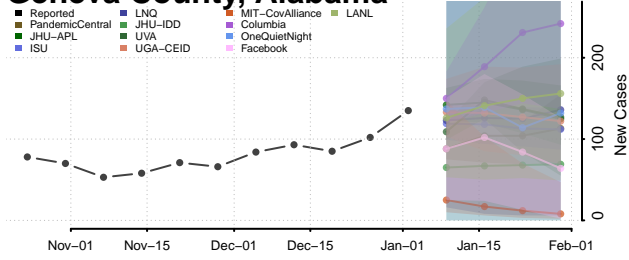

Geneva County, Alabama