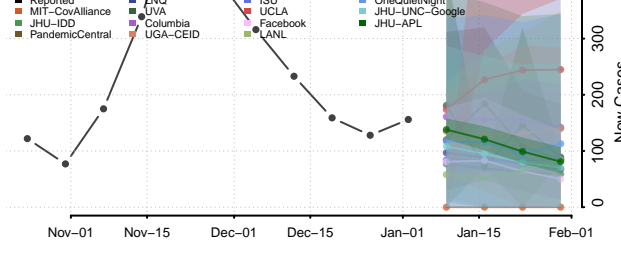

Rosebud County, Montana

Sanders County, Montana

Sheridan County, Montana

Silver Bow County, Montana

Stillwater County, Montana

Sweet Grass County, Montana

Teton County, Montana

Toole County, Montana