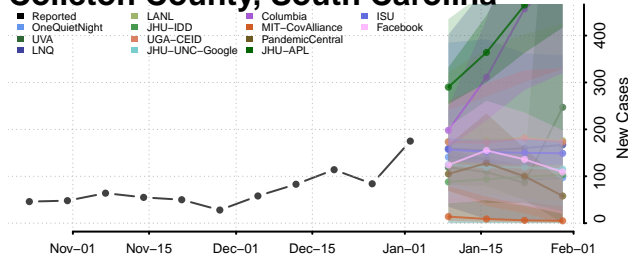

Colleton County, South Carolina