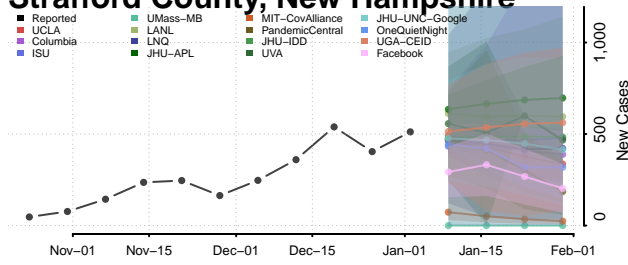

Strafford County, New Hampshire