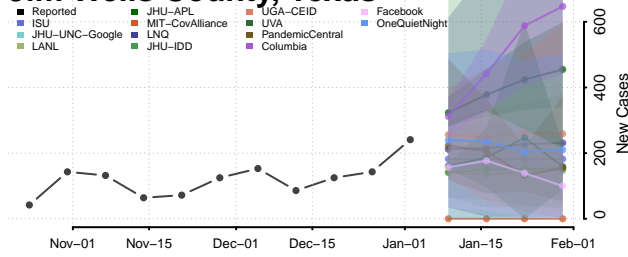

Jim Wells County, Texas