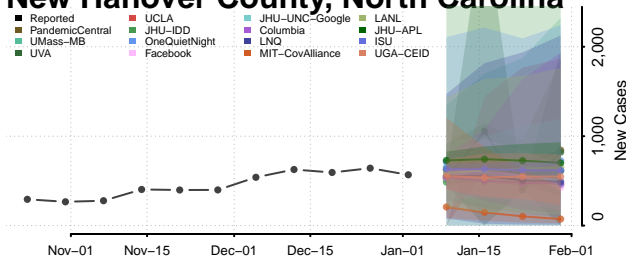

New Hanover County, North Carolina