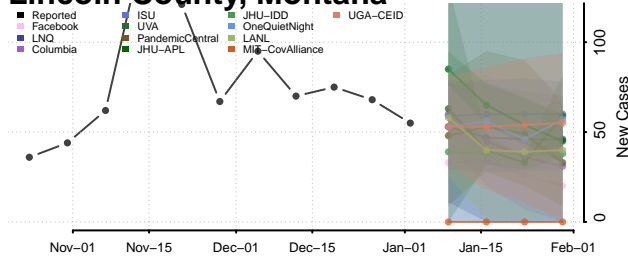

Granite County, Montana

Hill County, Montana

Jefferson County, Montana

Judith Basin County, Montana

Lake County, Montana

Lewis and Clark County, Montana

Liberty County, Montana

Lincoln County, Montana