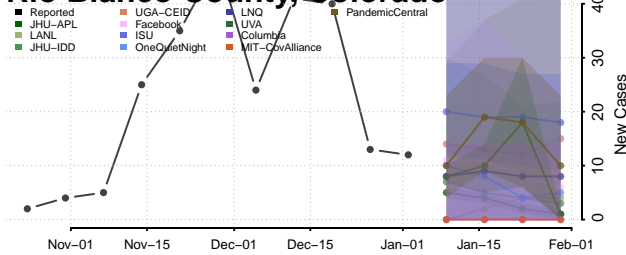

Phillips County, Colorado

Pitkin County, Colorado

Prowers County, Colorado

Pueblo County, Colorado

Rio Blanco County, Colorado

Rio Grande County, Colorado

Routt County, Colorado

Saguache County, Colorado