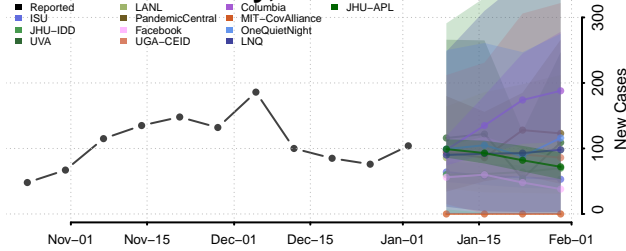

Red Willow County, Nebraska

Richardson County, Nebraska

Rock County, Nebraska

Saline County, Nebraska

Sarpy County, Nebraska

Saunders County, Nebraska

Scotts Bluff County, Nebraska

Seward County, Nebraska