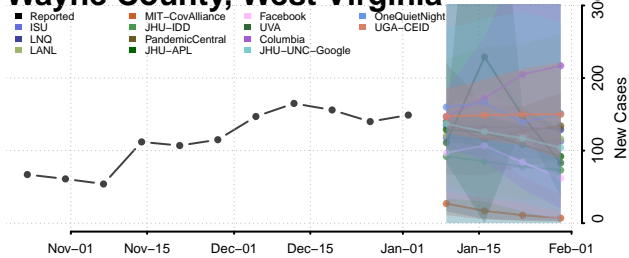

Wayne County, West Virginia