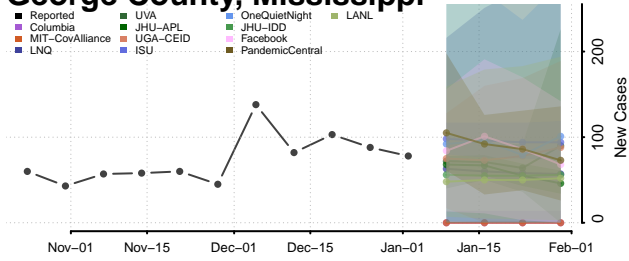

Greene County, Mississippi

Grenada County, Mississippi

Hancock County, Mississippi

Harrison County, Mississippi

Hinds County, Mississippi

Holmes County, Mississippi

Humphreys County, Mississippi

Issaquena County, Mississippi