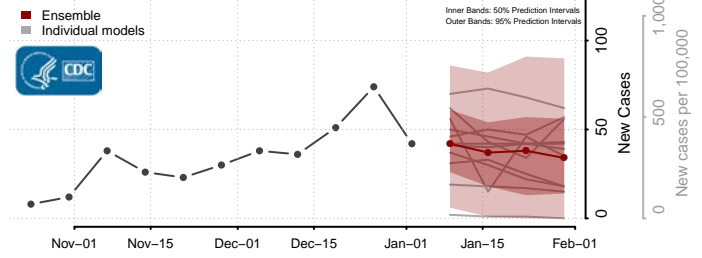

Owyhee County, Idaho

Payette County, Idaho

Power County, Idaho

Shoshone County, Idaho

Teton County, Idaho

Twin Falls County, Idaho

Valley County, Idaho

Washington County, Idaho