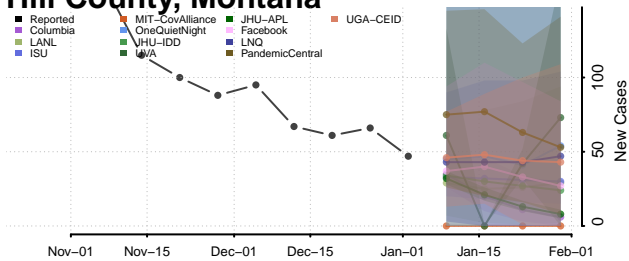

Hill County, Montana