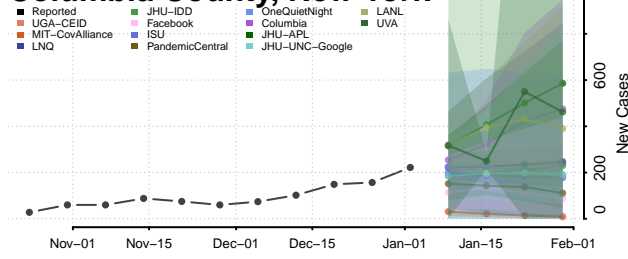

Chemung County, New York

Chenango County, New York

Clinton County, New York

Columbia County, New York

Cortland County, New York

Delaware County, New York

Dutchess County, New York

Erie County, New York