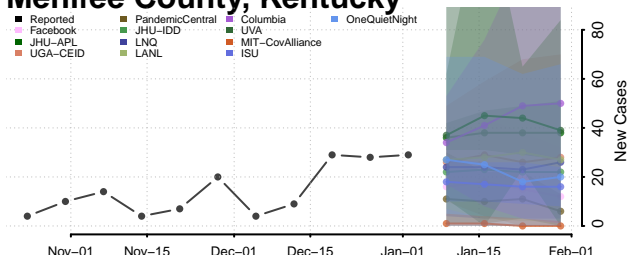

Menifee County, Kentucky