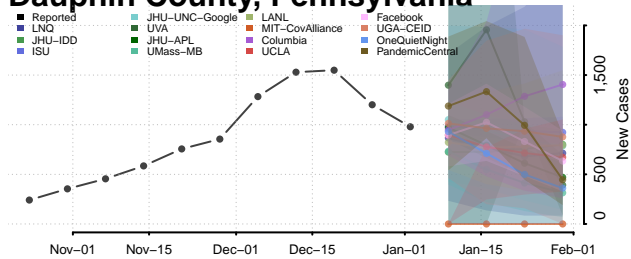

Dauphin County, Pennsylvania