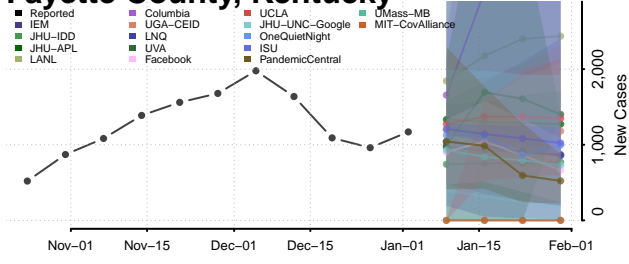

Fayette County, Kentucky