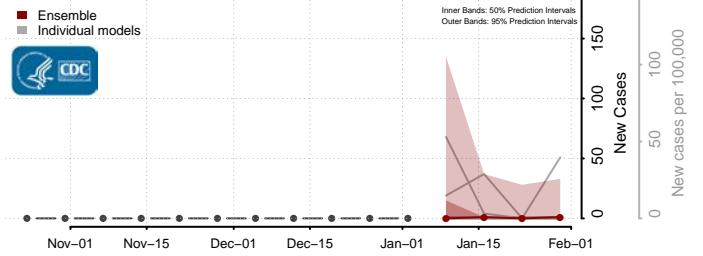

Carbon County, Utah

Daggett County, Utah

Davis County, Utah

Duchesne County, Utah

Emery County, Utah

Garfield County, Utah

Grand County, Utah

Iron County, Utah