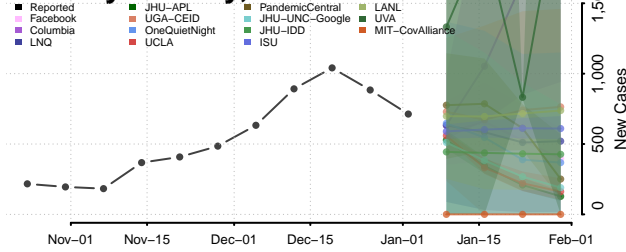

Bradley County, Tennessee