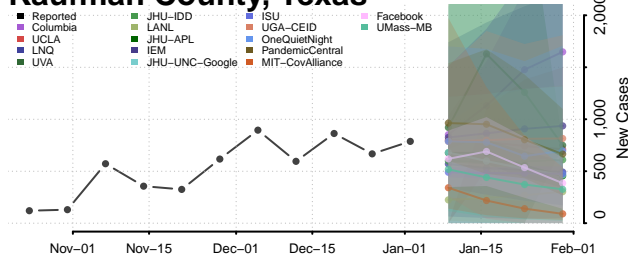

Kaufman County, Texas