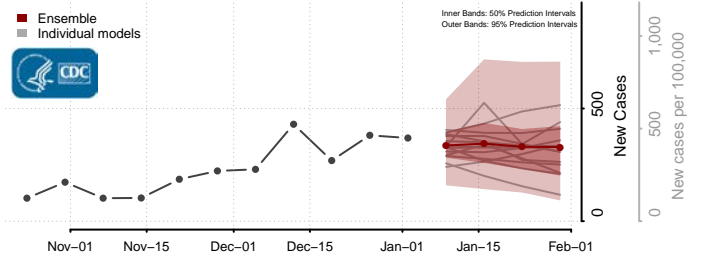

Lynchburg County, Virginia