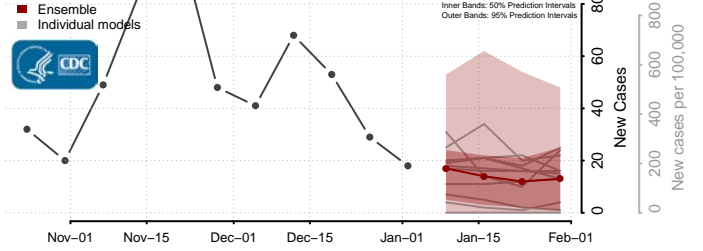

Wayne County, Missouri

Webster County, Missouri

Worth County, Missouri

Wright County, Missouri

Montana*

Beaverhead County, Montana

Big Horn County, Montana

Blaine County, Montana