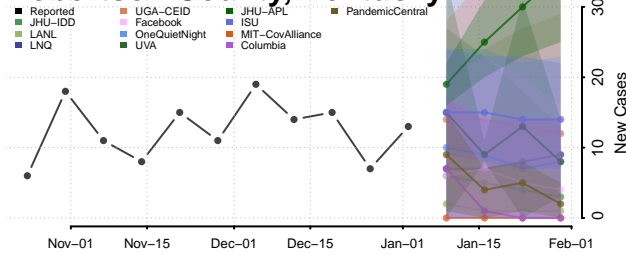

Pike County, Kentucky

Powell County, Kentucky

Pulaski County, Kentucky

Robertson County, Kentucky

Rockcastle County, Kentucky

Rowan County, Kentucky

Todd County, Kentucky

Trigg County, Kentucky