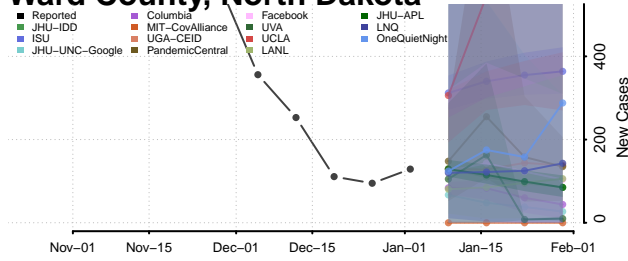

Walsh County, North Dakota

Ward County, North Dakota

Wells County, North Dakota

Williams County, North Dakota

Northern Mariana Islands

Ohio

Adams County, Ohio

Allen County, Ohio