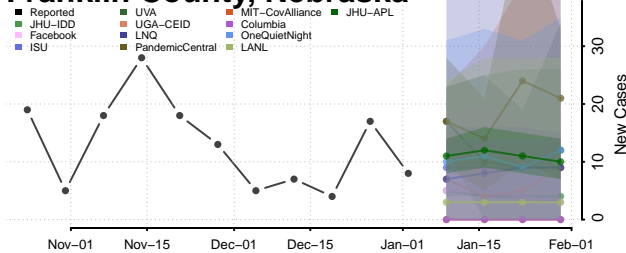

Franklin County, Nebraska