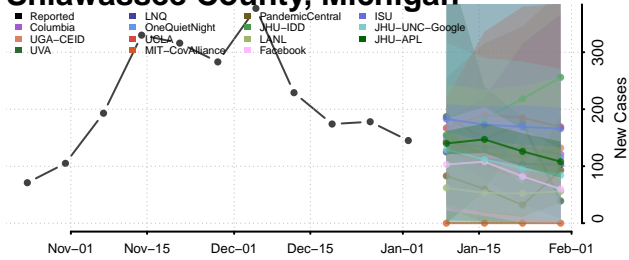

Ottawa County, Michigan

Presque Isle County, Michigan

Roscommon County, Michigan

Saginaw County, Michigan

Sanilac County, Michigan

Schoolcraft County, Michigan

Shiawassee County, Michigan

St. Clair County, Michigan