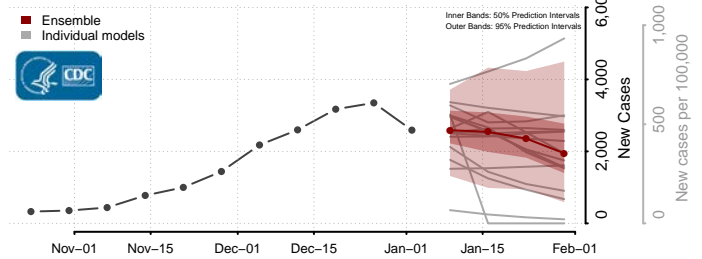

Stanislaus County, California