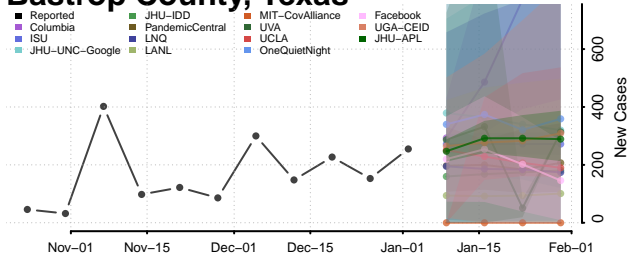

Bastrop County, Texas