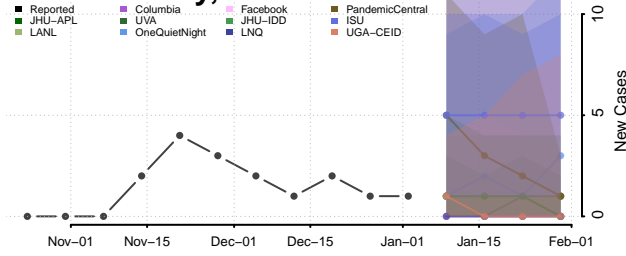

Sioux County, Nebraska