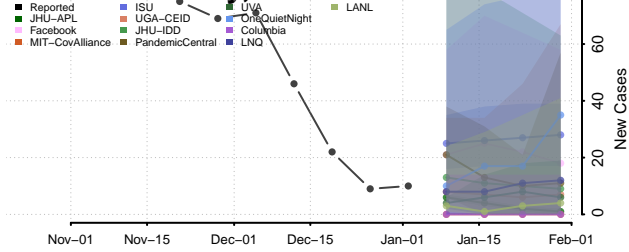

McLean County, North Dakota