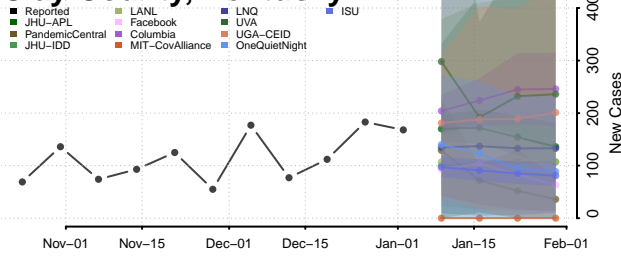

Clay County, Kentucky