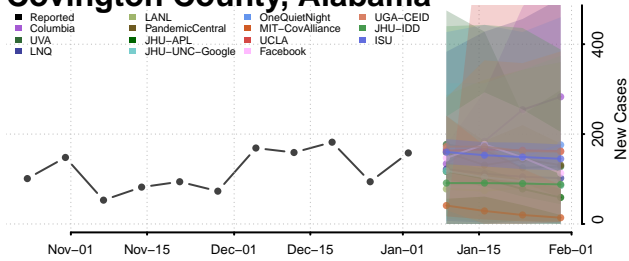

Cleburne County, Alabama

Coffee County, Alabama

Colbert County, Alabama

Conecuh County, Alabama

Coosa County, Alabama

Covington County, Alabama

Crenshaw County, Alabama

Cullman County, Alabama