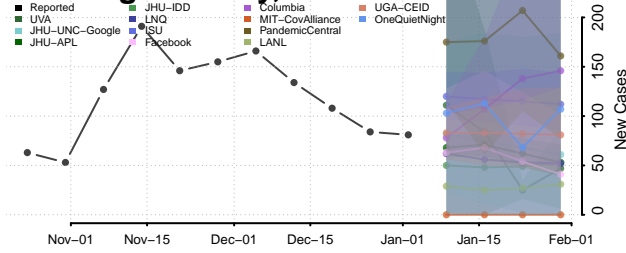

Johnson County, Indiana

Knox County, Indiana

Kosciusko County, Indiana

LaGrange County, Indiana

Lake County, Indiana

LaPorte County, Indiana

Lawrence County, Indiana

Madison County, Indiana