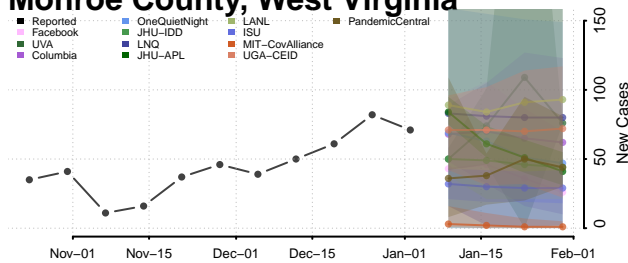

Monroe County, West Virginia