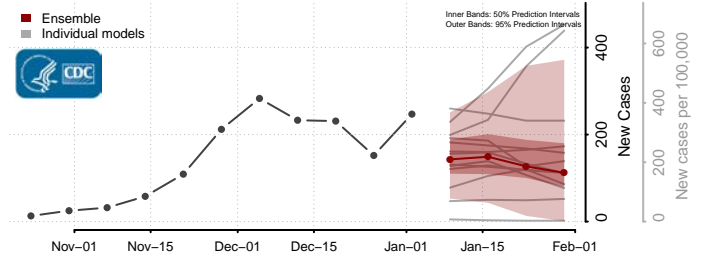

Hood River County, Oregon

Jackson County, Oregon

Jefferson County, Oregon

Josephine County, Oregon

Klamath County, Oregon

Lake County, Oregon

Lane County, Oregon

Lincoln County, Oregon