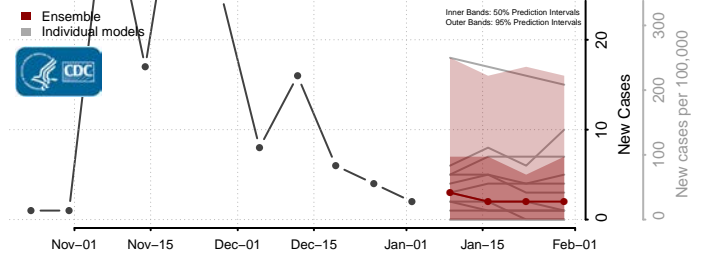

Grant County, Oregon