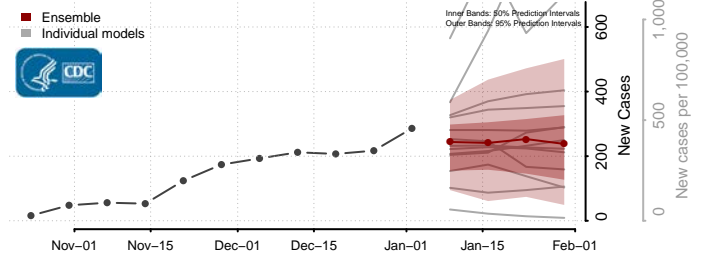

Haywood County, North Carolina