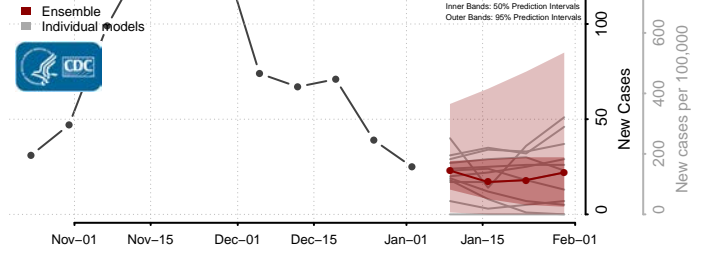

St. Joseph County, Michigan

Tuscola County, Michigan

Van Buren County, Michigan

Washtenaw County, Michigan

Wayne County, Michigan

Wexford County, Michigan

Minnesota*

Aitkin County, Minnesota