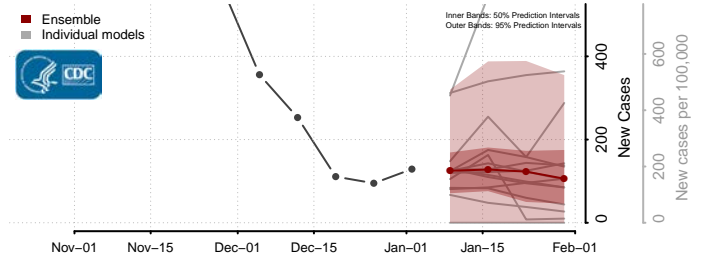

Ward County, North Dakota