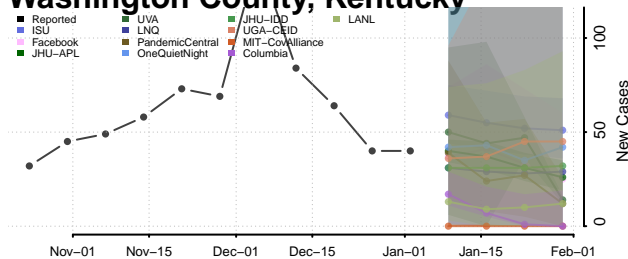

Trimble County, Kentucky

Union County, Kentucky

Warren County, Kentucky

Washington County, Kentucky

Wayne County, Kentucky

Webster County, Kentucky

Whitley County, Kentucky

Wolfe County, Kentucky