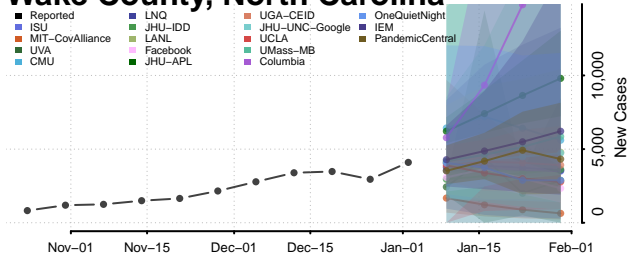

Wake County, North Carolina

Warren County, North Carolina

Washington County, North Carolina

Watauga County, North Carolina

Wayne County, North Carolina

Wilkes County, North Carolina

Wilson County, North Carolina