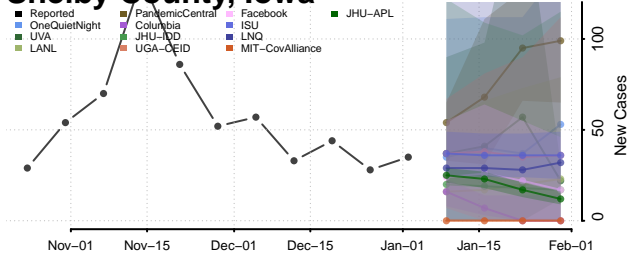

Pocahontas County, Iowa

Polk County, Iowa

Pottawattamie County, Iowa

Poweshiek County, Iowa

Ringgold County, Iowa

Sac County, Iowa

Scott County, Iowa

Shelby County, Iowa