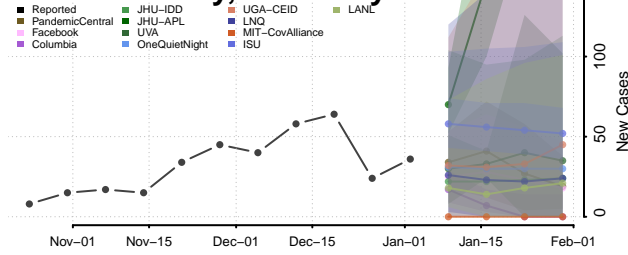

Carroll County, Kentucky