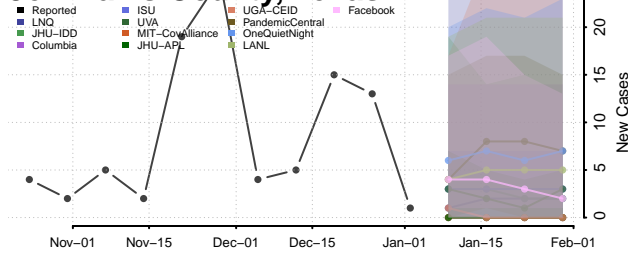

Jeff Davis County, Texas