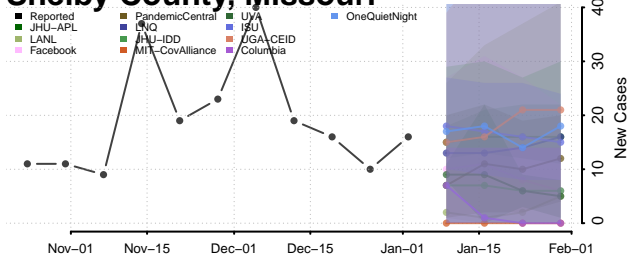

Shelby County, Missouri