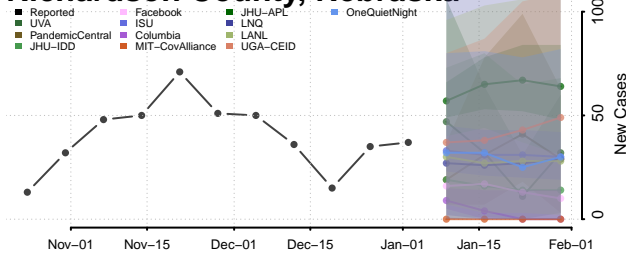

Richardson County, Nebraska