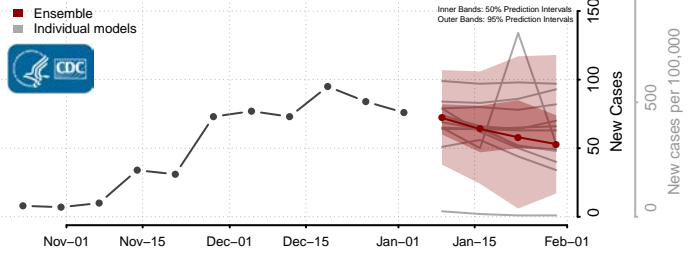

Taylor County, West Virginia