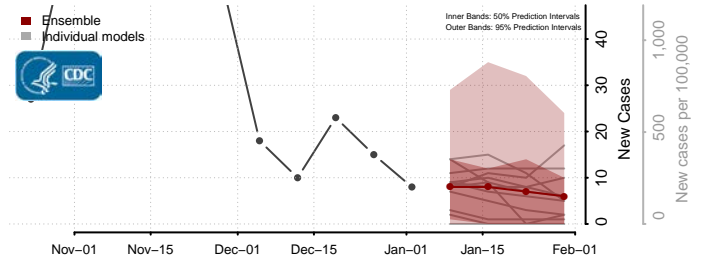

Pierce County, North Dakota