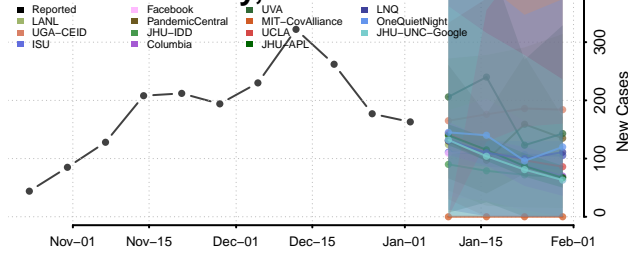

Wood County, Ohio

Wyandot County, Ohio

Oklahoma

Adair County, Oklahoma

Alfalfa County, Oklahoma

Atoka County, Oklahoma

Beaver County, Oklahoma

Beckham County, Oklahoma