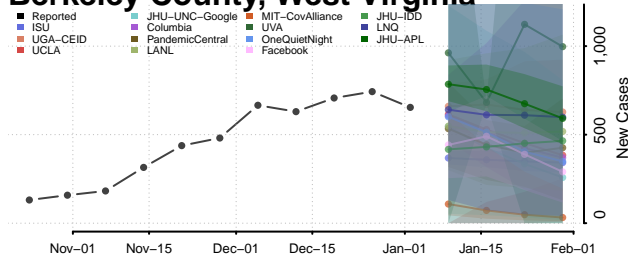

Berkeley County, West Virginia