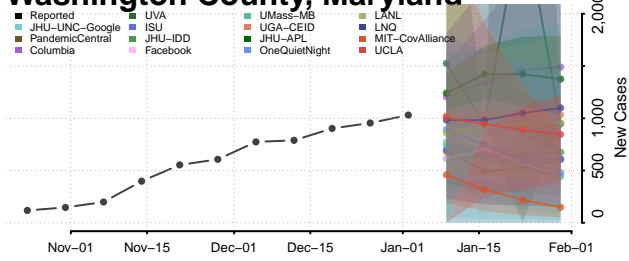

Washington County, Maryland