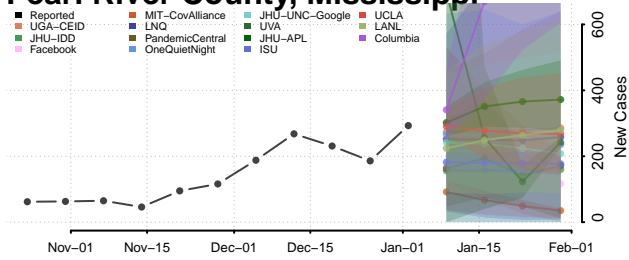

Newton County, Mississippi

Noxubee County, Mississippi

Oktibbeha County, Mississippi

Panola County, Mississippi

Pearl River County, Mississippi

Perry County, Mississippi

Pike County, Mississippi

Pontotoc County, Mississippi