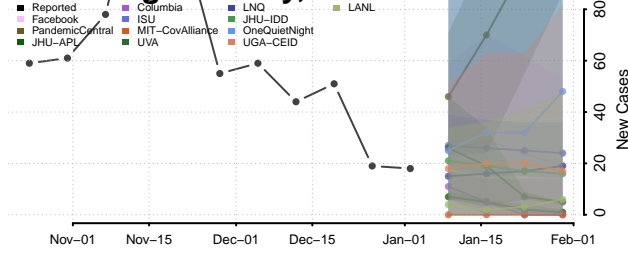

Washington County, Iowa

Wayne County, Iowa

Webster County, Iowa

Winnebago County, Iowa

Winneshiek County, Iowa

Woodbury County, Iowa

Worth County, Iowa

Wright County, Iowa