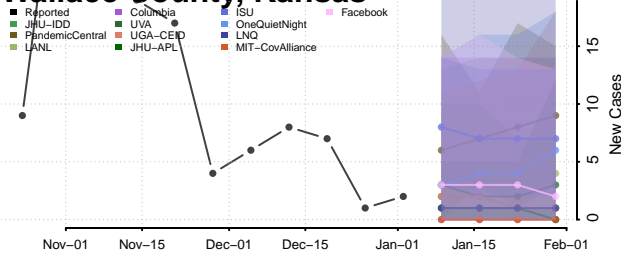

Wallace County, Kansas