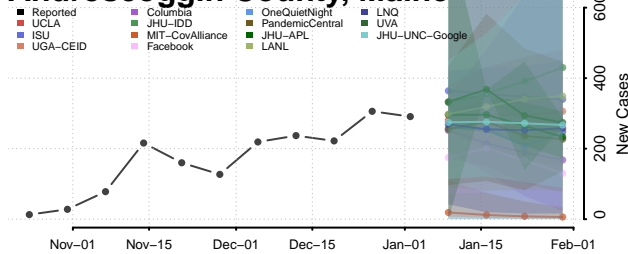

West Baton Rouge County, Louisiana

West Carroll County, Louisiana

West Feliciana County, Louisiana

Winn County, Louisiana

Maine

Androscoggin County, Maine

Aroostook County, Maine

Cumberland County, Maine