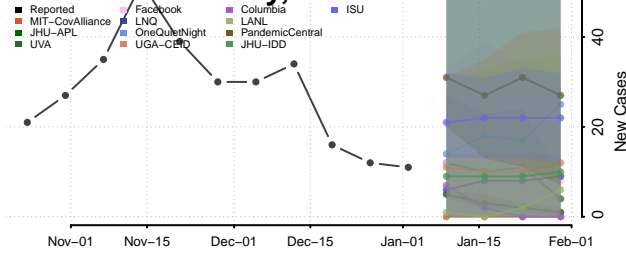

Sioux County, Iowa

Story County, Iowa

Tama County, Iowa

Taylor County, Iowa

Union County, Iowa

Van Buren County, Iowa

Wapello County, Iowa

Warren County, Iowa