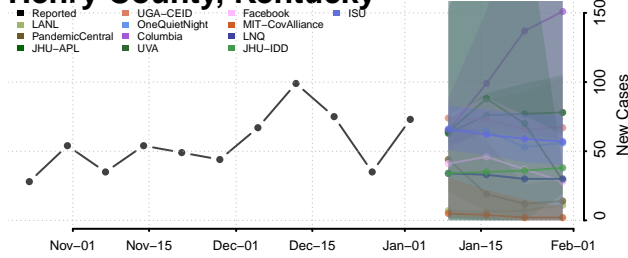

Henry County, Kentucky