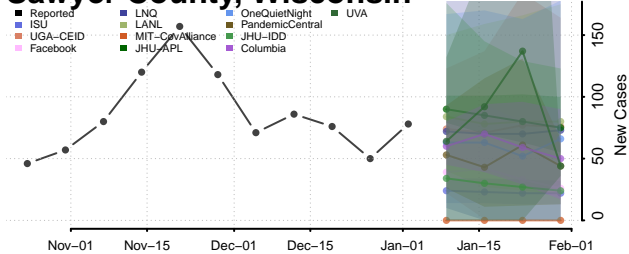

Sawyer County, Wisconsin