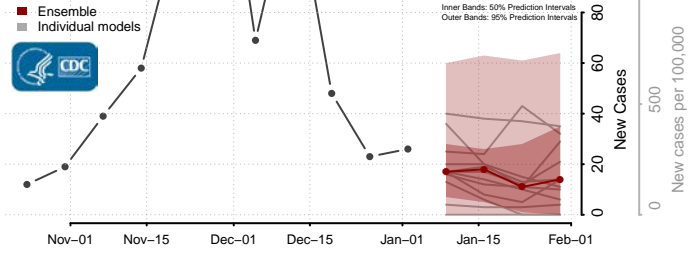

Camas County, Idaho

Canyon County, Idaho

Caribou County, Idaho

Cassia County, Idaho

Clark County, Idaho

Clearwater County, Idaho

Custer County, Idaho

Elmore County, Idaho