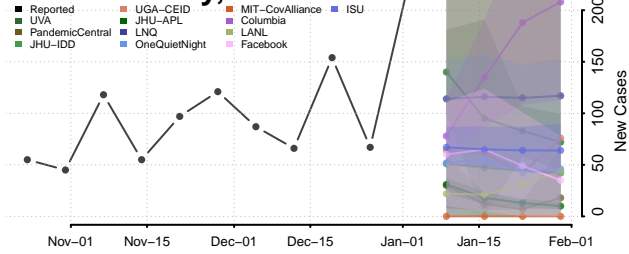

Pecos County, Texas