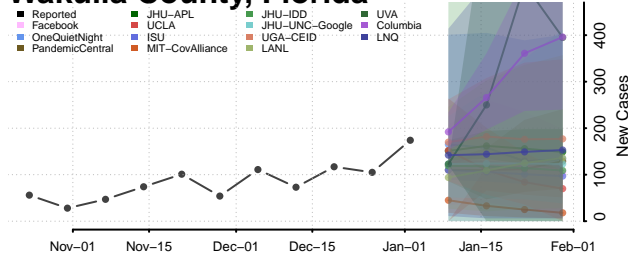

Wakulla County, Florida