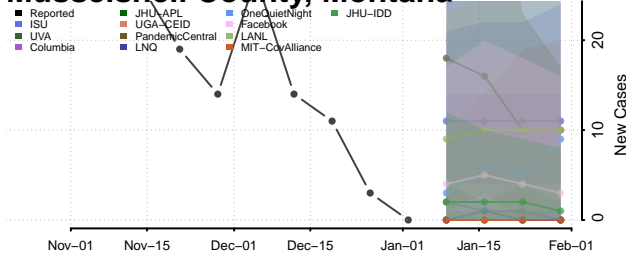

Madison County, Montana

McCone County, Montana

Meagher County, Montana

Mineral County, Montana

Missoula County, Montana

Musselshell County, Montana

Park County, Montana

Petroleum County, Montana