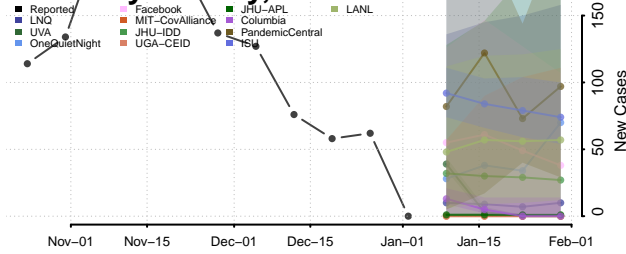

Nodaway County, Missouri