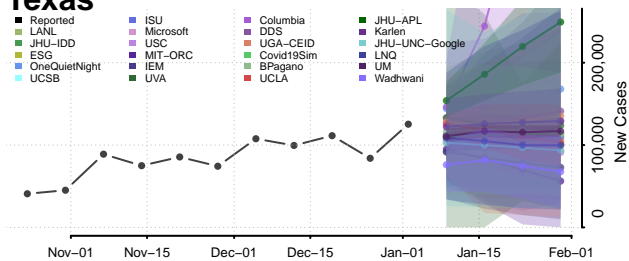

Williamson County, Tennessee

Wilson County, Tennessee

Texas

Anderson County, Texas

Andrews County, Texas

Angelina County, Texas