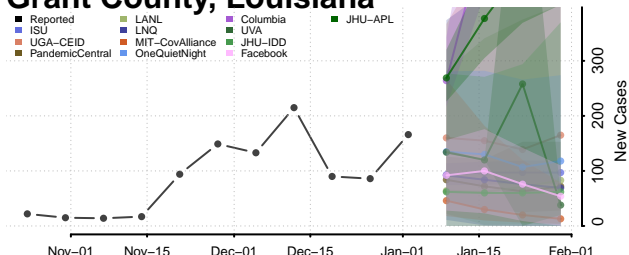

Grant County, Louisiana