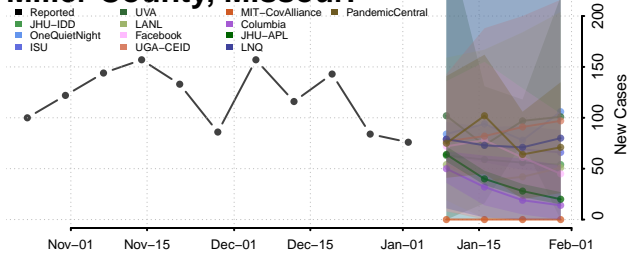

Miller County, Missouri