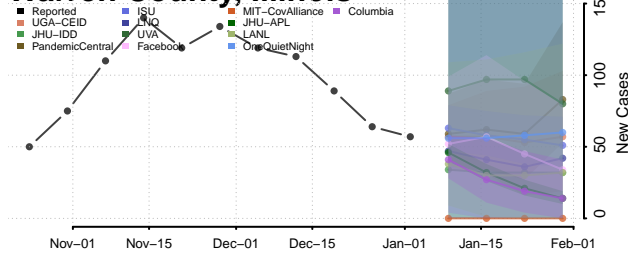

Warren County, Illinois