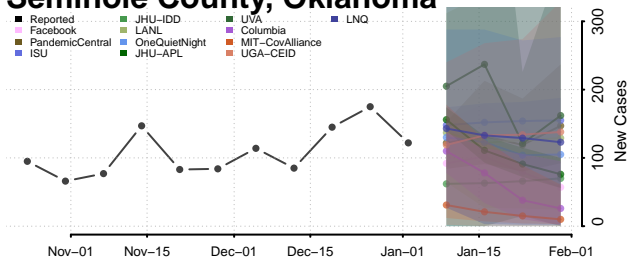

Pontotoc County, Oklahoma

Pottawatomie County, Oklahoma

Pushmataha County, Oklahoma

Roger Mills County, Oklahoma

Rogers County, Oklahoma

Seminole County, Oklahoma

Sequoyah County, Oklahoma

Stephens County, Oklahoma