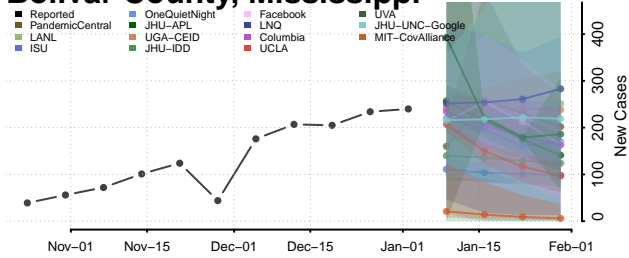

Bolivar County, Mississippi