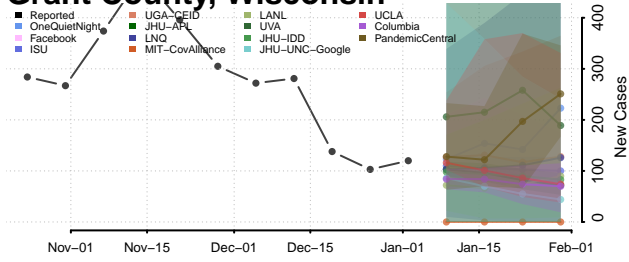

Grant County, Wisconsin