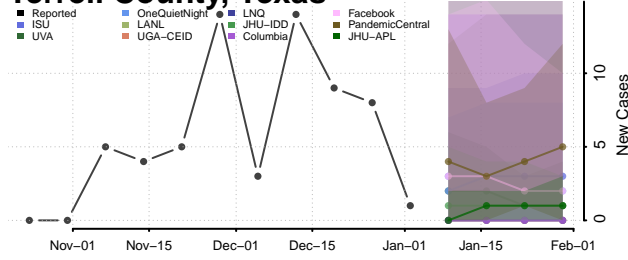

Terrell County, Texas