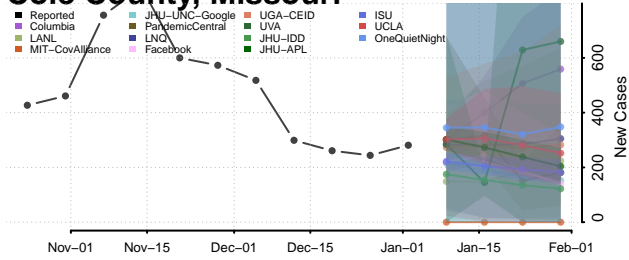

Cole County, Missouri