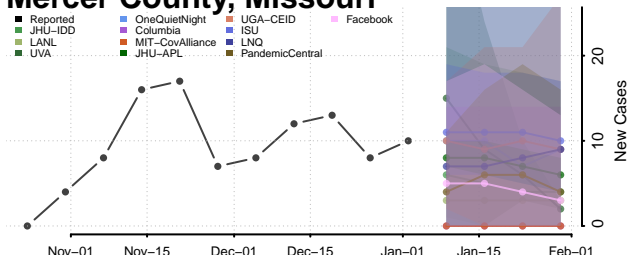

Mercer County, Missouri