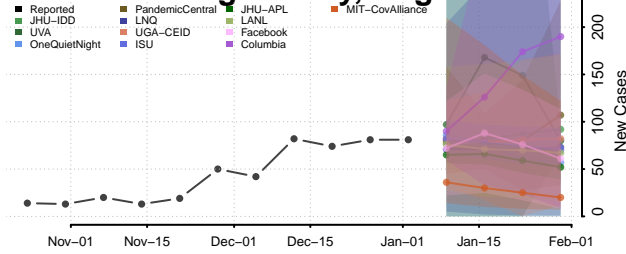

Fredericksburg County, Virginia