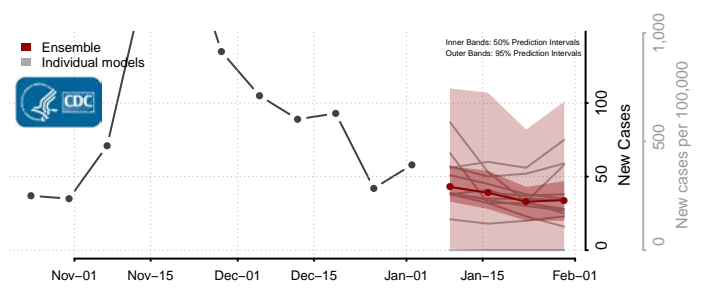

Fremont County, Iowa

Greene County, Iowa

Grundy County, Iowa

Guthrie County, Iowa

Hamilton County, Iowa

Hancock County, Iowa

Hardin County, Iowa

Harrison County, Iowa