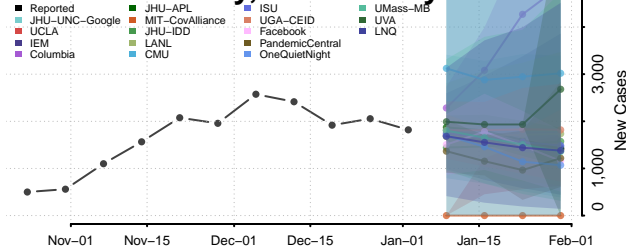

Camden County, New Jersey