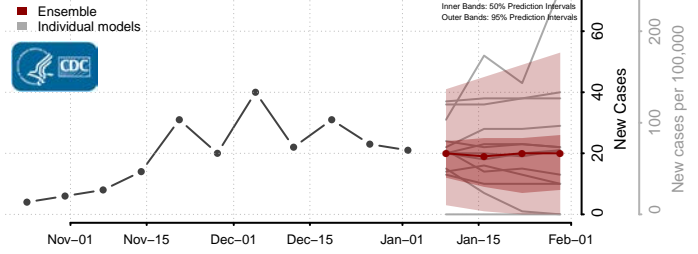

Caledonia County, Vermont