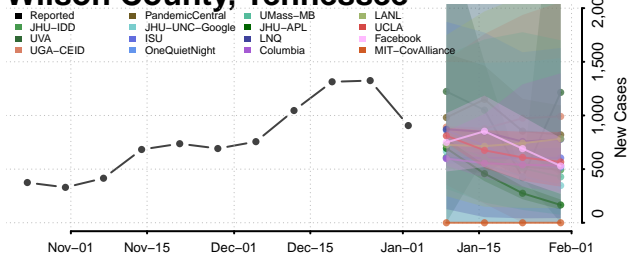

Wilson County, Tennessee