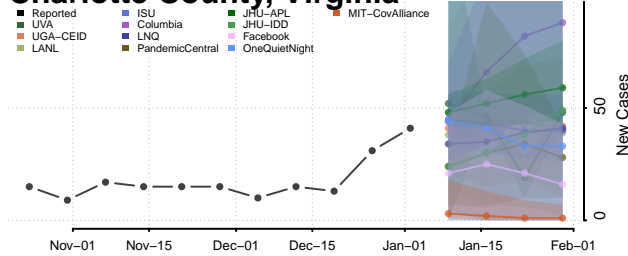

Charlotte County, Virginia