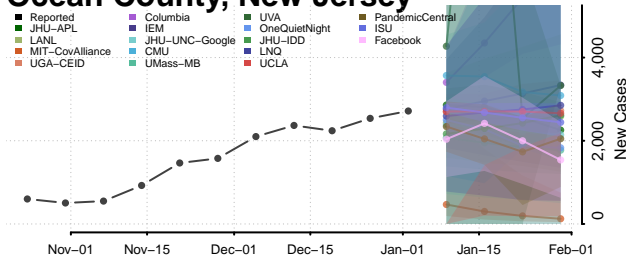

Ocean County, New Jersey