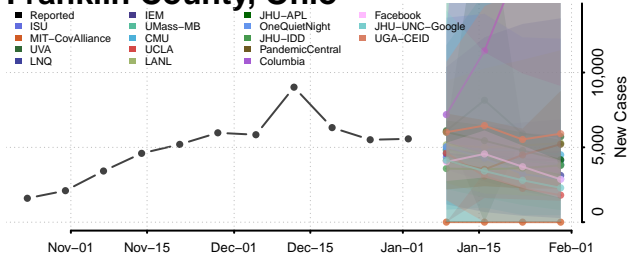

Darke County, Ohio

Defiance County, Ohio

Delaware County, Ohio

Erie County, Ohio

Fairfield County, Ohio

Fayette County, Ohio

Franklin County, Ohio

Fulton County, Ohio