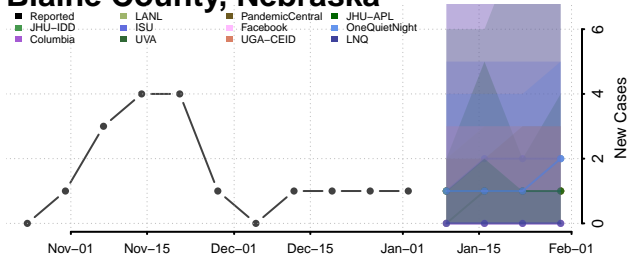

Blaine County, Nebraska