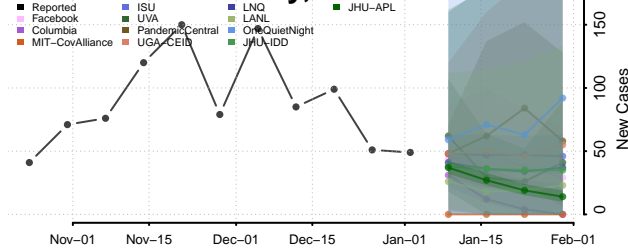

Washington County, Iowa

Wayne County, Iowa

Webster County, Iowa

Winnebago County, Iowa

Winneshiek County, Iowa

Woodbury County, Iowa

Worth County, Iowa

Wright County, Iowa