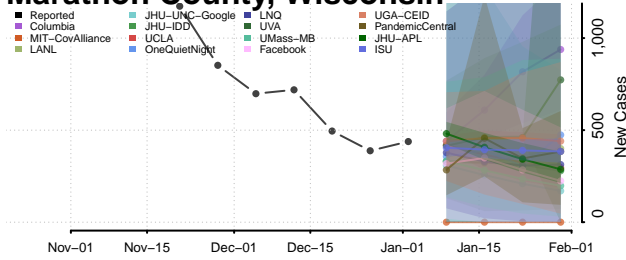

Marathon County, Wisconsin