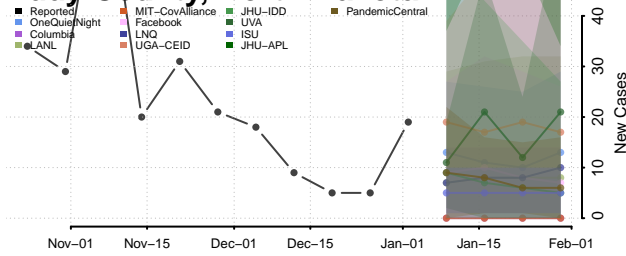

Cavalier County, North Dakota

Dickey County, North Dakota

Divide County, North Dakota

Dunn County, North Dakota

Eddy County, North Dakota

Emmons County, North Dakota

Foster County, North Dakota

Golden Valley County, North Dakota