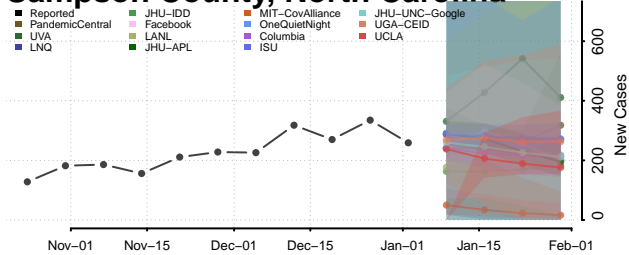

Robeson County, North Carolina

Rockingham County, North Carolina

Rowan County, North Carolina

Rutherford County, North Carolina

Sampson County, North Carolina

Scotland County, North Carolina

Stanly County, North Carolina