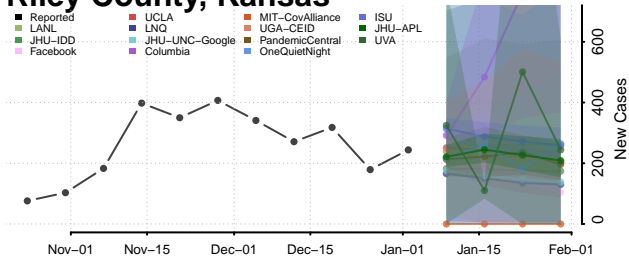

Riley County, Kansas