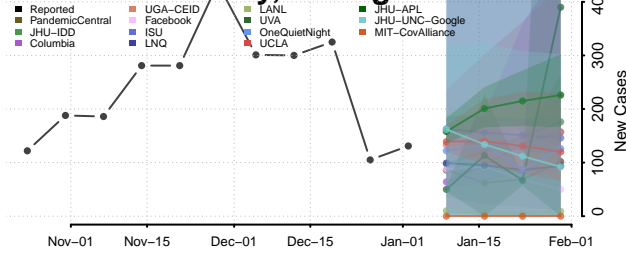

Mecosta County, Michigan

Menominee County, Michigan

Midland County, Michigan

Missaukee County, Michigan

Monroe County, Michigan

Montcalm County, Michigan

Montmorency County, Michigan

Muskegon County, Michigan