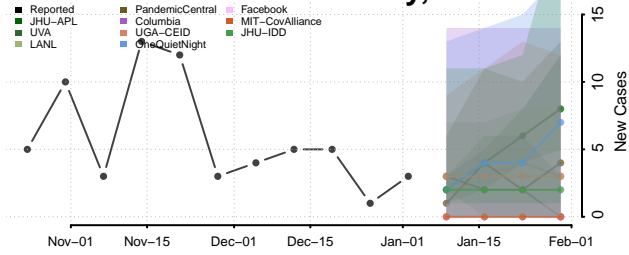

Juneau County, Alaska

Kenai Peninsula County, Alaska

Ketchikan Gateway County, Alaska

Kodiak Island County, Alaska

Kusilvak County, Alaska

Lake and Peninsula County, Alaska

Matanuska-Susitna County, Alaska

Nome County, Alaska