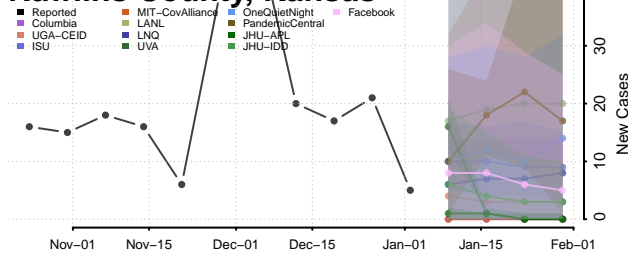

Rawlins County, Kansas