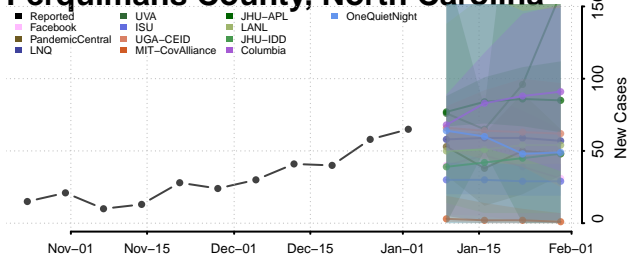

Perquimans County, North Carolina