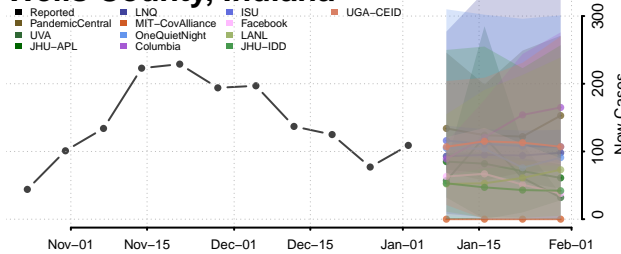

Wells County, Indiana