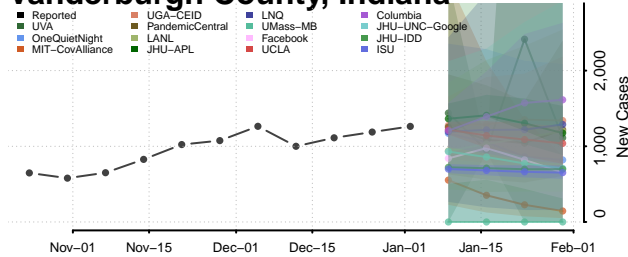

Vanderburgh County, Indiana