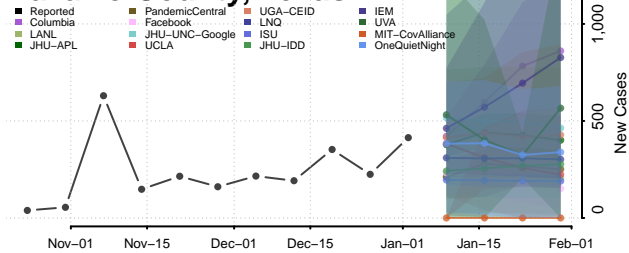

Navarro County, Texas