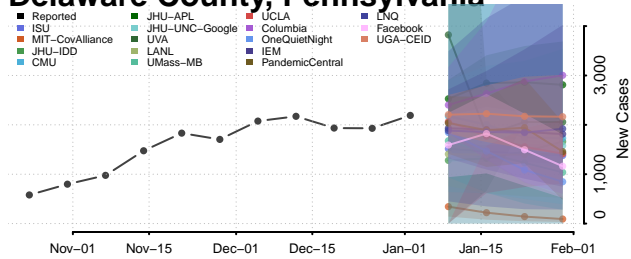

Delaware County, Pennsylvania