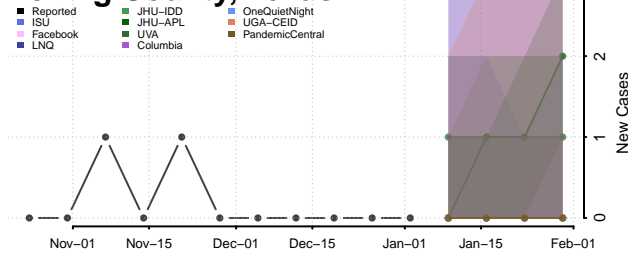

Loving County, Texas