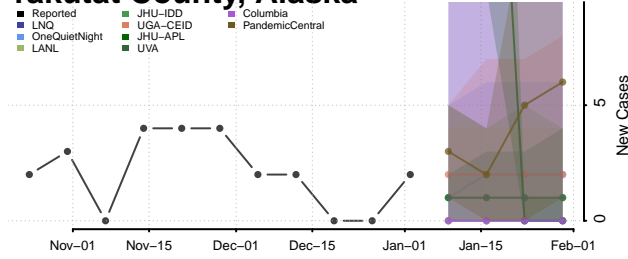

Yakutat County, Alaska