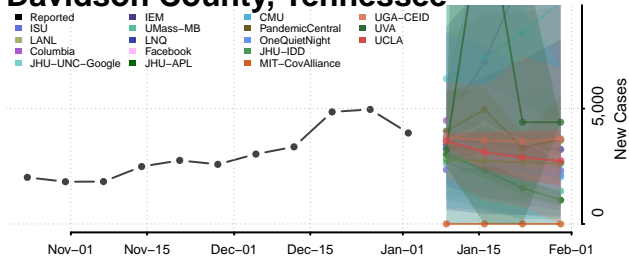

Cocke County, Tennessee

Coffee County, Tennessee

Crockett County, Tennessee

Cumberland County, Tennessee

Davidson County, Tennessee

Decatur County, Tennessee

DeKalb County, Tennessee

Dickson County, Tennessee