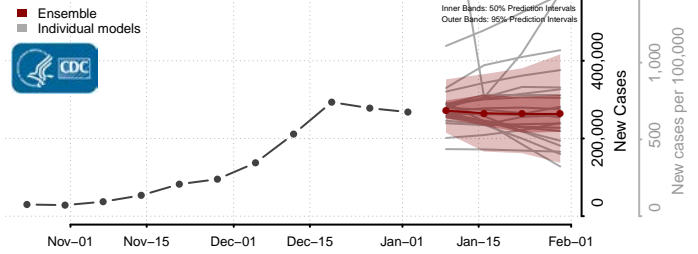

California