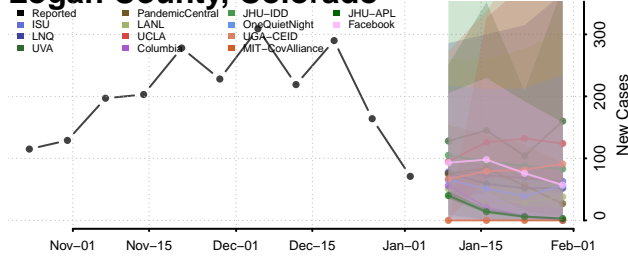

Kit Carson County, Colorado

La Plata County, Colorado

Lake County, Colorado

Larimer County, Colorado

Las Animas County, Colorado

Lincoln County, Colorado

Logan County, Colorado

Mesa County, Colorado