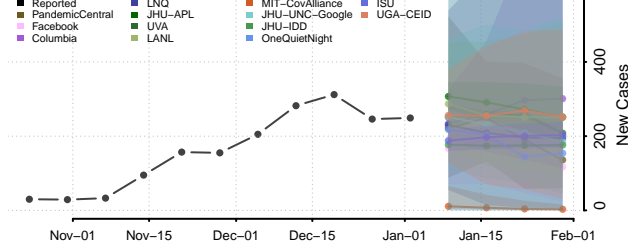

Belknap County, New Hampshire