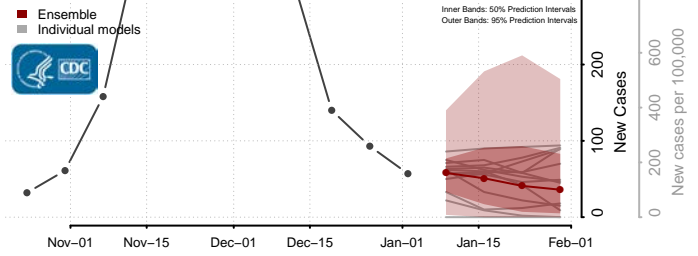

McLeod County, Minnesota