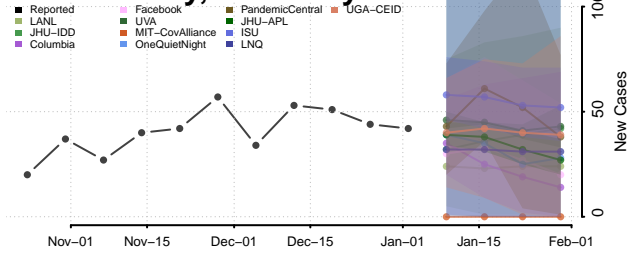

Estill County, Kentucky