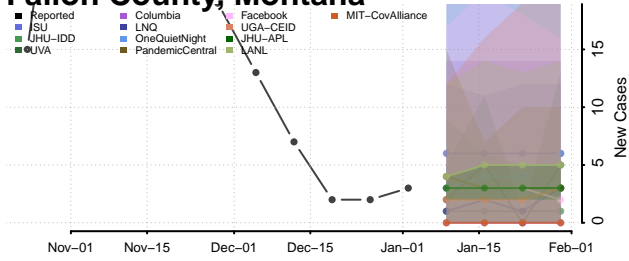

Fallon County, Montana