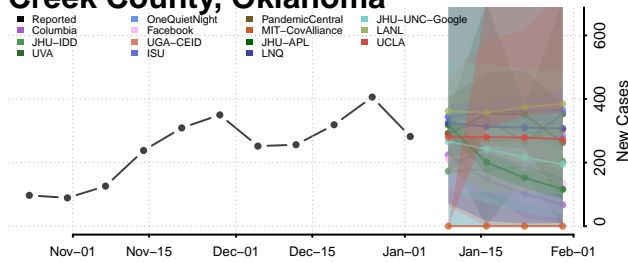

Creek County, Oklahoma