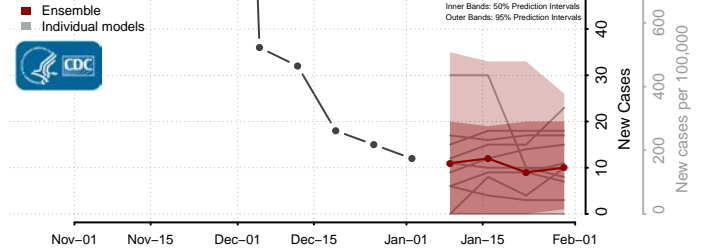

Powell County, Montana