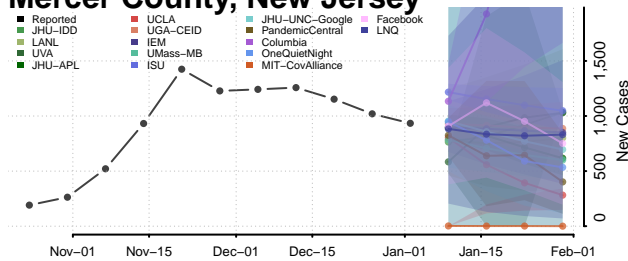

Camden County, New Jersey

Cape May County, New Jersey

Cumberland County, New Jersey

Essex County, New Jersey

Gloucester County, New Jersey

Hudson County, New Jersey

Hunterdon County, New Jersey

Mercer County, New Jersey