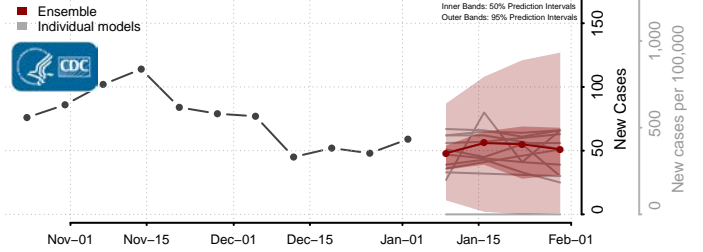

Osage County, Missouri