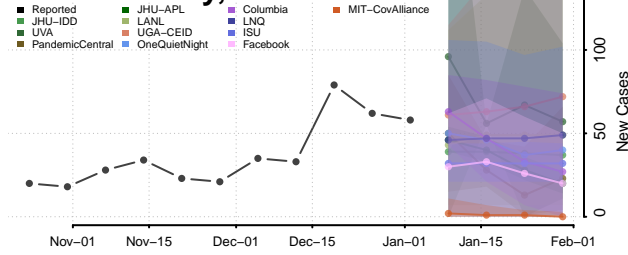

Johnson County, Iowa

Jones County, Iowa

Keokuk County, Iowa

Kossuth County, Iowa

Lee County, Iowa

Linn County, Iowa

Louisa County, Iowa

Lucas County, Iowa