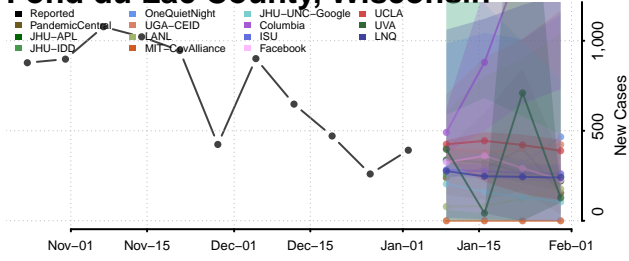

Fond du Lac County, Wisconsin