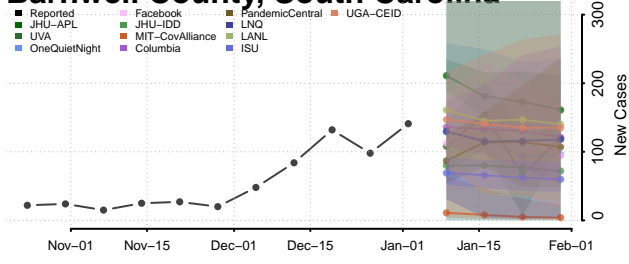

Beaufort County, South Carolina

Berkeley County, South Carolina

Calhoun County, South Carolina

Charleston County, South Carolina

Cherokee County, South Carolina

Chester County, South Carolina

Chesterfield County, South Carolina