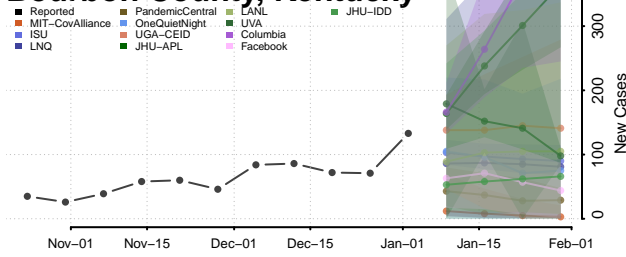

Allen County, Kentucky

Anderson County, Kentucky

Ballard County, Kentucky

Barren County, Kentucky

Bath County, Kentucky

Bell County, Kentucky

Boone County, Kentucky

Bourbon County, Kentucky