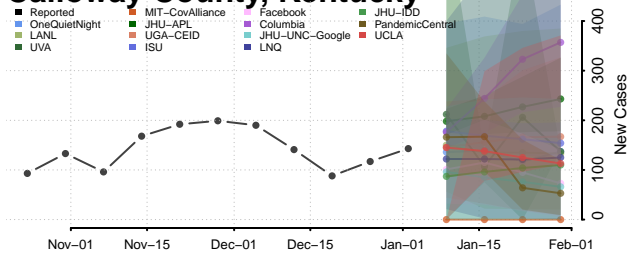

Calloway County, Kentucky