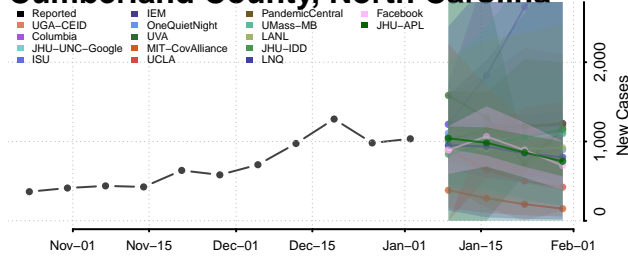

Clay County, North Carolina

Cleveland County, North Carolina

Columbus County, North Carolina

Craven County, North Carolina

Cumberland County, North Carolina

Currituck County, North Carolina

Dare County, North Carolina