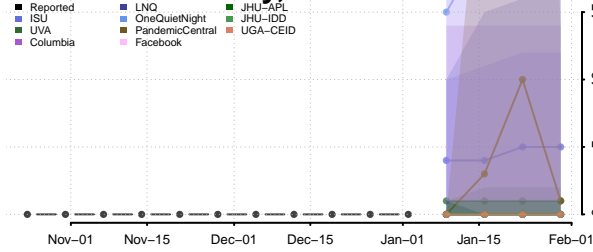

Nantucket County, Massachusetts