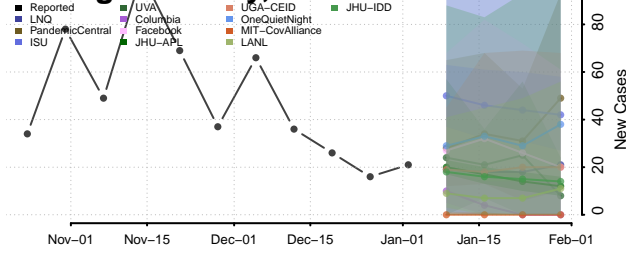

Bollinger County, Missouri