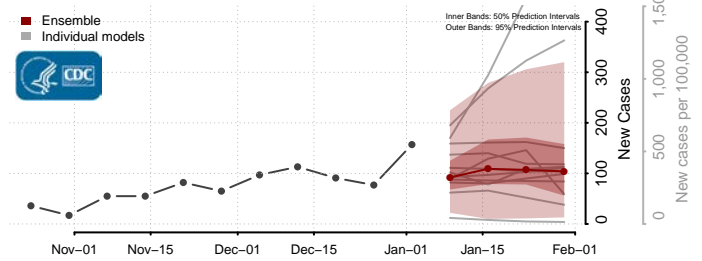

Pleasants County, West Virginia

Pocahontas County, West Virginia

Preston County, West Virginia

Putnam County, West Virginia

Raleigh County, West Virginia

Randolph County, West Virginia

Ritchie County, West Virginia