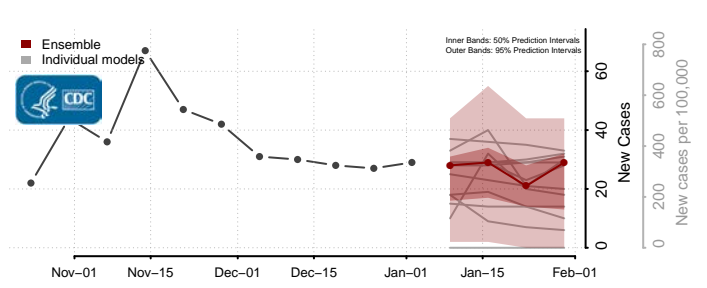

Monroe County, Missouri