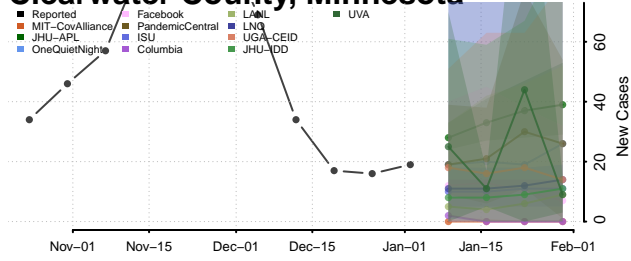

Clearwater County, Minnesota