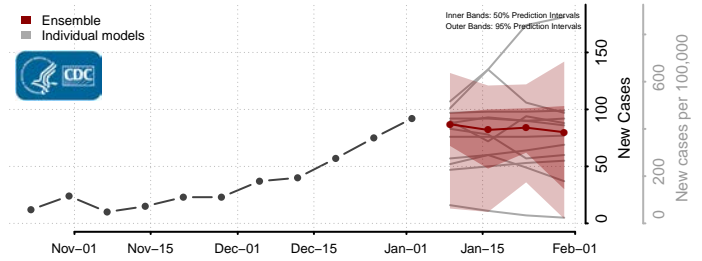

Polk County, North Carolina