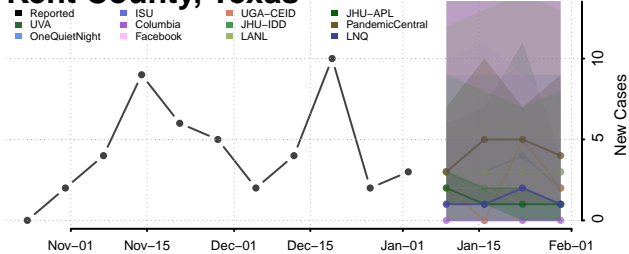

Kent County, Texas