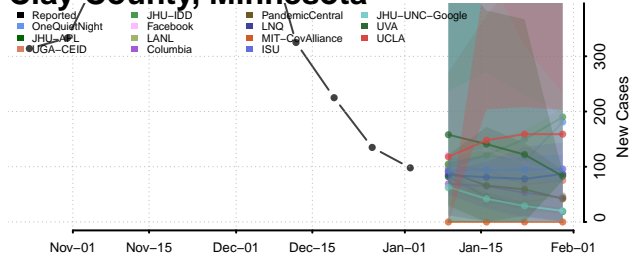

Clay County, Minnesota