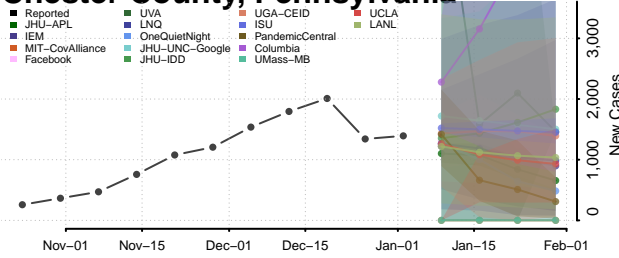

Chester County, Pennsylvania