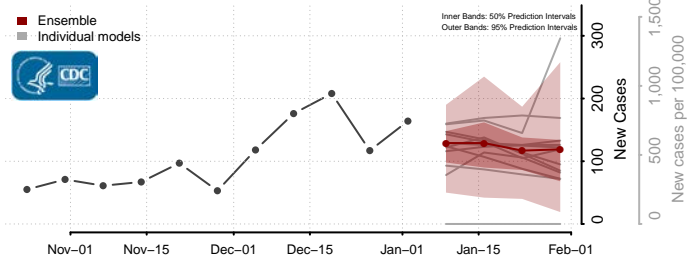

Sunflower County, Mississippi

Tallahatchie County, Mississippi

Tate County, Mississippi

Tippah County, Mississippi

Tishomingo County, Mississippi

Tunica County, Mississippi

Union County, Mississippi

Walthall County, Mississippi