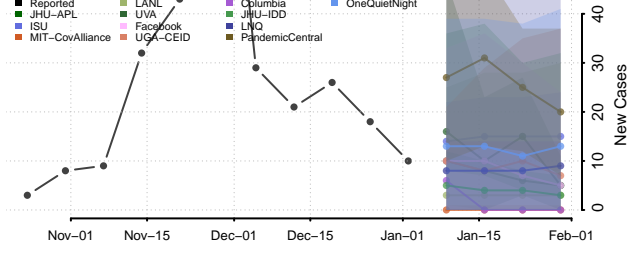

Dewey County, Oklahoma

Ellis County, Oklahoma

Garfield County, Oklahoma

Garvin County, Oklahoma

Grady County, Oklahoma

Grant County, Oklahoma

Greer County, Oklahoma

Harmon County, Oklahoma