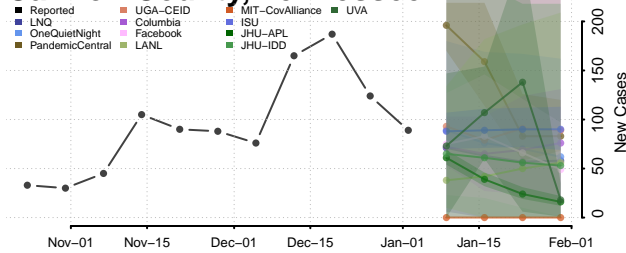

Cannon County, Tennessee