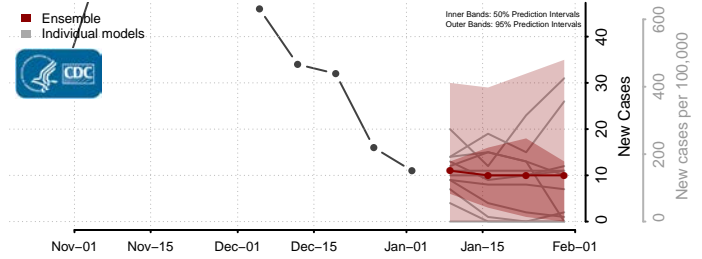

Haakon County, South Dakota

Hamlin County, South Dakota

Hand County, South Dakota

Hanson County, South Dakota

Harding County, South Dakota

Hughes County, South Dakota

Hutchinson County, South Dakota

Hyde County, South Dakota