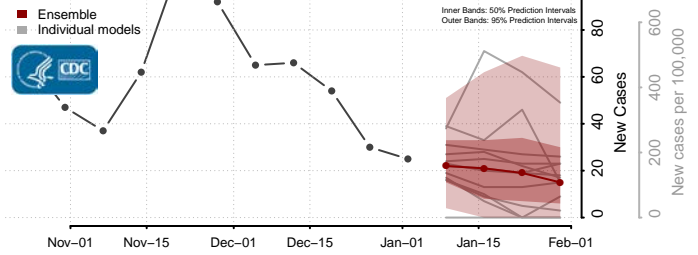

Franklin County, Idaho