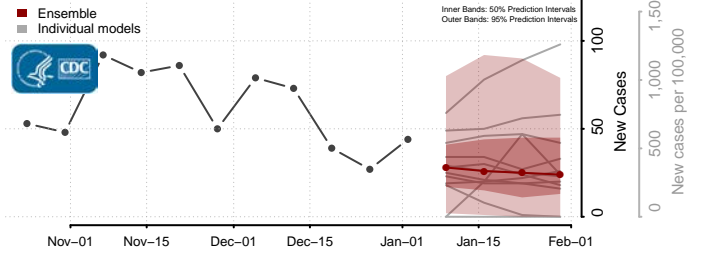

Scott County, Kansas

Sedgwick County, Kansas

Seward County, Kansas

Shawnee County, Kansas

Sumner County, Kansas

Thomas County, Kansas

Trego County, Kansas

Wabaunsee County, Kansas