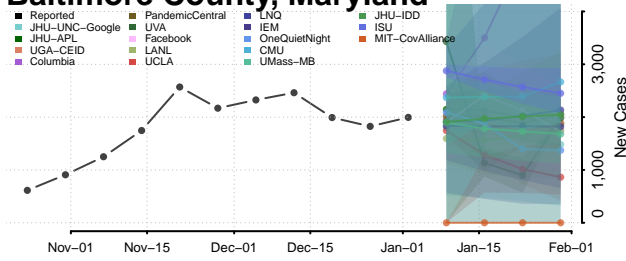

Baltimore County, Maryland