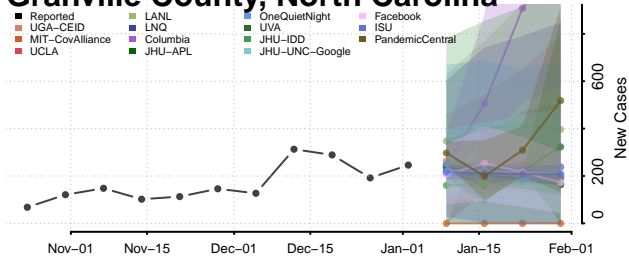

Granville County, North Carolina