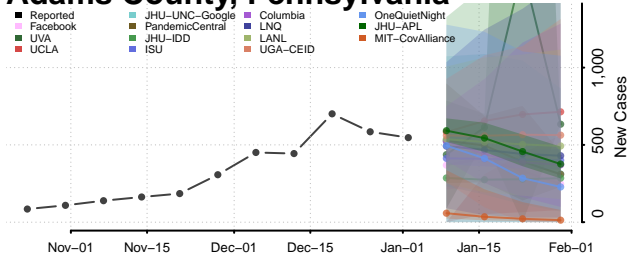

Adams County, Pennsylvania