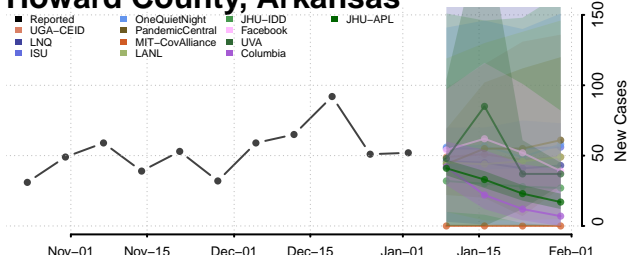

Greene County, Arkansas

Hempstead County, Arkansas

Hot Spring County, Arkansas

Howard County, Arkansas

Independence County, Arkansas

Izard County, Arkansas

Jackson County, Arkansas

Jefferson County, Arkansas