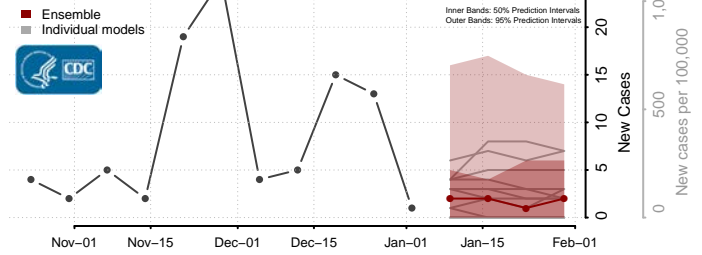

Hudspeth County, Texas

Hunt County, Texas

Hutchinson County, Texas

Irion County, Texas

Jack County, Texas

Jackson County, Texas

Jasper County, Texas

Jeff Davis County, Texas