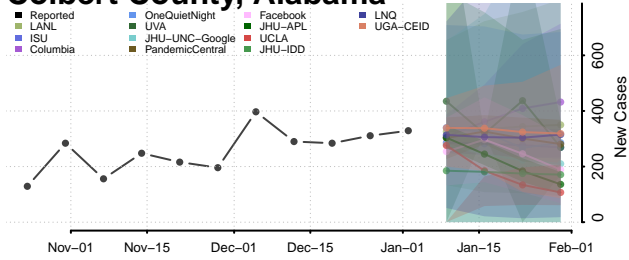

Colbert County, Alabama