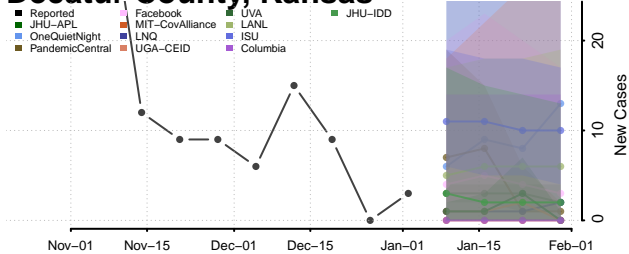

Coffey County, Kansas

Comanche County, Kansas

Cowley County, Kansas

Crawford County, Kansas

Decatur County, Kansas

Dickinson County, Kansas

Doniphan County, Kansas

Douglas County, Kansas