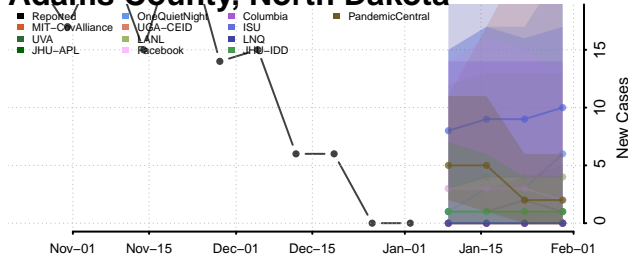

Adams County, North Dakota

*New weekly cases may decrease in this location over the next four weeks. For these locations, the ensemble forecast indicates a probability of 0.75 or greater that fewer cases will be reported in week four of the forecast than in the last reported week.