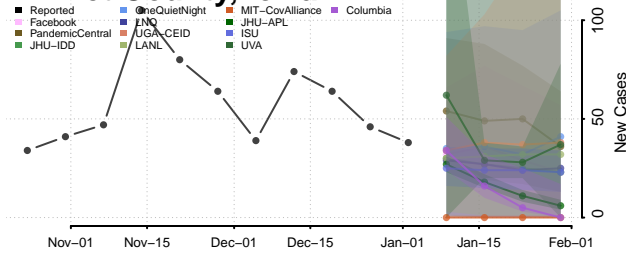

Delaware County, Iowa

Des Moines County, Iowa

Dickinson County, Iowa

Dubuque County, Iowa

Emmet County, Iowa

Fayette County, Iowa

Floyd County, Iowa

Franklin County, Iowa