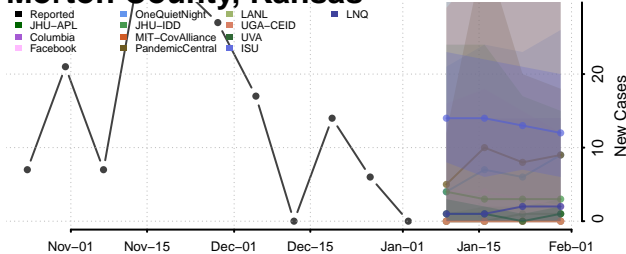

Mitchell County, Kansas

Montgomery County, Kansas

Morris County, Kansas

Morton County, Kansas

Nemaha County, Kansas

Neosho County, Kansas

Ness County, Kansas

Norton County, Kansas