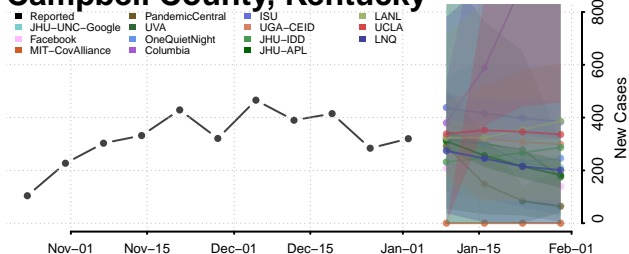

Campbell County, Kentucky