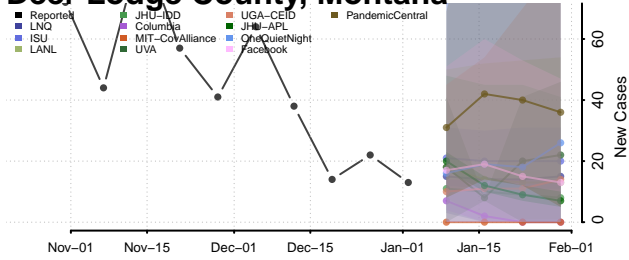

Deer Lodge County, Montana