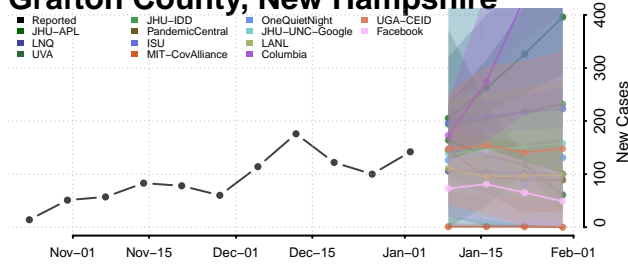

White Pine County, Nevada

New Hampshire

Belknap County, New Hampshire

Carroll County, New Hampshire

Cheshire County, New Hampshire

Coos County, New Hampshire

Grafton County, New Hampshire

Hillsborough County, New Hampshire