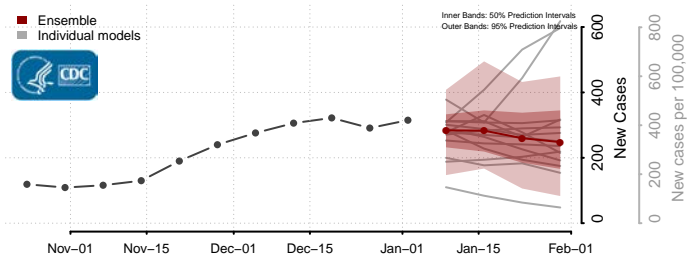

Forrest County, Mississippi