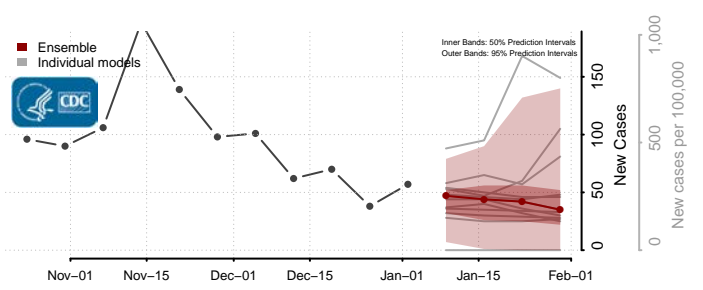

Butler County, Iowa

Calhoun County, Iowa

Carroll County, Iowa

Cass County, Iowa

Cedar County, Iowa

Cerro Gordo County, Iowa

Cherokee County, Iowa

Chickasaw County, Iowa