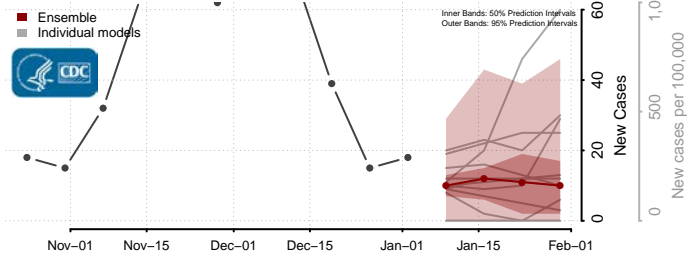

Todd County, Minnesota

Traverse County, Minnesota

Wabasha County, Minnesota

Wadena County, Minnesota

Waseca County, Minnesota

Washington County, Minnesota

Watonwan County, Minnesota

Wilkin County, Minnesota