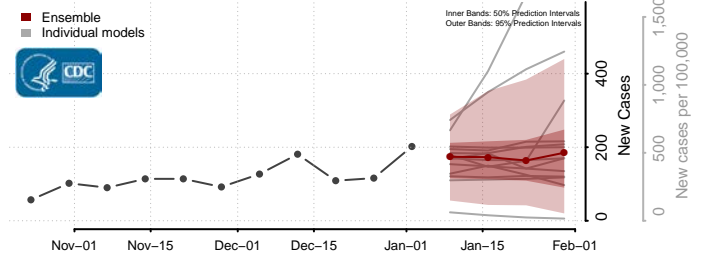

Winona County, Minnesota

Wright County, Minnesota

Yellow Medicine County, Minnesota

Mississippi

Adams County, Mississippi

Alcorn County, Mississippi

Amite County, Mississippi

Attala County, Mississippi