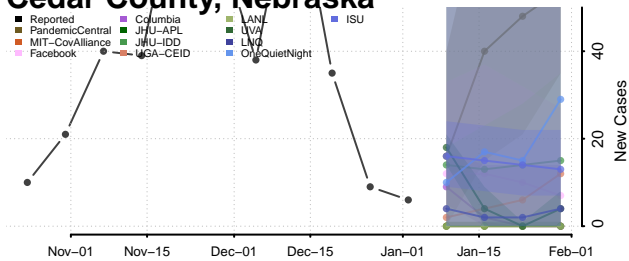

Burt County, Nebraska

Butler County, Nebraska

Cass County, Nebraska

Cedar County, Nebraska

Custer County, Nebraska

Dakota County, Nebraska

Dawes County, Nebraska

Dawson County, Nebraska