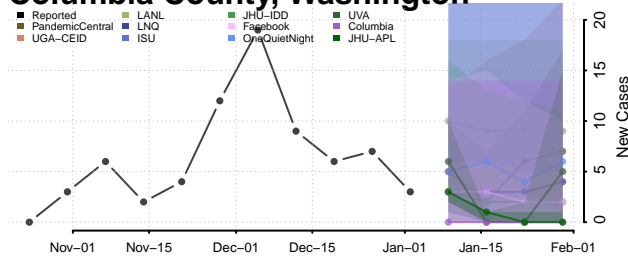

Washington

Adams County, Washington

Asotin County, Washington

Benton County, Washington

Chelan County, Washington

Clallam County, Washington

Clark County, Washington

Columbia County, Washington