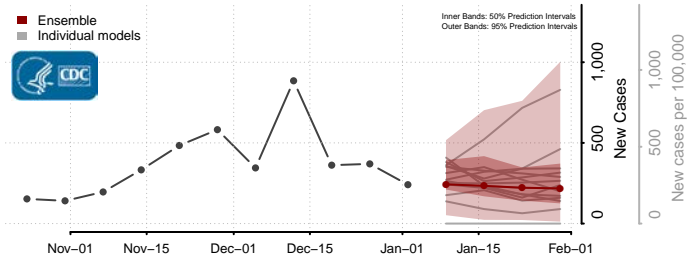

Cowlitz County, Washington

Douglas County, Washington

Ferry County, Washington

Franklin County, Washington

Garfield County, Washington

Grant County, Washington

Grays Harbor County, Washington

Island County, Washington