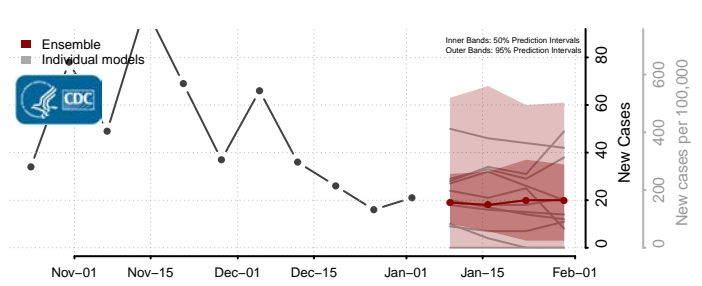

Bollinger County, Missouri