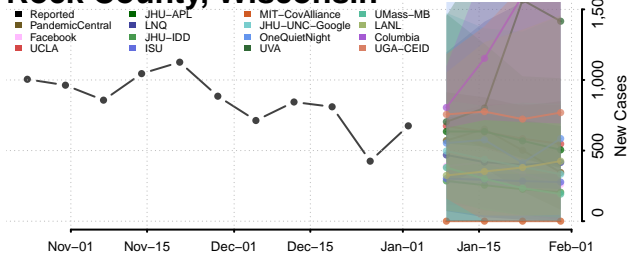

Rock County, Wisconsin