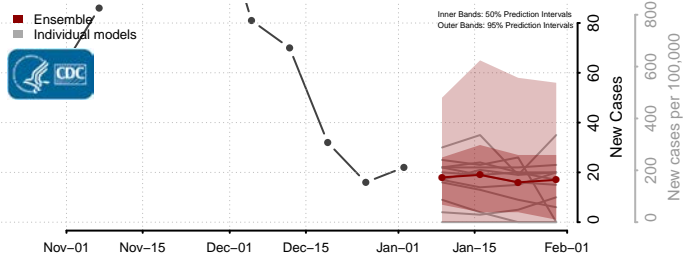

Barnes County, North Dakota