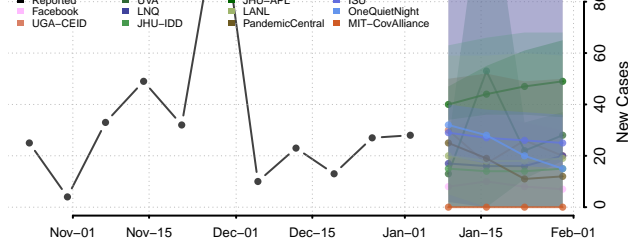

White Pine County, Nevada

New Hampshire

Belknap County, New Hampshire

Carroll County, New Hampshire

Cheshire County, New Hampshire

Coos County, New Hampshire

Grafton County, New Hampshire

Hillsborough County, New Hampshire