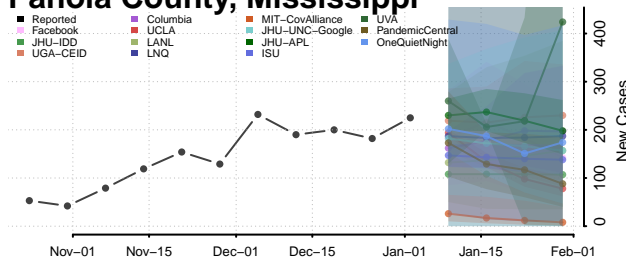

Newton County, Mississippi

Noxubee County, Mississippi

Oktibbeha County, Mississippi

Panola County, Mississippi

Pearl River County, Mississippi

Perry County, Mississippi

Pike County, Mississippi

Pontotoc County, Mississippi