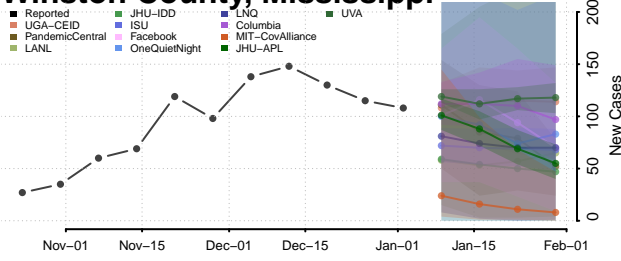

Warren County, Mississippi

Washington County, Mississippi

Wayne County, Mississippi

Webster County, Mississippi

Wilkinson County, Mississippi

Winston County, Mississippi

Yalobusha County, Mississippi

Yazoo County, Mississippi