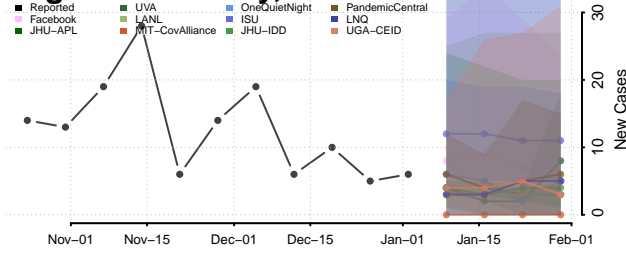

Phillips County, Colorado

Pitkin County, Colorado

Prowers County, Colorado

Pueblo County, Colorado

Rio Blanco County, Colorado

Rio Grande County, Colorado

Routt County, Colorado

Saguache County, Colorado