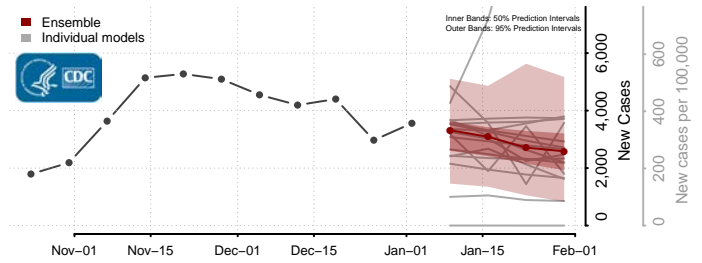

St. Louis County, Missouri