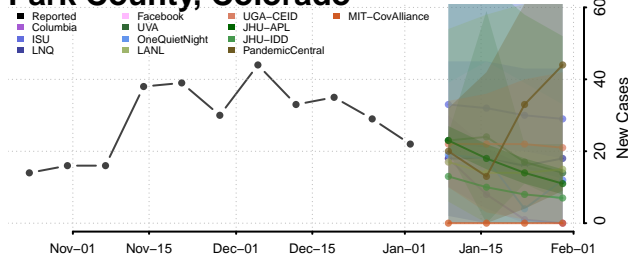

Mineral County, Colorado

Moffat County, Colorado

Montezuma County, Colorado

Montrose County, Colorado

Morgan County, Colorado

Otero County, Colorado

Ouray County, Colorado

Park County, Colorado