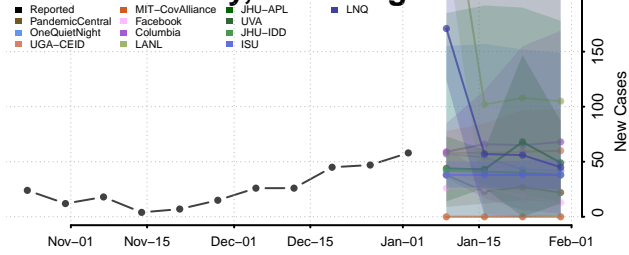

Braxton County, West Virginia