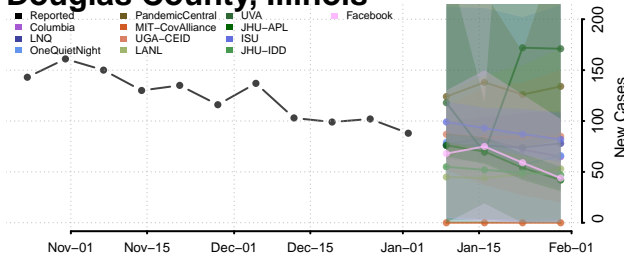

Cook County, Illinois

Crawford County, Illinois

Cumberland County, Illinois

De Witt County, Illinois

DeKalb County, Illinois

Douglas County, Illinois

DuPage County, Illinois

Edgar County, Illinois