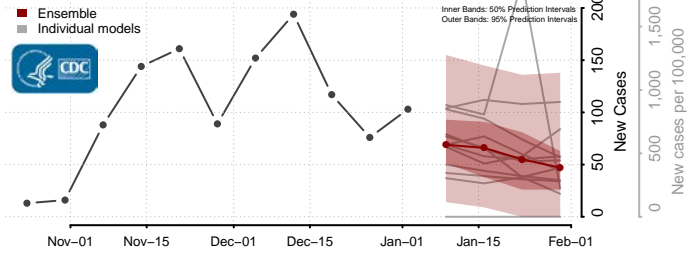

Cass County, Illinois