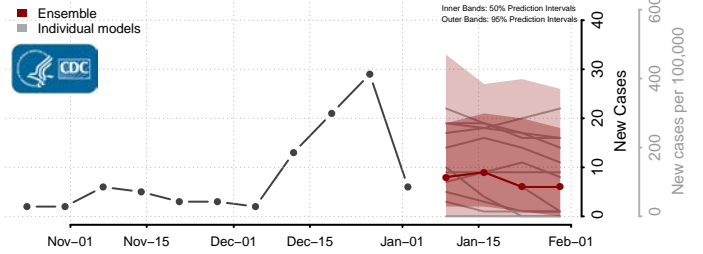

Hopewell County, Virginia

Isle of Wight County, Virginia

James City County, Virginia

King and Queen County, Virginia

King George County, Virginia

King William County, Virginia

Lancaster County, Virginia

Lee County, Virginia