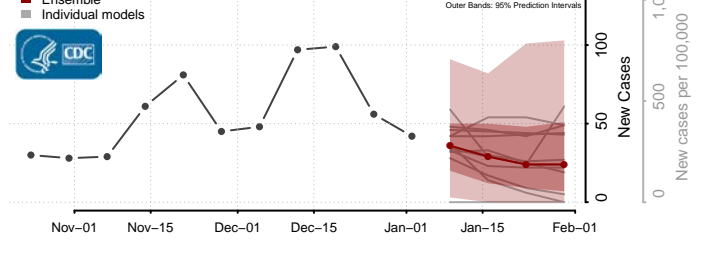

Owyhee County, Idaho

Payette County, Idaho

Power County, Idaho

Shoshone County, Idaho

Teton County, Idaho

Twin Falls County, Idaho

Valley County, Idaho

Washington County, Idaho