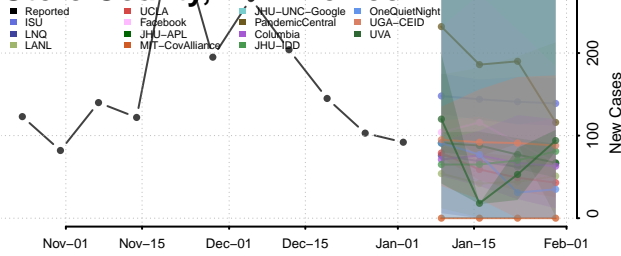

Otero County, New Mexico