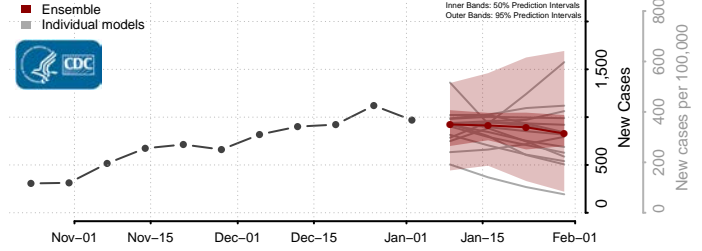

Atlantic County, New Jersey