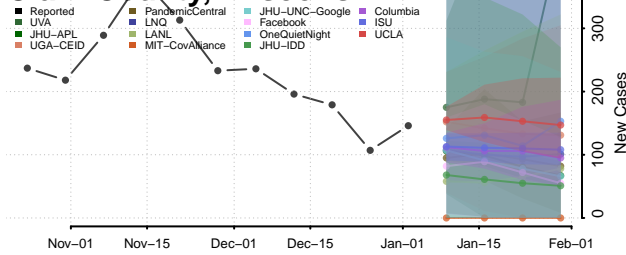

Bayfield County, Wisconsin

Brown County, Wisconsin

Buffalo County, Wisconsin

Burnett County, Wisconsin

Calumet County, Wisconsin

Chippewa County, Wisconsin

Clark County, Wisconsin

Columbia County, Wisconsin