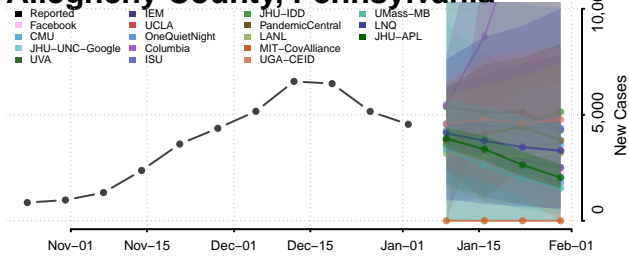

Allegheny County, Pennsylvania