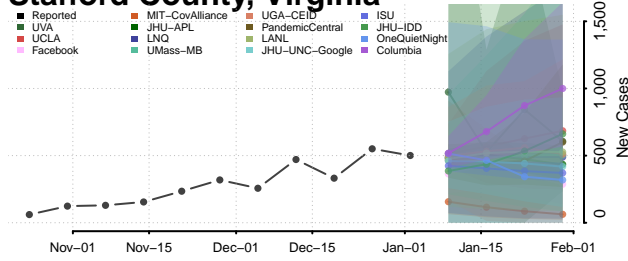

Stafford County, Virginia