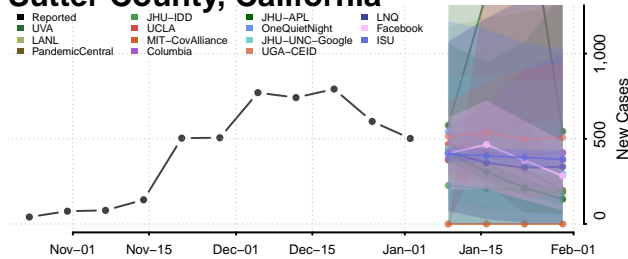

Sutter County, California