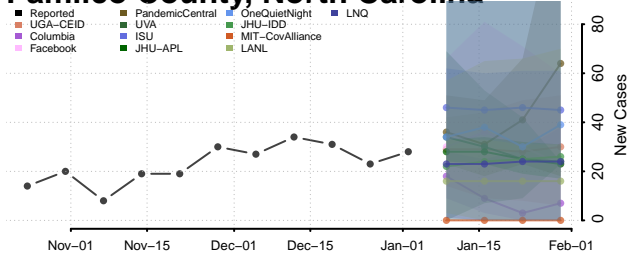

Nash County, North Carolina

New Hanover County, North Carolina

Northampton County, North Carolina

Onslow County, North Carolina

Orange County, North Carolina

Pamlico County, North Carolina

Pasquotank County, North Carolina