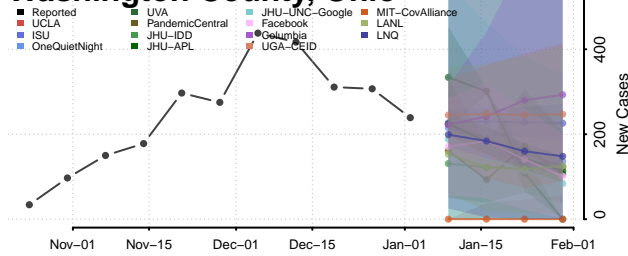

Washington County, Ohio