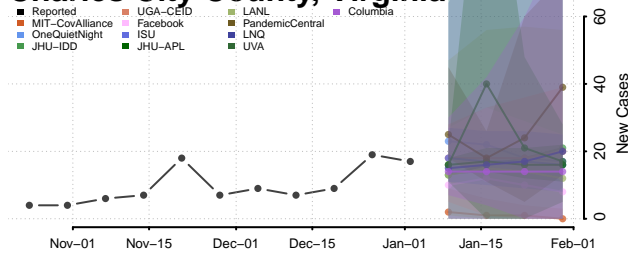

Charles City County, Virginia