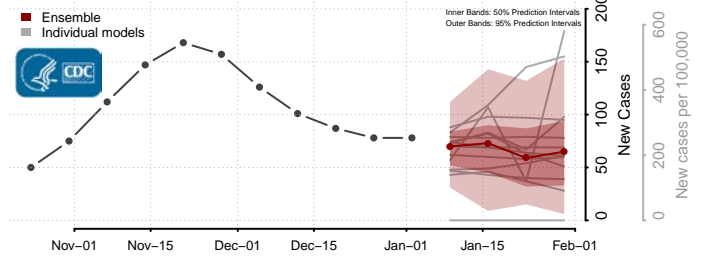

Vernon County, Wisconsin