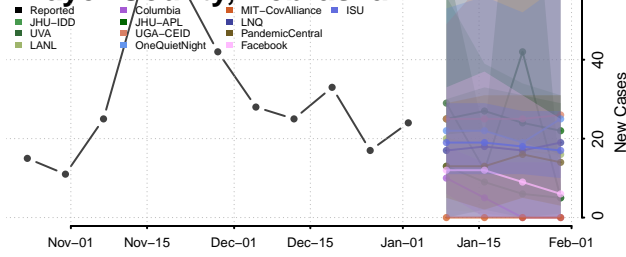

Thayer County, Nebraska