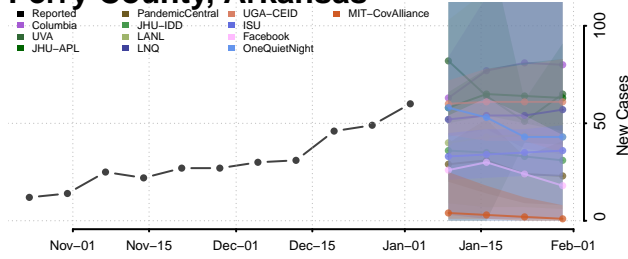

Perry County, Arkansas