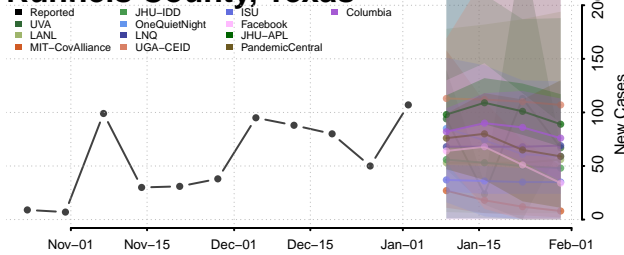

Runnels County, Texas