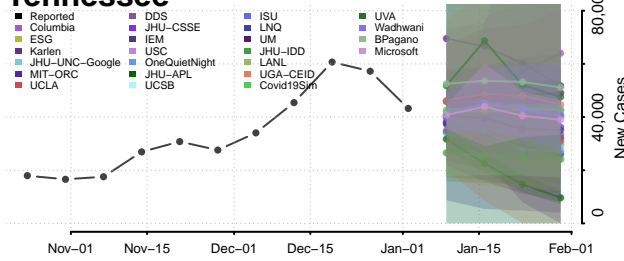

Yankton County, South Dakota

Ziebach County, South Dakota

Tennessee

Anderson County, Tennessee

Bedford County, Tennessee

Benton County, Tennessee