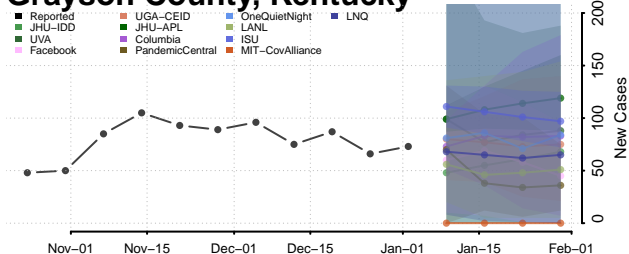

Grayson County, Kentucky