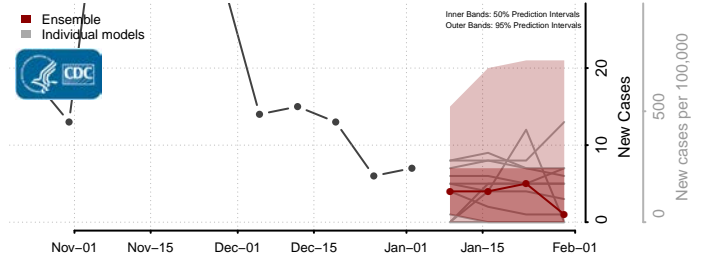

Nelson County, North Dakota