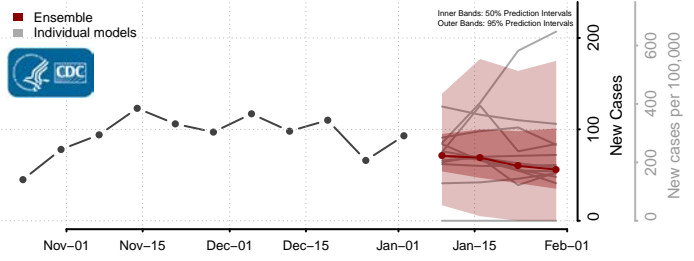

Stone County, Missouri