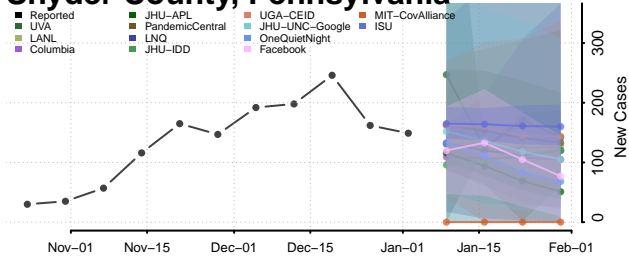

Snyder County, Pennsylvania