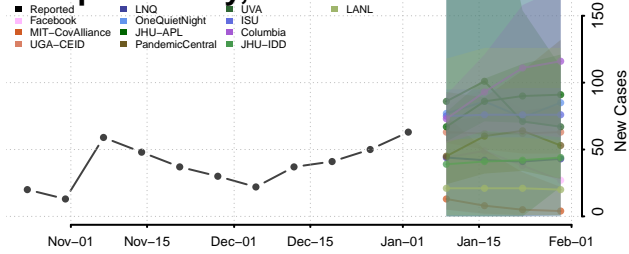

Bosque County, Texas