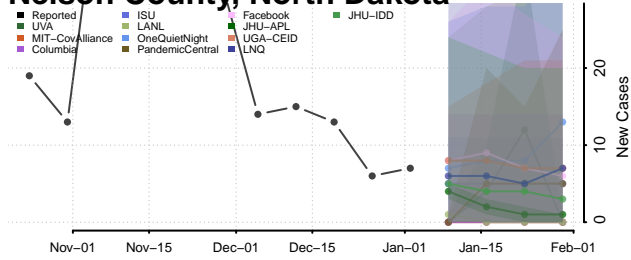

Nelson County, North Dakota