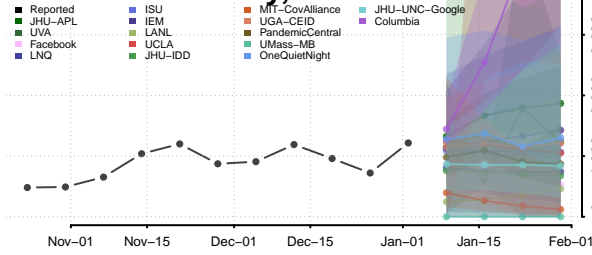

McLennan County, Texas