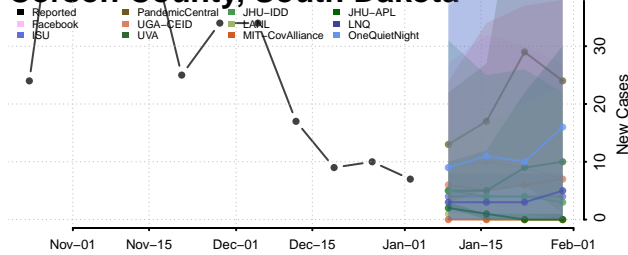

Corson County, South Dakota