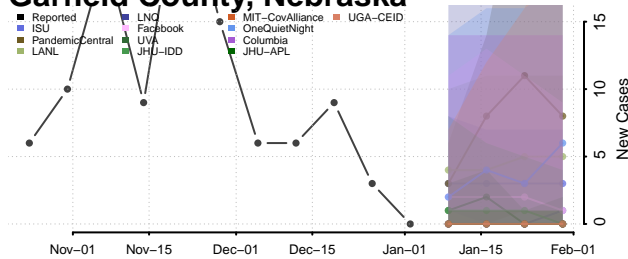

Furnas County, Nebraska

Gage County, Nebraska

Garden County, Nebraska

Garfield County, Nebraska

Gosper County, Nebraska

Grant County, Nebraska

Greeley County, Nebraska

Hall County, Nebraska