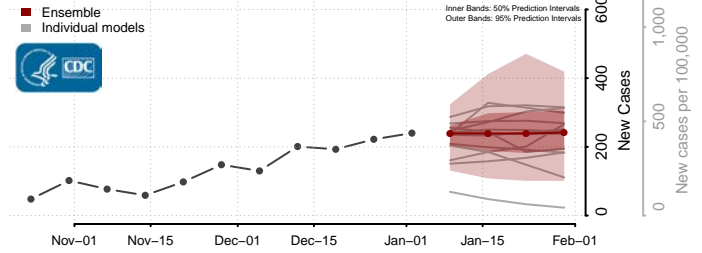

Campbell County, Virginia