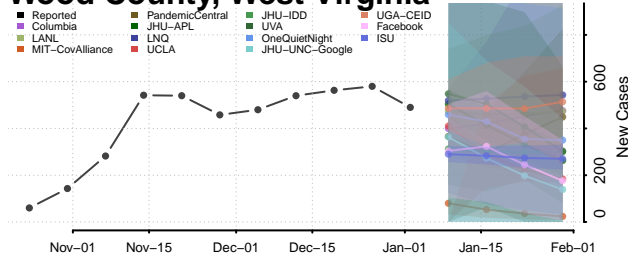

Wood County, West Virginia