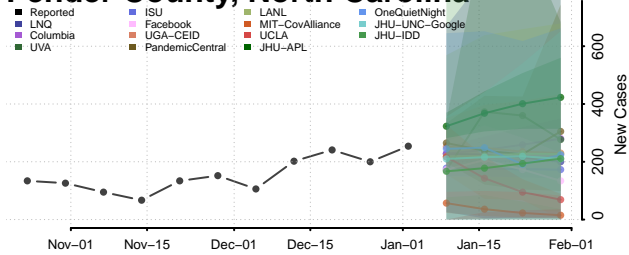

Pender County, North Carolina