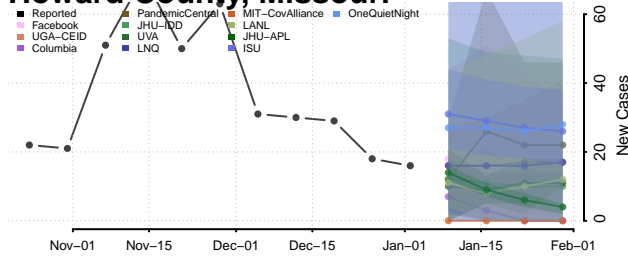

Grundy County, Missouri

Harrison County, Missouri

Henry County, Missouri

Hickory County, Missouri

Holt County, Missouri

Howard County, Missouri

Howell County, Missouri

Iron County, Missouri