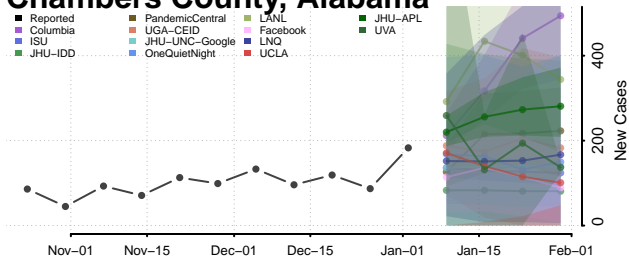

Chambers County, Alabama