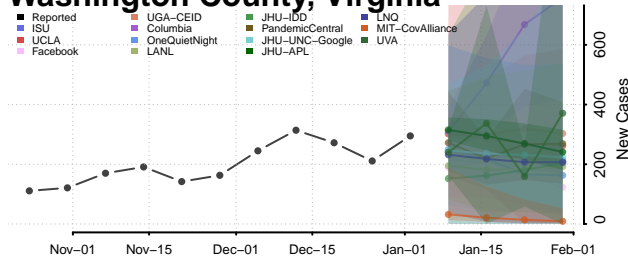

Washington County, Virginia

Waynesboro County, Virginia

Westmoreland County, Virginia

Williamsburg County, Virginia

Winchester County, Virginia

Wise County, Virginia

Wythe County, Virginia

York County, Virginia