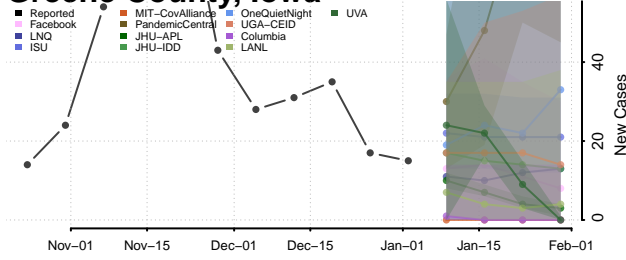

Greene County, Iowa