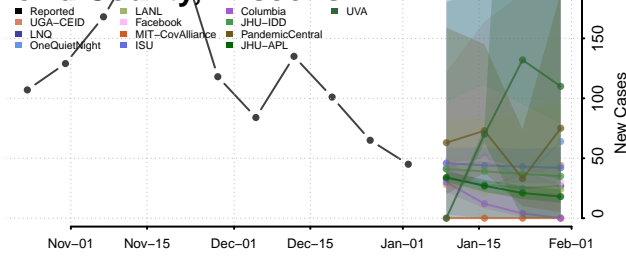

Iowa County, Wisconsin