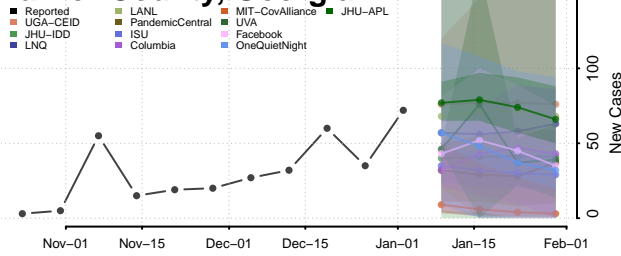

Thomas County, Georgia

Tift County, Georgia

Toombs County, Georgia

Towns County, Georgia

Treutlen County, Georgia

Troup County, Georgia

Turner County, Georgia

Twiggs County, Georgia