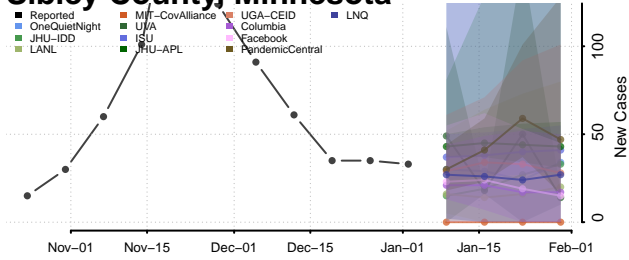

Sibley County, Minnesota