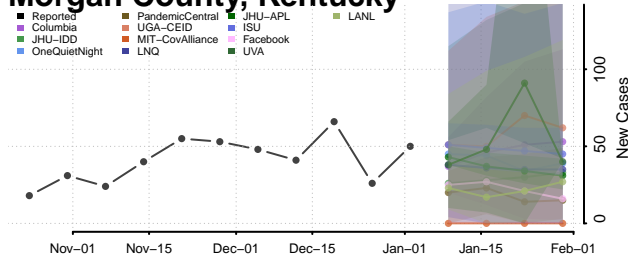

Meade County, Kentucky

Menifee County, Kentucky

Mercer County, Kentucky

Metcalfe County, Kentucky

Monroe County, Kentucky

Montgomery County, Kentucky

Morgan County, Kentucky

Muhlenberg County, Kentucky