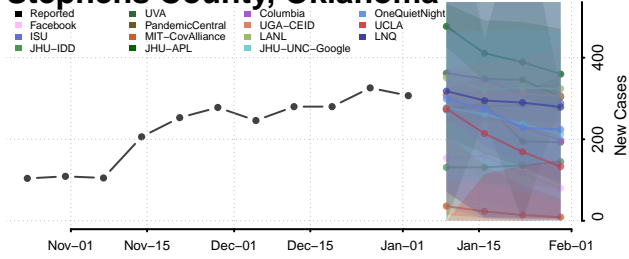

Pontotoc County, Oklahoma

Pottawatomie County, Oklahoma

Pushmataha County, Oklahoma

Roger Mills County, Oklahoma

Rogers County, Oklahoma

Seminole County, Oklahoma

Sequoyah County, Oklahoma

Stephens County, Oklahoma