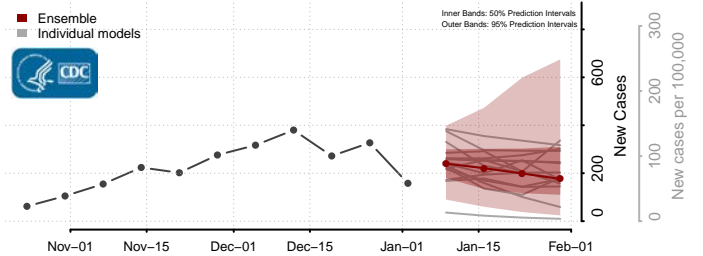

Kitsap County, Washington