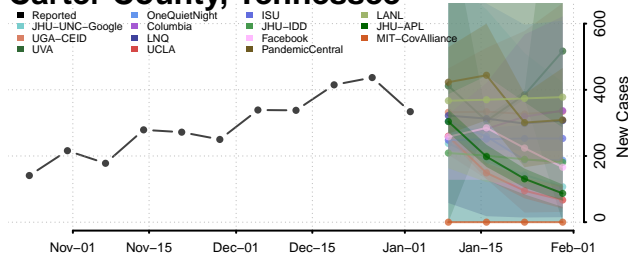

Carter County, Tennessee