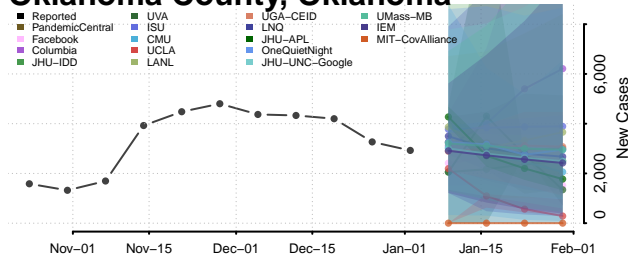

Oklahoma County, Oklahoma