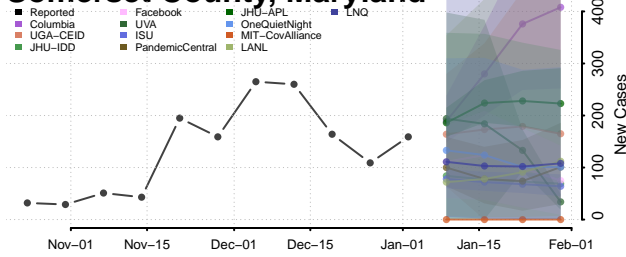

Somerset County, Maryland