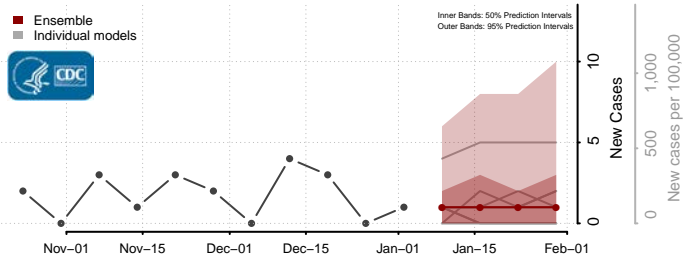

Billings County, North Dakota