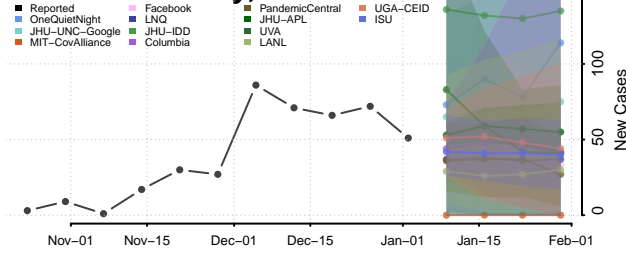

Franklin County, Vermont

Grand Isle County, Vermont

Lamoille County, Vermont

Orange County, Vermont

Orleans County, Vermont

Rutland County, Vermont

Washington County, Vermont

Windham County, Vermont