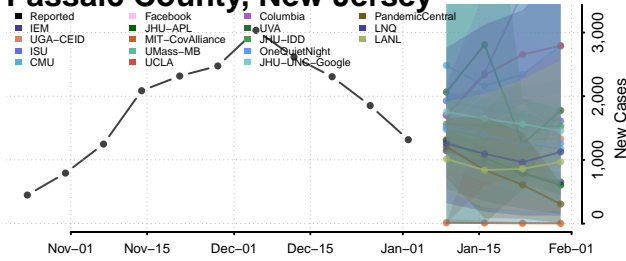

Passaic County, New Jersey