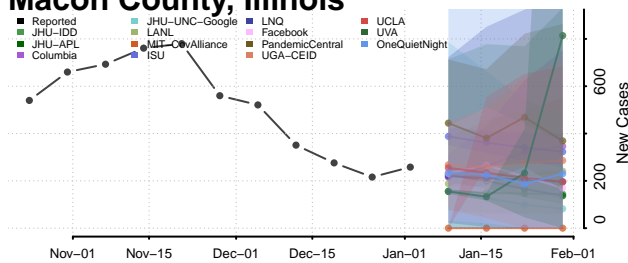

Logan County, Illinois

Macon County, Illinois

Macoupin County, Illinois

Madison County, Illinois

Marion County, Illinois

Marshall County, Illinois

Mason County, Illinois

Massac County, Illinois