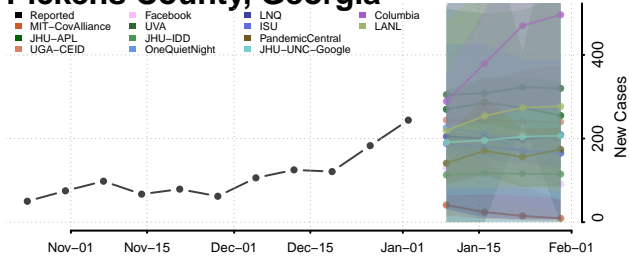

Muscooke County, Georgia

Newton County, Georgia

Oconee County, Georgia

Oglethorpe County, Georgia

Paulding County, Georgia

Peach County, Georgia

Pickens County, Georgia

Pierce County, Georgia