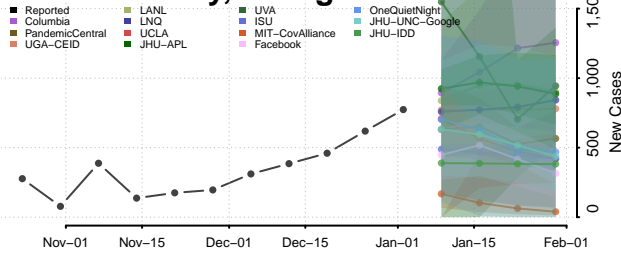

Union County, Georgia

Upson County, Georgia

Walker County, Georgia

Walton County, Georgia

Ware County, Georgia

Warren County, Georgia

Washington County, Georgia

Wayne County, Georgia