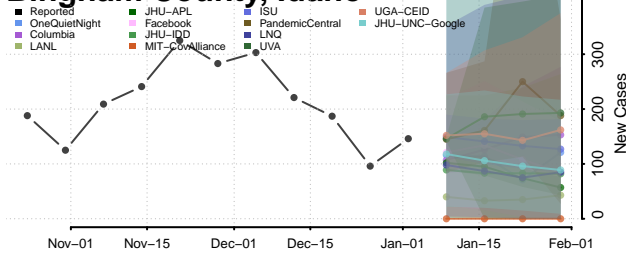

Bingham County, Idaho