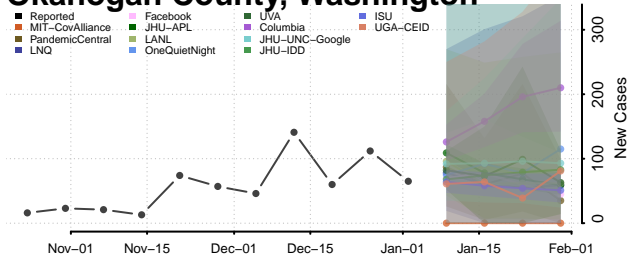

Okanogan County, Washington