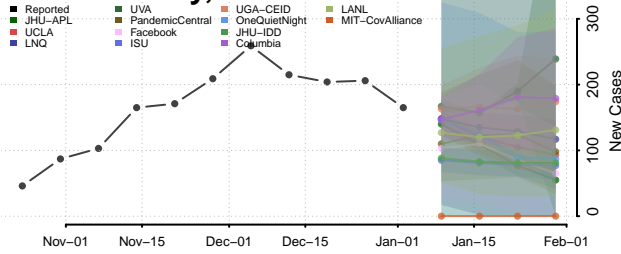

White County, Indiana