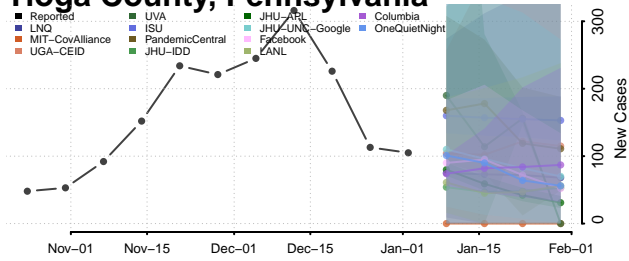

Tioga County, Pennsylvania