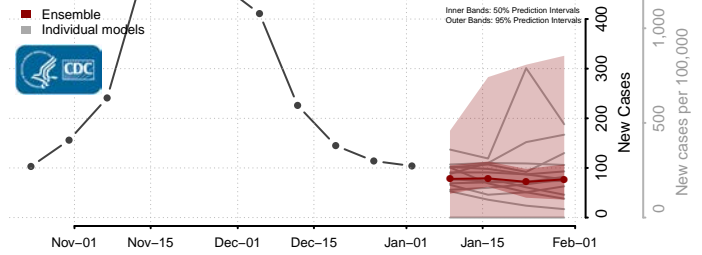

Douglas County, Minnesota