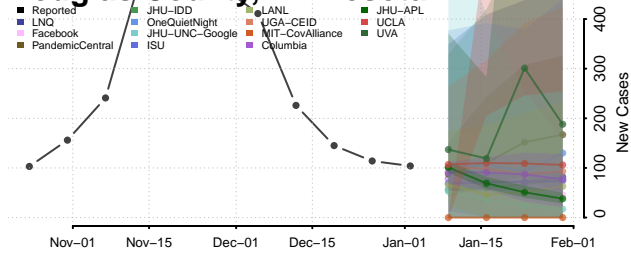

Douglas County, Minnesota