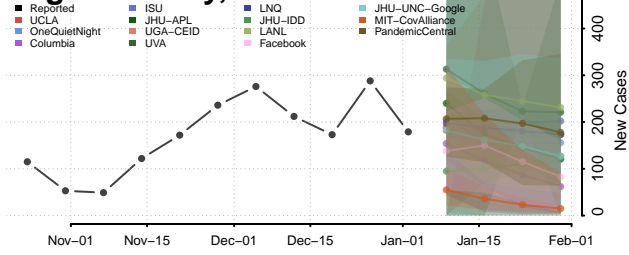

Kiowa County, Oklahoma

Latimer County, Oklahoma

Le Flore County, Oklahoma

Lincoln County, Oklahoma

Logan County, Oklahoma

Love County, Oklahoma

Major County, Oklahoma

Marshall County, Oklahoma