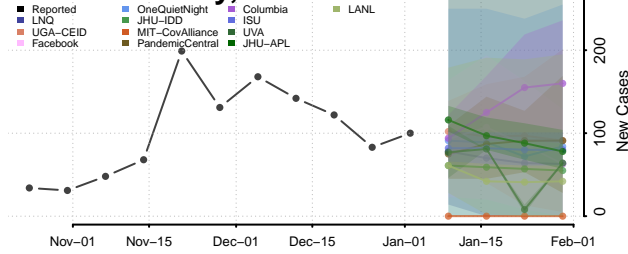

Plaquemines County, Louisiana

Pointe Coupee County, Louisiana

Rapides County, Louisiana

Red River County, Louisiana

Richland County, Louisiana

Sabine County, Louisiana

St. Bernard County, Louisiana

St. Charles County, Louisiana