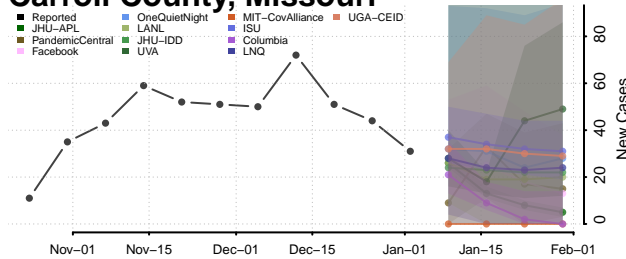

Carroll County, Missouri