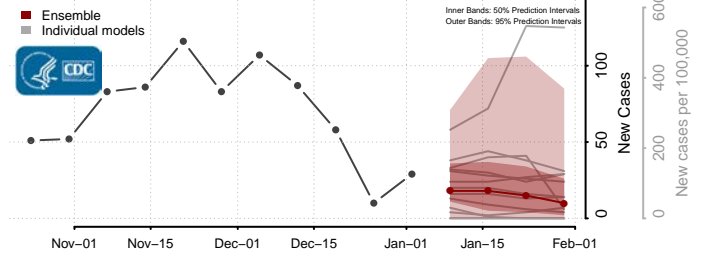

Blaine County, Idaho