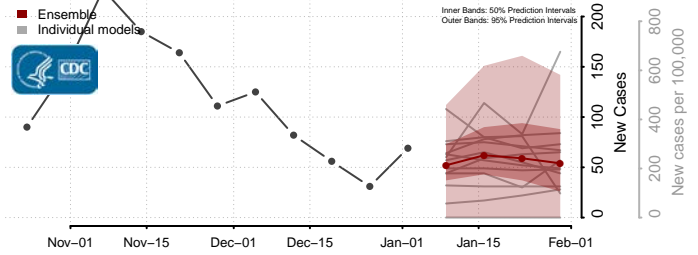

Jerome County, Idaho