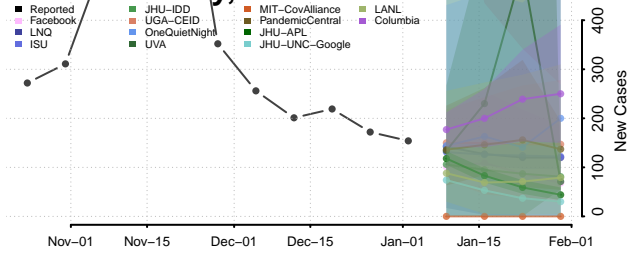

Wetzel County, West Virginia

Wirt County, West Virginia

Wood County, West Virginia

Wyoming County, West Virginia

Wisconsin

Adams County, Wisconsin

Ashland County, Wisconsin

Barron County, Wisconsin