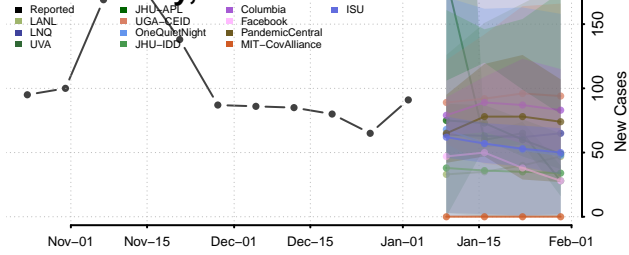

Pike County, Illinois