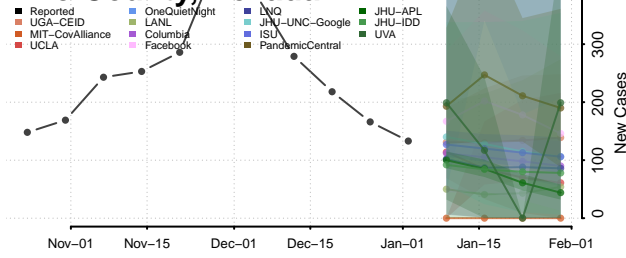

Washington County, Nebraska

Wayne County, Nebraska

Webster County, Nebraska

Wheeler County, Nebraska

Elko County, Nevada

Esmeralda County, Nevada

Eureka County, Nevada

Humboldt County, Nevada