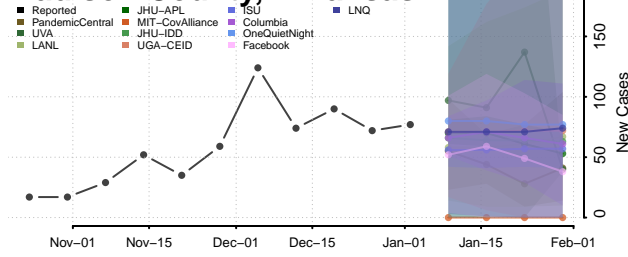

Madison County, Arkansas