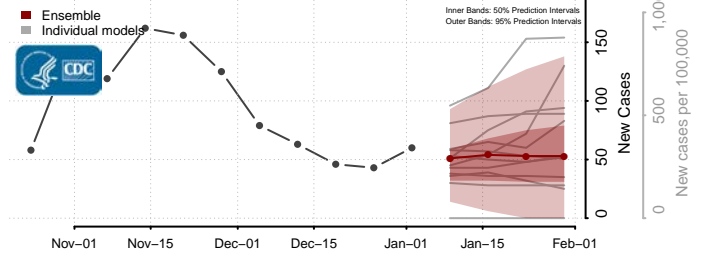

Clayton County, Iowa