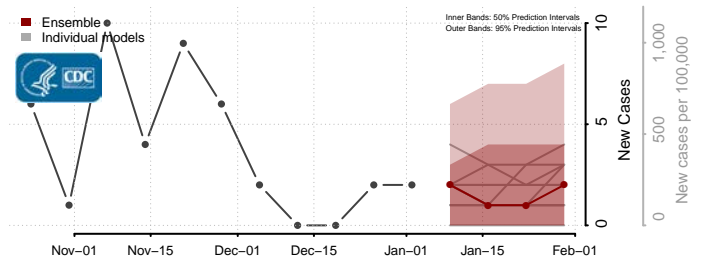

Jones County, South Dakota