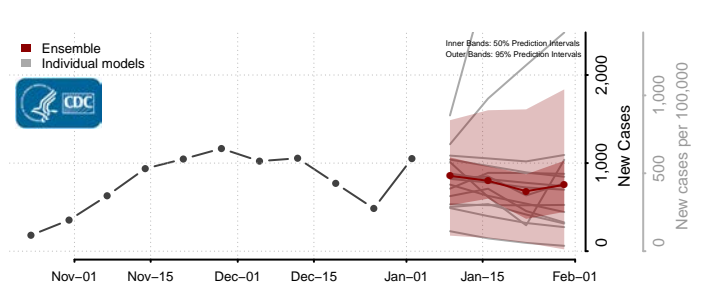

Scott County, Kansas

Sedgwick County, Kansas

Seward County, Kansas

Shawnee County, Kansas

Sumner County, Kansas

Thomas County, Kansas

Trego County, Kansas

Wabaunsee County, Kansas