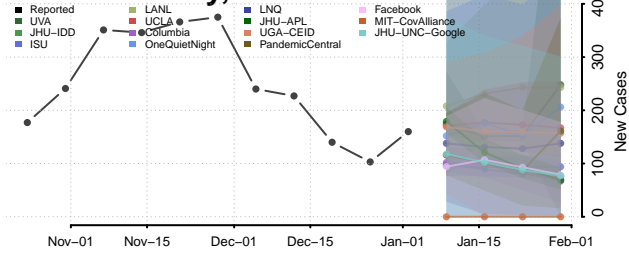

Brown County, South Dakota