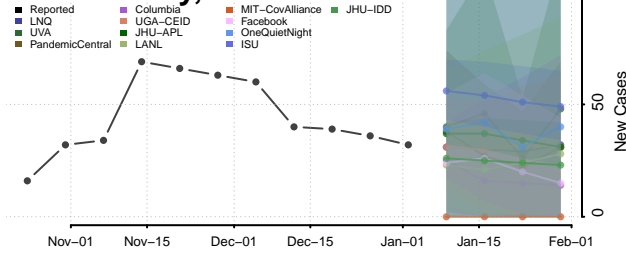

Dent County, Missouri