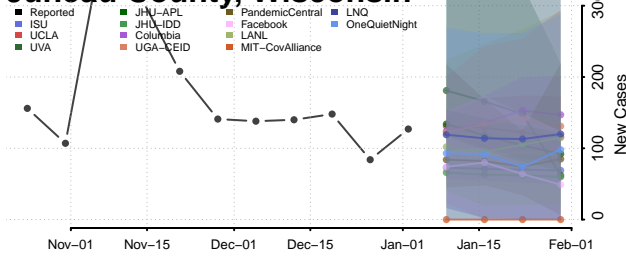

Juneau County, Wisconsin