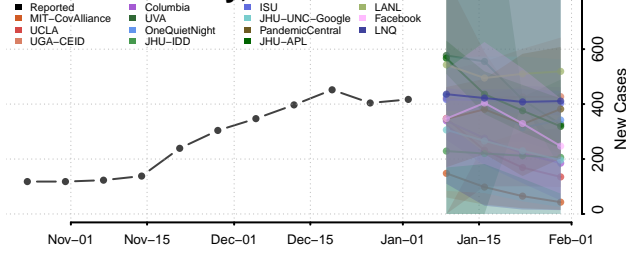

Oconee County, South Carolina