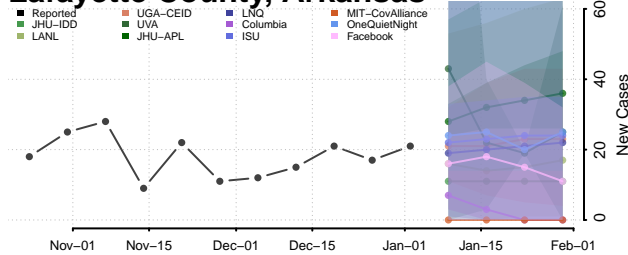

Lafayette County, Arkansas