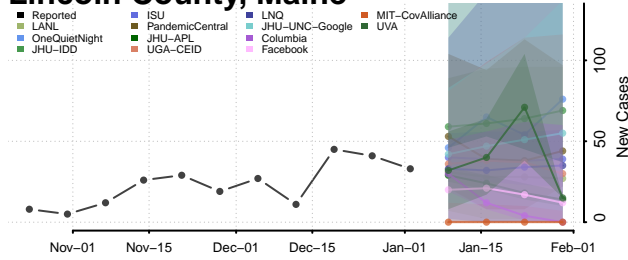

Franklin County, Maine

Hancock County, Maine

Kennebec County, Maine

Knox County, Maine

Lincoln County, Maine

Oxford County, Maine

Penobscot County, Maine

Piscataquis County, Maine