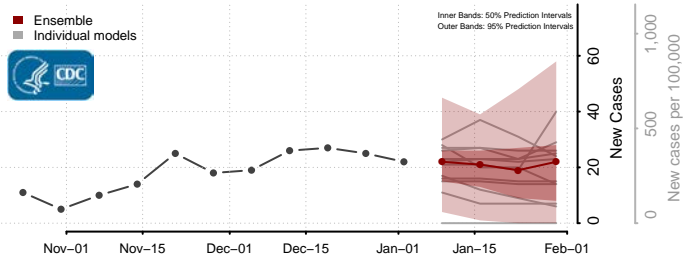

Quitman County, Mississippi