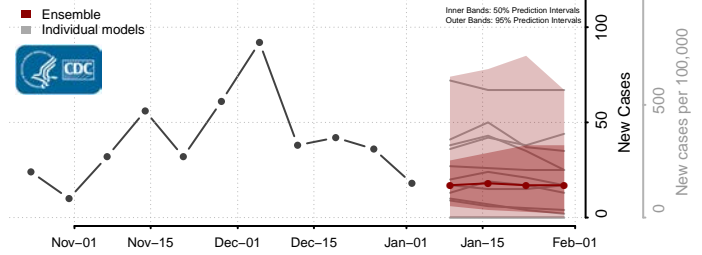

Zavala County, Texas