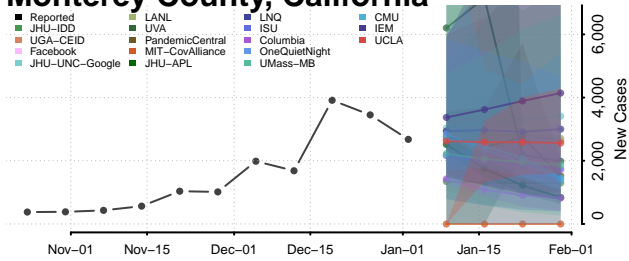

Mariposa County, California

Mendocino County, California

Merced County, California

Modoc County, California

Mono County, California

Monterey County, California

Napa County, California

Nevada County, California