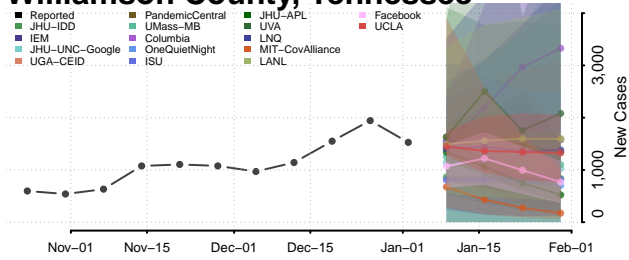

Williamson County, Tennessee