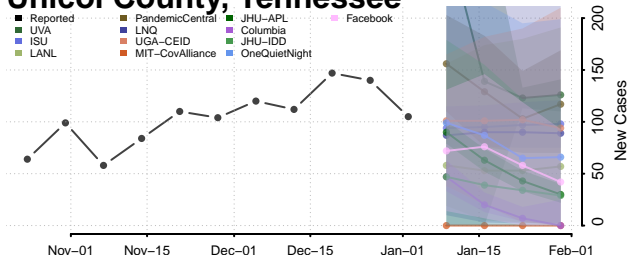

Unicoi County, Tennessee