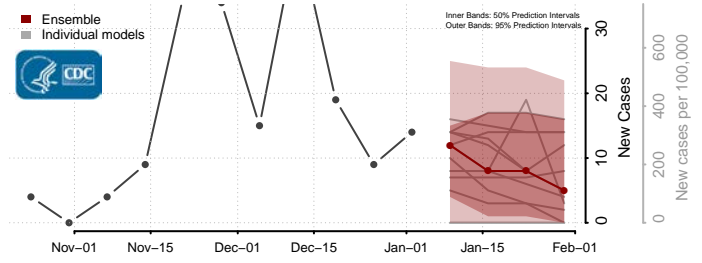

Mineral County, Nevada