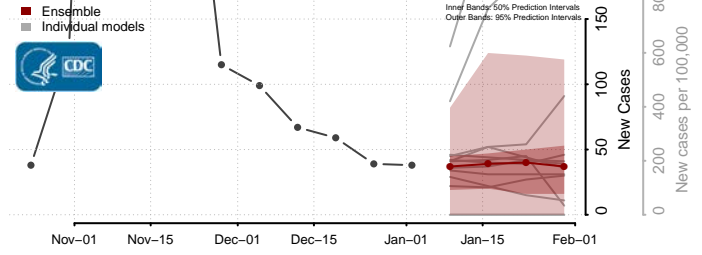

Jones County, Iowa