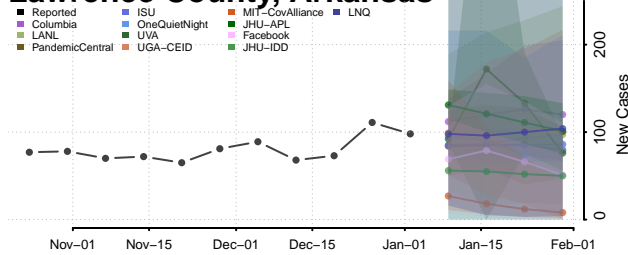

Lawrence County, Arkansas