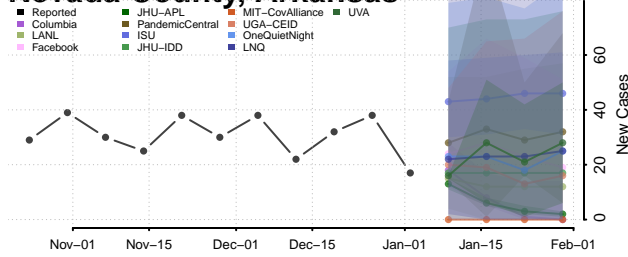

Madison County, Arkansas

Marion County, Arkansas

Miller County, Arkansas

Mississippi County, Arkansas

Monroe County, Arkansas

Montgomery County, Arkansas

Nevada County, Arkansas

Newton County, Arkansas