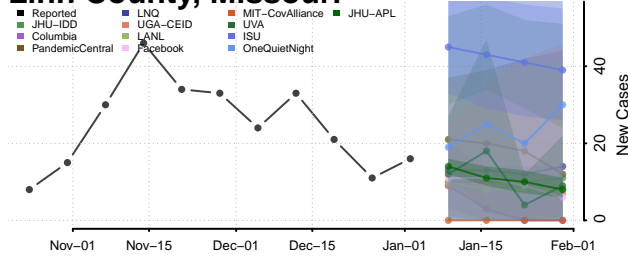

Linn County, Missouri