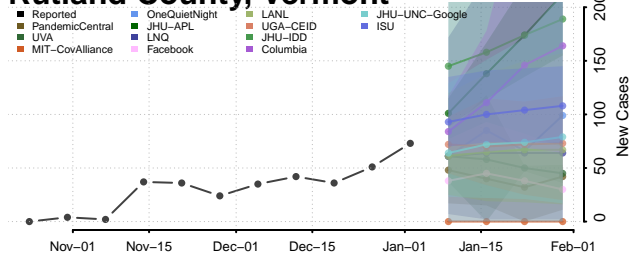

Franklin County, Vermont

Grand Isle County, Vermont

Lamoille County, Vermont

Orange County, Vermont

Orleans County, Vermont

Rutland County, Vermont

Washington County, Vermont

Windham County, Vermont