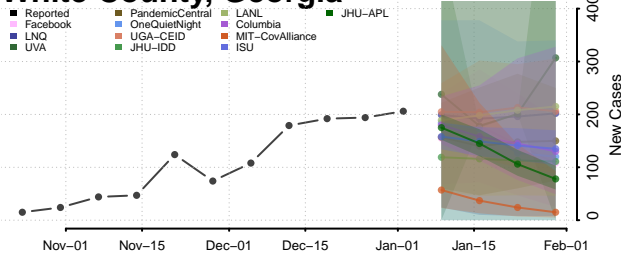

White County, Georgia