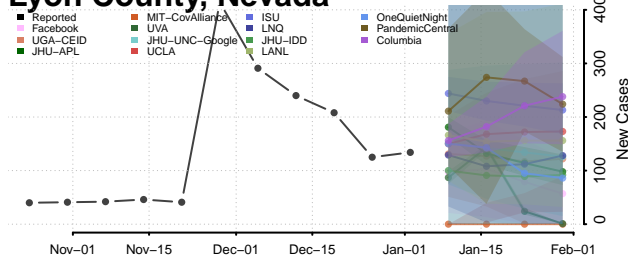

Lyon County, Nevada