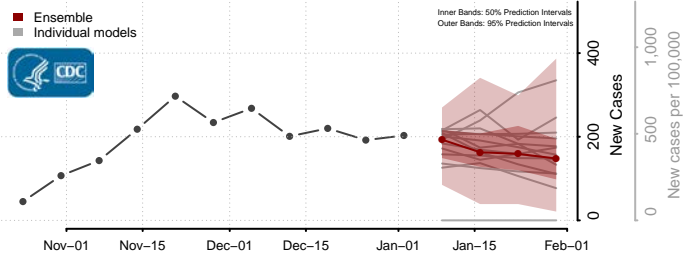

Ohio County, West Virginia