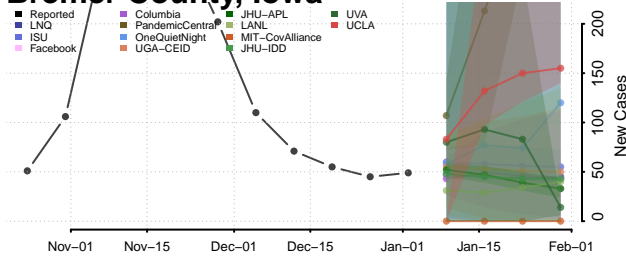

Appanoose County, Iowa

Audubon County, Iowa

Benton County, Iowa

Black Hawk County, Iowa

Boone County, Iowa

Bremer County, Iowa

Buchanan County, Iowa

Buena Vista County, Iowa