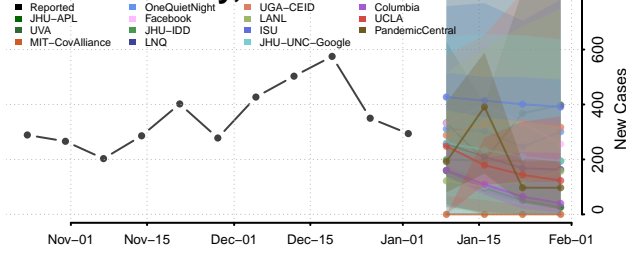

DeKalb County, Alabama