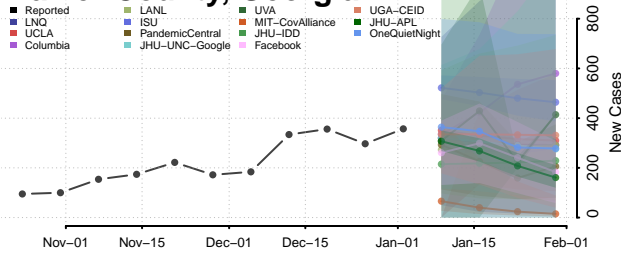

Walker County, Georgia