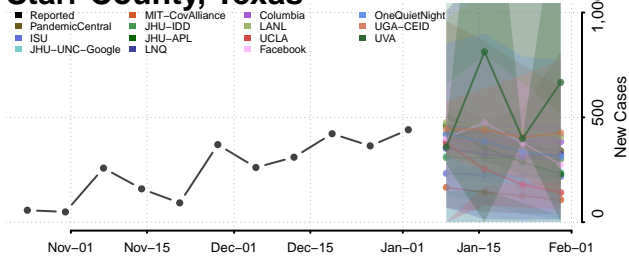

Starr County, Texas