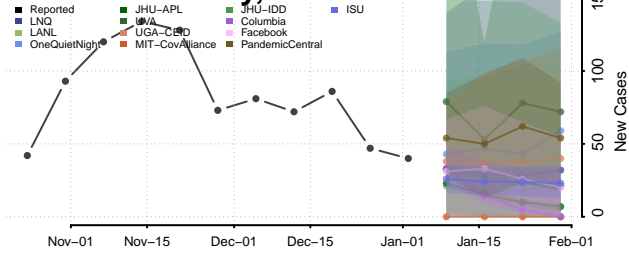

Fremont County, Iowa

Greene County, Iowa

Grundy County, Iowa

Guthrie County, Iowa

Hamilton County, Iowa

Hancock County, Iowa

Hardin County, Iowa

Harrison County, Iowa