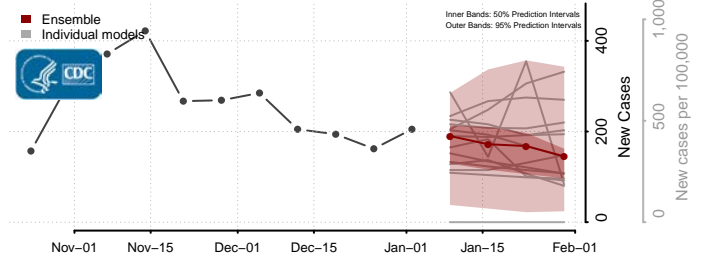

Callaway County, Missouri