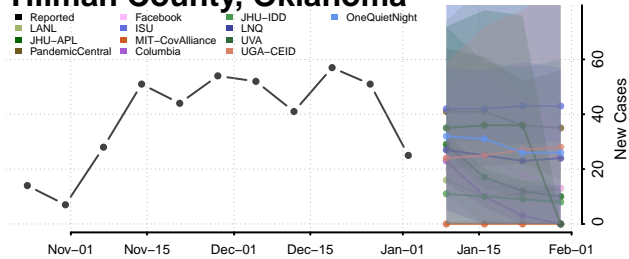

Tillman County, Oklahoma