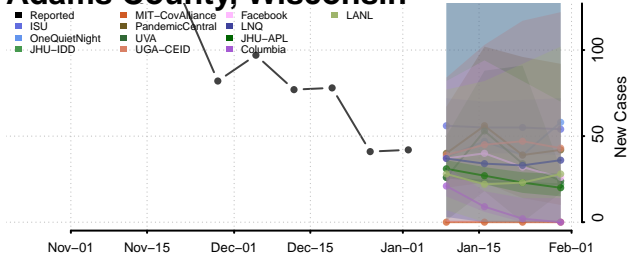

Wetzel County, West Virginia

Wirt County, West Virginia

Wood County, West Virginia

Wyoming County, West Virginia

Wisconsin

Adams County, Wisconsin

Ashland County, Wisconsin

Barron County, Wisconsin