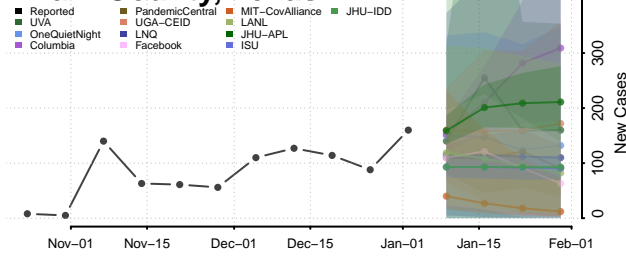

Milam County, Texas