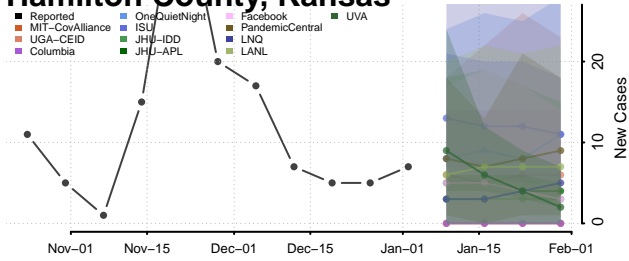

Gove County, Kansas

Graham County, Kansas

Grant County, Kansas

Gray County, Kansas

Greeley County, Kansas

Greenwood County, Kansas

Hamilton County, Kansas

Harper County, Kansas