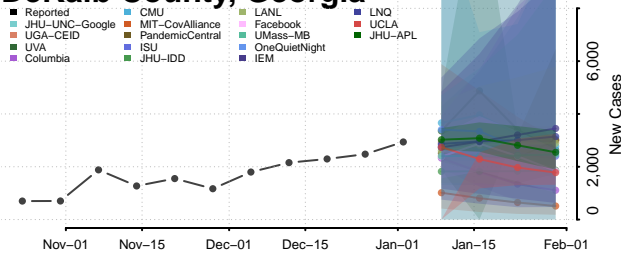

DeKalb County, Georgia