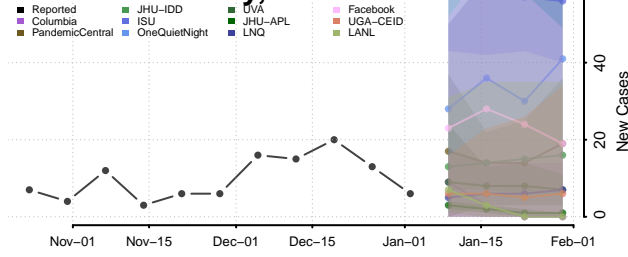

Butler County, Alabama

Calhoun County, Alabama

Chambers County, Alabama

Cherokee County, Alabama

Chilton County, Alabama

Choctaw County, Alabama

Clarke County, Alabama

Clay County, Alabama