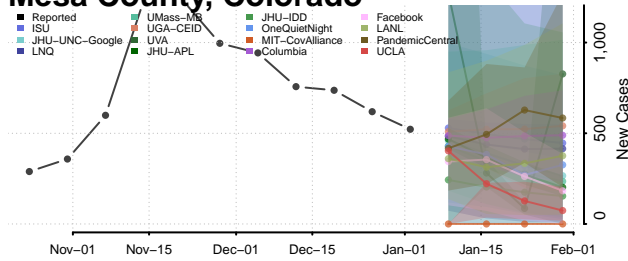

Kit Carson County, Colorado

La Plata County, Colorado

Lake County, Colorado

Larimer County, Colorado

Las Animas County, Colorado

Lincoln County, Colorado

Logan County, Colorado

Mesa County, Colorado