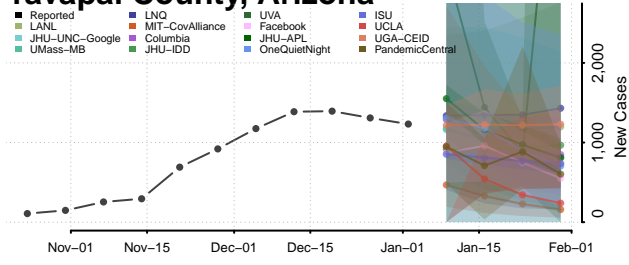

Yavapai County, Arizona