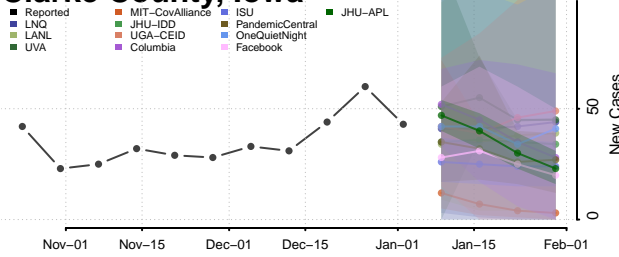

Clarke County, Iowa