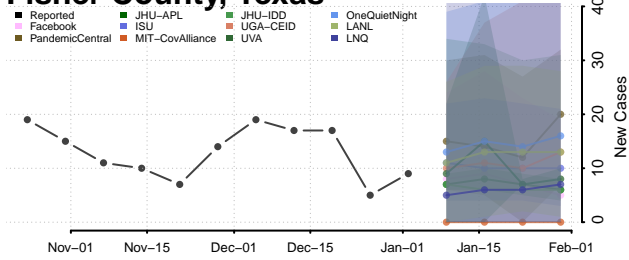

Fisher County, Texas