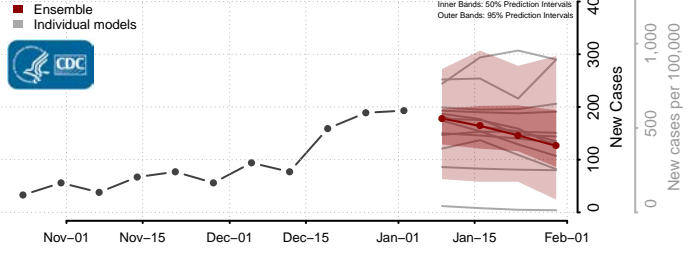

Logan County, West Virginia