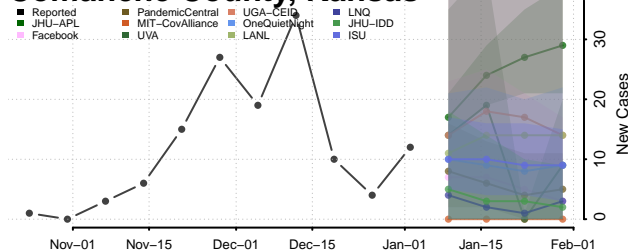

Comanche County, Kansas