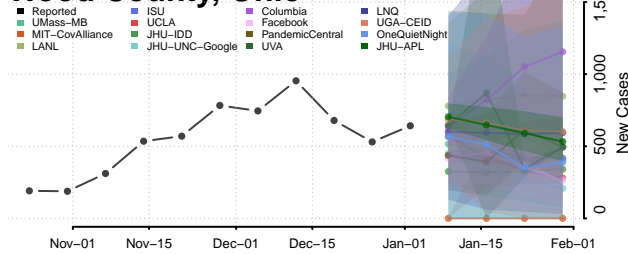

Wood County, Ohio

Wyandot County, Ohio

Oklahoma

Adair County, Oklahoma

Alfalfa County, Oklahoma

Atoka County, Oklahoma

Beaver County, Oklahoma

Beckham County, Oklahoma