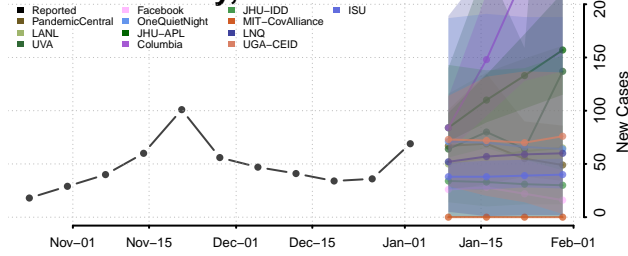

Marion County, Arkansas