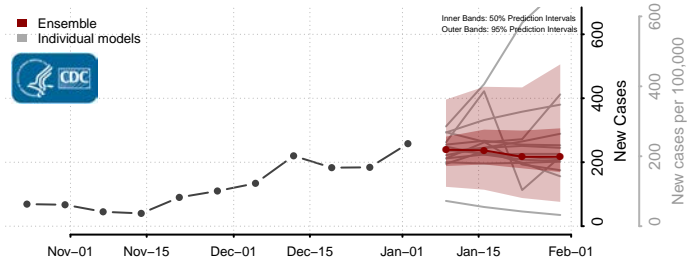

Albemarle County, Virginia