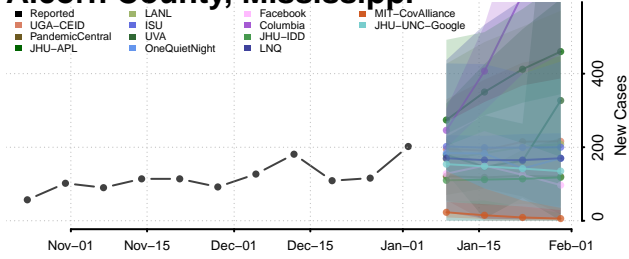

Winona County, Minnesota

Wright County, Minnesota

Yellow Medicine County, Minnesota

Mississippi

Adams County, Mississippi

Alcorn County, Mississippi

Amite County, Mississippi

Attala County, Mississippi