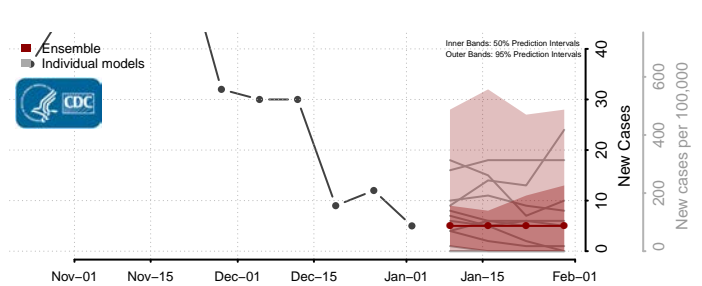

Grand Forks County, North Dakota

Grant County, North Dakota

Griggs County, North Dakota

Hettinger County, North Dakota

Kidder County, North Dakota

LaMoure County, North Dakota

Logan County, North Dakota

McHenry County, North Dakota