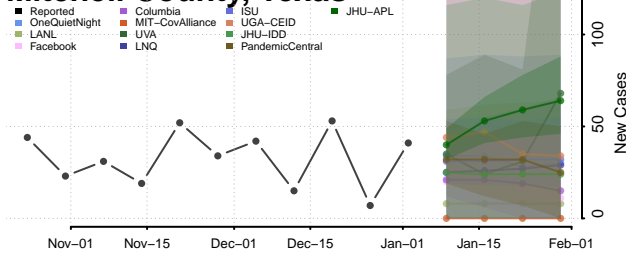

Mitchell County, Texas