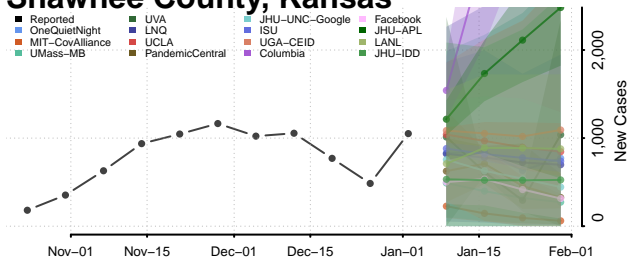

Scott County, Kansas

Sedgwick County, Kansas

Seward County, Kansas

Shawnee County, Kansas

Sumner County, Kansas

Thomas County, Kansas

Trego County, Kansas

Wabaunsee County, Kansas