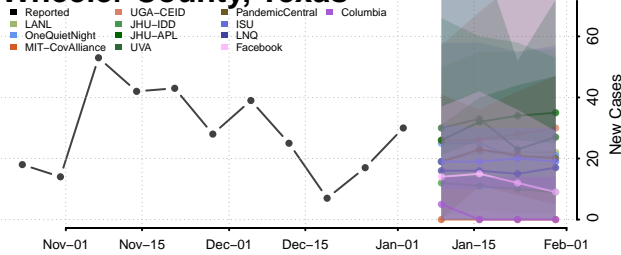

Victoria County, Texas

Walker County, Texas

Waller County, Texas

Ward County, Texas

Washington County, Texas

Webb County, Texas

Wharton County, Texas

Wheeler County, Texas