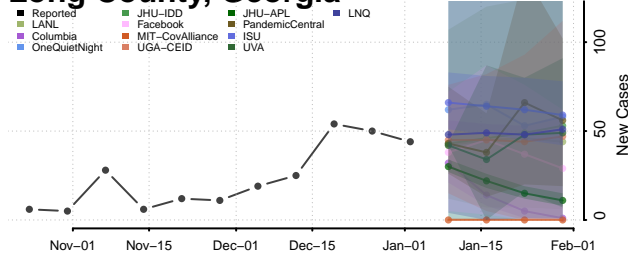

Long County, Georgia