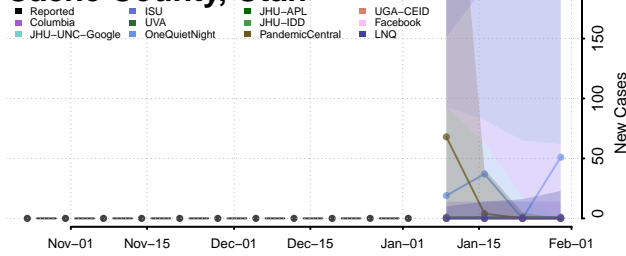

Yoakum County, Texas

Young County, Texas

Zapata County, Texas

Zavala County, Texas

Utah

Beaver County, Utah

Box Elder County, Utah

Cache County, Utah