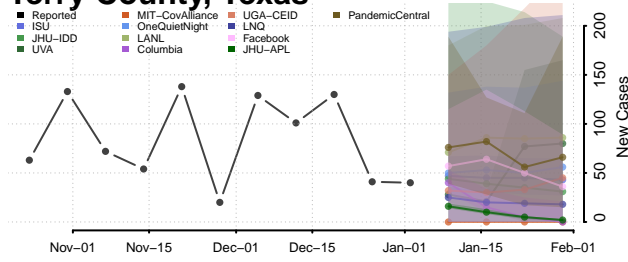

Terry County, Texas