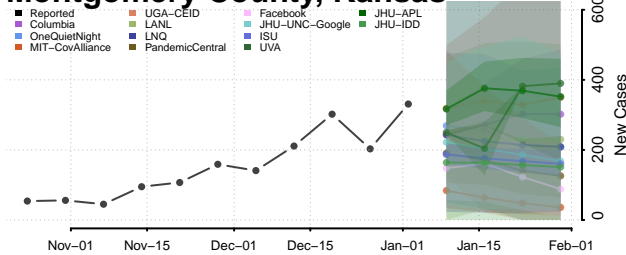

Montgomery County, Kansas