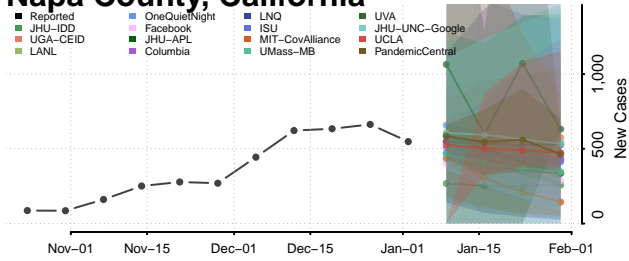

Mariposa County, California

Mendocino County, California

Merced County, California

Modoc County, California

Mono County, California

Monterey County, California

Napa County, California

Nevada County, California