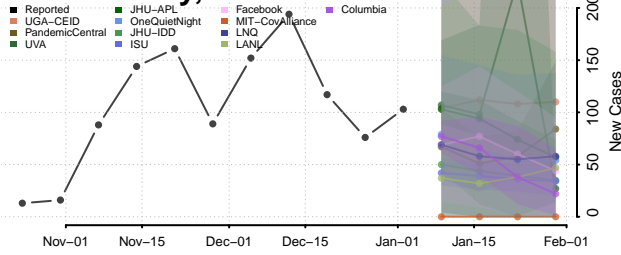

Cass County, Illinois