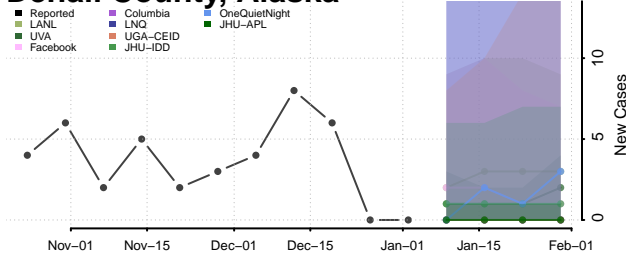

Anchorage County, Alaska

Bethel County, Alaska

Bristol Bay County, Alaska

Denali County, Alaska

Dillingham County, Alaska

Fairbanks North Star County, Alaska

Haines County, Alaska

Hoonah-Angoon County, Alaska