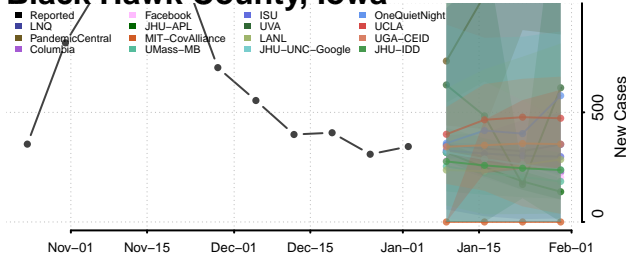

Appanoose County, Iowa

Audubon County, Iowa

Benton County, Iowa

Black Hawk County, Iowa

Boone County, Iowa

Bremer County, Iowa

Buchanan County, Iowa

Buena Vista County, Iowa