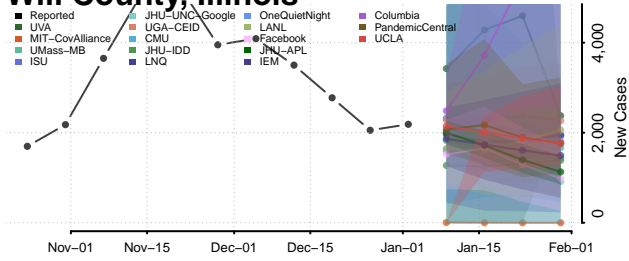

Vermilion County, Illinois

Wabash County, Illinois

Warren County, Illinois

Washington County, Illinois

Wayne County, Illinois

White County, Illinois

Whiteside County, Illinois

Will County, Illinois