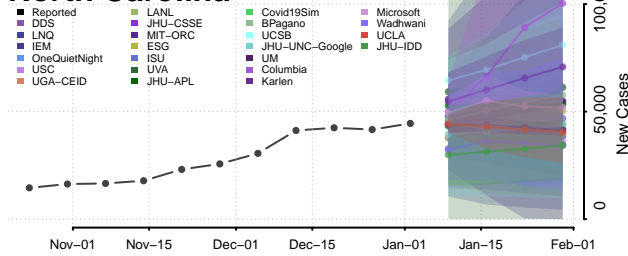

Ulster County, New York

Warren County, New York

Washington County, New York

Wayne County, New York

Westchester County, New York

Wyoming County, New York

Yates County, New York

North Carolina