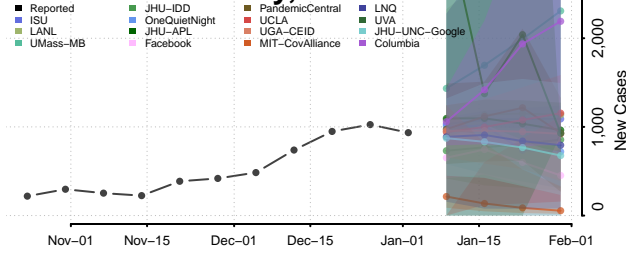

Bertie County, North Carolina

Bladen County, North Carolina

Brunswick County, North Carolina

Buncombe County, North Carolina

Burke County, North Carolina

Cabarrus County, North Carolina

Caldwell County, North Carolina