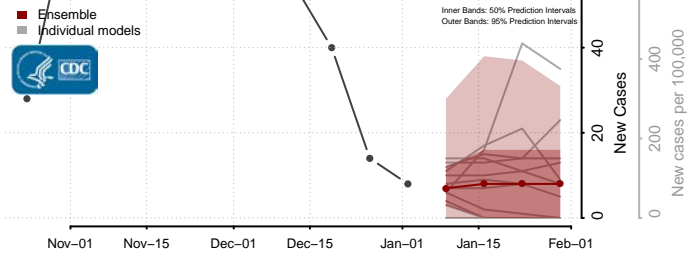

Lac qui Parle County, Minnesota

Lake County, Minnesota

Lake of the Woods County, Minnesota

Le Sueur County, Minnesota

Lincoln County, Minnesota

Lyon County, Minnesota

Mahnomen County, Minnesota

Marshall County, Minnesota