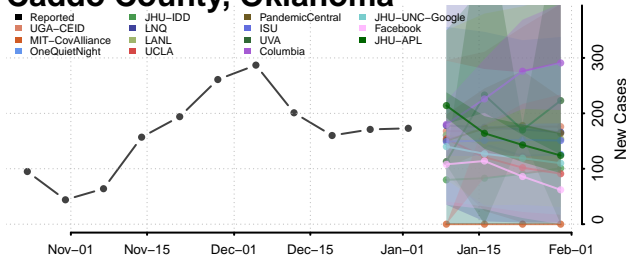

Caddo County, Oklahoma