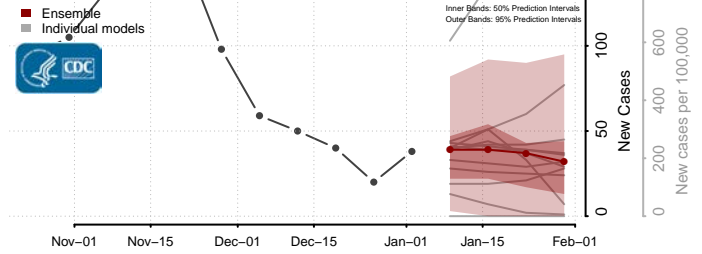

Delaware County, Iowa