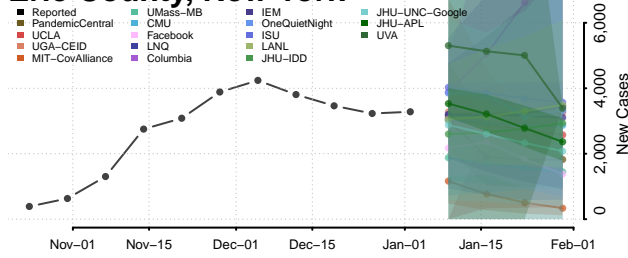

Chemung County, New York

Chenango County, New York

Clinton County, New York

Columbia County, New York

Cortland County, New York

Delaware County, New York

Dutchess County, New York

Erie County, New York