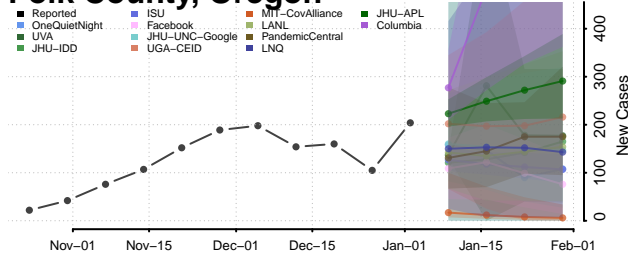

Linn County, Oregon

Malheur County, Oregon

Marion County, Oregon

Morrow County, Oregon

Multnomah County, Oregon

Polk County, Oregon

Sherman County, Oregon

Tillamook County, Oregon