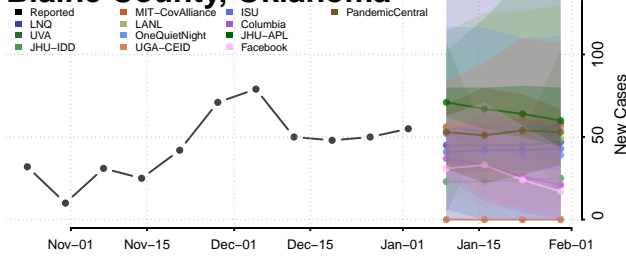

Blaine County, Oklahoma