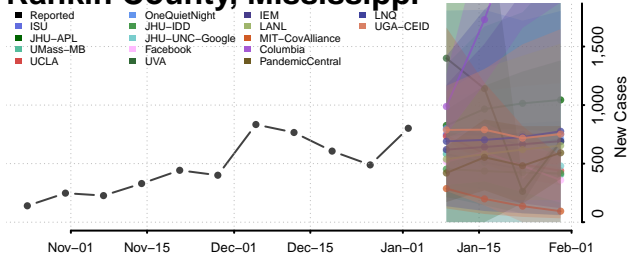

Rankin County, Mississippi