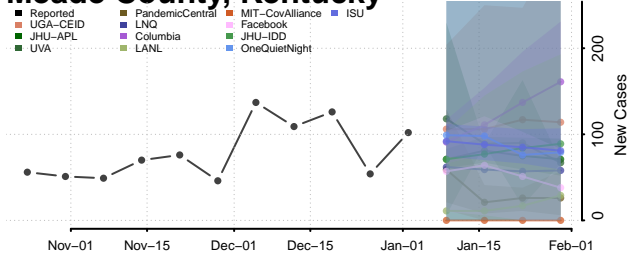

Meade County, Kentucky