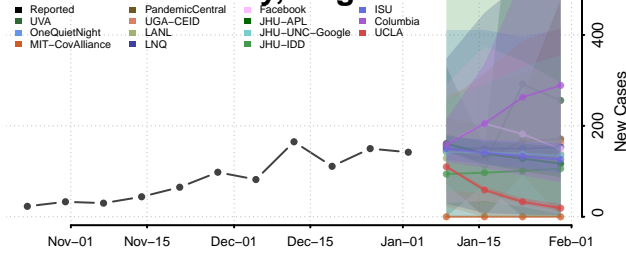

Manassas County, Virginia