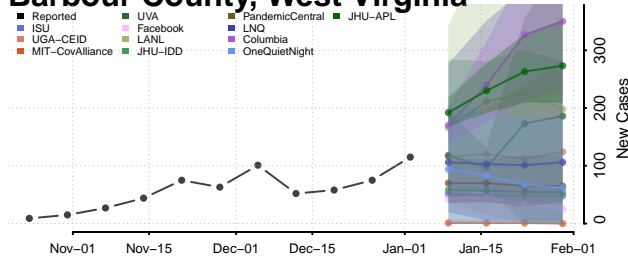

Barbour County, West Virginia