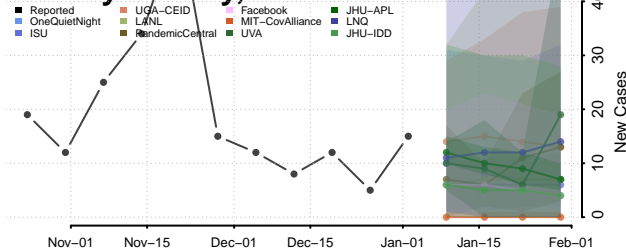

Stanley County, South Dakota