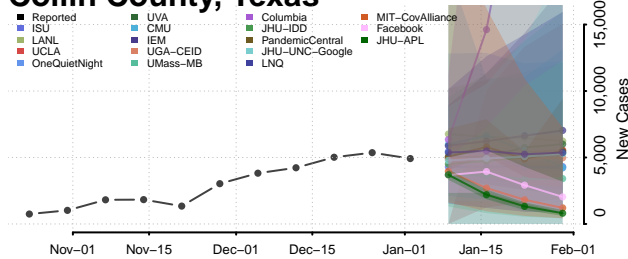

Collin County, Texas