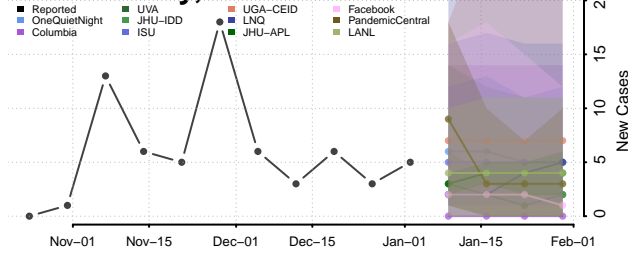

Irion County, Texas