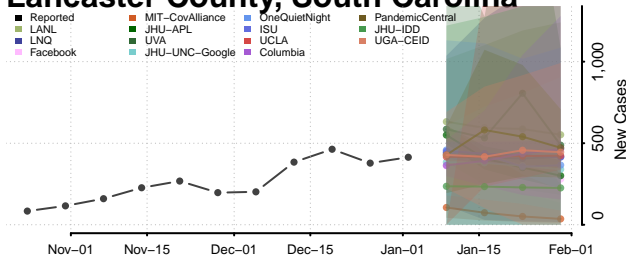

Lancaster County, South Carolina