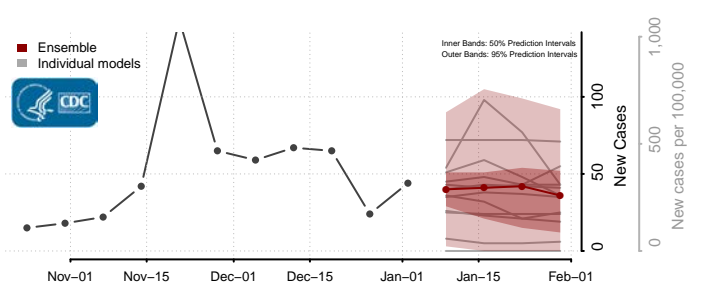

West Baton Rouge County, Louisiana

West Carroll County, Louisiana

West Feliciana County, Louisiana

Winn County, Louisiana

Maine

Androscoggin County, Maine

Aroostook County, Maine

Cumberland County, Maine