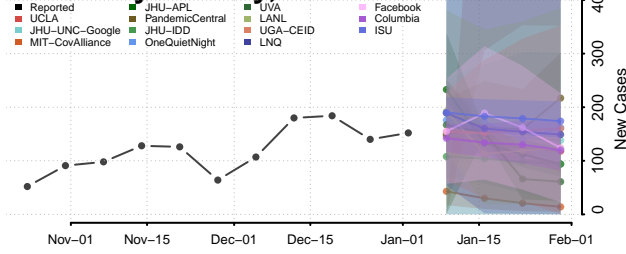

Newberry County, South Carolina