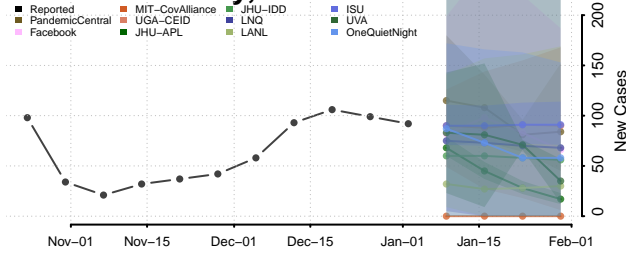

Bledsoe County, Tennessee