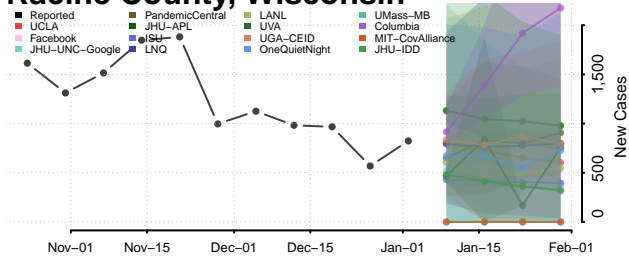

Racine County, Wisconsin