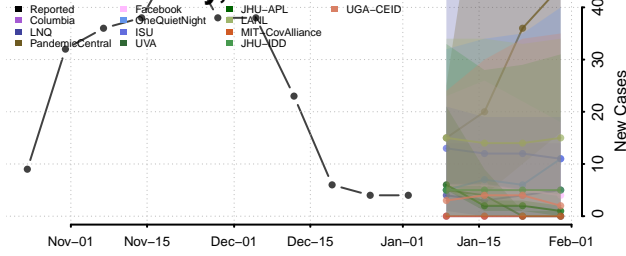

Logan County, Nebraska

Loup County, Nebraska

Madison County, Nebraska

McPherson County, Nebraska

Merrick County, Nebraska

Morrill County, Nebraska

Nance County, Nebraska

Nemaha County, Nebraska