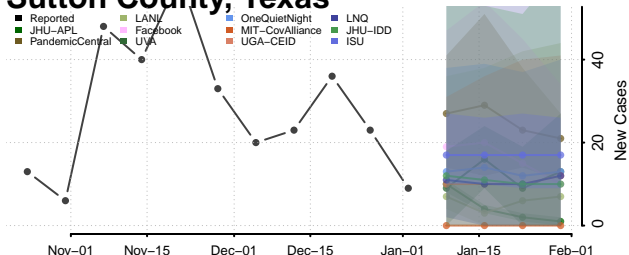

Sutton County, Texas