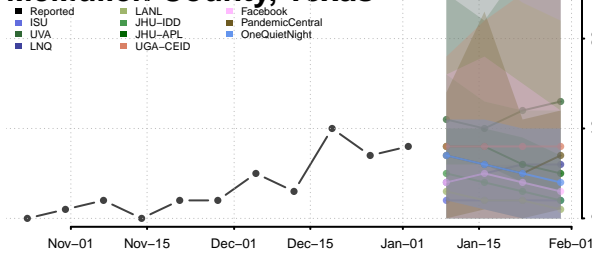

McMullen County, Texas