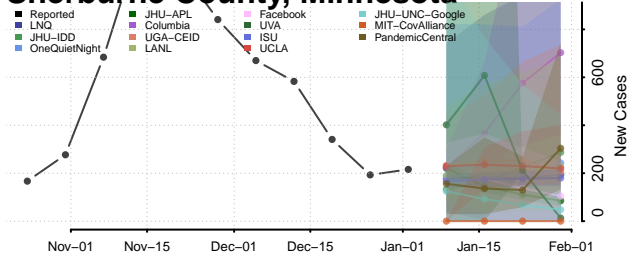

Sherburne County, Minnesota