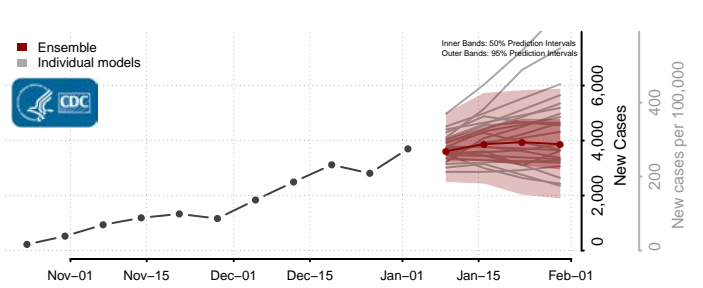

West Baton Rouge County, Louisiana

West Carroll County, Louisiana

West Feliciana County, Louisiana

Winn County, Louisiana

Maine

Androscoggin County, Maine

Aroostook County, Maine

Cumberland County, Maine