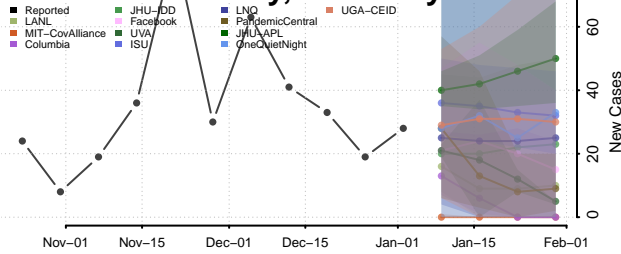

Edmonson County, Kentucky