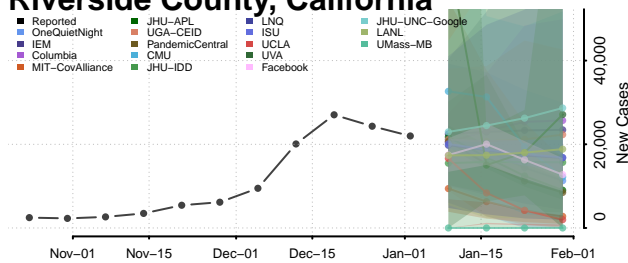

Mariposa County, California

Mendocino County, California

Merced County, California

Modoc County, California

Mono County, California

Monterey County, California

Napa County, California

Nevada County, California

Orange County, California

Placer County, California

Plumas County, California

Riverside County, California

Sacramento County, California

San Benito County, California

San Bernardino County, California

San Diego County, California