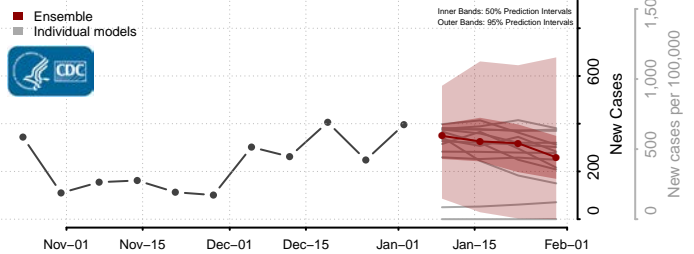

Maverick County, Texas