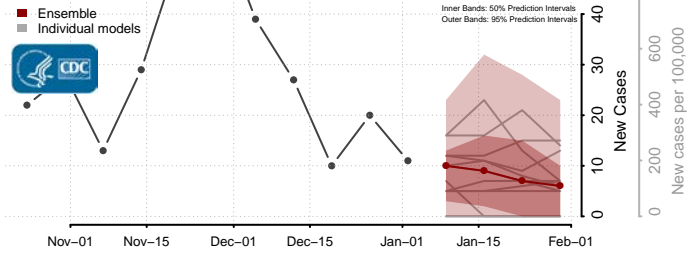

Lac qui Parle County, Minnesota

Lake County, Minnesota

Lake of the Woods County, Minnesota

Le Sueur County, Minnesota

Lincoln County, Minnesota

Lyon County, Minnesota

Mahnomen County, Minnesota

Marshall County, Minnesota