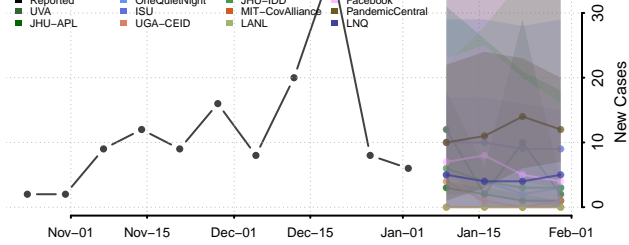

Chaffee County, Colorado

Cheyenne County, Colorado

Clear Creek County, Colorado

Conejos County, Colorado

Costilla County, Colorado

Crowley County, Colorado

Custer County, Colorado

Delta County, Colorado