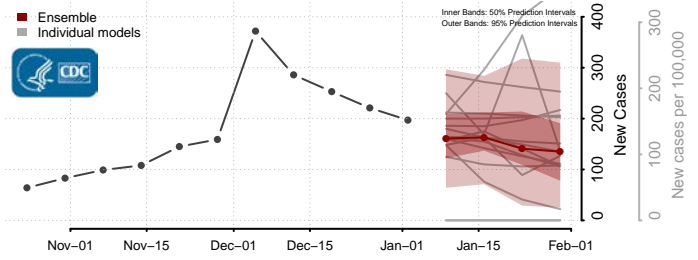

Linn County, Oregon