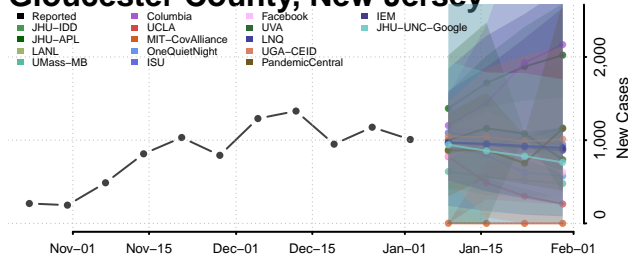

Camden County, New Jersey

Cape May County, New Jersey

Cumberland County, New Jersey

Essex County, New Jersey

Gloucester County, New Jersey

Hudson County, New Jersey

Hunterdon County, New Jersey

Mercer County, New Jersey