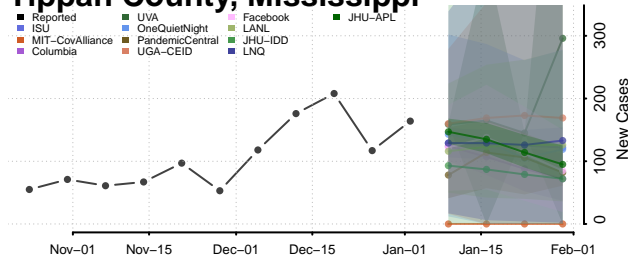

Sunflower County, Mississippi

Tallahatchie County, Mississippi

Tate County, Mississippi

Tippah County, Mississippi

Tishomingo County, Mississippi

Tunica County, Mississippi

Union County, Mississippi

Walthall County, Mississippi