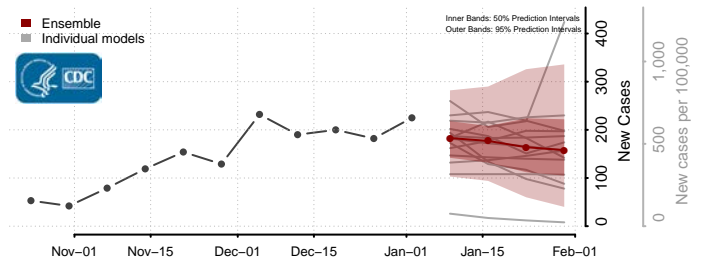

Newton County, Mississippi

Noxubee County, Mississippi

Oktibbeha County, Mississippi

Panola County, Mississippi

Pearl River County, Mississippi

Perry County, Mississippi

Pike County, Mississippi

Pontotoc County, Mississippi