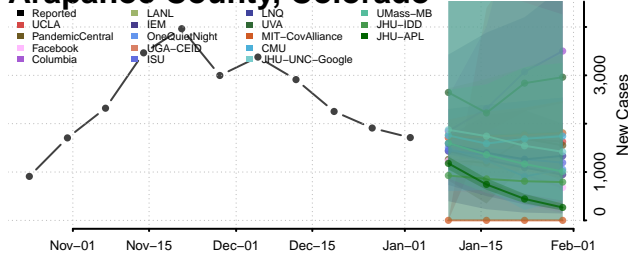

Arapahoe County, Colorado