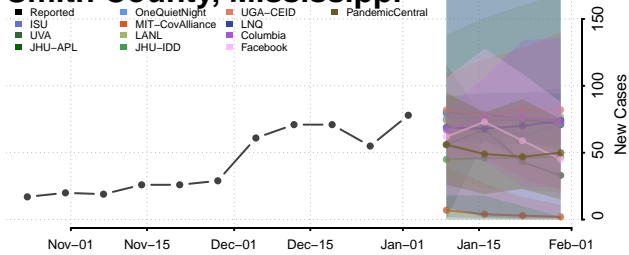

Prentiss County, Mississippi

Quitman County, Mississippi

Rankin County, Mississippi

Scott County, Mississippi

Sharkey County, Mississippi

Simpson County, Mississippi

Smith County, Mississippi

Stone County, Mississippi