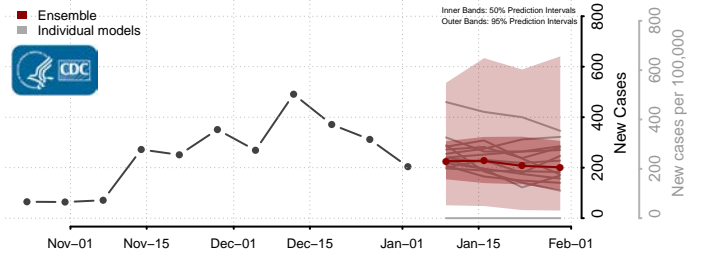

Cowlitz County, Washington

Douglas County, Washington

Ferry County, Washington

Franklin County, Washington

Garfield County, Washington

Grant County, Washington

Grays Harbor County, Washington

Island County, Washington