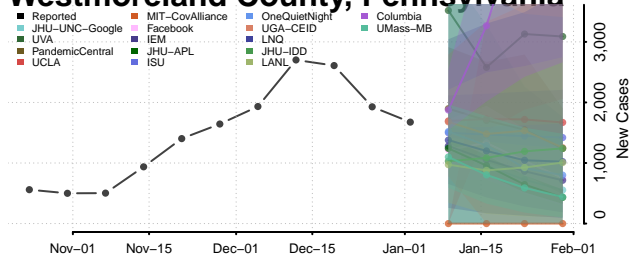

Westmoreland County, Pennsylvania