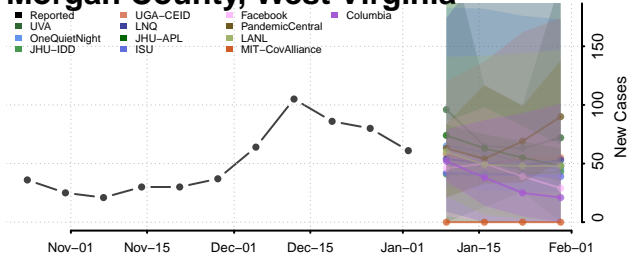

Morgan County, West Virginia