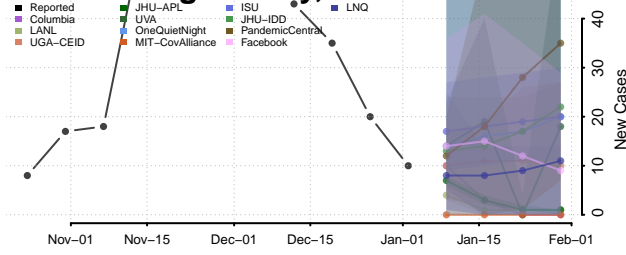

Hubbard County, Minnesota

Isanti County, Minnesota

Itasca County, Minnesota

Jackson County, Minnesota

Kanabec County, Minnesota

Kandiyohi County, Minnesota

Kittson County, Minnesota

Koochiching County, Minnesota