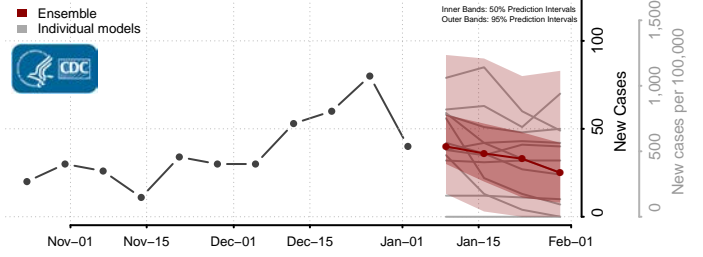

Lexington County, Virginia