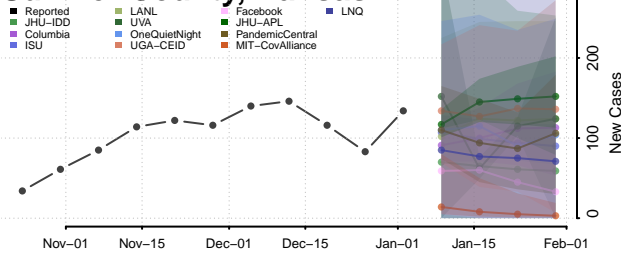

Scott County, Kansas

Sedgwick County, Kansas

Seward County, Kansas

Shawnee County, Kansas

Sumner County, Kansas

Thomas County, Kansas

Trego County, Kansas

Wabaunsee County, Kansas