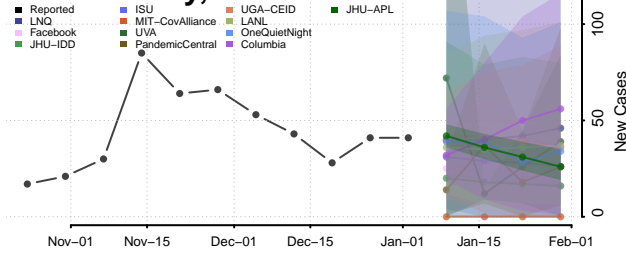

Pettis County, Missouri

Phelps County, Missouri

Pike County, Missouri

Platte County, Missouri

Polk County, Missouri

Pulaski County, Missouri

Putnam County, Missouri

Ralls County, Missouri