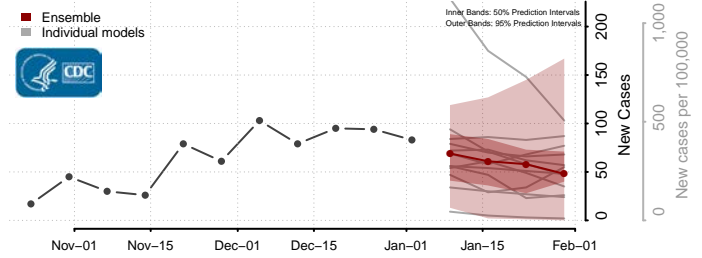

Chaffee County, Colorado