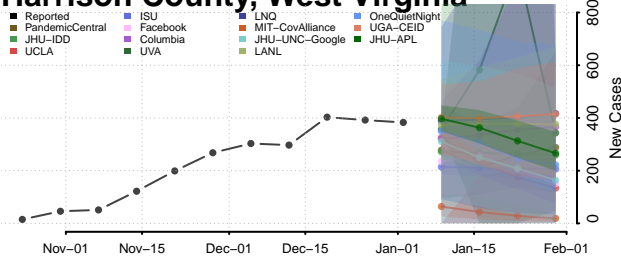

Harrison County, West Virginia