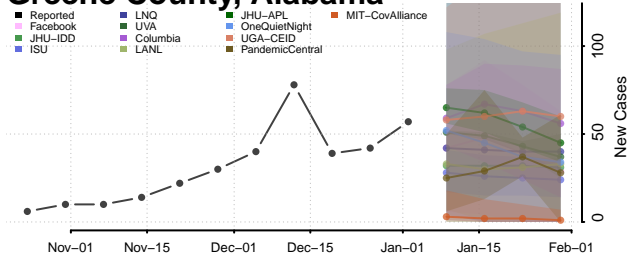

Cleburne County, Alabama

Coffee County, Alabama

Colbert County, Alabama

Conecuh County, Alabama

Coosa County, Alabama

Covington County, Alabama

Crenshaw County, Alabama

Cullman County, Alabama

Dale County, Alabama

Dallas County, Alabama

DeKalb County, Alabama

Elmore County, Alabama

Escambia County, Alabama

Etowah County, Alabama

Fayette County, Alabama

Franklin County, Alabama

Geneva County, Alabama

Greene County, Alabama

Hale County, Alabama

Henry County, Alabama

Houston County, Alabama

Jackson County, Alabama

Jefferson County, Alabama

Lamar County, Alabama