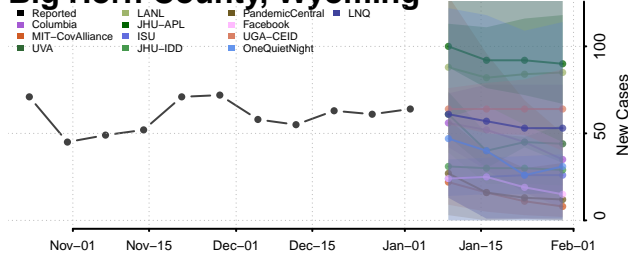

Washburn County, Wisconsin

Wyoming

Albany County, Wyoming

Big Horn County, Wyoming

Campbell County, Wyoming

Carbon County, Wyoming

Converse County, Wyoming

Crook County, Wyoming