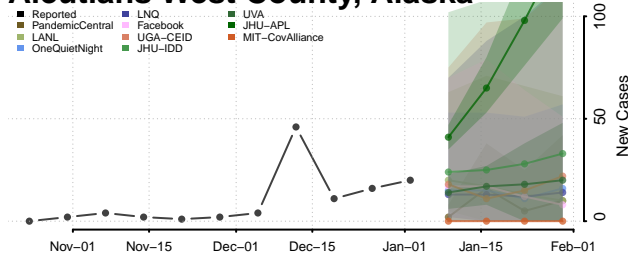

Pike County, Alabama

Randolph County, Alabama

Russell County, Alabama

Shelby County, Alabama

St. Clair County, Alabama

Sumter County, Alabama

Talladega County, Alabama

Tallapoosa County, Alabama

Tuscaloosa County, Alabama

Walker County, Alabama

Washington County, Alabama

Wilcox County, Alabama

Winston County, Alabama

Alaska

Aleutians East County, Alaska

Aleutians West County, Alaska