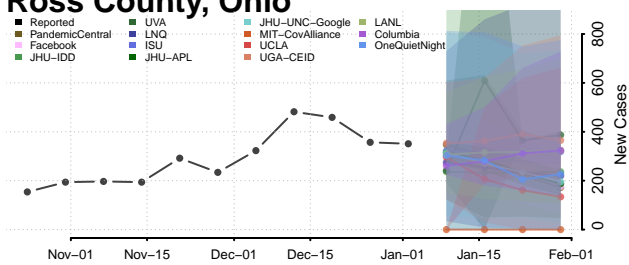

Ross County, Ohio