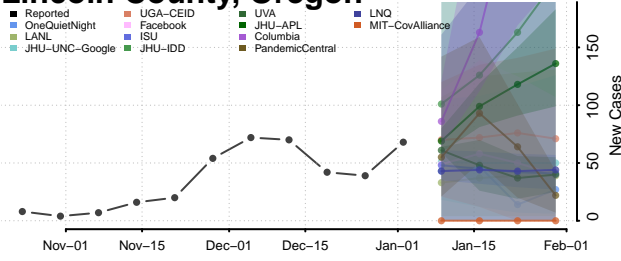

Hood River County, Oregon

Jackson County, Oregon

Jefferson County, Oregon

Josephine County, Oregon

Klamath County, Oregon

Lake County, Oregon

Lane County, Oregon

Lincoln County, Oregon