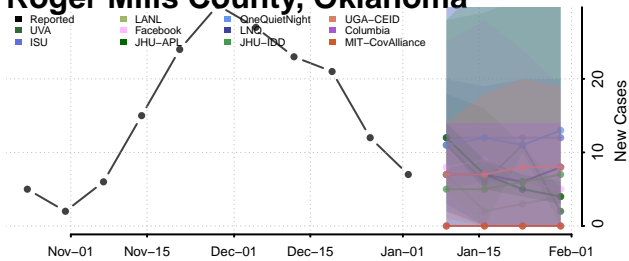

Pontotoc County, Oklahoma

Pottawatomie County, Oklahoma

Pushmataha County, Oklahoma

Roger Mills County, Oklahoma

Rogers County, Oklahoma

Seminole County, Oklahoma

Sequoyah County, Oklahoma

Stephens County, Oklahoma