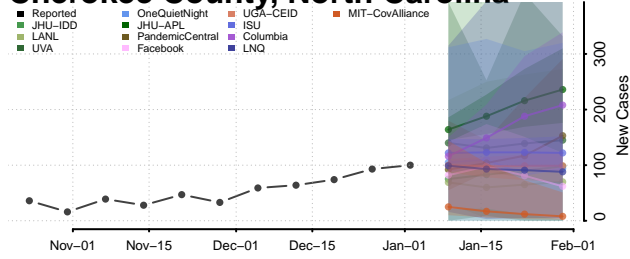

Camden County, North Carolina

Carteret County, North Carolina

Caswell County, North Carolina

Catawba County, North Carolina

Chatham County, North Carolina

Cherokee County, North Carolina

Chowan County, North Carolina