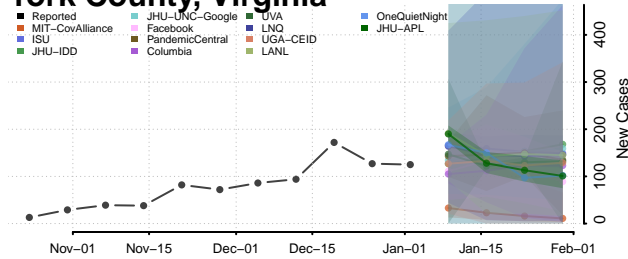

Washington County, Virginia

Waynesboro County, Virginia

Westmoreland County, Virginia

Williamsburg County, Virginia

Winchester County, Virginia

Wise County, Virginia

Wythe County, Virginia

York County, Virginia