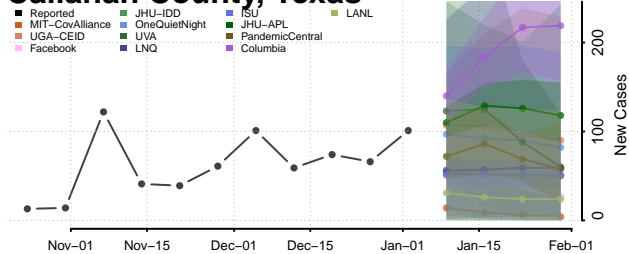

Callahan County, Texas