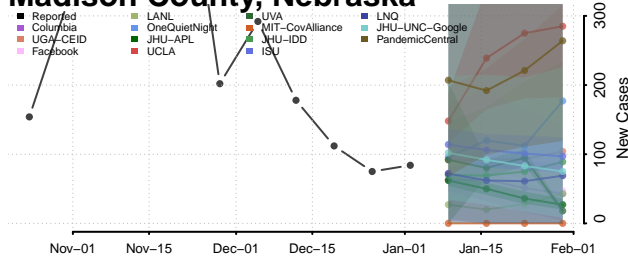

Logan County, Nebraska

Loup County, Nebraska

Madison County, Nebraska

McPherson County, Nebraska

Merrick County, Nebraska

Morrill County, Nebraska

Nance County, Nebraska

Nemaha County, Nebraska