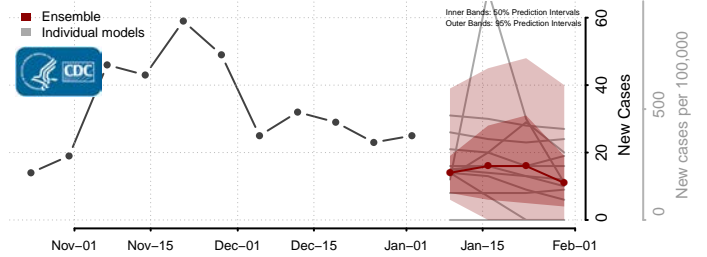

Brown County, Illinois