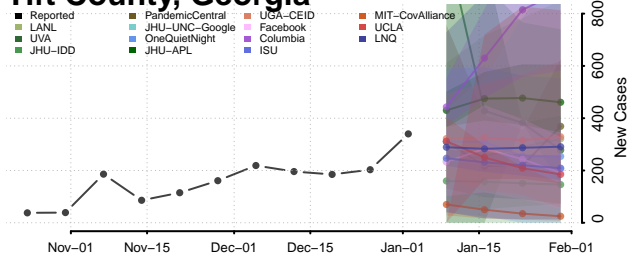

Tift County, Georgia