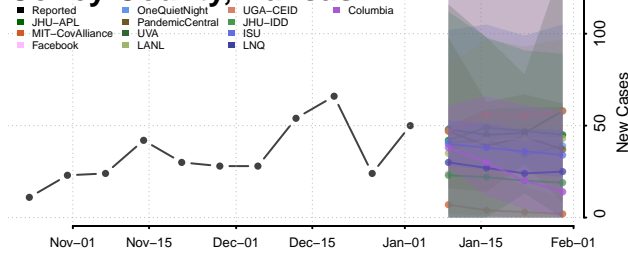

Coffey County, Kansas