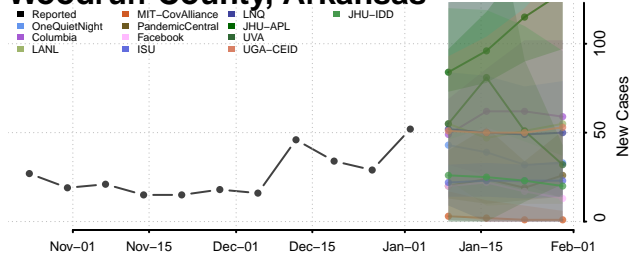

Woodruff County, Arkansas