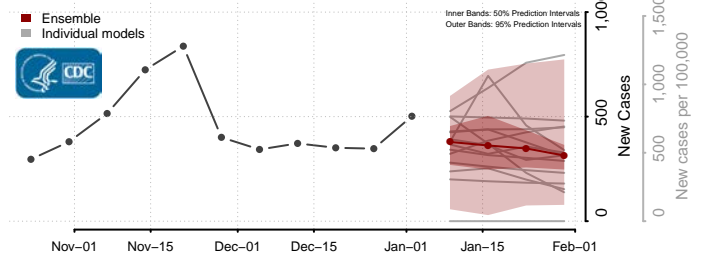

Adams County, Illinois