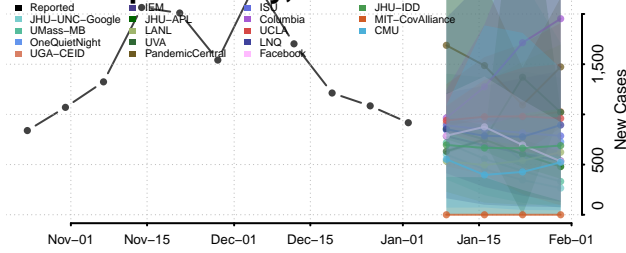

St. Joseph County, Indiana