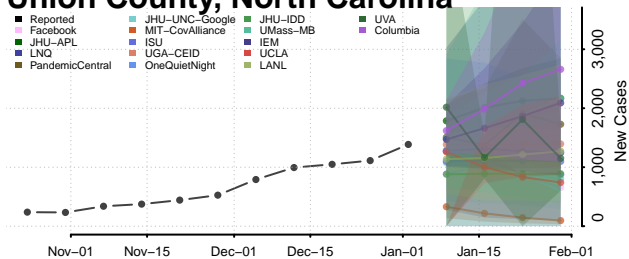

Stokes County, North Carolina

Surry County, North Carolina

Swain County, North Carolina

Transylvania County, North Carolina

Tyrrell County, North Carolina

Union County, North Carolina

Vance County, North Carolina