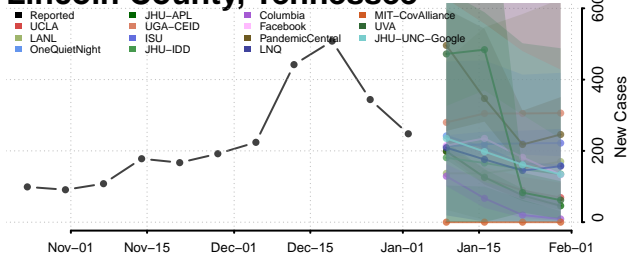

Lincoln County, Tennessee