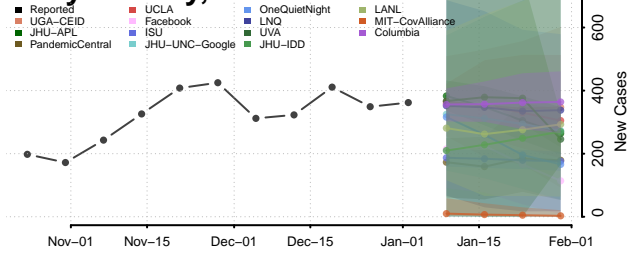

Catron County, New Mexico

Chaves County, New Mexico

Cibola County, New Mexico

Colfax County, New Mexico

Curry County, New Mexico

De Baca County, New Mexico

Dona Ana County, New Mexico

Eddy County, New Mexico