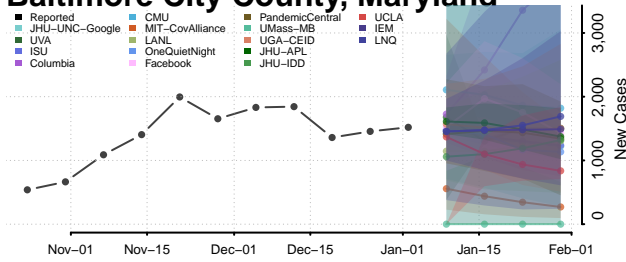

Baltimore City County, Maryland