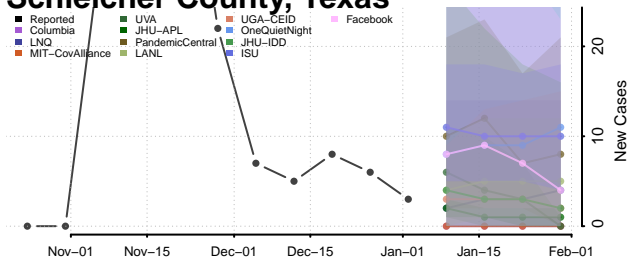

Schleicher County, Texas