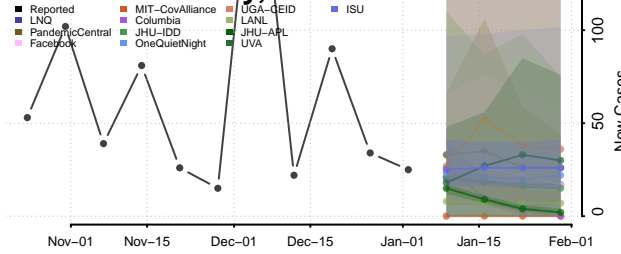

Richland County, Montana