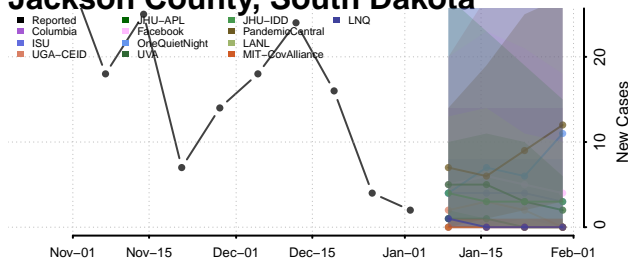

Jackson County, South Dakota