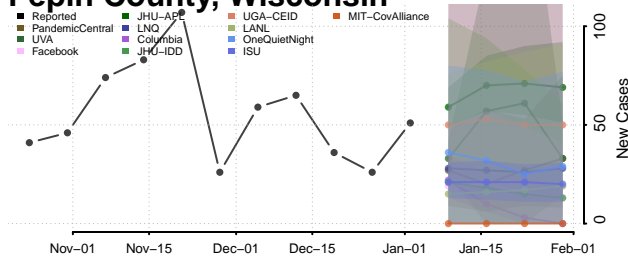

Monroe County, Wisconsin

Oconto County, Wisconsin

Oneida County, Wisconsin

Outagamie County, Wisconsin

Ozaukee County, Wisconsin

Pepin County, Wisconsin

Pierce County, Wisconsin

Polk County, Wisconsin