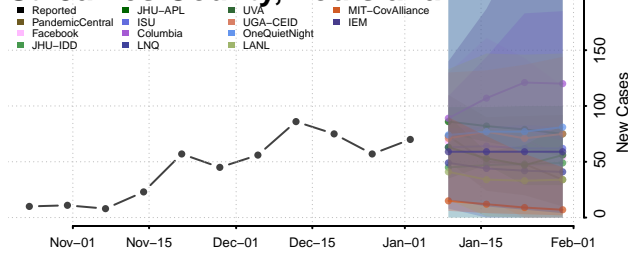

St. James County, Louisiana