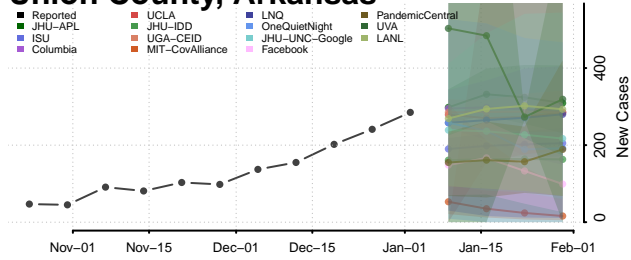

Sevier County, Arkansas

Sharp County, Arkansas

St. Francis County, Arkansas

Stone County, Arkansas

Union County, Arkansas

Van Buren County, Arkansas

Washington County, Arkansas

White County, Arkansas