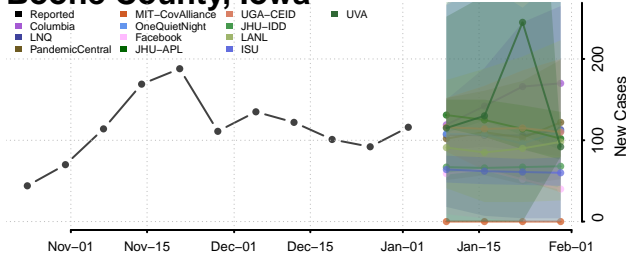

Appanoose County, Iowa

Audubon County, Iowa

Benton County, Iowa

Black Hawk County, Iowa

Boone County, Iowa

Bremer County, Iowa

Buchanan County, Iowa

Buena Vista County, Iowa