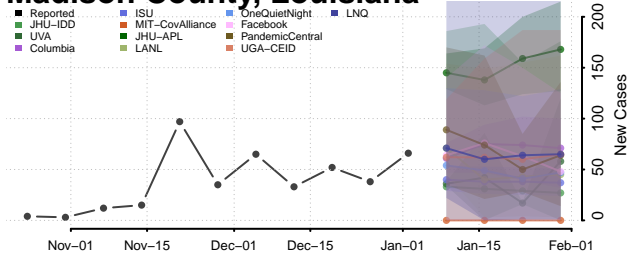

LaSalle County, Louisiana

Lincoln County, Louisiana

Livingston County, Louisiana

Madison County, Louisiana

Morehouse County, Louisiana

Natchitoches County, Louisiana

Orleans County, Louisiana

Ouachita County, Louisiana