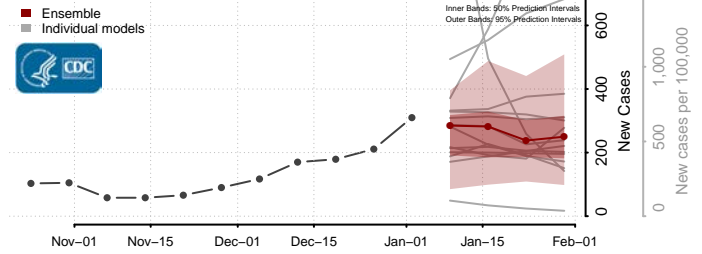

Bertie County, North Carolina

Bladen County, North Carolina

Brunswick County, North Carolina

Buncombe County, North Carolina

Burke County, North Carolina

Cabarrus County, North Carolina

Caldwell County, North Carolina