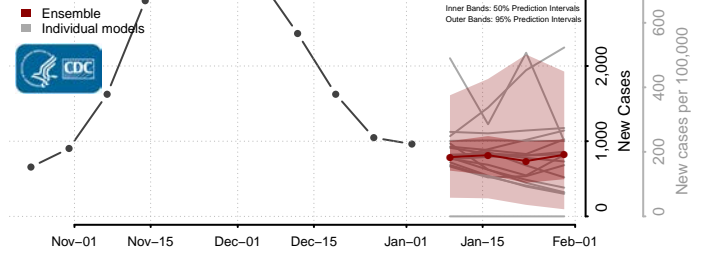

Dakota County, Minnesota