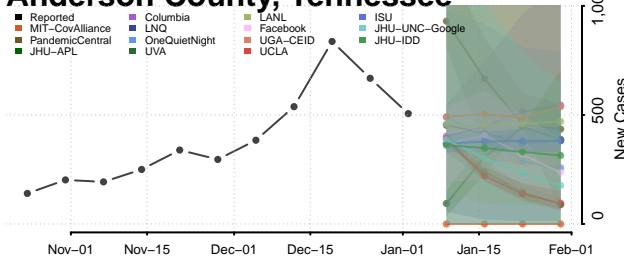

Anderson County, Tennessee