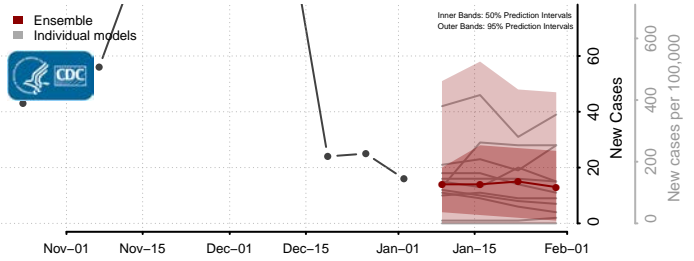

Fergus County, Montana