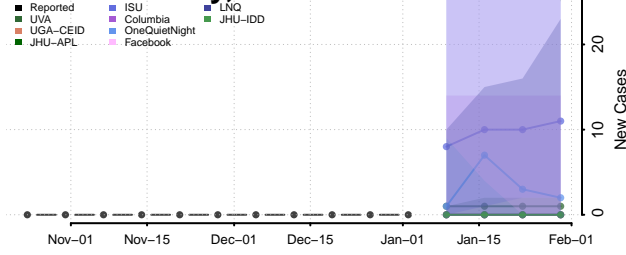

Millard County, Utah