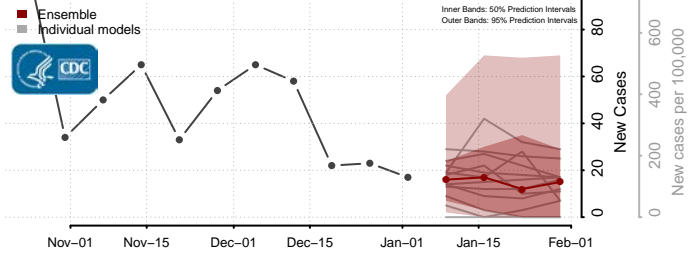

Fremont County, Idaho