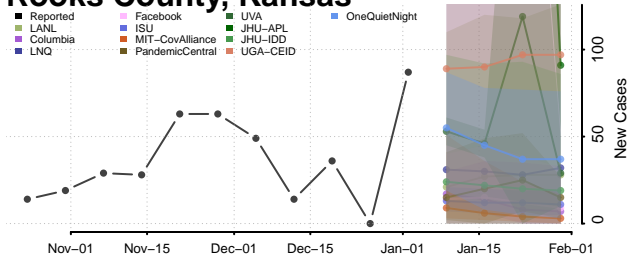

Rooks County, Kansas