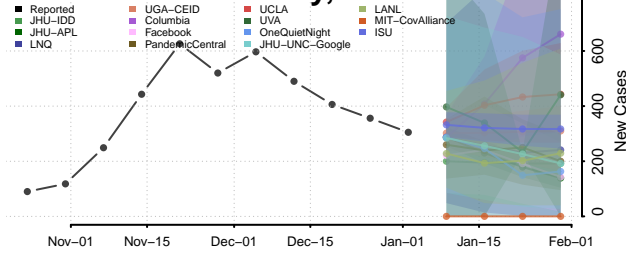

Bartholomew County, Indiana