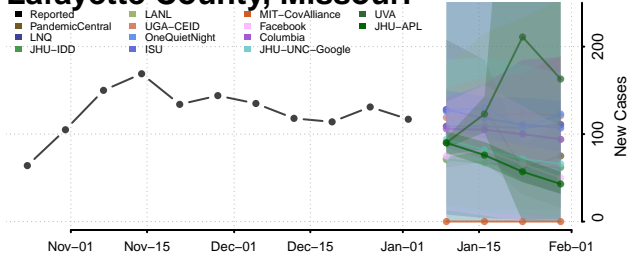

Jackson County, Missouri

Jasper County, Missouri

Jefferson County, Missouri

Johnson County, Missouri

Knox County, Missouri

Laclede County, Missouri

Lafayette County, Missouri

Lawrence County, Missouri