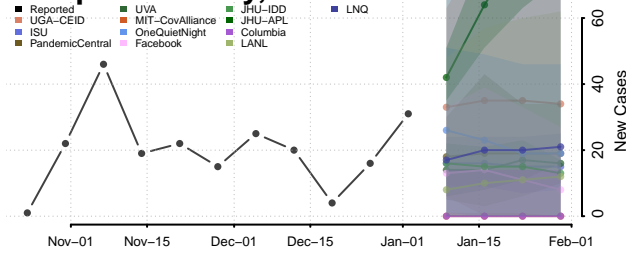

Hemphill County, Texas