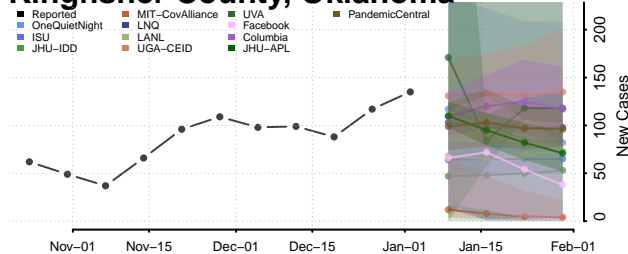

Kingfisher County, Oklahoma