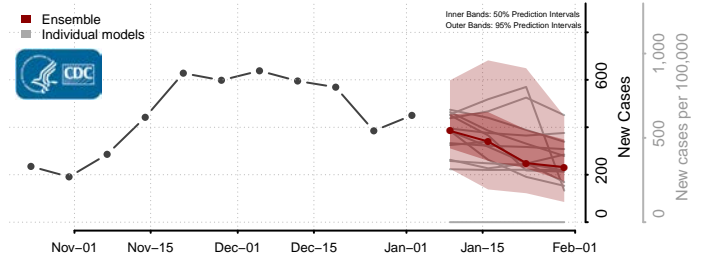

Grant County, New Mexico

Guadalupe County, New Mexico

Harding County, New Mexico

Hidalgo County, New Mexico

Lea County, New Mexico

Lincoln County, New Mexico

Los Alamos County, New Mexico

Luna County, New Mexico