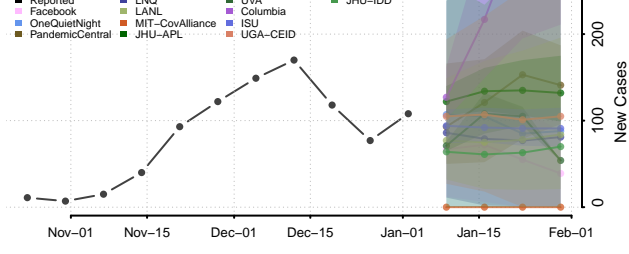

Mason County, West Virginia