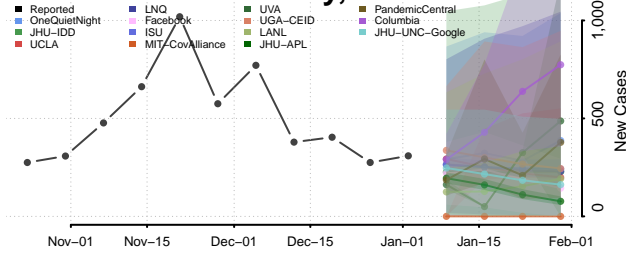

Pottawattamie County, Iowa