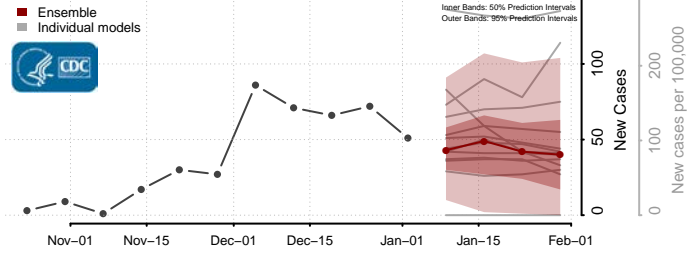

Franklin County, Vermont

Grand Isle County, Vermont

Lamoille County, Vermont

Orange County, Vermont

Orleans County, Vermont

Rutland County, Vermont

Washington County, Vermont

Windham County, Vermont