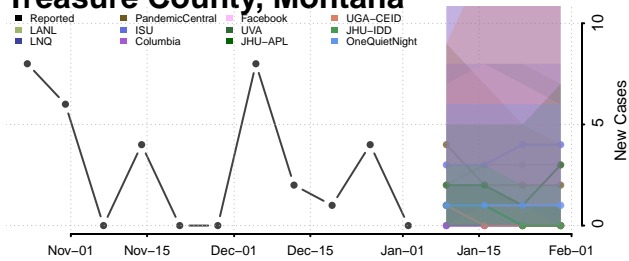

Treasure County, Montana