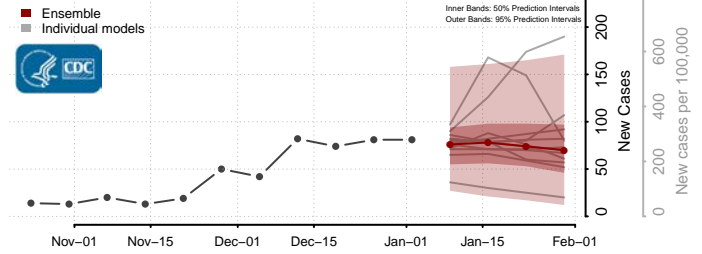

Fredericksburg County, Virginia