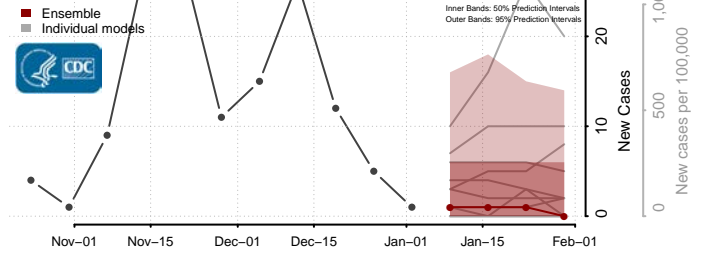

Furnas County, Nebraska

Gage County, Nebraska

Garden County, Nebraska

Garfield County, Nebraska

Gosper County, Nebraska

Grant County, Nebraska

Greeley County, Nebraska

Hall County, Nebraska