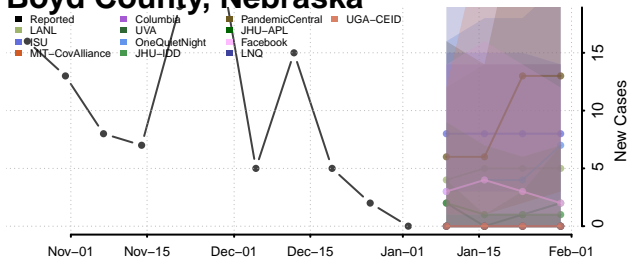

Arthur County, Nebraska

Banner County, Nebraska

Blaine County, Nebraska

Boone County, Nebraska

Box Butte County, Nebraska

Boyd County, Nebraska

Brown County, Nebraska

Buffalo County, Nebraska