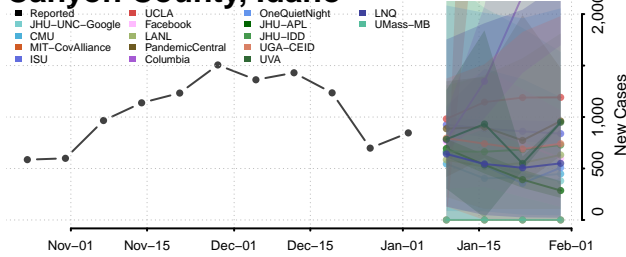

Canyon County, Idaho