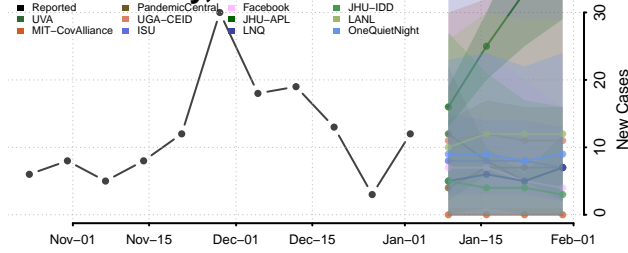

Butler County, Kansas

Chase County, Kansas

Chautauqua County, Kansas

Cherokee County, Kansas

Cheyenne County, Kansas

Clark County, Kansas

Clay County, Kansas

Cloud County, Kansas