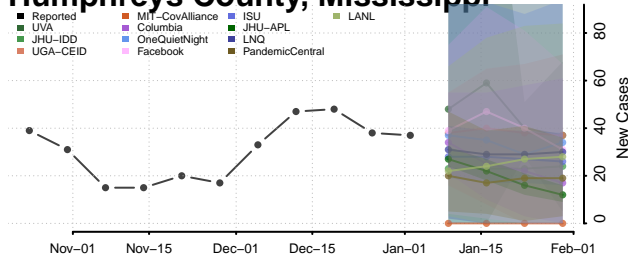

Greene County, Mississippi

Grenada County, Mississippi

Hancock County, Mississippi

Harrison County, Mississippi

Hinds County, Mississippi

Holmes County, Mississippi

Humphreys County, Mississippi

Issaquena County, Mississippi