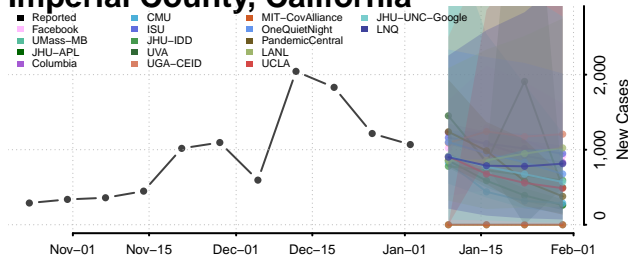

Colusa County, California

Contra Costa County, California

Del Norte County, California

EI Dorado County, California

Fresno County, California

Glenn County, California

Humboldt County, California

Imperial County, California