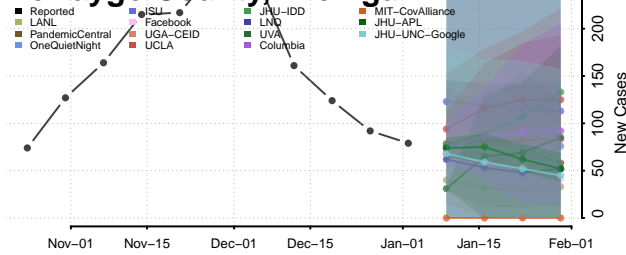

Newaygo County, Michigan