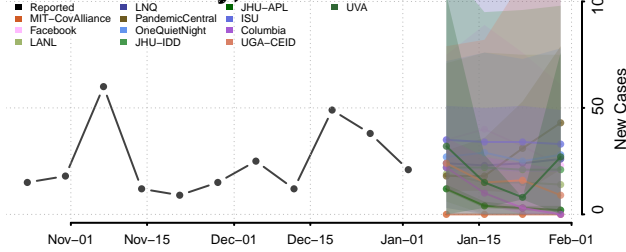

Brooks County, Texas