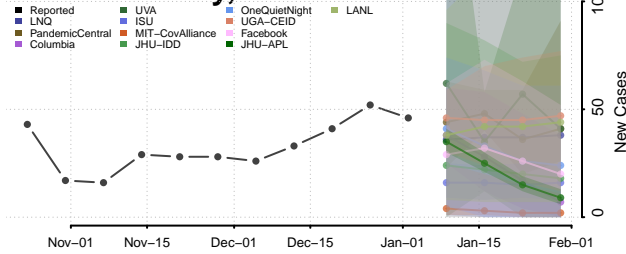

Pickett County, Tennessee

Polk County, Tennessee

Putnam County, Tennessee

Rhea County, Tennessee

Roane County, Tennessee

Robertson County, Tennessee

Rutherford County, Tennessee

Scott County, Tennessee