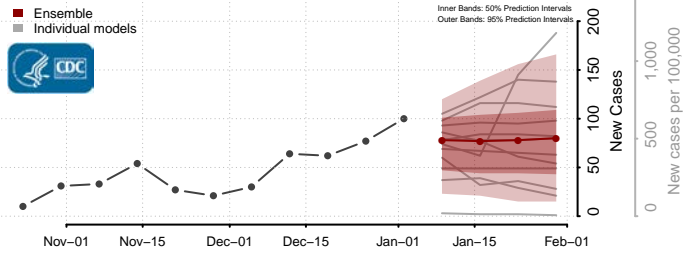

Hancock County, West Virginia

Hardy County, West Virginia

Harrison County, West Virginia

Jackson County, West Virginia

Jefferson County, West Virginia

Kanawha County, West Virginia

Lewis County, West Virginia