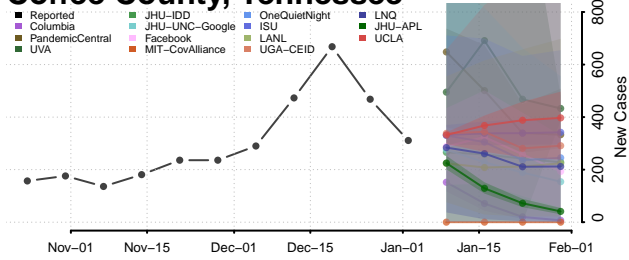

Cocke County, Tennessee

Coffee County, Tennessee

Crockett County, Tennessee

Cumberland County, Tennessee

Davidson County, Tennessee

Decatur County, Tennessee

DeKalb County, Tennessee

Dickson County, Tennessee