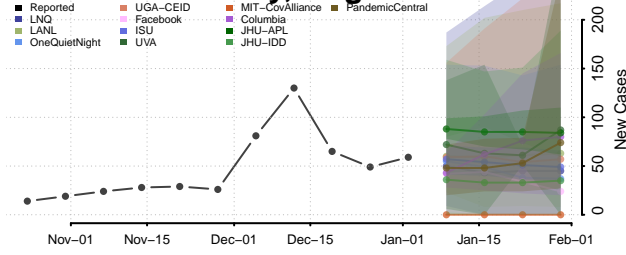

Craig County, Virginia

Culpeper County, Virginia

Cumberland County, Virginia

Danville County, Virginia

Dickenson County, Virginia

Dinwiddie County, Virginia

Emporia County, Virginia

Essex County, Virginia