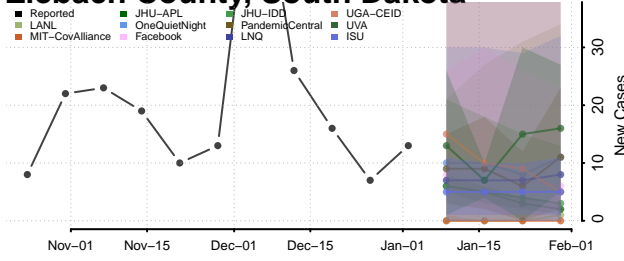

Ziebach County, South Dakota