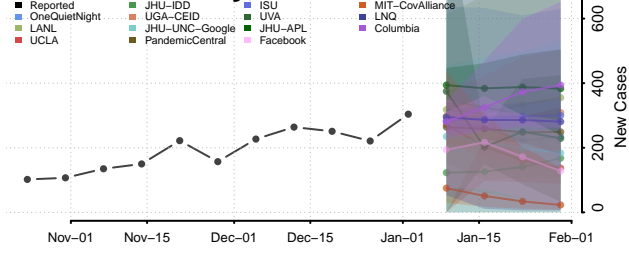

Le Flore County, Oklahoma