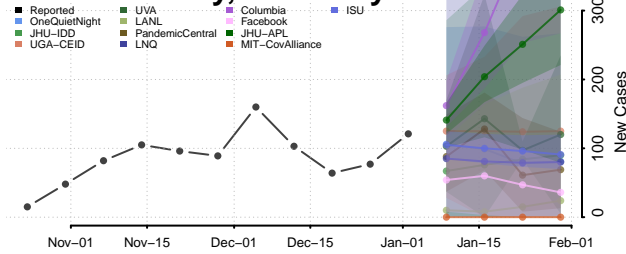

Pike County, Kentucky

Powell County, Kentucky

Pulaski County, Kentucky

Robertson County, Kentucky

Rockcastle County, Kentucky

Rowan County, Kentucky

Todd County, Kentucky

Trigg County, Kentucky