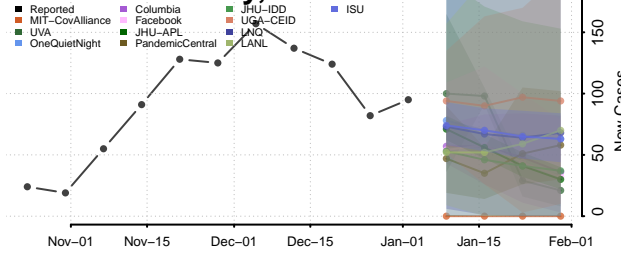

Richland County, Illinois