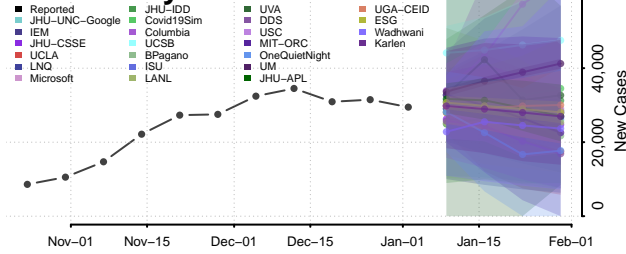

New Jersey

Atlantic County, New Jersey

Bergen County, New Jersey

Burlington County, New Jersey

Camden County, New Jersey

Cape May County, New Jersey