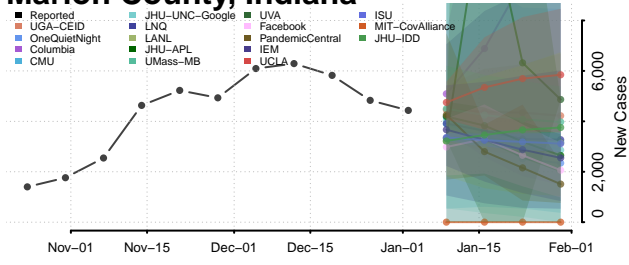

Marion County, Indiana