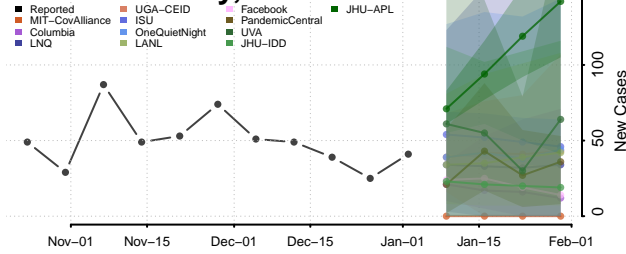

DeKalb County, Missouri

Dent County, Missouri

Douglas County, Missouri

Dunklin County, Missouri

Franklin County, Missouri

Gasconade County, Missouri

Gentry County, Missouri

Greene County, Missouri