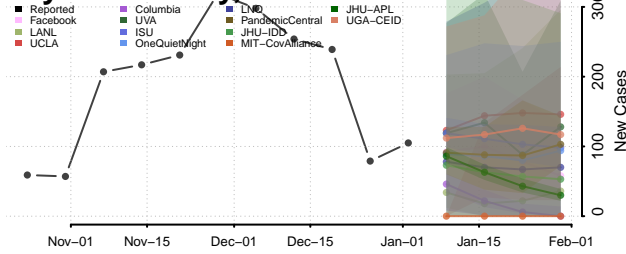

Fayette County, Illinois