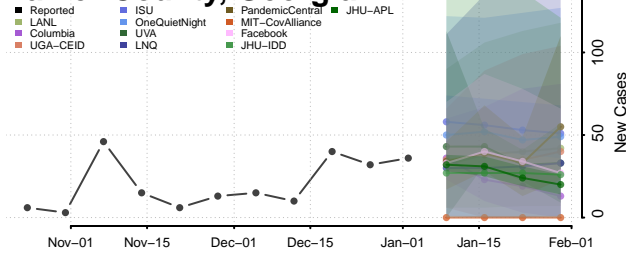

Jenkins County, Georgia

Johnson County, Georgia

Jones County, Georgia

Lamar County, Georgia

Lanier County, Georgia

Laurens County, Georgia

Lee County, Georgia

Liberty County, Georgia