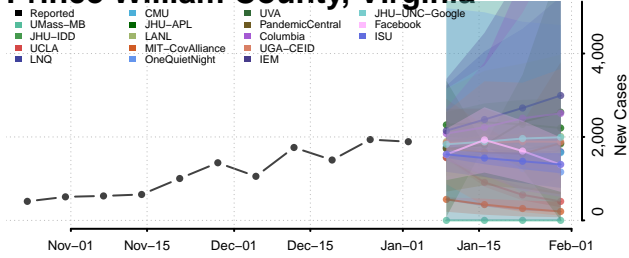

Petersburg County, Virginia

Pittsylvania County, Virginia

Poquoson County, Virginia

Portsmouth County, Virginia

Powhatan County, Virginia

Prince Edward County, Virginia

Prince George County, Virginia

Prince William County, Virginia