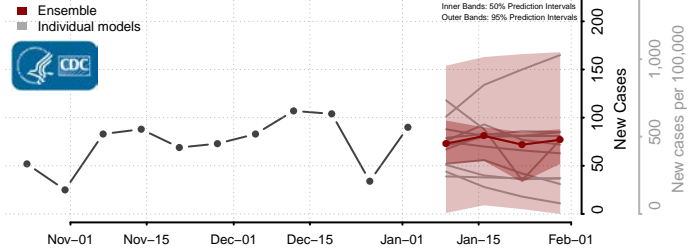

Atchison County, Kansas