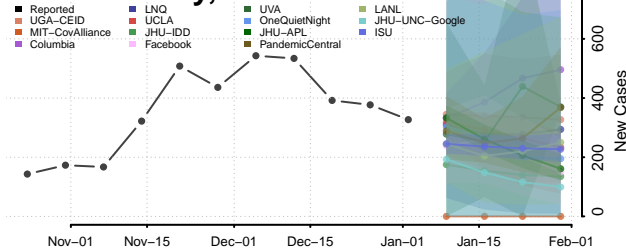

Grant County, Indiana