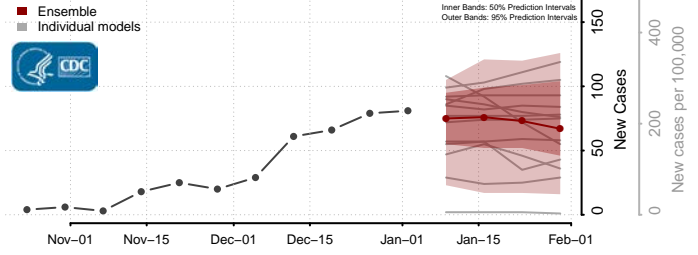

Bennington County, Vermont