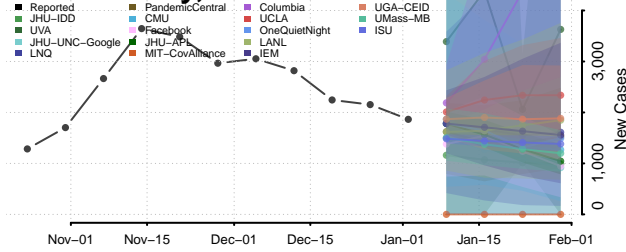

Johnson County, Indiana

Knox County, Indiana

Kosciusko County, Indiana

LaGrange County, Indiana

Lake County, Indiana

LaPorte County, Indiana

Lawrence County, Indiana

Madison County, Indiana