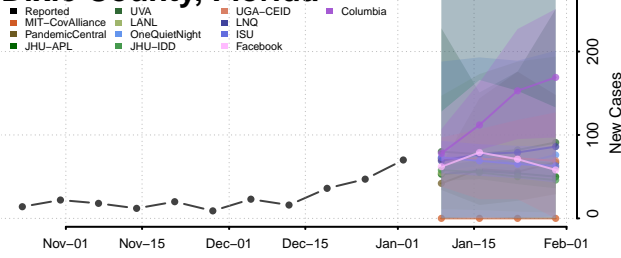

Dixie County, Florida