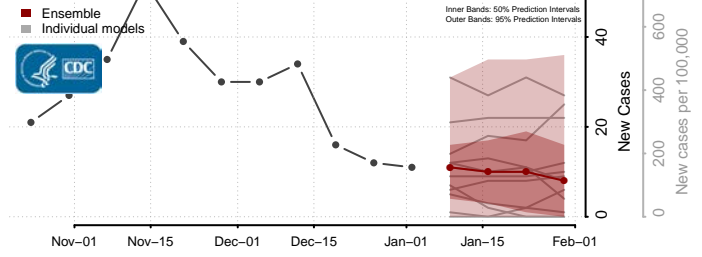

Sioux County, Iowa

Story County, Iowa

Tama County, Iowa

Taylor County, Iowa

Union County, Iowa

Van Buren County, Iowa

Wapello County, Iowa

Warren County, Iowa