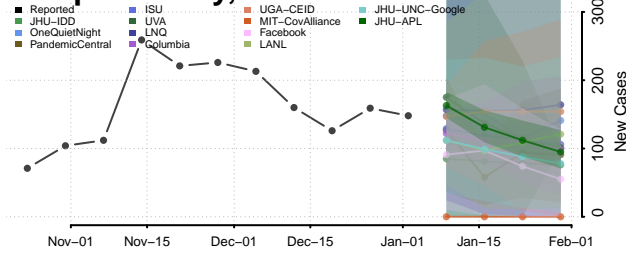

Phelps County, Missouri