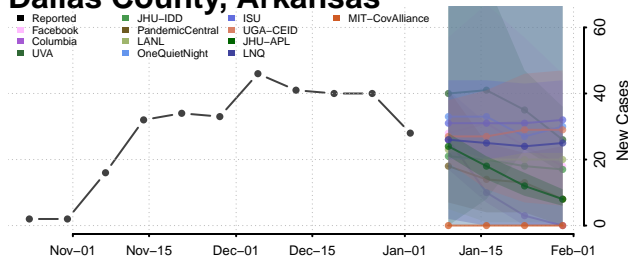

Dallas County, Arkansas