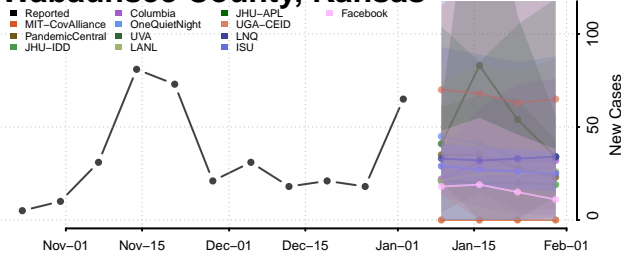

Scott County, Kansas

Sedgwick County, Kansas

Seward County, Kansas

Shawnee County, Kansas

Sumner County, Kansas

Thomas County, Kansas

Trego County, Kansas

Wabaunsee County, Kansas