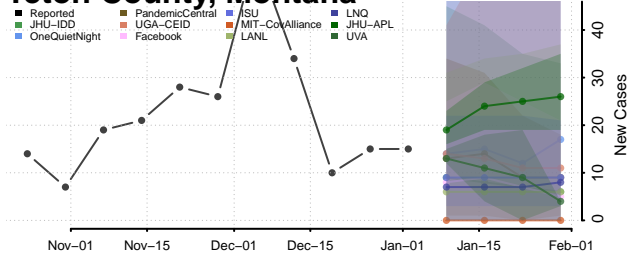

Rosebud County, Montana

Sanders County, Montana

Sheridan County, Montana

Silver Bow County, Montana

Stillwater County, Montana

Sweet Grass County, Montana

Teton County, Montana

Toole County, Montana