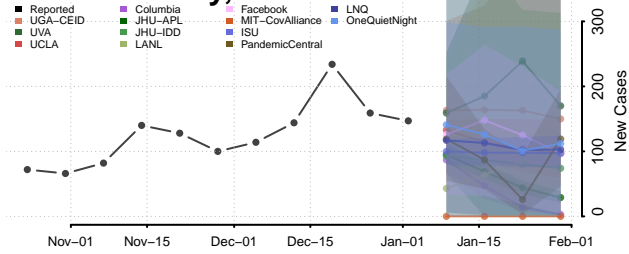

Macon County, Tennessee