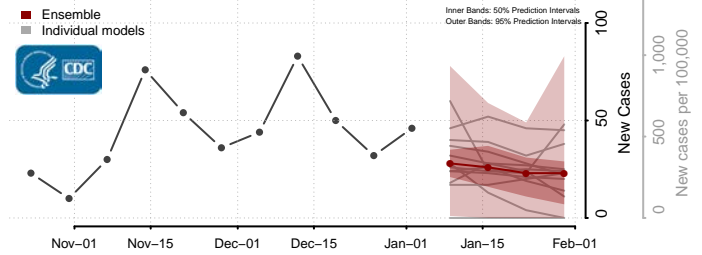

Harrison County, Missouri