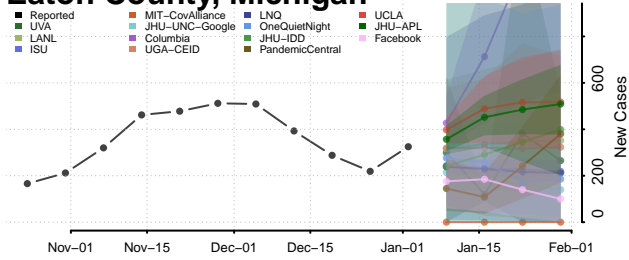

Dickinson County, Michigan

Eaton County, Michigan

Emmet County, Michigan

Genesee County, Michigan

Gladwin County, Michigan

Gogebic County, Michigan

Grand Traverse County, Michigan

Gratiot County, Michigan