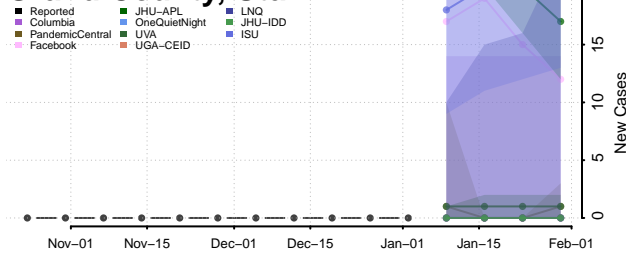

Carbon County, Utah

Daggett County, Utah

Davis County, Utah

Duchesne County, Utah

Emery County, Utah

Garfield County, Utah

Grand County, Utah

Iron County, Utah