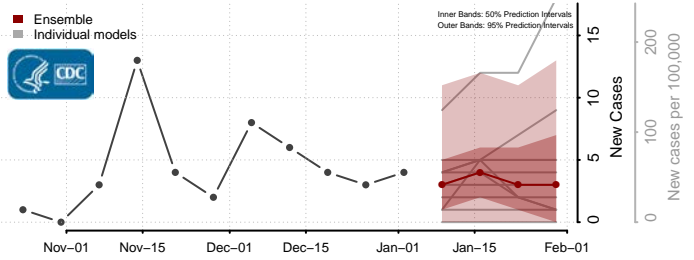

Franklin County, Vermont

Grand Isle County, Vermont

Lamoille County, Vermont

Orange County, Vermont

Orleans County, Vermont

Rutland County, Vermont

Washington County, Vermont

Windham County, Vermont