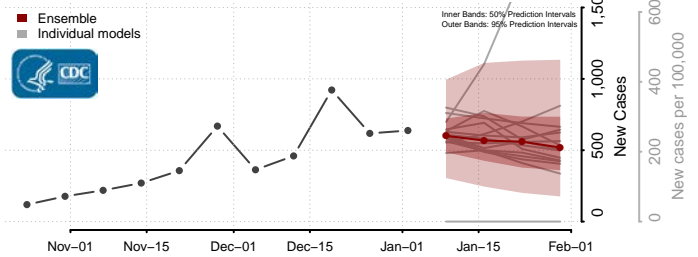

Charles City County, Virginia

Charlotte County, Virginia

Charlottesville County, Virginia

Chesapeake County, Virginia

Chesterfield County, Virginia

Clarke County, Virginia

Colonial Heights County, Virginia

Covington County, Virginia