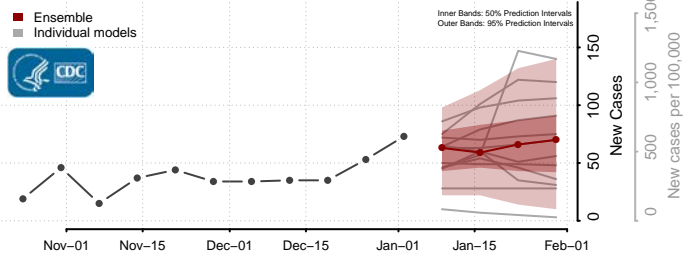

Newton County, Mississippi

Noxubee County, Mississippi

Oktibbeha County, Mississippi

Panola County, Mississippi

Pearl River County, Mississippi

Perry County, Mississippi

Pike County, Mississippi

Pontotoc County, Mississippi