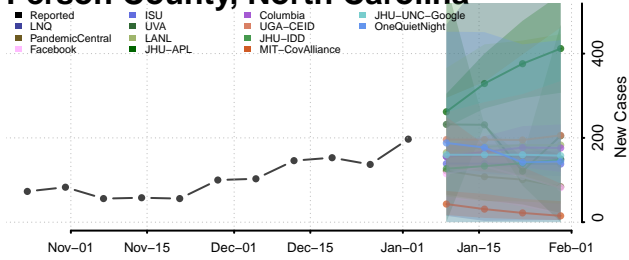

Person County, North Carolina