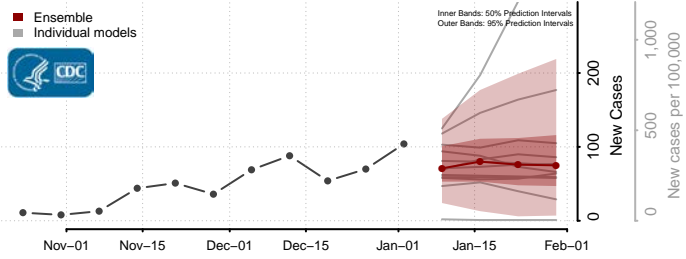

Nicholas County, West Virginia