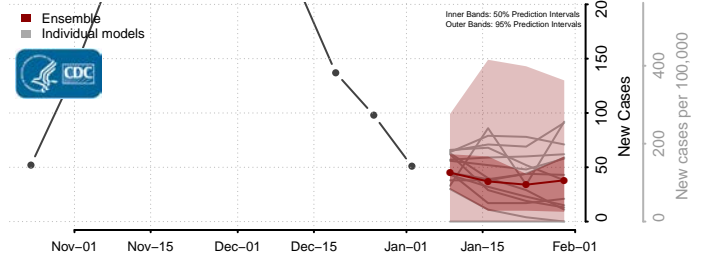

Carlton County, Minnesota