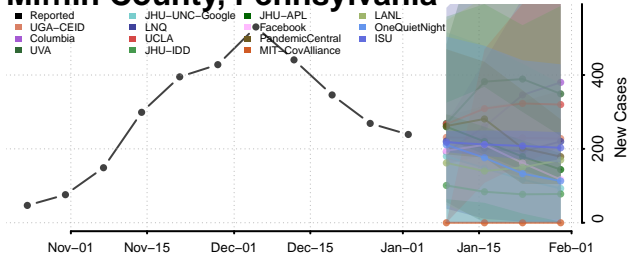

Lehigh County, Pennsylvania

Luzerne County, Pennsylvania

Lycoming County, Pennsylvania

McKean County, Pennsylvania

Mercer County, Pennsylvania

Mifflin County, Pennsylvania

Monroe County, Pennsylvania

Montgomery County, Pennsylvania