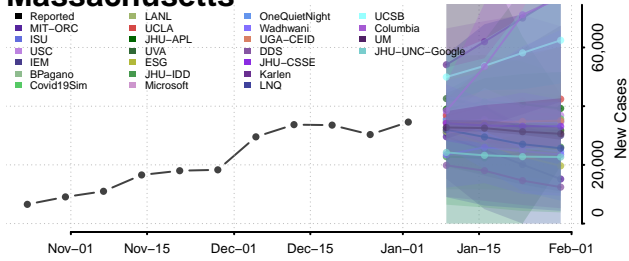

Massachusetts