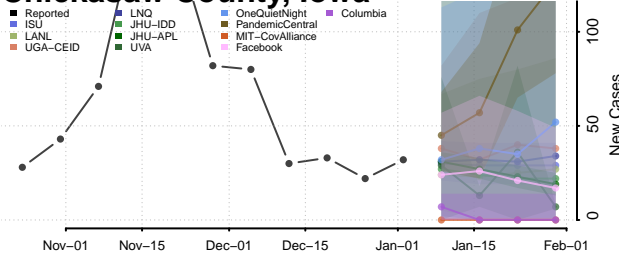

Butler County, Iowa

Calhoun County, Iowa

Carroll County, Iowa

Cass County, Iowa

Cedar County, Iowa

Cerro Gordo County, Iowa

Cherokee County, Iowa

Chickasaw County, Iowa