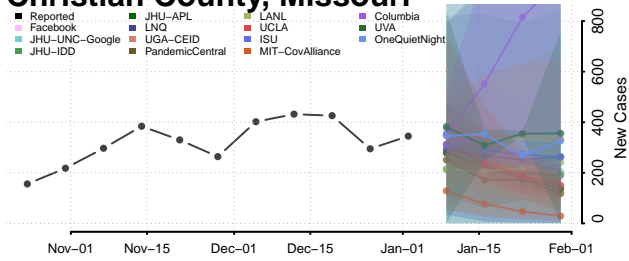

Christian County, Missouri