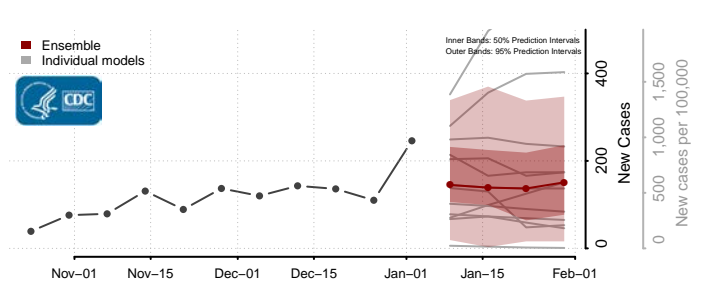

Audrain County, Missouri