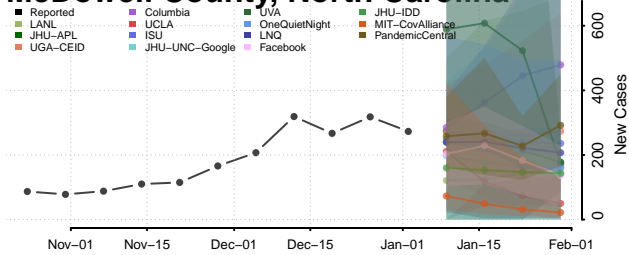

McDowell County, North Carolina