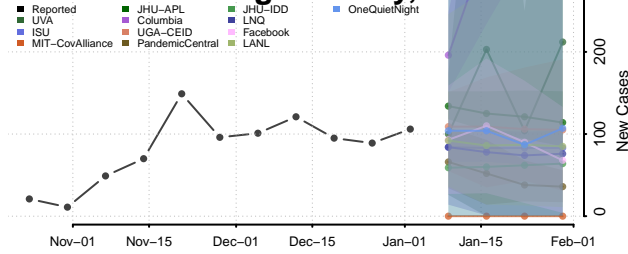

West Baton Rouge County, Louisiana