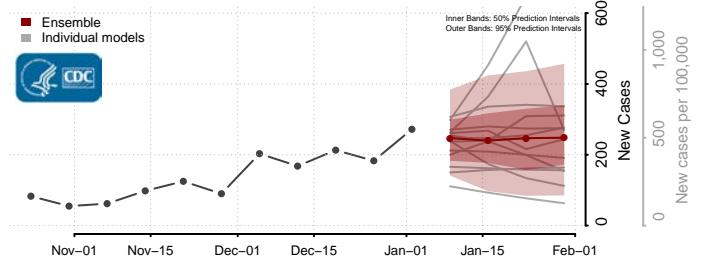

Oktibbeha County, Mississippi