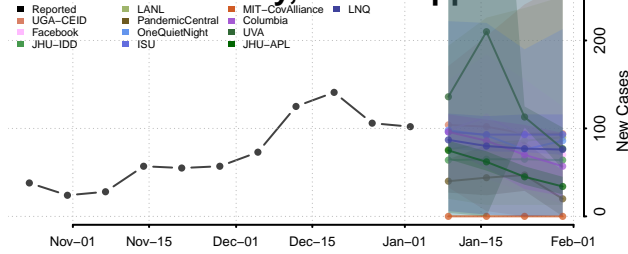

Chickasaw County, Mississippi