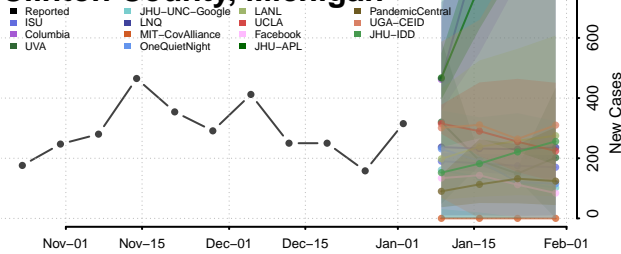

Clinton County, Michigan