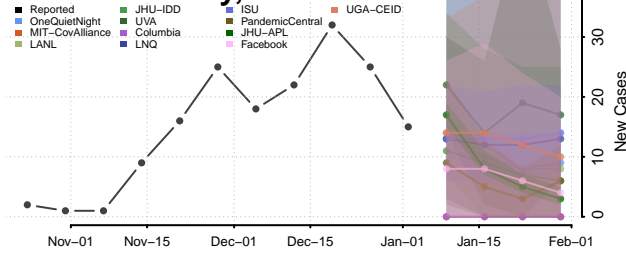

Madison County, Montana

McCone County, Montana

Meagher County, Montana

Mineral County, Montana

Missoula County, Montana

Musselshell County, Montana

Park County, Montana

Petroleum County, Montana