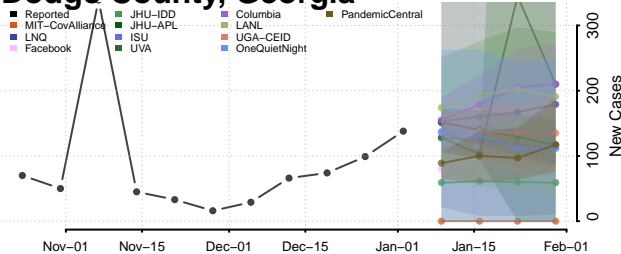

Dodge County, Georgia