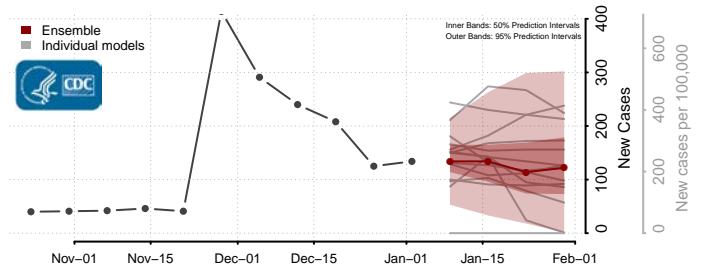

Lyon County, Nevada