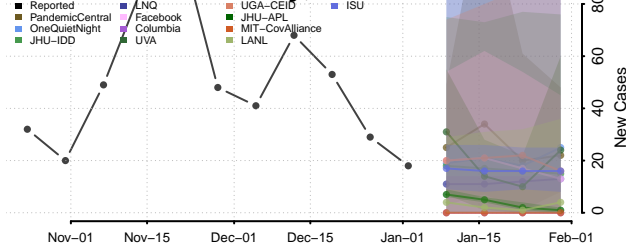

Wayne County, Missouri

Webster County, Missouri

Worth County, Missouri

Wright County, Missouri

Montana*

Beaverhead County, Montana

Big Horn County, Montana

Blaine County, Montana