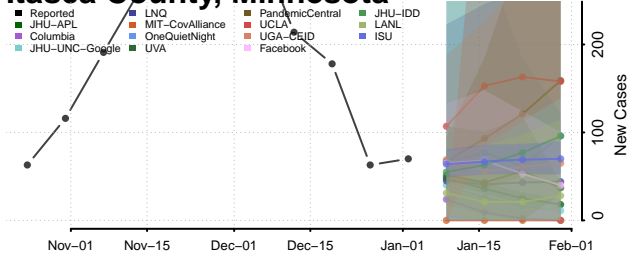

Hubbard County, Minnesota

Isanti County, Minnesota

Itasca County, Minnesota

Jackson County, Minnesota

Kanabec County, Minnesota

Kandiyohi County, Minnesota

Kittson County, Minnesota

Koochiching County, Minnesota