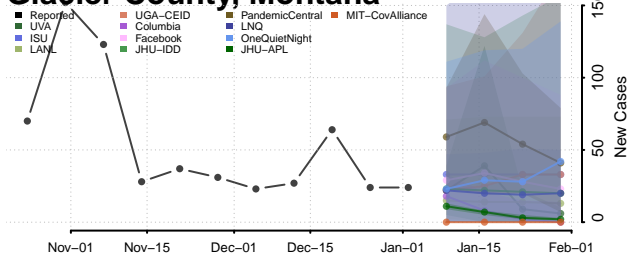

Glacier County, Montana