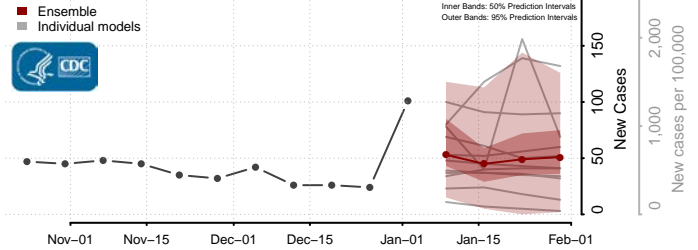

Anderson County, Kansas