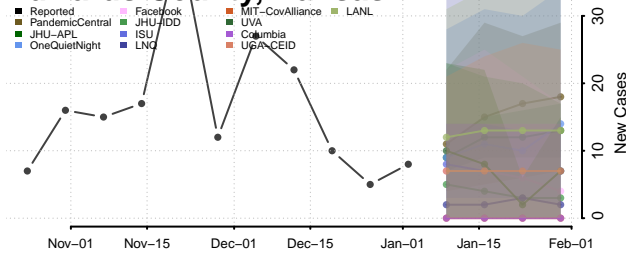

Edwards County, Kansas