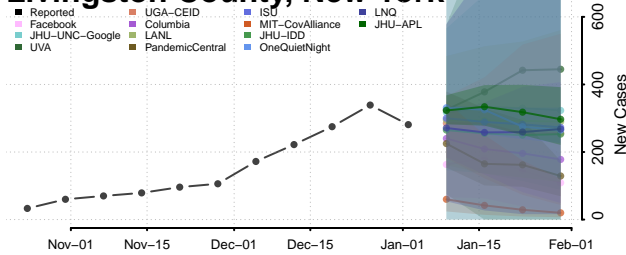

Livingston County, New York