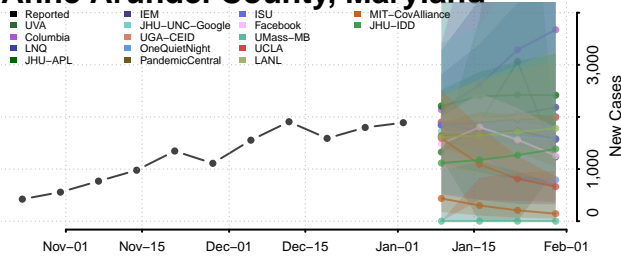

Sagadahoc County, Maine

Somerset County, Maine

Waldo County, Maine

Washington County, Maine

York County, Maine

Maryland

Allegany County, Maryland

Anne Arundel County, Maryland