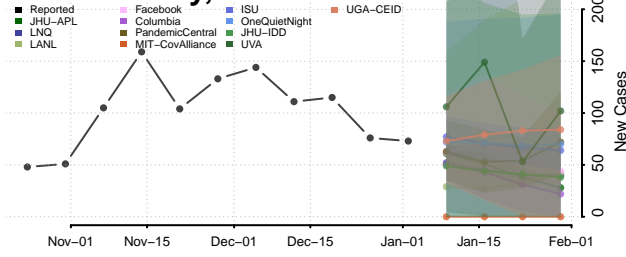

Bond County, Illinois