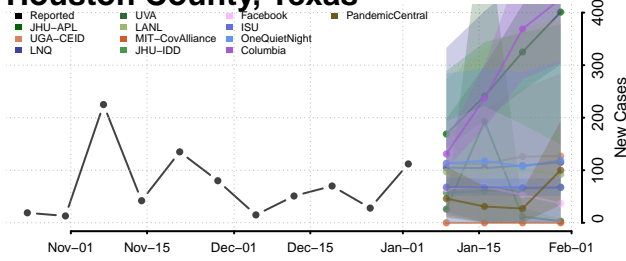

Houston County, Texas