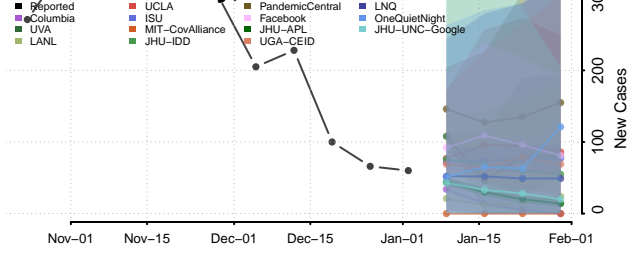

Morton County, North Dakota