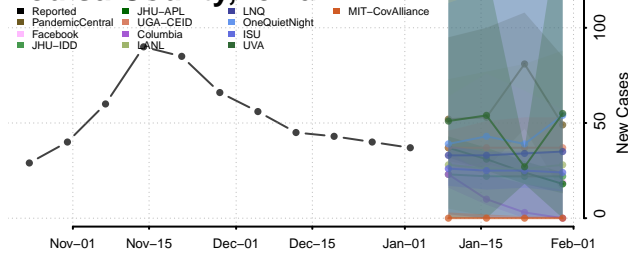

Johnson County, Iowa

Jones County, Iowa

Keokuk County, Iowa

Kossuth County, Iowa

Lee County, Iowa

Linn County, Iowa

Louisa County, Iowa

Lucas County, Iowa