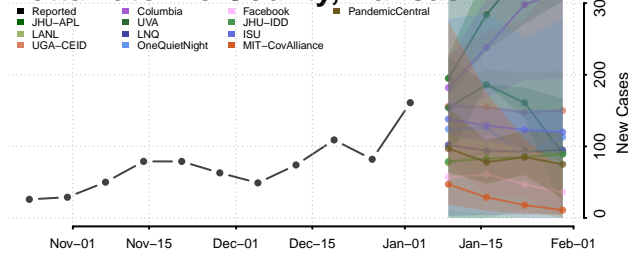

Pottawatomie County, Kansas