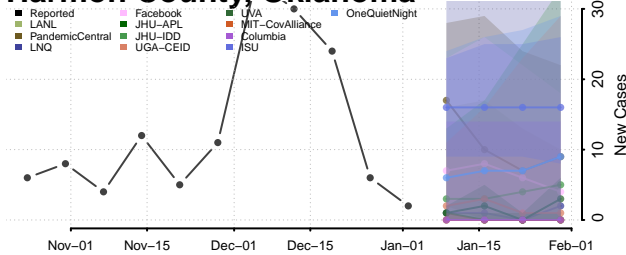

Dewey County, Oklahoma

Ellis County, Oklahoma

Garfield County, Oklahoma

Garvin County, Oklahoma

Grady County, Oklahoma

Grant County, Oklahoma

Greer County, Oklahoma

Harmon County, Oklahoma