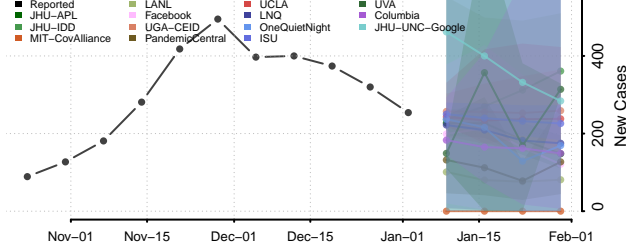

Lenawee County, Michigan