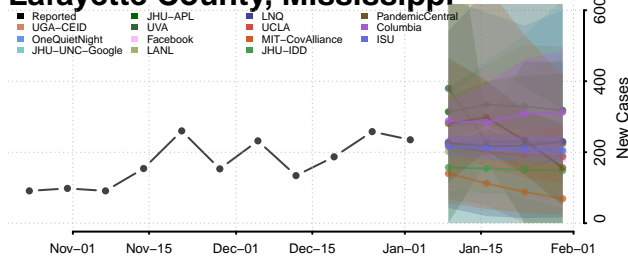

Itawamba County, Mississippi

Jackson County, Mississippi

Jasper County, Mississippi

Jefferson County, Mississippi

Jefferson Davis County, Mississippi

Jones County, Mississippi

Kemper County, Mississippi

Lafayette County, Mississippi