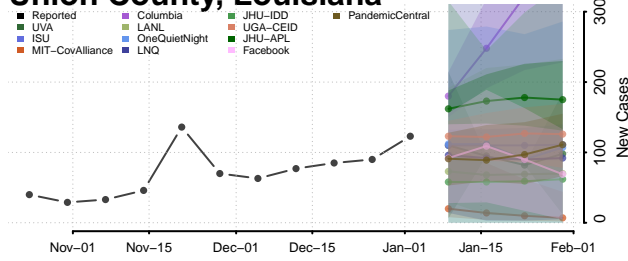

Tangipahoa County, Louisiana

Tensas County, Louisiana

Terrebonne County, Louisiana

Union County, Louisiana

Vermilion County, Louisiana

Vernon County, Louisiana

Washington County, Louisiana

Webster County, Louisiana