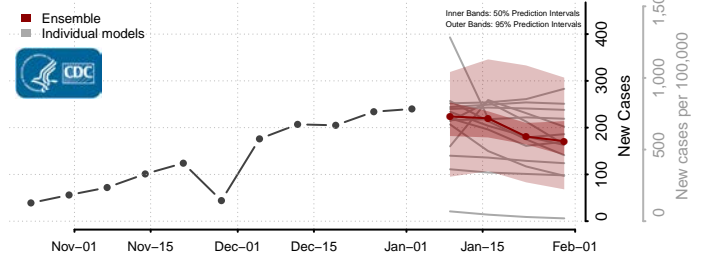

Bolivar County, Mississippi