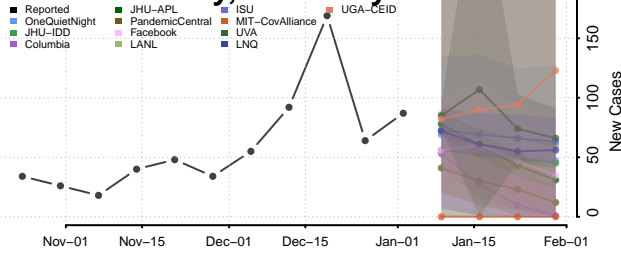

Clinton County, Kentucky