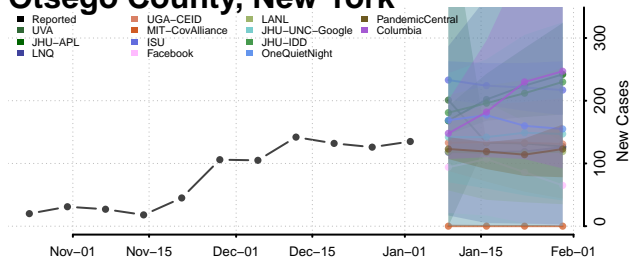

Putnam County, New York

Queens County, New York

Rensselaer County, New York

Richmond County, New York

Rockland County, New York

Saratoga County, New York

Schenectady County, New York

Schoharie County, New York