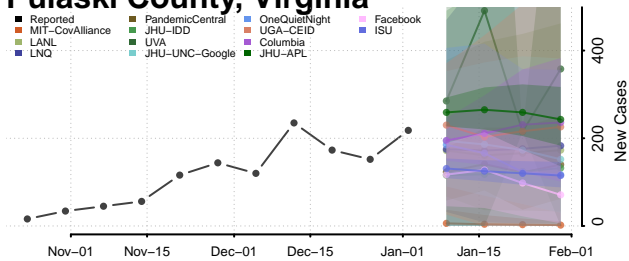

Pulaski County, Virginia