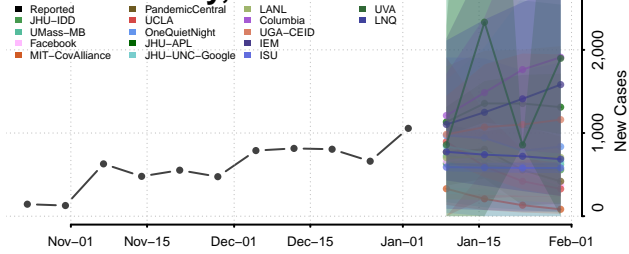

Ochiltree County, Texas

Oldham County, Texas

Orange County, Texas

Palo Pinto County, Texas

Panola County, Texas

Parker County, Texas

Parmer County, Texas

Pecos County, Texas