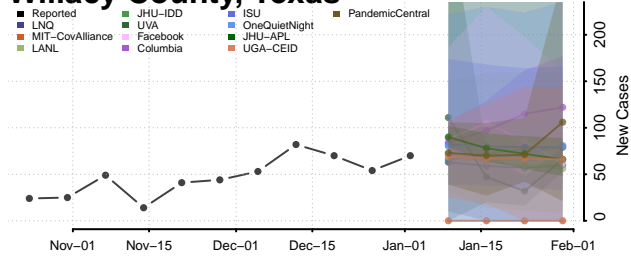

Willacy County, Texas