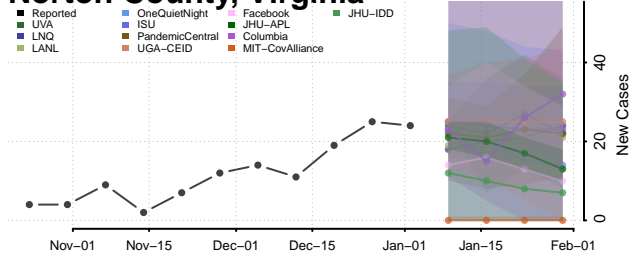

Norfolk County, Virginia

Northampton County, Virginia

Northumberland County, Virginia

Norton County, Virginia

Nottoway County, Virginia

Orange County, Virginia

Page County, Virginia

Patrick County, Virginia