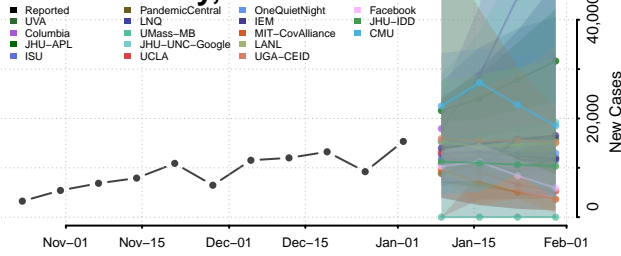

Dallas County, Texas