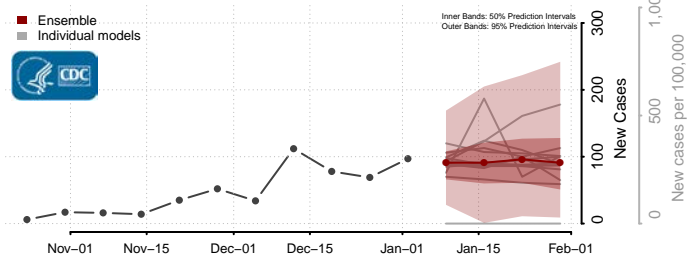

Accomack County, Virginia