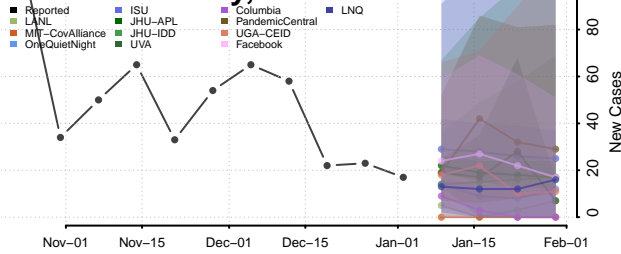

Fremont County, Idaho