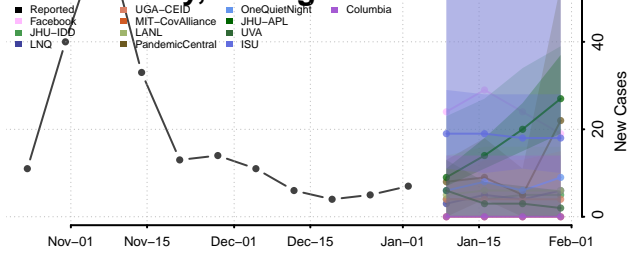

Luce County, Michigan