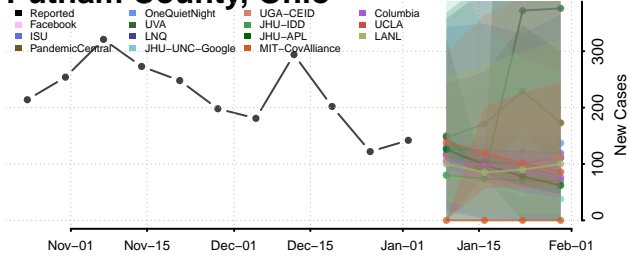

Putnam County, Ohio