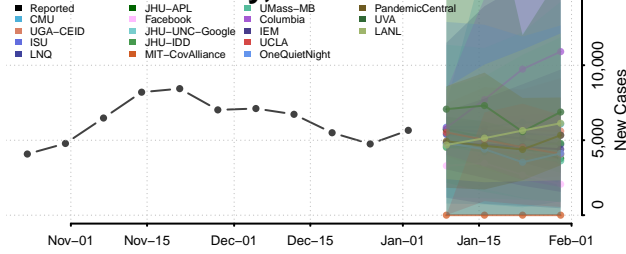

Salt Lake County, Utah