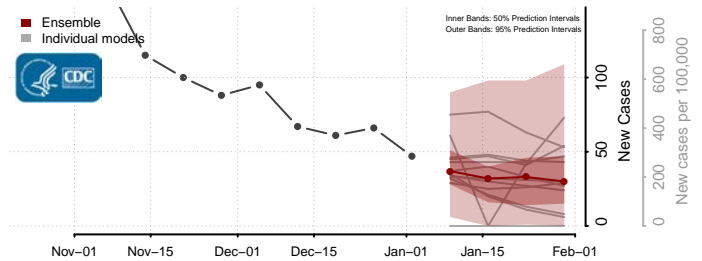

Hill County, Montana