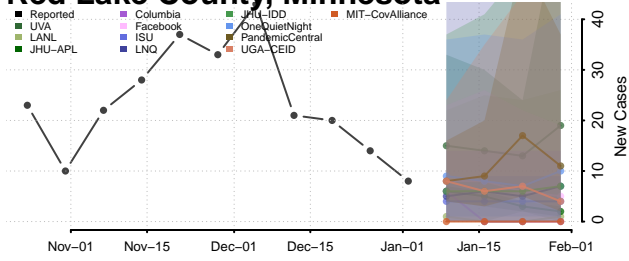

Red Lake County, Minnesota