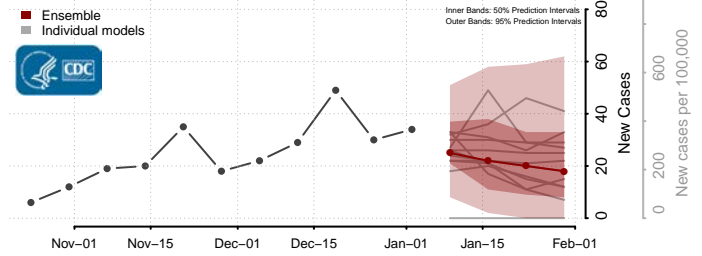

Benewah County, Idaho