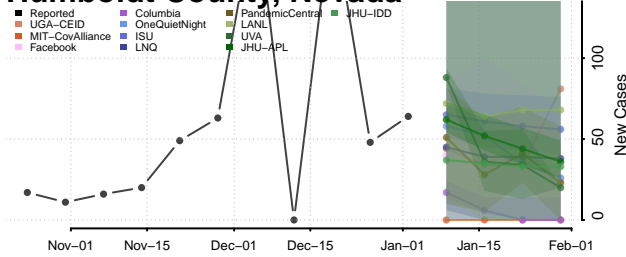

Washington County, Nebraska

Wayne County, Nebraska

Webster County, Nebraska

Wheeler County, Nebraska

Elko County, Nevada

Esmeralda County, Nevada

Eureka County, Nevada

Humboldt County, Nevada