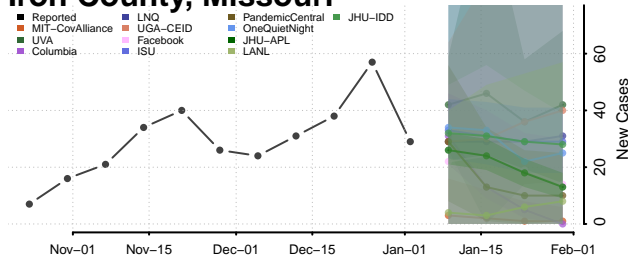

Grundy County, Missouri

Harrison County, Missouri

Henry County, Missouri

Hickory County, Missouri

Holt County, Missouri

Howard County, Missouri

Howell County, Missouri

Iron County, Missouri