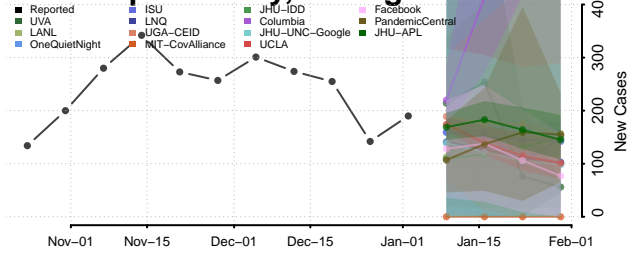

St. Joseph County, Michigan