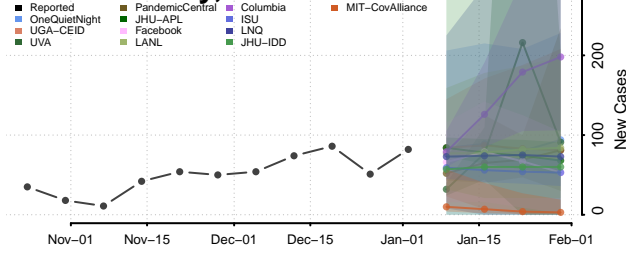

Bertie County, North Carolina