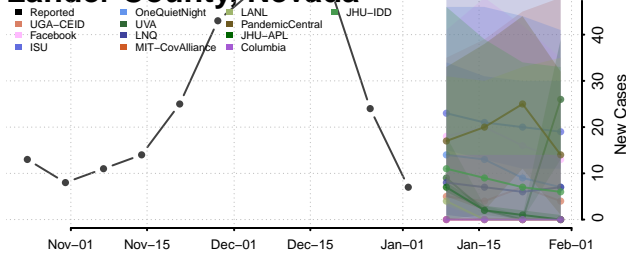

Lander County, Nevada