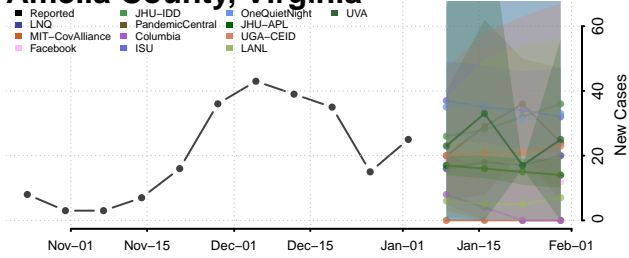

Amelia County, Virginia