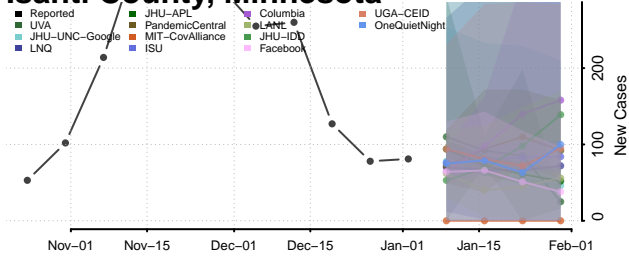

Hubbard County, Minnesota

Isanti County, Minnesota

Itasca County, Minnesota

Jackson County, Minnesota

Kanabec County, Minnesota

Kandiyohi County, Minnesota

Kittson County, Minnesota

Koochiching County, Minnesota