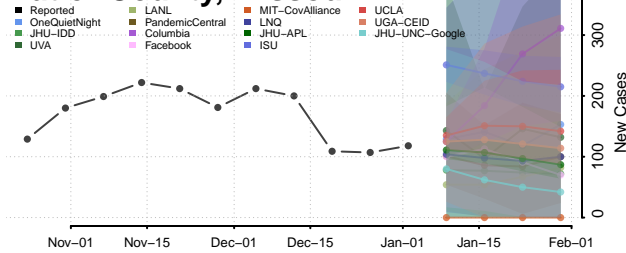

Butler County, Missouri