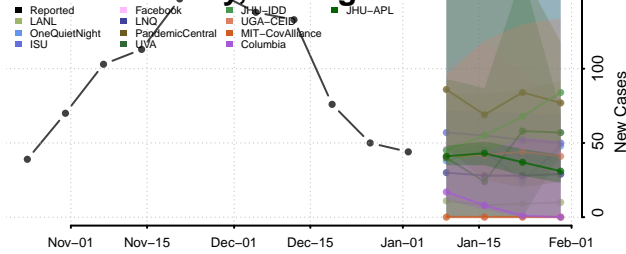

Oceana County, Michigan