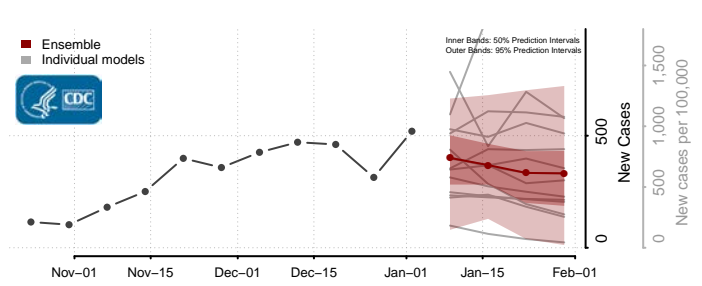

Scott County, Kansas

Sedgwick County, Kansas

Seward County, Kansas

Shawnee County, Kansas

Sumner County, Kansas

Thomas County, Kansas

Trego County, Kansas

Wabaunsee County, Kansas