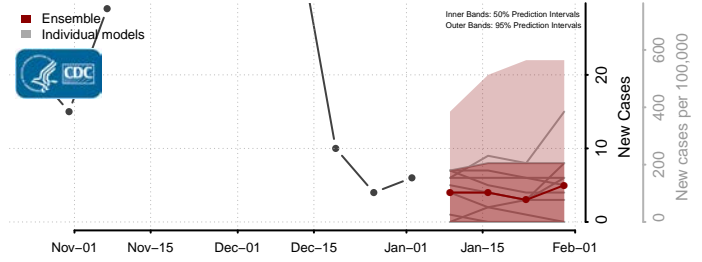

Pembina County, North Dakota

Pierce County, North Dakota

Ramsey County, North Dakota

Ransom County, North Dakota

Renville County, North Dakota

Richland County, North Dakota

Rolette County, North Dakota

Sargent County, North Dakota