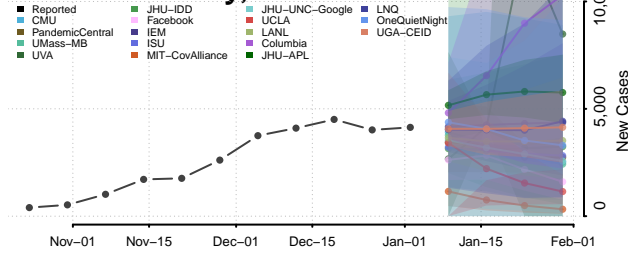

Kings County, New York

Lewis County, New York

Livingston County, New York

Madison County, New York

Monroe County, New York

Montgomery County, New York

Nassau County, New York

New York City County, New York