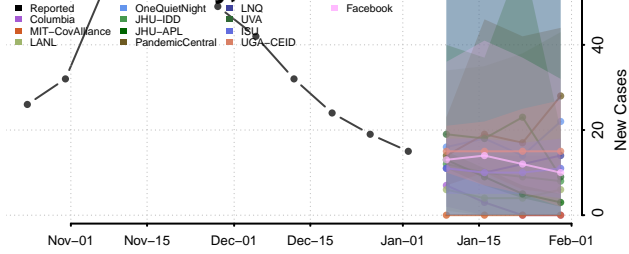

Hamlin County, South Dakota