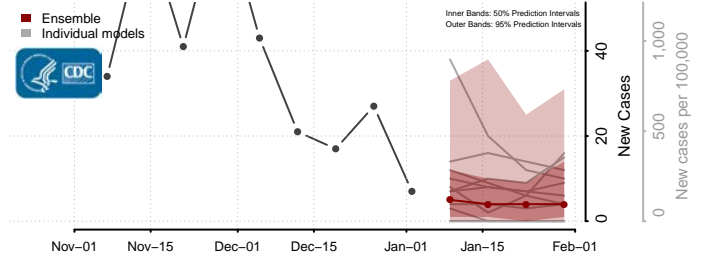

Sioux County, North Dakota