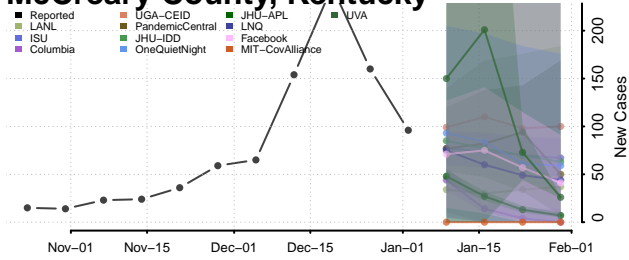

McCreary County, Kentucky