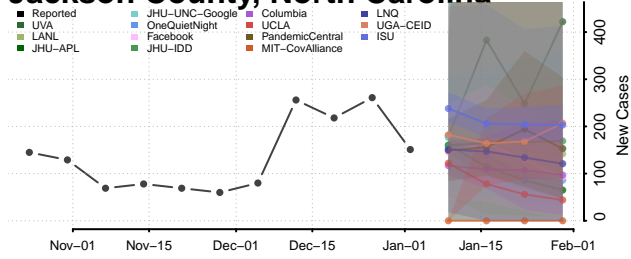

Jackson County, North Carolina