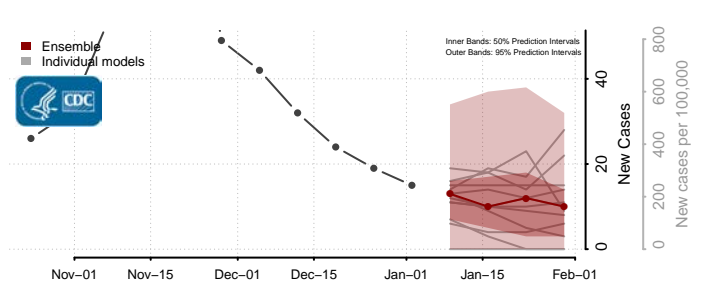

Hamlin County, South Dakota