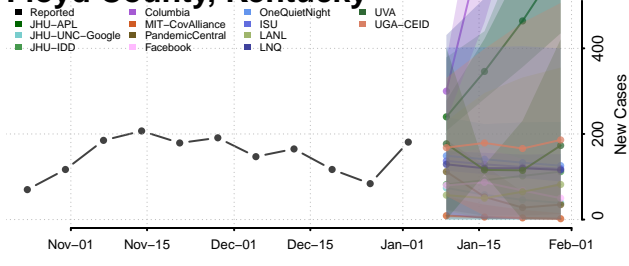

Floyd County, Kentucky