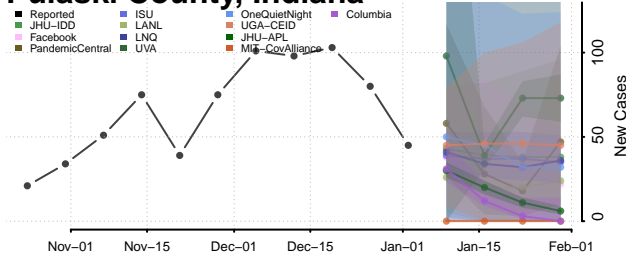

Pulaski County, Indiana