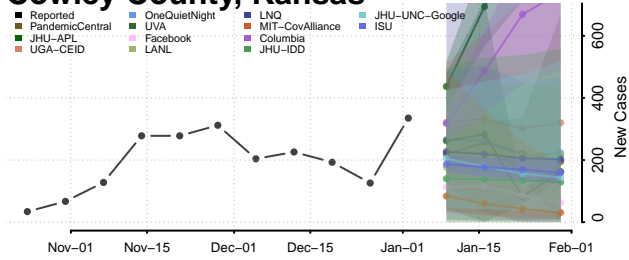

Cowley County, Kansas