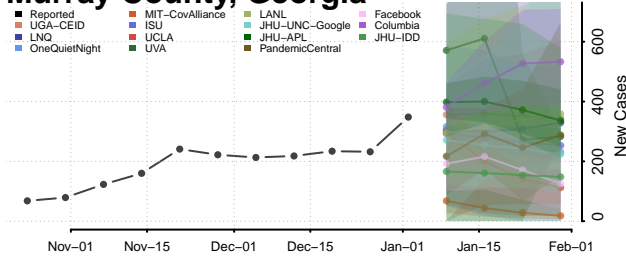

McIntosh County, Georgia

Meriwether County, Georgia

Miller County, Georgia

Mitchell County, Georgia

Monroe County, Georgia

Montgomery County, Georgia

Morgan County, Georgia

Murray County, Georgia