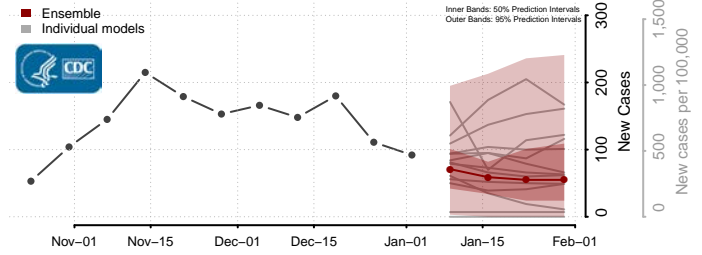

Appanoose County, Iowa

Audubon County, Iowa

Benton County, Iowa

Black Hawk County, Iowa

Boone County, Iowa

Bremer County, Iowa

Buchanan County, Iowa

Buena Vista County, Iowa