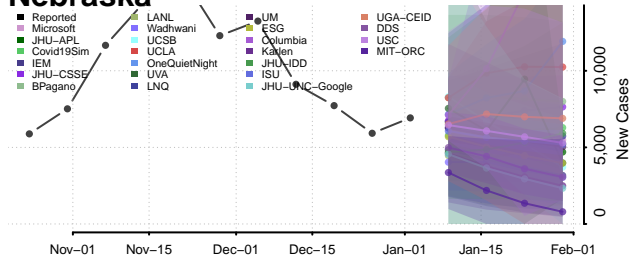

Treasure County, Montana

Valley County, Montana

Wheatland County, Montana

Wibaux County, Montana

Yellowstone County, Montana

Nebraska

Adams County, Nebraska

Antelope County, Nebraska