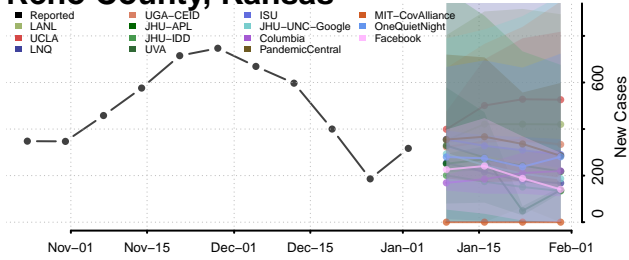

Reno County, Kansas