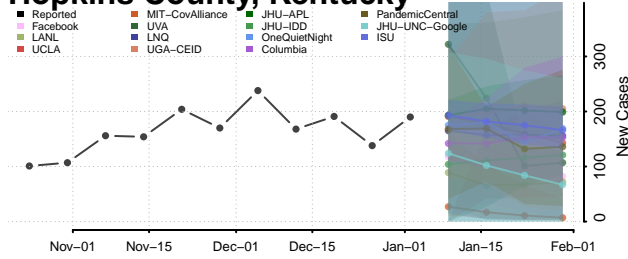

Hart County, Kentucky

Henderson County, Kentucky

Henry County, Kentucky

Hickman County, Kentucky

Hopkins County, Kentucky

Jackson County, Kentucky

Jefferson County, Kentucky

Jessamine County, Kentucky