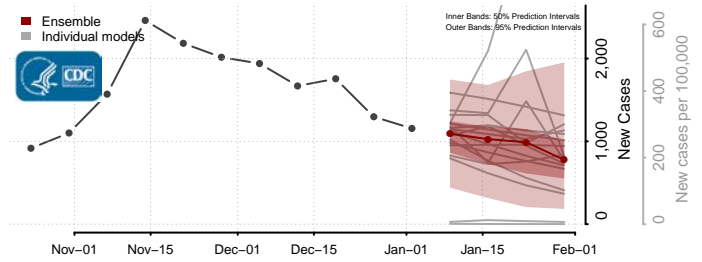

St. Charles County, Missouri