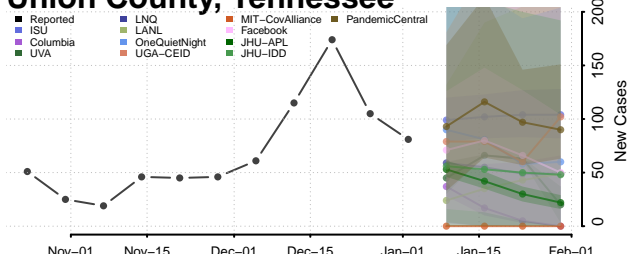

Union County, Tennessee