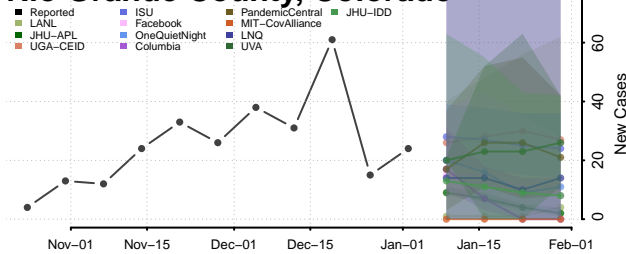

Phillips County, Colorado

Pitkin County, Colorado

Prowers County, Colorado

Pueblo County, Colorado

Rio Blanco County, Colorado

Rio Grande County, Colorado

Routt County, Colorado

Saguache County, Colorado