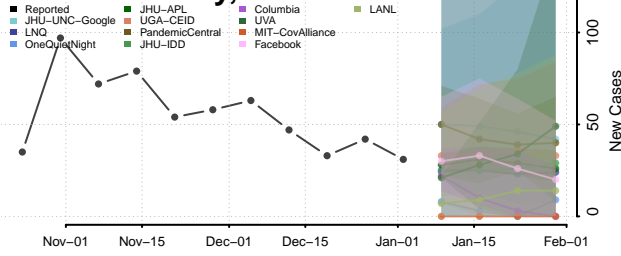

Juneau County, Alaska