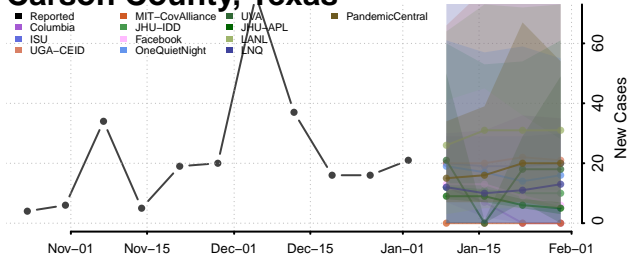

Carson County, Texas