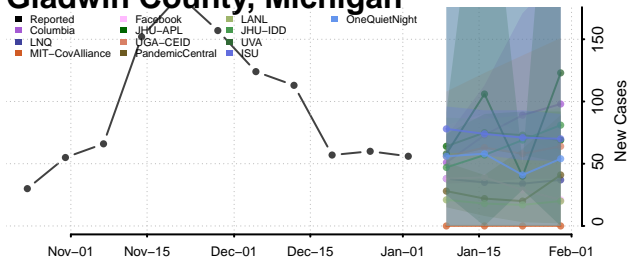

Dickinson County, Michigan

Eaton County, Michigan

Emmet County, Michigan

Genesee County, Michigan

Gladwin County, Michigan

Gogebic County, Michigan

Grand Traverse County, Michigan

Gratiot County, Michigan