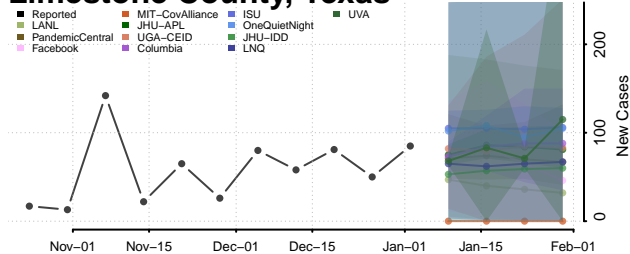

Limestone County, Texas