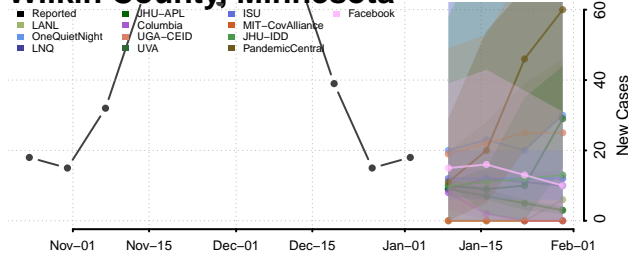

Todd County, Minnesota

Traverse County, Minnesota

Wabasha County, Minnesota

Wadena County, Minnesota

Waseca County, Minnesota

Washington County, Minnesota

Watonwan County, Minnesota

Wilkin County, Minnesota