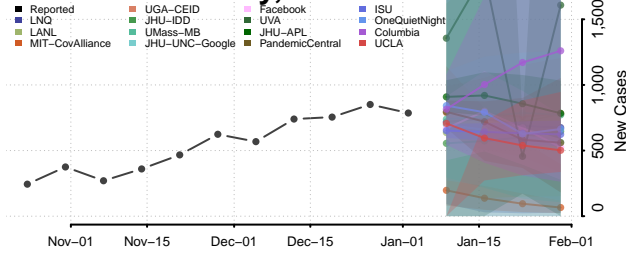

Alamance County, North Carolina