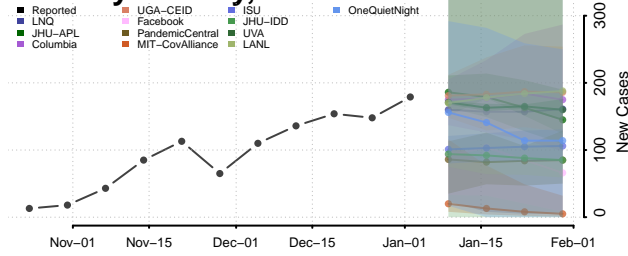

Cleburne County, Arkansas

Cleveland County, Arkansas

Columbia County, Arkansas

Conway County, Arkansas

Craighead County, Arkansas

Crawford County, Arkansas

Crittenden County, Arkansas

Cross County, Arkansas