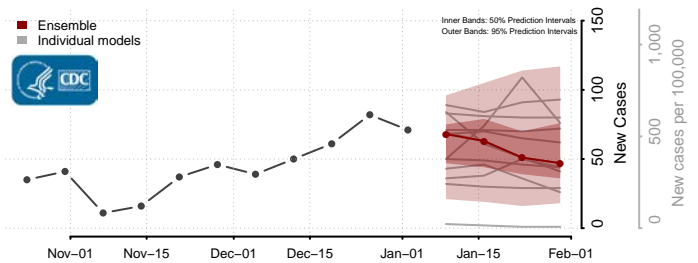

Monroe County, West Virginia