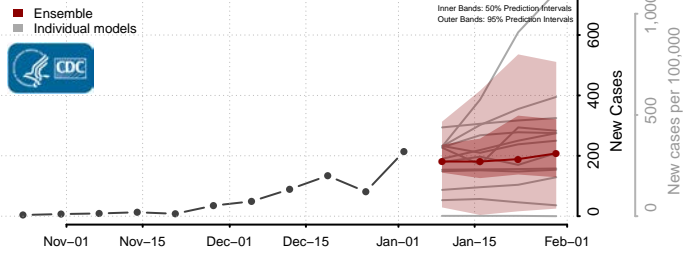

West Baton Rouge County, Louisiana

West Carroll County, Louisiana

West Feliciana County, Louisiana

Winn County, Louisiana

Maine

Androscoggin County, Maine

Aroostook County, Maine

Cumberland County, Maine