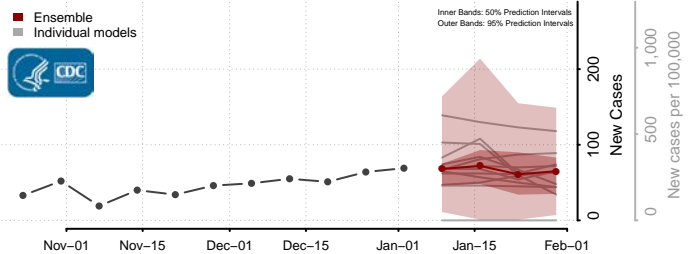

McDonald County, Missouri