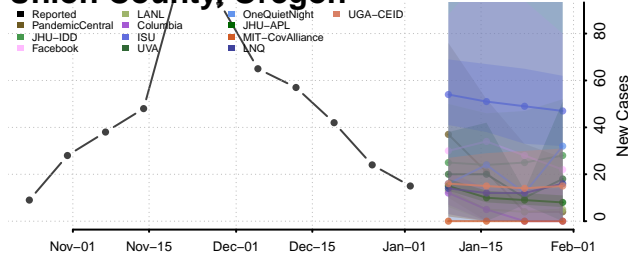

Union County, Oregon