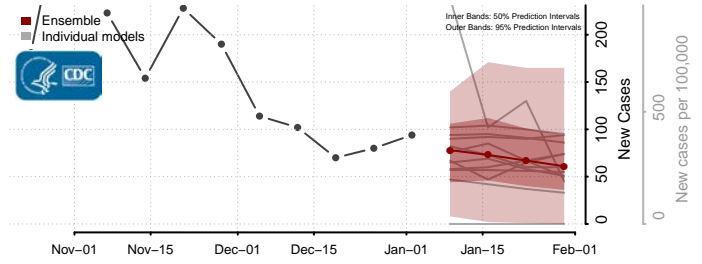

Grant County, New Mexico

Guadalupe County, New Mexico

Harding County, New Mexico

Hidalgo County, New Mexico

Lea County, New Mexico

Lincoln County, New Mexico

Los Alamos County, New Mexico

Luna County, New Mexico