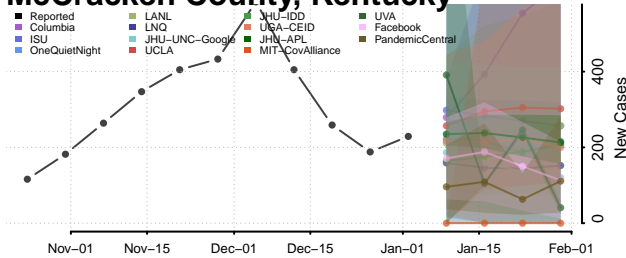

Magoffin County, Kentucky

Marion County, Kentucky

Marshall County, Kentucky

Martin County, Kentucky

Mason County, Kentucky

McCracken County, Kentucky

McCreary County, Kentucky

McLean County, Kentucky