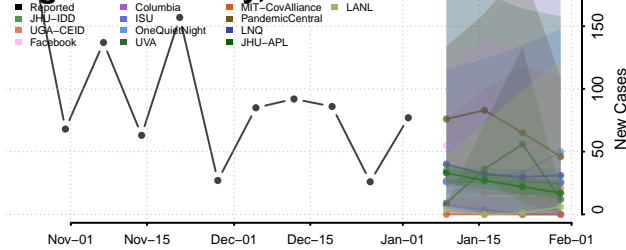

Big Horn County, Montana