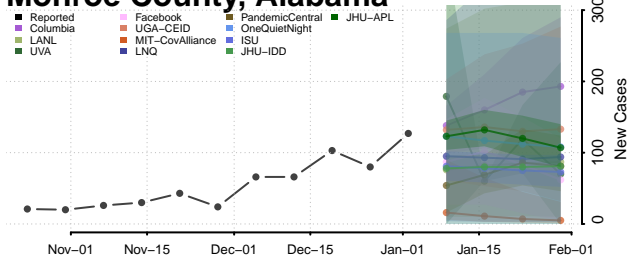

Lauderdale County, Alabama

Lawrence County, Alabama

Lee County, Alabama

Limestone County, Alabama

Lowndes County, Alabama

Macon County, Alabama

Madison County, Alabama

Marengo County, Alabama

Marion County, Alabama

Marshall County, Alabama

Mobile County, Alabama

Monroe County, Alabama

Montgomery County, Alabama

Morgan County, Alabama

Perry County, Alabama

Pickens County, Alabama

Pike County, Alabama

Randolph County, Alabama

Russell County, Alabama

Shelby County, Alabama

St. Clair County, Alabama

Sumter County, Alabama

Talladega County, Alabama

Tallapoosa County, Alabama