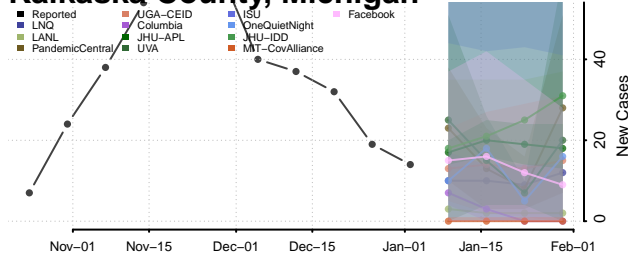

Kalkaska County, Michigan