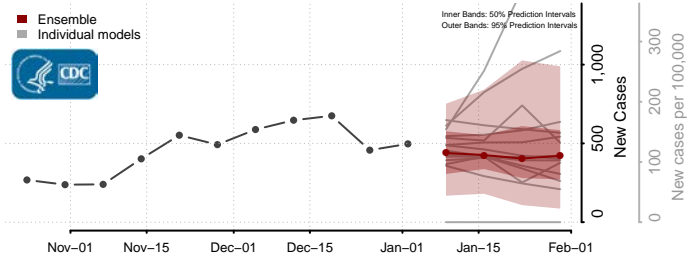

Hood River County, Oregon

Jackson County, Oregon

Jefferson County, Oregon

Josephine County, Oregon

Klamath County, Oregon

Lake County, Oregon

Lane County, Oregon

Lincoln County, Oregon