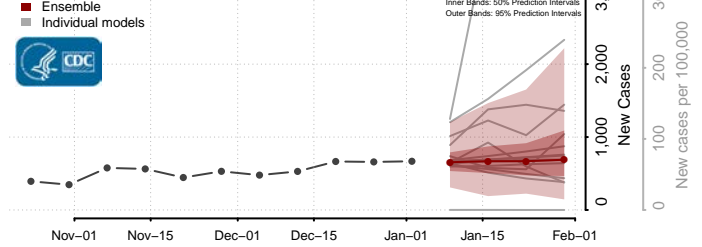

Guam*

Hawaii

Hawaii County, Hawaii

Honolulu County, Hawaii

Kalawao County, Hawaii

Kauai County, Hawaii

*New weekly cases may decrease in this location over the next four weeks. For these locations, the ensemble forecast indicates a probability of 0.75 or greater that fewer cases will be reported in week four of the forecast than in the last reported week.