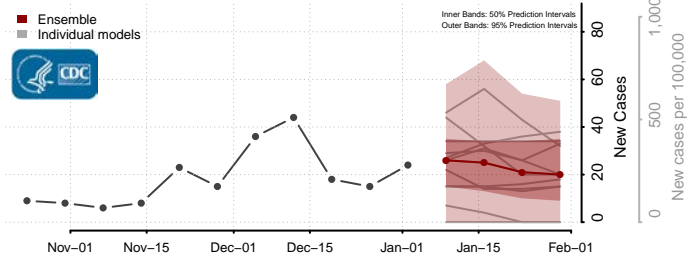

Warren County, Mississippi

Washington County, Mississippi

Wayne County, Mississippi

Webster County, Mississippi

Wilkinson County, Mississippi

Winston County, Mississippi

Yalobusha County, Mississippi

Yazoo County, Mississippi