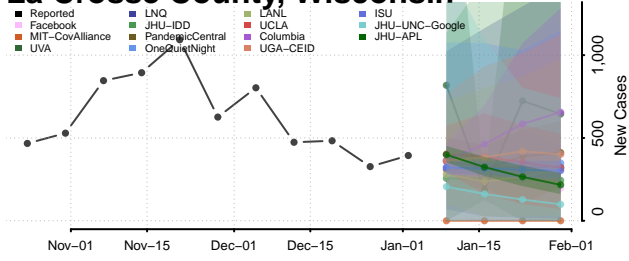

La Crosse County, Wisconsin