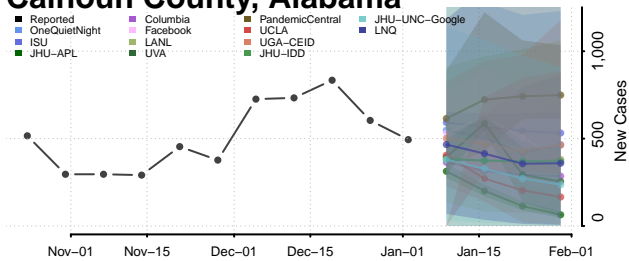

Calhoun County, Alabama