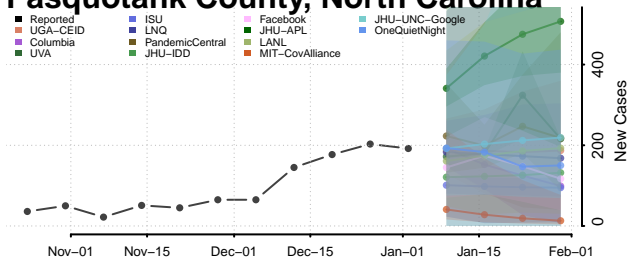

Nash County, North Carolina

New Hanover County, North Carolina

Northampton County, North Carolina

Onslow County, North Carolina

Orange County, North Carolina

Pamlico County, North Carolina

Pasquotank County, North Carolina