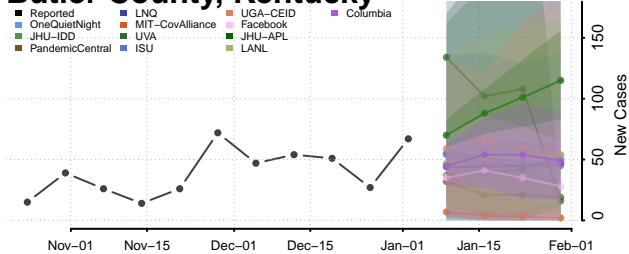

Boyd County, Kentucky

Boyle County, Kentucky

Bracken County, Kentucky

Breathitt County, Kentucky

Breckinridge County, Kentucky

Bullitt County, Kentucky

Butler County, Kentucky

Caldwell County, Kentucky