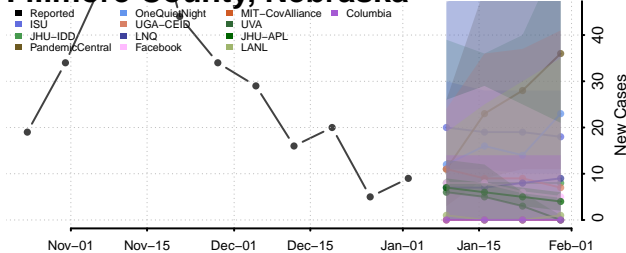

Fillmore County, Nebraska