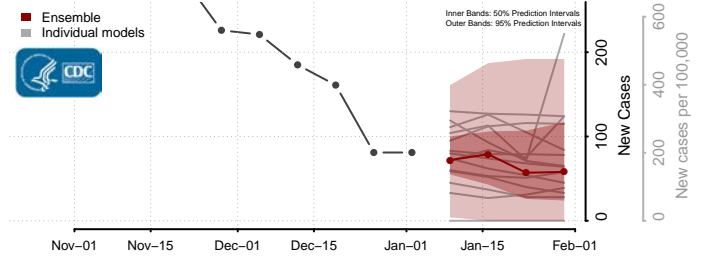

Marinette County, Wisconsin