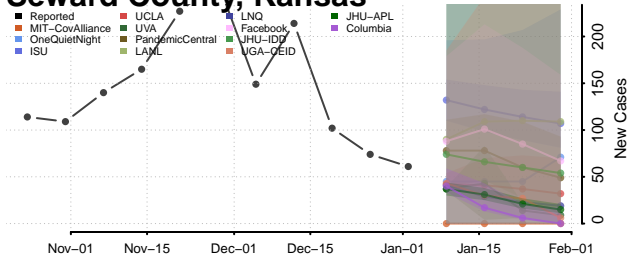

Scott County, Kansas

Sedgwick County, Kansas

Seward County, Kansas

Shawnee County, Kansas

Sumner County, Kansas

Thomas County, Kansas

Trego County, Kansas

Wabaunsee County, Kansas