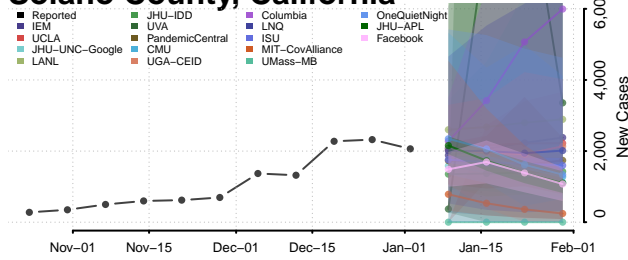

Shasta County, California

Sierra County, California

Siskiyou County, California

Solano County, California

Sonoma County, California

Stanislaus County, California

Sutter County, California

Tehama County, California