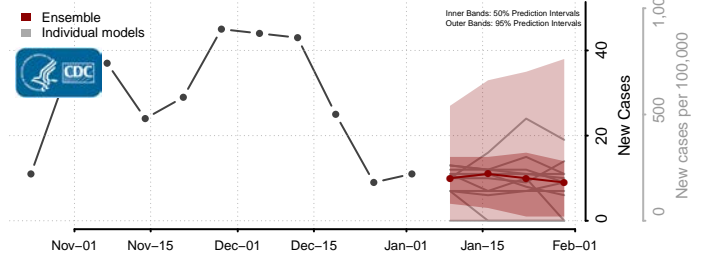

Big Stone County, Minnesota