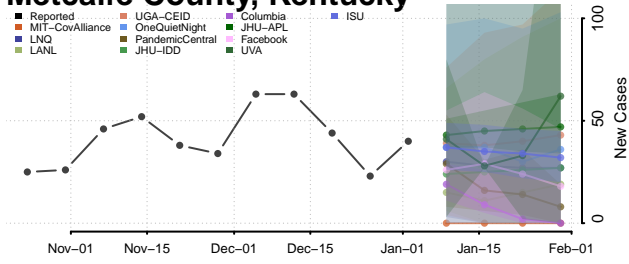

Meade County, Kentucky

Menifee County, Kentucky

Mercer County, Kentucky

Metcalfe County, Kentucky

Monroe County, Kentucky

Montgomery County, Kentucky

Morgan County, Kentucky

Muhlenberg County, Kentucky