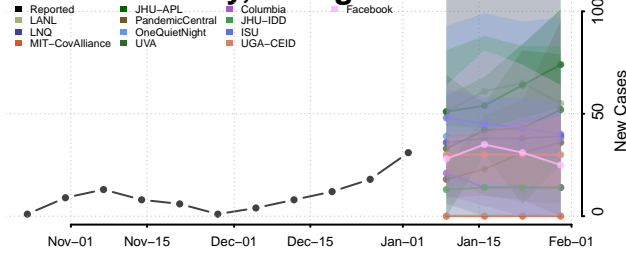

Jenkins County, Georgia