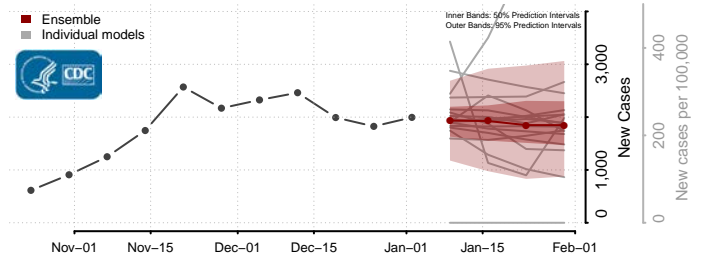

Baltimore County, Maryland