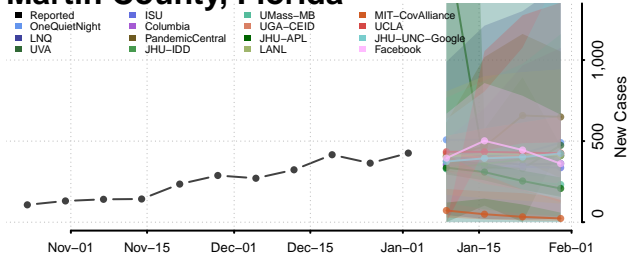

Martin County, Florida