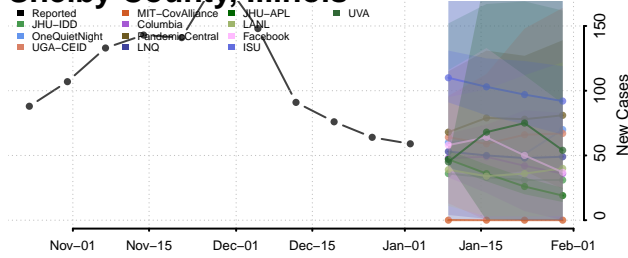

Shelby County, Illinois