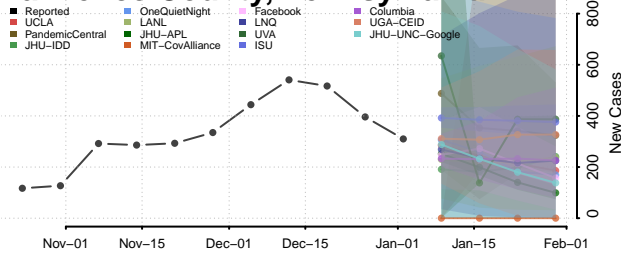

Indiana County, Pennsylvania

Jefferson County, Pennsylvania

Juniata County, Pennsylvania

Lackawanna County, Pennsylvania

Lancaster County, Pennsylvania

Lawrence County, Pennsylvania

Lebanon County, Pennsylvania