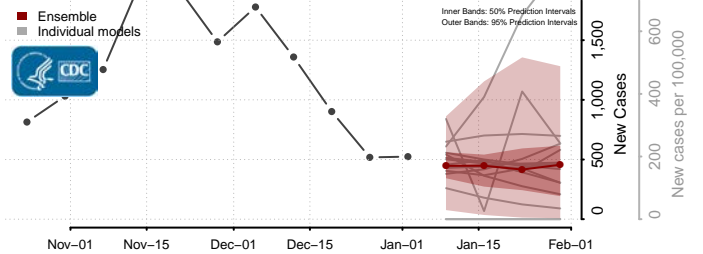

Todd County, Minnesota

Traverse County, Minnesota

Wabasha County, Minnesota

Wadena County, Minnesota

Waseca County, Minnesota

Washington County, Minnesota

Watonwan County, Minnesota

Wilkin County, Minnesota