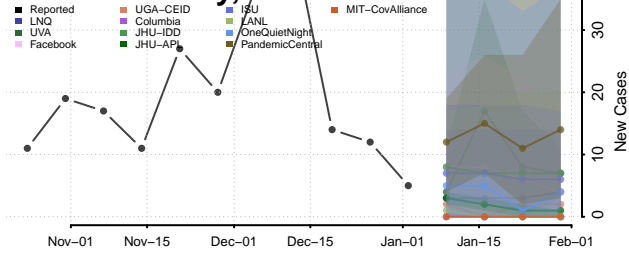

Latah County, Idaho

Lemhi County, Idaho

Lewis County, Idaho

Lincoln County, Idaho

Madison County, Idaho

Minidoka County, Idaho

Nez Perce County, Idaho

Oneida County, Idaho