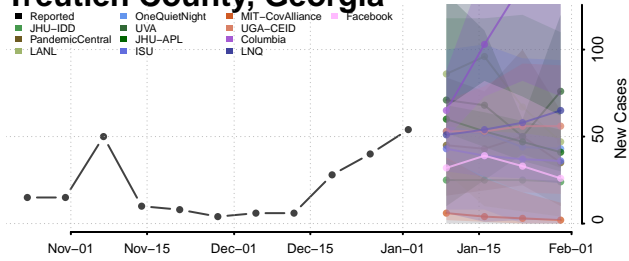

Thomas County, Georgia

Tift County, Georgia

Toombs County, Georgia

Towns County, Georgia

Treutlen County, Georgia

Troup County, Georgia

Turner County, Georgia

Twiggs County, Georgia