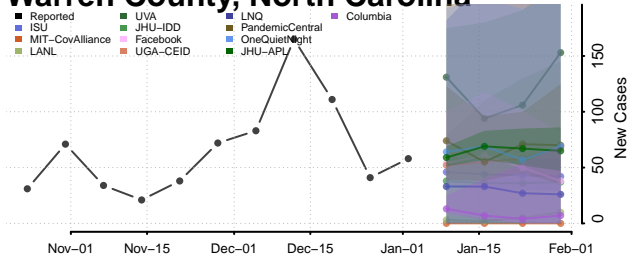

Wake County, North Carolina

Warren County, North Carolina

Washington County, North Carolina

Watauga County, North Carolina

Wayne County, North Carolina

Wilkes County, North Carolina

Wilson County, North Carolina