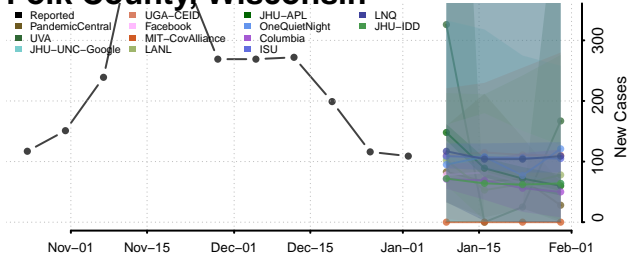

Monroe County, Wisconsin

Oconto County, Wisconsin

Oneida County, Wisconsin

Outagamie County, Wisconsin

Ozaukee County, Wisconsin

Pepin County, Wisconsin

Pierce County, Wisconsin

Polk County, Wisconsin