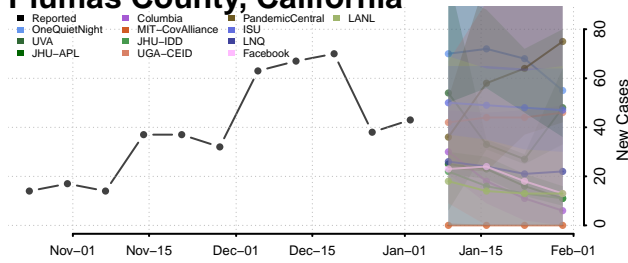

Plumas County, California