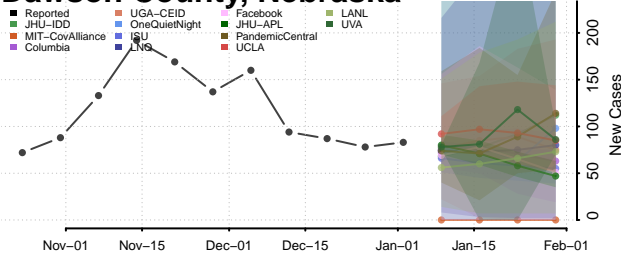

Burt County, Nebraska

Butler County, Nebraska

Cass County, Nebraska

Cedar County, Nebraska

Custer County, Nebraska

Dakota County, Nebraska

Dawes County, Nebraska

Dawson County, Nebraska