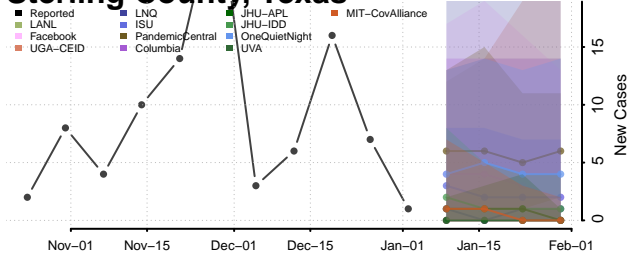

Sterling County, Texas