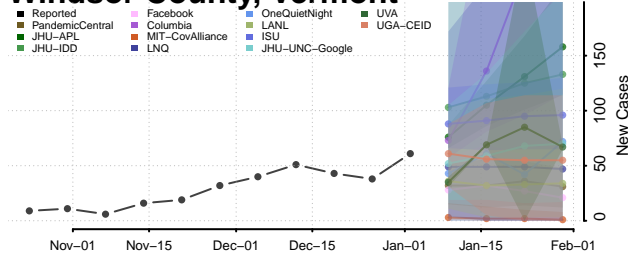

Windsor County, Vermont