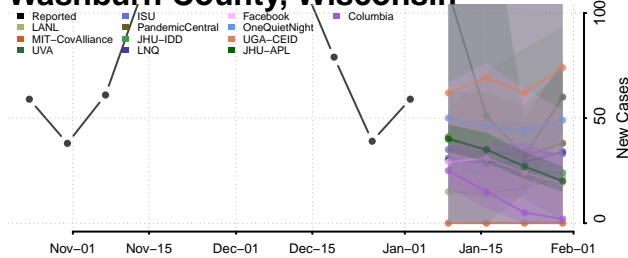

Washburn County, Wisconsin