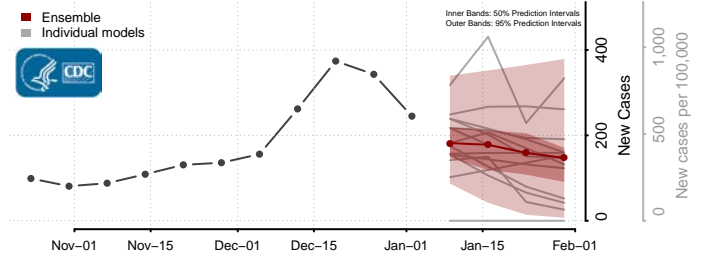

Cheatham County, Tennessee