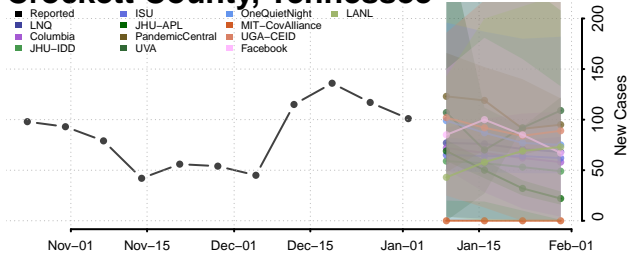

Cocke County, Tennessee

Coffee County, Tennessee

Crockett County, Tennessee

Cumberland County, Tennessee

Davidson County, Tennessee

Decatur County, Tennessee

DeKalb County, Tennessee

Dickson County, Tennessee