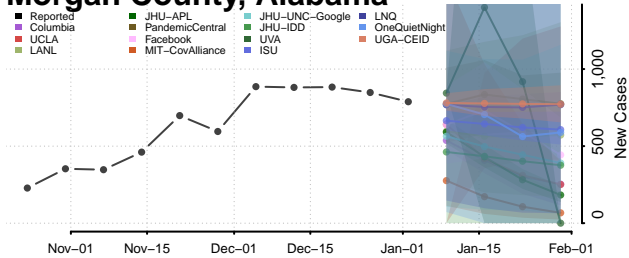

Marion County, Alabama

Marshall County, Alabama

Mobile County, Alabama

Monroe County, Alabama

Montgomery County, Alabama

Morgan County, Alabama

Perry County, Alabama

Pickens County, Alabama

Pike County, Alabama

Randolph County, Alabama

Russell County, Alabama

Shelby County, Alabama

St. Clair County, Alabama

Sumter County, Alabama

Talladega County, Alabama

Tallapoosa County, Alabama