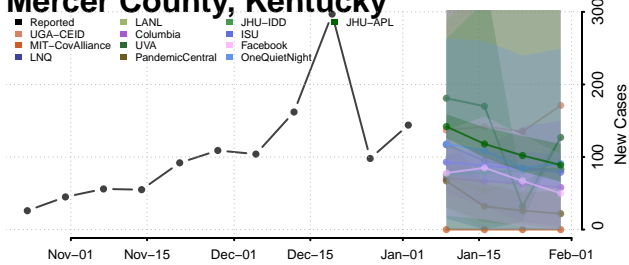

Mercer County, Kentucky