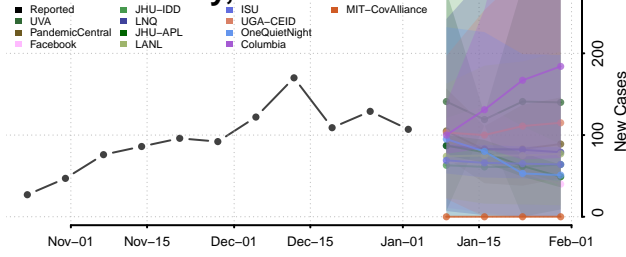

Carroll County, Indiana