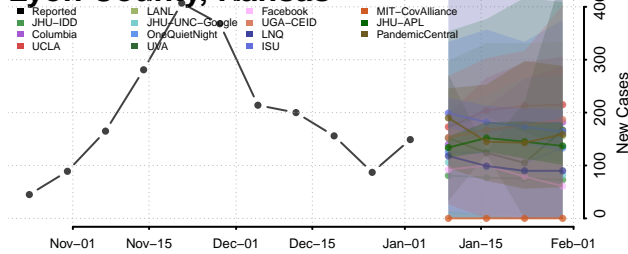

Lyon County, Kansas