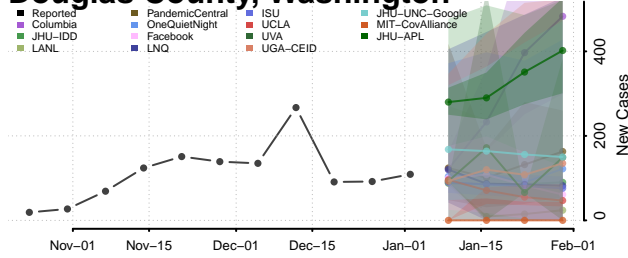

Douglas County, Washington