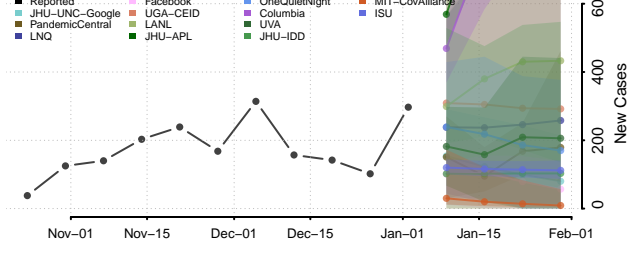

Marshall County, West Virginia