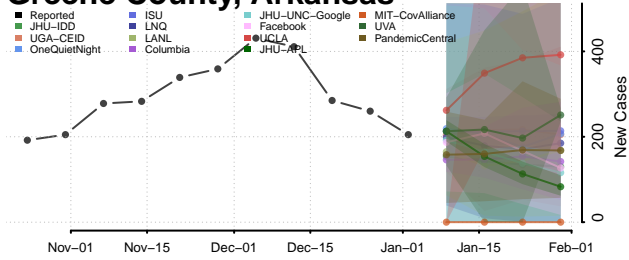

Greene County, Arkansas