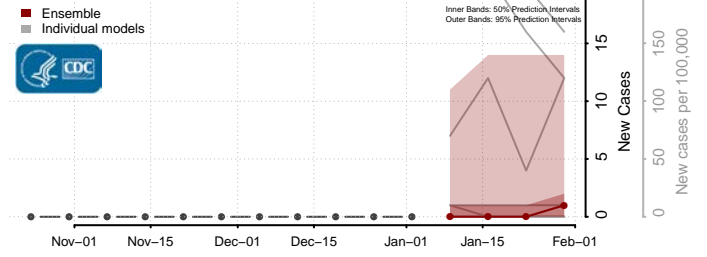

Carbon County, Utah

Daggett County, Utah

Davis County, Utah

Duchesne County, Utah

Emery County, Utah

Garfield County, Utah

Grand County, Utah

Iron County, Utah