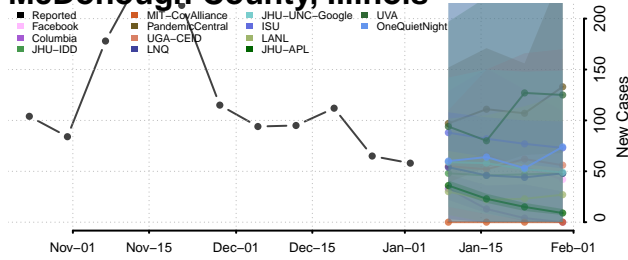

McDonough County, Illinois