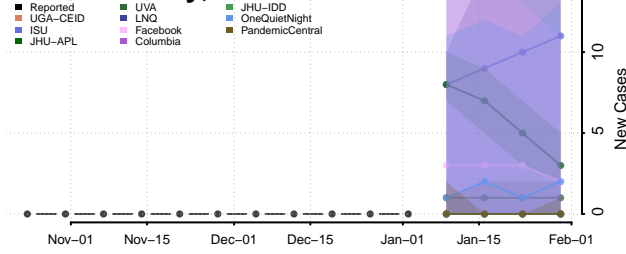

Piute County, Utah