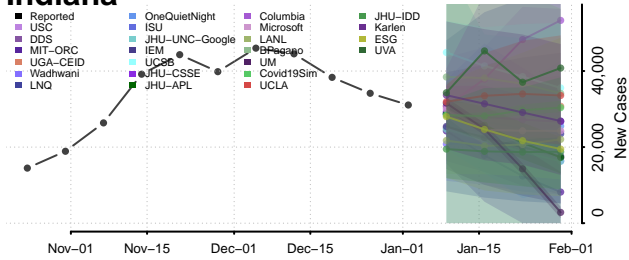

Williamson County, Illinois

Winnebago County, Illinois

Woodford County, Illinois

Indiana*

*New weekly cases may decrease in this location over the next four weeks. For these locations, the ensemble forecast indicates a probability of 0.75 or greater that fewer cases will be reported in week four of the forecast than in the last reported week.