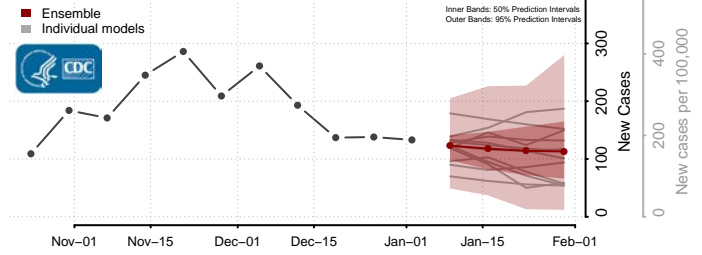

Broomfield County, Colorado