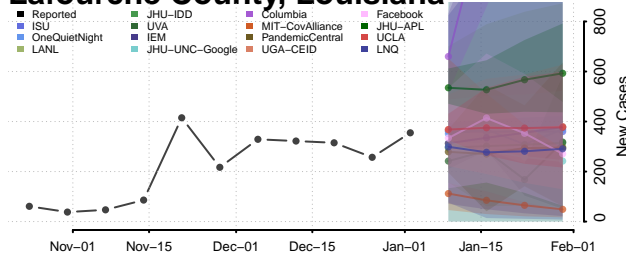

Grant County, Louisiana

Iberia County, Louisiana

Iberville County, Louisiana

Jackson County, Louisiana

Jefferson County, Louisiana

Jefferson Davis County, Louisiana

Lafayette County, Louisiana

Lafourche County, Louisiana