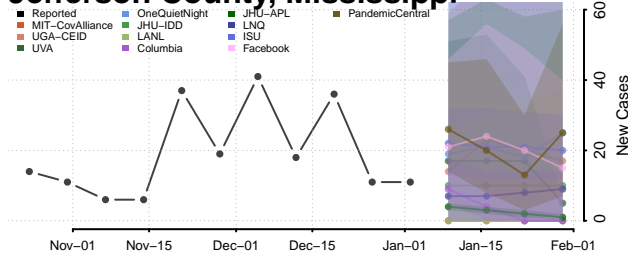

Itawamba County, Mississippi

Jackson County, Mississippi

Jasper County, Mississippi

Jefferson County, Mississippi

Jefferson Davis County, Mississippi

Jones County, Mississippi

Kemper County, Mississippi

Lafayette County, Mississippi