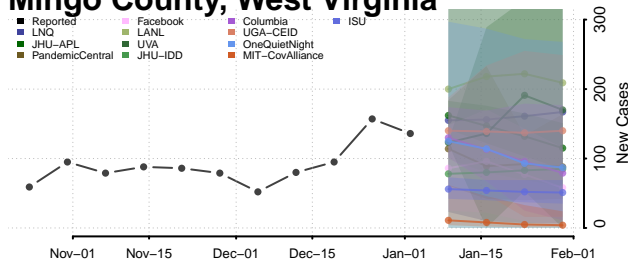

Mingo County, West Virginia