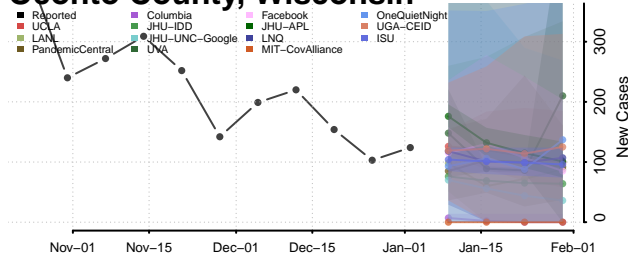

Monroe County, Wisconsin

Oconto County, Wisconsin

Oneida County, Wisconsin

Outagamie County, Wisconsin

Ozaukee County, Wisconsin

Pepin County, Wisconsin

Pierce County, Wisconsin

Polk County, Wisconsin