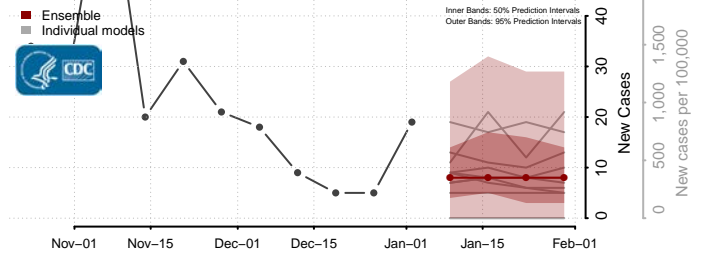

Cavalier County, North Dakota

Dickey County, North Dakota

Divide County, North Dakota

Dunn County, North Dakota

Eddy County, North Dakota

Emmons County, North Dakota

Foster County, North Dakota

Golden Valley County, North Dakota