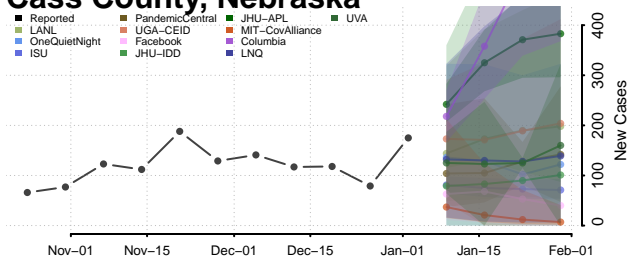

Cass County, Nebraska