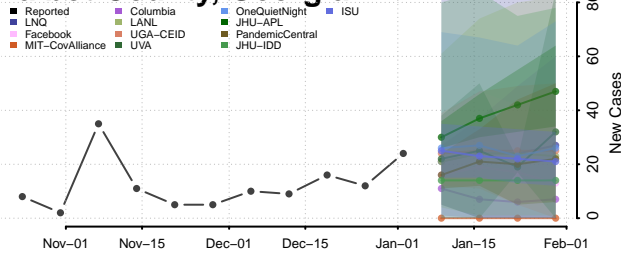

Talbot County, Georgia