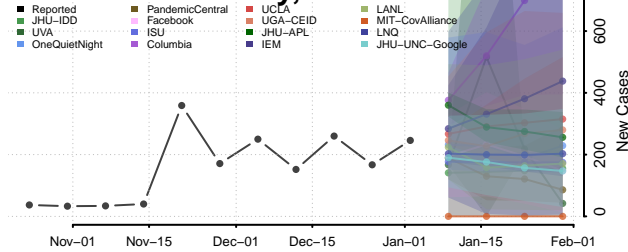

Plaquemines County, Louisiana

Pointe Coupee County, Louisiana

Rapides County, Louisiana

Red River County, Louisiana

Richland County, Louisiana

Sabine County, Louisiana

St. Bernard County, Louisiana

St. Charles County, Louisiana