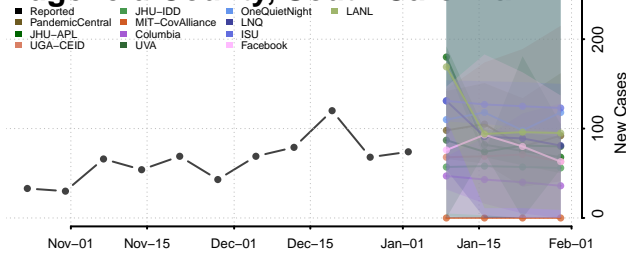

Edgefield County, South Carolina