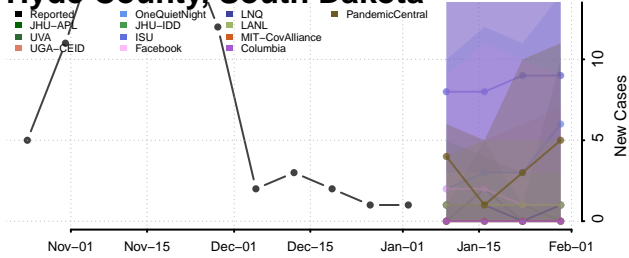

Hyde County, South Dakota