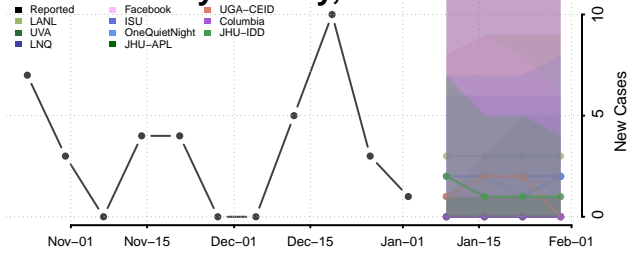

Golden Valley County, Montana