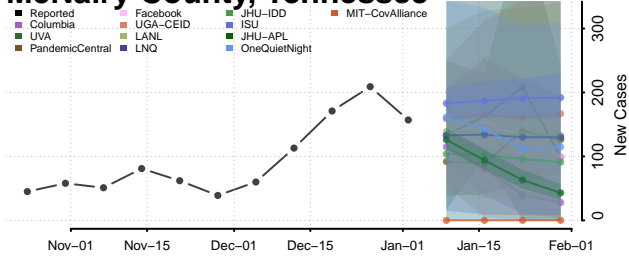

Loudon County, Tennessee

Macon County, Tennessee

Madison County, Tennessee

Marion County, Tennessee

Marshall County, Tennessee

Maury County, Tennessee

McMinn County, Tennessee

McNairy County, Tennessee