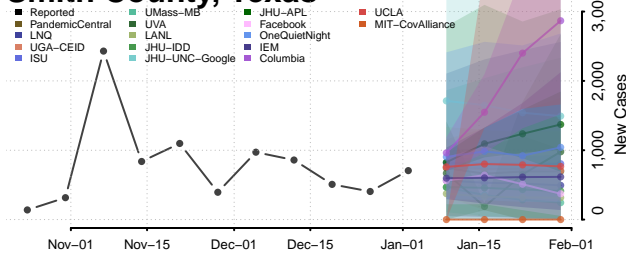

Smith County, Texas