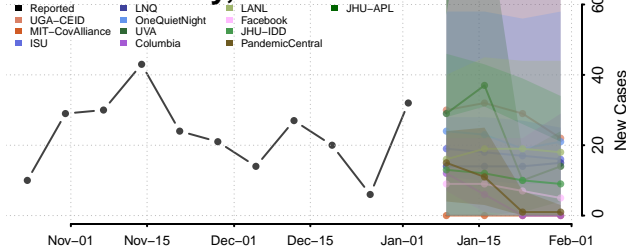

Barber County, Kansas