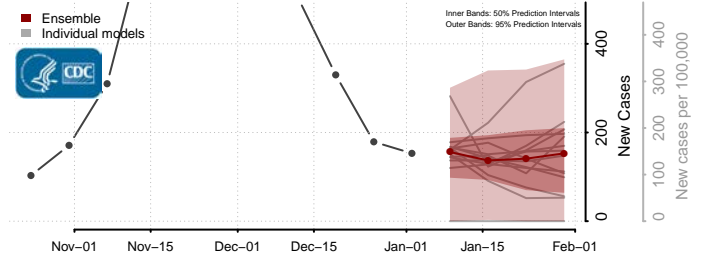

Carver County, Minnesota