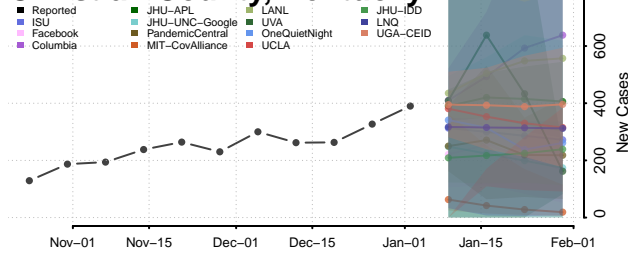

Christian County, Kentucky