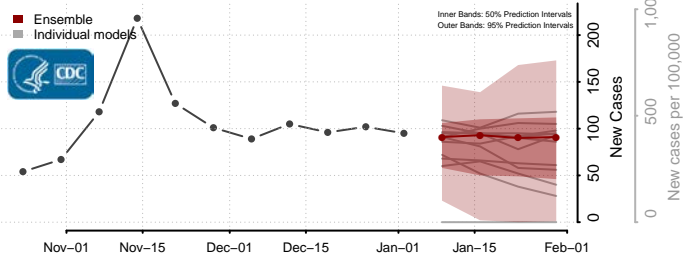

Saline County, Missouri