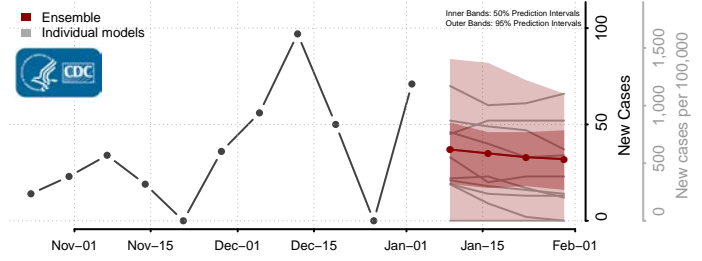

Gove County, Kansas

Graham County, Kansas

Grant County, Kansas

Gray County, Kansas

Greeley County, Kansas

Greenwood County, Kansas

Hamilton County, Kansas

Harper County, Kansas