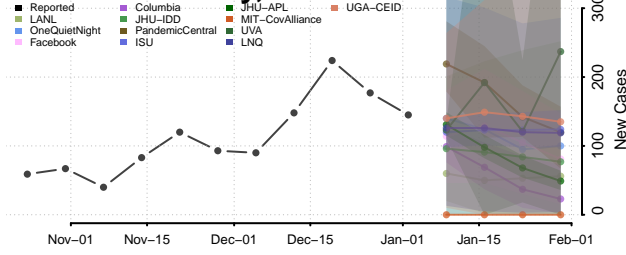

Hickman County, Tennessee