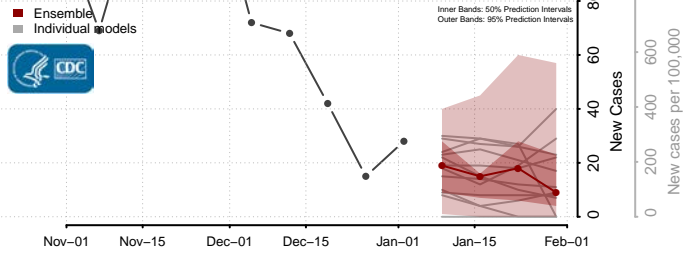

Todd County, South Dakota