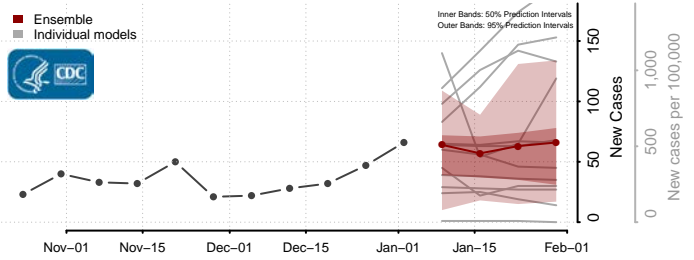

Summers County, West Virginia