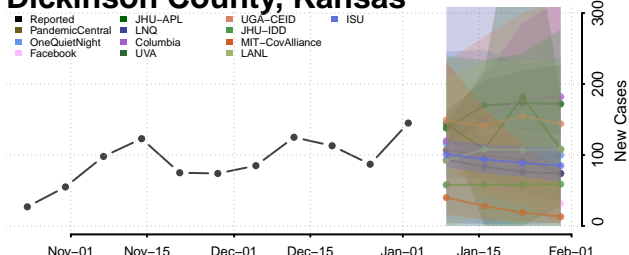

Coffey County, Kansas

Comanche County, Kansas

Cowley County, Kansas

Crawford County, Kansas

Decatur County, Kansas

Dickinson County, Kansas

Doniphan County, Kansas

Douglas County, Kansas