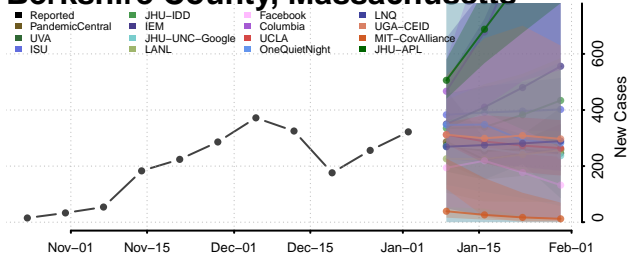

Berkshire County, Massachusetts