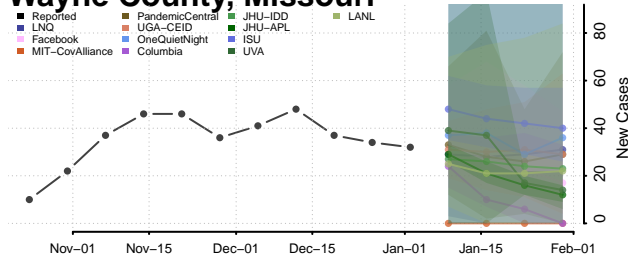

Wayne County, Missouri