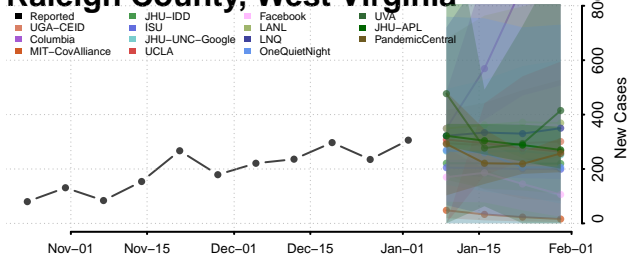

Pleasants County, West Virginia

Pocahontas County, West Virginia

Preston County, West Virginia

Putnam County, West Virginia

Raleigh County, West Virginia

Randolph County, West Virginia

Ritchie County, West Virginia