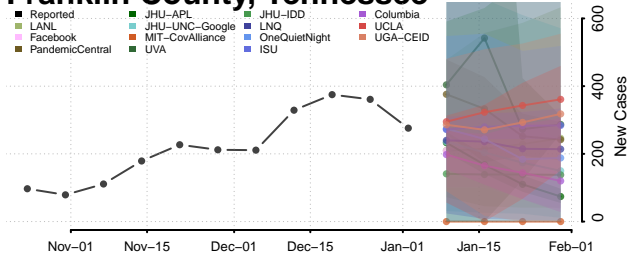

Franklin County, Tennessee