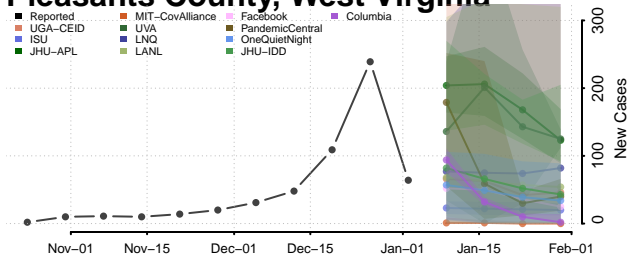

Pleasants County, West Virginia

Pocahontas County, West Virginia

Preston County, West Virginia

Putnam County, West Virginia

Raleigh County, West Virginia

Randolph County, West Virginia

Ritchie County, West Virginia