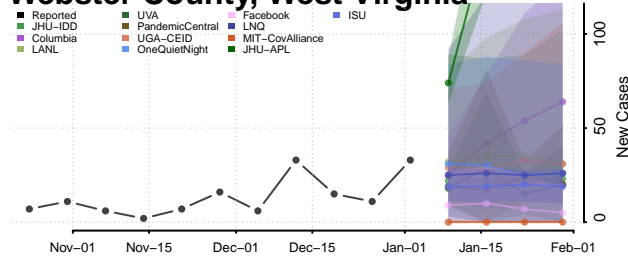

Webster County, West Virginia