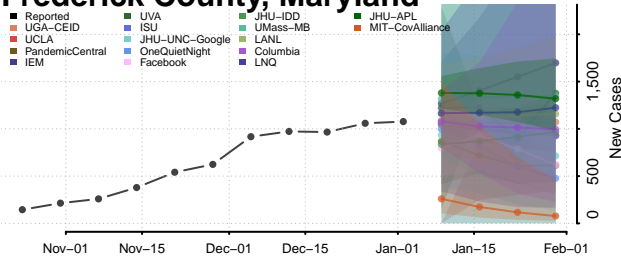

Frederick County, Maryland

Garrett County, Maryland

Harford County, Maryland

Howard County, Maryland

Kent County, Maryland

Montgomery County, Maryland

Prince George's County, Maryland

Queen Anne's County, Maryland