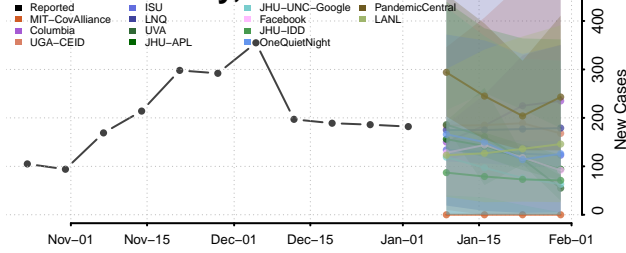

Gibson County, Indiana