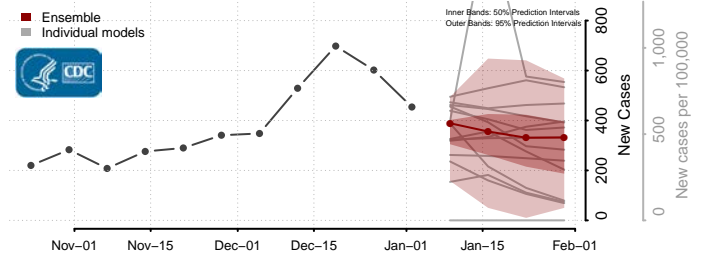

Greene County, Tennessee