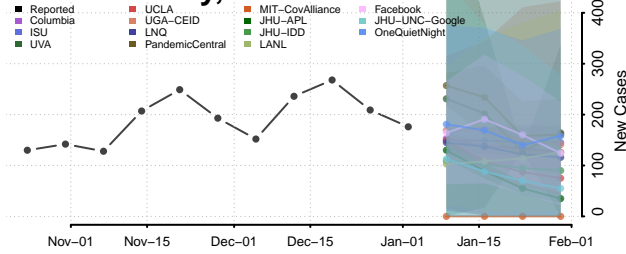

Obion County, Tennessee