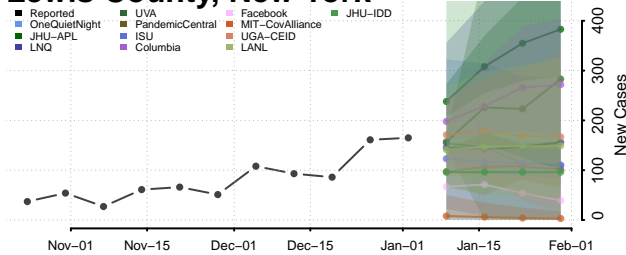

Lewis County, New York