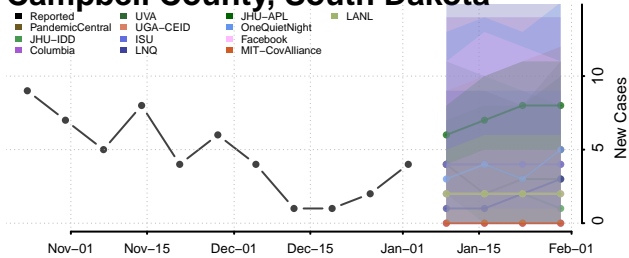

Campbell County, South Dakota