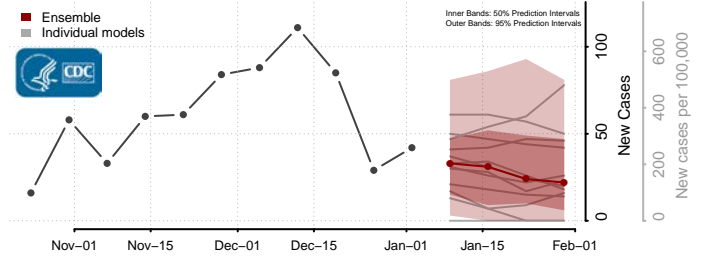

Alamosa County, Colorado