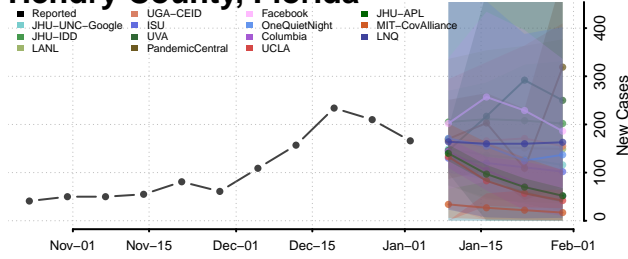

Franklin County, Florida

Gadsden County, Florida

Gilchrist County, Florida

Glades County, Florida

Gulf County, Florida

Hamilton County, Florida

Hardee County, Florida

Hendry County, Florida