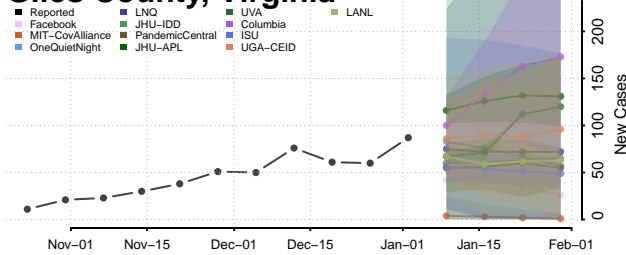

Giles County, Virginia