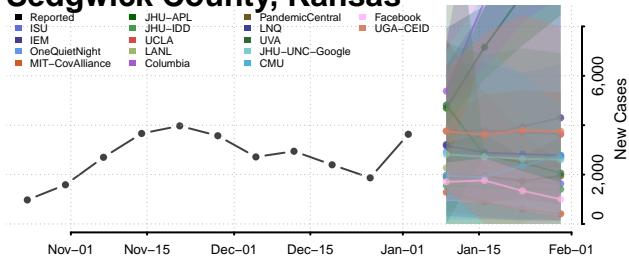

Scott County, Kansas

Sedgwick County, Kansas

Seward County, Kansas

Shawnee County, Kansas

Sumner County, Kansas

Thomas County, Kansas

Trego County, Kansas

Wabaunsee County, Kansas