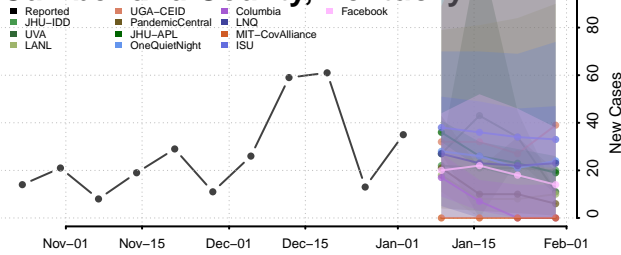

Cumberland County, Kentucky