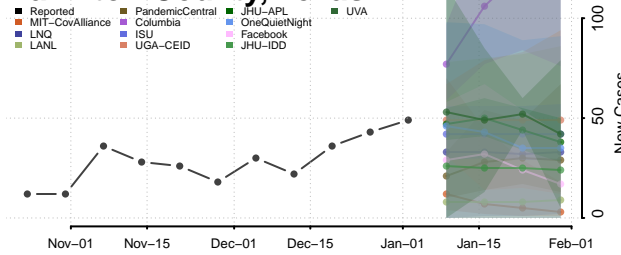

Hamilton County, Texas