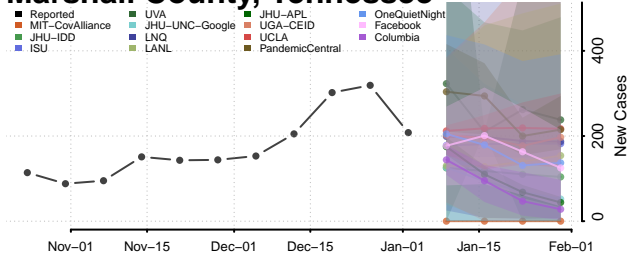

Loudon County, Tennessee

Macon County, Tennessee

Madison County, Tennessee

Marion County, Tennessee

Marshall County, Tennessee

Maury County, Tennessee

McMinn County, Tennessee

McNairy County, Tennessee