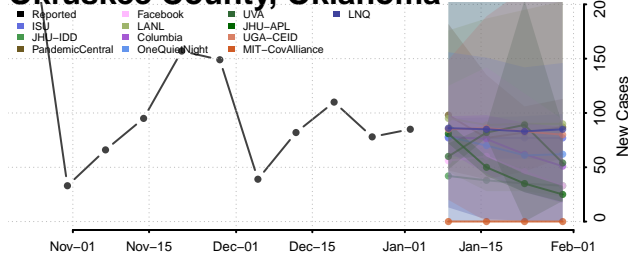

Okfuskee County, Oklahoma