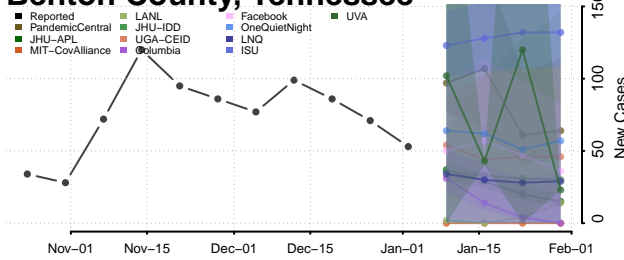

Benton County, Tennessee