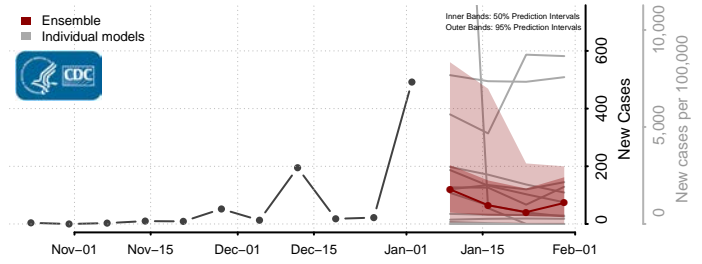

Pershing County, Nevada