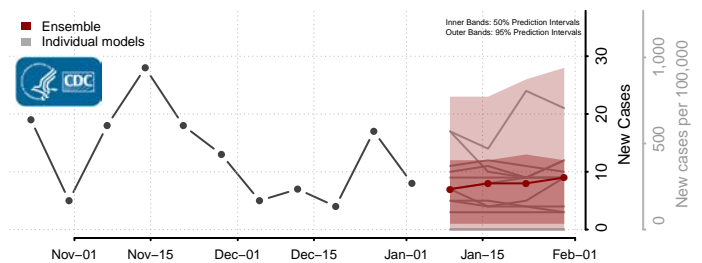

Franklin County, Nebraska