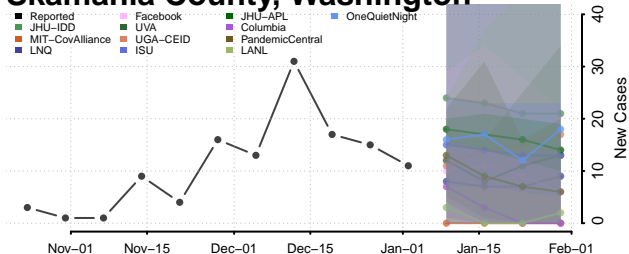

Skamania County, Washington