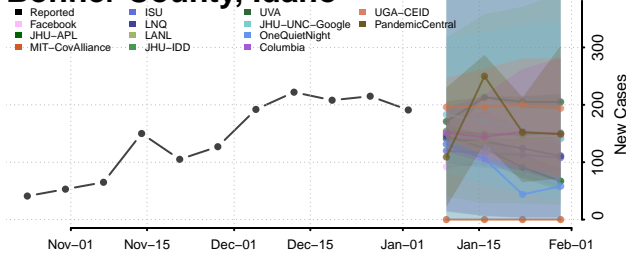

Benewah County, Idaho

Bingham County, Idaho

Blaine County, Idaho

Boise County, Idaho

Bonner County, Idaho

Bonneville County, Idaho

Boundary County, Idaho

Butte County, Idaho