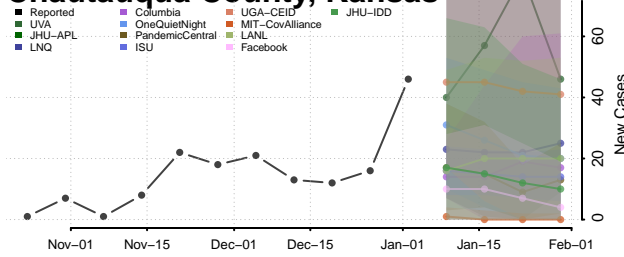

Chautauqua County, Kansas