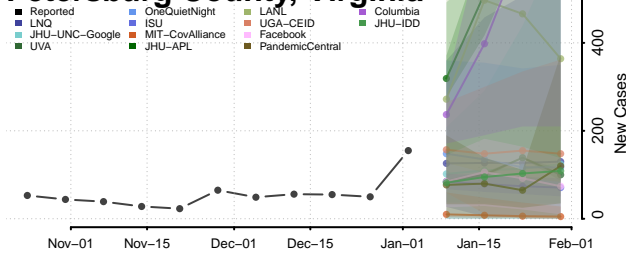

Petersburg County, Virginia