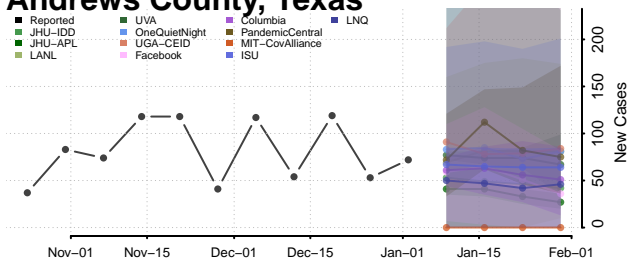

Andrews County, Texas