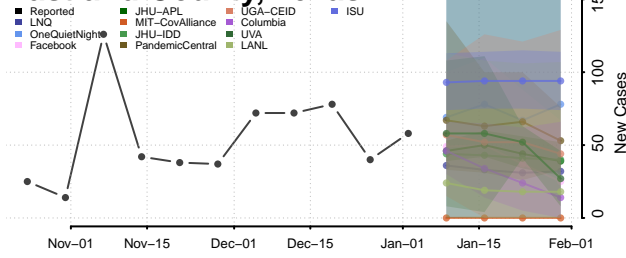

Eastland County, Texas