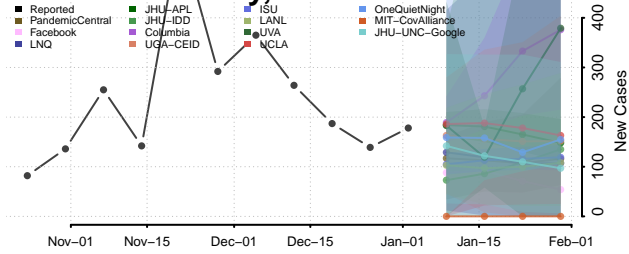

Goodhue County, Minnesota