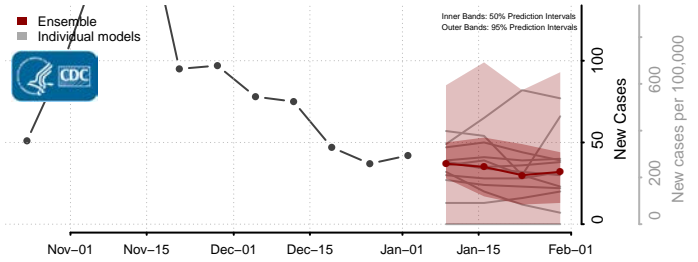

Carroll County, Illinois