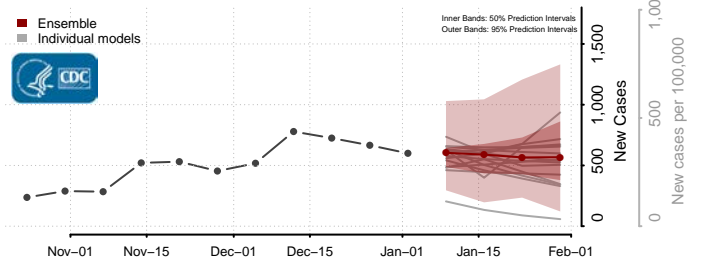

Hancock County, West Virginia

Hardy County, West Virginia

Harrison County, West Virginia

Jackson County, West Virginia

Jefferson County, West Virginia

Kanawha County, West Virginia

Lewis County, West Virginia