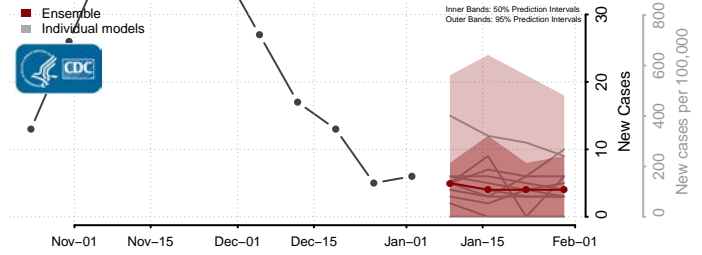

Rosebud County, Montana

Sanders County, Montana

Sheridan County, Montana

Silver Bow County, Montana

Stillwater County, Montana

Sweet Grass County, Montana

Teton County, Montana

Toole County, Montana