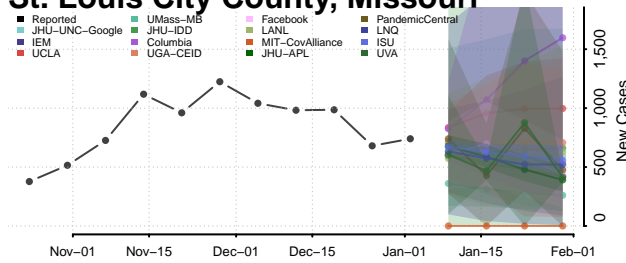

St. Louis City County, Missouri