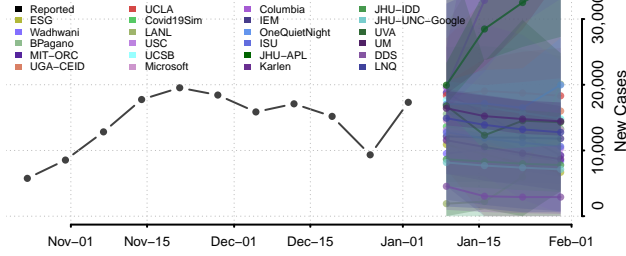

Kansas

Allen County, Kansas

Anderson County, Kansas

Atchison County, Kansas

Barber County, Kansas

Barton County, Kansas