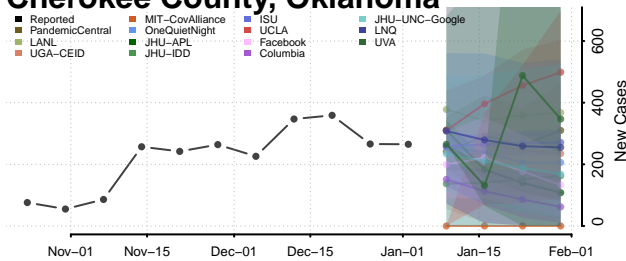

Blaine County, Oklahoma

Bryan County, Oklahoma

Caddo County, Oklahoma

Canadian County, Oklahoma

Carter County, Oklahoma

Cherokee County, Oklahoma

Choctaw County, Oklahoma

Cimarron County, Oklahoma