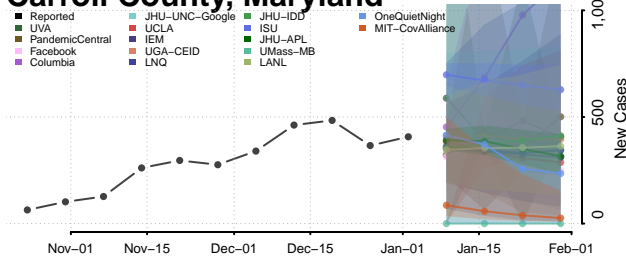

Baltimore City County, Maryland

Baltimore County, Maryland

Calvert County, Maryland

Caroline County, Maryland

Carroll County, Maryland

Cecil County, Maryland

Charles County, Maryland

Dorchester County, Maryland