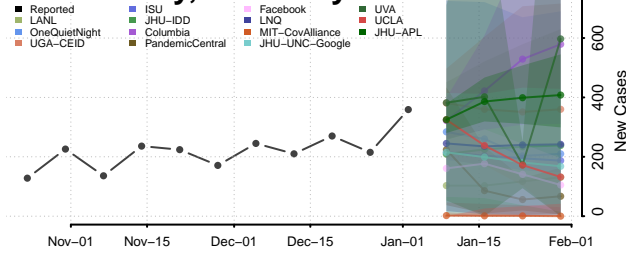

Pike County, Kentucky