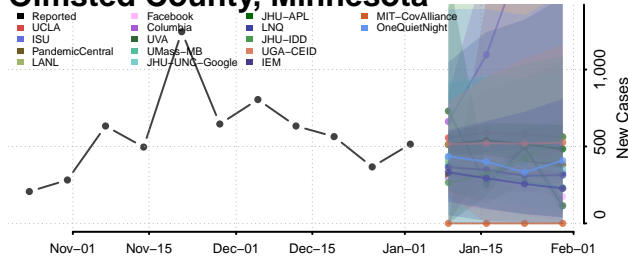

Nobles County, Minnesota

Norman County, Minnesota

Olmsted County, Minnesota

Otter Tail County, Minnesota

Pennington County, Minnesota

Pine County, Minnesota

Pipestone County, Minnesota

Polk County, Minnesota