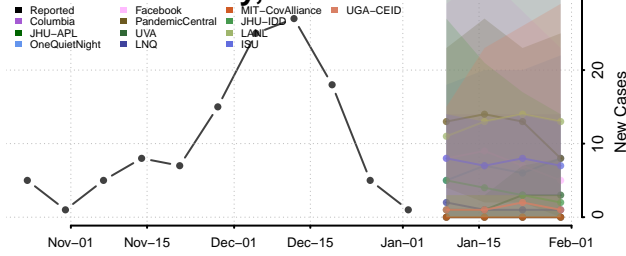

Edwards County, Texas