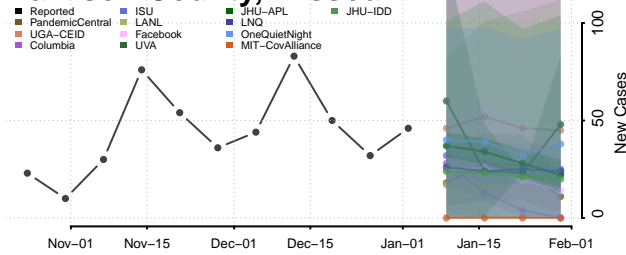

Harrison County, Missouri