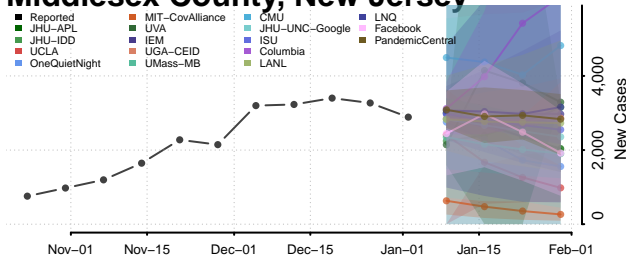

Middlesex County, New Jersey