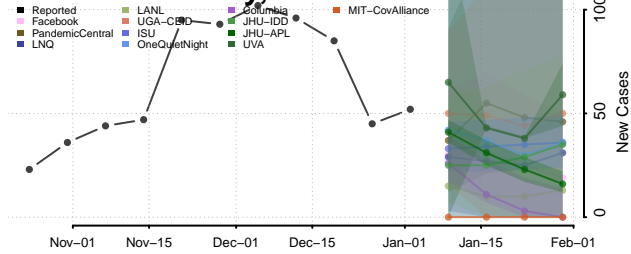

Faribault County, Minnesota