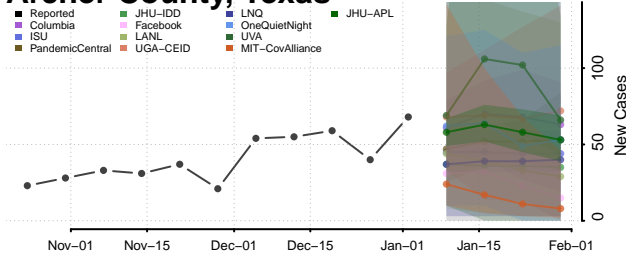

Archer County, Texas