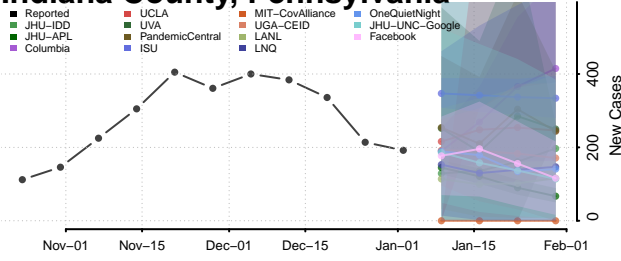

Indiana County, Pennsylvania