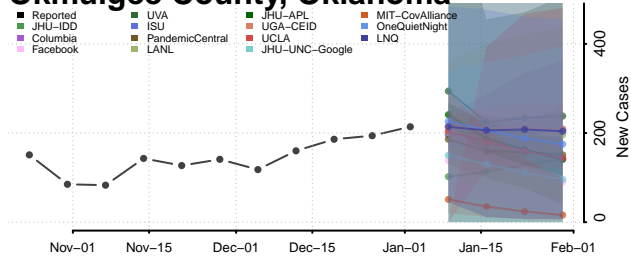

Okmulgee County, Oklahoma