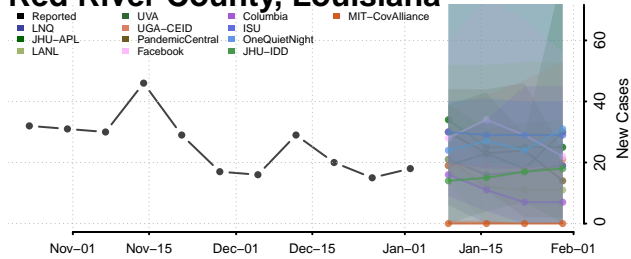

Plaquemines County, Louisiana

Pointe Coupee County, Louisiana

Rapides County, Louisiana

Red River County, Louisiana

Richland County, Louisiana

Sabine County, Louisiana

St. Bernard County, Louisiana

St. Charles County, Louisiana