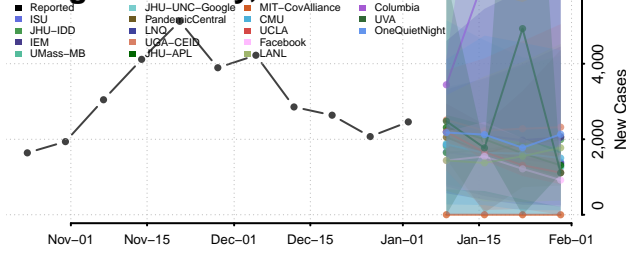

Douglas County, Nebraska