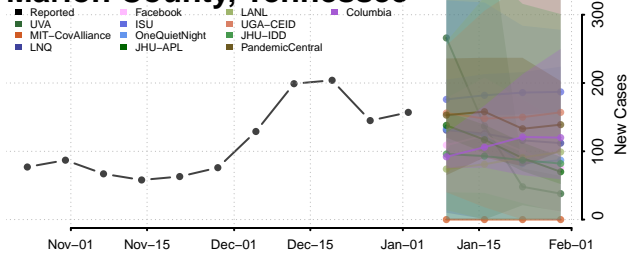

Loudon County, Tennessee

Macon County, Tennessee

Madison County, Tennessee

Marion County, Tennessee

Marshall County, Tennessee

Maury County, Tennessee

McMinn County, Tennessee

McNairy County, Tennessee