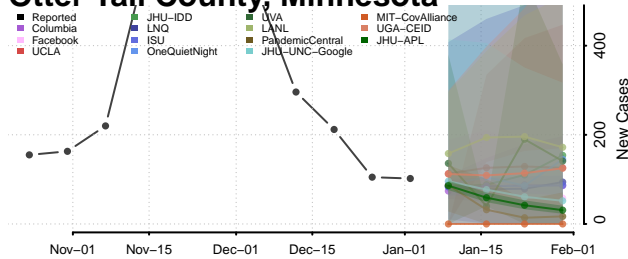

Nobles County, Minnesota

Norman County, Minnesota

Olmsted County, Minnesota

Otter Tail County, Minnesota

Pennington County, Minnesota

Pine County, Minnesota

Pipestone County, Minnesota

Polk County, Minnesota