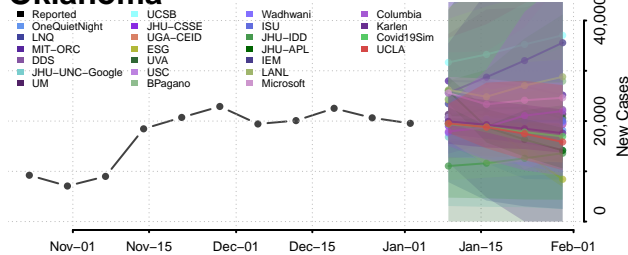

Wood County, Ohio

Wyandot County, Ohio

Oklahoma

Adair County, Oklahoma

Alfalfa County, Oklahoma

Atoka County, Oklahoma

Beaver County, Oklahoma

Beckham County, Oklahoma