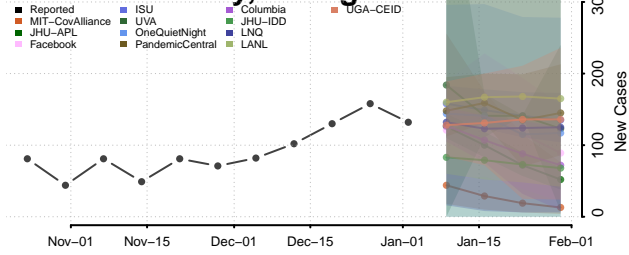

Elbert County, Georgia

Emanuel County, Georgia

Evans County, Georgia

Fannin County, Georgia

Fayette County, Georgia

Floyd County, Georgia

Forsyth County, Georgia

Franklin County, Georgia