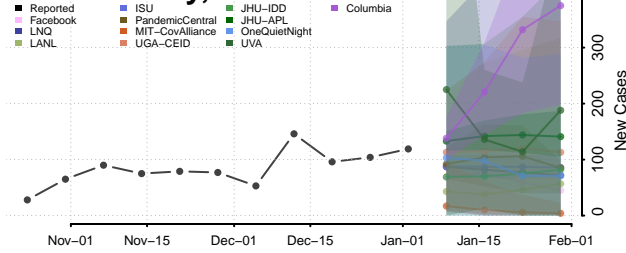

Alamance County, North Carolina

Alexander County, North Carolina

Alleghany County, North Carolina

Anson County, North Carolina

Ashe County, North Carolina

Avery County, North Carolina

Beaufort County, North Carolina