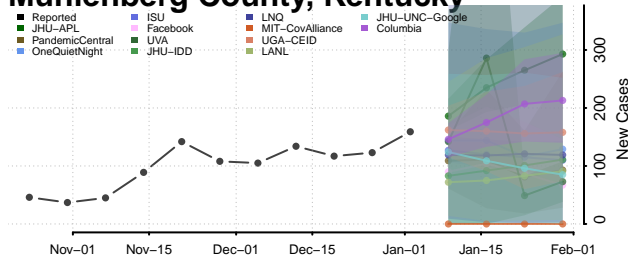

Meade County, Kentucky

Menifee County, Kentucky

Mercer County, Kentucky

Metcalfe County, Kentucky

Monroe County, Kentucky

Montgomery County, Kentucky

Morgan County, Kentucky

Muhlenberg County, Kentucky