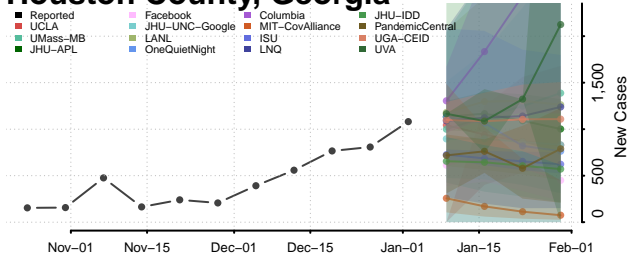

Houston County, Georgia