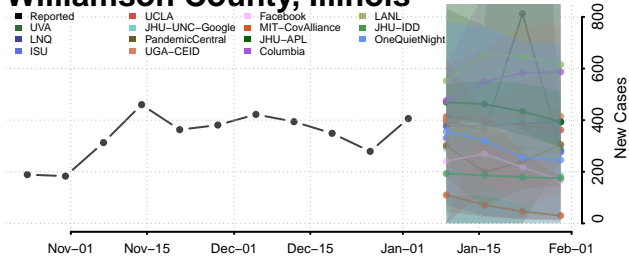

Williamson County, Illinois