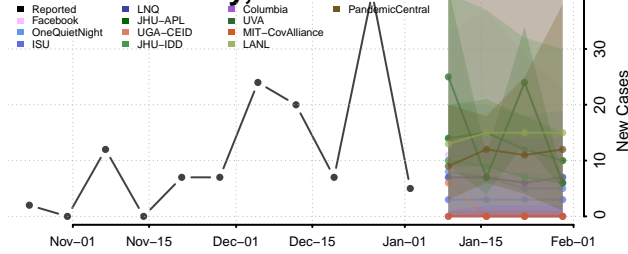

Oldham County, Texas