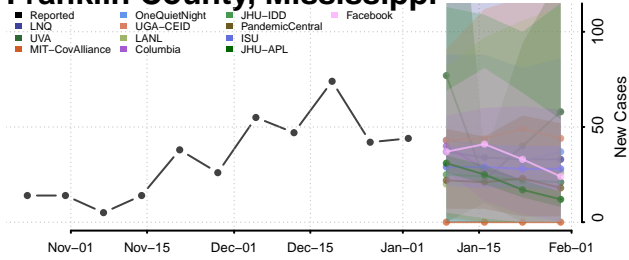

Franklin County, Mississippi