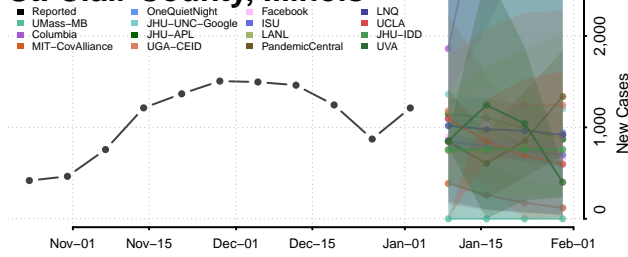

Schuyler County, Illinois

Scott County, Illinois

Shelby County, Illinois

St. Clair County, Illinois

Stark County, Illinois

Stephenson County, Illinois

Tazewell County, Illinois

Union County, Illinois