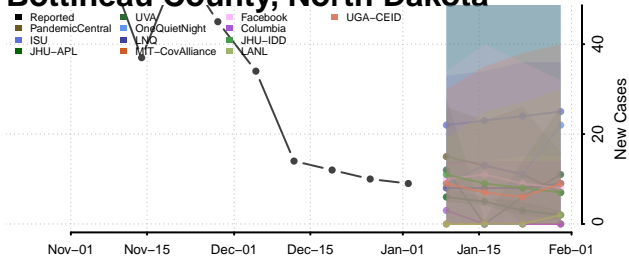

Bottineau County, North Dakota