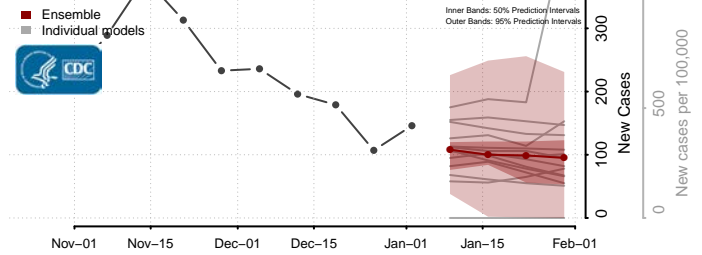

Bayfield County, Wisconsin

Brown County, Wisconsin

Buffalo County, Wisconsin

Burnett County, Wisconsin

Calumet County, Wisconsin

Chippewa County, Wisconsin

Clark County, Wisconsin

Columbia County, Wisconsin