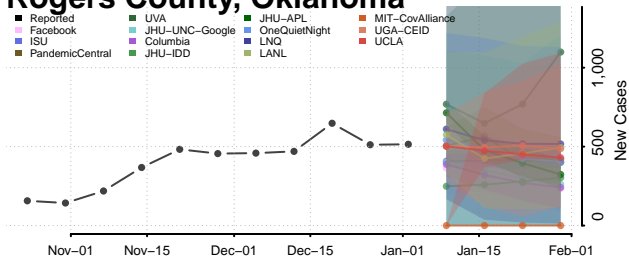

Pontotoc County, Oklahoma

Pottawatomie County, Oklahoma

Pushmataha County, Oklahoma

Roger Mills County, Oklahoma

Rogers County, Oklahoma

Seminole County, Oklahoma

Sequoyah County, Oklahoma

Stephens County, Oklahoma