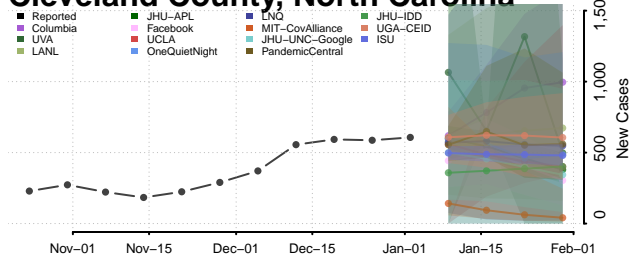

Cleveland County, North Carolina