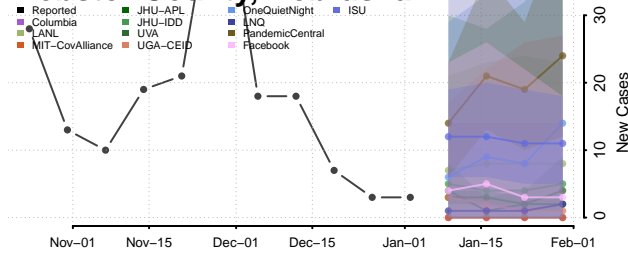

Webster County, Nebraska