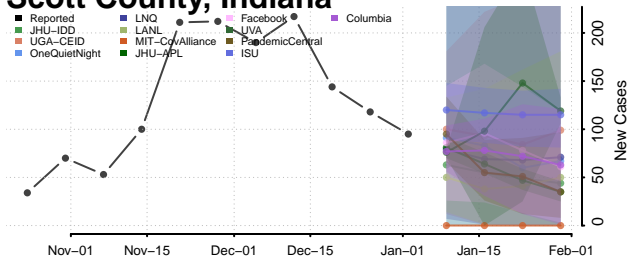

Posey County, Indiana

Pulaski County, Indiana

Putnam County, Indiana

Randolph County, Indiana

Ripley County, Indiana

Rush County, Indiana

Scott County, Indiana

Shelby County, Indiana