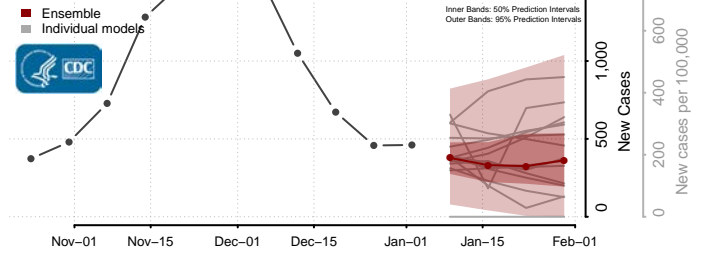

Scott County, Minnesota

Sherburne County, Minnesota

Sibley County, Minnesota

St. Louis County, Minnesota

Stearns County, Minnesota

Steele County, Minnesota

Stevens County, Minnesota

Swift County, Minnesota