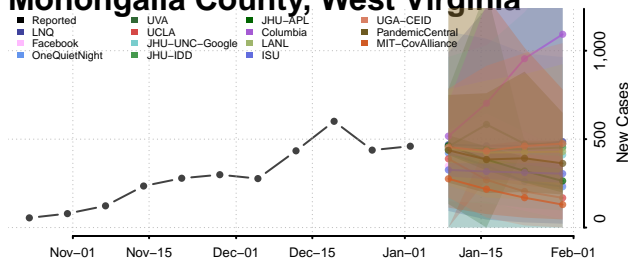

Monongalia County, West Virginia