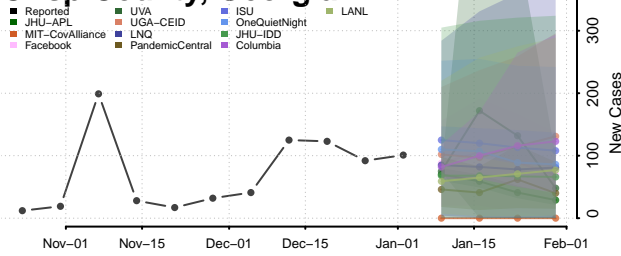

Columbia County, Georgia

Cook County, Georgia

Coweta County, Georgia

Crawford County, Georgia

Crisp County, Georgia

Dade County, Georgia

Dawson County, Georgia

Decatur County, Georgia