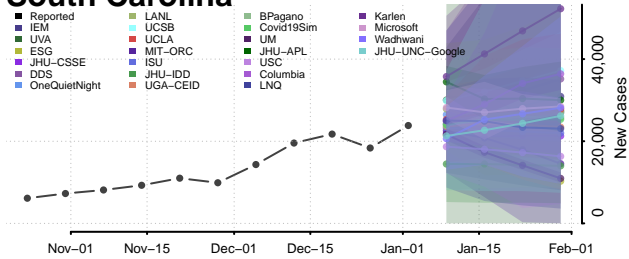

South Carolina