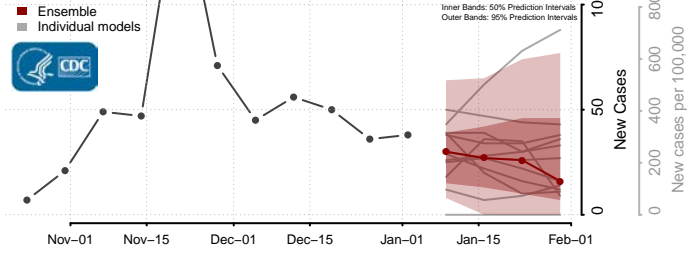

Powell County, Kentucky