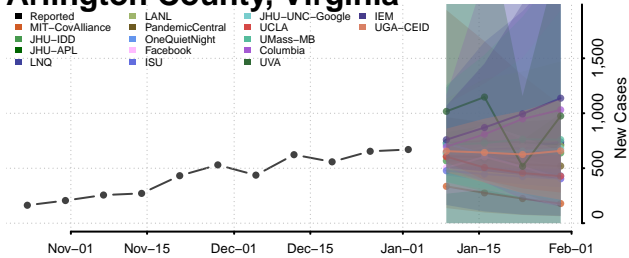

Arlington County, Virginia