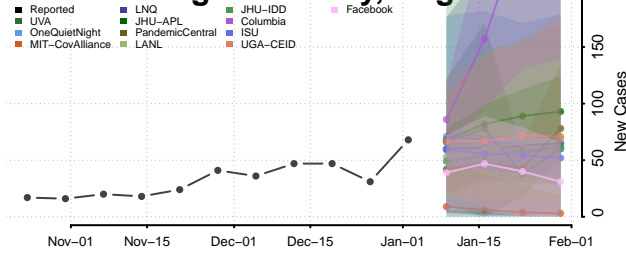

Charles City County, Virginia

Charlotte County, Virginia

Charlottesville County, Virginia

Chesapeake County, Virginia

Chesterfield County, Virginia

Clarke County, Virginia

Colonial Heights County, Virginia

Covington County, Virginia