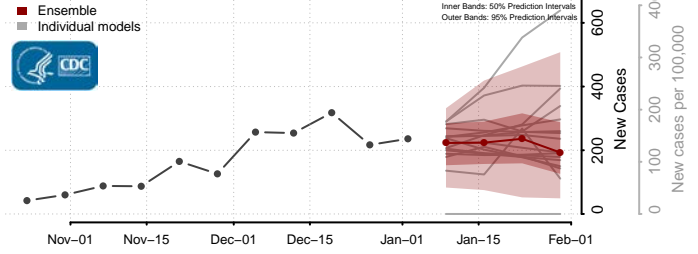

Chittenden County, Vermont