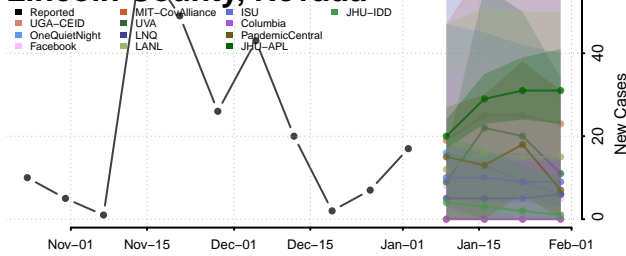

Lincoln County, Nevada