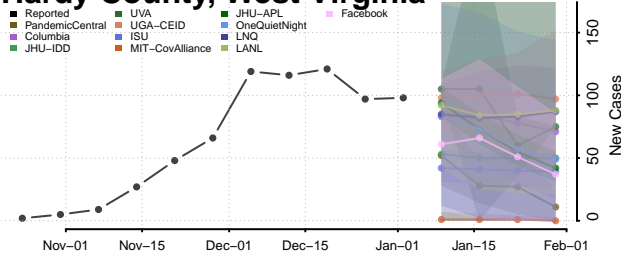

Hardy County, West Virginia