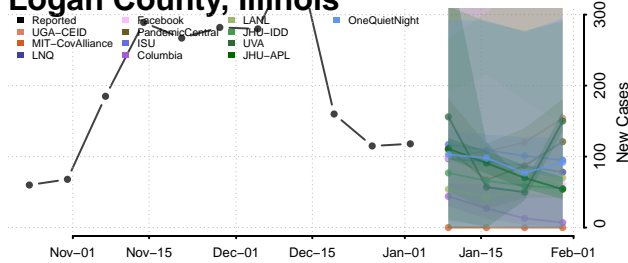

Logan County, Illinois

Macon County, Illinois

Macoupin County, Illinois

Madison County, Illinois

Marion County, Illinois

Marshall County, Illinois

Mason County, Illinois

Massac County, Illinois