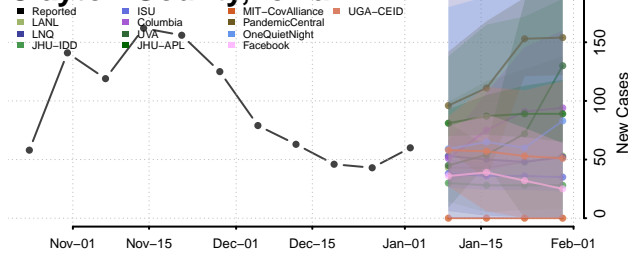

Clayton County, Iowa