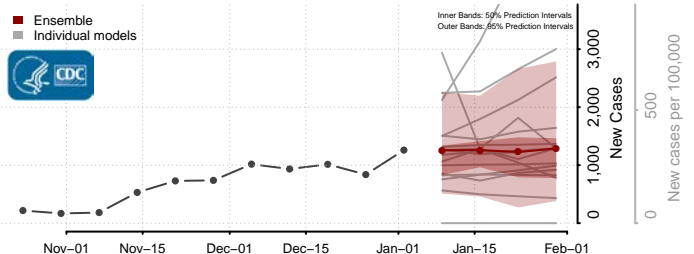

Orleans County, Louisiana