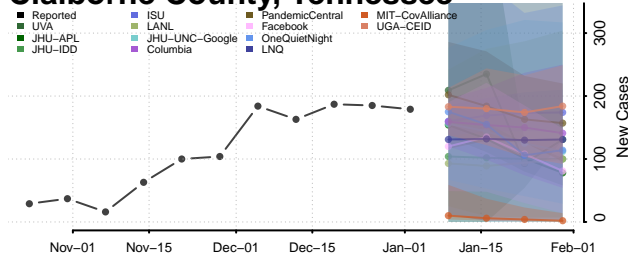

Claiborne County, Tennessee