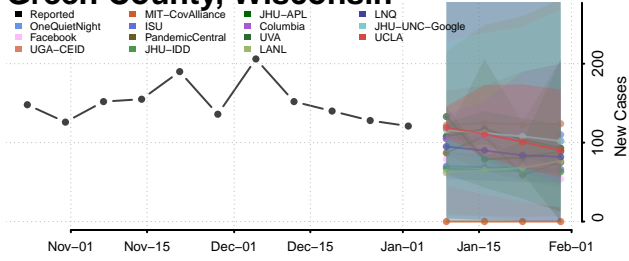

Green County, Wisconsin