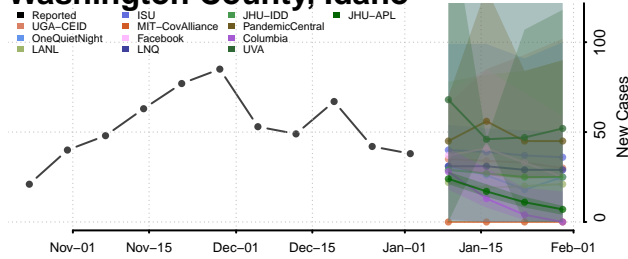

Owyhee County, Idaho

Payette County, Idaho

Power County, Idaho

Shoshone County, Idaho

Teton County, Idaho

Twin Falls County, Idaho

Valley County, Idaho

Washington County, Idaho