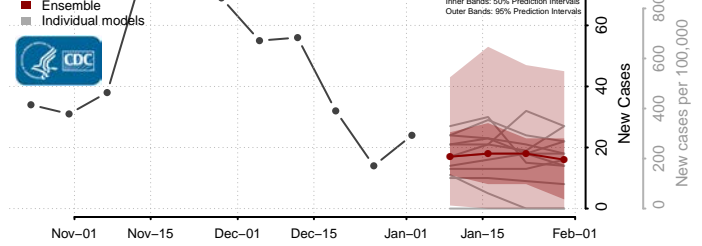

Martin County, Minnesota

McLeod County, Minnesota

Meeker County, Minnesota

Mille Lacs County, Minnesota

Morrison County, Minnesota

Mower County, Minnesota

Murray County, Minnesota

Nicollet County, Minnesota