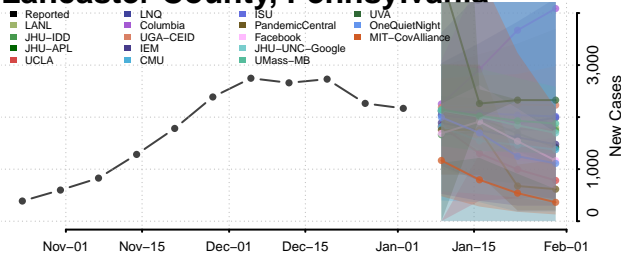

Indiana County, Pennsylvania

Jefferson County, Pennsylvania

Juniata County, Pennsylvania

Lackawanna County, Pennsylvania

Lancaster County, Pennsylvania

Lawrence County, Pennsylvania

Lebanon County, Pennsylvania