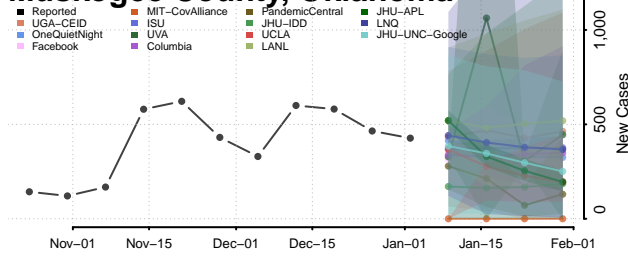

Muskogee County, Oklahoma