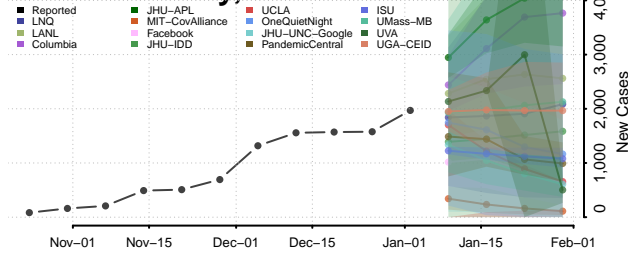

Oneida County, New York