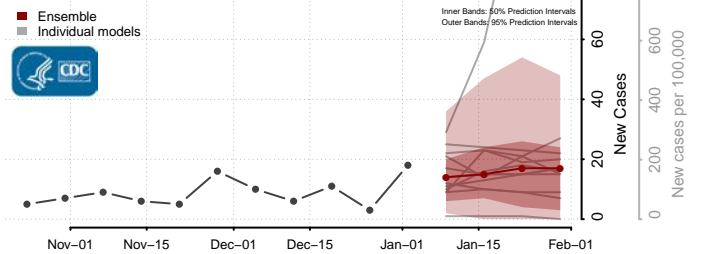

Cumberland County, Virginia