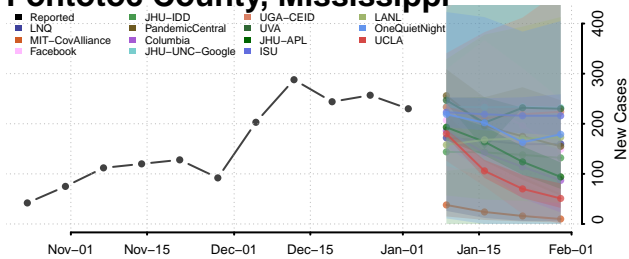

Newton County, Mississippi

Noxubee County, Mississippi

Oktibbeha County, Mississippi

Panola County, Mississippi

Pearl River County, Mississippi

Perry County, Mississippi

Pike County, Mississippi

Pontotoc County, Mississippi