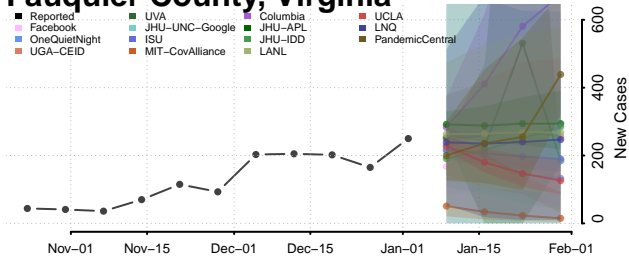

Fauquier County, Virginia