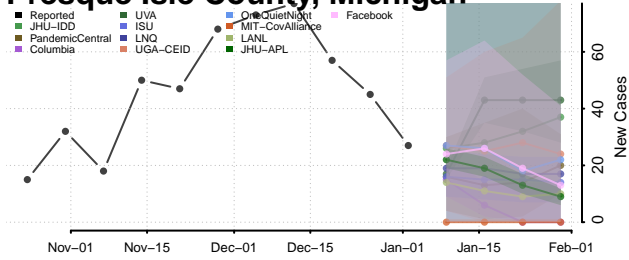

Presque Isle County, Michigan