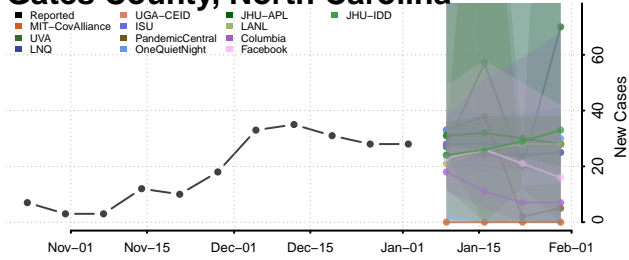

Gates County, North Carolina