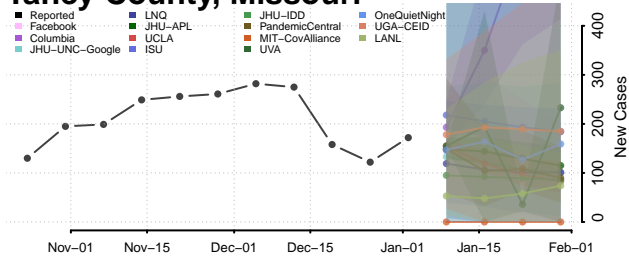

Stoddard County, Missouri

Stone County, Missouri

Sullivan County, Missouri

Taney County, Missouri

Texas County, Missouri

Vernon County, Missouri

Warren County, Missouri

Washington County, Missouri