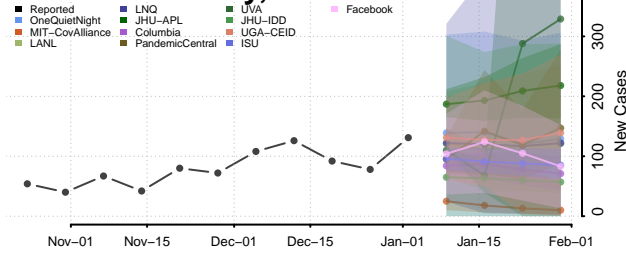

Marlboro County, South Carolina