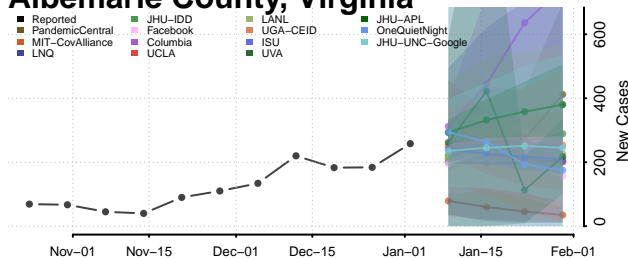

Albemarle County, Virginia