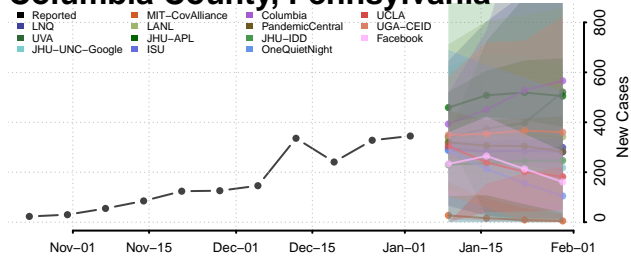

Columbia County, Pennsylvania