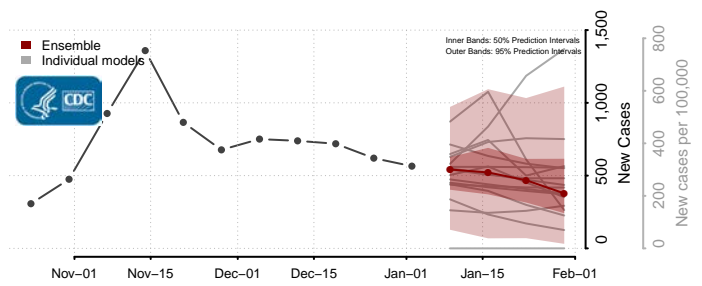

Boone County, Missouri