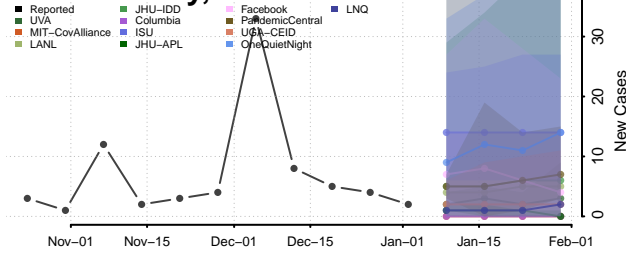

Knox County, Texas