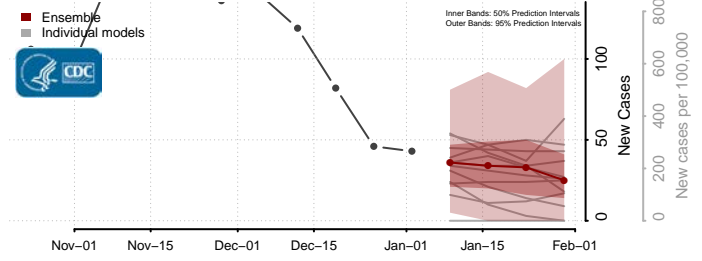

Pembina County, North Dakota

Pierce County, North Dakota

Ramsey County, North Dakota

Ransom County, North Dakota

Renville County, North Dakota

Richland County, North Dakota

Rolette County, North Dakota

Sargent County, North Dakota