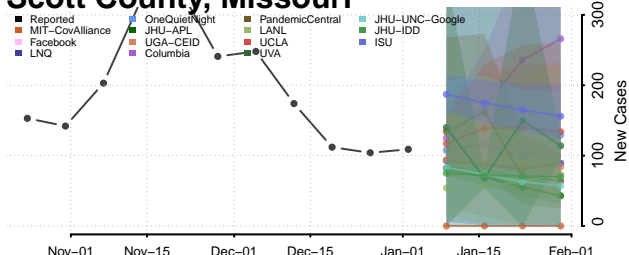

Scott County, Missouri