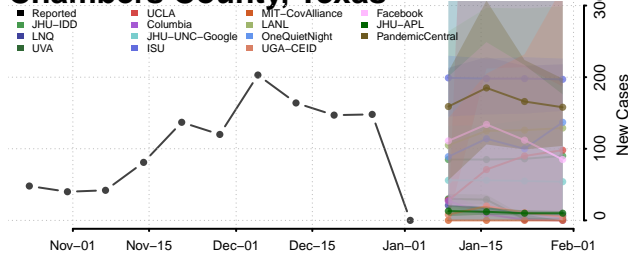

Chambers County, Texas