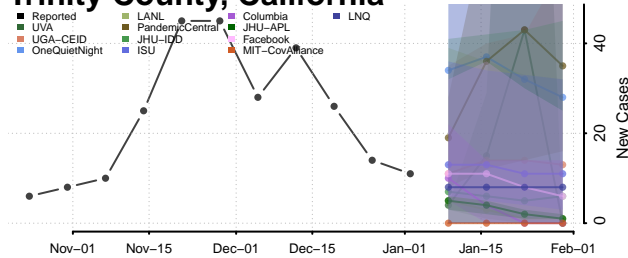

Trinity County, California