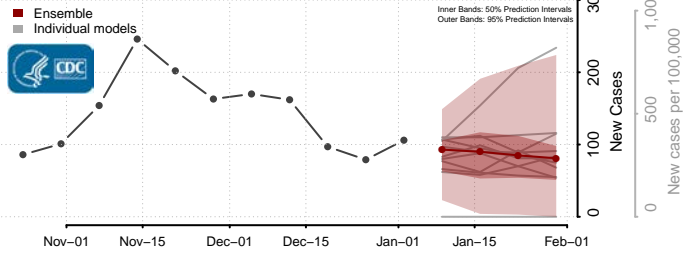

Marion County, Missouri