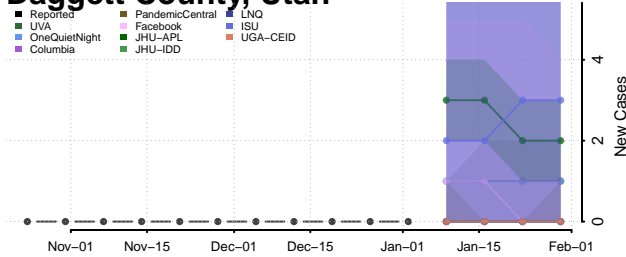

Daggett County, Utah