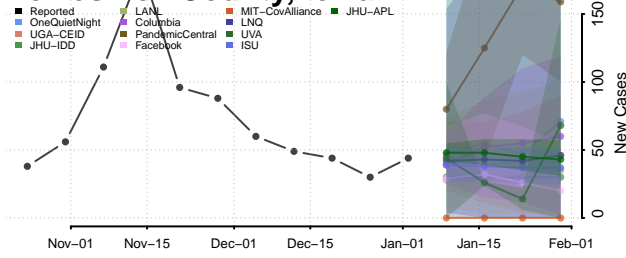

Pocahontas County, Iowa

Polk County, Iowa

Pottawattamie County, Iowa

Poweshiek County, Iowa

Ringgold County, Iowa

Sac County, Iowa

Scott County, Iowa

Shelby County, Iowa