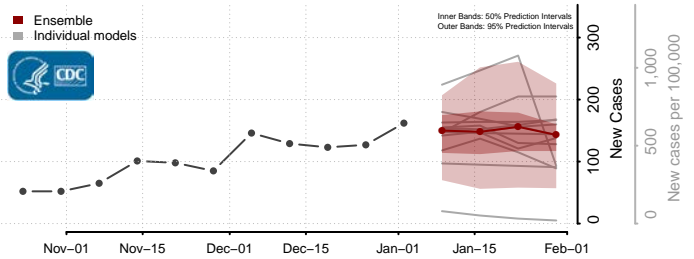

Prentiss County, Mississippi