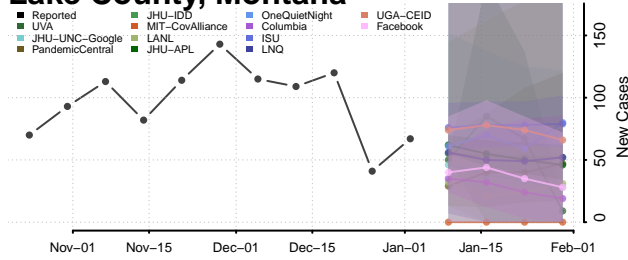

Lake County, Montana