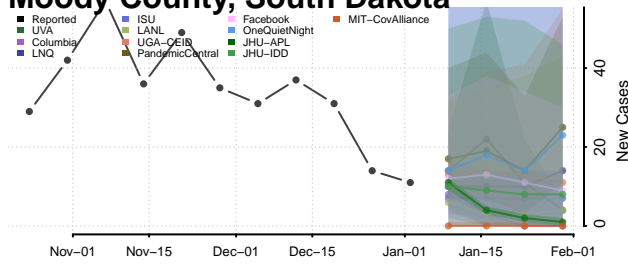

Moody County, South Dakota