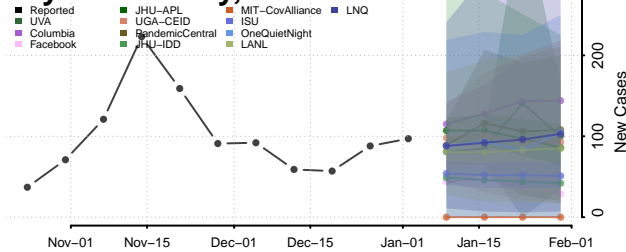

Delaware County, Iowa

Des Moines County, Iowa

Dickinson County, Iowa

Dubuque County, Iowa

Emmet County, Iowa

Fayette County, Iowa

Floyd County, Iowa

Franklin County, Iowa