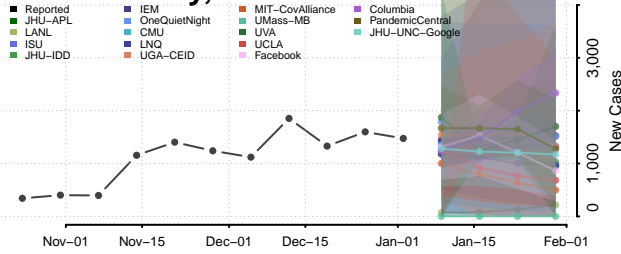

Victoria County, Texas

Walker County, Texas

Waller County, Texas

Ward County, Texas

Washington County, Texas

Webb County, Texas

Wharton County, Texas

Wheeler County, Texas