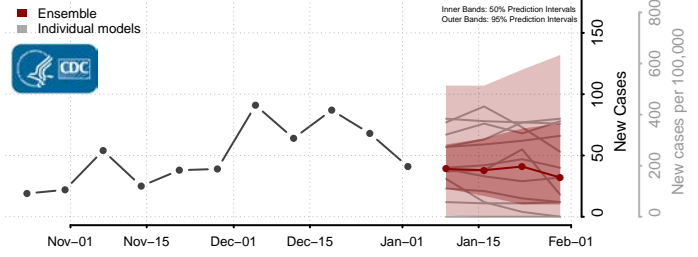

Gonzales County, Texas