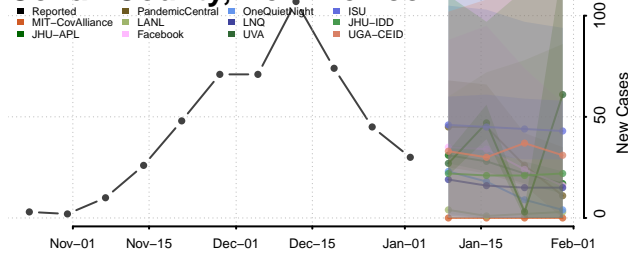

Catron County, New Mexico

Chaves County, New Mexico

Cibola County, New Mexico

Colfax County, New Mexico

Curry County, New Mexico

De Baca County, New Mexico

Dona Ana County, New Mexico

Eddy County, New Mexico