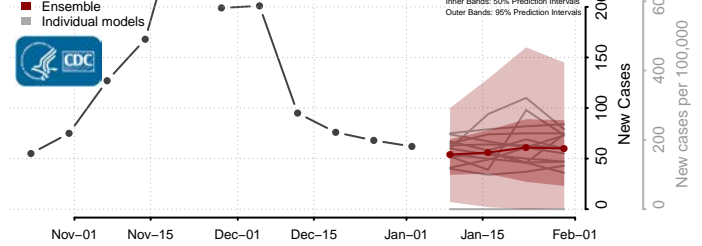

Martin County, Minnesota

McLeod County, Minnesota

Meeker County, Minnesota

Mille Lacs County, Minnesota

Morrison County, Minnesota

Mower County, Minnesota

Murray County, Minnesota

Nicollet County, Minnesota