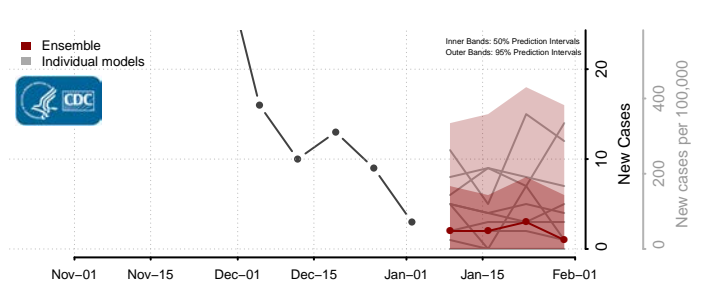

Deuel County, South Dakota

Dewey County, South Dakota

Douglas County, South Dakota

Edmunds County, South Dakota

Fall River County, South Dakota

Faulk County, South Dakota

Grant County, South Dakota

Gregory County, South Dakota