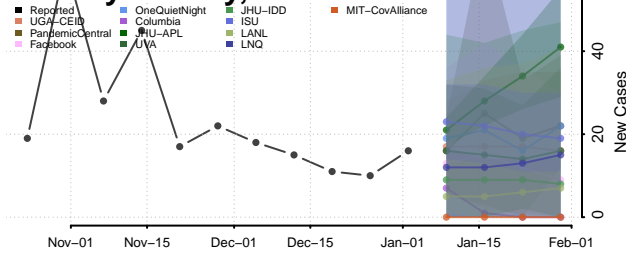

Grundy County, Missouri

Harrison County, Missouri

Henry County, Missouri

Hickory County, Missouri

Holt County, Missouri

Howard County, Missouri

Howell County, Missouri

Iron County, Missouri