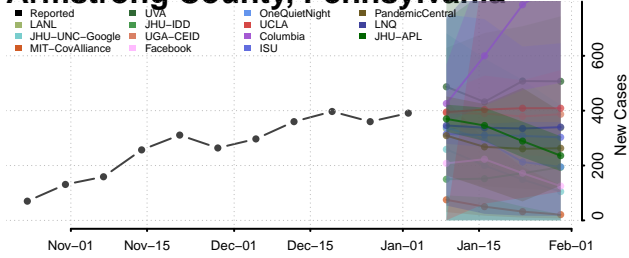

Armstrong County, Pennsylvania