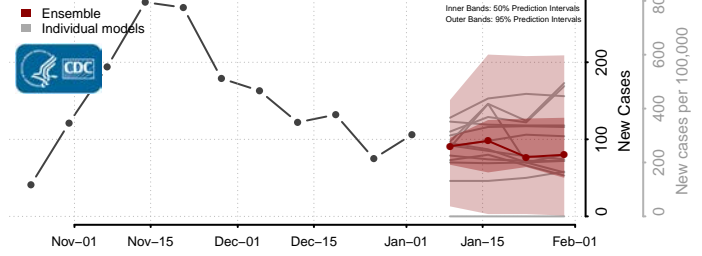

Sioux County, Iowa

Story County, Iowa

Tama County, Iowa

Taylor County, Iowa

Union County, Iowa

Van Buren County, Iowa

Wapello County, Iowa

Warren County, Iowa