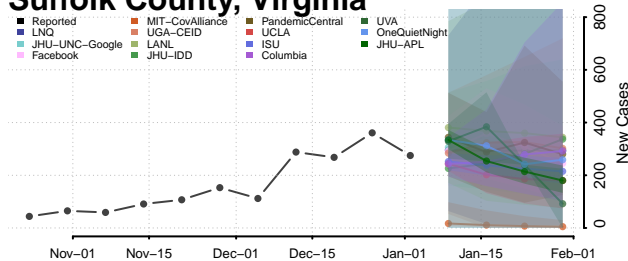

Suffolk County, Virginia