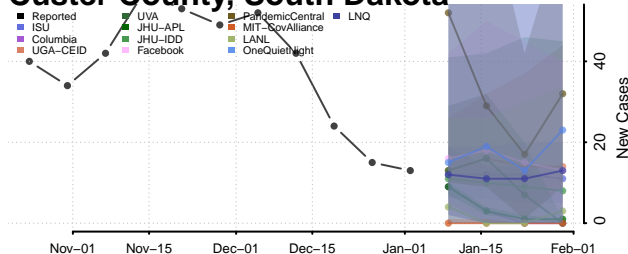

Custer County, South Dakota