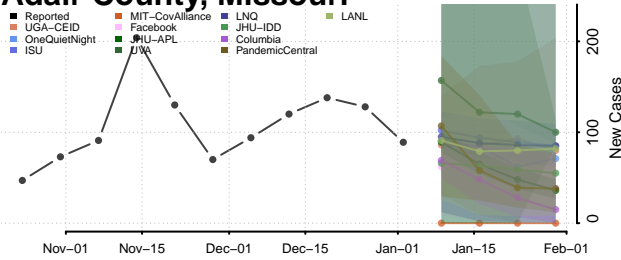

Adair County, Missouri