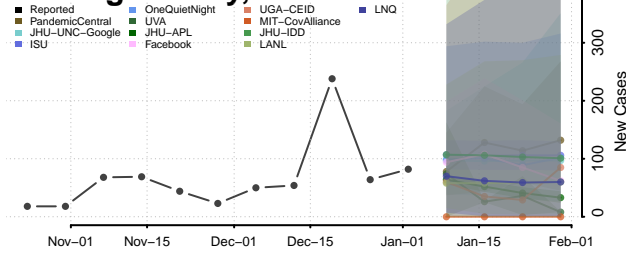

Kleberg County, Texas