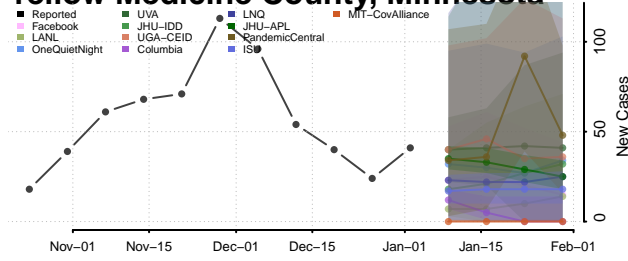

Yellow Medicine County, Minnesota