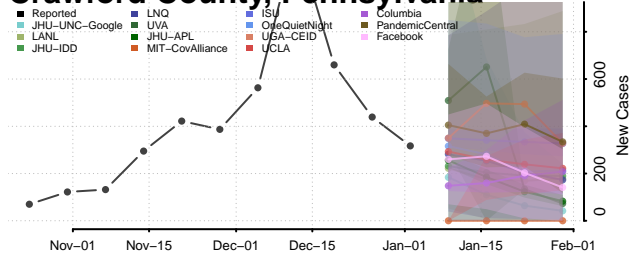

Crawford County, Pennsylvania