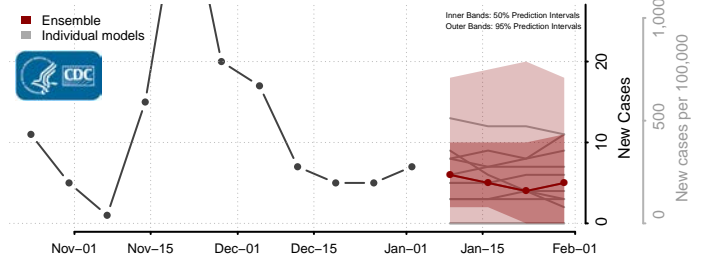

Gove County, Kansas

Graham County, Kansas

Grant County, Kansas

Gray County, Kansas

Greeley County, Kansas

Greenwood County, Kansas

Hamilton County, Kansas

Harper County, Kansas