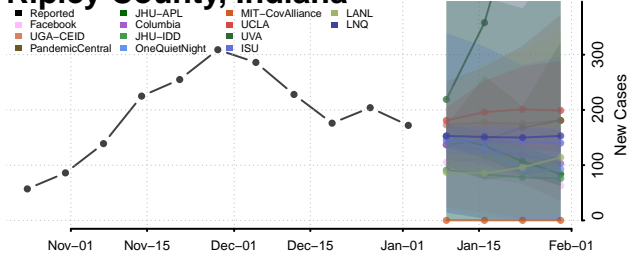

Posey County, Indiana

Pulaski County, Indiana

Putnam County, Indiana

Randolph County, Indiana

Ripley County, Indiana

Rush County, Indiana

Scott County, Indiana

Shelby County, Indiana