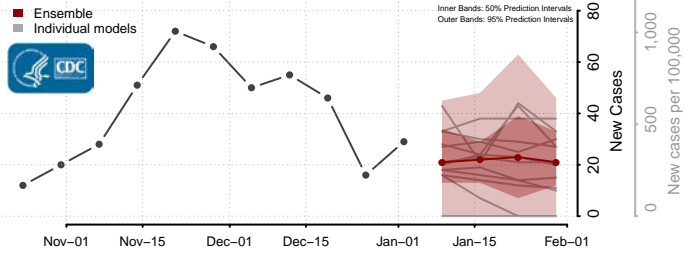

Kingman County, Kansas