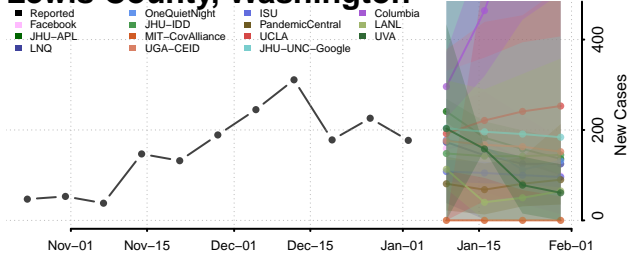

Lewis County, Washington