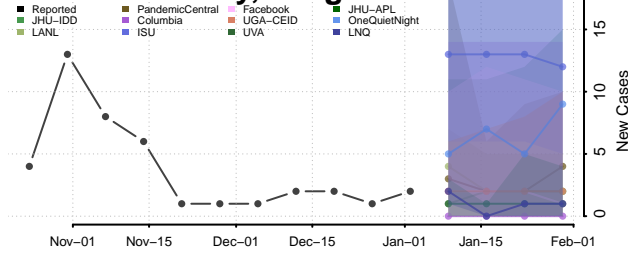

Wallowa County, Oregon