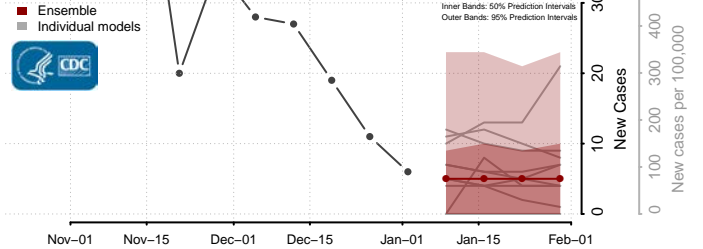

Wayne County, Missouri

Webster County, Missouri

Worth County, Missouri

Wright County, Missouri

Montana*

Beaverhead County, Montana

Big Horn County, Montana

Blaine County, Montana