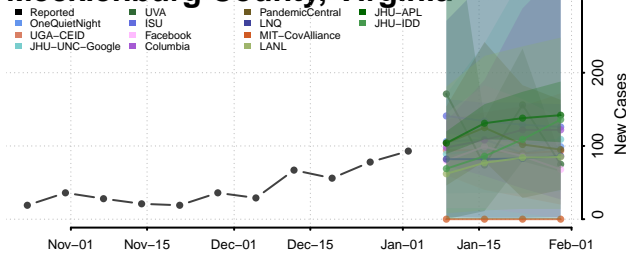

Mecklenburg County, Virginia