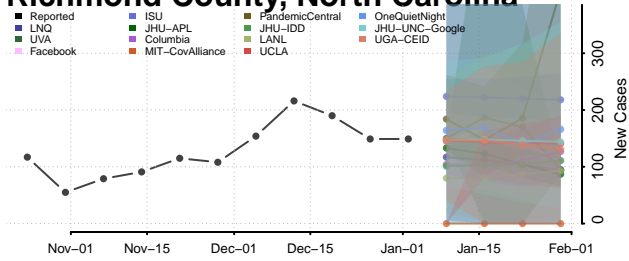

Richmond County, North Carolina