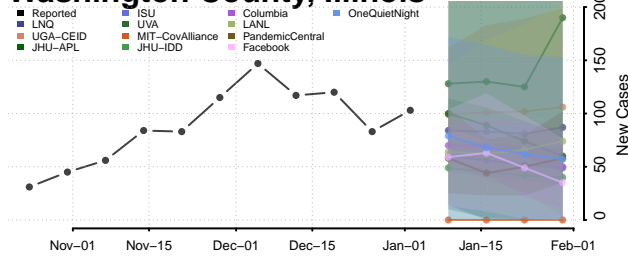

Vermilion County, Illinois

Wabash County, Illinois

Warren County, Illinois

Washington County, Illinois

Wayne County, Illinois

White County, Illinois

Whiteside County, Illinois

Will County, Illinois