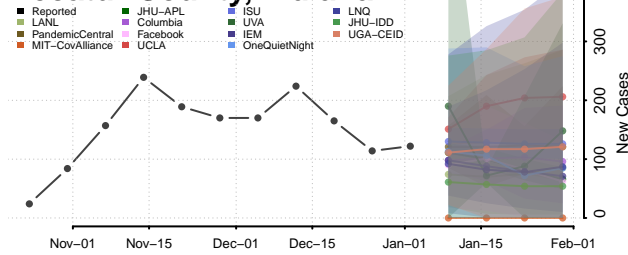

DeKalb County, Indiana

Delaware County, Indiana

Dubois County, Indiana

Elkhart County, Indiana

Fayette County, Indiana

Floyd County, Indiana

Fountain County, Indiana

Franklin County, Indiana