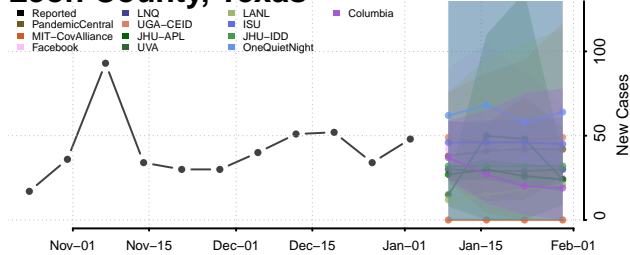

Leon County, Texas