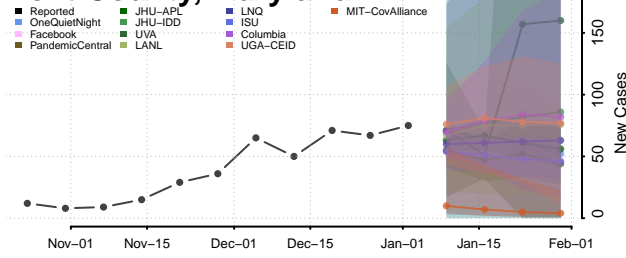

Frederick County, Maryland

Garrett County, Maryland

Harford County, Maryland

Howard County, Maryland

Kent County, Maryland

Montgomery County, Maryland

Prince George's County, Maryland

Queen Anne's County, Maryland