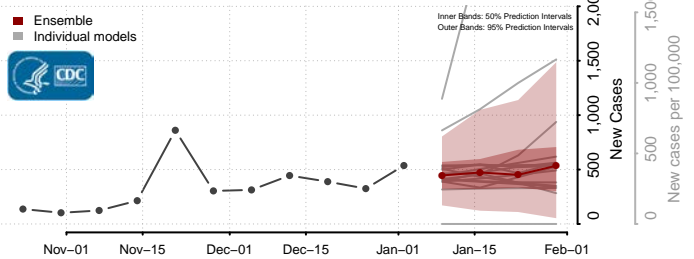

Plaquemines County, Louisiana

Pointe Coupee County, Louisiana

Rapides County, Louisiana

Red River County, Louisiana

Richland County, Louisiana

Sabine County, Louisiana

St. Bernard County, Louisiana

St. Charles County, Louisiana