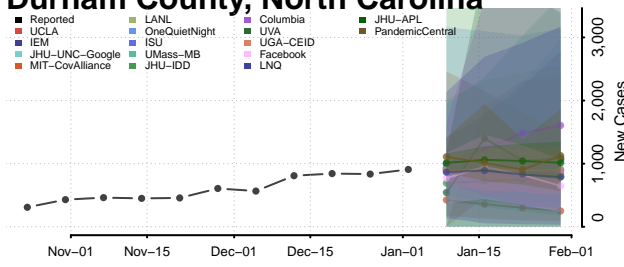

Davidson County, North Carolina

Davie County, North Carolina

Duplin County, North Carolina

Durham County, North Carolina

Edgecombe County, North Carolina

Forsyth County, North Carolina

Franklin County, North Carolina