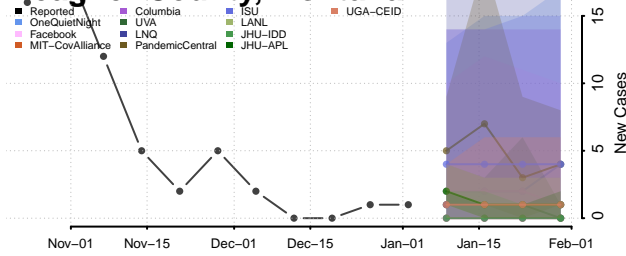

Meagher County, Montana