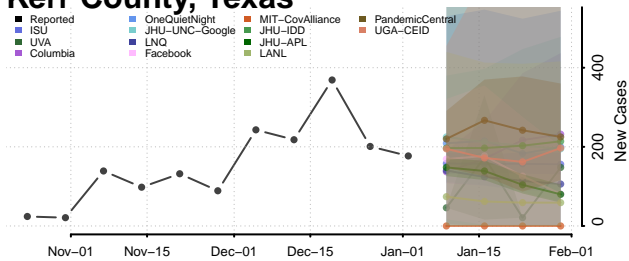

Kerr County, Texas