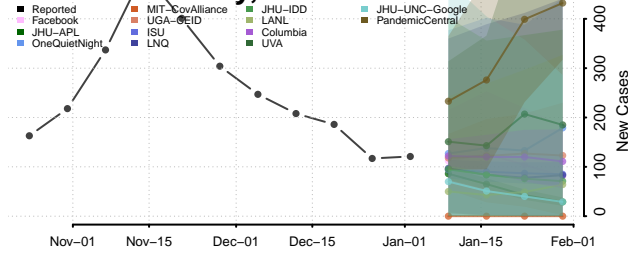

Webster County, Iowa