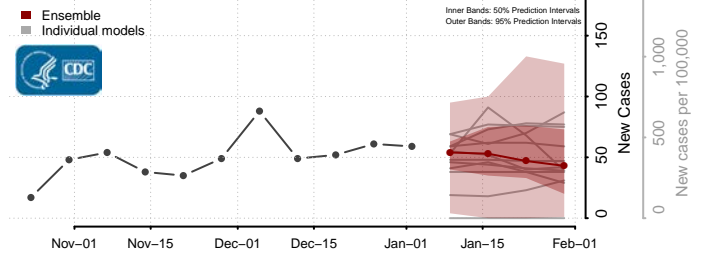

Lewis County, Kentucky