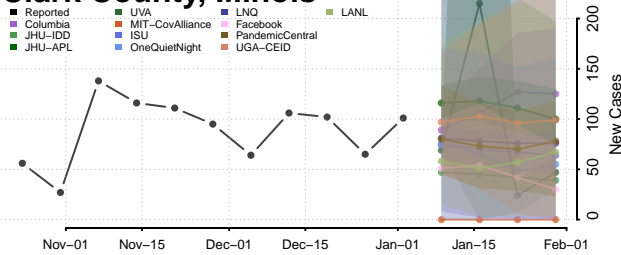

Clark County, Illinois