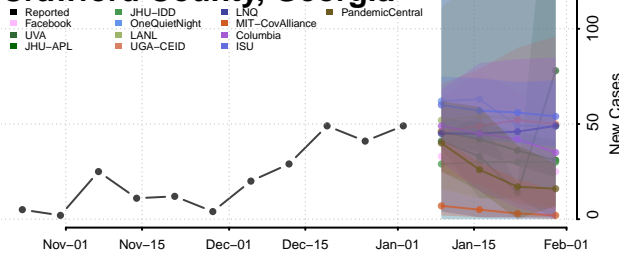

Columbia County, Georgia

Cook County, Georgia

Coweta County, Georgia

Crawford County, Georgia

Crisp County, Georgia

Dade County, Georgia

Dawson County, Georgia

Decatur County, Georgia