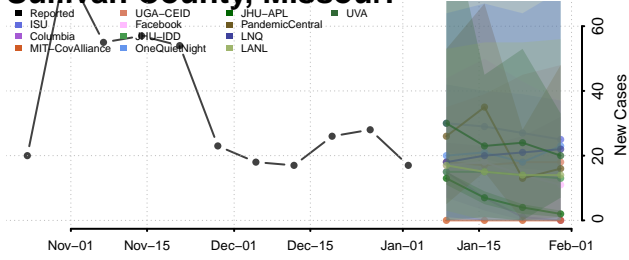

Sullivan County, Missouri