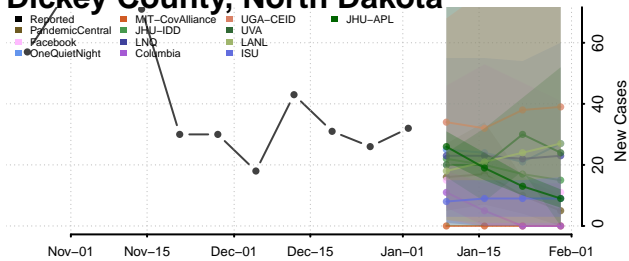

Dickey County, North Dakota