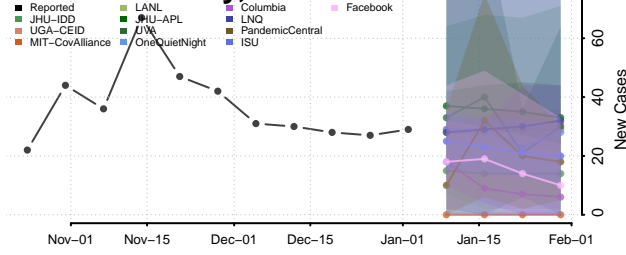

Monroe County, Missouri