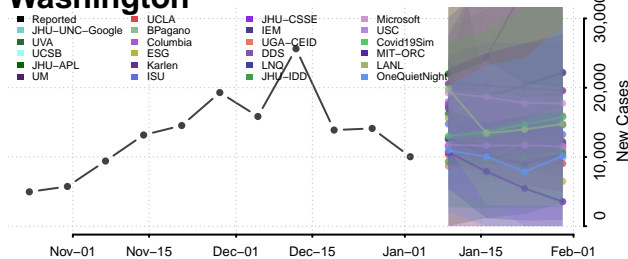

Washington