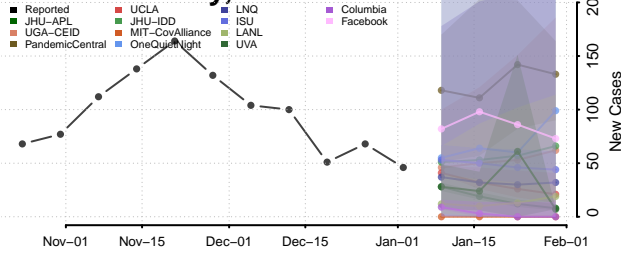

Burt County, Nebraska

Butler County, Nebraska

Cass County, Nebraska

Cedar County, Nebraska

Custer County, Nebraska

Dakota County, Nebraska

Dawes County, Nebraska

Dawson County, Nebraska