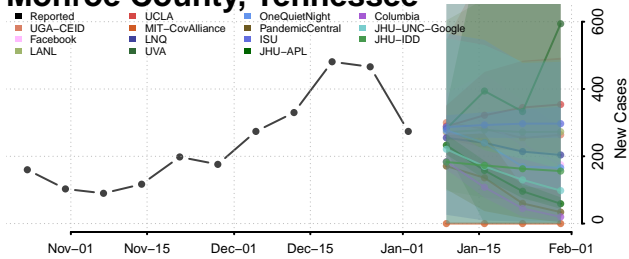

Monroe County, Tennessee