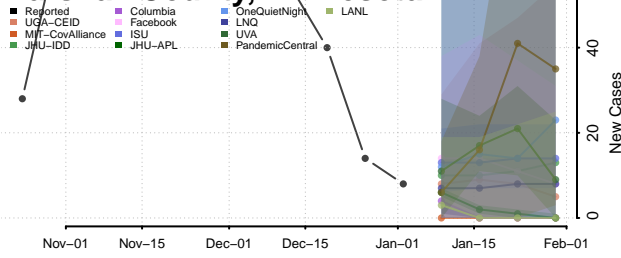

Lac qui Parle County, Minnesota

Lake County, Minnesota

Lake of the Woods County, Minnesota

Le Sueur County, Minnesota

Lincoln County, Minnesota

Lyon County, Minnesota

Mahnomen County, Minnesota

Marshall County, Minnesota