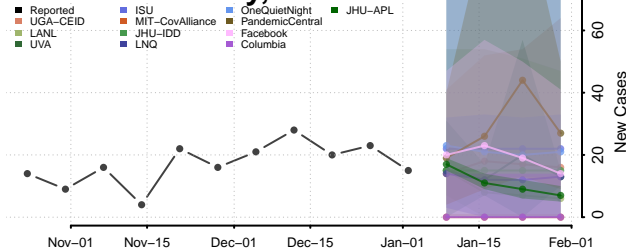

Bienville County, Louisiana

Bossier County, Louisiana

Caddo County, Louisiana

Calcasieu County, Louisiana

Caldwell County, Louisiana

Cameron County, Louisiana

Catahoula County, Louisiana

Claiborne County, Louisiana