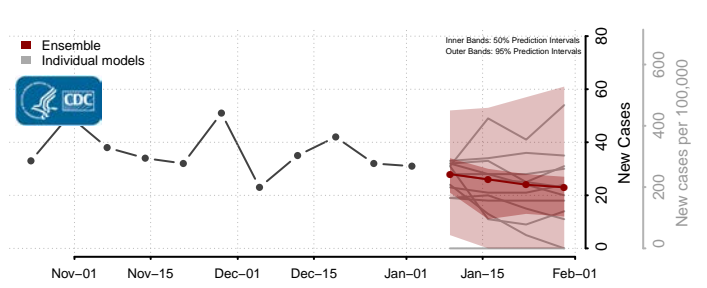

Montgomery County, Missouri