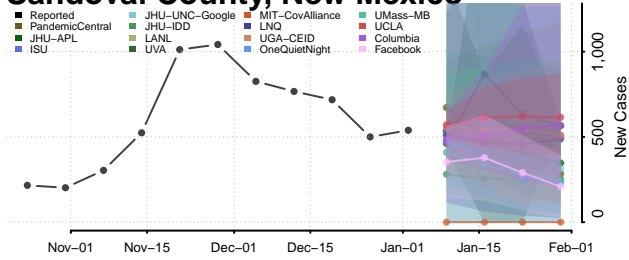

Sandoval County, New Mexico