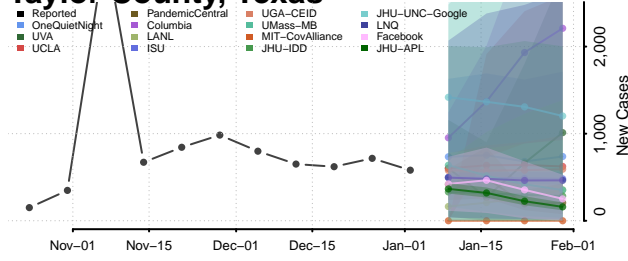

Taylor County, Texas