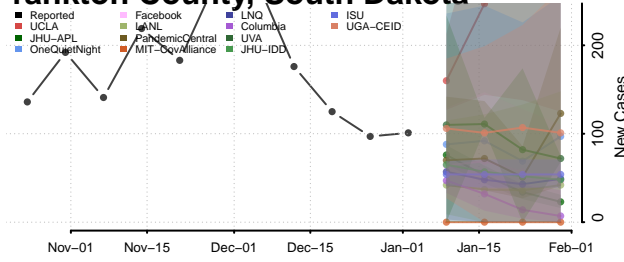

Yankton County, South Dakota