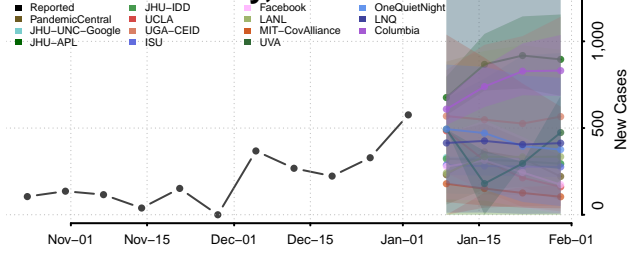

Travis County, Texas

Trinity County, Texas

Tyler County, Texas

Upshur County, Texas

Upton County, Texas

Uvalde County, Texas

Val Verde County, Texas

Van Zandt County, Texas