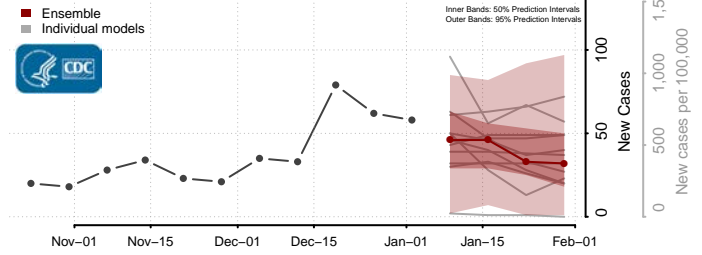

Johnson County, Iowa

Jones County, Iowa

Keokuk County, Iowa

Kossuth County, Iowa

Lee County, Iowa

Linn County, Iowa

Louisa County, Iowa

Lucas County, Iowa