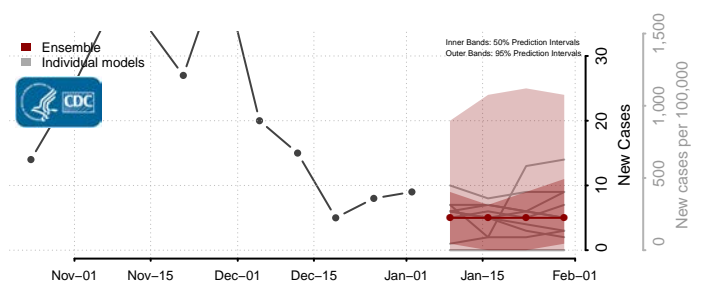

Griggs County, North Dakota