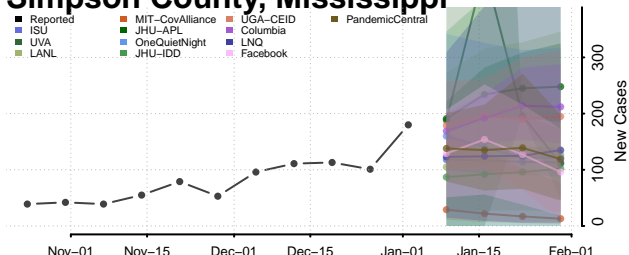

Prentiss County, Mississippi

Quitman County, Mississippi

Rankin County, Mississippi

Scott County, Mississippi

Sharkey County, Mississippi

Simpson County, Mississippi

Smith County, Mississippi

Stone County, Mississippi