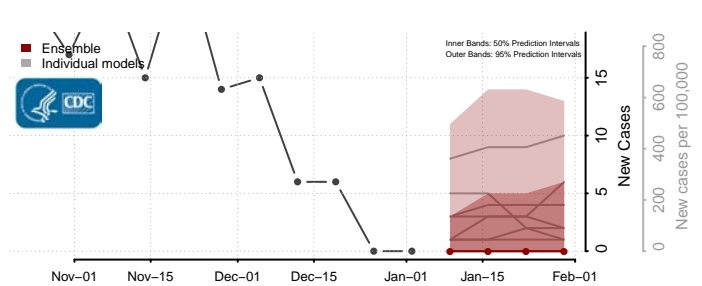

Yadkin County, North Carolina

Yancey County, North Carolina

North Dakota*

Adams County, North Dakota

*New weekly cases may decrease in this location over the next four weeks. For these locations, the ensemble forecast indicates a probability of 0.75 or greater that fewer cases will be reported in week four of the forecast than in the last reported week.