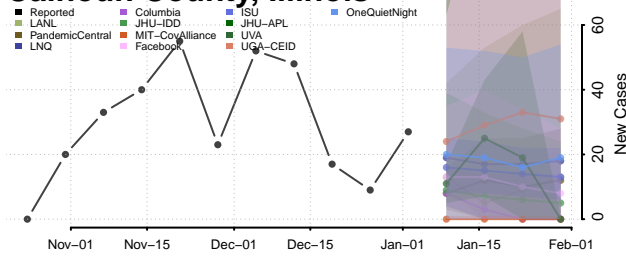

Calhoun County, Illinois