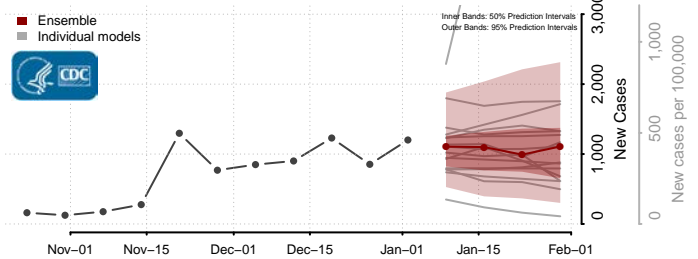

St. Tammany County, Louisiana