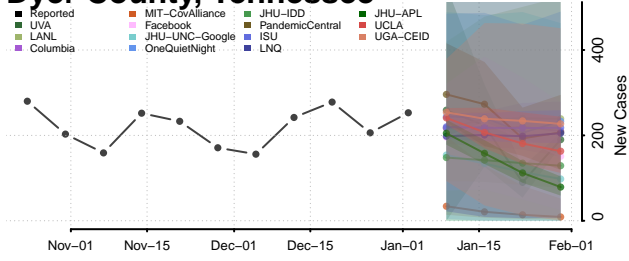

Dyer County, Tennessee