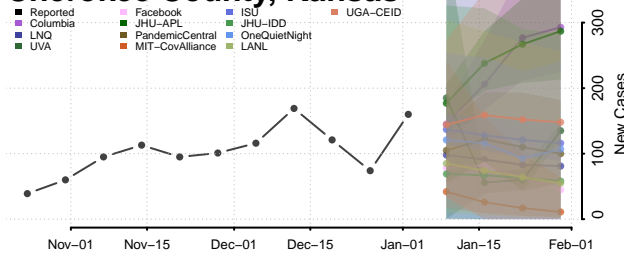

Butler County, Kansas

Chase County, Kansas

Chautauqua County, Kansas

Cherokee County, Kansas

Cheyenne County, Kansas

Clark County, Kansas

Clay County, Kansas

Cloud County, Kansas