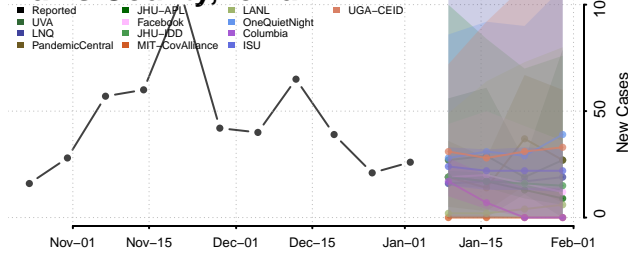

Clarke County, Iowa

Clay County, Iowa

Clayton County, Iowa

Clinton County, Iowa

Crawford County, Iowa

Dallas County, Iowa

Davis County, Iowa

Decatur County, Iowa