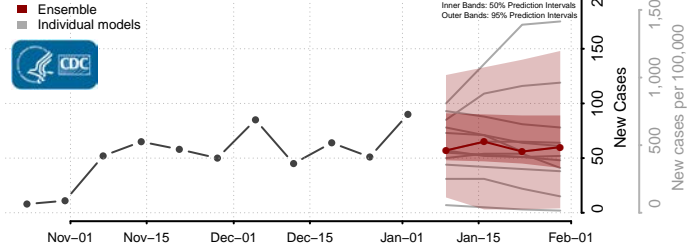

Allen County, Kansas