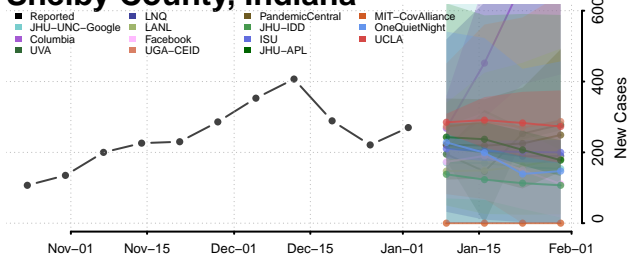

Posey County, Indiana

Pulaski County, Indiana

Putnam County, Indiana

Randolph County, Indiana

Ripley County, Indiana

Rush County, Indiana

Scott County, Indiana

Shelby County, Indiana