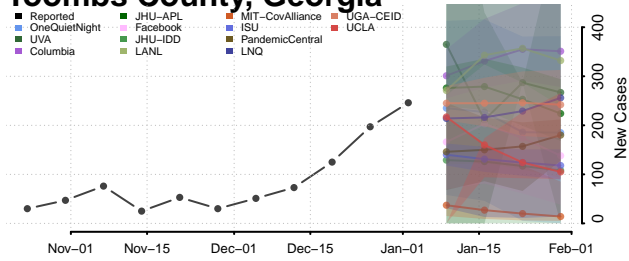

Toombs County, Georgia