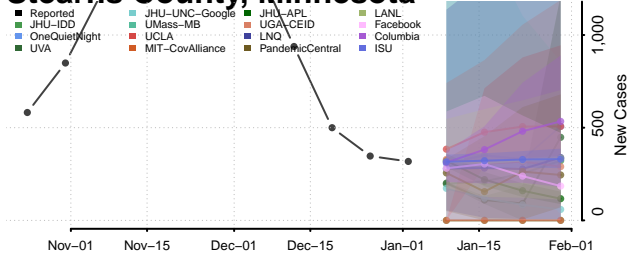

Scott County, Minnesota

Sherburne County, Minnesota

Sibley County, Minnesota

St. Louis County, Minnesota

Stearns County, Minnesota

Steele County, Minnesota

Stevens County, Minnesota

Swift County, Minnesota