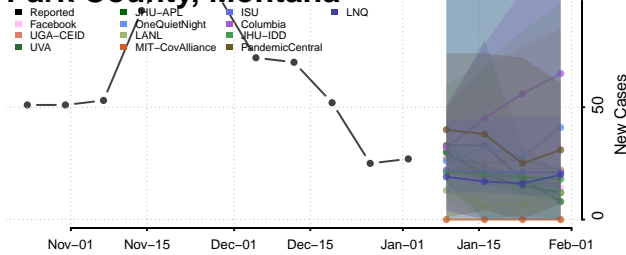

Madison County, Montana

McCone County, Montana

Meagher County, Montana

Mineral County, Montana

Missoula County, Montana

Musselshell County, Montana

Park County, Montana

Petroleum County, Montana