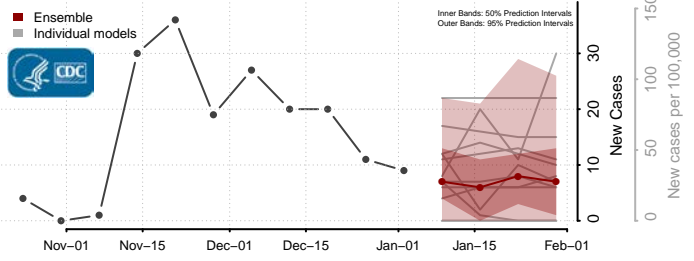

Franklin County, Vermont

Grand Isle County, Vermont

Lamoille County, Vermont

Orange County, Vermont

Orleans County, Vermont

Rutland County, Vermont

Washington County, Vermont

Windham County, Vermont