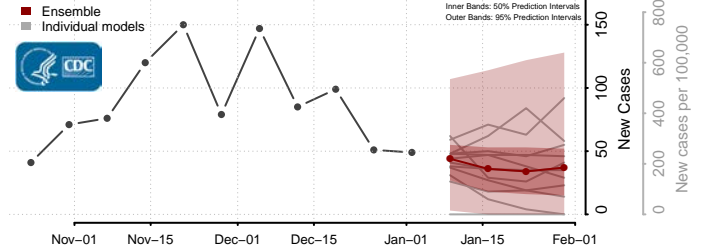

Washington County, Iowa

Wayne County, Iowa

Webster County, Iowa

Winnebago County, Iowa

Winneshiek County, Iowa

Woodbury County, Iowa

Worth County, Iowa

Wright County, Iowa