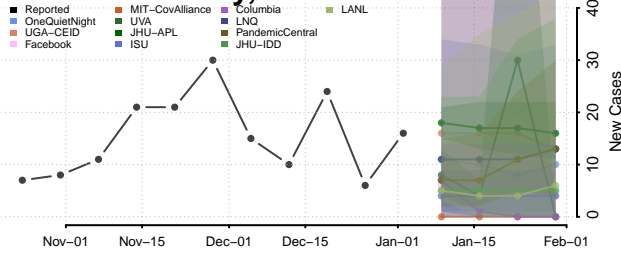

Traverse County, Minnesota