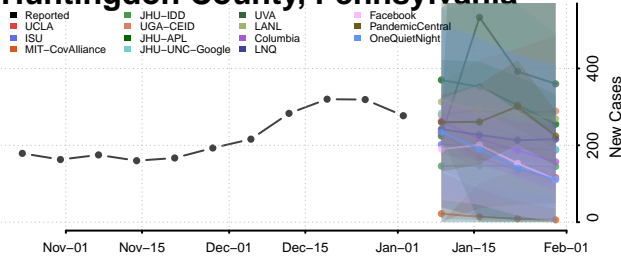

Elk County, Pennsylvania

Erie County, Pennsylvania

Fayette County, Pennsylvania

Forest County, Pennsylvania

Franklin County, Pennsylvania

Fulton County, Pennsylvania

Greene County, Pennsylvania

Huntingdon County, Pennsylvania