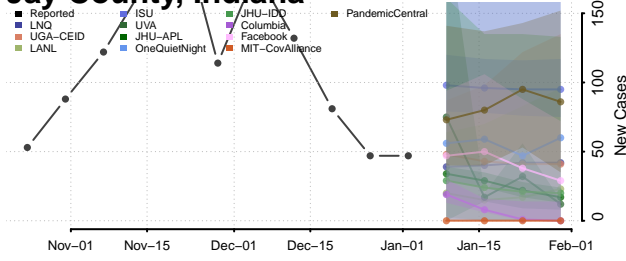

Henry County, Indiana

Howard County, Indiana

Huntington County, Indiana

Jackson County, Indiana

Jasper County, Indiana

Jay County, Indiana

Jefferson County, Indiana

Jennings County, Indiana