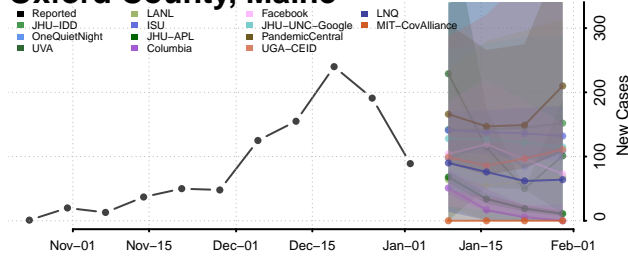

Franklin County, Maine

Hancock County, Maine

Kennebec County, Maine

Knox County, Maine

Lincoln County, Maine

Oxford County, Maine

Penobscot County, Maine

Piscataquis County, Maine