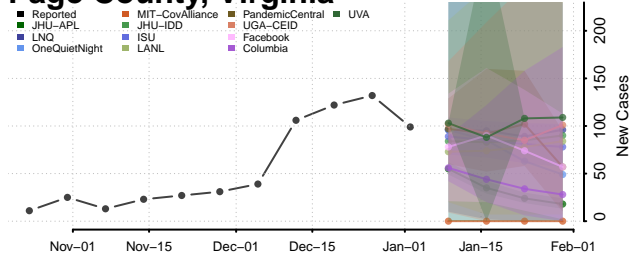

Norfolk County, Virginia

Northampton County, Virginia

Northumberland County, Virginia

Norton County, Virginia

Nottoway County, Virginia

Orange County, Virginia

Page County, Virginia

Patrick County, Virginia