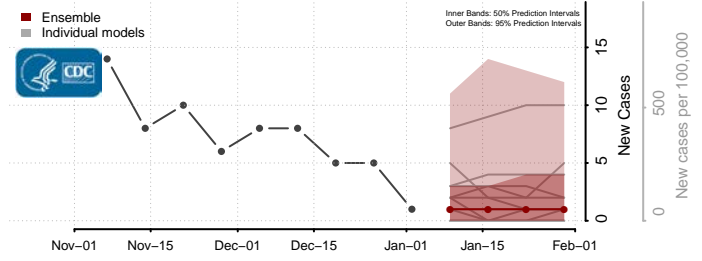

Oliver County, North Dakota