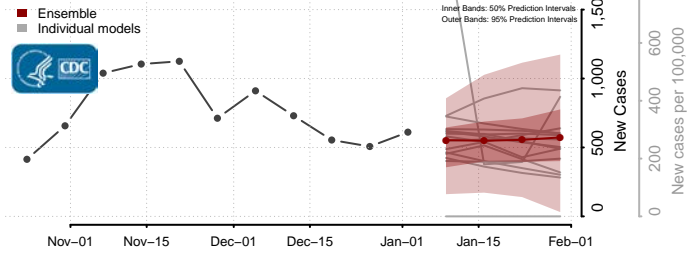

Champaign County, Illinois