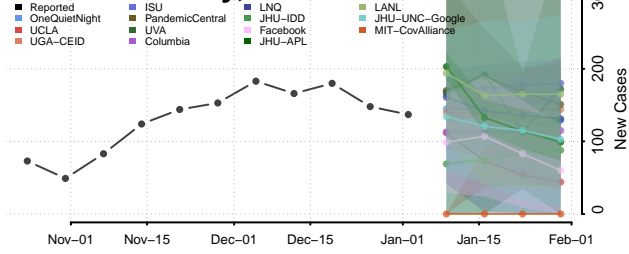

Kiowa County, Oklahoma

Latimer County, Oklahoma

Le Flore County, Oklahoma

Lincoln County, Oklahoma

Logan County, Oklahoma

Love County, Oklahoma

Major County, Oklahoma

Marshall County, Oklahoma