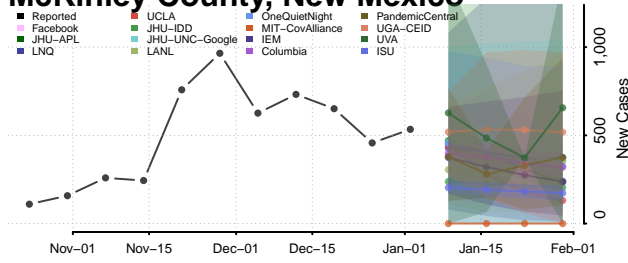

McKinley County, New Mexico