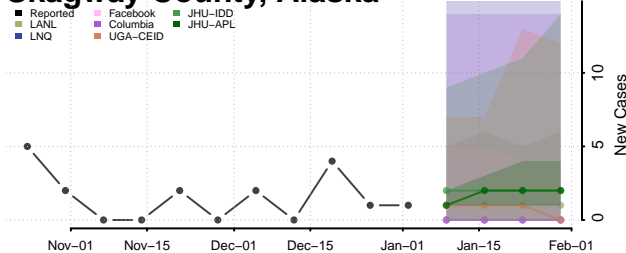

North Slope County, Alaska

Northwest Arctic County, Alaska

Petersburg County, Alaska

Prince of Wales-Hyder County, Alaska

Sitka County, Alaska

Skagway County, Alaska

Southeast Fairbanks County, Alaska

Valdez-Cordova County, Alaska