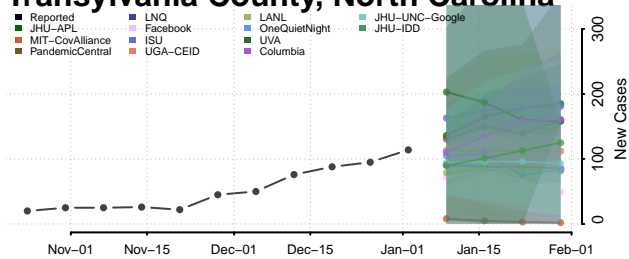

Transylvania County, North Carolina