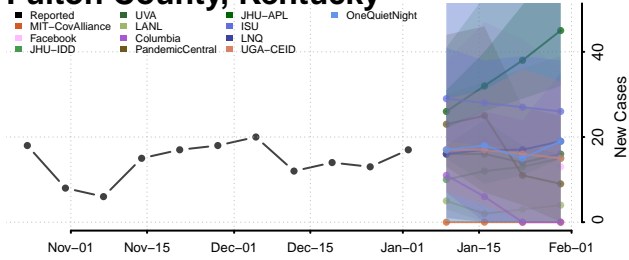

Fulton County, Kentucky