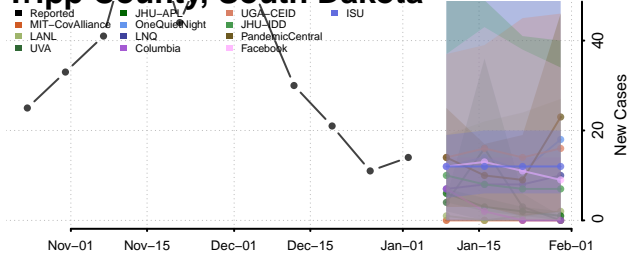

Tripp County, South Dakota