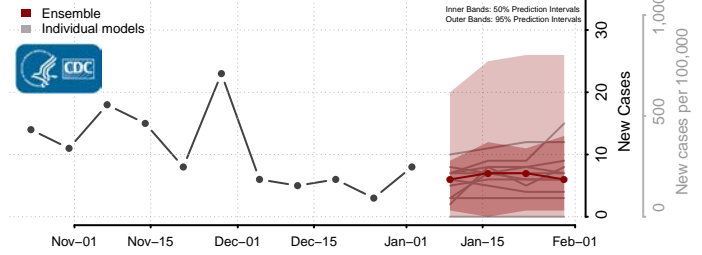

Cavalier County, North Dakota

Dickey County, North Dakota

Divide County, North Dakota

Dunn County, North Dakota

Eddy County, North Dakota

Emmons County, North Dakota

Foster County, North Dakota

Golden Valley County, North Dakota