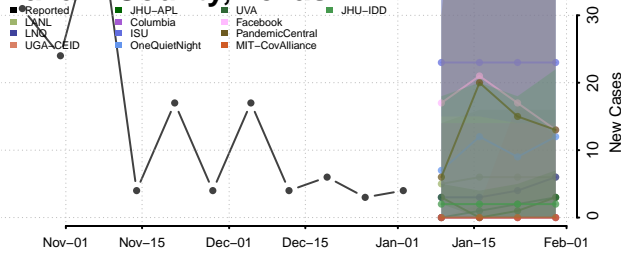

Dallam County, Texas