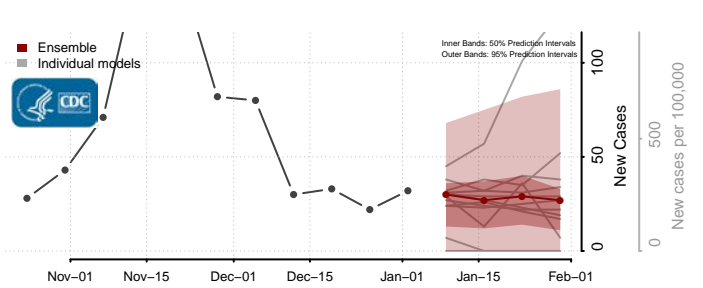

Butler County, Iowa

Calhoun County, Iowa

Carroll County, Iowa

Cass County, Iowa

Cedar County, Iowa

Cerro Gordo County, Iowa

Cherokee County, Iowa

Chickasaw County, Iowa