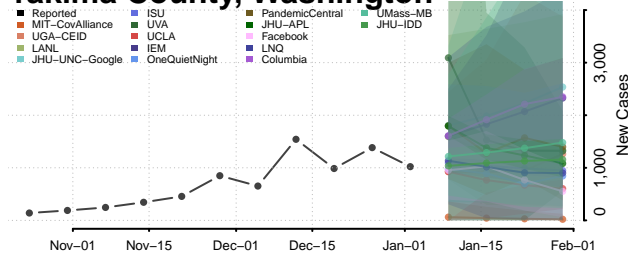

Spokane County, Washington

Stevens County, Washington

Thurston County, Washington

Wahkiakum County, Washington

Walla Walla County, Washington

Whatcom County, Washington

Whitman County, Washington

Yakima County, Washington