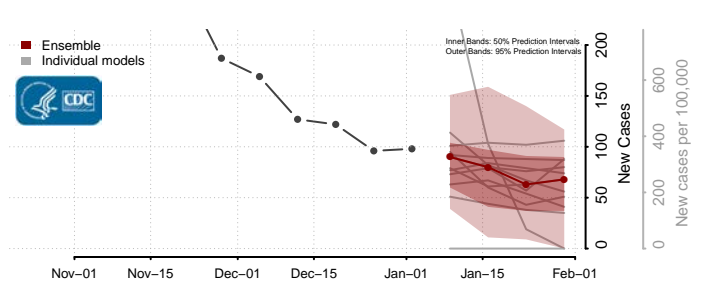

Lincoln County, Wisconsin