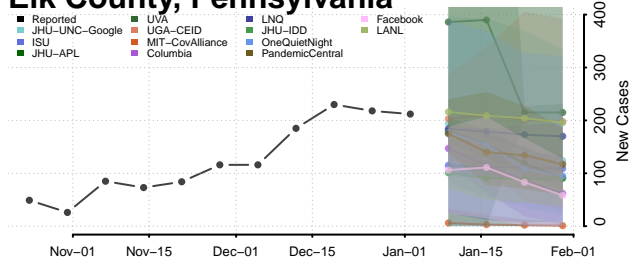

Elk County, Pennsylvania