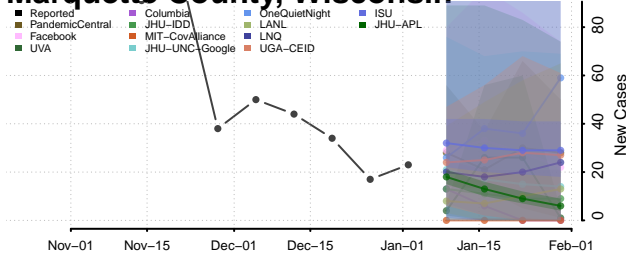

Marquette County, Wisconsin