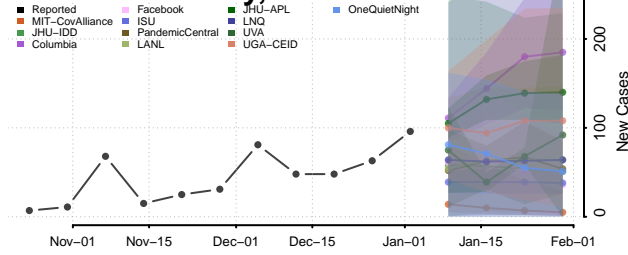

Live Oak County, Texas