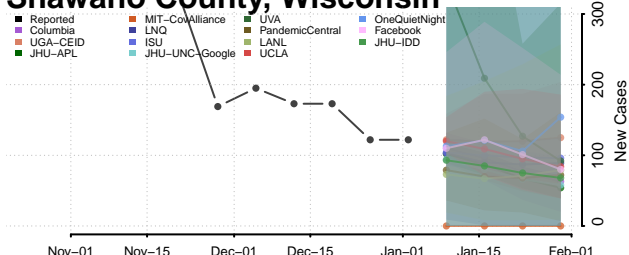

Shawano County, Wisconsin