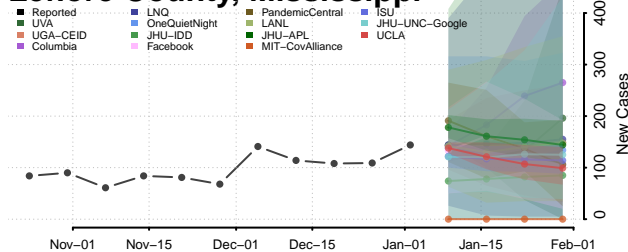

Lamar County, Mississippi

Lauderdale County, Mississippi

Lawrence County, Mississippi

Leake County, Mississippi

Lee County, Mississippi

Leflore County, Mississippi

Montgomery County, Mississippi

Neshoba County, Mississippi