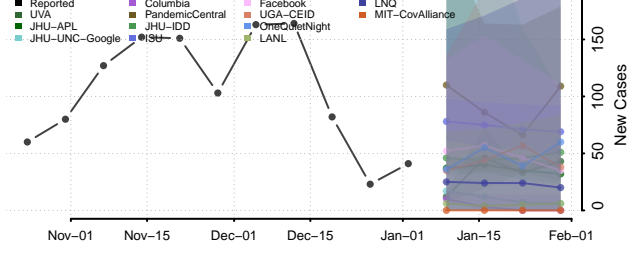

Houghton County, Michigan