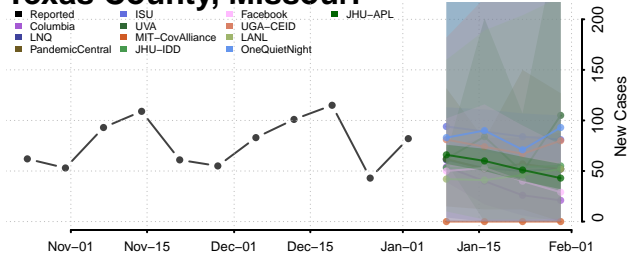

Stoddard County, Missouri

Stone County, Missouri

Sullivan County, Missouri

Taney County, Missouri

Texas County, Missouri

Vernon County, Missouri

Warren County, Missouri

Washington County, Missouri