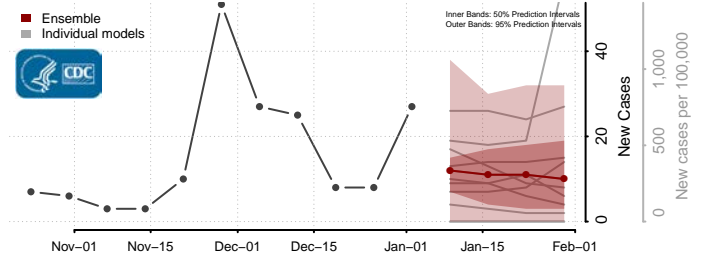

Baca County, Colorado