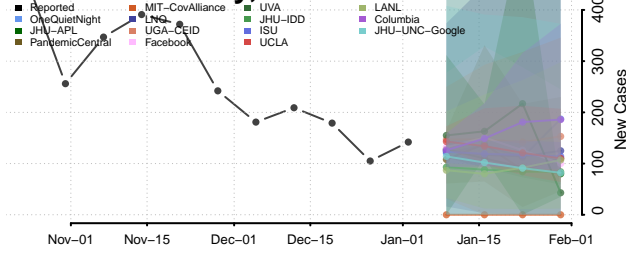

Bayfield County, Wisconsin

Brown County, Wisconsin

Buffalo County, Wisconsin

Burnett County, Wisconsin

Calumet County, Wisconsin

Chippewa County, Wisconsin

Clark County, Wisconsin

Columbia County, Wisconsin