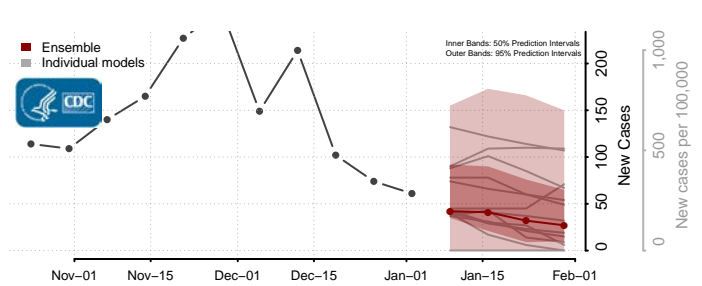

Scott County, Kansas

Sedgwick County, Kansas

Seward County, Kansas

Shawnee County, Kansas

Sumner County, Kansas

Thomas County, Kansas

Trego County, Kansas

Wabaunsee County, Kansas