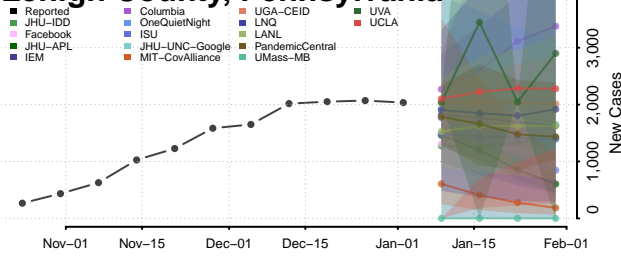

Lehigh County, Pennsylvania