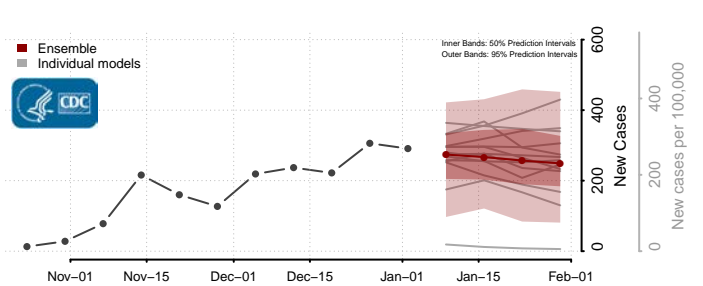

West Baton Rouge County, Louisiana

West Carroll County, Louisiana

West Feliciana County, Louisiana

Winn County, Louisiana

Maine

Androscoggin County, Maine

Aroostook County, Maine

Cumberland County, Maine