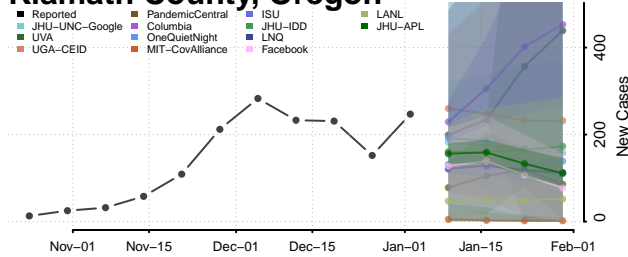

Hood River County, Oregon

Jackson County, Oregon

Jefferson County, Oregon

Josephine County, Oregon

Klamath County, Oregon

Lake County, Oregon

Lane County, Oregon

Lincoln County, Oregon