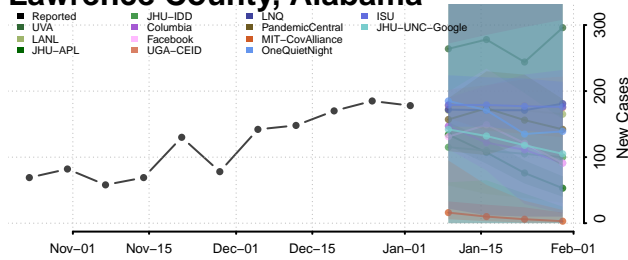

Dale County, Alabama

Dallas County, Alabama

DeKalb County, Alabama

Elmore County, Alabama

Escambia County, Alabama

Etowah County, Alabama

Fayette County, Alabama

Franklin County, Alabama

Geneva County, Alabama

Greene County, Alabama

Hale County, Alabama

Henry County, Alabama

Houston County, Alabama

Jackson County, Alabama

Jefferson County, Alabama

Lamar County, Alabama

Lauderdale County, Alabama

Lawrence County, Alabama

Lee County, Alabama

Limestone County, Alabama

Lowndes County, Alabama

Macon County, Alabama

Madison County, Alabama

Marengo County, Alabama