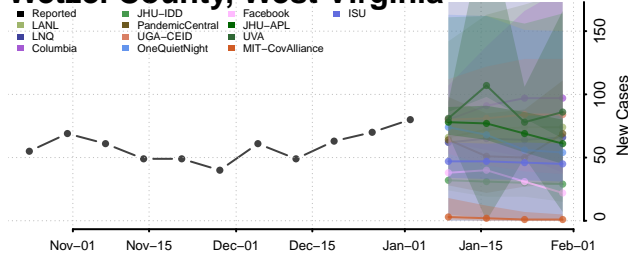

Wetzel County, West Virginia