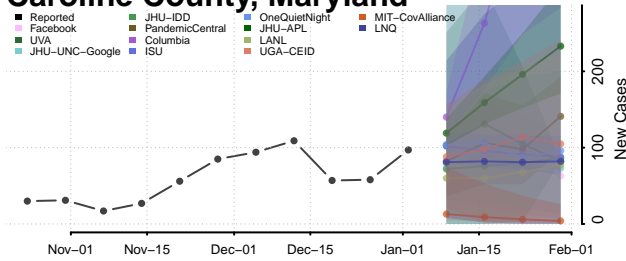

Caroline County, Maryland