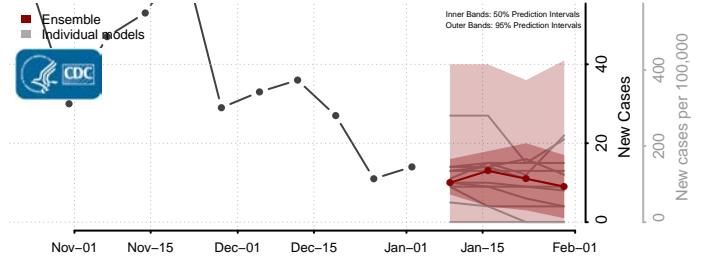

Rosebud County, Montana

Sanders County, Montana

Sheridan County, Montana

Silver Bow County, Montana

Stillwater County, Montana

Sweet Grass County, Montana

Teton County, Montana

Toole County, Montana