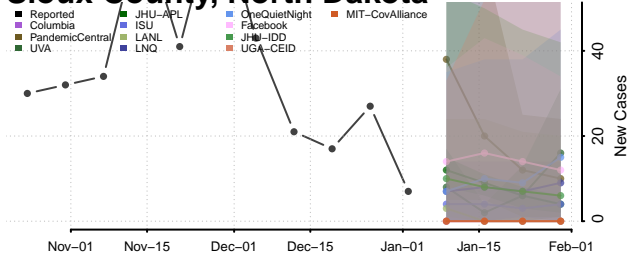

Sioux County, North Dakota