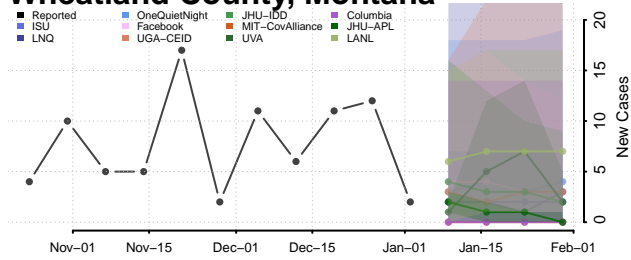

Wheatland County, Montana