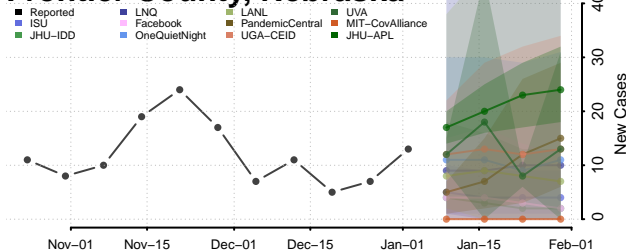

Furnas County, Nebraska

Gage County, Nebraska

Garden County, Nebraska

Garfield County, Nebraska

Gosper County, Nebraska

Grant County, Nebraska

Greeley County, Nebraska

Hall County, Nebraska