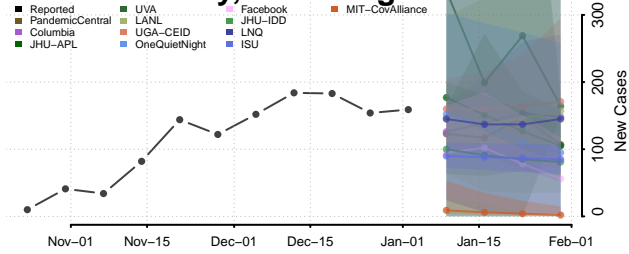

Brooke County, West Virginia