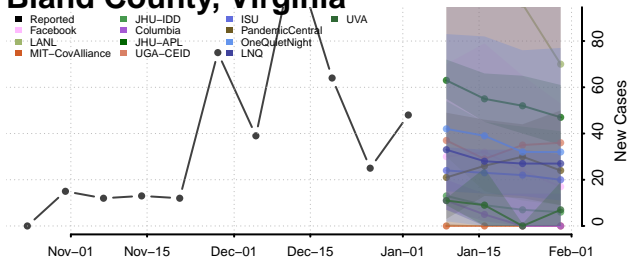

Bland County, Virginia