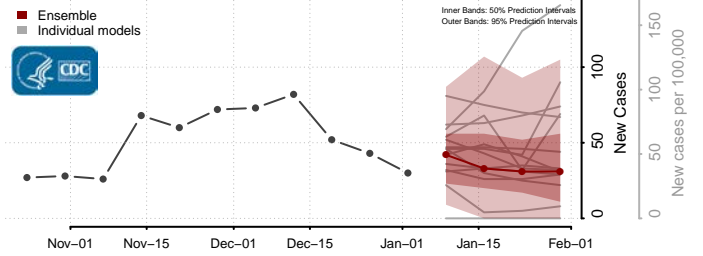

Cowlitz County, Washington

Douglas County, Washington

Ferry County, Washington

Franklin County, Washington

Garfield County, Washington

Grant County, Washington

Grays Harbor County, Washington

Island County, Washington