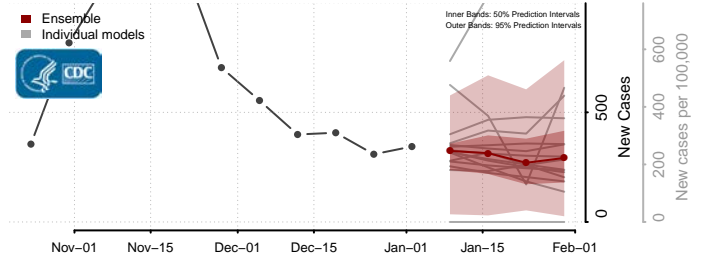

Appanoose County, Iowa

Audubon County, Iowa

Benton County, Iowa

Black Hawk County, Iowa

Boone County, Iowa

Bremer County, Iowa

Buchanan County, Iowa

Buena Vista County, Iowa