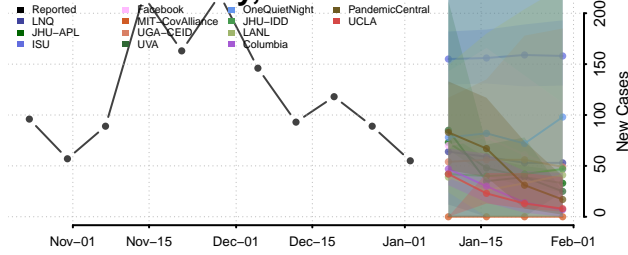

Jackson County, Oklahoma