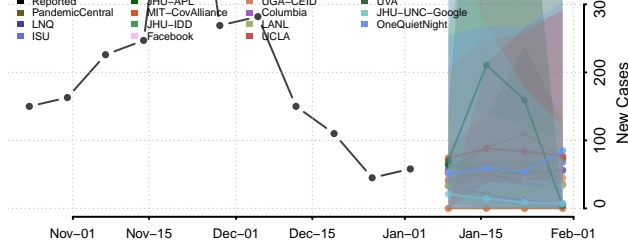

Martin County, Minnesota

McLeod County, Minnesota

Meeker County, Minnesota

Mille Lacs County, Minnesota

Morrison County, Minnesota

Mower County, Minnesota

Murray County, Minnesota

Nicollet County, Minnesota