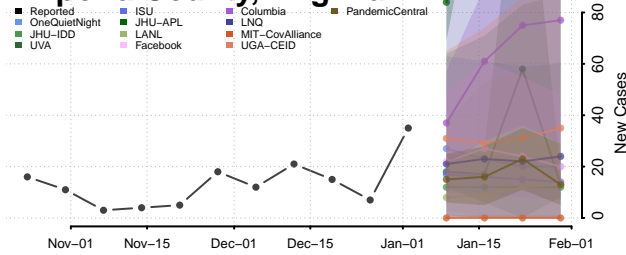

Craig County, Virginia

Culpeper County, Virginia

Cumberland County, Virginia

Danville County, Virginia

Dickenson County, Virginia

Dinwiddie County, Virginia

Emporia County, Virginia

Essex County, Virginia