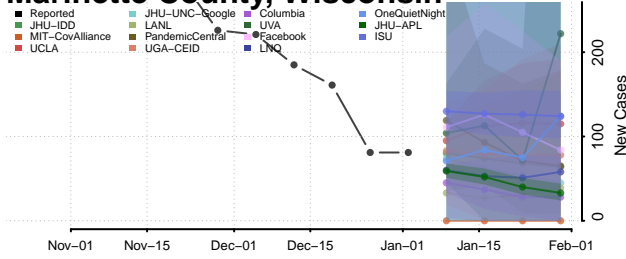

Marinette County, Wisconsin