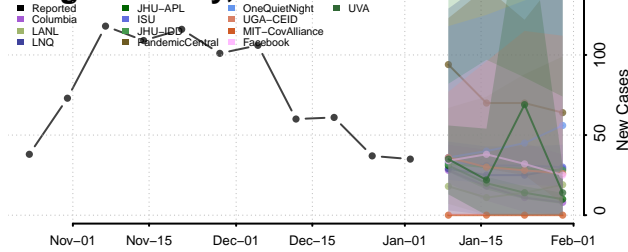

Washington County, Iowa

Wayne County, Iowa

Webster County, Iowa

Winnebago County, Iowa

Winneshiek County, Iowa

Woodbury County, Iowa

Worth County, Iowa

Wright County, Iowa