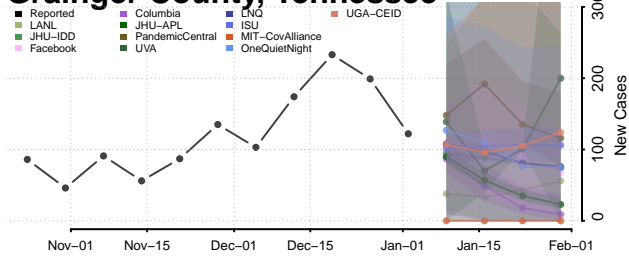

Grainger County, Tennessee