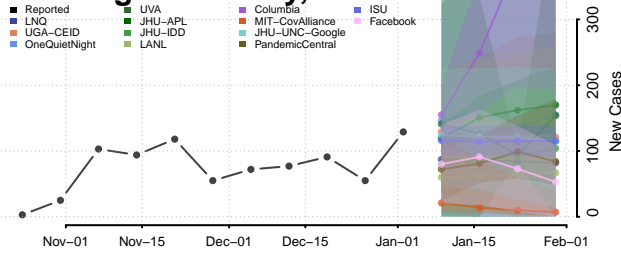

Victoria County, Texas

Walker County, Texas

Waller County, Texas

Ward County, Texas

Washington County, Texas

Webb County, Texas

Wharton County, Texas

Wheeler County, Texas