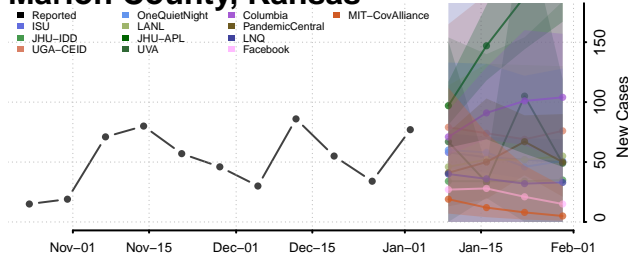

Linn County, Kansas

Logan County, Kansas

Lyon County, Kansas

Marion County, Kansas

Marshall County, Kansas

McPherson County, Kansas

Meade County, Kansas

Miami County, Kansas