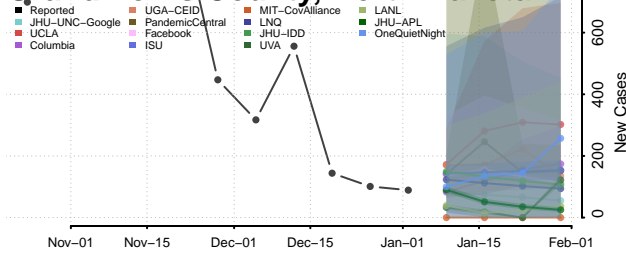

Grand Forks County, North Dakota