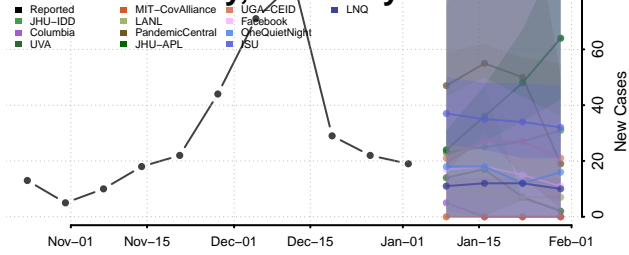

Gallatin County, Kentucky