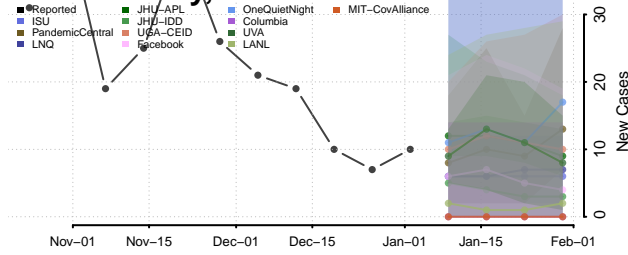

Clark County, South Dakota