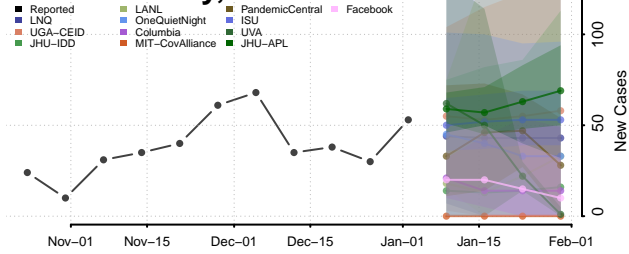

Kiowa County, Oklahoma