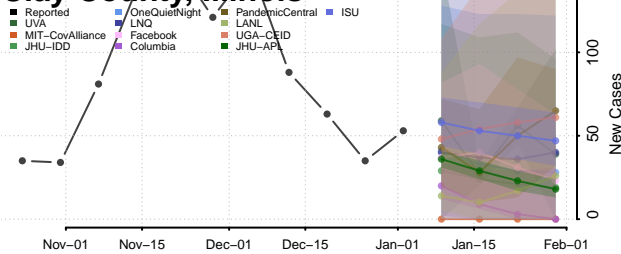

Clay County, Illinois