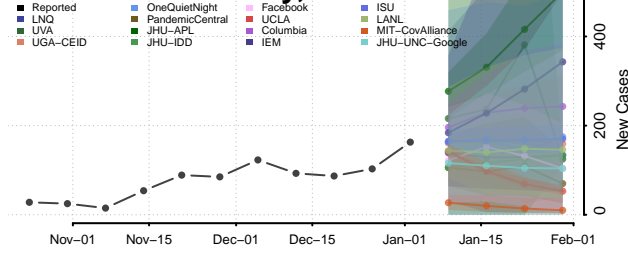

Plaquemines County, Louisiana

Pointe Coupee County, Louisiana

Rapides County, Louisiana

Red River County, Louisiana

Richland County, Louisiana

Sabine County, Louisiana

St. Bernard County, Louisiana

St. Charles County, Louisiana