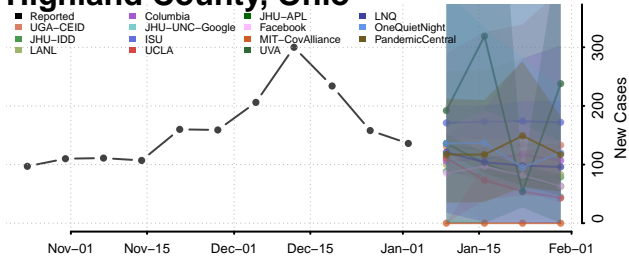

Highland County, Ohio