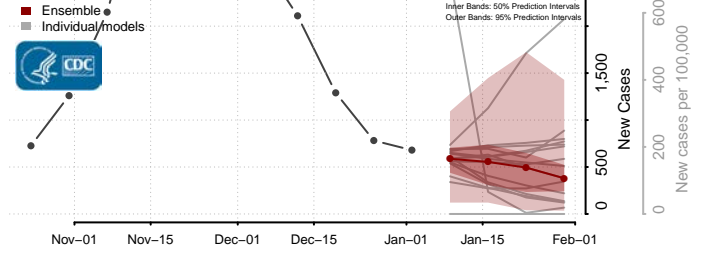

Anoka County, Minnesota