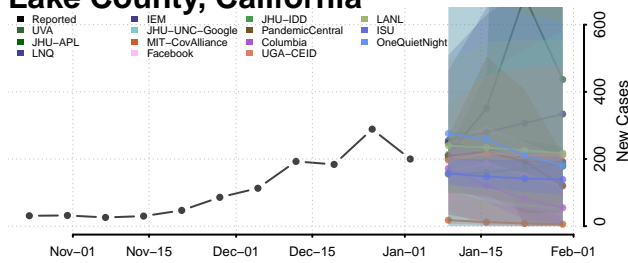

Inyo County, California

Kern County, California

Kings County, California

Lake County, California

Lassen County, California

Los Angeles County, California

Madera County, California

Marin County, California