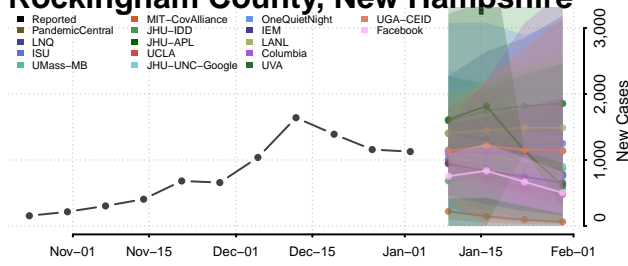

Rockingham County, New Hampshire