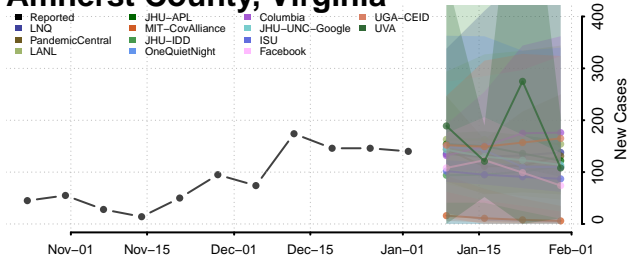

Amherst County, Virginia