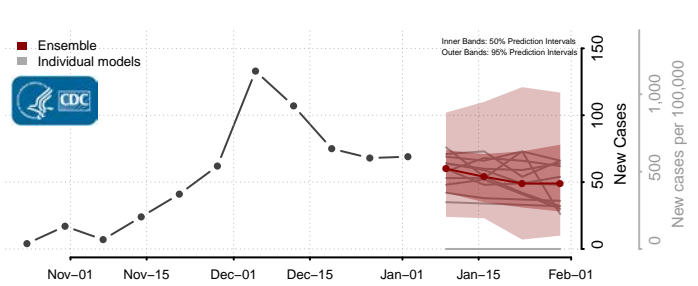

Clay County, West Virginia

Doddridge County, West Virginia

Fayette County, West Virginia

Gilmer County, West Virginia

Grant County, West Virginia

Greenbrier County, West Virginia

Hampshire County, West Virginia