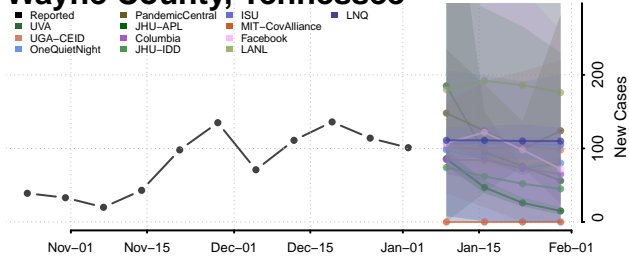

Wayne County, Tennessee