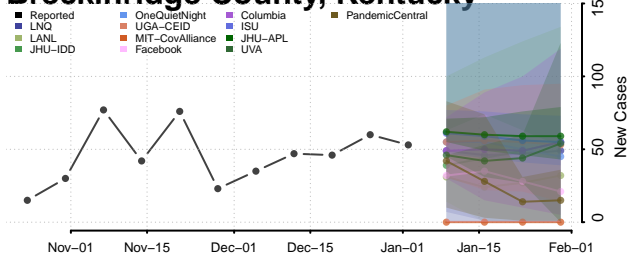

Boyd County, Kentucky

Boyle County, Kentucky

Bracken County, Kentucky

Breathitt County, Kentucky

Breckinridge County, Kentucky

Bullitt County, Kentucky

Butler County, Kentucky

Caldwell County, Kentucky