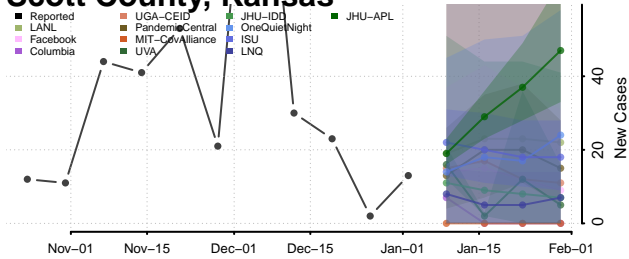

Scott County, Kansas

Sedgwick County, Kansas

Seward County, Kansas

Shawnee County, Kansas

Sumner County, Kansas

Thomas County, Kansas

Trego County, Kansas

Wabaunsee County, Kansas