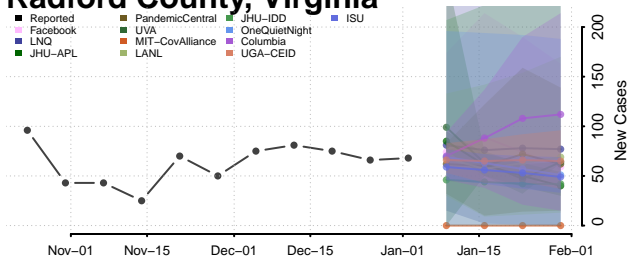

Radford County, Virginia