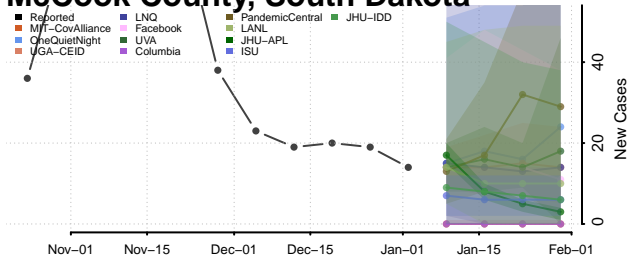

McCook County, South Dakota