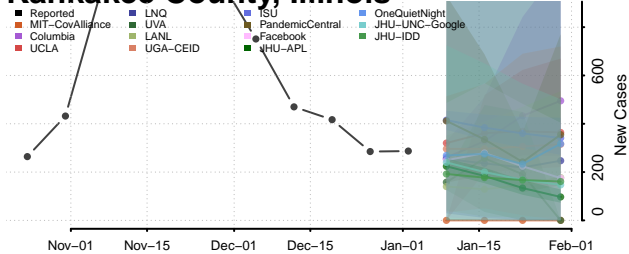

Kankakee County, Illinois