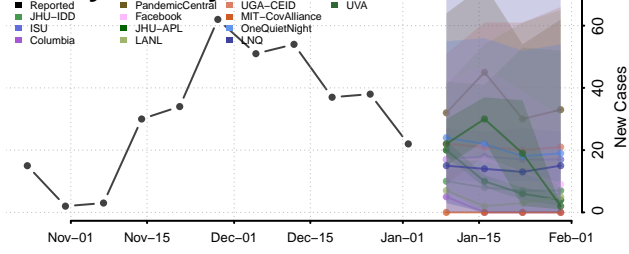

Dewey County, Oklahoma

Ellis County, Oklahoma

Garfield County, Oklahoma

Garvin County, Oklahoma

Grady County, Oklahoma

Grant County, Oklahoma

Greer County, Oklahoma

Harmon County, Oklahoma