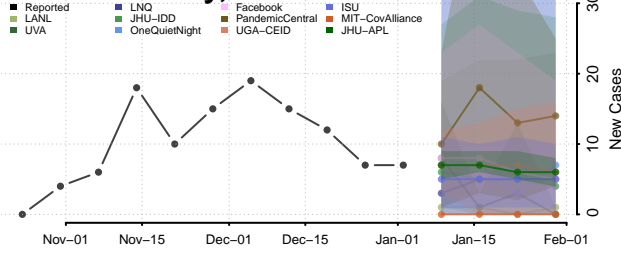

Camas County, Idaho

Canyon County, Idaho

Caribou County, Idaho

Cassia County, Idaho

Clark County, Idaho

Clearwater County, Idaho

Custer County, Idaho

Elmore County, Idaho