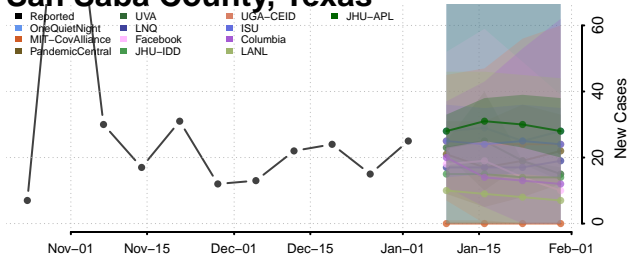

San Saba County, Texas