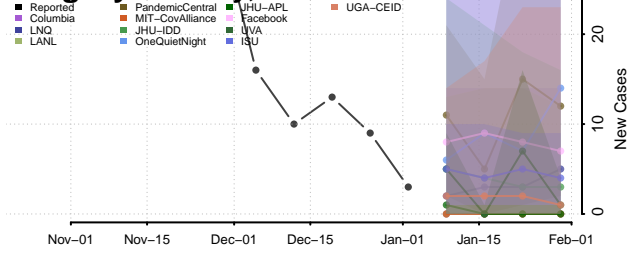

Gregory County, South Dakota