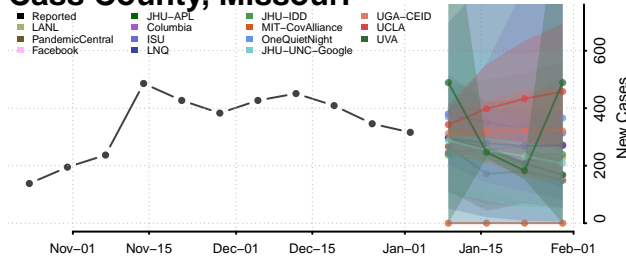

Cass County, Missouri