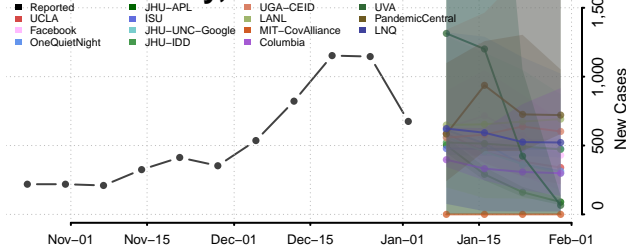

Sevier County, Tennessee