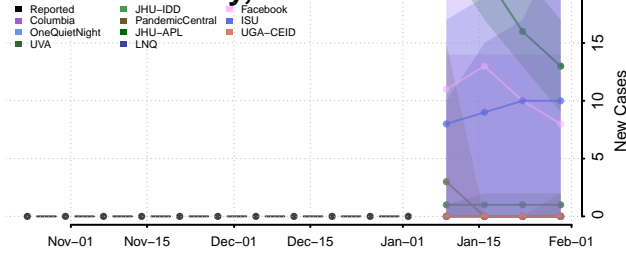

Carbon County, Utah

Daggett County, Utah

Davis County, Utah

Duchesne County, Utah

Emery County, Utah

Garfield County, Utah

Grand County, Utah

Iron County, Utah