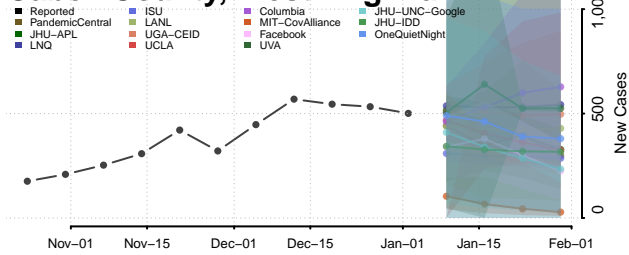

Cabell County, West Virginia