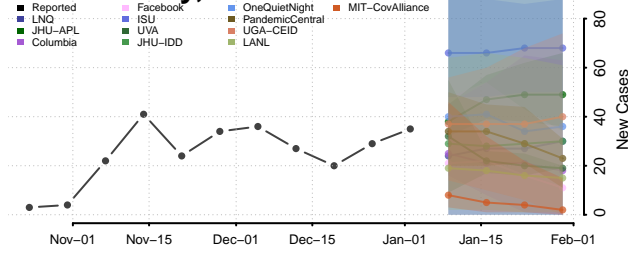

Jack County, Texas