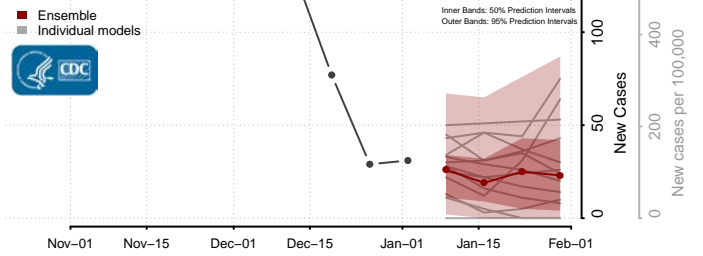

Todd County, Minnesota