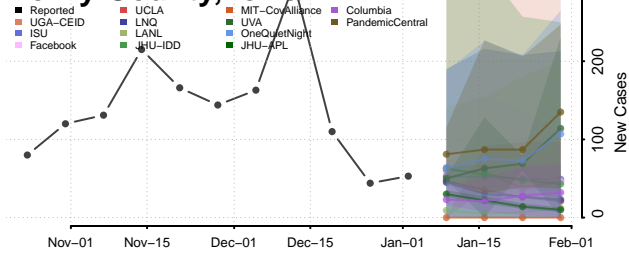

Henry County, Iowa