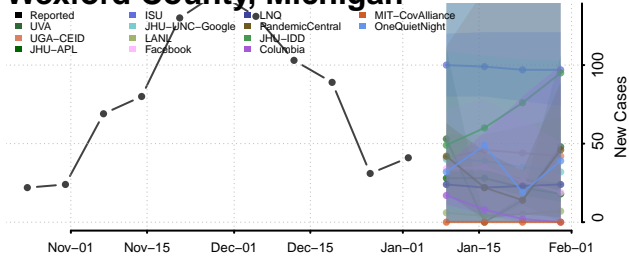

St. Joseph County, Michigan

Tuscola County, Michigan

Van Buren County, Michigan

Washtenaw County, Michigan

Wayne County, Michigan

Wexford County, Michigan

Minnesota*

Aitkin County, Minnesota