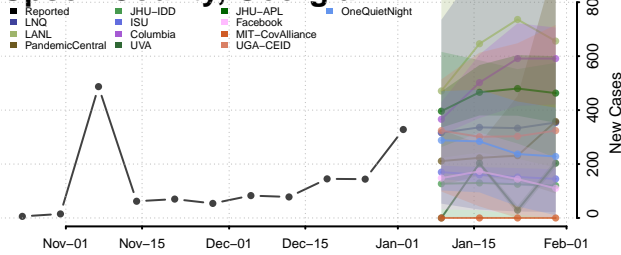

Upson County, Georgia