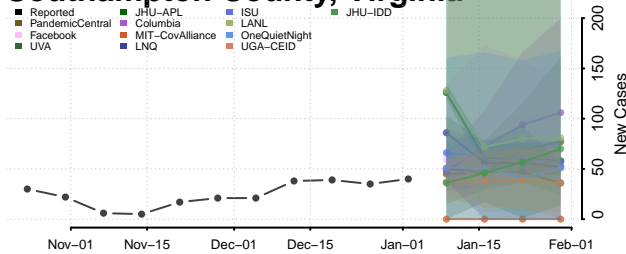

Southampton County, Virginia