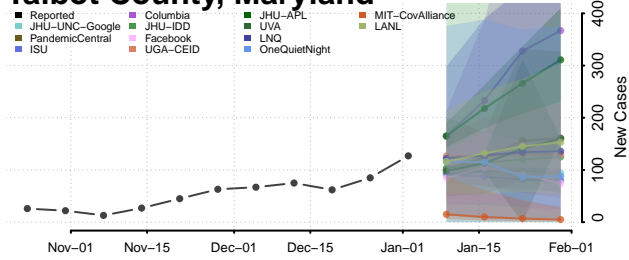

Talbot County, Maryland