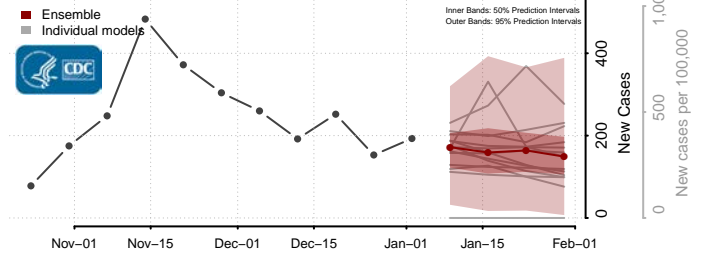

Sioux County, Iowa

Story County, Iowa

Tama County, Iowa

Taylor County, Iowa

Union County, Iowa

Van Buren County, Iowa

Wapello County, Iowa

Warren County, Iowa