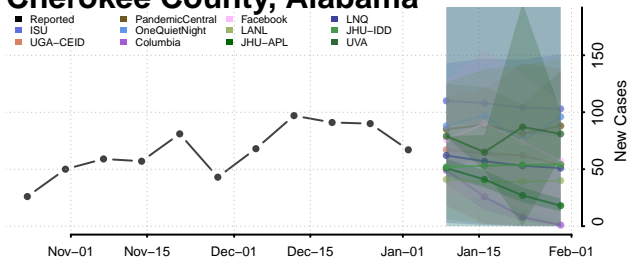

Butler County, Alabama

Calhoun County, Alabama

Chambers County, Alabama

Cherokee County, Alabama

Chilton County, Alabama

Choctaw County, Alabama

Clarke County, Alabama

Clay County, Alabama