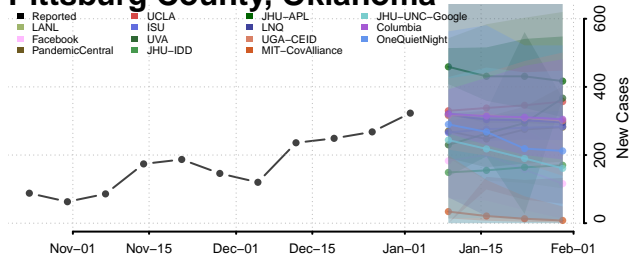

Okfuskee County, Oklahoma

Oklahoma County, Oklahoma

Okmulgee County, Oklahoma

Osage County, Oklahoma

Ottawa County, Oklahoma

Pawnee County, Oklahoma

Payne County, Oklahoma

Pittsburg County, Oklahoma