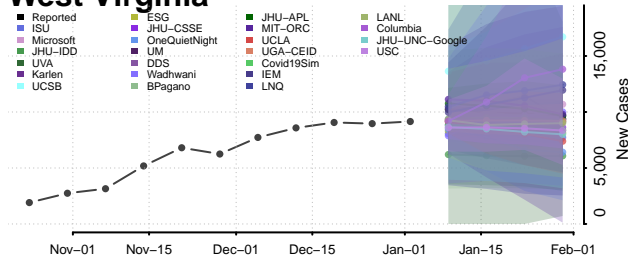

West Virginia