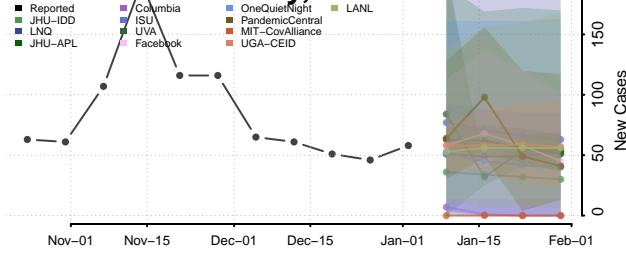

New Madrid County, Missouri