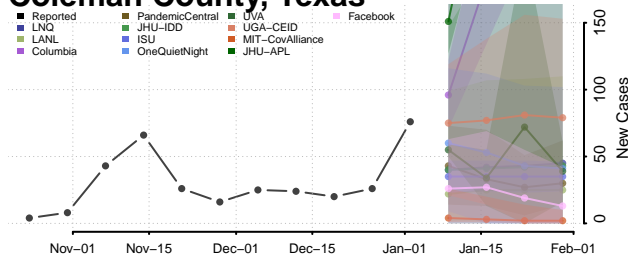

Coleman County, Texas