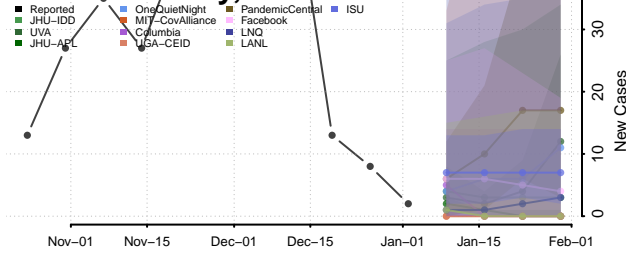

Hubbard County, Minnesota

Isanti County, Minnesota

Itasca County, Minnesota

Jackson County, Minnesota

Kanabec County, Minnesota

Kandiyohi County, Minnesota

Kittson County, Minnesota

Koochiching County, Minnesota