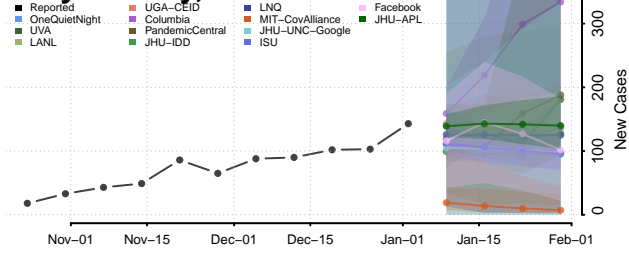

Lake County, Florida

Lee County, Florida

Leon County, Florida

Levy County, Florida

Liberty County, Florida

Madison County, Florida

Manatee County, Florida

Marion County, Florida