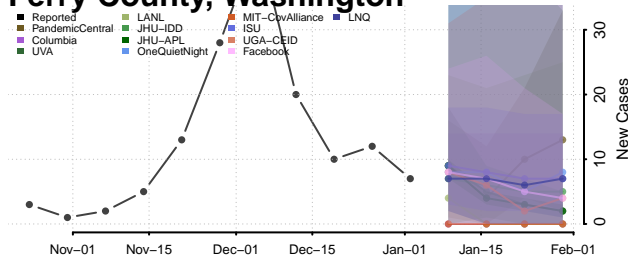

Ferry County, Washington