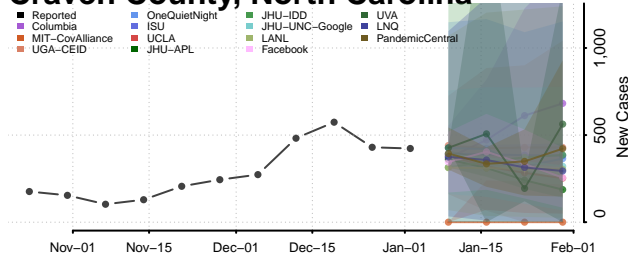

Clay County, North Carolina

Cleveland County, North Carolina

Columbus County, North Carolina

Craven County, North Carolina

Cumberland County, North Carolina

Currituck County, North Carolina

Dare County, North Carolina