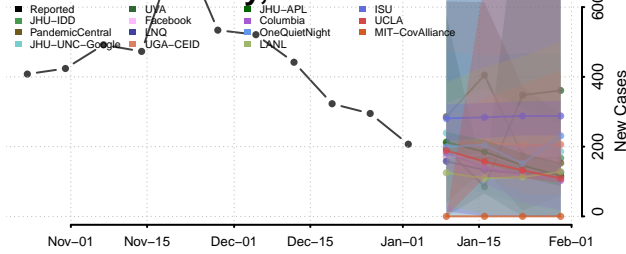

Missoula County, Montana