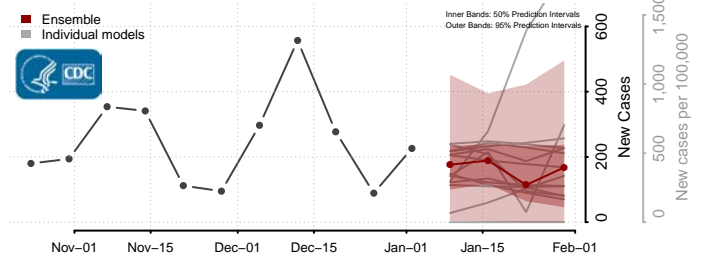

Pettis County, Missouri