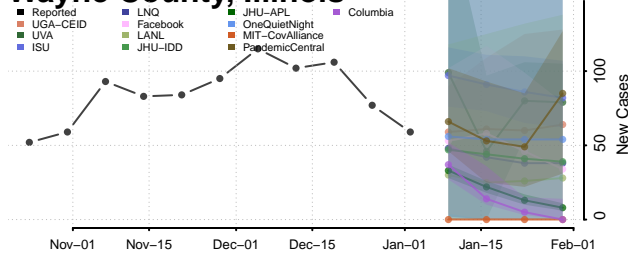

Vermilion County, Illinois

Wabash County, Illinois

Warren County, Illinois

Washington County, Illinois

Wayne County, Illinois

White County, Illinois

Whiteside County, Illinois

Will County, Illinois