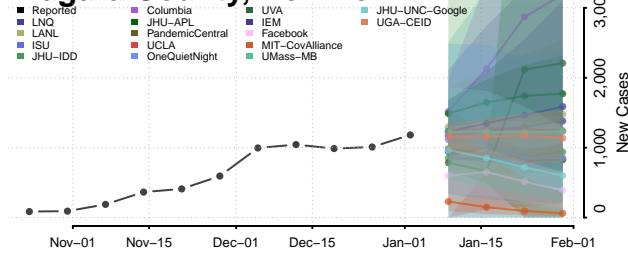

Niagara County, New York