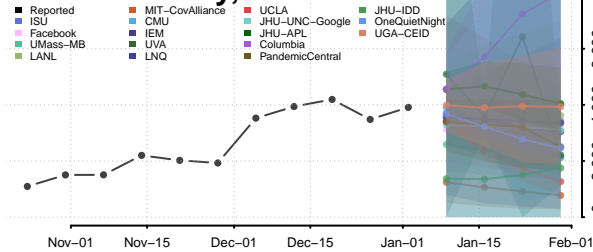

Suffolk County, Massachusetts