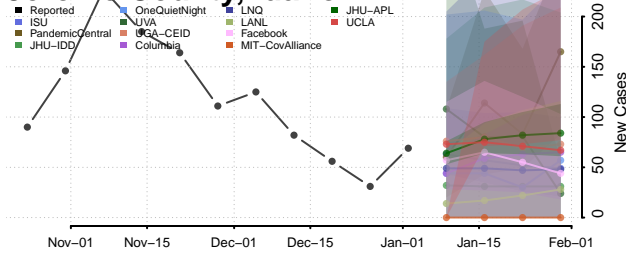

Jerome County, Idaho