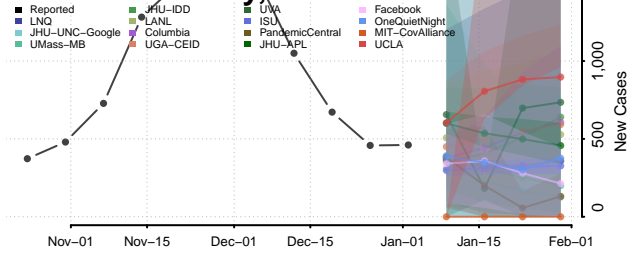

Scott County, Minnesota

Sherburne County, Minnesota

Sibley County, Minnesota

St. Louis County, Minnesota

Stearns County, Minnesota

Steele County, Minnesota

Stevens County, Minnesota

Swift County, Minnesota