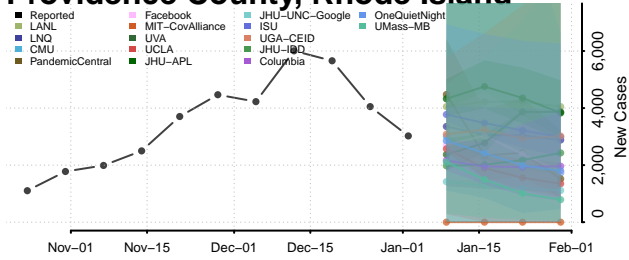

Providence County, Rhode Island