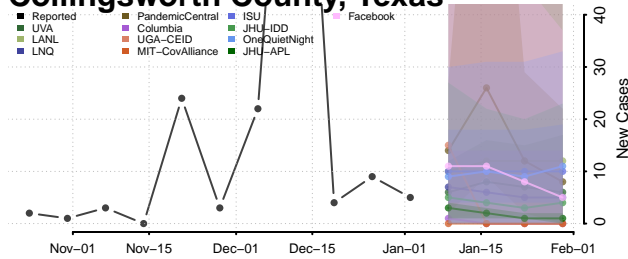

Collingsworth County, Texas