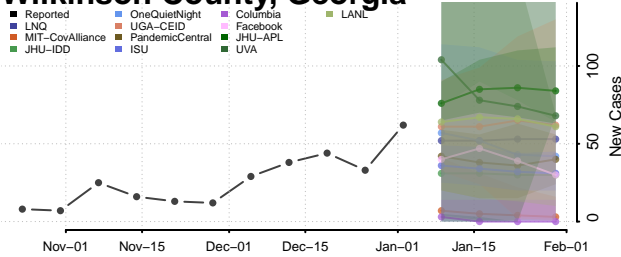

Webster County, Georgia

Wheeler County, Georgia

White County, Georgia

Whitfield County, Georgia

Wilcox County, Georgia

Wilkes County, Georgia

Wilkinson County, Georgia

Worth County, Georgia