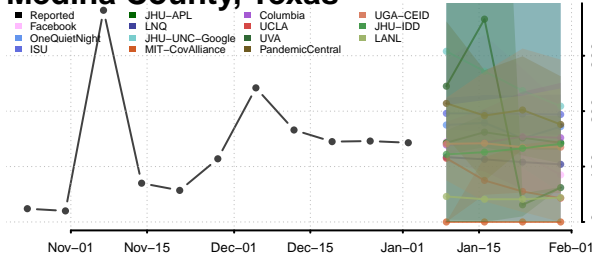

Medina County, Texas