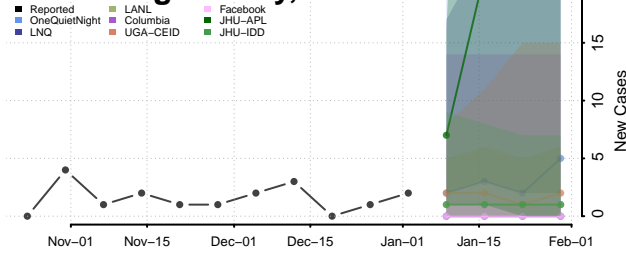

Petersburg County, Alaska