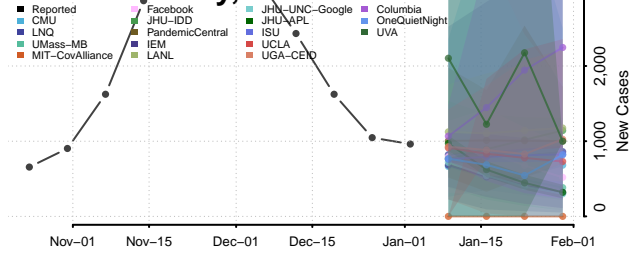

Dakota County, Minnesota