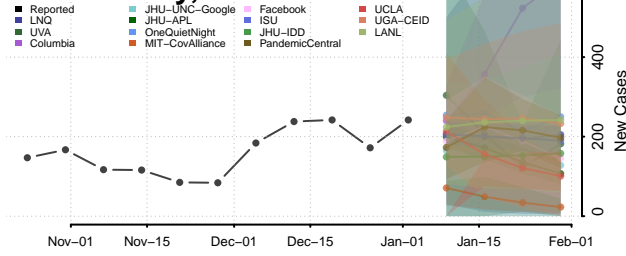

Cleburne County, Alabama

Coffee County, Alabama

Colbert County, Alabama

Conecuh County, Alabama

Coosa County, Alabama

Covington County, Alabama

Crenshaw County, Alabama

Cullman County, Alabama

Dale County, Alabama

Dallas County, Alabama

DeKalb County, Alabama

Elmore County, Alabama

Escambia County, Alabama

Etowah County, Alabama

Fayette County, Alabama

Franklin County, Alabama