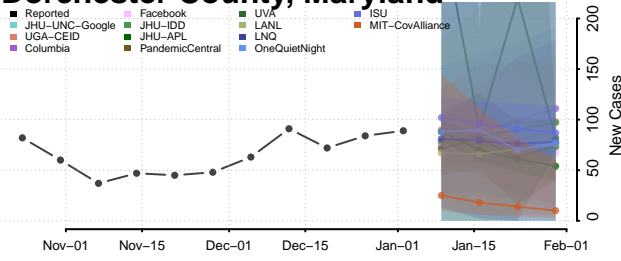

Baltimore City County, Maryland

Baltimore County, Maryland

Calvert County, Maryland

Caroline County, Maryland

Carroll County, Maryland

Cecil County, Maryland

Charles County, Maryland

Dorchester County, Maryland