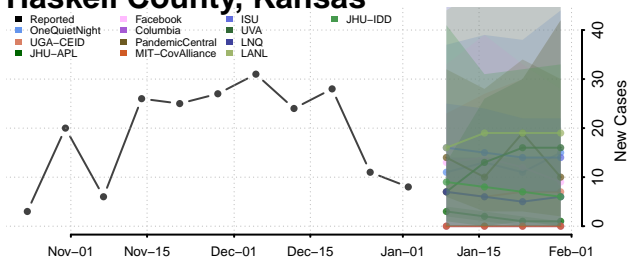

Haskell County, Kansas