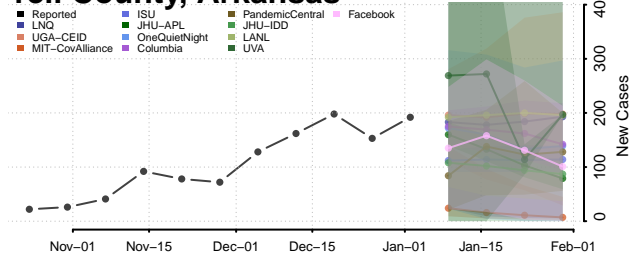

Yell County, Arkansas