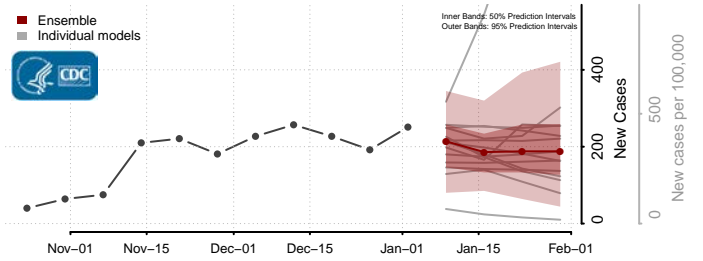

Hancock County, West Virginia

Hardy County, West Virginia

Harrison County, West Virginia

Jackson County, West Virginia

Jefferson County, West Virginia

Kanawha County, West Virginia

Lewis County, West Virginia