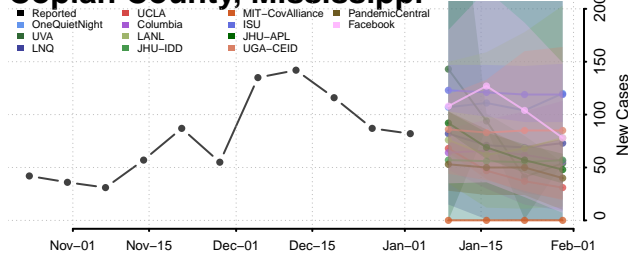

Copiah County, Mississippi