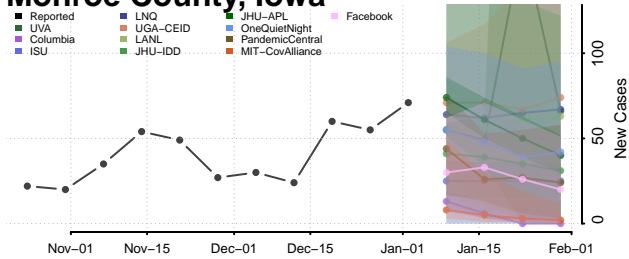

Monroe County, Iowa