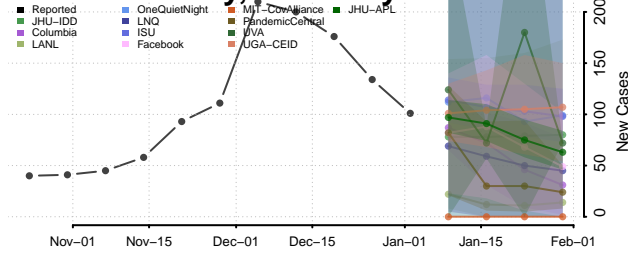

Leslie County, Kentucky

Letcher County, Kentucky

Lewis County, Kentucky

Lincoln County, Kentucky

Livingston County, Kentucky

Logan County, Kentucky

Lyon County, Kentucky

Madison County, Kentucky