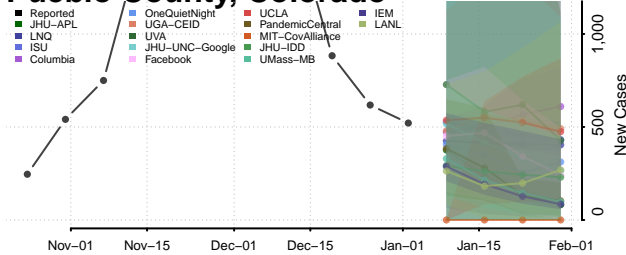

Phillips County, Colorado

Pitkin County, Colorado

Prowers County, Colorado

Pueblo County, Colorado

Rio Blanco County, Colorado

Rio Grande County, Colorado

Routt County, Colorado

Saguache County, Colorado