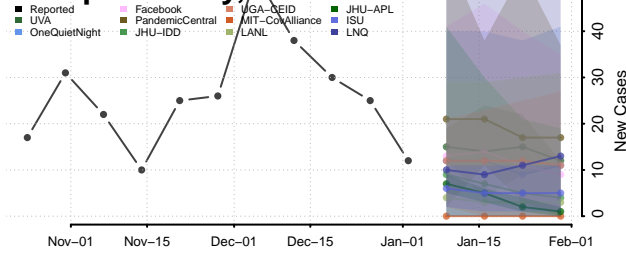

Phillips County, Montana