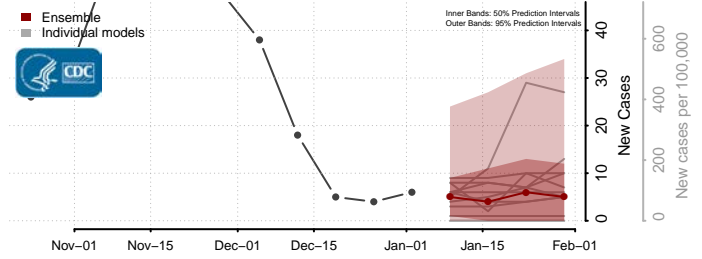

Norman County, Minnesota