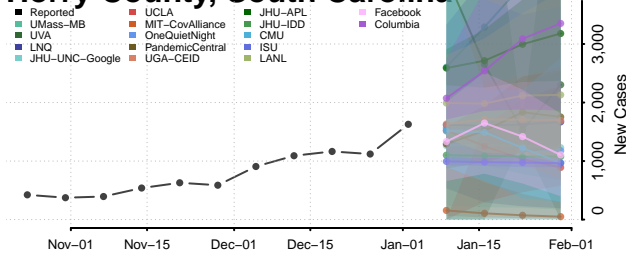

Florence County, South Carolina

Georgetown County, South Carolina

Greenville County, South Carolina

Greenwood County, South Carolina

Hampton County, South Carolina

Horry County, South Carolina

Jasper County, South Carolina