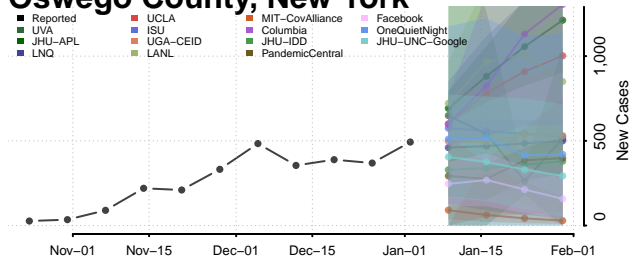

Niagara County, New York

Oneida County, New York

Onondaga County, New York

Ontario County, New York

Orange County, New York

Orleans County, New York

Oswego County, New York

Otsego County, New York