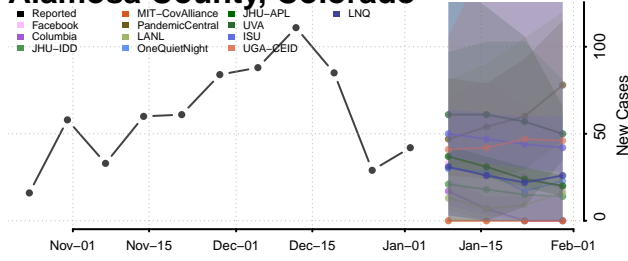

Alamosa County, Colorado