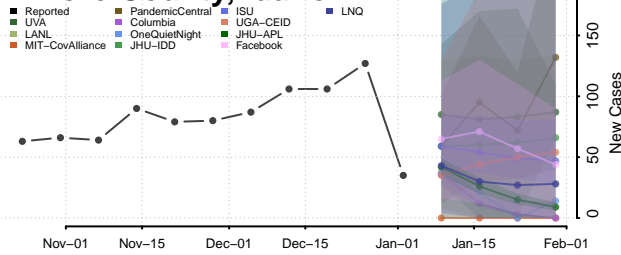

Camas County, Idaho

Canyon County, Idaho

Caribou County, Idaho

Cassia County, Idaho

Clark County, Idaho

Clearwater County, Idaho

Custer County, Idaho

Elmore County, Idaho