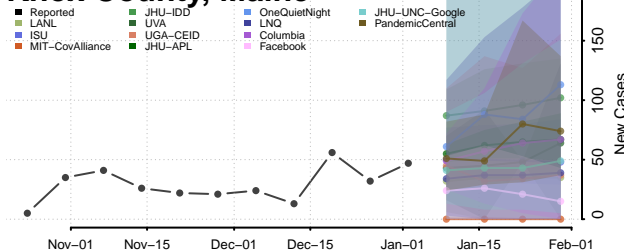

Franklin County, Maine

Hancock County, Maine

Kennebec County, Maine

Knox County, Maine

Lincoln County, Maine

Oxford County, Maine

Penobscot County, Maine

Piscataquis County, Maine