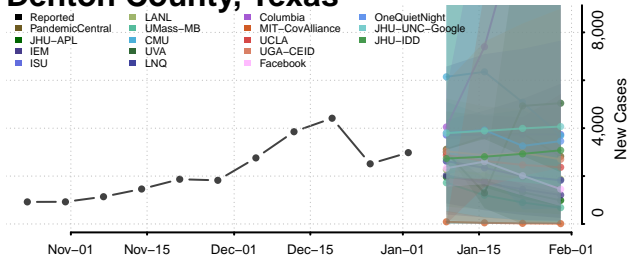

Denton County, Texas