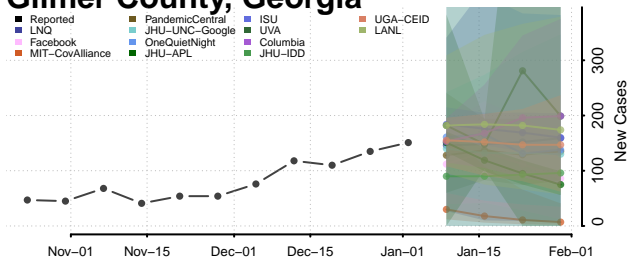

Gilmer County, Georgia