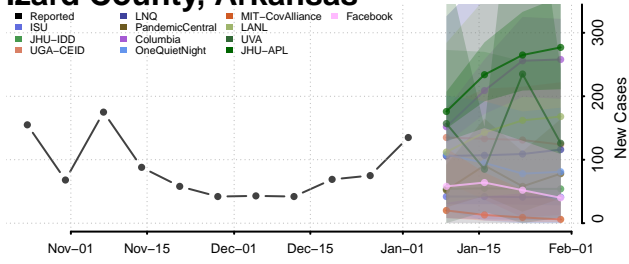

Greene County, Arkansas

Hempstead County, Arkansas

Hot Spring County, Arkansas

Howard County, Arkansas

Independence County, Arkansas

Izard County, Arkansas

Jackson County, Arkansas

Jefferson County, Arkansas