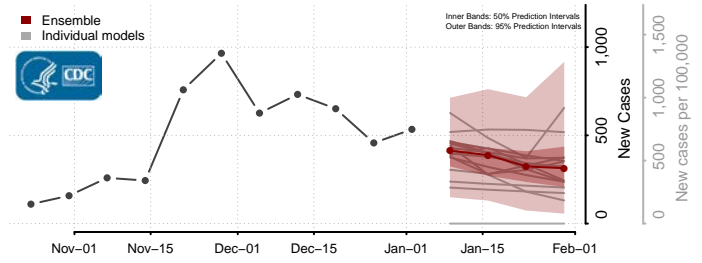

McKinley County, New Mexico