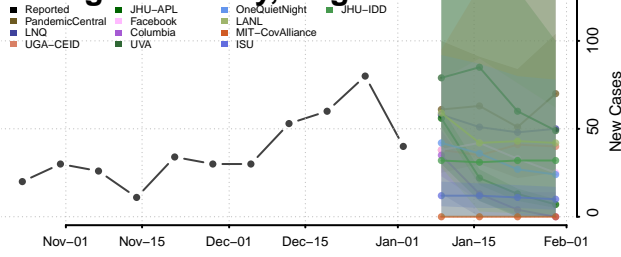

Lexington County, Virginia