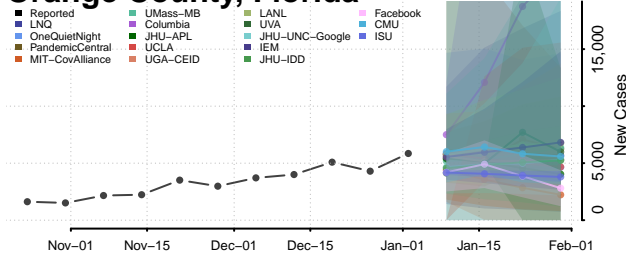

Martin County, Florida

Miami-Dade County, Florida

Monroe County, Florida

Nassau County, Florida

Okaloosa County, Florida

Okeechobee County, Florida

Orange County, Florida

Osceola County, Florida