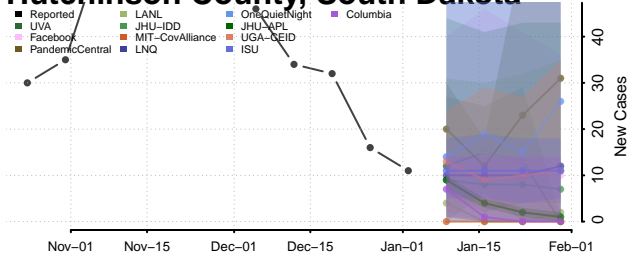

Hutchinson County, South Dakota