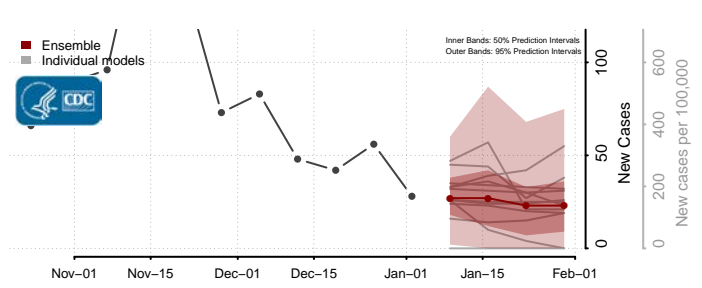

Lafayette County, Wisconsin