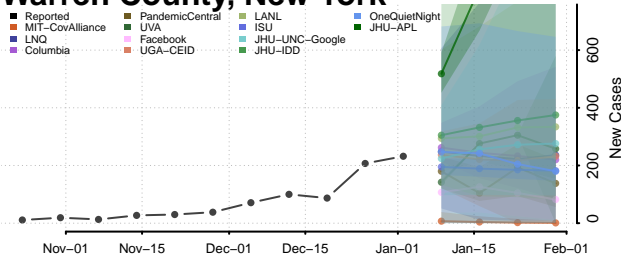

Warren County, New York