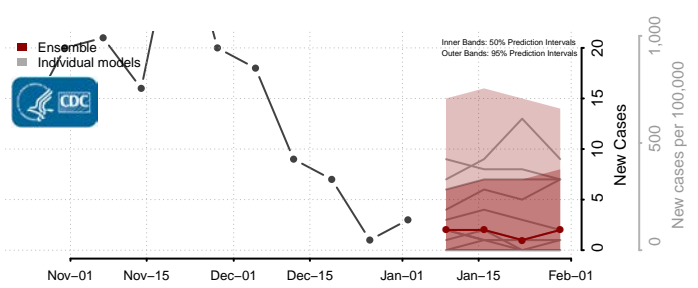

Wichita County, Kansas