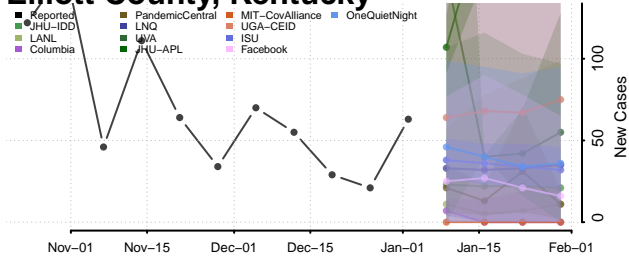

Clay County, Kentucky

Clinton County, Kentucky

Crittenden County, Kentucky

Cumberland County, Kentucky

Daviess County, Kentucky

Edmonson County, Kentucky

Elliott County, Kentucky

Estill County, Kentucky