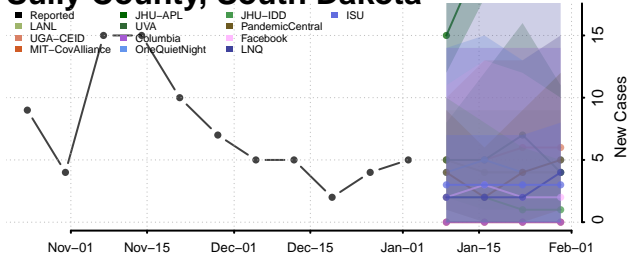

Sully County, South Dakota