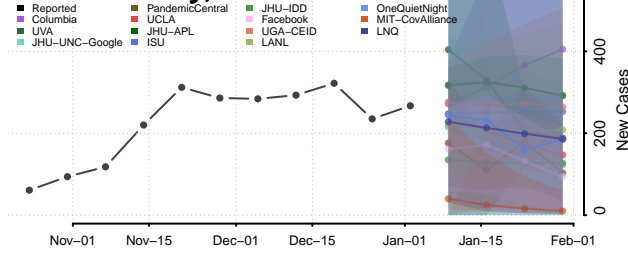

Knox County, Ohio