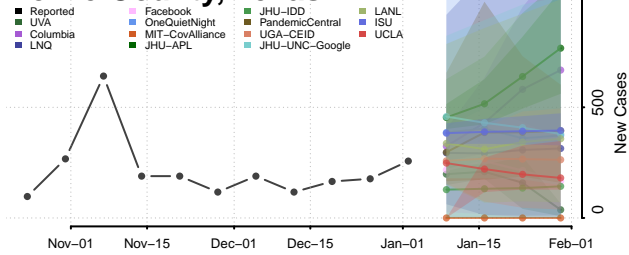

Bowie County, Texas