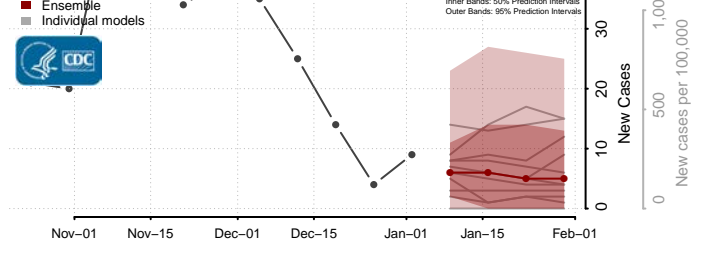

Rosebud County, Montana

Sanders County, Montana

Sheridan County, Montana

Silver Bow County, Montana

Stillwater County, Montana

Sweet Grass County, Montana

Teton County, Montana

Toole County, Montana