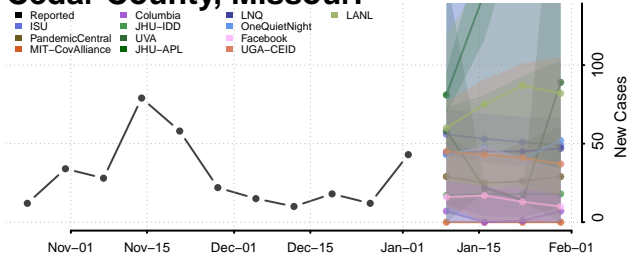

Cedar County, Missouri