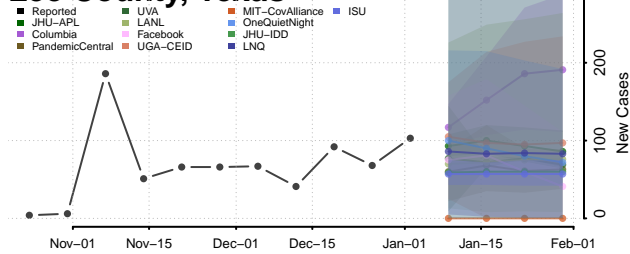

Lee County, Texas