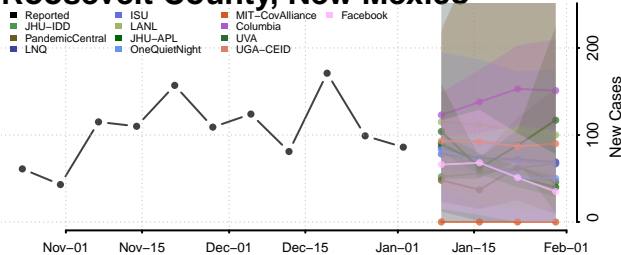

McKinley County, New Mexico

Mora County, New Mexico

Otero County, New Mexico

Quay County, New Mexico

Rio Arriba County, New Mexico

Roosevelt County, New Mexico

San Juan County, New Mexico

San Miguel County, New Mexico