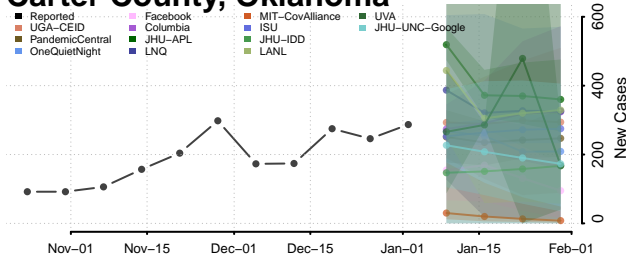

Blaine County, Oklahoma

Bryan County, Oklahoma

Caddo County, Oklahoma

Canadian County, Oklahoma

Carter County, Oklahoma

Cherokee County, Oklahoma

Choctaw County, Oklahoma

Cimarron County, Oklahoma