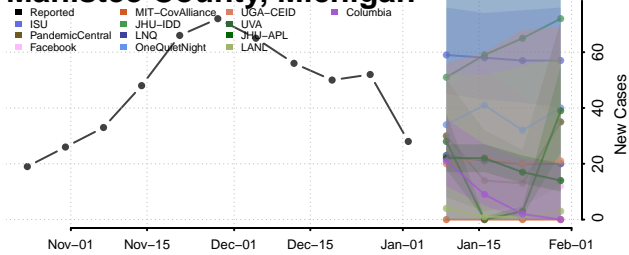

Lenawee County, Michigan

Livingston County, Michigan

Luce County, Michigan

Mackinac County, Michigan

Macomb County, Michigan

Manistee County, Michigan

Marquette County, Michigan

Mason County, Michigan