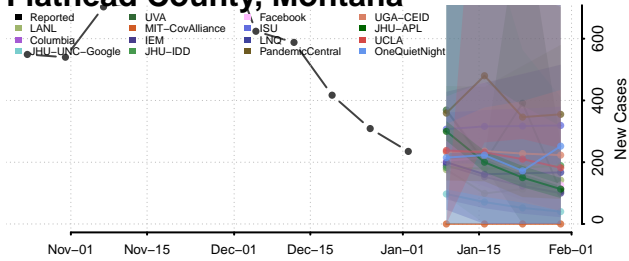

Deer Lodge County, Montana

Fallon County, Montana

Fergus County, Montana

Flathead County, Montana

Gallatin County, Montana

Garfield County, Montana

Glacier County, Montana

Golden Valley County, Montana