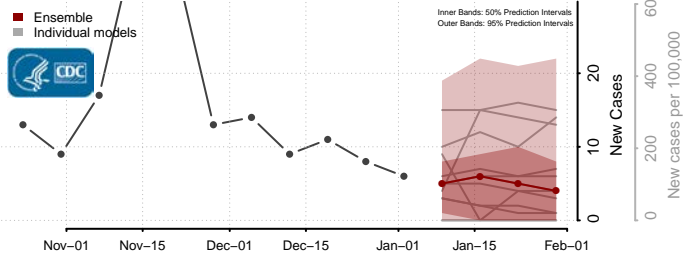

Scotland County, Missouri