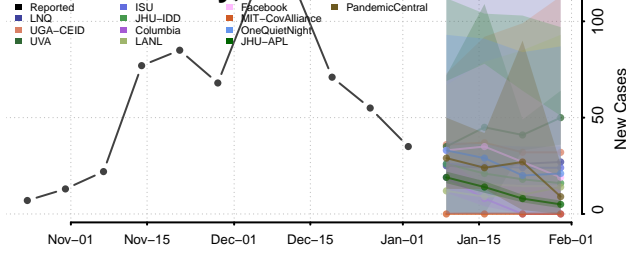

Benton County, Indiana