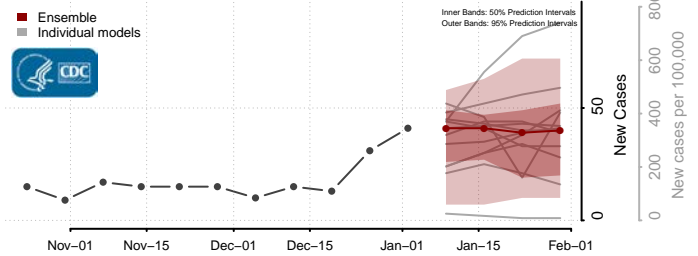

Charlotte County, Virginia