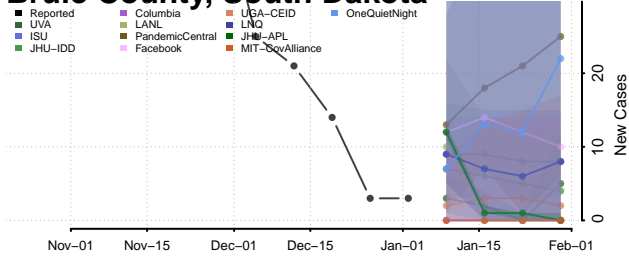

Brule County, South Dakota