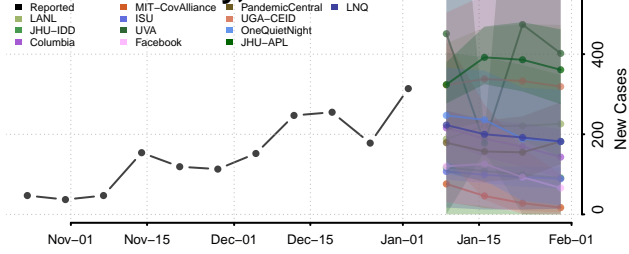

Harvey County, Kansas

Haskell County, Kansas

Kingman County, Kansas

Kiowa County, Kansas

Labette County, Kansas

Lane County, Kansas

Leavenworth County, Kansas

Lincoln County, Kansas