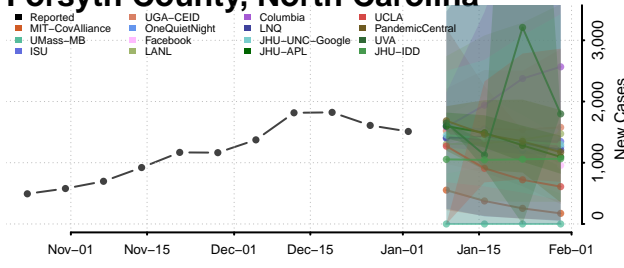

Davidson County, North Carolina

Davie County, North Carolina

Duplin County, North Carolina

Durham County, North Carolina

Edgecombe County, North Carolina

Forsyth County, North Carolina

Franklin County, North Carolina