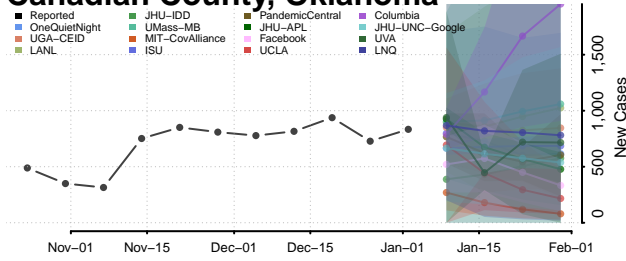

Blaine County, Oklahoma

Bryan County, Oklahoma

Caddo County, Oklahoma

Canadian County, Oklahoma

Carter County, Oklahoma

Cherokee County, Oklahoma

Choctaw County, Oklahoma

Cimarron County, Oklahoma