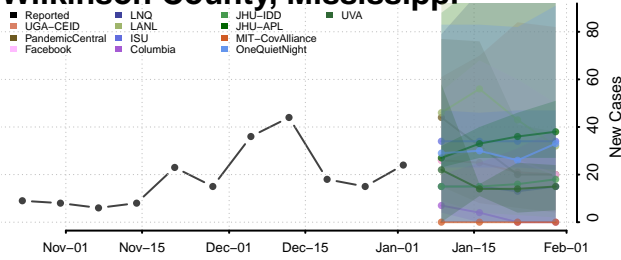

Warren County, Mississippi

Washington County, Mississippi

Wayne County, Mississippi

Webster County, Mississippi

Wilkinson County, Mississippi

Winston County, Mississippi

Yalobusha County, Mississippi

Yazoo County, Mississippi