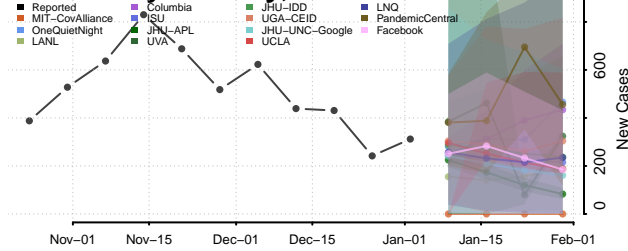

Washington County, Iowa

Wayne County, Iowa

Webster County, Iowa

Winnebago County, Iowa

Winneshiek County, Iowa

Woodbury County, Iowa

Worth County, Iowa

Wright County, Iowa