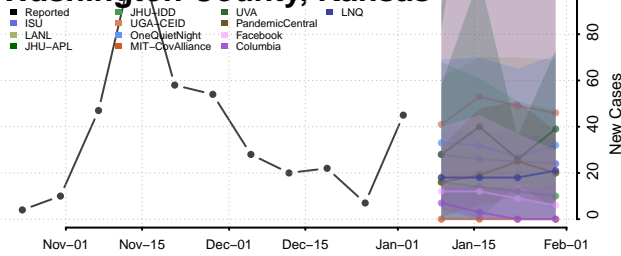

Washington County, Kansas