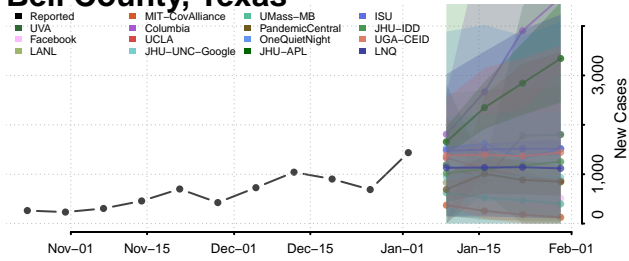

Bell County, Texas