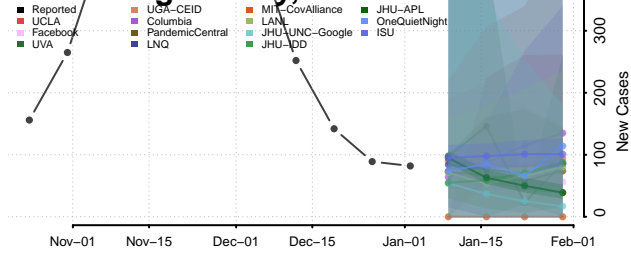

Chisago County, Minnesota

Clay County, Minnesota

Clearwater County, Minnesota

Cook County, Minnesota

Cottonwood County, Minnesota

Crow Wing County, Minnesota

Dakota County, Minnesota

Dodge County, Minnesota