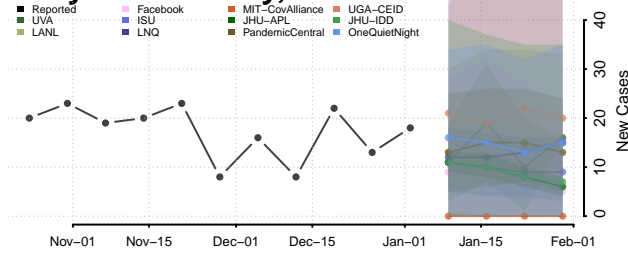

Cheyenne County, Kansas