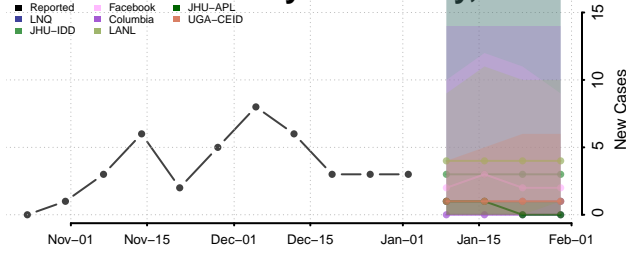

North Slope County, Alaska

Northwest Arctic County, Alaska

Petersburg County, Alaska

Prince of Wales-Hyder County, Alaska

Sitka County, Alaska

Skagway County, Alaska

Southeast Fairbanks County, Alaska

Valdez-Cordova County, Alaska