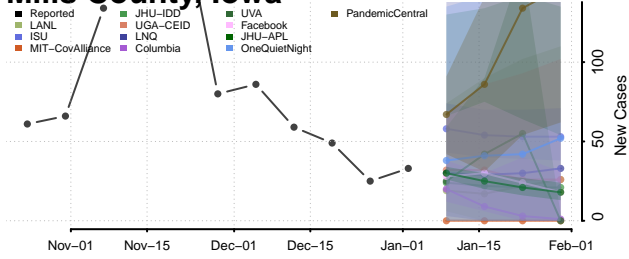

Lyon County, Iowa

Madison County, Iowa

Mahaska County, Iowa

Marion County, Iowa

Marshall County, Iowa

Mills County, Iowa

Mitchell County, Iowa

Monona County, Iowa