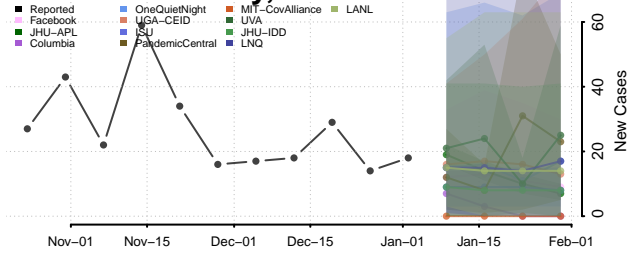

Fall River County, South Dakota