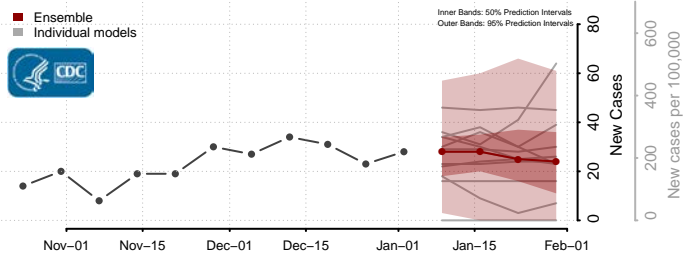

Nash County, North Carolina

New Hanover County, North Carolina

Northampton County, North Carolina

Onslow County, North Carolina

Orange County, North Carolina

Pamlico County, North Carolina

Pasquotank County, North Carolina