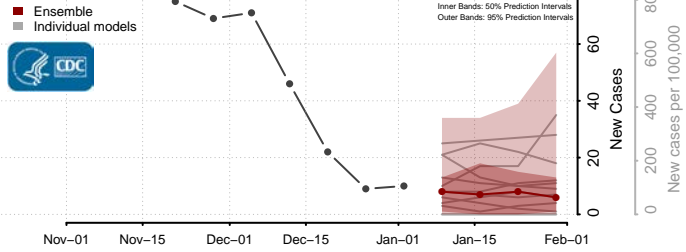

McLean County, North Dakota