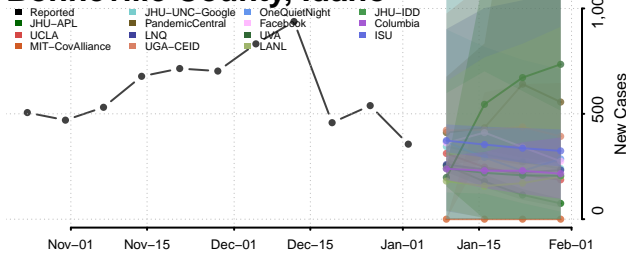

Benewah County, Idaho

Bingham County, Idaho

Blaine County, Idaho

Boise County, Idaho

Bonner County, Idaho

Bonneville County, Idaho

Boundary County, Idaho

Butte County, Idaho