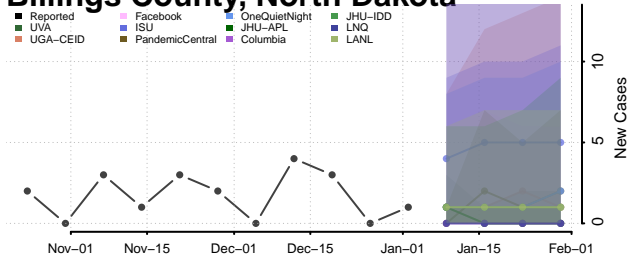

Billings County, North Dakota