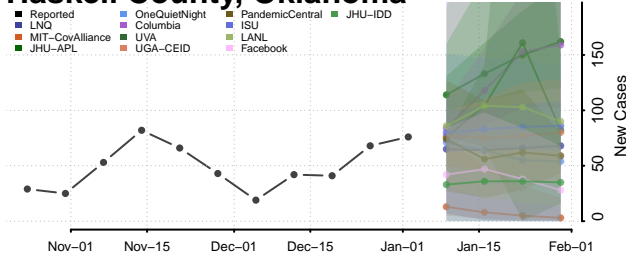

Haskell County, Oklahoma