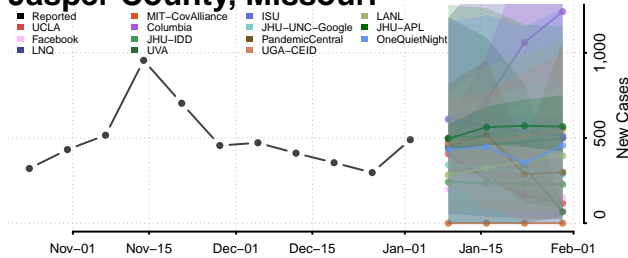

Jasper County, Missouri