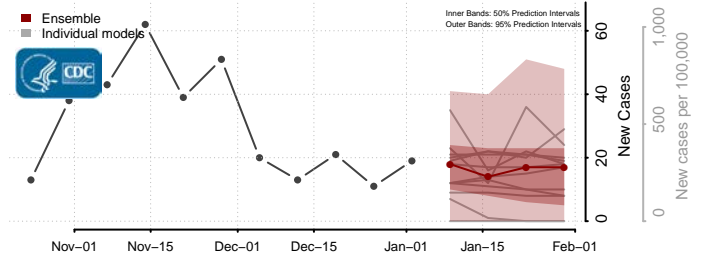

Sioux County, Iowa

Story County, Iowa

Tama County, Iowa

Taylor County, Iowa

Union County, Iowa

Van Buren County, Iowa

Wapello County, Iowa

Warren County, Iowa