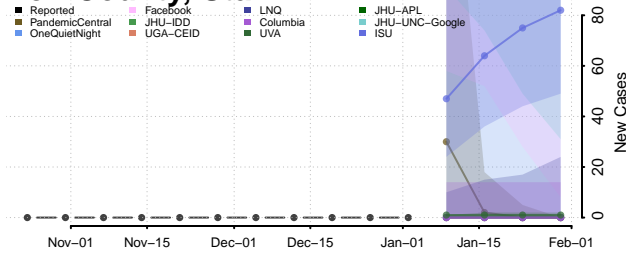

Carbon County, Utah

Daggett County, Utah

Davis County, Utah

Duchesne County, Utah

Emery County, Utah

Garfield County, Utah

Grand County, Utah

Iron County, Utah