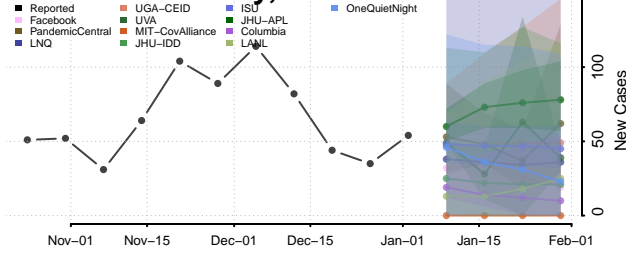

Blackford County, Indiana