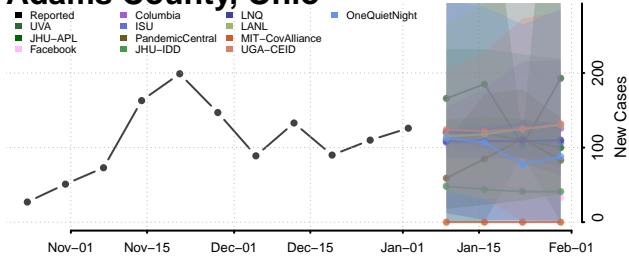

Walsh County, North Dakota

Ward County, North Dakota

Wells County, North Dakota

Williams County, North Dakota

Northern Mariana Islands

Ohio

Adams County, Ohio

Allen County, Ohio