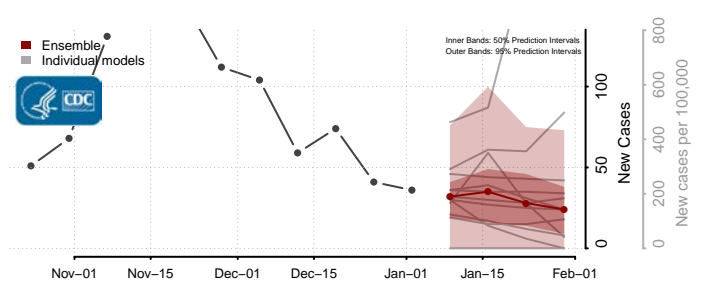

Fremont County, Iowa

Greene County, Iowa

Grundy County, Iowa

Guthrie County, Iowa

Hamilton County, Iowa

Hancock County, Iowa

Hardin County, Iowa

Harrison County, Iowa