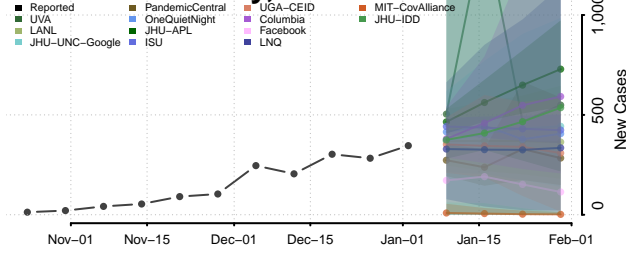

Essex County, New York

Franklin County, New York

Fulton County, New York

Genesee County, New York

Greene County, New York

Hamilton County, New York

Herkimer County, New York

Jefferson County, New York