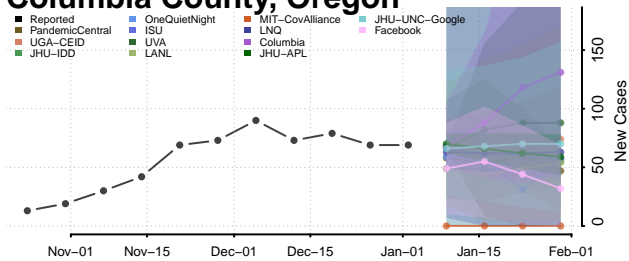

Columbia County, Oregon