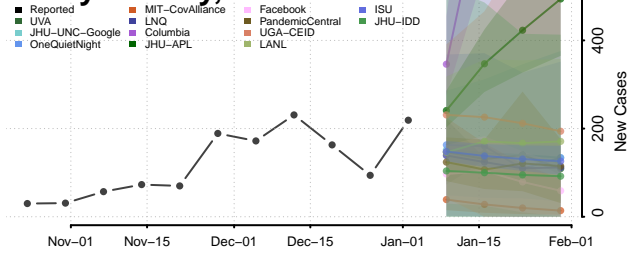

Edwards County, Kansas

Elk County, Kansas

Ellis County, Kansas

Ellsworth County, Kansas

Finney County, Kansas

Ford County, Kansas

Franklin County, Kansas

Geary County, Kansas