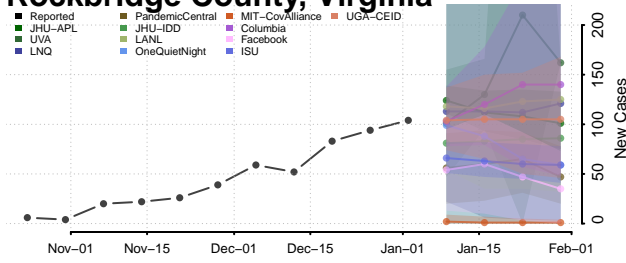

Rockbridge County, Virginia