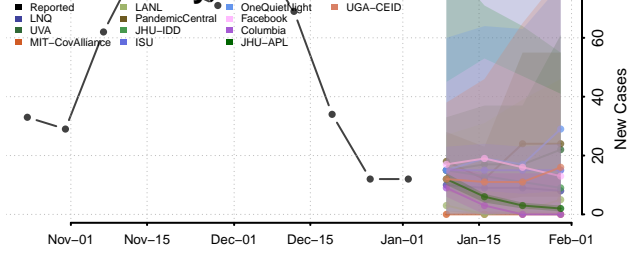

Grant County, South Dakota