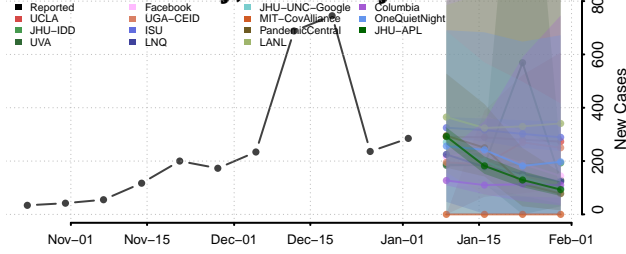

Pulaski County, Kentucky