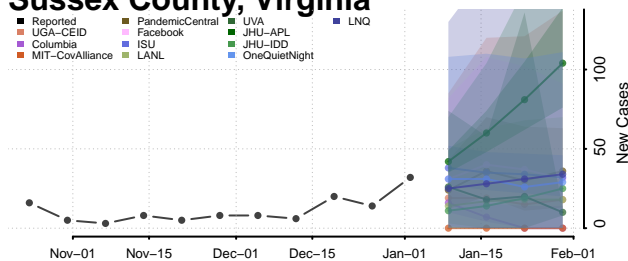

Sussex County, Virginia