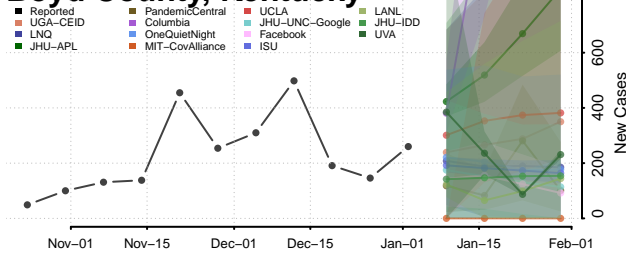

Boyd County, Kentucky