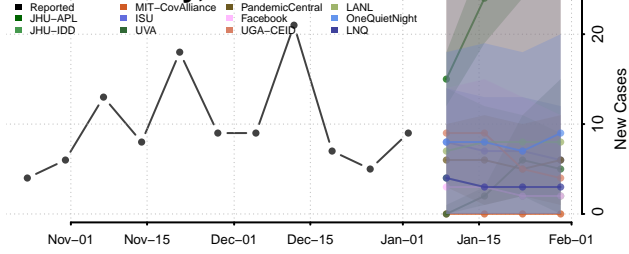

Harvey County, Kansas

Haskell County, Kansas

Kingman County, Kansas

Kiowa County, Kansas

Labette County, Kansas

Lane County, Kansas

Leavenworth County, Kansas

Lincoln County, Kansas