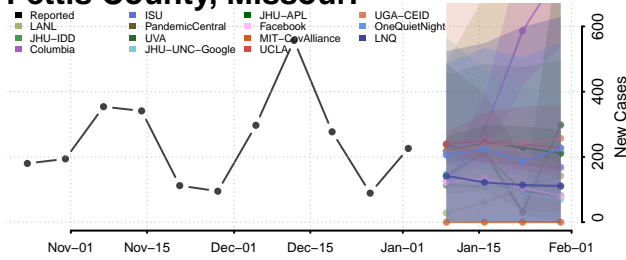

Pettis County, Missouri