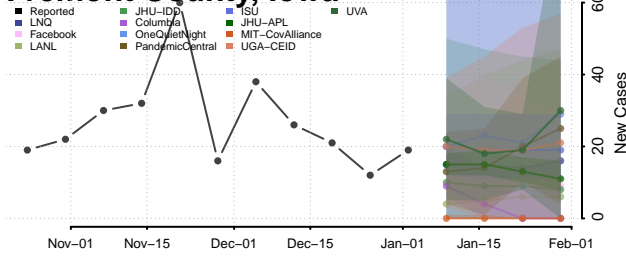

Fremont County, Iowa