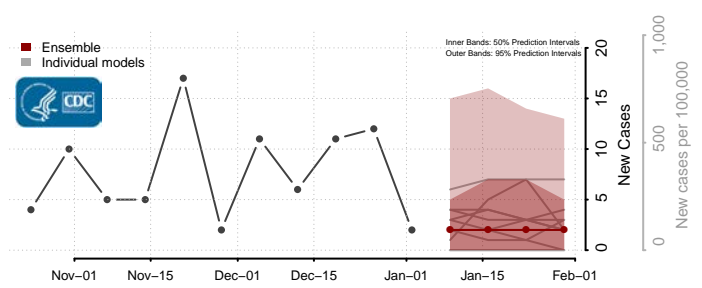

Wheatland County, Montana