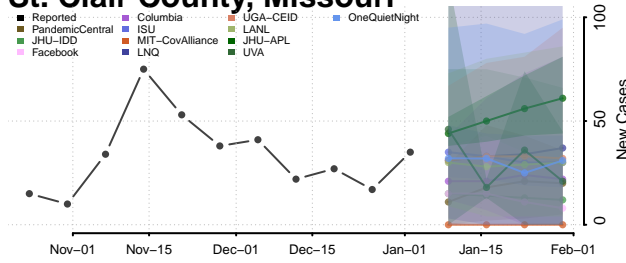

St. Clair County, Missouri