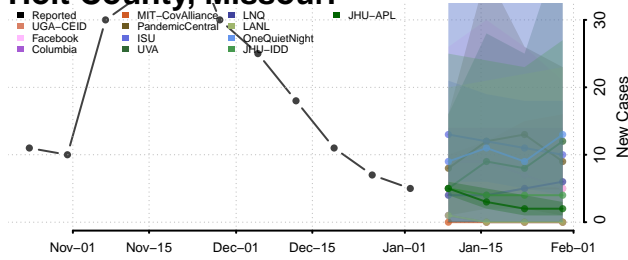

Grundy County, Missouri

Harrison County, Missouri

Henry County, Missouri

Hickory County, Missouri

Holt County, Missouri

Howard County, Missouri

Howell County, Missouri

Iron County, Missouri