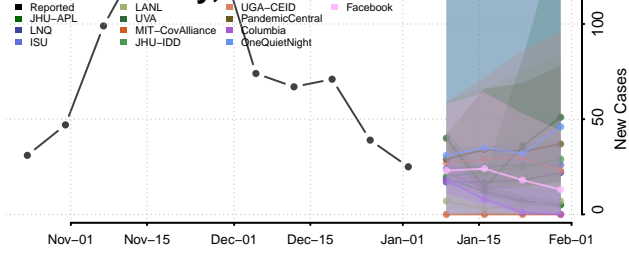

St. Joseph County, Michigan

Tuscola County, Michigan

Van Buren County, Michigan

Washtenaw County, Michigan

Wayne County, Michigan

Wexford County, Michigan

Minnesota*

Aitkin County, Minnesota