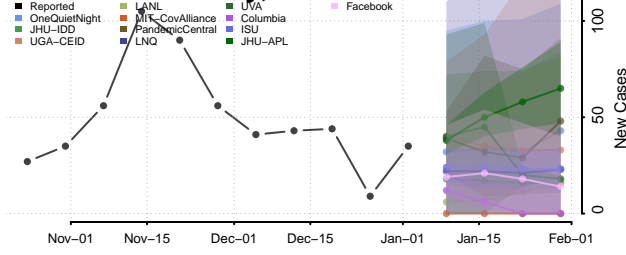

Monroe County, Iowa

Montgomery County, Iowa

Muscatine County, Iowa

O'Brien County, Iowa

Osceola County, Iowa

Page County, Iowa

Palo Alto County, Iowa

Plymouth County, Iowa