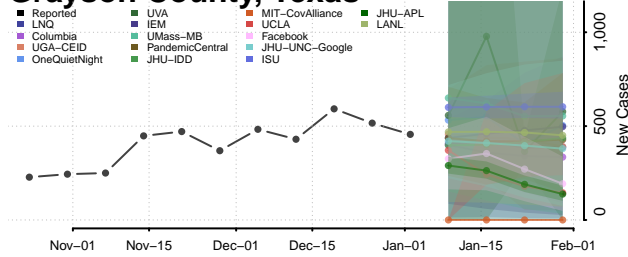

Grayson County, Texas