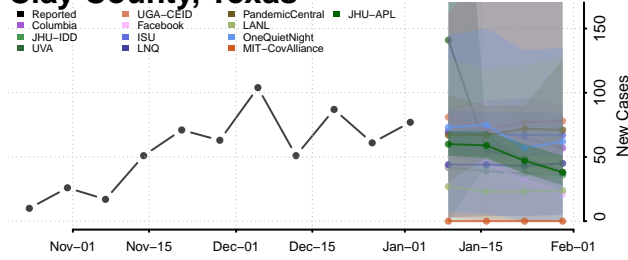

Clay County, Texas