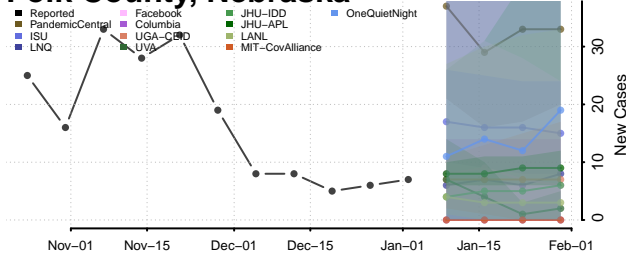

Nuckolls County, Nebraska

Otoe County, Nebraska

Pawnee County, Nebraska

Perkins County, Nebraska

Phelps County, Nebraska

Pierce County, Nebraska

Platte County, Nebraska

Polk County, Nebraska