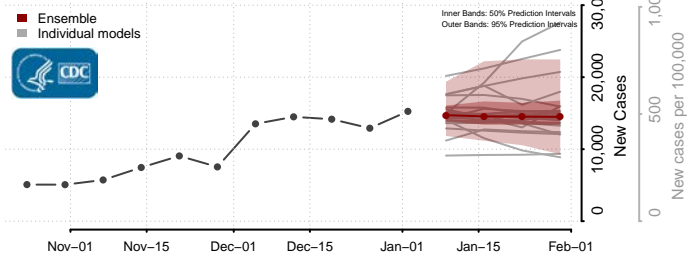

Winona County, Minnesota

Wright County, Minnesota

Yellow Medicine County, Minnesota

Mississippi

Adams County, Mississippi

Alcorn County, Mississippi

Amite County, Mississippi

Attala County, Mississippi