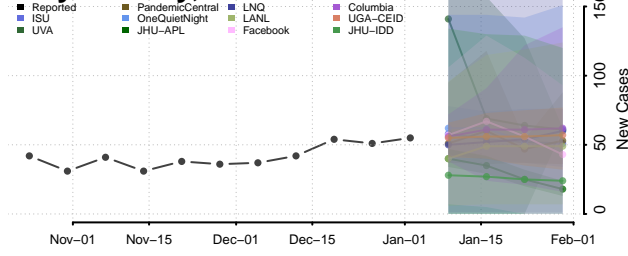

Butler County, Alabama

Calhoun County, Alabama

Chambers County, Alabama

Cherokee County, Alabama

Chilton County, Alabama

Choctaw County, Alabama

Clarke County, Alabama

Clay County, Alabama