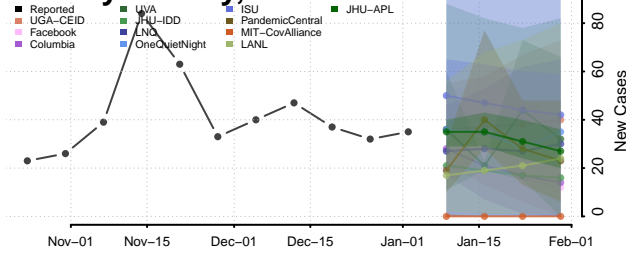

Grundy County, Missouri