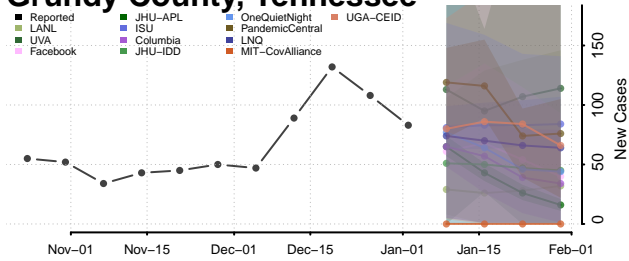

Grundy County, Tennessee