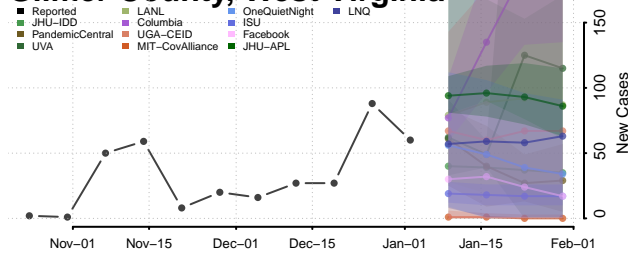

Gilmer County, West Virginia