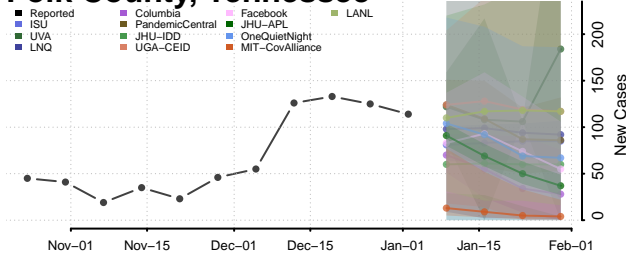

Polk County, Tennessee