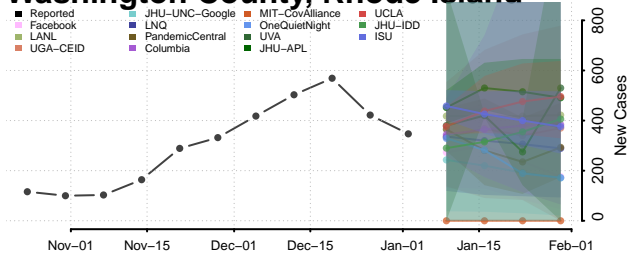

Washington County, Rhode Island