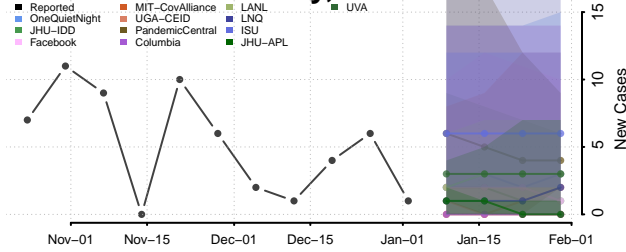

Powder River County, Montana