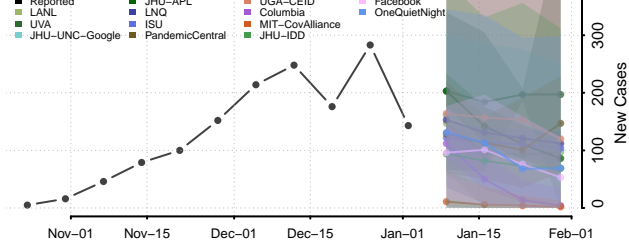

Chaffee County, Colorado

Cheyenne County, Colorado

Clear Creek County, Colorado

Conejos County, Colorado

Costilla County, Colorado

Crowley County, Colorado

Custer County, Colorado

Delta County, Colorado