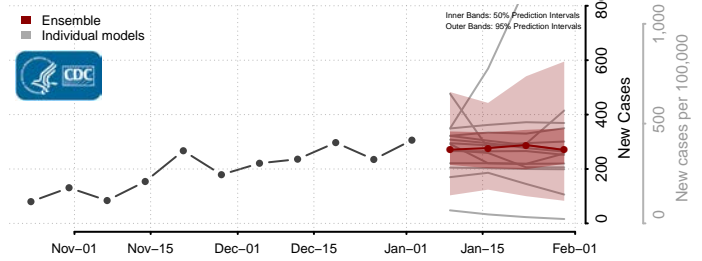

Pleasants County, West Virginia

Pocahontas County, West Virginia

Preston County, West Virginia

Putnam County, West Virginia

Raleigh County, West Virginia

Randolph County, West Virginia

Ritchie County, West Virginia