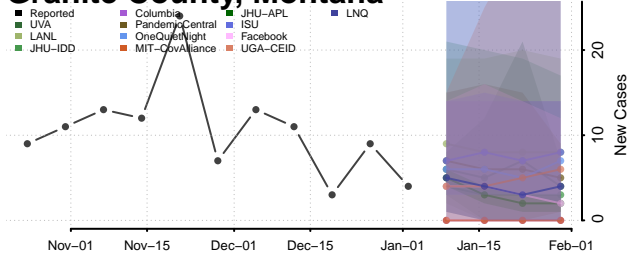

Granite County, Montana