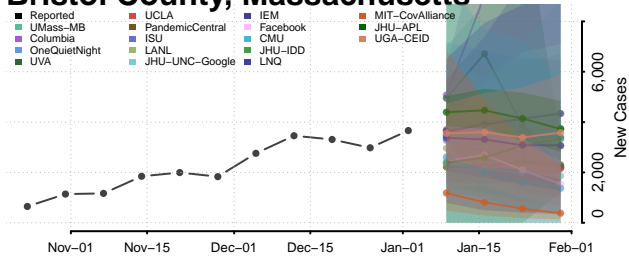

Bristol County, Massachusetts