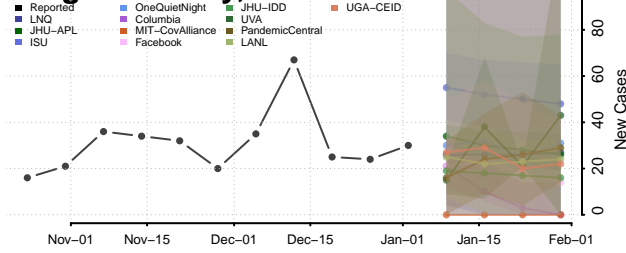

Oregon County, Missouri