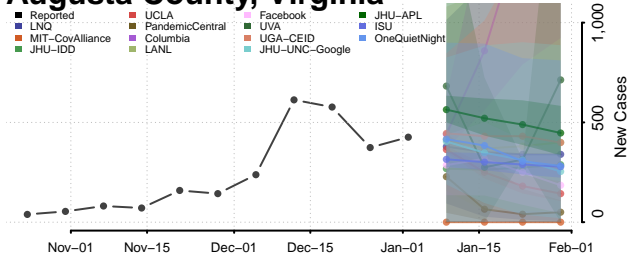

Augusta County, Virginia