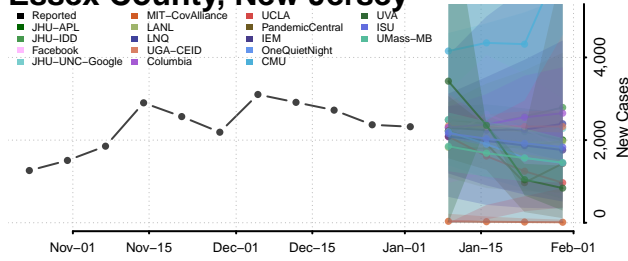

Camden County, New Jersey

Cape May County, New Jersey

Cumberland County, New Jersey

Essex County, New Jersey

Gloucester County, New Jersey

Hudson County, New Jersey

Hunterdon County, New Jersey

Mercer County, New Jersey