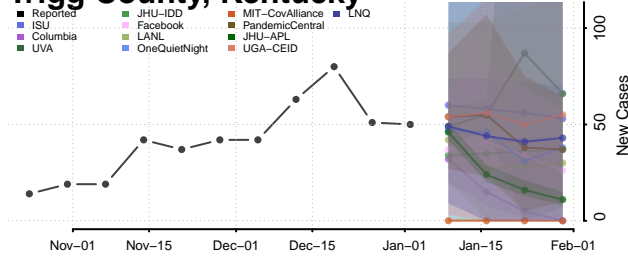

Pike County, Kentucky

Powell County, Kentucky

Pulaski County, Kentucky

Robertson County, Kentucky

Rockcastle County, Kentucky

Rowan County, Kentucky

Todd County, Kentucky

Trigg County, Kentucky