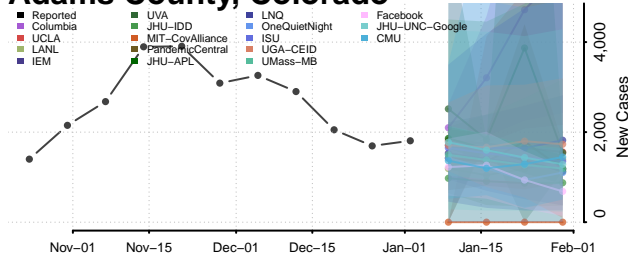

Adams County, Colorado