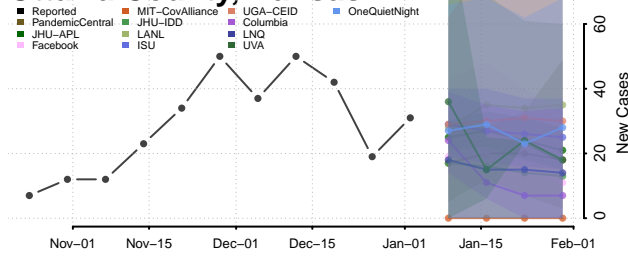

Ottawa County, Kansas