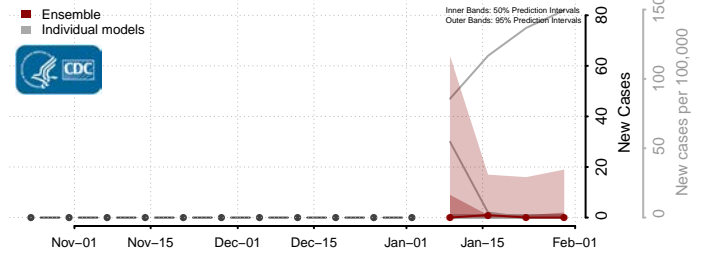

Carbon County, Utah

Daggett County, Utah

Davis County, Utah

Duchesne County, Utah

Emery County, Utah

Garfield County, Utah

Grand County, Utah

Iron County, Utah