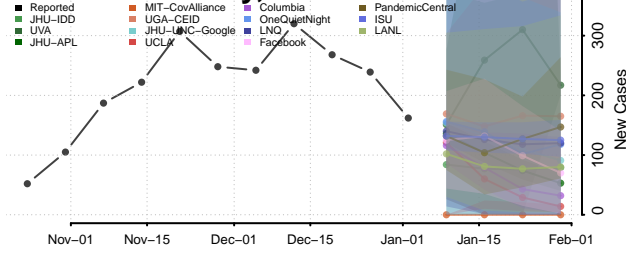

Darke County, Ohio

Defiance County, Ohio

Delaware County, Ohio

Erie County, Ohio

Fairfield County, Ohio

Fayette County, Ohio

Franklin County, Ohio

Fulton County, Ohio