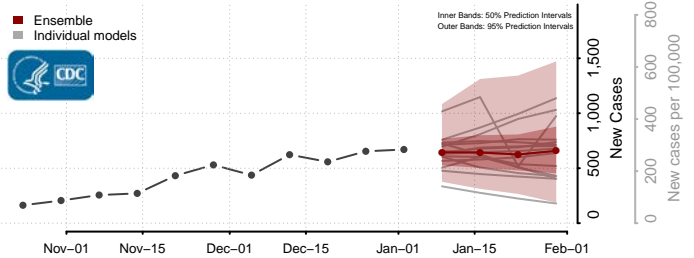

Arlington County, Virginia