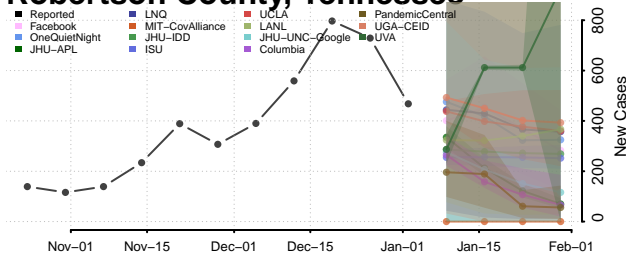

Pickett County, Tennessee

Polk County, Tennessee

Putnam County, Tennessee

Rhea County, Tennessee

Roane County, Tennessee

Robertson County, Tennessee

Rutherford County, Tennessee

Scott County, Tennessee