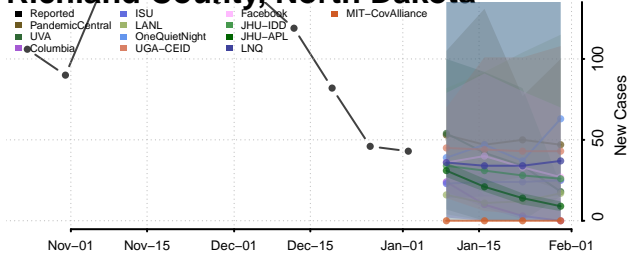

Richland County, North Dakota