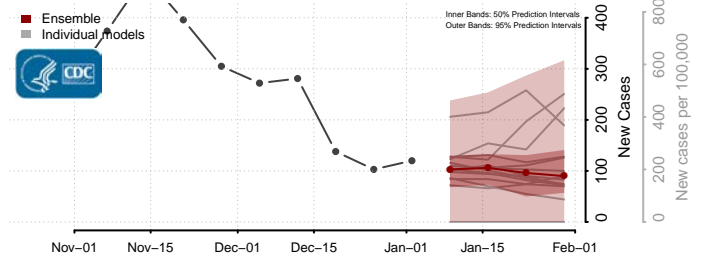

Crawford County, Wisconsin

Florence County, Wisconsin

Fond du Lac County, Wisconsin

Forest County, Wisconsin

Grant County, Wisconsin

Green County, Wisconsin

Green Lake County, Wisconsin

Iowa County, Wisconsin