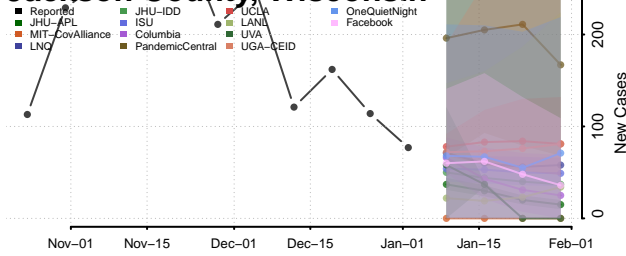

Jackson County, Wisconsin