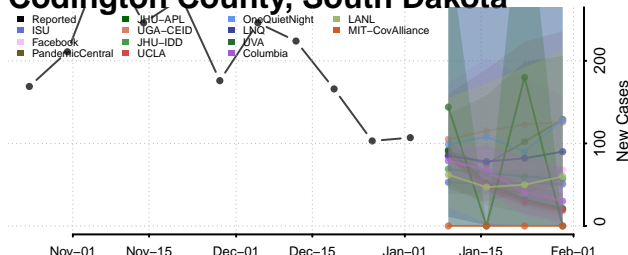

Codington County, South Dakota