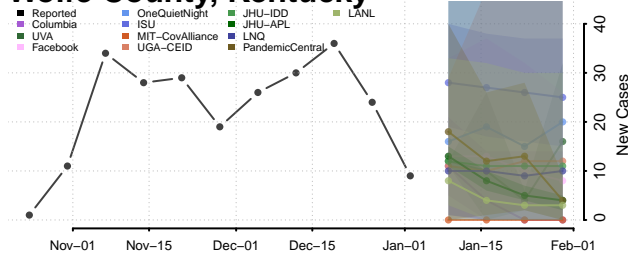

Trimble County, Kentucky

Union County, Kentucky

Warren County, Kentucky

Washington County, Kentucky

Wayne County, Kentucky

Webster County, Kentucky

Whitley County, Kentucky

Wolfe County, Kentucky