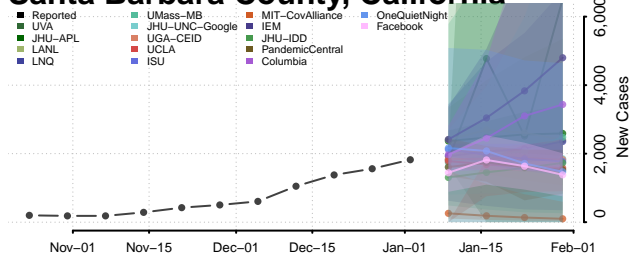

San Francisco County, California

San Joaquin County, California

San Luis Obispo County, California

San Mateo County, California

Santa Barbara County, California

Santa Clara County, California

Santa Cruz County, California