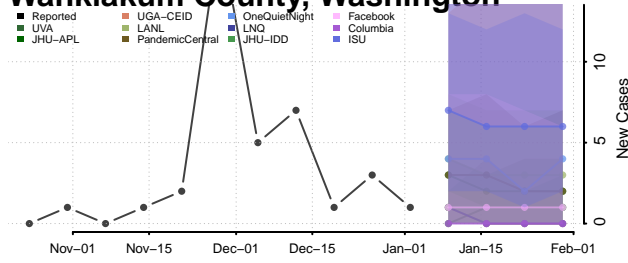

Spokane County, Washington

Stevens County, Washington

Thurston County, Washington

Wahkiakum County, Washington

Walla Walla County, Washington

Whatcom County, Washington

Whitman County, Washington

Yakima County, Washington