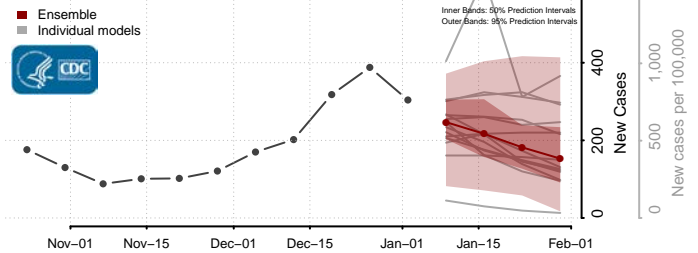

Campbell County, Tennessee