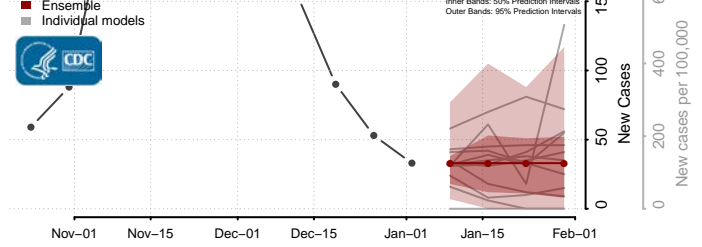

Martin County, Minnesota

McLeod County, Minnesota

Meeker County, Minnesota

Mille Lacs County, Minnesota

Morrison County, Minnesota

Mower County, Minnesota

Murray County, Minnesota

Nicollet County, Minnesota