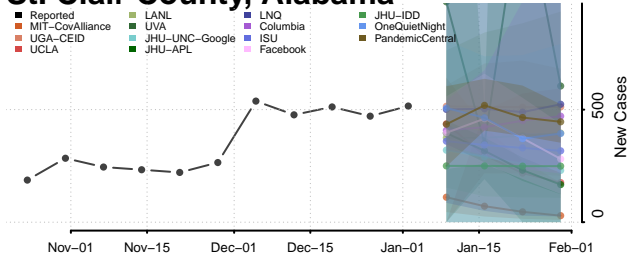

Marion County, Alabama

Marshall County, Alabama

Mobile County, Alabama

Monroe County, Alabama

Montgomery County, Alabama

Morgan County, Alabama

Perry County, Alabama

Pickens County, Alabama

Pike County, Alabama

Randolph County, Alabama

Russell County, Alabama

Shelby County, Alabama

St. Clair County, Alabama

Sumter County, Alabama

Talladega County, Alabama

Tallapoosa County, Alabama