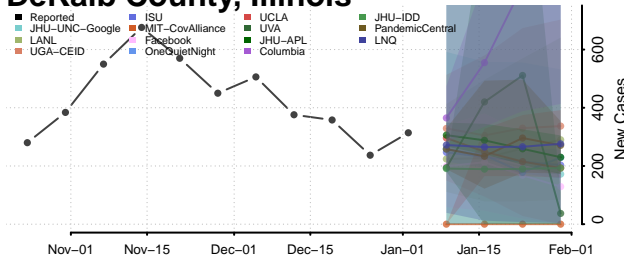

Cook County, Illinois

Crawford County, Illinois

Cumberland County, Illinois

De Witt County, Illinois

DeKalb County, Illinois

Douglas County, Illinois

DuPage County, Illinois

Edgar County, Illinois