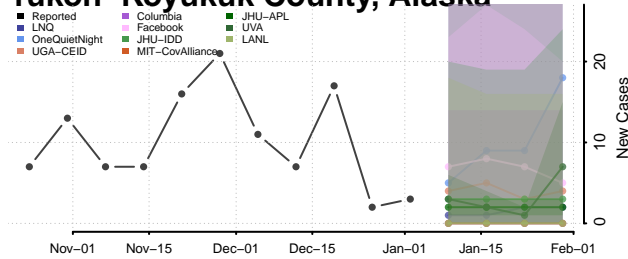

Yukon-Koyukuk County, Alaska