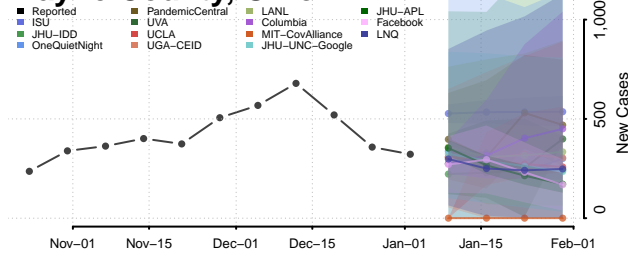

Wayne County, Ohio