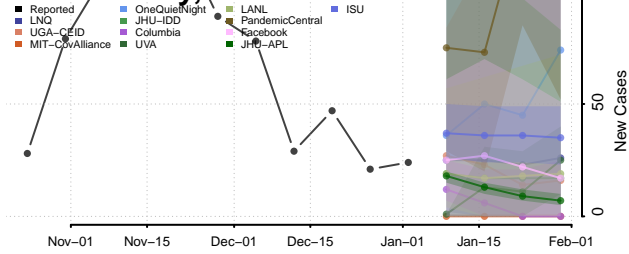

Henry County, Iowa

Howard County, Iowa

Humboldt County, Iowa

Ida County, Iowa

Iowa County, Iowa

Jackson County, Iowa

Jasper County, Iowa

Jefferson County, Iowa