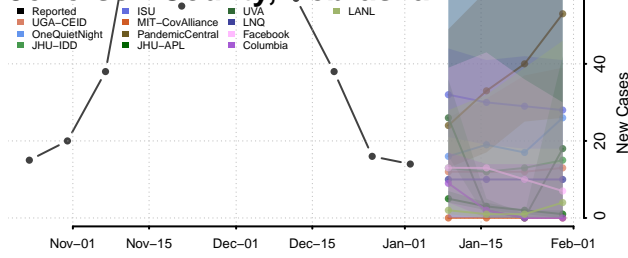

Hamilton County, Nebraska

Harlan County, Nebraska

Hayes County, Nebraska

Hitchcock County, Nebraska

Holt County, Nebraska

Hooker County, Nebraska

Howard County, Nebraska

Jefferson County, Nebraska