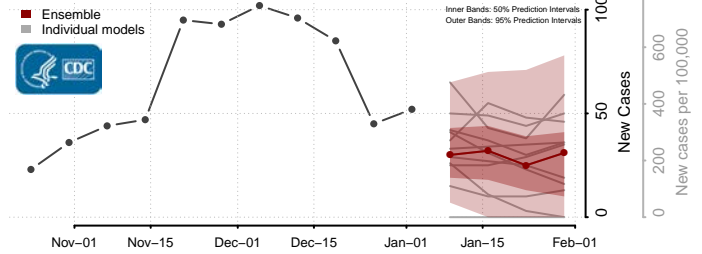

Faribault County, Minnesota