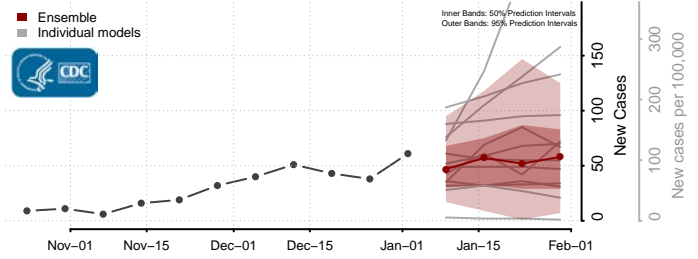

Windsor County, Vermont