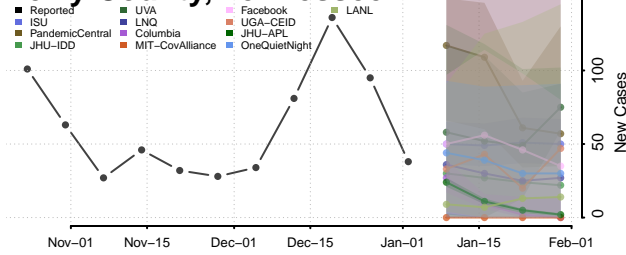

Pickett County, Tennessee

Polk County, Tennessee

Putnam County, Tennessee

Rhea County, Tennessee

Roane County, Tennessee

Robertson County, Tennessee

Rutherford County, Tennessee

Scott County, Tennessee