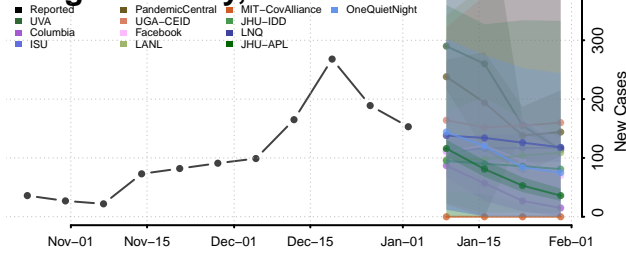

Morgan County, Tennessee