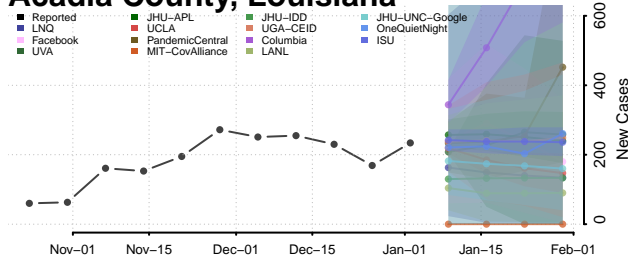

Acadia County, Louisiana