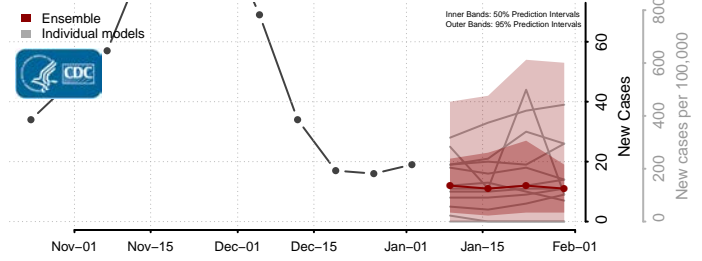

Clearwater County, Minnesota