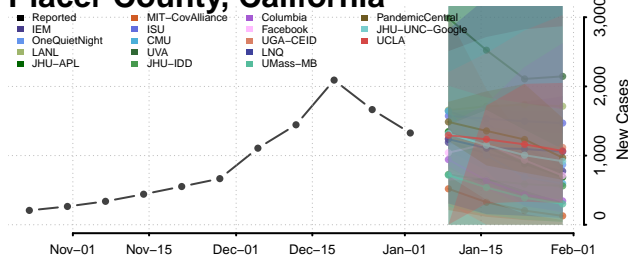

Placer County, California