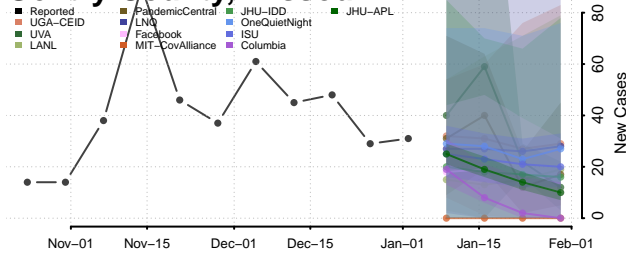

DeKalb County, Missouri

Dent County, Missouri

Douglas County, Missouri

Dunklin County, Missouri

Franklin County, Missouri

Gasconade County, Missouri

Gentry County, Missouri

Greene County, Missouri