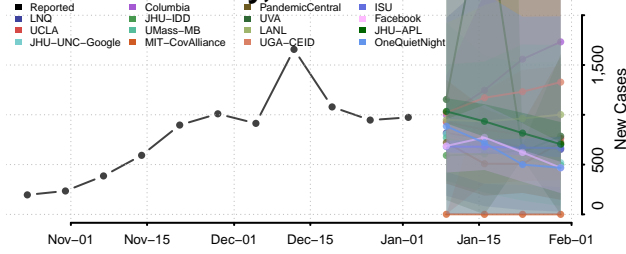

Darke County, Ohio

Defiance County, Ohio

Delaware County, Ohio

Erie County, Ohio

Fairfield County, Ohio

Fayette County, Ohio

Franklin County, Ohio

Fulton County, Ohio