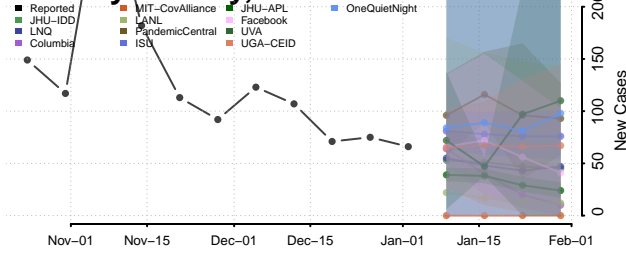

Hockley County, Texas