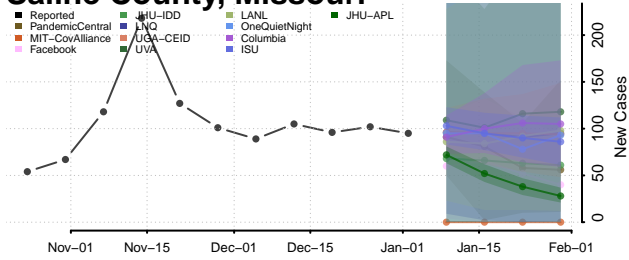

Saline County, Missouri