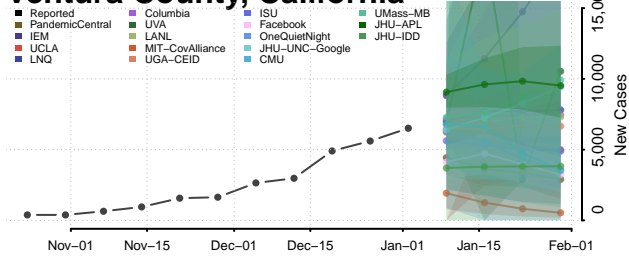

Trinity County, California

Tulare County, California

Tuolumne County, California

Ventura County, California

Yolo County, California

Yuba County, California

Colorado*

*New weekly cases may decrease in this location over the next four weeks. For these locations, the ensemble forecast indicates a probability of 0.75 or greater that fewer cases will be reported in week four of the forecast than in the last reported week.