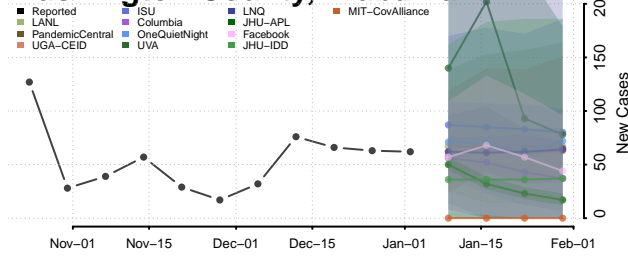

Marion County, Alabama

Marshall County, Alabama

Mobile County, Alabama

Monroe County, Alabama

Montgomery County, Alabama

Morgan County, Alabama

Perry County, Alabama

Pickens County, Alabama

Pike County, Alabama

Randolph County, Alabama

Russell County, Alabama

Shelby County, Alabama

St. Clair County, Alabama

Sumter County, Alabama

Talladega County, Alabama

Tallapoosa County, Alabama

Tuscaloosa County, Alabama

Walker County, Alabama

Washington County, Alabama

Wilcox County, Alabama

Winston County, Alabama

Alaska

Aleutians East County, Alaska

Aleutians West County, Alaska