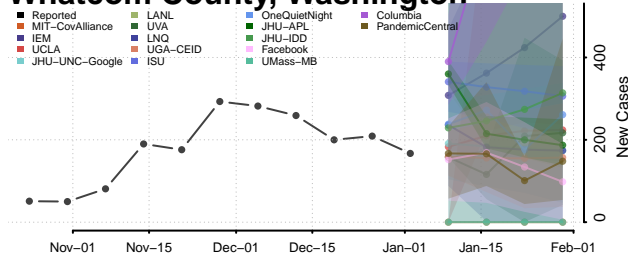

Spokane County, Washington

Stevens County, Washington

Thurston County, Washington

Wahkiakum County, Washington

Walla Walla County, Washington

Whatcom County, Washington

Whitman County, Washington

Yakima County, Washington