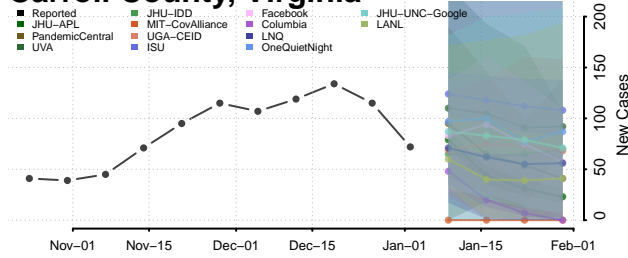

Carroll County, Virginia