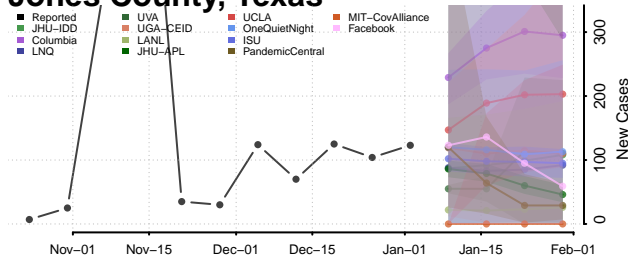

Jones County, Texas