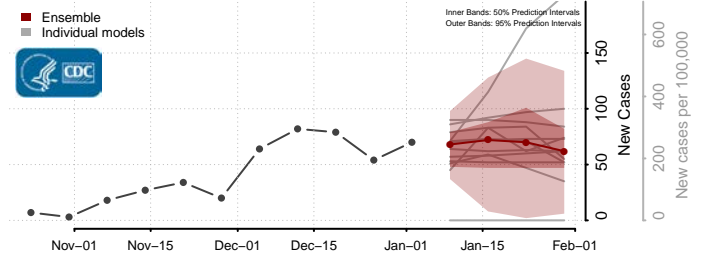

Clay County, North Carolina

Cleveland County, North Carolina

Columbus County, North Carolina

Craven County, North Carolina

Cumberland County, North Carolina

Currituck County, North Carolina

Dare County, North Carolina