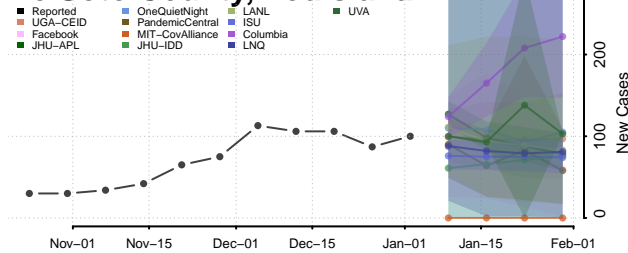

De Soto County, Louisiana