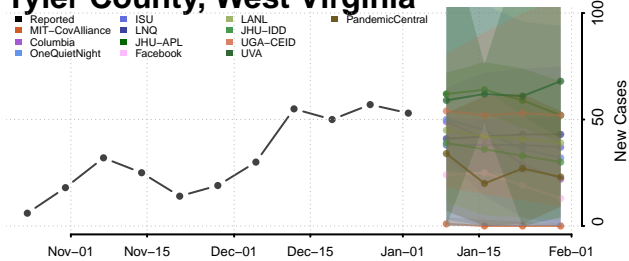

Tyler County, West Virginia