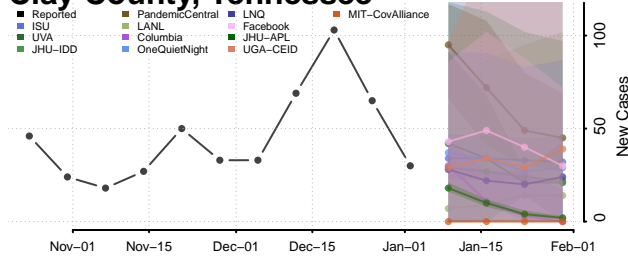

Cocke County, Tennessee

Coffee County, Tennessee

Crockett County, Tennessee

Cumberland County, Tennessee

Davidson County, Tennessee

Decatur County, Tennessee

DeKalb County, Tennessee

Dickson County, Tennessee