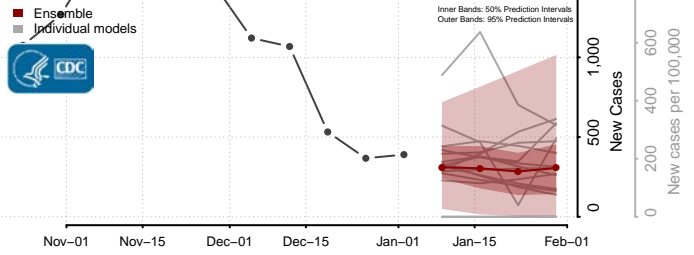

Cass County, North Dakota