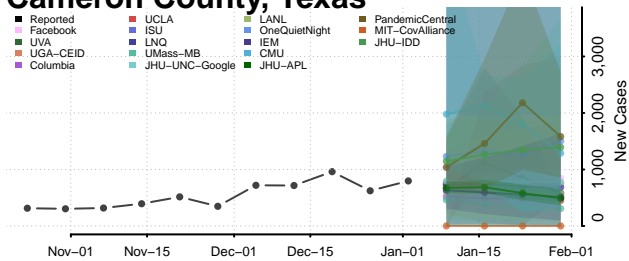

Cameron County, Texas