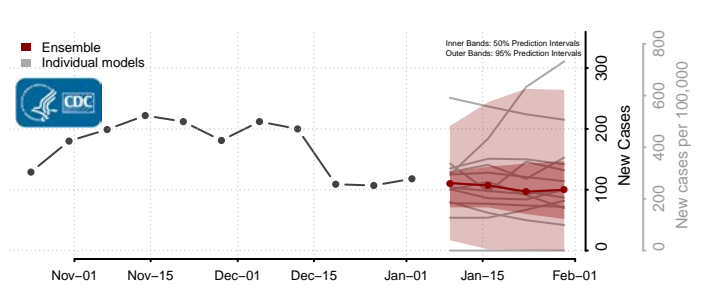

Butler County, Missouri