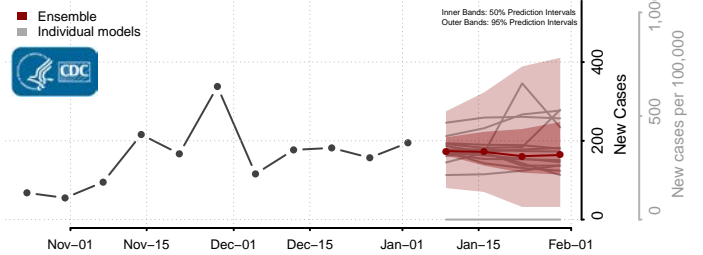

Culpeper County, Virginia