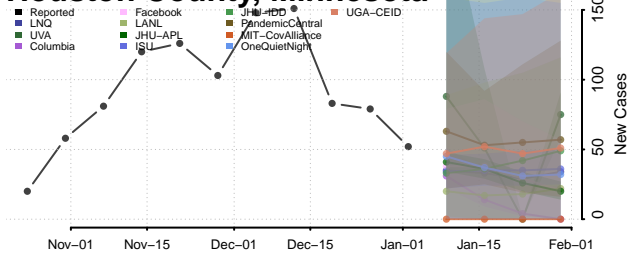

Hubbard County, Minnesota

Isanti County, Minnesota

Itasca County, Minnesota

Jackson County, Minnesota

Kanabec County, Minnesota

Kandiyohi County, Minnesota

Kittson County, Minnesota

Koochiching County, Minnesota