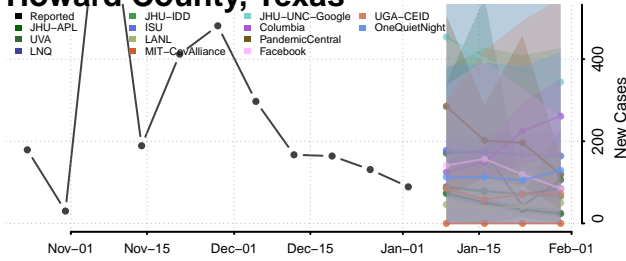

Howard County, Texas