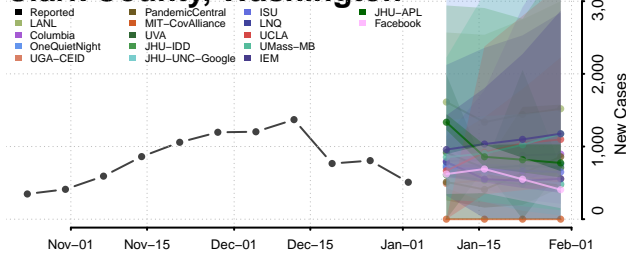

Washington

Adams County, Washington

Asotin County, Washington

Benton County, Washington

Chelan County, Washington

Clallam County, Washington

Clark County, Washington

Columbia County, Washington