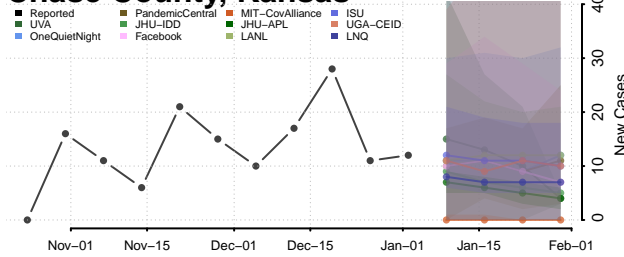

Chase County, Kansas