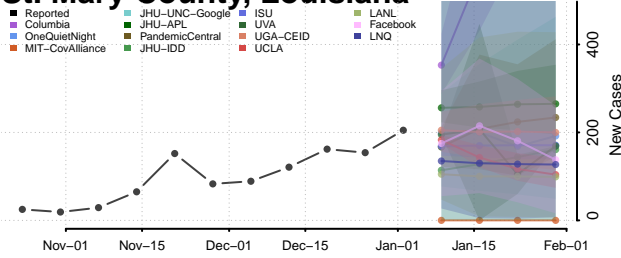

St. Helena County, Louisiana

St. James County, Louisiana

St. John the Baptist County, Louisiana

St. Landry County, Louisiana

St. Martin County, Louisiana

St. Mary County, Louisiana

St. Tammany County, Louisiana