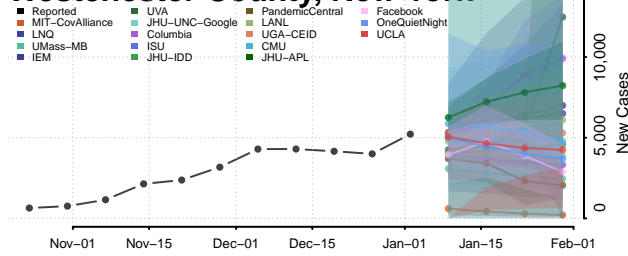

Ulster County, New York

Warren County, New York

Washington County, New York

Wayne County, New York

Westchester County, New York

Wyoming County, New York

Yates County, New York

North Carolina