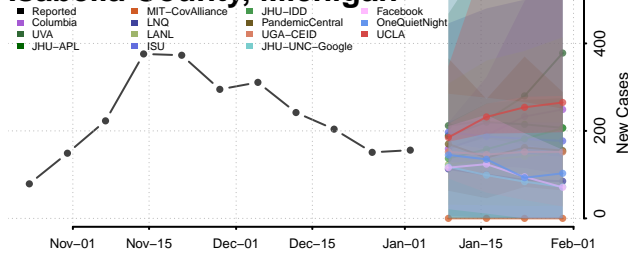

Hillsdale County, Michigan

Houghton County, Michigan

Huron County, Michigan

Ingham County, Michigan

Ionia County, Michigan

Iosco County, Michigan

Iron County, Michigan

Isabella County, Michigan