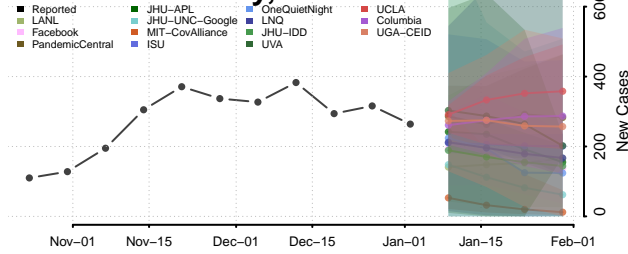

Dearborn County, Indiana