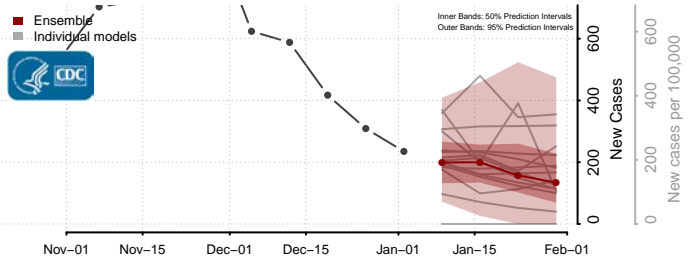

Deer Lodge County, Montana

Fallon County, Montana

Fergus County, Montana

Flathead County, Montana

Gallatin County, Montana

Garfield County, Montana

Glacier County, Montana

Golden Valley County, Montana