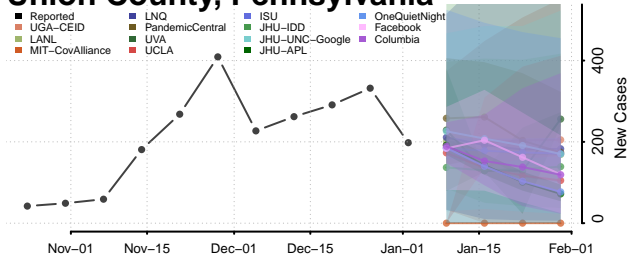

Union County, Pennsylvania