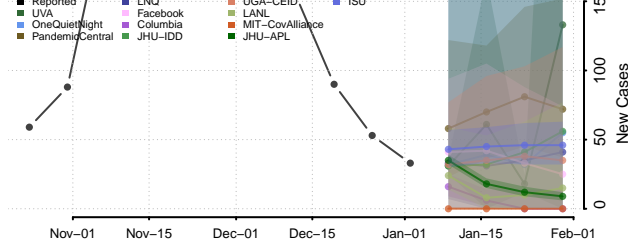

Mille Lacs County, Minnesota