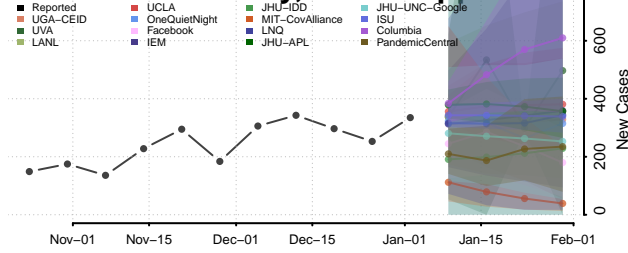

Lauderdale County, Mississippi