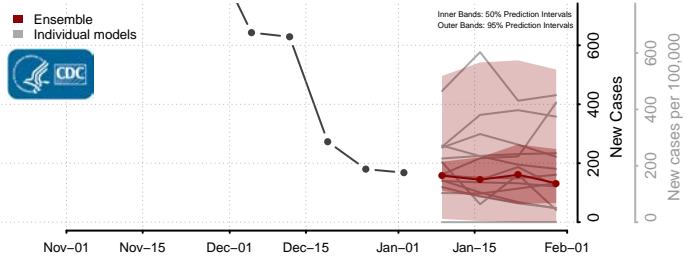

Burleigh County, North Dakota