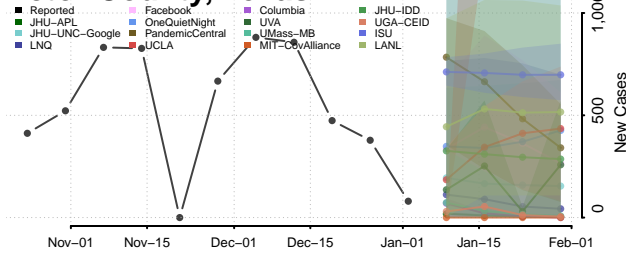

Ector County, Texas