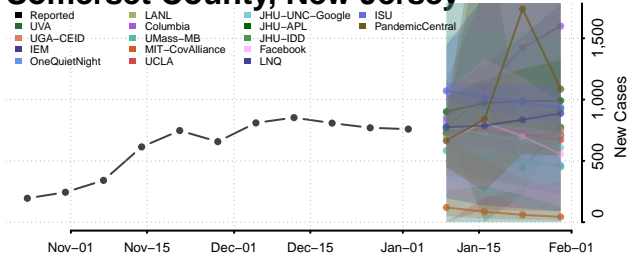

Somerset County, New Jersey