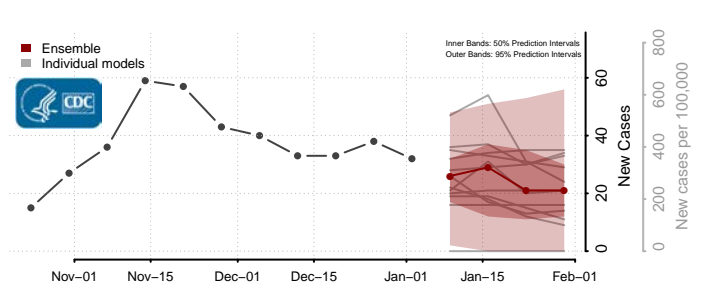

Caldwell County, Missouri