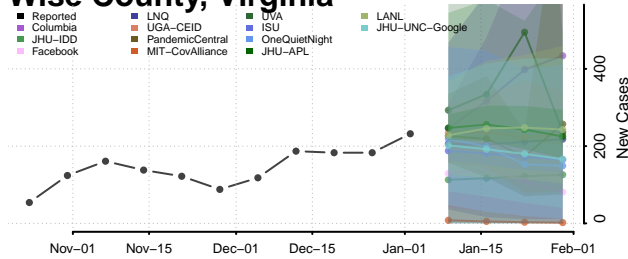

Washington County, Virginia

Waynesboro County, Virginia

Westmoreland County, Virginia

Williamsburg County, Virginia

Winchester County, Virginia

Wise County, Virginia

Wythe County, Virginia

York County, Virginia