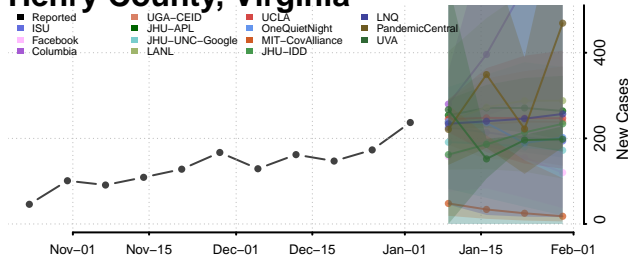

Henry County, Virginia