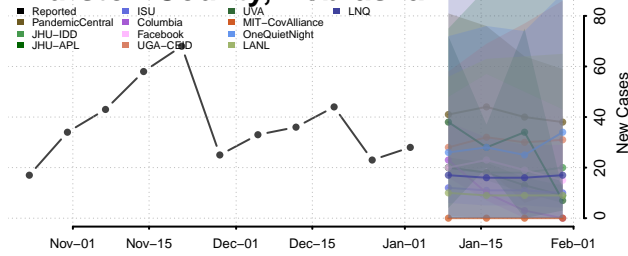

Thurston County, Nebraska