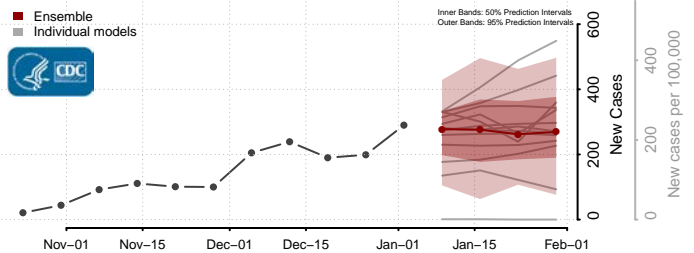

Kennebec County, Maine