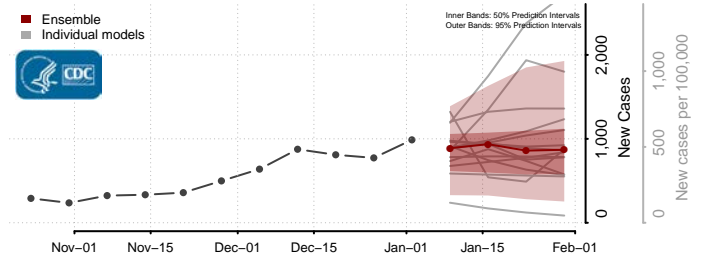

Pitt County, North Carolina