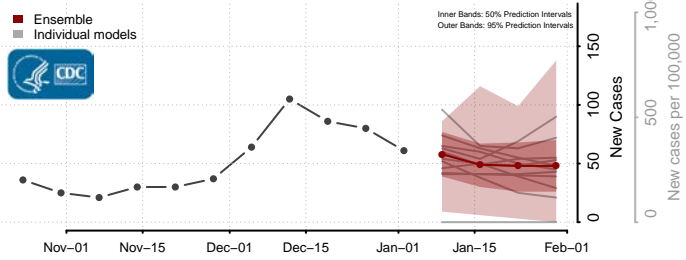

Morgan County, West Virginia