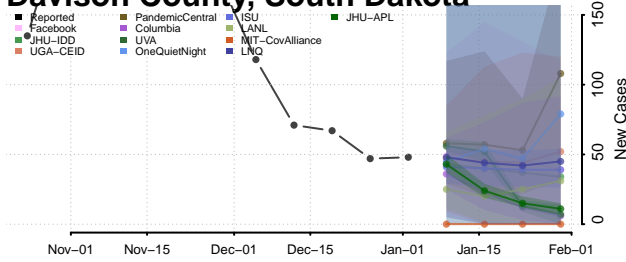

Davison County, South Dakota