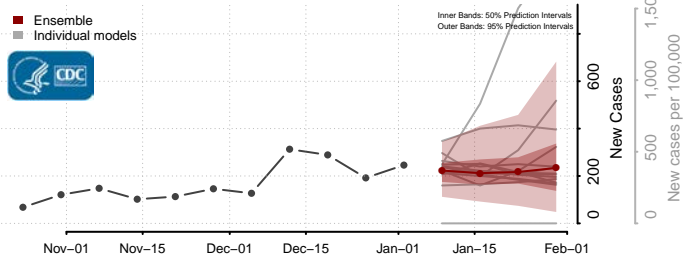

Gaston County, North Carolina

Gates County, North Carolina

Graham County, North Carolina

Granville County, North Carolina

Greene County, North Carolina

Guilford County, North Carolina

Halifax County, North Carolina