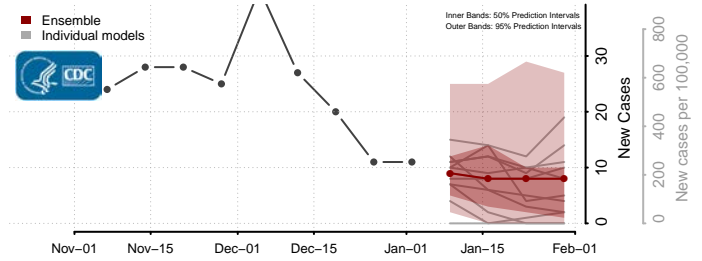

Deuel County, South Dakota