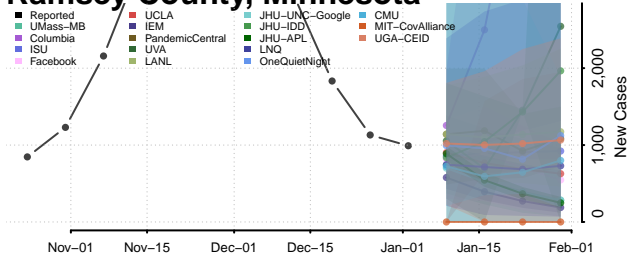

Ramsey County, Minnesota