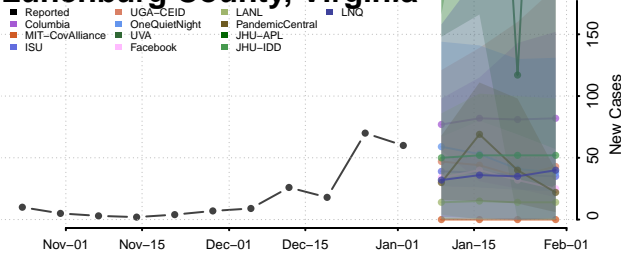

Lunenburg County, Virginia