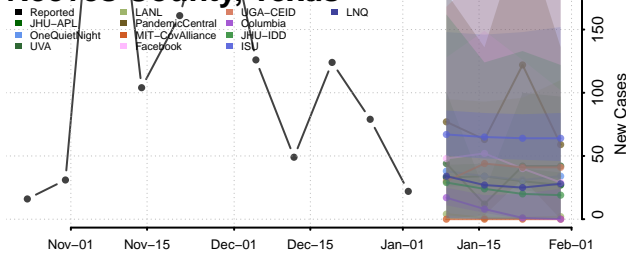

Reeves County, Texas