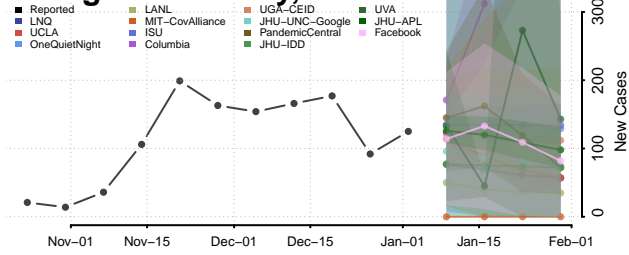

Concordia County, Louisiana

De Soto County, Louisiana

East Baton Rouge County, Louisiana

East Carroll County, Louisiana

East Feliciana County, Louisiana

Evangeline County, Louisiana

Franklin County, Louisiana