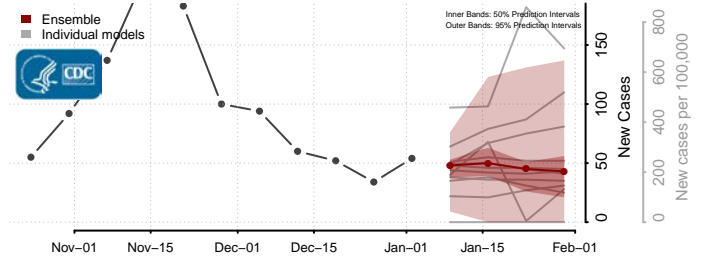

Appanoose County, Iowa

Audubon County, Iowa

Benton County, Iowa

Black Hawk County, Iowa

Boone County, Iowa

Bremer County, Iowa

Buchanan County, Iowa

Buena Vista County, Iowa