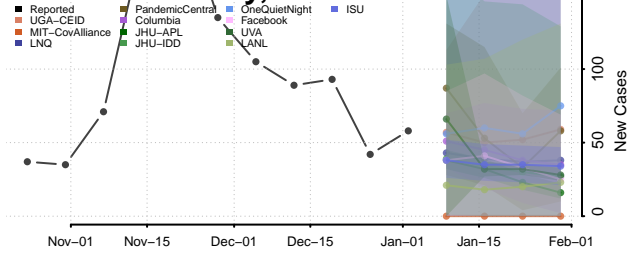

Fremont County, Iowa

Greene County, Iowa

Grundy County, Iowa

Guthrie County, Iowa

Hamilton County, Iowa

Hancock County, Iowa

Hardin County, Iowa

Harrison County, Iowa