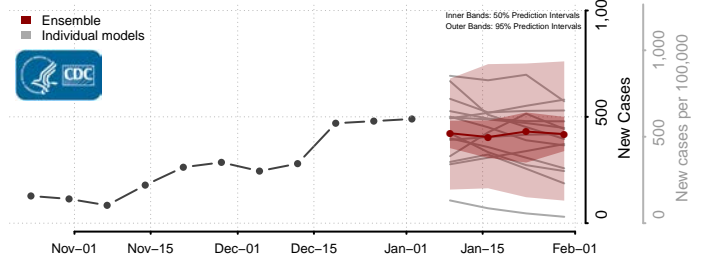

Wagoner County, Oklahoma