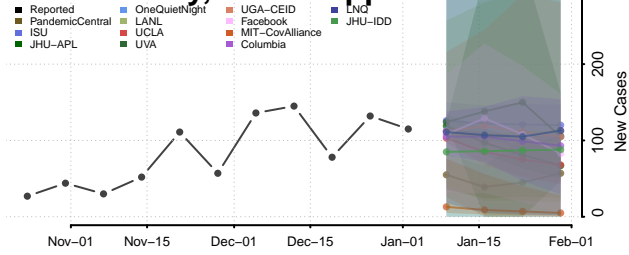

Prentiss County, Mississippi

Quitman County, Mississippi

Rankin County, Mississippi

Scott County, Mississippi

Sharkey County, Mississippi

Simpson County, Mississippi

Smith County, Mississippi

Stone County, Mississippi