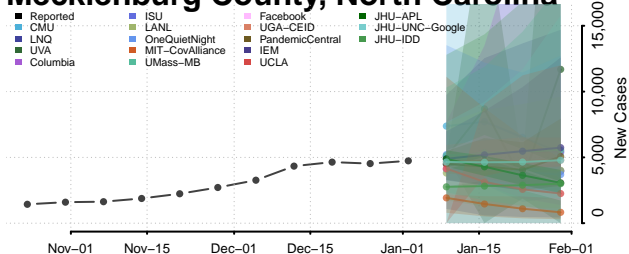

Madison County, North Carolina

Martin County, North Carolina

McDowell County, North Carolina

Mecklenburg County, North Carolina

Mitchell County, North Carolina

Montgomery County, North Carolina

Moore County, North Carolina