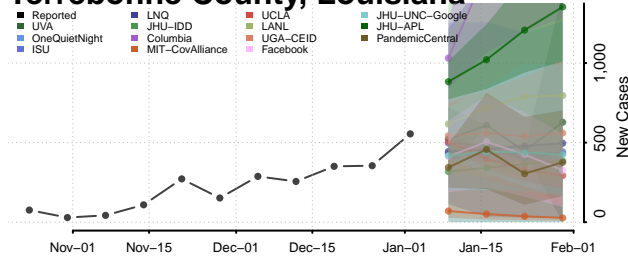

Terrebonne County, Louisiana