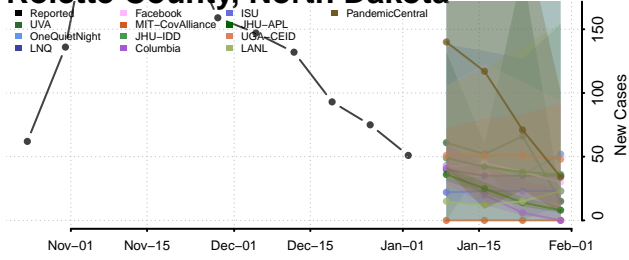

Rolette County, North Dakota