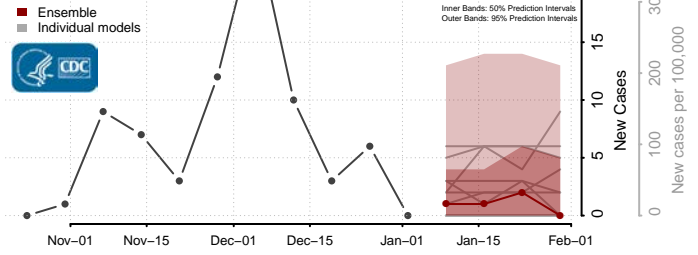

Franklin County, Vermont

Grand Isle County, Vermont

Lamoille County, Vermont

Orange County, Vermont

Orleans County, Vermont

Rutland County, Vermont

Washington County, Vermont

Windham County, Vermont