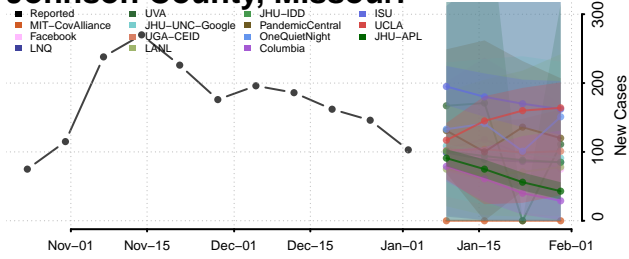

Jackson County, Missouri

Jasper County, Missouri

Jefferson County, Missouri

Johnson County, Missouri

Knox County, Missouri

Laclede County, Missouri

Lafayette County, Missouri

Lawrence County, Missouri