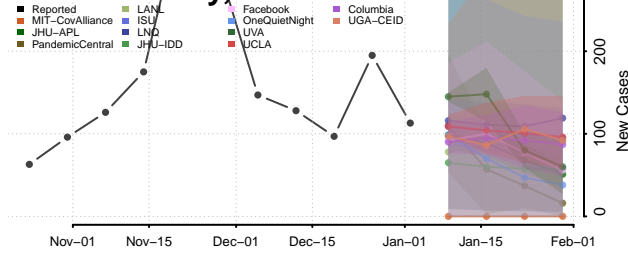

Cibola County, New Mexico