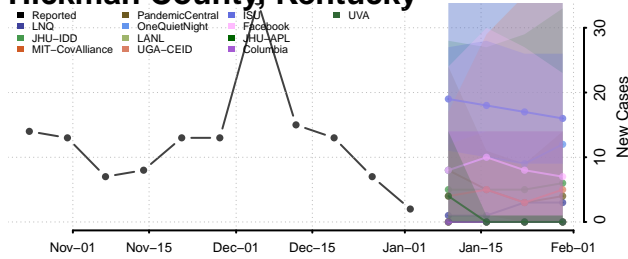

Hickman County, Kentucky