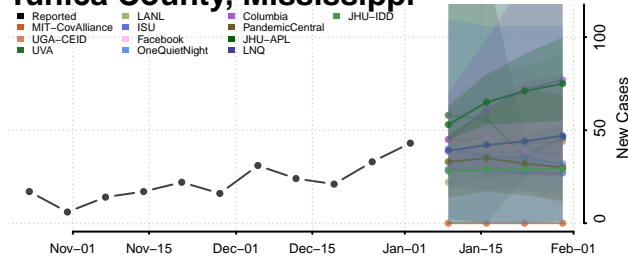

Sunflower County, Mississippi

Tallahatchie County, Mississippi

Tate County, Mississippi

Tippah County, Mississippi

Tishomingo County, Mississippi

Tunica County, Mississippi

Union County, Mississippi

Walthall County, Mississippi