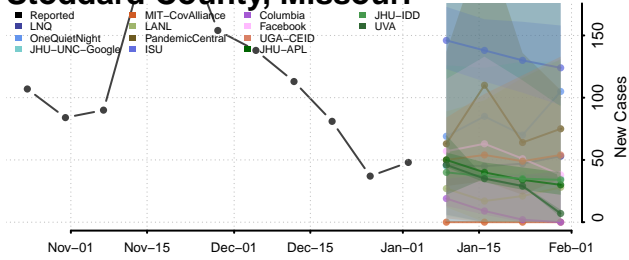

Stoddard County, Missouri

Stone County, Missouri

Sullivan County, Missouri

Taney County, Missouri

Texas County, Missouri

Vernon County, Missouri

Warren County, Missouri

Washington County, Missouri