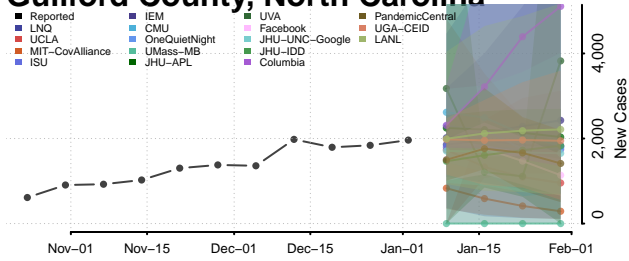

Gaston County, North Carolina

Gates County, North Carolina

Graham County, North Carolina

Granville County, North Carolina

Greene County, North Carolina

Guilford County, North Carolina

Halifax County, North Carolina