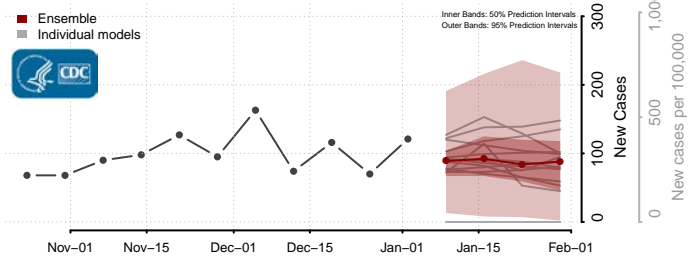

Malheur County, Oregon