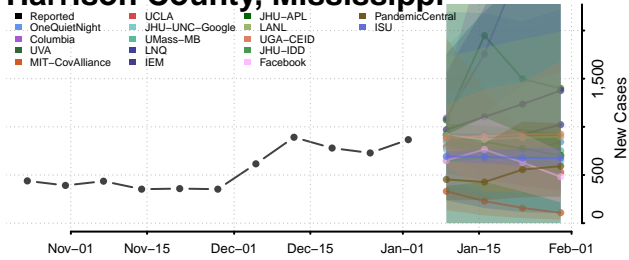

Greene County, Mississippi

Grenada County, Mississippi

Hancock County, Mississippi

Harrison County, Mississippi

Hinds County, Mississippi

Holmes County, Mississippi

Humphreys County, Mississippi

Issaquena County, Mississippi