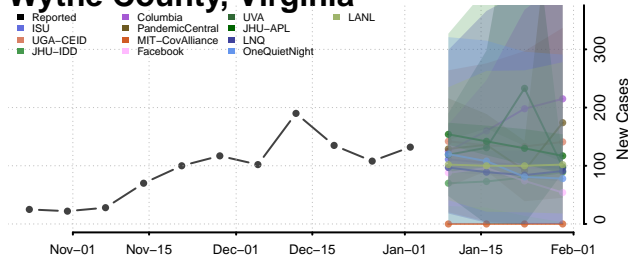

Washington County, Virginia

Waynesboro County, Virginia

Westmoreland County, Virginia

Williamsburg County, Virginia

Winchester County, Virginia

Wise County, Virginia

Wythe County, Virginia

York County, Virginia