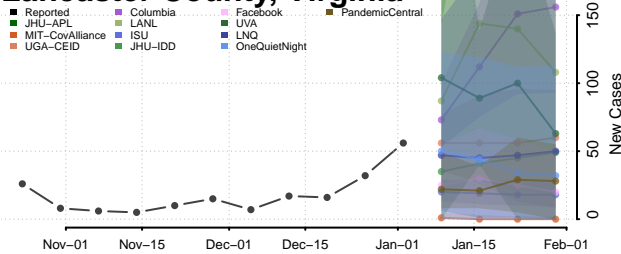

Hopewell County, Virginia

Isle of Wight County, Virginia

James City County, Virginia

King and Queen County, Virginia

King George County, Virginia

King William County, Virginia

Lancaster County, Virginia

Lee County, Virginia