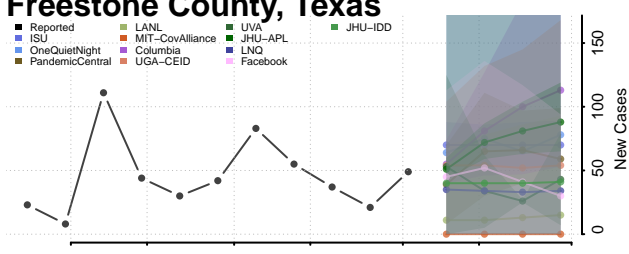

Freestone County, Texas