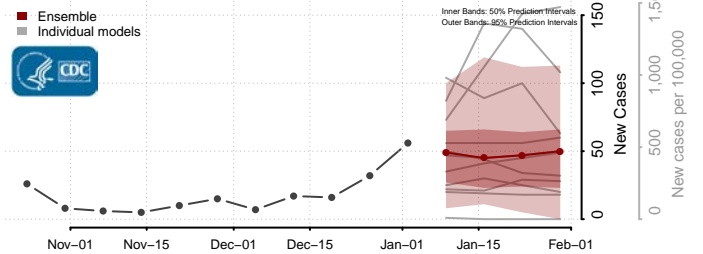

Hopewell County, Virginia

Isle of Wight County, Virginia

James City County, Virginia

King and Queen County, Virginia

King George County, Virginia

King William County, Virginia

Lancaster County, Virginia

Lee County, Virginia