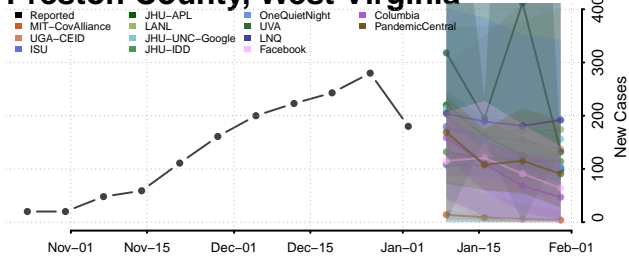

Pleasants County, West Virginia

Pocahontas County, West Virginia

Preston County, West Virginia

Putnam County, West Virginia

Raleigh County, West Virginia

Randolph County, West Virginia

Ritchie County, West Virginia