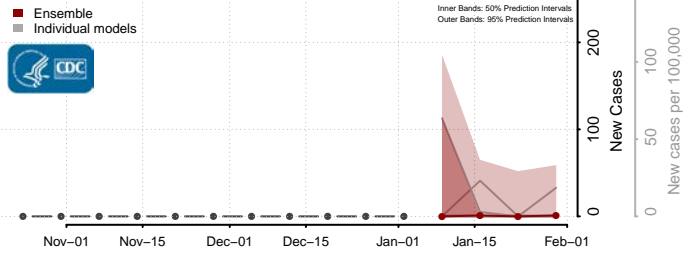

Washington County, Utah