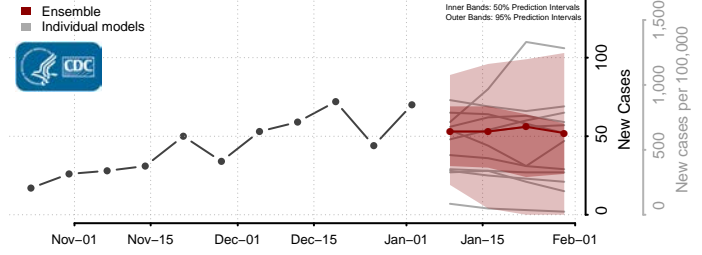

Union County, Indiana

Vanderburgh County, Indiana

Vermillion County, Indiana

Vigo County, Indiana

Wabash County, Indiana

Warren County, Indiana

Warrick County, Indiana

Washington County, Indiana