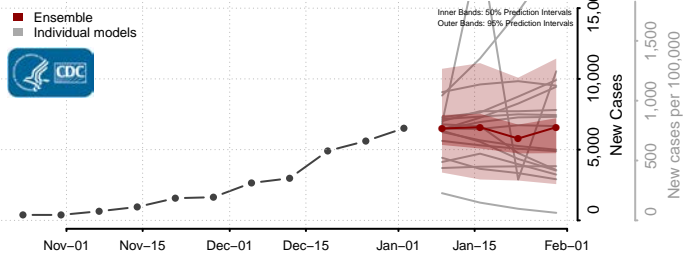

Trinity County, California

Tulare County, California

Tuolumne County, California

Ventura County, California

Yolo County, California

Yuba County, California

Colorado*

*New weekly cases may decrease in this location over the next four weeks. For these locations, the ensemble forecast indicates a probability of 0.75 or greater that fewer cases will be reported in week four of the forecast than in the last reported week.