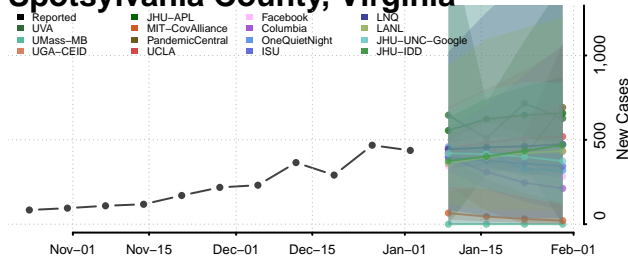

Spotsylvania County, Virginia