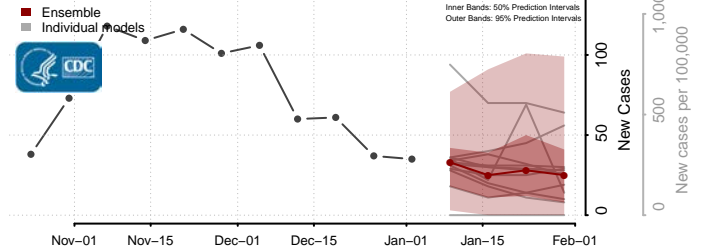

Washington County, Iowa

Wayne County, Iowa

Webster County, Iowa

Winnebago County, Iowa

Winneshiek County, Iowa

Woodbury County, Iowa

Worth County, Iowa

Wright County, Iowa