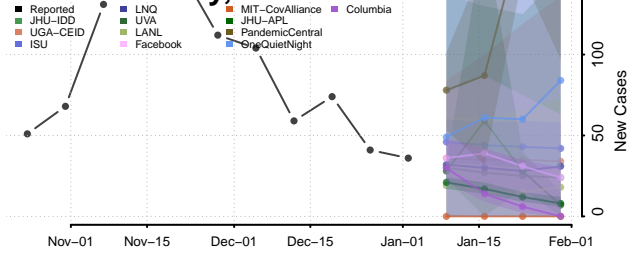

Fremont County, Iowa

Greene County, Iowa

Grundy County, Iowa

Guthrie County, Iowa

Hamilton County, Iowa

Hancock County, Iowa

Hardin County, Iowa

Harrison County, Iowa