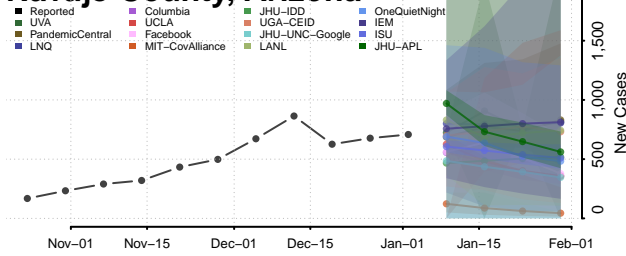

Gila County, Arizona

Graham County, Arizona

Greenlee County, Arizona

La Paz County, Arizona

Maricopa County, Arizona

Mohave County, Arizona

Navajo County, Arizona

Pima County, Arizona