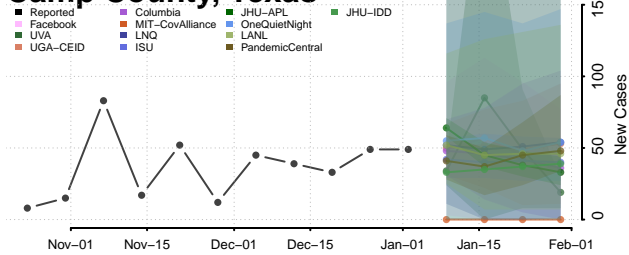

Camp County, Texas