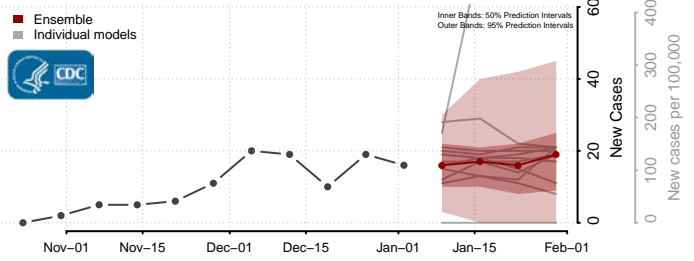

Falls Church County, Virginia