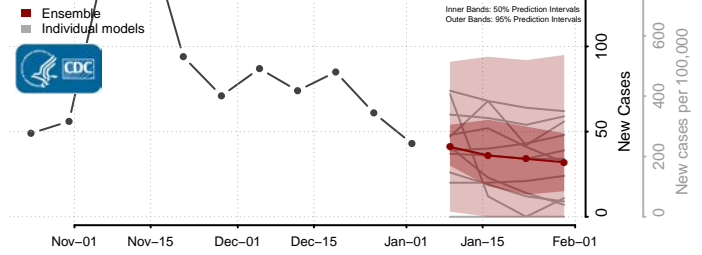

Cooper County, Missouri