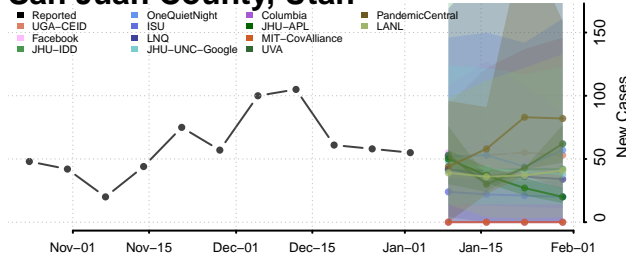

San Juan County, Utah