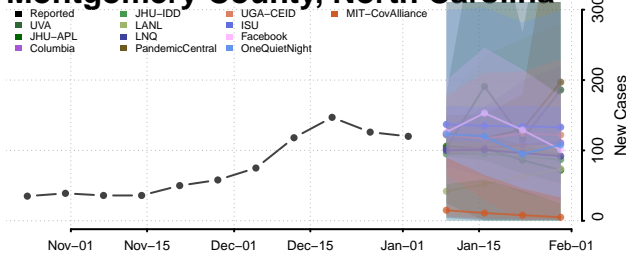

Madison County, North Carolina

Martin County, North Carolina

McDowell County, North Carolina

Mecklenburg County, North Carolina

Mitchell County, North Carolina

Montgomery County, North Carolina

Moore County, North Carolina