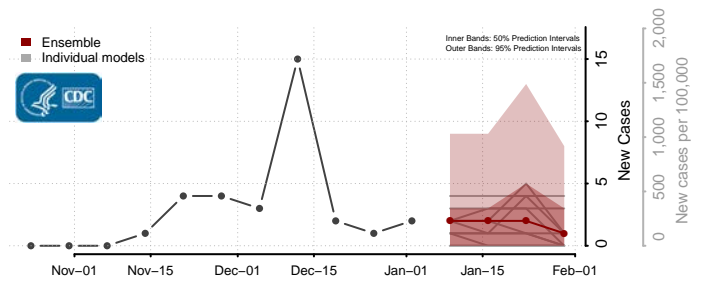

Washington County, Nebraska

Wayne County, Nebraska

Webster County, Nebraska

Wheeler County, Nebraska

Elko County, Nevada

Esmeralda County, Nevada

Eureka County, Nevada

Humboldt County, Nevada