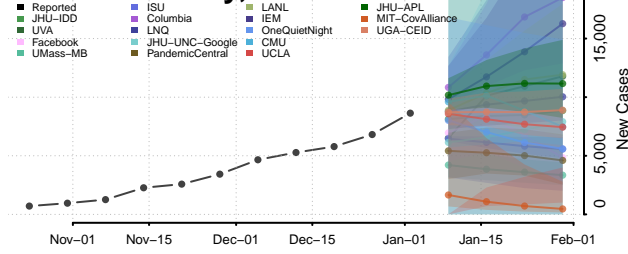

Kings County, New York

Lewis County, New York

Livingston County, New York

Madison County, New York

Monroe County, New York

Montgomery County, New York

Nassau County, New York

New York City County, New York