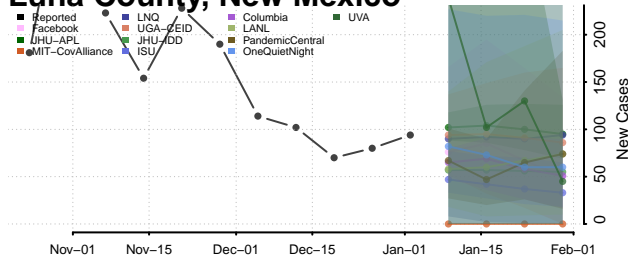

Grant County, New Mexico

Guadalupe County, New Mexico

Harding County, New Mexico

Hidalgo County, New Mexico

Lea County, New Mexico

Lincoln County, New Mexico

Los Alamos County, New Mexico

Luna County, New Mexico