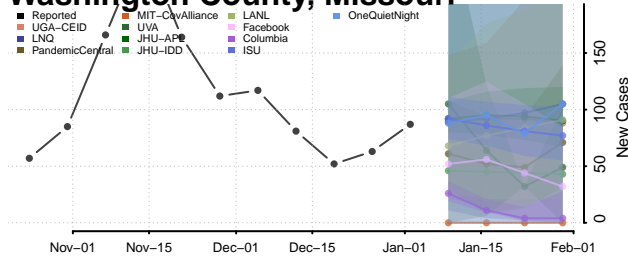

Stoddard County, Missouri

Stone County, Missouri

Sullivan County, Missouri

Taney County, Missouri

Texas County, Missouri

Vernon County, Missouri

Warren County, Missouri

Washington County, Missouri