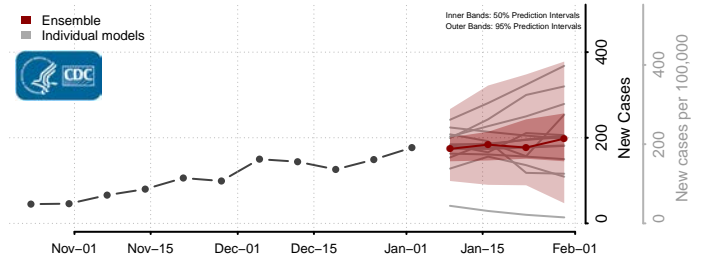

Calvert County, Maryland