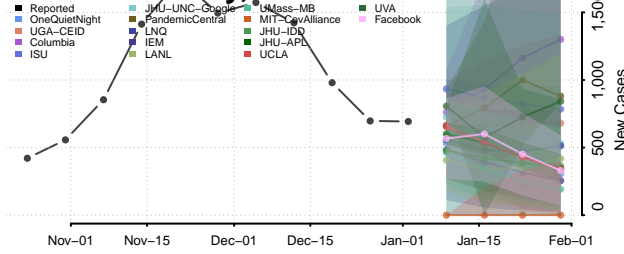

Kit Carson County, Colorado

La Plata County, Colorado

Lake County, Colorado

Larimer County, Colorado

Las Animas County, Colorado

Lincoln County, Colorado

Logan County, Colorado

Mesa County, Colorado