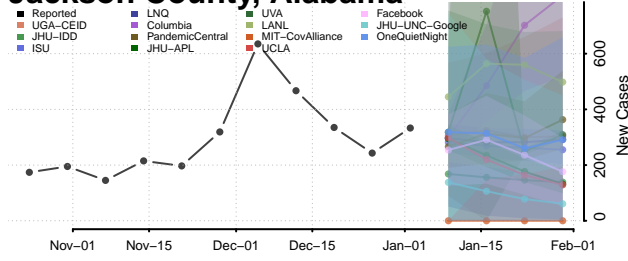

Dale County, Alabama

Dallas County, Alabama

DeKalb County, Alabama

Elmore County, Alabama

Escambia County, Alabama

Etowah County, Alabama

Fayette County, Alabama

Franklin County, Alabama

Geneva County, Alabama

Greene County, Alabama

Hale County, Alabama

Henry County, Alabama

Houston County, Alabama

Jackson County, Alabama

Jefferson County, Alabama

Lamar County, Alabama

Lauderdale County, Alabama

Lawrence County, Alabama

Lee County, Alabama

Limestone County, Alabama

Lowndes County, Alabama

Macon County, Alabama

Madison County, Alabama

Marengo County, Alabama