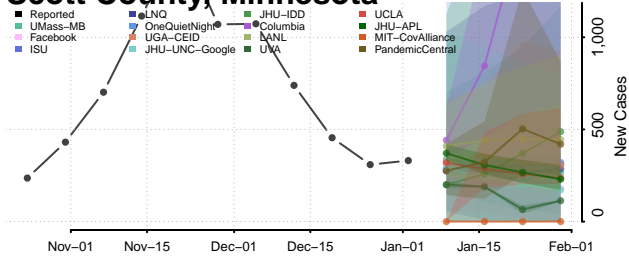

Scott County, Minnesota