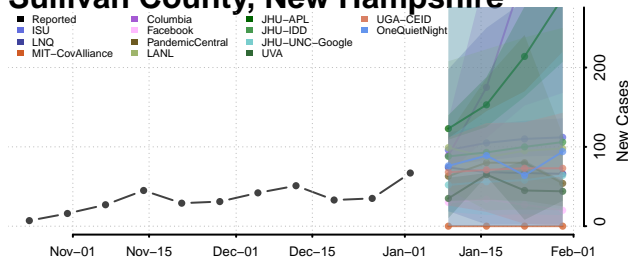

Sullivan County, New Hampshire