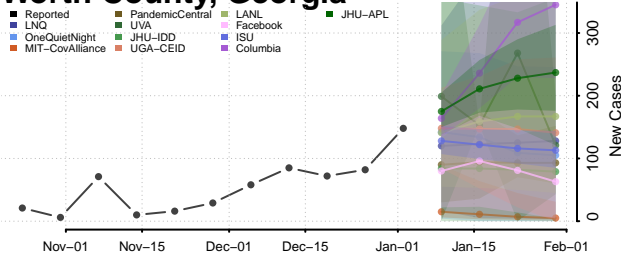

Webster County, Georgia

Wheeler County, Georgia

White County, Georgia

Whitfield County, Georgia

Wilcox County, Georgia

Wilkes County, Georgia

Wilkinson County, Georgia

Worth County, Georgia