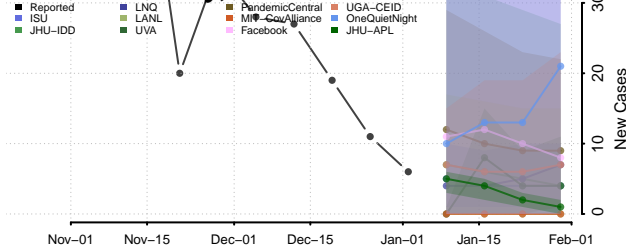

Wayne County, Missouri

Webster County, Missouri

Worth County, Missouri

Wright County, Missouri

Montana*

Beaverhead County, Montana

Big Horn County, Montana

Blaine County, Montana