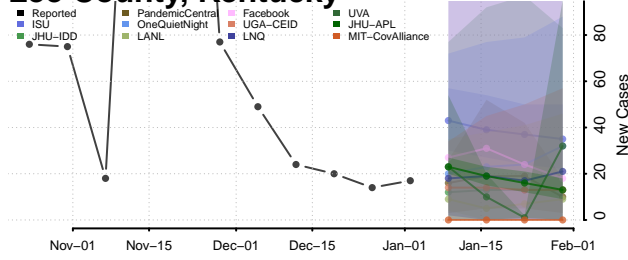

Johnson County, Kentucky

Kenton County, Kentucky

Knott County, Kentucky

Knox County, Kentucky

Larue County, Kentucky

Laurel County, Kentucky

Lawrence County, Kentucky

Lee County, Kentucky