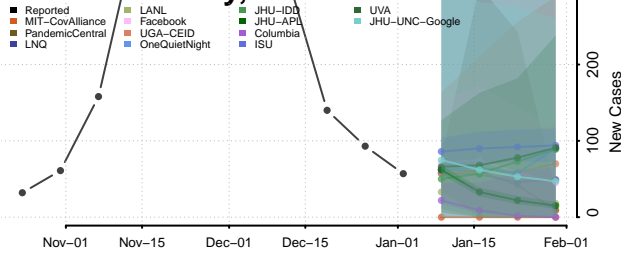

McLeod County, Minnesota