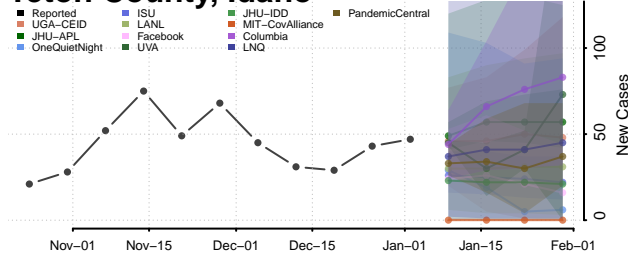

Owyhee County, Idaho

Payette County, Idaho

Power County, Idaho

Shoshone County, Idaho

Teton County, Idaho

Twin Falls County, Idaho

Valley County, Idaho

Washington County, Idaho