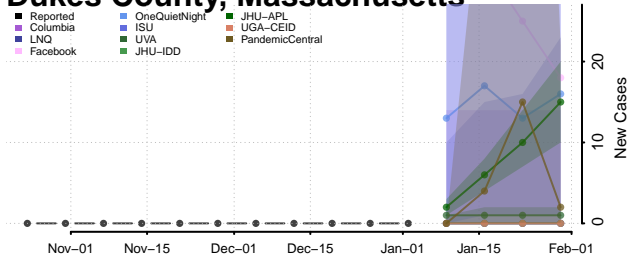

Dukes County, Massachusetts