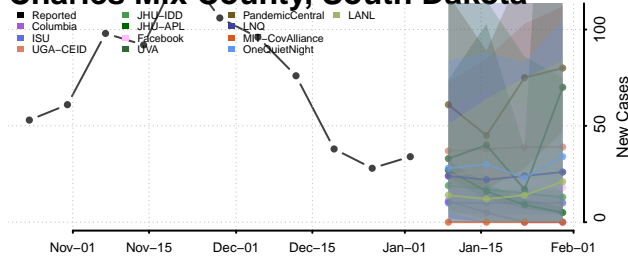

Charles Mix County, South Dakota