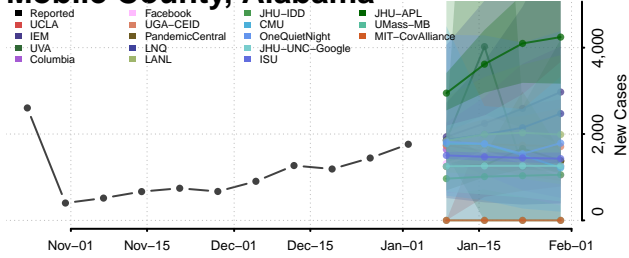

Geneva County, Alabama

Greene County, Alabama

Hale County, Alabama

Henry County, Alabama

Houston County, Alabama

Jackson County, Alabama

Jefferson County, Alabama

Lamar County, Alabama

Lauderdale County, Alabama

Lawrence County, Alabama

Lee County, Alabama

Limestone County, Alabama

Lowndes County, Alabama

Macon County, Alabama

Madison County, Alabama

Marengo County, Alabama

Marion County, Alabama

Marshall County, Alabama

Mobile County, Alabama

Monroe County, Alabama

Montgomery County, Alabama

Morgan County, Alabama

Perry County, Alabama

Pickens County, Alabama

Pike County, Alabama

Randolph County, Alabama

Russell County, Alabama

Shelby County, Alabama

St. Clair County, Alabama

Sumter County, Alabama

Talladega County, Alabama

Tallapoosa County, Alabama