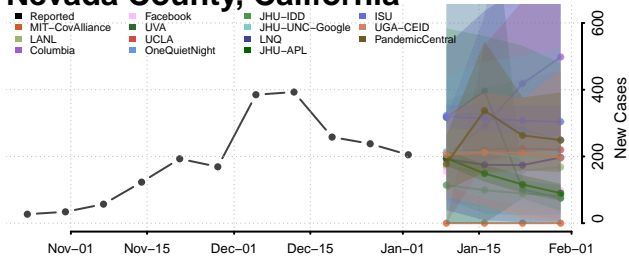

Mariposa County, California

Mendocino County, California

Merced County, California

Modoc County, California

Mono County, California

Monterey County, California

Napa County, California

Nevada County, California