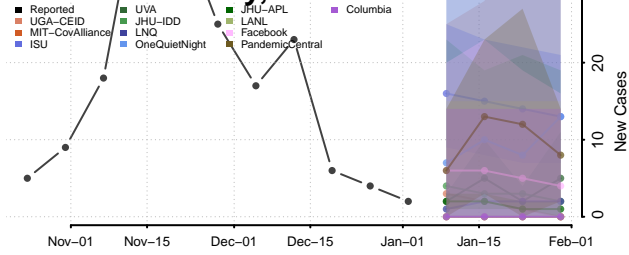

Atchison County, Missouri