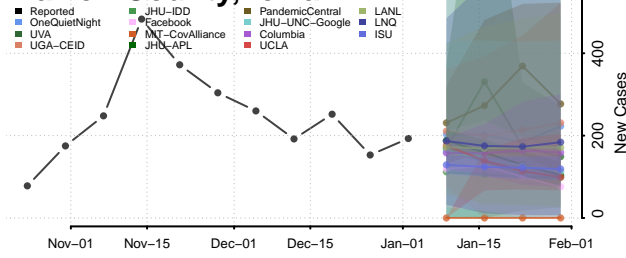

Sioux County, Iowa

Story County, Iowa

Tama County, Iowa

Taylor County, Iowa

Union County, Iowa

Van Buren County, Iowa

Wapello County, Iowa

Warren County, Iowa