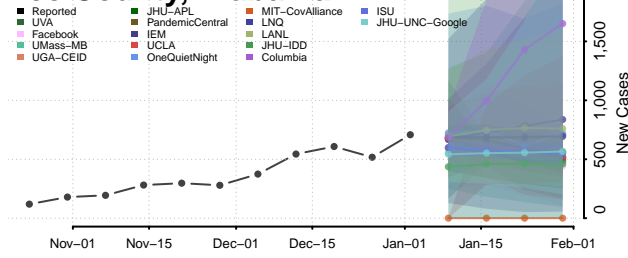

Dale County, Alabama

Dallas County, Alabama

DeKalb County, Alabama

Elmore County, Alabama

Escambia County, Alabama

Etowah County, Alabama

Fayette County, Alabama

Franklin County, Alabama

Geneva County, Alabama

Greene County, Alabama

Hale County, Alabama

Henry County, Alabama

Houston County, Alabama

Jackson County, Alabama

Jefferson County, Alabama

Lamar County, Alabama

Lauderdale County, Alabama

Lawrence County, Alabama

Lee County, Alabama

Limestone County, Alabama

Lowndes County, Alabama

Macon County, Alabama

Madison County, Alabama

Marengo County, Alabama