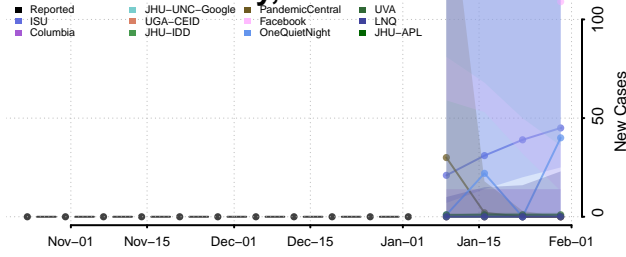

Box Elder County, Utah