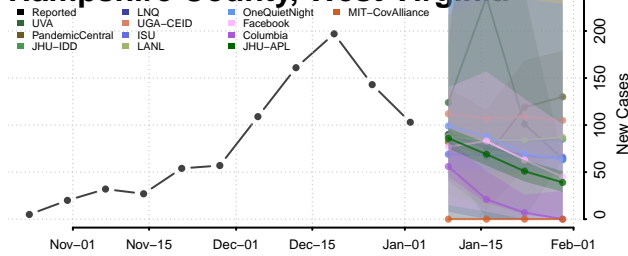

Hampshire County, West Virginia