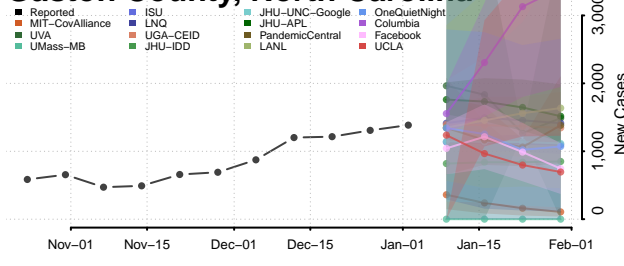

Gaston County, North Carolina