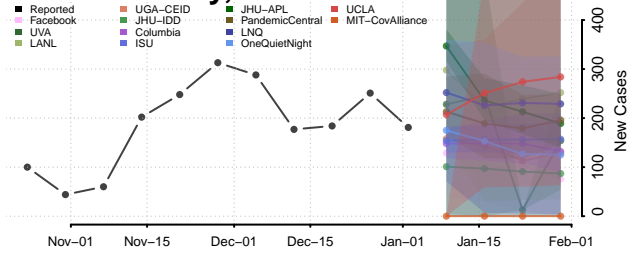

Custer County, Oklahoma