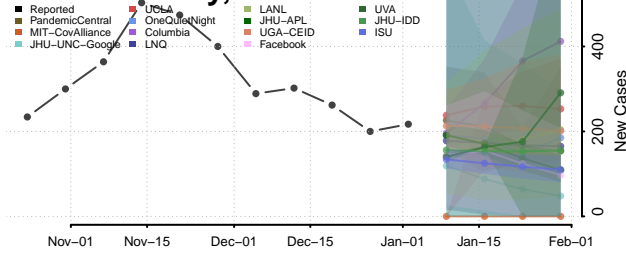

Boone County, Illinois