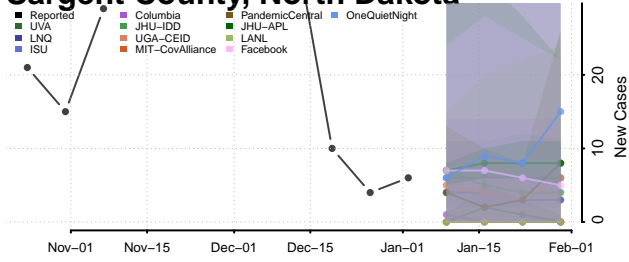

Sargent County, North Dakota