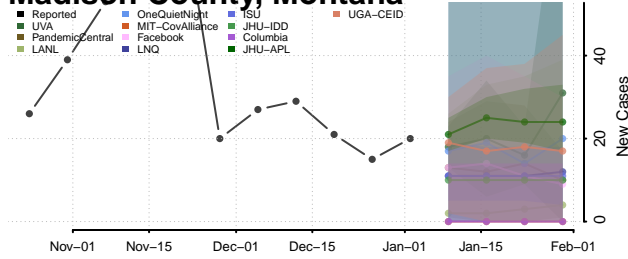

Madison County, Montana