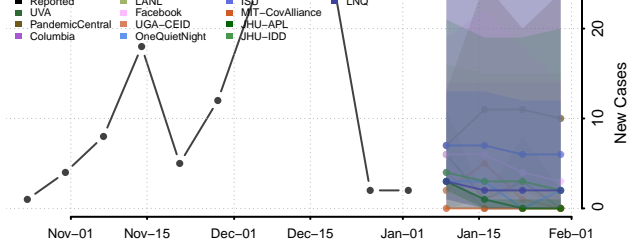

Chaffee County, Colorado

Cheyenne County, Colorado

Clear Creek County, Colorado

Conejos County, Colorado

Costilla County, Colorado

Crowley County, Colorado

Custer County, Colorado

Delta County, Colorado