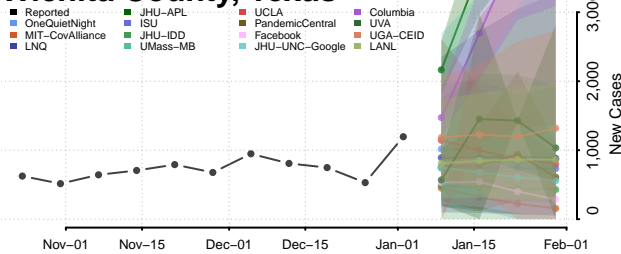

Wichita County, Texas