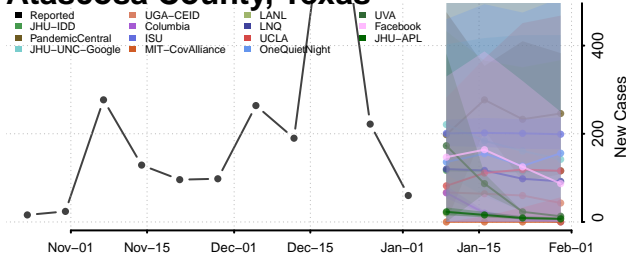

Atascosa County, Texas