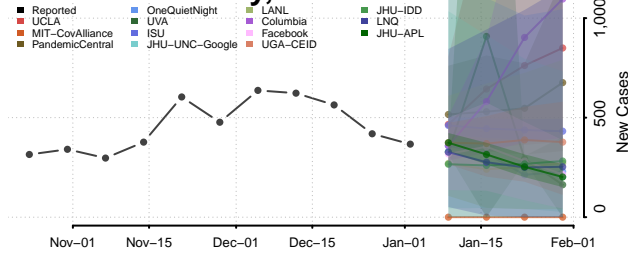

DeKalb County, Indiana

Delaware County, Indiana

Dubois County, Indiana

Elkhart County, Indiana

Fayette County, Indiana

Floyd County, Indiana

Fountain County, Indiana

Franklin County, Indiana