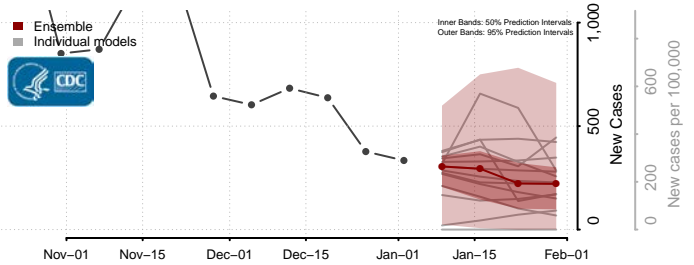

Sheboygan County, Wisconsin