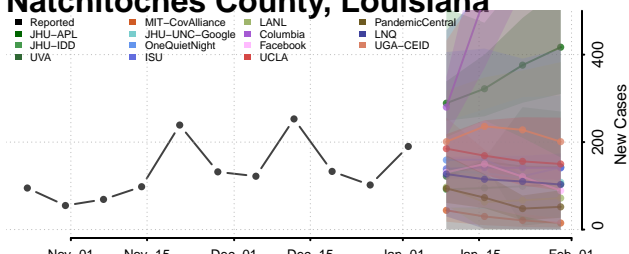

LaSalle County, Louisiana

Lincoln County, Louisiana

Livingston County, Louisiana

Madison County, Louisiana

Morehouse County, Louisiana

Natchitoches County, Louisiana

Orleans County, Louisiana

Ouachita County, Louisiana