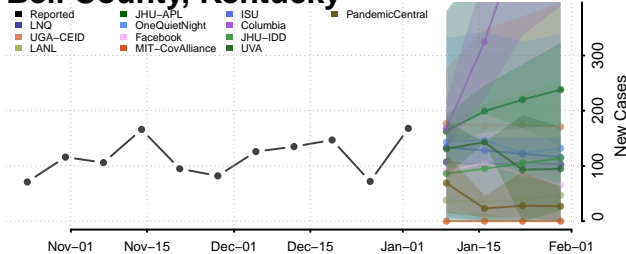

Allen County, Kentucky

Anderson County, Kentucky

Ballard County, Kentucky

Barren County, Kentucky

Bath County, Kentucky

Bell County, Kentucky

Boone County, Kentucky

Bourbon County, Kentucky