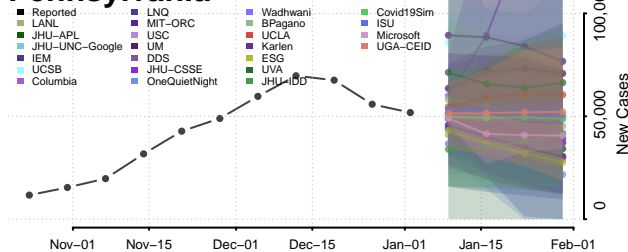

Pennsylvania