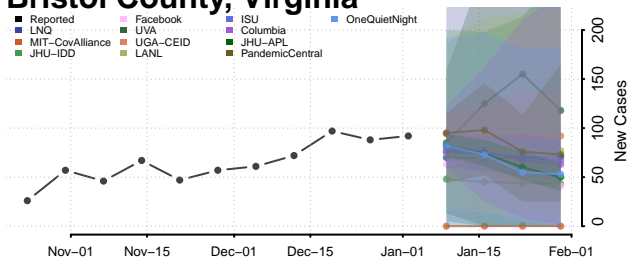

Bristol County, Virginia