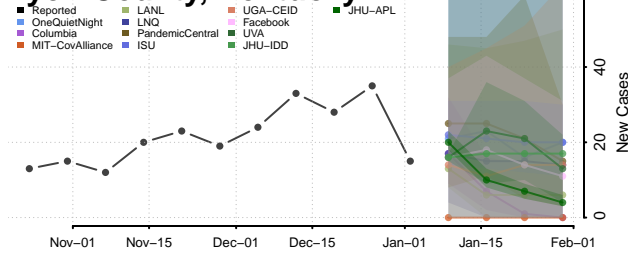

Leslie County, Kentucky

Letcher County, Kentucky

Lewis County, Kentucky

Lincoln County, Kentucky

Livingston County, Kentucky

Logan County, Kentucky

Lyon County, Kentucky

Madison County, Kentucky