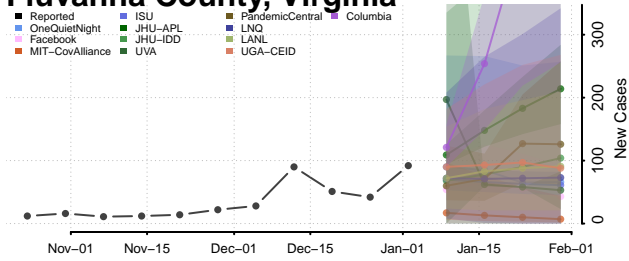

Fluvanna County, Virginia