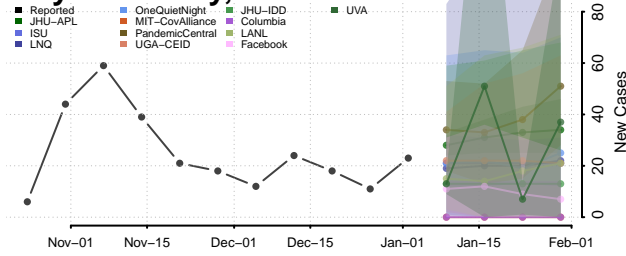

Wayne County, Iowa