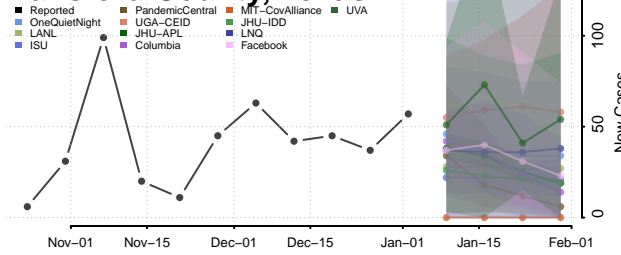

Hansford County, Texas