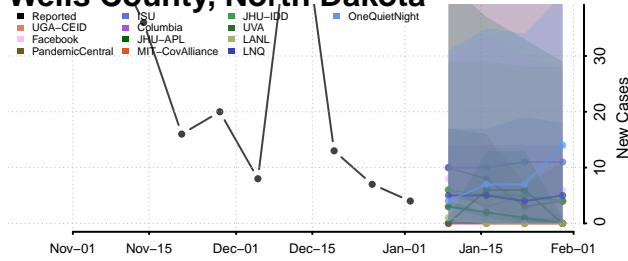

Walsh County, North Dakota

Ward County, North Dakota

Wells County, North Dakota

Williams County, North Dakota

Northern Mariana Islands

Ohio

Adams County, Ohio

Allen County, Ohio