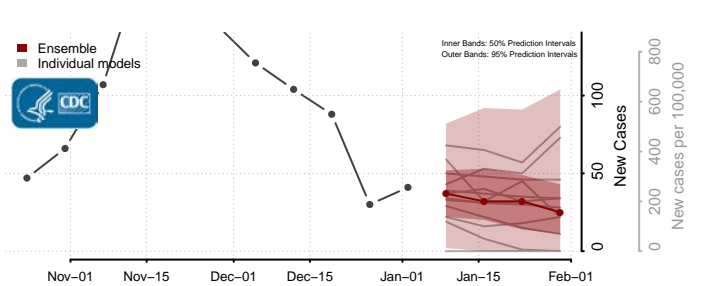

Clay County, Iowa