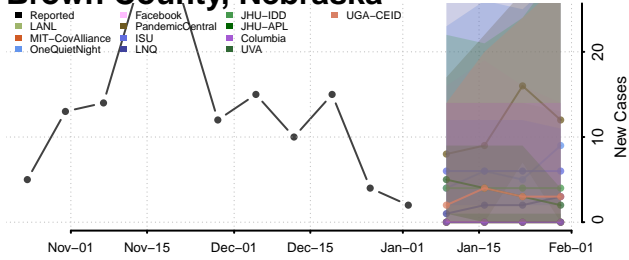

Arthur County, Nebraska

Banner County, Nebraska

Blaine County, Nebraska

Boone County, Nebraska

Box Butte County, Nebraska

Boyd County, Nebraska

Brown County, Nebraska

Buffalo County, Nebraska