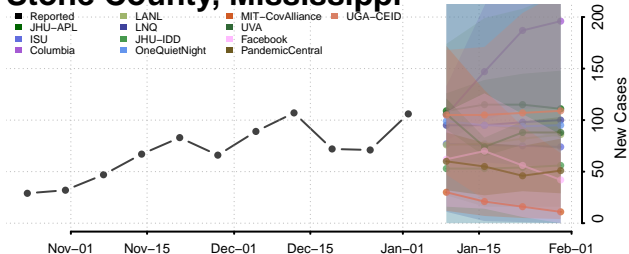

Prentiss County, Mississippi

Quitman County, Mississippi

Rankin County, Mississippi

Scott County, Mississippi

Sharkey County, Mississippi

Simpson County, Mississippi

Smith County, Mississippi

Stone County, Mississippi