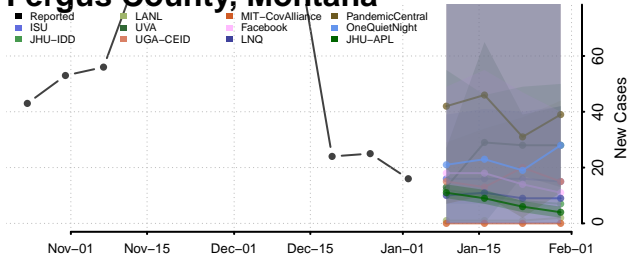

Fergus County, Montana