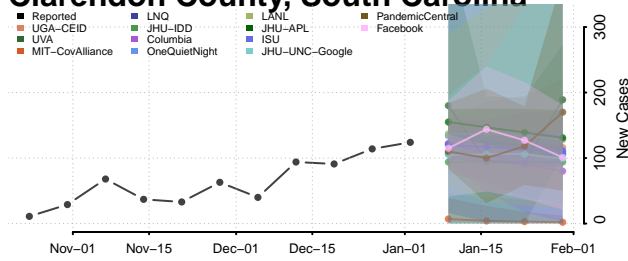

Clarendon County, South Carolina