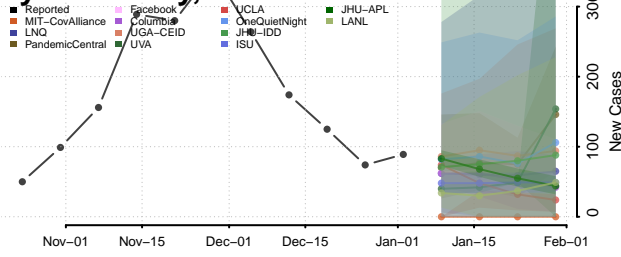

Lac qui Parle County, Minnesota

Lake County, Minnesota

Lake of the Woods County, Minnesota

Le Sueur County, Minnesota

Lincoln County, Minnesota

Lyon County, Minnesota

Mahnomen County, Minnesota

Marshall County, Minnesota