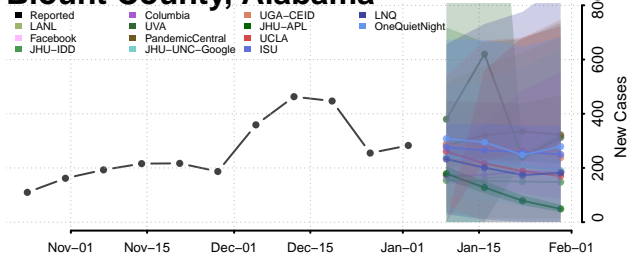

National

Alabama

Autauga County, Alabama

Baldwin County, Alabama

Barbour County, Alabama

Bibb County, Alabama

Blount County, Alabama

Bullock County, Alabama