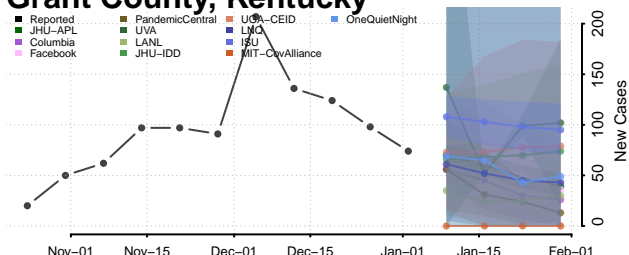

Fayette County, Kentucky

Fleming County, Kentucky

Floyd County, Kentucky

Franklin County, Kentucky

Fulton County, Kentucky

Gallatin County, Kentucky

Garrard County, Kentucky

Grant County, Kentucky