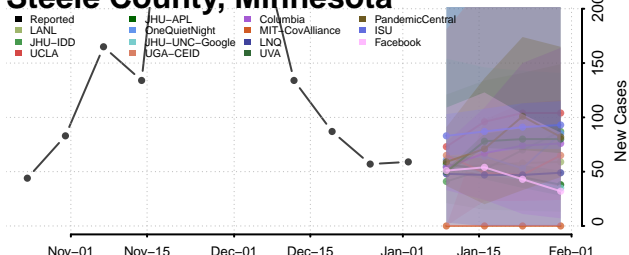

Scott County, Minnesota

Sherburne County, Minnesota

Sibley County, Minnesota

St. Louis County, Minnesota

Stearns County, Minnesota

Steele County, Minnesota

Stevens County, Minnesota

Swift County, Minnesota