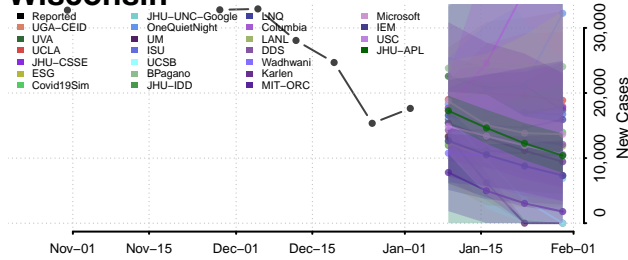

Wetzel County, West Virginia

Wirt County, West Virginia

Wood County, West Virginia

Wyoming County, West Virginia

Wisconsin

Adams County, Wisconsin

Ashland County, Wisconsin

Barron County, Wisconsin