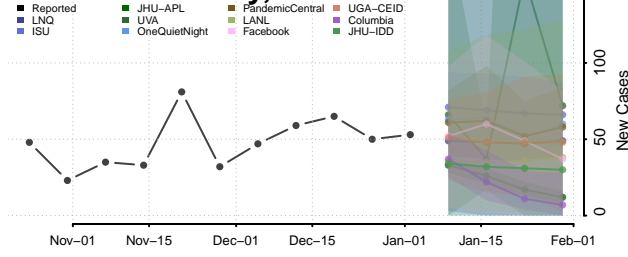

Cleburne County, Alabama