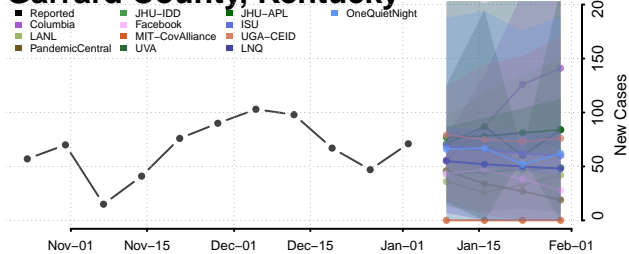

Garrard County, Kentucky