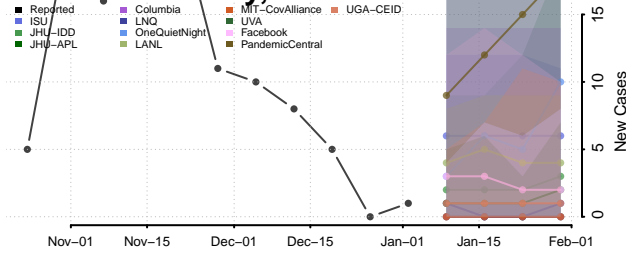

Sherman County, Nebraska