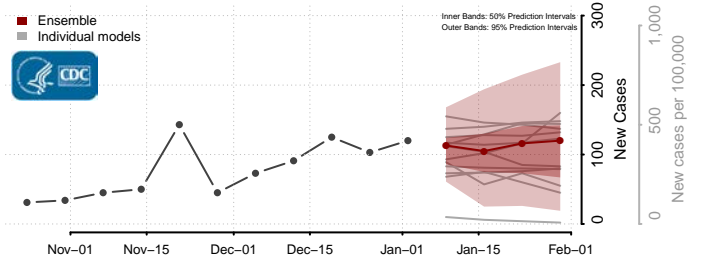

Hancock County, West Virginia

Hardy County, West Virginia

Harrison County, West Virginia

Jackson County, West Virginia

Jefferson County, West Virginia

Kanawha County, West Virginia

Lewis County, West Virginia