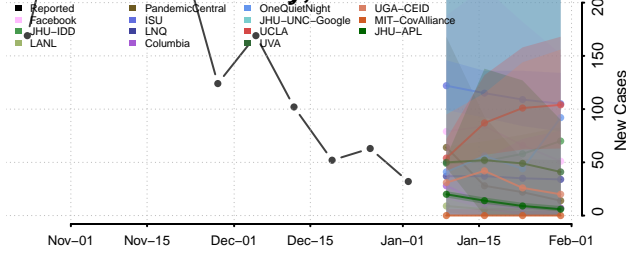

Red Willow County, Nebraska

Richardson County, Nebraska

Rock County, Nebraska

Saline County, Nebraska

Sarpy County, Nebraska

Saunders County, Nebraska

Scotts Bluff County, Nebraska

Seward County, Nebraska