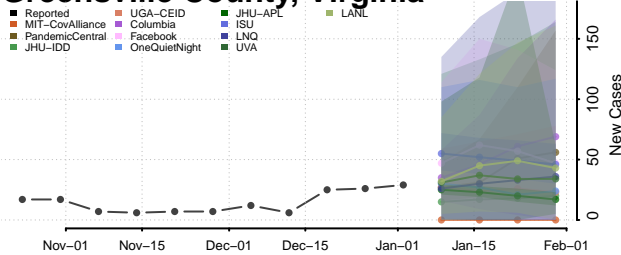

Greensville County, Virginia