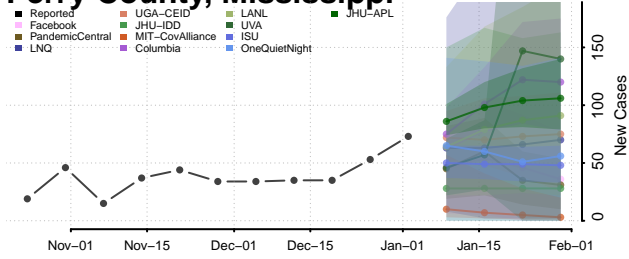

Newton County, Mississippi

Noxubee County, Mississippi

Oktibbeha County, Mississippi

Panola County, Mississippi

Pearl River County, Mississippi

Perry County, Mississippi

Pike County, Mississippi

Pontotoc County, Mississippi