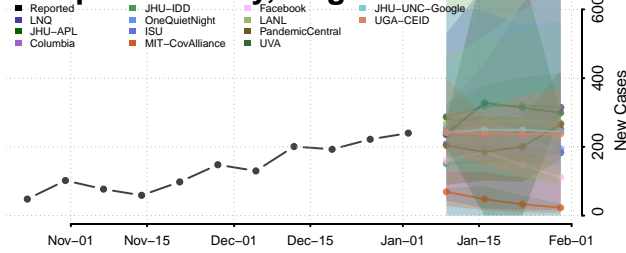

Campbell County, Virginia