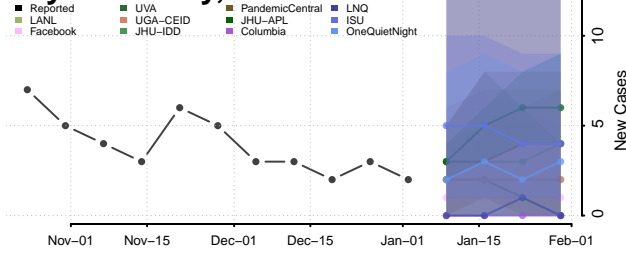

Hayes County, Nebraska