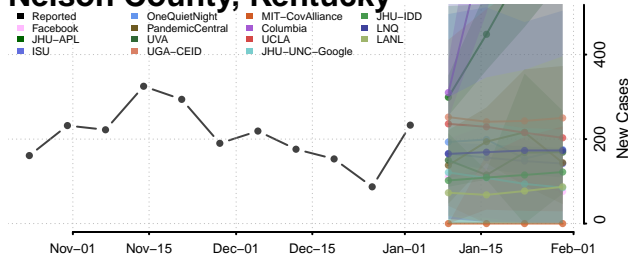

Nelson County, Kentucky