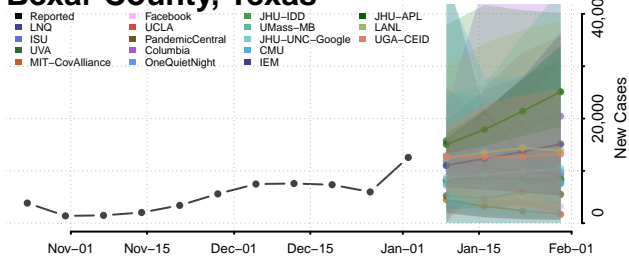

Bexar County, Texas