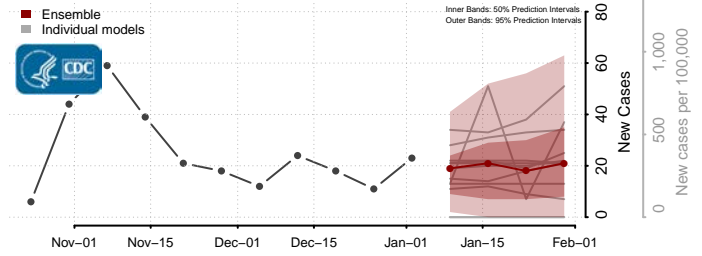

Wayne County, Iowa