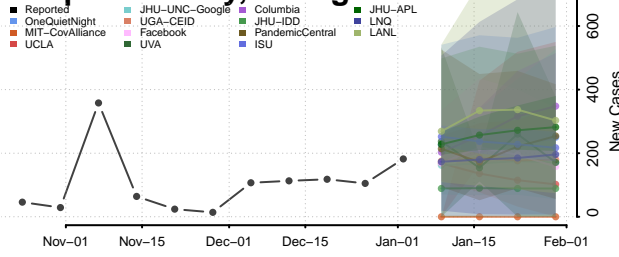

Cherokee County, Georgia

Clarke County, Georgia

Clay County, Georgia

Clayton County, Georgia

Clinch County, Georgia

Cobb County, Georgia

Coffee County, Georgia

Colquitt County, Georgia