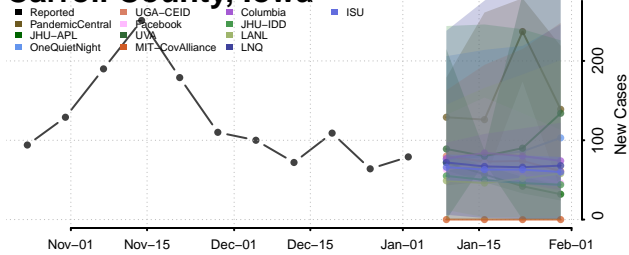

Carroll County, Iowa