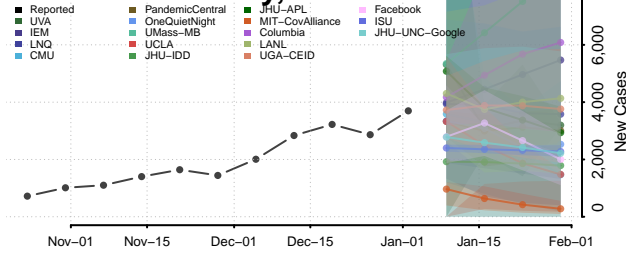

Florence County, South Carolina

Georgetown County, South Carolina

Greenville County, South Carolina

Greenwood County, South Carolina

Hampton County, South Carolina

Horry County, South Carolina

Jasper County, South Carolina