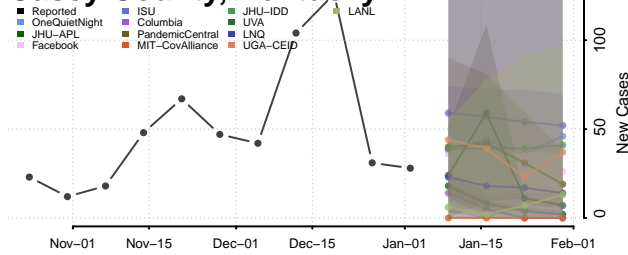

Casey County, Kentucky