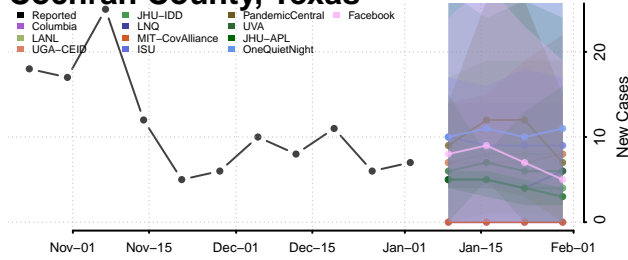

Cochran County, Texas