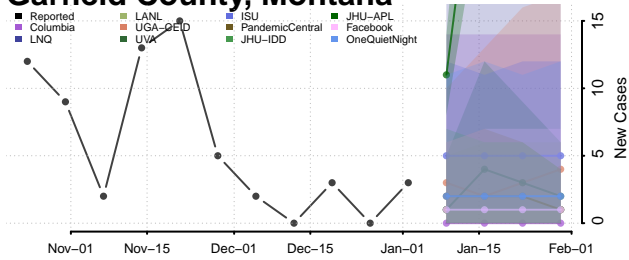

Garfield County, Montana