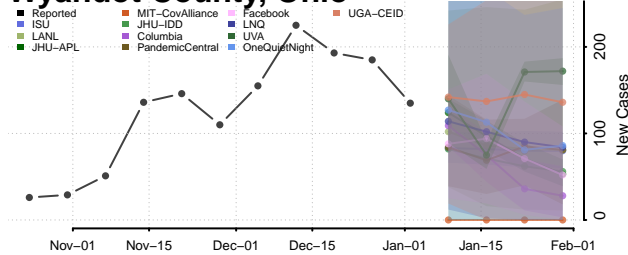

Wood County, Ohio

Wyandot County, Ohio

Oklahoma

Adair County, Oklahoma

Alfalfa County, Oklahoma

Atoka County, Oklahoma

Beaver County, Oklahoma

Beckham County, Oklahoma