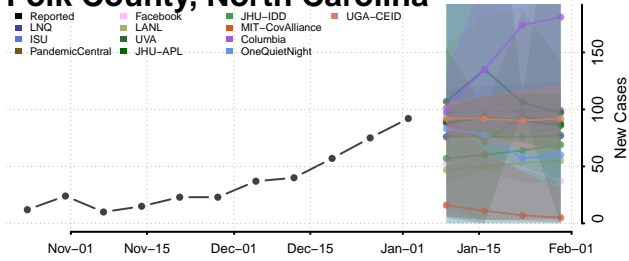

Polk County, North Carolina