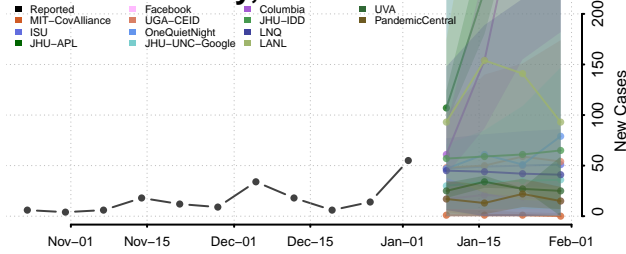

Addison County, Vermont