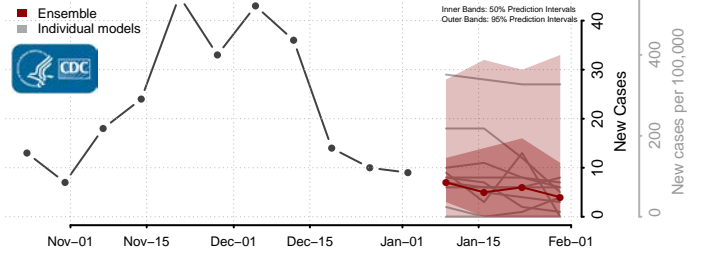

McKinley County, New Mexico

Mora County, New Mexico

Otero County, New Mexico

Quay County, New Mexico

Rio Arriba County, New Mexico

Roosevelt County, New Mexico

San Juan County, New Mexico

San Miguel County, New Mexico