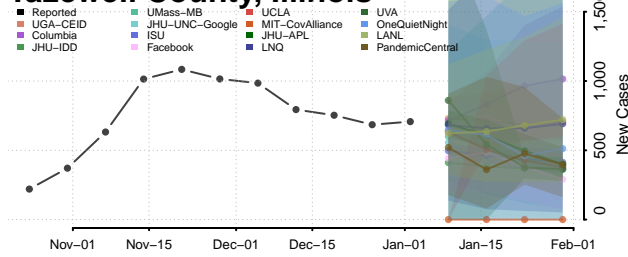

Schuyler County, Illinois

Scott County, Illinois

Shelby County, Illinois

St. Clair County, Illinois

Stark County, Illinois

Stephenson County, Illinois

Tazewell County, Illinois

Union County, Illinois