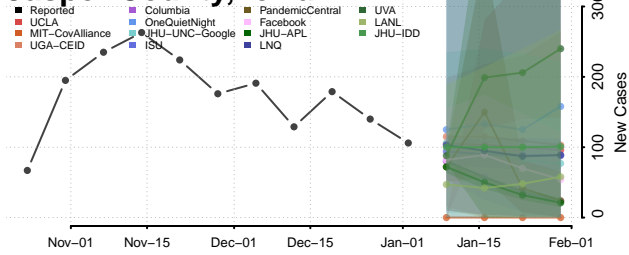

Henry County, Iowa

Howard County, Iowa

Humboldt County, Iowa

Ida County, Iowa

Iowa County, Iowa

Jackson County, Iowa

Jasper County, Iowa

Jefferson County, Iowa