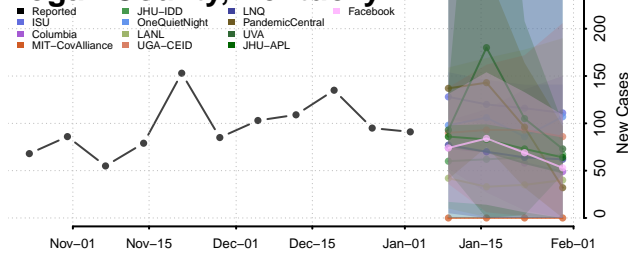

Leslie County, Kentucky

Letcher County, Kentucky

Lewis County, Kentucky

Lincoln County, Kentucky

Livingston County, Kentucky

Logan County, Kentucky

Lyon County, Kentucky

Madison County, Kentucky