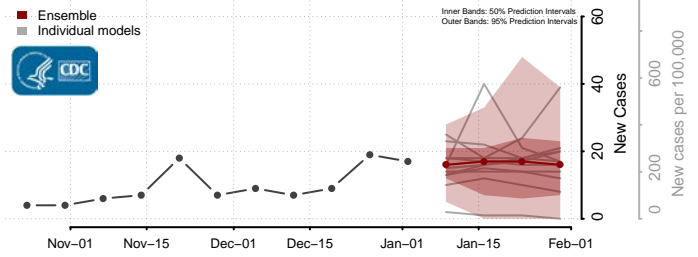

Charles City County, Virginia