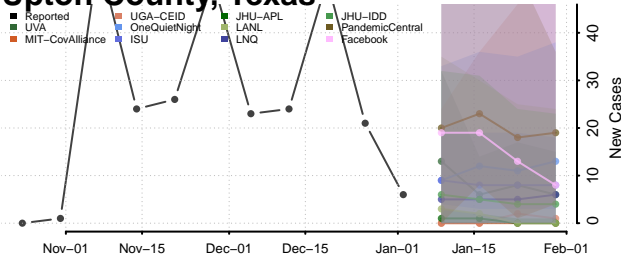

Travis County, Texas

Trinity County, Texas

Tyler County, Texas

Upshur County, Texas

Upton County, Texas

Uvalde County, Texas

Val Verde County, Texas

Van Zandt County, Texas