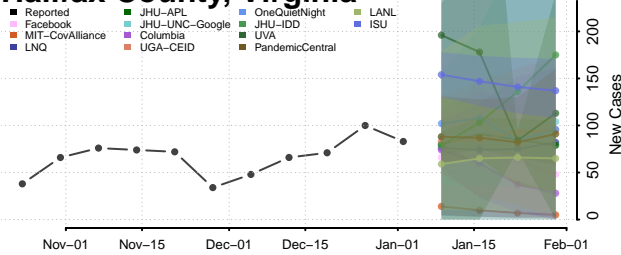

Halifax County, Virginia