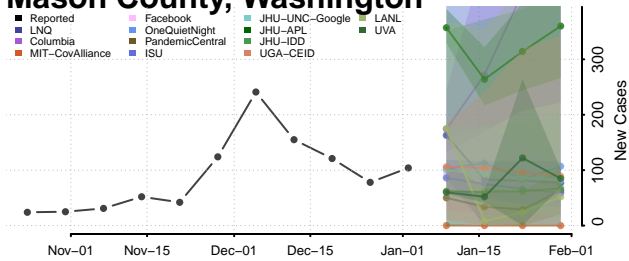

Mason County, Washington