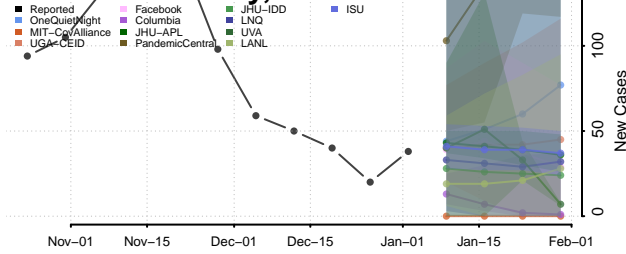

Delaware County, Iowa