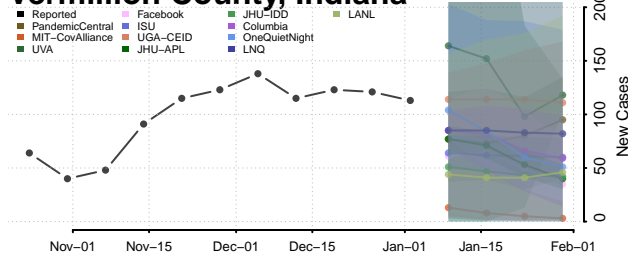

Vermillion County, Indiana