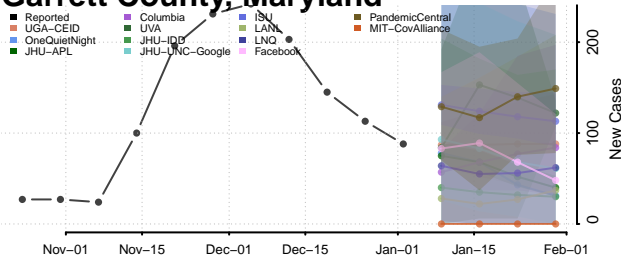

Garrett County, Maryland