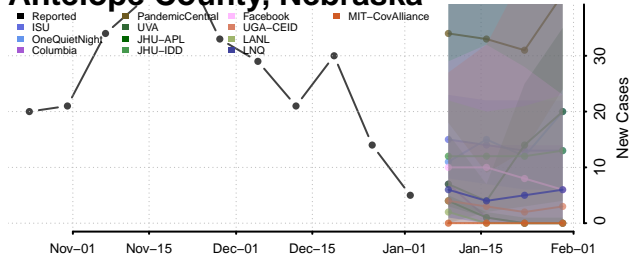

Treasure County, Montana

Valley County, Montana

Wheatland County, Montana

Wibaux County, Montana

Yellowstone County, Montana

Nebraska

Adams County, Nebraska

Antelope County, Nebraska