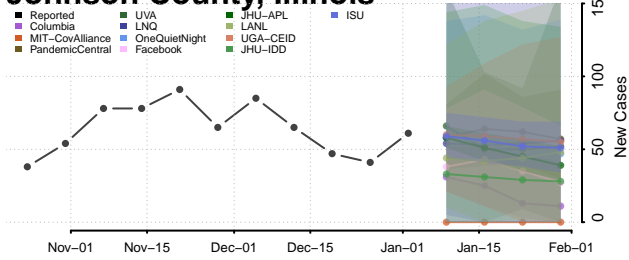

Grundy County, Illinois

Hamilton County, Illinois

Hancock County, Illinois

Hardin County, Illinois

Henderson County, Illinois

Henry County, Illinois

Johnson County, Illinois

Kane County, Illinois