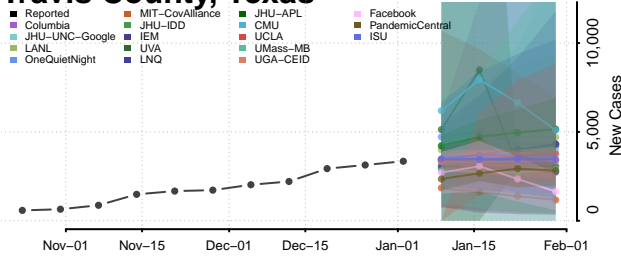

Travis County, Texas