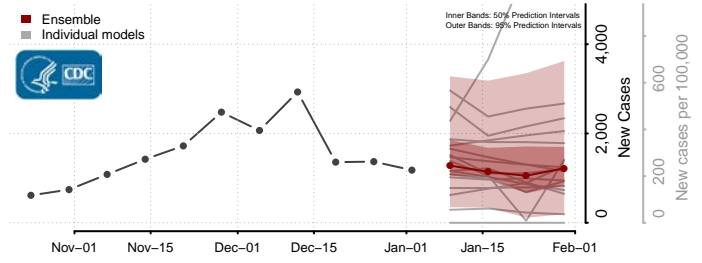

Spokane County, Washington

Stevens County, Washington

Thurston County, Washington

Wahkiakum County, Washington

Walla Walla County, Washington

Whatcom County, Washington

Whitman County, Washington

Yakima County, Washington