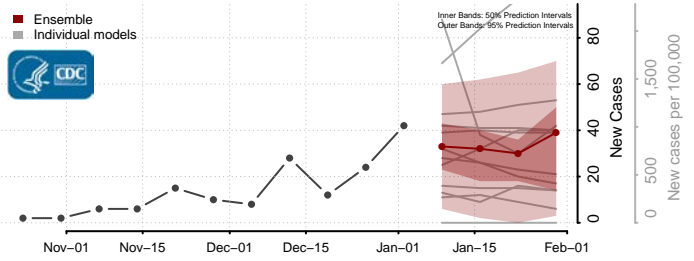

Bath County, Virginia