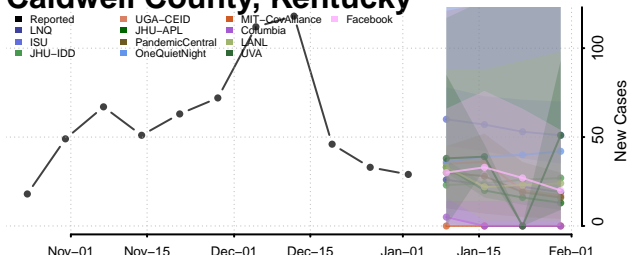

Boyd County, Kentucky

Boyle County, Kentucky

Bracken County, Kentucky

Breathitt County, Kentucky

Breckinridge County, Kentucky

Bullitt County, Kentucky

Butler County, Kentucky

Caldwell County, Kentucky