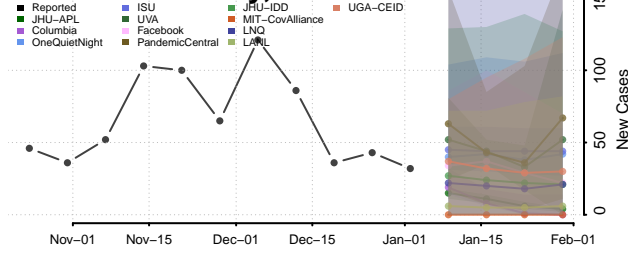

Ochiltree County, Texas