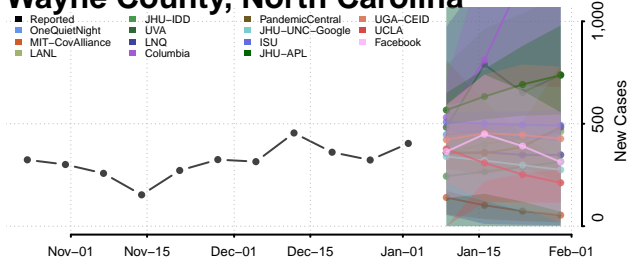

Wake County, North Carolina

Warren County, North Carolina

Washington County, North Carolina

Watauga County, North Carolina

Wayne County, North Carolina

Wilkes County, North Carolina

Wilson County, North Carolina