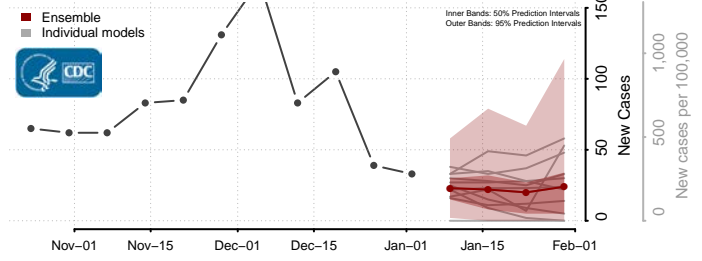

Chippewa County, Minnesota