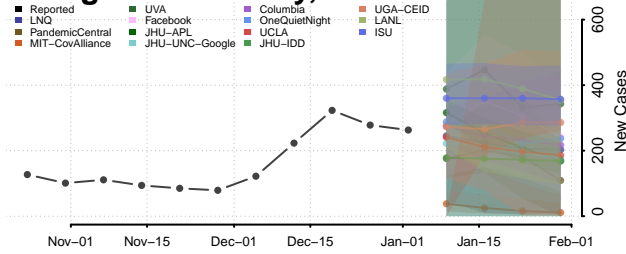

Florence County, South Carolina

Georgetown County, South Carolina

Greenville County, South Carolina

Greenwood County, South Carolina

Hampton County, South Carolina

Horry County, South Carolina

Jasper County, South Carolina