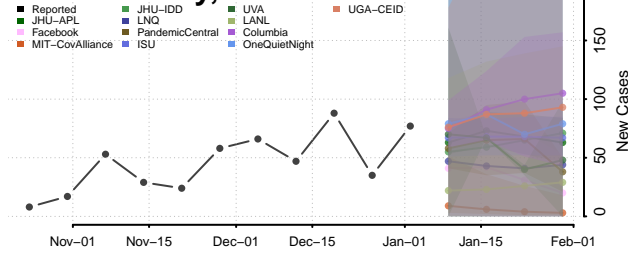

Llano County, Texas