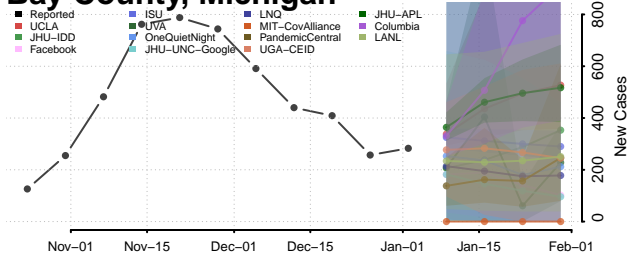

Bay County, Michigan