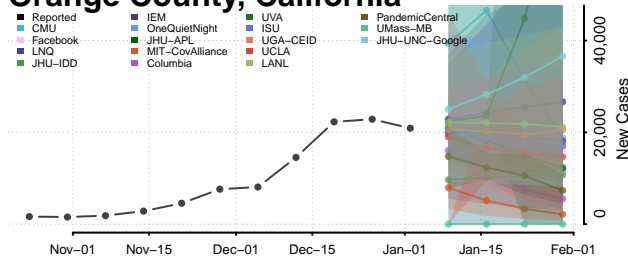

Orange County, California