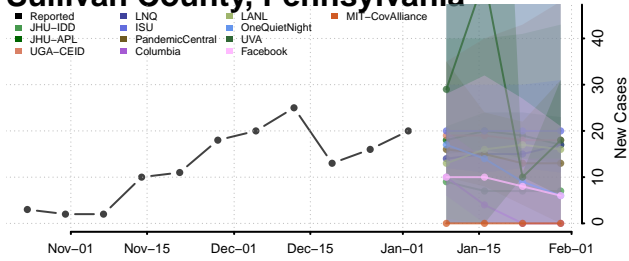

Sullivan County, Pennsylvania