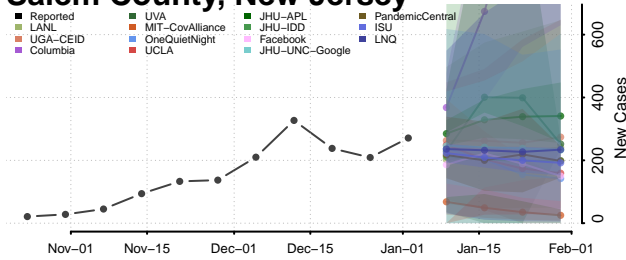

Salem County, New Jersey