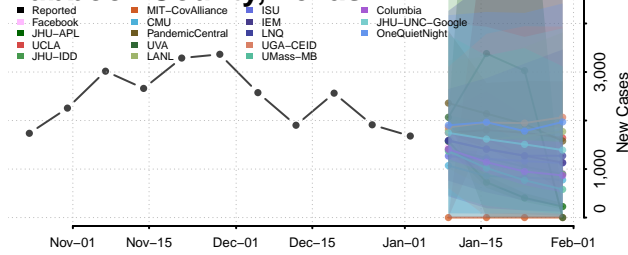

Lubbock County, Texas