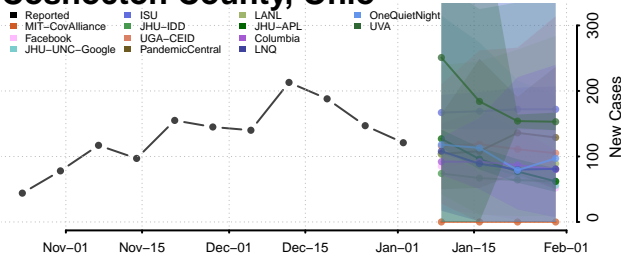

Coshocton County, Ohio