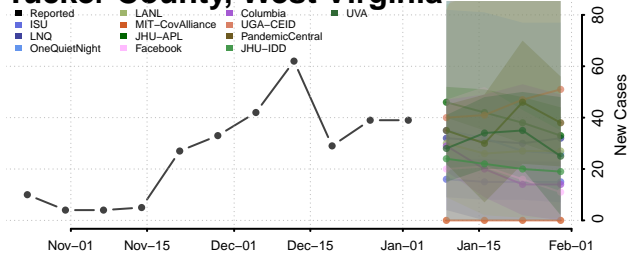

Tucker County, West Virginia