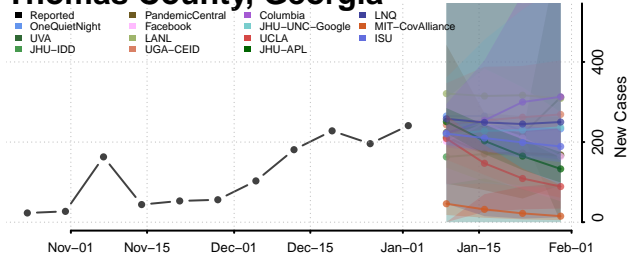

Thomas County, Georgia