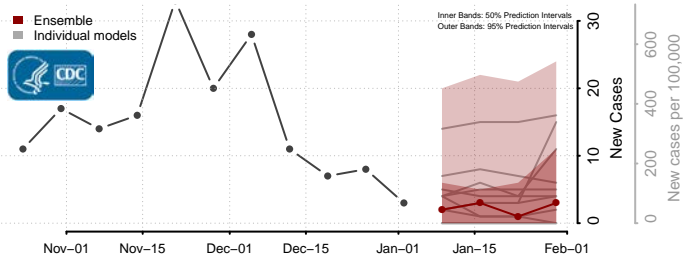

Cavalier County, North Dakota

Dickey County, North Dakota

Divide County, North Dakota

Dunn County, North Dakota

Eddy County, North Dakota

Emmons County, North Dakota

Foster County, North Dakota

Golden Valley County, North Dakota