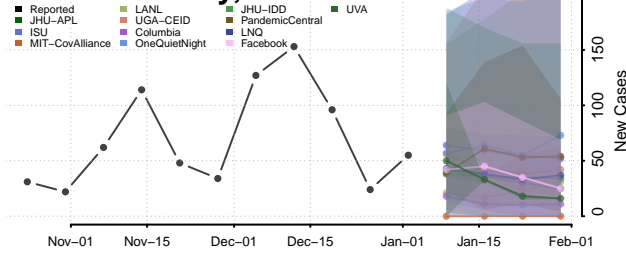

Benton County, Missouri