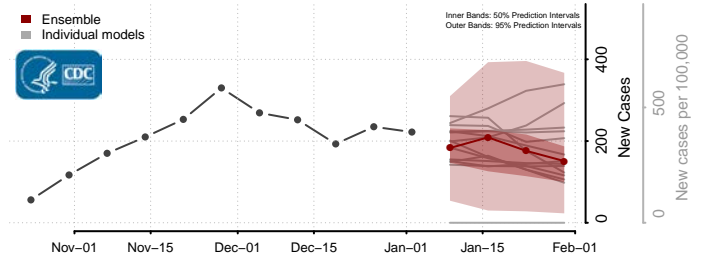

Pleasants County, West Virginia

Pocahontas County, West Virginia

Preston County, West Virginia

Putnam County, West Virginia

Raleigh County, West Virginia

Randolph County, West Virginia

Ritchie County, West Virginia