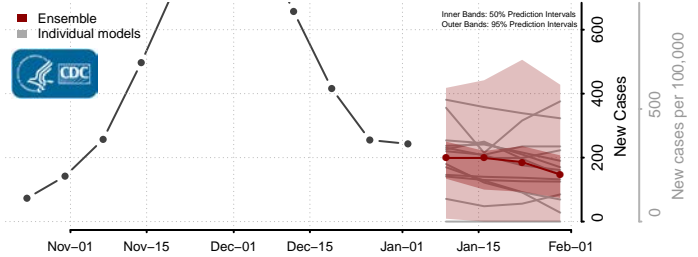

Sagadahoc County, Maine

Somerset County, Maine

Waldo County, Maine

Washington County, Maine

York County, Maine

Maryland

Allegany County, Maryland

Anne Arundel County, Maryland