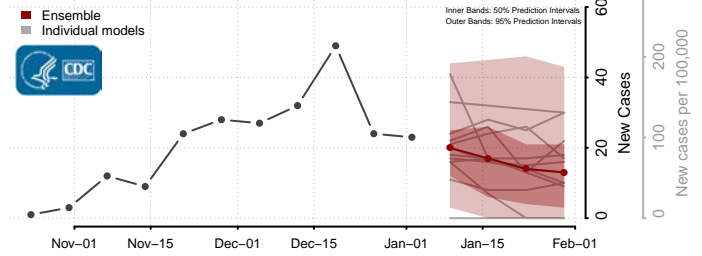

Curry County, Oregon