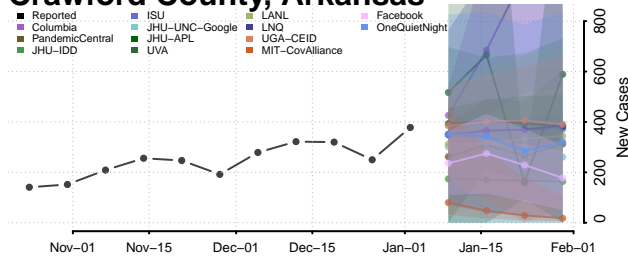

Cleburne County, Arkansas

Cleveland County, Arkansas

Columbia County, Arkansas

Conway County, Arkansas

Craighead County, Arkansas

Crawford County, Arkansas

Crittenden County, Arkansas

Cross County, Arkansas