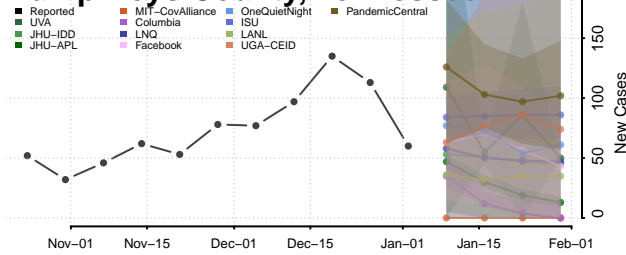

Humphreys County, Tennessee