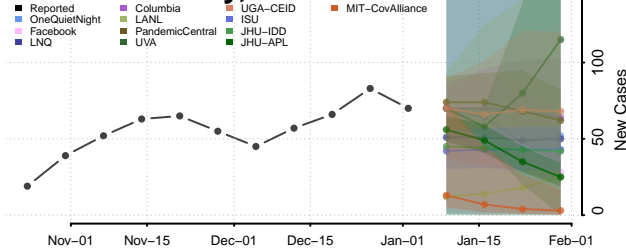

Sequatchie County, Tennessee

Sevier County, Tennessee

Shelby County, Tennessee

Smith County, Tennessee

Stewart County, Tennessee

Sullivan County, Tennessee

Sumner County, Tennessee

Tipton County, Tennessee