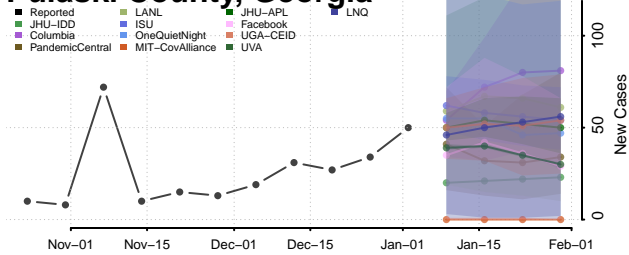

Pulaski County, Georgia