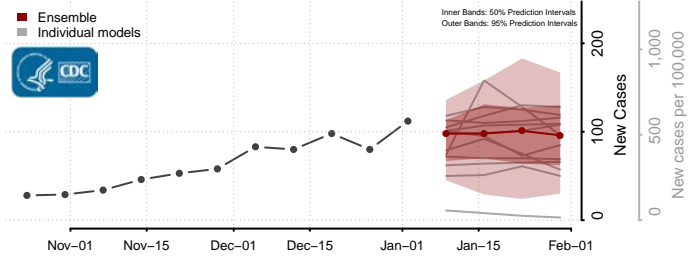

Clay County, Mississippi