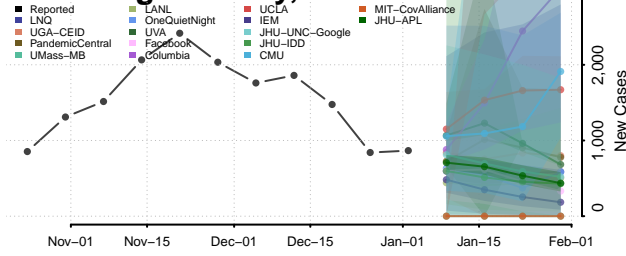

Anchorage County, Alaska