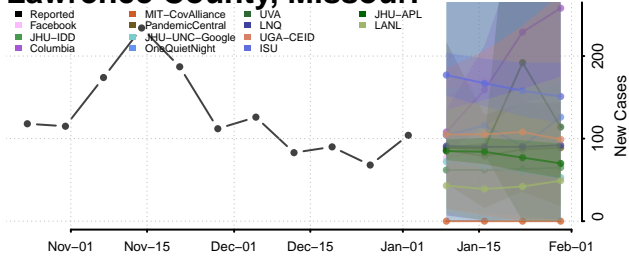

Jackson County, Missouri

Jasper County, Missouri

Jefferson County, Missouri

Johnson County, Missouri

Knox County, Missouri

Laclede County, Missouri

Lafayette County, Missouri

Lawrence County, Missouri