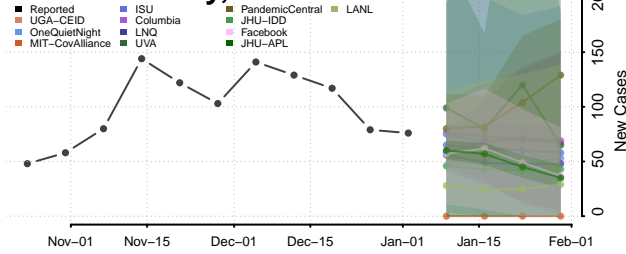

Fulton County, Indiana