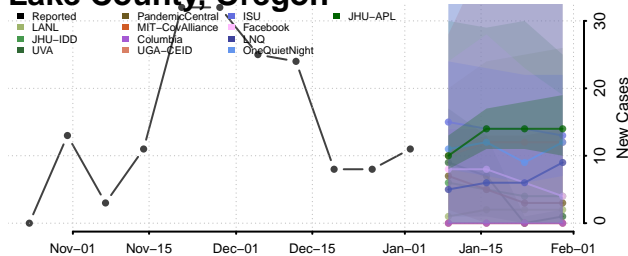

Hood River County, Oregon

Jackson County, Oregon

Jefferson County, Oregon

Josephine County, Oregon

Klamath County, Oregon

Lake County, Oregon

Lane County, Oregon

Lincoln County, Oregon