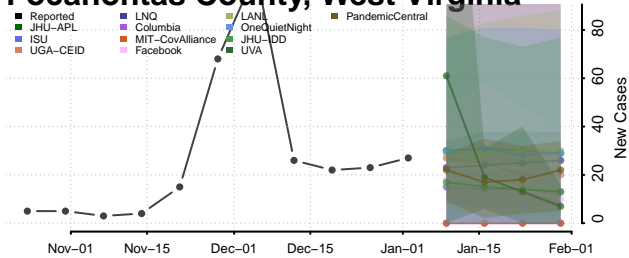

Pleasants County, West Virginia

Pocahontas County, West Virginia

Preston County, West Virginia

Putnam County, West Virginia

Raleigh County, West Virginia

Randolph County, West Virginia

Ritchie County, West Virginia