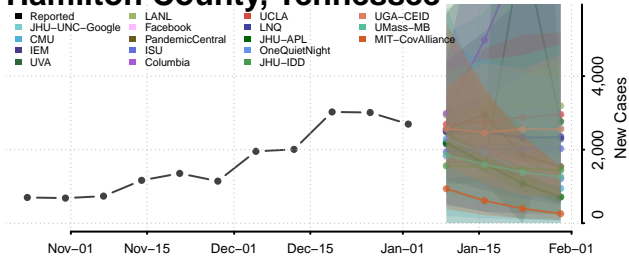

Hamilton County, Tennessee