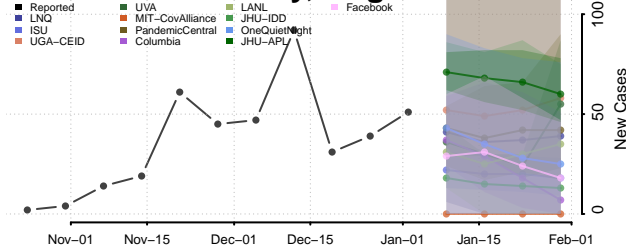

Buena Vista County, Virginia