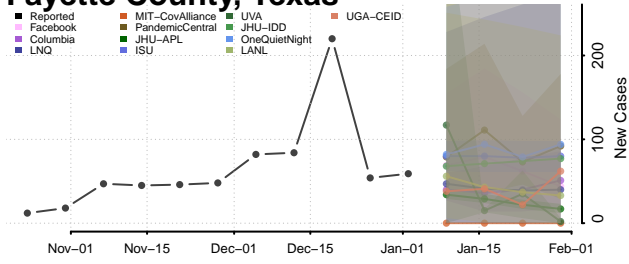

Fayette County, Texas