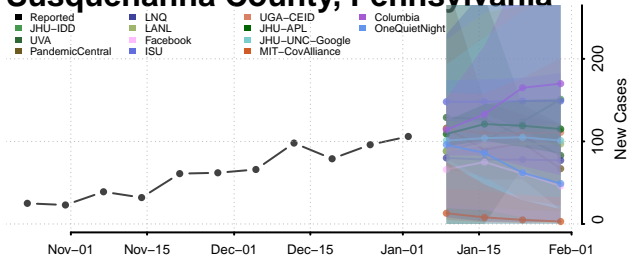

Susquehanna County, Pennsylvania