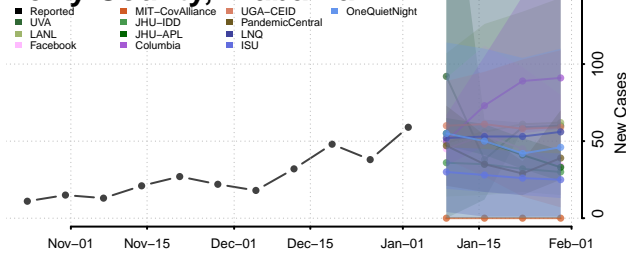

Marion County, Alabama

Marshall County, Alabama

Mobile County, Alabama

Monroe County, Alabama

Montgomery County, Alabama

Morgan County, Alabama

Perry County, Alabama

Pickens County, Alabama

Pike County, Alabama

Randolph County, Alabama

Russell County, Alabama

Shelby County, Alabama

St. Clair County, Alabama

Sumter County, Alabama

Talladega County, Alabama

Tallapoosa County, Alabama