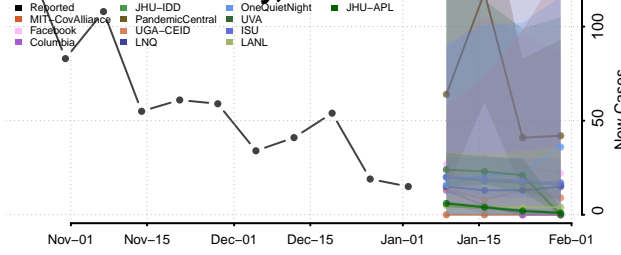

Rosebud County, Montana

Sanders County, Montana

Sheridan County, Montana

Silver Bow County, Montana

Stillwater County, Montana

Sweet Grass County, Montana

Teton County, Montana

Toole County, Montana