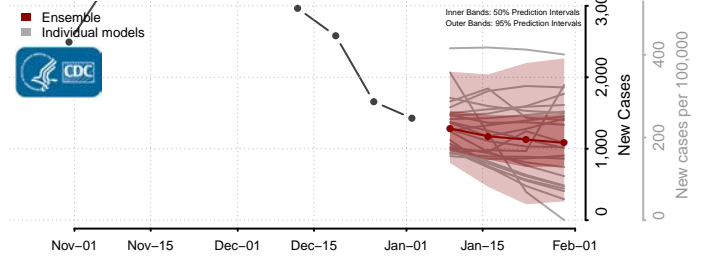

Wyoming

Albany County, Wyoming

Big Horn County, Wyoming

Campbell County, Wyoming

Carbon County, Wyoming

Converse County, Wyoming