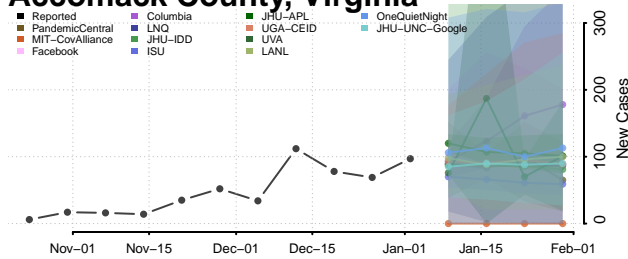

Accomack County, Virginia