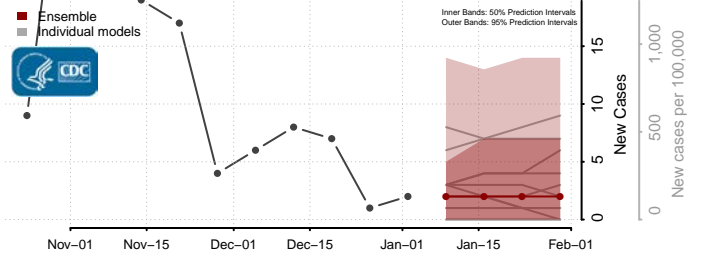

Wallace County, Kansas