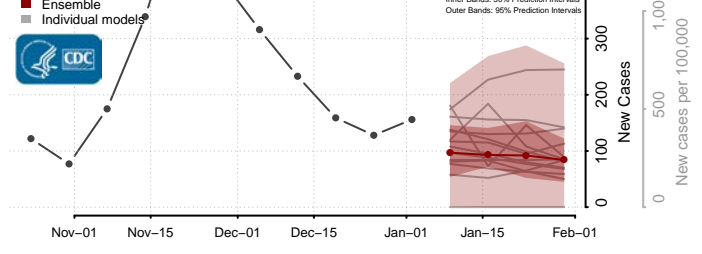

Rosebud County, Montana

Sanders County, Montana

Sheridan County, Montana

Silver Bow County, Montana

Stillwater County, Montana

Sweet Grass County, Montana

Teton County, Montana

Toole County, Montana