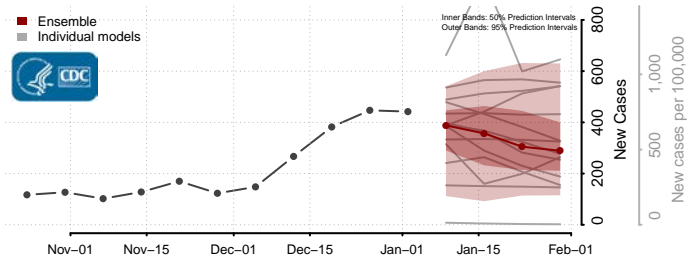

Mercer County, West Virginia