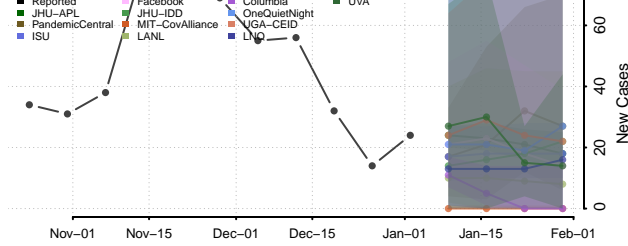

Martin County, Minnesota

McLeod County, Minnesota

Meeker County, Minnesota

Mille Lacs County, Minnesota

Morrison County, Minnesota

Mower County, Minnesota

Murray County, Minnesota

Nicollet County, Minnesota