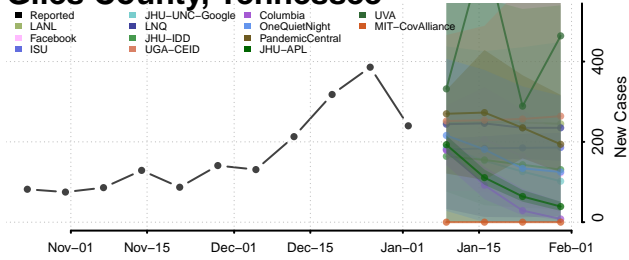

Giles County, Tennessee