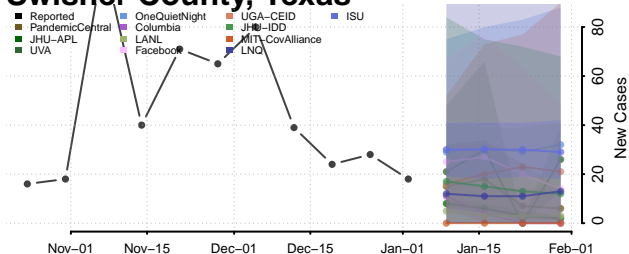

Swisher County, Texas