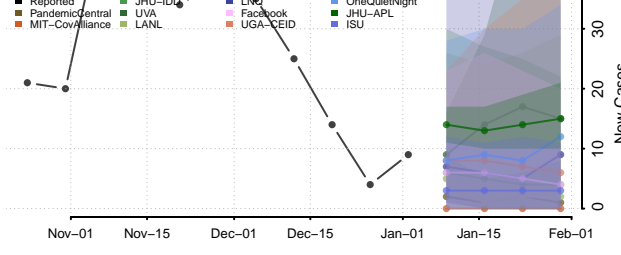

Sheridan County, Montana