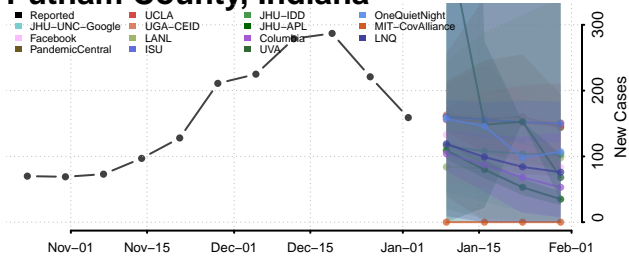

Putnam County, Indiana