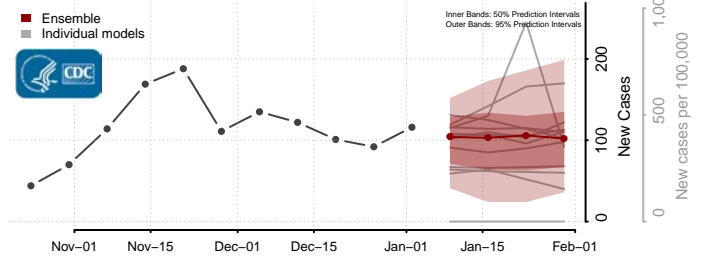

Appanoose County, Iowa

Audubon County, Iowa

Benton County, Iowa

Black Hawk County, Iowa

Boone County, Iowa

Bremer County, Iowa

Buchanan County, Iowa

Buena Vista County, Iowa