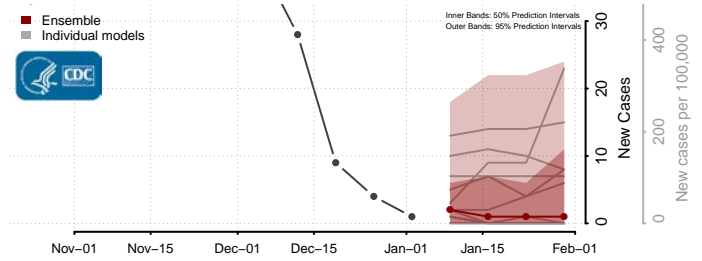

Pembina County, North Dakota