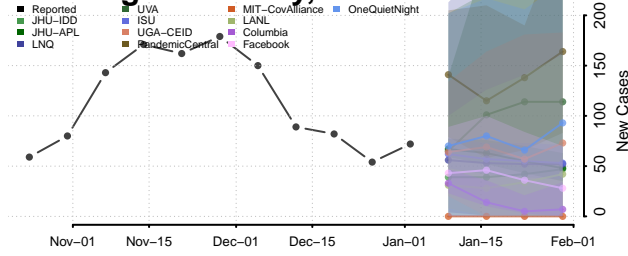

Washington County, Nebraska