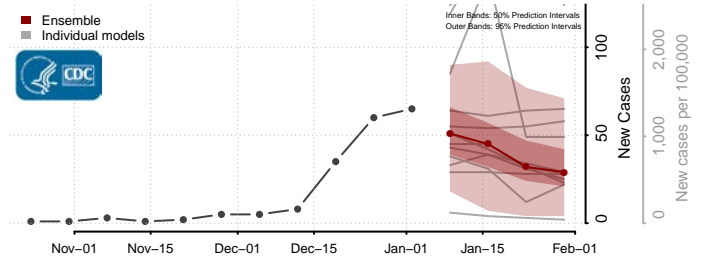

Harnett County, North Carolina

Haywood County, North Carolina

Henderson County, North Carolina

Hertford County, North Carolina

Hoke County, North Carolina

Hyde County, North Carolina

Iredell County, North Carolina