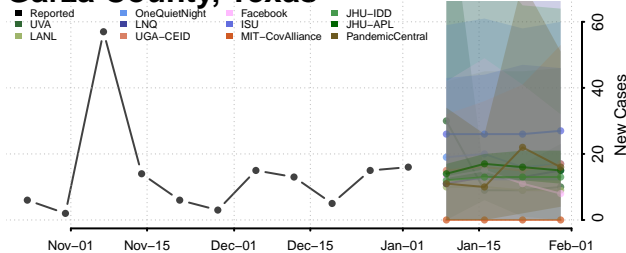

Garza County, Texas