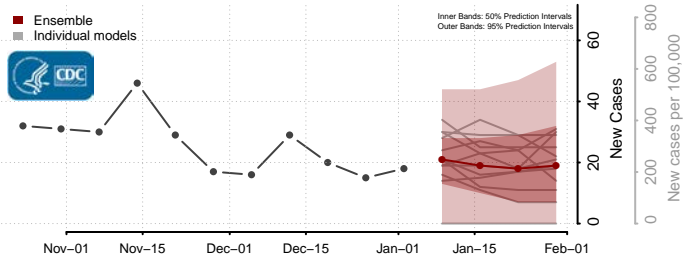

Plaquemines County, Louisiana

Pointe Coupee County, Louisiana

Rapides County, Louisiana

Red River County, Louisiana

Richland County, Louisiana

Sabine County, Louisiana

St. Bernard County, Louisiana

St. Charles County, Louisiana