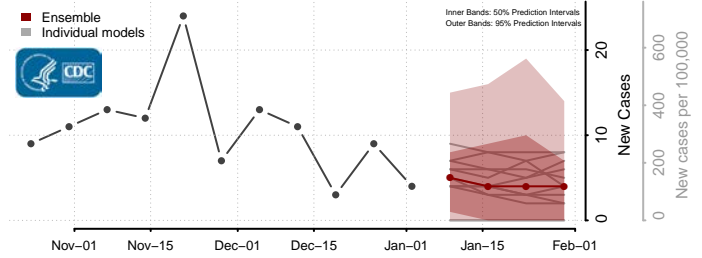

Granite County, Montana