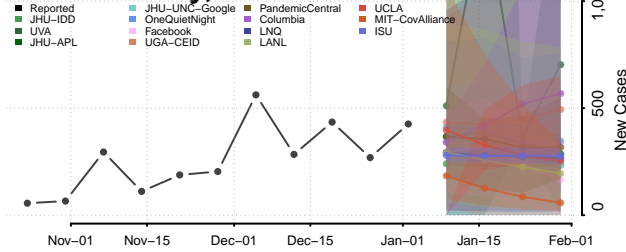

Hood County, Texas