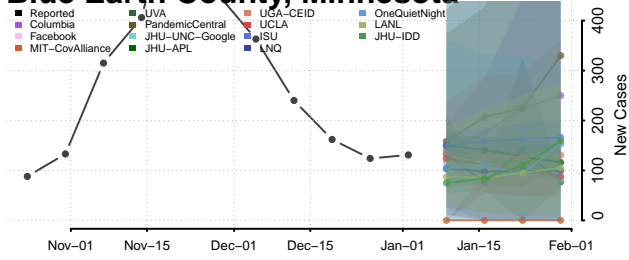

Blue Earth County, Minnesota