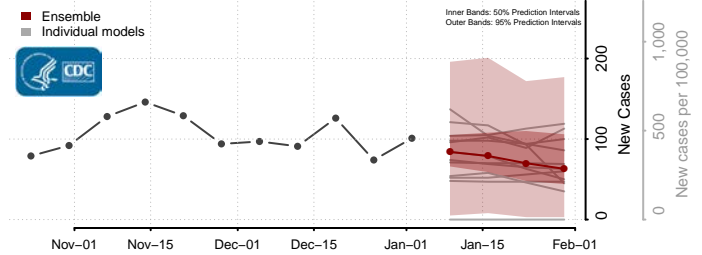

Mahaska County, Iowa