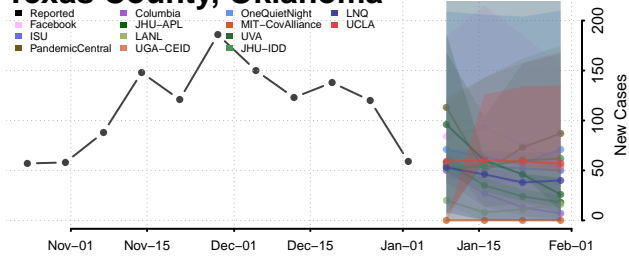

Texas County, Oklahoma