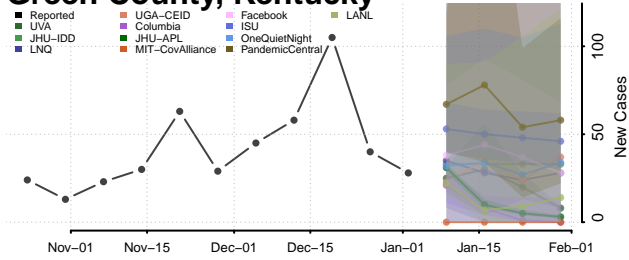

Graves County, Kentucky

Grayson County, Kentucky

Green County, Kentucky

Greenup County, Kentucky

Hancock County, Kentucky

Hardin County, Kentucky

Harlan County, Kentucky

Harrison County, Kentucky