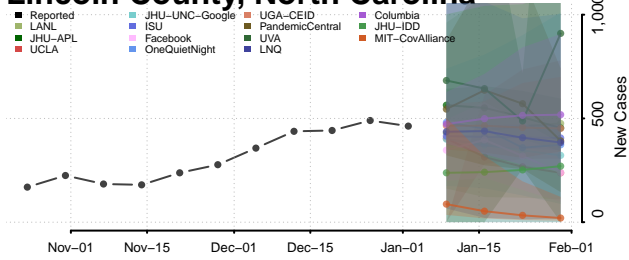

Lincoln County, North Carolina