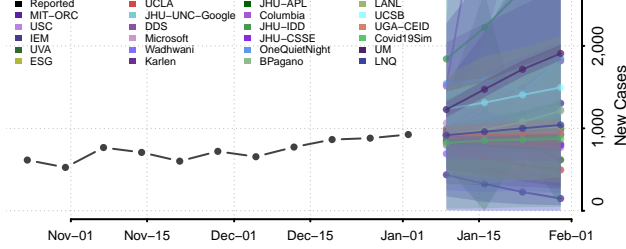

Guam*

Hawaii

Hawaii County, Hawaii

Honolulu County, Hawaii

Kalawao County, Hawaii

Kauai County, Hawaii

*New weekly cases may decrease in this location over the next four weeks. For these locations, the ensemble forecast indicates a probability of 0.75 or greater that fewer cases will be reported in week four of the forecast than in the last reported week.