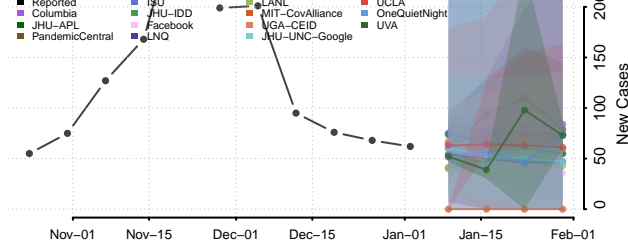

Martin County, Minnesota

McLeod County, Minnesota

Meeker County, Minnesota

Mille Lacs County, Minnesota

Morrison County, Minnesota

Mower County, Minnesota

Murray County, Minnesota

Nicollet County, Minnesota