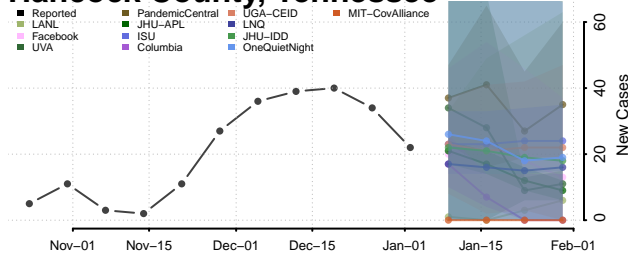

Grundy County, Tennessee

Hamblen County, Tennessee

Hamilton County, Tennessee

Hancock County, Tennessee

Hardeman County, Tennessee

Hardin County, Tennessee

Hawkins County, Tennessee

Haywood County, Tennessee