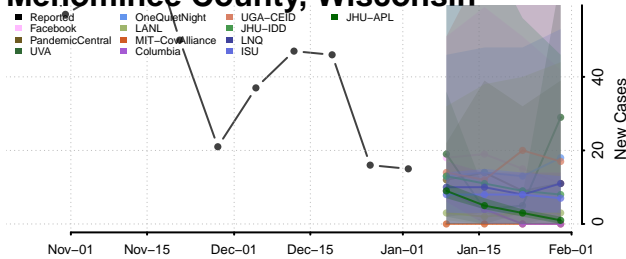

Menominee County, Wisconsin