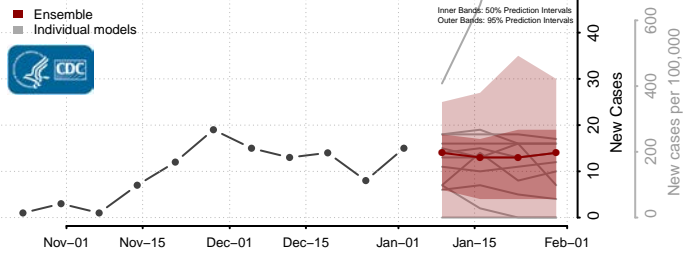

Calhoun County, West Virginia