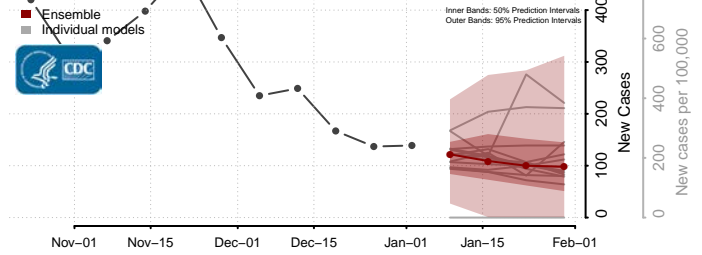

Bayfield County, Wisconsin

Brown County, Wisconsin

Buffalo County, Wisconsin

Burnett County, Wisconsin

Calumet County, Wisconsin

Chippewa County, Wisconsin

Clark County, Wisconsin

Columbia County, Wisconsin