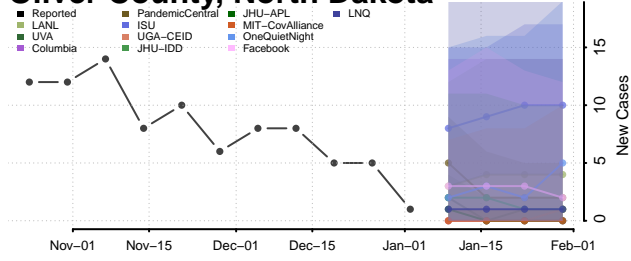

Oliver County, North Dakota