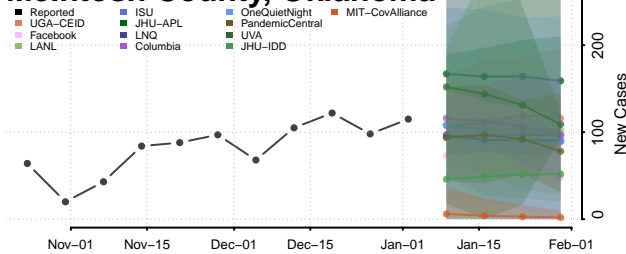

McIntosh County, Oklahoma