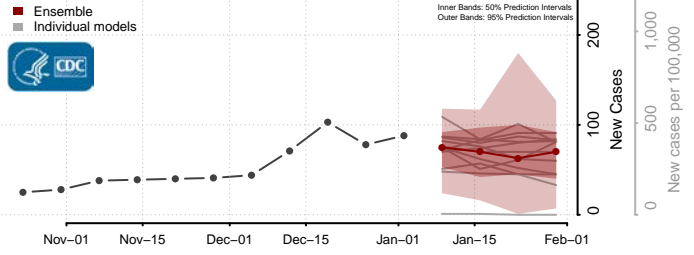

Lincoln County, West Virginia