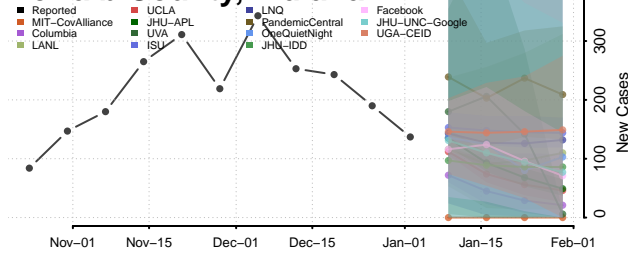

DeKalb County, Indiana

Delaware County, Indiana

Dubois County, Indiana

Elkhart County, Indiana

Fayette County, Indiana

Floyd County, Indiana

Fountain County, Indiana

Franklin County, Indiana