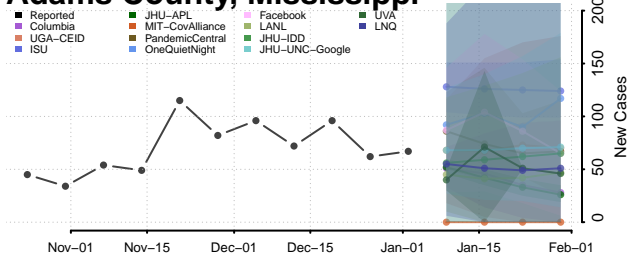

Winona County, Minnesota

Wright County, Minnesota

Yellow Medicine County, Minnesota

Mississippi

Adams County, Mississippi

Alcorn County, Mississippi

Amite County, Mississippi

Attala County, Mississippi