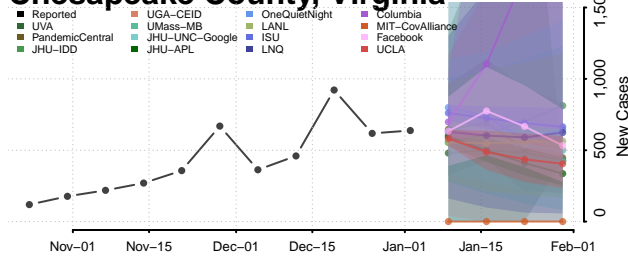

Charles City County, Virginia

Charlotte County, Virginia

Charlottesville County, Virginia

Chesapeake County, Virginia

Chesterfield County, Virginia

Clarke County, Virginia

Colonial Heights County, Virginia

Covington County, Virginia