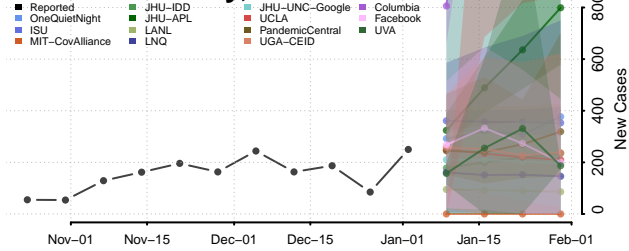

Victoria County, Texas