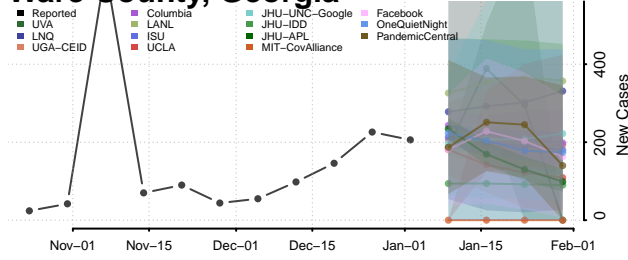

Union County, Georgia

Upson County, Georgia

Walker County, Georgia

Walton County, Georgia

Ware County, Georgia

Warren County, Georgia

Washington County, Georgia

Wayne County, Georgia