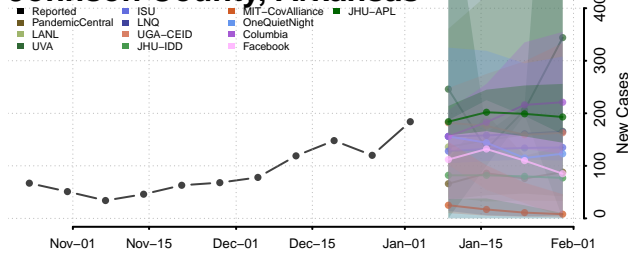

Johnson County, Arkansas