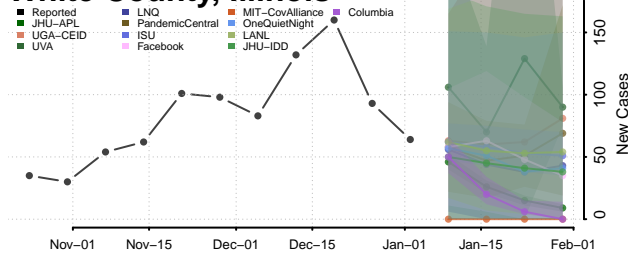

Vermilion County, Illinois

Wabash County, Illinois

Warren County, Illinois

Washington County, Illinois

Wayne County, Illinois

White County, Illinois

Whiteside County, Illinois

Will County, Illinois