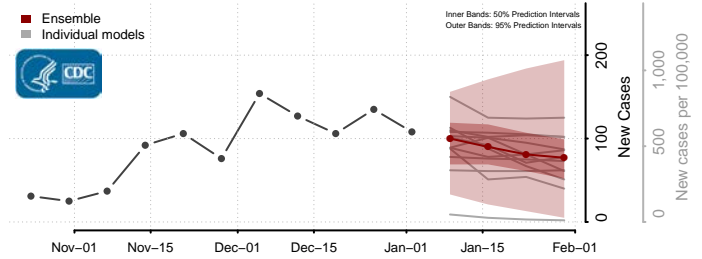

Winona County, Minnesota

Wright County, Minnesota

Yellow Medicine County, Minnesota

Mississippi

Adams County, Mississippi

Alcorn County, Mississippi

Amite County, Mississippi

Attala County, Mississippi