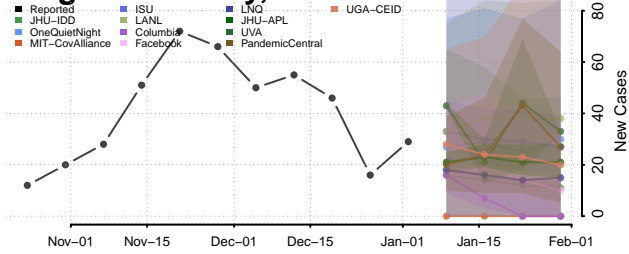

Kingman County, Kansas