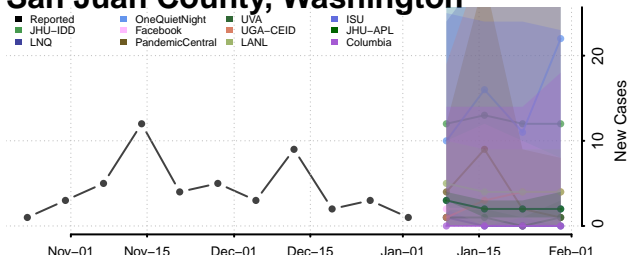

San Juan County, Washington