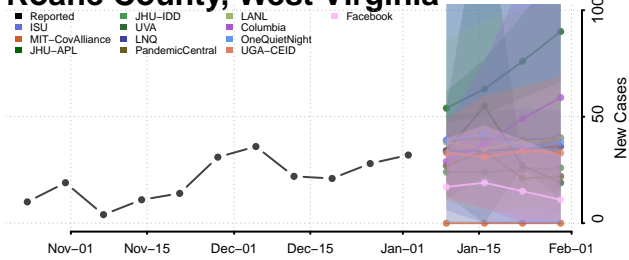

Roane County, West Virginia