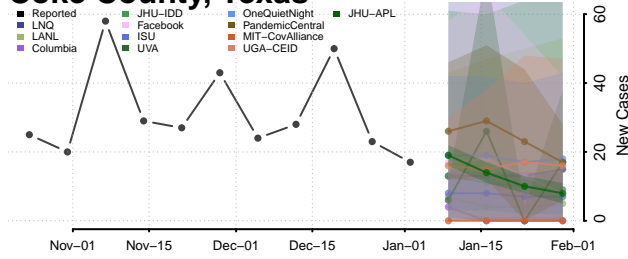

Coke County, Texas