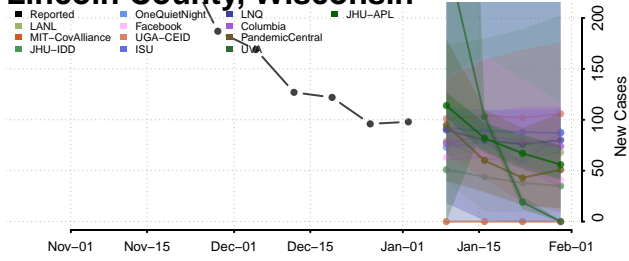

Lincoln County, Wisconsin