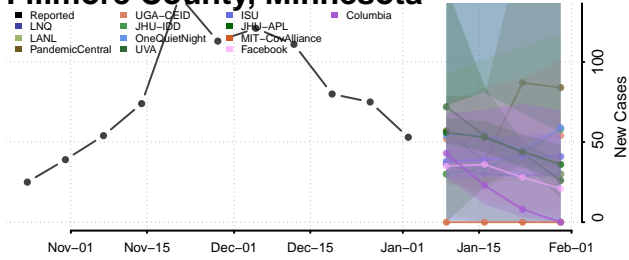

Fillmore County, Minnesota