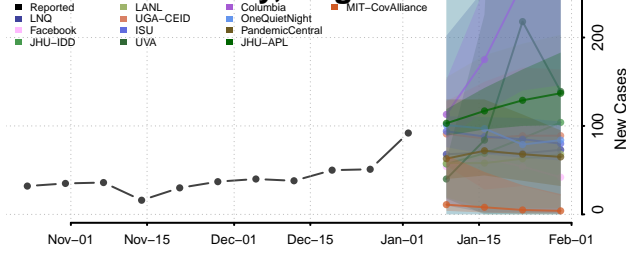

Craig County, Virginia

Culpeper County, Virginia

Cumberland County, Virginia

Danville County, Virginia

Dickenson County, Virginia

Dinwiddie County, Virginia

Emporia County, Virginia

Essex County, Virginia