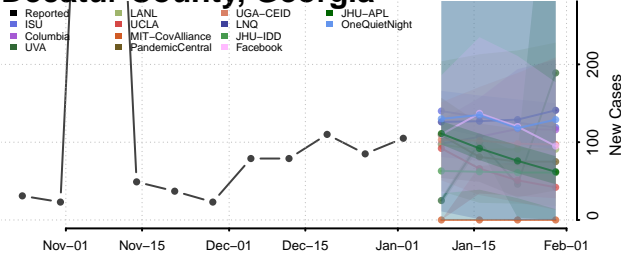

Columbia County, Georgia

Cook County, Georgia

Coweta County, Georgia

Crawford County, Georgia

Crisp County, Georgia

Dade County, Georgia

Dawson County, Georgia

Decatur County, Georgia