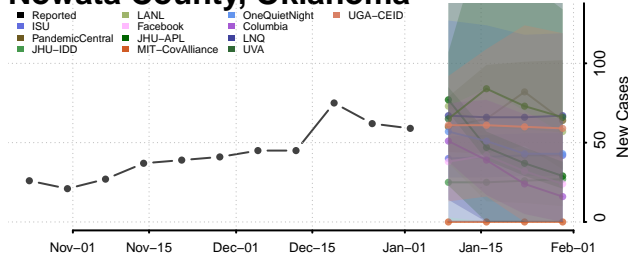

Nowata County, Oklahoma