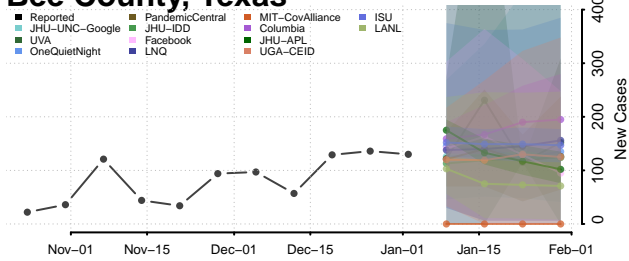

Bee County, Texas