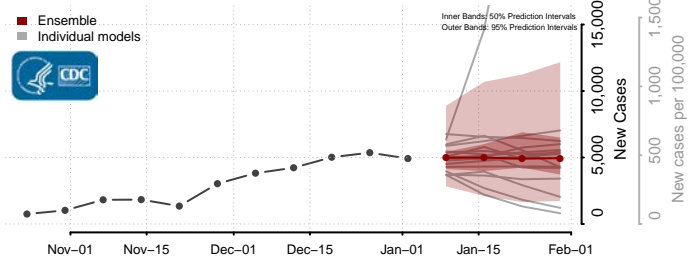

Collin County, Texas