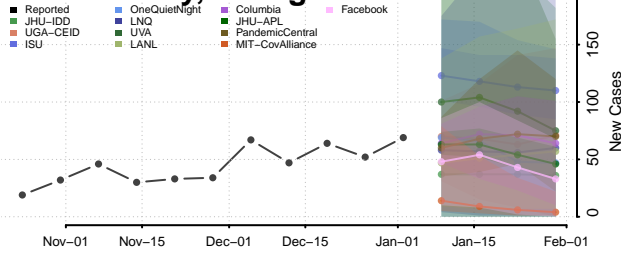

Columbia County, Georgia

Cook County, Georgia

Coweta County, Georgia

Crawford County, Georgia

Crisp County, Georgia

Dade County, Georgia

Dawson County, Georgia

Decatur County, Georgia