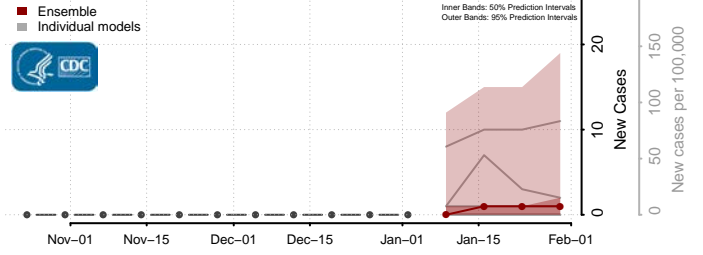

Millard County, Utah