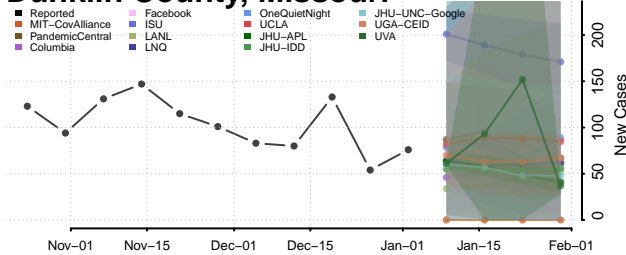

DeKalb County, Missouri

Dent County, Missouri

Douglas County, Missouri

Dunklin County, Missouri

Franklin County, Missouri

Gasconade County, Missouri

Gentry County, Missouri

Greene County, Missouri