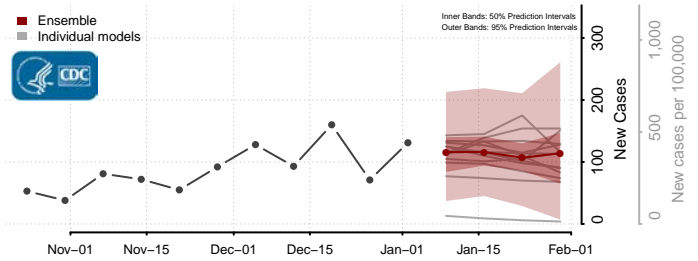

Warren County, Mississippi

Washington County, Mississippi

Wayne County, Mississippi

Webster County, Mississippi

Wilkinson County, Mississippi

Winston County, Mississippi

Yalobusha County, Mississippi

Yazoo County, Mississippi