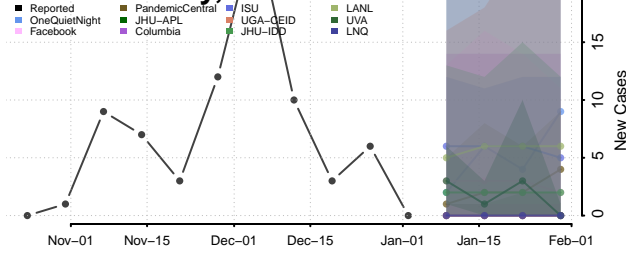

Franklin County, Vermont

Grand Isle County, Vermont

Lamoille County, Vermont

Orange County, Vermont

Orleans County, Vermont

Rutland County, Vermont

Washington County, Vermont

Windham County, Vermont