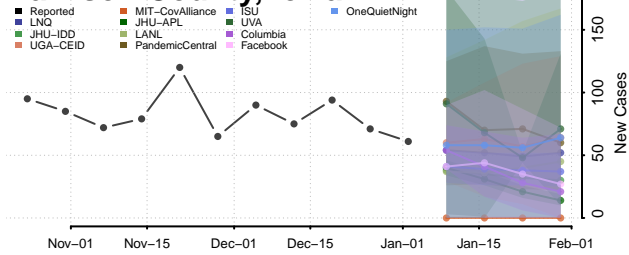

Fremont County, Iowa

Greene County, Iowa

Grundy County, Iowa

Guthrie County, Iowa

Hamilton County, Iowa

Hancock County, Iowa

Hardin County, Iowa

Harrison County, Iowa