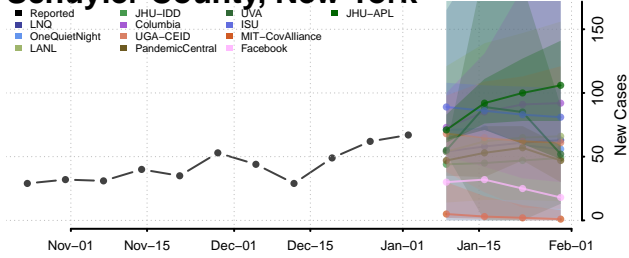

Schuyler County, New York