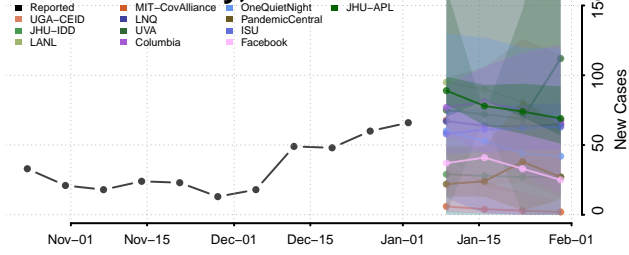

Latimer County, Oklahoma