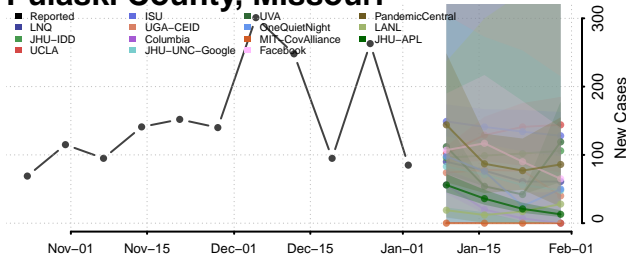

Pettis County, Missouri

Phelps County, Missouri

Pike County, Missouri

Platte County, Missouri

Polk County, Missouri

Pulaski County, Missouri

Putnam County, Missouri

Ralls County, Missouri