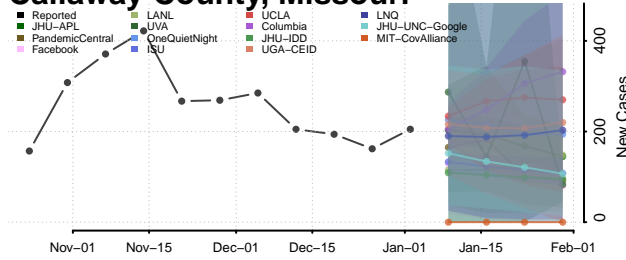

Callaway County, Missouri