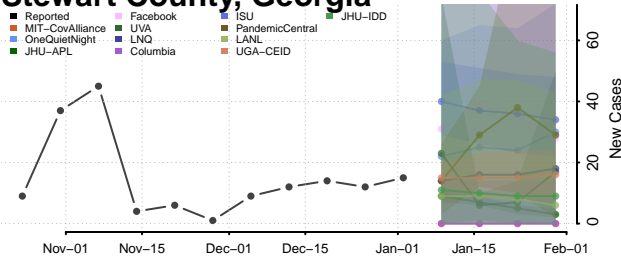

Stewart County, Georgia