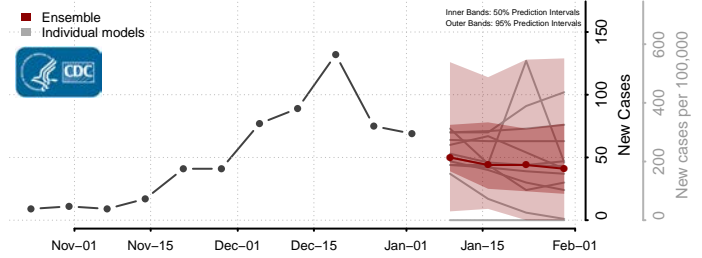

Hood River County, Oregon

Jackson County, Oregon

Jefferson County, Oregon

Josephine County, Oregon

Klamath County, Oregon

Lake County, Oregon

Lane County, Oregon

Lincoln County, Oregon