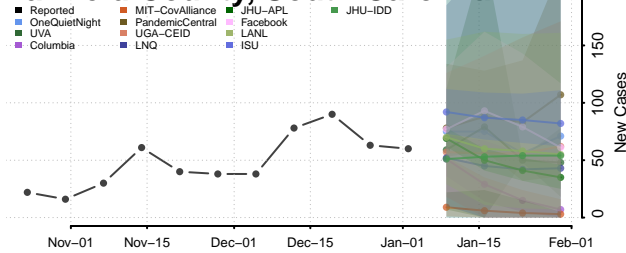

Florence County, South Carolina

Georgetown County, South Carolina

Greenville County, South Carolina

Greenwood County, South Carolina

Hampton County, South Carolina

Horry County, South Carolina

Jasper County, South Carolina