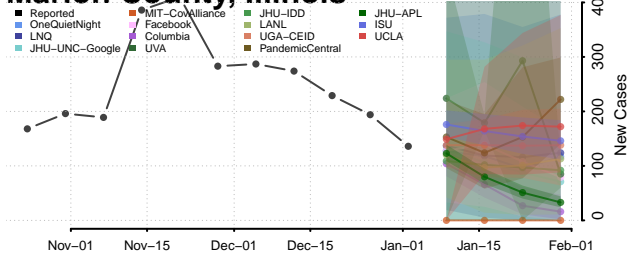

Logan County, Illinois

Macon County, Illinois

Macoupin County, Illinois

Madison County, Illinois

Marion County, Illinois

Marshall County, Illinois

Mason County, Illinois

Massac County, Illinois