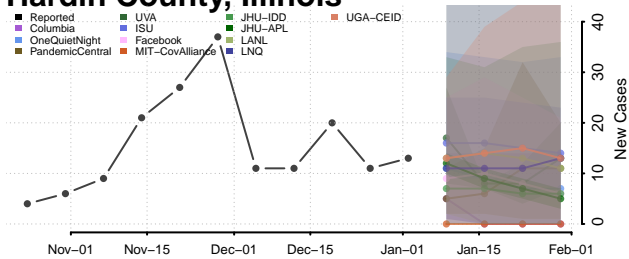

Grundy County, Illinois

Hamilton County, Illinois

Hancock County, Illinois

Hardin County, Illinois

Henderson County, Illinois

Henry County, Illinois

Johnson County, Illinois

Kane County, Illinois