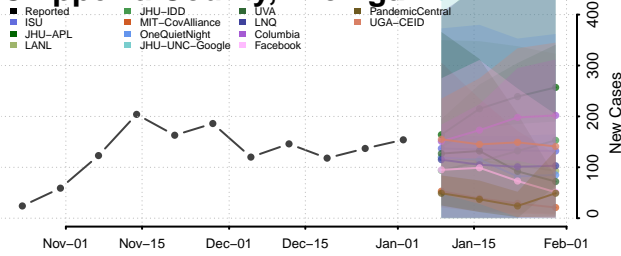

Chippewa County, Michigan