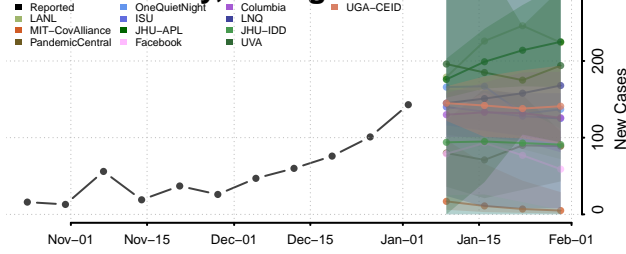

Jones County, Georgia