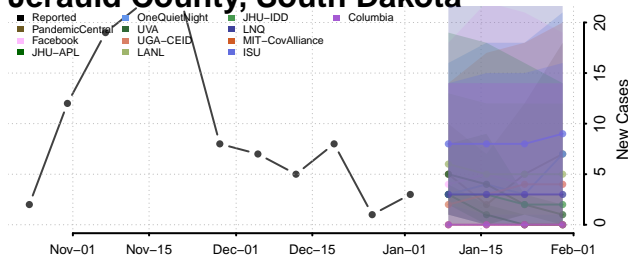

Jerauld County, South Dakota