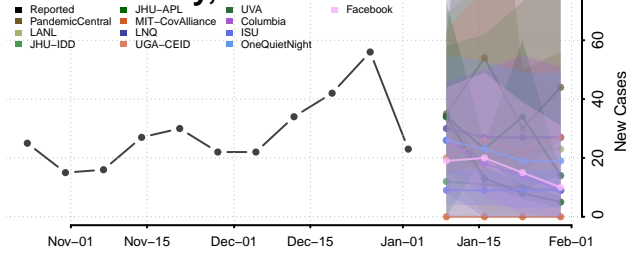

Dewey County, Oklahoma

Ellis County, Oklahoma

Garfield County, Oklahoma

Garvin County, Oklahoma

Grady County, Oklahoma

Grant County, Oklahoma

Greer County, Oklahoma

Harmon County, Oklahoma