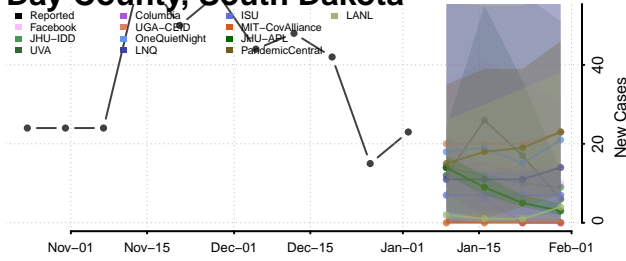

Day County, South Dakota