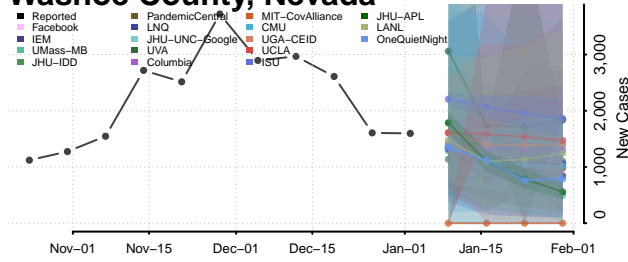

Washoe County, Nevada