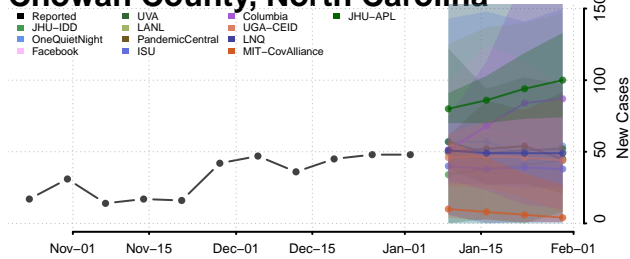

Camden County, North Carolina

Carteret County, North Carolina

Caswell County, North Carolina

Catawba County, North Carolina

Chatham County, North Carolina

Cherokee County, North Carolina

Chowan County, North Carolina