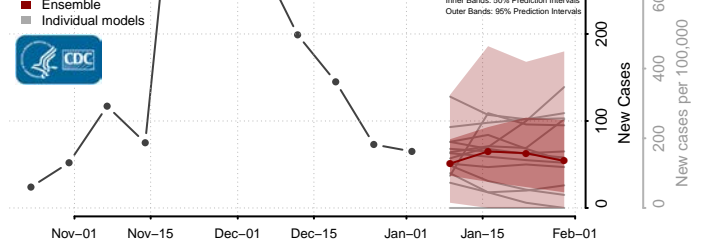

Martin County, Minnesota

McLeod County, Minnesota

Meeker County, Minnesota

Mille Lacs County, Minnesota

Morrison County, Minnesota

Mower County, Minnesota

Murray County, Minnesota

Nicollet County, Minnesota