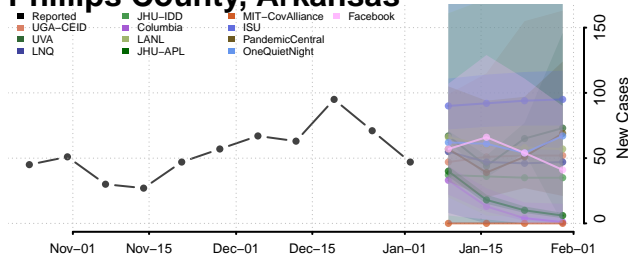

Phillips County, Arkansas