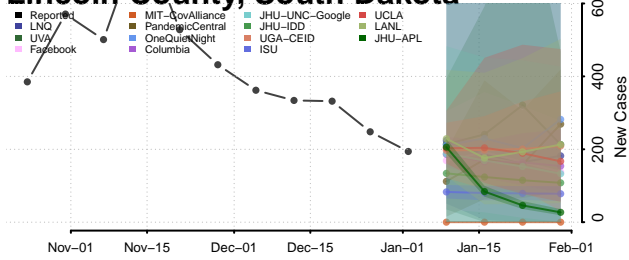

Lincoln County, South Dakota