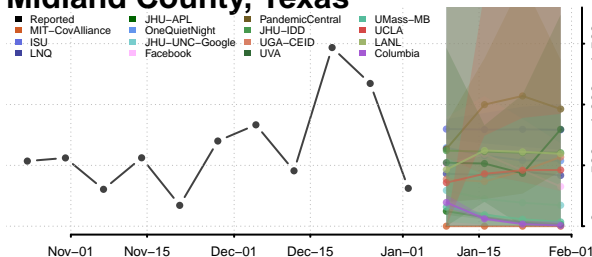

Midland County, Texas