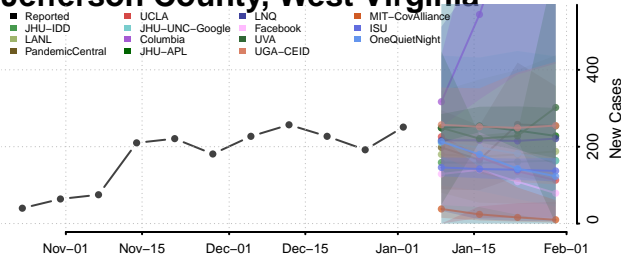

Jefferson County, West Virginia