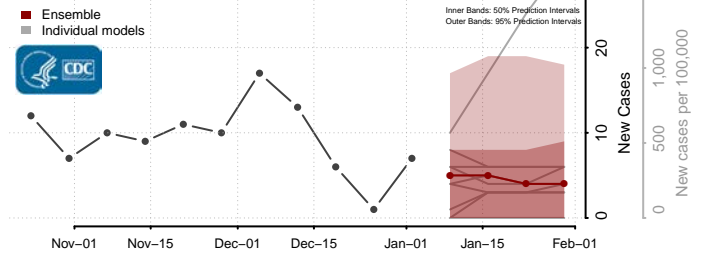

Cavalier County, North Dakota

Dickey County, North Dakota

Divide County, North Dakota

Dunn County, North Dakota

Eddy County, North Dakota

Emmons County, North Dakota

Foster County, North Dakota

Golden Valley County, North Dakota