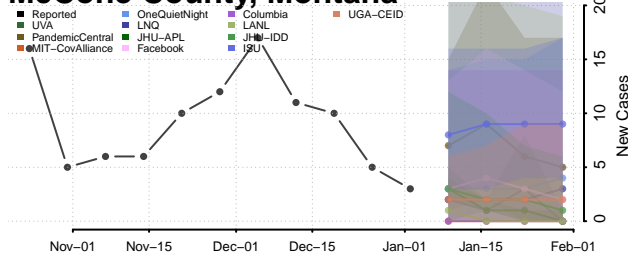

McCone County, Montana