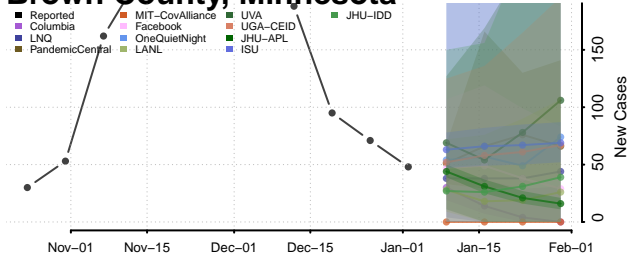

Benton County, Minnesota

Big Stone County, Minnesota

Blue Earth County, Minnesota

Brown County, Minnesota

Carlton County, Minnesota

Carver County, Minnesota

Cass County, Minnesota

Chippewa County, Minnesota