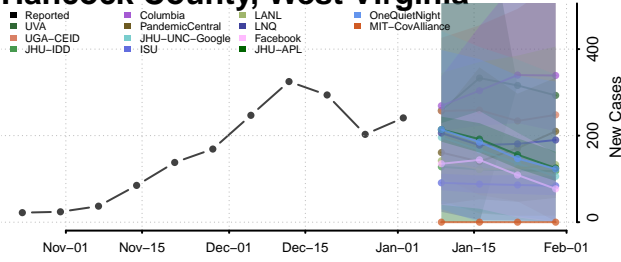

Hancock County, West Virginia