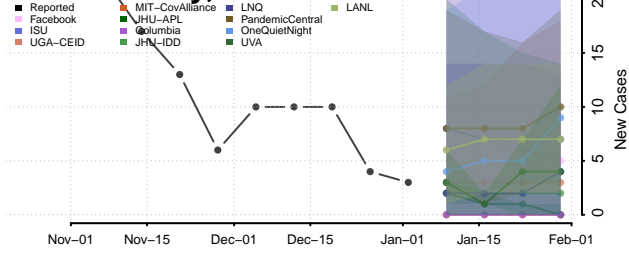

Faulk County, South Dakota