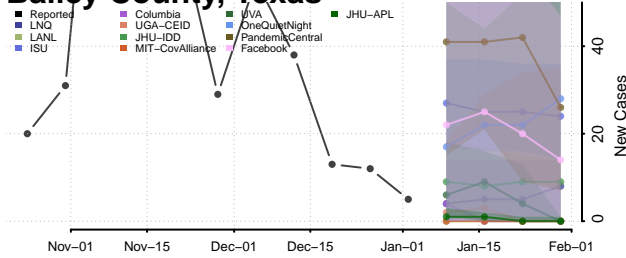

Bailey County, Texas