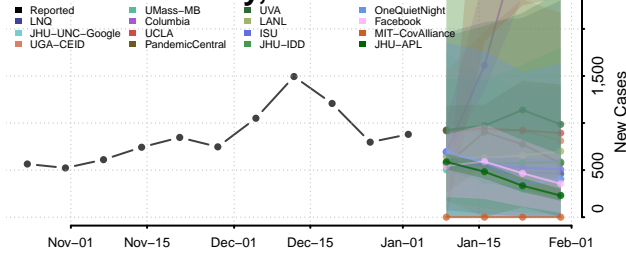

Latah County, Idaho

Lemhi County, Idaho

Lewis County, Idaho

Lincoln County, Idaho

Madison County, Idaho

Minidoka County, Idaho

Nez Perce County, Idaho

Oneida County, Idaho