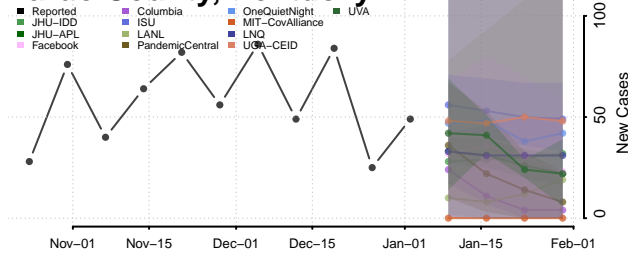

Johnson County, Kentucky

Kenton County, Kentucky

Knott County, Kentucky

Knox County, Kentucky

Larue County, Kentucky

Laurel County, Kentucky

Lawrence County, Kentucky

Lee County, Kentucky