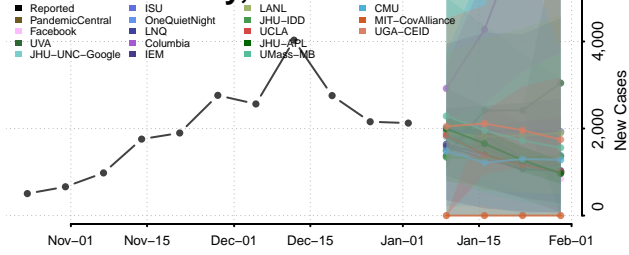

Summit County, Ohio