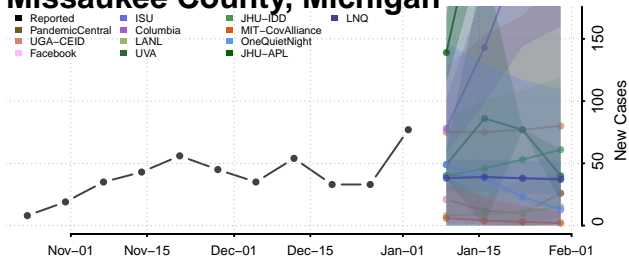

Mecosta County, Michigan

Menominee County, Michigan

Midland County, Michigan

Missaukee County, Michigan

Monroe County, Michigan

Montcalm County, Michigan

Montmorency County, Michigan

Muskegon County, Michigan