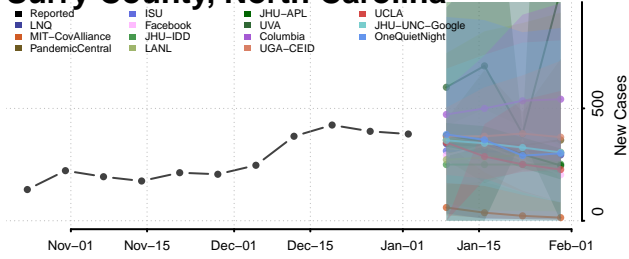

Surry County, North Carolina