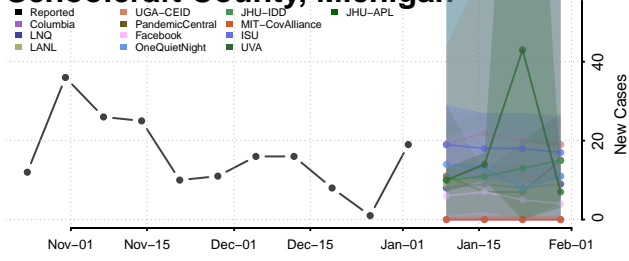

Ottawa County, Michigan

Presque Isle County, Michigan

Roscommon County, Michigan

Saginaw County, Michigan

Sanilac County, Michigan

Schoolcraft County, Michigan

Shiawassee County, Michigan

St. Clair County, Michigan