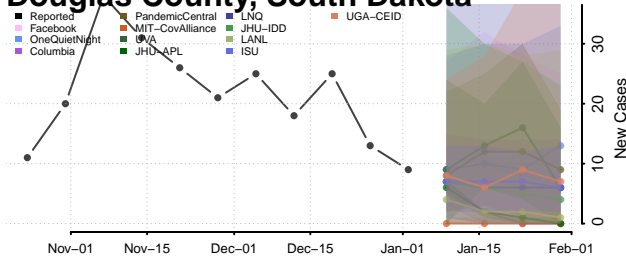

Douglas County, South Dakota