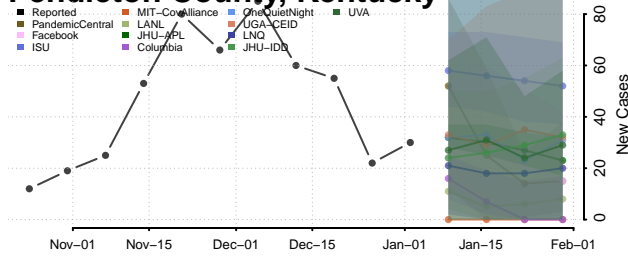

Pendleton County, Kentucky