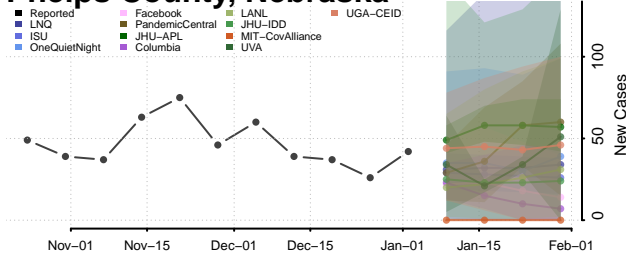

Nuckolls County, Nebraska

Otoe County, Nebraska

Pawnee County, Nebraska

Perkins County, Nebraska

Phelps County, Nebraska

Pierce County, Nebraska

Platte County, Nebraska

Polk County, Nebraska