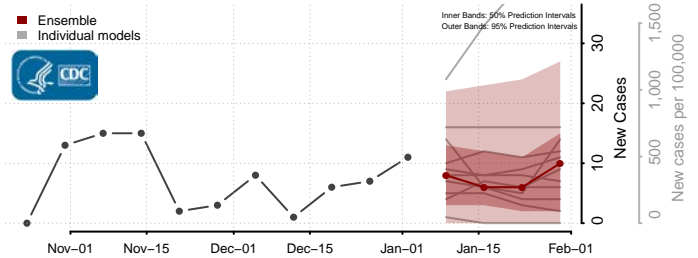

Cowlitz County, Washington

Douglas County, Washington

Ferry County, Washington

Franklin County, Washington

Garfield County, Washington

Grant County, Washington

Grays Harbor County, Washington

Island County, Washington