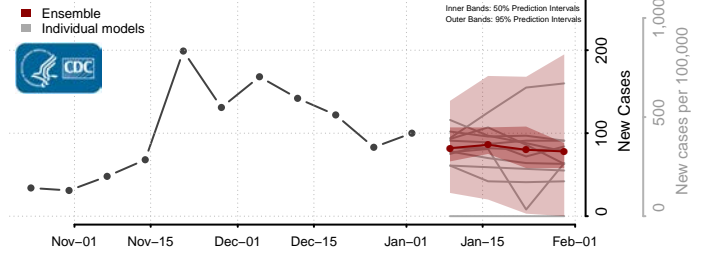

Plaquemines County, Louisiana

Pointe Coupee County, Louisiana

Rapides County, Louisiana

Red River County, Louisiana

Richland County, Louisiana

Sabine County, Louisiana

St. Bernard County, Louisiana

St. Charles County, Louisiana