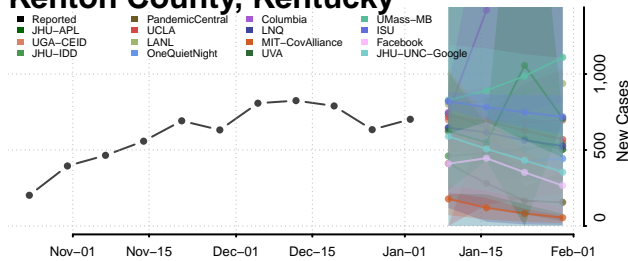

Kenton County, Kentucky