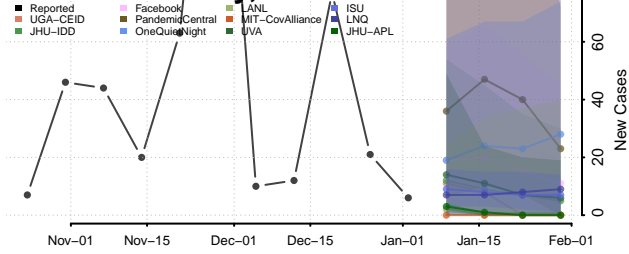

Presidio County, Texas