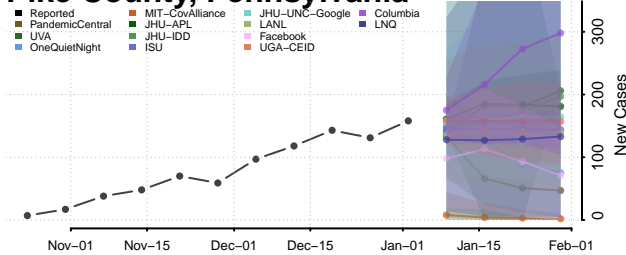

Pike County, Pennsylvania