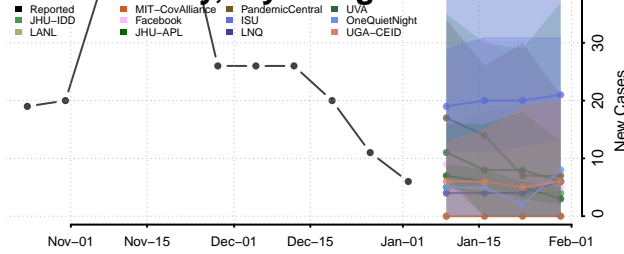

Washburn County, Wisconsin

Wyoming

Albany County, Wyoming

Big Horn County, Wyoming

Campbell County, Wyoming

Carbon County, Wyoming

Converse County, Wyoming

Crook County, Wyoming