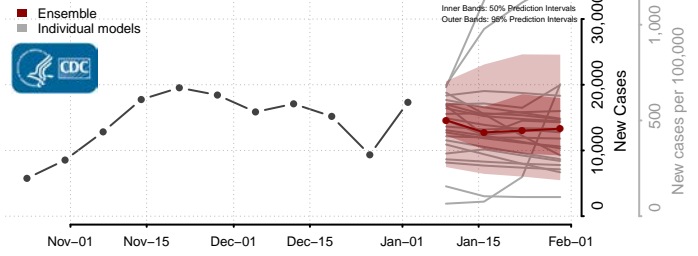

Kansas

Allen County, Kansas

Anderson County, Kansas

Atchison County, Kansas

Barber County, Kansas

Barton County, Kansas