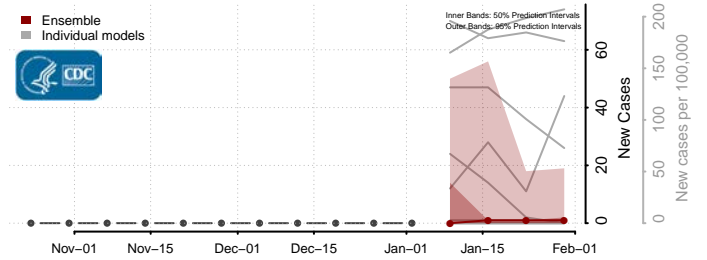

Uintah County, Utah