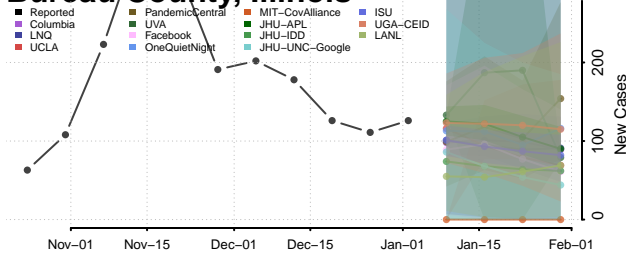

Bureau County, Illinois