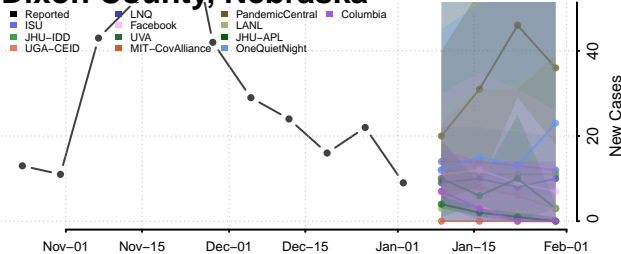

Dixon County, Nebraska