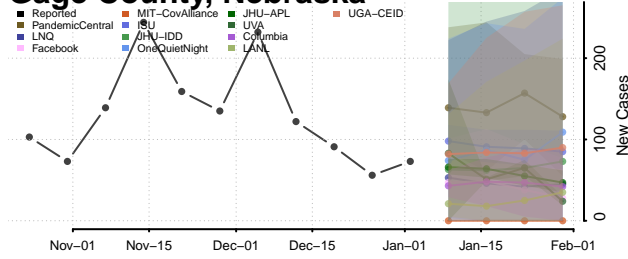

Furnas County, Nebraska

Gage County, Nebraska

Garden County, Nebraska

Garfield County, Nebraska

Gosper County, Nebraska

Grant County, Nebraska

Greeley County, Nebraska

Hall County, Nebraska