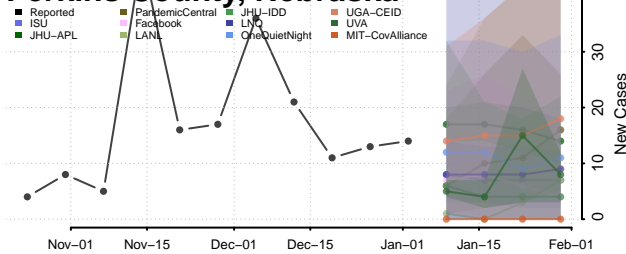

Nuckolls County, Nebraska

Otoe County, Nebraska

Pawnee County, Nebraska

Perkins County, Nebraska

Phelps County, Nebraska

Pierce County, Nebraska

Platte County, Nebraska

Polk County, Nebraska