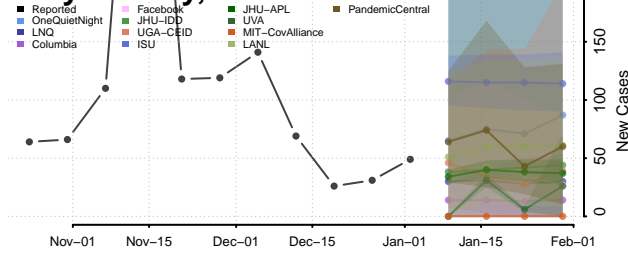

Gray County, Texas