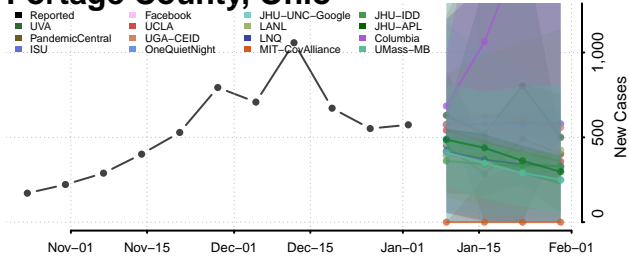

Portage County, Ohio