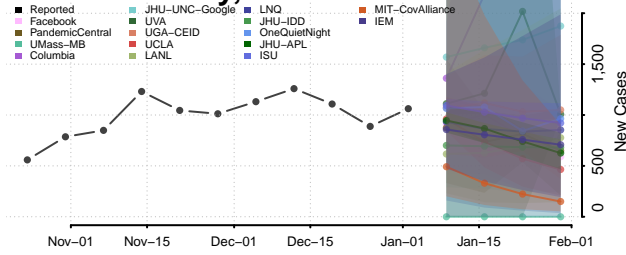

DeKalb County, Missouri

Dent County, Missouri

Douglas County, Missouri

Dunklin County, Missouri

Franklin County, Missouri

Gasconade County, Missouri

Gentry County, Missouri

Greene County, Missouri