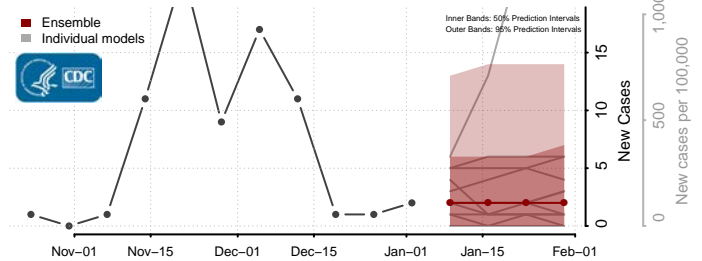

Cheyenne County, Colorado