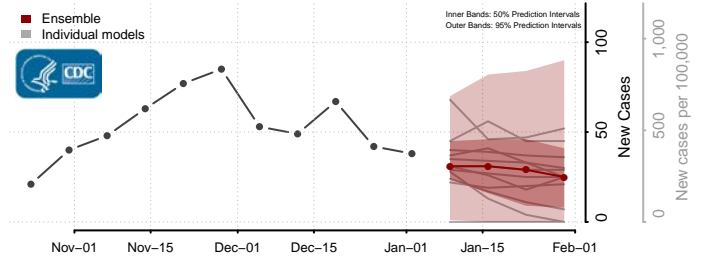

Owyhee County, Idaho

Payette County, Idaho

Power County, Idaho

Shoshone County, Idaho

Teton County, Idaho

Twin Falls County, Idaho

Valley County, Idaho

Washington County, Idaho