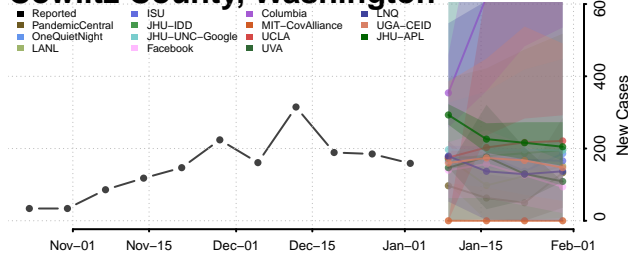

Cowlitz County, Washington