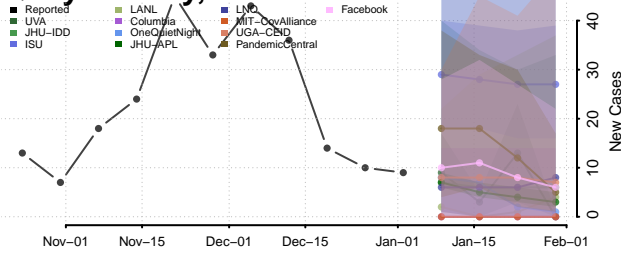

McKinley County, New Mexico

Mora County, New Mexico

Otero County, New Mexico

Quay County, New Mexico

Rio Arriba County, New Mexico

Roosevelt County, New Mexico

San Juan County, New Mexico

San Miguel County, New Mexico