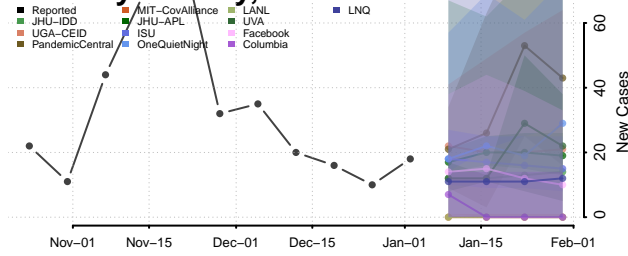

Kearney County, Nebraska