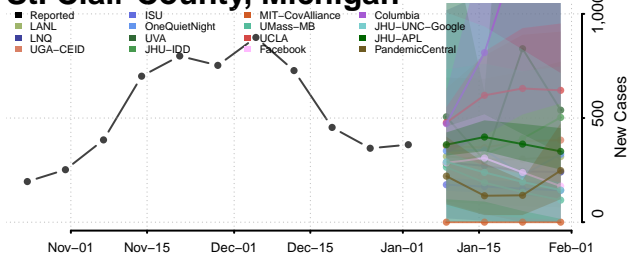

Ottawa County, Michigan

Presque Isle County, Michigan

Roscommon County, Michigan

Saginaw County, Michigan

Sanilac County, Michigan

Schoolcraft County, Michigan

Shiawassee County, Michigan

St. Clair County, Michigan