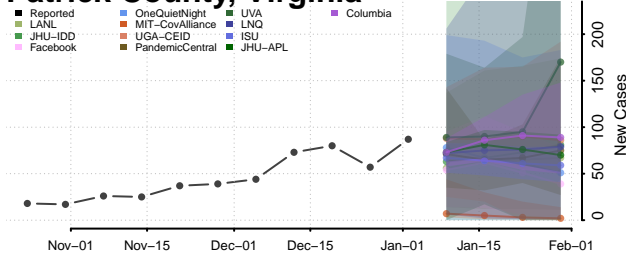

Norfolk County, Virginia

Northampton County, Virginia

Northumberland County, Virginia

Norton County, Virginia

Nottoway County, Virginia

Orange County, Virginia

Page County, Virginia

Patrick County, Virginia