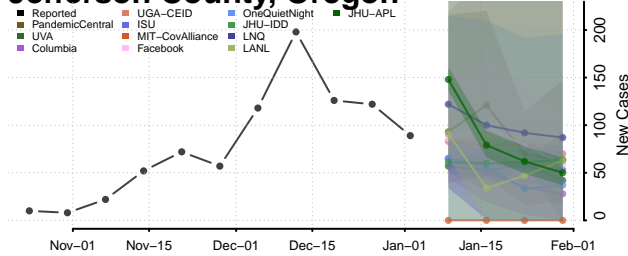

Jefferson County, Oregon