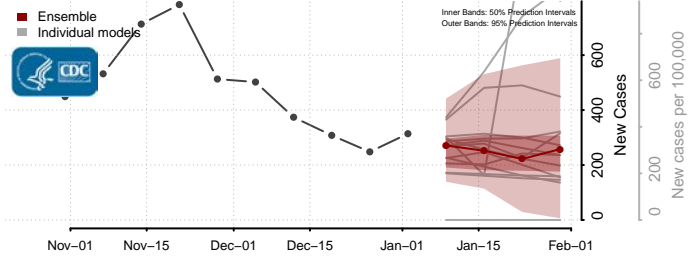

Jefferson County, Wisconsin