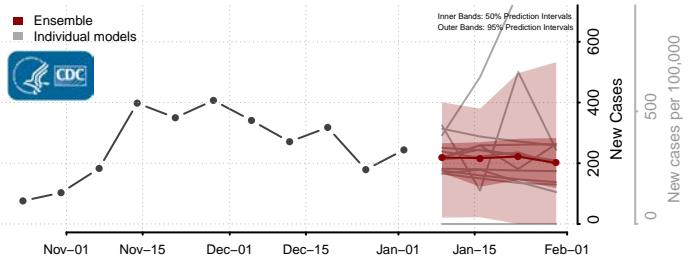

Riley County, Kansas