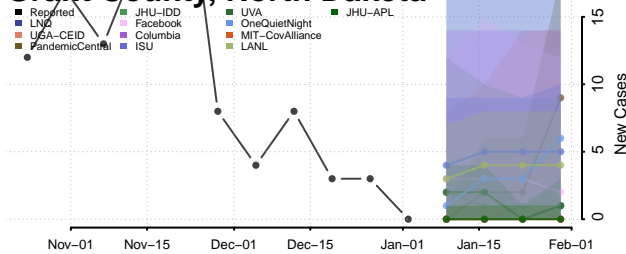

Grant County, North Dakota