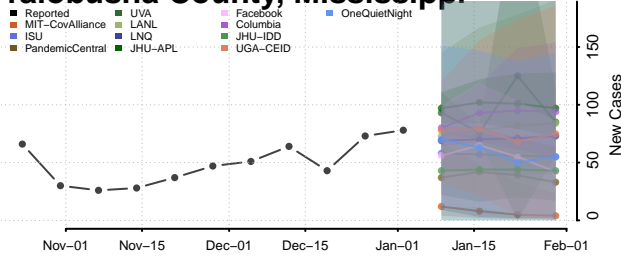

Warren County, Mississippi

Washington County, Mississippi

Wayne County, Mississippi

Webster County, Mississippi

Wilkinson County, Mississippi

Winston County, Mississippi

Yalobusha County, Mississippi

Yazoo County, Mississippi