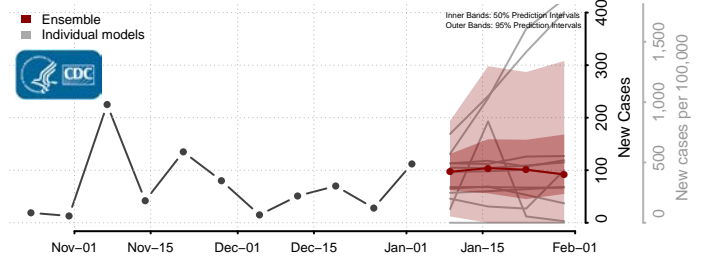

Houston County, Texas