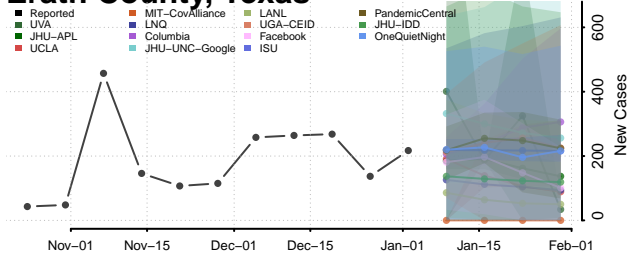

Erath County, Texas