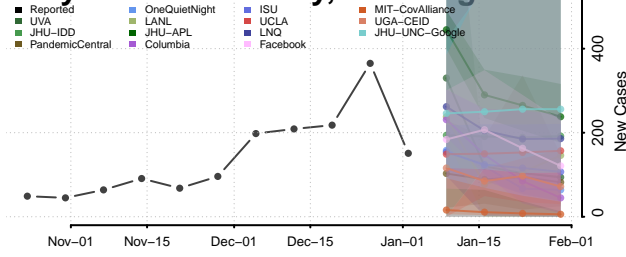

Cowlitz County, Washington

Douglas County, Washington

Ferry County, Washington

Franklin County, Washington

Garfield County, Washington

Grant County, Washington

Grays Harbor County, Washington

Island County, Washington