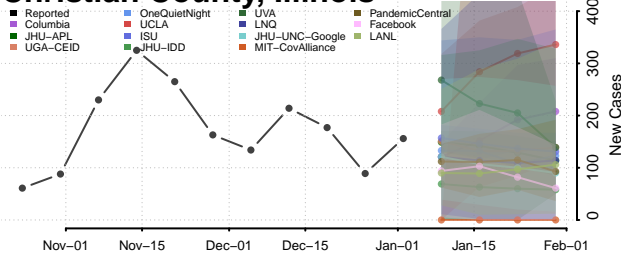

Christian County, Illinois