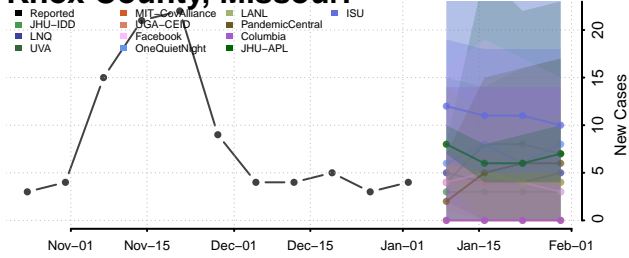

Jackson County, Missouri

Jasper County, Missouri

Jefferson County, Missouri

Johnson County, Missouri

Knox County, Missouri

Laclede County, Missouri

Lafayette County, Missouri

Lawrence County, Missouri