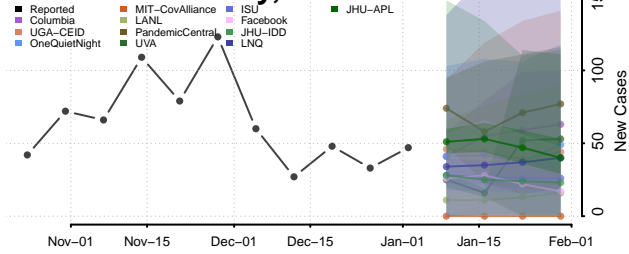

Humboldt County, Iowa