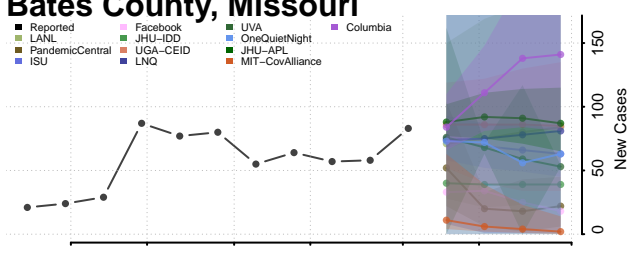

Bates County, Missouri