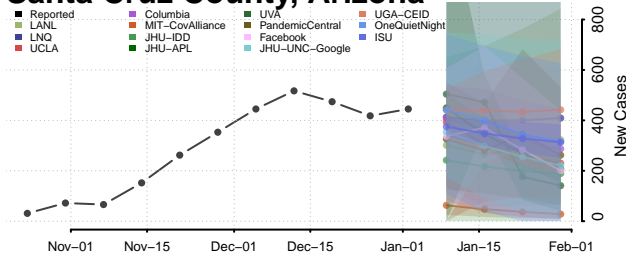

Santa Cruz County, Arizona