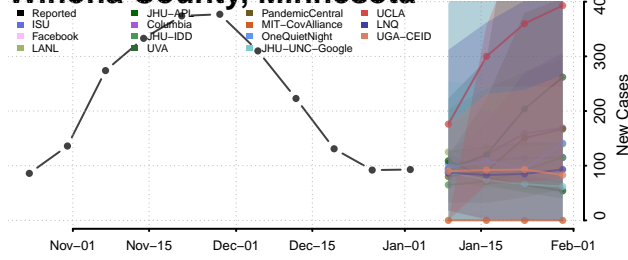

Winona County, Minnesota