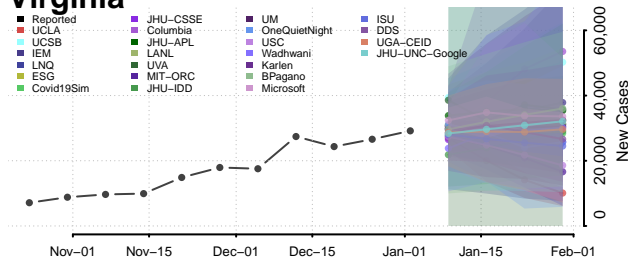

Windham County, Vermont

Windsor County, Vermont

Virgin Islands

Virginia

Accomack County, Virginia

Albemarle County, Virginia