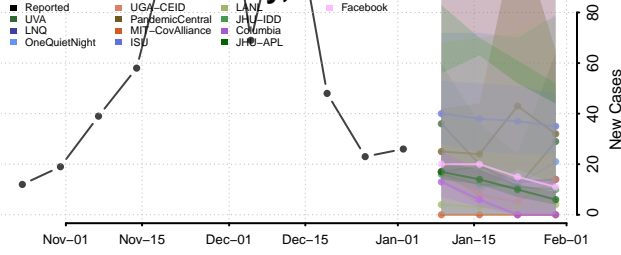

Camas County, Idaho

Canyon County, Idaho

Caribou County, Idaho

Cassia County, Idaho

Clark County, Idaho

Clearwater County, Idaho

Custer County, Idaho

Elmore County, Idaho