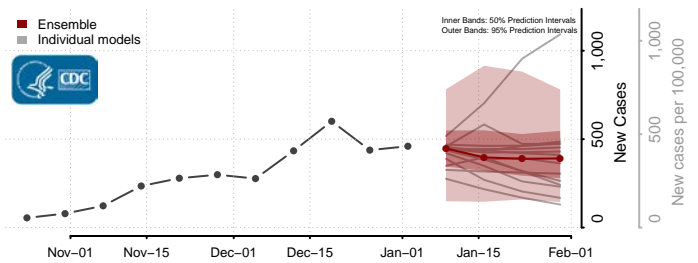

Monongalia County, West Virginia