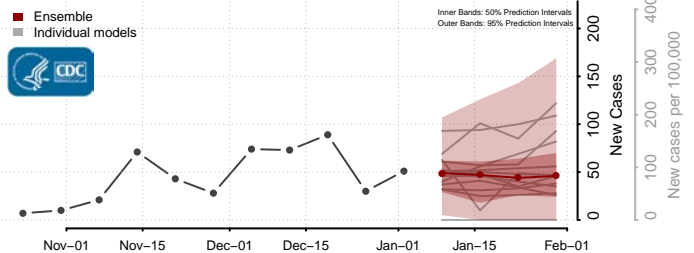

Hancock County, Maine