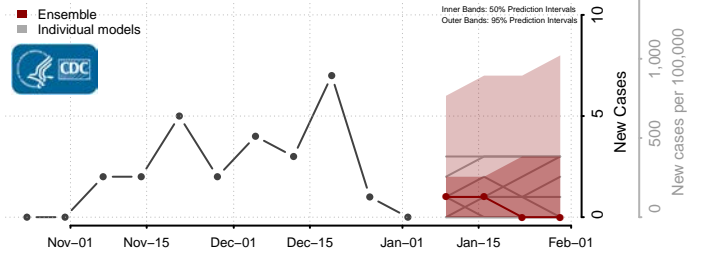

Washington County, Nebraska

Wayne County, Nebraska

Webster County, Nebraska

Wheeler County, Nebraska

Elko County, Nevada

Esmeralda County, Nevada

Eureka County, Nevada

Humboldt County, Nevada