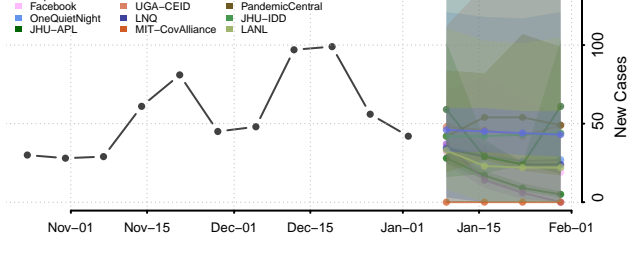

Owyhee County, Idaho

Payette County, Idaho

Power County, Idaho

Shoshone County, Idaho

Teton County, Idaho

Twin Falls County, Idaho

Valley County, Idaho

Washington County, Idaho