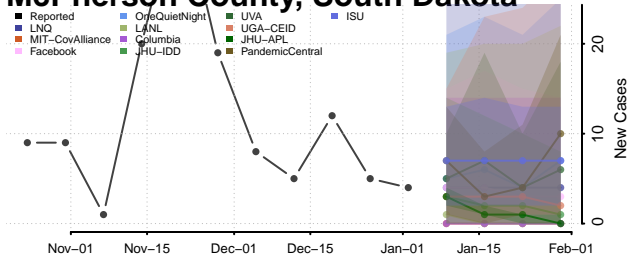

McPherson County, South Dakota