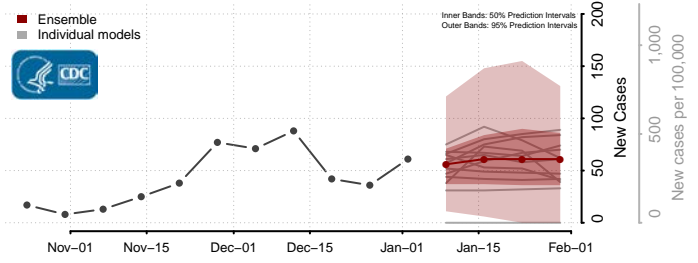

Greene County, Mississippi

Grenada County, Mississippi

Hancock County, Mississippi

Harrison County, Mississippi

Hinds County, Mississippi

Holmes County, Mississippi

Humphreys County, Mississippi

Issaquena County, Mississippi