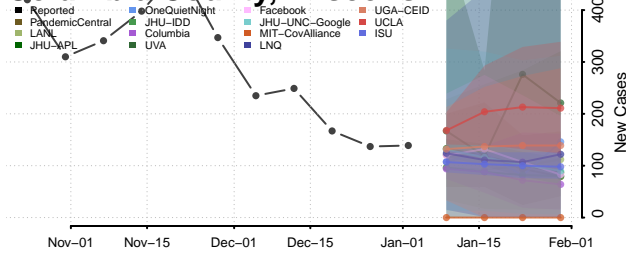

Bayfield County, Wisconsin

Brown County, Wisconsin

Buffalo County, Wisconsin

Burnett County, Wisconsin

Calumet County, Wisconsin

Chippewa County, Wisconsin

Clark County, Wisconsin

Columbia County, Wisconsin