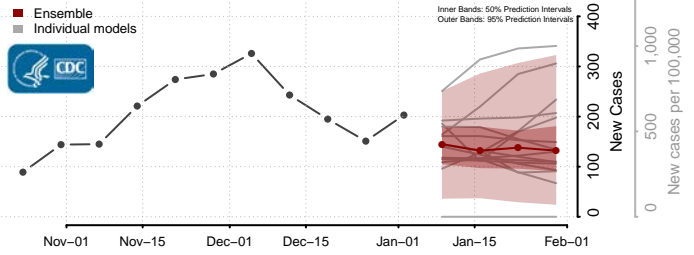

Wasatch County, Utah