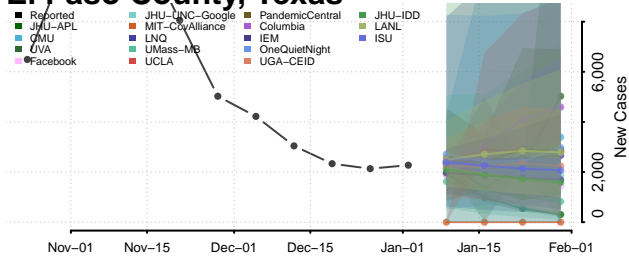

El Paso County, Texas