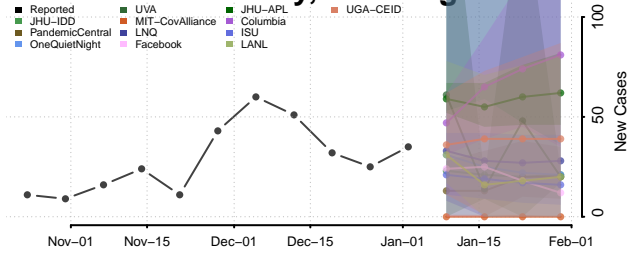

Pend Oreille County, Washington