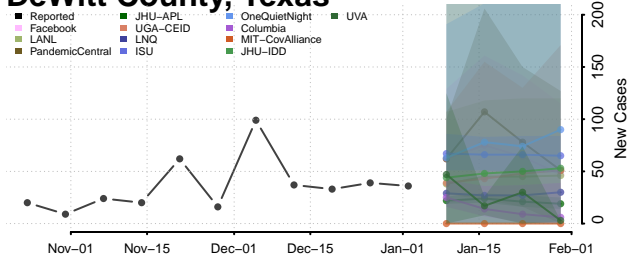

DeWitt County, Texas