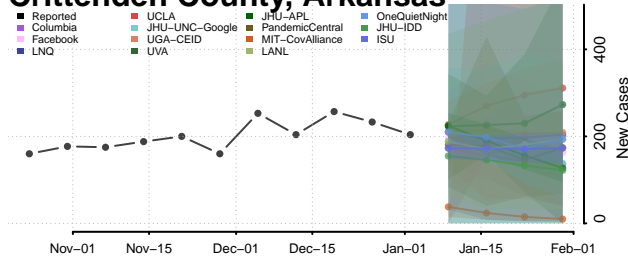

Cleburne County, Arkansas

Cleveland County, Arkansas

Columbia County, Arkansas

Conway County, Arkansas

Craighead County, Arkansas

Crawford County, Arkansas

Crittenden County, Arkansas

Cross County, Arkansas