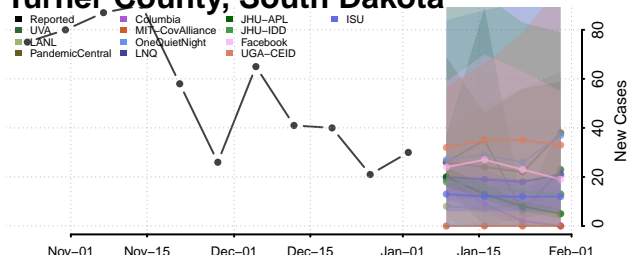

Turner County, South Dakota