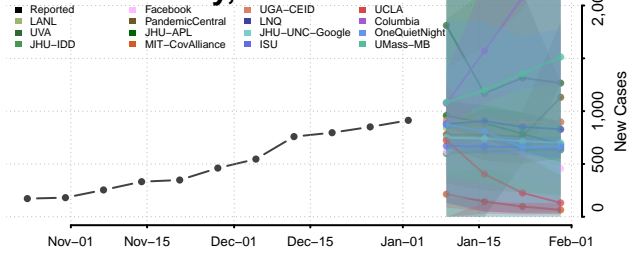

Rowan County, North Carolina