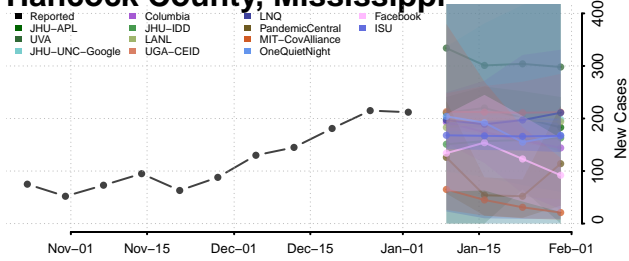

Greene County, Mississippi

Grenada County, Mississippi

Hancock County, Mississippi

Harrison County, Mississippi

Hinds County, Mississippi

Holmes County, Mississippi

Humphreys County, Mississippi

Issaquena County, Mississippi