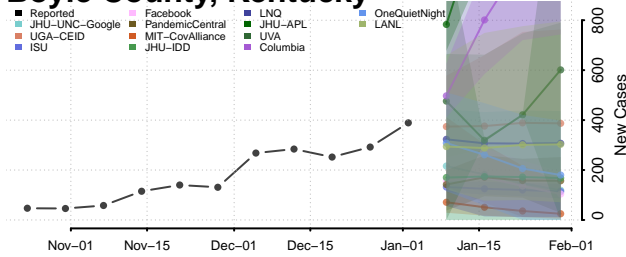

Boyle County, Kentucky