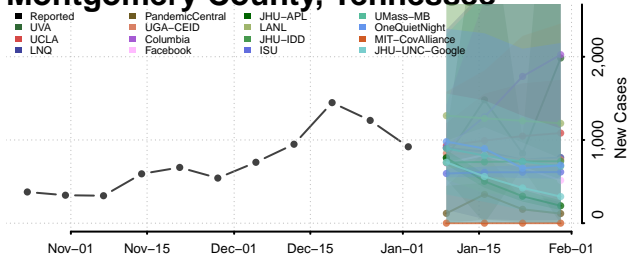

Montgomery County, Tennessee