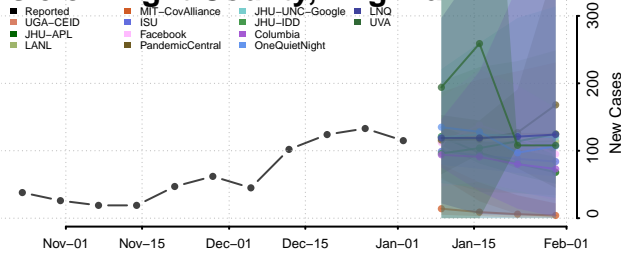

Hopewell County, Virginia

Isle of Wight County, Virginia

James City County, Virginia

King and Queen County, Virginia

King George County, Virginia

King William County, Virginia

Lancaster County, Virginia

Lee County, Virginia