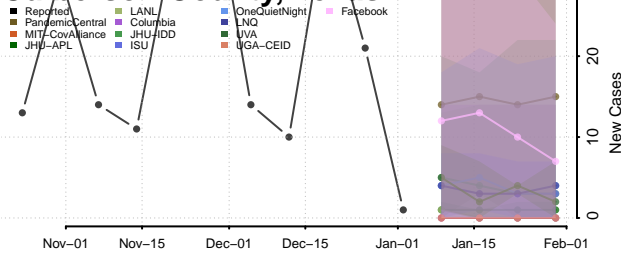

Culberson County, Texas