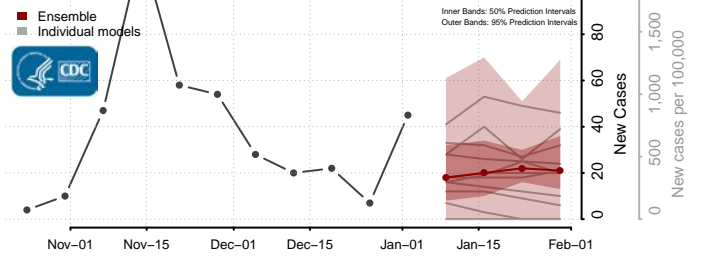

Washington County, Kansas