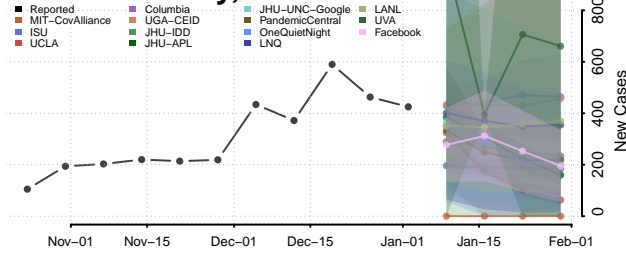

DeKalb County, Indiana

Delaware County, Indiana

Dubois County, Indiana

Elkhart County, Indiana

Fayette County, Indiana

Floyd County, Indiana

Fountain County, Indiana

Franklin County, Indiana