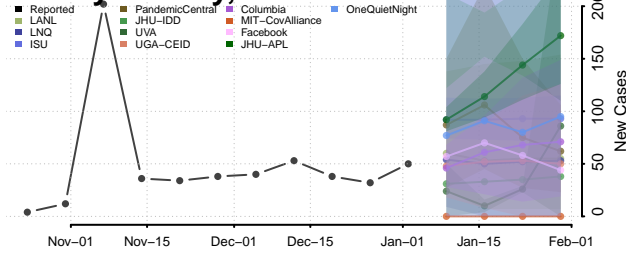

Shelby County, Texas