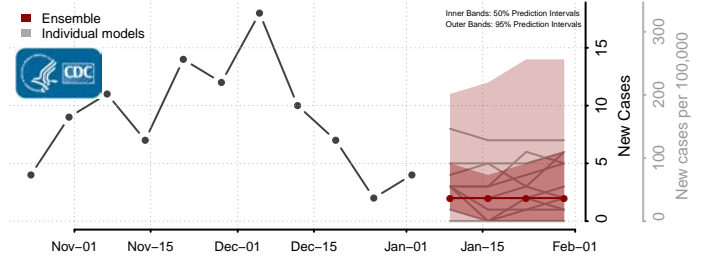

Cook County, Minnesota