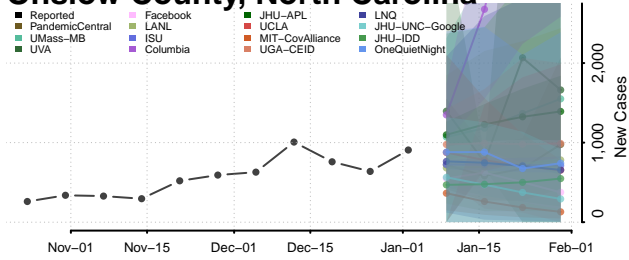

Nash County, North Carolina

New Hanover County, North Carolina

Northampton County, North Carolina

Onslow County, North Carolina

Orange County, North Carolina

Pamlico County, North Carolina

Pasquotank County, North Carolina