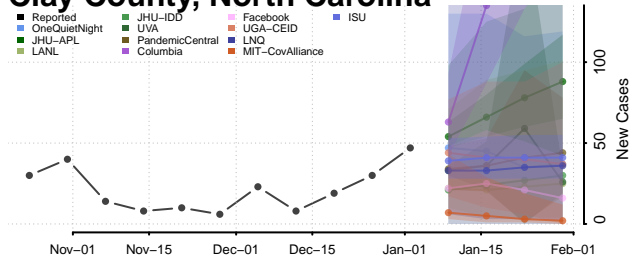

Clay County, North Carolina