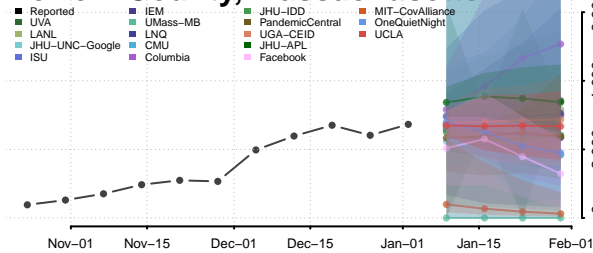

Norfolk County, Massachusetts