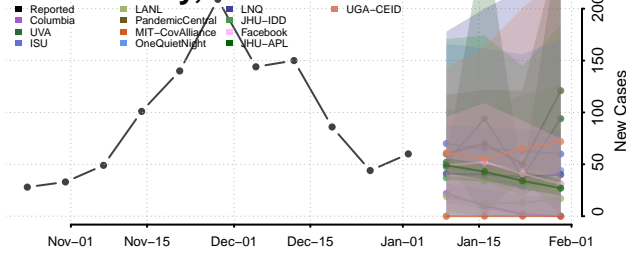

Gem County, Idaho