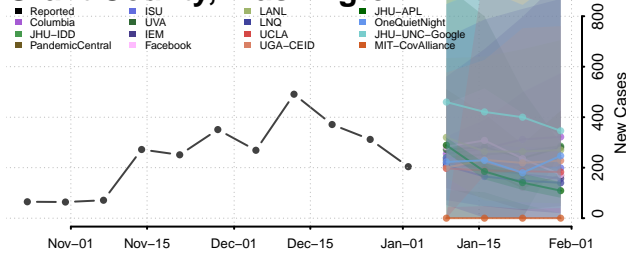

Cowlitz County, Washington

Douglas County, Washington

Ferry County, Washington

Franklin County, Washington

Garfield County, Washington

Grant County, Washington

Grays Harbor County, Washington

Island County, Washington