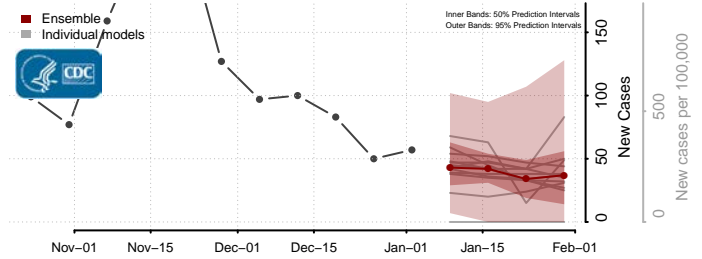

Haakon County, South Dakota

Hamlin County, South Dakota

Hand County, South Dakota

Hanson County, South Dakota

Harding County, South Dakota

Hughes County, South Dakota

Hutchinson County, South Dakota

Hyde County, South Dakota