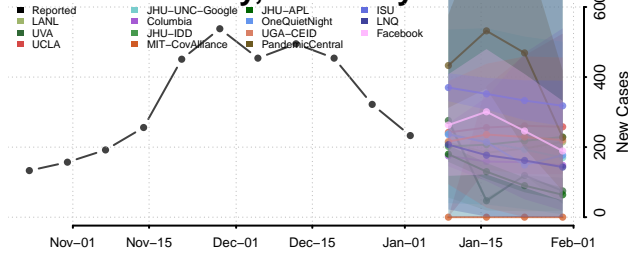

Leslie County, Kentucky

Letcher County, Kentucky

Lewis County, Kentucky

Lincoln County, Kentucky

Livingston County, Kentucky

Logan County, Kentucky

Lyon County, Kentucky

Madison County, Kentucky