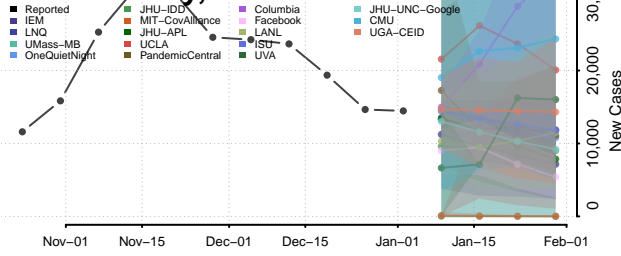

Cook County, Illinois

Crawford County, Illinois

Cumberland County, Illinois

De Witt County, Illinois

DeKalb County, Illinois

Douglas County, Illinois

DuPage County, Illinois

Edgar County, Illinois