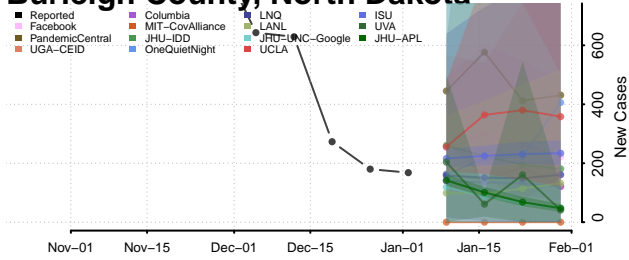

Burleigh County, North Dakota