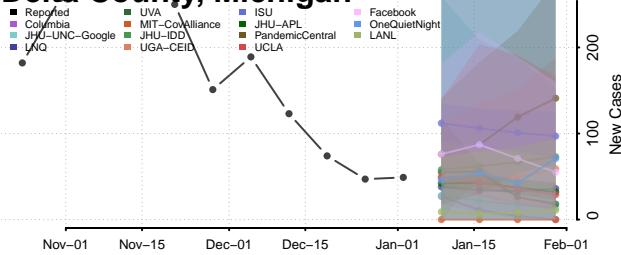

Dickinson County, Michigan

Eaton County, Michigan

Emmet County, Michigan

Genesee County, Michigan

Gladwin County, Michigan

Gogebic County, Michigan

Grand Traverse County, Michigan

Gratiot County, Michigan