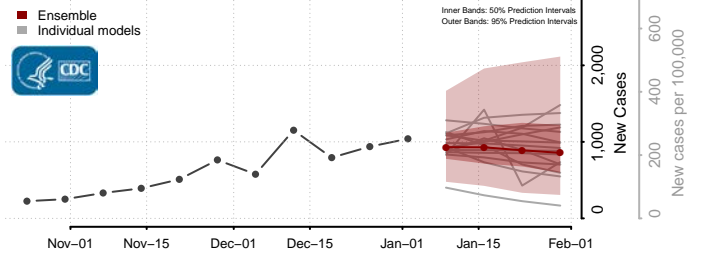

Loudoun County, Virginia