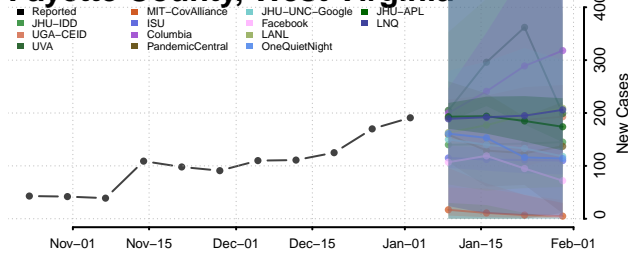

Fayette County, West Virginia