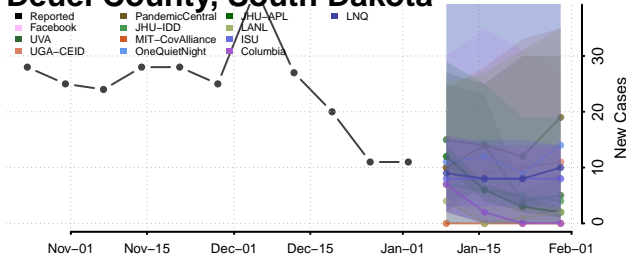

Deuel County, South Dakota