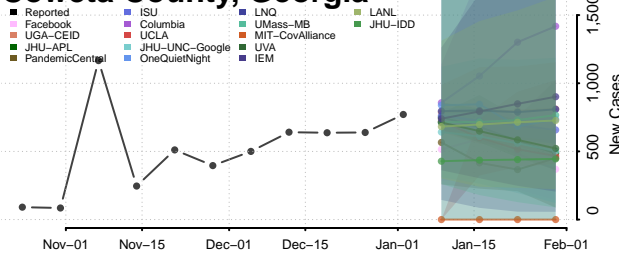

Coweta County, Georgia