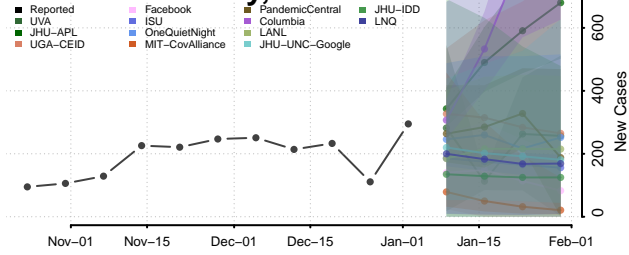

Coffey County, Kansas

Comanche County, Kansas

Cowley County, Kansas

Crawford County, Kansas

Decatur County, Kansas

Dickinson County, Kansas

Doniphan County, Kansas

Douglas County, Kansas