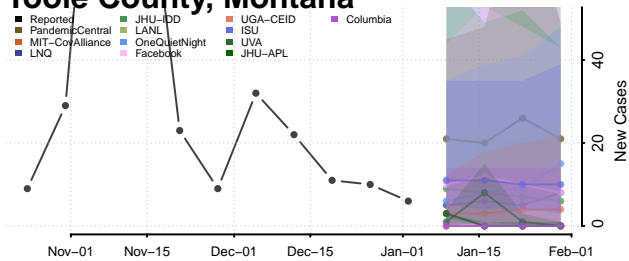

Rosebud County, Montana

Sanders County, Montana

Sheridan County, Montana

Silver Bow County, Montana

Stillwater County, Montana

Sweet Grass County, Montana

Teton County, Montana

Toole County, Montana