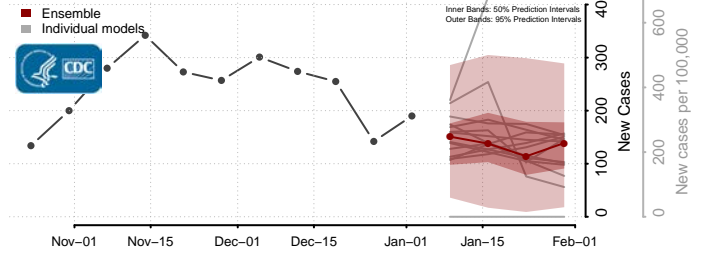

St. Joseph County, Michigan

Tuscola County, Michigan

Van Buren County, Michigan

Washtenaw County, Michigan

Wayne County, Michigan

Wexford County, Michigan

Minnesota*

Aitkin County, Minnesota