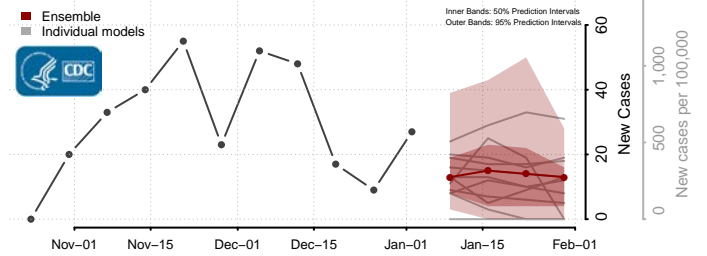

Calhoun County, Illinois