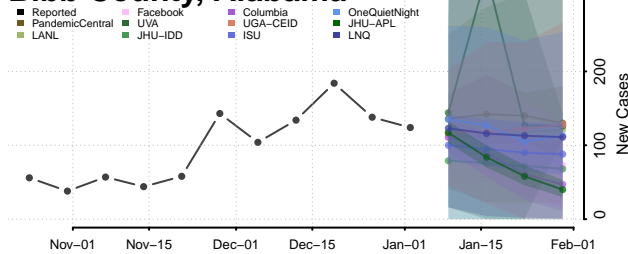

National

Alabama

Autauga County, Alabama

Baldwin County, Alabama

Barbour County, Alabama

Bibb County, Alabama

Blount County, Alabama

Bullock County, Alabama