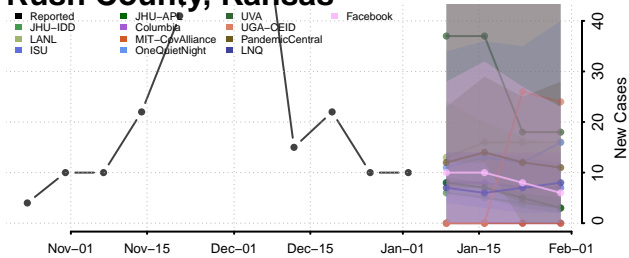

Rush County, Kansas