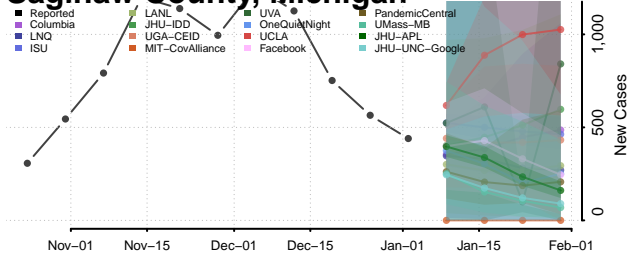

Ottawa County, Michigan

Presque Isle County, Michigan

Roscommon County, Michigan

Saginaw County, Michigan

Sanilac County, Michigan

Schoolcraft County, Michigan

Shiawassee County, Michigan

St. Clair County, Michigan