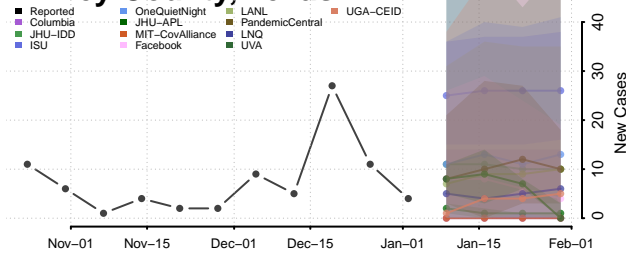

Kinney County, Texas