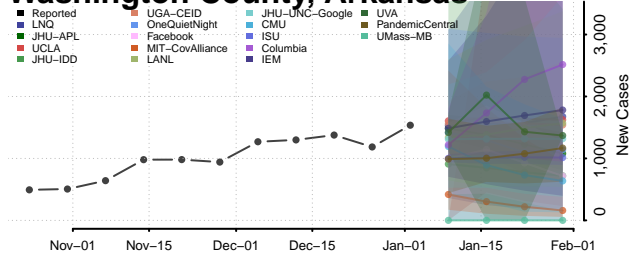

Sevier County, Arkansas

Sharp County, Arkansas

St. Francis County, Arkansas

Stone County, Arkansas

Union County, Arkansas

Van Buren County, Arkansas

Washington County, Arkansas

White County, Arkansas