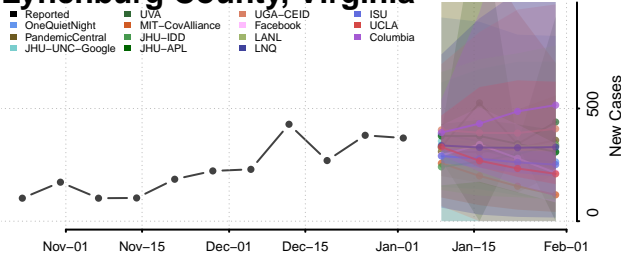

Lynchburg County, Virginia