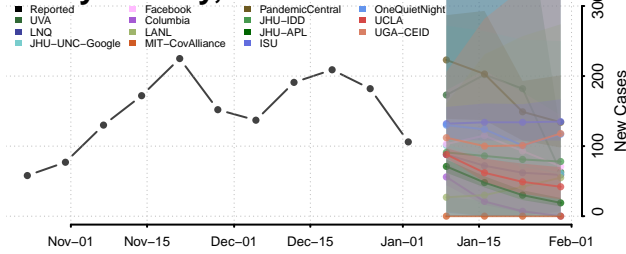

Henry County, Tennessee