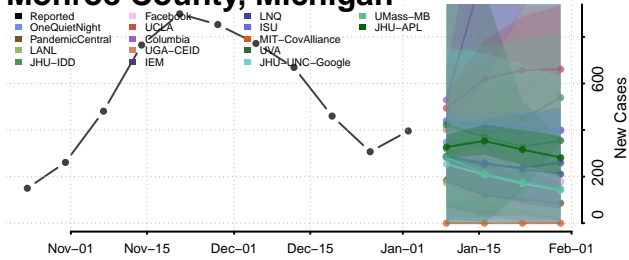

Mecosta County, Michigan

Menominee County, Michigan

Midland County, Michigan

Missaukee County, Michigan

Monroe County, Michigan

Montcalm County, Michigan

Montmorency County, Michigan

Muskegon County, Michigan