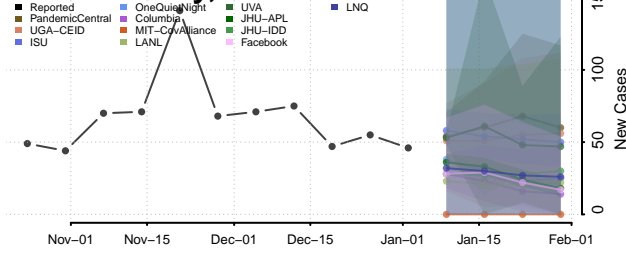

Idaho County, Idaho