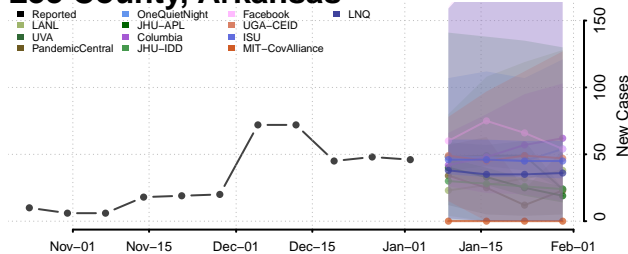

Johnson County, Arkansas

Lafayette County, Arkansas

Lawrence County, Arkansas

Lee County, Arkansas

Lincoln County, Arkansas

Little River County, Arkansas

Logan County, Arkansas

Lonoke County, Arkansas