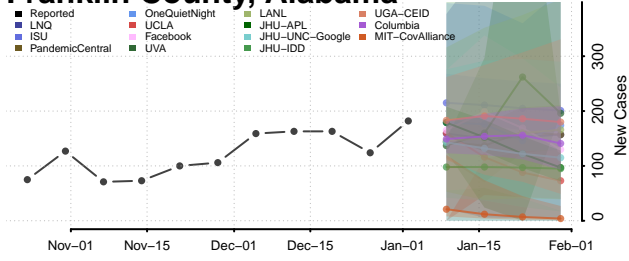

Dale County, Alabama

Dallas County, Alabama

DeKalb County, Alabama

Elmore County, Alabama

Escambia County, Alabama

Etowah County, Alabama

Fayette County, Alabama

Franklin County, Alabama