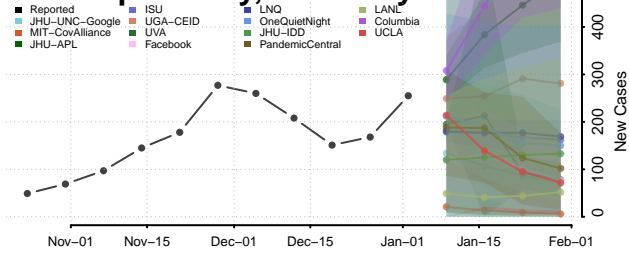

Graves County, Kentucky

Grayson County, Kentucky

Green County, Kentucky

Greenup County, Kentucky

Hancock County, Kentucky

Hardin County, Kentucky

Harlan County, Kentucky

Harrison County, Kentucky