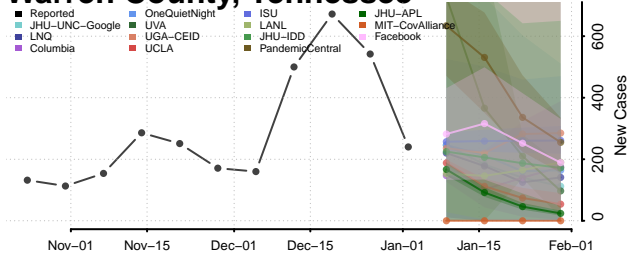

Warren County, Tennessee