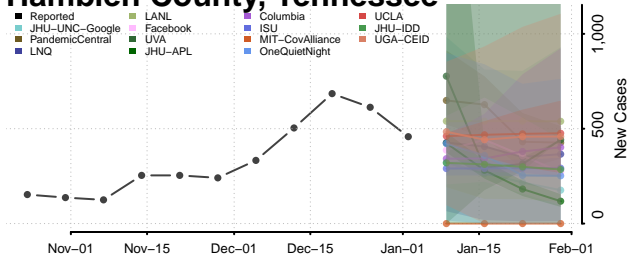

Hamblen County, Tennessee