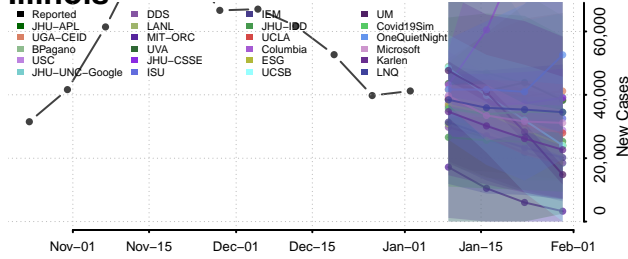

Teton County, Idaho

Twin Falls County, Idaho

Valley County, Idaho

Washington County, Idaho

Illinois

Adams County, Illinois