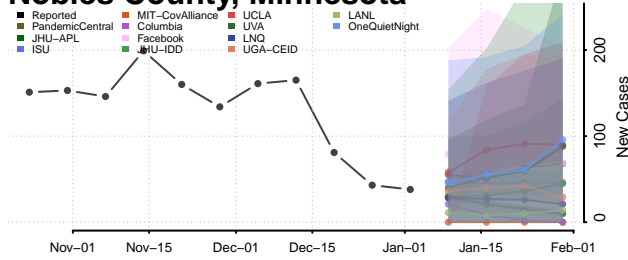

Nobles County, Minnesota