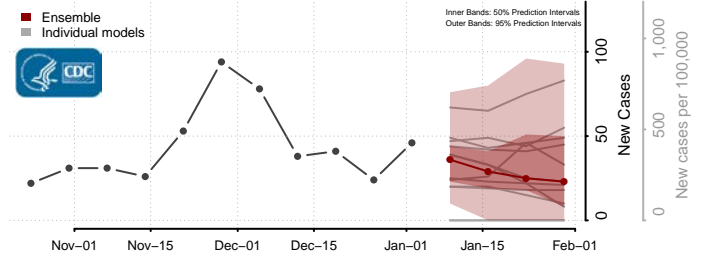

Sierra County, New Mexico