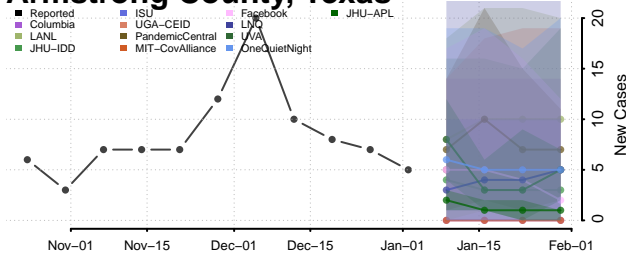

Armstrong County, Texas