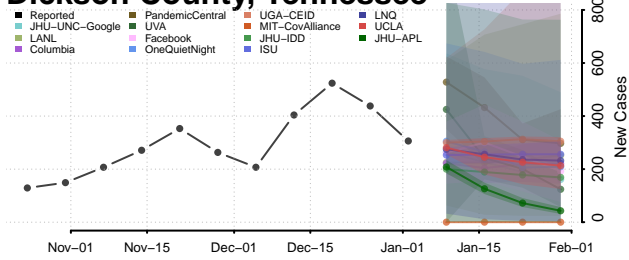

Cocke County, Tennessee

Coffee County, Tennessee

Crockett County, Tennessee

Cumberland County, Tennessee

Davidson County, Tennessee

Decatur County, Tennessee

DeKalb County, Tennessee

Dickson County, Tennessee