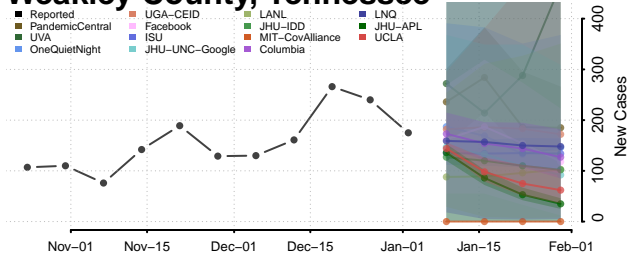

Weakley County, Tennessee