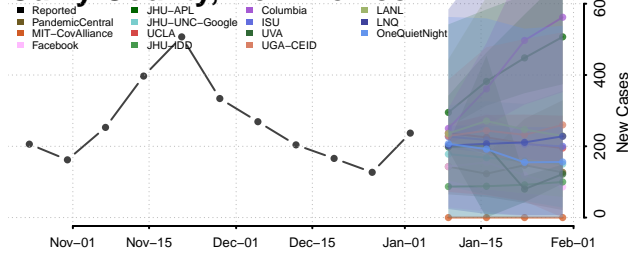

Catron County, New Mexico

Chaves County, New Mexico

Cibola County, New Mexico

Colfax County, New Mexico

Curry County, New Mexico

De Baca County, New Mexico

Dona Ana County, New Mexico

Eddy County, New Mexico