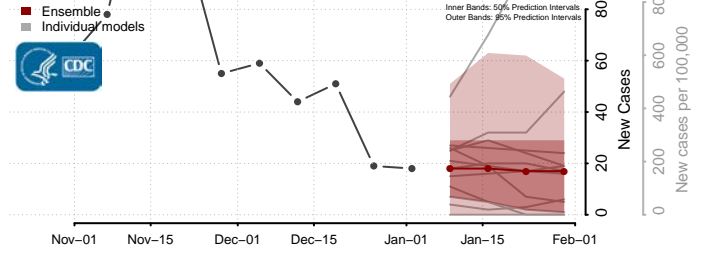

Washington County, Iowa

Wayne County, Iowa

Webster County, Iowa

Winnebago County, Iowa

Winneshiek County, Iowa

Woodbury County, Iowa

Worth County, Iowa

Wright County, Iowa