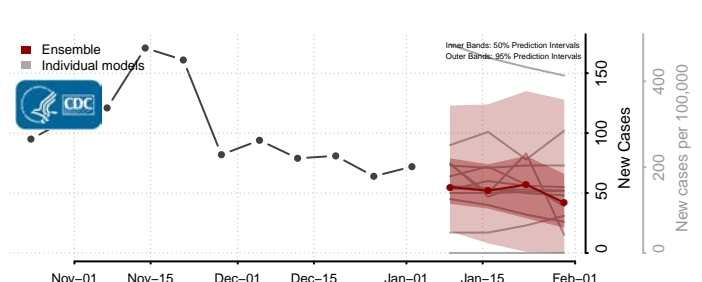

Barry County, Missouri