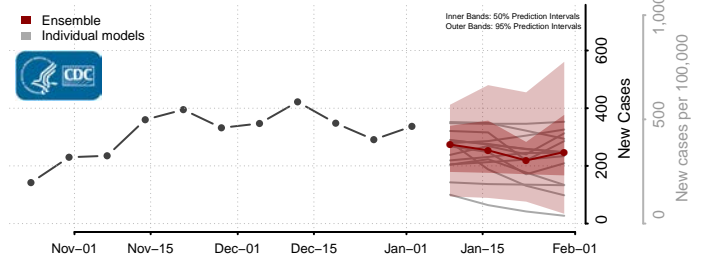

Tooele County, Utah