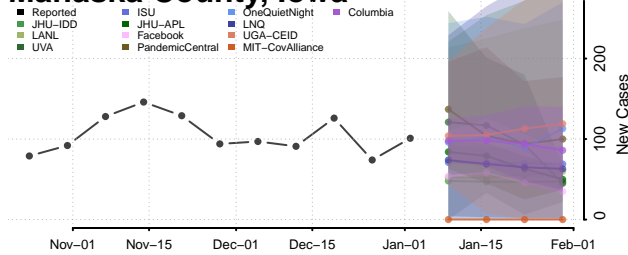

Mahaska County, Iowa