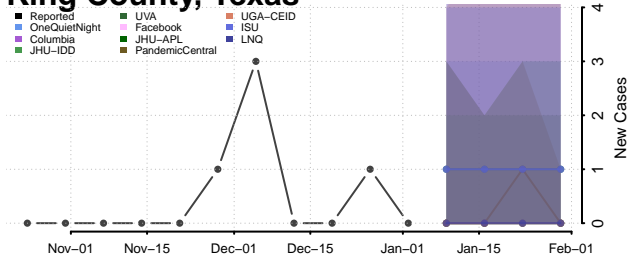

King County, Texas