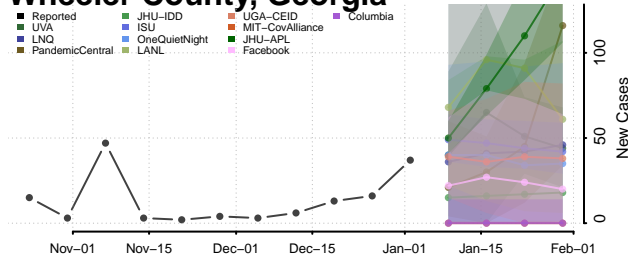

Wheeler County, Georgia