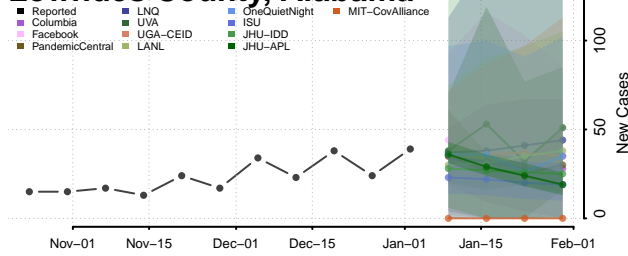

Lauderdale County, Alabama

Lawrence County, Alabama

Lee County, Alabama

Limestone County, Alabama

Lowndes County, Alabama

Macon County, Alabama

Madison County, Alabama

Marengo County, Alabama

Marion County, Alabama

Marshall County, Alabama

Mobile County, Alabama

Monroe County, Alabama

Montgomery County, Alabama

Morgan County, Alabama

Perry County, Alabama

Pickens County, Alabama