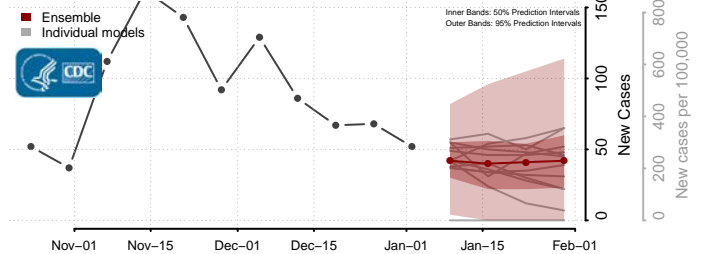

Pike County, Missouri