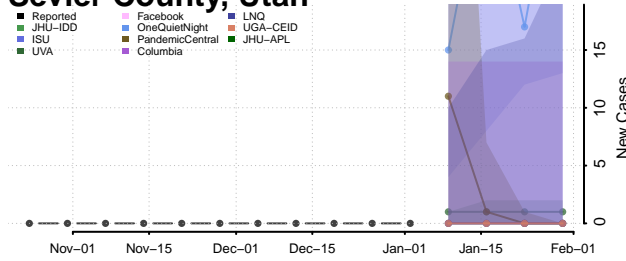

Sevier County, Utah