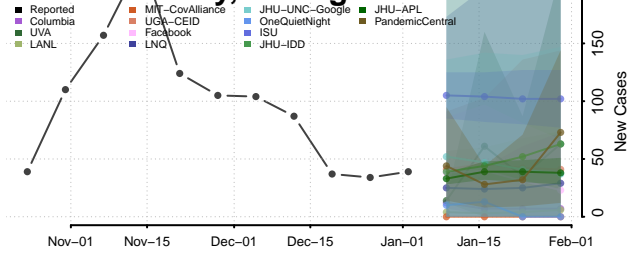

Dickinson County, Michigan

Eaton County, Michigan

Emmet County, Michigan

Genesee County, Michigan

Gladwin County, Michigan

Gogebic County, Michigan

Grand Traverse County, Michigan

Gratiot County, Michigan