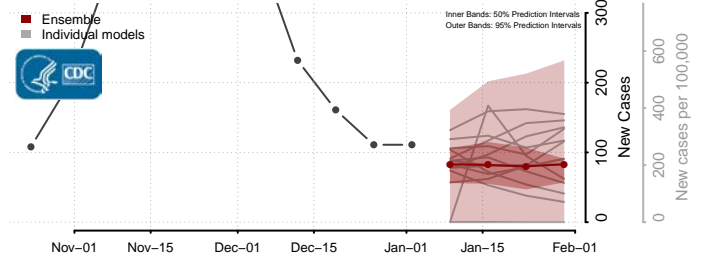

Benton County, Minnesota