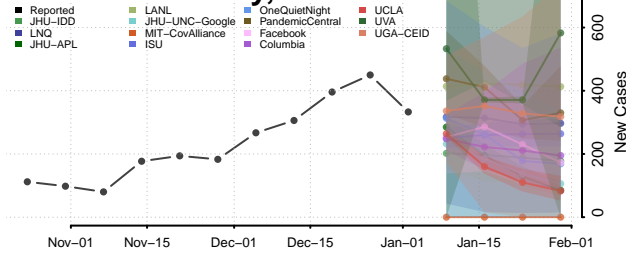

Jefferson County, Tennessee