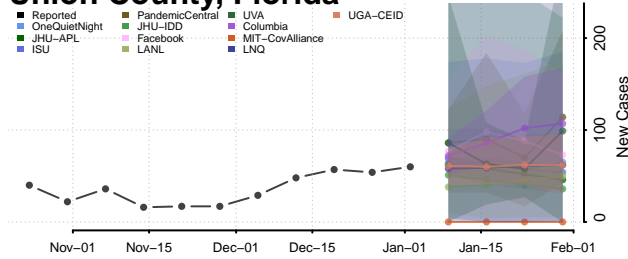

Palm Beach County, Florida

Pasco County, Florida

Pinellas County, Florida

Polk County, Florida

Sumter County, Florida

Suwannee County, Florida

Taylor County, Florida

Union County, Florida