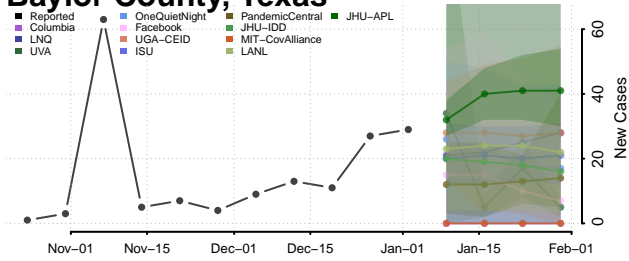

Baylor County, Texas