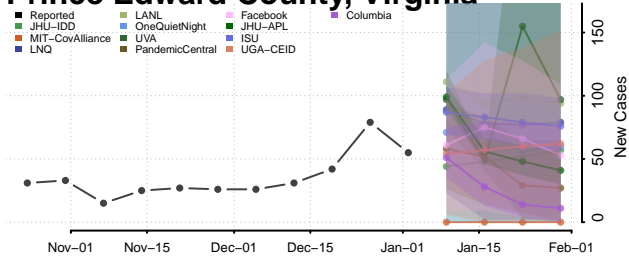

Petersburg County, Virginia

Pittsylvania County, Virginia

Poquoson County, Virginia

Portsmouth County, Virginia

Powhatan County, Virginia

Prince Edward County, Virginia

Prince George County, Virginia

Prince William County, Virginia