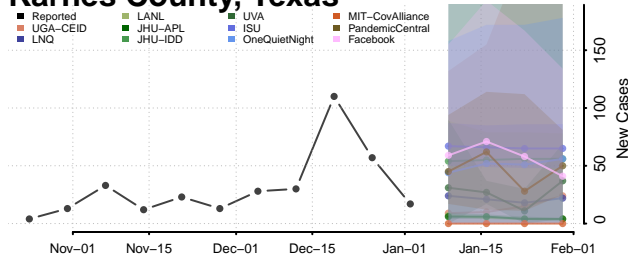

Karnes County, Texas