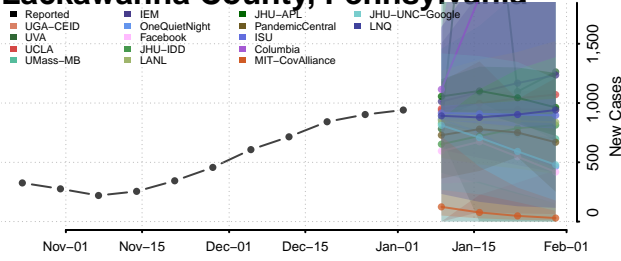

Indiana County, Pennsylvania

Jefferson County, Pennsylvania

Juniata County, Pennsylvania

Lackawanna County, Pennsylvania

Lancaster County, Pennsylvania

Lawrence County, Pennsylvania

Lebanon County, Pennsylvania