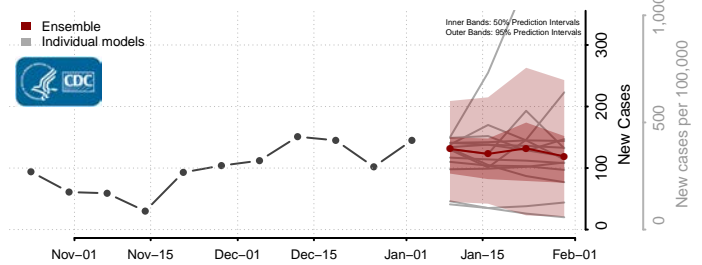

Robeson County, North Carolina

Rockingham County, North Carolina

Rowan County, North Carolina

Rutherford County, North Carolina

Sampson County, North Carolina

Scotland County, North Carolina

Stanly County, North Carolina