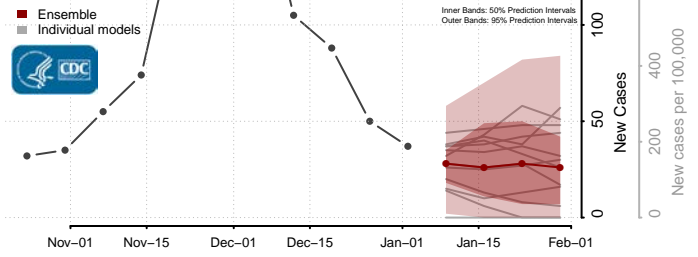

Martin County, Minnesota