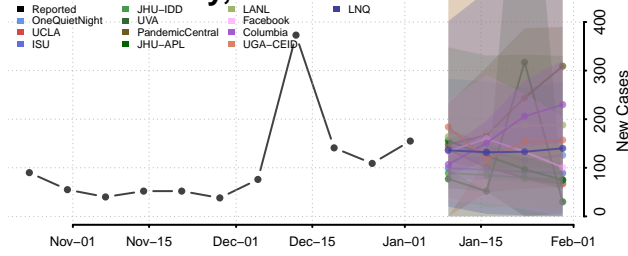

Butler County, Alabama

Calhoun County, Alabama

Chambers County, Alabama

Cherokee County, Alabama

Chilton County, Alabama

Choctaw County, Alabama

Clarke County, Alabama

Clay County, Alabama