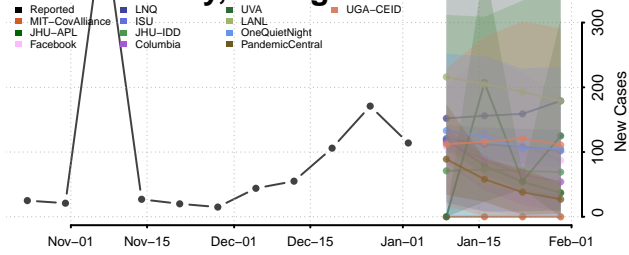

Muscooke County, Georgia

Newton County, Georgia

Oconee County, Georgia

Oglethorpe County, Georgia

Paulding County, Georgia

Peach County, Georgia

Pickens County, Georgia

Pierce County, Georgia