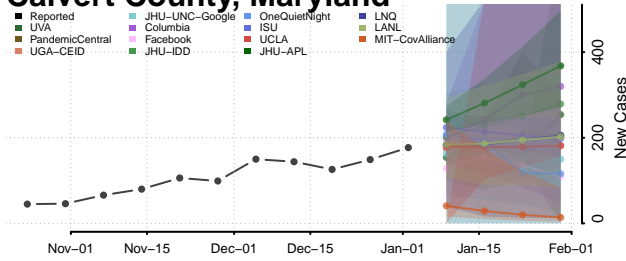

Calvert County, Maryland