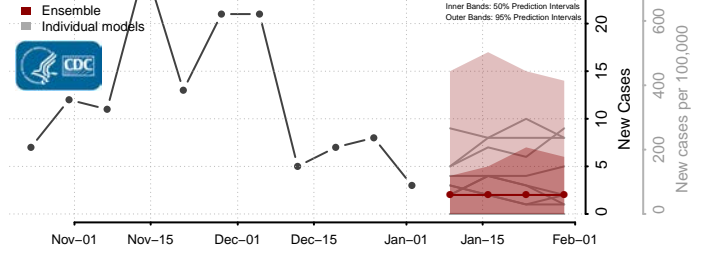

Harlan County, Nebraska