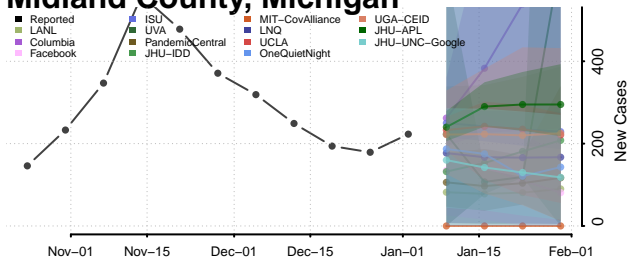

Midland County, Michigan