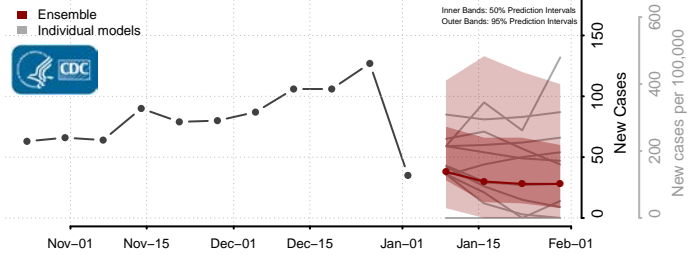

Camas County, Idaho

Canyon County, Idaho

Caribou County, Idaho

Cassia County, Idaho

Clark County, Idaho

Clearwater County, Idaho

Custer County, Idaho

Elmore County, Idaho