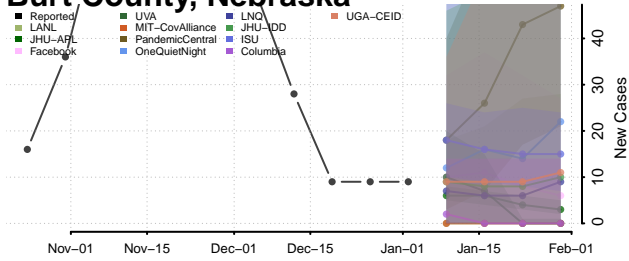

Burt County, Nebraska