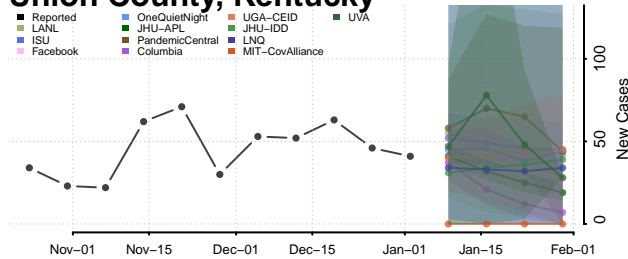

Union County, Kentucky