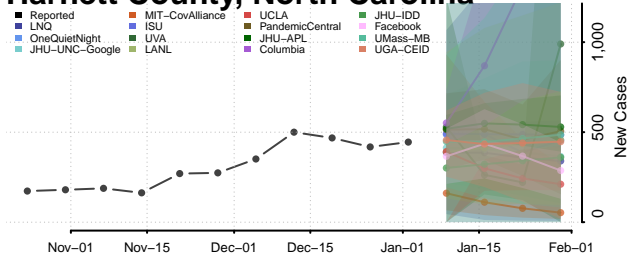

Harnett County, North Carolina