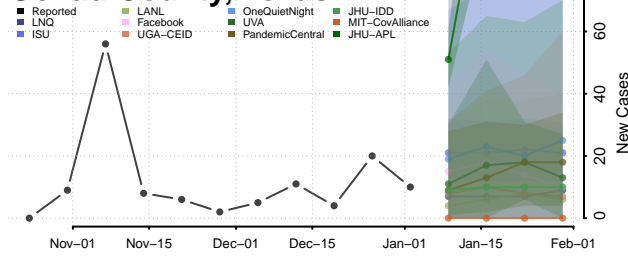

Goliad County, Texas