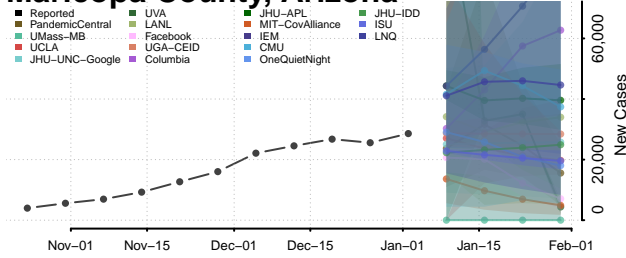

Gila County, Arizona

Graham County, Arizona

Greenlee County, Arizona

La Paz County, Arizona

Maricopa County, Arizona

Mohave County, Arizona

Navajo County, Arizona

Pima County, Arizona