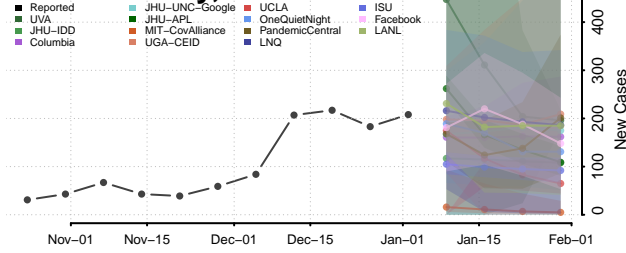

Dillon County, South Carolina