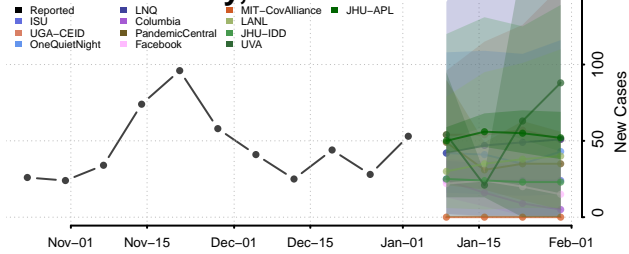

Howard County, Iowa