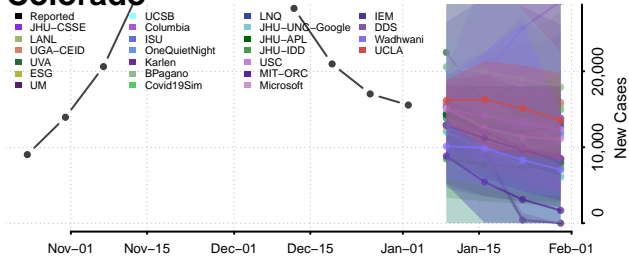

Trinity County, California

Tulare County, California

Tuolumne County, California

Ventura County, California

Yolo County, California

Yuba County, California

Colorado*

*New weekly cases may decrease in this location over the next four weeks. For these locations, the ensemble forecast indicates a probability of 0.75 or greater that fewer cases will be reported in week four of the forecast than in the last reported week.