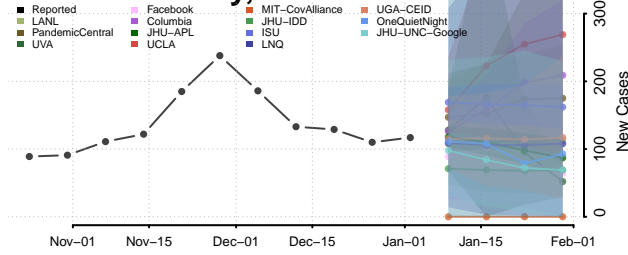

Daviess County, Indiana