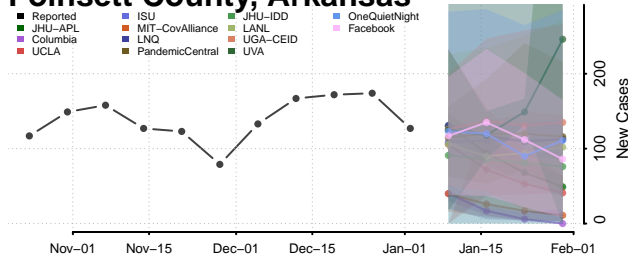

Ouachita County, Arkansas

Perry County, Arkansas

Phillips County, Arkansas

Pike County, Arkansas

Poinsett County, Arkansas

Polk County, Arkansas

Searcy County, Arkansas

Sebastian County, Arkansas