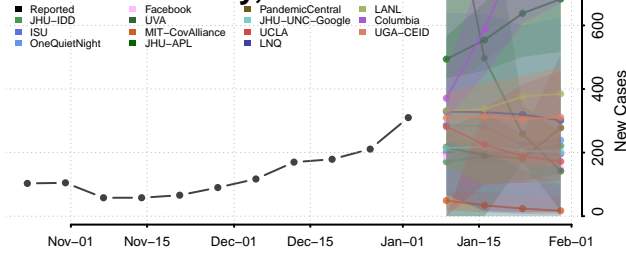

Bertie County, North Carolina

Bladen County, North Carolina

Brunswick County, North Carolina

Buncombe County, North Carolina

Burke County, North Carolina

Cabarrus County, North Carolina

Caldwell County, North Carolina