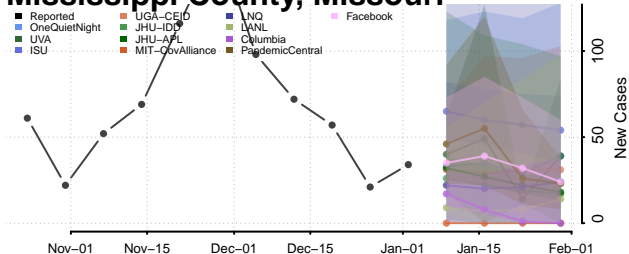

Mississippi County, Missouri