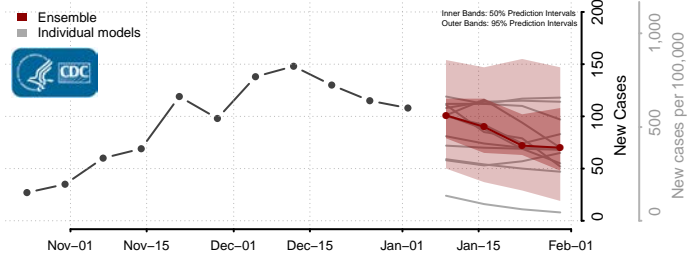

Warren County, Mississippi

Washington County, Mississippi

Wayne County, Mississippi

Webster County, Mississippi

Wilkinson County, Mississippi

Winston County, Mississippi

Yalobusha County, Mississippi

Yazoo County, Mississippi