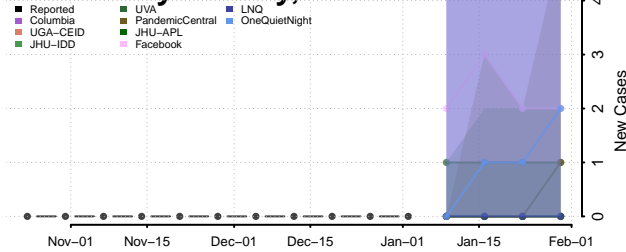

Bristol Bay County, Alaska