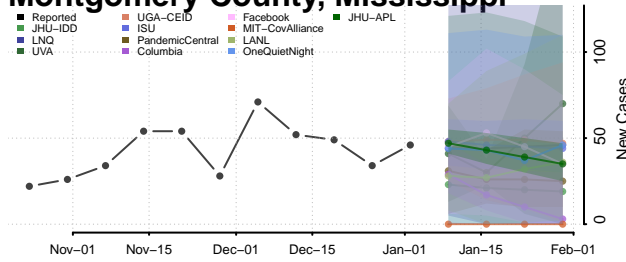

Lamar County, Mississippi

Lauderdale County, Mississippi

Lawrence County, Mississippi

Leake County, Mississippi

Lee County, Mississippi

Leflore County, Mississippi

Montgomery County, Mississippi

Neshoba County, Mississippi