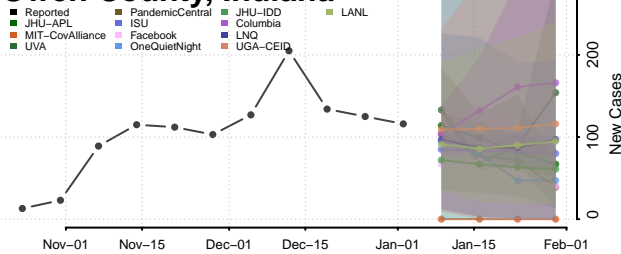

Noble County, Indiana

Ohio County, Indiana

Orange County, Indiana

Owen County, Indiana

Parke County, Indiana

Perry County, Indiana

Pike County, Indiana

Porter County, Indiana