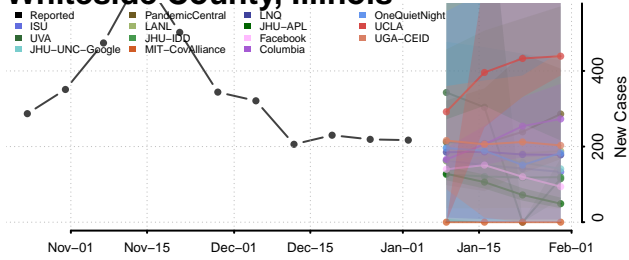

Vermilion County, Illinois

Wabash County, Illinois

Warren County, Illinois

Washington County, Illinois

Wayne County, Illinois

White County, Illinois

Whiteside County, Illinois

Will County, Illinois