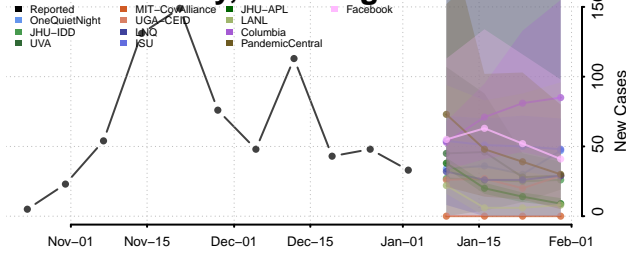

Adams County, Washington