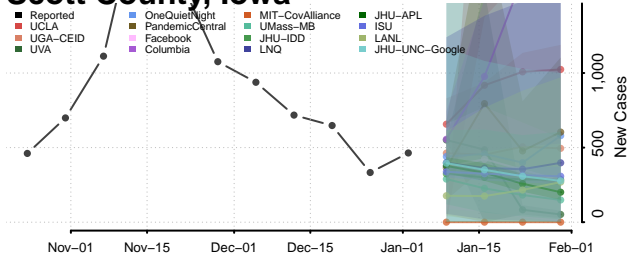

Pocahontas County, Iowa

Polk County, Iowa

Pottawattamie County, Iowa

Poweshiek County, Iowa

Ringgold County, Iowa

Sac County, Iowa

Scott County, Iowa

Shelby County, Iowa