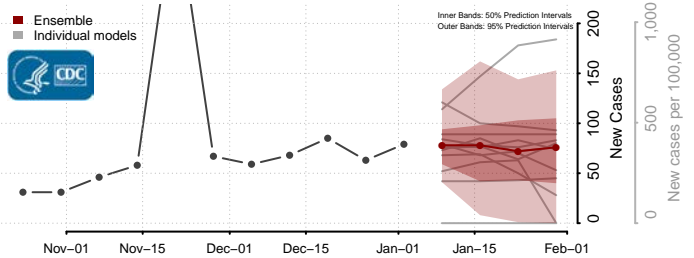

Plaquemines County, Louisiana

Pointe Coupee County, Louisiana

Rapides County, Louisiana

Red River County, Louisiana

Richland County, Louisiana

Sabine County, Louisiana

St. Bernard County, Louisiana

St. Charles County, Louisiana