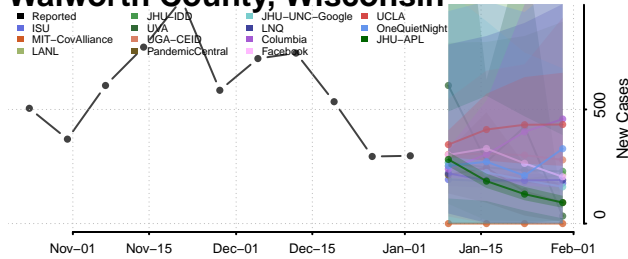

Walworth County, Wisconsin