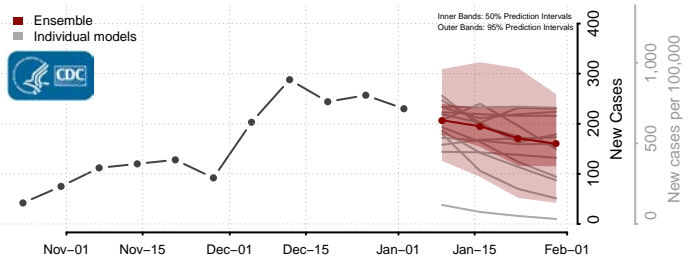

Newton County, Mississippi

Noxubee County, Mississippi

Oktibbeha County, Mississippi

Panola County, Mississippi

Pearl River County, Mississippi

Perry County, Mississippi

Pike County, Mississippi

Pontotoc County, Mississippi