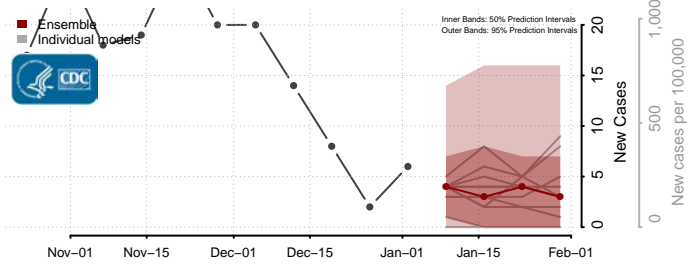

Mellette County, South Dakota