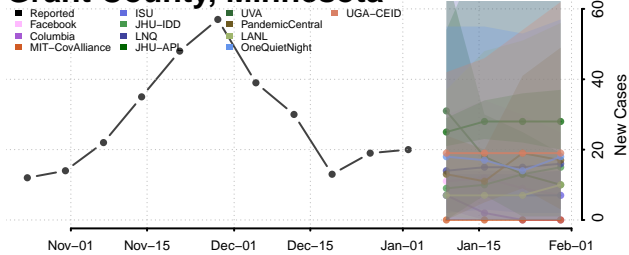

Grant County, Minnesota