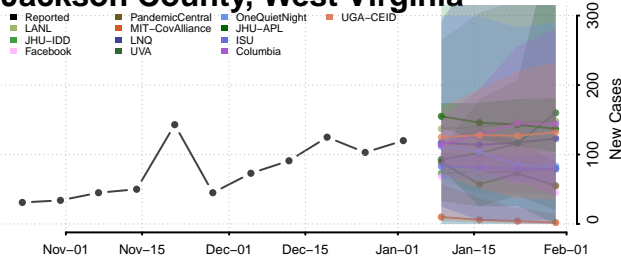

Jackson County, West Virginia