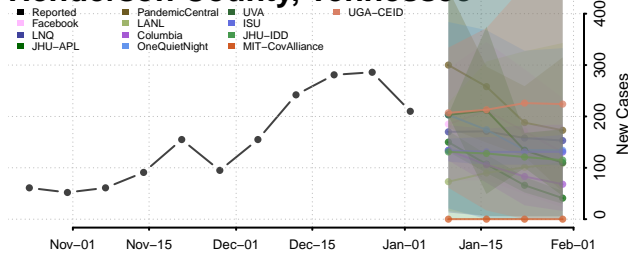

Henderson County, Tennessee