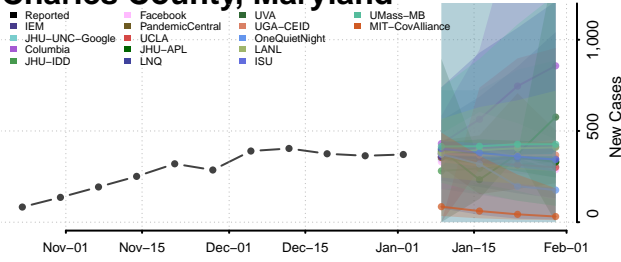

Baltimore City County, Maryland

Baltimore County, Maryland

Calvert County, Maryland

Caroline County, Maryland

Carroll County, Maryland

Cecil County, Maryland

Charles County, Maryland

Dorchester County, Maryland