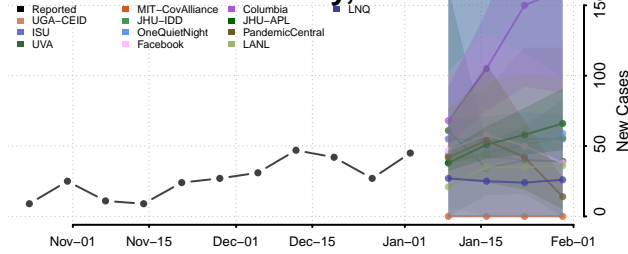

West Feliciana County, Louisiana