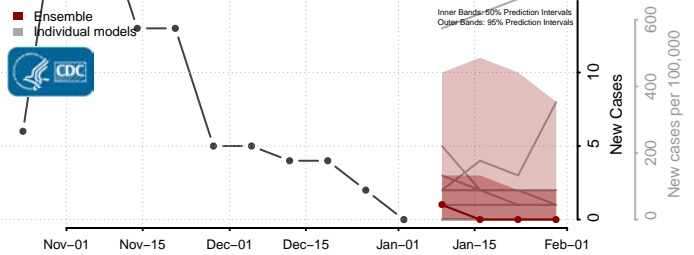

Divide County, North Dakota