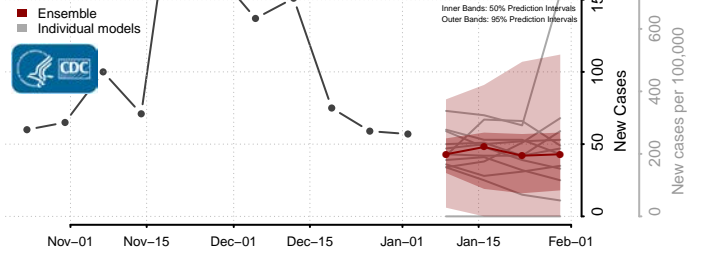

Wabasha County, Minnesota