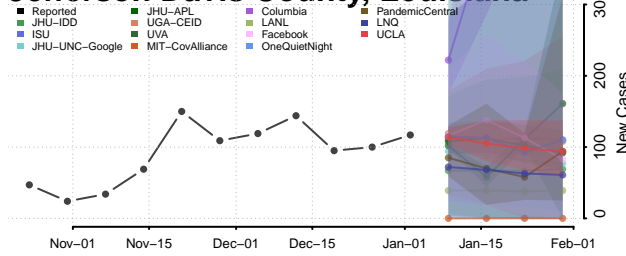

Grant County, Louisiana

Iberia County, Louisiana

Iberville County, Louisiana

Jackson County, Louisiana

Jefferson County, Louisiana

Jefferson Davis County, Louisiana

Lafayette County, Louisiana

Lafourche County, Louisiana