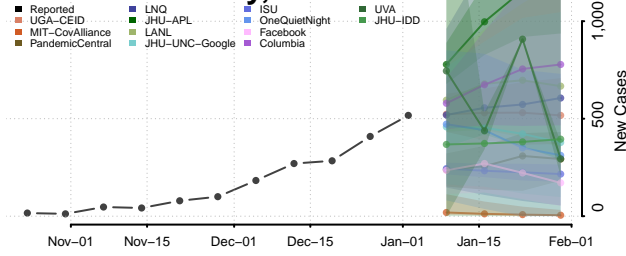

Essex County, New York

Franklin County, New York

Fulton County, New York

Genesee County, New York

Greene County, New York

Hamilton County, New York

Herkimer County, New York

Jefferson County, New York