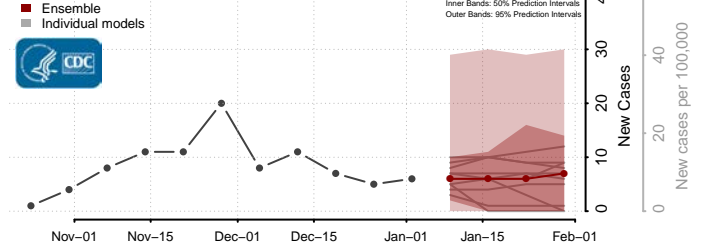

Guam*

Hawaii

Hawaii County, Hawaii

Honolulu County, Hawaii

Kalawao County, Hawaii

Kauai County, Hawaii

*New weekly cases may decrease in this location over the next four weeks. For these locations, the ensemble forecast indicates a probability of 0.75 or greater that fewer cases will be reported in week four of the forecast than in the last reported week.