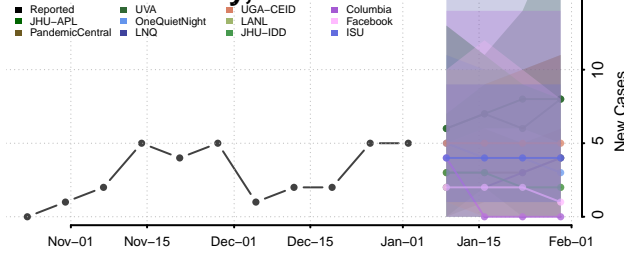

Roberts County, Texas