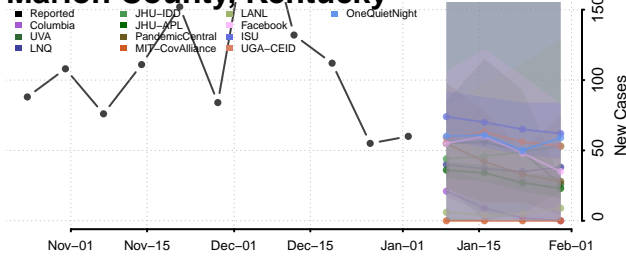

Marion County, Kentucky