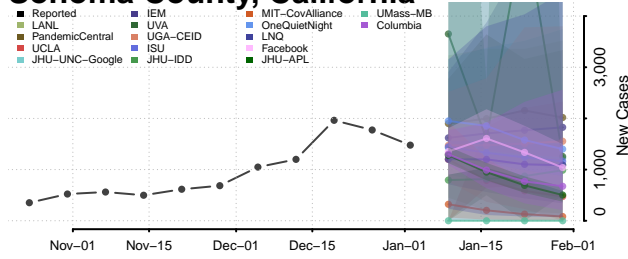

Shasta County, California

Sierra County, California

Siskiyou County, California

Solano County, California

Sonoma County, California

Stanislaus County, California

Sutter County, California

Tehama County, California