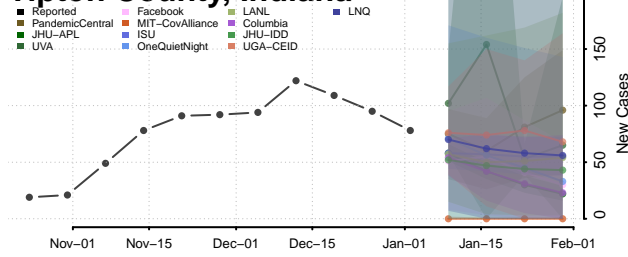

Tipton County, Indiana