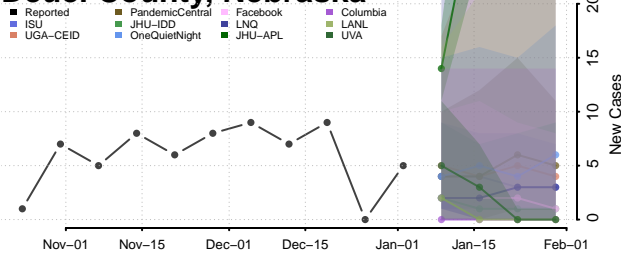

Deuel County, Nebraska