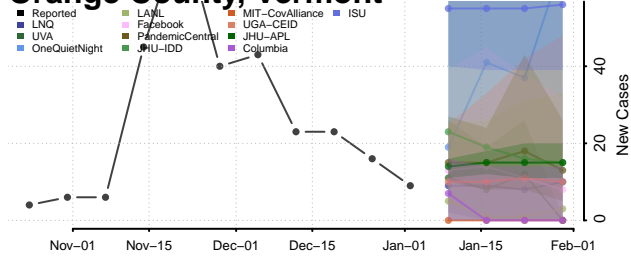

Franklin County, Vermont

Grand Isle County, Vermont

Lamoille County, Vermont

Orange County, Vermont

Orleans County, Vermont

Rutland County, Vermont

Washington County, Vermont

Windham County, Vermont