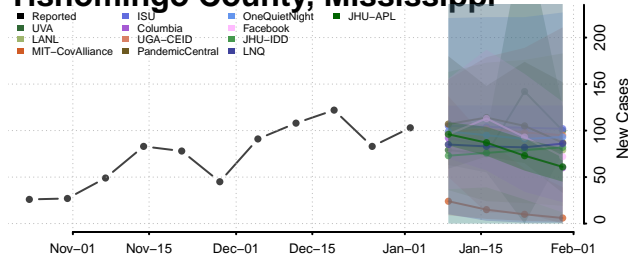

Sunflower County, Mississippi

Tallahatchie County, Mississippi

Tate County, Mississippi

Tippah County, Mississippi

Tishomingo County, Mississippi

Tunica County, Mississippi

Union County, Mississippi

Walthall County, Mississippi