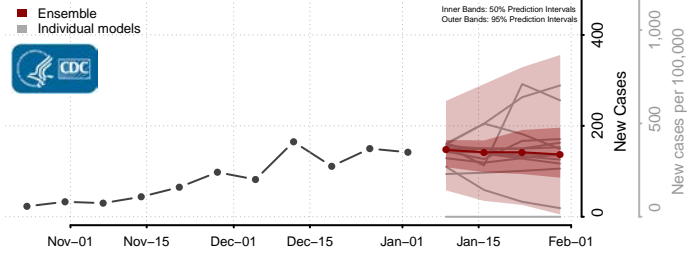

Manassas County, Virginia