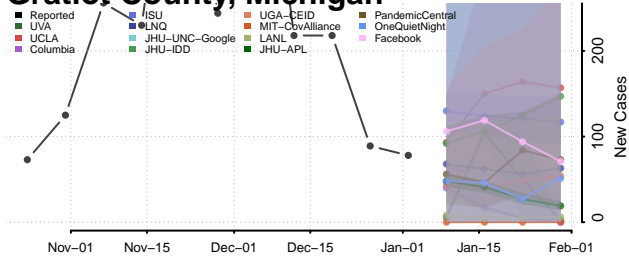

Dickinson County, Michigan

Eaton County, Michigan

Emmet County, Michigan

Genesee County, Michigan

Gladwin County, Michigan

Gogebic County, Michigan

Grand Traverse County, Michigan

Gratiot County, Michigan