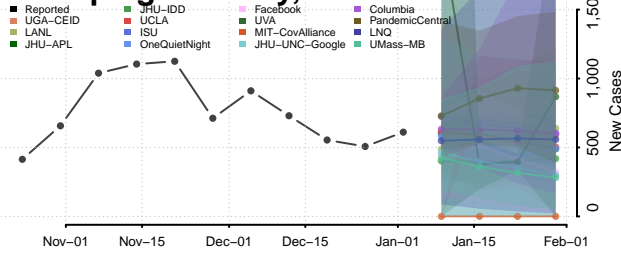

Champaign County, Illinois