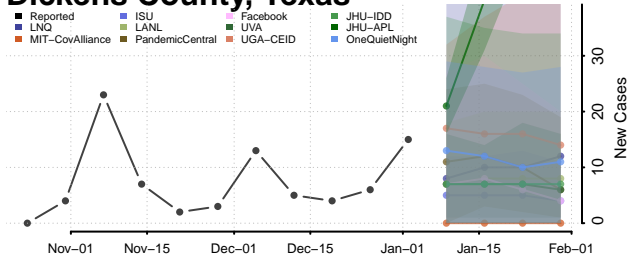

Dickens County, Texas