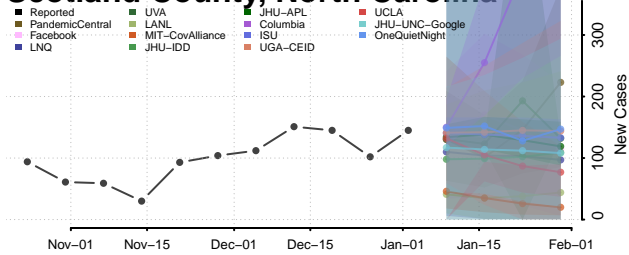

Robeson County, North Carolina

Rockingham County, North Carolina

Rowan County, North Carolina

Rutherford County, North Carolina

Sampson County, North Carolina

Scotland County, North Carolina

Stanly County, North Carolina