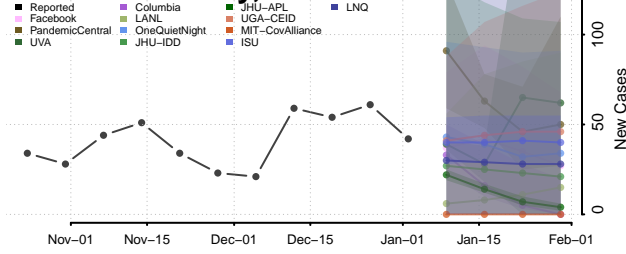

Houston County, Tennessee