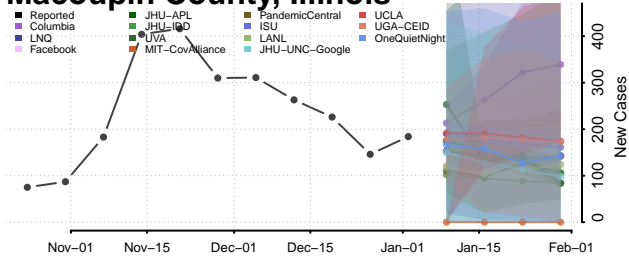

Logan County, Illinois

Macon County, Illinois

Macoupin County, Illinois

Madison County, Illinois

Marion County, Illinois

Marshall County, Illinois

Mason County, Illinois

Massac County, Illinois