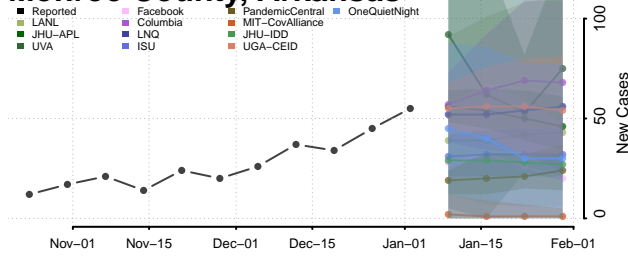

Madison County, Arkansas

Marion County, Arkansas

Miller County, Arkansas

Mississippi County, Arkansas

Monroe County, Arkansas

Montgomery County, Arkansas

Nevada County, Arkansas

Newton County, Arkansas