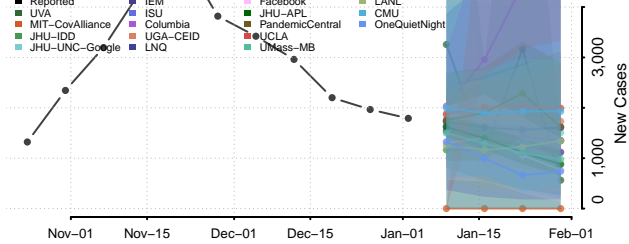

Denver County, Colorado