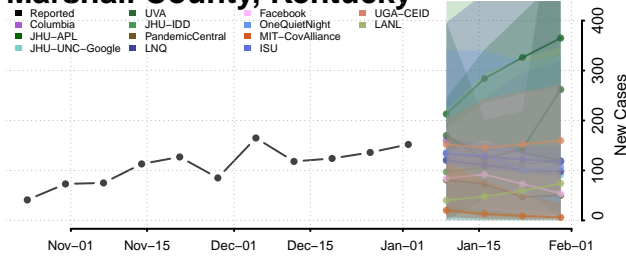

Marshall County, Kentucky