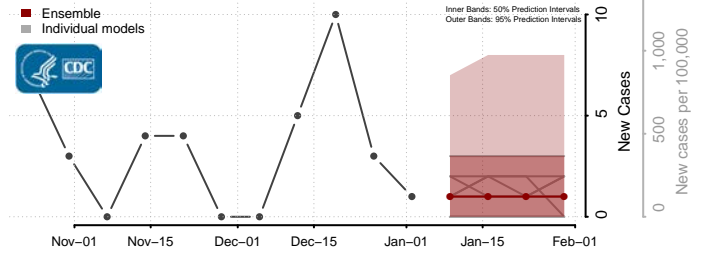

Deer Lodge County, Montana

Fallon County, Montana

Fergus County, Montana

Flathead County, Montana

Gallatin County, Montana

Garfield County, Montana

Glacier County, Montana

Golden Valley County, Montana