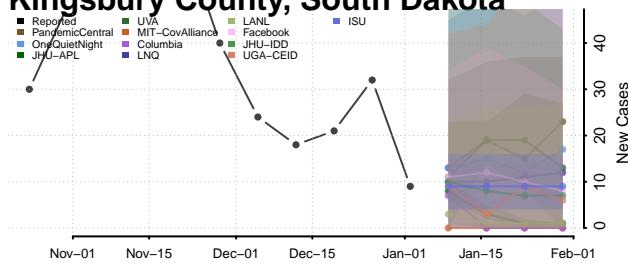

Kingsbury County, South Dakota