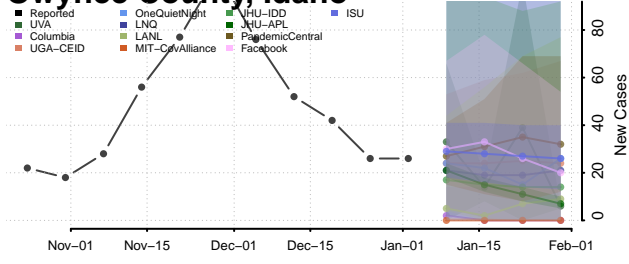

Owyhee County, Idaho