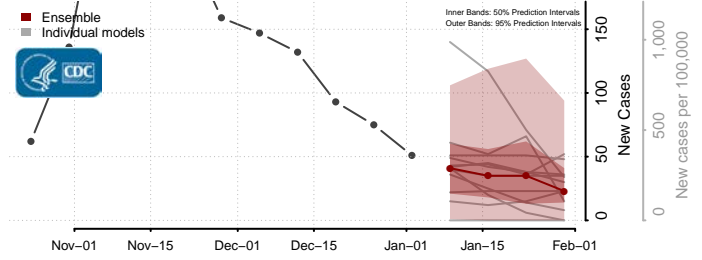

Rolette County, North Dakota