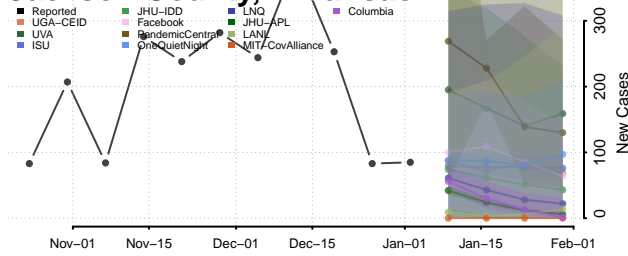

Greene County, Arkansas

Hempstead County, Arkansas

Hot Spring County, Arkansas

Howard County, Arkansas

Independence County, Arkansas

Izard County, Arkansas

Jackson County, Arkansas

Jefferson County, Arkansas