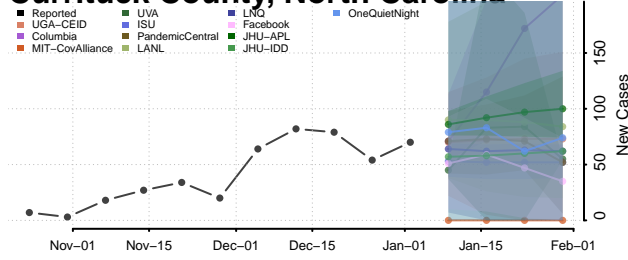

Clay County, North Carolina

Cleveland County, North Carolina

Columbus County, North Carolina

Craven County, North Carolina

Cumberland County, North Carolina

Currituck County, North Carolina

Dare County, North Carolina