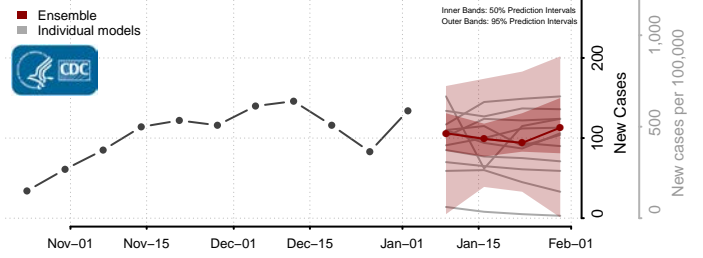

Scott County, Kansas

Sedgwick County, Kansas

Seward County, Kansas

Shawnee County, Kansas

Sumner County, Kansas

Thomas County, Kansas

Trego County, Kansas

Wabaunsee County, Kansas