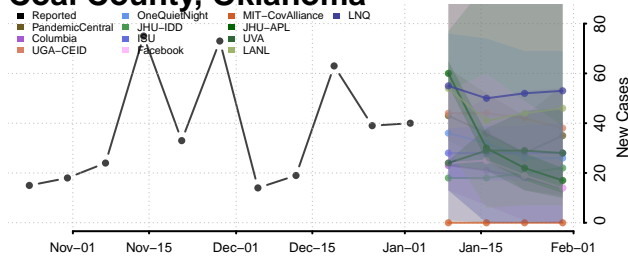

Coal County, Oklahoma