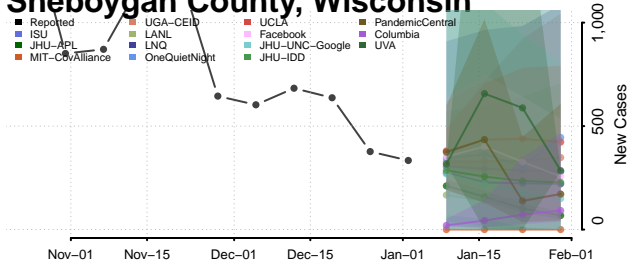

Sheboygan County, Wisconsin