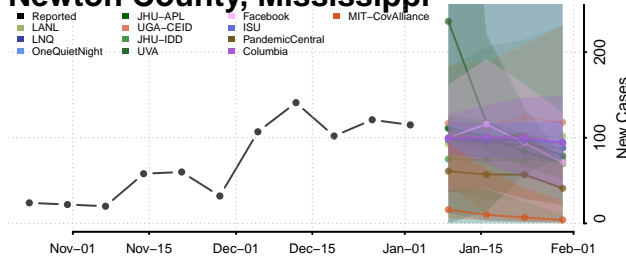

Newton County, Mississippi