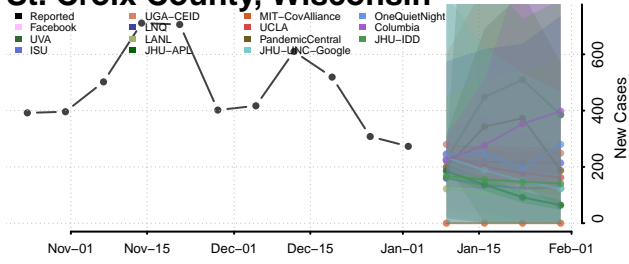

St. Croix County, Wisconsin