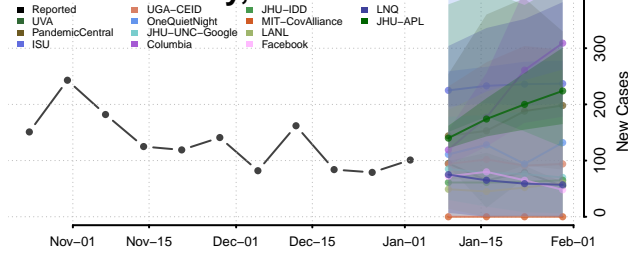

Holmes County, Ohio