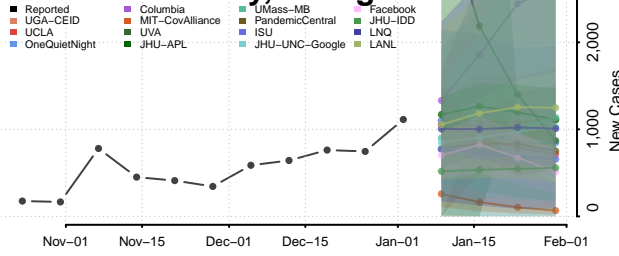

Columbia County, Georgia