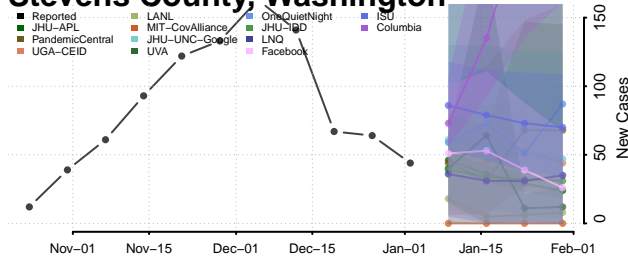

Spokane County, Washington

Stevens County, Washington

Thurston County, Washington

Wahkiakum County, Washington

Walla Walla County, Washington

Whatcom County, Washington

Whitman County, Washington

Yakima County, Washington