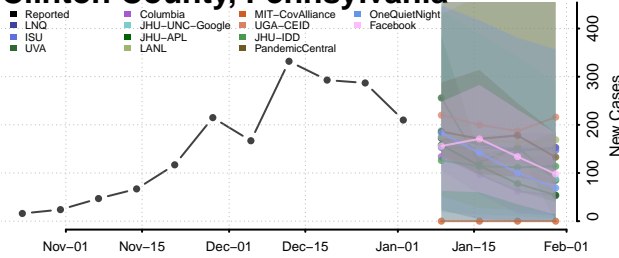

Clinton County, Pennsylvania