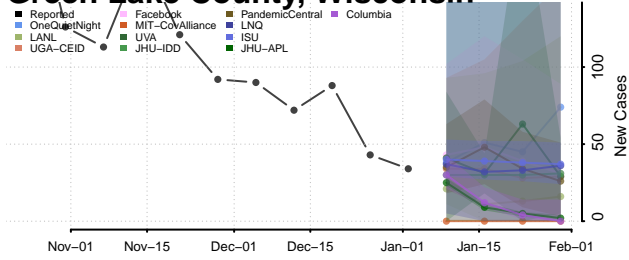

Crawford County, Wisconsin

Florence County, Wisconsin

Fond du Lac County, Wisconsin

Forest County, Wisconsin

Grant County, Wisconsin

Green County, Wisconsin

Green Lake County, Wisconsin

Iowa County, Wisconsin