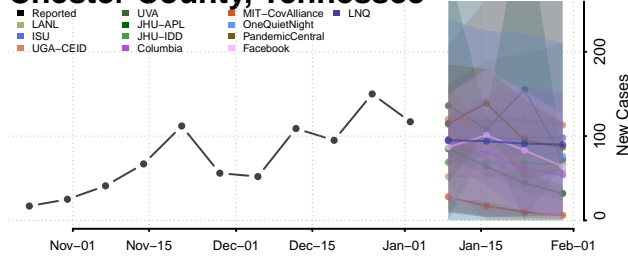

Chester County, Tennessee