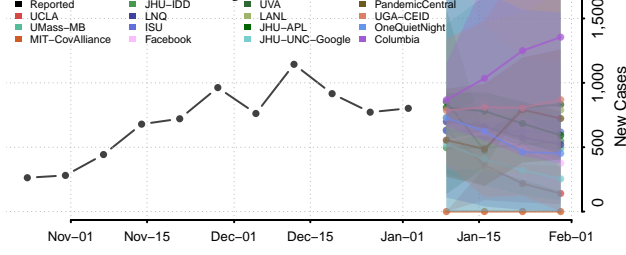

Darke County, Ohio

Defiance County, Ohio

Delaware County, Ohio

Erie County, Ohio

Fairfield County, Ohio

Fayette County, Ohio

Franklin County, Ohio

Fulton County, Ohio