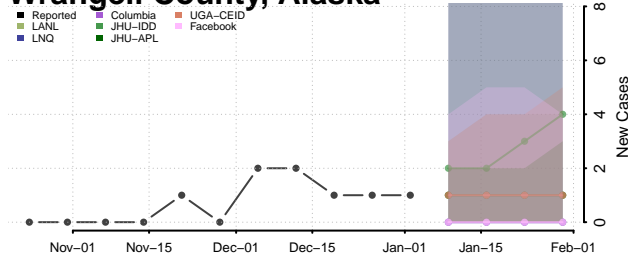

Wrangell County, Alaska