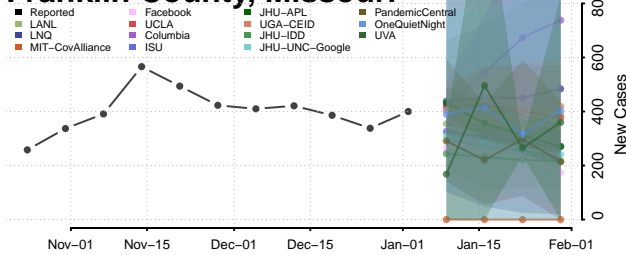

DeKalb County, Missouri

Dent County, Missouri

Douglas County, Missouri

Dunklin County, Missouri

Franklin County, Missouri

Gasconade County, Missouri

Gentry County, Missouri

Greene County, Missouri