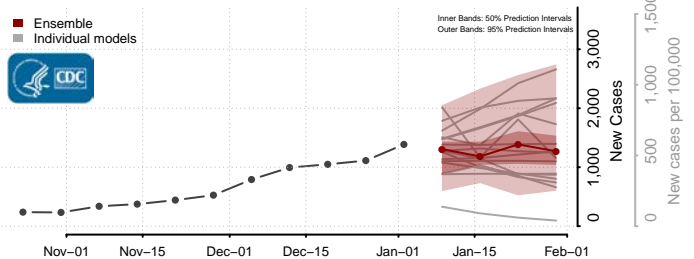

Stokes County, North Carolina

Surry County, North Carolina

Swain County, North Carolina

Transylvania County, North Carolina

Tyrrell County, North Carolina

Union County, North Carolina

Vance County, North Carolina