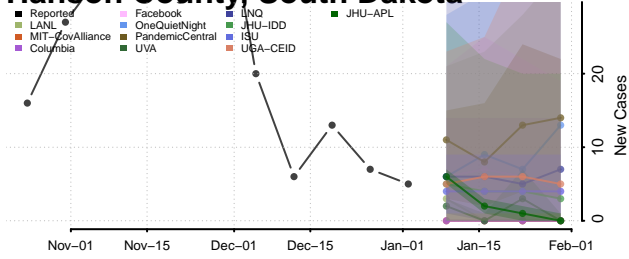

Hanson County, South Dakota