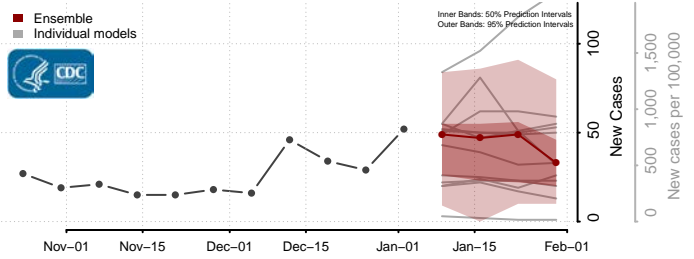

Woodruff County, Arkansas