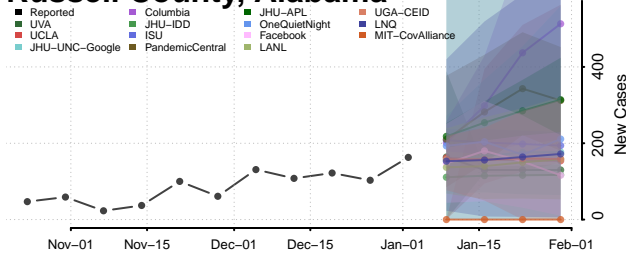

Lauderdale County, Alabama

Lawrence County, Alabama

Lee County, Alabama

Limestone County, Alabama

Lowndes County, Alabama

Macon County, Alabama

Madison County, Alabama

Marengo County, Alabama

Marion County, Alabama

Marshall County, Alabama

Mobile County, Alabama

Monroe County, Alabama

Montgomery County, Alabama

Morgan County, Alabama

Perry County, Alabama

Pickens County, Alabama

Pike County, Alabama

Randolph County, Alabama

Russell County, Alabama

Shelby County, Alabama

St. Clair County, Alabama

Sumter County, Alabama

Talladega County, Alabama

Tallapoosa County, Alabama