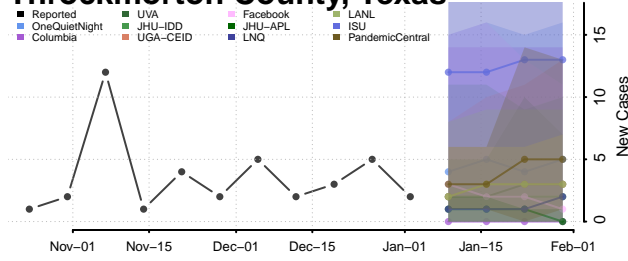

Throckmorton County, Texas