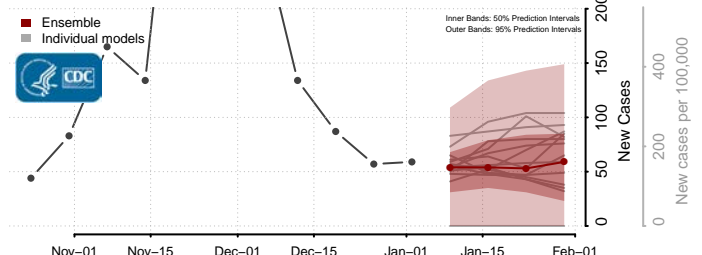

Scott County, Minnesota

Sherburne County, Minnesota

Sibley County, Minnesota

St. Louis County, Minnesota

Stearns County, Minnesota

Steele County, Minnesota

Stevens County, Minnesota

Swift County, Minnesota