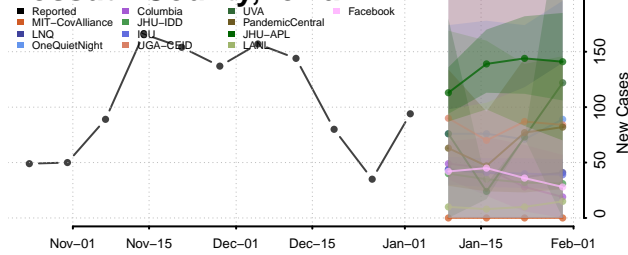

Johnson County, Iowa

Jones County, Iowa

Keokuk County, Iowa

Kossuth County, Iowa

Lee County, Iowa

Linn County, Iowa

Louisa County, Iowa

Lucas County, Iowa