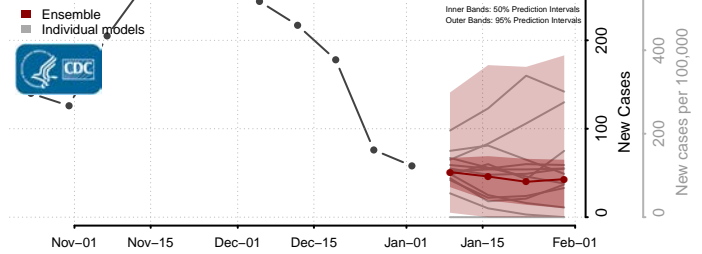

Beltrami County, Minnesota

*New weekly cases may decrease in this location over the next four weeks. For these locations, the ensemble forecast indicates a probability of 0.75 or greater that fewer cases will be reported in week four of the forecast than in the last reported week.