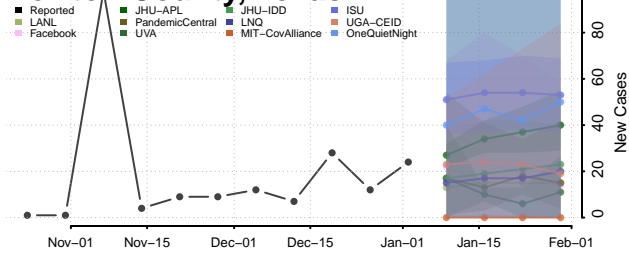

Newton County, Texas