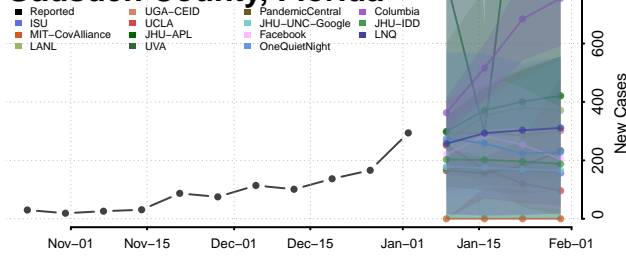

Gadsden County, Florida