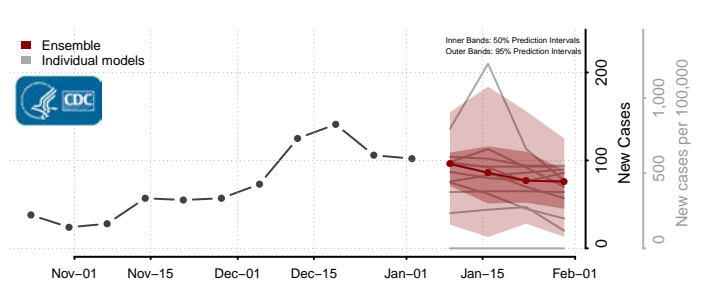

Chickasaw County, Mississippi