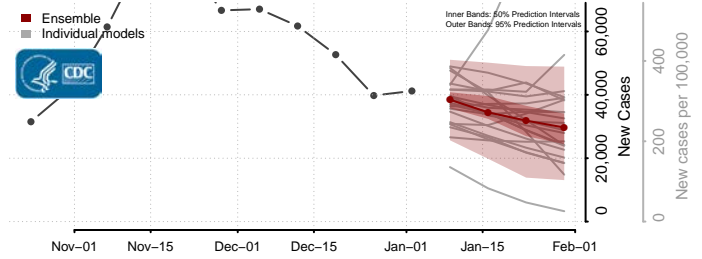

Teton County, Idaho

Twin Falls County, Idaho

Valley County, Idaho

Washington County, Idaho

Illinois

Adams County, Illinois