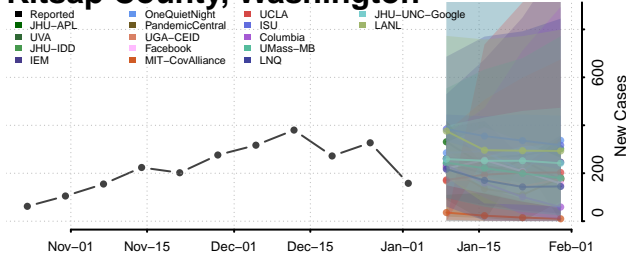

Kitsap County, Washington