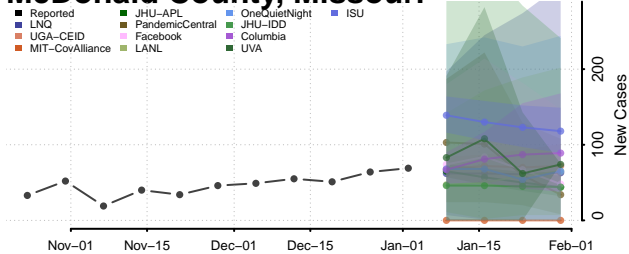

McDonald County, Missouri