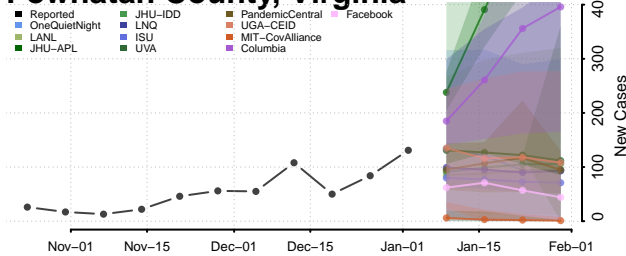

Petersburg County, Virginia

Pittsylvania County, Virginia

Poquoson County, Virginia

Portsmouth County, Virginia

Powhatan County, Virginia

Prince Edward County, Virginia

Prince George County, Virginia

Prince William County, Virginia