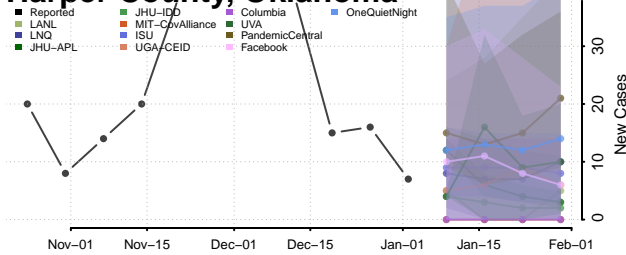

Harper County, Oklahoma