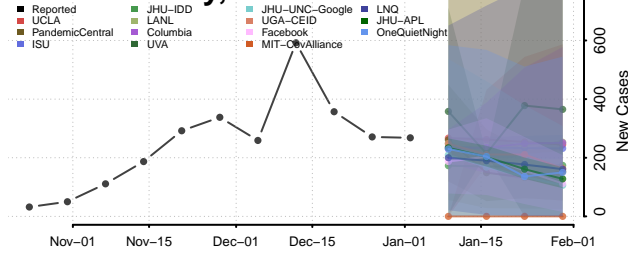

Huron County, Ohio