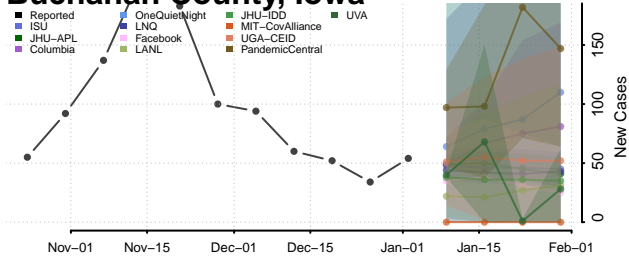

Appanoose County, Iowa

Audubon County, Iowa

Benton County, Iowa

Black Hawk County, Iowa

Boone County, Iowa

Bremer County, Iowa

Buchanan County, Iowa

Buena Vista County, Iowa