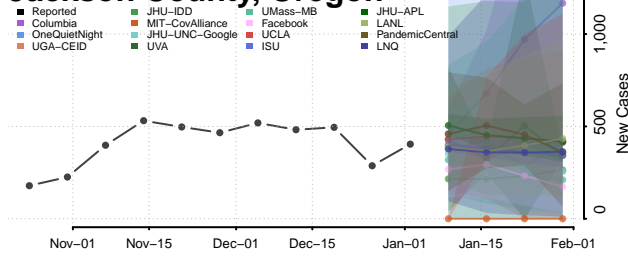

Jackson County, Oregon