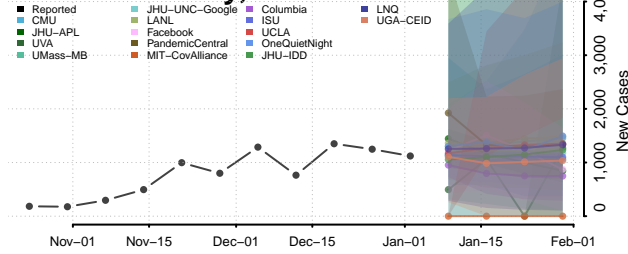

Nueces County, Texas