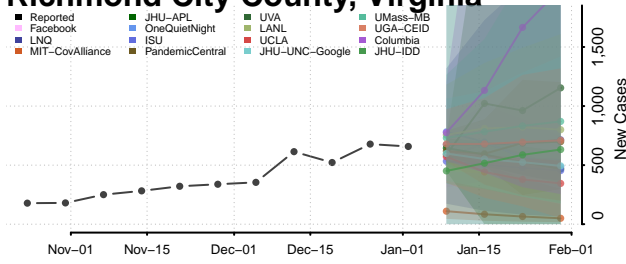

Richmond City County, Virginia