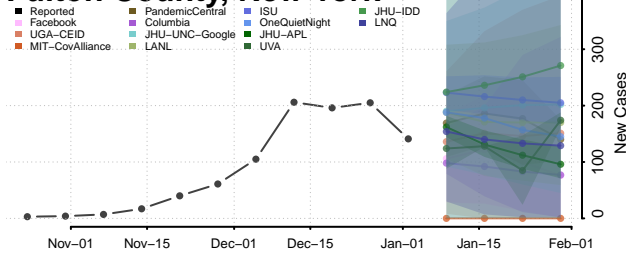

Fulton County, New York