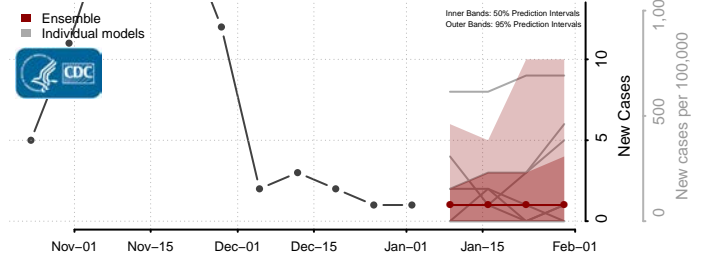

Haakon County, South Dakota

Hamlin County, South Dakota

Hand County, South Dakota

Hanson County, South Dakota

Harding County, South Dakota

Hughes County, South Dakota

Hutchinson County, South Dakota

Hyde County, South Dakota