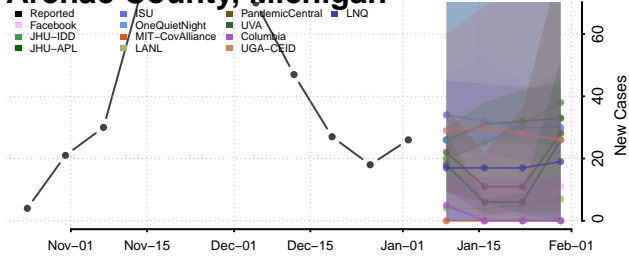

Arenac County, Michigan