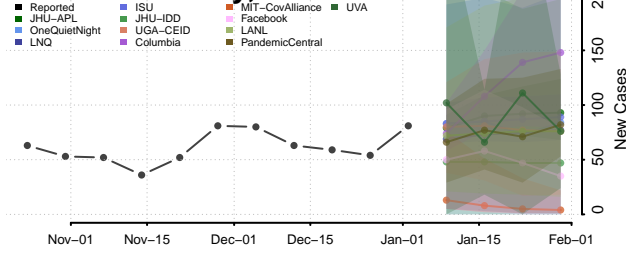

Dallas County, Arkansas

Desha County, Arkansas

Drew County, Arkansas

Faulkner County, Arkansas

Franklin County, Arkansas

Fulton County, Arkansas

Garland County, Arkansas

Grant County, Arkansas