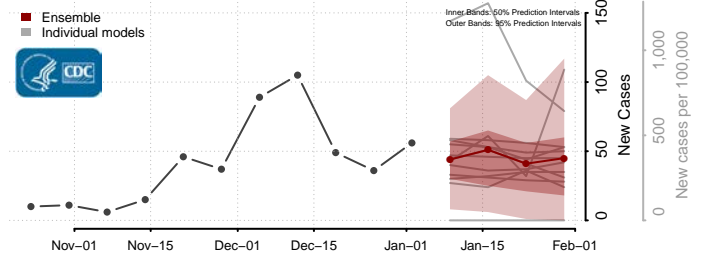

Winona County, Minnesota

Wright County, Minnesota

Yellow Medicine County, Minnesota

Mississippi

Adams County, Mississippi

Alcorn County, Mississippi

Amite County, Mississippi

Attala County, Mississippi