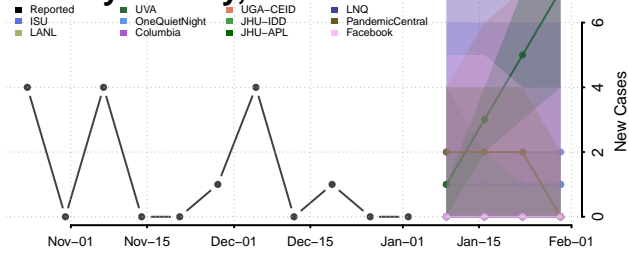

Kenedy County, Texas