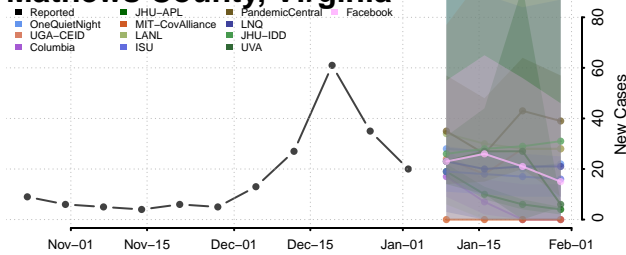

Mathews County, Virginia