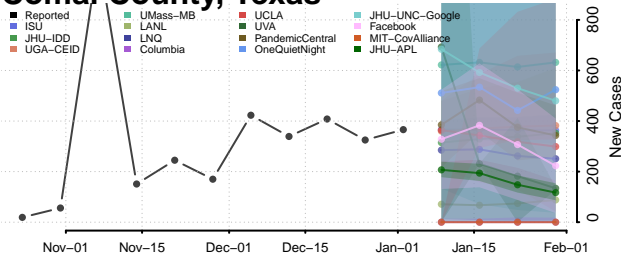

Comal County, Texas