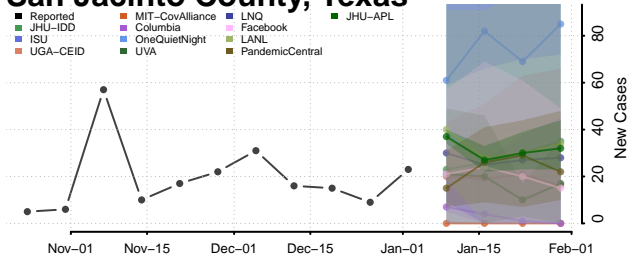

San Jacinto County, Texas