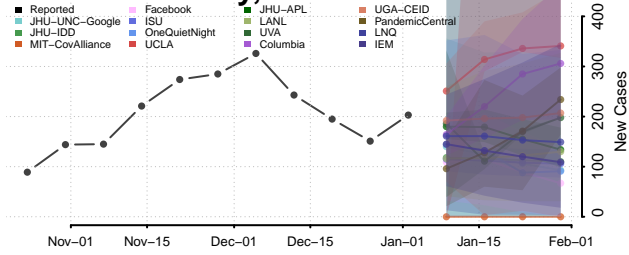

Wasatch County, Utah