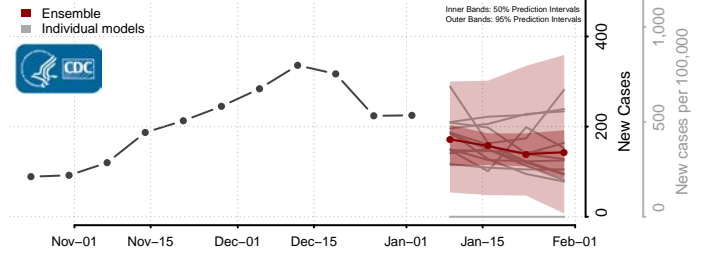

Darke County, Ohio

Defiance County, Ohio

Delaware County, Ohio

Erie County, Ohio

Fairfield County, Ohio

Fayette County, Ohio

Franklin County, Ohio

Fulton County, Ohio