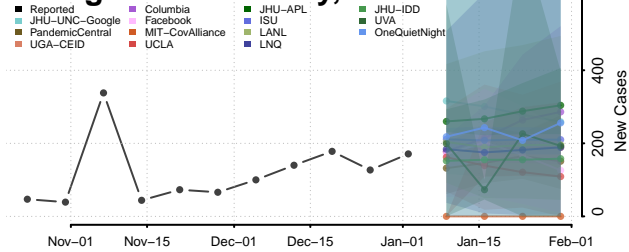

Nacogdoches County, Texas