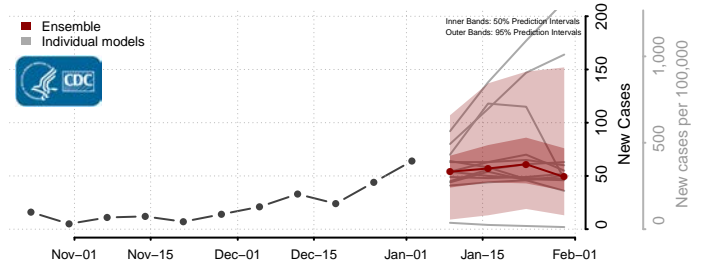

Brunswick County, Virginia