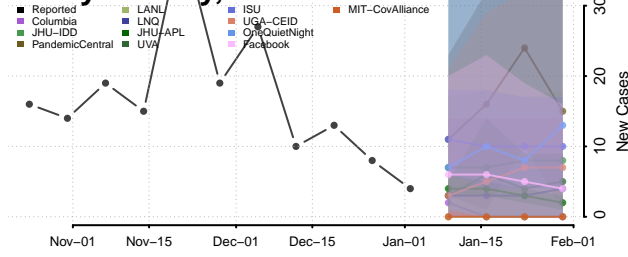

Valley County, Nebraska