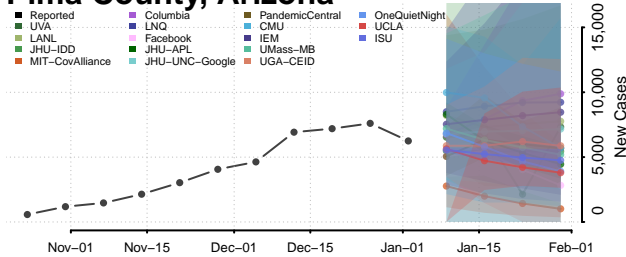

Gila County, Arizona

Graham County, Arizona

Greenlee County, Arizona

La Paz County, Arizona

Maricopa County, Arizona

Mohave County, Arizona

Navajo County, Arizona

Pima County, Arizona