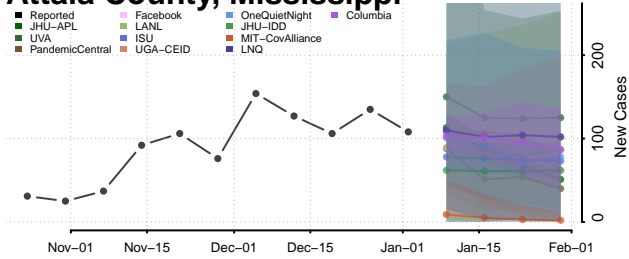

Winona County, Minnesota

Wright County, Minnesota

Yellow Medicine County, Minnesota

Mississippi

Adams County, Mississippi

Alcorn County, Mississippi

Amite County, Mississippi

Attala County, Mississippi