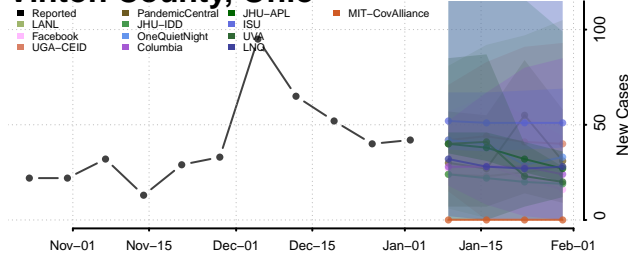

Vinton County, Ohio