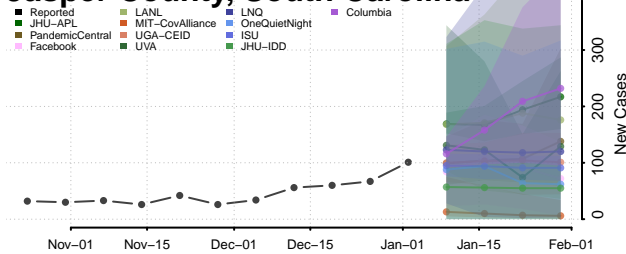

Florence County, South Carolina

Georgetown County, South Carolina

Greenville County, South Carolina

Greenwood County, South Carolina

Hampton County, South Carolina

Horry County, South Carolina

Jasper County, South Carolina