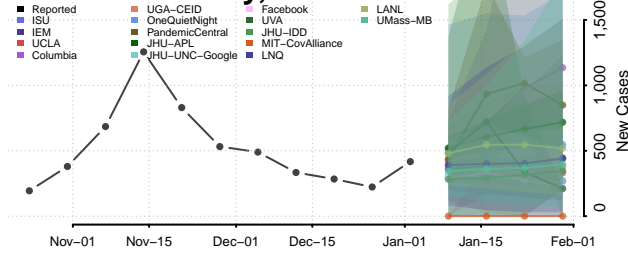

Johnson County, Iowa