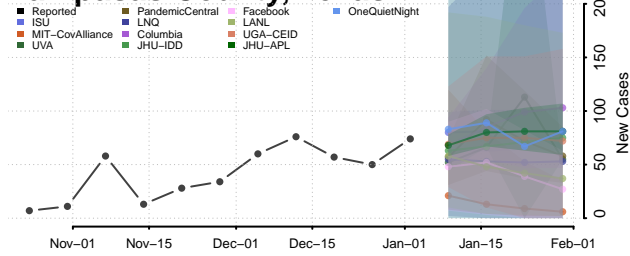

Lampasas County, Texas