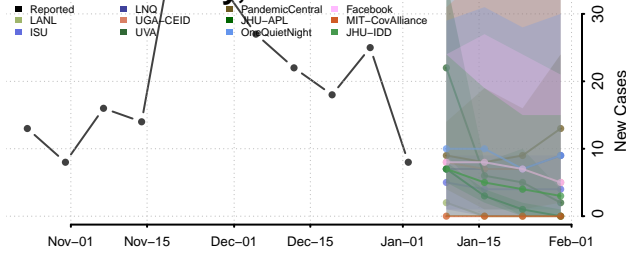

Perkins County, South Dakota