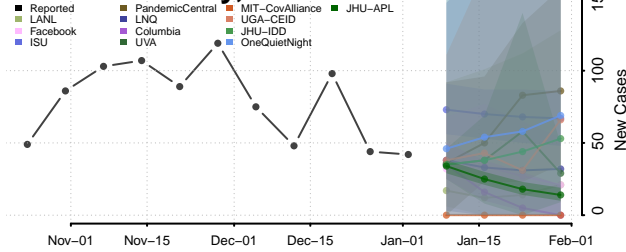

Red Willow County, Nebraska

Richardson County, Nebraska

Rock County, Nebraska

Saline County, Nebraska

Sarpy County, Nebraska

Saunders County, Nebraska

Scotts Bluff County, Nebraska

Seward County, Nebraska