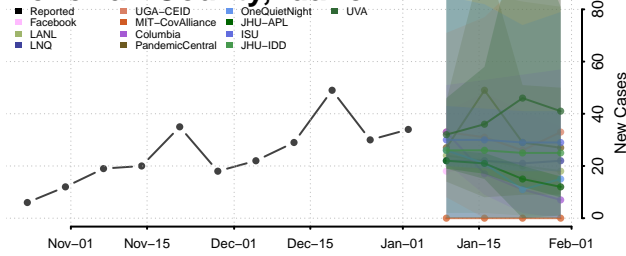

Benewah County, Idaho