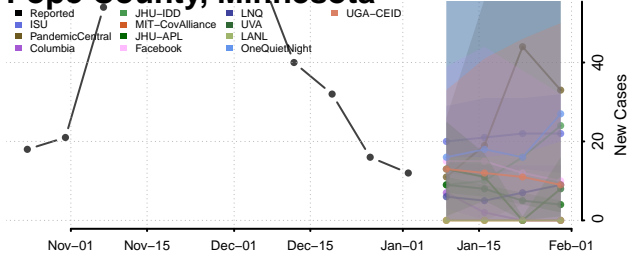

Pope County, Minnesota