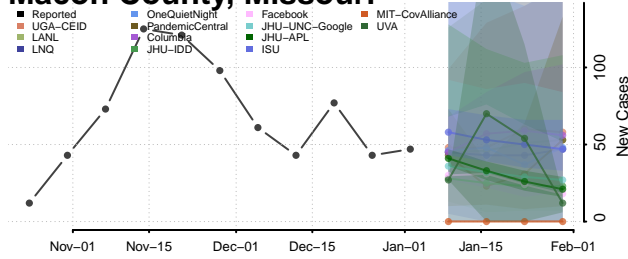

Macon County, Missouri