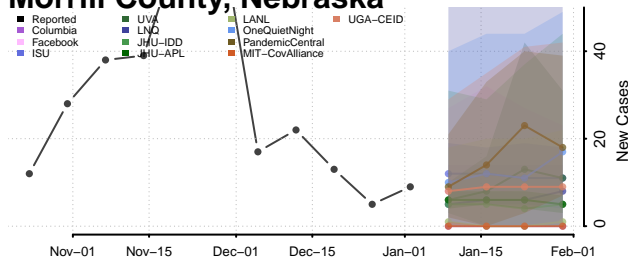

Logan County, Nebraska

Loup County, Nebraska

Madison County, Nebraska

McPherson County, Nebraska

Merrick County, Nebraska

Morrill County, Nebraska

Nance County, Nebraska

Nemaha County, Nebraska