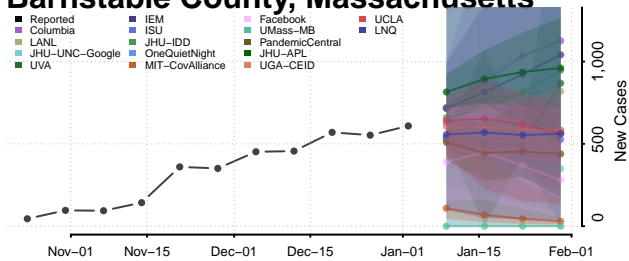

Barnstable County, Massachusetts