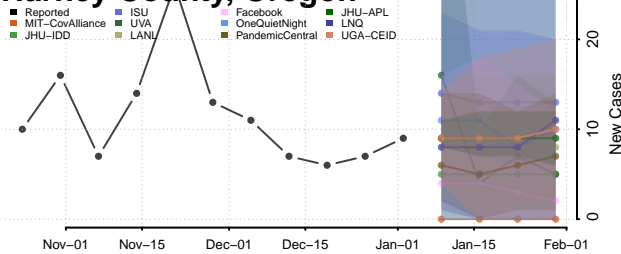

Harney County, Oregon