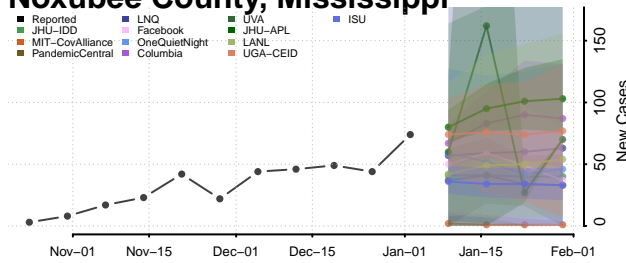

Noxubee County, Mississippi