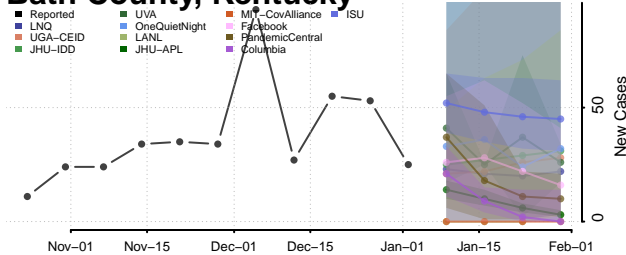

Allen County, Kentucky

Anderson County, Kentucky

Ballard County, Kentucky

Barren County, Kentucky

Bath County, Kentucky

Bell County, Kentucky

Boone County, Kentucky

Bourbon County, Kentucky