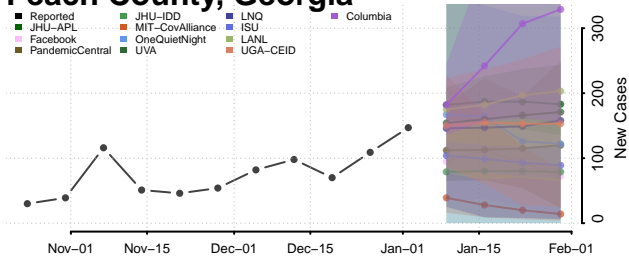

Muscooke County, Georgia

Newton County, Georgia

Oconee County, Georgia

Oglethorpe County, Georgia

Paulding County, Georgia

Peach County, Georgia

Pickens County, Georgia

Pierce County, Georgia