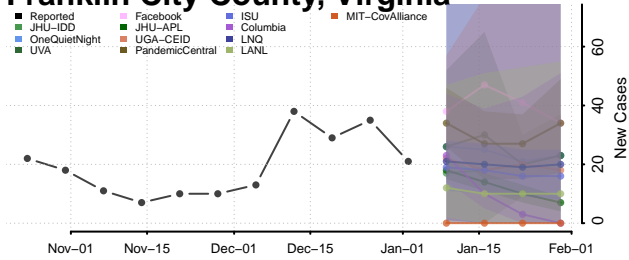

Franklin City County, Virginia