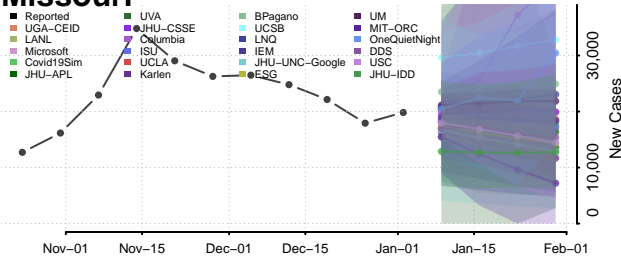

Wilkinson County, Mississippi

Winston County, Mississippi

Yalobusha County, Mississippi

Yazoo County, Mississippi

Missouri

Adair County, Missouri