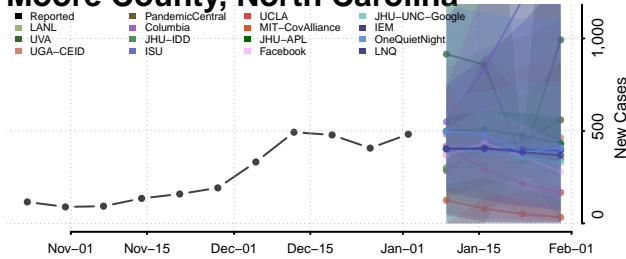

Madison County, North Carolina

Martin County, North Carolina

McDowell County, North Carolina

Mecklenburg County, North Carolina

Mitchell County, North Carolina

Montgomery County, North Carolina

Moore County, North Carolina