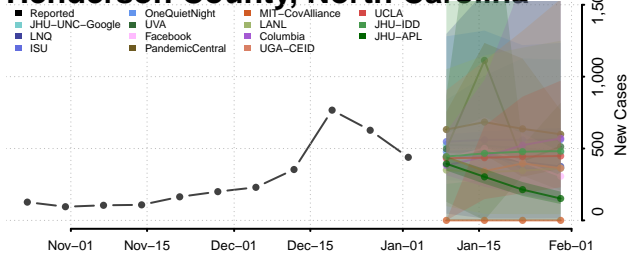

Henderson County, North Carolina