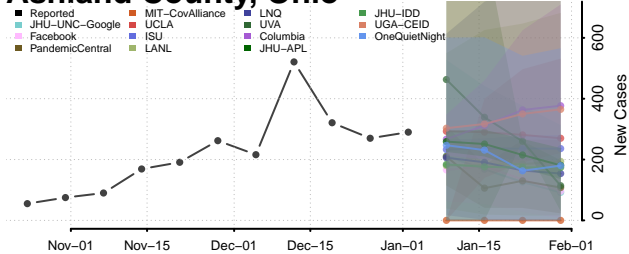

Ashland County, Ohio