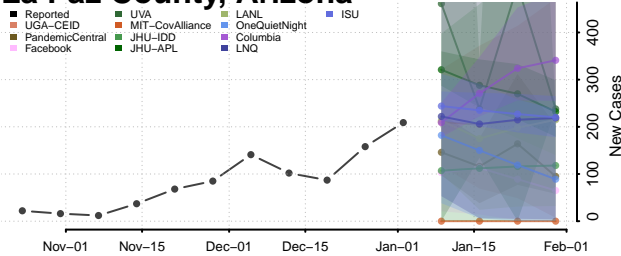

Gila County, Arizona

Graham County, Arizona

Greenlee County, Arizona

La Paz County, Arizona

Maricopa County, Arizona

Mohave County, Arizona

Navajo County, Arizona

Pima County, Arizona