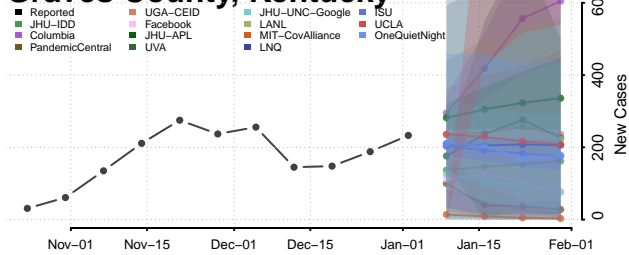

Graves County, Kentucky

Grayson County, Kentucky

Green County, Kentucky

Greenup County, Kentucky

Hancock County, Kentucky

Hardin County, Kentucky

Harlan County, Kentucky

Harrison County, Kentucky