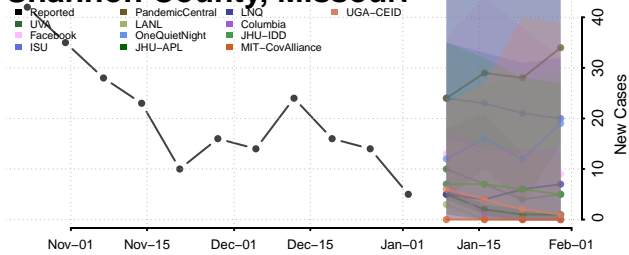

Shannon County, Missouri