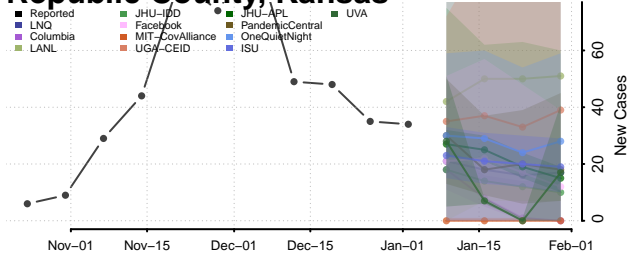

Republic County, Kansas