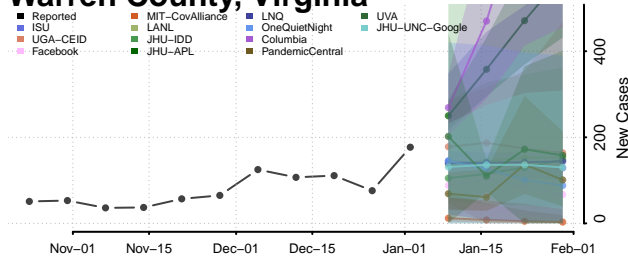

Washington County, Virginia

Waynesboro County, Virginia

Westmoreland County, Virginia

Williamsburg County, Virginia

Winchester County, Virginia

Wise County, Virginia

Wythe County, Virginia

York County, Virginia