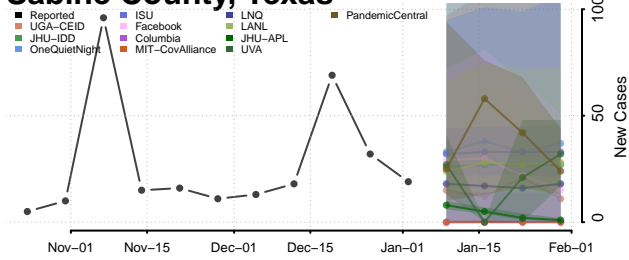

Sabine County, Texas