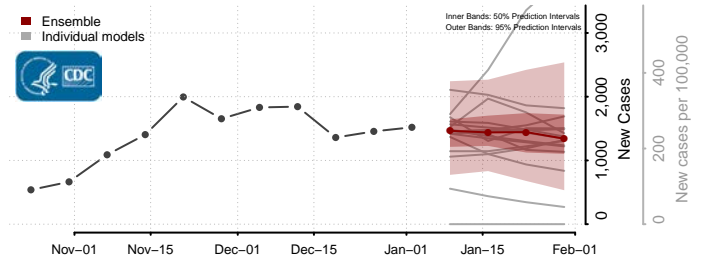

Baltimore City County, Maryland