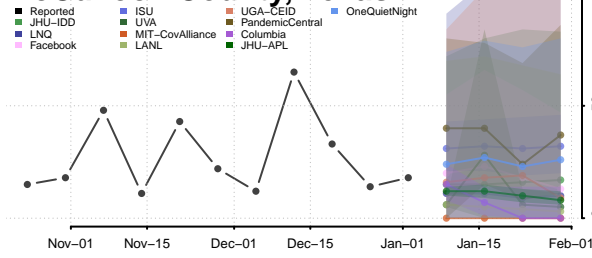

McCulloch County, Texas