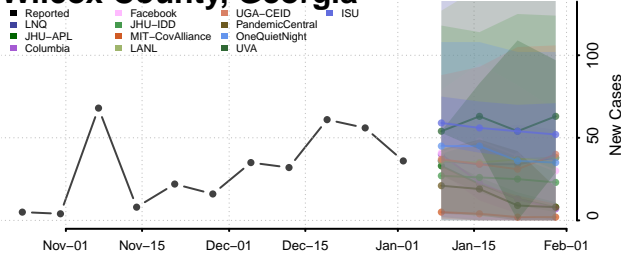

Webster County, Georgia

Wheeler County, Georgia

White County, Georgia

Whitfield County, Georgia

Wilcox County, Georgia

Wilkes County, Georgia

Wilkinson County, Georgia

Worth County, Georgia