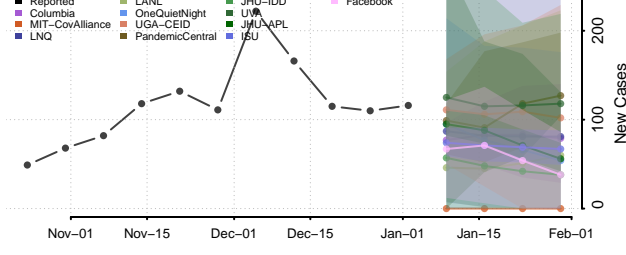

DeKalb County, Indiana

Delaware County, Indiana

Dubois County, Indiana

Elkhart County, Indiana

Fayette County, Indiana

Floyd County, Indiana

Fountain County, Indiana

Franklin County, Indiana