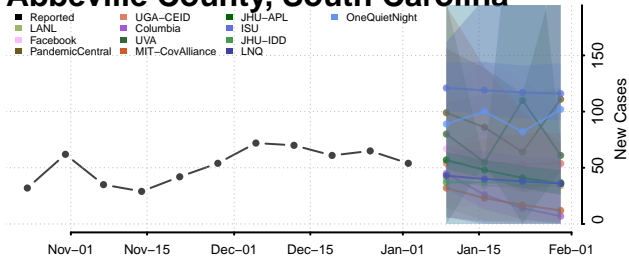

Abbeville County, South Carolina