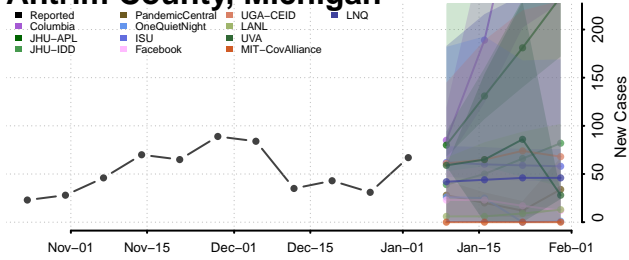

Antrim County, Michigan