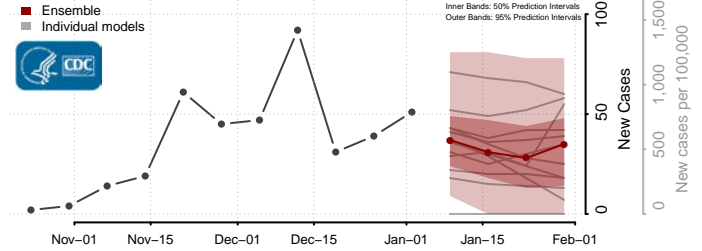

Buena Vista County, Virginia