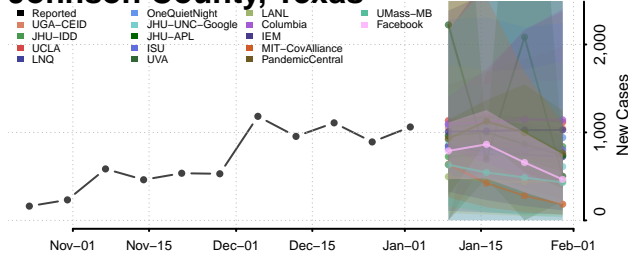

Johnson County, Texas