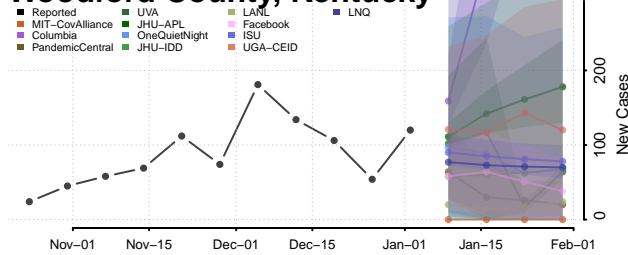

Woodford County, Kentucky