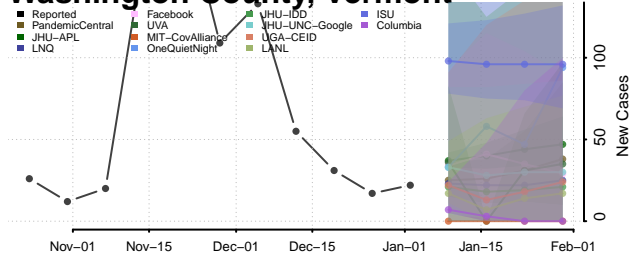

Franklin County, Vermont

Grand Isle County, Vermont

Lamoille County, Vermont

Orange County, Vermont

Orleans County, Vermont

Rutland County, Vermont

Washington County, Vermont

Windham County, Vermont