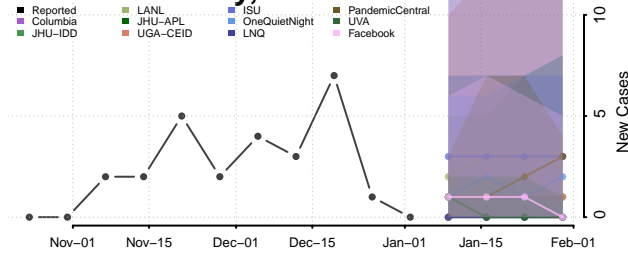

Washington County, Nebraska

Wayne County, Nebraska

Webster County, Nebraska

Wheeler County, Nebraska

Elko County, Nevada

Esmeralda County, Nevada

Eureka County, Nevada

Humboldt County, Nevada