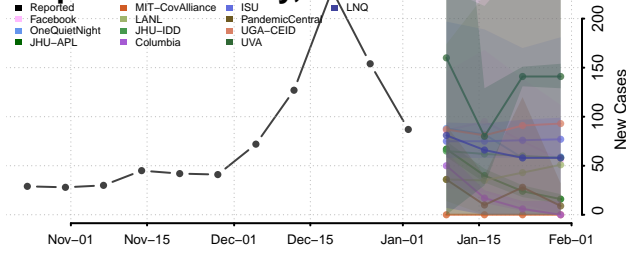

Sequatchie County, Tennessee