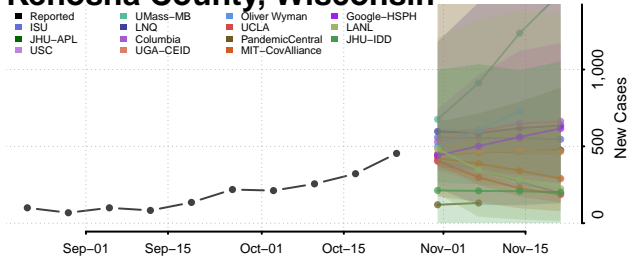

Kenosha County, Wisconsin