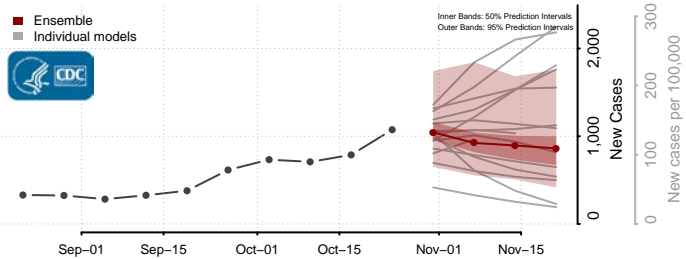

Essex County, Massachusetts