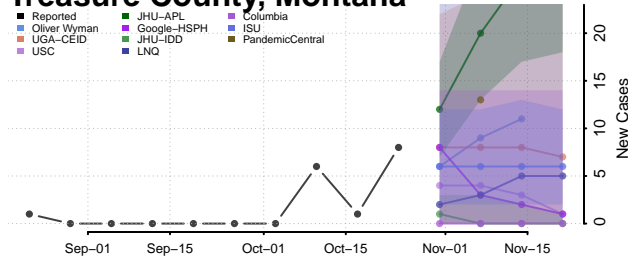

Teton County, Montana

Toole County, Montana

Treasure County, Montana

Valley County, Montana

Wheatland County, Montana

Wibaux County, Montana

Yellowstone County, Montana

Nebraska