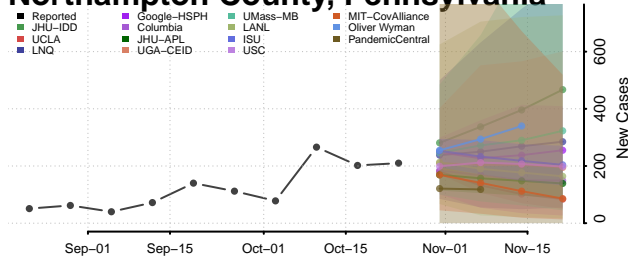

Northampton County, Pennsylvania