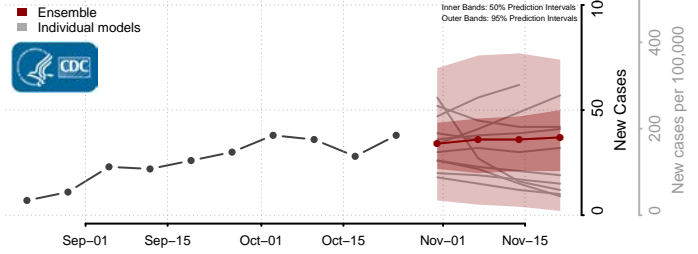

Vernon County, Missouri