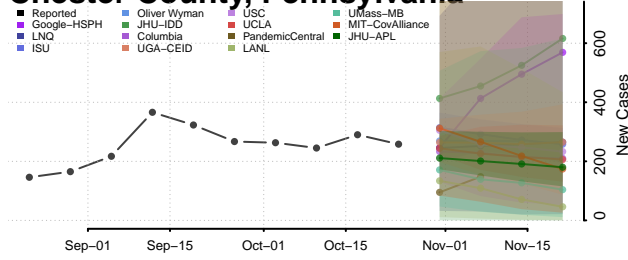

Chester County, Pennsylvania