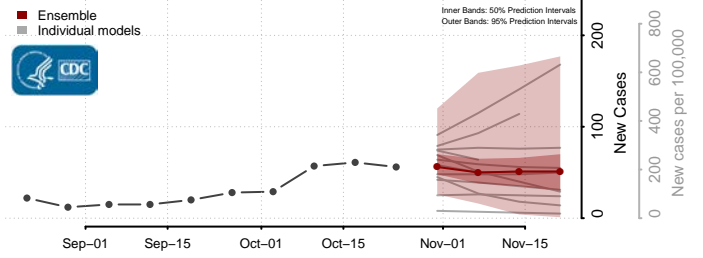

Russell County, Virginia