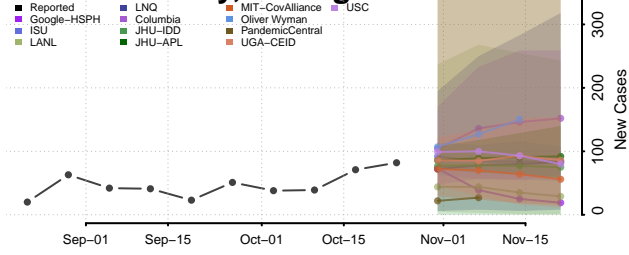

Branch County, Michigan