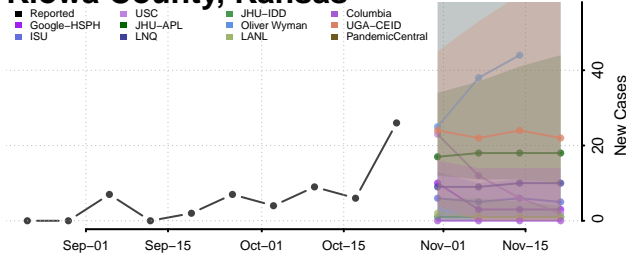

Jewell County, Kansas

Johnson County, Kansas

Keary County, Kansas

Kingman County, Kansas

Kiowa County, Kansas

Labette County, Kansas

Lane County, Kansas

Leavenworth County, Kansas