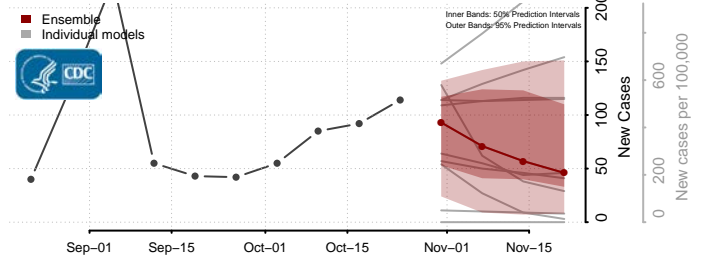

Nodaway County, Missouri