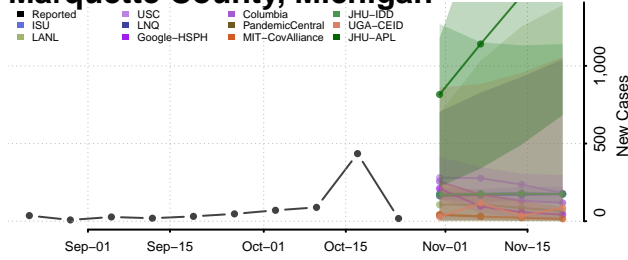

Marquette County, Michigan