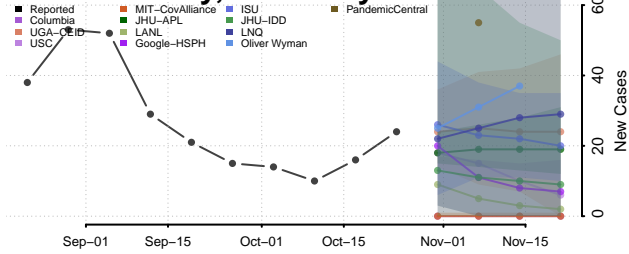

Grant County, Kentucky

Graves County, Kentucky

Grayson County, Kentucky

Green County, Kentucky

Greenup County, Kentucky

Hancock County, Kentucky

Hardin County, Kentucky

Harlan County, Kentucky