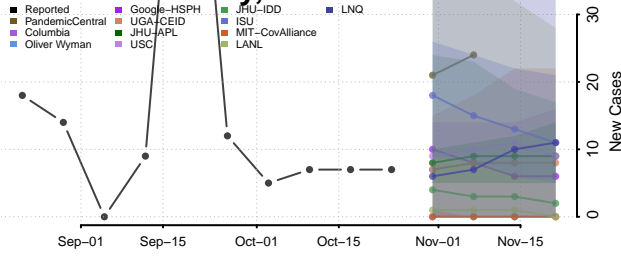

Cleburne County, Alabama

Coffee County, Alabama

Colbert County, Alabama

Conecuh County, Alabama

Coosa County, Alabama

Covington County, Alabama

Crenshaw County, Alabama

Cullman County, Alabama