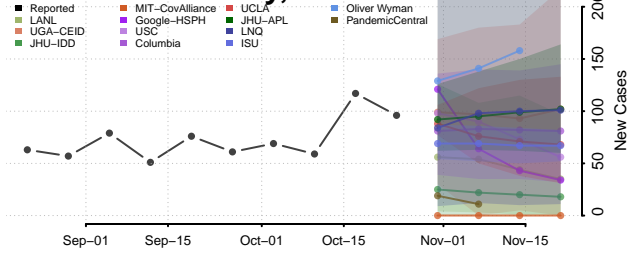

McCurtain County, Oklahoma