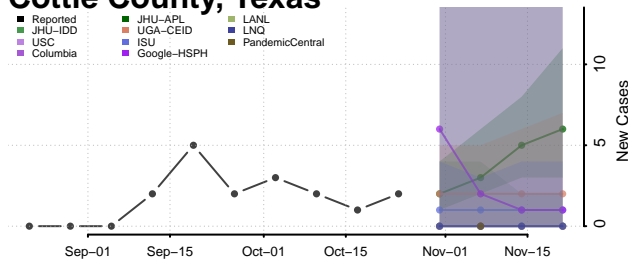

Cottle County, Texas