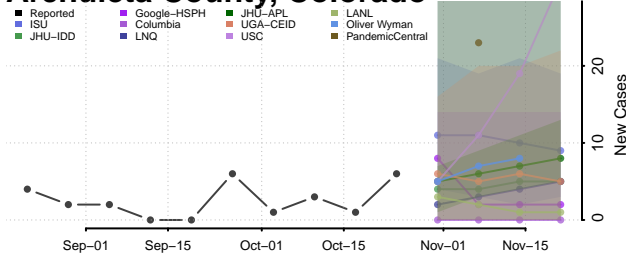

Archuleta County, Colorado