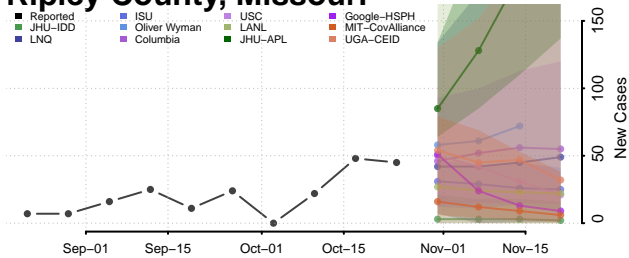

Ripley County, Missouri