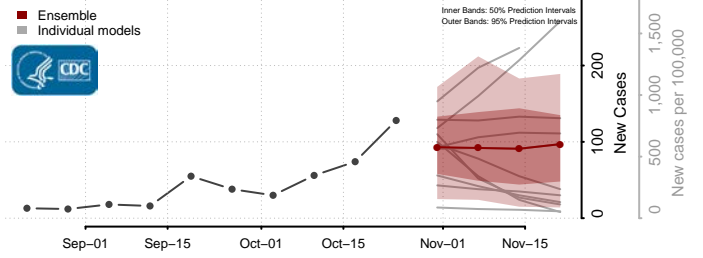

Moniteau County, Missouri