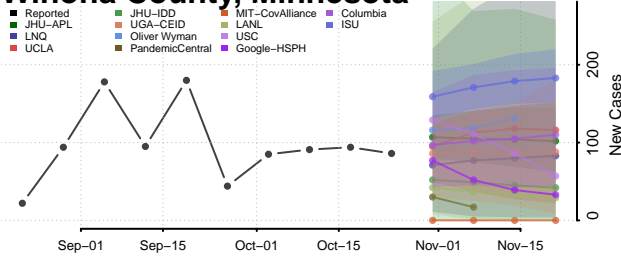

Winona County, Minnesota