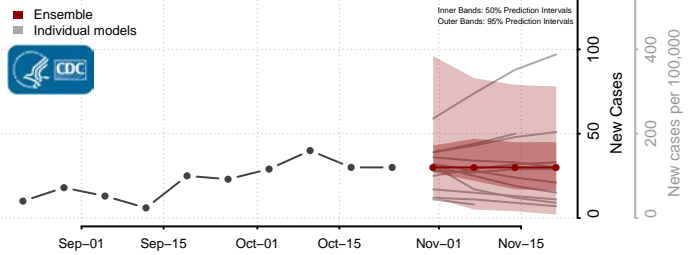

Benton County, Minnesota

Big Stone County, Minnesota

Blue Earth County, Minnesota

Brown County, Minnesota

Carlton County, Minnesota

Carver County, Minnesota

Cass County, Minnesota

Chippewa County, Minnesota