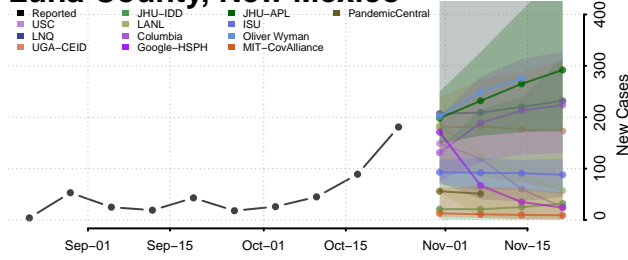

Harding County, New Mexico

Hidalgo County, New Mexico

Lea County, New Mexico

Lincoln County, New Mexico

Los Alamos County, New Mexico

Luna County, New Mexico

McKinley County, New Mexico

Mora County, New Mexico