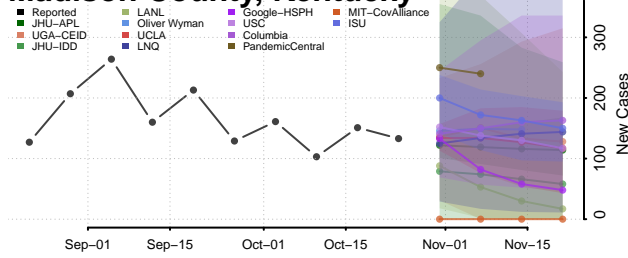

Madison County, Kentucky