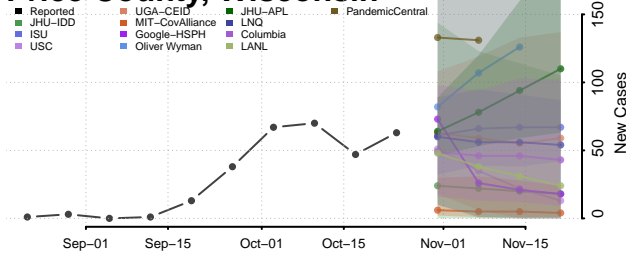

Price County, Wisconsin