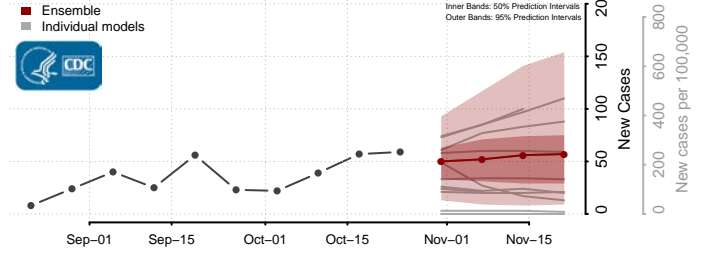

Mingo County, West Virginia