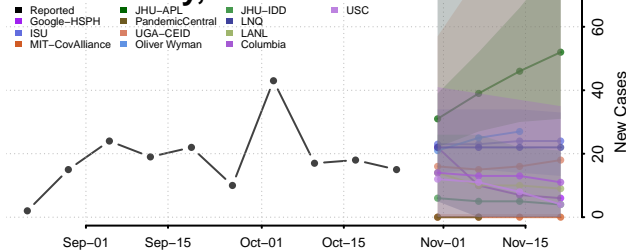

Latimer County, Oklahoma

Le Flore County, Oklahoma

Lincoln County, Oklahoma

Logan County, Oklahoma

Love County, Oklahoma

Major County, Oklahoma

Marshall County, Oklahoma

Mayes County, Oklahoma