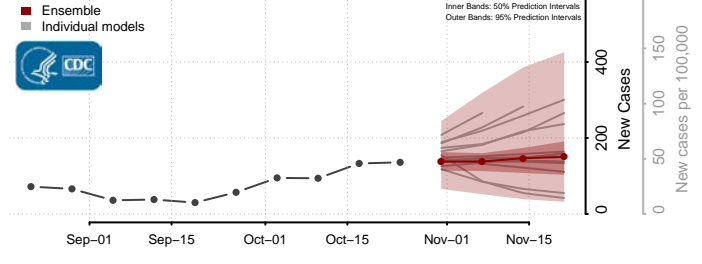

Skamania County, Washington

Snohomish County, Washington

Spokane County, Washington

Stevens County, Washington

Thurston County, Washington

Wahkiakum County, Washington

Walla Walla County, Washington

Whatcom County, Washington