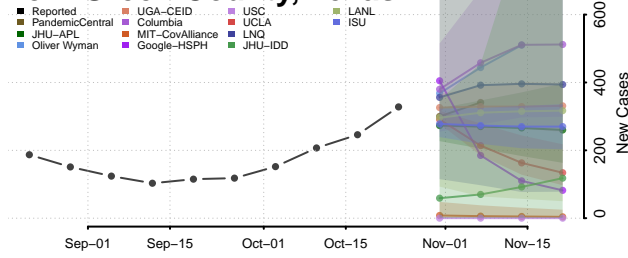

Tom Green County, Texas