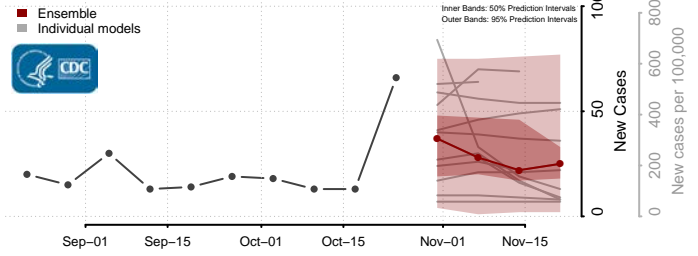

Yalobusha County, Mississippi