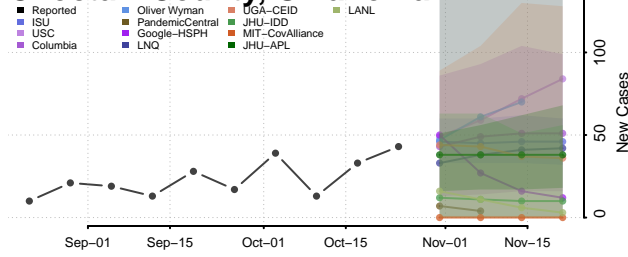

Bryan County, Oklahoma

Caddo County, Oklahoma

Canadian County, Oklahoma

Carter County, Oklahoma

Cherokee County, Oklahoma

Choctaw County, Oklahoma

Cimarron County, Oklahoma

Cleveland County, Oklahoma