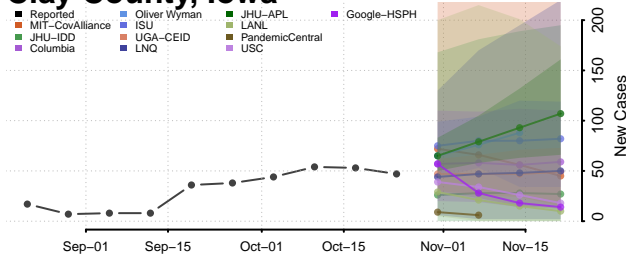

Cass County, Iowa

Cedar County, Iowa

Cerro Gordo County, Iowa

Cherokee County, Iowa

Chickasaw County, Iowa

Clarke County, Iowa

Clay County, Iowa

Delaware County, Iowa