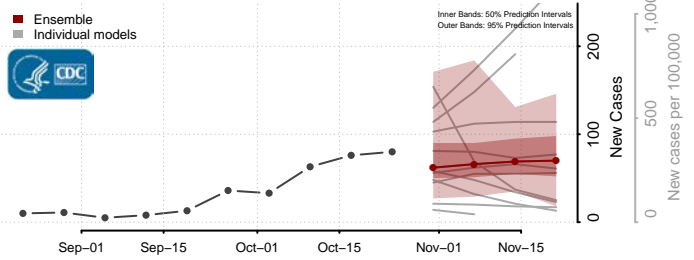

Iowa County, Wisconsin