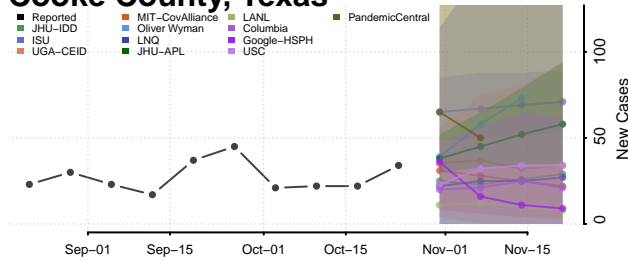

Cooke County, Texas