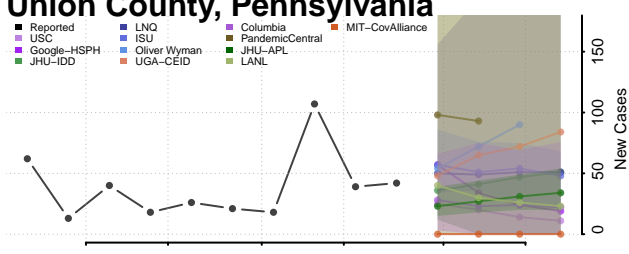

Union County, Pennsylvania