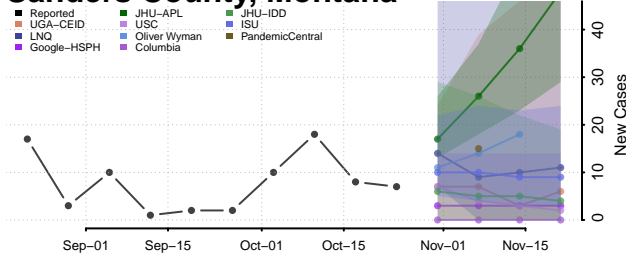

Sanders County, Montana