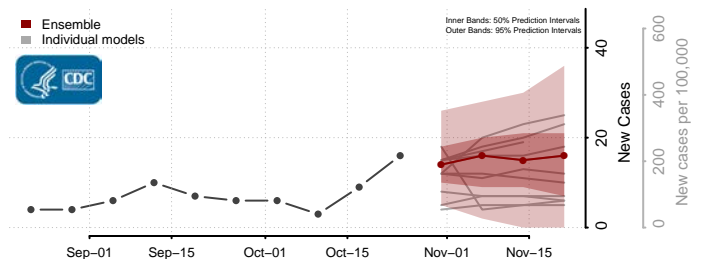

Warren County, Iowa

Washington County, Iowa

Wayne County, Iowa

Webster County, Iowa

Winnebago County, Iowa

Winneshiek County, Iowa

Woodbury County, Iowa

Worth County, Iowa