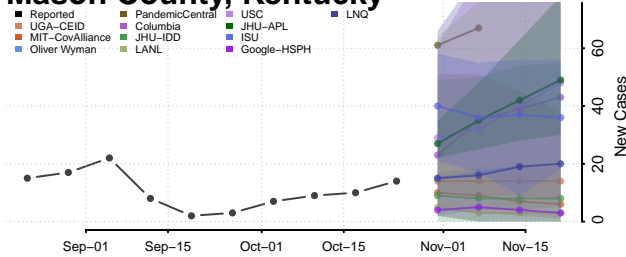

Logan County, Kentucky

Lyon County, Kentucky

Madison County, Kentucky

Magoffin County, Kentucky

Marion County, Kentucky

Marshall County, Kentucky

Martin County, Kentucky

Mason County, Kentucky