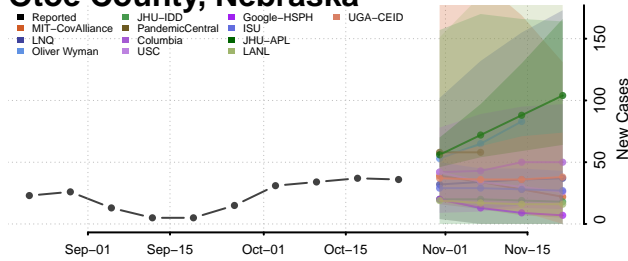

Nance County, Nebraska

Nemaha County, Nebraska

Nuckolls County, Nebraska

Otoe County, Nebraska

Pawnee County, Nebraska

Perkins County, Nebraska

Phelps County, Nebraska

Pierce County, Nebraska