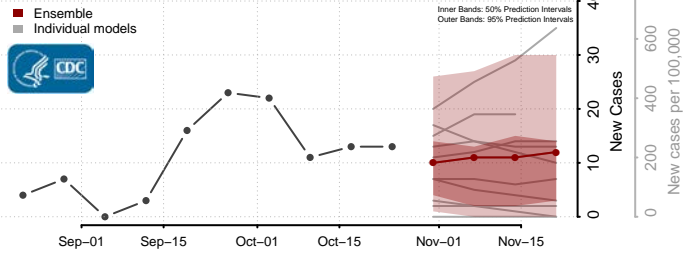

Audubon County, Iowa