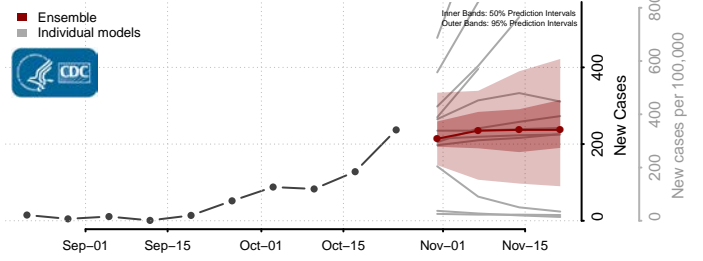

Lewis and Clark County, Montana