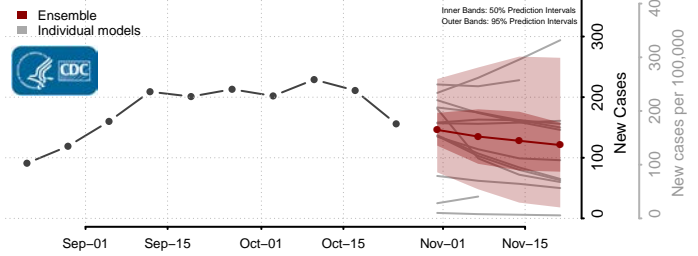

Christian County, Missouri