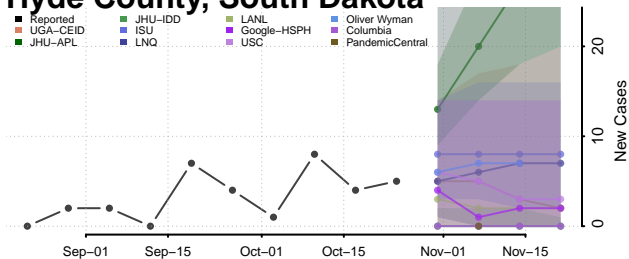

Hyde County, South Dakota