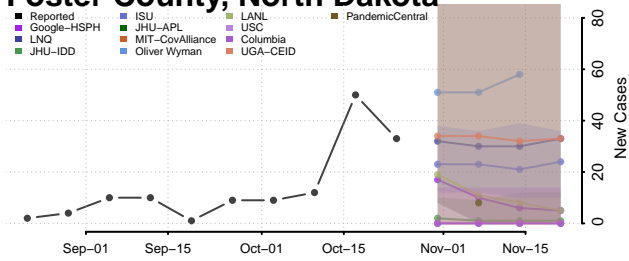

Foster County, North Dakota