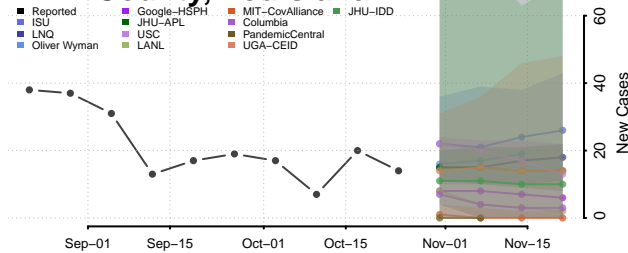

Vernon County, Louisiana

Washington County, Louisiana

Webster County, Louisiana

West Baton Rouge County, Louisiana

West Carroll County, Louisiana

West Feliciana County, Louisiana

Winn County, Louisiana

Maine