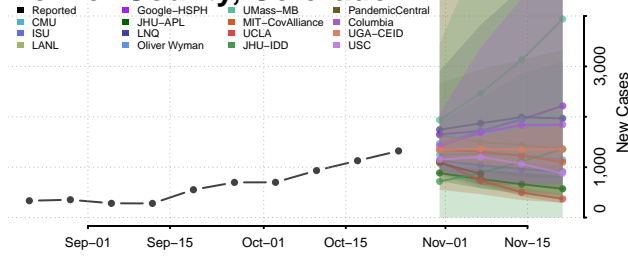

Denver County, Colorado