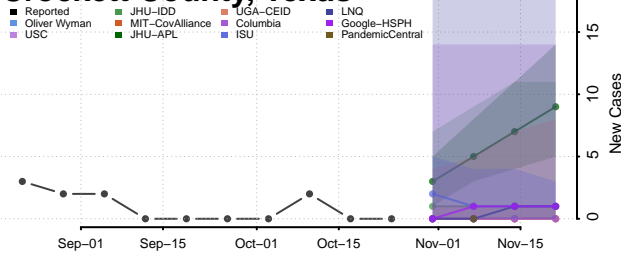

Crockett County, Texas