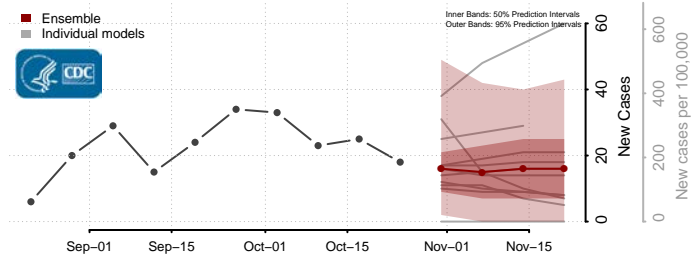

Watowan County, Minnesota

Wilkin County, Minnesota

Winona County, Minnesota

Wright County, Minnesota

Yellow Medicine County, Minnesota

Mississippi

Calhoun County, Mississippi

Carroll County, Mississippi