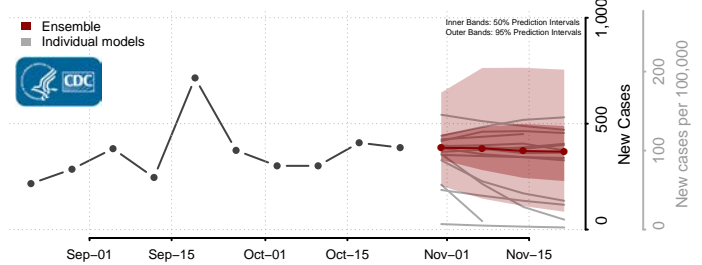

Madison County, Alabama