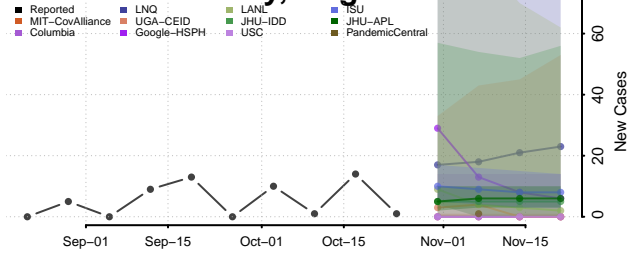

Prince George County, Virginia

Prince William County, Virginia

Pulaski County, Virginia

Radford County, Virginia

Rappahannock County, Virginia

Richmond City County, Virginia

Richmond County, Virginia

Roanoke City County, Virginia