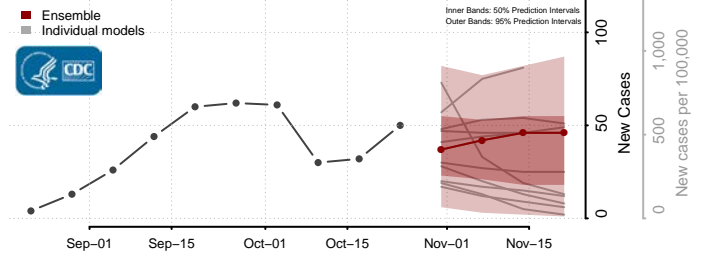

Douglas County, Wisconsin

Dunn County, Wisconsin

Eau Claire County, Wisconsin

Florence County, Wisconsin

Fond du Lac County, Wisconsin

Forest County, Wisconsin

Grant County, Wisconsin

Green County, Wisconsin