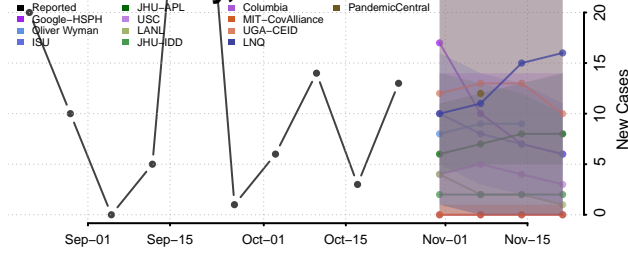

Perry County, Alabama

Pickens County, Alabama

Pike County, Alabama

Randolph County, Alabama

Russell County, Alabama

Shelby County, Alabama

St. Clair County, Alabama

Sumter County, Alabama

Talladega County, Alabama

Tallapoosa County, Alabama

Tuscaloosa County, Alabama

Walker County, Alabama

Washington County, Alabama

Wilcox County, Alabama

Winston County, Alabama

Alaska