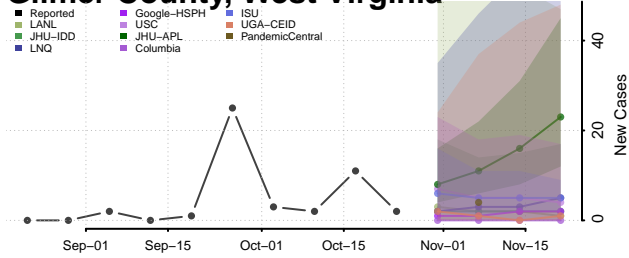

Gilmer County, West Virginia