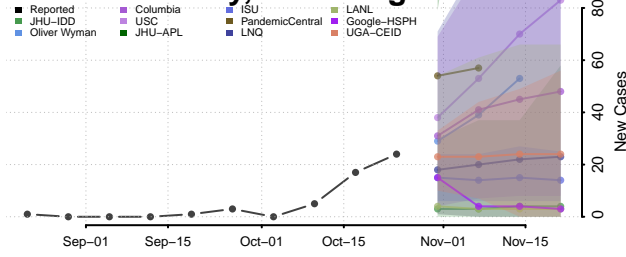

Braxton County, West Virginia