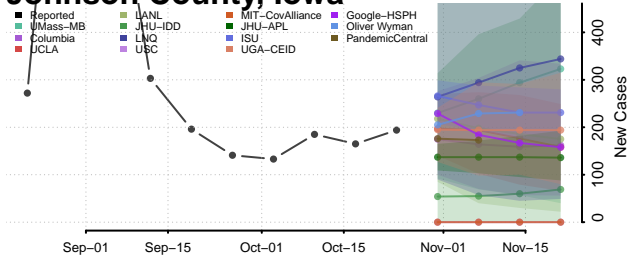

Howard County, Iowa

Humboldt County, Iowa

Ida County, Iowa

Iowa County, Iowa

Jackson County, Iowa

Jasper County, Iowa

Jefferson County, Iowa

Johnson County, Iowa