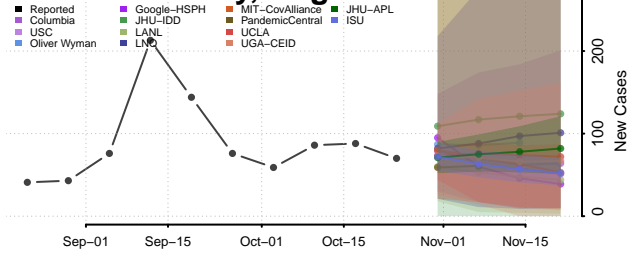

Grayson County, Virginia

Greene County, Virginia

Greensville County, Virginia

Halifax County, Virginia

Hampton County, Virginia

Hanover County, Virginia

Harrisonburg County, Virginia

Henrico County, Virginia