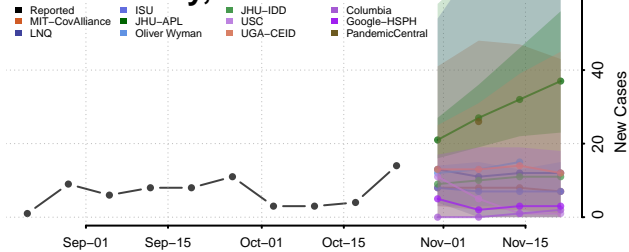

Randolph County, Illinois

Richland County, Illinois

Rock Island County, Illinois

Saline County, Illinois

Sangamon County, Illinois

Schuyler County, Illinois

Scott County, Illinois

Shelby County, Illinois