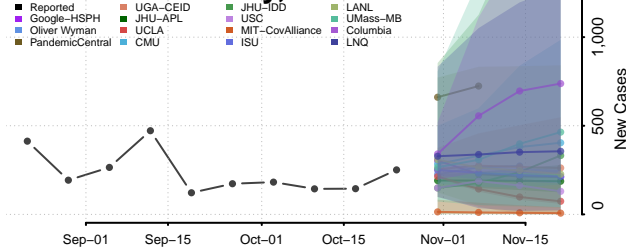

Galveston County, Texas