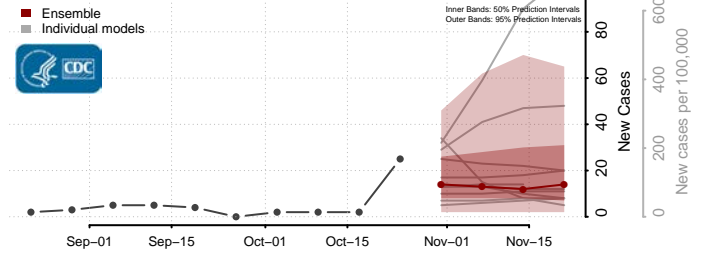

Alleghany County, Virginia