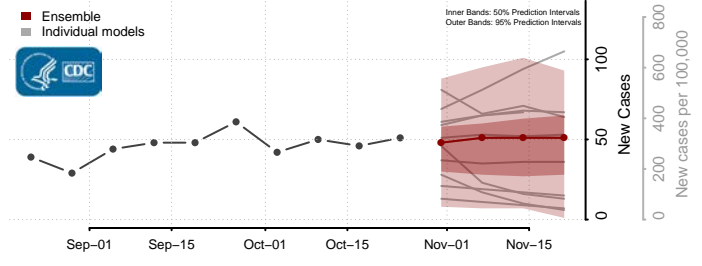

Pemiscot County, Missouri