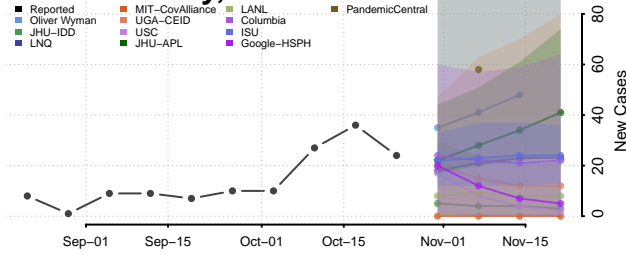

Kiowa County, Oklahoma