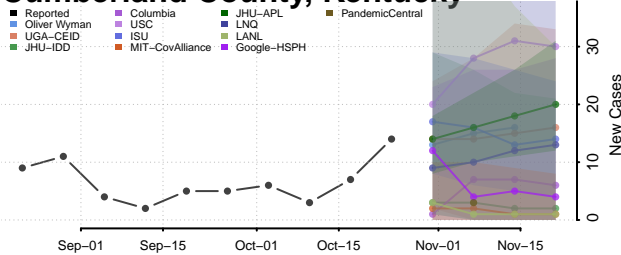

Cumberland County, Kentucky