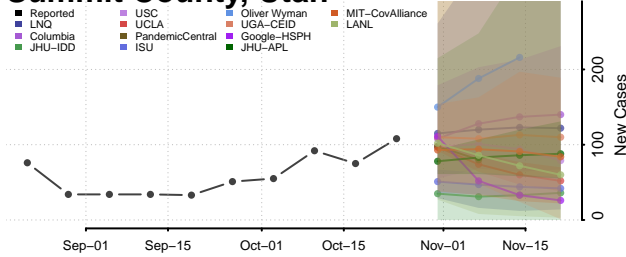

Summit County, Utah