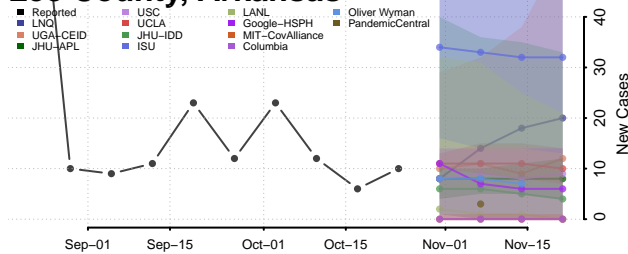

Jackson County, Arkansas

Jefferson County, Arkansas

Johnson County, Arkansas

Lafayette County, Arkansas

Lawrence County, Arkansas

Lee County, Arkansas

Lincoln County, Arkansas

Little River County, Arkansas