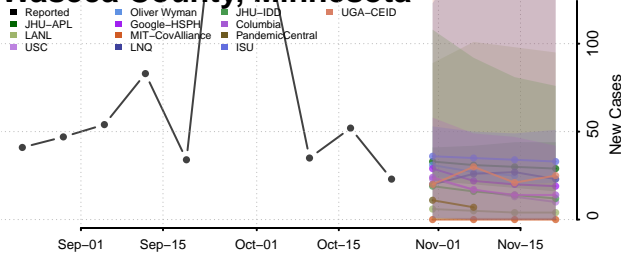

Stevens County, Minnesota

Swift County, Minnesota

Todd County, Minnesota

Traverse County, Minnesota

Wabasha County, Minnesota

Wadena County, Minnesota

Waseca County, Minnesota

Washington County, Minnesota