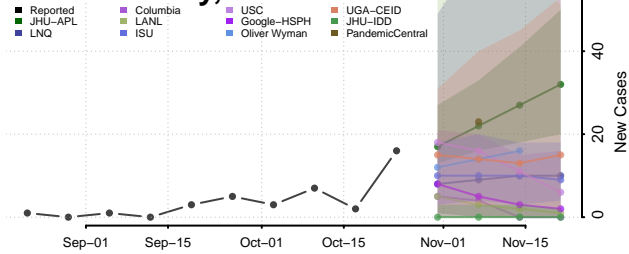

Burke County, North Dakota