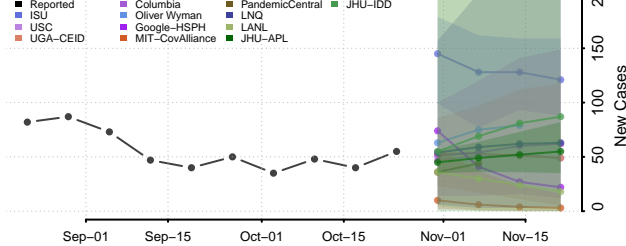

Greene County, Illinois

Grundy County, Illinois

Hamilton County, Illinois

Hancock County, Illinois

Hardin County, Illinois

Henderson County, Illinois

Henry County, Illinois

Iroquois County, Illinois