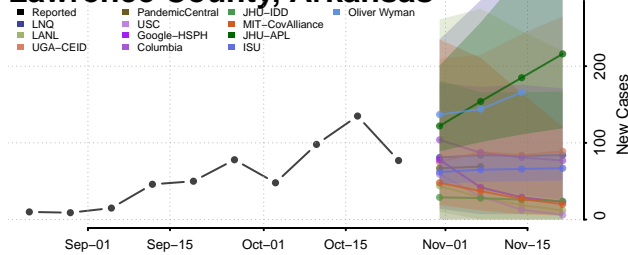

Jackson County, Arkansas

Jefferson County, Arkansas

Johnson County, Arkansas

Lafayette County, Arkansas

Lawrence County, Arkansas

Lee County, Arkansas

Lincoln County, Arkansas

Little River County, Arkansas