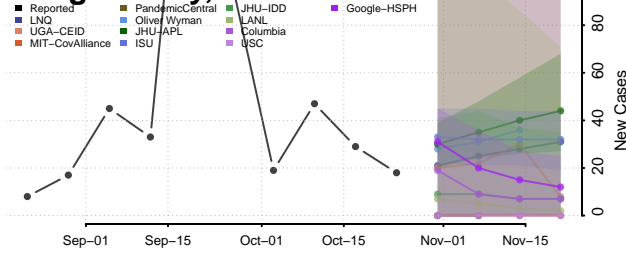

Craig County, Oklahoma