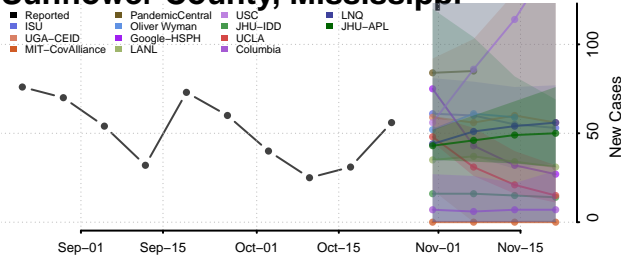

Sharkey County, Mississippi

Simpson County, Mississippi

Smith County, Mississippi

Stone County, Mississippi

Sunflower County, Mississippi

Tallahatchie County, Mississippi

Tate County, Mississippi

Tippah County, Mississippi