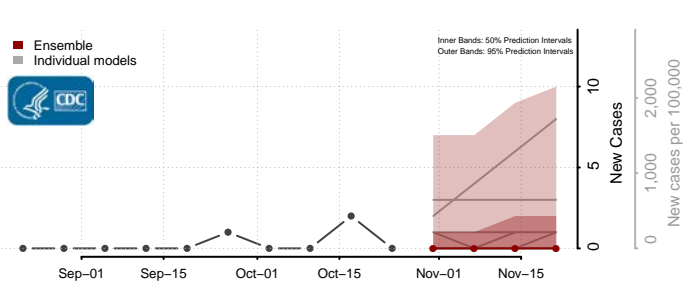

Adams County, Nebraska

Antelope County, Nebraska

Arthur County, Nebraska

Banner County, Nebraska

Blaine County, Nebraska

Boone County, Nebraska

Box Butte County, Nebraska

Boyd County, Nebraska