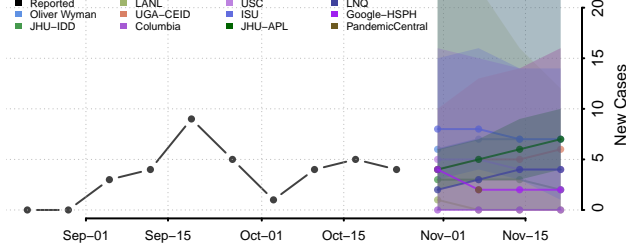

Greene County, Illinois

Grundy County, Illinois

Hamilton County, Illinois

Hancock County, Illinois

Hardin County, Illinois

Henderson County, Illinois

Henry County, Illinois

Iroquois County, Illinois