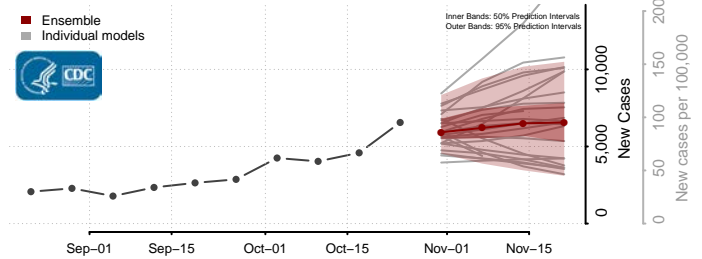

Massachusetts