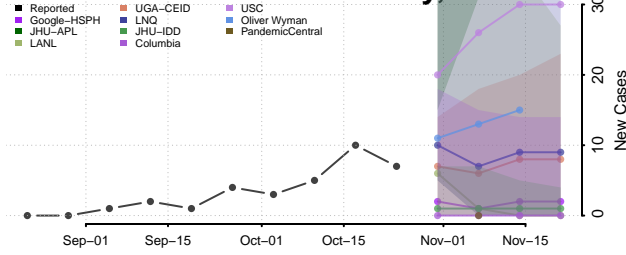

Southeast Fairbanks County, Alaska