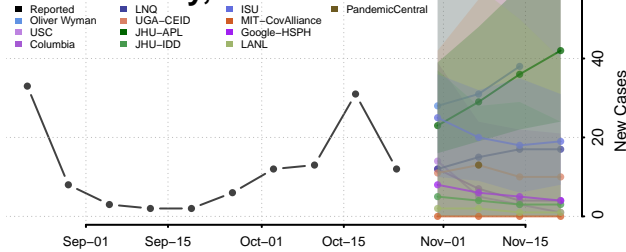

Scott County, Kansas