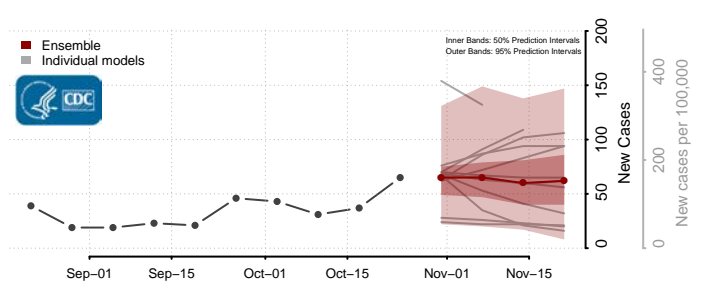

Southampton County, Virginia

Spotsylvania County, Virginia

Stafford County, Virginia

Staunton County, Virginia

Suffolk County, Virginia

Surry County, Virginia

Sussex County, Virginia

Tazewell County, Virginia