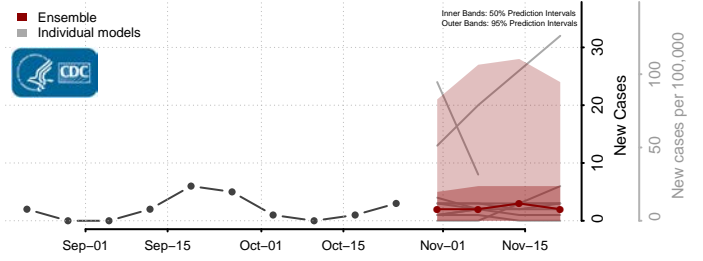

Franklin County, Vermont

Grand Isle County, Vermont

Lamoille County, Vermont

Orange County, Vermont

Orleans County, Vermont

Rutland County, Vermont

Washington County, Vermont

Windham County, Vermont