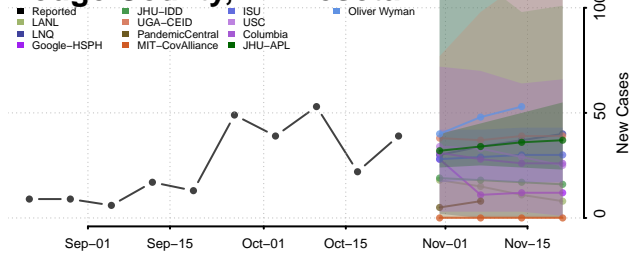

Chisago County, Minnesota

Clay County, Minnesota

Clearwater County, Minnesota

Cook County, Minnesota

Cottonwood County, Minnesota

Crow Wing County, Minnesota

Dakota County, Minnesota

Dodge County, Minnesota