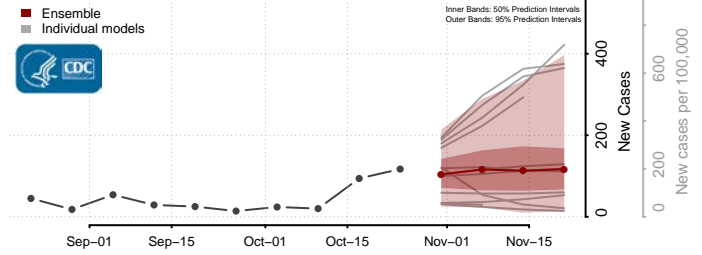

Mercer County, West Virginia