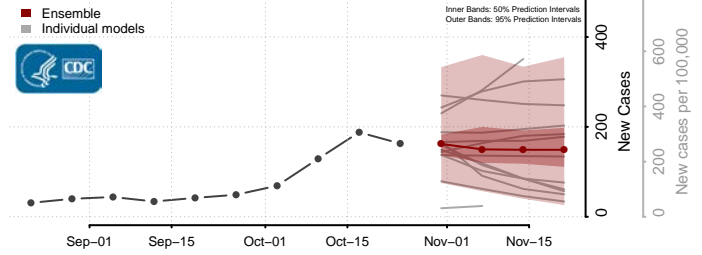

Hall County, Nebraska