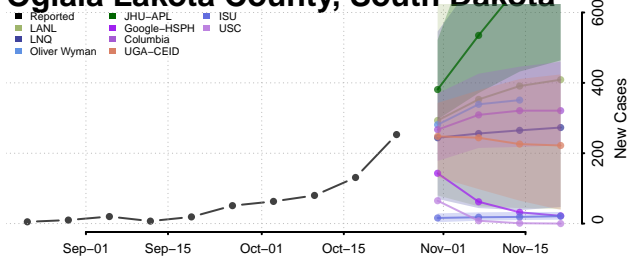

Oglala Lakota County, South Dakota