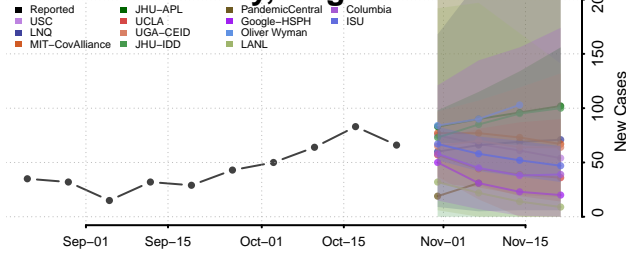

Frederick County, Virginia