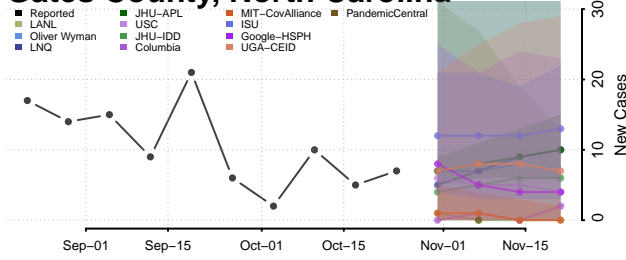

Forsyth County, North Carolina

Franklin County, North Carolina

Gaston County, North Carolina

Gates County, North Carolina

Graham County, North Carolina

Granville County, North Carolina

Greene County, North Carolina