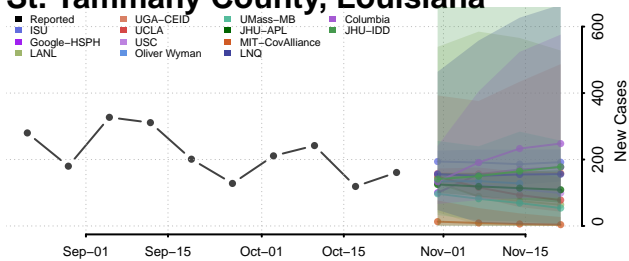

St. Tammany County, Louisiana