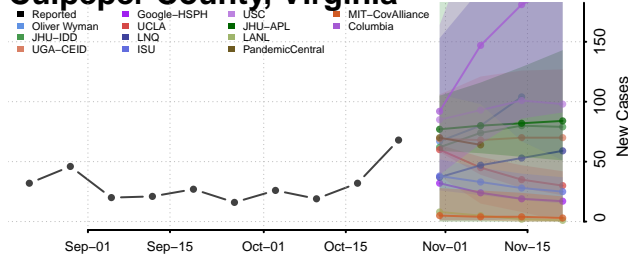

Culpeper County, Virginia