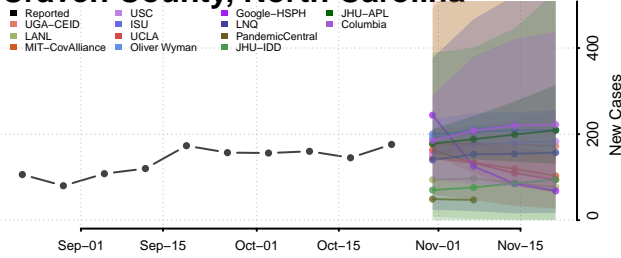

Caldwell County, North Carolina

Camden County, North Carolina

Carteret County, North Carolina

Caswell County, North Carolina

Catawba County, North Carolina

Craven County, North Carolina

Cumberland County, North Carolina