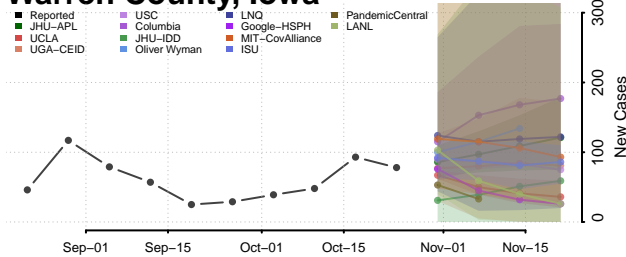

Warren County, Iowa