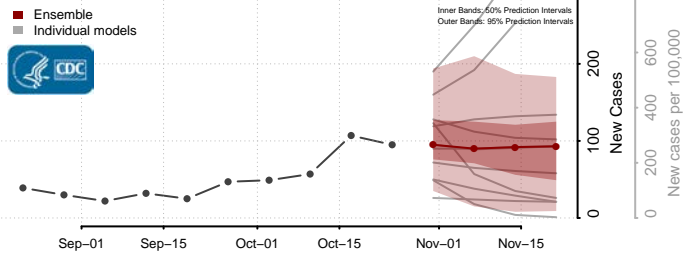

Barry County, Missouri