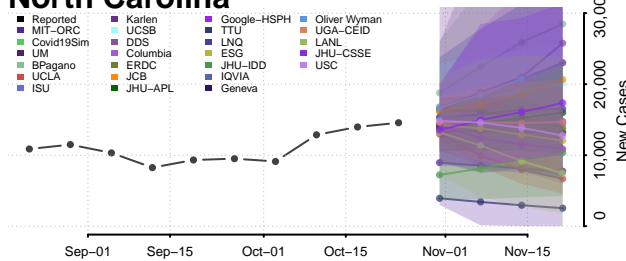

Ulster County, New York

Warren County, New York

Washington County, New York

Wayne County, New York

Westchester County, New York

Wyoming County, New York

Yates County, New York

North Carolina