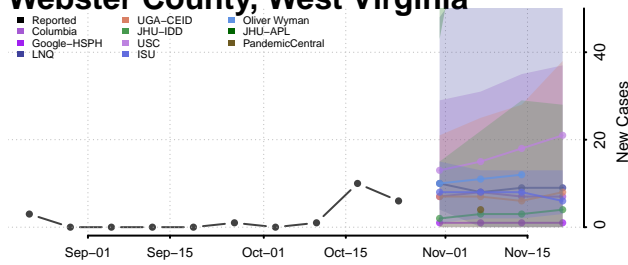

Webster County, West Virginia