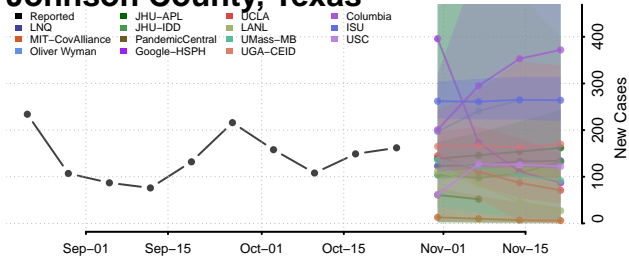

Johnson County, Texas