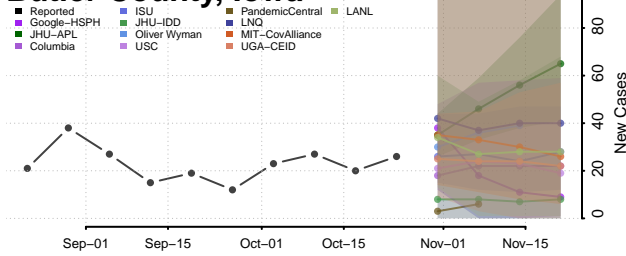

Butler County, Iowa