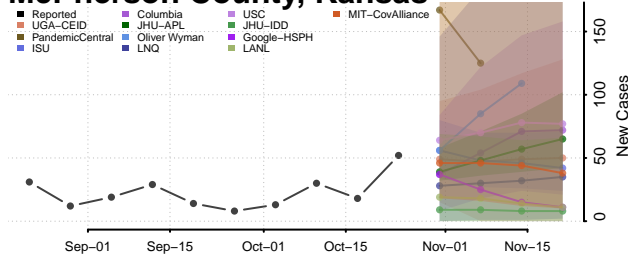

Lincoln County, Kansas

Linn County, Kansas

Logan County, Kansas

Lyon County, Kansas

Marion County, Kansas

Marshall County, Kansas

McPherson County, Kansas

Meade County, Kansas