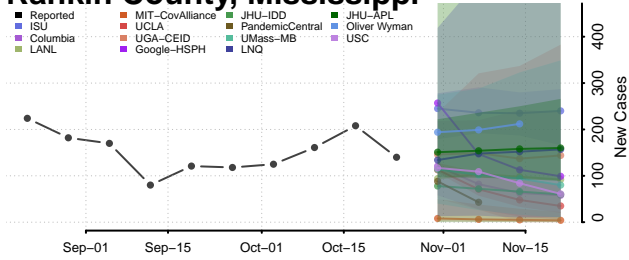

Rankin County, Mississippi