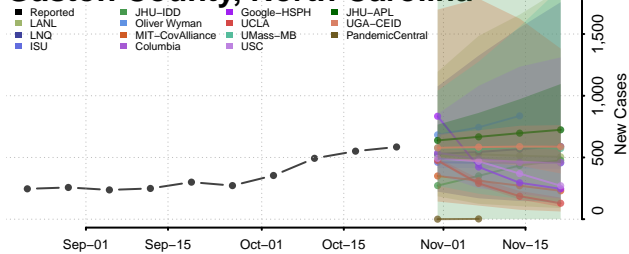

Gaston County, North Carolina