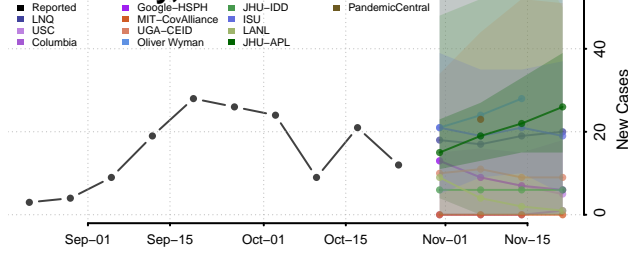

Ida County, Iowa