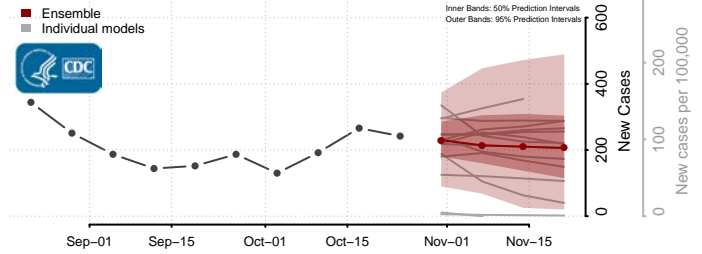

Hinds County, Mississippi