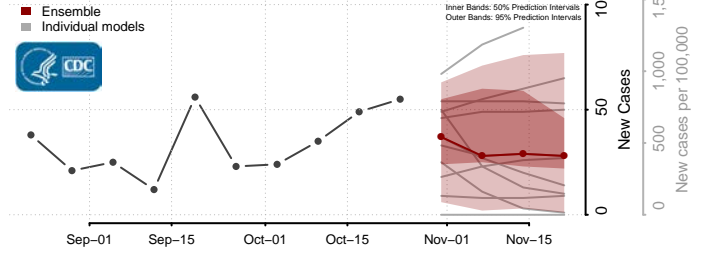

Benson County, North Dakota