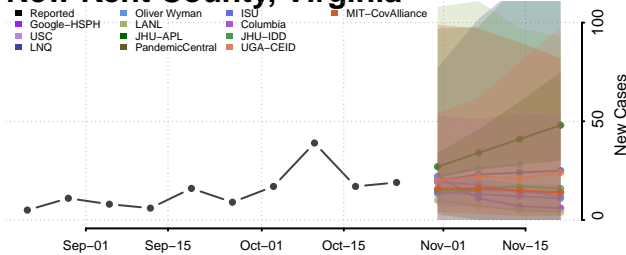

New Kent County, Virginia

Newport News County, Virginia

Norfolk County, Virginia

Northampton County, Virginia

Northumberland County, Virginia

Norton County, Virginia

Nottoway County, Virginia

Orange County, Virginia