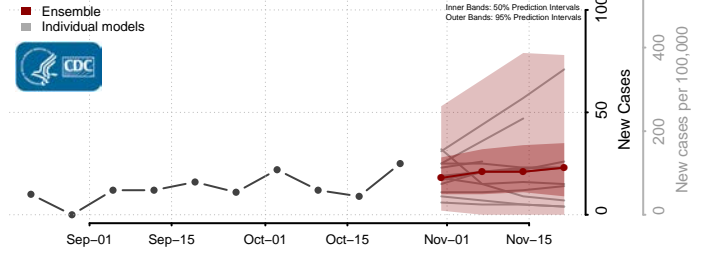

Lincoln County, West Virginia