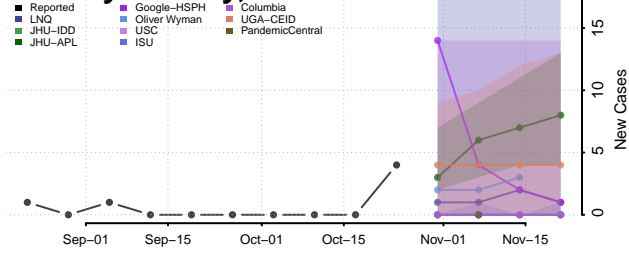

Kenedy County, Texas