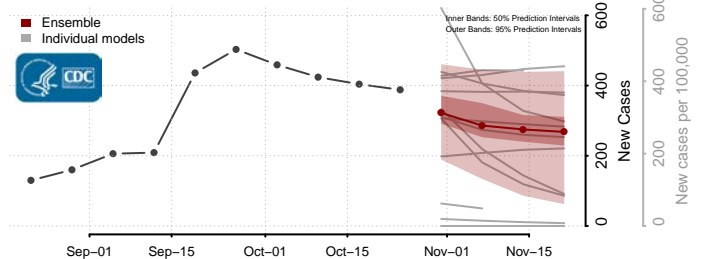

Warren County, Iowa

Washington County, Iowa

Wayne County, Iowa

Webster County, Iowa

Winnebago County, Iowa

Winneshiek County, Iowa

Woodbury County, Iowa

Worth County, Iowa