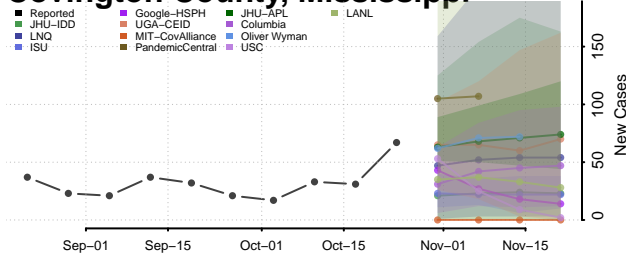

DeSoto County, Mississippi

Forrest County, Mississippi

Franklin County, Mississippi

George County, Mississippi

Greene County, Mississippi

Grenada County, Mississippi

Hancock County, Mississippi

Harrison County, Mississippi