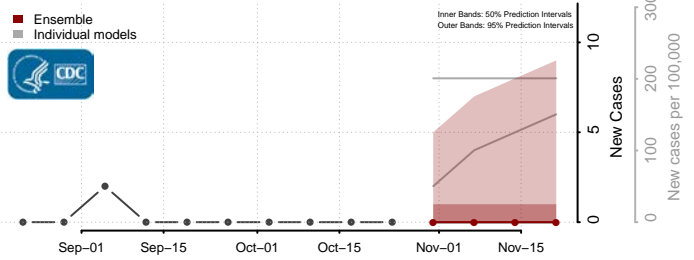

Columbia County, Washington