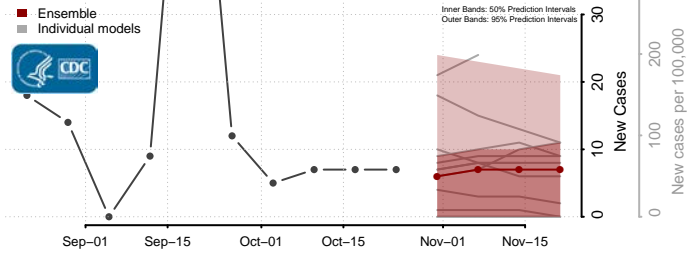

Cleburne County, Alabama

Coffee County, Alabama

Colbert County, Alabama

Conecuh County, Alabama

Coosa County, Alabama

Covington County, Alabama

Crenshaw County, Alabama

Cullman County, Alabama