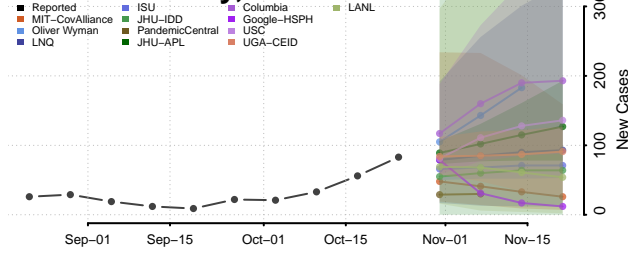

Clinton County, Ohio