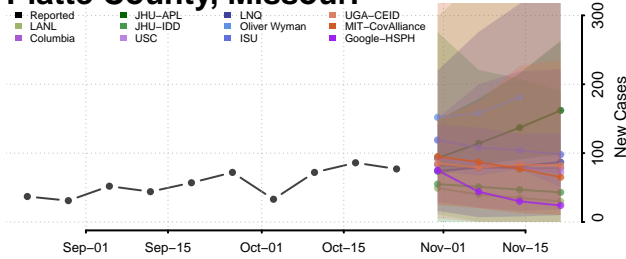

Platte County, Missouri