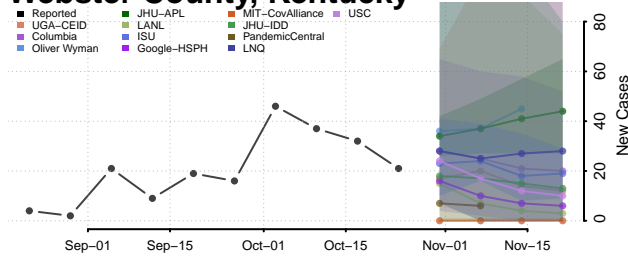

Webster County, Kentucky