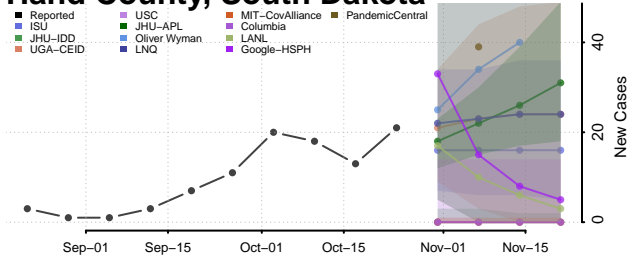

Fall River County, South Dakota

Faulk County, South Dakota

Grant County, South Dakota

Gregory County, South Dakota

Haakon County, South Dakota

Hamlin County, South Dakota

Hand County, South Dakota

Hanson County, South Dakota