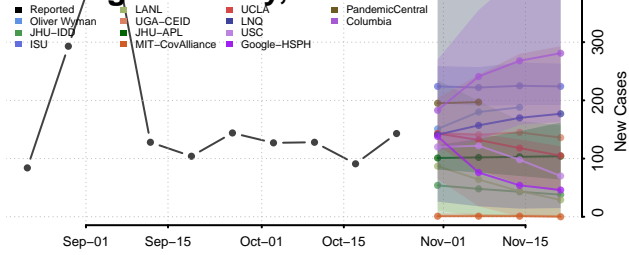

Muskogee County, Oklahoma