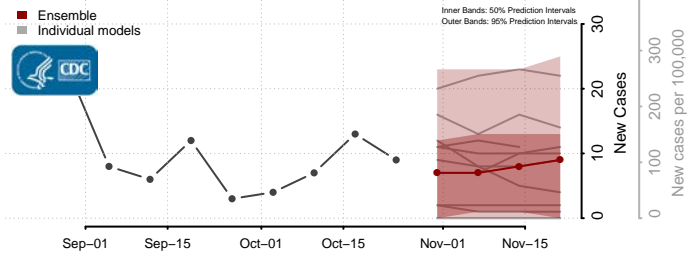

Wilkinson County, Mississippi