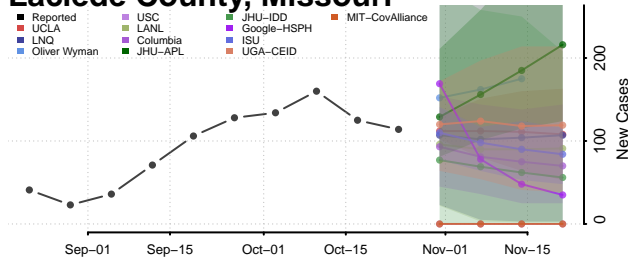

Laclede County, Missouri