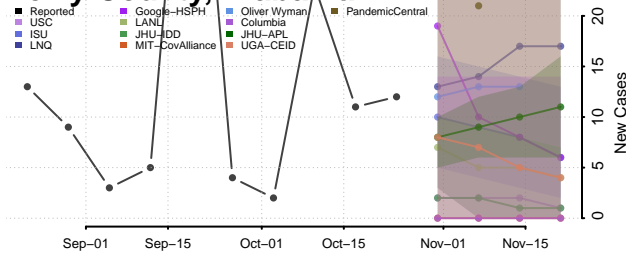

Geneva County, Alabama

Greene County, Alabama

Hale County, Alabama

Henry County, Alabama

Lee County, Alabama

Limestone County, Alabama

Lowndes County, Alabama

Macon County, Alabama

Madison County, Alabama

Marengo County, Alabama

Marion County, Alabama

Marshall County, Alabama

Mobile County, Alabama

Monroe County, Alabama

Montgomery County, Alabama

Morgan County, Alabama

Perry County, Alabama

Pickens County, Alabama

Pike County, Alabama

Randolph County, Alabama

Russell County, Alabama

Shelby County, Alabama

St. Clair County, Alabama

Sumter County, Alabama