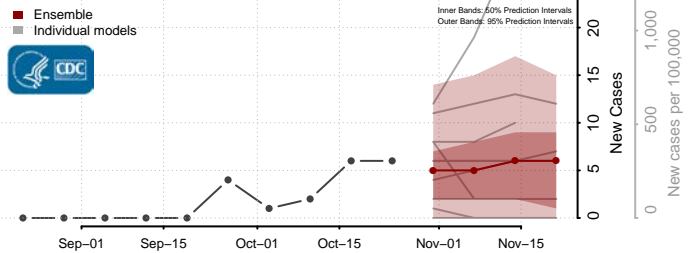

Deuel County, Nebraska

Dixon County, Nebraska

Furnas County, Nebraska

Gage County, Nebraska

Garden County, Nebraska

Garfield County, Nebraska

Gosper County, Nebraska

Grant County, Nebraska