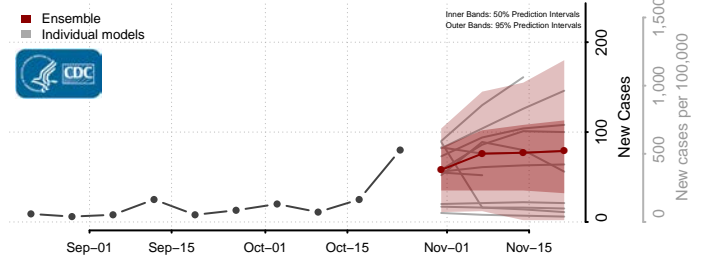

Roseau County, Minnesota