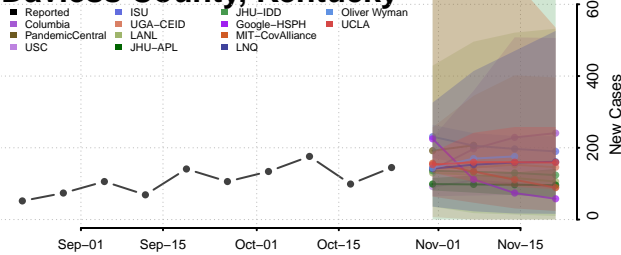

Daviess County, Kentucky