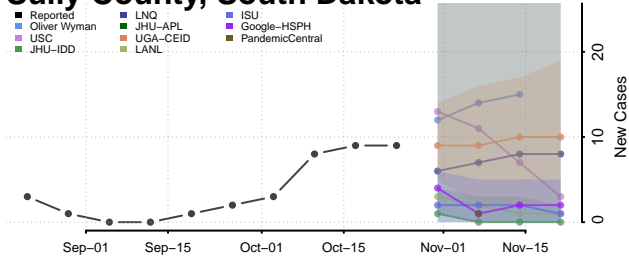

Sully County, South Dakota