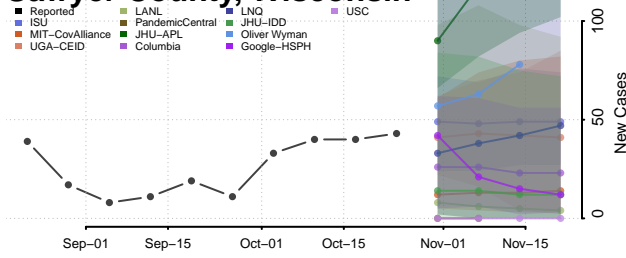

Sawyer County, Wisconsin