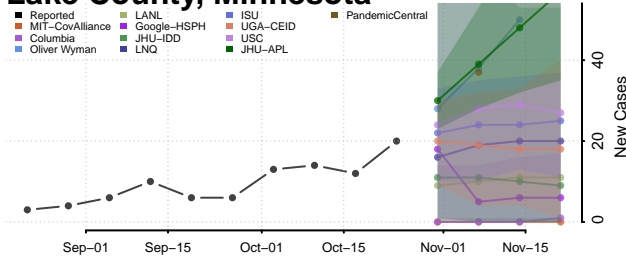

Lake County, Minnesota