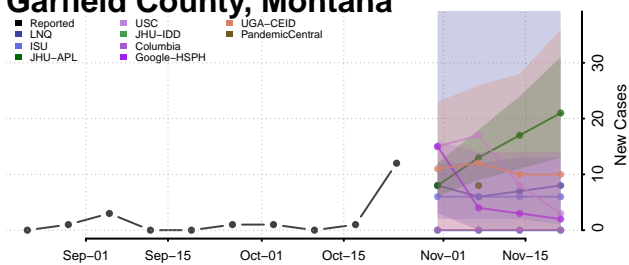

Garfield County, Montana