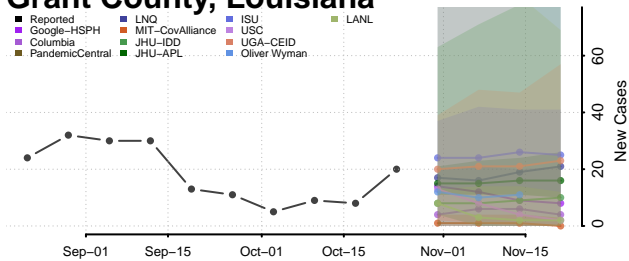

Grant County, Louisiana