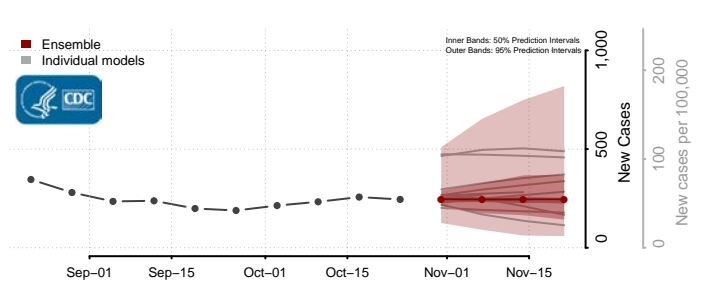

Virginia Beach County, Virginia