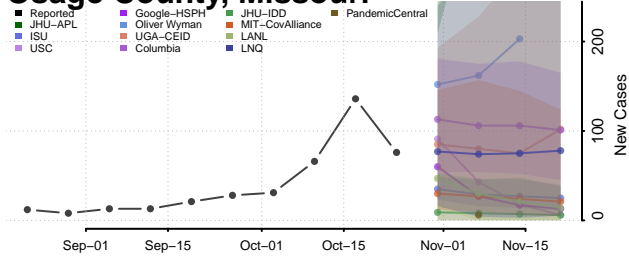

Osage County, Missouri