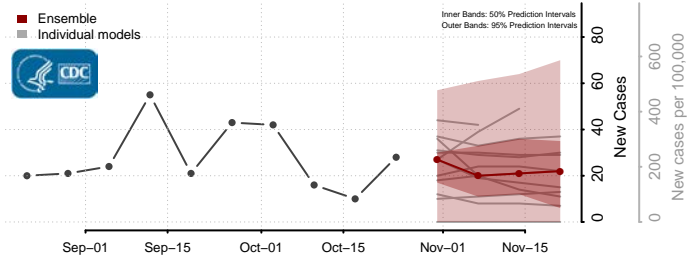

Cass County, Iowa

Cedar County, Iowa

Cerro Gordo County, Iowa

Cherokee County, Iowa

Chickasaw County, Iowa

Clarke County, Iowa

Clay County, Iowa

Delaware County, Iowa