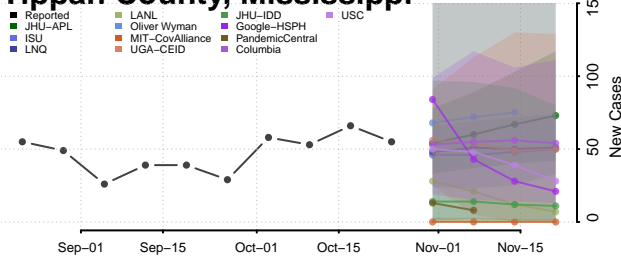

Sharkey County, Mississippi

Simpson County, Mississippi

Smith County, Mississippi

Stone County, Mississippi

Sunflower County, Mississippi

Tallahatchie County, Mississippi

Tate County, Mississippi

Tippah County, Mississippi