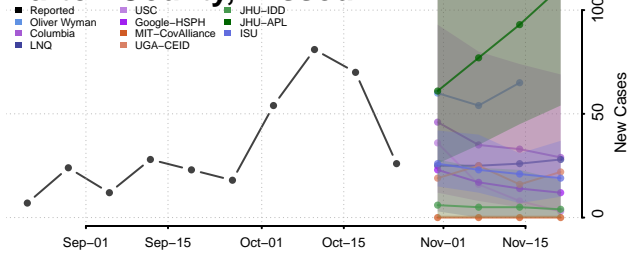

Barton County, Missouri