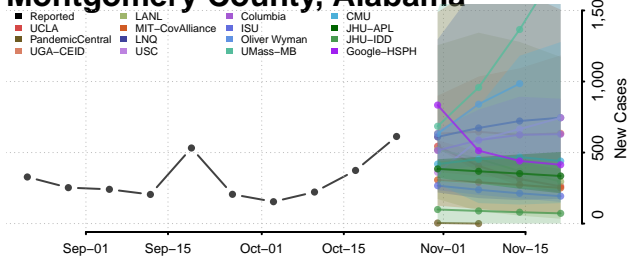

Geneva County, Alabama

Greene County, Alabama

Hale County, Alabama

Henry County, Alabama

Lee County, Alabama

Limestone County, Alabama

Lowndes County, Alabama

Macon County, Alabama

Madison County, Alabama

Marengo County, Alabama

Marion County, Alabama

Marshall County, Alabama

Mobile County, Alabama

Monroe County, Alabama

Montgomery County, Alabama

Morgan County, Alabama

Perry County, Alabama

Pickens County, Alabama

Pike County, Alabama

Randolph County, Alabama

Russell County, Alabama

Shelby County, Alabama

St. Clair County, Alabama

Sumter County, Alabama