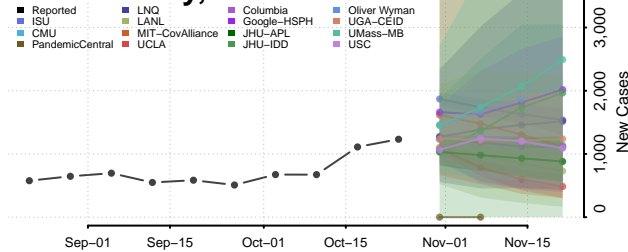

Lake County, Illinois