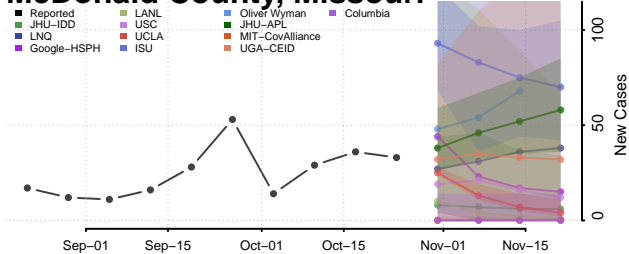

McDonald County, Missouri