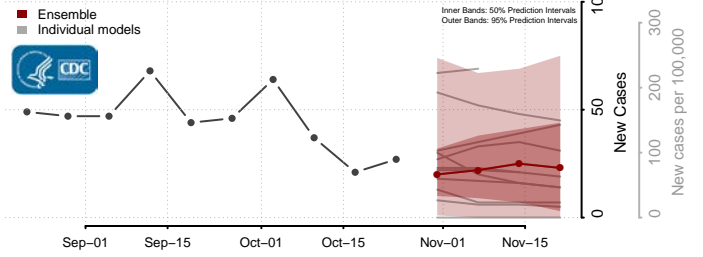

Smyth County, Virginia