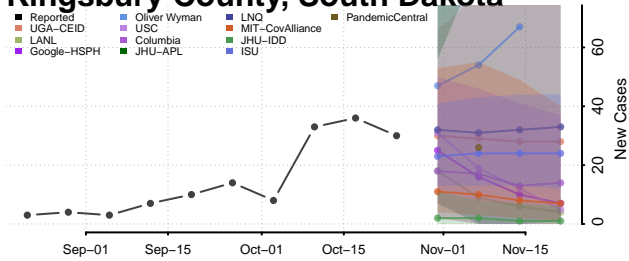

Kingsbury County, South Dakota