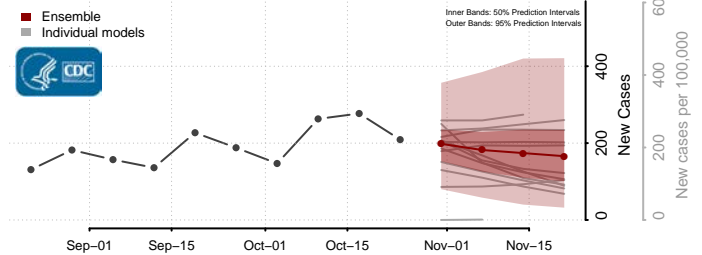

Nash County, North Carolina