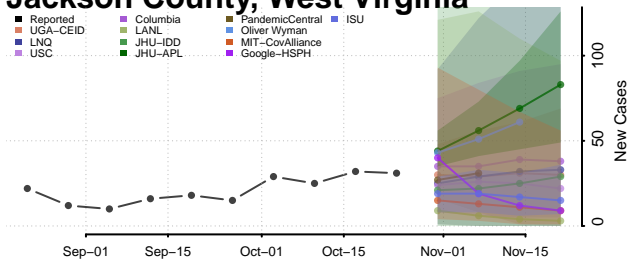

Hampshire County, West Virginia

Hancock County, West Virginia

Hardy County, West Virginia

Harrison County, West Virginia

Jackson County, West Virginia

Jefferson County, West Virginia

Kanawha County, West Virginia