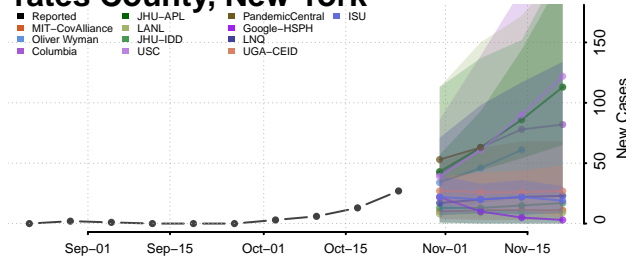

Ulster County, New York

Warren County, New York

Washington County, New York

Wayne County, New York

Westchester County, New York

Wyoming County, New York

Yates County, New York

North Carolina