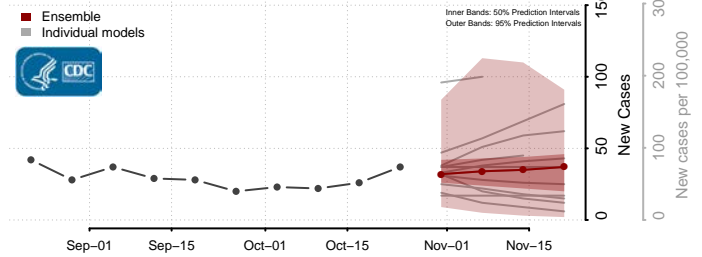

Garrett County, Maryland

Harford County, Maryland

Howard County, Maryland

Kent County, Maryland

Montgomery County, Maryland

Prince George's County, Maryland

Queen Anne's County, Maryland

Somerset County, Maryland