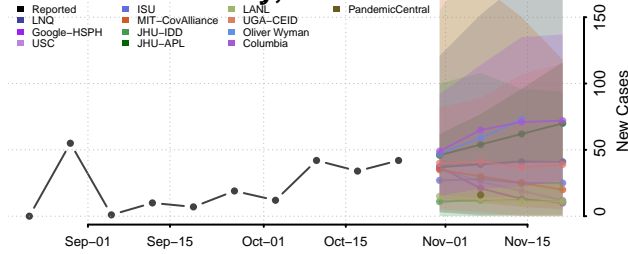

Humboldt County, Iowa