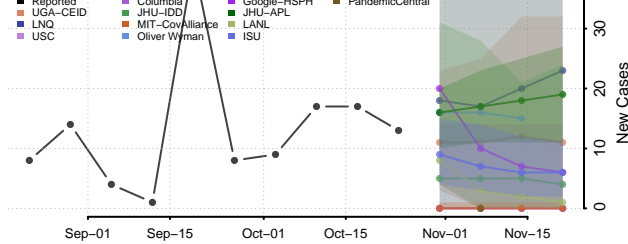

Geneva County, Alabama

Greene County, Alabama

Hale County, Alabama

Henry County, Alabama

Lee County, Alabama

Limestone County, Alabama

Lowndes County, Alabama

Macon County, Alabama