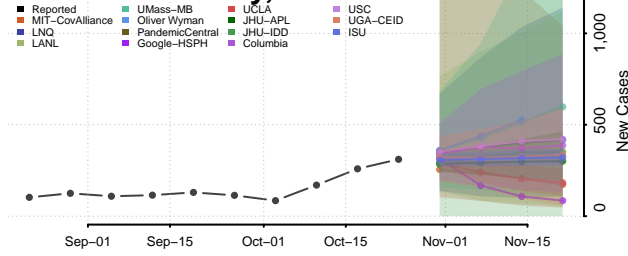

Clermont County, Ohio