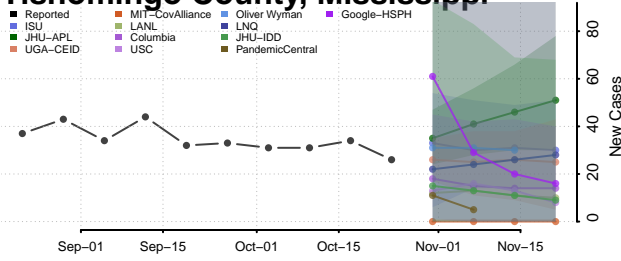

Tishomingo County, Mississippi