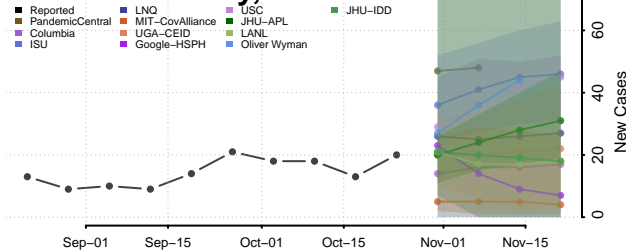

Hubbard County, Minnesota

Isanti County, Minnesota

Itasca County, Minnesota

Jackson County, Minnesota

Kanabec County, Minnesota

Kandiyohi County, Minnesota

Kittson County, Minnesota

Koochiching County, Minnesota