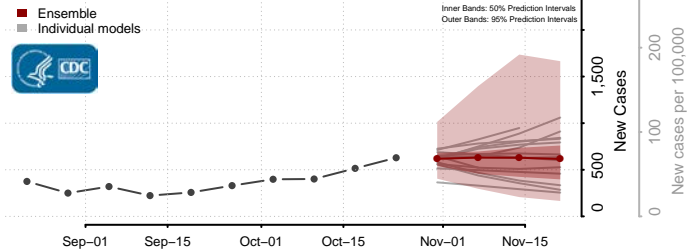

Pierce County, Washington