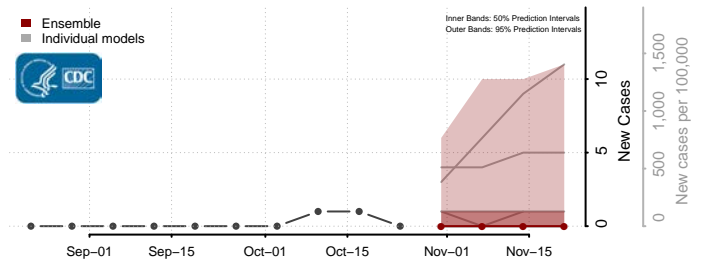

Thayer County, Nebraska

Thomas County, Nebraska

Thurston County, Nebraska

Valley County, Nebraska

Washington County, Nebraska

Wayne County, Nebraska

Webster County, Nebraska

Wheeler County, Nebraska