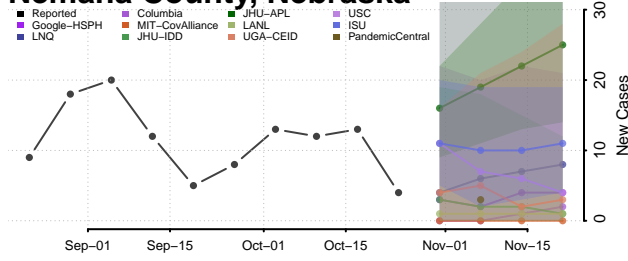

Nemaha County, Nebraska