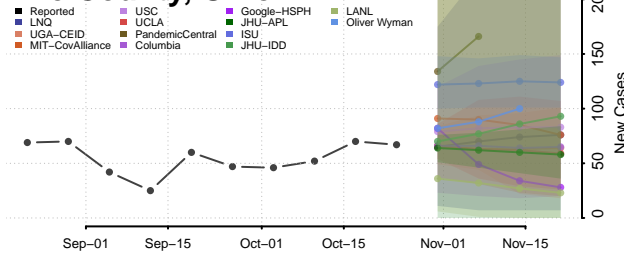

Coshocton County, Ohio

Crawford County, Ohio

Cuyahoga County, Ohio

Darke County, Ohio

Defiance County, Ohio

Delaware County, Ohio

Erie County, Ohio

Fairfield County, Ohio