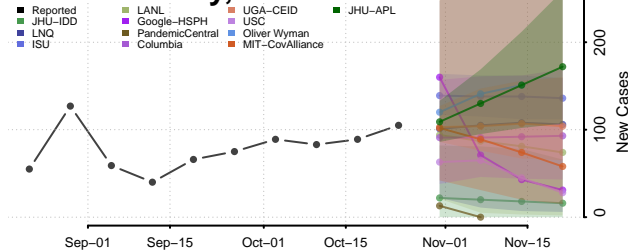

Meade County, South Dakota