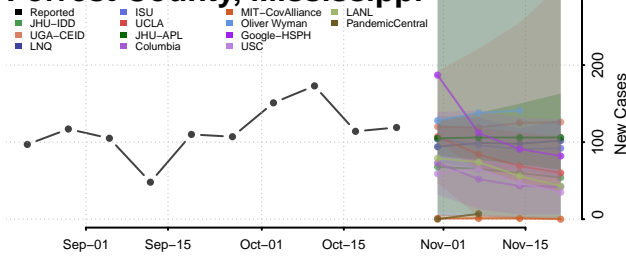

DeSoto County, Mississippi

Forrest County, Mississippi

Franklin County, Mississippi

George County, Mississippi

Greene County, Mississippi

Grenada County, Mississippi

Hancock County, Mississippi

Harrison County, Mississippi