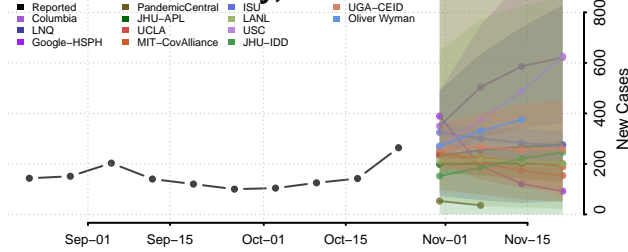

Kankakee County, Illinois