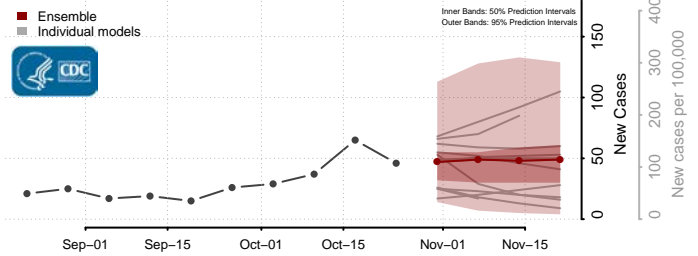

Currituck County, North Carolina

Dare County, North Carolina

Davidson County, North Carolina

Davie County, North Carolina

Duplin County, North Carolina

Durham County, North Carolina

Edgecombe County, North Carolina