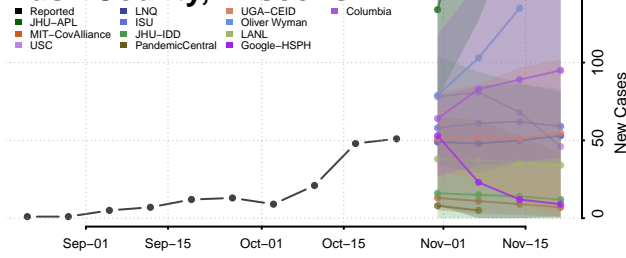

Rusk County, Wisconsin