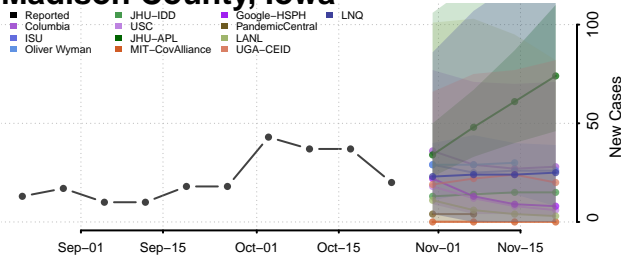

Madison County, Iowa

Mahaska County, Iowa

Marion County, Iowa

Marshall County, Iowa

Mills County, Iowa

Mitchell County, Iowa

Monona County, Iowa

Monroe County, Iowa