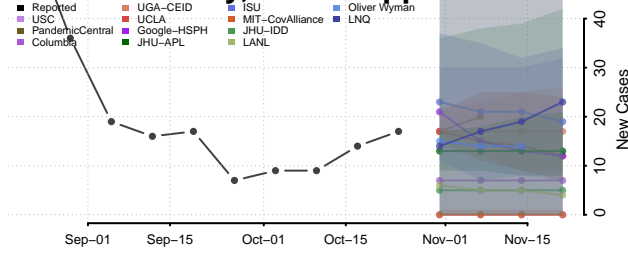

Holmes County, Mississippi