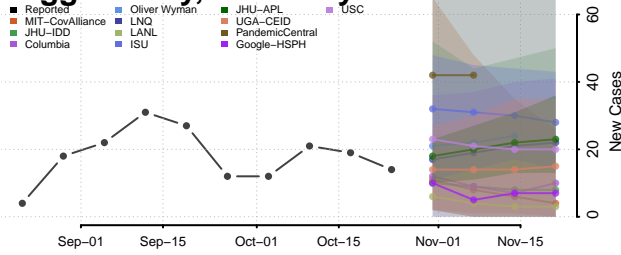

Trigg County, Kentucky