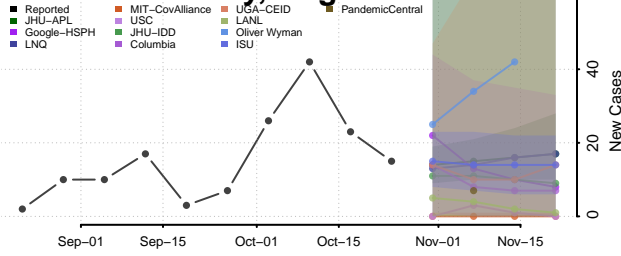

Charlotte County, Virginia