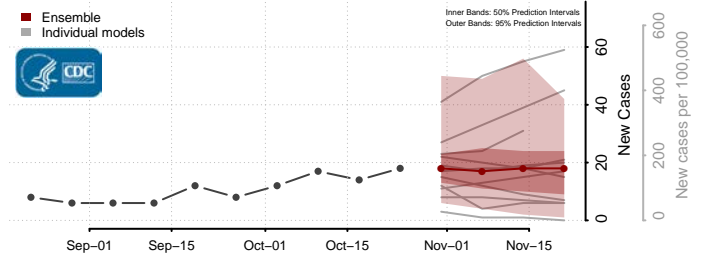

Pope County, Minnesota