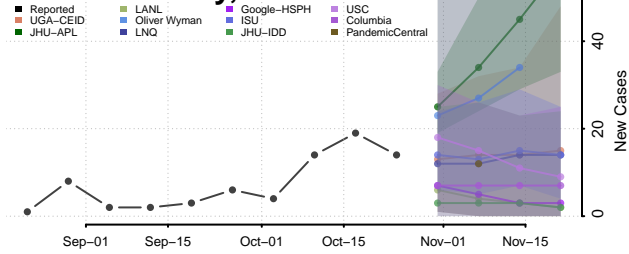

Deuel County, Nebraska

Dixon County, Nebraska

Furnas County, Nebraska

Gage County, Nebraska

Garden County, Nebraska

Garfield County, Nebraska

Gosper County, Nebraska

Grant County, Nebraska