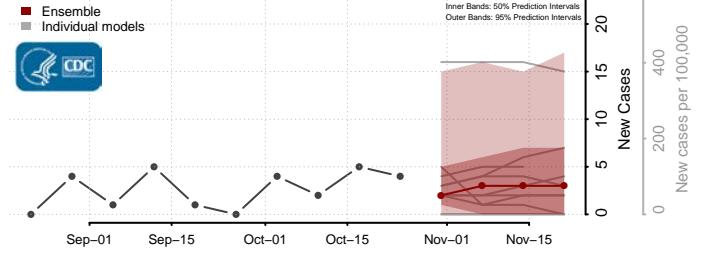

New Kent County, Virginia

Newport News County, Virginia

Norfolk County, Virginia

Northampton County, Virginia

Northumberland County, Virginia

Norton County, Virginia

Nottoway County, Virginia

Orange County, Virginia