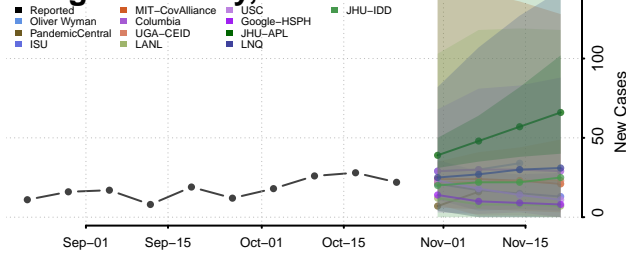

York County, Nebraska

Nevada

Carson City County, Nevada

Churchill County, Nevada

Clark County, Nevada

Douglas County, Nevada

Elko County, Nevada

Esmeralda County, Nevada