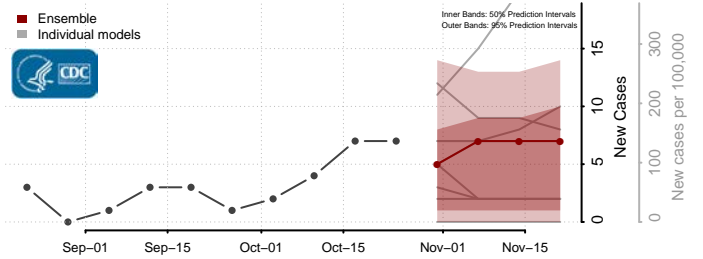

Craig County, Virginia