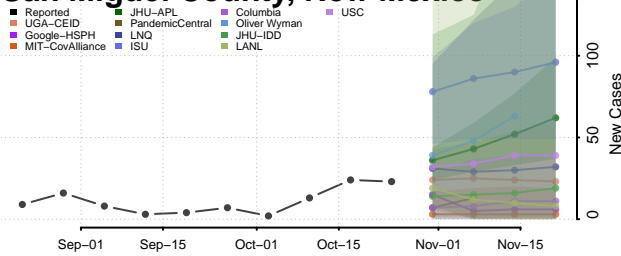

Otero County, New Mexico

Quay County, New Mexico

Rio Arriba County, New Mexico

Roosevelt County, New Mexico

San Juan County, New Mexico

San Miguel County, New Mexico

Sandoval County, New Mexico

Santa Fe County, New Mexico