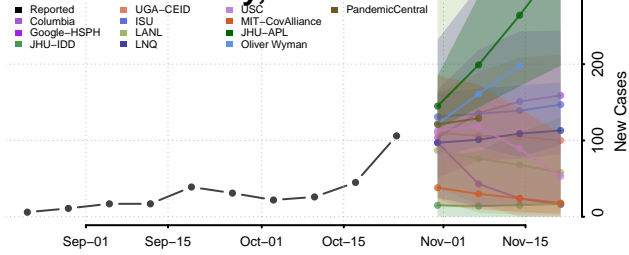

Richland County, North Dakota