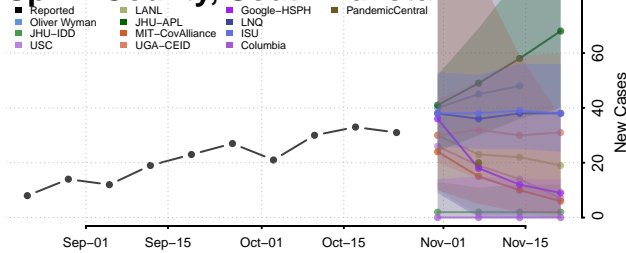

Spink County, South Dakota