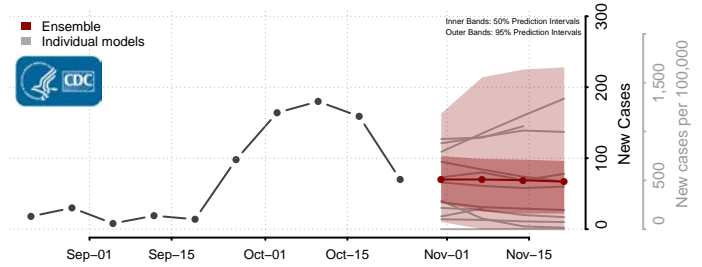

Deer Lodge County, Montana

Fallon County, Montana

Fergus County, Montana

Flathead County, Montana

Gallatin County, Montana

Garfield County, Montana

Glacier County, Montana

Golden Valley County, Montana