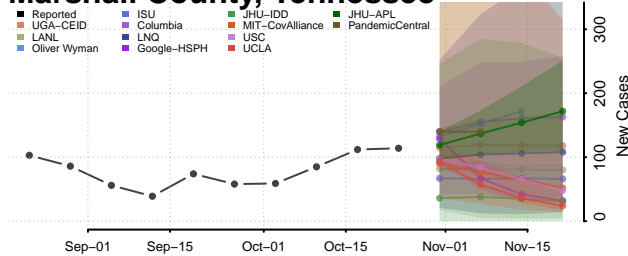

Marshall County, Tennessee