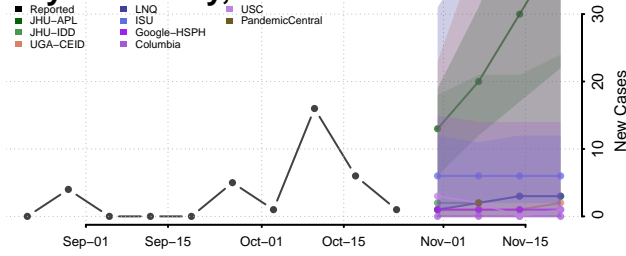

Baylor County, Texas