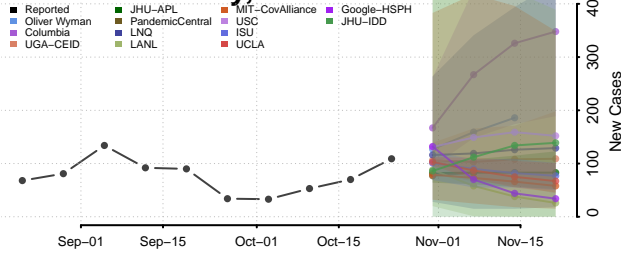

Jackson County, Illinois