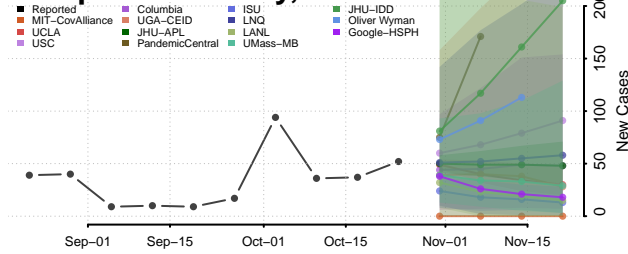

Hampshire County, Massachusetts