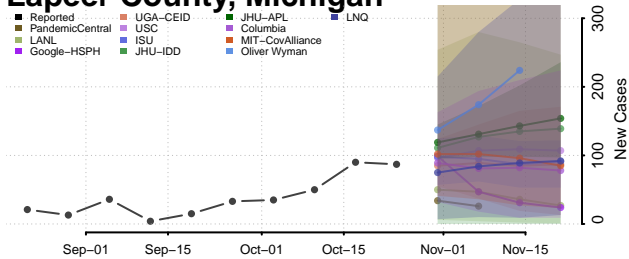

Lapeer County, Michigan