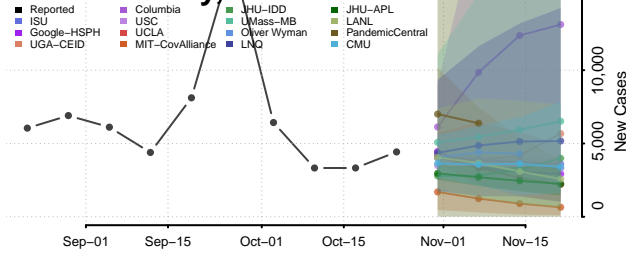

Harris County, Texas