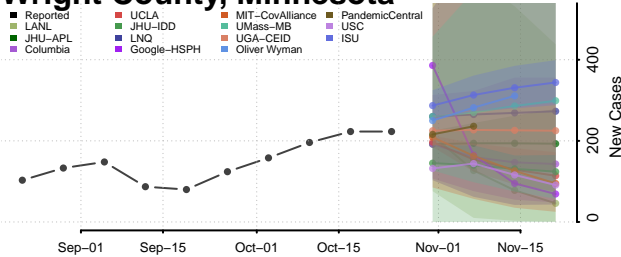

Watowan County, Minnesota

Wilkin County, Minnesota

Winona County, Minnesota

Wright County, Minnesota

Yellow Medicine County, Minnesota

Mississippi

Calhoun County, Mississippi

Carroll County, Mississippi