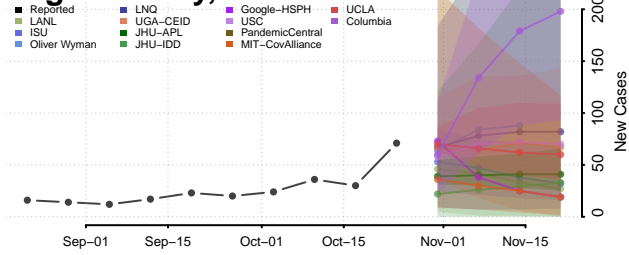

Eagle County, Colorado