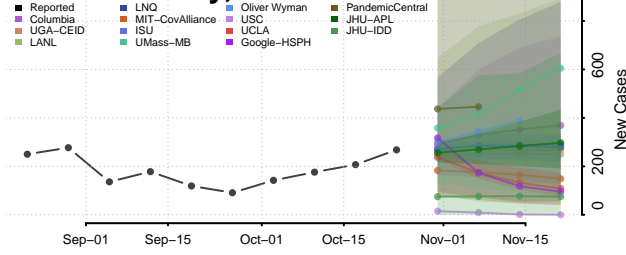

Blount County, Tennessee