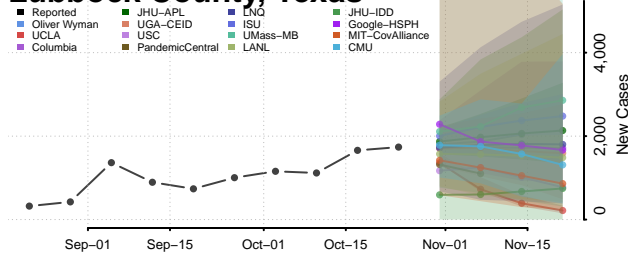

Lubbock County, Texas