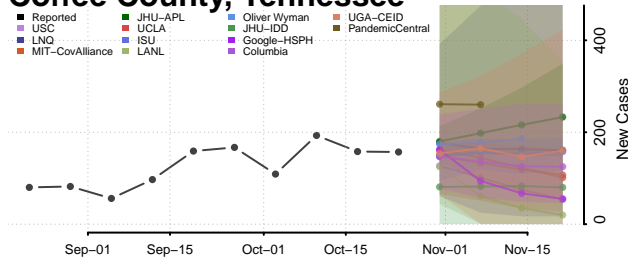

Cheatham County, Tennessee

Chester County, Tennessee

Claiborne County, Tennessee

Clay County, Tennessee

Cocke County, Tennessee

Coffee County, Tennessee

Crockett County, Tennessee

Cumberland County, Tennessee