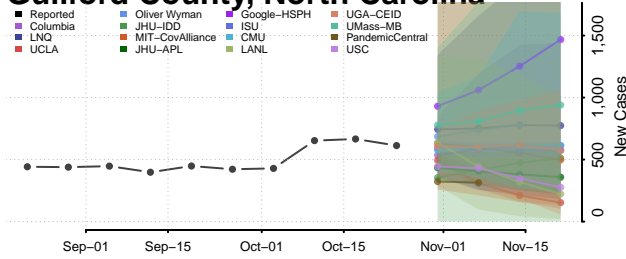

Guilford County, North Carolina