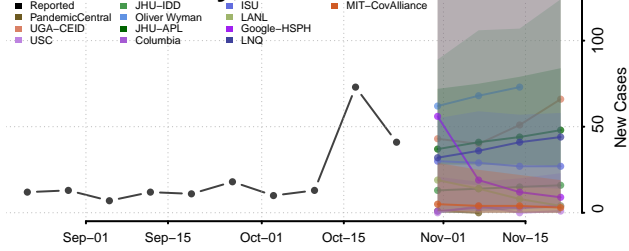

Parmer County, Texas