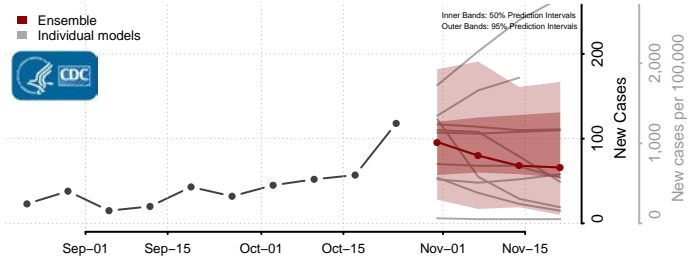

LaMoure County, North Dakota

Logan County, North Dakota

McHenry County, North Dakota

McIntosh County, North Dakota

McKenzie County, North Dakota

McLean County, North Dakota

Mercer County, North Dakota

Morton County, North Dakota