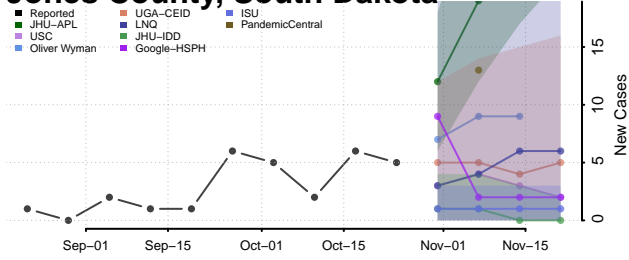

Jones County, South Dakota