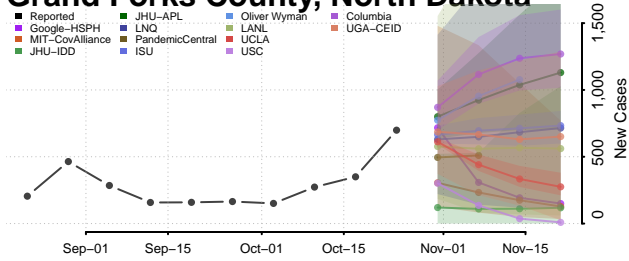

Grand Forks County, North Dakota