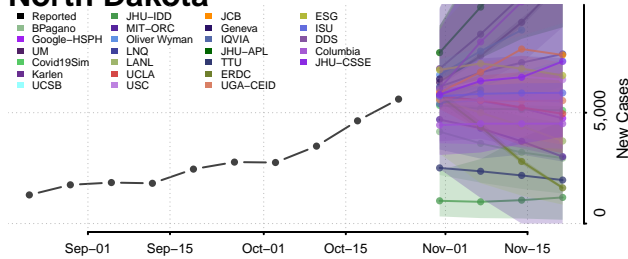

North Dakota