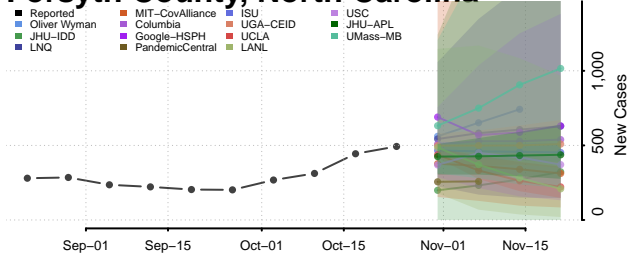

Forsyth County, North Carolina