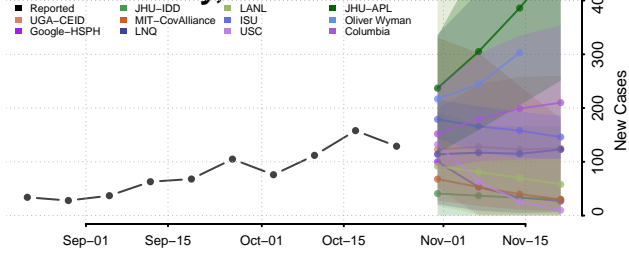

Butler County, Missouri