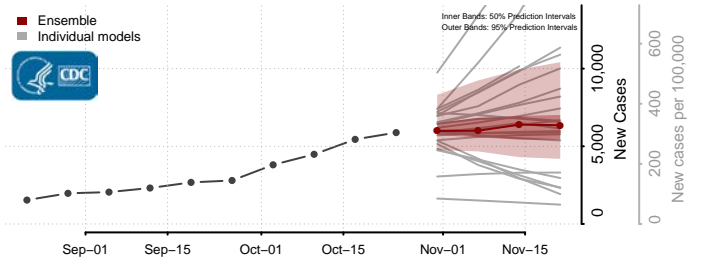

Teton County, Montana

Toole County, Montana

Treasure County, Montana

Valley County, Montana

Wheatland County, Montana

Wibaux County, Montana

Yellowstone County, Montana

Nebraska