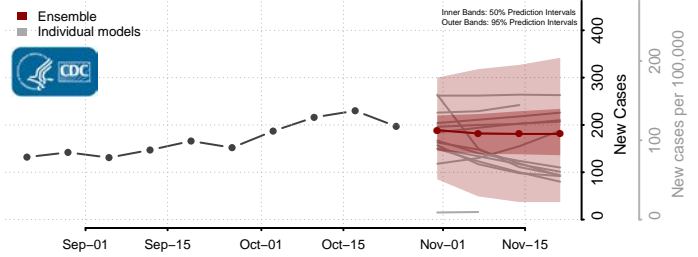

Currituck County, North Carolina

Dare County, North Carolina

Davidson County, North Carolina

Davie County, North Carolina

Duplin County, North Carolina

Durham County, North Carolina

Edgecombe County, North Carolina