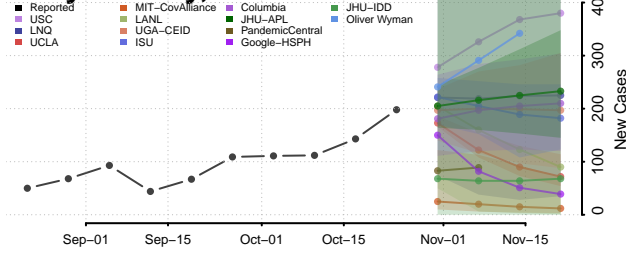

Eddy County, New Mexico