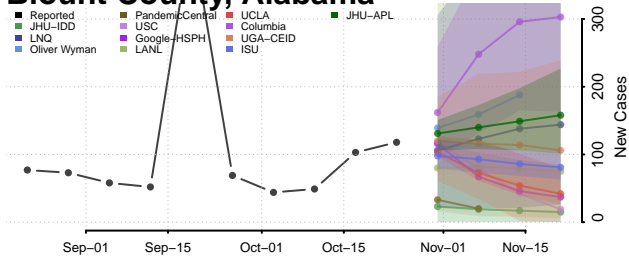

National

Alabama

Autauga County, Alabama

Baldwin County, Alabama

Barbour County, Alabama

Bibb County, Alabama

Blount County, Alabama

Bullock County, Alabama