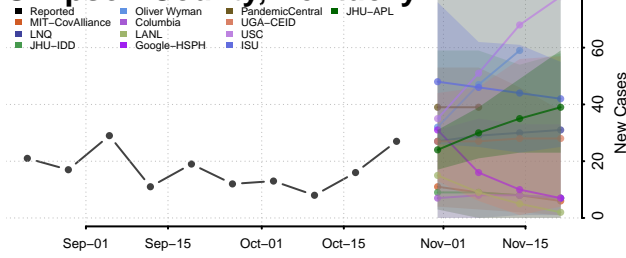

Rowan County, Kentucky

Russell County, Kentucky

Scott County, Kentucky

Shelby County, Kentucky

Simpson County, Kentucky

Spencer County, Kentucky

Taylor County, Kentucky

Todd County, Kentucky