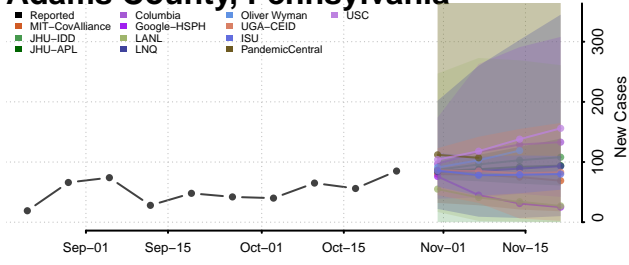

Adams County, Pennsylvania