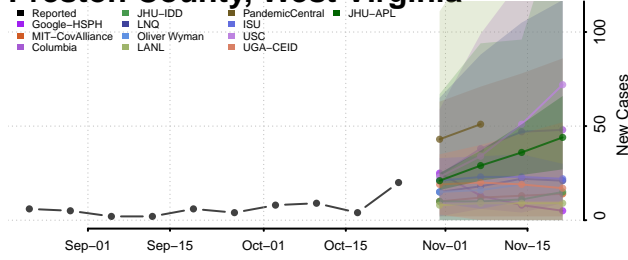

Preston County, West Virginia