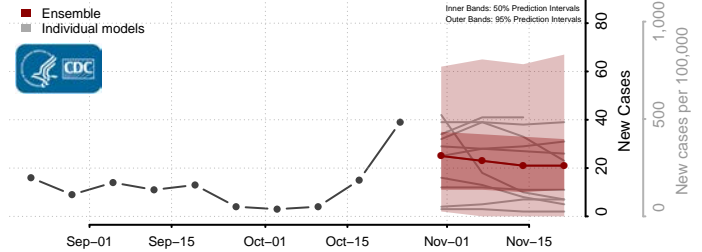

Humphreys County, Mississippi