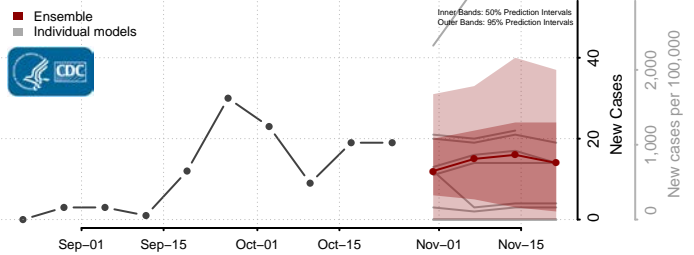

Logan County, North Dakota