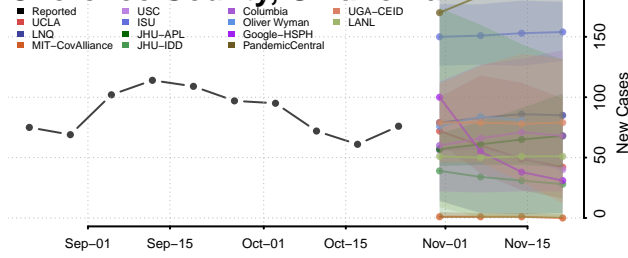

Bryan County, Oklahoma

Caddo County, Oklahoma

Canadian County, Oklahoma

Carter County, Oklahoma

Cherokee County, Oklahoma

Choctaw County, Oklahoma

Cimarron County, Oklahoma

Cleveland County, Oklahoma