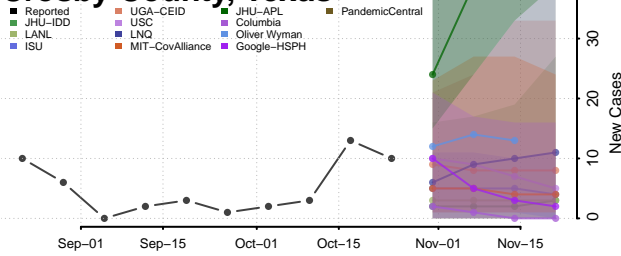

Crosby County, Texas