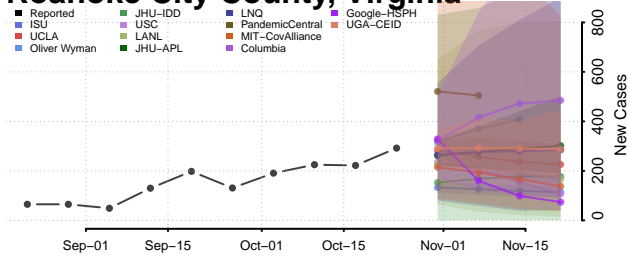

Prince George County, Virginia

Prince William County, Virginia

Pulaski County, Virginia

Radford County, Virginia

Rappahannock County, Virginia

Richmond City County, Virginia

Richmond County, Virginia

Roanoke City County, Virginia