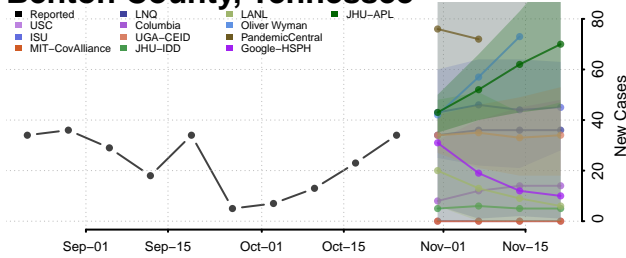

Benton County, Tennessee