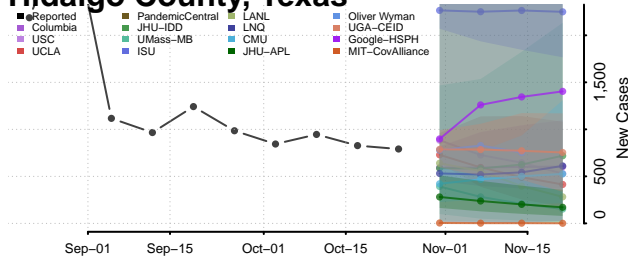

Hidalgo County, Texas