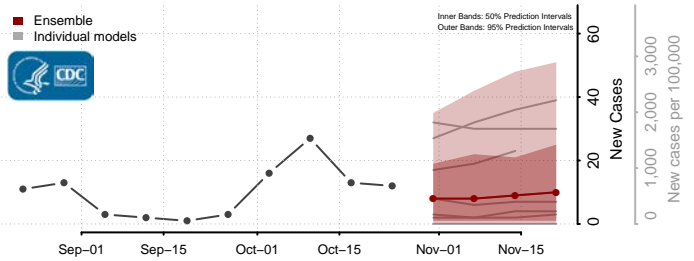

Golden Valley County, North Dakota