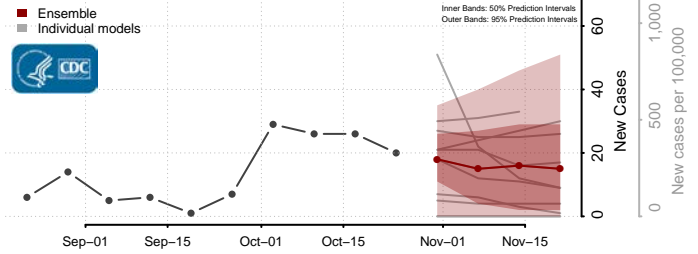

Sullivan County, Missouri