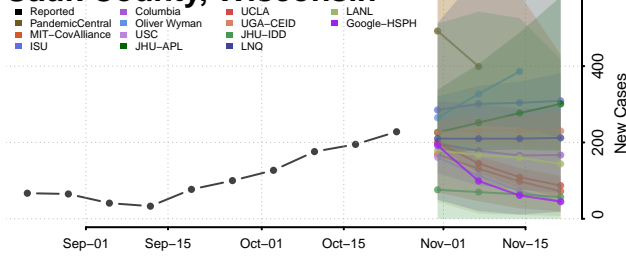

Sauk County, Wisconsin