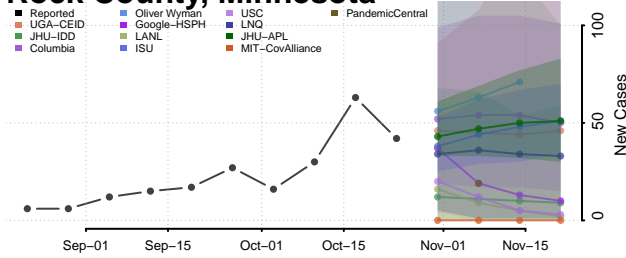

Rock County, Minnesota