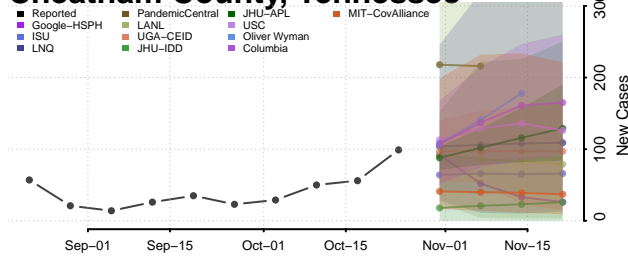

Cheatham County, Tennessee

Chester County, Tennessee

Claiborne County, Tennessee

Clay County, Tennessee

Cocke County, Tennessee

Coffee County, Tennessee

Crockett County, Tennessee

Cumberland County, Tennessee