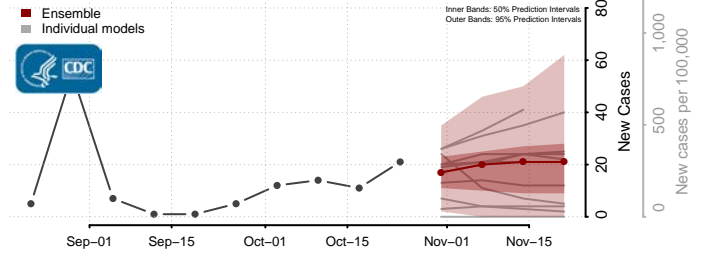

Polk County, Iowa

Pottawattamie County, Iowa

Poweshiek County, Iowa

Ringgold County, Iowa

Sac County, Iowa

Union County, Iowa

Van Buren County, Iowa

Wapello County, Iowa