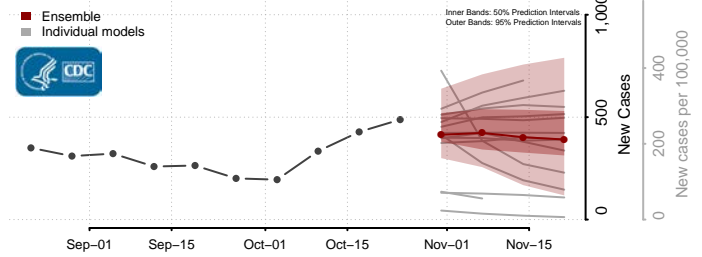

DeSoto County, Mississippi

Forrest County, Mississippi

Franklin County, Mississippi

George County, Mississippi

Greene County, Mississippi

Grenada County, Mississippi

Hancock County, Mississippi

Harrison County, Mississippi