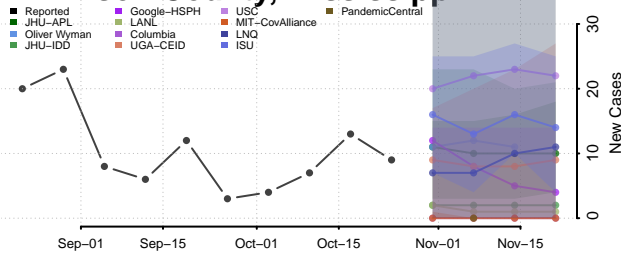

Wilkinson County, Mississippi