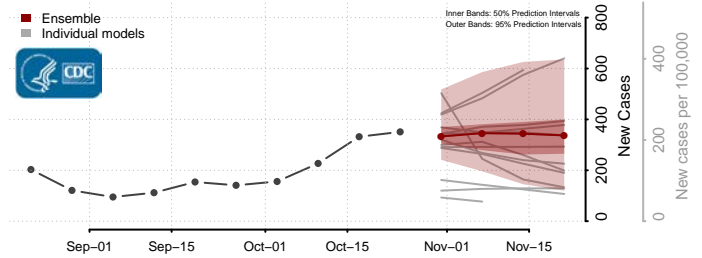

Catawba County, North Carolina