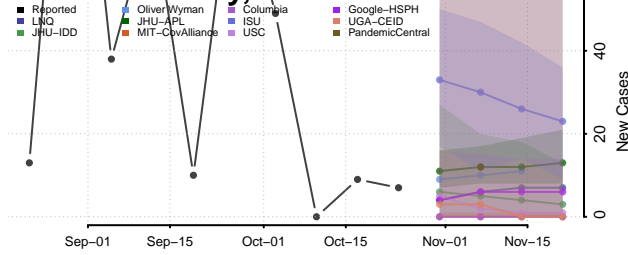

Pawnee County, Kansas