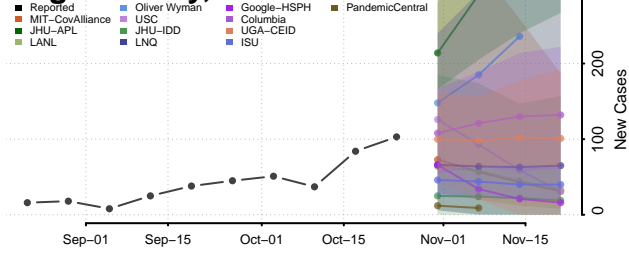

Deuel County, Nebraska

Dixon County, Nebraska

Furnas County, Nebraska

Gage County, Nebraska

Garden County, Nebraska

Garfield County, Nebraska

Gosper County, Nebraska

Grant County, Nebraska