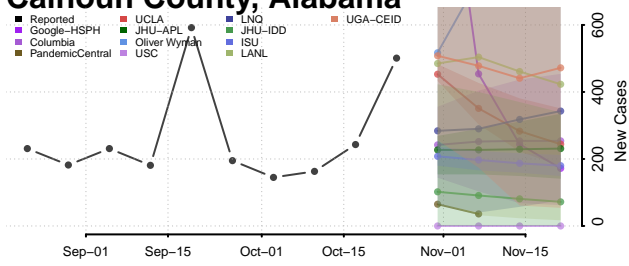

Calhoun County, Alabama