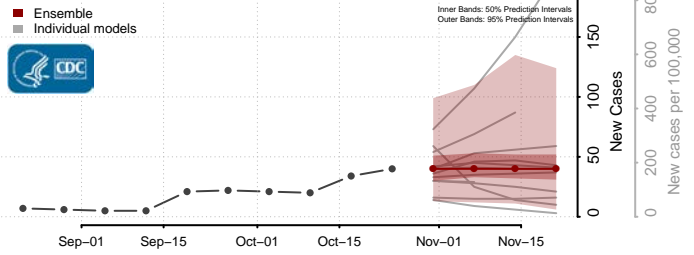

Wythe County, Virginia

York County, Virginia

Washington

Adams County, Washington

Asotin County, Washington

Benton County, Washington

Chelan County, Washington

Clallam County, Washington