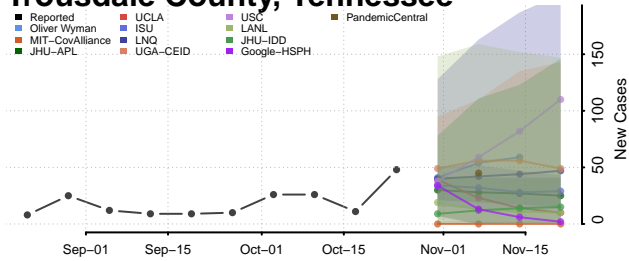

Trousdale County, Tennessee