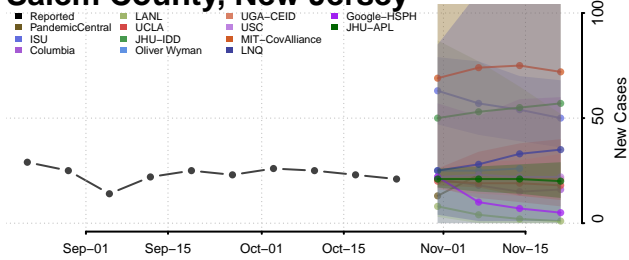

Hunterdon County, New Jersey

Mercer County, New Jersey

Middlesex County, New Jersey

Monmouth County, New Jersey

Morris County, New Jersey

Ocean County, New Jersey

Passaic County, New Jersey

Salem County, New Jersey