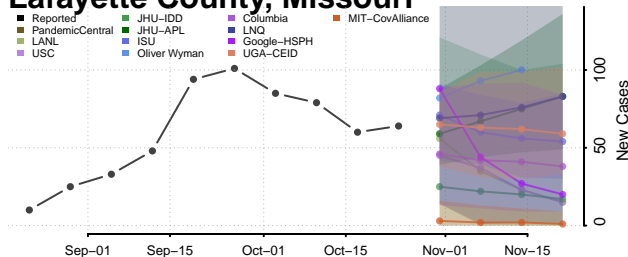

Lafayette County, Missouri