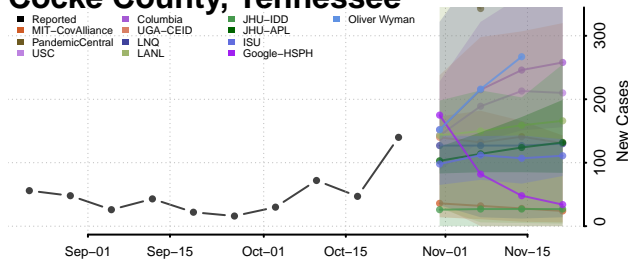

Cheatham County, Tennessee

Chester County, Tennessee

Claiborne County, Tennessee

Clay County, Tennessee

Cocke County, Tennessee

Coffee County, Tennessee

Crockett County, Tennessee

Cumberland County, Tennessee