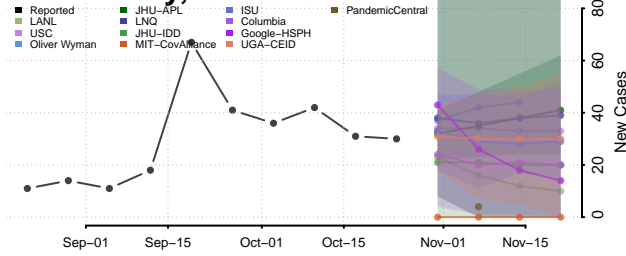

Polk County, Iowa

Pottawattamie County, Iowa

Poweshiek County, Iowa

Ringgold County, Iowa

Sac County, Iowa

Union County, Iowa

Van Buren County, Iowa

Wapello County, Iowa