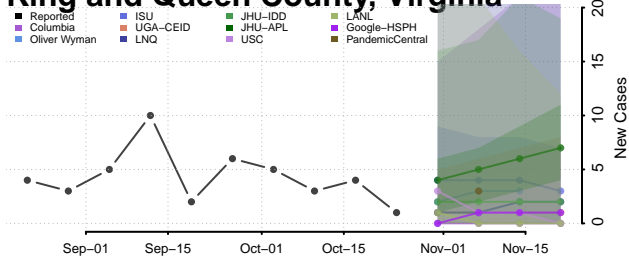

Henry County, Virginia

Highland County, Virginia

Hopewell County, Virginia

Isle of Wight County, Virginia

James City County, Virginia

King and Queen County, Virginia

King George County, Virginia

King William County, Virginia