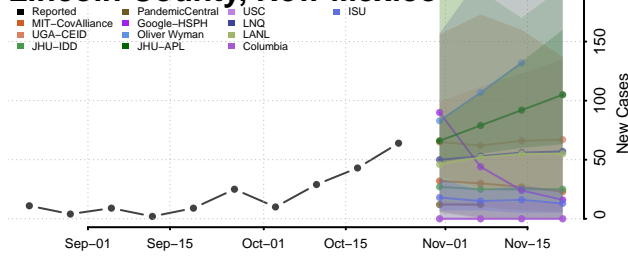

Harding County, New Mexico

Hidalgo County, New Mexico

Lea County, New Mexico

Lincoln County, New Mexico

Los Alamos County, New Mexico

Luna County, New Mexico

McKinley County, New Mexico

Mora County, New Mexico