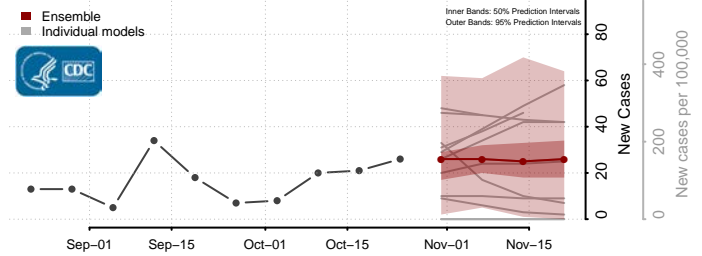

Bristol County, Virginia