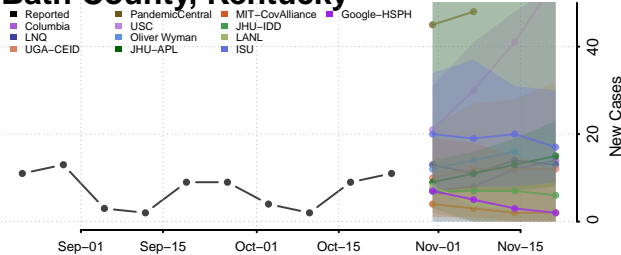

Anderson County, Kentucky

Ballard County, Kentucky

Barren County, Kentucky

Bath County, Kentucky

Bell County, Kentucky

Breckinridge County, Kentucky

Bullitt County, Kentucky

Butler County, Kentucky