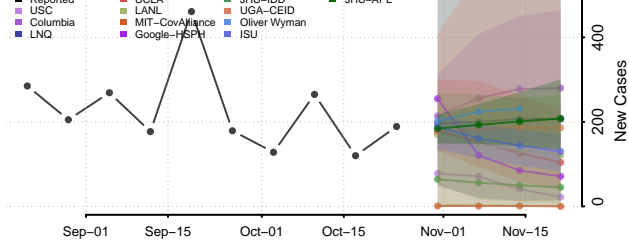

St. Francois County, Missouri