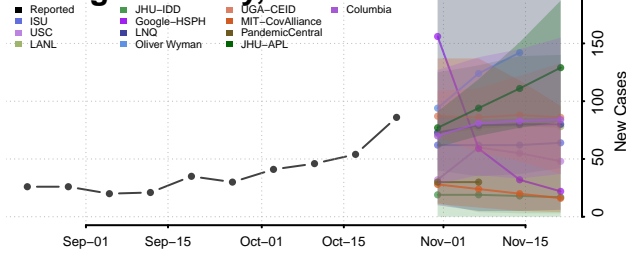

Grainger County, Tennessee