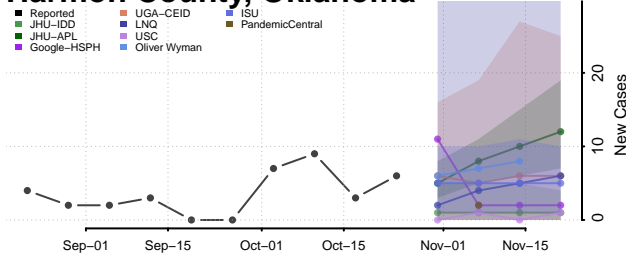

Ellis County, Oklahoma

Garfield County, Oklahoma

Garvin County, Oklahoma

Grady County, Oklahoma

Grant County, Oklahoma

Greer County, Oklahoma

Harmon County, Oklahoma

Harper County, Oklahoma