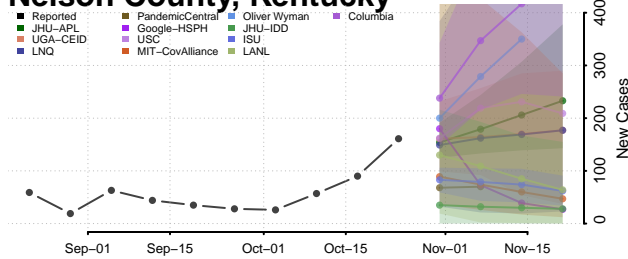

Nelson County, Kentucky