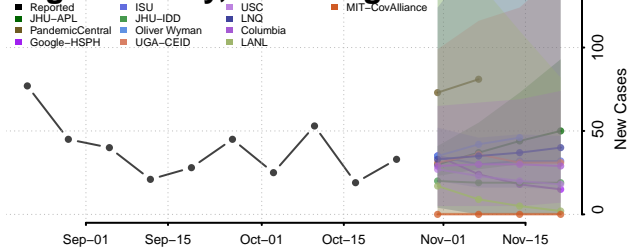

Logan County, West Virginia