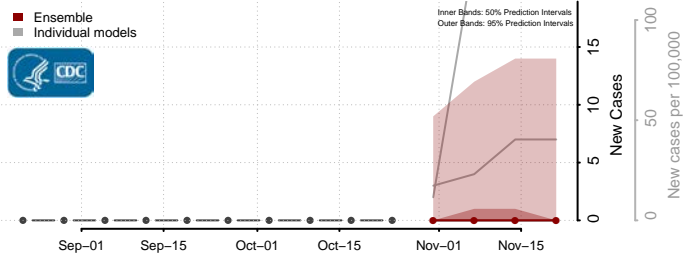

Dukes County, Massachusetts