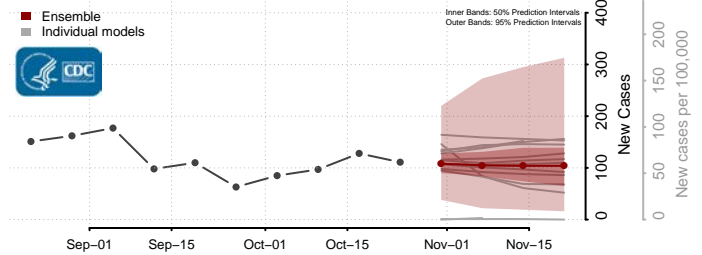

New Kent County, Virginia

Newport News County, Virginia

Norfolk County, Virginia

Northampton County, Virginia

Northumberland County, Virginia

Norton County, Virginia

Nottoway County, Virginia

Orange County, Virginia