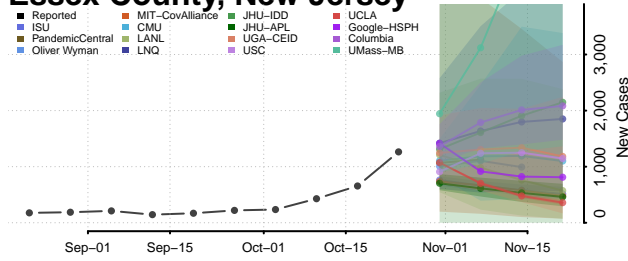

Bergen County, New Jersey

Burlington County, New Jersey

Camden County, New Jersey

Cape May County, New Jersey

Cumberland County, New Jersey

Essex County, New Jersey

Gloucester County, New Jersey

Hudson County, New Jersey