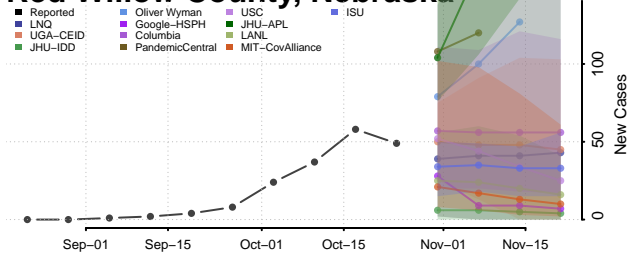

Red Willow County, Nebraska