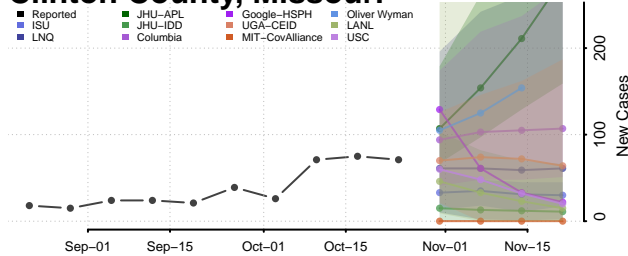

Clinton County, Missouri