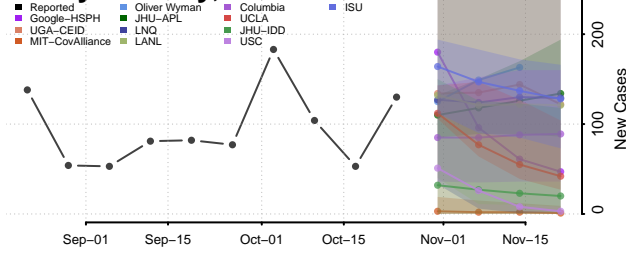

Taney County, Missouri