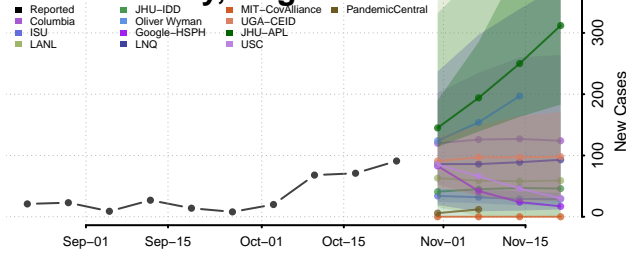

Salem County, Virginia