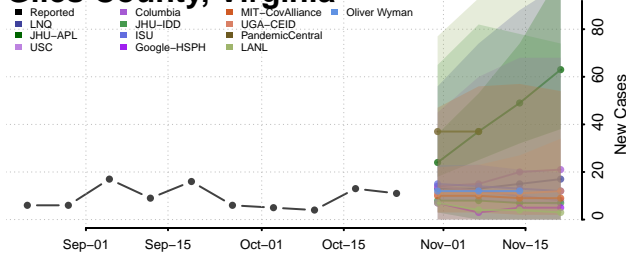

Giles County, Virginia