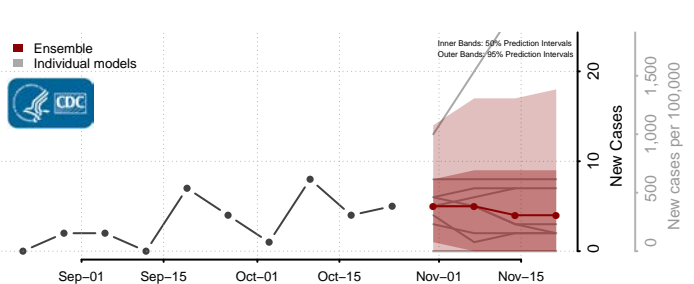

Harding County, South Dakota

Hughes County, South Dakota

Hutchinson County, South Dakota

Hyde County, South Dakota

Jackson County, South Dakota

Jerauld County, South Dakota

Jones County, South Dakota

Kingsbury County, South Dakota