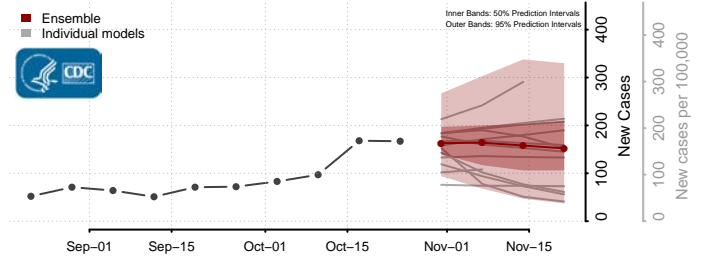

Rock County, Minnesota

Roseau County, Minnesota

Scott County, Minnesota

Sherburne County, Minnesota

Sibley County, Minnesota

St. Louis County, Minnesota

Stearns County, Minnesota

Steele County, Minnesota