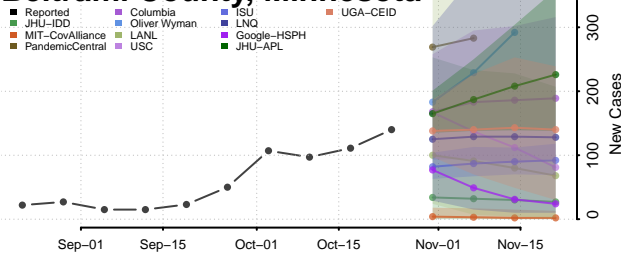

Schoolcraft County, Michigan

Shiawassee County, Michigan

Wexford County, Michigan

Minnesota

Aitkin County, Minnesota

Anoka County, Minnesota

Becker County, Minnesota

Beltrami County, Minnesota