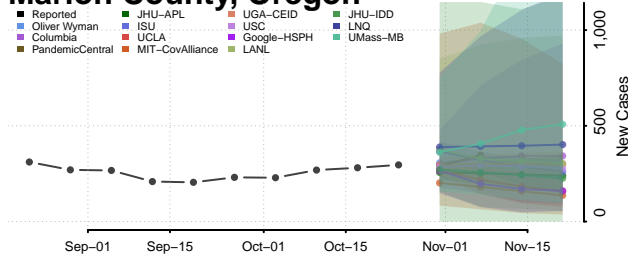

Malheur County, Oregon

Marion County, Oregon

Morrow County, Oregon

Multnomah County, Oregon

Polk County, Oregon

Sherman County, Oregon

Tillamook County, Oregon

Umatilla County, Oregon