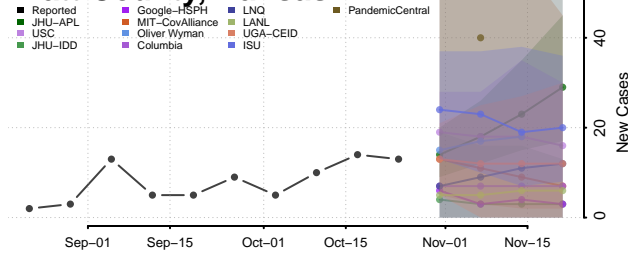

Pratt County, Kansas