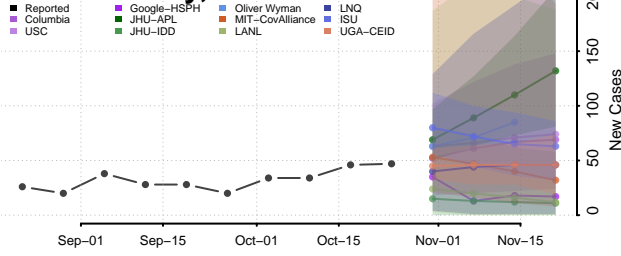

Adair County, Missouri