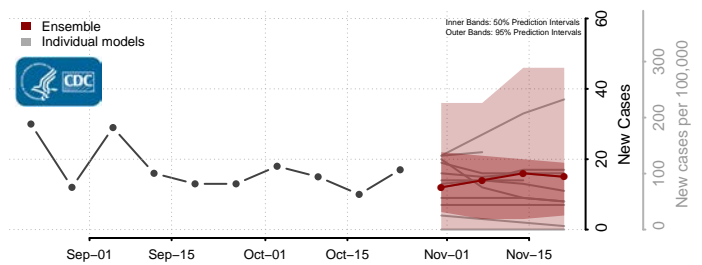

Smith County, Mississippi