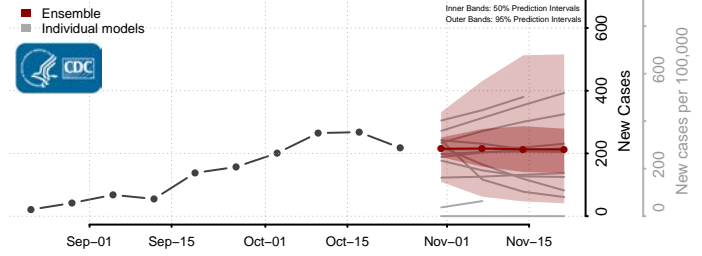

St. Clair County, Illinois

Stark County, Illinois

Stephenson County, Illinois

Tazewell County, Illinois

Union County, Illinois

Vermilion County, Illinois

Wabash County, Illinois

Warren County, Illinois