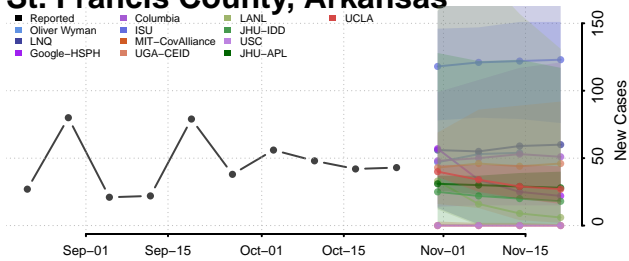

St. Francis County, Arkansas