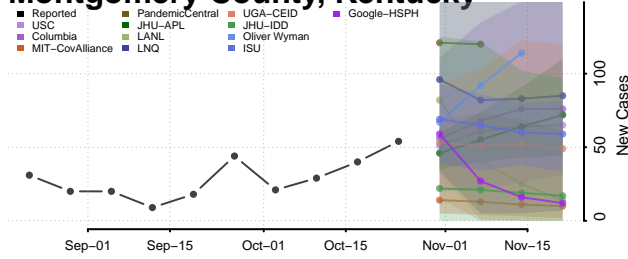

Montgomery County, Kentucky