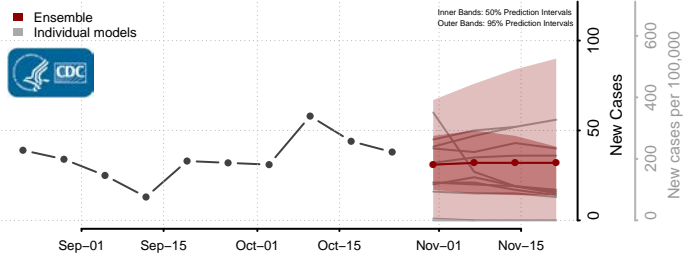

Chickasaw County, Mississippi