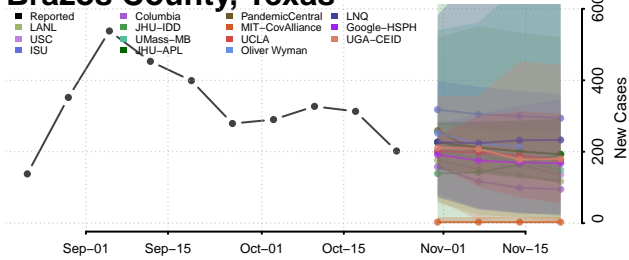

Brazos County, Texas