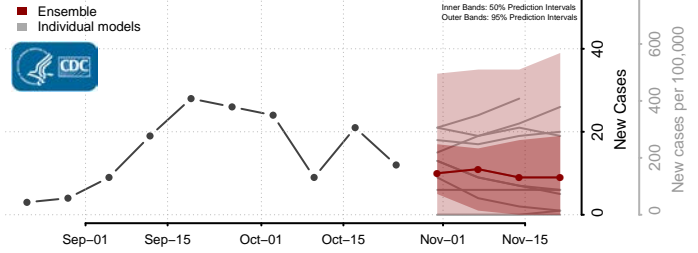

Ida County, Iowa