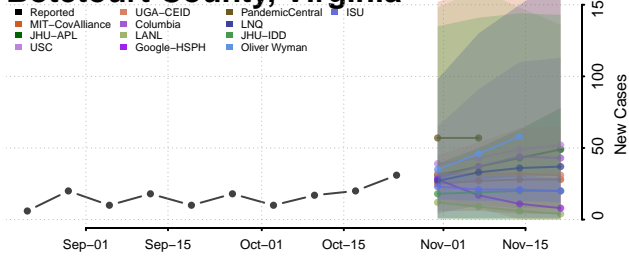

Botetourt County, Virginia