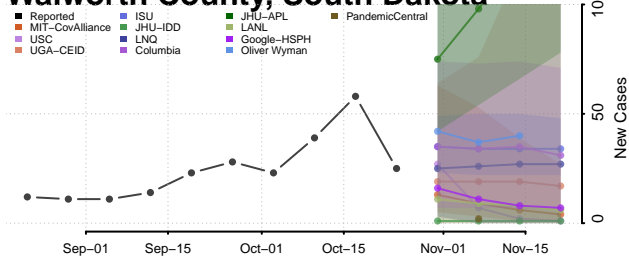

Walworth County, South Dakota