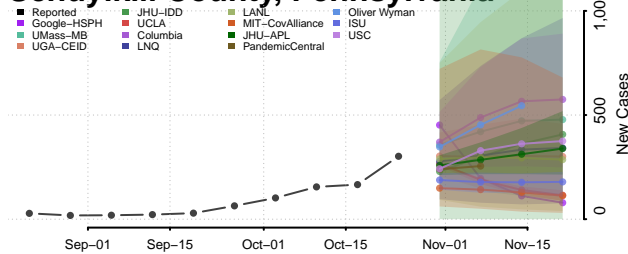

Schuylkill County, Pennsylvania