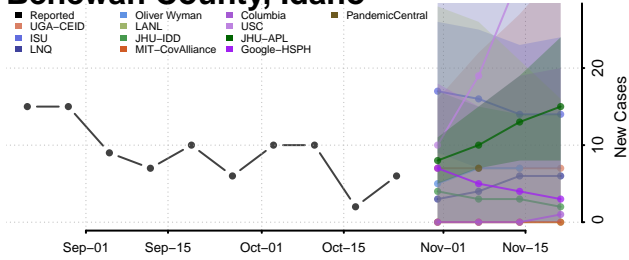

Kauai County, Hawaii

Maui County, Hawaii

Idaho

Ada County, Idaho

Adams County, Idaho

Bannock County, Idaho

Bear Lake County, Idaho

Benewah County, Idaho