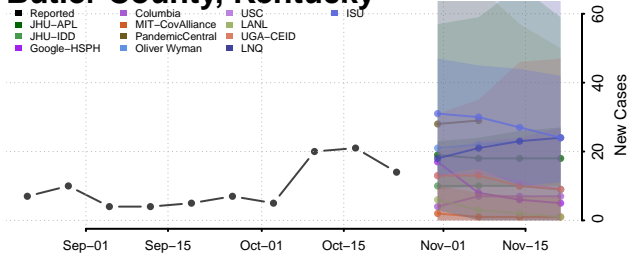

Anderson County, Kentucky

Ballard County, Kentucky

Barren County, Kentucky

Bath County, Kentucky

Bell County, Kentucky

Breckinridge County, Kentucky

Bullitt County, Kentucky

Butler County, Kentucky