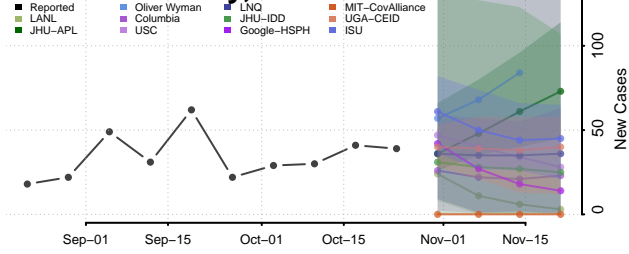

Audrain County, Missouri