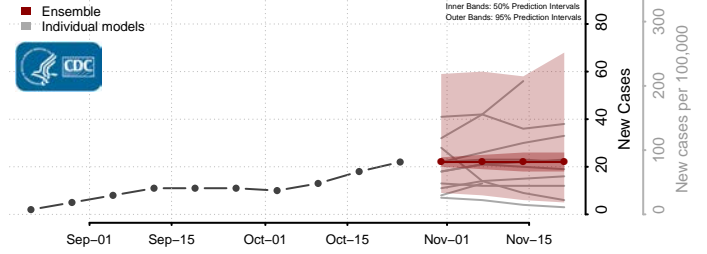

Grant County, New Mexico