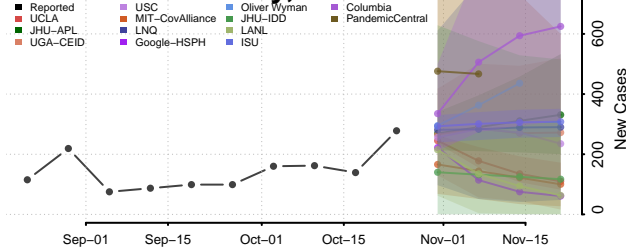

Comanche County, Oklahoma