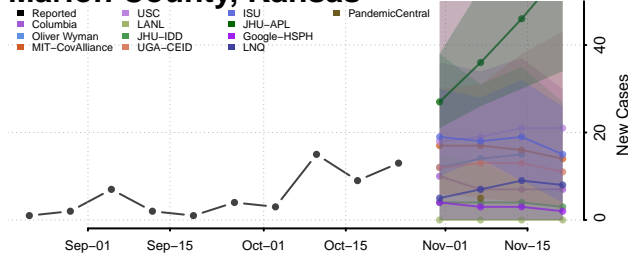

Lincoln County, Kansas

Linn County, Kansas

Logan County, Kansas

Lyon County, Kansas

Marion County, Kansas

Marshall County, Kansas

McPherson County, Kansas

Meade County, Kansas