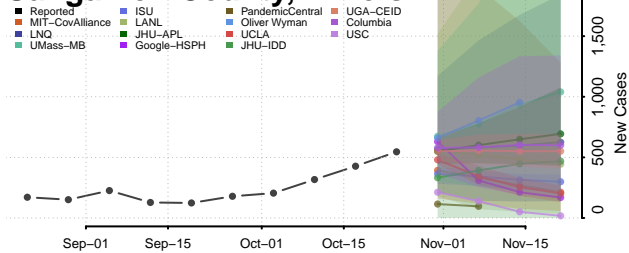

Randolph County, Illinois

Richland County, Illinois

Rock Island County, Illinois

Saline County, Illinois

Sangamon County, Illinois

Schuyler County, Illinois

Scott County, Illinois

Shelby County, Illinois