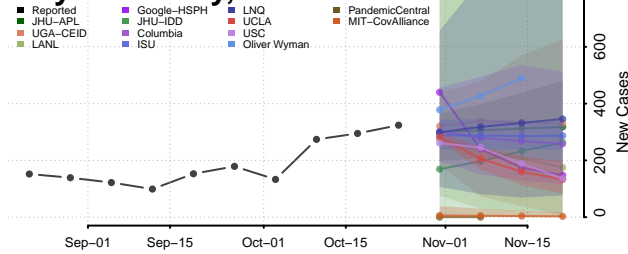

Wayne County, North Carolina