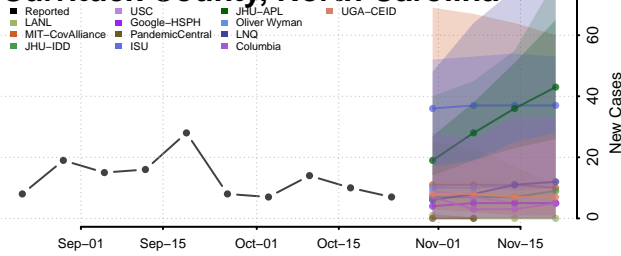

Currituck County, North Carolina

Dare County, North Carolina

Davidson County, North Carolina

Davie County, North Carolina

Duplin County, North Carolina

Durham County, North Carolina

Edgecombe County, North Carolina