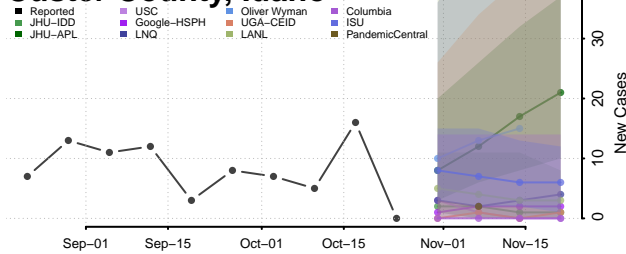

Bingham County, Idaho

Blaine County, Idaho

Boise County, Idaho

Bonner County, Idaho

Bonneville County, Idaho

Clark County, Idaho

Clearwater County, Idaho

Custer County, Idaho