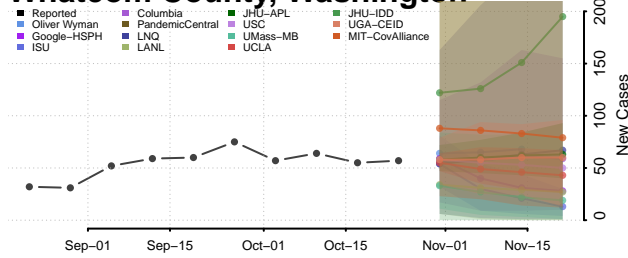

Skamania County, Washington

Snohomish County, Washington

Spokane County, Washington

Stevens County, Washington

Thurston County, Washington

Wahkiakum County, Washington

Walla Walla County, Washington

Whatcom County, Washington