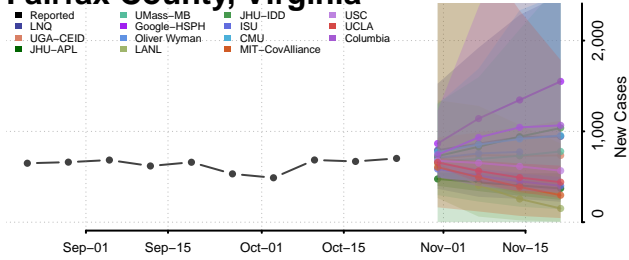

Fairfax County, Virginia