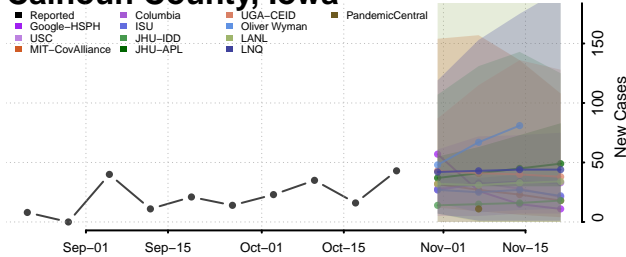

Black Hawk County, Iowa

Boone County, Iowa

Bremer County, Iowa

Buchanan County, Iowa

Buena Vista County, Iowa

Butler County, Iowa

Calhoun County, Iowa

Carroll County, Iowa