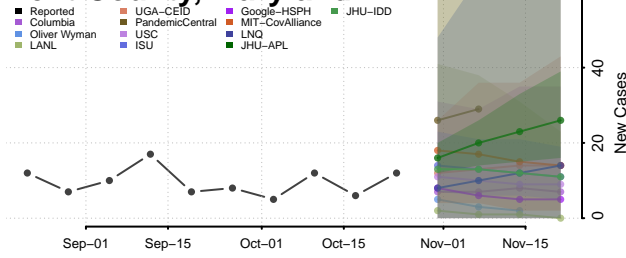

Garrett County, Maryland

Harford County, Maryland

Howard County, Maryland

Kent County, Maryland

Montgomery County, Maryland

Prince George's County, Maryland

Queen Anne's County, Maryland

Somerset County, Maryland