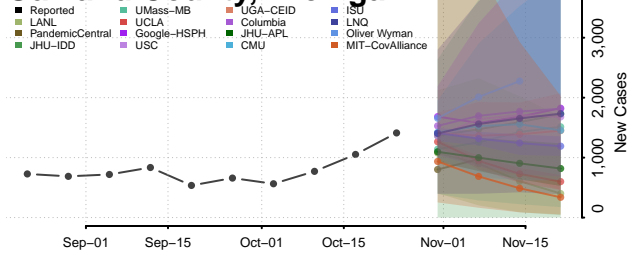

Montcalm County, Michigan

Montmorency County, Michigan

Muskegon County, Michigan

Newaygo County, Michigan

Oakland County, Michigan

Oceana County, Michigan

Ogemaw County, Michigan

Ontonagon County, Michigan