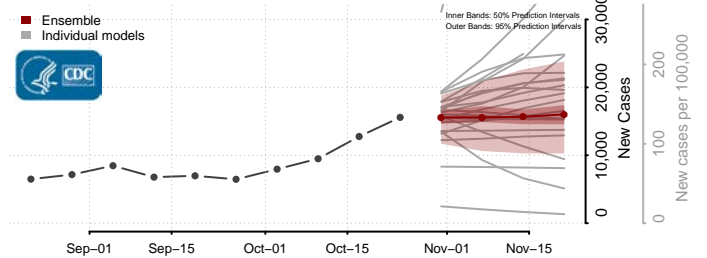

Walsh County, North Dakota

Ward County, North Dakota

Wells County, North Dakota

Williams County, North Dakota

Northern Mariana Islands

Ohio