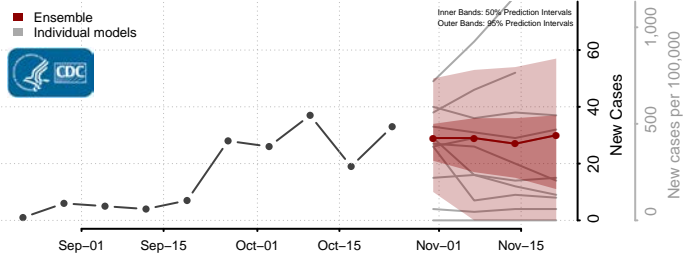

Pembina County, North Dakota