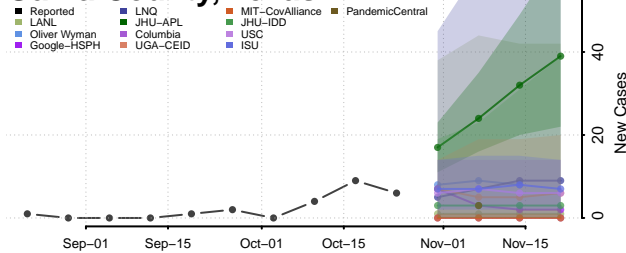

Garza County, Texas