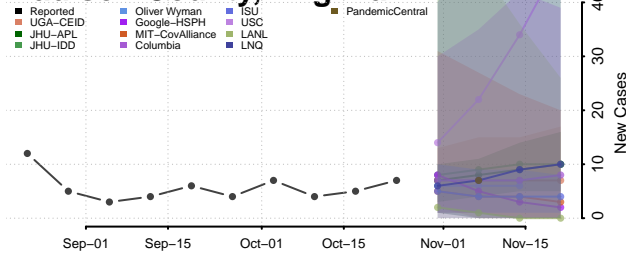

Madison County, Virginia