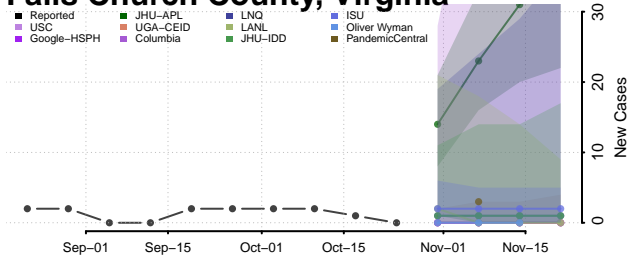

Falls Church County, Virginia