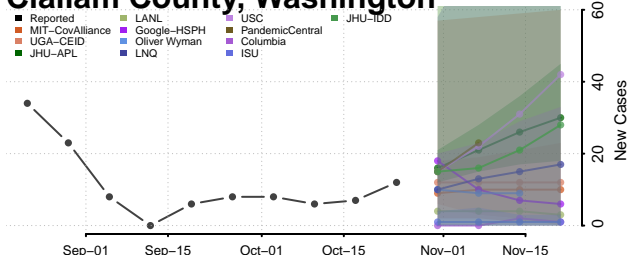

Wythe County, Virginia

York County, Virginia

Washington

Adams County, Washington

Asotin County, Washington

Benton County, Washington

Chelan County, Washington

Clallam County, Washington