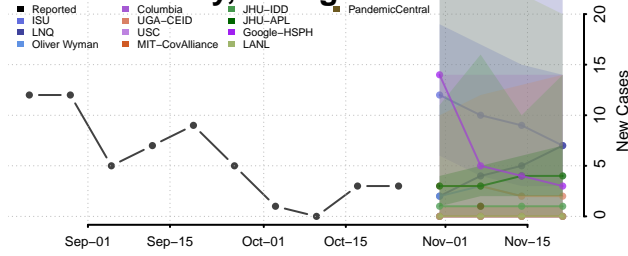

Warren County, Georgia

Washington County, Georgia

Wayne County, Georgia

Webster County, Georgia

Wheeler County, Georgia

White County, Georgia

Whitfield County, Georgia

Wilcox County, Georgia