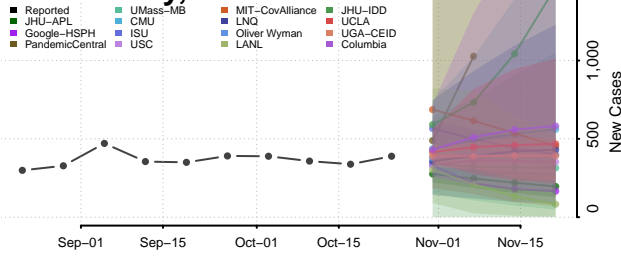

Clinton County, New York

Columbia County, New York

Cortland County, New York

Delaware County, New York

Dutchess County, New York

Erie County, New York

Essex County, New York

Franklin County, New York