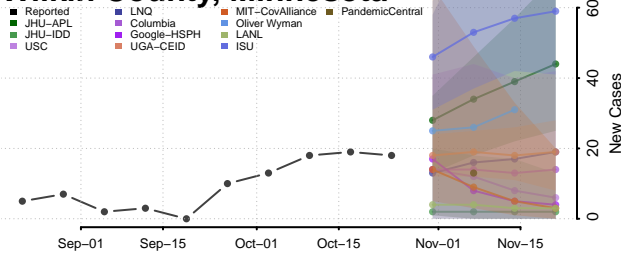

Wilkin County, Minnesota