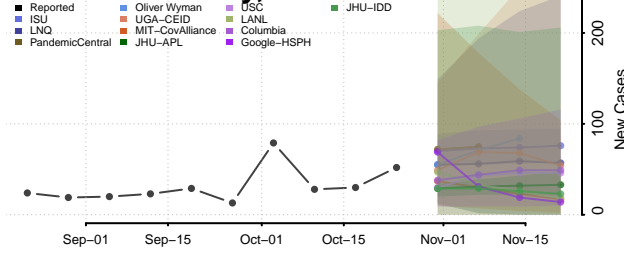

Coshocton County, Ohio

Crawford County, Ohio

Cuyahoga County, Ohio

Darke County, Ohio

Defiance County, Ohio

Delaware County, Ohio

Erie County, Ohio

Fairfield County, Ohio