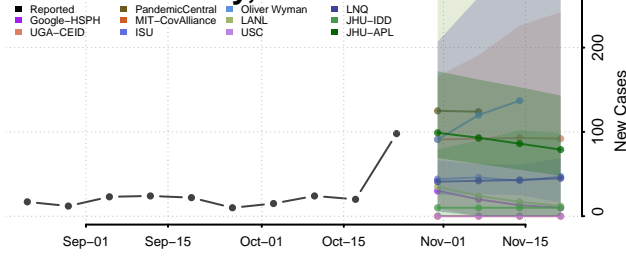

Bledsoe County, Tennessee