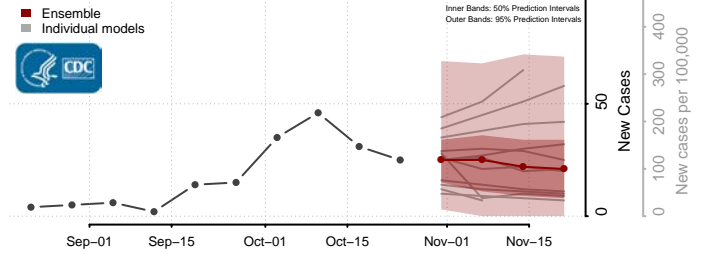

Fillmore County, Minnesota