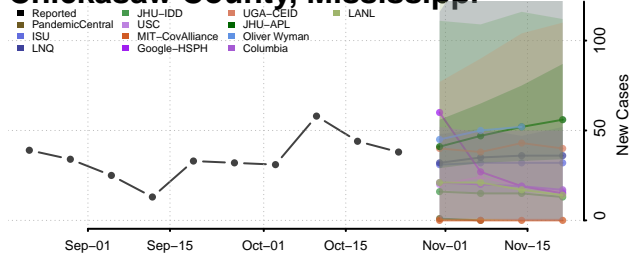

Chickasaw County, Mississippi