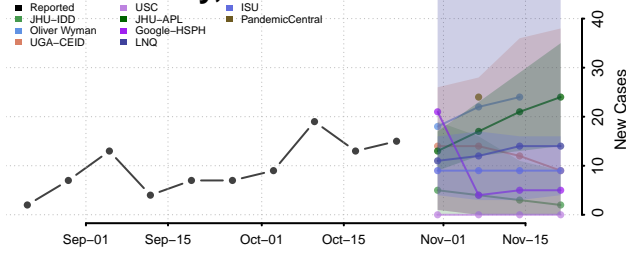

Potter County, South Dakota