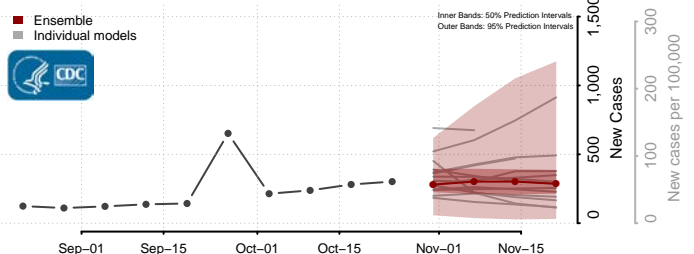

Clark County, Washington