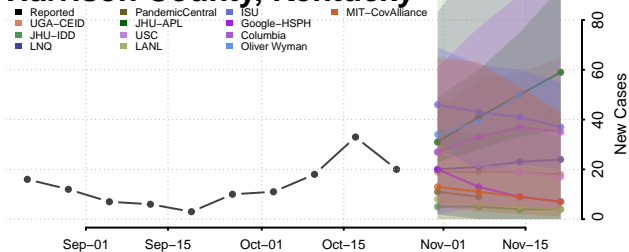

Harrison County, Kentucky