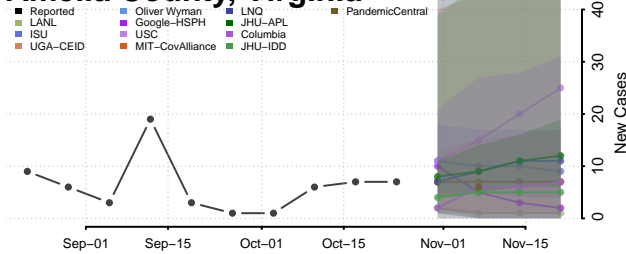

Amelia County, Virginia