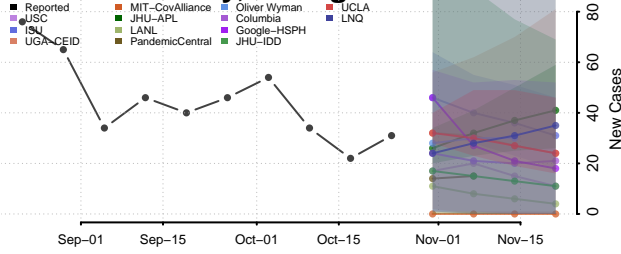

Decatur County, Georgia