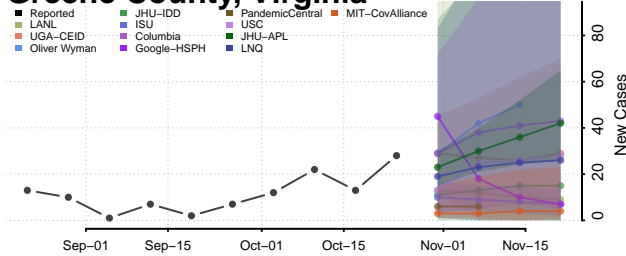

Grayson County, Virginia

Greene County, Virginia

Greensville County, Virginia

Halifax County, Virginia

Hampton County, Virginia

Hanover County, Virginia

Harrisonburg County, Virginia

Henrico County, Virginia