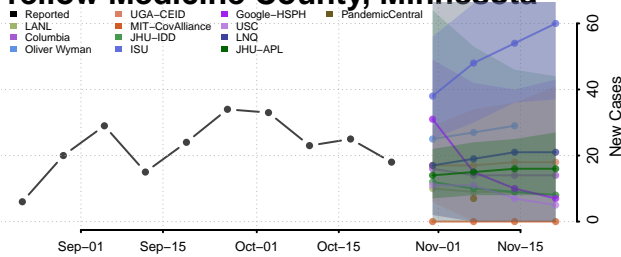

Watowan County, Minnesota

Wilkin County, Minnesota

Winona County, Minnesota

Wright County, Minnesota

Yellow Medicine County, Minnesota

Mississippi

Calhoun County, Mississippi

Carroll County, Mississippi