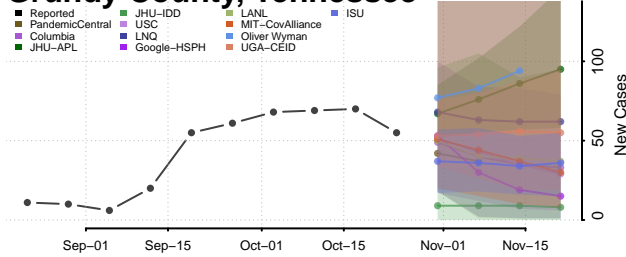

Gibson County, Tennessee

Giles County, Tennessee

Grainger County, Tennessee

Greene County, Tennessee

Grundy County, Tennessee

Hamblen County, Tennessee

Hamilton County, Tennessee

Hancock County, Tennessee