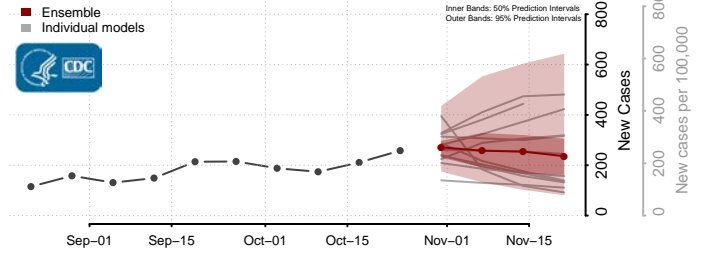

Franklin County, Missouri