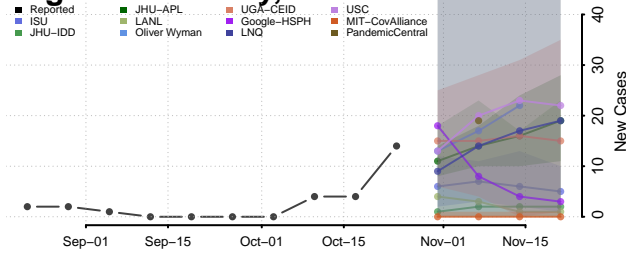

Saguache County, Colorado