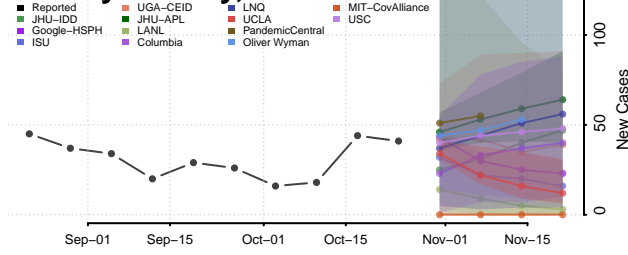

Hendry County, Florida