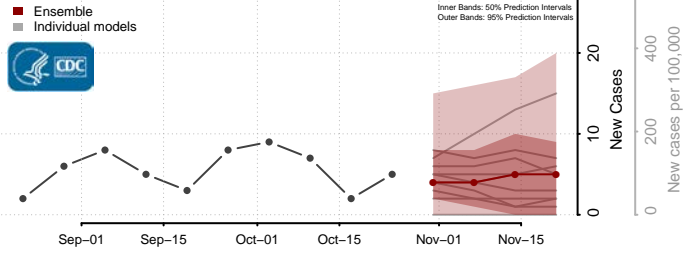

Atchison County, Missouri