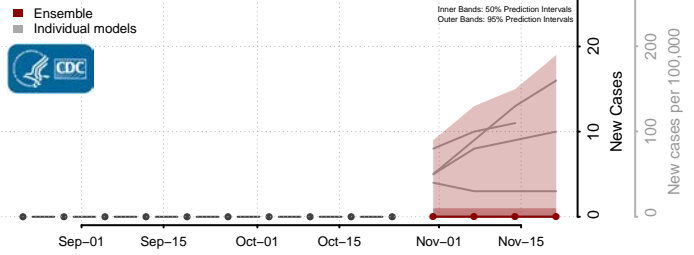

Carbon County, Utah

Daggett County, Utah

Davis County, Utah

Duchesne County, Utah

Emery County, Utah

Garfield County, Utah

Grand County, Utah

Iron County, Utah