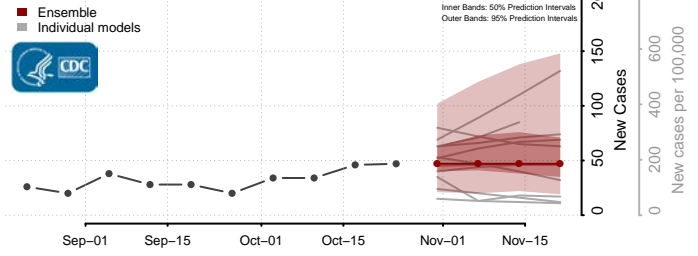

Adair County, Missouri