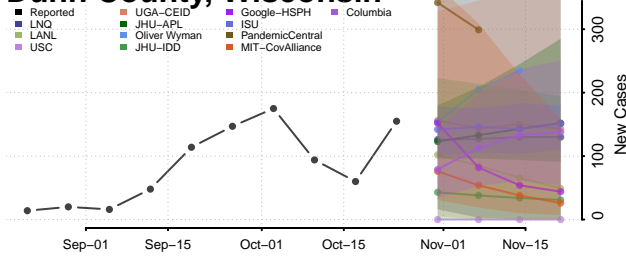

Dunn County, Wisconsin