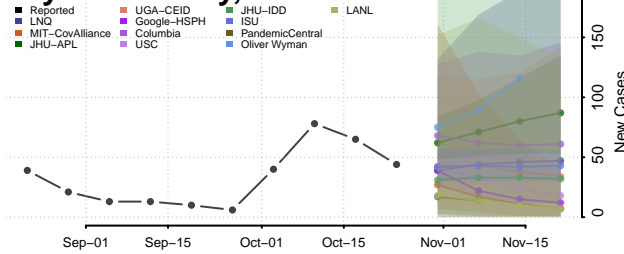

Fayette County, Ohio