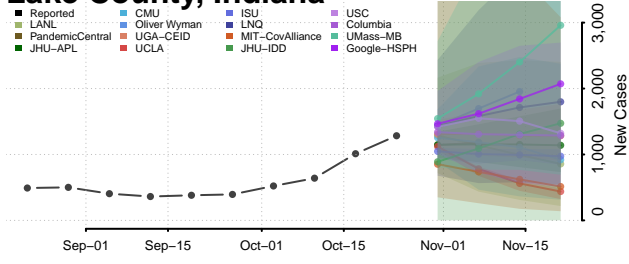

LaPorte County, Indiana

Lawrence County, Indiana

Madison County, Indiana

Morgan County, Indiana

Newton County, Indiana

Noble County, Indiana

Ohio County, Indiana

Orange County, Indiana