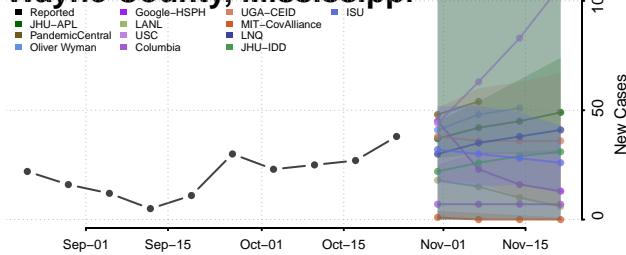

Tishomingo County, Mississippi

Tunica County, Mississippi

Union County, Mississippi

Walthall County, Mississippi

Warren County, Mississippi

Washington County, Mississippi

Wayne County, Mississippi

Webster County, Mississippi