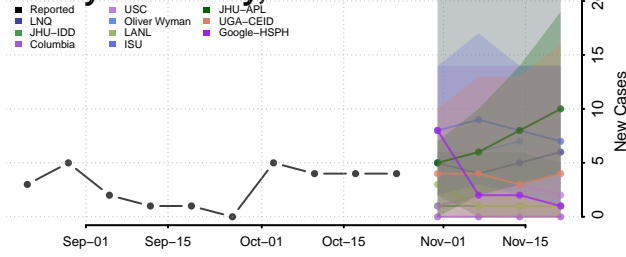

Schuyler County, Missouri