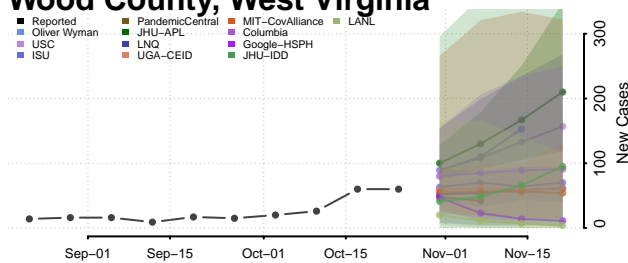

Wood County, West Virginia