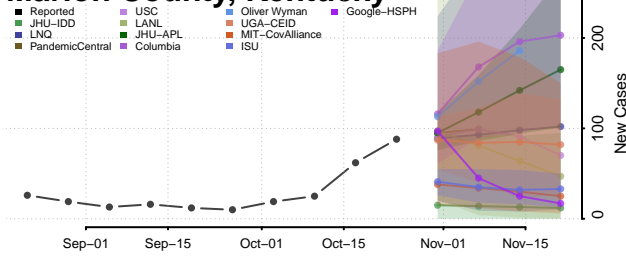

Logan County, Kentucky

Lyon County, Kentucky

Madison County, Kentucky

Magoffin County, Kentucky

Marion County, Kentucky

Marshall County, Kentucky

Martin County, Kentucky

Mason County, Kentucky