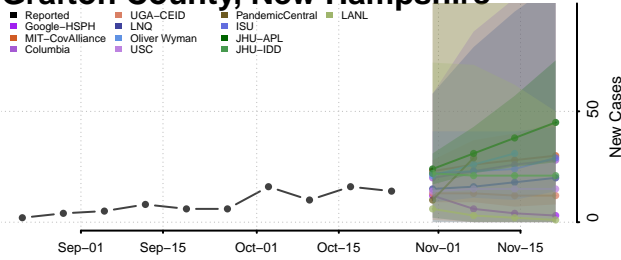

Grafton County, New Hampshire