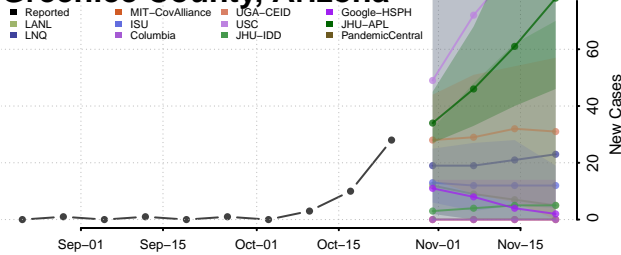

Cochise County, Arizona

Coconino County, Arizona

Gila County, Arizona

Graham County, Arizona

Greenlee County, Arizona

La Paz County, Arizona

Maricopa County, Arizona

Mohave County, Arizona