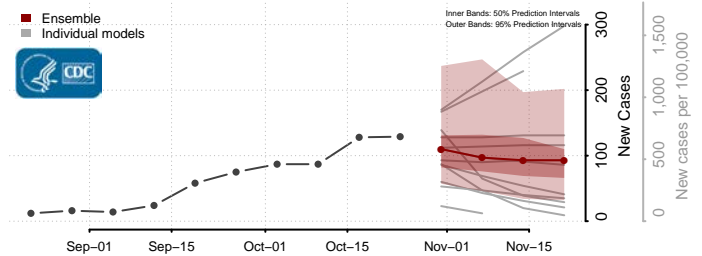

Green Lake County, Wisconsin