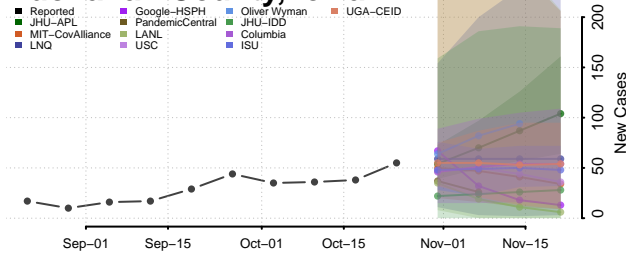

Buchanan County, Iowa