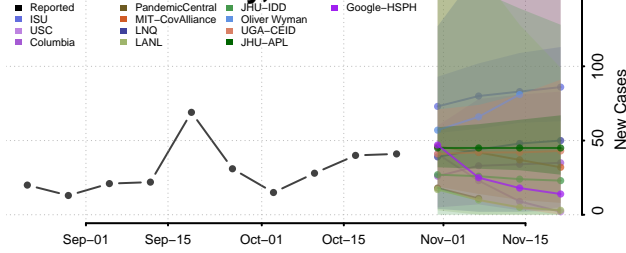

Freeborn County, Minnesota