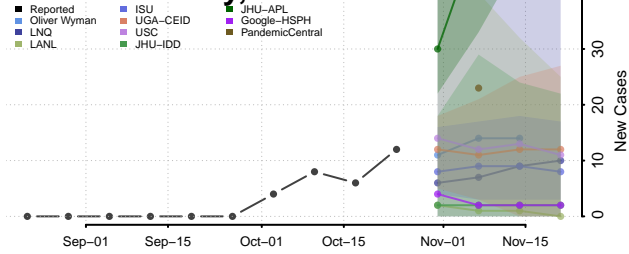

Howard County, Nebraska

Jefferson County, Nebraska

Johnson County, Nebraska

Kearney County, Nebraska

Keith County, Nebraska

Keya Paha County, Nebraska

Kimball County, Nebraska

Knox County, Nebraska