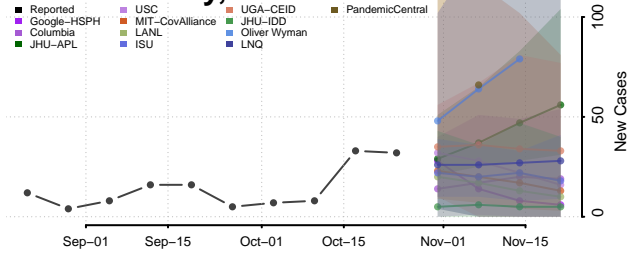

Nance County, Nebraska

Nemaha County, Nebraska

Nuckolls County, Nebraska

Otoe County, Nebraska

Pawnee County, Nebraska

Perkins County, Nebraska

Phelps County, Nebraska

Pierce County, Nebraska