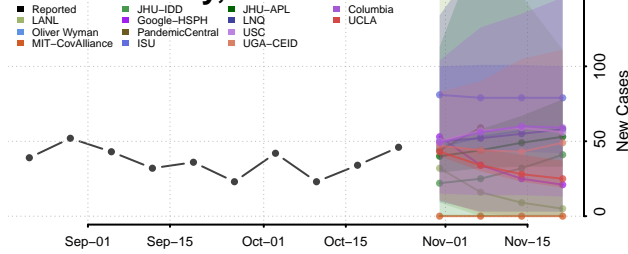

Polk County, North Carolina

Randolph County, North Carolina

Richmond County, North Carolina

Robeson County, North Carolina

Vance County, North Carolina

Wake County, North Carolina

Warren County, North Carolina