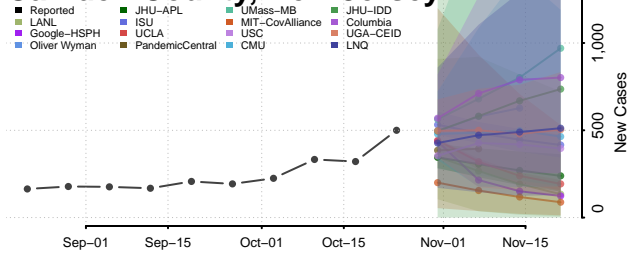

Camden County, New Jersey