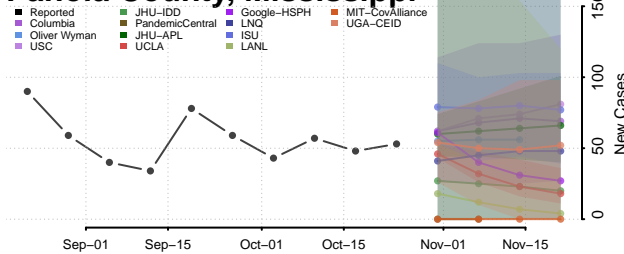

Marshall County, Mississippi

Monroe County, Mississippi

Montgomery County, Mississippi

Neshoba County, Mississippi

Newton County, Mississippi

Noxubee County, Mississippi

Oktibbeha County, Mississippi

Panola County, Mississippi