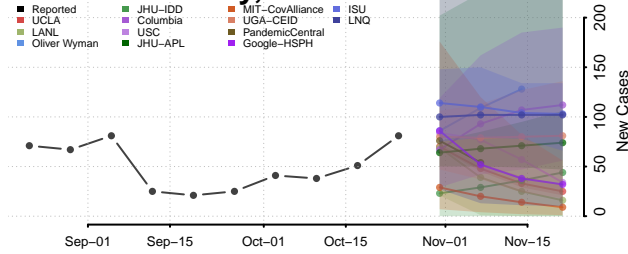

Madison County, Iowa

Mahaska County, Iowa

Marion County, Iowa

Marshall County, Iowa

Mills County, Iowa

Mitchell County, Iowa

Monona County, Iowa

Monroe County, Iowa