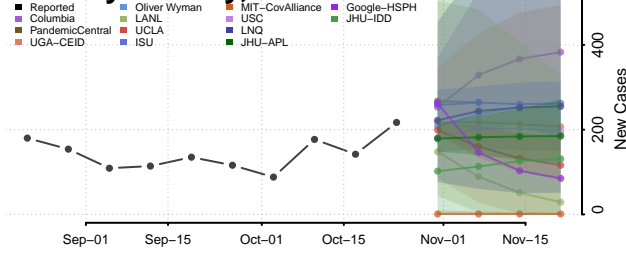

Bradley County, Tennessee