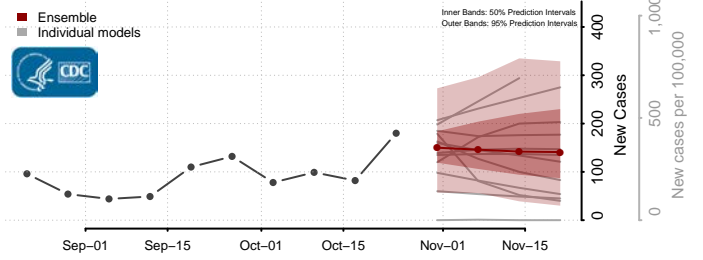

Pettis County, Missouri