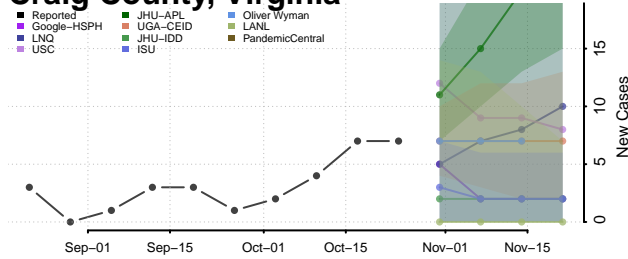

Craig County, Virginia