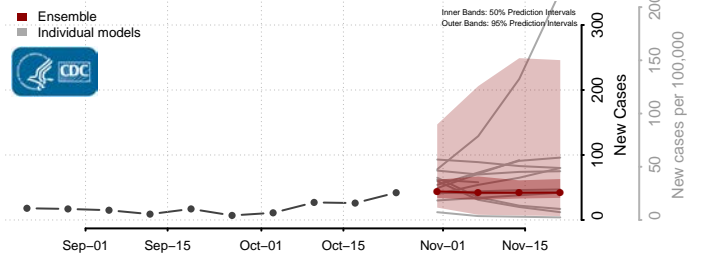

Chittenden County, Vermont