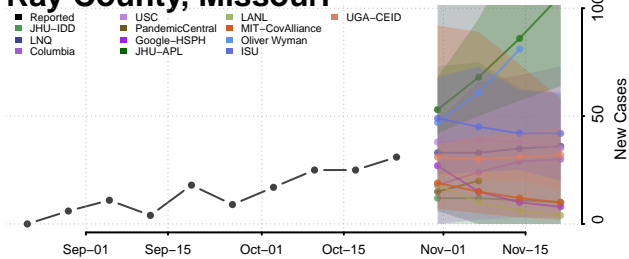

Ray County, Missouri