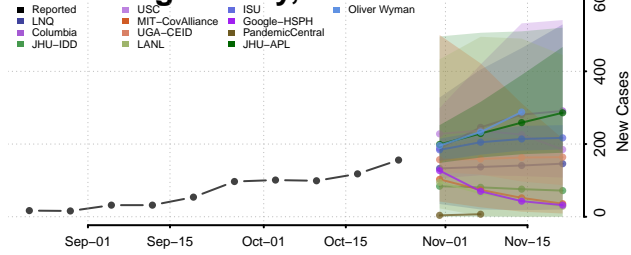

Chisago County, Minnesota

Clay County, Minnesota

Clearwater County, Minnesota

Cook County, Minnesota

Cottonwood County, Minnesota

Crow Wing County, Minnesota

Dakota County, Minnesota

Dodge County, Minnesota