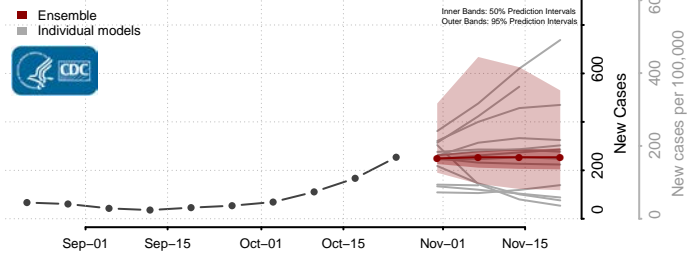

Otero County, New Mexico

Quay County, New Mexico

Rio Arriba County, New Mexico

Roosevelt County, New Mexico

San Juan County, New Mexico

San Miguel County, New Mexico

Sandoval County, New Mexico

Santa Fe County, New Mexico