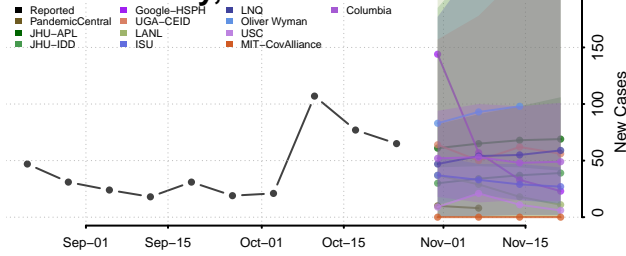

St. Clair County, Illinois

Stark County, Illinois

Stephenson County, Illinois

Tazewell County, Illinois

Union County, Illinois

Vermilion County, Illinois

Wabash County, Illinois

Warren County, Illinois