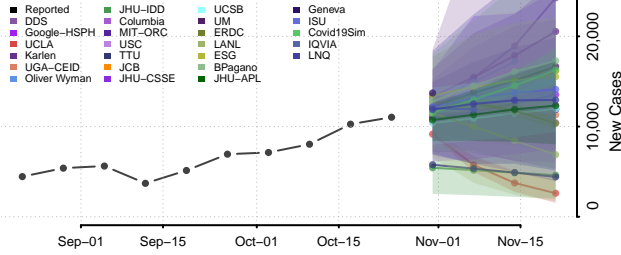

Schoolcraft County, Michigan

Shiawassee County, Michigan

Wexford County, Michigan

Minnesota

Aitkin County, Minnesota

Anoka County, Minnesota

Becker County, Minnesota

Beltrami County, Minnesota