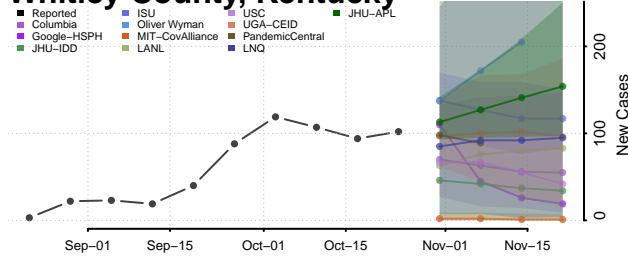

Whitley County, Kentucky