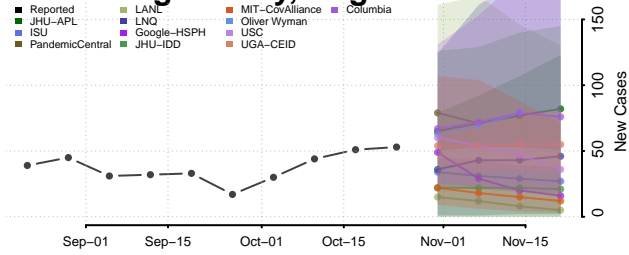

Petersburg County, Virginia