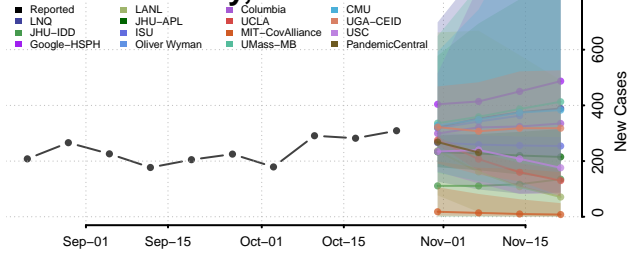

Currituck County, North Carolina

Dare County, North Carolina

Davidson County, North Carolina

Davie County, North Carolina

Duplin County, North Carolina

Durham County, North Carolina

Edgecombe County, North Carolina