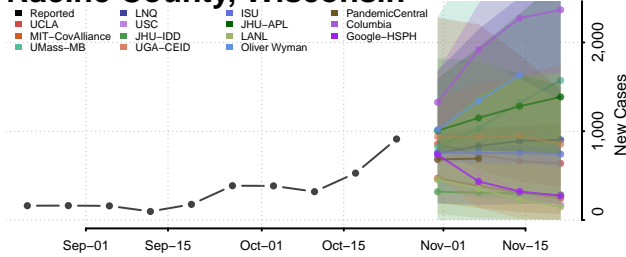

Racine County, Wisconsin