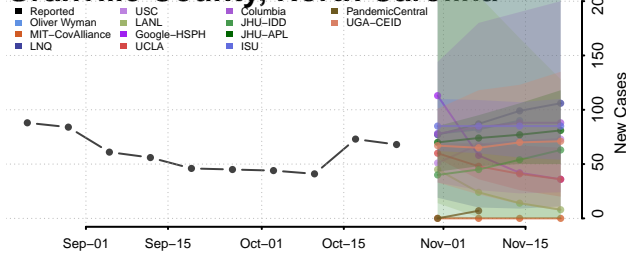

Forsyth County, North Carolina

Franklin County, North Carolina

Gaston County, North Carolina

Gates County, North Carolina

Graham County, North Carolina

Granville County, North Carolina

Greene County, North Carolina