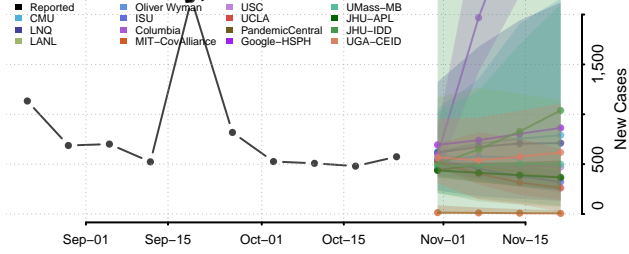

Pima County, Arizona