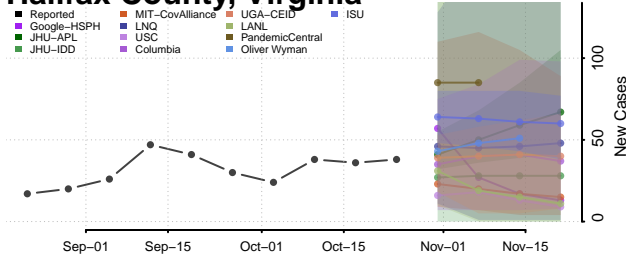

Grayson County, Virginia

Greene County, Virginia

Greensville County, Virginia

Halifax County, Virginia

Hampton County, Virginia

Hanover County, Virginia

Harrisonburg County, Virginia

Henrico County, Virginia