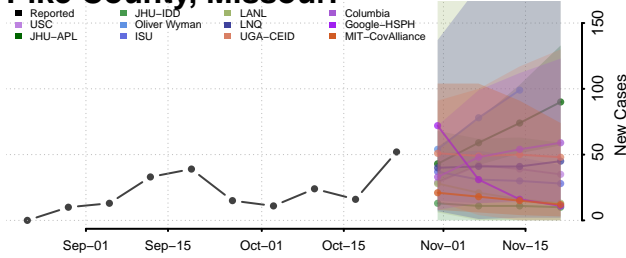

Pike County, Missouri