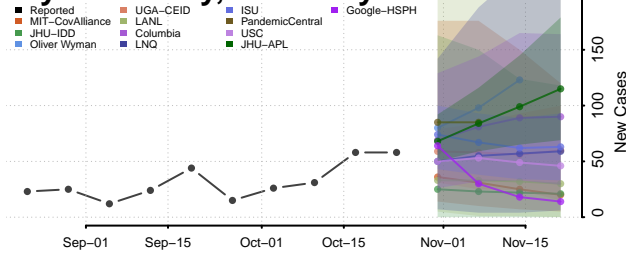

Rowan County, Kentucky

Russell County, Kentucky

Scott County, Kentucky

Shelby County, Kentucky

Simpson County, Kentucky

Spencer County, Kentucky

Taylor County, Kentucky

Todd County, Kentucky