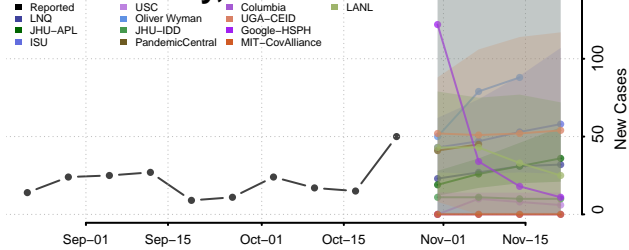

Pecos County, Texas