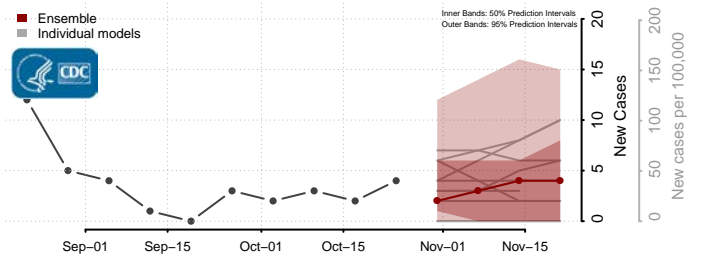

Cumberland County, Virginia