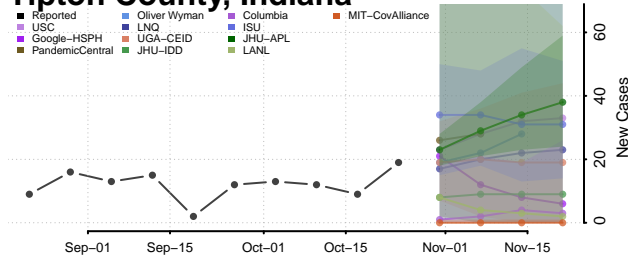

Tipton County, Indiana