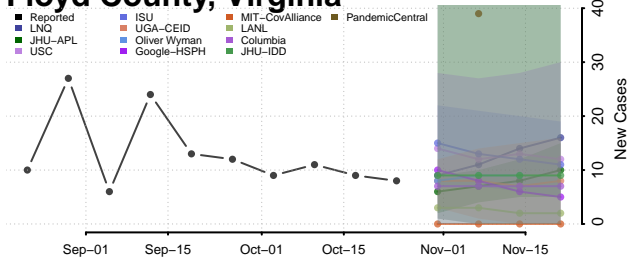

Floyd County, Virginia