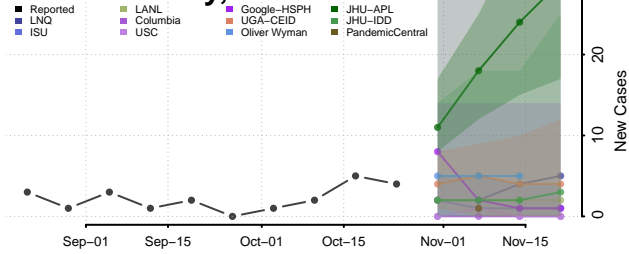

Martin County, Texas