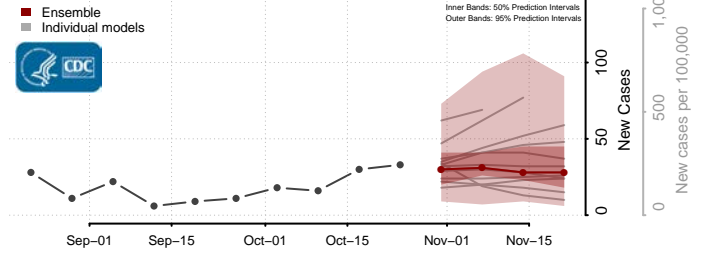

White County, Illinois