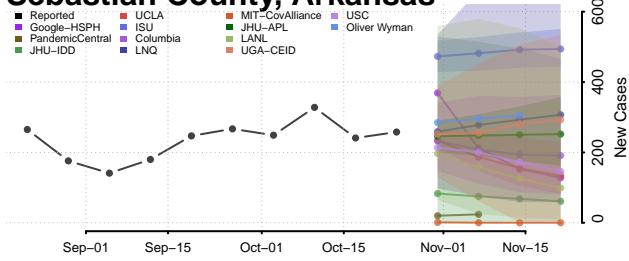

Pope County, Arkansas

Prairie County, Arkansas

Pulaski County, Arkansas

Randolph County, Arkansas

Saline County, Arkansas

Scott County, Arkansas

Searcy County, Arkansas

Sebastian County, Arkansas