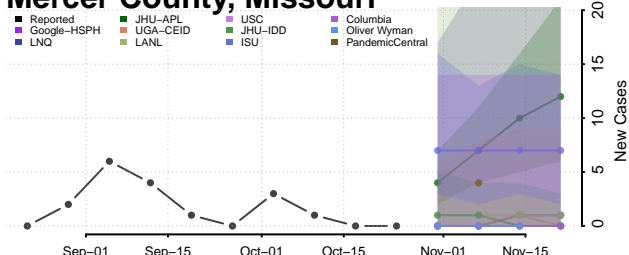

Mercer County, Missouri