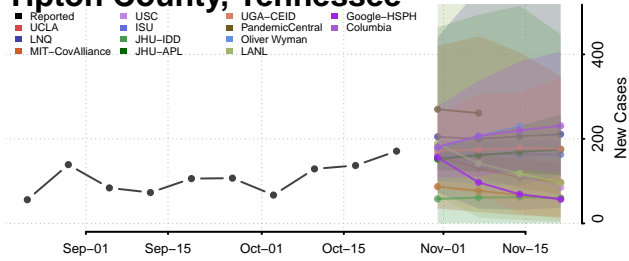

Tipton County, Tennessee