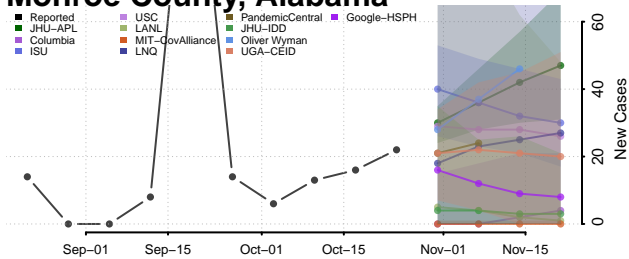

Geneva County, Alabama

Greene County, Alabama

Hale County, Alabama

Henry County, Alabama

Lee County, Alabama

Limestone County, Alabama

Lowndes County, Alabama

Macon County, Alabama

Madison County, Alabama

Marengo County, Alabama

Marion County, Alabama

Marshall County, Alabama

Mobile County, Alabama

Monroe County, Alabama

Montgomery County, Alabama

Morgan County, Alabama

Perry County, Alabama

Pickens County, Alabama

Pike County, Alabama

Randolph County, Alabama

Russell County, Alabama

Shelby County, Alabama

St. Clair County, Alabama

Sumter County, Alabama