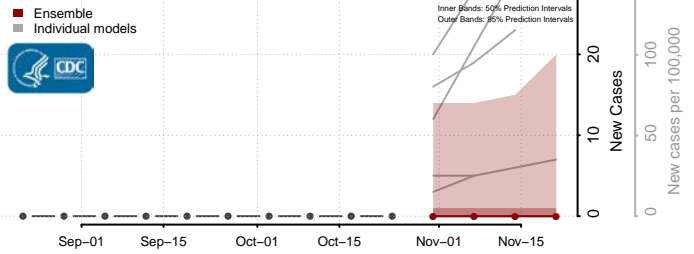

Carbon County, Utah

Daggett County, Utah

Davis County, Utah

Duchesne County, Utah

Emery County, Utah

Garfield County, Utah

Grand County, Utah

Iron County, Utah