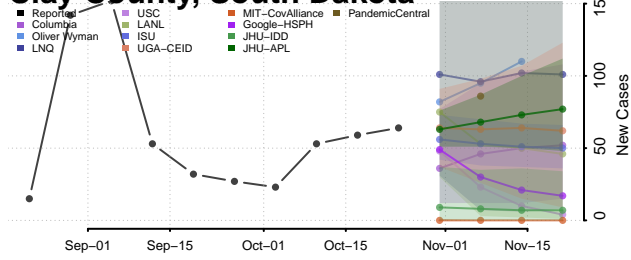

Clay County, South Dakota