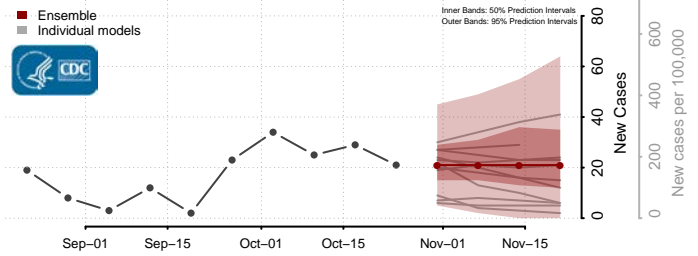

Oneida County, Idaho

Owyhee County, Idaho

Payette County, Idaho

Power County, Idaho

Shoshone County, Idaho

Teton County, Idaho

Twin Falls County, Idaho

Valley County, Idaho