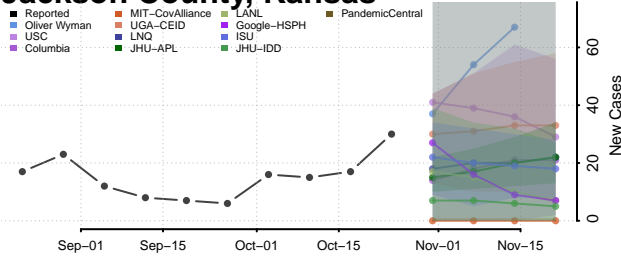

Greenwood County, Kansas

Hamilton County, Kansas

Harper County, Kansas

Harvey County, Kansas

Haskell County, Kansas

Hodgeman County, Kansas

Jackson County, Kansas

Jefferson County, Kansas