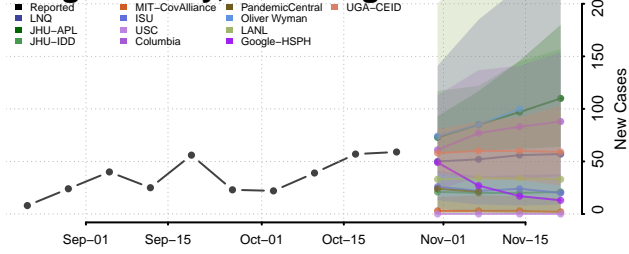

Mingo County, West Virginia