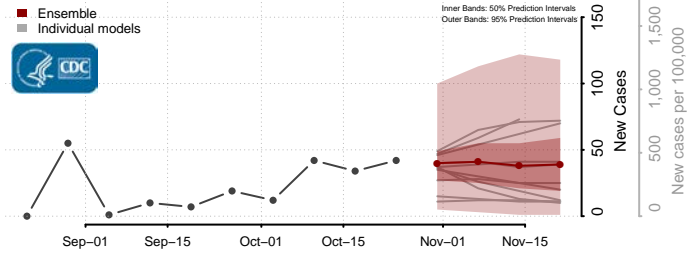

Humboldt County, Iowa