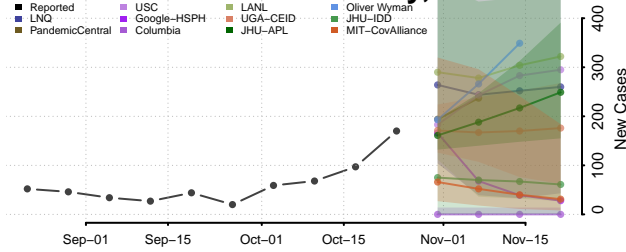

Matanuska-Susitna County, Alaska