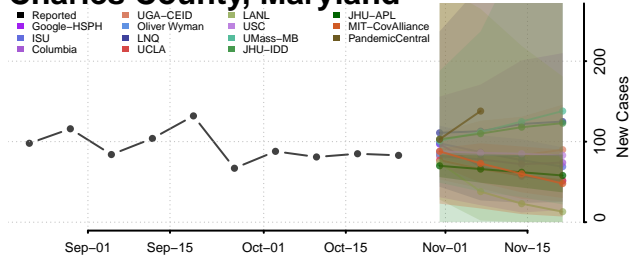

Charles County, Maryland