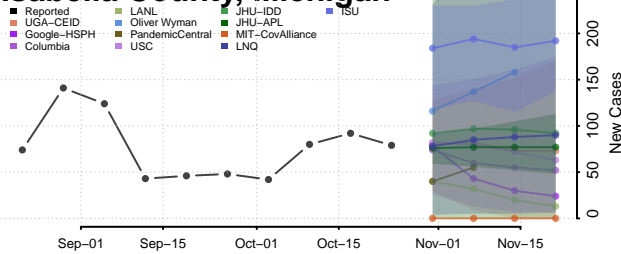

Isabella County, Michigan