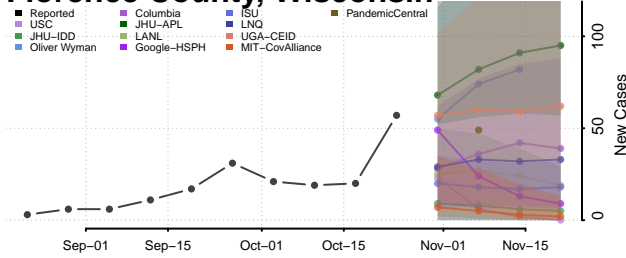

Douglas County, Wisconsin

Dunn County, Wisconsin

Eau Claire County, Wisconsin

Florence County, Wisconsin

Fond du Lac County, Wisconsin

Forest County, Wisconsin

Grant County, Wisconsin

Green County, Wisconsin