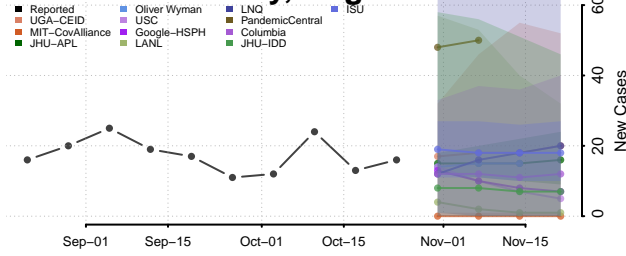

Brunswick County, Virginia