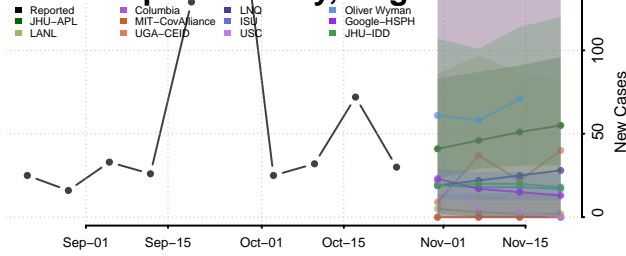

Southampton County, Virginia