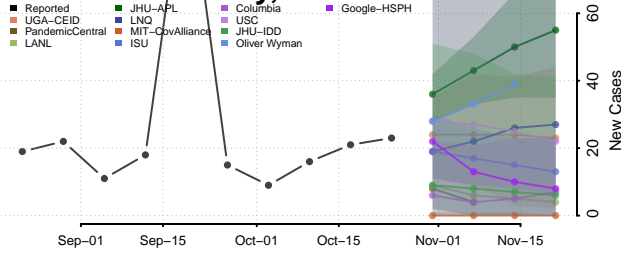

Cleburne County, Alabama

Coffee County, Alabama

Colbert County, Alabama

Conecuh County, Alabama

Coosa County, Alabama

Covington County, Alabama

Crenshaw County, Alabama

Cullman County, Alabama