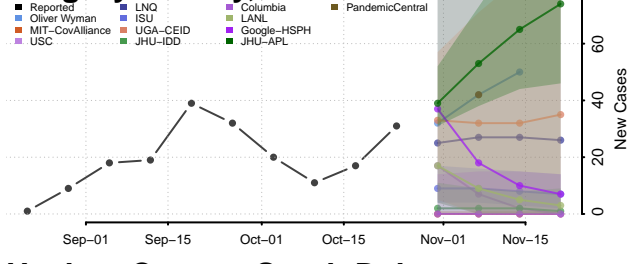

Fall River County, South Dakota

Faulk County, South Dakota

Grant County, South Dakota

Gregory County, South Dakota

Haakon County, South Dakota

Hamlin County, South Dakota

Hand County, South Dakota

Hanson County, South Dakota