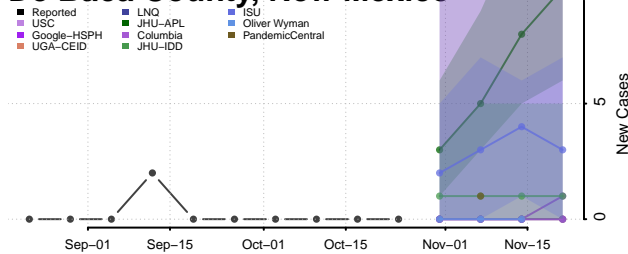

De Baca County, New Mexico