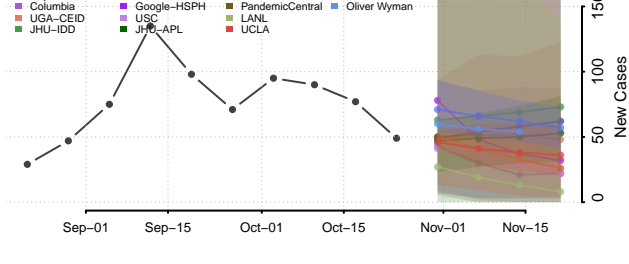

Rockingham County, Virginia