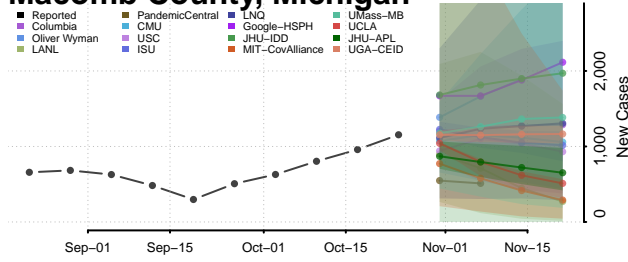

Lake County, Michigan

Lapeer County, Michigan

Leelanau County, Michigan

Lenawee County, Michigan

Livingston County, Michigan

Luce County, Michigan

Mackinac County, Michigan

Macomb County, Michigan