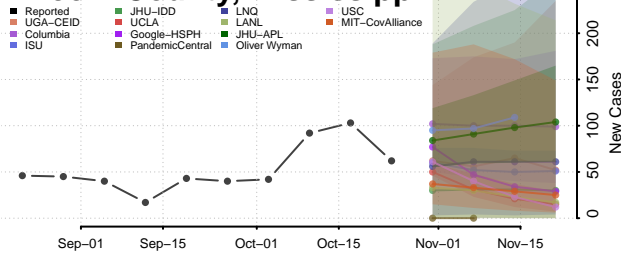

Lincoln County, Mississippi