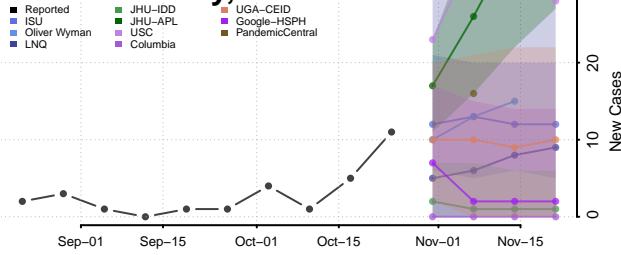

Oneida County, Idaho