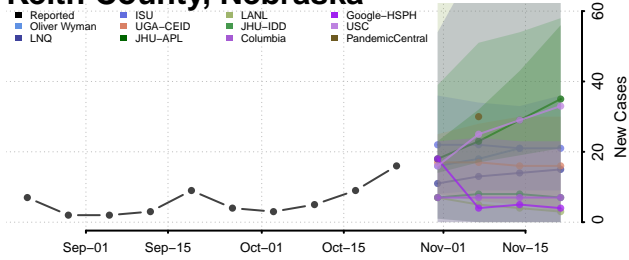

Howard County, Nebraska

Jefferson County, Nebraska

Johnson County, Nebraska

Kearney County, Nebraska

Keith County, Nebraska

Keya Paha County, Nebraska

Kimball County, Nebraska

Knox County, Nebraska