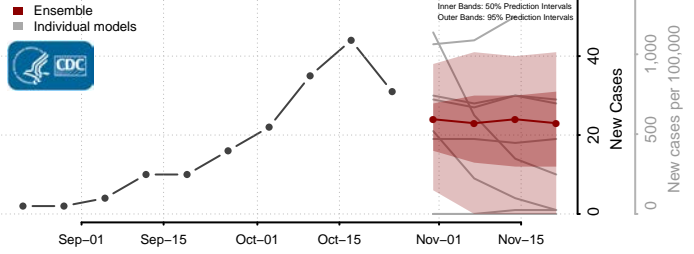

LaMoure County, North Dakota