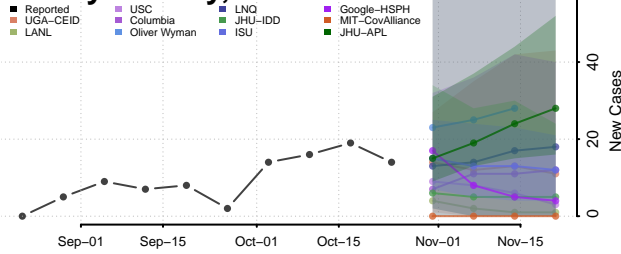

Gentry County, Missouri