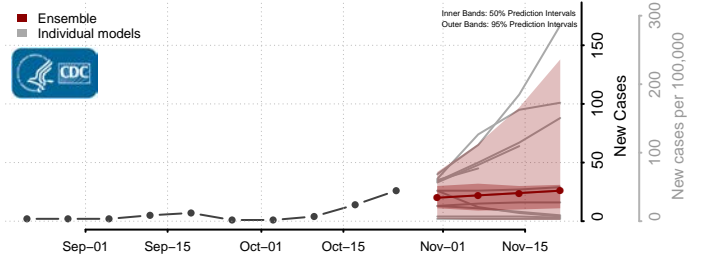

Franklin County, Vermont

Grand Isle County, Vermont

Lamoille County, Vermont

Orange County, Vermont

Orleans County, Vermont

Rutland County, Vermont

Washington County, Vermont

Windham County, Vermont