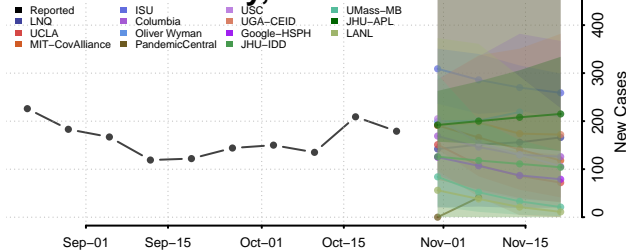

Saline County, Kansas

Scott County, Kansas

Sedgwick County, Kansas

Seward County, Kansas

Shawnee County, Kansas

Sheridan County, Kansas

Sherman County, Kansas

Smith County, Kansas