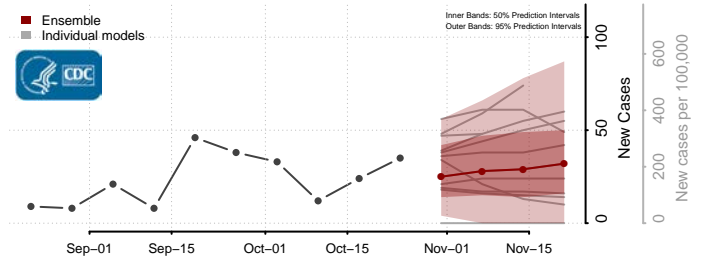

Pipestone County, Minnesota

Polk County, Minnesota

Pope County, Minnesota

Ramsey County, Minnesota

Red Lake County, Minnesota

Redwood County, Minnesota

Renville County, Minnesota

Rice County, Minnesota