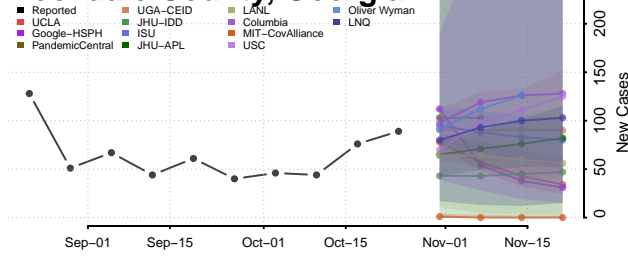

Putnam County, Georgia

Quitman County, Georgia

Rabun County, Georgia

Randolph County, Georgia

Richmond County, Georgia

Rockdale County, Georgia

Schley County, Georgia

Screven County, Georgia