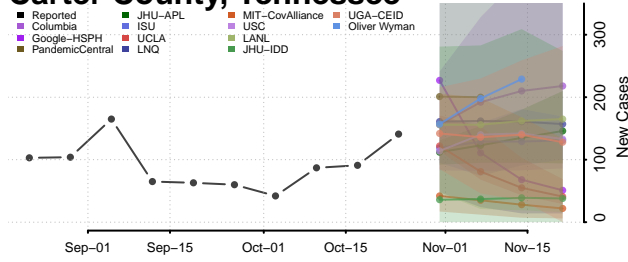

Cheatham County, Tennessee

Chester County, Tennessee

Claiborne County, Tennessee

Clay County, Tennessee

Cocke County, Tennessee

Coffee County, Tennessee

Crockett County, Tennessee

Cumberland County, Tennessee