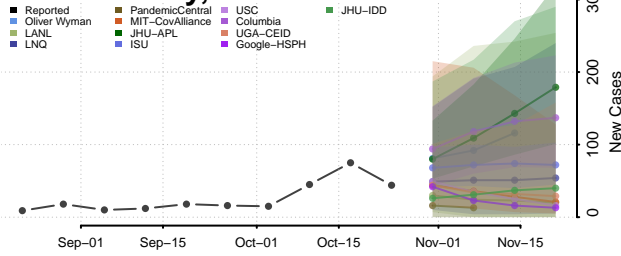

Vigo County, Indiana

Wabash County, Indiana

Warren County, Indiana

Warrick County, Indiana

Washington County, Indiana

Wayne County, Indiana

Wells County, Indiana

White County, Indiana