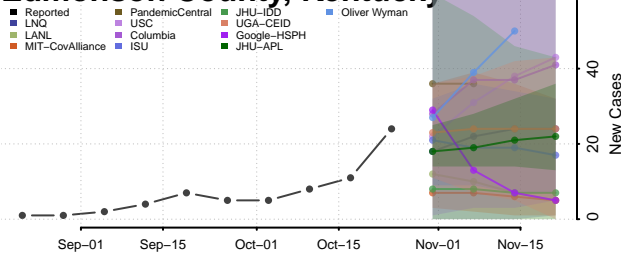

Edmonson County, Kentucky