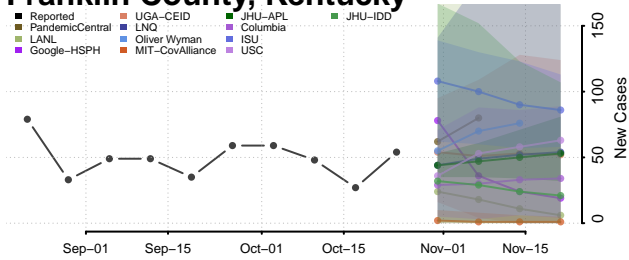

Franklin County, Kentucky