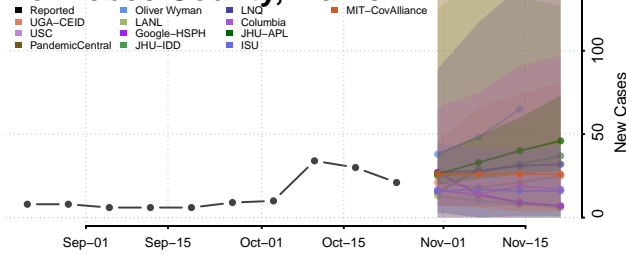

Androscoggin County, Maine

Aroostook County, Maine

Cumberland County, Maine

Franklin County, Maine

Hancock County, Maine

Kennebec County, Maine

Knox County, Maine

Waldo County, Maine