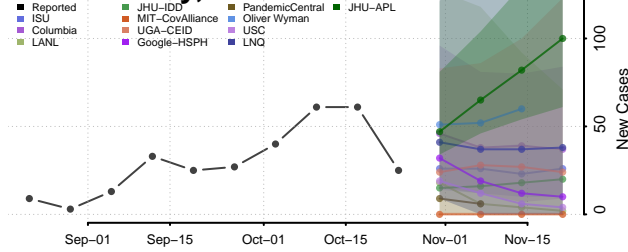

Howard County, Iowa

Humboldt County, Iowa

Ida County, Iowa

Iowa County, Iowa

Jackson County, Iowa

Jasper County, Iowa

Jefferson County, Iowa

Johnson County, Iowa