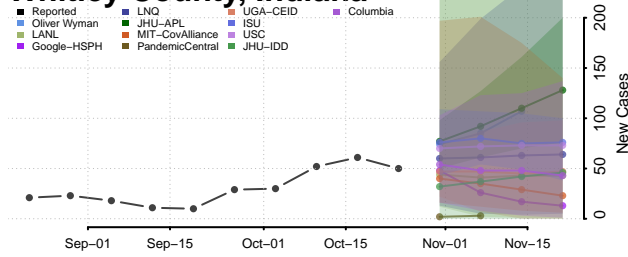

Whitley County, Indiana