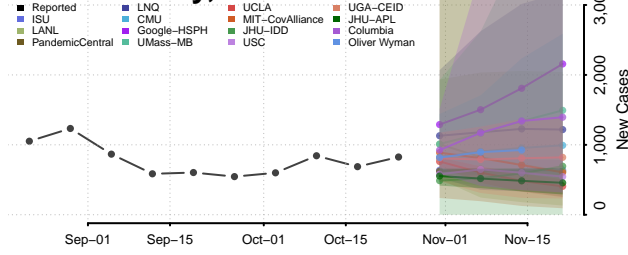

Polk County, North Carolina

Randolph County, North Carolina

Richmond County, North Carolina

Robeson County, North Carolina

Vance County, North Carolina

Wake County, North Carolina

Warren County, North Carolina