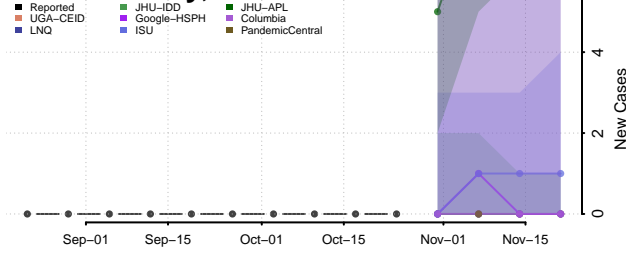

Piute County, Utah