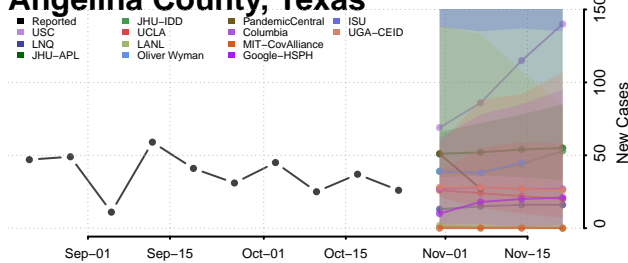

Angelina County, Texas