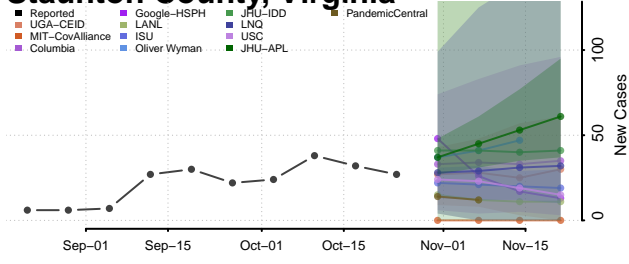

Southampton County, Virginia

Spotsylvania County, Virginia

Stafford County, Virginia

Staunton County, Virginia

Suffolk County, Virginia

Surry County, Virginia

Sussex County, Virginia

Tazewell County, Virginia