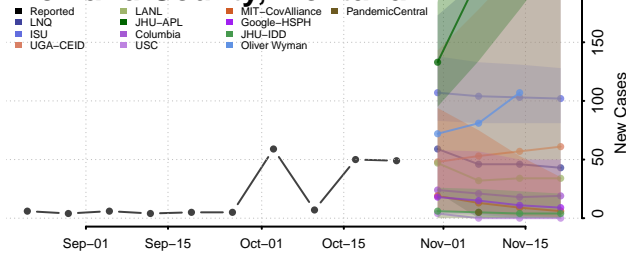

Richland County, Montana