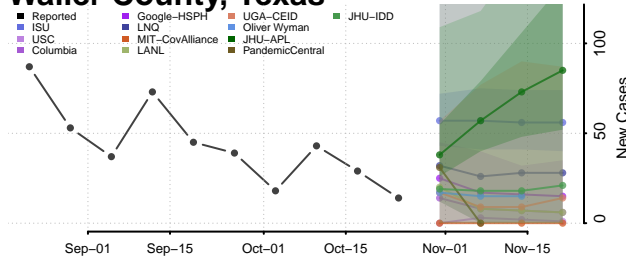

Waller County, Texas