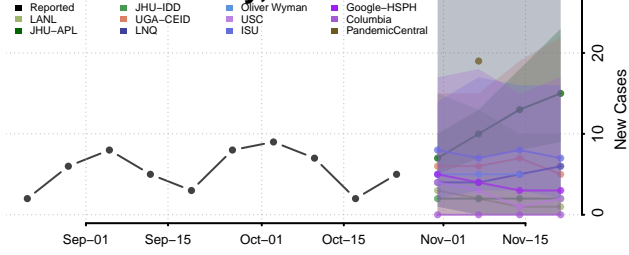

Atchison County, Missouri