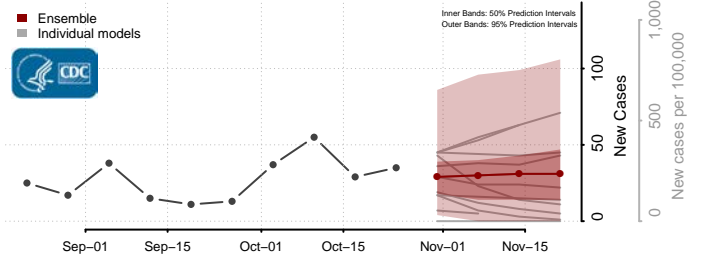

Clay County, Illinois