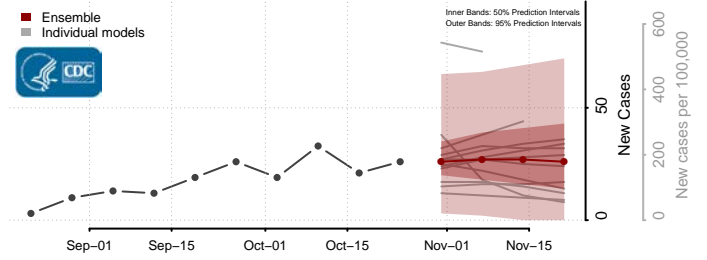

Pipestone County, Minnesota

Polk County, Minnesota

Pope County, Minnesota

Ramsey County, Minnesota

Red Lake County, Minnesota

Redwood County, Minnesota

Renville County, Minnesota

Rice County, Minnesota