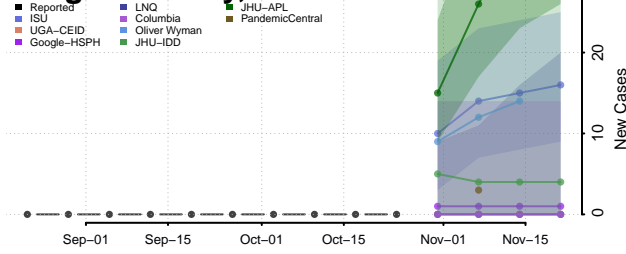

Morgan County, Utah