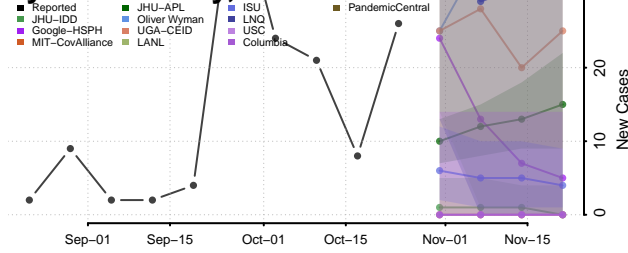

Lyman County, South Dakota