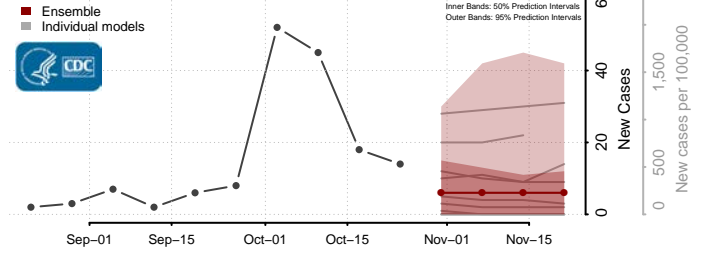

Ford County, Kansas

Franklin County, Kansas

Geary County, Kansas

Gove County, Kansas

Graham County, Kansas

Grant County, Kansas

Gray County, Kansas

Greeley County, Kansas