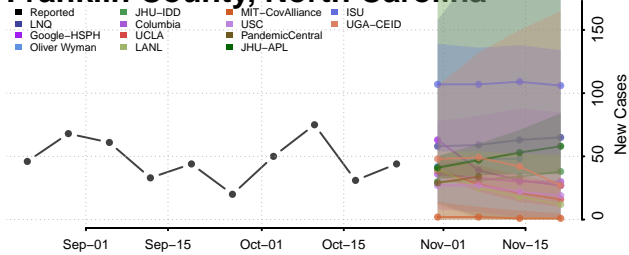

Franklin County, North Carolina