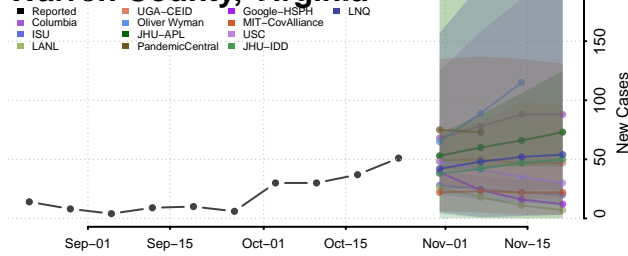

Warren County, Virginia