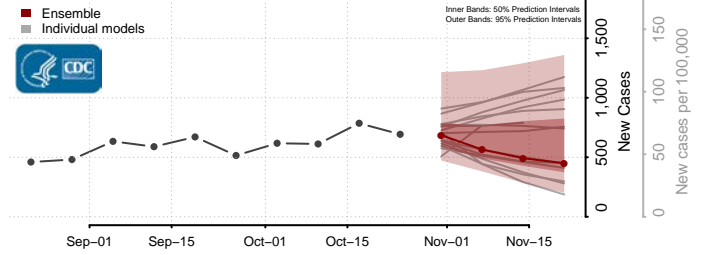

Garrett County, Maryland

Harford County, Maryland

Howard County, Maryland

Kent County, Maryland

Montgomery County, Maryland

Prince George's County, Maryland

Queen Anne's County, Maryland

Somerset County, Maryland