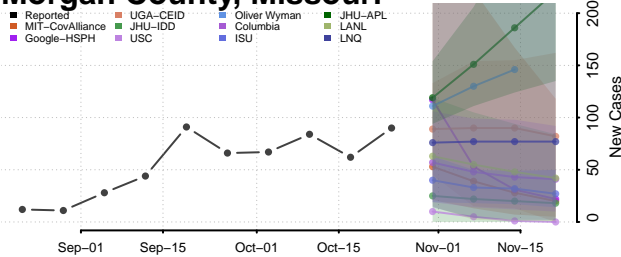

Morgan County, Missouri