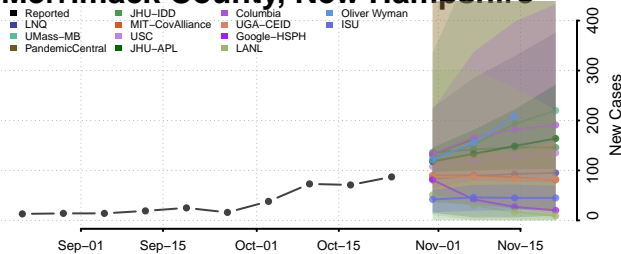

Merrimack County, New Hampshire