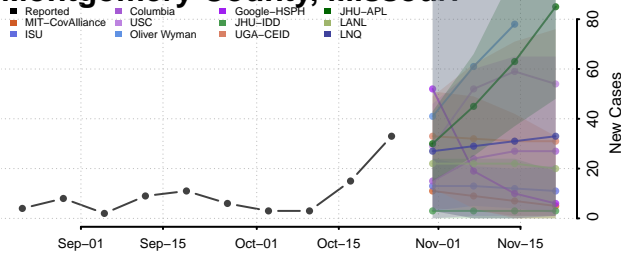

Montgomery County, Missouri