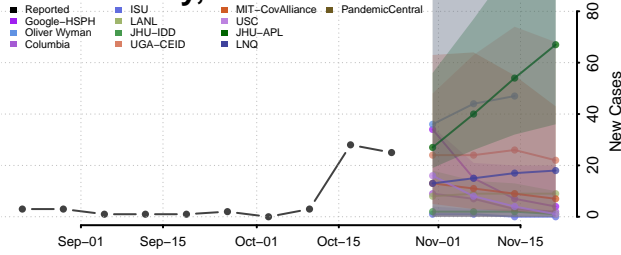

Coke County, Texas