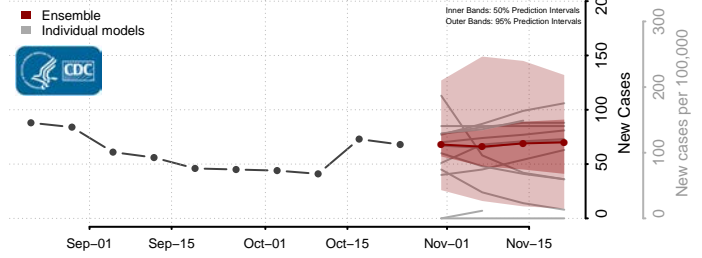

Forsyth County, North Carolina

Franklin County, North Carolina

Gaston County, North Carolina

Gates County, North Carolina

Graham County, North Carolina

Granville County, North Carolina

Greene County, North Carolina