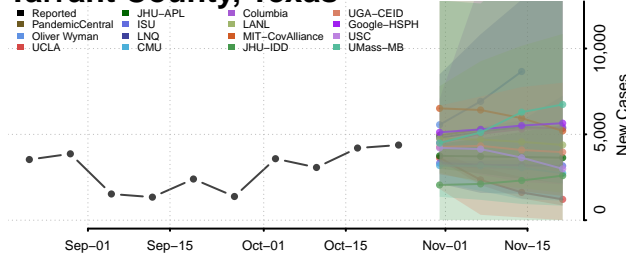

Tarrant County, Texas