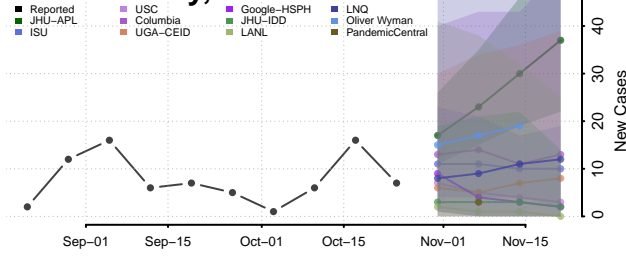

Stark County, Illinois