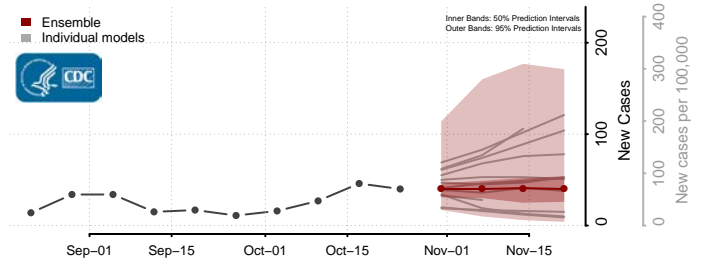

Hampshire County, West Virginia

Hancock County, West Virginia

Hardy County, West Virginia

Harrison County, West Virginia

Jackson County, West Virginia

Jefferson County, West Virginia

Kanawha County, West Virginia