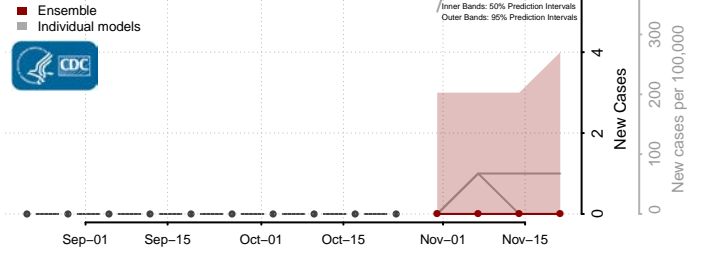

Piute County, Utah