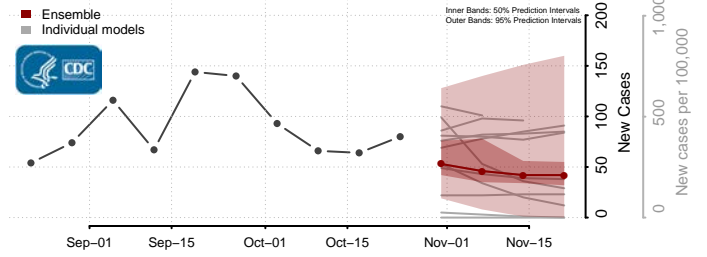

Greene County, Iowa

Grundy County, Iowa

Guthrie County, Iowa

Hamilton County, Iowa

Hancock County, Iowa

Hardin County, Iowa

Harrison County, Iowa

Henry County, Iowa