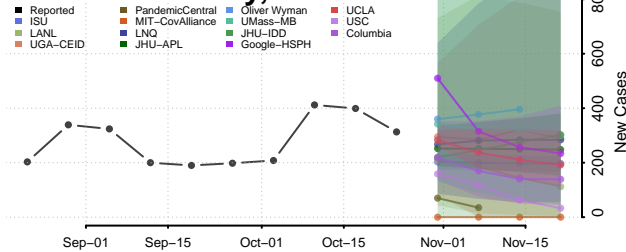

Polk County, North Carolina

Randolph County, North Carolina

Richmond County, North Carolina

Robeson County, North Carolina

Vance County, North Carolina

Wake County, North Carolina

Warren County, North Carolina