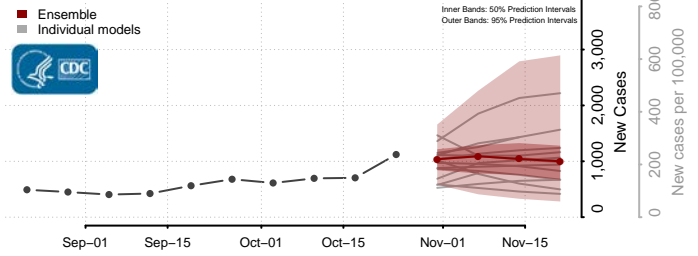

Storey County, Nevada

Washoe County, Nevada

White Pine County, Nevada

New Hampshire

Belknap County, New Hampshire

Carroll County, New Hampshire

Cheshire County, New Hampshire

Coos County, New Hampshire