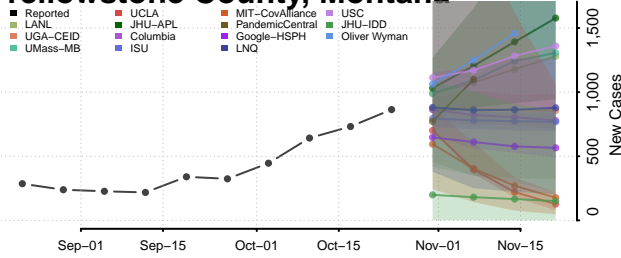

Teton County, Montana

Toole County, Montana

Treasure County, Montana

Valley County, Montana

Wheatland County, Montana

Wibaux County, Montana

Yellowstone County, Montana

Nebraska