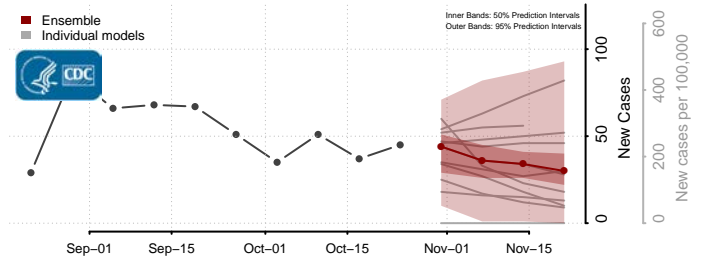

Perry County, Missouri