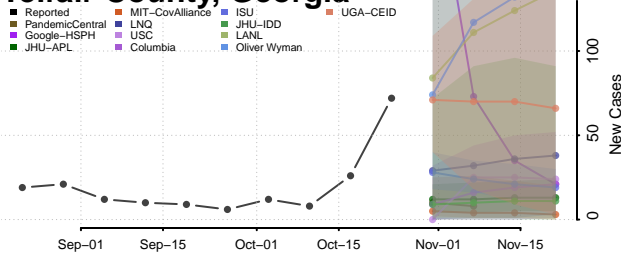

Telfair County, Georgia