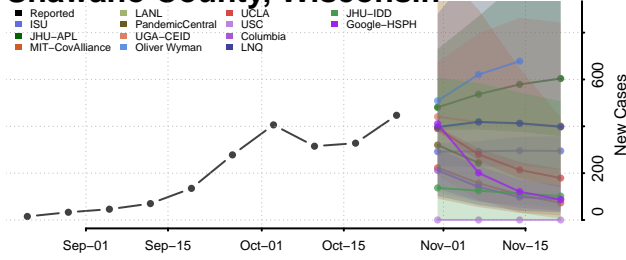

Shawano County, Wisconsin