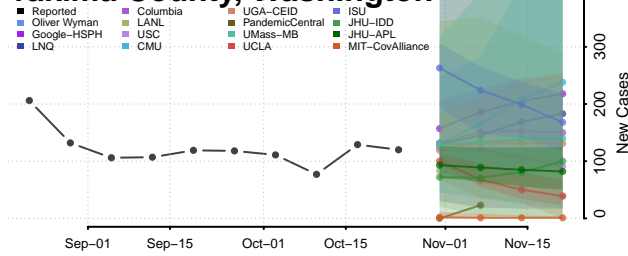

Yakima County, Washington