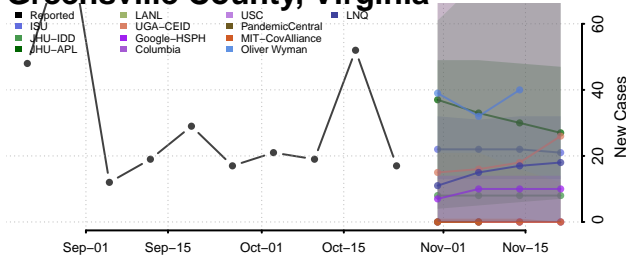

Grayson County, Virginia

Greene County, Virginia

Greensville County, Virginia

Halifax County, Virginia

Hampton County, Virginia

Hanover County, Virginia

Harrisonburg County, Virginia

Henrico County, Virginia