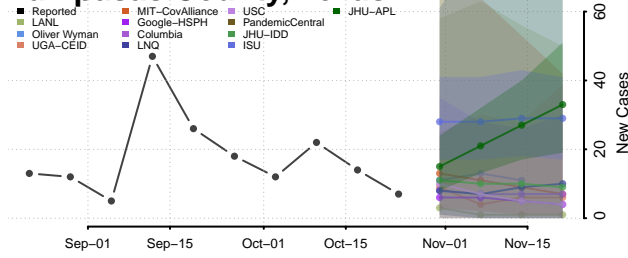

Lampasas County, Texas