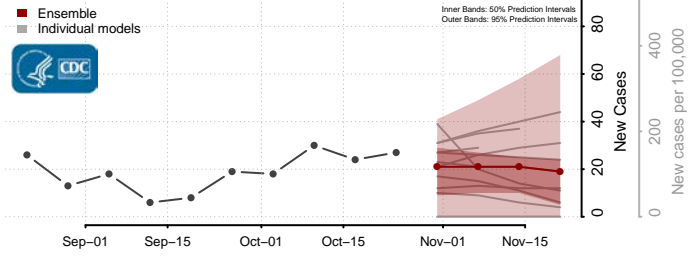

Winston County, Mississippi