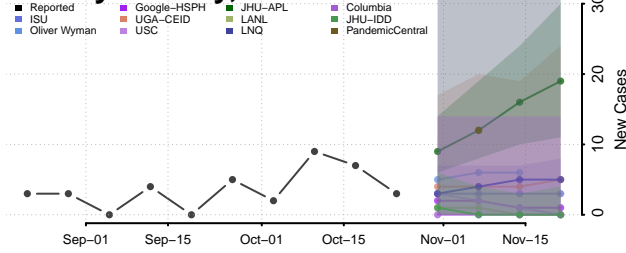

Donley County, Texas