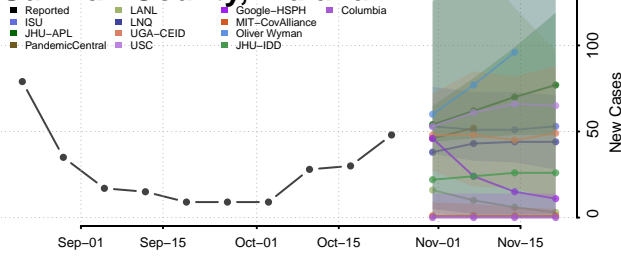

Sullivan County, Indiana