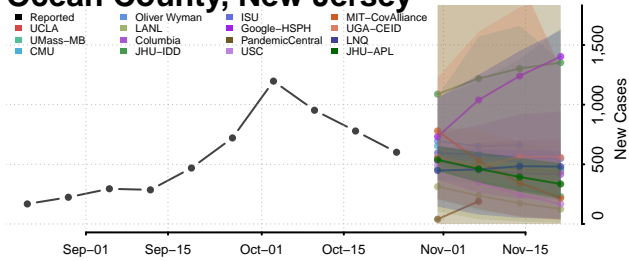

Hunterdon County, New Jersey

Mercer County, New Jersey

Middlesex County, New Jersey

Monmouth County, New Jersey

Morris County, New Jersey

Ocean County, New Jersey

Passaic County, New Jersey

Salem County, New Jersey