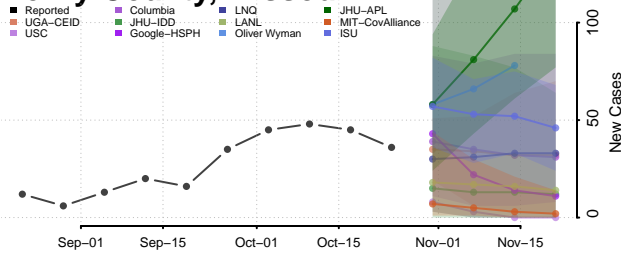

Franklin County, Missouri

Gasconade County, Missouri

Gentry County, Missouri

Greene County, Missouri

Grundy County, Missouri

Harrison County, Missouri

Henry County, Missouri

Hickory County, Missouri