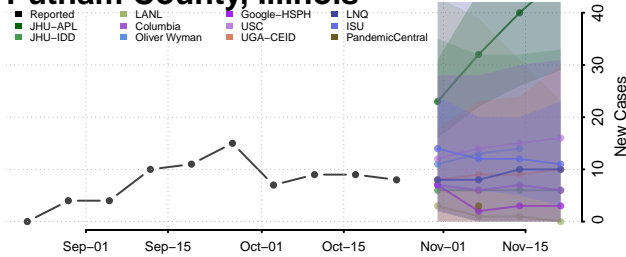

Ogle County, Illinois

Peoria County, Illinois

Perry County, Illinois

Piatt County, Illinois

Pike County, Illinois

Pope County, Illinois

Pulaski County, Illinois

Putnam County, Illinois