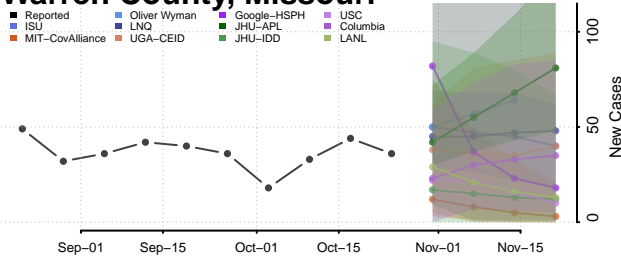

Warren County, Missouri