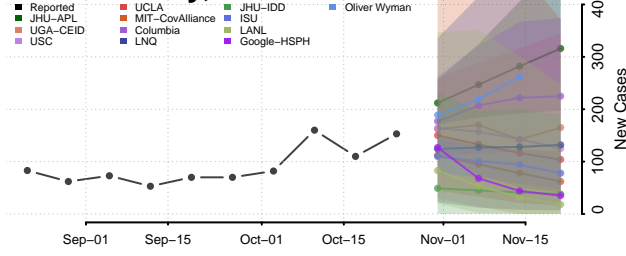

Scott County, Missouri