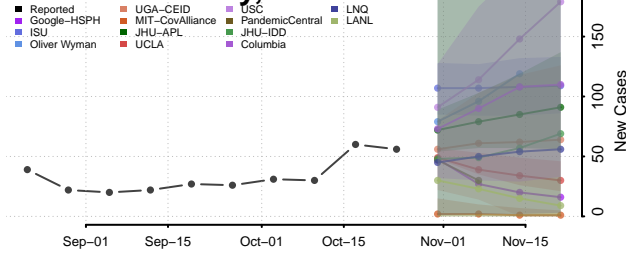

Harrison County, Texas