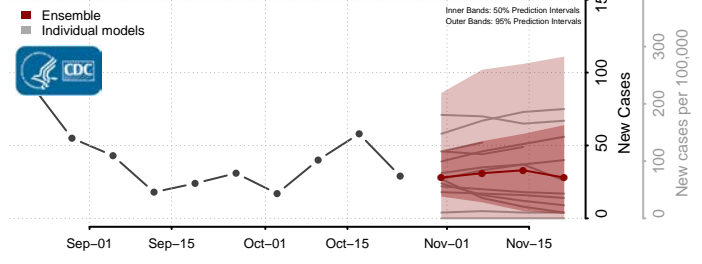

Pike County, Mississippi