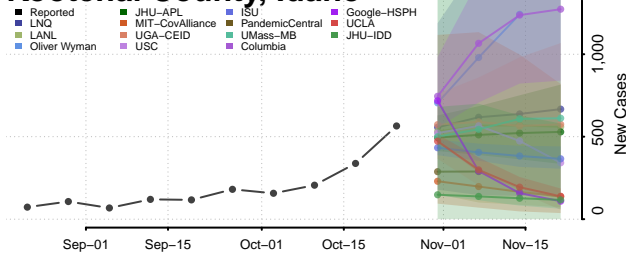

Kootenai County, Idaho