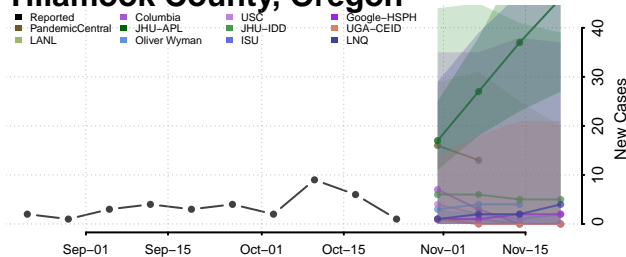

Malheur County, Oregon

Marion County, Oregon

Morrow County, Oregon

Multnomah County, Oregon

Polk County, Oregon

Sherman County, Oregon

Tillamook County, Oregon

Umatilla County, Oregon