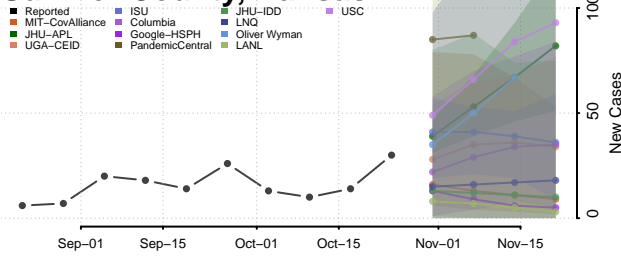

Stafford County, Kansas

Stanton County, Kansas

Stevens County, Kansas

Sumner County, Kansas

Thomas County, Kansas

Trego County, Kansas

Wabaunsee County, Kansas

Wallace County, Kansas