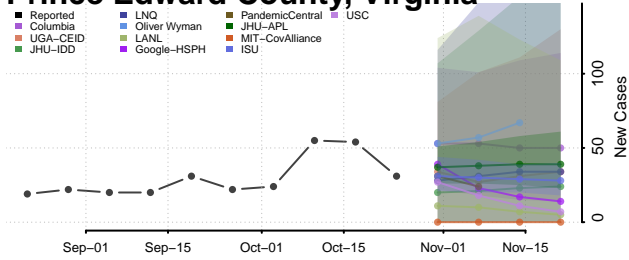

Page County, Virginia

Patrick County, Virginia

Petersburg County, Virginia

Pittsylvania County, Virginia

Poquoson County, Virginia

Portsmouth County, Virginia

Powhatan County, Virginia

Prince Edward County, Virginia