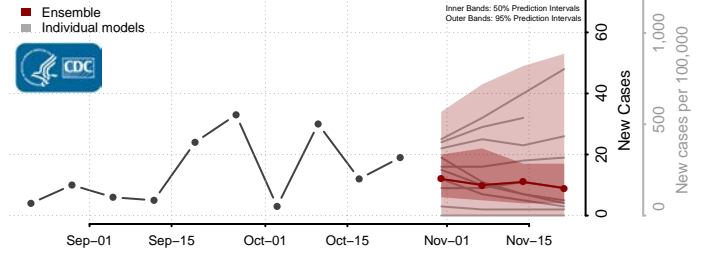

Carter County, Missouri