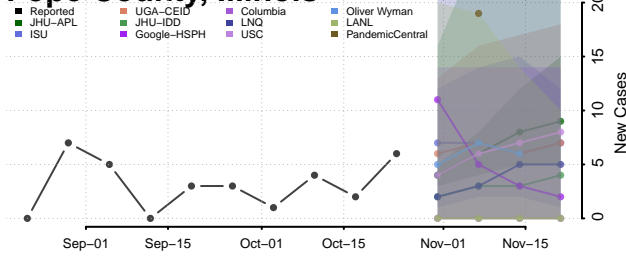

Ogle County, Illinois

Peoria County, Illinois

Perry County, Illinois

Piatt County, Illinois

Pike County, Illinois

Pope County, Illinois

Pulaski County, Illinois

Putnam County, Illinois