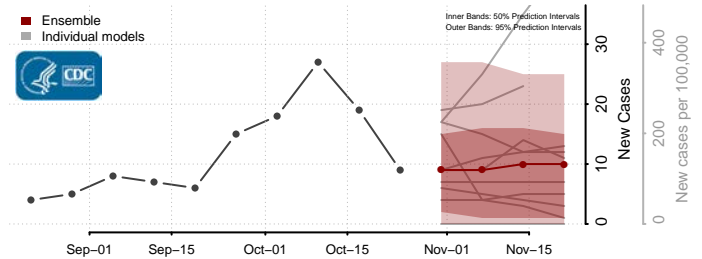

Dade County, Missouri