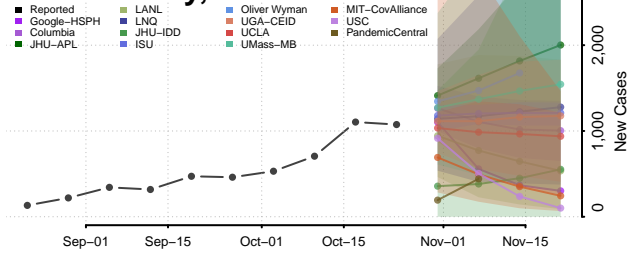

Cass County, North Dakota