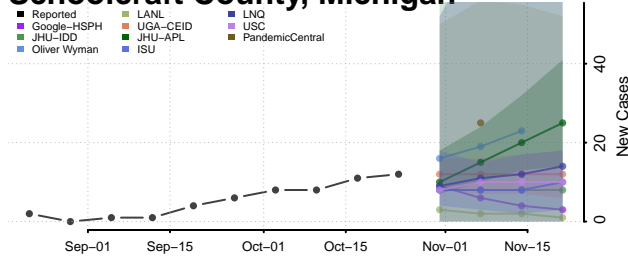

Schoolcraft County, Michigan