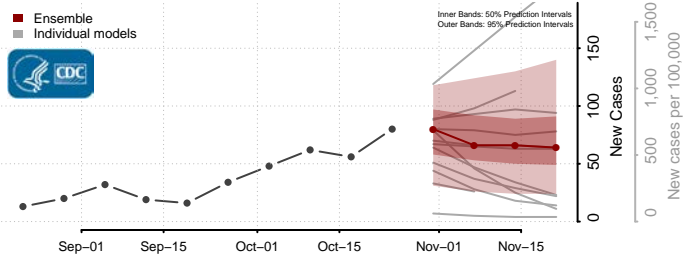

Ramsey County, North Dakota