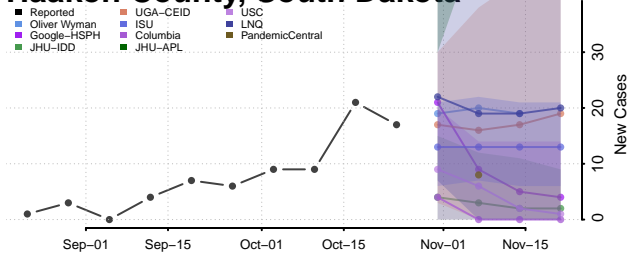

Fall River County, South Dakota

Faulk County, South Dakota

Grant County, South Dakota

Gregory County, South Dakota

Haakon County, South Dakota

Hamlin County, South Dakota

Hand County, South Dakota

Hanson County, South Dakota