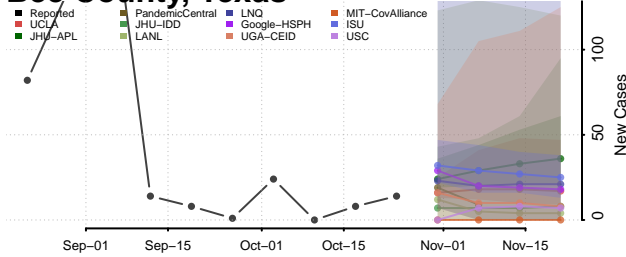

Bee County, Texas