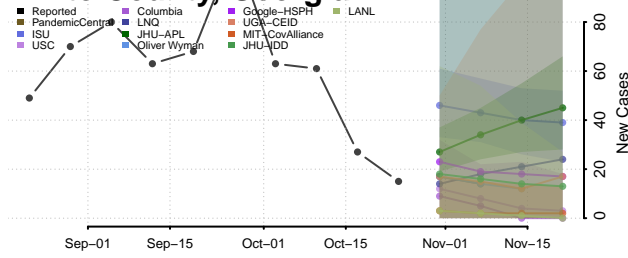

Warren County, Georgia

Washington County, Georgia

Wayne County, Georgia

Webster County, Georgia

Wheeler County, Georgia

White County, Georgia

Whitfield County, Georgia

Wilcox County, Georgia