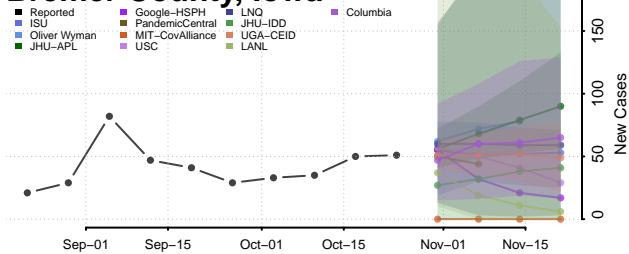

Bremer County, Iowa