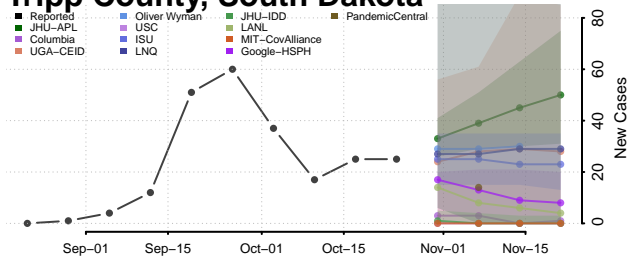

Tripp County, South Dakota