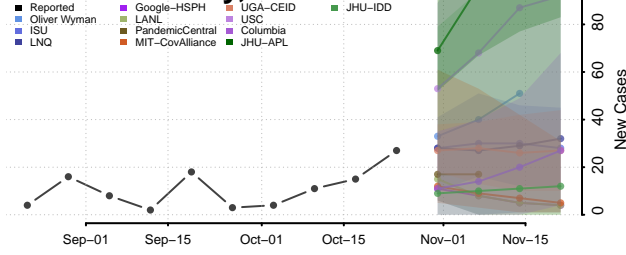

LaPorte County, Indiana

Lawrence County, Indiana

Madison County, Indiana

Morgan County, Indiana

Newton County, Indiana

Noble County, Indiana

Ohio County, Indiana

Orange County, Indiana