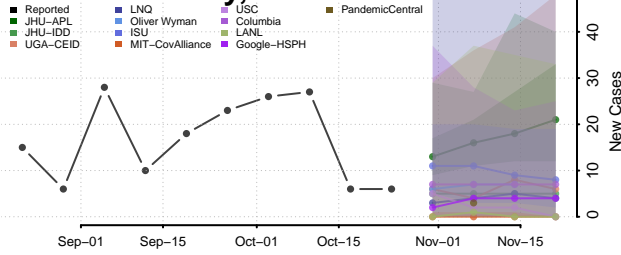

Yoakum County, Texas