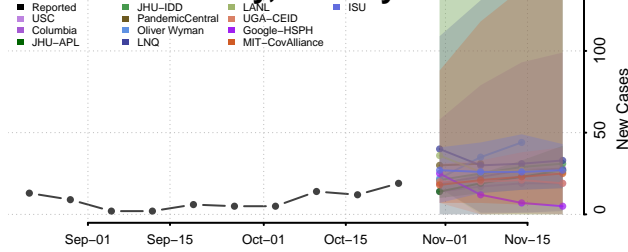

Jefferson County, Pennsylvania