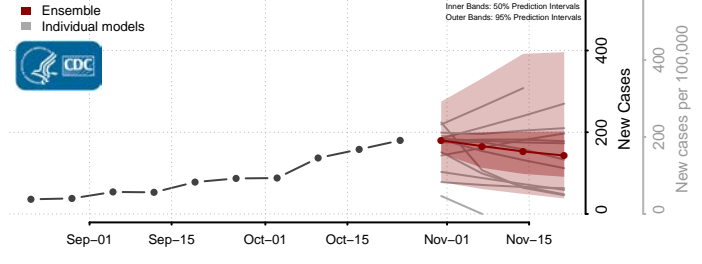

Roanoke County, Virginia