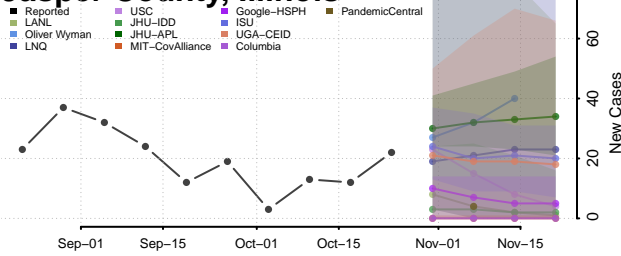

Jasper County, Illinois