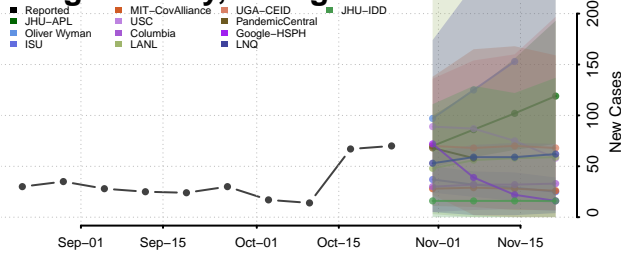

Dodge County, Georgia