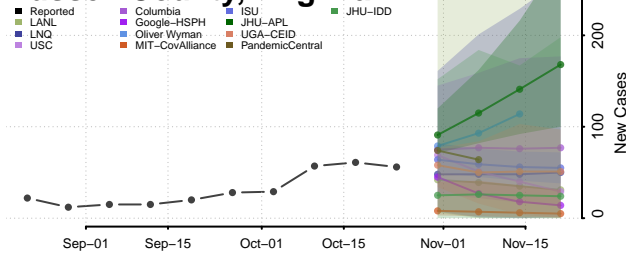

Russell County, Virginia