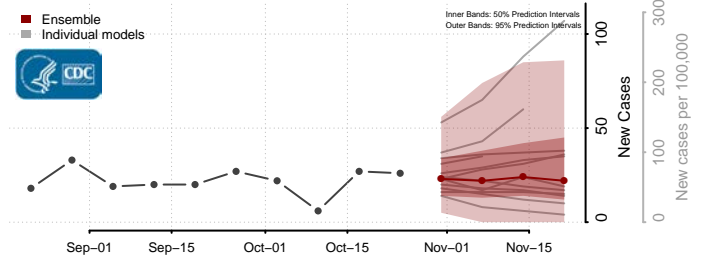

Talbot County, Maryland