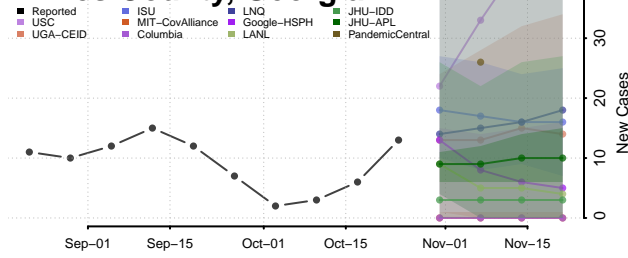

Wilkes County, Georgia