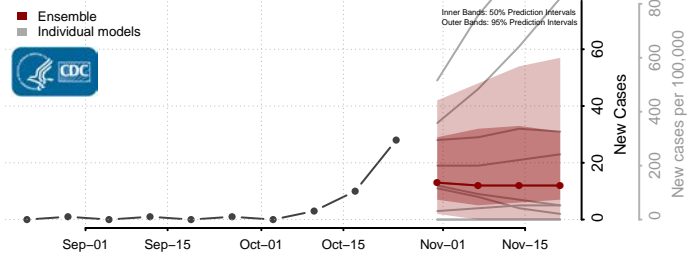

Cochise County, Arizona

Coconino County, Arizona

Gila County, Arizona

Graham County, Arizona

Greenlee County, Arizona

La Paz County, Arizona

Maricopa County, Arizona

Mohave County, Arizona