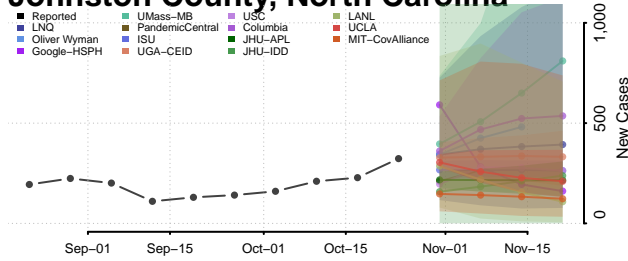

Hyde County, North Carolina

Iredell County, North Carolina

Jackson County, North Carolina

Johnston County, North Carolina

Jones County, North Carolina

Lee County, North Carolina

Lenoir County, North Carolina