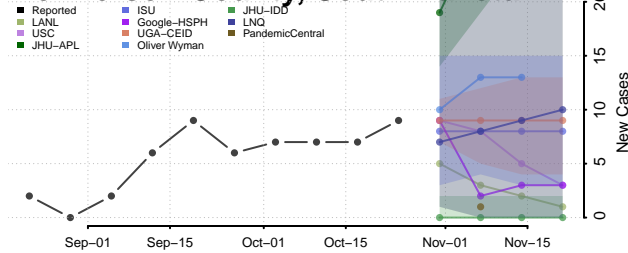

McPherson County, South Dakota