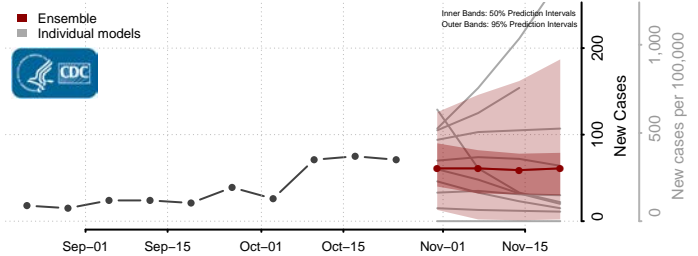

Clinton County, Missouri