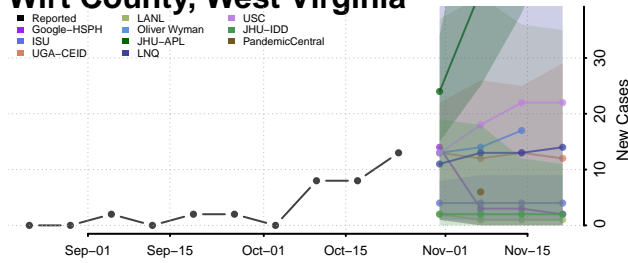

Wirt County, West Virginia