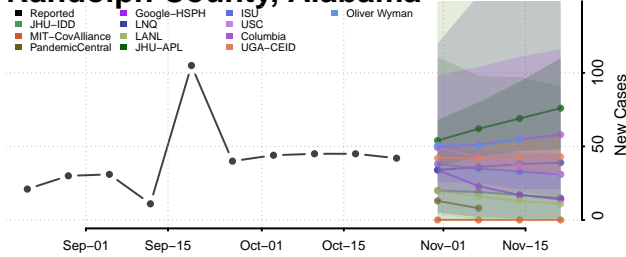

Madison County, Alabama

Marengo County, Alabama

Marion County, Alabama

Marshall County, Alabama

Mobile County, Alabama

Monroe County, Alabama

Montgomery County, Alabama

Morgan County, Alabama

Perry County, Alabama

Pickens County, Alabama

Pike County, Alabama

Randolph County, Alabama

Russell County, Alabama

Shelby County, Alabama

St. Clair County, Alabama

Sumter County, Alabama

Talladega County, Alabama

Tallapoosa County, Alabama

Tuscaloosa County, Alabama

Walker County, Alabama

Washington County, Alabama

Wilcox County, Alabama

Winston County, Alabama

Alaska