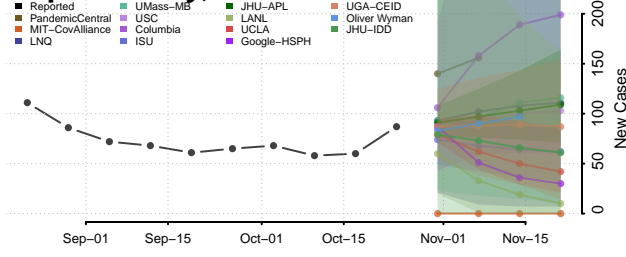

Mariposa County, California

Mendocino County, California

Merced County, California

Modoc County, California

Mono County, California

Monterey County, California

Napa County, California

Nevada County, California