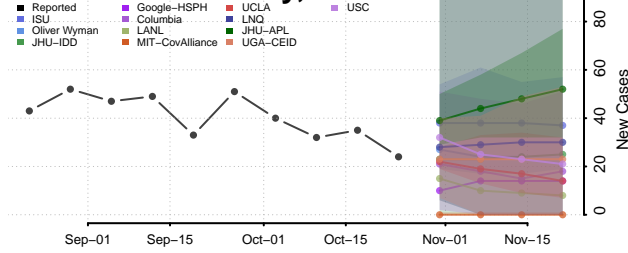

St. Bernard County, Louisiana