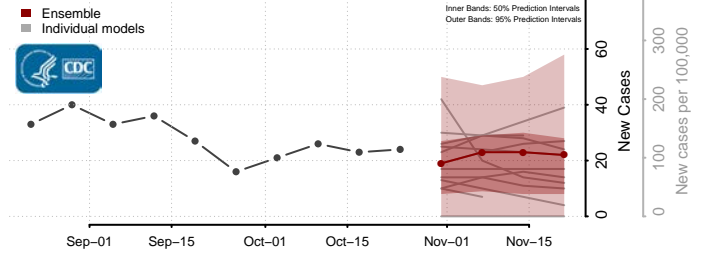

Marshall County, Mississippi

Monroe County, Mississippi

Montgomery County, Mississippi

Neshoba County, Mississippi

Newton County, Mississippi

Noxubee County, Mississippi

Oktibbeha County, Mississippi

Panola County, Mississippi