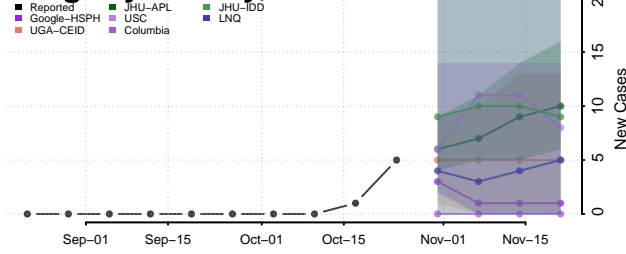

Matanuska-Susitna County, Alaska

Nome County, Alaska

North Slope County, Alaska

Northwest Arctic County, Alaska

Petersburg County, Alaska

Prince of Wales-Hyder County, Alaska

Sitka County, Alaska

Skagway County, Alaska