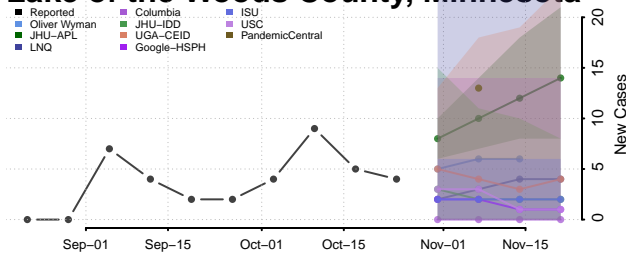

Lake of the Woods County, Minnesota