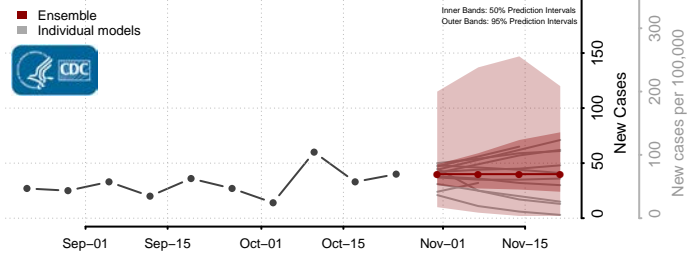

Lyon County, Nevada