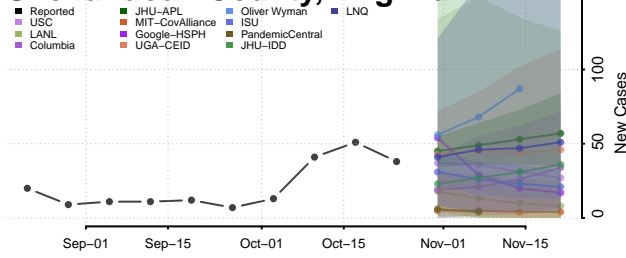

Shenandoah County, Virginia