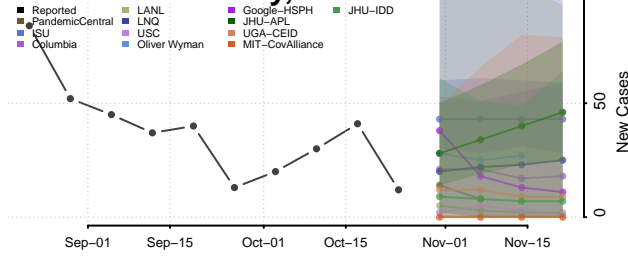

Lavaca County, Texas

Lee County, Texas

Leon County, Texas

Liberty County, Texas

Limestone County, Texas

Lipscomb County, Texas

Live Oak County, Texas

Llano County, Texas