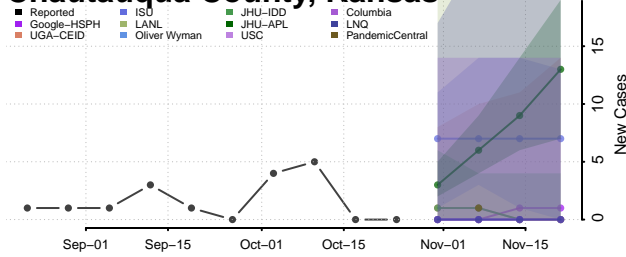

Wright County, Iowa

Bourbon County, Kansas

Brown County, Kansas

Butler County, Kansas

Chase County, Kansas

Chautauqua County, Kansas

Cherokee County, Kansas

Cheyenne County, Kansas