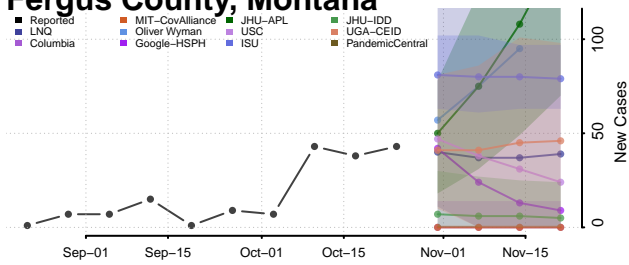

Fergus County, Montana