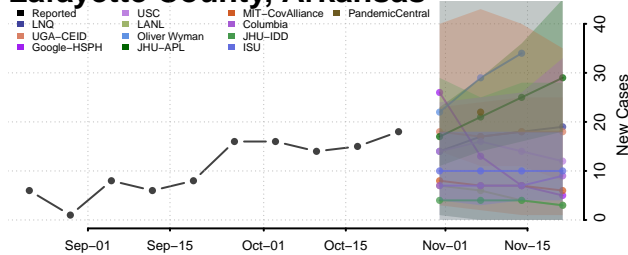

Jackson County, Arkansas

Jefferson County, Arkansas

Johnson County, Arkansas

Lafayette County, Arkansas

Lawrence County, Arkansas

Lee County, Arkansas

Lincoln County, Arkansas

Little River County, Arkansas