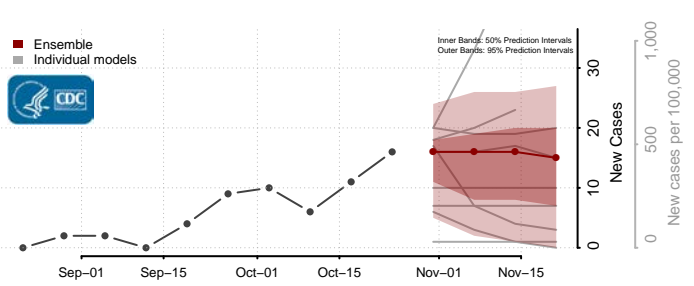

Fall River County, South Dakota

Faulk County, South Dakota

Grant County, South Dakota

Gregory County, South Dakota

Haakon County, South Dakota

Hamlin County, South Dakota

Hand County, South Dakota

Hanson County, South Dakota