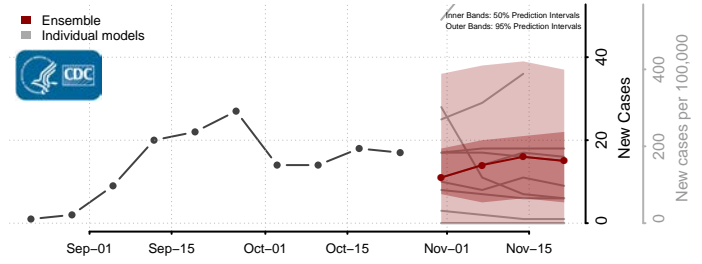

Swift County, Minnesota