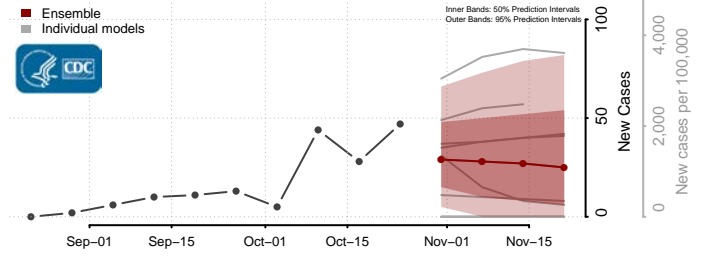

Faulk County, South Dakota