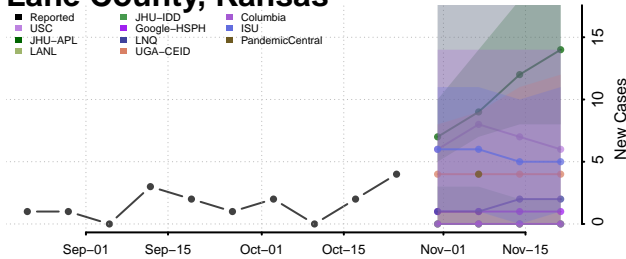

Jewell County, Kansas

Johnson County, Kansas

Keary County, Kansas

Kingman County, Kansas

Kiowa County, Kansas

Labette County, Kansas

Lane County, Kansas

Leavenworth County, Kansas