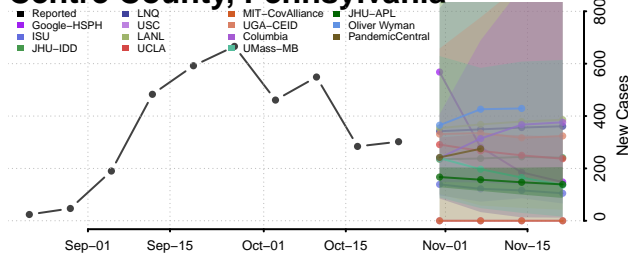

Butler County, Pennsylvania

Cambria County, Pennsylvania

Cameron County, Pennsylvania

Carbon County, Pennsylvania

Centre County, Pennsylvania

Chester County, Pennsylvania

Clarion County, Pennsylvania

Clearfield County, Pennsylvania