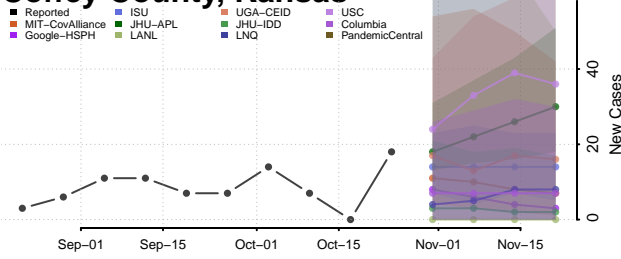

Coffey County, Kansas