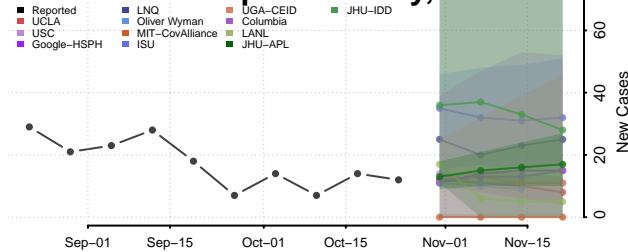

Sabine County, Louisiana

St. Bernard County, Louisiana

St. Charles County, Louisiana

St. Helena County, Louisiana

St. James County, Louisiana

St. John the Baptist County, Louisiana

St. Landry County, Louisiana