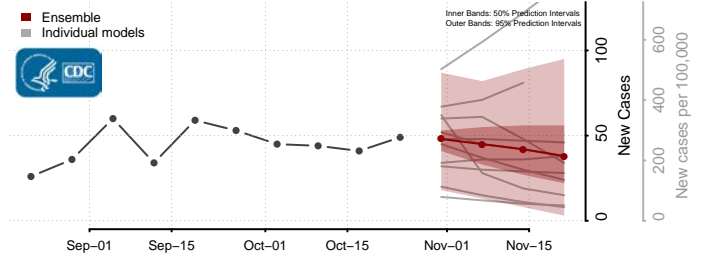

Cooper County, Missouri