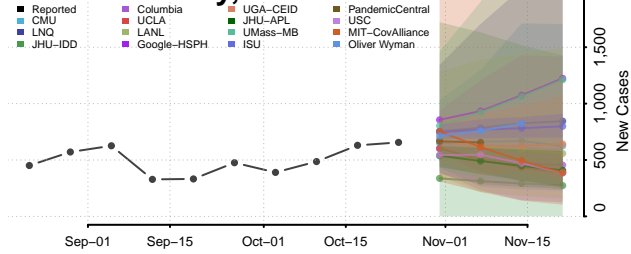

Chisago County, Minnesota

Clay County, Minnesota

Clearwater County, Minnesota

Cook County, Minnesota

Cottonwood County, Minnesota

Crow Wing County, Minnesota

Dakota County, Minnesota

Dodge County, Minnesota