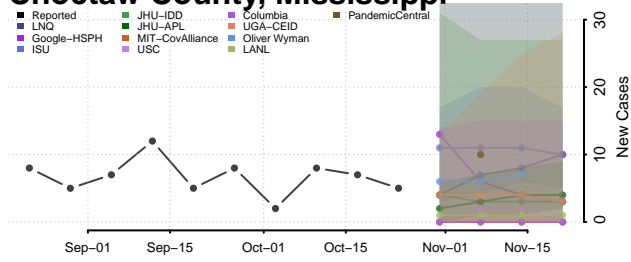

Choctaw County, Mississippi