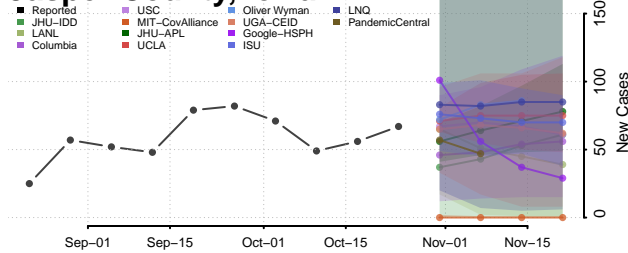

Howard County, Iowa

Humboldt County, Iowa

Ida County, Iowa

Iowa County, Iowa

Jackson County, Iowa

Jasper County, Iowa

Jefferson County, Iowa

Johnson County, Iowa