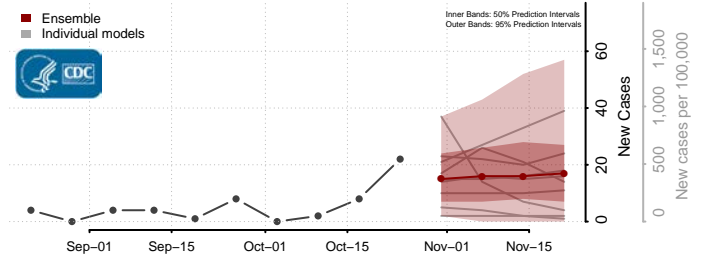

Pipestone County, Minnesota

Polk County, Minnesota

Pope County, Minnesota

Ramsey County, Minnesota

Red Lake County, Minnesota

Redwood County, Minnesota

Renville County, Minnesota

Rice County, Minnesota