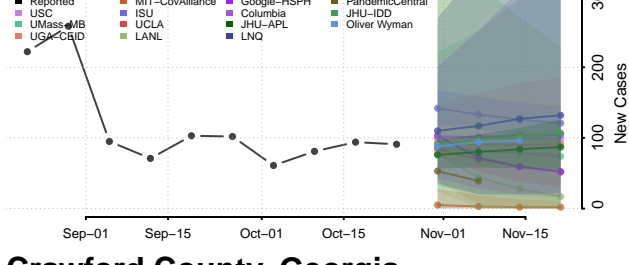

Colquitt County, Georgia

Columbia County, Georgia

Cook County, Georgia

Coweta County, Georgia

Crawford County, Georgia

Crisp County, Georgia

Dade County, Georgia

Dawson County, Georgia