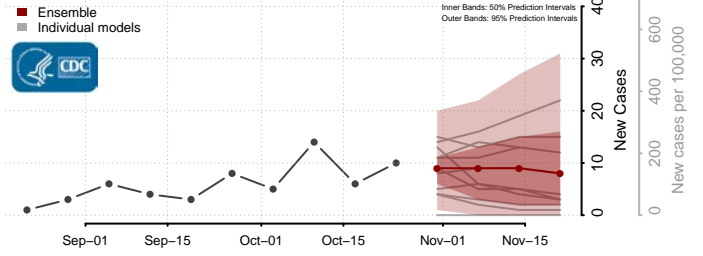

Shelby County, Missouri