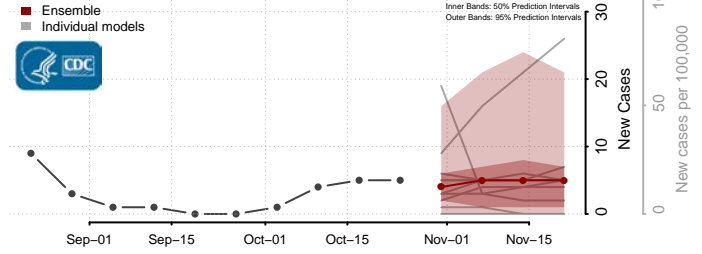

Jefferson County, Washington