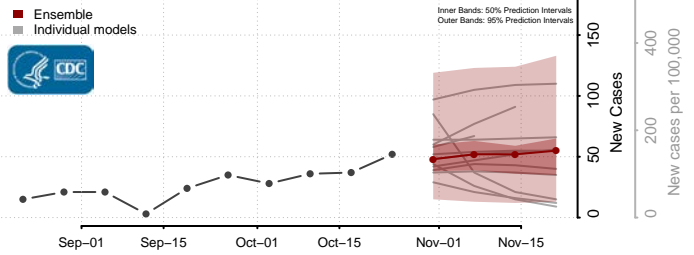

Benton County, Minnesota

Big Stone County, Minnesota

Blue Earth County, Minnesota

Brown County, Minnesota

Carlton County, Minnesota

Carver County, Minnesota

Cass County, Minnesota

Chippewa County, Minnesota