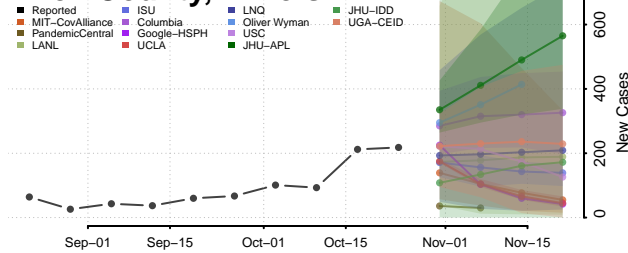

Knox County, Illinois