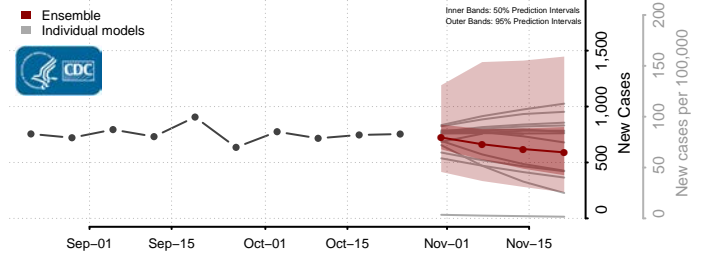

Garrett County, Maryland

Harford County, Maryland

Howard County, Maryland

Kent County, Maryland

Montgomery County, Maryland

Prince George's County, Maryland

Queen Anne's County, Maryland

Somerset County, Maryland