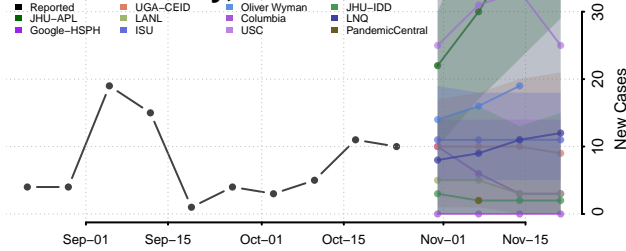

Cotton County, Oklahoma