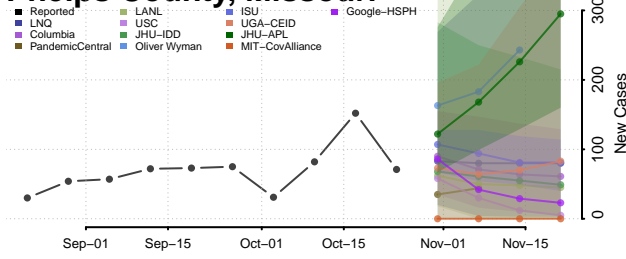

Phelps County, Missouri