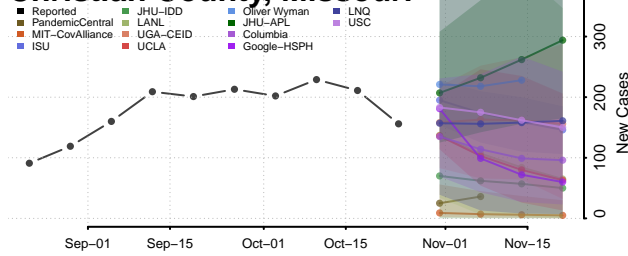

Christian County, Missouri