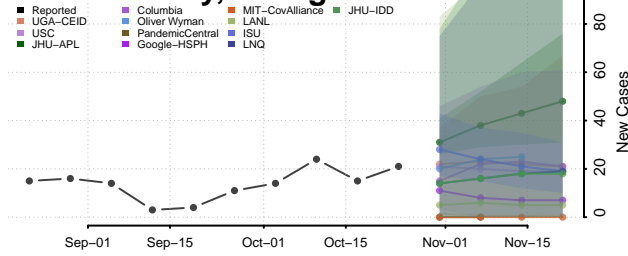

Worth County, Georgia