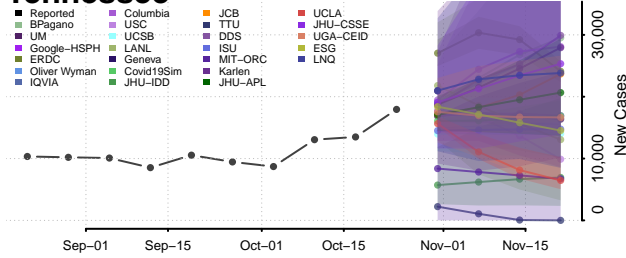

Yankton County, South Dakota

Ziebach County, South Dakota

Tennessee

Anderson County, Tennessee

Bedford County, Tennessee

Benton County, Tennessee