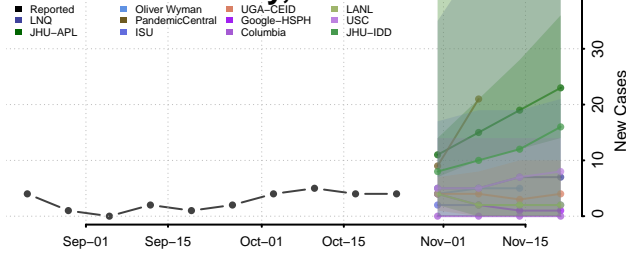

Aroostook County, Maine