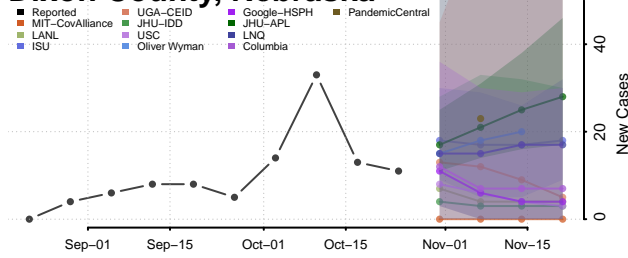

Deuel County, Nebraska

Dixon County, Nebraska

Furnas County, Nebraska

Gage County, Nebraska

Garden County, Nebraska

Garfield County, Nebraska

Gosper County, Nebraska

Grant County, Nebraska