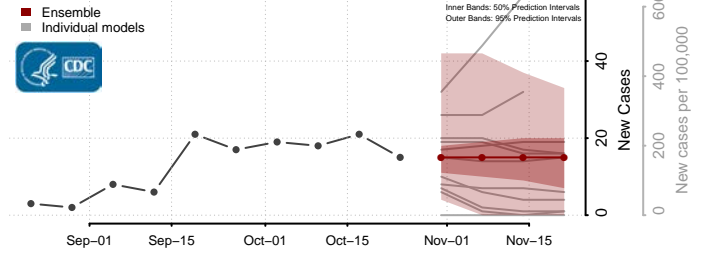

Caldwell County, Missouri