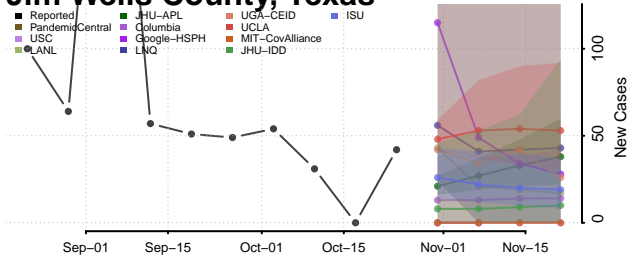

Jim Wells County, Texas