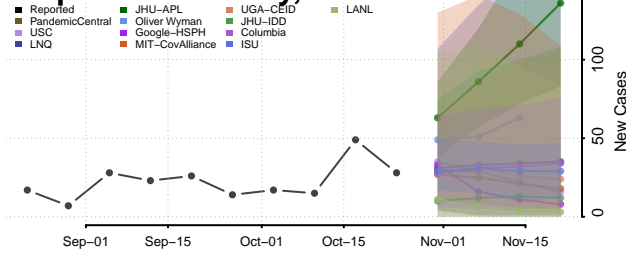

Sequatchie County, Tennessee