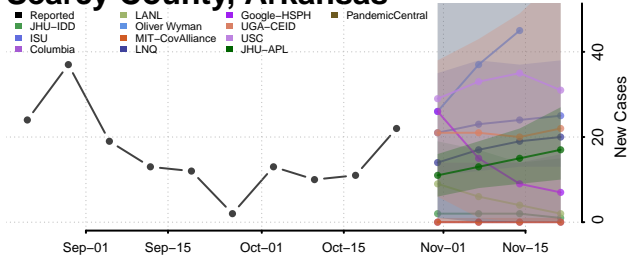

Pope County, Arkansas

Prairie County, Arkansas

Pulaski County, Arkansas

Randolph County, Arkansas

Saline County, Arkansas

Scott County, Arkansas

Searcy County, Arkansas

Sebastian County, Arkansas