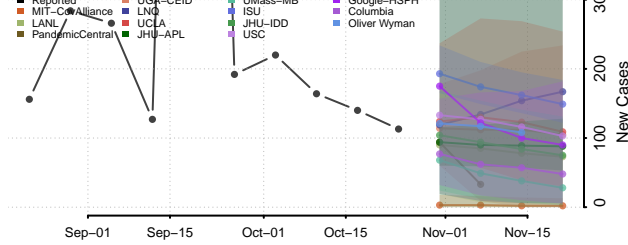

Geneva County, Alabama

Greene County, Alabama

Hale County, Alabama

Henry County, Alabama

Lee County, Alabama

Limestone County, Alabama

Lowndes County, Alabama

Macon County, Alabama