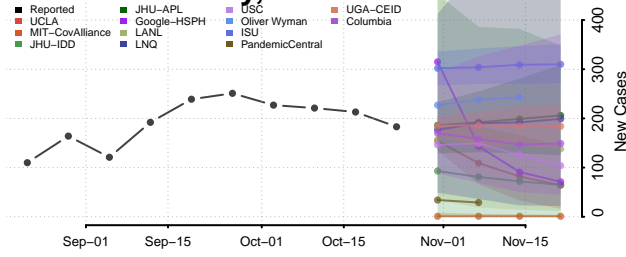

Crittenden County, Arkansas

Cross County, Arkansas

Dallas County, Arkansas

Desha County, Arkansas

Drew County, Arkansas

Faulkner County, Arkansas

Franklin County, Arkansas

Fulton County, Arkansas