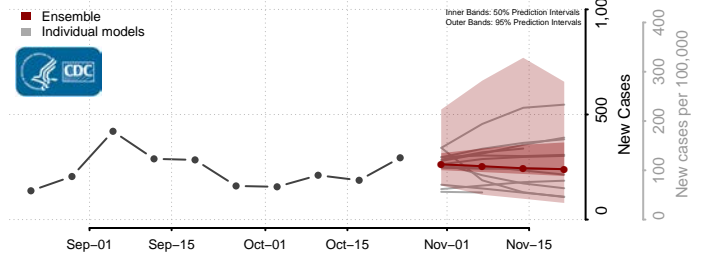

New Hanover County, North Carolina