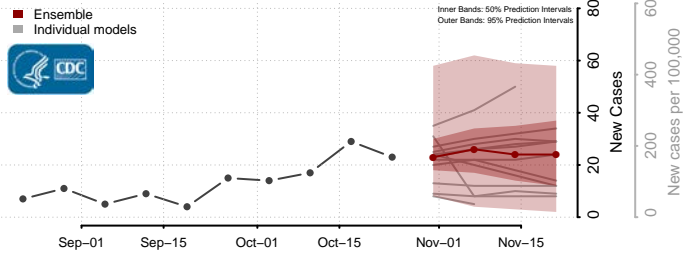

Faribault County, Minnesota