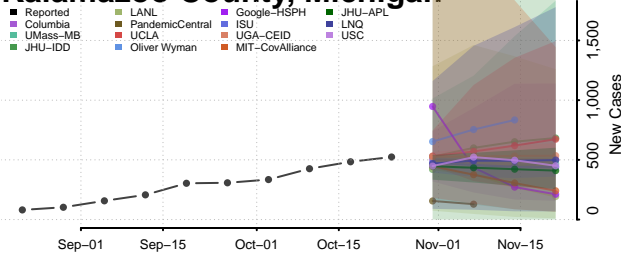

Iosco County, Michigan

Iron County, Michigan

Isabella County, Michigan

Jackson County, Michigan

Kalamazoo County, Michigan

Kalkaska County, Michigan

Kent County, Michigan

Keweenaw County, Michigan