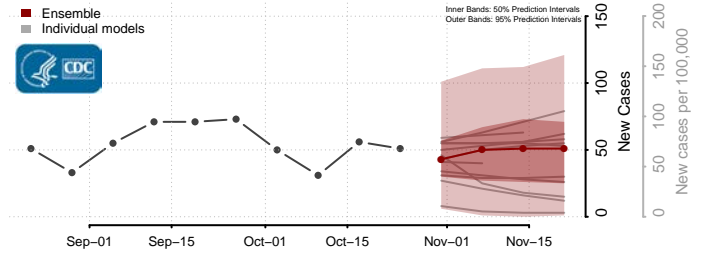

Grays Harbor County, Washington