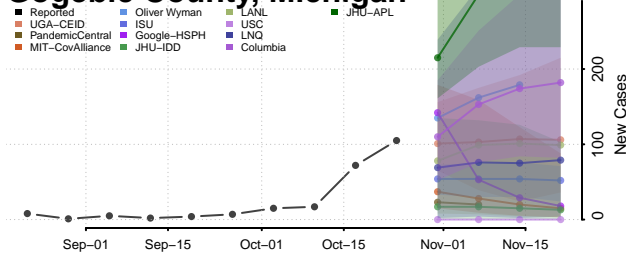

Gogebic County, Michigan