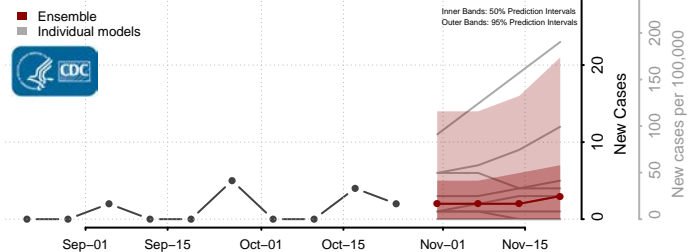

Skamania County, Washington

Snohomish County, Washington

Spokane County, Washington

Stevens County, Washington

Thurston County, Washington

Wahkiakum County, Washington

Walla Walla County, Washington

Whatcom County, Washington