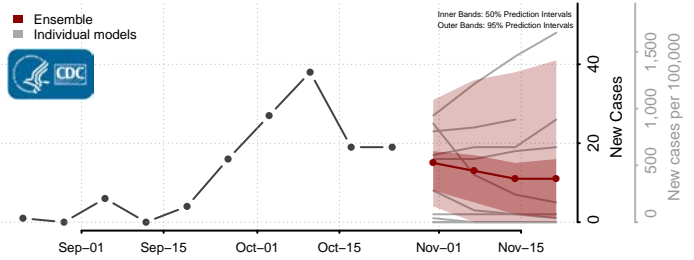

Nelson County, North Dakota