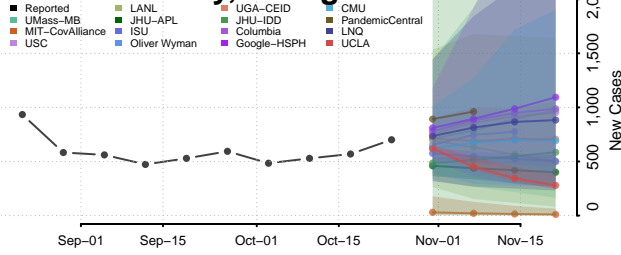

DeKalb County, Georgia