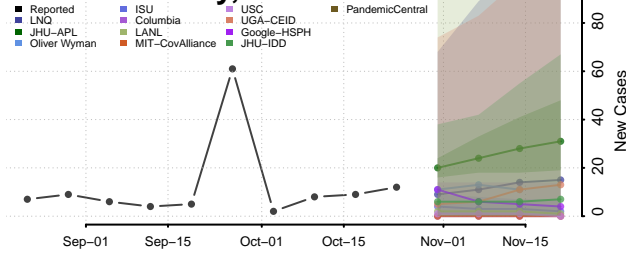

Dimmit County, Texas