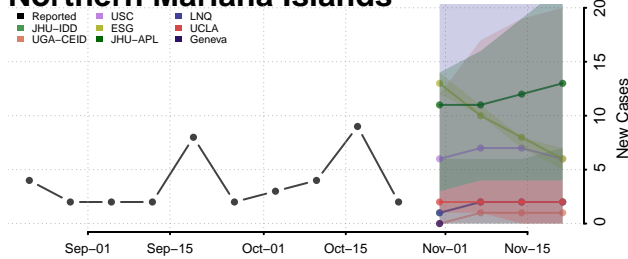

Stutsman County, North Dakota

Towner County, North Dakota

Trail County, North Dakota

Walsh County, North Dakota

Ward County, North Dakota

Wells County, North Dakota

Williams County, North Dakota

Northern Mariana Islands