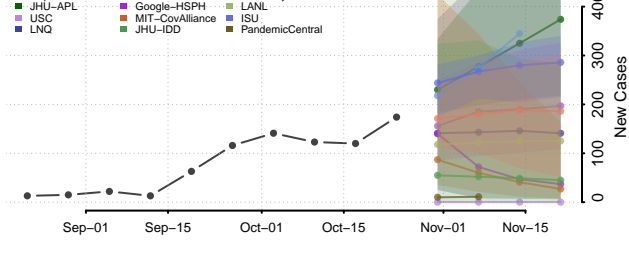

Menominee County, Wisconsin

Milwaukee County, Wisconsin

Monroe County, Wisconsin

Oconto County, Wisconsin

Oneida County, Wisconsin

Outagamie County, Wisconsin

Ozaukee County, Wisconsin

Pepin County, Wisconsin