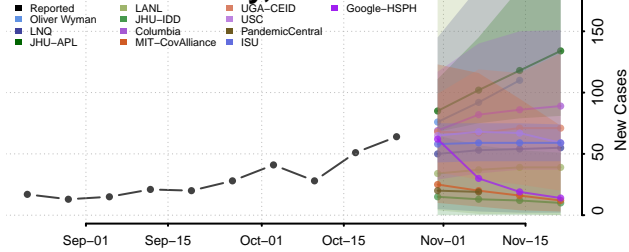

McIntosh County, Oklahoma