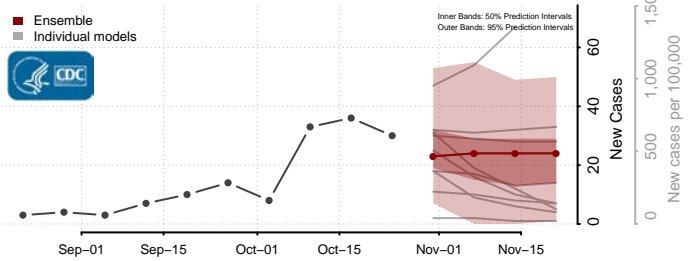

Harding County, South Dakota

Hughes County, South Dakota

Hutchinson County, South Dakota

Hyde County, South Dakota

Jackson County, South Dakota

Jerauld County, South Dakota

Jones County, South Dakota

Kingsbury County, South Dakota