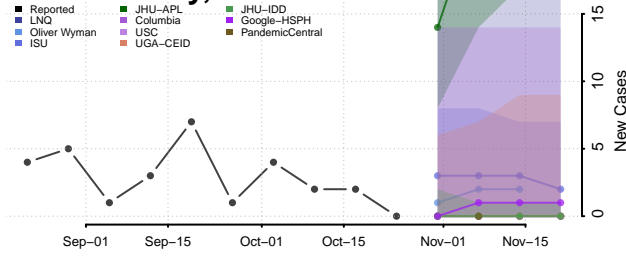

Bingham County, Idaho

Blaine County, Idaho

Boise County, Idaho

Bonner County, Idaho

Bonneville County, Idaho

Clark County, Idaho

Clearwater County, Idaho

Custer County, Idaho