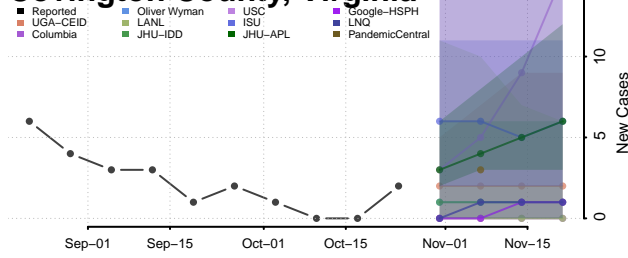

Charles City County, Virginia

Charlotte County, Virginia

Charlottesville County, Virginia

Chesapeake County, Virginia

Chesterfield County, Virginia

Clarke County, Virginia

Colonial Heights County, Virginia

Covington County, Virginia