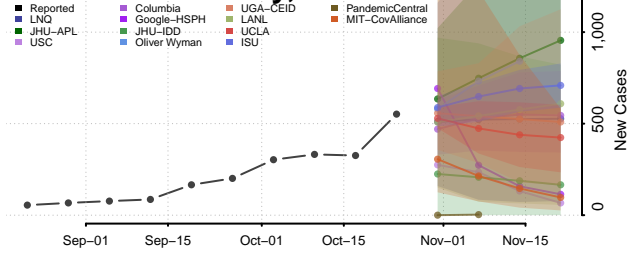

Manitowoc County, Wisconsin