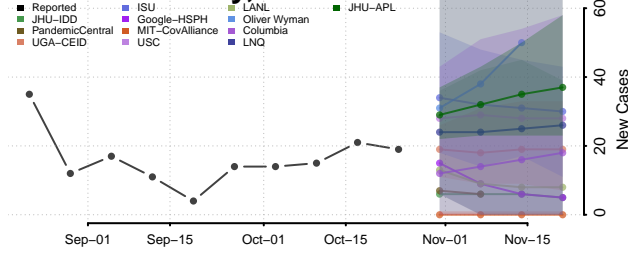

St. Clair County, Illinois

Stark County, Illinois

Stephenson County, Illinois

Tazewell County, Illinois

Union County, Illinois

Vermilion County, Illinois

Wabash County, Illinois

Warren County, Illinois