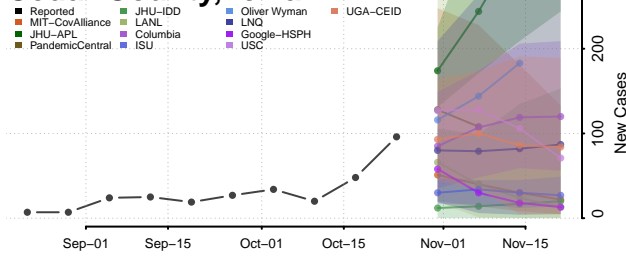

Cedar County, Iowa