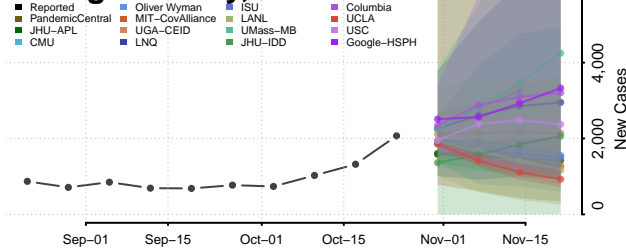

DuPage County, Illinois