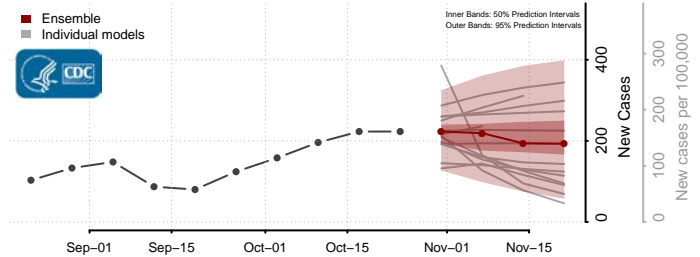

Watowan County, Minnesota

Wilkin County, Minnesota

Winona County, Minnesota

Wright County, Minnesota

Yellow Medicine County, Minnesota

Mississippi

Calhoun County, Mississippi

Carroll County, Mississippi