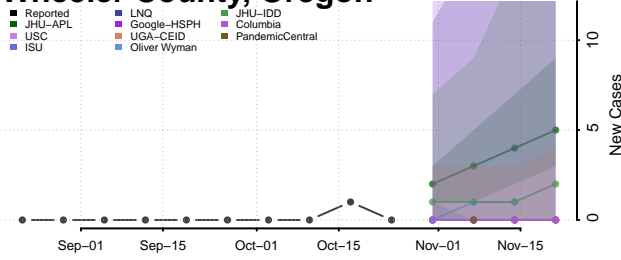

Wheeler County, Oregon