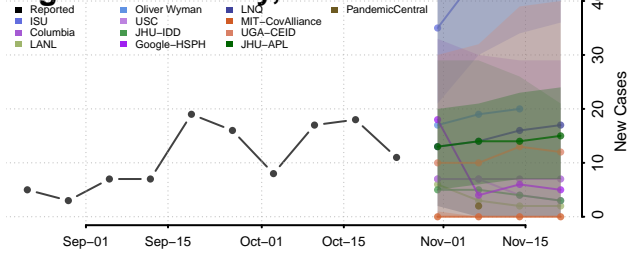

Big Stone County, Minnesota