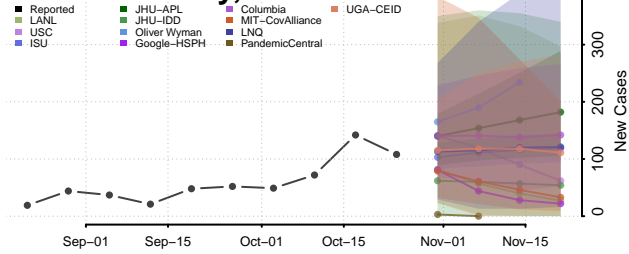

Benton County, Minnesota