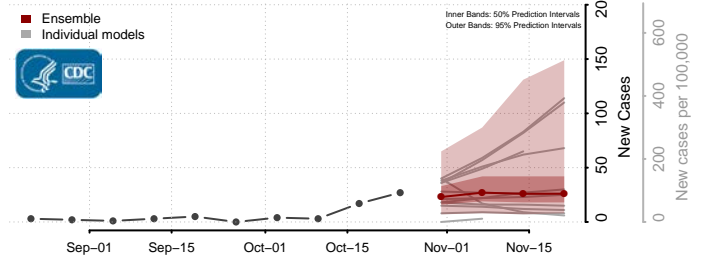

Garrett County, Maryland

Harford County, Maryland

Howard County, Maryland

Kent County, Maryland

Montgomery County, Maryland

Prince George's County, Maryland

Queen Anne's County, Maryland

Somerset County, Maryland