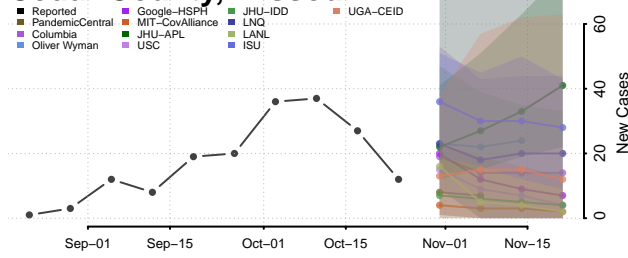

Cedar County, Missouri