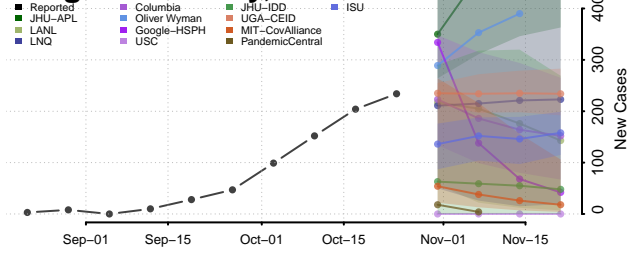

Langlade County, Wisconsin