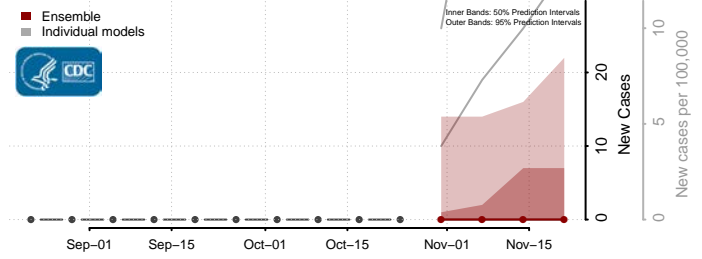

Weber County, Utah