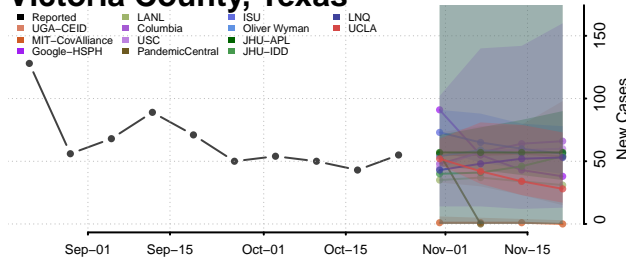

Victoria County, Texas