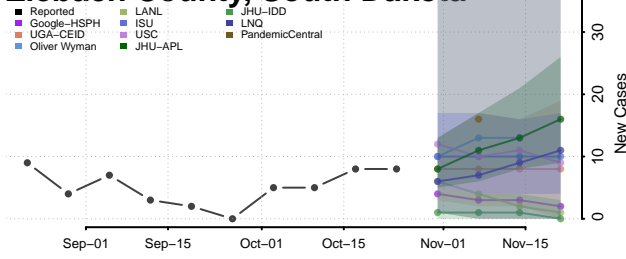

Ziebach County, South Dakota