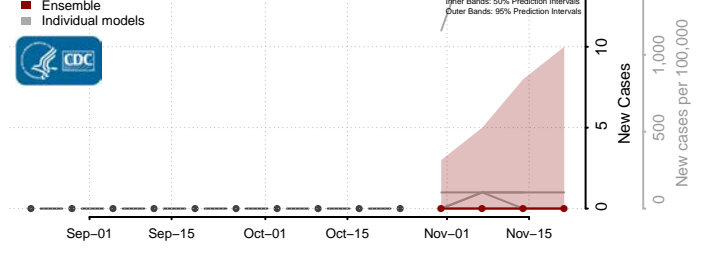

Carbon County, Utah

Daggett County, Utah

Davis County, Utah

Duchesne County, Utah

Emery County, Utah

Garfield County, Utah

Grand County, Utah

Iron County, Utah