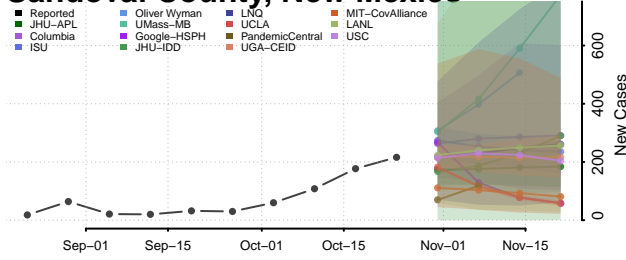

Otero County, New Mexico

Quay County, New Mexico

Rio Arriba County, New Mexico

Roosevelt County, New Mexico

San Juan County, New Mexico

San Miguel County, New Mexico

Sandoval County, New Mexico

Santa Fe County, New Mexico