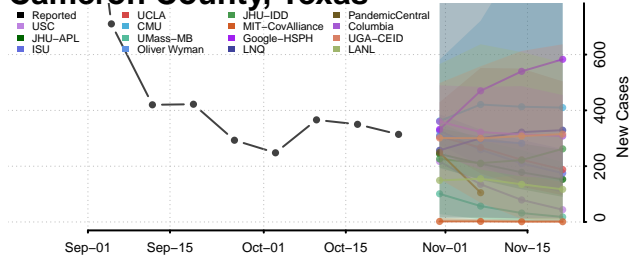

Cameron County, Texas