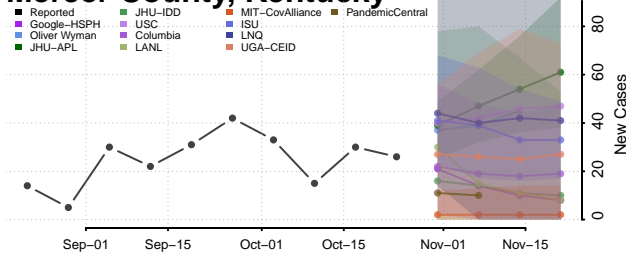

McCracken County, Kentucky

McCreary County, Kentucky

McLean County, Kentucky

Meade County, Kentucky

Menifee County, Kentucky

Mercer County, Kentucky

Metcalfe County, Kentucky

Monroe County, Kentucky