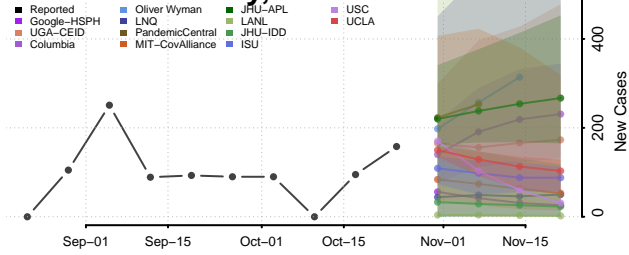

Crawford County, Kansas