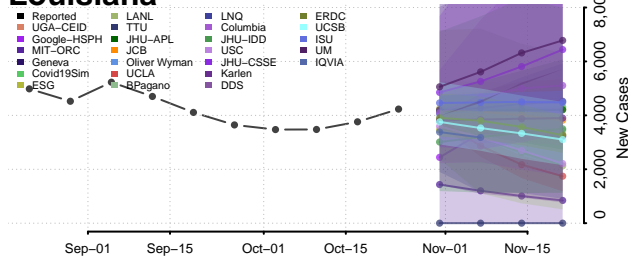

Wayne County, Kentucky

Webster County, Kentucky

Whitley County, Kentucky

Wolfe County, Kentucky

Woodford County, Kentucky

Louisiana