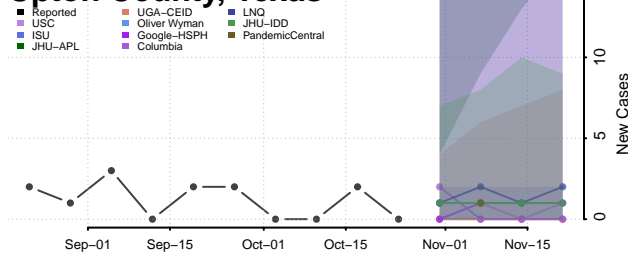

Upton County, Texas