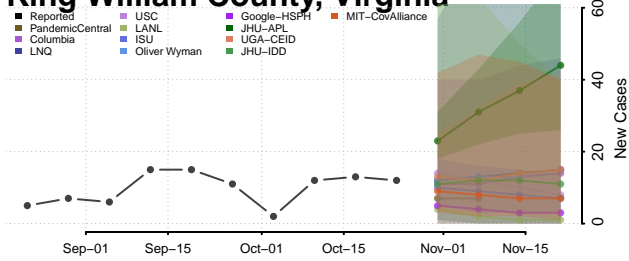

Henry County, Virginia

Highland County, Virginia

Hopewell County, Virginia

Isle of Wight County, Virginia

James City County, Virginia

King and Queen County, Virginia

King George County, Virginia

King William County, Virginia