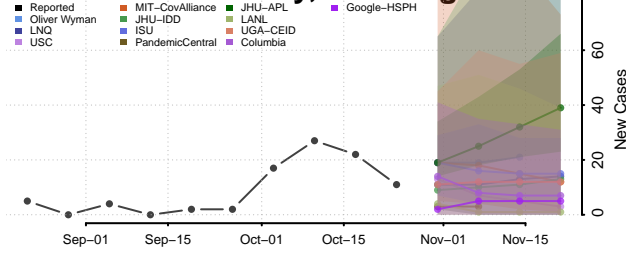

Pend Oreille County, Washington