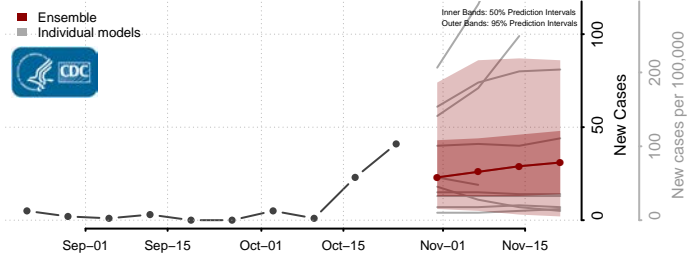

Androscoggin County, Maine

Aroostook County, Maine

Cumberland County, Maine

Franklin County, Maine

Hancock County, Maine

Kennebec County, Maine

Knox County, Maine

Waldo County, Maine