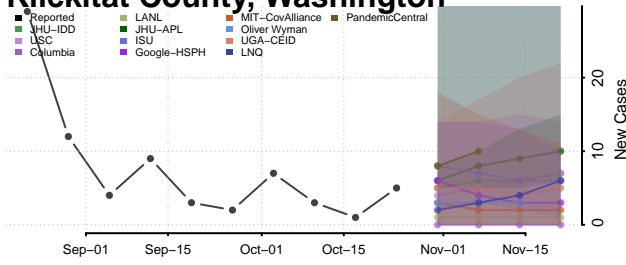

Klickitat County, Washington