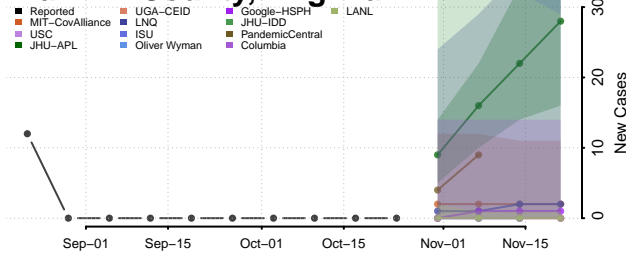

Franklin County, Virginia