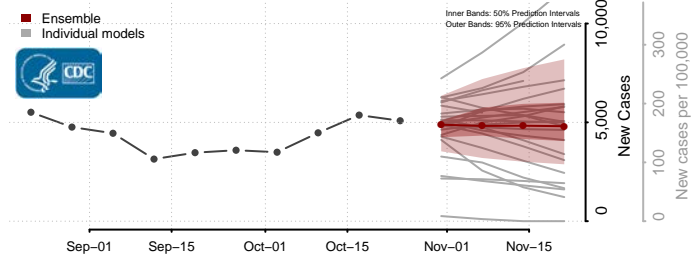

Watowan County, Minnesota

Wilkin County, Minnesota

Winona County, Minnesota

Wright County, Minnesota

Yellow Medicine County, Minnesota

Mississippi

Calhoun County, Mississippi

Carroll County, Mississippi