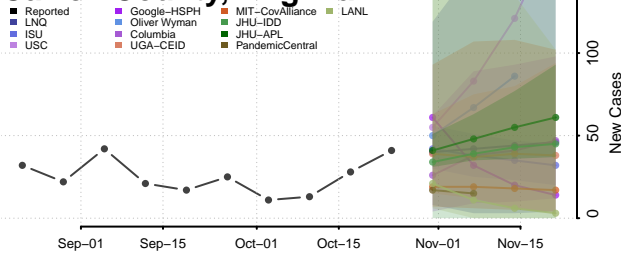

Carroll County, Virginia