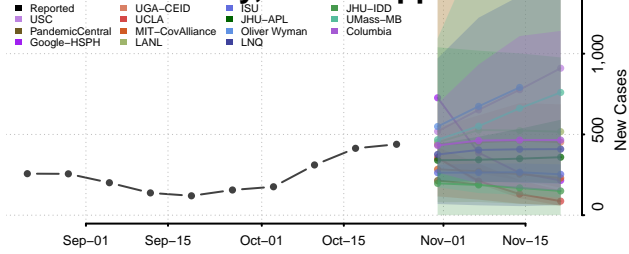

DeSoto County, Mississippi

Forrest County, Mississippi

Franklin County, Mississippi

George County, Mississippi

Greene County, Mississippi

Grenada County, Mississippi

Hancock County, Mississippi

Harrison County, Mississippi