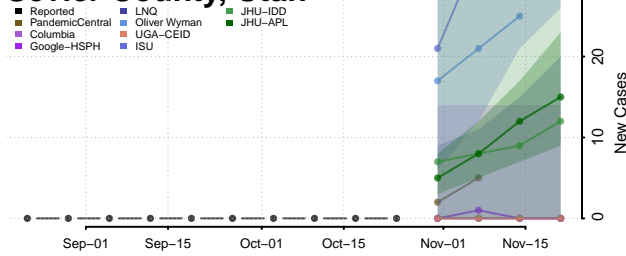

Sevier County, Utah