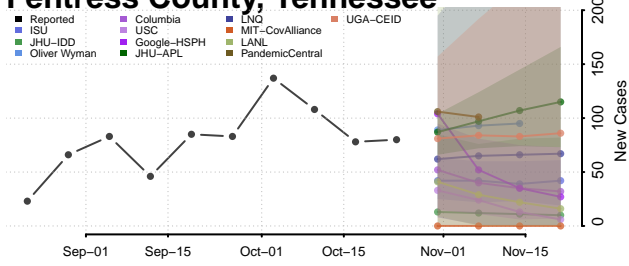

Davidson County, Tennessee

Decatur County, Tennessee

DeKalb County, Tennessee

Dickson County, Tennessee

Dyer County, Tennessee

Fayette County, Tennessee

Fentress County, Tennessee

Franklin County, Tennessee