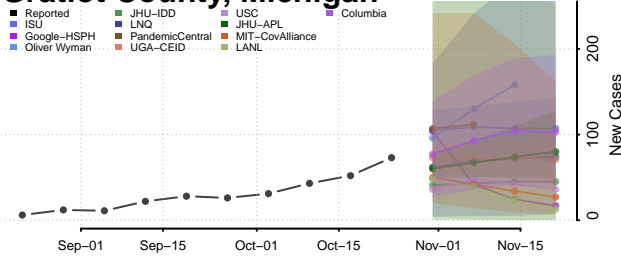

Gratiot County, Michigan