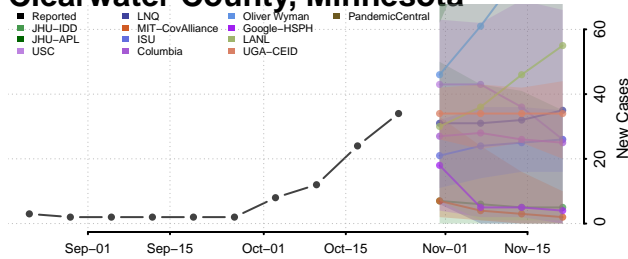

Clearwater County, Minnesota