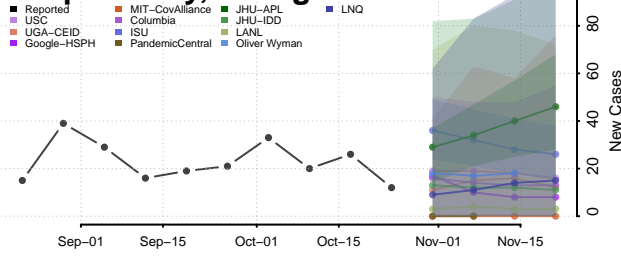

Colquitt County, Georgia

Columbia County, Georgia

Cook County, Georgia

Coweta County, Georgia

Crawford County, Georgia

Crisp County, Georgia

Dade County, Georgia

Dawson County, Georgia