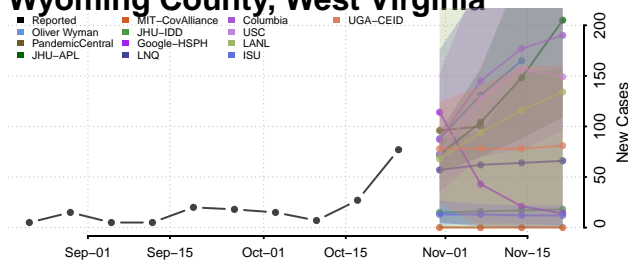

Randolph County, West Virginia

Ritchie County, West Virginia

Roane County, West Virginia

Webster County, West Virginia

Wetzel County, West Virginia

Wirt County, West Virginia

Wood County, West Virginia

Wyoming County, West Virginia