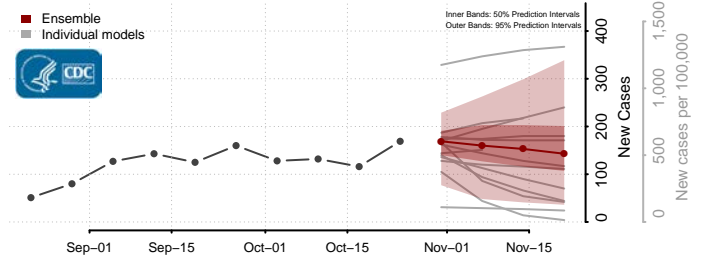

Corson County, South Dakota

Custer County, South Dakota

Davison County, South Dakota

Day County, South Dakota

Deuel County, South Dakota

Dewey County, South Dakota

Douglas County, South Dakota

Edmunds County, South Dakota