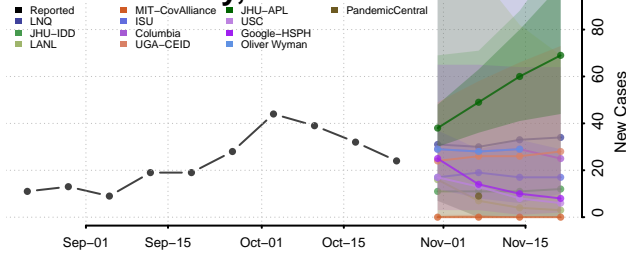

Greene County, Iowa

Grundy County, Iowa

Guthrie County, Iowa

Hamilton County, Iowa

Hancock County, Iowa

Hardin County, Iowa

Harrison County, Iowa

Henry County, Iowa