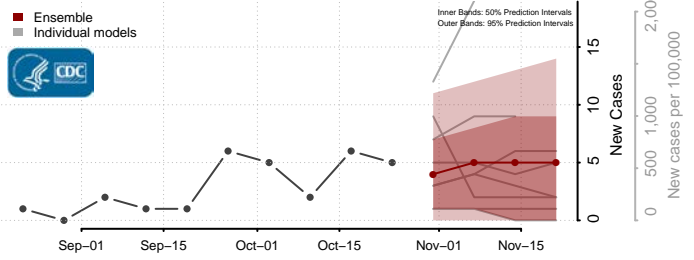

Harding County, South Dakota

Hughes County, South Dakota

Hutchinson County, South Dakota

Hyde County, South Dakota

Jackson County, South Dakota

Jerauld County, South Dakota

Jones County, South Dakota

Kingsbury County, South Dakota