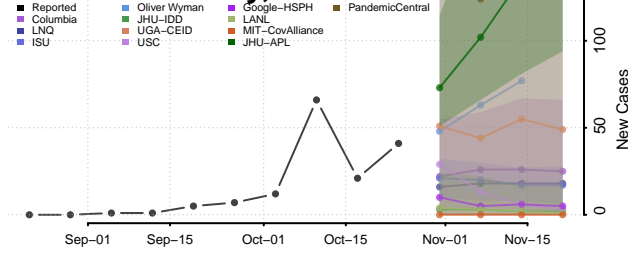

Sherman County, Kansas