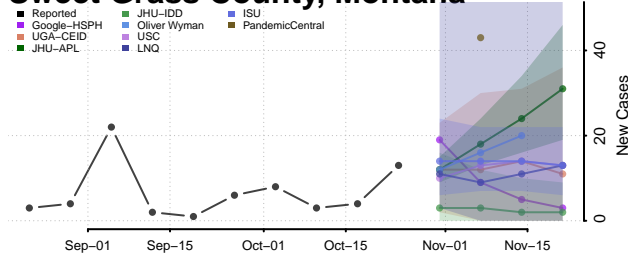

Teton County, Montana

Toole County, Montana

Treasure County, Montana

Valley County, Montana

Wheatland County, Montana

Wibaux County, Montana

Yellowstone County, Montana

Nebraska