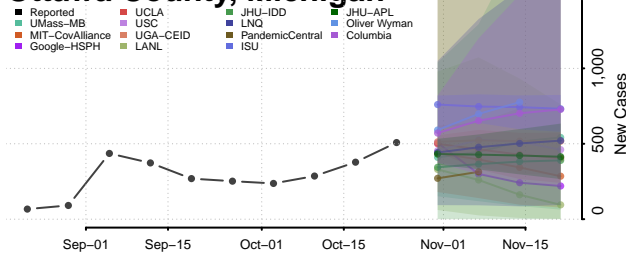

Osceola County, Michigan

Oscoda County, Michigan

Otsego County, Michigan

Ottawa County, Michigan

Presque Isle County, Michigan

Roscommon County, Michigan

Saginaw County, Michigan

Sanilac County, Michigan