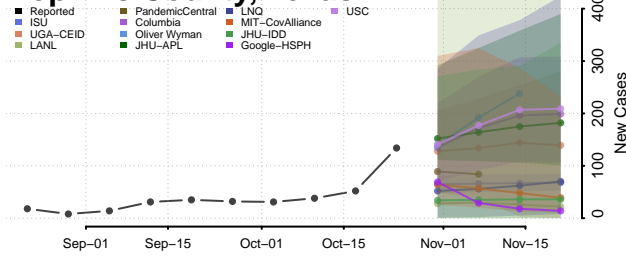

Hood County, Texas

Hopkins County, Texas

Houston County, Texas

Howard County, Texas

Hudspeth County, Texas

Hunt County, Texas

Hutchinson County, Texas

Irion County, Texas