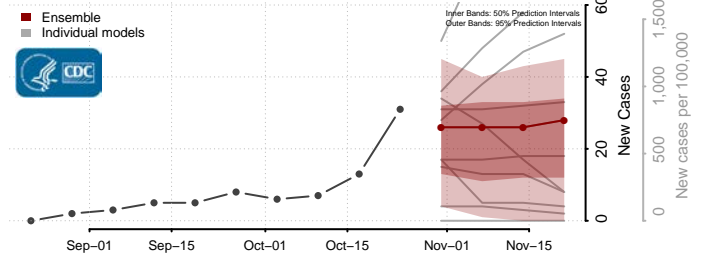

Clark County, South Dakota