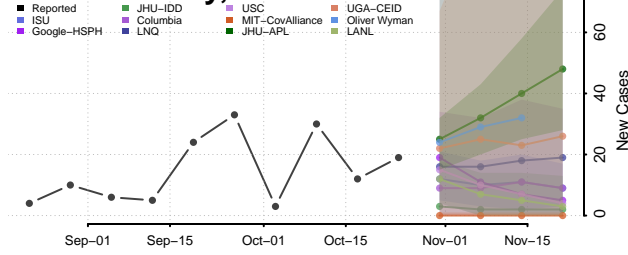

Carter County, Missouri