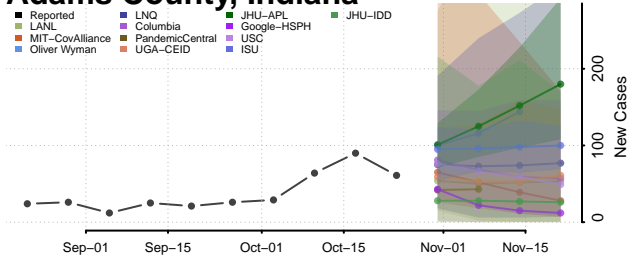

Washington County, Illinois

Wayne County, Illinois

White County, Illinois

Adams County, Indiana

Allen County, Indiana

Bartholomew County, Indiana

Benton County, Indiana

Blackford County, Indiana