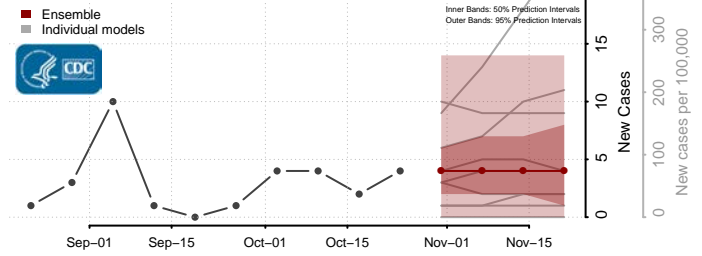

Washington County, Kansas