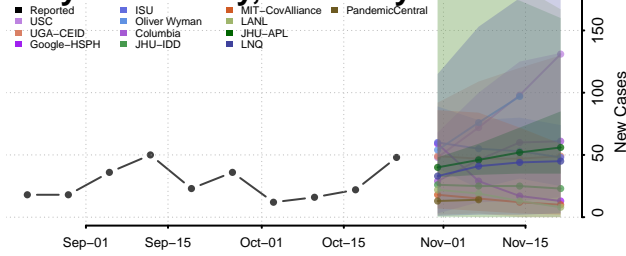

Grant County, Kentucky

Graves County, Kentucky

Grayson County, Kentucky

Green County, Kentucky

Greenup County, Kentucky

Hancock County, Kentucky

Hardin County, Kentucky

Harlan County, Kentucky