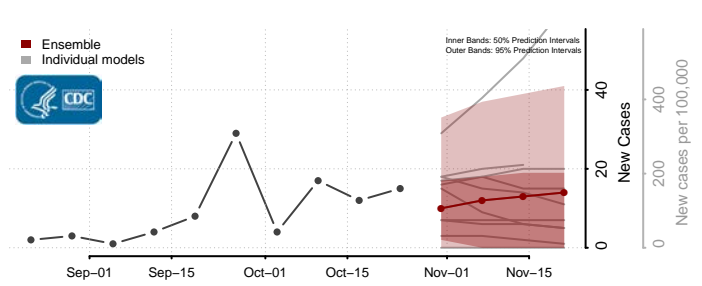

St. Clair County, Missouri