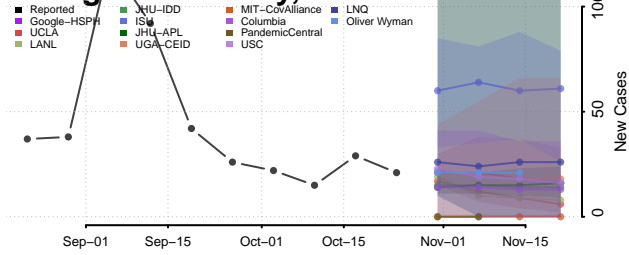

Claiborne County, Louisiana

Concordia County, Louisiana

De Soto County, Louisiana

East Baton Rouge County, Louisiana

East Carroll County, Louisiana

East Feliciana County, Louisiana

Evangeline County, Louisiana