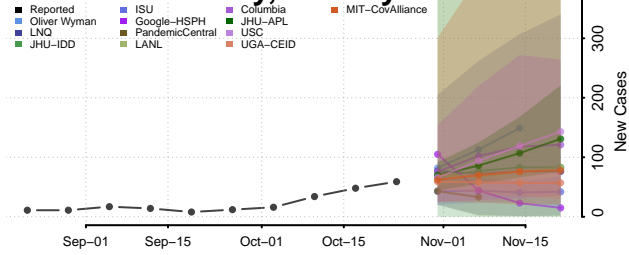

Pike County, Pennsylvania

Potter County, Pennsylvania

Schuylkill County, Pennsylvania

Snyder County, Pennsylvania

Somerset County, Pennsylvania

Sullivan County, Pennsylvania

Susquehanna County, Pennsylvania