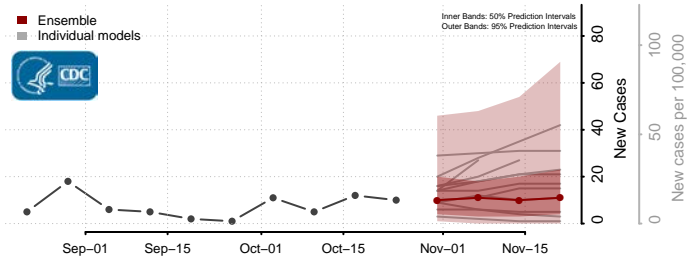

Storey County, Nevada

Washoe County, Nevada

White Pine County, Nevada

New Hampshire

Belknap County, New Hampshire

Carroll County, New Hampshire

Cheshire County, New Hampshire

Coos County, New Hampshire