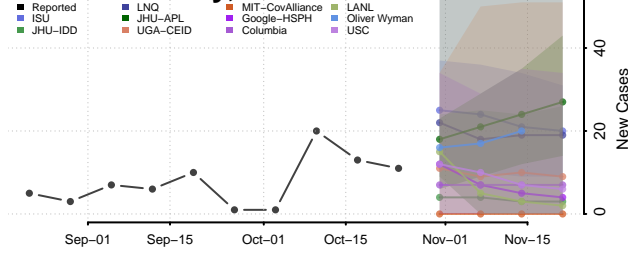

Carroll County, Missouri