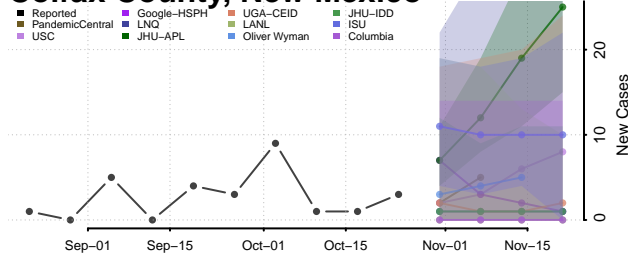

Colfax County, New Mexico