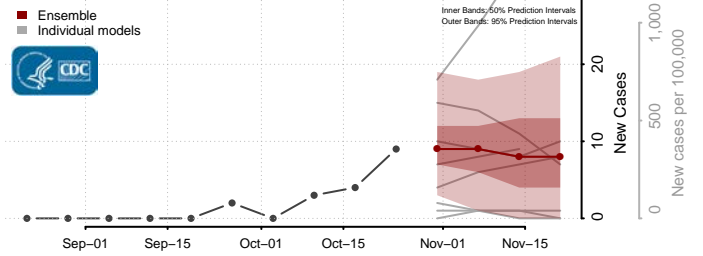

Hamilton County, Kansas