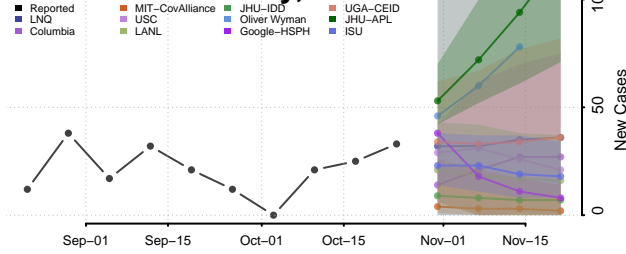

Gasconade County, Missouri