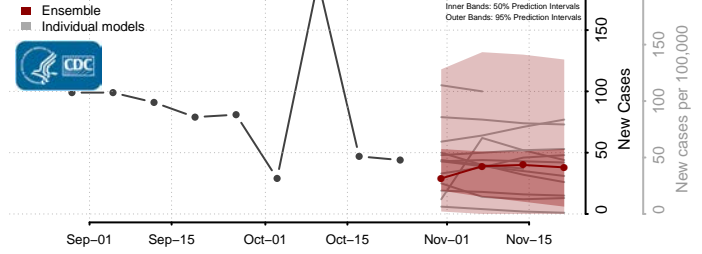

Suffolk County, Virginia