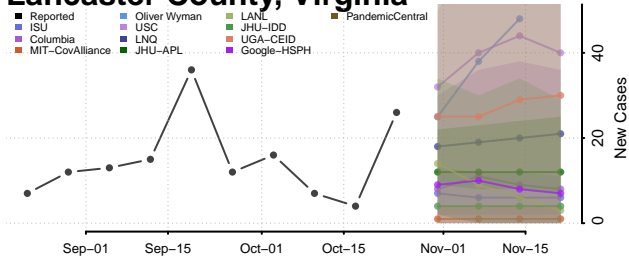

Lancaster County, Virginia