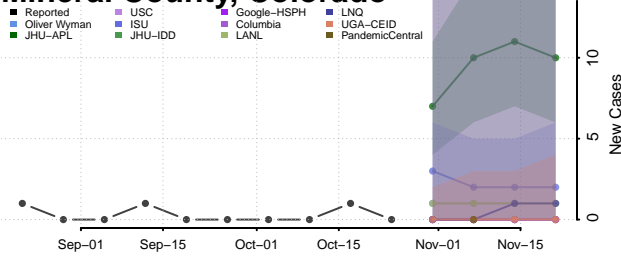

Mineral County, Colorado