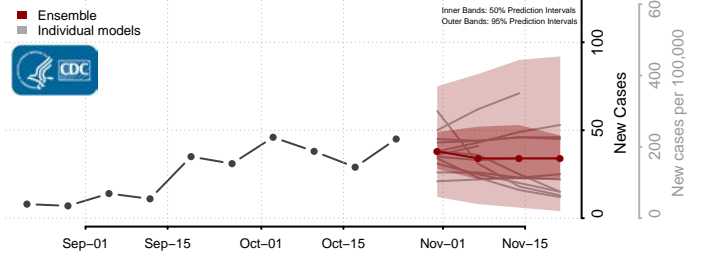

Randolph County, Indiana

Ripley County, Indiana

Rush County, Indiana

Scott County, Indiana

Shelby County, Indiana

Spencer County, Indiana

St. Joseph County, Indiana

Starke County, Indiana