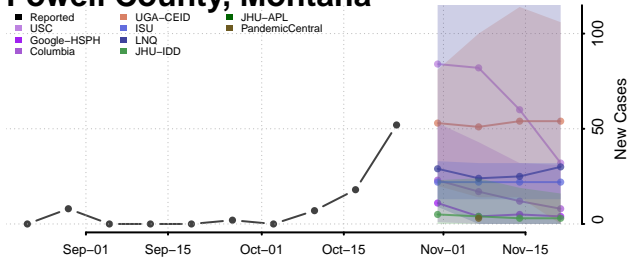

Powell County, Montana