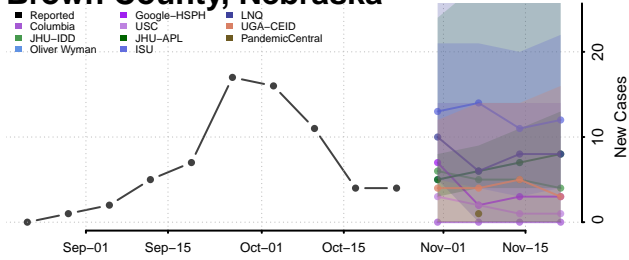

Brown County, Nebraska