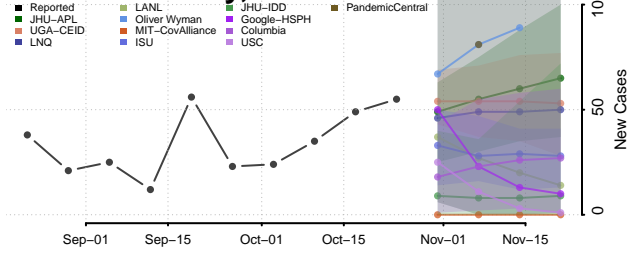

Benson County, North Dakota