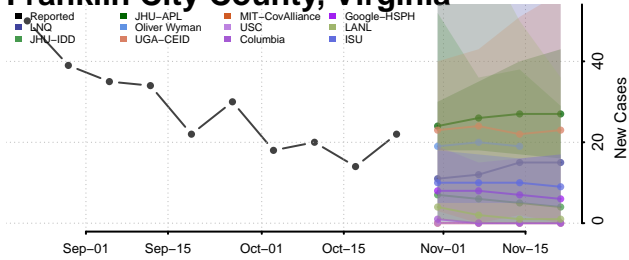

Franklin City County, Virginia