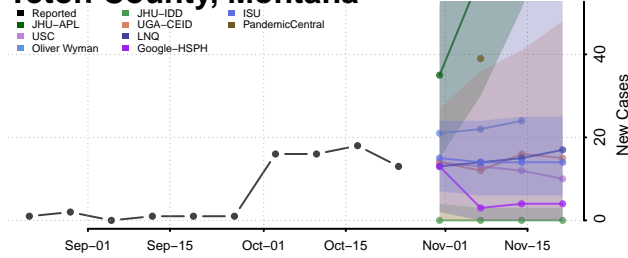

Teton County, Montana

Toole County, Montana

Treasure County, Montana

Valley County, Montana

Wheatland County, Montana

Wibaux County, Montana

Yellowstone County, Montana

Nebraska