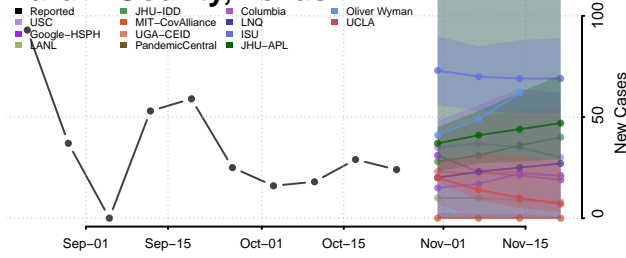

Hardin County, Texas