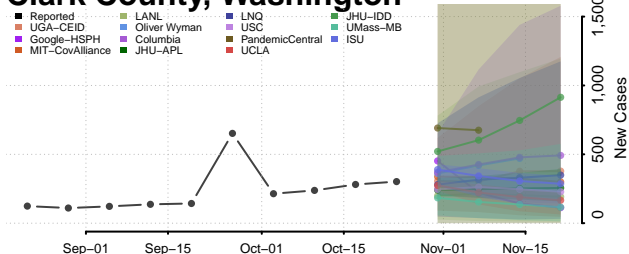

Clark County, Washington