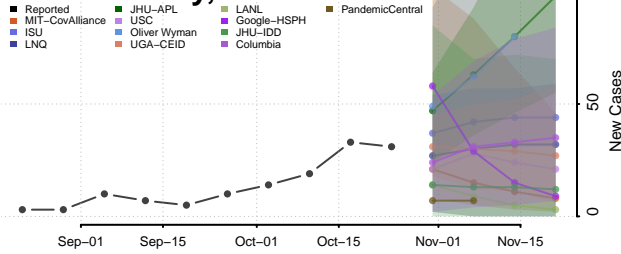

Schoolcraft County, Michigan

Shiawassee County, Michigan

Wexford County, Michigan

Minnesota

Aitkin County, Minnesota

Anoka County, Minnesota

Becker County, Minnesota

Beltrami County, Minnesota