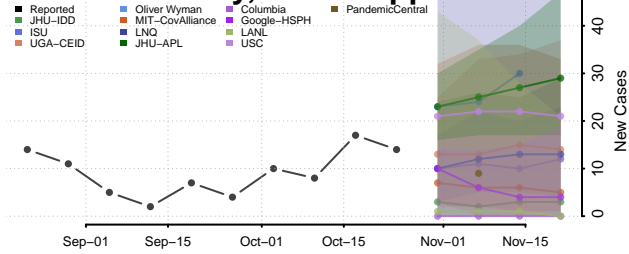

DeSoto County, Mississippi

Forrest County, Mississippi

Franklin County, Mississippi

George County, Mississippi

Greene County, Mississippi

Grenada County, Mississippi

Hancock County, Mississippi

Harrison County, Mississippi