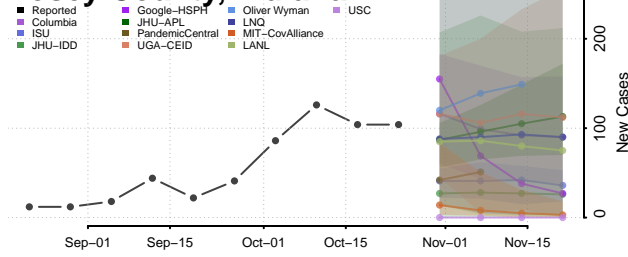

Owen County, Indiana

Parke County, Indiana

Perry County, Indiana

Pike County, Indiana

Porter County, Indiana

Posey County, Indiana

Pulaski County, Indiana

Putnam County, Indiana