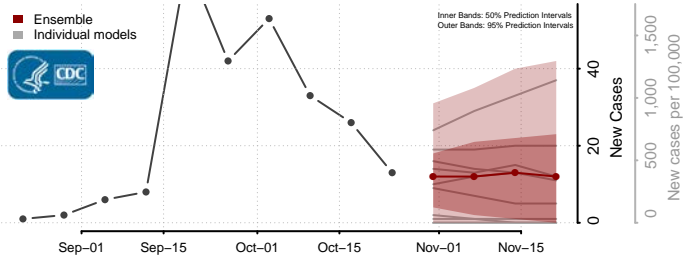

Burleigh County, North Dakota

Cass County, North Dakota

Cavalier County, North Dakota

Dickey County, North Dakota

Divide County, North Dakota

Dunn County, North Dakota

Eddy County, North Dakota

Emmons County, North Dakota