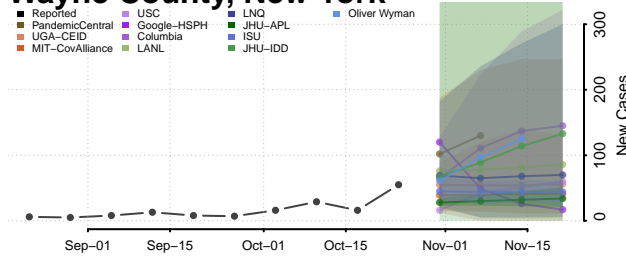

Ulster County, New York

Warren County, New York

Washington County, New York

Wayne County, New York

Westchester County, New York

Wyoming County, New York

Yates County, New York

North Carolina