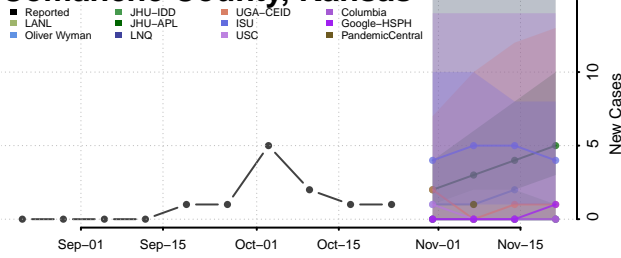

Comanche County, Kansas