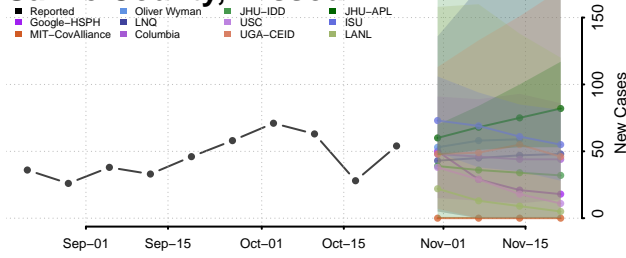

Saline County, Missouri