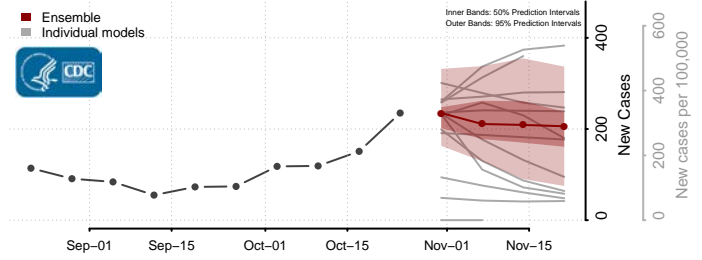

Harding County, New Mexico

Hidalgo County, New Mexico

Lea County, New Mexico

Lincoln County, New Mexico

Los Alamos County, New Mexico

Luna County, New Mexico

McKinley County, New Mexico

Mora County, New Mexico