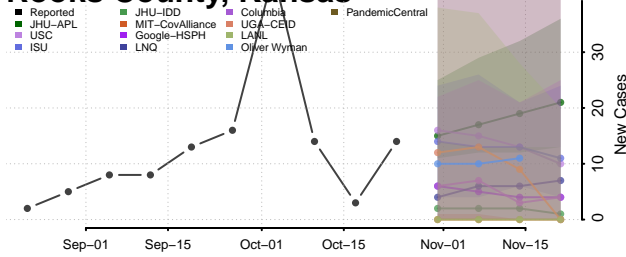

Rawlins County, Kansas

Reno County, Kansas

Republic County, Kansas

Rice County, Kansas

Riley County, Kansas

Rooks County, Kansas

Rush County, Kansas

Russell County, Kansas