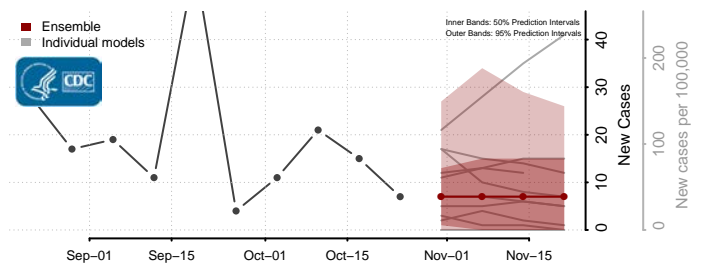

Geneva County, Alabama

Greene County, Alabama

Hale County, Alabama

Henry County, Alabama

Lee County, Alabama

Limestone County, Alabama

Lowndes County, Alabama

Macon County, Alabama