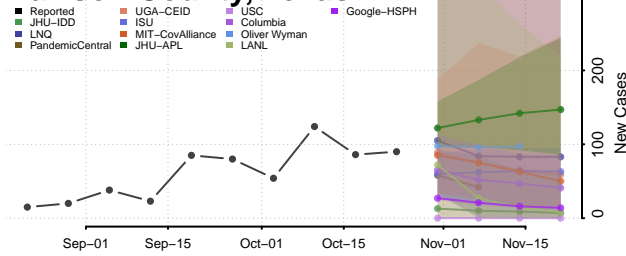

Culberson County, Texas

Dallam County, Texas

Dallas County, Texas

Dawson County, Texas

Deaf Smith County, Texas

Delta County, Texas

Denton County, Texas

DeWitt County, Texas