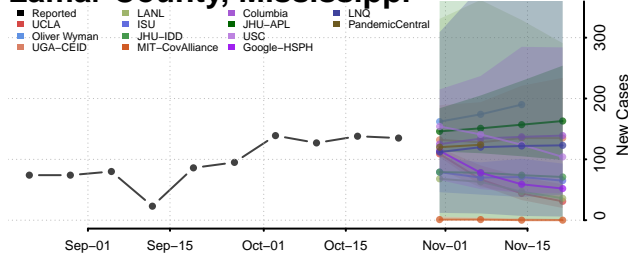

Hinds County, Mississippi

Holmes County, Mississippi

Humphreys County, Mississippi

Issaquena County, Mississippi

Itawamba County, Mississippi

Jackson County, Mississippi

Lamar County, Mississippi

Lauderdale County, Mississippi