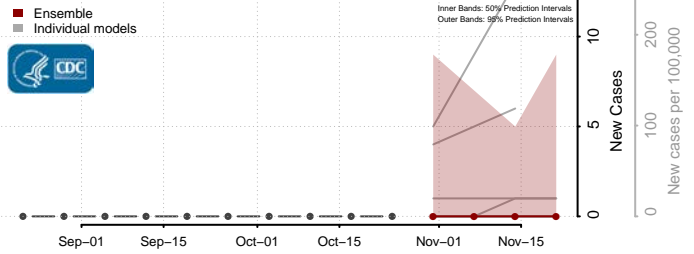

Carbon County, Utah

Daggett County, Utah

Davis County, Utah

Duchesne County, Utah

Emery County, Utah

Garfield County, Utah

Grand County, Utah

Iron County, Utah