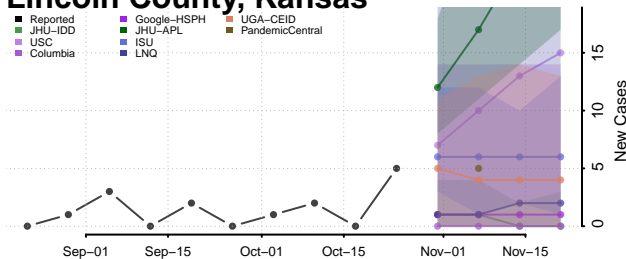

Lincoln County, Kansas