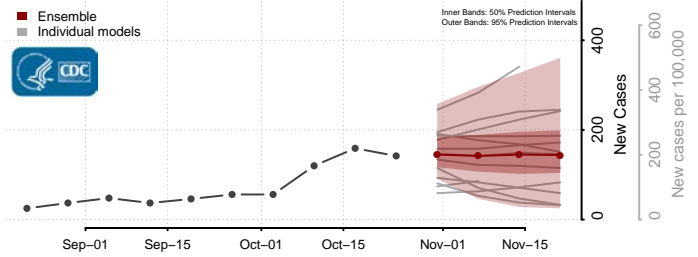

Tooele County, Utah