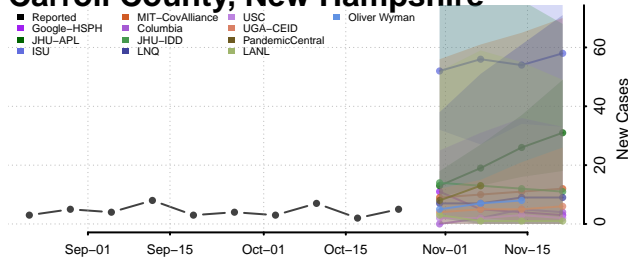

Storey County, Nevada

Washoe County, Nevada

White Pine County, Nevada

New Hampshire

Belknap County, New Hampshire

Carroll County, New Hampshire

Cheshire County, New Hampshire

Coos County, New Hampshire