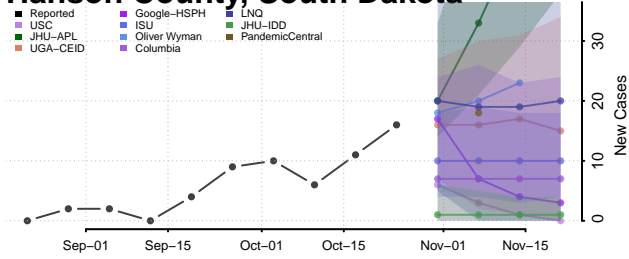

Hanson County, South Dakota