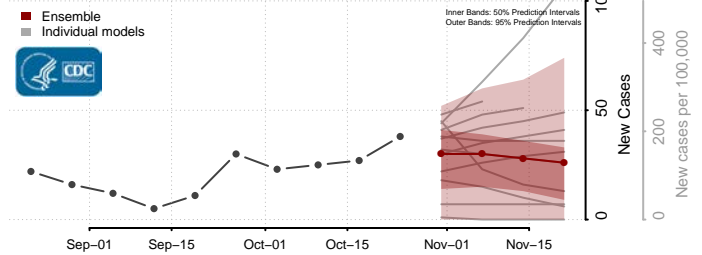

Tishomingo County, Mississippi

Tunica County, Mississippi

Union County, Mississippi

Walthall County, Mississippi

Warren County, Mississippi

Washington County, Mississippi

Wayne County, Mississippi

Webster County, Mississippi