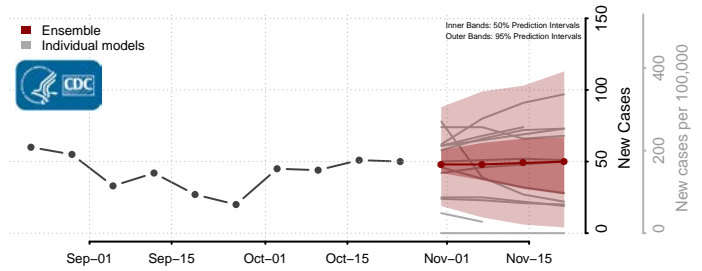

Union County, Mississippi