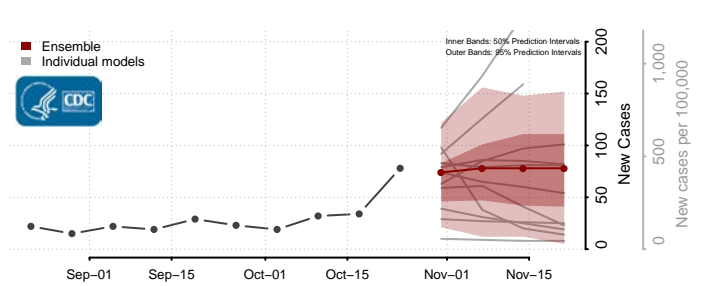

Ste. Genevieve County, Missouri