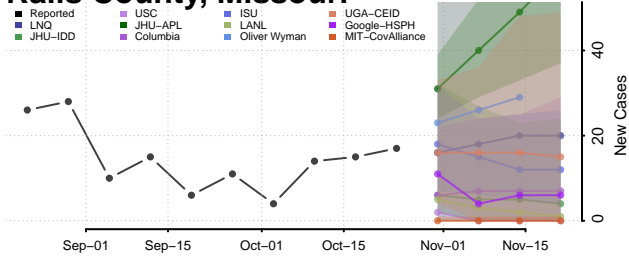

Polk County, Missouri

Pulaski County, Missouri

Putnam County, Missouri

Ralls County, Missouri

Randolph County, Missouri

Ray County, Missouri

Reynolds County, Missouri

Ripley County, Missouri