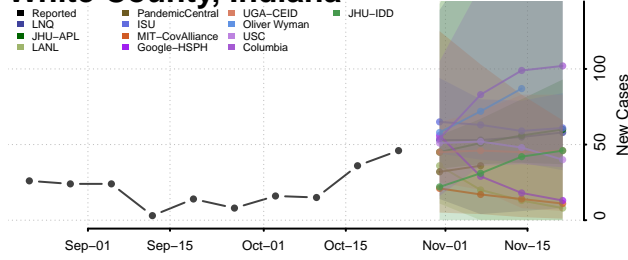

Vigo County, Indiana

Wabash County, Indiana

Warren County, Indiana

Warrick County, Indiana

Washington County, Indiana

Wayne County, Indiana

Wells County, Indiana

White County, Indiana