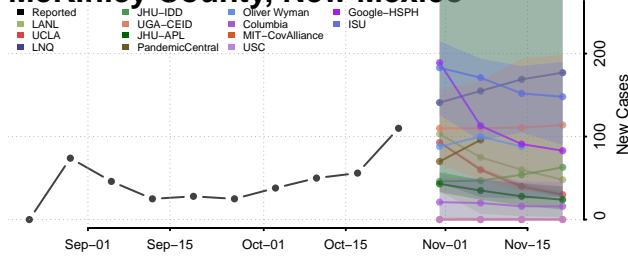

Harding County, New Mexico

Hidalgo County, New Mexico

Lea County, New Mexico

Lincoln County, New Mexico

Los Alamos County, New Mexico

Luna County, New Mexico

McKinley County, New Mexico

Mora County, New Mexico