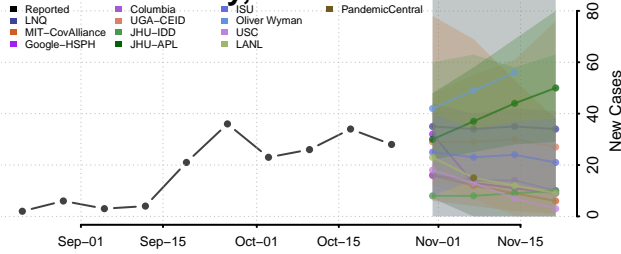

Montgomery County, Iowa

Muscatine County, Iowa

O'Brien County, Iowa

Osceola County, Iowa

Page County, Iowa

Palo Alto County, Iowa

Plymouth County, Iowa

Pocahontas County, Iowa