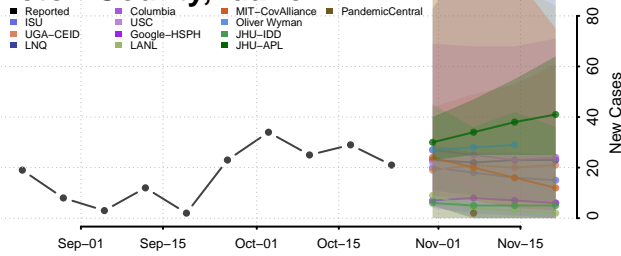

Oneida County, Idaho

Owyhee County, Idaho

Payette County, Idaho

Power County, Idaho

Shoshone County, Idaho

Teton County, Idaho

Twin Falls County, Idaho

Valley County, Idaho