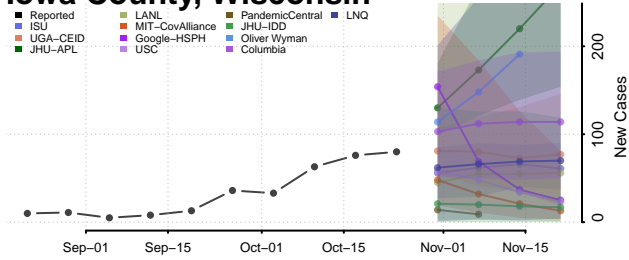

Iowa County, Wisconsin