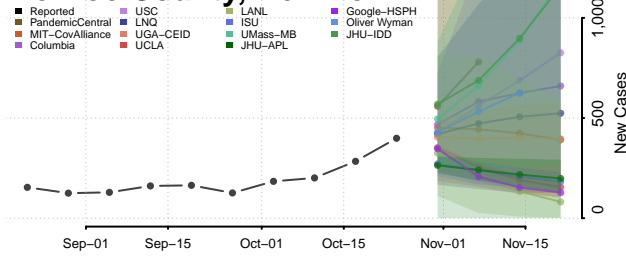

Monroe County, New York