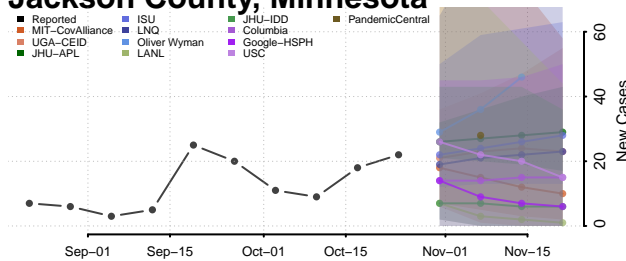

Hubbard County, Minnesota

Isanti County, Minnesota

Itasca County, Minnesota

Jackson County, Minnesota

Kanabec County, Minnesota

Kandiyohi County, Minnesota

Kittson County, Minnesota

Koochiching County, Minnesota