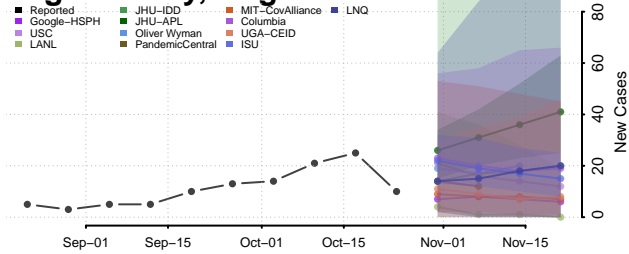

Page County, Virginia