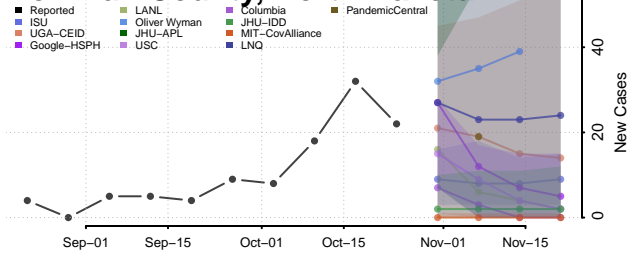

Bowman County, North Dakota