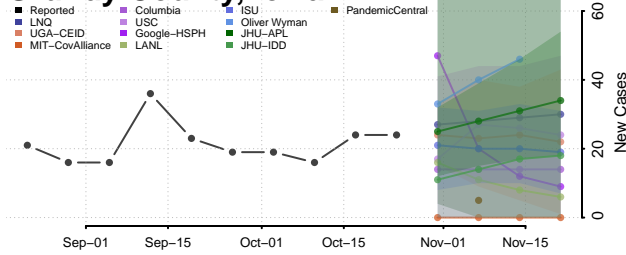

Greene County, Iowa

Grundy County, Iowa

Guthrie County, Iowa

Hamilton County, Iowa

Hancock County, Iowa

Hardin County, Iowa

Harrison County, Iowa

Henry County, Iowa