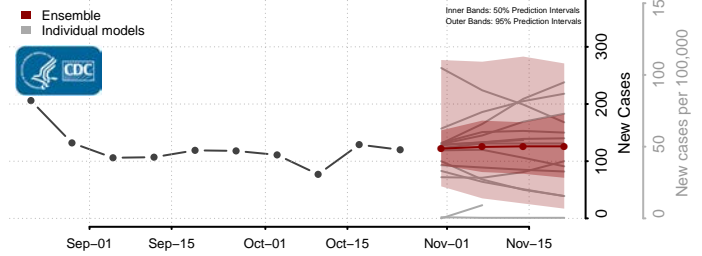

Yakima County, Washington