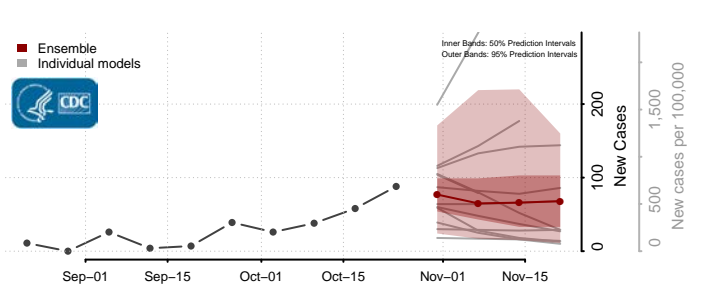

Cass County, Iowa