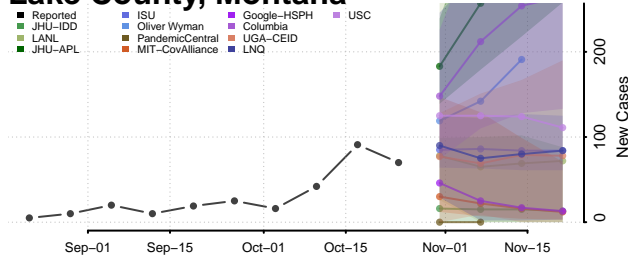

Lake County, Montana