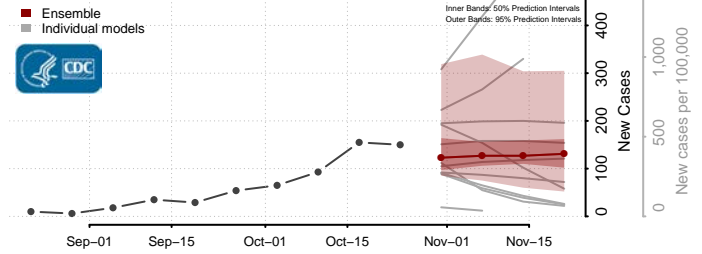

Lac qui Parle County, Minnesota

Lake County, Minnesota

Lake of the Woods County, Minnesota

Le Sueur County, Minnesota

Meeker County, Minnesota

Mille Lacs County, Minnesota

Morrison County, Minnesota

Mower County, Minnesota