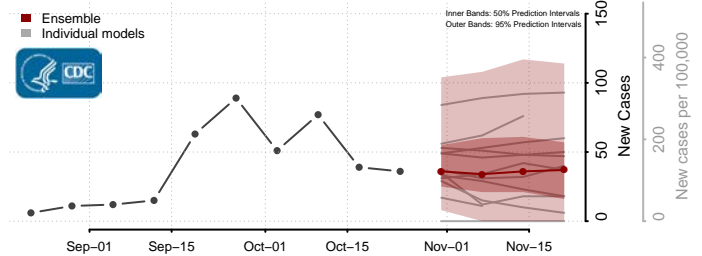

Pine County, Minnesota