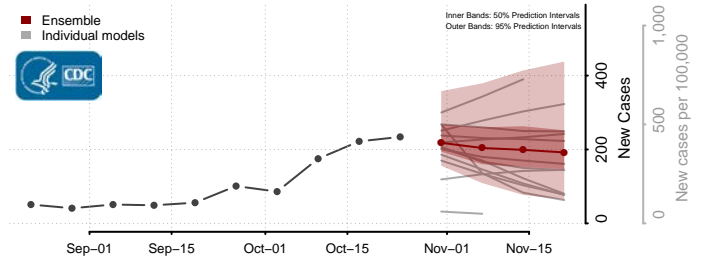

Boone County, Illinois