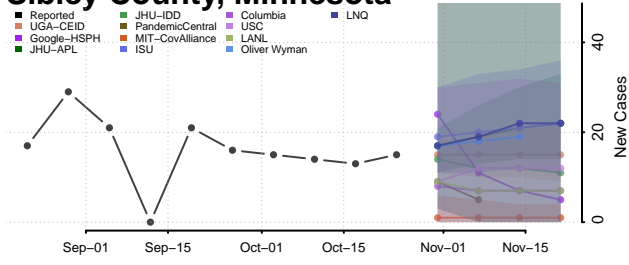

Rock County, Minnesota

Roseau County, Minnesota

Scott County, Minnesota

Sherburne County, Minnesota

Sibley County, Minnesota

St. Louis County, Minnesota

Stearns County, Minnesota

Steele County, Minnesota