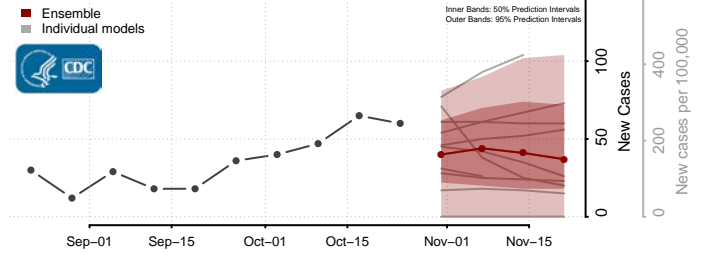

DeSoto County, Mississippi

Forrest County, Mississippi

Franklin County, Mississippi

George County, Mississippi

Greene County, Mississippi

Grenada County, Mississippi

Hancock County, Mississippi

Harrison County, Mississippi