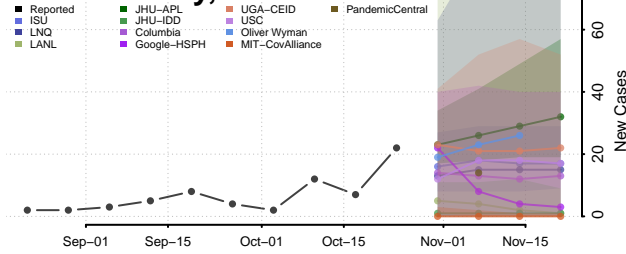

Ellis County, Oklahoma

Garfield County, Oklahoma

Garvin County, Oklahoma

Grady County, Oklahoma

Grant County, Oklahoma

Greer County, Oklahoma

Harmon County, Oklahoma

Harper County, Oklahoma