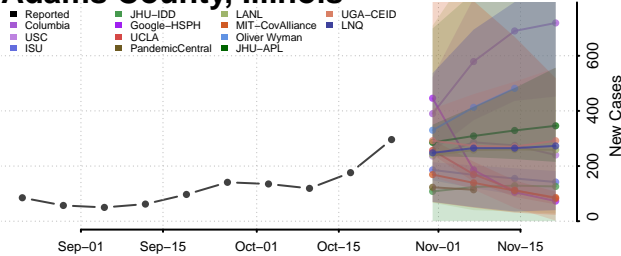

Adams County, Illinois