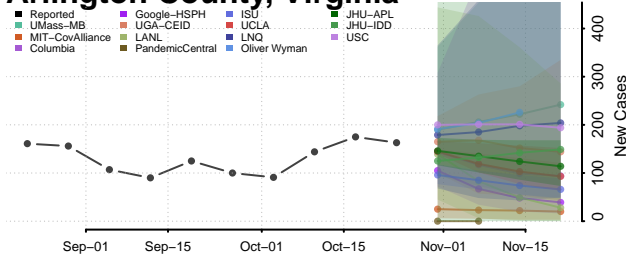

Arlington County, Virginia