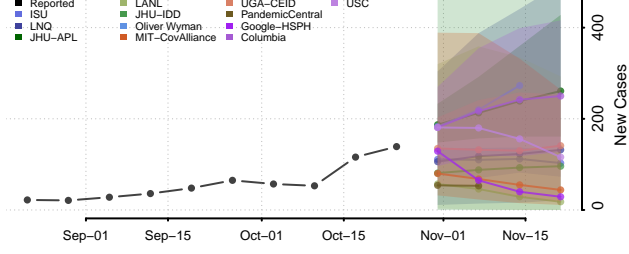

Berrien County, Michigan

Branch County, Michigan

Calhoun County, Michigan

Cass County, Michigan

Charlevoix County, Michigan

Cheboygan County, Michigan

Chippewa County, Michigan

Clare County, Michigan