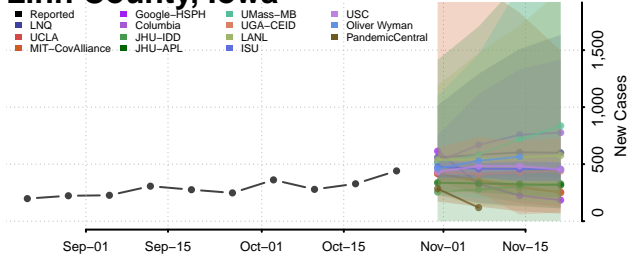

Jones County, Iowa

Keokuk County, Iowa

Kossuth County, Iowa

Lee County, Iowa

Linn County, Iowa

Louisa County, Iowa

Lucas County, Iowa

Lyon County, Iowa