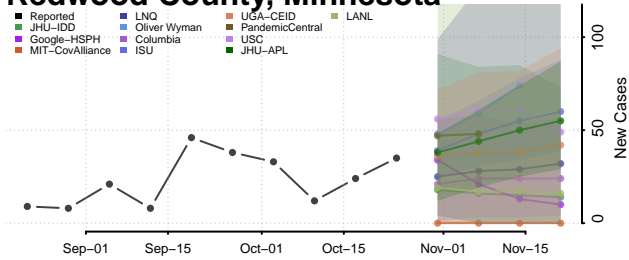

Redwood County, Minnesota