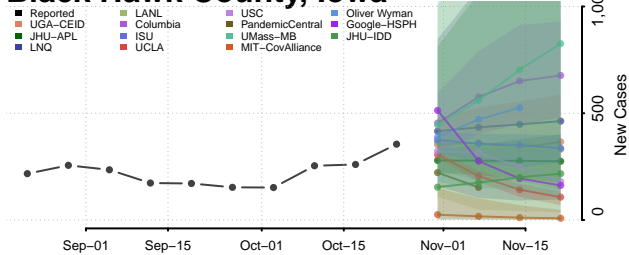

Black Hawk County, Iowa