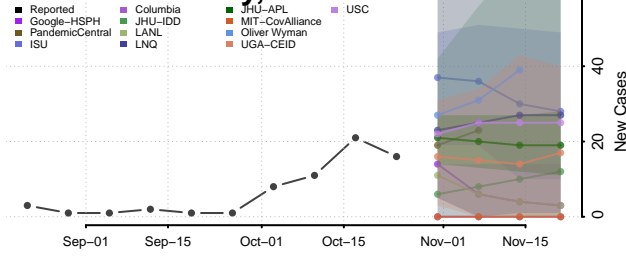

Alamosa County, Colorado