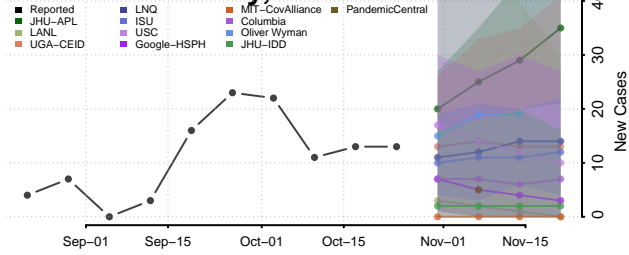

Audubon County, Iowa