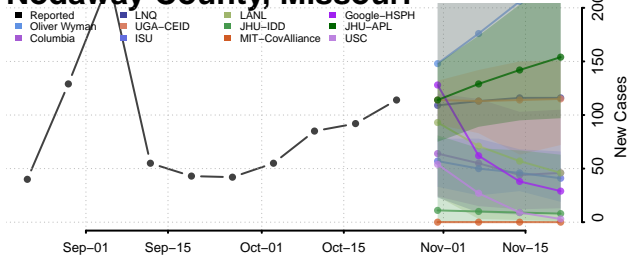

Nodaway County, Missouri