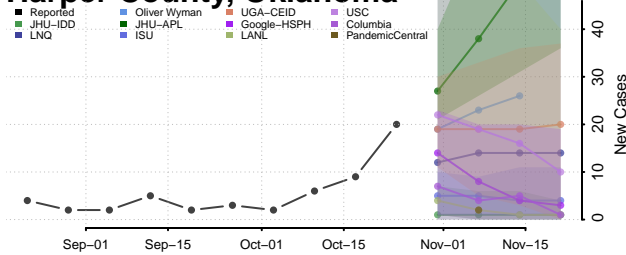

Ellis County, Oklahoma

Garfield County, Oklahoma

Garvin County, Oklahoma

Grady County, Oklahoma

Grant County, Oklahoma

Greer County, Oklahoma

Harmon County, Oklahoma

Harper County, Oklahoma