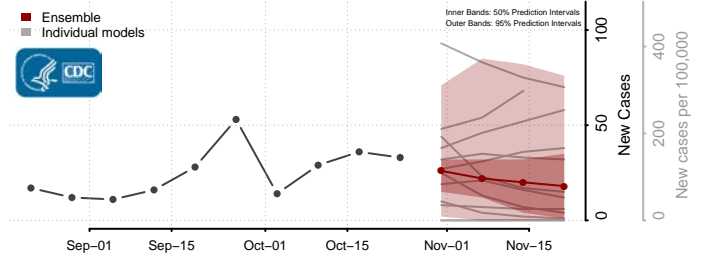

McDonald County, Missouri