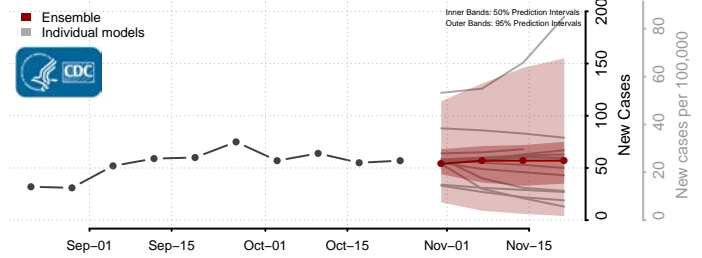

Skamania County, Washington

Snohomish County, Washington

Spokane County, Washington

Stevens County, Washington

Thurston County, Washington

Wahkiakum County, Washington

Walla Walla County, Washington

Whatcom County, Washington