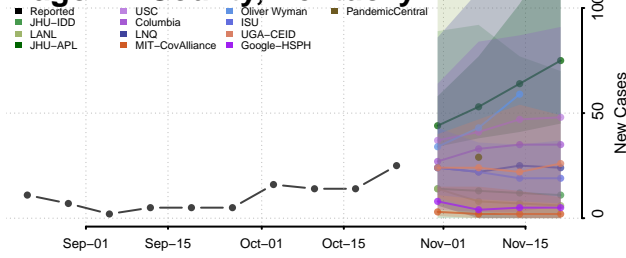

Logan County, Kentucky

Lyon County, Kentucky

Madison County, Kentucky

Magoffin County, Kentucky

Marion County, Kentucky

Marshall County, Kentucky

Martin County, Kentucky

Mason County, Kentucky