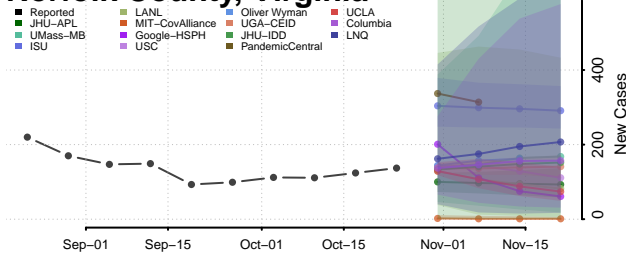

New Kent County, Virginia

Newport News County, Virginia

Norfolk County, Virginia

Northampton County, Virginia

Northumberland County, Virginia

Norton County, Virginia

Nottoway County, Virginia

Orange County, Virginia