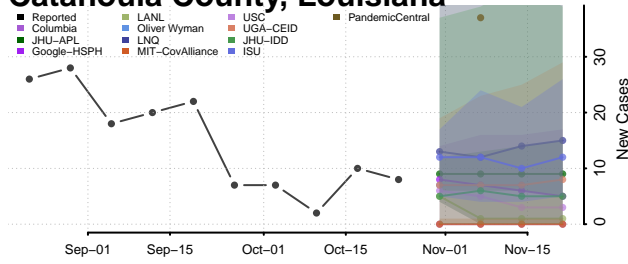

Beauregard County, Louisiana

Bienville County, Louisiana

Bossier County, Louisiana

Caddo County, Louisiana

Calcasieu County, Louisiana

Caldwell County, Louisiana

Cameron County, Louisiana

Catahoula County, Louisiana