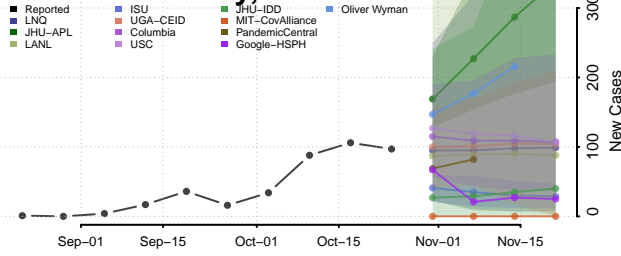

Cortland County, New York