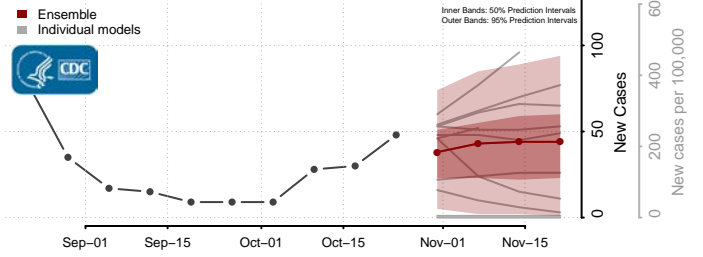

Sullivan County, Indiana