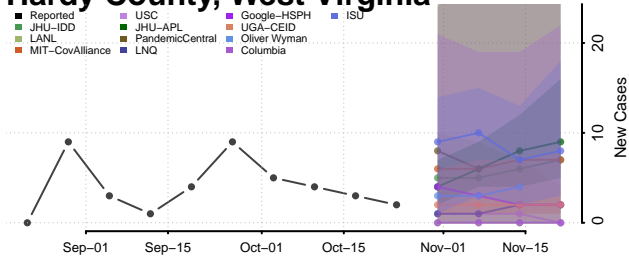

Hardy County, West Virginia