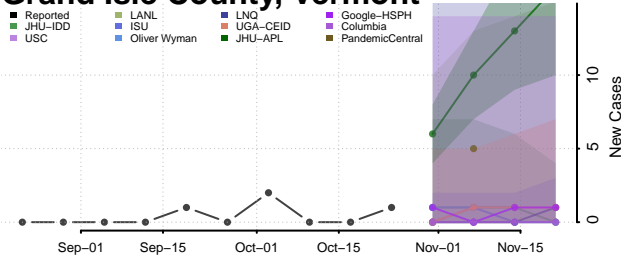

Franklin County, Vermont

Grand Isle County, Vermont

Lamoille County, Vermont

Orange County, Vermont

Orleans County, Vermont

Rutland County, Vermont

Washington County, Vermont

Windham County, Vermont