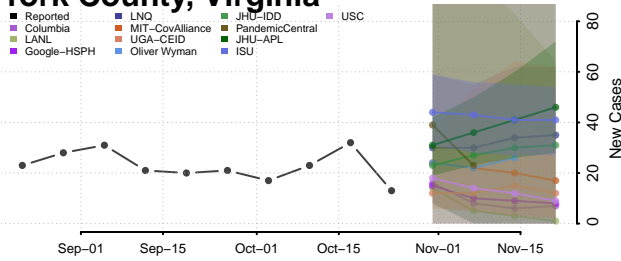

York County, Virginia