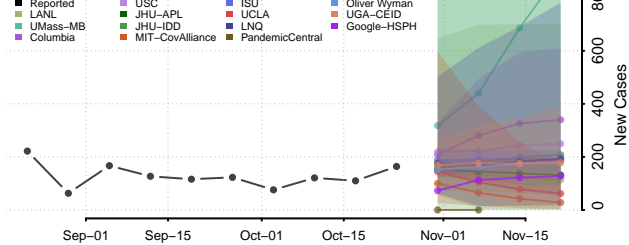

Beauregard County, Louisiana

Bienville County, Louisiana

Bossier County, Louisiana

Caddo County, Louisiana

Calcasieu County, Louisiana

Caldwell County, Louisiana

Cameron County, Louisiana

Catahoula County, Louisiana