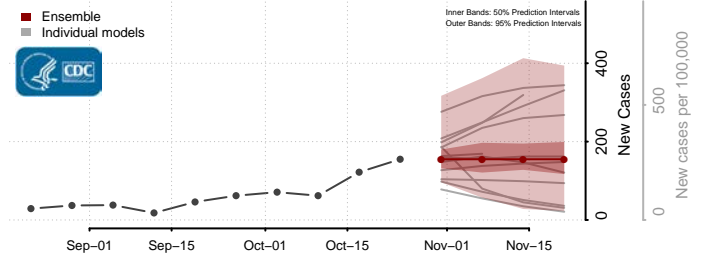

Otter Tail County, Minnesota