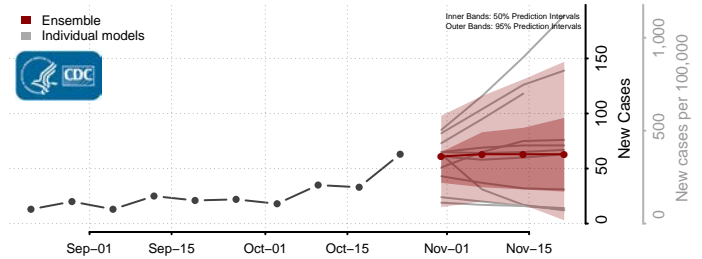

Dallas County, Missouri