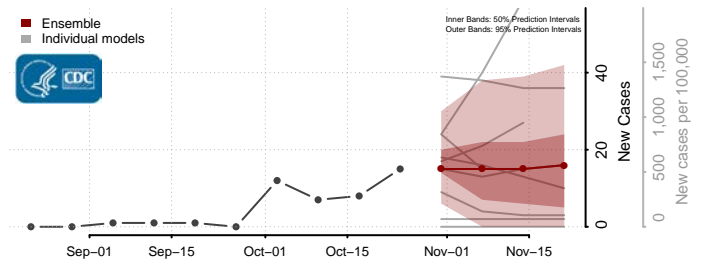

Fallon County, Montana