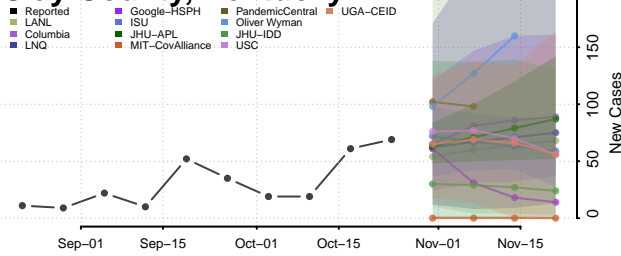

Clay County, Kentucky