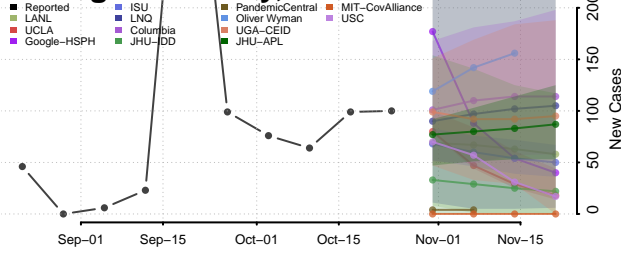

Cleburne County, Alabama

Coffee County, Alabama

Colbert County, Alabama

Conecuh County, Alabama

Coosa County, Alabama

Covington County, Alabama

Crenshaw County, Alabama

Cullman County, Alabama

Dale County, Alabama

Dallas County, Alabama

DeKalb County, Alabama

Elmore County, Alabama

Escambia County, Alabama

Etowah County, Alabama

Fayette County, Alabama

Franklin County, Alabama