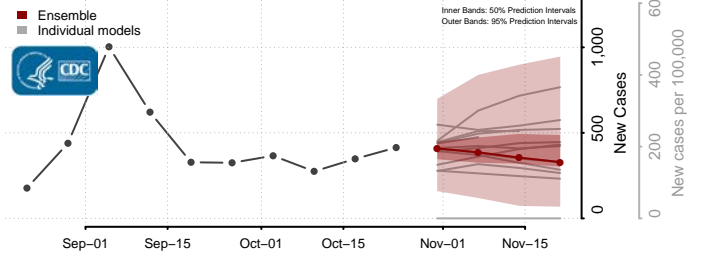

Champaign County, Illinois