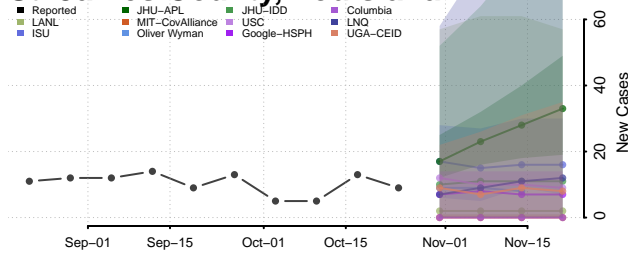

Sabine County, Louisiana

St. Bernard County, Louisiana

St. Charles County, Louisiana

St. Helena County, Louisiana

St. James County, Louisiana

St. John the Baptist County, Louisiana

St. Landry County, Louisiana