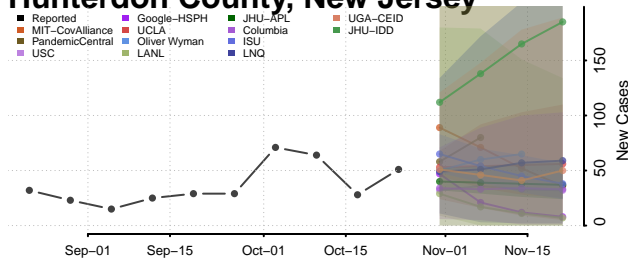

Hunterdon County, New Jersey