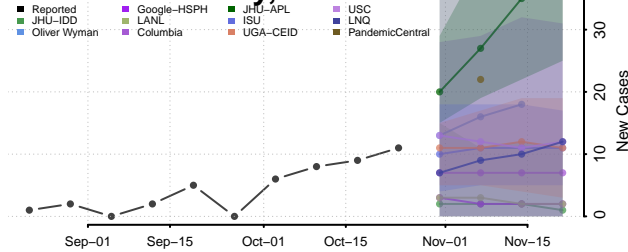

Jefferson County, Oklahoma