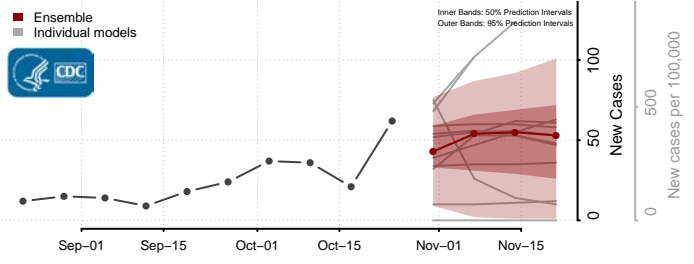

Rolette County, North Dakota