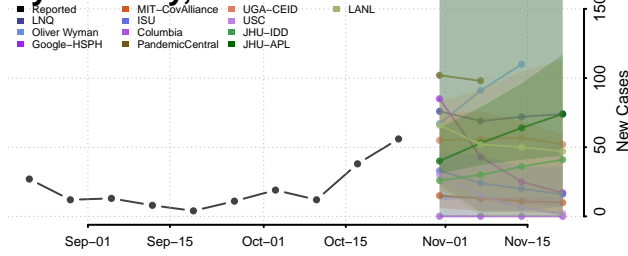

Nye County, Nevada