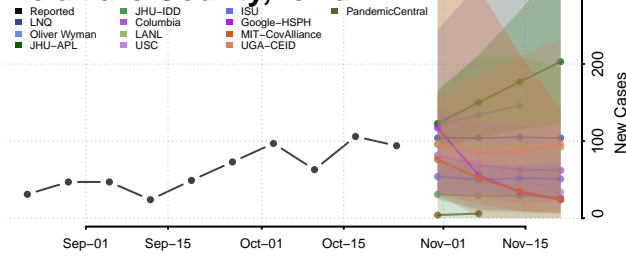

Cass County, Iowa

Cedar County, Iowa

Cerro Gordo County, Iowa

Cherokee County, Iowa

Chickasaw County, Iowa

Clarke County, Iowa

Clay County, Iowa

Delaware County, Iowa