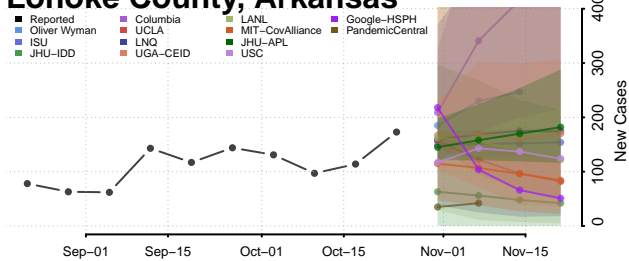

Lonoke County, Arkansas