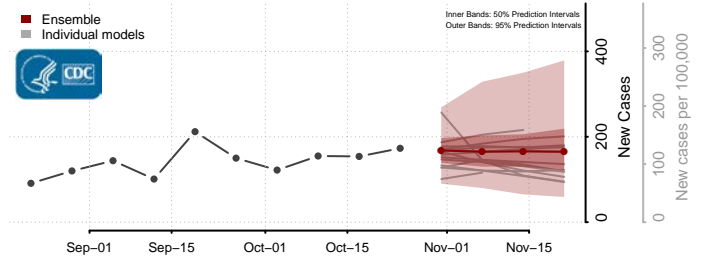

Harnett County, North Carolina