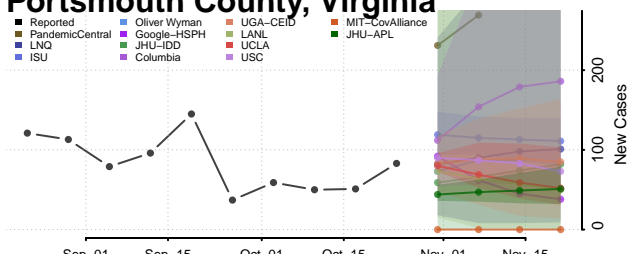

Page County, Virginia

Patrick County, Virginia

Petersburg County, Virginia

Pittsylvania County, Virginia

Poquoson County, Virginia

Portsmouth County, Virginia

Powhatan County, Virginia

Prince Edward County, Virginia