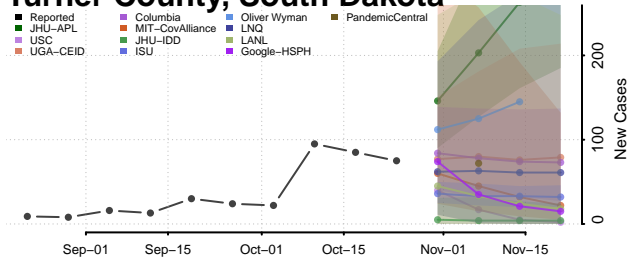

Turner County, South Dakota