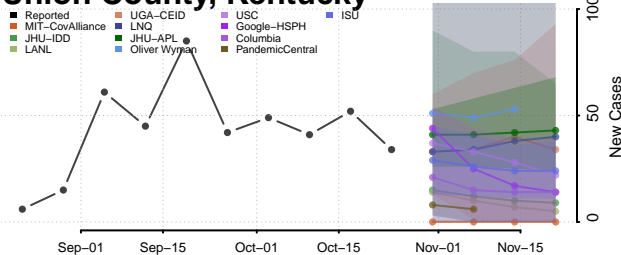

Union County, Kentucky