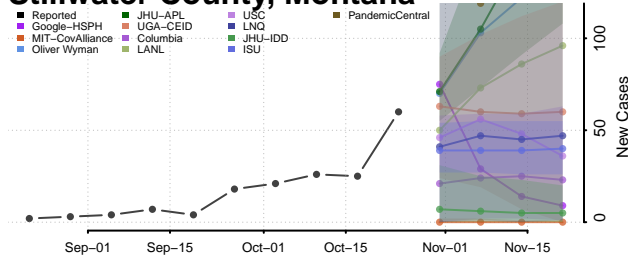

Stillwater County, Montana