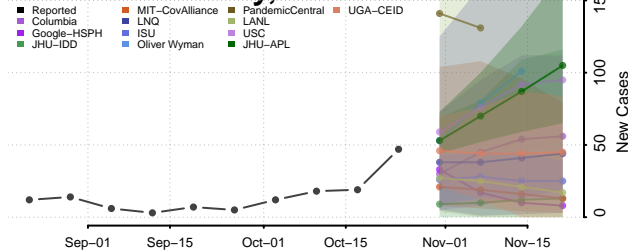

Howard County, Iowa

Humboldt County, Iowa

Ida County, Iowa

Iowa County, Iowa

Jackson County, Iowa

Jasper County, Iowa

Jefferson County, Iowa

Johnson County, Iowa