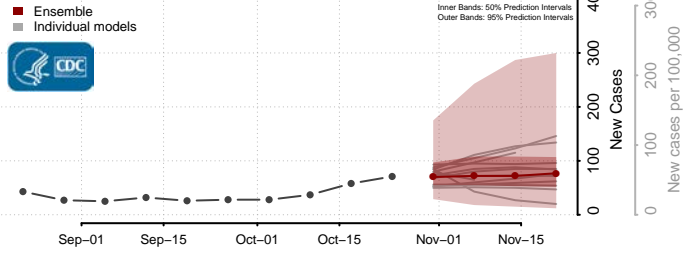

Fayette County, Pennsylvania