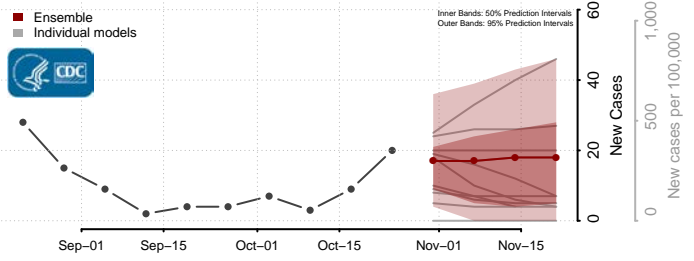

Iron County, Wisconsin