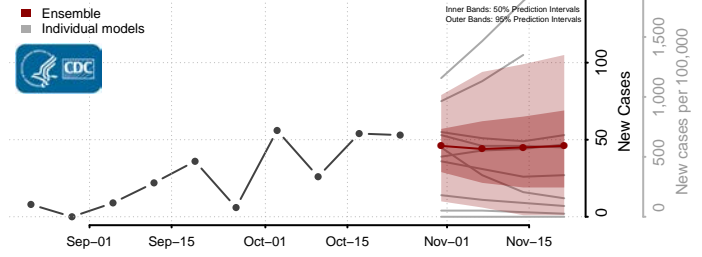

Stafford County, Kansas

Stanton County, Kansas

Stevens County, Kansas

Sumner County, Kansas

Thomas County, Kansas

Trego County, Kansas

Wabaunsee County, Kansas

Wallace County, Kansas