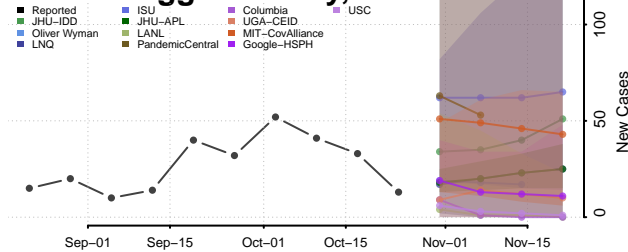

Androscoggin County, Maine