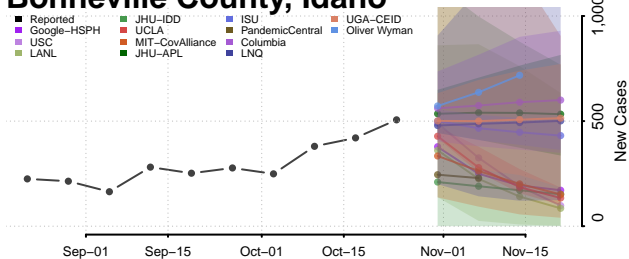

Bingham County, Idaho

Blaine County, Idaho

Boise County, Idaho

Bonner County, Idaho

Bonneville County, Idaho

Clark County, Idaho

Clearwater County, Idaho

Custer County, Idaho