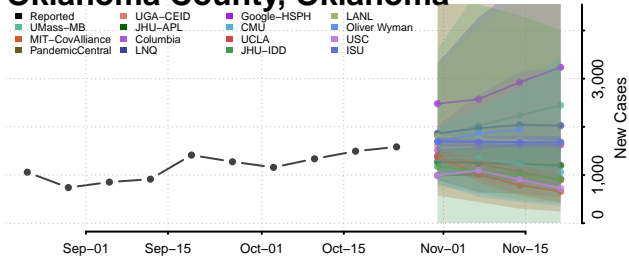

Oklahoma County, Oklahoma