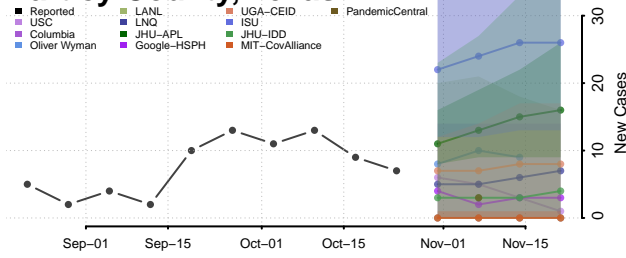

Hartley County, Texas