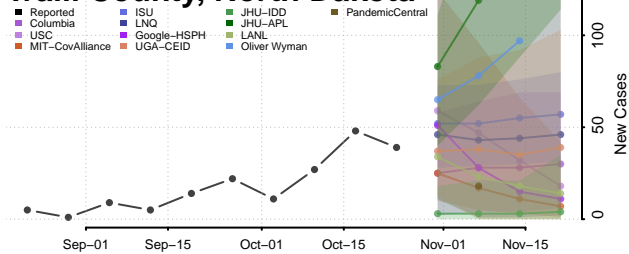

Stutsman County, North Dakota

Towner County, North Dakota

Trail County, North Dakota

Walsh County, North Dakota

Ward County, North Dakota

Wells County, North Dakota

Williams County, North Dakota

Northern Mariana Islands