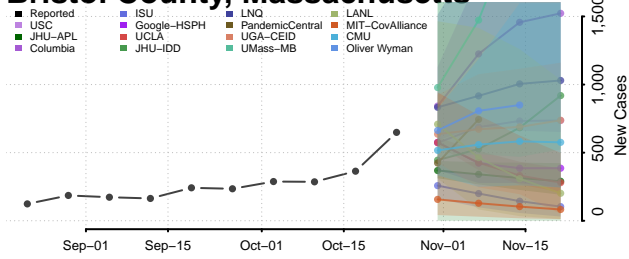

Bristol County, Massachusetts