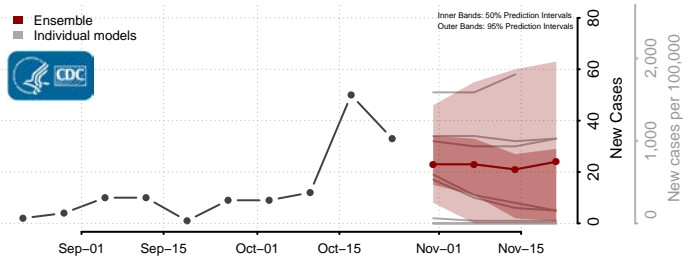

Foster County, North Dakota