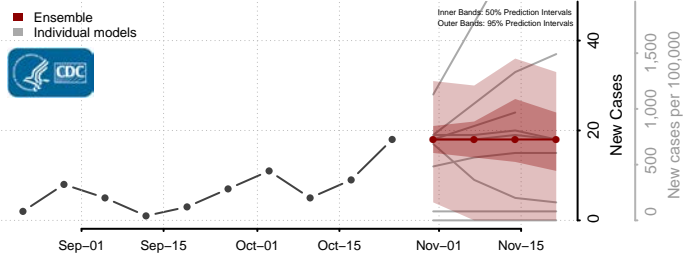

Foster County, North Dakota

Golden Valley County, North Dakota

Grand Forks County, North Dakota

Grant County, North Dakota

Griggs County, North Dakota

Hettinger County, North Dakota

Kidder County, North Dakota