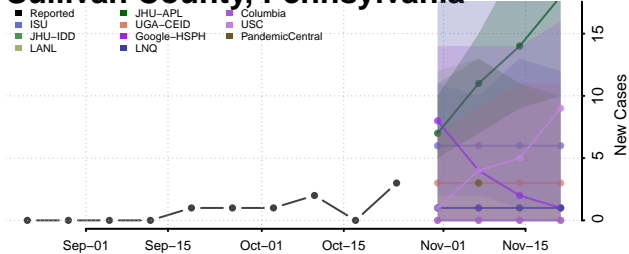

Sullivan County, Pennsylvania