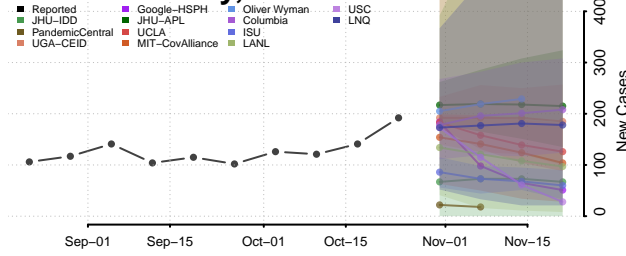

Clinton County, Illinois