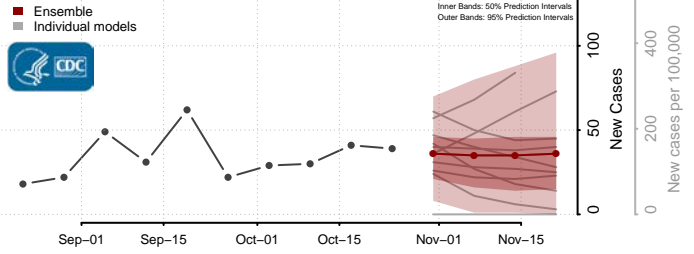

Audrain County, Missouri