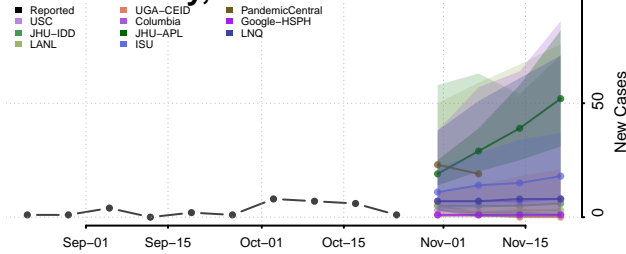

Androscoggin County, Maine

Aroostook County, Maine

Cumberland County, Maine

Franklin County, Maine

Hancock County, Maine

Kennebec County, Maine

Knox County, Maine

Waldo County, Maine