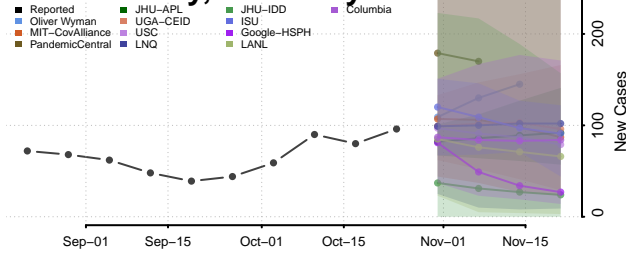

Rowan County, Kentucky

Russell County, Kentucky

Scott County, Kentucky

Shelby County, Kentucky

Simpson County, Kentucky

Spencer County, Kentucky

Taylor County, Kentucky

Todd County, Kentucky