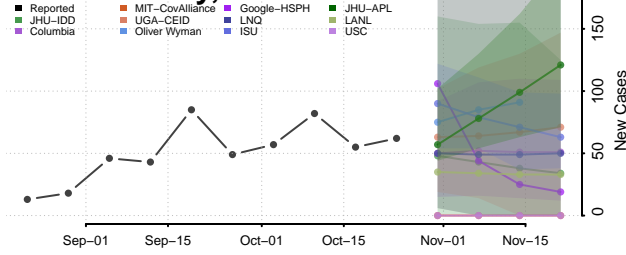

Texas County, Missouri