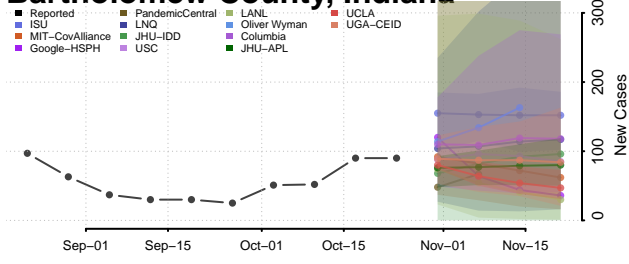

Washington County, Illinois

Wayne County, Illinois

White County, Illinois

Adams County, Indiana

Allen County, Indiana

Bartholomew County, Indiana

Benton County, Indiana

Blackford County, Indiana