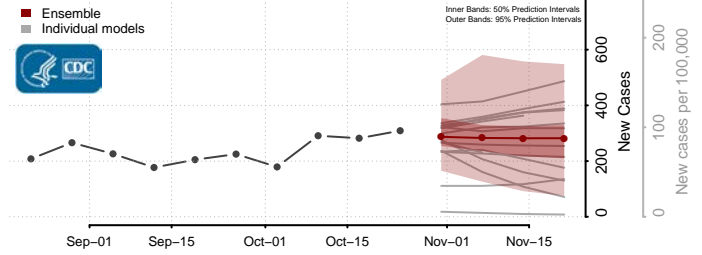

Currituck County, North Carolina

Dare County, North Carolina

Davidson County, North Carolina

Davie County, North Carolina

Duplin County, North Carolina

Durham County, North Carolina

Edgecombe County, North Carolina