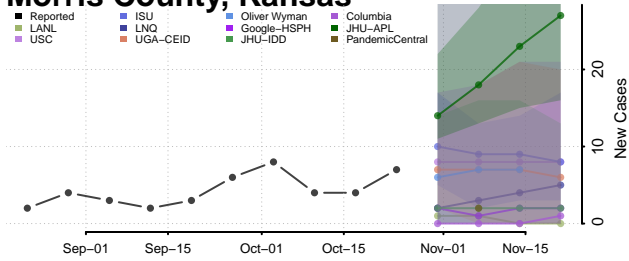

Miami County, Kansas

Mitchell County, Kansas

Montgomery County, Kansas

Morris County, Kansas

Morton County, Kansas

Nemaha County, Kansas

Neosho County, Kansas

Ness County, Kansas