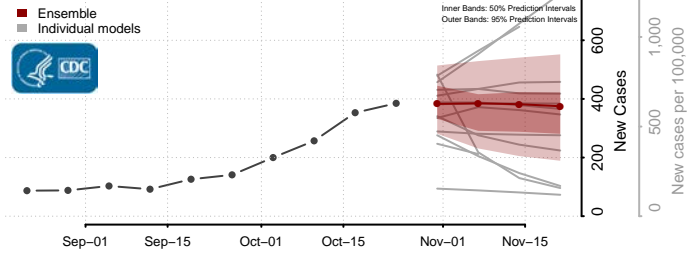

Lincoln County, South Dakota