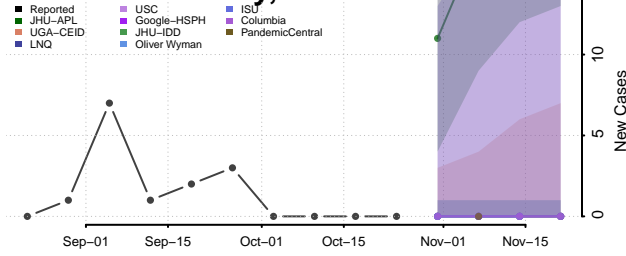

McMullen County, Texas