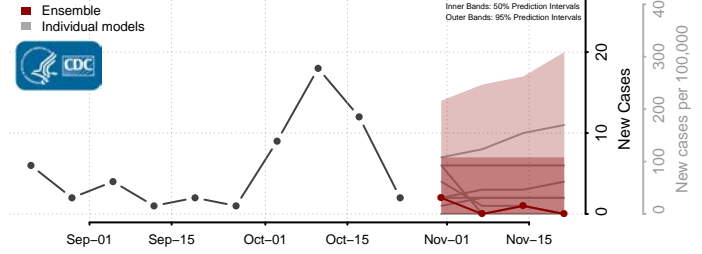

Buena Vista County, Virginia