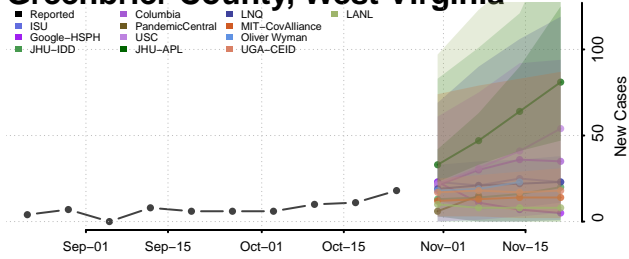

Greenbrier County, West Virginia