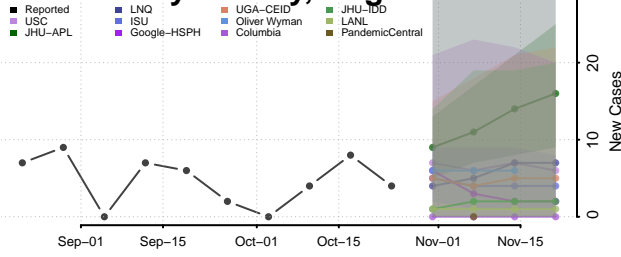

Charles City County, Virginia