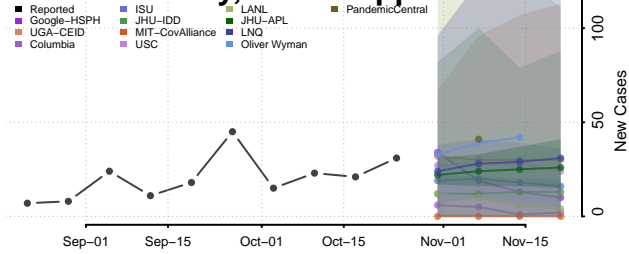

DeSoto County, Mississippi

Forrest County, Mississippi

Franklin County, Mississippi

George County, Mississippi

Greene County, Mississippi

Grenada County, Mississippi

Hancock County, Mississippi

Harrison County, Mississippi