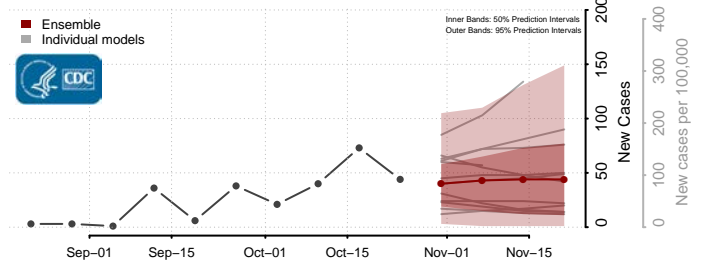

Kittitas County, Washington