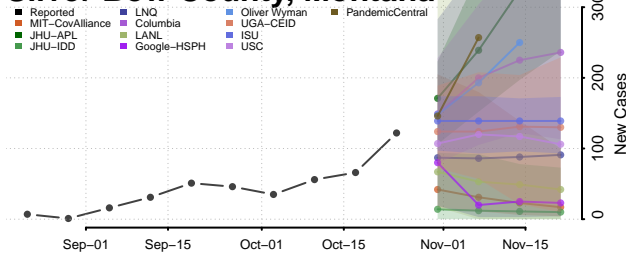

Silver Bow County, Montana