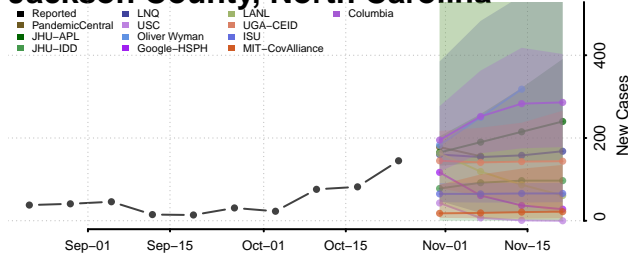

Jackson County, North Carolina