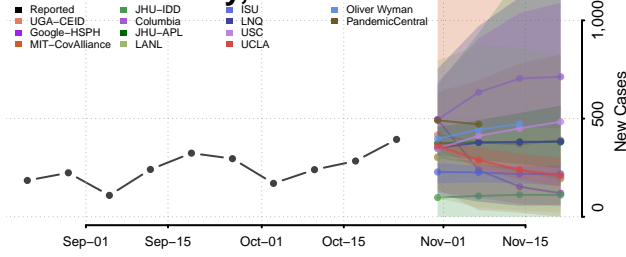

Putnam County, Tennessee