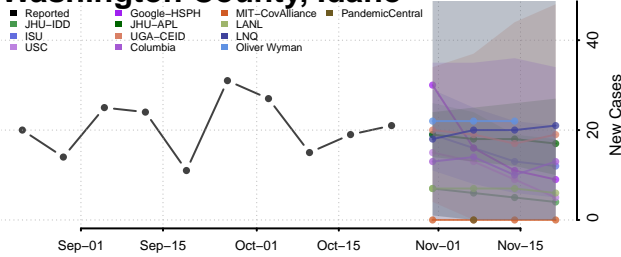

Washington County, Idaho