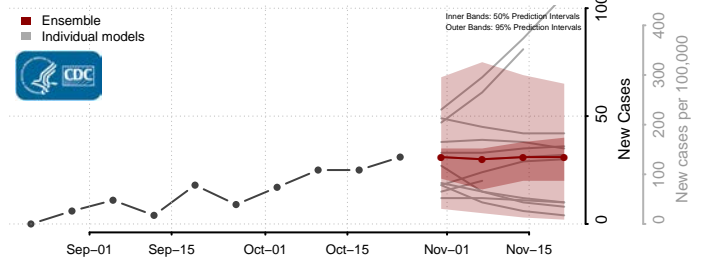

Ray County, Missouri