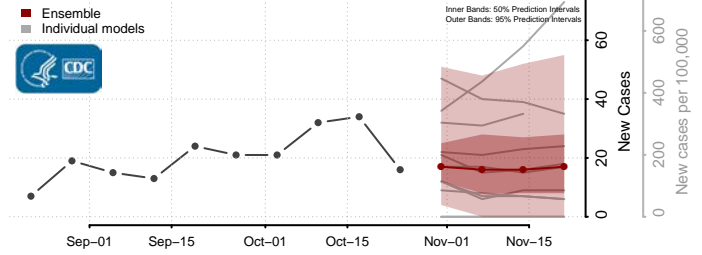

Oregon County, Missouri