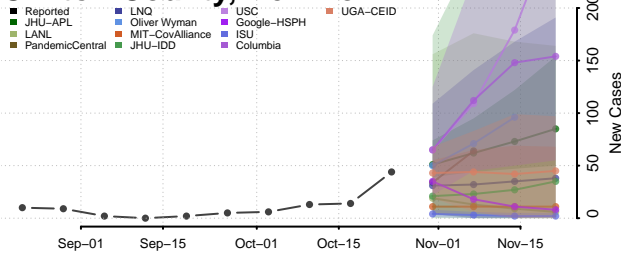

Clinton County, New York