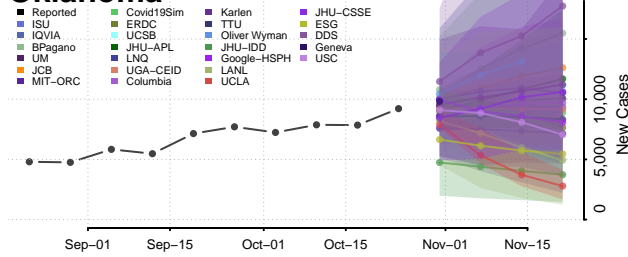

Wayne County, Ohio

Williams County, Ohio

Wood County, Ohio

Wyandot County, Ohio

Oklahoma

Adair County, Oklahoma