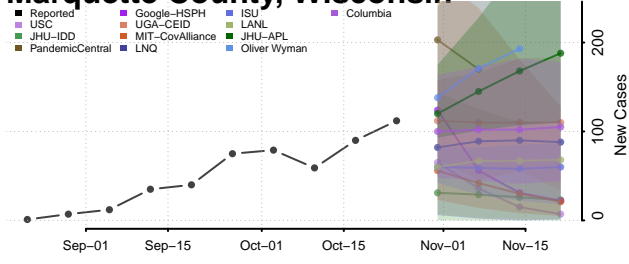

Menominee County, Wisconsin

Milwaukee County, Wisconsin

Monroe County, Wisconsin

Oconto County, Wisconsin

Oneida County, Wisconsin

Outagamie County, Wisconsin

Ozaukee County, Wisconsin

Pepin County, Wisconsin