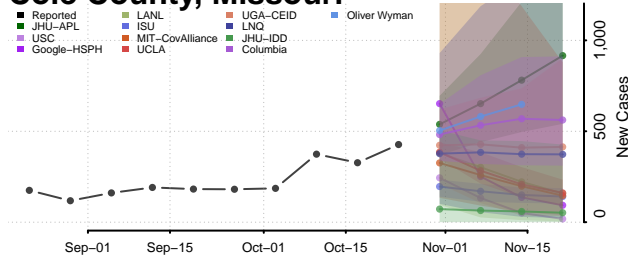

Cole County, Missouri