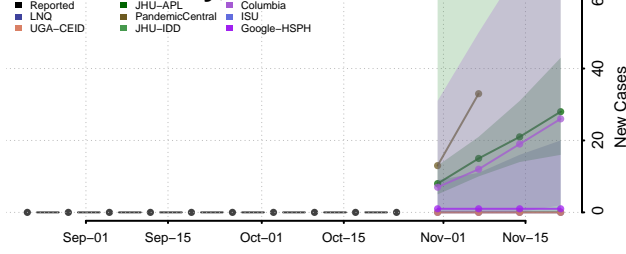

Carbon County, Utah

Daggett County, Utah

Davis County, Utah

Duchesne County, Utah

Emery County, Utah

Garfield County, Utah

Grand County, Utah

Iron County, Utah