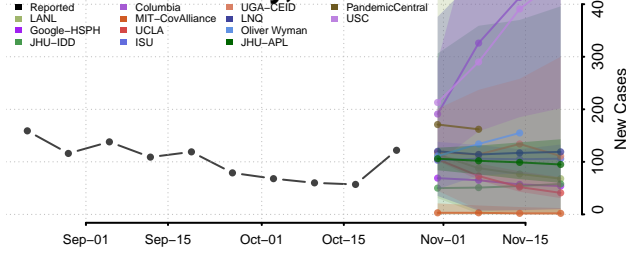

Wolfe County, Kentucky

Woodford County, Kentucky

Louisiana

Acadia County, Louisiana

Allen County, Louisiana

Ascension County, Louisiana

Assumption County, Louisiana

Avoyelles County, Louisiana