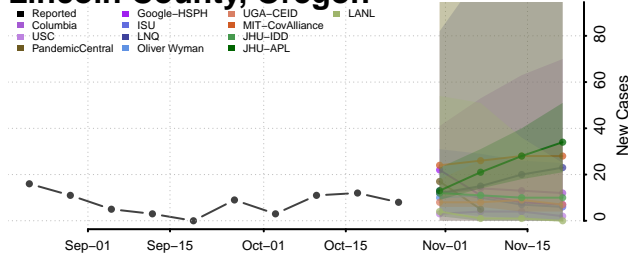

Lincoln County, Oregon