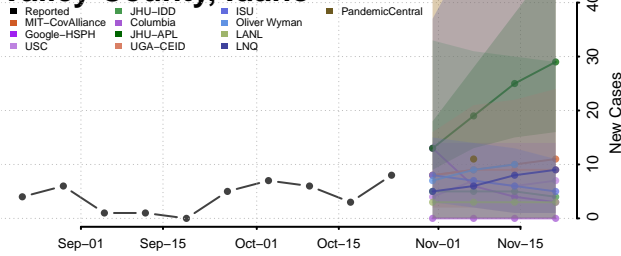

Oneida County, Idaho

Owyhee County, Idaho

Payette County, Idaho

Power County, Idaho

Shoshone County, Idaho

Teton County, Idaho

Twin Falls County, Idaho

Valley County, Idaho