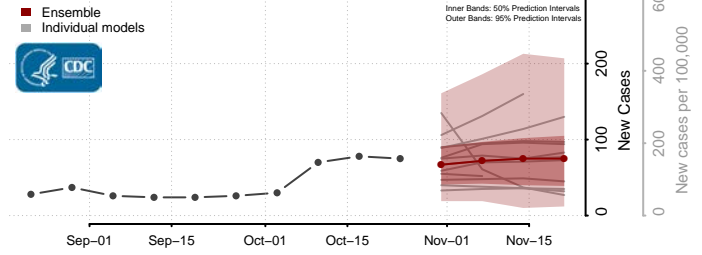

DeSoto County, Mississippi

Forrest County, Mississippi

Franklin County, Mississippi

George County, Mississippi

Greene County, Mississippi

Grenada County, Mississippi

Hancock County, Mississippi

Harrison County, Mississippi