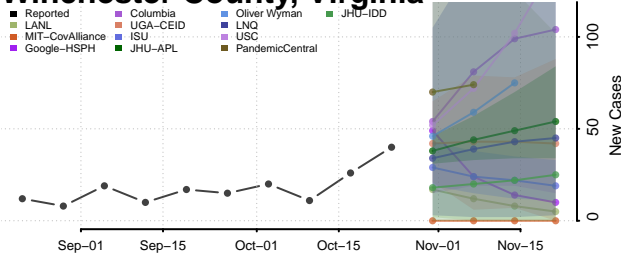

Virginia Beach County, Virginia

Warren County, Virginia

Washington County, Virginia

Waynesboro County, Virginia

Westmoreland County, Virginia

Williamsburg County, Virginia

Winchester County, Virginia

Wise County, Virginia