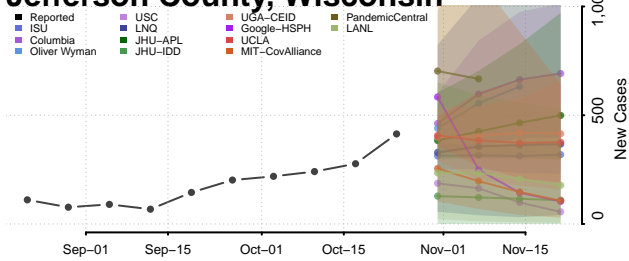

Jefferson County, Wisconsin