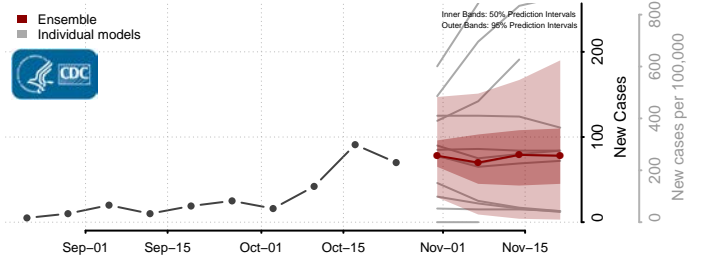

Granite County, Montana

Hill County, Montana

Jefferson County, Montana

Judith Basin County, Montana

Lake County, Montana

Lewis and Clark County, Montana

Liberty County, Montana

Lincoln County, Montana