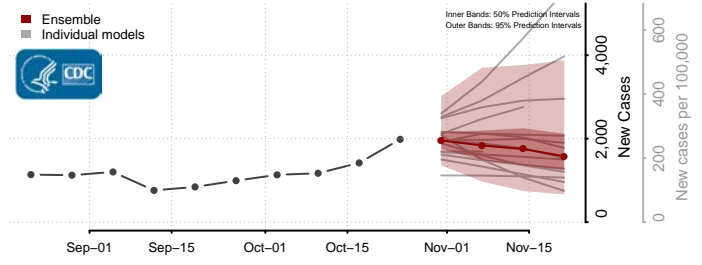

Jefferson County, Kentucky