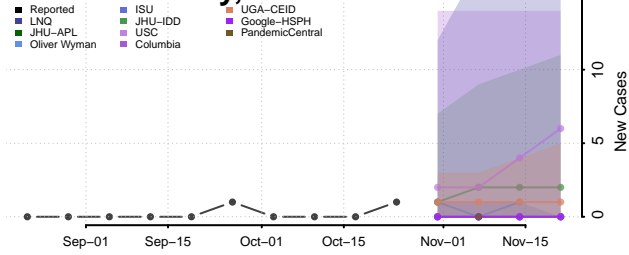

Borden County, Texas