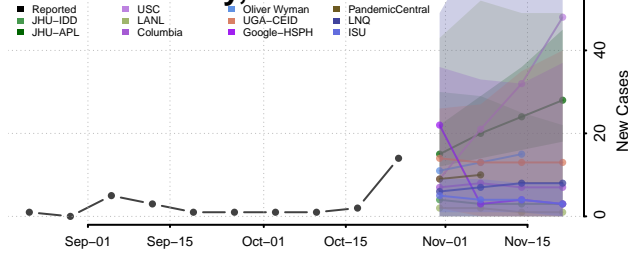

Plumas County, California