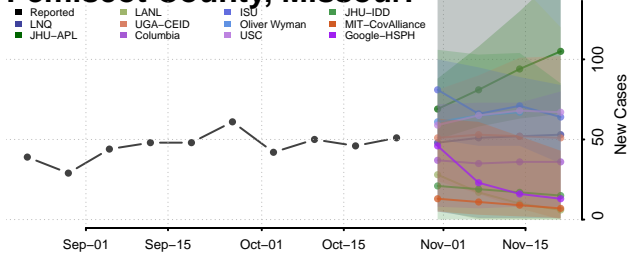

Pemiscot County, Missouri