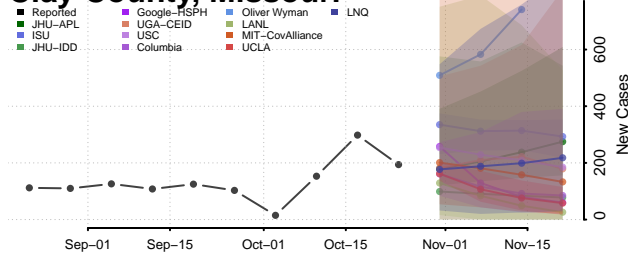

Clay County, Missouri