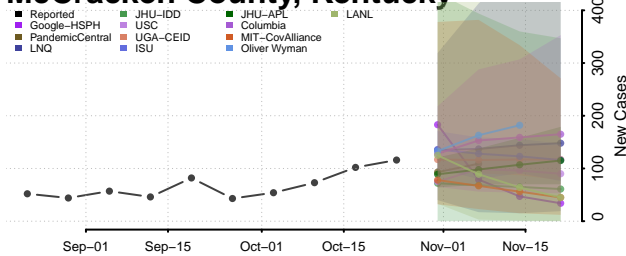

McCracken County, Kentucky