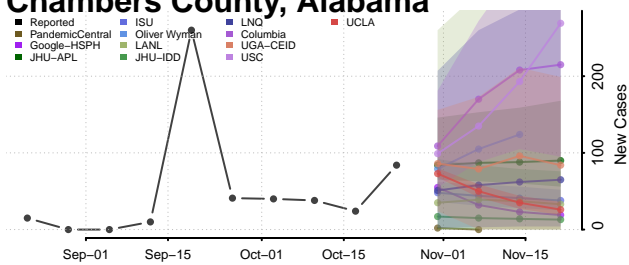

National

Alabama

Autauga County, Alabama

Baldwin County, Alabama

Barbour County, Alabama

Bibb County, Alabama

Blount County, Alabama

Bullock County, Alabama

Butler County, Alabama

Calhoun County, Alabama

Chambers County, Alabama

Cherokee County, Alabama

Chilton County, Alabama

Choctaw County, Alabama

Clarke County, Alabama

Clay County, Alabama