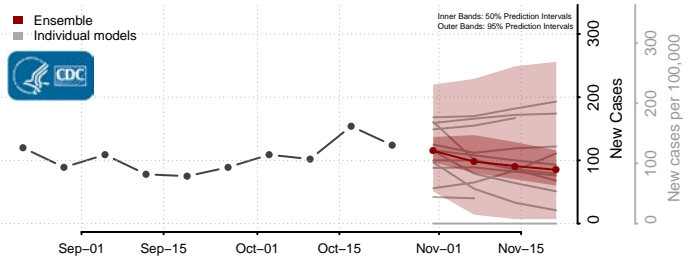

Clark County, Washington

Columbia County, Washington

Cowlitz County, Washington

Douglas County, Washington

Ferry County, Washington

Franklin County, Washington

Garfield County, Washington

Grant County, Washington