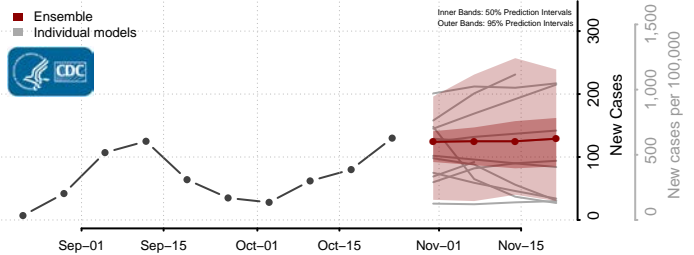

Stutsman County, North Dakota

Towner County, North Dakota

Trail County, North Dakota

Walsh County, North Dakota

Ward County, North Dakota

Wells County, North Dakota

Williams County, North Dakota

Northern Mariana Islands