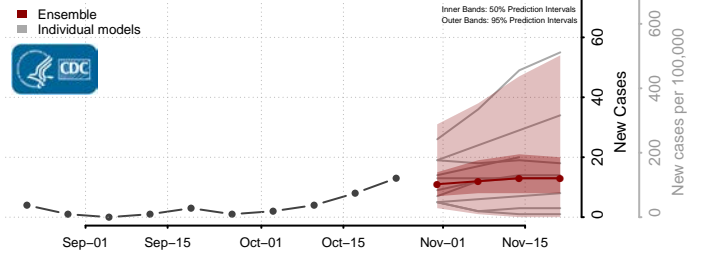

Switzerland County, Indiana