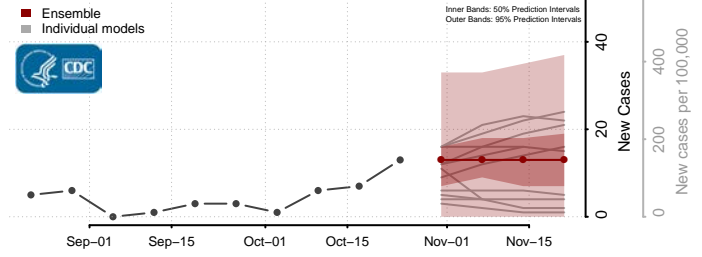

Gallatin County, Kentucky