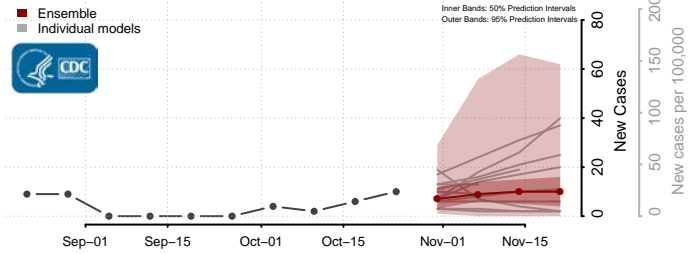

Franklin County, Vermont

Grand Isle County, Vermont

Lamoille County, Vermont

Orange County, Vermont

Orleans County, Vermont

Rutland County, Vermont

Washington County, Vermont

Windham County, Vermont