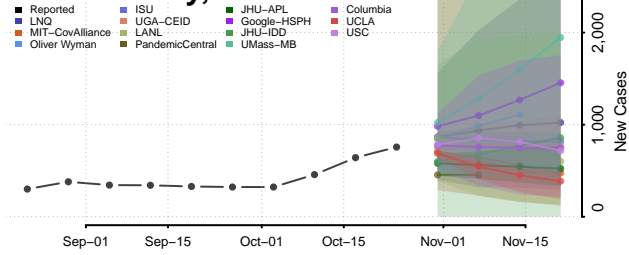

Washington County, Illinois

Wayne County, Illinois

White County, Illinois

Adams County, Indiana

Allen County, Indiana

Bartholomew County, Indiana

Benton County, Indiana

Blackford County, Indiana