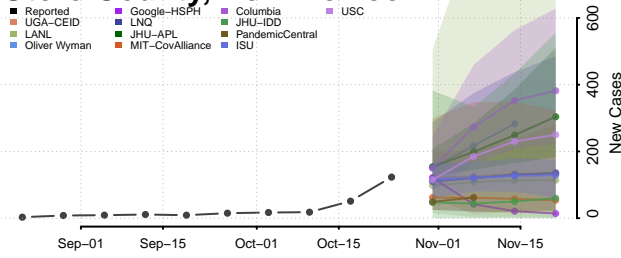

Otero County, New Mexico