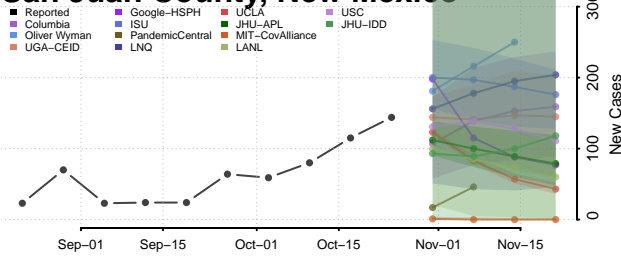

Otero County, New Mexico

Quay County, New Mexico

Rio Arriba County, New Mexico

Roosevelt County, New Mexico

San Juan County, New Mexico

San Miguel County, New Mexico

Sandoval County, New Mexico

Santa Fe County, New Mexico