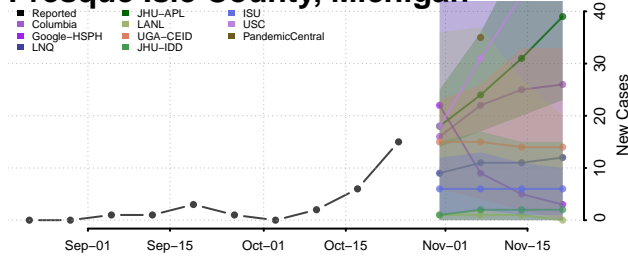

Osceola County, Michigan

Oscoda County, Michigan

Otsego County, Michigan

Ottawa County, Michigan

Presque Isle County, Michigan

Roscommon County, Michigan

Saginaw County, Michigan

Sanilac County, Michigan