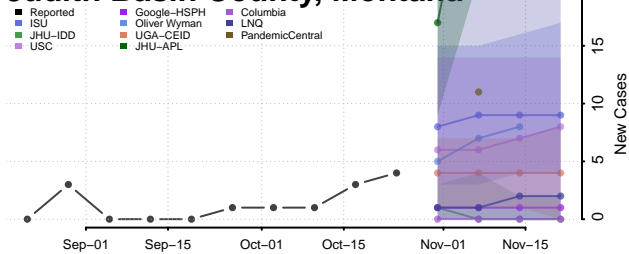

Judith Basin County, Montana