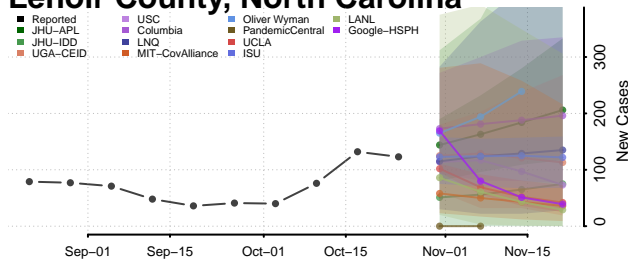

Hyde County, North Carolina

Iredell County, North Carolina

Jackson County, North Carolina

Johnston County, North Carolina

Jones County, North Carolina

Lee County, North Carolina

Lenoir County, North Carolina