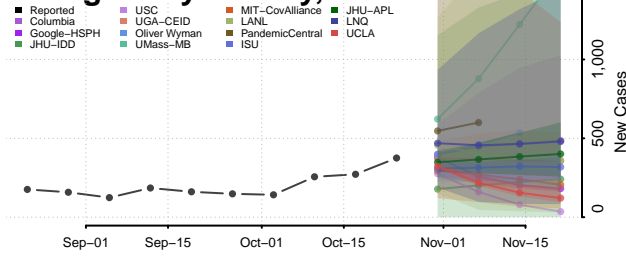

McMinn County, Tennessee

McNairy County, Tennessee

Meigs County, Tennessee

Monroe County, Tennessee

Montgomery County, Tennessee

Moore County, Tennessee

Morgan County, Tennessee

Obion County, Tennessee