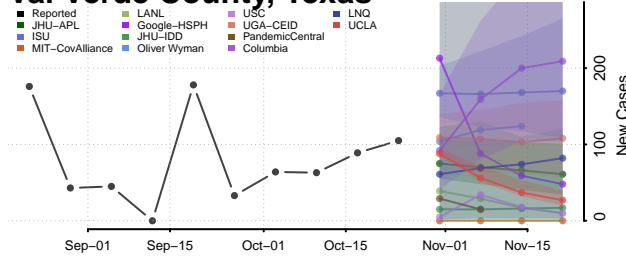

Val Verde County, Texas