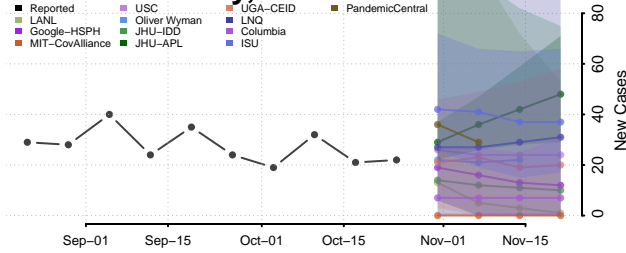

Fairfield County, South Carolina