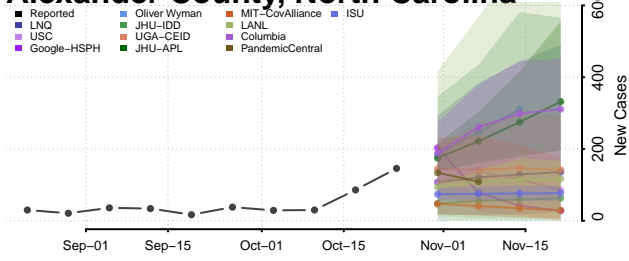

Alexander County, North Carolina