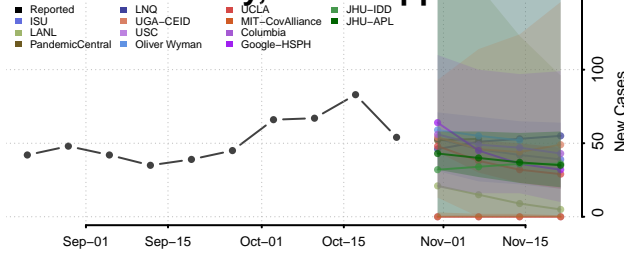

Marshall County, Mississippi

Monroe County, Mississippi

Montgomery County, Mississippi

Neshoba County, Mississippi

Newton County, Mississippi

Noxubee County, Mississippi

Oktibbeha County, Mississippi

Panola County, Mississippi