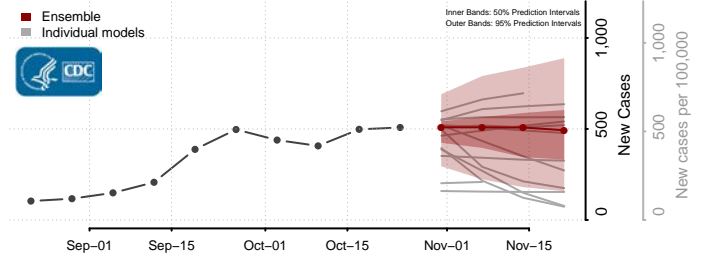

Dubuque County, Iowa