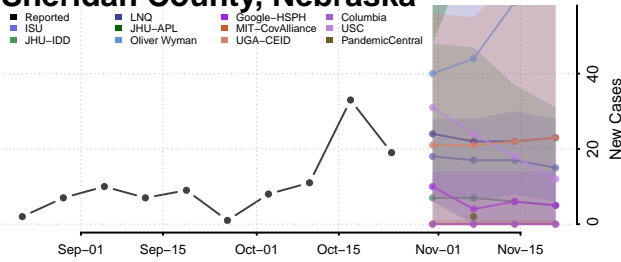

Platte County, Nebraska

Polk County, Nebraska

Red Willow County, Nebraska

Richardson County, Nebraska

Sheridan County, Nebraska

Sherman County, Nebraska

Sioux County, Nebraska

Stanton County, Nebraska