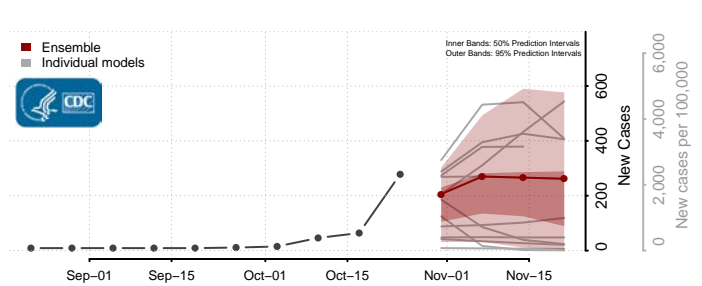

Okfuskee County, Oklahoma