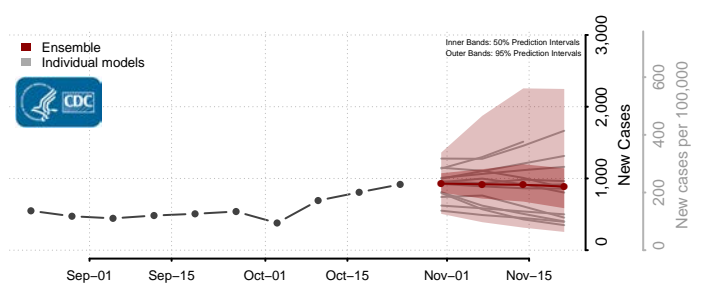

St. Charles County, Missouri