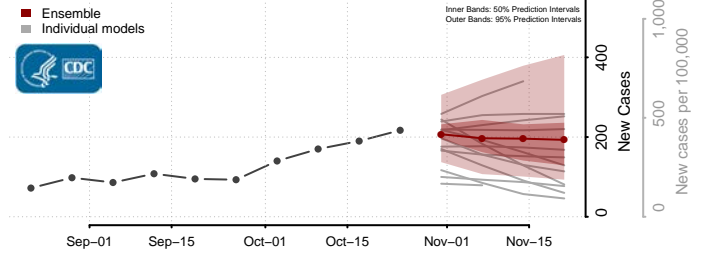

Buffalo County, Nebraska