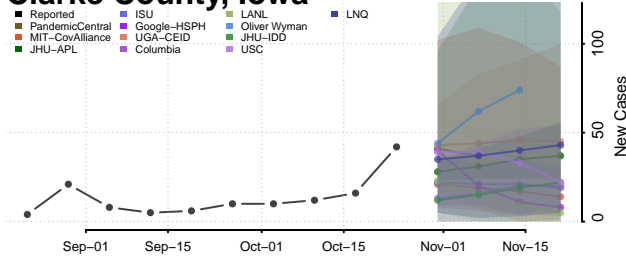

Cass County, Iowa

Cedar County, Iowa

Cerro Gordo County, Iowa

Cherokee County, Iowa

Chickasaw County, Iowa

Clarke County, Iowa

Clay County, Iowa

Delaware County, Iowa