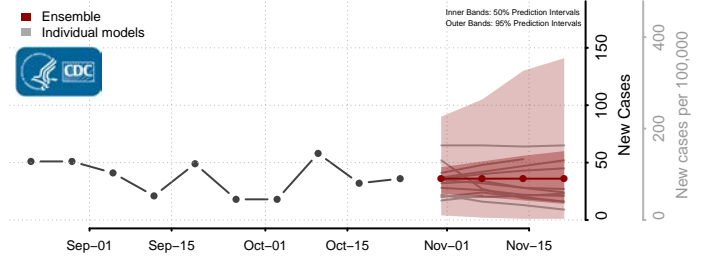

Pasquotank County, North Carolina