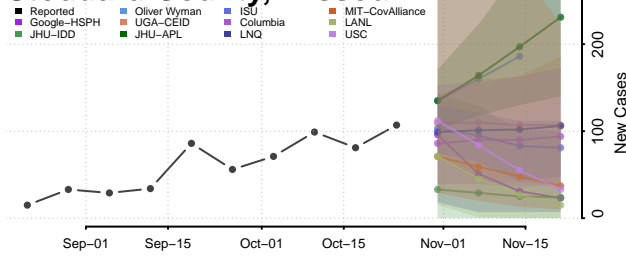

Stoddard County, Missouri