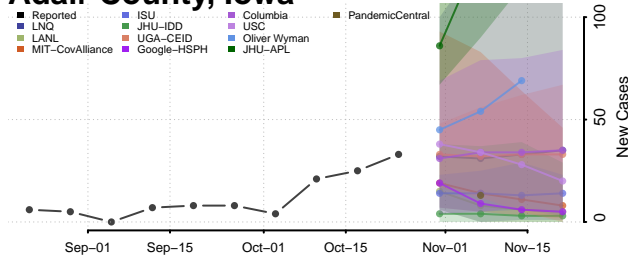

Adair County, Iowa