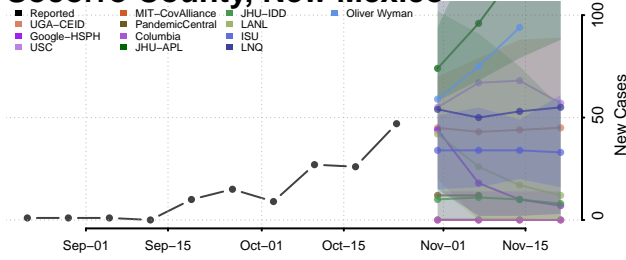

Socorro County, New Mexico