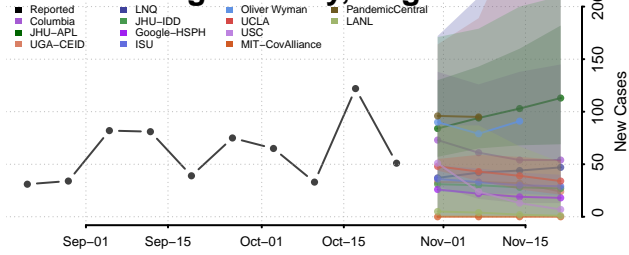

Prince George County, Virginia