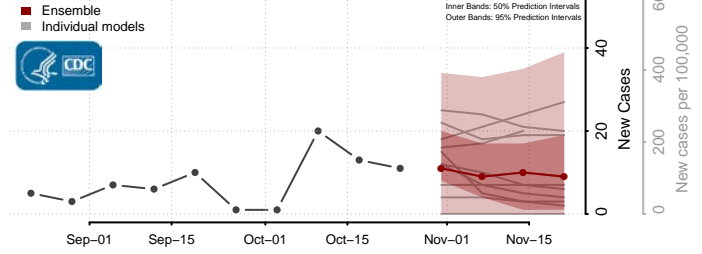

Carroll County, Missouri