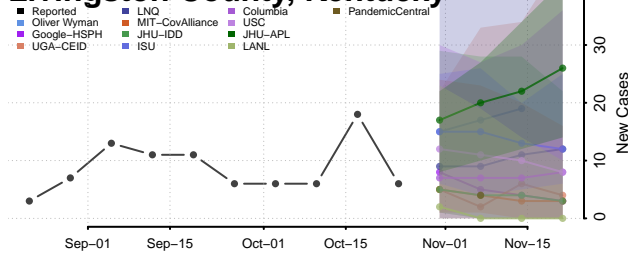

Jessamine County, Kentucky

Johnson County, Kentucky

Kenton County, Kentucky

Knott County, Kentucky

Knox County, Kentucky

Lewis County, Kentucky

Lincoln County, Kentucky

Livingston County, Kentucky