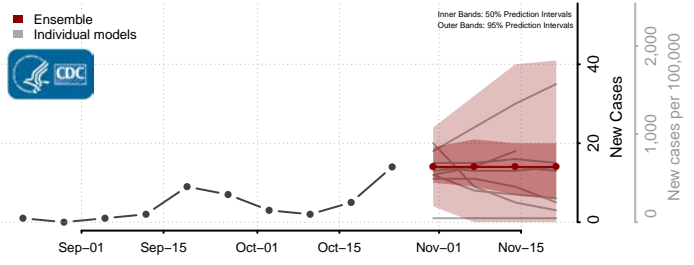

Foster County, North Dakota

Golden Valley County, North Dakota

Grand Forks County, North Dakota

Grant County, North Dakota

Griggs County, North Dakota

Hettinger County, North Dakota

Kidder County, North Dakota