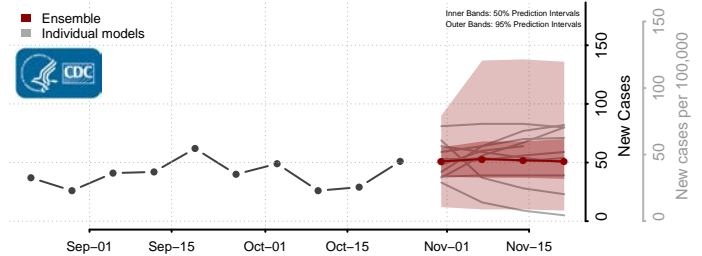

St. Mary's County, Maryland