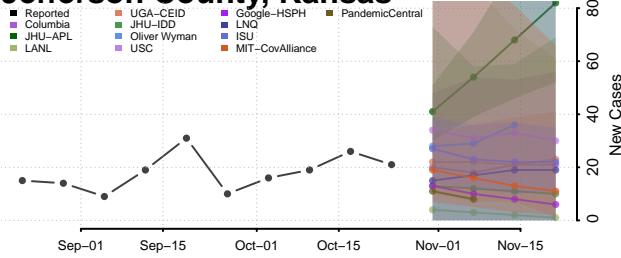

Greenwood County, Kansas

Hamilton County, Kansas

Harper County, Kansas

Harvey County, Kansas

Haskell County, Kansas

Hodgeman County, Kansas

Jackson County, Kansas

Jefferson County, Kansas