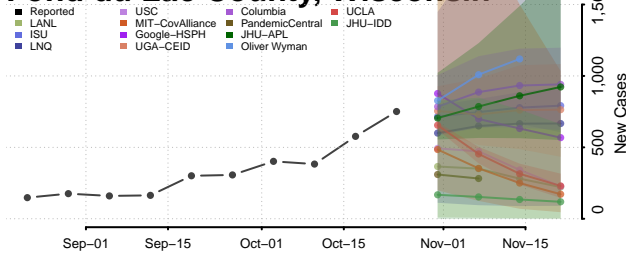

Douglas County, Wisconsin

Dunn County, Wisconsin

Eau Claire County, Wisconsin

Florence County, Wisconsin

Fond du Lac County, Wisconsin

Forest County, Wisconsin

Grant County, Wisconsin

Green County, Wisconsin