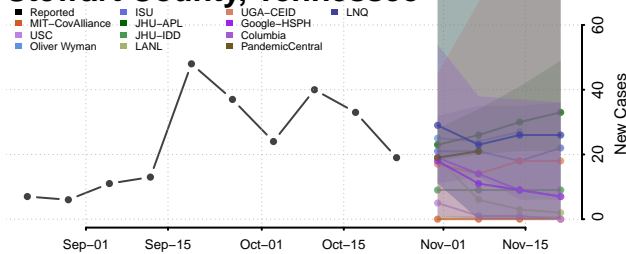

Rutherford County, Tennessee

Scott County, Tennessee

Sequatchie County, Tennessee

Sevier County, Tennessee

Shelby County, Tennessee

Smith County, Tennessee

Stewart County, Tennessee

Sullivan County, Tennessee