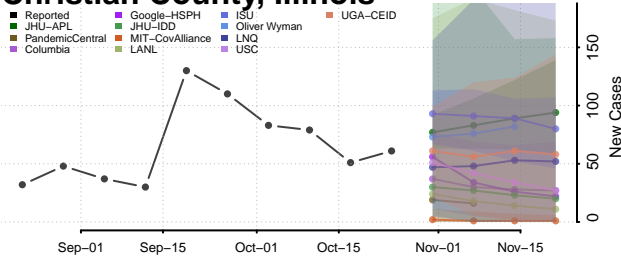

Christian County, Illinois