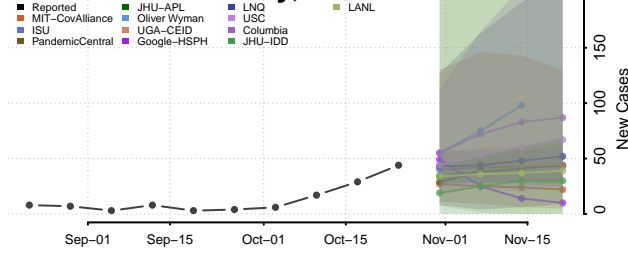

Coshocton County, Ohio

Crawford County, Ohio

Cuyahoga County, Ohio

Darke County, Ohio

Defiance County, Ohio

Delaware County, Ohio

Erie County, Ohio

Fairfield County, Ohio