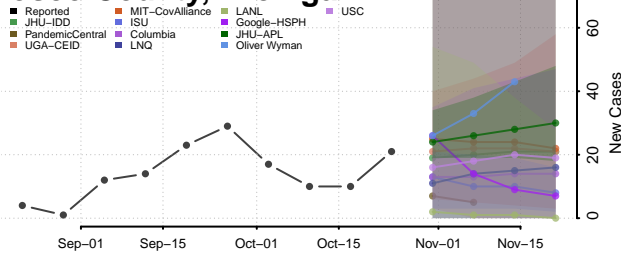

Iosco County, Michigan