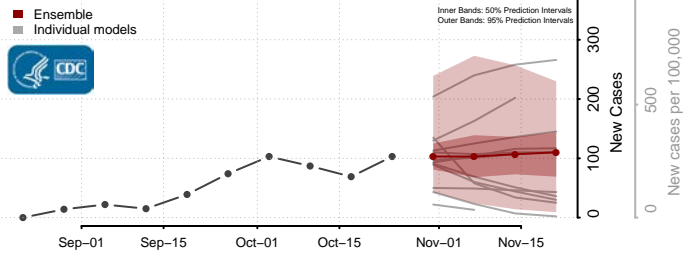

Douglas County, Minnesota