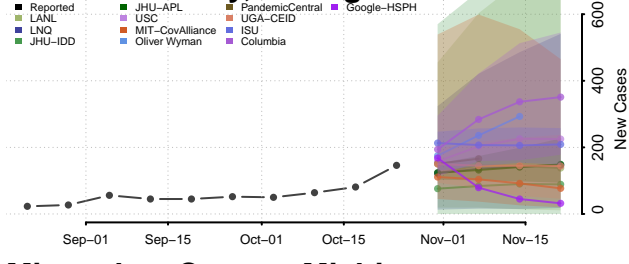

Midland County, Michigan