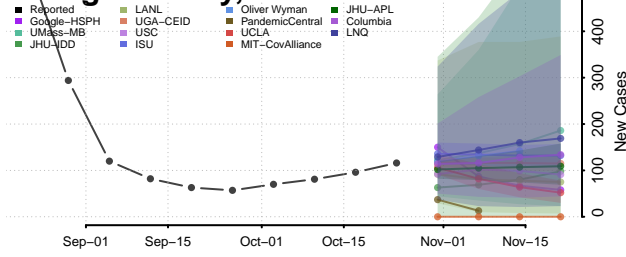

Orange County, North Carolina