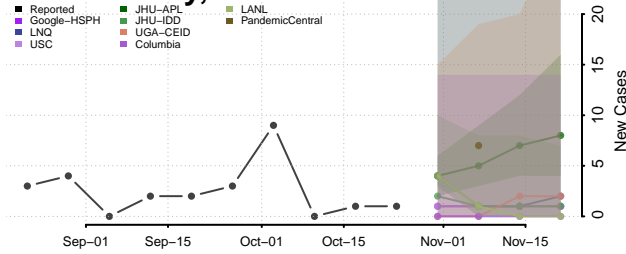

Matanuska-Susitna County, Alaska

Nome County, Alaska

North Slope County, Alaska

Northwest Arctic County, Alaska

Petersburg County, Alaska

Prince of Wales-Hyder County, Alaska

Sitka County, Alaska

Skagway County, Alaska