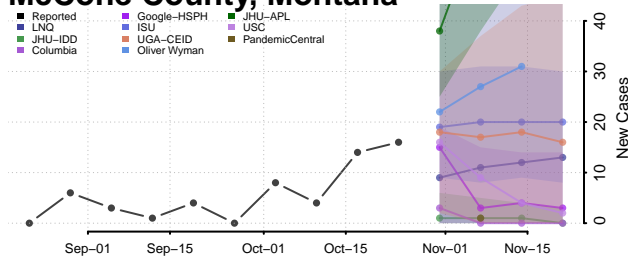

McCone County, Montana