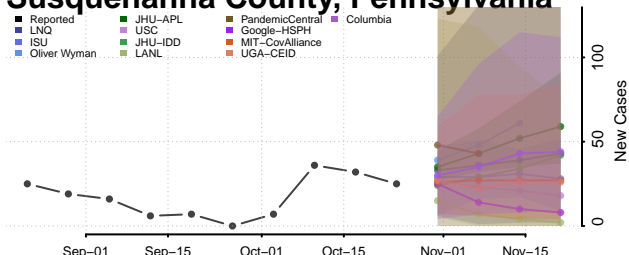

Pike County, Pennsylvania

Potter County, Pennsylvania

Schuylkill County, Pennsylvania

Snyder County, Pennsylvania

Somerset County, Pennsylvania

Sullivan County, Pennsylvania

Susquehanna County, Pennsylvania