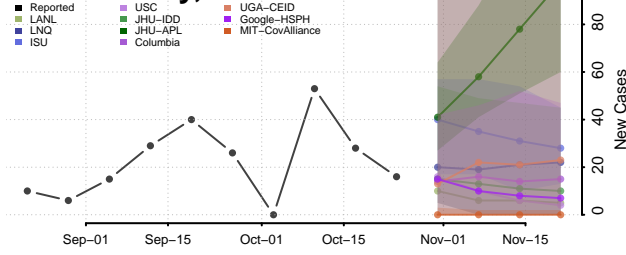

Dent County, Missouri