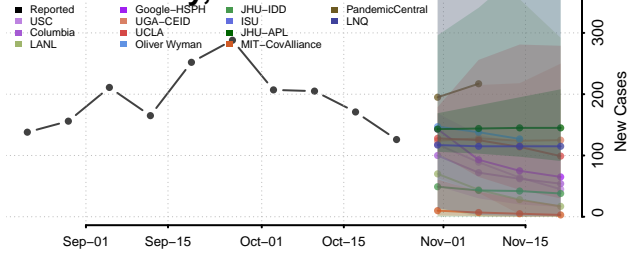

Stark County, North Dakota