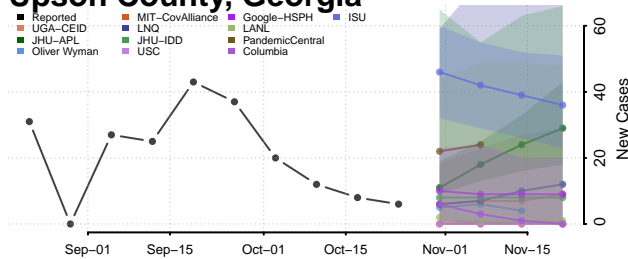

Troup County, Georgia

Turner County, Georgia

Twiggs County, Georgia

Union County, Georgia

Upson County, Georgia

Walker County, Georgia

Walton County, Georgia

Ware County, Georgia