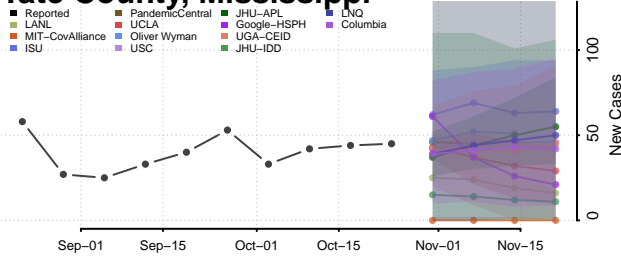

Sharkey County, Mississippi

Simpson County, Mississippi

Smith County, Mississippi

Stone County, Mississippi

Sunflower County, Mississippi

Tallahatchie County, Mississippi

Tate County, Mississippi

Tippah County, Mississippi