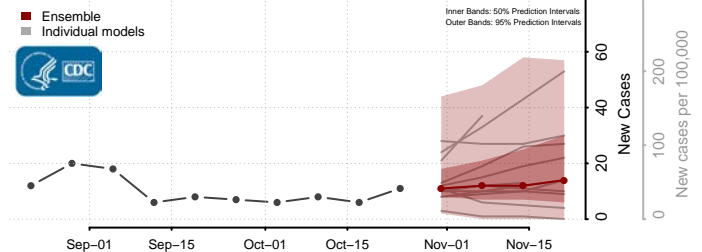

Mason County, West Virginia