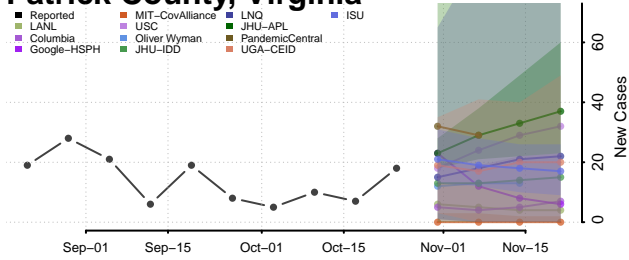

Patrick County, Virginia