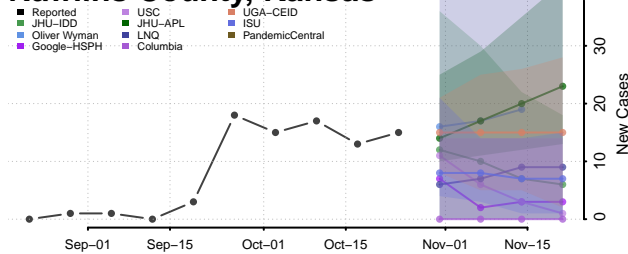

Rawlins County, Kansas