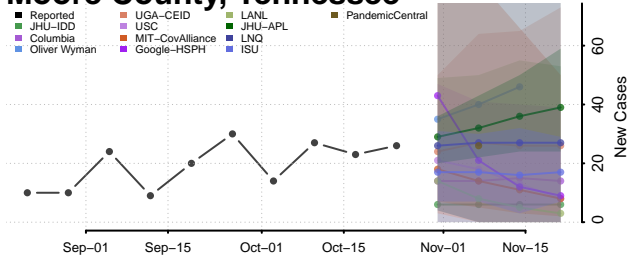

McMinn County, Tennessee

McNairy County, Tennessee

Meigs County, Tennessee

Monroe County, Tennessee

Montgomery County, Tennessee

Moore County, Tennessee

Morgan County, Tennessee

Obion County, Tennessee