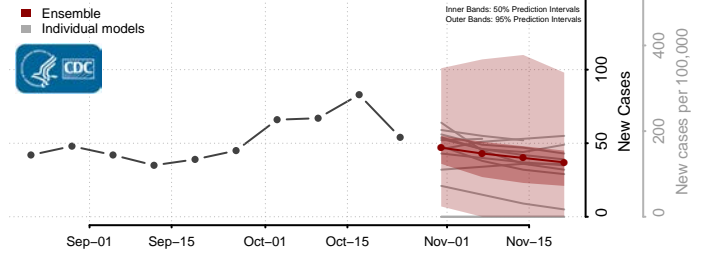

Marshall County, Mississippi

Monroe County, Mississippi

Montgomery County, Mississippi

Neshoba County, Mississippi

Newton County, Mississippi

Noxubee County, Mississippi

Oktibbeha County, Mississippi

Panola County, Mississippi