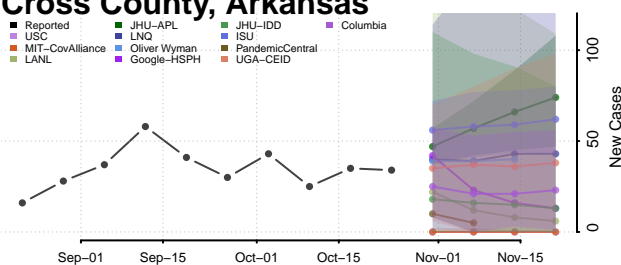

Cross County, Arkansas