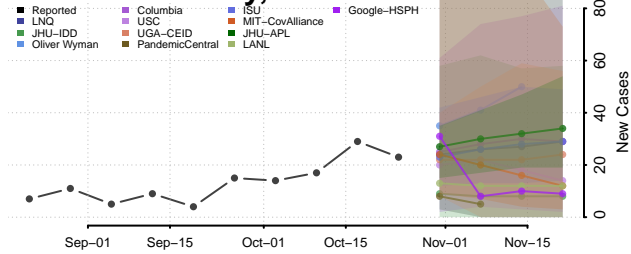

Faribault County, Minnesota