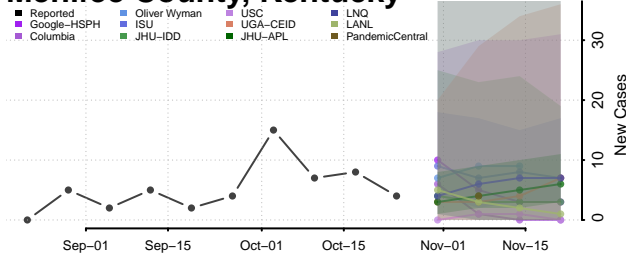

McCracken County, Kentucky

McCreary County, Kentucky

McLean County, Kentucky

Meade County, Kentucky

Menifee County, Kentucky

Mercer County, Kentucky

Metcalfe County, Kentucky

Monroe County, Kentucky