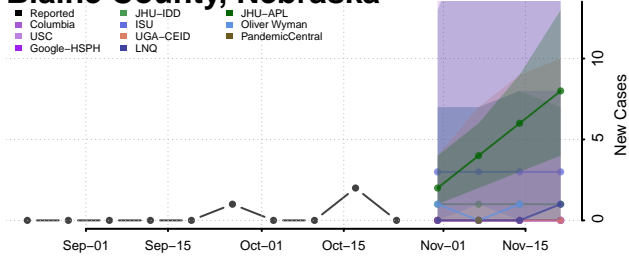

Adams County, Nebraska

Antelope County, Nebraska

Arthur County, Nebraska

Banner County, Nebraska

Blaine County, Nebraska

Boone County, Nebraska

Box Butte County, Nebraska

Boyd County, Nebraska