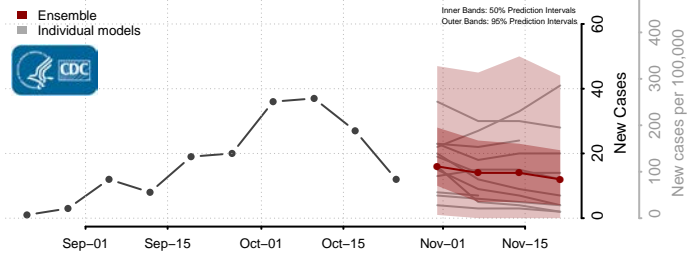

Cedar County, Missouri