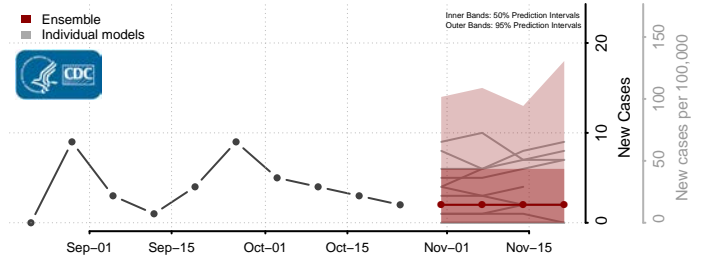

Hampshire County, West Virginia

Hancock County, West Virginia

Hardy County, West Virginia

Harrison County, West Virginia

Jackson County, West Virginia

Jefferson County, West Virginia

Kanawha County, West Virginia