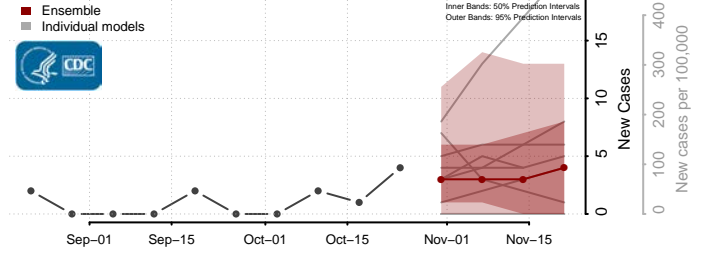

Harding County, New Mexico

Hidalgo County, New Mexico

Lea County, New Mexico

Lincoln County, New Mexico

Los Alamos County, New Mexico

Luna County, New Mexico

McKinley County, New Mexico

Mora County, New Mexico