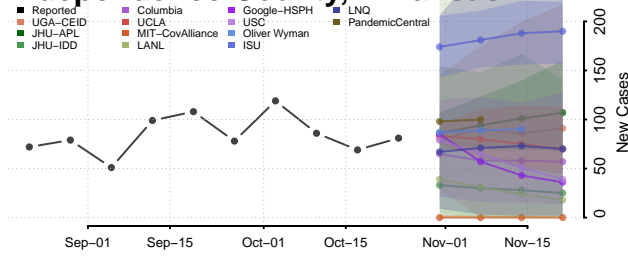

Garland County, Arkansas

Grant County, Arkansas

Greene County, Arkansas

Hempstead County, Arkansas

Hot Spring County, Arkansas

Howard County, Arkansas

Independence County, Arkansas

Izard County, Arkansas