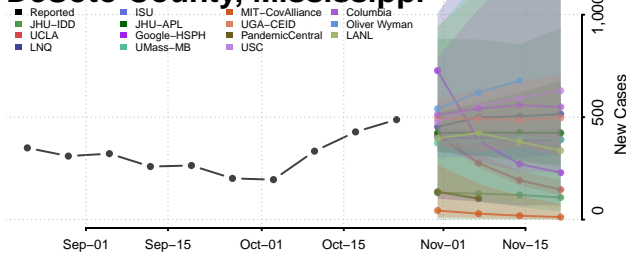

DeSoto County, Mississippi

Forrest County, Mississippi

Franklin County, Mississippi

George County, Mississippi

Greene County, Mississippi

Grenada County, Mississippi

Hancock County, Mississippi

Harrison County, Mississippi