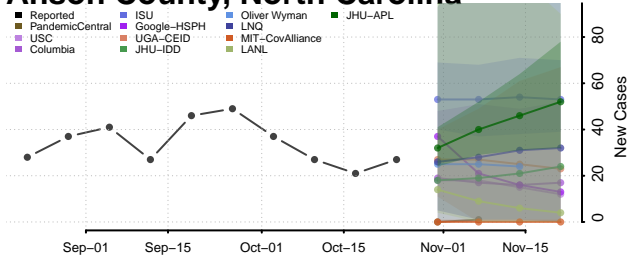

Alamance County, North Carolina

Alexander County, North Carolina

Alleghany County, North Carolina

Anson County, North Carolina

Ashe County, North Carolina

Avery County, North Carolina

Cabarrus County, North Carolina