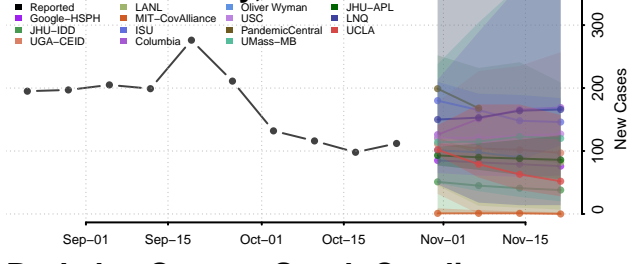

Beaufort County, South Carolina