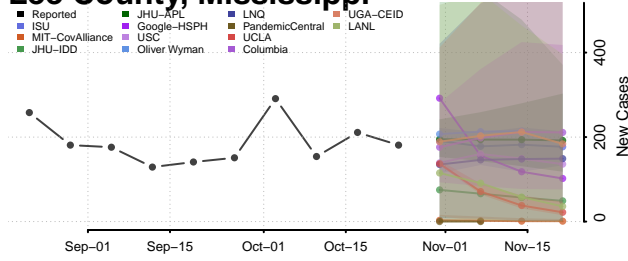

Lee County, Mississippi