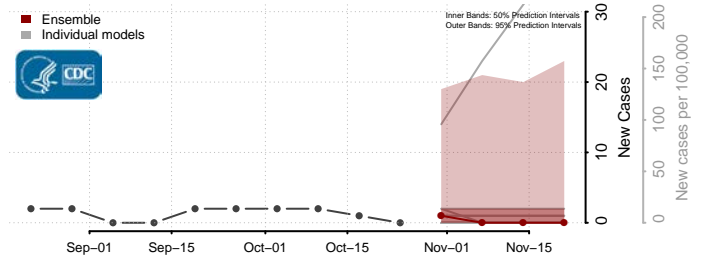

Falls Church County, Virginia