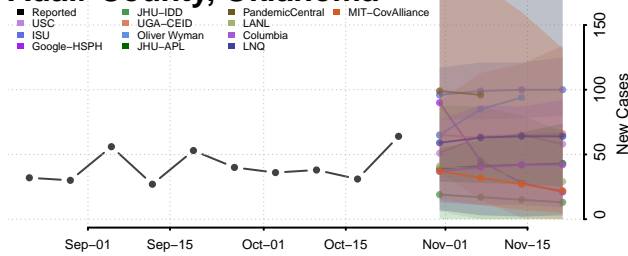

Adair County, Oklahoma