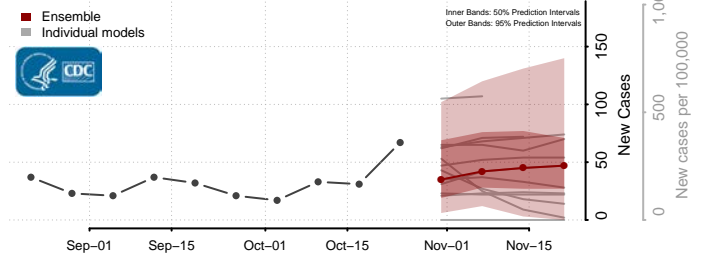

DeSoto County, Mississippi

Forrest County, Mississippi

Franklin County, Mississippi

George County, Mississippi

Greene County, Mississippi

Grenada County, Mississippi

Hancock County, Mississippi

Harrison County, Mississippi