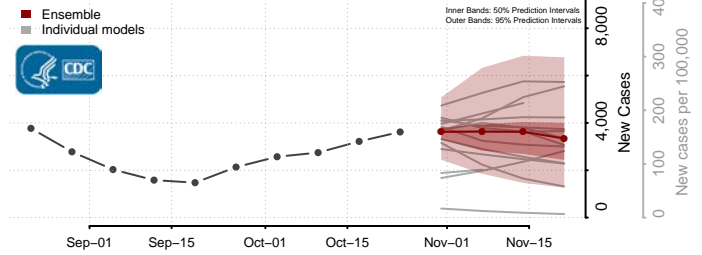

York County, Nebraska

Nevada

Carson City County, Nevada

Churchill County, Nevada

Clark County, Nevada

Douglas County, Nevada

Elko County, Nevada

Esmeralda County, Nevada