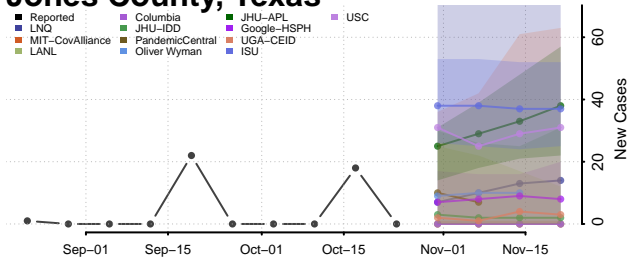

Jones County, Texas