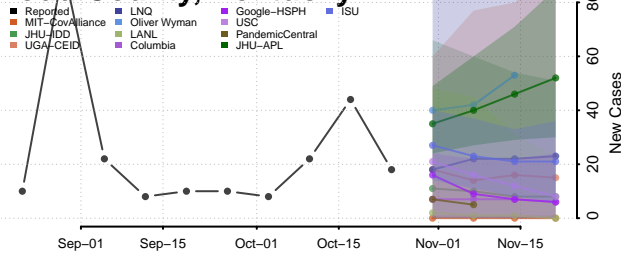

Rowan County, Kentucky

Russell County, Kentucky

Scott County, Kentucky

Shelby County, Kentucky

Simpson County, Kentucky

Spencer County, Kentucky

Taylor County, Kentucky

Todd County, Kentucky