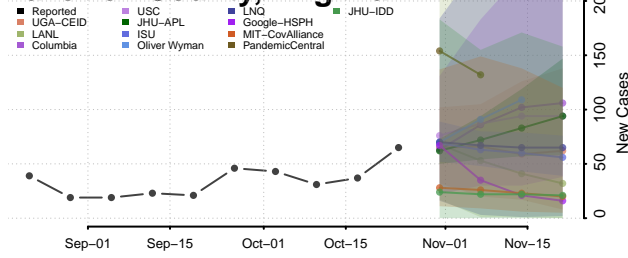

Southampton County, Virginia

Spotsylvania County, Virginia

Stafford County, Virginia

Staunton County, Virginia

Suffolk County, Virginia

Surry County, Virginia

Sussex County, Virginia

Tazewell County, Virginia