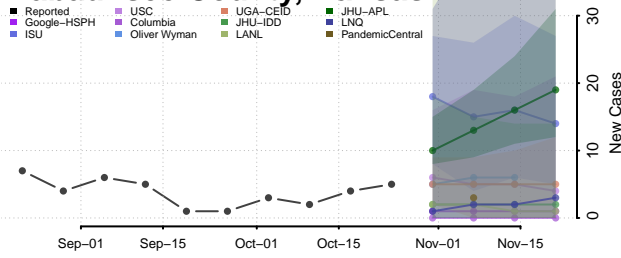

Stafford County, Kansas

Stanton County, Kansas

Stevens County, Kansas

Sumner County, Kansas

Thomas County, Kansas

Trego County, Kansas

Wabaunsee County, Kansas

Wallace County, Kansas