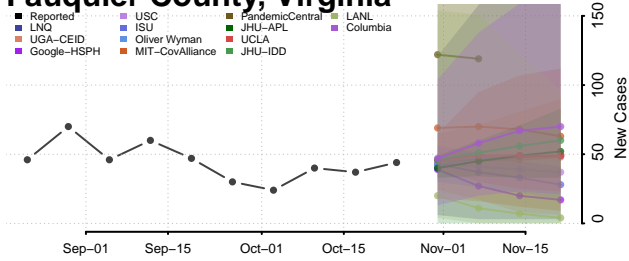

Fauquier County, Virginia