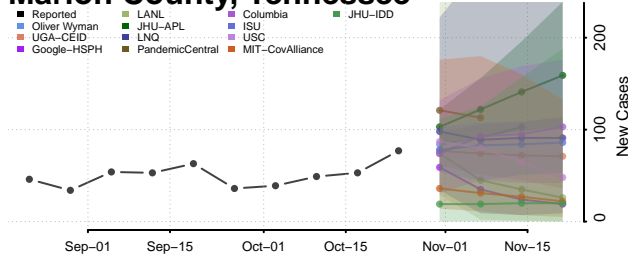

Marion County, Tennessee