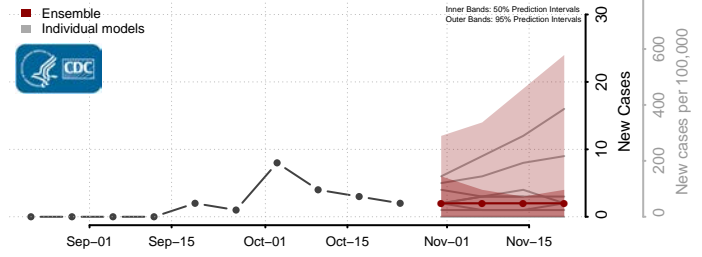

Amherst County, Virginia

Appomattox County, Virginia

Arlington County, Virginia

Augusta County, Virginia

Bath County, Virginia

Bedford County, Virginia

Bland County, Virginia

Botetourt County, Virginia