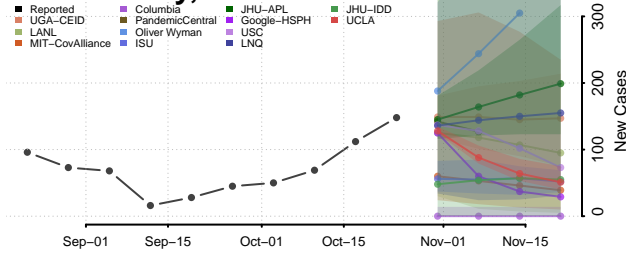

York County, Nebraska

Nevada

Carson City County, Nevada

Churchill County, Nevada

Clark County, Nevada

Douglas County, Nevada

Elko County, Nevada

Esmeralda County, Nevada