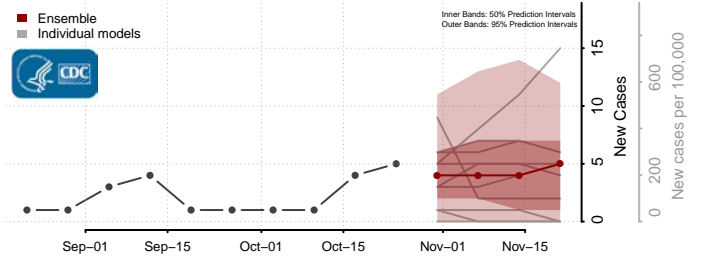

Worth County, Missouri