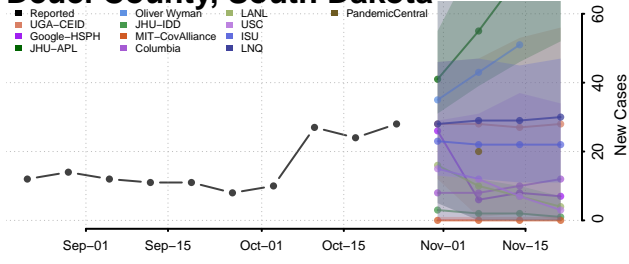

Corson County, South Dakota

Custer County, South Dakota

Davison County, South Dakota

Day County, South Dakota

Deuel County, South Dakota

Dewey County, South Dakota

Douglas County, South Dakota

Edmunds County, South Dakota