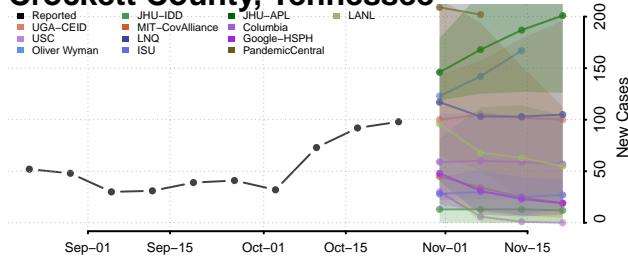

Cheatham County, Tennessee

Chester County, Tennessee

Claiborne County, Tennessee

Clay County, Tennessee

Cocke County, Tennessee

Coffee County, Tennessee

Crockett County, Tennessee

Cumberland County, Tennessee