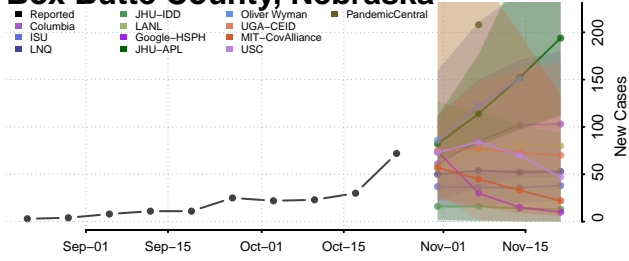

Adams County, Nebraska

Antelope County, Nebraska

Arthur County, Nebraska

Banner County, Nebraska

Blaine County, Nebraska

Boone County, Nebraska

Box Butte County, Nebraska

Boyd County, Nebraska