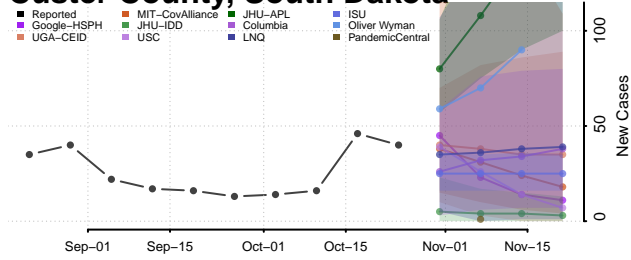

Corson County, South Dakota

Custer County, South Dakota

Davison County, South Dakota

Day County, South Dakota

Deuel County, South Dakota

Dewey County, South Dakota

Douglas County, South Dakota

Edmunds County, South Dakota