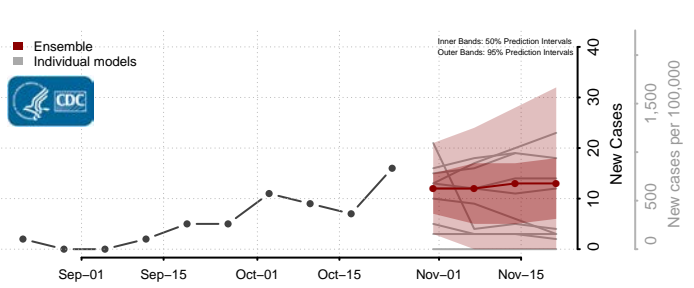

Adams County, Nebraska

Antelope County, Nebraska

Arthur County, Nebraska

Banner County, Nebraska

Blaine County, Nebraska

Boone County, Nebraska

Box Butte County, Nebraska

Boyd County, Nebraska