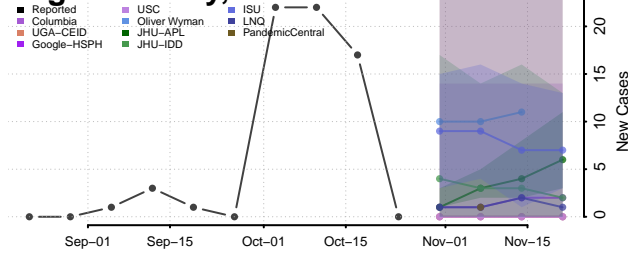

Logan County, Kansas