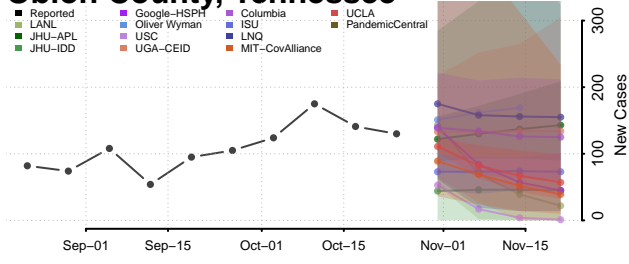

McMinn County, Tennessee

McNairy County, Tennessee

Meigs County, Tennessee

Monroe County, Tennessee

Montgomery County, Tennessee

Moore County, Tennessee

Morgan County, Tennessee

Obion County, Tennessee