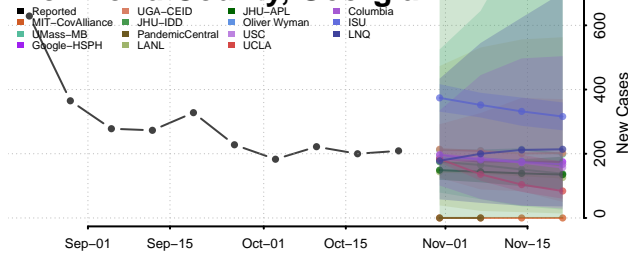

Putnam County, Georgia

Quitman County, Georgia

Rabun County, Georgia

Randolph County, Georgia

Richmond County, Georgia

Rockdale County, Georgia

Schley County, Georgia

Screven County, Georgia