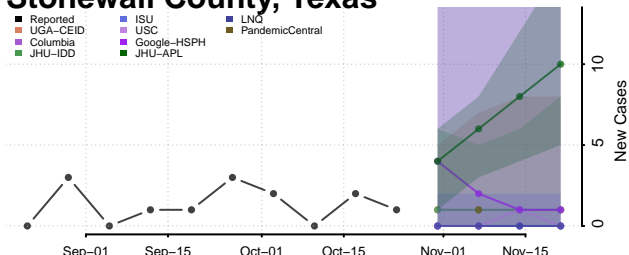

Stonewall County, Texas