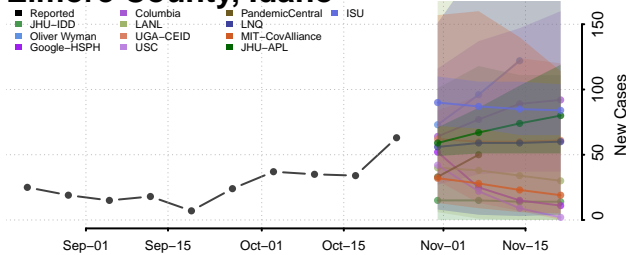

Elmore County, Idaho