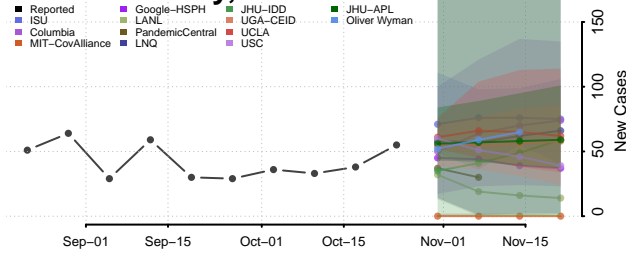

Wolfe County, Kentucky

Woodford County, Kentucky

Louisiana

Acadia County, Louisiana

Allen County, Louisiana

Ascension County, Louisiana

Assumption County, Louisiana

Avoyelles County, Louisiana