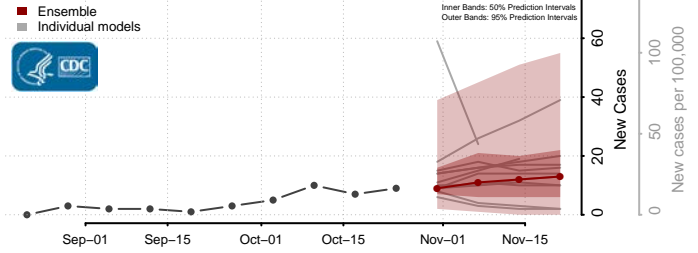

Windsor County, Vermont