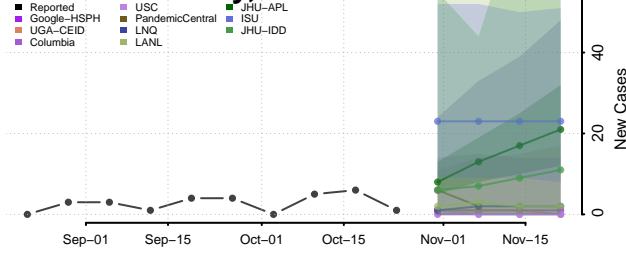

Androscoggin County, Maine

Aroostook County, Maine

Cumberland County, Maine

Franklin County, Maine

Hancock County, Maine

Kennebec County, Maine

Knox County, Maine

Waldo County, Maine