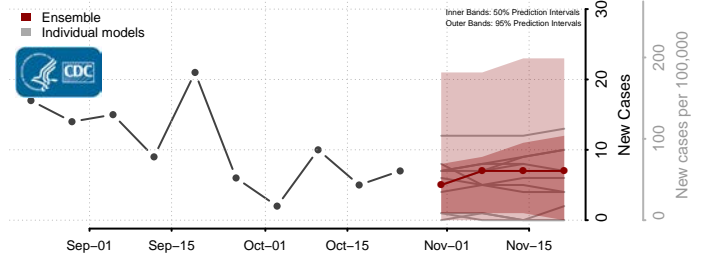

Forsyth County, North Carolina

Franklin County, North Carolina

Gaston County, North Carolina

Gates County, North Carolina

Graham County, North Carolina

Granville County, North Carolina

Greene County, North Carolina