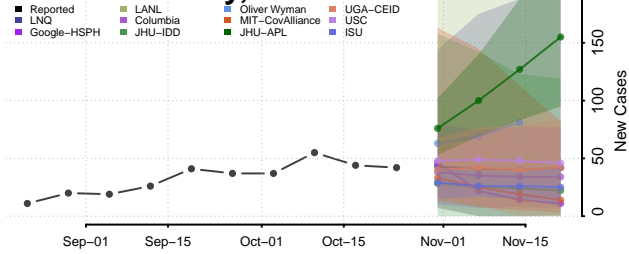

Andrew County, Missouri