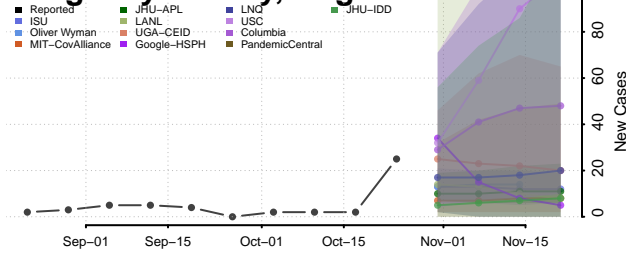

Alleghany County, Virginia