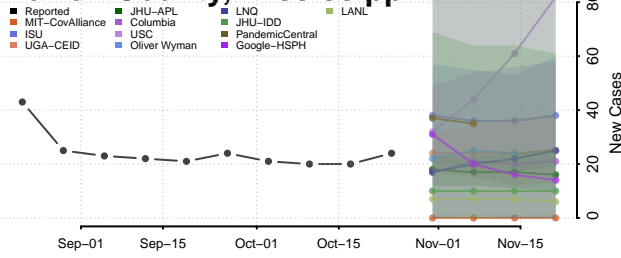

Marshall County, Mississippi

Monroe County, Mississippi

Montgomery County, Mississippi

Neshoba County, Mississippi

Newton County, Mississippi

Noxubee County, Mississippi

Oktibbeha County, Mississippi

Panola County, Mississippi