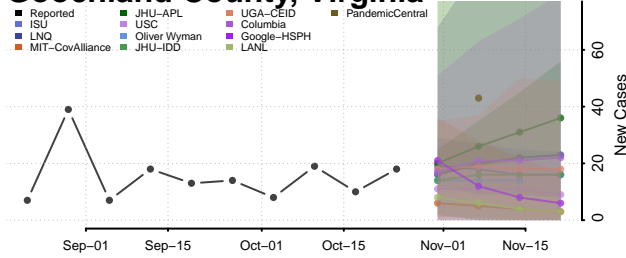

Grayson County, Virginia

Greene County, Virginia

Greensville County, Virginia

Halifax County, Virginia

Hampton County, Virginia

Hanover County, Virginia

Harrisonburg County, Virginia

Henrico County, Virginia