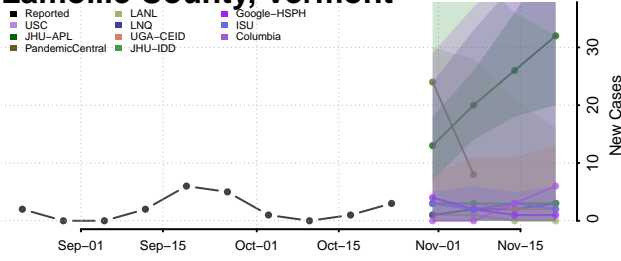

Franklin County, Vermont

Grand Isle County, Vermont

Lamoille County, Vermont

Orange County, Vermont

Orleans County, Vermont

Rutland County, Vermont

Washington County, Vermont

Windham County, Vermont