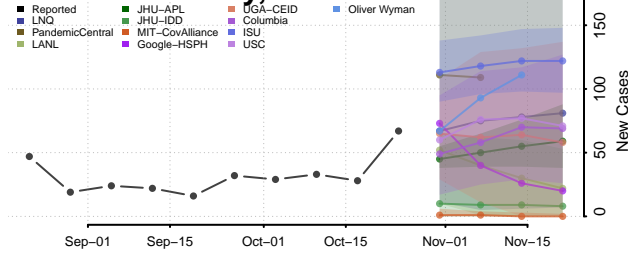

Johnson County, Arkansas