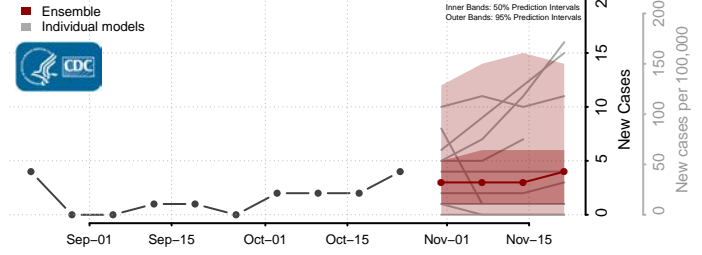

Montmorency County, Michigan