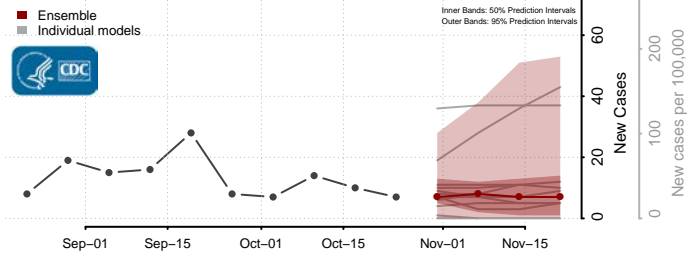

Currituck County, North Carolina

Dare County, North Carolina

Davidson County, North Carolina

Davie County, North Carolina

Duplin County, North Carolina

Durham County, North Carolina

Edgecombe County, North Carolina