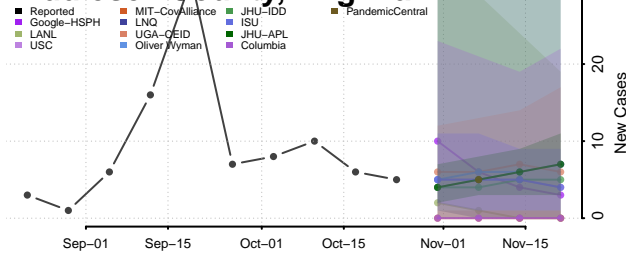

Middlesex County, Virginia