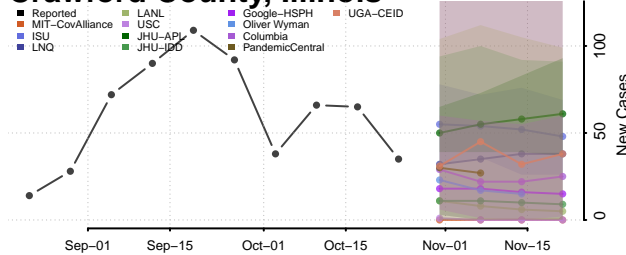

Crawford County, Illinois