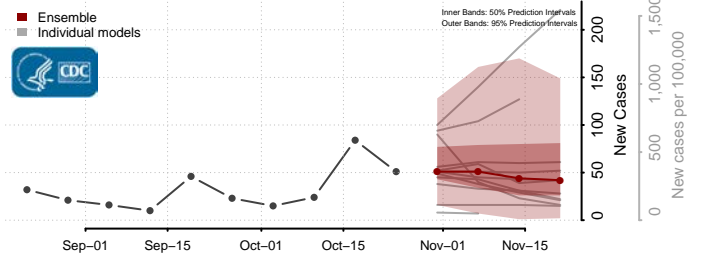

Carroll County, Illinois