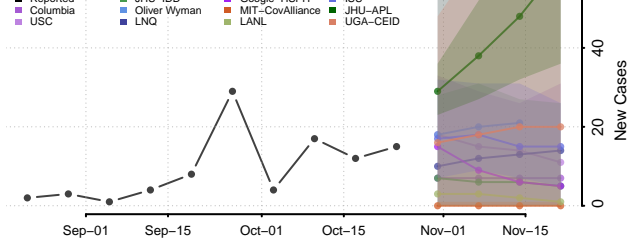

St. Clair County, Missouri