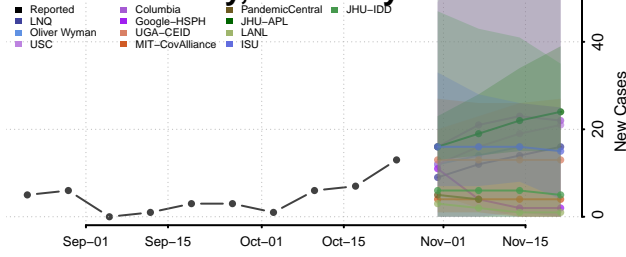

Gallatin County, Kentucky