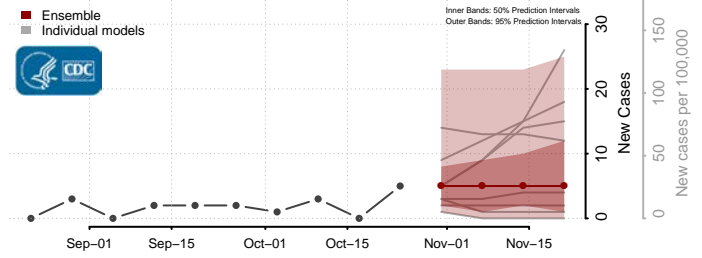

Harding County, New Mexico

Hidalgo County, New Mexico

Lea County, New Mexico

Lincoln County, New Mexico

Los Alamos County, New Mexico

Luna County, New Mexico

McKinley County, New Mexico

Mora County, New Mexico