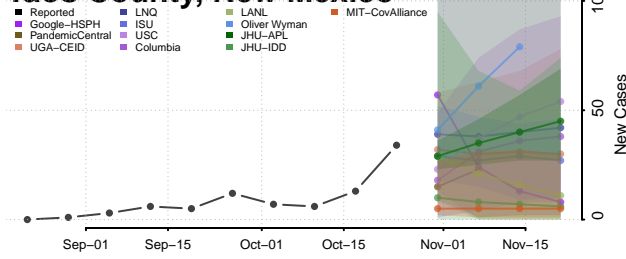

Taos County, New Mexico