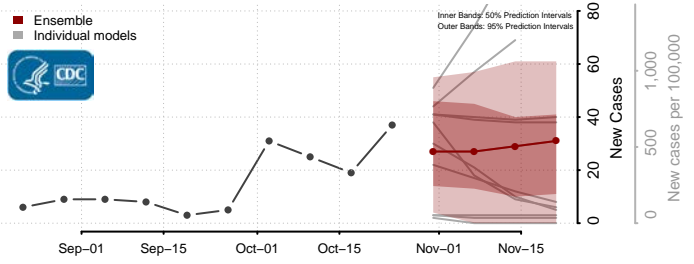

McHenry County, North Dakota