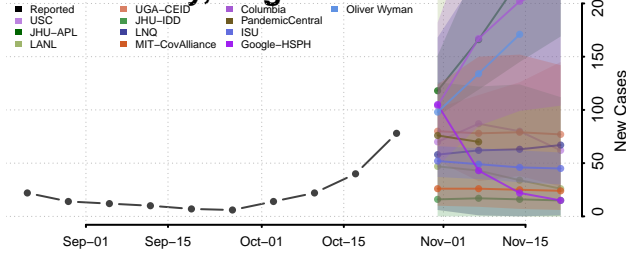

Scott County, Virginia