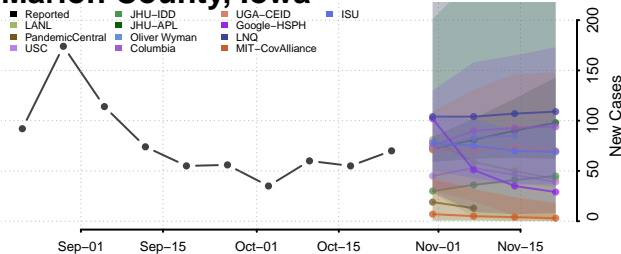

Madison County, Iowa

Mahaska County, Iowa

Marion County, Iowa

Marshall County, Iowa

Mills County, Iowa

Mitchell County, Iowa

Monona County, Iowa

Monroe County, Iowa