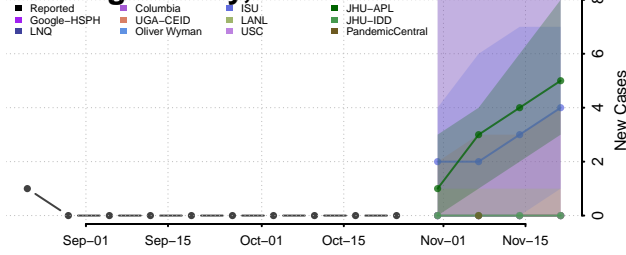

Harding County, New Mexico

Hidalgo County, New Mexico

Lea County, New Mexico

Lincoln County, New Mexico

Los Alamos County, New Mexico

Luna County, New Mexico

McKinley County, New Mexico

Mora County, New Mexico