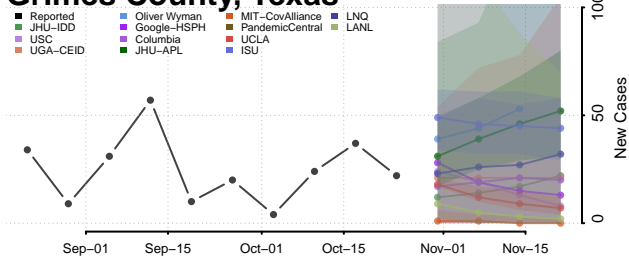

Grimes County, Texas