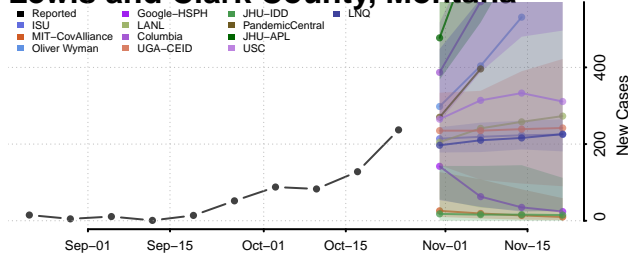

Lewis and Clark County, Montana