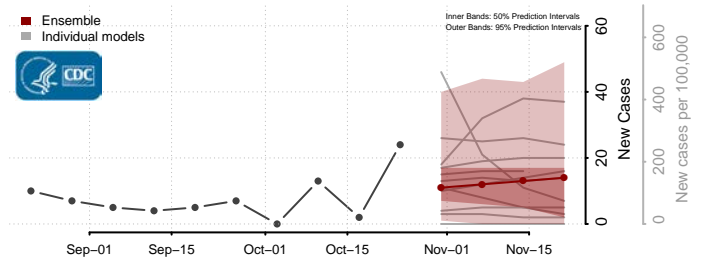

Hyde County, North Carolina

Iredell County, North Carolina

Jackson County, North Carolina

Johnston County, North Carolina

Jones County, North Carolina

Lee County, North Carolina

Lenoir County, North Carolina