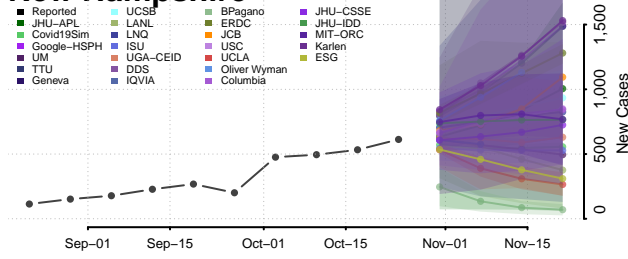

Storey County, Nevada

Washoe County, Nevada

White Pine County, Nevada

New Hampshire

Belknap County, New Hampshire

Carroll County, New Hampshire

Cheshire County, New Hampshire

Coos County, New Hampshire