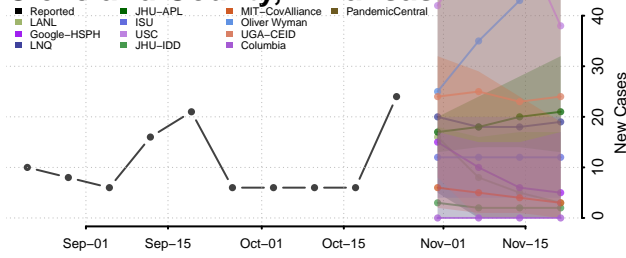

Clark County, Arkansas

Clay County, Arkansas

Cleburne County, Arkansas

Cleveland County, Arkansas

Columbia County, Arkansas

Conway County, Arkansas

Craighead County, Arkansas

Crawford County, Arkansas