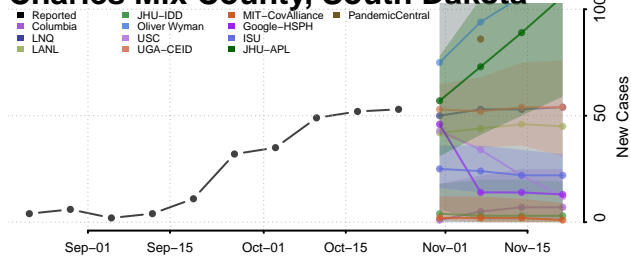

Charles Mix County, South Dakota