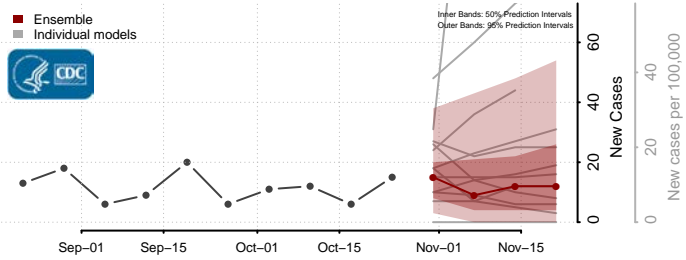

Berkshire County, Massachusetts