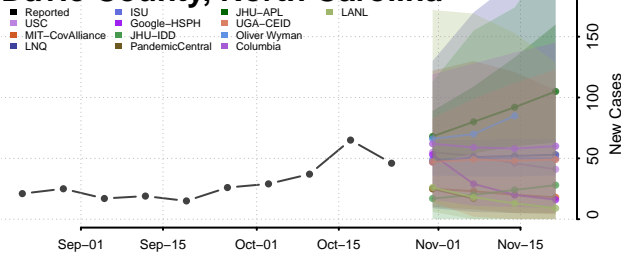

Currituck County, North Carolina

Dare County, North Carolina

Davidson County, North Carolina

Davie County, North Carolina

Duplin County, North Carolina

Durham County, North Carolina

Edgecombe County, North Carolina