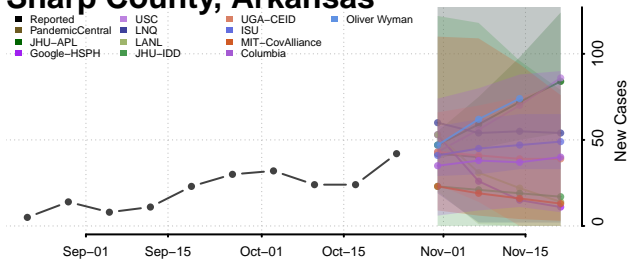

Sharp County, Arkansas