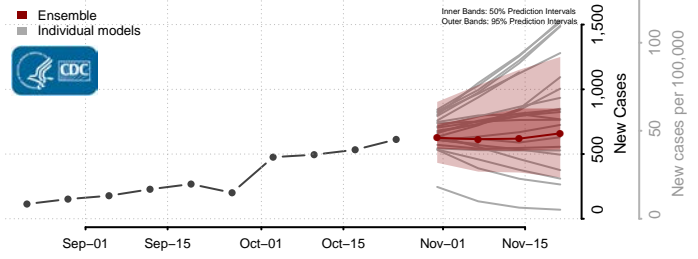

Storey County, Nevada

Washoe County, Nevada

White Pine County, Nevada

New Hampshire

Belknap County, New Hampshire

Carroll County, New Hampshire

Cheshire County, New Hampshire

Coos County, New Hampshire