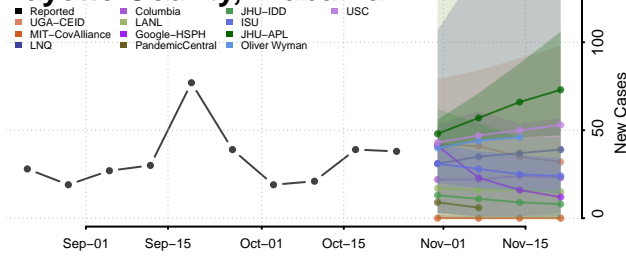

Dale County, Alabama

Dallas County, Alabama

DeKalb County, Alabama

Elmore County, Alabama

Escambia County, Alabama

Etowah County, Alabama

Fayette County, Alabama

Franklin County, Alabama