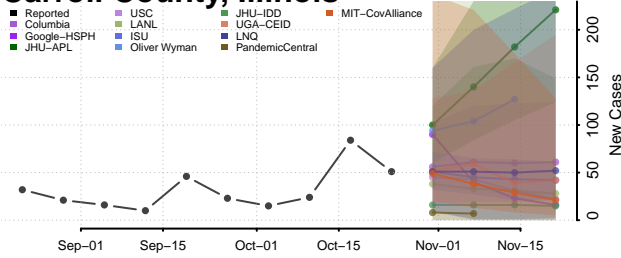

Carroll County, Illinois