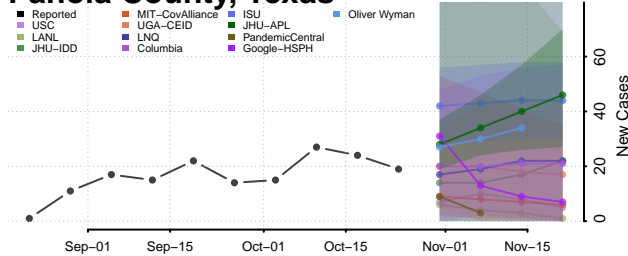

Panola County, Texas