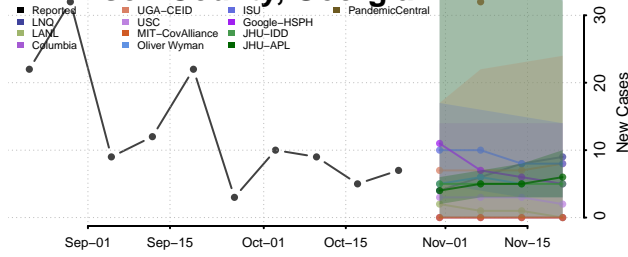

Wilkinson County, Georgia