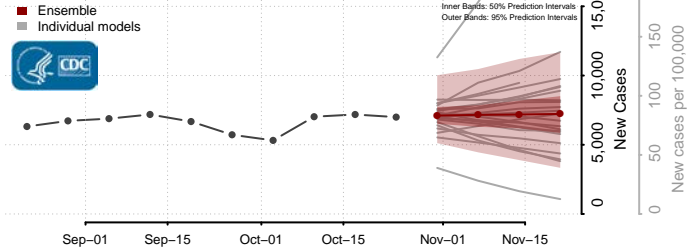

Windham County, Vermont

Windsor County, Vermont

Virgin Islands

Virginia

Accomack County, Virginia

Albemarle County, Virginia