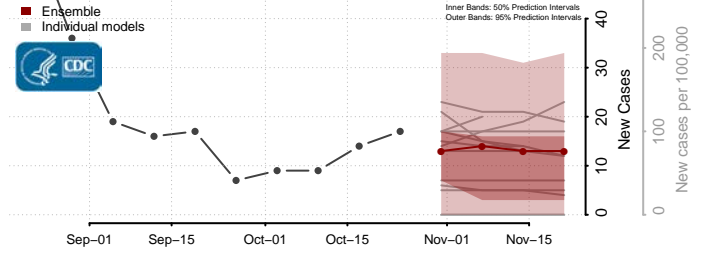

Holmes County, Mississippi