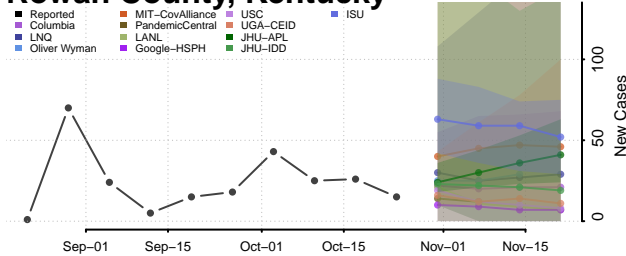

Rowan County, Kentucky

Russell County, Kentucky

Scott County, Kentucky

Shelby County, Kentucky

Simpson County, Kentucky

Spencer County, Kentucky

Taylor County, Kentucky

Todd County, Kentucky