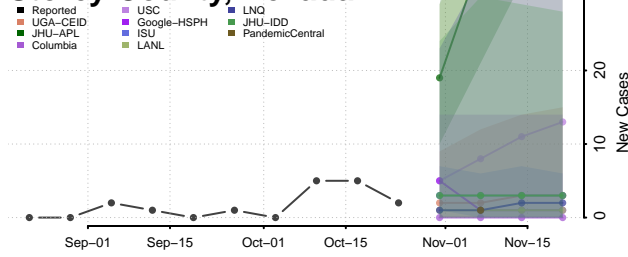

Storey County, Nevada

Washoe County, Nevada

White Pine County, Nevada

New Hampshire

Belknap County, New Hampshire

Carroll County, New Hampshire

Cheshire County, New Hampshire

Coos County, New Hampshire