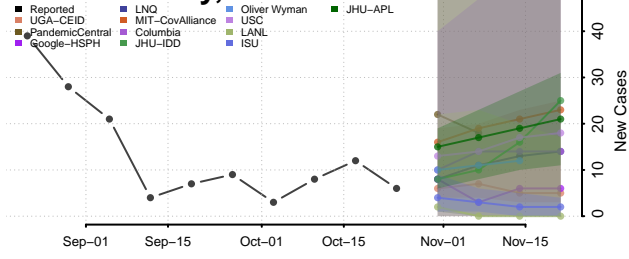

Clinton County, New York

Columbia County, New York

Cortland County, New York

Delaware County, New York

Dutchess County, New York

Erie County, New York

Essex County, New York

Franklin County, New York