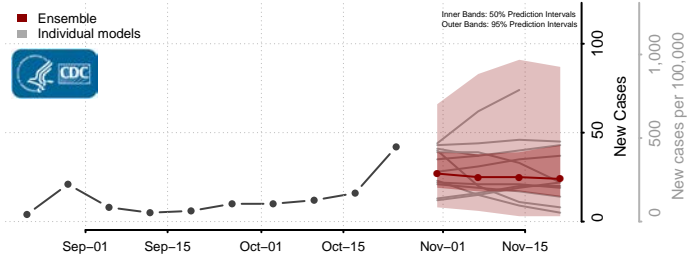

Cass County, Iowa

Cedar County, Iowa

Cerro Gordo County, Iowa

Cherokee County, Iowa

Chickasaw County, Iowa

Clarke County, Iowa

Clay County, Iowa

Delaware County, Iowa