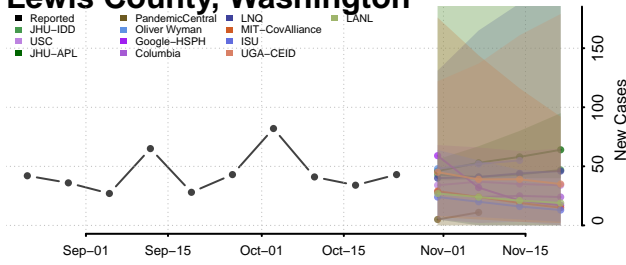

Lewis County, Washington