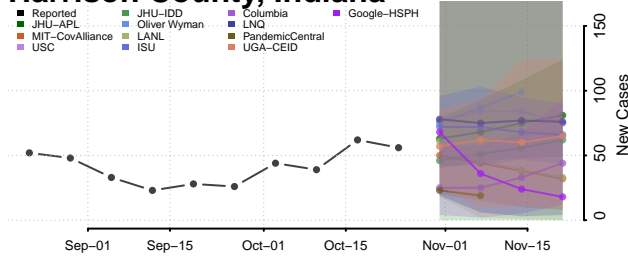

Harrison County, Indiana