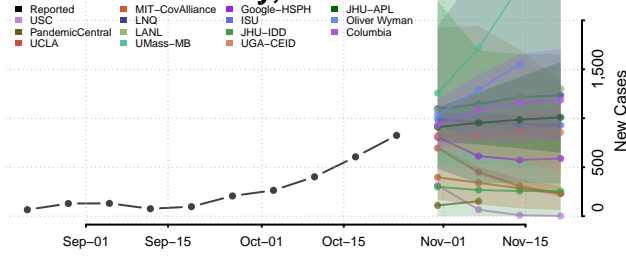

Dona Ana County, New Mexico