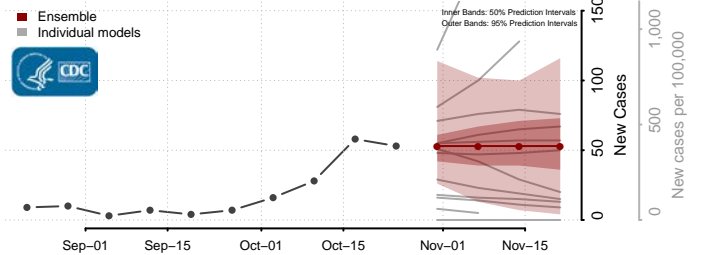

Stevens County, Minnesota

Swift County, Minnesota

Todd County, Minnesota

Traverse County, Minnesota

Wabasha County, Minnesota

Wadena County, Minnesota

Waseca County, Minnesota

Washington County, Minnesota