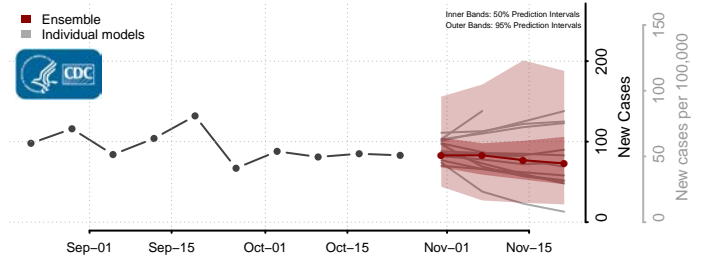

Charles County, Maryland