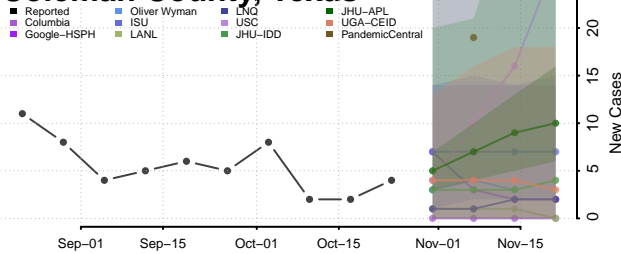

Coleman County, Texas