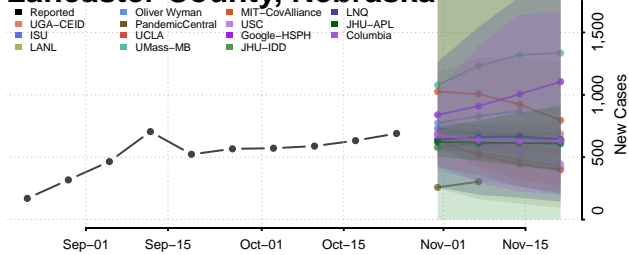

Lancaster County, Nebraska