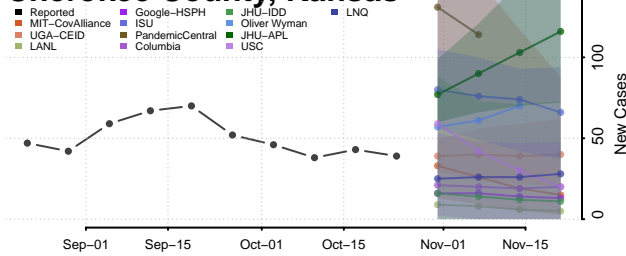

Wright County, Iowa

Bourbon County, Kansas

Brown County, Kansas

Butler County, Kansas

Chase County, Kansas

Chautauqua County, Kansas

Cherokee County, Kansas

Cheyenne County, Kansas