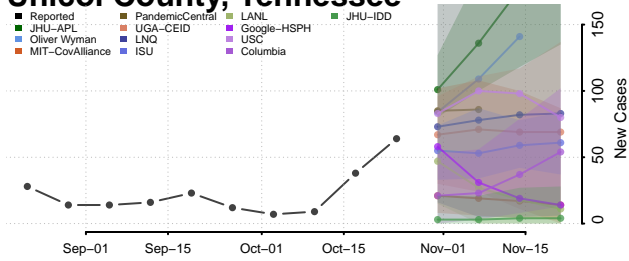

Unicoi County, Tennessee