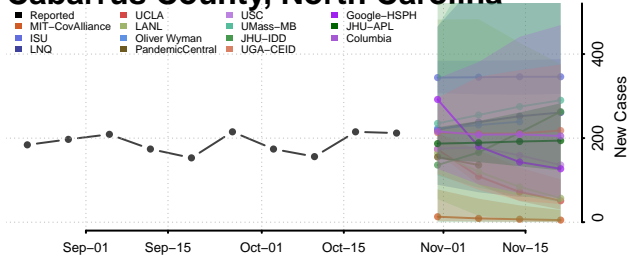

Alamance County, North Carolina

Alexander County, North Carolina

Alleghany County, North Carolina

Anson County, North Carolina

Ashe County, North Carolina

Avery County, North Carolina

Cabarrus County, North Carolina