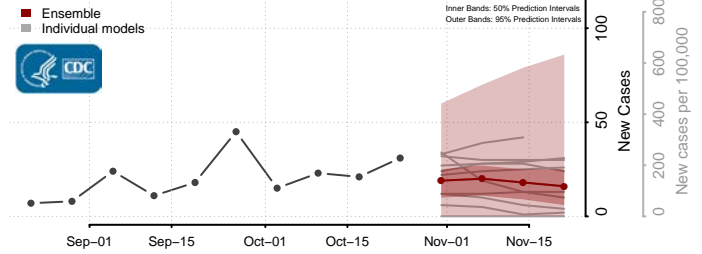

DeSoto County, Mississippi

Forrest County, Mississippi

Franklin County, Mississippi

George County, Mississippi

Greene County, Mississippi

Grenada County, Mississippi

Hancock County, Mississippi

Harrison County, Mississippi