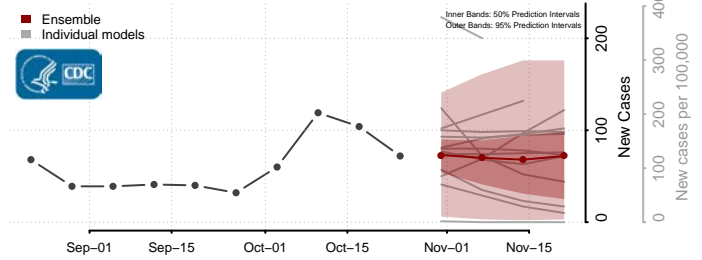

Currituck County, North Carolina

Dare County, North Carolina

Davidson County, North Carolina

Davie County, North Carolina

Duplin County, North Carolina

Durham County, North Carolina

Edgecombe County, North Carolina