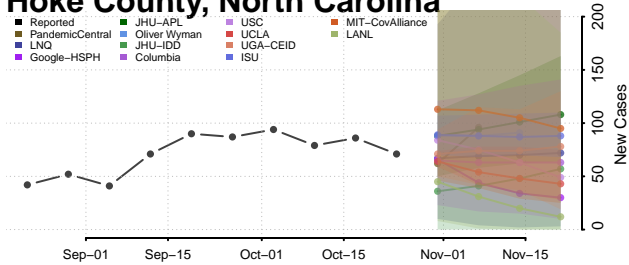

Guilford County, North Carolina

Halifax County, North Carolina

Harnett County, North Carolina

Haywood County, North Carolina

Henderson County, North Carolina

Hertford County, North Carolina

Hoke County, North Carolina