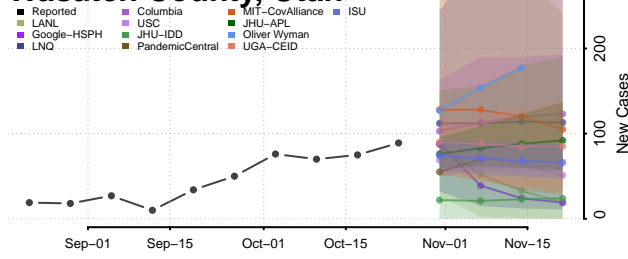

Wasatch County, Utah