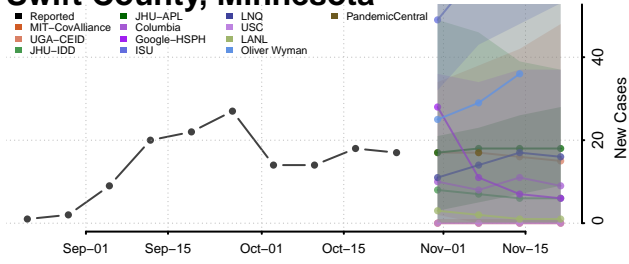

Swift County, Minnesota