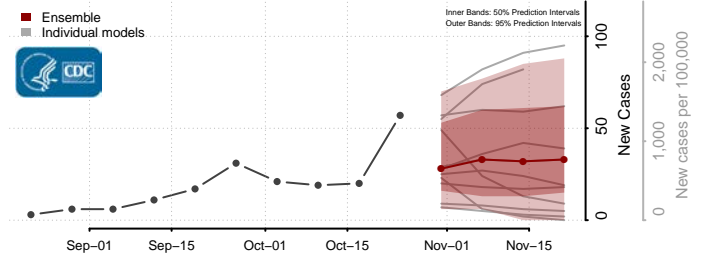

Douglas County, Wisconsin

Dunn County, Wisconsin

Eau Claire County, Wisconsin

Florence County, Wisconsin

Fond du Lac County, Wisconsin

Forest County, Wisconsin

Grant County, Wisconsin

Green County, Wisconsin