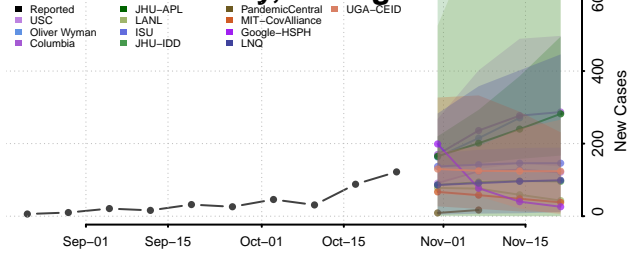

Montcalm County, Michigan