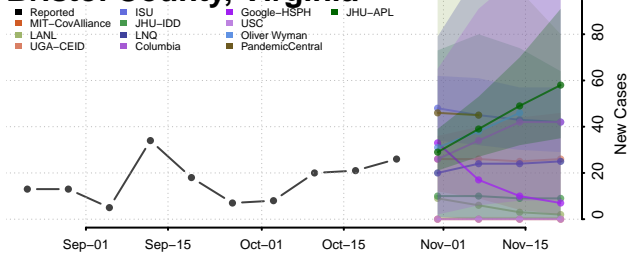

Bristol County, Virginia