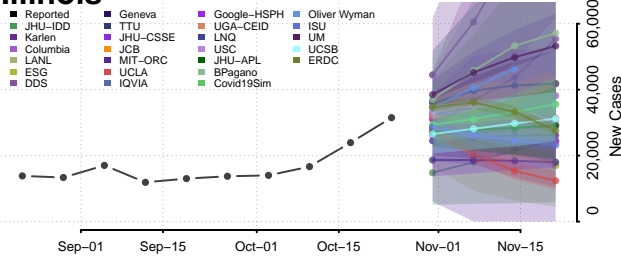

Teton County, Idaho

Twin Falls County, Idaho

Valley County, Idaho

Washington County, Idaho

Illinois

Adams County, Illinois