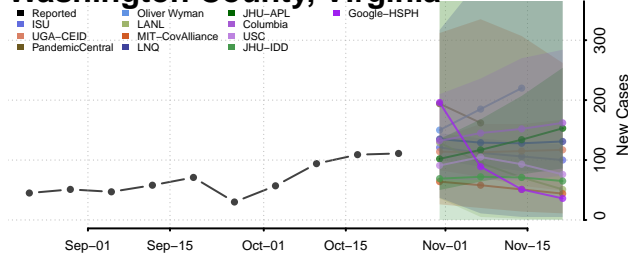

Washington County, Virginia