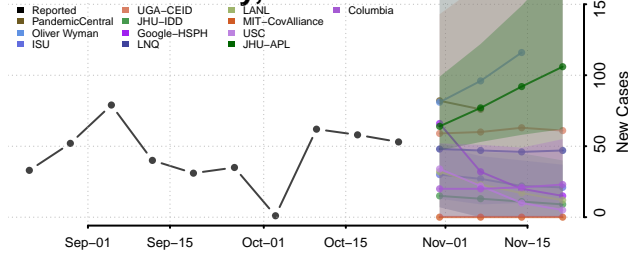

Madison County, Missouri