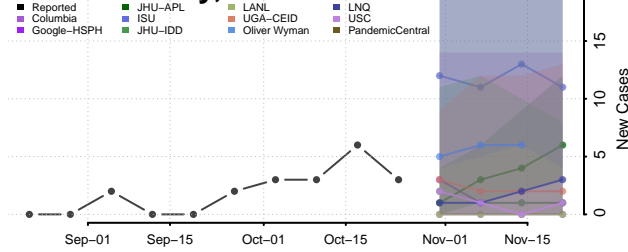

Saline County, Kansas

Scott County, Kansas

Sedgwick County, Kansas

Seward County, Kansas

Shawnee County, Kansas

Sheridan County, Kansas

Sherman County, Kansas

Smith County, Kansas