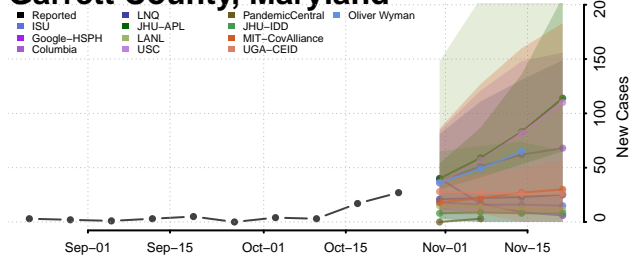

Garrett County, Maryland

Harford County, Maryland

Howard County, Maryland

Kent County, Maryland

Montgomery County, Maryland

Prince George's County, Maryland

Queen Anne's County, Maryland

Somerset County, Maryland