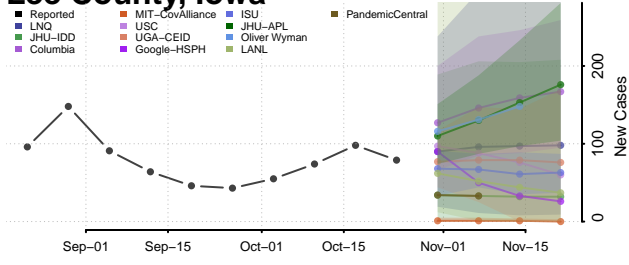

Lee County, Iowa