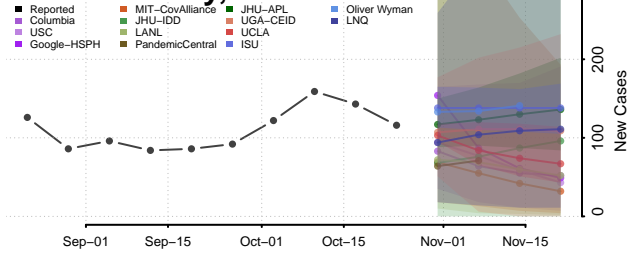

Moore County, North Carolina