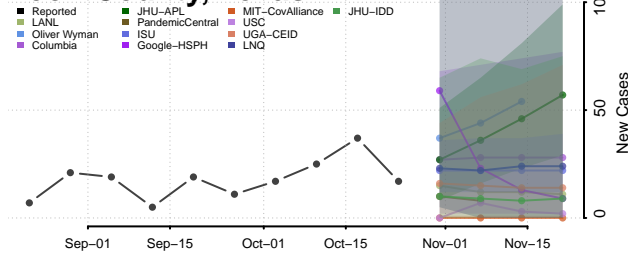

Leon County, Texas