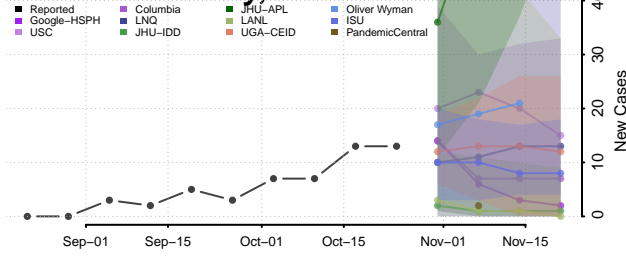

Scotland County, Missouri