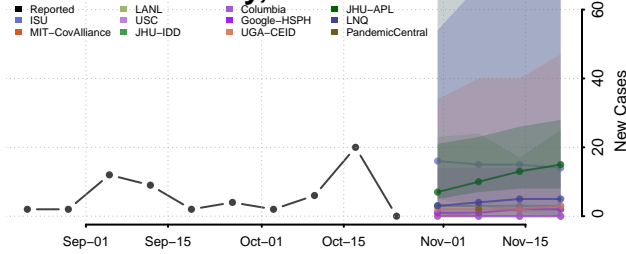

Brewster County, Texas