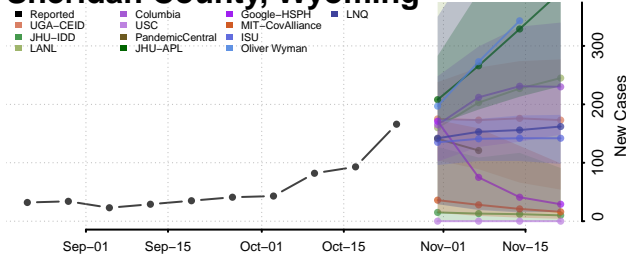

Sheridan County, Wyoming