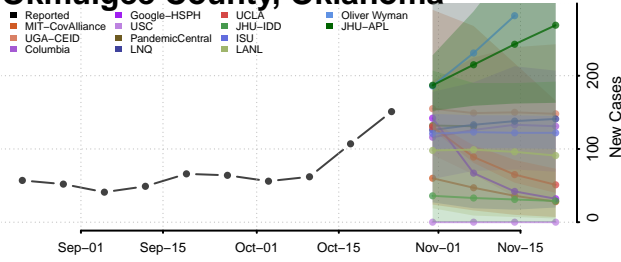

Okmulgee County, Oklahoma