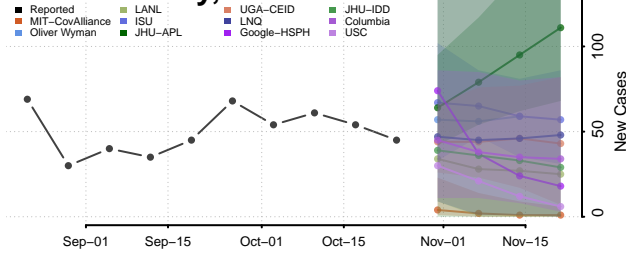

Stone County, Missouri