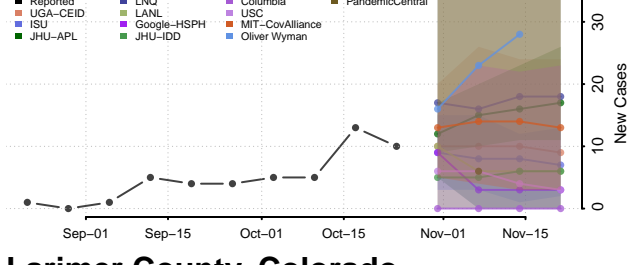

Kiowa County, Colorado

Kit Carson County, Colorado

La Plata County, Colorado

Lake County, Colorado

Larimer County, Colorado

Las Animas County, Colorado

Lincoln County, Colorado

Logan County, Colorado