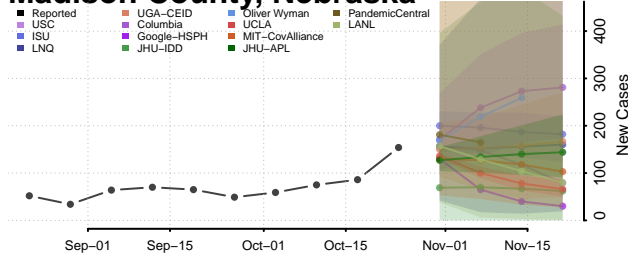

Lancaster County, Nebraska

Lincoln County, Nebraska

Logan County, Nebraska

Loup County, Nebraska

Madison County, Nebraska

McPherson County, Nebraska

Merrick County, Nebraska

Morrill County, Nebraska