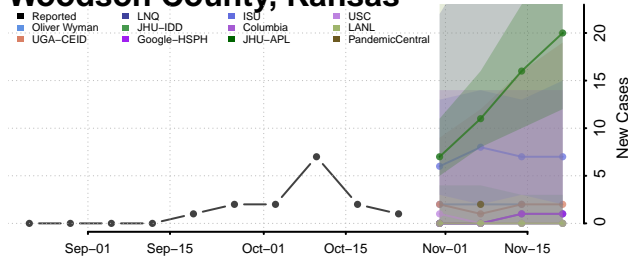

Woodson County, Kansas