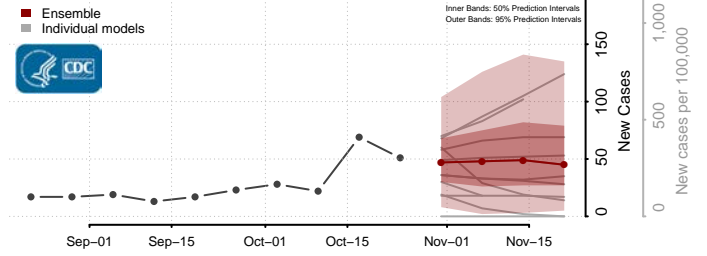

Greene County, Iowa

Grundy County, Iowa

Guthrie County, Iowa

Hamilton County, Iowa

Hancock County, Iowa

Hardin County, Iowa

Harrison County, Iowa

Henry County, Iowa