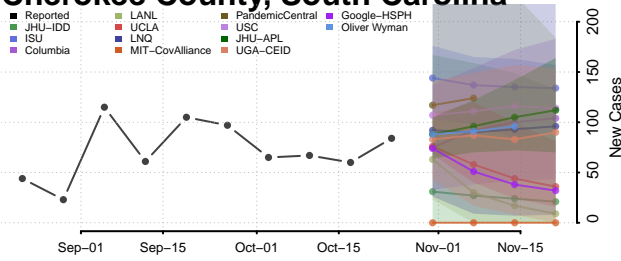

Cherokee County, South Carolina

Chester County, South Carolina

Chesterfield County, South Carolina

Clarendon County, South Carolina

Colleton County, South Carolina

Darlington County, South Carolina

Dillon County, South Carolina