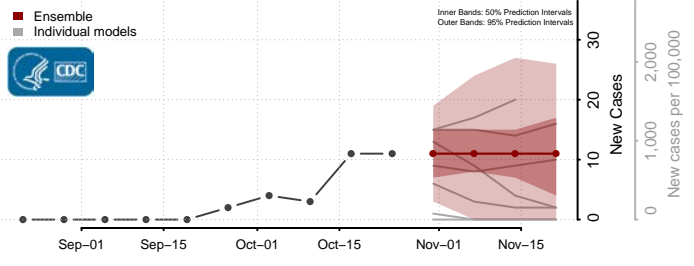

Sheridan County, North Dakota