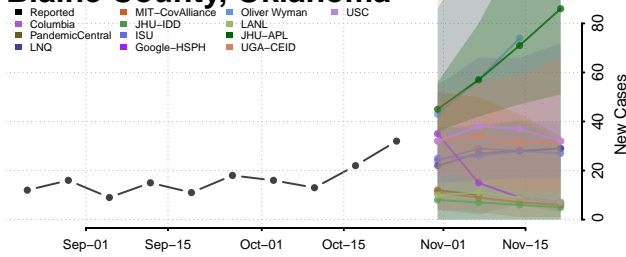

Wyandot County, Ohio

Oklahoma

Adair County, Oklahoma

Alfalfa County, Oklahoma

Atoka County, Oklahoma

Beaver County, Oklahoma

Beckham County, Oklahoma

Blaine County, Oklahoma