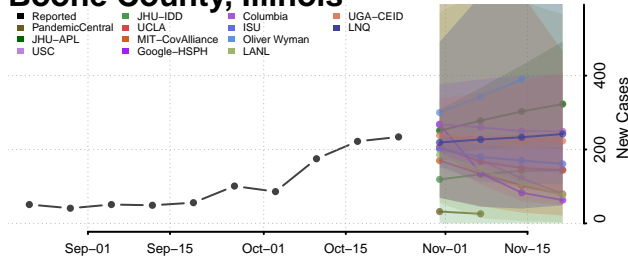

Boone County, Illinois