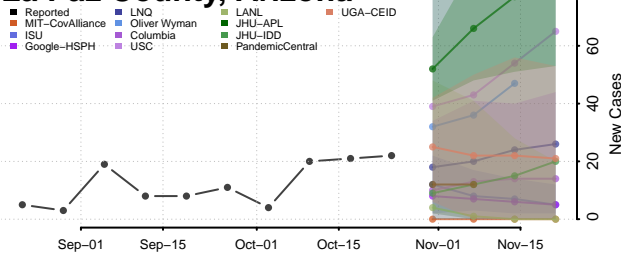

Cochise County, Arizona

Coconino County, Arizona

Gila County, Arizona

Graham County, Arizona

Greenlee County, Arizona

La Paz County, Arizona

Maricopa County, Arizona

Mohave County, Arizona