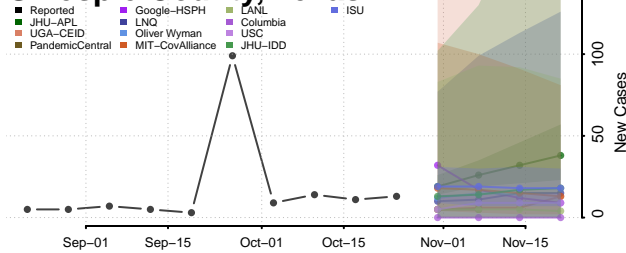

Gillespie County, Texas