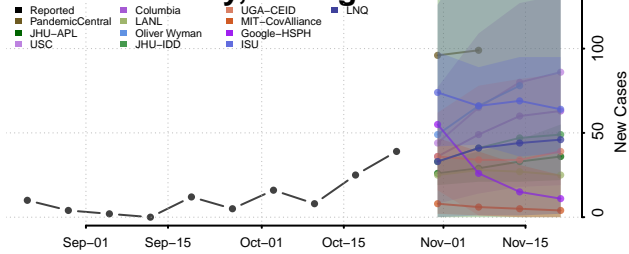

Montcalm County, Michigan

Montmorency County, Michigan

Muskegon County, Michigan

Newaygo County, Michigan

Oakland County, Michigan

Oceana County, Michigan

Ogemaw County, Michigan

Ontonagon County, Michigan