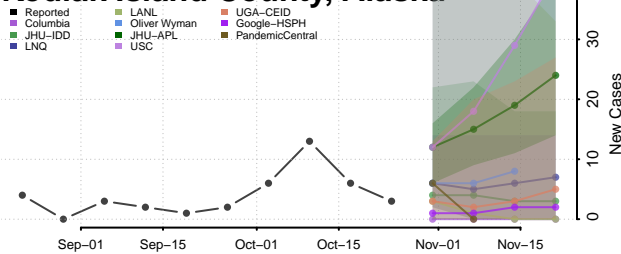

Haines County, Alaska

Hoonah-Angoon County, Alaska

Juneau County, Alaska

Kenai Peninsula County, Alaska

Ketchikan Gateway County, Alaska

Kodiak Island County, Alaska

Kusilvak County, Alaska

Lake and Peninsula County, Alaska