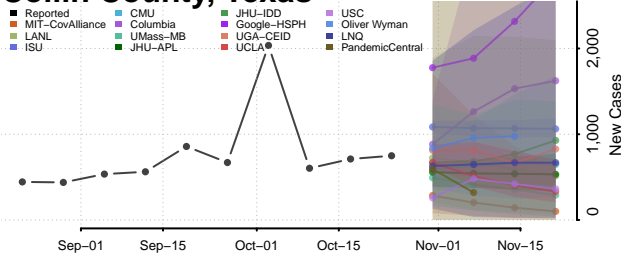

Collin County, Texas