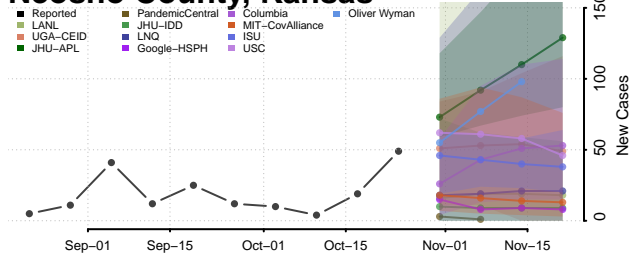

Miami County, Kansas

Mitchell County, Kansas

Montgomery County, Kansas

Morris County, Kansas

Morton County, Kansas

Nemaha County, Kansas

Neosho County, Kansas

Ness County, Kansas