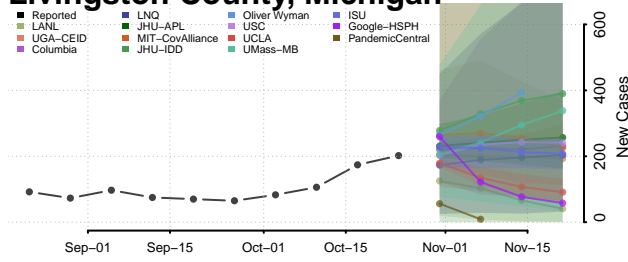

Lake County, Michigan

Lapeer County, Michigan

Leelanau County, Michigan

Lenawee County, Michigan

Livingston County, Michigan

Luce County, Michigan

Mackinac County, Michigan

Macomb County, Michigan