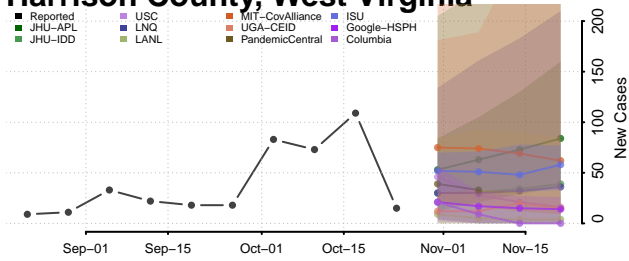

Hampshire County, West Virginia

Hancock County, West Virginia

Hardy County, West Virginia

Harrison County, West Virginia

Jackson County, West Virginia

Jefferson County, West Virginia

Kanawha County, West Virginia