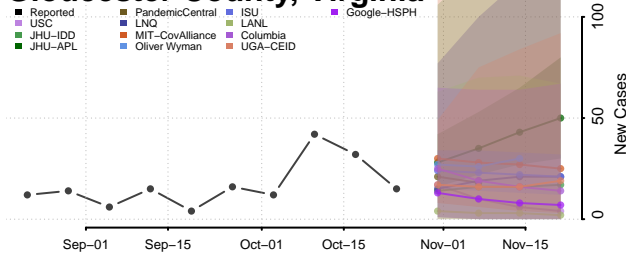

Gloucester County, Virginia