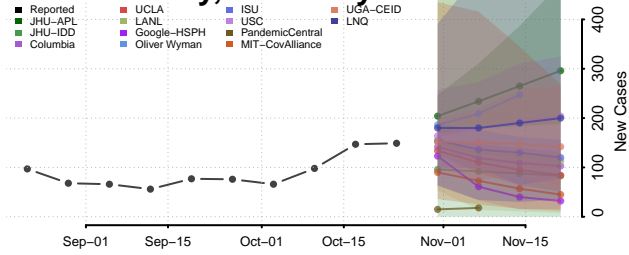

Anderson County, Kentucky

Ballard County, Kentucky

Barren County, Kentucky

Bath County, Kentucky

Bell County, Kentucky

Breckinridge County, Kentucky

Bullitt County, Kentucky

Butler County, Kentucky