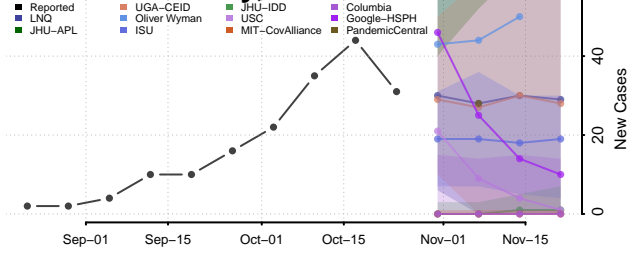

LaMoure County, North Dakota