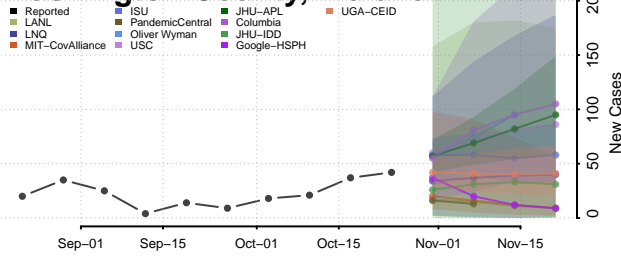

Vigo County, Indiana

Wabash County, Indiana

Warren County, Indiana

Warrick County, Indiana

Washington County, Indiana

Wayne County, Indiana

Wells County, Indiana

White County, Indiana