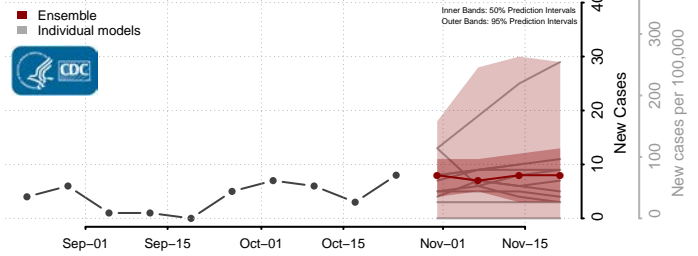

Oneida County, Idaho

Owyhee County, Idaho

Payette County, Idaho

Power County, Idaho

Shoshone County, Idaho

Teton County, Idaho

Twin Falls County, Idaho

Valley County, Idaho