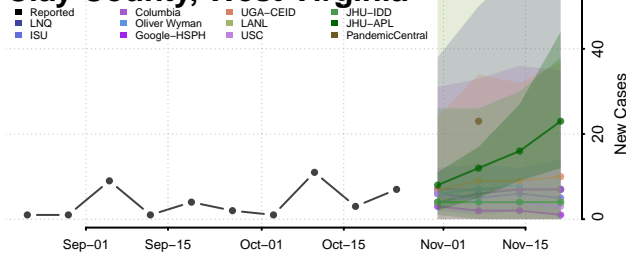

Clay County, West Virginia