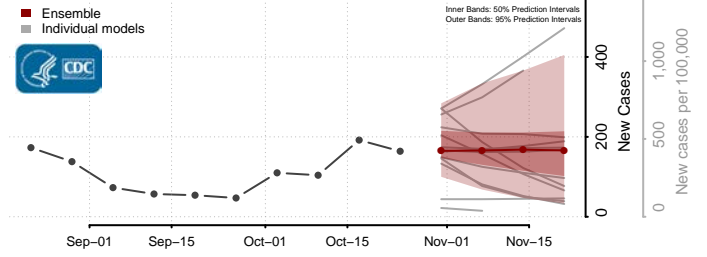

Des Moines County, Iowa