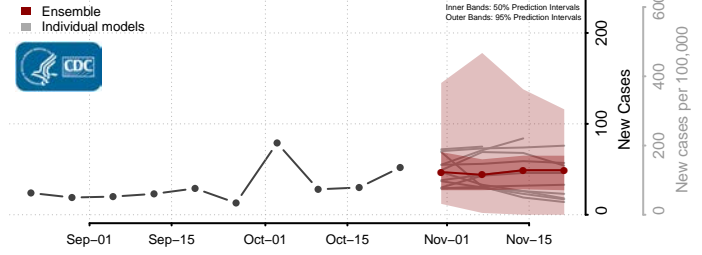

Coshocton County, Ohio

Crawford County, Ohio

Cuyahoga County, Ohio

Darke County, Ohio

Defiance County, Ohio

Delaware County, Ohio

Erie County, Ohio

Fairfield County, Ohio