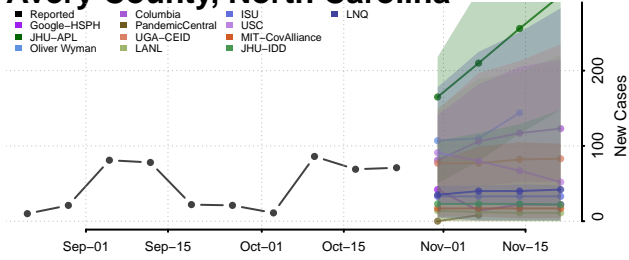

Alamance County, North Carolina

Alexander County, North Carolina

Alleghany County, North Carolina

Anson County, North Carolina

Ashe County, North Carolina

Avery County, North Carolina

Cabarrus County, North Carolina