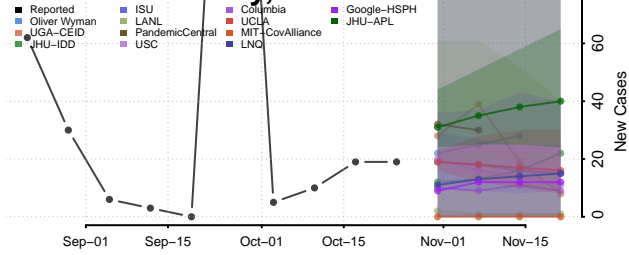

Gonzales County, Texas