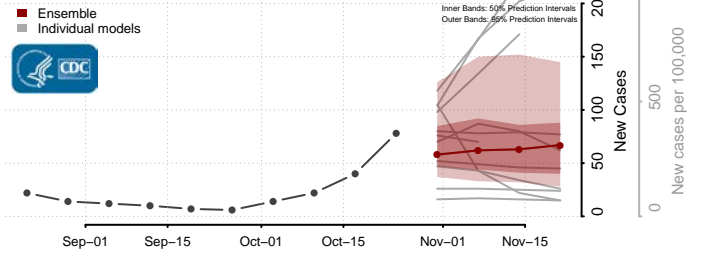

Scott County, Virginia