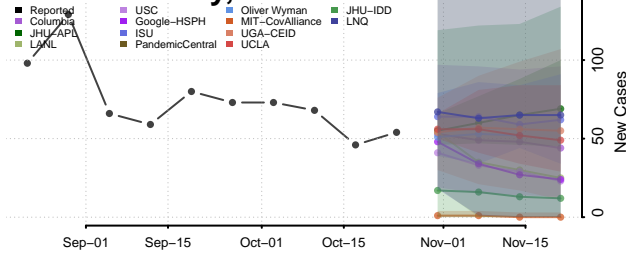

Carroll County, Tennessee