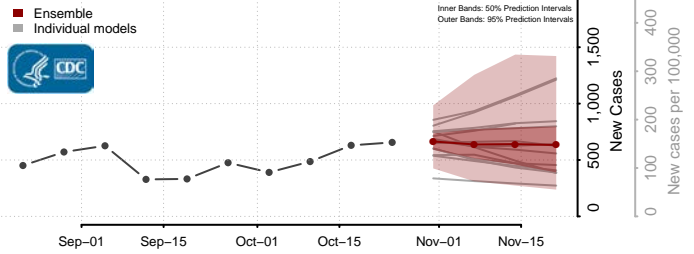

Chisago County, Minnesota

Clay County, Minnesota

Clearwater County, Minnesota

Cook County, Minnesota

Cottonwood County, Minnesota

Crow Wing County, Minnesota

Dakota County, Minnesota

Dodge County, Minnesota