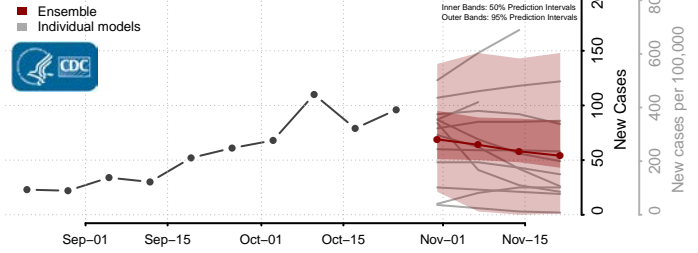

Jackson County, Oklahoma