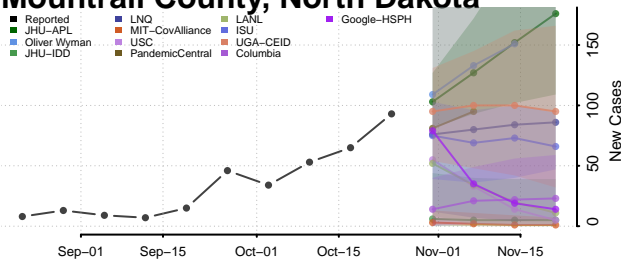

Mountrail County, North Dakota