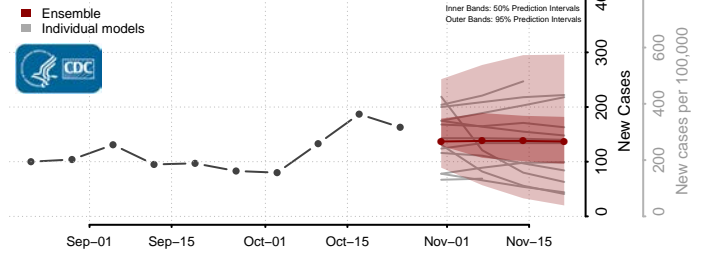

Currituck County, North Carolina

Dare County, North Carolina

Davidson County, North Carolina

Davie County, North Carolina

Duplin County, North Carolina

Durham County, North Carolina

Edgecombe County, North Carolina