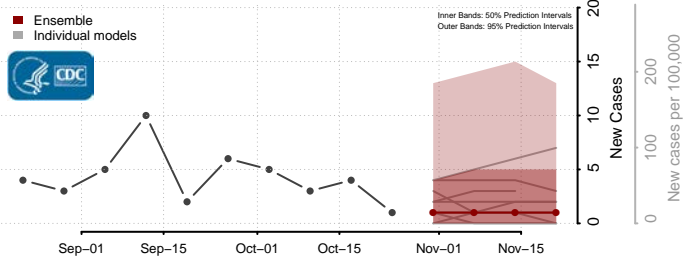

Henry County, Virginia

Highland County, Virginia

Hopewell County, Virginia

Isle of Wight County, Virginia

James City County, Virginia

King and Queen County, Virginia

King George County, Virginia

King William County, Virginia