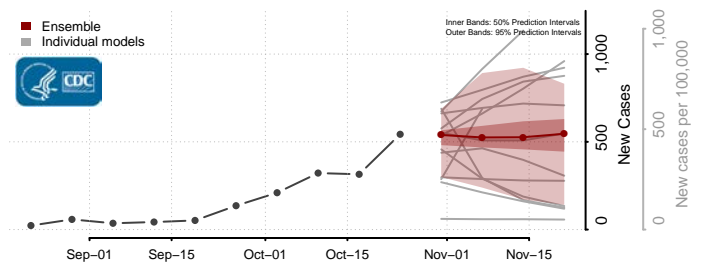

Deer Lodge County, Montana

Fallon County, Montana

Fergus County, Montana

Flathead County, Montana

Gallatin County, Montana

Garfield County, Montana

Glacier County, Montana

Golden Valley County, Montana