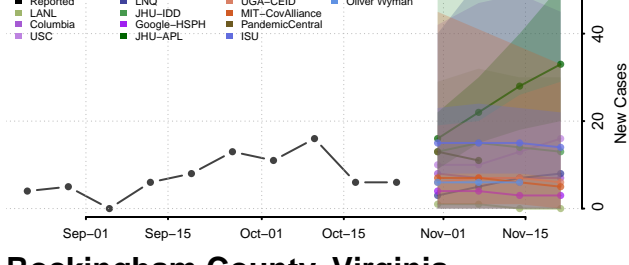

Rockbridge County, Virginia