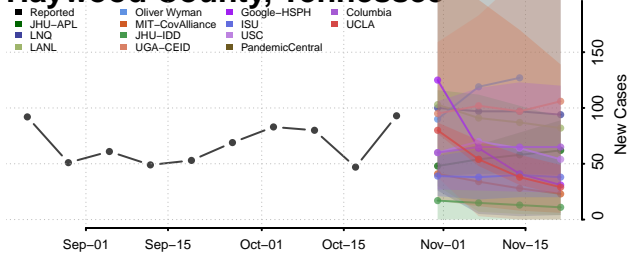

Hardeman County, Tennessee

Hardin County, Tennessee

Hawkins County, Tennessee

Haywood County, Tennessee

Henderson County, Tennessee

Henry County, Tennessee

Hickman County, Tennessee

Houston County, Tennessee