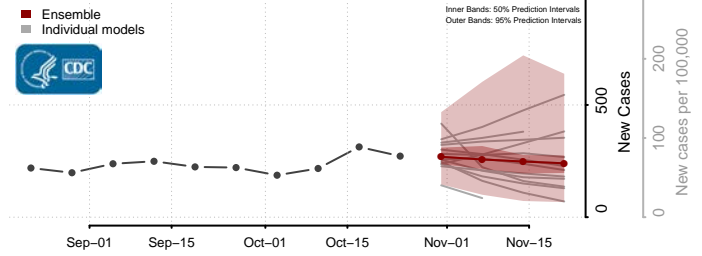

Charles City County, Virginia

Charlotte County, Virginia

Charlottesville County, Virginia

Chesapeake County, Virginia

Chesterfield County, Virginia

Clarke County, Virginia

Colonial Heights County, Virginia

Covington County, Virginia