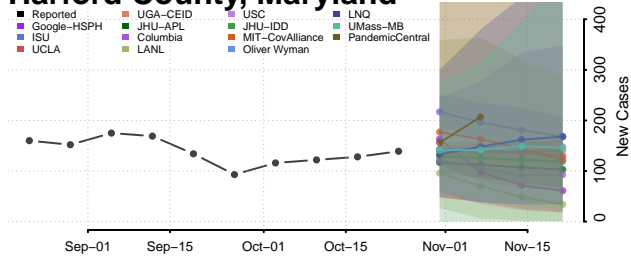

Garrett County, Maryland

Harford County, Maryland

Howard County, Maryland

Kent County, Maryland

Montgomery County, Maryland

Prince George's County, Maryland

Queen Anne's County, Maryland

Somerset County, Maryland