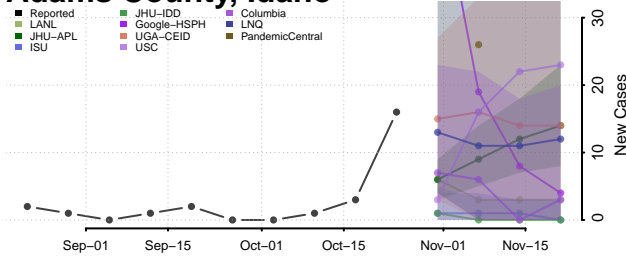

Kauai County, Hawaii

Maui County, Hawaii

Idaho

Ada County, Idaho

Adams County, Idaho

Bannock County, Idaho

Bear Lake County, Idaho

Benewah County, Idaho