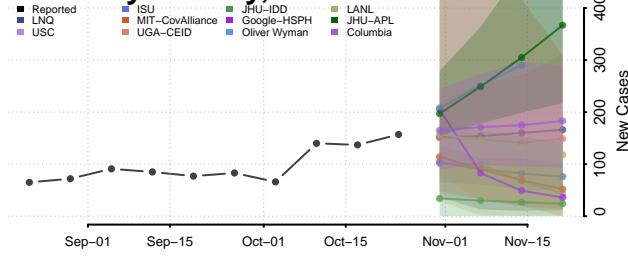

Callaway County, Missouri