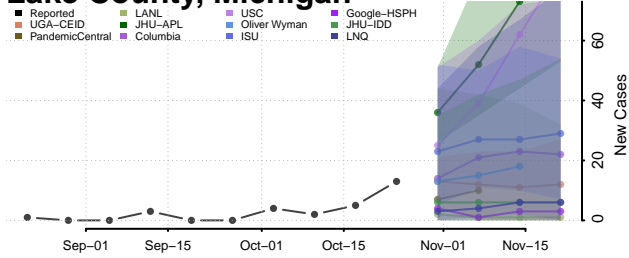

Lake County, Michigan