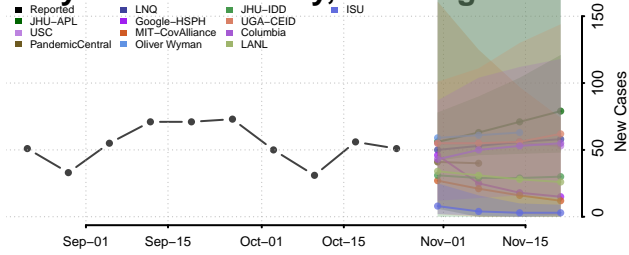

Grays Harbor County, Washington