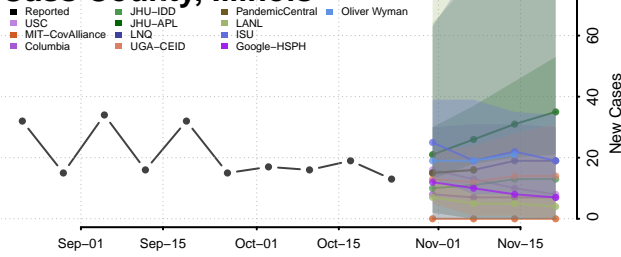

Cass County, Illinois