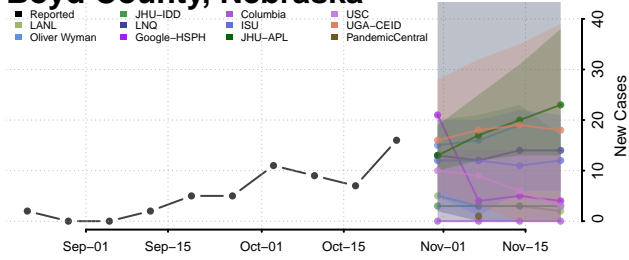

Adams County, Nebraska

Antelope County, Nebraska

Arthur County, Nebraska

Banner County, Nebraska

Blaine County, Nebraska

Boone County, Nebraska

Box Butte County, Nebraska

Boyd County, Nebraska