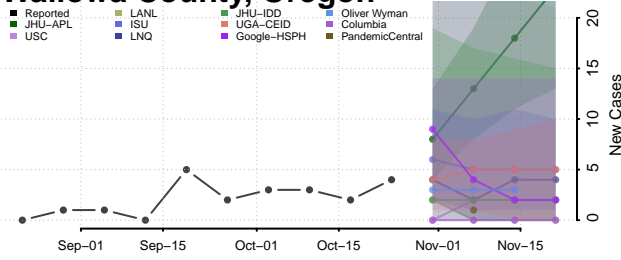

Wallowa County, Oregon