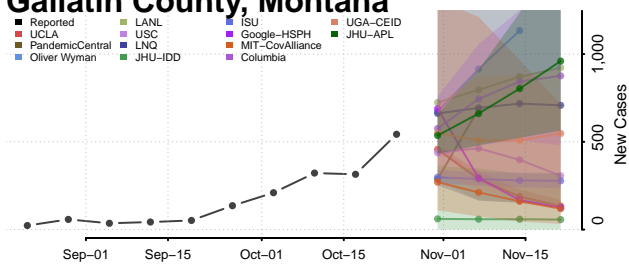

Gallatin County, Montana