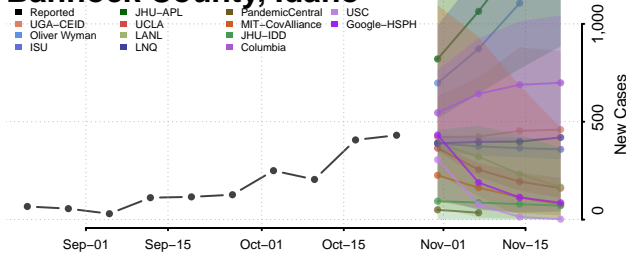

Kauai County, Hawaii

Maui County, Hawaii

Idaho

Ada County, Idaho

Adams County, Idaho

Bannock County, Idaho

Bear Lake County, Idaho

Benewah County, Idaho