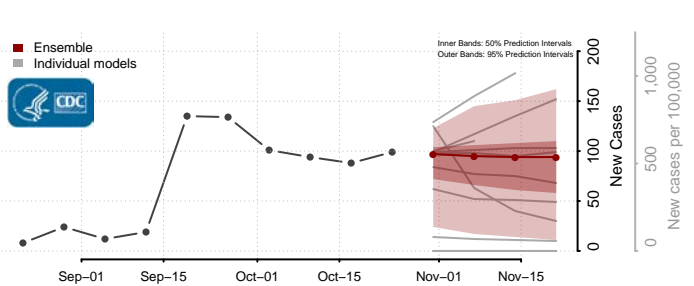

Hughes County, South Dakota