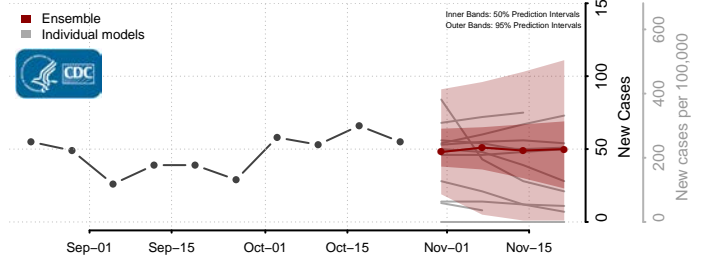

Tunica County, Mississippi