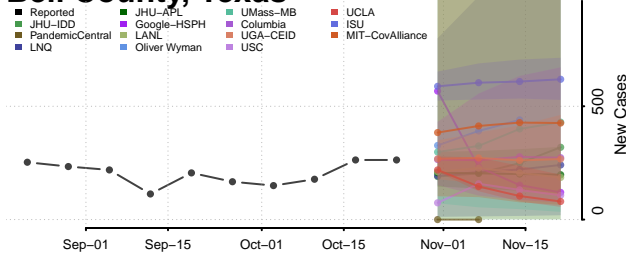

Bell County, Texas