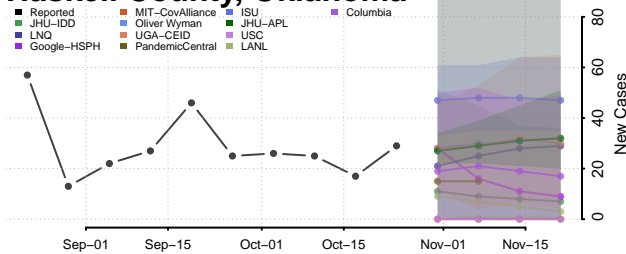

Haskell County, Oklahoma