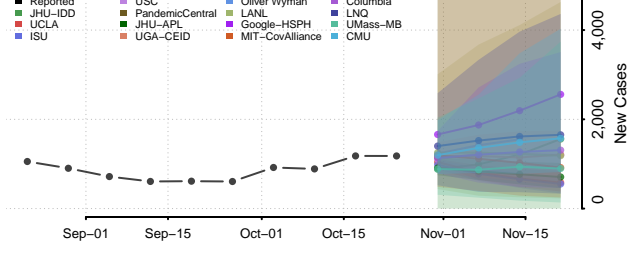

King County, Washington