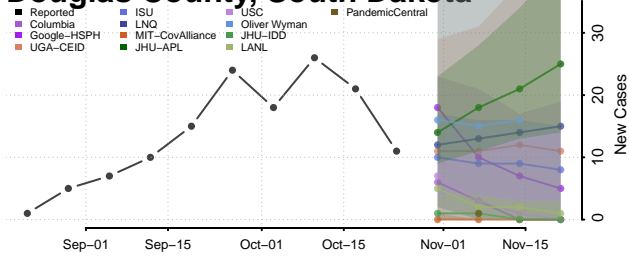

Corson County, South Dakota

Custer County, South Dakota

Davison County, South Dakota

Day County, South Dakota

Deuel County, South Dakota

Dewey County, South Dakota

Douglas County, South Dakota

Edmunds County, South Dakota