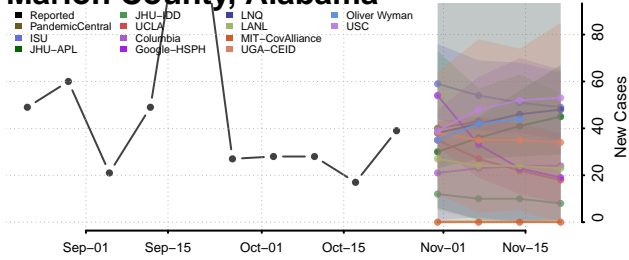

Geneva County, Alabama

Greene County, Alabama

Hale County, Alabama

Henry County, Alabama

Lee County, Alabama

Limestone County, Alabama

Lowndes County, Alabama

Macon County, Alabama

Madison County, Alabama

Marengo County, Alabama

Marion County, Alabama

Marshall County, Alabama

Mobile County, Alabama

Monroe County, Alabama

Montgomery County, Alabama

Morgan County, Alabama