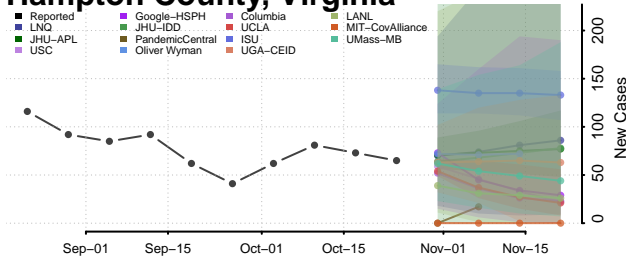

Grayson County, Virginia

Greene County, Virginia

Greensville County, Virginia

Halifax County, Virginia

Hampton County, Virginia

Hanover County, Virginia

Harrisonburg County, Virginia

Henrico County, Virginia