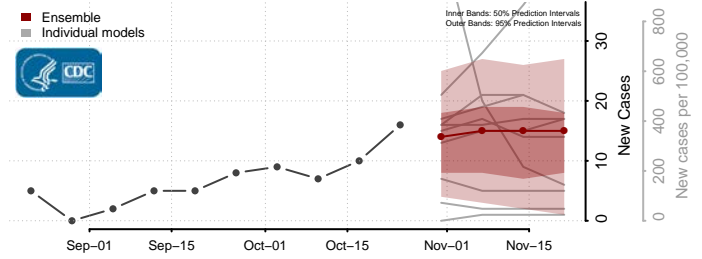

Thayer County, Nebraska

Thomas County, Nebraska

Thurston County, Nebraska

Valley County, Nebraska

Washington County, Nebraska

Wayne County, Nebraska

Webster County, Nebraska

Wheeler County, Nebraska