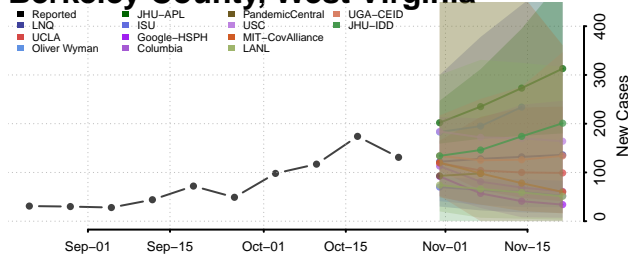

Berkeley County, West Virginia