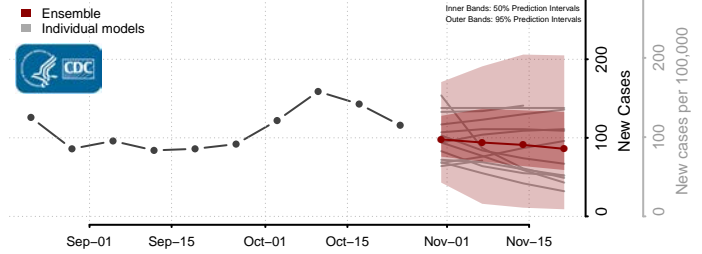

Moore County, North Carolina