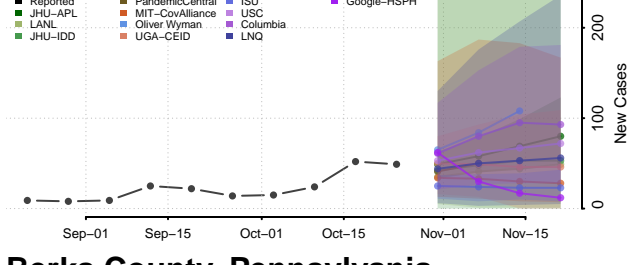

Bedford County, Pennsylvania