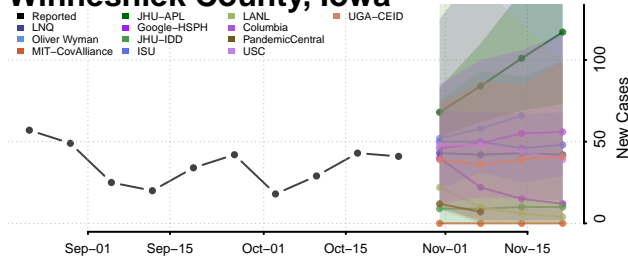

Warren County, Iowa

Washington County, Iowa

Wayne County, Iowa

Webster County, Iowa

Winnebago County, Iowa

Winneshiek County, Iowa

Woodbury County, Iowa

Worth County, Iowa