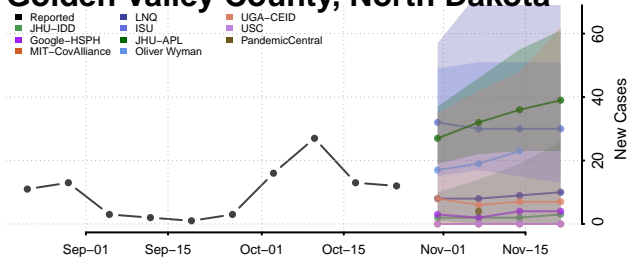

Golden Valley County, North Dakota