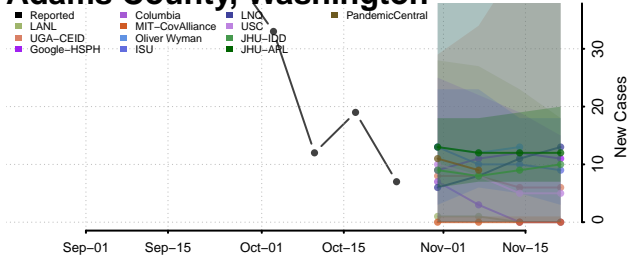

Wythe County, Virginia

York County, Virginia

Washington

Adams County, Washington

Asotin County, Washington

Benton County, Washington

Chelan County, Washington

Clallam County, Washington