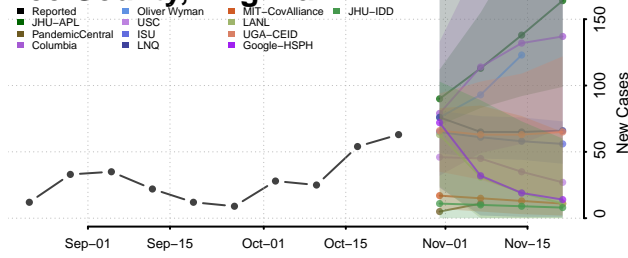

Lee County, Virginia