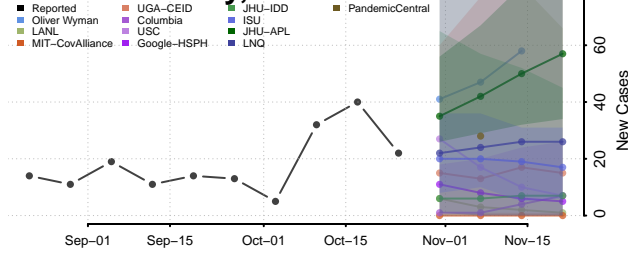

Madison County, Iowa

Mahaska County, Iowa

Marion County, Iowa

Marshall County, Iowa

Mills County, Iowa

Mitchell County, Iowa

Monona County, Iowa

Monroe County, Iowa