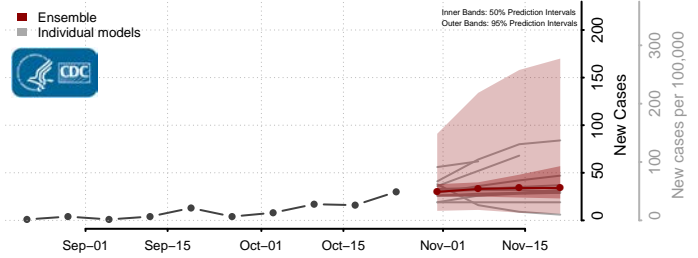

Storey County, Nevada

Washoe County, Nevada

White Pine County, Nevada

New Hampshire

Belknap County, New Hampshire

Carroll County, New Hampshire

Cheshire County, New Hampshire

Coos County, New Hampshire