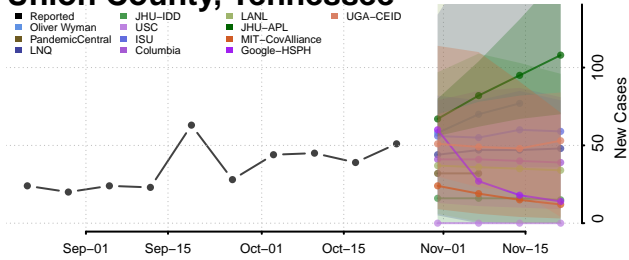

Union County, Tennessee