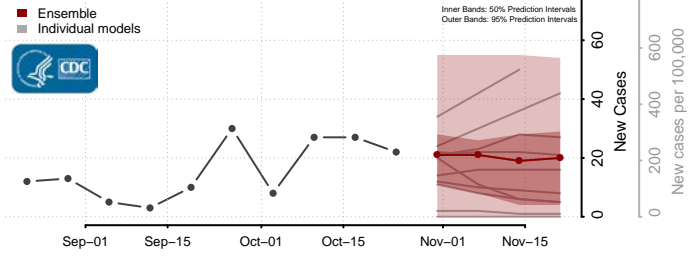

Brown County, Kansas