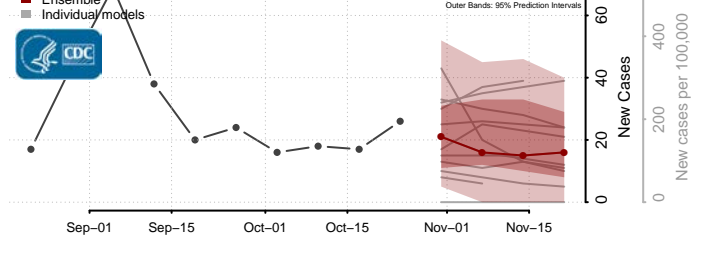

Jackson County, Kentucky