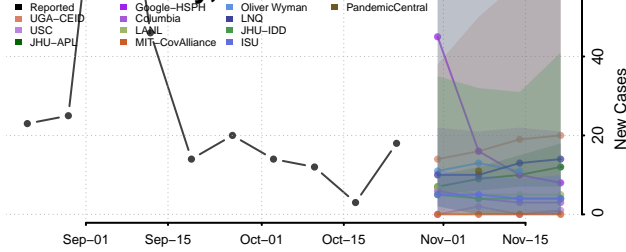

Duval County, Texas