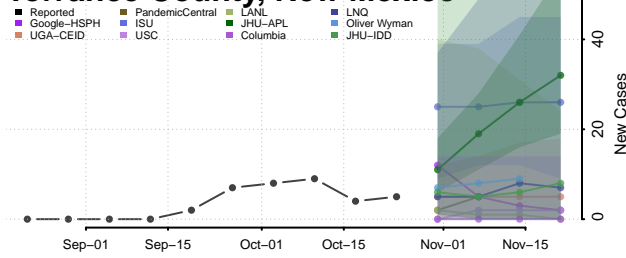

Sierra County, New Mexico

Socorro County, New Mexico

Taos County, New Mexico

Torrance County, New Mexico

Union County, New Mexico

Valencia County, New Mexico

New York

Albany County, New York