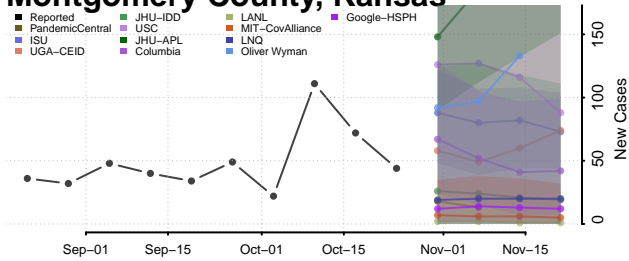

Montgomery County, Kansas