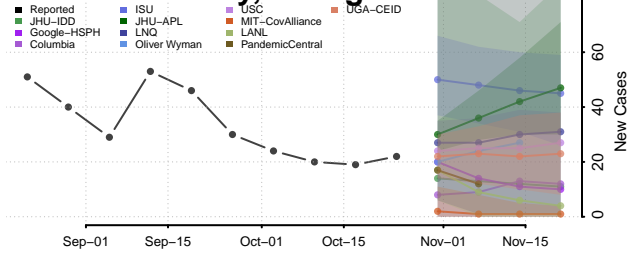

Madison County, Georgia