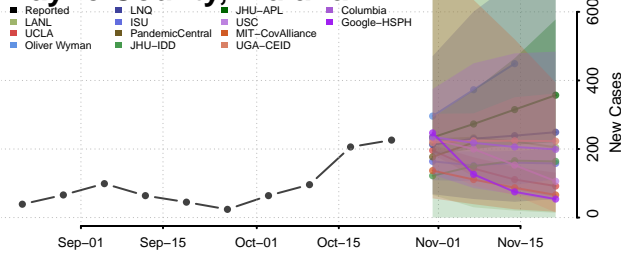

Vigo County, Indiana

Wabash County, Indiana

Warren County, Indiana

Warrick County, Indiana

Washington County, Indiana

Wayne County, Indiana

Wells County, Indiana

White County, Indiana