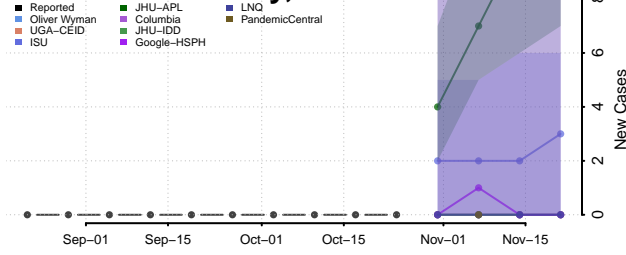

Esmeralda County, Nevada