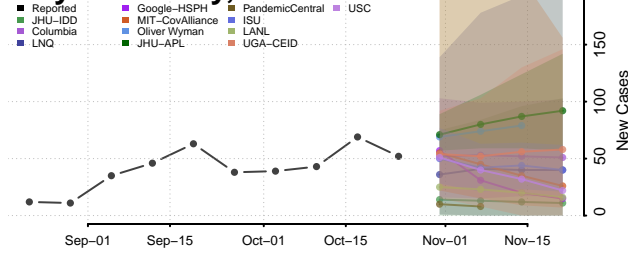

Wayne County, Illinois