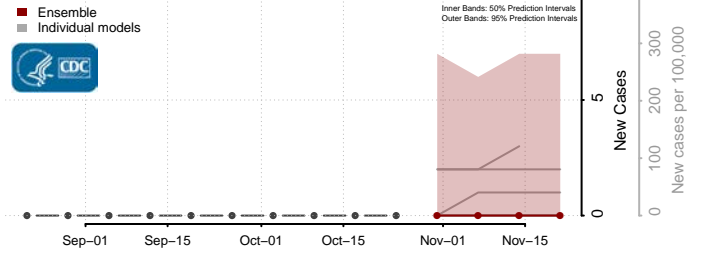

Rich County, Utah