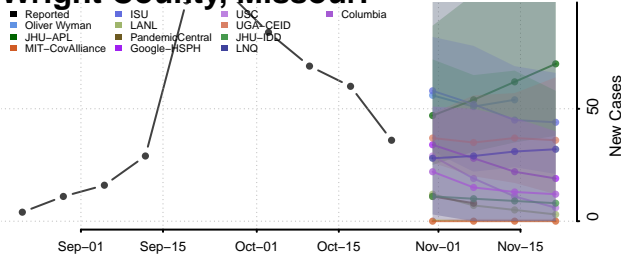

Wright County, Missouri