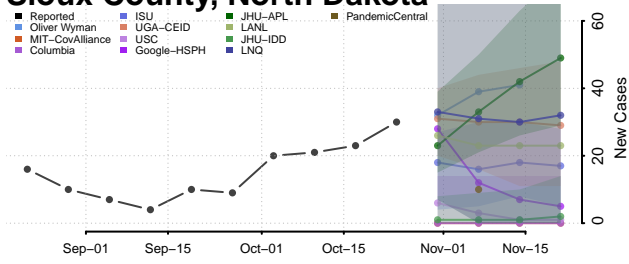

Sioux County, North Dakota