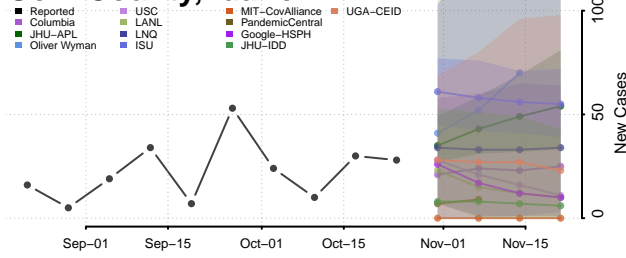

Elmore County, Idaho

Franklin County, Idaho

Fremont County, Idaho

Gem County, Idaho

Gooding County, Idaho

Idaho County, Idaho

Jefferson County, Idaho

Jerome County, Idaho