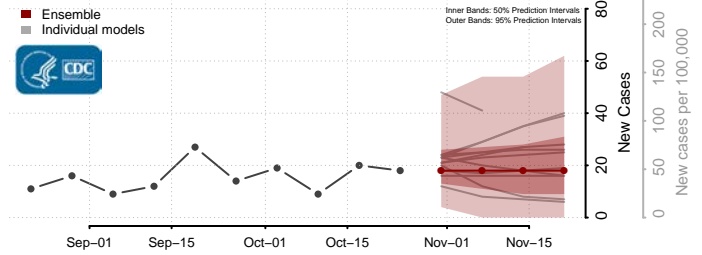

New Kent County, Virginia

Newport News County, Virginia

Norfolk County, Virginia

Northampton County, Virginia

Northumberland County, Virginia

Norton County, Virginia

Nottoway County, Virginia

Orange County, Virginia