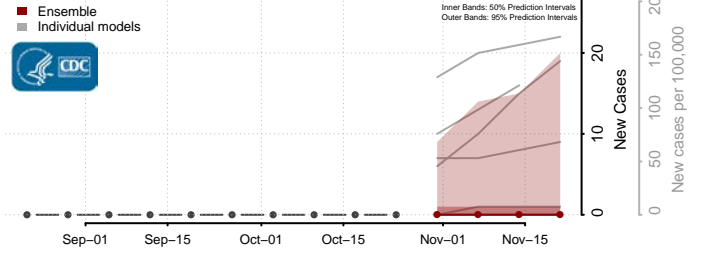

Millard County, Utah