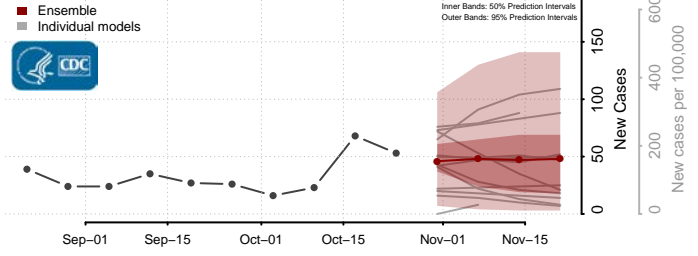

Yazoo County, Mississippi