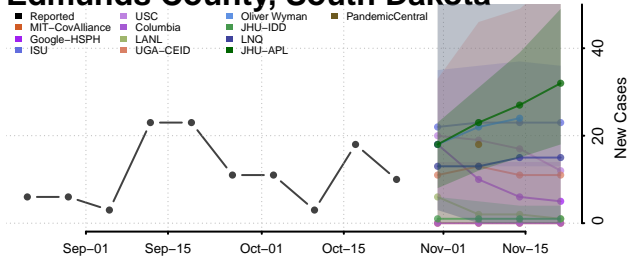

Corson County, South Dakota

Custer County, South Dakota

Davison County, South Dakota

Day County, South Dakota

Deuel County, South Dakota

Dewey County, South Dakota

Douglas County, South Dakota

Edmunds County, South Dakota