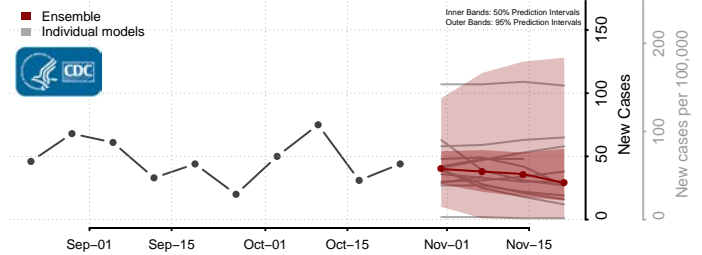

Franklin County, North Carolina