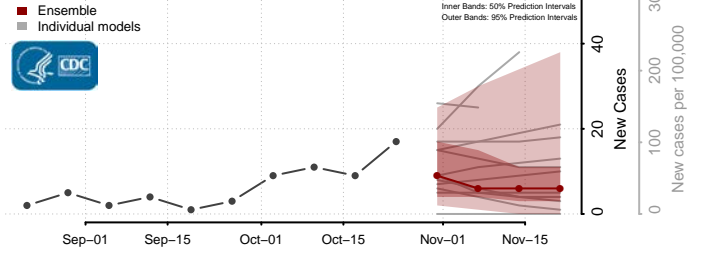

Humboldt County, Nevada