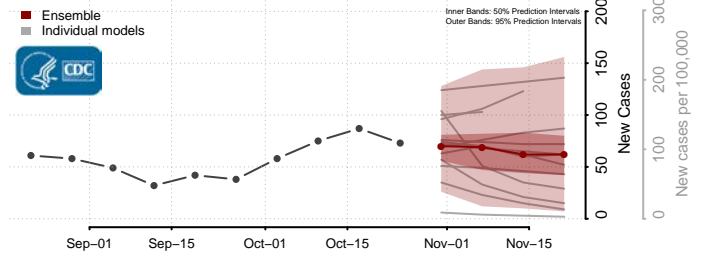

Pipestone County, Minnesota

Polk County, Minnesota

Pope County, Minnesota

Ramsey County, Minnesota

Red Lake County, Minnesota

Redwood County, Minnesota

Renville County, Minnesota

Rice County, Minnesota