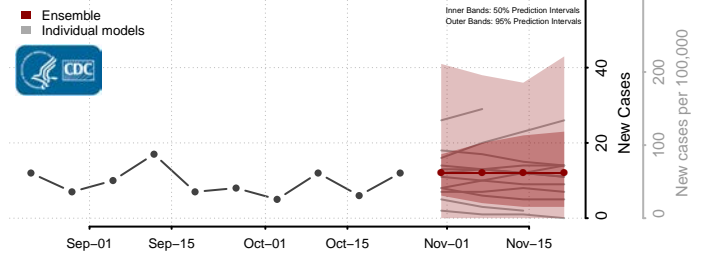

Garrett County, Maryland

Harford County, Maryland

Howard County, Maryland

Kent County, Maryland

Montgomery County, Maryland

Prince George's County, Maryland

Queen Anne's County, Maryland

Somerset County, Maryland