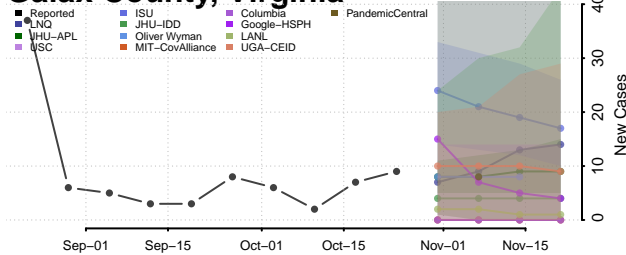

Galax County, Virginia