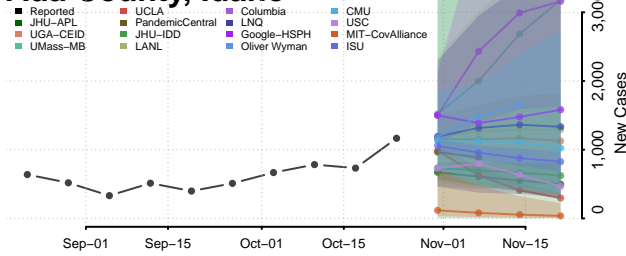

Kauai County, Hawaii

Maui County, Hawaii

Idaho

Ada County, Idaho

Adams County, Idaho

Bannock County, Idaho

Bear Lake County, Idaho

Benewah County, Idaho