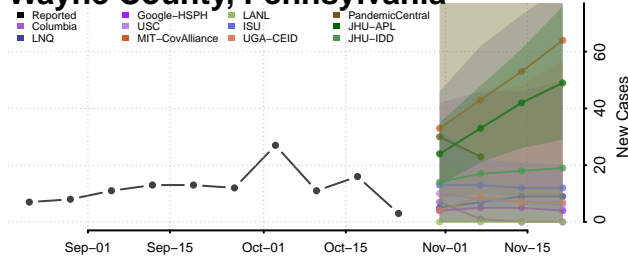

Tioga County, Pennsylvania

Union County, Pennsylvania

Venango County, Pennsylvania

Warren County, Pennsylvania

Washington County, Pennsylvania

Wayne County, Pennsylvania

Westmoreland County, Pennsylvania

Wyoming County, Pennsylvania