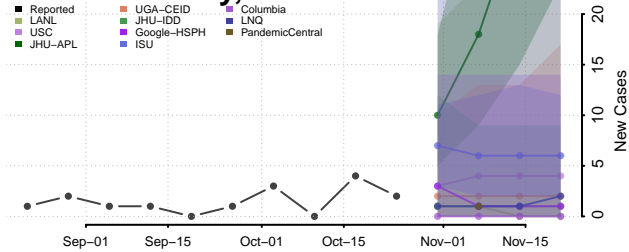

Deuel County, Nebraska

Dixon County, Nebraska

Furnas County, Nebraska

Gage County, Nebraska

Garden County, Nebraska

Garfield County, Nebraska

Gosper County, Nebraska

Grant County, Nebraska