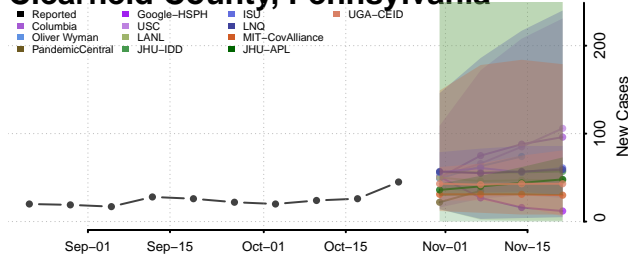

Clinton County, Pennsylvania

Erie County, Pennsylvania

Fayette County, Pennsylvania

Forest County, Pennsylvania

Franklin County, Pennsylvania

Fulton County, Pennsylvania

Greene County, Pennsylvania

Huntingdon County, Pennsylvania