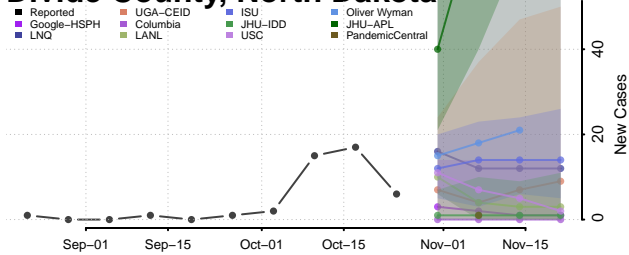

Burleigh County, North Dakota

Cass County, North Dakota

Cavalier County, North Dakota

Dickey County, North Dakota

Divide County, North Dakota

Dunn County, North Dakota

Eddy County, North Dakota

Emmons County, North Dakota