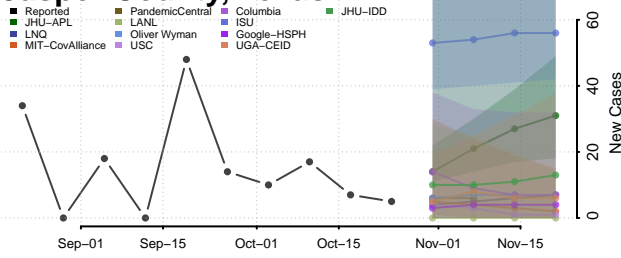

Jasper County, Texas