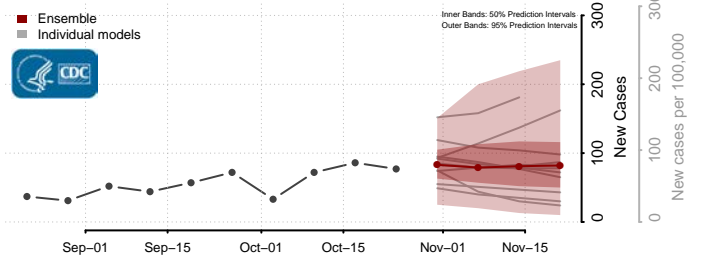

Platte County, Missouri