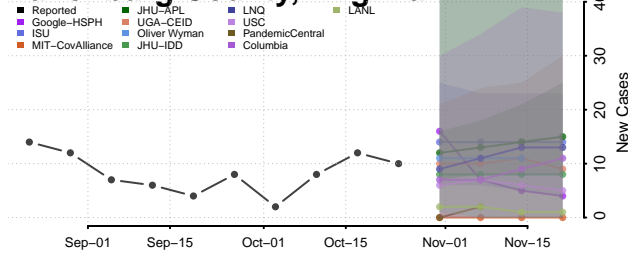

Lunenburg County, Virginia