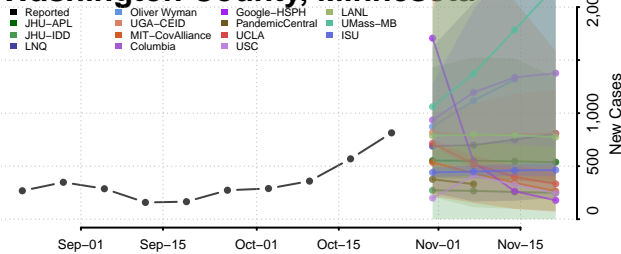

Stevens County, Minnesota

Swift County, Minnesota

Todd County, Minnesota

Traverse County, Minnesota

Wabasha County, Minnesota

Wadena County, Minnesota

Waseca County, Minnesota

Washington County, Minnesota