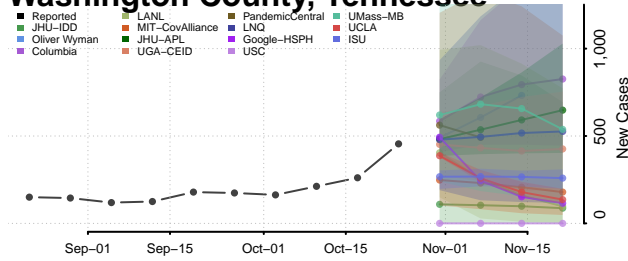

Washington County, Tennessee