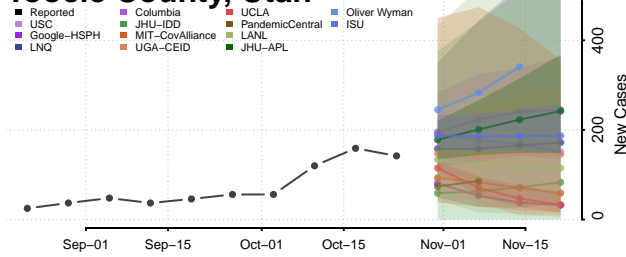

Tooele County, Utah