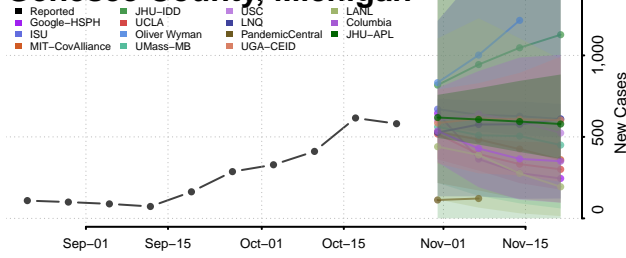

Clinton County, Michigan

Crawford County, Michigan

Delta County, Michigan

Dickinson County, Michigan

Eaton County, Michigan

Emmet County, Michigan

Genesee County, Michigan

Gladwin County, Michigan