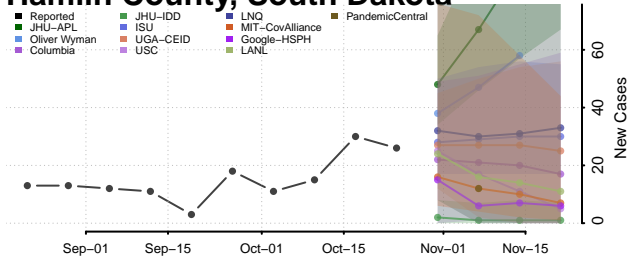

Fall River County, South Dakota

Faulk County, South Dakota

Grant County, South Dakota

Gregory County, South Dakota

Haakon County, South Dakota

Hamlin County, South Dakota

Hand County, South Dakota

Hanson County, South Dakota