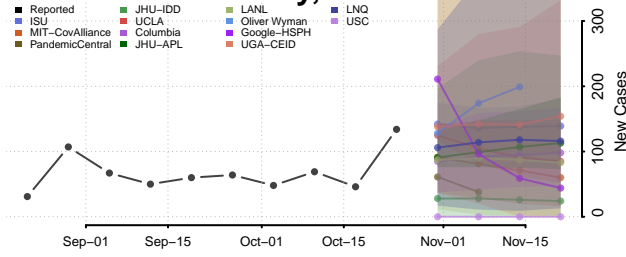

Cerro Gordo County, Iowa