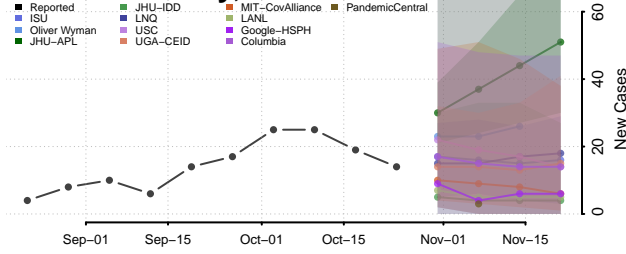

Greene County, Iowa

Grundy County, Iowa

Guthrie County, Iowa

Hamilton County, Iowa

Hancock County, Iowa

Hardin County, Iowa

Harrison County, Iowa

Henry County, Iowa