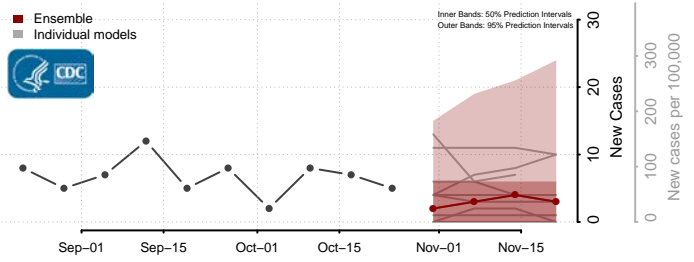

Choctaw County, Mississippi