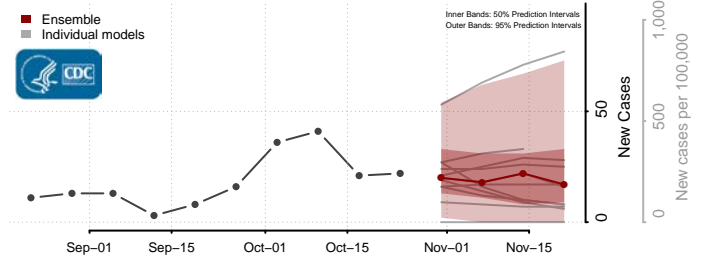

Pipestone County, Minnesota