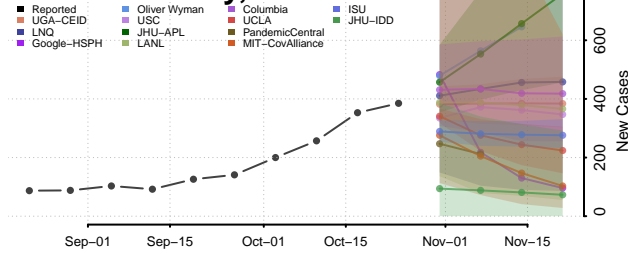

Lincoln County, South Dakota