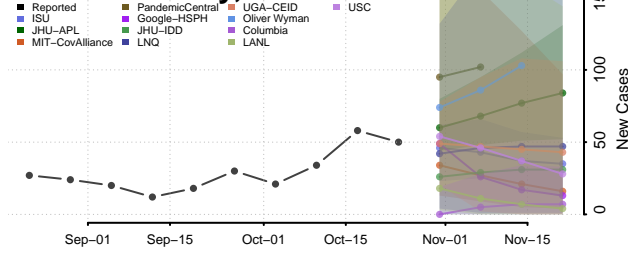

St. Clair County, Illinois

Stark County, Illinois

Stephenson County, Illinois

Tazewell County, Illinois

Union County, Illinois

Vermilion County, Illinois

Wabash County, Illinois

Warren County, Illinois