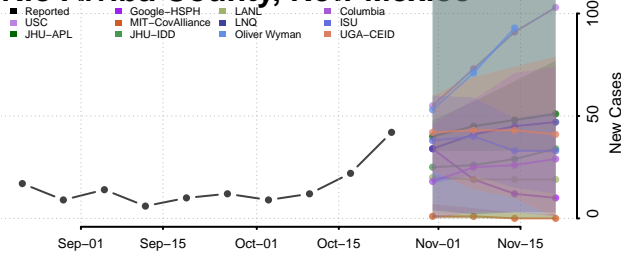

Rio Arriba County, New Mexico