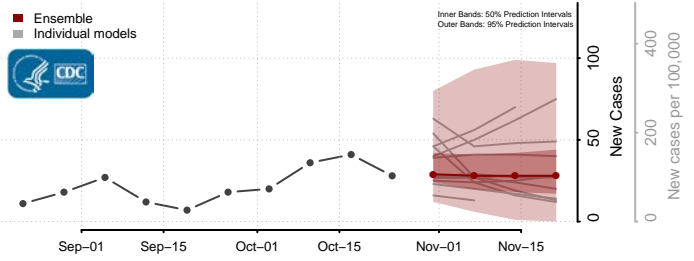

Ashe County, North Carolina