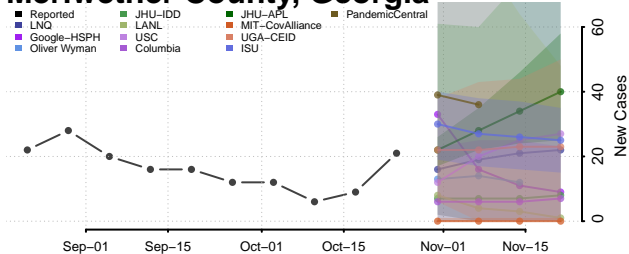

Lumpkin County, Georgia

Macon County, Georgia

Madison County, Georgia

Marion County, Georgia

McDuffie County, Georgia

McIntosh County, Georgia

Meriwether County, Georgia

Miller County, Georgia