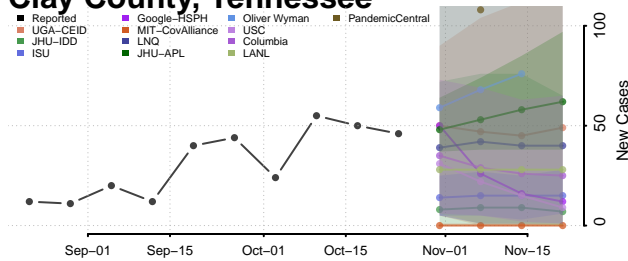

Cheatham County, Tennessee

Chester County, Tennessee

Claiborne County, Tennessee

Clay County, Tennessee

Cocke County, Tennessee

Coffee County, Tennessee

Crockett County, Tennessee

Cumberland County, Tennessee