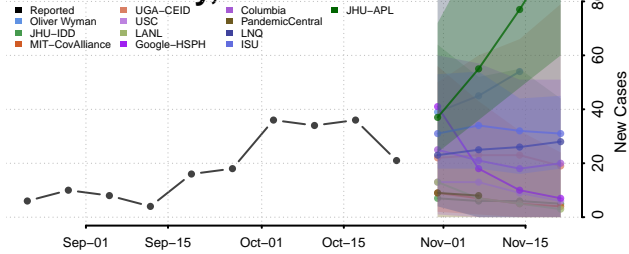

Bates County, Missouri