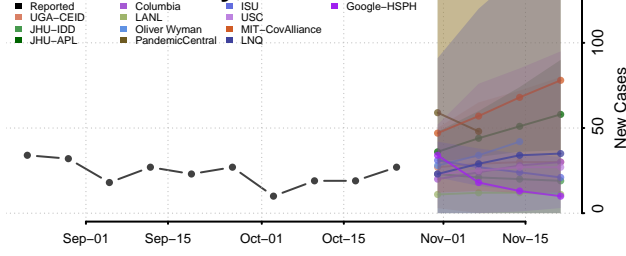

Mariposa County, California

Mendocino County, California

Merced County, California

Modoc County, California

Mono County, California

Monterey County, California

Napa County, California

Nevada County, California