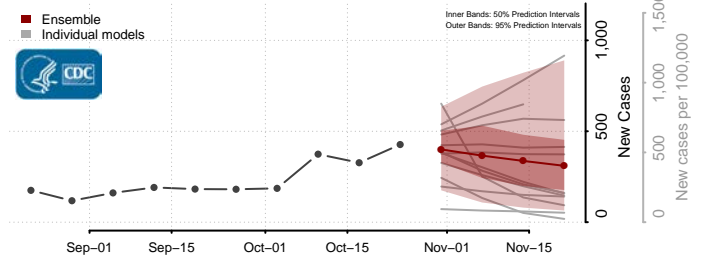

Cole County, Missouri