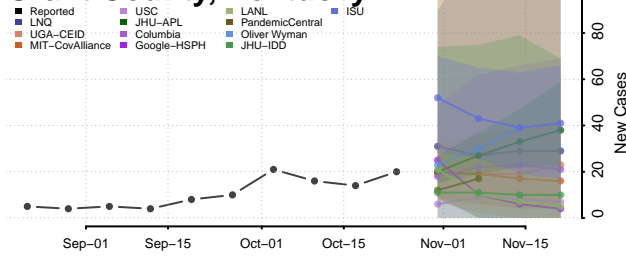

Grant County, Kentucky

Graves County, Kentucky

Grayson County, Kentucky

Green County, Kentucky

Greenup County, Kentucky

Hancock County, Kentucky

Hardin County, Kentucky

Harlan County, Kentucky