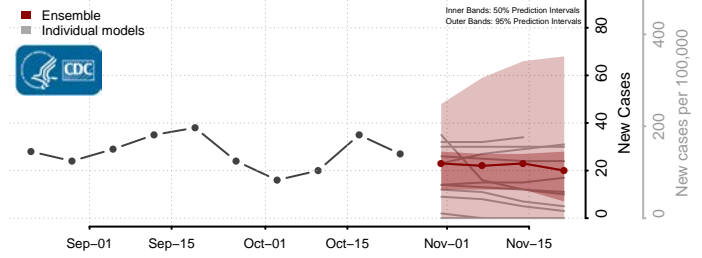

Clay County, Mississippi