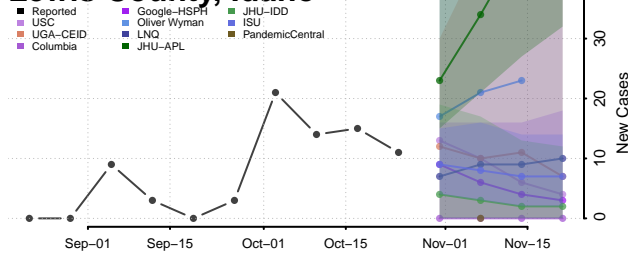

Kootenai County, Idaho

Latah County, Idaho

Lemhi County, Idaho

Lewis County, Idaho

Lincoln County, Idaho

Madison County, Idaho

Minidoka County, Idaho

Nez Perce County, Idaho