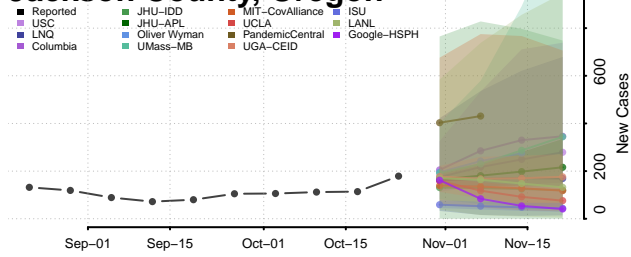

Jackson County, Oregon