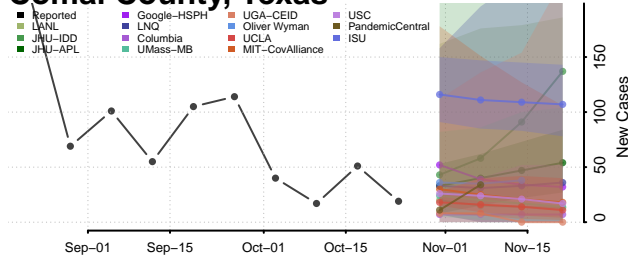

Comal County, Texas