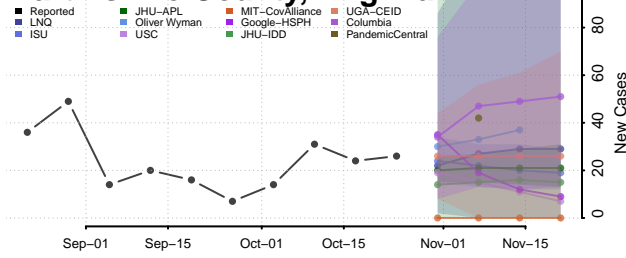

Martinsville County, Virginia