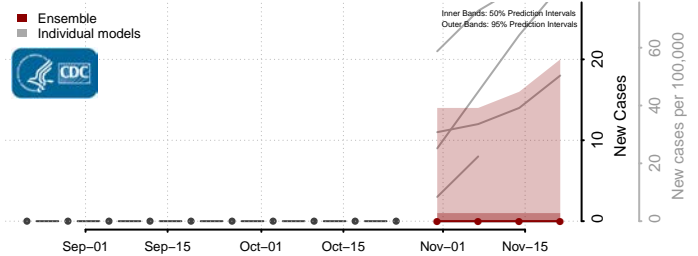

Uintah County, Utah