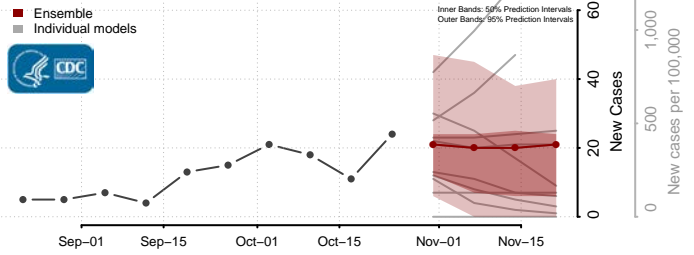

Corson County, South Dakota

Custer County, South Dakota

Davison County, South Dakota

Day County, South Dakota

Deuel County, South Dakota

Dewey County, South Dakota

Douglas County, South Dakota

Edmunds County, South Dakota