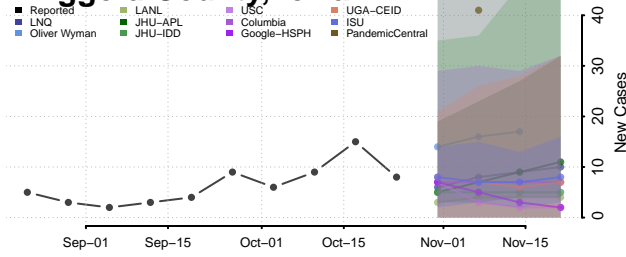

Polk County, Iowa

Pottawattamie County, Iowa

Poweshiek County, Iowa

Ringgold County, Iowa

Sac County, Iowa

Union County, Iowa

Van Buren County, Iowa

Wapello County, Iowa