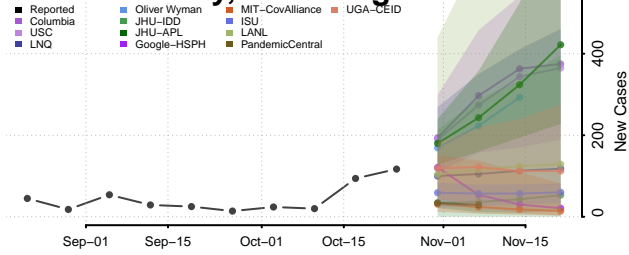

Mercer County, West Virginia