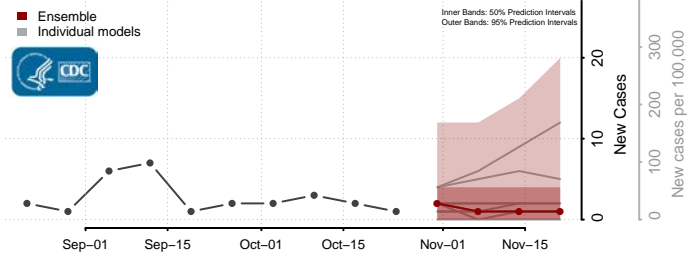

Calhoun County, West Virginia