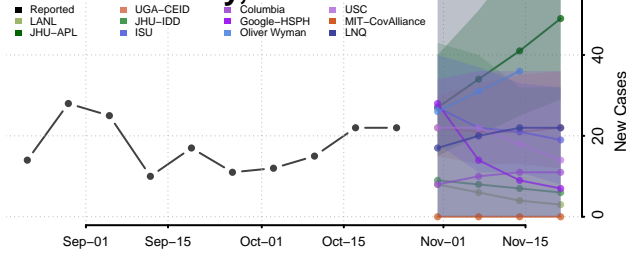

Howard County, Missouri