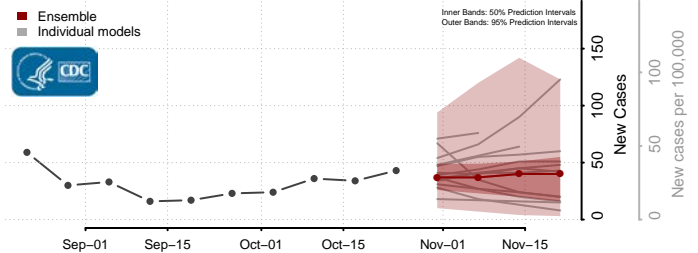

Skamania County, Washington

Snohomish County, Washington

Spokane County, Washington

Stevens County, Washington

Thurston County, Washington

Wahkiakum County, Washington

Walla Walla County, Washington

Whatcom County, Washington