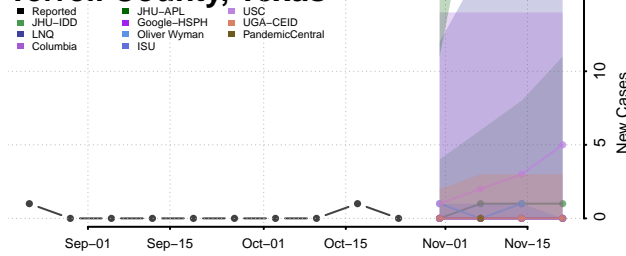

Terrell County, Texas