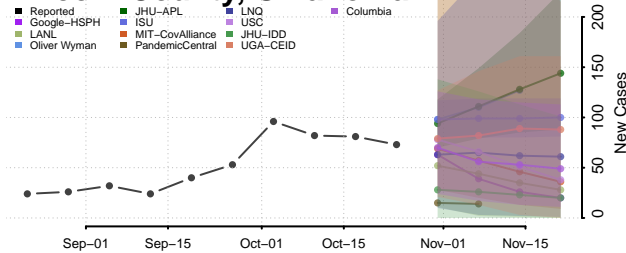

Lincoln County, Oklahoma