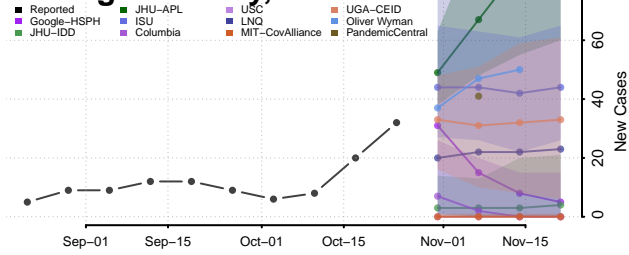

Foster County, North Dakota

Golden Valley County, North Dakota

Grand Forks County, North Dakota

Grant County, North Dakota

Griggs County, North Dakota

Hettinger County, North Dakota

Kidder County, North Dakota