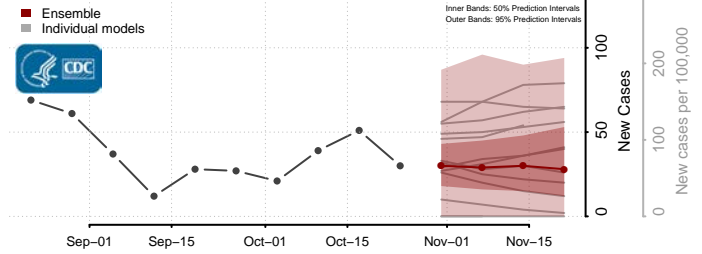

Tishomingo County, Mississippi

Tunica County, Mississippi

Union County, Mississippi

Walthall County, Mississippi

Warren County, Mississippi

Washington County, Mississippi

Wayne County, Mississippi

Webster County, Mississippi