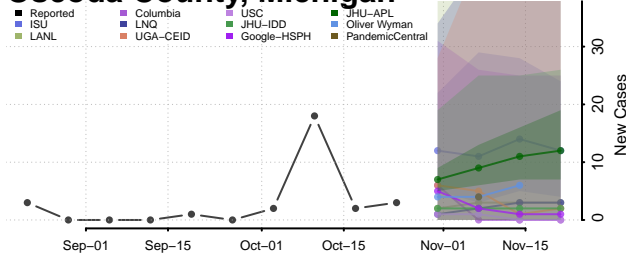

Oscoda County, Michigan