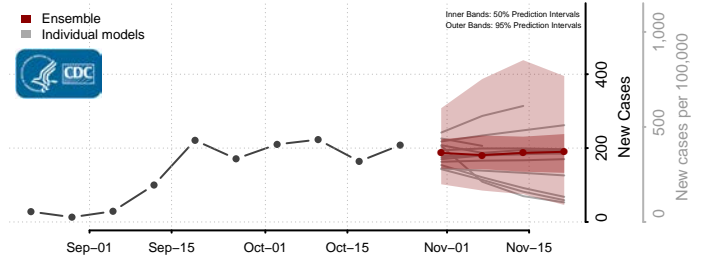

Douglas County, Wisconsin

Dunn County, Wisconsin

Eau Claire County, Wisconsin

Florence County, Wisconsin

Fond du Lac County, Wisconsin

Forest County, Wisconsin

Grant County, Wisconsin

Green County, Wisconsin