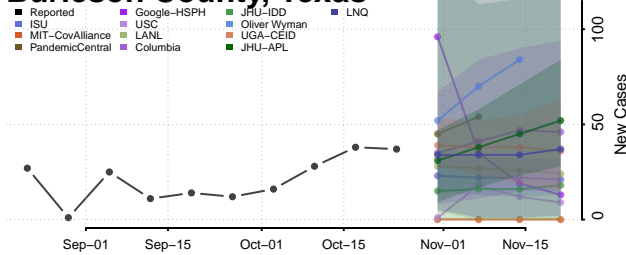

Burleson County, Texas