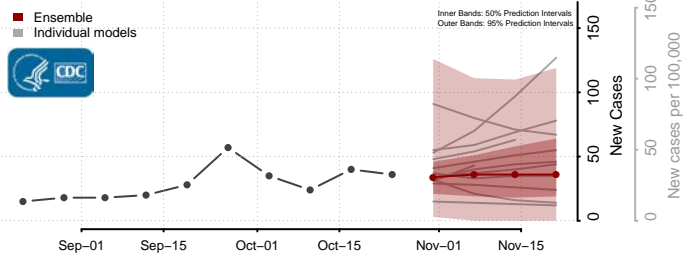

Cowlitz County, Washington