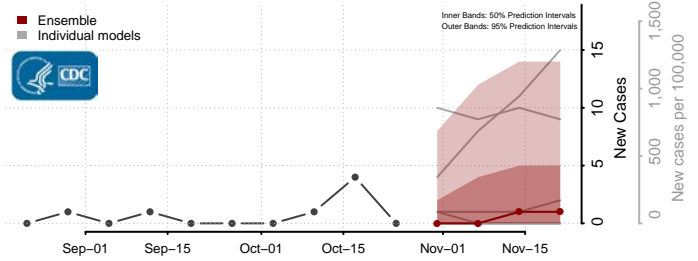

Platte County, Nebraska

Polk County, Nebraska

Red Willow County, Nebraska

Richardson County, Nebraska

Sheridan County, Nebraska

Sherman County, Nebraska

Sioux County, Nebraska

Stanton County, Nebraska