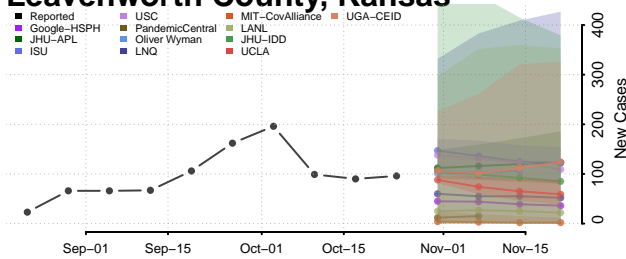

Jewell County, Kansas

Johnson County, Kansas

Keary County, Kansas

Kingman County, Kansas

Kiowa County, Kansas

Labette County, Kansas

Lane County, Kansas

Leavenworth County, Kansas