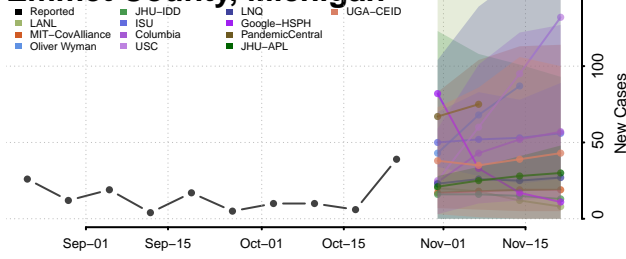

Clinton County, Michigan

Crawford County, Michigan

Delta County, Michigan

Dickinson County, Michigan

Eaton County, Michigan

Emmet County, Michigan

Genesee County, Michigan

Gladwin County, Michigan