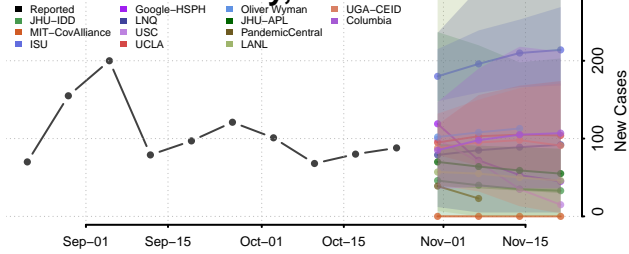

Blue Earth County, Minnesota