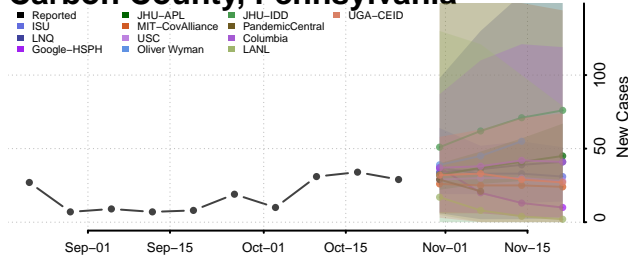

Butler County, Pennsylvania

Cambria County, Pennsylvania

Cameron County, Pennsylvania

Carbon County, Pennsylvania

Centre County, Pennsylvania

Chester County, Pennsylvania

Clarion County, Pennsylvania

Clearfield County, Pennsylvania