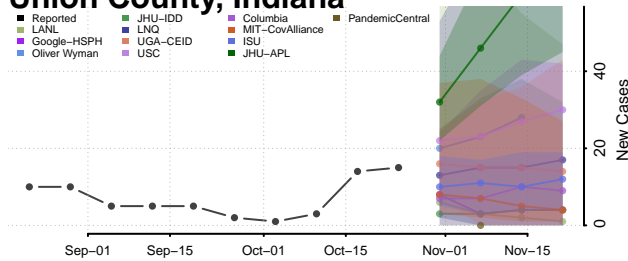

Stauben County, Indiana

Sullivan County, Indiana

Switzerland County, Indiana

Tippecanoe County, Indiana

Tipton County, Indiana

Union County, Indiana

Vanderburgh County, Indiana

Vermillion County, Indiana