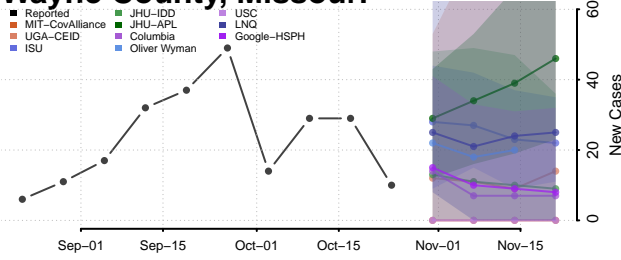

Wayne County, Missouri