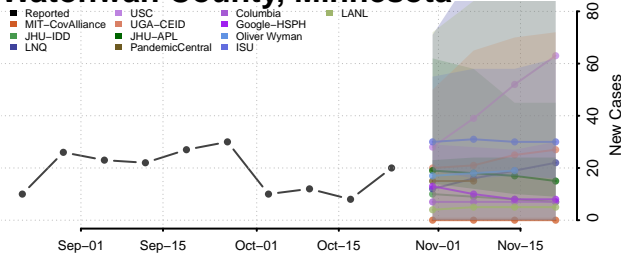

Watowan County, Minnesota