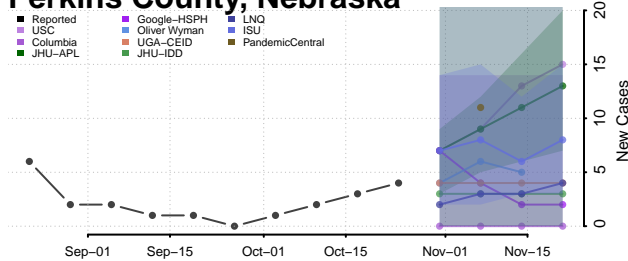

Nance County, Nebraska

Nemaha County, Nebraska

Nuckolls County, Nebraska

Otoe County, Nebraska

Pawnee County, Nebraska

Perkins County, Nebraska

Phelps County, Nebraska

Pierce County, Nebraska