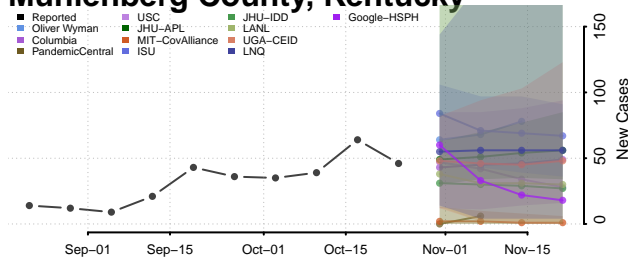

Muhlenberg County, Kentucky