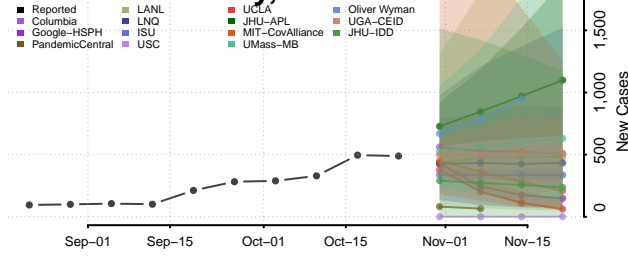

Canadian County, Oklahoma