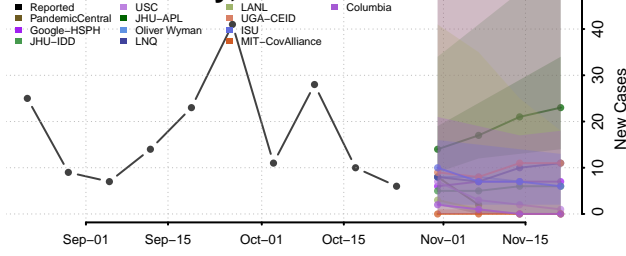

Duval County, Florida

Escambia County, Florida

Flagler County, Florida

Franklin County, Florida

Gadsden County, Florida

Gilchrist County, Florida

Glades County, Florida

Gulf County, Florida