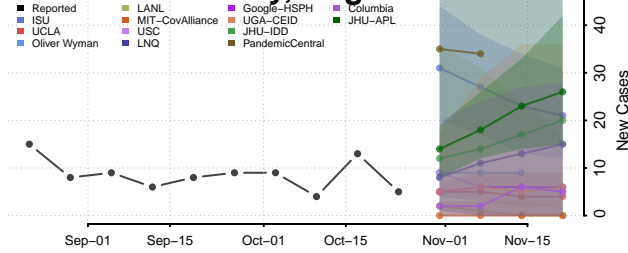

Accomack County, Virginia