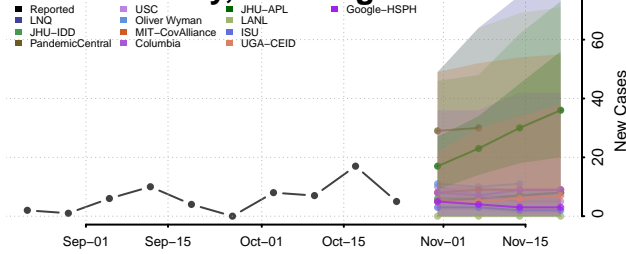

Pacific County, Washington