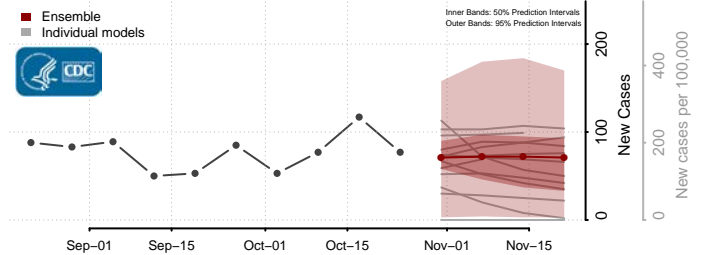

Tishomingo County, Mississippi

Tunica County, Mississippi

Union County, Mississippi

Walthall County, Mississippi

Warren County, Mississippi

Washington County, Mississippi

Wayne County, Mississippi

Webster County, Mississippi