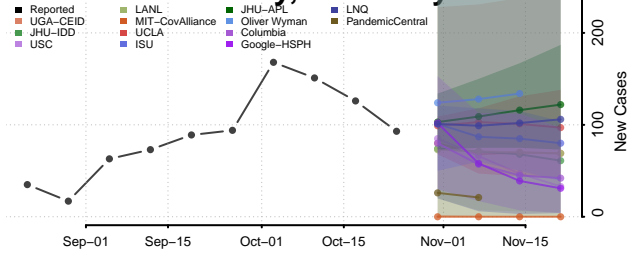

Henderson County, Kentucky