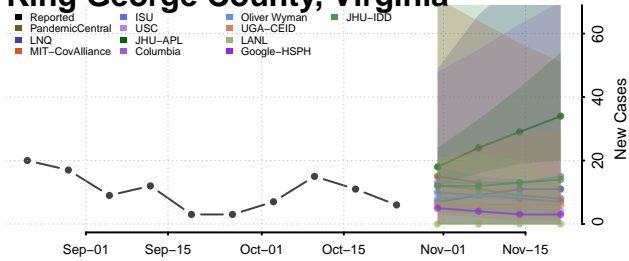

Henry County, Virginia

Highland County, Virginia

Hopewell County, Virginia

Isle of Wight County, Virginia

James City County, Virginia

King and Queen County, Virginia

King George County, Virginia

King William County, Virginia