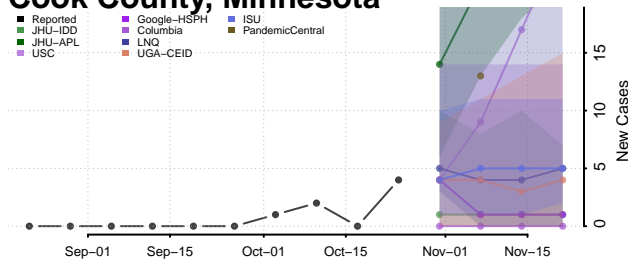

Chisago County, Minnesota

Clay County, Minnesota

Clearwater County, Minnesota

Cook County, Minnesota

Cottonwood County, Minnesota

Crow Wing County, Minnesota

Dakota County, Minnesota

Dodge County, Minnesota