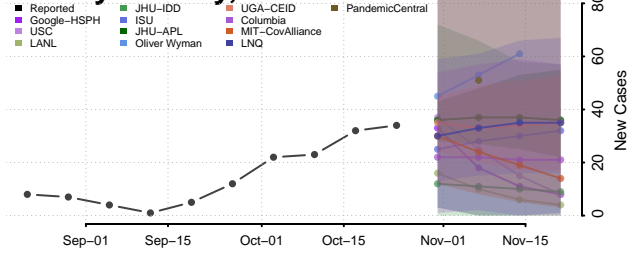

Murray County, Minnesota