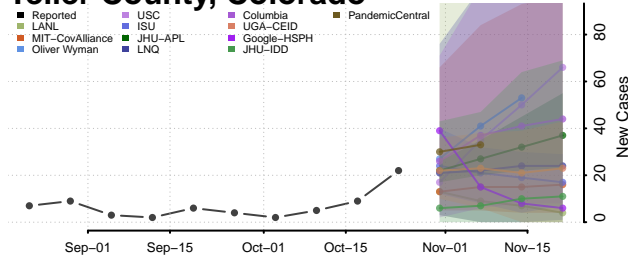

Saguache County, Colorado

San Juan County, Colorado

San Miguel County, Colorado

Sedgwick County, Colorado

Summit County, Colorado

Teller County, Colorado

Washington County, Colorado

Weld County, Colorado