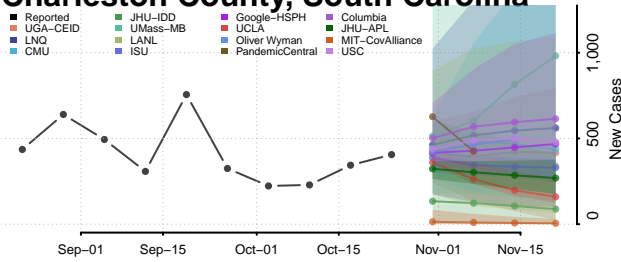

Cherokee County, South Carolina

Chester County, South Carolina

Chesterfield County, South Carolina

Clarendon County, South Carolina

Colleton County, South Carolina

Darlington County, South Carolina

Dillon County, South Carolina