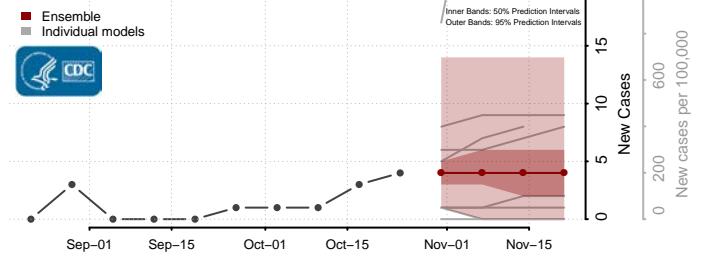

Granite County, Montana

Hill County, Montana

Jefferson County, Montana

Judith Basin County, Montana

Lake County, Montana

Lewis and Clark County, Montana

Liberty County, Montana

Lincoln County, Montana