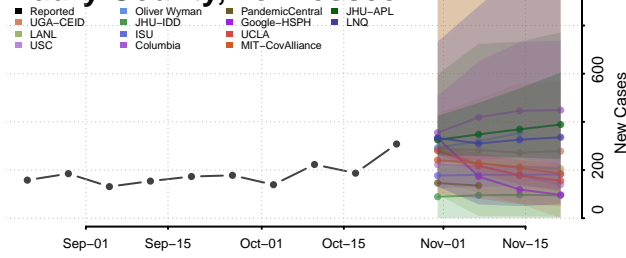

McMinn County, Tennessee

McNairy County, Tennessee

Meigs County, Tennessee

Monroe County, Tennessee

Montgomery County, Tennessee

Moore County, Tennessee

Morgan County, Tennessee

Obion County, Tennessee