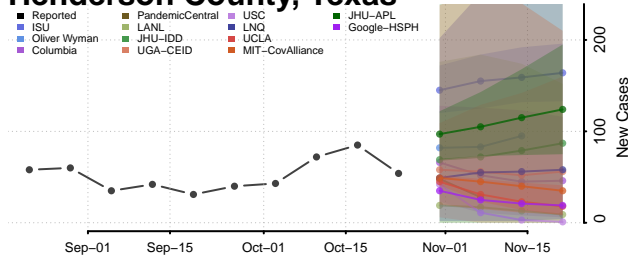

Henderson County, Texas