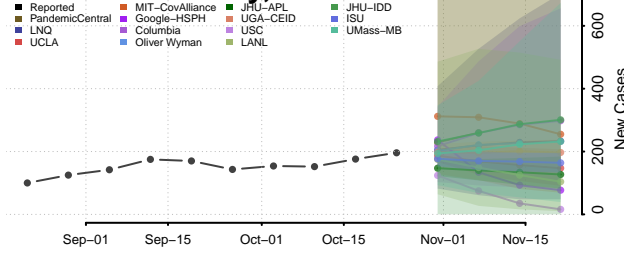

Coshocton County, Ohio

Crawford County, Ohio

Cuyahoga County, Ohio

Darke County, Ohio

Defiance County, Ohio

Delaware County, Ohio

Erie County, Ohio

Fairfield County, Ohio