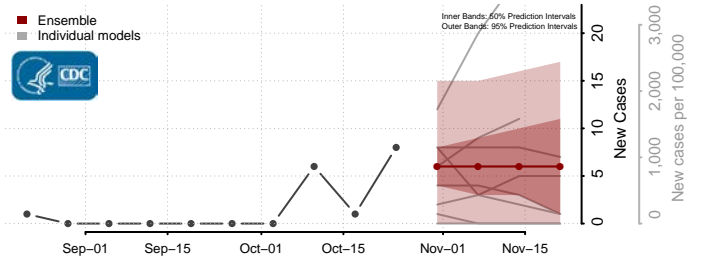

Teton County, Montana

Toole County, Montana

Treasure County, Montana

Valley County, Montana

Wheatland County, Montana

Wibaux County, Montana

Yellowstone County, Montana

Nebraska