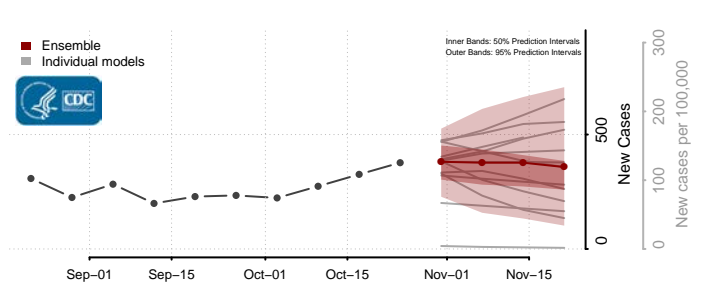

St. Louis City County, Missouri