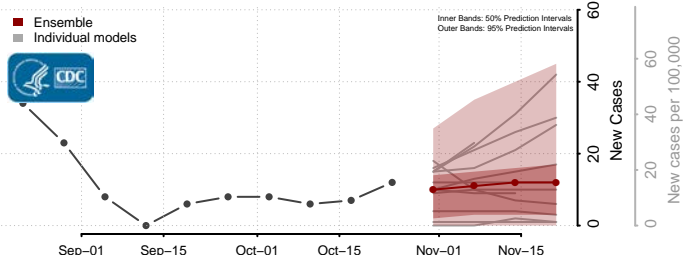

Wythe County, Virginia

York County, Virginia

Washington

Adams County, Washington

Asotin County, Washington

Benton County, Washington

Chelan County, Washington

Clallam County, Washington