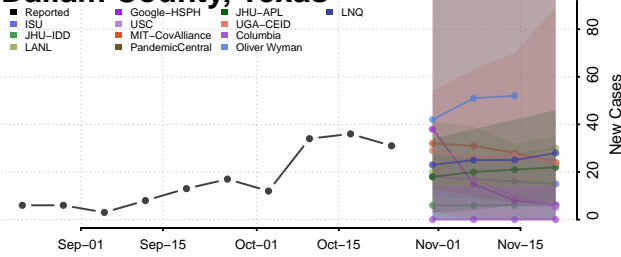

Dallam County, Texas