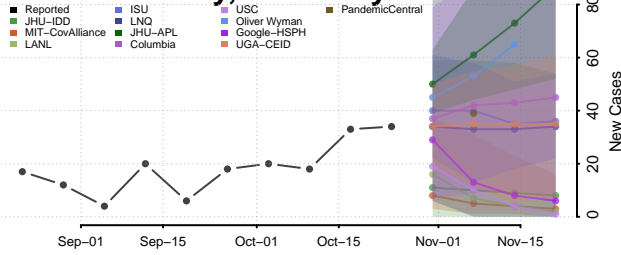

Clinton County, Kentucky