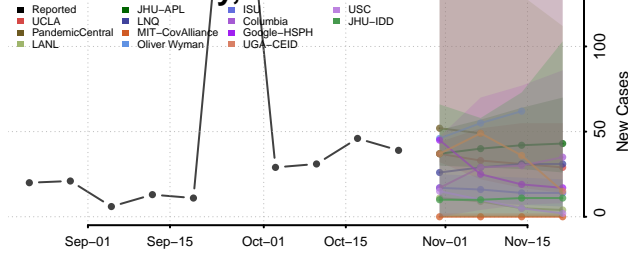

Lavaca County, Texas