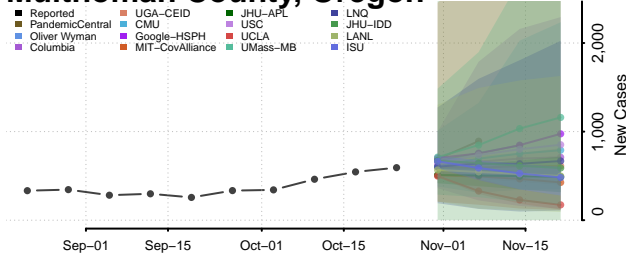

Malheur County, Oregon

Marion County, Oregon

Morrow County, Oregon

Multnomah County, Oregon

Polk County, Oregon

Sherman County, Oregon

Tillamook County, Oregon

Umatilla County, Oregon