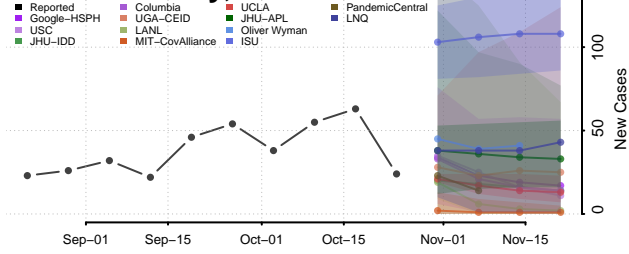

Lac qui Parle County, Minnesota

Lake County, Minnesota

Lake of the Woods County, Minnesota

Le Sueur County, Minnesota

Meeker County, Minnesota

Mille Lacs County, Minnesota

Morrison County, Minnesota

Mower County, Minnesota