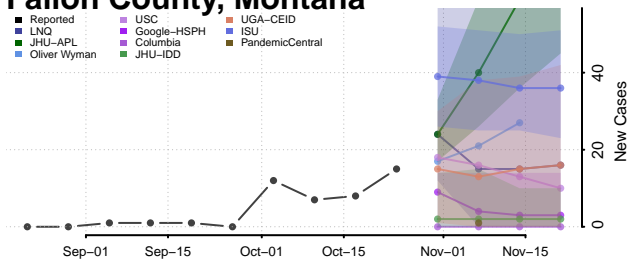

Fallon County, Montana