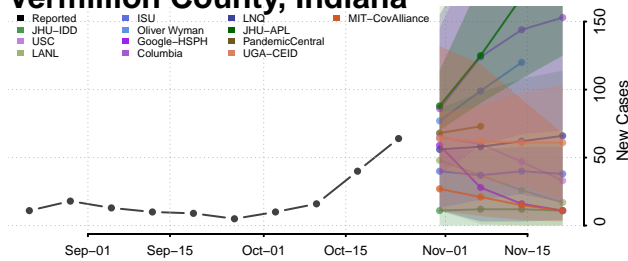

Stauben County, Indiana

Sullivan County, Indiana

Switzerland County, Indiana

Tippecanoe County, Indiana

Tipton County, Indiana

Union County, Indiana

Vanderburgh County, Indiana

Vermillion County, Indiana