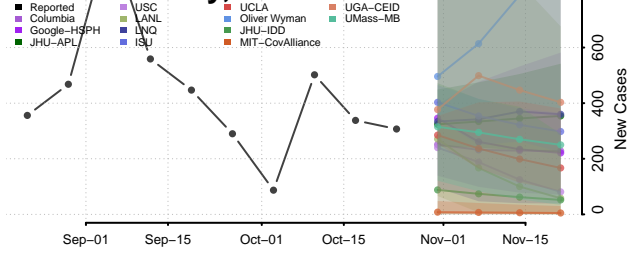

Boone County, Missouri