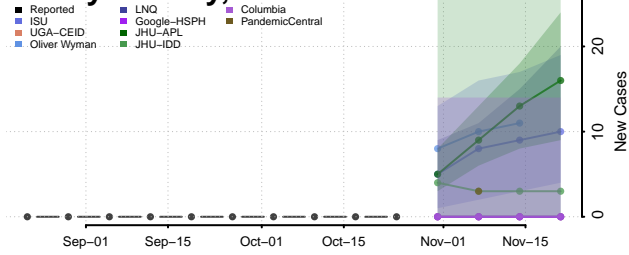

Carbon County, Utah

Daggett County, Utah

Davis County, Utah

Duchesne County, Utah

Emery County, Utah

Garfield County, Utah

Grand County, Utah

Iron County, Utah