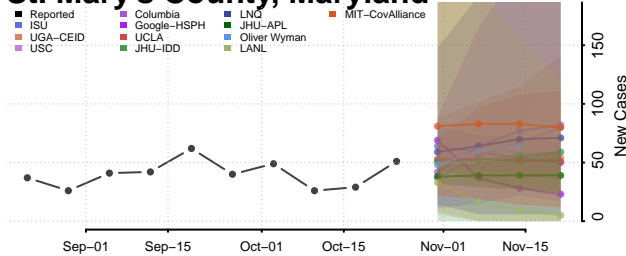

St. Mary's County, Maryland