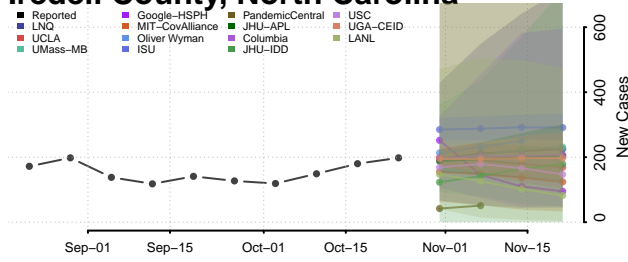

Iredell County, North Carolina