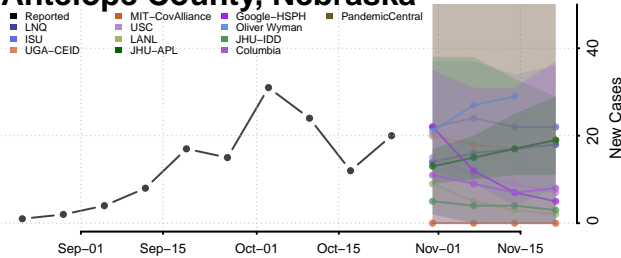

Antelope County, Nebraska