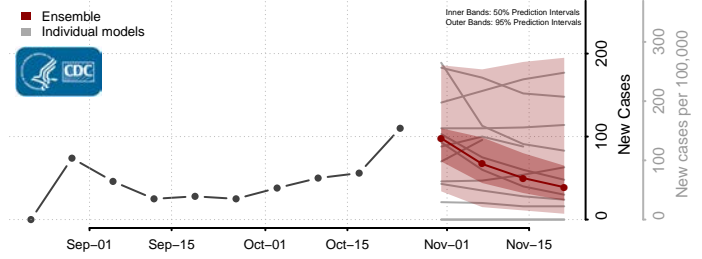

Harding County, New Mexico

Hidalgo County, New Mexico

Lea County, New Mexico

Lincoln County, New Mexico

Los Alamos County, New Mexico

Luna County, New Mexico

McKinley County, New Mexico

Mora County, New Mexico