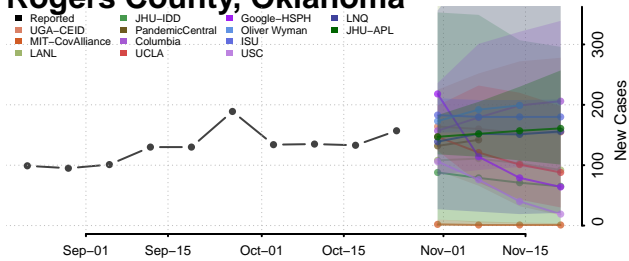

Rogers County, Oklahoma