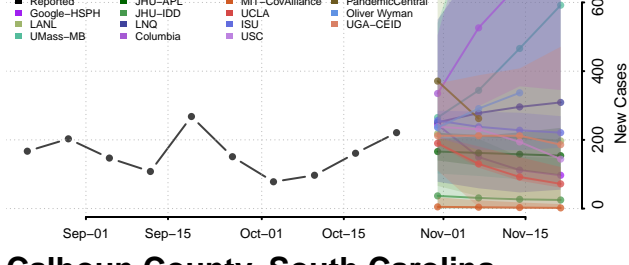

Berkeley County, South Carolina