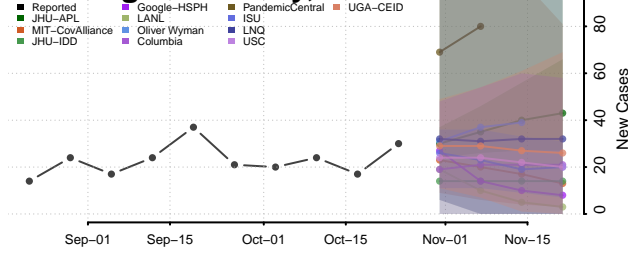

Washington County, Illinois