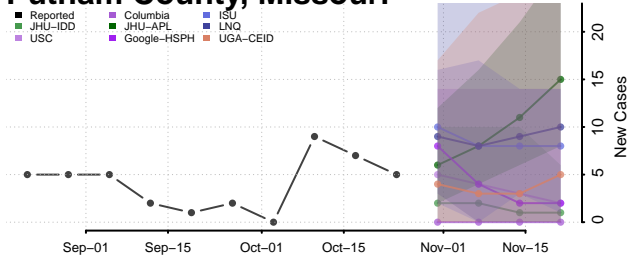

Putnam County, Missouri