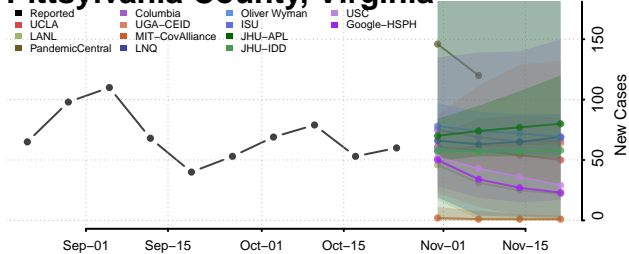

Page County, Virginia

Patrick County, Virginia

Petersburg County, Virginia

Pittsylvania County, Virginia

Poquoson County, Virginia

Portsmouth County, Virginia

Powhatan County, Virginia

Prince Edward County, Virginia