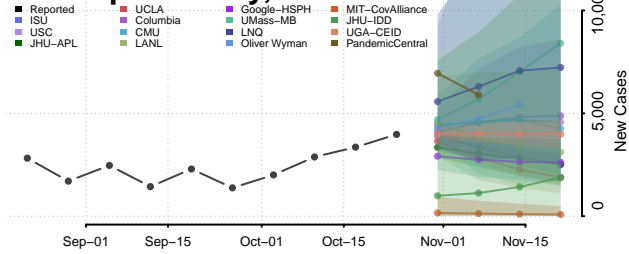

Cochise County, Arizona

Coconino County, Arizona

Gila County, Arizona

Graham County, Arizona

Greenlee County, Arizona

La Paz County, Arizona

Maricopa County, Arizona

Mohave County, Arizona