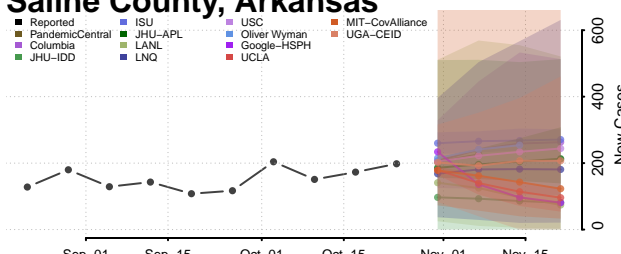

Pope County, Arkansas

Prairie County, Arkansas

Pulaski County, Arkansas

Randolph County, Arkansas

Saline County, Arkansas

Scott County, Arkansas

Searcy County, Arkansas

Sebastian County, Arkansas