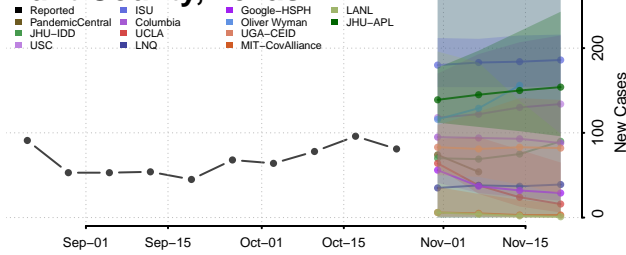

Hood County, Texas

Hopkins County, Texas

Houston County, Texas

Howard County, Texas

Hudspeth County, Texas

Hunt County, Texas

Hutchinson County, Texas

Irion County, Texas