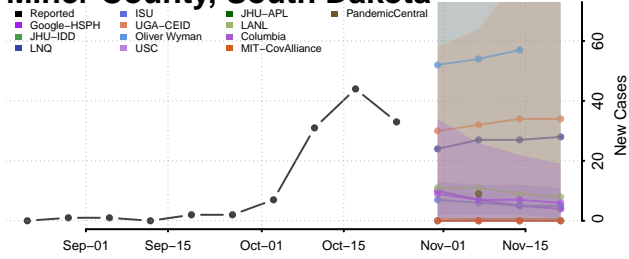

Miner County, South Dakota