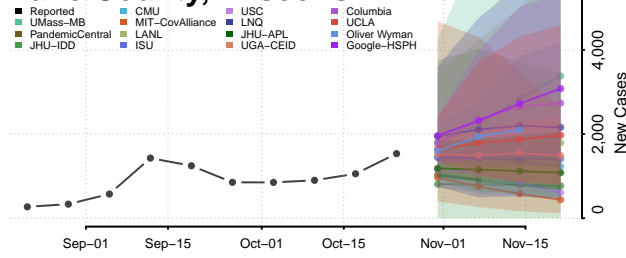

Dane County, Wisconsin