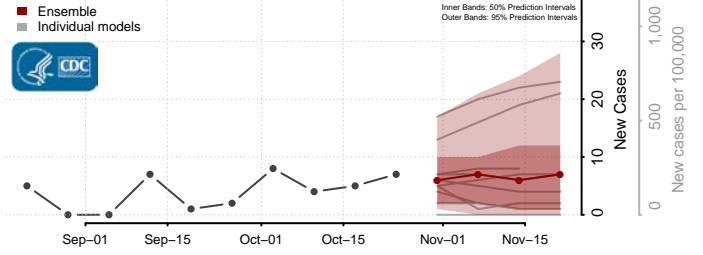

Stevens County, Minnesota

Swift County, Minnesota

Todd County, Minnesota

Traverse County, Minnesota

Wabasha County, Minnesota

Wadena County, Minnesota

Waseca County, Minnesota

Washington County, Minnesota