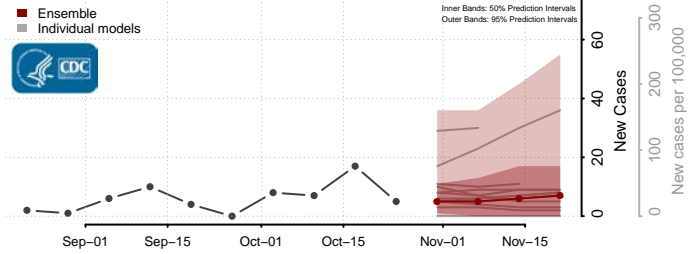

Pacific County, Washington