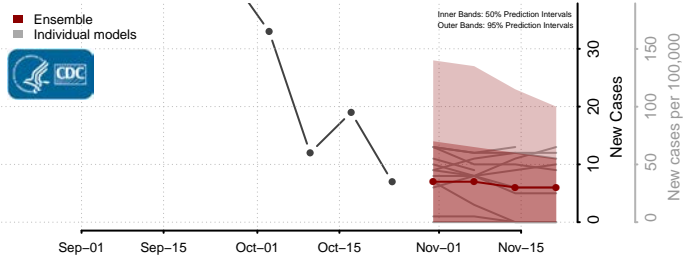

Wythe County, Virginia

York County, Virginia

Washington

Adams County, Washington

Asotin County, Washington

Benton County, Washington

Chelan County, Washington

Clallam County, Washington