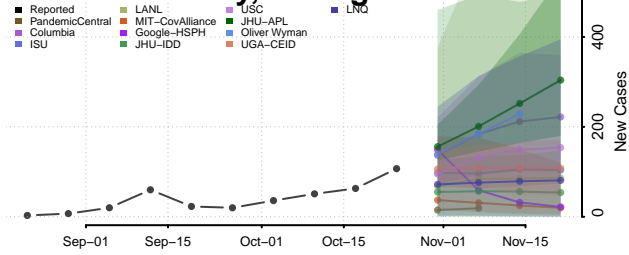

Mecosta County, Michigan