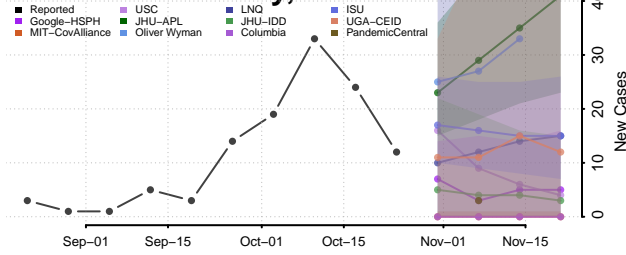

Bingham County, Idaho

Blaine County, Idaho

Boise County, Idaho

Bonner County, Idaho

Bonneville County, Idaho

Clark County, Idaho

Clearwater County, Idaho

Custer County, Idaho