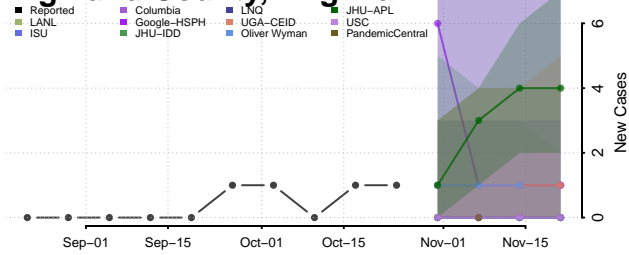

Highland County, Virginia