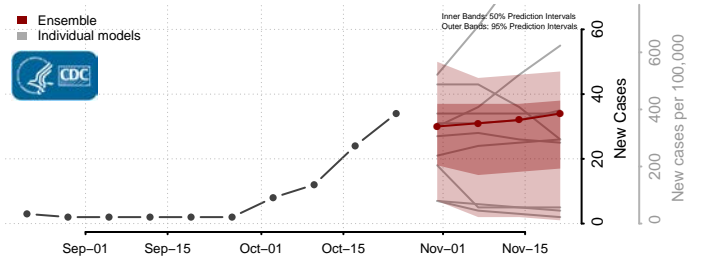

Clearwater County, Minnesota