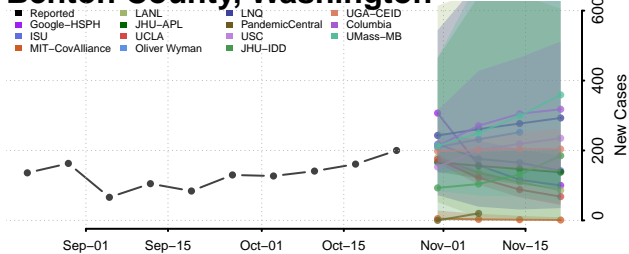

Wythe County, Virginia

York County, Virginia

Washington

Adams County, Washington

Asotin County, Washington

Benton County, Washington

Chelan County, Washington

Clallam County, Washington