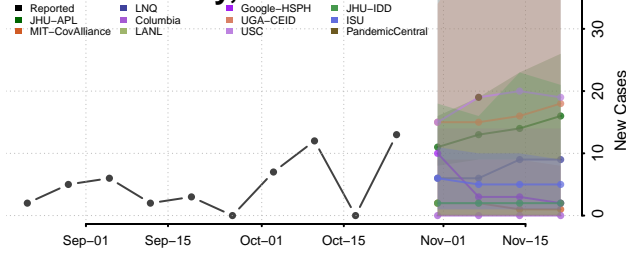

Lander County, Nevada