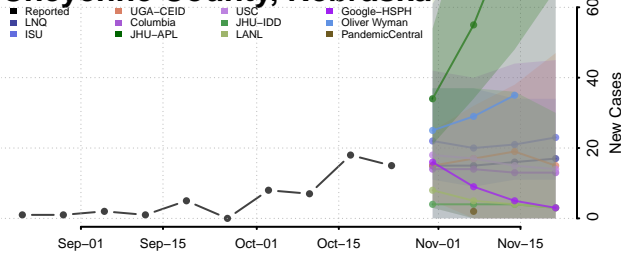

Cheyenne County, Nebraska