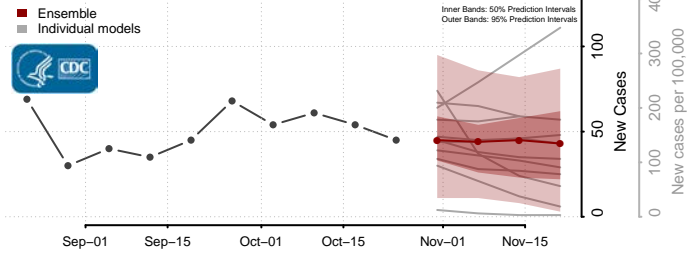

Stone County, Missouri