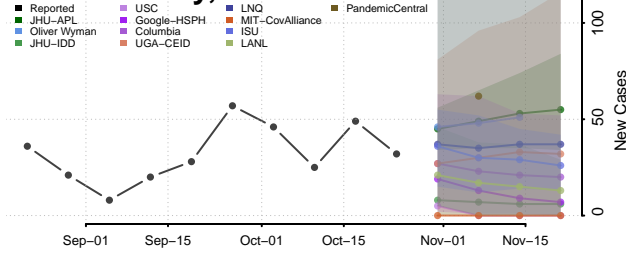

Ford County, Kansas

Franklin County, Kansas

Geary County, Kansas

Gove County, Kansas

Graham County, Kansas

Grant County, Kansas

Gray County, Kansas

Greeley County, Kansas