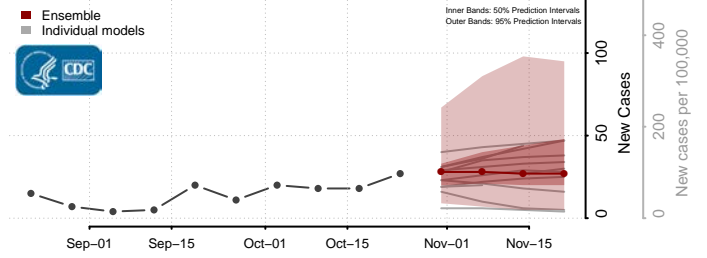

Adams County, Ohio