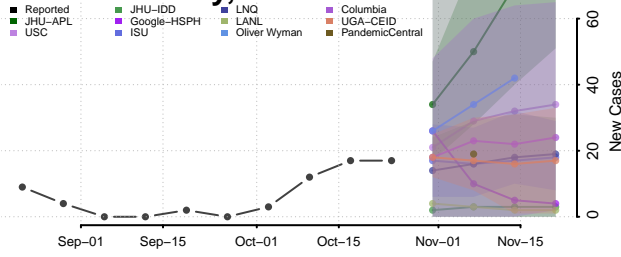

Warren County, Indiana