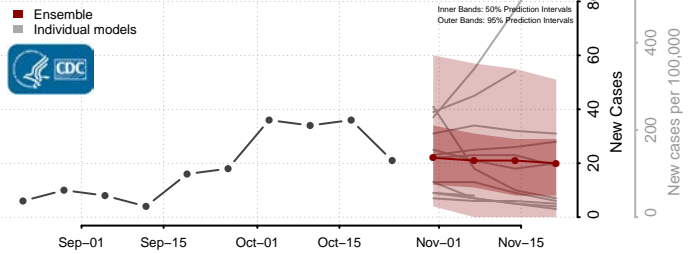

Bates County, Missouri