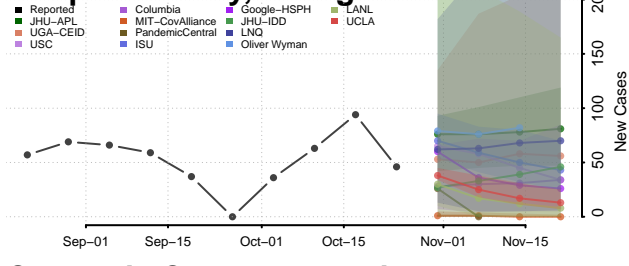

Colquitt County, Georgia