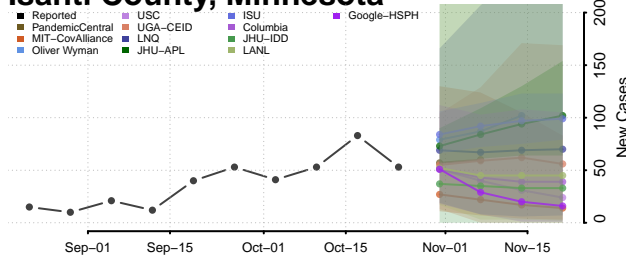

Hubbard County, Minnesota

Isanti County, Minnesota

Itasca County, Minnesota

Jackson County, Minnesota

Kanabec County, Minnesota

Kandiyohi County, Minnesota

Kittson County, Minnesota

Koochiching County, Minnesota