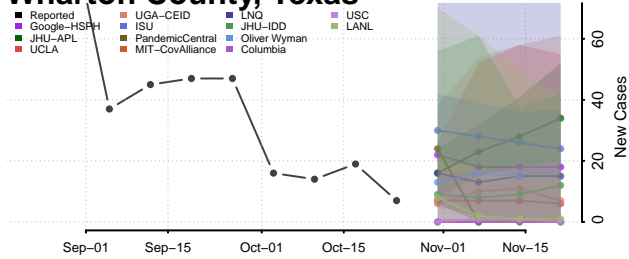

Wharton County, Texas