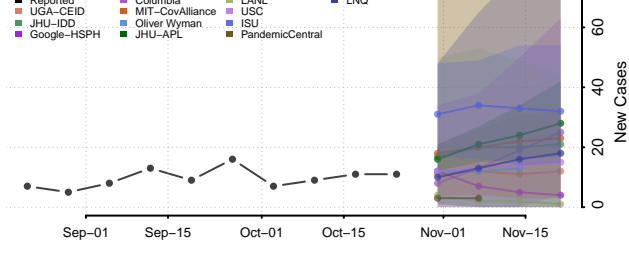

Clinton County, Pennsylvania

Erie County, Pennsylvania

Fayette County, Pennsylvania

Forest County, Pennsylvania

Franklin County, Pennsylvania

Fulton County, Pennsylvania

Greene County, Pennsylvania

Huntingdon County, Pennsylvania