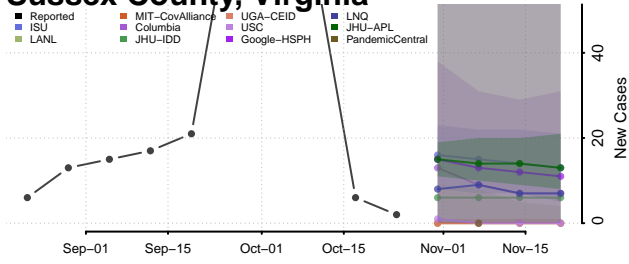

Southampton County, Virginia

Spotsylvania County, Virginia

Stafford County, Virginia

Staunton County, Virginia

Suffolk County, Virginia

Surry County, Virginia

Sussex County, Virginia

Tazewell County, Virginia