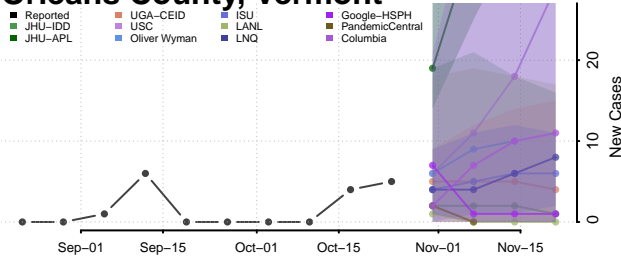

Franklin County, Vermont

Grand Isle County, Vermont

Lamoille County, Vermont

Orange County, Vermont

Orleans County, Vermont

Rutland County, Vermont

Washington County, Vermont

Windham County, Vermont