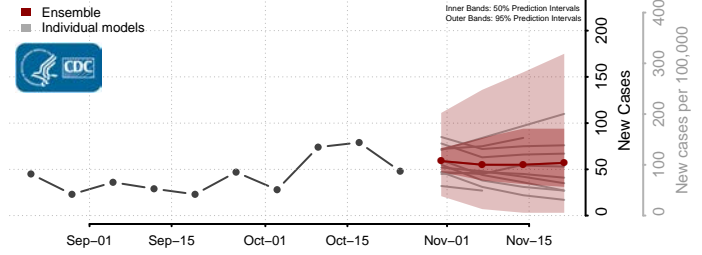

Campbell County, Virginia