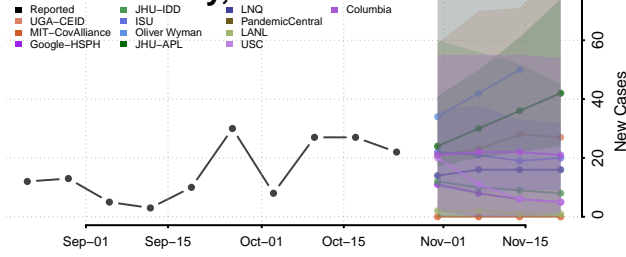

Brown County, Kansas