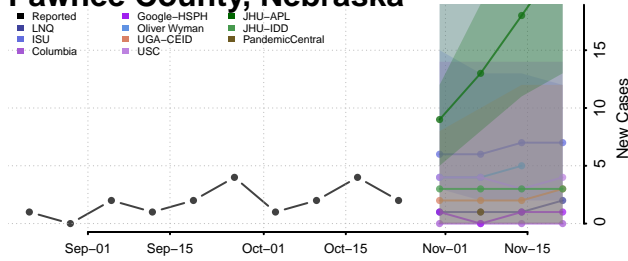

Nance County, Nebraska

Nemaha County, Nebraska

Nuckolls County, Nebraska

Otoe County, Nebraska

Pawnee County, Nebraska

Perkins County, Nebraska

Phelps County, Nebraska

Pierce County, Nebraska