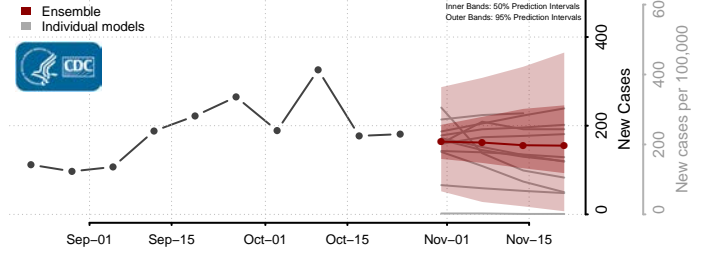

Cape Girardeau County, Missouri