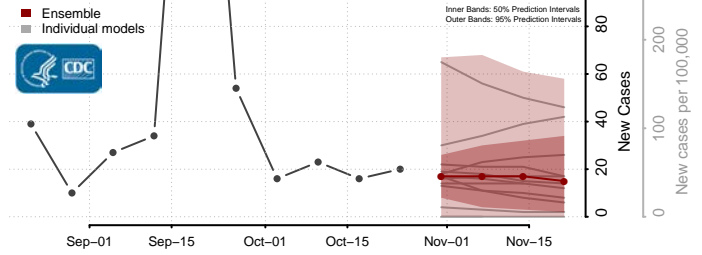

Dallas County, Alabama