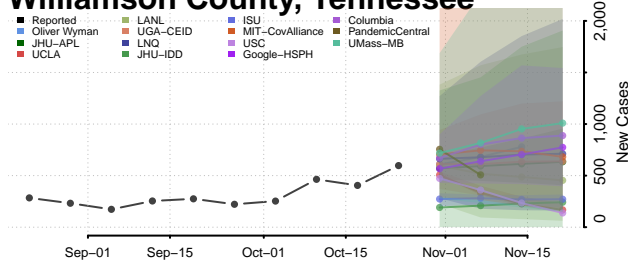

Williamson County, Tennessee