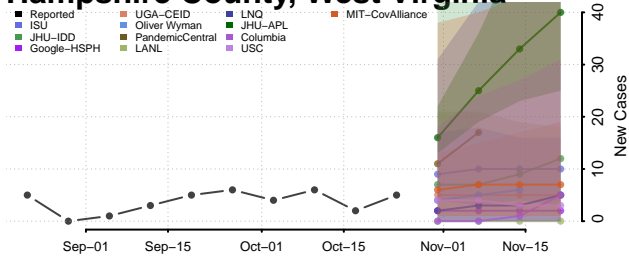

Hampshire County, West Virginia