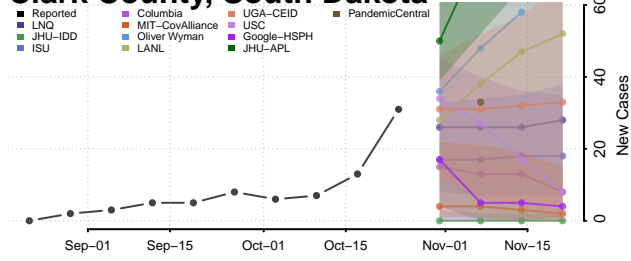

Clark County, South Dakota