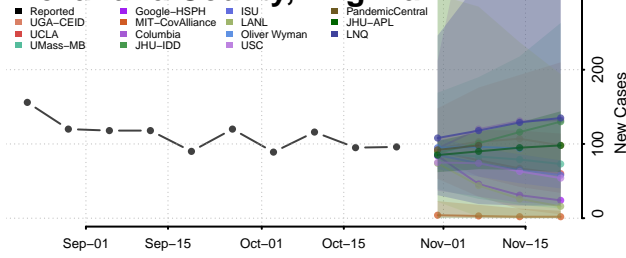

Alexandria County, Virginia