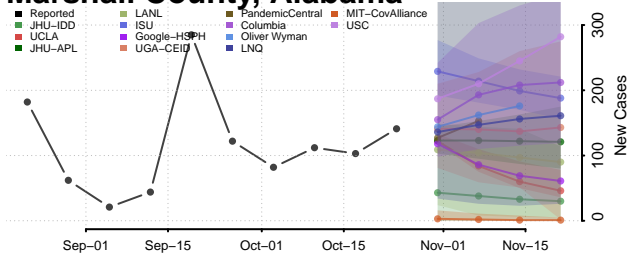

Geneva County, Alabama

Greene County, Alabama

Hale County, Alabama

Henry County, Alabama

Lee County, Alabama

Limestone County, Alabama

Lowndes County, Alabama

Macon County, Alabama

Madison County, Alabama

Marengo County, Alabama

Marion County, Alabama

Marshall County, Alabama

Mobile County, Alabama

Monroe County, Alabama

Montgomery County, Alabama

Morgan County, Alabama

Perry County, Alabama

Pickens County, Alabama

Pike County, Alabama

Randolph County, Alabama

Russell County, Alabama

Shelby County, Alabama

St. Clair County, Alabama

Sumter County, Alabama