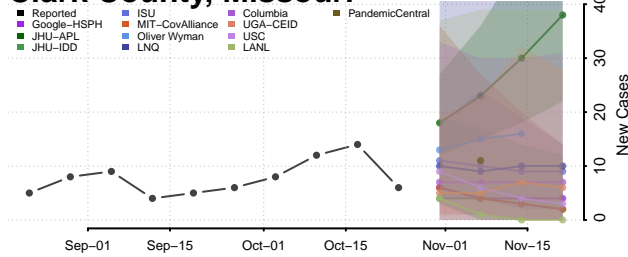

Clark County, Missouri