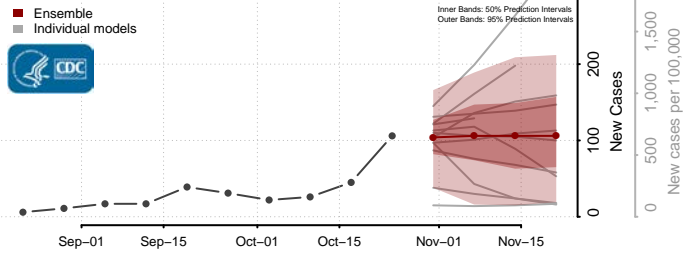

Richland County, North Dakota