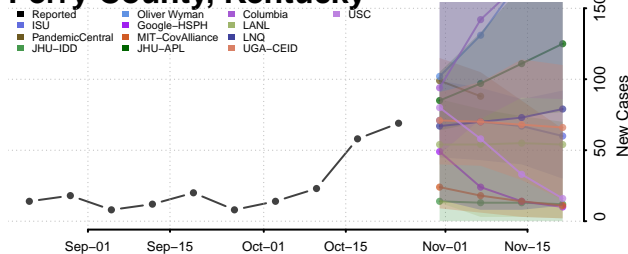

Perry County, Kentucky