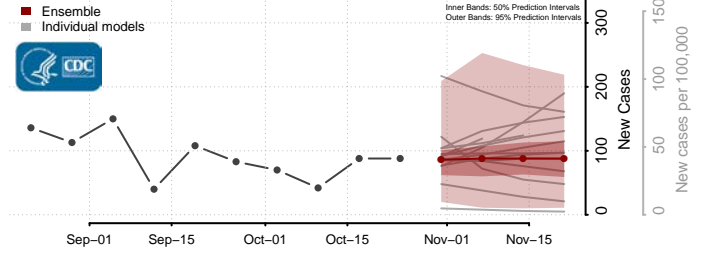

Cochise County, Arizona

Coconino County, Arizona

Gila County, Arizona

Graham County, Arizona

Greenlee County, Arizona

La Paz County, Arizona

Maricopa County, Arizona

Mohave County, Arizona