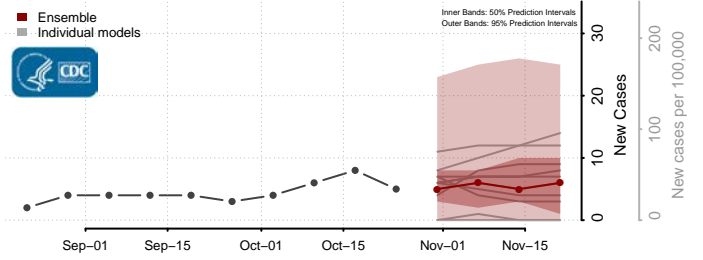

Charles City County, Virginia

Charlotte County, Virginia

Charlottesville County, Virginia

Chesapeake County, Virginia

Chesterfield County, Virginia

Clarke County, Virginia

Colonial Heights County, Virginia

Covington County, Virginia