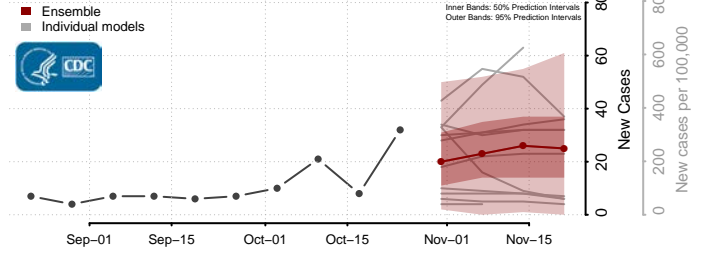

Latimer County, Oklahoma