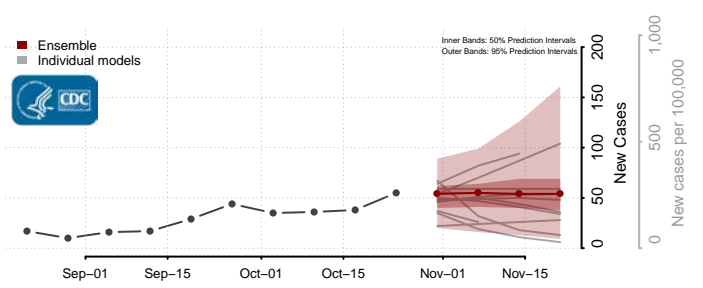

Buchanan County, Iowa