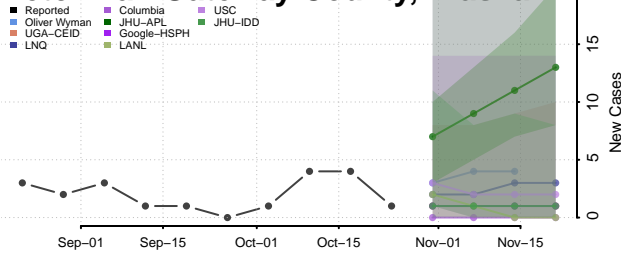

Haines County, Alaska

Hoonah-Angoon County, Alaska

Juneau County, Alaska

Kenai Peninsula County, Alaska

Ketchikan Gateway County, Alaska

Kodiak Island County, Alaska

Kusilvak County, Alaska

Lake and Peninsula County, Alaska