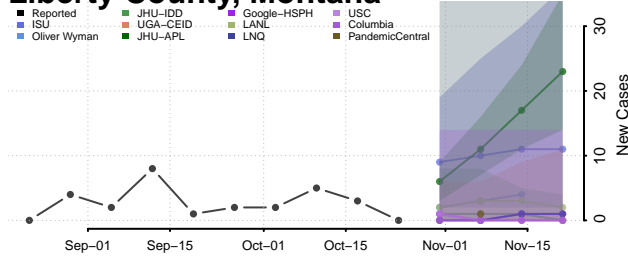

Liberty County, Montana