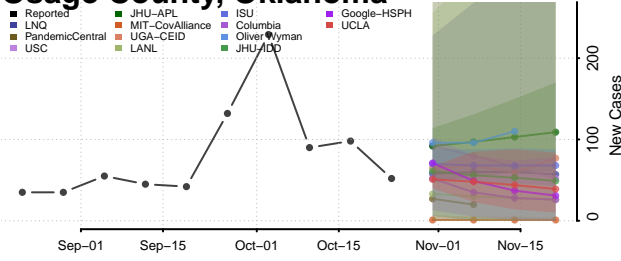

Osage County, Oklahoma