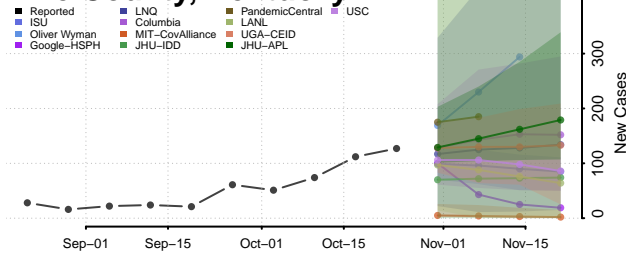

Pike County, Kentucky