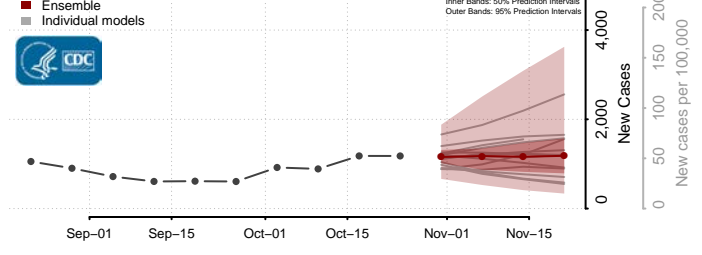

King County, Washington