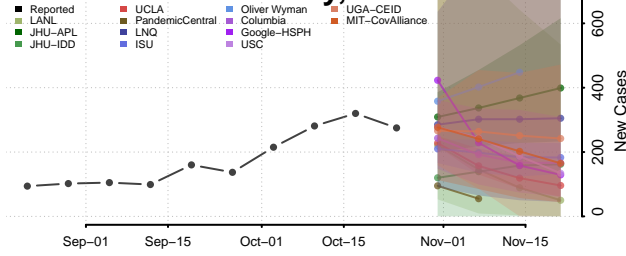

Pottawattamie County, Iowa