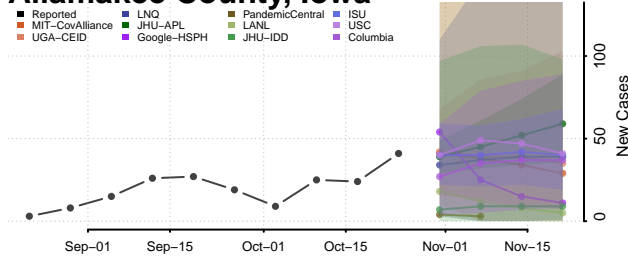

Allamakee County, Iowa