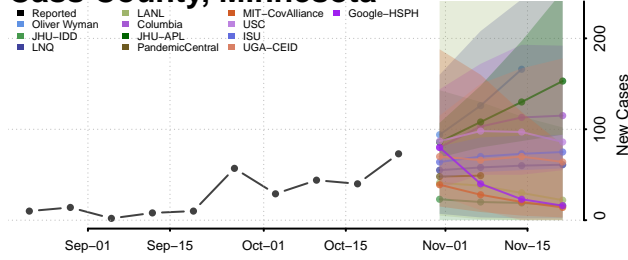

Cass County, Minnesota