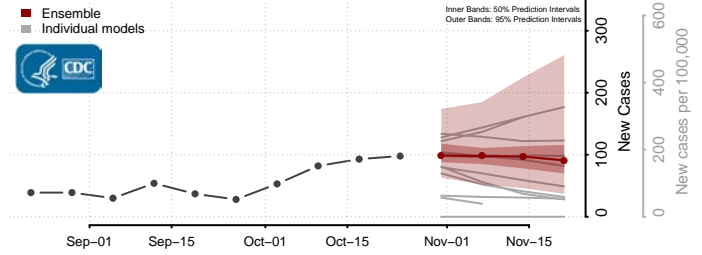

Jessamine County, Kentucky