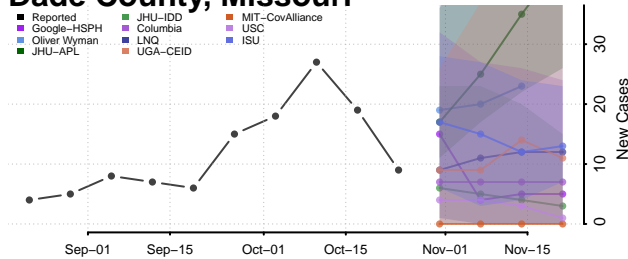

Dade County, Missouri