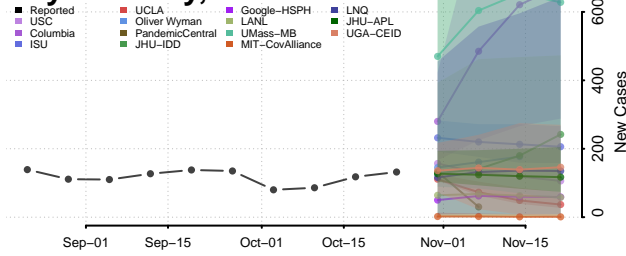

Hays County, Texas