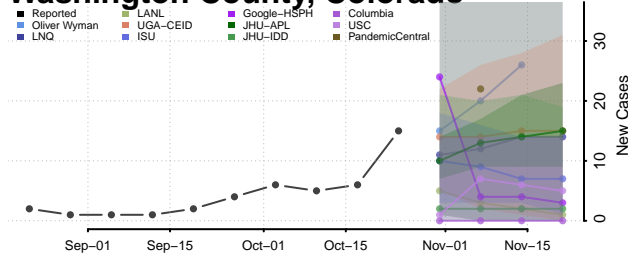

Saguache County, Colorado

San Juan County, Colorado

San Miguel County, Colorado

Sedgwick County, Colorado

Summit County, Colorado

Teller County, Colorado

Washington County, Colorado

Weld County, Colorado