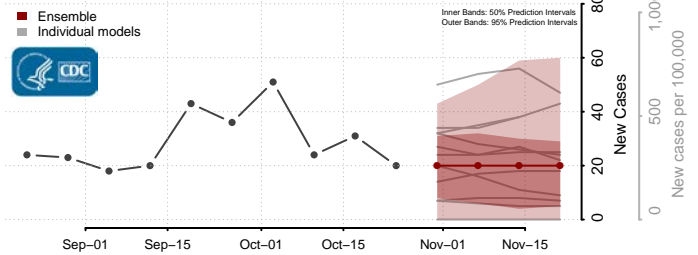

Oneida County, Idaho

Owyhee County, Idaho

Payette County, Idaho

Power County, Idaho

Shoshone County, Idaho

Teton County, Idaho

Twin Falls County, Idaho

Valley County, Idaho