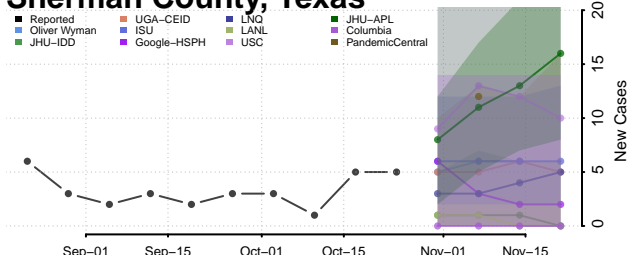

Sherman County, Texas