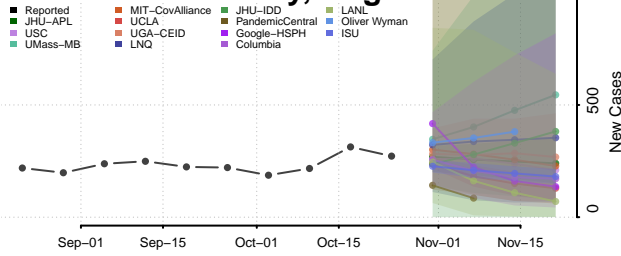

Charles City County, Virginia

Charlotte County, Virginia

Charlottesville County, Virginia

Chesapeake County, Virginia

Chesterfield County, Virginia

Clarke County, Virginia

Colonial Heights County, Virginia

Covington County, Virginia