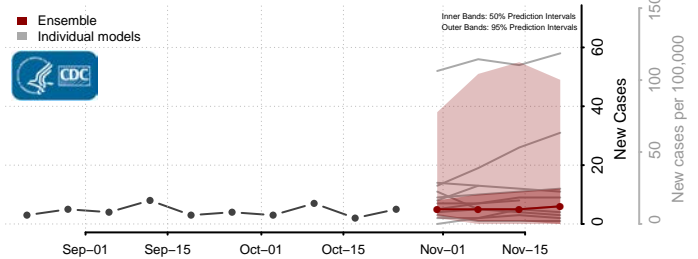

Storey County, Nevada

Washoe County, Nevada

White Pine County, Nevada

New Hampshire

Belknap County, New Hampshire

Carroll County, New Hampshire

Cheshire County, New Hampshire

Coos County, New Hampshire