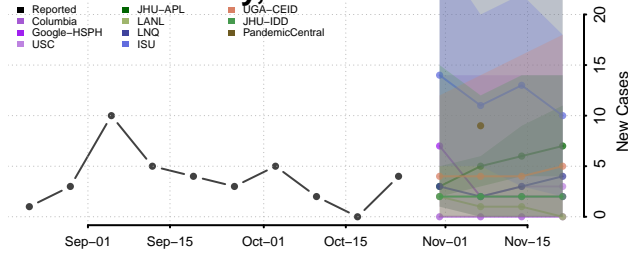

Chariton County, Missouri