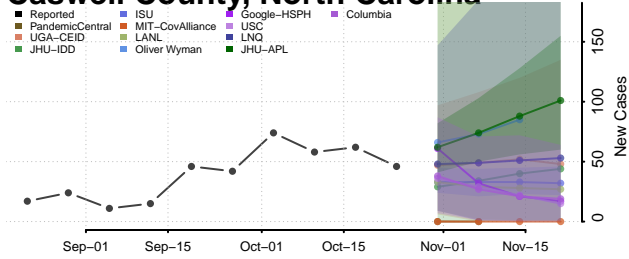

Caswell County, North Carolina