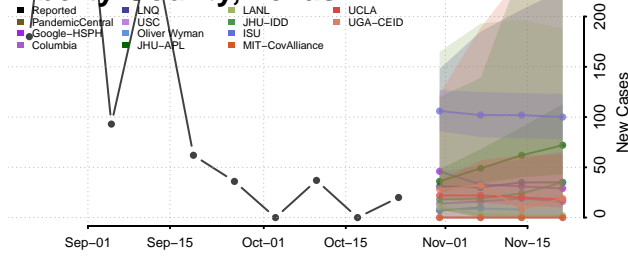

Lavaca County, Texas

Lee County, Texas

Leon County, Texas

Liberty County, Texas

Limestone County, Texas

Lipscomb County, Texas

Live Oak County, Texas

Llano County, Texas