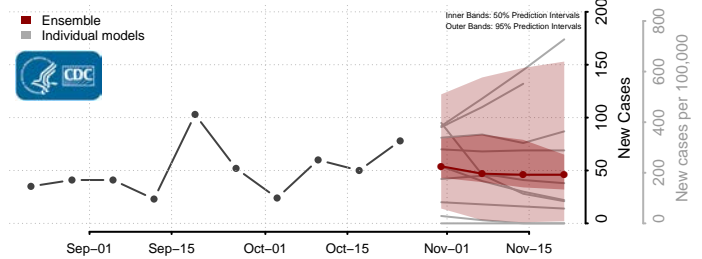

Crawford County, Missouri