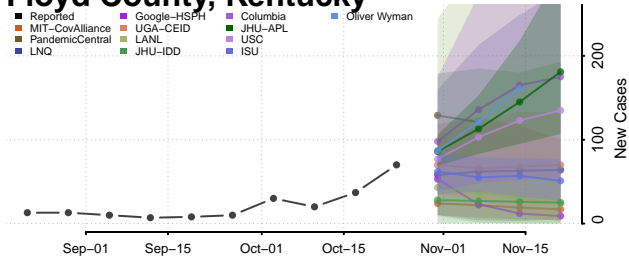

Floyd County, Kentucky