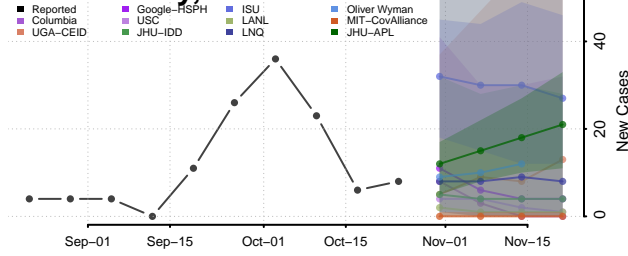

Linn County, Missouri