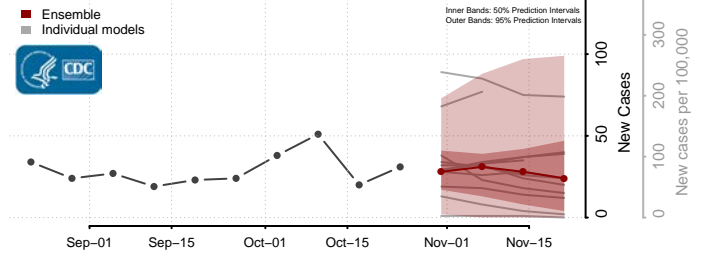

Grant County, Kentucky

Graves County, Kentucky

Grayson County, Kentucky

Green County, Kentucky

Greenup County, Kentucky

Hancock County, Kentucky

Hardin County, Kentucky

Harlan County, Kentucky