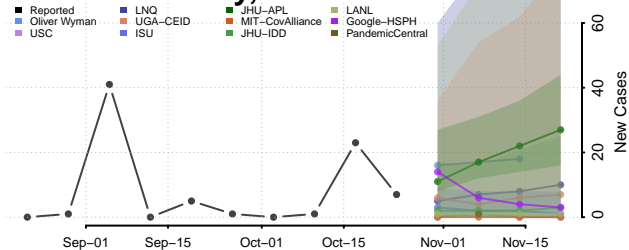

Presidio County, Texas