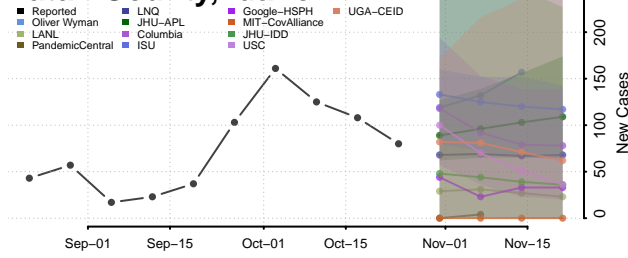

Latah County, Idaho