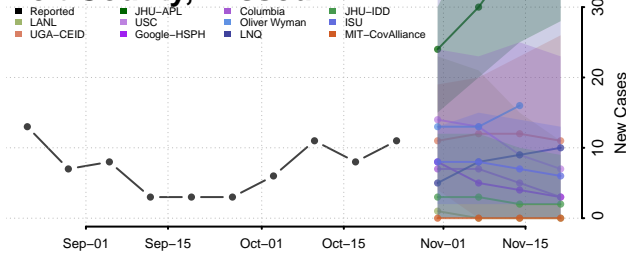

Holt County, Missouri