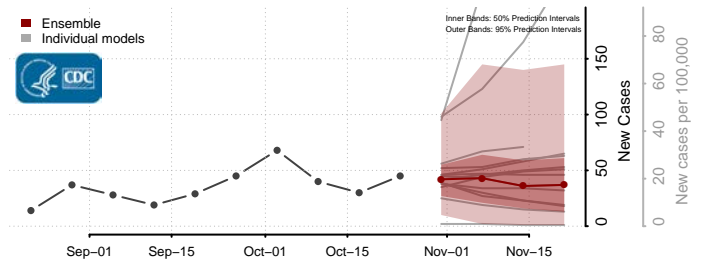

Barnstable County, Massachusetts