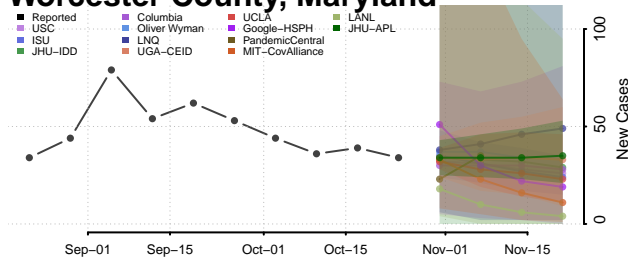

Worcester County, Maryland