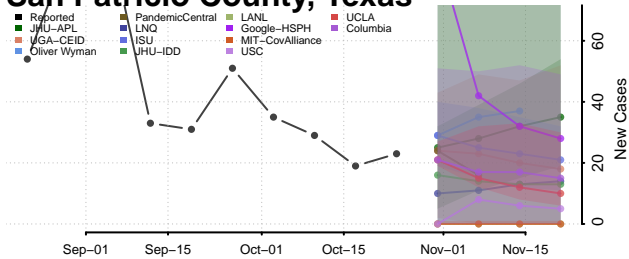

San Patricio County, Texas