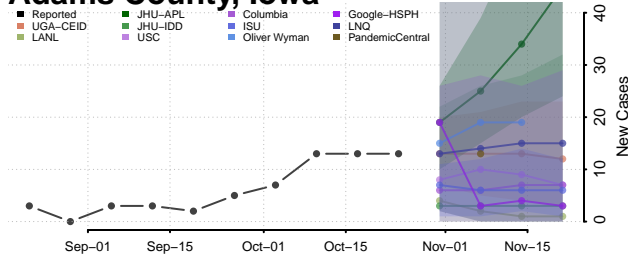

Adams County, Iowa