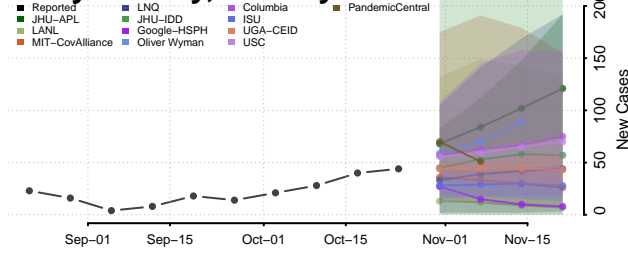

Perry County, Pennsylvania