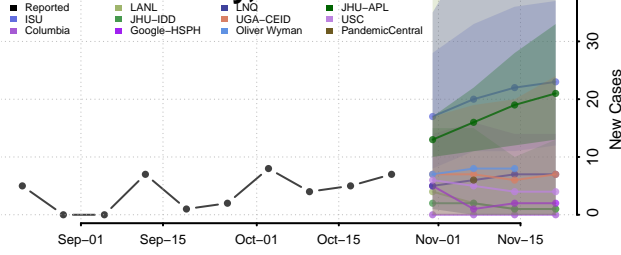

Stevens County, Minnesota

Swift County, Minnesota

Todd County, Minnesota

Traverse County, Minnesota

Wabasha County, Minnesota

Wadena County, Minnesota

Waseca County, Minnesota

Washington County, Minnesota