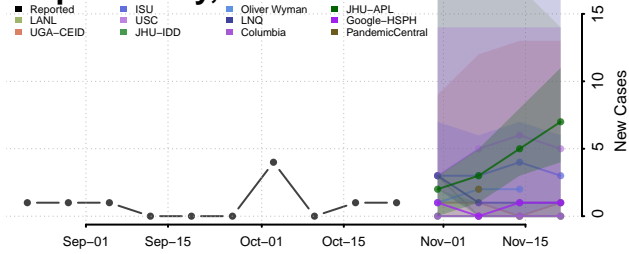

Slope County, North Dakota