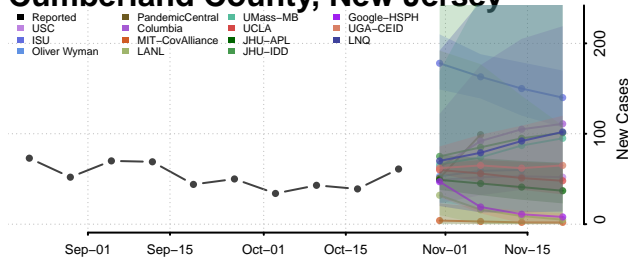

Bergen County, New Jersey

Burlington County, New Jersey

Camden County, New Jersey

Cape May County, New Jersey

Cumberland County, New Jersey

Essex County, New Jersey

Gloucester County, New Jersey

Hudson County, New Jersey