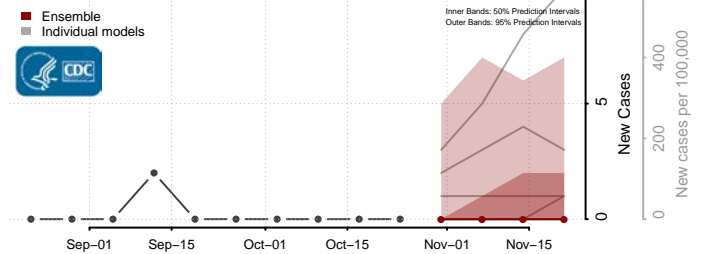

De Baca County, New Mexico