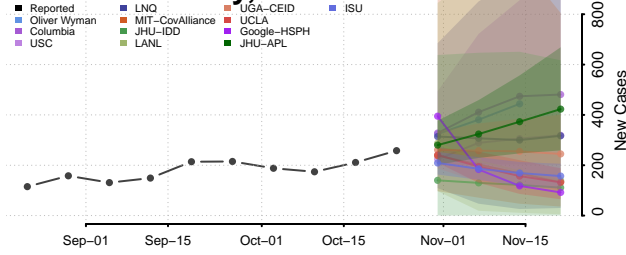

Franklin County, Missouri