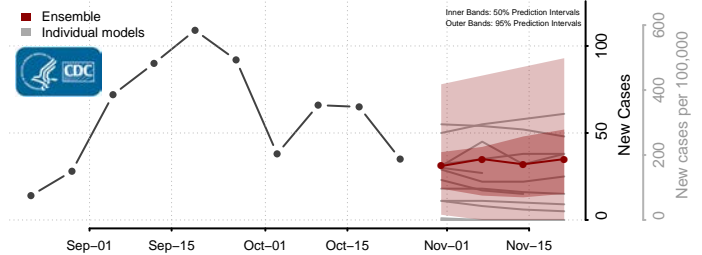

Crawford County, Illinois