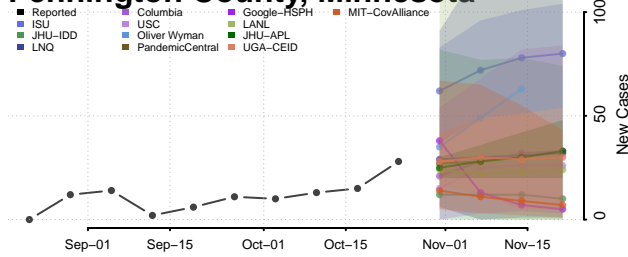

Pennington County, Minnesota