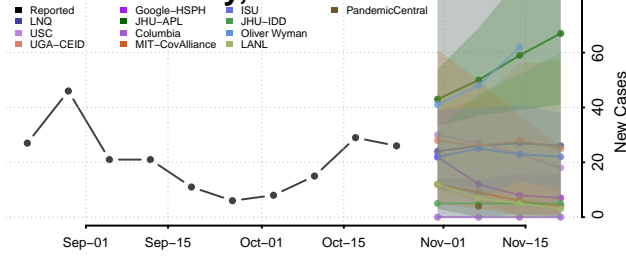

Howard County, Iowa