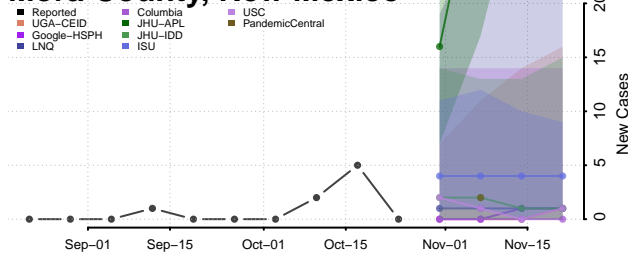

Harding County, New Mexico

Hidalgo County, New Mexico

Lea County, New Mexico

Lincoln County, New Mexico

Los Alamos County, New Mexico

Luna County, New Mexico

McKinley County, New Mexico

Mora County, New Mexico