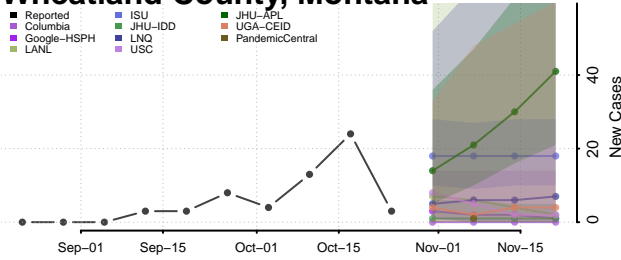

Teton County, Montana

Toole County, Montana

Treasure County, Montana

Valley County, Montana

Wheatland County, Montana

Wibaux County, Montana

Yellowstone County, Montana

Nebraska