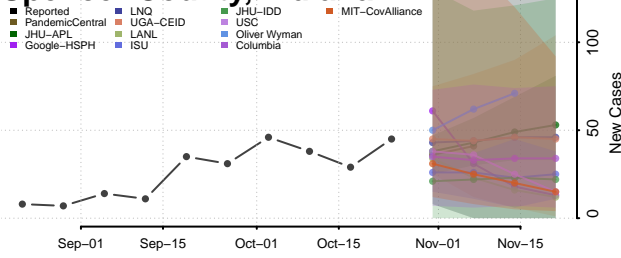

Randolph County, Indiana

Ripley County, Indiana

Rush County, Indiana

Scott County, Indiana

Shelby County, Indiana

Spencer County, Indiana

St. Joseph County, Indiana

Starke County, Indiana