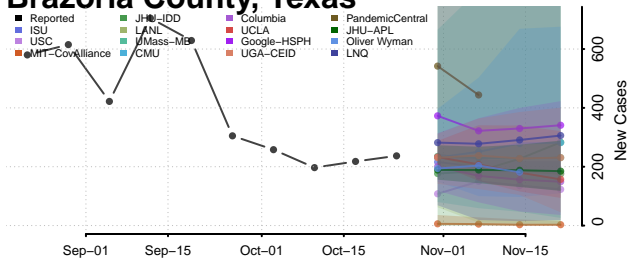

Brazoria County, Texas