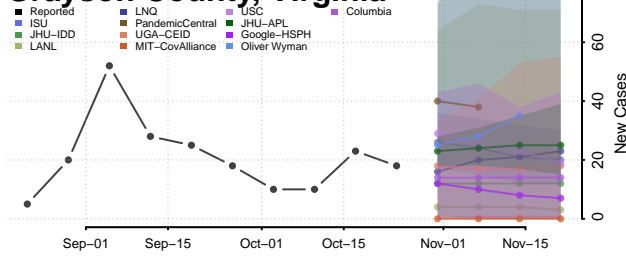

Grayson County, Virginia

Greene County, Virginia

Greensville County, Virginia

Halifax County, Virginia

Hampton County, Virginia

Hanover County, Virginia

Harrisonburg County, Virginia

Henrico County, Virginia