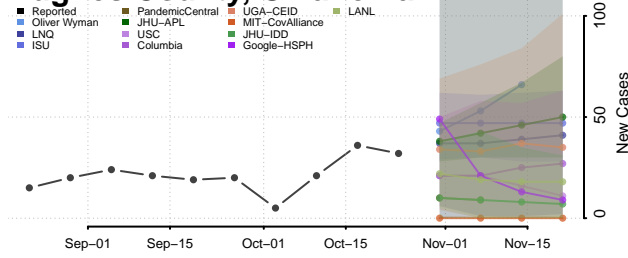

Hughes County, Oklahoma