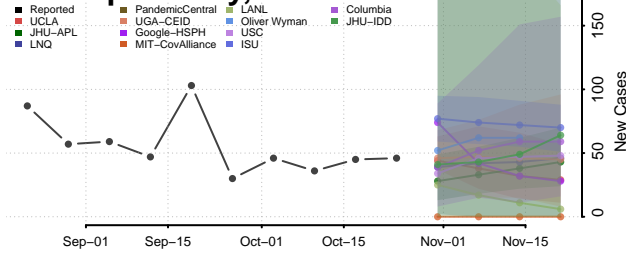

Bastrop County, Texas