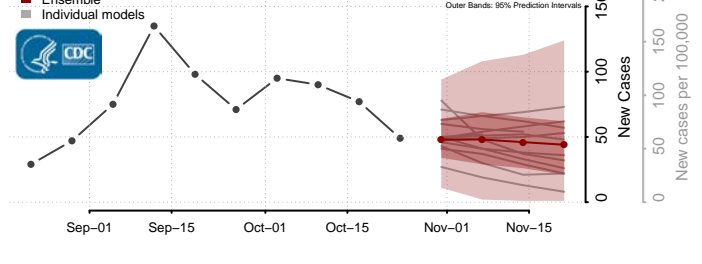

Rockingham County, Virginia