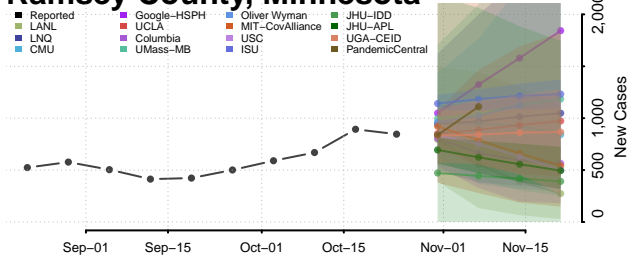

Pipestone County, Minnesota

Polk County, Minnesota

Pope County, Minnesota

Ramsey County, Minnesota

Red Lake County, Minnesota

Redwood County, Minnesota

Renville County, Minnesota

Rice County, Minnesota