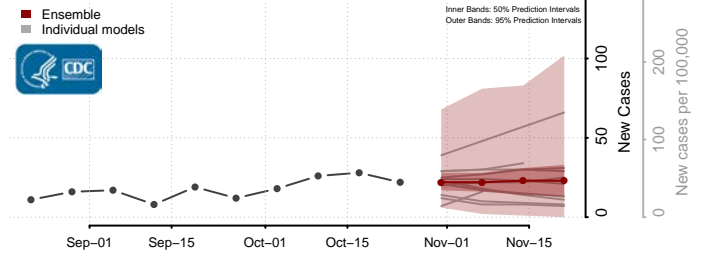

York County, Nebraska

Nevada

Carson City County, Nevada

Churchill County, Nevada

Clark County, Nevada

Douglas County, Nevada

Elko County, Nevada

Esmeralda County, Nevada