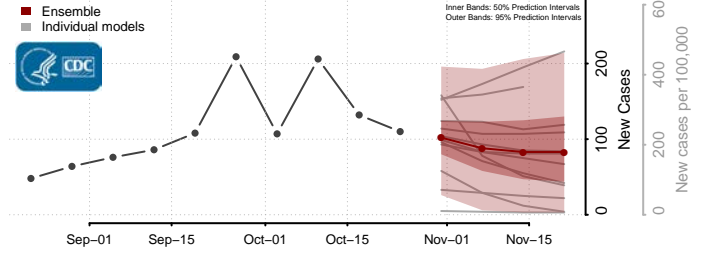

Camden County, Missouri