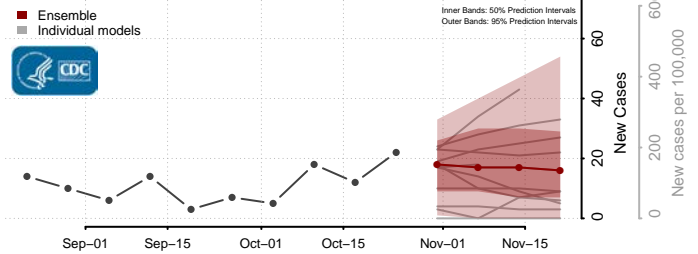

Owyhee County, Idaho