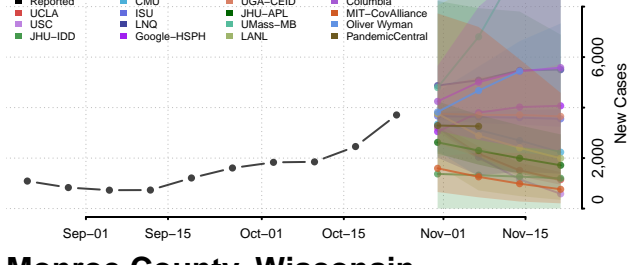

Menominee County, Wisconsin

Milwaukee County, Wisconsin

Monroe County, Wisconsin

Oconto County, Wisconsin

Oneida County, Wisconsin

Outagamie County, Wisconsin

Ozaukee County, Wisconsin

Pepin County, Wisconsin