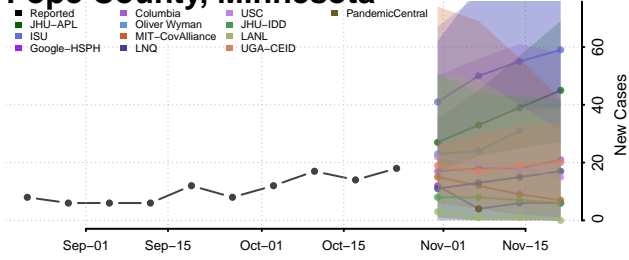

Pope County, Minnesota