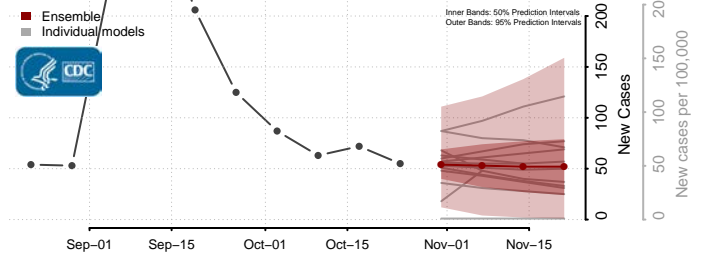

Monongalia County, West Virginia