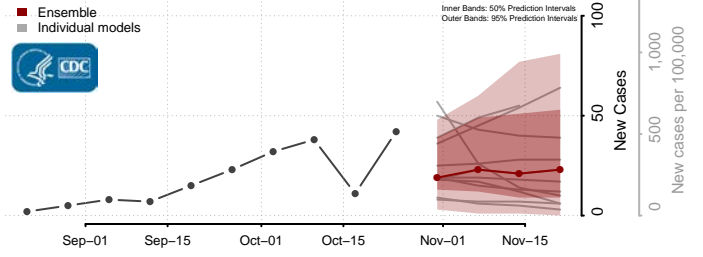

Shannon County, Missouri