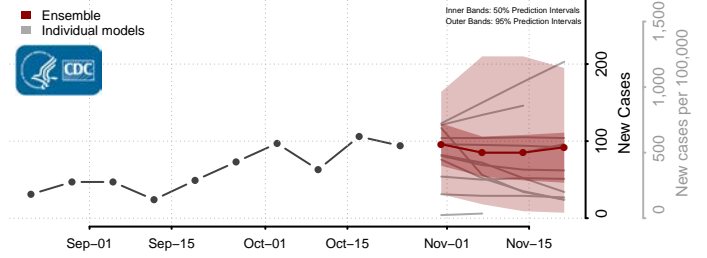

Cass County, Iowa

Cedar County, Iowa

Cerro Gordo County, Iowa

Cherokee County, Iowa

Chickasaw County, Iowa

Clarke County, Iowa

Clay County, Iowa

Delaware County, Iowa