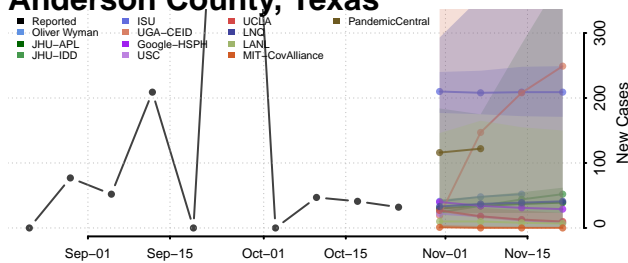

Anderson County, Texas