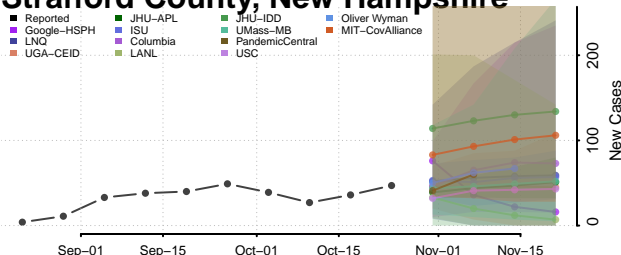

Grafton County, New Hampshire

Hillsborough County, New Hampshire

Merrimack County, New Hampshire

Rockingham County, New Hampshire

Strafford County, New Hampshire

Sullivan County, New Hampshire

New Jersey

Atlantic County, New Jersey