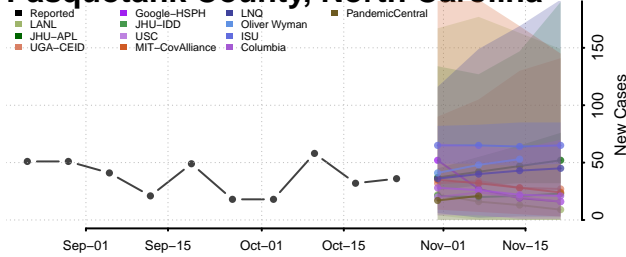

Pasquotank County, North Carolina