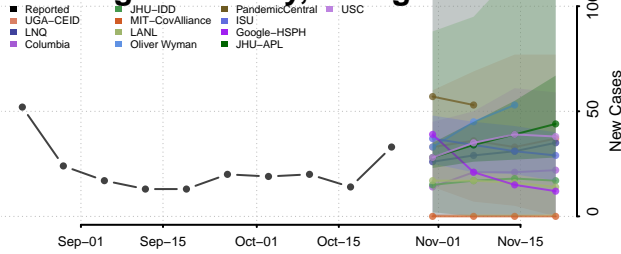

Washington County, Georgia