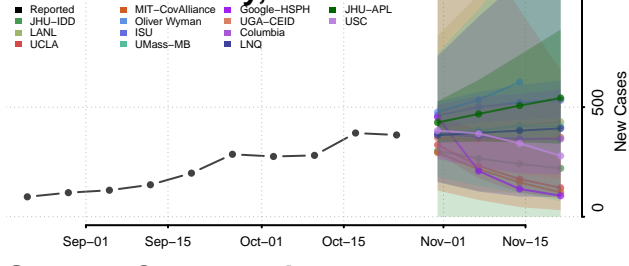

Rock County, Minnesota

Roseau County, Minnesota

Scott County, Minnesota

Sherburne County, Minnesota

Sibley County, Minnesota

St. Louis County, Minnesota

Stearns County, Minnesota

Steele County, Minnesota