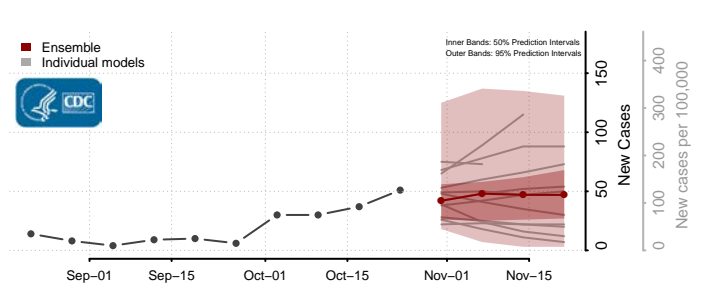

Warren County, Virginia