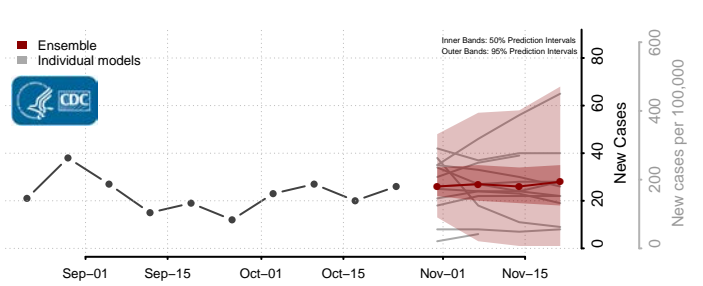

Butler County, Iowa