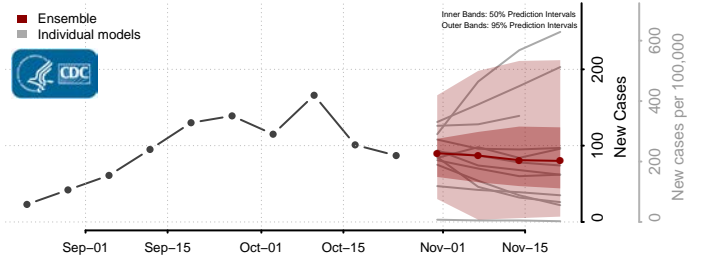

Webster County, Missouri