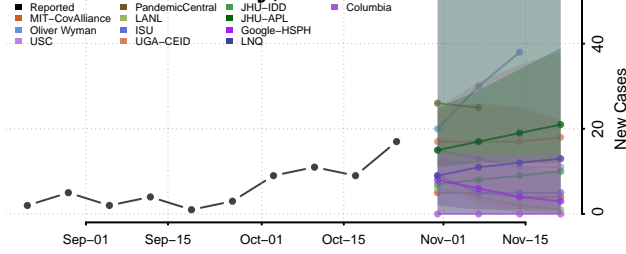

Humboldt County, Nevada