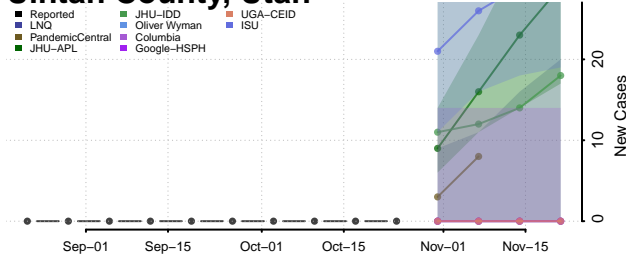

Uintah County, Utah