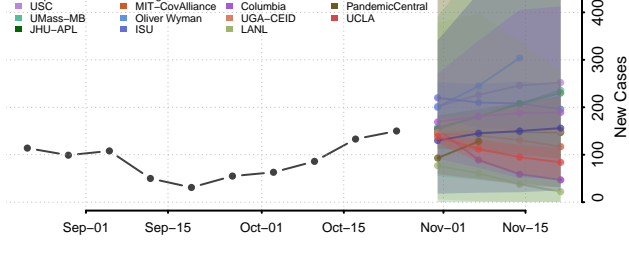

Monroe County, Michigan