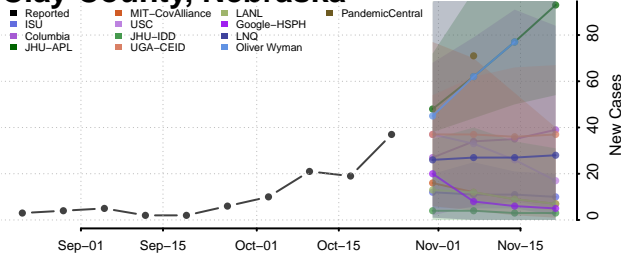

Clay County, Nebraska