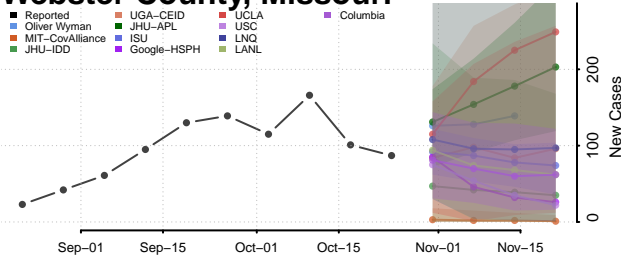

Webster County, Missouri