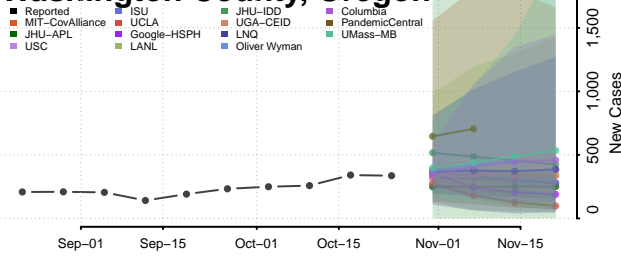

Washington County, Oregon