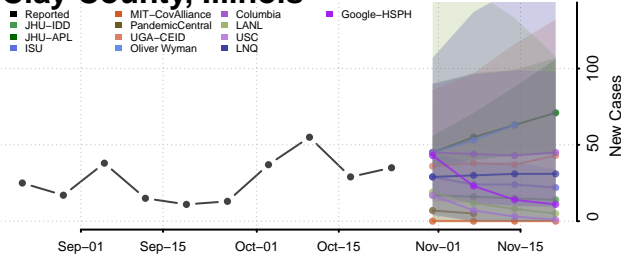

Clay County, Illinois