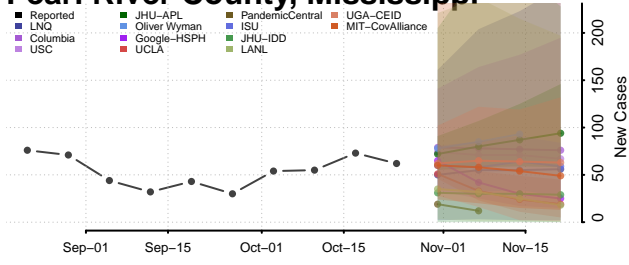

Pearl River County, Mississippi