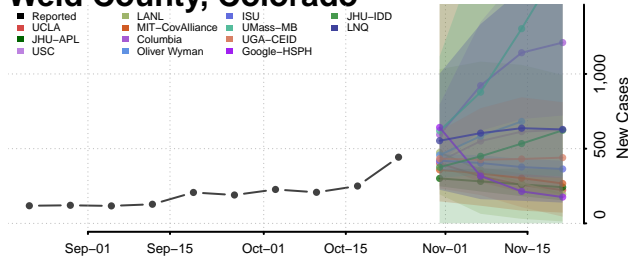

Saguache County, Colorado

San Juan County, Colorado

San Miguel County, Colorado

Sedgwick County, Colorado

Summit County, Colorado

Teller County, Colorado

Washington County, Colorado

Weld County, Colorado