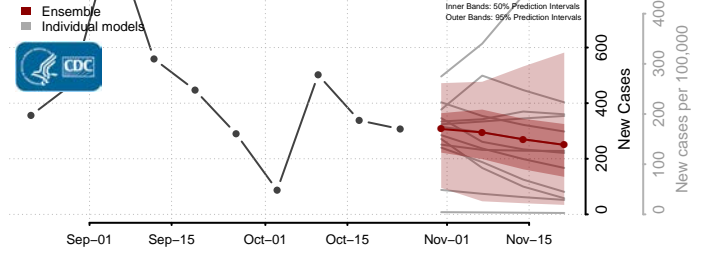

Boone County, Missouri