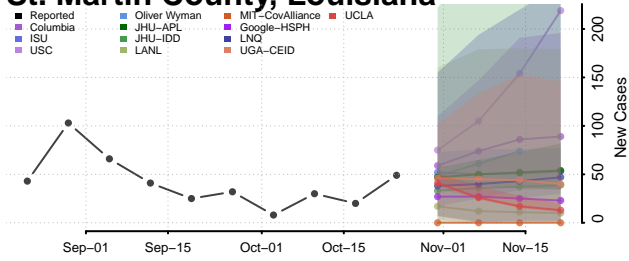

St. Martin County, Louisiana