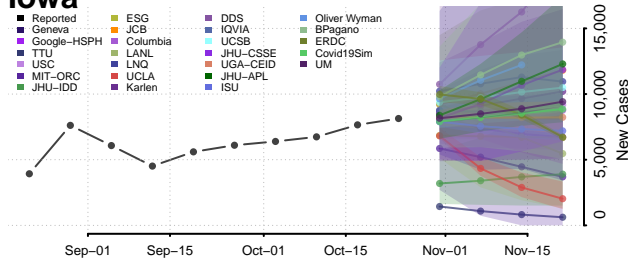

White County, Indiana

Whitley County, Indiana

Iowa

Adair County, Iowa

Adams County, Iowa

Allamakee County, Iowa