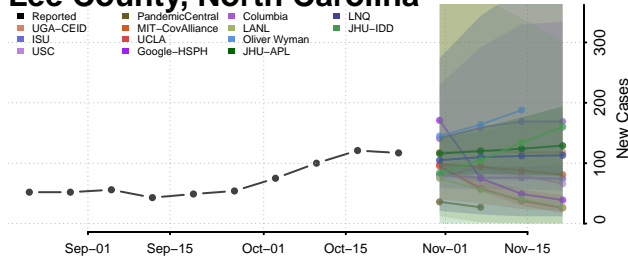

Hyde County, North Carolina

Iredell County, North Carolina

Jackson County, North Carolina

Johnston County, North Carolina

Jones County, North Carolina

Lee County, North Carolina

Lenoir County, North Carolina