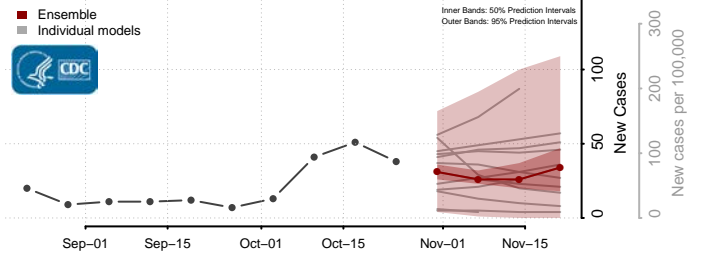

Shenandoah County, Virginia