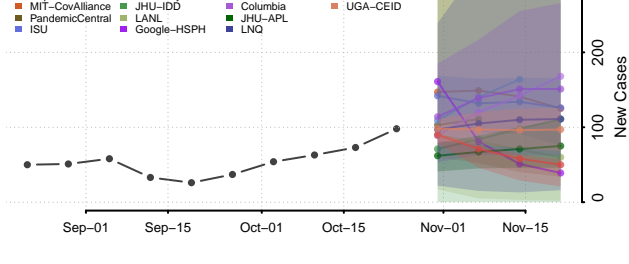

Boone County, Indiana