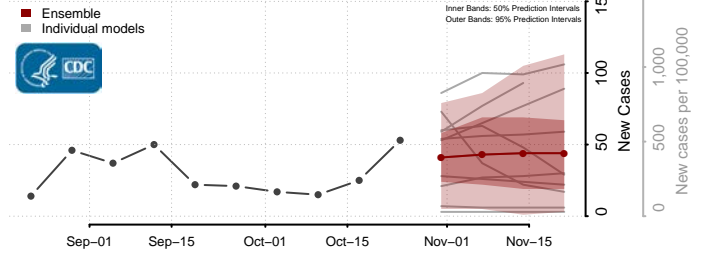

Barnes County, North Dakota