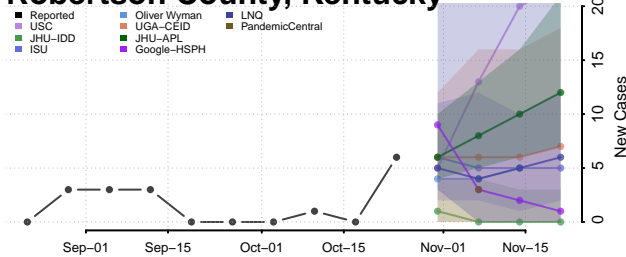

Robertson County, Kentucky