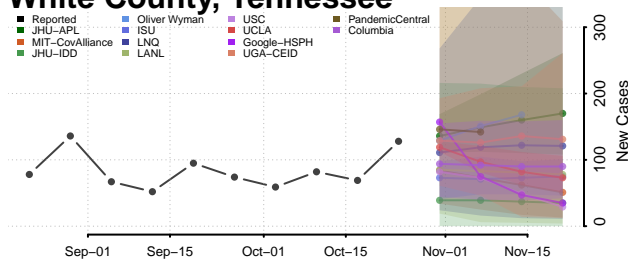

White County, Tennessee