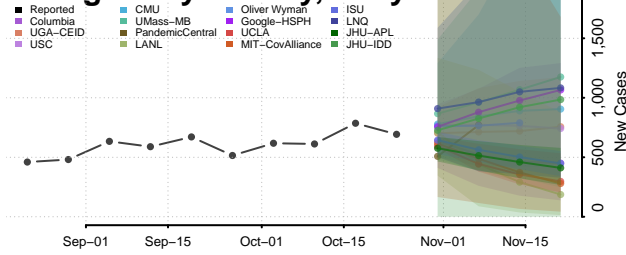

Garrett County, Maryland

Harford County, Maryland

Howard County, Maryland

Kent County, Maryland

Montgomery County, Maryland

Prince George's County, Maryland

Queen Anne's County, Maryland

Somerset County, Maryland