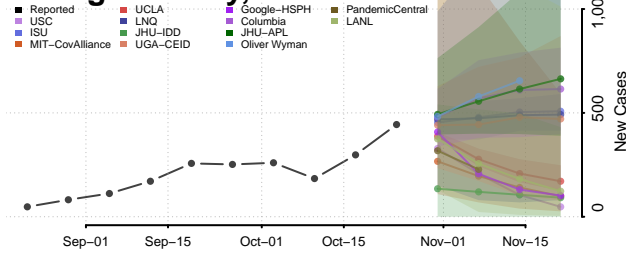

Portage County, Wisconsin