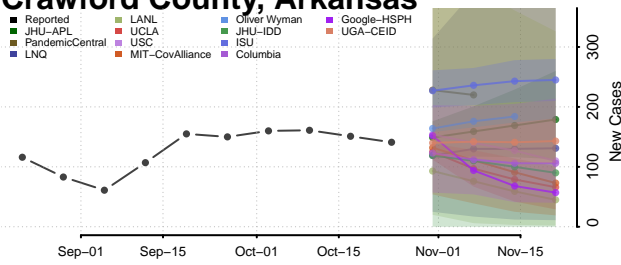

Clark County, Arkansas

Clay County, Arkansas

Cleburne County, Arkansas

Cleveland County, Arkansas

Columbia County, Arkansas

Conway County, Arkansas

Craighead County, Arkansas

Crawford County, Arkansas