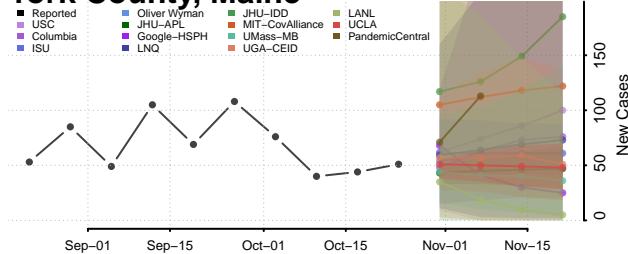

York County, Maine