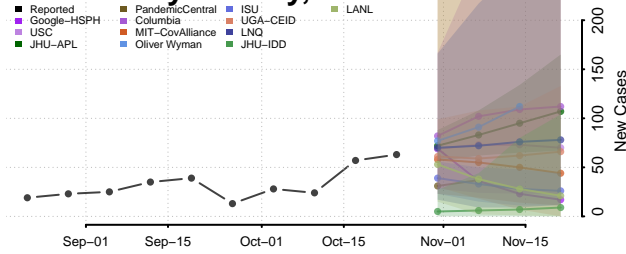

Carson City County, Nevada