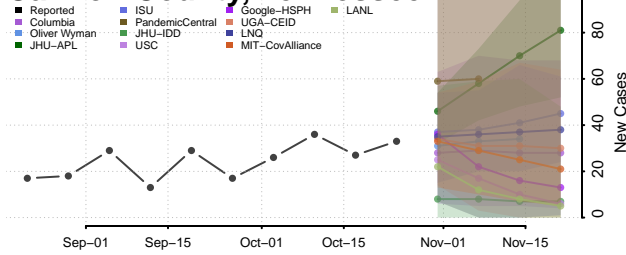

Cannon County, Tennessee