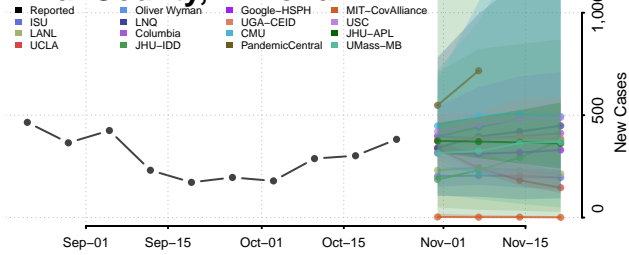

Pinal County, Arizona