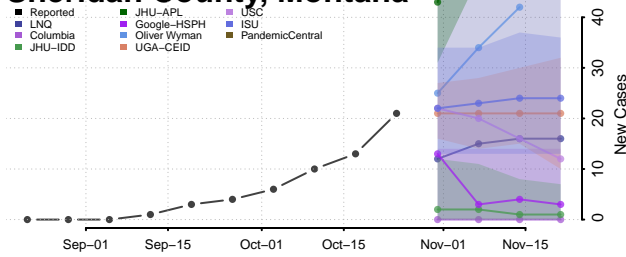

Sheridan County, Montana