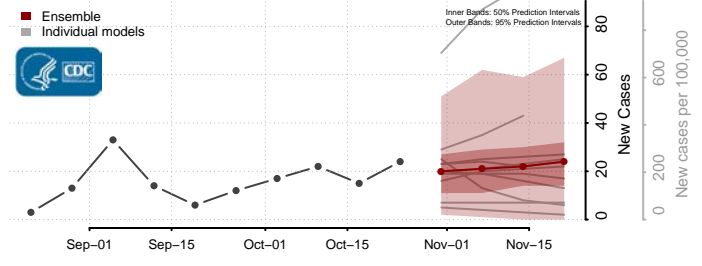

Stevens County, Minnesota