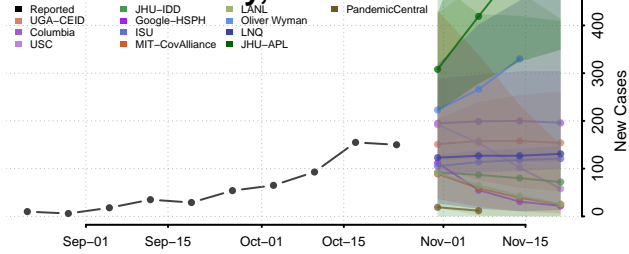

Lac qui Parle County, Minnesota

Lake County, Minnesota

Lake of the Woods County, Minnesota

Le Sueur County, Minnesota

Meeker County, Minnesota

Mille Lacs County, Minnesota

Morrison County, Minnesota

Mower County, Minnesota