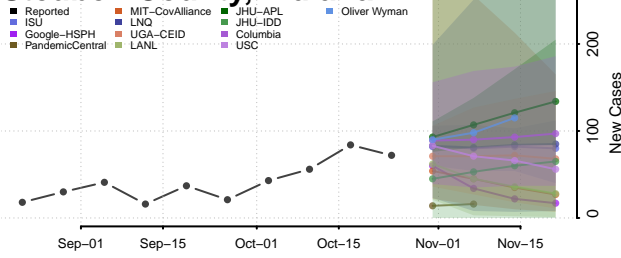

Stauben County, Indiana