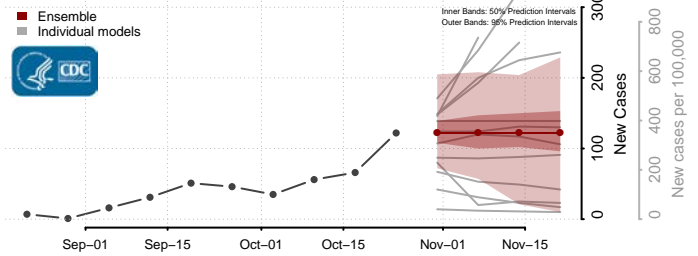

Silver Bow County, Montana