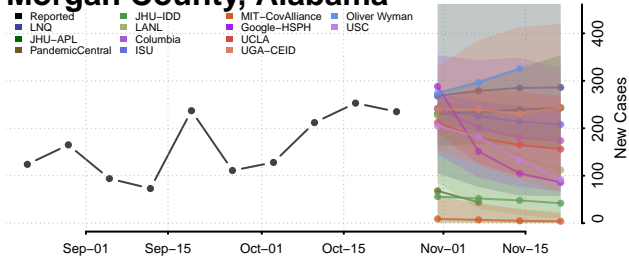

Geneva County, Alabama

Greene County, Alabama

Hale County, Alabama

Henry County, Alabama

Lee County, Alabama

Limestone County, Alabama

Lowndes County, Alabama

Macon County, Alabama

Madison County, Alabama

Marengo County, Alabama

Marion County, Alabama

Marshall County, Alabama

Mobile County, Alabama

Monroe County, Alabama

Montgomery County, Alabama

Morgan County, Alabama

Perry County, Alabama

Pickens County, Alabama

Pike County, Alabama

Randolph County, Alabama

Russell County, Alabama

Shelby County, Alabama

St. Clair County, Alabama

Sumter County, Alabama