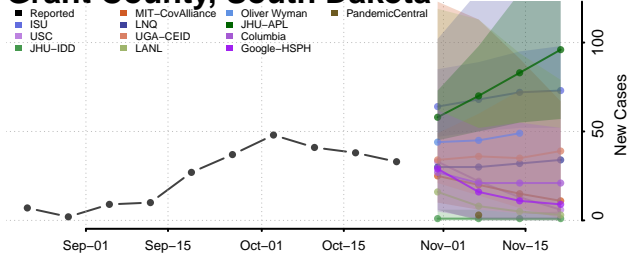

Grant County, South Dakota