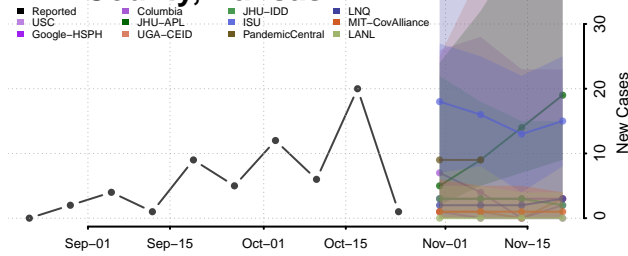

Linn County, Kansas