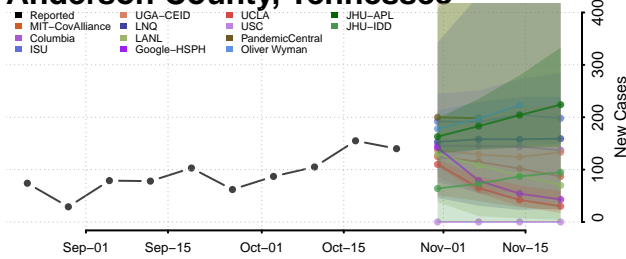

Anderson County, Tennessee