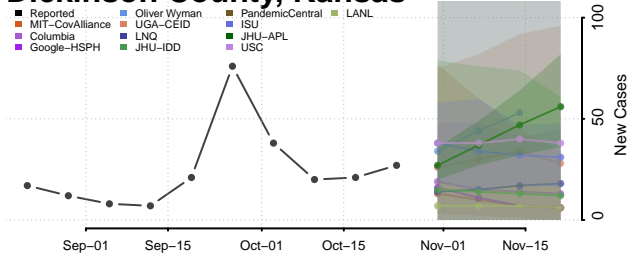

Dickinson County, Kansas