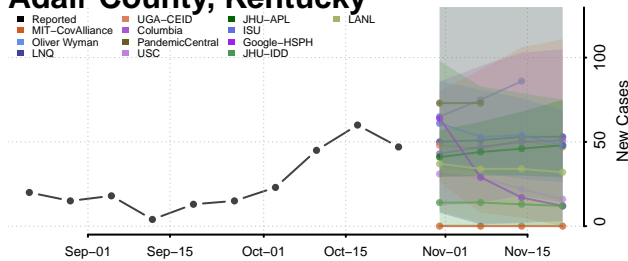

Adair County, Kentucky