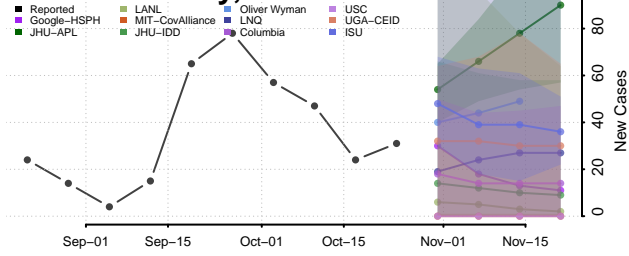

Benton County, Missouri