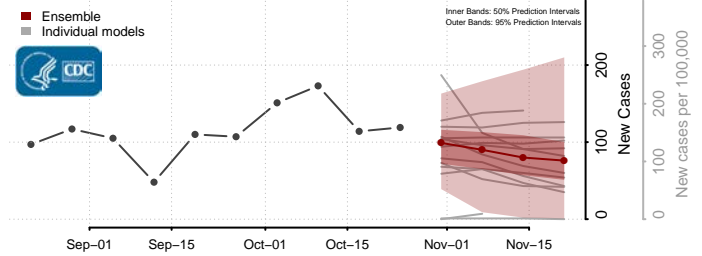

DeSoto County, Mississippi

Forrest County, Mississippi

Franklin County, Mississippi

George County, Mississippi

Greene County, Mississippi

Grenada County, Mississippi

Hancock County, Mississippi

Harrison County, Mississippi