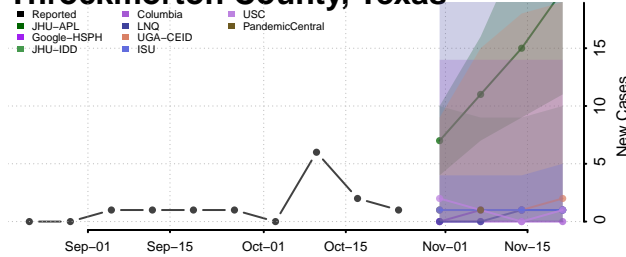

Throckmorton County, Texas