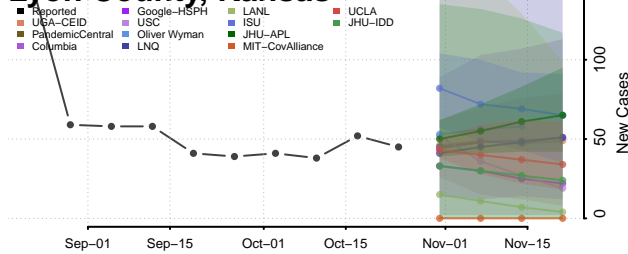

Lincoln County, Kansas

Linn County, Kansas

Logan County, Kansas

Lyon County, Kansas

Marion County, Kansas

Marshall County, Kansas

McPherson County, Kansas

Meade County, Kansas