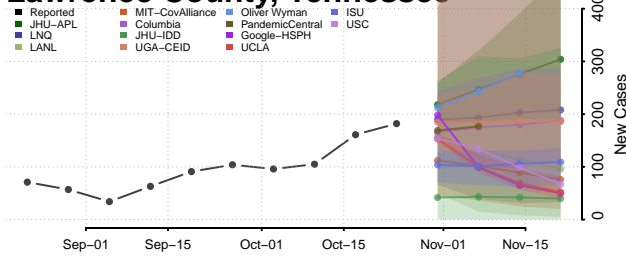

Humphreys County, Tennessee

Jackson County, Tennessee

Jefferson County, Tennessee

Johnson County, Tennessee

Knox County, Tennessee

Lake County, Tennessee

Lauderdale County, Tennessee

Lawrence County, Tennessee