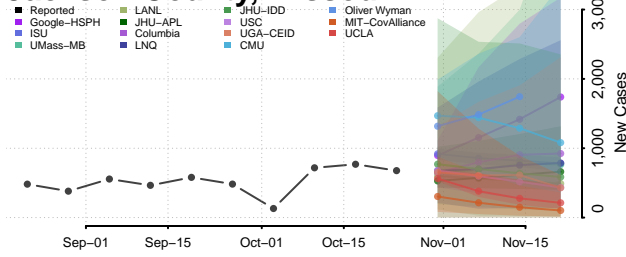

Holt County, Missouri

Howard County, Missouri

Howell County, Missouri

Iron County, Missouri

Jackson County, Missouri

Jasper County, Missouri

Jefferson County, Missouri

Johnson County, Missouri