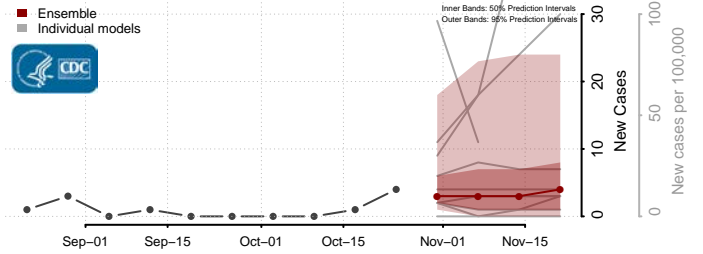

Caledonia County, Vermont