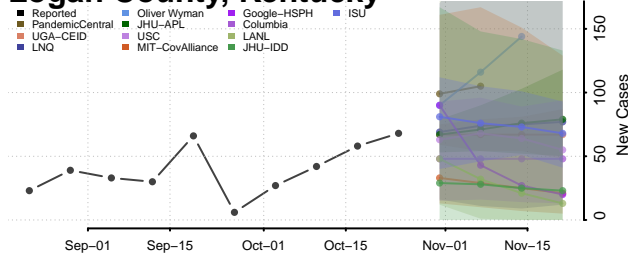

Logan County, Kentucky