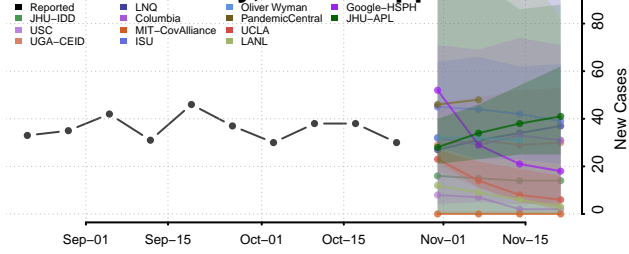

DeSoto County, Mississippi

Forrest County, Mississippi

Franklin County, Mississippi

George County, Mississippi

Greene County, Mississippi

Grenada County, Mississippi

Hancock County, Mississippi

Harrison County, Mississippi