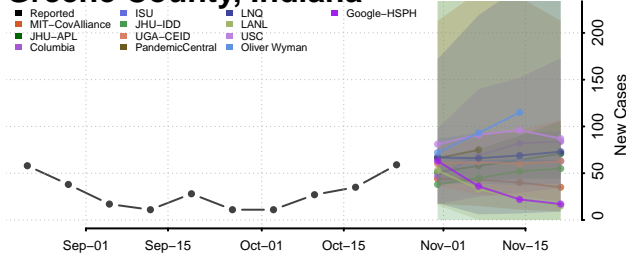

Floyd County, Indiana

Fountain County, Indiana

Franklin County, Indiana

Fulton County, Indiana

Gibson County, Indiana

Grant County, Indiana

Greene County, Indiana

Hamilton County, Indiana