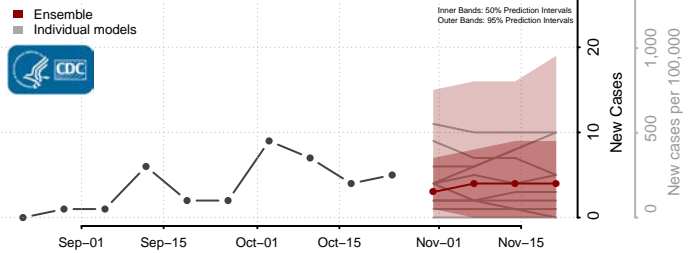

Deuel County, Nebraska

Dixon County, Nebraska

Furnas County, Nebraska

Gage County, Nebraska

Garden County, Nebraska

Garfield County, Nebraska

Gosper County, Nebraska

Grant County, Nebraska