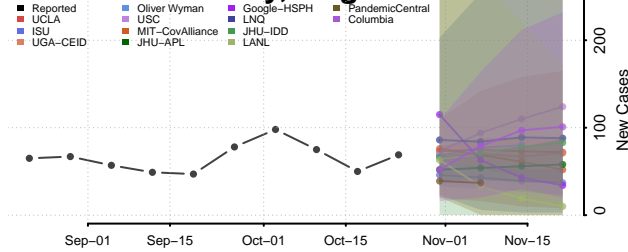

Albemarle County, Virginia