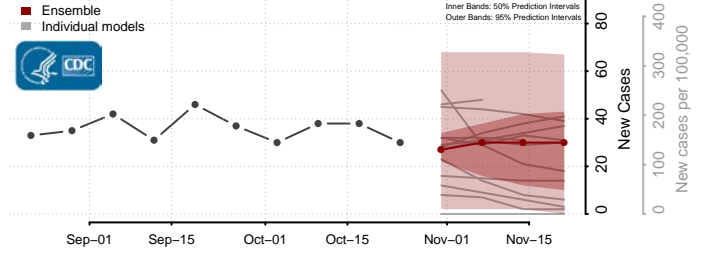

DeSoto County, Mississippi

Forrest County, Mississippi

Franklin County, Mississippi

George County, Mississippi

Greene County, Mississippi

Grenada County, Mississippi

Hancock County, Mississippi

Harrison County, Mississippi