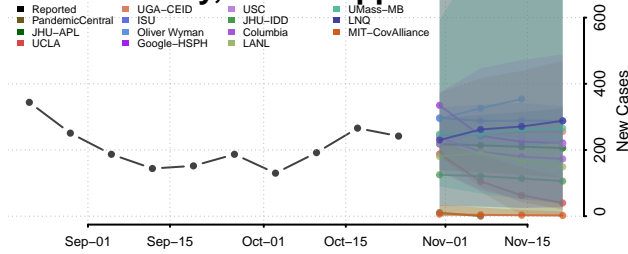

Hinds County, Mississippi