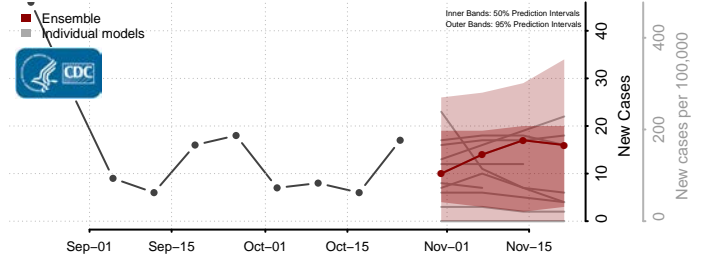

Tunica County, Mississippi