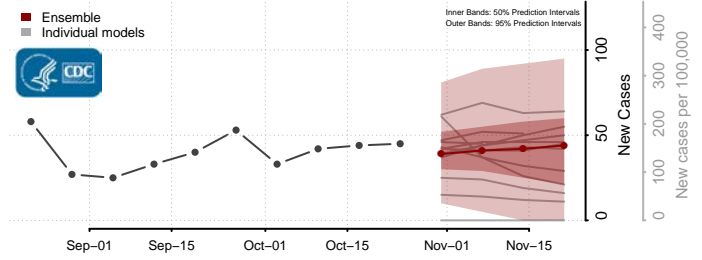

Tunica County, Mississippi