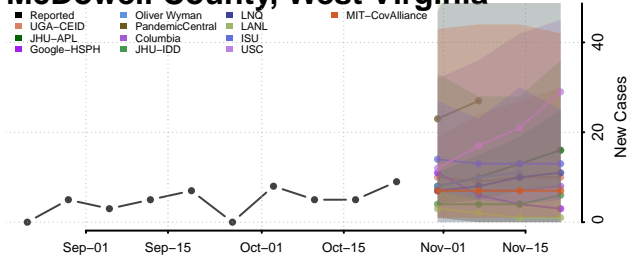

McDowell County, West Virginia