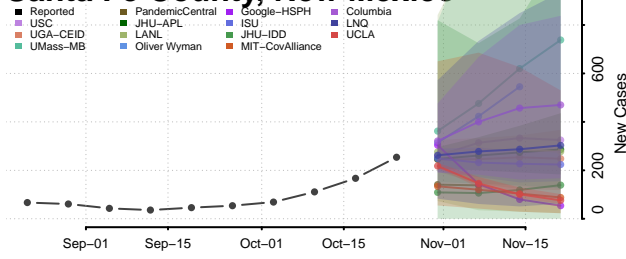

Otero County, New Mexico

Quay County, New Mexico

Rio Arriba County, New Mexico

Roosevelt County, New Mexico

San Juan County, New Mexico

San Miguel County, New Mexico

Sandoval County, New Mexico

Santa Fe County, New Mexico