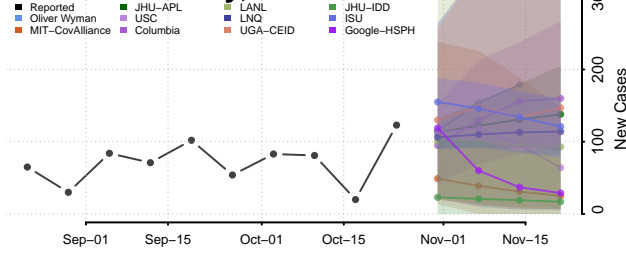

Crawford County, Missouri

Dade County, Missouri

Dallas County, Missouri

Davies County, Missouri

DeKalb County, Missouri

Dent County, Missouri

Douglas County, Missouri

Dunklin County, Missouri