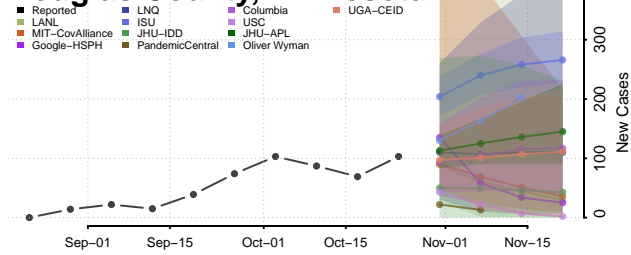

Douglas County, Minnesota