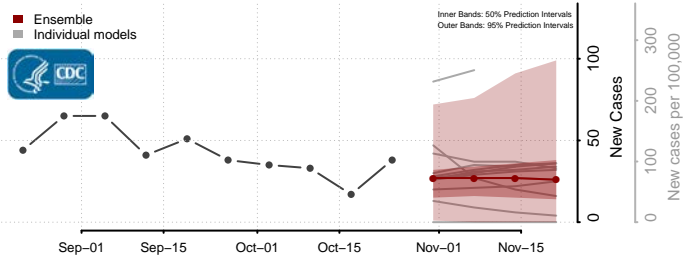

Henry County, Virginia

Highland County, Virginia

Hopewell County, Virginia

Isle of Wight County, Virginia

James City County, Virginia

King and Queen County, Virginia

King George County, Virginia

King William County, Virginia