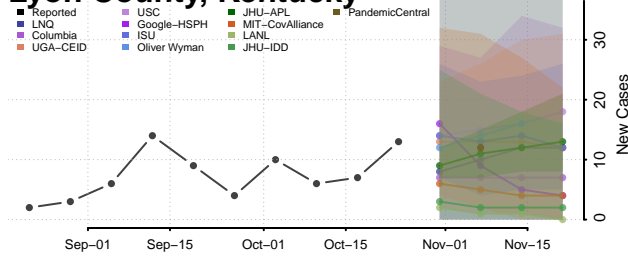

Lyon County, Kentucky