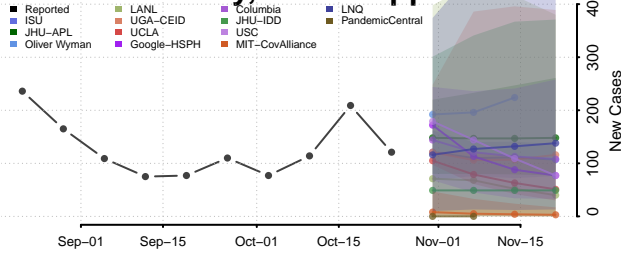

Madison County, Mississippi