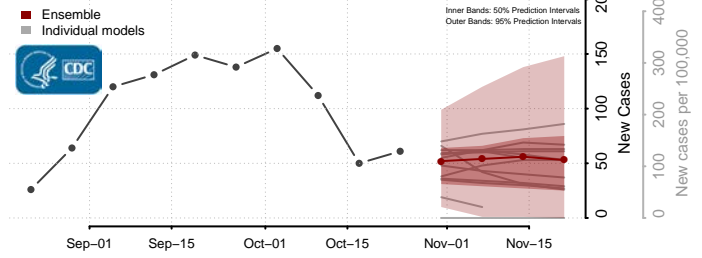

Charlottesville County, Virginia