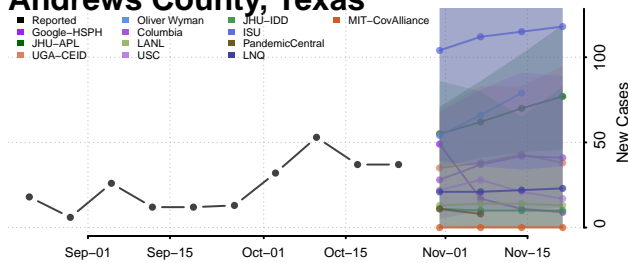

Andrews County, Texas