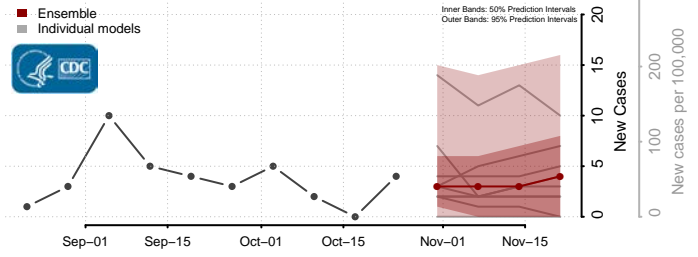

Chariton County, Missouri