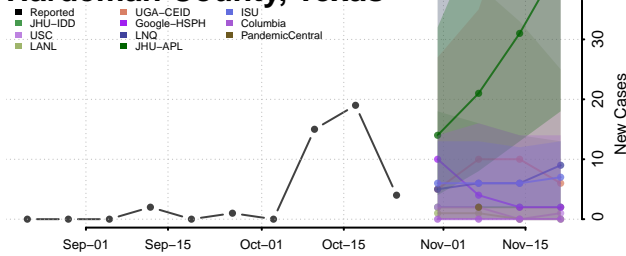

Hardeman County, Texas