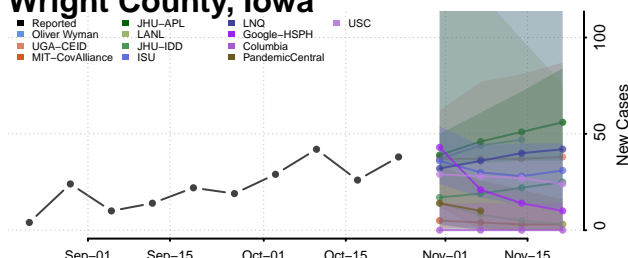

Wright County, Iowa