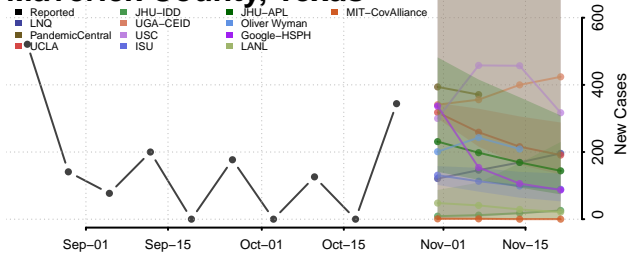

Maverick County, Texas