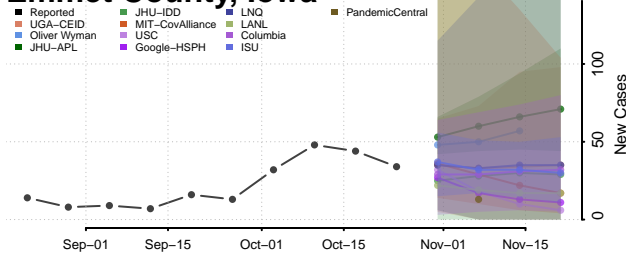

Emmet County, Iowa