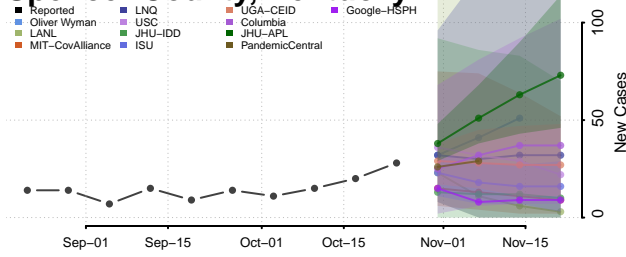

Rowan County, Kentucky

Russell County, Kentucky

Scott County, Kentucky

Shelby County, Kentucky

Simpson County, Kentucky

Spencer County, Kentucky

Taylor County, Kentucky

Todd County, Kentucky