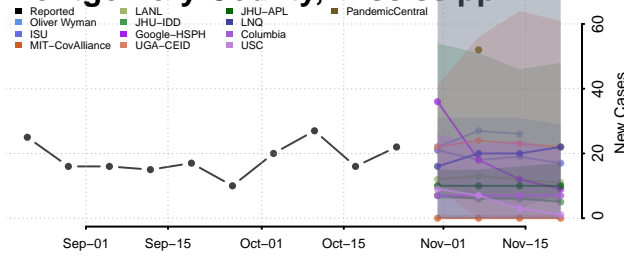

Marshall County, Mississippi

Monroe County, Mississippi

Montgomery County, Mississippi

Neshoba County, Mississippi

Newton County, Mississippi

Noxubee County, Mississippi

Oktibbeha County, Mississippi

Panola County, Mississippi