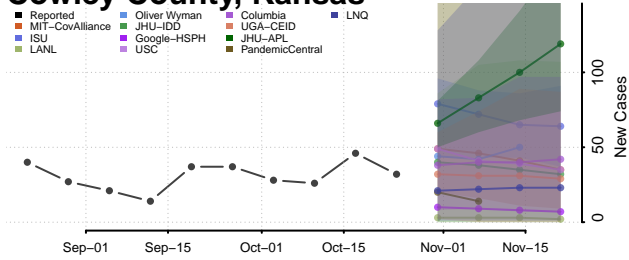

Cowley County, Kansas