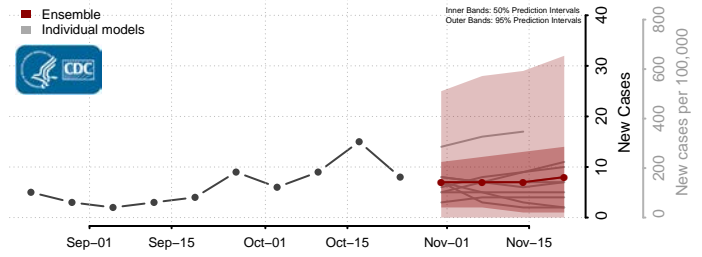

Polk County, Iowa

Pottawattamie County, Iowa

Poweshiek County, Iowa

Ringgold County, Iowa

Sac County, Iowa

Union County, Iowa

Van Buren County, Iowa

Wapello County, Iowa