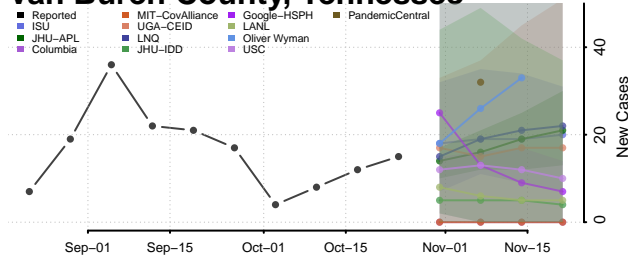

Van Buren County, Tennessee