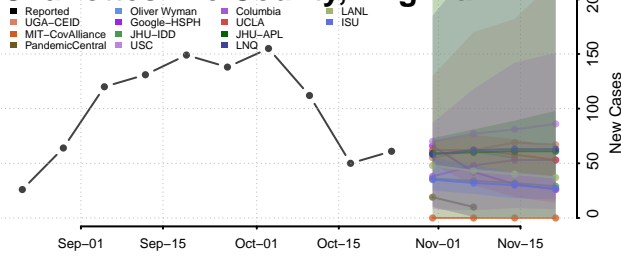

Charlottesville County, Virginia