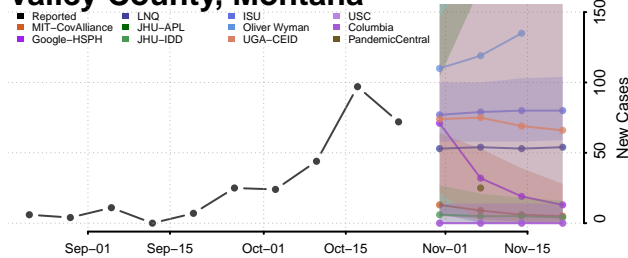

Teton County, Montana

Toole County, Montana

Treasure County, Montana

Valley County, Montana

Wheatland County, Montana

Wibaux County, Montana

Yellowstone County, Montana

Nebraska