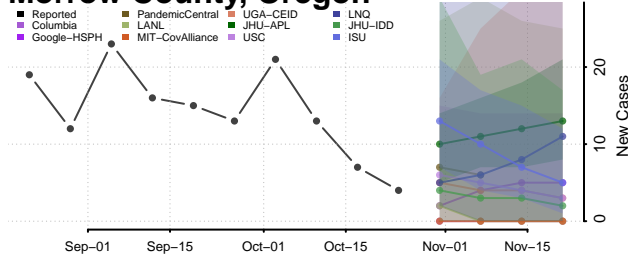

Malheur County, Oregon

Marion County, Oregon

Morrow County, Oregon

Multnomah County, Oregon

Polk County, Oregon

Sherman County, Oregon

Tillamook County, Oregon

Umatilla County, Oregon