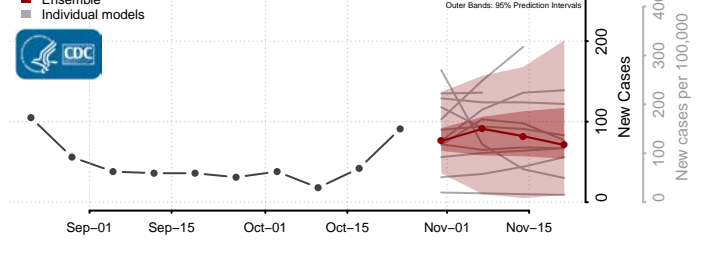

Skamania County, Washington

Snohomish County, Washington

Spokane County, Washington

Stevens County, Washington

Thurston County, Washington

Wahkiakum County, Washington

Walla Walla County, Washington

Whatcom County, Washington