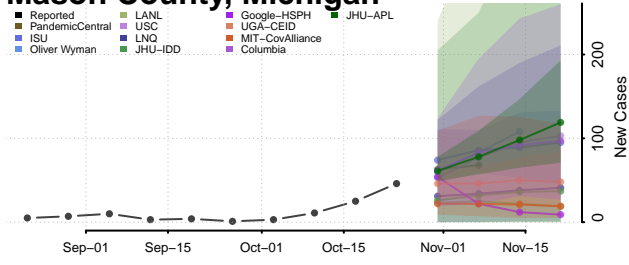

Mason County, Michigan