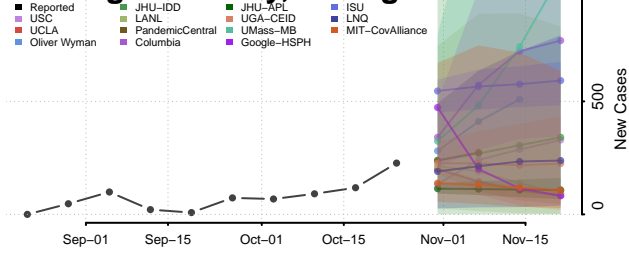

Muskegon County, Michigan