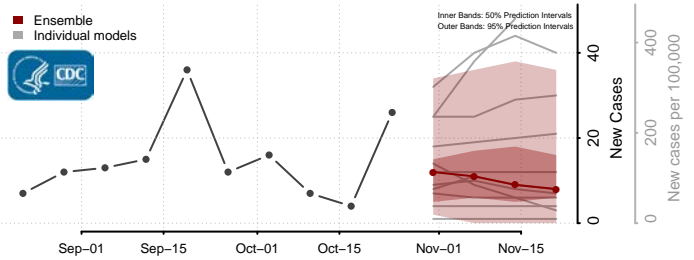

Lancaster County, Virginia