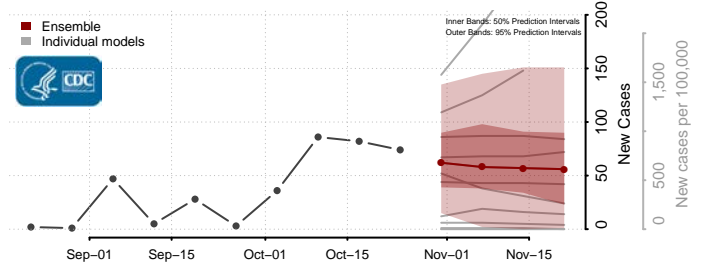

Deer Lodge County, Montana