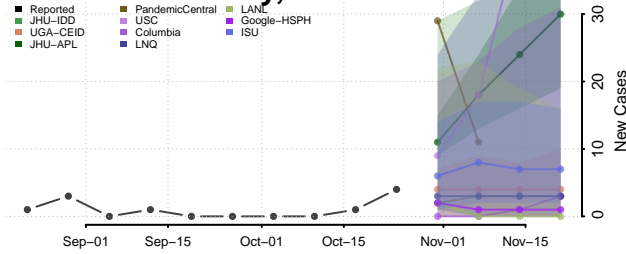

Caledonia County, Vermont