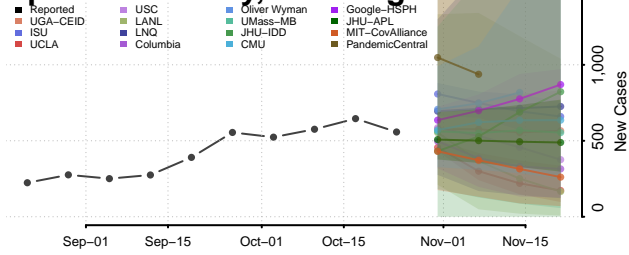

Skamania County, Washington

Snohomish County, Washington

Spokane County, Washington

Stevens County, Washington

Thurston County, Washington

Wahkiakum County, Washington

Walla Walla County, Washington

Whatcom County, Washington