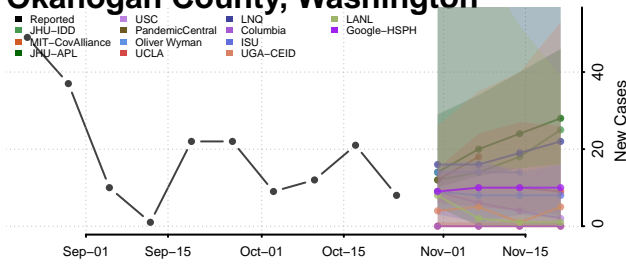

Okanogan County, Washington