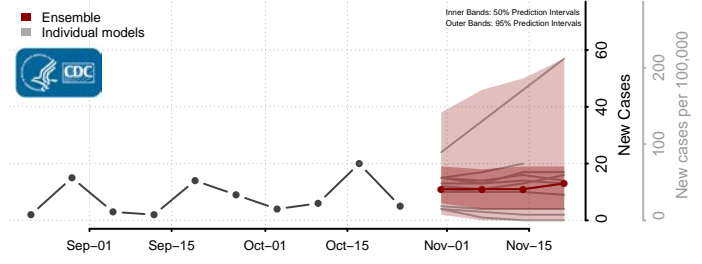

Mineral County, West Virginia