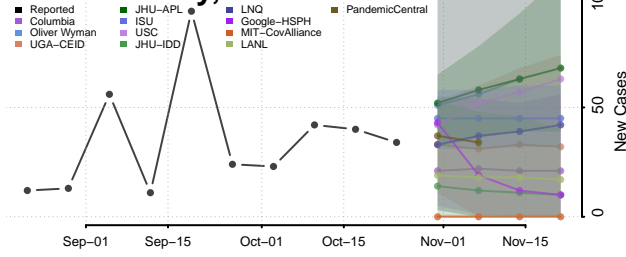

Wyandot County, Ohio

Oklahoma

Adair County, Oklahoma

Alfalfa County, Oklahoma

Atoka County, Oklahoma

Beaver County, Oklahoma

Beckham County, Oklahoma

Blaine County, Oklahoma