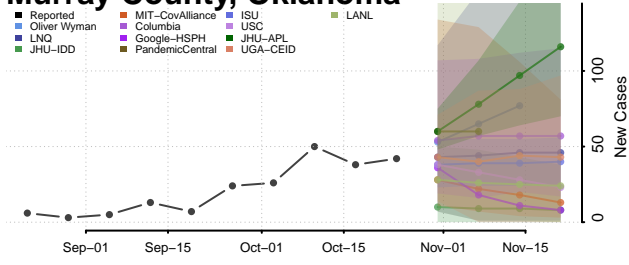

Murray County, Oklahoma