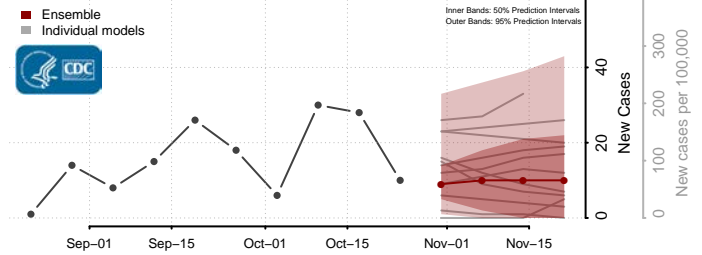

New Kent County, Virginia

Newport News County, Virginia

Norfolk County, Virginia

Northampton County, Virginia

Northumberland County, Virginia

Norton County, Virginia

Nottoway County, Virginia

Orange County, Virginia