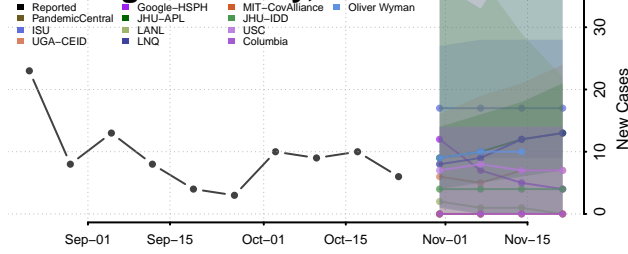

Washington County, North Carolina