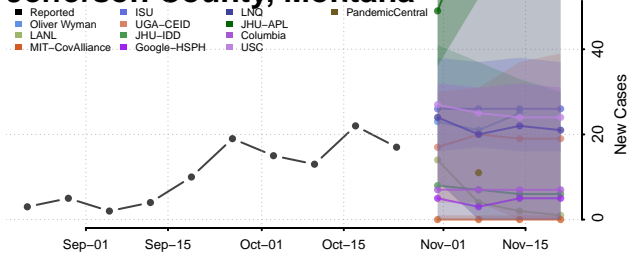

Jefferson County, Montana