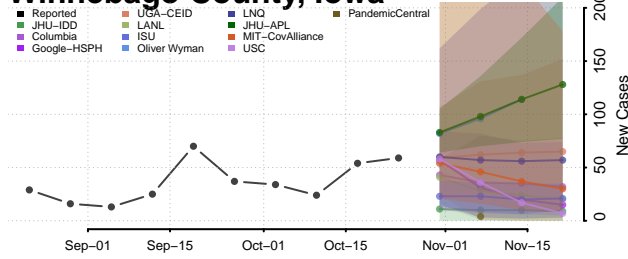

Warren County, Iowa

Washington County, Iowa

Wayne County, Iowa

Webster County, Iowa

Winnebago County, Iowa

Winneshiek County, Iowa

Woodbury County, Iowa

Worth County, Iowa