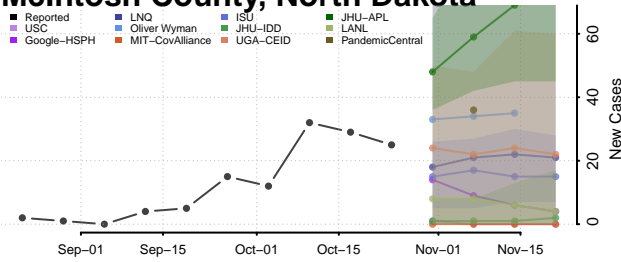

LaMoure County, North Dakota

Logan County, North Dakota

McHenry County, North Dakota

McIntosh County, North Dakota

McKenzie County, North Dakota

McLean County, North Dakota

Mercer County, North Dakota

Morton County, North Dakota