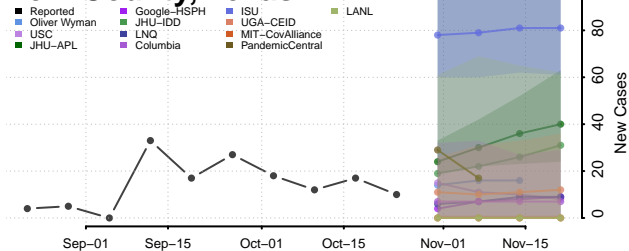

Polk County, Texas