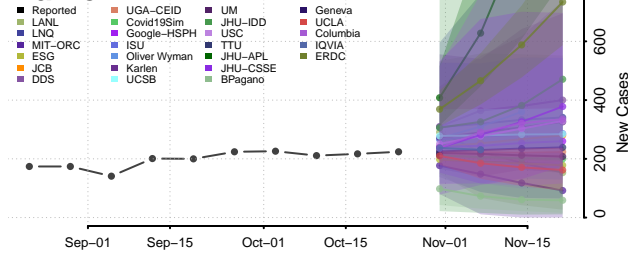

Vernon County, Louisiana

Washington County, Louisiana

Webster County, Louisiana

West Baton Rouge County, Louisiana

West Carroll County, Louisiana

West Feliciana County, Louisiana

Winn County, Louisiana

Maine