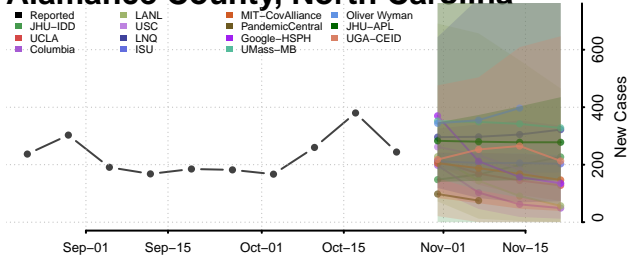

Alamance County, North Carolina