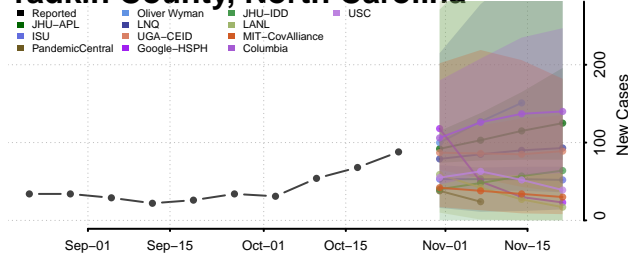

Yadkin County, North Carolina