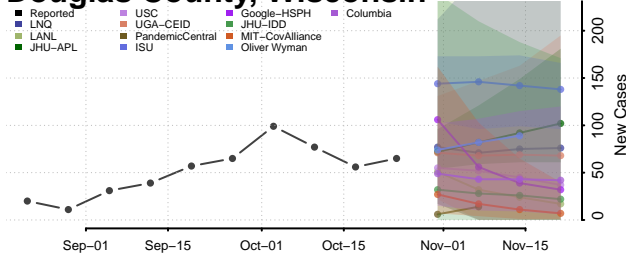

Douglas County, Wisconsin