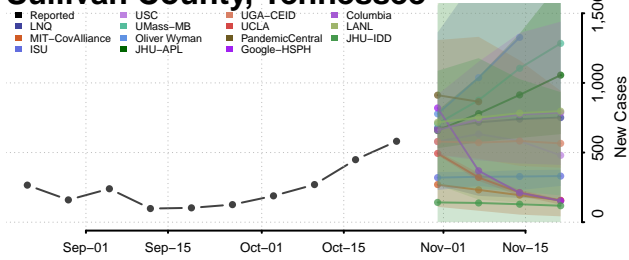

Rutherford County, Tennessee

Scott County, Tennessee

Sequatchie County, Tennessee

Sevier County, Tennessee

Shelby County, Tennessee

Smith County, Tennessee

Stewart County, Tennessee

Sullivan County, Tennessee