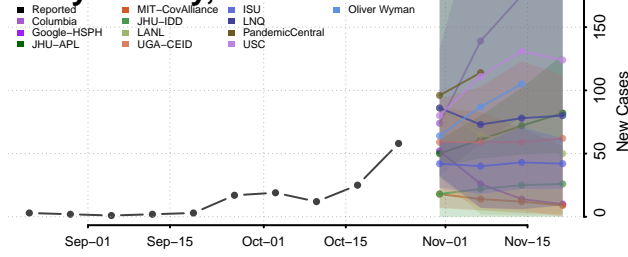

Perry County, Indiana