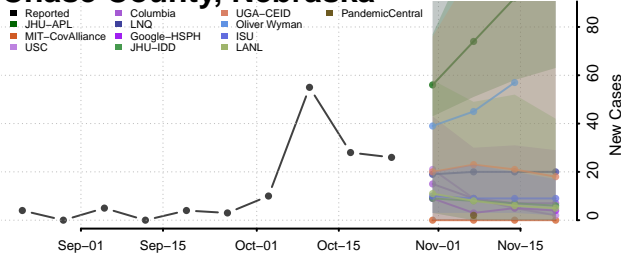

Brown County, Nebraska

Buffalo County, Nebraska

Burt County, Nebraska

Butler County, Nebraska

Cass County, Nebraska

Cedar County, Nebraska

Chase County, Nebraska

Cherry County, Nebraska