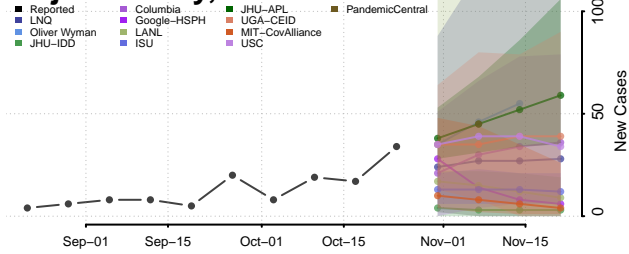

Latimer County, Oklahoma

Le Flore County, Oklahoma

Lincoln County, Oklahoma

Logan County, Oklahoma

Love County, Oklahoma

Major County, Oklahoma

Marshall County, Oklahoma

Mayes County, Oklahoma