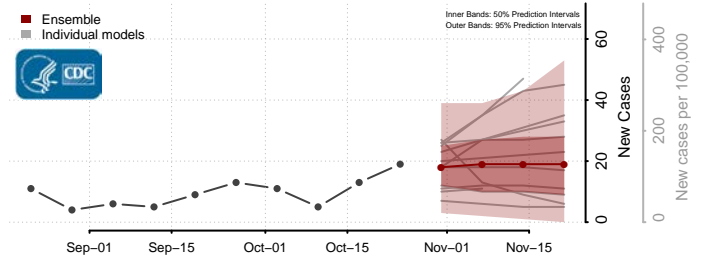

Mitchell County, North Carolina