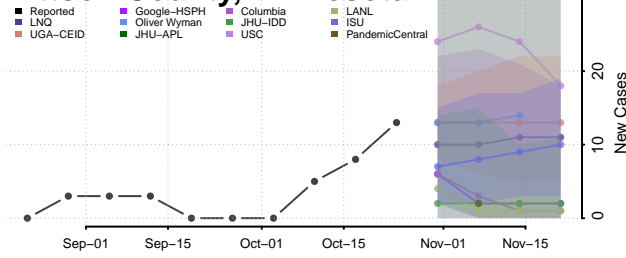

Hubbard County, Minnesota

Isanti County, Minnesota

Itasca County, Minnesota

Jackson County, Minnesota

Kanabec County, Minnesota

Kandiyohi County, Minnesota

Kittson County, Minnesota

Koochiching County, Minnesota