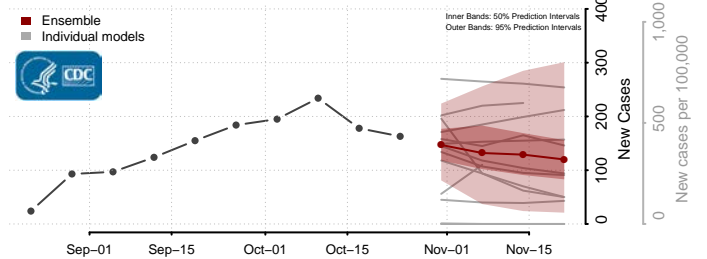

Stutsman County, North Dakota

Towner County, North Dakota

Trail County, North Dakota

Walsh County, North Dakota

Ward County, North Dakota

Wells County, North Dakota

Williams County, North Dakota

Northern Mariana Islands