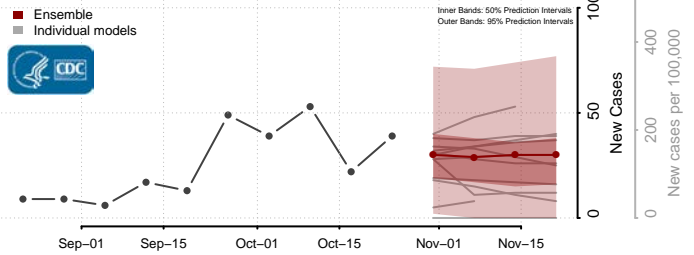

Chisago County, Minnesota

Clay County, Minnesota

Clearwater County, Minnesota

Cook County, Minnesota

Cottonwood County, Minnesota

Crow Wing County, Minnesota

Dakota County, Minnesota

Dodge County, Minnesota