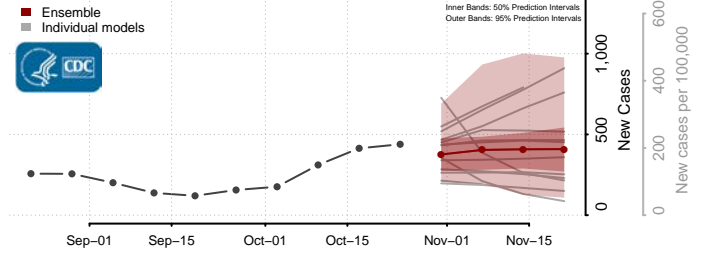

DeSoto County, Mississippi

Forrest County, Mississippi

Franklin County, Mississippi

George County, Mississippi

Greene County, Mississippi

Grenada County, Mississippi

Hancock County, Mississippi

Harrison County, Mississippi