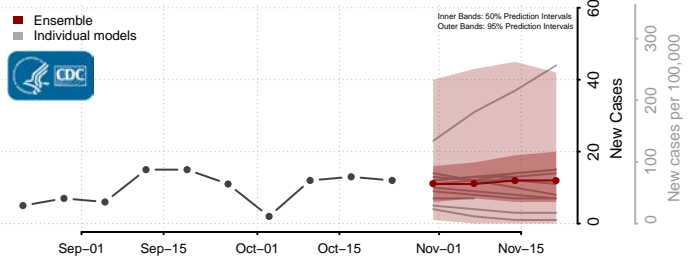

Henry County, Virginia

Highland County, Virginia

Hopewell County, Virginia

Isle of Wight County, Virginia

James City County, Virginia

King and Queen County, Virginia

King George County, Virginia

King William County, Virginia