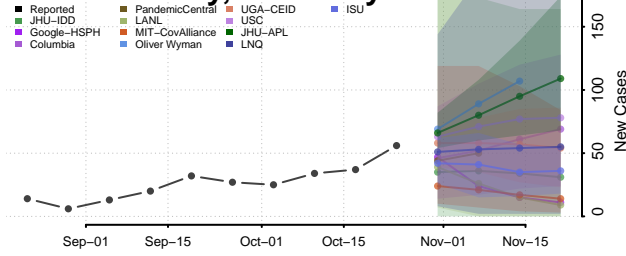

McCracken County, Kentucky

McCreary County, Kentucky

McLean County, Kentucky

Meade County, Kentucky

Menifee County, Kentucky

Mercer County, Kentucky

Metcalfe County, Kentucky

Monroe County, Kentucky