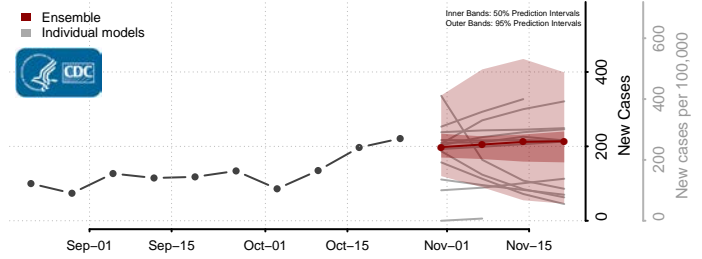

Wilson County, North Carolina