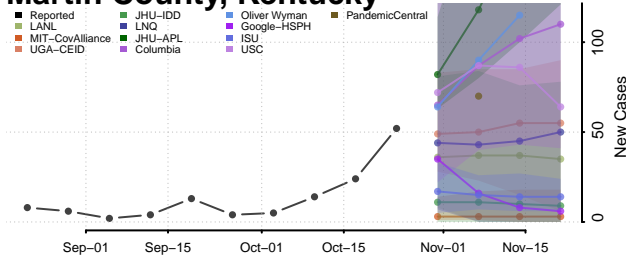

Logan County, Kentucky

Lyon County, Kentucky

Madison County, Kentucky

Magoffin County, Kentucky

Marion County, Kentucky

Marshall County, Kentucky

Martin County, Kentucky

Mason County, Kentucky