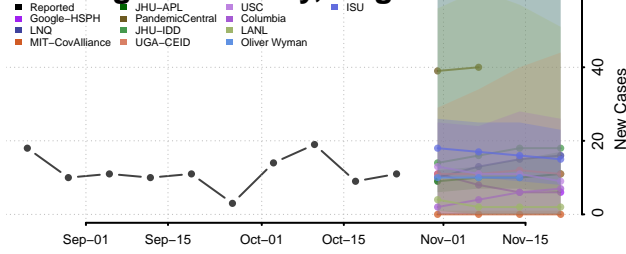

Buckingham County, Virginia