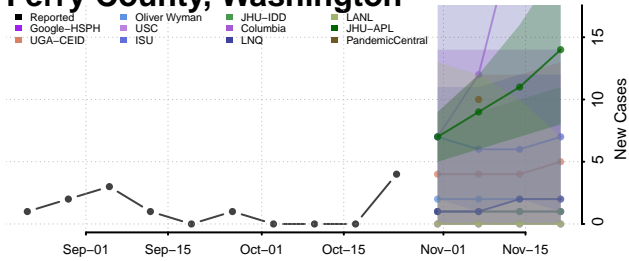

Ferry County, Washington