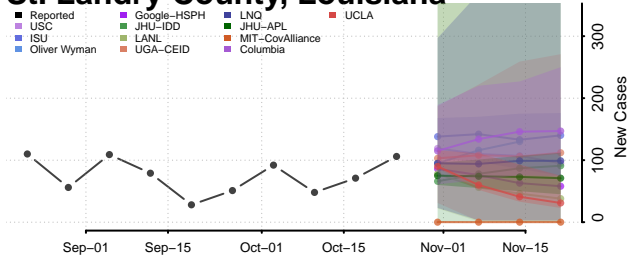

Sabine County, Louisiana

St. Bernard County, Louisiana

St. Charles County, Louisiana

St. Helena County, Louisiana

St. James County, Louisiana

St. John the Baptist County, Louisiana

St. Landry County, Louisiana