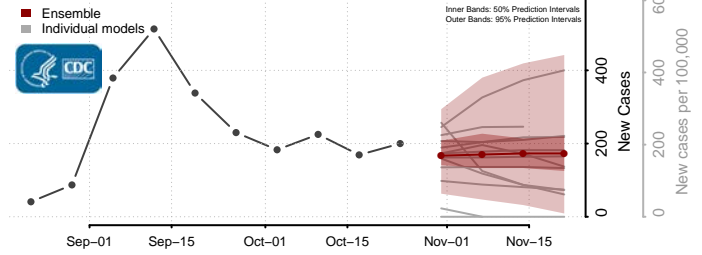

Montgomery County, Virginia