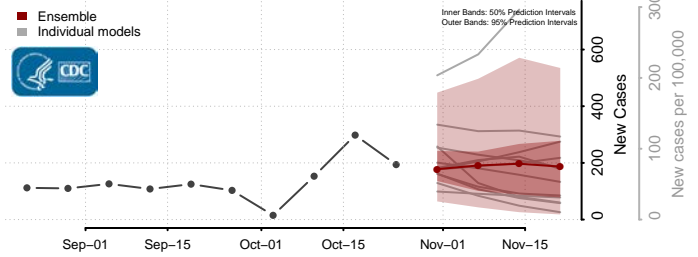

Clay County, Missouri