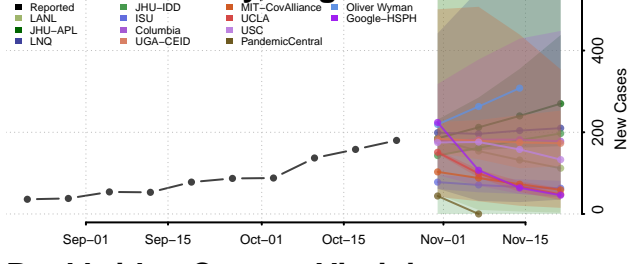

Roanoke County, Virginia