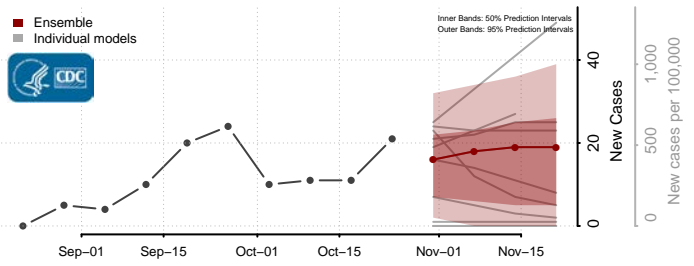

Sargent County, North Dakota