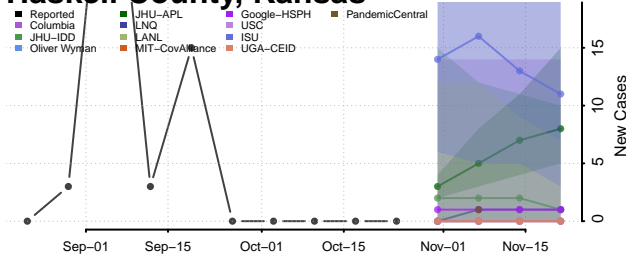

Greenwood County, Kansas

Hamilton County, Kansas

Harper County, Kansas

Harvey County, Kansas

Haskell County, Kansas

Hodgeman County, Kansas

Jackson County, Kansas

Jefferson County, Kansas