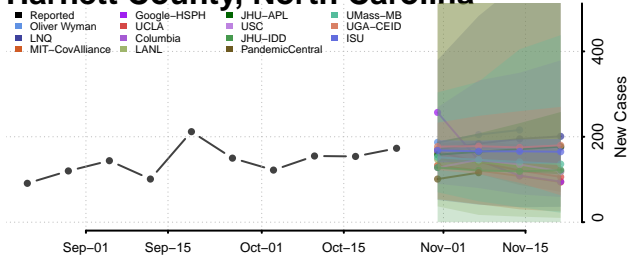

Harnett County, North Carolina