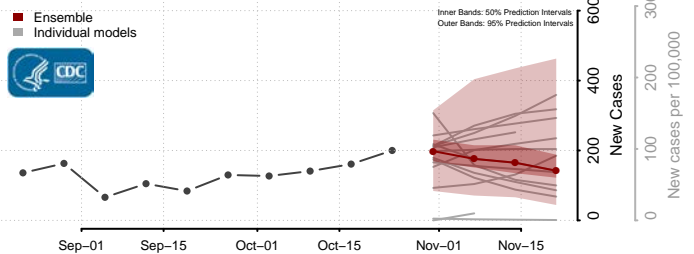

Wythe County, Virginia

York County, Virginia

Washington

Adams County, Washington

Asotin County, Washington

Benton County, Washington

Chelan County, Washington

Clallam County, Washington