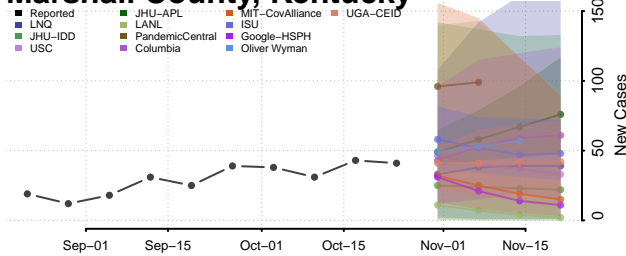

Logan County, Kentucky

Lyon County, Kentucky

Madison County, Kentucky

Magoffin County, Kentucky

Marion County, Kentucky

Marshall County, Kentucky

Martin County, Kentucky

Mason County, Kentucky