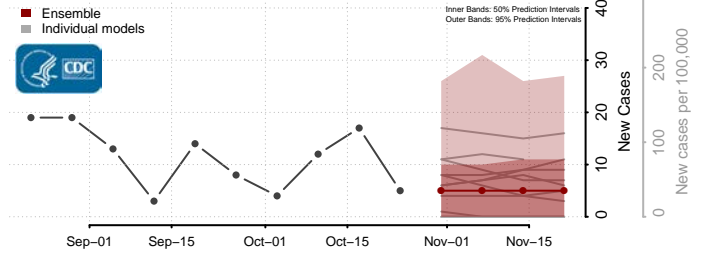

Tishomingo County, Mississippi

Tunica County, Mississippi

Union County, Mississippi

Walthall County, Mississippi

Warren County, Mississippi

Washington County, Mississippi

Wayne County, Mississippi

Webster County, Mississippi