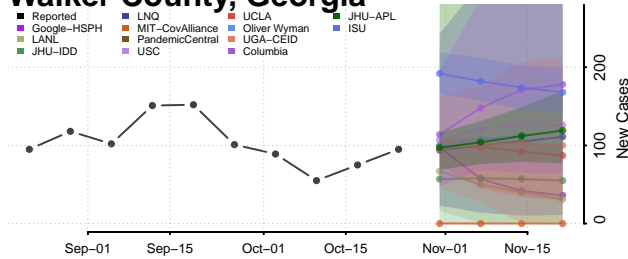

Troup County, Georgia

Turner County, Georgia

Twiggs County, Georgia

Union County, Georgia

Upson County, Georgia

Walker County, Georgia

Walton County, Georgia

Ware County, Georgia