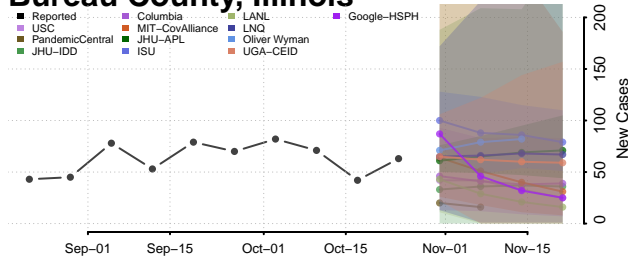

Bureau County, Illinois