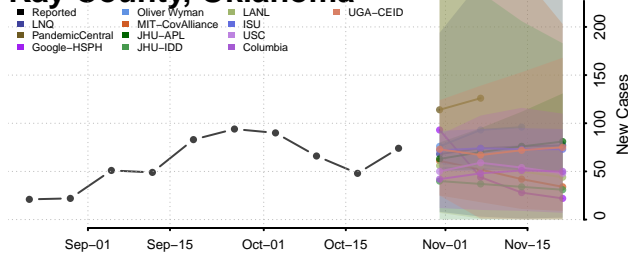

Kay County, Oklahoma