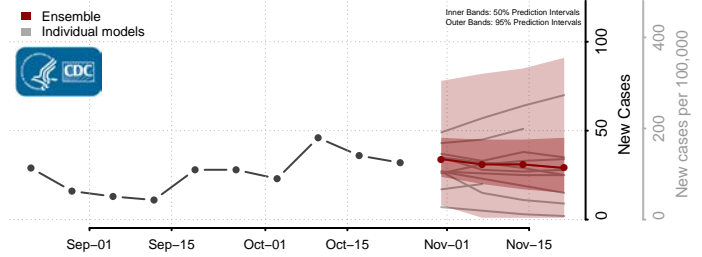

Garrett County, Maryland

Harford County, Maryland

Howard County, Maryland

Kent County, Maryland

Montgomery County, Maryland

Prince George's County, Maryland

Queen Anne's County, Maryland

Somerset County, Maryland