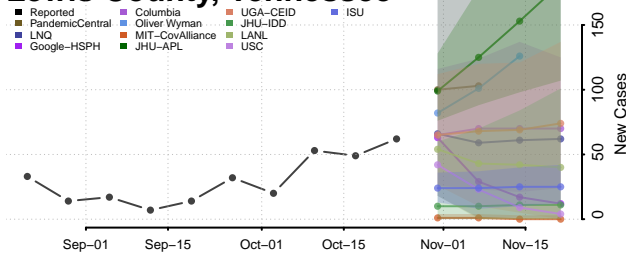

Lewis County, Tennessee