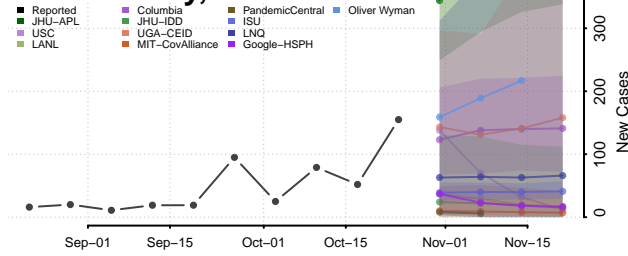

Garland County, Arkansas

Grant County, Arkansas

Greene County, Arkansas

Hempstead County, Arkansas

Hot Spring County, Arkansas

Howard County, Arkansas

Independence County, Arkansas

Izard County, Arkansas