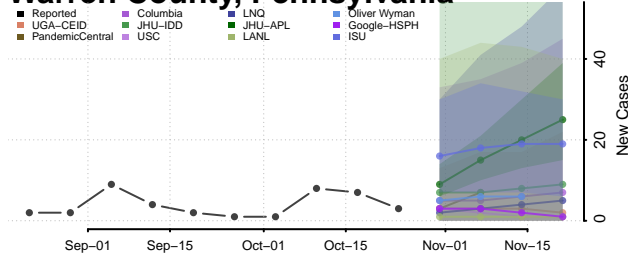

Tioga County, Pennsylvania

Union County, Pennsylvania

Venango County, Pennsylvania

Warren County, Pennsylvania

Washington County, Pennsylvania

Wayne County, Pennsylvania

Westmoreland County, Pennsylvania

Wyoming County, Pennsylvania