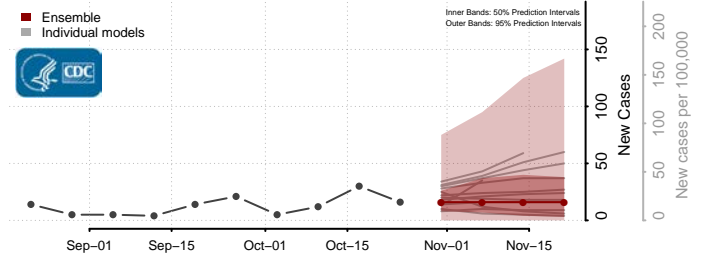

Island County, Washington