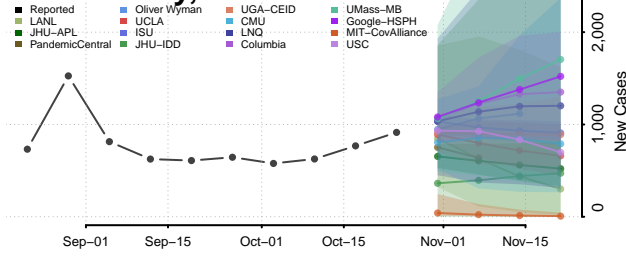

Polk County, Iowa