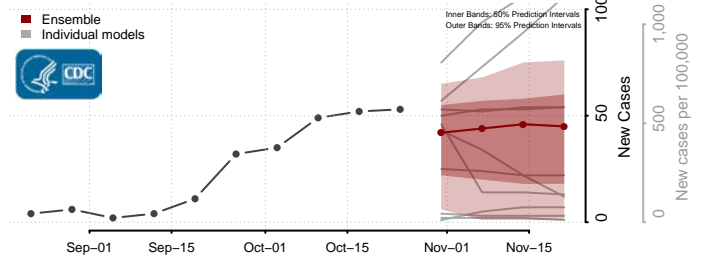

Charles Mix County, South Dakota