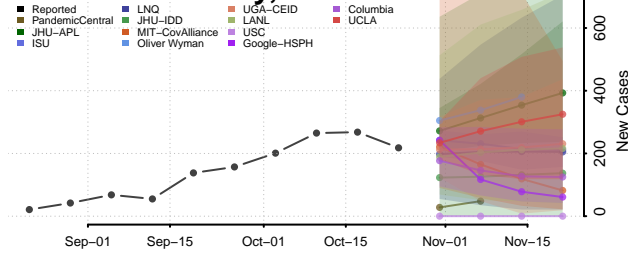

St. Clair County, Illinois

Stark County, Illinois

Stephenson County, Illinois

Tazewell County, Illinois

Union County, Illinois

Vermilion County, Illinois

Wabash County, Illinois

Warren County, Illinois