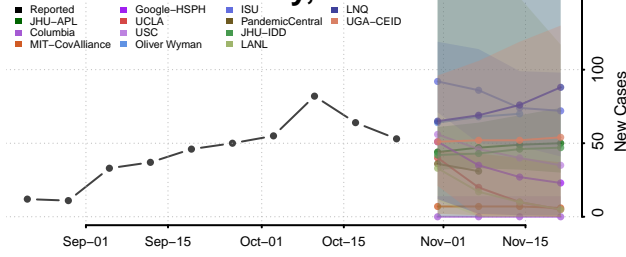

Black Hawk County, Iowa

Boone County, Iowa

Bremer County, Iowa

Buchanan County, Iowa

Buena Vista County, Iowa

Butler County, Iowa

Calhoun County, Iowa

Carroll County, Iowa