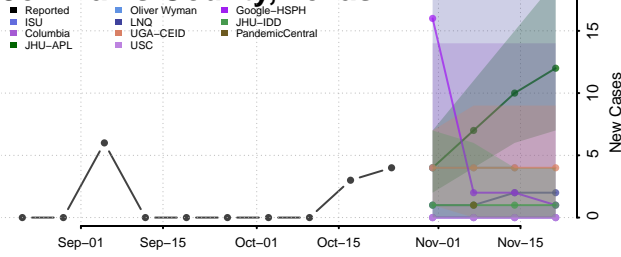

Jeff Davis County, Texas