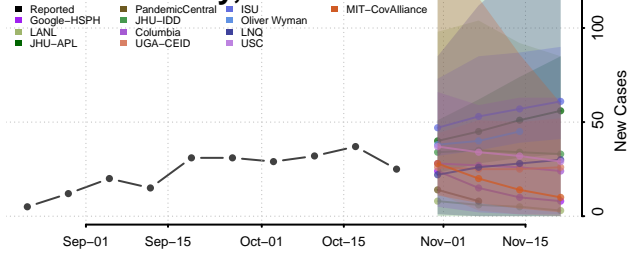

Lac qui Parle County, Minnesota

Lake County, Minnesota

Lake of the Woods County, Minnesota

Le Sueur County, Minnesota

Meeker County, Minnesota

Mille Lacs County, Minnesota

Morrison County, Minnesota

Mower County, Minnesota