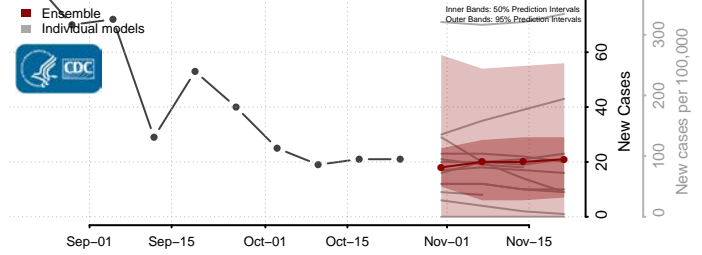

Coahoma County, Mississippi