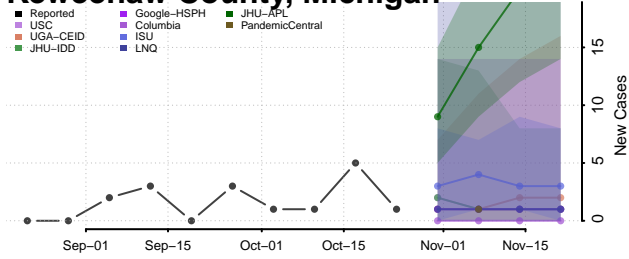

Iosco County, Michigan

Iron County, Michigan

Isabella County, Michigan

Jackson County, Michigan

Kalamazoo County, Michigan

Kalkaska County, Michigan

Kent County, Michigan

Keweenaw County, Michigan