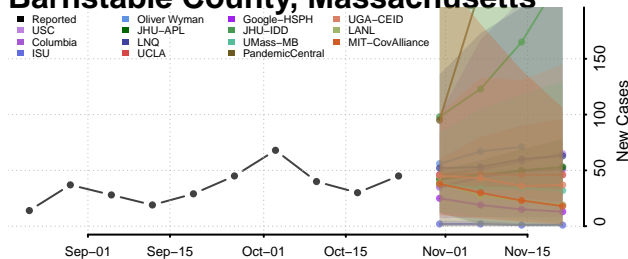

Barnstable County, Massachusetts