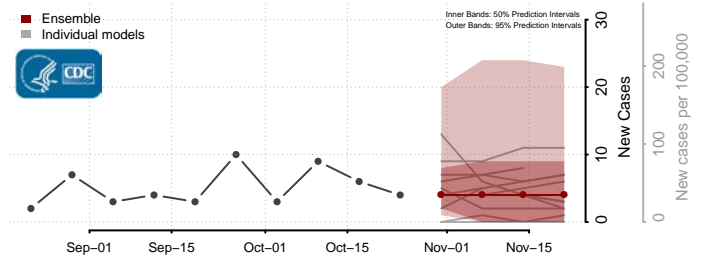

Grant County, West Virginia