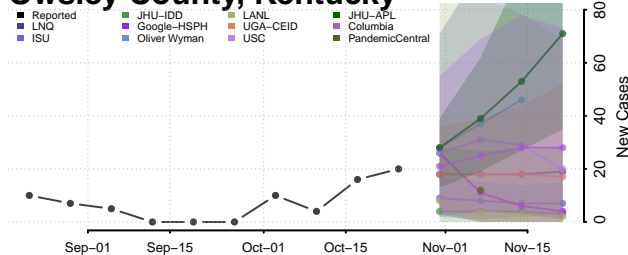

Owsley County, Kentucky