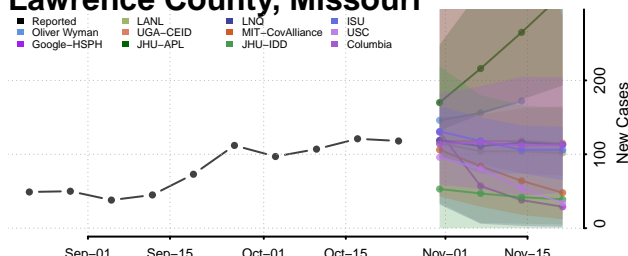

Knox County, Missouri

Laclede County, Missouri

Lafayette County, Missouri

Lawrence County, Missouri

Lewis County, Missouri

Lincoln County, Missouri

Linn County, Missouri

Livingston County, Missouri