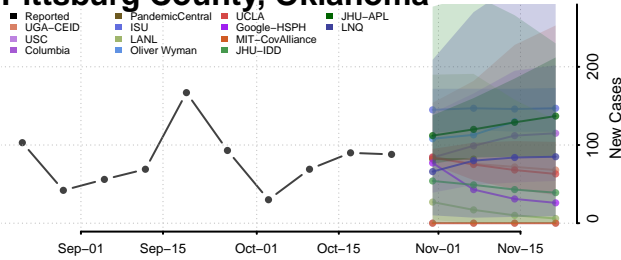

Oklahoma County, Oklahoma

Okmulgee County, Oklahoma

Osage County, Oklahoma

Ottawa County, Oklahoma

Pawnee County, Oklahoma

Payne County, Oklahoma

Pittsburg County, Oklahoma

Pontotoc County, Oklahoma