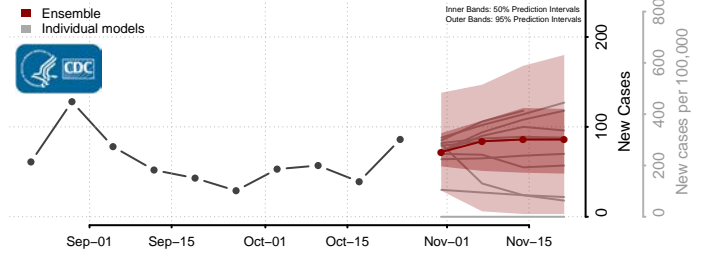

Marion County, Missouri