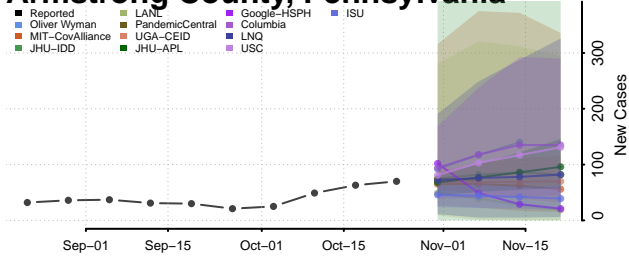

Armstrong County, Pennsylvania