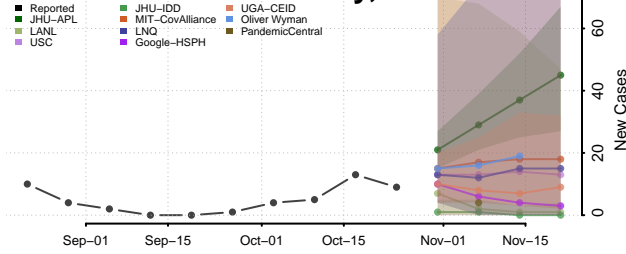

Valdez-Cordova County, Alaska