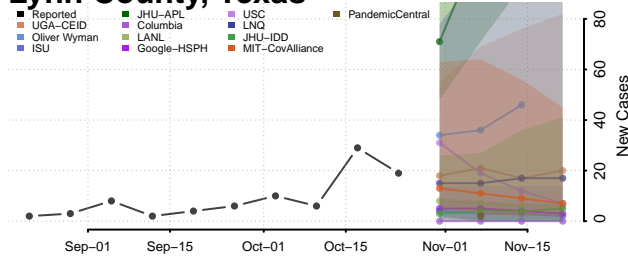

Lynn County, Texas