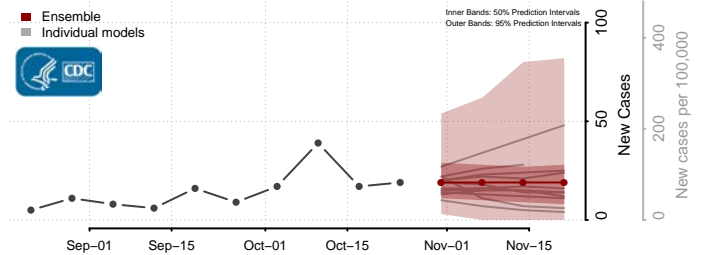

New Kent County, Virginia

Newport News County, Virginia

Norfolk County, Virginia

Northampton County, Virginia

Northumberland County, Virginia

Norton County, Virginia

Nottoway County, Virginia

Orange County, Virginia