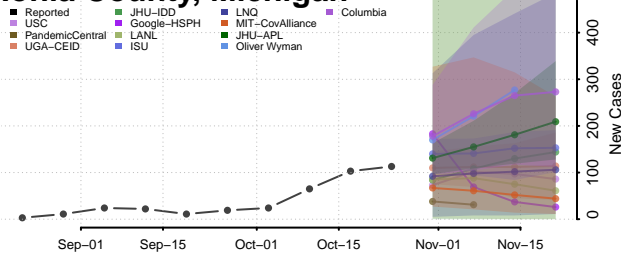

Gogebic County, Michigan

Grand Traverse County, Michigan

Gratiot County, Michigan

Hillsdale County, Michigan

Houghton County, Michigan

Huron County, Michigan

Ingham County, Michigan

Ionia County, Michigan