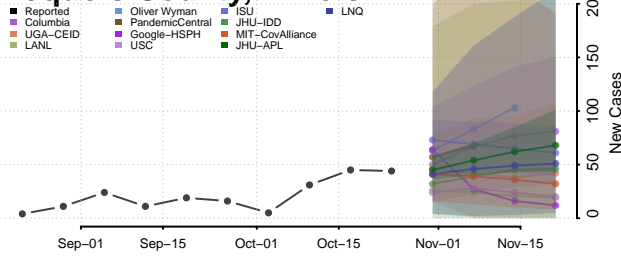

Greene County, Illinois

Grundy County, Illinois

Hamilton County, Illinois

Hancock County, Illinois

Hardin County, Illinois

Henderson County, Illinois

Henry County, Illinois

Iroquois County, Illinois