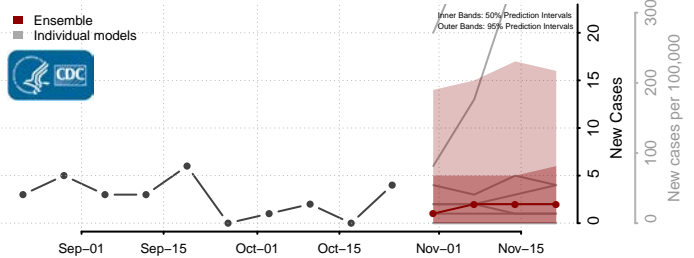

Prince George County, Virginia

Prince William County, Virginia

Pulaski County, Virginia

Radford County, Virginia

Rappahannock County, Virginia

Richmond City County, Virginia

Richmond County, Virginia

Roanoke City County, Virginia