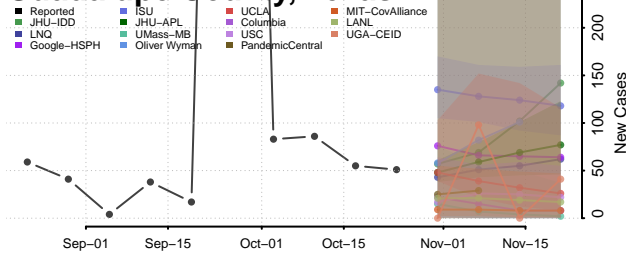

Guadalupe County, Texas