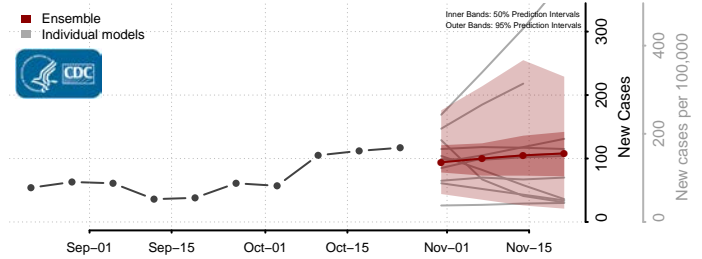

Carteret County, North Carolina