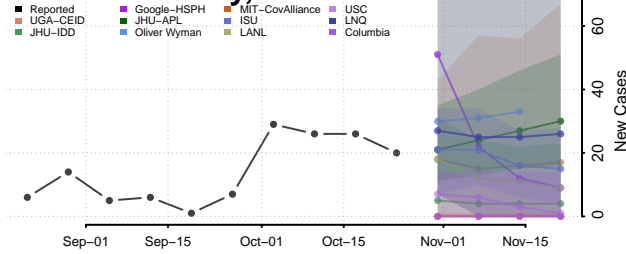

Sullivan County, Missouri