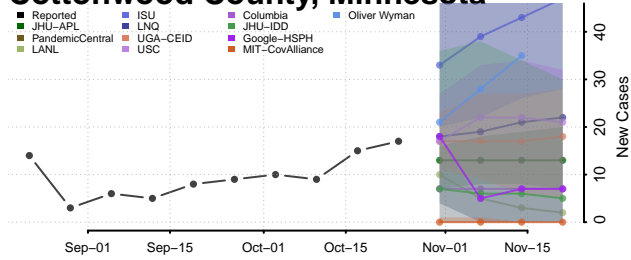

Chisago County, Minnesota

Clay County, Minnesota

Clearwater County, Minnesota

Cook County, Minnesota

Cottonwood County, Minnesota

Crow Wing County, Minnesota

Dakota County, Minnesota

Dodge County, Minnesota