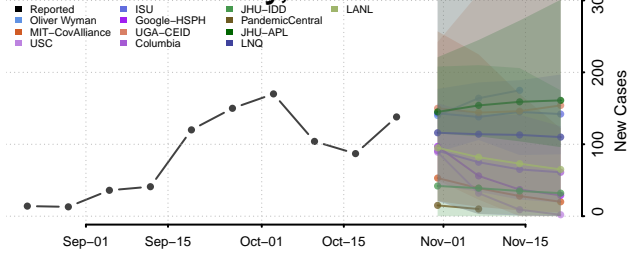

Kewaunee County, Wisconsin