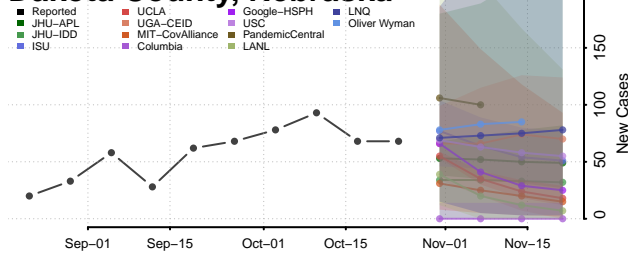

Dakota County, Nebraska