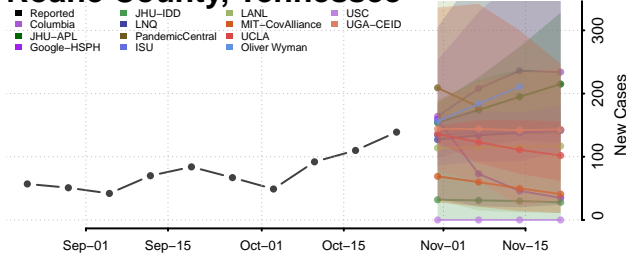

Roane County, Tennessee