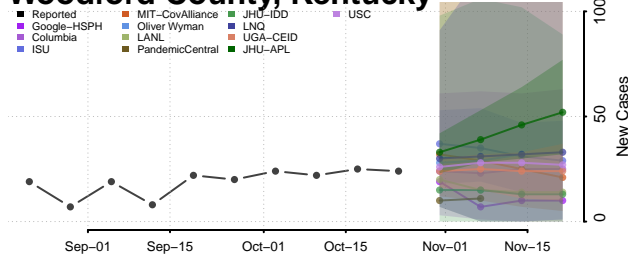

Woodford County, Kentucky