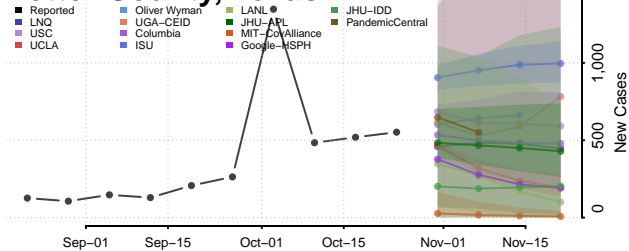

Potter County, Texas