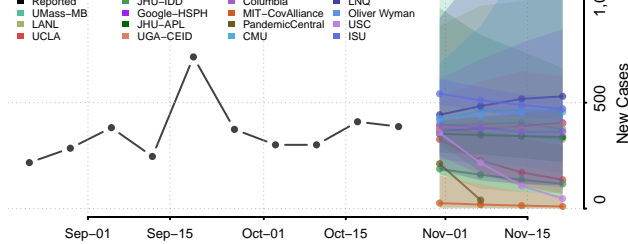

Madison County, Alabama