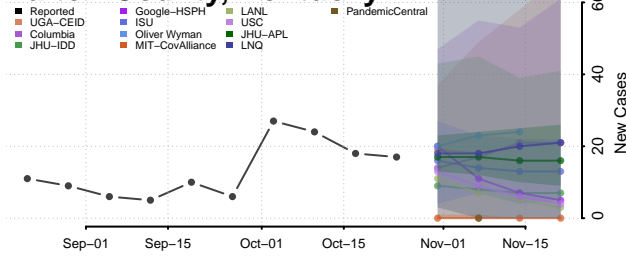

Fulton County, Kentucky