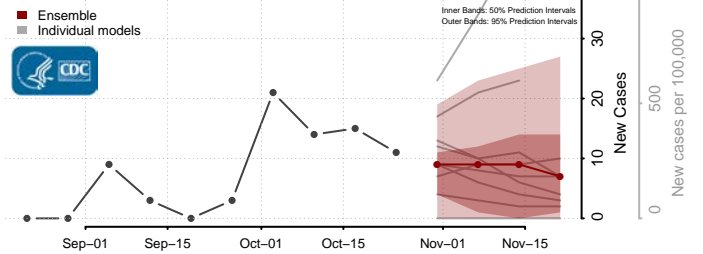

Kootenai County, Idaho

Latah County, Idaho

Lemhi County, Idaho

Lewis County, Idaho

Lincoln County, Idaho

Madison County, Idaho

Minidoka County, Idaho

Nez Perce County, Idaho