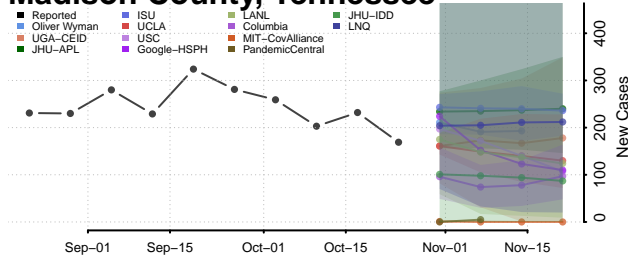

Madison County, Tennessee