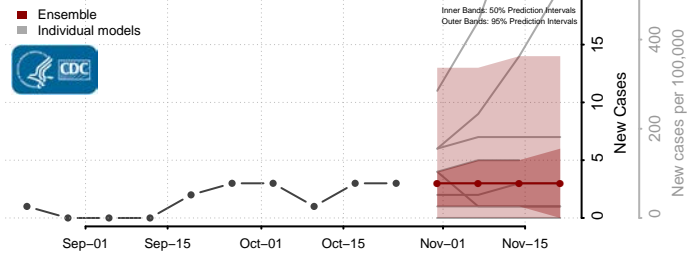

Ellis County, Oklahoma

Garfield County, Oklahoma

Garvin County, Oklahoma

Grady County, Oklahoma

Grant County, Oklahoma

Greer County, Oklahoma

Harmon County, Oklahoma

Harper County, Oklahoma