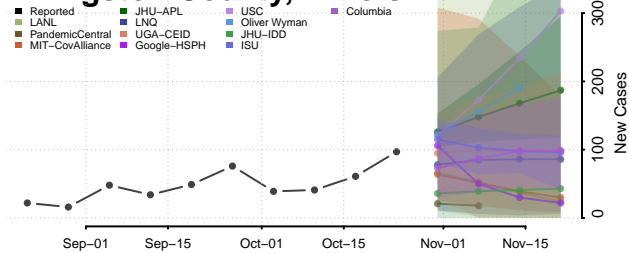

Kendall County, Illinois

Knox County, Illinois

Lake County, Illinois

LaSalle County, Illinois

Lawrence County, Illinois

Lee County, Illinois

Livingston County, Illinois

Logan County, Illinois