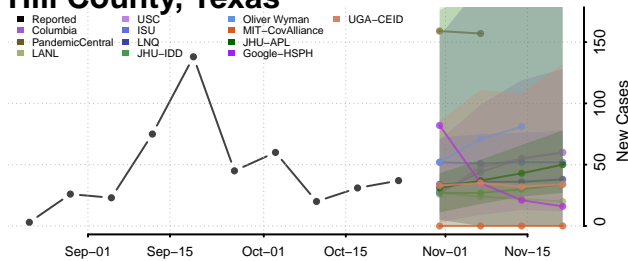

Hill County, Texas