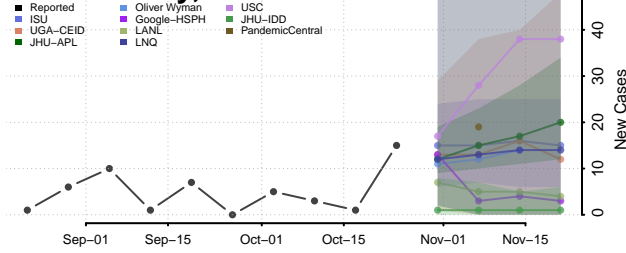

Coal County, Oklahoma