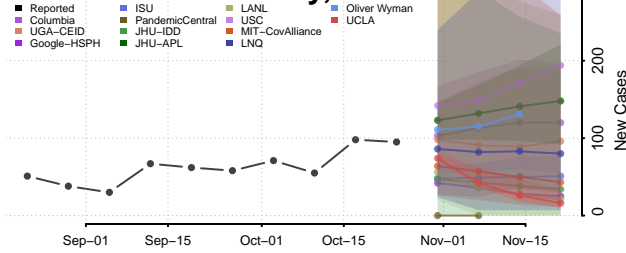

Lafourche County, Louisiana

LaSalle County, Louisiana

Lincoln County, Louisiana

Livingston County, Louisiana

Madison County, Louisiana

Morehouse County, Louisiana

Natchitoches County, Louisiana

Orleans County, Louisiana