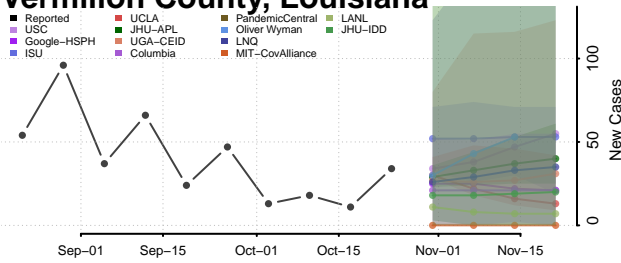

St. Martin County, Louisiana

St. Mary County, Louisiana

St. Tammany County, Louisiana

Tangipahoa County, Louisiana

Tensas County, Louisiana

Terrebonne County, Louisiana

Union County, Louisiana

Vermilion County, Louisiana