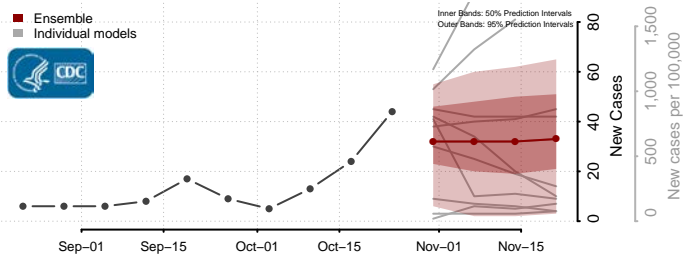

Ransom County, North Dakota