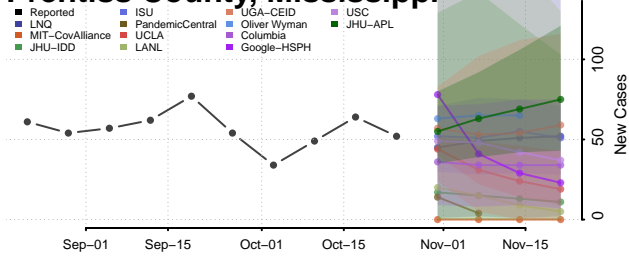

Pearl River County, Mississippi

Perry County, Mississippi

Pike County, Mississippi

Pontotoc County, Mississippi

Prentiss County, Mississippi

Quitman County, Mississippi

Rankin County, Mississippi

Scott County, Mississippi