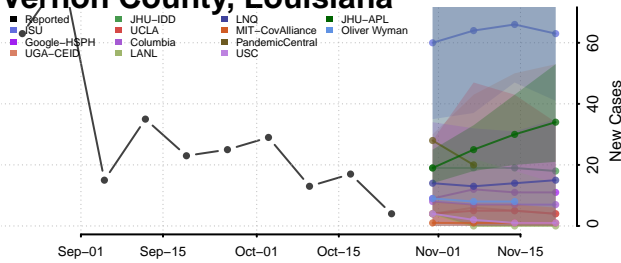

Vernon County, Louisiana