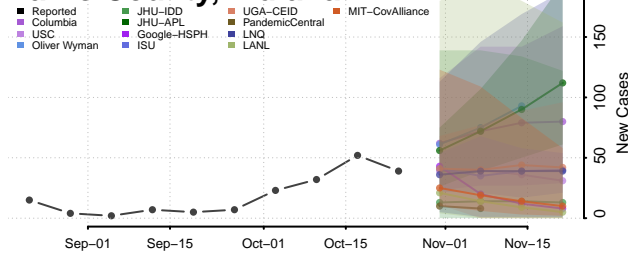

Parke County, Indiana