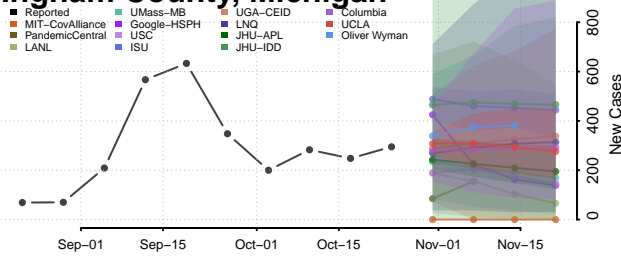

Gogebic County, Michigan

Grand Traverse County, Michigan

Gratiot County, Michigan

Hillsdale County, Michigan

Houghton County, Michigan

Huron County, Michigan

Ingham County, Michigan

Ionia County, Michigan