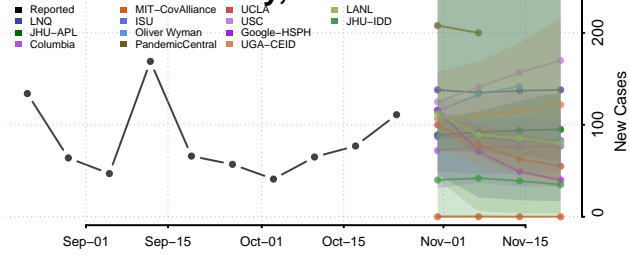

Hardeman County, Tennessee