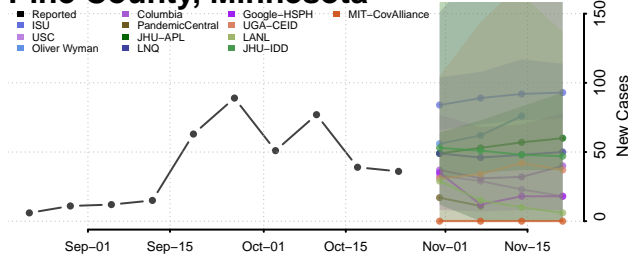

Pine County, Minnesota