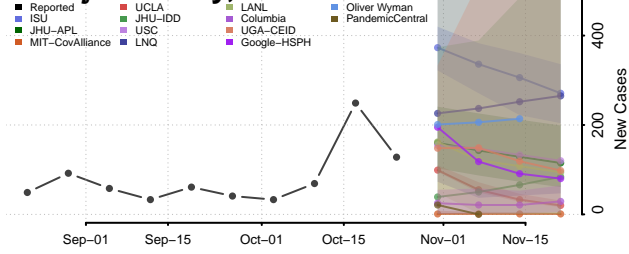

Navajo County, Arizona