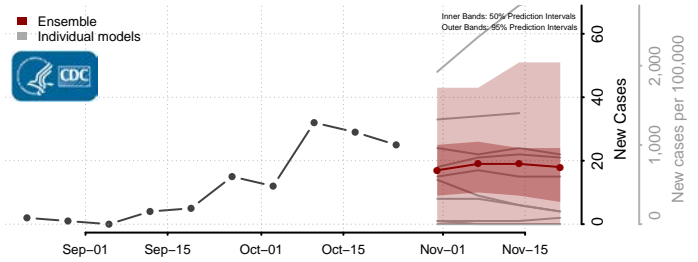

LaMoure County, North Dakota

Logan County, North Dakota

McHenry County, North Dakota

McIntosh County, North Dakota

McKenzie County, North Dakota

McLean County, North Dakota

Mercer County, North Dakota

Morton County, North Dakota