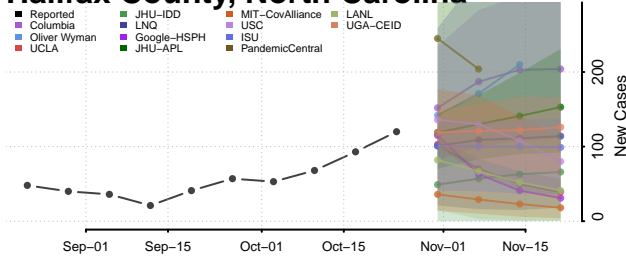

Halifax County, North Carolina