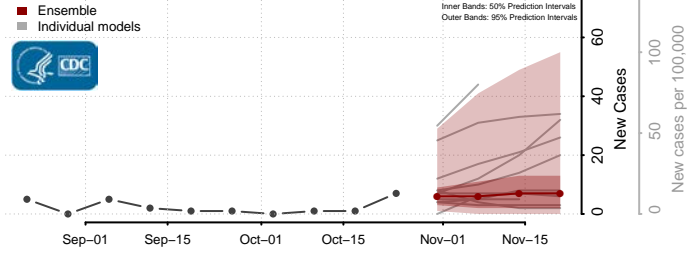

Androscoggin County, Maine

Aroostook County, Maine

Cumberland County, Maine

Franklin County, Maine

Hancock County, Maine

Kennebec County, Maine

Knox County, Maine

Waldo County, Maine