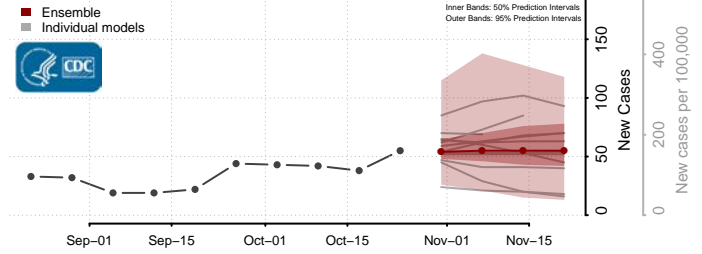

Nicollet County, Minnesota