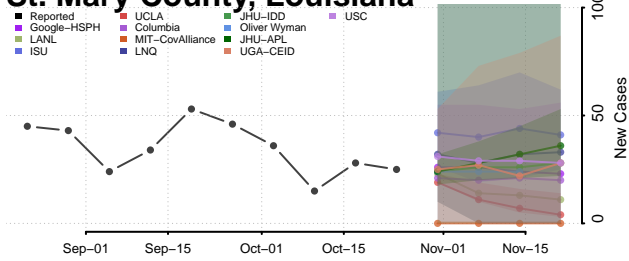

St. Mary County, Louisiana