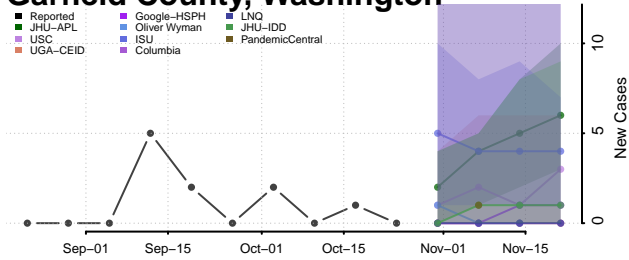

Garfield County, Washington