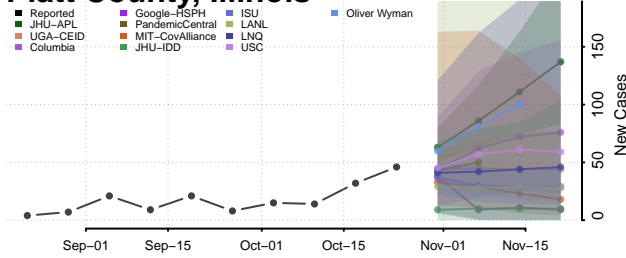

Ogle County, Illinois

Peoria County, Illinois

Perry County, Illinois

Piatt County, Illinois

Pike County, Illinois

Pope County, Illinois

Pulaski County, Illinois

Putnam County, Illinois