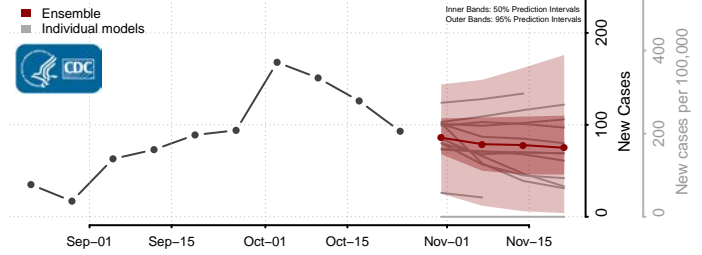

Henderson County, Kentucky