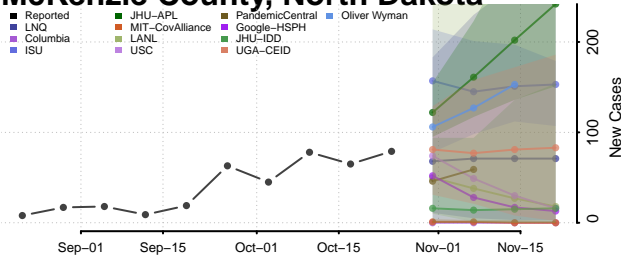

LaMoure County, North Dakota

Logan County, North Dakota

McHenry County, North Dakota

McIntosh County, North Dakota

McKenzie County, North Dakota

McLean County, North Dakota

Mercer County, North Dakota

Morton County, North Dakota