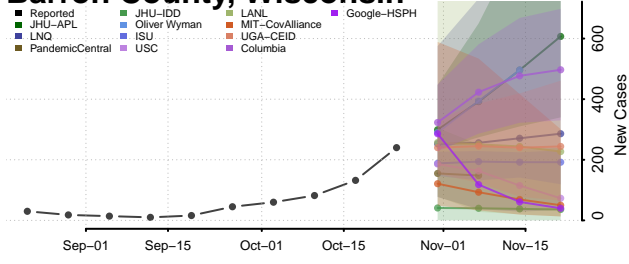

Wisconsin

Adams County, Wisconsin

Ashland County, Wisconsin

Barron County, Wisconsin

Bayfield County, Wisconsin

Brown County, Wisconsin

Buffalo County, Wisconsin

Burnett County, Wisconsin