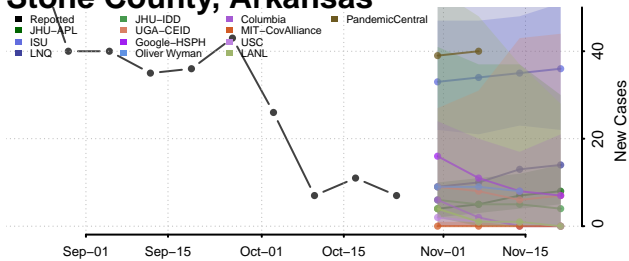

Sevier County, Arkansas

Sharp County, Arkansas

St. Francis County, Arkansas

Stone County, Arkansas

Union County, Arkansas

Van Buren County, Arkansas

Washington County, Arkansas

White County, Arkansas