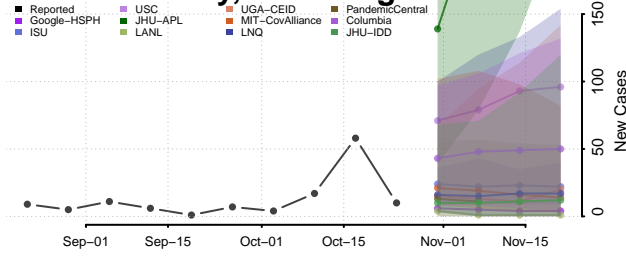

Brooke County, West Virginia