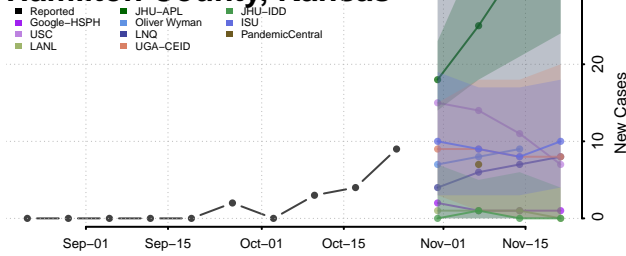

Hamilton County, Kansas