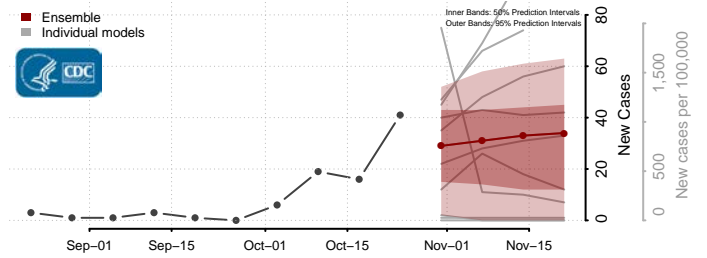

Stutsman County, North Dakota

Towner County, North Dakota

Trail County, North Dakota

Walsh County, North Dakota

Ward County, North Dakota

Wells County, North Dakota

Williams County, North Dakota

Northern Mariana Islands