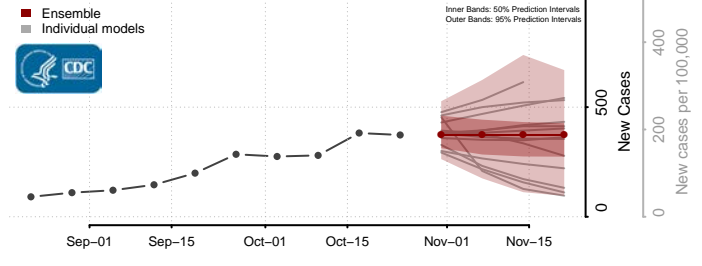

Rock County, Minnesota

Roseau County, Minnesota

Scott County, Minnesota

Sherburne County, Minnesota

Sibley County, Minnesota

St. Louis County, Minnesota

Stearns County, Minnesota

Steele County, Minnesota