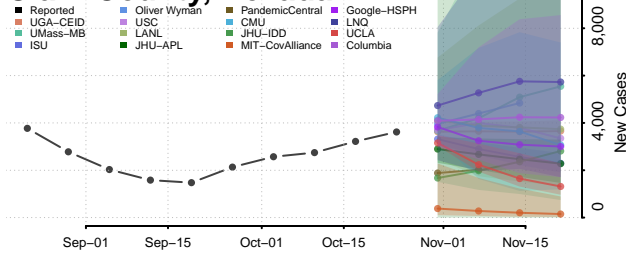

York County, Nebraska

Nevada

Carson City County, Nevada

Churchill County, Nevada

Clark County, Nevada

Douglas County, Nevada

Elko County, Nevada

Esmeralda County, Nevada