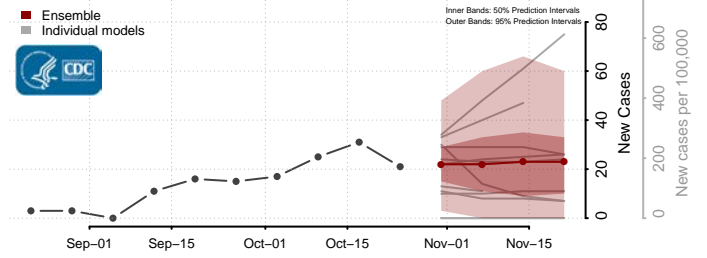

Polk County, Iowa

Pottawattamie County, Iowa

Poweshiek County, Iowa

Ringgold County, Iowa

Sac County, Iowa

Union County, Iowa

Van Buren County, Iowa

Wapello County, Iowa