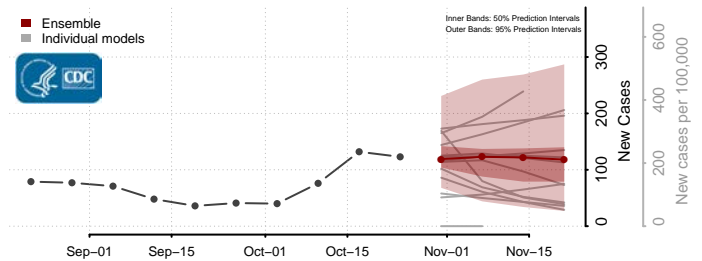

Hyde County, North Carolina

Iredell County, North Carolina

Jackson County, North Carolina

Johnston County, North Carolina

Jones County, North Carolina

Lee County, North Carolina

Lenoir County, North Carolina