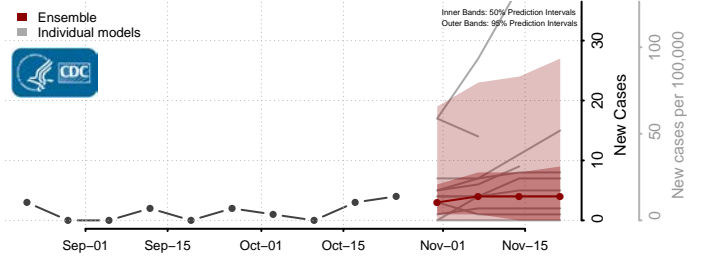

Franklin County, Vermont

Grand Isle County, Vermont

Lamoille County, Vermont

Orange County, Vermont

Orleans County, Vermont

Rutland County, Vermont

Washington County, Vermont

Windham County, Vermont