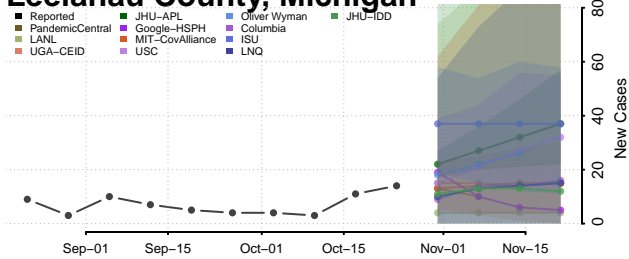

Leelanau County, Michigan