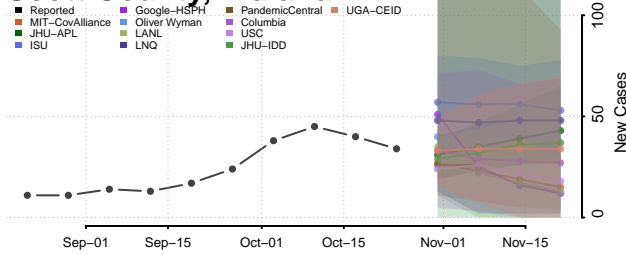

Randolph County, Indiana

Ripley County, Indiana

Rush County, Indiana

Scott County, Indiana

Shelby County, Indiana

Spencer County, Indiana

St. Joseph County, Indiana

Starke County, Indiana