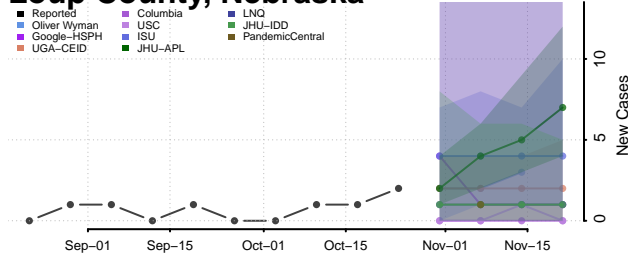

Lancaster County, Nebraska

Lincoln County, Nebraska

Logan County, Nebraska

Loup County, Nebraska

Madison County, Nebraska

McPherson County, Nebraska

Merrick County, Nebraska

Morrill County, Nebraska