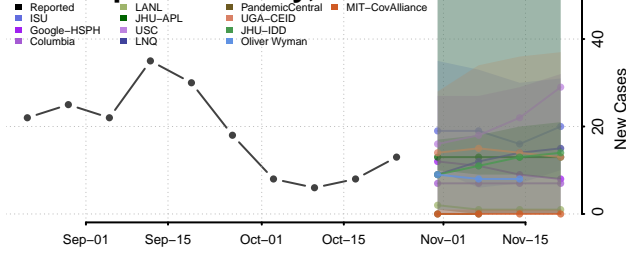

Wolfe County, Kentucky

Woodford County, Kentucky

Louisiana

Acadia County, Louisiana

Allen County, Louisiana

Ascension County, Louisiana

Assumption County, Louisiana

Avoyelles County, Louisiana