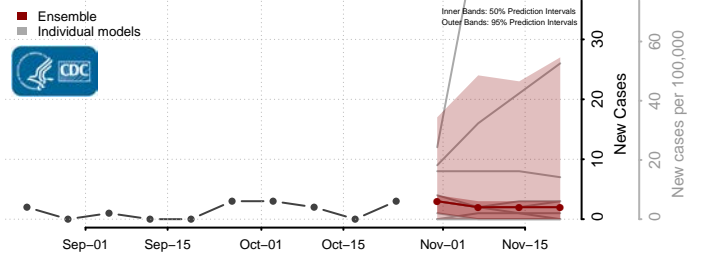

Franklin County, Vermont

Grand Isle County, Vermont

Lamoille County, Vermont

Orange County, Vermont

Orleans County, Vermont

Rutland County, Vermont

Washington County, Vermont

Windham County, Vermont