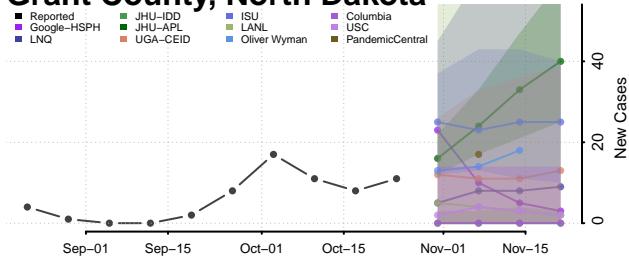

Foster County, North Dakota

Golden Valley County, North Dakota

Grand Forks County, North Dakota

Grant County, North Dakota

Griggs County, North Dakota

Hettinger County, North Dakota

Kidder County, North Dakota