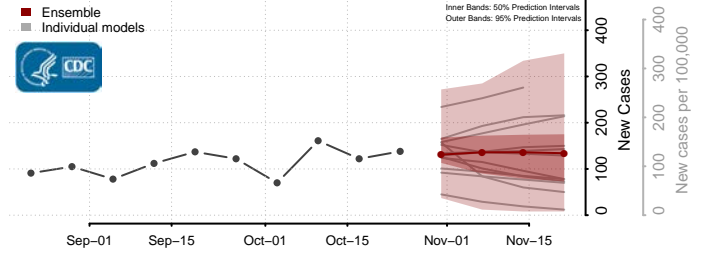

Cass County, Missouri