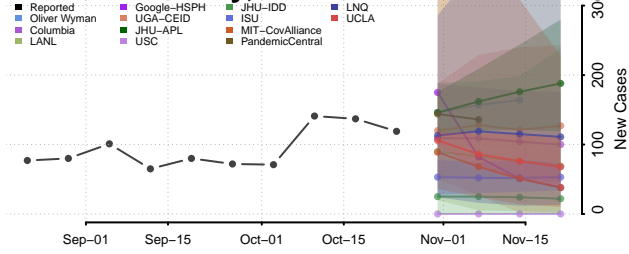

Overton County, Tennessee