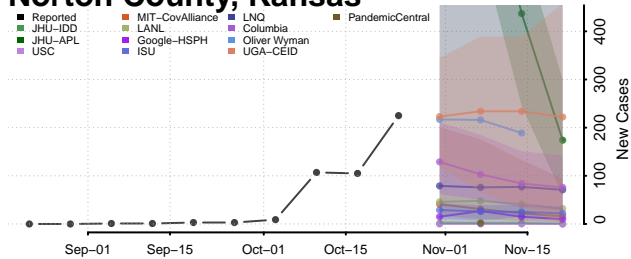

Norton County, Kansas