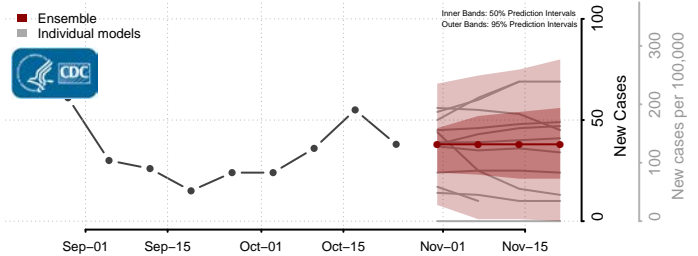

Lac qui Parle County, Minnesota

Lake County, Minnesota

Lake of the Woods County, Minnesota

Le Sueur County, Minnesota

Meeker County, Minnesota

Mille Lacs County, Minnesota

Morrison County, Minnesota

Mower County, Minnesota