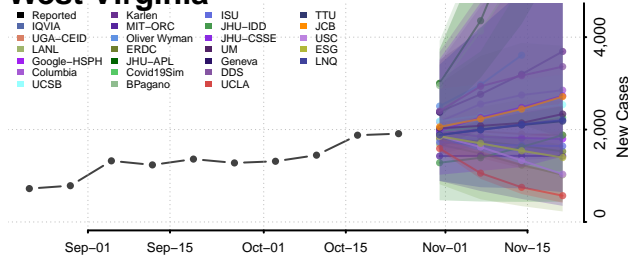

West Virginia