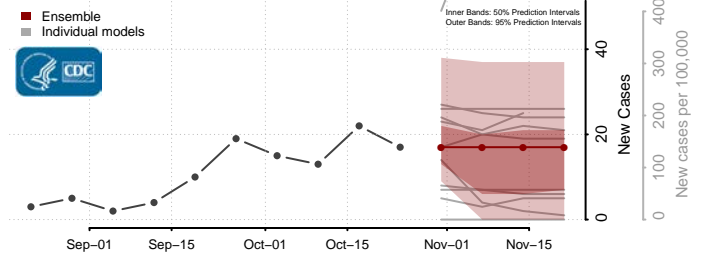

Jefferson County, Montana