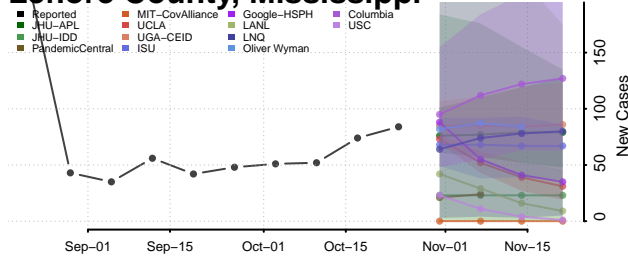

Leflore County, Mississippi