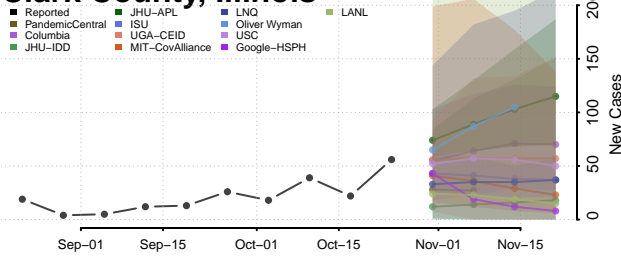

Clark County, Illinois