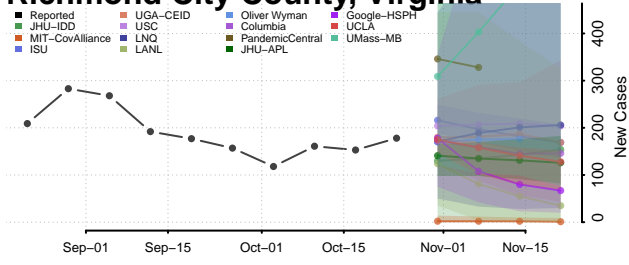

Prince George County, Virginia

Prince William County, Virginia

Pulaski County, Virginia

Radford County, Virginia

Rappahannock County, Virginia

Richmond City County, Virginia

Richmond County, Virginia

Roanoke City County, Virginia