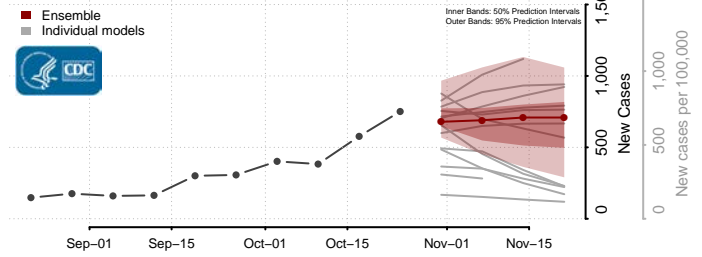

Douglas County, Wisconsin

Dunn County, Wisconsin

Eau Claire County, Wisconsin

Florence County, Wisconsin

Fond du Lac County, Wisconsin

Forest County, Wisconsin

Grant County, Wisconsin

Green County, Wisconsin