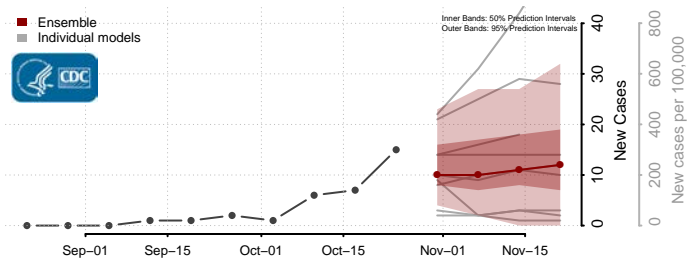

Thayer County, Nebraska