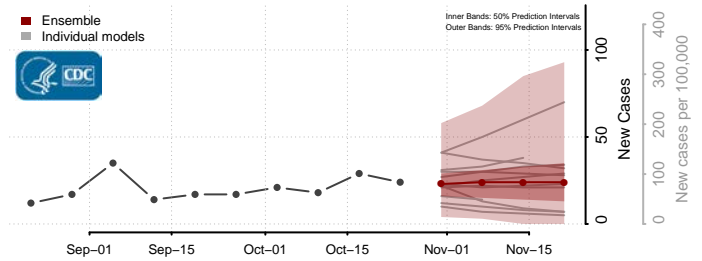

Wythe County, Virginia

York County, Virginia

Washington

Adams County, Washington

Asotin County, Washington

Benton County, Washington

Chelan County, Washington

Clallam County, Washington