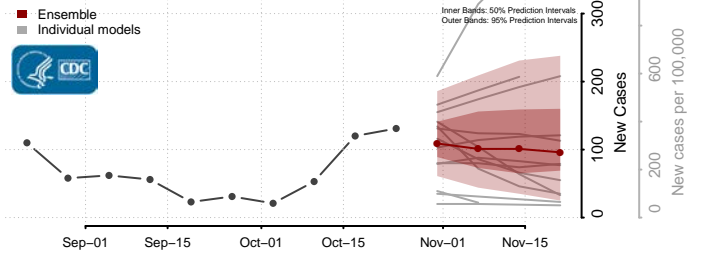

Marshall County, Mississippi