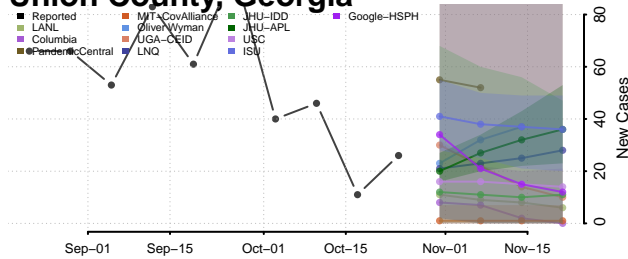

Troup County, Georgia

Turner County, Georgia

Twiggs County, Georgia

Union County, Georgia

Upson County, Georgia

Walker County, Georgia

Walton County, Georgia

Ware County, Georgia