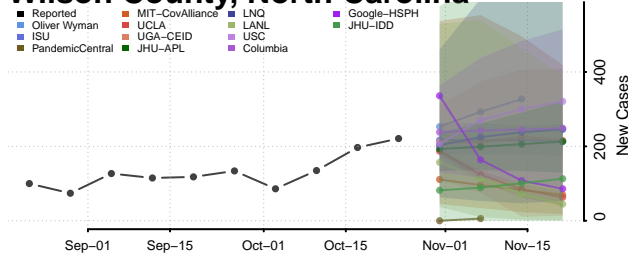

Wilson County, North Carolina