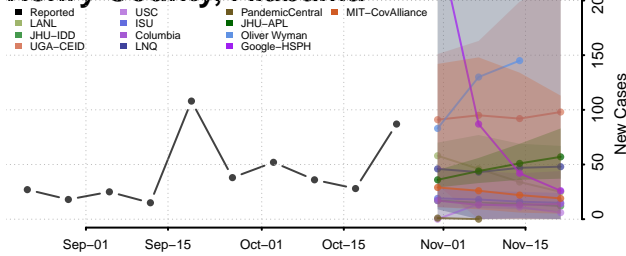

Dale County, Alabama

Dallas County, Alabama

DeKalb County, Alabama

Elmore County, Alabama

Escambia County, Alabama

Etowah County, Alabama

Fayette County, Alabama

Franklin County, Alabama

Geneva County, Alabama

Greene County, Alabama

Hale County, Alabama

Henry County, Alabama

Lee County, Alabama

Limestone County, Alabama

Lowndes County, Alabama

Macon County, Alabama

Madison County, Alabama

Marengo County, Alabama

Marion County, Alabama

Marshall County, Alabama

Mobile County, Alabama

Monroe County, Alabama

Montgomery County, Alabama

Morgan County, Alabama