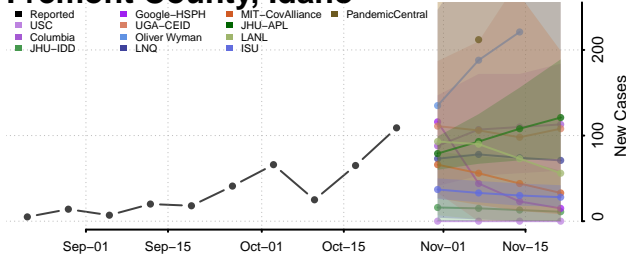

Fremont County, Idaho