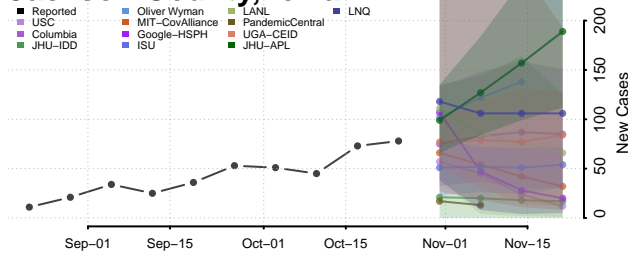

Howard County, Iowa

Humboldt County, Iowa

Ida County, Iowa

Iowa County, Iowa

Jackson County, Iowa

Jasper County, Iowa

Jefferson County, Iowa

Johnson County, Iowa