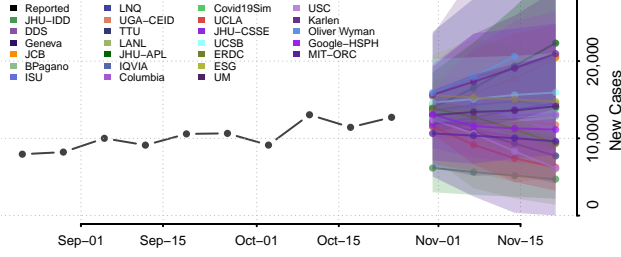

Wilkinson County, Mississippi

Winston County, Mississippi

Yalobusha County, Mississippi

Yazoo County, Mississippi

Missouri

Adair County, Missouri