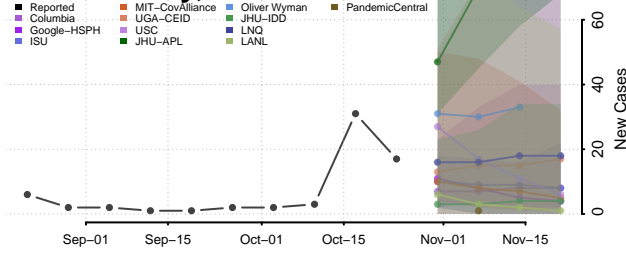

LaPorte County, Indiana

Lawrence County, Indiana

Madison County, Indiana

Morgan County, Indiana

Newton County, Indiana

Noble County, Indiana

Ohio County, Indiana

Orange County, Indiana