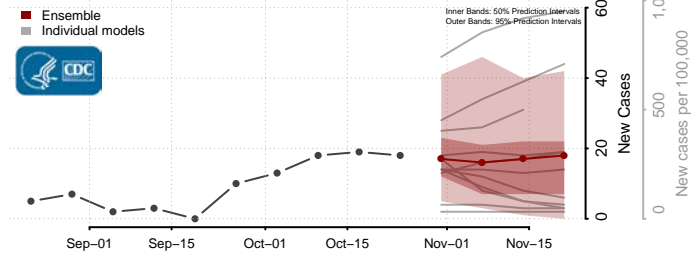

Wilkin County, Minnesota