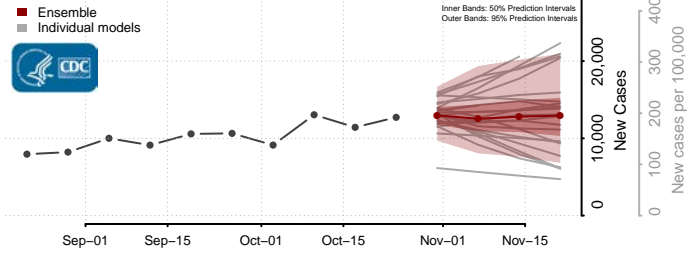

Wilkinson County, Mississippi

Winston County, Mississippi

Yalobusha County, Mississippi

Yazoo County, Mississippi

Missouri

Adair County, Missouri