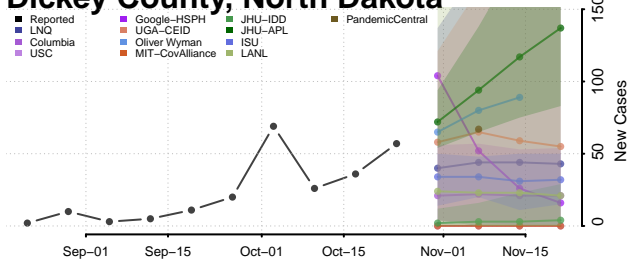

Dickey County, North Dakota