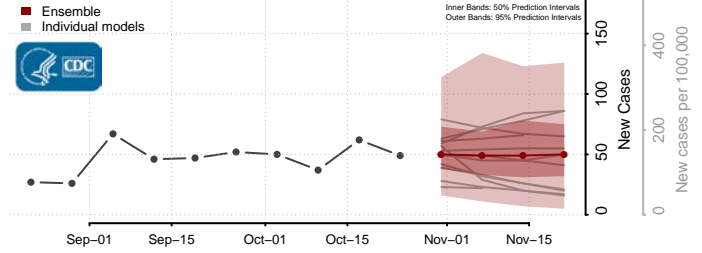

Grant County, Kentucky

Graves County, Kentucky

Grayson County, Kentucky

Green County, Kentucky

Greenup County, Kentucky

Hancock County, Kentucky

Hardin County, Kentucky

Harlan County, Kentucky