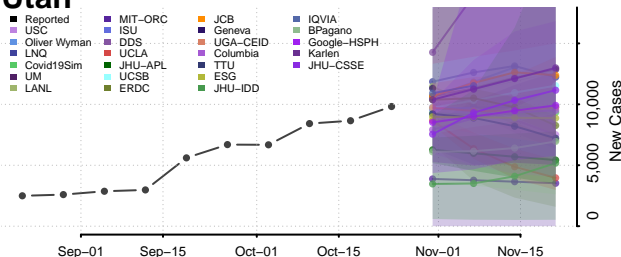

Wood County, Texas

Yoakum County, Texas

Young County, Texas

Zapata County, Texas

Zavala County, Texas

Utah