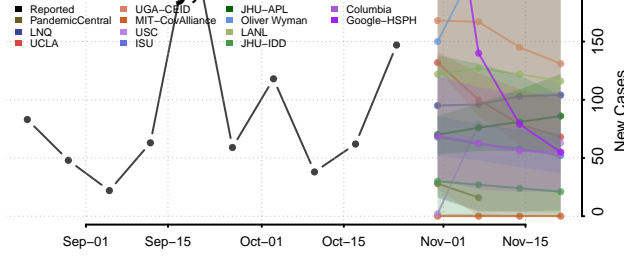

Dale County, Alabama