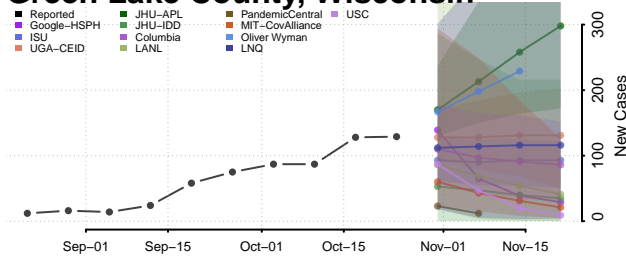

Green Lake County, Wisconsin