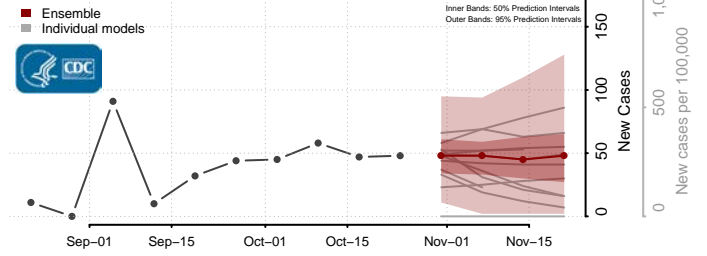

Dickinson County, Iowa