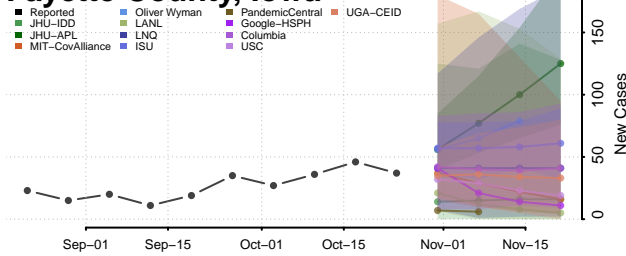

Fayette County, Iowa