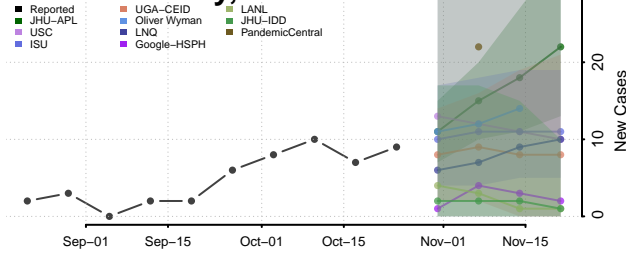

Wyandot County, Ohio

Oklahoma

Adair County, Oklahoma

Alfalfa County, Oklahoma

Atoka County, Oklahoma

Beaver County, Oklahoma

Beckham County, Oklahoma

Blaine County, Oklahoma