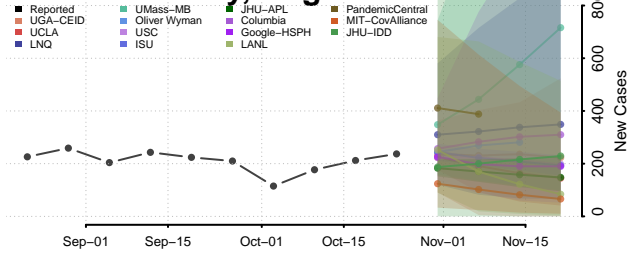

Grayson County, Virginia

Greene County, Virginia

Greensville County, Virginia

Halifax County, Virginia

Hampton County, Virginia

Hanover County, Virginia

Harrisonburg County, Virginia

Henrico County, Virginia