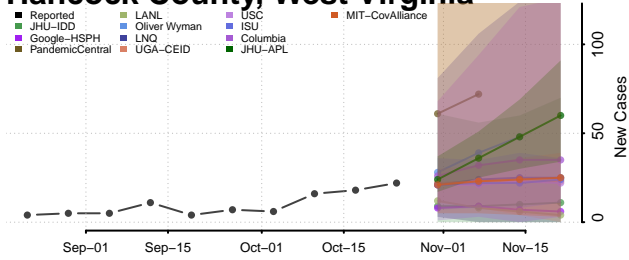

Hancock County, West Virginia