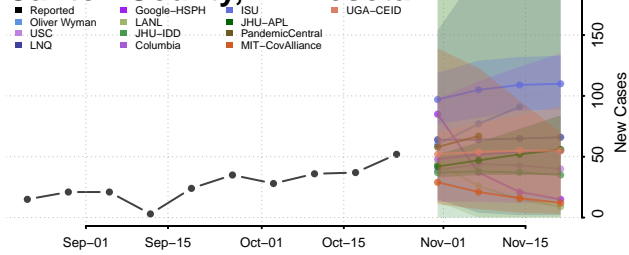

Carlton County, Minnesota