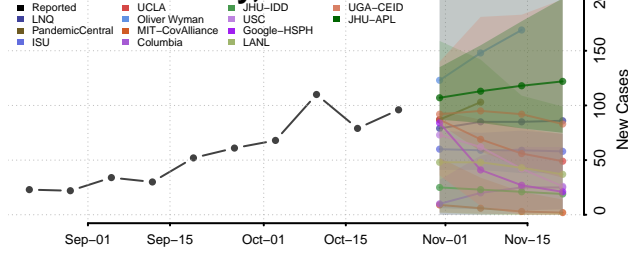

Jackson County, Oklahoma