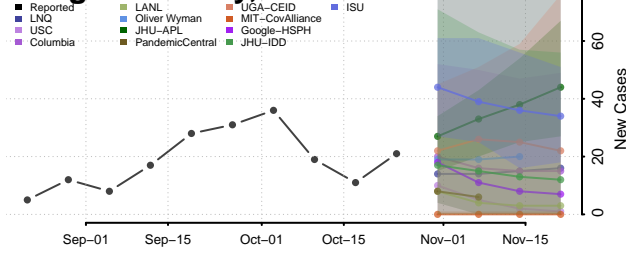

Douglas County, Missouri