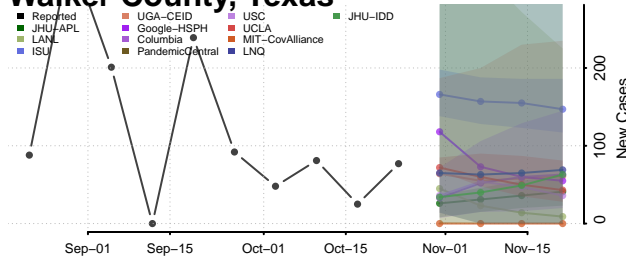

Walker County, Texas