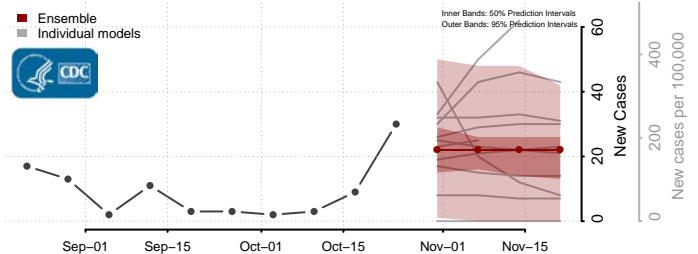

Oneida County, Idaho

Owyhee County, Idaho

Payette County, Idaho

Power County, Idaho

Shoshone County, Idaho

Teton County, Idaho

Twin Falls County, Idaho

Valley County, Idaho