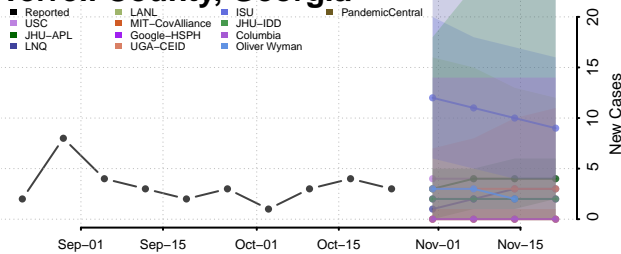

Terrell County, Georgia