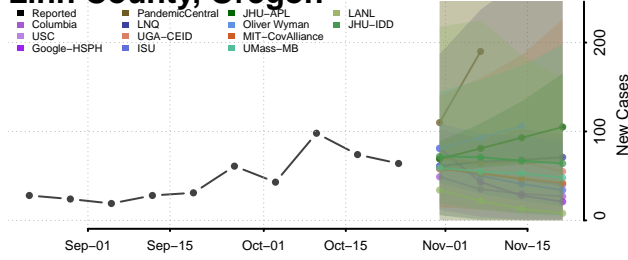

Malheur County, Oregon

Marion County, Oregon

Morrow County, Oregon

Multnomah County, Oregon

Polk County, Oregon

Sherman County, Oregon

Tillamook County, Oregon

Umatilla County, Oregon