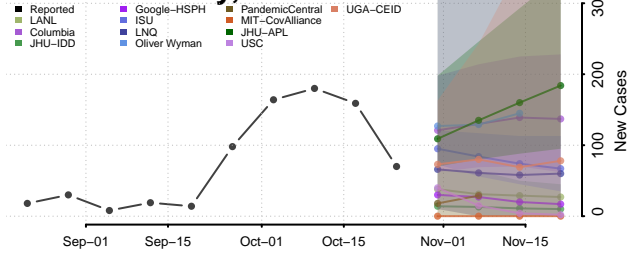

Glacier County, Montana