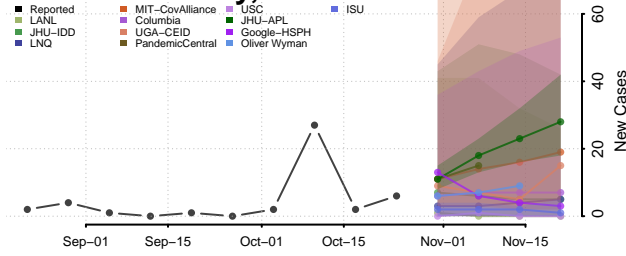

Addison County, Vermont