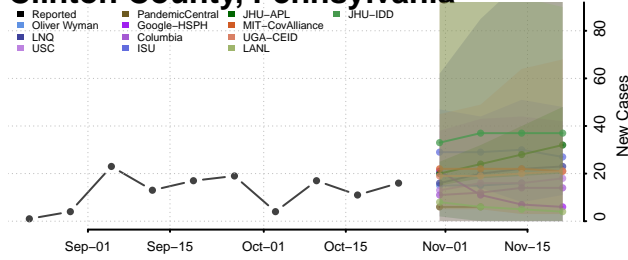

Clinton County, Pennsylvania