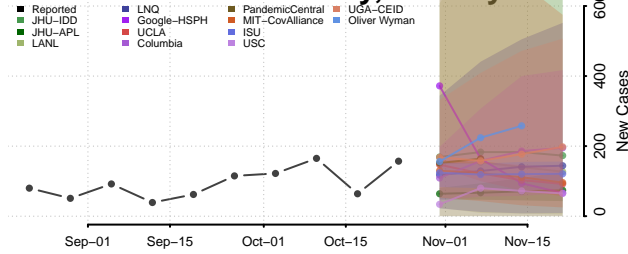

Northumberland County, Pennsylvania