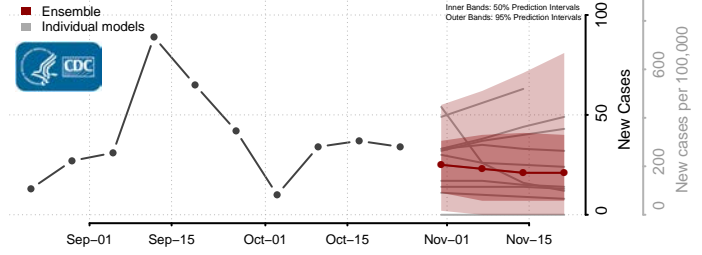

Bollinger County, Missouri