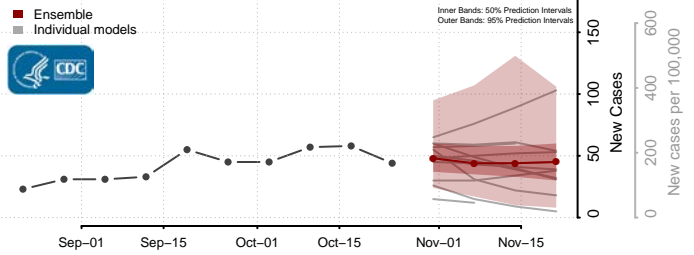

Boone County, Iowa