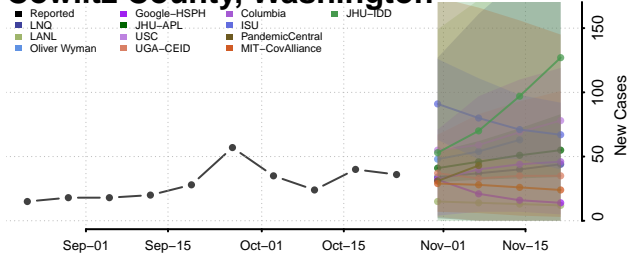

Cowlitz County, Washington