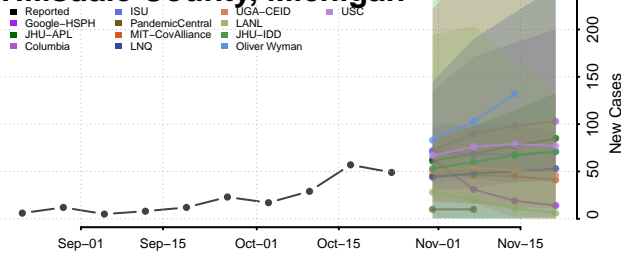

Gogebic County, Michigan

Grand Traverse County, Michigan

Gratiot County, Michigan

Hillsdale County, Michigan

Houghton County, Michigan

Huron County, Michigan

Ingham County, Michigan

Ionia County, Michigan