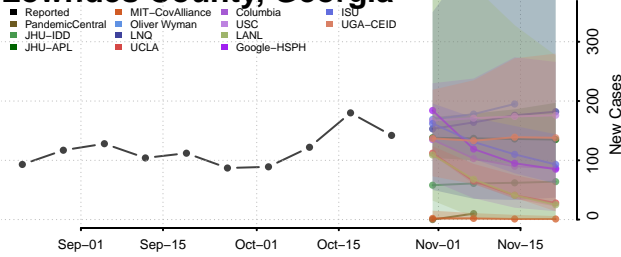

Jasper County, Georgia

Jeff Davis County, Georgia

Jefferson County, Georgia

Lee County, Georgia

Liberty County, Georgia

Lincoln County, Georgia

Long County, Georgia

Lowndes County, Georgia