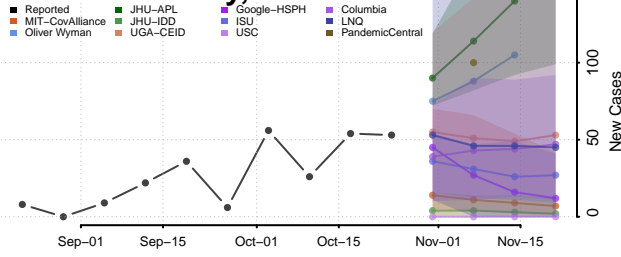

Stafford County, Kansas

Stanton County, Kansas

Stevens County, Kansas

Sumner County, Kansas

Thomas County, Kansas

Trego County, Kansas

Wabaunsee County, Kansas

Wallace County, Kansas