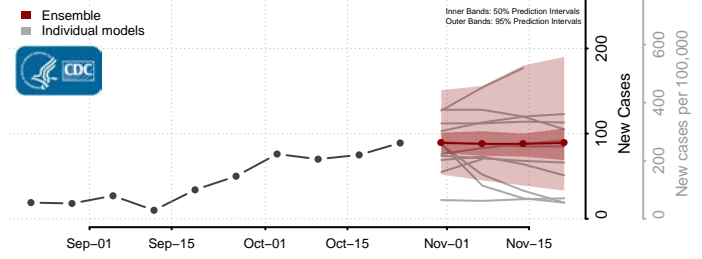

Wasatch County, Utah