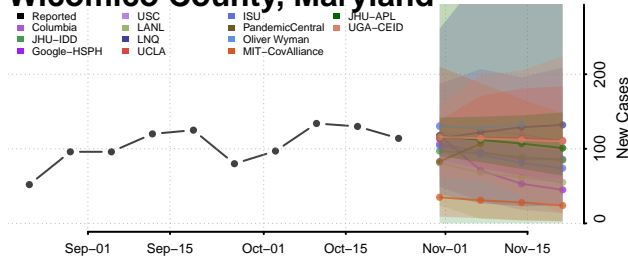

Wicomico County, Maryland