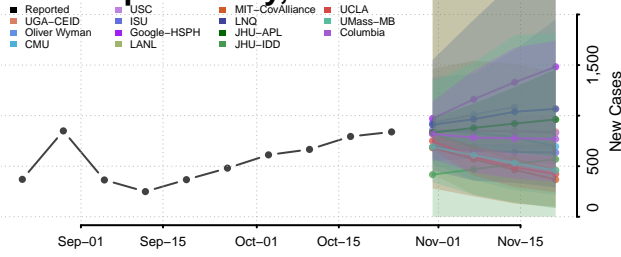

Randolph County, Indiana

Ripley County, Indiana

Rush County, Indiana

Scott County, Indiana

Shelby County, Indiana

Spencer County, Indiana

St. Joseph County, Indiana

Starke County, Indiana