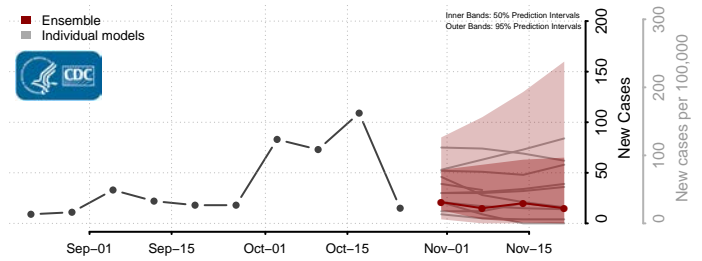

Hampshire County, West Virginia

Hancock County, West Virginia

Hardy County, West Virginia

Harrison County, West Virginia

Jackson County, West Virginia

Jefferson County, West Virginia

Kanawha County, West Virginia