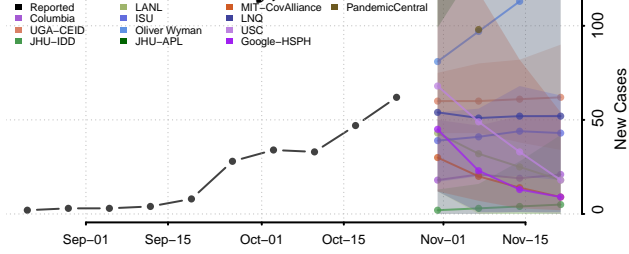

Bottineau County, North Dakota