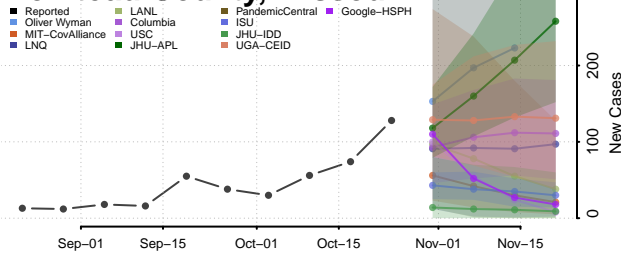

Moniteau County, Missouri