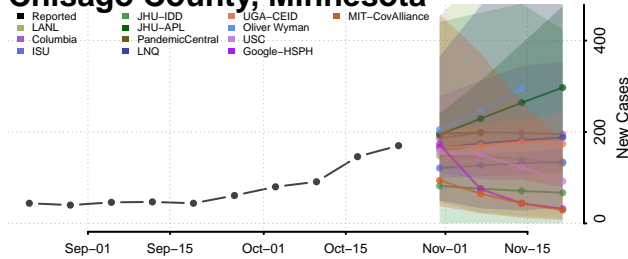

Chisago County, Minnesota