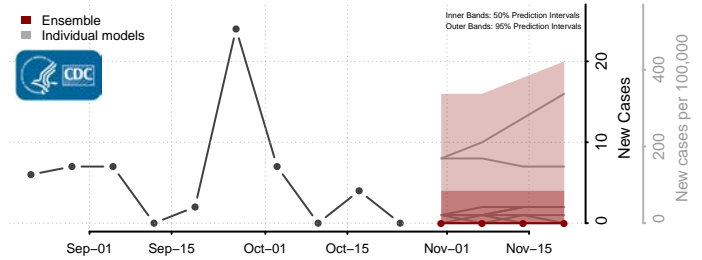

Calhoun County, Illinois