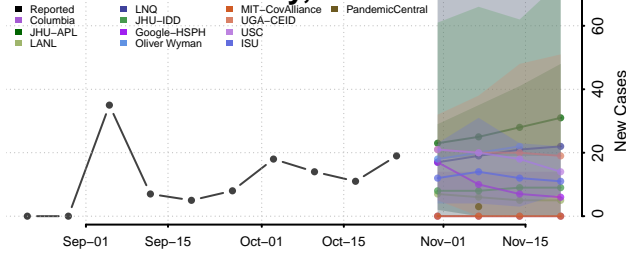

Montgomery County, Iowa

Muscatine County, Iowa

O'Brien County, Iowa

Osceola County, Iowa

Page County, Iowa

Palo Alto County, Iowa

Plymouth County, Iowa

Pocahontas County, Iowa