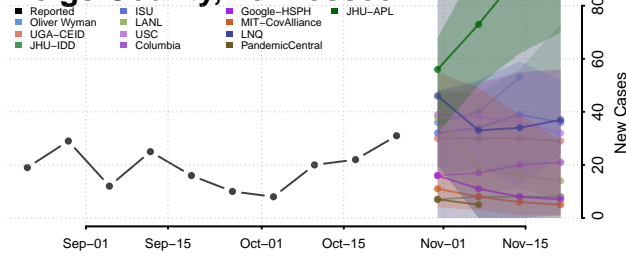

McMinn County, Tennessee

McNairy County, Tennessee

Meigs County, Tennessee

Monroe County, Tennessee

Montgomery County, Tennessee

Moore County, Tennessee

Morgan County, Tennessee

Obion County, Tennessee