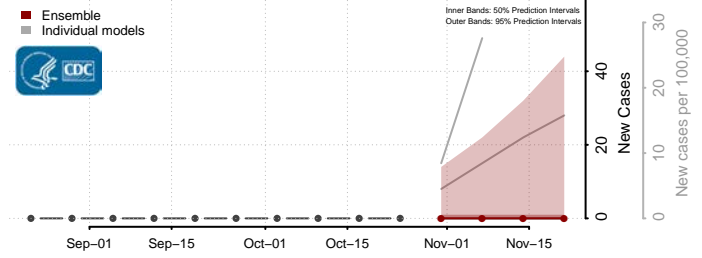

Washington County, Utah