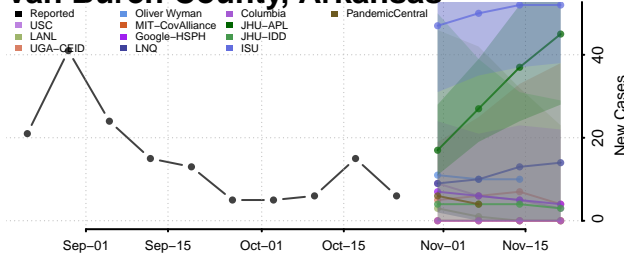

Sevier County, Arkansas

Sharp County, Arkansas

St. Francis County, Arkansas

Stone County, Arkansas

Union County, Arkansas

Van Buren County, Arkansas

Washington County, Arkansas

White County, Arkansas