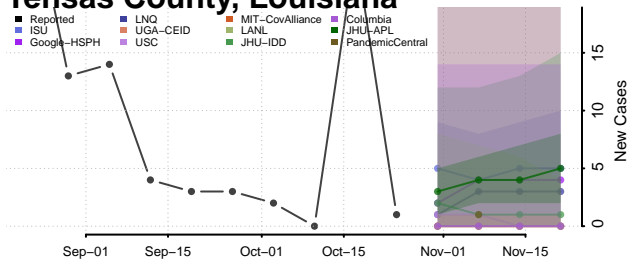

St. Martin County, Louisiana

St. Mary County, Louisiana

St. Tammany County, Louisiana

Tangipahoa County, Louisiana

Tensas County, Louisiana

Terrebonne County, Louisiana

Union County, Louisiana

Vermilion County, Louisiana