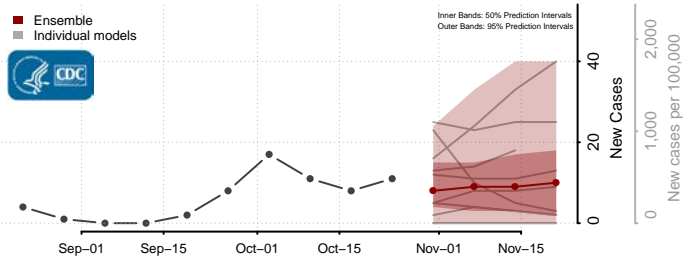

Foster County, North Dakota

Golden Valley County, North Dakota

Grand Forks County, North Dakota

Grant County, North Dakota

Griggs County, North Dakota

Hettinger County, North Dakota

Kidder County, North Dakota