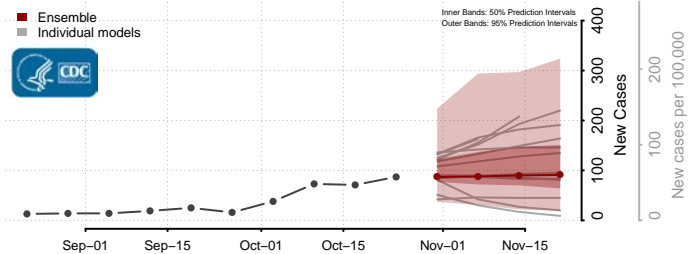

Merrimack County, New Hampshire