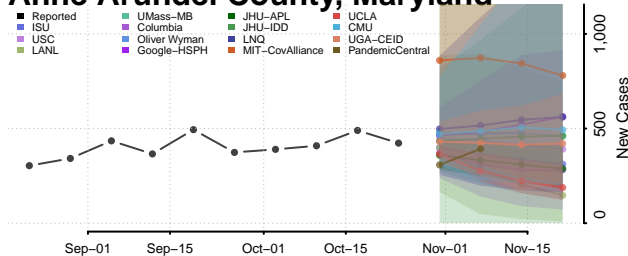

Anne Arundel County, Maryland