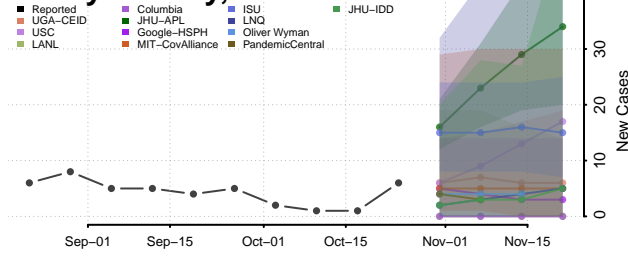

Trinity County, Texas