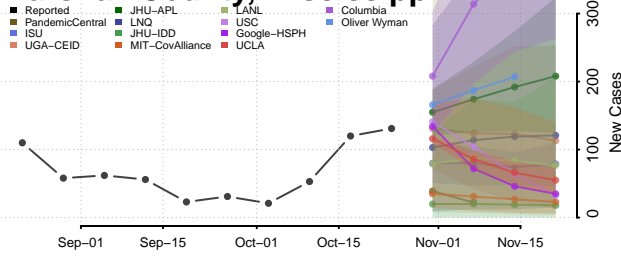

Marshall County, Mississippi

Monroe County, Mississippi

Montgomery County, Mississippi

Neshoba County, Mississippi

Newton County, Mississippi

Noxubee County, Mississippi

Oktibbeha County, Mississippi

Panola County, Mississippi