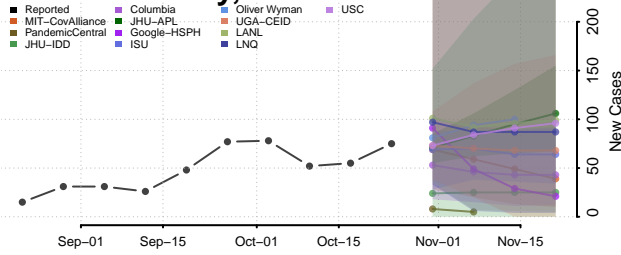

O'Brien County, Iowa