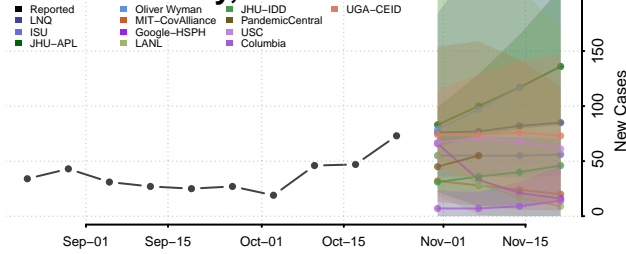

Person County, North Carolina