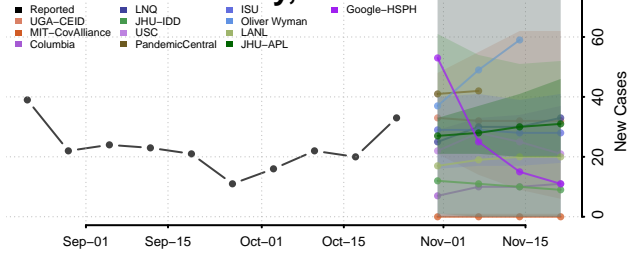

Jackson County, Arkansas

Jefferson County, Arkansas

Johnson County, Arkansas

Lafayette County, Arkansas

Lawrence County, Arkansas

Lee County, Arkansas

Lincoln County, Arkansas

Little River County, Arkansas