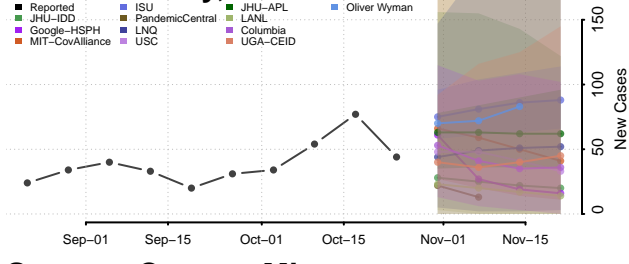

Steele County, Minnesota