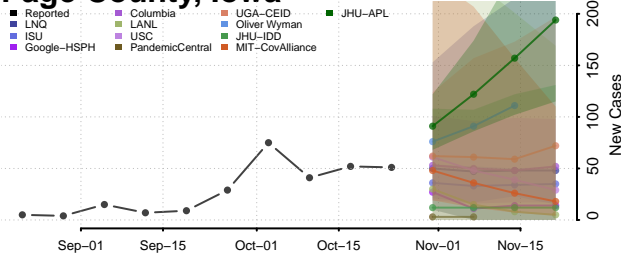

Page County, Iowa