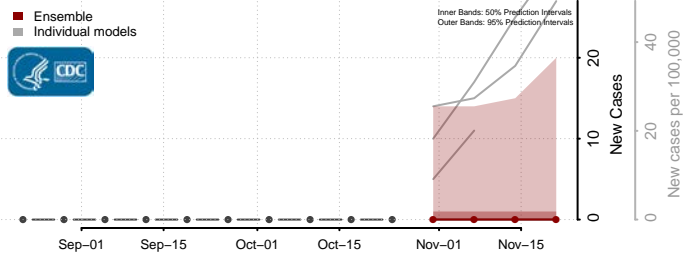

Carbon County, Utah

Daggett County, Utah

Davis County, Utah

Duchesne County, Utah

Emery County, Utah

Garfield County, Utah

Grand County, Utah

Iron County, Utah