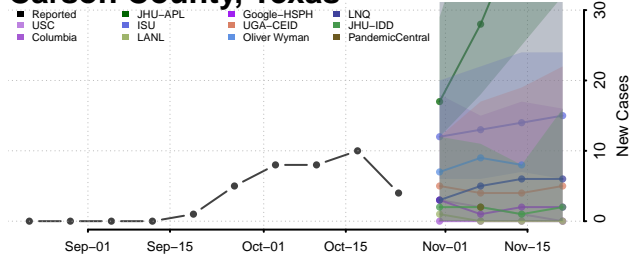

Carson County, Texas