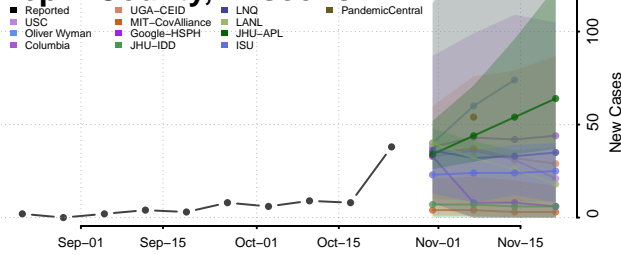

Menominee County, Wisconsin

Milwaukee County, Wisconsin

Monroe County, Wisconsin

Oconto County, Wisconsin

Oneida County, Wisconsin

Outagamie County, Wisconsin

Ozaukee County, Wisconsin

Pepin County, Wisconsin