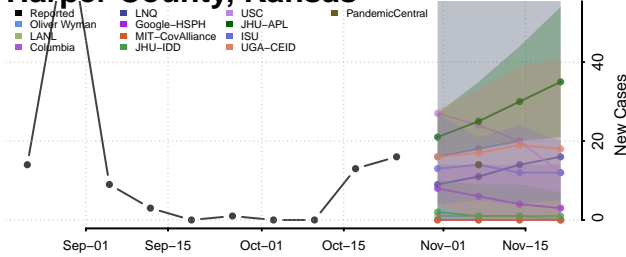

Harper County, Kansas