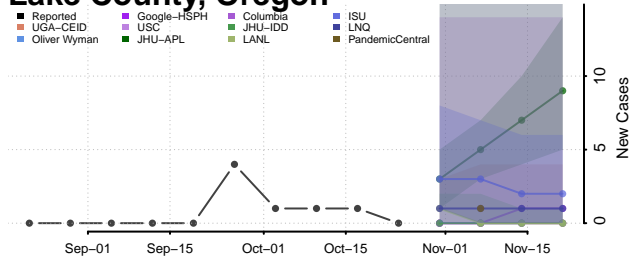

Lake County, Oregon