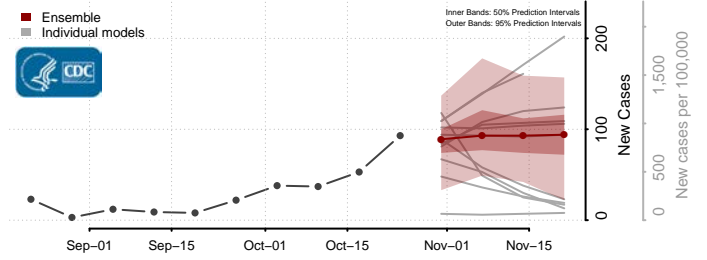

Stutsman County, North Dakota

Towner County, North Dakota

Trail County, North Dakota

Walsh County, North Dakota

Ward County, North Dakota

Wells County, North Dakota

Williams County, North Dakota

Northern Mariana Islands