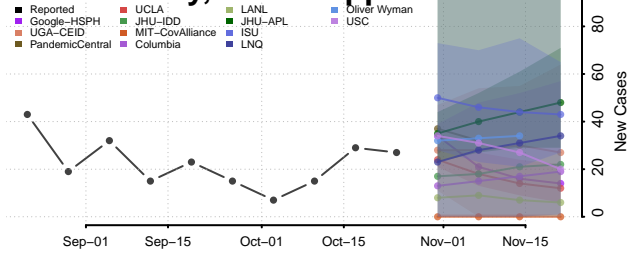

Scott County, Mississippi