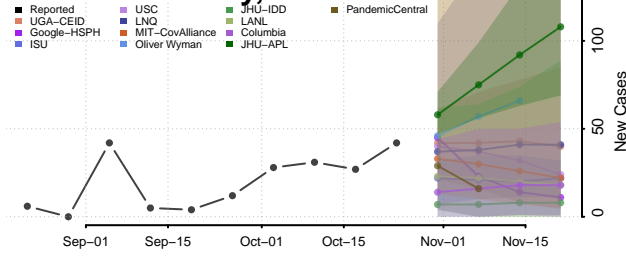

Greene County, Iowa

Grundy County, Iowa

Guthrie County, Iowa

Hamilton County, Iowa

Hancock County, Iowa

Hardin County, Iowa

Harrison County, Iowa

Henry County, Iowa