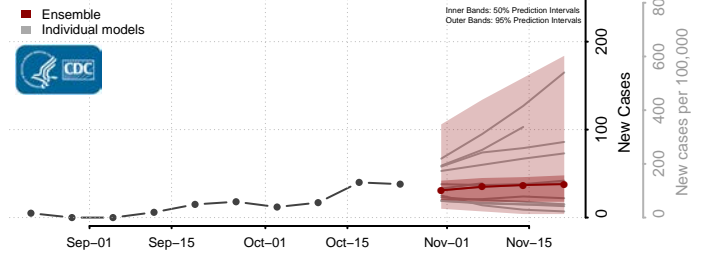

Marshall County, West Virginia