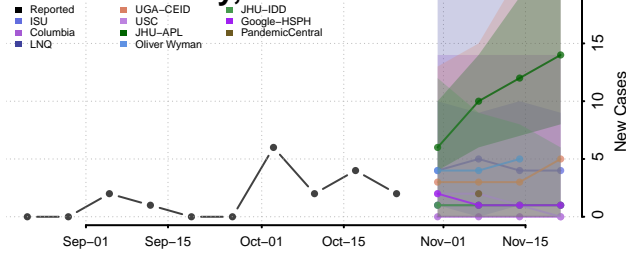

Greeley County, Nebraska

Hall County, Nebraska

Hamilton County, Nebraska

Harlan County, Nebraska

Hayes County, Nebraska

Hitchcock County, Nebraska

Holt County, Nebraska

Hooker County, Nebraska