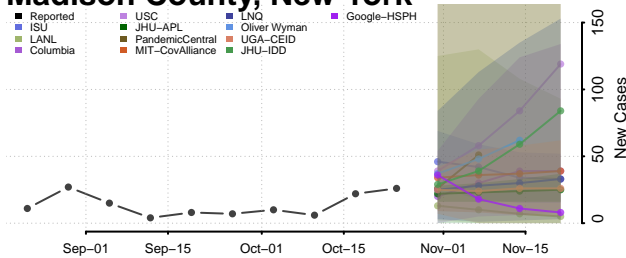

Madison County, New York