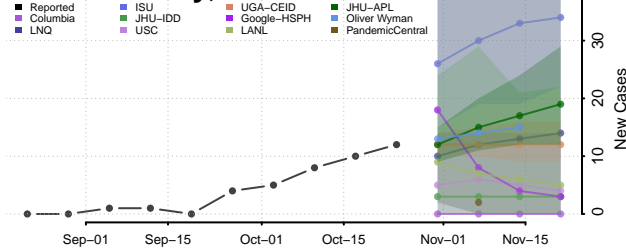

Grant County, Minnesota