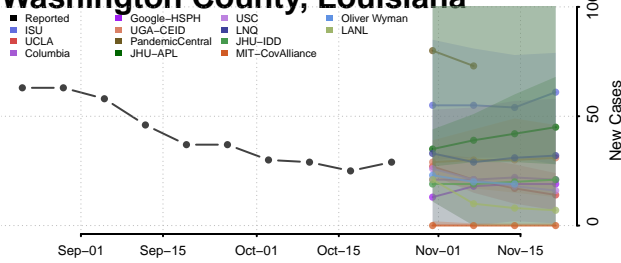

Washington County, Louisiana