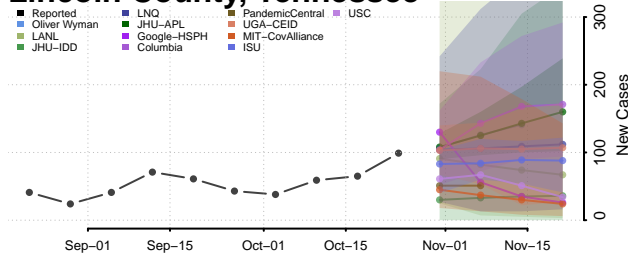

Lincoln County, Tennessee