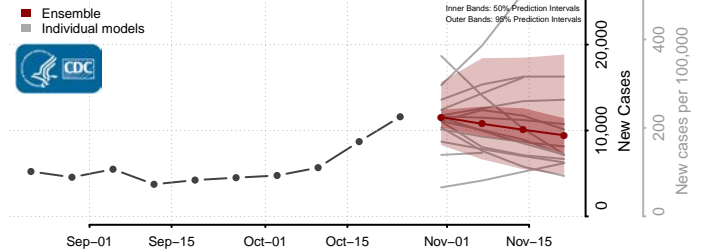

Cook County, Illinois