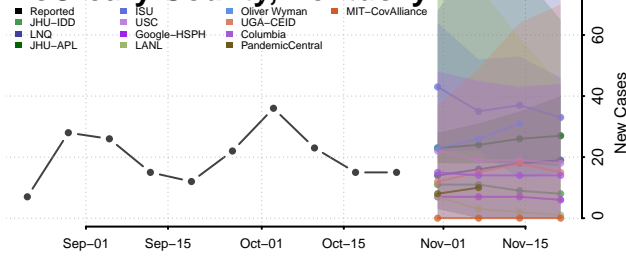

McCreary County, Kentucky