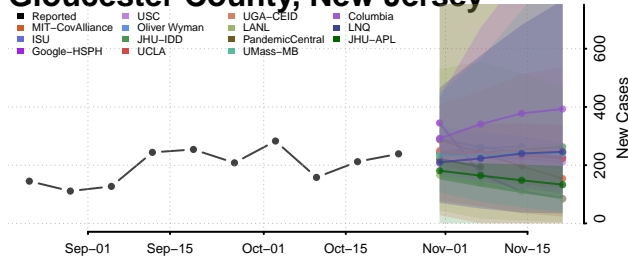

Bergen County, New Jersey

Burlington County, New Jersey

Camden County, New Jersey

Cape May County, New Jersey

Cumberland County, New Jersey

Essex County, New Jersey

Gloucester County, New Jersey

Hudson County, New Jersey