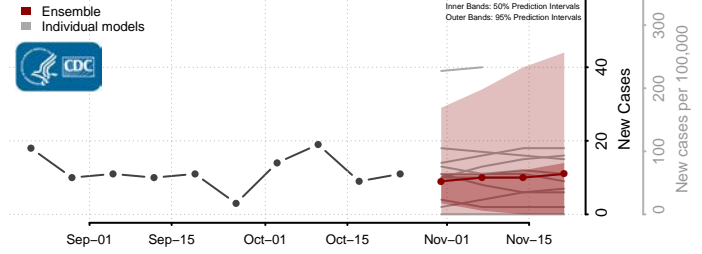

Buckingham County, Virginia