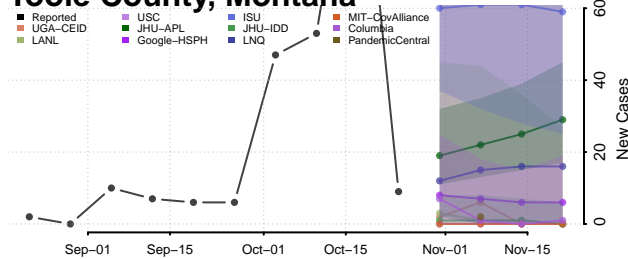

Teton County, Montana

Toole County, Montana

Treasure County, Montana

Valley County, Montana

Wheatland County, Montana

Wibaux County, Montana

Yellowstone County, Montana

Nebraska