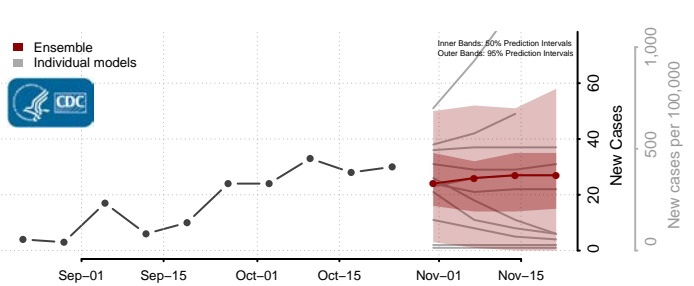

Hutchinson County, South Dakota