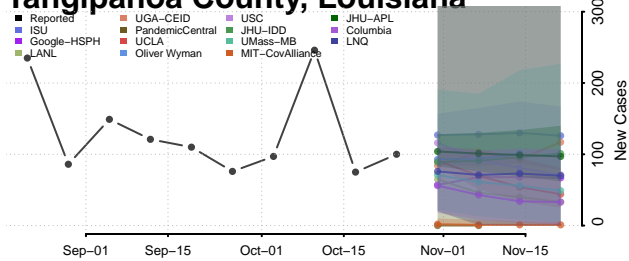

St. Martin County, Louisiana

St. Mary County, Louisiana

St. Tammany County, Louisiana

Tangipahoa County, Louisiana

Tensas County, Louisiana

Terrebonne County, Louisiana

Union County, Louisiana

Vermilion County, Louisiana