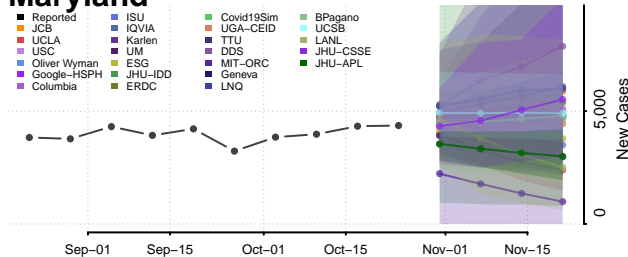

Waldo County, Maine

Washington County, Maine

York County, Maine

Maryland

Allegany County, Maryland

Anne Arundel County, Maryland