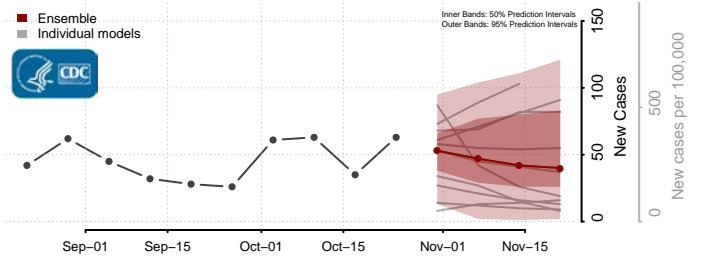

New Madrid County, Missouri