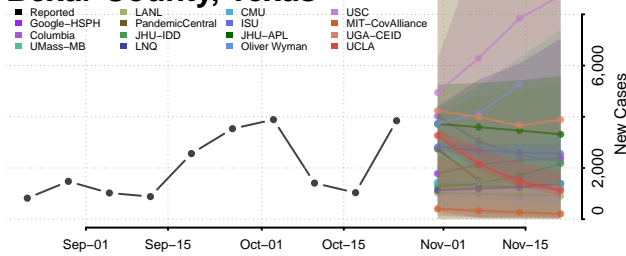

Bexar County, Texas