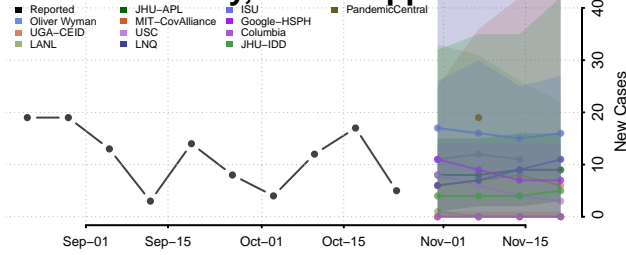

Tishomingo County, Mississippi

Tunica County, Mississippi

Union County, Mississippi

Walthall County, Mississippi

Warren County, Mississippi

Washington County, Mississippi

Wayne County, Mississippi

Webster County, Mississippi