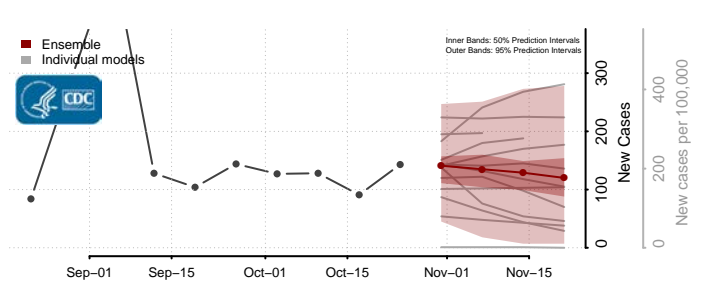

Muskogee County, Oklahoma