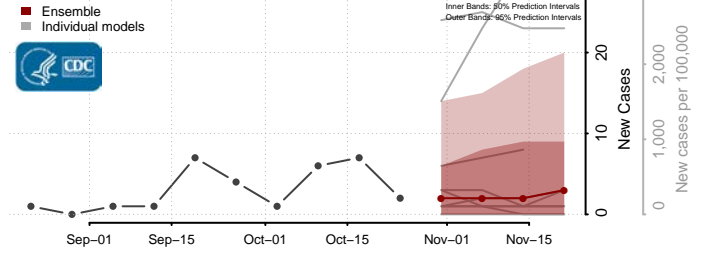

Billings County, North Dakota