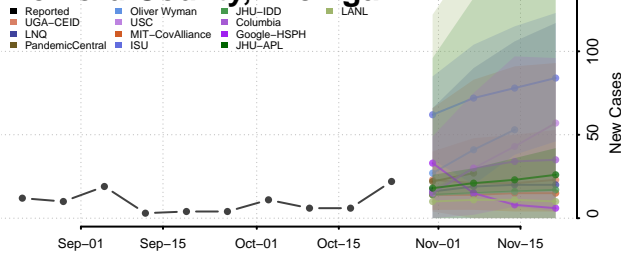

Wexford County, Michigan