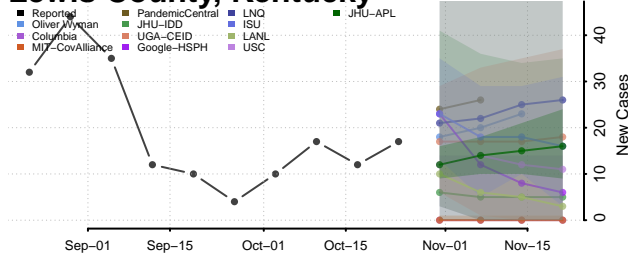

Jessamine County, Kentucky

Johnson County, Kentucky

Kenton County, Kentucky

Knott County, Kentucky

Knox County, Kentucky

Lewis County, Kentucky

Lincoln County, Kentucky

Livingston County, Kentucky