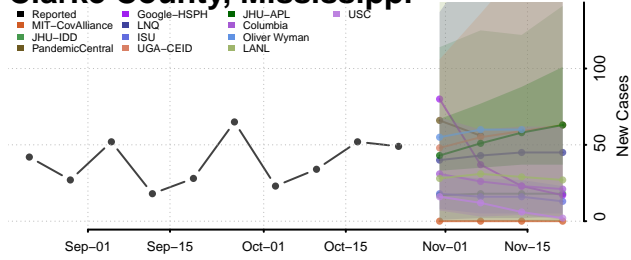

Clarke County, Mississippi