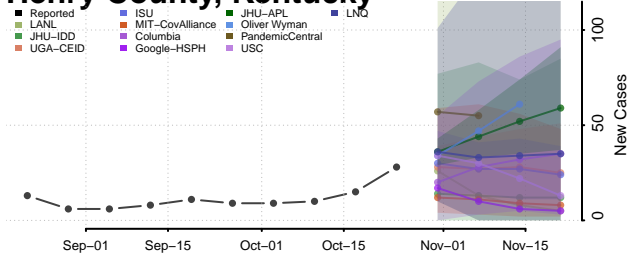

Henry County, Kentucky