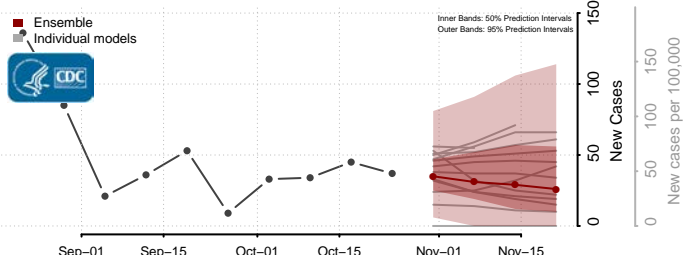

Wythe County, Virginia

York County, Virginia

Washington

Adams County, Washington

Asotin County, Washington

Benton County, Washington

Chelan County, Washington

Clallam County, Washington