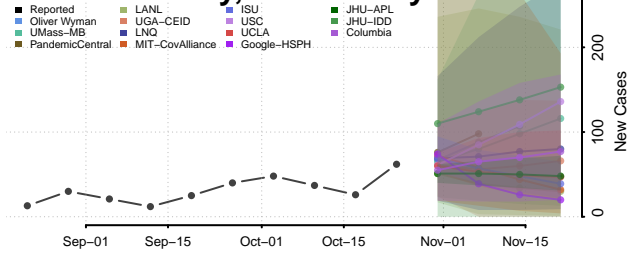

Sussex County, New Jersey