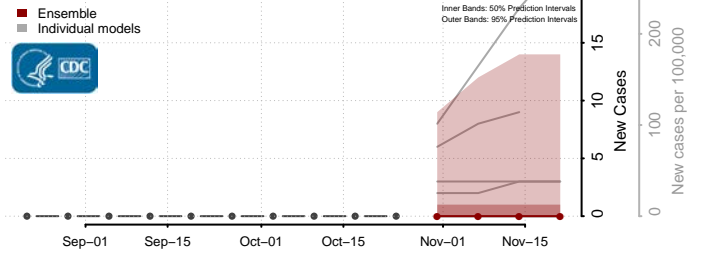

Kane County, Utah