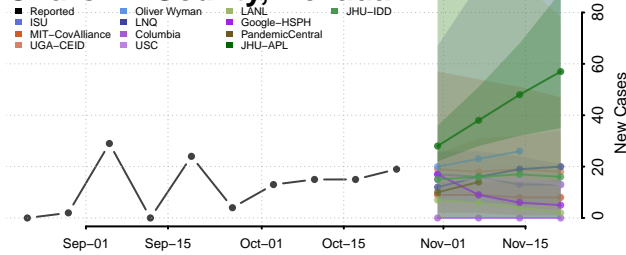

York County, Nebraska

Nevada

Carson City County, Nevada

Churchill County, Nevada

Clark County, Nevada

Douglas County, Nevada

Elko County, Nevada

Esmeralda County, Nevada