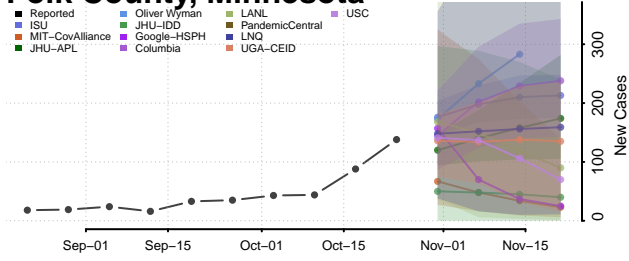

Polk County, Minnesota