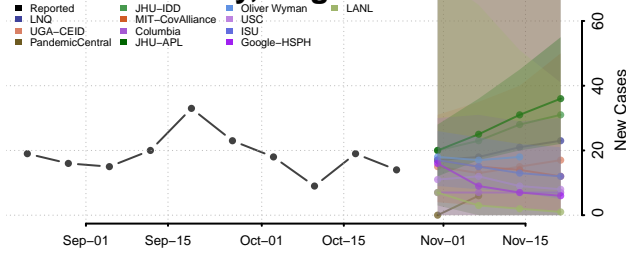

Caroline County, Virginia