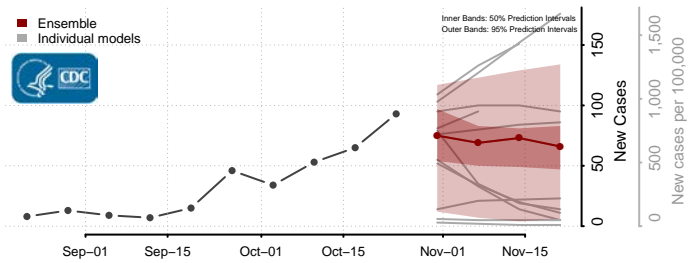

Mountrail County, North Dakota