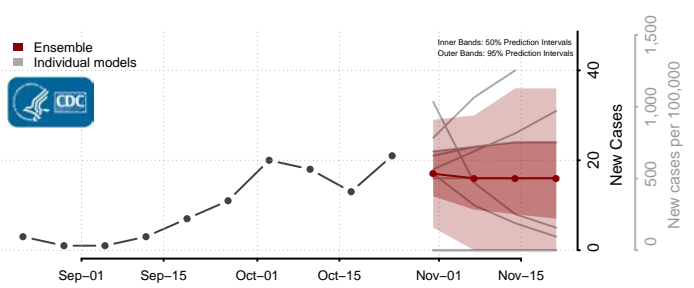

Fall River County, South Dakota

Faulk County, South Dakota

Grant County, South Dakota

Gregory County, South Dakota

Haakon County, South Dakota

Hamlin County, South Dakota

Hand County, South Dakota

Hanson County, South Dakota