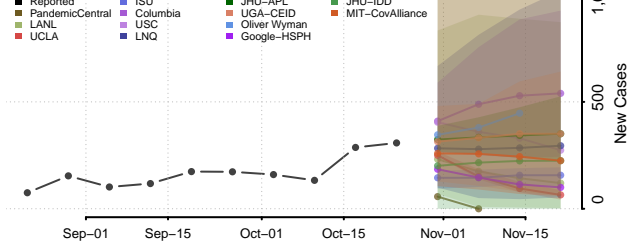

Bossier County, Louisiana