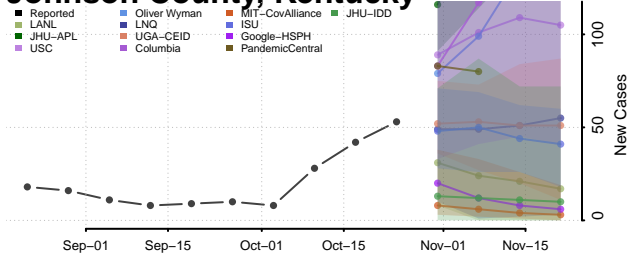

Johnson County, Kentucky