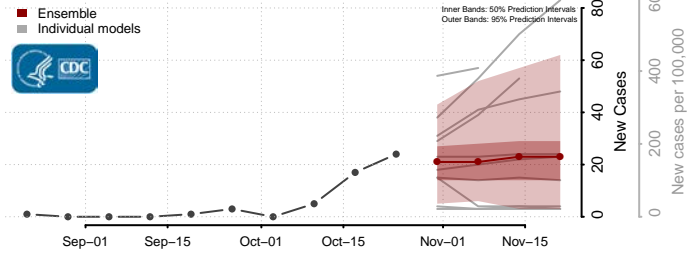

Braxton County, West Virginia