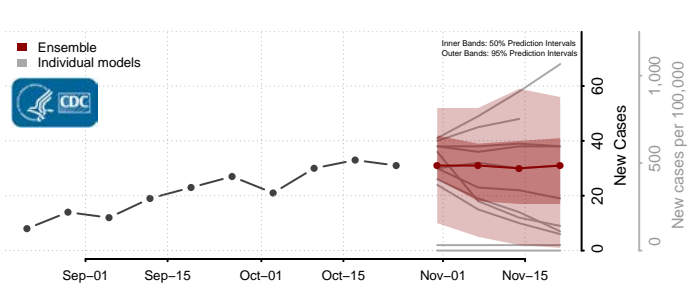

Spink County, South Dakota