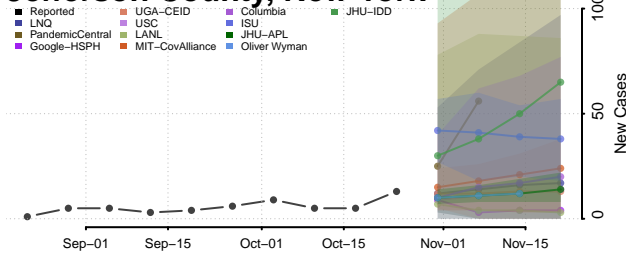

Fulton County, New York

Genesee County, New York

Greene County, New York

Hamilton County, New York

Herkimer County, New York

Jefferson County, New York

Kings County, New York

Lewis County, New York