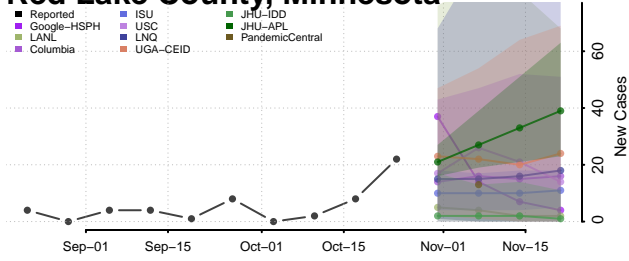

Pipestone County, Minnesota

Polk County, Minnesota

Pope County, Minnesota

Ramsey County, Minnesota

Red Lake County, Minnesota

Redwood County, Minnesota

Renville County, Minnesota

Rice County, Minnesota