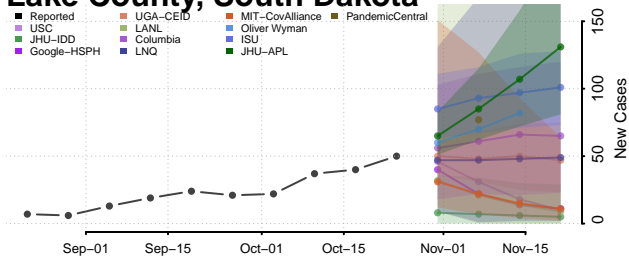

Lake County, South Dakota