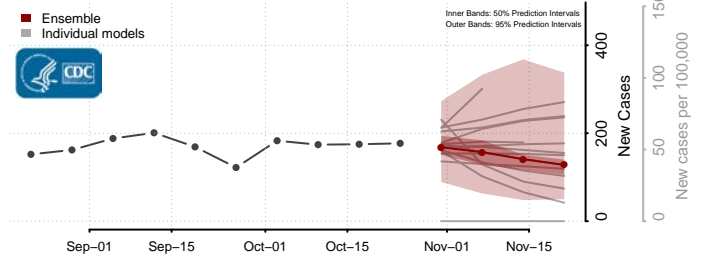

Garrett County, Maryland

Harford County, Maryland

Howard County, Maryland

Kent County, Maryland

Montgomery County, Maryland

Prince George's County, Maryland

Queen Anne's County, Maryland

Somerset County, Maryland