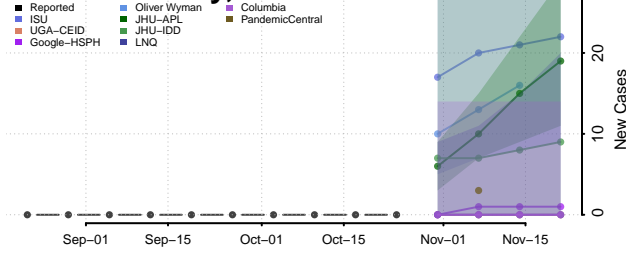

Millard County, Utah