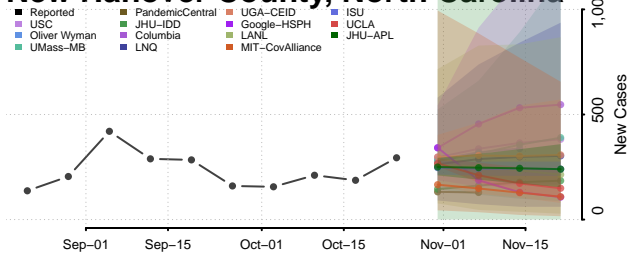

New Hanover County, North Carolina