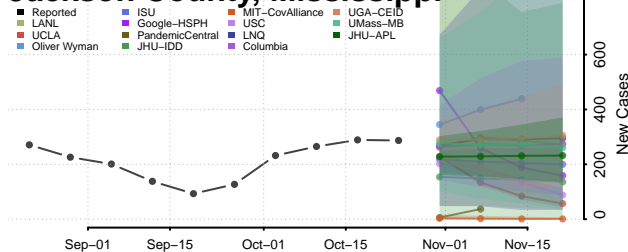

Hinds County, Mississippi

Holmes County, Mississippi

Humphreys County, Mississippi

Issaquena County, Mississippi

Itawamba County, Mississippi

Jackson County, Mississippi

Lamar County, Mississippi

Lauderdale County, Mississippi