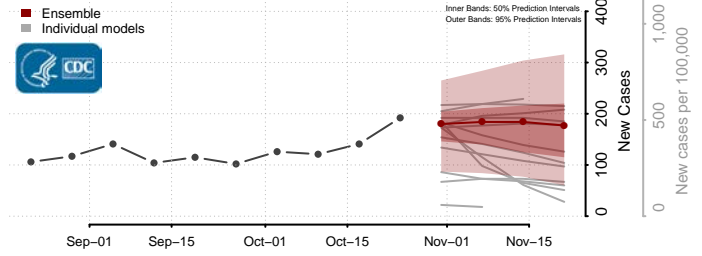

Clinton County, Illinois