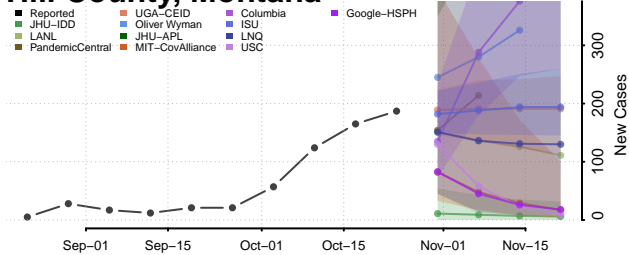

Hill County, Montana