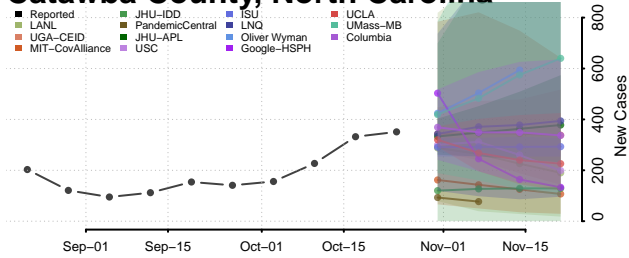

Catawba County, North Carolina