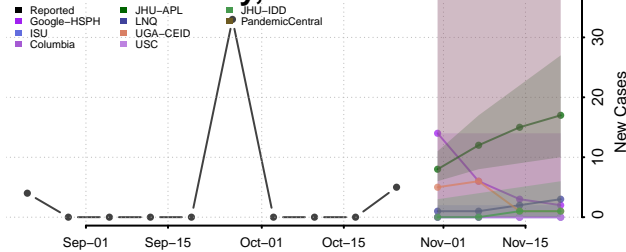

Edwards County, Texas