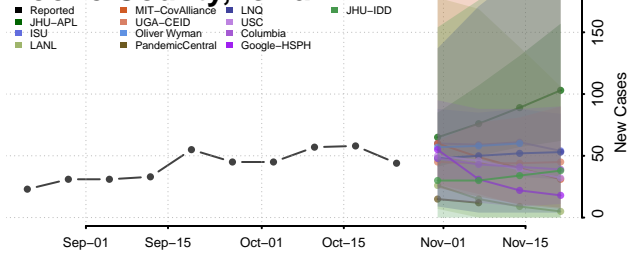

Boone County, Iowa