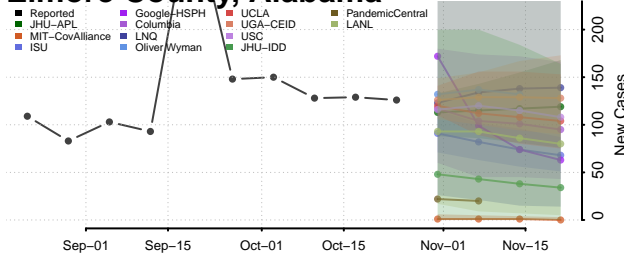

Dale County, Alabama

Dallas County, Alabama

DeKalb County, Alabama

Elmore County, Alabama

Escambia County, Alabama

Etowah County, Alabama

Fayette County, Alabama

Franklin County, Alabama

Geneva County, Alabama

Greene County, Alabama

Hale County, Alabama

Henry County, Alabama

Lee County, Alabama

Limestone County, Alabama

Lowndes County, Alabama

Macon County, Alabama