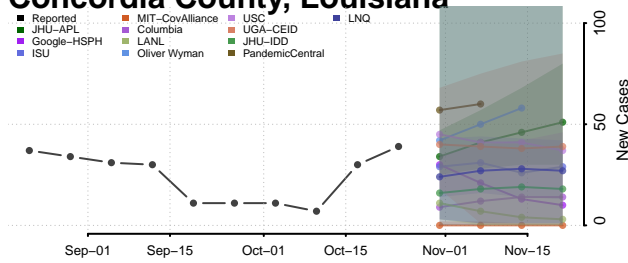

Concordia County, Louisiana