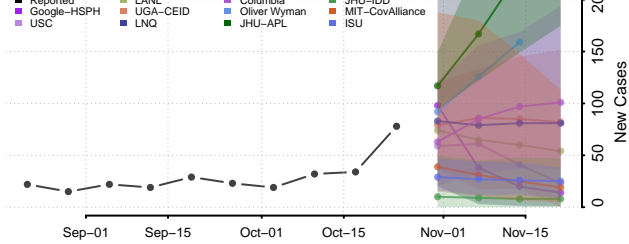

Ste. Genevieve County, Missouri