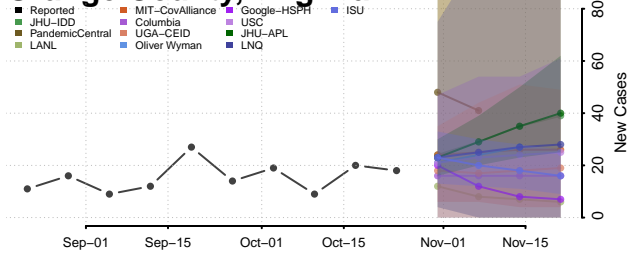

New Kent County, Virginia

Newport News County, Virginia

Norfolk County, Virginia

Northampton County, Virginia

Northumberland County, Virginia

Norton County, Virginia

Nottoway County, Virginia

Orange County, Virginia