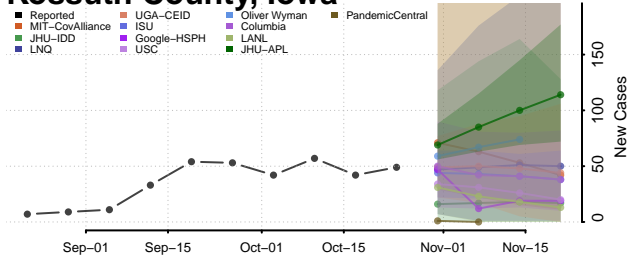

Kossuth County, Iowa