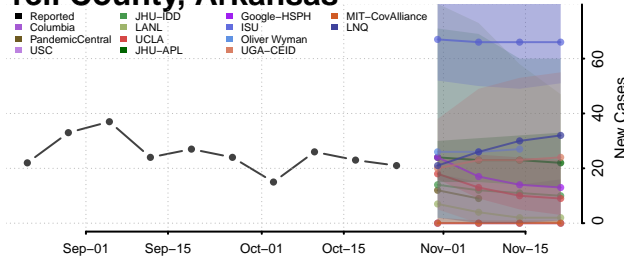

Yell County, Arkansas