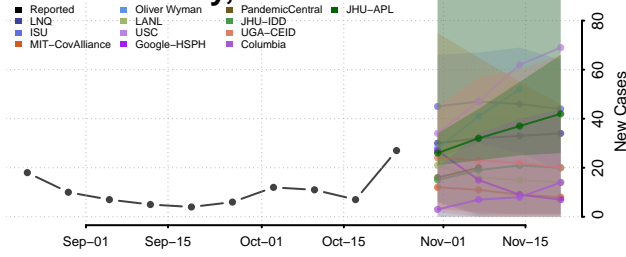

Carroll County, Indiana