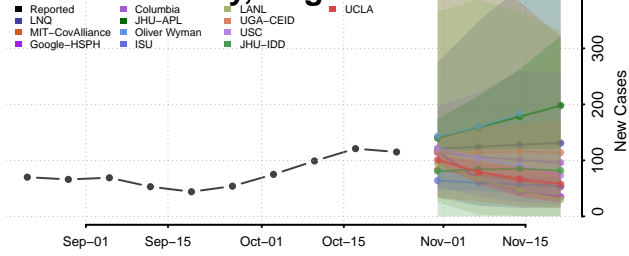

Bedford County, Virginia