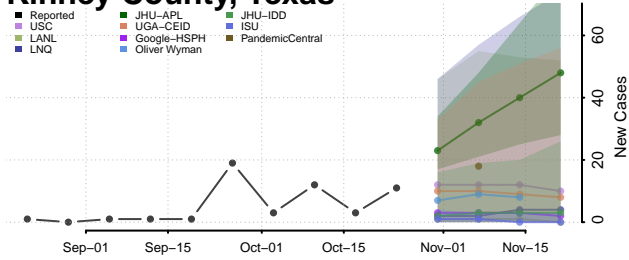

Kinney County, Texas