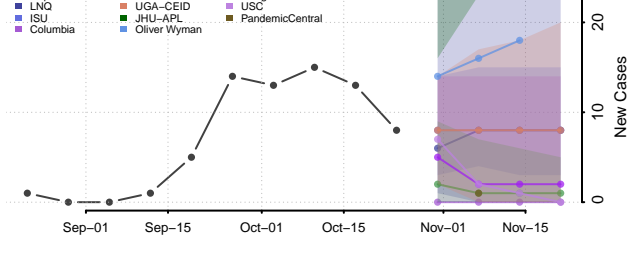

Campbell County, South Dakota