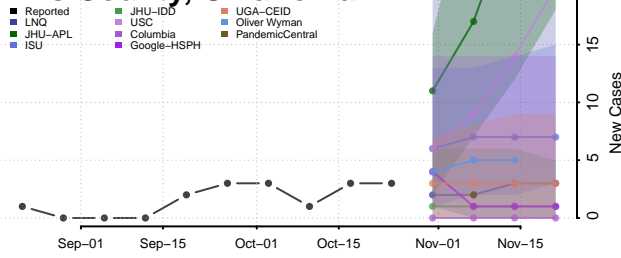

Ellis County, Oklahoma

Garfield County, Oklahoma

Garvin County, Oklahoma

Grady County, Oklahoma

Grant County, Oklahoma

Greer County, Oklahoma

Harmon County, Oklahoma

Harper County, Oklahoma