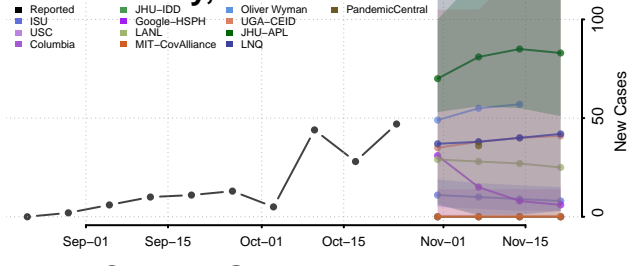

Faulk County, South Dakota