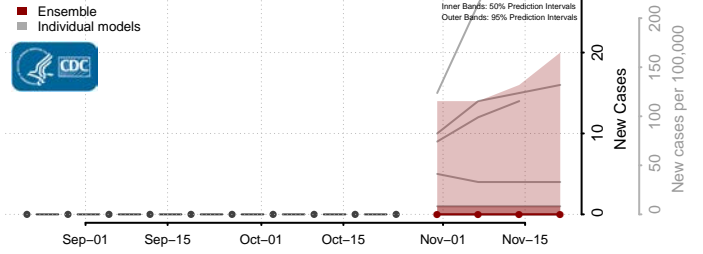

Morgan County, Utah