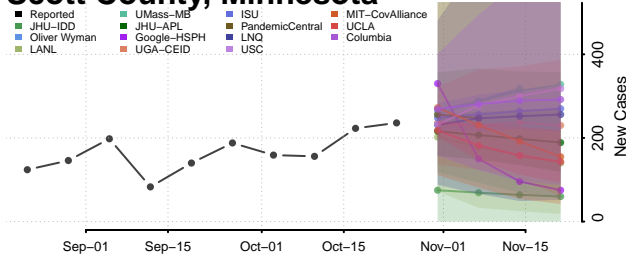

Scott County, Minnesota