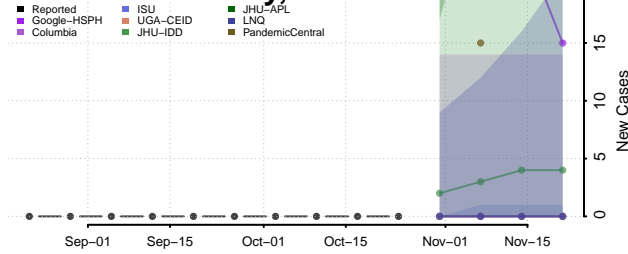

Nantucket County, Massachusetts