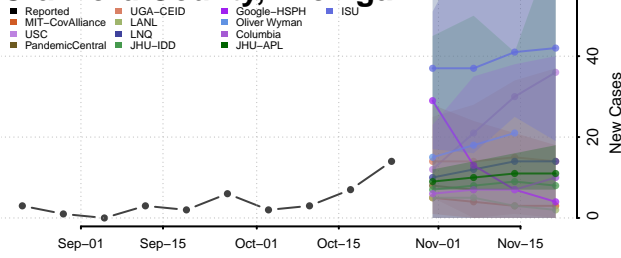

Crawford County, Michigan