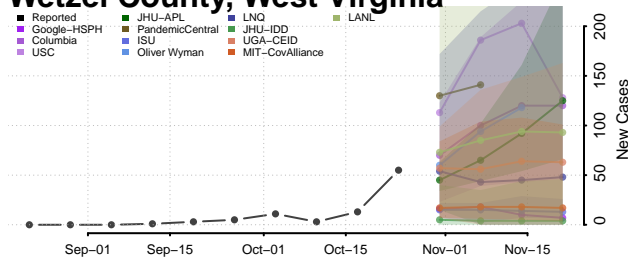

Wetzel County, West Virginia