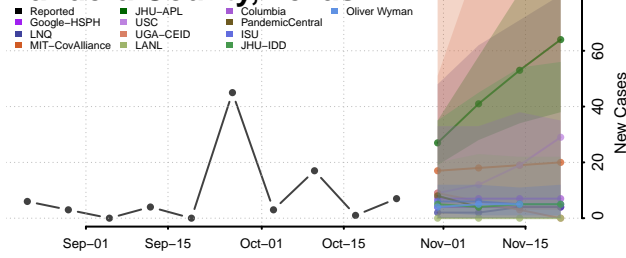

Bandera County, Texas