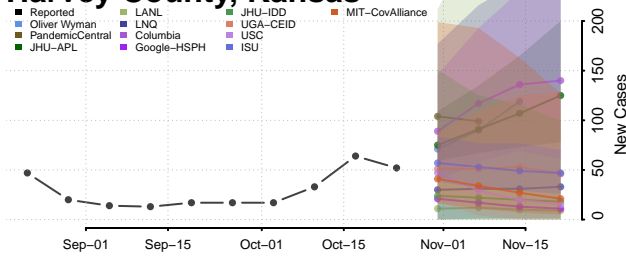

Greenwood County, Kansas

Hamilton County, Kansas

Harper County, Kansas

Harvey County, Kansas

Haskell County, Kansas

Hodgeman County, Kansas

Jackson County, Kansas

Jefferson County, Kansas