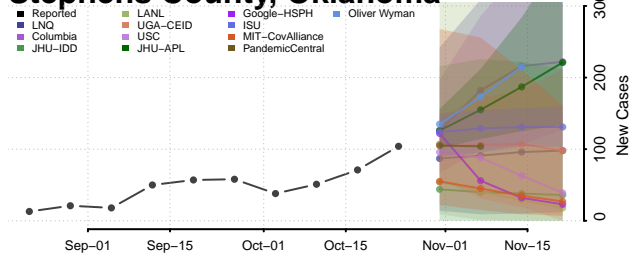

Stephens County, Oklahoma