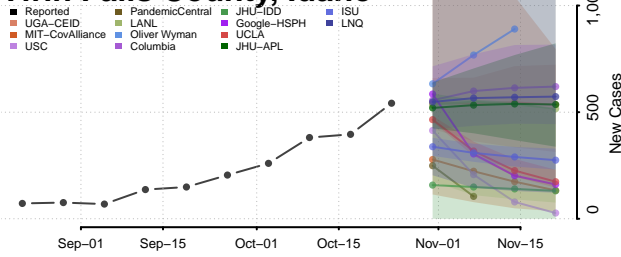

Oneida County, Idaho

Owyhee County, Idaho

Payette County, Idaho

Power County, Idaho

Shoshone County, Idaho

Teton County, Idaho

Twin Falls County, Idaho

Valley County, Idaho