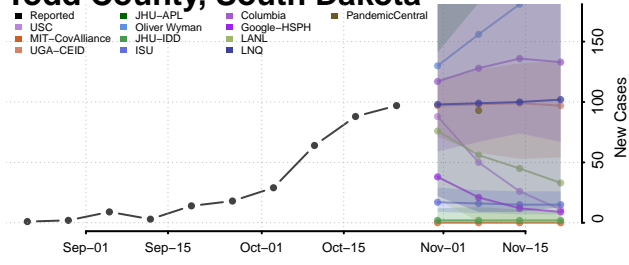

Todd County, South Dakota