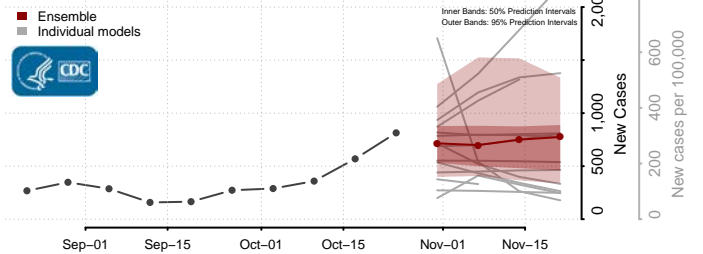

Stevens County, Minnesota

Swift County, Minnesota

Todd County, Minnesota

Traverse County, Minnesota

Wabasha County, Minnesota

Wadena County, Minnesota

Waseca County, Minnesota

Washington County, Minnesota