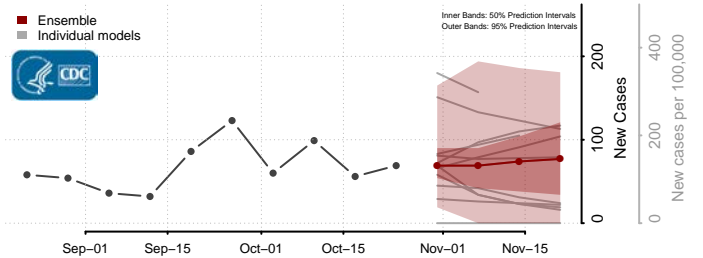

Pulaski County, Missouri