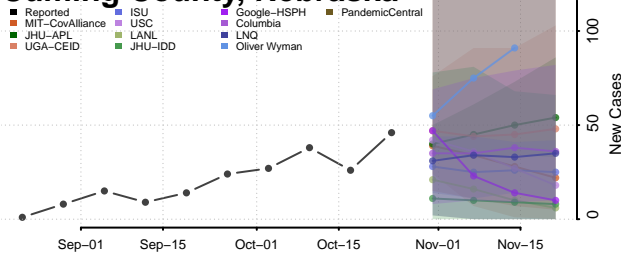

Cuming County, Nebraska