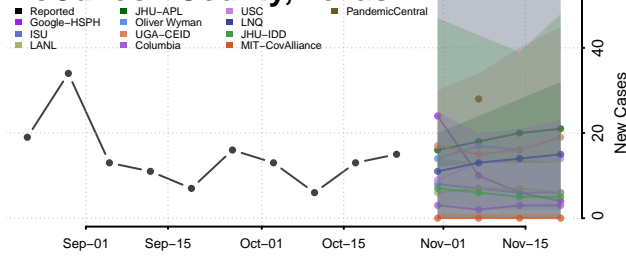

McCulloch County, Texas