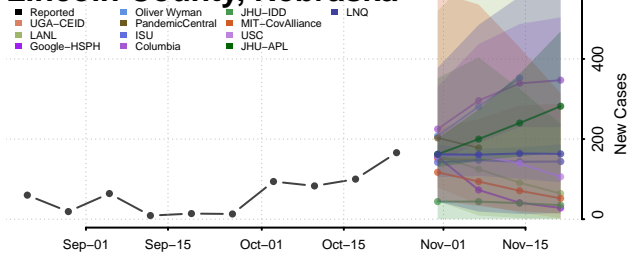

Lincoln County, Nebraska