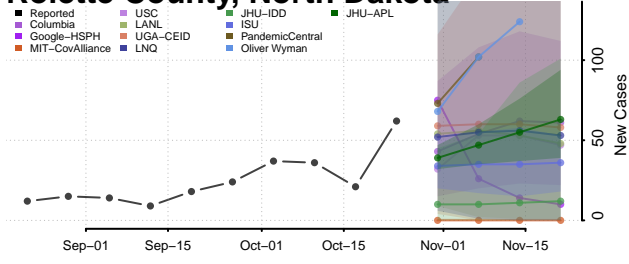

Rolette County, North Dakota