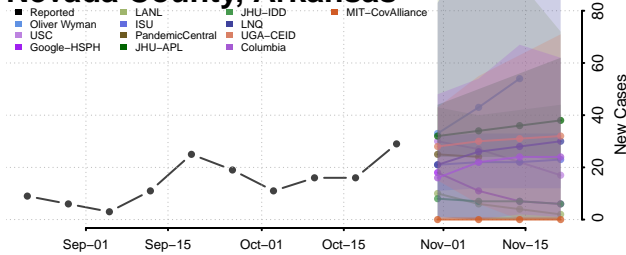

Nevada County, Arkansas