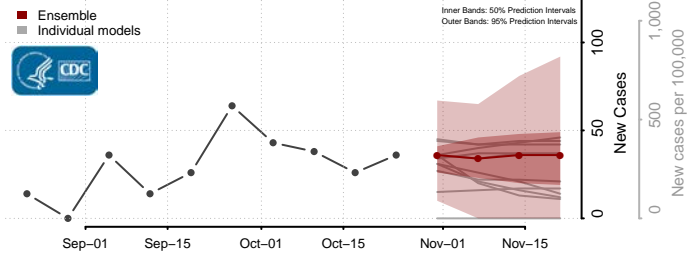

Cass County, Iowa

Cedar County, Iowa

Cerro Gordo County, Iowa

Cherokee County, Iowa

Chickasaw County, Iowa

Clarke County, Iowa

Clay County, Iowa

Delaware County, Iowa