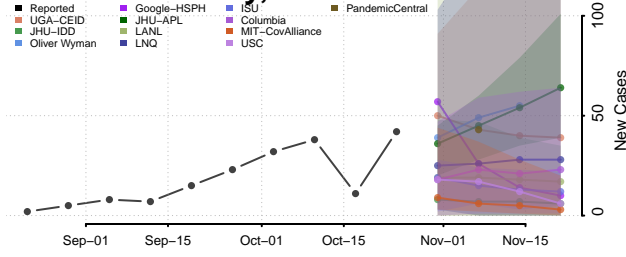

Shannon County, Missouri