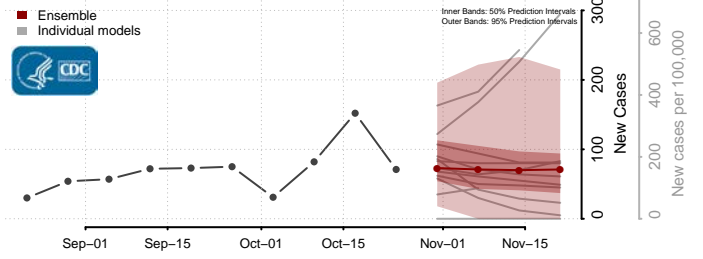

Phelps County, Missouri