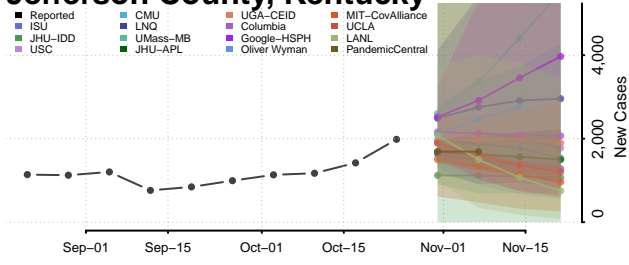

Jefferson County, Kentucky