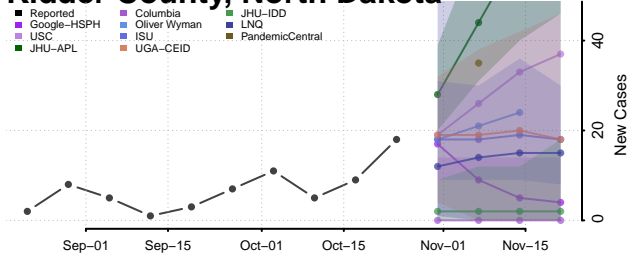

Foster County, North Dakota

Golden Valley County, North Dakota

Grand Forks County, North Dakota

Grant County, North Dakota

Griggs County, North Dakota

Hettinger County, North Dakota

Kidder County, North Dakota