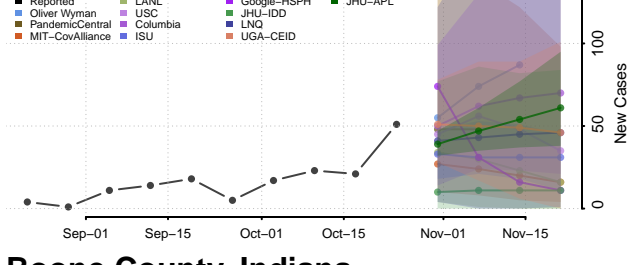

Washington County, Illinois

Wayne County, Illinois

White County, Illinois

Adams County, Indiana

Allen County, Indiana

Bartholomew County, Indiana

Benton County, Indiana

Blackford County, Indiana