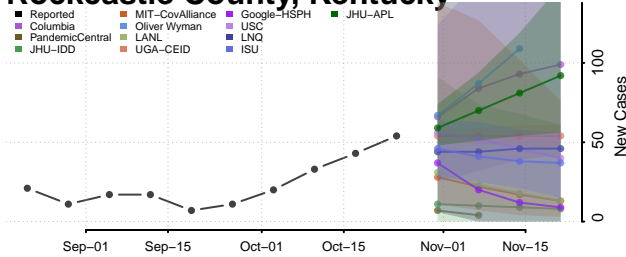

Rowan County, Kentucky

Russell County, Kentucky

Scott County, Kentucky

Shelby County, Kentucky

Simpson County, Kentucky

Spencer County, Kentucky

Taylor County, Kentucky

Todd County, Kentucky