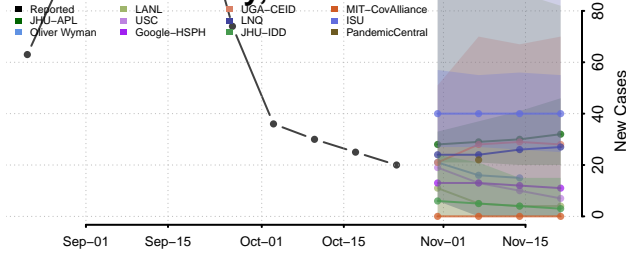

Rosebud County, Montana