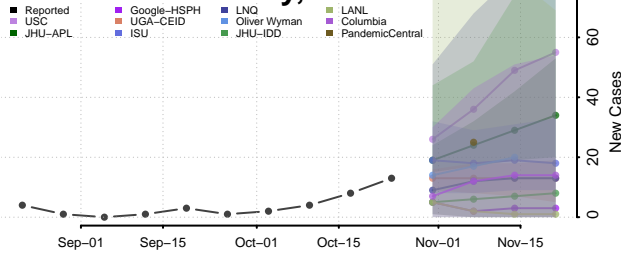

Switzerland County, Indiana