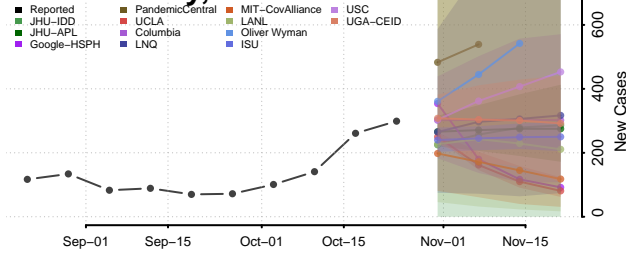

Allen County, Ohio