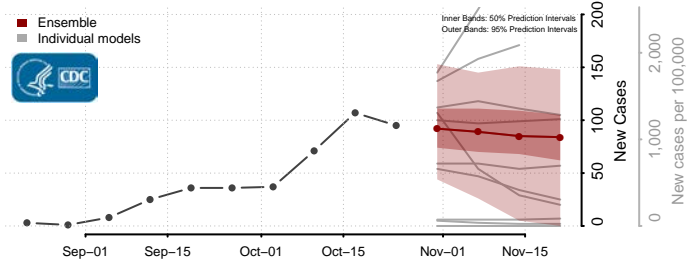

LaMoure County, North Dakota

Logan County, North Dakota

McHenry County, North Dakota

McIntosh County, North Dakota

McKenzie County, North Dakota

McLean County, North Dakota

Mercer County, North Dakota

Morton County, North Dakota