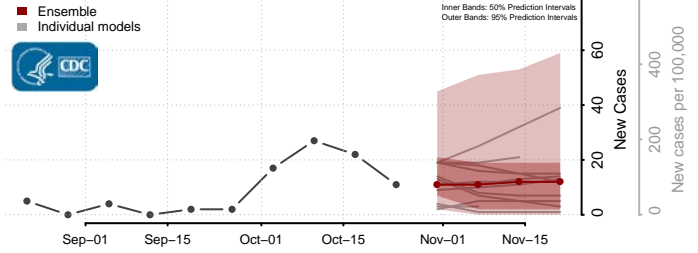

Pend Oreille County, Washington