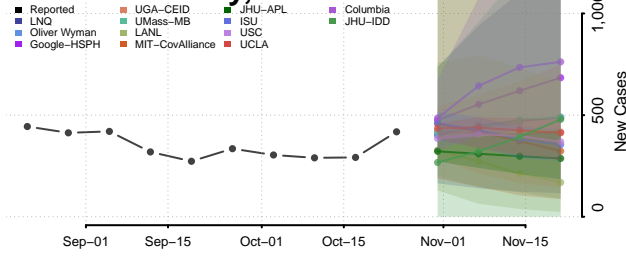

St. Clair County, Illinois