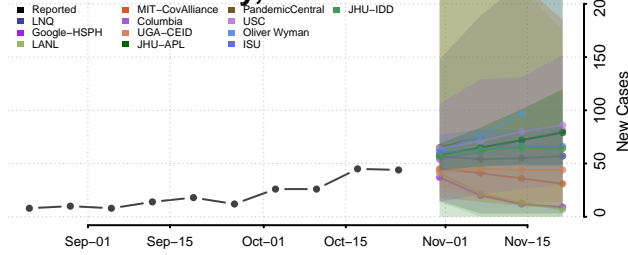

Union County, Ohio

Van Wert County, Ohio

Vinton County, Ohio

Warren County, Ohio

Washington County, Ohio

Wayne County, Ohio

Williams County, Ohio

Wood County, Ohio