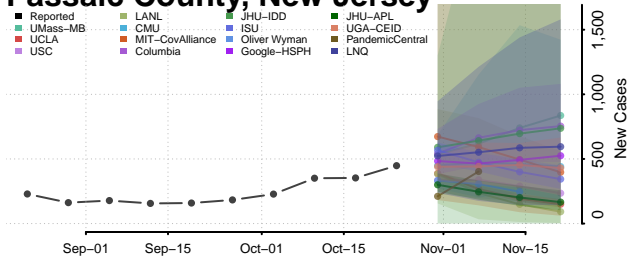

Hunterdon County, New Jersey

Mercer County, New Jersey

Middlesex County, New Jersey

Monmouth County, New Jersey

Morris County, New Jersey

Ocean County, New Jersey

Passaic County, New Jersey

Salem County, New Jersey