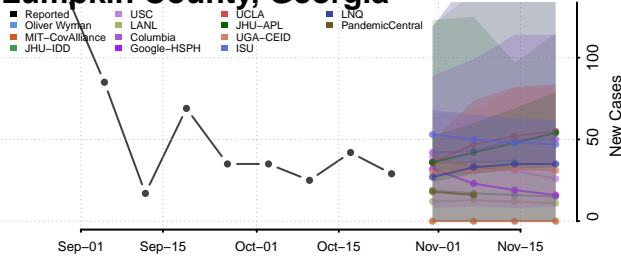

Lumpkin County, Georgia