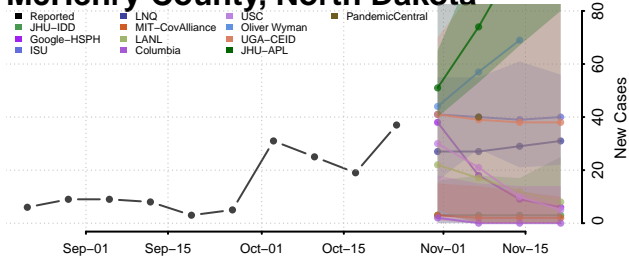

McHenry County, North Dakota