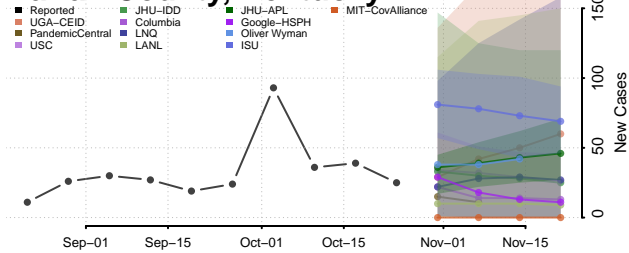

Grant County, Kentucky

Graves County, Kentucky

Grayson County, Kentucky

Green County, Kentucky

Greenup County, Kentucky

Hancock County, Kentucky

Hardin County, Kentucky

Harlan County, Kentucky