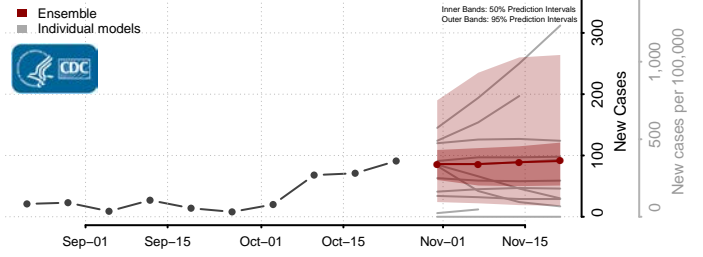

Salem County, Virginia