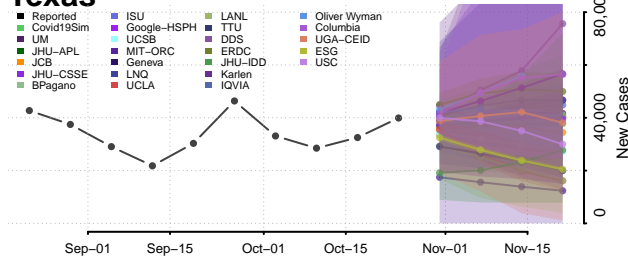

Williamson County, Tennessee

Wilson County, Tennessee

Texas

Anderson County, Texas

Andrews County, Texas

Angelina County, Texas