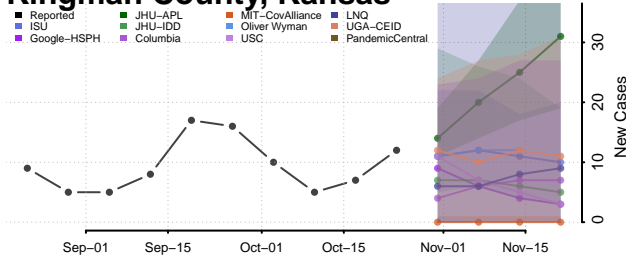

Jewell County, Kansas

Johnson County, Kansas

Keary County, Kansas

Kingman County, Kansas

Kiowa County, Kansas

Labette County, Kansas

Lane County, Kansas

Leavenworth County, Kansas