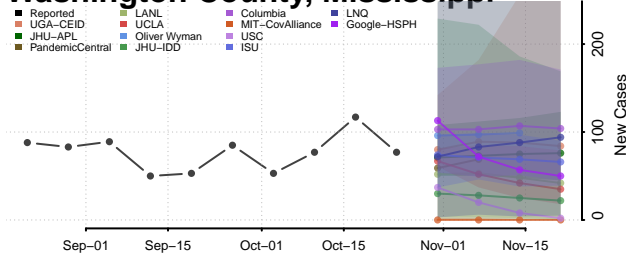

Tishomingo County, Mississippi

Tunica County, Mississippi

Union County, Mississippi

Walthall County, Mississippi

Warren County, Mississippi

Washington County, Mississippi

Wayne County, Mississippi

Webster County, Mississippi