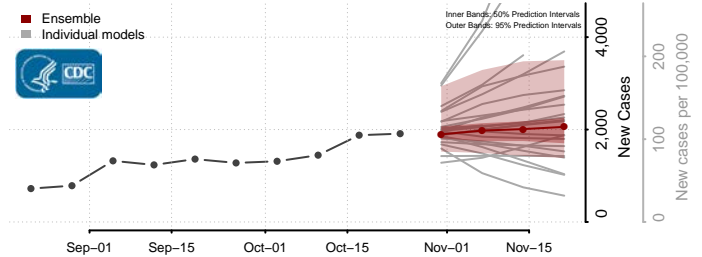

West Virginia