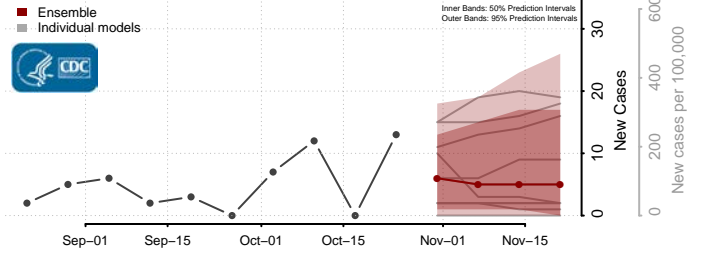

Lander County, Nevada