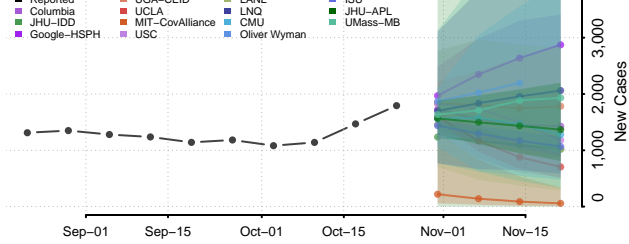

St. Louis County, Missouri