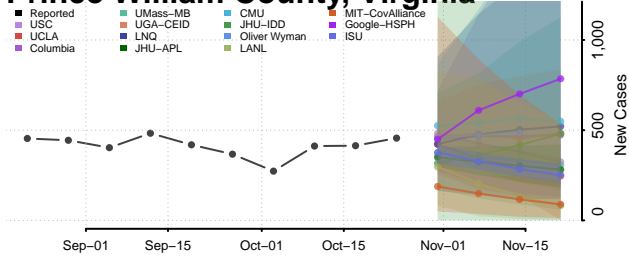

Prince William County, Virginia