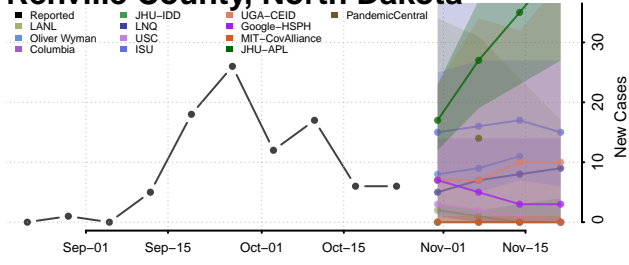

Renville County, North Dakota