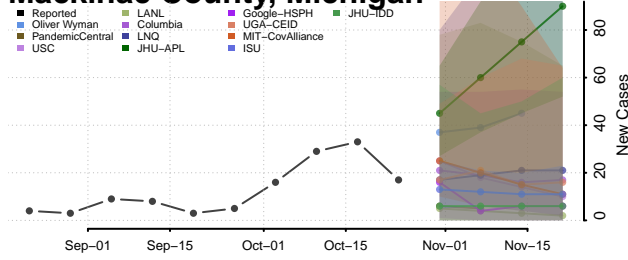

Lake County, Michigan

Lapeer County, Michigan

Leelanau County, Michigan

Lenawee County, Michigan

Livingston County, Michigan

Luce County, Michigan

Mackinac County, Michigan

Macomb County, Michigan