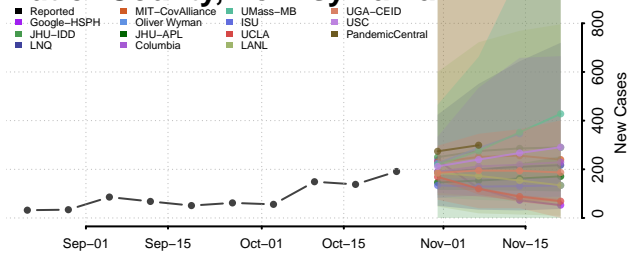

Butler County, Pennsylvania