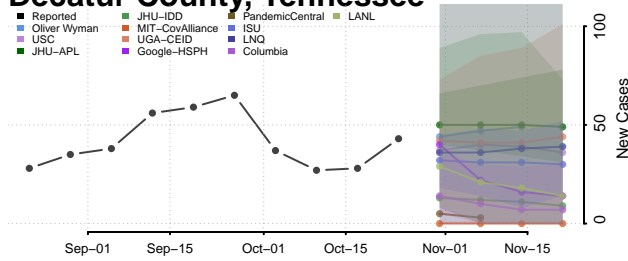

Decatur County, Tennessee