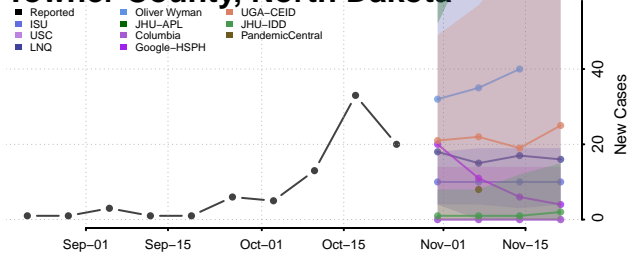

Stutsman County, North Dakota

Towner County, North Dakota

Trail County, North Dakota

Walsh County, North Dakota

Ward County, North Dakota

Wells County, North Dakota

Williams County, North Dakota

Northern Mariana Islands