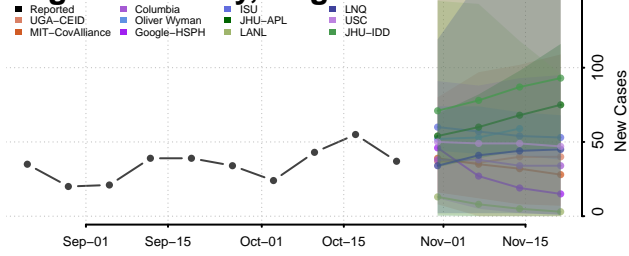

Augusta County, Virginia