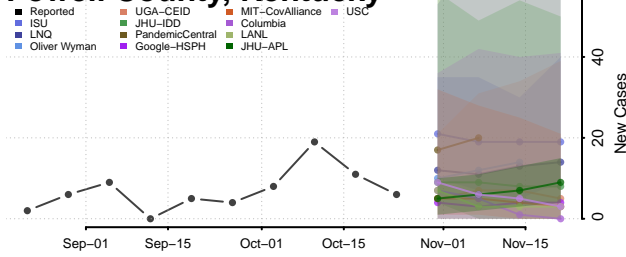

Powell County, Kentucky