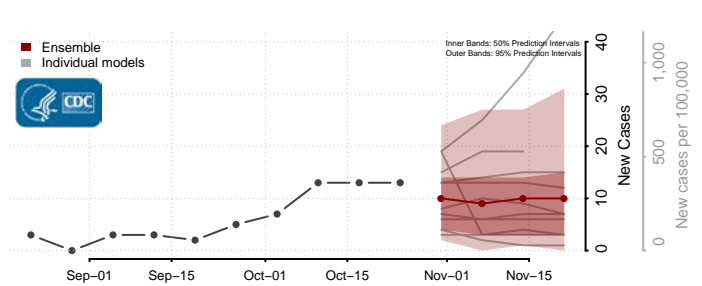

Adams County, Iowa