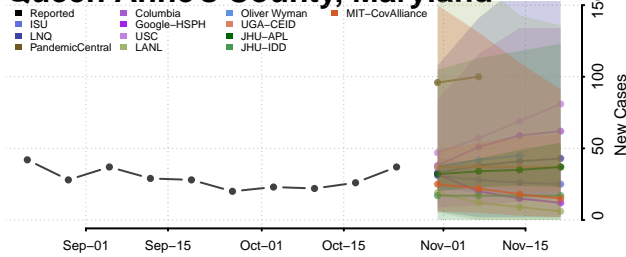

Garrett County, Maryland

Harford County, Maryland

Howard County, Maryland

Kent County, Maryland

Montgomery County, Maryland

Prince George's County, Maryland

Queen Anne's County, Maryland

Somerset County, Maryland