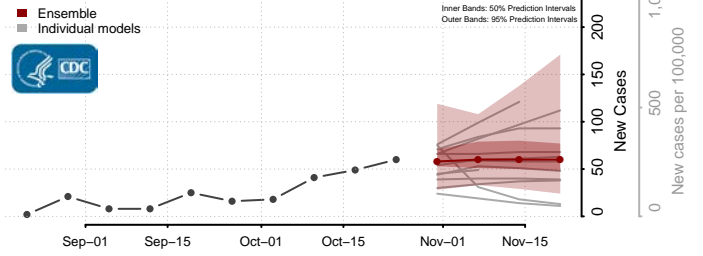

Randolph County, Indiana

Ripley County, Indiana

Rush County, Indiana

Scott County, Indiana

Shelby County, Indiana

Spencer County, Indiana

St. Joseph County, Indiana

Starke County, Indiana