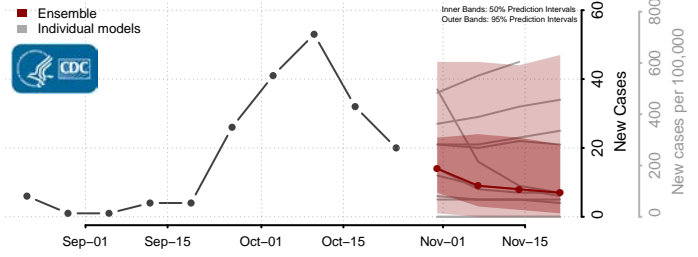

Lexington County, Virginia