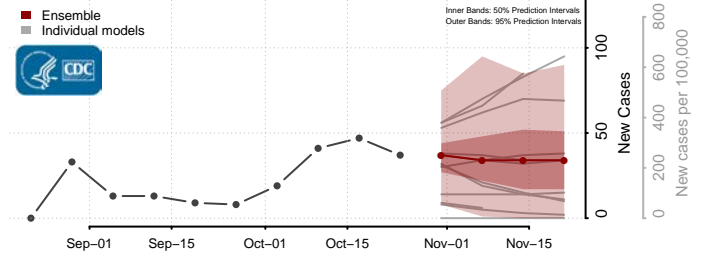

Greene County, Iowa

Grundy County, Iowa

Guthrie County, Iowa

Hamilton County, Iowa

Hancock County, Iowa

Hardin County, Iowa

Harrison County, Iowa

Henry County, Iowa