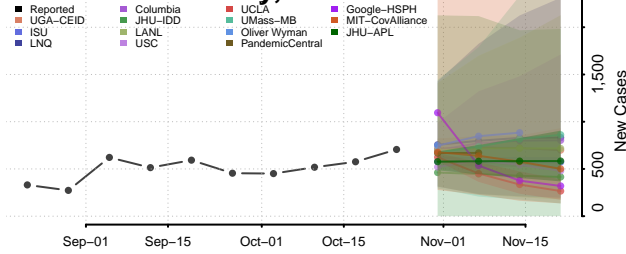

Bryan County, Oklahoma

Caddo County, Oklahoma

Canadian County, Oklahoma

Carter County, Oklahoma

Cherokee County, Oklahoma

Choctaw County, Oklahoma

Cimarron County, Oklahoma

Cleveland County, Oklahoma