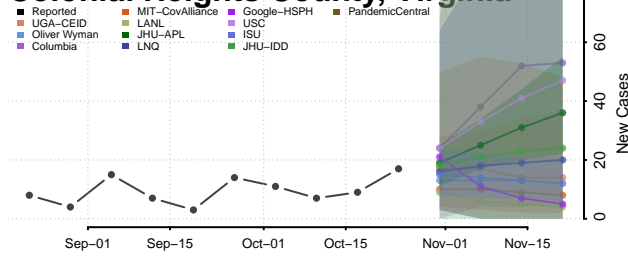

Charles City County, Virginia

Charlotte County, Virginia

Charlottesville County, Virginia

Chesapeake County, Virginia

Chesterfield County, Virginia

Clarke County, Virginia

Colonial Heights County, Virginia

Covington County, Virginia