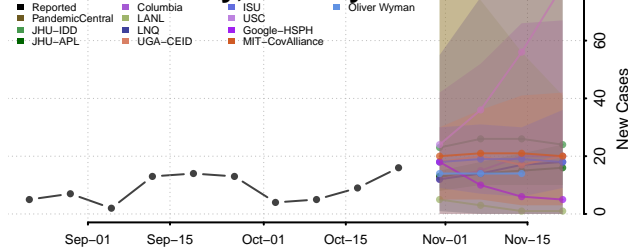

Juniata County, Pennsylvania