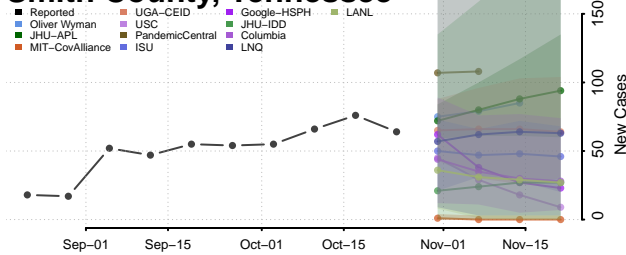

Rutherford County, Tennessee

Scott County, Tennessee

Sequatchie County, Tennessee

Sevier County, Tennessee

Shelby County, Tennessee

Smith County, Tennessee

Stewart County, Tennessee

Sullivan County, Tennessee