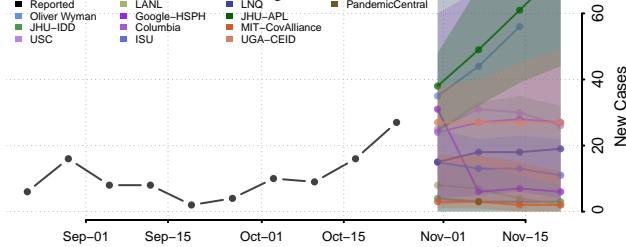

Greene County, Illinois

Grundy County, Illinois

Hamilton County, Illinois

Hancock County, Illinois

Hardin County, Illinois

Henderson County, Illinois

Henry County, Illinois

Iroquois County, Illinois