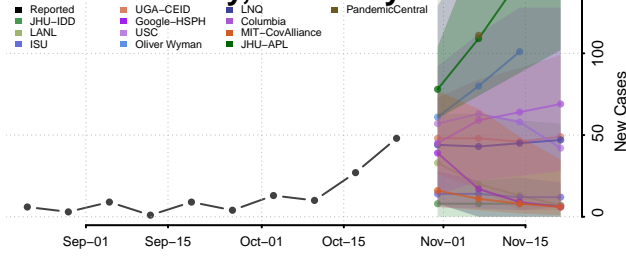

McLean County, Kentucky