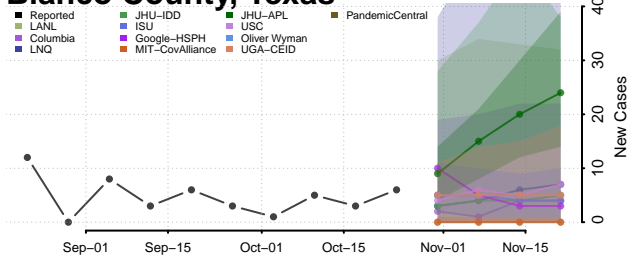

Blanco County, Texas