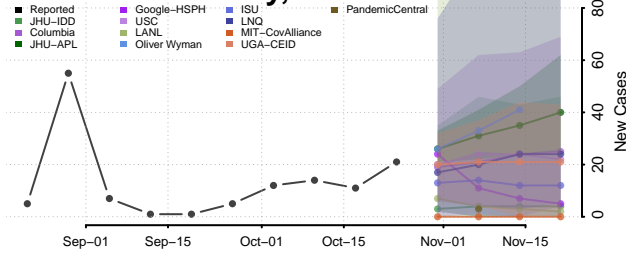

Van Buren County, Iowa