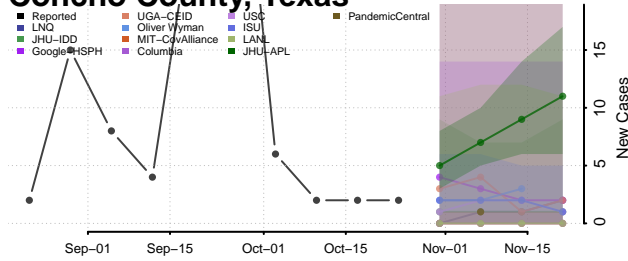

Concho County, Texas