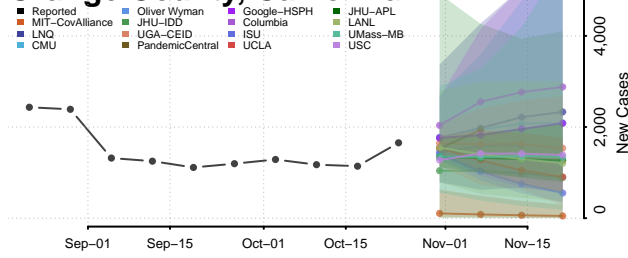

Orange County, California