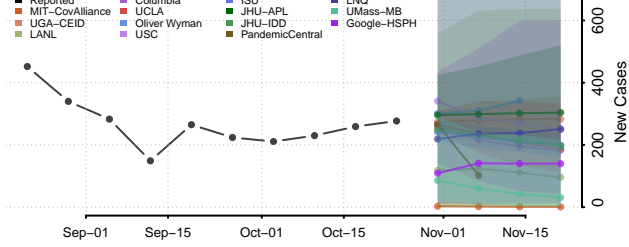

Shasta County, California

Sierra County, California

Siskiyou County, California

Solano County, California

Sonoma County, California

Stanislaus County, California

Sutter County, California

Tehama County, California