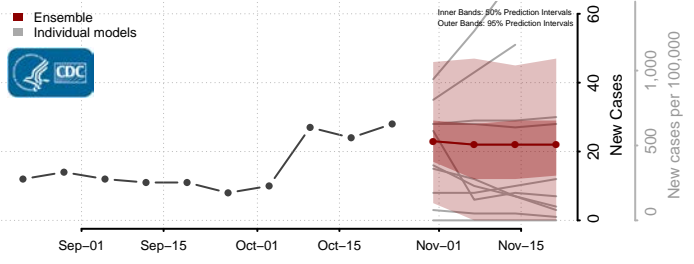

Corson County, South Dakota

Custer County, South Dakota

Davison County, South Dakota

Day County, South Dakota

Deuel County, South Dakota

Dewey County, South Dakota

Douglas County, South Dakota

Edmunds County, South Dakota