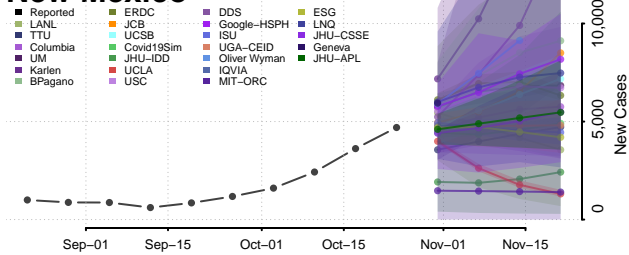

Somerset County, New Jersey

Sussex County, New Jersey

Union County, New Jersey

Warren County, New Jersey

New Mexico

Bernalillo County, New Mexico

Catron County, New Mexico

Chaves County, New Mexico