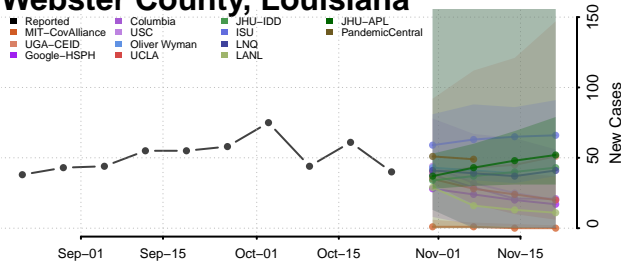

Webster County, Louisiana