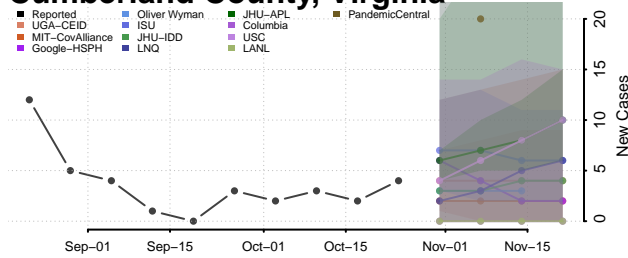

Cumberland County, Virginia