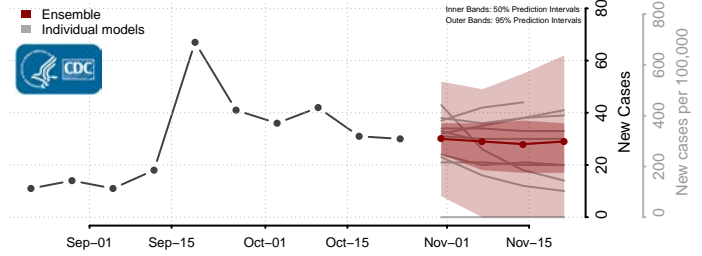

Polk County, Iowa

Pottawattamie County, Iowa

Poweshiek County, Iowa

Ringgold County, Iowa

Sac County, Iowa

Union County, Iowa

Van Buren County, Iowa

Wapello County, Iowa