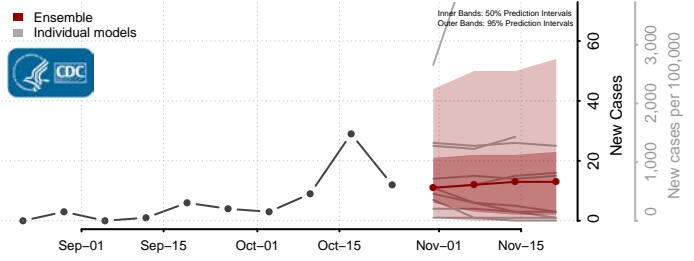

Oliver County, North Dakota