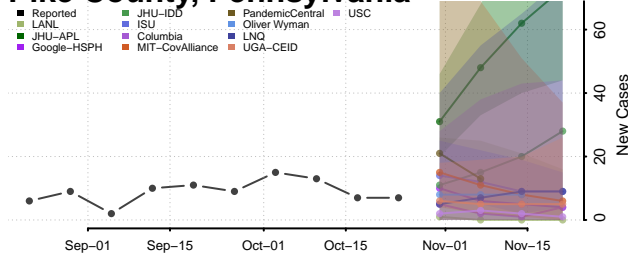

Pike County, Pennsylvania