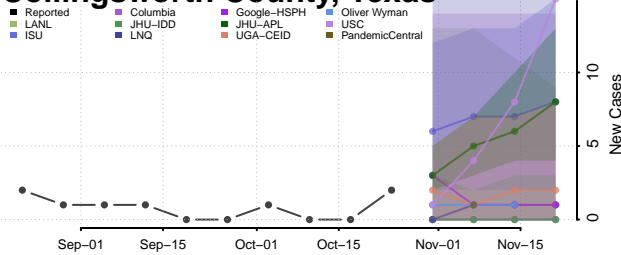

Collingsworth County, Texas