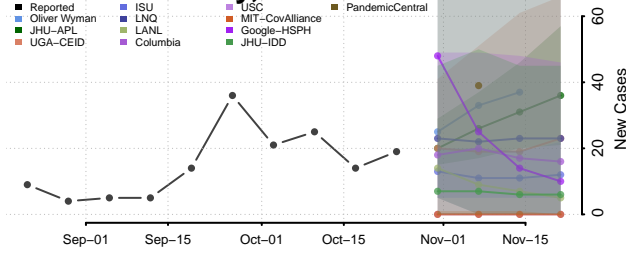

Greene County, Iowa

Grundy County, Iowa

Guthrie County, Iowa

Hamilton County, Iowa

Hancock County, Iowa

Hardin County, Iowa

Harrison County, Iowa

Henry County, Iowa