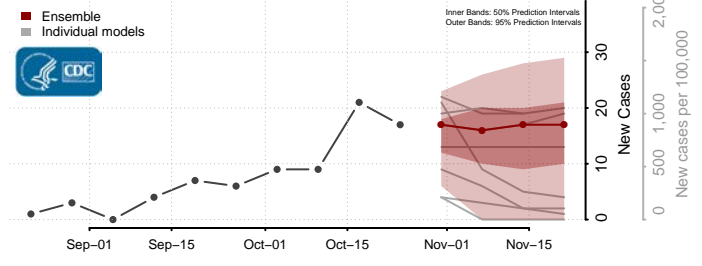

Fall River County, South Dakota

Faulk County, South Dakota

Grant County, South Dakota

Gregory County, South Dakota

Haakon County, South Dakota

Hamlin County, South Dakota

Hand County, South Dakota

Hanson County, South Dakota