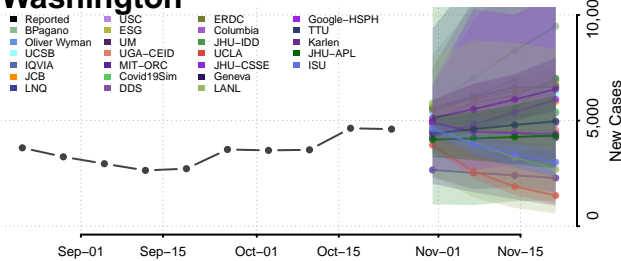

Washington