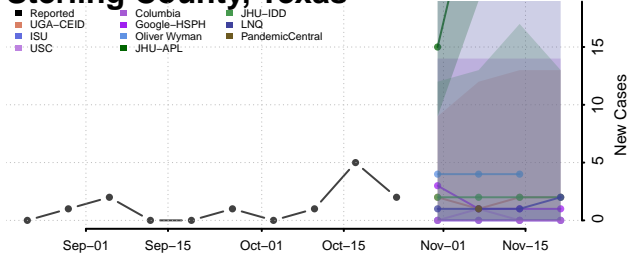

Sterling County, Texas