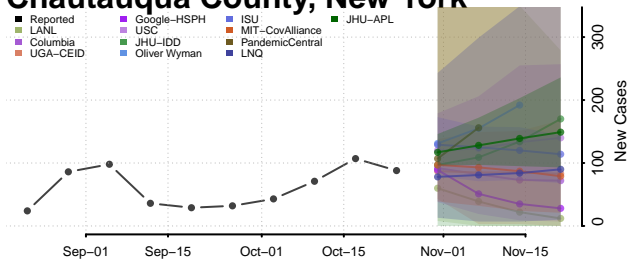

Allegany County, New York

Bronx County, New York

Broome County, New York

Cattaraugus County, New York

Cayuga County, New York

Chautauqua County, New York

Chemung County, New York

Chenango County, New York