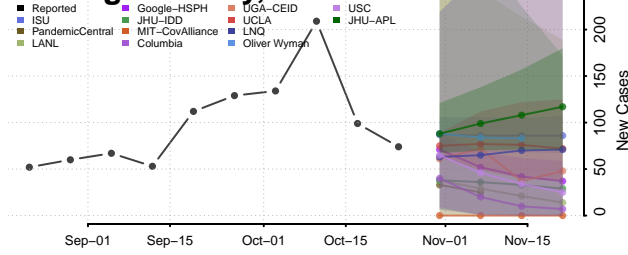

Watauga County, North Carolina