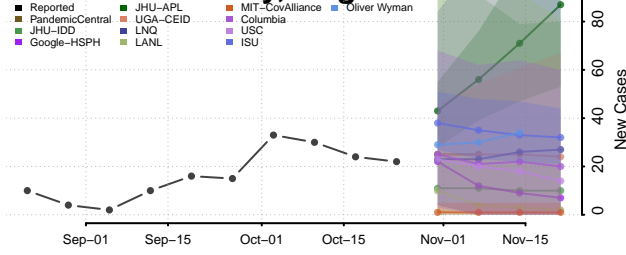

Buchanan County, Virginia