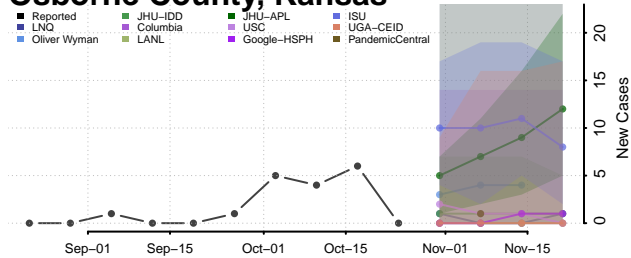

Osborne County, Kansas