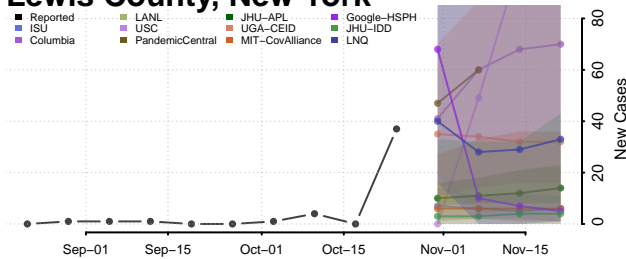

Fulton County, New York

Genesee County, New York

Greene County, New York

Hamilton County, New York

Herkimer County, New York

Jefferson County, New York

Kings County, New York

Lewis County, New York