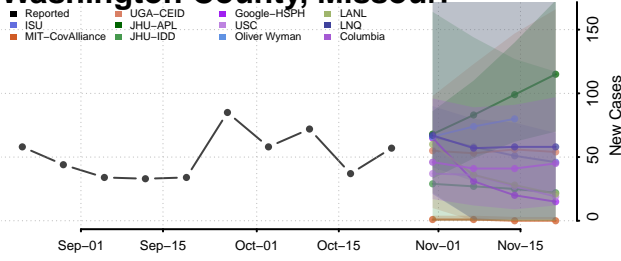

Washington County, Missouri