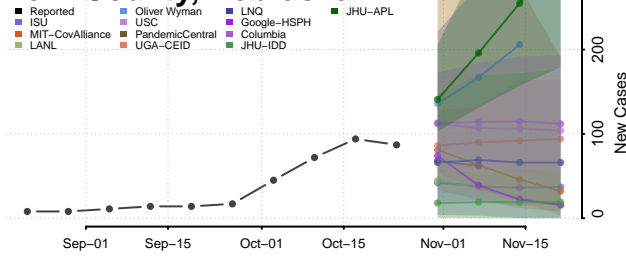

York County, Nebraska