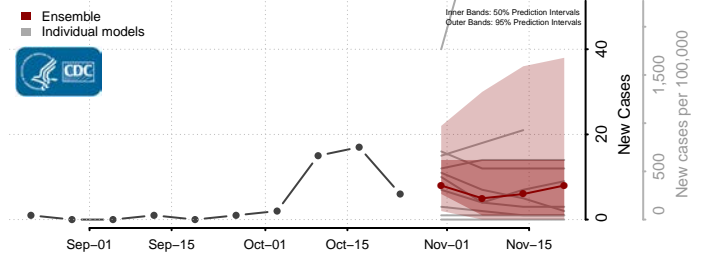

Burleigh County, North Dakota

Cass County, North Dakota

Cavalier County, North Dakota

Dickey County, North Dakota

Divide County, North Dakota

Dunn County, North Dakota

Eddy County, North Dakota

Emmons County, North Dakota