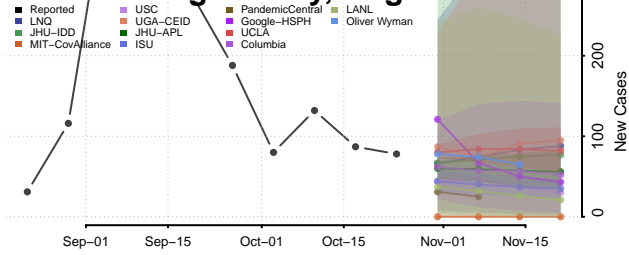

Grayson County, Virginia

Greene County, Virginia

Greensville County, Virginia

Halifax County, Virginia

Hampton County, Virginia

Hanover County, Virginia

Harrisonburg County, Virginia

Henrico County, Virginia