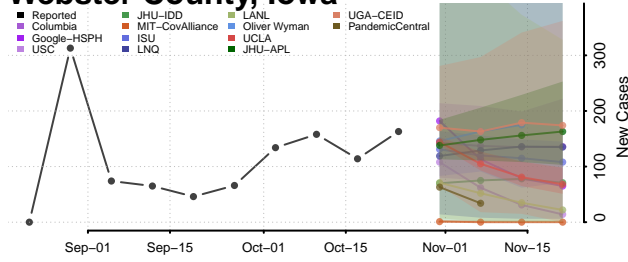

Warren County, Iowa

Washington County, Iowa

Wayne County, Iowa

Webster County, Iowa

Winnebago County, Iowa

Winneshiek County, Iowa

Woodbury County, Iowa

Worth County, Iowa