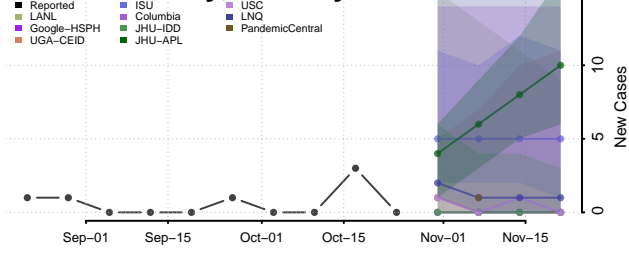

Clinton County, Pennsylvania

Erie County, Pennsylvania

Fayette County, Pennsylvania

Forest County, Pennsylvania

Franklin County, Pennsylvania

Fulton County, Pennsylvania

Greene County, Pennsylvania

Huntingdon County, Pennsylvania