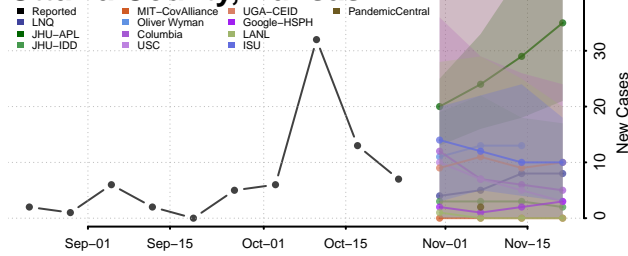

Ottawa County, Kansas