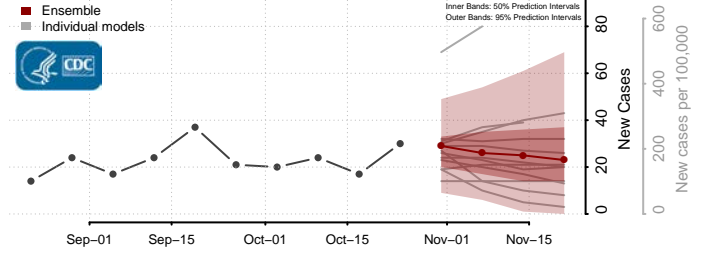

Washington County, Illinois