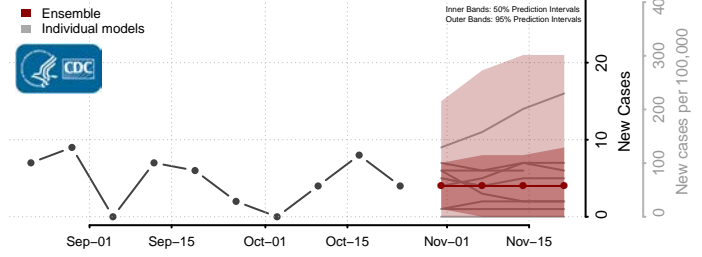

Charles City County, Virginia