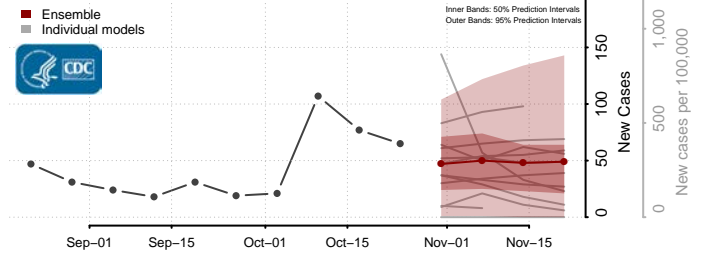

St. Clair County, Illinois

Stark County, Illinois

Stephenson County, Illinois

Tazewell County, Illinois

Union County, Illinois

Vermilion County, Illinois

Wabash County, Illinois

Warren County, Illinois