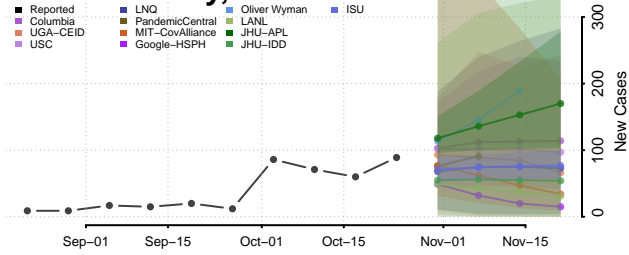

Fulton County, Ohio