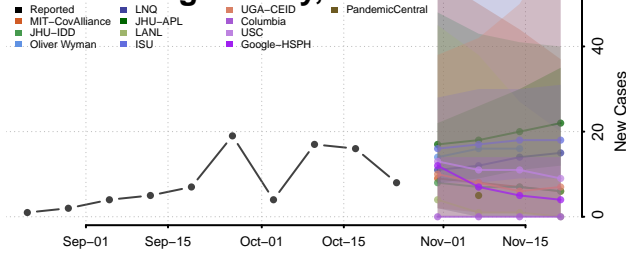

Hubbard County, Minnesota

Isanti County, Minnesota

Itasca County, Minnesota

Jackson County, Minnesota

Kanabec County, Minnesota

Kandiyohi County, Minnesota

Kittson County, Minnesota

Koochiching County, Minnesota