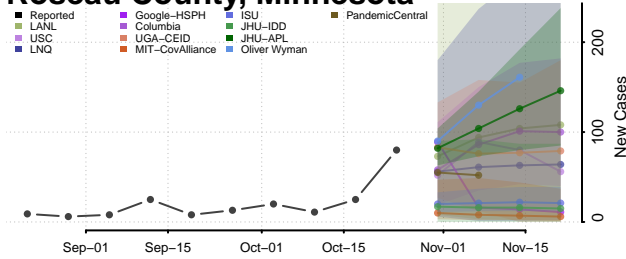

Roseau County, Minnesota