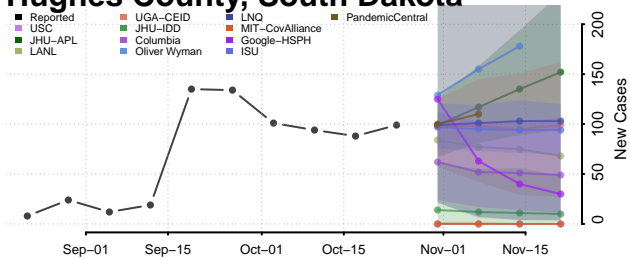

Hughes County, South Dakota