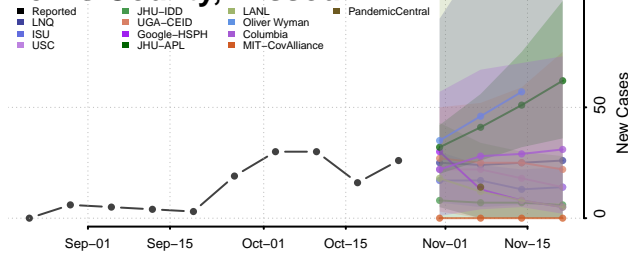

Lewis County, Missouri