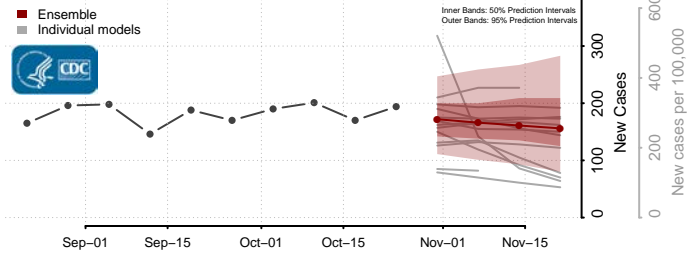

Ellis County, Oklahoma

Garfield County, Oklahoma

Garvin County, Oklahoma

Grady County, Oklahoma

Grant County, Oklahoma

Greer County, Oklahoma

Harmon County, Oklahoma

Harper County, Oklahoma