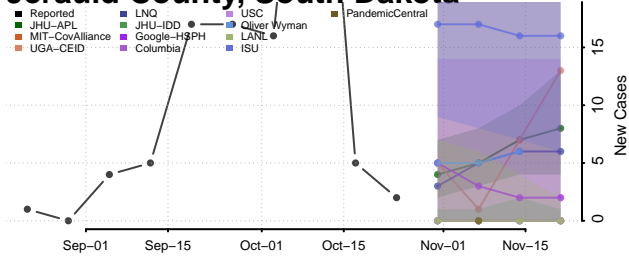

Jerauld County, South Dakota