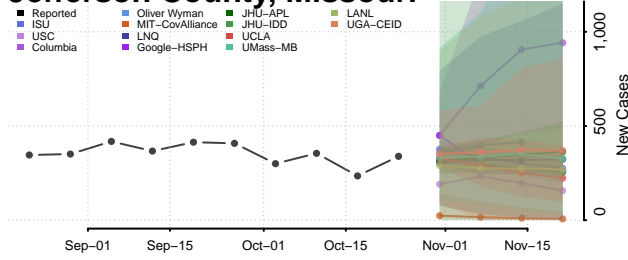

Holt County, Missouri

Howard County, Missouri

Howell County, Missouri

Iron County, Missouri

Jackson County, Missouri

Jasper County, Missouri

Jefferson County, Missouri

Johnson County, Missouri