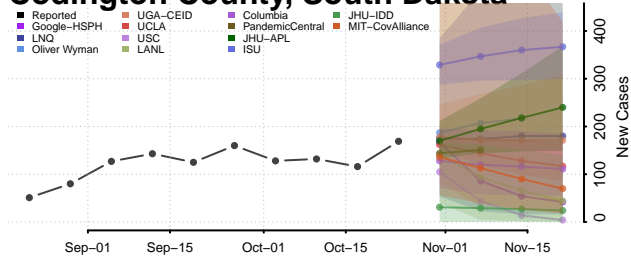

Corson County, South Dakota

Custer County, South Dakota

Davison County, South Dakota

Day County, South Dakota

Deuel County, South Dakota

Dewey County, South Dakota

Douglas County, South Dakota

Edmunds County, South Dakota