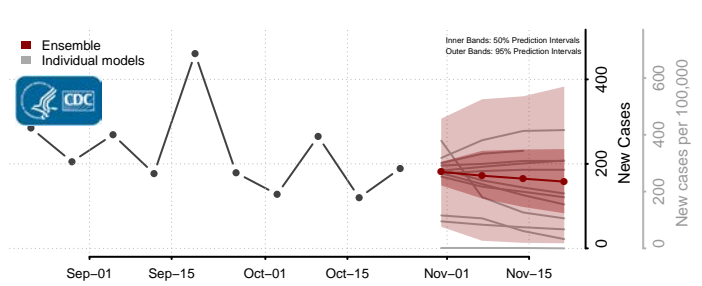

St. Francois County, Missouri