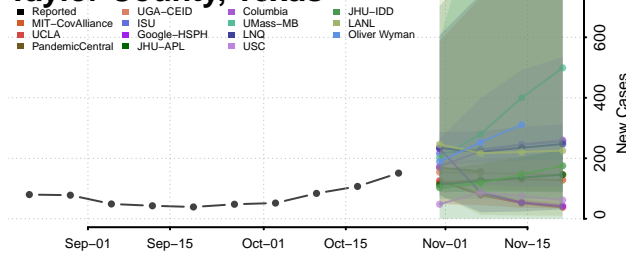

Taylor County, Texas