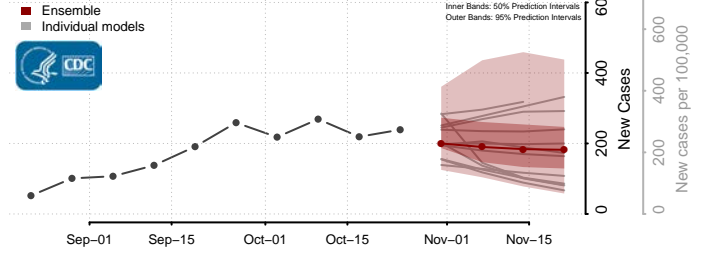

Buchanan County, Missouri