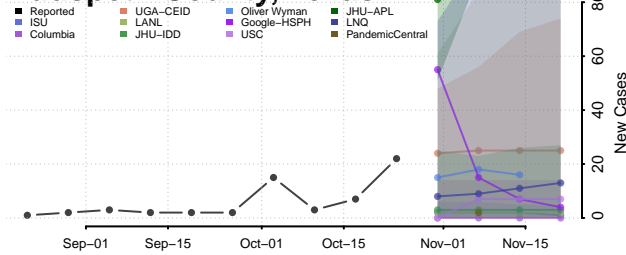

Hood County, Texas

Hopkins County, Texas

Houston County, Texas

Howard County, Texas

Hudspeth County, Texas

Hunt County, Texas

Hutchinson County, Texas

Irion County, Texas