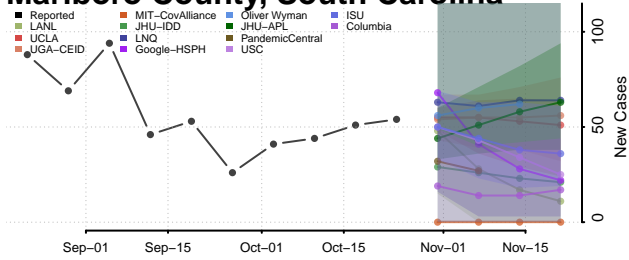

Marlboro County, South Carolina