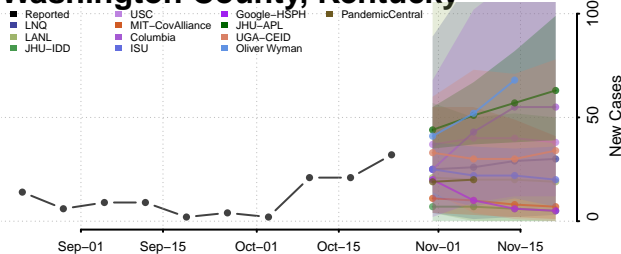

Washington County, Kentucky