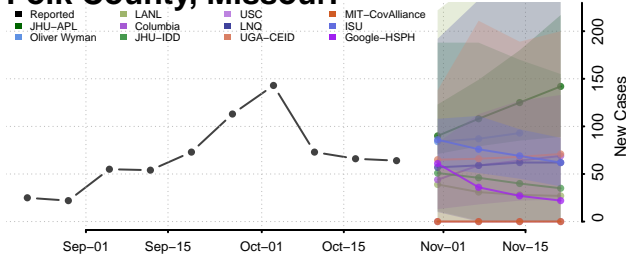

Polk County, Missouri