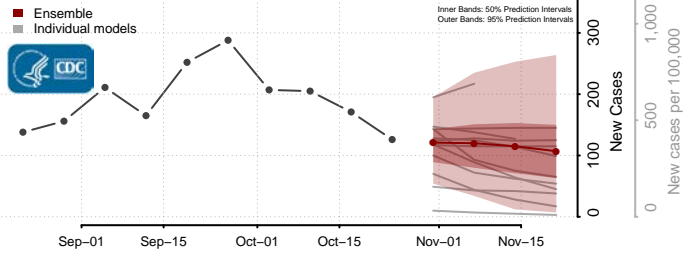

Stark County, North Dakota