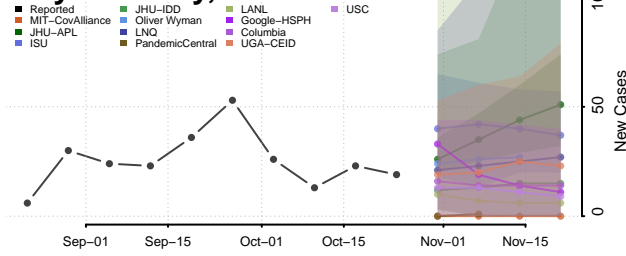

Floyd County, Iowa