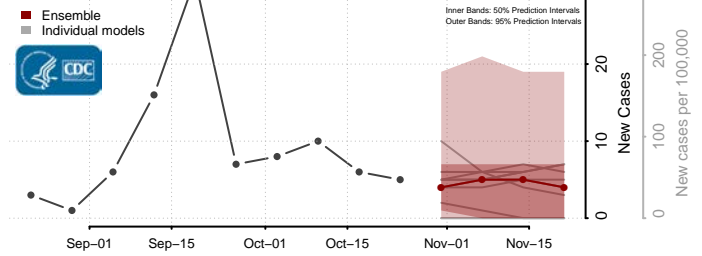

Middlesex County, Virginia