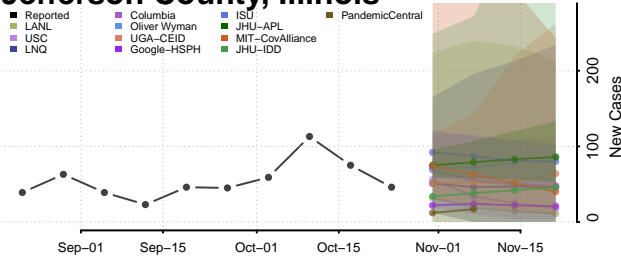

Jefferson County, Illinois