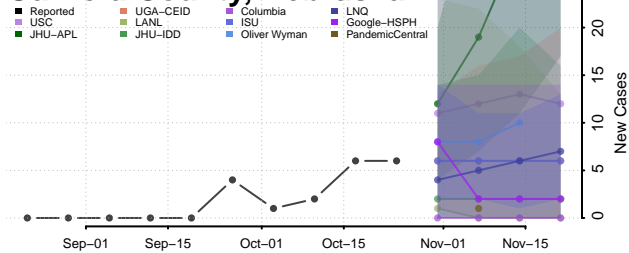

Deuel County, Nebraska

Dixon County, Nebraska

Furnas County, Nebraska

Gage County, Nebraska

Garden County, Nebraska

Garfield County, Nebraska

Gosper County, Nebraska

Grant County, Nebraska