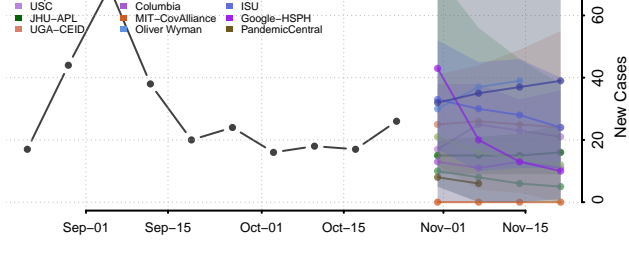

Jackson County, Kentucky