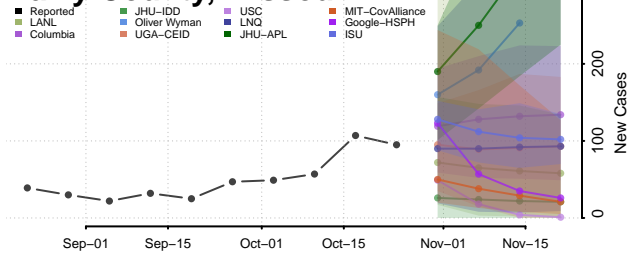

Barry County, Missouri