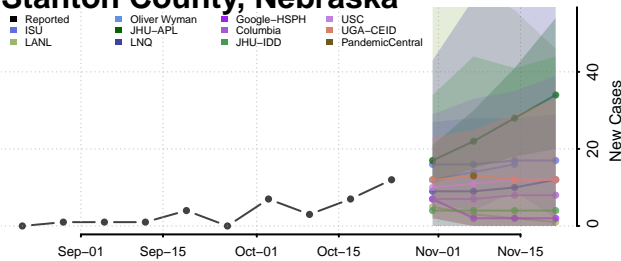

Platte County, Nebraska

Polk County, Nebraska

Red Willow County, Nebraska

Richardson County, Nebraska

Sheridan County, Nebraska

Sherman County, Nebraska

Sioux County, Nebraska

Stanton County, Nebraska