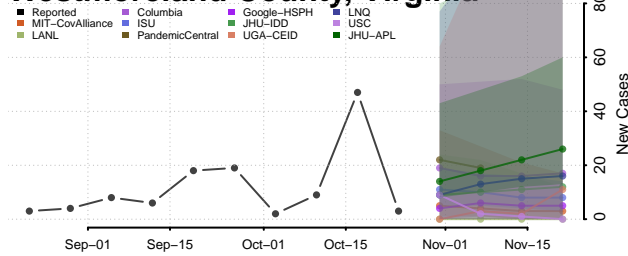

Virginia Beach County, Virginia

Warren County, Virginia

Washington County, Virginia

Waynesboro County, Virginia

Westmoreland County, Virginia

Williamsburg County, Virginia

Winchester County, Virginia

Wise County, Virginia