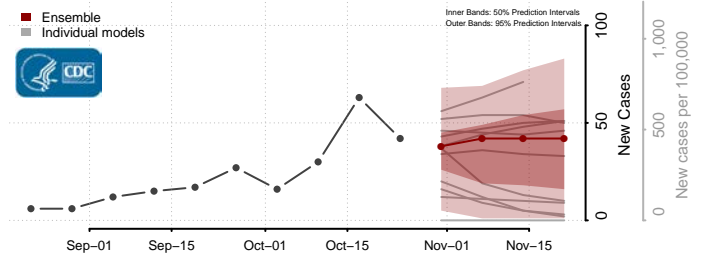

Rock County, Minnesota