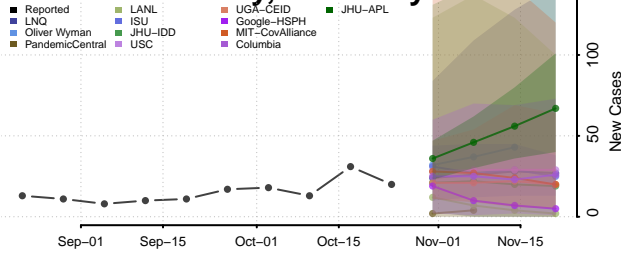

Anderson County, Kentucky

Ballard County, Kentucky

Barren County, Kentucky

Bath County, Kentucky

Bell County, Kentucky

Breckinridge County, Kentucky

Bullitt County, Kentucky

Butler County, Kentucky