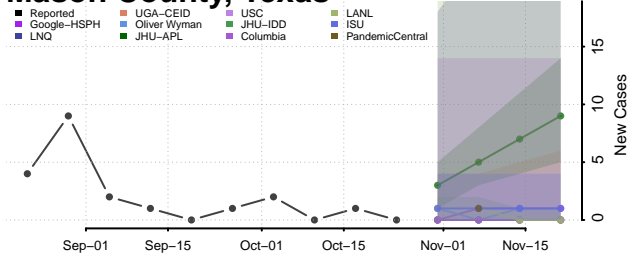

Mason County, Texas