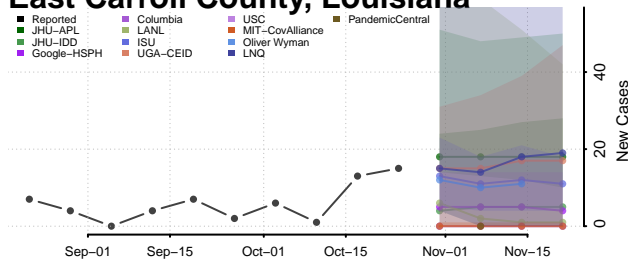

Claiborne County, Louisiana

Concordia County, Louisiana

De Soto County, Louisiana

East Baton Rouge County, Louisiana

East Carroll County, Louisiana

East Feliciana County, Louisiana

Evangeline County, Louisiana