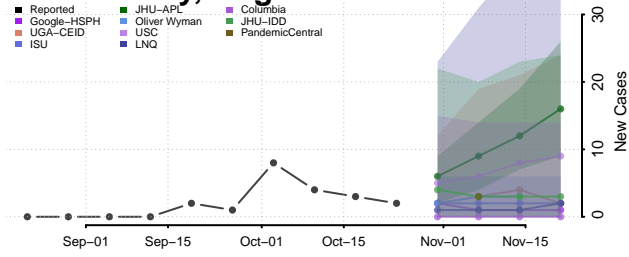

Bath County, Virginia