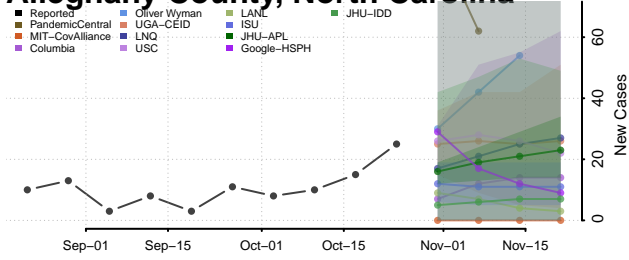

Alleghany County, North Carolina