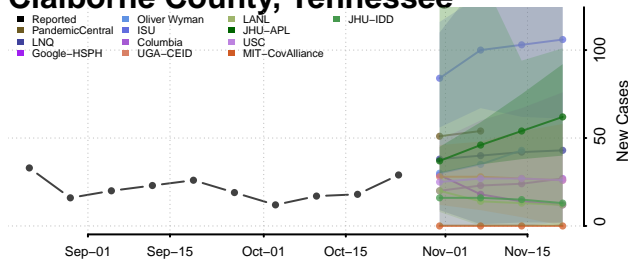

Cheatham County, Tennessee

Chester County, Tennessee

Claiborne County, Tennessee

Clay County, Tennessee

Cocke County, Tennessee

Coffee County, Tennessee

Crockett County, Tennessee

Cumberland County, Tennessee