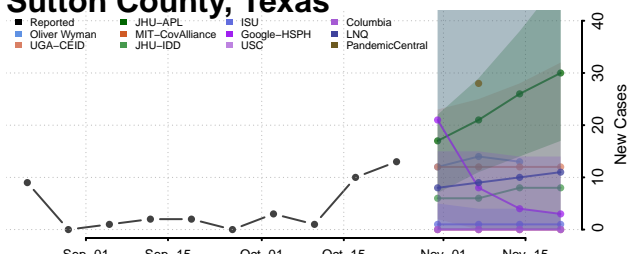

Sutton County, Texas