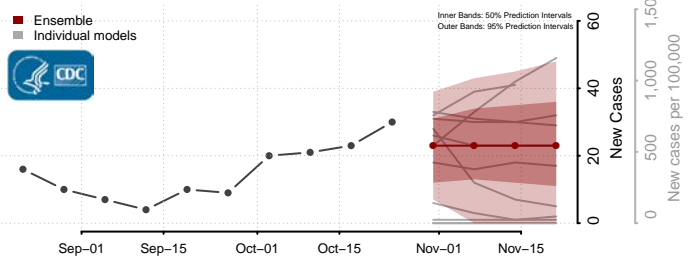

Sioux County, North Dakota