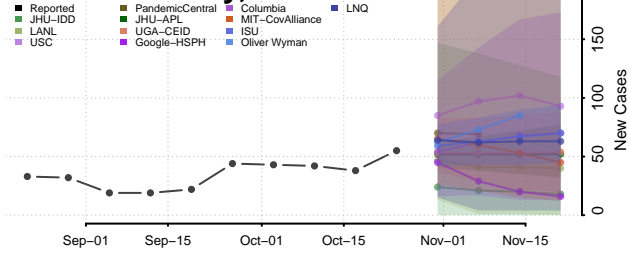

Nicollet County, Minnesota