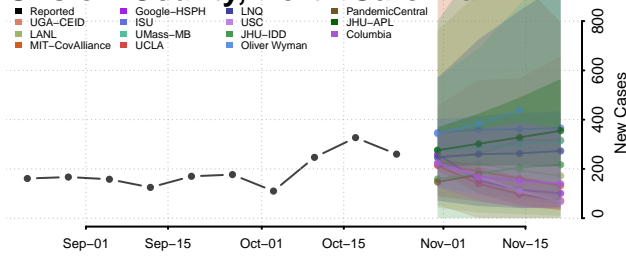

Onslow County, North Carolina