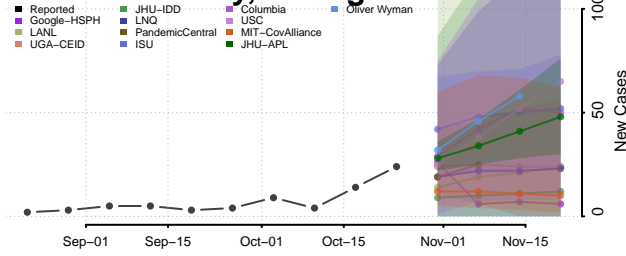

Osceola County, Michigan