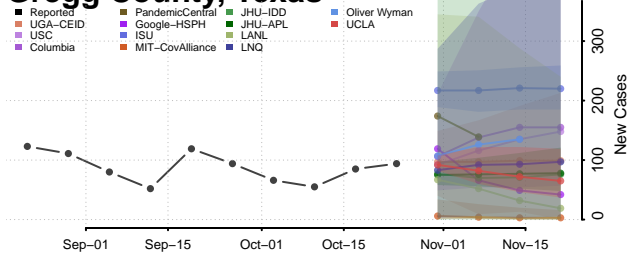

Gregg County, Texas