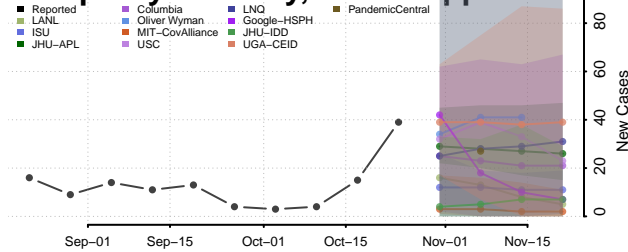

Humphreys County, Mississippi