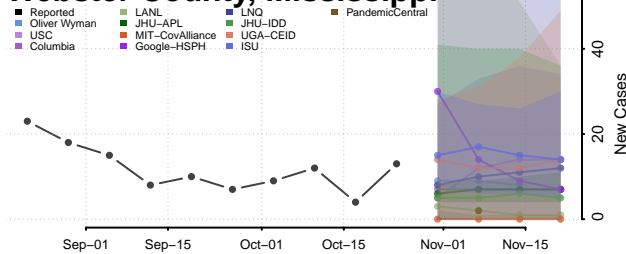

Tishomingo County, Mississippi

Tunica County, Mississippi

Union County, Mississippi

Walthall County, Mississippi

Warren County, Mississippi

Washington County, Mississippi

Wayne County, Mississippi

Webster County, Mississippi