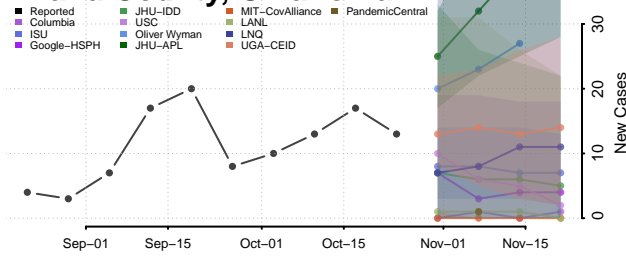

Wyandot County, Ohio

Oklahoma

Adair County, Oklahoma

Alfalfa County, Oklahoma

Atoka County, Oklahoma

Beaver County, Oklahoma

Beckham County, Oklahoma

Blaine County, Oklahoma