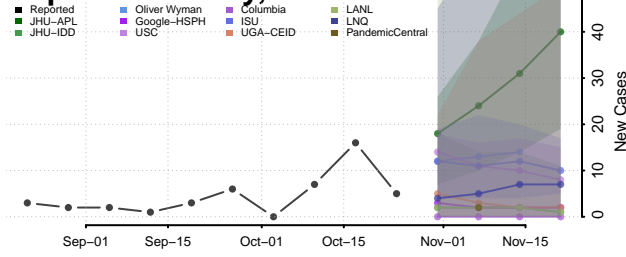

Republic County, Kansas