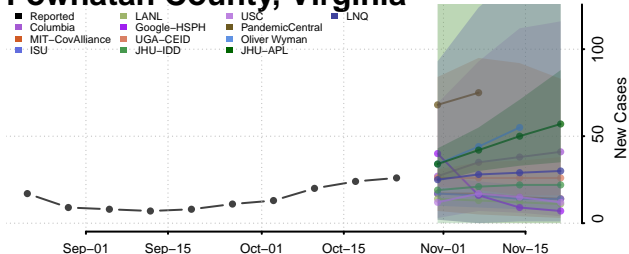

Page County, Virginia

Patrick County, Virginia

Petersburg County, Virginia

Pittsylvania County, Virginia

Poquoson County, Virginia

Portsmouth County, Virginia

Powhatan County, Virginia

Prince Edward County, Virginia