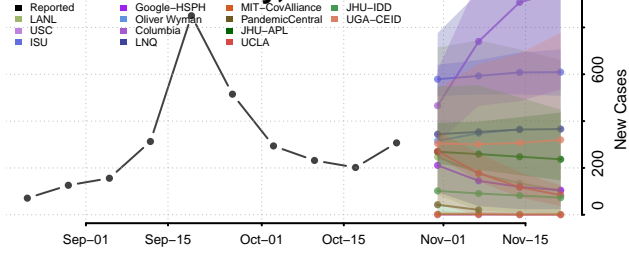

La Crosse County, Wisconsin