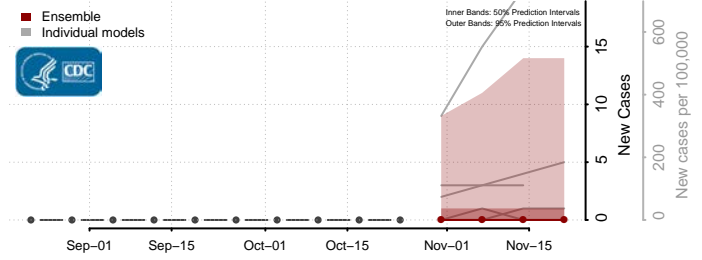

Wayne County, Utah