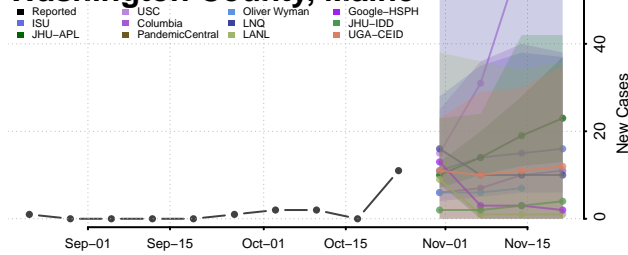

Washington County, Maine