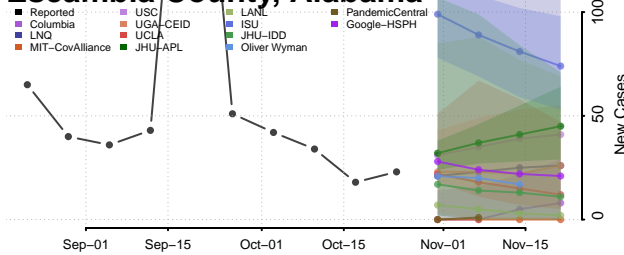

Cleburne County, Alabama

Coffee County, Alabama

Colbert County, Alabama

Conecuh County, Alabama

Coosa County, Alabama

Covington County, Alabama

Crenshaw County, Alabama

Cullman County, Alabama

Dale County, Alabama

Dallas County, Alabama

DeKalb County, Alabama

Elmore County, Alabama

Escambia County, Alabama

Etowah County, Alabama

Fayette County, Alabama

Franklin County, Alabama

Geneva County, Alabama

Greene County, Alabama

Hale County, Alabama

Henry County, Alabama

Lee County, Alabama

Limestone County, Alabama

Lowndes County, Alabama

Macon County, Alabama