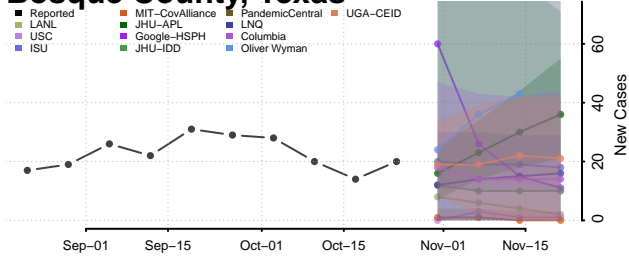

Bosque County, Texas