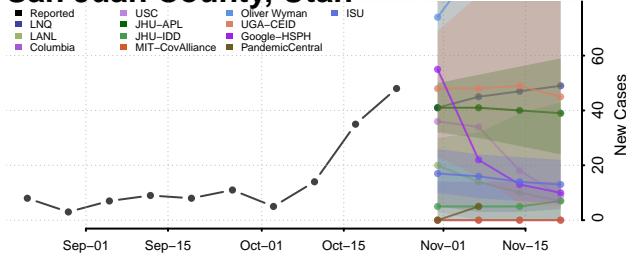

San Juan County, Utah