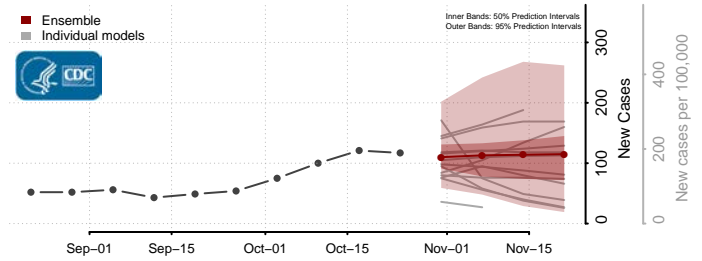

Hyde County, North Carolina

Iredell County, North Carolina

Jackson County, North Carolina

Johnston County, North Carolina

Jones County, North Carolina

Lee County, North Carolina

Lenoir County, North Carolina