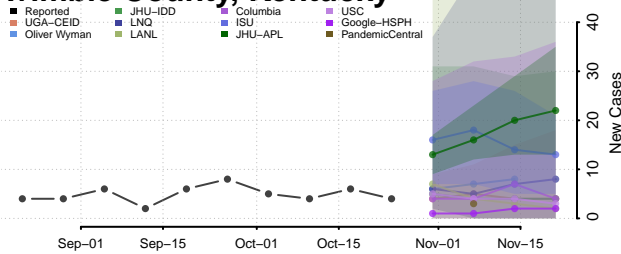

Trimble County, Kentucky