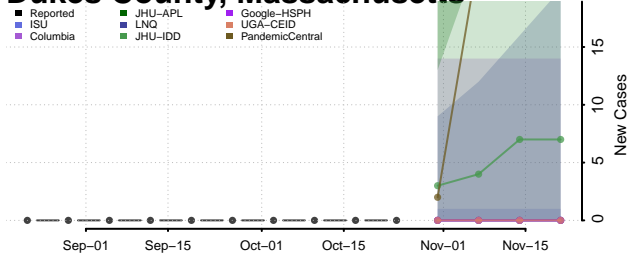

Dukes County, Massachusetts