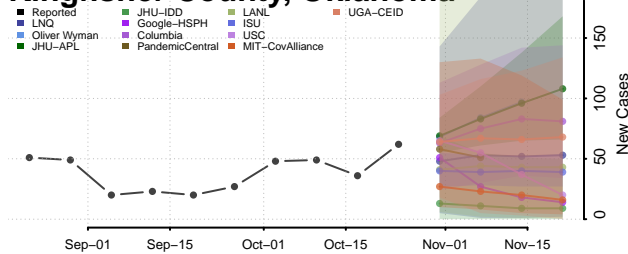

Kingfisher County, Oklahoma