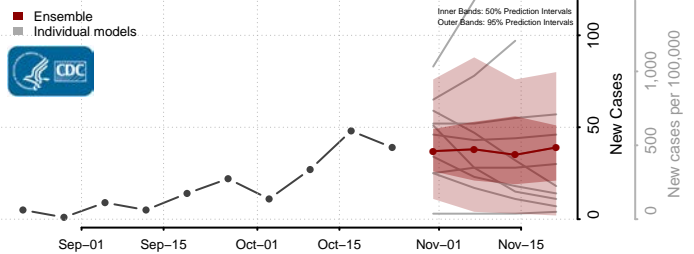

Stutsman County, North Dakota

Towner County, North Dakota

Trail County, North Dakota

Walsh County, North Dakota

Ward County, North Dakota

Wells County, North Dakota

Williams County, North Dakota

Northern Mariana Islands