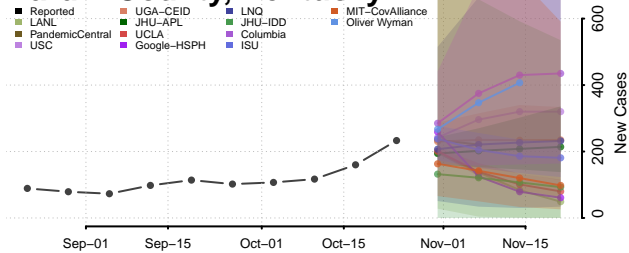

Grant County, Kentucky

Graves County, Kentucky

Grayson County, Kentucky

Green County, Kentucky

Greenup County, Kentucky

Hancock County, Kentucky

Hardin County, Kentucky

Harlan County, Kentucky