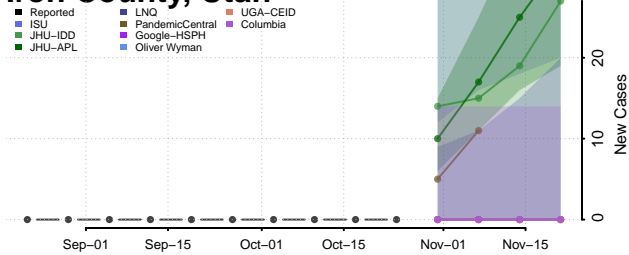

Carbon County, Utah

Daggett County, Utah

Davis County, Utah

Duchesne County, Utah

Emery County, Utah

Garfield County, Utah

Grand County, Utah

Iron County, Utah