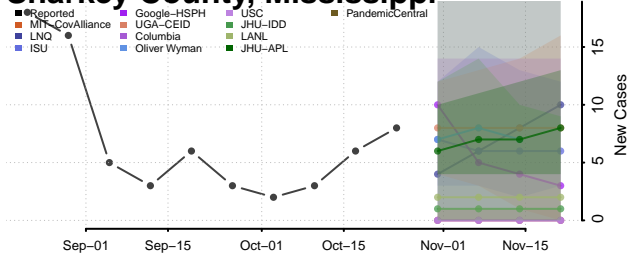

Sharkey County, Mississippi