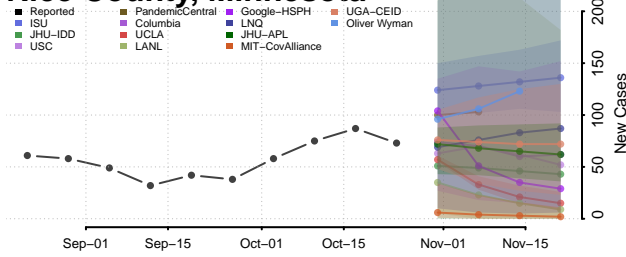

Pipestone County, Minnesota

Polk County, Minnesota

Pope County, Minnesota

Ramsey County, Minnesota

Red Lake County, Minnesota

Redwood County, Minnesota

Renville County, Minnesota

Rice County, Minnesota