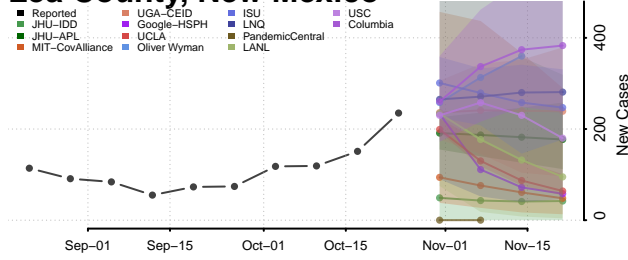

Harding County, New Mexico

Hidalgo County, New Mexico

Lea County, New Mexico

Lincoln County, New Mexico

Los Alamos County, New Mexico

Luna County, New Mexico

McKinley County, New Mexico

Mora County, New Mexico