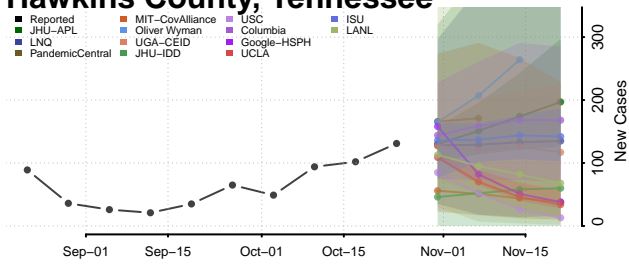

Hawkins County, Tennessee