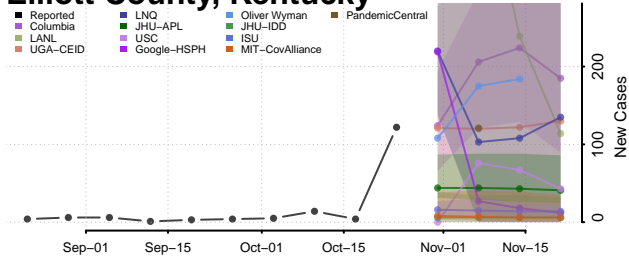

Clark County, Kentucky

Clay County, Kentucky

Clinton County, Kentucky

Crittenden County, Kentucky

Cumberland County, Kentucky

Daviess County, Kentucky

Edmonson County, Kentucky

Elliott County, Kentucky