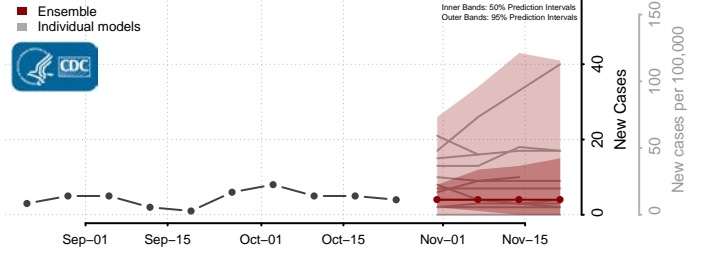

Bennington County, Vermont