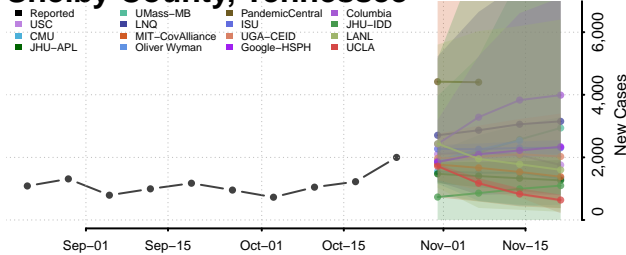

Rutherford County, Tennessee

Scott County, Tennessee

Sequatchie County, Tennessee

Sevier County, Tennessee

Shelby County, Tennessee

Smith County, Tennessee

Stewart County, Tennessee

Sullivan County, Tennessee