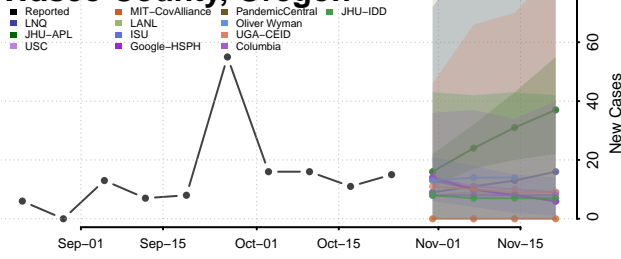

Wasco County, Oregon