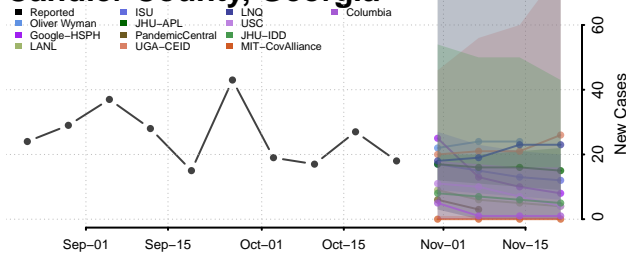

Candler County, Georgia