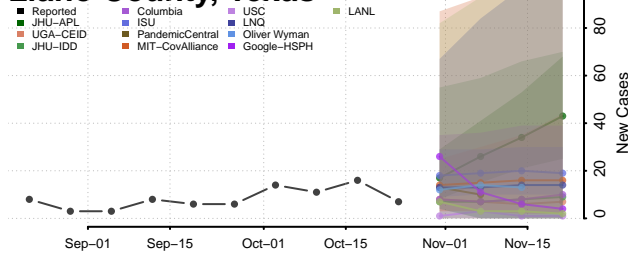

Lavaca County, Texas

Lee County, Texas

Leon County, Texas

Liberty County, Texas

Limestone County, Texas

Lipscomb County, Texas

Live Oak County, Texas

Llano County, Texas