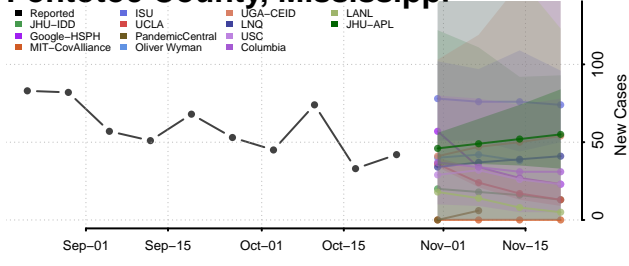

Pearl River County, Mississippi

Perry County, Mississippi

Pike County, Mississippi

Pontotoc County, Mississippi

Prentiss County, Mississippi

Quitman County, Mississippi

Rankin County, Mississippi

Scott County, Mississippi