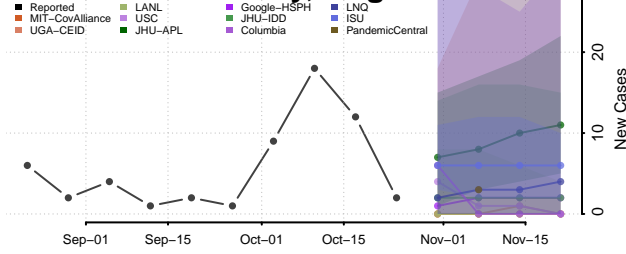

Buena Vista County, Virginia