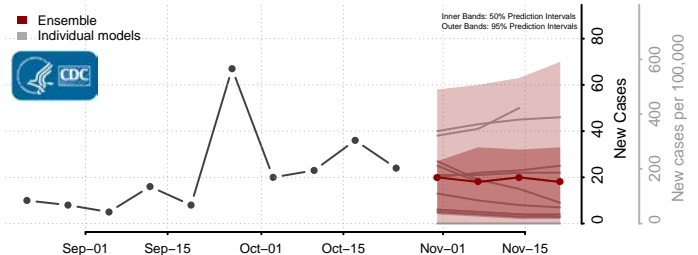

Zavala County, Texas