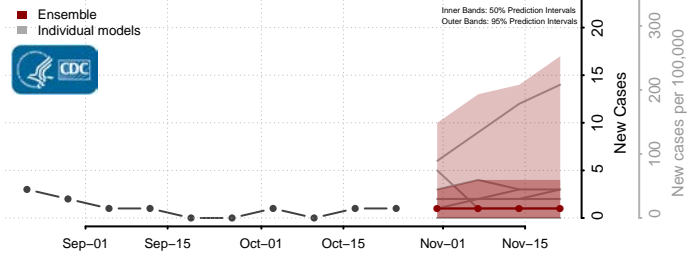

Storey County, Nevada

Washoe County, Nevada

White Pine County, Nevada

New Hampshire

Belknap County, New Hampshire

Carroll County, New Hampshire

Cheshire County, New Hampshire

Coos County, New Hampshire