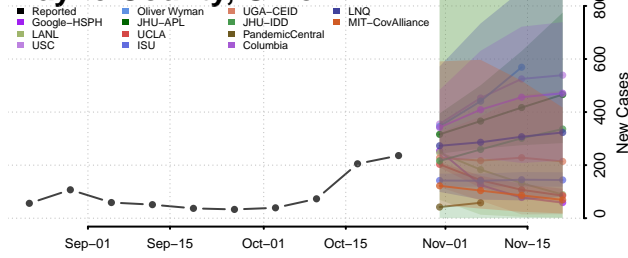

Union County, Ohio

Van Wert County, Ohio

Vinton County, Ohio

Warren County, Ohio

Washington County, Ohio

Wayne County, Ohio

Williams County, Ohio

Wood County, Ohio