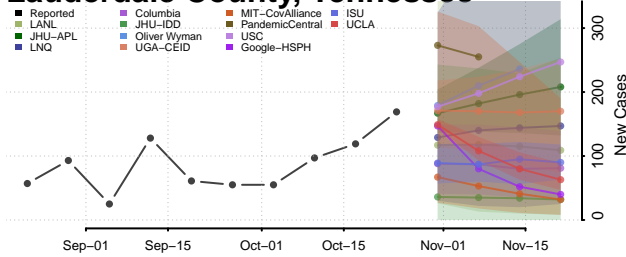

Humphreys County, Tennessee

Jackson County, Tennessee

Jefferson County, Tennessee

Johnson County, Tennessee

Knox County, Tennessee

Lake County, Tennessee

Lauderdale County, Tennessee

Lawrence County, Tennessee