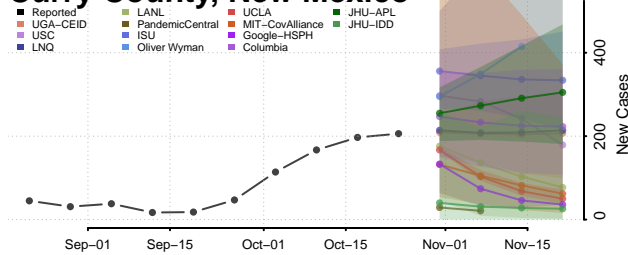

Curry County, New Mexico