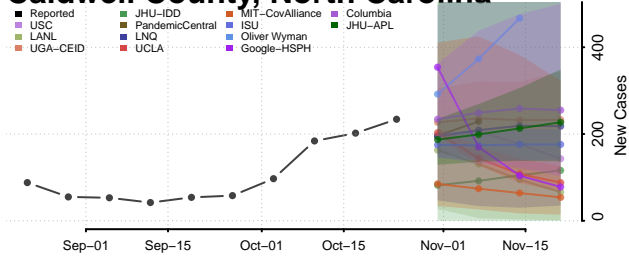

Caldwell County, North Carolina