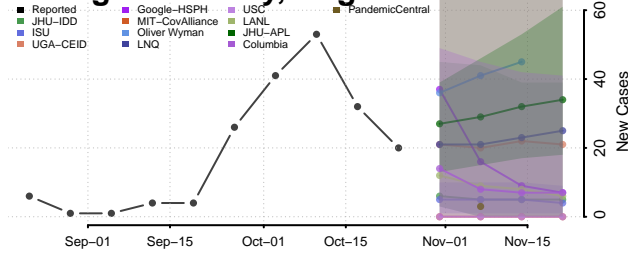

Lexington County, Virginia