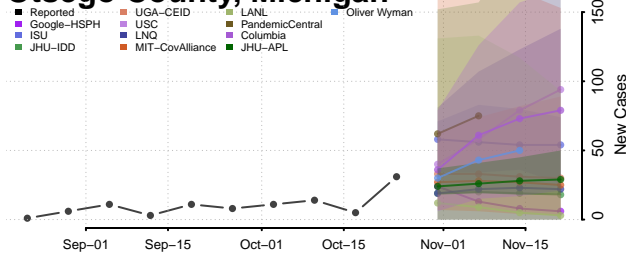

Otsego County, Michigan