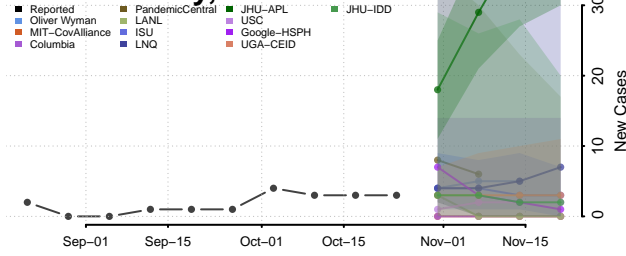

Mariposa County, California

Mendocino County, California

Merced County, California

Modoc County, California

Mono County, California

Monterey County, California

Napa County, California

Nevada County, California