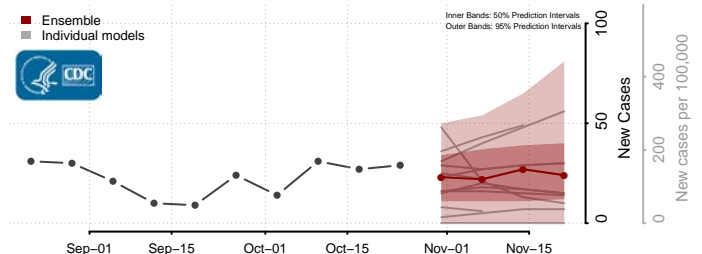

Sharkey County, Mississippi

Simpson County, Mississippi

Smith County, Mississippi

Stone County, Mississippi

Sunflower County, Mississippi

Tallahatchie County, Mississippi

Tate County, Mississippi

Tippah County, Mississippi