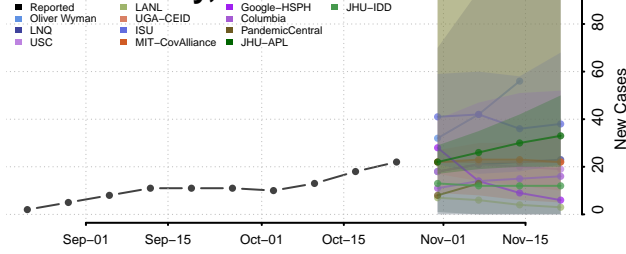

Grant County, New Mexico