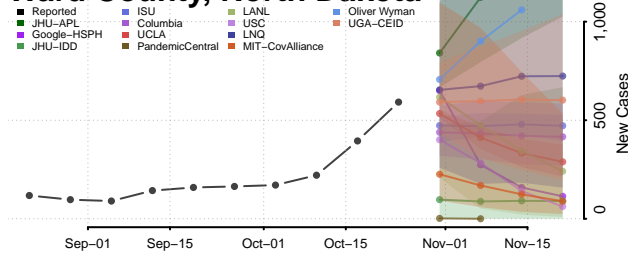

Stutsman County, North Dakota

Towner County, North Dakota

Trail County, North Dakota

Walsh County, North Dakota

Ward County, North Dakota

Wells County, North Dakota

Williams County, North Dakota

Northern Mariana Islands