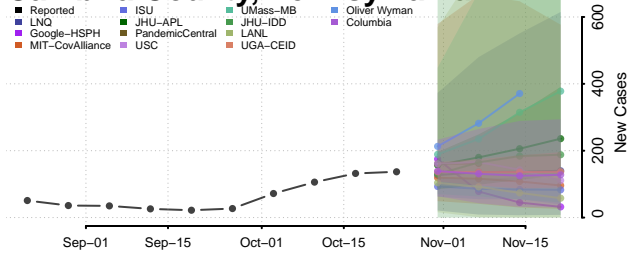

Cambria County, Pennsylvania