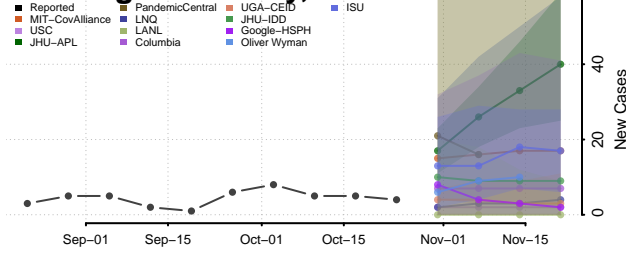

Bennington County, Vermont