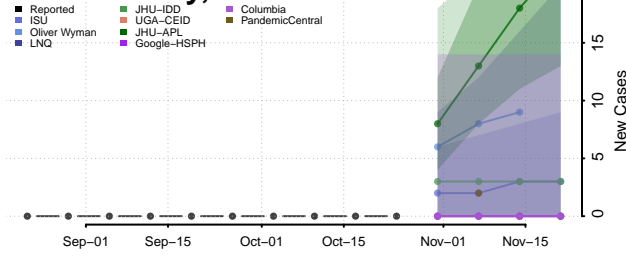

Kane County, Utah