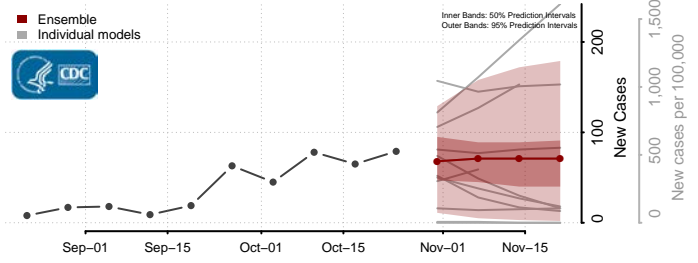

LaMoure County, North Dakota

Logan County, North Dakota

McHenry County, North Dakota

McIntosh County, North Dakota

McKenzie County, North Dakota

McLean County, North Dakota

Mercer County, North Dakota

Morton County, North Dakota