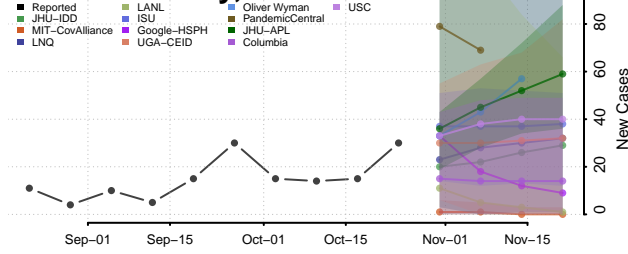

Polk County, North Carolina

Randolph County, North Carolina

Richmond County, North Carolina

Robeson County, North Carolina

Vance County, North Carolina

Wake County, North Carolina

Warren County, North Carolina