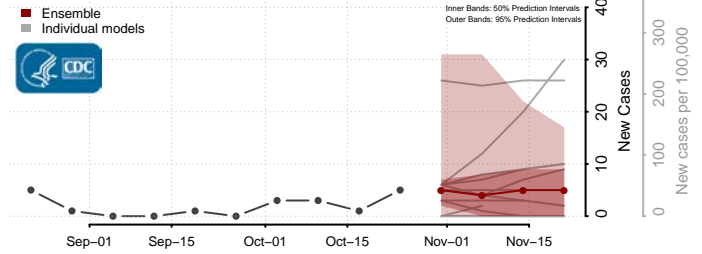

New Kent County, Virginia

Newport News County, Virginia

Norfolk County, Virginia

Northampton County, Virginia

Northumberland County, Virginia

Norton County, Virginia

Nottoway County, Virginia

Orange County, Virginia