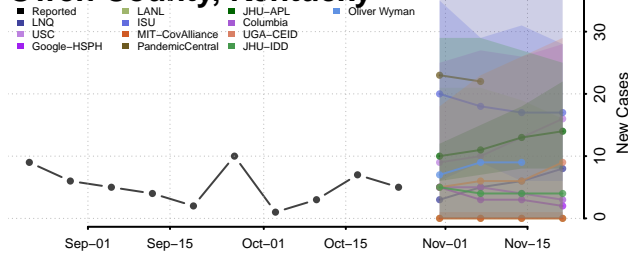

Owen County, Kentucky