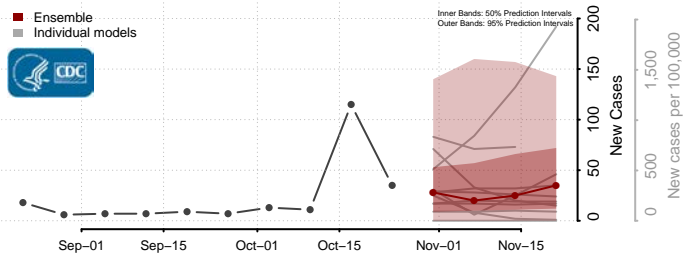

Watowan County, Minnesota

Wilkin County, Minnesota

Winona County, Minnesota

Wright County, Minnesota

Yellow Medicine County, Minnesota

Mississippi

Calhoun County, Mississippi

Carroll County, Mississippi