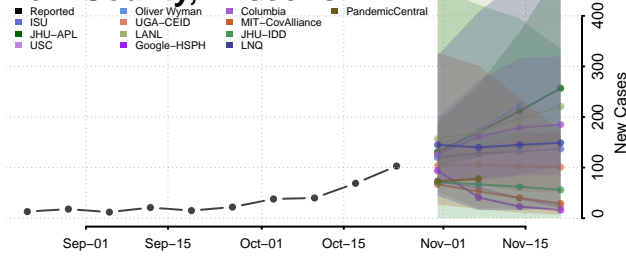

Polk County, Wisconsin