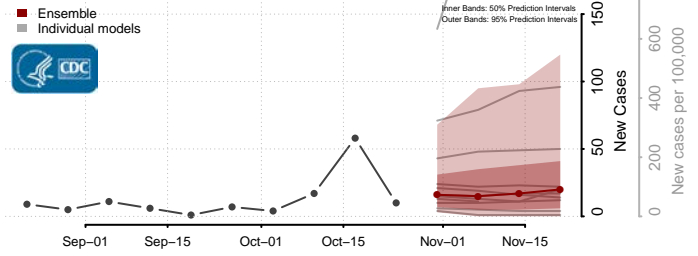

Brooke County, West Virginia