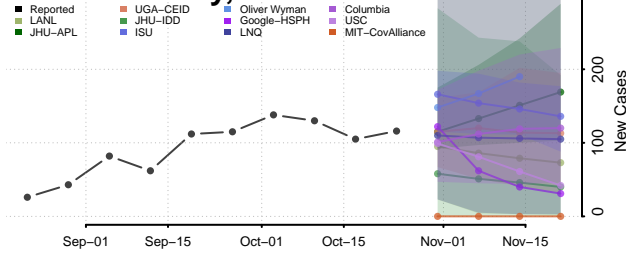

Howell County, Missouri