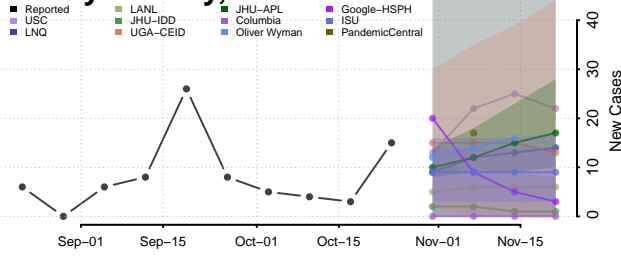

Ellis County, Oklahoma

Garfield County, Oklahoma

Garvin County, Oklahoma

Grady County, Oklahoma

Grant County, Oklahoma

Greer County, Oklahoma

Harmon County, Oklahoma

Harper County, Oklahoma