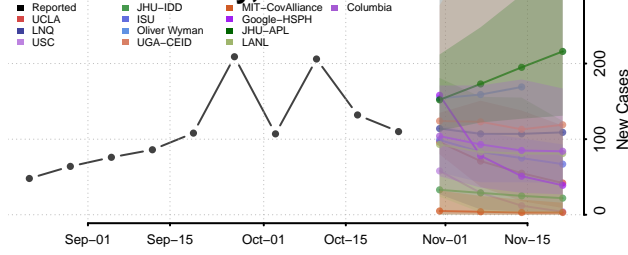

Camden County, Missouri