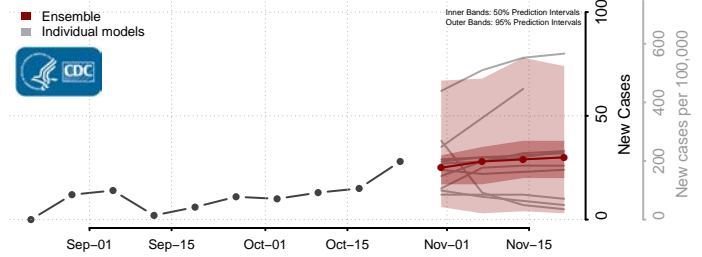

Pennington County, Minnesota