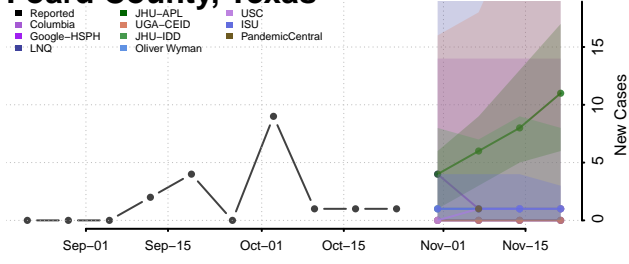

Foard County, Texas