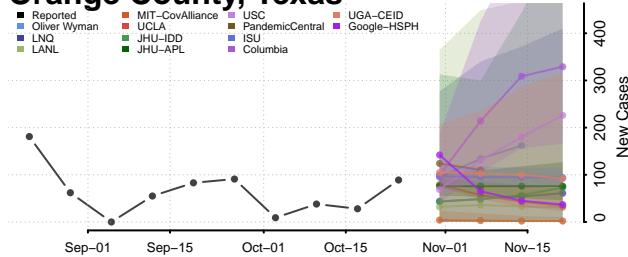

Orange County, Texas