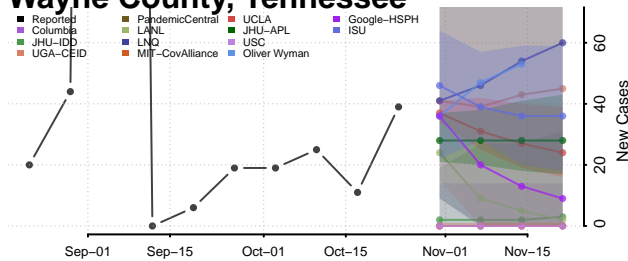

Wayne County, Tennessee