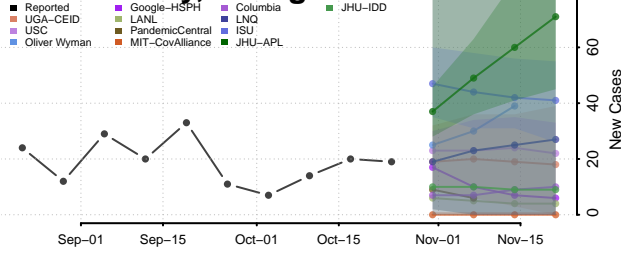

Colquitt County, Georgia

Columbia County, Georgia

Cook County, Georgia

Coweta County, Georgia

Crawford County, Georgia

Crisp County, Georgia

Dade County, Georgia

Dawson County, Georgia