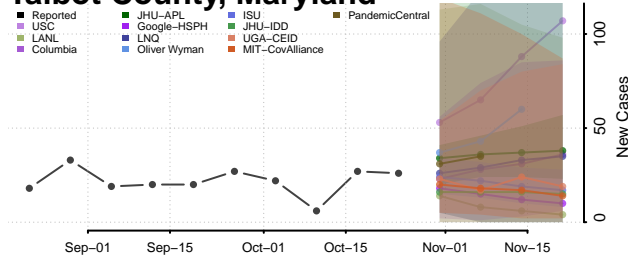

Talbot County, Maryland