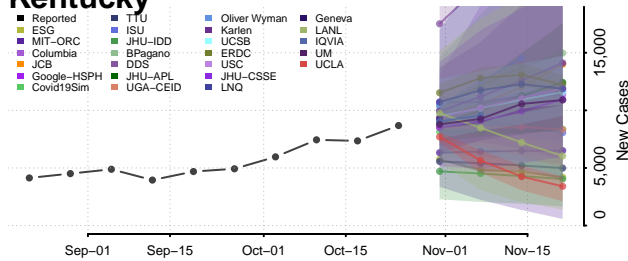

Wichita County, Kansas

Wilson County, Kansas

Woodson County, Kansas

Wyandotte County, Kansas

Kentucky

Adair County, Kentucky