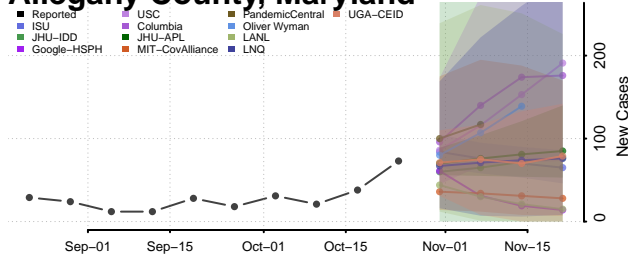

Allegany County, Maryland