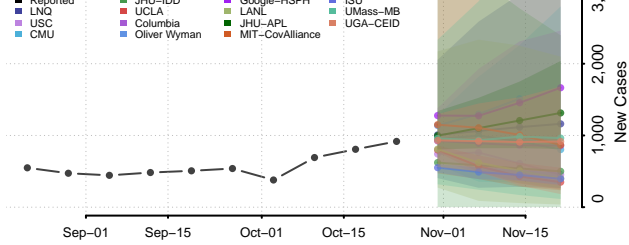

St. Charles County, Missouri