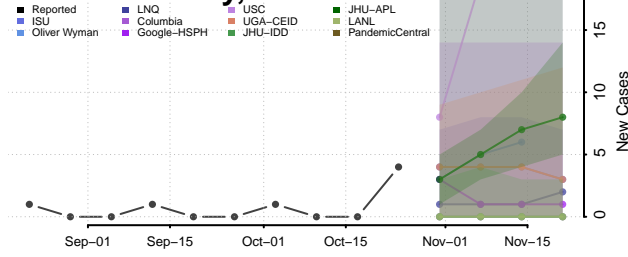

Mineral County, Nevada