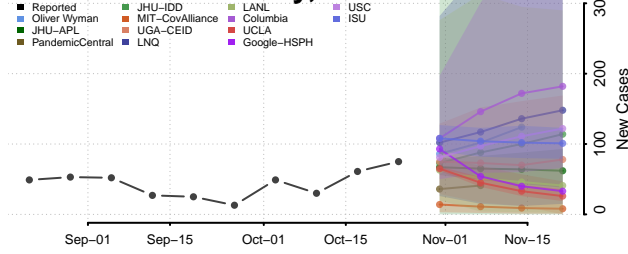

Coshocton County, Ohio

Crawford County, Ohio

Cuyahoga County, Ohio

Darke County, Ohio

Defiance County, Ohio

Delaware County, Ohio

Erie County, Ohio

Fairfield County, Ohio