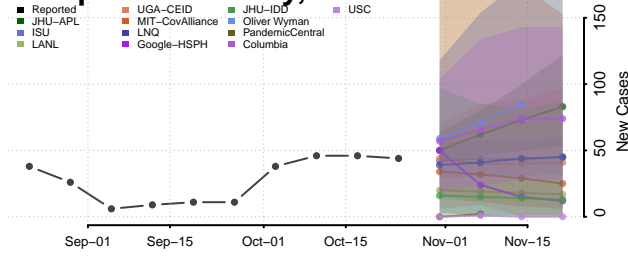

Garland County, Arkansas

Grant County, Arkansas

Greene County, Arkansas

Hempstead County, Arkansas

Hot Spring County, Arkansas

Howard County, Arkansas

Independence County, Arkansas

Izard County, Arkansas