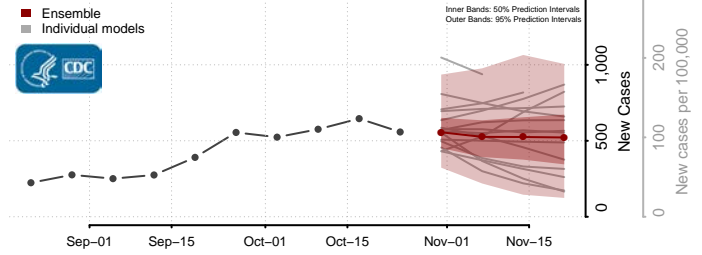

Skamania County, Washington

Snohomish County, Washington

Spokane County, Washington

Stevens County, Washington

Thurston County, Washington

Wahkiakum County, Washington

Walla Walla County, Washington

Whatcom County, Washington