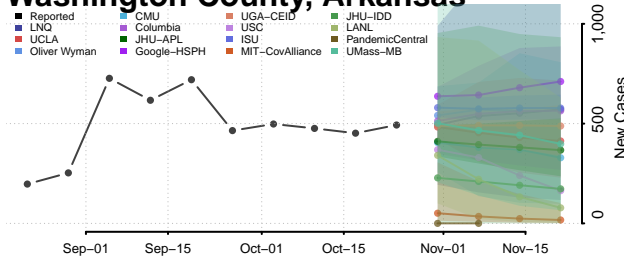

Sevier County, Arkansas

Sharp County, Arkansas

St. Francis County, Arkansas

Stone County, Arkansas

Union County, Arkansas

Van Buren County, Arkansas

Washington County, Arkansas

White County, Arkansas