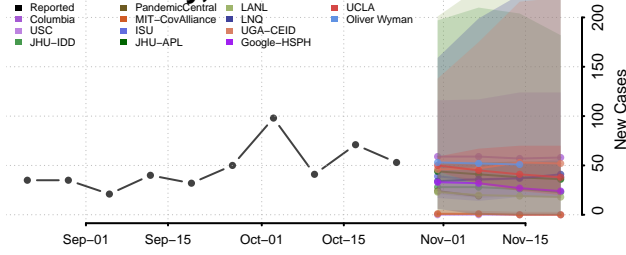

Wolfe County, Kentucky

Woodford County, Kentucky

Louisiana

Acadia County, Louisiana

Allen County, Louisiana

Ascension County, Louisiana

Assumption County, Louisiana

Avoyelles County, Louisiana