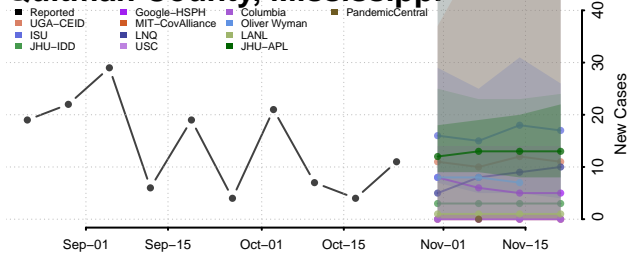

Quitman County, Mississippi