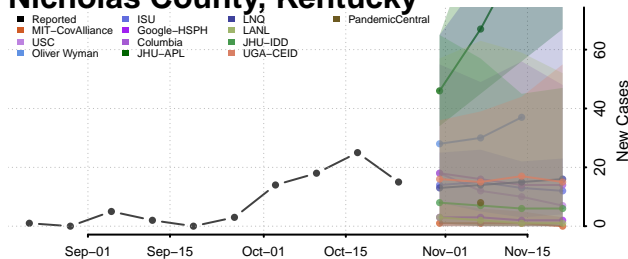

Nicholas County, Kentucky