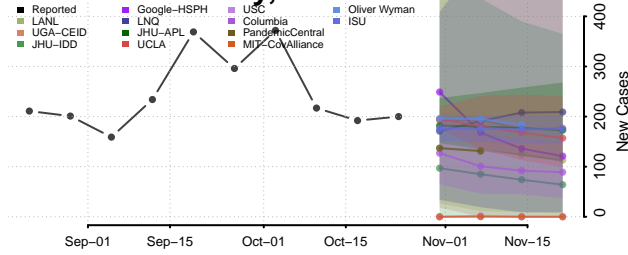

Jefferson County, Arkansas