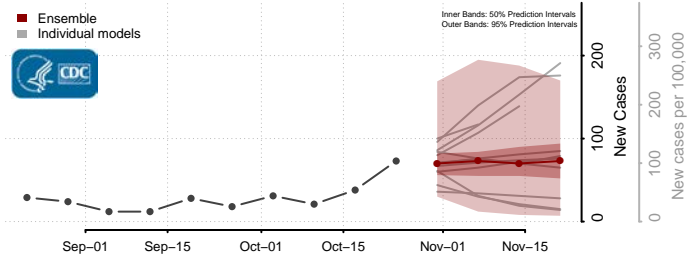

Allegany County, Maryland