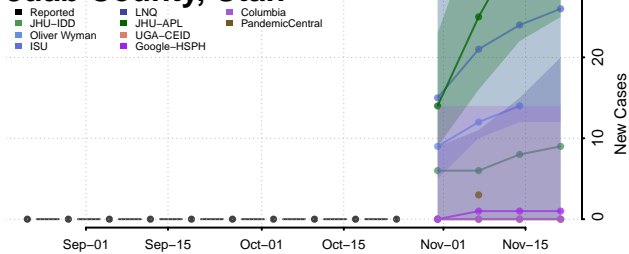

Juab County, Utah