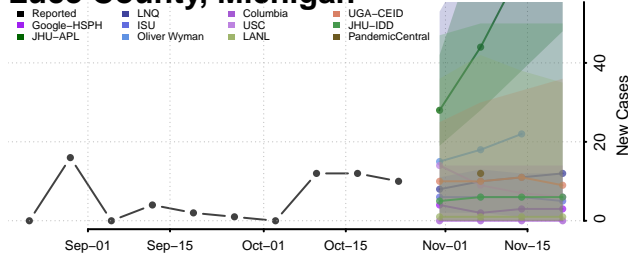

Lake County, Michigan

Lapeer County, Michigan

Leelanau County, Michigan

Lenawee County, Michigan

Livingston County, Michigan

Luce County, Michigan

Mackinac County, Michigan

Macomb County, Michigan