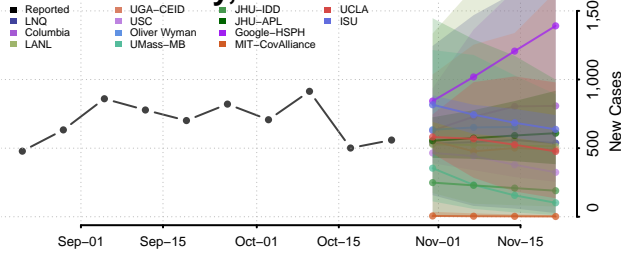

Greene County, Missouri