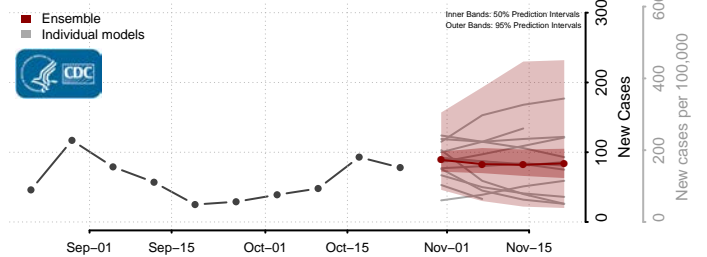

Warren County, Iowa