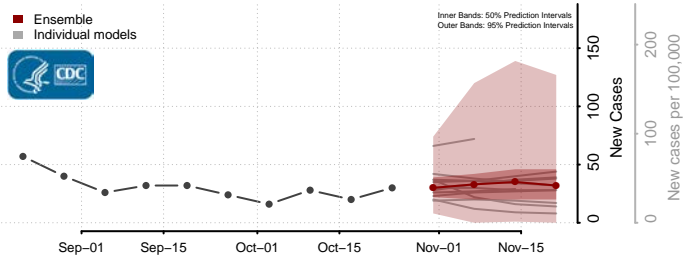

Henry County, Virginia

Highland County, Virginia

Hopewell County, Virginia

Isle of Wight County, Virginia

James City County, Virginia

King and Queen County, Virginia

King George County, Virginia

King William County, Virginia