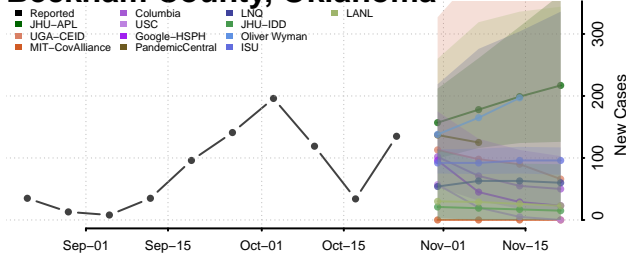

Wyandot County, Ohio

Oklahoma

Adair County, Oklahoma

Alfalfa County, Oklahoma

Atoka County, Oklahoma

Beaver County, Oklahoma

Beckham County, Oklahoma

Blaine County, Oklahoma