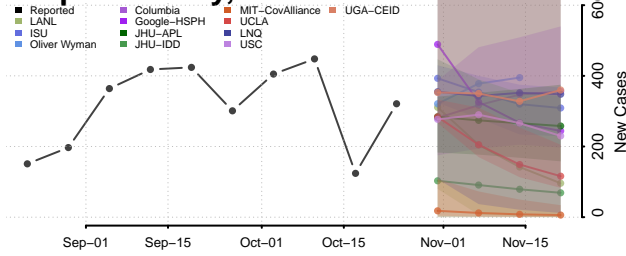

Holt County, Missouri

Howard County, Missouri

Howell County, Missouri

Iron County, Missouri

Jackson County, Missouri

Jasper County, Missouri

Jefferson County, Missouri

Johnson County, Missouri