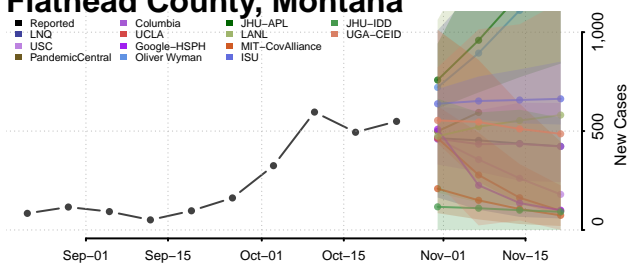

Deer Lodge County, Montana

Fallon County, Montana

Fergus County, Montana

Flathead County, Montana

Gallatin County, Montana

Garfield County, Montana

Glacier County, Montana

Golden Valley County, Montana