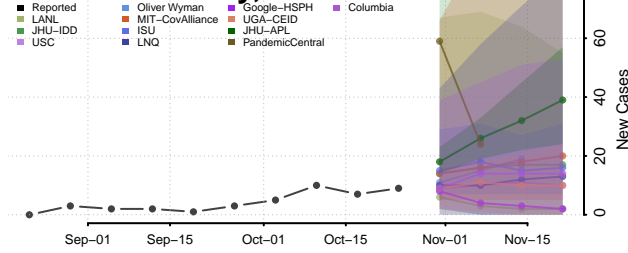

Windsor County, Vermont