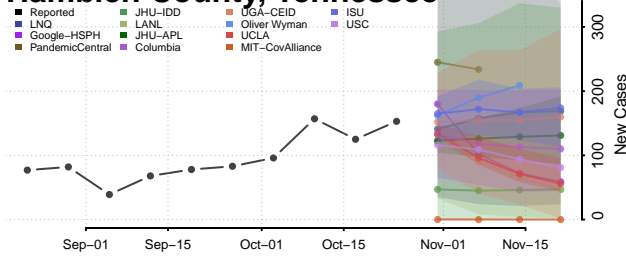

Gibson County, Tennessee

Giles County, Tennessee

Grainger County, Tennessee

Greene County, Tennessee

Grundy County, Tennessee

Hamblen County, Tennessee

Hamilton County, Tennessee

Hancock County, Tennessee