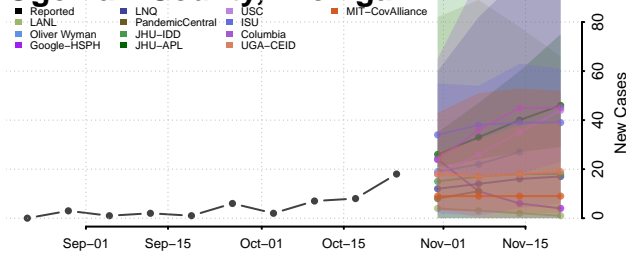

Montcalm County, Michigan

Montmorency County, Michigan

Muskegon County, Michigan

Newaygo County, Michigan

Oakland County, Michigan

Oceana County, Michigan

Ogemaw County, Michigan

Ontonagon County, Michigan