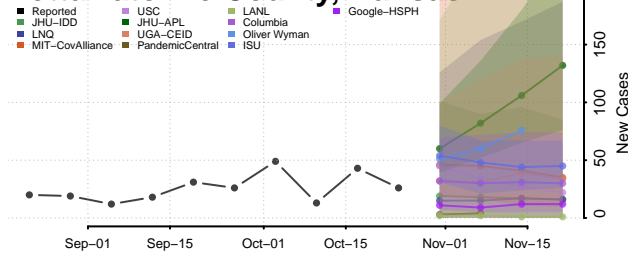

Pottawatomie County, Kansas