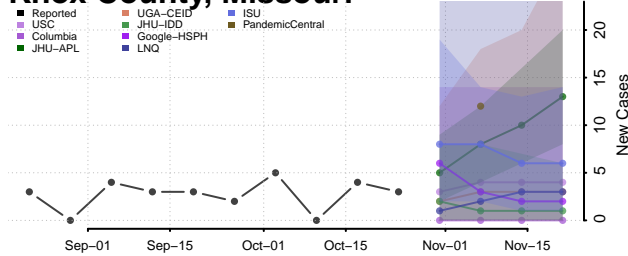

Knox County, Missouri