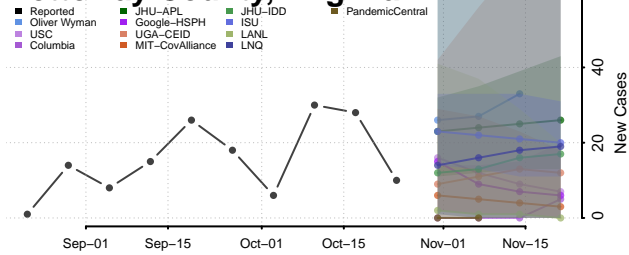

New Kent County, Virginia

Newport News County, Virginia

Norfolk County, Virginia

Northampton County, Virginia

Northumberland County, Virginia

Norton County, Virginia

Nottoway County, Virginia

Orange County, Virginia