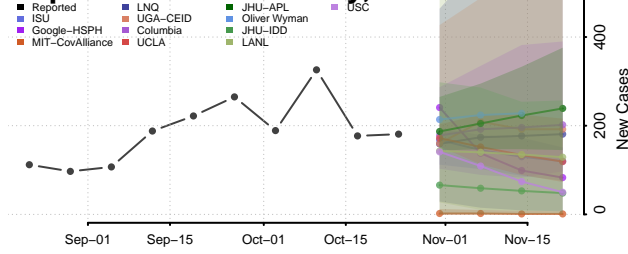

Cape Girardeau County, Missouri