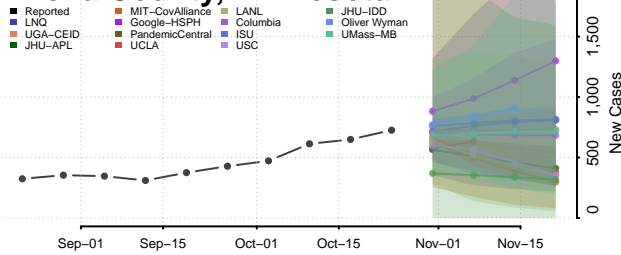

Schoolcraft County, Michigan

Shiawassee County, Michigan

Wexford County, Michigan

Minnesota

Aitkin County, Minnesota

Anoka County, Minnesota

Becker County, Minnesota

Beltrami County, Minnesota