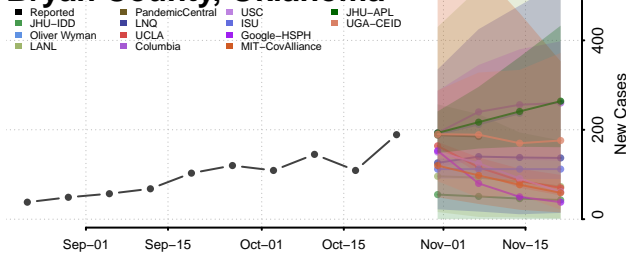

Bryan County, Oklahoma