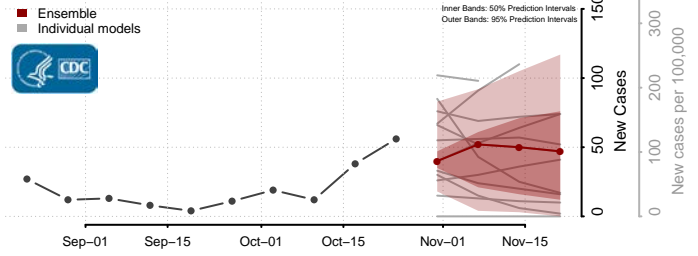

Nye County, Nevada