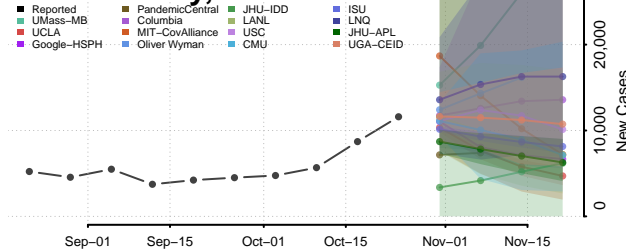

Cook County, Illinois