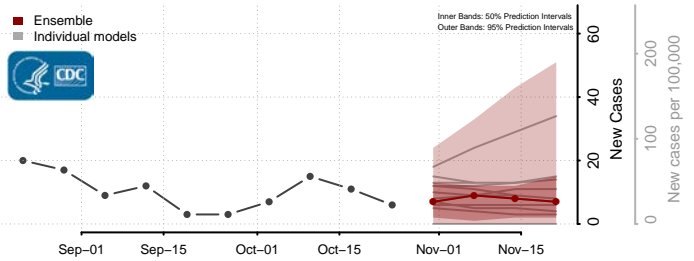

Henry County, Virginia

Highland County, Virginia

Hopewell County, Virginia

Isle of Wight County, Virginia

James City County, Virginia

King and Queen County, Virginia

King George County, Virginia

King William County, Virginia