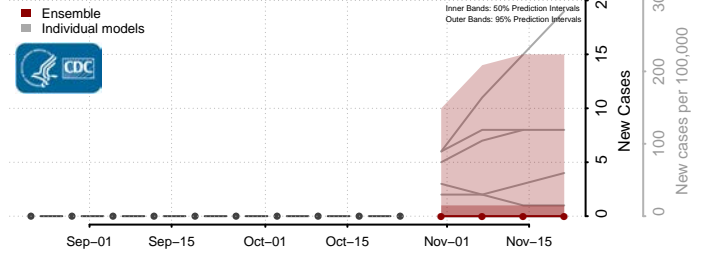

Beaver County, Utah