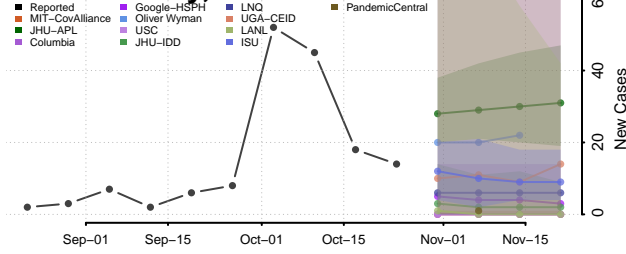

Ford County, Kansas

Franklin County, Kansas

Geary County, Kansas

Gove County, Kansas

Graham County, Kansas

Grant County, Kansas

Gray County, Kansas

Greeley County, Kansas