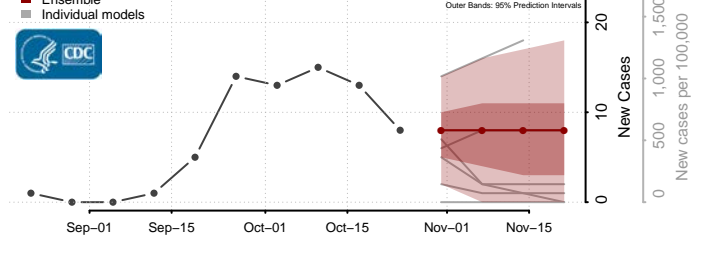

Campbell County, South Dakota