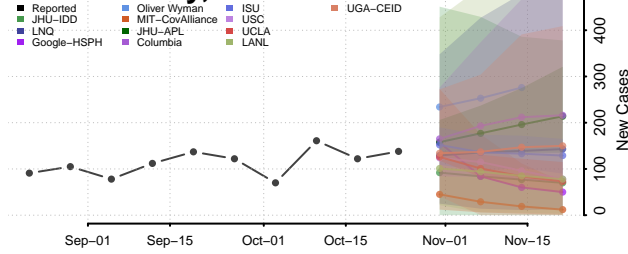

Cass County, Missouri