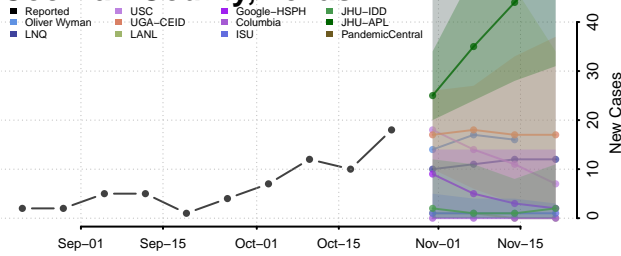

Cochran County, Texas