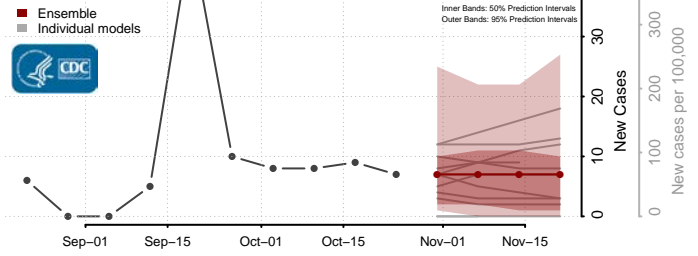

Cleburne County, Alabama

Coffee County, Alabama

Colbert County, Alabama

Conecuh County, Alabama

Coosa County, Alabama

Covington County, Alabama

Crenshaw County, Alabama

Cullman County, Alabama