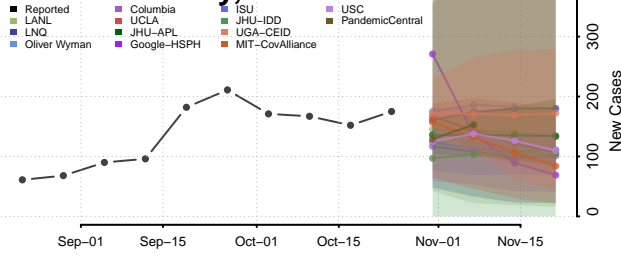

Vigo County, Indiana

Wabash County, Indiana

Warren County, Indiana

Warrick County, Indiana

Washington County, Indiana

Wayne County, Indiana

Wells County, Indiana

White County, Indiana