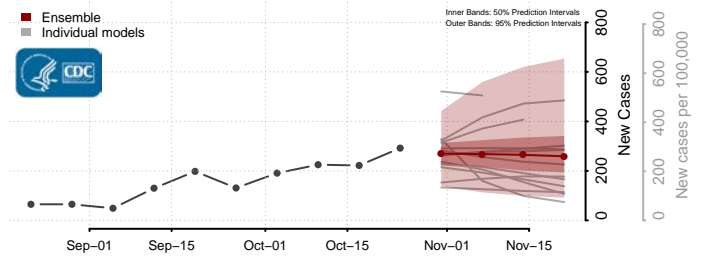

Prince George County, Virginia

Prince William County, Virginia

Pulaski County, Virginia

Radford County, Virginia

Rappahannock County, Virginia

Richmond City County, Virginia

Richmond County, Virginia

Roanoke City County, Virginia