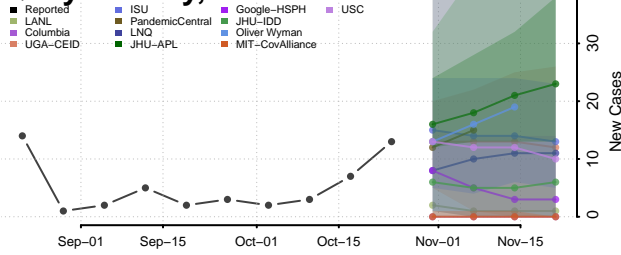

Quay County, New Mexico