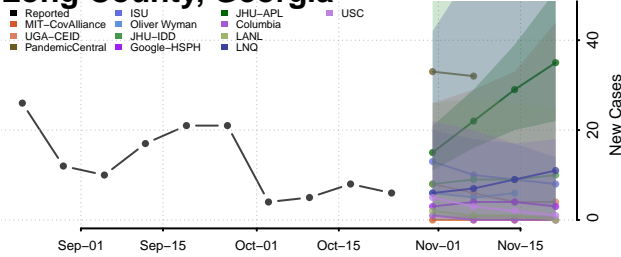

Jasper County, Georgia

Jeff Davis County, Georgia

Jefferson County, Georgia

Lee County, Georgia

Liberty County, Georgia

Lincoln County, Georgia

Long County, Georgia

Lowndes County, Georgia