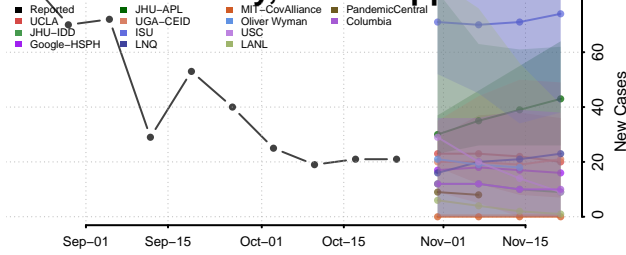

Coahoma County, Mississippi