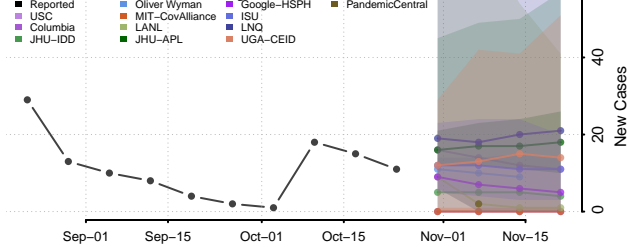

Beauregard County, Louisiana

Bienville County, Louisiana

Bossier County, Louisiana

Caddo County, Louisiana

Calcasieu County, Louisiana

Caldwell County, Louisiana

Cameron County, Louisiana

Catahoula County, Louisiana