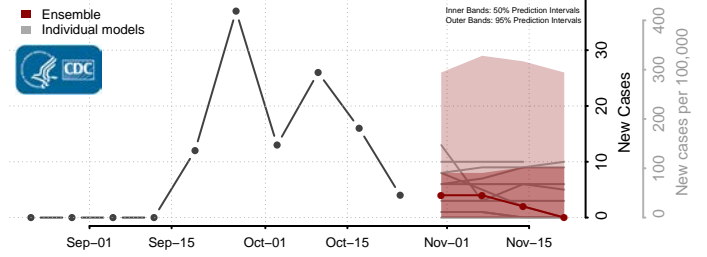

Mathews County, Virginia