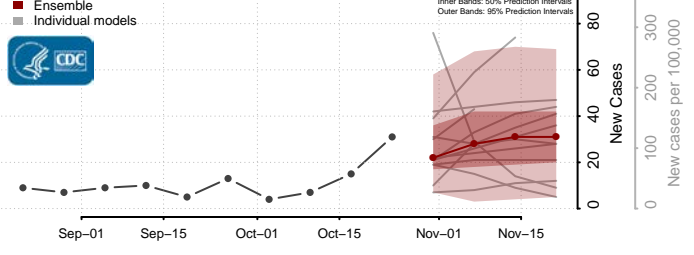

Berrien County, Michigan

Branch County, Michigan

Calhoun County, Michigan

Cass County, Michigan

Charlevoix County, Michigan

Cheboygan County, Michigan

Chippewa County, Michigan

Clare County, Michigan