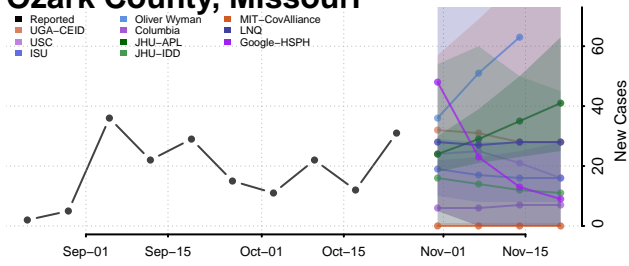

Ozark County, Missouri