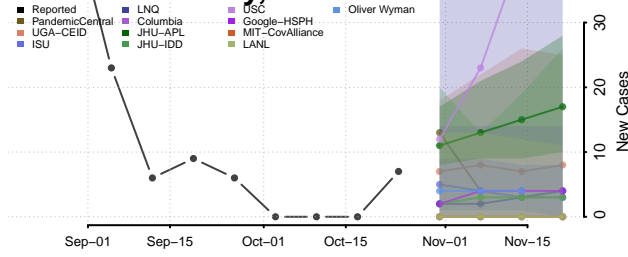

Lavaca County, Texas

Lee County, Texas

Leon County, Texas

Liberty County, Texas

Limestone County, Texas

Lipscomb County, Texas

Live Oak County, Texas

Llano County, Texas