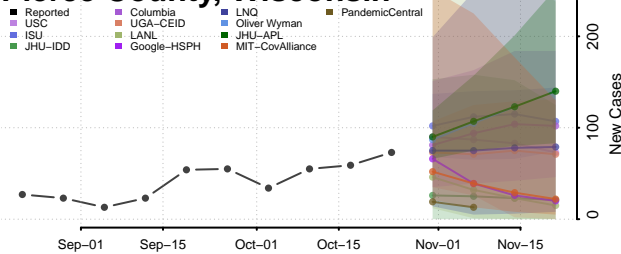

Pierce County, Wisconsin