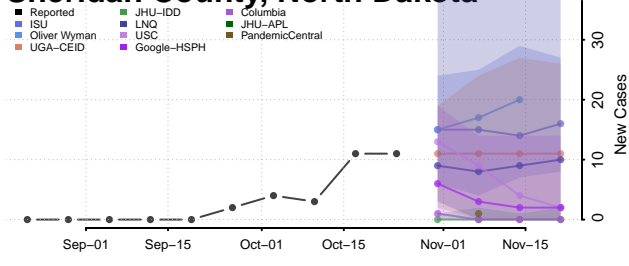

Sheridan County, North Dakota