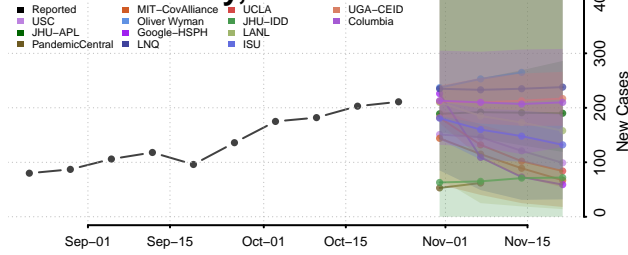

Somerset County, New Jersey

Sussex County, New Jersey

Union County, New Jersey

Warren County, New Jersey

New Mexico

Bernalillo County, New Mexico

Catron County, New Mexico

Chaves County, New Mexico