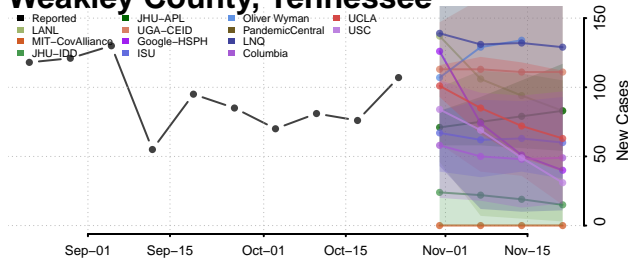

Weakley County, Tennessee