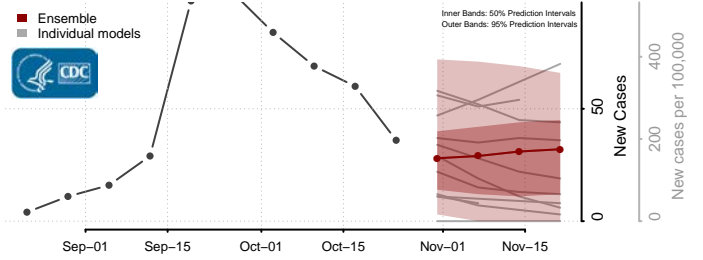

Wright County, Missouri