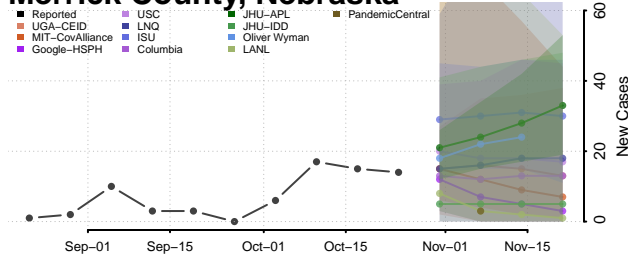

Lancaster County, Nebraska

Lincoln County, Nebraska

Logan County, Nebraska

Loup County, Nebraska

Madison County, Nebraska

McPherson County, Nebraska

Merrick County, Nebraska

Morrill County, Nebraska