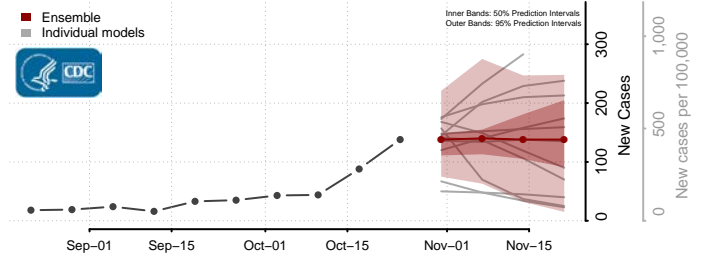

Polk County, Minnesota