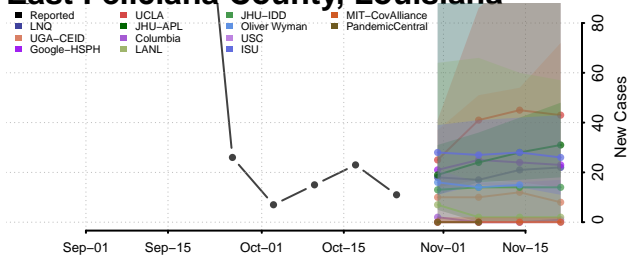

Claiborne County, Louisiana

Concordia County, Louisiana

De Soto County, Louisiana

East Baton Rouge County, Louisiana

East Carroll County, Louisiana

East Feliciana County, Louisiana

Evangeline County, Louisiana