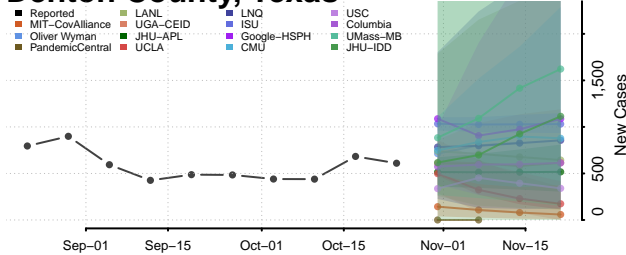

Culberson County, Texas

Dallam County, Texas

Dallas County, Texas

Dawson County, Texas

Deaf Smith County, Texas

Delta County, Texas

Denton County, Texas

DeWitt County, Texas