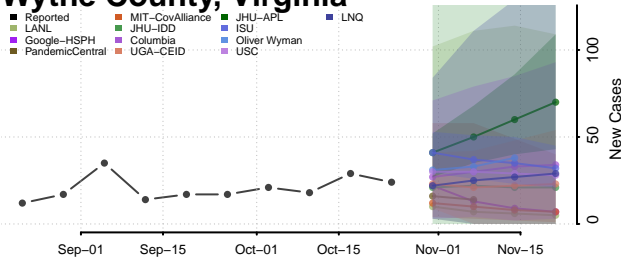

Wythe County, Virginia