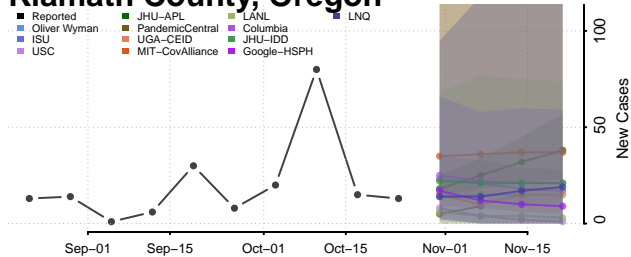

Klamath County, Oregon