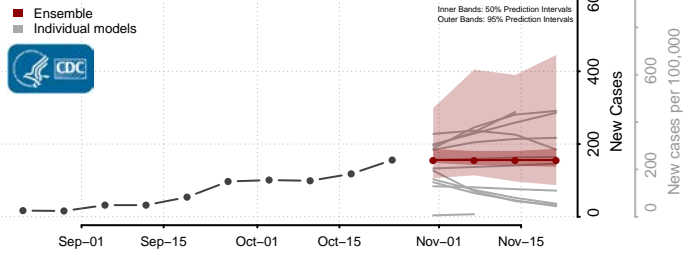

Chisago County, Minnesota

Clay County, Minnesota

Clearwater County, Minnesota

Cook County, Minnesota

Cottonwood County, Minnesota

Crow Wing County, Minnesota

Dakota County, Minnesota

Dodge County, Minnesota