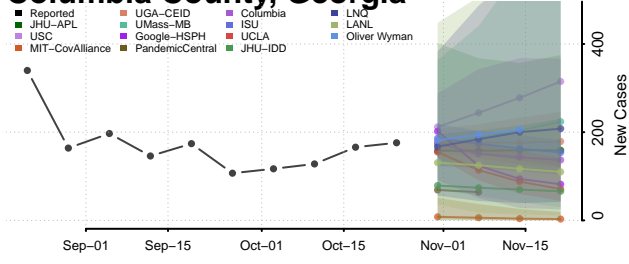

Columbia County, Georgia