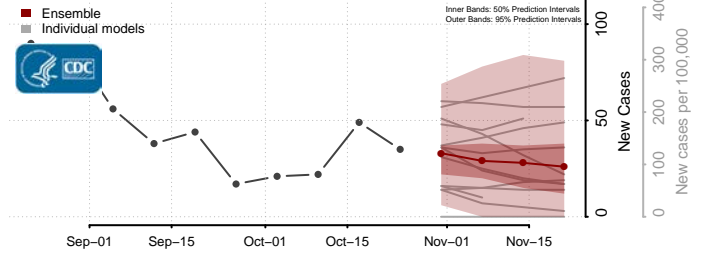

Montgomery County, North Carolina