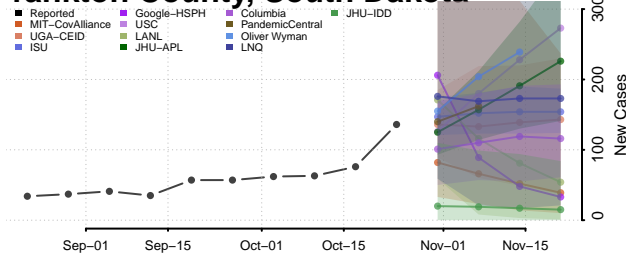

Yankton County, South Dakota