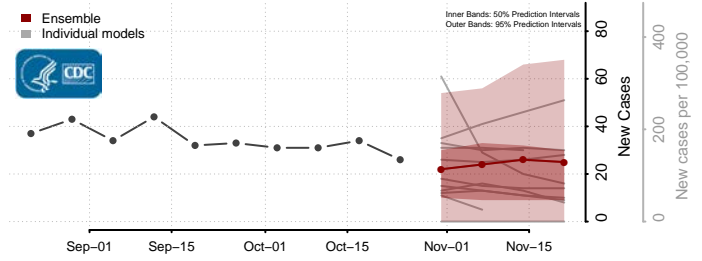

Tunica County, Mississippi