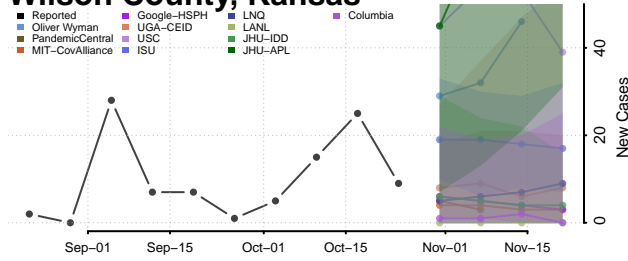

Wilson County, Kansas