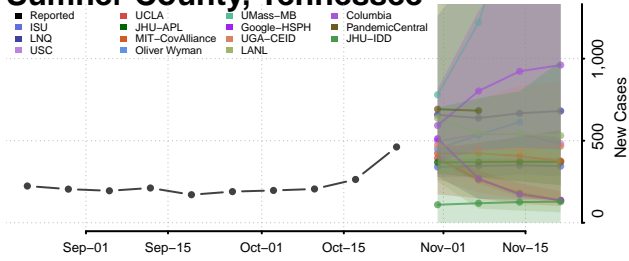

Sumner County, Tennessee