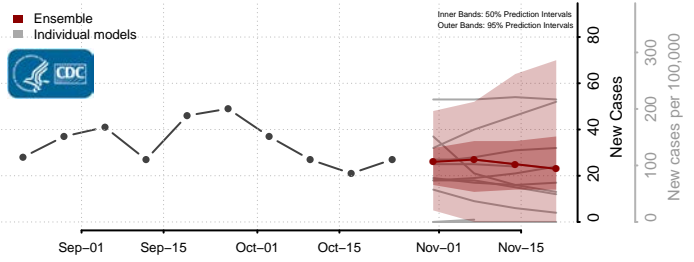

Anson County, North Carolina