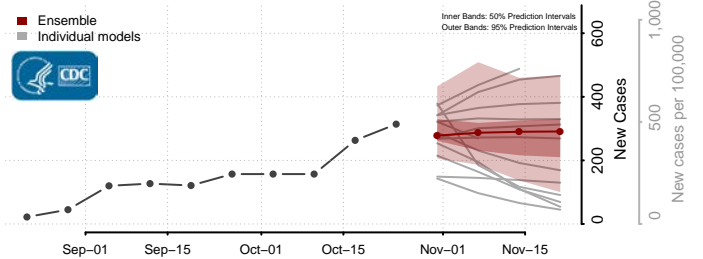

Clay County, Minnesota