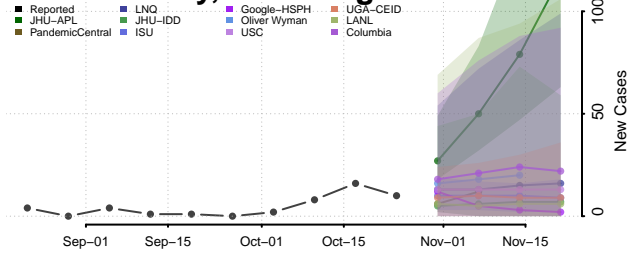

Lewis County, West Virginia