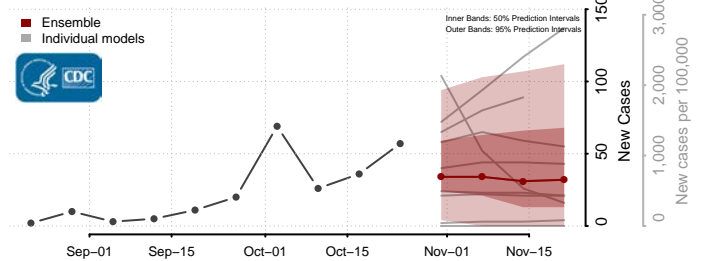

Burleigh County, North Dakota

Cass County, North Dakota

Cavalier County, North Dakota

Dickey County, North Dakota

Divide County, North Dakota

Dunn County, North Dakota

Eddy County, North Dakota

Emmons County, North Dakota