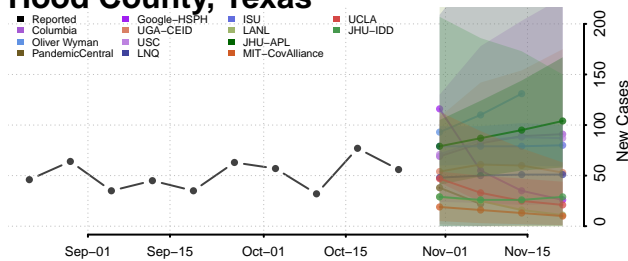

Hood County, Texas

Hopkins County, Texas

Houston County, Texas

Howard County, Texas

Hudspeth County, Texas

Hunt County, Texas

Hutchinson County, Texas

Irion County, Texas