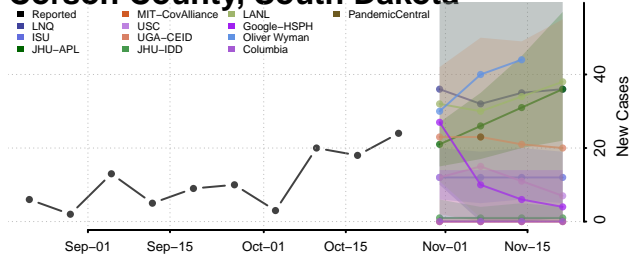

Corson County, South Dakota

Custer County, South Dakota

Davison County, South Dakota

Day County, South Dakota

Deuel County, South Dakota

Dewey County, South Dakota

Douglas County, South Dakota

Edmunds County, South Dakota