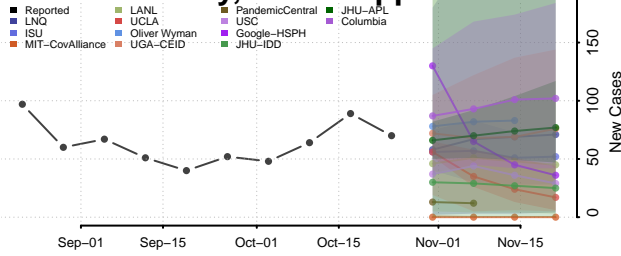

Marshall County, Mississippi

Monroe County, Mississippi

Montgomery County, Mississippi

Neshoba County, Mississippi

Newton County, Mississippi

Noxubee County, Mississippi

Oktibbeha County, Mississippi

Panola County, Mississippi