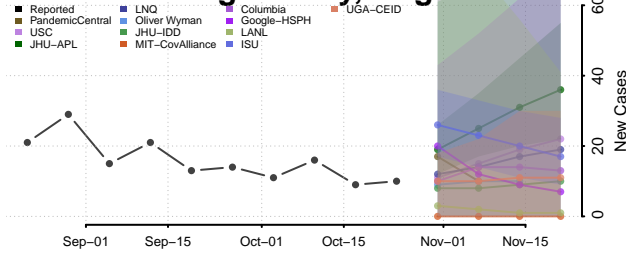

Fredericksburg County, Virginia