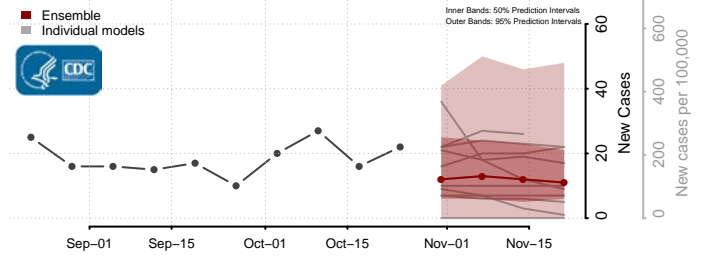

Montgomery County, Mississippi