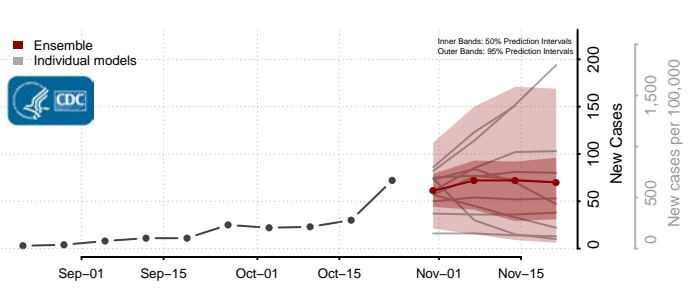

Adams County, Nebraska

Antelope County, Nebraska

Arthur County, Nebraska

Banner County, Nebraska

Blaine County, Nebraska

Boone County, Nebraska

Box Butte County, Nebraska

Boyd County, Nebraska