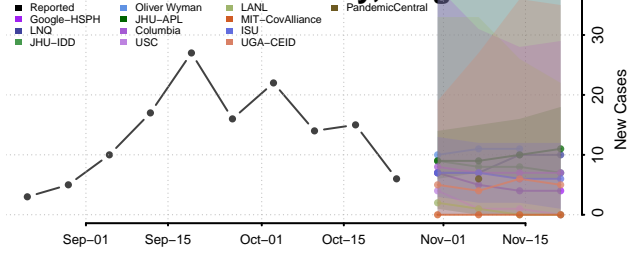

New Kent County, Virginia

Newport News County, Virginia

Norfolk County, Virginia

Northampton County, Virginia

Northumberland County, Virginia

Norton County, Virginia

Nottoway County, Virginia

Orange County, Virginia