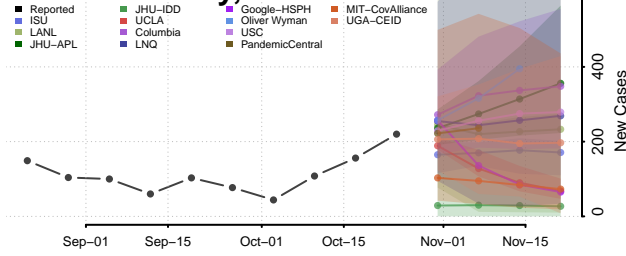

Gibson County, Tennessee

Giles County, Tennessee

Grainger County, Tennessee

Greene County, Tennessee

Grundy County, Tennessee

Hamblen County, Tennessee

Hamilton County, Tennessee

Hancock County, Tennessee