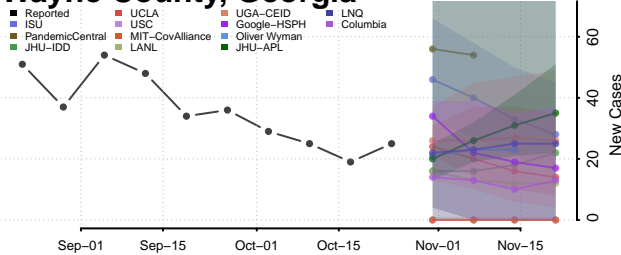

Wayne County, Georgia