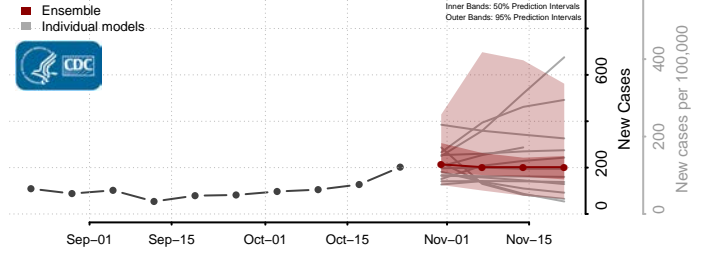

Kenton County, Kentucky