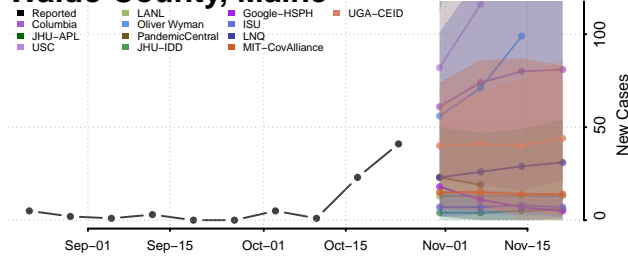

Androscoggin County, Maine

Aroostook County, Maine

Cumberland County, Maine

Franklin County, Maine

Hancock County, Maine

Kennebec County, Maine

Knox County, Maine

Waldo County, Maine