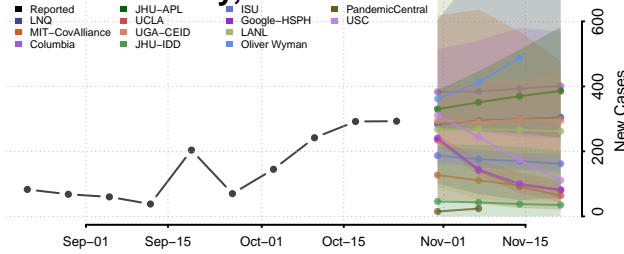

Cleburne County, Alabama

Coffee County, Alabama

Colbert County, Alabama

Conecuh County, Alabama

Coosa County, Alabama

Covington County, Alabama

Crenshaw County, Alabama

Cullman County, Alabama

Dale County, Alabama

Dallas County, Alabama

DeKalb County, Alabama

Elmore County, Alabama

Escambia County, Alabama

Etowah County, Alabama

Fayette County, Alabama

Franklin County, Alabama