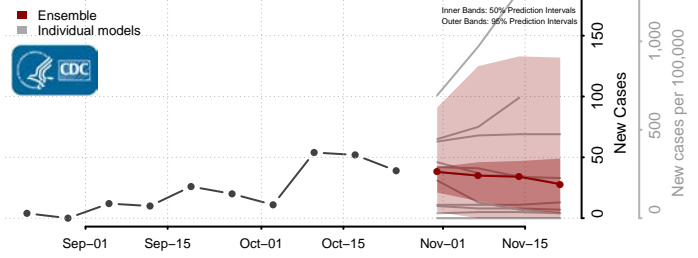

Bourbon County, Kansas