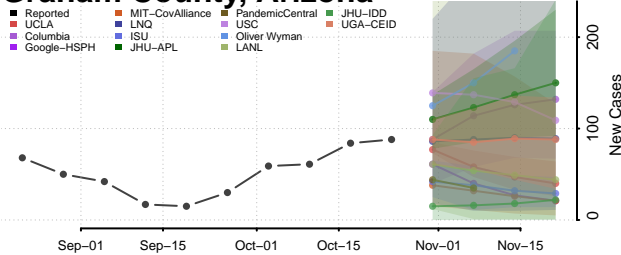

Cochise County, Arizona

Coconino County, Arizona

Gila County, Arizona

Graham County, Arizona

Greenlee County, Arizona

La Paz County, Arizona

Maricopa County, Arizona

Mohave County, Arizona