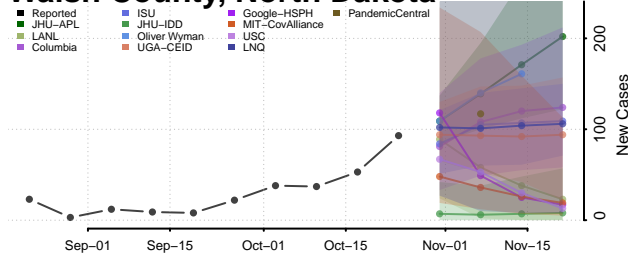

Stutsman County, North Dakota

Towner County, North Dakota

Trail County, North Dakota

Walsh County, North Dakota

Ward County, North Dakota

Wells County, North Dakota

Williams County, North Dakota

Northern Mariana Islands