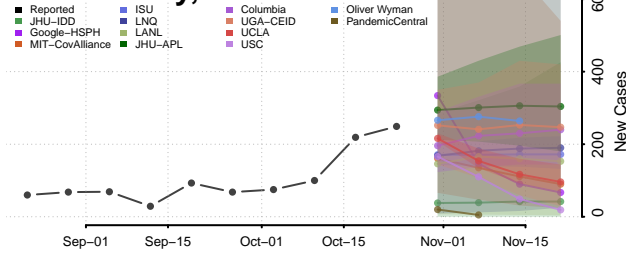

Hale County, Texas