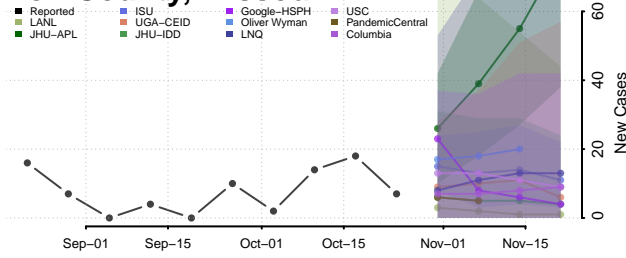

Holt County, Missouri

Howard County, Missouri

Howell County, Missouri

Iron County, Missouri

Jackson County, Missouri

Jasper County, Missouri

Jefferson County, Missouri

Johnson County, Missouri