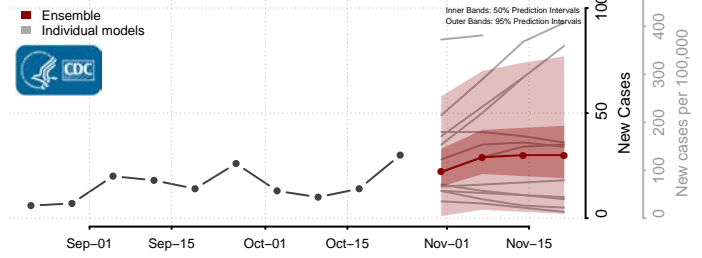

Stafford County, Kansas

Stanton County, Kansas

Stevens County, Kansas

Sumner County, Kansas

Thomas County, Kansas

Trego County, Kansas

Wabaunsee County, Kansas

Wallace County, Kansas