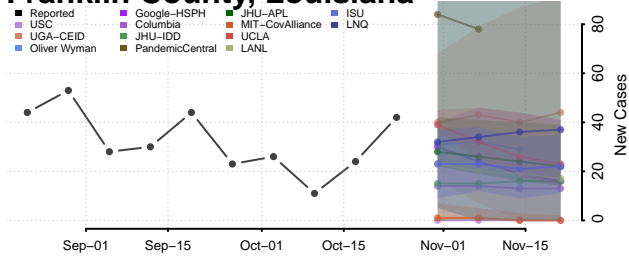

Franklin County, Louisiana