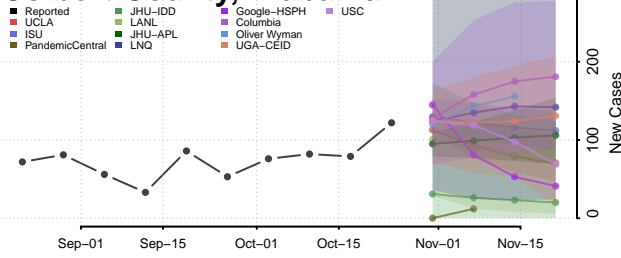

Colbert County, Alabama