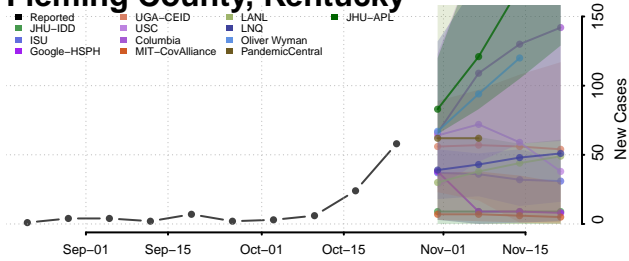

Fleming County, Kentucky