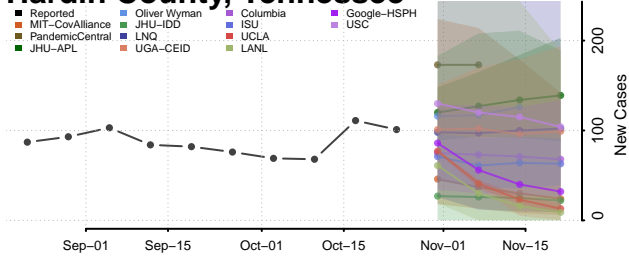

Hardin County, Tennessee