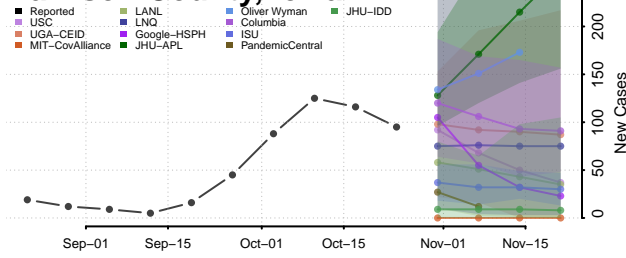

Greene County, Iowa

Grundy County, Iowa

Guthrie County, Iowa

Hamilton County, Iowa

Hancock County, Iowa

Hardin County, Iowa

Harrison County, Iowa

Henry County, Iowa