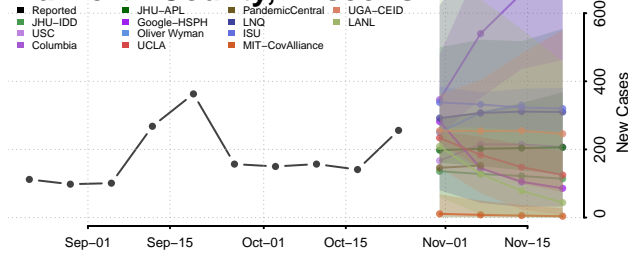

Walworth County, Wisconsin