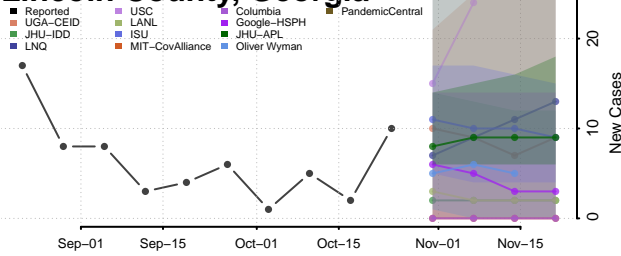

Jasper County, Georgia

Jeff Davis County, Georgia

Jefferson County, Georgia

Lee County, Georgia

Liberty County, Georgia

Lincoln County, Georgia

Long County, Georgia

Lowndes County, Georgia