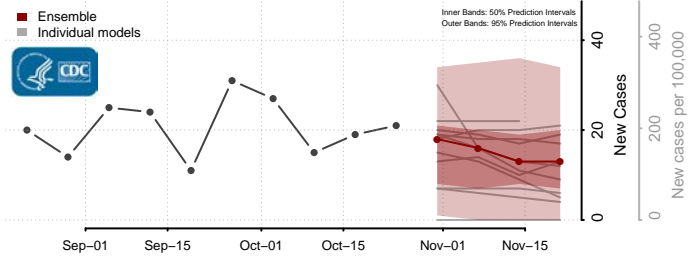

Washington County, Idaho