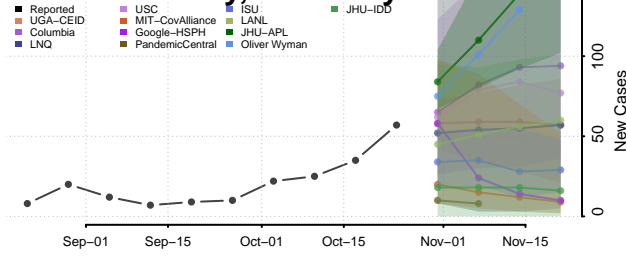

Grant County, Kentucky

Graves County, Kentucky

Grayson County, Kentucky

Green County, Kentucky

Greenup County, Kentucky

Hancock County, Kentucky

Hardin County, Kentucky

Harlan County, Kentucky