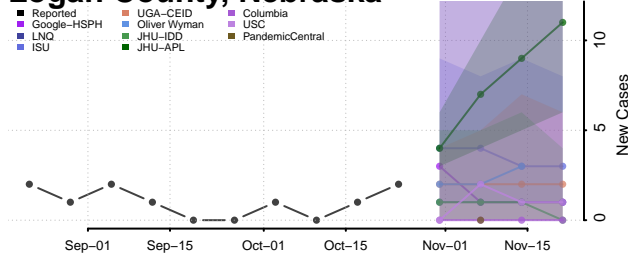

Logan County, Nebraska