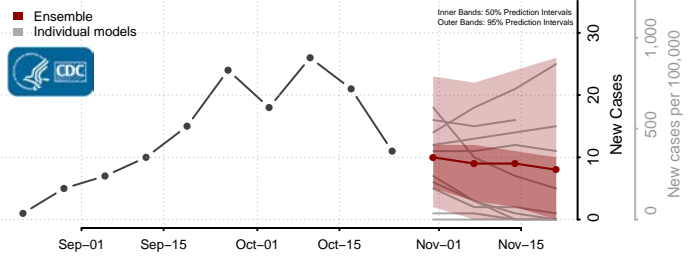

Corson County, South Dakota

Custer County, South Dakota

Davison County, South Dakota

Day County, South Dakota

Deuel County, South Dakota

Dewey County, South Dakota

Douglas County, South Dakota

Edmunds County, South Dakota