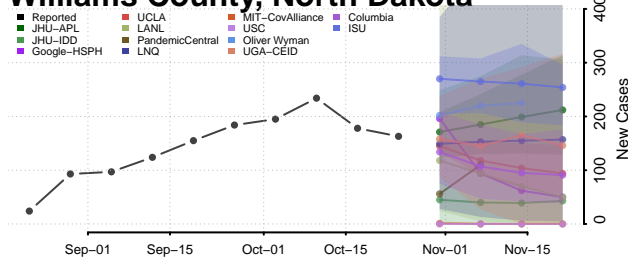

Stutsman County, North Dakota

Towner County, North Dakota

Trail County, North Dakota

Walsh County, North Dakota

Ward County, North Dakota

Wells County, North Dakota

Williams County, North Dakota

Northern Mariana Islands