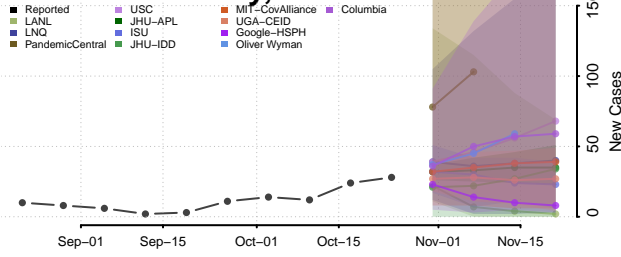

Clinton County, New York

Columbia County, New York

Cortland County, New York

Delaware County, New York

Dutchess County, New York

Erie County, New York

Essex County, New York

Franklin County, New York