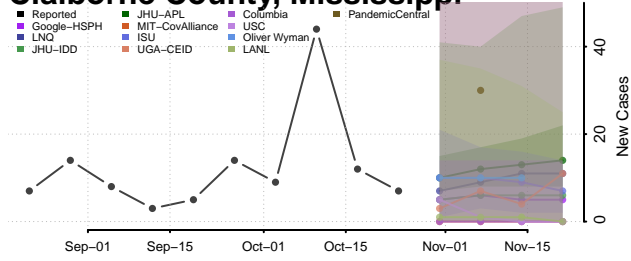

Claiborne County, Mississippi