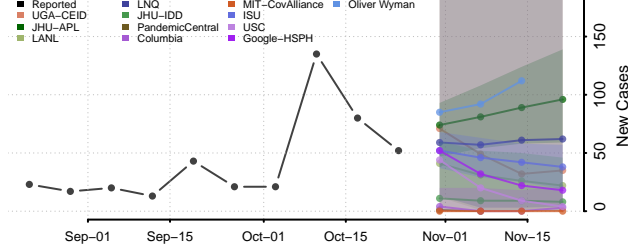

Marengo County, Alabama