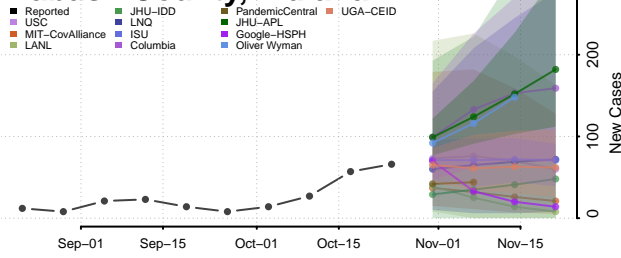

Vigo County, Indiana

Wabash County, Indiana

Warren County, Indiana

Warrick County, Indiana

Washington County, Indiana

Wayne County, Indiana

Wells County, Indiana

White County, Indiana