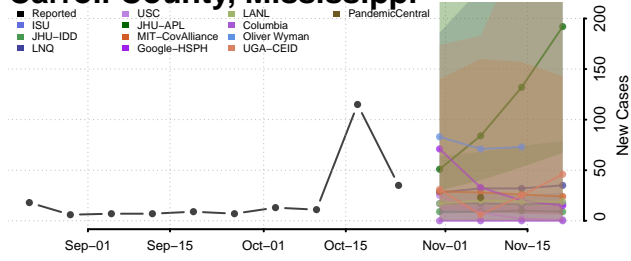

Watowan County, Minnesota

Wilkin County, Minnesota

Winona County, Minnesota

Wright County, Minnesota

Yellow Medicine County, Minnesota

Mississippi

Calhoun County, Mississippi

Carroll County, Mississippi