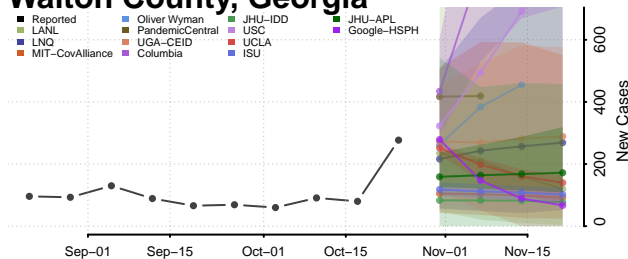

Troup County, Georgia

Turner County, Georgia

Twiggs County, Georgia

Union County, Georgia

Upson County, Georgia

Walker County, Georgia

Walton County, Georgia

Ware County, Georgia