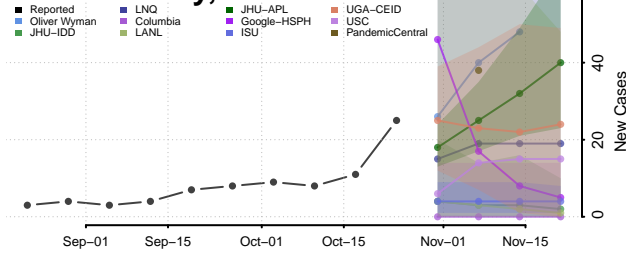

Ellis County, Oklahoma

Garfield County, Oklahoma

Garvin County, Oklahoma

Grady County, Oklahoma

Grant County, Oklahoma

Greer County, Oklahoma

Harmon County, Oklahoma

Harper County, Oklahoma