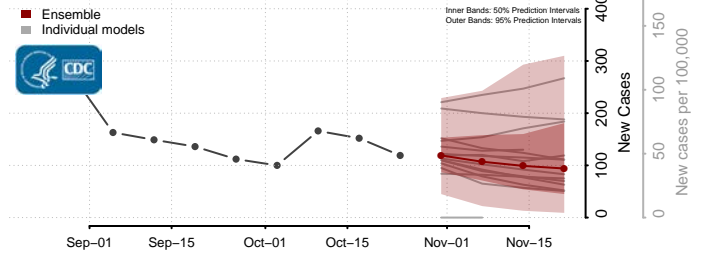

Charles City County, Virginia

Charlotte County, Virginia

Charlottesville County, Virginia

Chesapeake County, Virginia

Chesterfield County, Virginia

Clarke County, Virginia

Colonial Heights County, Virginia

Covington County, Virginia