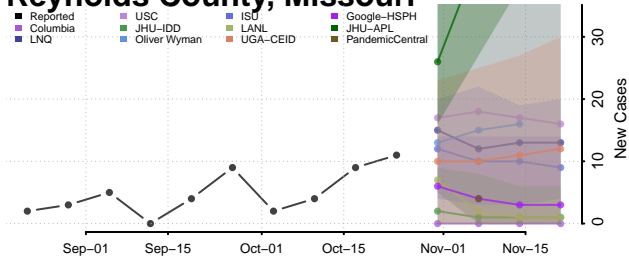

Reynolds County, Missouri