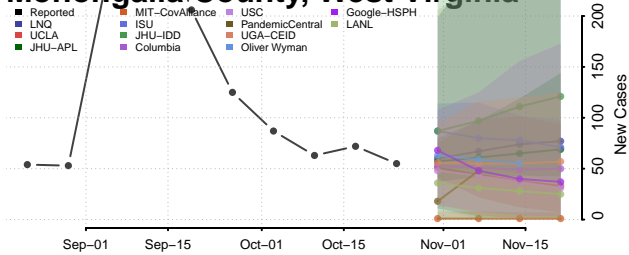

Monongalia County, West Virginia