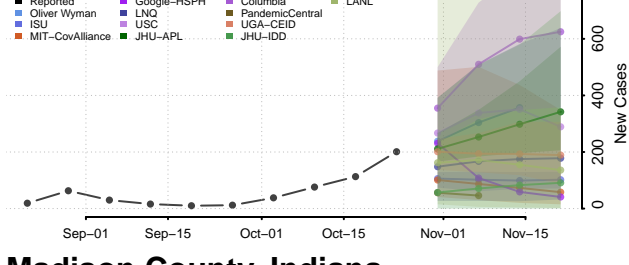

LaPorte County, Indiana

Lawrence County, Indiana

Madison County, Indiana

Morgan County, Indiana

Newton County, Indiana

Noble County, Indiana

Ohio County, Indiana

Orange County, Indiana