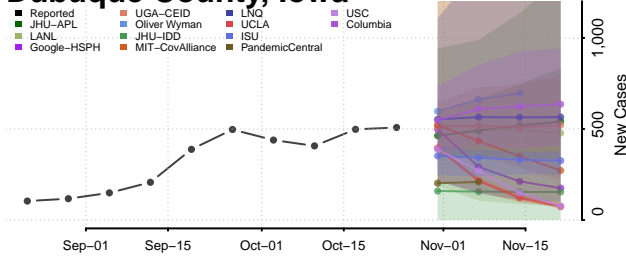

Dubuque County, Iowa