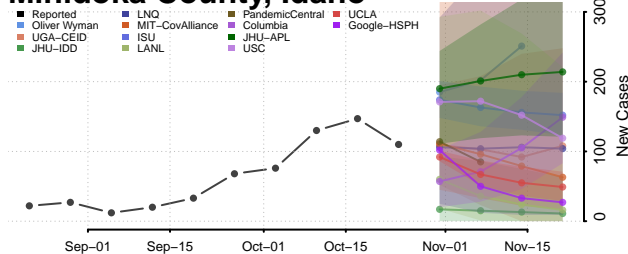

Kootenai County, Idaho

Latah County, Idaho

Lemhi County, Idaho

Lewis County, Idaho

Lincoln County, Idaho

Madison County, Idaho

Minidoka County, Idaho

Nez Perce County, Idaho