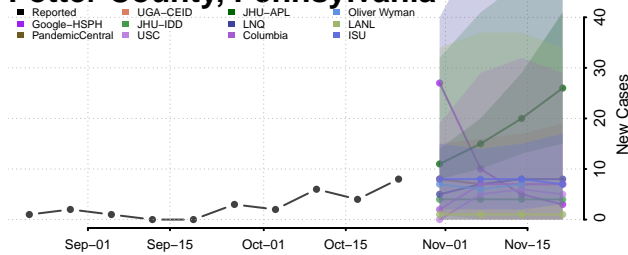

Potter County, Pennsylvania