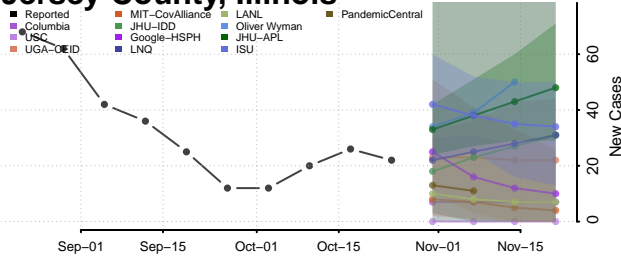

Jersey County, Illinois