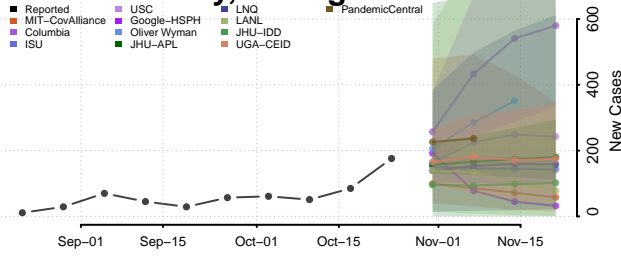

Clinton County, Michigan

Crawford County, Michigan

Delta County, Michigan

Dickinson County, Michigan

Eaton County, Michigan

Emmet County, Michigan

Genesee County, Michigan

Gladwin County, Michigan