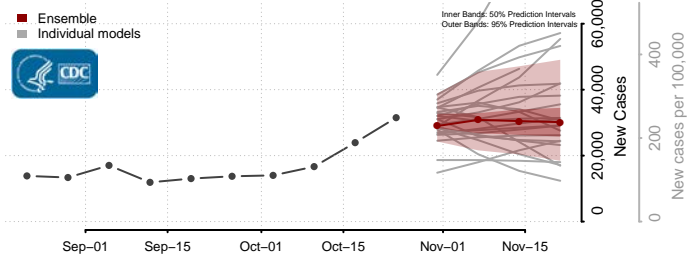

Teton County, Idaho

Twin Falls County, Idaho

Valley County, Idaho

Washington County, Idaho

Illinois

Adams County, Illinois