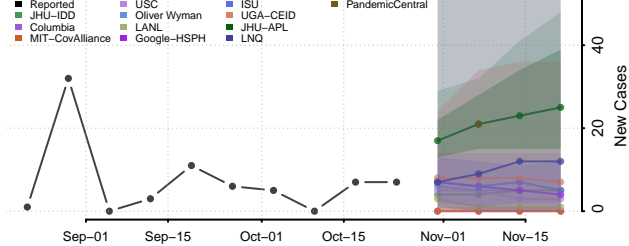

Beauregard County, Louisiana

Bienville County, Louisiana

Bossier County, Louisiana

Caddo County, Louisiana

Calcasieu County, Louisiana

Caldwell County, Louisiana

Cameron County, Louisiana

Catahoula County, Louisiana