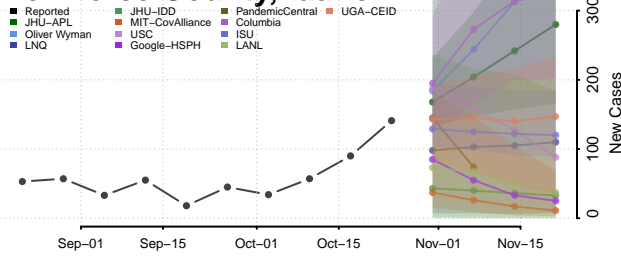

Kootenai County, Idaho

Latah County, Idaho

Lemhi County, Idaho

Lewis County, Idaho

Lincoln County, Idaho

Madison County, Idaho

Minidoka County, Idaho

Nez Perce County, Idaho