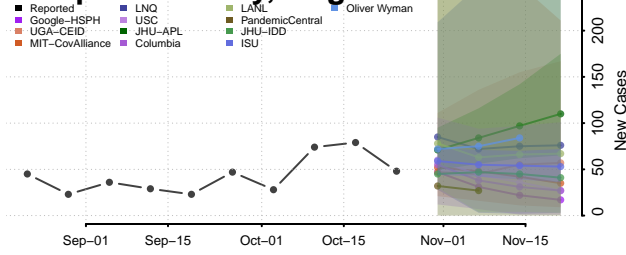

Campbell County, Virginia