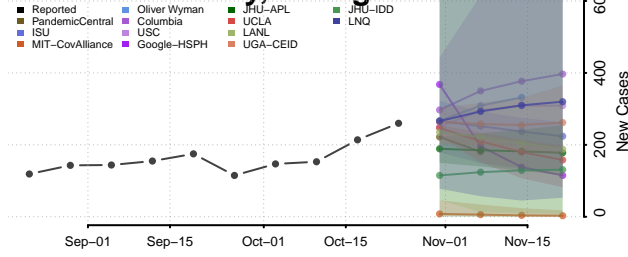

Warren County, Georgia

Washington County, Georgia

Wayne County, Georgia

Webster County, Georgia

Wheeler County, Georgia

White County, Georgia

Whitfield County, Georgia

Wilcox County, Georgia