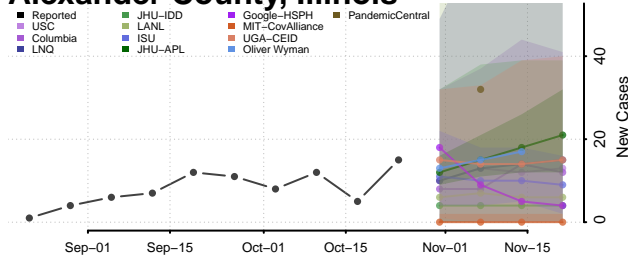

Alexander County, Illinois