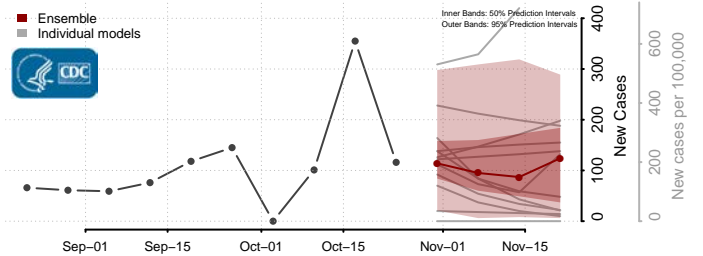

Newton County, Missouri