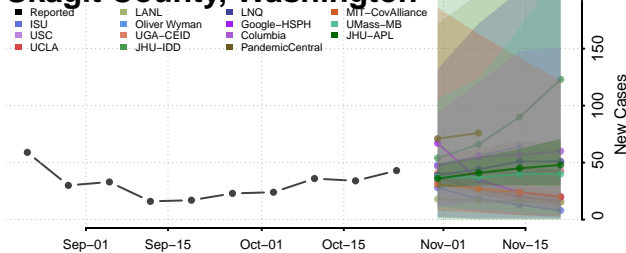

Skamania County, Washington

Snohomish County, Washington

Spokane County, Washington

Stevens County, Washington

Thurston County, Washington

Wahkiakum County, Washington

Walla Walla County, Washington

Whatcom County, Washington