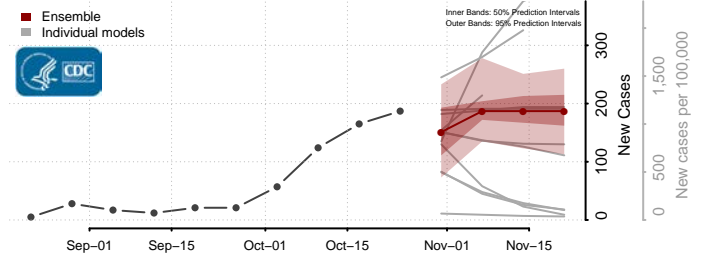

Hill County, Montana