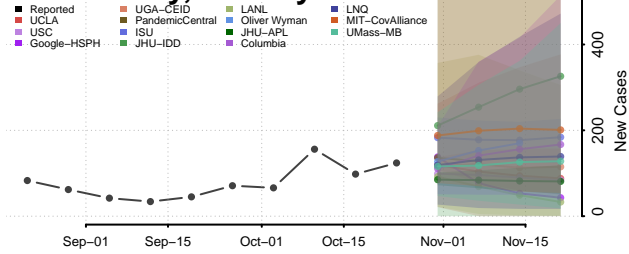

Erie County, Pennsylvania