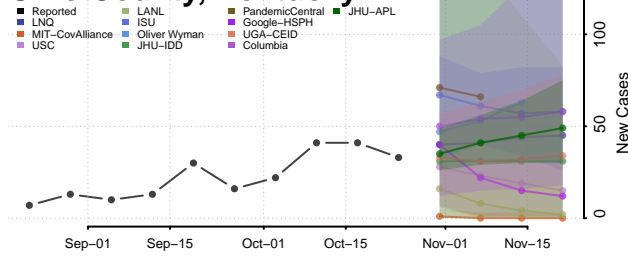

Ohio County, Kentucky