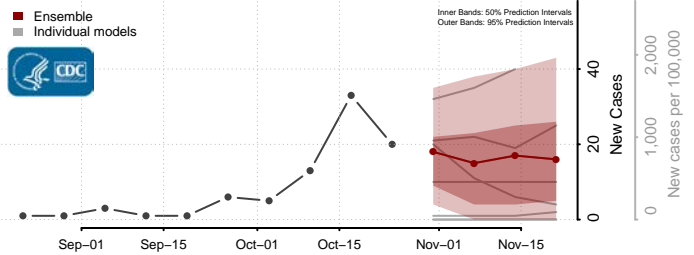

Stutsman County, North Dakota

Towner County, North Dakota

Trail County, North Dakota

Walsh County, North Dakota

Ward County, North Dakota

Wells County, North Dakota

Williams County, North Dakota

Northern Mariana Islands