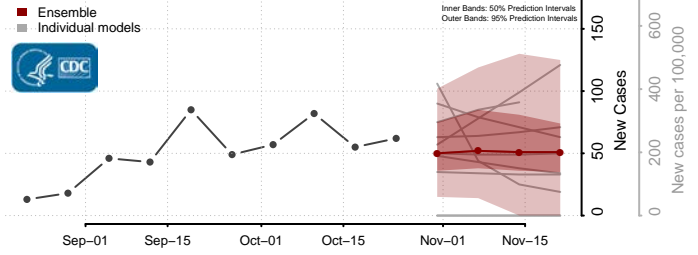

Texas County, Missouri