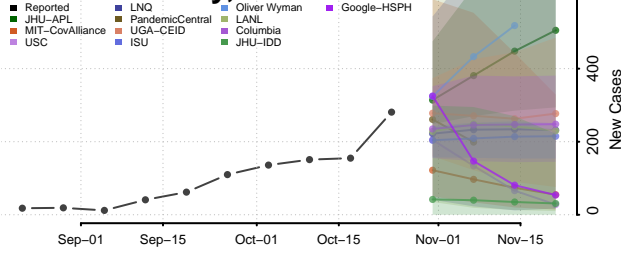

Menominee County, Wisconsin

Milwaukee County, Wisconsin

Monroe County, Wisconsin

Oconto County, Wisconsin

Oneida County, Wisconsin

Outagamie County, Wisconsin

Ozaukee County, Wisconsin

Pepin County, Wisconsin