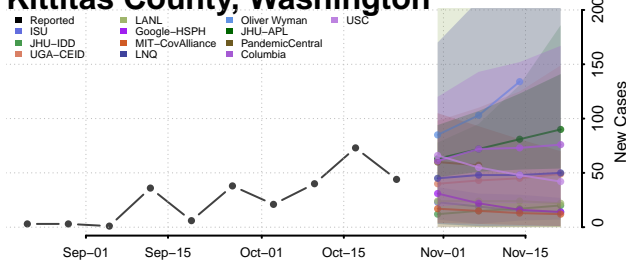

Kittitas County, Washington