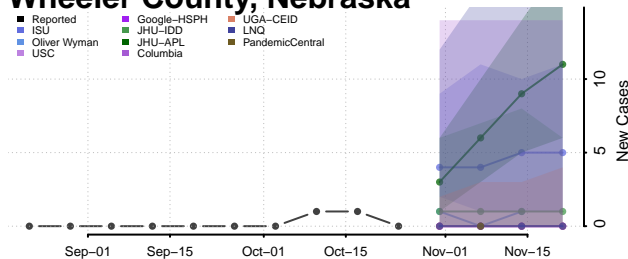

Thayer County, Nebraska

Thomas County, Nebraska

Thurston County, Nebraska

Valley County, Nebraska

Washington County, Nebraska

Wayne County, Nebraska

Webster County, Nebraska

Wheeler County, Nebraska