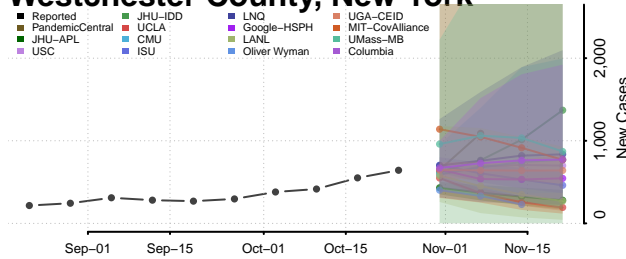

Ulster County, New York

Warren County, New York

Washington County, New York

Wayne County, New York

Westchester County, New York

Wyoming County, New York

Yates County, New York

North Carolina