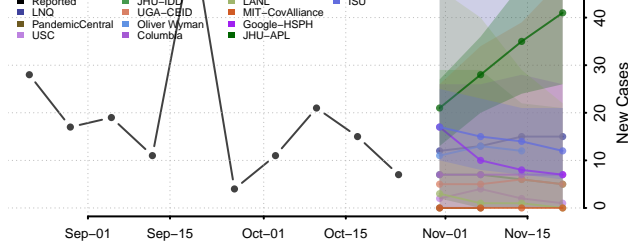

Geneva County, Alabama

Greene County, Alabama

Hale County, Alabama

Henry County, Alabama

Lee County, Alabama

Limestone County, Alabama

Lowndes County, Alabama

Macon County, Alabama