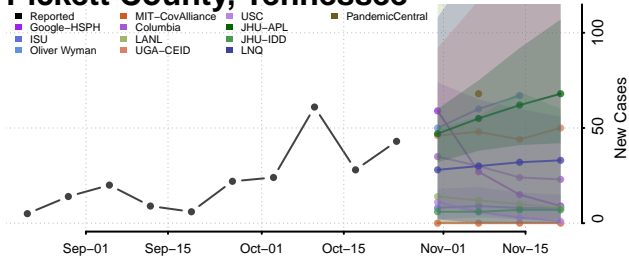

Pickett County, Tennessee