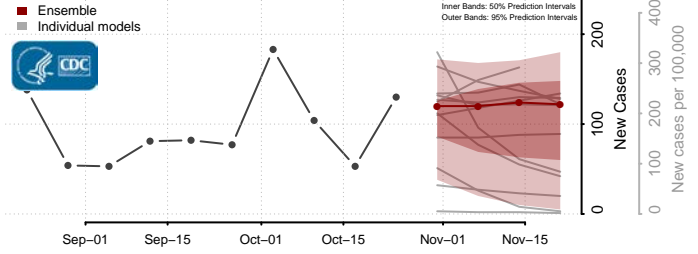

Taney County, Missouri