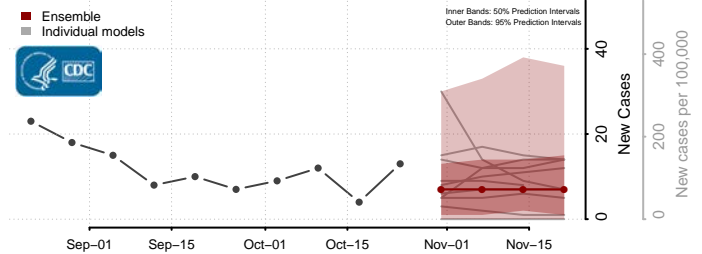

Tishomingo County, Mississippi

Tunica County, Mississippi

Union County, Mississippi

Walthall County, Mississippi

Warren County, Mississippi

Washington County, Mississippi

Wayne County, Mississippi

Webster County, Mississippi