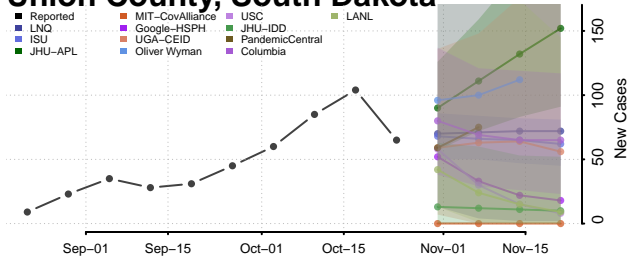

Union County, South Dakota