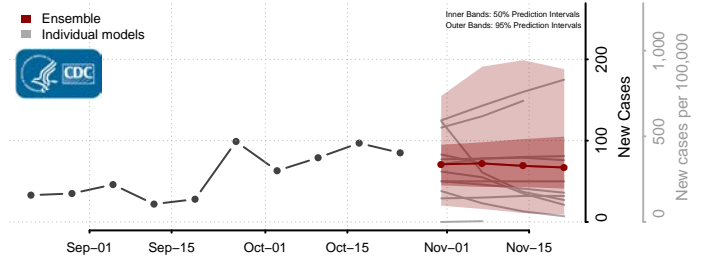

Forsyth County, North Carolina

Franklin County, North Carolina

Gaston County, North Carolina

Gates County, North Carolina

Graham County, North Carolina

Granville County, North Carolina

Greene County, North Carolina