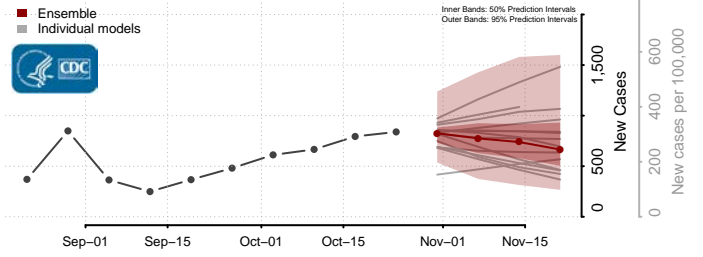

Randolph County, Indiana

Ripley County, Indiana

Rush County, Indiana

Scott County, Indiana

Shelby County, Indiana

Spencer County, Indiana

St. Joseph County, Indiana

Starke County, Indiana