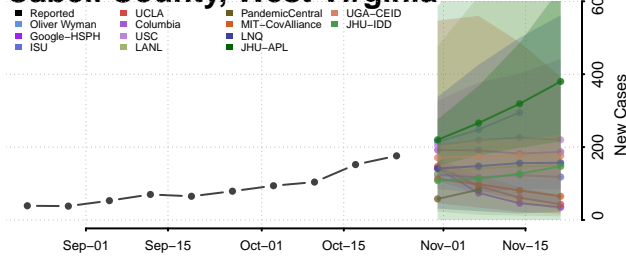

Cabell County, West Virginia