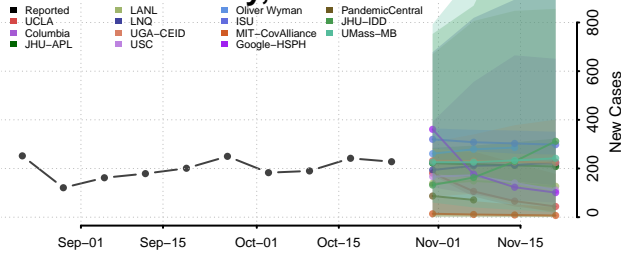

Jefferson County, Texas