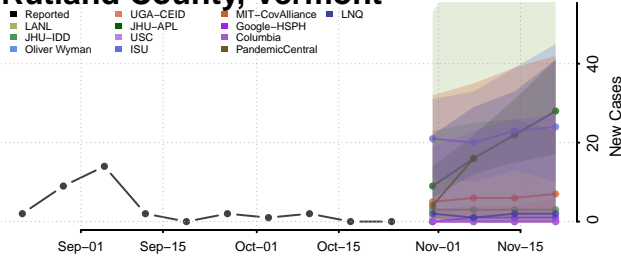

Franklin County, Vermont

Grand Isle County, Vermont

Lamoille County, Vermont

Orange County, Vermont

Orleans County, Vermont

Rutland County, Vermont

Washington County, Vermont

Windham County, Vermont