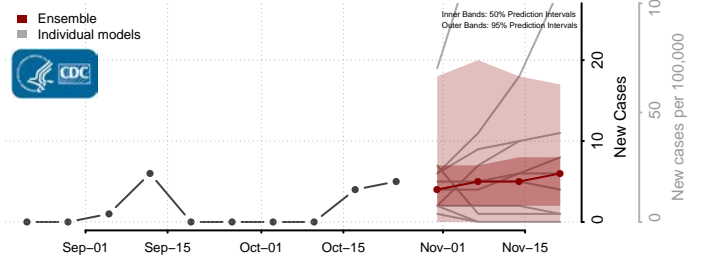

Franklin County, Vermont

Grand Isle County, Vermont

Lamoille County, Vermont

Orange County, Vermont

Orleans County, Vermont

Rutland County, Vermont

Washington County, Vermont

Windham County, Vermont