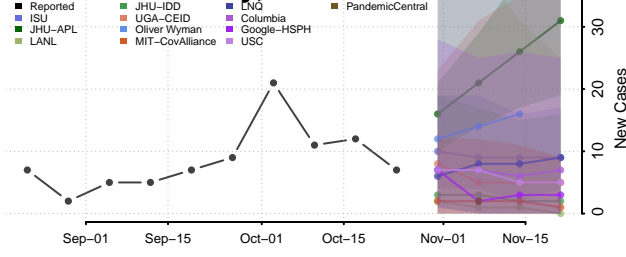

Johnson County, Nebraska