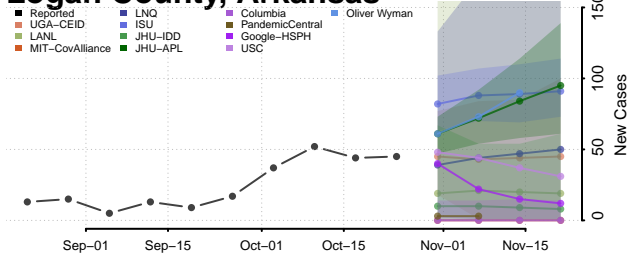

Logan County, Arkansas