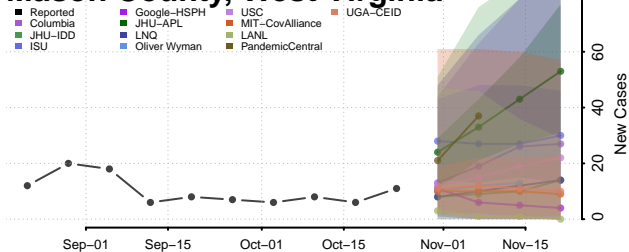

Mason County, West Virginia