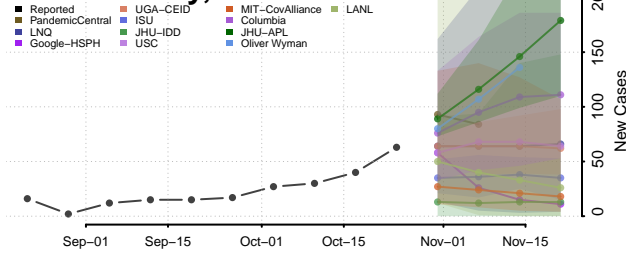

Scott County, Tennessee