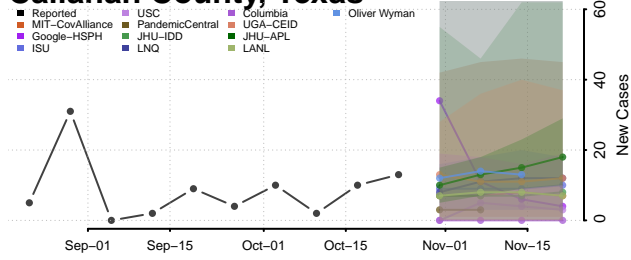

Callahan County, Texas