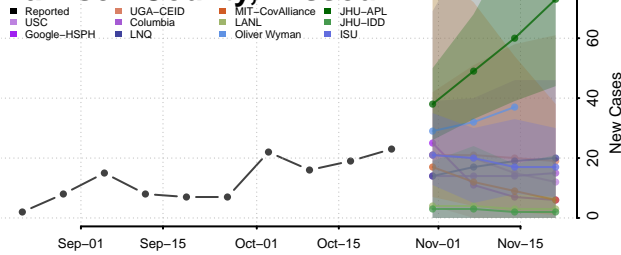

Franklin County, Missouri

Gasconade County, Missouri

Gentry County, Missouri

Greene County, Missouri

Grundy County, Missouri

Harrison County, Missouri

Henry County, Missouri

Hickory County, Missouri