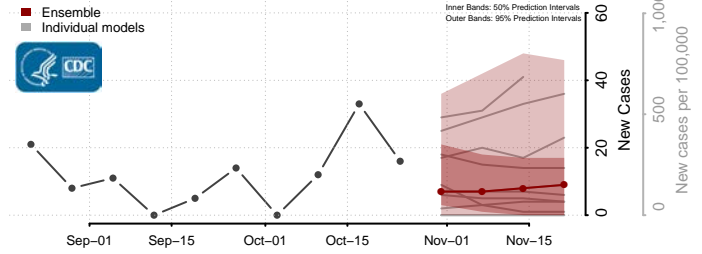

Ford County, Kansas

Franklin County, Kansas

Geary County, Kansas

Gove County, Kansas

Graham County, Kansas

Grant County, Kansas

Gray County, Kansas

Greeley County, Kansas