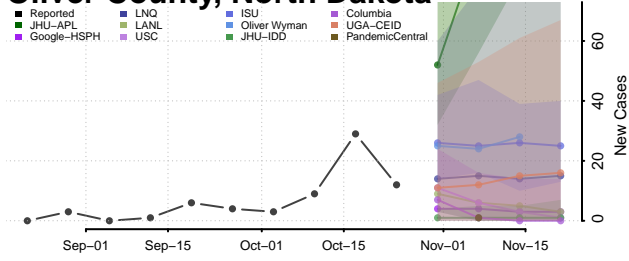

Oliver County, North Dakota