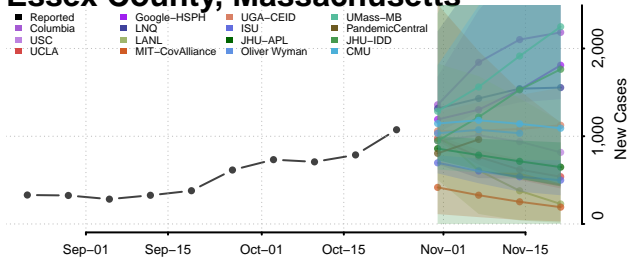

Essex County, Massachusetts