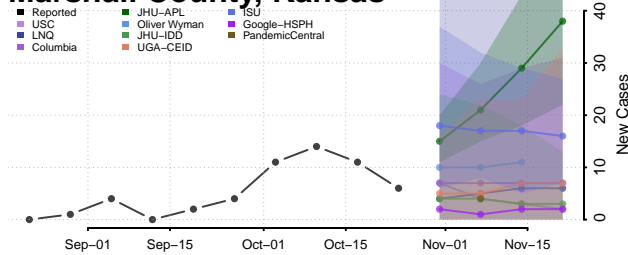

Lincoln County, Kansas

Linn County, Kansas

Logan County, Kansas

Lyon County, Kansas

Marion County, Kansas

Marshall County, Kansas

McPherson County, Kansas

Meade County, Kansas