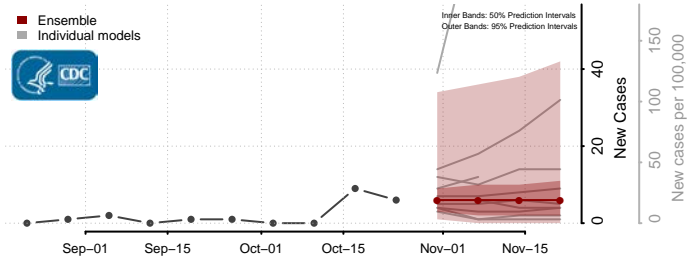

Storey County, Nevada

Washoe County, Nevada

White Pine County, Nevada

New Hampshire

Belknap County, New Hampshire

Carroll County, New Hampshire

Cheshire County, New Hampshire

Coos County, New Hampshire