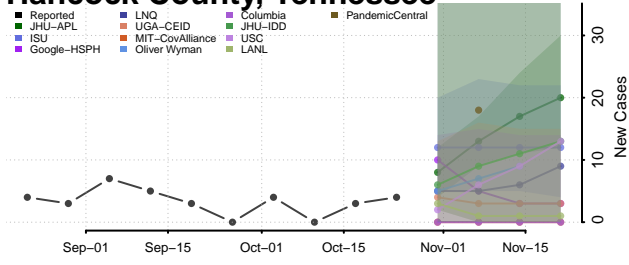

Gibson County, Tennessee

Giles County, Tennessee

Grainger County, Tennessee

Greene County, Tennessee

Grundy County, Tennessee

Hamblen County, Tennessee

Hamilton County, Tennessee

Hancock County, Tennessee