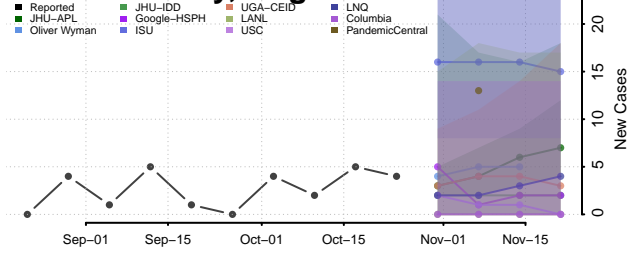

New Kent County, Virginia

Newport News County, Virginia

Norfolk County, Virginia

Northampton County, Virginia

Northumberland County, Virginia

Norton County, Virginia

Nottoway County, Virginia

Orange County, Virginia