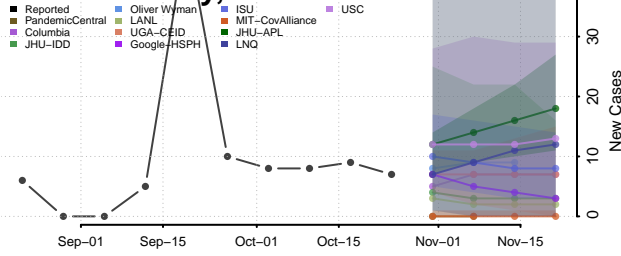

Cleburne County, Alabama

Coffee County, Alabama

Colbert County, Alabama

Conecuh County, Alabama

Coosa County, Alabama

Covington County, Alabama

Crenshaw County, Alabama

Cullman County, Alabama