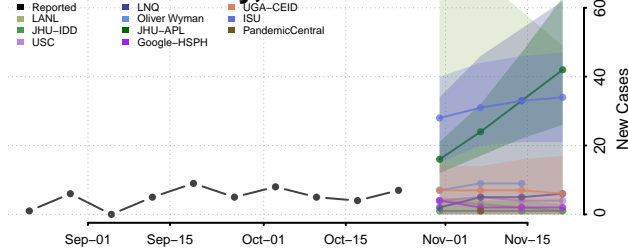

Marshall County, South Dakota