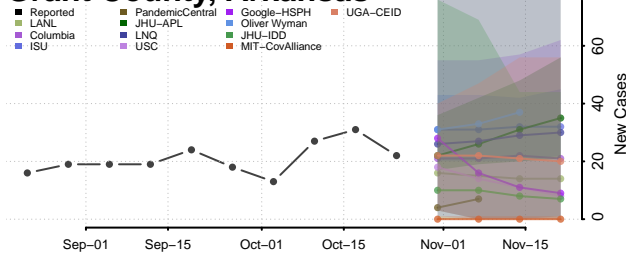

Grant County, Arkansas