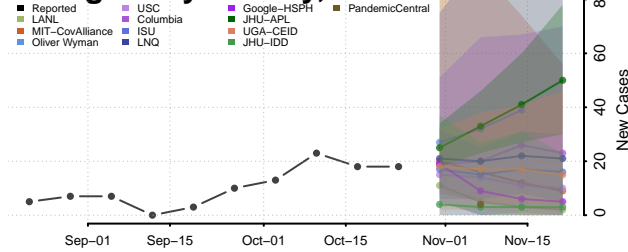

Montgomery County, Iowa