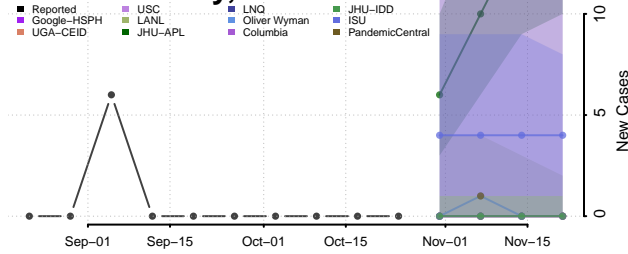

Catron County, New Mexico