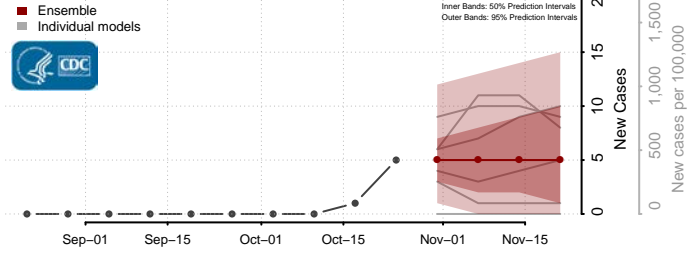

Matanuska-Susitna County, Alaska

Nome County, Alaska

North Slope County, Alaska

Northwest Arctic County, Alaska

Petersburg County, Alaska

Prince of Wales-Hyder County, Alaska

Sitka County, Alaska

Skagway County, Alaska