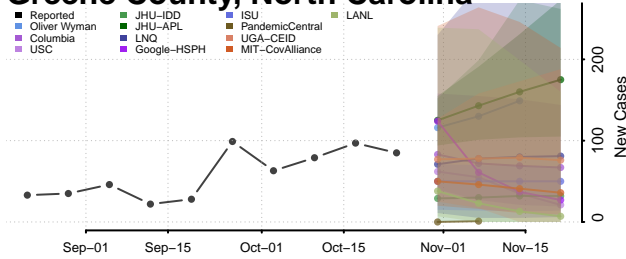

Forsyth County, North Carolina

Franklin County, North Carolina

Gaston County, North Carolina

Gates County, North Carolina

Graham County, North Carolina

Granville County, North Carolina

Greene County, North Carolina