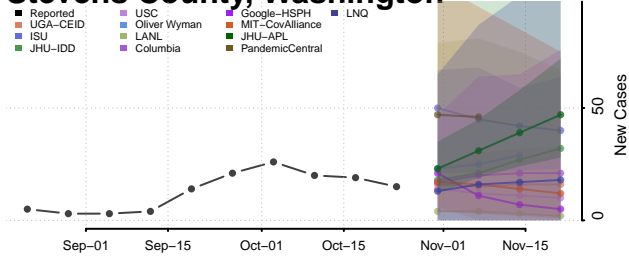

Skamania County, Washington

Snohomish County, Washington

Spokane County, Washington

Stevens County, Washington

Thurston County, Washington

Wahkiakum County, Washington

Walla Walla County, Washington

Whatcom County, Washington