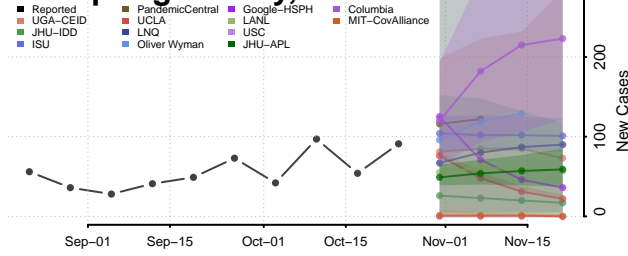

Garland County, Arkansas

Grant County, Arkansas

Greene County, Arkansas

Hempstead County, Arkansas

Hot Spring County, Arkansas

Howard County, Arkansas

Independence County, Arkansas

Izard County, Arkansas