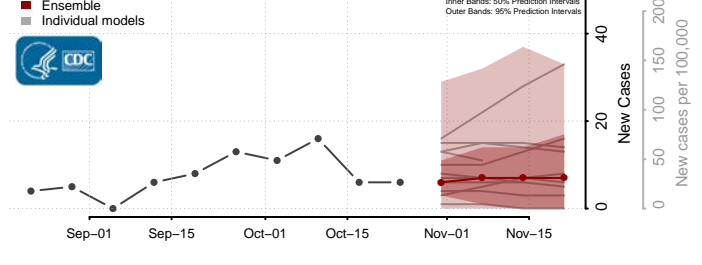

Rockbridge County, Virginia