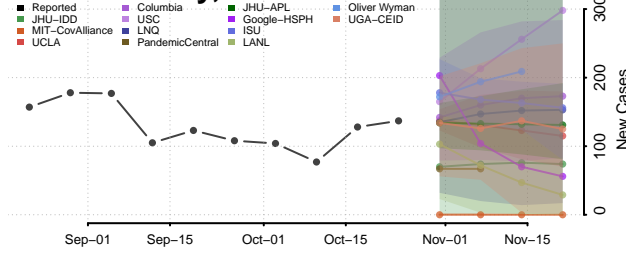

Coles County, Illinois