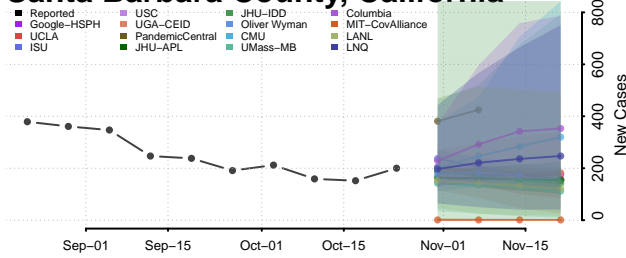

San Francisco County, California

San Joaquin County, California

San Luis Obispo County, California

San Mateo County, California

Santa Barbara County, California

Santa Clara County, California

Santa Cruz County, California