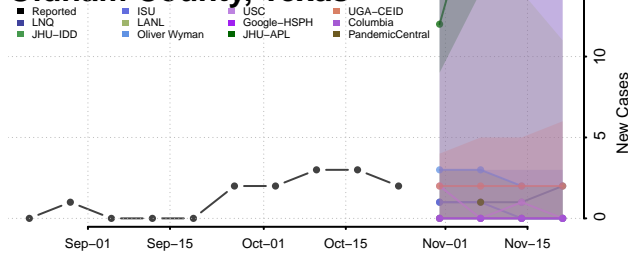

Oldham County, Texas