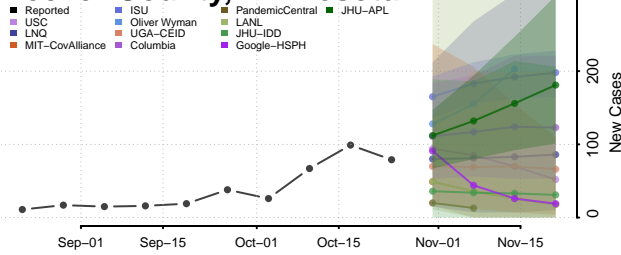

Schoolcraft County, Michigan

Shiawassee County, Michigan

Wexford County, Michigan

Minnesota

Aitkin County, Minnesota

Anoka County, Minnesota

Becker County, Minnesota

Beltrami County, Minnesota