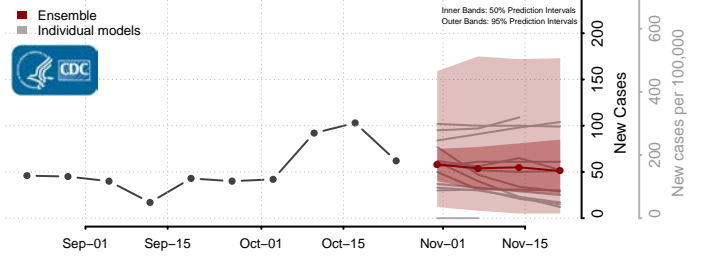

Lawrence County, Mississippi

Leake County, Mississippi

Lee County, Mississippi

Leflore County, Mississippi

Lincoln County, Mississippi

Lowndes County, Mississippi

Madison County, Mississippi

Marion County, Mississippi