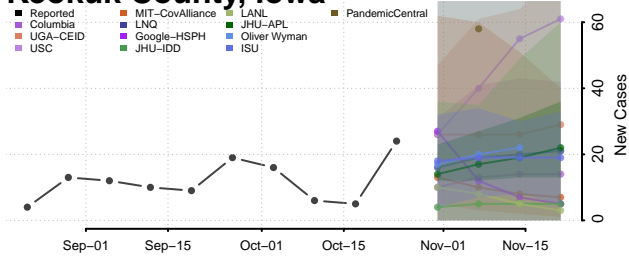

Keokuk County, Iowa