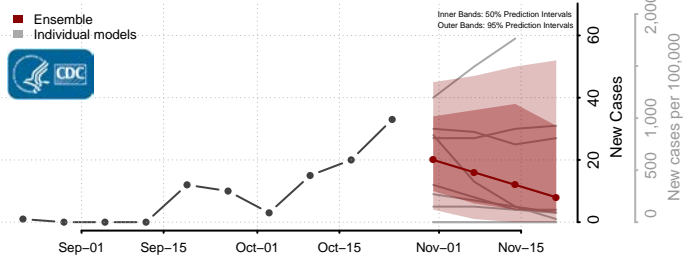

Harding County, South Dakota

Hughes County, South Dakota

Hutchinson County, South Dakota

Hyde County, South Dakota

Jackson County, South Dakota

Jerauld County, South Dakota

Jones County, South Dakota

Kingsbury County, South Dakota