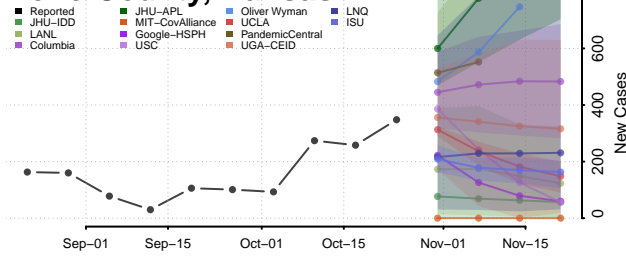

Reno County, Kansas