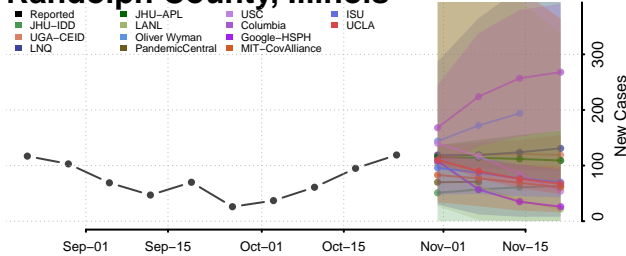

Randolph County, Illinois