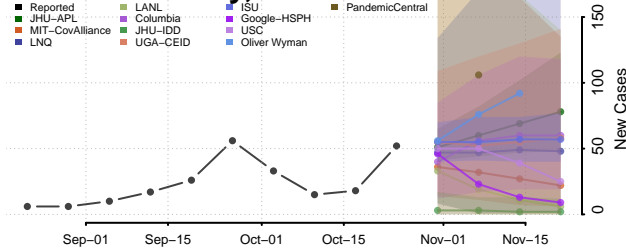

Roberts County, South Dakota