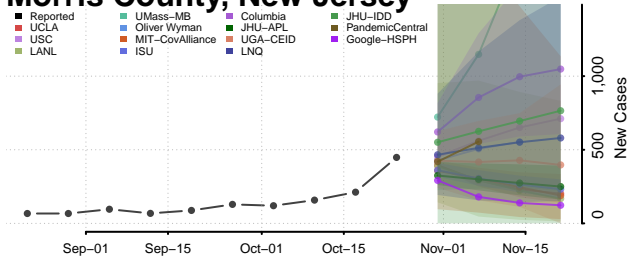

Hunterdon County, New Jersey

Mercer County, New Jersey

Middlesex County, New Jersey

Monmouth County, New Jersey

Morris County, New Jersey

Ocean County, New Jersey

Passaic County, New Jersey

Salem County, New Jersey