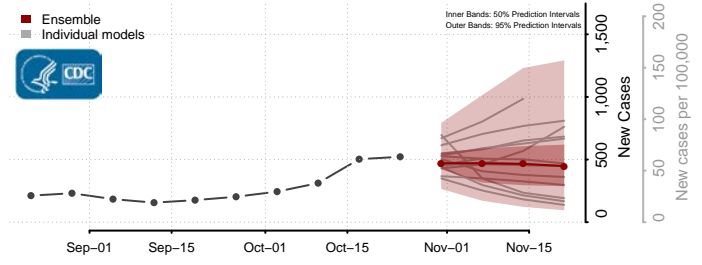

Skamania County, Washington

Snohomish County, Washington

Spokane County, Washington

Stevens County, Washington

Thurston County, Washington

Wahkiakum County, Washington

Walla Walla County, Washington

Whatcom County, Washington