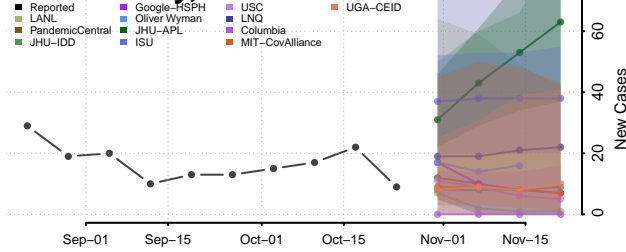

Polk County, North Carolina

Randolph County, North Carolina

Richmond County, North Carolina

Robeson County, North Carolina

Vance County, North Carolina

Wake County, North Carolina

Warren County, North Carolina