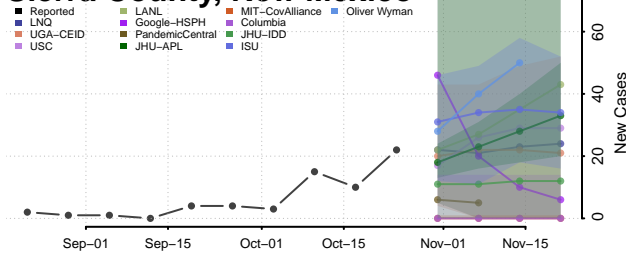

Sierra County, New Mexico