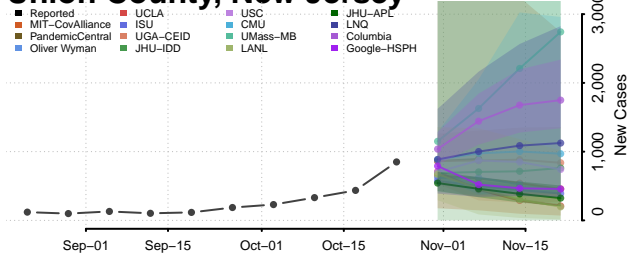

Union County, New Jersey