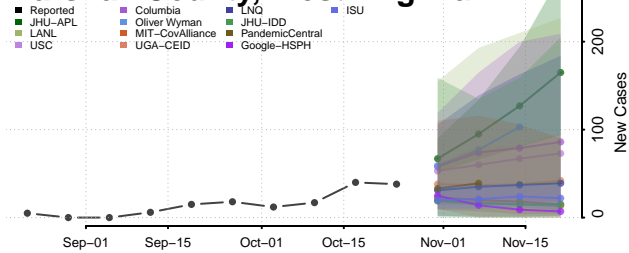

Marshall County, West Virginia