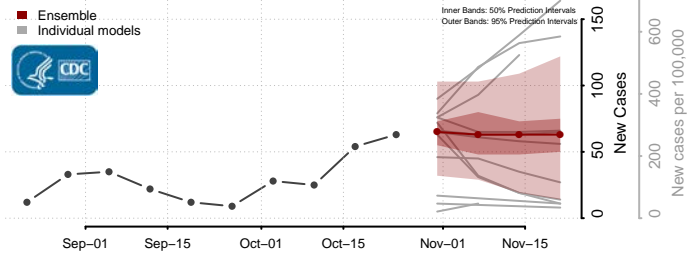

Lee County, Virginia