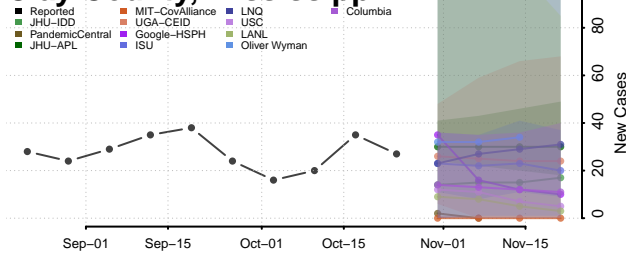

Clay County, Mississippi