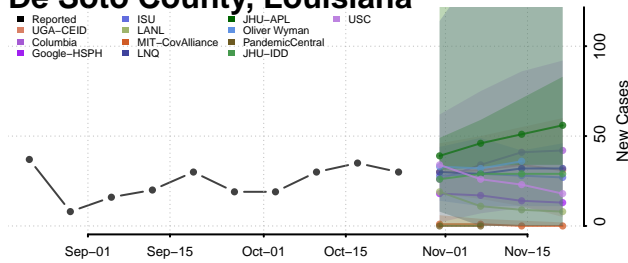

De Soto County, Louisiana