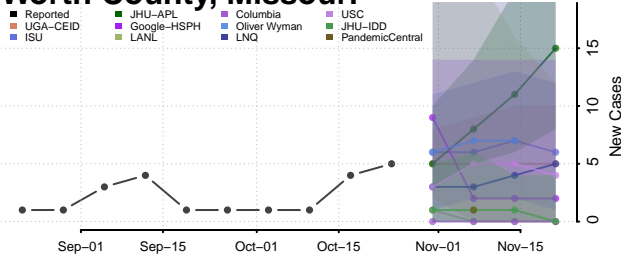

Worth County, Missouri