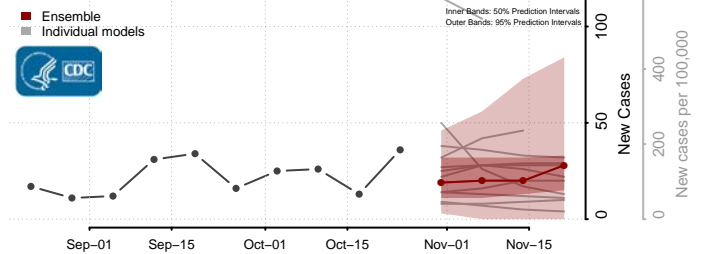

Northampton County, North Carolina