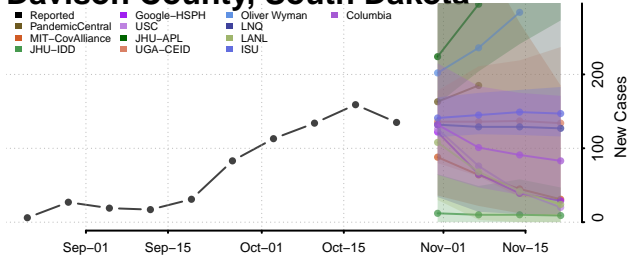

Corson County, South Dakota

Custer County, South Dakota

Davison County, South Dakota

Day County, South Dakota

Deuel County, South Dakota

Dewey County, South Dakota

Douglas County, South Dakota

Edmunds County, South Dakota