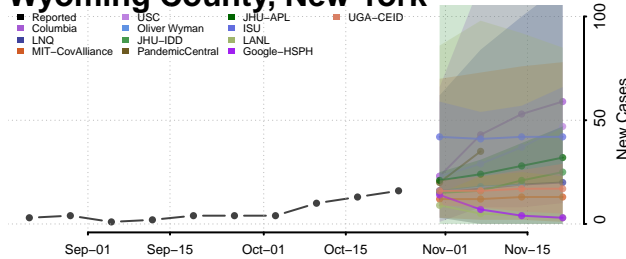

Ulster County, New York

Warren County, New York

Washington County, New York

Wayne County, New York

Westchester County, New York

Wyoming County, New York

Yates County, New York

North Carolina