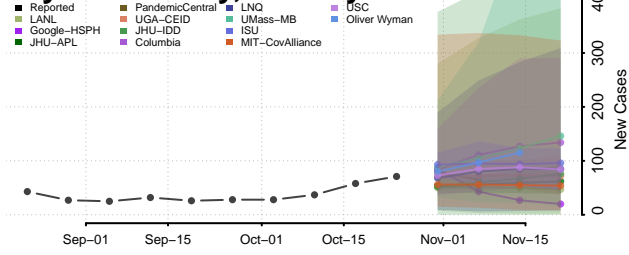

Fayette County, Pennsylvania