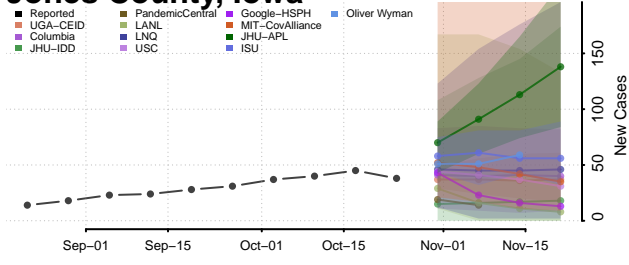

Jones County, Iowa