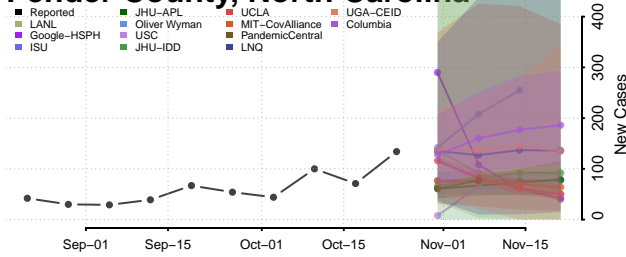

Pender County, North Carolina