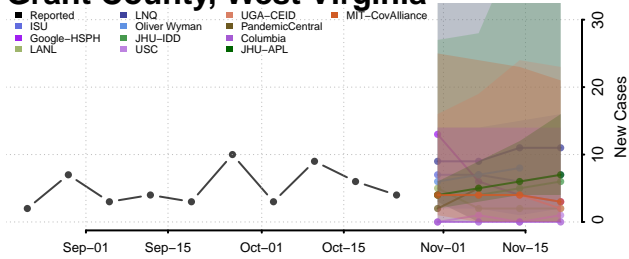

Grant County, West Virginia