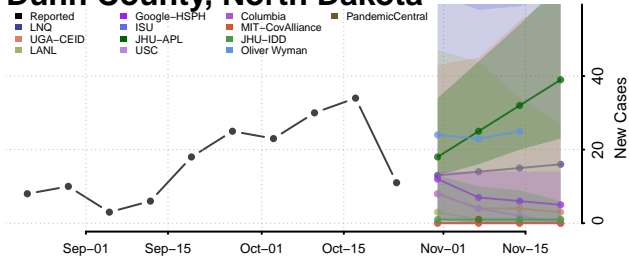

Burleigh County, North Dakota

Cass County, North Dakota

Cavalier County, North Dakota

Dickey County, North Dakota

Divide County, North Dakota

Dunn County, North Dakota

Eddy County, North Dakota

Emmons County, North Dakota