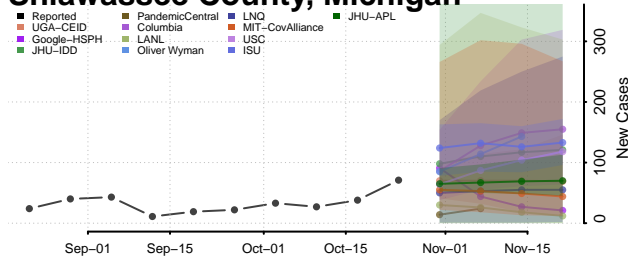

Shiawassee County, Michigan