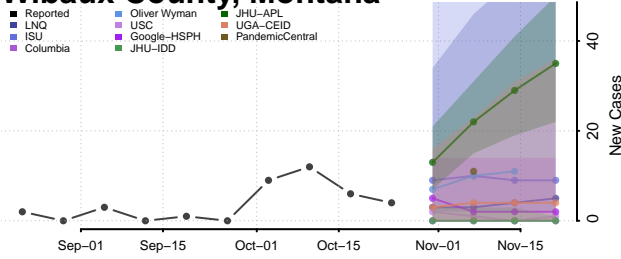

Teton County, Montana

Toole County, Montana

Treasure County, Montana

Valley County, Montana

Wheatland County, Montana

Wibaux County, Montana

Yellowstone County, Montana

Nebraska