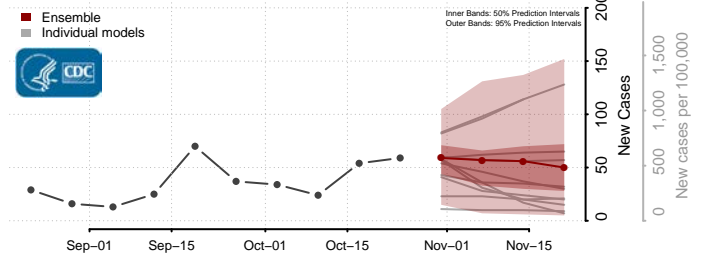

Warren County, Iowa

Washington County, Iowa

Wayne County, Iowa

Webster County, Iowa

Winnebago County, Iowa

Winneshiek County, Iowa

Woodbury County, Iowa

Worth County, Iowa