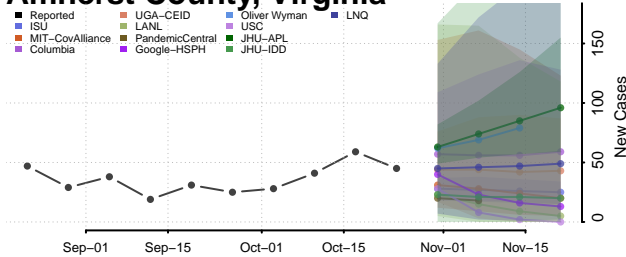

Amherst County, Virginia