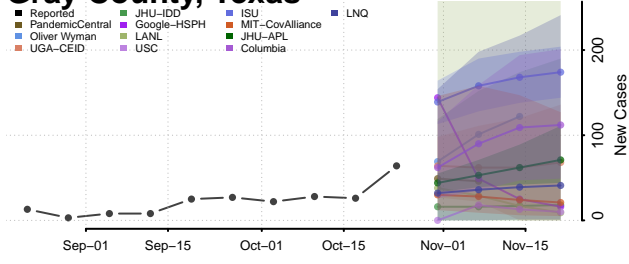

Gray County, Texas