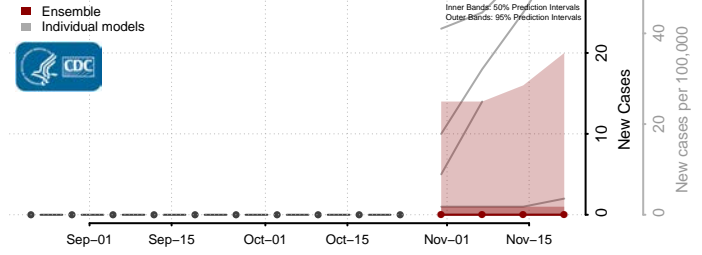

Box Elder County, Utah