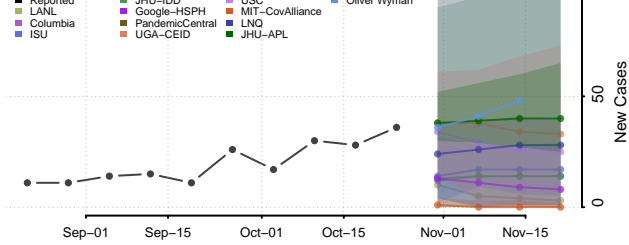

Bienville County, Louisiana