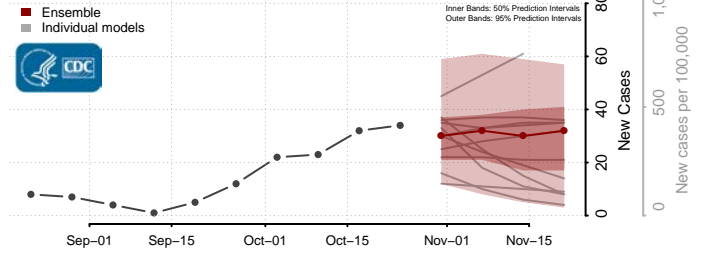

Murray County, Minnesota