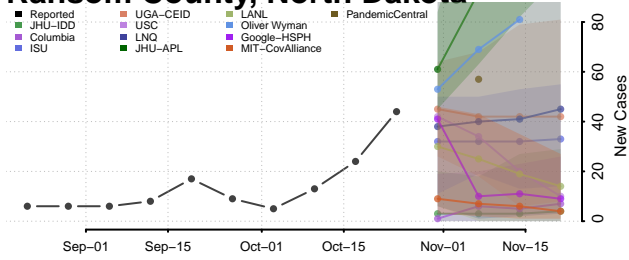

Ransom County, North Dakota