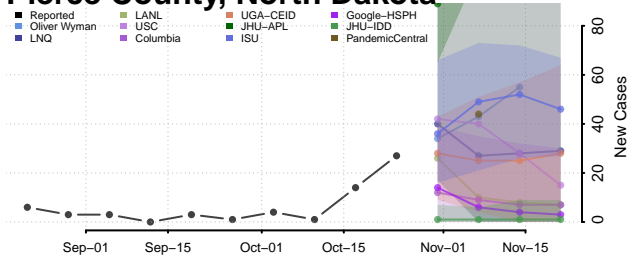

Pierce County, North Dakota