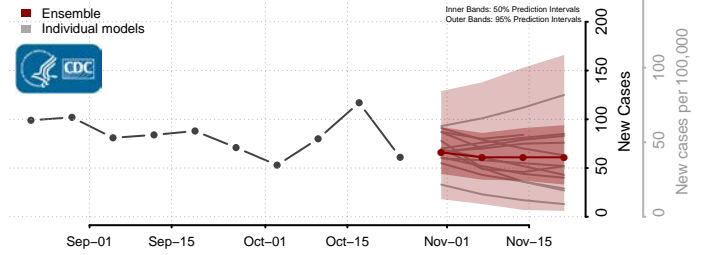

Stafford County, Virginia