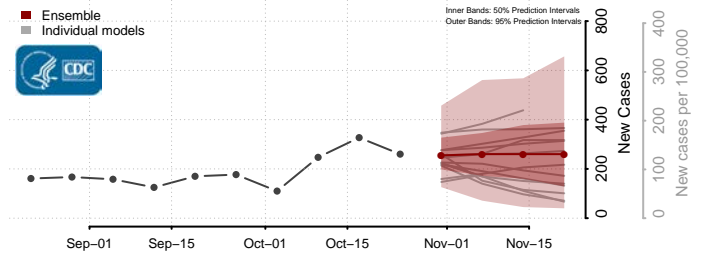

Onslow County, North Carolina