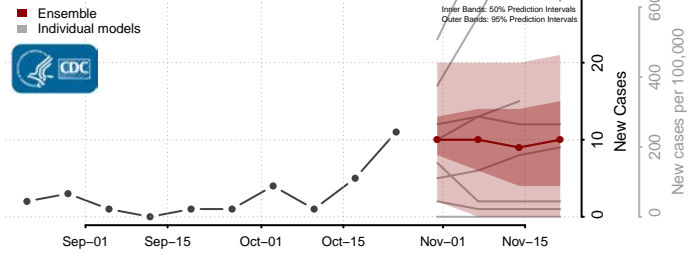

Oneida County, Idaho