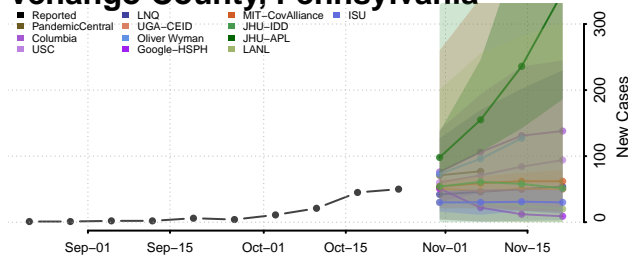

Venango County, Pennsylvania