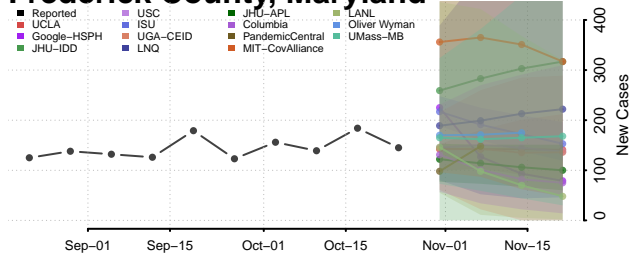

Garrett County, Maryland

Harford County, Maryland

Howard County, Maryland

Kent County, Maryland

Montgomery County, Maryland

Prince George's County, Maryland

Queen Anne's County, Maryland

Somerset County, Maryland