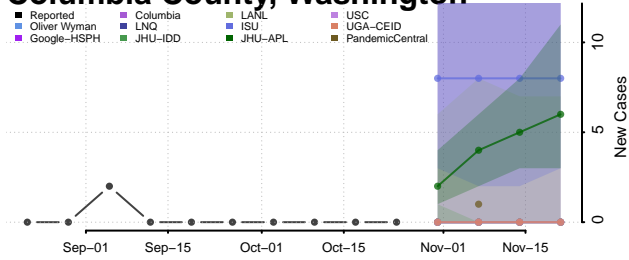

Columbia County, Washington