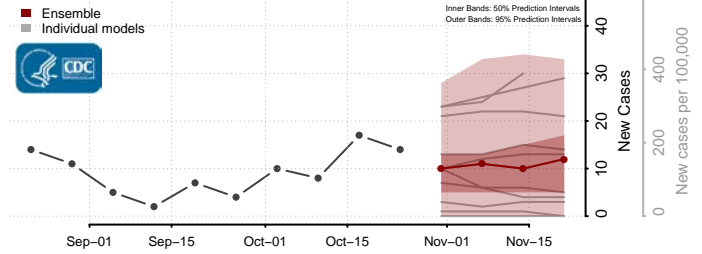

DeSoto County, Mississippi

Forrest County, Mississippi

Franklin County, Mississippi

George County, Mississippi

Greene County, Mississippi

Grenada County, Mississippi

Hancock County, Mississippi

Harrison County, Mississippi