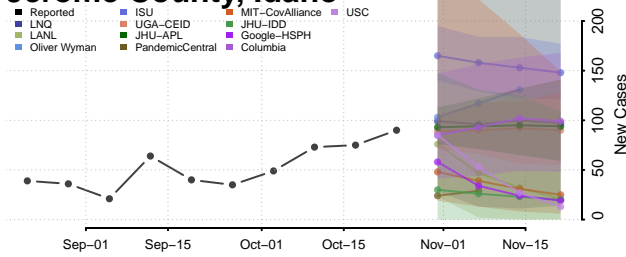

Elmore County, Idaho

Franklin County, Idaho

Fremont County, Idaho

Gem County, Idaho

Gooding County, Idaho

Idaho County, Idaho

Jefferson County, Idaho

Jerome County, Idaho