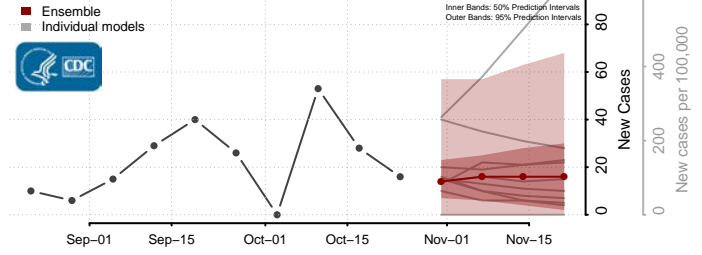

Crawford County, Missouri

Dade County, Missouri

Dallas County, Missouri

Davies County, Missouri

DeKalb County, Missouri

Dent County, Missouri

Douglas County, Missouri

Dunklin County, Missouri