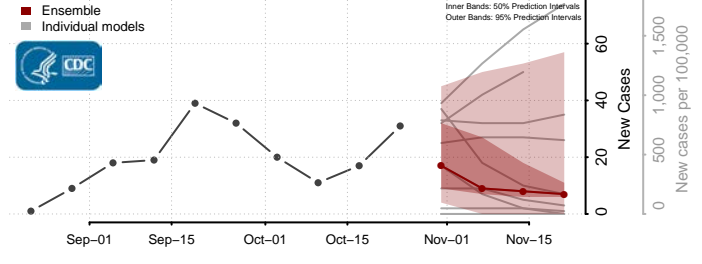

Fall River County, South Dakota

Faulk County, South Dakota

Grant County, South Dakota

Gregory County, South Dakota

Haakon County, South Dakota

Hamlin County, South Dakota

Hand County, South Dakota

Hanson County, South Dakota