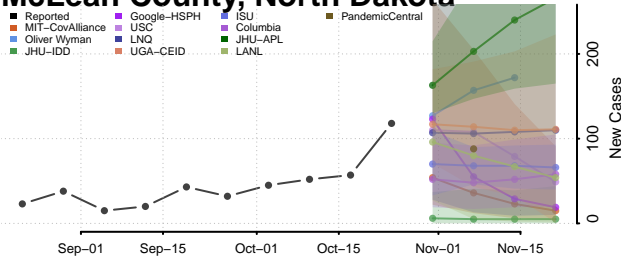

LaMoure County, North Dakota

Logan County, North Dakota

McHenry County, North Dakota

McIntosh County, North Dakota

McKenzie County, North Dakota

McLean County, North Dakota

Mercer County, North Dakota

Morton County, North Dakota