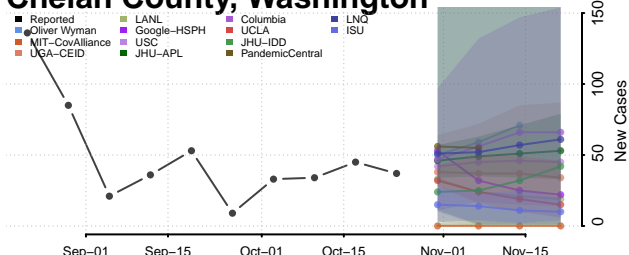

Wythe County, Virginia

York County, Virginia

Washington

Adams County, Washington

Asotin County, Washington

Benton County, Washington

Chelan County, Washington

Clallam County, Washington