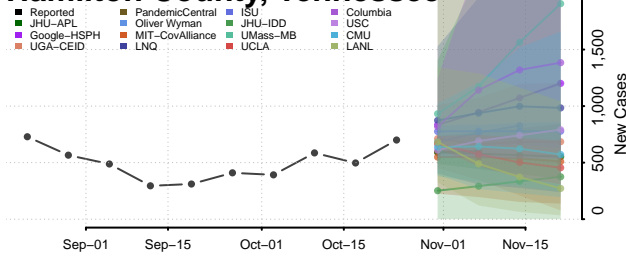

Gibson County, Tennessee

Giles County, Tennessee

Grainger County, Tennessee

Greene County, Tennessee

Grundy County, Tennessee

Hamblen County, Tennessee

Hamilton County, Tennessee

Hancock County, Tennessee