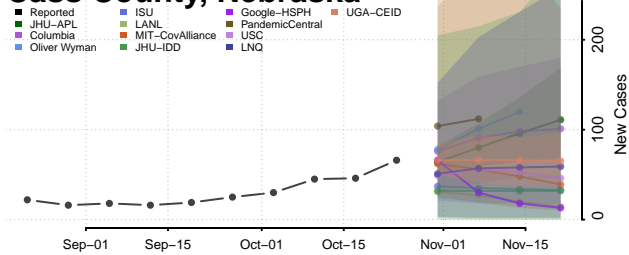

Brown County, Nebraska

Buffalo County, Nebraska

Burt County, Nebraska

Butler County, Nebraska

Cass County, Nebraska

Cedar County, Nebraska

Chase County, Nebraska

Cherry County, Nebraska