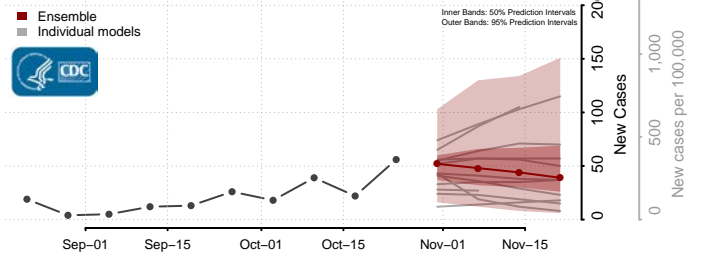

Clark County, Illinois