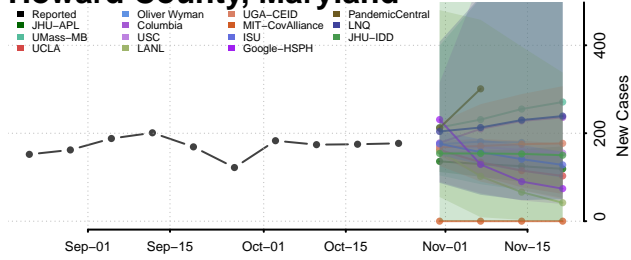

Howard County, Maryland