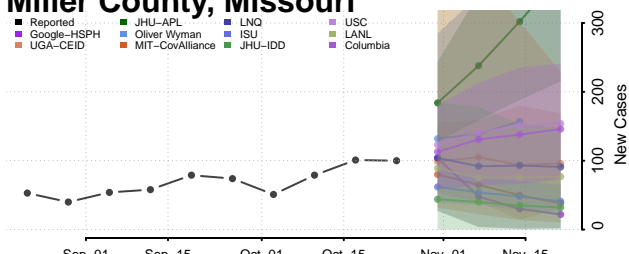

Miller County, Missouri