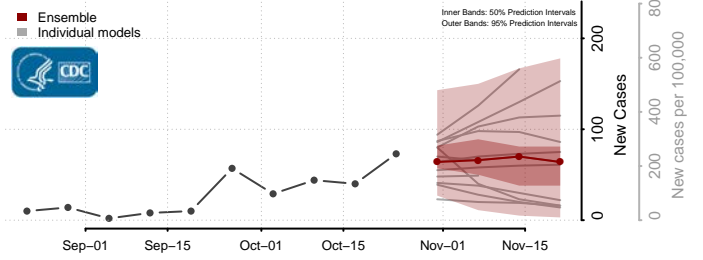

Benton County, Minnesota

Big Stone County, Minnesota

Blue Earth County, Minnesota

Brown County, Minnesota

Carlton County, Minnesota

Carver County, Minnesota

Cass County, Minnesota

Chippewa County, Minnesota