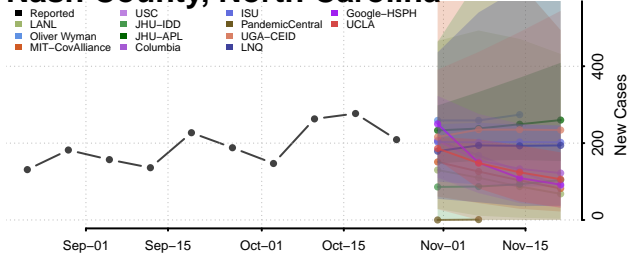

Nash County, North Carolina