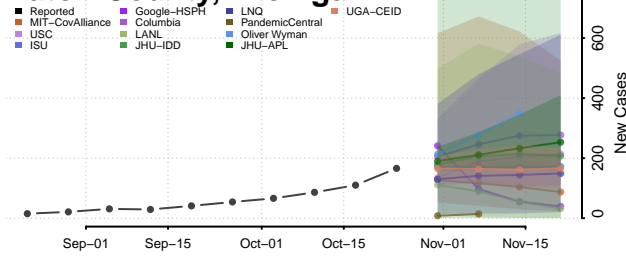

Clinton County, Michigan

Crawford County, Michigan

Delta County, Michigan

Dickinson County, Michigan

Eaton County, Michigan

Emmet County, Michigan

Genesee County, Michigan

Gladwin County, Michigan