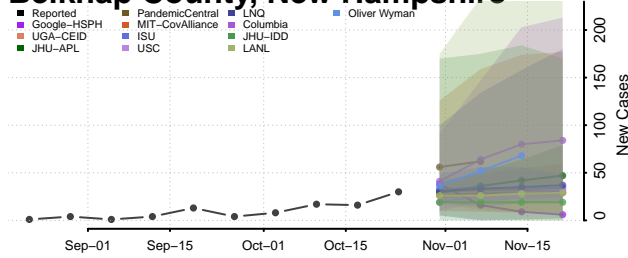

Storey County, Nevada

Washoe County, Nevada

White Pine County, Nevada

New Hampshire

Belknap County, New Hampshire

Carroll County, New Hampshire

Cheshire County, New Hampshire

Coos County, New Hampshire