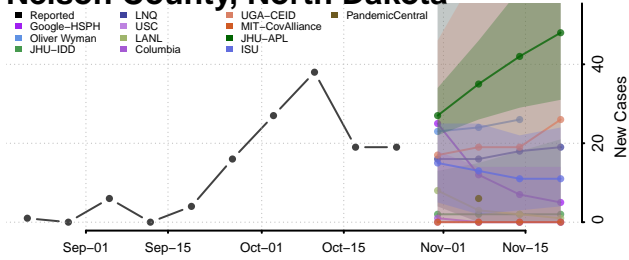

Nelson County, North Dakota