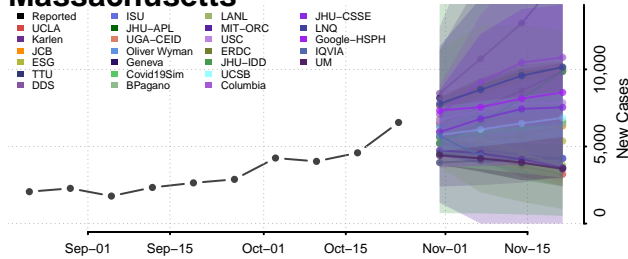

Massachusetts