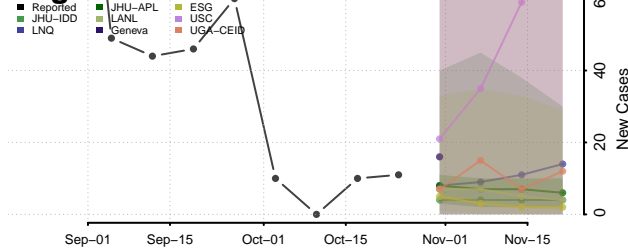

Virgin Islands