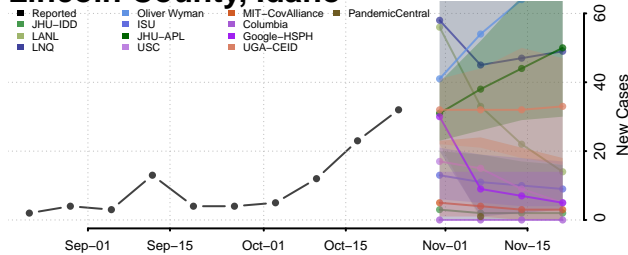

Kootenai County, Idaho

Latah County, Idaho

Lemhi County, Idaho

Lewis County, Idaho

Lincoln County, Idaho

Madison County, Idaho

Minidoka County, Idaho

Nez Perce County, Idaho