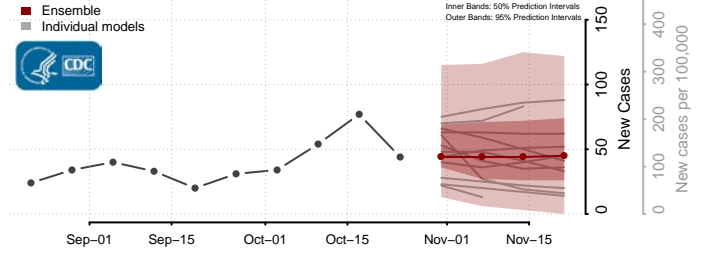

Rock County, Minnesota

Roseau County, Minnesota

Scott County, Minnesota

Sherburne County, Minnesota

Sibley County, Minnesota

St. Louis County, Minnesota

Stearns County, Minnesota

Steele County, Minnesota