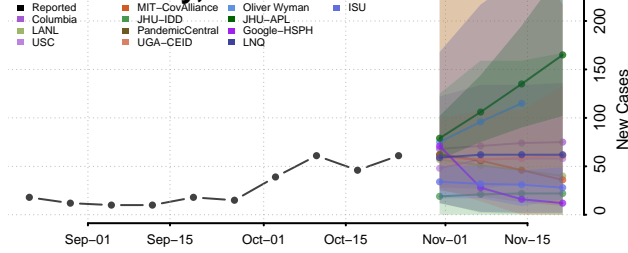

Madison County, Iowa

Mahaska County, Iowa

Marion County, Iowa

Marshall County, Iowa

Mills County, Iowa

Mitchell County, Iowa

Monona County, Iowa

Monroe County, Iowa