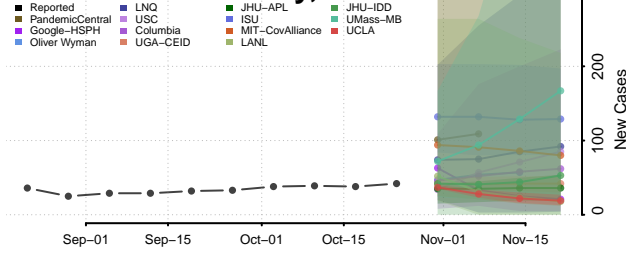

Cumberland County, Maine