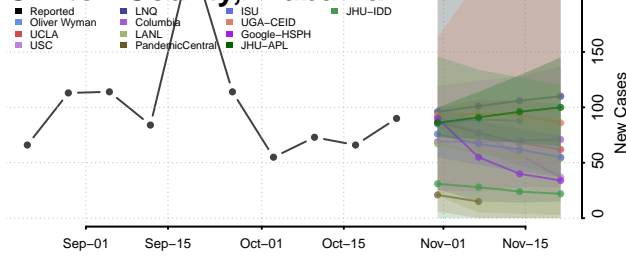

Butler County, Alabama

Calhoun County, Alabama

Chambers County, Alabama

Cherokee County, Alabama

Chilton County, Alabama

Choctaw County, Alabama

Clarke County, Alabama

Clay County, Alabama