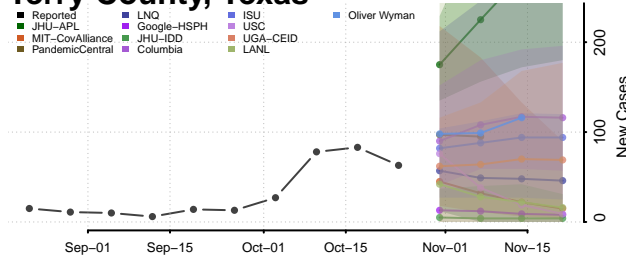

Terry County, Texas