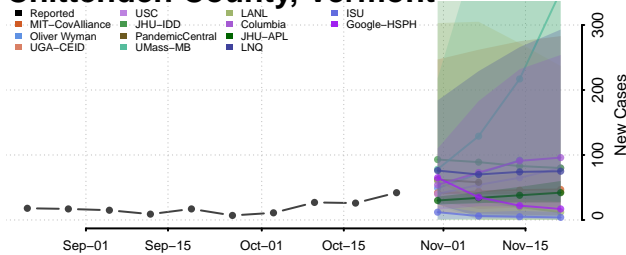

Chittenden County, Vermont