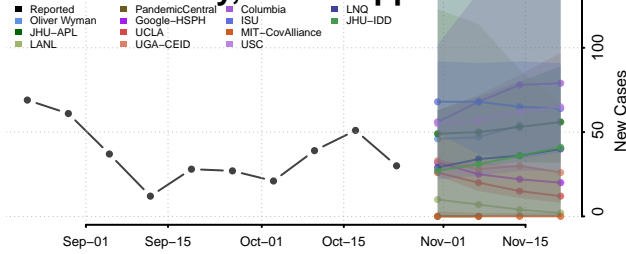

Tishomingo County, Mississippi

Tunica County, Mississippi

Union County, Mississippi

Walthall County, Mississippi

Warren County, Mississippi

Washington County, Mississippi

Wayne County, Mississippi

Webster County, Mississippi