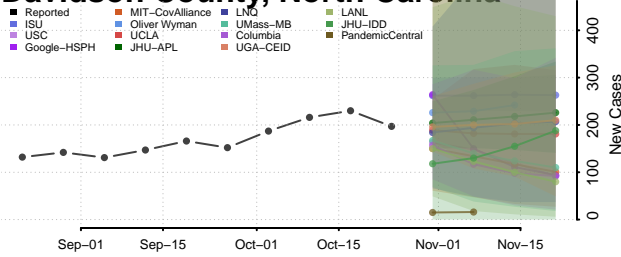

Currituck County, North Carolina

Dare County, North Carolina

Davidson County, North Carolina

Davie County, North Carolina

Duplin County, North Carolina

Durham County, North Carolina

Edgecombe County, North Carolina