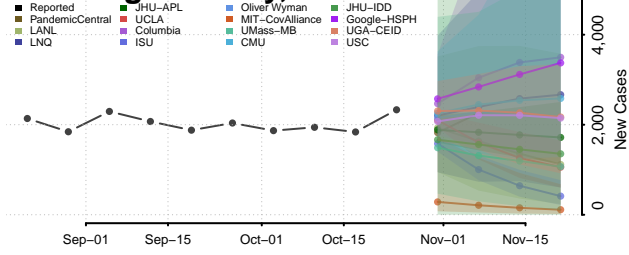

Orange County, California

Placer County, California

Plumas County, California

Riverside County, California

Sacramento County, California

San Benito County, California

San Bernardino County, California

San Diego County, California