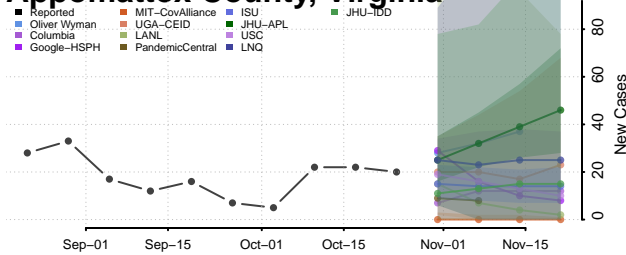

Appomattox County, Virginia