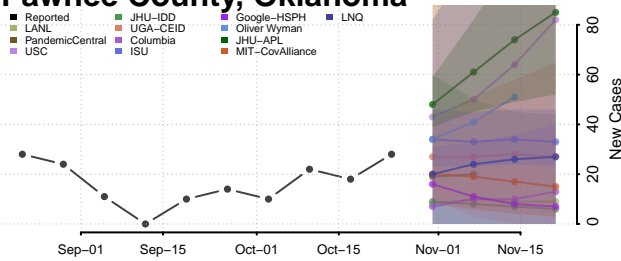

Oklahoma County, Oklahoma

Okmulgee County, Oklahoma

Osage County, Oklahoma

Ottawa County, Oklahoma

Pawnee County, Oklahoma

Payne County, Oklahoma

Pittsburg County, Oklahoma

Pontotoc County, Oklahoma