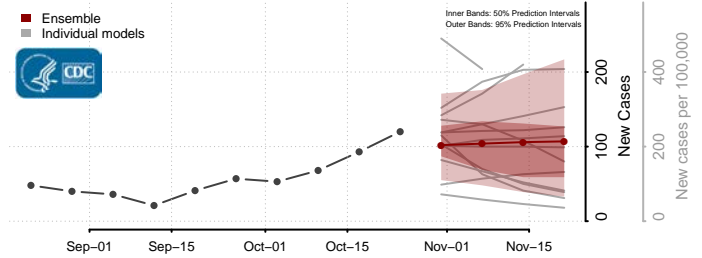

Halifax County, North Carolina