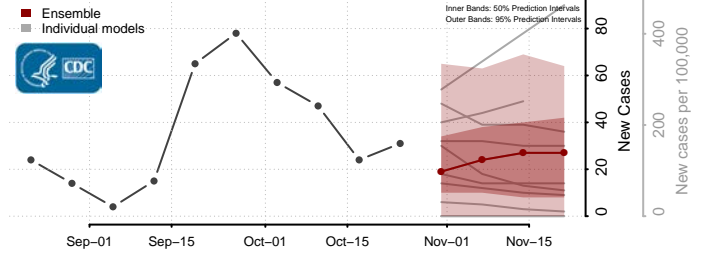

Benton County, Missouri