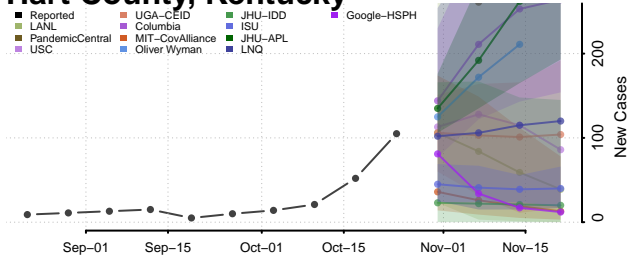

Hart County, Kentucky