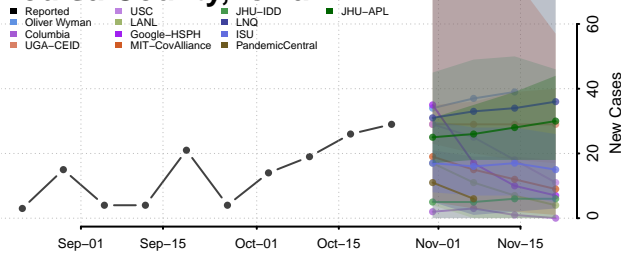

Louisa County, Iowa