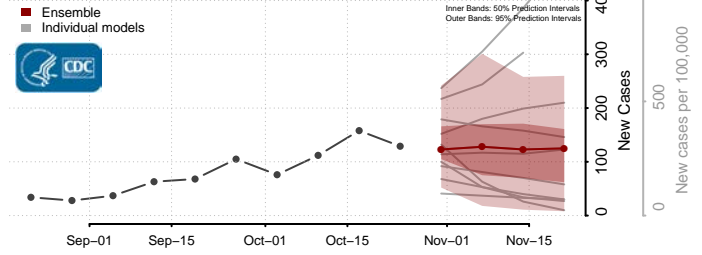

Butler County, Missouri