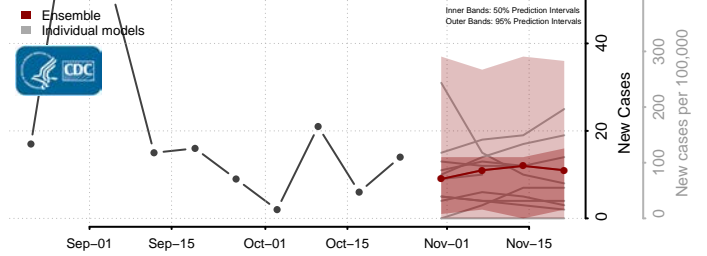

Pamlico County, North Carolina