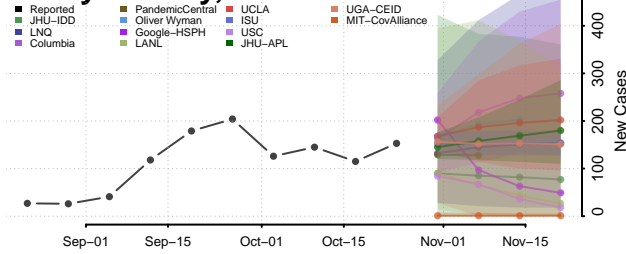

Ellis County, Oklahoma

Garfield County, Oklahoma

Garvin County, Oklahoma

Grady County, Oklahoma

Grant County, Oklahoma

Greer County, Oklahoma

Harmon County, Oklahoma

Harper County, Oklahoma