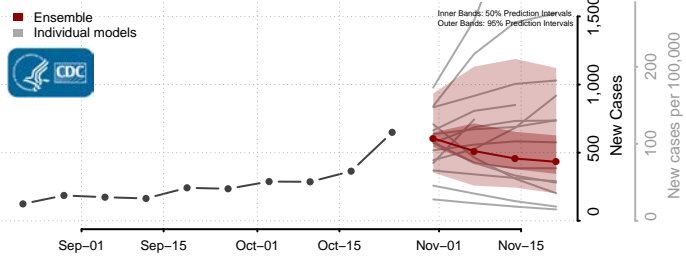

Bristol County, Massachusetts