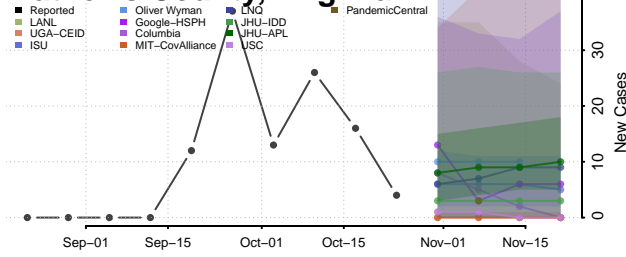

Mathews County, Virginia