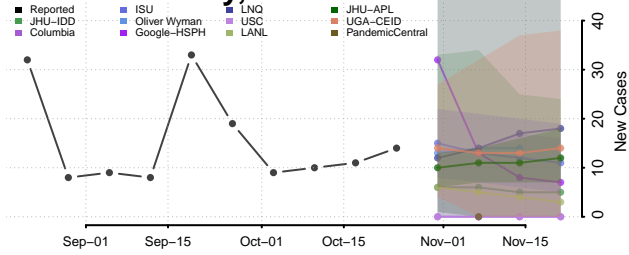

National

Alabama

Autauga County, Alabama

Baldwin County, Alabama

Barbour County, Alabama

Bibb County, Alabama

Blount County, Alabama

Bullock County, Alabama