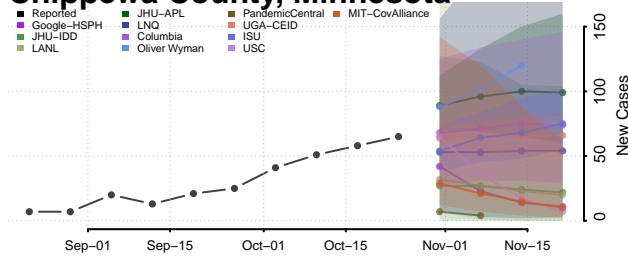

Chippewa County, Minnesota