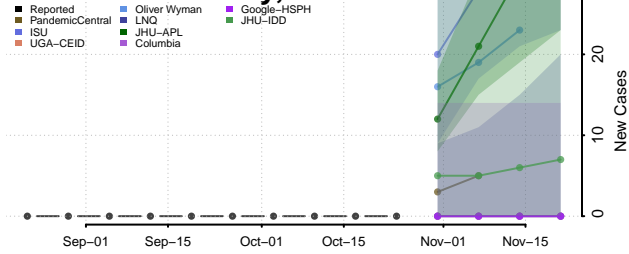

Carbon County, Utah

Daggett County, Utah

Davis County, Utah

Duchesne County, Utah

Emery County, Utah

Garfield County, Utah

Grand County, Utah

Iron County, Utah