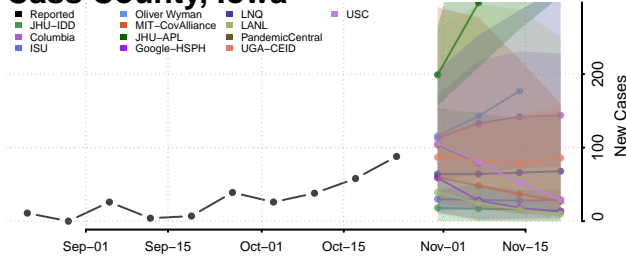

Cass County, Iowa