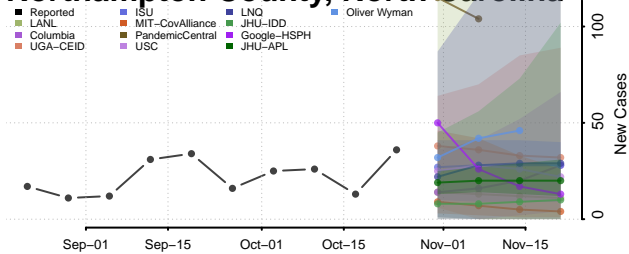

Northampton County, North Carolina