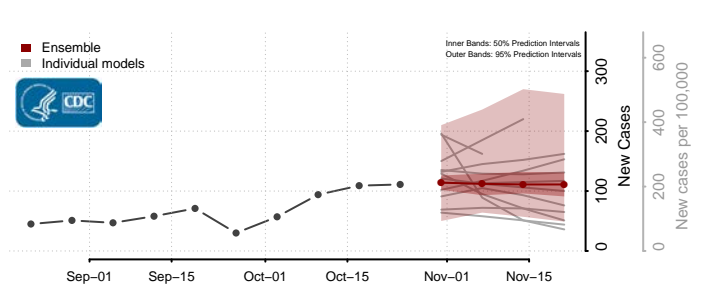

Washington County, Virginia