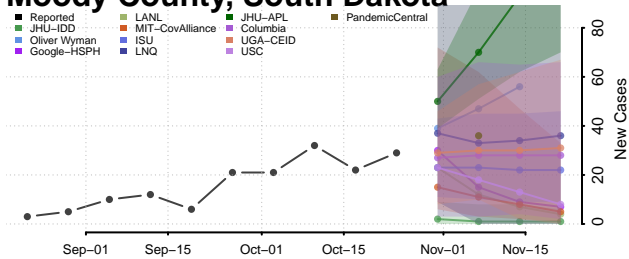

Moody County, South Dakota