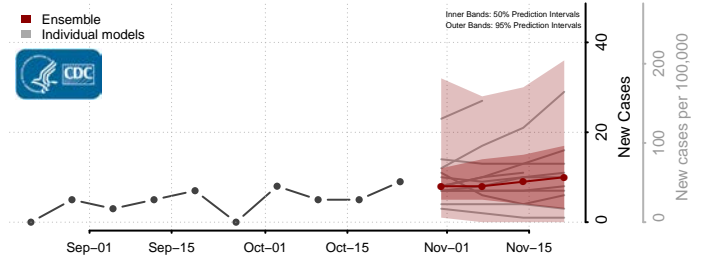

McDowell County, West Virginia