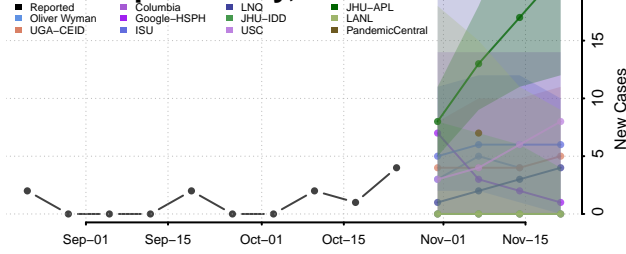

Guadalupe County, New Mexico