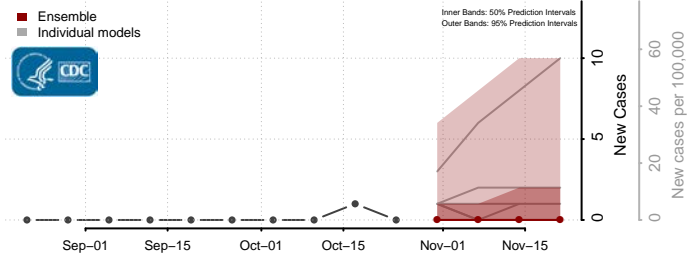

San Juan County, Washington