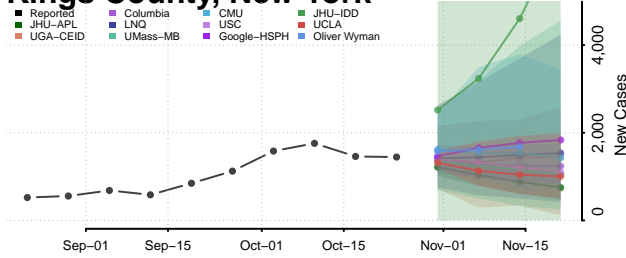

Fulton County, New York

Genesee County, New York

Greene County, New York

Hamilton County, New York

Herkimer County, New York

Jefferson County, New York

Kings County, New York

Lewis County, New York