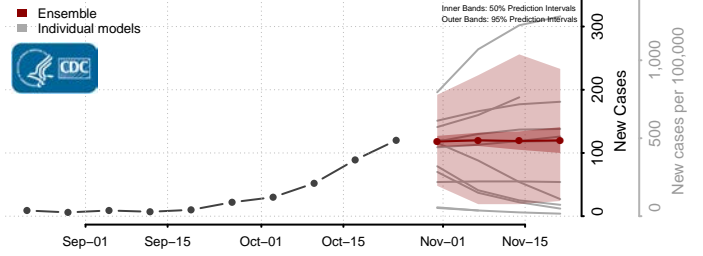

Todd County, Minnesota