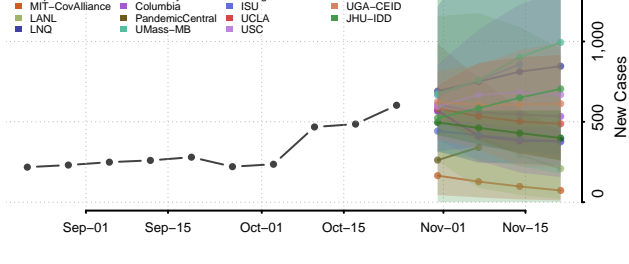

Berks County, Pennsylvania