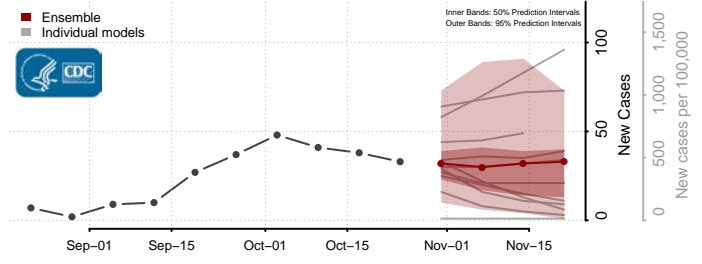

Grant County, South Dakota