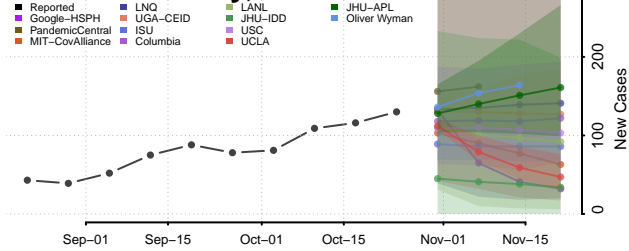

McClain County, Oklahoma