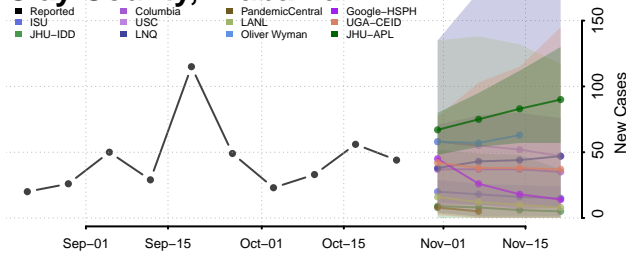

Butler County, Alabama

Calhoun County, Alabama

Chambers County, Alabama

Cherokee County, Alabama

Chilton County, Alabama

Choctaw County, Alabama

Clarke County, Alabama

Clay County, Alabama