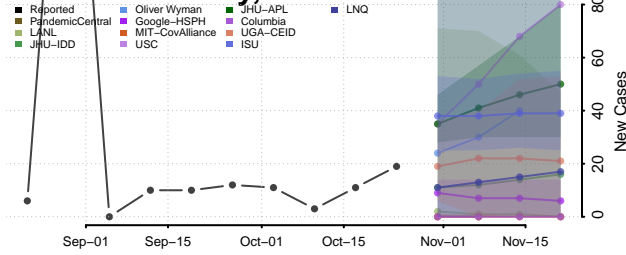

Hood County, Texas

Hopkins County, Texas

Houston County, Texas

Howard County, Texas

Hudspeth County, Texas

Hunt County, Texas

Hutchinson County, Texas

Irion County, Texas