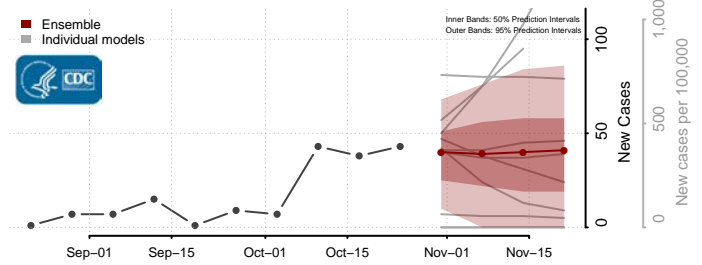

Fergus County, Montana