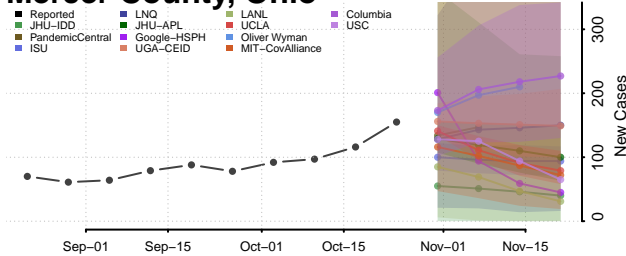

Mercer County, Ohio