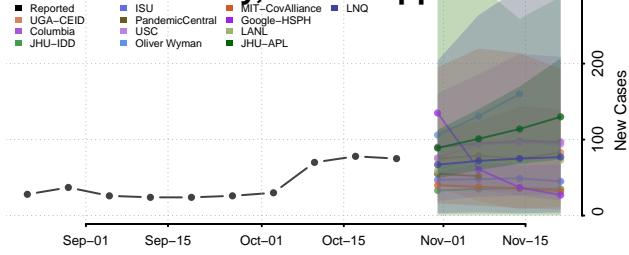

DeSoto County, Mississippi

Forrest County, Mississippi

Franklin County, Mississippi

George County, Mississippi

Greene County, Mississippi

Grenada County, Mississippi

Hancock County, Mississippi

Harrison County, Mississippi