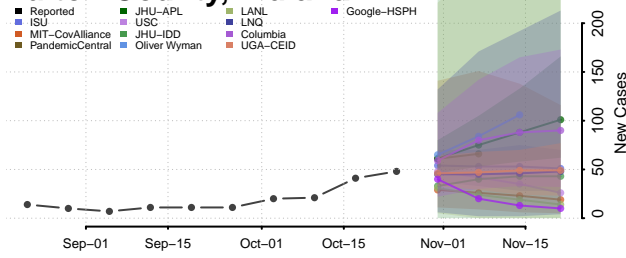

Floyd County, Indiana

Fountain County, Indiana

Franklin County, Indiana

Fulton County, Indiana

Gibson County, Indiana

Grant County, Indiana

Greene County, Indiana

Hamilton County, Indiana