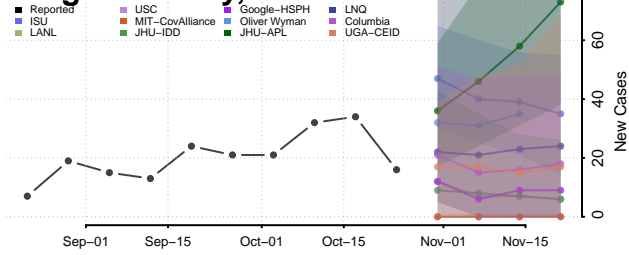

Oregon County, Missouri