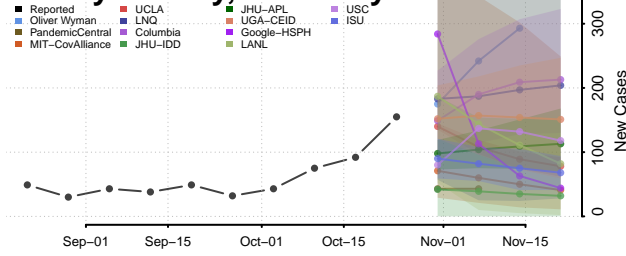

Rowan County, Kentucky

Russell County, Kentucky

Scott County, Kentucky

Shelby County, Kentucky

Simpson County, Kentucky

Spencer County, Kentucky

Taylor County, Kentucky

Todd County, Kentucky