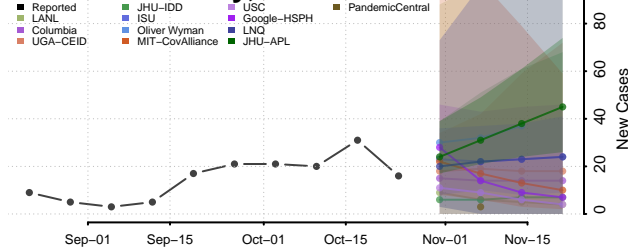

Madison County, Iowa

Mahaska County, Iowa

Marion County, Iowa

Marshall County, Iowa

Mills County, Iowa

Mitchell County, Iowa

Monona County, Iowa

Monroe County, Iowa