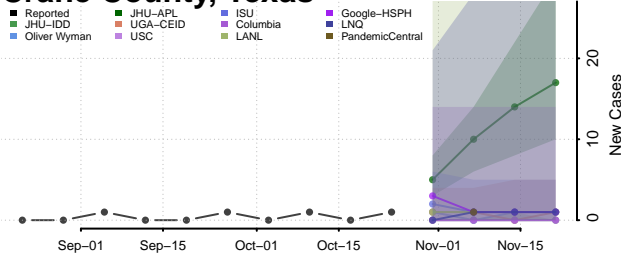

Crane County, Texas