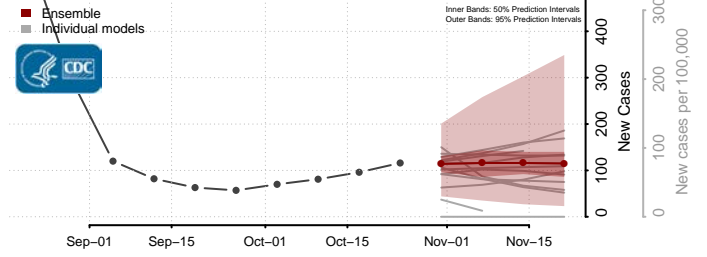

Orange County, North Carolina