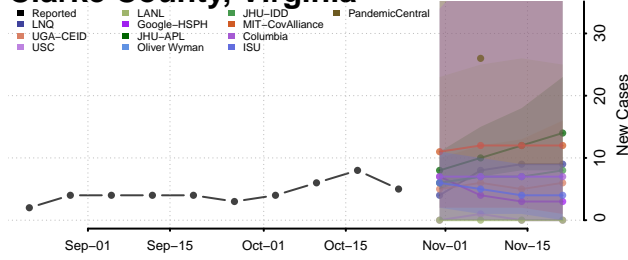

Charles City County, Virginia

Charlotte County, Virginia

Charlottesville County, Virginia

Chesapeake County, Virginia

Chesterfield County, Virginia

Clarke County, Virginia

Colonial Heights County, Virginia

Covington County, Virginia