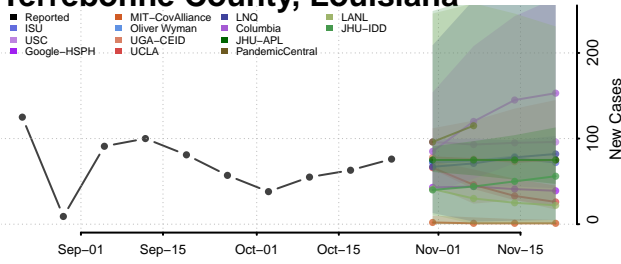

St. Martin County, Louisiana

St. Mary County, Louisiana

St. Tammany County, Louisiana

Tangipahoa County, Louisiana

Tensas County, Louisiana

Terrebonne County, Louisiana

Union County, Louisiana

Vermilion County, Louisiana