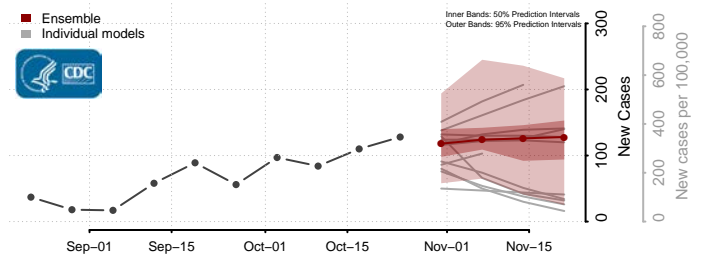

Douglas County, Wisconsin

Dunn County, Wisconsin

Eau Claire County, Wisconsin

Florence County, Wisconsin

Fond du Lac County, Wisconsin

Forest County, Wisconsin

Grant County, Wisconsin

Green County, Wisconsin