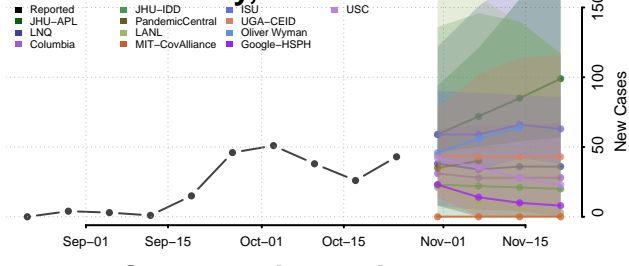

Wisconsin

Adams County, Wisconsin

Ashland County, Wisconsin

Barron County, Wisconsin

Bayfield County, Wisconsin

Brown County, Wisconsin

Buffalo County, Wisconsin

Burnett County, Wisconsin