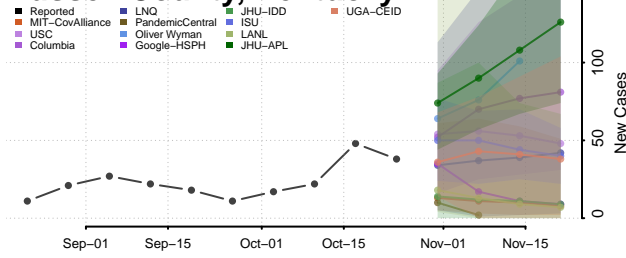

Rowan County, Kentucky

Russell County, Kentucky

Scott County, Kentucky

Shelby County, Kentucky

Simpson County, Kentucky

Spencer County, Kentucky

Taylor County, Kentucky

Todd County, Kentucky