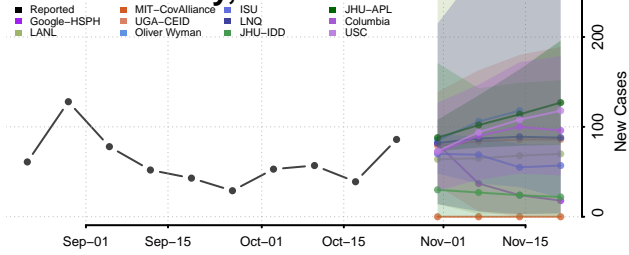

Marion County, Missouri