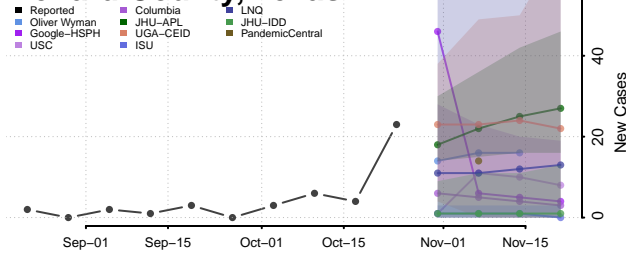

Menard County, Texas