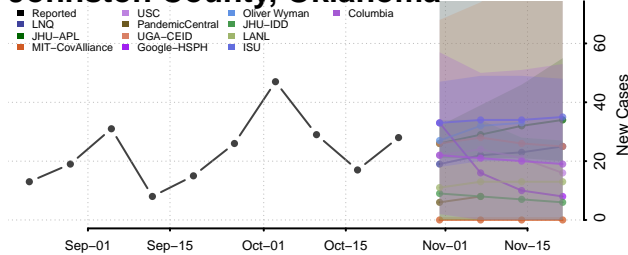

Johnston County, Oklahoma