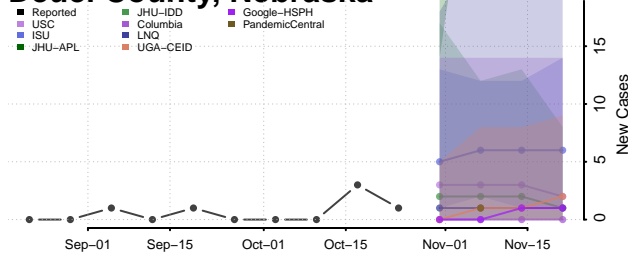

Deuel County, Nebraska

Dixon County, Nebraska

Furnas County, Nebraska

Gage County, Nebraska

Garden County, Nebraska

Garfield County, Nebraska

Gosper County, Nebraska

Grant County, Nebraska