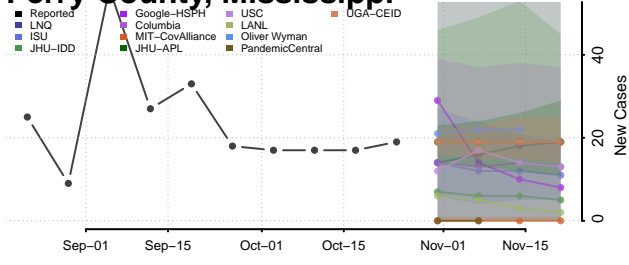

Perry County, Mississippi