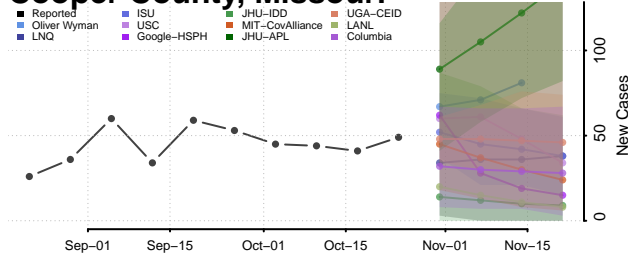

Cooper County, Missouri