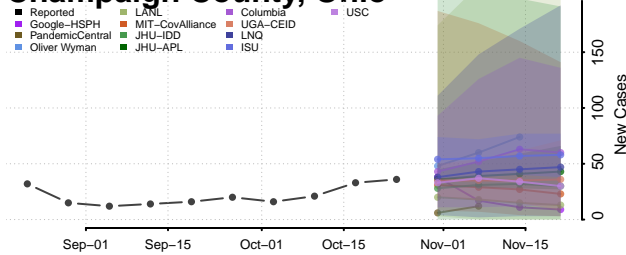

Champaign County, Ohio