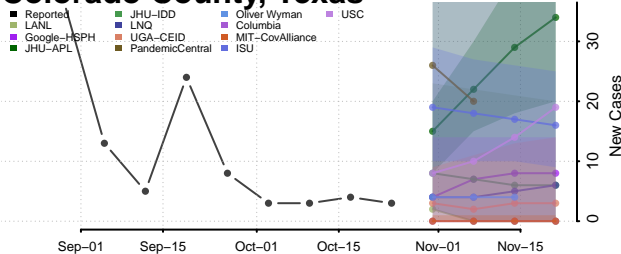

Colorado County, Texas