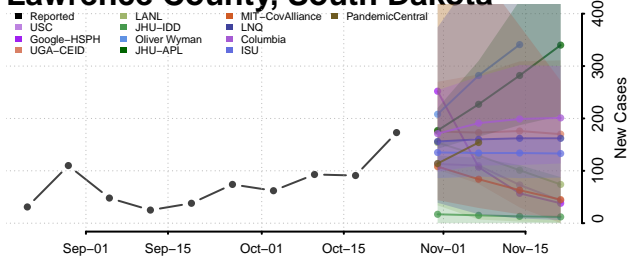

Lawrence County, South Dakota