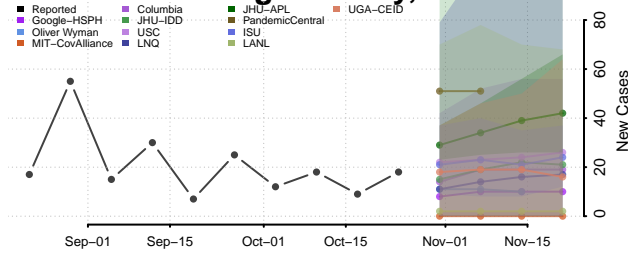

Vernon County, Louisiana

Washington County, Louisiana

Webster County, Louisiana

West Baton Rouge County, Louisiana

West Carroll County, Louisiana

West Feliciana County, Louisiana

Winn County, Louisiana

Maine