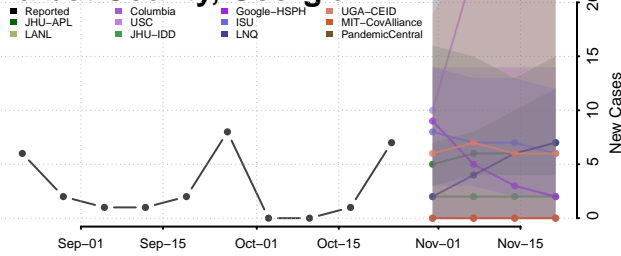

Seminole County, Georgia

Spalding County, Georgia

Stephens County, Georgia

Stewart County, Georgia

Sumter County, Georgia

Talbot County, Georgia

Taliaferro County, Georgia

Tattnall County, Georgia