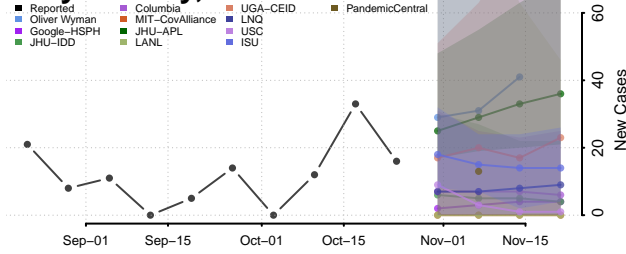

Ford County, Kansas

Franklin County, Kansas

Geary County, Kansas

Gove County, Kansas

Graham County, Kansas

Grant County, Kansas

Gray County, Kansas

Greeley County, Kansas