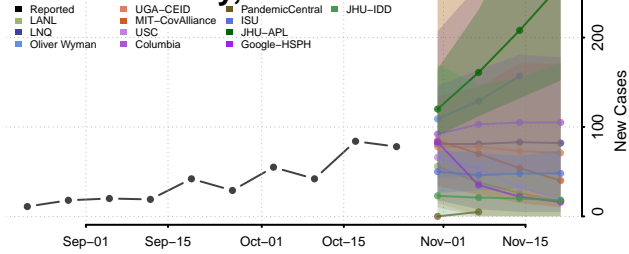

Benton County, Iowa