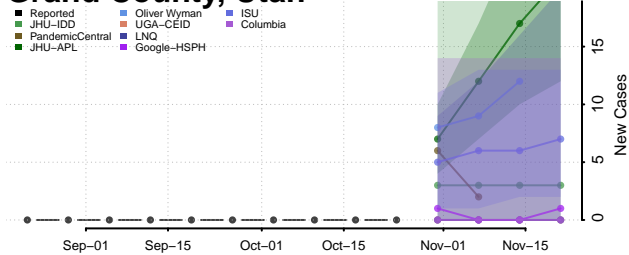

Carbon County, Utah

Daggett County, Utah

Davis County, Utah

Duchesne County, Utah

Emery County, Utah

Garfield County, Utah

Grand County, Utah

Iron County, Utah