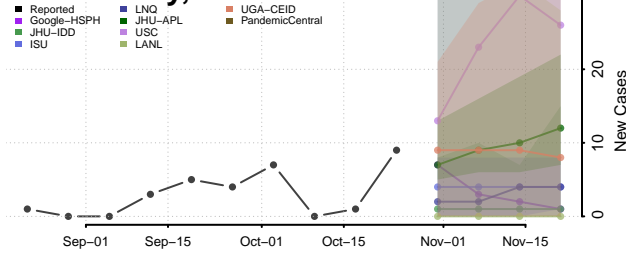

Hall County, Texas