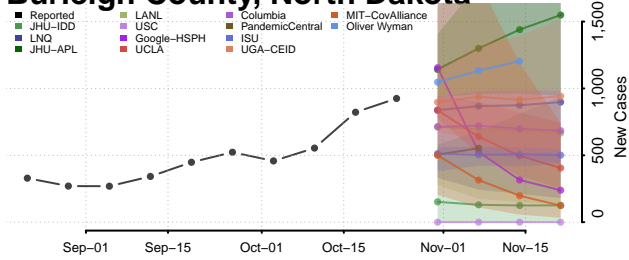

Burleigh County, North Dakota