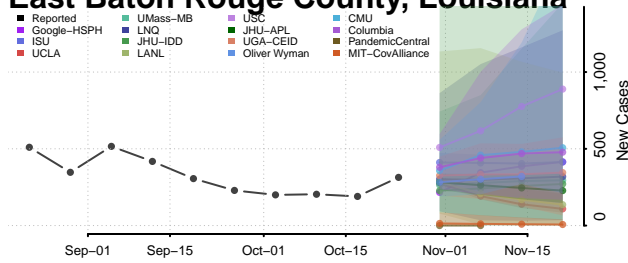

Claiborne County, Louisiana

Concordia County, Louisiana

De Soto County, Louisiana

East Baton Rouge County, Louisiana

East Carroll County, Louisiana

East Feliciana County, Louisiana

Evangeline County, Louisiana