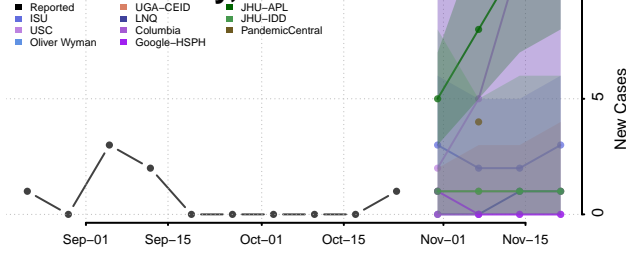

Eureka County, Nevada