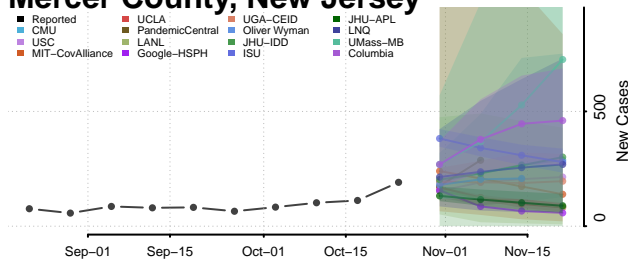

Mercer County, New Jersey