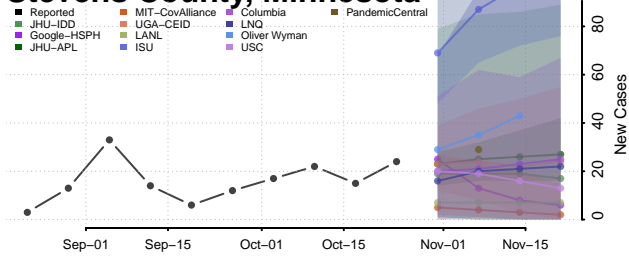

Stevens County, Minnesota