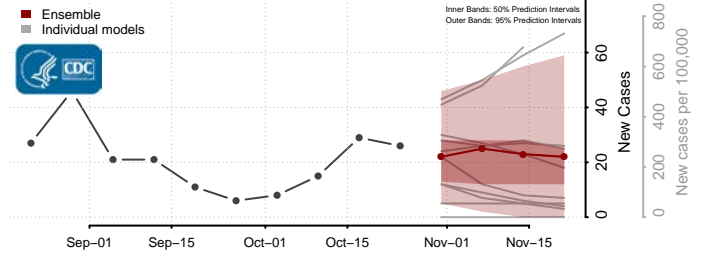

Howard County, Iowa