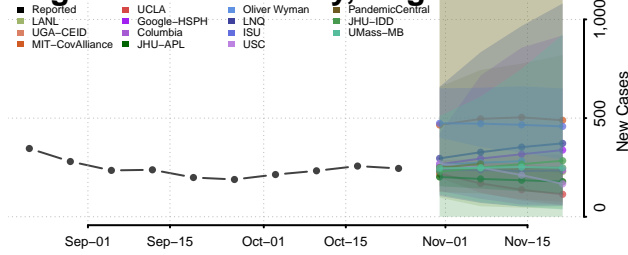

Virginia Beach County, Virginia