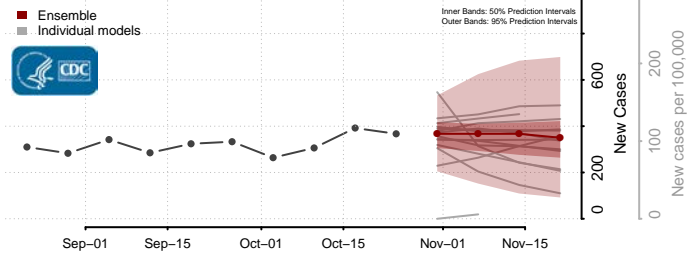

Currituck County, North Carolina

Dare County, North Carolina

Davidson County, North Carolina

Davie County, North Carolina

Duplin County, North Carolina

Durham County, North Carolina

Edgecombe County, North Carolina