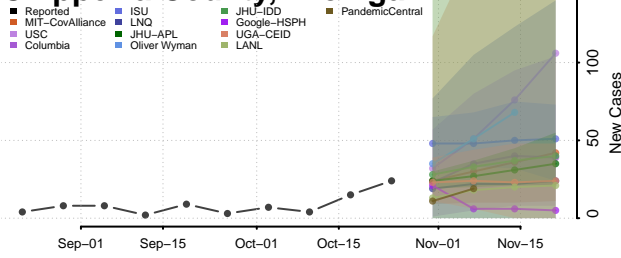

Chippewa County, Michigan