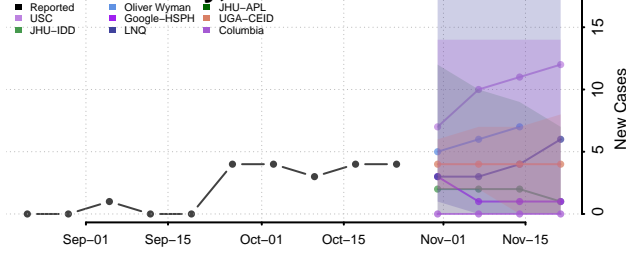

Aleutians East County, Alaska

Aleutians West County, Alaska

Anchorage County, Alaska

Bethel County, Alaska

Bristol Bay County, Alaska

Denali County, Alaska

Dillingham County, Alaska

Fairbanks North Star County, Alaska