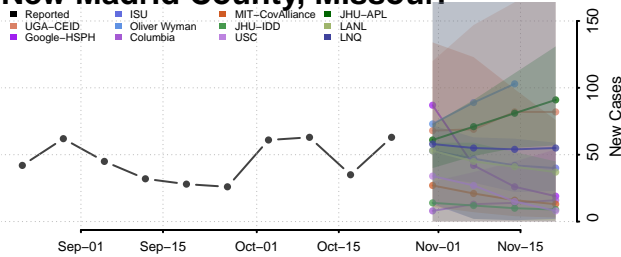

New Madrid County, Missouri