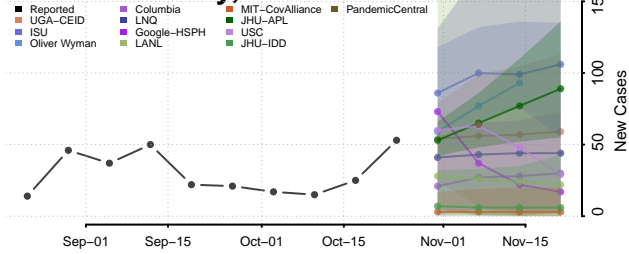

Barnes County, North Dakota