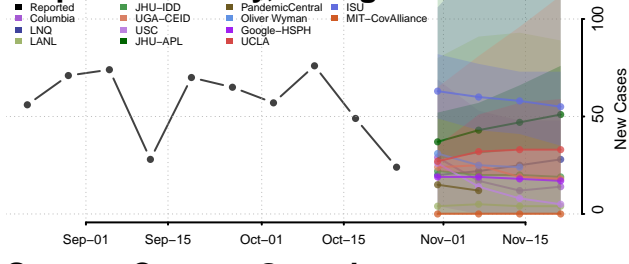

Stephens County, Georgia