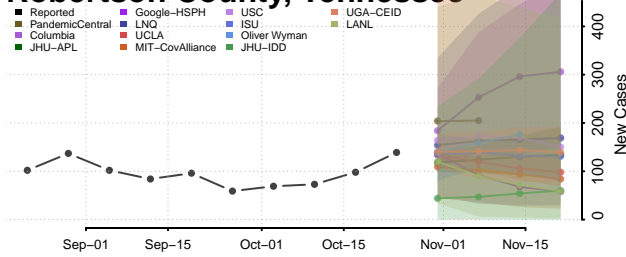

Rutherford County, Tennessee

Scott County, Tennessee

Sequatchie County, Tennessee

Sevier County, Tennessee

Shelby County, Tennessee

Smith County, Tennessee

Stewart County, Tennessee

Sullivan County, Tennessee