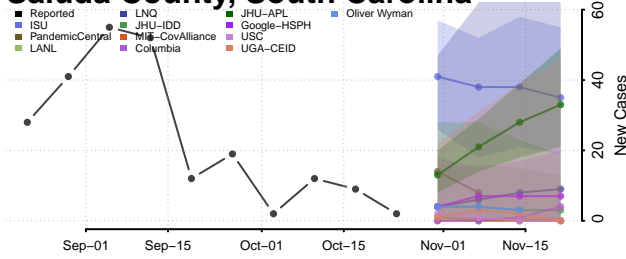

Saluda County, South Carolina