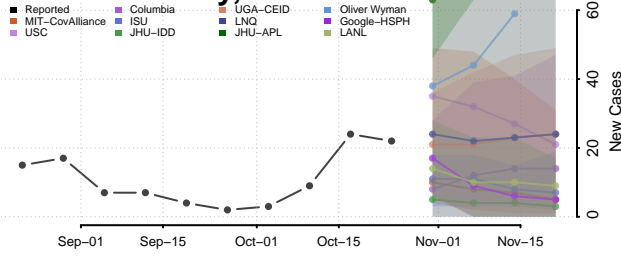

Monroe County, Missouri