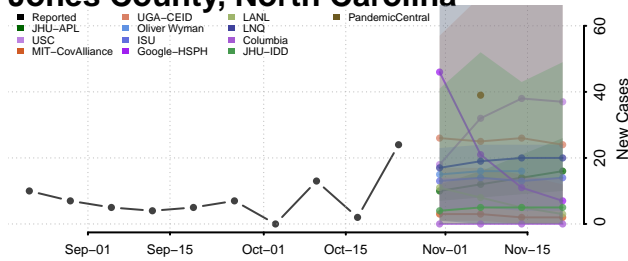

Hyde County, North Carolina

Iredell County, North Carolina

Jackson County, North Carolina

Johnston County, North Carolina

Jones County, North Carolina

Lee County, North Carolina

Lenoir County, North Carolina