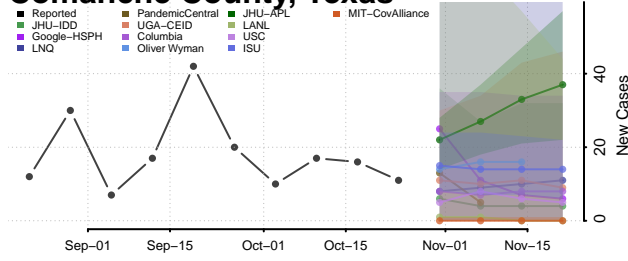

Comanche County, Texas