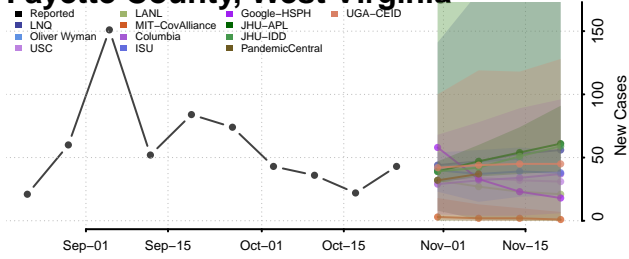

Fayette County, West Virginia