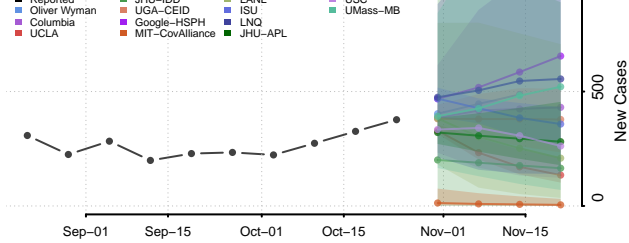

St. Louis City County, Missouri