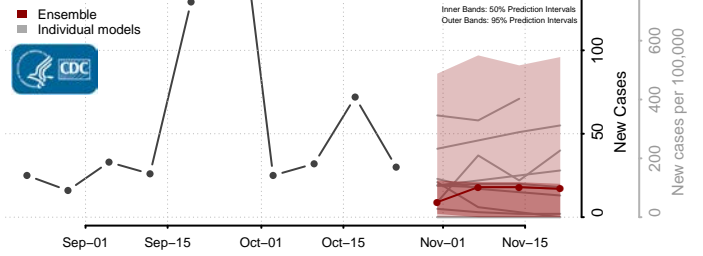

Southampton County, Virginia