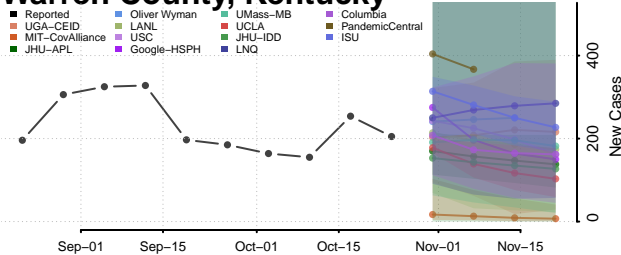

Warren County, Kentucky