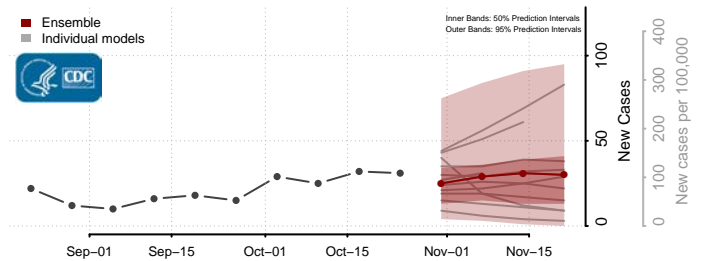

Hampshire County, West Virginia

Hancock County, West Virginia

Hardy County, West Virginia

Harrison County, West Virginia

Jackson County, West Virginia

Jefferson County, West Virginia

Kanawha County, West Virginia