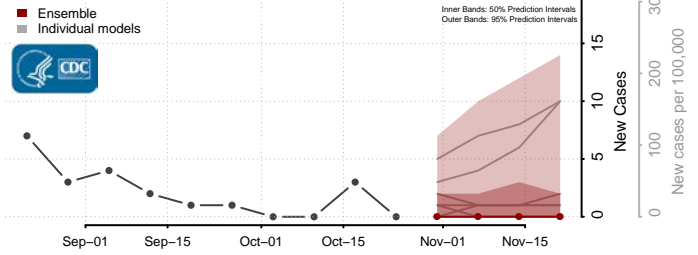

Matanuska-Susitna County, Alaska

Nome County, Alaska

North Slope County, Alaska

Northwest Arctic County, Alaska

Petersburg County, Alaska

Prince of Wales-Hyder County, Alaska

Sitka County, Alaska

Skagway County, Alaska