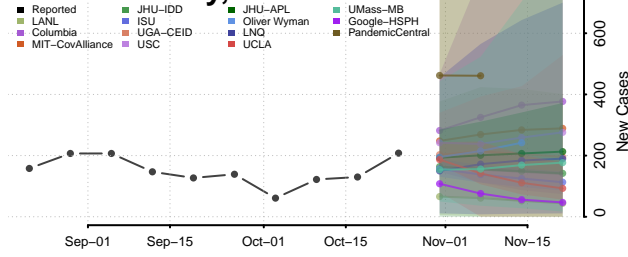

Placer County, California