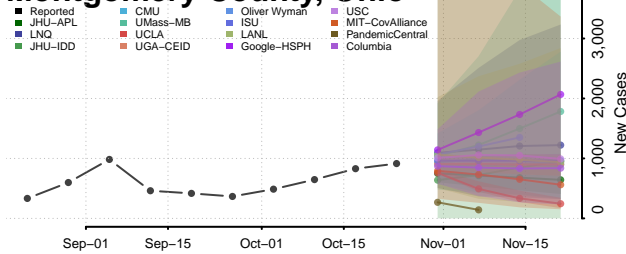

Monroe County, Ohio

Montgomery County, Ohio

Morgan County, Ohio

Morrow County, Ohio

Muskingum County, Ohio

Noble County, Ohio

Ottawa County, Ohio

Paulding County, Ohio