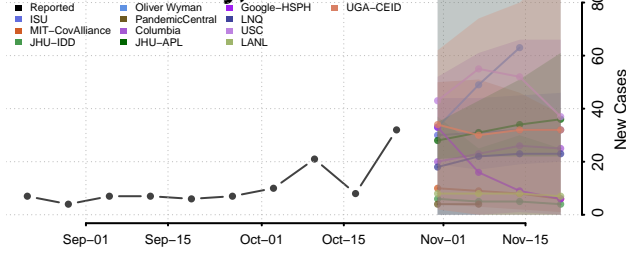

Latimer County, Oklahoma