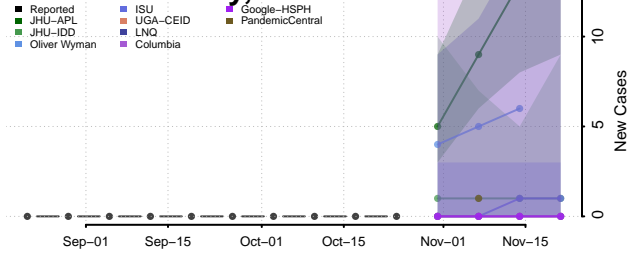

Carbon County, Utah

Daggett County, Utah

Davis County, Utah

Duchesne County, Utah

Emery County, Utah

Garfield County, Utah

Grand County, Utah

Iron County, Utah