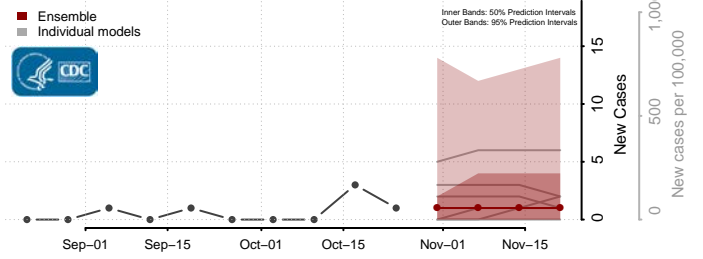

Deuel County, Nebraska

Dixon County, Nebraska

Furnas County, Nebraska

Gage County, Nebraska

Garden County, Nebraska

Garfield County, Nebraska

Gosper County, Nebraska

Grant County, Nebraska