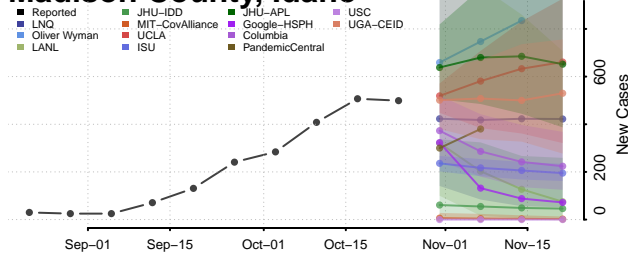

Kootenai County, Idaho

Latah County, Idaho

Lemhi County, Idaho

Lewis County, Idaho

Lincoln County, Idaho

Madison County, Idaho

Minidoka County, Idaho

Nez Perce County, Idaho