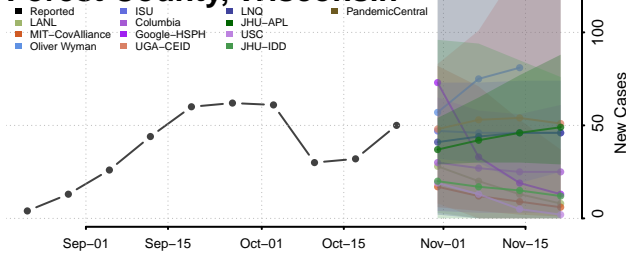

Douglas County, Wisconsin

Dunn County, Wisconsin

Eau Claire County, Wisconsin

Florence County, Wisconsin

Fond du Lac County, Wisconsin

Forest County, Wisconsin

Grant County, Wisconsin

Green County, Wisconsin