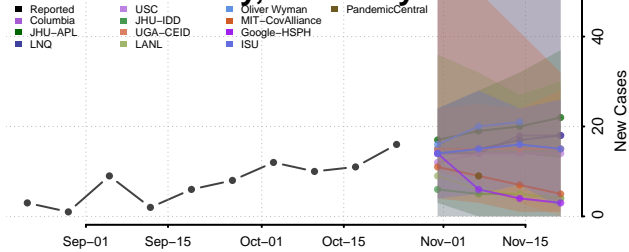

Grant County, Kentucky

Graves County, Kentucky

Grayson County, Kentucky

Green County, Kentucky

Greenup County, Kentucky

Hancock County, Kentucky

Hardin County, Kentucky

Harlan County, Kentucky