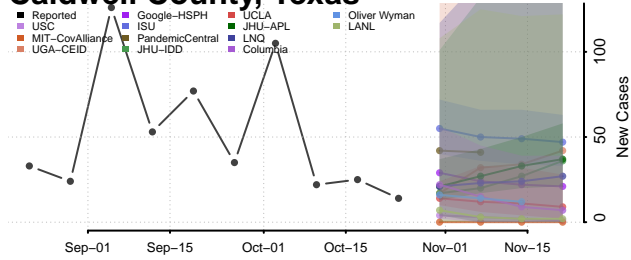

Caldwell County, Texas