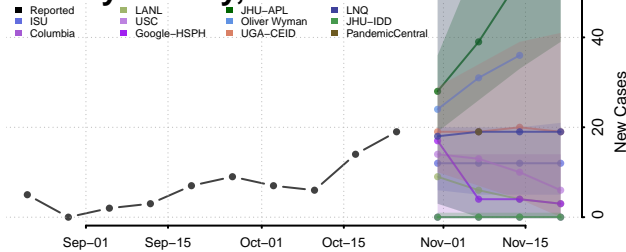

Stanley County, South Dakota