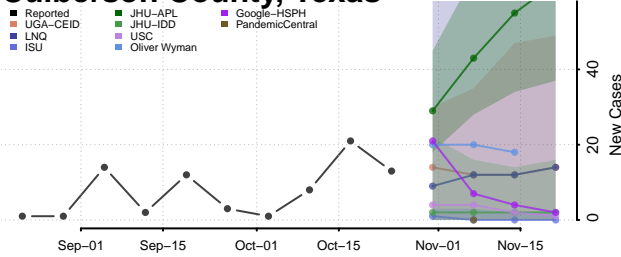

Culberson County, Texas