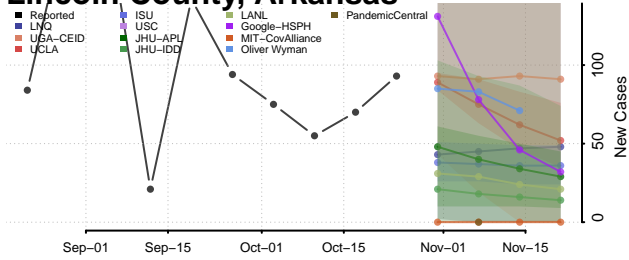

Jackson County, Arkansas

Jefferson County, Arkansas

Johnson County, Arkansas

Lafayette County, Arkansas

Lawrence County, Arkansas

Lee County, Arkansas

Lincoln County, Arkansas

Little River County, Arkansas