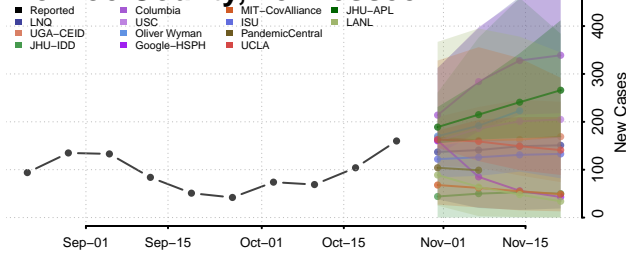

McMinn County, Tennessee

McNairy County, Tennessee

Meigs County, Tennessee

Monroe County, Tennessee

Montgomery County, Tennessee

Moore County, Tennessee

Morgan County, Tennessee

Obion County, Tennessee