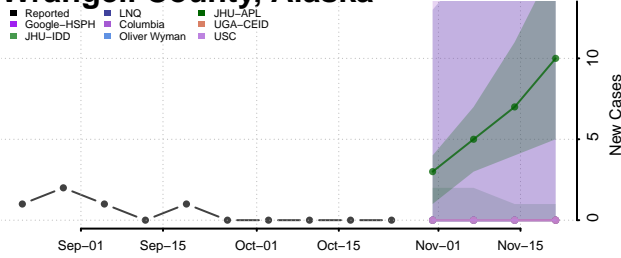

Wrangell County, Alaska