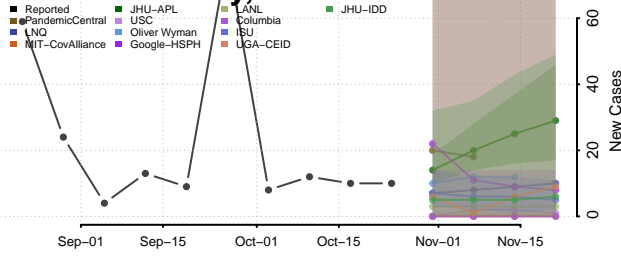

Jackson County, Texas