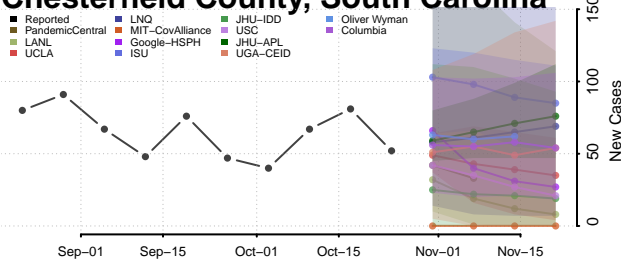

Cherokee County, South Carolina

Chester County, South Carolina

Chesterfield County, South Carolina

Clarendon County, South Carolina

Colleton County, South Carolina

Darlington County, South Carolina

Dillon County, South Carolina