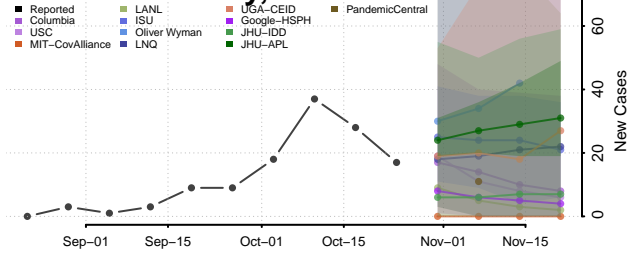

Hamilton County, Nebraska