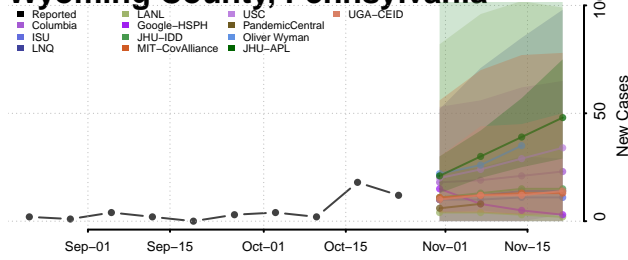

Wyoming County, Pennsylvania