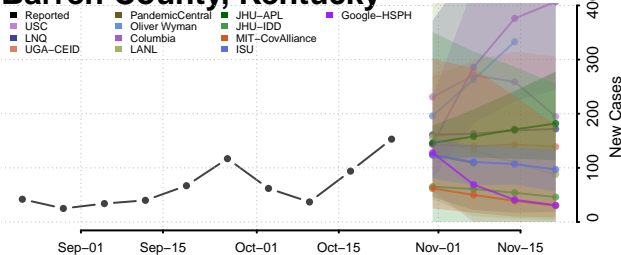

Anderson County, Kentucky

Ballard County, Kentucky

Barren County, Kentucky

Bath County, Kentucky

Bell County, Kentucky

Breckinridge County, Kentucky

Bullitt County, Kentucky

Butler County, Kentucky