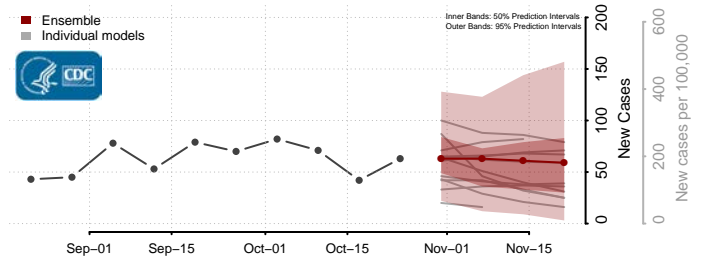

Bureau County, Illinois