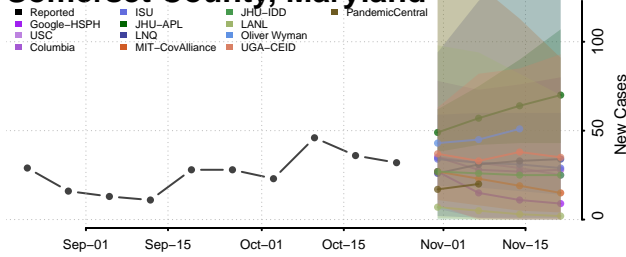

Garrett County, Maryland

Harford County, Maryland

Howard County, Maryland

Kent County, Maryland

Montgomery County, Maryland

Prince George's County, Maryland

Queen Anne's County, Maryland

Somerset County, Maryland