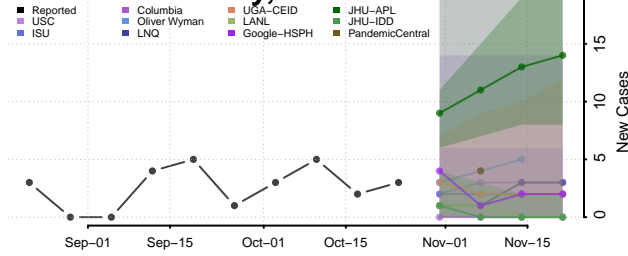

Bryan County, Oklahoma

Caddo County, Oklahoma

Canadian County, Oklahoma

Carter County, Oklahoma

Cherokee County, Oklahoma

Choctaw County, Oklahoma

Cimarron County, Oklahoma

Cleveland County, Oklahoma