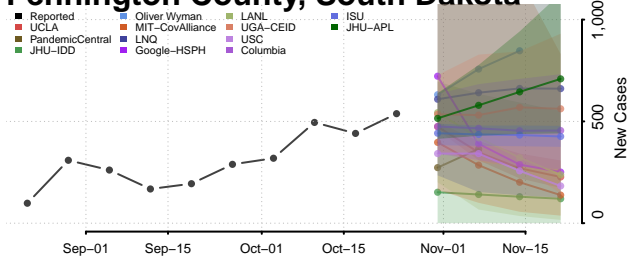

Pennington County, South Dakota