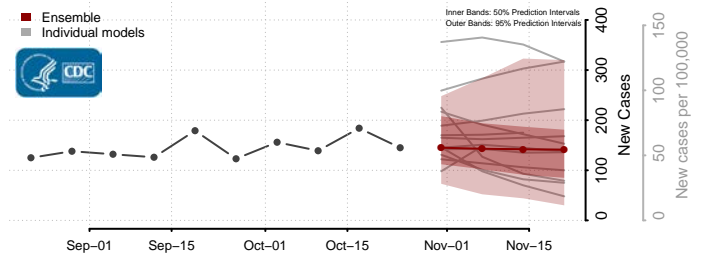

Garrett County, Maryland

Harford County, Maryland

Howard County, Maryland

Kent County, Maryland

Montgomery County, Maryland

Prince George's County, Maryland

Queen Anne's County, Maryland

Somerset County, Maryland