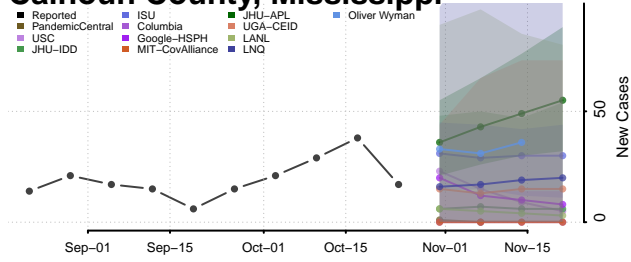

Watowan County, Minnesota

Wilkin County, Minnesota

Winona County, Minnesota

Wright County, Minnesota

Yellow Medicine County, Minnesota

Mississippi

Calhoun County, Mississippi

Carroll County, Mississippi