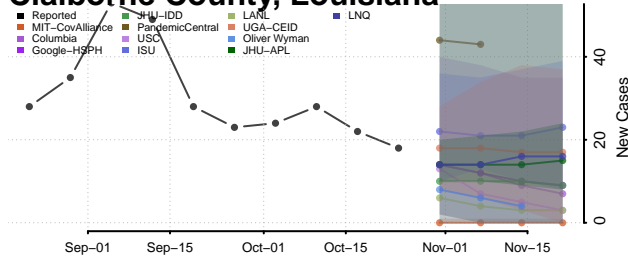

Claiborne County, Louisiana