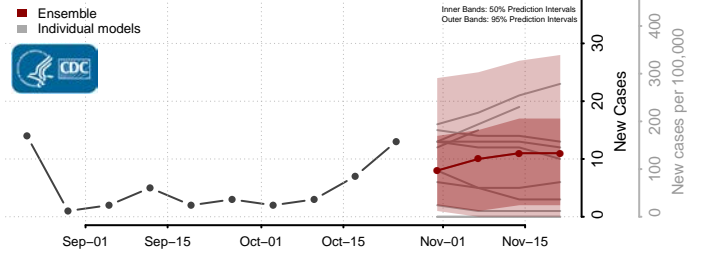

Quay County, New Mexico