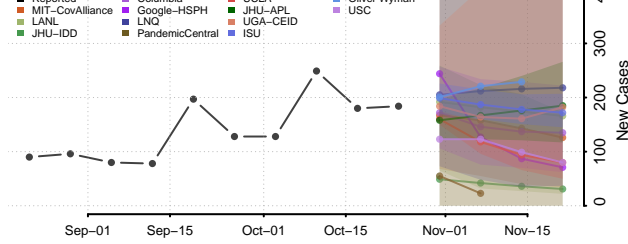

Geneva County, Alabama

Greene County, Alabama

Hale County, Alabama

Henry County, Alabama

Lee County, Alabama

Limestone County, Alabama

Lowndes County, Alabama

Macon County, Alabama