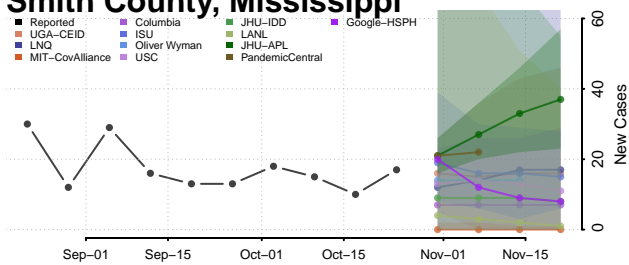

Smith County, Mississippi