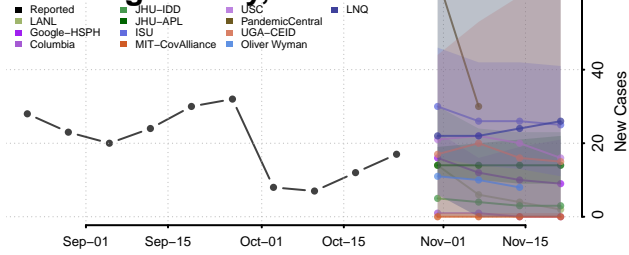

Bamberg County, South Carolina