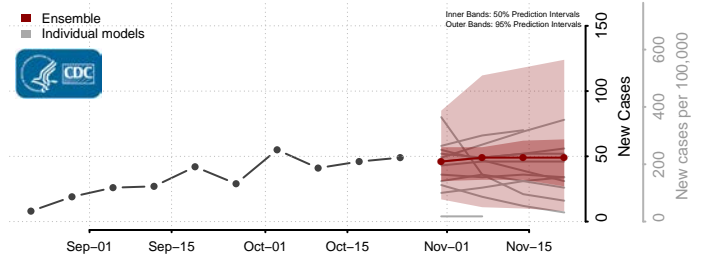

Washington County, Iowa