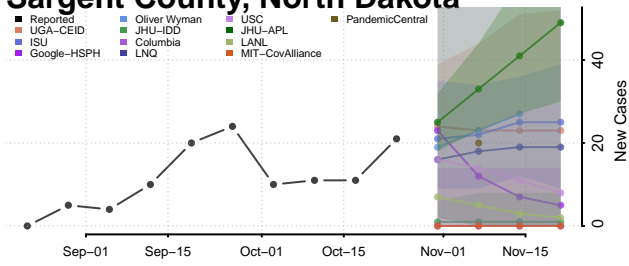

Sargent County, North Dakota