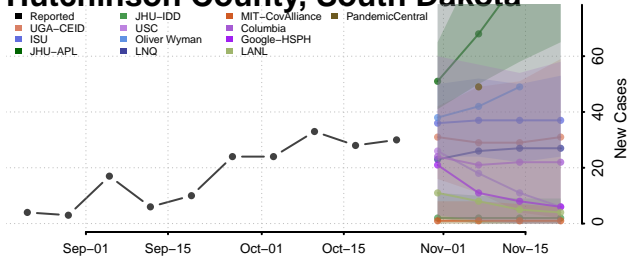

Hutchinson County, South Dakota