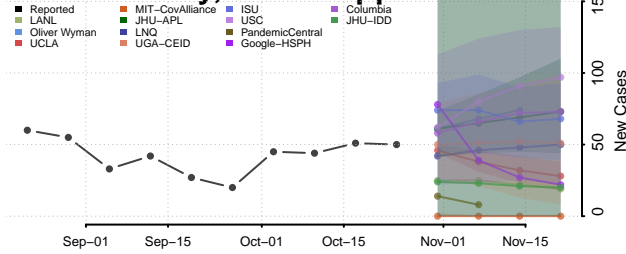

Union County, Mississippi