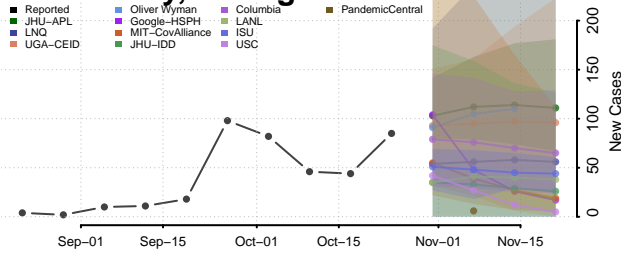

Iron County, Michigan