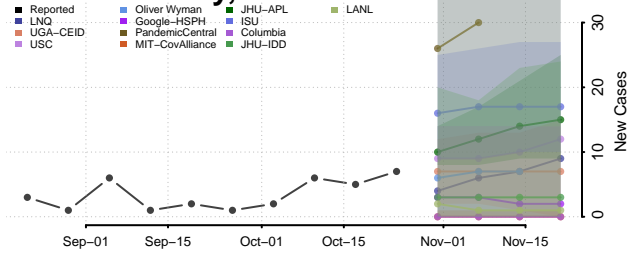

Marion County, Texas