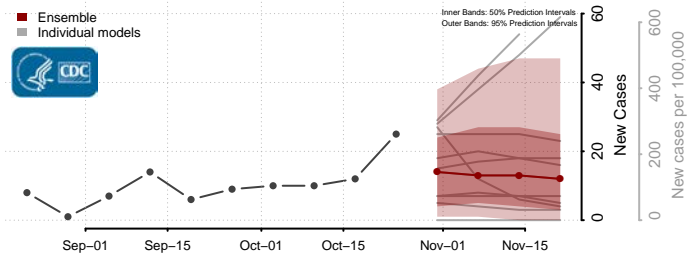

Storey County, Nevada

Washoe County, Nevada

White Pine County, Nevada

New Hampshire

Belknap County, New Hampshire

Carroll County, New Hampshire

Cheshire County, New Hampshire

Coos County, New Hampshire