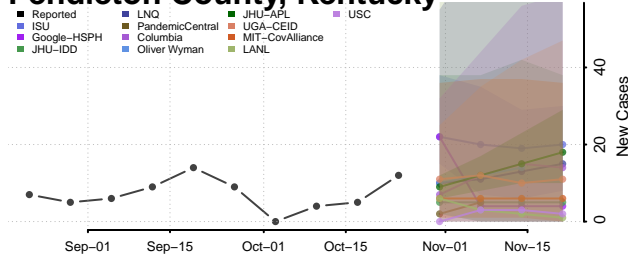

Pendleton County, Kentucky