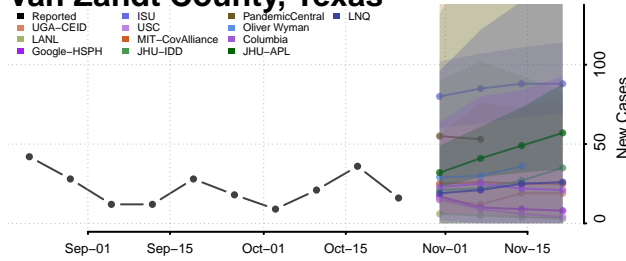

Van Zandt County, Texas