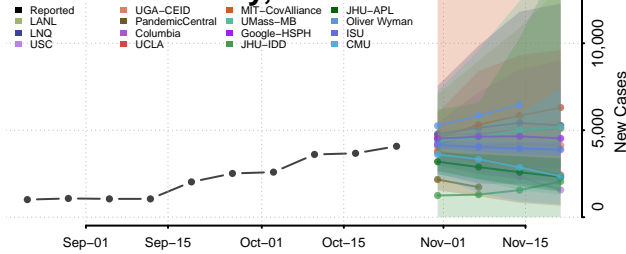

Salt Lake County, Utah