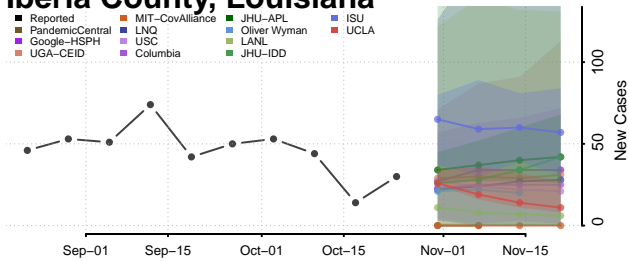

Iberia County, Louisiana