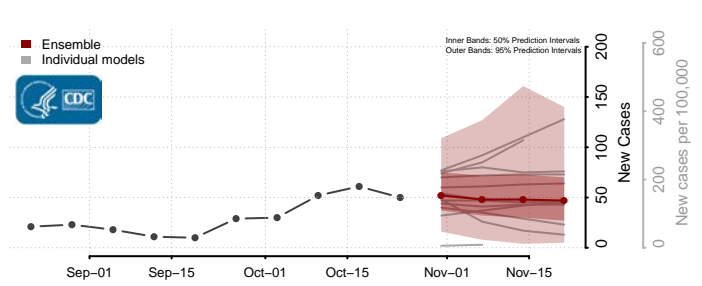

Whitley County, Indiana