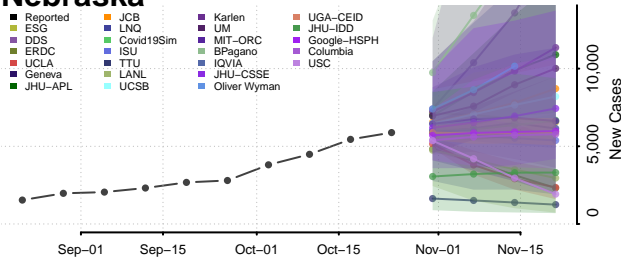

Teton County, Montana

Toole County, Montana

Treasure County, Montana

Valley County, Montana

Wheatland County, Montana

Wibaux County, Montana

Yellowstone County, Montana

Nebraska