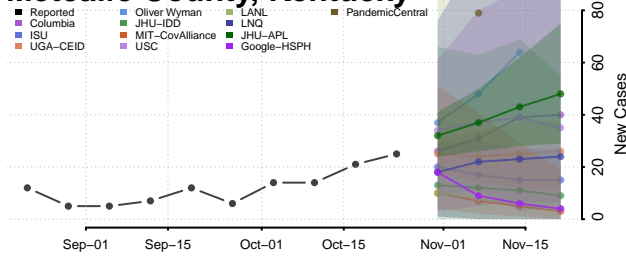

McCracken County, Kentucky

McCreary County, Kentucky

McLean County, Kentucky

Meade County, Kentucky

Menifee County, Kentucky

Mercer County, Kentucky

Metcalfe County, Kentucky

Monroe County, Kentucky