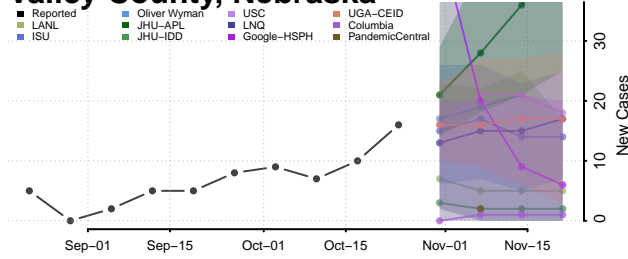

Thayer County, Nebraska

Thomas County, Nebraska

Thurston County, Nebraska

Valley County, Nebraska

Washington County, Nebraska

Wayne County, Nebraska

Webster County, Nebraska

Wheeler County, Nebraska