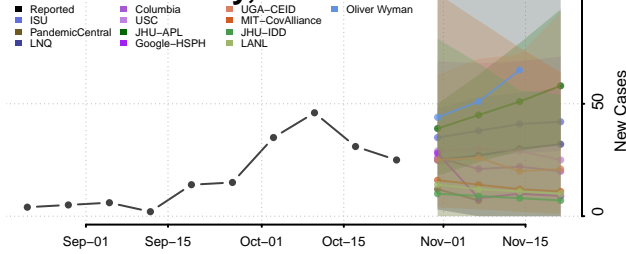

Fillmore County, Minnesota