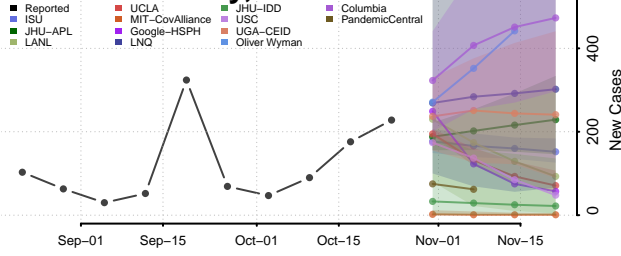

Cleburne County, Alabama

Coffee County, Alabama

Colbert County, Alabama

Conecuh County, Alabama

Coosa County, Alabama

Covington County, Alabama

Crenshaw County, Alabama

Cullman County, Alabama