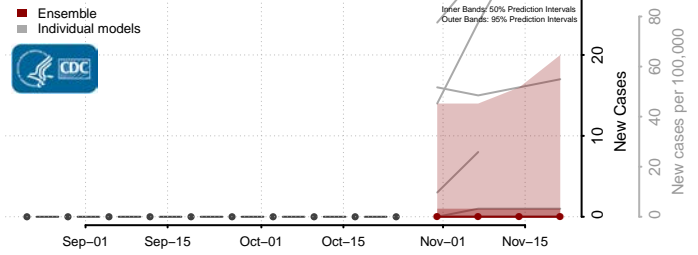

Sanpete County, Utah