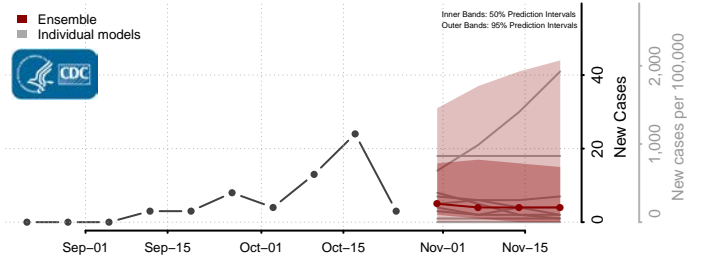

Teton County, Montana

Toole County, Montana

Treasure County, Montana

Valley County, Montana

Wheatland County, Montana

Wibaux County, Montana

Yellowstone County, Montana

Nebraska