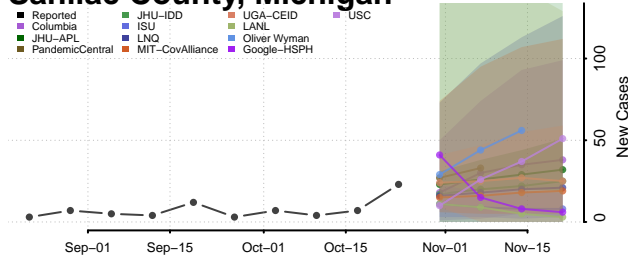

Osceola County, Michigan

Oscoda County, Michigan

Otsego County, Michigan

Ottawa County, Michigan

Presque Isle County, Michigan

Roscommon County, Michigan

Saginaw County, Michigan

Sanilac County, Michigan