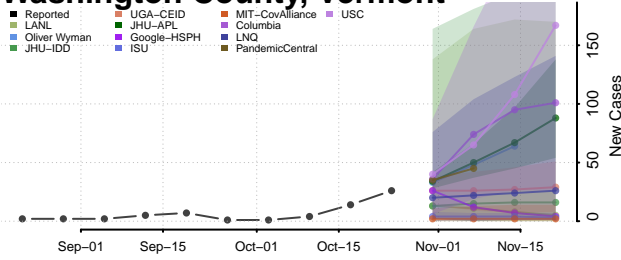

Franklin County, Vermont

Grand Isle County, Vermont

Lamoille County, Vermont

Orange County, Vermont

Orleans County, Vermont

Rutland County, Vermont

Washington County, Vermont

Windham County, Vermont