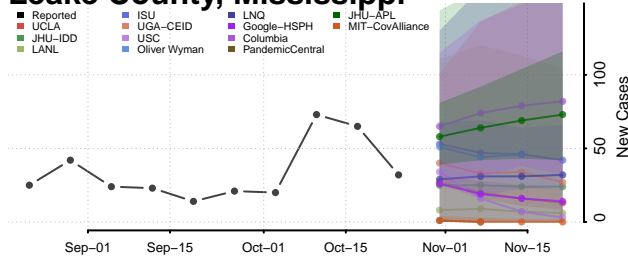

Leake County, Mississippi