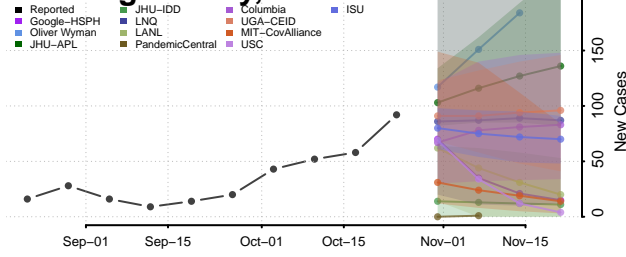

Elmore County, Idaho

Franklin County, Idaho

Fremont County, Idaho

Gem County, Idaho

Gooding County, Idaho

Idaho County, Idaho

Jefferson County, Idaho

Jerome County, Idaho