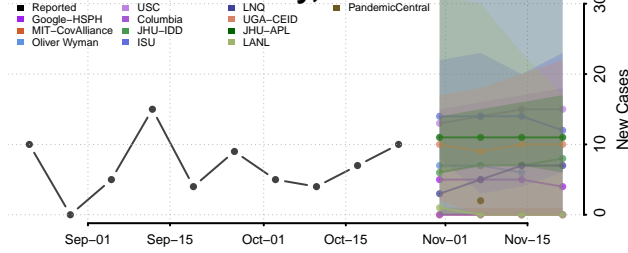

Vernon County, Louisiana

Washington County, Louisiana

Webster County, Louisiana

West Baton Rouge County, Louisiana

West Carroll County, Louisiana

West Feliciana County, Louisiana

Winn County, Louisiana

Maine