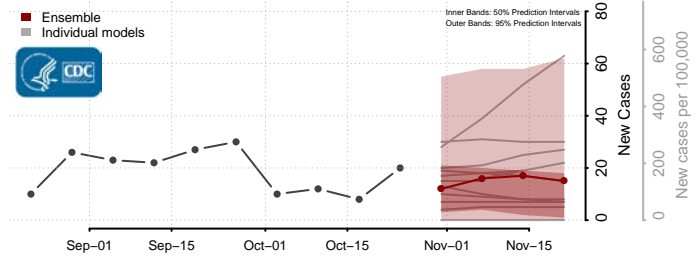

Watowan County, Minnesota