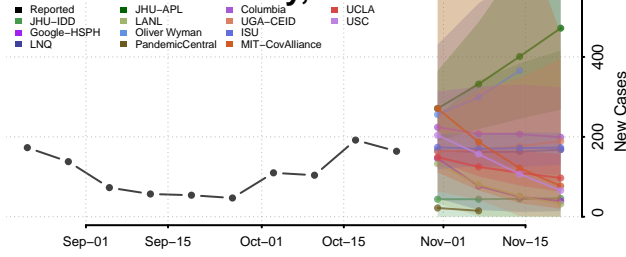

Des Moines County, Iowa