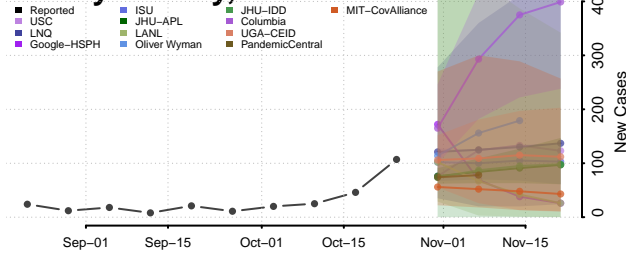

Randolph County, Indiana

Ripley County, Indiana

Rush County, Indiana

Scott County, Indiana

Shelby County, Indiana

Spencer County, Indiana

St. Joseph County, Indiana

Starke County, Indiana