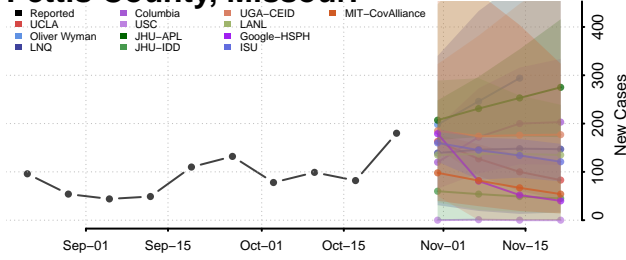

Pettis County, Missouri