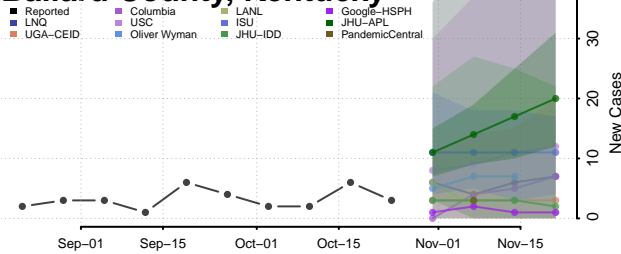

Anderson County, Kentucky

Ballard County, Kentucky

Barren County, Kentucky

Bath County, Kentucky

Bell County, Kentucky

Breckinridge County, Kentucky

Bullitt County, Kentucky

Butler County, Kentucky