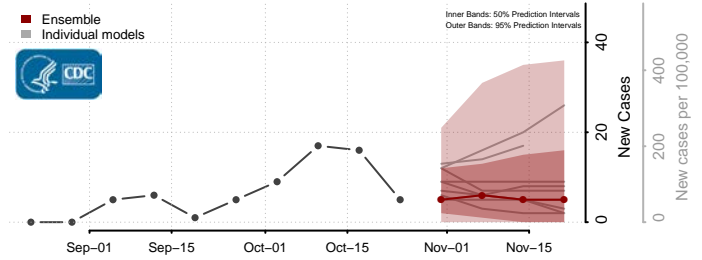

Doddridge County, West Virginia