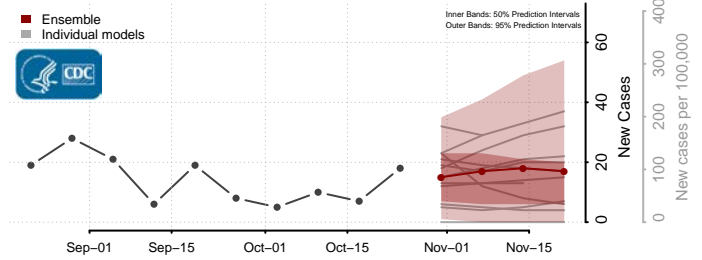

Patrick County, Virginia