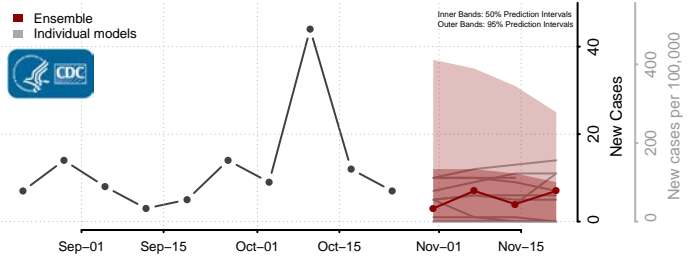

Claiborne County, Mississippi