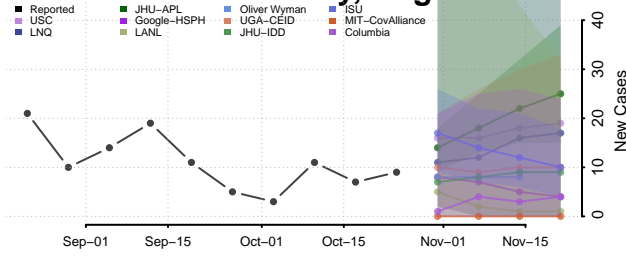

Manassas Park County, Virginia