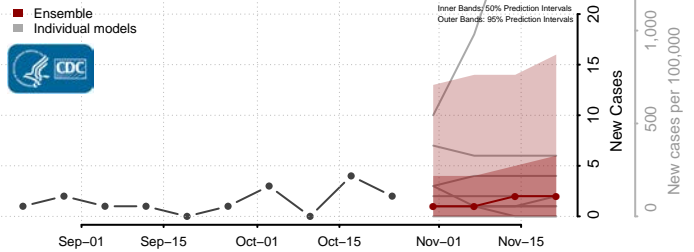

Deuel County, Nebraska

Dixon County, Nebraska

Furnas County, Nebraska

Gage County, Nebraska

Garden County, Nebraska

Garfield County, Nebraska

Gosper County, Nebraska

Grant County, Nebraska