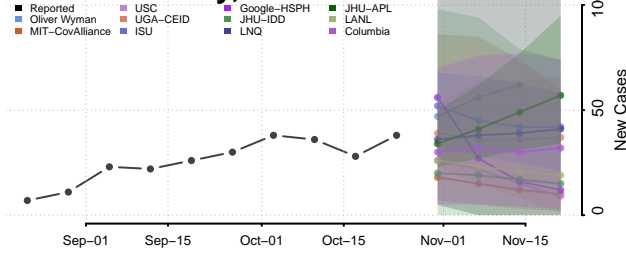

Vernon County, Missouri