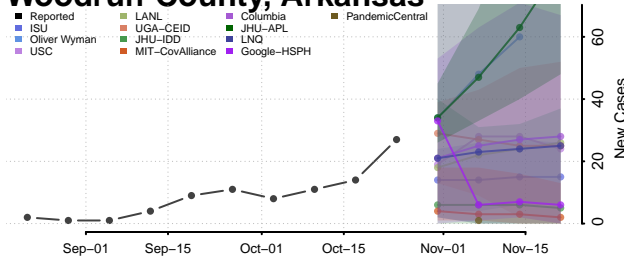

Woodruff County, Arkansas