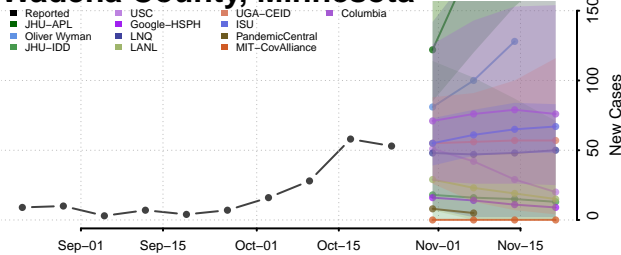

Stevens County, Minnesota

Swift County, Minnesota

Todd County, Minnesota

Traverse County, Minnesota

Wabasha County, Minnesota

Wadena County, Minnesota

Waseca County, Minnesota

Washington County, Minnesota