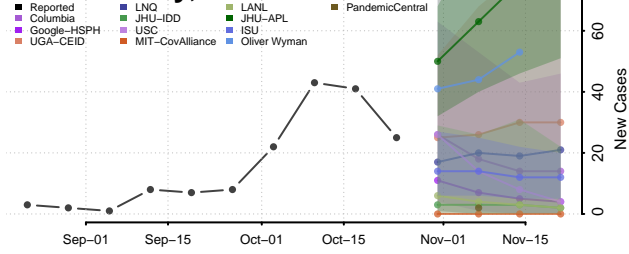

Polk County, Nebraska