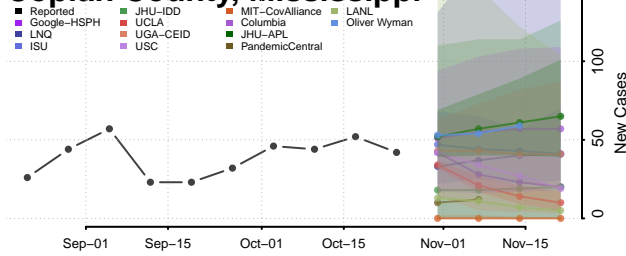

Copiah County, Mississippi