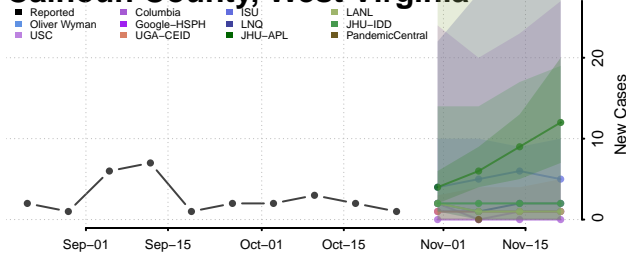

Calhoun County, West Virginia