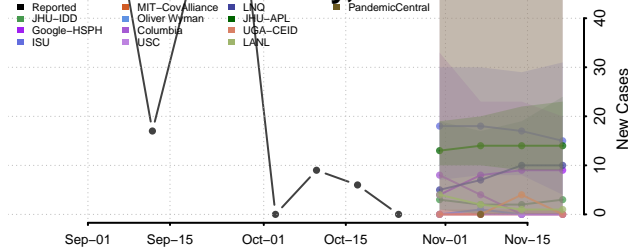

Vernon County, Louisiana

Washington County, Louisiana

Webster County, Louisiana

West Baton Rouge County, Louisiana

West Carroll County, Louisiana

West Feliciana County, Louisiana

Winn County, Louisiana

Maine