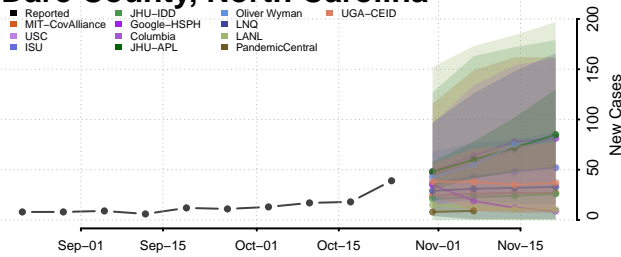

Currituck County, North Carolina

Dare County, North Carolina

Davidson County, North Carolina

Davie County, North Carolina

Duplin County, North Carolina

Durham County, North Carolina

Edgecombe County, North Carolina