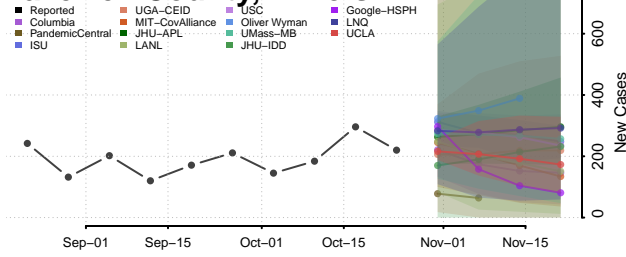

St. Clair County, Illinois

Stark County, Illinois

Stephenson County, Illinois

Tazewell County, Illinois

Union County, Illinois

Vermilion County, Illinois

Wabash County, Illinois

Warren County, Illinois