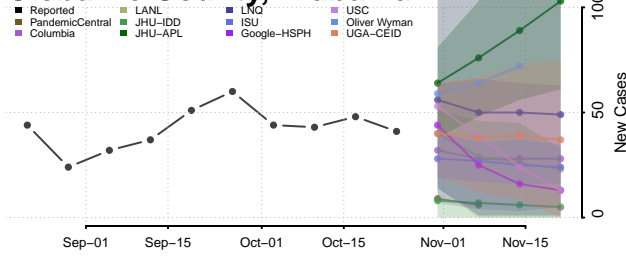

Cleburne County, Alabama