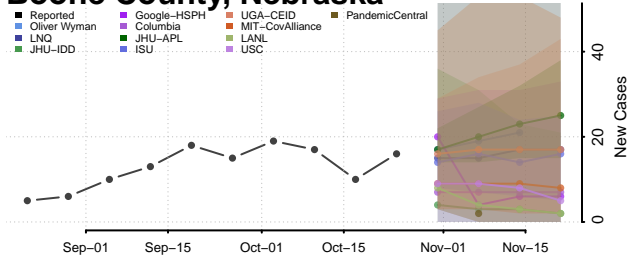

Adams County, Nebraska

Antelope County, Nebraska

Arthur County, Nebraska

Banner County, Nebraska

Blaine County, Nebraska

Boone County, Nebraska

Box Butte County, Nebraska

Boyd County, Nebraska