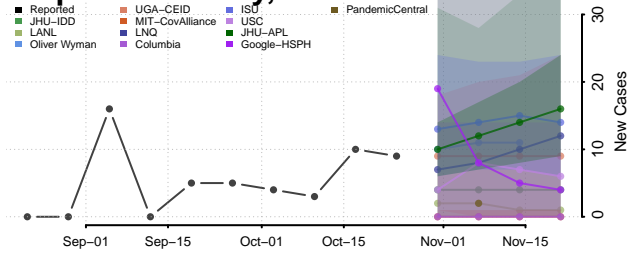

Stephens County, Texas