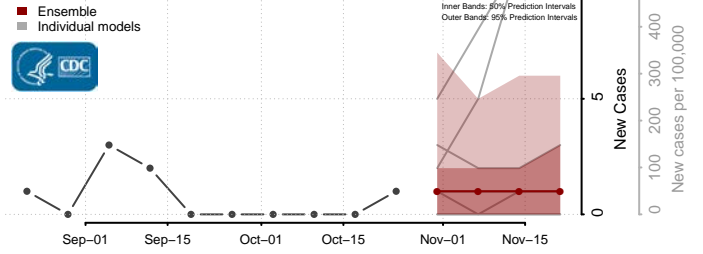

Eureka County, Nevada