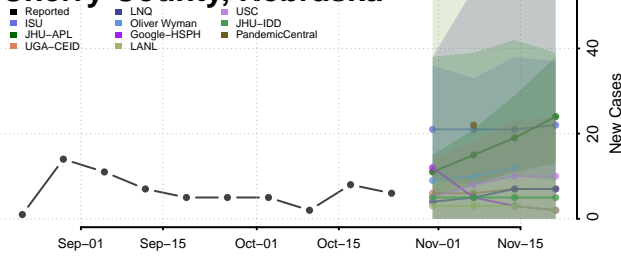

Brown County, Nebraska

Buffalo County, Nebraska

Burt County, Nebraska

Butler County, Nebraska

Cass County, Nebraska

Cedar County, Nebraska

Chase County, Nebraska

Cherry County, Nebraska