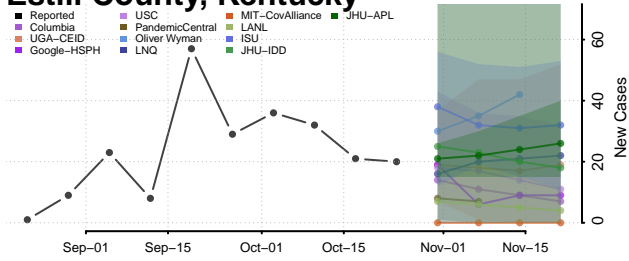

Estill County, Kentucky