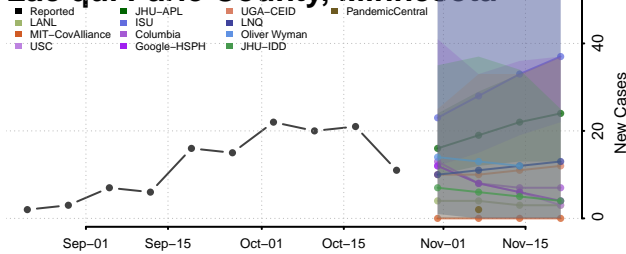

Lac qui Parle County, Minnesota