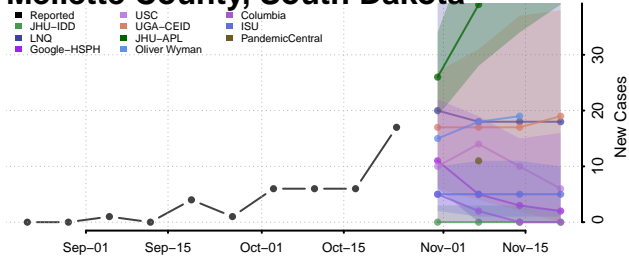

Mellette County, South Dakota