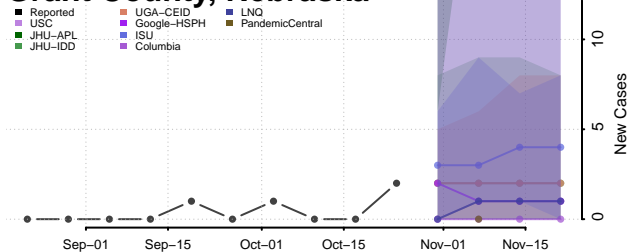

Deuel County, Nebraska

Dixon County, Nebraska

Furnas County, Nebraska

Gage County, Nebraska

Garden County, Nebraska

Garfield County, Nebraska

Gosper County, Nebraska

Grant County, Nebraska