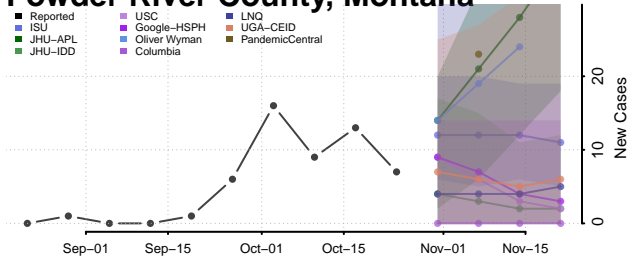

Powder River County, Montana