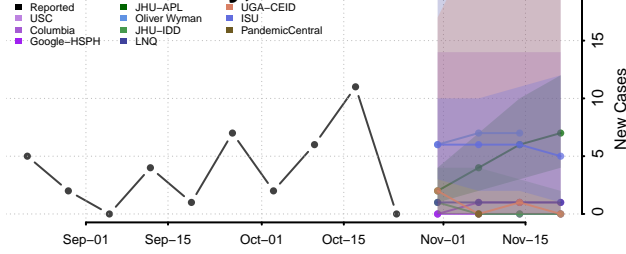

Ford County, Kansas

Franklin County, Kansas

Geary County, Kansas

Gove County, Kansas

Graham County, Kansas

Grant County, Kansas

Gray County, Kansas

Greeley County, Kansas