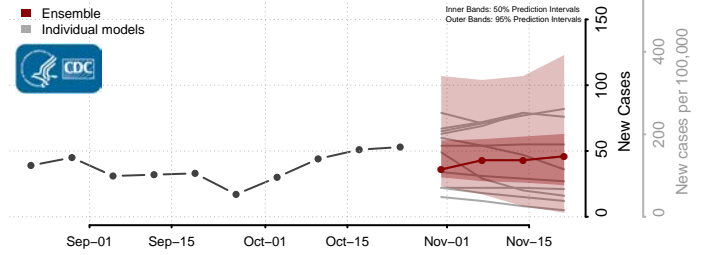

Petersburg County, Virginia