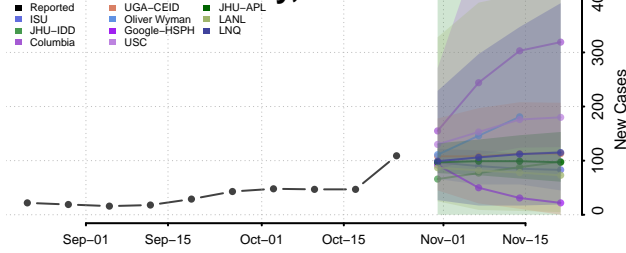

Broomfield County, Colorado

Chaffee County, Colorado

Cheyenne County, Colorado

Clear Creek County, Colorado

Conejos County, Colorado

Costilla County, Colorado

Crowley County, Colorado

Custer County, Colorado