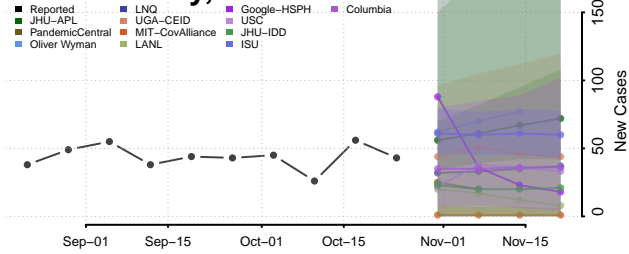

Erath County, Texas