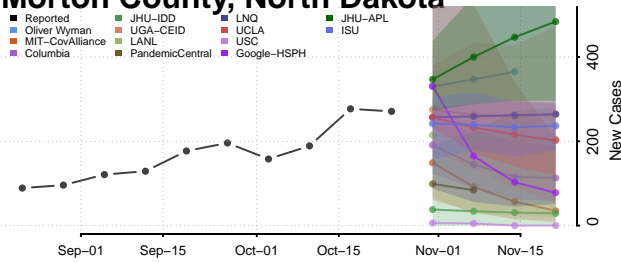

LaMoure County, North Dakota

Logan County, North Dakota

McHenry County, North Dakota

McIntosh County, North Dakota

McKenzie County, North Dakota

McLean County, North Dakota

Mercer County, North Dakota

Morton County, North Dakota