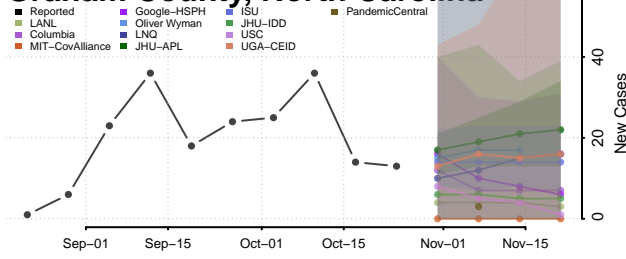

Forsyth County, North Carolina

Franklin County, North Carolina

Gaston County, North Carolina

Gates County, North Carolina

Graham County, North Carolina

Granville County, North Carolina

Greene County, North Carolina