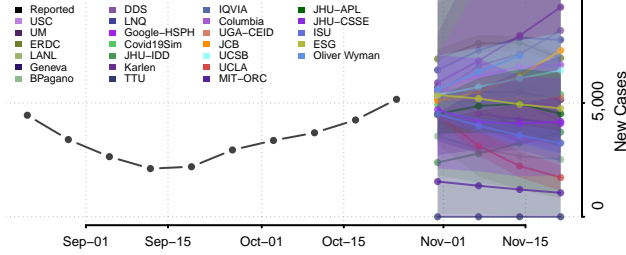

York County, Nebraska

Nevada

Carson City County, Nevada

Churchill County, Nevada

Clark County, Nevada

Douglas County, Nevada