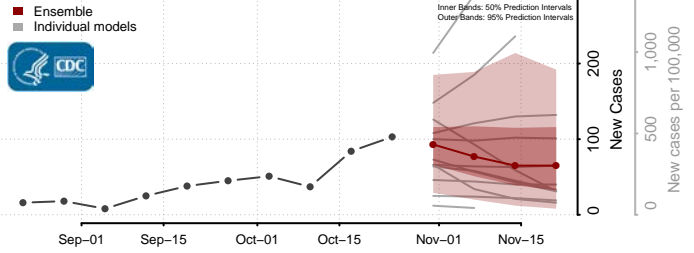

Deuel County, Nebraska

Dixon County, Nebraska

Furnas County, Nebraska

Gage County, Nebraska

Garden County, Nebraska

Garfield County, Nebraska

Gosper County, Nebraska

Grant County, Nebraska