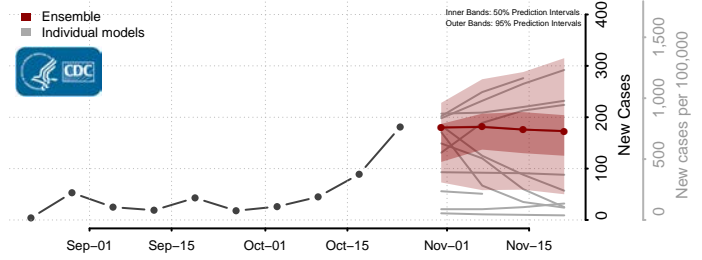

Harding County, New Mexico

Hidalgo County, New Mexico

Lea County, New Mexico

Lincoln County, New Mexico

Los Alamos County, New Mexico

Luna County, New Mexico

McKinley County, New Mexico

Mora County, New Mexico