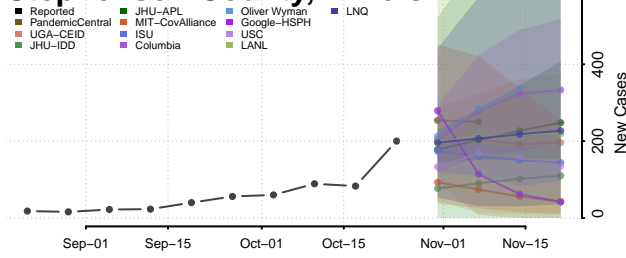

Stephenson County, Illinois