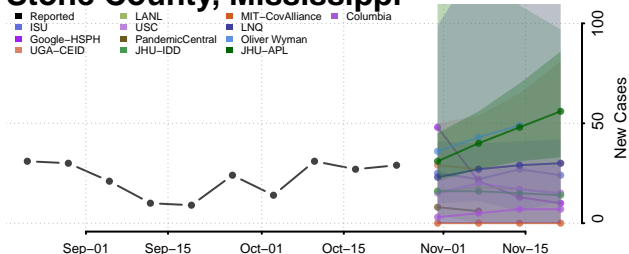

Sharkey County, Mississippi

Simpson County, Mississippi

Smith County, Mississippi

Stone County, Mississippi

Sunflower County, Mississippi

Tallahatchie County, Mississippi

Tate County, Mississippi

Tippah County, Mississippi