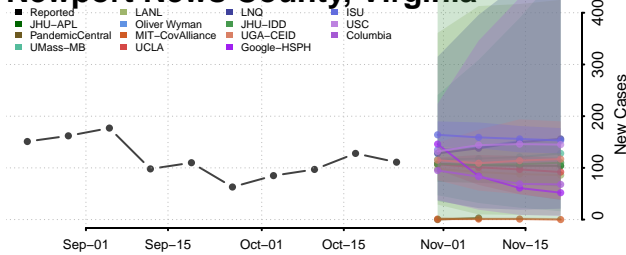

New Kent County, Virginia

Newport News County, Virginia

Norfolk County, Virginia

Northampton County, Virginia

Northumberland County, Virginia

Norton County, Virginia

Nottoway County, Virginia

Orange County, Virginia