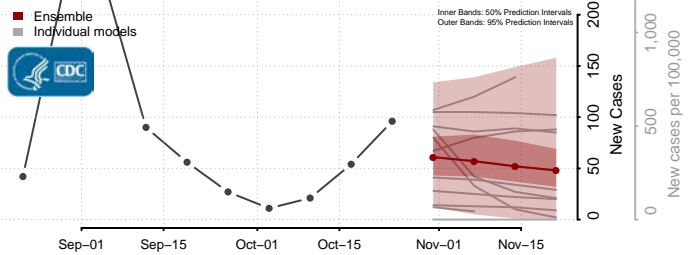

Prince George County, Virginia

Prince William County, Virginia

Pulaski County, Virginia

Radford County, Virginia

Rappahannock County, Virginia

Richmond City County, Virginia

Richmond County, Virginia

Roanoke City County, Virginia