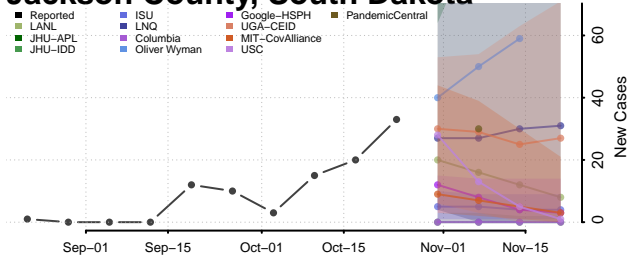

Jackson County, South Dakota