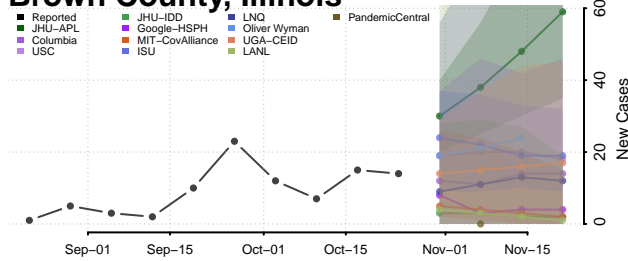

Brown County, Illinois