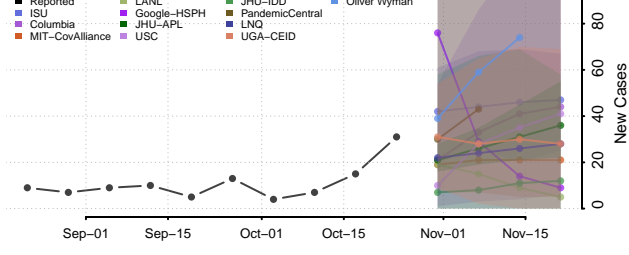

Berrien County, Michigan

Branch County, Michigan

Calhoun County, Michigan

Cass County, Michigan

Charlevoix County, Michigan

Cheboygan County, Michigan

Chippewa County, Michigan

Clare County, Michigan