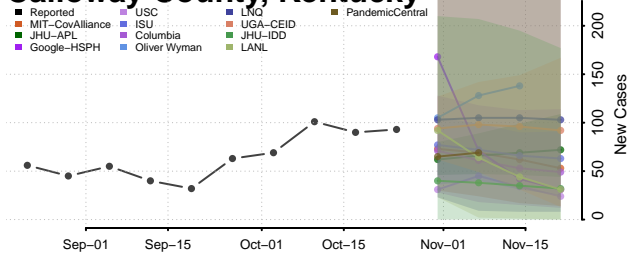

Calloway County, Kentucky