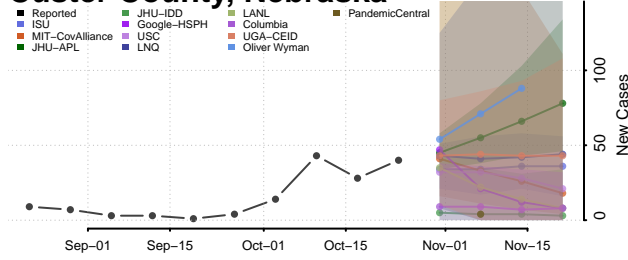

Custer County, Nebraska