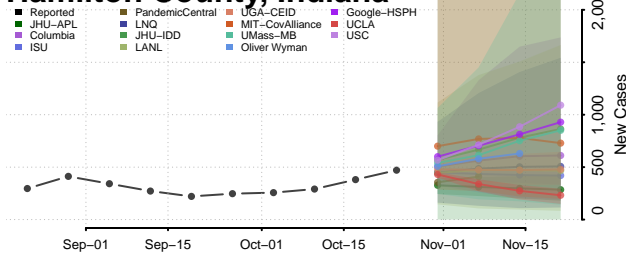

Floyd County, Indiana

Fountain County, Indiana

Franklin County, Indiana

Fulton County, Indiana

Gibson County, Indiana

Grant County, Indiana

Greene County, Indiana

Hamilton County, Indiana