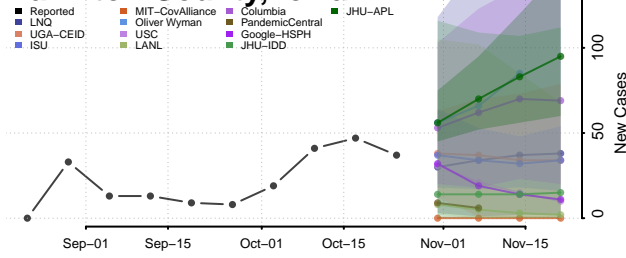

Greene County, Iowa

Grundy County, Iowa

Guthrie County, Iowa

Hamilton County, Iowa

Hancock County, Iowa

Hardin County, Iowa

Harrison County, Iowa

Henry County, Iowa