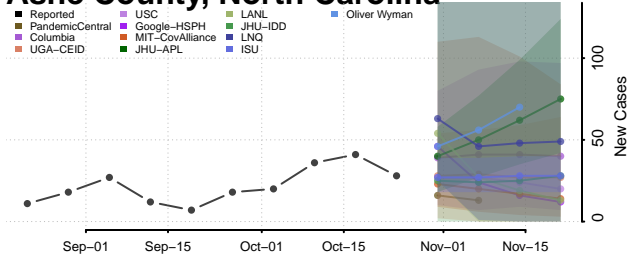

Alamance County, North Carolina

Alexander County, North Carolina

Alleghany County, North Carolina

Anson County, North Carolina

Ashe County, North Carolina

Avery County, North Carolina

Cabarrus County, North Carolina