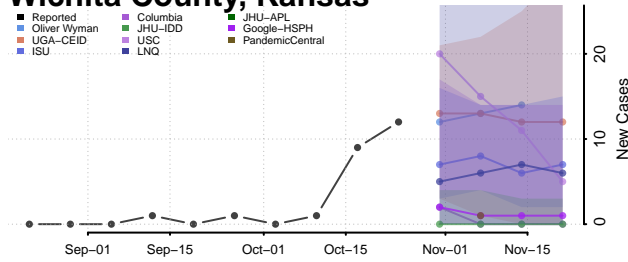

Wichita County, Kansas