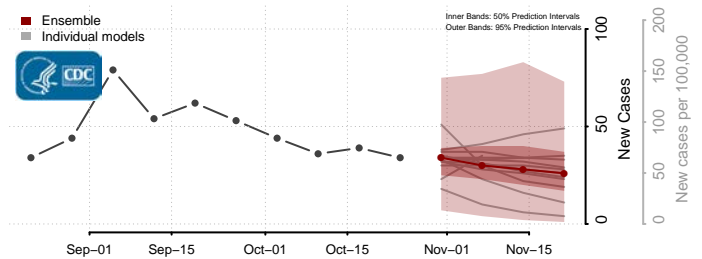

Worcester County, Maryland