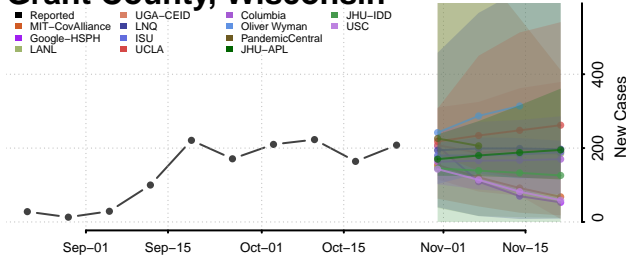

Douglas County, Wisconsin

Dunn County, Wisconsin

Eau Claire County, Wisconsin

Florence County, Wisconsin

Fond du Lac County, Wisconsin

Forest County, Wisconsin

Grant County, Wisconsin

Green County, Wisconsin