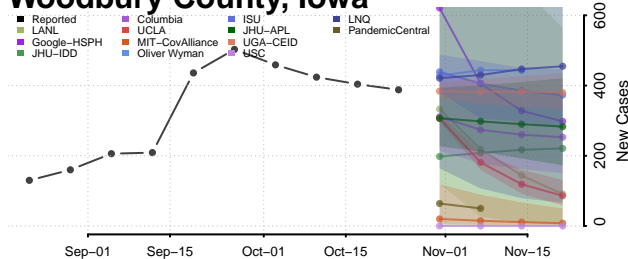

Warren County, Iowa

Washington County, Iowa

Wayne County, Iowa

Webster County, Iowa

Winnebago County, Iowa

Winneshiek County, Iowa

Woodbury County, Iowa

Worth County, Iowa