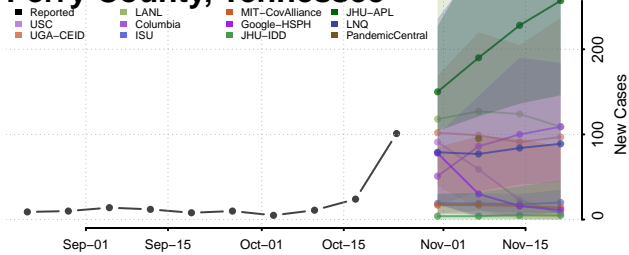

Perry County, Tennessee