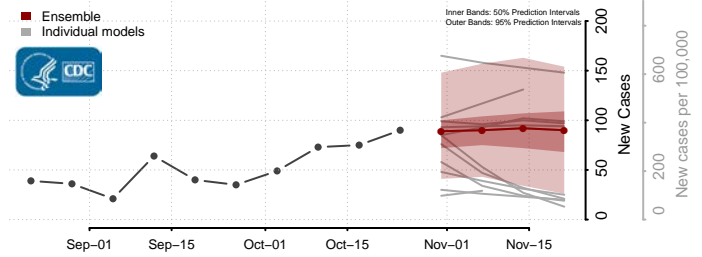

Elmore County, Idaho

Franklin County, Idaho

Fremont County, Idaho

Gem County, Idaho

Gooding County, Idaho

Idaho County, Idaho

Jefferson County, Idaho

Jerome County, Idaho