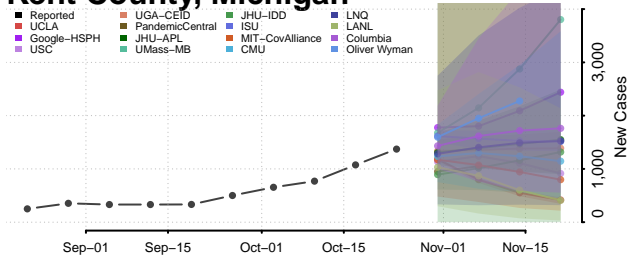

Iosco County, Michigan

Iron County, Michigan

Isabella County, Michigan

Jackson County, Michigan

Kalamazoo County, Michigan

Kalkaska County, Michigan

Kent County, Michigan

Keweenaw County, Michigan