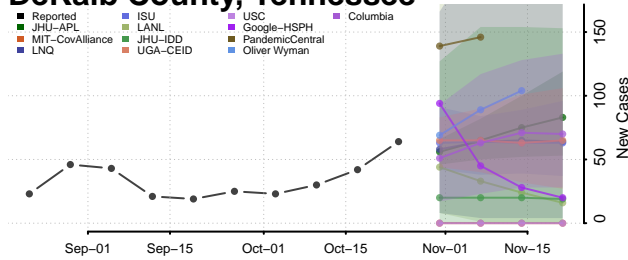

DeKalb County, Tennessee