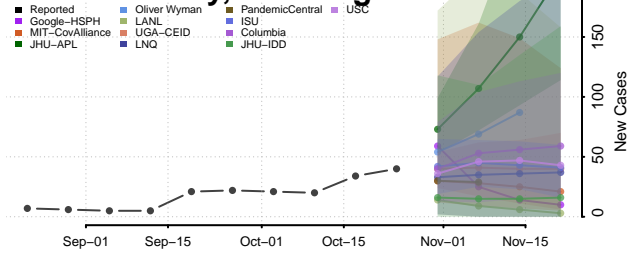

Wythe County, Virginia

York County, Virginia

Washington

Adams County, Washington

Asotin County, Washington

Benton County, Washington

Chelan County, Washington

Clallam County, Washington