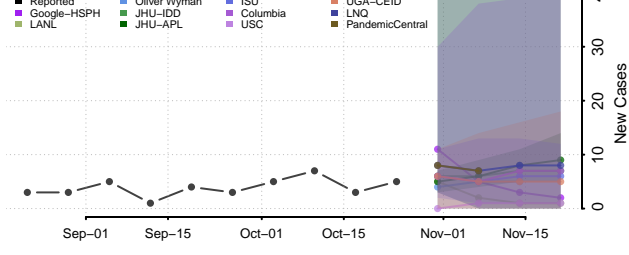

Clinton County, Pennsylvania

Erie County, Pennsylvania

Fayette County, Pennsylvania

Forest County, Pennsylvania

Franklin County, Pennsylvania

Fulton County, Pennsylvania

Greene County, Pennsylvania

Huntingdon County, Pennsylvania