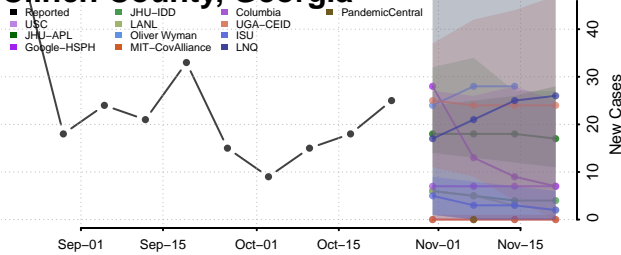

Chattooga County, Georgia

Cherokee County, Georgia

Clarke County, Georgia

Clay County, Georgia

Clayton County, Georgia

Clinch County, Georgia

Cobb County, Georgia

Coffee County, Georgia