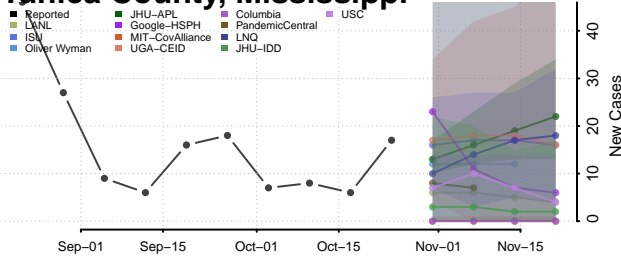

Tunica County, Mississippi