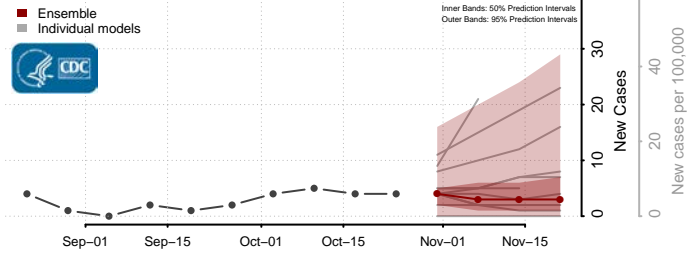

Aroostook County, Maine