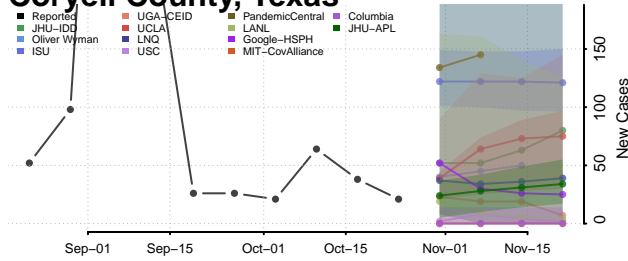

Coryell County, Texas