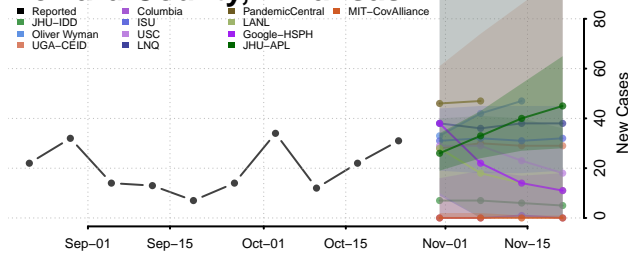

Garland County, Arkansas

Grant County, Arkansas

Greene County, Arkansas

Hempstead County, Arkansas

Hot Spring County, Arkansas

Howard County, Arkansas

Independence County, Arkansas

Izard County, Arkansas