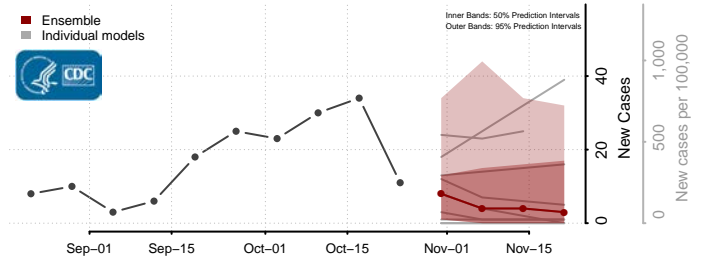

Burleigh County, North Dakota

Cass County, North Dakota

Cavalier County, North Dakota

Dickey County, North Dakota

Divide County, North Dakota

Dunn County, North Dakota

Eddy County, North Dakota

Emmons County, North Dakota