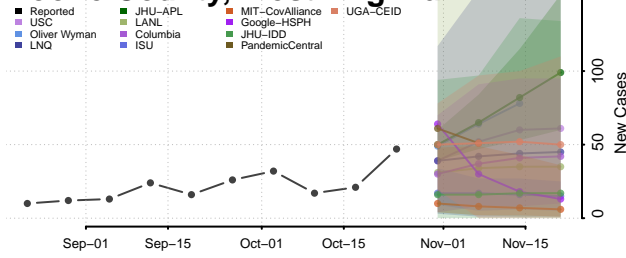

Boone County, West Virginia