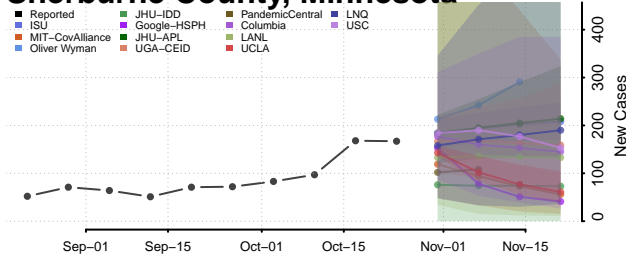

Rock County, Minnesota

Roseau County, Minnesota

Scott County, Minnesota

Sherburne County, Minnesota

Sibley County, Minnesota

St. Louis County, Minnesota

Stearns County, Minnesota

Steele County, Minnesota