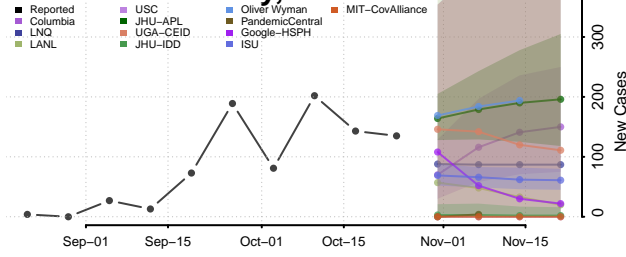

Roosevelt County, Montana