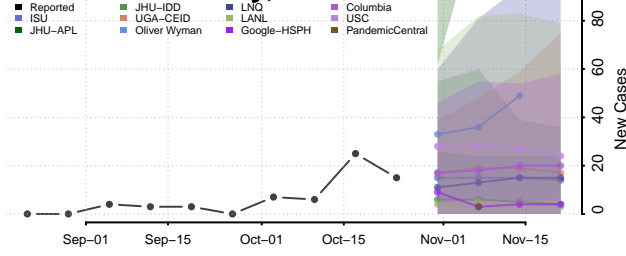

Jefferson County, Nebraska