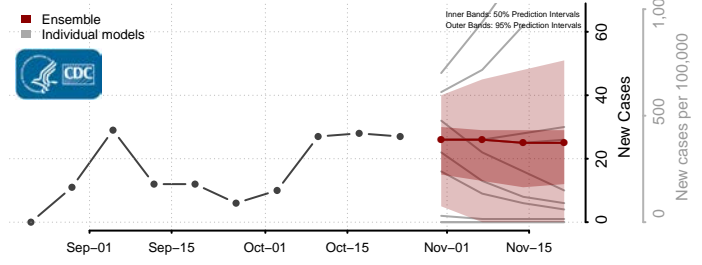

Fall River County, South Dakota