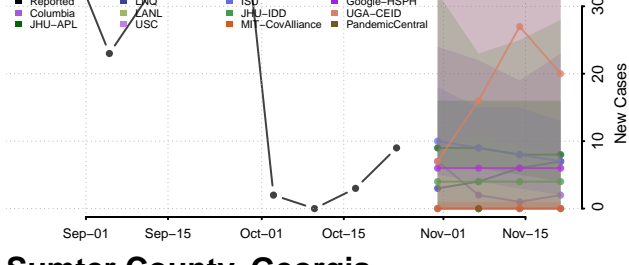

Seminole County, Georgia

Spalding County, Georgia

Stephens County, Georgia

Stewart County, Georgia

Sumter County, Georgia

Talbot County, Georgia

Taliaferro County, Georgia

Tattnall County, Georgia