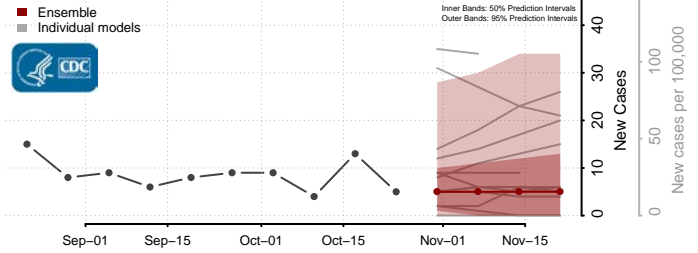

Accomack County, Virginia