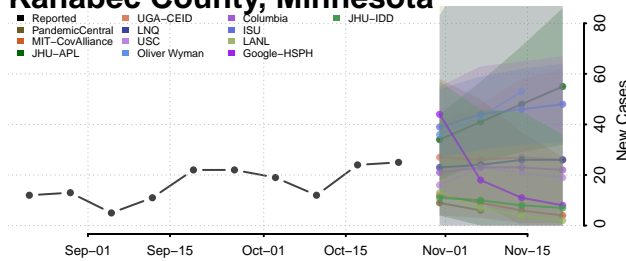

Hubbard County, Minnesota

Isanti County, Minnesota

Itasca County, Minnesota

Jackson County, Minnesota

Kanabec County, Minnesota

Kandiyohi County, Minnesota

Kittson County, Minnesota

Koochiching County, Minnesota