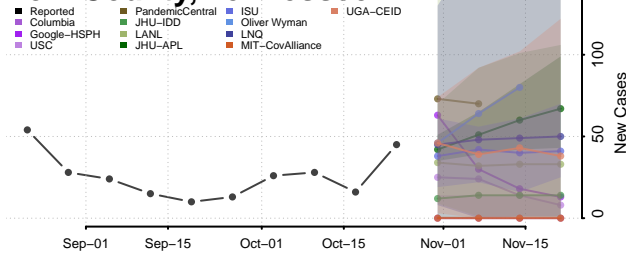

Polk County, Tennessee