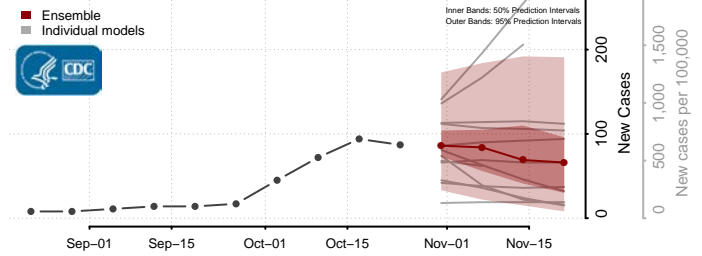

York County, Nebraska