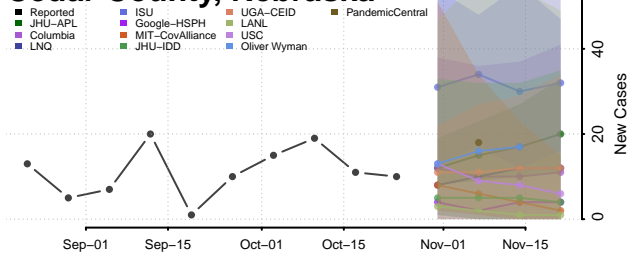

Brown County, Nebraska

Buffalo County, Nebraska

Burt County, Nebraska

Butler County, Nebraska

Cass County, Nebraska

Cedar County, Nebraska

Chase County, Nebraska

Cherry County, Nebraska