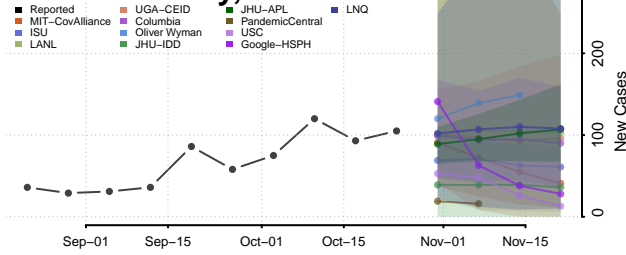

Floyd County, Indiana

Fountain County, Indiana

Franklin County, Indiana

Fulton County, Indiana

Gibson County, Indiana

Grant County, Indiana

Greene County, Indiana

Hamilton County, Indiana