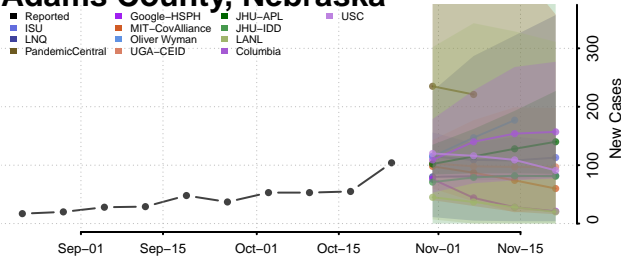

Adams County, Nebraska