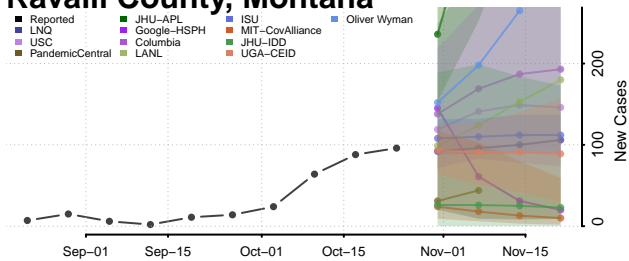

Ravalli County, Montana