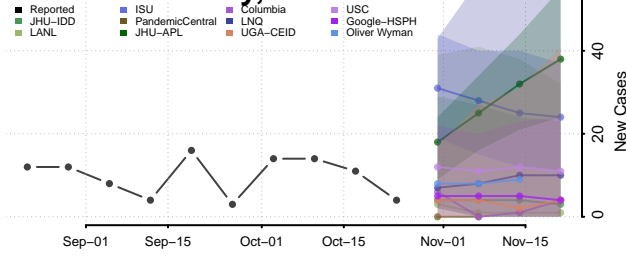

Butler County, Alabama

Calhoun County, Alabama

Chambers County, Alabama

Cherokee County, Alabama

Chilton County, Alabama

Choctaw County, Alabama

Clarke County, Alabama

Clay County, Alabama