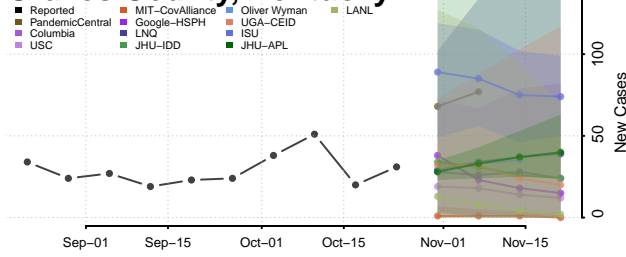

Grant County, Kentucky

Graves County, Kentucky

Grayson County, Kentucky

Green County, Kentucky

Greenup County, Kentucky

Hancock County, Kentucky

Hardin County, Kentucky

Harlan County, Kentucky