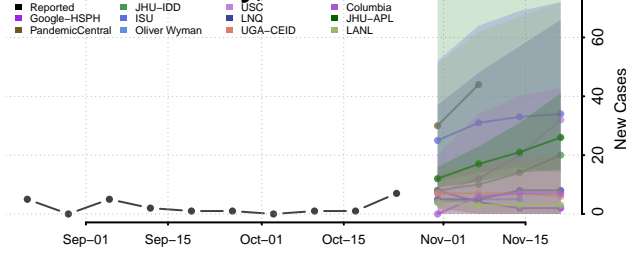

Androscoggin County, Maine

Aroostook County, Maine

Cumberland County, Maine

Franklin County, Maine

Hancock County, Maine

Kennebec County, Maine

Knox County, Maine

Waldo County, Maine