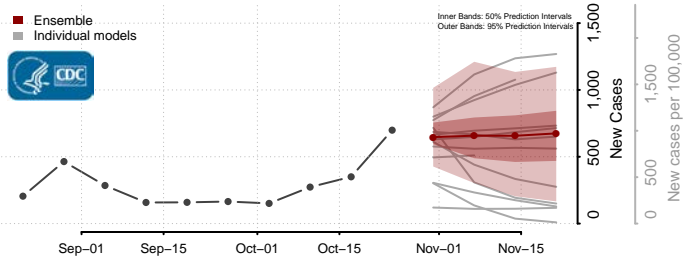

Grand Forks County, North Dakota