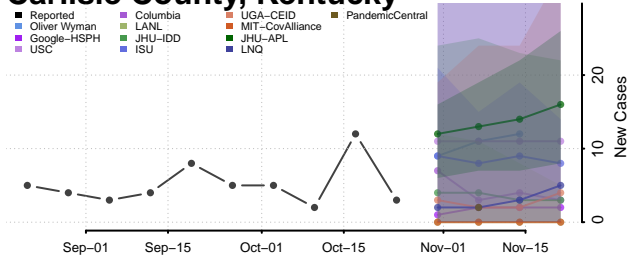

Carlisle County, Kentucky