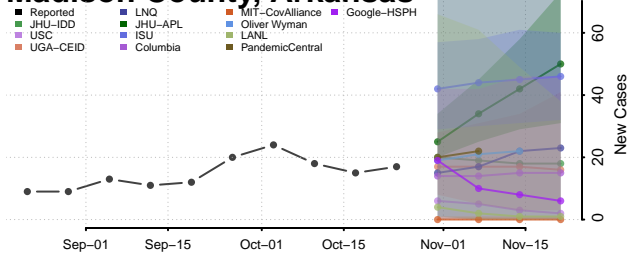

Madison County, Arkansas