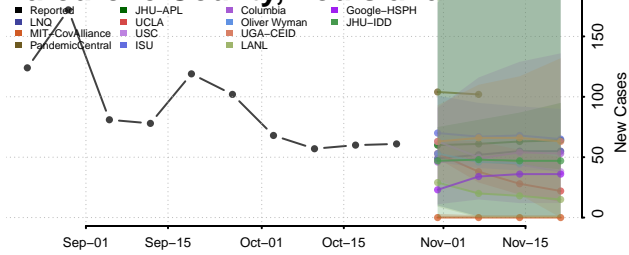

Lafourche County, Louisiana