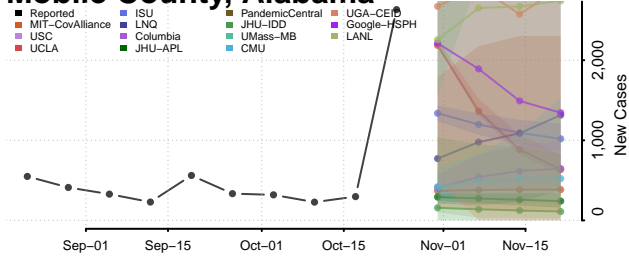

Madison County, Alabama

Marengo County, Alabama

Marion County, Alabama

Marshall County, Alabama

Mobile County, Alabama

Monroe County, Alabama

Montgomery County, Alabama

Morgan County, Alabama

Perry County, Alabama

Pickens County, Alabama

Pike County, Alabama

Randolph County, Alabama

Russell County, Alabama

Shelby County, Alabama

St. Clair County, Alabama

Sumter County, Alabama