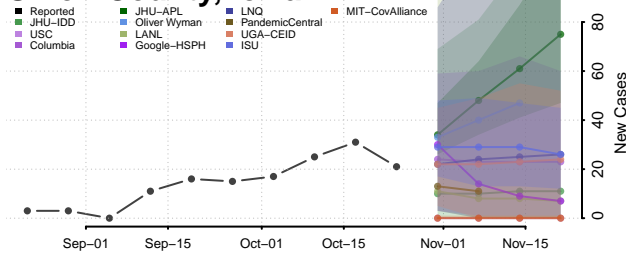

Polk County, Iowa

Pottawattamie County, Iowa

Poweshiek County, Iowa

Ringgold County, Iowa

Sac County, Iowa

Union County, Iowa

Van Buren County, Iowa

Wapello County, Iowa