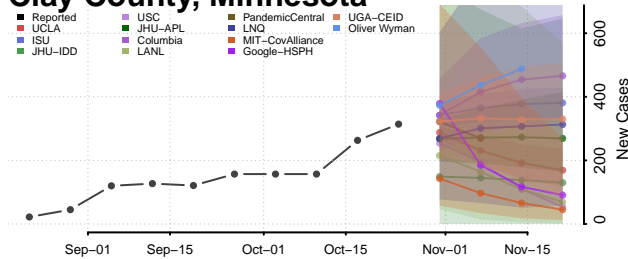

Clay County, Minnesota