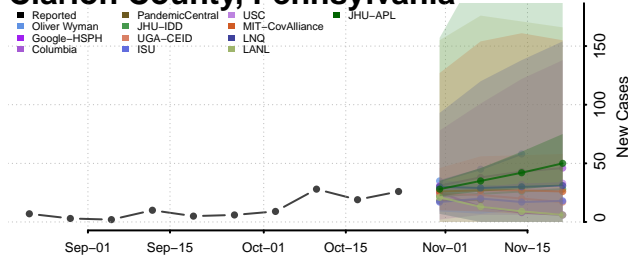

Butler County, Pennsylvania

Cambria County, Pennsylvania

Cameron County, Pennsylvania

Carbon County, Pennsylvania

Centre County, Pennsylvania

Chester County, Pennsylvania

Clarion County, Pennsylvania

Clearfield County, Pennsylvania