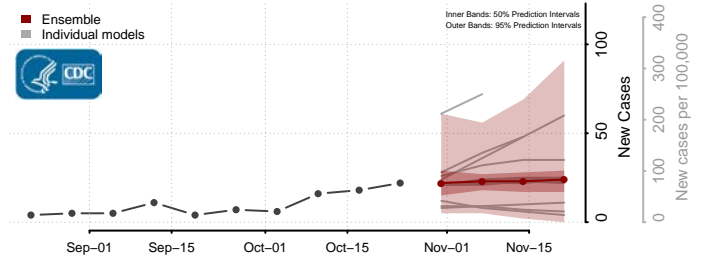

Hampshire County, West Virginia

Hancock County, West Virginia

Hardy County, West Virginia

Harrison County, West Virginia

Jackson County, West Virginia

Jefferson County, West Virginia

Kanawha County, West Virginia