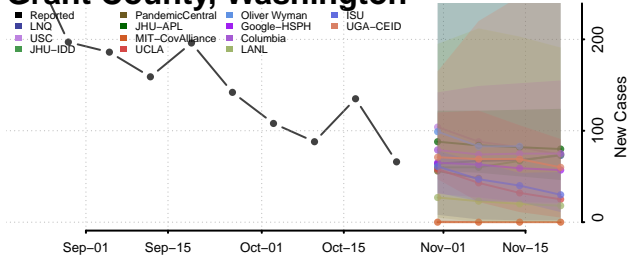

Clark County, Washington

Columbia County, Washington

Cowlitz County, Washington

Douglas County, Washington

Ferry County, Washington

Franklin County, Washington

Garfield County, Washington

Grant County, Washington