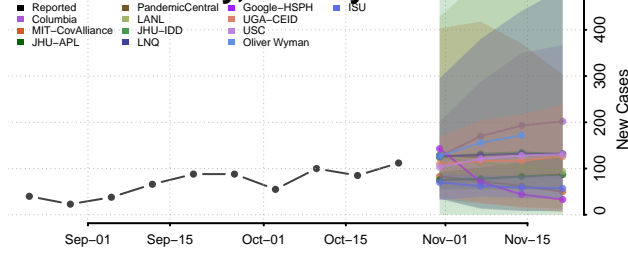

Indiana County, Pennsylvania