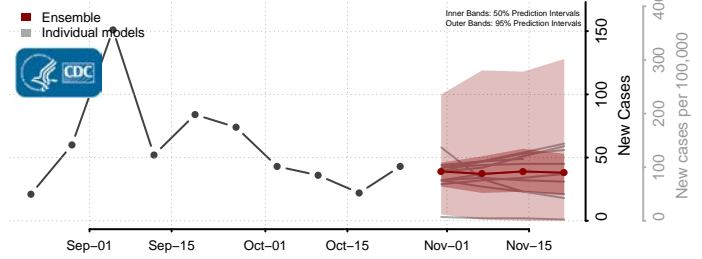

Fayette County, West Virginia