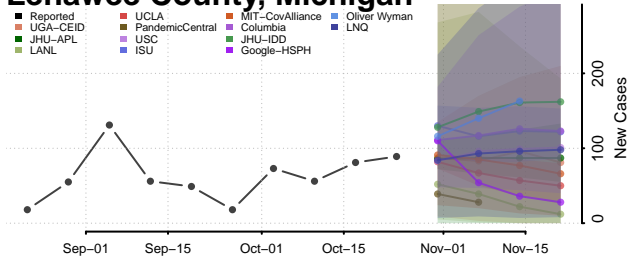

Lake County, Michigan

Lapeer County, Michigan

Leelanau County, Michigan

Lenawee County, Michigan

Livingston County, Michigan

Luce County, Michigan

Mackinac County, Michigan

Macomb County, Michigan