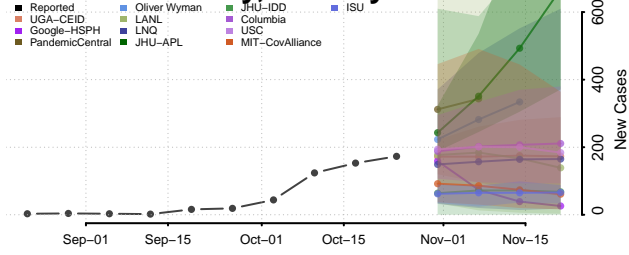

Bradford County, Pennsylvania