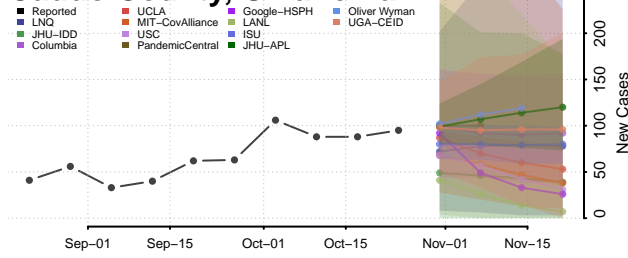

Caddo County, Oklahoma