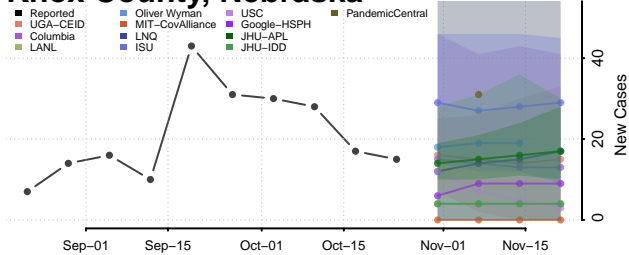

Howard County, Nebraska

Jefferson County, Nebraska

Johnson County, Nebraska

Kearney County, Nebraska

Keith County, Nebraska

Keya Paha County, Nebraska

Kimball County, Nebraska

Knox County, Nebraska