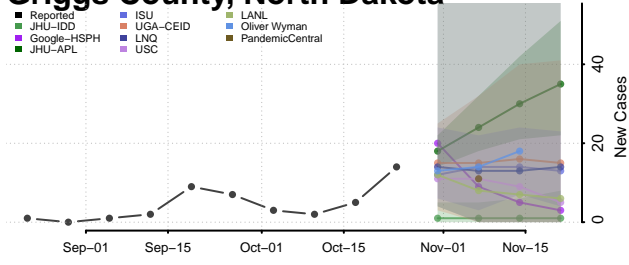

Foster County, North Dakota

Golden Valley County, North Dakota

Grand Forks County, North Dakota

Grant County, North Dakota

Griggs County, North Dakota

Hettinger County, North Dakota

Kidder County, North Dakota