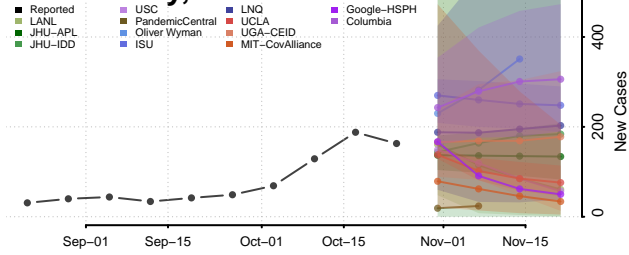

Hall County, Nebraska