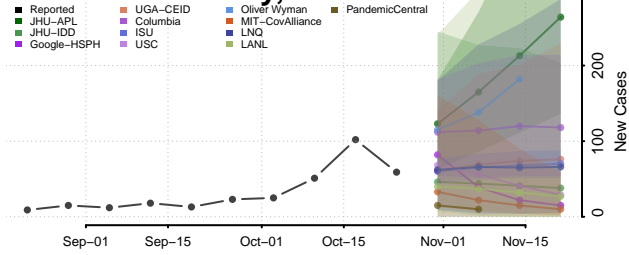

Lac qui Parle County, Minnesota

Lake County, Minnesota

Lake of the Woods County, Minnesota

Le Sueur County, Minnesota

Meeker County, Minnesota

Mille Lacs County, Minnesota

Morrison County, Minnesota

Mower County, Minnesota