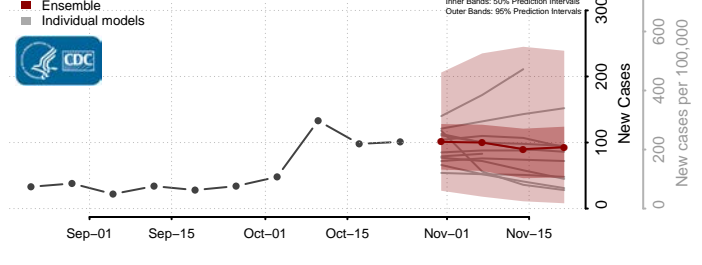

Hopkins County, Kentucky