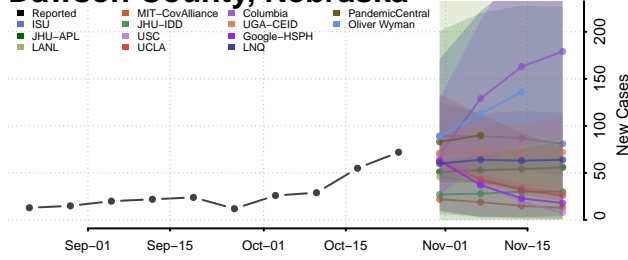

Deuel County, Nebraska

Dixon County, Nebraska

Furnas County, Nebraska

Gage County, Nebraska

Garden County, Nebraska

Garfield County, Nebraska

Gosper County, Nebraska

Grant County, Nebraska