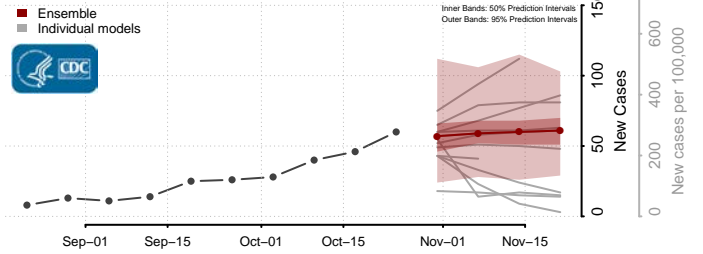

Stevens County, Minnesota

Swift County, Minnesota

Todd County, Minnesota

Traverse County, Minnesota

Wabasha County, Minnesota

Wadena County, Minnesota

Waseca County, Minnesota

Washington County, Minnesota