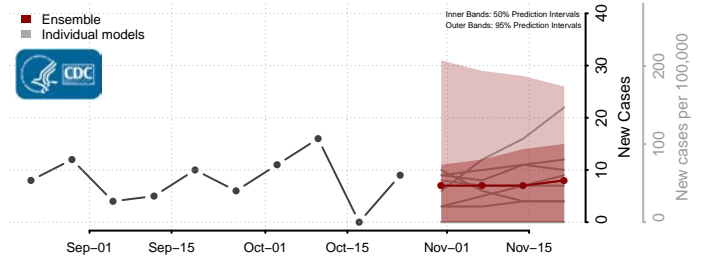

Williamsburg County, Virginia