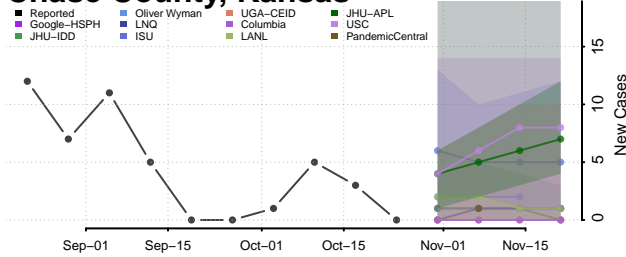

Wright County, Iowa

Bourbon County, Kansas

Brown County, Kansas

Butler County, Kansas

Chase County, Kansas

Chautauqua County, Kansas

Cherokee County, Kansas

Cheyenne County, Kansas