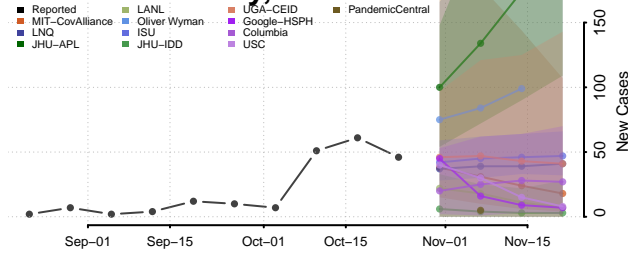

Ochiltree County, Texas