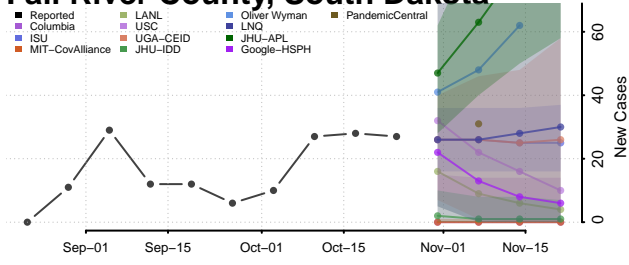

Fall River County, South Dakota