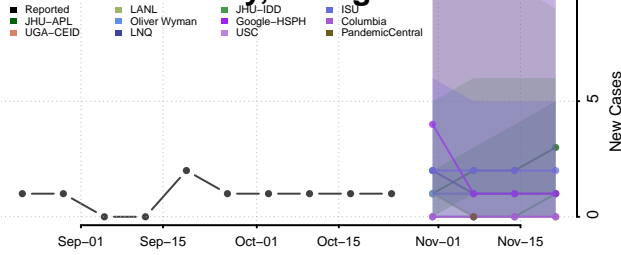

Seminole County, Georgia

Spalding County, Georgia

Stephens County, Georgia

Stewart County, Georgia

Sumter County, Georgia

Talbot County, Georgia

Taliaferro County, Georgia

Tattnall County, Georgia