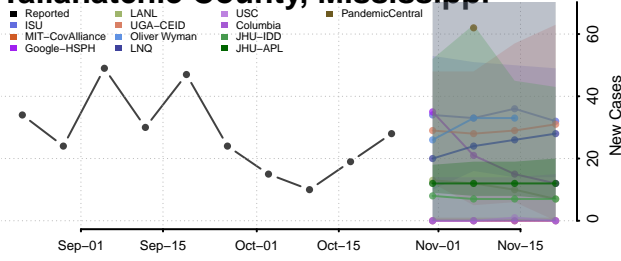

Sharkey County, Mississippi

Simpson County, Mississippi

Smith County, Mississippi

Stone County, Mississippi

Sunflower County, Mississippi

Tallahatchie County, Mississippi

Tate County, Mississippi

Tippah County, Mississippi