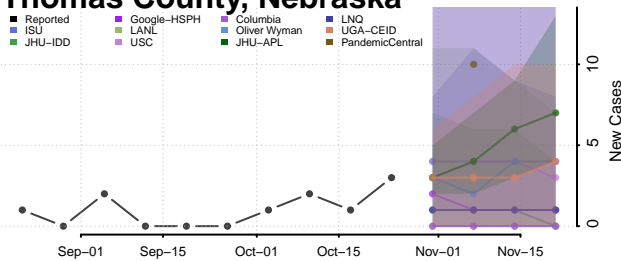

Thomas County, Nebraska