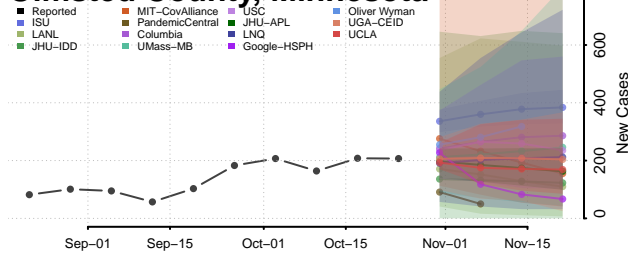

Olmsted County, Minnesota