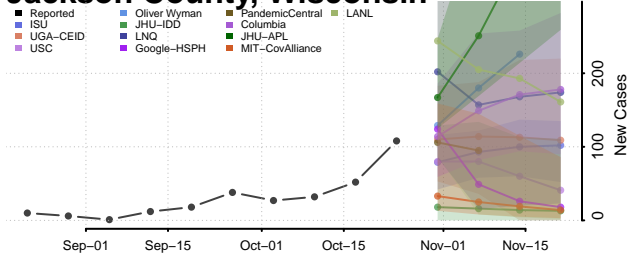

Jackson County, Wisconsin