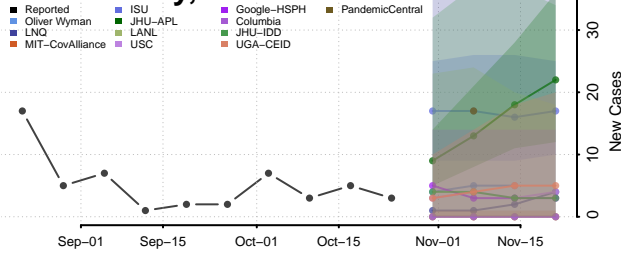

Jack County, Texas