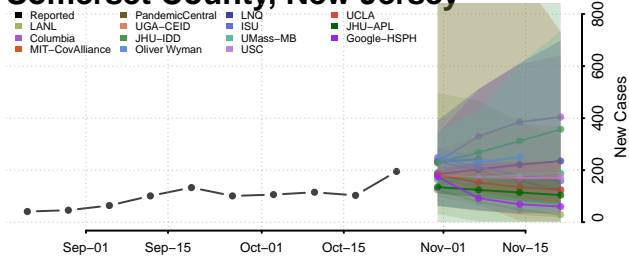

Somerset County, New Jersey