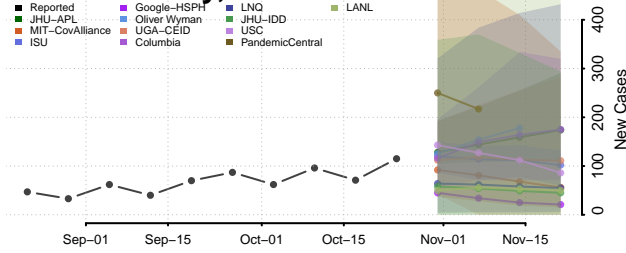

Saline County, Kansas