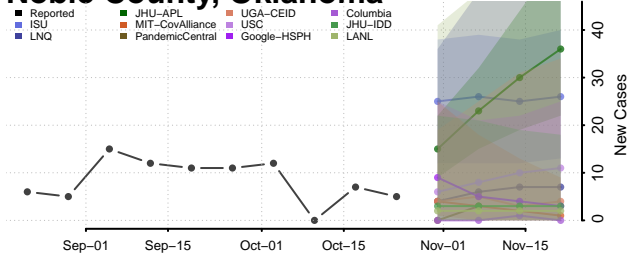

Noble County, Oklahoma