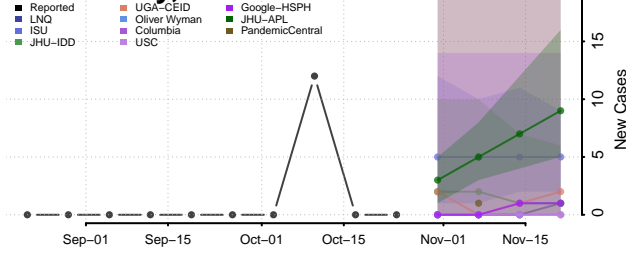

Elk County, Kansas