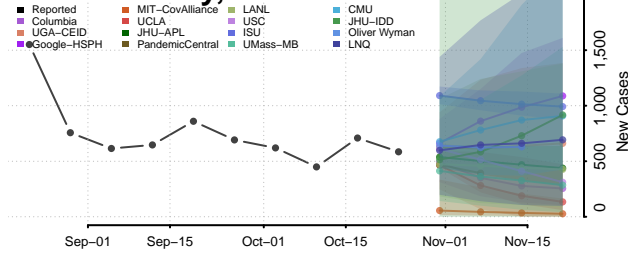

Travis County, Texas