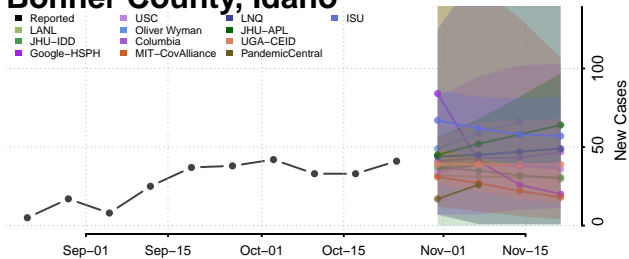

Bingham County, Idaho

Blaine County, Idaho

Boise County, Idaho

Bonner County, Idaho

Bonneville County, Idaho

Clark County, Idaho

Clearwater County, Idaho

Custer County, Idaho