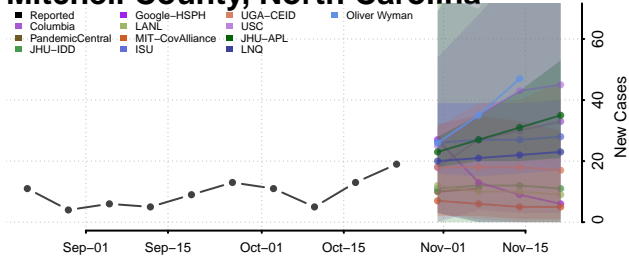

Mitchell County, North Carolina