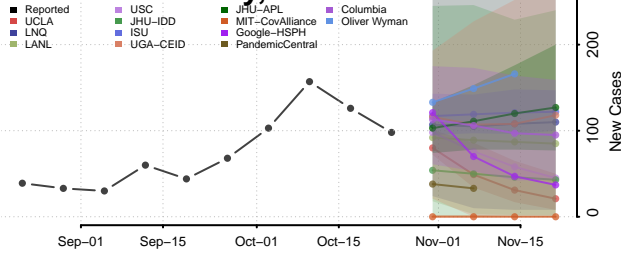

Delaware County, Oklahoma