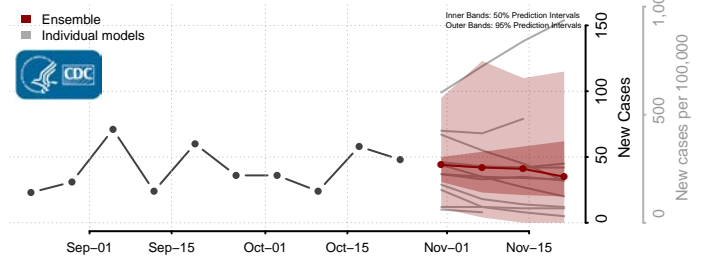

Bond County, Illinois