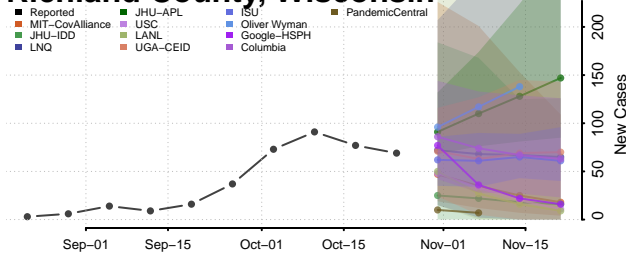

Richland County, Wisconsin