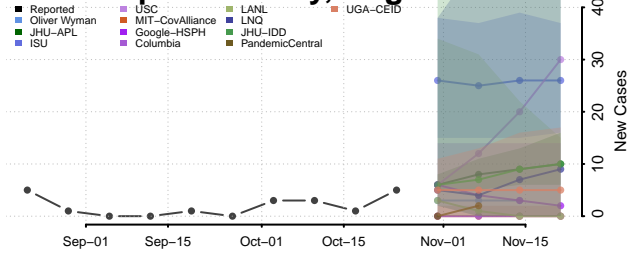

New Kent County, Virginia

Newport News County, Virginia

Norfolk County, Virginia

Northampton County, Virginia

Northumberland County, Virginia

Norton County, Virginia

Nottoway County, Virginia

Orange County, Virginia