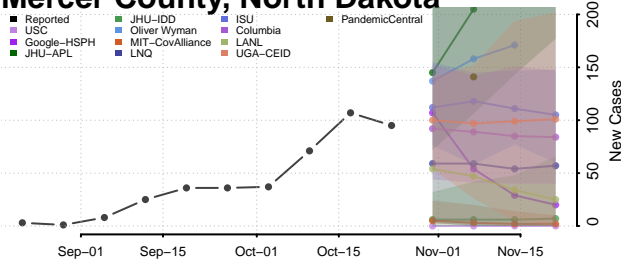

LaMoure County, North Dakota

Logan County, North Dakota

McHenry County, North Dakota

McIntosh County, North Dakota

McKenzie County, North Dakota

McLean County, North Dakota

Mercer County, North Dakota

Morton County, North Dakota