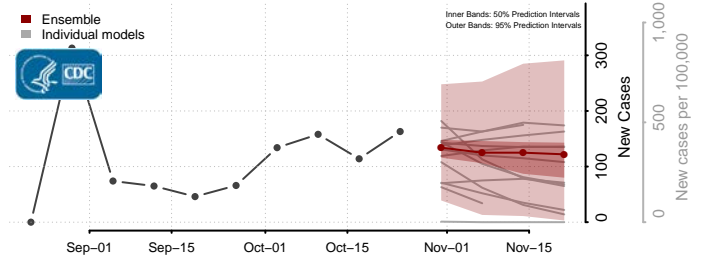

Warren County, Iowa

Washington County, Iowa

Wayne County, Iowa

Webster County, Iowa

Winnebago County, Iowa

Winneshiek County, Iowa

Woodbury County, Iowa

Worth County, Iowa