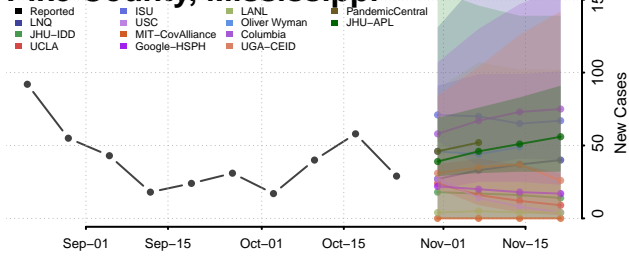

Pike County, Mississippi