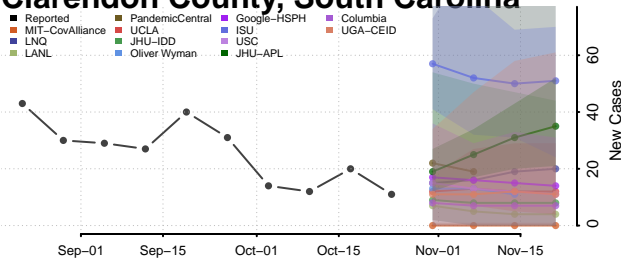

Cherokee County, South Carolina

Chester County, South Carolina

Chesterfield County, South Carolina

Clarendon County, South Carolina

Colleton County, South Carolina

Darlington County, South Carolina

Dillon County, South Carolina