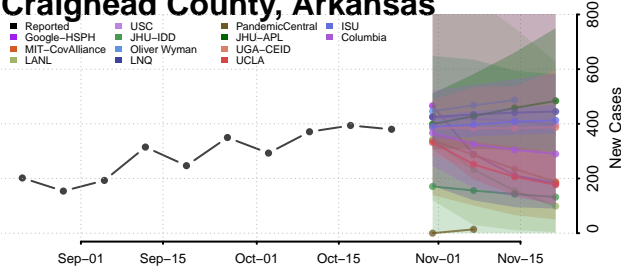

Clark County, Arkansas

Clay County, Arkansas

Cleburne County, Arkansas

Cleveland County, Arkansas

Columbia County, Arkansas

Conway County, Arkansas

Craighead County, Arkansas

Crawford County, Arkansas