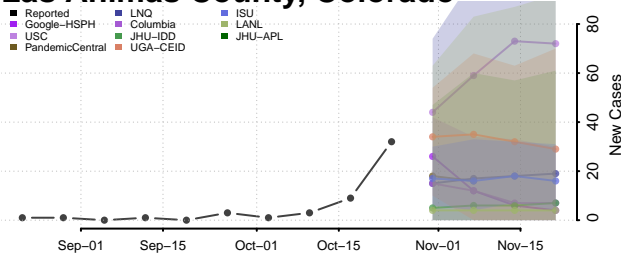

Kiowa County, Colorado

Kit Carson County, Colorado

La Plata County, Colorado

Lake County, Colorado

Larimer County, Colorado

Las Animas County, Colorado

Lincoln County, Colorado

Logan County, Colorado