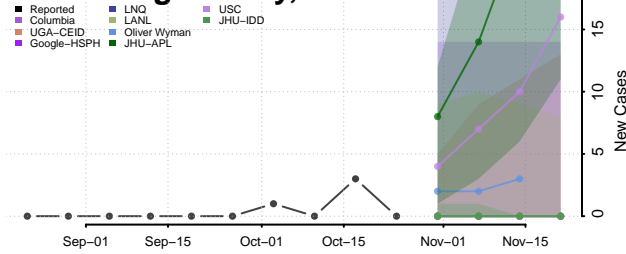

Matanuska-Susitna County, Alaska

Nome County, Alaska

North Slope County, Alaska

Northwest Arctic County, Alaska

Petersburg County, Alaska

Prince of Wales-Hyder County, Alaska

Sitka County, Alaska

Skagway County, Alaska