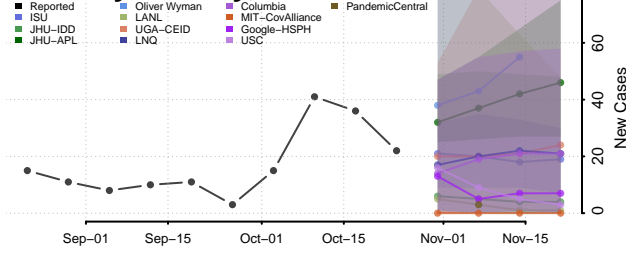

Howard County, Nebraska

Jefferson County, Nebraska

Johnson County, Nebraska

Kearney County, Nebraska

Keith County, Nebraska

Keya Paha County, Nebraska

Kimball County, Nebraska

Knox County, Nebraska