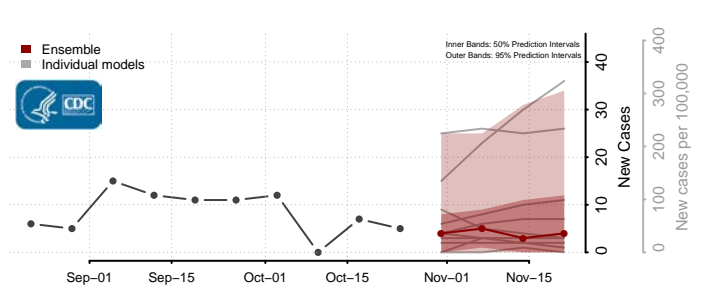

Noble County, Oklahoma