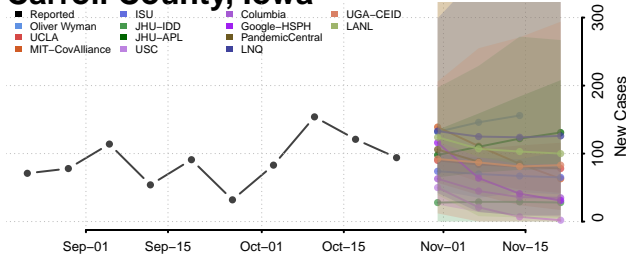

Black Hawk County, Iowa

Boone County, Iowa

Bremer County, Iowa

Buchanan County, Iowa

Buena Vista County, Iowa

Butler County, Iowa

Calhoun County, Iowa

Carroll County, Iowa