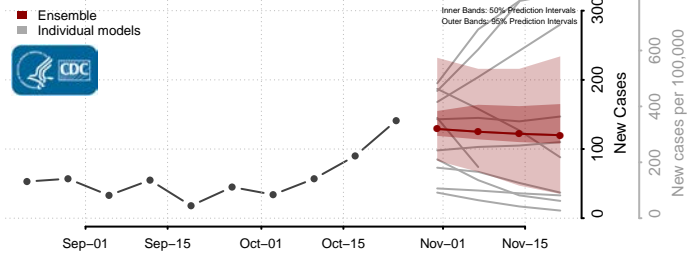

Kootenai County, Idaho

Latah County, Idaho

Lemhi County, Idaho

Lewis County, Idaho

Lincoln County, Idaho

Madison County, Idaho

Minidoka County, Idaho

Nez Perce County, Idaho