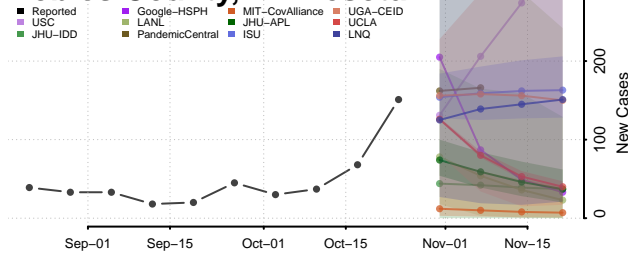

Nobles County, Minnesota