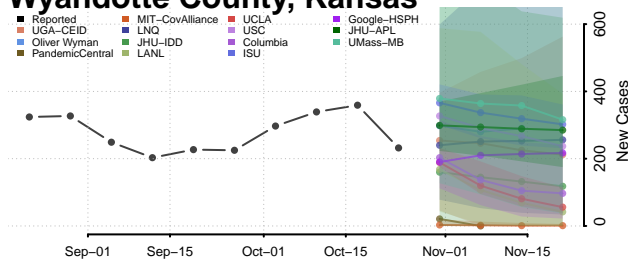

Wyandotte County, Kansas