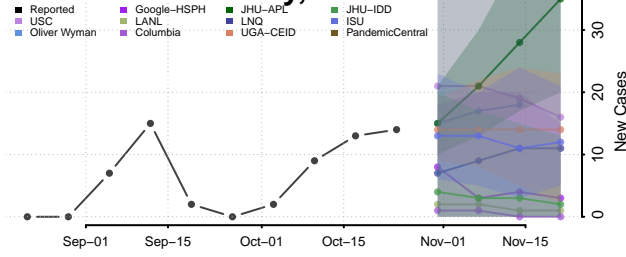

Greenwood County, Kansas