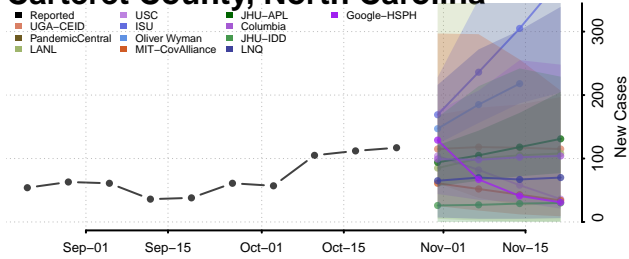

Carteret County, North Carolina