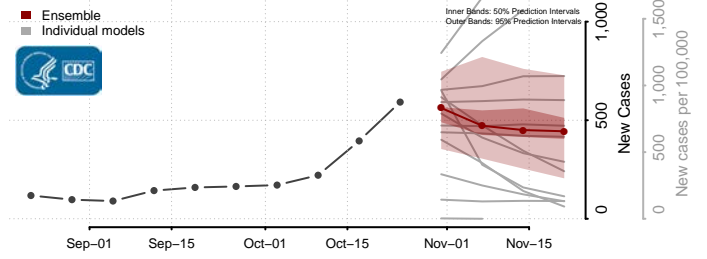

Stutsman County, North Dakota

Towner County, North Dakota

Trail County, North Dakota

Walsh County, North Dakota

Ward County, North Dakota

Wells County, North Dakota

Williams County, North Dakota

Northern Mariana Islands