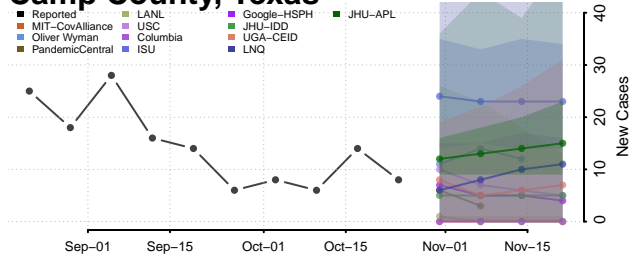

Camp County, Texas