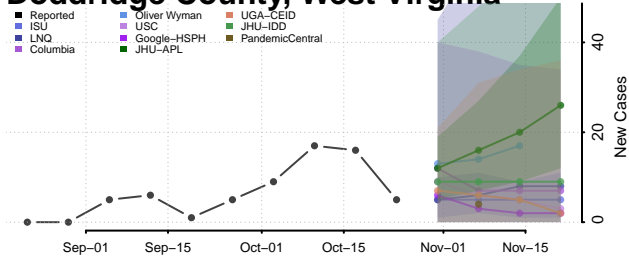

Doddridge County, West Virginia