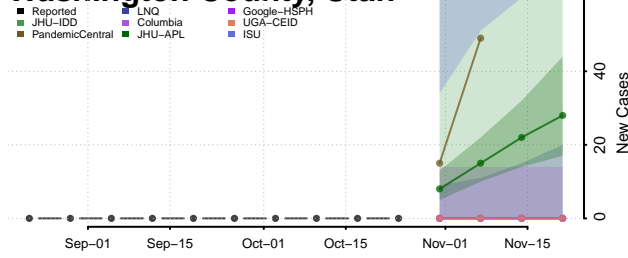

Washington County, Utah