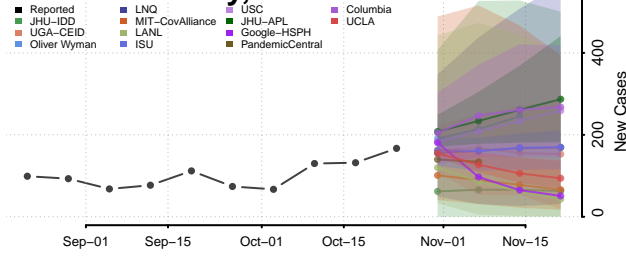

McMinn County, Tennessee

McNairy County, Tennessee

Meigs County, Tennessee

Monroe County, Tennessee

Montgomery County, Tennessee

Moore County, Tennessee

Morgan County, Tennessee

Obion County, Tennessee