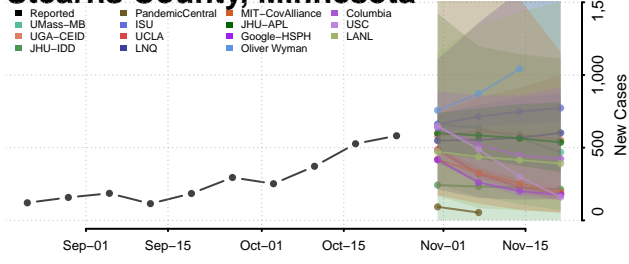

Rock County, Minnesota

Roseau County, Minnesota

Scott County, Minnesota

Sherburne County, Minnesota

Sibley County, Minnesota

St. Louis County, Minnesota

Stearns County, Minnesota

Steele County, Minnesota