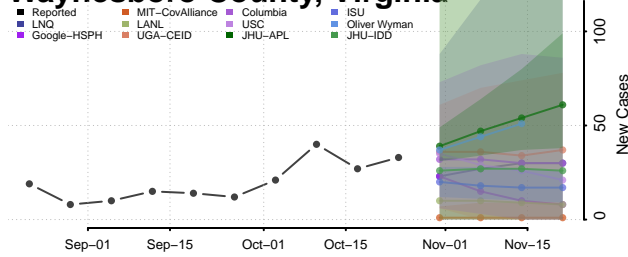

Virginia Beach County, Virginia

Warren County, Virginia

Washington County, Virginia

Waynesboro County, Virginia

Westmoreland County, Virginia

Williamsburg County, Virginia

Winchester County, Virginia

Wise County, Virginia