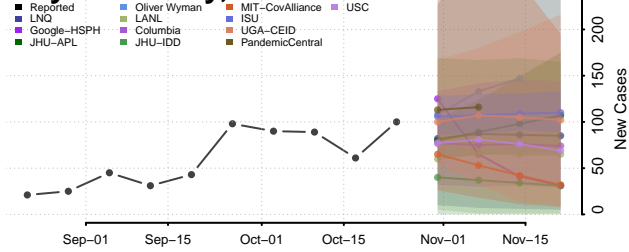

Latimer County, Oklahoma

Le Flore County, Oklahoma

Lincoln County, Oklahoma

Logan County, Oklahoma

Love County, Oklahoma

Major County, Oklahoma

Marshall County, Oklahoma

Mayes County, Oklahoma