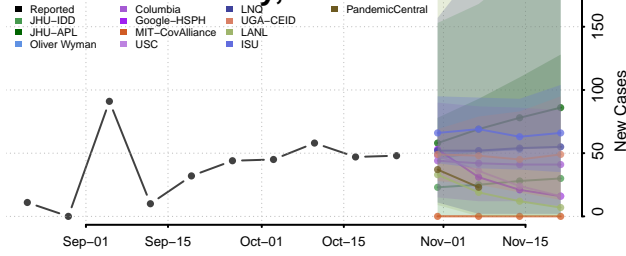

Dickinson County, Iowa