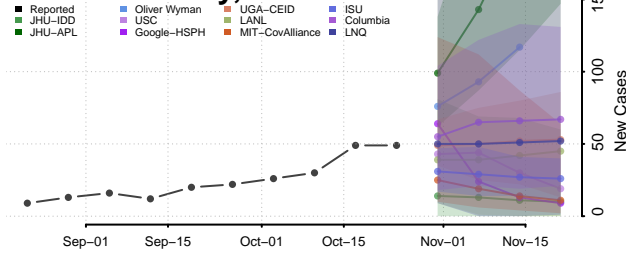

Crawford County, Missouri

Dade County, Missouri

Dallas County, Missouri

Davies County, Missouri

DeKalb County, Missouri

Dent County, Missouri

Douglas County, Missouri

Dunklin County, Missouri