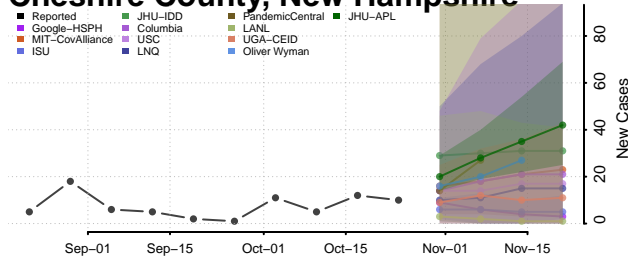

Storey County, Nevada

Washoe County, Nevada

White Pine County, Nevada

New Hampshire

Belknap County, New Hampshire

Carroll County, New Hampshire

Cheshire County, New Hampshire

Coos County, New Hampshire