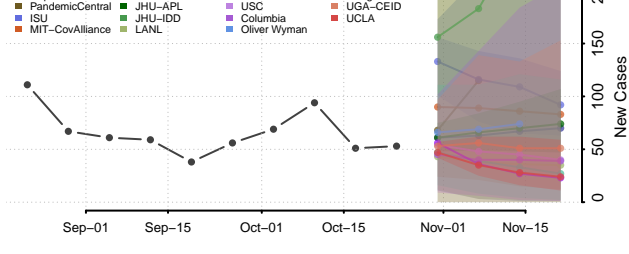

Kitsap County, Washington