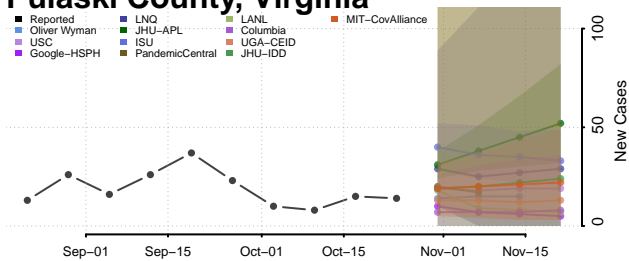

Pulaski County, Virginia