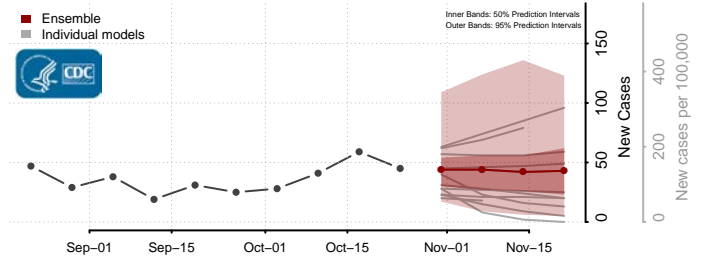

Amherst County, Virginia