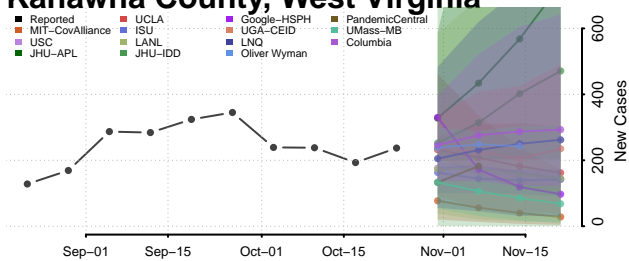

Hampshire County, West Virginia

Hancock County, West Virginia

Hardy County, West Virginia

Harrison County, West Virginia

Jackson County, West Virginia

Jefferson County, West Virginia

Kanawha County, West Virginia