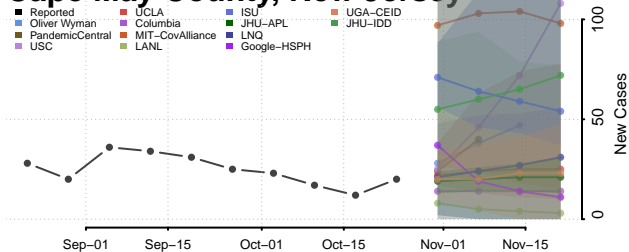

Bergen County, New Jersey

Burlington County, New Jersey

Camden County, New Jersey

Cape May County, New Jersey

Cumberland County, New Jersey

Essex County, New Jersey

Gloucester County, New Jersey

Hudson County, New Jersey