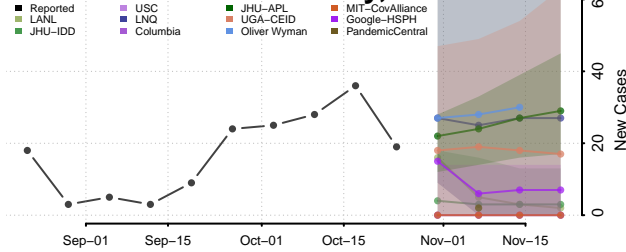

Matanuska-Susitna County, Alaska

Nome County, Alaska

North Slope County, Alaska

Northwest Arctic County, Alaska

Petersburg County, Alaska

Prince of Wales-Hyder County, Alaska

Sitka County, Alaska

Skagway County, Alaska