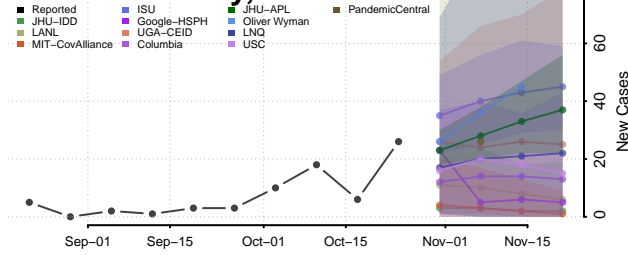

Norman County, Minnesota