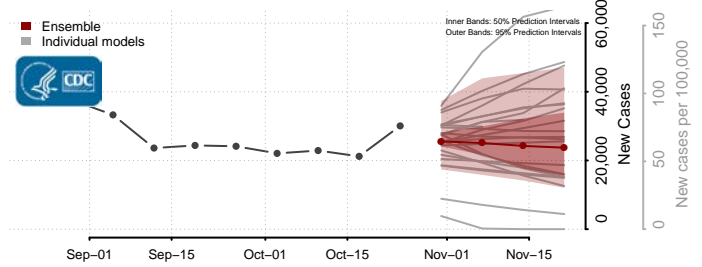

California