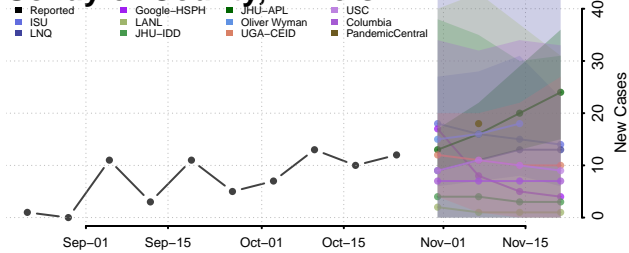

Randolph County, Illinois

Richland County, Illinois

Rock Island County, Illinois

Saline County, Illinois

Sangamon County, Illinois

Schuyler County, Illinois

Scott County, Illinois

Shelby County, Illinois