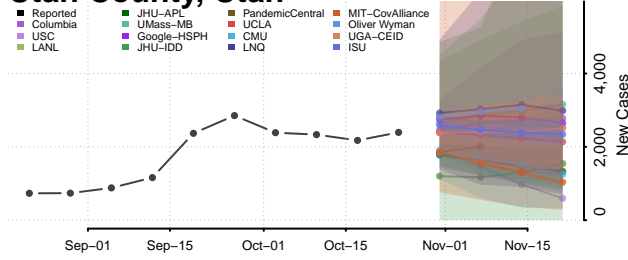

Utah County, Utah