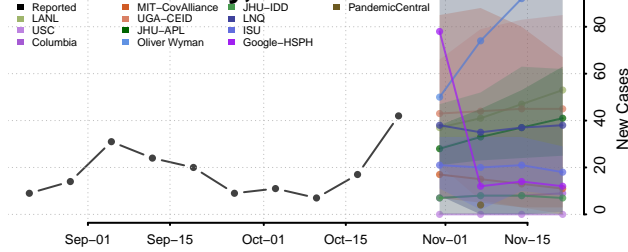

Madison County, Iowa

Mahaska County, Iowa

Marion County, Iowa

Marshall County, Iowa

Mills County, Iowa

Mitchell County, Iowa

Monona County, Iowa

Monroe County, Iowa