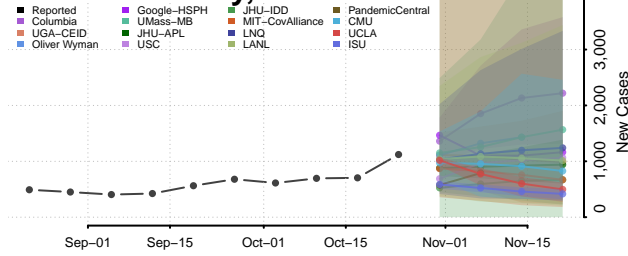

Storey County, Nevada

Washoe County, Nevada

White Pine County, Nevada

New Hampshire

Belknap County, New Hampshire

Carroll County, New Hampshire

Cheshire County, New Hampshire

Coos County, New Hampshire