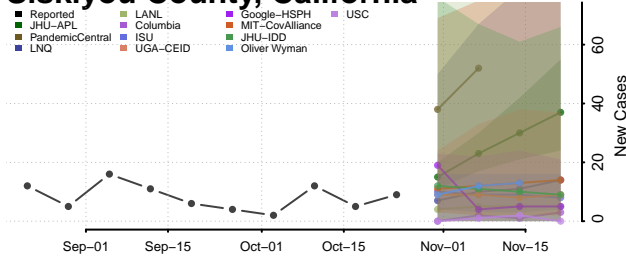

Siskiyou County, California