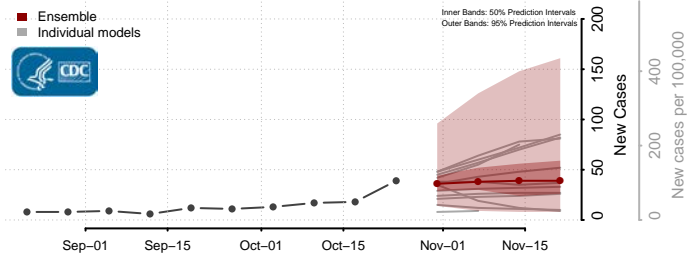

Currituck County, North Carolina

Dare County, North Carolina

Davidson County, North Carolina

Davie County, North Carolina

Duplin County, North Carolina

Durham County, North Carolina

Edgecombe County, North Carolina