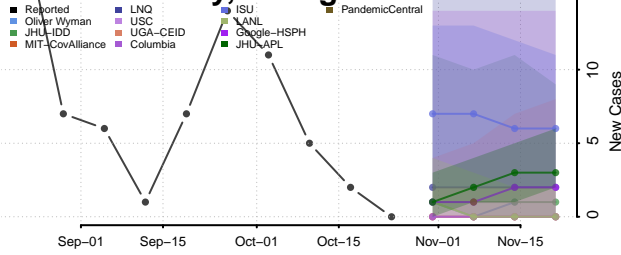

Warren County, Georgia