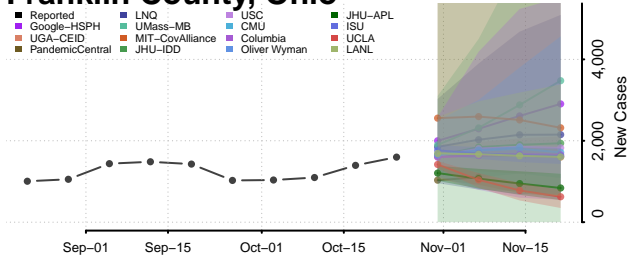

Franklin County, Ohio