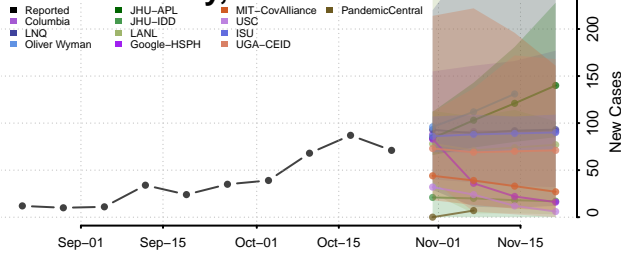

Ellis County, Oklahoma

Garfield County, Oklahoma

Garvin County, Oklahoma

Grady County, Oklahoma

Grant County, Oklahoma

Greer County, Oklahoma

Harmon County, Oklahoma

Harper County, Oklahoma