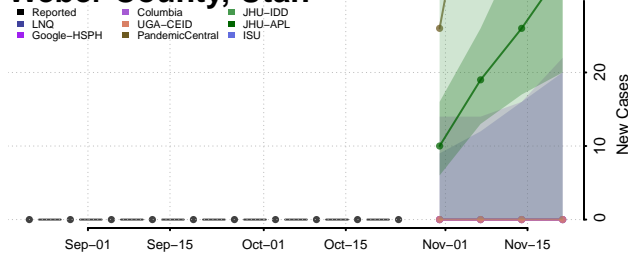

Weber County, Utah