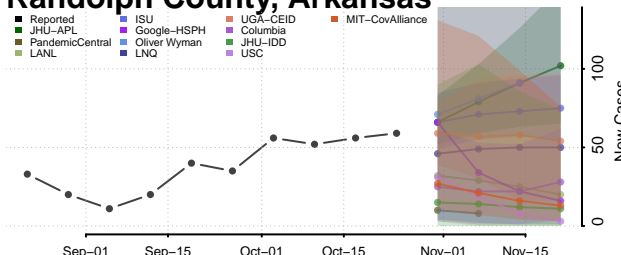

Pope County, Arkansas

Prairie County, Arkansas

Pulaski County, Arkansas

Randolph County, Arkansas

Saline County, Arkansas

Scott County, Arkansas

Searcy County, Arkansas

Sebastian County, Arkansas