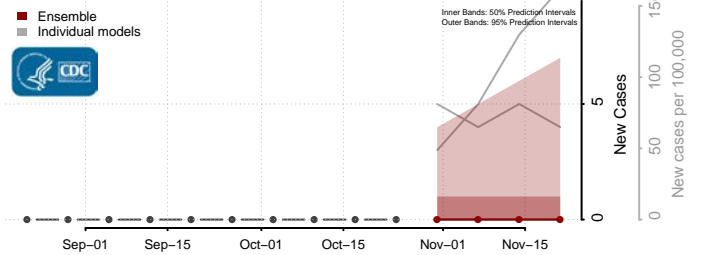

Franklin County, Vermont

Grand Isle County, Vermont

Lamoille County, Vermont

Orange County, Vermont

Orleans County, Vermont

Rutland County, Vermont

Washington County, Vermont

Windham County, Vermont