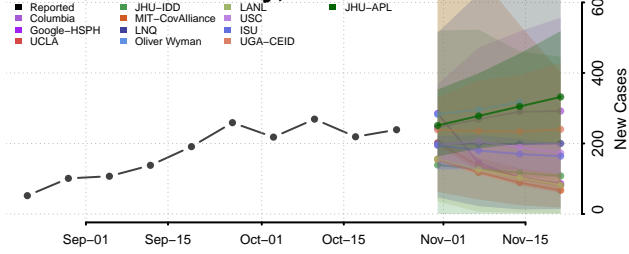

Buchanan County, Missouri