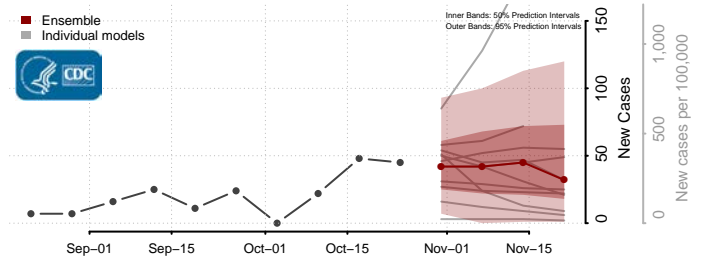

Ripley County, Missouri