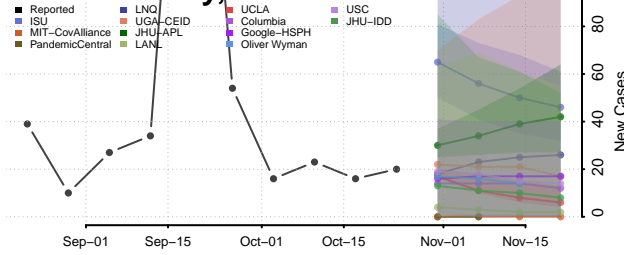

Dallas County, Alabama