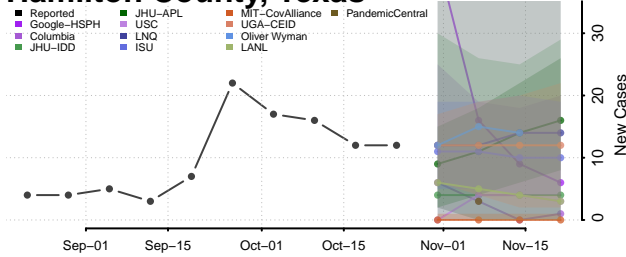

Hamilton County, Texas