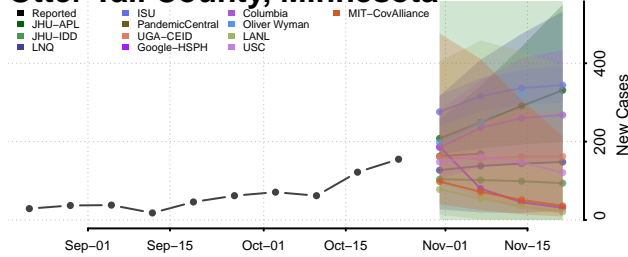

Otter Tail County, Minnesota