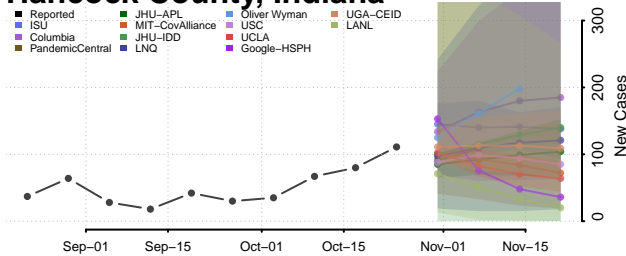

Hancock County, Indiana