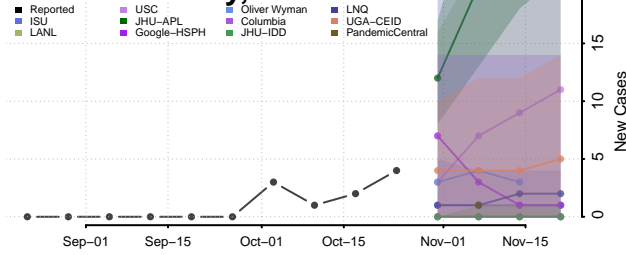

Briscoe County, Texas