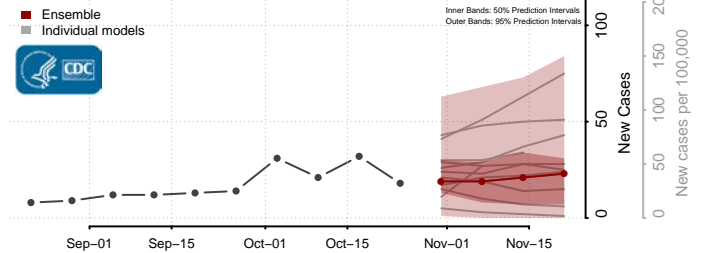

Marion County, West Virginia