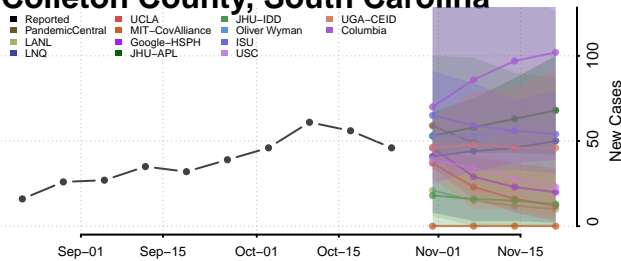

Cherokee County, South Carolina

Chester County, South Carolina

Chesterfield County, South Carolina

Clarendon County, South Carolina

Colleton County, South Carolina

Darlington County, South Carolina

Dillon County, South Carolina