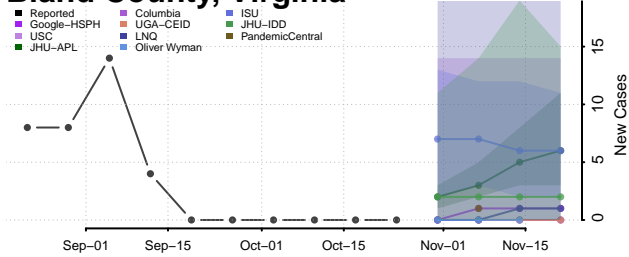

Bland County, Virginia