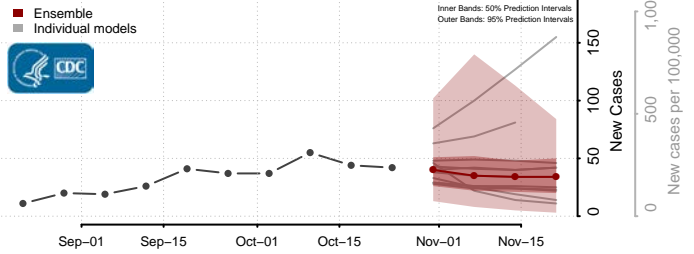

Andrew County, Missouri