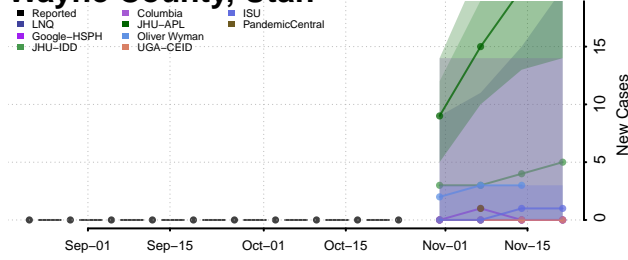

Wayne County, Utah