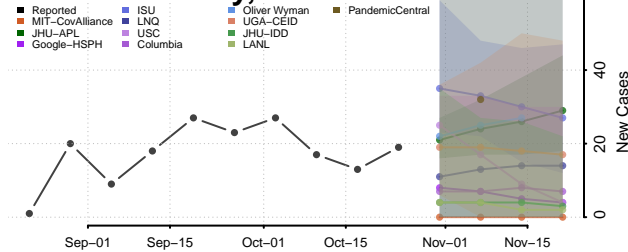

Stevens County, Kansas