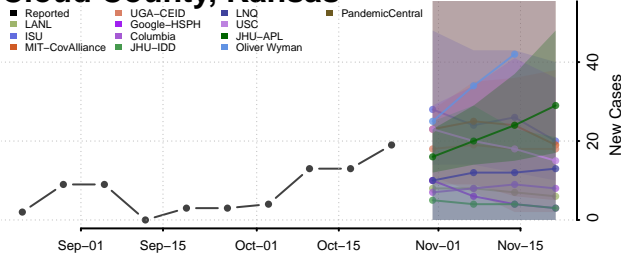

Cloud County, Kansas