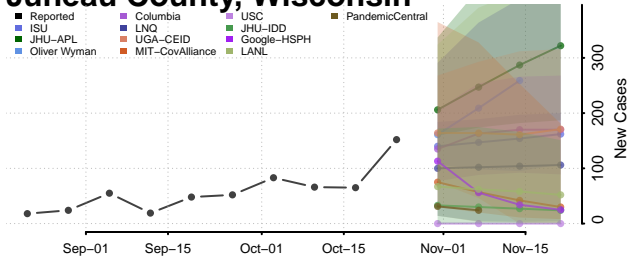

Juneau County, Wisconsin