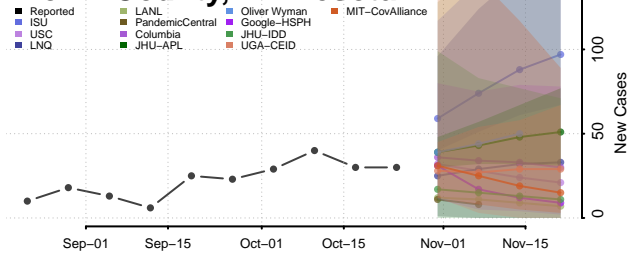

Brown County, Minnesota