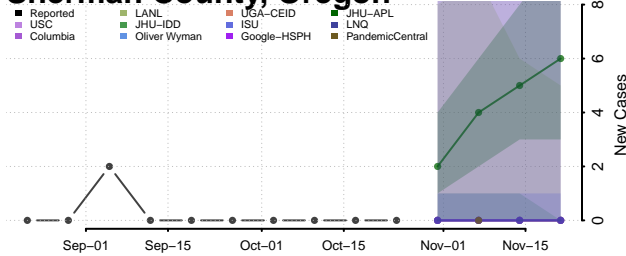

Malheur County, Oregon

Marion County, Oregon

Morrow County, Oregon

Multnomah County, Oregon

Polk County, Oregon

Sherman County, Oregon

Tillamook County, Oregon

Umatilla County, Oregon