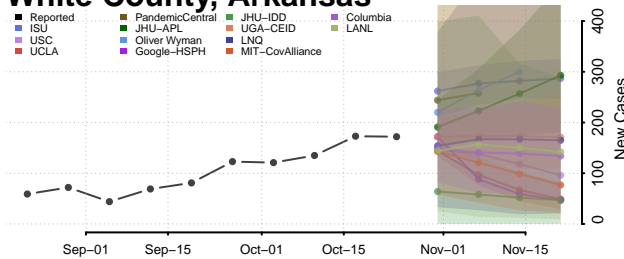

Sevier County, Arkansas

Sharp County, Arkansas

St. Francis County, Arkansas

Stone County, Arkansas

Union County, Arkansas

Van Buren County, Arkansas

Washington County, Arkansas

White County, Arkansas