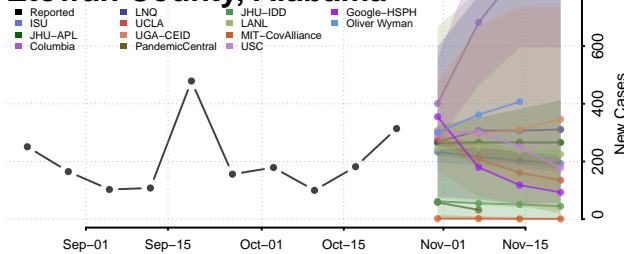

Dale County, Alabama

Dallas County, Alabama

DeKalb County, Alabama

Elmore County, Alabama

Escambia County, Alabama

Etowah County, Alabama

Fayette County, Alabama

Franklin County, Alabama