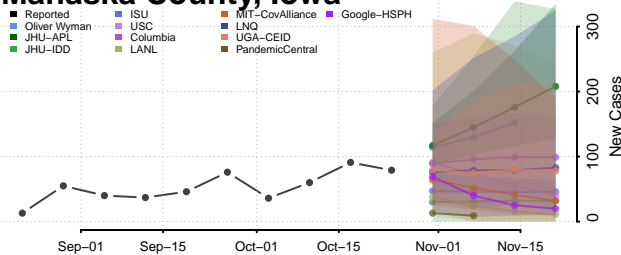

Madison County, Iowa

Mahaska County, Iowa

Marion County, Iowa

Marshall County, Iowa

Mills County, Iowa

Mitchell County, Iowa

Monona County, Iowa

Monroe County, Iowa