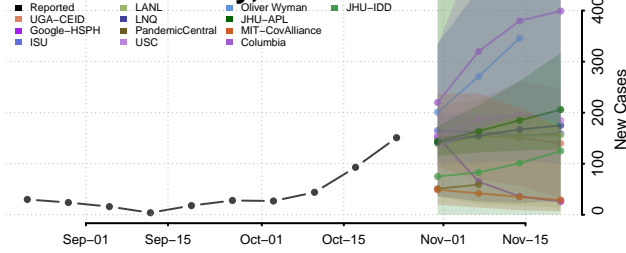

Sierra County, New Mexico

Socorro County, New Mexico

Taos County, New Mexico

Torrance County, New Mexico

Union County, New Mexico

Valencia County, New Mexico

New York

Albany County, New York