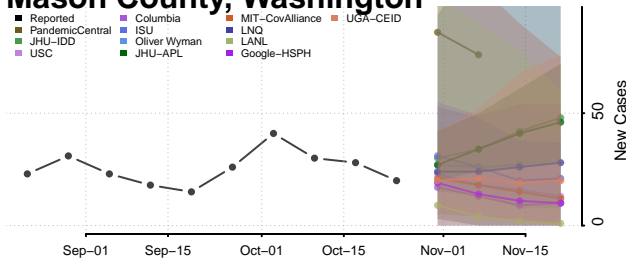

Mason County, Washington