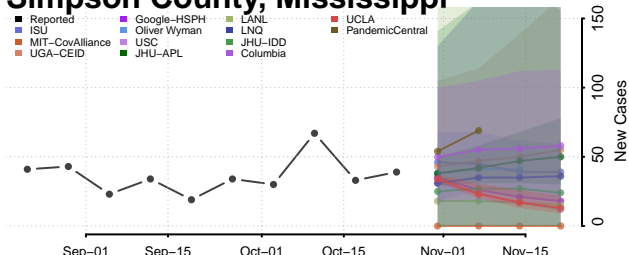

Simpson County, Mississippi