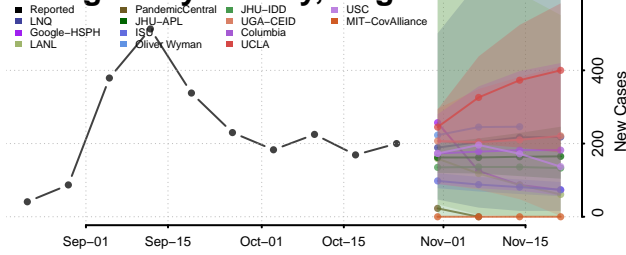

Montgomery County, Virginia