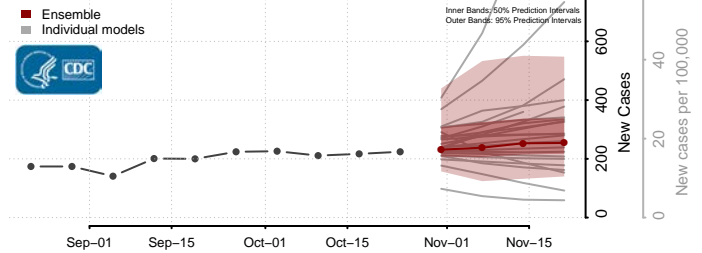

Vernon County, Louisiana

Washington County, Louisiana

Webster County, Louisiana

West Baton Rouge County, Louisiana

West Carroll County, Louisiana

West Feliciana County, Louisiana

Winn County, Louisiana

Maine