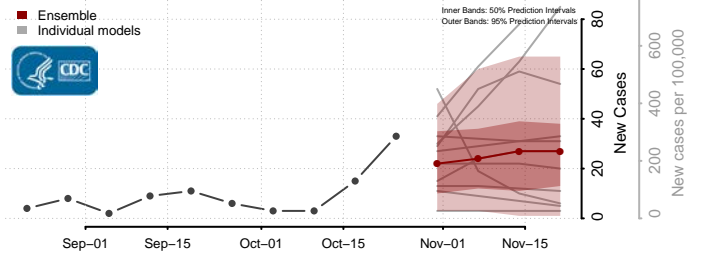

Montgomery County, Missouri