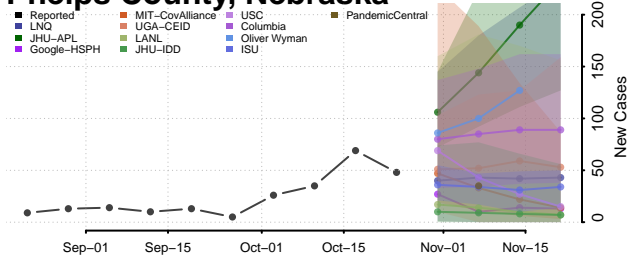

Nance County, Nebraska

Nemaha County, Nebraska

Nuckolls County, Nebraska

Otoe County, Nebraska

Pawnee County, Nebraska

Perkins County, Nebraska

Phelps County, Nebraska

Pierce County, Nebraska