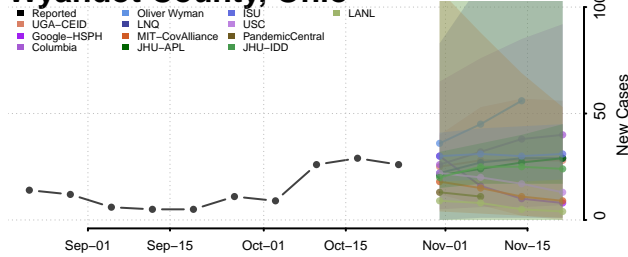

Wyandot County, Ohio