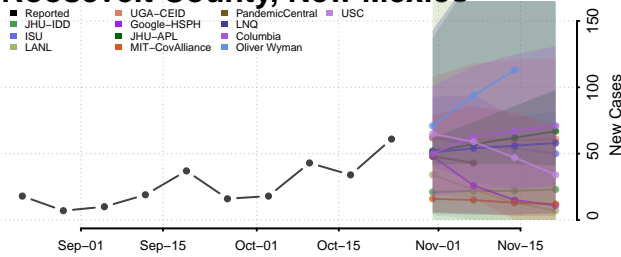

Otero County, New Mexico

Quay County, New Mexico

Rio Arriba County, New Mexico

Roosevelt County, New Mexico

San Juan County, New Mexico

San Miguel County, New Mexico

Sandoval County, New Mexico

Santa Fe County, New Mexico