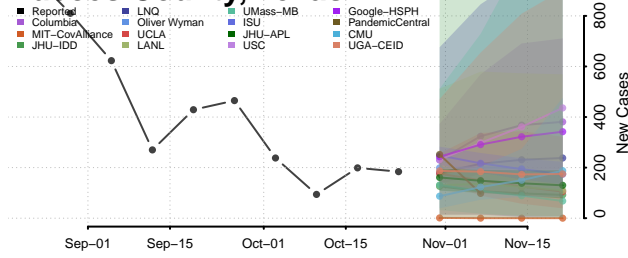

Nueces County, Texas