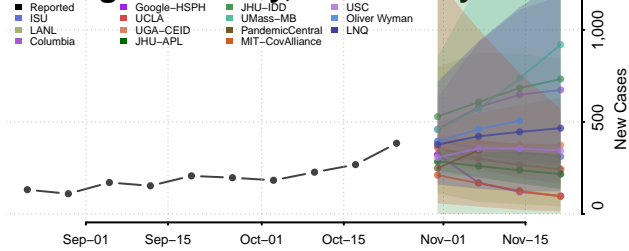

Burlington County, New Jersey