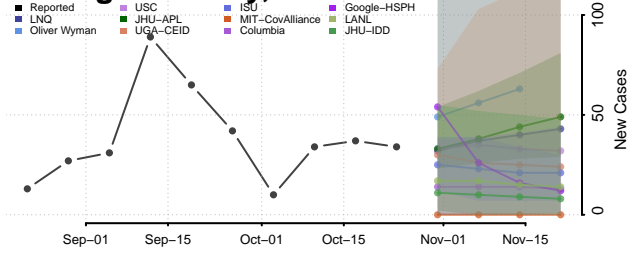

Bollinger County, Missouri