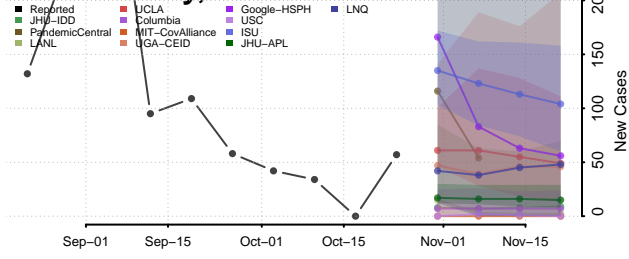

Starr County, Texas