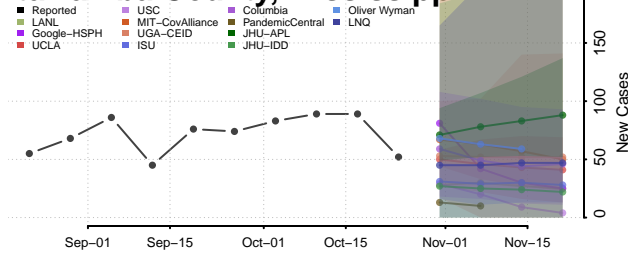

Hinds County, Mississippi

Holmes County, Mississippi

Humphreys County, Mississippi

Issaquena County, Mississippi

Itawamba County, Mississippi

Jackson County, Mississippi

Lamar County, Mississippi

Lauderdale County, Mississippi