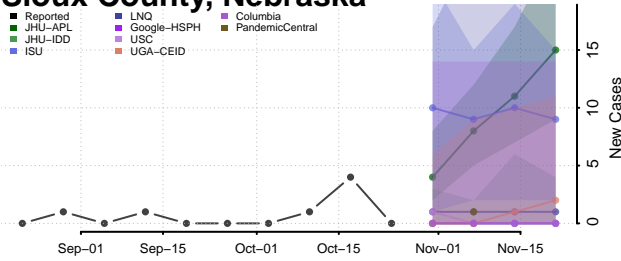

Platte County, Nebraska

Polk County, Nebraska

Red Willow County, Nebraska

Richardson County, Nebraska

Sheridan County, Nebraska

Sherman County, Nebraska

Sioux County, Nebraska

Stanton County, Nebraska