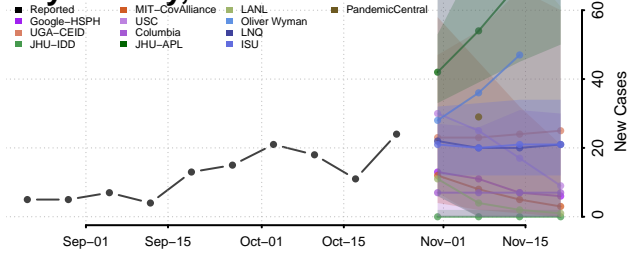

Corson County, South Dakota

Custer County, South Dakota

Davison County, South Dakota

Day County, South Dakota

Deuel County, South Dakota

Dewey County, South Dakota

Douglas County, South Dakota

Edmunds County, South Dakota