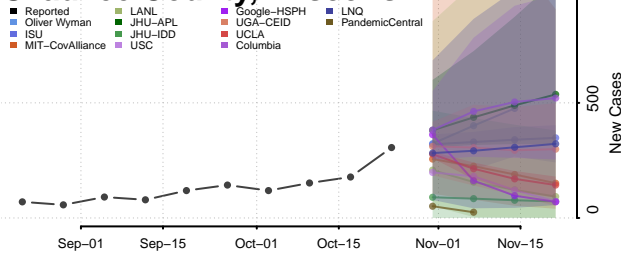

Menominee County, Wisconsin

Milwaukee County, Wisconsin

Monroe County, Wisconsin

Oconto County, Wisconsin

Oneida County, Wisconsin

Outagamie County, Wisconsin

Ozaukee County, Wisconsin

Pepin County, Wisconsin