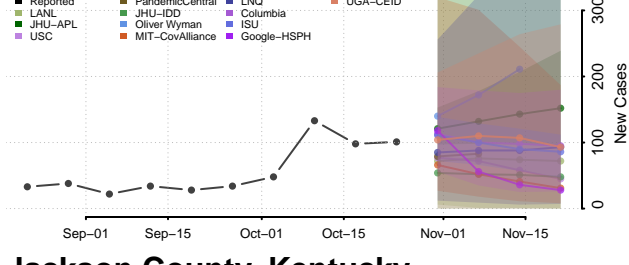

Hopkins County, Kentucky