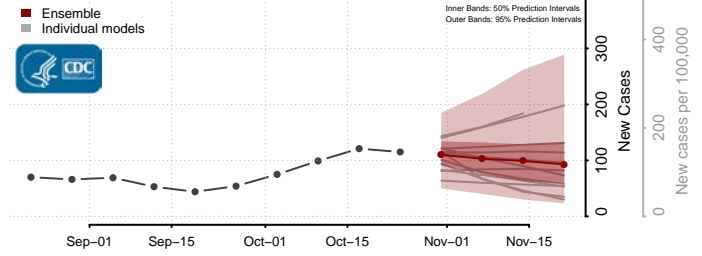

Bedford County, Virginia