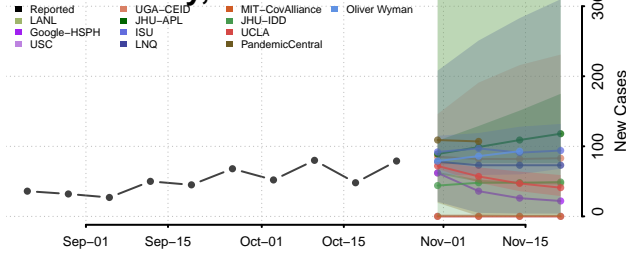

Rhea County, Tennessee