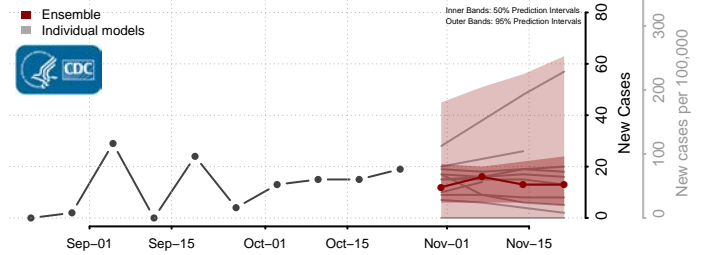

York County, Nebraska

Nevada

Carson City County, Nevada

Churchill County, Nevada

Clark County, Nevada

Douglas County, Nevada

Elko County, Nevada

Esmeralda County, Nevada