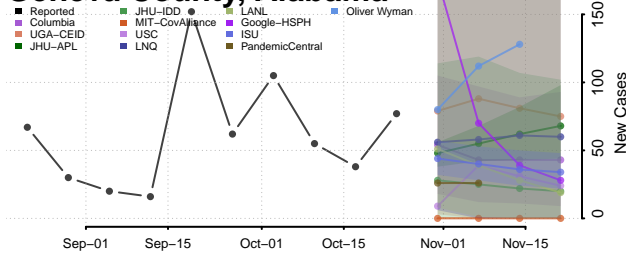

Cleburne County, Alabama

Coffee County, Alabama

Colbert County, Alabama

Conecuh County, Alabama

Coosa County, Alabama

Covington County, Alabama

Crenshaw County, Alabama

Cullman County, Alabama

Dale County, Alabama

Dallas County, Alabama

DeKalb County, Alabama

Elmore County, Alabama

Escambia County, Alabama

Etowah County, Alabama

Fayette County, Alabama

Franklin County, Alabama

Geneva County, Alabama

Greene County, Alabama

Hale County, Alabama

Henry County, Alabama

Lee County, Alabama

Limestone County, Alabama

Lowndes County, Alabama

Macon County, Alabama