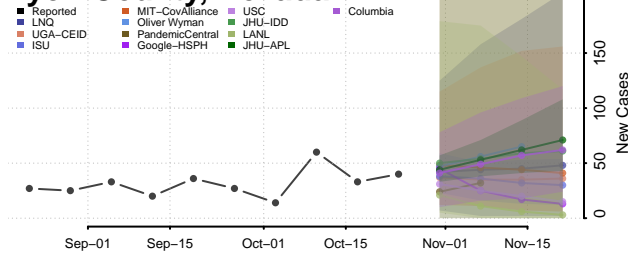

Lyon County, Nevada