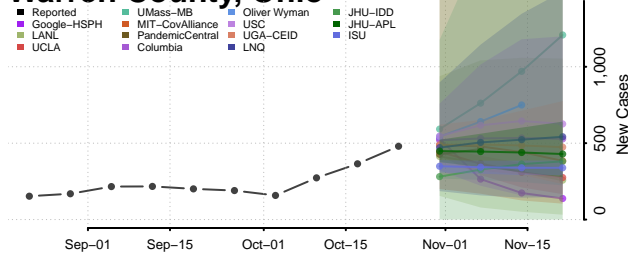

Union County, Ohio

Van Wert County, Ohio

Vinton County, Ohio

Warren County, Ohio

Washington County, Ohio

Wayne County, Ohio

Williams County, Ohio

Wood County, Ohio