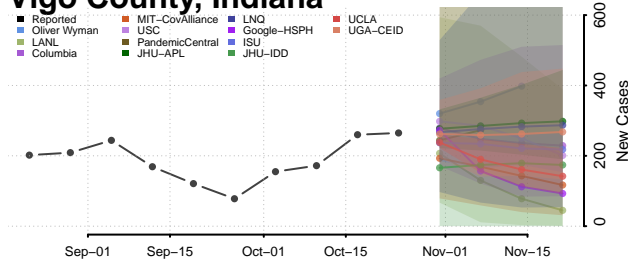

Vigo County, Indiana