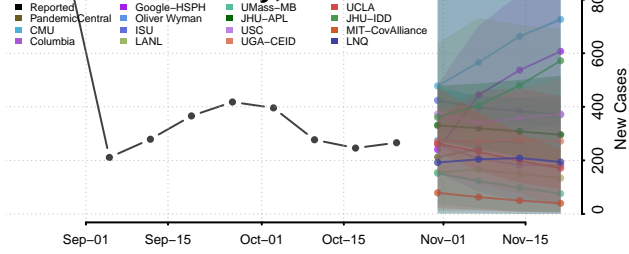

Fort Bend County, Texas