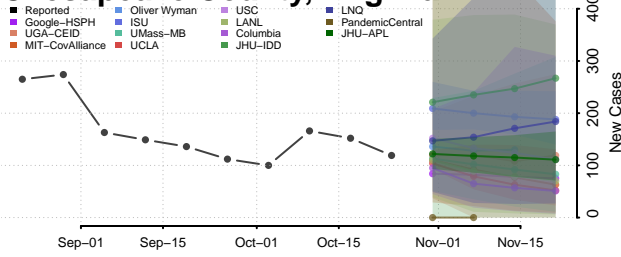

Charles City County, Virginia

Charlotte County, Virginia

Charlottesville County, Virginia

Chesapeake County, Virginia

Chesterfield County, Virginia

Clarke County, Virginia

Colonial Heights County, Virginia

Covington County, Virginia