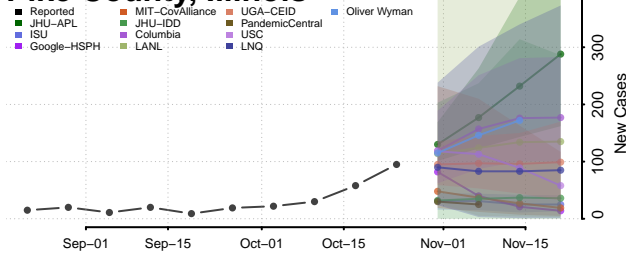

Ogle County, Illinois

Peoria County, Illinois

Perry County, Illinois

Piatt County, Illinois

Pike County, Illinois

Pope County, Illinois

Pulaski County, Illinois

Putnam County, Illinois