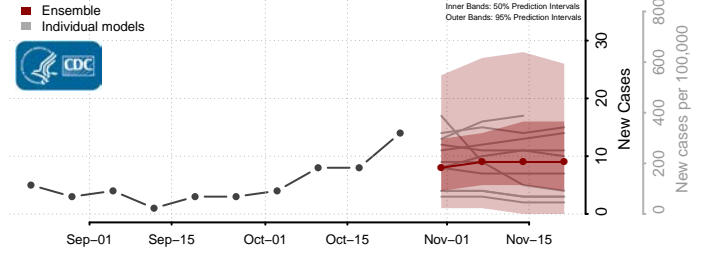

Hickman County, Kentucky