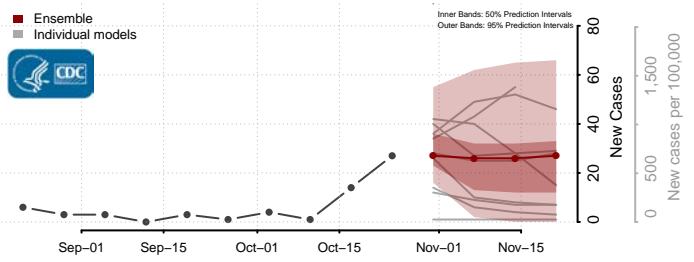

Pierce County, North Dakota