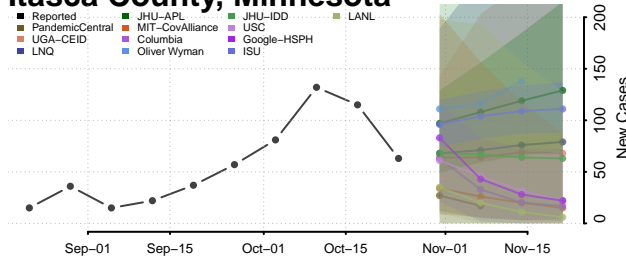

Hubbard County, Minnesota

Isanti County, Minnesota

Itasca County, Minnesota

Jackson County, Minnesota

Kanabec County, Minnesota

Kandiyohi County, Minnesota

Kittson County, Minnesota

Koochiching County, Minnesota