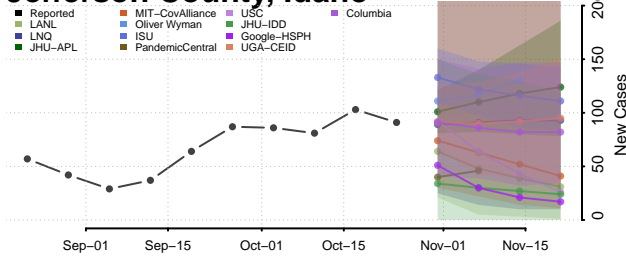

Elmore County, Idaho

Franklin County, Idaho

Fremont County, Idaho

Gem County, Idaho

Gooding County, Idaho

Idaho County, Idaho

Jefferson County, Idaho

Jerome County, Idaho