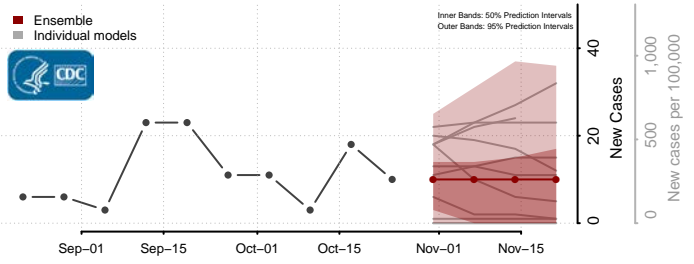

Corson County, South Dakota

Custer County, South Dakota

Davison County, South Dakota

Day County, South Dakota

Deuel County, South Dakota

Dewey County, South Dakota

Douglas County, South Dakota

Edmunds County, South Dakota