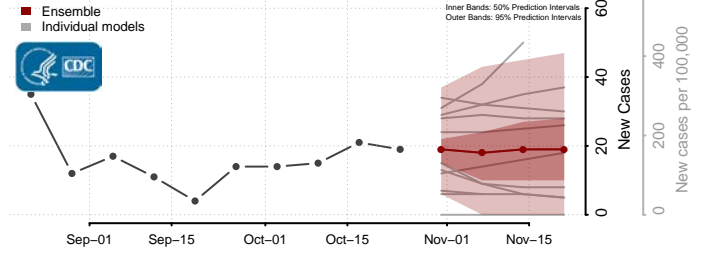

St. Clair County, Illinois

Stark County, Illinois

Stephenson County, Illinois

Tazewell County, Illinois

Union County, Illinois

Vermilion County, Illinois

Wabash County, Illinois

Warren County, Illinois