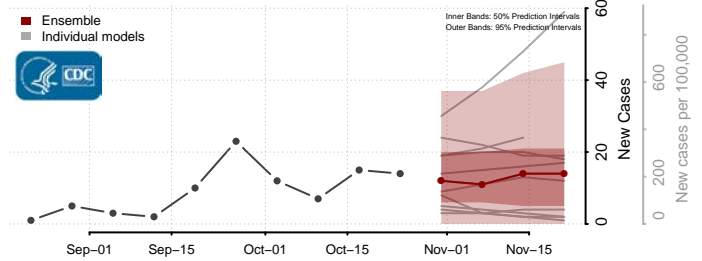

Brown County, Illinois