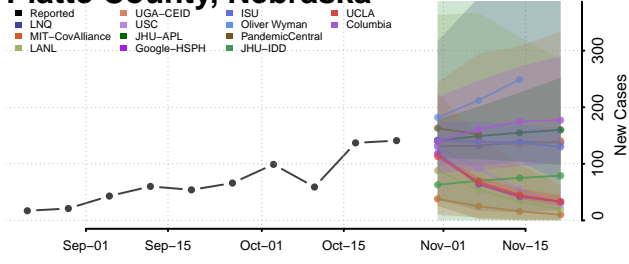

Platte County, Nebraska