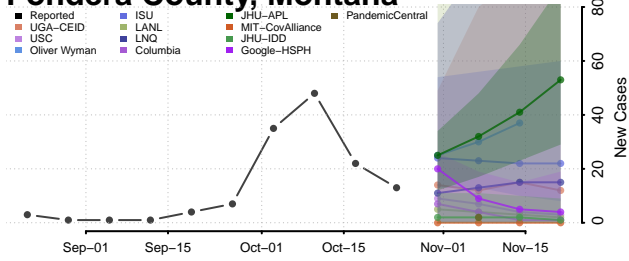

Pondera County, Montana