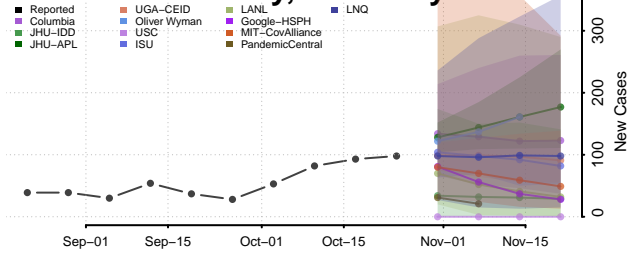

Jessamine County, Kentucky