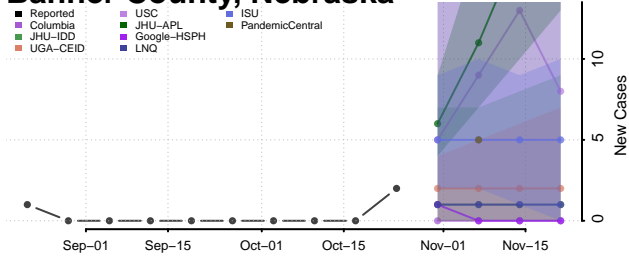

Adams County, Nebraska

Antelope County, Nebraska

Arthur County, Nebraska

Banner County, Nebraska

Blaine County, Nebraska

Boone County, Nebraska

Box Butte County, Nebraska

Boyd County, Nebraska