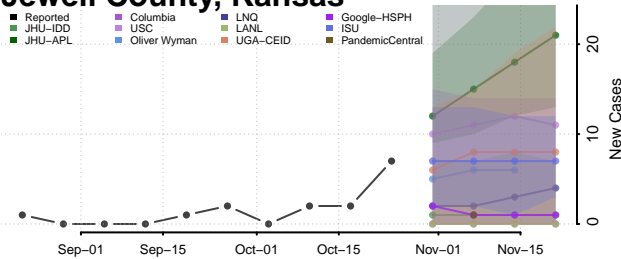

Jewell County, Kansas