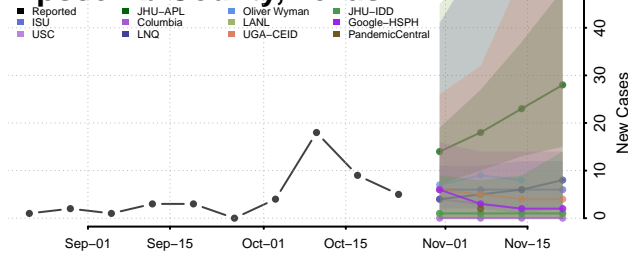

Lavaca County, Texas

Lee County, Texas

Leon County, Texas

Liberty County, Texas

Limestone County, Texas

Lipscomb County, Texas

Live Oak County, Texas

Llano County, Texas