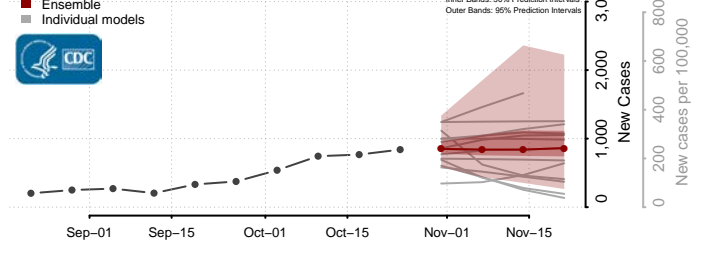

Carbon County, Utah

Daggett County, Utah

Davis County, Utah

Duchesne County, Utah

Emery County, Utah

Garfield County, Utah

Grand County, Utah

Iron County, Utah