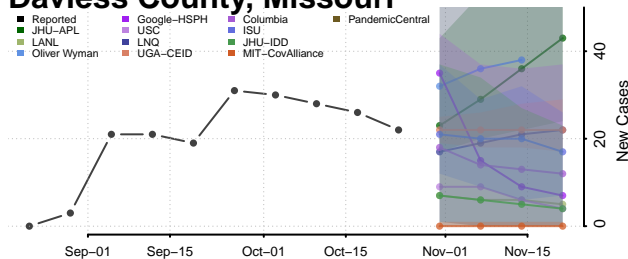

Crawford County, Missouri

Dade County, Missouri

Dallas County, Missouri

Davies County, Missouri

DeKalb County, Missouri

Dent County, Missouri

Douglas County, Missouri

Dunklin County, Missouri