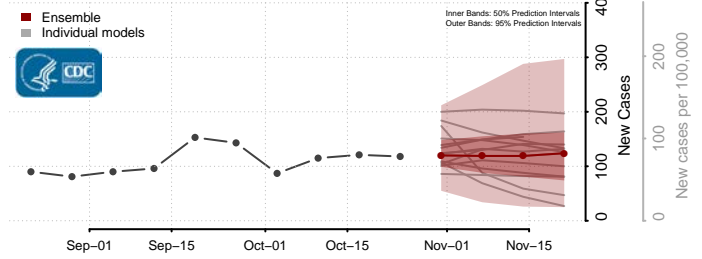

Washington County, Maryland