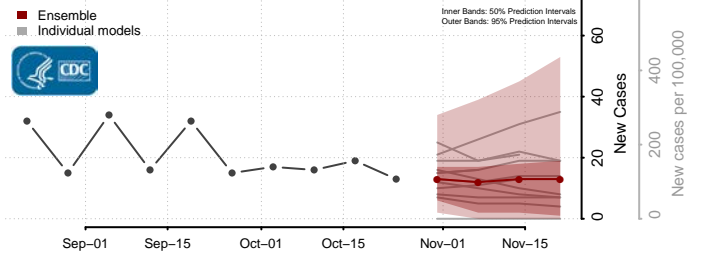

Cass County, Illinois