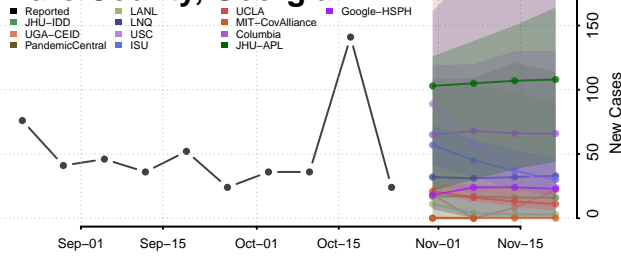

Troup County, Georgia

Turner County, Georgia

Twiggs County, Georgia

Union County, Georgia

Upson County, Georgia

Walker County, Georgia

Walton County, Georgia

Ware County, Georgia