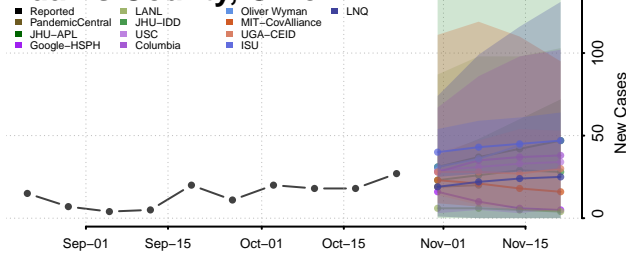

Adams County, Ohio