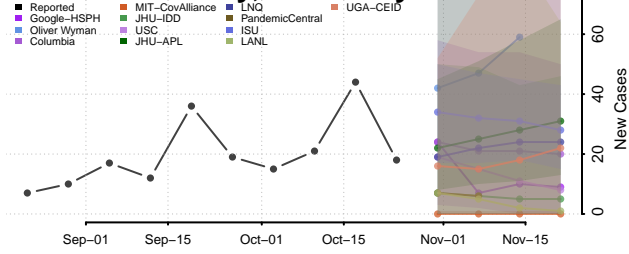

Caldwell County, Kentucky