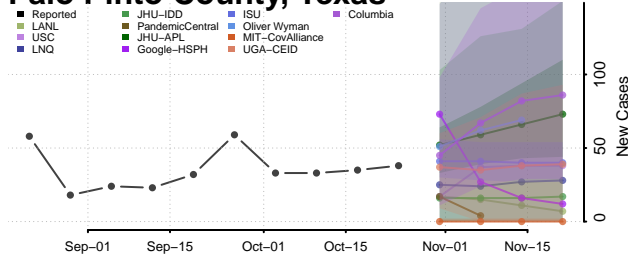

Palo Pinto County, Texas