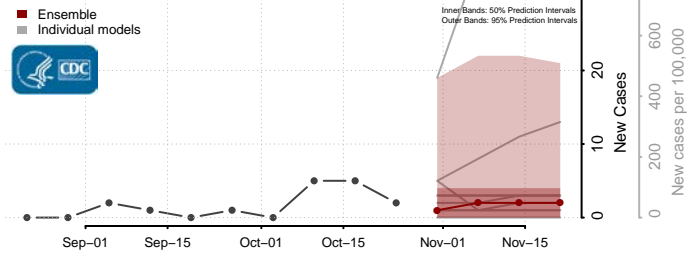

Storey County, Nevada

Washoe County, Nevada

White Pine County, Nevada

New Hampshire

Belknap County, New Hampshire

Carroll County, New Hampshire

Cheshire County, New Hampshire

Coos County, New Hampshire