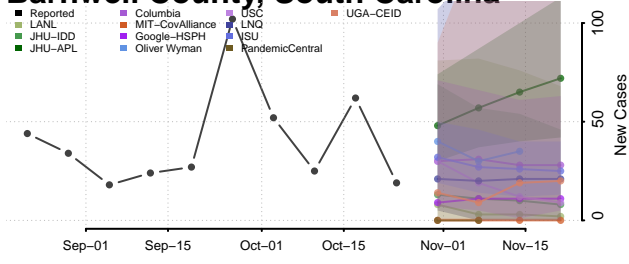

Barnwell County, South Carolina