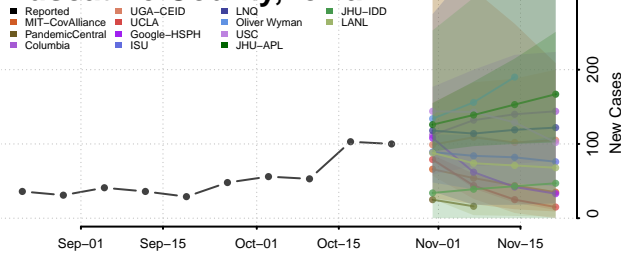

Muscatine County, Iowa