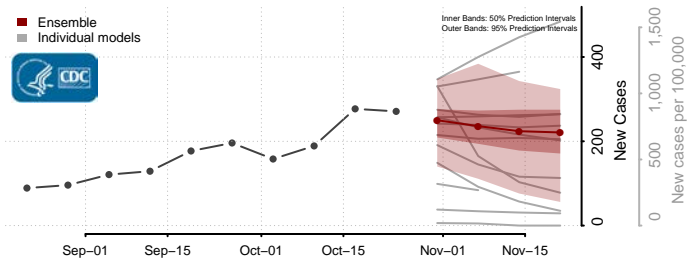

LaMoure County, North Dakota

Logan County, North Dakota

McHenry County, North Dakota

McIntosh County, North Dakota

McKenzie County, North Dakota

McLean County, North Dakota

Mercer County, North Dakota

Morton County, North Dakota