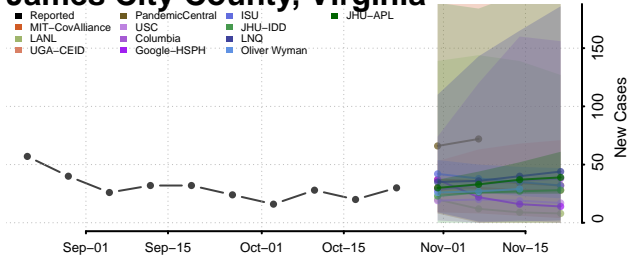

Henry County, Virginia

Highland County, Virginia

Hopewell County, Virginia

Isle of Wight County, Virginia

James City County, Virginia

King and Queen County, Virginia

King George County, Virginia

King William County, Virginia