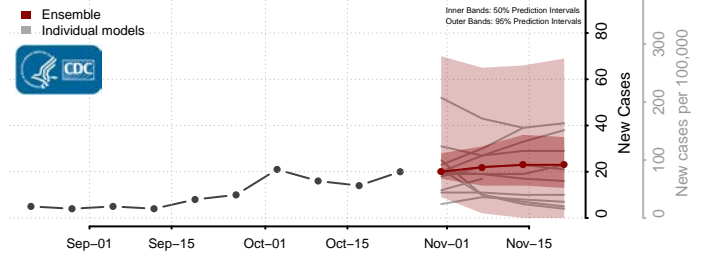

Grant County, Kentucky

Graves County, Kentucky

Grayson County, Kentucky

Green County, Kentucky

Greenup County, Kentucky

Hancock County, Kentucky

Hardin County, Kentucky

Harlan County, Kentucky