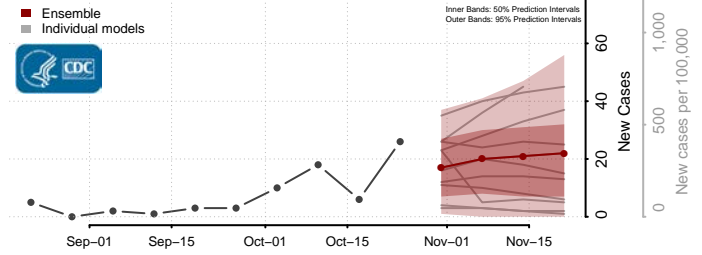

Norman County, Minnesota