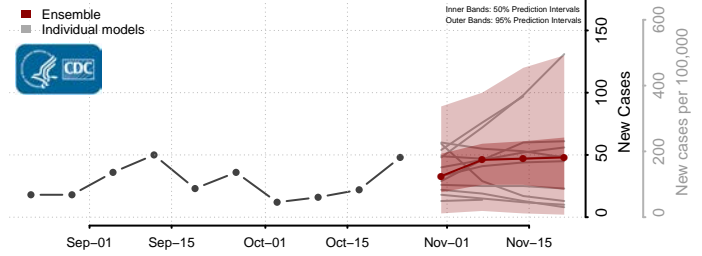

Grant County, Kentucky

Graves County, Kentucky

Grayson County, Kentucky

Green County, Kentucky

Greenup County, Kentucky

Hancock County, Kentucky

Hardin County, Kentucky

Harlan County, Kentucky