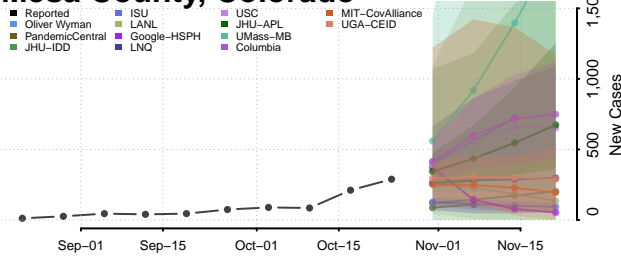

Mesa County, Colorado