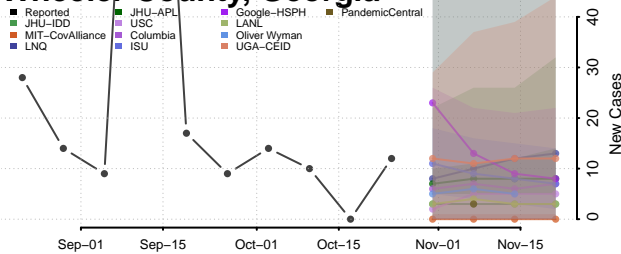

Warren County, Georgia

Washington County, Georgia

Wayne County, Georgia

Webster County, Georgia

Wheeler County, Georgia

White County, Georgia

Whitfield County, Georgia

Wilcox County, Georgia