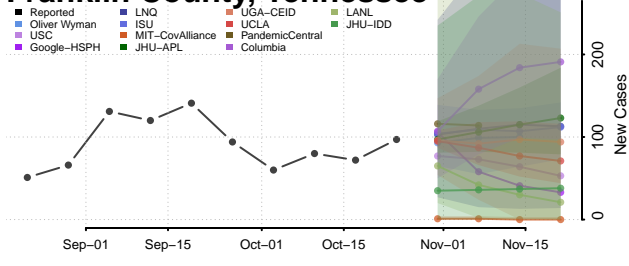

Davidson County, Tennessee

Decatur County, Tennessee

DeKalb County, Tennessee

Dickson County, Tennessee

Dyer County, Tennessee

Fayette County, Tennessee

Fentress County, Tennessee

Franklin County, Tennessee