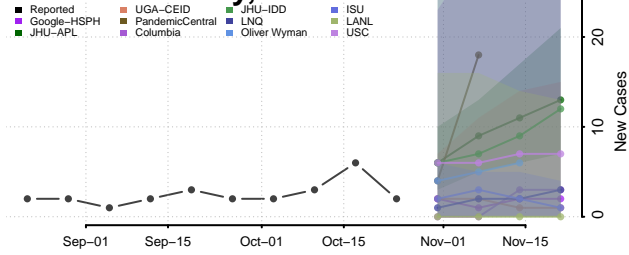

Clinton County, New York

Columbia County, New York

Cortland County, New York

Delaware County, New York

Dutchess County, New York

Erie County, New York

Essex County, New York

Franklin County, New York