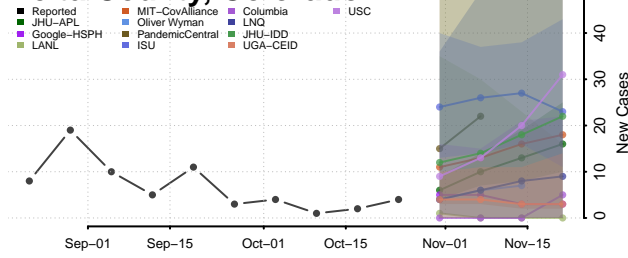

Delta County, Colorado