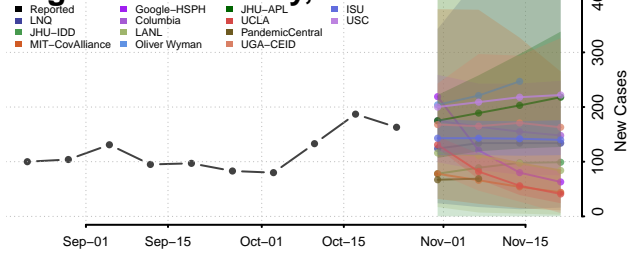

Currituck County, North Carolina

Dare County, North Carolina

Davidson County, North Carolina

Davie County, North Carolina

Duplin County, North Carolina

Durham County, North Carolina

Edgecombe County, North Carolina