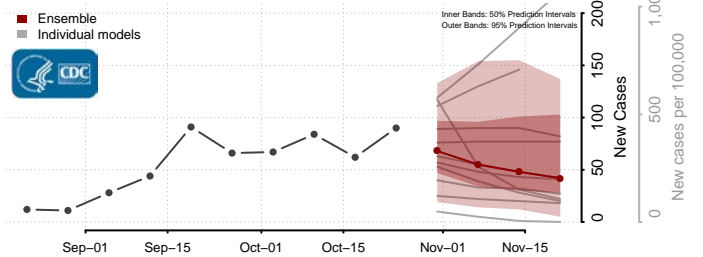

Morgan County, Missouri