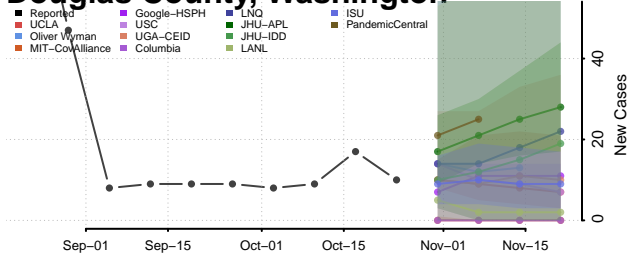

Douglas County, Washington