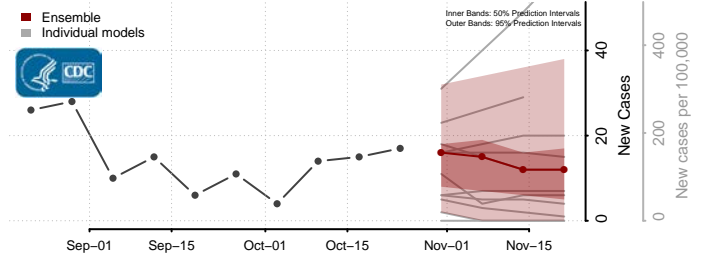

Ralls County, Missouri