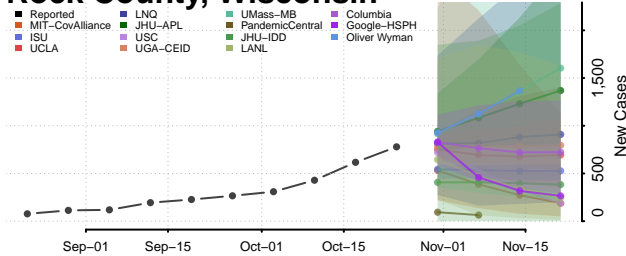

Rock County, Wisconsin