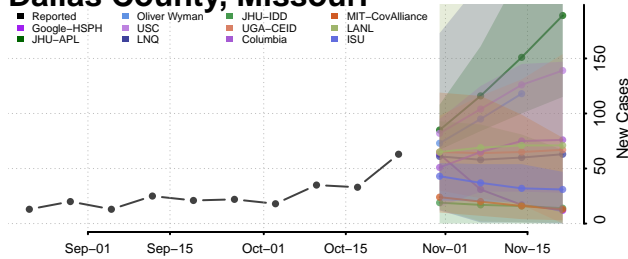

Dallas County, Missouri