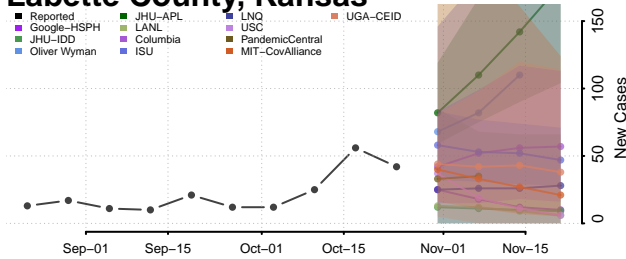

Jewell County, Kansas

Johnson County, Kansas

Keary County, Kansas

Kingman County, Kansas

Kiowa County, Kansas

Labette County, Kansas

Lane County, Kansas

Leavenworth County, Kansas