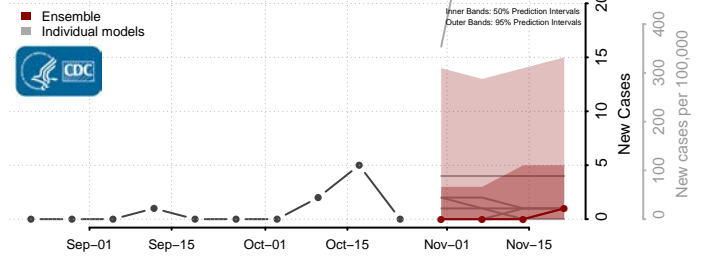

Harding County, New Mexico

Hidalgo County, New Mexico

Lea County, New Mexico

Lincoln County, New Mexico

Los Alamos County, New Mexico

Luna County, New Mexico

McKinley County, New Mexico

Mora County, New Mexico