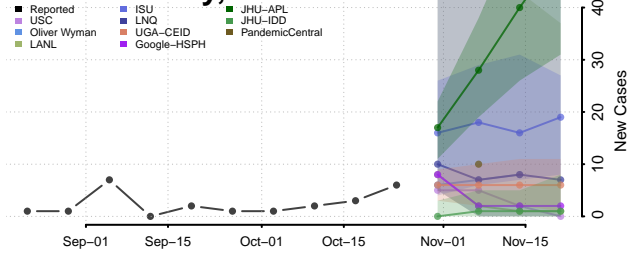

Stutsman County, North Dakota

Towner County, North Dakota

Trail County, North Dakota

Walsh County, North Dakota

Ward County, North Dakota

Wells County, North Dakota

Williams County, North Dakota

Northern Mariana Islands