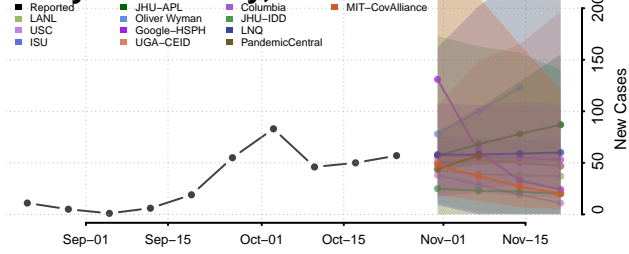

Lafayette County, Wisconsin