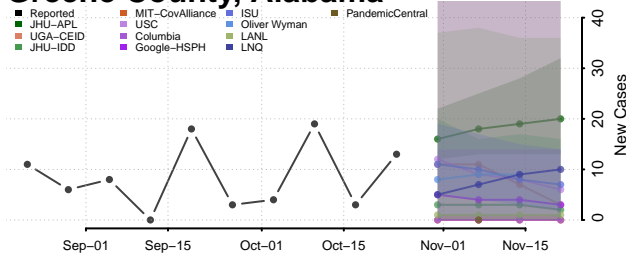

Cleburne County, Alabama

Coffee County, Alabama

Colbert County, Alabama

Conecuh County, Alabama

Coosa County, Alabama

Covington County, Alabama

Crenshaw County, Alabama

Cullman County, Alabama

Dale County, Alabama

Dallas County, Alabama

DeKalb County, Alabama

Elmore County, Alabama

Escambia County, Alabama

Etowah County, Alabama

Fayette County, Alabama

Franklin County, Alabama

Geneva County, Alabama

Greene County, Alabama

Hale County, Alabama

Henry County, Alabama

Lee County, Alabama

Limestone County, Alabama

Lowndes County, Alabama

Macon County, Alabama