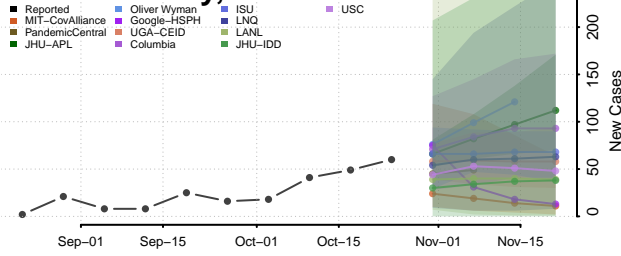

Randolph County, Indiana

Ripley County, Indiana

Rush County, Indiana

Scott County, Indiana

Shelby County, Indiana

Spencer County, Indiana

St. Joseph County, Indiana

Starke County, Indiana