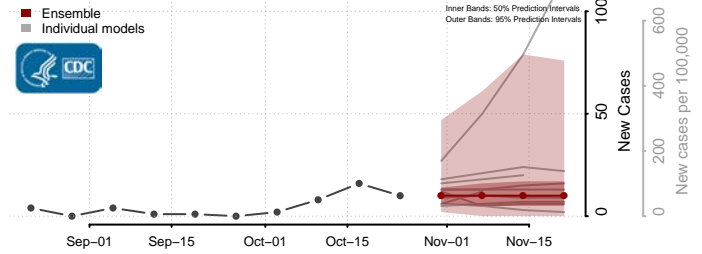

Lewis County, West Virginia