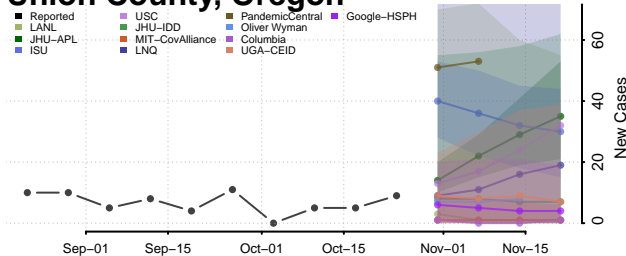

Union County, Oregon