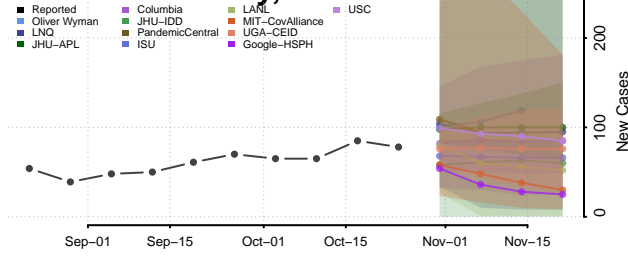

Jackson County, Ohio

Jefferson County, Ohio

Knox County, Ohio

Lake County, Ohio

Lawrence County, Ohio

Licking County, Ohio

Logan County, Ohio

Lorain County, Ohio