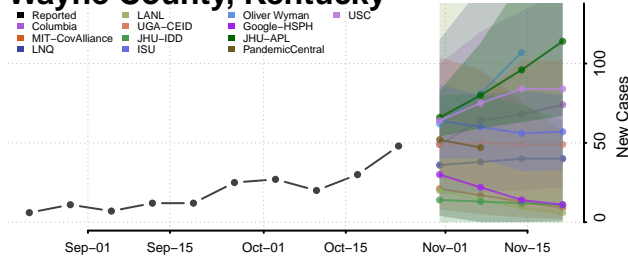

Wayne County, Kentucky