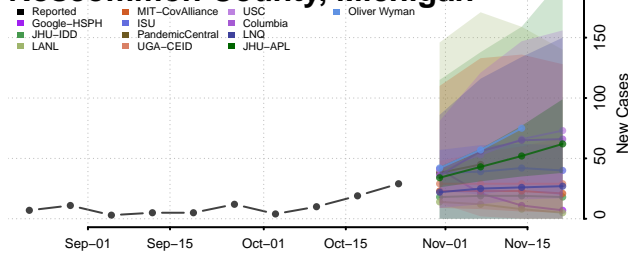

Osceola County, Michigan

Oscoda County, Michigan

Otsego County, Michigan

Ottawa County, Michigan

Presque Isle County, Michigan

Roscommon County, Michigan

Saginaw County, Michigan

Sanilac County, Michigan