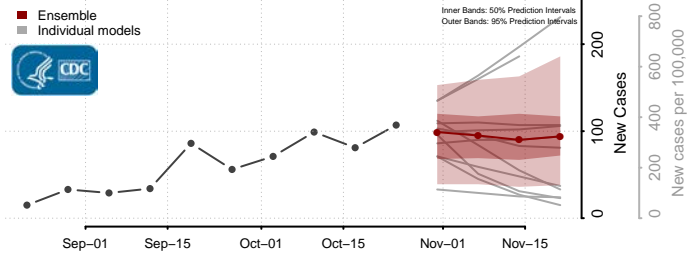

Stoddard County, Missouri