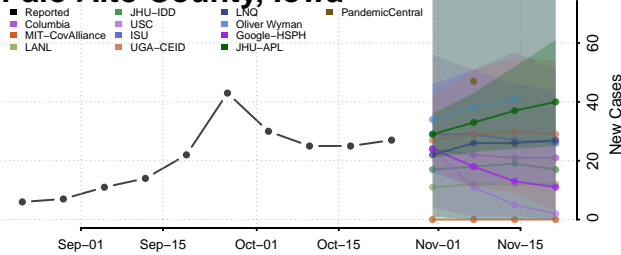

Montgomery County, Iowa

Muscatine County, Iowa

O'Brien County, Iowa

Osceola County, Iowa

Page County, Iowa

Palo Alto County, Iowa

Plymouth County, Iowa

Pocahontas County, Iowa