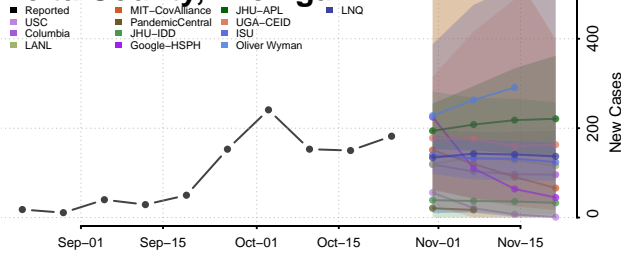

Clinton County, Michigan

Crawford County, Michigan

Delta County, Michigan

Dickinson County, Michigan

Eaton County, Michigan

Emmet County, Michigan

Genesee County, Michigan

Gladwin County, Michigan