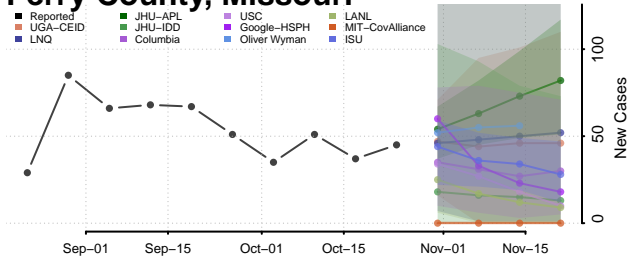

Perry County, Missouri