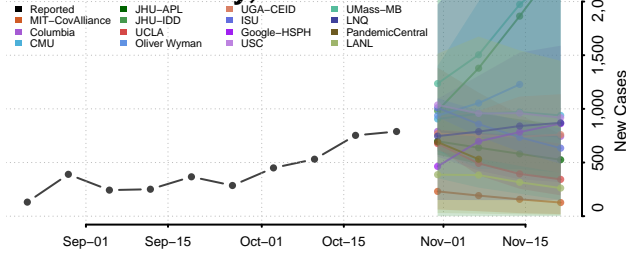

Yuma County, Colorado

Connecticut

Fairfield County, Connecticut

Hartford County, Connecticut

Litchfield County, Connecticut

Middlesex County, Connecticut

New Haven County, Connecticut

New London County, Connecticut