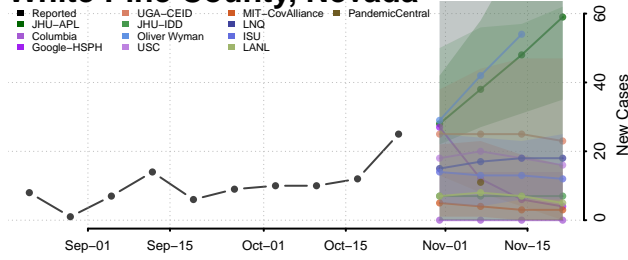

Storey County, Nevada

Washoe County, Nevada

White Pine County, Nevada

New Hampshire

Belknap County, New Hampshire

Carroll County, New Hampshire

Cheshire County, New Hampshire

Coos County, New Hampshire