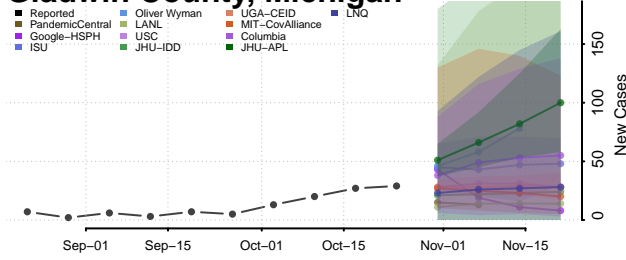

Clinton County, Michigan

Crawford County, Michigan

Delta County, Michigan

Dickinson County, Michigan

Eaton County, Michigan

Emmet County, Michigan

Genesee County, Michigan

Gladwin County, Michigan