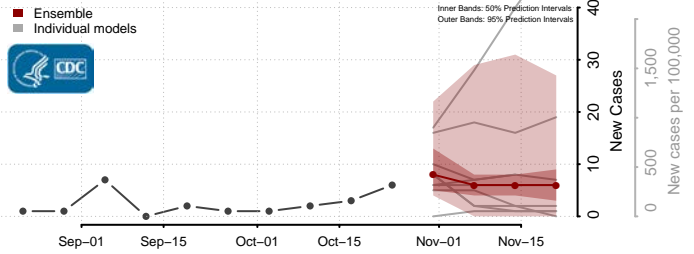

Stutsman County, North Dakota

Towner County, North Dakota

Trail County, North Dakota

Walsh County, North Dakota

Ward County, North Dakota

Wells County, North Dakota

Williams County, North Dakota

Northern Mariana Islands