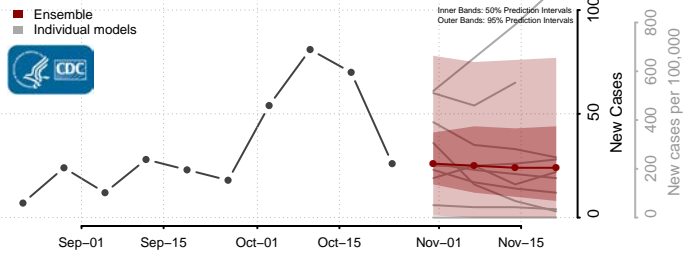

Barton County, Missouri