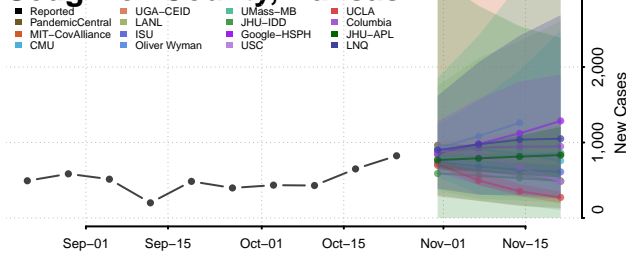

Sedgwick County, Kansas