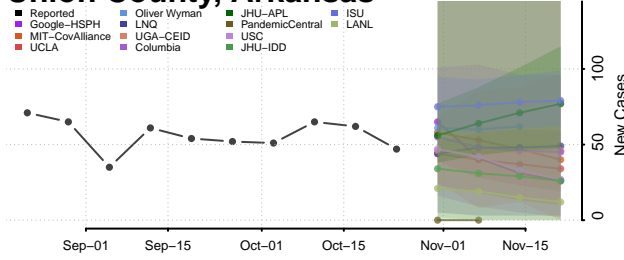

Sevier County, Arkansas

Sharp County, Arkansas

St. Francis County, Arkansas

Stone County, Arkansas

Union County, Arkansas

Van Buren County, Arkansas

Washington County, Arkansas

White County, Arkansas