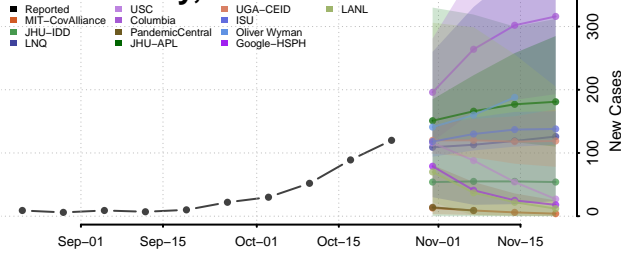

Todd County, Minnesota