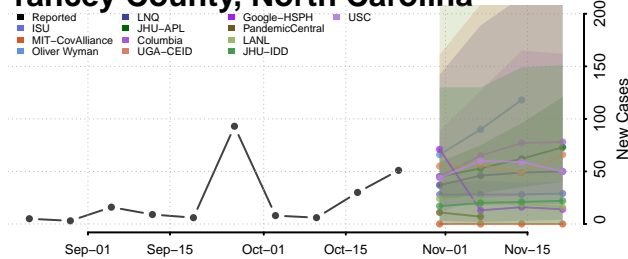

Yancey County, North Carolina