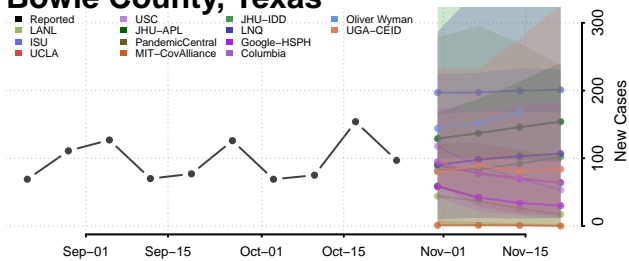

Bowie County, Texas