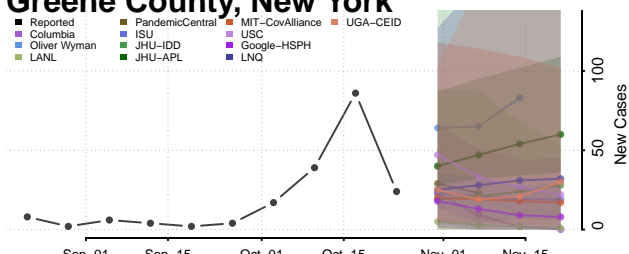

Greene County, New York