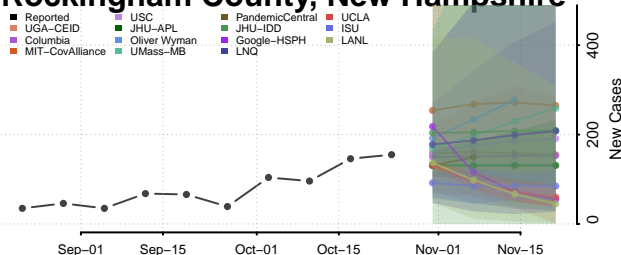

Grafton County, New Hampshire

Hillsborough County, New Hampshire

Merrimack County, New Hampshire

Rockingham County, New Hampshire

Strafford County, New Hampshire

Sullivan County, New Hampshire

New Jersey

Atlantic County, New Jersey