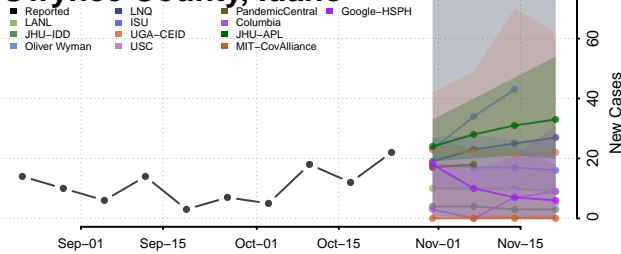

Owyhee County, Idaho