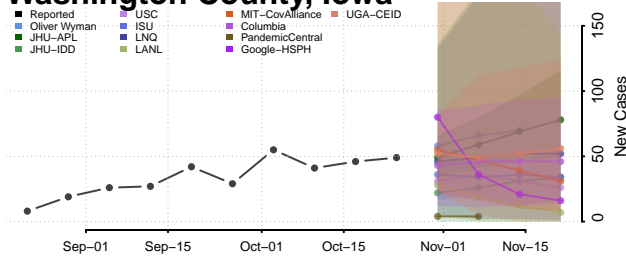

Washington County, Iowa