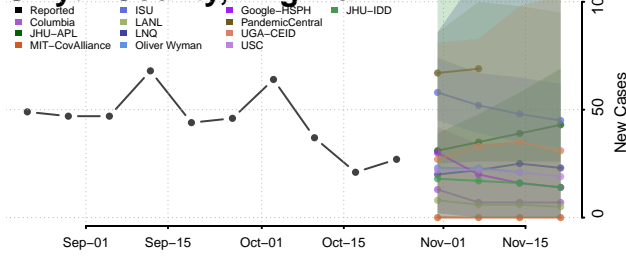

Smyth County, Virginia