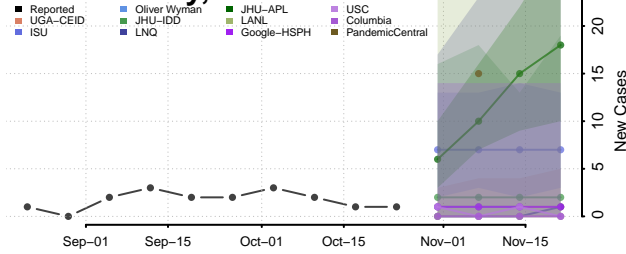

Delta County, Texas