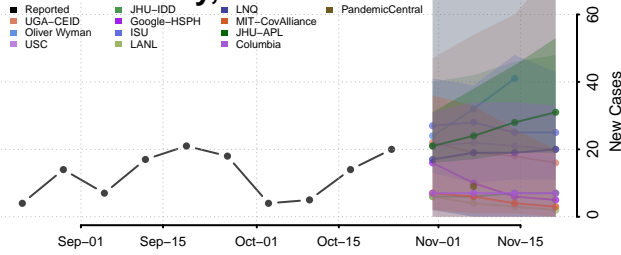

Lucas County, Iowa