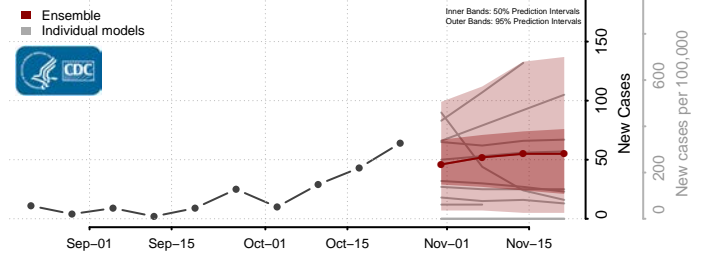

Harding County, New Mexico

Hidalgo County, New Mexico

Lea County, New Mexico

Lincoln County, New Mexico

Los Alamos County, New Mexico

Luna County, New Mexico

McKinley County, New Mexico

Mora County, New Mexico