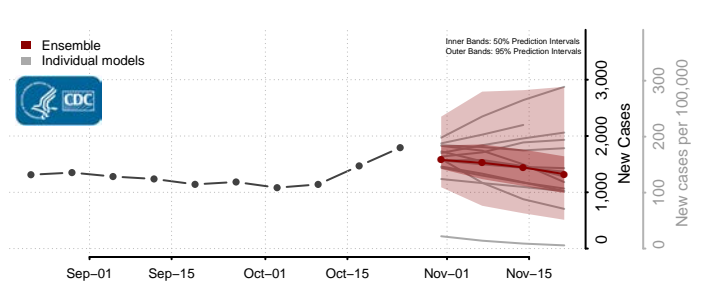

St. Louis County, Missouri