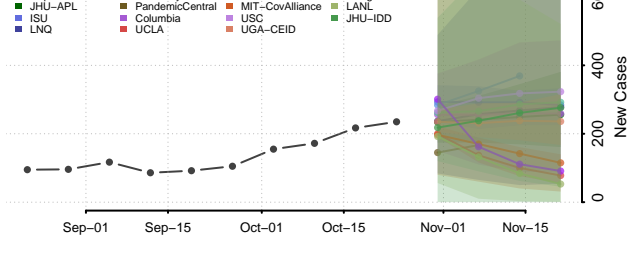

LaPorte County, Indiana

Lawrence County, Indiana

Madison County, Indiana

Morgan County, Indiana

Newton County, Indiana

Noble County, Indiana

Ohio County, Indiana

Orange County, Indiana