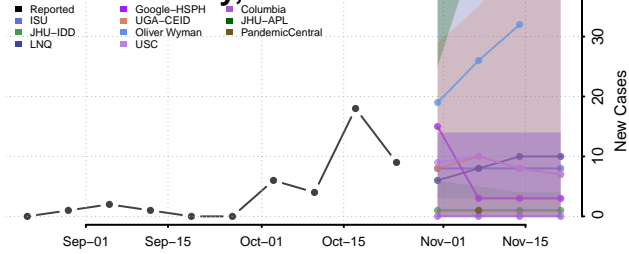

Granite County, Montana