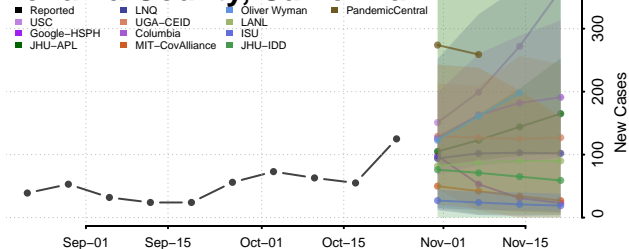

Shasta County, California

Sierra County, California

Siskiyou County, California

Solano County, California

Sonoma County, California

Stanislaus County, California

Sutter County, California

Tehama County, California