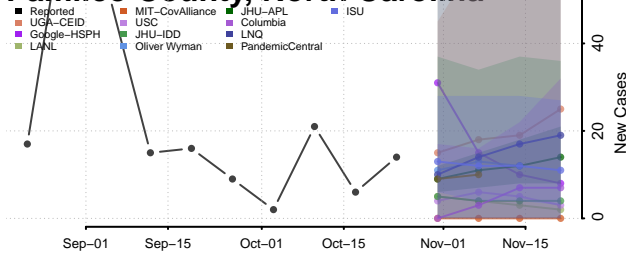

Pamlico County, North Carolina