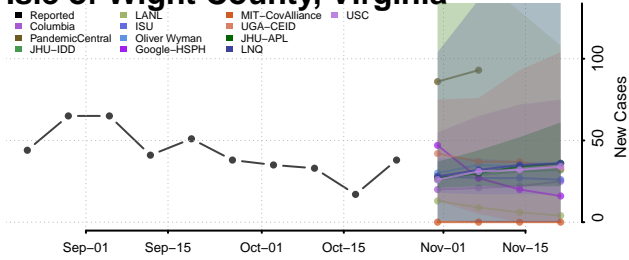

Henry County, Virginia

Highland County, Virginia

Hopewell County, Virginia

Isle of Wight County, Virginia

James City County, Virginia

King and Queen County, Virginia

King George County, Virginia

King William County, Virginia