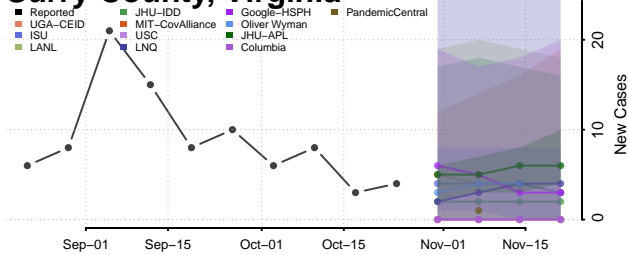

Southampton County, Virginia

Spotsylvania County, Virginia

Stafford County, Virginia

Staunton County, Virginia

Suffolk County, Virginia

Surry County, Virginia

Sussex County, Virginia

Tazewell County, Virginia