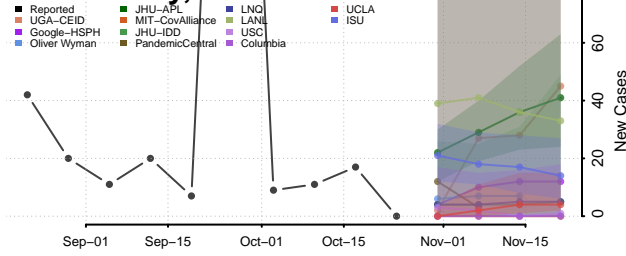

Frio County, Texas