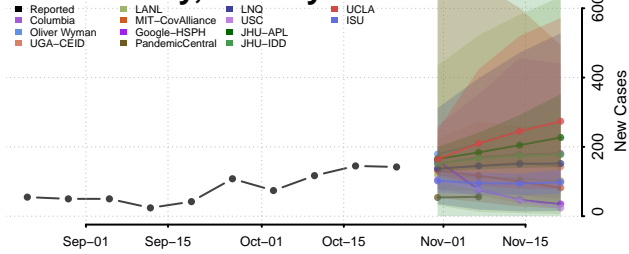

Blair County, Pennsylvania