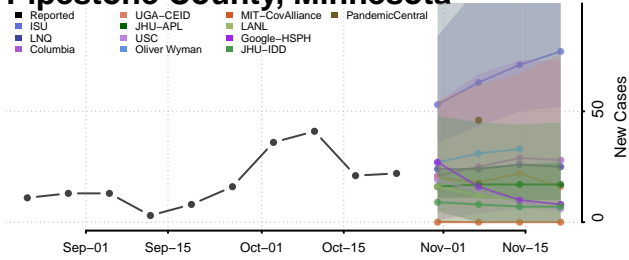

Pipestone County, Minnesota