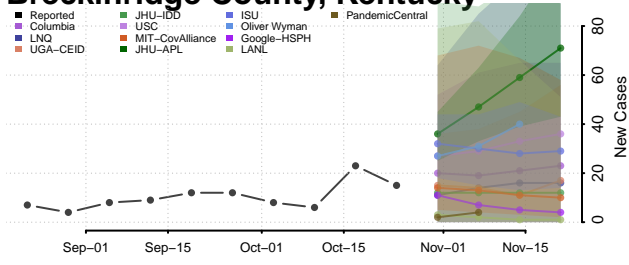

Anderson County, Kentucky

Ballard County, Kentucky

Barren County, Kentucky

Bath County, Kentucky

Bell County, Kentucky

Breckinridge County, Kentucky

Bullitt County, Kentucky

Butler County, Kentucky