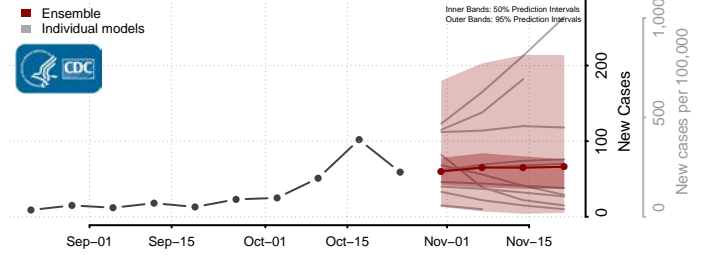

Lac qui Parle County, Minnesota

Lake County, Minnesota

Lake of the Woods County, Minnesota

Le Sueur County, Minnesota

Meeker County, Minnesota

Mille Lacs County, Minnesota

Morrison County, Minnesota

Mower County, Minnesota