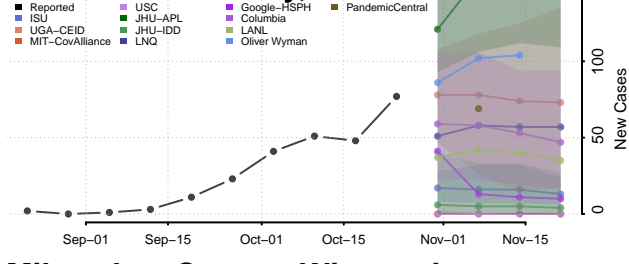

Menominee County, Wisconsin

Milwaukee County, Wisconsin

Monroe County, Wisconsin

Oconto County, Wisconsin

Oneida County, Wisconsin

Outagamie County, Wisconsin

Ozaukee County, Wisconsin

Pepin County, Wisconsin