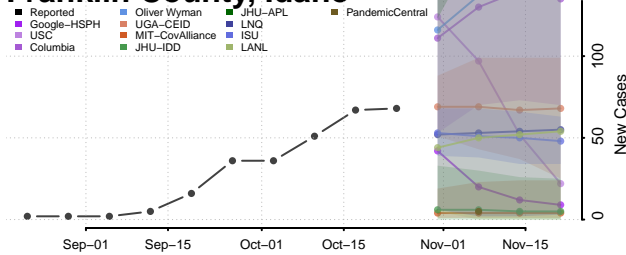

Franklin County, Idaho