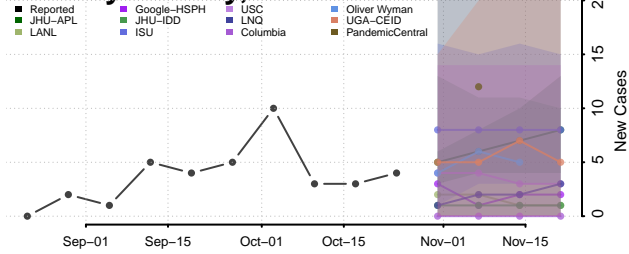

Greeley County, Nebraska