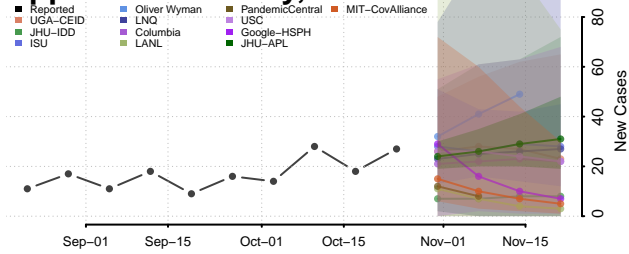

Appanoose County, Iowa