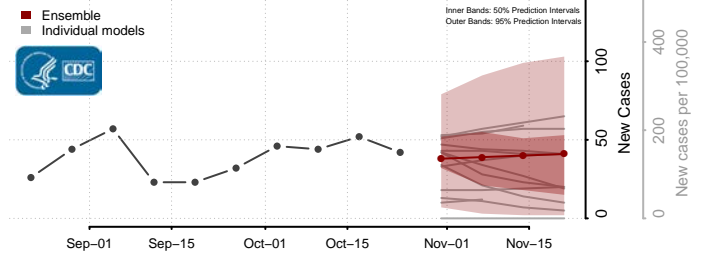

Copiah County, Mississippi