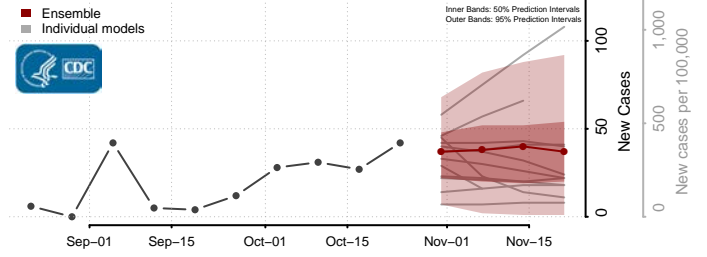

Greene County, Iowa

Grundy County, Iowa

Guthrie County, Iowa

Hamilton County, Iowa

Hancock County, Iowa

Hardin County, Iowa

Harrison County, Iowa

Henry County, Iowa