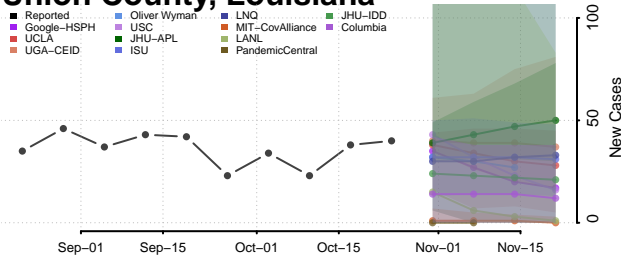

St. Martin County, Louisiana

St. Mary County, Louisiana

St. Tammany County, Louisiana

Tangipahoa County, Louisiana

Tensas County, Louisiana

Terrebonne County, Louisiana

Union County, Louisiana

Vermilion County, Louisiana