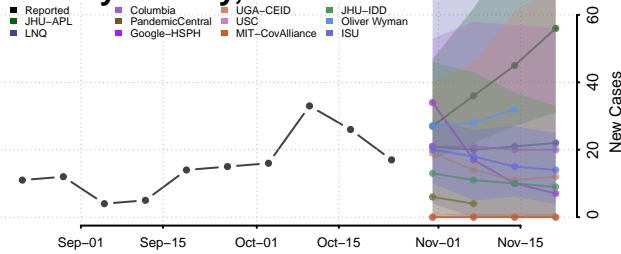

Franklin County, Missouri

Gasconade County, Missouri

Gentry County, Missouri

Greene County, Missouri

Grundy County, Missouri

Harrison County, Missouri

Henry County, Missouri

Hickory County, Missouri