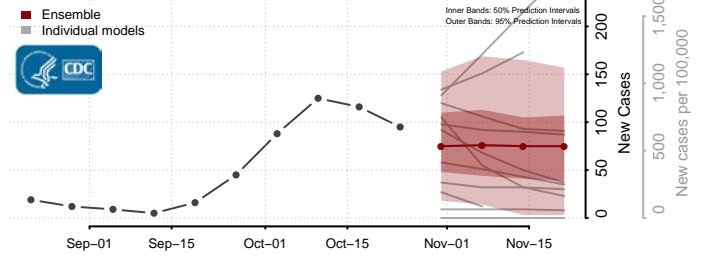

Greene County, Iowa

Grundy County, Iowa

Guthrie County, Iowa

Hamilton County, Iowa

Hancock County, Iowa

Hardin County, Iowa

Harrison County, Iowa

Henry County, Iowa