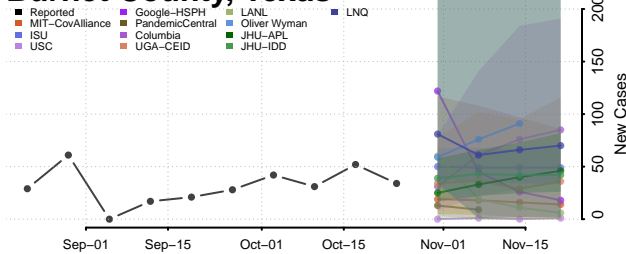

Burnet County, Texas