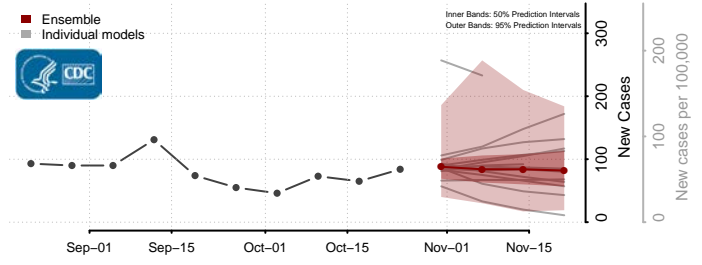

Spotsylvania County, Virginia