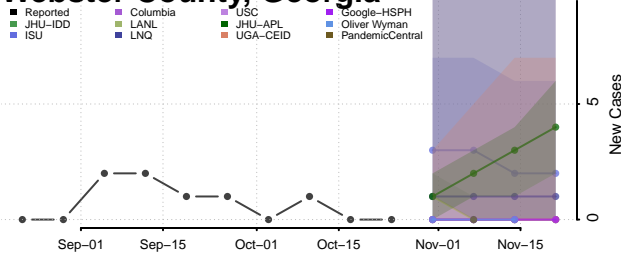

Warren County, Georgia

Washington County, Georgia

Wayne County, Georgia

Webster County, Georgia

Wheeler County, Georgia

White County, Georgia

Whitfield County, Georgia

Wilcox County, Georgia