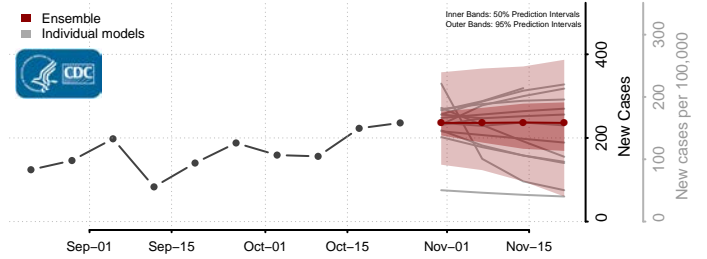

Scott County, Minnesota