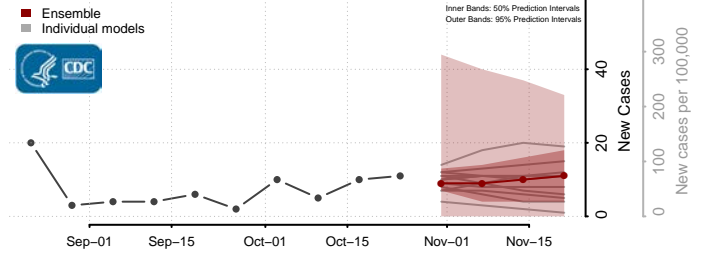

New Kent County, Virginia

Newport News County, Virginia

Norfolk County, Virginia

Northampton County, Virginia

Northumberland County, Virginia

Norton County, Virginia

Nottoway County, Virginia

Orange County, Virginia