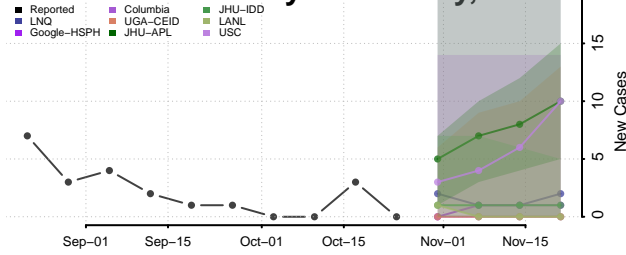

Matanuska-Susitna County, Alaska

Nome County, Alaska

North Slope County, Alaska

Northwest Arctic County, Alaska

Petersburg County, Alaska

Prince of Wales-Hyder County, Alaska

Sitka County, Alaska

Skagway County, Alaska