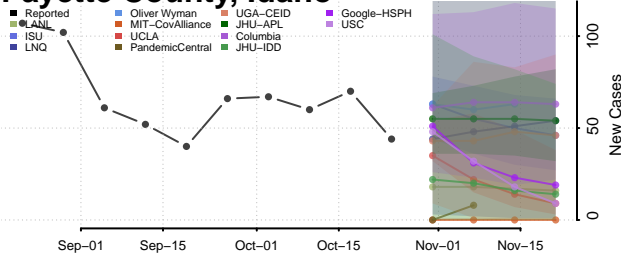

Payette County, Idaho