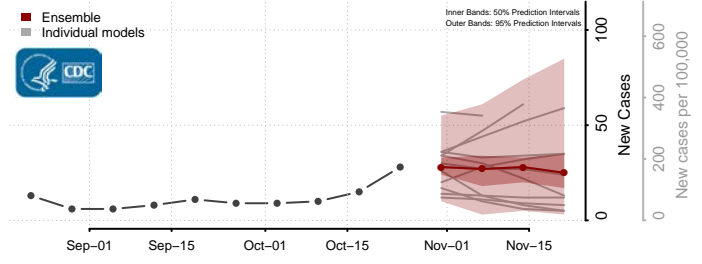

Henry County, Kentucky