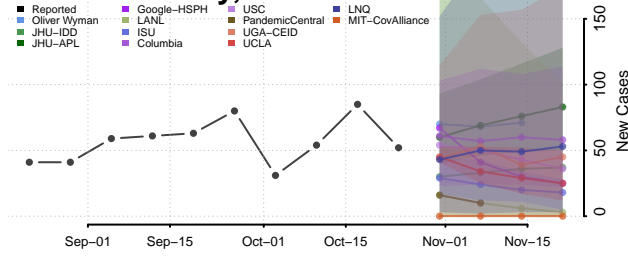

Hardee County, Florida