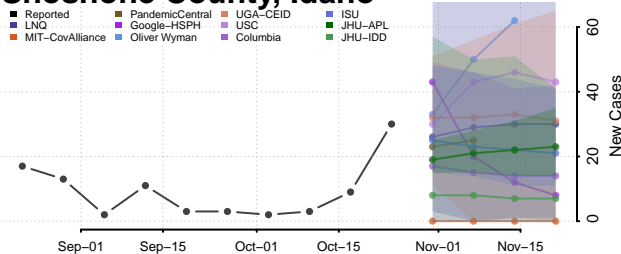

Oneida County, Idaho

Owyhee County, Idaho

Payette County, Idaho

Power County, Idaho

Shoshone County, Idaho

Teton County, Idaho

Twin Falls County, Idaho

Valley County, Idaho