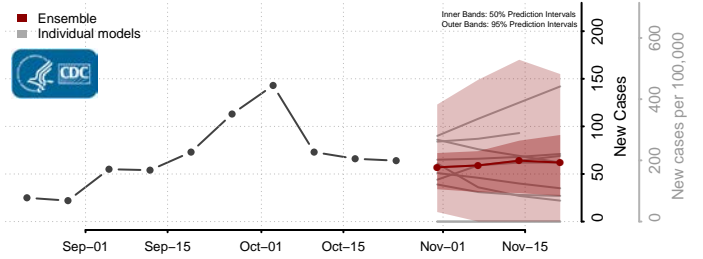

Polk County, Missouri