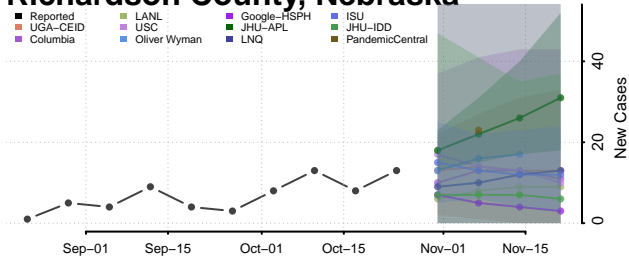

Platte County, Nebraska

Polk County, Nebraska

Red Willow County, Nebraska

Richardson County, Nebraska

Sheridan County, Nebraska

Sherman County, Nebraska

Sioux County, Nebraska

Stanton County, Nebraska