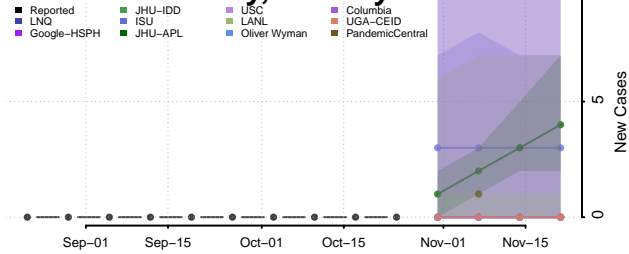

Cameron County, Pennsylvania