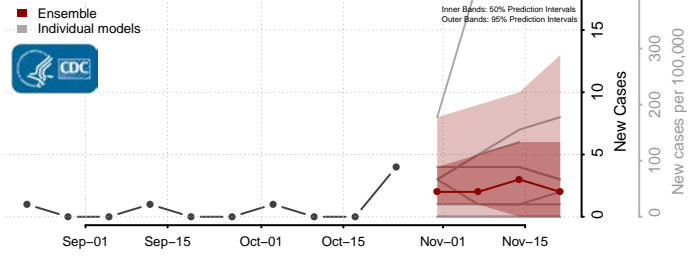

Mineral County, Nevada