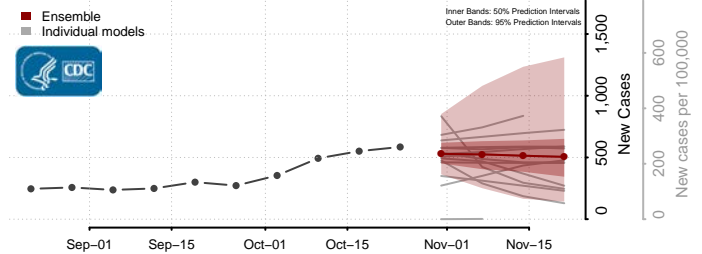

Gaston County, North Carolina