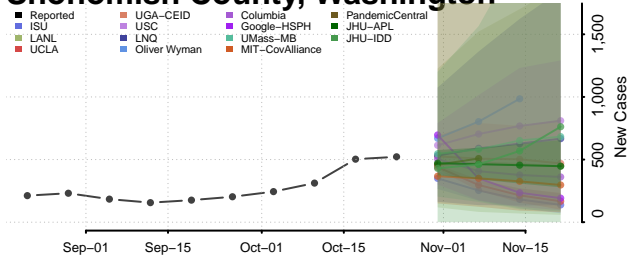

Skamania County, Washington

Snohomish County, Washington

Spokane County, Washington

Stevens County, Washington

Thurston County, Washington

Wahkiakum County, Washington

Walla Walla County, Washington

Whatcom County, Washington