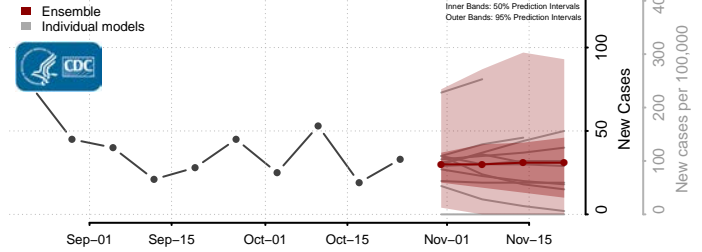

Logan County, West Virginia