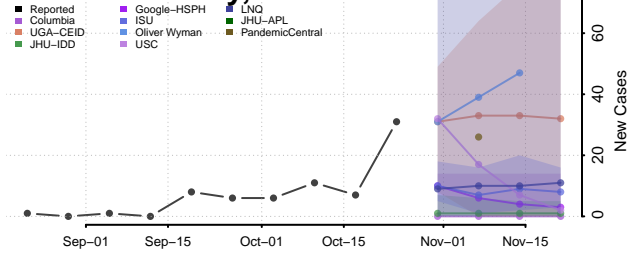

Decatur County, Kansas