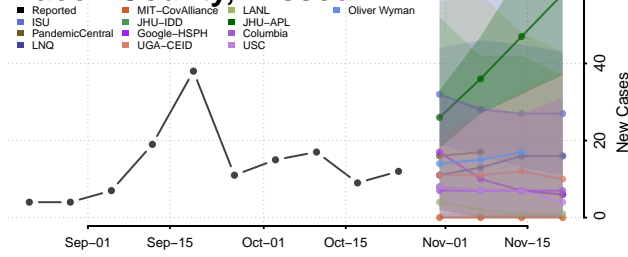

Macon County, Missouri