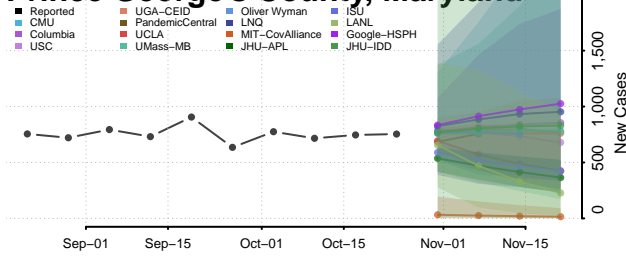

Garrett County, Maryland

Harford County, Maryland

Howard County, Maryland

Kent County, Maryland

Montgomery County, Maryland

Prince George's County, Maryland

Queen Anne's County, Maryland

Somerset County, Maryland