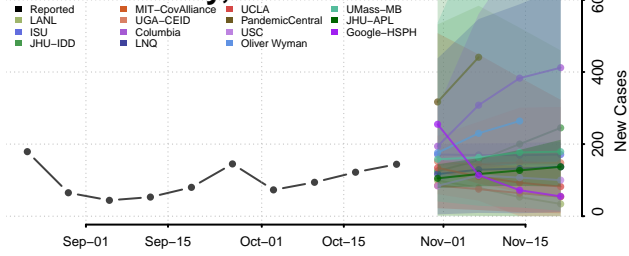

Parker County, Texas