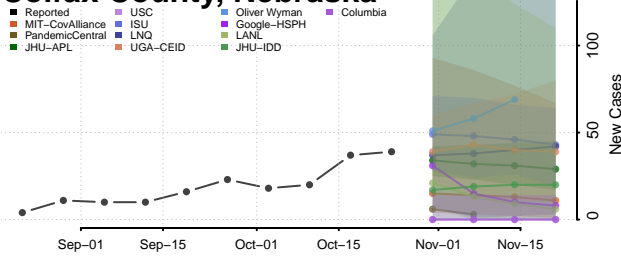

Colfax County, Nebraska