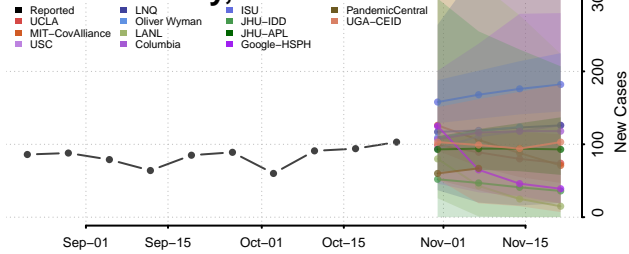

Carver County, Minnesota