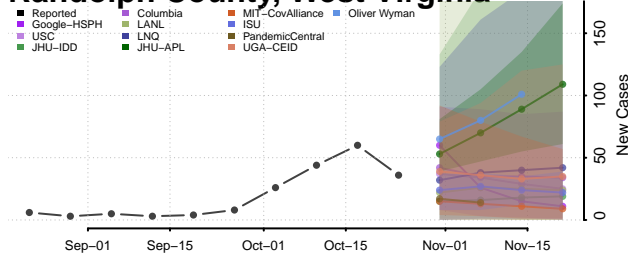

Randolph County, West Virginia