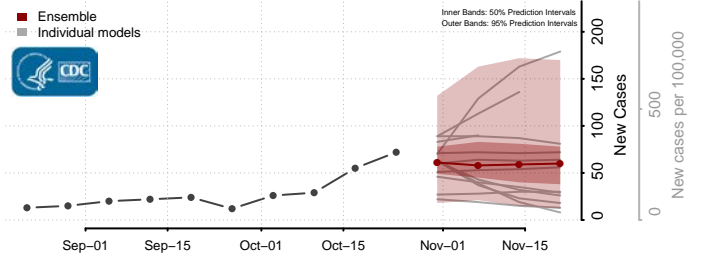

Deuel County, Nebraska

Dixon County, Nebraska

Furnas County, Nebraska

Gage County, Nebraska

Garden County, Nebraska

Garfield County, Nebraska

Gosper County, Nebraska

Grant County, Nebraska