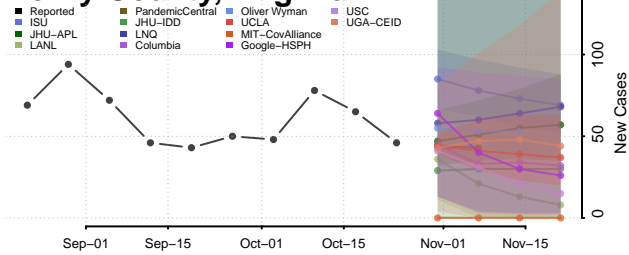

Henry County, Virginia