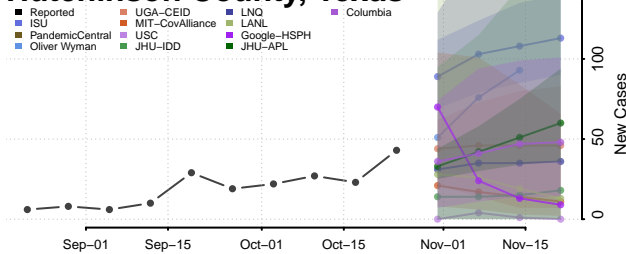

Hood County, Texas

Hopkins County, Texas

Houston County, Texas

Howard County, Texas

Hudspeth County, Texas

Hunt County, Texas

Hutchinson County, Texas

Irion County, Texas