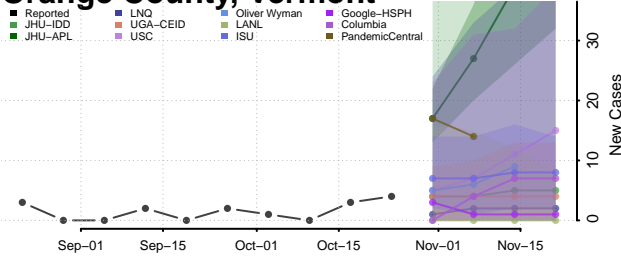

Franklin County, Vermont

Grand Isle County, Vermont

Lamoille County, Vermont

Orange County, Vermont

Orleans County, Vermont

Rutland County, Vermont

Washington County, Vermont

Windham County, Vermont