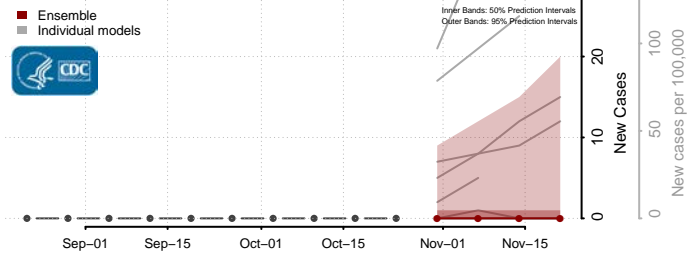

Sevier County, Utah