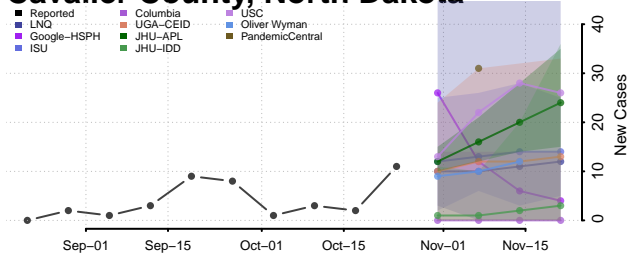

Cavalier County, North Dakota