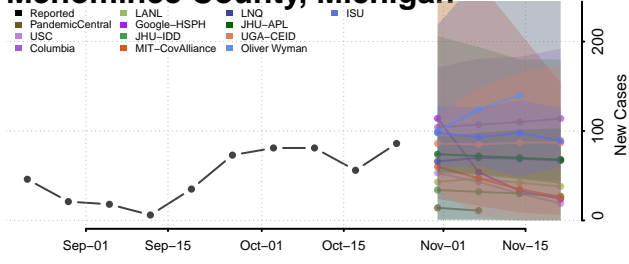

Menominee County, Michigan