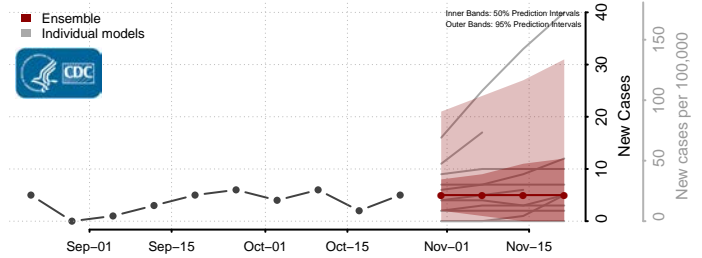

Hampshire County, West Virginia

Hancock County, West Virginia

Hardy County, West Virginia

Harrison County, West Virginia

Jackson County, West Virginia

Jefferson County, West Virginia

Kanawha County, West Virginia