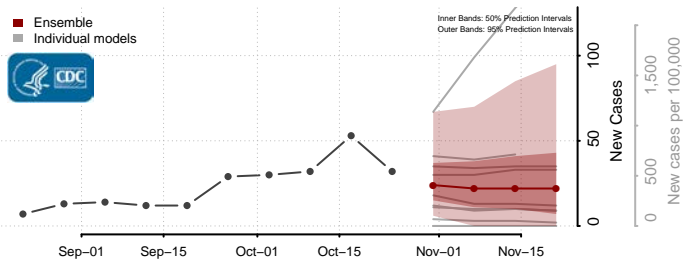

Corson County, South Dakota

Custer County, South Dakota

Davison County, South Dakota

Day County, South Dakota

Deuel County, South Dakota

Dewey County, South Dakota

Douglas County, South Dakota

Edmunds County, South Dakota