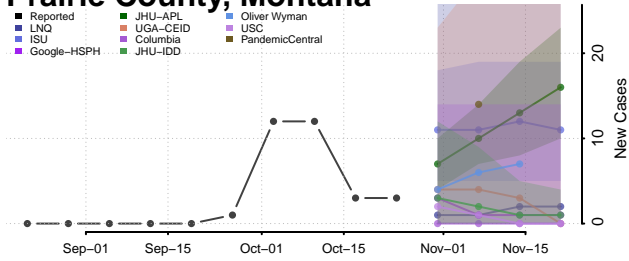

Prairie County, Montana