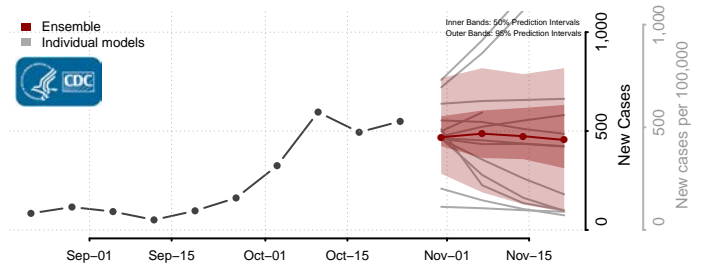

Deer Lodge County, Montana

Fallon County, Montana

Fergus County, Montana

Flathead County, Montana

Gallatin County, Montana

Garfield County, Montana

Glacier County, Montana

Golden Valley County, Montana