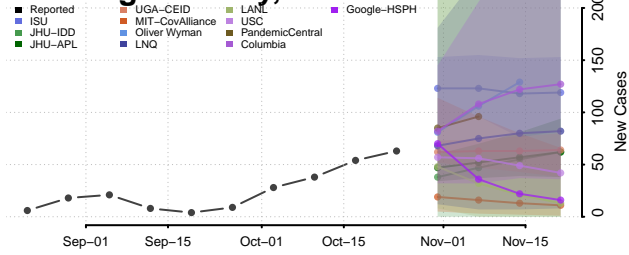

LaGrange County, Indiana