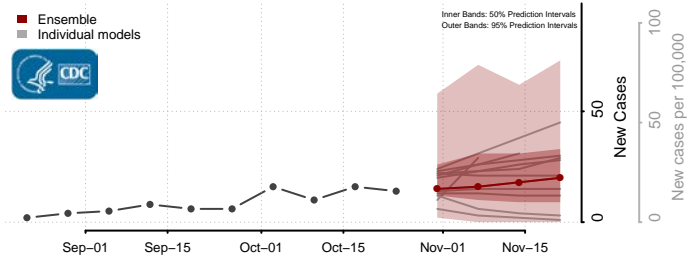

Grafton County, New Hampshire