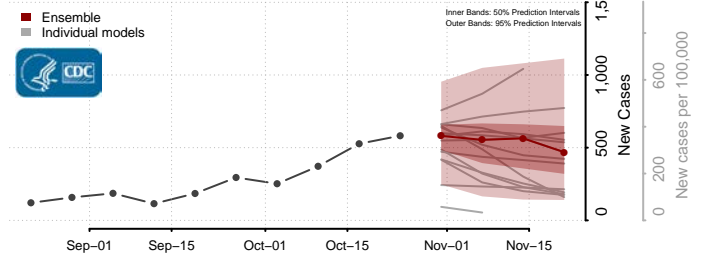

Rock County, Minnesota

Roseau County, Minnesota

Scott County, Minnesota

Sherburne County, Minnesota

Sibley County, Minnesota

St. Louis County, Minnesota

Stearns County, Minnesota

Steele County, Minnesota