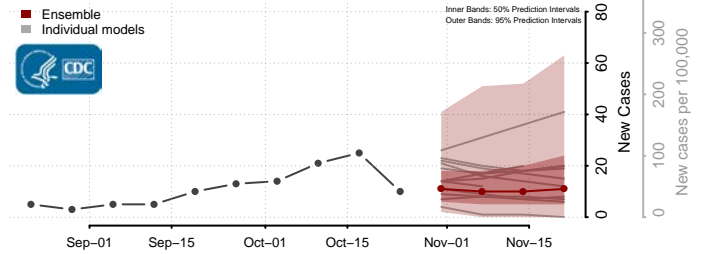

Page County, Virginia