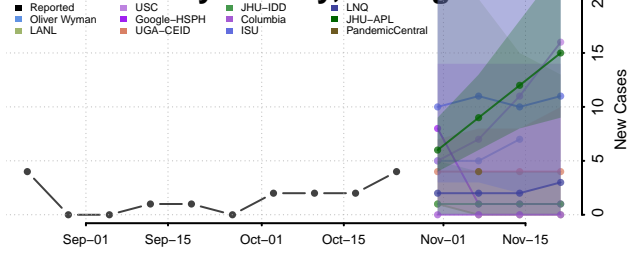

Montmorency County, Michigan