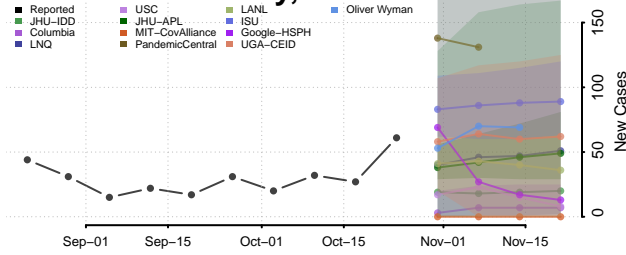

Culberson County, Texas

Dallam County, Texas

Dallas County, Texas

Dawson County, Texas

Deaf Smith County, Texas

Delta County, Texas

Denton County, Texas

DeWitt County, Texas