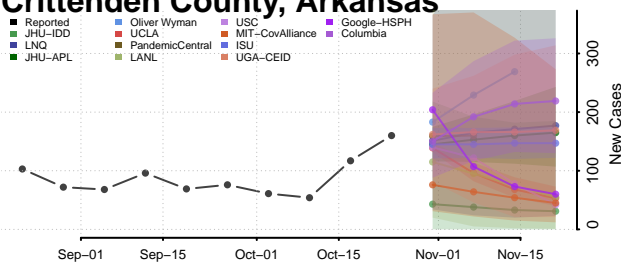

Crittenden County, Arkansas