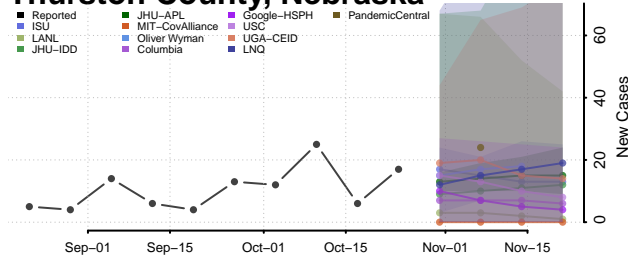

Thurston County, Nebraska