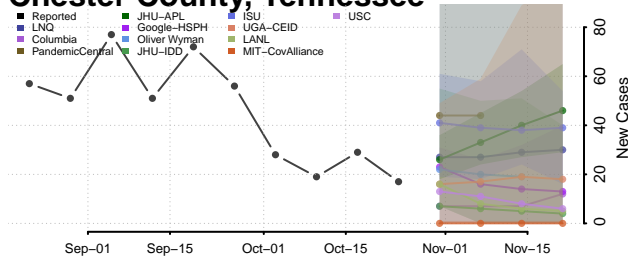

Cheatham County, Tennessee

Chester County, Tennessee

Claiborne County, Tennessee

Clay County, Tennessee

Cocke County, Tennessee

Coffee County, Tennessee

Crockett County, Tennessee

Cumberland County, Tennessee