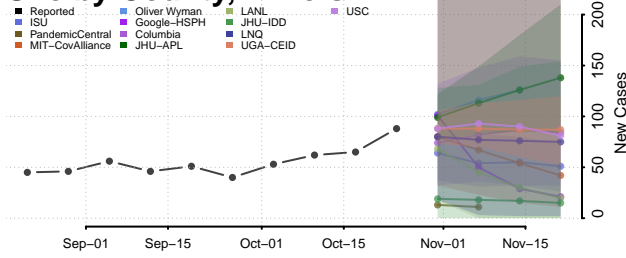

Randolph County, Illinois

Richland County, Illinois

Rock Island County, Illinois

Saline County, Illinois

Sangamon County, Illinois

Schuyler County, Illinois

Scott County, Illinois

Shelby County, Illinois