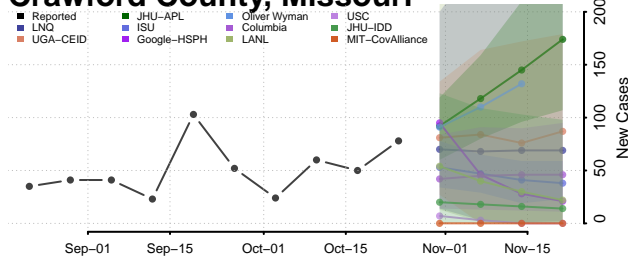

Crawford County, Missouri