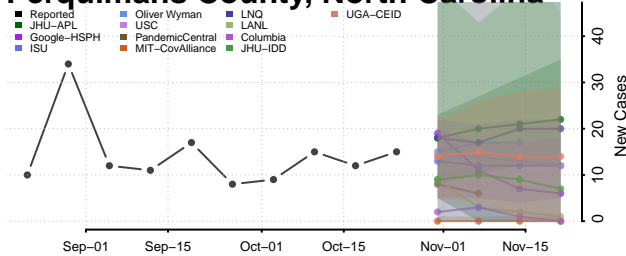

Perquimans County, North Carolina