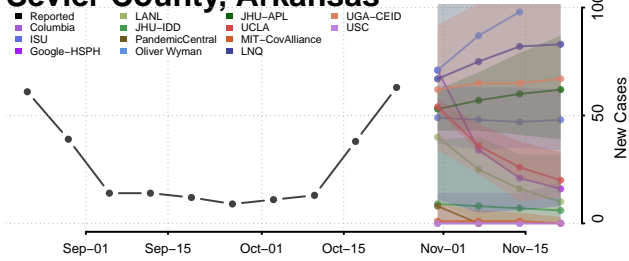

Sevier County, Arkansas