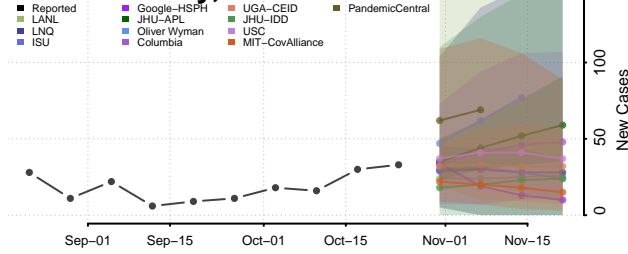

White County, Illinois