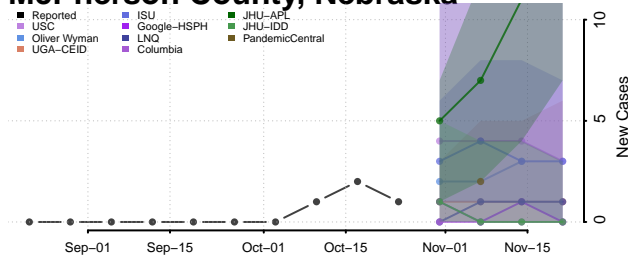

Lancaster County, Nebraska

Lincoln County, Nebraska

Logan County, Nebraska

Loup County, Nebraska

Madison County, Nebraska

McPherson County, Nebraska

Merrick County, Nebraska

Morrill County, Nebraska