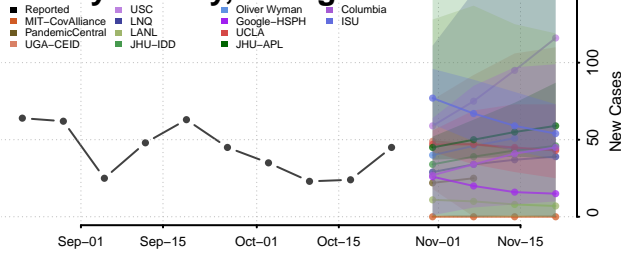

Jasper County, Georgia

Jeff Davis County, Georgia

Jefferson County, Georgia

Lee County, Georgia

Liberty County, Georgia

Lincoln County, Georgia

Long County, Georgia

Lowndes County, Georgia