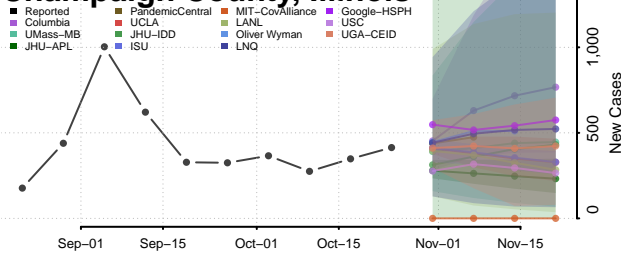

Champaign County, Illinois