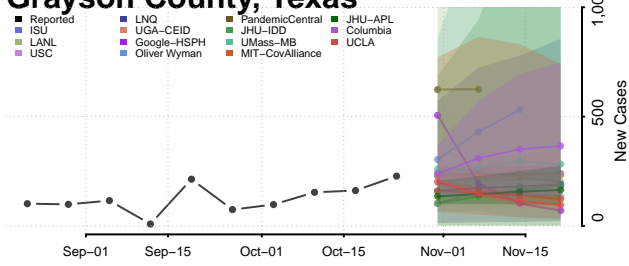

Grayson County, Texas