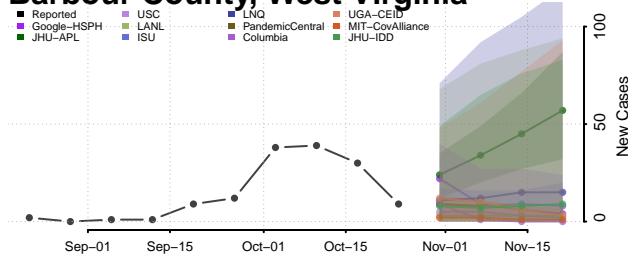

Barbour County, West Virginia