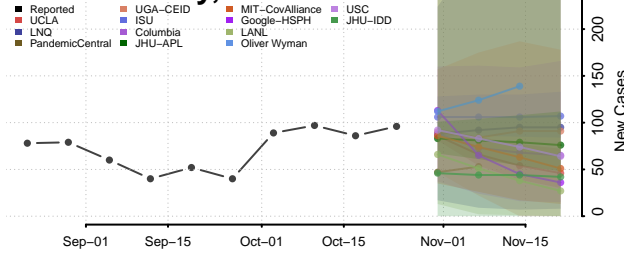

Coshocton County, Ohio

Crawford County, Ohio

Cuyahoga County, Ohio

Darke County, Ohio

Defiance County, Ohio

Delaware County, Ohio

Erie County, Ohio

Fairfield County, Ohio