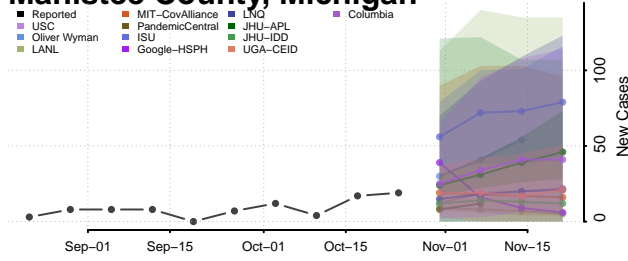

Manistee County, Michigan