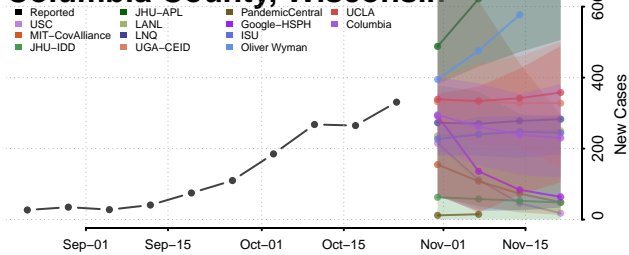

Columbia County, Wisconsin