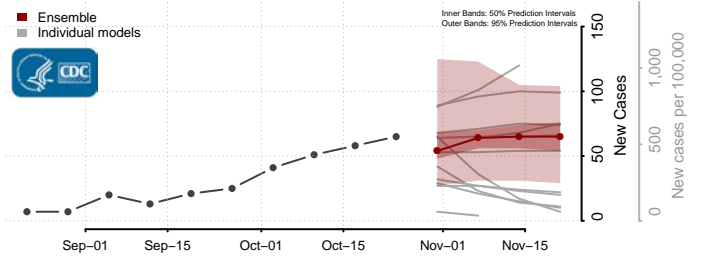

Benton County, Minnesota

Big Stone County, Minnesota

Blue Earth County, Minnesota

Brown County, Minnesota

Carlton County, Minnesota

Carver County, Minnesota

Cass County, Minnesota

Chippewa County, Minnesota