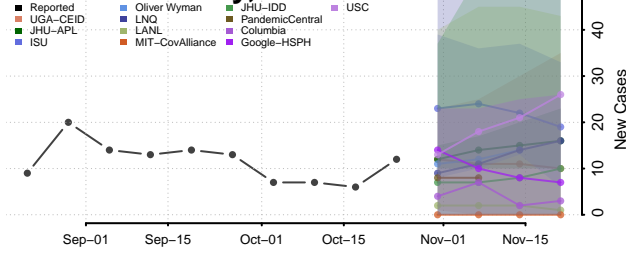

Franklin County, Iowa