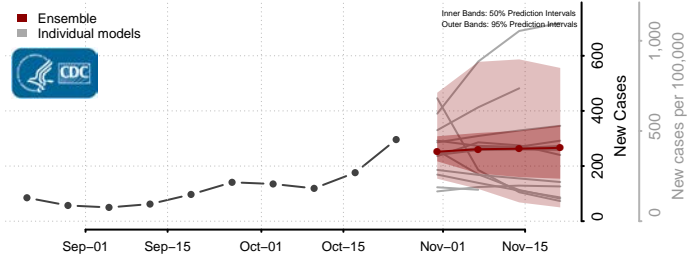

Adams County, Illinois