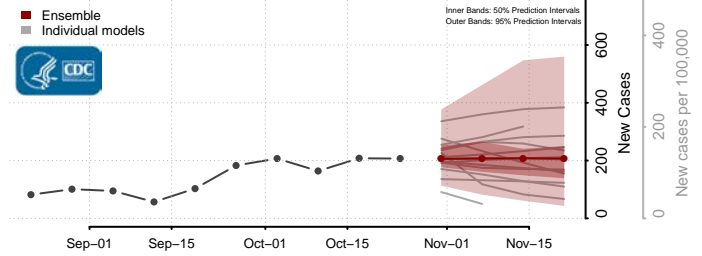

Olmsted County, Minnesota