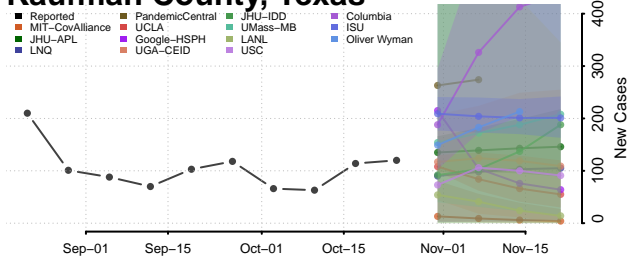

Kaufman County, Texas