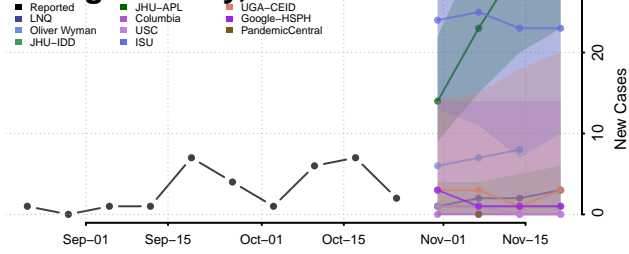

Billings County, North Dakota