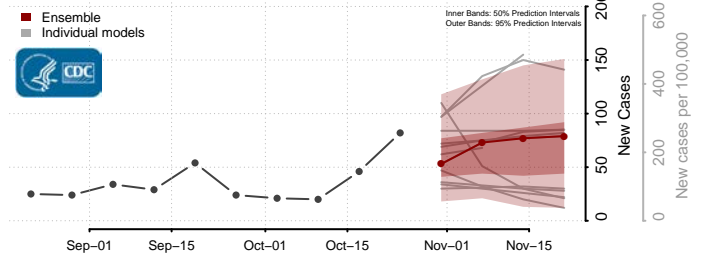

Dorchester County, Maryland