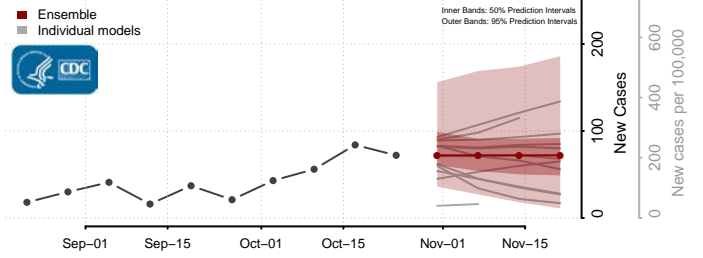

Stauben County, Indiana