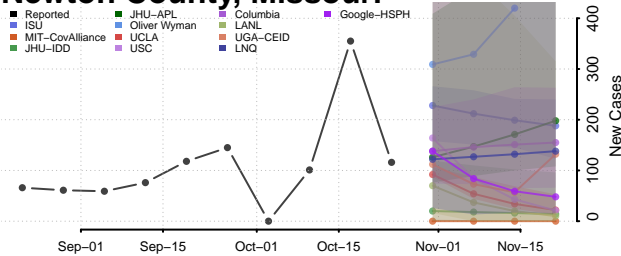

Newton County, Missouri