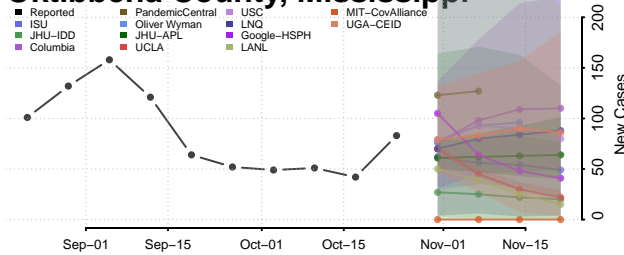

Marshall County, Mississippi

Monroe County, Mississippi

Montgomery County, Mississippi

Neshoba County, Mississippi

Newton County, Mississippi

Noxubee County, Mississippi

Oktibbeha County, Mississippi

Panola County, Mississippi