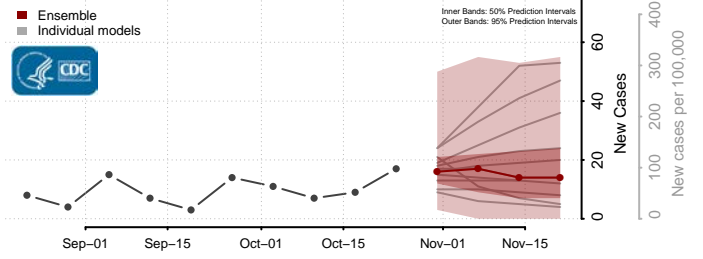

Charles City County, Virginia

Charlotte County, Virginia

Charlottesville County, Virginia

Chesapeake County, Virginia

Chesterfield County, Virginia

Clarke County, Virginia

Colonial Heights County, Virginia

Covington County, Virginia