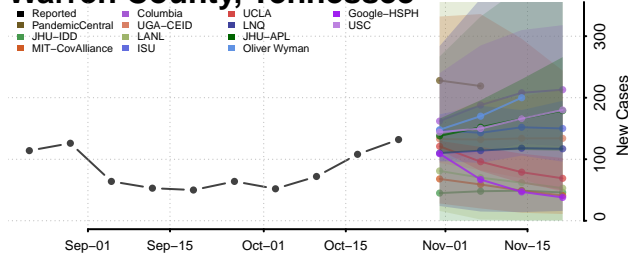

Warren County, Tennessee