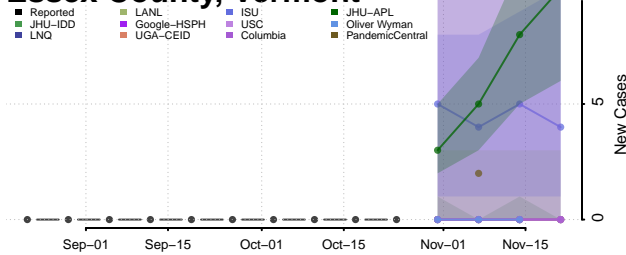

Franklin County, Vermont

Grand Isle County, Vermont

Lamoille County, Vermont

Orange County, Vermont

Orleans County, Vermont

Rutland County, Vermont

Washington County, Vermont

Windham County, Vermont