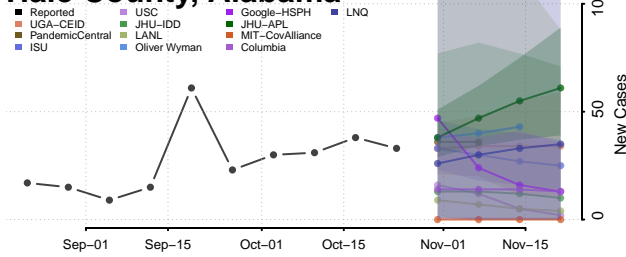

Hale County, Alabama