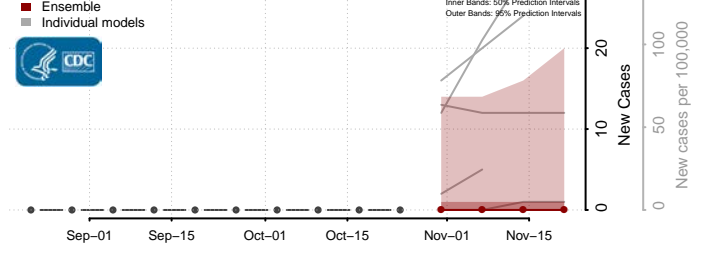

Carbon County, Utah

Daggett County, Utah

Davis County, Utah

Duchesne County, Utah

Emery County, Utah

Garfield County, Utah

Grand County, Utah

Iron County, Utah