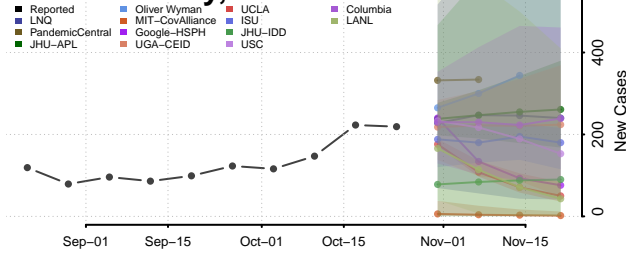

Rutherford County, Tennessee

Scott County, Tennessee

Sequatchie County, Tennessee

Sevier County, Tennessee

Shelby County, Tennessee

Smith County, Tennessee

Stewart County, Tennessee

Sullivan County, Tennessee