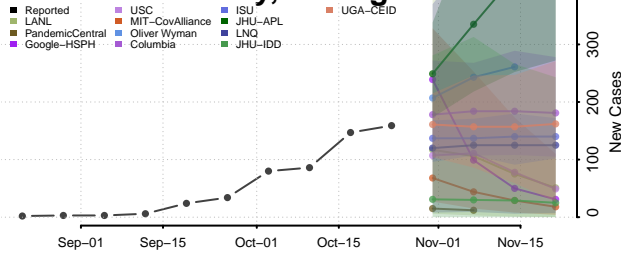

Clinton County, Michigan

Crawford County, Michigan

Delta County, Michigan

Dickinson County, Michigan

Eaton County, Michigan

Emmet County, Michigan

Genesee County, Michigan

Gladwin County, Michigan