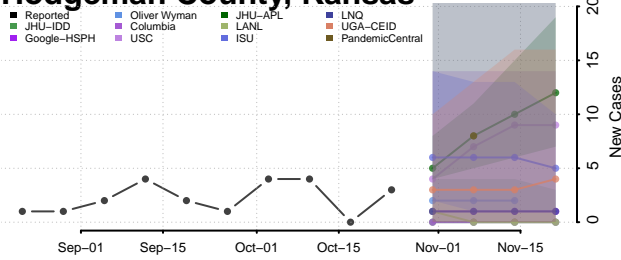

Greenwood County, Kansas

Hamilton County, Kansas

Harper County, Kansas

Harvey County, Kansas

Haskell County, Kansas

Hodgeman County, Kansas

Jackson County, Kansas

Jefferson County, Kansas