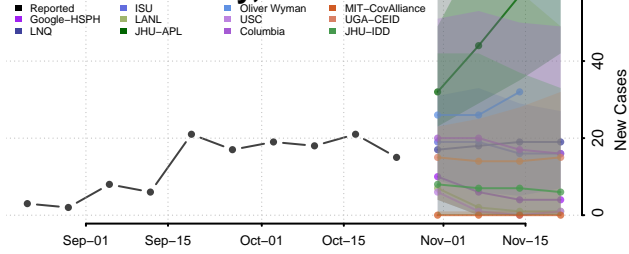

Caldwell County, Missouri