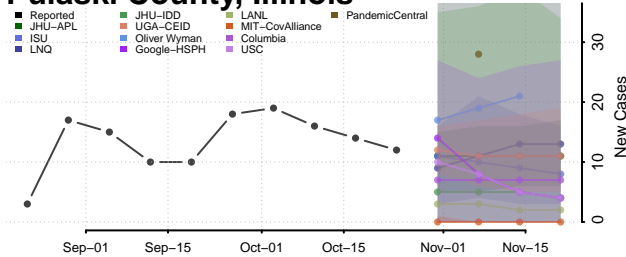

Ogle County, Illinois

Peoria County, Illinois

Perry County, Illinois

Piatt County, Illinois

Pike County, Illinois

Pope County, Illinois

Pulaski County, Illinois

Putnam County, Illinois