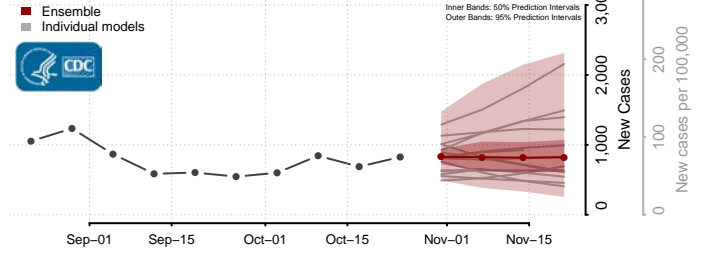

Polk County, North Carolina

Randolph County, North Carolina

Richmond County, North Carolina

Robeson County, North Carolina

Vance County, North Carolina

Wake County, North Carolina

Warren County, North Carolina