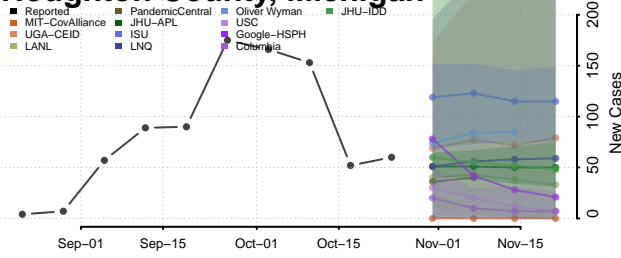

Gogebic County, Michigan

Grand Traverse County, Michigan

Gratiot County, Michigan

Hillsdale County, Michigan

Houghton County, Michigan

Huron County, Michigan

Ingham County, Michigan

Ionia County, Michigan