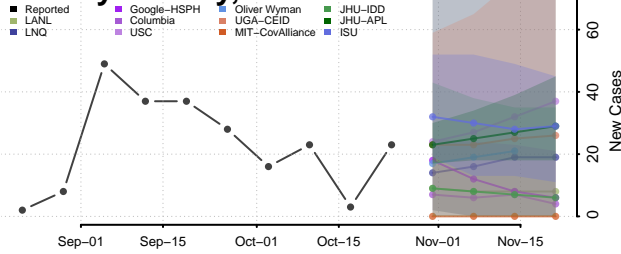

Franklin County, Missouri

Gasconade County, Missouri

Gentry County, Missouri

Greene County, Missouri

Grundy County, Missouri

Harrison County, Missouri

Henry County, Missouri

Hickory County, Missouri