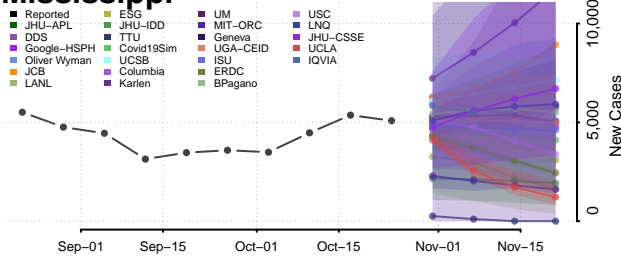

Watowan County, Minnesota

Wilkin County, Minnesota

Winona County, Minnesota

Wright County, Minnesota

Yellow Medicine County, Minnesota

Mississippi

Calhoun County, Mississippi

Carroll County, Mississippi