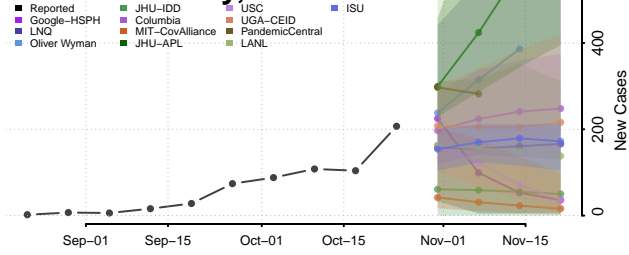

Lincoln County, Wisconsin