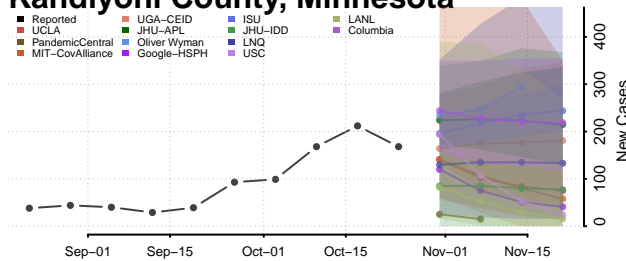

Hubbard County, Minnesota

Isanti County, Minnesota

Itasca County, Minnesota

Jackson County, Minnesota

Kanabec County, Minnesota

Kandiyohi County, Minnesota

Kittson County, Minnesota

Koochiching County, Minnesota