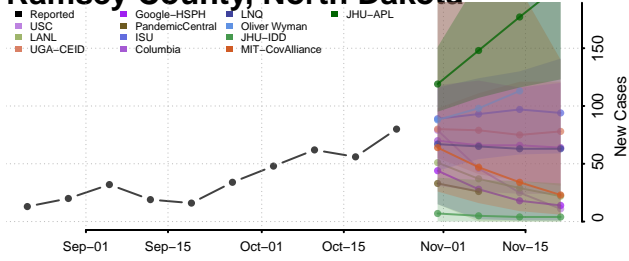

Ramsey County, North Dakota