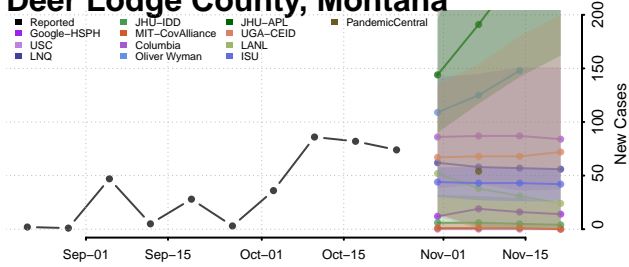

Deer Lodge County, Montana

Fallon County, Montana

Fergus County, Montana

Flathead County, Montana

Gallatin County, Montana

Garfield County, Montana

Glacier County, Montana

Golden Valley County, Montana