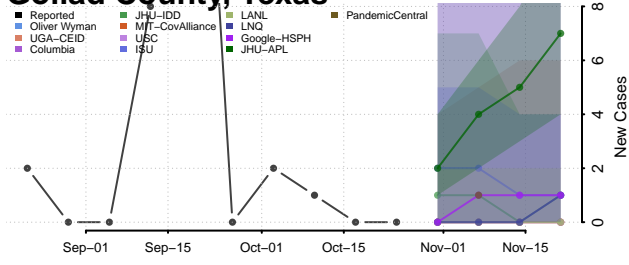

Goliad County, Texas