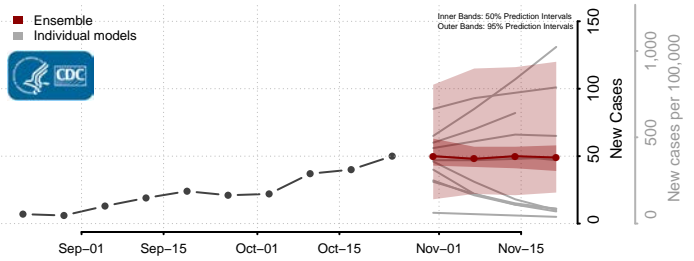

Lake County, South Dakota