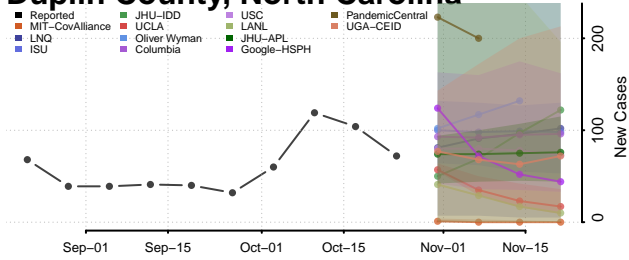

Currituck County, North Carolina

Dare County, North Carolina

Davidson County, North Carolina

Davie County, North Carolina

Duplin County, North Carolina

Durham County, North Carolina

Edgecombe County, North Carolina