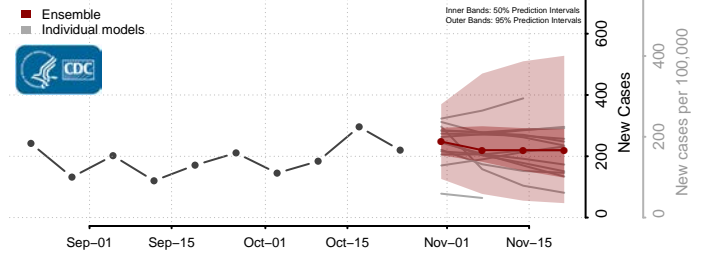

St. Clair County, Illinois

Stark County, Illinois

Stephenson County, Illinois

Tazewell County, Illinois

Union County, Illinois

Vermilion County, Illinois

Wabash County, Illinois

Warren County, Illinois