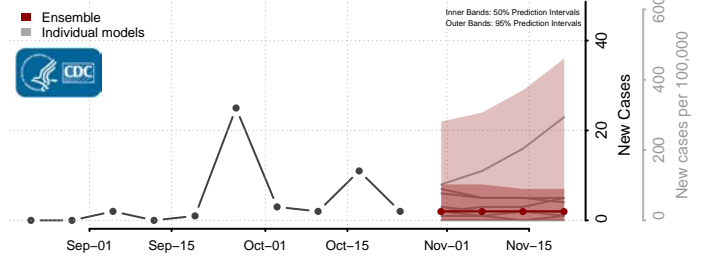

Gilmer County, West Virginia