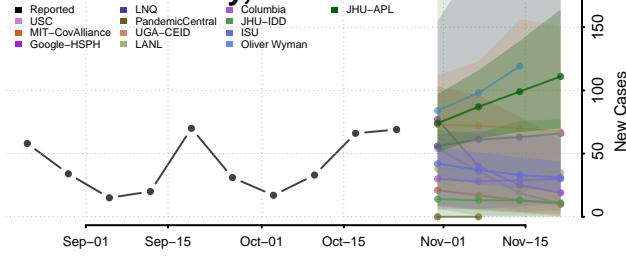

Madison County, Alabama

Marengo County, Alabama

Marion County, Alabama

Marshall County, Alabama

Mobile County, Alabama

Monroe County, Alabama

Montgomery County, Alabama

Morgan County, Alabama

Perry County, Alabama

Pickens County, Alabama

Pike County, Alabama

Randolph County, Alabama

Russell County, Alabama

Shelby County, Alabama

St. Clair County, Alabama

Sumter County, Alabama