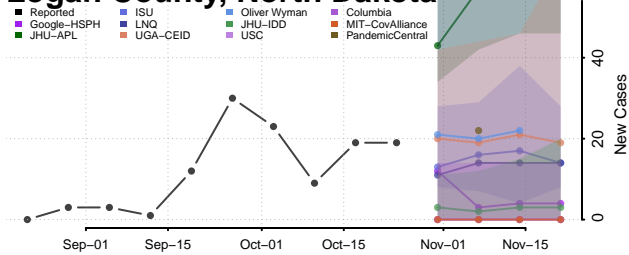

Logan County, North Dakota