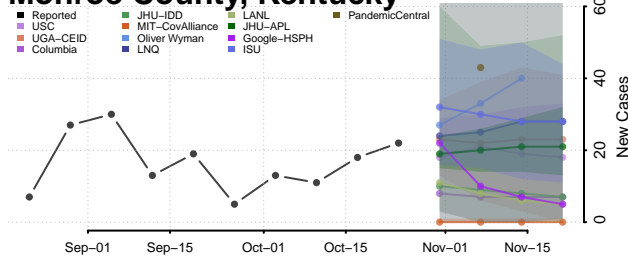

McCracken County, Kentucky

McCreary County, Kentucky

McLean County, Kentucky

Meade County, Kentucky

Menifee County, Kentucky

Mercer County, Kentucky

Metcalfe County, Kentucky

Monroe County, Kentucky