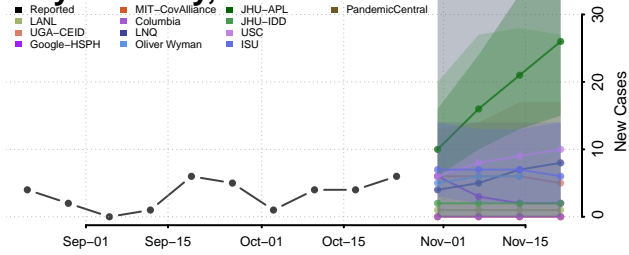

Floyd County, Texas