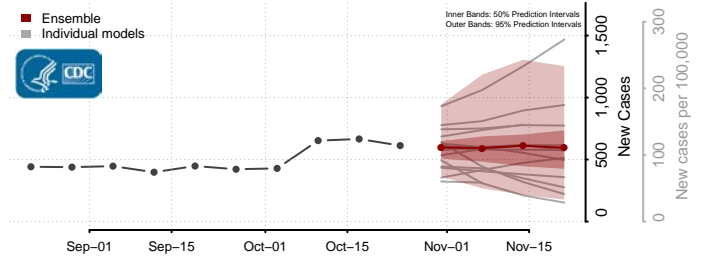

Guilford County, North Carolina