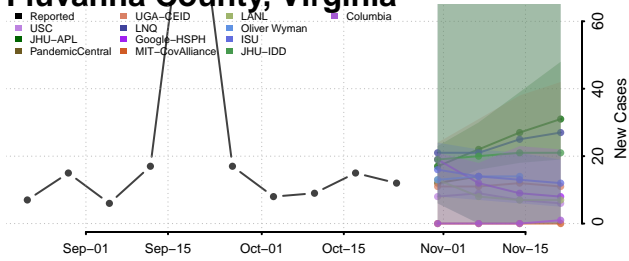

Fluvanna County, Virginia