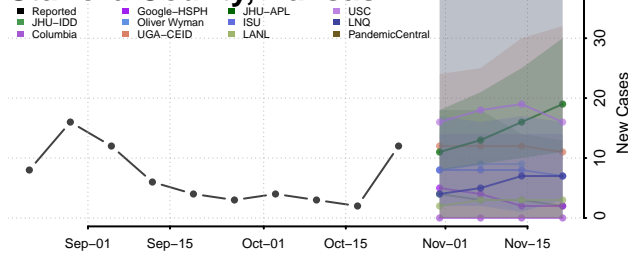

Stafford County, Kansas