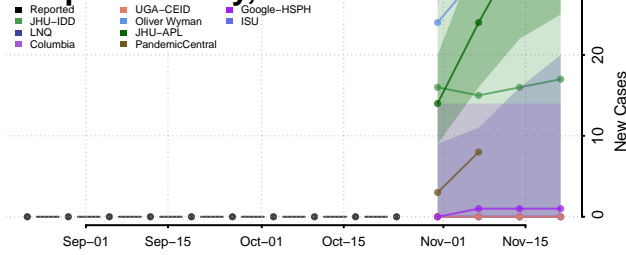

Sanpete County, Utah