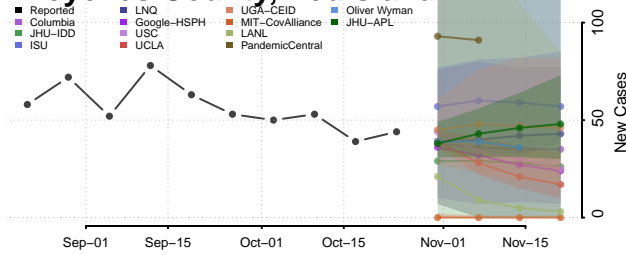

Wolfe County, Kentucky

Woodford County, Kentucky

Louisiana

Acadia County, Louisiana

Allen County, Louisiana

Ascension County, Louisiana

Assumption County, Louisiana

Avoyelles County, Louisiana