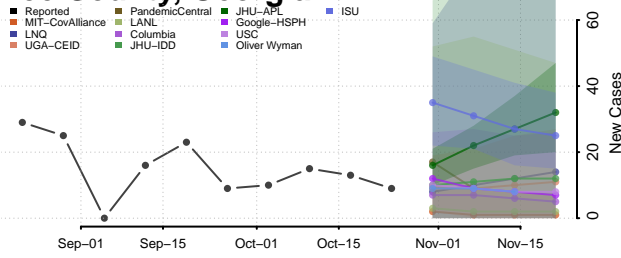

Jasper County, Georgia

Jeff Davis County, Georgia

Jefferson County, Georgia

Lee County, Georgia

Liberty County, Georgia

Lincoln County, Georgia

Long County, Georgia

Lowndes County, Georgia