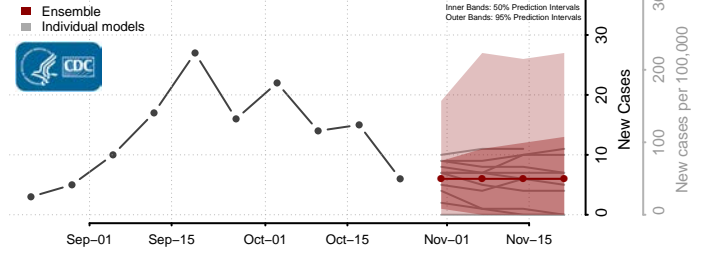

New Kent County, Virginia

Newport News County, Virginia

Norfolk County, Virginia

Northampton County, Virginia

Northumberland County, Virginia

Norton County, Virginia

Nottoway County, Virginia

Orange County, Virginia