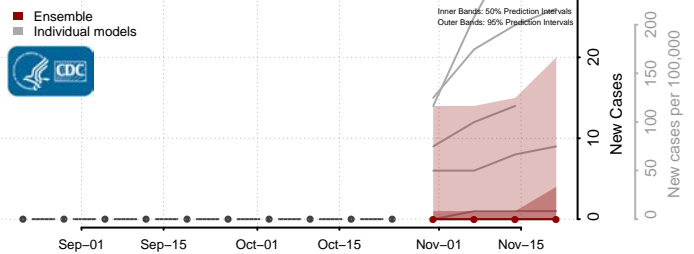

Juab County, Utah