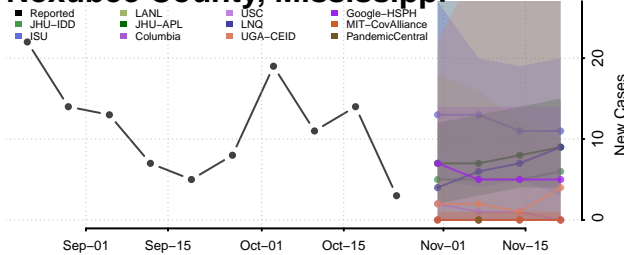

Marshall County, Mississippi

Monroe County, Mississippi

Montgomery County, Mississippi

Neshoba County, Mississippi

Newton County, Mississippi

Noxubee County, Mississippi

Oktibbeha County, Mississippi

Panola County, Mississippi