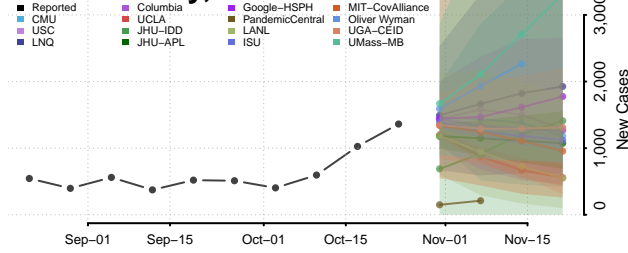

Jackson County, Illinois

Jasper County, Illinois

Jefferson County, Illinois

Jersey County, Illinois

Jo Daviess County, Illinois

Johnson County, Illinois

Kane County, Illinois

Kankakee County, Illinois