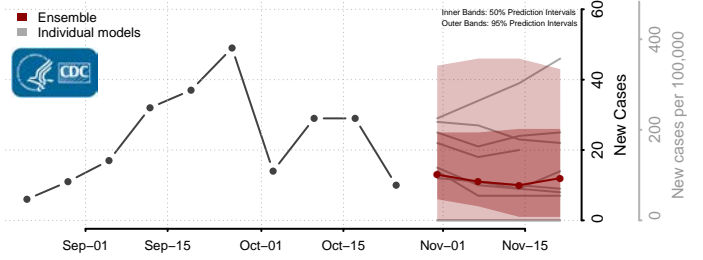

Wayne County, Missouri