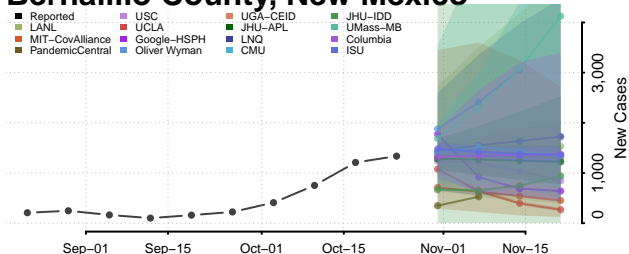

Bernalillo County, New Mexico