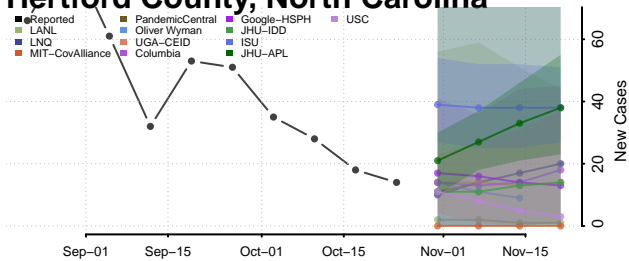

Guilford County, North Carolina

Halifax County, North Carolina

Harnett County, North Carolina

Haywood County, North Carolina

Henderson County, North Carolina

Hertford County, North Carolina

Hoke County, North Carolina