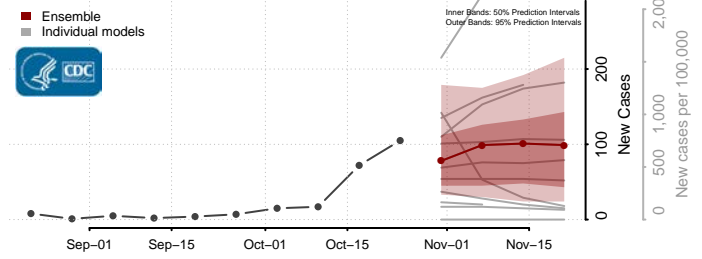

Gogebic County, Michigan