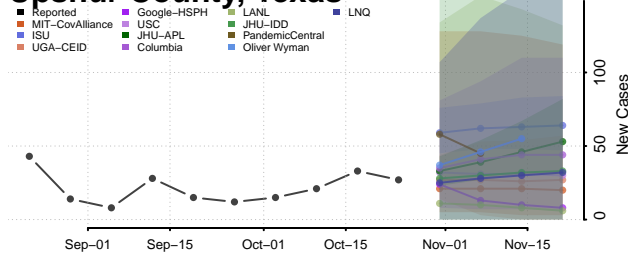

Upshur County, Texas