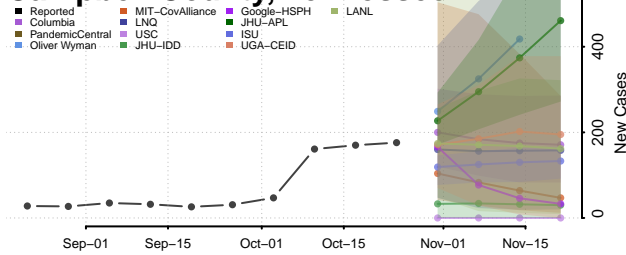

Campbell County, Tennessee