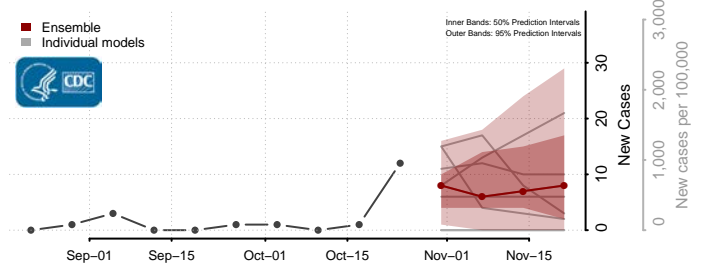

Deer Lodge County, Montana

Fallon County, Montana

Fergus County, Montana

Flathead County, Montana

Gallatin County, Montana

Garfield County, Montana

Glacier County, Montana

Golden Valley County, Montana