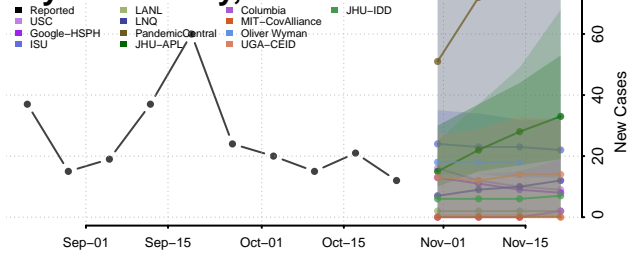

Fayette County, Texas