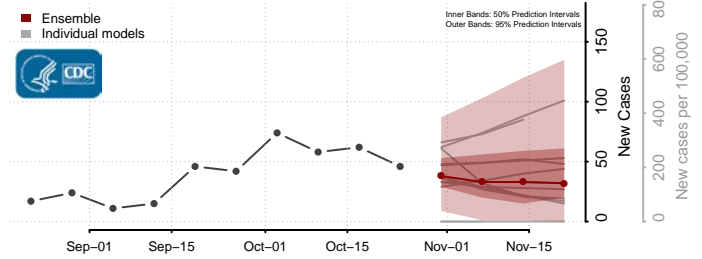

Caswell County, North Carolina