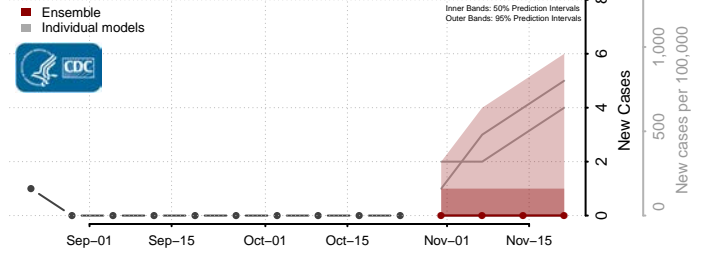

Harding County, New Mexico

Hidalgo County, New Mexico

Lea County, New Mexico

Lincoln County, New Mexico

Los Alamos County, New Mexico

Luna County, New Mexico

McKinley County, New Mexico

Mora County, New Mexico