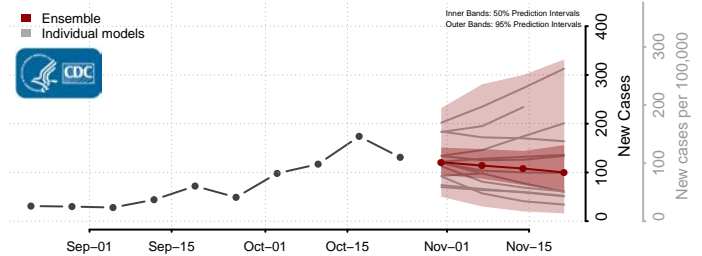

Berkeley County, West Virginia