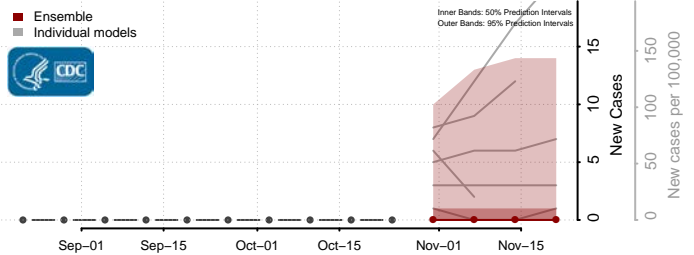

Carbon County, Utah

Daggett County, Utah

Davis County, Utah

Duchesne County, Utah

Emery County, Utah

Garfield County, Utah

Grand County, Utah

Iron County, Utah