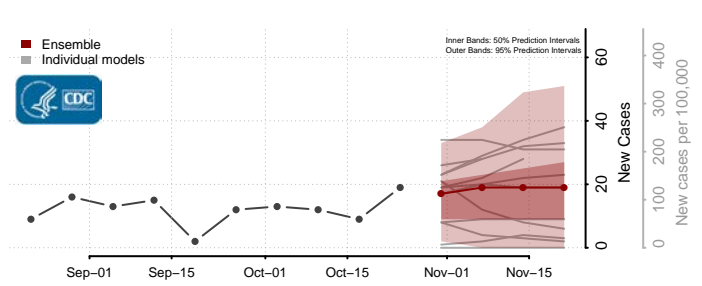

Tipton County, Indiana