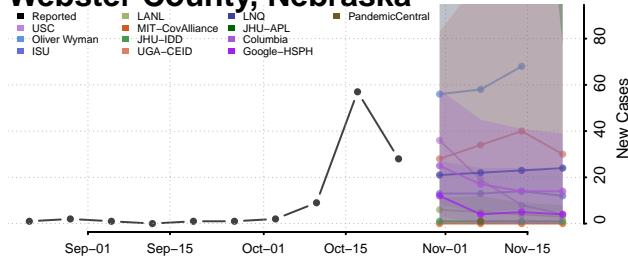

Thayer County, Nebraska

Thomas County, Nebraska

Thurston County, Nebraska

Valley County, Nebraska

Washington County, Nebraska

Wayne County, Nebraska

Webster County, Nebraska

Wheeler County, Nebraska