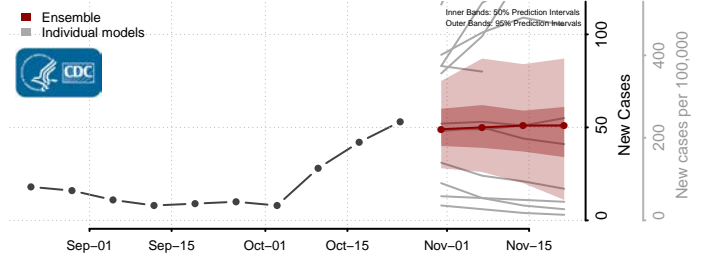

Johnson County, Kentucky