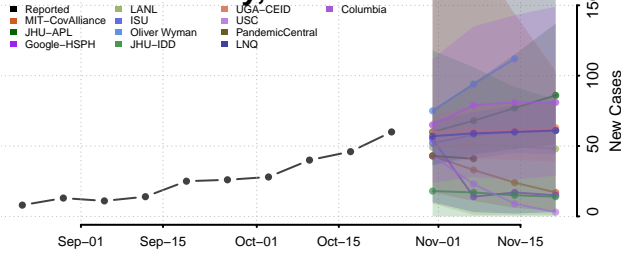

Stevens County, Minnesota

Swift County, Minnesota

Todd County, Minnesota

Traverse County, Minnesota

Wabasha County, Minnesota

Wadena County, Minnesota

Waseca County, Minnesota

Washington County, Minnesota