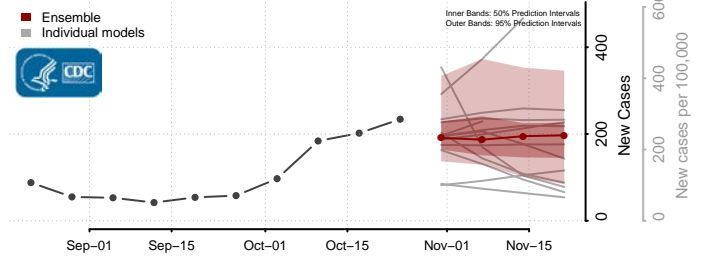

Caldwell County, North Carolina