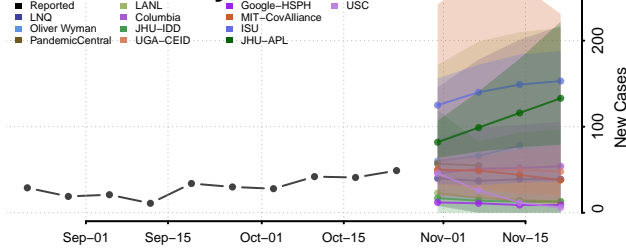

Gaines County, Texas