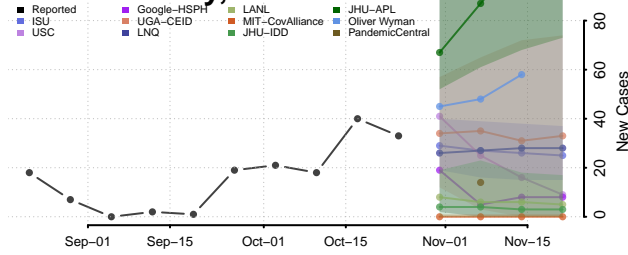

Lemhi County, Idaho