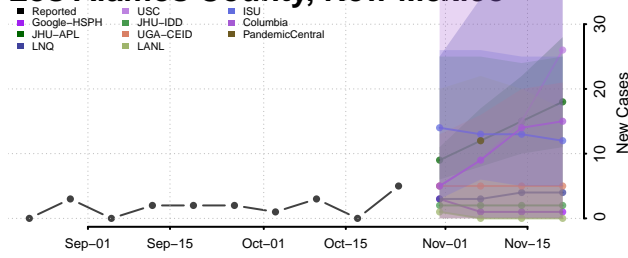

Harding County, New Mexico

Hidalgo County, New Mexico

Lea County, New Mexico

Lincoln County, New Mexico

Los Alamos County, New Mexico

Luna County, New Mexico

McKinley County, New Mexico

Mora County, New Mexico