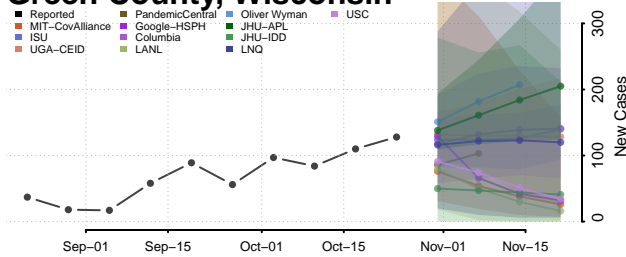

Douglas County, Wisconsin

Dunn County, Wisconsin

Eau Claire County, Wisconsin

Florence County, Wisconsin

Fond du Lac County, Wisconsin

Forest County, Wisconsin

Grant County, Wisconsin

Green County, Wisconsin