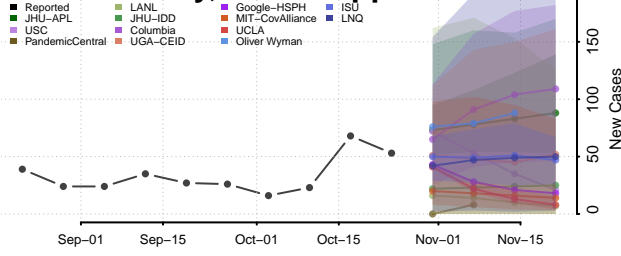

Yazoo County, Mississippi