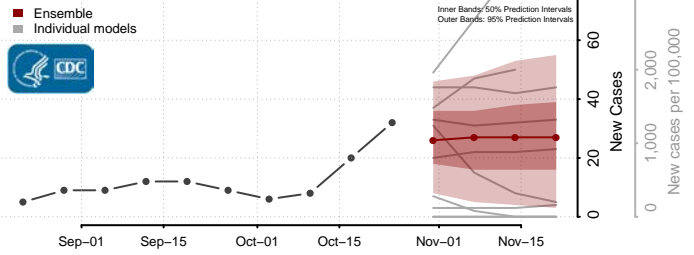

Foster County, North Dakota

Golden Valley County, North Dakota

Grand Forks County, North Dakota

Grant County, North Dakota

Griggs County, North Dakota

Hettinger County, North Dakota

Kidder County, North Dakota