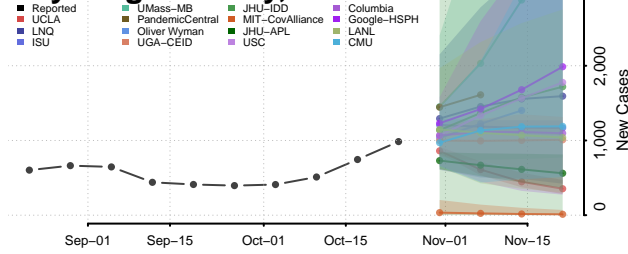

Coshocton County, Ohio

Crawford County, Ohio

Cuyahoga County, Ohio

Darke County, Ohio

Defiance County, Ohio

Delaware County, Ohio

Erie County, Ohio

Fairfield County, Ohio