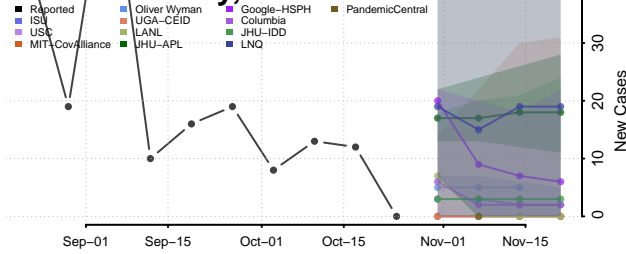

Brooks County, Texas