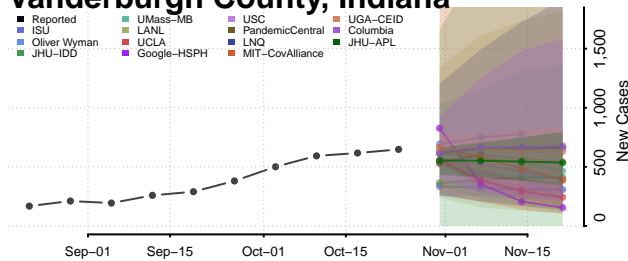

Stauben County, Indiana

Sullivan County, Indiana

Switzerland County, Indiana

Tippecanoe County, Indiana

Tipton County, Indiana

Union County, Indiana

Vanderburgh County, Indiana

Vermillion County, Indiana