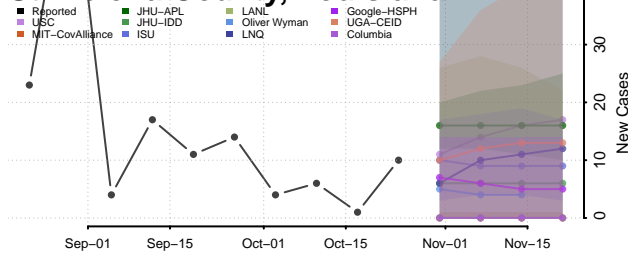

Sabine County, Louisiana

St. Bernard County, Louisiana

St. Charles County, Louisiana

St. Helena County, Louisiana

St. James County, Louisiana

St. John the Baptist County, Louisiana

St. Landry County, Louisiana