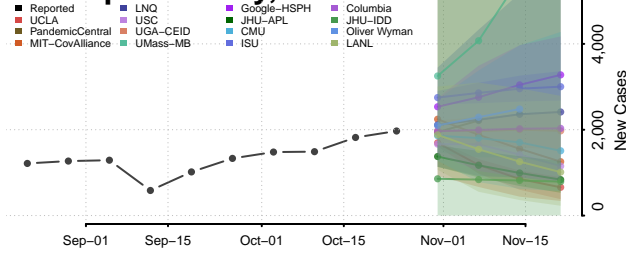

Hennepin County, Minnesota