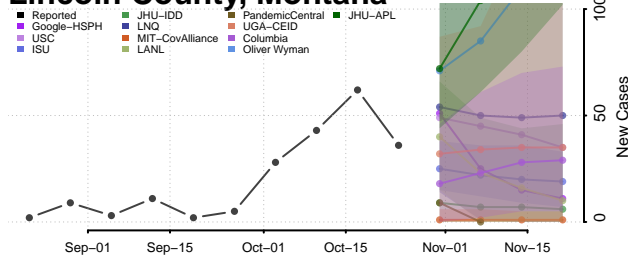

Granite County, Montana

Hill County, Montana

Jefferson County, Montana

Judith Basin County, Montana

Lake County, Montana

Lewis and Clark County, Montana

Liberty County, Montana

Lincoln County, Montana