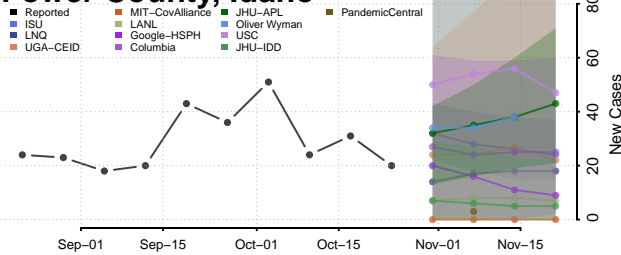

Oneida County, Idaho

Owyhee County, Idaho

Payette County, Idaho

Power County, Idaho

Shoshone County, Idaho

Teton County, Idaho

Twin Falls County, Idaho

Valley County, Idaho