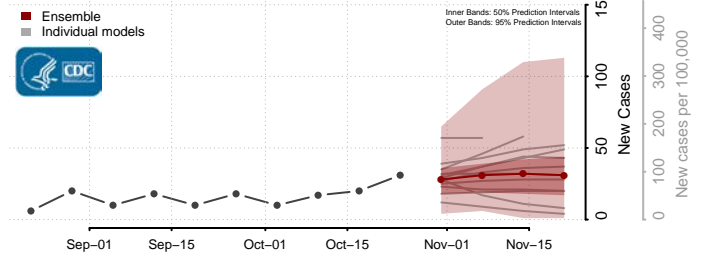

Botetourt County, Virginia