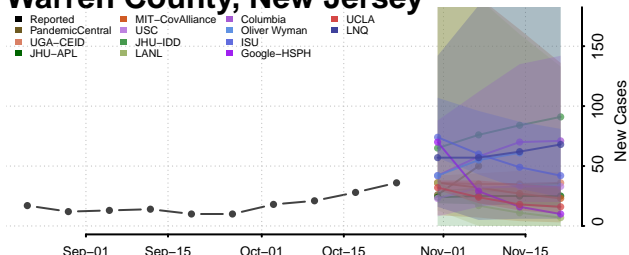

Warren County, New Jersey