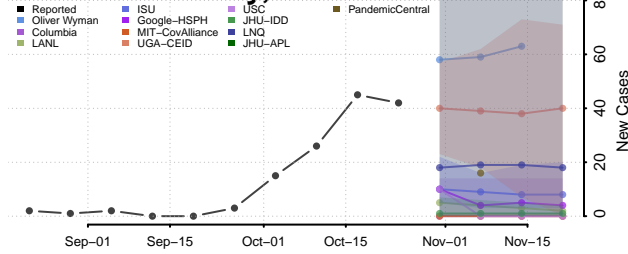

Saline County, Kansas

Scott County, Kansas

Sedgwick County, Kansas

Seward County, Kansas

Shawnee County, Kansas

Sheridan County, Kansas

Sherman County, Kansas

Smith County, Kansas