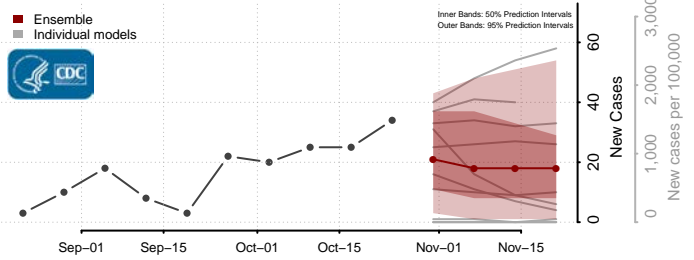

Burleigh County, North Dakota

Cass County, North Dakota

Cavalier County, North Dakota

Dickey County, North Dakota

Divide County, North Dakota

Dunn County, North Dakota

Eddy County, North Dakota

Emmons County, North Dakota