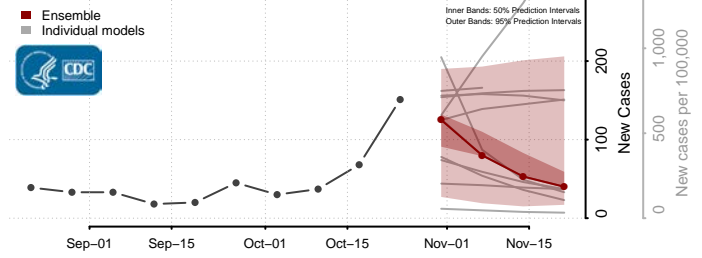

Nobles County, Minnesota