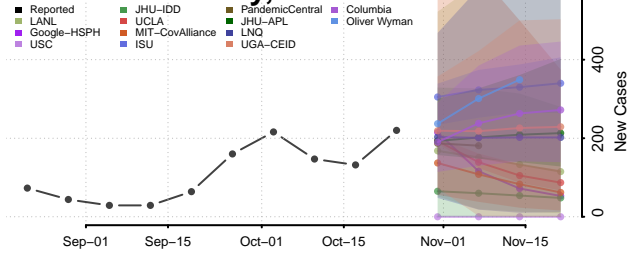

Marinette County, Wisconsin