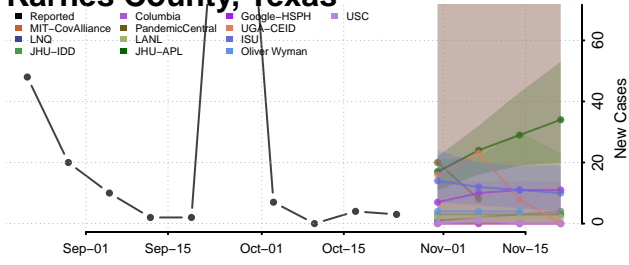

Karnes County, Texas