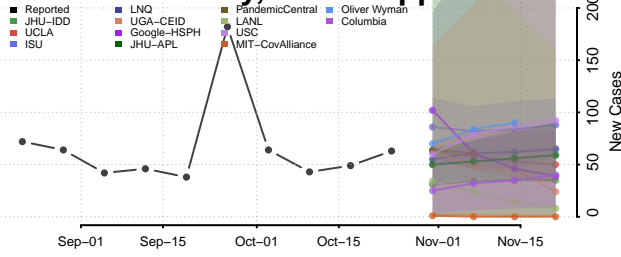

Lowndes County, Mississippi