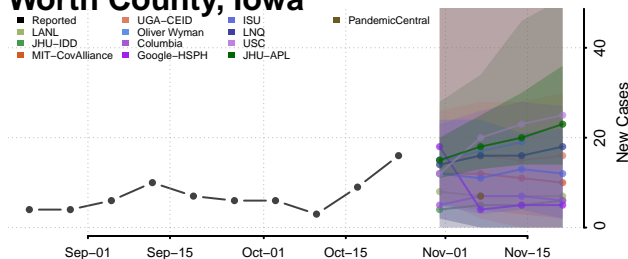

Warren County, Iowa

Washington County, Iowa

Wayne County, Iowa

Webster County, Iowa

Winnebago County, Iowa

Winneshiek County, Iowa

Woodbury County, Iowa

Worth County, Iowa