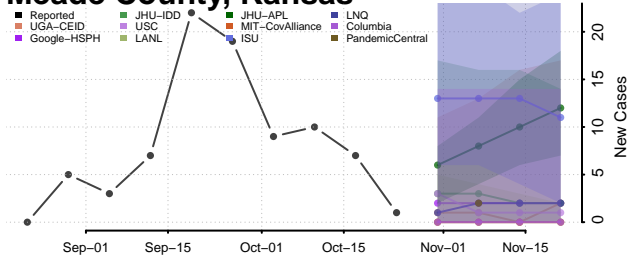

Lincoln County, Kansas

Linn County, Kansas

Logan County, Kansas

Lyon County, Kansas

Marion County, Kansas

Marshall County, Kansas

McPherson County, Kansas

Meade County, Kansas