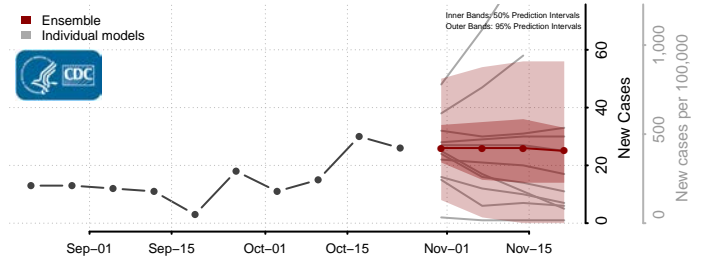

Fall River County, South Dakota

Faulk County, South Dakota

Grant County, South Dakota

Gregory County, South Dakota

Haakon County, South Dakota

Hamlin County, South Dakota

Hand County, South Dakota

Hanson County, South Dakota