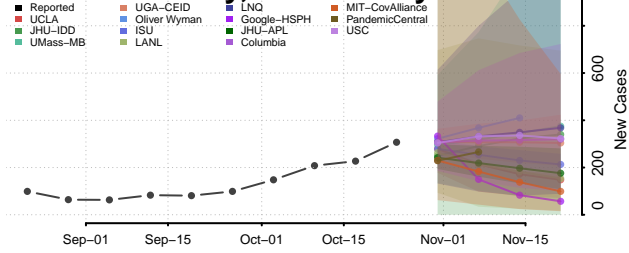

Grafton County, New Hampshire

Hillsborough County, New Hampshire

Merrimack County, New Hampshire

Rockingham County, New Hampshire

Strafford County, New Hampshire

Sullivan County, New Hampshire

New Jersey

Atlantic County, New Jersey