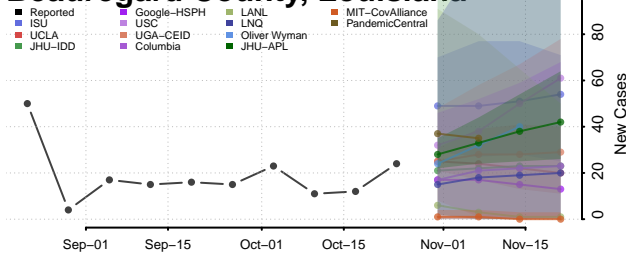

Beauregard County, Louisiana