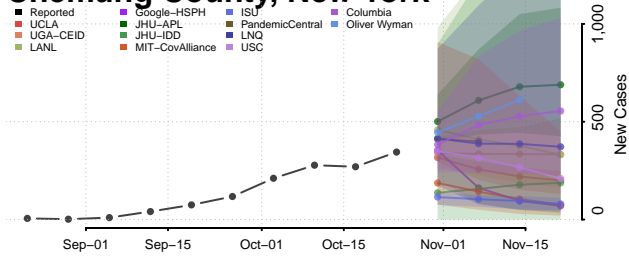

Allegany County, New York

Bronx County, New York

Broome County, New York

Cattaraugus County, New York

Cayuga County, New York

Chautauqua County, New York

Chemung County, New York

Chenango County, New York