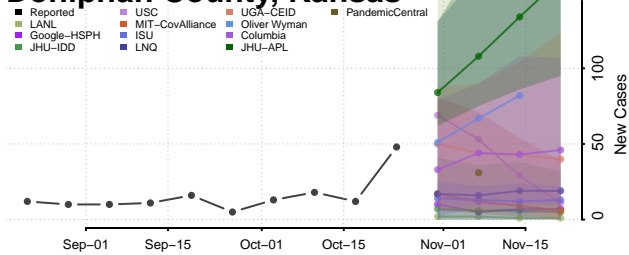

Doniphan County, Kansas