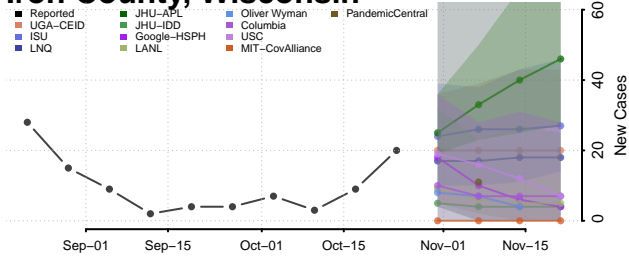

Iron County, Wisconsin