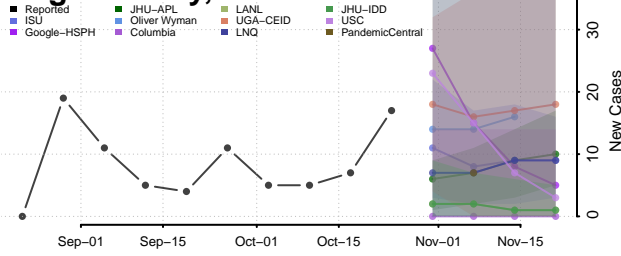

Stafford County, Kansas

Stanton County, Kansas

Stevens County, Kansas

Sumner County, Kansas

Thomas County, Kansas

Trego County, Kansas

Wabaunsee County, Kansas

Wallace County, Kansas