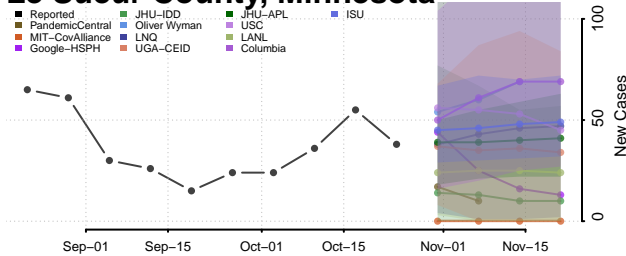

Lac qui Parle County, Minnesota

Lake County, Minnesota

Lake of the Woods County, Minnesota

Le Sueur County, Minnesota

Meeker County, Minnesota

Mille Lacs County, Minnesota

Morrison County, Minnesota

Mower County, Minnesota