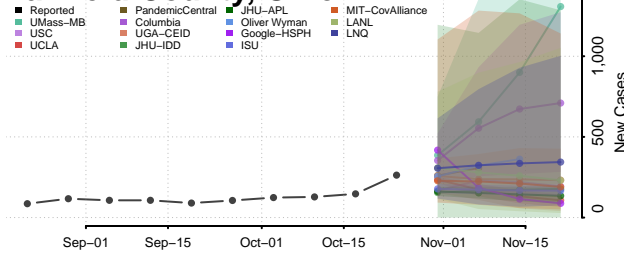

Coshocton County, Ohio

Crawford County, Ohio

Cuyahoga County, Ohio

Darke County, Ohio

Defiance County, Ohio

Delaware County, Ohio

Erie County, Ohio

Fairfield County, Ohio