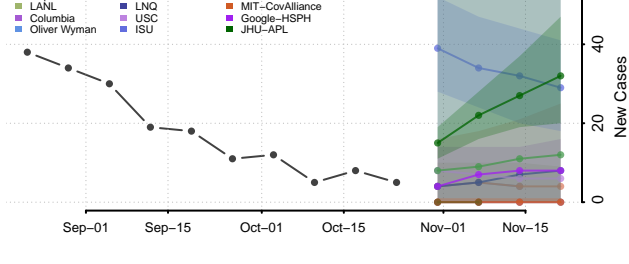

Seminole County, Georgia

Spalding County, Georgia

Stephens County, Georgia

Stewart County, Georgia

Sumter County, Georgia

Talbot County, Georgia

Taliaferro County, Georgia

Tattnall County, Georgia