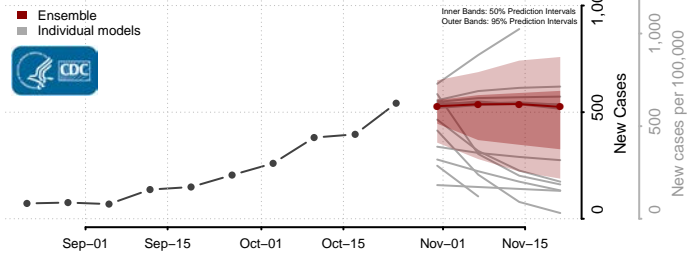

Oneida County, Idaho

Owyhee County, Idaho

Payette County, Idaho

Power County, Idaho

Shoshone County, Idaho

Teton County, Idaho

Twin Falls County, Idaho

Valley County, Idaho