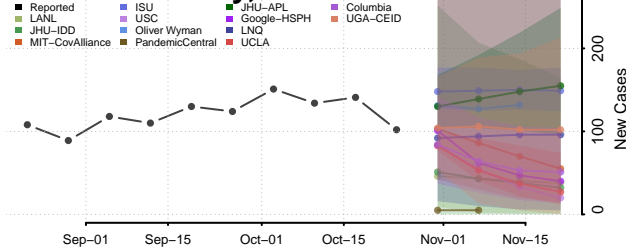

Le Flore County, Oklahoma