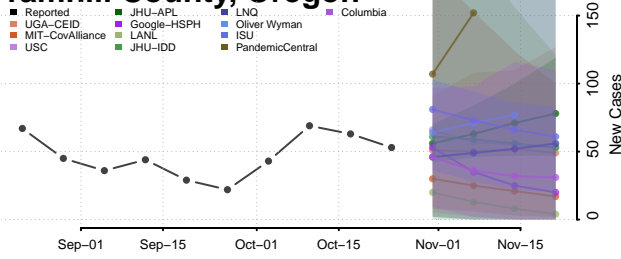

Yamhill County, Oregon