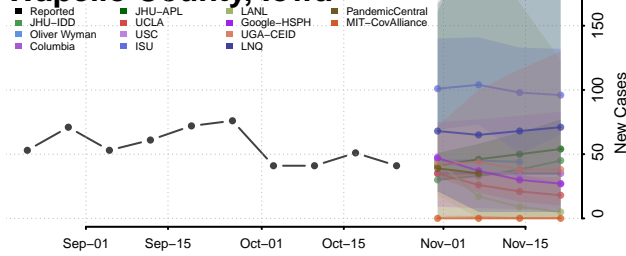

Polk County, Iowa

Pottawattamie County, Iowa

Poweshiek County, Iowa

Ringgold County, Iowa

Sac County, Iowa

Union County, Iowa

Van Buren County, Iowa

Wapello County, Iowa