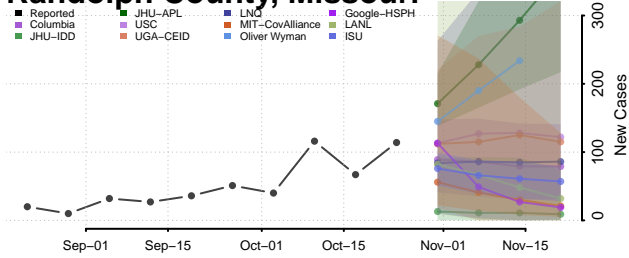

Polk County, Missouri

Pulaski County, Missouri

Putnam County, Missouri

Ralls County, Missouri

Randolph County, Missouri

Ray County, Missouri

Reynolds County, Missouri

Ripley County, Missouri