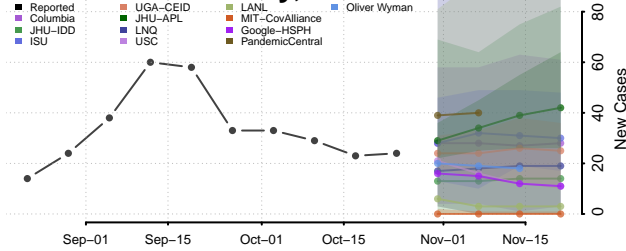

Lafourche County, Louisiana

LaSalle County, Louisiana

Lincoln County, Louisiana

Livingston County, Louisiana

Madison County, Louisiana

Morehouse County, Louisiana

Natchitoches County, Louisiana

Orleans County, Louisiana