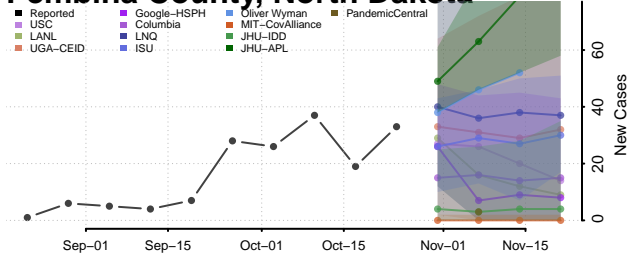

Pembina County, North Dakota