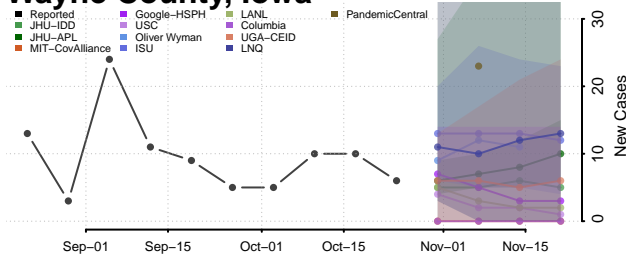

Wayne County, Iowa