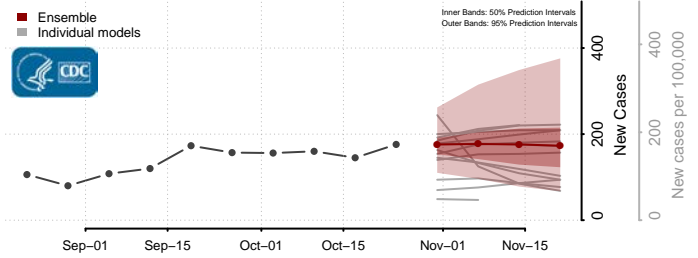

Craven County, North Carolina