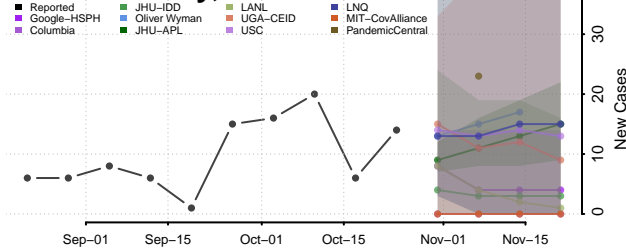

Nome County, Alaska