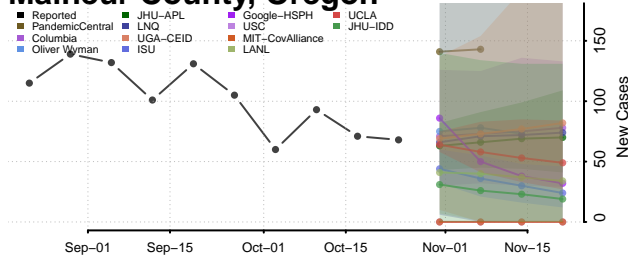

Malheur County, Oregon

Marion County, Oregon

Morrow County, Oregon

Multnomah County, Oregon

Polk County, Oregon

Sherman County, Oregon

Tillamook County, Oregon

Umatilla County, Oregon