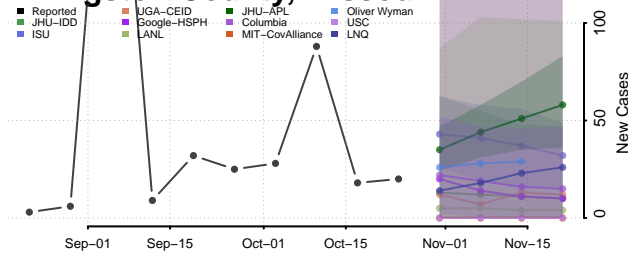

Livingston County, Missouri