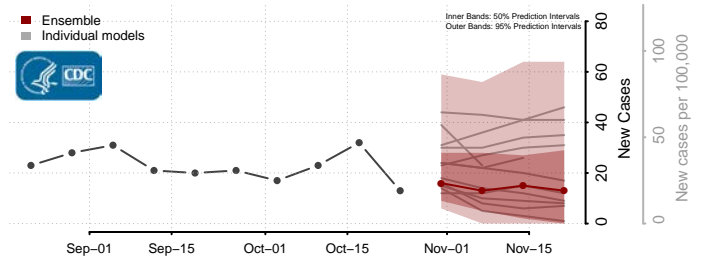

Wythe County, Virginia

York County, Virginia

Washington

Adams County, Washington

Asotin County, Washington

Benton County, Washington

Chelan County, Washington

Clallam County, Washington