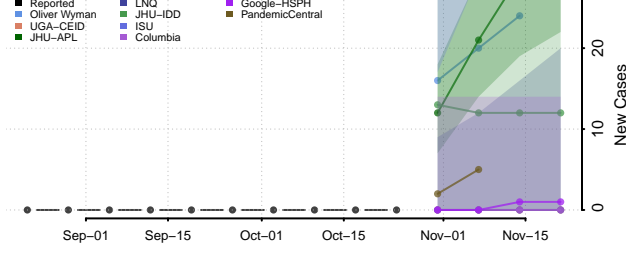

Carbon County, Utah

Daggett County, Utah

Davis County, Utah

Duchesne County, Utah

Emery County, Utah

Garfield County, Utah

Grand County, Utah

Iron County, Utah