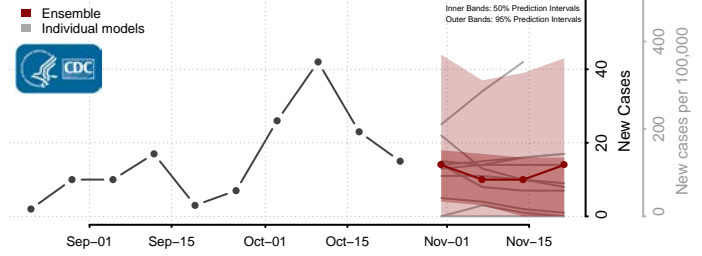

Charlotte County, Virginia