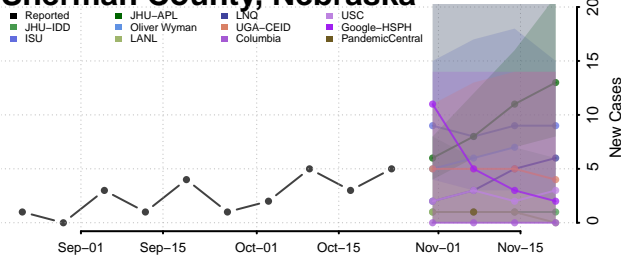

Platte County, Nebraska

Polk County, Nebraska

Red Willow County, Nebraska

Richardson County, Nebraska

Sheridan County, Nebraska

Sherman County, Nebraska

Sioux County, Nebraska

Stanton County, Nebraska