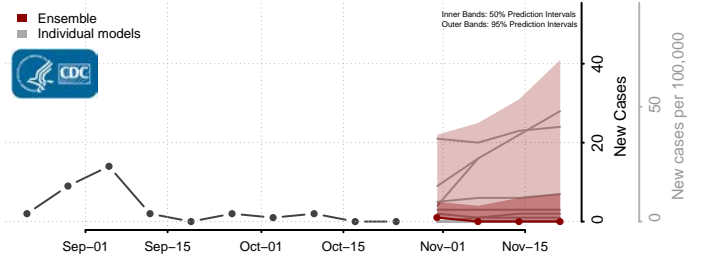

Franklin County, Vermont

Grand Isle County, Vermont

Lamoille County, Vermont

Orange County, Vermont

Orleans County, Vermont

Rutland County, Vermont

Washington County, Vermont

Windham County, Vermont