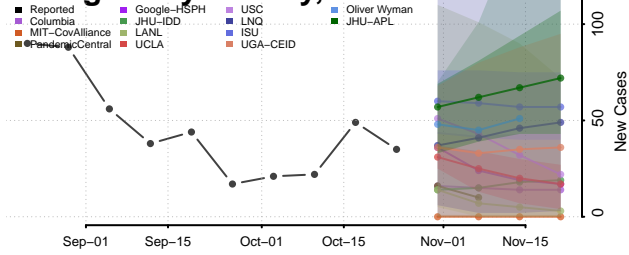

Montgomery County, North Carolina