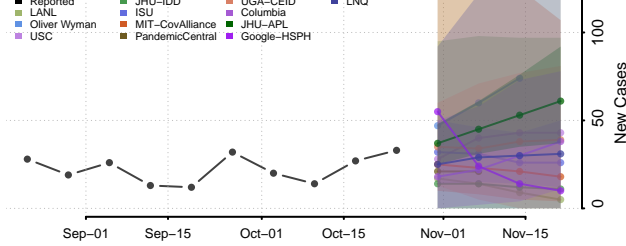

Greene County, Illinois

Grundy County, Illinois

Hamilton County, Illinois

Hancock County, Illinois

Hardin County, Illinois

Henderson County, Illinois

Henry County, Illinois

Iroquois County, Illinois