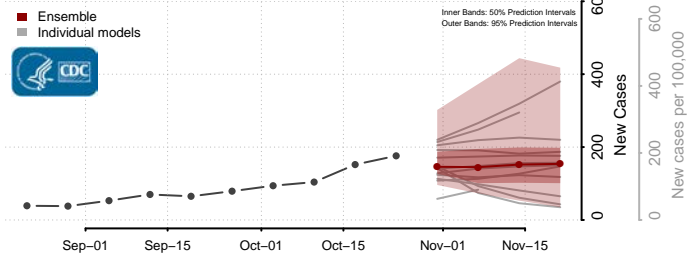

Cabell County, West Virginia