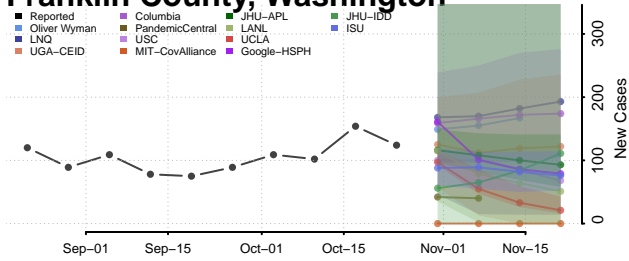

Clark County, Washington

Columbia County, Washington

Cowlitz County, Washington

Douglas County, Washington

Ferry County, Washington

Franklin County, Washington

Garfield County, Washington

Grant County, Washington