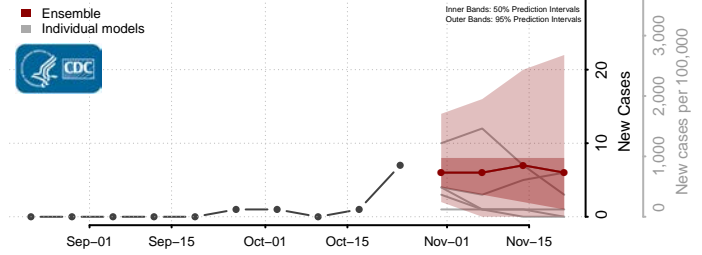

Deer Lodge County, Montana

Fallon County, Montana

Fergus County, Montana

Flathead County, Montana

Gallatin County, Montana

Garfield County, Montana

Glacier County, Montana

Golden Valley County, Montana