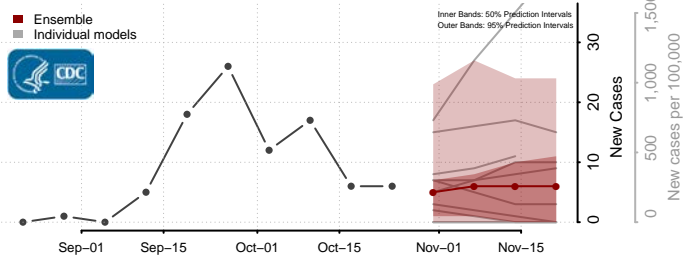

Renville County, North Dakota