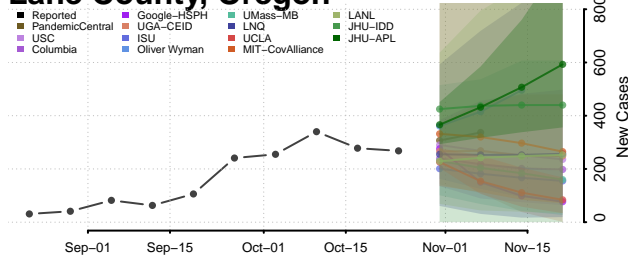

Lane County, Oregon