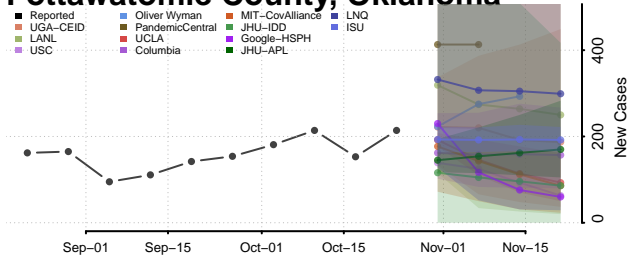

Pottawatomie County, Oklahoma