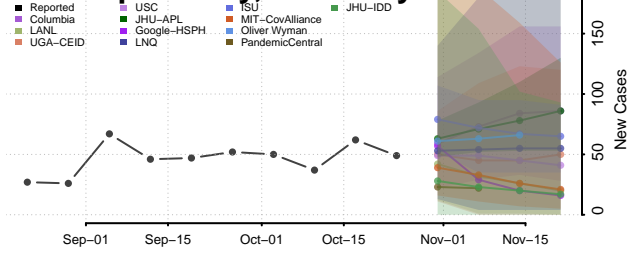

Grant County, Kentucky

Graves County, Kentucky

Grayson County, Kentucky

Green County, Kentucky

Greenup County, Kentucky

Hancock County, Kentucky

Hardin County, Kentucky

Harlan County, Kentucky