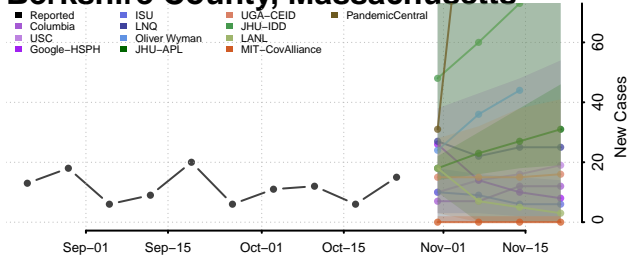

Berkshire County, Massachusetts