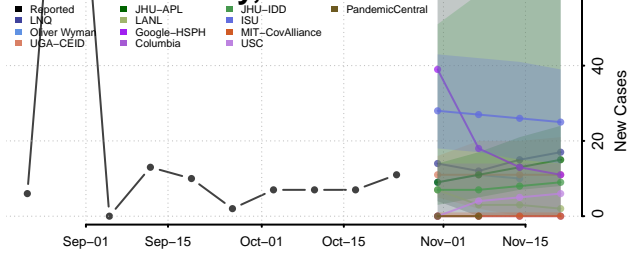

Madison County, Texas