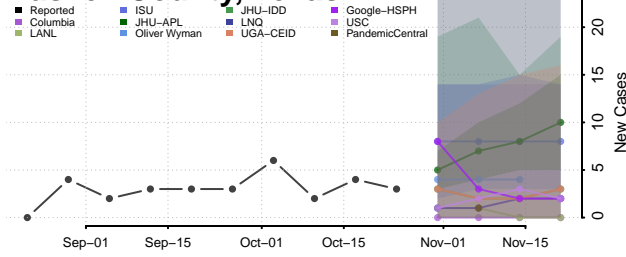

Haskell County, Texas