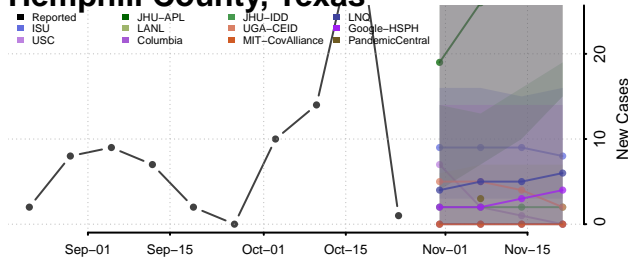

Hemphill County, Texas