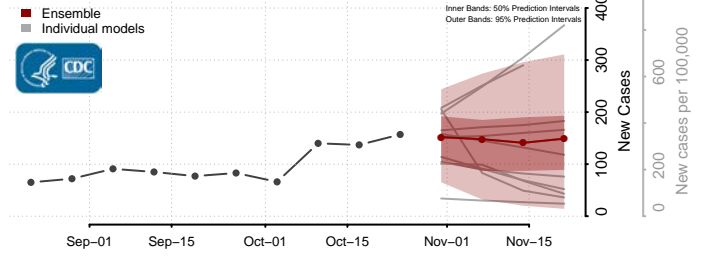

Callaway County, Missouri