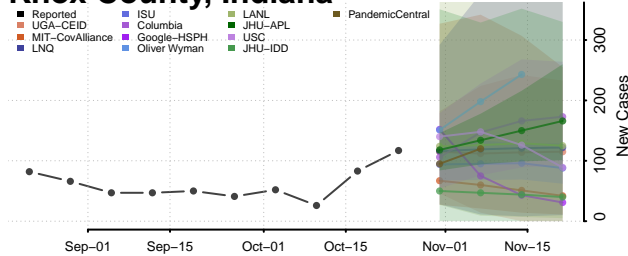

Knox County, Indiana