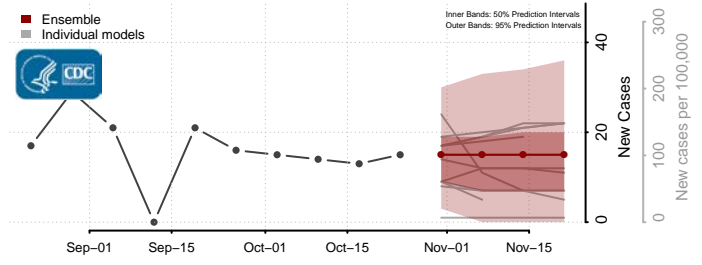

Rock County, Minnesota

Roseau County, Minnesota

Scott County, Minnesota

Sherburne County, Minnesota

Sibley County, Minnesota

St. Louis County, Minnesota

Stearns County, Minnesota

Steele County, Minnesota