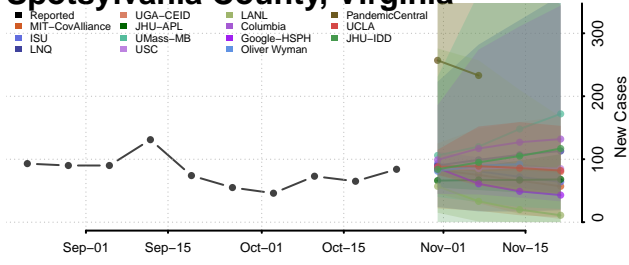

Spotsylvania County, Virginia