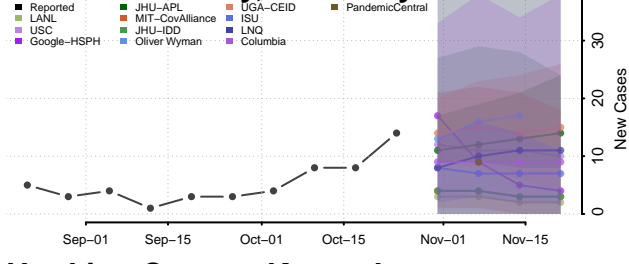

Hickman County, Kentucky