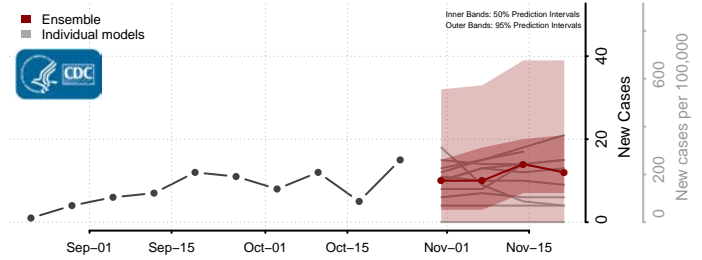

Alexander County, Illinois