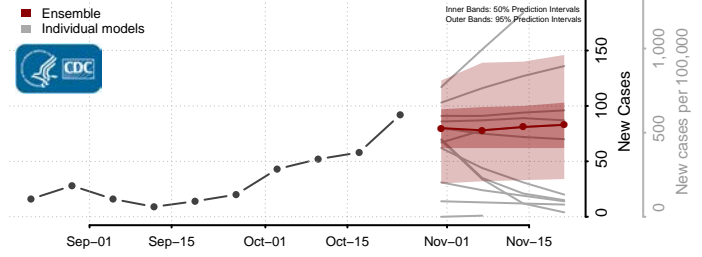

Gooding County, Idaho