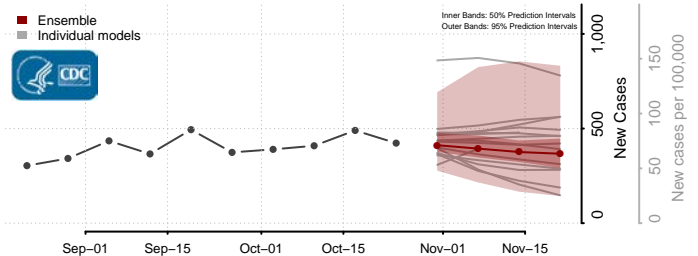

Anne Arundel County, Maryland