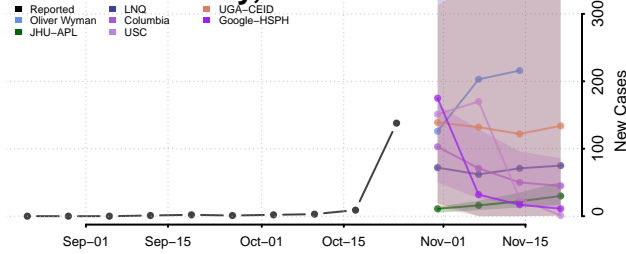

Haines County, Alaska

Hoonah-Angoon County, Alaska

Juneau County, Alaska

Kenai Peninsula County, Alaska

Ketchikan Gateway County, Alaska

Kodiak Island County, Alaska

Kusilvak County, Alaska

Lake and Peninsula County, Alaska