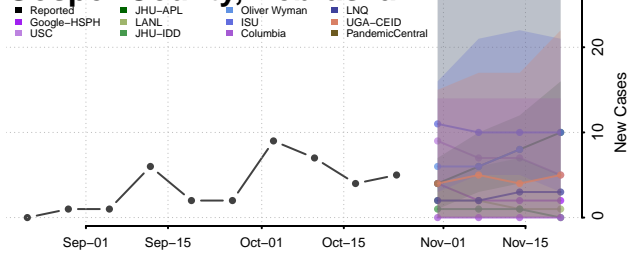

Deuel County, Nebraska

Dixon County, Nebraska

Furnas County, Nebraska

Gage County, Nebraska

Garden County, Nebraska

Garfield County, Nebraska

Gosper County, Nebraska

Grant County, Nebraska