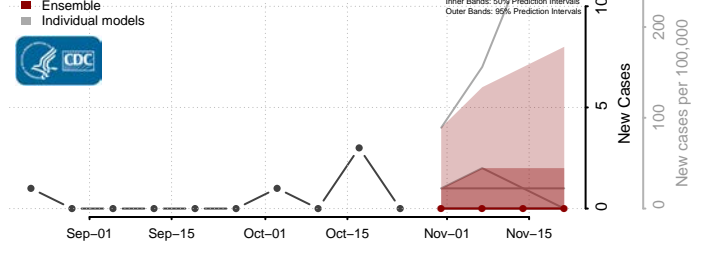

Skamania County, Washington

Snohomish County, Washington

Spokane County, Washington

Stevens County, Washington

Thurston County, Washington

Wahkiakum County, Washington

Walla Walla County, Washington

Whatcom County, Washington