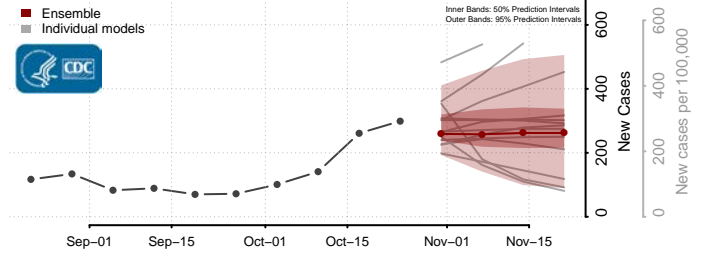

Allen County, Ohio