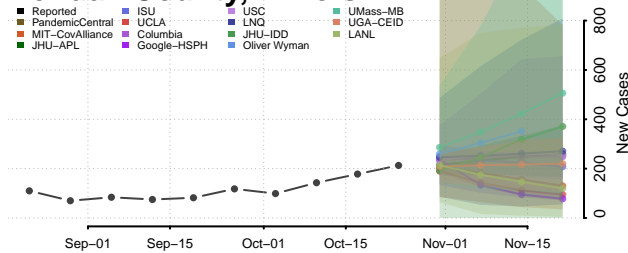

Kendall County, Illinois