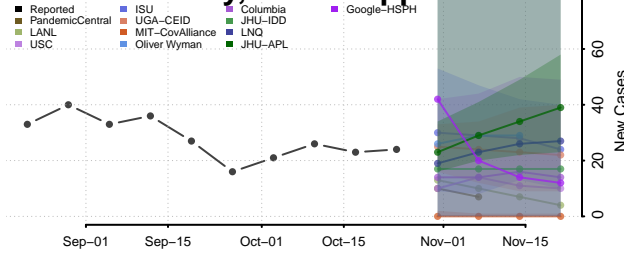

Marshall County, Mississippi

Monroe County, Mississippi

Montgomery County, Mississippi

Neshoba County, Mississippi

Newton County, Mississippi

Noxubee County, Mississippi

Oktibbeha County, Mississippi

Panola County, Mississippi