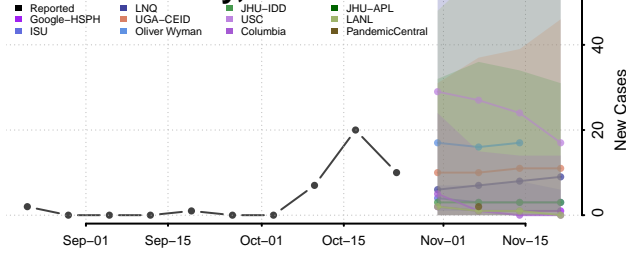

Lincoln County, Nevada