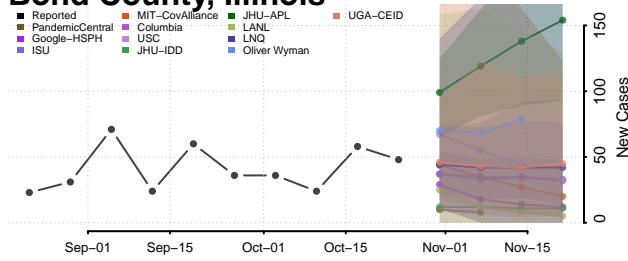

Bond County, Illinois