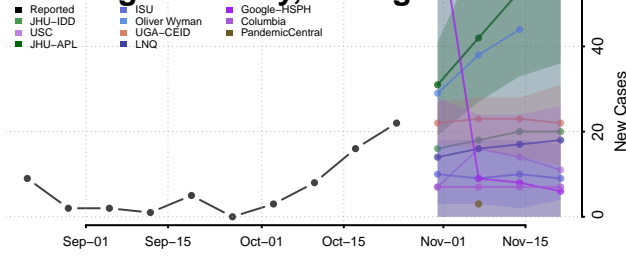

Montcalm County, Michigan

Montmorency County, Michigan

Muskegon County, Michigan

Newaygo County, Michigan

Oakland County, Michigan

Oceana County, Michigan

Ogemaw County, Michigan

Ontonagon County, Michigan