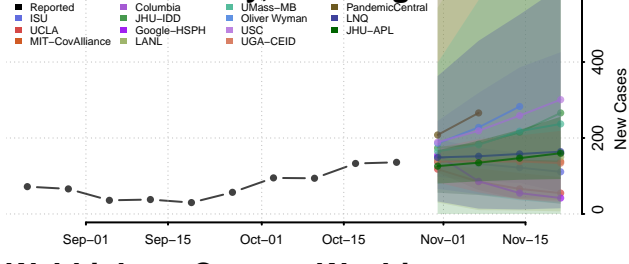

Skamania County, Washington

Snohomish County, Washington

Spokane County, Washington

Stevens County, Washington

Thurston County, Washington

Wahkiakum County, Washington

Walla Walla County, Washington

Whatcom County, Washington