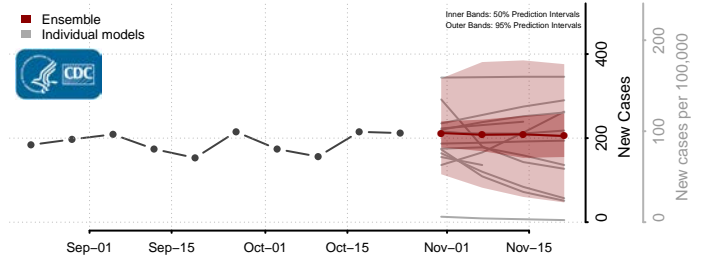

Cabarrus County, North Carolina