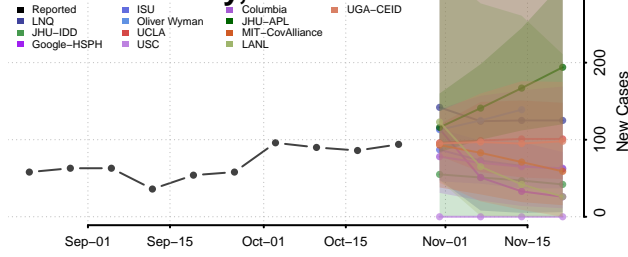

Lincoln County, Missouri