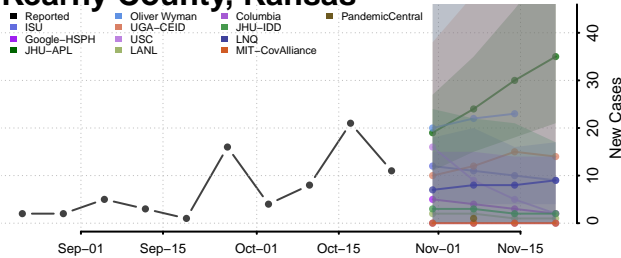

Keary County, Kansas