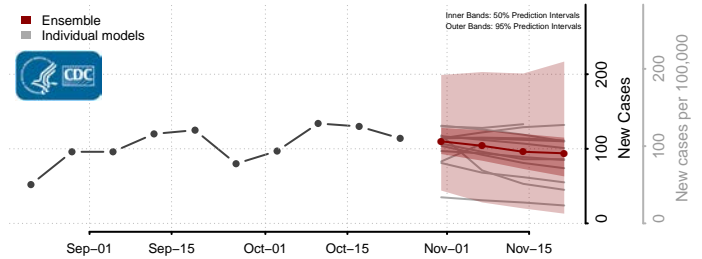

Wicomico County, Maryland