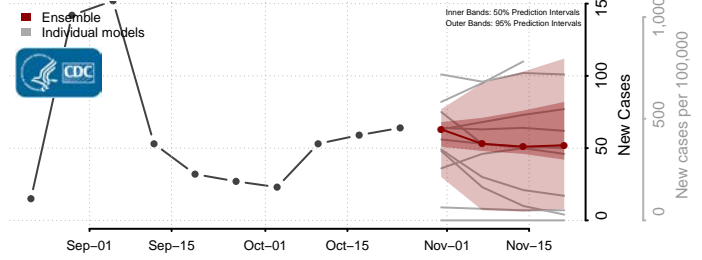

Clay County, South Dakota