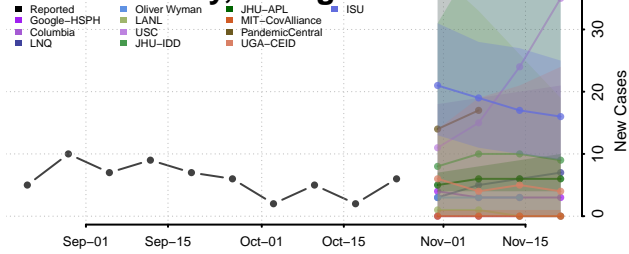

Macon County, Georgia