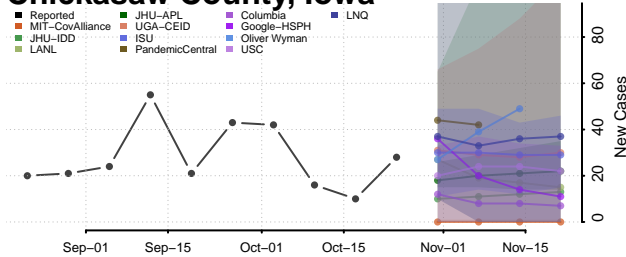

Cass County, Iowa

Cedar County, Iowa

Cerro Gordo County, Iowa

Cherokee County, Iowa

Chickasaw County, Iowa

Clarke County, Iowa

Clay County, Iowa

Delaware County, Iowa