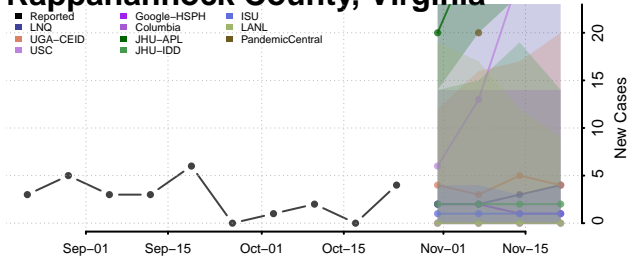

Prince George County, Virginia

Prince William County, Virginia

Pulaski County, Virginia

Radford County, Virginia

Rappahannock County, Virginia

Richmond City County, Virginia

Richmond County, Virginia

Roanoke City County, Virginia