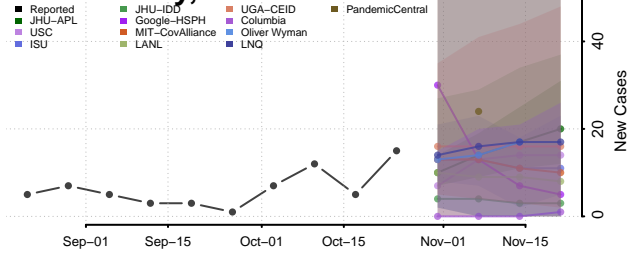

Burt County, Nebraska