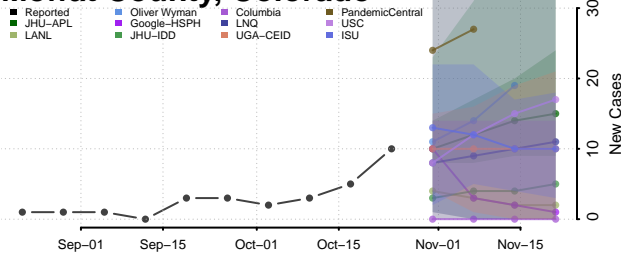

Moffat County, Colorado