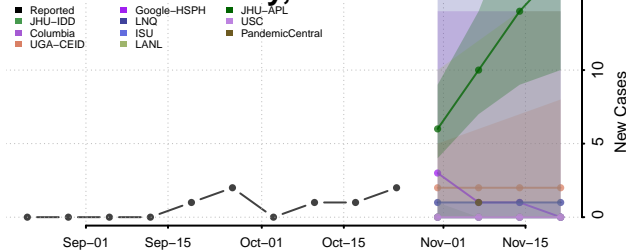

Glasscock County, Texas