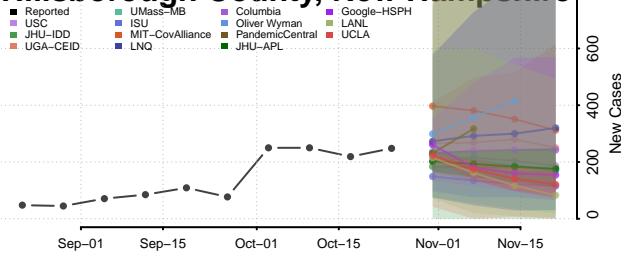

Hillsborough County, New Hampshire