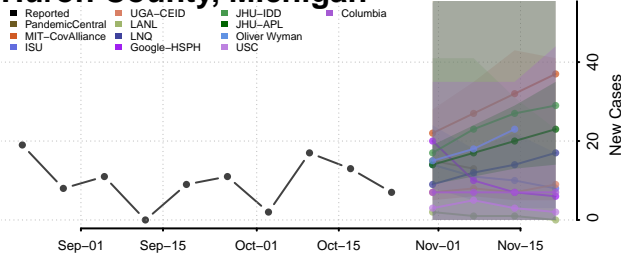

Gogebic County, Michigan

Grand Traverse County, Michigan

Gratiot County, Michigan

Hillsdale County, Michigan

Houghton County, Michigan

Huron County, Michigan

Ingham County, Michigan

Ionia County, Michigan