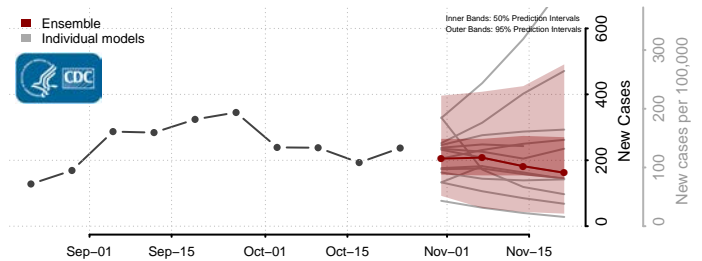

Hampshire County, West Virginia

Hancock County, West Virginia

Hardy County, West Virginia

Harrison County, West Virginia

Jackson County, West Virginia

Jefferson County, West Virginia

Kanawha County, West Virginia