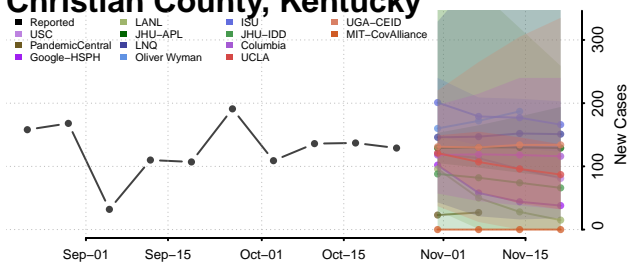

Christian County, Kentucky