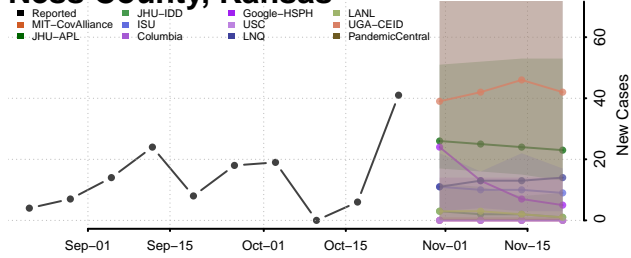

Miami County, Kansas

Mitchell County, Kansas

Montgomery County, Kansas

Morris County, Kansas

Morton County, Kansas

Nemaha County, Kansas

Neosho County, Kansas

Ness County, Kansas