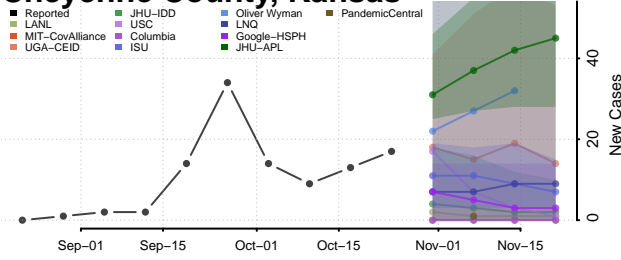

Wright County, Iowa

Bourbon County, Kansas

Brown County, Kansas

Butler County, Kansas

Chase County, Kansas

Chautauqua County, Kansas

Cherokee County, Kansas

Cheyenne County, Kansas