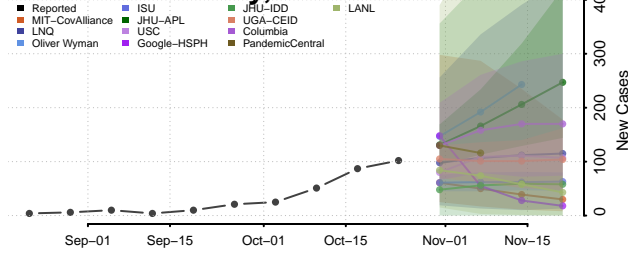

Coshocton County, Ohio

Crawford County, Ohio

Cuyahoga County, Ohio

Darke County, Ohio

Defiance County, Ohio

Delaware County, Ohio

Erie County, Ohio

Fairfield County, Ohio