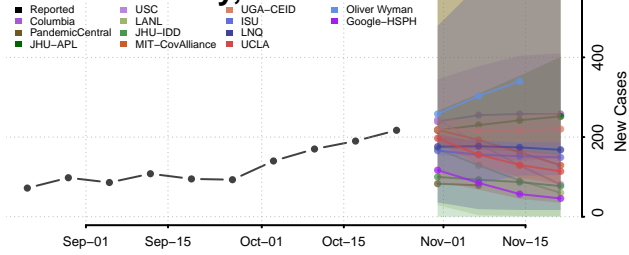

Buffalo County, Nebraska