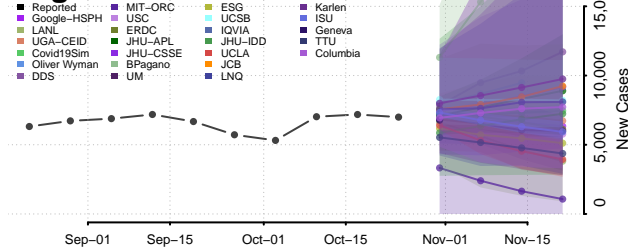

Windham County, Vermont

Windsor County, Vermont

Virgin Islands

Virginia

Accomack County, Virginia

Albemarle County, Virginia