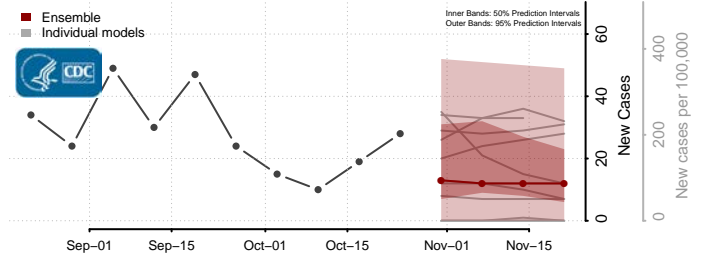

Tunica County, Mississippi