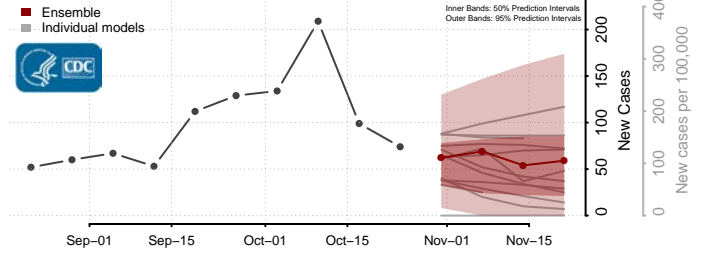

Watauga County, North Carolina