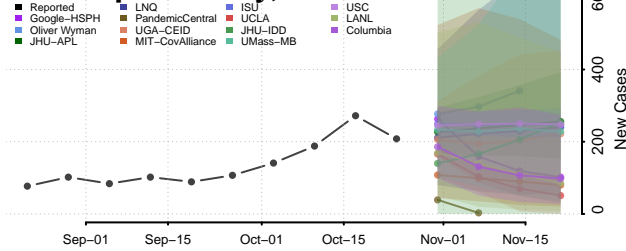

Polk County, North Carolina

Randolph County, North Carolina

Richmond County, North Carolina

Robeson County, North Carolina

Vance County, North Carolina

Wake County, North Carolina

Warren County, North Carolina