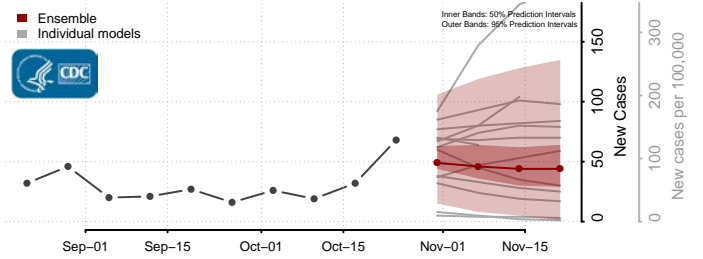

Culpeper County, Virginia