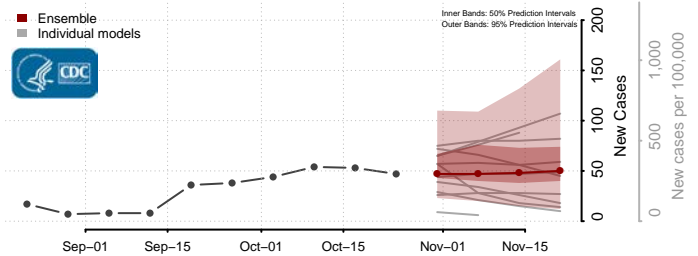

Cass County, Iowa

Cedar County, Iowa

Cerro Gordo County, Iowa

Cherokee County, Iowa

Chickasaw County, Iowa

Clarke County, Iowa

Clay County, Iowa

Delaware County, Iowa