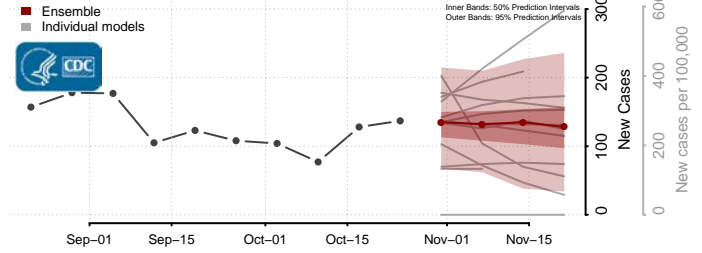

Coles County, Illinois