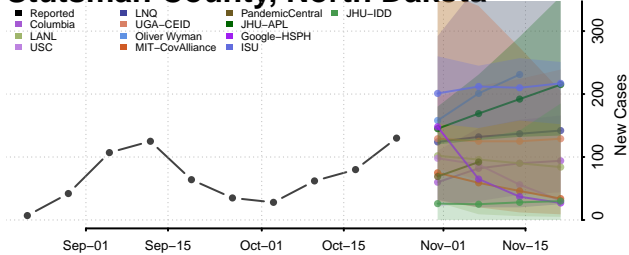

Stutsman County, North Dakota

Towner County, North Dakota

Trail County, North Dakota

Walsh County, North Dakota

Ward County, North Dakota

Wells County, North Dakota

Williams County, North Dakota

Northern Mariana Islands