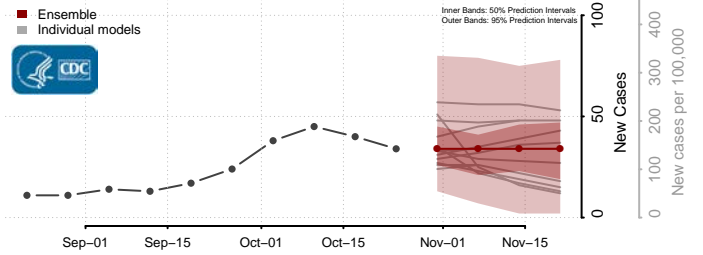

Randolph County, Indiana

Ripley County, Indiana

Rush County, Indiana

Scott County, Indiana

Shelby County, Indiana

Spencer County, Indiana

St. Joseph County, Indiana

Starke County, Indiana