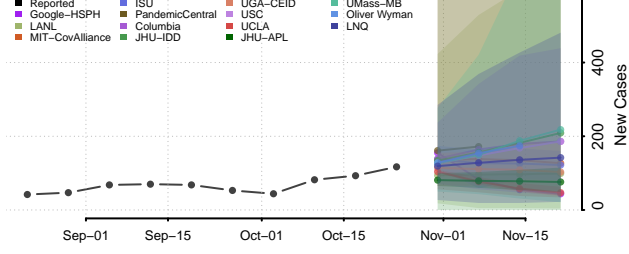

Clinton County, Pennsylvania

Erie County, Pennsylvania

Fayette County, Pennsylvania

Forest County, Pennsylvania

Franklin County, Pennsylvania

Fulton County, Pennsylvania

Greene County, Pennsylvania

Huntingdon County, Pennsylvania