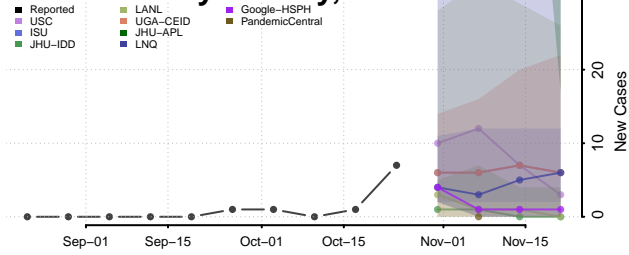

Golden Valley County, Montana