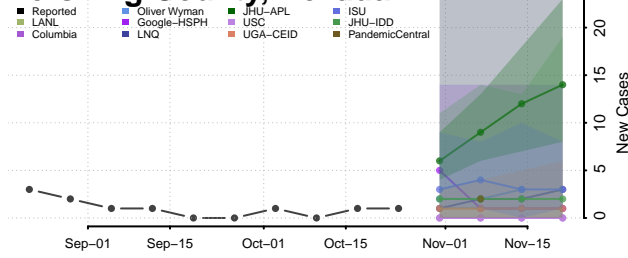

Storey County, Nevada

Washoe County, Nevada

White Pine County, Nevada

New Hampshire

Belknap County, New Hampshire

Carroll County, New Hampshire

Cheshire County, New Hampshire

Coos County, New Hampshire