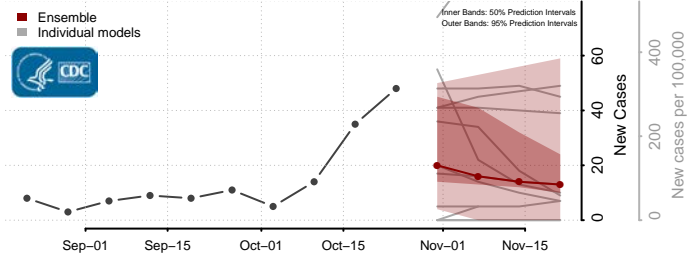

San Juan County, Utah