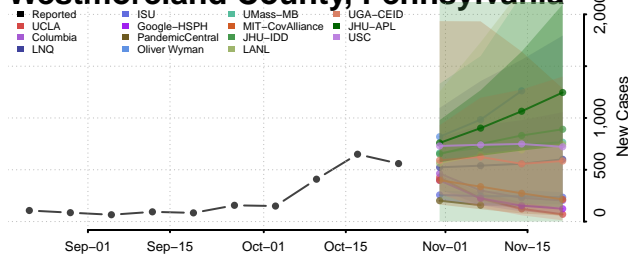

Tioga County, Pennsylvania

Union County, Pennsylvania

Venango County, Pennsylvania

Warren County, Pennsylvania

Washington County, Pennsylvania

Wayne County, Pennsylvania

Westmoreland County, Pennsylvania

Wyoming County, Pennsylvania