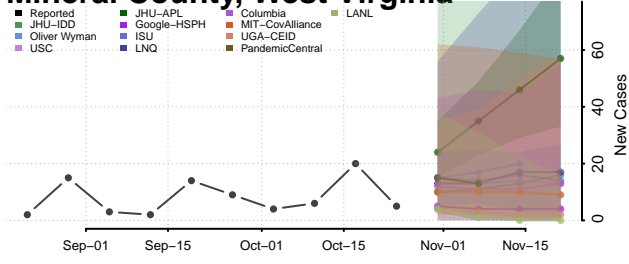

Mineral County, West Virginia