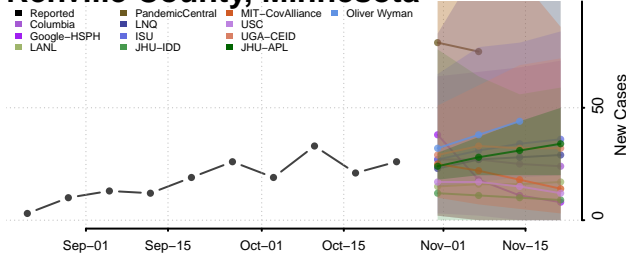

Pipestone County, Minnesota

Polk County, Minnesota

Pope County, Minnesota

Ramsey County, Minnesota

Red Lake County, Minnesota

Redwood County, Minnesota

Renville County, Minnesota

Rice County, Minnesota