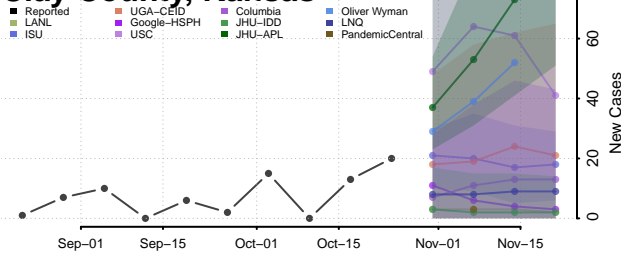

Clay County, Kansas