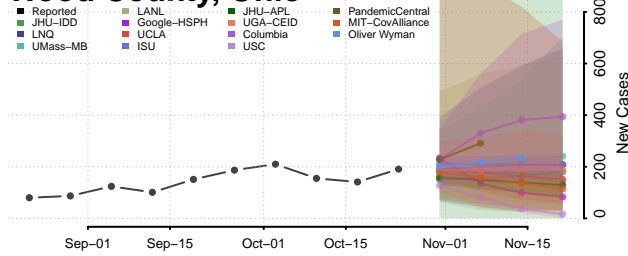

Union County, Ohio

Van Wert County, Ohio

Vinton County, Ohio

Warren County, Ohio

Washington County, Ohio

Wayne County, Ohio

Williams County, Ohio

Wood County, Ohio