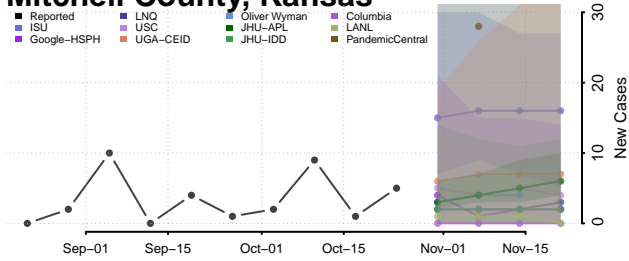

Mitchell County, Kansas