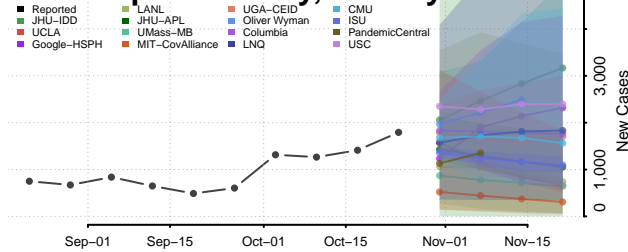

Philadelphia County, Pennsylvania