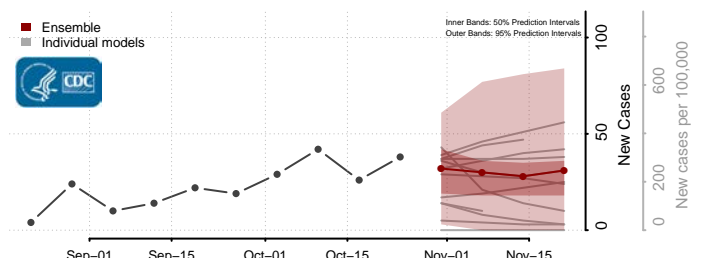

Wright County, Iowa