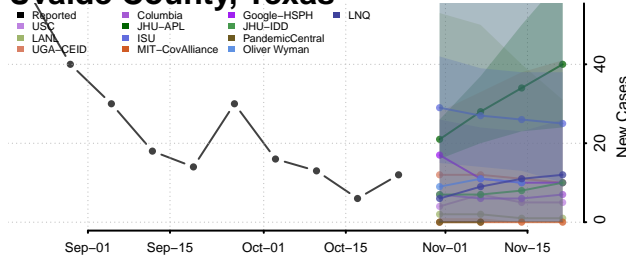

Uvalde County, Texas