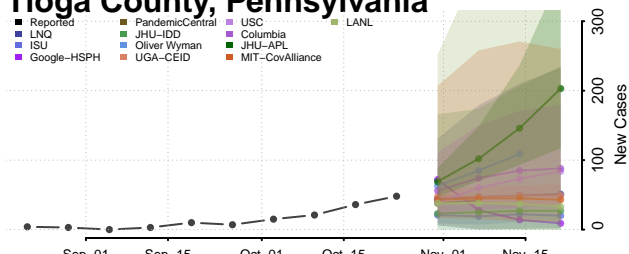

Tioga County, Pennsylvania