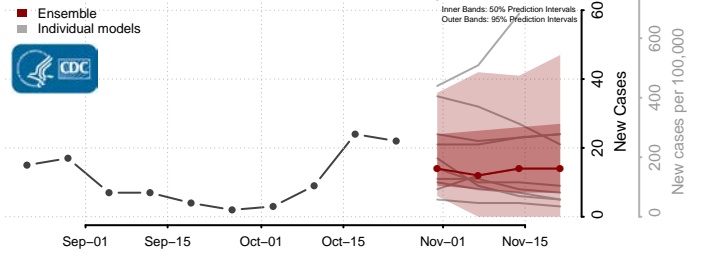

Monroe County, Missouri