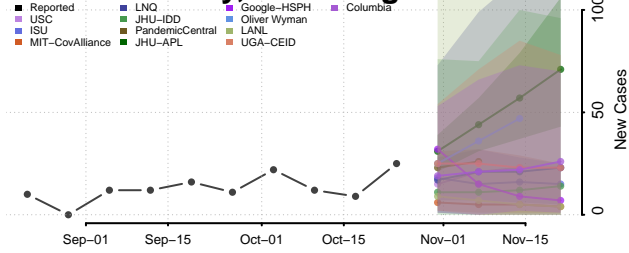

Lincoln County, West Virginia