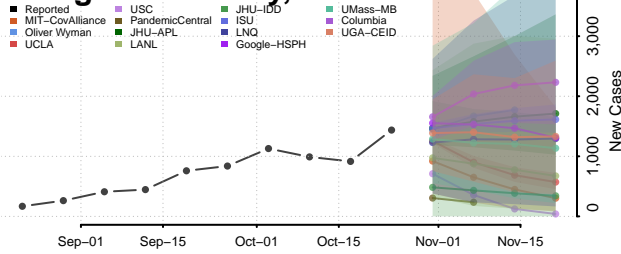

Menominee County, Wisconsin

Milwaukee County, Wisconsin

Monroe County, Wisconsin

Oconto County, Wisconsin

Oneida County, Wisconsin

Outagamie County, Wisconsin

Ozaukee County, Wisconsin

Pepin County, Wisconsin