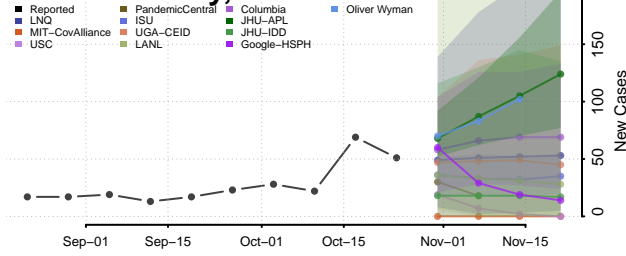

Greene County, Iowa

Grundy County, Iowa

Guthrie County, Iowa

Hamilton County, Iowa

Hancock County, Iowa

Hardin County, Iowa

Harrison County, Iowa

Henry County, Iowa