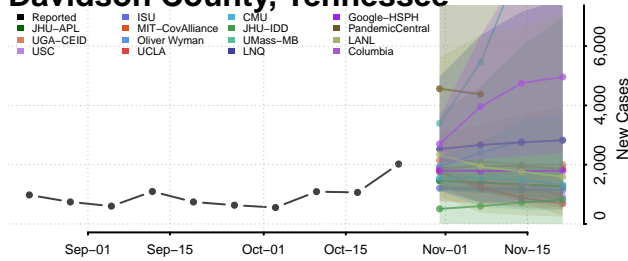

Davidson County, Tennessee