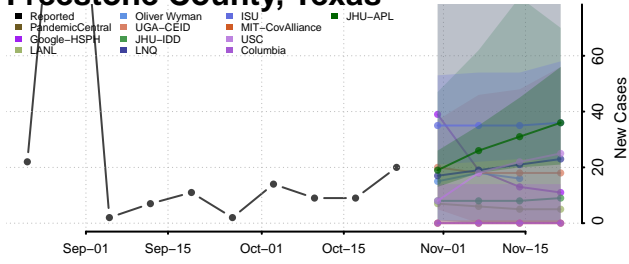

Freestone County, Texas