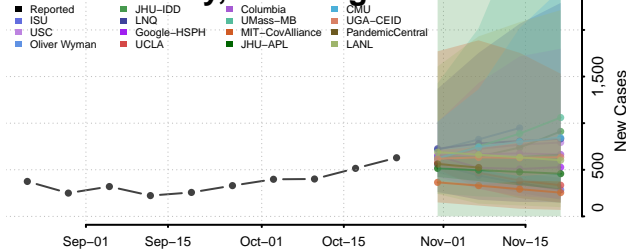

Pierce County, Washington