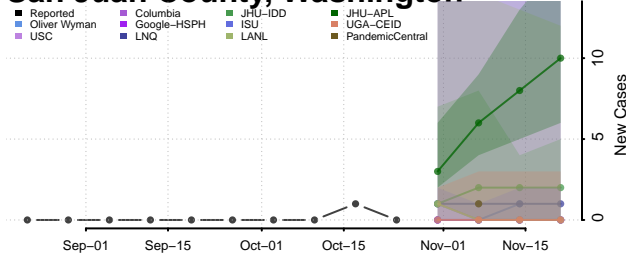

San Juan County, Washington