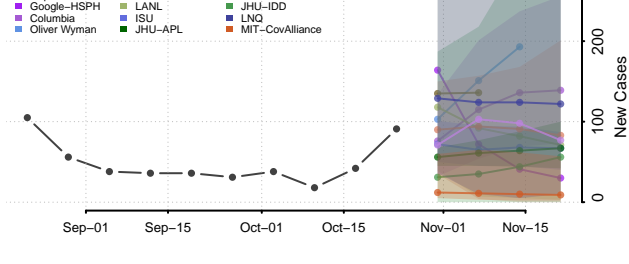

Skamania County, Washington

Snohomish County, Washington

Spokane County, Washington

Stevens County, Washington

Thurston County, Washington

Wahkiakum County, Washington

Walla Walla County, Washington

Whatcom County, Washington