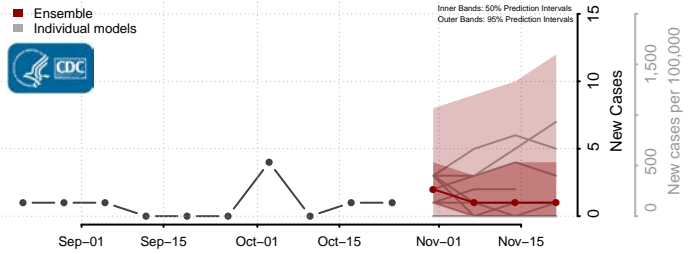

Slope County, North Dakota