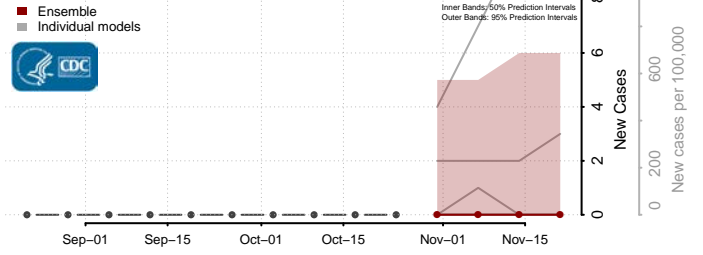

York County, Nebraska

Nevada

Carson City County, Nevada

Churchill County, Nevada

Clark County, Nevada

Douglas County, Nevada

Elko County, Nevada

Esmeralda County, Nevada