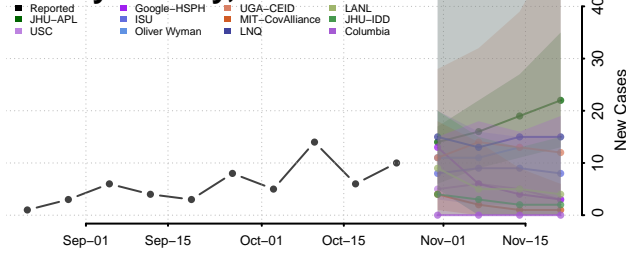

Shelby County, Missouri