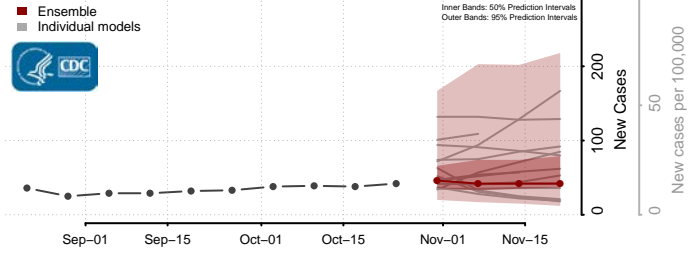

Cumberland County, Maine