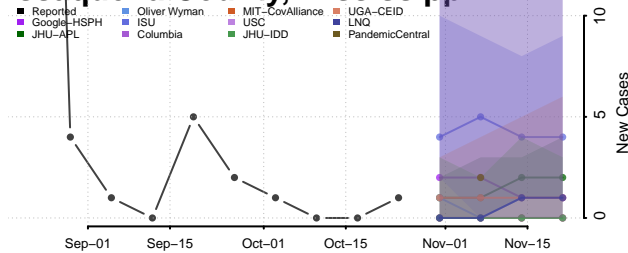

Hinds County, Mississippi

Holmes County, Mississippi

Humphreys County, Mississippi

Issaquena County, Mississippi

Itawamba County, Mississippi

Jackson County, Mississippi

Lamar County, Mississippi

Lauderdale County, Mississippi