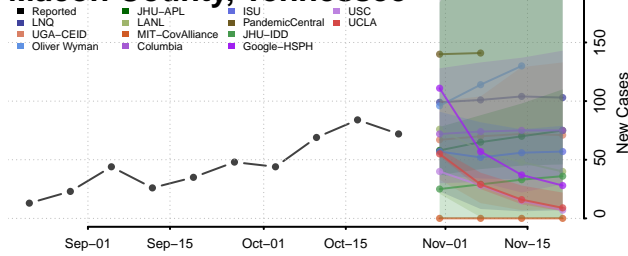

Macon County, Tennessee