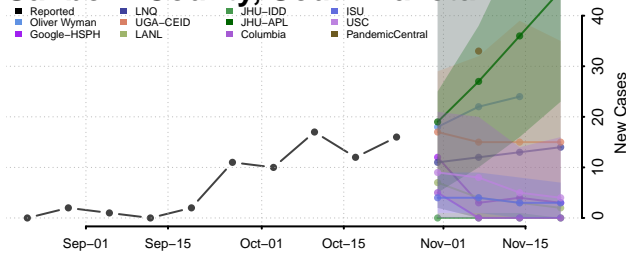

Sanborn County, South Dakota