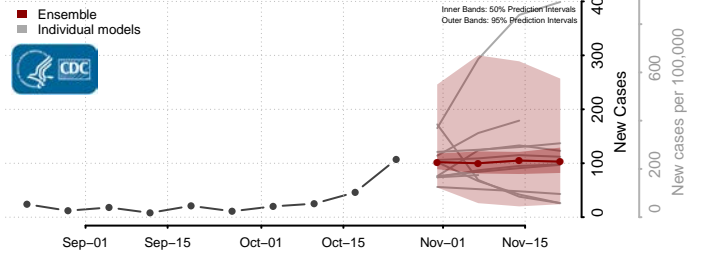

Randolph County, Indiana

Ripley County, Indiana

Rush County, Indiana

Scott County, Indiana

Shelby County, Indiana

Spencer County, Indiana

St. Joseph County, Indiana

Starke County, Indiana