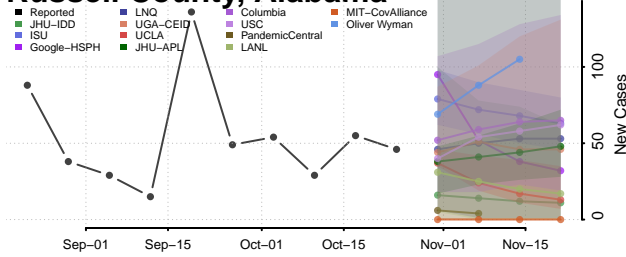

Madison County, Alabama

Marengo County, Alabama

Marion County, Alabama

Marshall County, Alabama

Mobile County, Alabama

Monroe County, Alabama

Montgomery County, Alabama

Morgan County, Alabama

Perry County, Alabama

Pickens County, Alabama

Pike County, Alabama

Randolph County, Alabama

Russell County, Alabama

Shelby County, Alabama

St. Clair County, Alabama

Sumter County, Alabama

Talladega County, Alabama

Tallapoosa County, Alabama

Tuscaloosa County, Alabama

Walker County, Alabama

Washington County, Alabama

Wilcox County, Alabama

Winston County, Alabama

Alaska