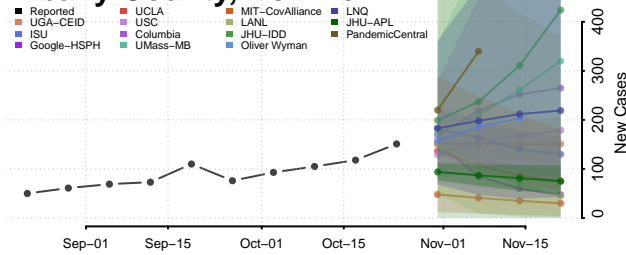

Sierra County, New Mexico

Socorro County, New Mexico

Taos County, New Mexico

Torrance County, New Mexico

Union County, New Mexico

Valencia County, New Mexico

New York

Albany County, New York