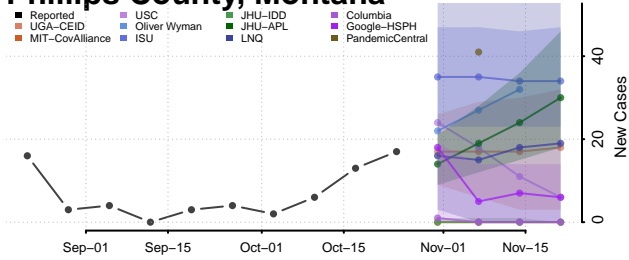

Phillips County, Montana