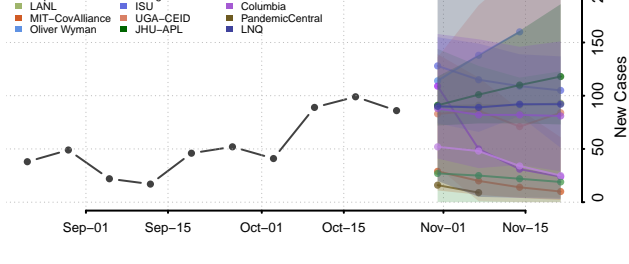

Jessamine County, Kentucky

Johnson County, Kentucky

Kenton County, Kentucky

Knott County, Kentucky

Knox County, Kentucky

Lewis County, Kentucky

Lincoln County, Kentucky

Livingston County, Kentucky