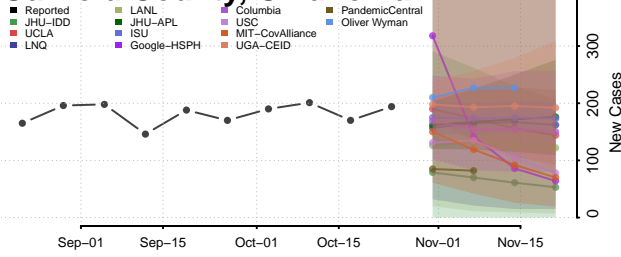

Ellis County, Oklahoma

Garfield County, Oklahoma

Garvin County, Oklahoma

Grady County, Oklahoma

Grant County, Oklahoma

Greer County, Oklahoma

Harmon County, Oklahoma

Harper County, Oklahoma