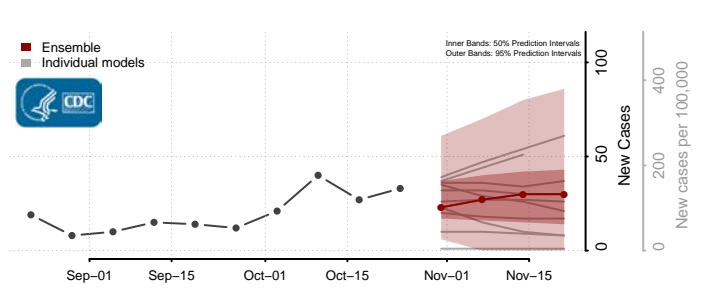

Waynesboro County, Virginia