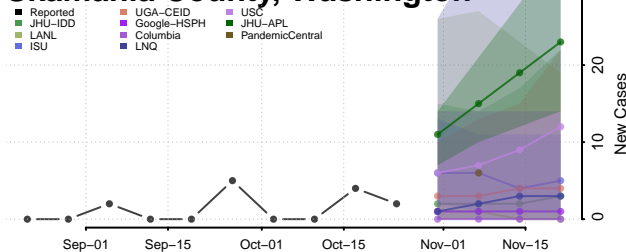

Skamania County, Washington

Snohomish County, Washington

Spokane County, Washington

Stevens County, Washington

Thurston County, Washington

Wahkiakum County, Washington

Walla Walla County, Washington

Whatcom County, Washington