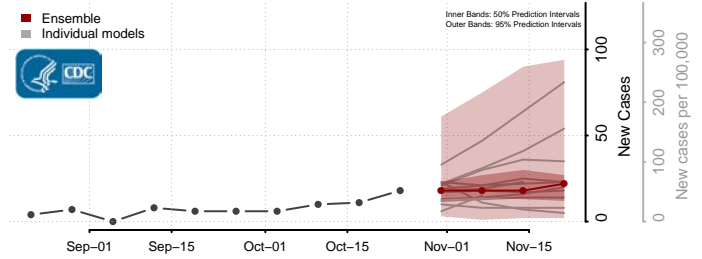

Hampshire County, West Virginia

Hancock County, West Virginia

Hardy County, West Virginia

Harrison County, West Virginia

Jackson County, West Virginia

Jefferson County, West Virginia

Kanawha County, West Virginia