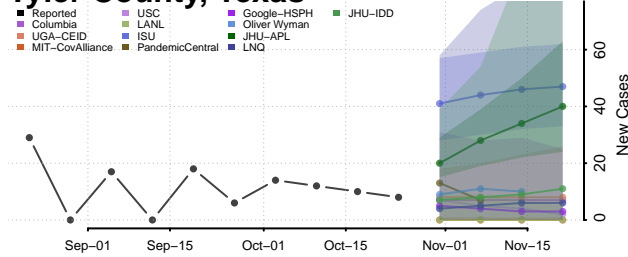

Tyler County, Texas