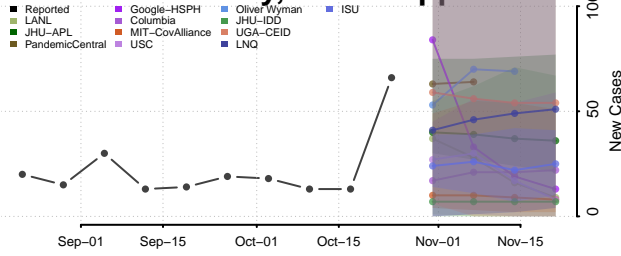

Yalobusha County, Mississippi