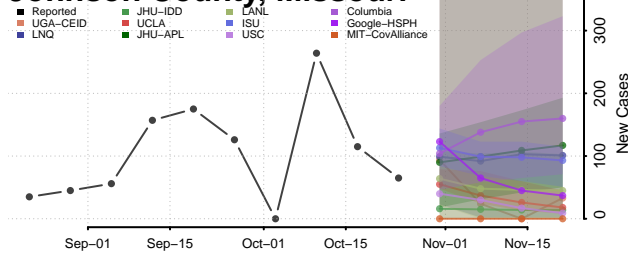

Holt County, Missouri

Howard County, Missouri

Howell County, Missouri

Iron County, Missouri

Jackson County, Missouri

Jasper County, Missouri

Jefferson County, Missouri

Johnson County, Missouri