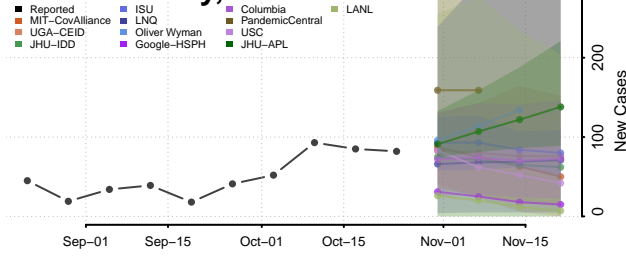

Wright County, Iowa

Bourbon County, Kansas

Brown County, Kansas

Butler County, Kansas

Chase County, Kansas

Chautauqua County, Kansas

Cherokee County, Kansas

Cheyenne County, Kansas