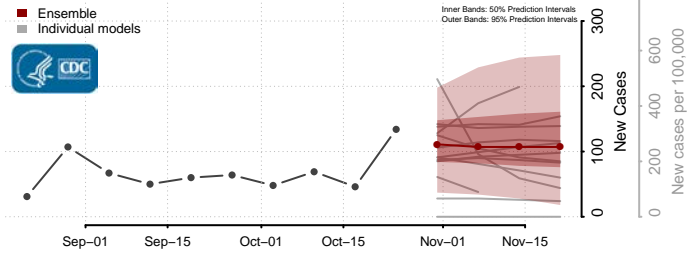

Cerro Gordo County, Iowa