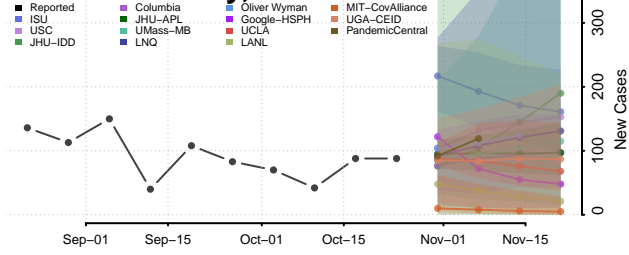

Cochise County, Arizona

Coconino County, Arizona

Gila County, Arizona

Graham County, Arizona

Greenlee County, Arizona

La Paz County, Arizona

Maricopa County, Arizona

Mohave County, Arizona