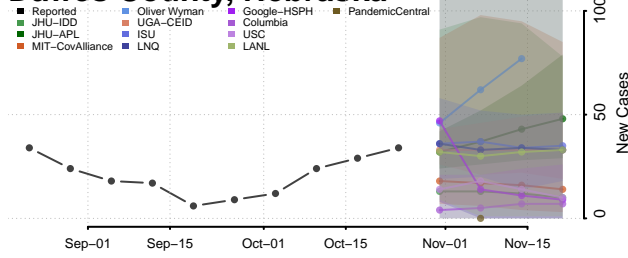

Dawes County, Nebraska