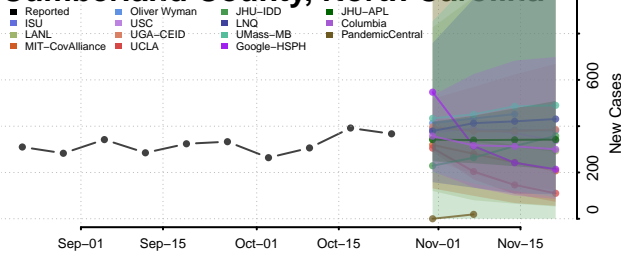

Caldwell County, North Carolina

Camden County, North Carolina

Carteret County, North Carolina

Caswell County, North Carolina

Catawba County, North Carolina

Craven County, North Carolina

Cumberland County, North Carolina