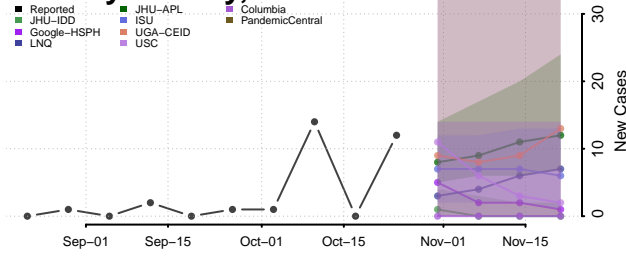

Ford County, Kansas

Franklin County, Kansas

Geary County, Kansas

Gove County, Kansas

Graham County, Kansas

Grant County, Kansas

Gray County, Kansas

Greeley County, Kansas