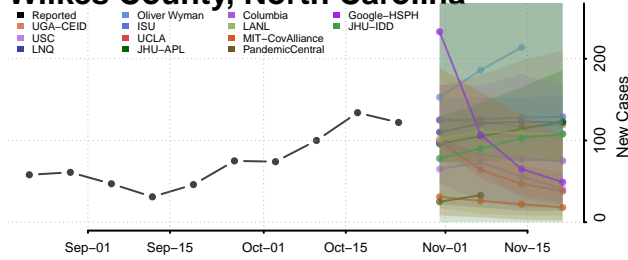

Wilkes County, North Carolina