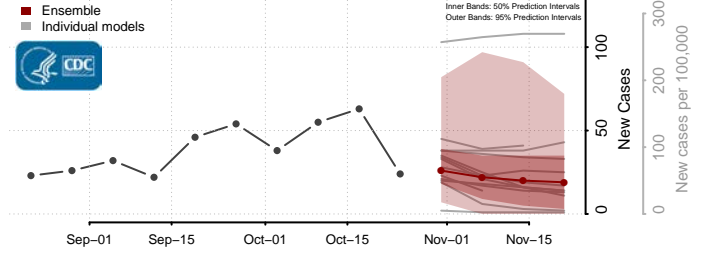

Lac qui Parle County, Minnesota

Lake County, Minnesota

Lake of the Woods County, Minnesota

Le Sueur County, Minnesota

Meeker County, Minnesota

Mille Lacs County, Minnesota

Morrison County, Minnesota

Mower County, Minnesota