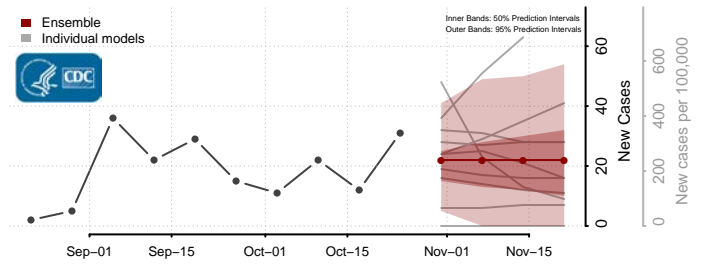

Ozark County, Missouri