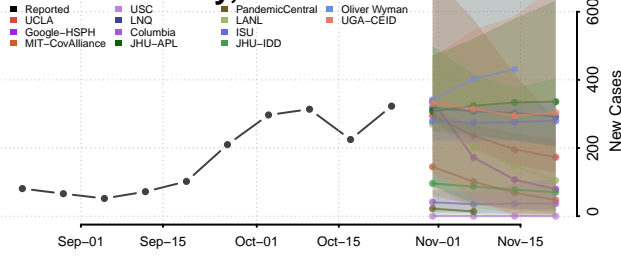

Menominee County, Wisconsin

Milwaukee County, Wisconsin

Monroe County, Wisconsin

Oconto County, Wisconsin

Oneida County, Wisconsin

Outagamie County, Wisconsin

Ozaukee County, Wisconsin

Pepin County, Wisconsin