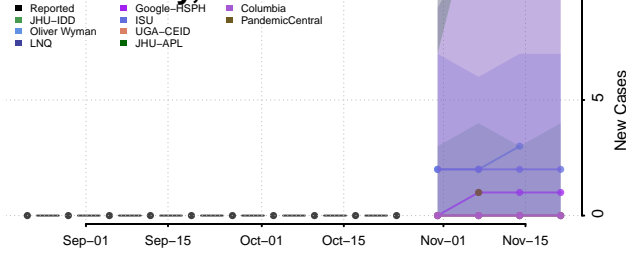

Rich County, Utah