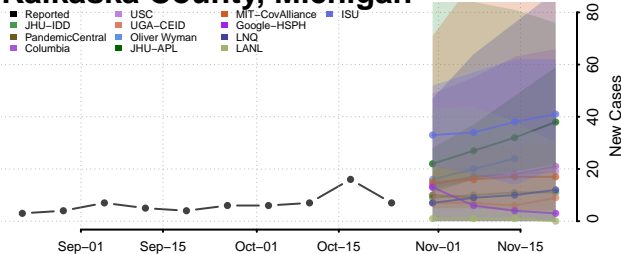

Iosco County, Michigan

Iron County, Michigan

Isabella County, Michigan

Jackson County, Michigan

Kalamazoo County, Michigan

Kalkaska County, Michigan

Kent County, Michigan

Keweenaw County, Michigan