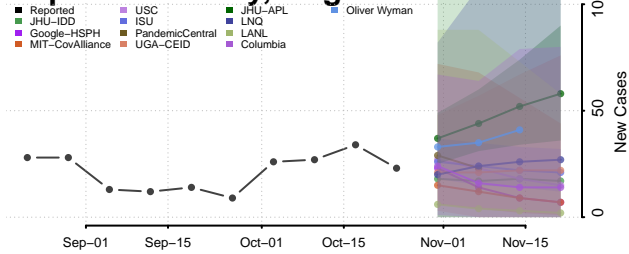

Hopewell County, Virginia