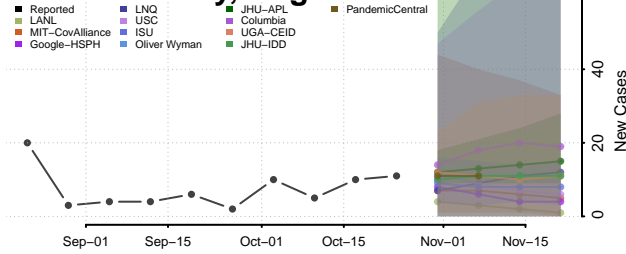

New Kent County, Virginia

Newport News County, Virginia

Norfolk County, Virginia

Northampton County, Virginia

Northumberland County, Virginia

Norton County, Virginia

Nottoway County, Virginia

Orange County, Virginia