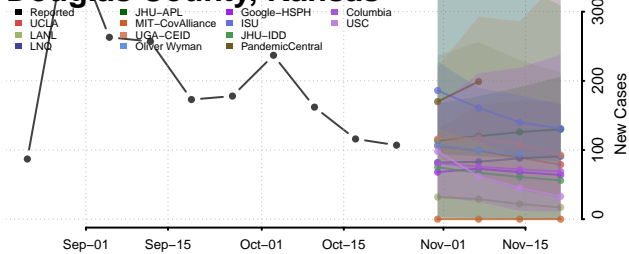

Douglas County, Kansas