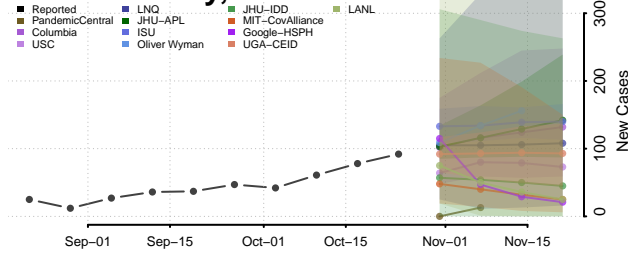

Bryan County, Oklahoma

Caddo County, Oklahoma

Canadian County, Oklahoma

Carter County, Oklahoma

Cherokee County, Oklahoma

Choctaw County, Oklahoma

Cimarron County, Oklahoma

Cleveland County, Oklahoma