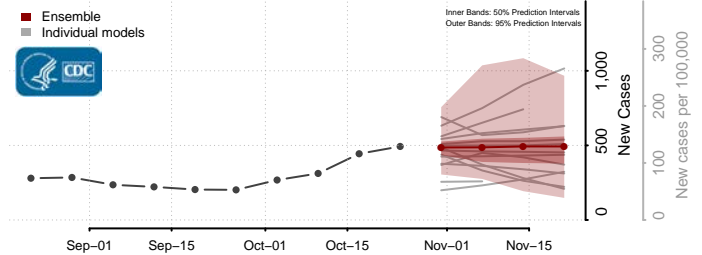

Forsyth County, North Carolina