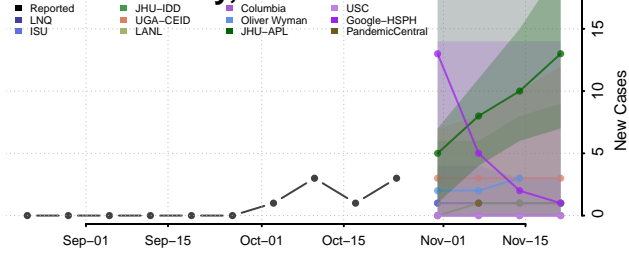

Kimble County, Texas