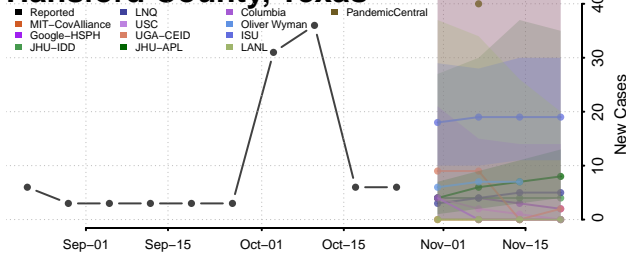

Hansford County, Texas