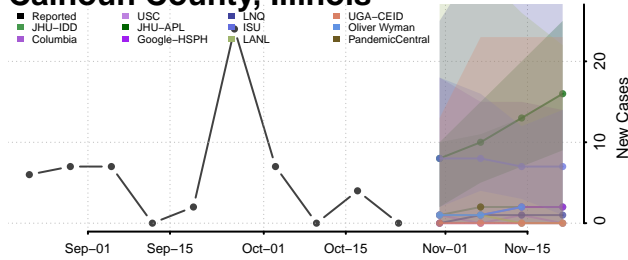

Calhoun County, Illinois