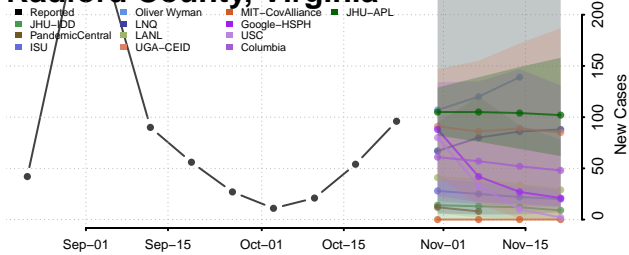

Prince George County, Virginia

Prince William County, Virginia

Pulaski County, Virginia

Radford County, Virginia

Rappahannock County, Virginia

Richmond City County, Virginia

Richmond County, Virginia

Roanoke City County, Virginia