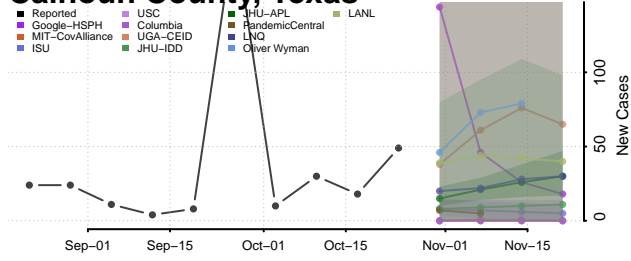

Calhoun County, Texas