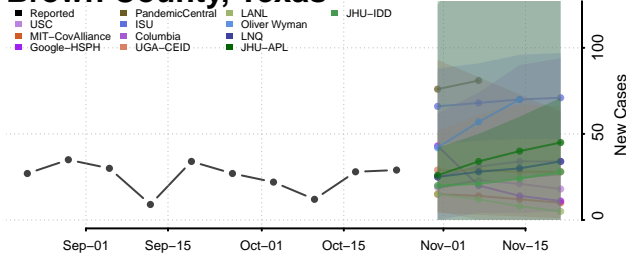

Brown County, Texas