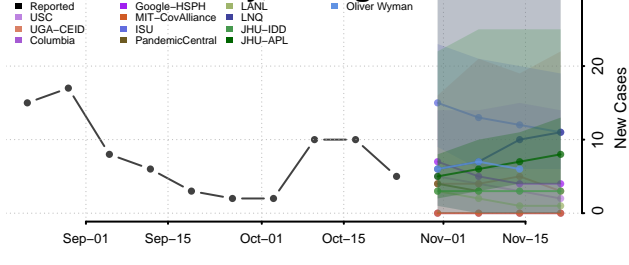

Colquitt County, Georgia

Columbia County, Georgia

Cook County, Georgia

Coweta County, Georgia

Crawford County, Georgia

Crisp County, Georgia

Dade County, Georgia

Dawson County, Georgia