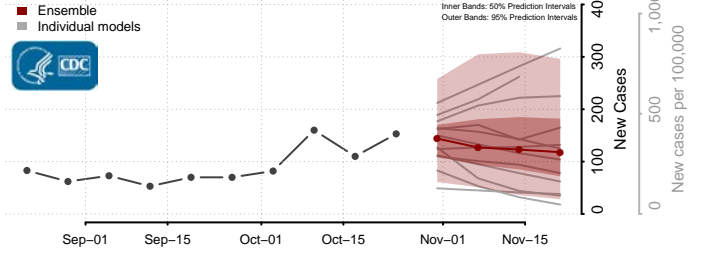

Scott County, Missouri