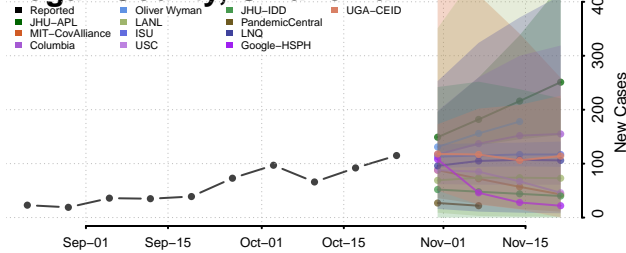

Latimer County, Oklahoma

Le Flore County, Oklahoma

Lincoln County, Oklahoma

Logan County, Oklahoma

Love County, Oklahoma

Major County, Oklahoma

Marshall County, Oklahoma

Mayes County, Oklahoma