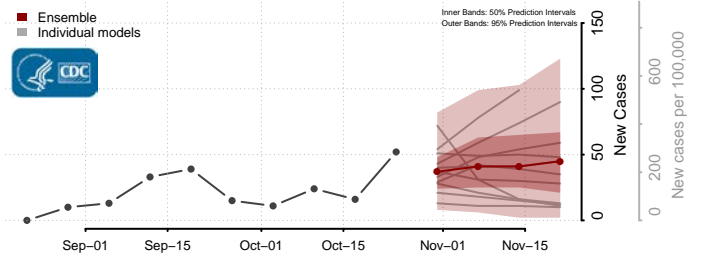

Pike County, Missouri