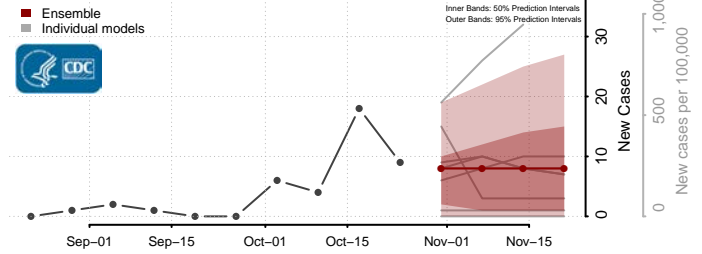

Granite County, Montana