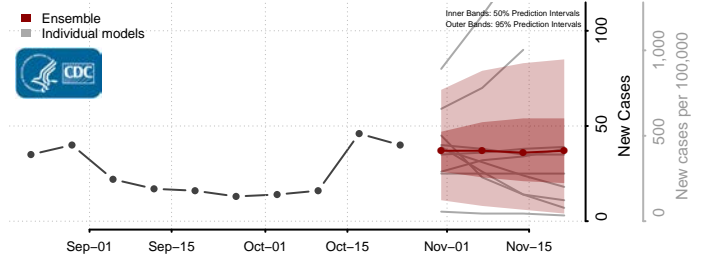

Corson County, South Dakota

Custer County, South Dakota

Davison County, South Dakota

Day County, South Dakota

Deuel County, South Dakota

Dewey County, South Dakota

Douglas County, South Dakota

Edmunds County, South Dakota