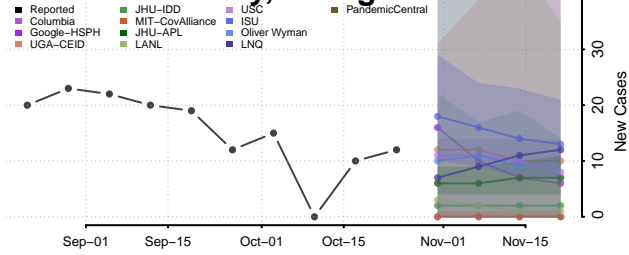

Seminole County, Georgia