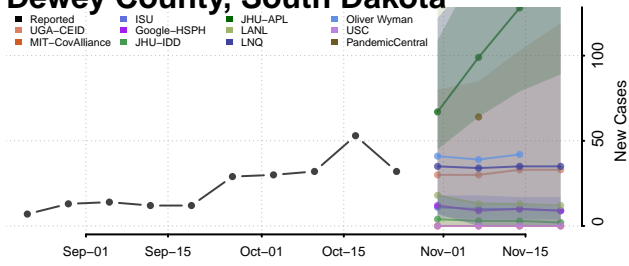

Corson County, South Dakota

Custer County, South Dakota

Davison County, South Dakota

Day County, South Dakota

Deuel County, South Dakota

Dewey County, South Dakota

Douglas County, South Dakota

Edmunds County, South Dakota