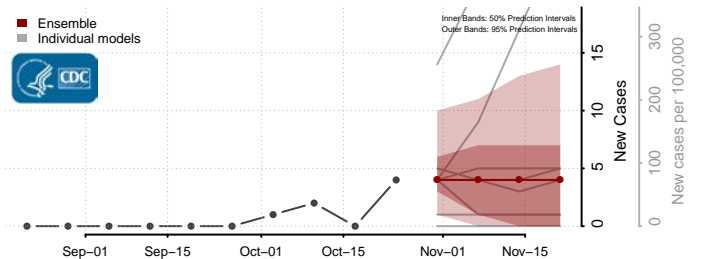

Chisago County, Minnesota

Clay County, Minnesota

Clearwater County, Minnesota

Cook County, Minnesota

Cottonwood County, Minnesota

Crow Wing County, Minnesota

Dakota County, Minnesota

Dodge County, Minnesota