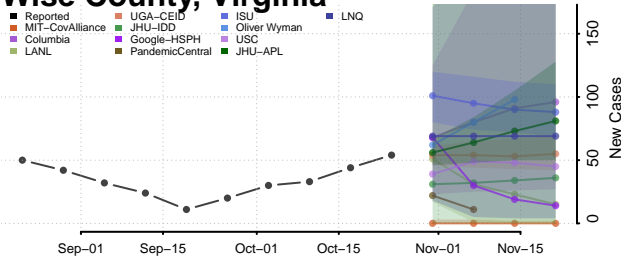

Virginia Beach County, Virginia

Warren County, Virginia

Washington County, Virginia

Waynesboro County, Virginia

Westmoreland County, Virginia

Williamsburg County, Virginia

Winchester County, Virginia

Wise County, Virginia