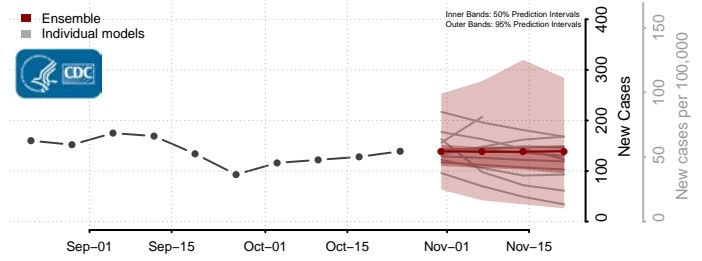

Garrett County, Maryland

Harford County, Maryland

Howard County, Maryland

Kent County, Maryland

Montgomery County, Maryland

Prince George's County, Maryland

Queen Anne's County, Maryland

Somerset County, Maryland