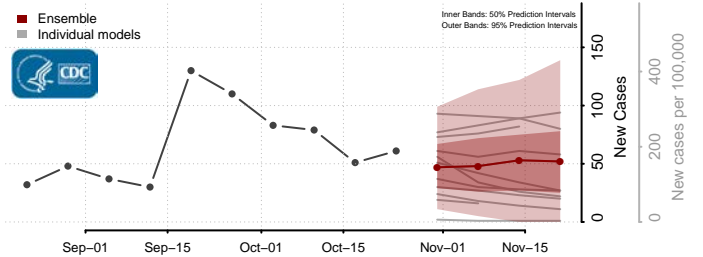

Christian County, Illinois