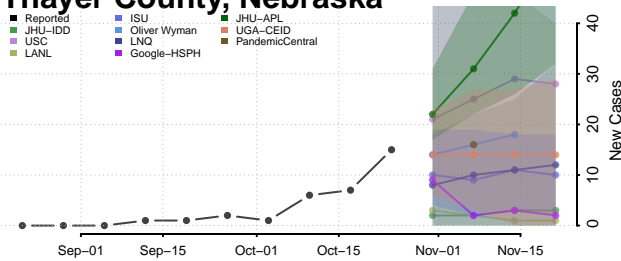

Thayer County, Nebraska