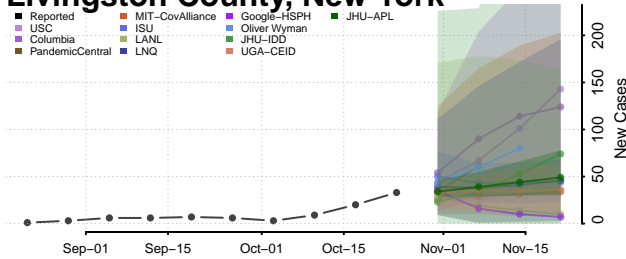

Livingston County, New York