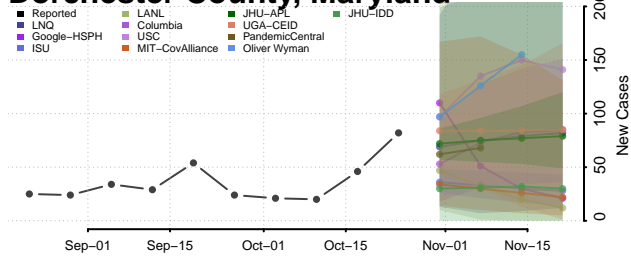

Dorchester County, Maryland