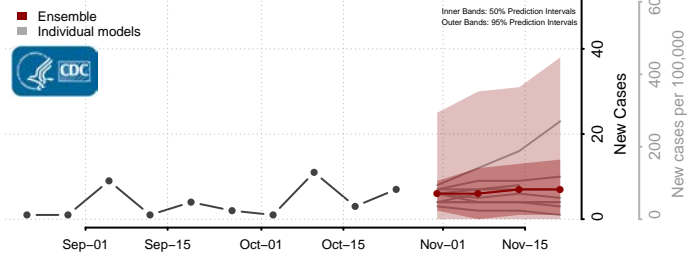

Clay County, West Virginia