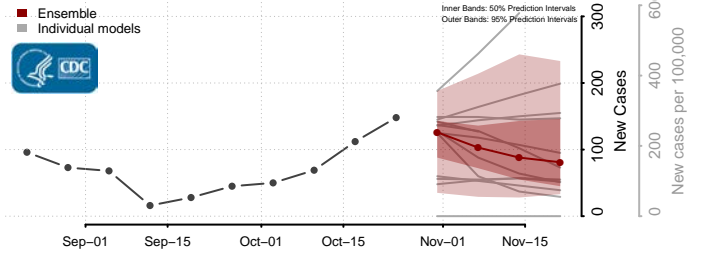

York County, Nebraska

Nevada

Carson City County, Nevada

Churchill County, Nevada

Clark County, Nevada

Douglas County, Nevada

Elko County, Nevada

Esmeralda County, Nevada