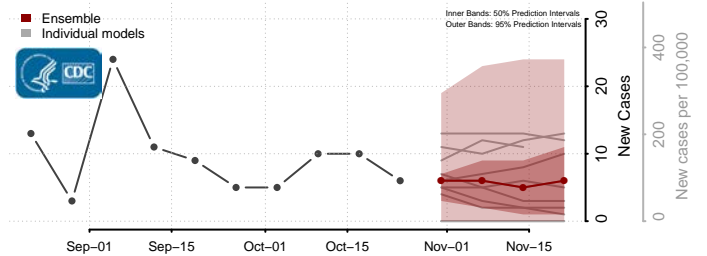

Wayne County, Iowa