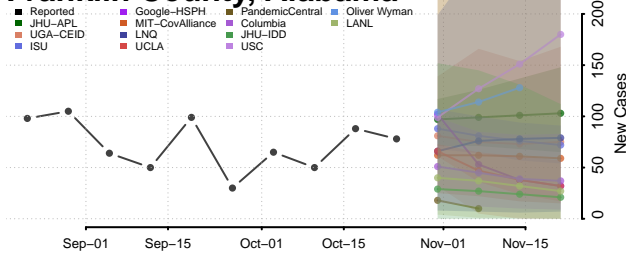

Cleburne County, Alabama

Coffee County, Alabama

Colbert County, Alabama

Conecuh County, Alabama

Coosa County, Alabama

Covington County, Alabama

Crenshaw County, Alabama

Cullman County, Alabama

Dale County, Alabama

Dallas County, Alabama

DeKalb County, Alabama

Elmore County, Alabama

Escambia County, Alabama

Etowah County, Alabama

Fayette County, Alabama

Franklin County, Alabama

Geneva County, Alabama

Greene County, Alabama

Hale County, Alabama

Henry County, Alabama

Lee County, Alabama

Limestone County, Alabama

Lowndes County, Alabama

Macon County, Alabama