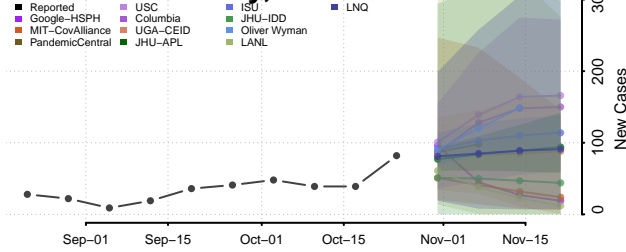

Goodhue County, Minnesota