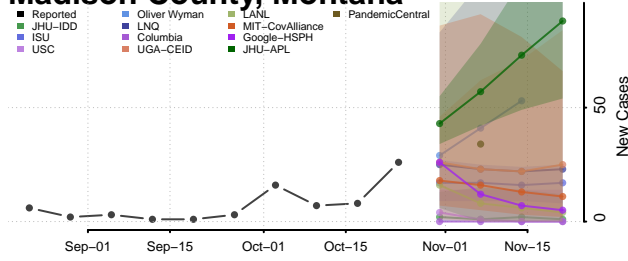

Madison County, Montana