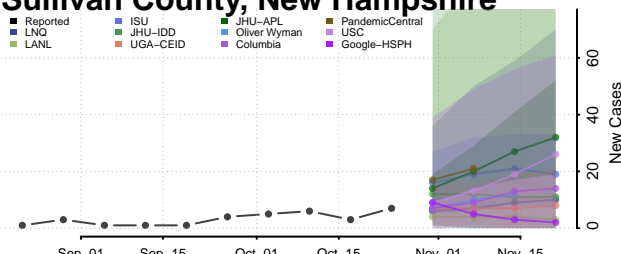

Grafton County, New Hampshire

Hillsborough County, New Hampshire

Merrimack County, New Hampshire

Rockingham County, New Hampshire

Strafford County, New Hampshire

Sullivan County, New Hampshire

New Jersey

Atlantic County, New Jersey