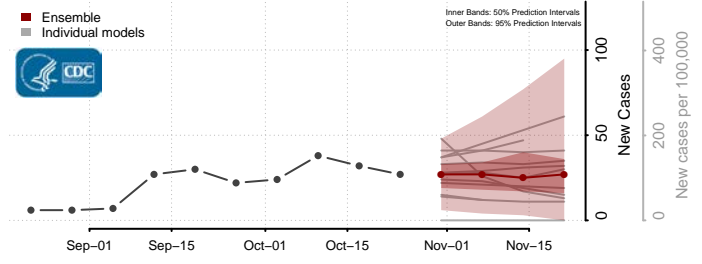

Southampton County, Virginia

Spotsylvania County, Virginia

Stafford County, Virginia

Staunton County, Virginia

Suffolk County, Virginia

Surry County, Virginia

Sussex County, Virginia

Tazewell County, Virginia