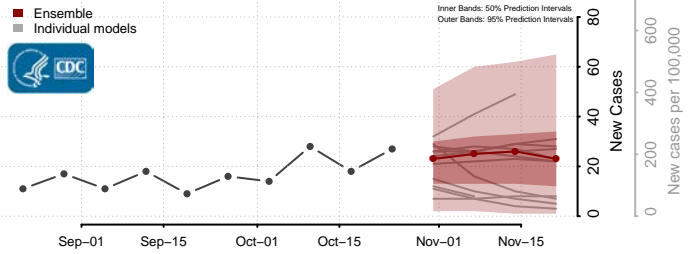

Appanoose County, Iowa