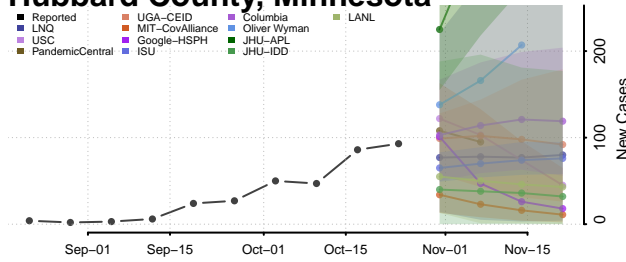

Hubbard County, Minnesota

Isanti County, Minnesota

Itasca County, Minnesota

Jackson County, Minnesota

Kanabec County, Minnesota

Kandiyohi County, Minnesota

Kittson County, Minnesota

Koochiching County, Minnesota