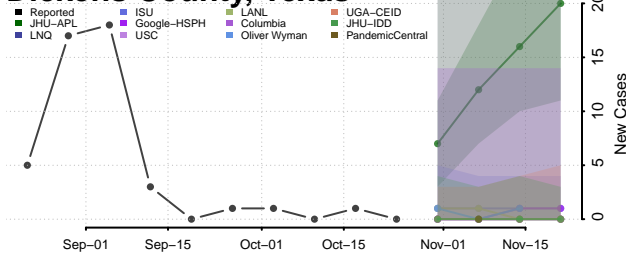

Dickens County, Texas