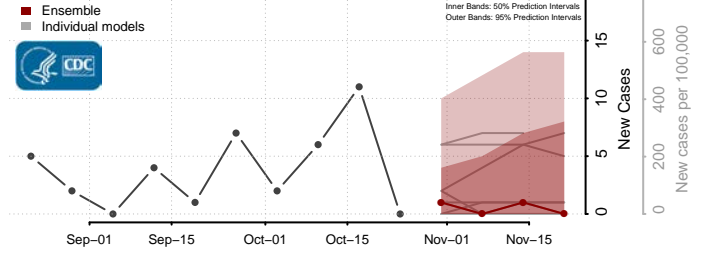

Ford County, Kansas

Franklin County, Kansas

Geary County, Kansas

Gove County, Kansas

Graham County, Kansas

Grant County, Kansas

Gray County, Kansas

Greeley County, Kansas