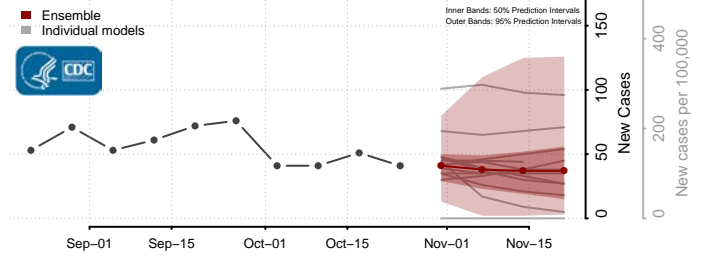

Polk County, Iowa

Pottawattamie County, Iowa

Poweshiek County, Iowa

Ringgold County, Iowa

Sac County, Iowa

Union County, Iowa

Van Buren County, Iowa

Wapello County, Iowa