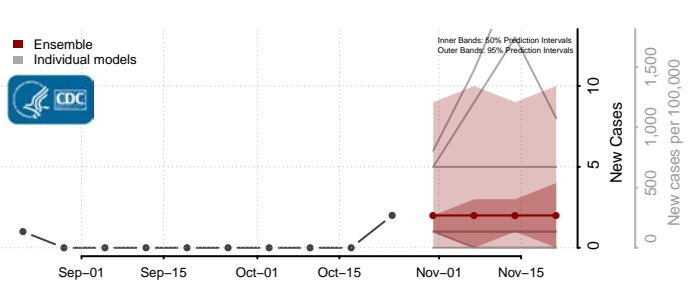

Adams County, Nebraska

Antelope County, Nebraska

Arthur County, Nebraska

Banner County, Nebraska

Blaine County, Nebraska

Boone County, Nebraska

Box Butte County, Nebraska

Boyd County, Nebraska