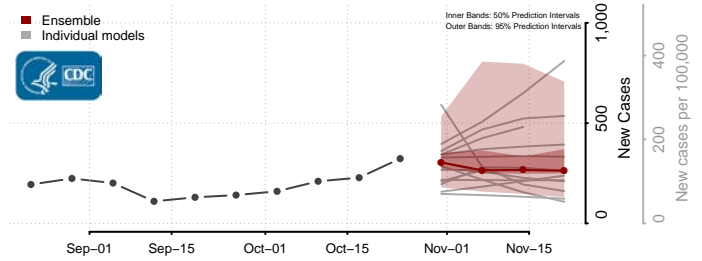

Hyde County, North Carolina

Iredell County, North Carolina

Jackson County, North Carolina

Johnston County, North Carolina

Jones County, North Carolina

Lee County, North Carolina

Lenoir County, North Carolina