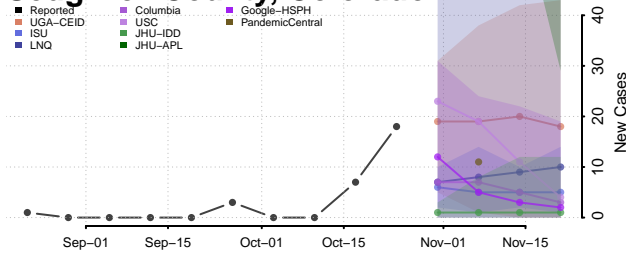

Saguache County, Colorado

San Juan County, Colorado

San Miguel County, Colorado

Sedgwick County, Colorado

Summit County, Colorado

Teller County, Colorado

Washington County, Colorado

Weld County, Colorado