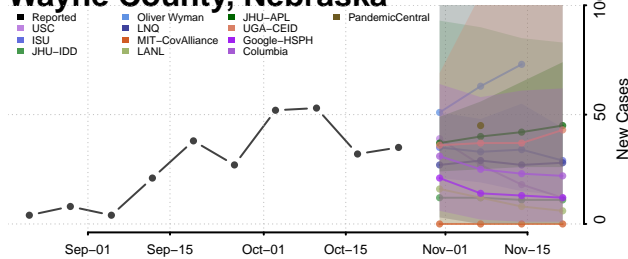

Thayer County, Nebraska

Thomas County, Nebraska

Thurston County, Nebraska

Valley County, Nebraska

Washington County, Nebraska

Wayne County, Nebraska

Webster County, Nebraska

Wheeler County, Nebraska