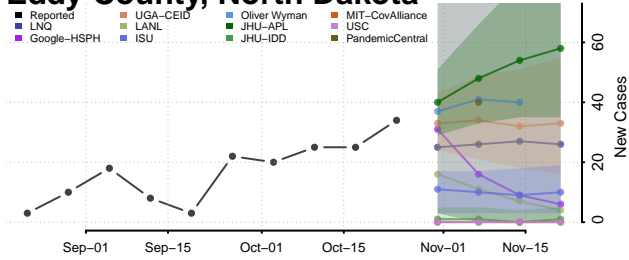

Burleigh County, North Dakota

Cass County, North Dakota

Cavalier County, North Dakota

Dickey County, North Dakota

Divide County, North Dakota

Dunn County, North Dakota

Eddy County, North Dakota

Emmons County, North Dakota