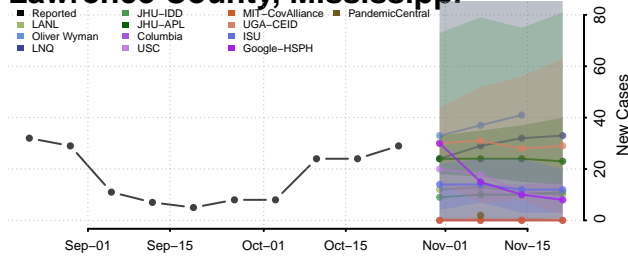

Lawrence County, Mississippi