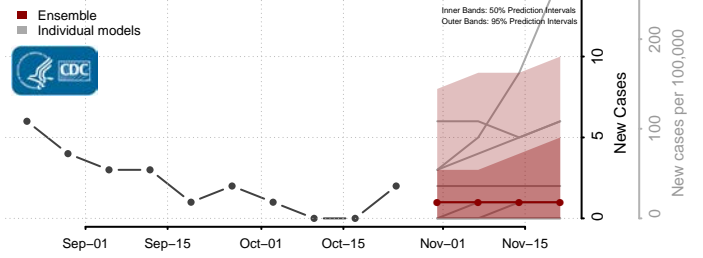

Charles City County, Virginia

Charlotte County, Virginia

Charlottesville County, Virginia

Chesapeake County, Virginia

Chesterfield County, Virginia

Clarke County, Virginia

Colonial Heights County, Virginia

Covington County, Virginia