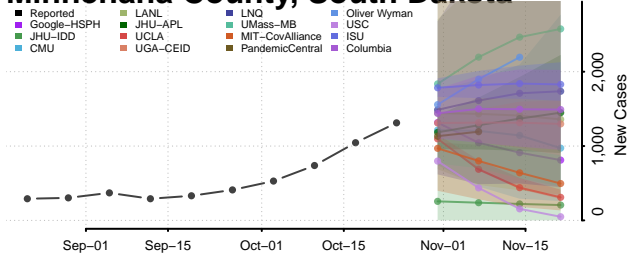

Minnehaha County, South Dakota