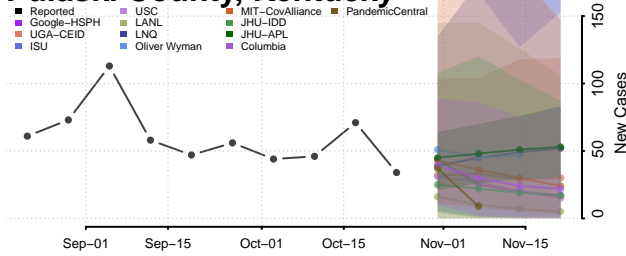

Pulaski County, Kentucky