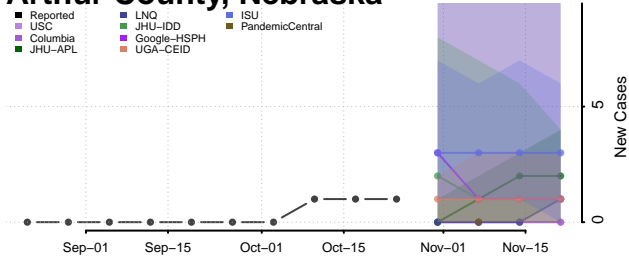

Arthur County, Nebraska