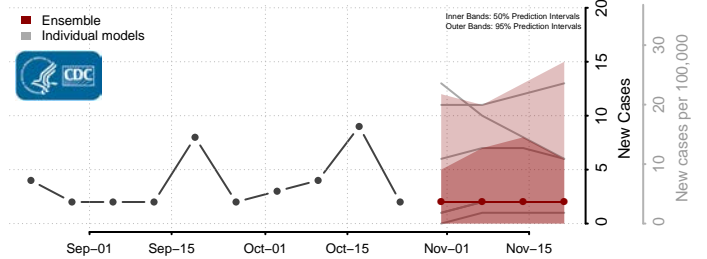

Stutsman County, North Dakota

Towner County, North Dakota

Trail County, North Dakota

Walsh County, North Dakota

Ward County, North Dakota

Wells County, North Dakota

Williams County, North Dakota

Northern Mariana Islands