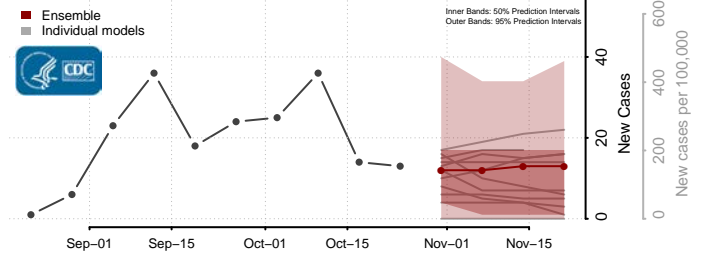

Forsyth County, North Carolina

Franklin County, North Carolina

Gaston County, North Carolina

Gates County, North Carolina

Graham County, North Carolina

Granville County, North Carolina

Greene County, North Carolina