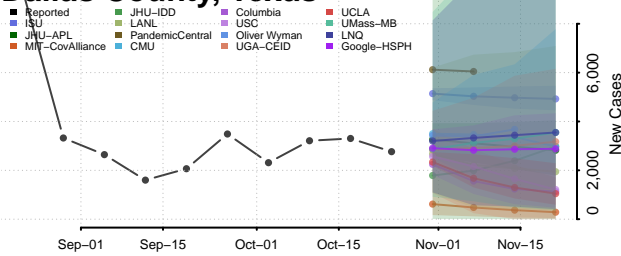

Dallas County, Texas