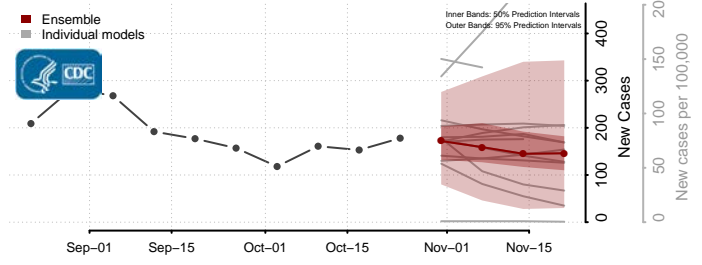

Prince George County, Virginia

Prince William County, Virginia

Pulaski County, Virginia

Radford County, Virginia

Rappahannock County, Virginia

Richmond City County, Virginia

Richmond County, Virginia

Roanoke City County, Virginia