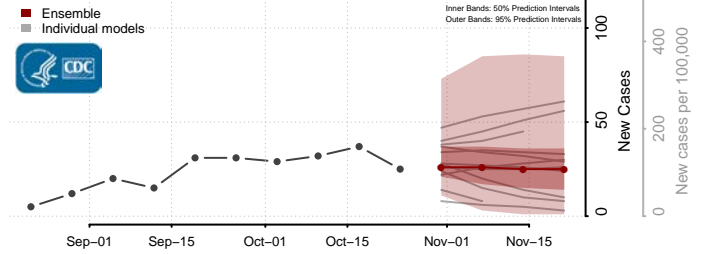

Lac qui Parle County, Minnesota

Lake County, Minnesota

Lake of the Woods County, Minnesota

Le Sueur County, Minnesota

Meeker County, Minnesota

Mille Lacs County, Minnesota

Morrison County, Minnesota

Mower County, Minnesota