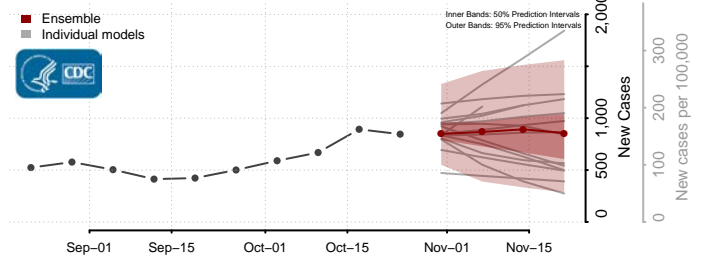

Pipestone County, Minnesota

Polk County, Minnesota

Pope County, Minnesota

Ramsey County, Minnesota

Red Lake County, Minnesota

Redwood County, Minnesota

Renville County, Minnesota

Rice County, Minnesota