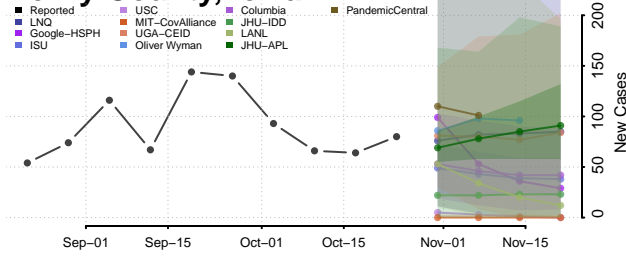

Greene County, Iowa

Grundy County, Iowa

Guthrie County, Iowa

Hamilton County, Iowa

Hancock County, Iowa

Hardin County, Iowa

Harrison County, Iowa

Henry County, Iowa