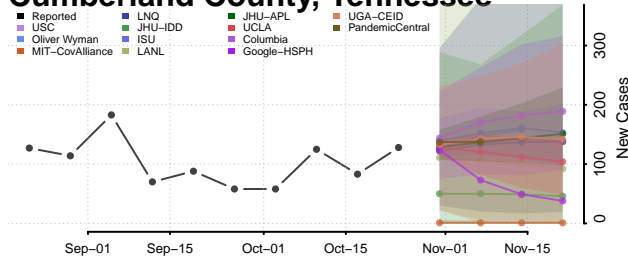

Cheatham County, Tennessee

Chester County, Tennessee

Claiborne County, Tennessee

Clay County, Tennessee

Cocke County, Tennessee

Coffee County, Tennessee

Crockett County, Tennessee

Cumberland County, Tennessee