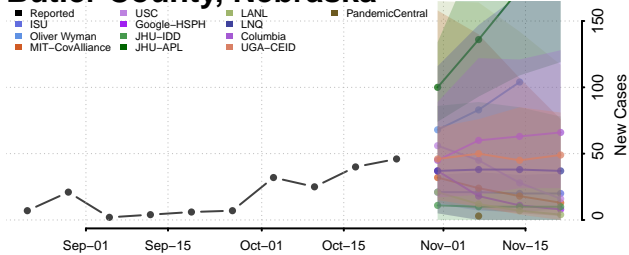

Brown County, Nebraska

Buffalo County, Nebraska

Burt County, Nebraska

Butler County, Nebraska

Cass County, Nebraska

Cedar County, Nebraska

Chase County, Nebraska

Cherry County, Nebraska