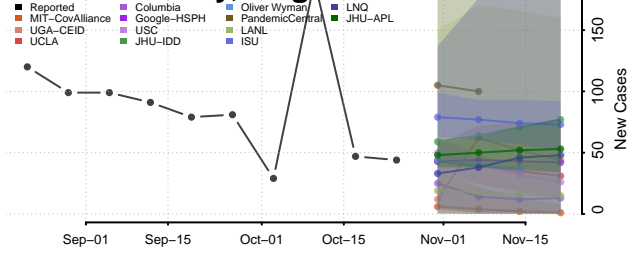

Southampton County, Virginia

Spotsylvania County, Virginia

Stafford County, Virginia

Staunton County, Virginia

Suffolk County, Virginia

Surry County, Virginia

Sussex County, Virginia

Tazewell County, Virginia