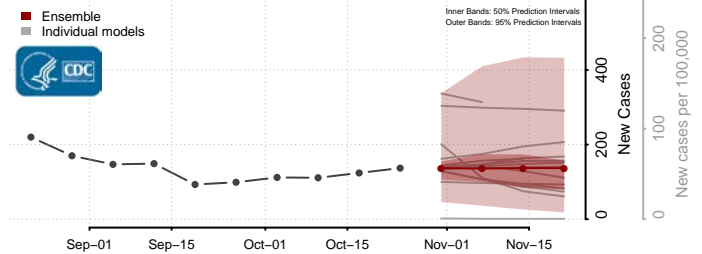

New Kent County, Virginia

Newport News County, Virginia

Norfolk County, Virginia

Northampton County, Virginia

Northumberland County, Virginia

Norton County, Virginia

Nottoway County, Virginia

Orange County, Virginia