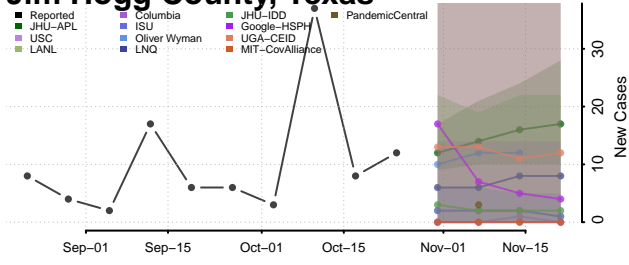

Jim Hogg County, Texas