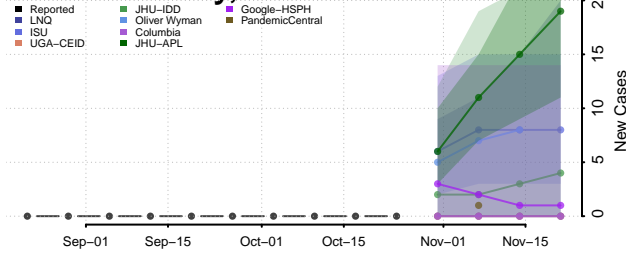

Yoakum County, Texas

Young County, Texas

Zapata County, Texas

Zavala County, Texas

Utah

Beaver County, Utah

Box Elder County, Utah

Cache County, Utah