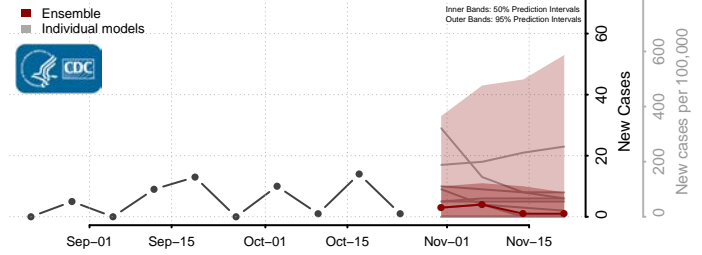

Prince George County, Virginia

Prince William County, Virginia

Pulaski County, Virginia

Radford County, Virginia

Rappahannock County, Virginia

Richmond City County, Virginia

Richmond County, Virginia

Roanoke City County, Virginia