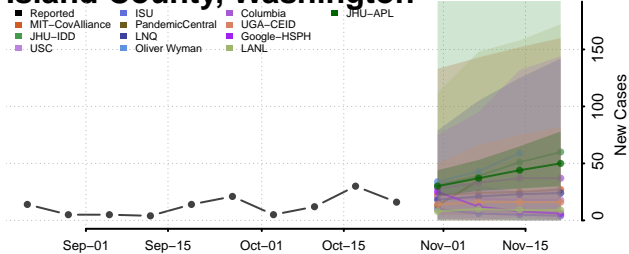

Island County, Washington