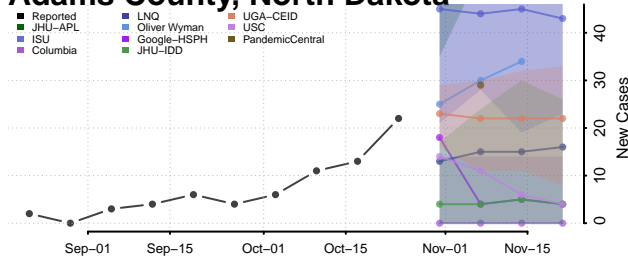

Adams County, North Dakota