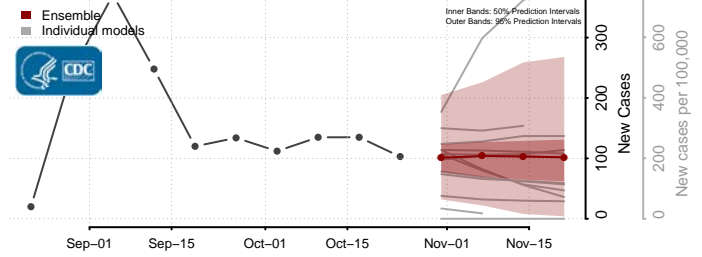

Whitman County, Washington