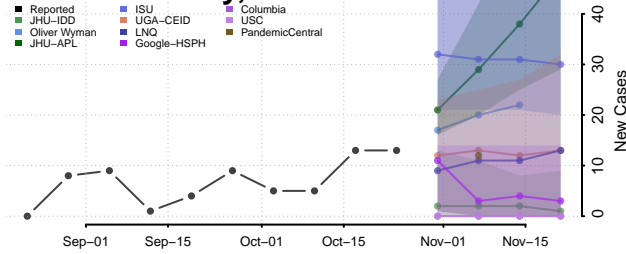

Perkins County, South Dakota