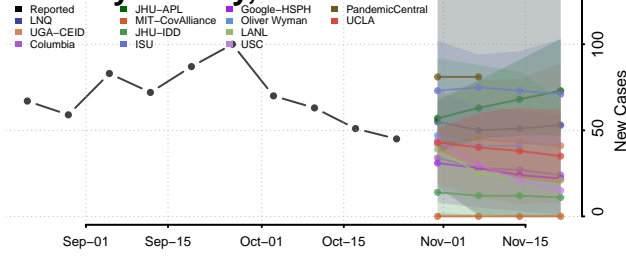

McMinn County, Tennessee

McNairy County, Tennessee

Meigs County, Tennessee

Monroe County, Tennessee

Montgomery County, Tennessee

Moore County, Tennessee

Morgan County, Tennessee

Obion County, Tennessee