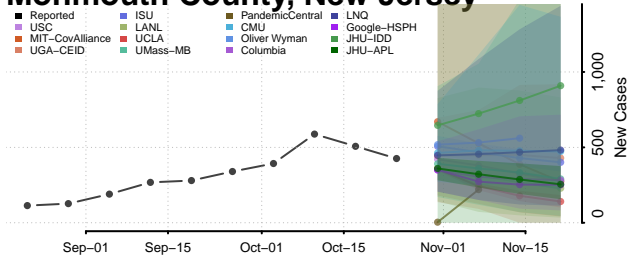

Hunterdon County, New Jersey

Mercer County, New Jersey

Middlesex County, New Jersey

Monmouth County, New Jersey

Morris County, New Jersey

Ocean County, New Jersey

Passaic County, New Jersey

Salem County, New Jersey