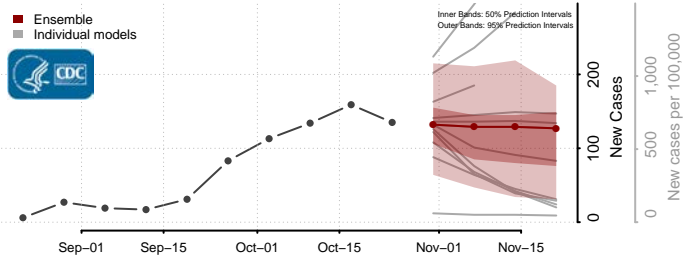

Corson County, South Dakota

Custer County, South Dakota

Davison County, South Dakota

Day County, South Dakota

Deuel County, South Dakota

Dewey County, South Dakota

Douglas County, South Dakota

Edmunds County, South Dakota