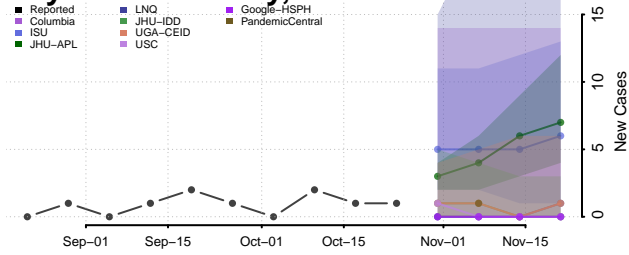

Howard County, Nebraska

Jefferson County, Nebraska

Johnson County, Nebraska

Kearney County, Nebraska

Keith County, Nebraska

Keya Paha County, Nebraska

Kimball County, Nebraska

Knox County, Nebraska