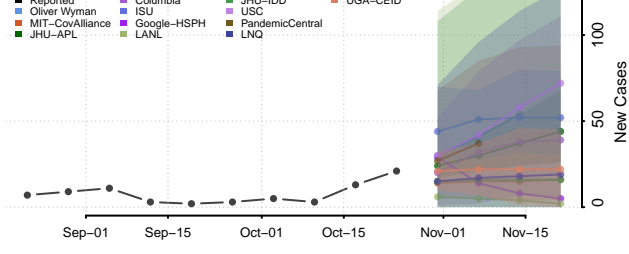

Cheboygan County, Michigan