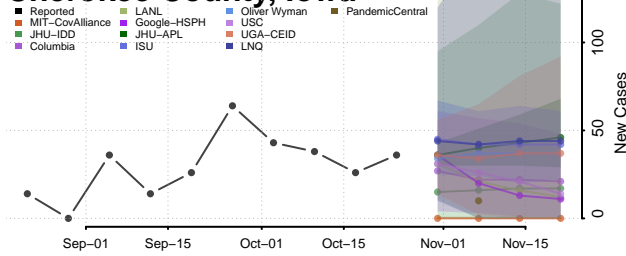

Cass County, Iowa

Cedar County, Iowa

Cerro Gordo County, Iowa

Cherokee County, Iowa

Chickasaw County, Iowa

Clarke County, Iowa

Clay County, Iowa

Delaware County, Iowa