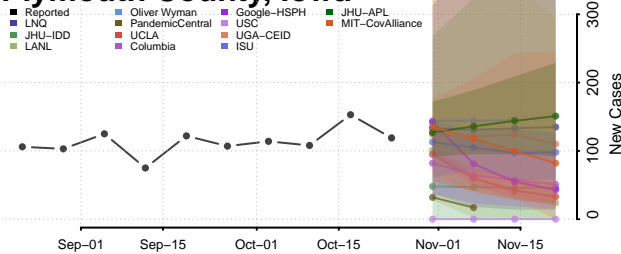

Montgomery County, Iowa

Muscatine County, Iowa

O'Brien County, Iowa

Osceola County, Iowa

Page County, Iowa

Palo Alto County, Iowa

Plymouth County, Iowa

Pocahontas County, Iowa