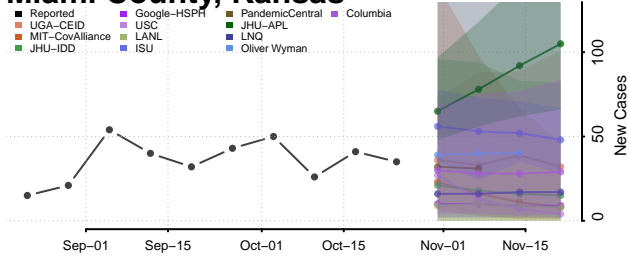

Miami County, Kansas