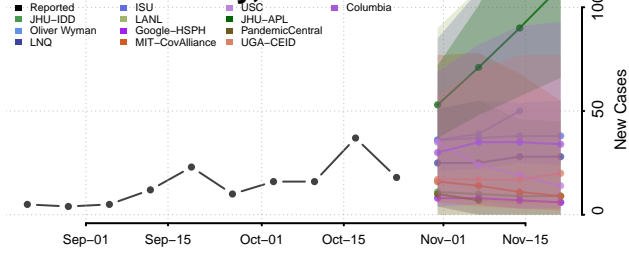

Latimer County, Oklahoma

Le Flore County, Oklahoma

Lincoln County, Oklahoma

Logan County, Oklahoma

Love County, Oklahoma

Major County, Oklahoma

Marshall County, Oklahoma

Mayes County, Oklahoma