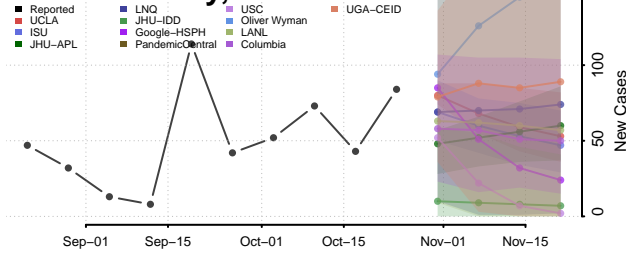

Butler County, Alabama

Calhoun County, Alabama

Chambers County, Alabama

Cherokee County, Alabama

Chilton County, Alabama

Choctaw County, Alabama

Clarke County, Alabama

Clay County, Alabama