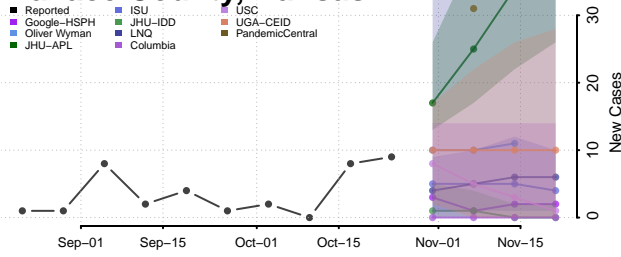

Stafford County, Kansas

Stanton County, Kansas

Stevens County, Kansas

Sumner County, Kansas

Thomas County, Kansas

Trego County, Kansas

Wabaunsee County, Kansas

Wallace County, Kansas