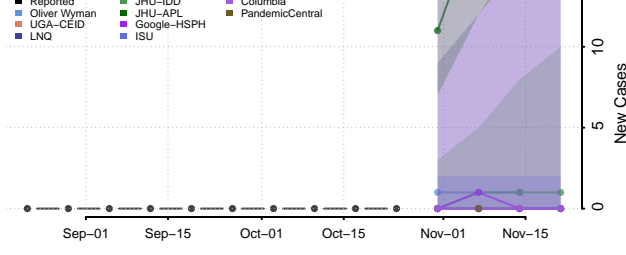

Carbon County, Utah

Daggett County, Utah

Davis County, Utah

Duchesne County, Utah

Emery County, Utah

Garfield County, Utah

Grand County, Utah

Iron County, Utah