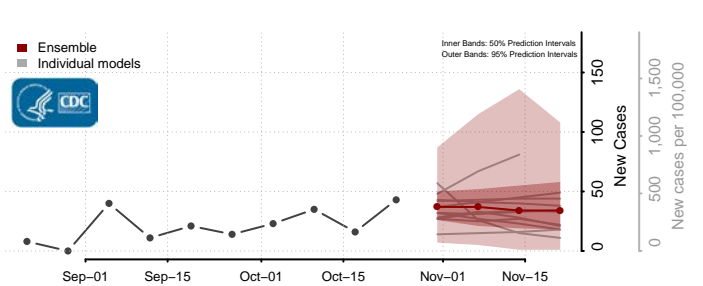

Calhoun County, Iowa