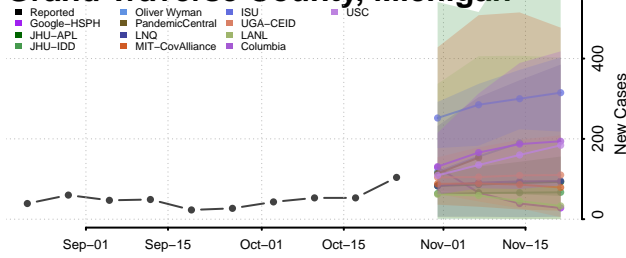

Grand Traverse County, Michigan