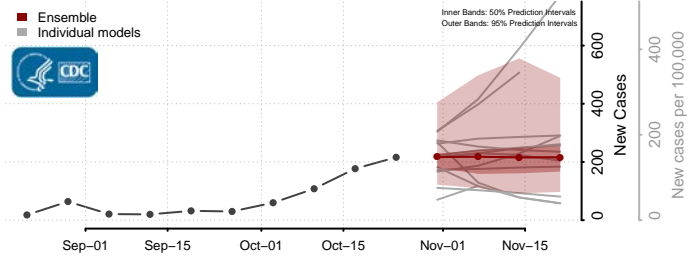

Otero County, New Mexico

Quay County, New Mexico

Rio Arriba County, New Mexico

Roosevelt County, New Mexico

San Juan County, New Mexico

San Miguel County, New Mexico

Sandoval County, New Mexico

Santa Fe County, New Mexico