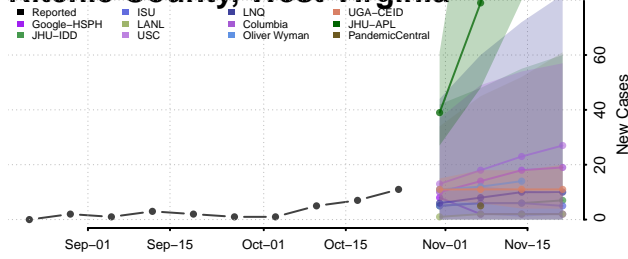

Ritchie County, West Virginia