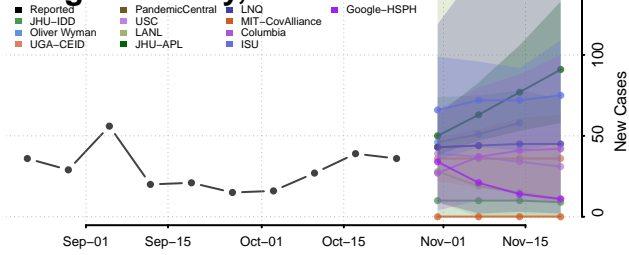

McMinn County, Tennessee

McNairy County, Tennessee

Meigs County, Tennessee

Monroe County, Tennessee

Montgomery County, Tennessee

Moore County, Tennessee

Morgan County, Tennessee

Obion County, Tennessee