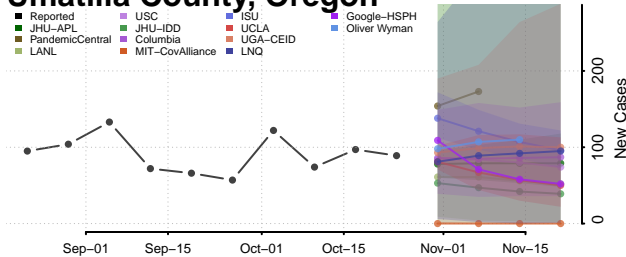

Malheur County, Oregon

Marion County, Oregon

Morrow County, Oregon

Multnomah County, Oregon

Polk County, Oregon

Sherman County, Oregon

Tillamook County, Oregon

Umatilla County, Oregon