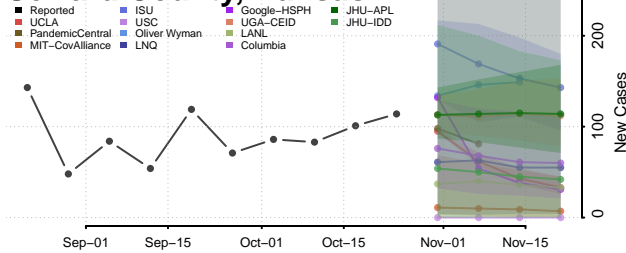

Saline County, Kansas

Scott County, Kansas

Sedgwick County, Kansas

Seward County, Kansas

Shawnee County, Kansas

Sheridan County, Kansas

Sherman County, Kansas

Smith County, Kansas