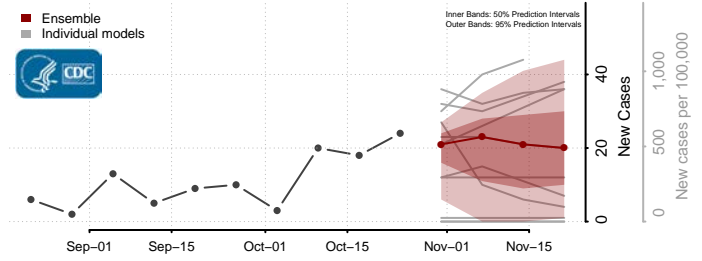

Corson County, South Dakota

Custer County, South Dakota

Davison County, South Dakota

Day County, South Dakota

Deuel County, South Dakota

Dewey County, South Dakota

Douglas County, South Dakota

Edmunds County, South Dakota