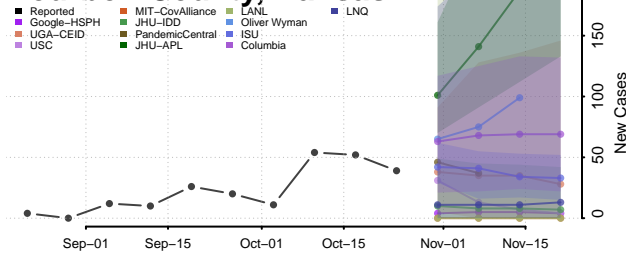

Bourbon County, Kansas