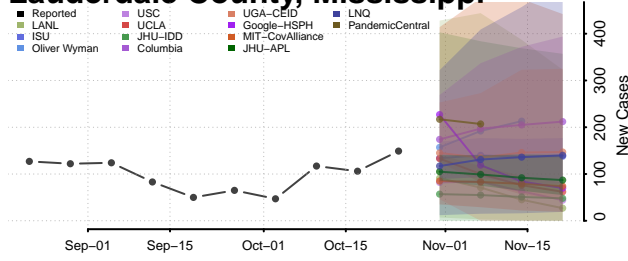

Hinds County, Mississippi

Holmes County, Mississippi

Humphreys County, Mississippi

Issaquena County, Mississippi

Itawamba County, Mississippi

Jackson County, Mississippi

Lamar County, Mississippi

Lauderdale County, Mississippi