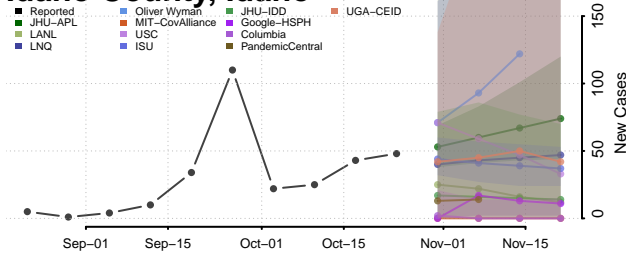

Elmore County, Idaho

Franklin County, Idaho

Fremont County, Idaho

Gem County, Idaho

Gooding County, Idaho

Idaho County, Idaho

Jefferson County, Idaho

Jerome County, Idaho