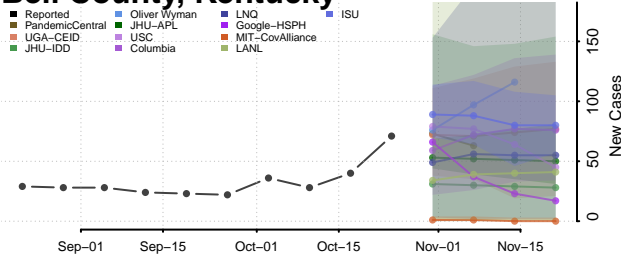

Anderson County, Kentucky

Ballard County, Kentucky

Barren County, Kentucky

Bath County, Kentucky

Bell County, Kentucky

Breckinridge County, Kentucky

Bullitt County, Kentucky

Butler County, Kentucky