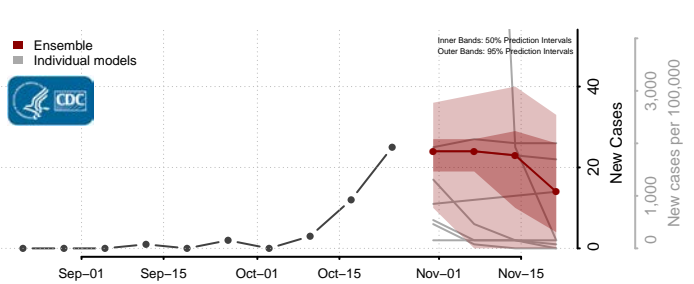

Harding County, South Dakota