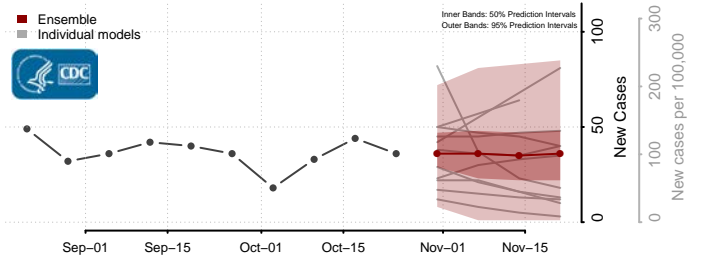

Warren County, Missouri