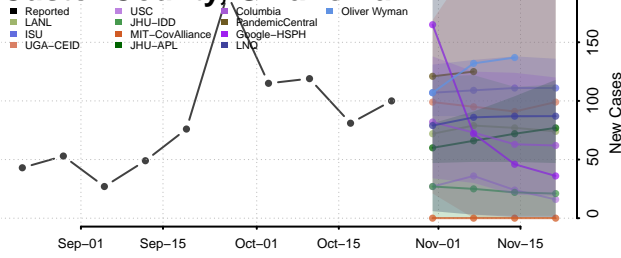

Custer County, Oklahoma