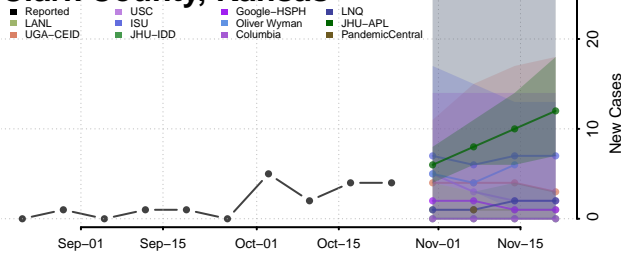

Clark County, Kansas