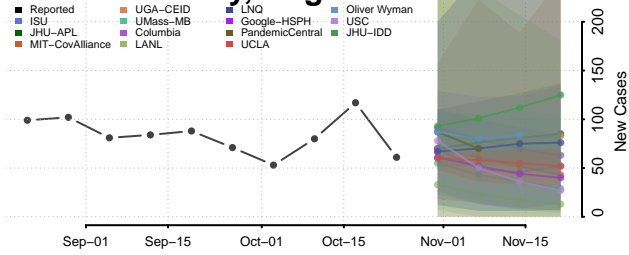

Stafford County, Virginia