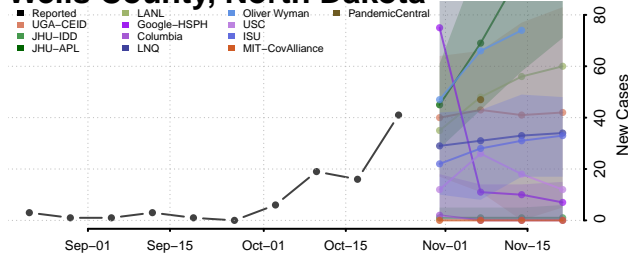

Stutsman County, North Dakota

Towner County, North Dakota

Trail County, North Dakota

Walsh County, North Dakota

Ward County, North Dakota

Wells County, North Dakota

Williams County, North Dakota

Northern Mariana Islands