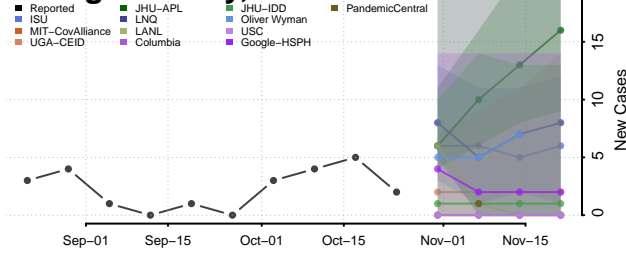

Harding County, New Mexico

Hidalgo County, New Mexico

Lea County, New Mexico

Lincoln County, New Mexico

Los Alamos County, New Mexico

Luna County, New Mexico

McKinley County, New Mexico

Mora County, New Mexico