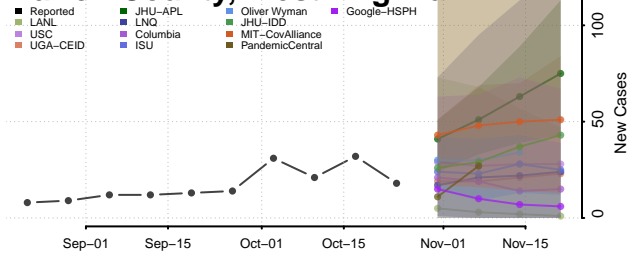

Marion County, West Virginia