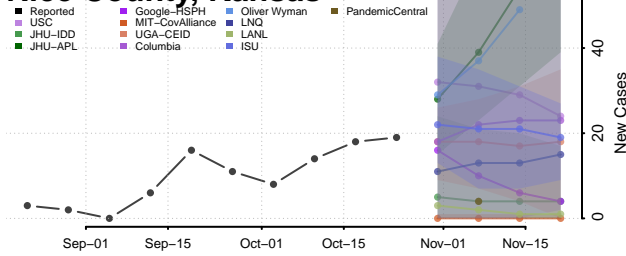

Rawlins County, Kansas

Reno County, Kansas

Republic County, Kansas

Rice County, Kansas

Riley County, Kansas

Rooks County, Kansas

Rush County, Kansas

Russell County, Kansas