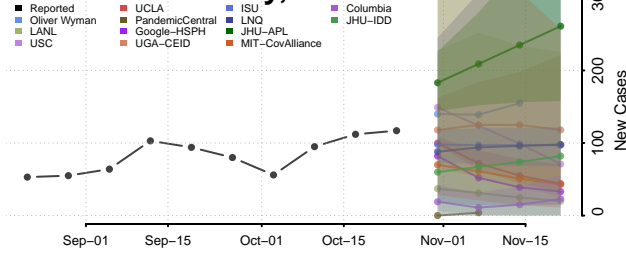

Polk County, North Carolina

Randolph County, North Carolina

Richmond County, North Carolina

Robeson County, North Carolina

Vance County, North Carolina

Wake County, North Carolina

Warren County, North Carolina