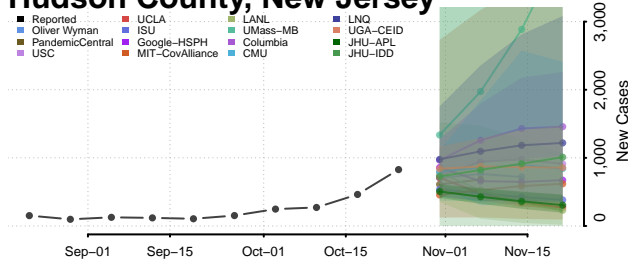

Bergen County, New Jersey

Burlington County, New Jersey

Camden County, New Jersey

Cape May County, New Jersey

Cumberland County, New Jersey

Essex County, New Jersey

Gloucester County, New Jersey

Hudson County, New Jersey