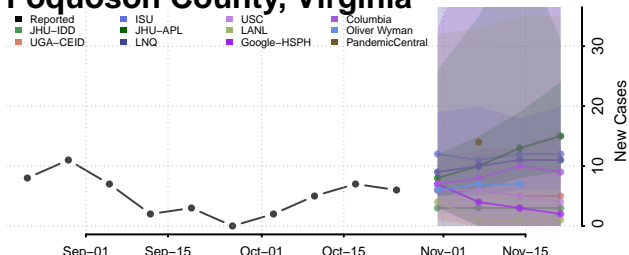

Page County, Virginia

Patrick County, Virginia

Petersburg County, Virginia

Pittsylvania County, Virginia

Poquoson County, Virginia

Portsmouth County, Virginia

Powhatan County, Virginia

Prince Edward County, Virginia