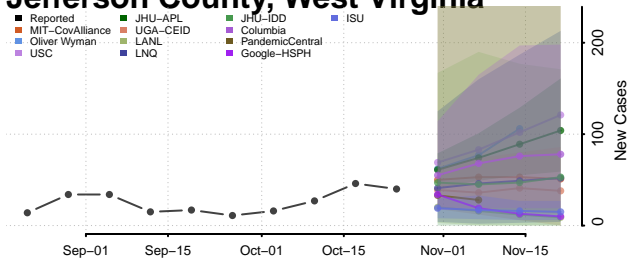

Hampshire County, West Virginia

Hancock County, West Virginia

Hardy County, West Virginia

Harrison County, West Virginia

Jackson County, West Virginia

Jefferson County, West Virginia

Kanawha County, West Virginia