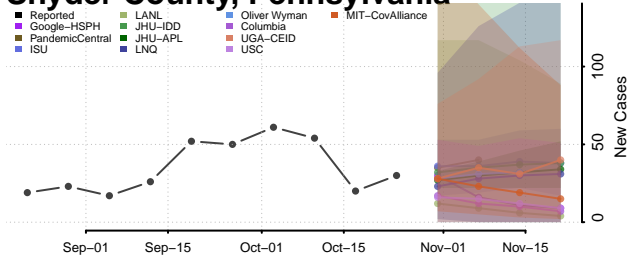

Pike County, Pennsylvania

Potter County, Pennsylvania

Schuylkill County, Pennsylvania

Snyder County, Pennsylvania

Somerset County, Pennsylvania

Sullivan County, Pennsylvania

Susquehanna County, Pennsylvania