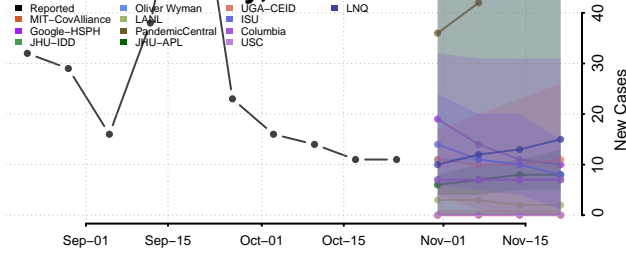

Hamilton County, Florida