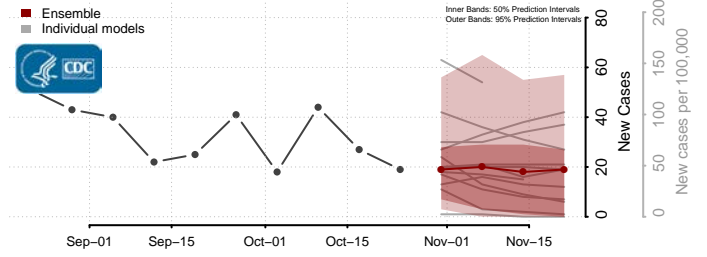

Manassas County, Virginia