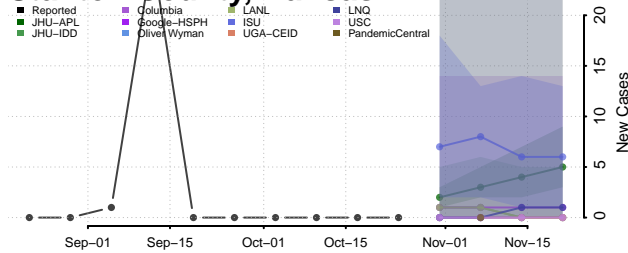

Stanton County, Kansas