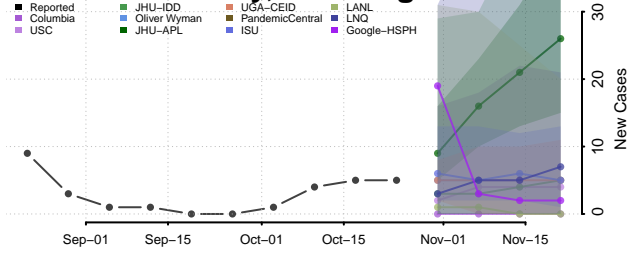

Jefferson County, Washington