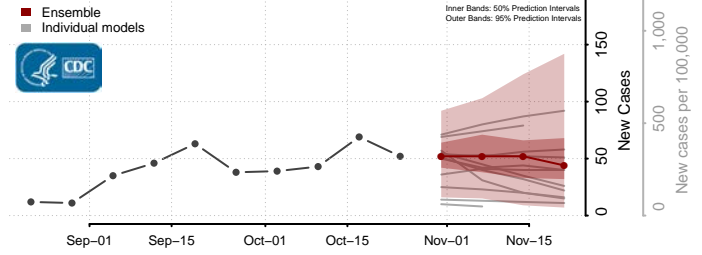

Wayne County, Illinois