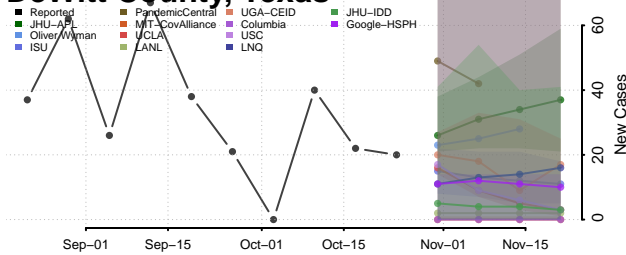

Culberson County, Texas

Dallam County, Texas

Dallas County, Texas

Dawson County, Texas

Deaf Smith County, Texas

Delta County, Texas

Denton County, Texas

DeWitt County, Texas