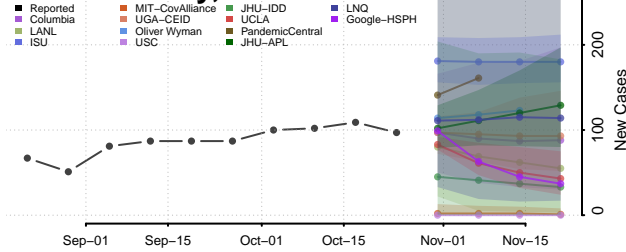

Creek County, Oklahoma