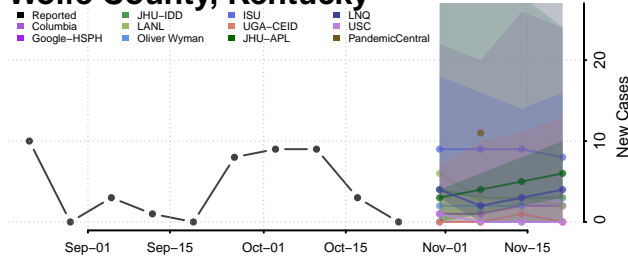

Wolfe County, Kentucky