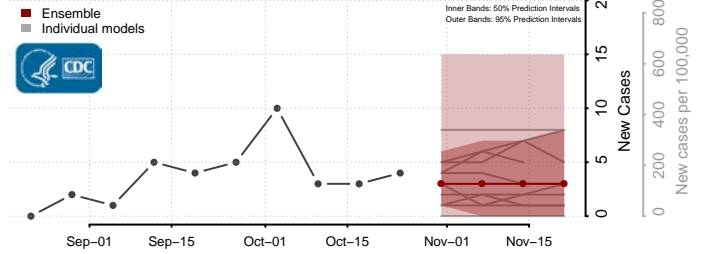

Greeley County, Nebraska