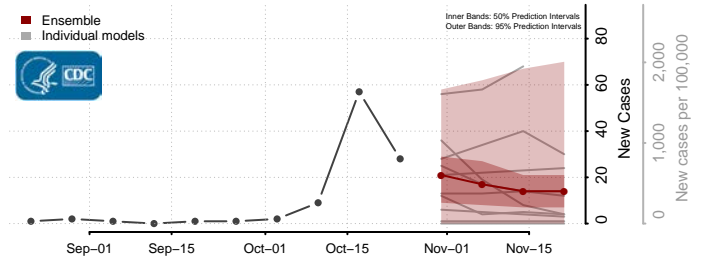

Thayer County, Nebraska

Thomas County, Nebraska

Thurston County, Nebraska

Valley County, Nebraska

Washington County, Nebraska

Wayne County, Nebraska

Webster County, Nebraska

Wheeler County, Nebraska