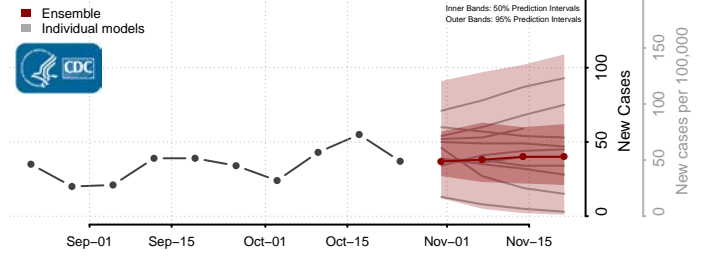

Augusta County, Virginia