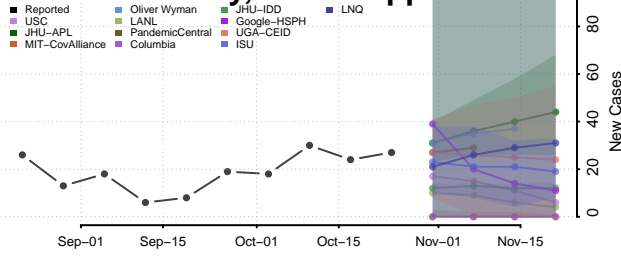

Winston County, Mississippi