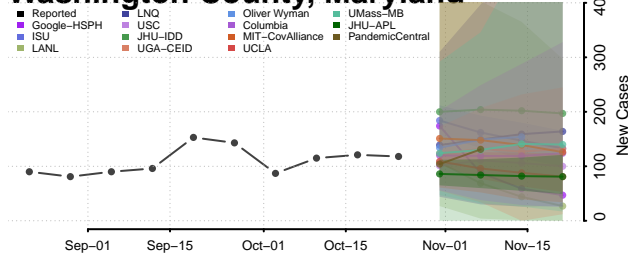

Washington County, Maryland