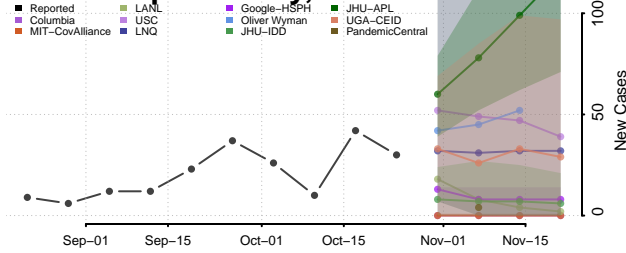

North Slope County, Alaska