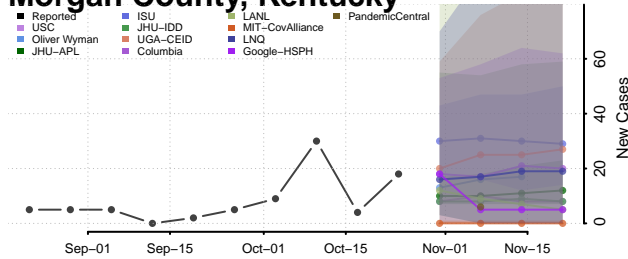

Morgan County, Kentucky