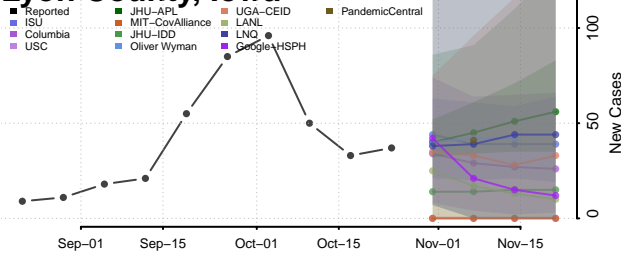

Jones County, Iowa

Keokuk County, Iowa

Kossuth County, Iowa

Lee County, Iowa

Linn County, Iowa

Louisa County, Iowa

Lucas County, Iowa

Lyon County, Iowa