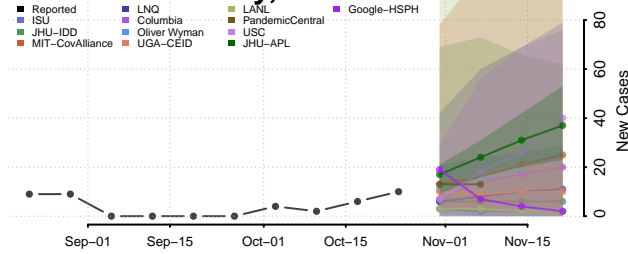

Franklin County, Vermont

Grand Isle County, Vermont

Lamoille County, Vermont

Orange County, Vermont

Orleans County, Vermont

Rutland County, Vermont

Washington County, Vermont

Windham County, Vermont