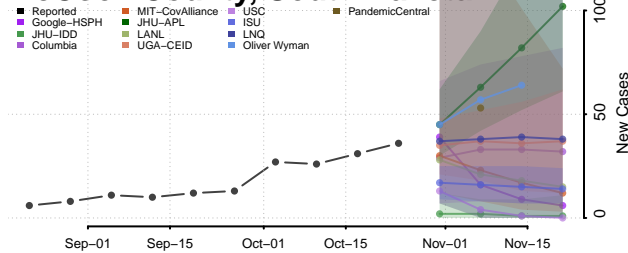

McCook County, South Dakota