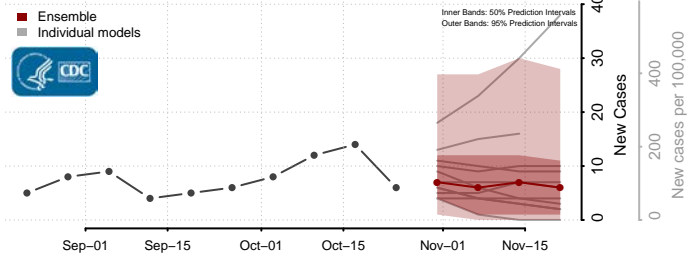

Clark County, Missouri