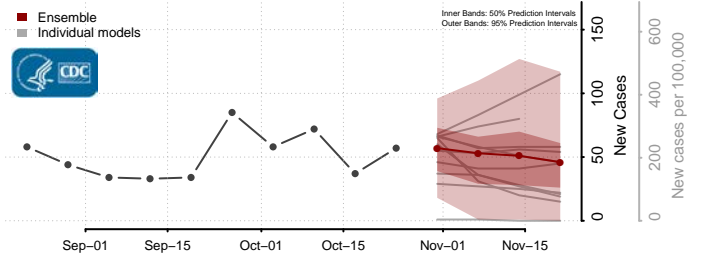

Washington County, Missouri