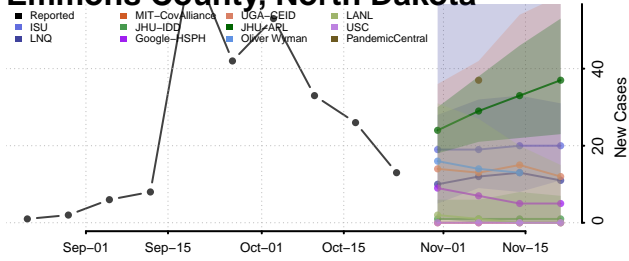

Burleigh County, North Dakota

Cass County, North Dakota

Cavalier County, North Dakota

Dickey County, North Dakota

Divide County, North Dakota

Dunn County, North Dakota

Eddy County, North Dakota

Emmons County, North Dakota