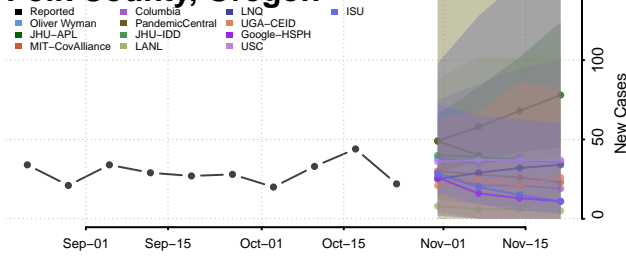

Malheur County, Oregon

Marion County, Oregon

Morrow County, Oregon

Multnomah County, Oregon

Polk County, Oregon

Sherman County, Oregon

Tillamook County, Oregon

Umatilla County, Oregon