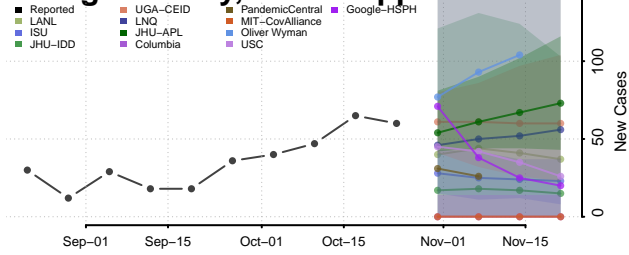

DeSoto County, Mississippi

Forrest County, Mississippi

Franklin County, Mississippi

George County, Mississippi

Greene County, Mississippi

Grenada County, Mississippi

Hancock County, Mississippi

Harrison County, Mississippi