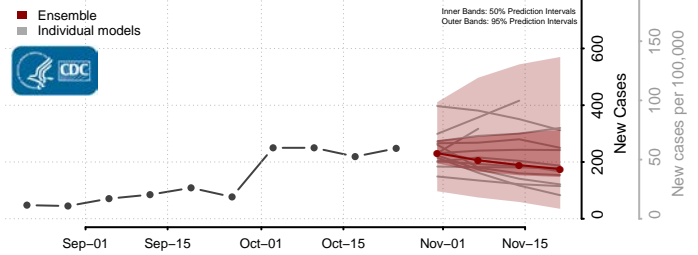

Hillsborough County, New Hampshire