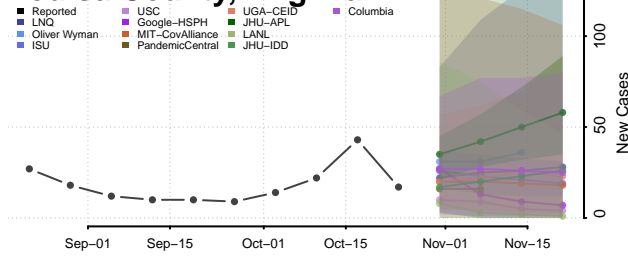

Louisa County, Virginia