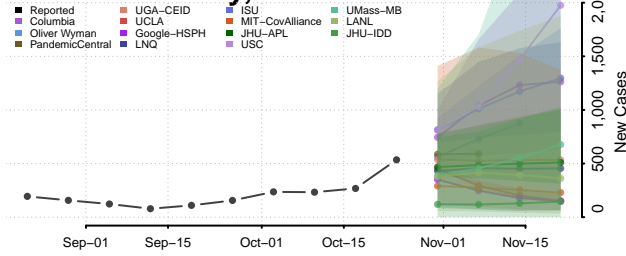

Midland County, Texas