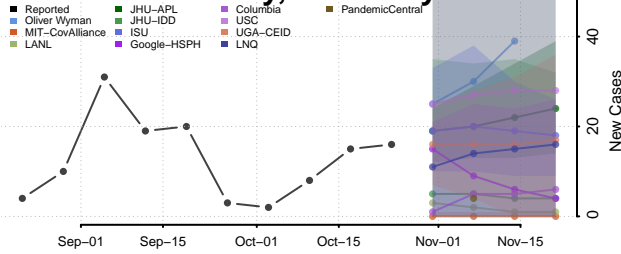

Crittenden County, Kentucky