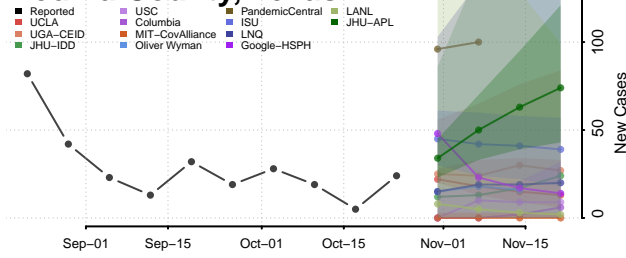

Medina County, Texas