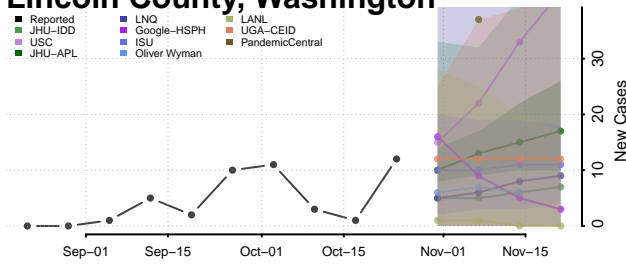

Lincoln County, Washington