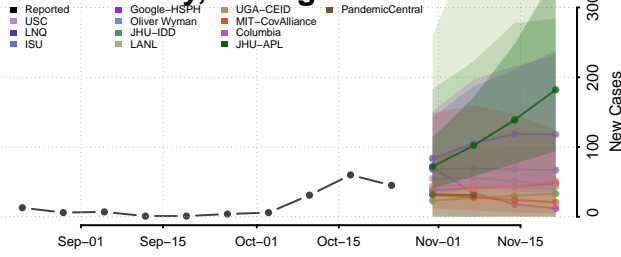

Clare County, Michigan