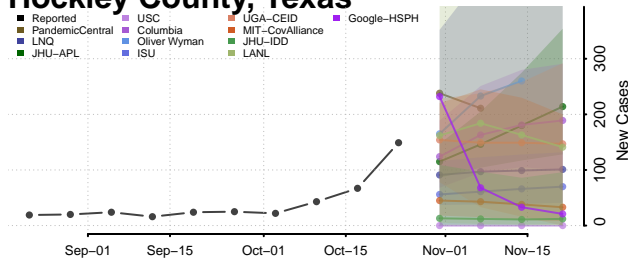

Hood County, Texas

Hopkins County, Texas

Houston County, Texas

Howard County, Texas

Hudspeth County, Texas

Hunt County, Texas

Hutchinson County, Texas

Irion County, Texas