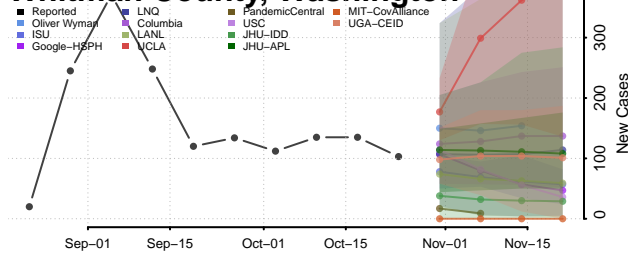

Whitman County, Washington