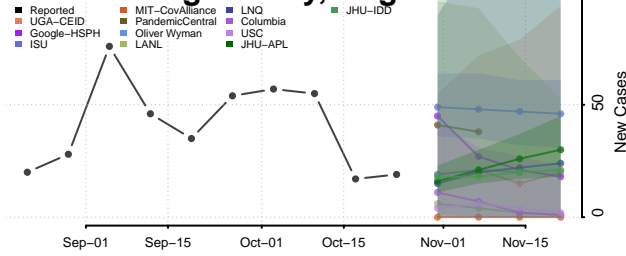

Mecklenburg County, Virginia