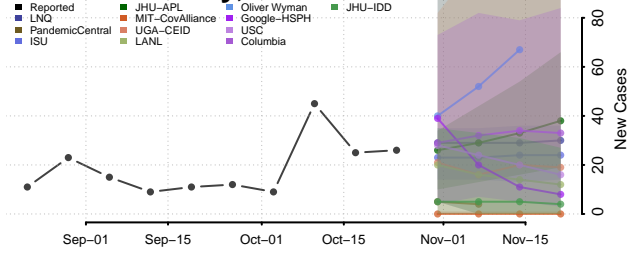

Nowata County, Oklahoma