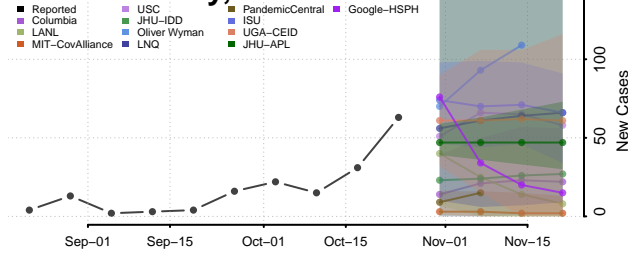

Cibola County, New Mexico