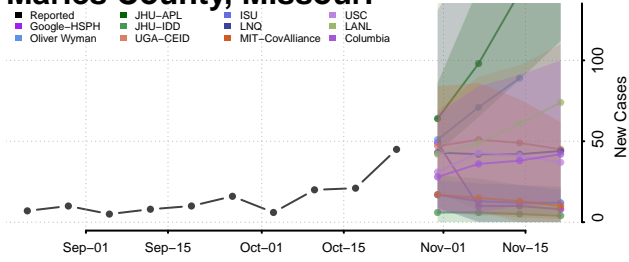

Maries County, Missouri