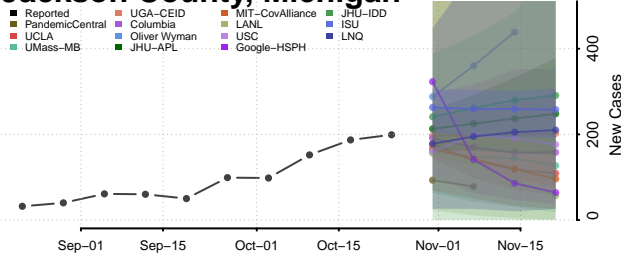

Iosco County, Michigan

Iron County, Michigan

Isabella County, Michigan

Jackson County, Michigan

Kalamazoo County, Michigan

Kalkaska County, Michigan

Kent County, Michigan

Keweenaw County, Michigan