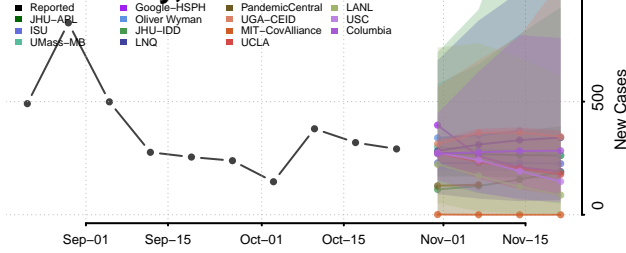

Polk County, North Carolina

Randolph County, North Carolina

Richmond County, North Carolina

Robeson County, North Carolina

Vance County, North Carolina

Wake County, North Carolina

Warren County, North Carolina