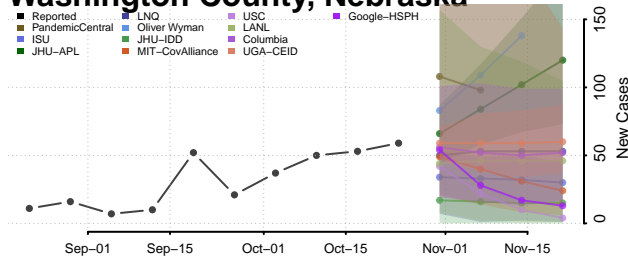

Thayer County, Nebraska

Thomas County, Nebraska

Thurston County, Nebraska

Valley County, Nebraska

Washington County, Nebraska

Wayne County, Nebraska

Webster County, Nebraska

Wheeler County, Nebraska