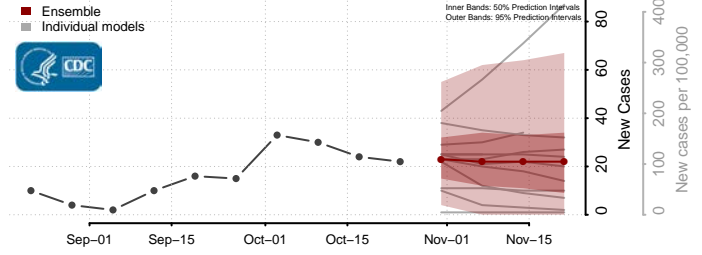

Buchanan County, Virginia