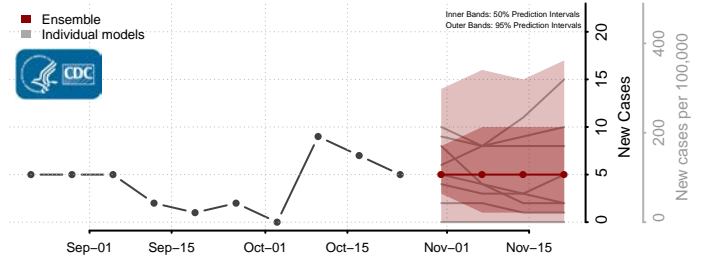

Putnam County, Missouri