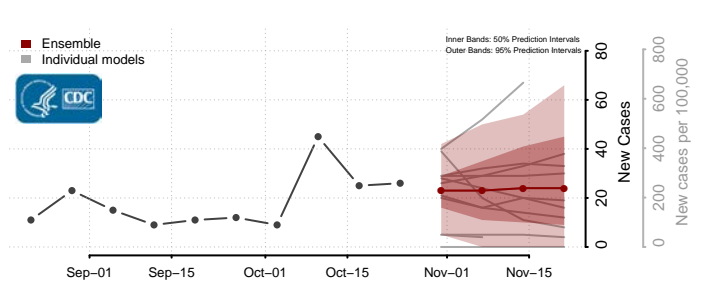

Nowata County, Oklahoma