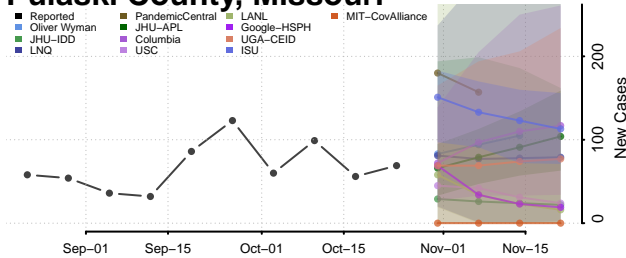

Pulaski County, Missouri