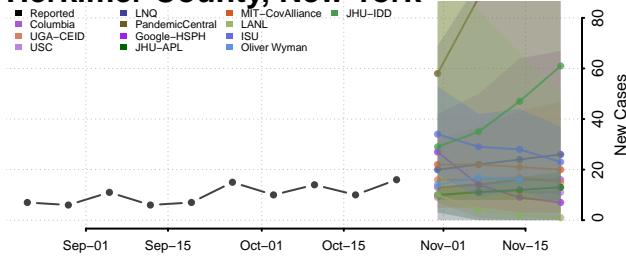

Fulton County, New York

Genesee County, New York

Greene County, New York

Hamilton County, New York

Herkimer County, New York

Jefferson County, New York

Kings County, New York

Lewis County, New York