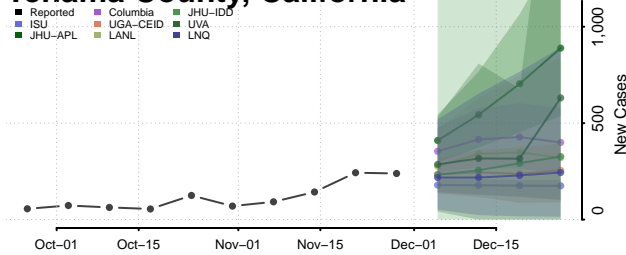

Sierra County, California

Siskiyou County, California

Solano County, California

Sonoma County, California

Stanislaus County, California

Sutter County, California

Tehama County, California

Trinity County, California