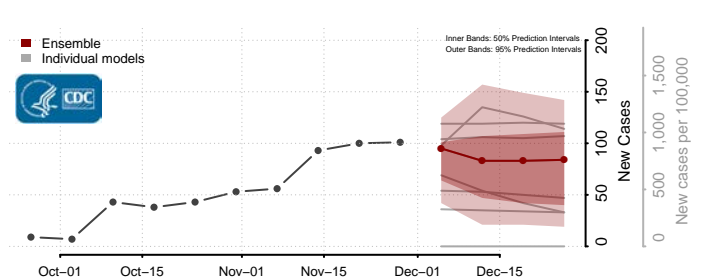

Custer County, Montana

Daniels County, Montana

Dawson County, Montana

Deer Lodge County, Montana

Fallon County, Montana

Fergus County, Montana

Flathead County, Montana

Gallatin County, Montana