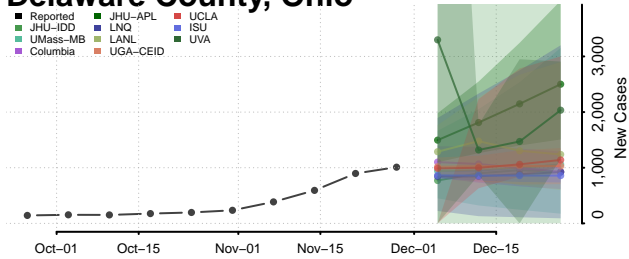

Delaware County, Ohio