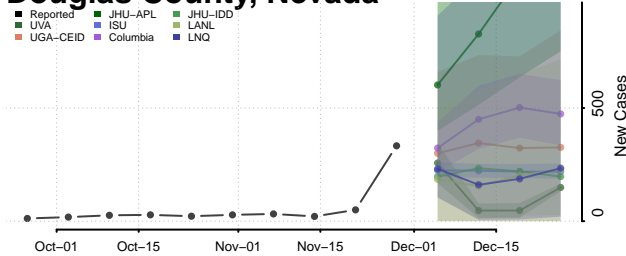

Douglas County, Nevada