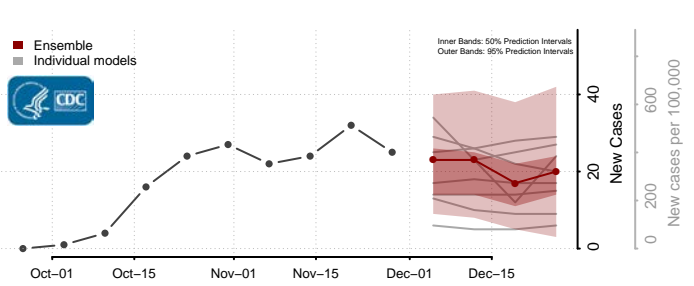

Beaverhead County, Montana

Big Horn County, Montana

Blaine County, Montana

Broadwater County, Montana

Carbon County, Montana

Carter County, Montana

Cascade County, Montana

Chouteau County, Montana