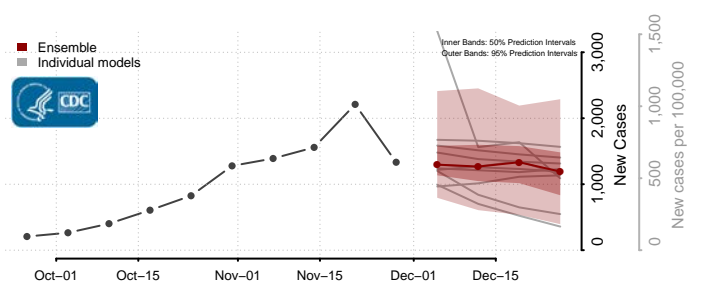

De Baca County, New Mexico

Dona Ana County, New Mexico

Eddy County, New Mexico

Grant County, New Mexico

Guadalupe County, New Mexico

Harding County, New Mexico

Hidalgo County, New Mexico

Lea County, New Mexico