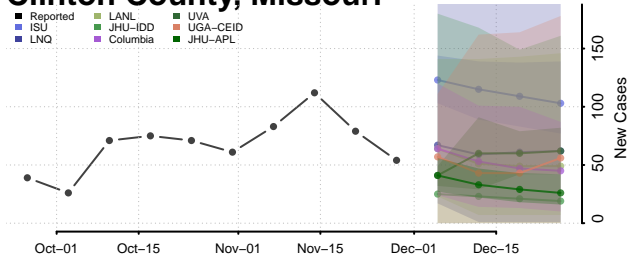

Clinton County, Missouri