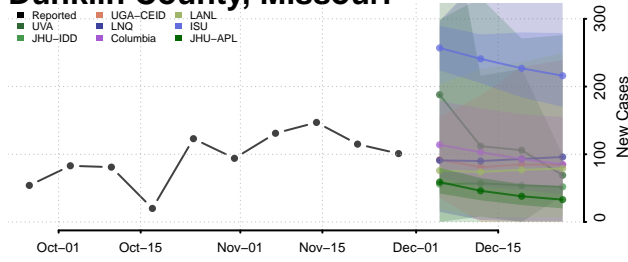

Dunklin County, Missouri