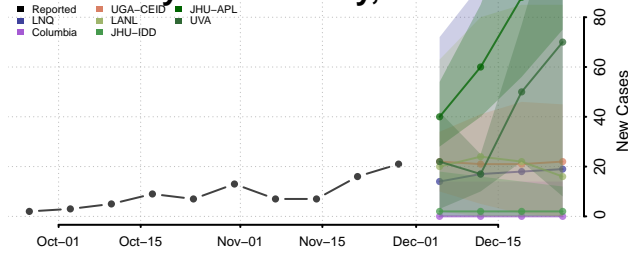

Yukon-Koyukuk County, Alaska