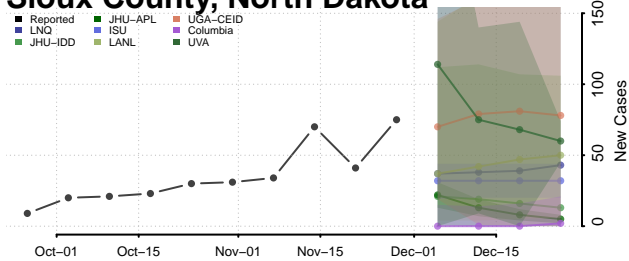

Sioux County, North Dakota