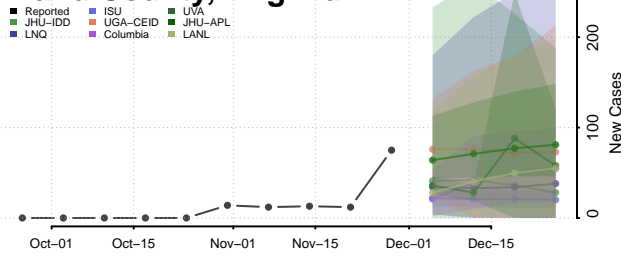

Bland County, Virginia