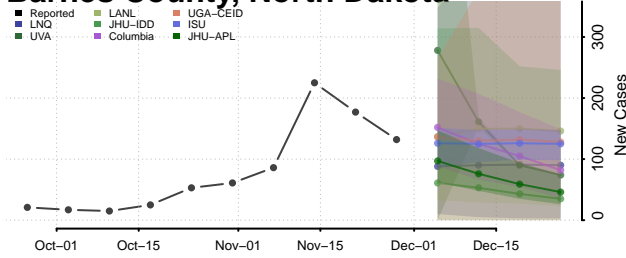

Barnes County, North Dakota