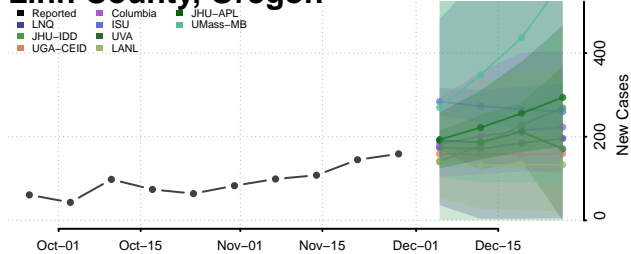

Linn County, Oregon