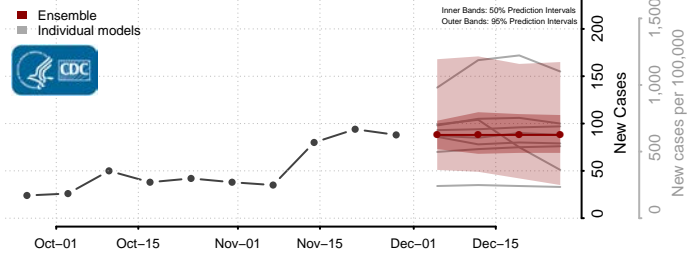

Murray County, Oklahoma