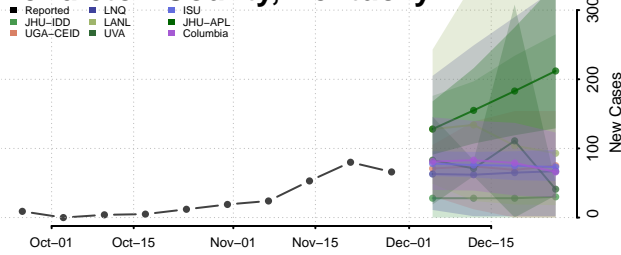

Pendleton County, Kentucky