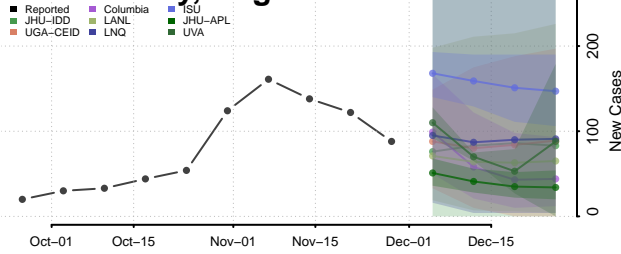

Virginia Beach County, Virginia

Warren County, Virginia

Washington County, Virginia

Waynesboro County, Virginia

Westmoreland County, Virginia

Williamsburg County, Virginia

Winchester County, Virginia

Wise County, Virginia