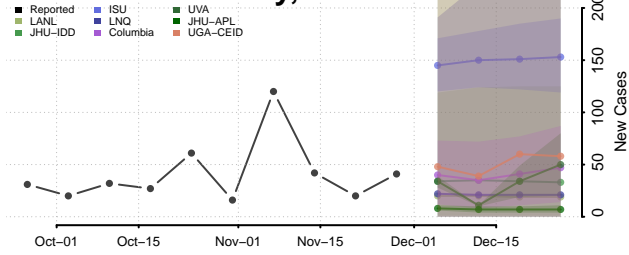

Dallas County, Texas

Dawson County, Texas

Deaf Smith County, Texas

Delta County, Texas

Denton County, Texas

DeWitt County, Texas

Dickens County, Texas

Dimmit County, Texas