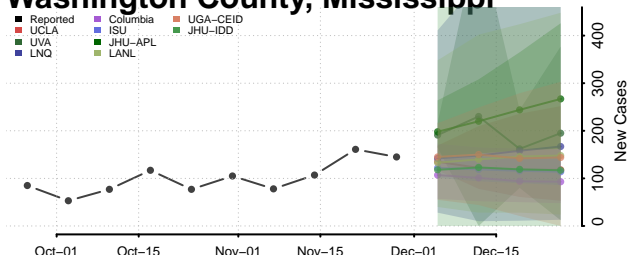

Tunica County, Mississippi

Union County, Mississippi

Walthall County, Mississippi

Warren County, Mississippi

Washington County, Mississippi

Wayne County, Mississippi

Webster County, Mississippi

Wilkinson County, Mississippi