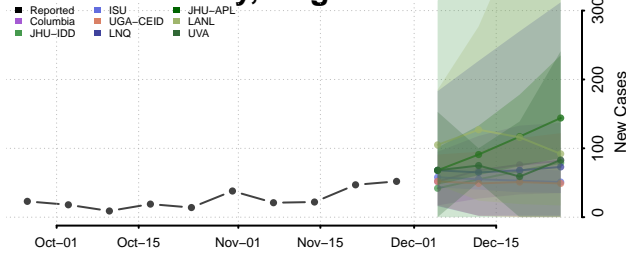

Caroline County, Virginia