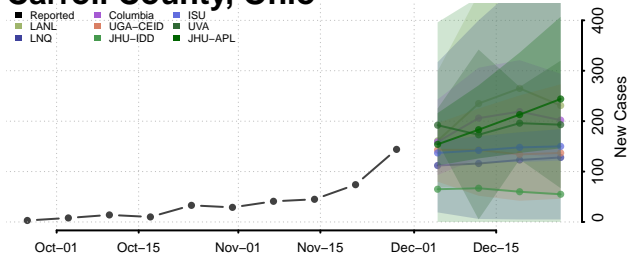

Carroll County, Ohio