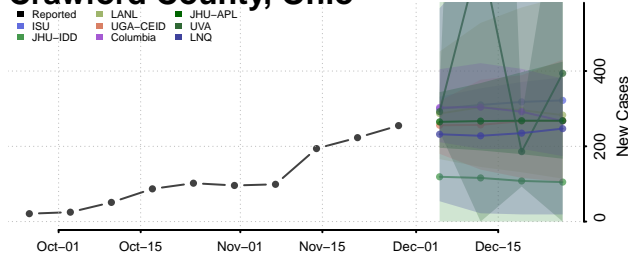

Clermont County, Ohio

Clinton County, Ohio

Columbiana County, Ohio

Coshocton County, Ohio

Crawford County, Ohio

Cuyahoga County, Ohio

Darke County, Ohio

Defiance County, Ohio