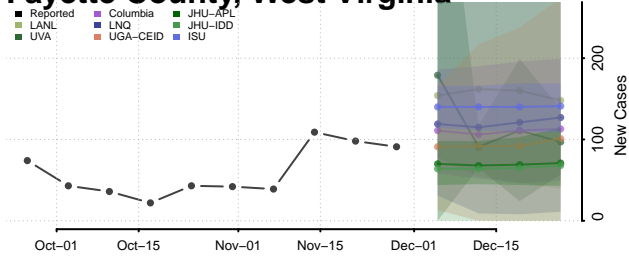

Fayette County, West Virginia