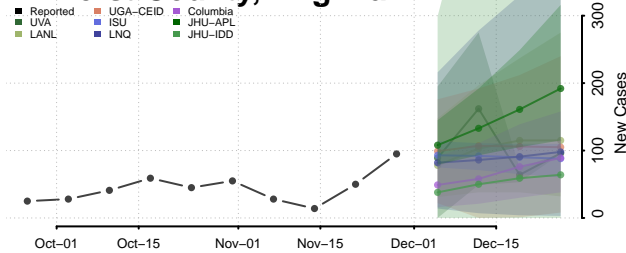

Amherst County, Virginia