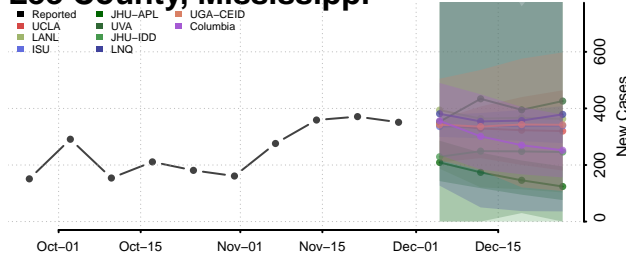

Lee County, Mississippi