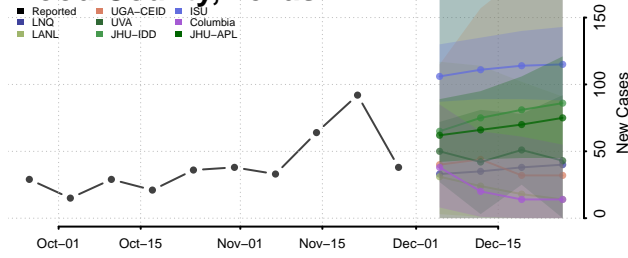

Wise County, Texas

Wood County, Texas

Yoakum County, Texas

Young County, Texas

Zapata County, Texas

Zavala County, Texas

Utah

Beaver County, Utah