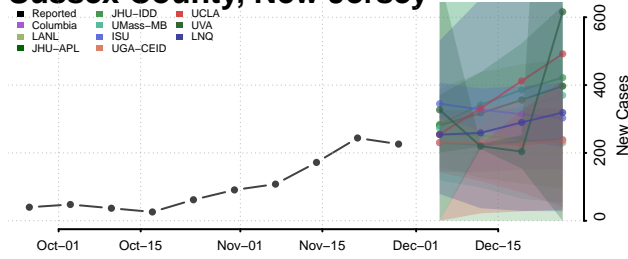

Sussex County, New Jersey