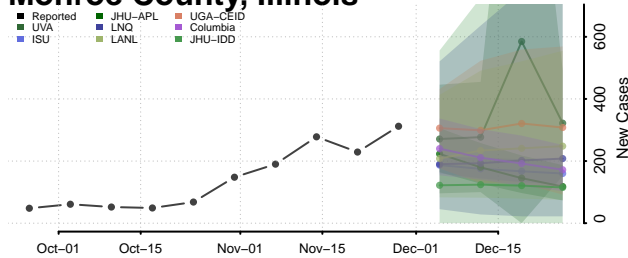

Monroe County, Illinois