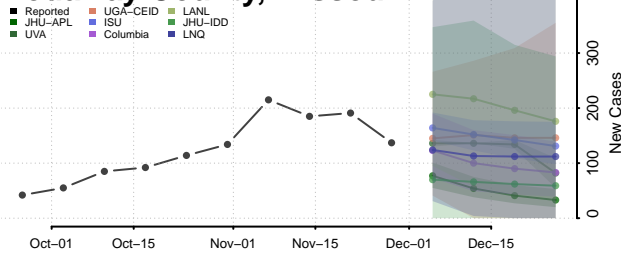

Nodaway County, Missouri