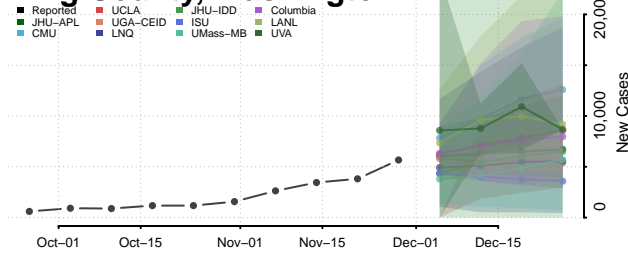

King County, Washington