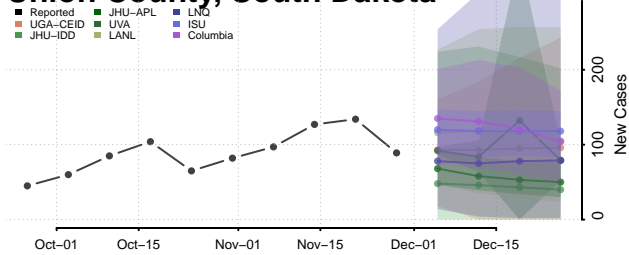

Union County, South Dakota