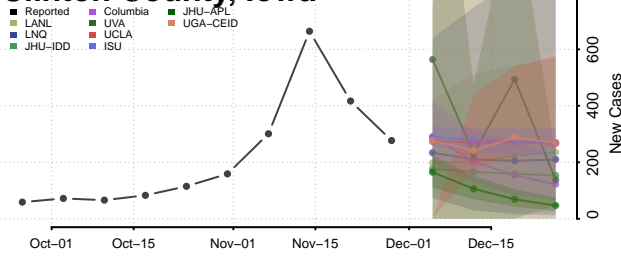

Clinton County, Iowa