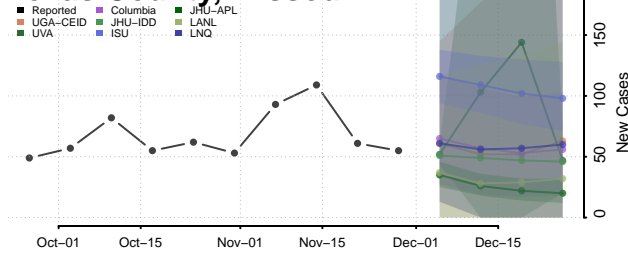

Texas County, Missouri