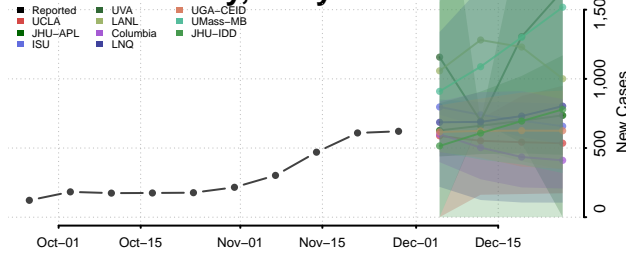

Howard County, Maryland