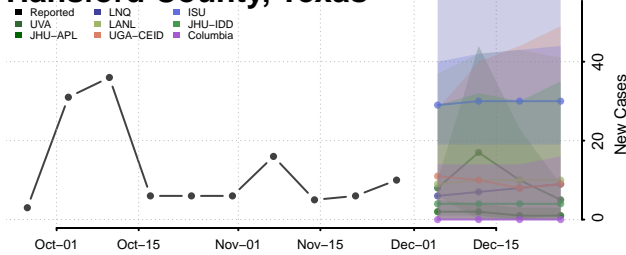

Hansford County, Texas