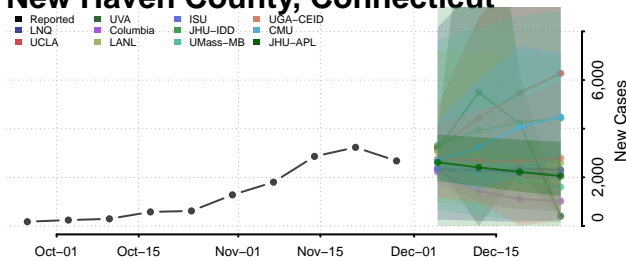

Hartford County, Connecticut

Litchfield County, Connecticut

Middlesex County, Connecticut

New Haven County, Connecticut

New London County, Connecticut

Tolland County, Connecticut

Windham County, Connecticut