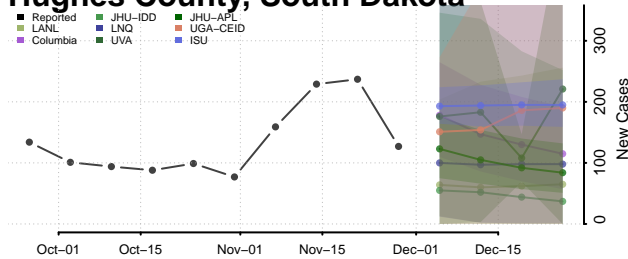

Hughes County, South Dakota