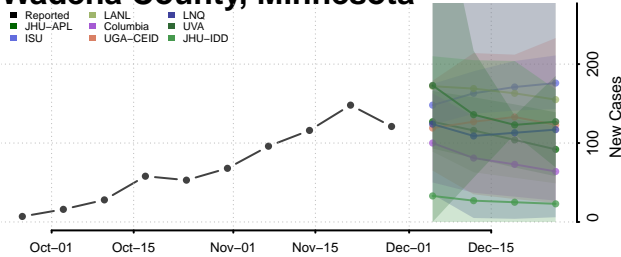

Wadena County, Minnesota

Waseca County, Minnesota

Washington County, Minnesota

Watowan County, Minnesota

Wilkin County, Minnesota

Winona County, Minnesota

Wright County, Minnesota

Yellow Medicine County, Minnesota