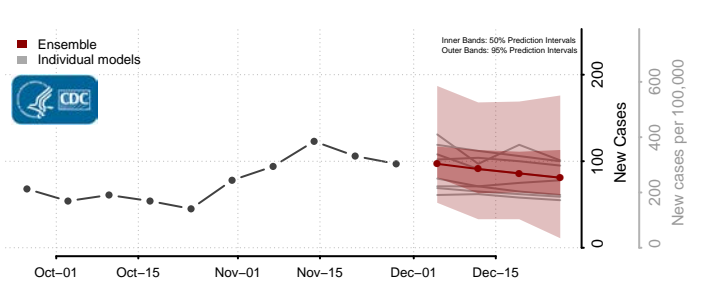

St. Louis City County, Missouri

St. Louis County, Missouri

Ste. Genevieve County, Missouri

Stoddard County, Missouri

Stone County, Missouri

Sullivan County, Missouri

Taney County, Missouri

Texas County, Missouri