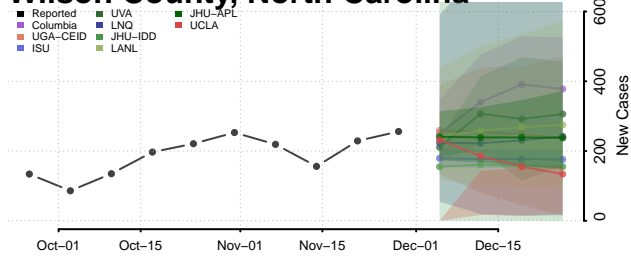

Wilson County, North Carolina