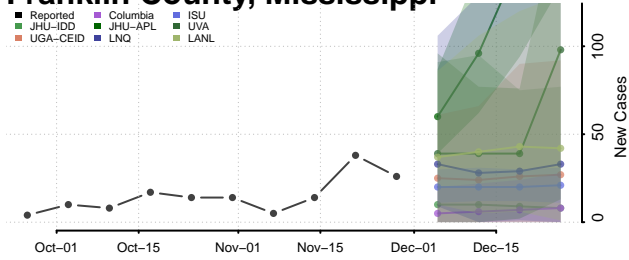

Covington County, Mississippi

DeSoto County, Mississippi

Forrest County, Mississippi

Franklin County, Mississippi

George County, Mississippi

Greene County, Mississippi

Grenada County, Mississippi

Hancock County, Mississippi