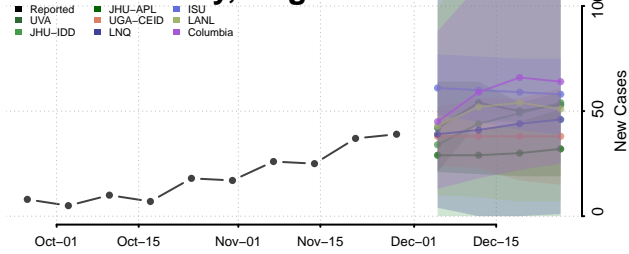

Patrick County, Virginia