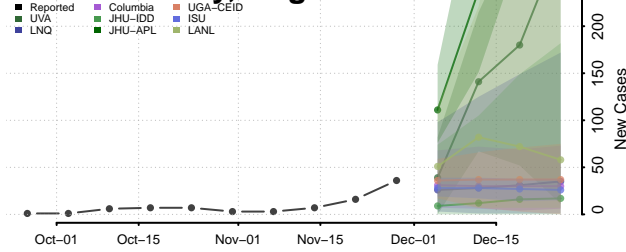

Amelia County, Virginia