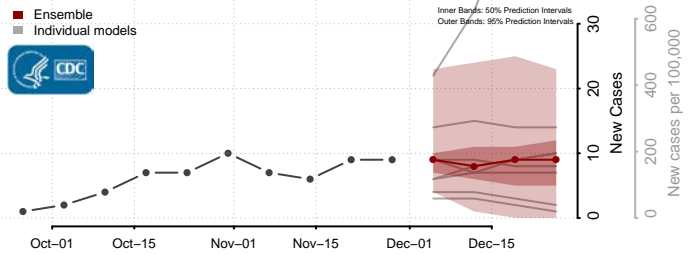

Craig County, Virginia