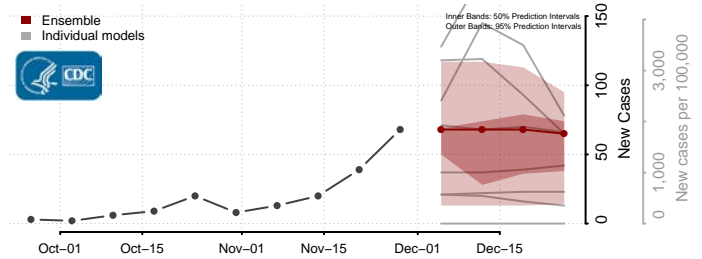

Harper County, Oklahoma