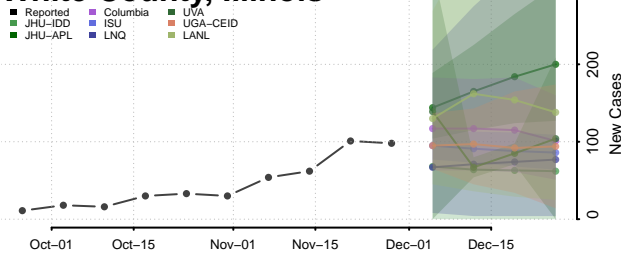

Union County, Illinois

Vermilion County, Illinois

Wabash County, Illinois

Warren County, Illinois

Washington County, Illinois

Wayne County, Illinois

White County, Illinois

Whiteside County, Illinois