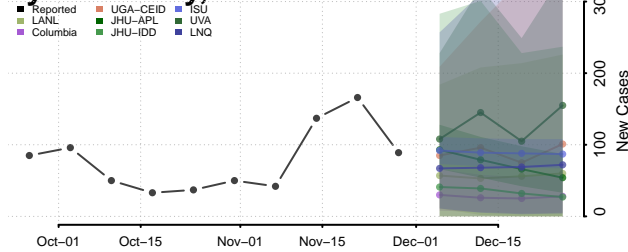

Kossuth County, Iowa

Lee County, Iowa

Linn County, Iowa

Louisa County, Iowa

Lucas County, Iowa

Lyon County, Iowa

Madison County, Iowa

Mahaska County, Iowa