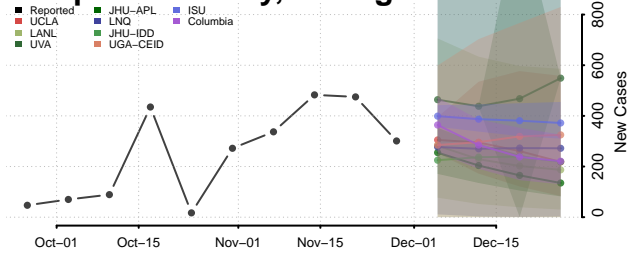

Marquette County, Michigan