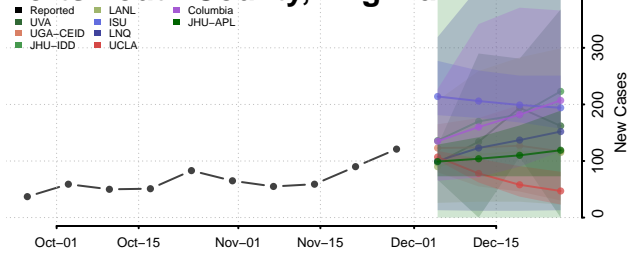

Page County, Virginia

Patrick County, Virginia

Petersburg County, Virginia

Pittsylvania County, Virginia

Poquoson County, Virginia

Portsmouth County, Virginia

Powhatan County, Virginia

Prince Edward County, Virginia