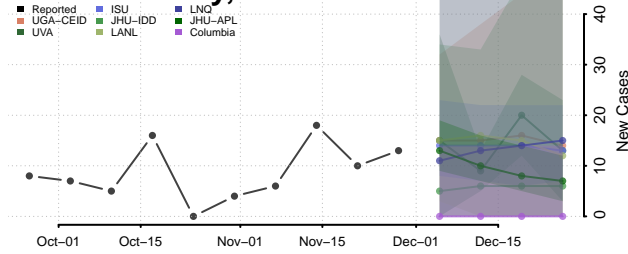

Cassia County, Idaho

Clark County, Idaho

Clearwater County, Idaho

Custer County, Idaho

Elmore County, Idaho

Franklin County, Idaho

Fremont County, Idaho

Gem County, Idaho