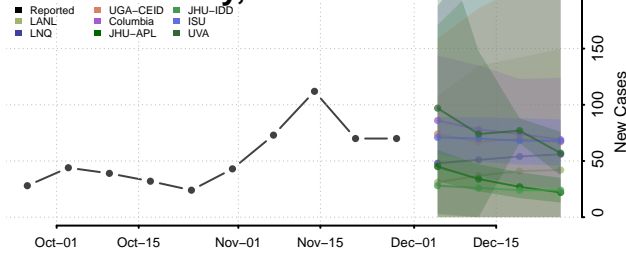

Guthrie County, Iowa

Hamilton County, Iowa

Hancock County, Iowa

Hardin County, Iowa

Harrison County, Iowa

Henry County, Iowa

Howard County, Iowa

Humboldt County, Iowa