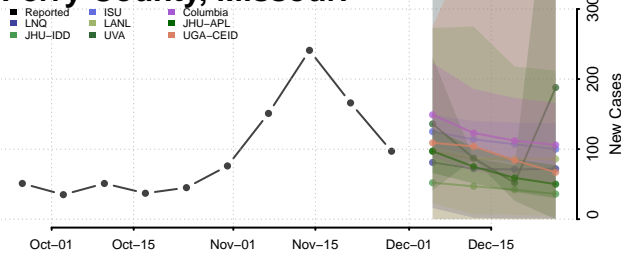

Perry County, Missouri