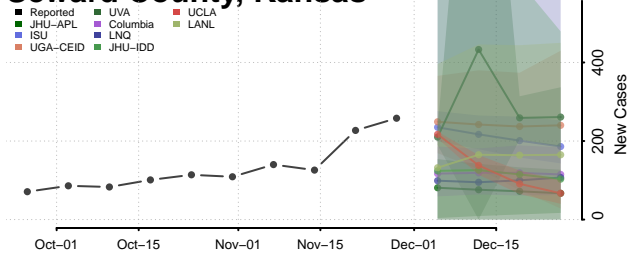

Rush County, Kansas

Russell County, Kansas

Saline County, Kansas

Scott County, Kansas

Sedgwick County, Kansas

Seward County, Kansas

Shawnee County, Kansas

Sheridan County, Kansas