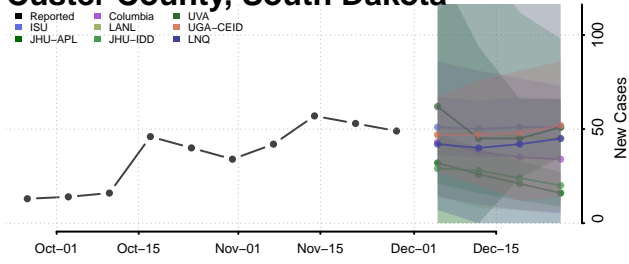

Custer County, South Dakota