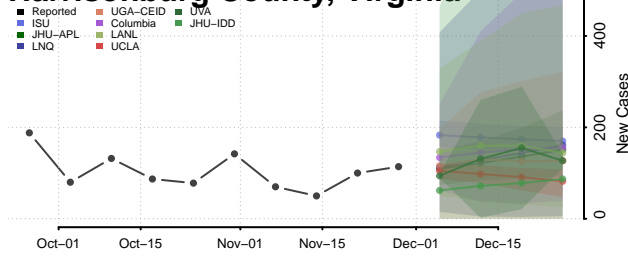

Grayson County, Virginia

Greene County, Virginia

Greensville County, Virginia

Halifax County, Virginia

Hampton County, Virginia

Hanover County, Virginia

Harrisonburg County, Virginia

Henrico County, Virginia