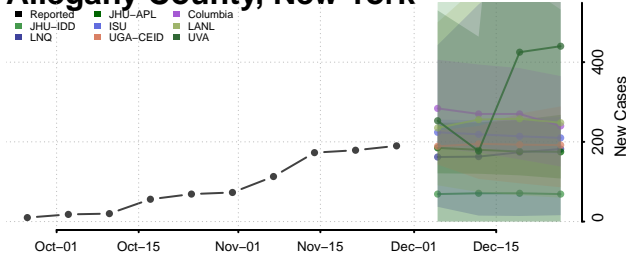

Torrance County, New Mexico

Union County, New Mexico

Valencia County, New Mexico

New York

Albany County, New York

Allegany County, New York

Bronx County, New York

Broome County, New York