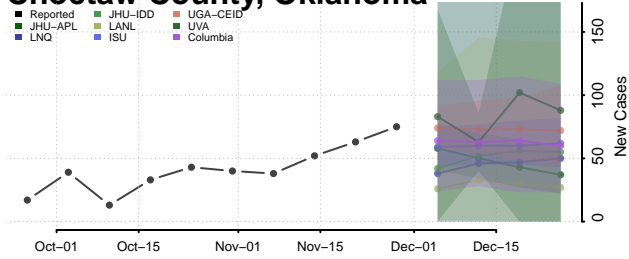

Choctaw County, Oklahoma