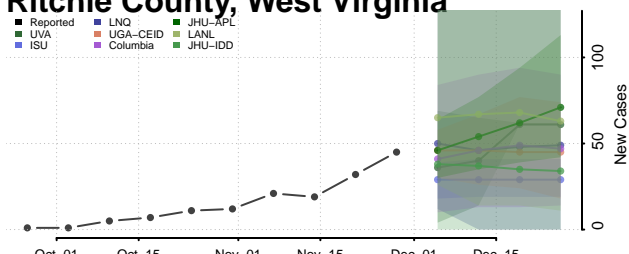

Ritchie County, West Virginia