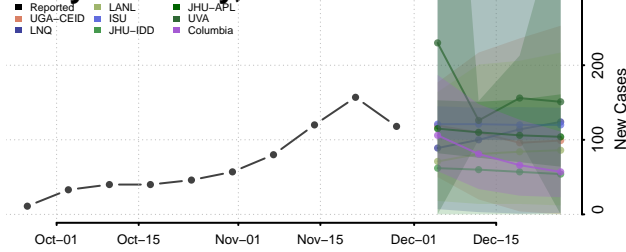

Sawyer County, Wisconsin