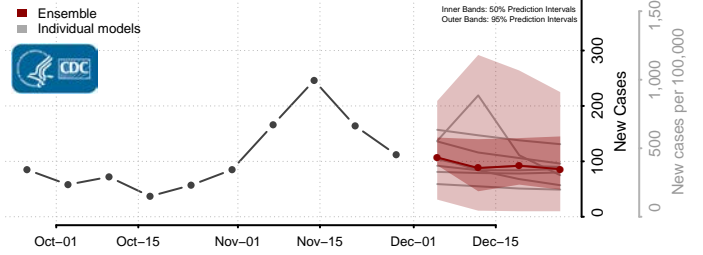

Washington County, Missouri