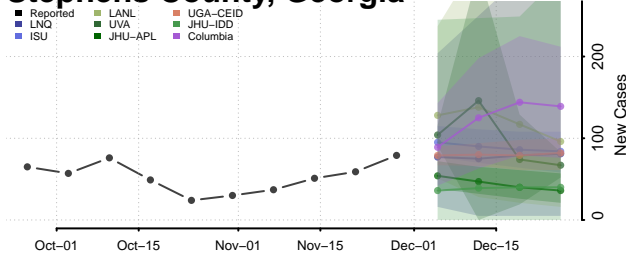

Stephens County, Georgia