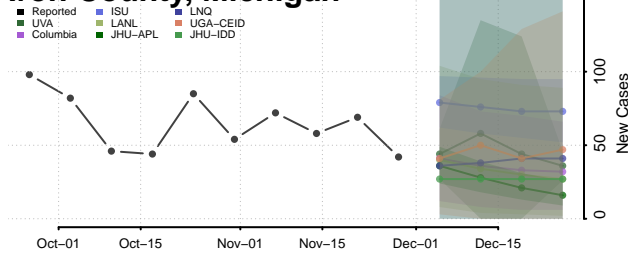

Iron County, Michigan