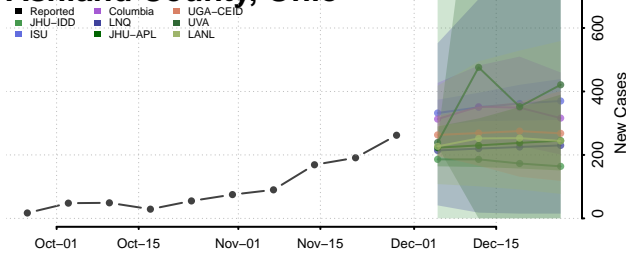

Ashland County, Ohio