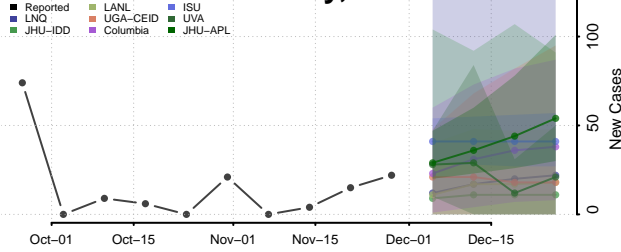

West Feliciana County, Louisiana