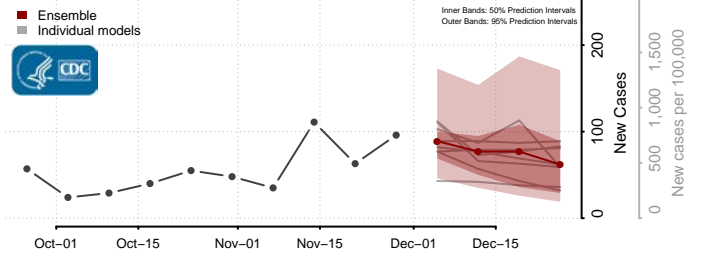

Wilbarger County, Texas