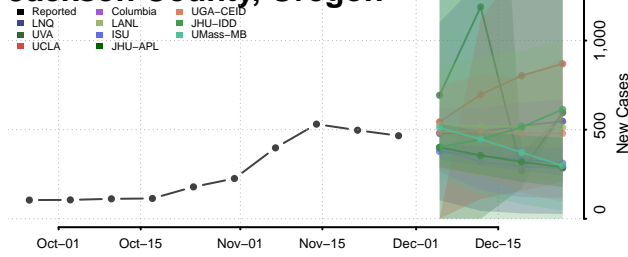

Jackson County, Oregon