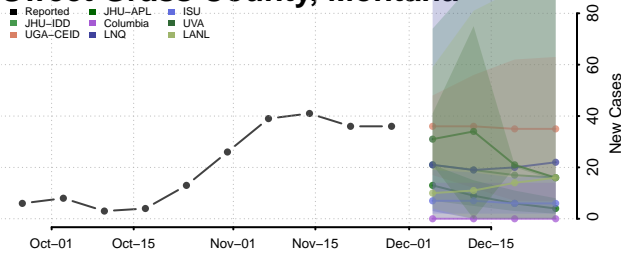

Sweet Grass County, Montana

Teton County, Montana

Toole County, Montana

Treasure County, Montana

Valley County, Montana

Wheatland County, Montana

Wibaux County, Montana

Yellowstone County, Montana