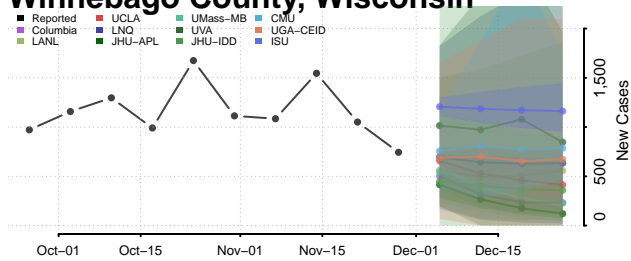

Washington County, Wisconsin

Waukesha County, Wisconsin

Waupaca County, Wisconsin

Waushara County, Wisconsin

Winnebago County, Wisconsin

Wood County, Wisconsin

Wyoming

Albany County, Wyoming