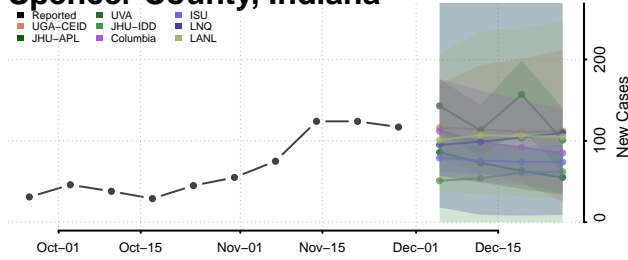

Randolph County, Indiana

Ripley County, Indiana

Rush County, Indiana

Scott County, Indiana

Shelby County, Indiana

Spencer County, Indiana

St. Joseph County, Indiana

Starke County, Indiana