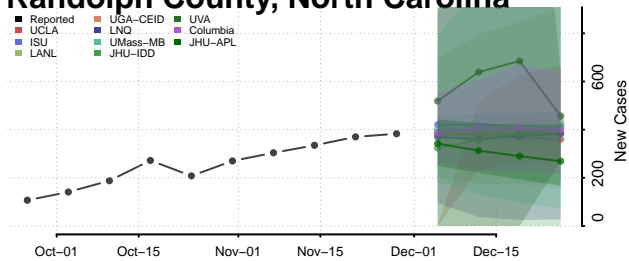

Randolph County, North Carolina