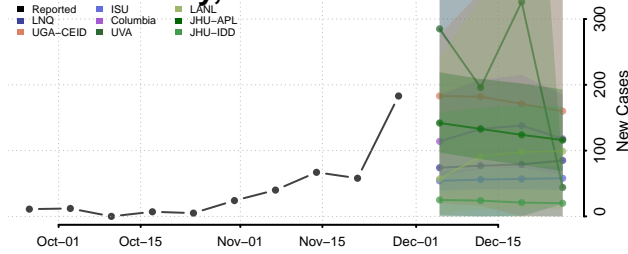

Noble County, Oklahoma