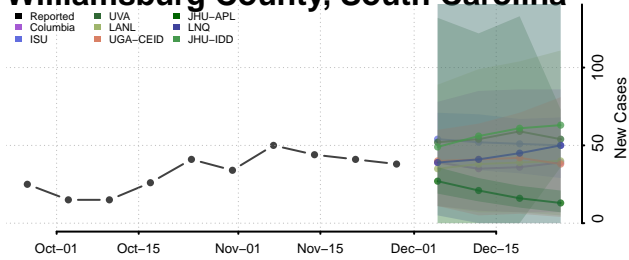

Williamsburg County, South Carolina