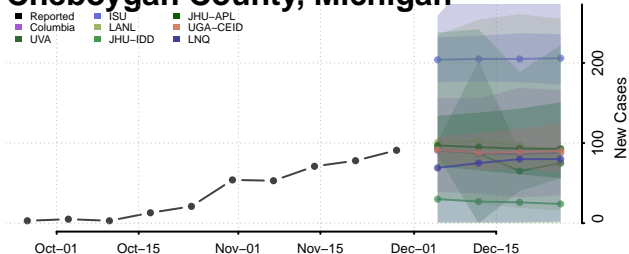

Cheboygan County, Michigan