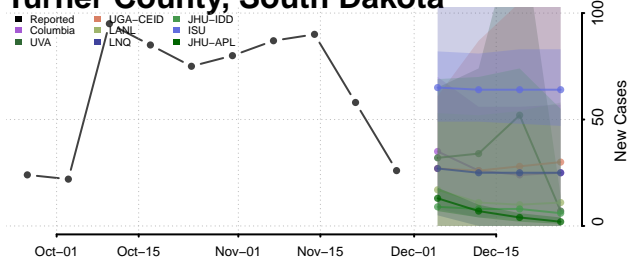

Turner County, South Dakota