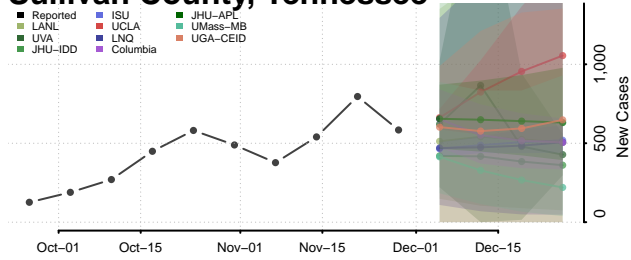

Sullivan County, Tennessee