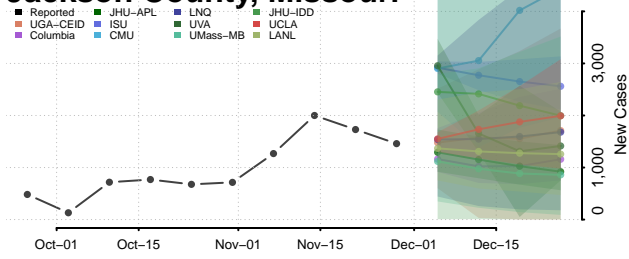

Howard County, Missouri

Howell County, Missouri

Iron County, Missouri

Jackson County, Missouri

Jasper County, Missouri

Jefferson County, Missouri

Johnson County, Missouri

Knox County, Missouri