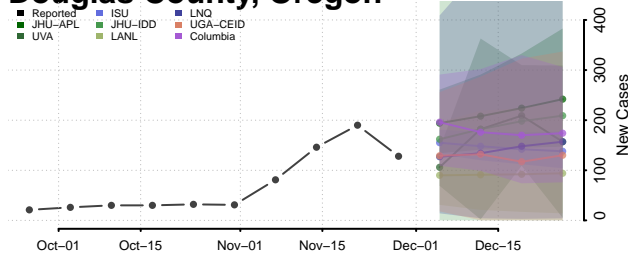

Douglas County, Oregon