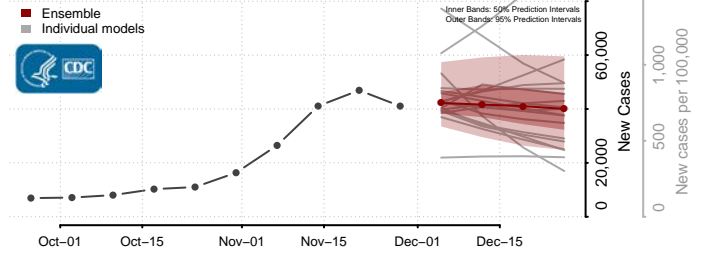

Wexford County, Michigan

Minnesota

Aitkin County, Minnesota

Anoka County, Minnesota

Becker County, Minnesota

Beltrami County, Minnesota