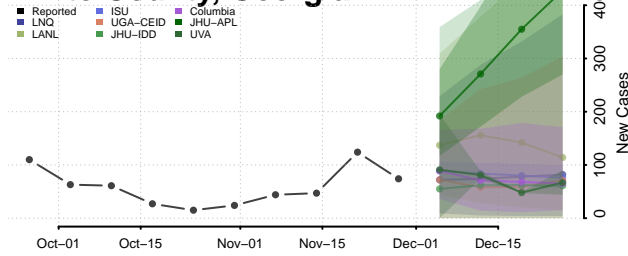

Wayne County, Georgia

Webster County, Georgia

Wheeler County, Georgia

White County, Georgia

Whitfield County, Georgia

Wilcox County, Georgia

Wilkes County, Georgia

Wilkinson County, Georgia