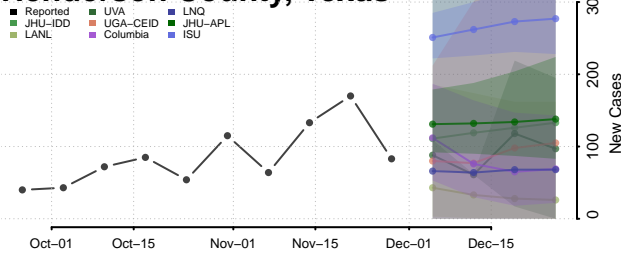

Henderson County, Texas