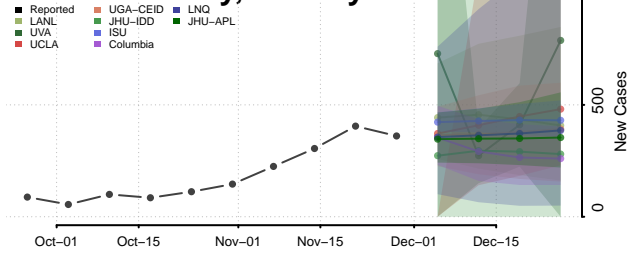

Indiana County, Pennsylvania