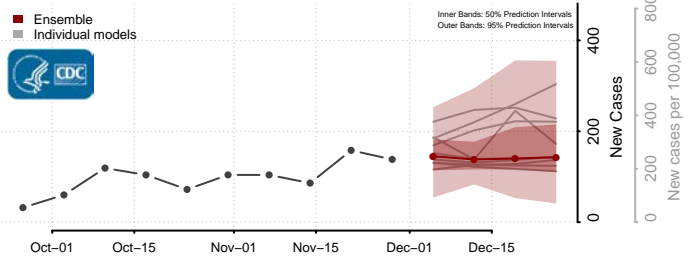

Currituck County, North Carolina

Dare County, North Carolina

Davidson County, North Carolina

Davie County, North Carolina

Duplin County, North Carolina

Durham County, North Carolina

Edgecombe County, North Carolina