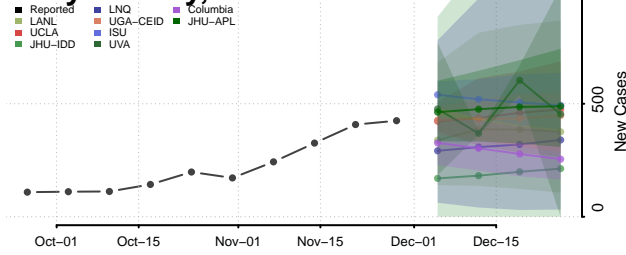

De Baca County, New Mexico

Dona Ana County, New Mexico

Eddy County, New Mexico

Grant County, New Mexico

Guadalupe County, New Mexico

Harding County, New Mexico

Hidalgo County, New Mexico

Lea County, New Mexico