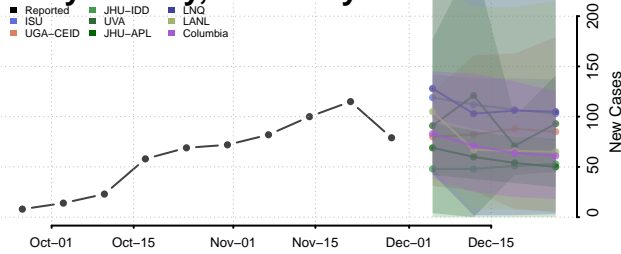

Perry County, Kentucky