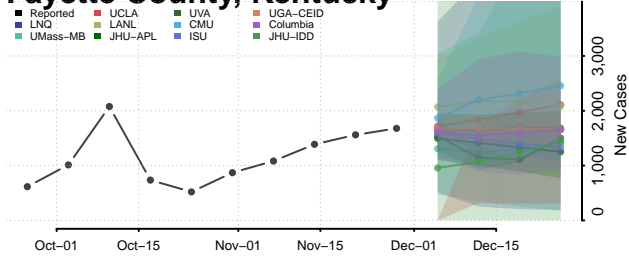

Fayette County, Kentucky