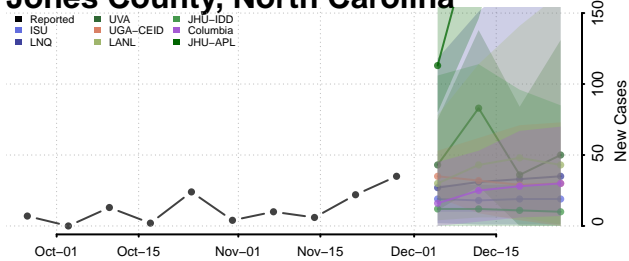

Hyde County, North Carolina

Iredell County, North Carolina

Jackson County, North Carolina

Johnston County, North Carolina

Jones County, North Carolina

Lee County, North Carolina

Lenoir County, North Carolina