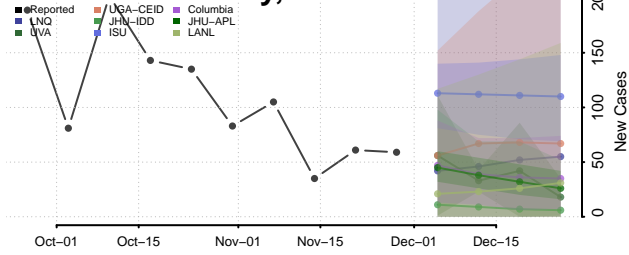

Roosevelt County, Montana