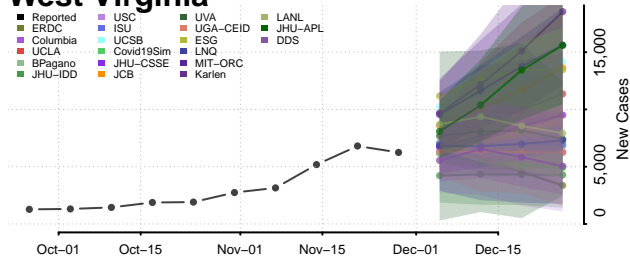

West Virginia