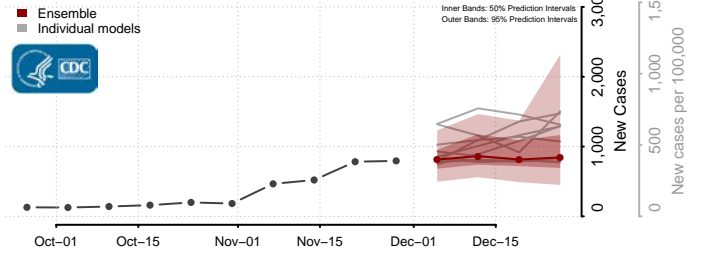

Wythe County, Virginia

York County, Virginia

Washington

Adams County, Washington

Asotin County, Washington

Benton County, Washington

Chelan County, Washington

Clallam County, Washington