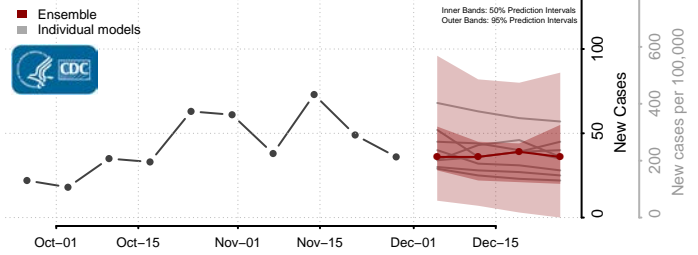

Dallas County, Missouri