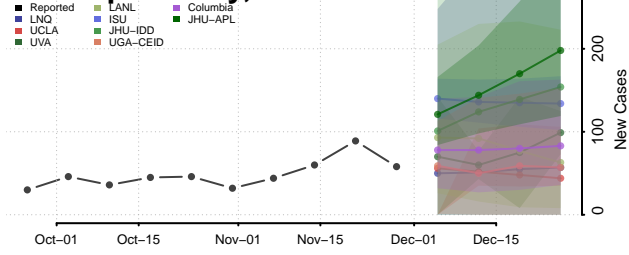

Bastrop County, Texas