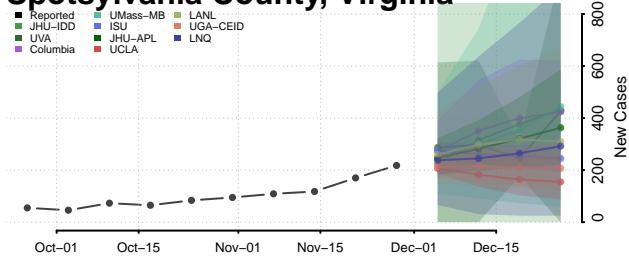

Spotsylvania County, Virginia