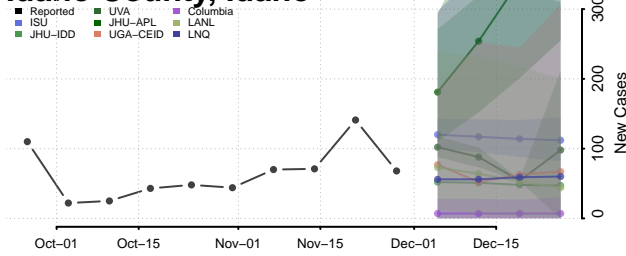

Idaho County, Idaho