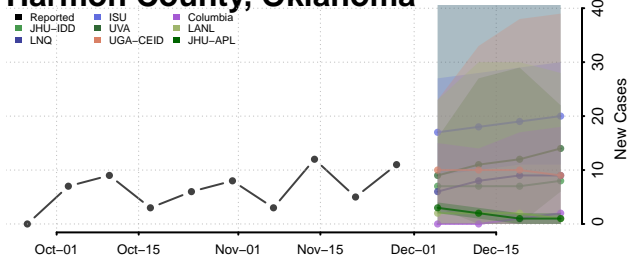

Harmon County, Oklahoma