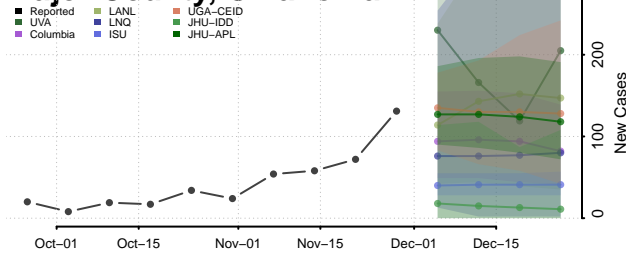

Major County, Oklahoma