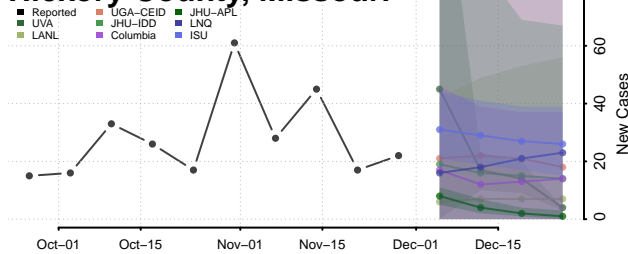

Gasconade County, Missouri

Gentry County, Missouri

Greene County, Missouri

Grundy County, Missouri

Harrison County, Missouri

Henry County, Missouri

Hickory County, Missouri

Holt County, Missouri