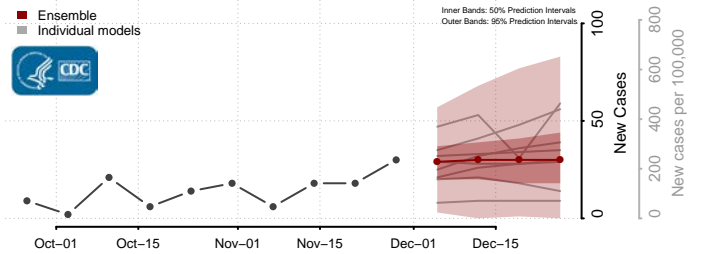

Pamlico County, North Carolina