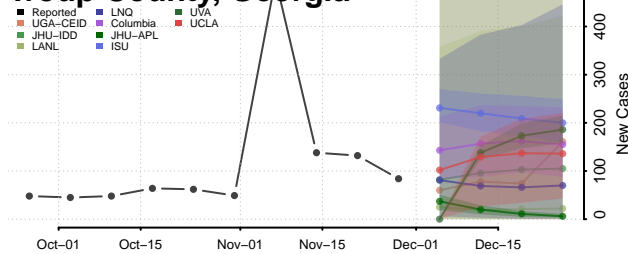

Terrell County, Georgia

Thomas County, Georgia

Tift County, Georgia

Toombs County, Georgia

Towns County, Georgia

Treutlen County, Georgia

Troup County, Georgia

Turner County, Georgia