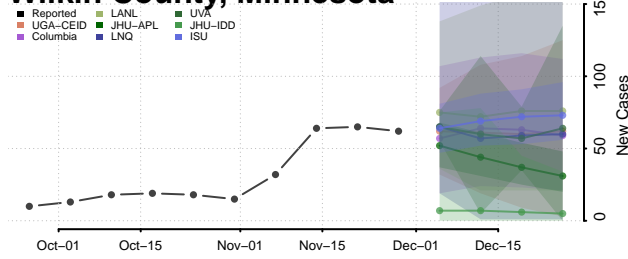

Wadena County, Minnesota

Waseca County, Minnesota

Washington County, Minnesota

Watowan County, Minnesota

Wilkin County, Minnesota

Winona County, Minnesota

Wright County, Minnesota

Yellow Medicine County, Minnesota