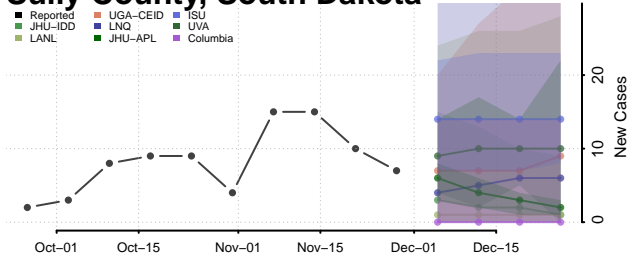

Sully County, South Dakota