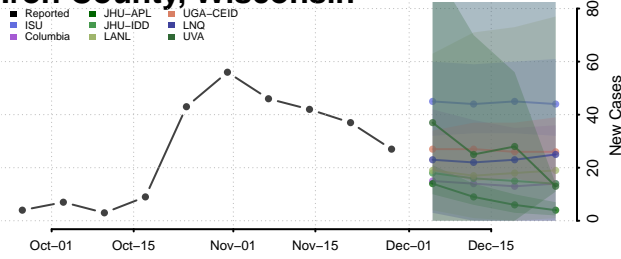

Florence County, Wisconsin

Fond du Lac County, Wisconsin

Forest County, Wisconsin

Grant County, Wisconsin

Green County, Wisconsin

Green Lake County, Wisconsin

Iowa County, Wisconsin

Iron County, Wisconsin