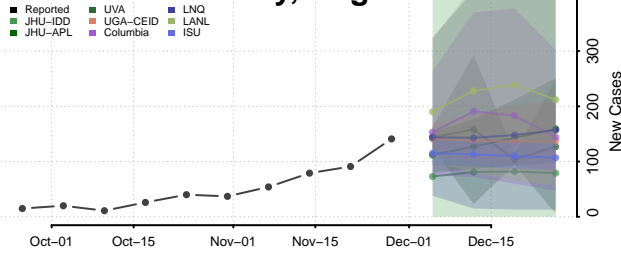

Virginia Beach County, Virginia

Warren County, Virginia

Washington County, Virginia

Waynesboro County, Virginia

Westmoreland County, Virginia

Williamsburg County, Virginia

Winchester County, Virginia

Wise County, Virginia