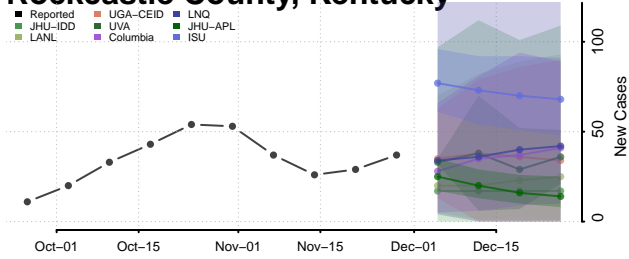

Rockcastle County, Kentucky