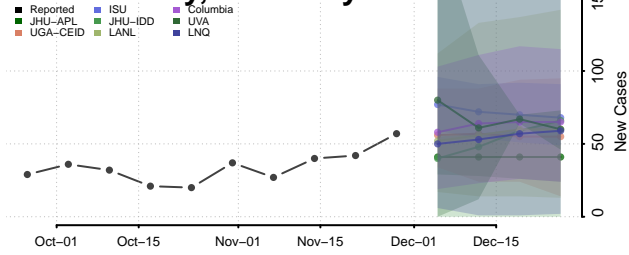

Estill County, Kentucky