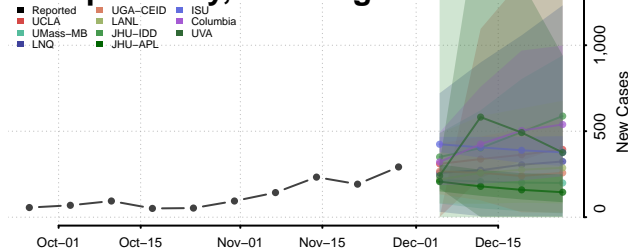

Kitsap County, Washington