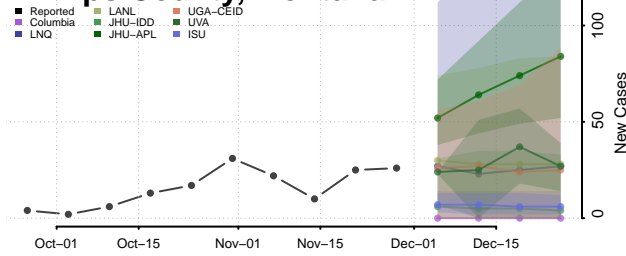

Musselshell County, Montana

Park County, Montana

Petroleum County, Montana

Phillips County, Montana

Pondera County, Montana

Powder River County, Montana

Powell County, Montana

Prairie County, Montana