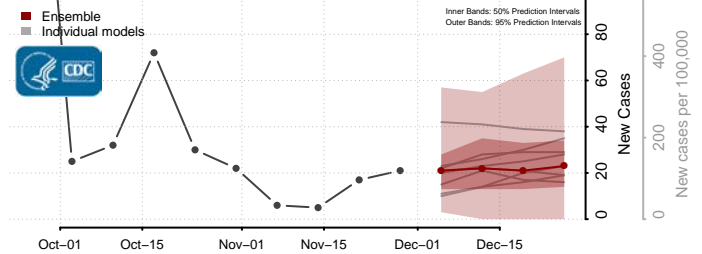

Southampton County, Virginia