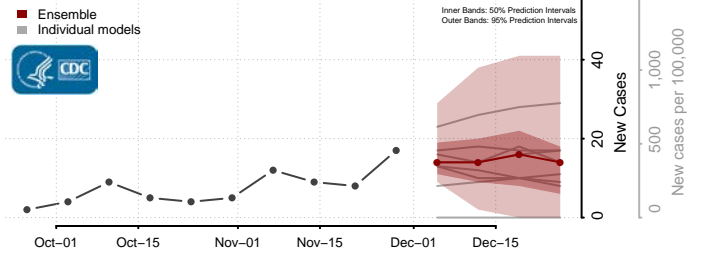

Jackson County, Minnesota

Kanabec County, Minnesota

Kandiyohi County, Minnesota

Kittson County, Minnesota

Koochiching County, Minnesota

Lac qui Parle County, Minnesota

Lake County, Minnesota

Lake of the Woods County, Minnesota