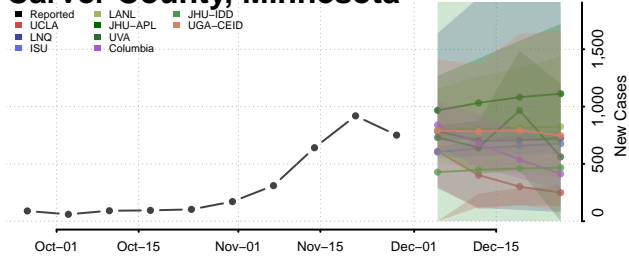

Carver County, Minnesota