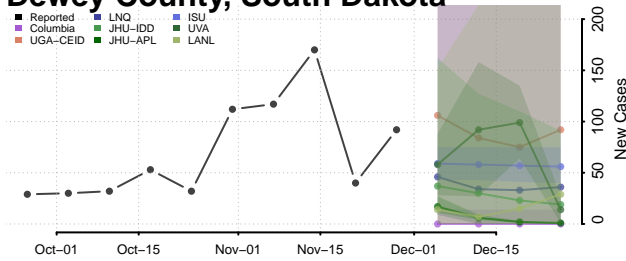

Dewey County, South Dakota