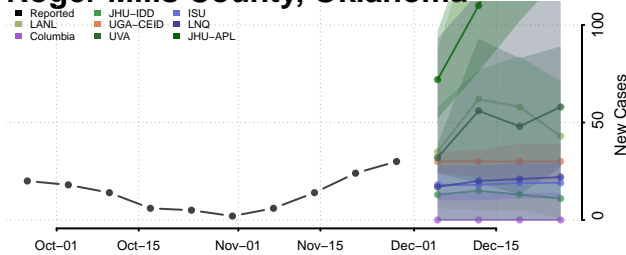

Roger Mills County, Oklahoma