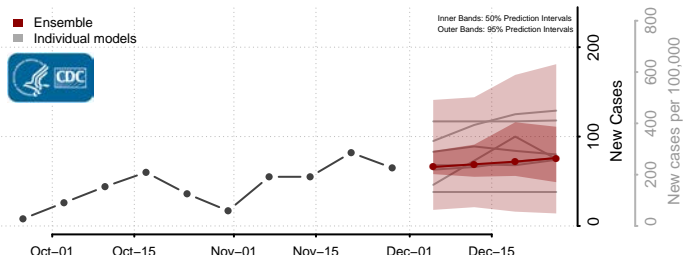

Pendleton County, West Virginia

Pleasants County, West Virginia

Pocahontas County, West Virginia

Preston County, West Virginia

Putnam County, West Virginia

Raleigh County, West Virginia

Randolph County, West Virginia