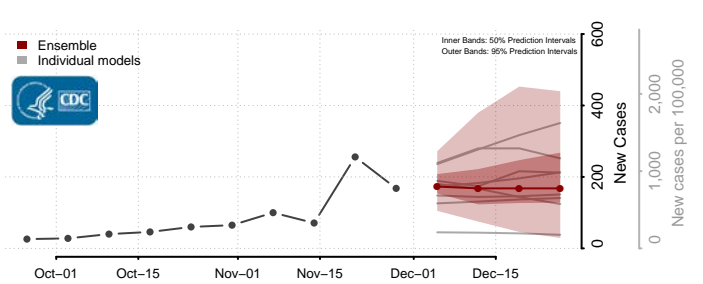

Wadena County, Minnesota

Waseca County, Minnesota

Washington County, Minnesota

Watowan County, Minnesota

Wilkin County, Minnesota

Winona County, Minnesota

Wright County, Minnesota

Yellow Medicine County, Minnesota