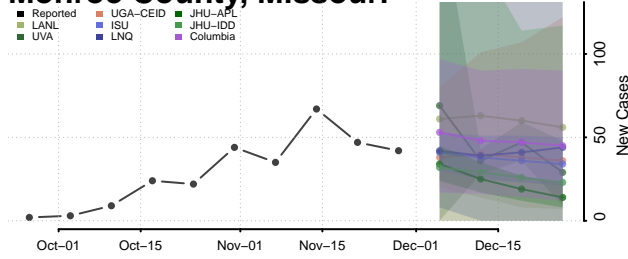

Monroe County, Missouri