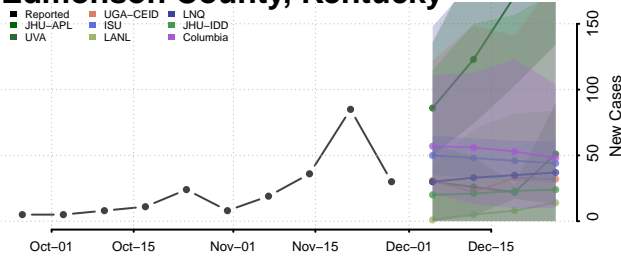

Edmonson County, Kentucky