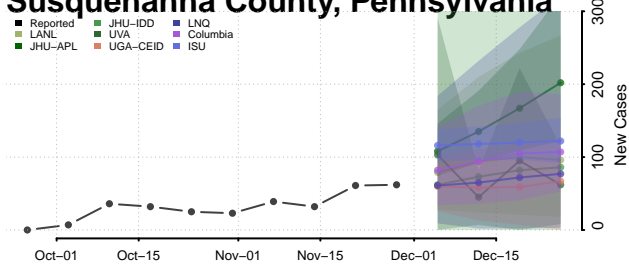

Schuylkill County, Pennsylvania

Snyder County, Pennsylvania

Somerset County, Pennsylvania

Sullivan County, Pennsylvania

Susquehanna County, Pennsylvania

Tioga County, Pennsylvania

Union County, Pennsylvania