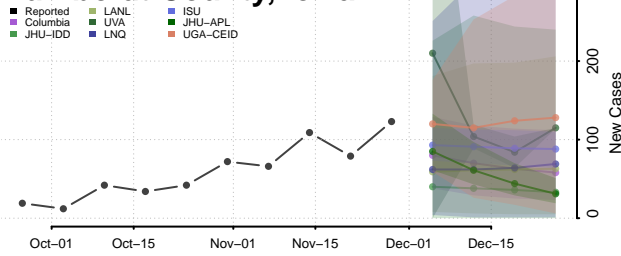

Guthrie County, Iowa

Hamilton County, Iowa

Hancock County, Iowa

Hardin County, Iowa

Harrison County, Iowa

Henry County, Iowa

Howard County, Iowa

Humboldt County, Iowa