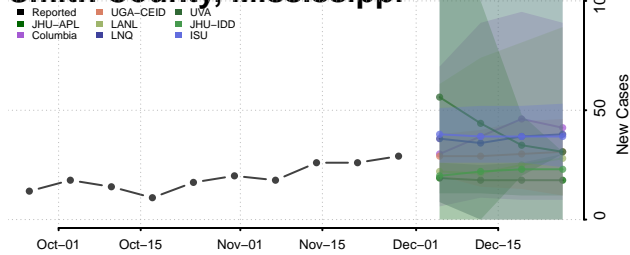

Smith County, Mississippi