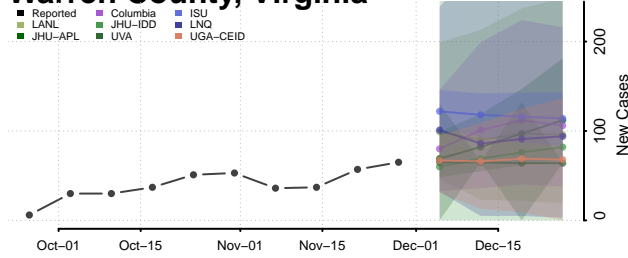

Warren County, Virginia