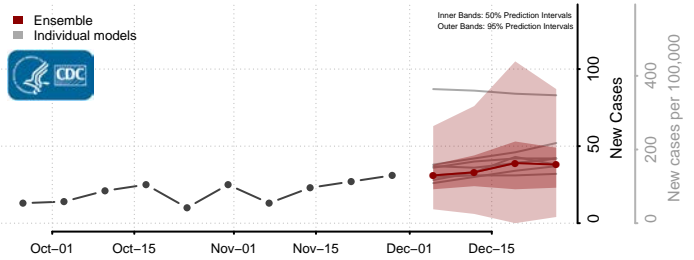

Page County, Virginia