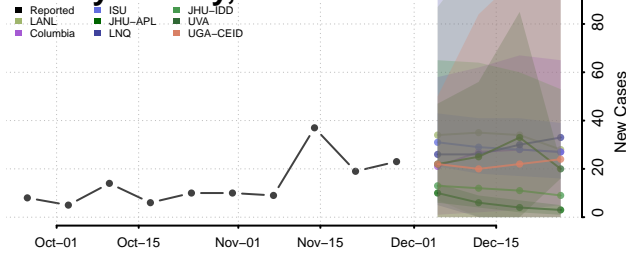

Shelby County, Missouri