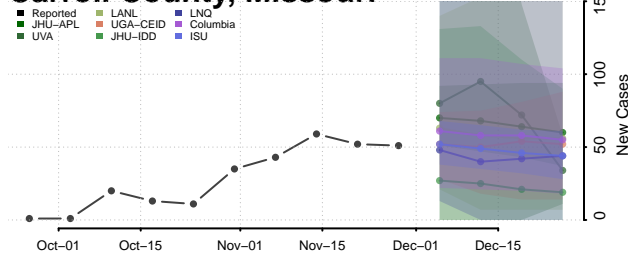

Carroll County, Missouri