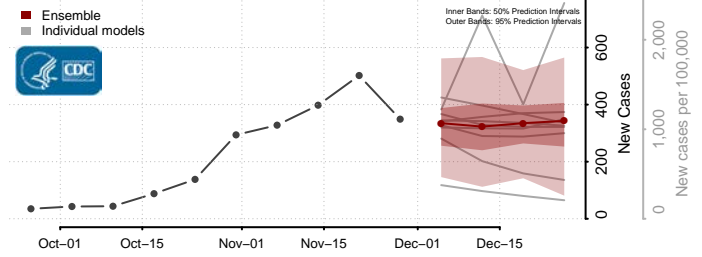

Polk County, Minnesota