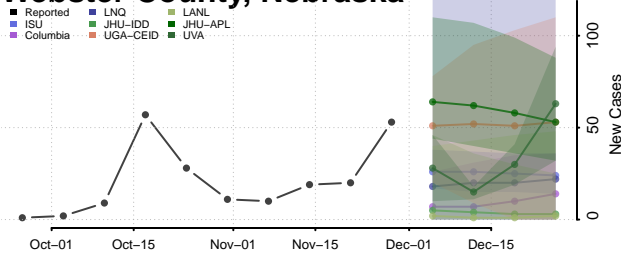

Valley County, Nebraska

Washington County, Nebraska

Wayne County, Nebraska

Webster County, Nebraska

Wheeler County, Nebraska

York County, Nebraska

Nevada

Carson City County, Nevada