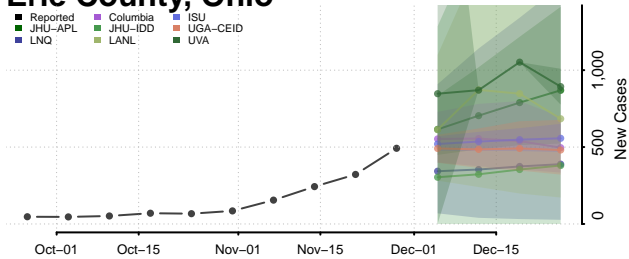

Erie County, Ohio