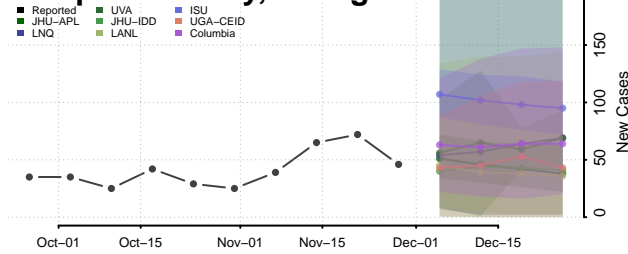

Laurens County, Georgia

Lee County, Georgia

Liberty County, Georgia

Lincoln County, Georgia

Long County, Georgia

Lowndes County, Georgia

Lumpkin County, Georgia

Macon County, Georgia