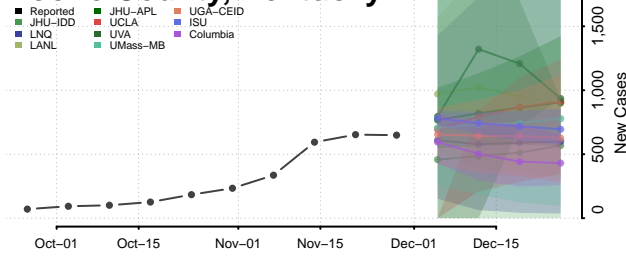

Bourbon County, Kentucky

Boyd County, Kentucky

Boyle County, Kentucky

Bracken County, Kentucky

Breathitt County, Kentucky

Breckinridge County, Kentucky

Bullitt County, Kentucky

Butler County, Kentucky