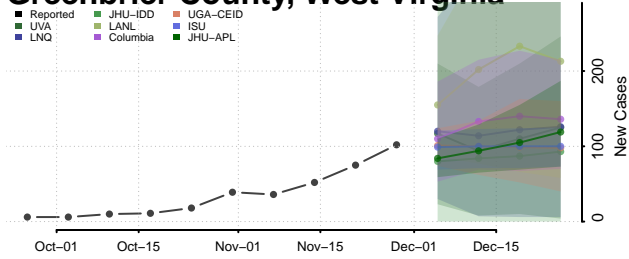

Greenbrier County, West Virginia