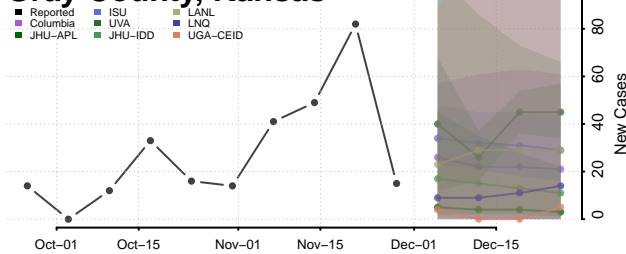

Gray County, Kansas