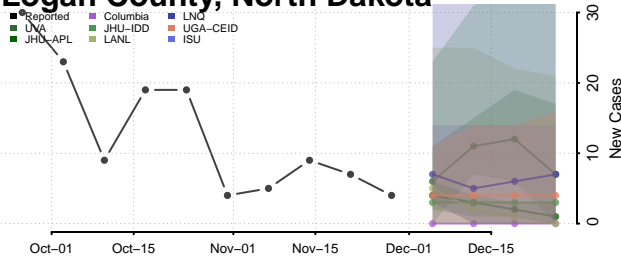

Griggs County, North Dakota

Hettinger County, North Dakota

Kidder County, North Dakota

LaMoure County, North Dakota

Logan County, North Dakota

McHenry County, North Dakota

McIntosh County, North Dakota

McKenzie County, North Dakota