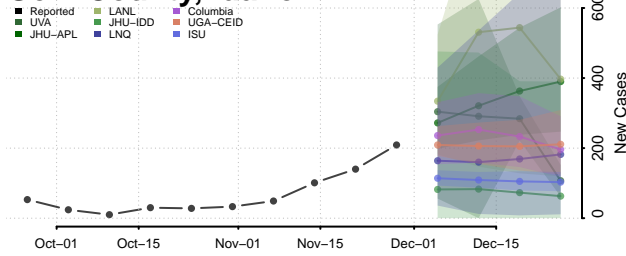

Cassia County, Idaho

Clark County, Idaho

Clearwater County, Idaho

Custer County, Idaho

Elmore County, Idaho

Franklin County, Idaho

Fremont County, Idaho

Gem County, Idaho