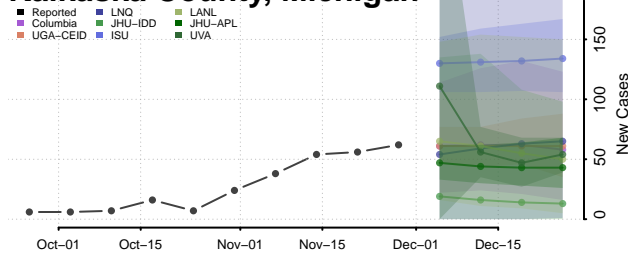

Iron County, Michigan

Isabella County, Michigan

Jackson County, Michigan

Kalamazoo County, Michigan

Kalkaska County, Michigan

Kent County, Michigan

Keweenaw County, Michigan

Lake County, Michigan