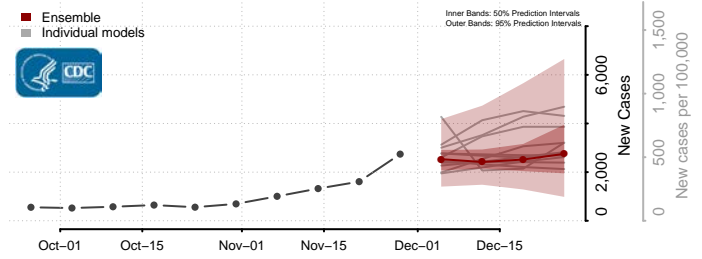

Skamania County, Washington

Snohomish County, Washington

Spokane County, Washington

Stevens County, Washington

Thurston County, Washington

Wahkiakum County, Washington

Walla Walla County, Washington

Whatcom County, Washington