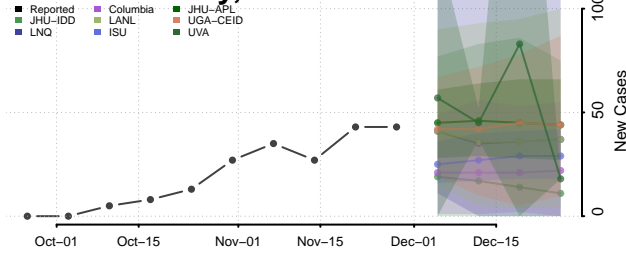

Jackson County, Minnesota

Kanabec County, Minnesota

Kandiyohi County, Minnesota

Kittson County, Minnesota

Koochiching County, Minnesota

Lac qui Parle County, Minnesota

Lake County, Minnesota

Lake of the Woods County, Minnesota