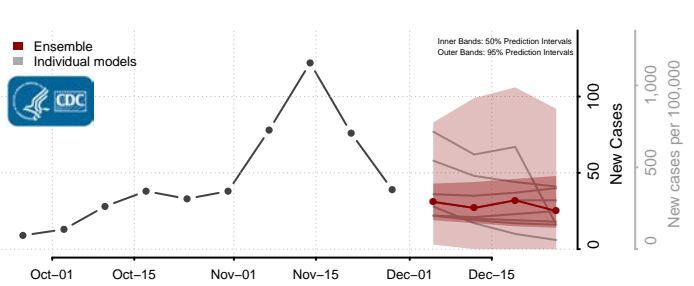

Beaverhead County, Montana

Big Horn County, Montana

Blaine County, Montana

Broadwater County, Montana

Carbon County, Montana

Carter County, Montana

Cascade County, Montana

Chouteau County, Montana