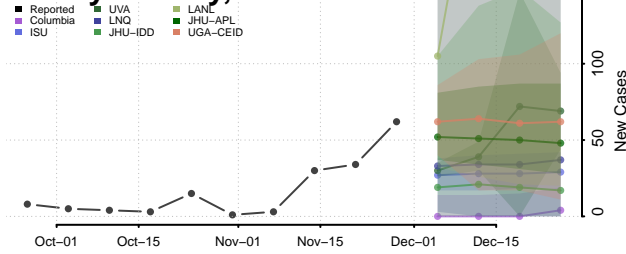

Custer County, Oklahoma

Delaware County, Oklahoma

Dewey County, Oklahoma

Ellis County, Oklahoma

Garfield County, Oklahoma

Garvin County, Oklahoma

Grady County, Oklahoma

Grant County, Oklahoma