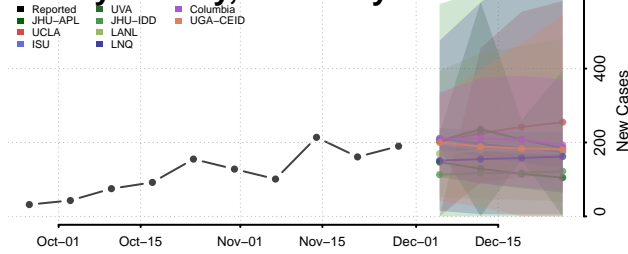

Scott County, Kentucky

Shelby County, Kentucky

Simpson County, Kentucky

Spencer County, Kentucky

Taylor County, Kentucky

Todd County, Kentucky

Trigg County, Kentucky

Trimble County, Kentucky