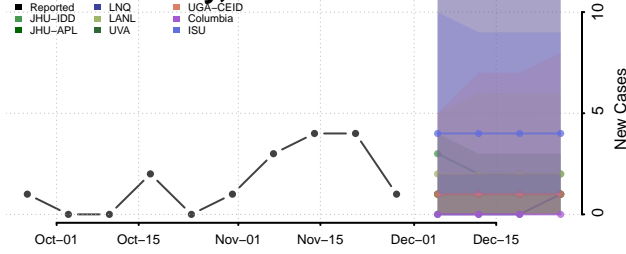

Nebraska

Adams County, Nebraska

Antelope County, Nebraska

Arthur County, Nebraska

Banner County, Nebraska

Blaine County, Nebraska

Boone County, Nebraska

Box Butte County, Nebraska