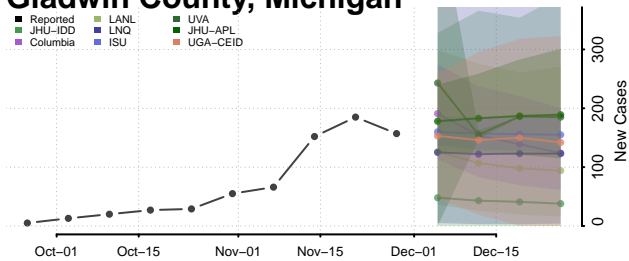

Crawford County, Michigan

Delta County, Michigan

Dickinson County, Michigan

Eaton County, Michigan

Emmet County, Michigan

Genesee County, Michigan

Gladwin County, Michigan

Gogebic County, Michigan