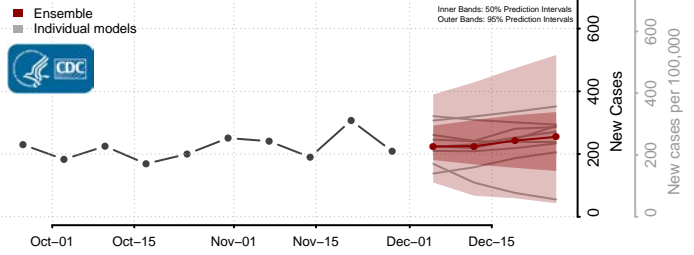

Montgomery County, Virginia