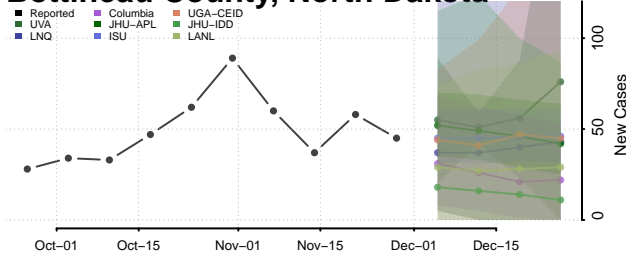

Bottineau County, North Dakota