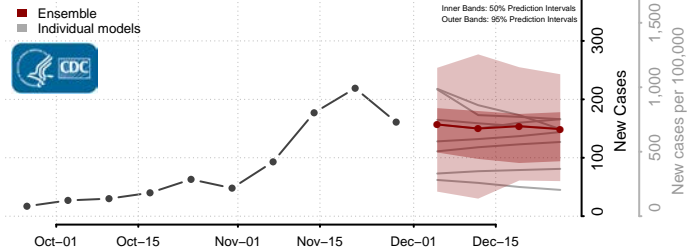

Roane County, Tennessee

Robertson County, Tennessee

Rutherford County, Tennessee

Scott County, Tennessee

Sequatchie County, Tennessee

Sevier County, Tennessee

Shelby County, Tennessee

Smith County, Tennessee