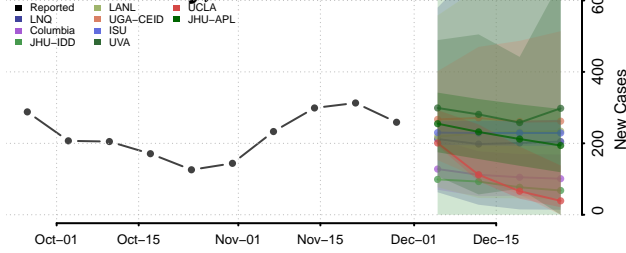

Stark County, North Dakota