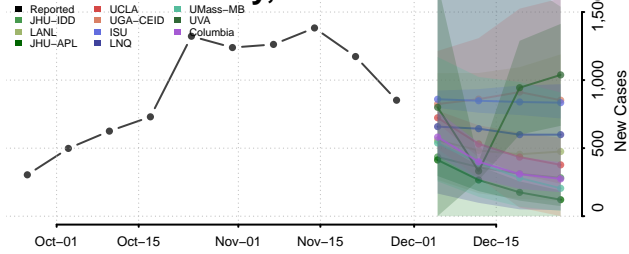

Lincoln County, Wisconsin

Manitowoc County, Wisconsin

Marathon County, Wisconsin

Marinette County, Wisconsin

Marquette County, Wisconsin

Menominee County, Wisconsin

Milwaukee County, Wisconsin

Monroe County, Wisconsin