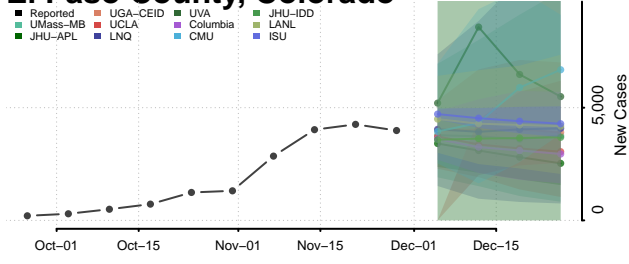

El Paso County, Colorado