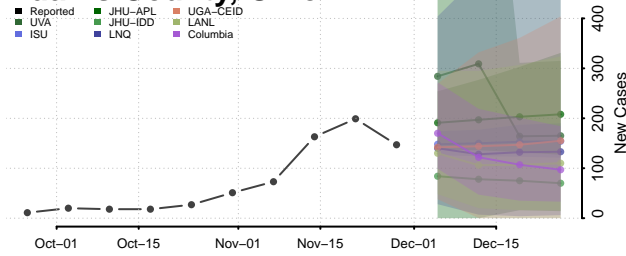

Adams County, Ohio