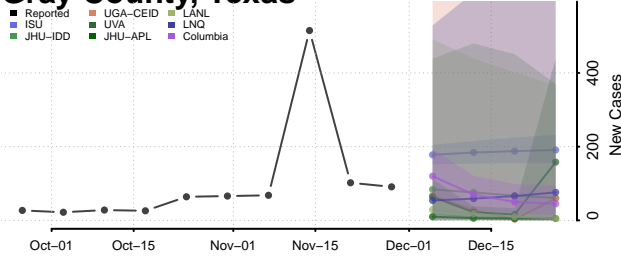

Gray County, Texas