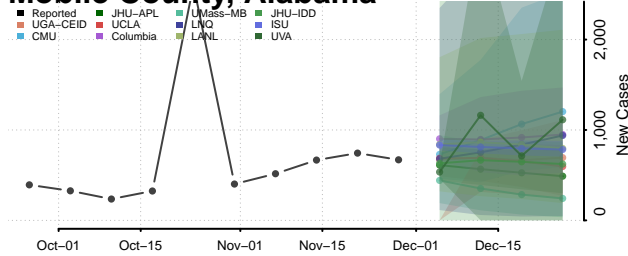

Mobile County, Alabama