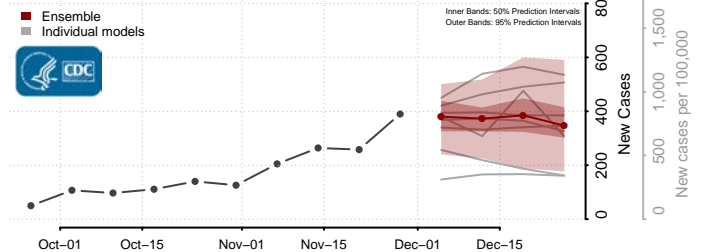

Minnesota

Aitkin County, Minnesota

Anoka County, Minnesota

Becker County, Minnesota

Beltrami County, Minnesota

Benton County, Minnesota

Big Stone County, Minnesota

Blue Earth County, Minnesota