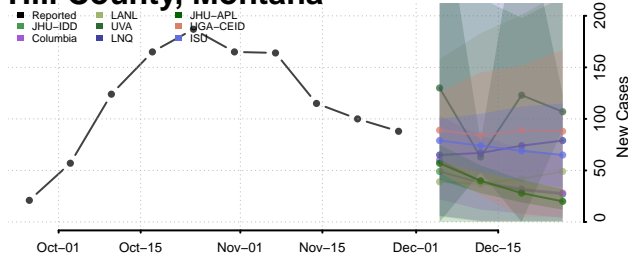

Garfield County, Montana

Glacier County, Montana

Golden Valley County, Montana

Granite County, Montana

Hill County, Montana

Jefferson County, Montana

Judith Basin County, Montana

Lake County, Montana