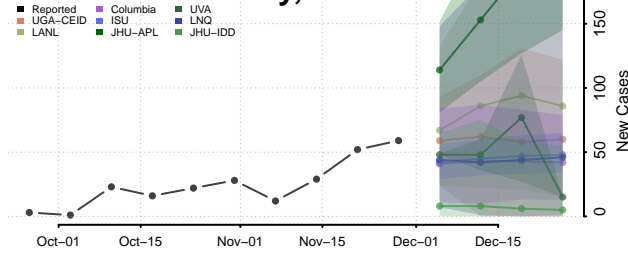

Le Sueur County, Minnesota

Lincoln County, Minnesota

Lyon County, Minnesota

Mahnomen County, Minnesota

Marshall County, Minnesota

Martin County, Minnesota

McLeod County, Minnesota

Meeker County, Minnesota