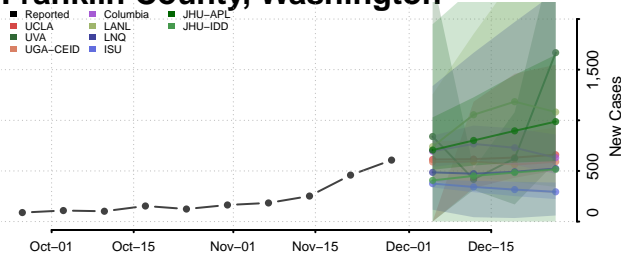

Franklin County, Washington