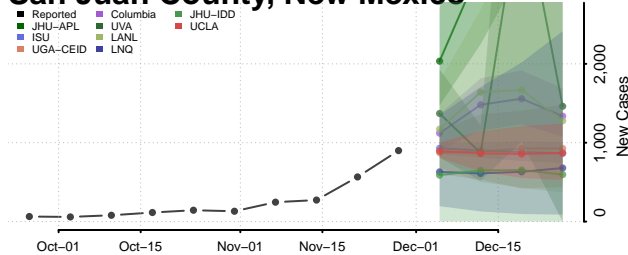

San Juan County, New Mexico