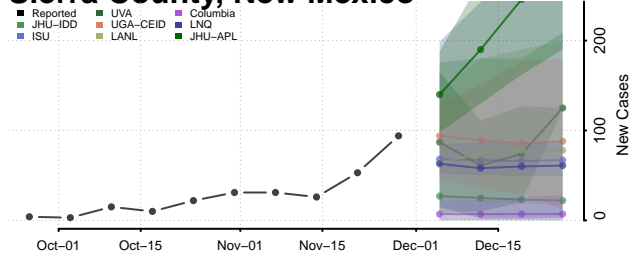

Sierra County, New Mexico