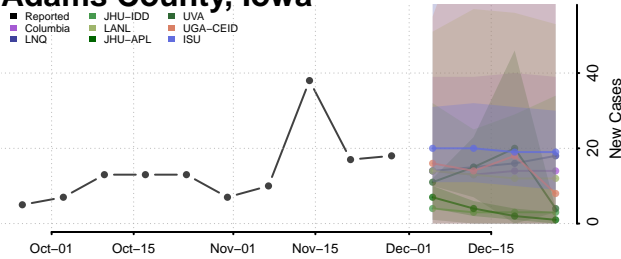

Adams County, Iowa