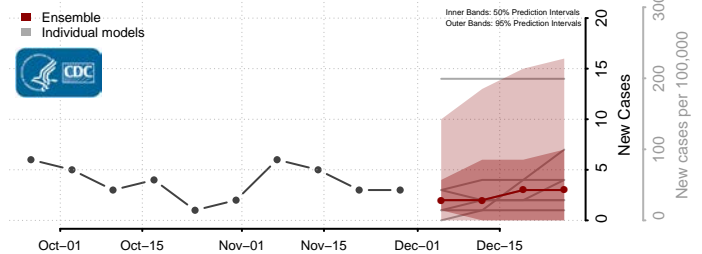

Henry County, Virginia

Highland County, Virginia

Hopewell County, Virginia

Isle of Wight County, Virginia

James City County, Virginia

King and Queen County, Virginia

King George County, Virginia

King William County, Virginia