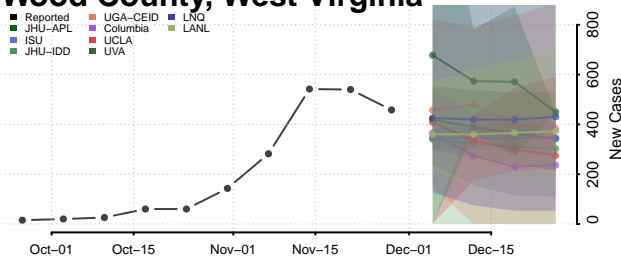

Wood County, West Virginia