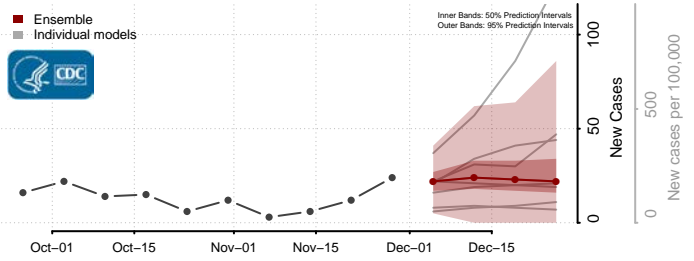

New Kent County, Virginia

Newport News County, Virginia

Norfolk County, Virginia

Northampton County, Virginia

Northumberland County, Virginia

Norton County, Virginia

Nottoway County, Virginia

Orange County, Virginia