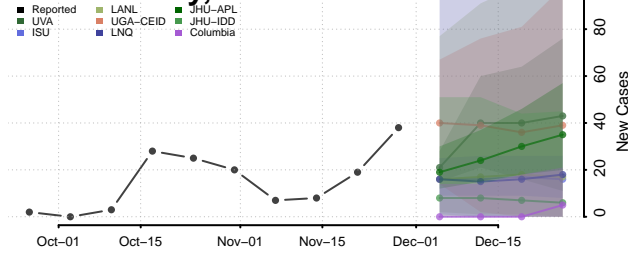

Coke County, Texas