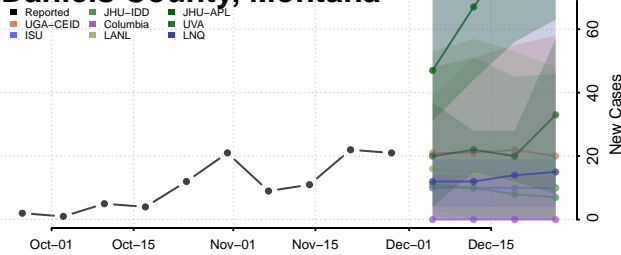

Daniels County, Montana