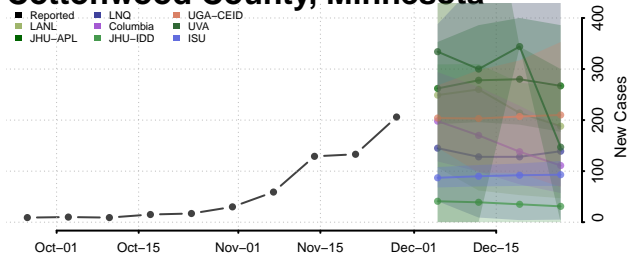

Cottonwood County, Minnesota