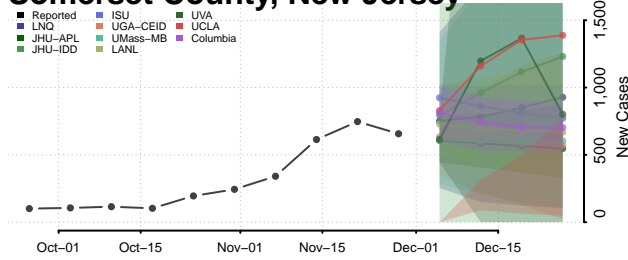

Somerset County, New Jersey