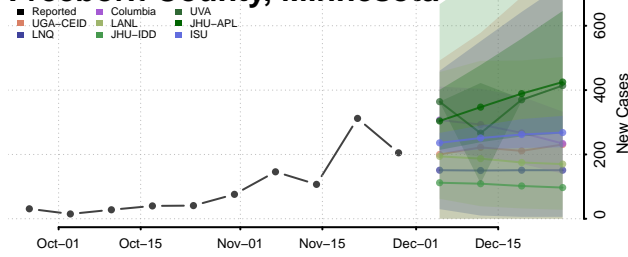

Freeborn County, Minnesota

Goodhue County, Minnesota

Grant County, Minnesota

Hennepin County, Minnesota

Houston County, Minnesota

Hubbard County, Minnesota

Isanti County, Minnesota

Itasca County, Minnesota