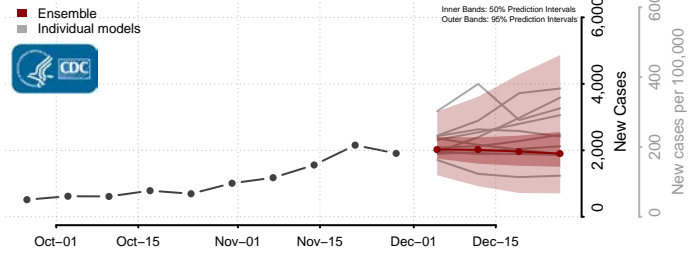

Harford County, Maryland

Howard County, Maryland

Kent County, Maryland

Montgomery County, Maryland

Prince George's County, Maryland

Queen Anne's County, Maryland

Somerset County, Maryland

St. Mary's County, Maryland