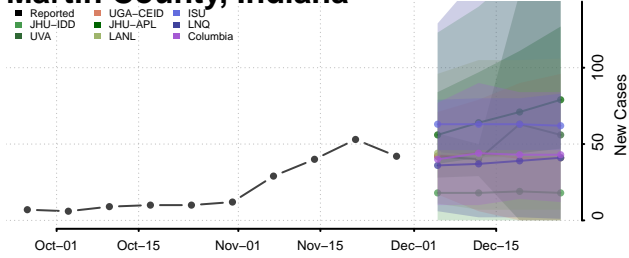

LaGrange County, Indiana

Lake County, Indiana

LaPorte County, Indiana

Lawrence County, Indiana

Madison County, Indiana

Marion County, Indiana

Marshall County, Indiana

Martin County, Indiana