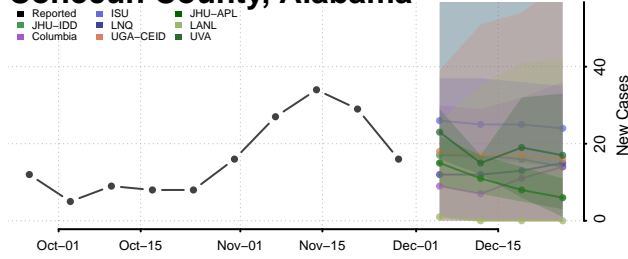

Cleburne County, Alabama

Coffee County, Alabama

Colbert County, Alabama

Conecuh County, Alabama

Coosa County, Alabama

Covington County, Alabama

Crenshaw County, Alabama

Cullman County, Alabama