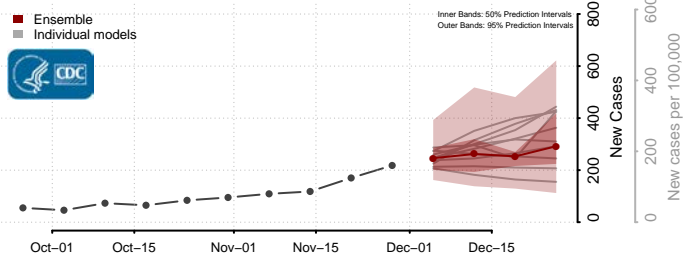

Spotsylvania County, Virginia