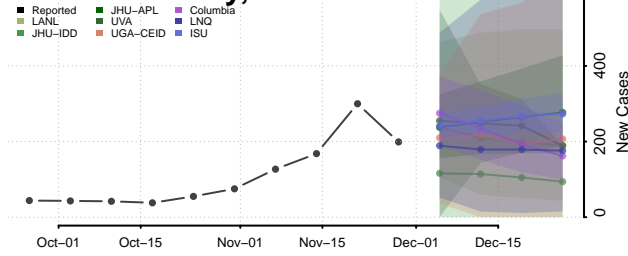

Mille Lacs County, Minnesota

Morrison County, Minnesota

Mower County, Minnesota

Murray County, Minnesota

Nicollet County, Minnesota

Nobles County, Minnesota

Norman County, Minnesota

Olmsted County, Minnesota