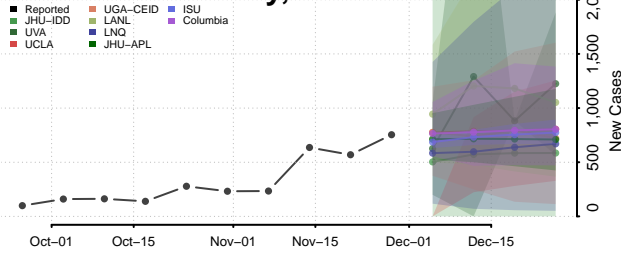

Comanche County, Oklahoma