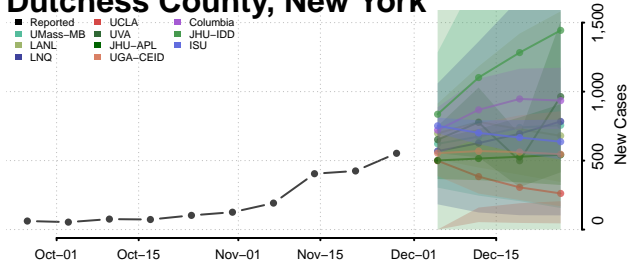

Delaware County, New York

Dutchess County, New York

Erie County, New York

Essex County, New York

Franklin County, New York

Fulton County, New York

Genesee County, New York

Greene County, New York