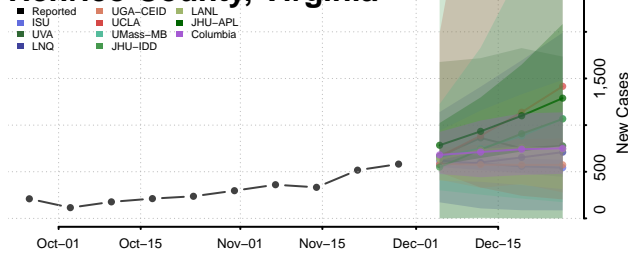

Grayson County, Virginia

Greene County, Virginia

Greensville County, Virginia

Halifax County, Virginia

Hampton County, Virginia

Hanover County, Virginia

Harrisonburg County, Virginia

Henrico County, Virginia