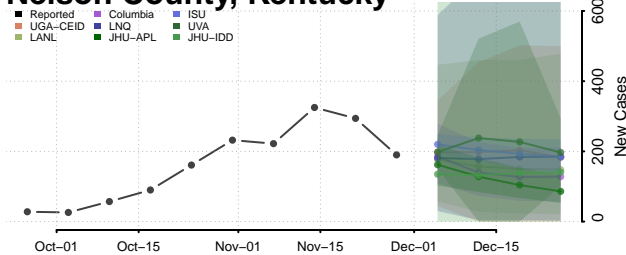

Nelson County, Kentucky