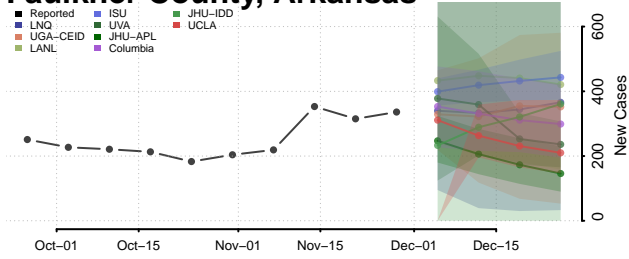

Dallas County, Arkansas

Desha County, Arkansas

Drew County, Arkansas

Faulkner County, Arkansas

Franklin County, Arkansas

Fulton County, Arkansas

Garland County, Arkansas

Grant County, Arkansas