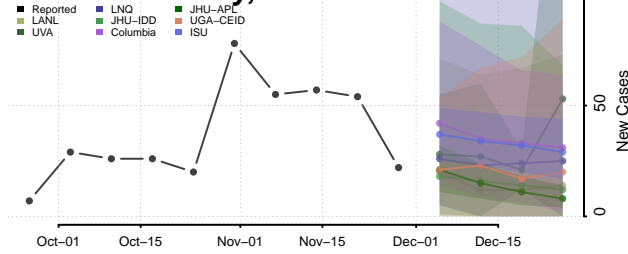

Sullivan County, Missouri