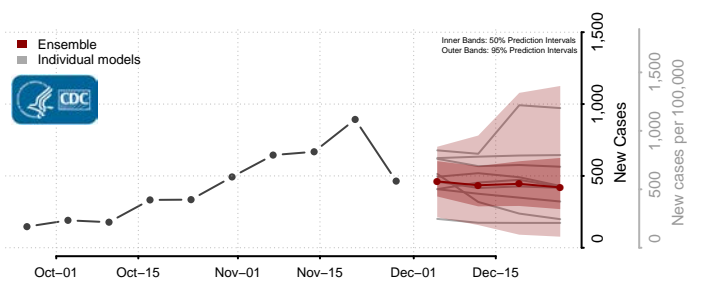

Beaverhead County, Montana

Big Horn County, Montana

Blaine County, Montana

Broadwater County, Montana

Carbon County, Montana

Carter County, Montana

Cascade County, Montana

Chouteau County, Montana