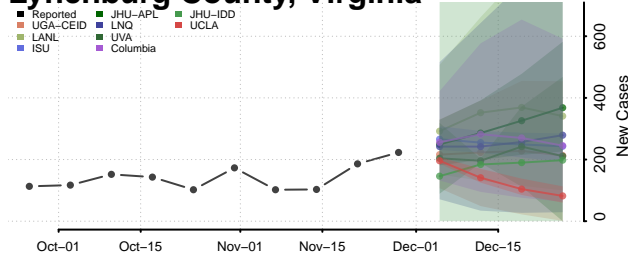

Lancaster County, Virginia

Lee County, Virginia

Lexington County, Virginia

Loudoun County, Virginia

Louisa County, Virginia

Lunenburg County, Virginia

Lynchburg County, Virginia

Madison County, Virginia