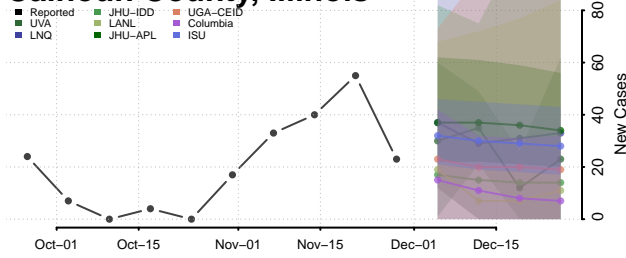

Calhoun County, Illinois