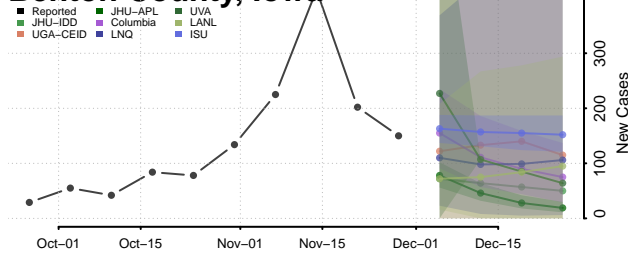

Benton County, Iowa