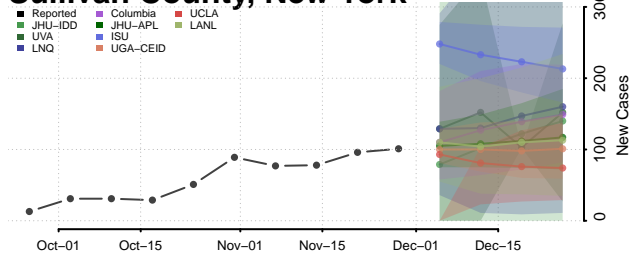

Sullivan County, New York