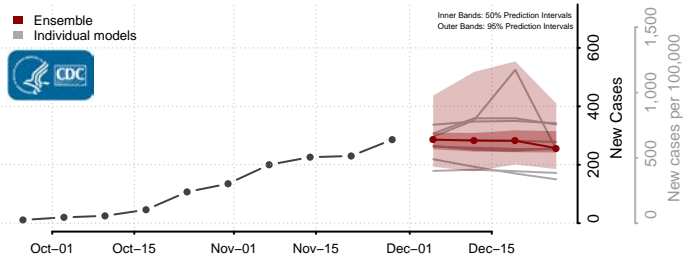

Randolph County, Indiana

Ripley County, Indiana

Rush County, Indiana

Scott County, Indiana

Shelby County, Indiana

Spencer County, Indiana

St. Joseph County, Indiana

Starke County, Indiana