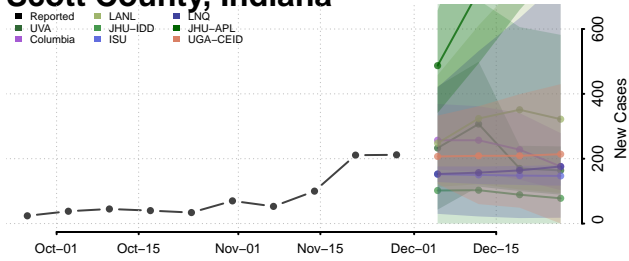

Randolph County, Indiana

Ripley County, Indiana

Rush County, Indiana

Scott County, Indiana

Shelby County, Indiana

Spencer County, Indiana

St. Joseph County, Indiana

Starke County, Indiana