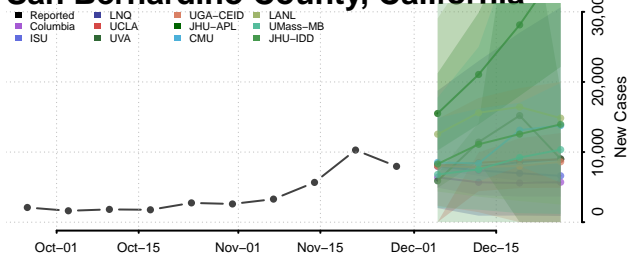

Plumas County, California

Riverside County, California

Sacramento County, California

San Benito County, California

San Bernardino County, California

San Diego County, California

San Francisco County, California