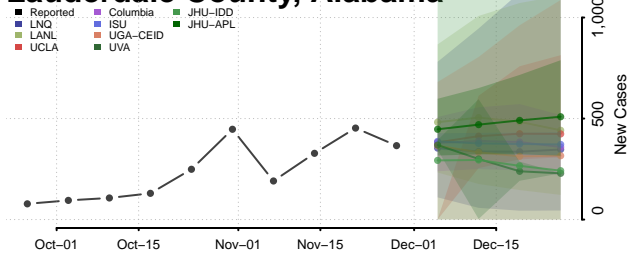

Lauderdale County, Alabama