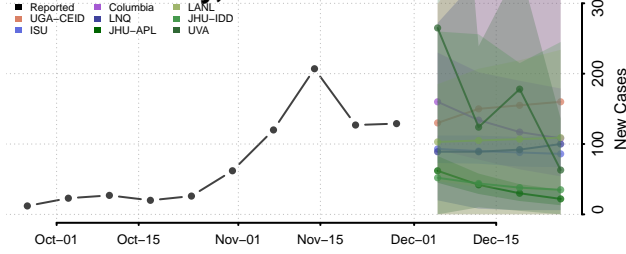

Butler County, Iowa