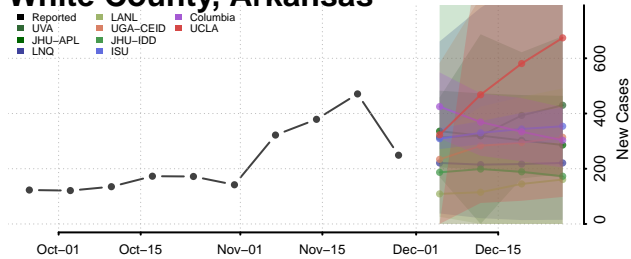

White County, Arkansas