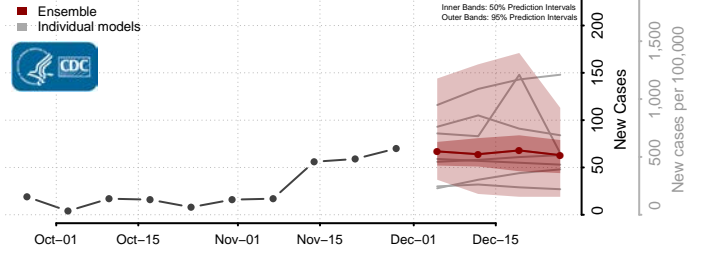

Jackson County, Minnesota

Kanabec County, Minnesota

Kandiyohi County, Minnesota

Kittson County, Minnesota

Koochiching County, Minnesota

Lac qui Parle County, Minnesota

Lake County, Minnesota

Lake of the Woods County, Minnesota