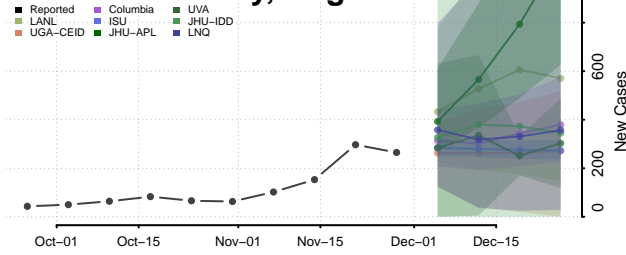

Frederick County, Virginia