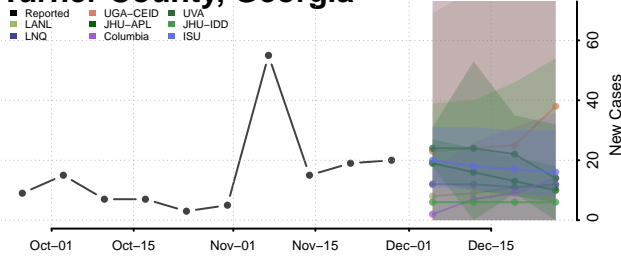

Terrell County, Georgia

Thomas County, Georgia

Tift County, Georgia

Toombs County, Georgia

Towns County, Georgia

Treutlen County, Georgia

Troup County, Georgia

Turner County, Georgia