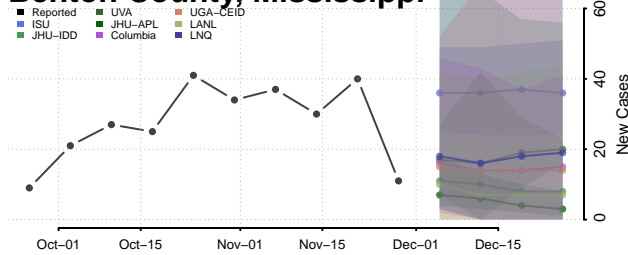

Mississippi

Adams County, Mississippi

Alcorn County, Mississippi

Amite County, Mississippi

Attala County, Mississippi

Benton County, Mississippi

Bolivar County, Mississippi

Calhoun County, Mississippi