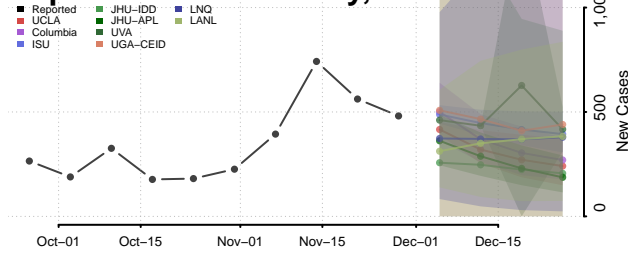

Cape Girardeau County, Missouri