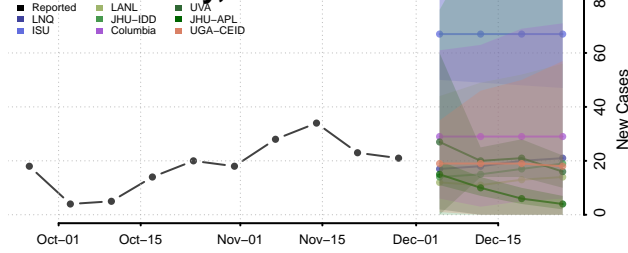

Kossuth County, Iowa

Lee County, Iowa

Linn County, Iowa

Louisa County, Iowa

Lucas County, Iowa

Lyon County, Iowa

Madison County, Iowa

Mahaska County, Iowa