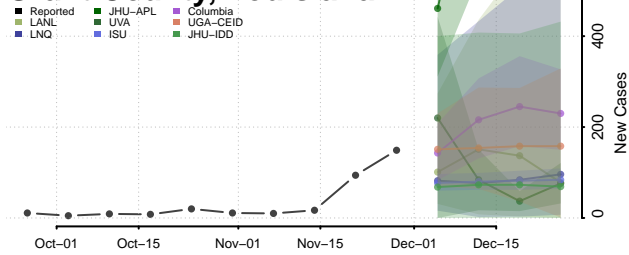

De Soto County, Louisiana

East Baton Rouge County, Louisiana

East Carroll County, Louisiana

East Feliciana County, Louisiana

Evangeline County, Louisiana

Franklin County, Louisiana

Grant County, Louisiana

Iberia County, Louisiana