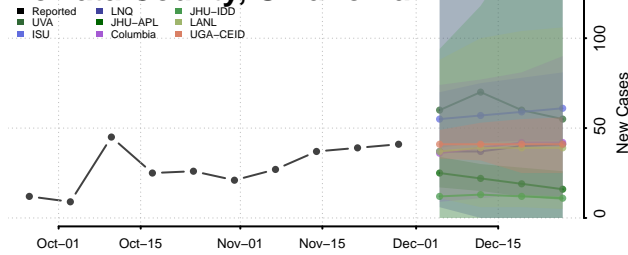

Nowata County, Oklahoma