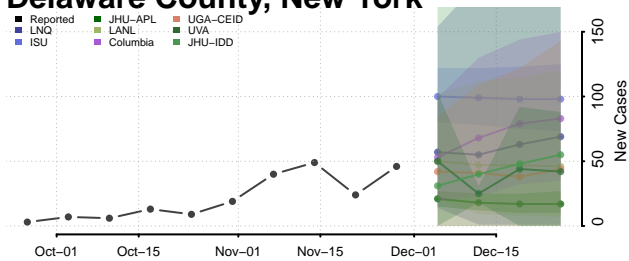

Delaware County, New York

Dutchess County, New York

Erie County, New York

Essex County, New York

Franklin County, New York

Fulton County, New York

Genesee County, New York

Greene County, New York