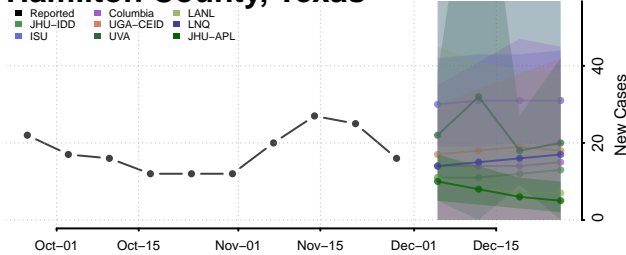

Hamilton County, Texas