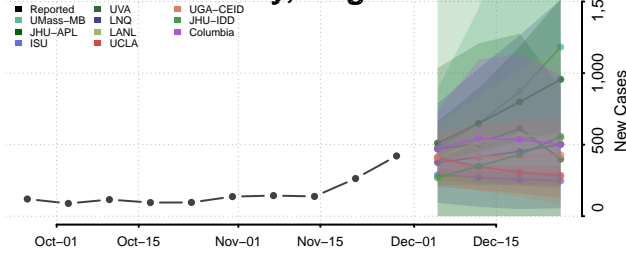

Alexandria County, Virginia