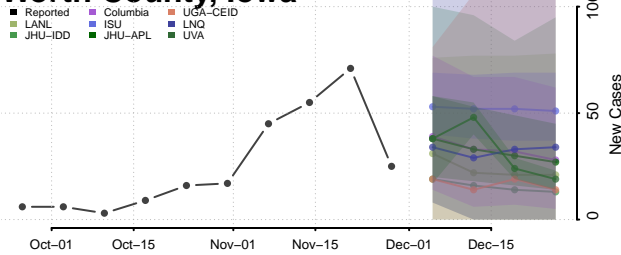

Winnebago County, Iowa

Winneshiek County, Iowa

Woodbury County, Iowa

Worth County, Iowa

Wright County, Iowa

Kansas

Allen County, Kansas

Anderson County, Kansas