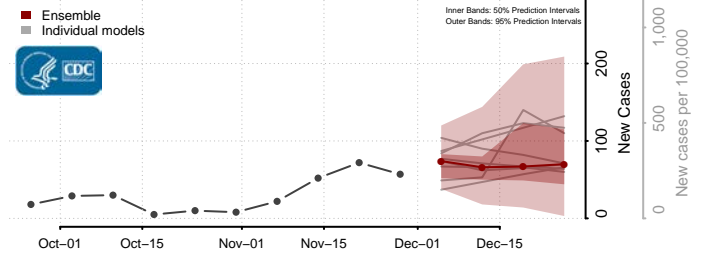

Hood River County, Oregon

Jackson County, Oregon

Jefferson County, Oregon

Josephine County, Oregon

Klamath County, Oregon

Lake County, Oregon

Lane County, Oregon

Lincoln County, Oregon