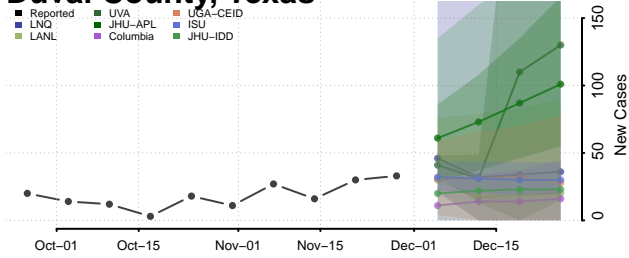

Duval County, Texas