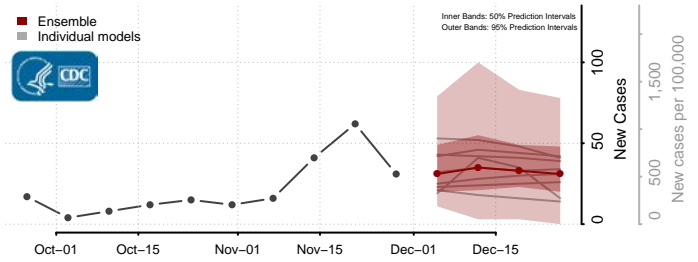

Van Buren County, Tennessee