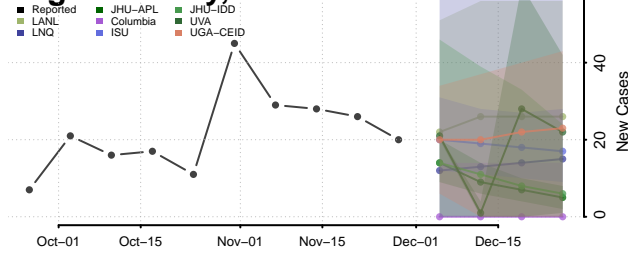

Lane County, Kansas

Leavenworth County, Kansas

Lincoln County, Kansas

Linn County, Kansas

Logan County, Kansas

Lyon County, Kansas

Marion County, Kansas

Marshall County, Kansas