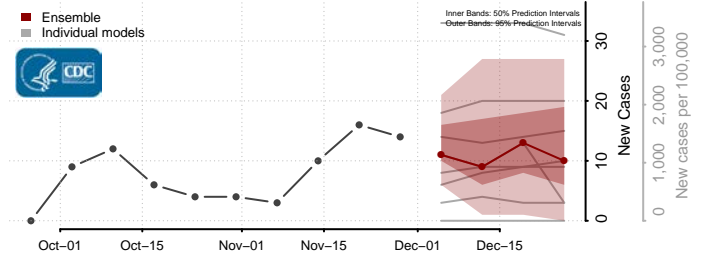

Sweet Grass County, Montana

Teton County, Montana

Toole County, Montana

Treasure County, Montana

Valley County, Montana

Wheatland County, Montana

Wibaux County, Montana

Yellowstone County, Montana