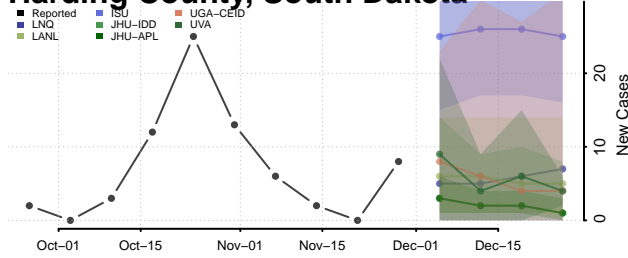

Harding County, South Dakota