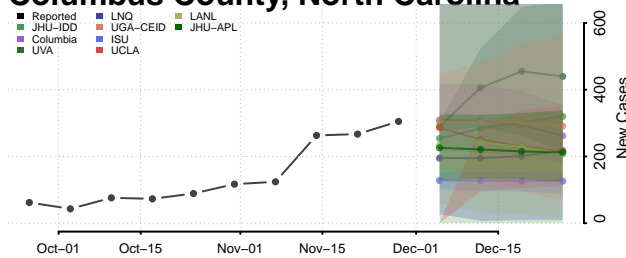

Cherokee County, North Carolina

Chowan County, North Carolina

Clay County, North Carolina

Cleveland County, North Carolina

Columbus County, North Carolina

Craven County, North Carolina

Cumberland County, North Carolina