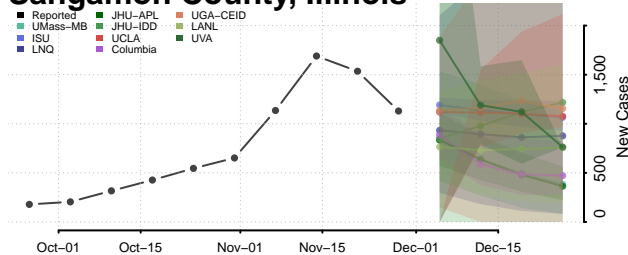

Sangamon County, Illinois