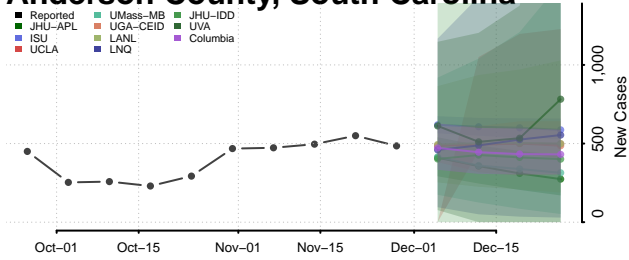

Anderson County, South Carolina