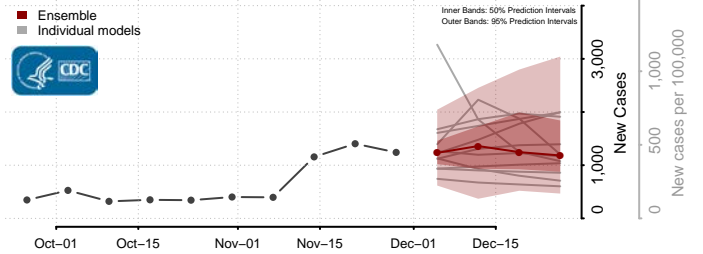

Val Verde County, Texas

Van Zandt County, Texas

Victoria County, Texas

Walker County, Texas

Waller County, Texas

Ward County, Texas

Washington County, Texas

Webb County, Texas