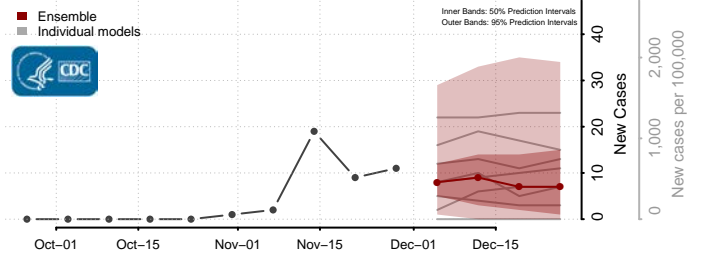

De Baca County, New Mexico

Dona Ana County, New Mexico

Eddy County, New Mexico

Grant County, New Mexico

Guadalupe County, New Mexico

Harding County, New Mexico

Hidalgo County, New Mexico

Lea County, New Mexico