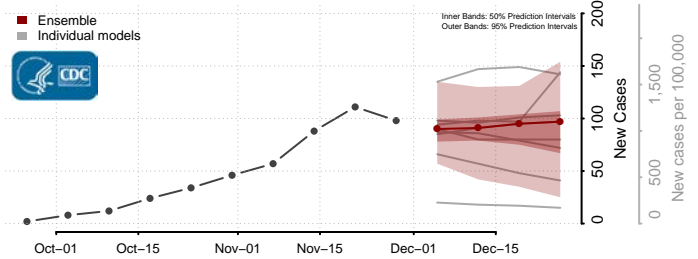

Clearwater County, Minnesota