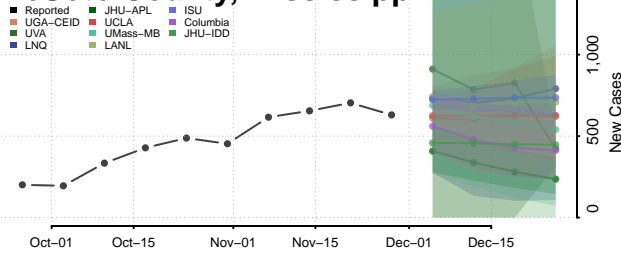

DeSoto County, Mississippi