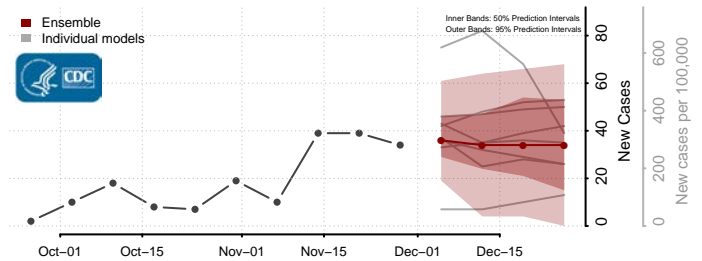

Sanders County, Montana