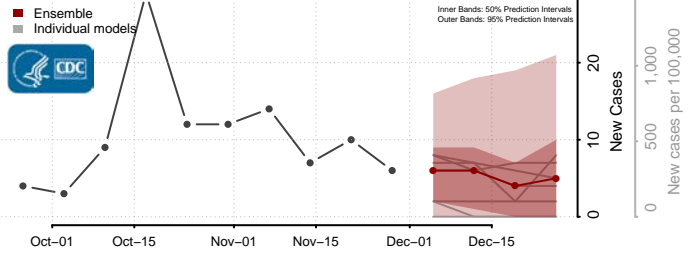

McLean County, North Dakota

Mercer County, North Dakota

Morton County, North Dakota

Mountrail County, North Dakota

Nelson County, North Dakota

Oliver County, North Dakota

Pembina County, North Dakota

Pierce County, North Dakota