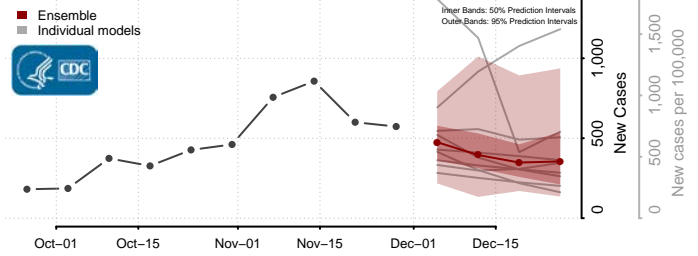

Cole County, Missouri