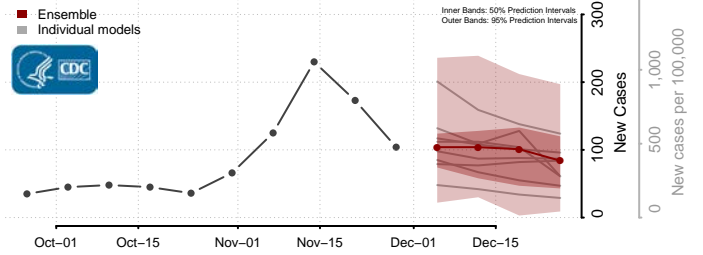

Gasconade County, Missouri

Gentry County, Missouri

Greene County, Missouri

Grundy County, Missouri

Harrison County, Missouri

Henry County, Missouri

Hickory County, Missouri

Holt County, Missouri