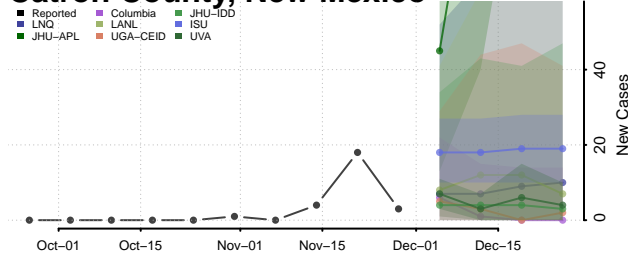

Catron County, New Mexico