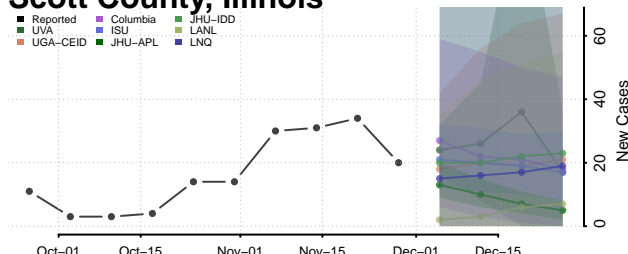

Scott County, Illinois