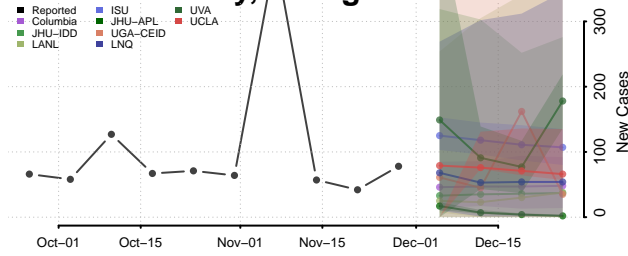

Laurens County, Georgia