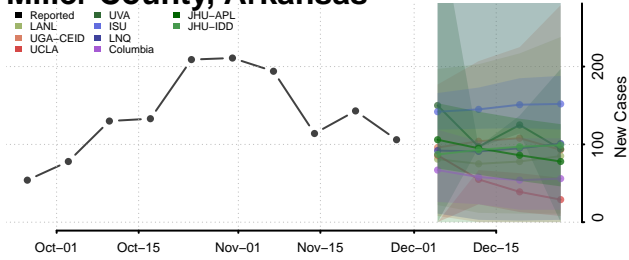

Miller County, Arkansas