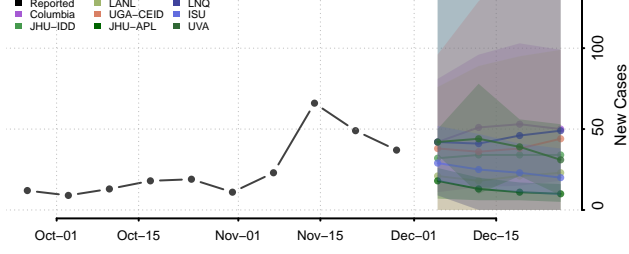

Lee County, Florida

Leon County, Florida

Levy County, Florida

Liberty County, Florida

Madison County, Florida

Manatee County, Florida

Marion County, Florida

Martin County, Florida