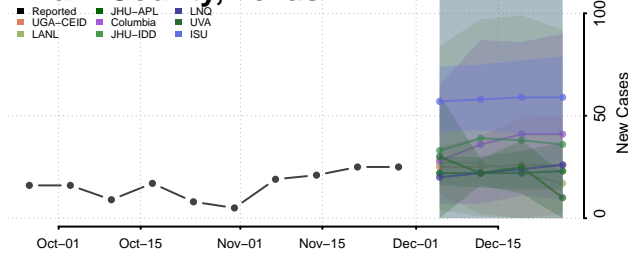

Milam County, Texas