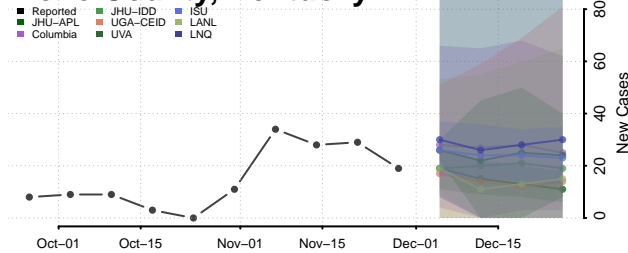

Union County, Kentucky

Warren County, Kentucky

Washington County, Kentucky

Wayne County, Kentucky

Webster County, Kentucky

Whitley County, Kentucky

Wolfe County, Kentucky

Woodford County, Kentucky