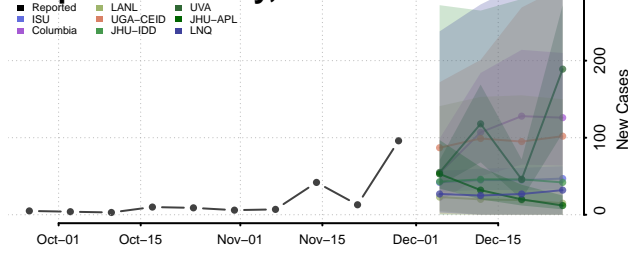

Stephens County, Texas