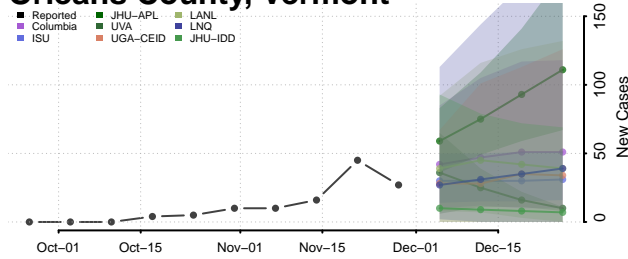

Chittenden County, Vermont

Essex County, Vermont

Franklin County, Vermont

Grand Isle County, Vermont

Lamoille County, Vermont

Orange County, Vermont

Orleans County, Vermont

Rutland County, Vermont