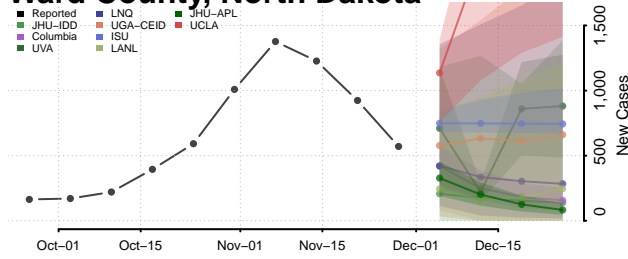

Ward County, North Dakota