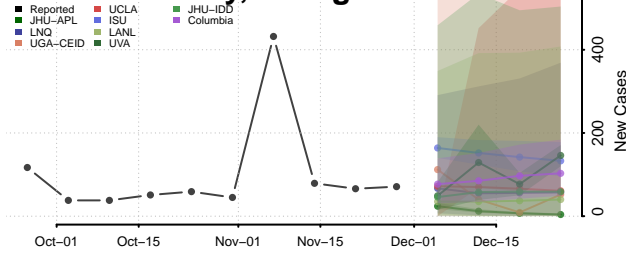

Bulloch County, Georgia