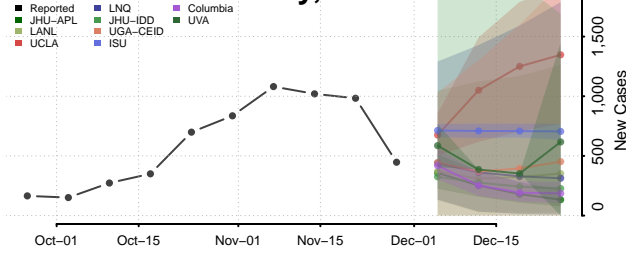

Divide County, North Dakota

Dunn County, North Dakota

Eddy County, North Dakota

Emmons County, North Dakota

Foster County, North Dakota

Golden Valley County, North Dakota

Grand Forks County, North Dakota

Grant County, North Dakota