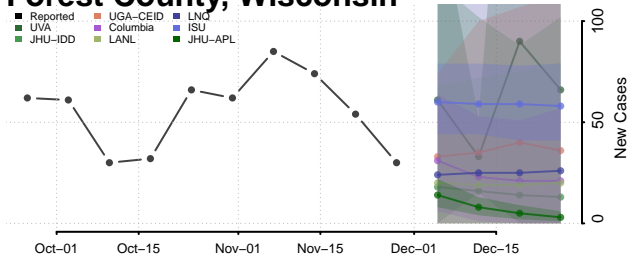

Forest County, Wisconsin