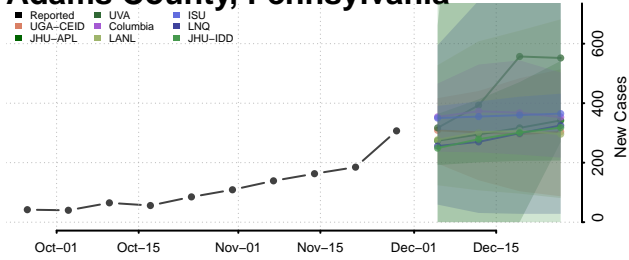

Adams County, Pennsylvania