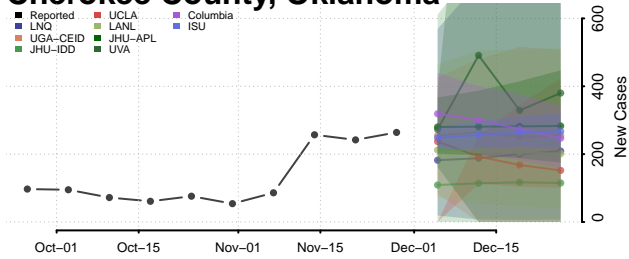

Beaver County, Oklahoma

Beckham County, Oklahoma

Blaine County, Oklahoma

Bryan County, Oklahoma

Caddo County, Oklahoma

Canadian County, Oklahoma

Carter County, Oklahoma

Cherokee County, Oklahoma