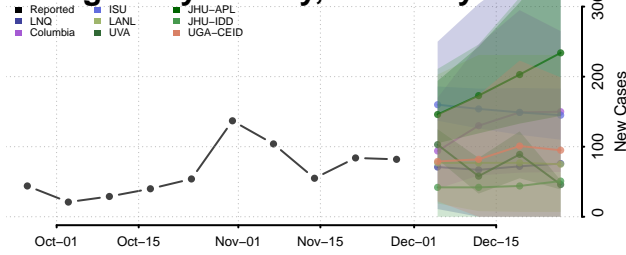

McLean County, Kentucky

Meade County, Kentucky

Menifee County, Kentucky

Mercer County, Kentucky

Metcalfe County, Kentucky

Monroe County, Kentucky

Montgomery County, Kentucky

Morgan County, Kentucky