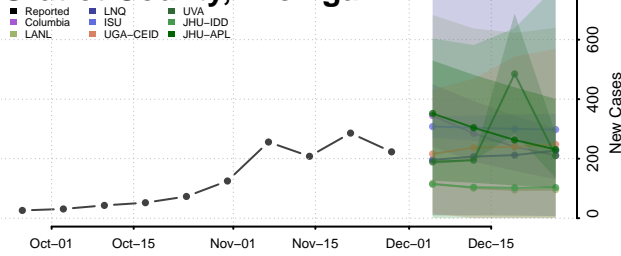

Gratiot County, Michigan