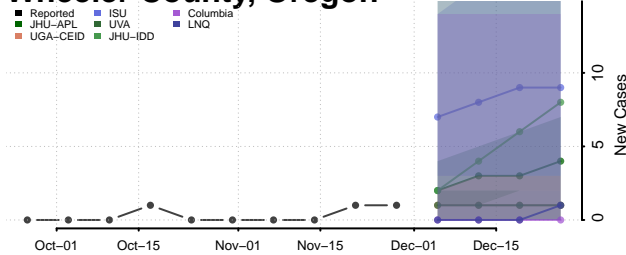

Wheeler County, Oregon