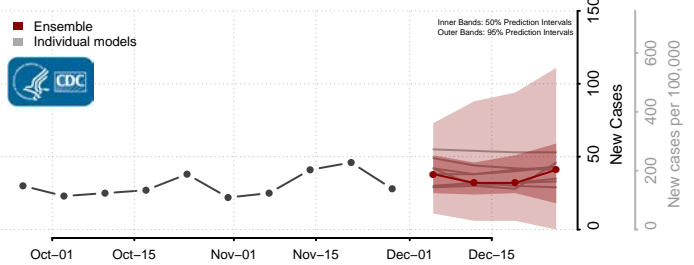

Tunica County, Mississippi

Union County, Mississippi

Walthall County, Mississippi

Warren County, Mississippi

Washington County, Mississippi

Wayne County, Mississippi

Webster County, Mississippi

Wilkinson County, Mississippi