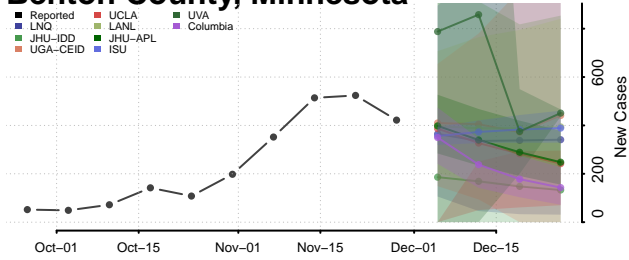

Minnesota

Aitkin County, Minnesota

Anoka County, Minnesota

Becker County, Minnesota

Beltrami County, Minnesota

Benton County, Minnesota

Big Stone County, Minnesota

Blue Earth County, Minnesota