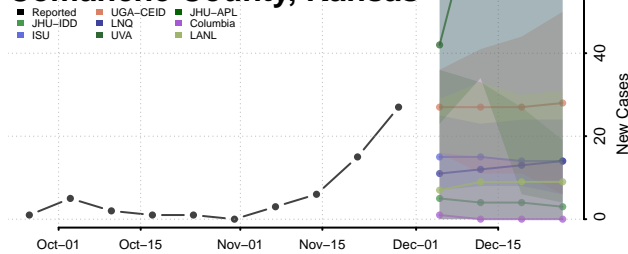

Comanche County, Kansas