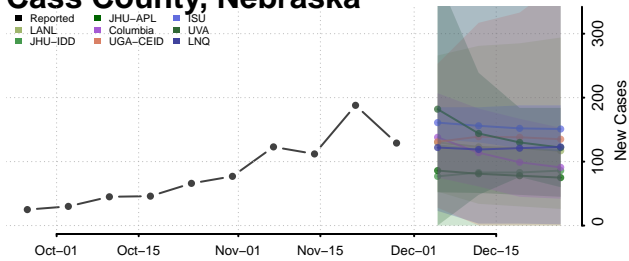

Boyd County, Nebraska

Brown County, Nebraska

Buffalo County, Nebraska

Burt County, Nebraska

Butler County, Nebraska

Cass County, Nebraska

Cedar County, Nebraska

Chase County, Nebraska