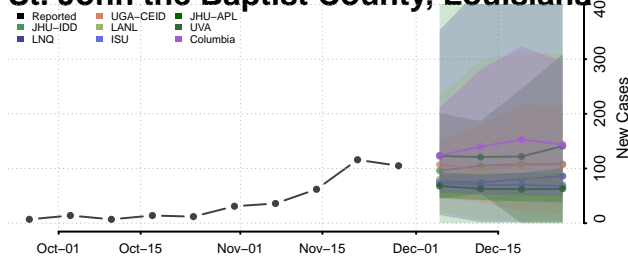

St. John the Baptist County, Louisiana