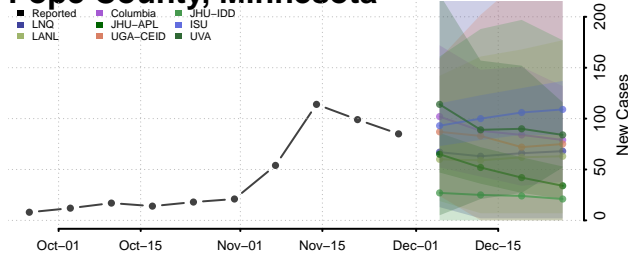

Otter Tail County, Minnesota

Pennington County, Minnesota

Pine County, Minnesota

Pipestone County, Minnesota

Polk County, Minnesota

Pope County, Minnesota

Ramsey County, Minnesota

Red Lake County, Minnesota