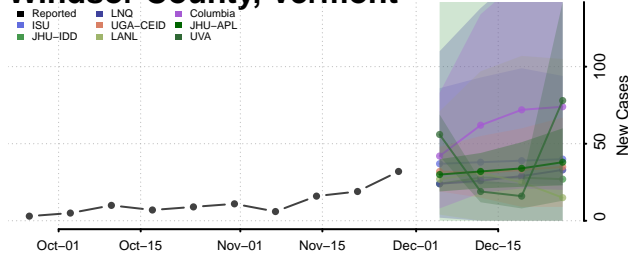

Windsor County, Vermont