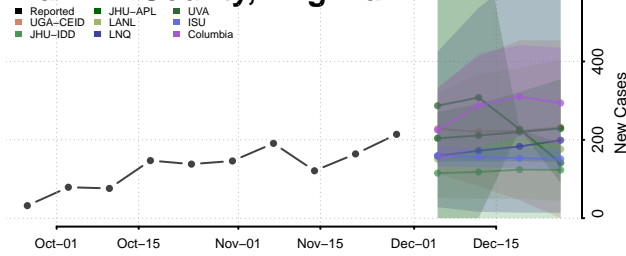

Franklin County, Virginia