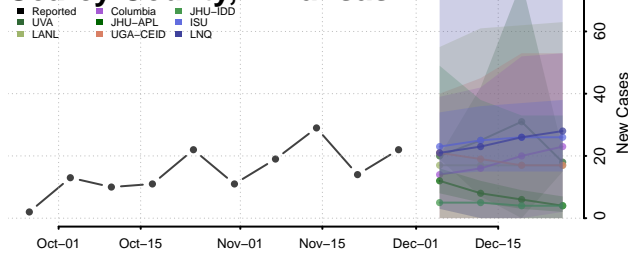

Pulaski County, Arkansas

Randolph County, Arkansas

Saline County, Arkansas

Scott County, Arkansas

Searcy County, Arkansas

Sebastian County, Arkansas

Sevier County, Arkansas

Sharp County, Arkansas