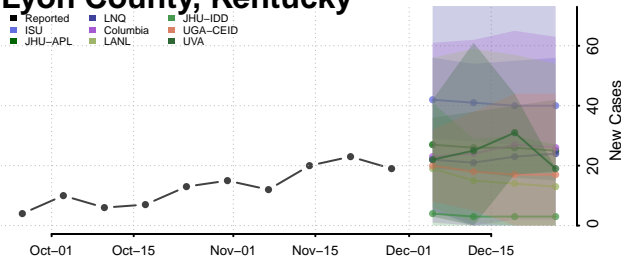

Lee County, Kentucky

Leslie County, Kentucky

Letcher County, Kentucky

Lewis County, Kentucky

Lincoln County, Kentucky

Livingston County, Kentucky

Logan County, Kentucky

Lyon County, Kentucky