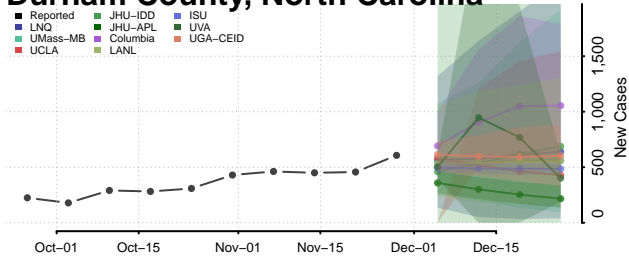

Currituck County, North Carolina

Dare County, North Carolina

Davidson County, North Carolina

Davie County, North Carolina

Duplin County, North Carolina

Durham County, North Carolina

Edgecombe County, North Carolina