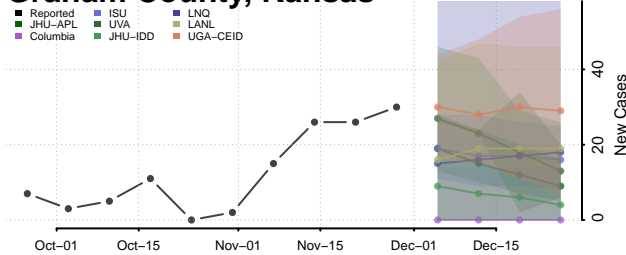

Ellsworth County, Kansas

Finney County, Kansas

Ford County, Kansas

Franklin County, Kansas

Geary County, Kansas

Gove County, Kansas

Graham County, Kansas

Grant County, Kansas