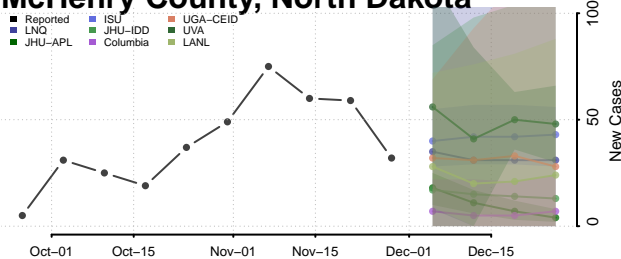

Griggs County, North Dakota

Hettinger County, North Dakota

Kidder County, North Dakota

LaMoure County, North Dakota

Logan County, North Dakota

McHenry County, North Dakota

McIntosh County, North Dakota

McKenzie County, North Dakota