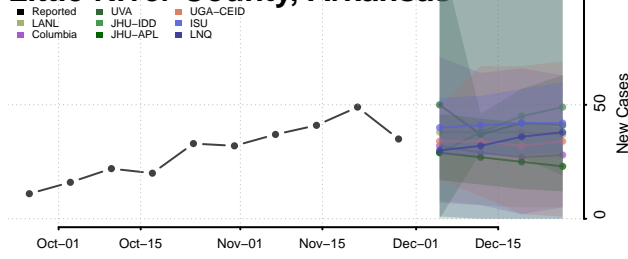

Johnson County, Arkansas

Lafayette County, Arkansas

Lawrence County, Arkansas

Lee County, Arkansas

Lincoln County, Arkansas

Little River County, Arkansas

Logan County, Arkansas

Lonoke County, Arkansas