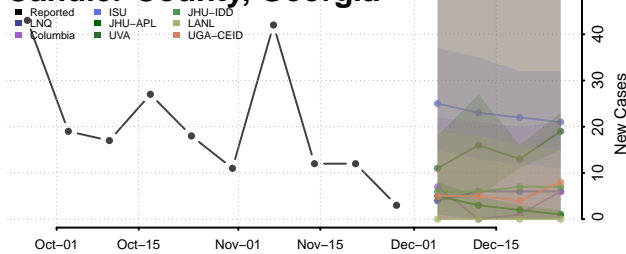

Bryan County, Georgia

Bulloch County, Georgia

Burke County, Georgia

Butts County, Georgia

Calhoun County, Georgia

Camden County, Georgia

Candler County, Georgia

Carroll County, Georgia