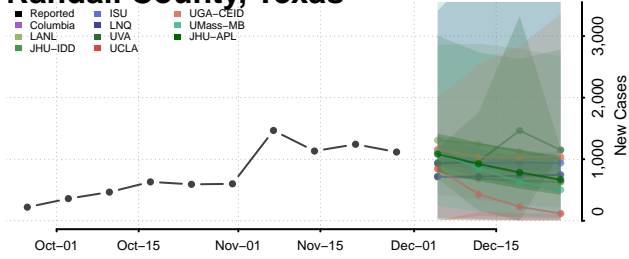

Randall County, Texas