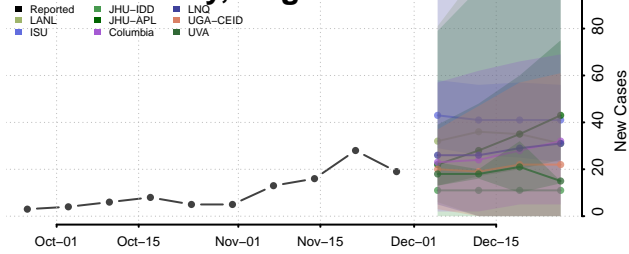

Caroline County, Virginia

Carroll County, Virginia

Charles City County, Virginia

Charlotte County, Virginia

Charlottesville County, Virginia

Chesapeake County, Virginia

Chesterfield County, Virginia

Clarke County, Virginia