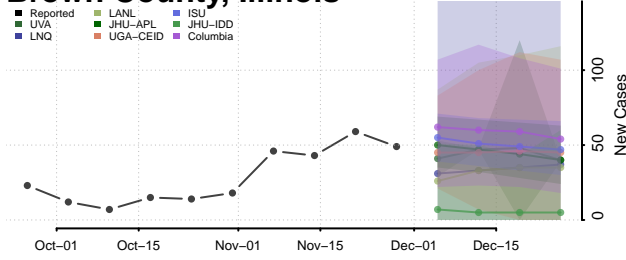

Brown County, Illinois