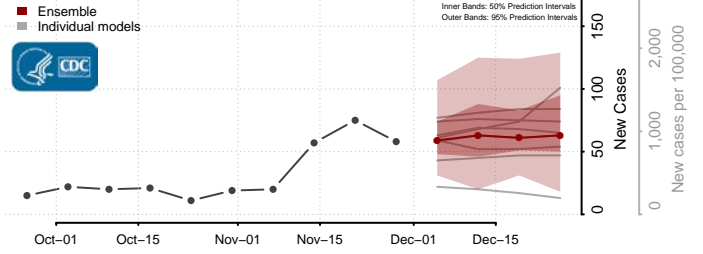

Jackson County, Minnesota

Kanabec County, Minnesota

Kandiyohi County, Minnesota

Kittson County, Minnesota

Koochiching County, Minnesota

Lac qui Parle County, Minnesota

Lake County, Minnesota

Lake of the Woods County, Minnesota