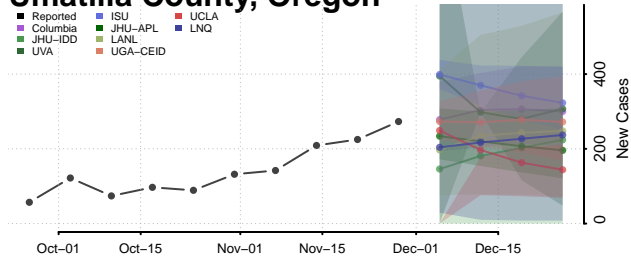

Umatilla County, Oregon