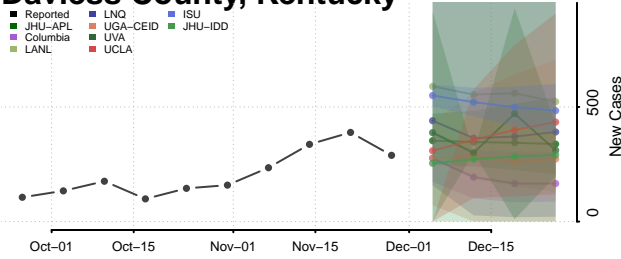

Clark County, Kentucky

Clay County, Kentucky

Clinton County, Kentucky

Crittenden County, Kentucky

Cumberland County, Kentucky

Daviess County, Kentucky

Edmonson County, Kentucky

Elliott County, Kentucky