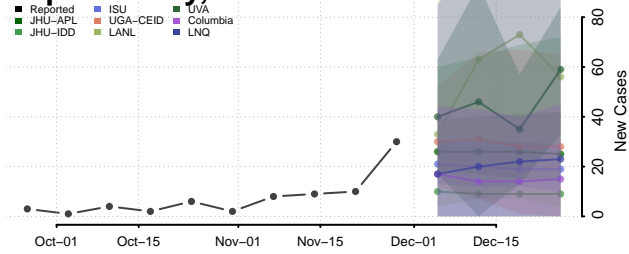

Pope County, Illinois