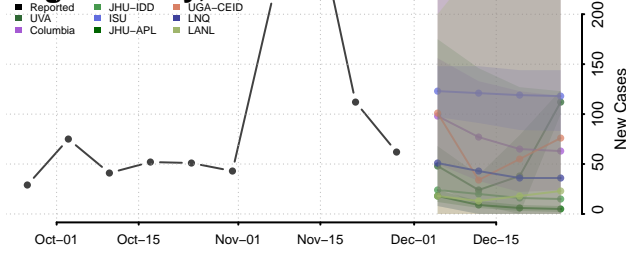

Page County, Iowa