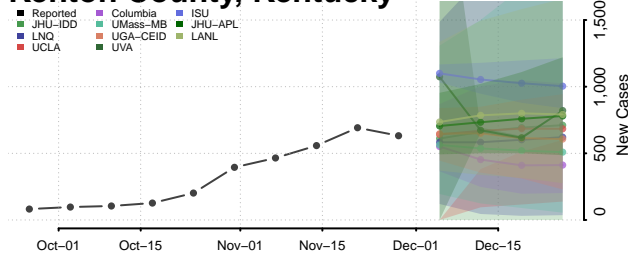

Kenton County, Kentucky