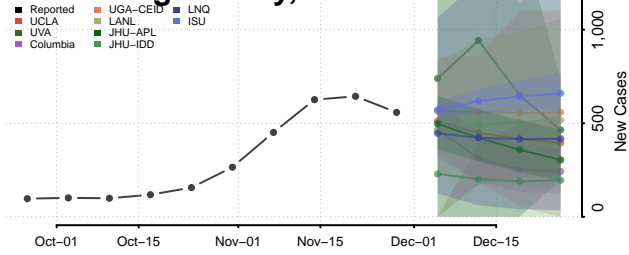

Crow Wing County, Minnesota