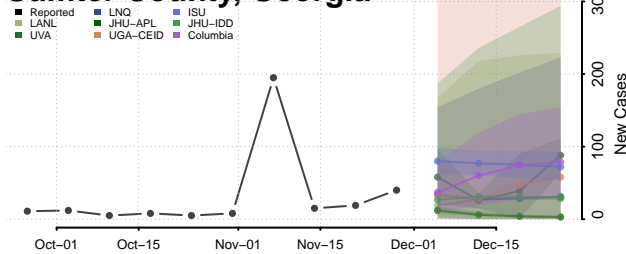

Sumter County, Georgia