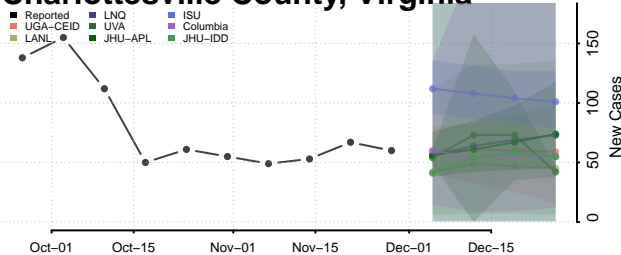

Caroline County, Virginia

Carroll County, Virginia

Charles City County, Virginia

Charlotte County, Virginia

Charlottesville County, Virginia

Chesapeake County, Virginia

Chesterfield County, Virginia

Clarke County, Virginia