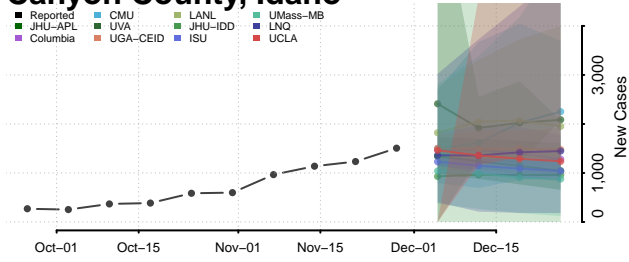

Boise County, Idaho

Bonner County, Idaho

Bonneville County, Idaho

Boundary County, Idaho

Butte County, Idaho

Camas County, Idaho

Canyon County, Idaho

Caribou County, Idaho