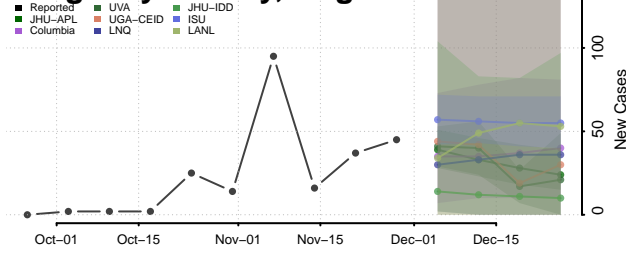

Alleghany County, Virginia