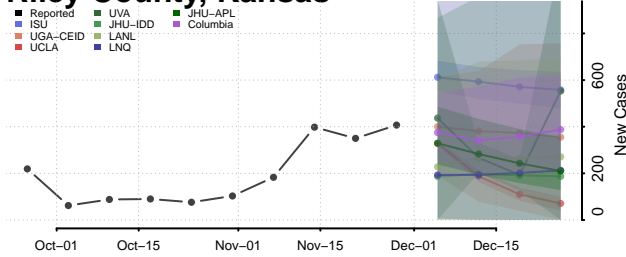

Riley County, Kansas