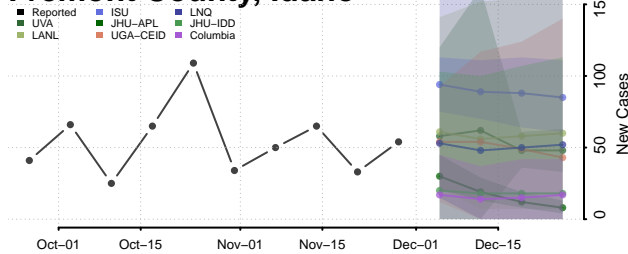

Cassia County, Idaho

Clark County, Idaho

Clearwater County, Idaho

Custer County, Idaho

Elmore County, Idaho

Franklin County, Idaho

Fremont County, Idaho

Gem County, Idaho