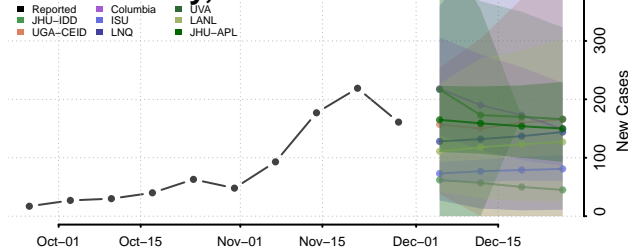

Roane County, Tennessee

Robertson County, Tennessee

Rutherford County, Tennessee

Scott County, Tennessee

Sequatchie County, Tennessee

Sevier County, Tennessee

Shelby County, Tennessee

Smith County, Tennessee