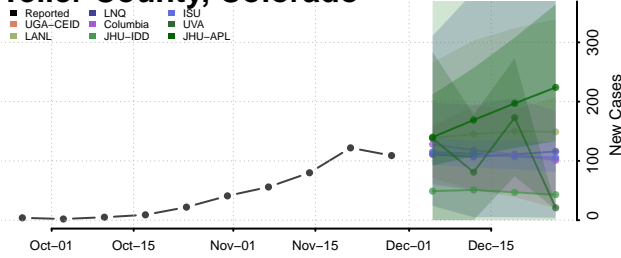

Teller County, Colorado