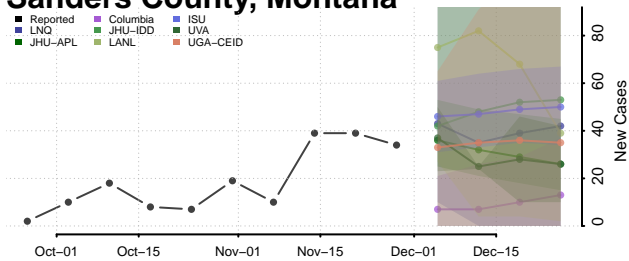

Sanders County, Montana