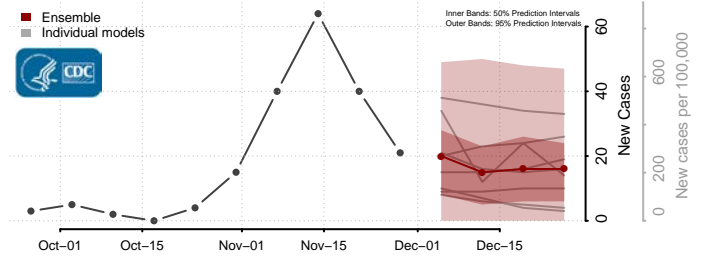

Chariton County, Missouri