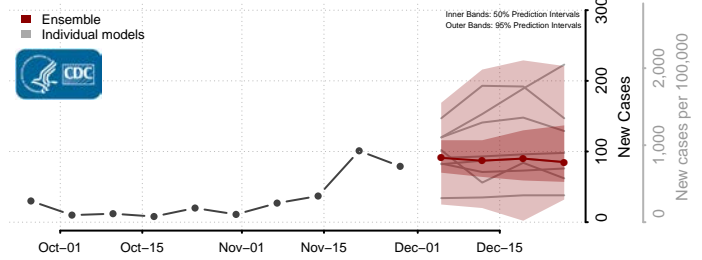

Wadena County, Minnesota

Waseca County, Minnesota

Washington County, Minnesota

Watowan County, Minnesota

Wilkin County, Minnesota

Winona County, Minnesota

Wright County, Minnesota

Yellow Medicine County, Minnesota