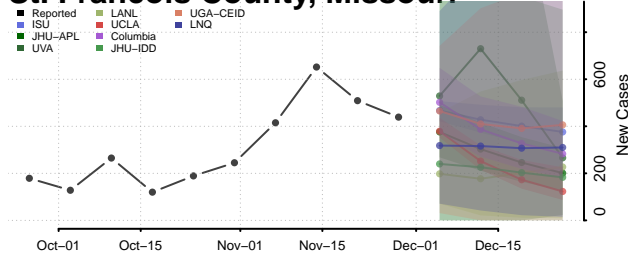

St. Francois County, Missouri