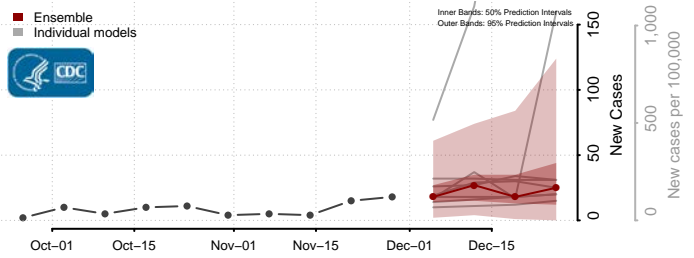

New Kent County, Virginia

Newport News County, Virginia

Norfolk County, Virginia

Northampton County, Virginia

Northumberland County, Virginia

Norton County, Virginia

Nottoway County, Virginia

Orange County, Virginia