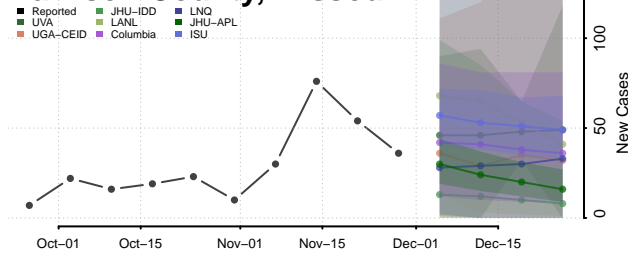

Gasconade County, Missouri

Gentry County, Missouri

Greene County, Missouri

Grundy County, Missouri

Harrison County, Missouri

Henry County, Missouri

Hickory County, Missouri

Holt County, Missouri