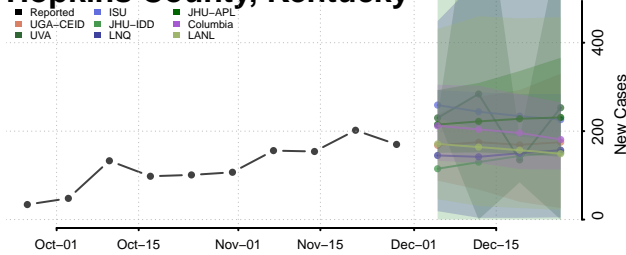

Hopkins County, Kentucky