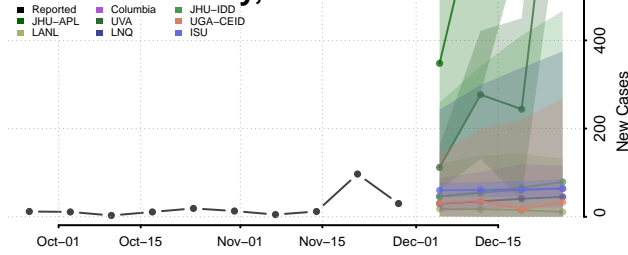

Houston County, Texas

Howard County, Texas

Hudspeth County, Texas

Hunt County, Texas

Hutchinson County, Texas

Irion County, Texas

Jack County, Texas

Jackson County, Texas