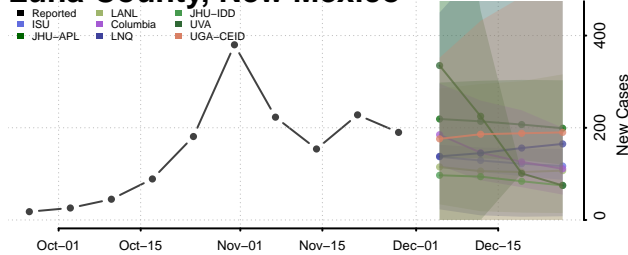

Luna County, New Mexico