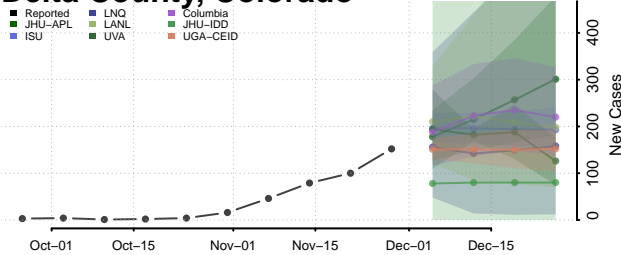

Clear Creek County, Colorado

Conejos County, Colorado

Costilla County, Colorado

Crowley County, Colorado

Custer County, Colorado

Delta County, Colorado

Denver County, Colorado

Dolores County, Colorado