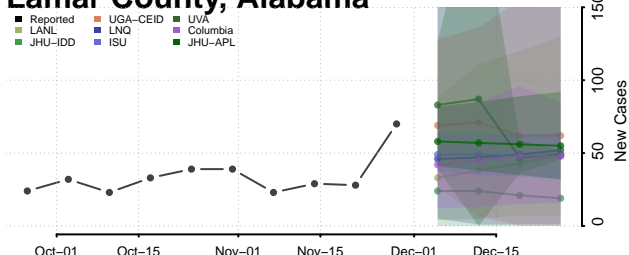

Dale County, Alabama

Dallas County, Alabama

DeKalb County, Alabama

Elmore County, Alabama

Escambia County, Alabama

Etowah County, Alabama

Fayette County, Alabama

Franklin County, Alabama

Geneva County, Alabama

Greene County, Alabama

Hale County, Alabama

Henry County, Alabama

Houston County, Alabama

Jackson County, Alabama

Jefferson County, Alabama

Lamar County, Alabama

Lauderdale County, Alabama

Lawrence County, Alabama

Lee County, Alabama

Limestone County, Alabama

Lowndes County, Alabama

Macon County, Alabama

Madison County, Alabama

Marengo County, Alabama