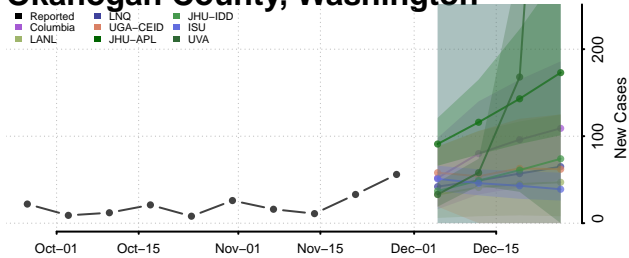

Okanogan County, Washington