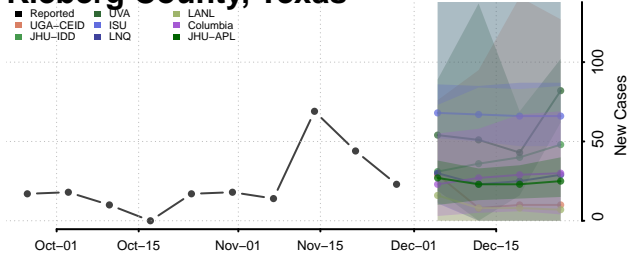

Kleberg County, Texas