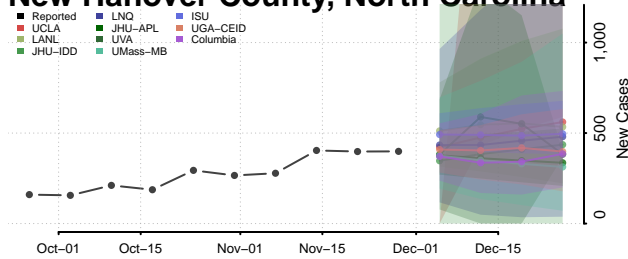

Montgomery County, North Carolina

Moore County, North Carolina

Nash County, North Carolina

New Hanover County, North Carolina

Northampton County, North Carolina

Onslow County, North Carolina

Orange County, North Carolina