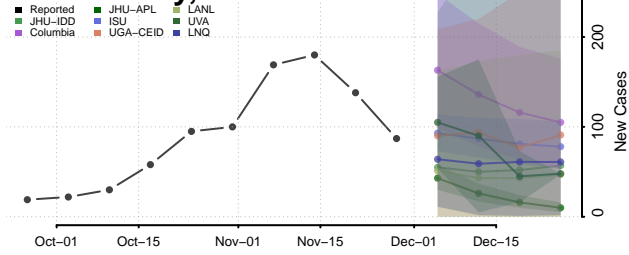

Pike County, Illinois