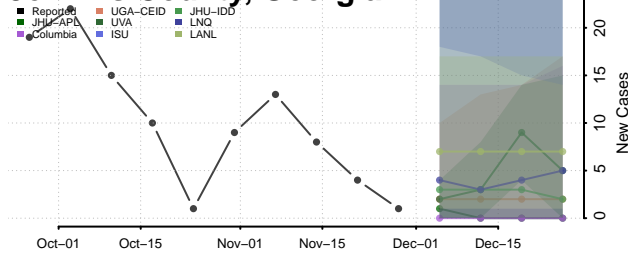

Jasper County, Georgia

Jeff Davis County, Georgia

Jefferson County, Georgia

Jenkins County, Georgia

Johnson County, Georgia

Jones County, Georgia

Lamar County, Georgia

Lanier County, Georgia