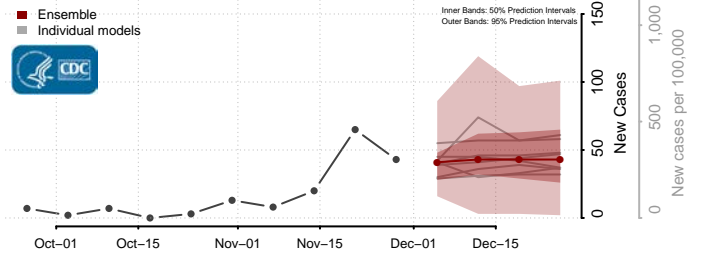

Zapata County, Texas