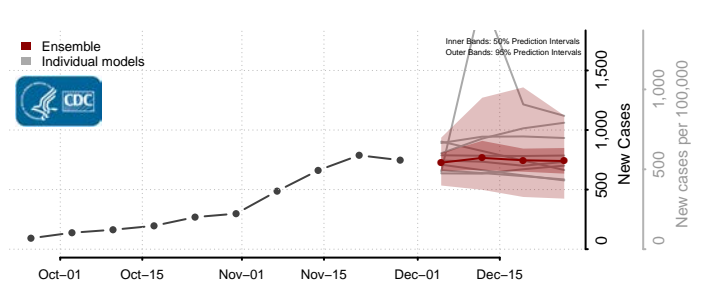

Clermont County, Ohio

Clinton County, Ohio

Columbiana County, Ohio

Coshocton County, Ohio

Crawford County, Ohio

Cuyahoga County, Ohio

Darke County, Ohio

Defiance County, Ohio