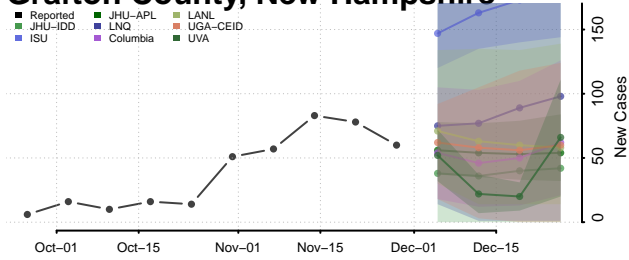

New Hampshire

Belknap County, New Hampshire

Carroll County, New Hampshire

Cheshire County, New Hampshire

Coos County, New Hampshire

Grafton County, New Hampshire

Hillsborough County, New Hampshire

Merrimack County, New Hampshire