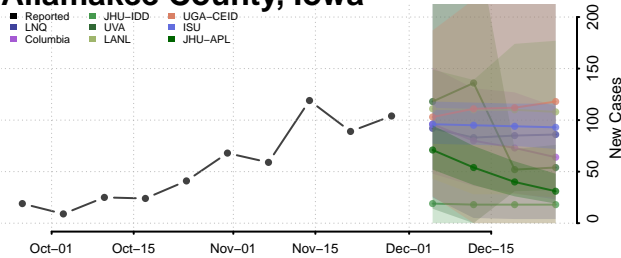

Allamakee County, Iowa