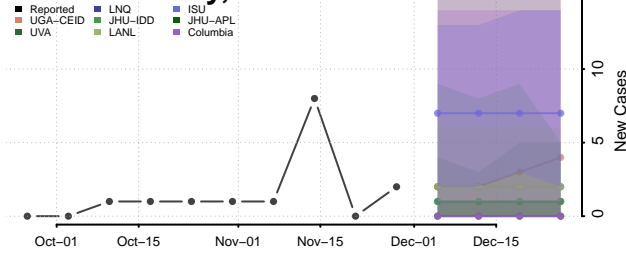

Nebraska

Adams County, Nebraska

Antelope County, Nebraska

Arthur County, Nebraska

Banner County, Nebraska

Blaine County, Nebraska

Boone County, Nebraska

Box Butte County, Nebraska