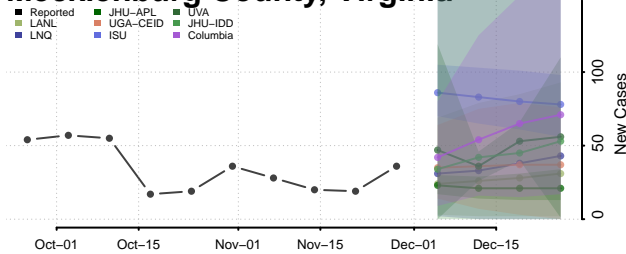

Mecklenburg County, Virginia