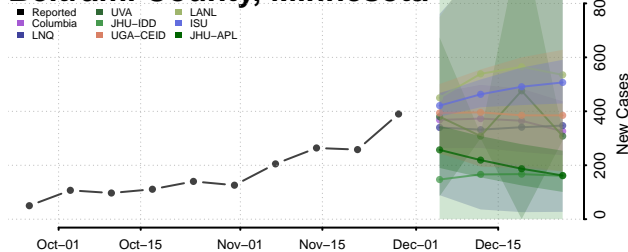

Minnesota

Aitkin County, Minnesota

Anoka County, Minnesota

Becker County, Minnesota

Beltrami County, Minnesota

Benton County, Minnesota

Big Stone County, Minnesota

Blue Earth County, Minnesota