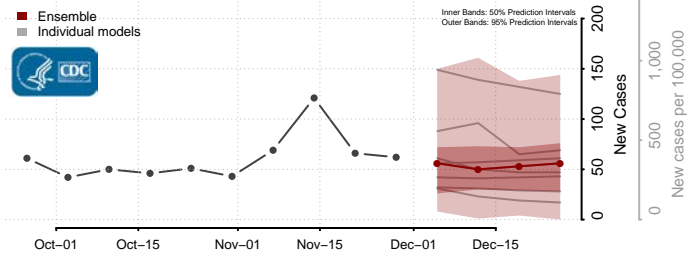

Pemiscot County, Missouri