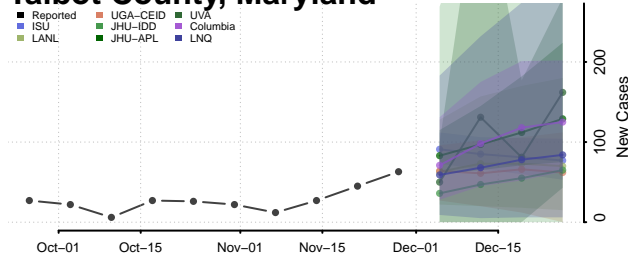

Talbot County, Maryland