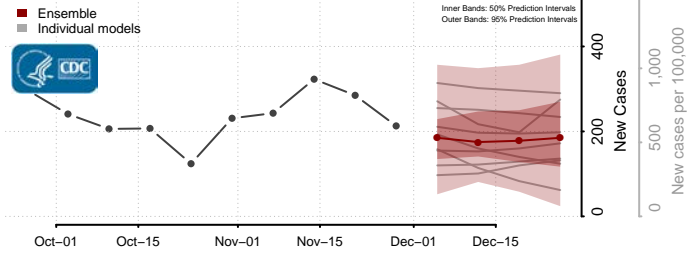

Poweshiek County, Iowa

Ringgold County, Iowa

Sac County, Iowa

Scott County, Iowa

Shelby County, Iowa

Sioux County, Iowa

Story County, Iowa

Tama County, Iowa