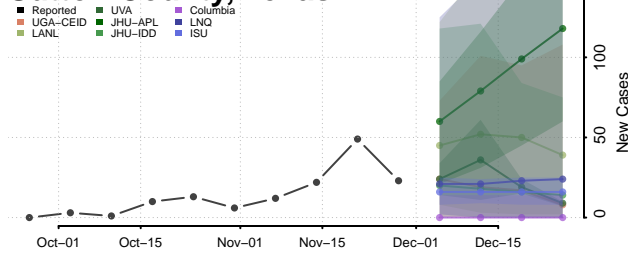

Sutton County, Texas