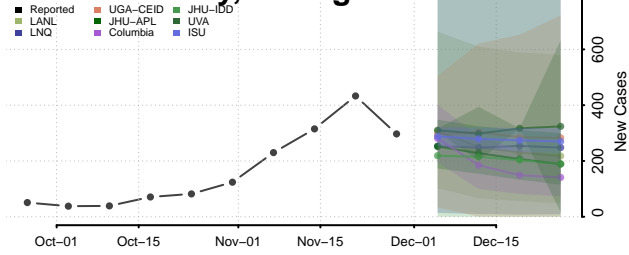

Branch County, Michigan