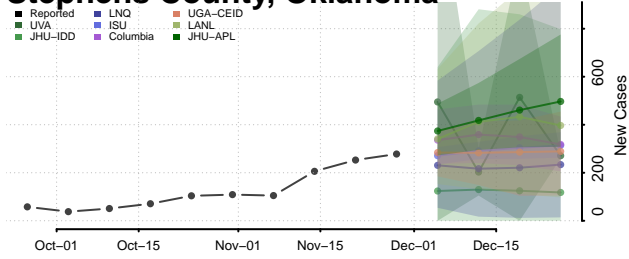

Sequoyah County, Oklahoma

Stephens County, Oklahoma

Texas County, Oklahoma

Tillman County, Oklahoma

Tulsa County, Oklahoma

Wagoner County, Oklahoma

Washington County, Oklahoma

Washita County, Oklahoma