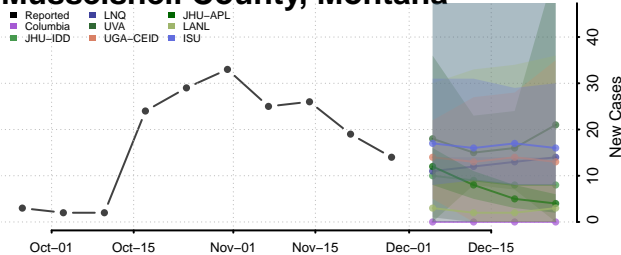

Musselshell County, Montana