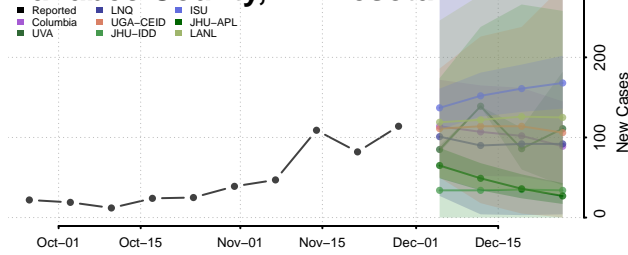

Kanabec County, Minnesota