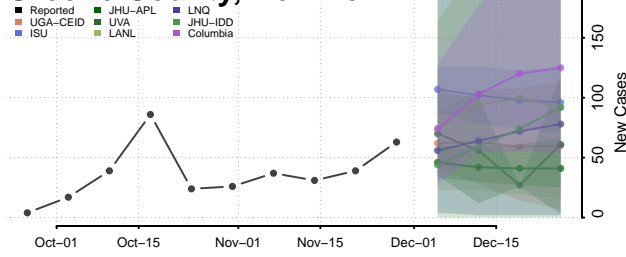

Delaware County, New York

Dutchess County, New York

Erie County, New York

Essex County, New York

Franklin County, New York

Fulton County, New York

Genesee County, New York

Greene County, New York