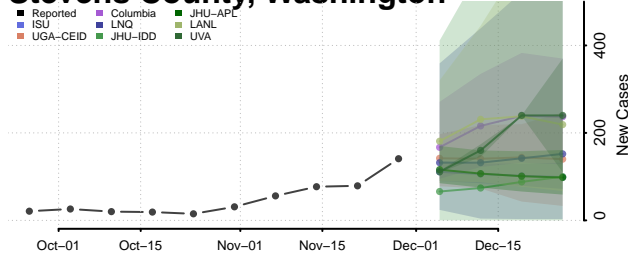

Skamania County, Washington

Snohomish County, Washington

Spokane County, Washington

Stevens County, Washington

Thurston County, Washington

Wahkiakum County, Washington

Walla Walla County, Washington

Whatcom County, Washington