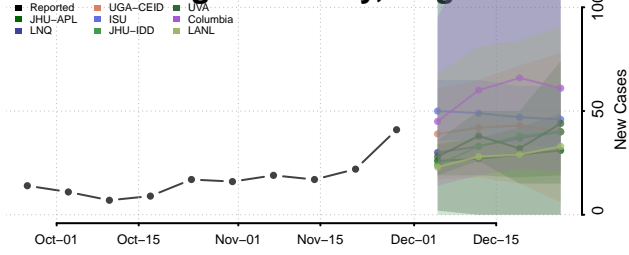

Colonial Heights County, Virginia