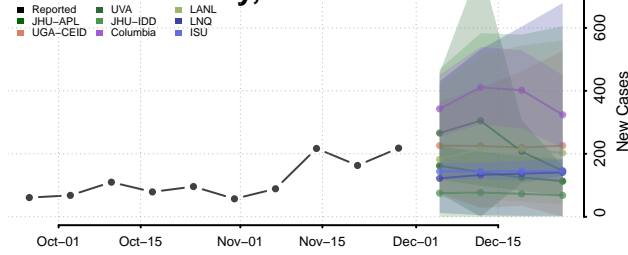

Jackson County, Oklahoma