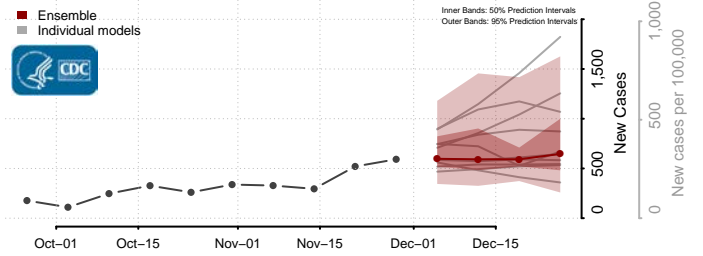

Montgomery County, North Carolina

Moore County, North Carolina

Nash County, North Carolina

New Hanover County, North Carolina

Northampton County, North Carolina

Onslow County, North Carolina

Orange County, North Carolina