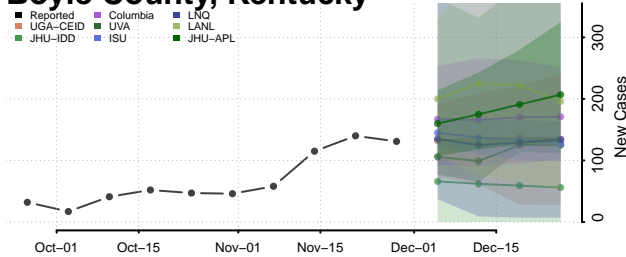

Bourbon County, Kentucky

Boyd County, Kentucky

Boyle County, Kentucky

Bracken County, Kentucky

Breathitt County, Kentucky

Breckinridge County, Kentucky

Bullitt County, Kentucky

Butler County, Kentucky