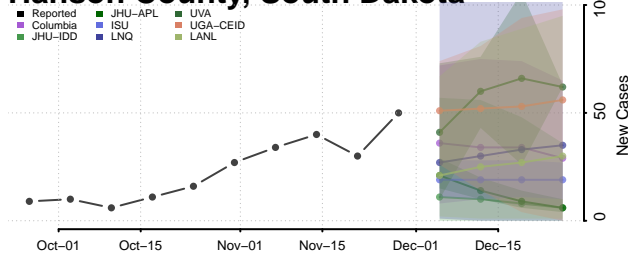

Hanson County, South Dakota