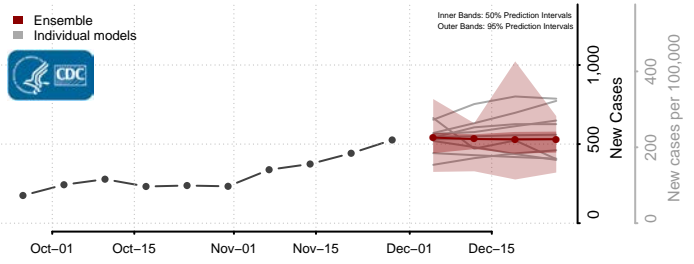

Union County, North Carolina