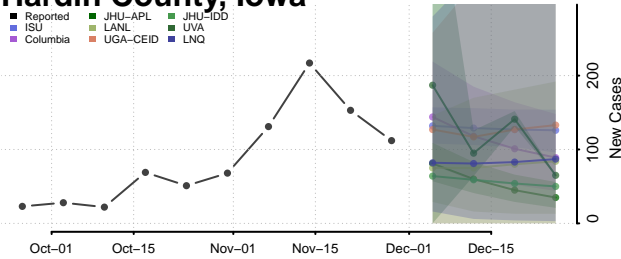

Guthrie County, Iowa

Hamilton County, Iowa

Hancock County, Iowa

Hardin County, Iowa

Harrison County, Iowa

Henry County, Iowa

Howard County, Iowa

Humboldt County, Iowa