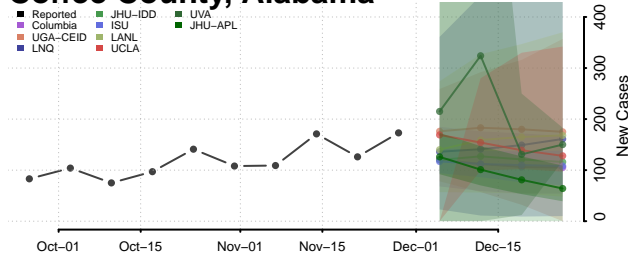

Coffee County, Alabama