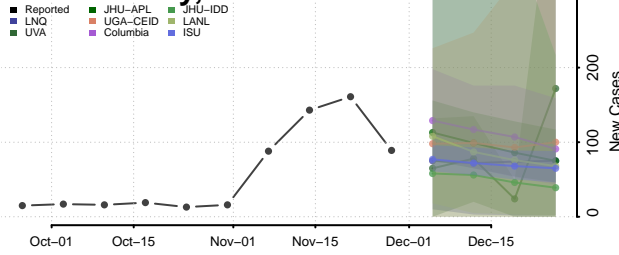

Cass County, Illinois