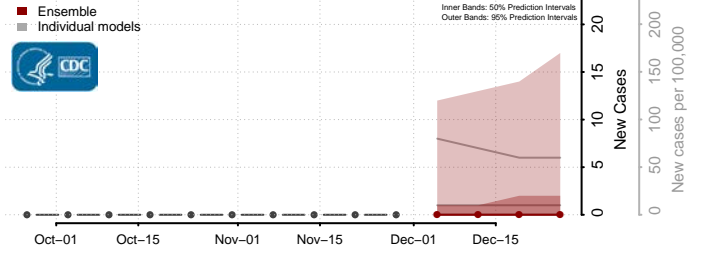

Box Elder County, Utah

Cache County, Utah

Carbon County, Utah

Daggett County, Utah

Davis County, Utah

Duchesne County, Utah

Emery County, Utah

Garfield County, Utah