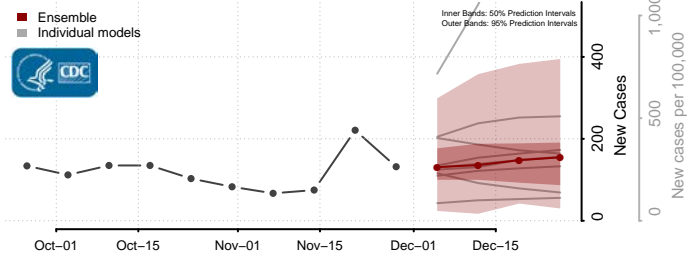

Whitman County, Washington