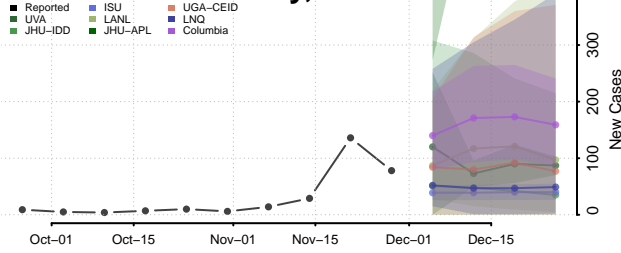

Terrebonne County, Louisiana

Union County, Louisiana

Vermilion County, Louisiana

Vernon County, Louisiana

Washington County, Louisiana

Webster County, Louisiana

West Baton Rouge County, Louisiana

West Carroll County, Louisiana