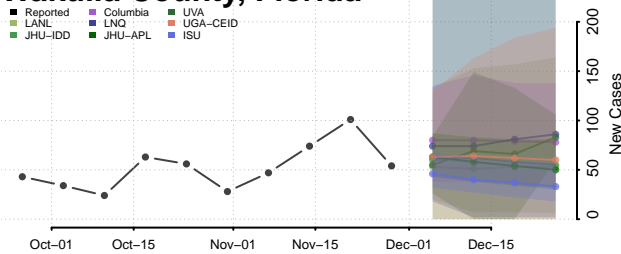

St. Lucie County, Florida

Sumter County, Florida

Suwannee County, Florida

Taylor County, Florida

Union County, Florida

Volusia County, Florida

Wakulla County, Florida

Walton County, Florida