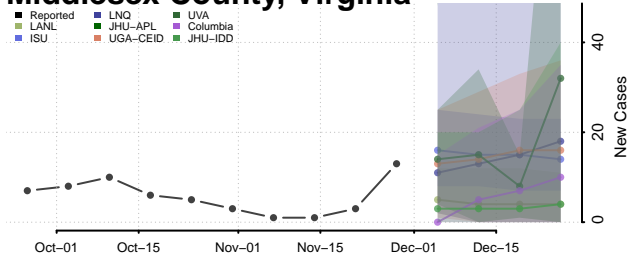

Middlesex County, Virginia