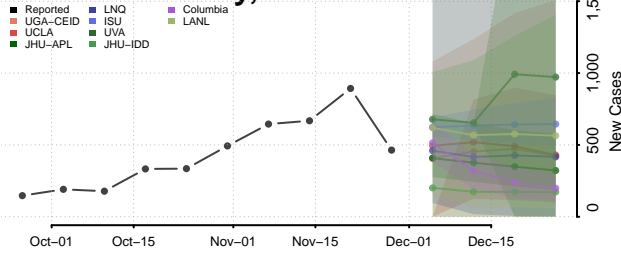

Beaverhead County, Montana

Big Horn County, Montana

Blaine County, Montana

Broadwater County, Montana

Carbon County, Montana

Carter County, Montana

Cascade County, Montana

Chouteau County, Montana