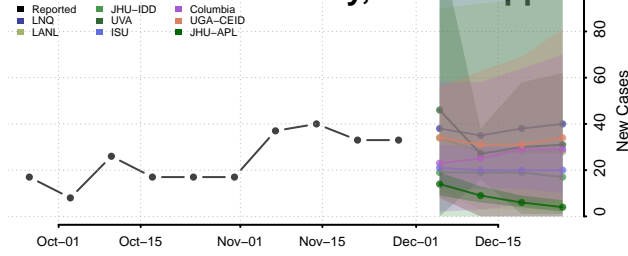

Jefferson Davis County, Mississippi