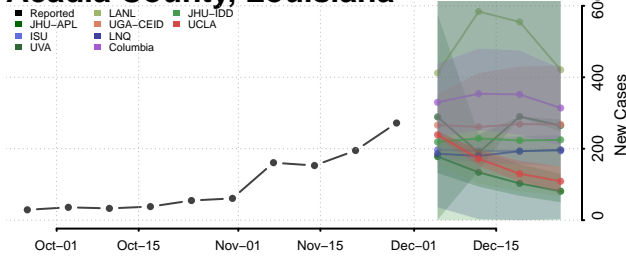

Acadia County, Louisiana