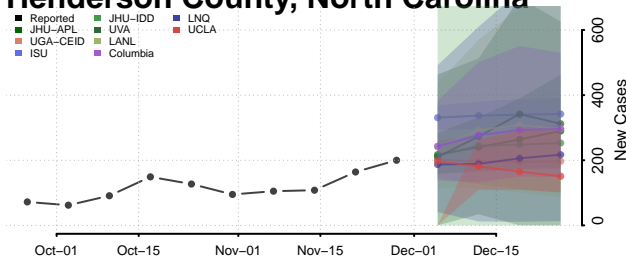

Guilford County, North Carolina

Halifax County, North Carolina

Harnett County, North Carolina

Haywood County, North Carolina

Henderson County, North Carolina

Hertford County, North Carolina

Hoke County, North Carolina