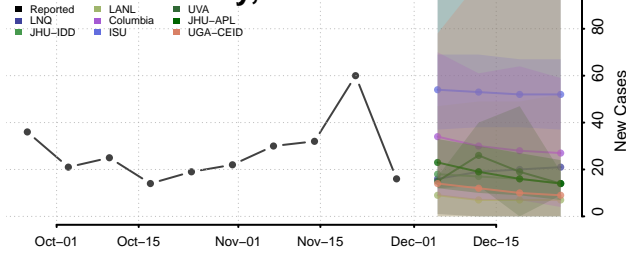

Fremont County, Iowa