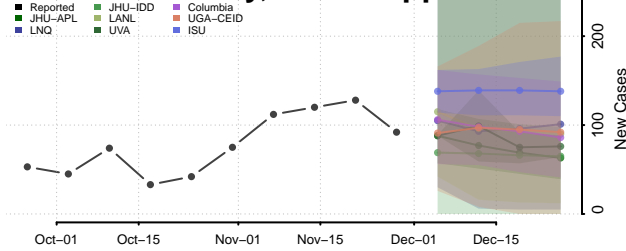

Pontotoc County, Mississippi