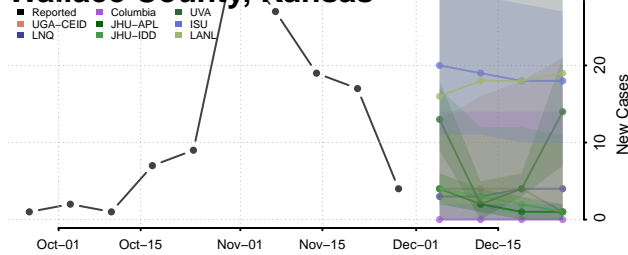

Wallace County, Kansas