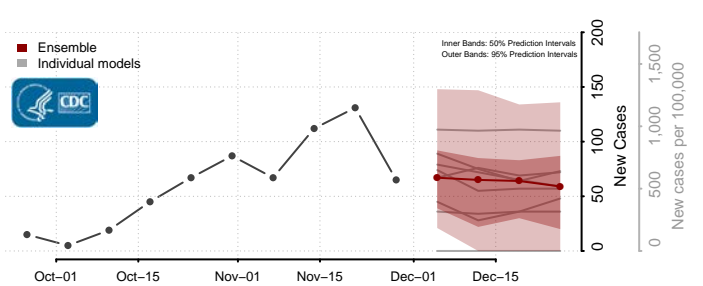

Custer County, Montana