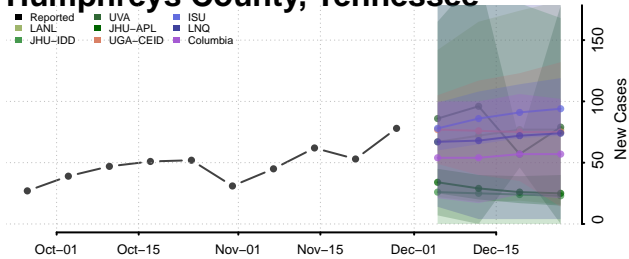

Humphreys County, Tennessee