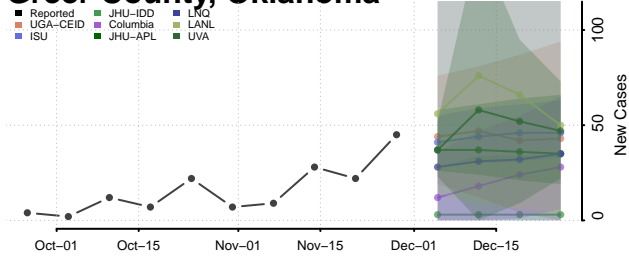

Greer County, Oklahoma