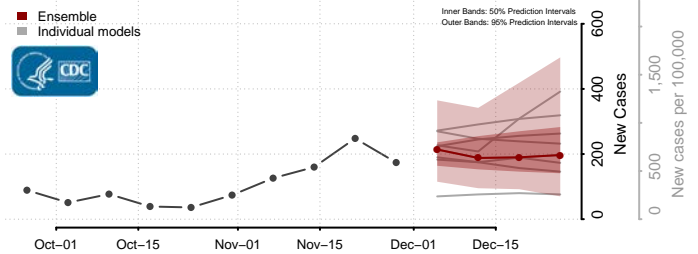

Pine County, Minnesota