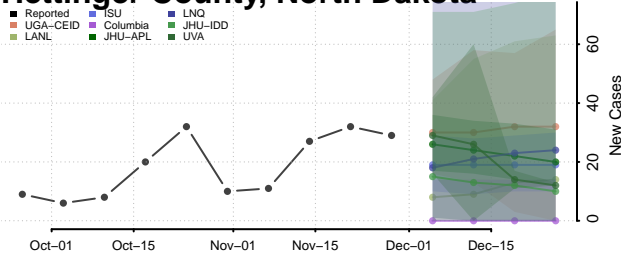

Hettinger County, North Dakota