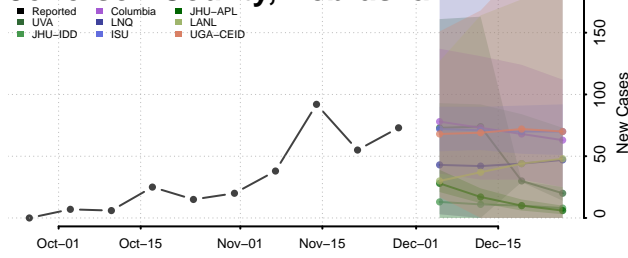

Jefferson County, Nebraska