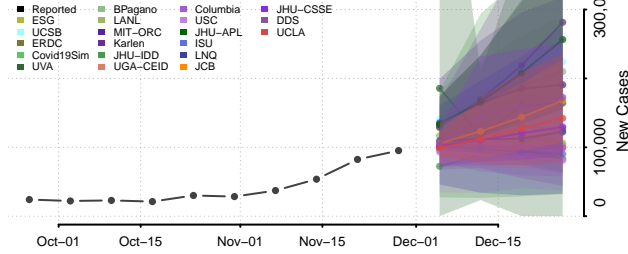

California