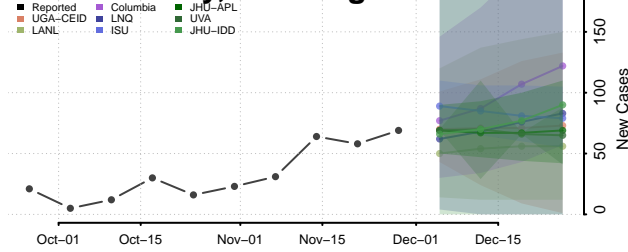

Island County, Washington