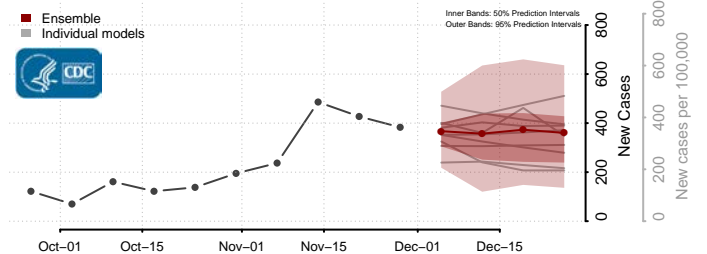

Cass County, Missouri