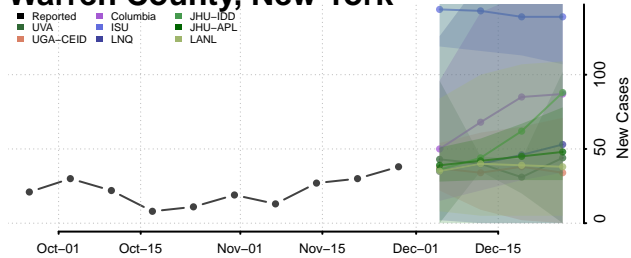

Sullivan County, New York

Tioga County, New York

Tompkins County, New York

Ulster County, New York

Warren County, New York

Washington County, New York

Wayne County, New York

Westchester County, New York