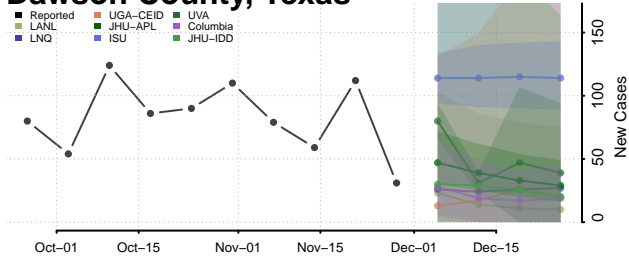

Dallas County, Texas

Dawson County, Texas

Deaf Smith County, Texas

Delta County, Texas

Denton County, Texas

DeWitt County, Texas

Dickens County, Texas

Dimmit County, Texas