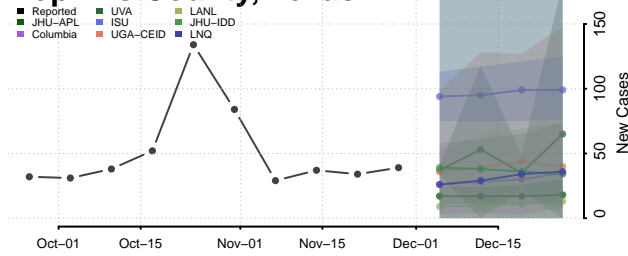

Houston County, Texas

Howard County, Texas

Hudspeth County, Texas

Hunt County, Texas

Hutchinson County, Texas

Irion County, Texas

Jack County, Texas

Jackson County, Texas