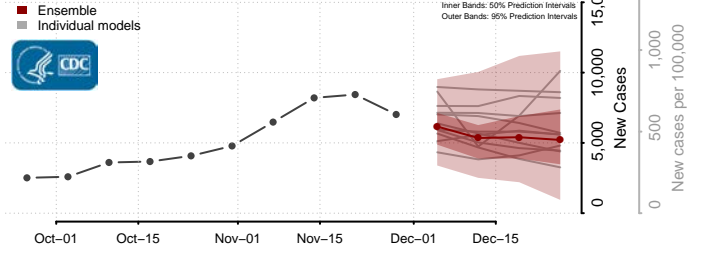

Salt Lake County, Utah