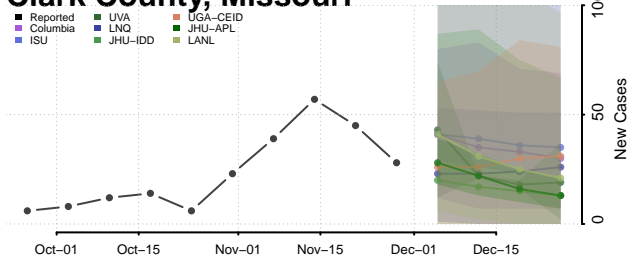

Clark County, Missouri