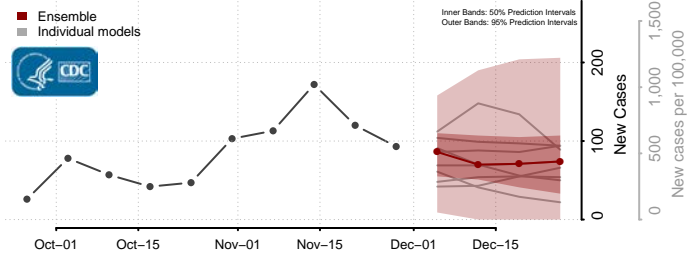

Poweshiek County, Iowa

Ringgold County, Iowa

Sac County, Iowa

Scott County, Iowa

Shelby County, Iowa

Sioux County, Iowa

Story County, Iowa

Tama County, Iowa