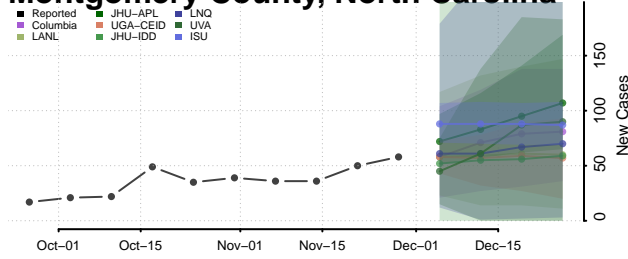

Montgomery County, North Carolina