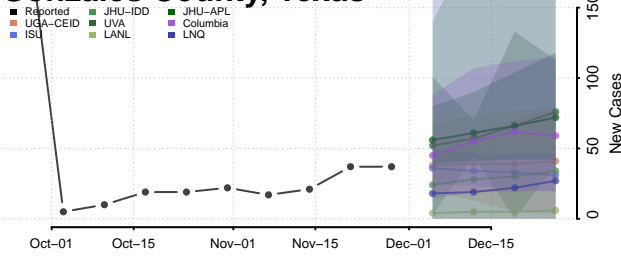

Gonzales County, Texas