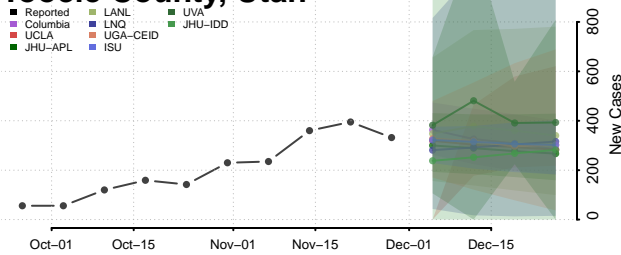

Tooele County, Utah