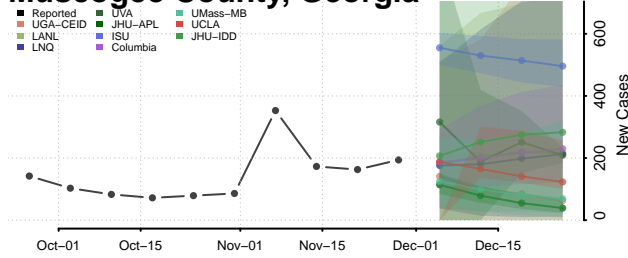

Montgomery County, Georgia

Morgan County, Georgia

Murray County, Georgia

Muscogee County, Georgia

Newton County, Georgia

Oconee County, Georgia

Oglethorpe County, Georgia

Paulding County, Georgia