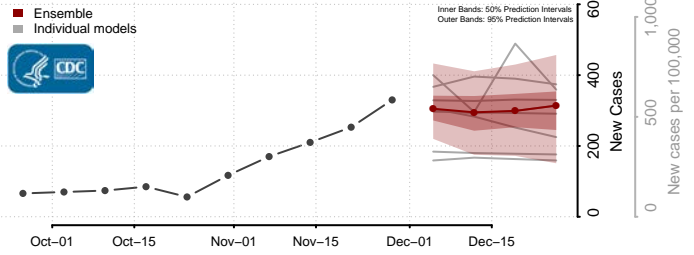

Pendleton County, West Virginia

Pleasants County, West Virginia

Pocahontas County, West Virginia

Preston County, West Virginia

Putnam County, West Virginia

Raleigh County, West Virginia

Randolph County, West Virginia