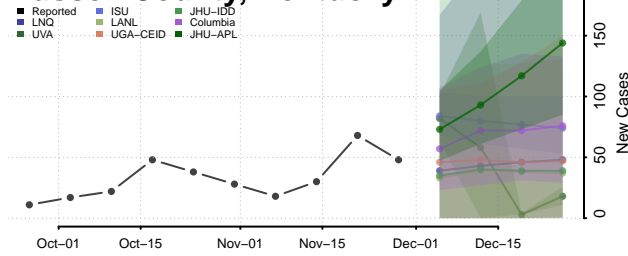

Scott County, Kentucky

Shelby County, Kentucky

Simpson County, Kentucky

Spencer County, Kentucky

Taylor County, Kentucky

Todd County, Kentucky

Trigg County, Kentucky

Trimble County, Kentucky