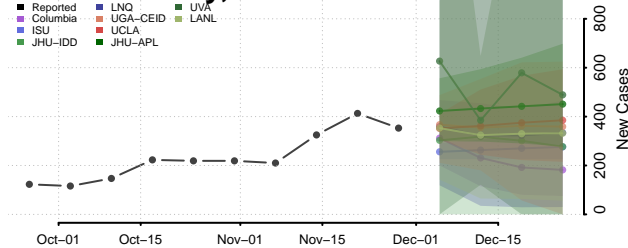

Roane County, Tennessee

Robertson County, Tennessee

Rutherford County, Tennessee

Scott County, Tennessee

Sequatchie County, Tennessee

Sevier County, Tennessee

Shelby County, Tennessee

Smith County, Tennessee