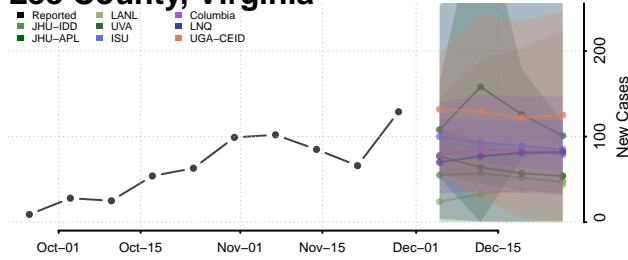

Lee County, Virginia