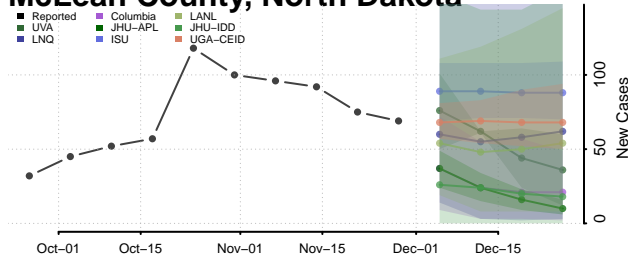

McLean County, North Dakota