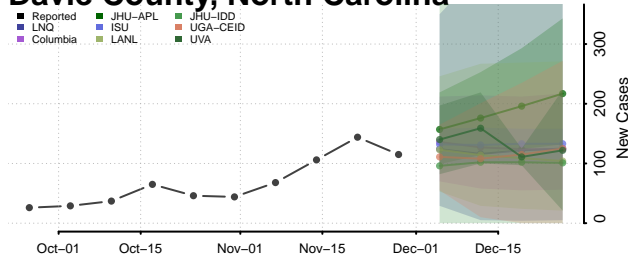

Currituck County, North Carolina

Dare County, North Carolina

Davidson County, North Carolina

Davie County, North Carolina

Duplin County, North Carolina

Durham County, North Carolina

Edgecombe County, North Carolina