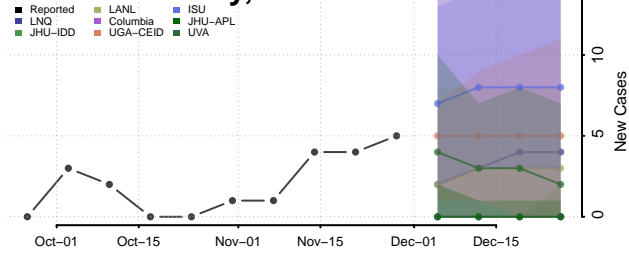

Roberts County, Texas