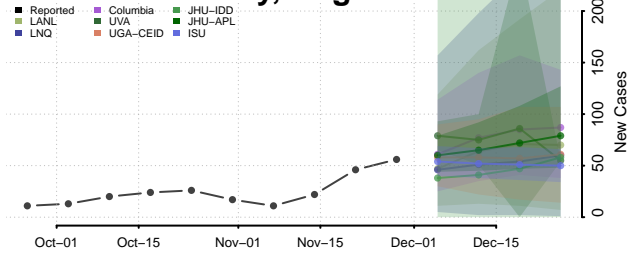

Page County, Virginia

Patrick County, Virginia

Petersburg County, Virginia

Pittsylvania County, Virginia

Poquoson County, Virginia

Portsmouth County, Virginia

Powhatan County, Virginia

Prince Edward County, Virginia