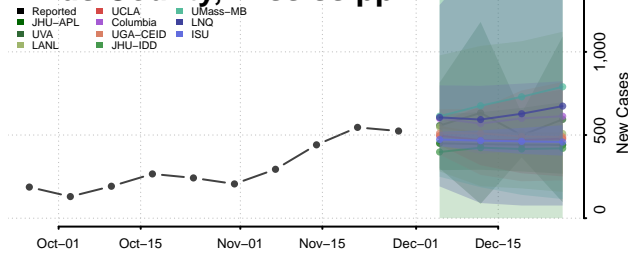

Hinds County, Mississippi