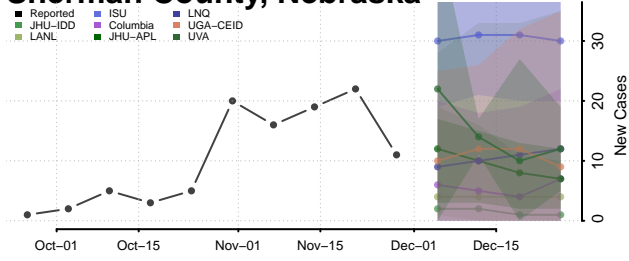

Sherman County, Nebraska