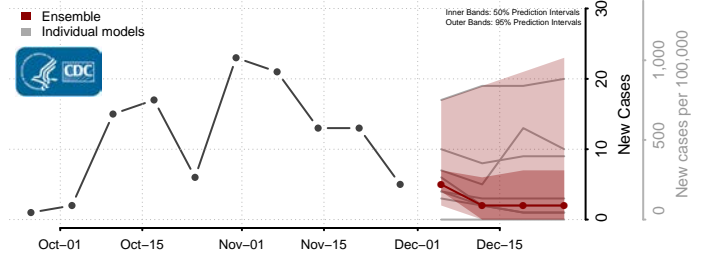

Divide County, North Dakota

Dunn County, North Dakota

Eddy County, North Dakota

Emmons County, North Dakota

Foster County, North Dakota

Golden Valley County, North Dakota

Grand Forks County, North Dakota

Grant County, North Dakota