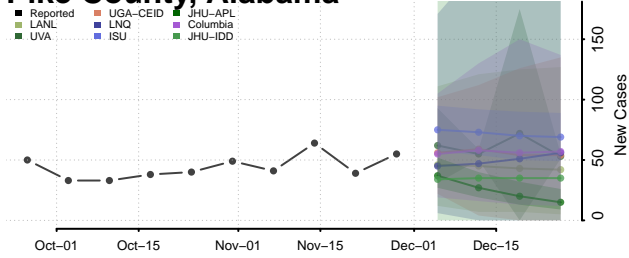

Marion County, Alabama

Marshall County, Alabama

Mobile County, Alabama

Monroe County, Alabama

Montgomery County, Alabama

Morgan County, Alabama

Perry County, Alabama

Pickens County, Alabama

Pike County, Alabama

Randolph County, Alabama

Russell County, Alabama

Shelby County, Alabama

St. Clair County, Alabama

Sumter County, Alabama

Talladega County, Alabama

Tallapoosa County, Alabama