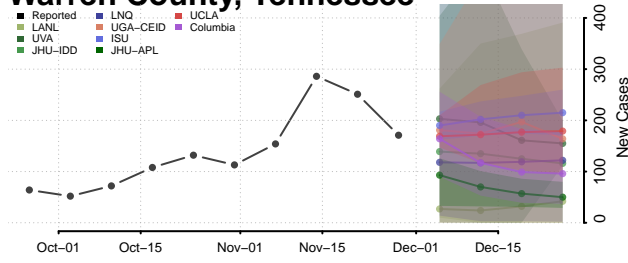

Warren County, Tennessee