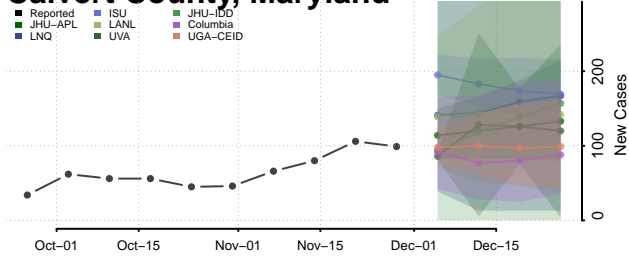

Calvert County, Maryland