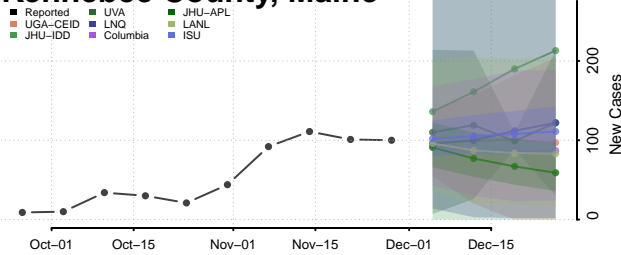

Kennebec County, Maine