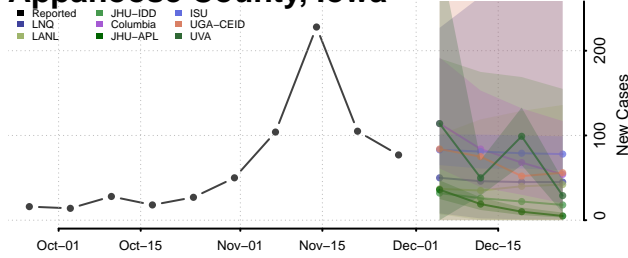

Appanoose County, Iowa