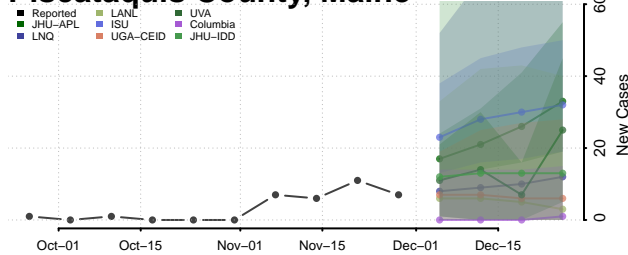

Kennebec County, Maine

Knox County, Maine

Lincoln County, Maine

Oxford County, Maine

Penobscot County, Maine

Piscataquis County, Maine

Sagadahoc County, Maine

Somerset County, Maine