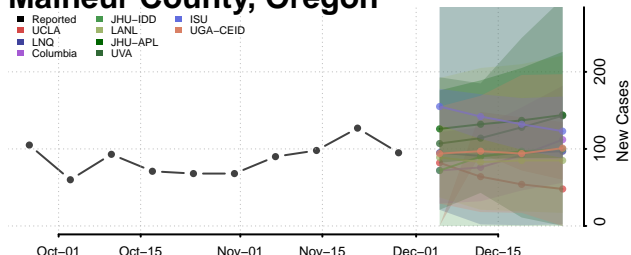

Malheur County, Oregon