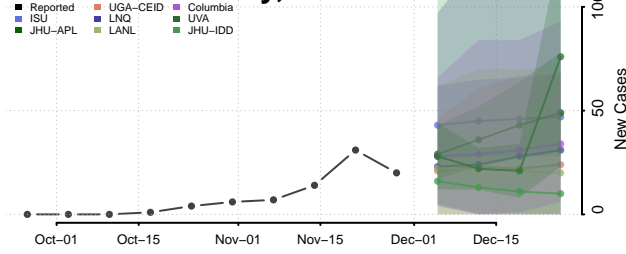

Chittenden County, Vermont

Essex County, Vermont

Franklin County, Vermont

Grand Isle County, Vermont

Lamoille County, Vermont

Orange County, Vermont

Orleans County, Vermont

Rutland County, Vermont