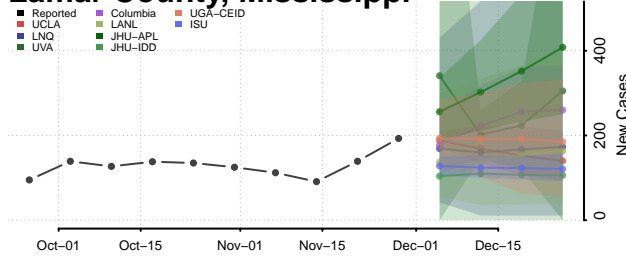

Lamar County, Mississippi