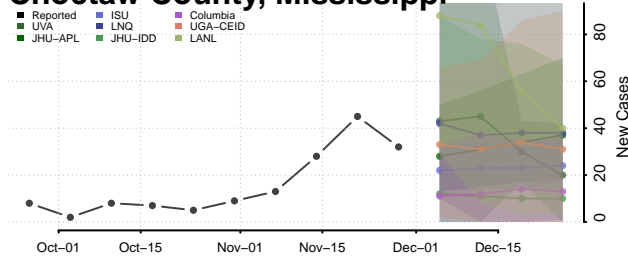

Choctaw County, Mississippi