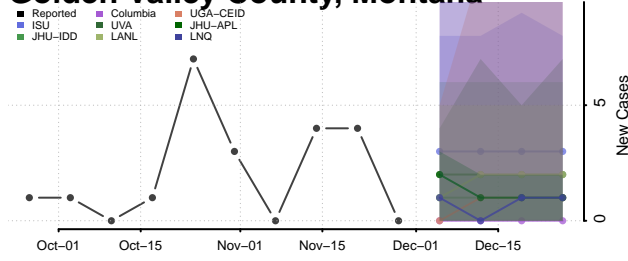

Golden Valley County, Montana