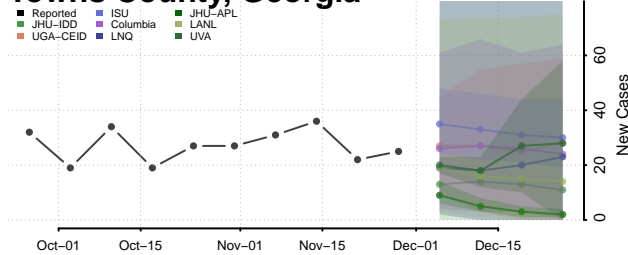

Terrell County, Georgia

Thomas County, Georgia

Tift County, Georgia

Toombs County, Georgia

Towns County, Georgia

Treutlen County, Georgia

Troup County, Georgia

Turner County, Georgia