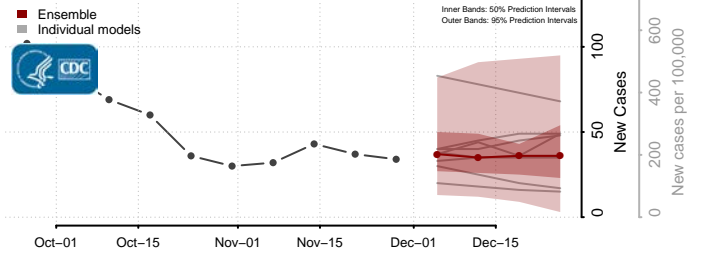

Wright County, Missouri