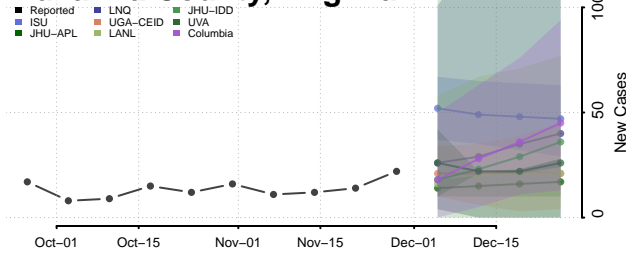

Emporia County, Virginia

Essex County, Virginia

Fairfax City County, Virginia

Fairfax County, Virginia

Falls Church County, Virginia

Fauquier County, Virginia

Floyd County, Virginia

Fluvanna County, Virginia