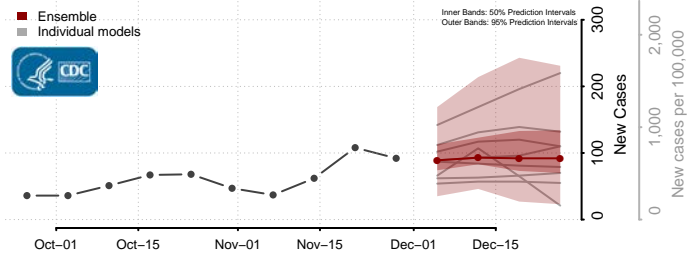

Cassia County, Idaho

Clark County, Idaho

Clearwater County, Idaho

Custer County, Idaho

Elmore County, Idaho

Franklin County, Idaho

Fremont County, Idaho

Gem County, Idaho