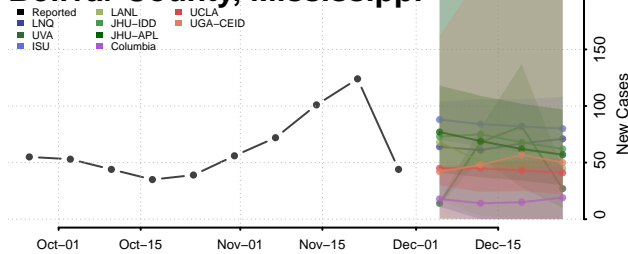

Mississippi

Adams County, Mississippi

Alcorn County, Mississippi

Amite County, Mississippi

Attala County, Mississippi

Benton County, Mississippi

Bolivar County, Mississippi

Calhoun County, Mississippi