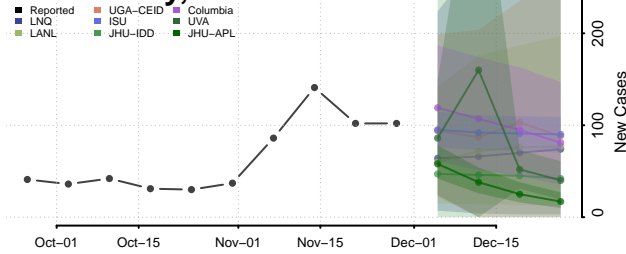

Sac County, Iowa