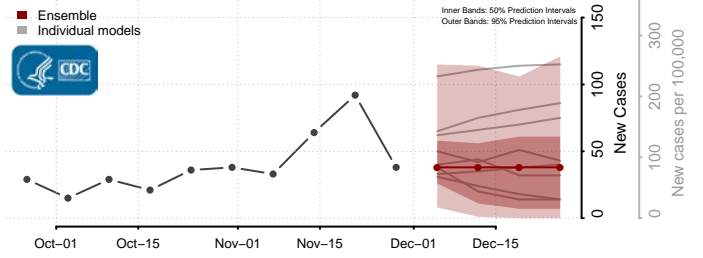

Wood County, Texas