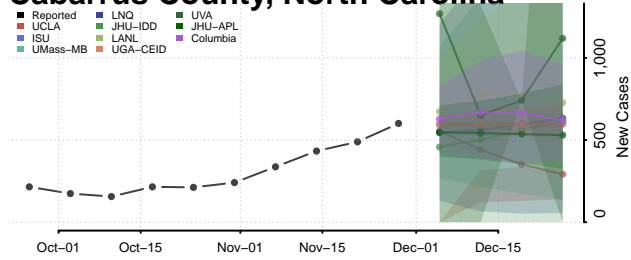

Cabarrus County, North Carolina