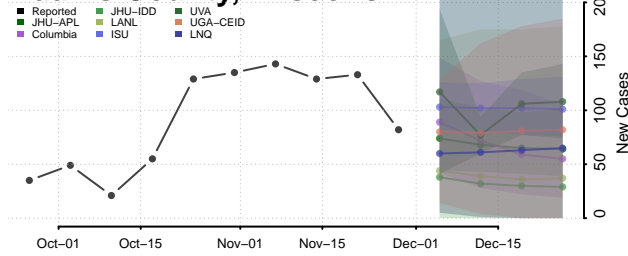

Adams County, Wisconsin