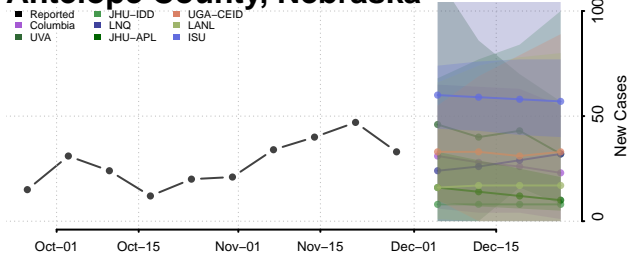

Antelope County, Nebraska