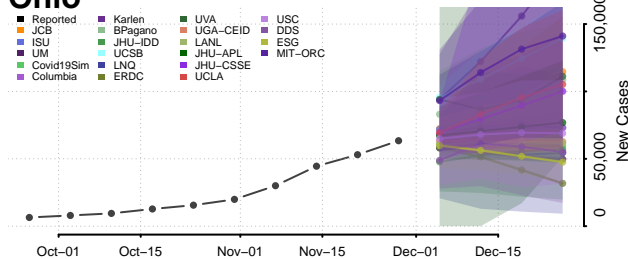

Walsh County, North Dakota

Ward County, North Dakota

Wells County, North Dakota

Williams County, North Dakota

Northern Mariana Islands

Ohio