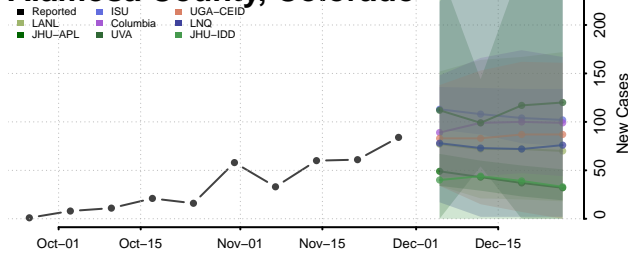

Tulare County, California

Tuolumne County, California

Ventura County, California

Yolo County, California

Yuba County, California

Colorado

Adams County, Colorado

Alamosa County, Colorado