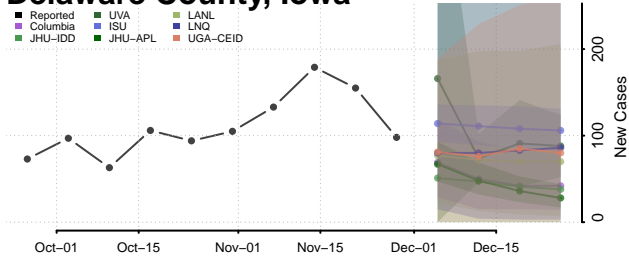

Clinton County, Iowa

Crawford County, Iowa

Dallas County, Iowa

Davis County, Iowa

Decatur County, Iowa

Delaware County, Iowa

Des Moines County, Iowa

Dickinson County, Iowa