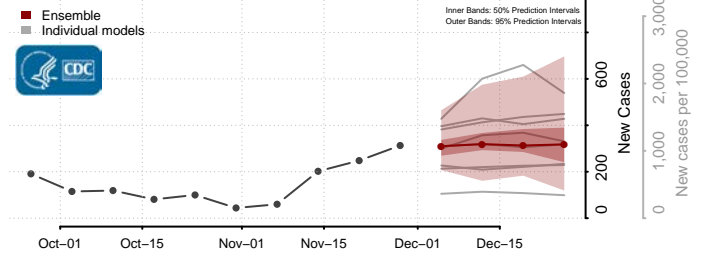

Custer County, Oklahoma

Delaware County, Oklahoma

Dewey County, Oklahoma

Ellis County, Oklahoma

Garfield County, Oklahoma

Garvin County, Oklahoma

Grady County, Oklahoma

Grant County, Oklahoma