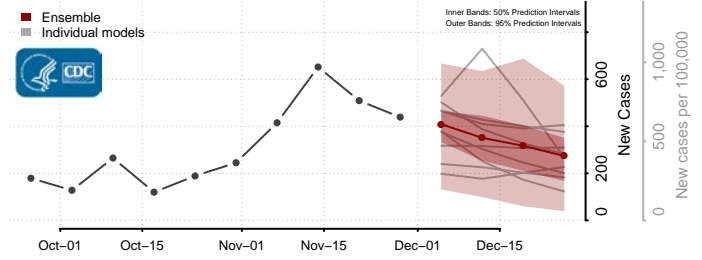

St. Francois County, Missouri