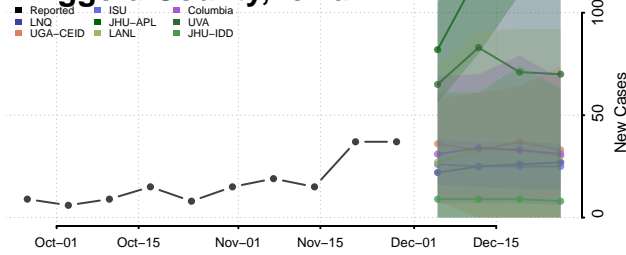

Ringgold County, Iowa