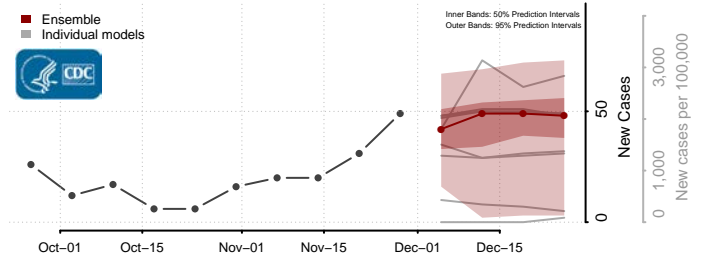

Renville County, North Dakota