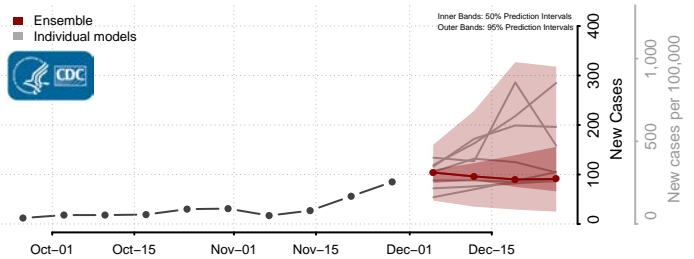

Caroline County, Maryland