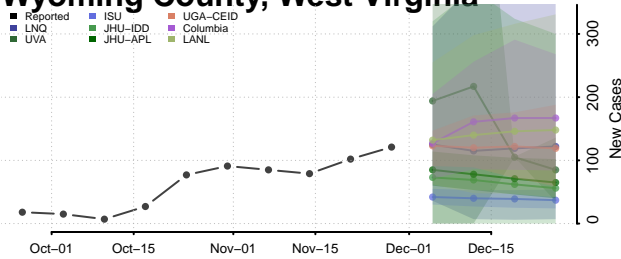

Wyoming County, West Virginia