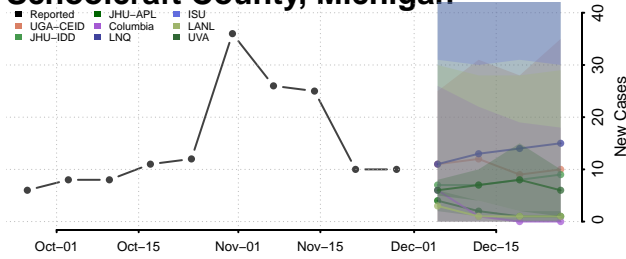

Oscoda County, Michigan

Otsego County, Michigan

Ottawa County, Michigan

Presque Isle County, Michigan

Roscommon County, Michigan

Saginaw County, Michigan

Sanilac County, Michigan

Schoolcraft County, Michigan