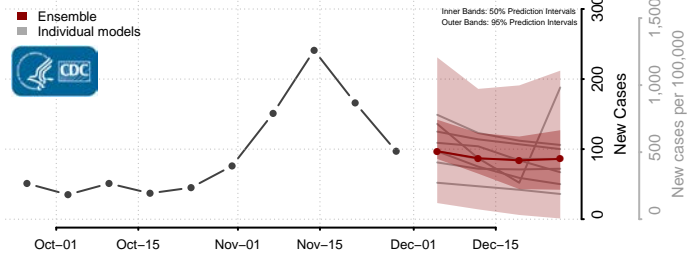

Perry County, Missouri