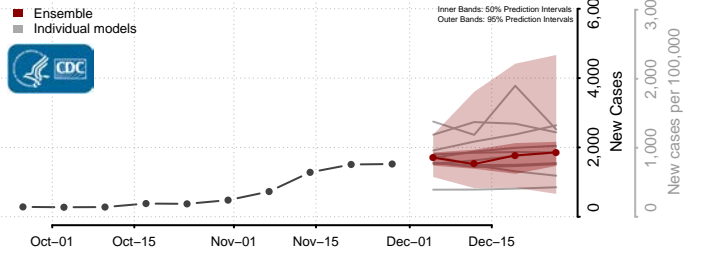

St. Louis County, Minnesota