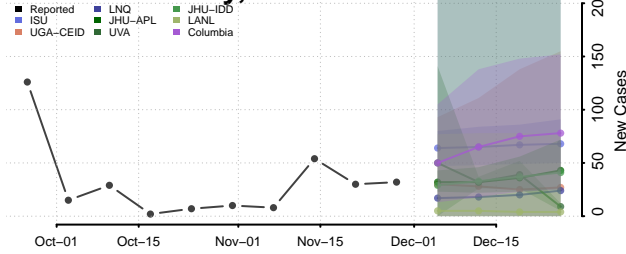

Kendall County, Texas