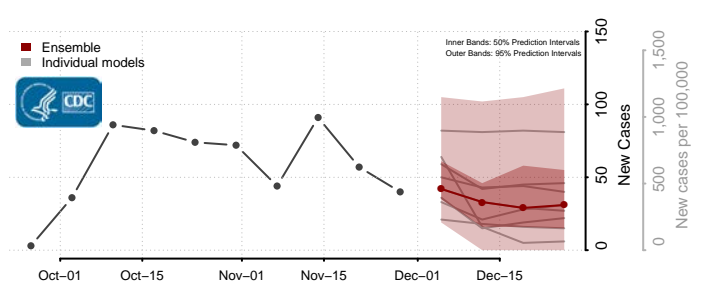

Custer County, Montana

Daniels County, Montana

Dawson County, Montana

Deer Lodge County, Montana

Fallon County, Montana

Fergus County, Montana

Flathead County, Montana

Gallatin County, Montana