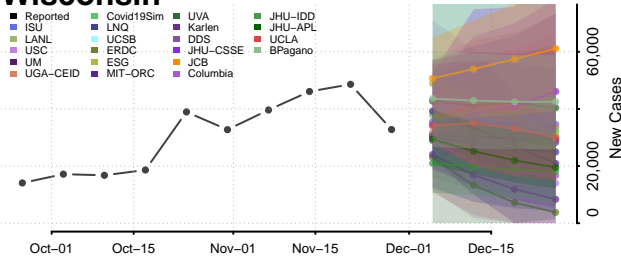

Webster County, West Virginia

Wetzel County, West Virginia

Wirt County, West Virginia

Wood County, West Virginia

Wyoming County, West Virginia

Wisconsin