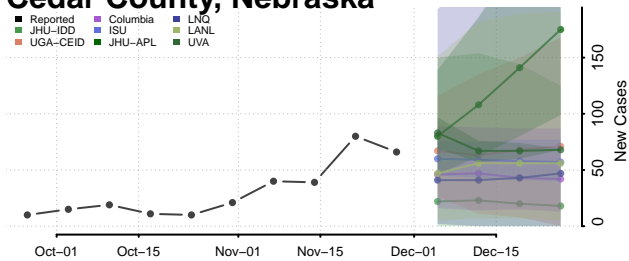

Boyd County, Nebraska

Brown County, Nebraska

Buffalo County, Nebraska

Burt County, Nebraska

Butler County, Nebraska

Cass County, Nebraska

Cedar County, Nebraska

Chase County, Nebraska