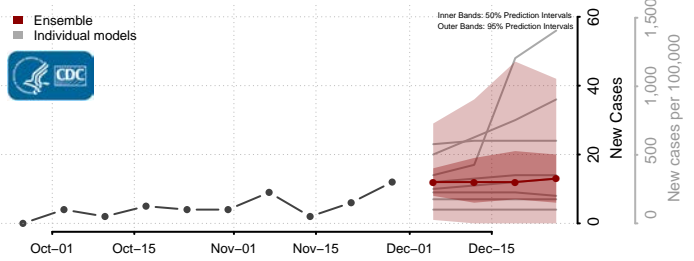

New Kent County, Virginia

Newport News County, Virginia

Norfolk County, Virginia

Northampton County, Virginia

Northumberland County, Virginia

Norton County, Virginia

Nottoway County, Virginia

Orange County, Virginia