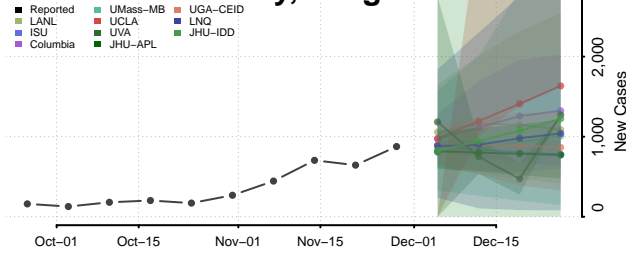

Clackamas County, Oregon