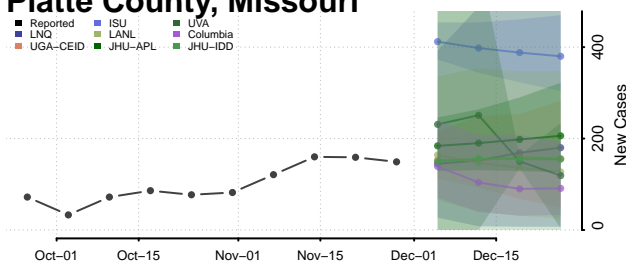

Ozark County, Missouri

Pemiscot County, Missouri

Perry County, Missouri

Pettis County, Missouri

Phelps County, Missouri

Pike County, Missouri

Platte County, Missouri

Polk County, Missouri