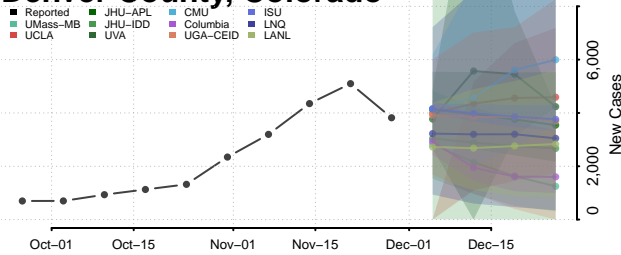

Clear Creek County, Colorado

Conejos County, Colorado

Costilla County, Colorado

Crowley County, Colorado

Custer County, Colorado

Delta County, Colorado

Denver County, Colorado

Dolores County, Colorado