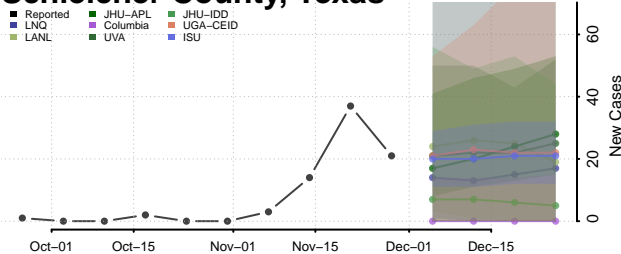

Schleicher County, Texas