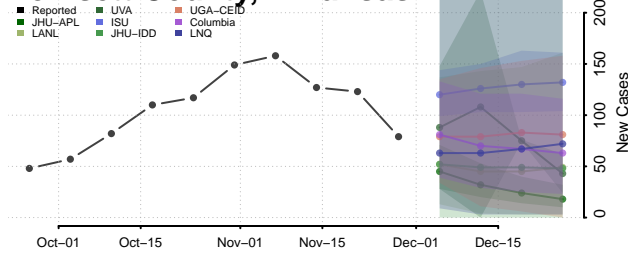

Poinsett County, Arkansas