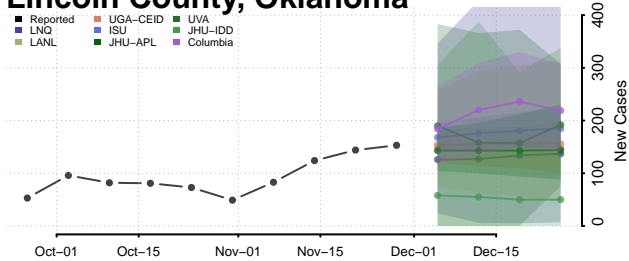

Kay County, Oklahoma

Kingfisher County, Oklahoma

Kiowa County, Oklahoma

Latimer County, Oklahoma

Le Flore County, Oklahoma

Lincoln County, Oklahoma

Logan County, Oklahoma

Love County, Oklahoma