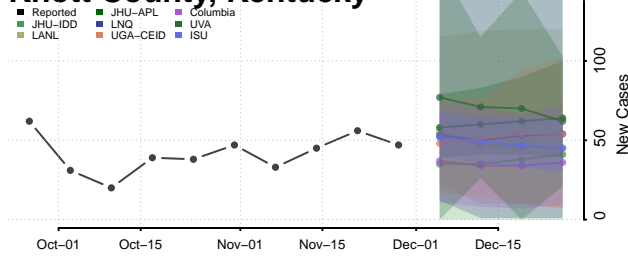

Jessamine County, Kentucky

Johnson County, Kentucky

Kenton County, Kentucky

Knott County, Kentucky

Knox County, Kentucky

Larue County, Kentucky

Laurel County, Kentucky

Lawrence County, Kentucky