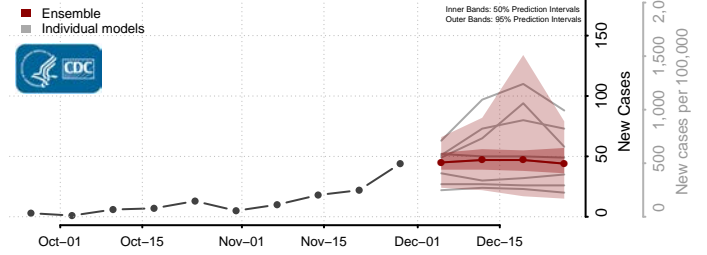

Gallatin County, Kentucky