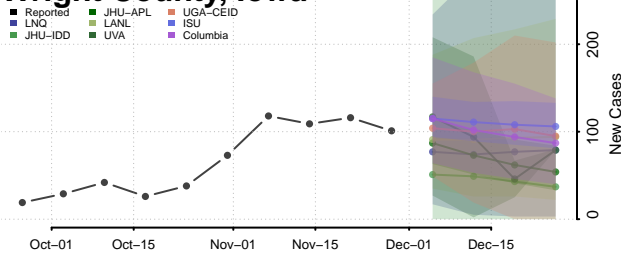

Winnebago County, Iowa

Winneshiek County, Iowa

Woodbury County, Iowa

Worth County, Iowa

Wright County, Iowa

Kansas

Allen County, Kansas

Anderson County, Kansas