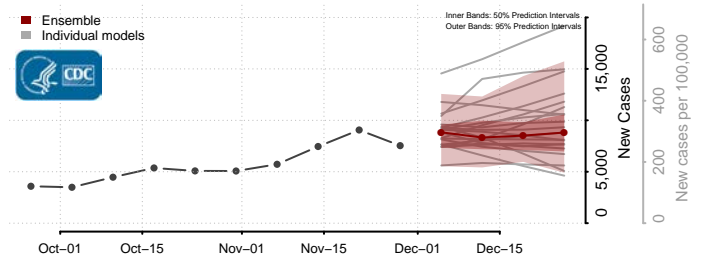

Mississippi