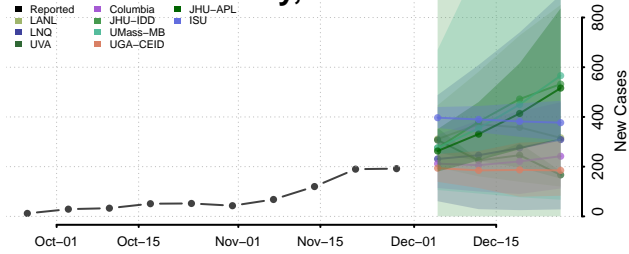

Orleans County, New York

Oswego County, New York

Otsego County, New York

Putnam County, New York

Queens County, New York

Rensselaer County, New York

Richmond County, New York

Rockland County, New York