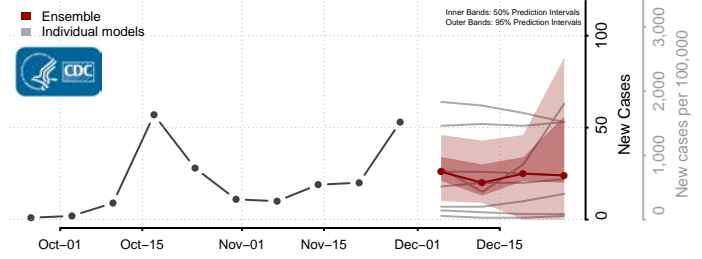

Valley County, Nebraska

Washington County, Nebraska

Wayne County, Nebraska

Webster County, Nebraska

Wheeler County, Nebraska

York County, Nebraska

Nevada

Carson City County, Nevada