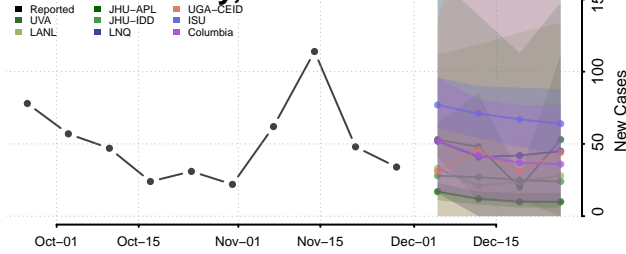

Benton County, Missouri