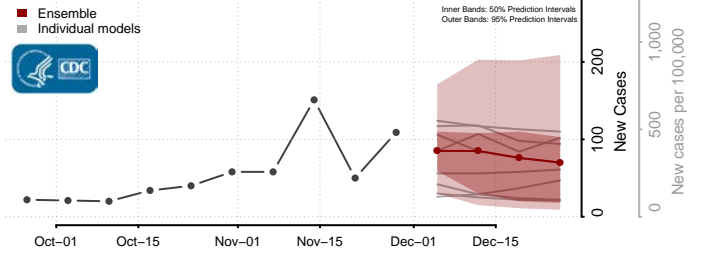

Wythe County, Virginia

York County, Virginia

Washington

Adams County, Washington

Asotin County, Washington

Benton County, Washington

Chelan County, Washington

Clallam County, Washington