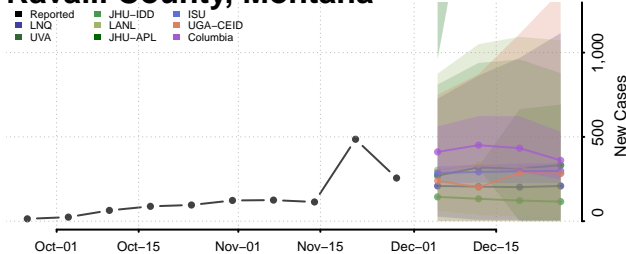

Ravalli County, Montana