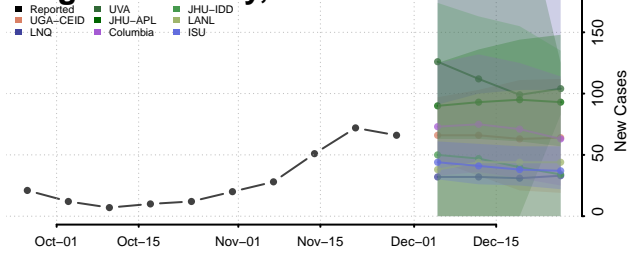

Kingman County, Kansas