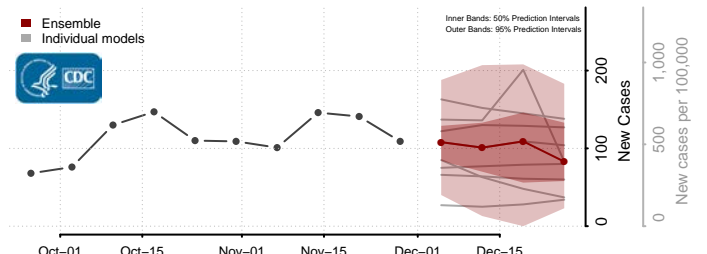

Minidoka County, Idaho