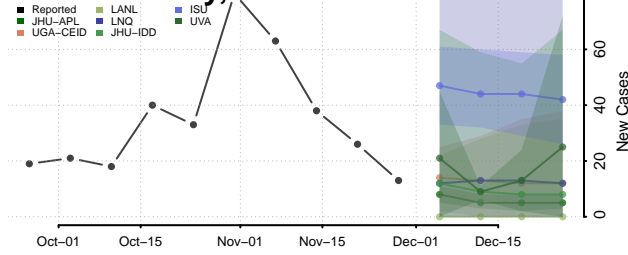

Gooding County, Idaho

Idaho County, Idaho

Jefferson County, Idaho

Jerome County, Idaho

Kootenai County, Idaho

Latah County, Idaho

Lemhi County, Idaho

Lewis County, Idaho