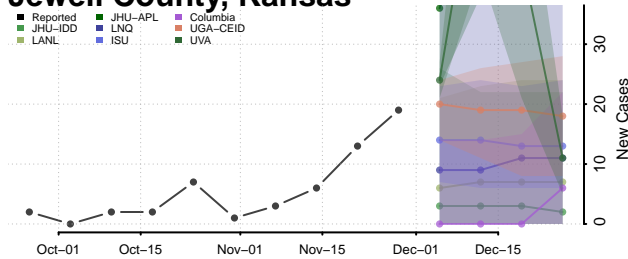

Jewell County, Kansas