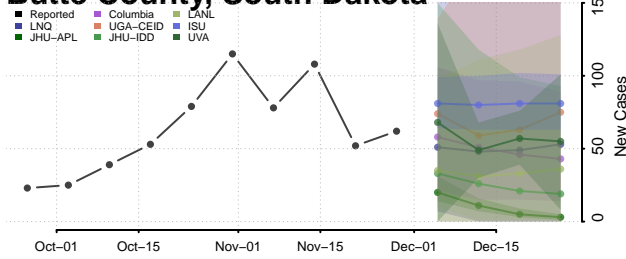

Butte County, South Dakota