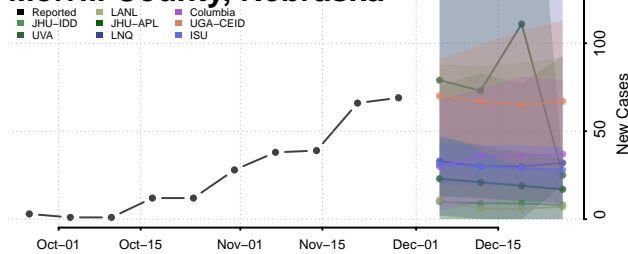

Lincoln County, Nebraska

Logan County, Nebraska

Loup County, Nebraska

Madison County, Nebraska

McPherson County, Nebraska

Merrick County, Nebraska

Morrill County, Nebraska

Nance County, Nebraska