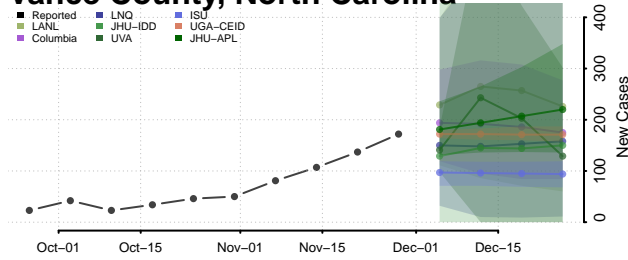

Vance County, North Carolina