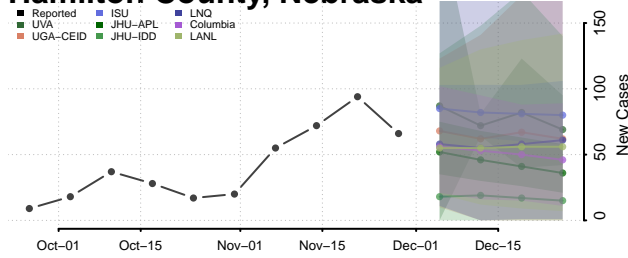

Hamilton County, Nebraska