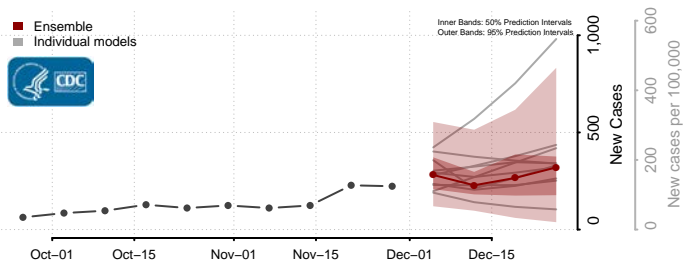

New Kent County, Virginia

Newport News County, Virginia

Norfolk County, Virginia

Northampton County, Virginia

Northumberland County, Virginia

Norton County, Virginia

Nottoway County, Virginia

Orange County, Virginia