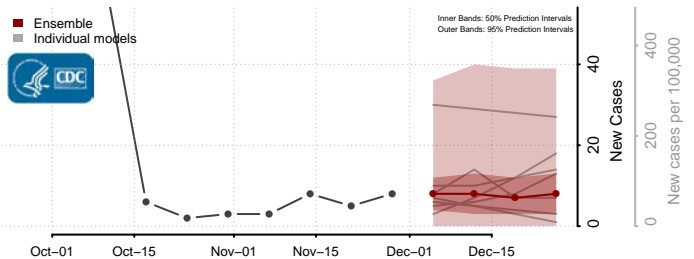

Sussex County, Virginia