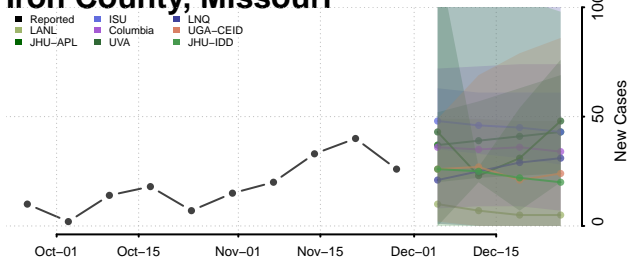

Iron County, Missouri