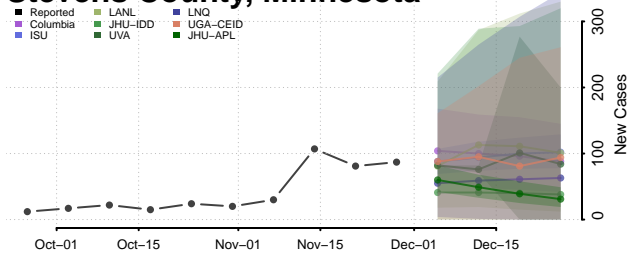

Stevens County, Minnesota