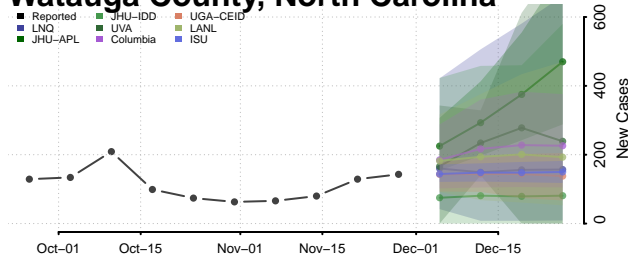

Union County, North Carolina

Vance County, North Carolina

Wake County, North Carolina

Warren County, North Carolina

Washington County, North Carolina

Watauga County, North Carolina

Wayne County, North Carolina