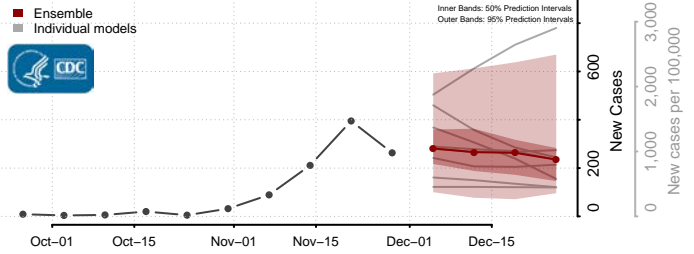

Mineral County, West Virginia