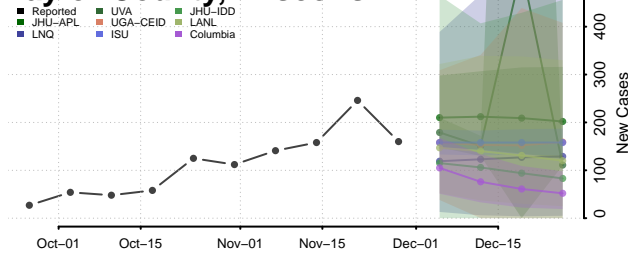

Taylor County, Wisconsin