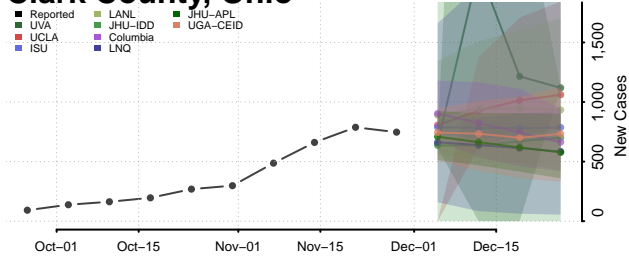

Clermont County, Ohio

Clinton County, Ohio

Columbiana County, Ohio

Coshocton County, Ohio

Crawford County, Ohio

Cuyahoga County, Ohio

Darke County, Ohio

Defiance County, Ohio