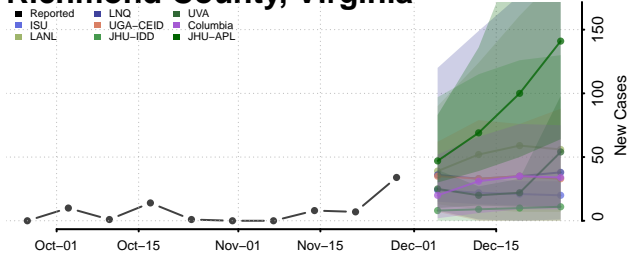

Prince George County, Virginia

Prince William County, Virginia

Pulaski County, Virginia

Radford County, Virginia

Rappahannock County, Virginia

Richmond City County, Virginia

Richmond County, Virginia

Roanoke City County, Virginia