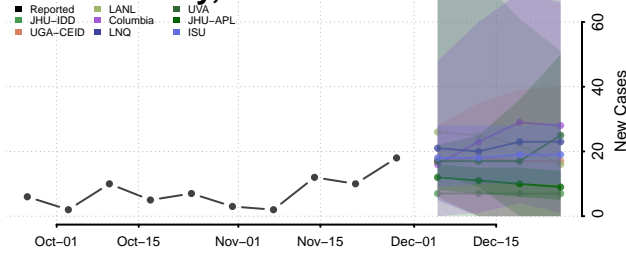

Forsyth County, North Carolina

Franklin County, North Carolina

Gaston County, North Carolina

Gates County, North Carolina

Graham County, North Carolina

Granville County, North Carolina

Greene County, North Carolina