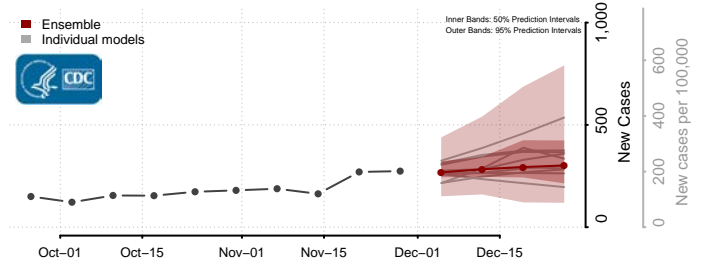

Harnett County, North Carolina