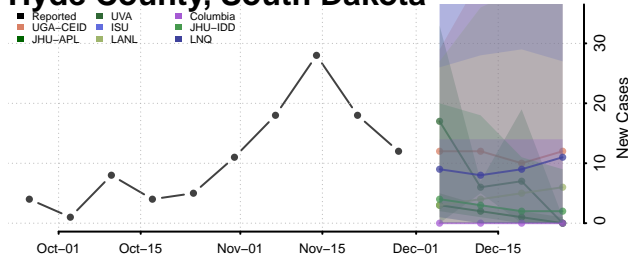

Hyde County, South Dakota