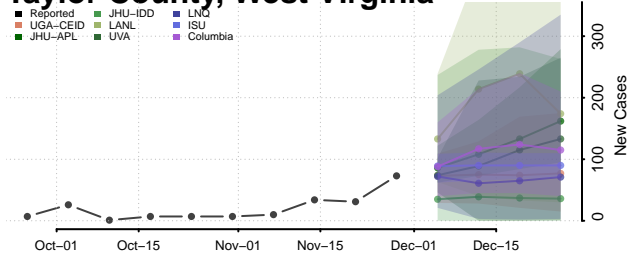

Taylor County, West Virginia