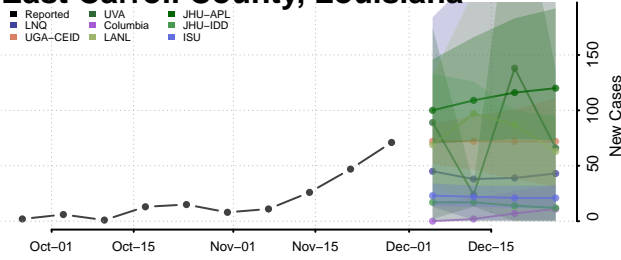

East Carroll County, Louisiana