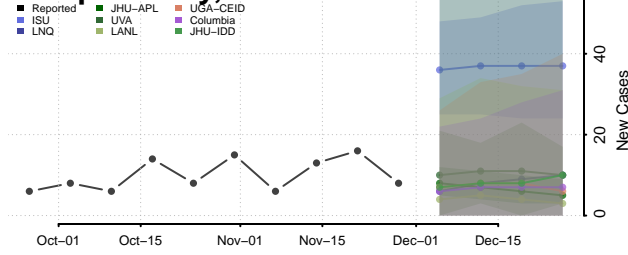

Camp County, Texas