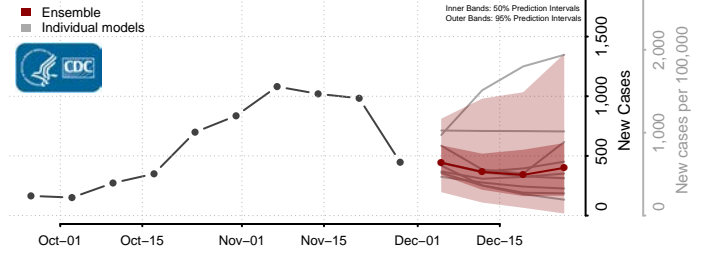

Divide County, North Dakota

Dunn County, North Dakota

Eddy County, North Dakota

Emmons County, North Dakota

Foster County, North Dakota

Golden Valley County, North Dakota

Grand Forks County, North Dakota

Grant County, North Dakota