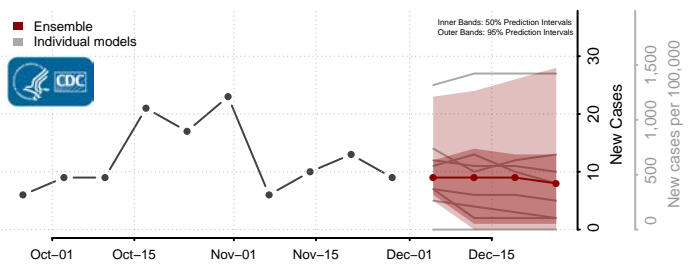

Douglas County, South Dakota

Edmunds County, South Dakota

Fall River County, South Dakota

Faulk County, South Dakota

Grant County, South Dakota

Gregory County, South Dakota

Haakon County, South Dakota

Hamlin County, South Dakota