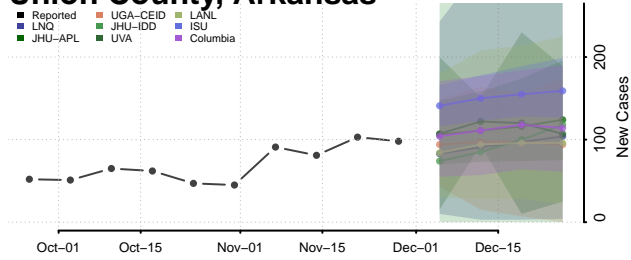

Union County, Arkansas