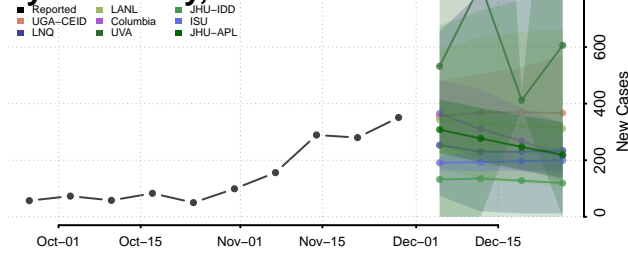

Lyon County, Minnesota