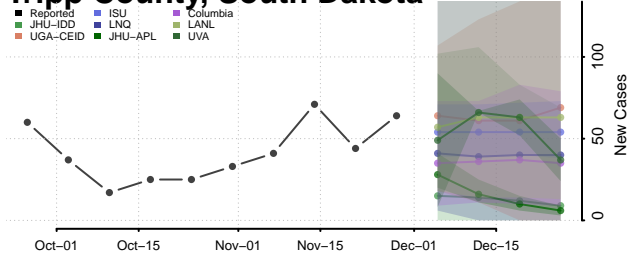

Tripp County, South Dakota