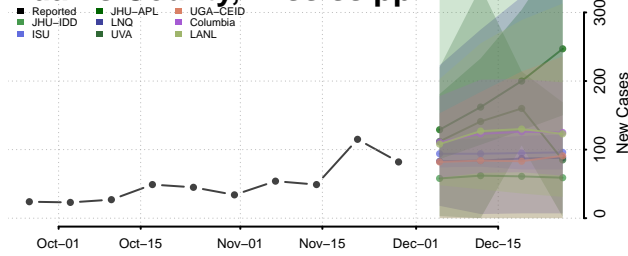

Adams County, Mississippi