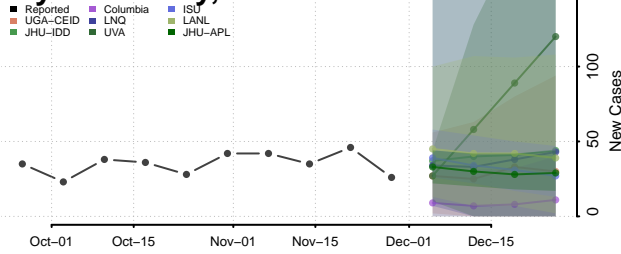

St. Lucie County, Florida

Sumter County, Florida

Suwannee County, Florida

Taylor County, Florida

Union County, Florida

Volusia County, Florida

Wakulla County, Florida

Walton County, Florida