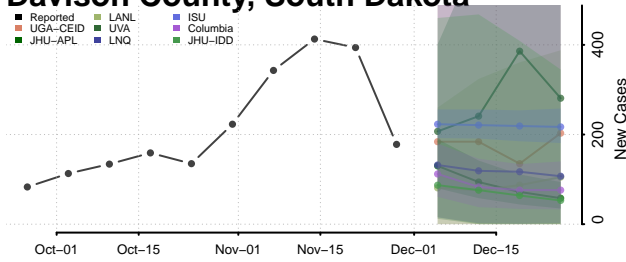

Davison County, South Dakota