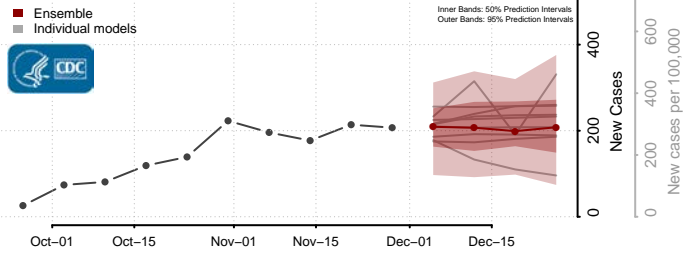

Scotland County, North Carolina

Stanly County, North Carolina

Stokes County, North Carolina

Surry County, North Carolina

Swain County, North Carolina

Transylvania County, North Carolina

Tyrrell County, North Carolina