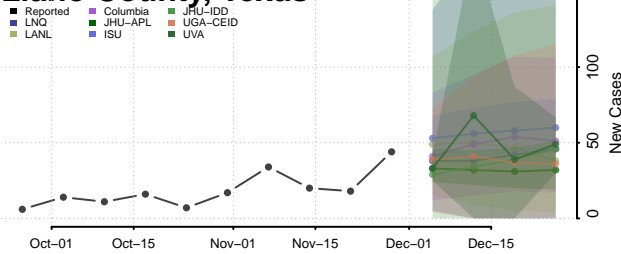

Leon County, Texas

Liberty County, Texas

Limestone County, Texas

Lipscomb County, Texas

Live Oak County, Texas

Llano County, Texas

Loving County, Texas

Lubbock County, Texas