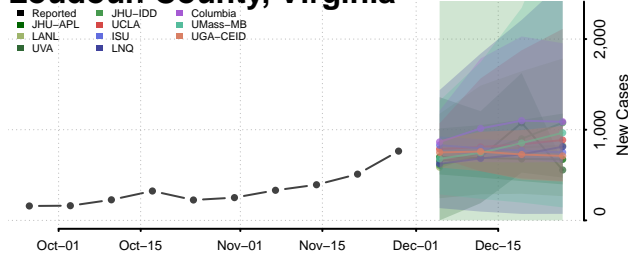

Lancaster County, Virginia

Lee County, Virginia

Lexington County, Virginia

Loudoun County, Virginia

Louisa County, Virginia

Lunenburg County, Virginia

Lynchburg County, Virginia

Madison County, Virginia