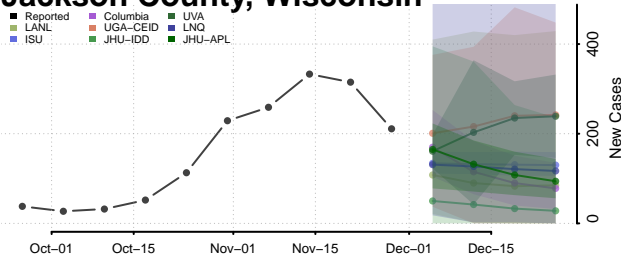

Jackson County, Wisconsin