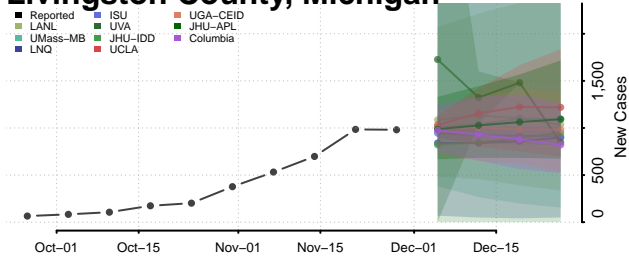

Lapeer County, Michigan

Leelanau County, Michigan

Lenawee County, Michigan

Livingston County, Michigan

Luce County, Michigan

Mackinac County, Michigan

Macomb County, Michigan

Manistee County, Michigan