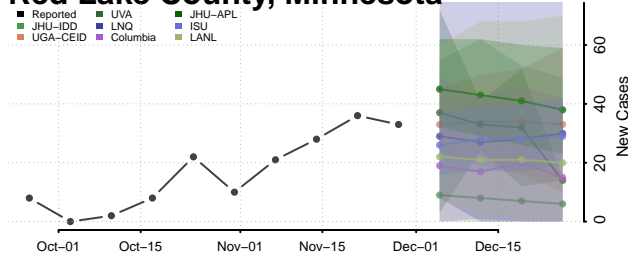

Otter Tail County, Minnesota

Pennington County, Minnesota

Pine County, Minnesota

Pipestone County, Minnesota

Polk County, Minnesota

Pope County, Minnesota

Ramsey County, Minnesota

Red Lake County, Minnesota