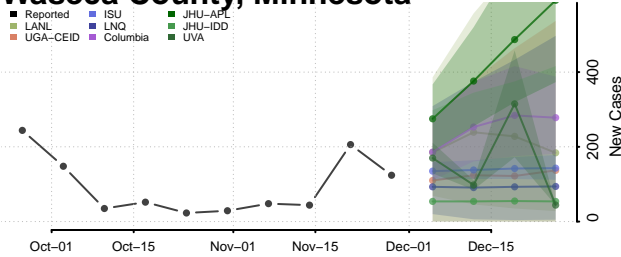

Wadena County, Minnesota

Waseca County, Minnesota

Washington County, Minnesota

Watowan County, Minnesota

Wilkin County, Minnesota

Winona County, Minnesota

Wright County, Minnesota

Yellow Medicine County, Minnesota