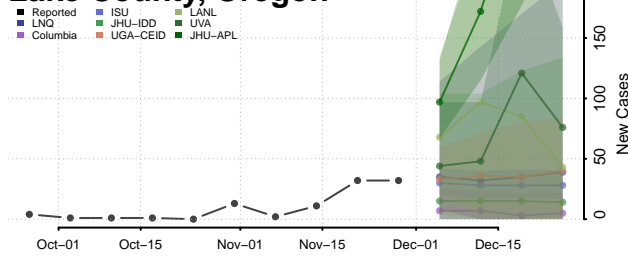

Hood River County, Oregon

Jackson County, Oregon

Jefferson County, Oregon

Josephine County, Oregon

Klamath County, Oregon

Lake County, Oregon

Lane County, Oregon

Lincoln County, Oregon