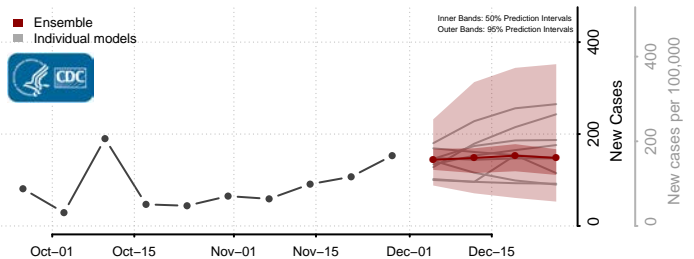

Suffolk County, Virginia