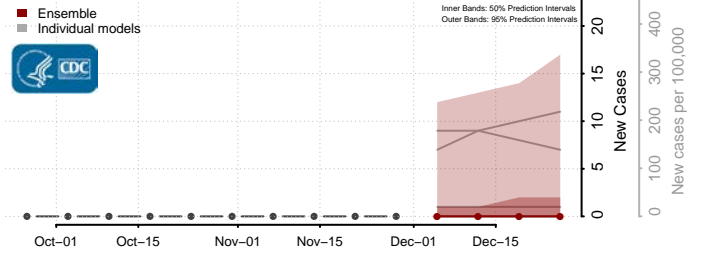

Box Elder County, Utah

Cache County, Utah

Carbon County, Utah

Daggett County, Utah

Davis County, Utah

Duchesne County, Utah

Emery County, Utah

Garfield County, Utah