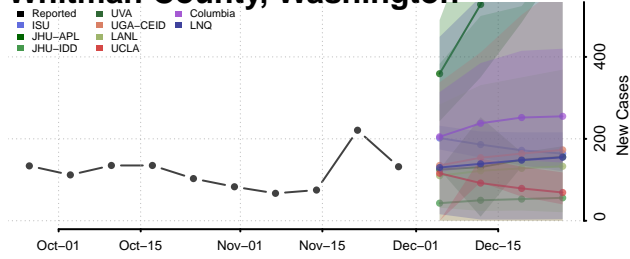

Whitman County, Washington