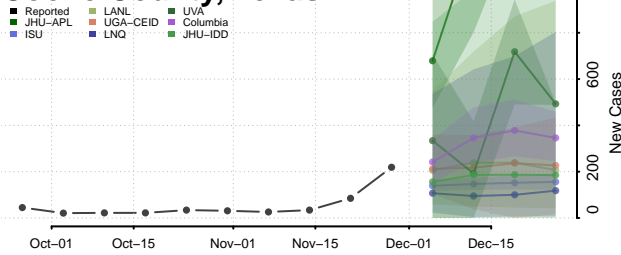

Cooke County, Texas