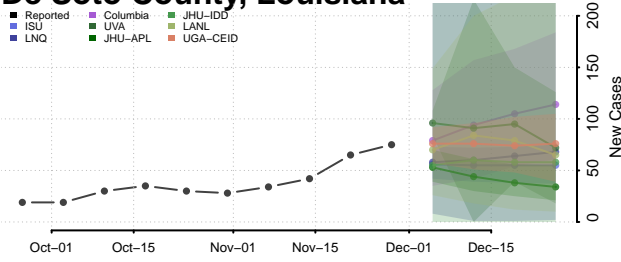

De Soto County, Louisiana