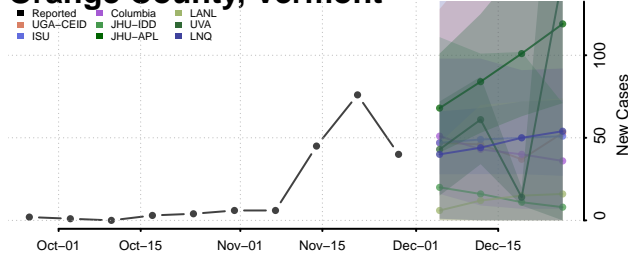

Chittenden County, Vermont

Essex County, Vermont

Franklin County, Vermont

Grand Isle County, Vermont

Lamoille County, Vermont

Orange County, Vermont

Orleans County, Vermont

Rutland County, Vermont