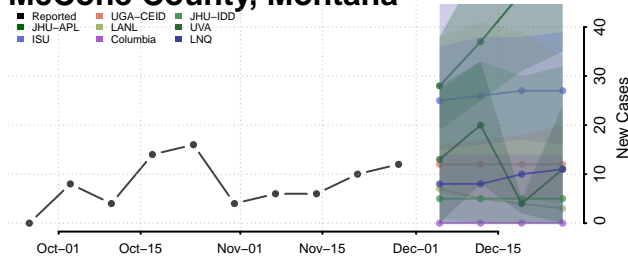

McCone County, Montana