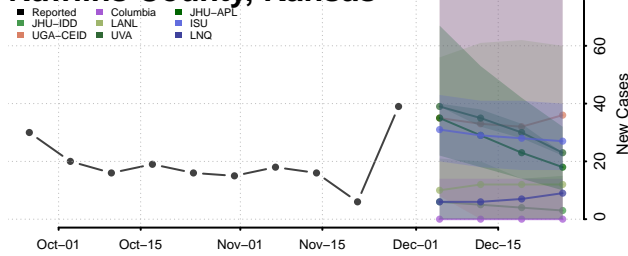

Rawlins County, Kansas