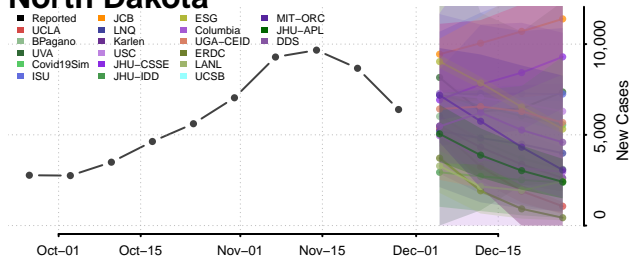

North Dakota