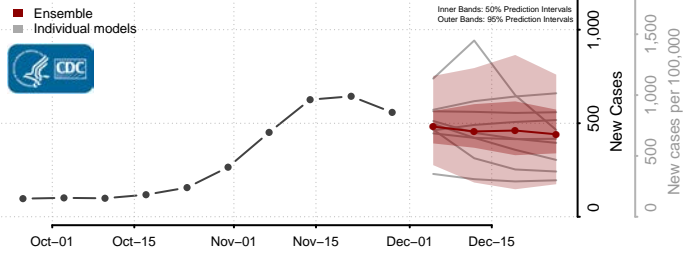

Crow Wing County, Minnesota