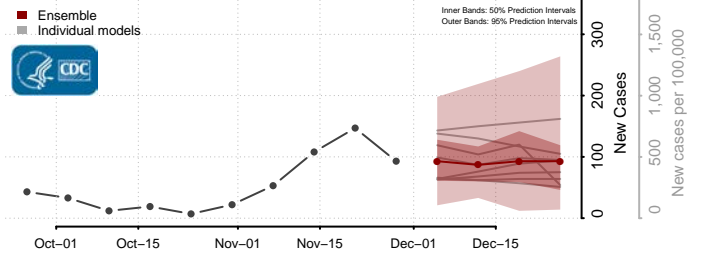

Wythe County, Virginia

York County, Virginia

Washington

Adams County, Washington

Asotin County, Washington

Benton County, Washington

Chelan County, Washington

Clallam County, Washington