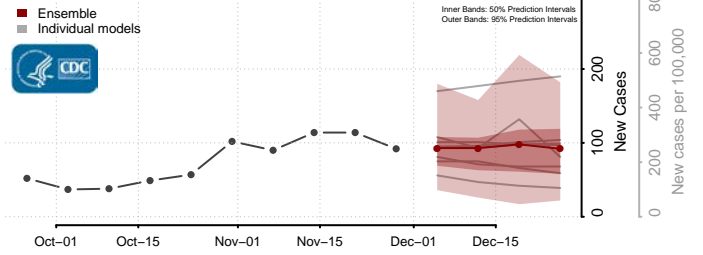

Alcorn County, Mississippi