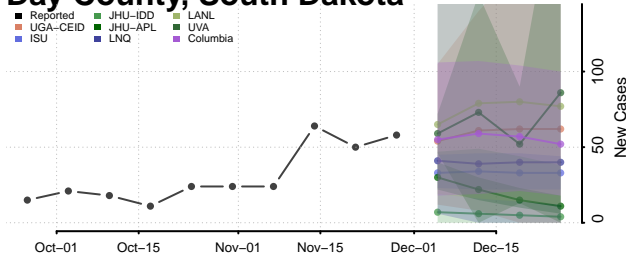

Day County, South Dakota