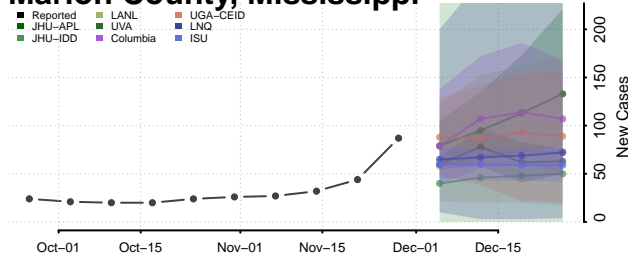

Leake County, Mississippi

Lee County, Mississippi

Leflore County, Mississippi

Lincoln County, Mississippi

Lowndes County, Mississippi

Madison County, Mississippi

Marion County, Mississippi

Marshall County, Mississippi