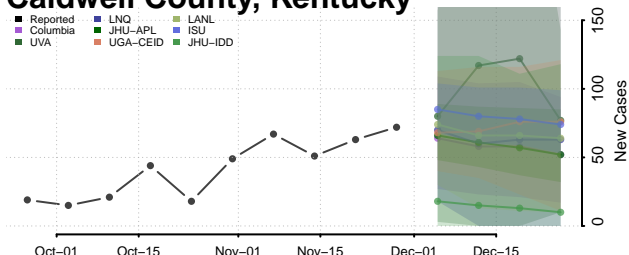

Caldwell County, Kentucky