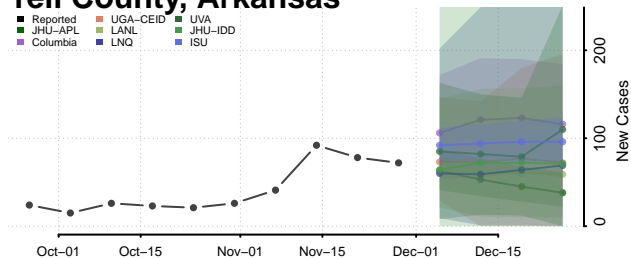

Yell County, Arkansas