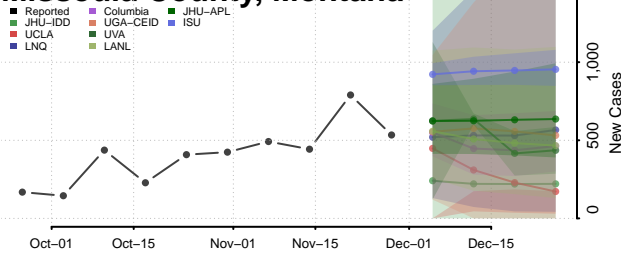

Missoula County, Montana