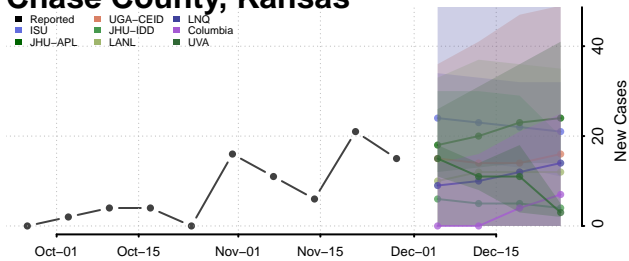

Atchison County, Kansas

Barber County, Kansas

Barton County, Kansas

Bourbon County, Kansas

Brown County, Kansas

Butler County, Kansas

Chase County, Kansas

Chautauqua County, Kansas