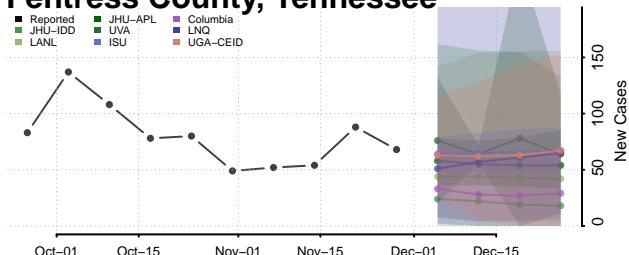

Fentress County, Tennessee