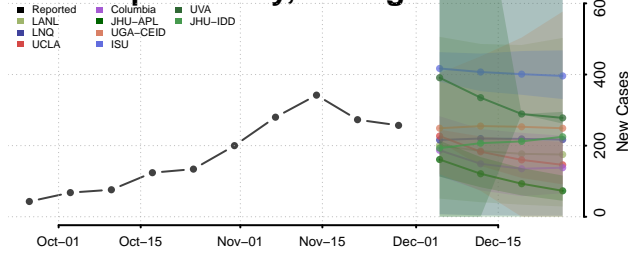

St. Joseph County, Michigan