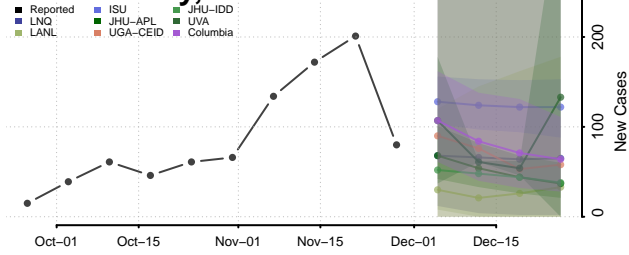

Mills County, Iowa