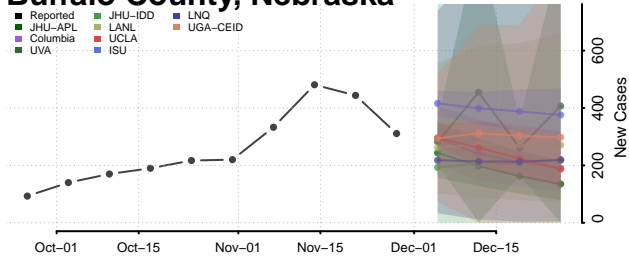

Buffalo County, Nebraska