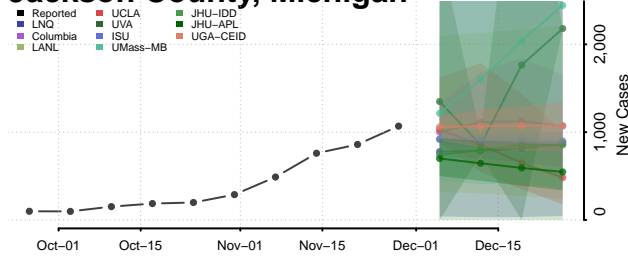

Jackson County, Michigan