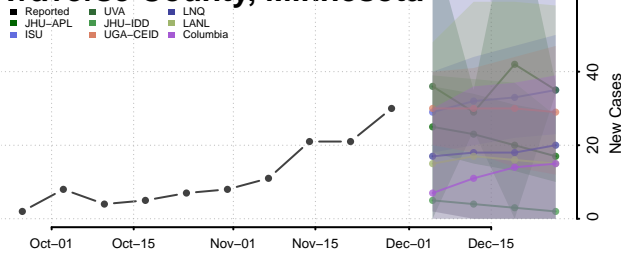

Traverse County, Minnesota