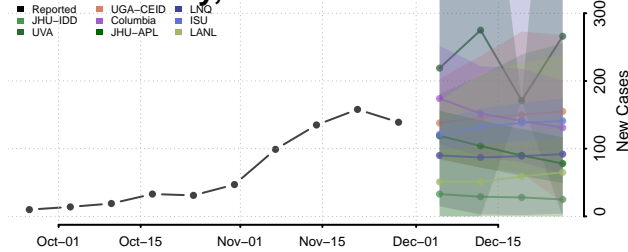

Aitkin County, Minnesota