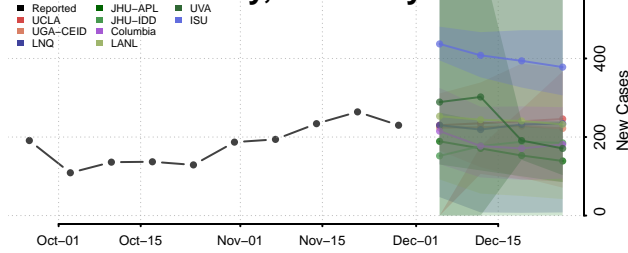

Christian County, Kentucky