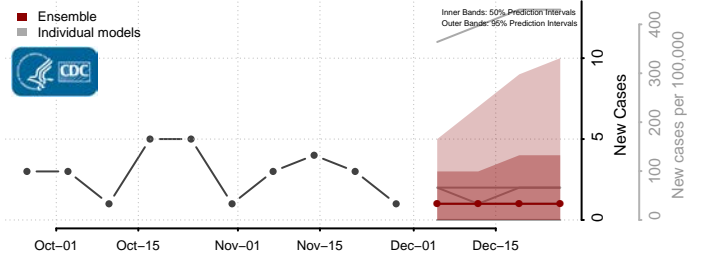

Sherman County, Texas