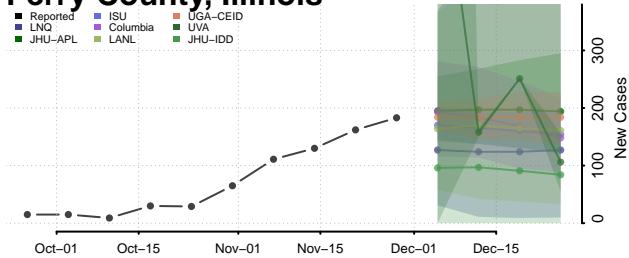

Monroe County, Illinois

Montgomery County, Illinois

Morgan County, Illinois

Moultrie County, Illinois

Ogle County, Illinois

Peoria County, Illinois

Perry County, Illinois

Piatt County, Illinois