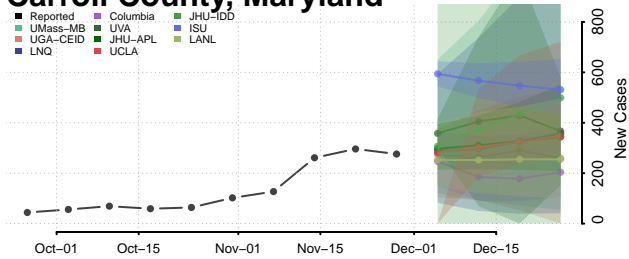

Carroll County, Maryland