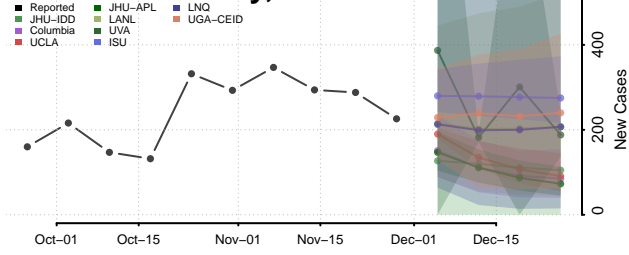

Lincoln County, Wisconsin

Manitowoc County, Wisconsin

Marathon County, Wisconsin

Marinette County, Wisconsin

Marquette County, Wisconsin

Menominee County, Wisconsin

Milwaukee County, Wisconsin

Monroe County, Wisconsin