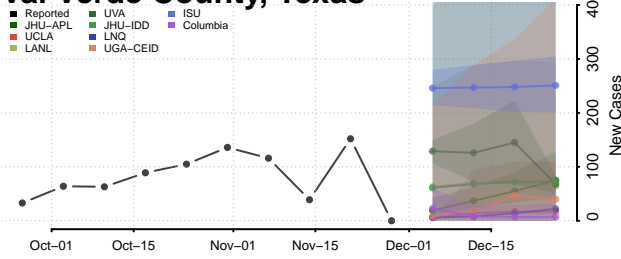

Val Verde County, Texas