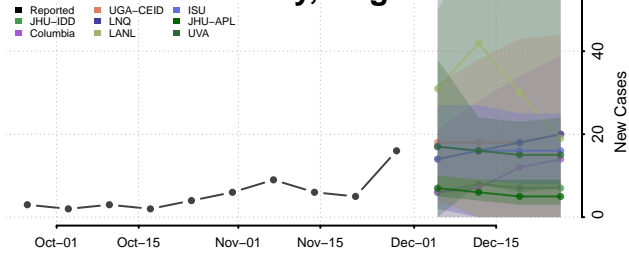

Cumberland County, Virginia