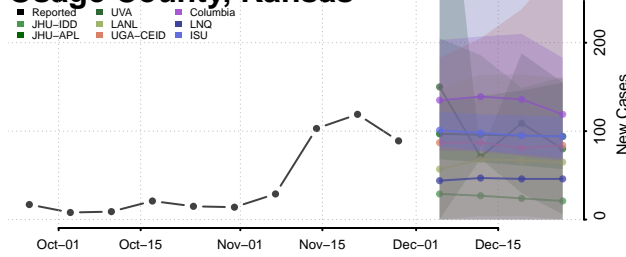

Osage County, Kansas