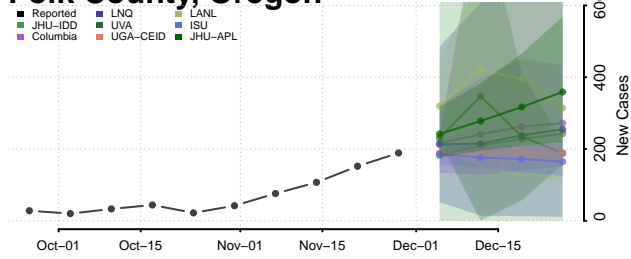

Linn County, Oregon

Malheur County, Oregon

Marion County, Oregon

Morrow County, Oregon

Multnomah County, Oregon

Polk County, Oregon

Sherman County, Oregon

Tillamook County, Oregon