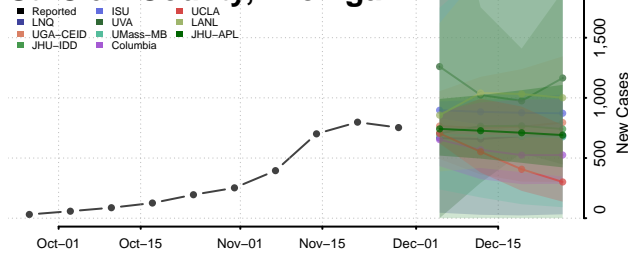

St. Clair County, Michigan