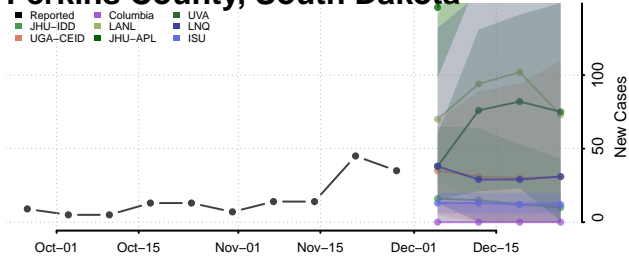

Perkins County, South Dakota