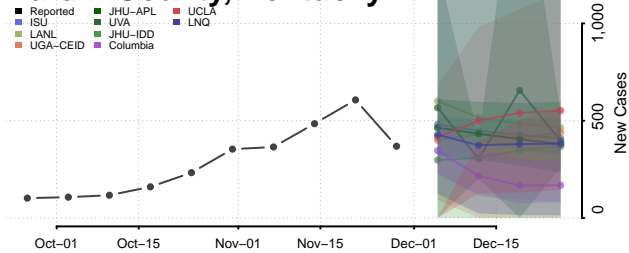

Grant County, Kentucky

Graves County, Kentucky

Grayson County, Kentucky

Green County, Kentucky

Greenup County, Kentucky

Hancock County, Kentucky

Hardin County, Kentucky

Harlan County, Kentucky