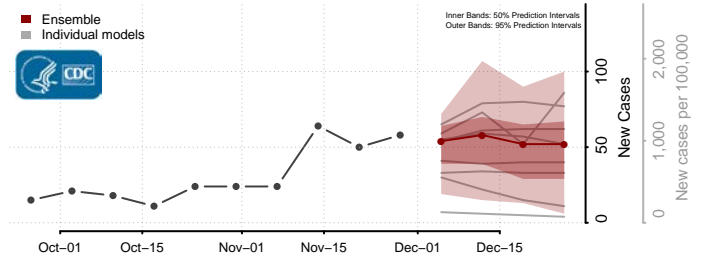

Clay County, South Dakota

Codington County, South Dakota

Corson County, South Dakota

Custer County, South Dakota

Davison County, South Dakota

Day County, South Dakota

Deuel County, South Dakota

Dewey County, South Dakota