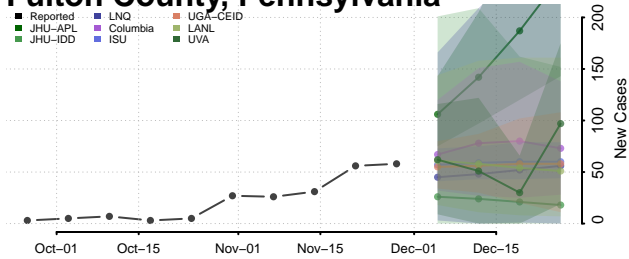

Elk County, Pennsylvania

Erie County, Pennsylvania

Fayette County, Pennsylvania

Forest County, Pennsylvania

Franklin County, Pennsylvania

Fulton County, Pennsylvania

Greene County, Pennsylvania

Huntingdon County, Pennsylvania