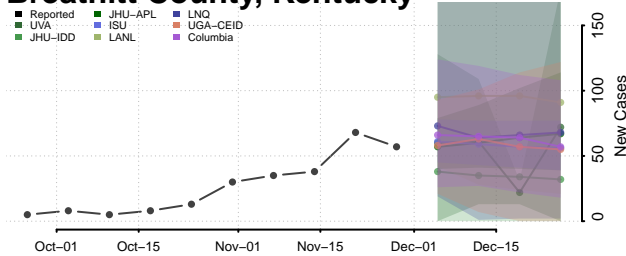

Bourbon County, Kentucky

Boyd County, Kentucky

Boyle County, Kentucky

Bracken County, Kentucky

Breathitt County, Kentucky

Breckinridge County, Kentucky

Bullitt County, Kentucky

Butler County, Kentucky