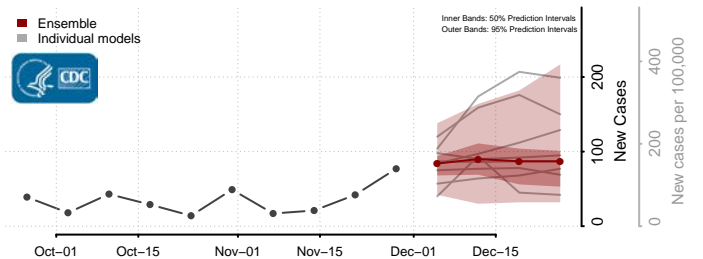

Val Verde County, Texas

Van Zandt County, Texas

Victoria County, Texas

Walker County, Texas

Waller County, Texas

Ward County, Texas

Washington County, Texas

Webb County, Texas