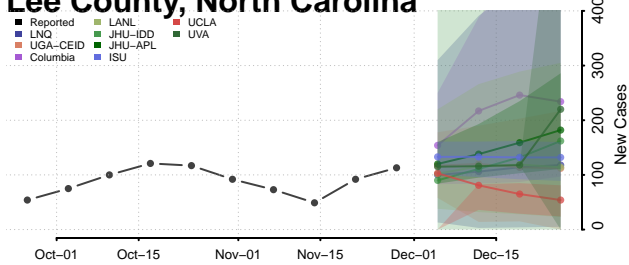

Hyde County, North Carolina

Iredell County, North Carolina

Jackson County, North Carolina

Johnston County, North Carolina

Jones County, North Carolina

Lee County, North Carolina

Lenoir County, North Carolina