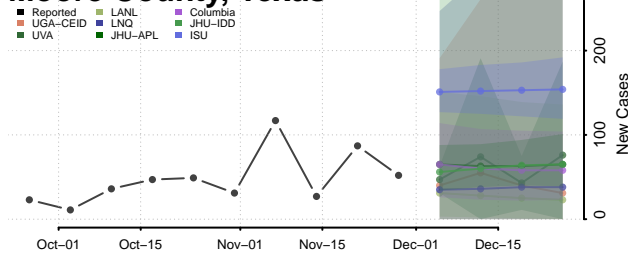

Moore County, Texas