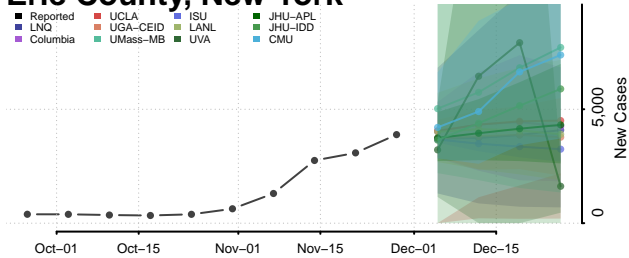

Delaware County, New York

Dutchess County, New York

Erie County, New York

Essex County, New York

Franklin County, New York

Fulton County, New York

Genesee County, New York

Greene County, New York