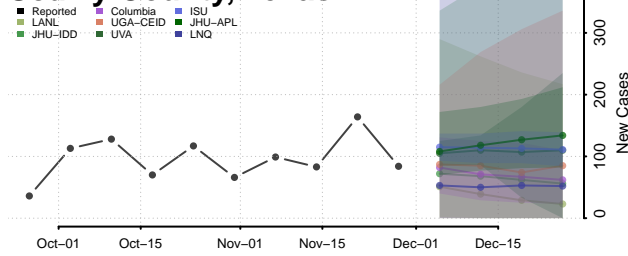

Scurry County, Texas