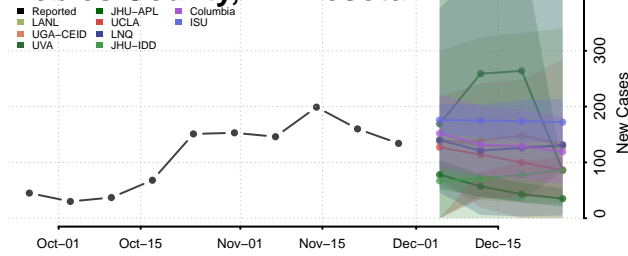

Mille Lacs County, Minnesota

Morrison County, Minnesota

Mower County, Minnesota

Murray County, Minnesota

Nicollet County, Minnesota

Nobles County, Minnesota

Norman County, Minnesota

Olmsted County, Minnesota