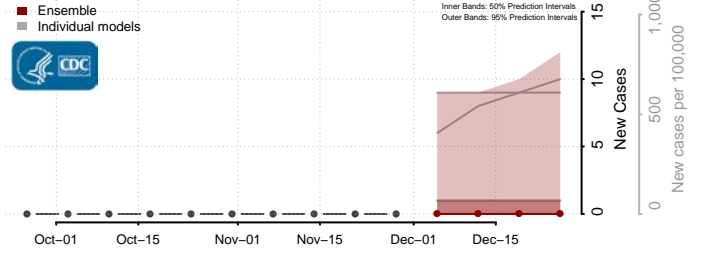

Piute County, Utah