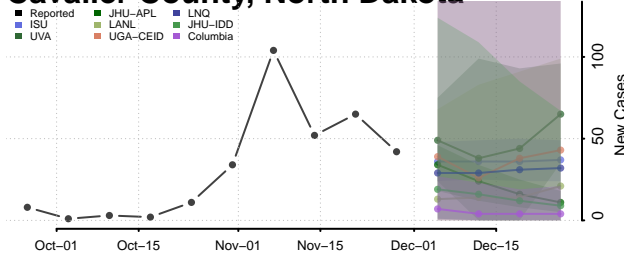

Cavalier County, North Dakota