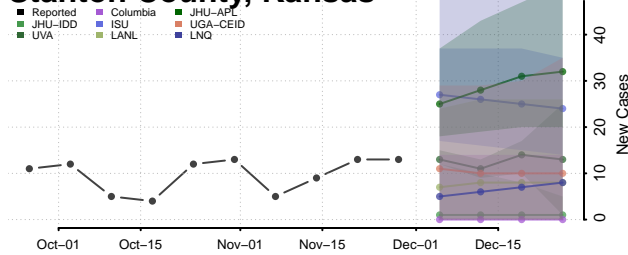

Stanton County, Kansas