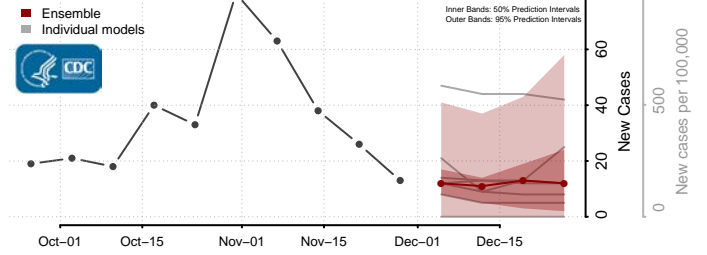

Gooding County, Idaho

Idaho County, Idaho

Jefferson County, Idaho

Jerome County, Idaho

Kootenai County, Idaho

Latah County, Idaho

Lemhi County, Idaho

Lewis County, Idaho