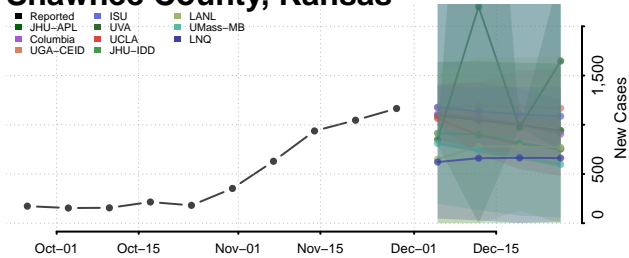

Rush County, Kansas

Russell County, Kansas

Saline County, Kansas

Scott County, Kansas

Sedgwick County, Kansas

Seward County, Kansas

Shawnee County, Kansas

Sheridan County, Kansas