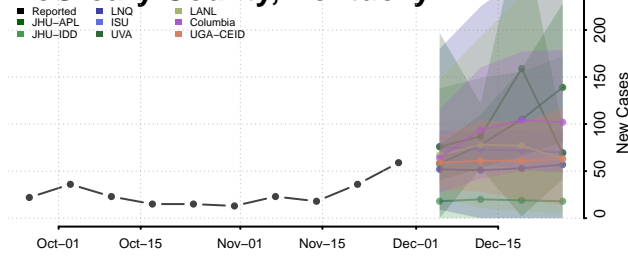

Madison County, Kentucky

Magoffin County, Kentucky

Marion County, Kentucky

Marshall County, Kentucky

Martin County, Kentucky

Mason County, Kentucky

McCracken County, Kentucky

McCreary County, Kentucky