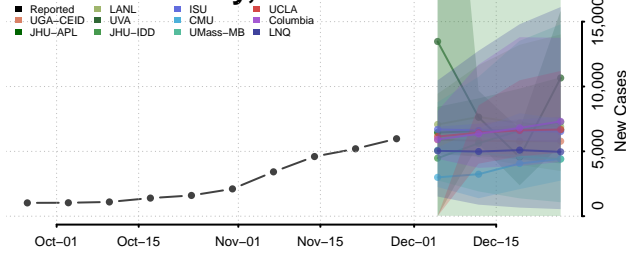

Franklin County, Ohio