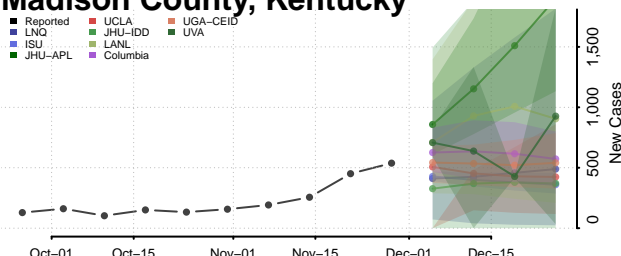

Madison County, Kentucky