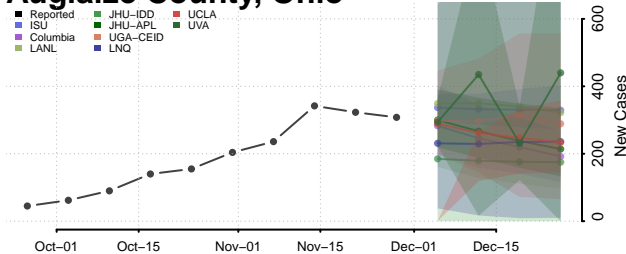

Auglaize County, Ohio