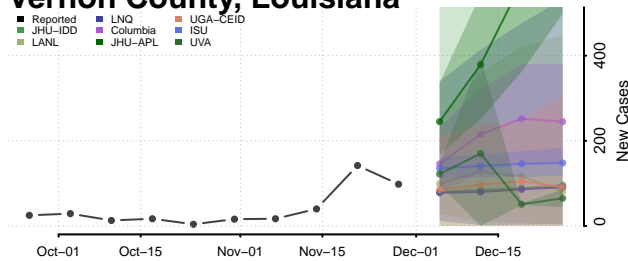

Terrebonne County, Louisiana

Union County, Louisiana

Vermilion County, Louisiana

Vernon County, Louisiana

Washington County, Louisiana

Webster County, Louisiana

West Baton Rouge County, Louisiana

West Carroll County, Louisiana