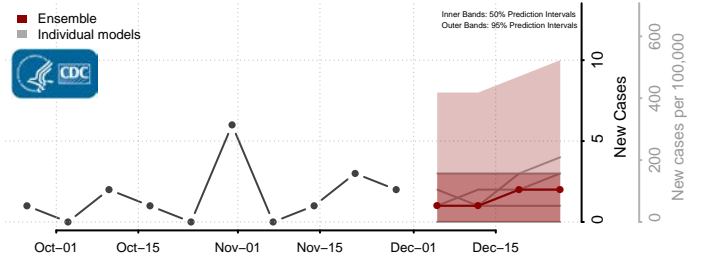

Gilliam County, Oregon