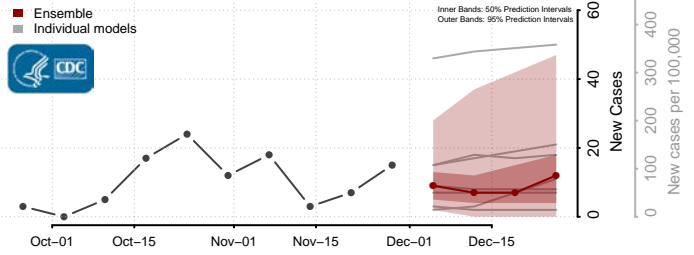

Braxton County, West Virginia