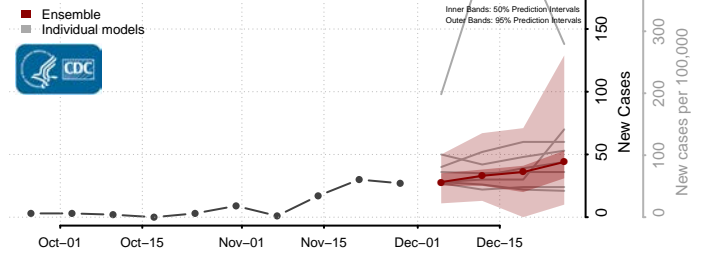

Chittenden County, Vermont

Essex County, Vermont

Franklin County, Vermont

Grand Isle County, Vermont

Lamoille County, Vermont

Orange County, Vermont

Orleans County, Vermont

Rutland County, Vermont