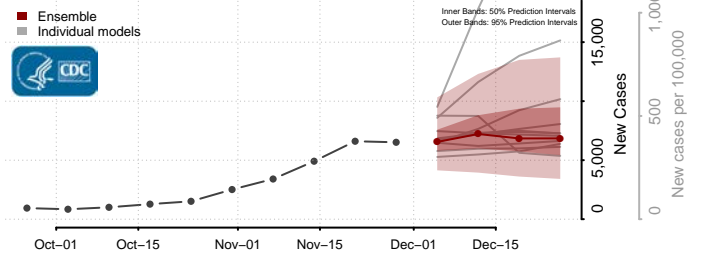

Shiawassee County, Michigan

St. Clair County, Michigan

St. Joseph County, Michigan

Tuscola County, Michigan

Van Buren County, Michigan

Washtenaw County, Michigan

Wayne County, Michigan

Wexford County, Michigan