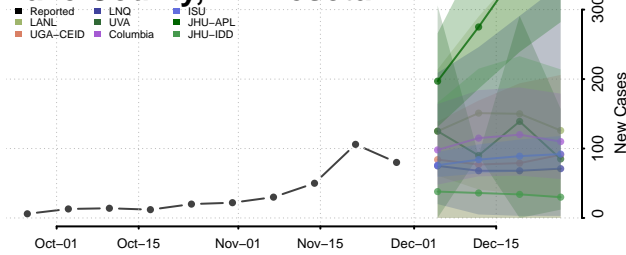

Jackson County, Minnesota

Kanabec County, Minnesota

Kandiyohi County, Minnesota

Kittson County, Minnesota

Koochiching County, Minnesota

Lac qui Parle County, Minnesota

Lake County, Minnesota

Lake of the Woods County, Minnesota