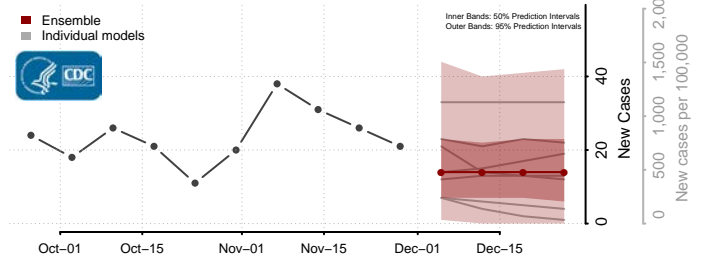

Douglas County, South Dakota