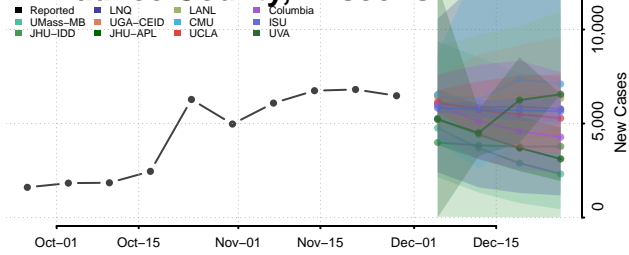

Lincoln County, Wisconsin

Manitowoc County, Wisconsin

Marathon County, Wisconsin

Marinette County, Wisconsin

Marquette County, Wisconsin

Menominee County, Wisconsin

Milwaukee County, Wisconsin

Monroe County, Wisconsin