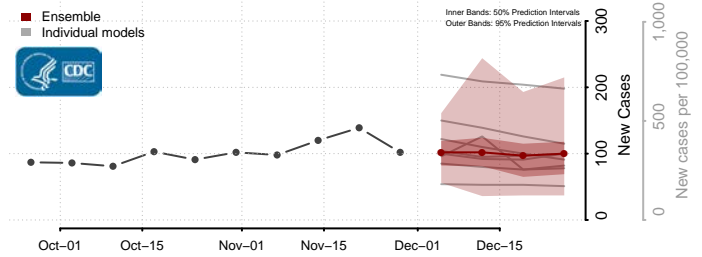

Jefferson County, Idaho