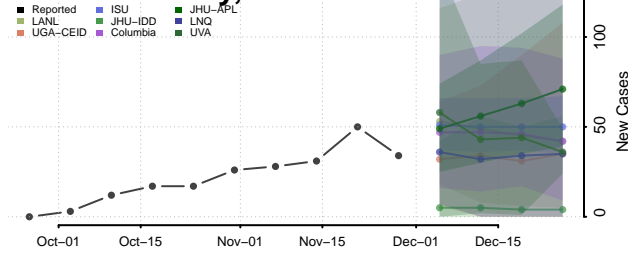

Vigo County, Indiana

Wabash County, Indiana

Warren County, Indiana

Warrick County, Indiana

Washington County, Indiana

Wayne County, Indiana

Wells County, Indiana

White County, Indiana