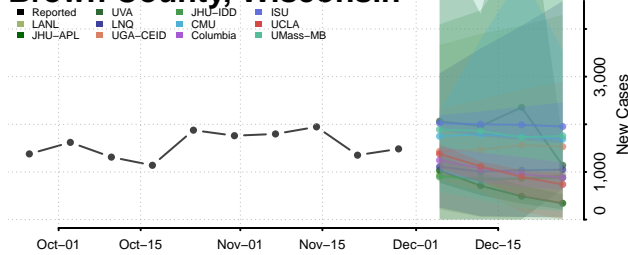

Barron County, Wisconsin

Bayfield County, Wisconsin

Brown County, Wisconsin

Buffalo County, Wisconsin

Burnett County, Wisconsin

Calumet County, Wisconsin

Chippewa County, Wisconsin

Clark County, Wisconsin