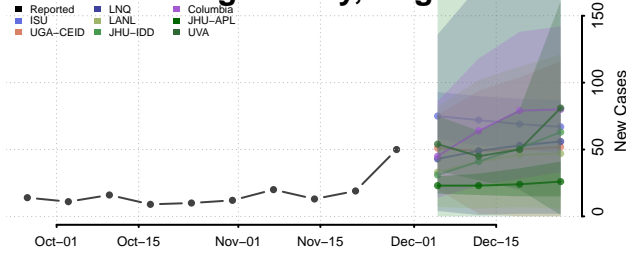

Fredericksburg County, Virginia