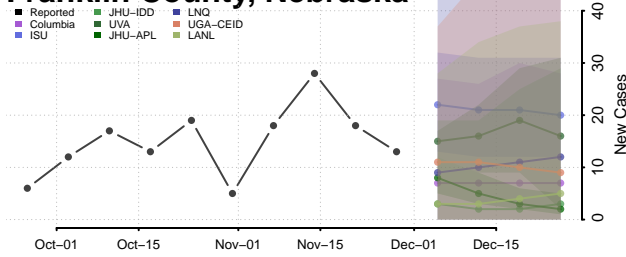

Dawson County, Nebraska

Deuel County, Nebraska

Dixon County, Nebraska

Dodge County, Nebraska

Douglas County, Nebraska

Dundy County, Nebraska

Fillmore County, Nebraska

Franklin County, Nebraska