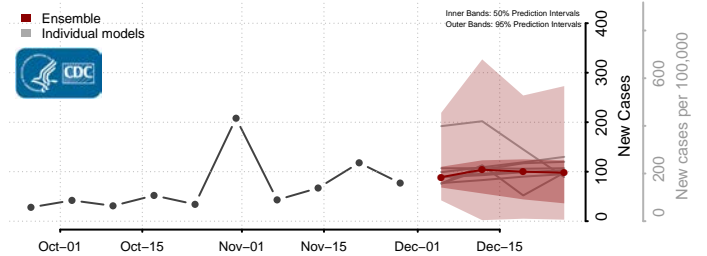

Burnet County, Texas