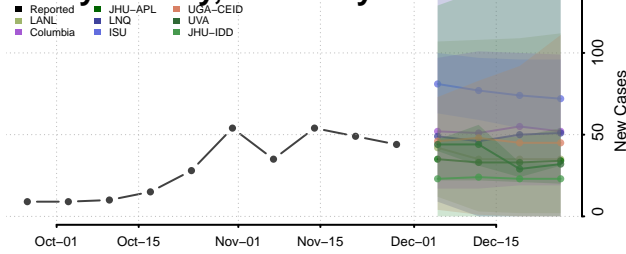

Henry County, Kentucky