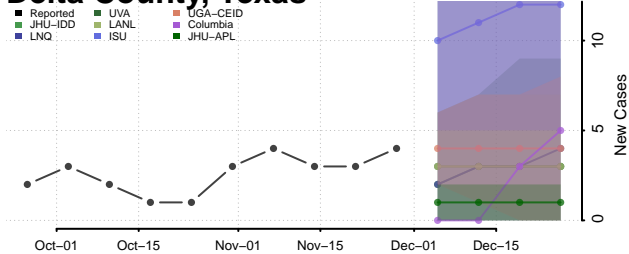

Dallas County, Texas

Dawson County, Texas

Deaf Smith County, Texas

Delta County, Texas

Denton County, Texas

DeWitt County, Texas

Dickens County, Texas

Dimmit County, Texas