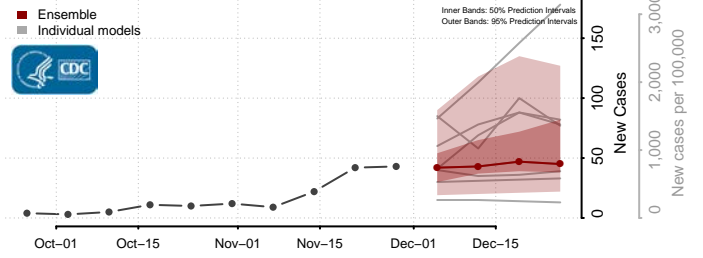

Cotton County, Oklahoma