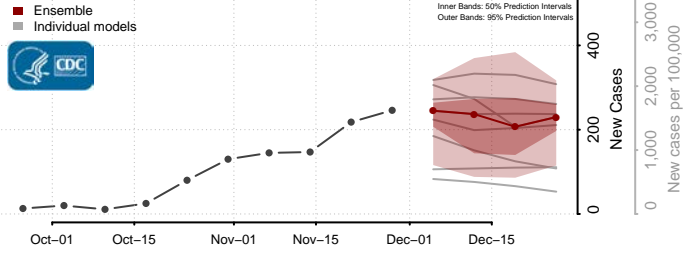

Redwood County, Minnesota

Renville County, Minnesota

Rice County, Minnesota

Rock County, Minnesota

Roseau County, Minnesota

Scott County, Minnesota

Sherburne County, Minnesota

Sibley County, Minnesota