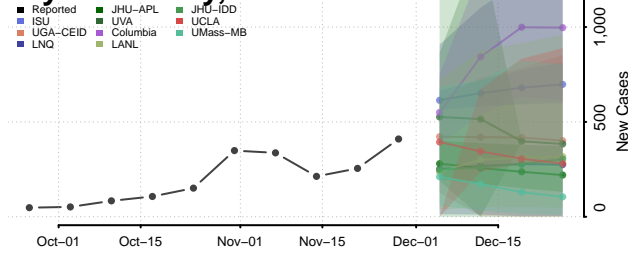

Taylor County, Texas