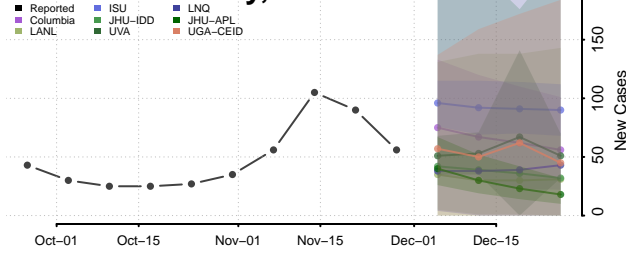

O'Brien County, Iowa

Osceola County, Iowa

Page County, Iowa

Palo Alto County, Iowa

Plymouth County, Iowa

Pocahontas County, Iowa

Polk County, Iowa

Pottawattamie County, Iowa