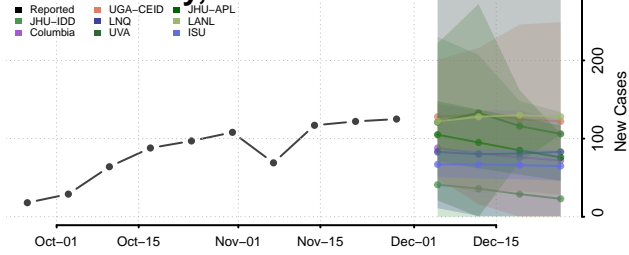

Todd County, South Dakota