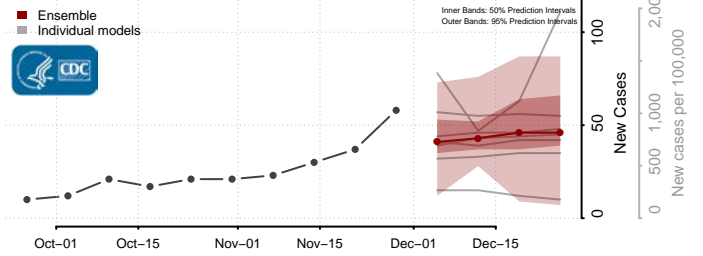

Lincoln County, Minnesota