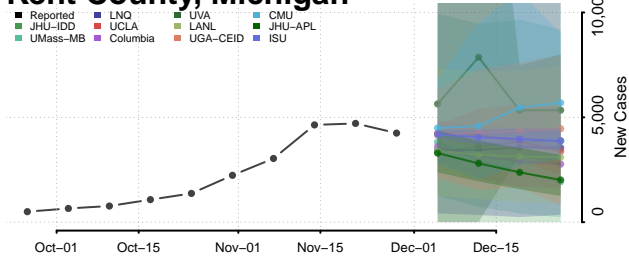

Iron County, Michigan

Isabella County, Michigan

Jackson County, Michigan

Kalamazoo County, Michigan

Kalkaska County, Michigan

Kent County, Michigan

Keweenaw County, Michigan

Lake County, Michigan