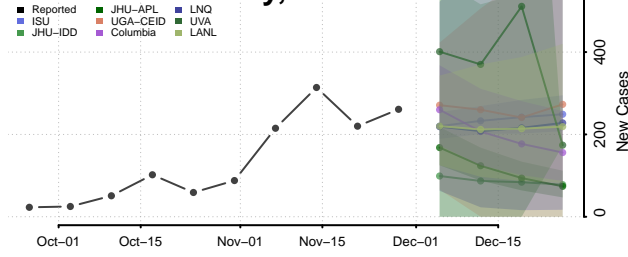

Mille Lacs County, Minnesota