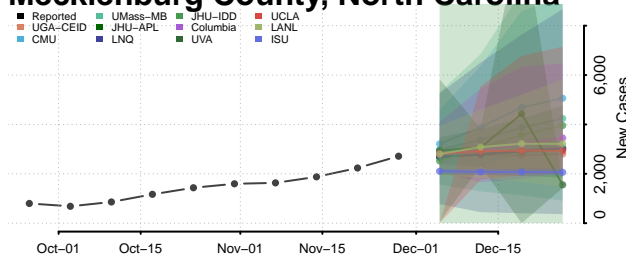

Mecklenburg County, North Carolina