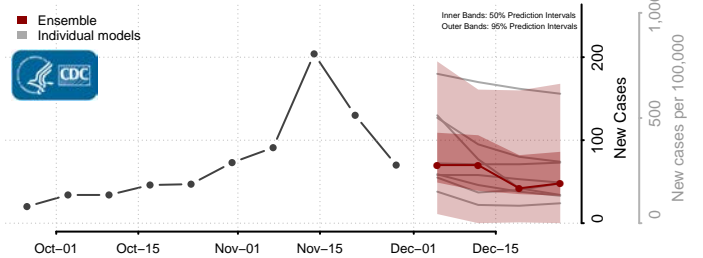

Adair County, Missouri