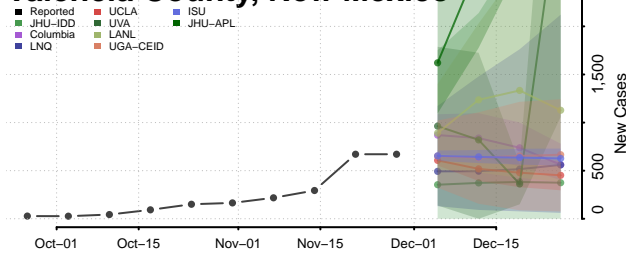

Valencia County, New Mexico