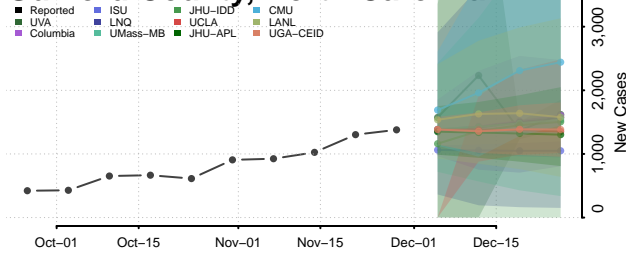

Guilford County, North Carolina