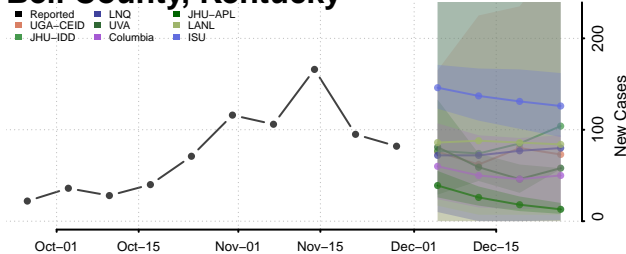

Bell County, Kentucky