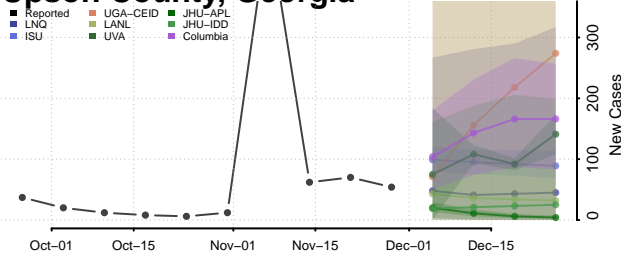

Upson County, Georgia