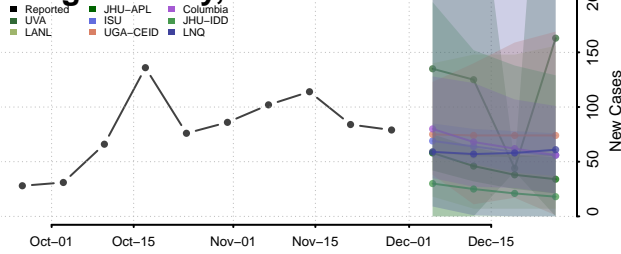

Osage County, Missouri