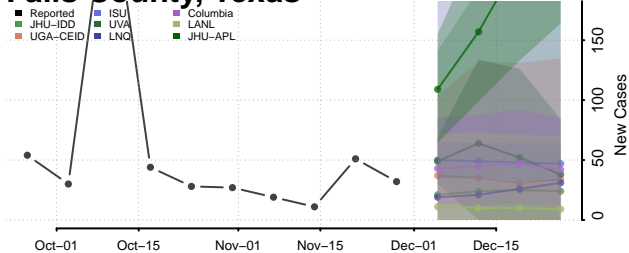

Falls County, Texas