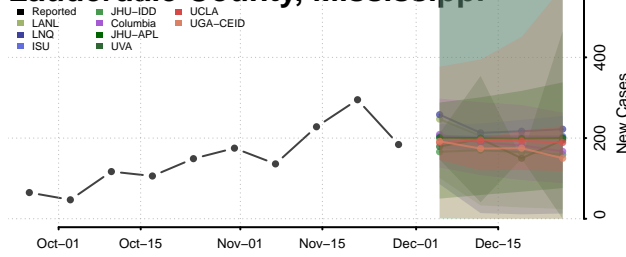

Lauderdale County, Mississippi