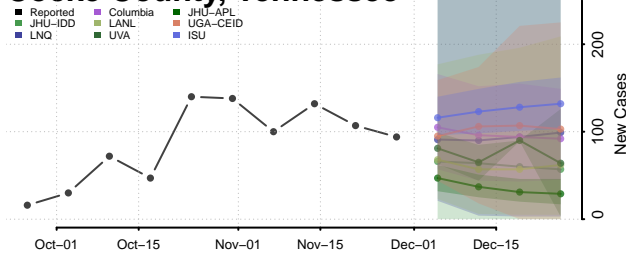

Carroll County, Tennessee

Carter County, Tennessee

Cheatham County, Tennessee

Chester County, Tennessee

Claiborne County, Tennessee

Clay County, Tennessee

Cocke County, Tennessee

Coffee County, Tennessee