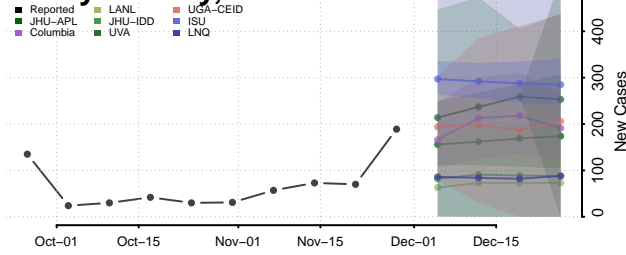

Ellsworth County, Kansas

Finney County, Kansas

Ford County, Kansas

Franklin County, Kansas

Geary County, Kansas

Gove County, Kansas

Graham County, Kansas

Grant County, Kansas