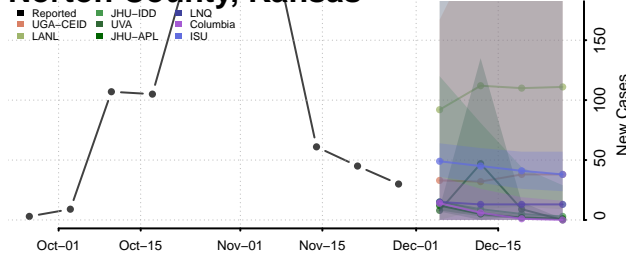

Norton County, Kansas