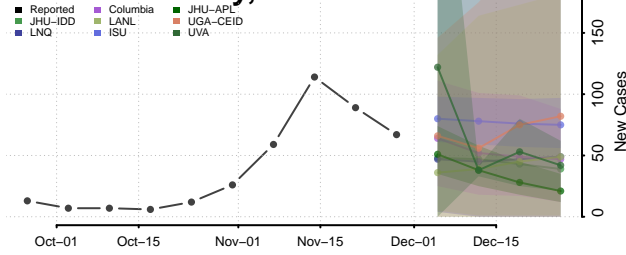

Franklin County, Iowa