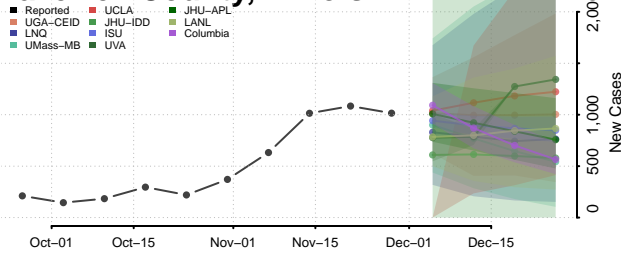

Sangamon County, Illinois

Schuyler County, Illinois

Scott County, Illinois

Shelby County, Illinois

St. Clair County, Illinois

Stark County, Illinois

Stephenson County, Illinois

Tazewell County, Illinois