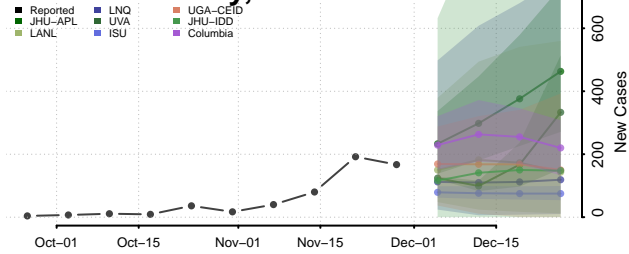

Iberville County, Louisiana