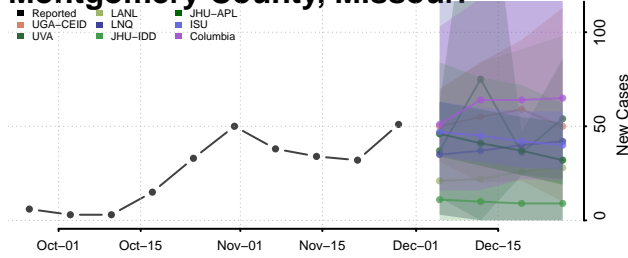

Montgomery County, Missouri