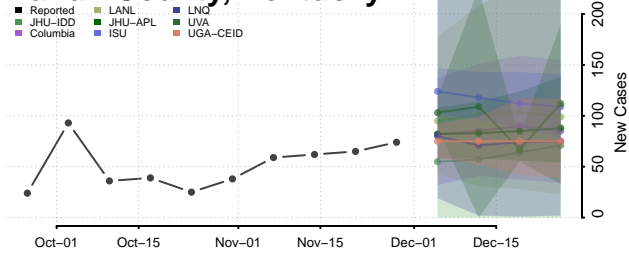

Grant County, Kentucky

Graves County, Kentucky

Grayson County, Kentucky

Green County, Kentucky

Greenup County, Kentucky

Hancock County, Kentucky

Hardin County, Kentucky

Harlan County, Kentucky