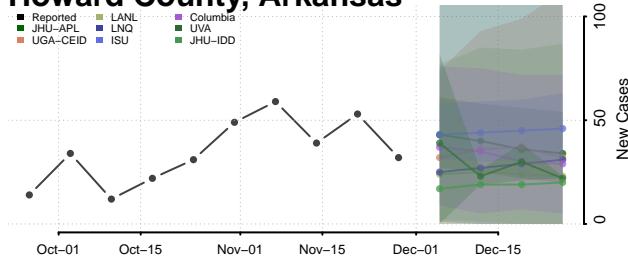

Greene County, Arkansas

Hempstead County, Arkansas

Hot Spring County, Arkansas

Howard County, Arkansas

Independence County, Arkansas

Izard County, Arkansas

Jackson County, Arkansas

Jefferson County, Arkansas