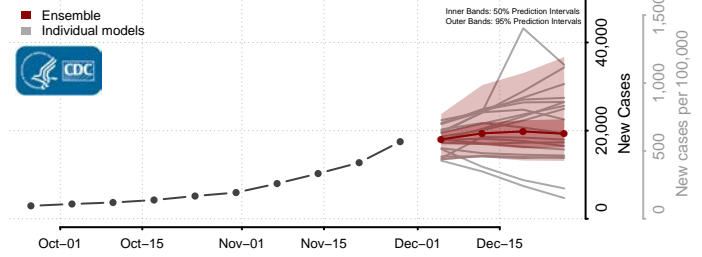

Valley County, Nebraska

Washington County, Nebraska

Wayne County, Nebraska

Webster County, Nebraska

Wheeler County, Nebraska

York County, Nebraska

Nevada

Carson City County, Nevada