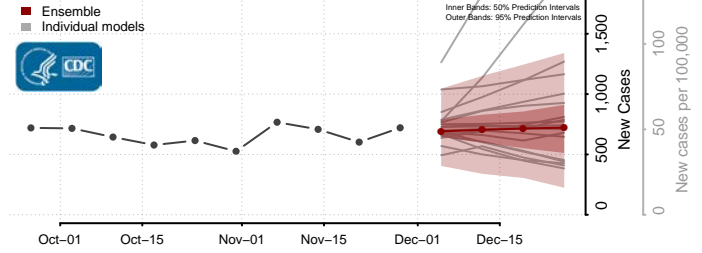

Guam

Hawaii

Hawaii County, Hawaii

Honolulu County, Hawaii

Kalawao County, Hawaii

Kauai County, Hawaii