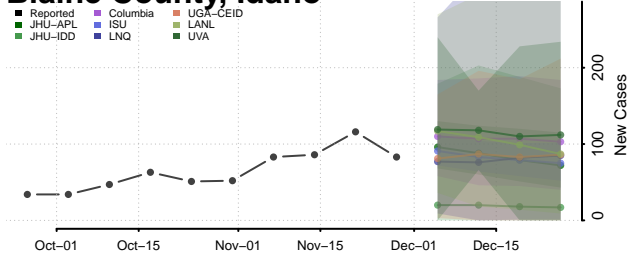

Idaho

Ada County, Idaho

Adams County, Idaho

Bannock County, Idaho

Bear Lake County, Idaho

Benewah County, Idaho

Bingham County, Idaho

Blaine County, Idaho