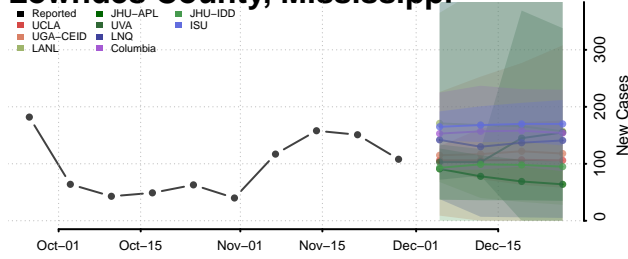

Leake County, Mississippi

Lee County, Mississippi

Leflore County, Mississippi

Lincoln County, Mississippi

Lowndes County, Mississippi

Madison County, Mississippi

Marion County, Mississippi

Marshall County, Mississippi