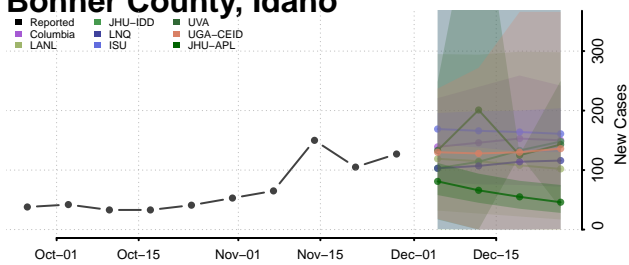

Bonner County, Idaho