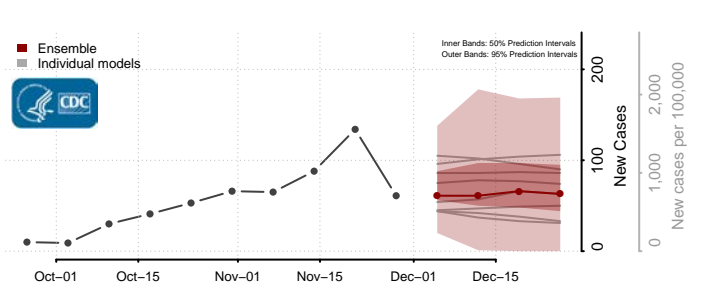

Dawson County, Montana