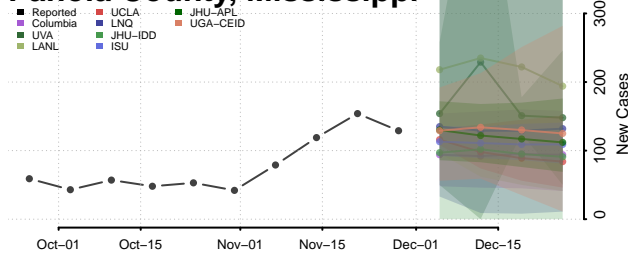

Monroe County, Mississippi

Montgomery County, Mississippi

Neshoba County, Mississippi

Newton County, Mississippi

Noxubee County, Mississippi

Oktibbeha County, Mississippi

Panola County, Mississippi

Pearl River County, Mississippi