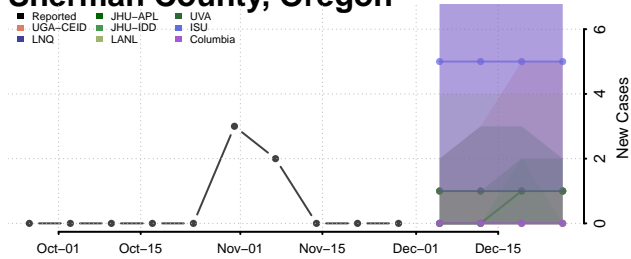

Linn County, Oregon

Malheur County, Oregon

Marion County, Oregon

Morrow County, Oregon

Multnomah County, Oregon

Polk County, Oregon

Sherman County, Oregon

Tillamook County, Oregon