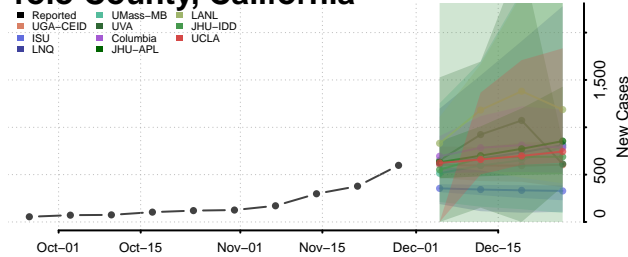

Tulare County, California

Tuolumne County, California

Ventura County, California

Yolo County, California

Yuba County, California

Colorado

Adams County, Colorado

Alamosa County, Colorado