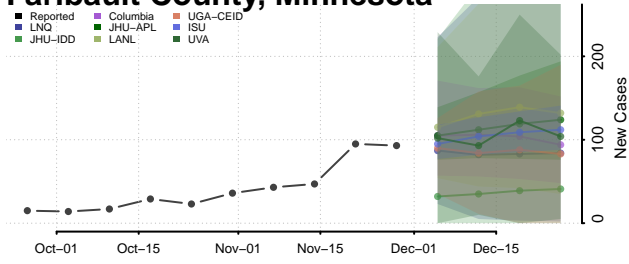

Faribault County, Minnesota