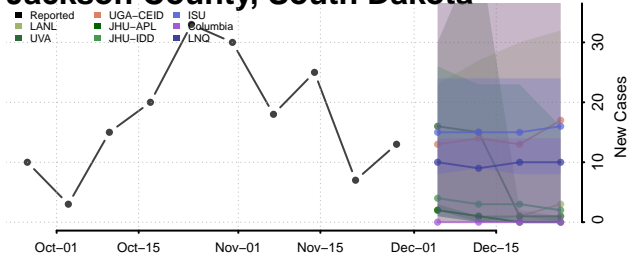

Jackson County, South Dakota