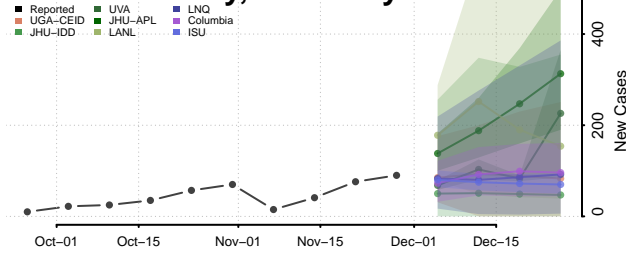

Grant County, Kentucky

Graves County, Kentucky

Grayson County, Kentucky

Green County, Kentucky

Greenup County, Kentucky

Hancock County, Kentucky

Hardin County, Kentucky

Harlan County, Kentucky