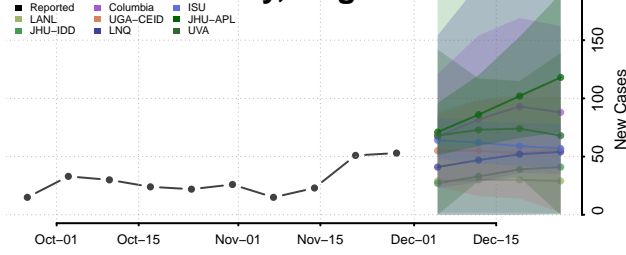

Buchanan County, Virginia