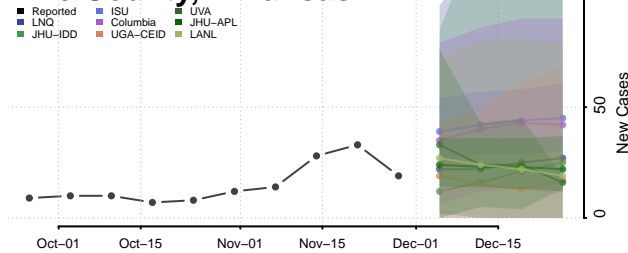

Pike County, Arkansas