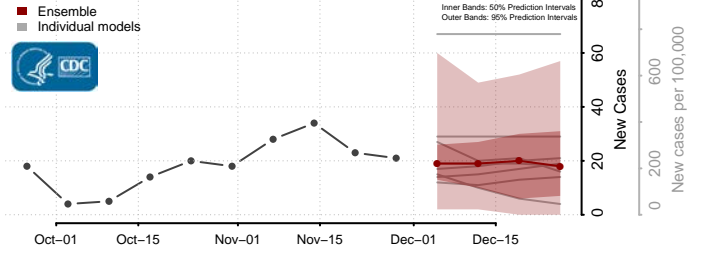

Kossuth County, Iowa

Lee County, Iowa

Linn County, Iowa

Louisa County, Iowa

Lucas County, Iowa

Lyon County, Iowa

Madison County, Iowa

Mahaska County, Iowa