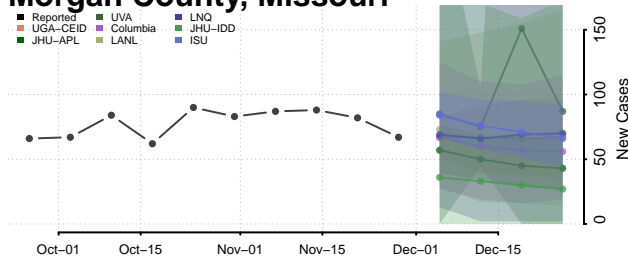

Morgan County, Missouri