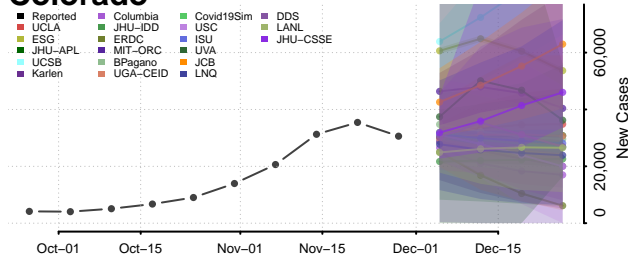

Tulare County, California

Tuolumne County, California

Ventura County, California

Yolo County, California

Yuba County, California

Colorado

Adams County, Colorado

Alamosa County, Colorado