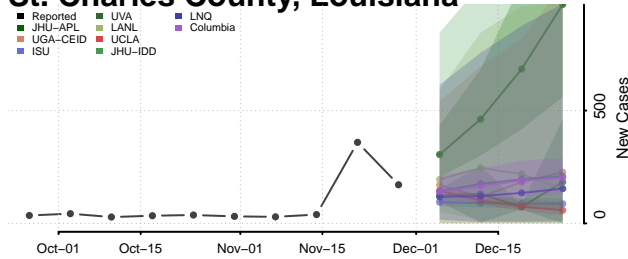

St. Charles County, Louisiana