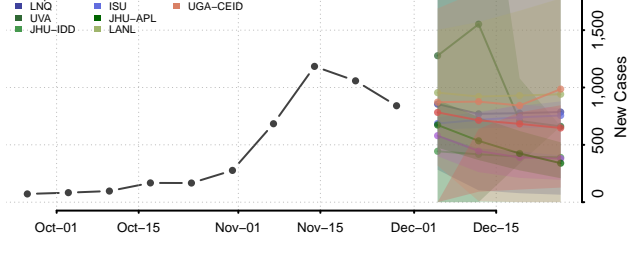

Redwood County, Minnesota

Renville County, Minnesota

Rice County, Minnesota

Rock County, Minnesota

Roseau County, Minnesota

Scott County, Minnesota

Sherburne County, Minnesota

Sibley County, Minnesota