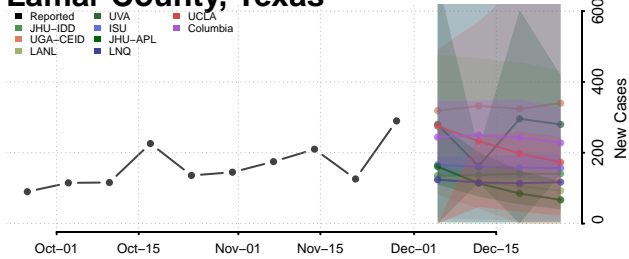

Lamar County, Texas