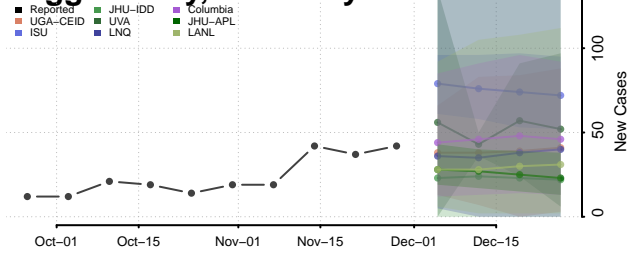

Scott County, Kentucky

Shelby County, Kentucky

Simpson County, Kentucky

Spencer County, Kentucky

Taylor County, Kentucky

Todd County, Kentucky

Trigg County, Kentucky

Trimble County, Kentucky