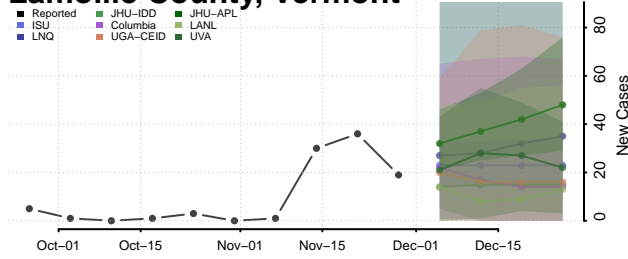

Chittenden County, Vermont

Essex County, Vermont

Franklin County, Vermont

Grand Isle County, Vermont

Lamoille County, Vermont

Orange County, Vermont

Orleans County, Vermont

Rutland County, Vermont