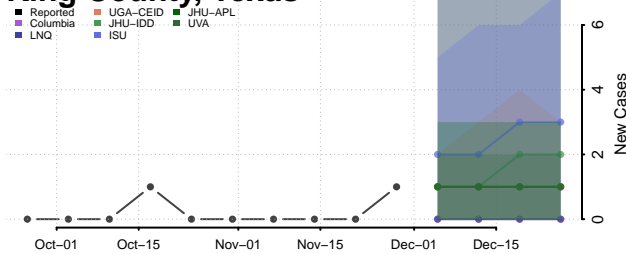

King County, Texas