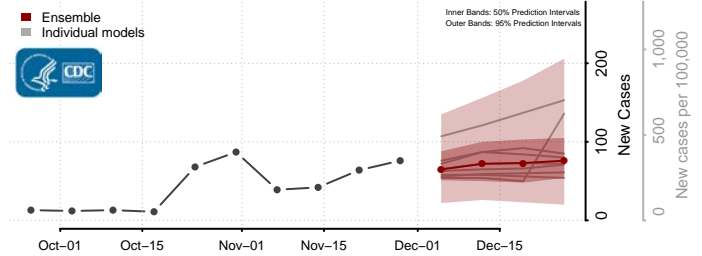

Madison County, North Carolina