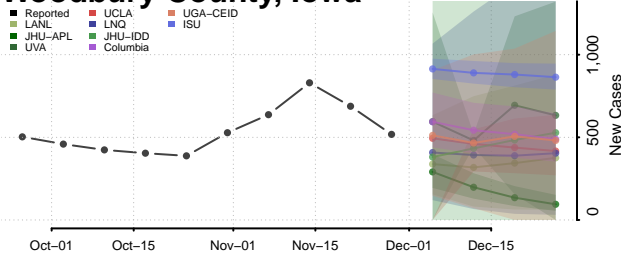

Woodbury County, Iowa