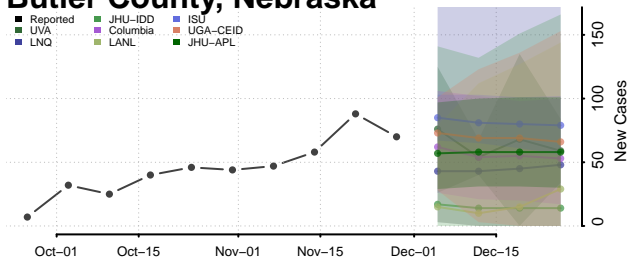

Boyd County, Nebraska

Brown County, Nebraska

Buffalo County, Nebraska

Burt County, Nebraska

Butler County, Nebraska

Cass County, Nebraska

Cedar County, Nebraska

Chase County, Nebraska