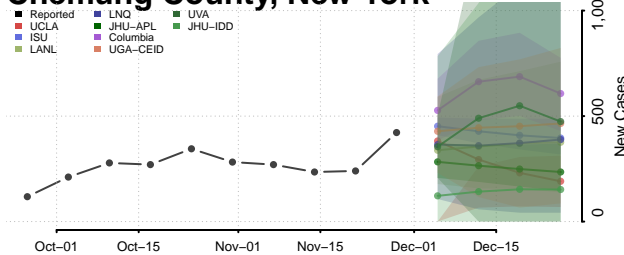

Chemung County, New York