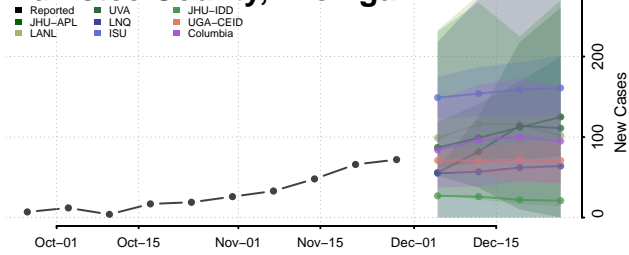

Lapeer County, Michigan

Leelanau County, Michigan

Lenawee County, Michigan

Livingston County, Michigan

Luce County, Michigan

Mackinac County, Michigan

Macomb County, Michigan

Manistee County, Michigan