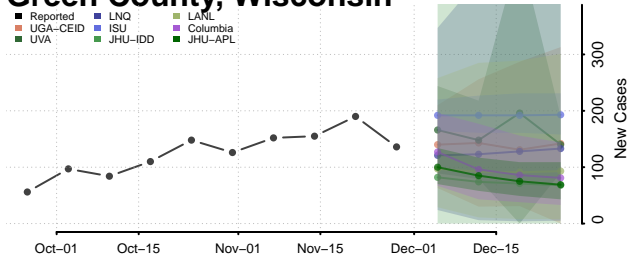

Florence County, Wisconsin

Fond du Lac County, Wisconsin

Forest County, Wisconsin

Grant County, Wisconsin

Green County, Wisconsin

Green Lake County, Wisconsin

Iowa County, Wisconsin

Iron County, Wisconsin