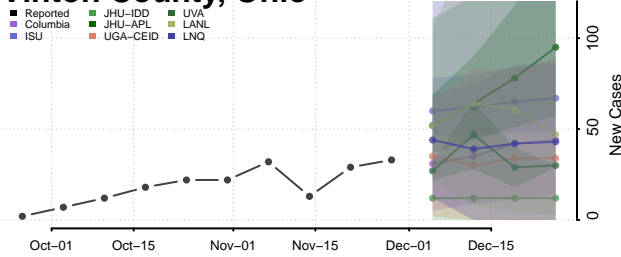

Vinton County, Ohio