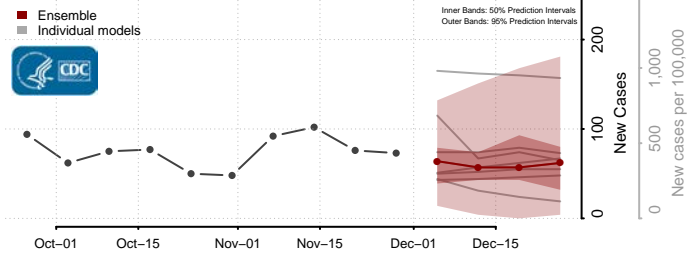

Crawford County, Iowa