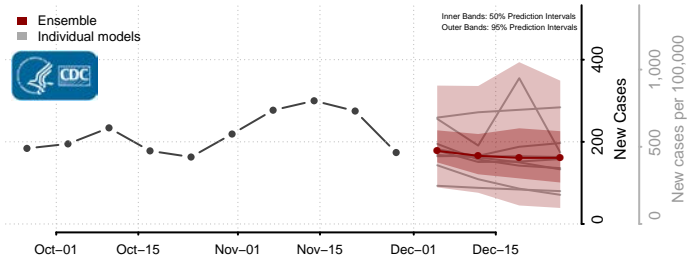

Williams County, North Dakota