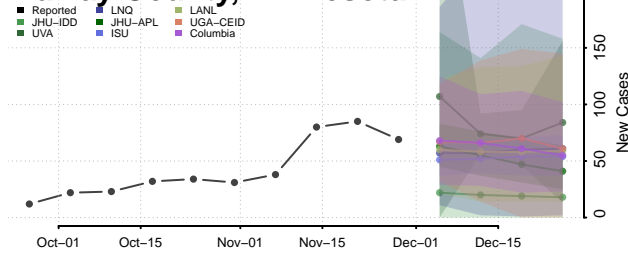

Mille Lacs County, Minnesota

Morrison County, Minnesota

Mower County, Minnesota

Murray County, Minnesota

Nicollet County, Minnesota

Nobles County, Minnesota

Norman County, Minnesota

Olmsted County, Minnesota