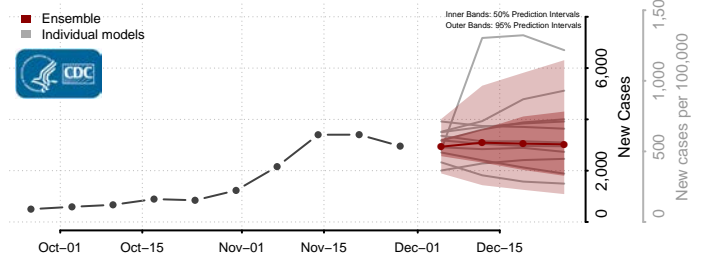

Ramsey County, Minnesota