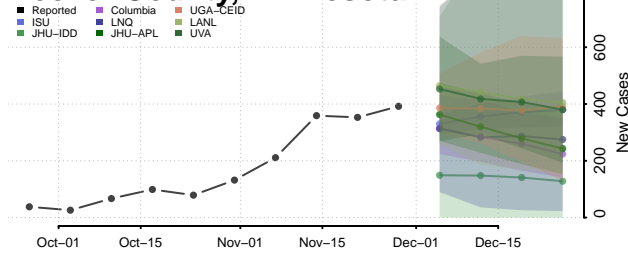

Minnesota

Aitkin County, Minnesota

Anoka County, Minnesota

Becker County, Minnesota

Beltrami County, Minnesota

Benton County, Minnesota

Big Stone County, Minnesota

Blue Earth County, Minnesota