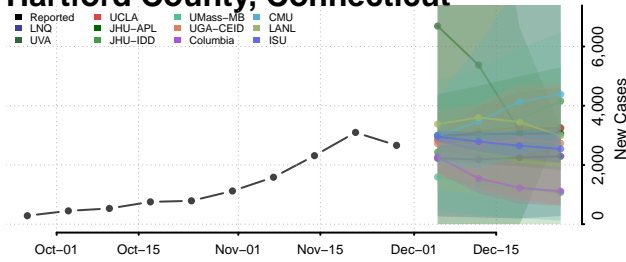

Hartford County, Connecticut