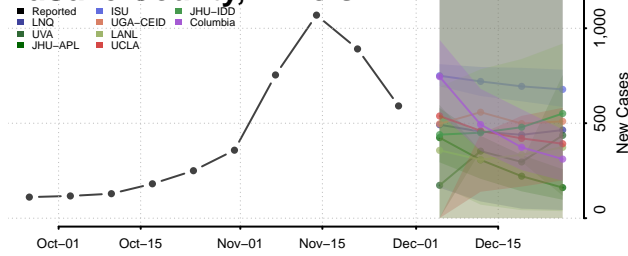

Lawrence County, Illinois

Lee County, Illinois

Livingston County, Illinois

Logan County, Illinois

Macon County, Illinois

Macoupin County, Illinois

Madison County, Illinois

Marion County, Illinois