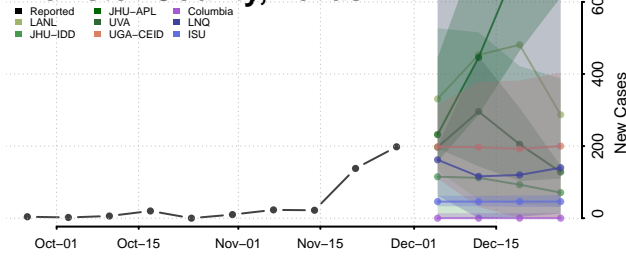

Brewster County, Texas