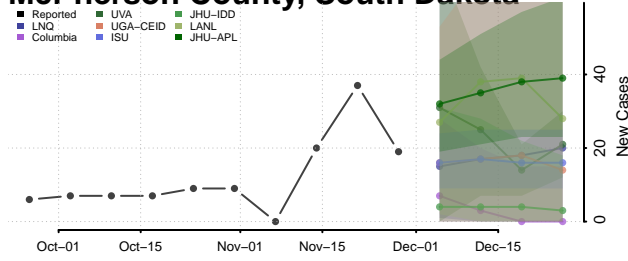

McPherson County, South Dakota