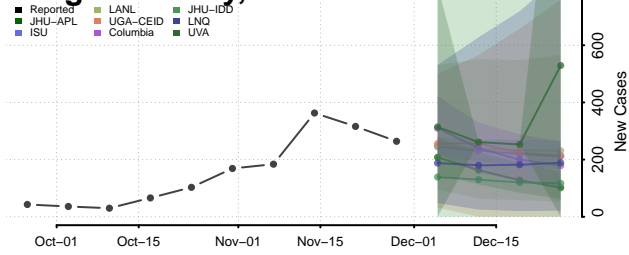

Morgan County, Illinois