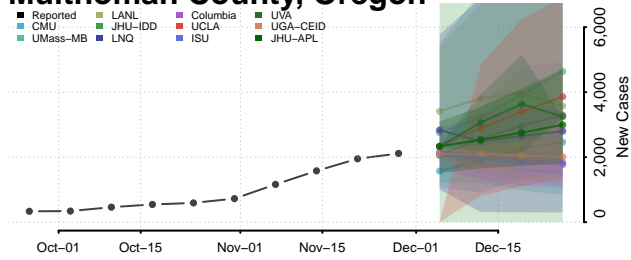

Linn County, Oregon

Malheur County, Oregon

Marion County, Oregon

Morrow County, Oregon

Multnomah County, Oregon

Polk County, Oregon

Sherman County, Oregon

Tillamook County, Oregon