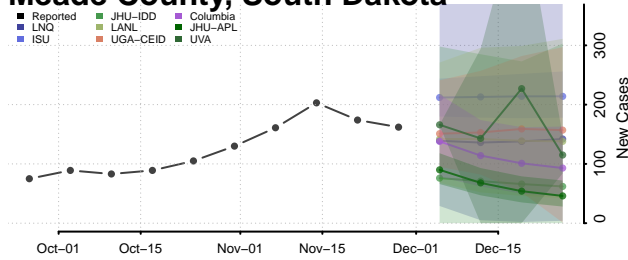

Meade County, South Dakota