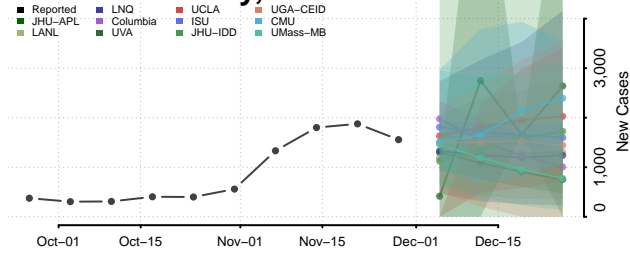

Lawrence County, Illinois

Lee County, Illinois

Livingston County, Illinois

Logan County, Illinois

Macon County, Illinois

Macoupin County, Illinois

Madison County, Illinois

Marion County, Illinois