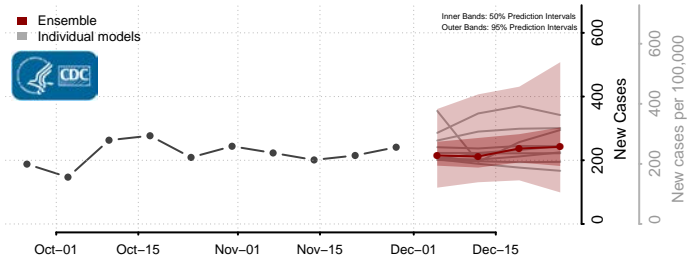

Nash County, North Carolina