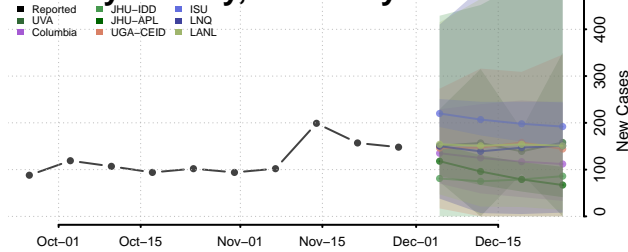

Union County, Kentucky

Warren County, Kentucky

Washington County, Kentucky

Wayne County, Kentucky

Webster County, Kentucky

Whitley County, Kentucky

Wolfe County, Kentucky

Woodford County, Kentucky