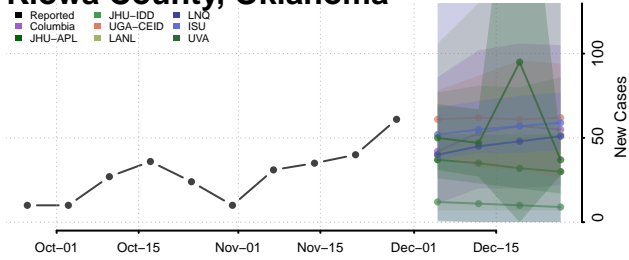

Kiowa County, Oklahoma