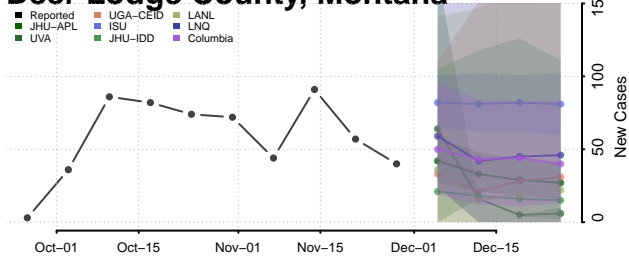

Custer County, Montana

Daniels County, Montana

Dawson County, Montana

Deer Lodge County, Montana

Fallon County, Montana

Fergus County, Montana

Flathead County, Montana

Gallatin County, Montana