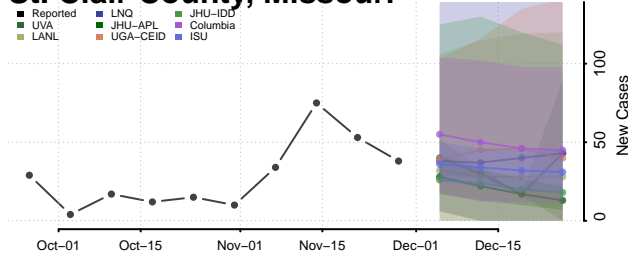

St. Clair County, Missouri