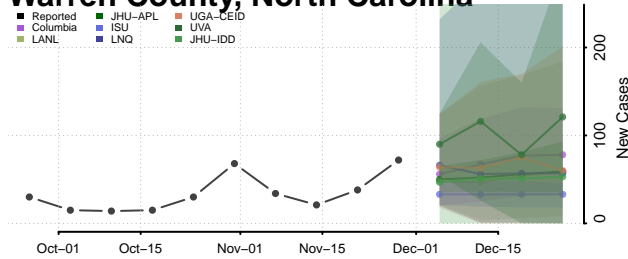

Union County, North Carolina

Vance County, North Carolina

Wake County, North Carolina

Warren County, North Carolina

Washington County, North Carolina

Watauga County, North Carolina

Wayne County, North Carolina