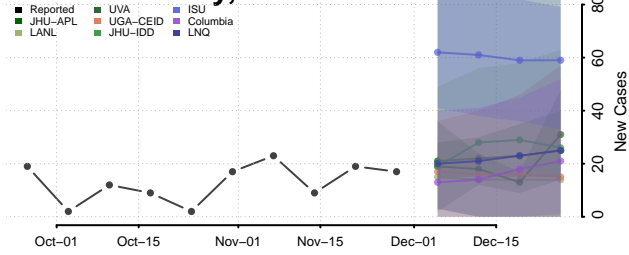

Oconee County, South Carolina

Orangeburg County, South Carolina

Pickens County, South Carolina

Richland County, South Carolina

Saluda County, South Carolina

Spartanburg County, South Carolina

Sumter County, South Carolina