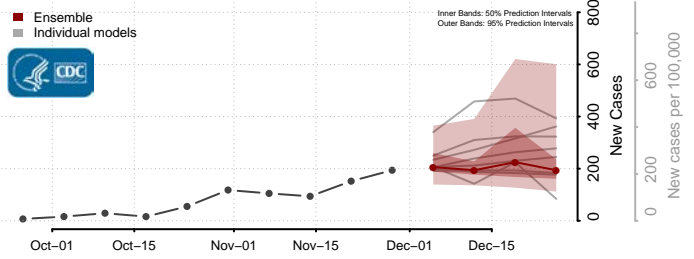

Sullivan County, New York

Tioga County, New York

Tompkins County, New York

Ulster County, New York

Warren County, New York

Washington County, New York

Wayne County, New York

Westchester County, New York