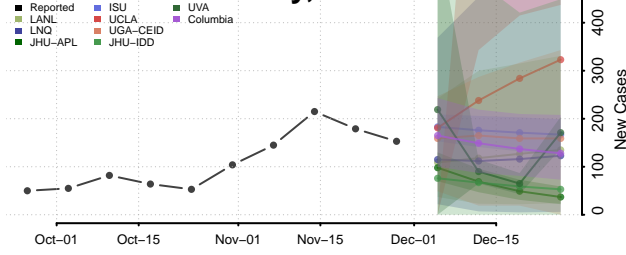

Buena Vista County, Iowa