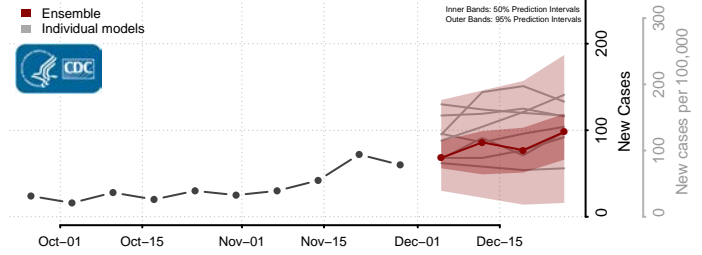

Henry County, Virginia

Highland County, Virginia

Hopewell County, Virginia

Isle of Wight County, Virginia

James City County, Virginia

King and Queen County, Virginia

King George County, Virginia

King William County, Virginia