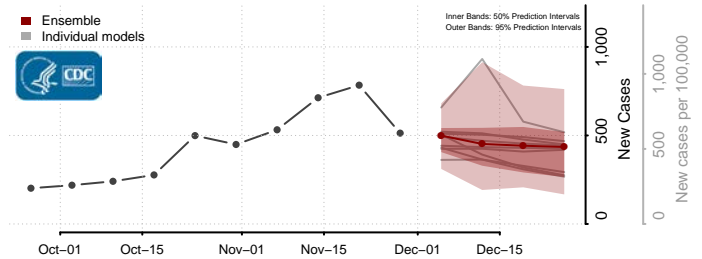

Jefferson County, Wisconsin