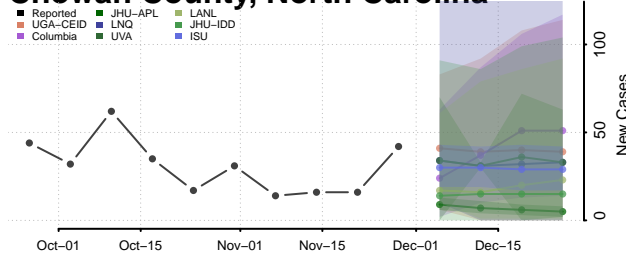

Chowan County, North Carolina