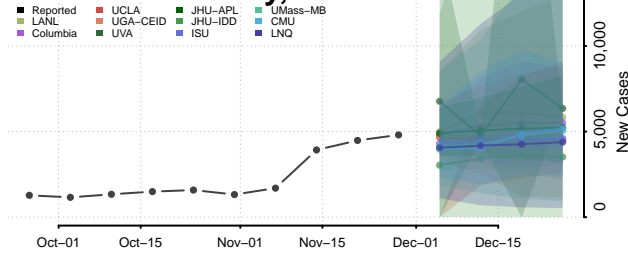

Noble County, Oklahoma

Nowata County, Oklahoma

Okfuskee County, Oklahoma

Oklahoma County, Oklahoma

Okmulgee County, Oklahoma

Osage County, Oklahoma

Ottawa County, Oklahoma

Pawnee County, Oklahoma