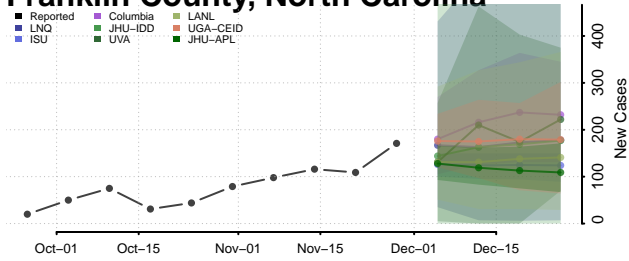

Franklin County, North Carolina