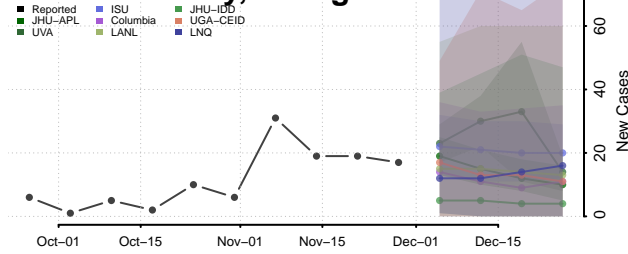

Laurens County, Georgia

Lee County, Georgia

Liberty County, Georgia

Lincoln County, Georgia

Long County, Georgia

Lowndes County, Georgia

Lumpkin County, Georgia

Macon County, Georgia