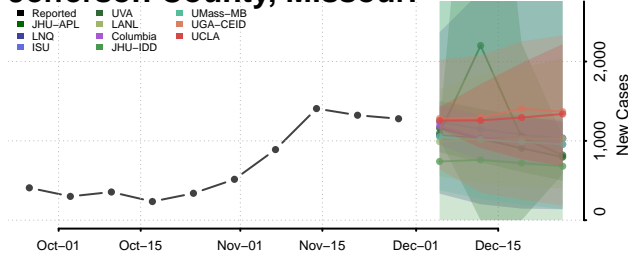

Jefferson County, Missouri