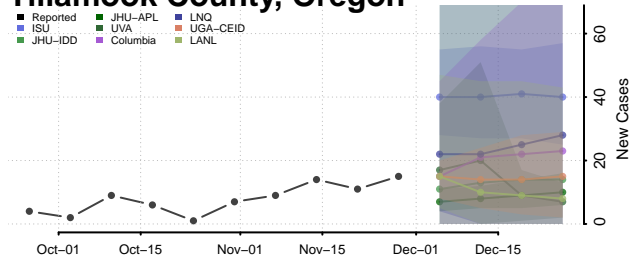

Linn County, Oregon

Malheur County, Oregon

Marion County, Oregon

Morrow County, Oregon

Multnomah County, Oregon

Polk County, Oregon

Sherman County, Oregon

Tillamook County, Oregon