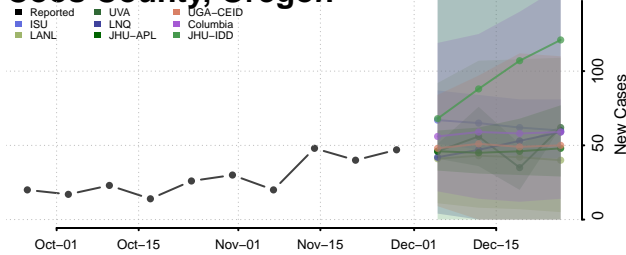

Coos County, Oregon