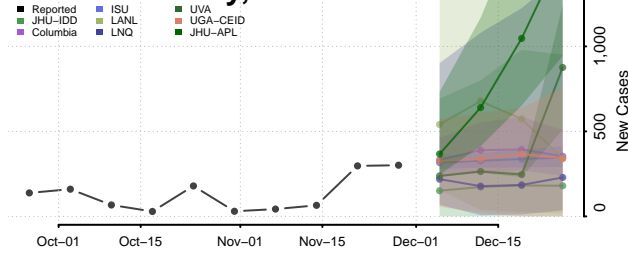

Houston County, Texas

Howard County, Texas

Hudspeth County, Texas

Hunt County, Texas

Hutchinson County, Texas

Irion County, Texas

Jack County, Texas

Jackson County, Texas