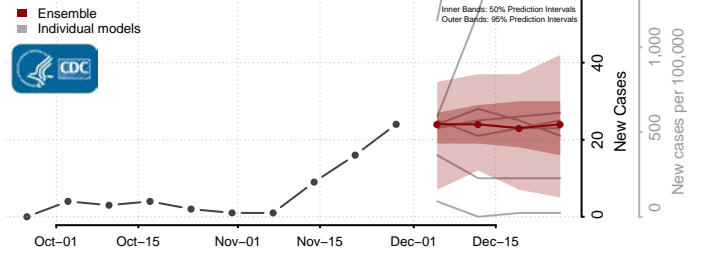

Mineral County, Montana