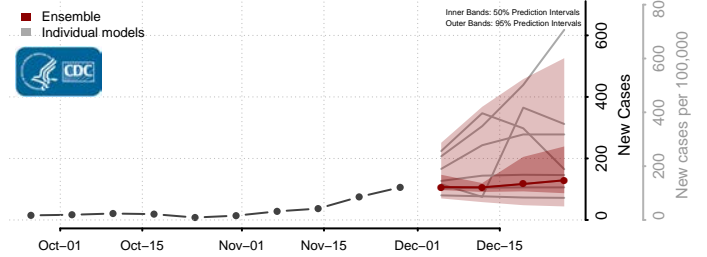

Hood River County, Oregon

Jackson County, Oregon

Jefferson County, Oregon

Josephine County, Oregon

Klamath County, Oregon

Lake County, Oregon

Lane County, Oregon

Lincoln County, Oregon