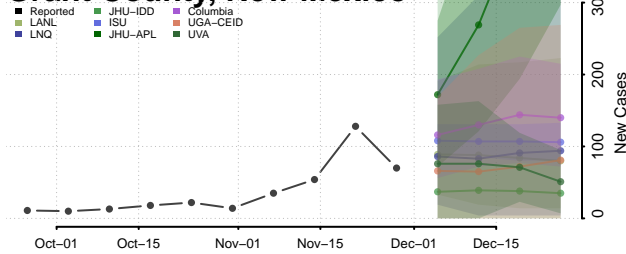

De Baca County, New Mexico

Dona Ana County, New Mexico

Eddy County, New Mexico

Grant County, New Mexico

Guadalupe County, New Mexico

Harding County, New Mexico

Hidalgo County, New Mexico

Lea County, New Mexico