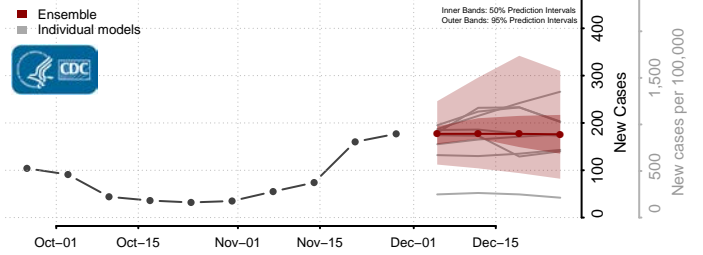

Le Sueur County, Minnesota

Lincoln County, Minnesota

Lyon County, Minnesota

Mahnomen County, Minnesota

Marshall County, Minnesota

Martin County, Minnesota

McLeod County, Minnesota

Meeker County, Minnesota