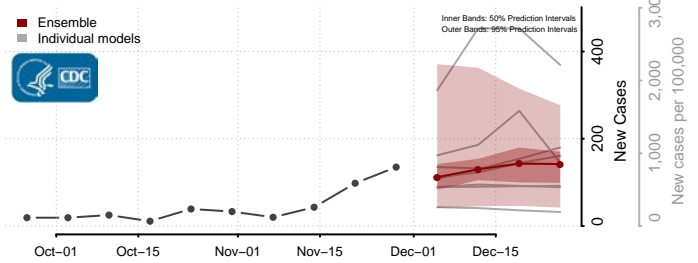

Wayne County, Tennessee