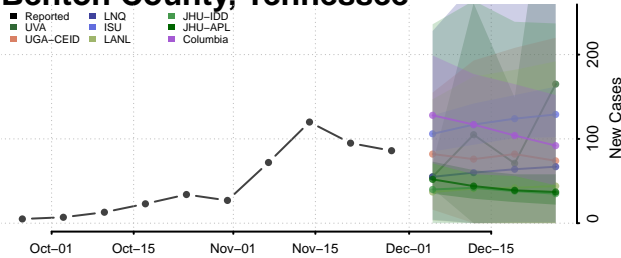

Benton County, Tennessee