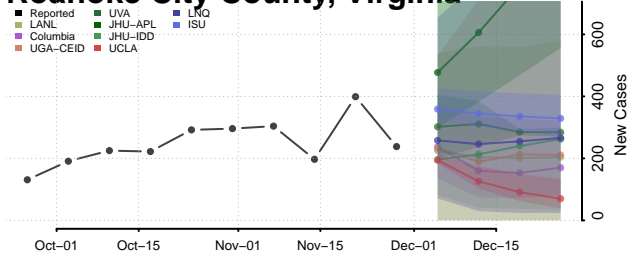

Prince George County, Virginia

Prince William County, Virginia

Pulaski County, Virginia

Radford County, Virginia

Rappahannock County, Virginia

Richmond City County, Virginia

Richmond County, Virginia

Roanoke City County, Virginia