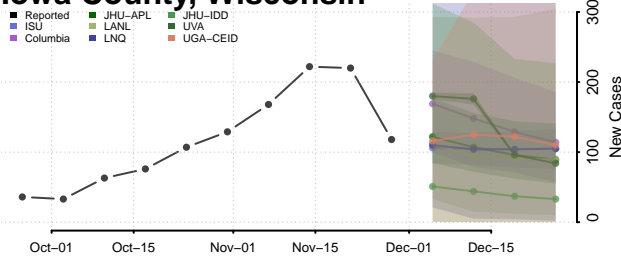

Florence County, Wisconsin

Fond du Lac County, Wisconsin

Forest County, Wisconsin

Grant County, Wisconsin

Green County, Wisconsin

Green Lake County, Wisconsin

Iowa County, Wisconsin

Iron County, Wisconsin