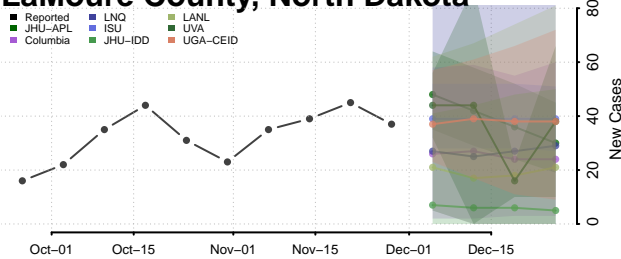

Griggs County, North Dakota

Hettinger County, North Dakota

Kidder County, North Dakota

LaMoure County, North Dakota

Logan County, North Dakota

McHenry County, North Dakota

McIntosh County, North Dakota

McKenzie County, North Dakota