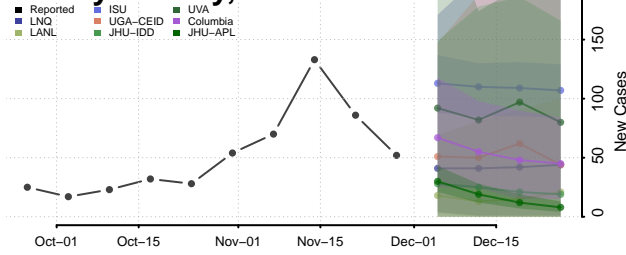

Poweshiek County, Iowa

Ringgold County, Iowa

Sac County, Iowa

Scott County, Iowa

Shelby County, Iowa

Sioux County, Iowa

Story County, Iowa

Tama County, Iowa