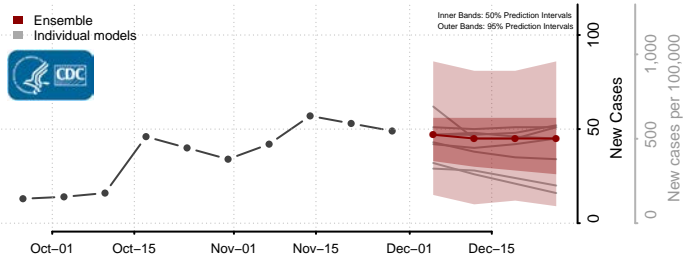

Clay County, South Dakota

Codington County, South Dakota

Corson County, South Dakota

Custer County, South Dakota

Davison County, South Dakota

Day County, South Dakota

Deuel County, South Dakota

Dewey County, South Dakota