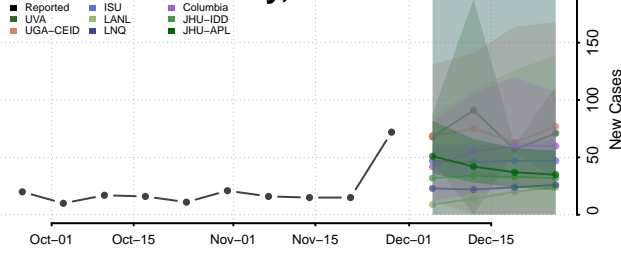

Comanche County, Texas