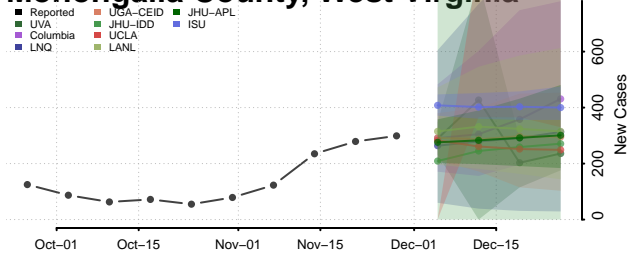

Monongalia County, West Virginia