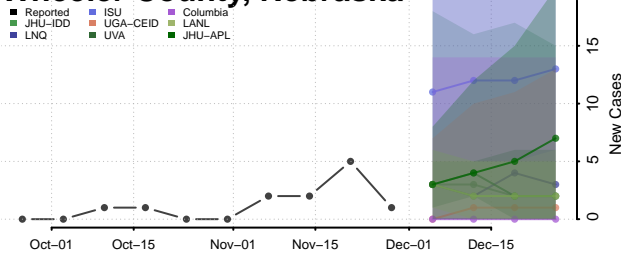

Valley County, Nebraska

Washington County, Nebraska

Wayne County, Nebraska

Webster County, Nebraska

Wheeler County, Nebraska

York County, Nebraska

Nevada

Carson City County, Nevada