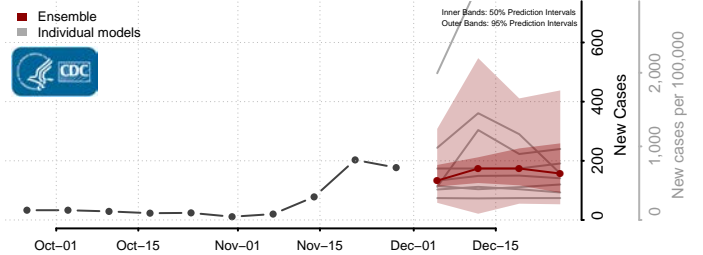

Livingston County, Louisiana

Madison County, Louisiana

Morehouse County, Louisiana

Natchitoches County, Louisiana

Orleans County, Louisiana

Ouachita County, Louisiana

Plaquemines County, Louisiana

Pointe Coupee County, Louisiana