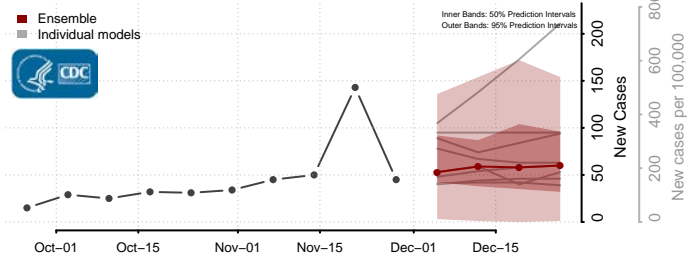

Hampshire County, West Virginia

Hancock County, West Virginia

Hardy County, West Virginia

Harrison County, West Virginia

Jackson County, West Virginia

Jefferson County, West Virginia

Kanawha County, West Virginia