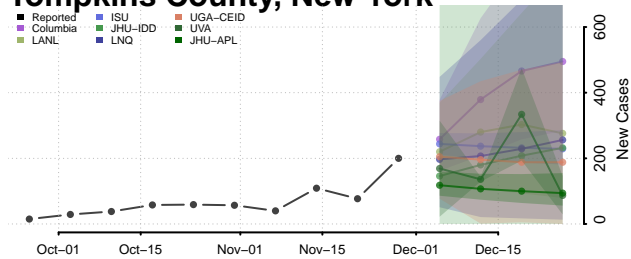

Tompkins County, New York