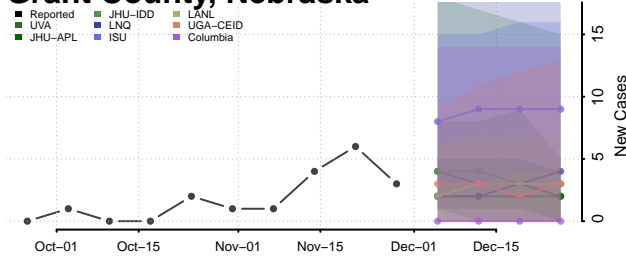

Frontier County, Nebraska

Furnas County, Nebraska

Gage County, Nebraska

Garden County, Nebraska

Garfield County, Nebraska

Gosper County, Nebraska

Grant County, Nebraska

Greeley County, Nebraska