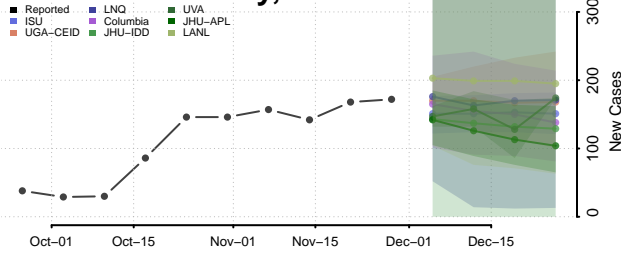

Alexander County, North Carolina