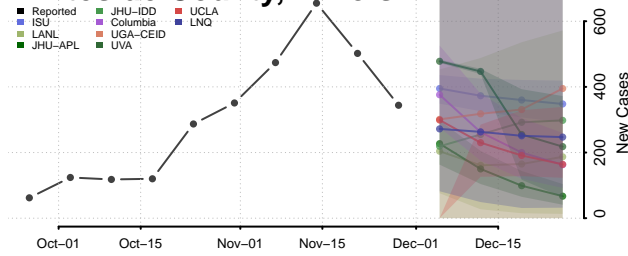

Union County, Illinois

Vermilion County, Illinois

Wabash County, Illinois

Warren County, Illinois

Washington County, Illinois

Wayne County, Illinois

White County, Illinois

Whiteside County, Illinois