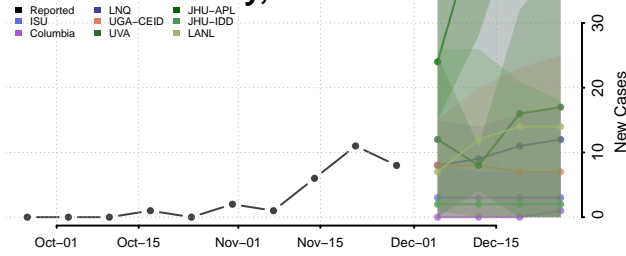

Hamilton County, New York