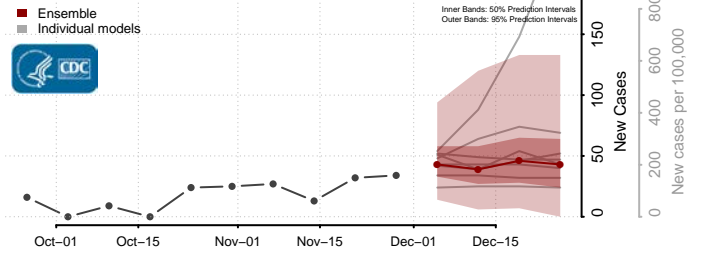

Willacy County, Texas