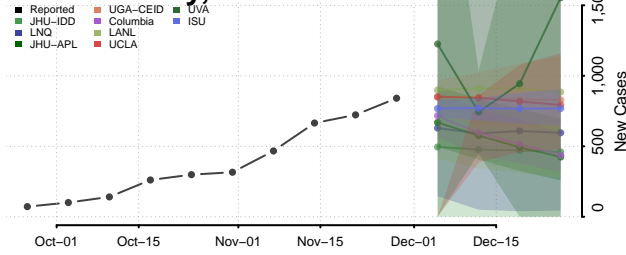

Allen County, Ohio