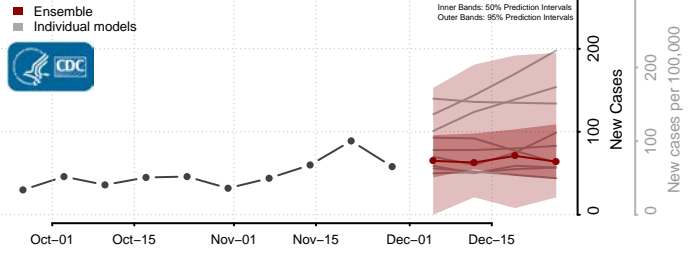

Bastrop County, Texas