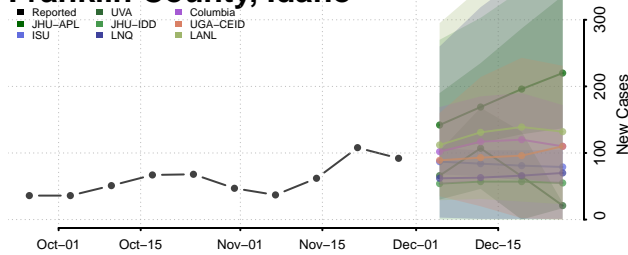

Cassia County, Idaho

Clark County, Idaho

Clearwater County, Idaho

Custer County, Idaho

Elmore County, Idaho

Franklin County, Idaho

Fremont County, Idaho

Gem County, Idaho