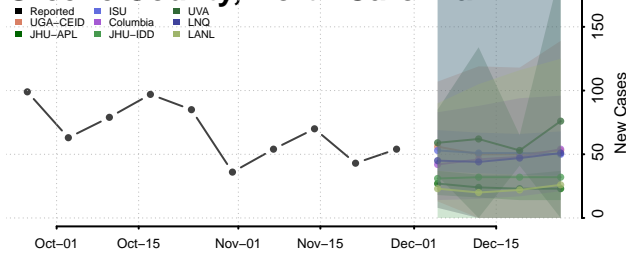

Forsyth County, North Carolina

Franklin County, North Carolina

Gaston County, North Carolina

Gates County, North Carolina

Graham County, North Carolina

Granville County, North Carolina

Greene County, North Carolina