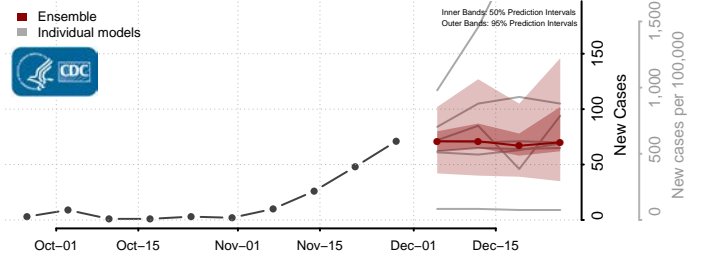

Colfax County, New Mexico