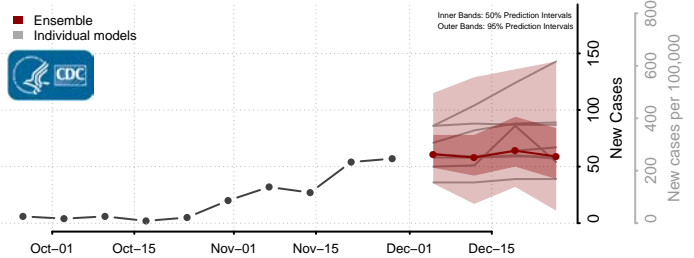

Hampshire County, West Virginia

Hancock County, West Virginia

Hardy County, West Virginia

Harrison County, West Virginia

Jackson County, West Virginia

Jefferson County, West Virginia

Kanawha County, West Virginia