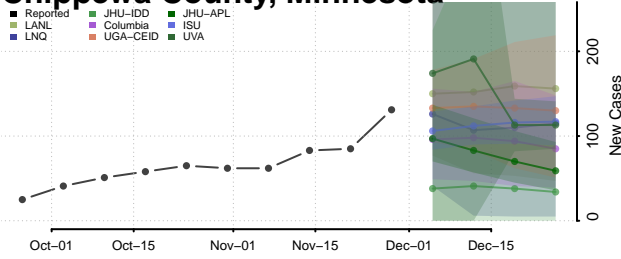

Chippewa County, Minnesota