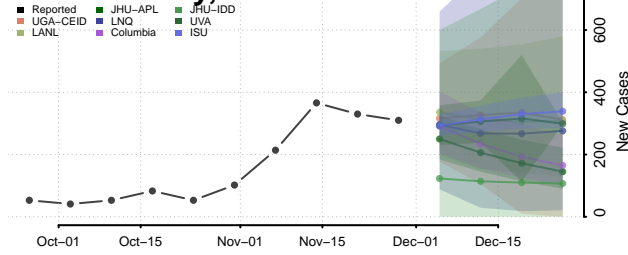

Freeborn County, Minnesota

Goodhue County, Minnesota

Grant County, Minnesota

Hennepin County, Minnesota

Houston County, Minnesota

Hubbard County, Minnesota

Isanti County, Minnesota

Itasca County, Minnesota