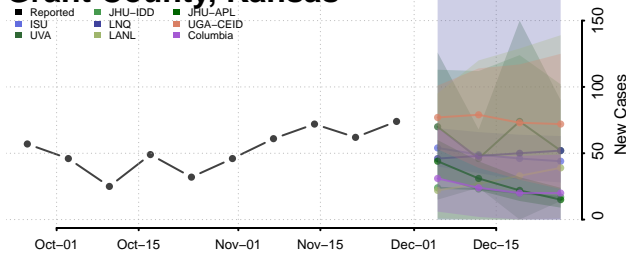

Grant County, Kansas