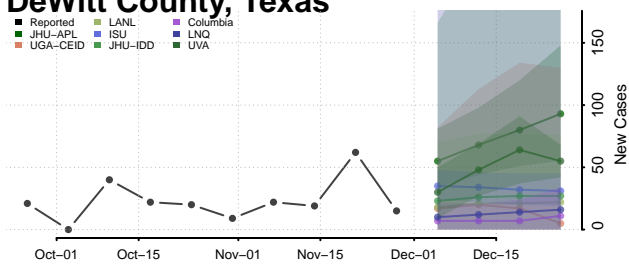

Dallas County, Texas

Dawson County, Texas

Deaf Smith County, Texas

Delta County, Texas

Denton County, Texas

DeWitt County, Texas

Dickens County, Texas

Dimmit County, Texas