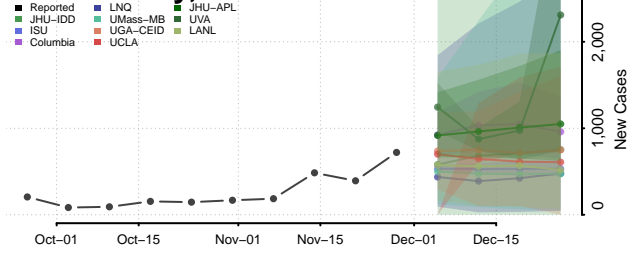

Ellis County, Texas