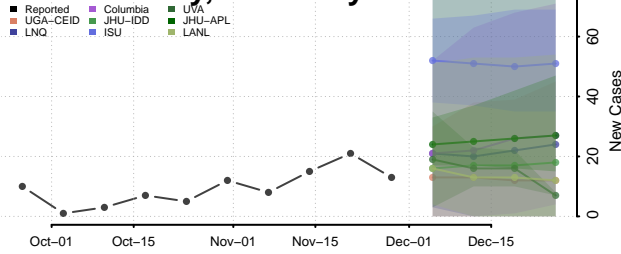

Owen County, Kentucky