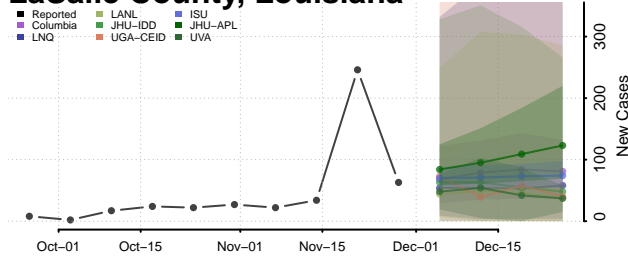

LaSalle County, Louisiana