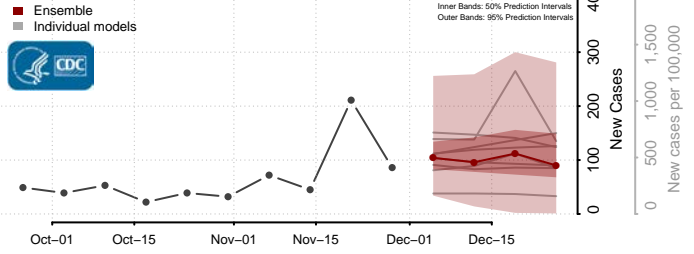

Dodge County, Minnesota