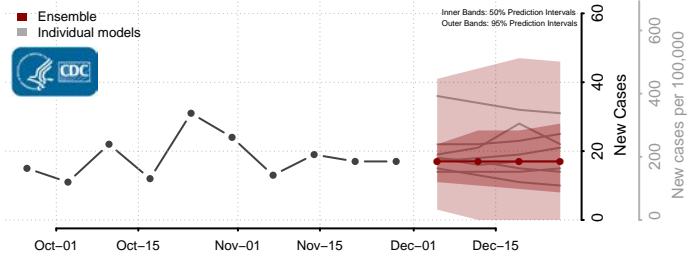

Ozark County, Missouri