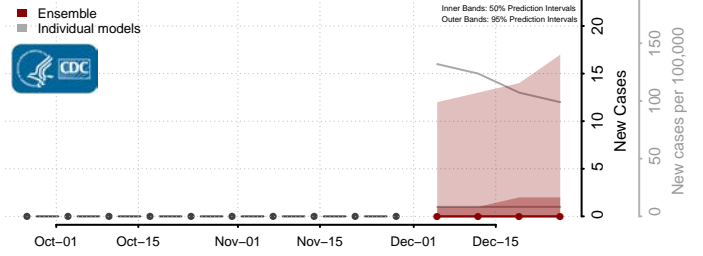

Morgan County, Utah