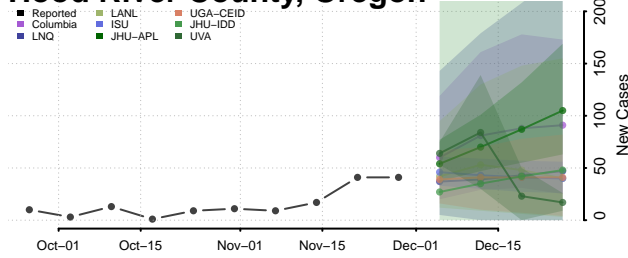

Hood River County, Oregon