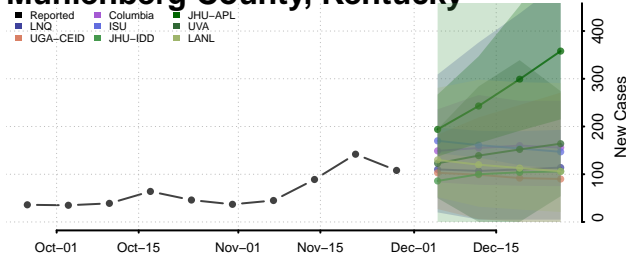

Muhlenberg County, Kentucky