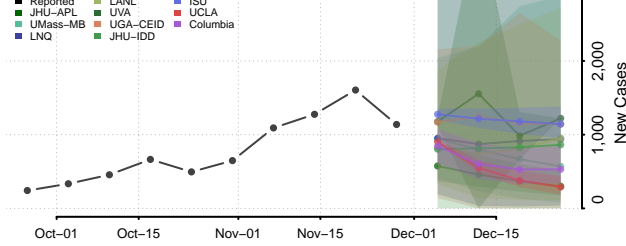

Polk County, Nebraska

Red Willow County, Nebraska

Richardson County, Nebraska

Rock County, Nebraska

Saline County, Nebraska

Sarpy County, Nebraska

Saunders County, Nebraska

Scotts Bluff County, Nebraska