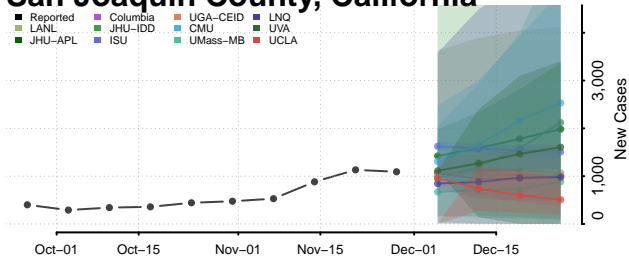

San Joaquin County, California