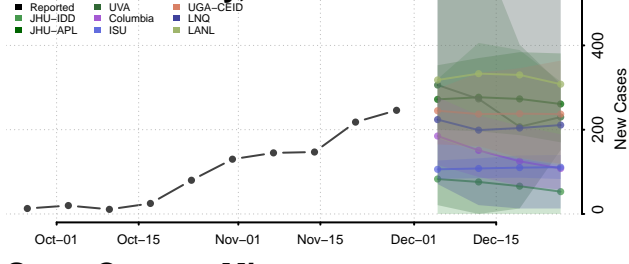

Redwood County, Minnesota

Renville County, Minnesota

Rice County, Minnesota

Rock County, Minnesota

Roseau County, Minnesota

Scott County, Minnesota

Sherburne County, Minnesota

Sibley County, Minnesota