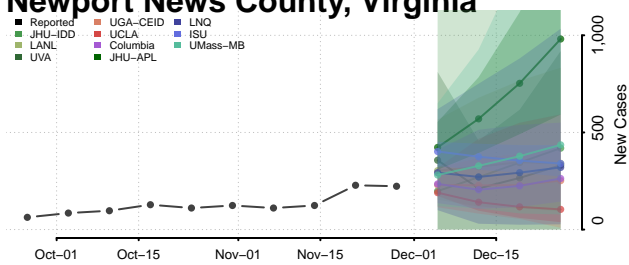

New Kent County, Virginia

Newport News County, Virginia

Norfolk County, Virginia

Northampton County, Virginia

Northumberland County, Virginia

Norton County, Virginia

Nottoway County, Virginia

Orange County, Virginia