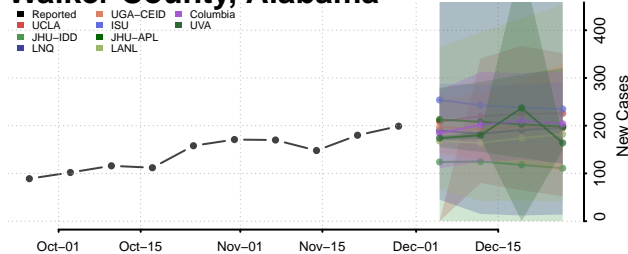

Walker County, Alabama