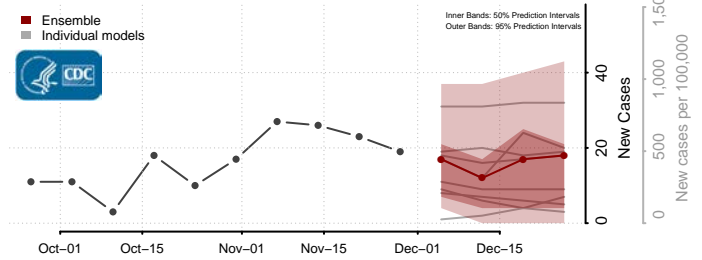

Edmunds County, South Dakota