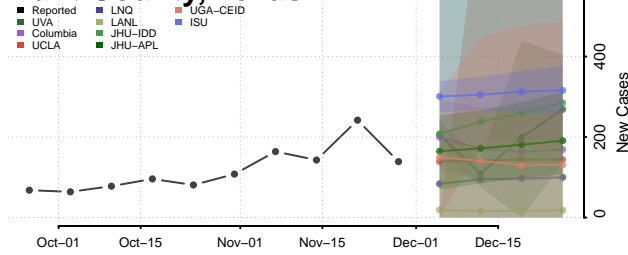

Houston County, Texas

Howard County, Texas

Hudspeth County, Texas

Hunt County, Texas

Hutchinson County, Texas

Irion County, Texas

Jack County, Texas

Jackson County, Texas