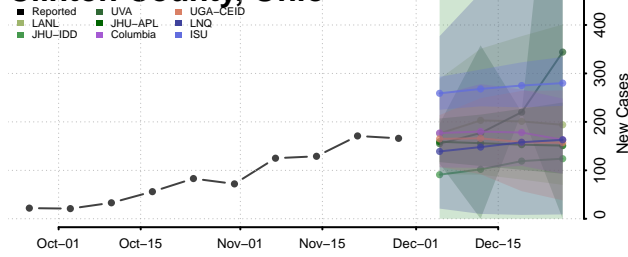

Clermont County, Ohio

Clinton County, Ohio

Columbiana County, Ohio

Coshocton County, Ohio

Crawford County, Ohio

Cuyahoga County, Ohio

Darke County, Ohio

Defiance County, Ohio