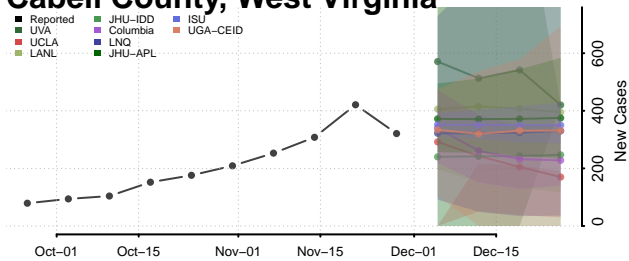

Cabell County, West Virginia