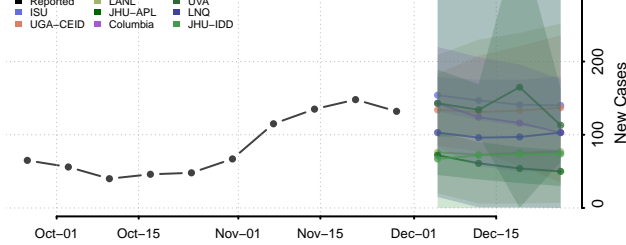

Polk County, Nebraska

Red Willow County, Nebraska

Richardson County, Nebraska

Rock County, Nebraska

Saline County, Nebraska

Sarpy County, Nebraska

Saunders County, Nebraska

Scotts Bluff County, Nebraska