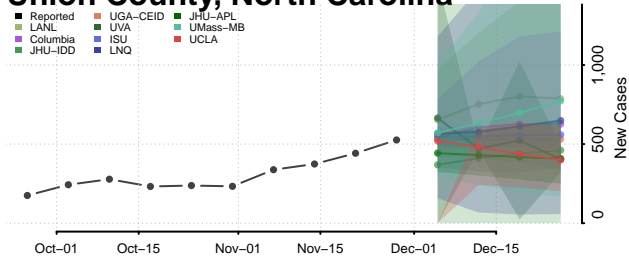

Union County, North Carolina