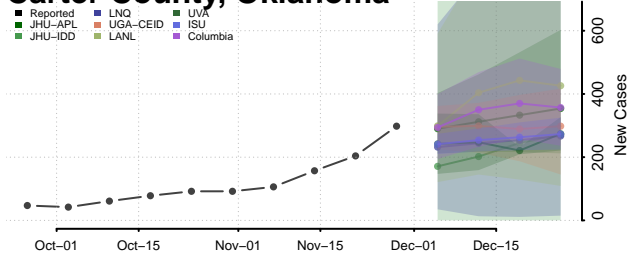

Beaver County, Oklahoma

Beckham County, Oklahoma

Blaine County, Oklahoma

Bryan County, Oklahoma

Caddo County, Oklahoma

Canadian County, Oklahoma

Carter County, Oklahoma

Cherokee County, Oklahoma