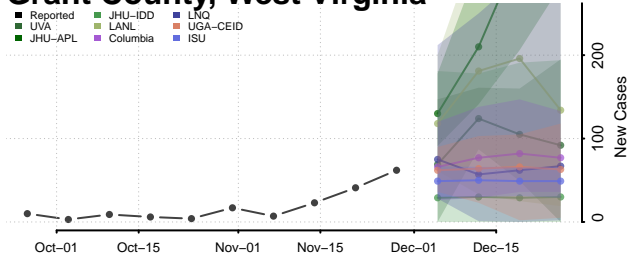

Grant County, West Virginia