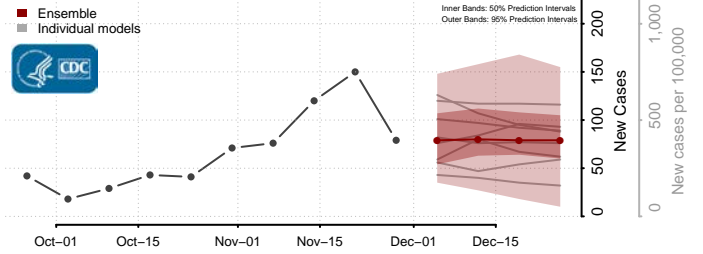

Winneshiek County, Iowa