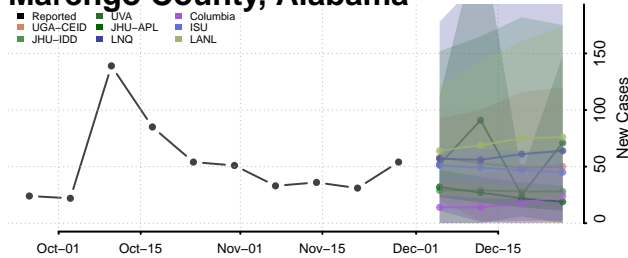

Lauderdale County, Alabama

Lawrence County, Alabama

Lee County, Alabama

Limestone County, Alabama

Lowndes County, Alabama

Macon County, Alabama

Madison County, Alabama

Marengo County, Alabama

Marion County, Alabama

Marshall County, Alabama

Mobile County, Alabama

Monroe County, Alabama

Montgomery County, Alabama

Morgan County, Alabama

Perry County, Alabama

Pickens County, Alabama