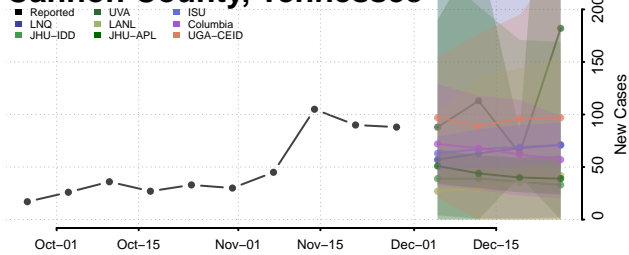

Carroll County, Tennessee

Carter County, Tennessee

Cheatham County, Tennessee

Chester County, Tennessee

Claiborne County, Tennessee

Clay County, Tennessee

Cocke County, Tennessee

Coffee County, Tennessee