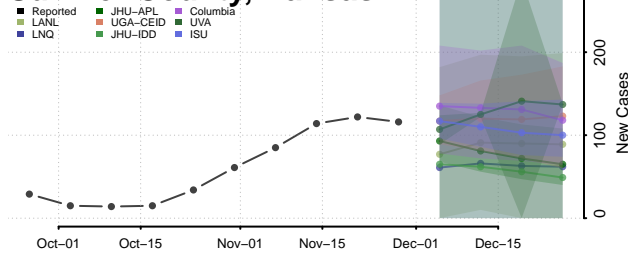

Sherman County, Kansas

Smith County, Kansas

Stafford County, Kansas

Stanton County, Kansas

Stevens County, Kansas

Sumner County, Kansas

Thomas County, Kansas

Trego County, Kansas