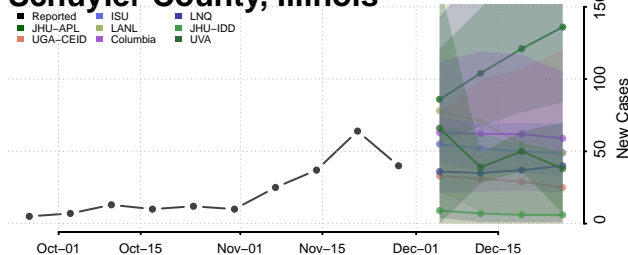

Schuyler County, Illinois