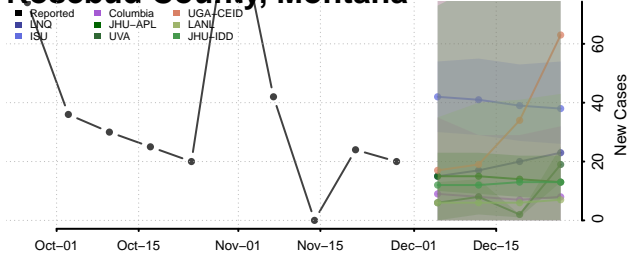

Rosebud County, Montana