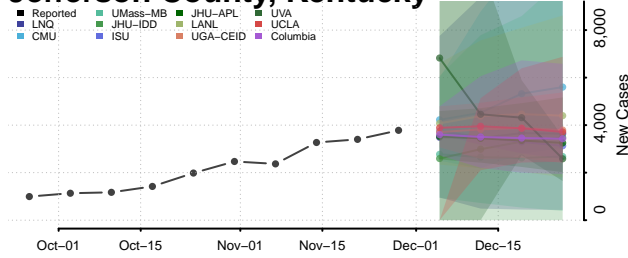

Jefferson County, Kentucky