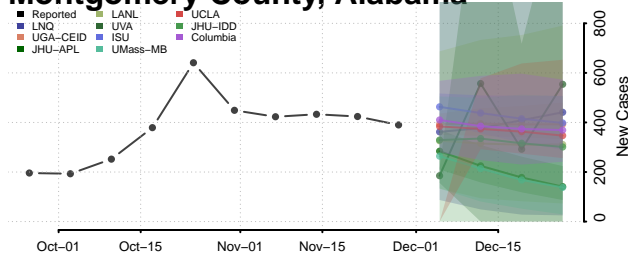

Marion County, Alabama

Marshall County, Alabama

Mobile County, Alabama

Monroe County, Alabama

Montgomery County, Alabama

Morgan County, Alabama

Perry County, Alabama

Pickens County, Alabama

Pike County, Alabama

Randolph County, Alabama

Russell County, Alabama

Shelby County, Alabama

St. Clair County, Alabama

Sumter County, Alabama

Talladega County, Alabama

Tallapoosa County, Alabama