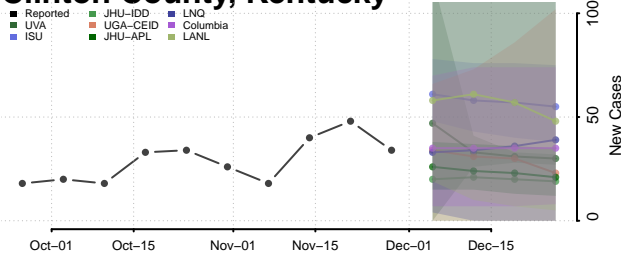

Clinton County, Kentucky