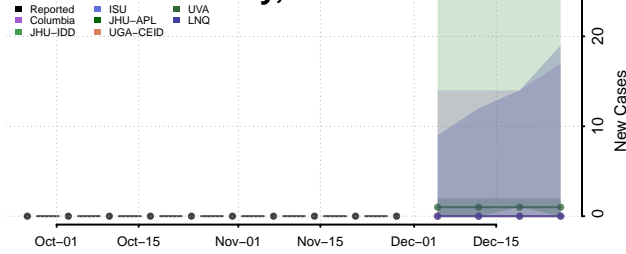

Box Elder County, Utah

Cache County, Utah

Carbon County, Utah

Daggett County, Utah

Davis County, Utah

Duchesne County, Utah

Emery County, Utah

Garfield County, Utah