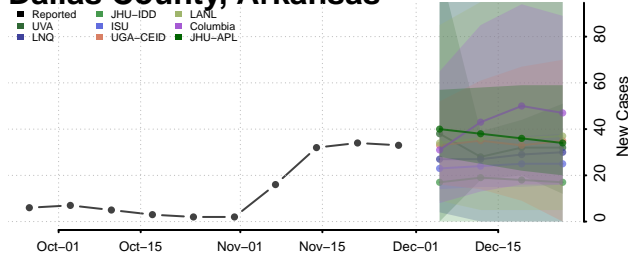

Dallas County, Arkansas