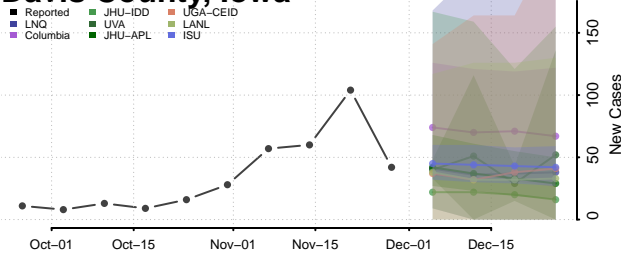

Clinton County, Iowa

Crawford County, Iowa

Dallas County, Iowa

Davis County, Iowa

Decatur County, Iowa

Delaware County, Iowa

Des Moines County, Iowa

Dickinson County, Iowa