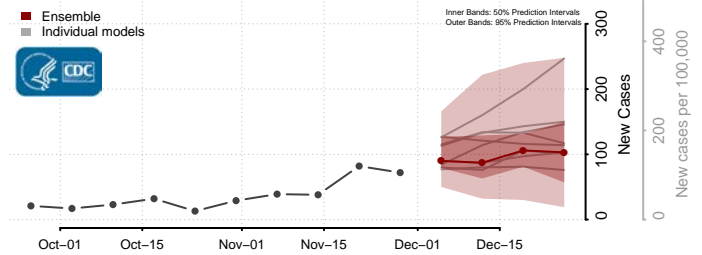

Wythe County, Virginia

York County, Virginia

Washington

Adams County, Washington

Asotin County, Washington

Benton County, Washington

Chelan County, Washington

Clallam County, Washington