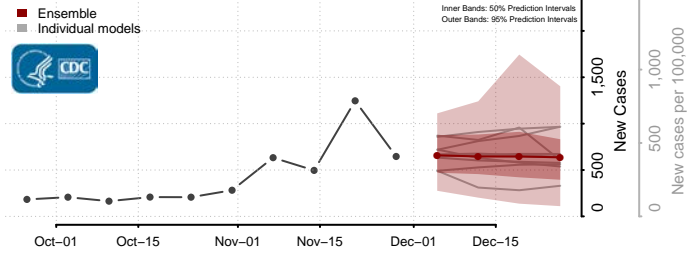

Mille Lacs County, Minnesota

Morrison County, Minnesota

Mower County, Minnesota

Murray County, Minnesota

Nicollet County, Minnesota

Nobles County, Minnesota

Norman County, Minnesota

Olmsted County, Minnesota