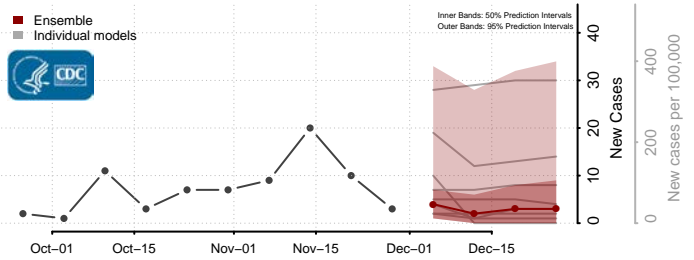

Clay County, West Virginia