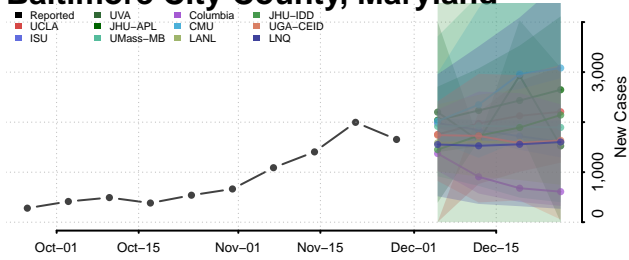

Waldo County, Maine

Washington County, Maine

York County, Maine

Maryland

Allegany County, Maryland

Anne Arundel County, Maryland

Baltimore City County, Maryland

Baltimore County, Maryland