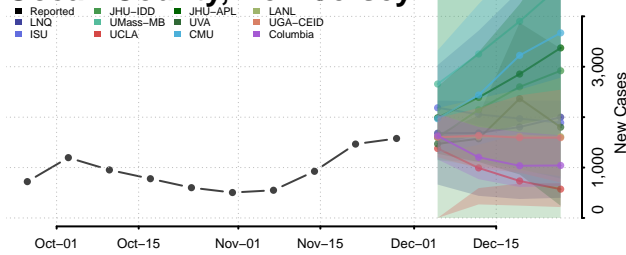

Ocean County, New Jersey