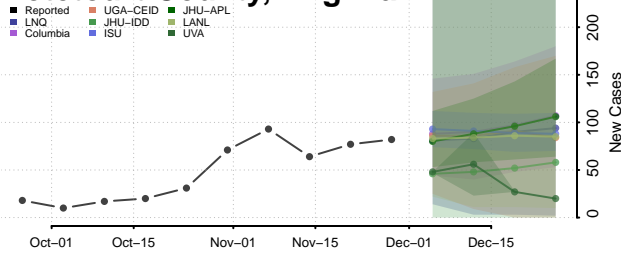

Botetourt County, Virginia