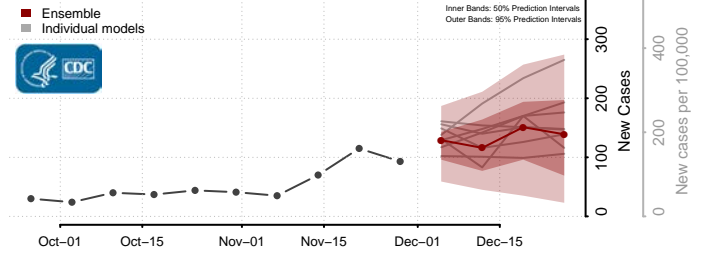

Emporia County, Virginia

Essex County, Virginia

Fairfax City County, Virginia

Fairfax County, Virginia

Falls Church County, Virginia

Fauquier County, Virginia

Floyd County, Virginia

Fluvanna County, Virginia