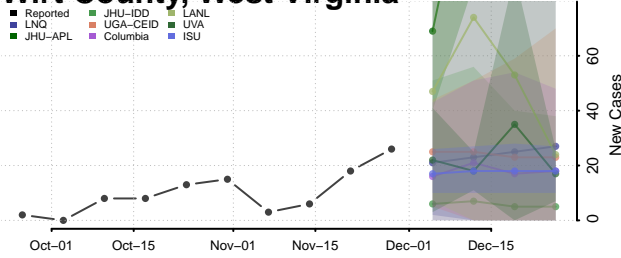

Wirt County, West Virginia