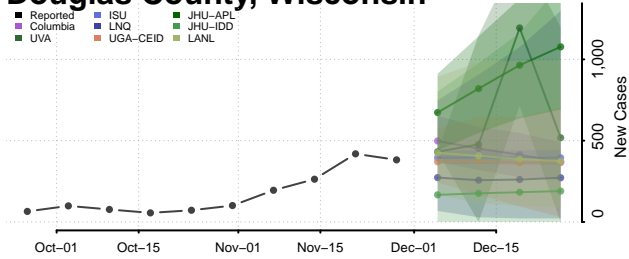

Douglas County, Wisconsin