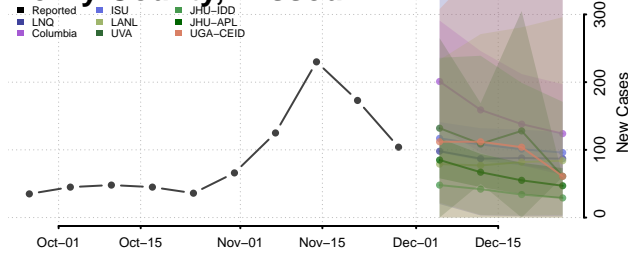

Gasconade County, Missouri

Gentry County, Missouri

Greene County, Missouri

Grundy County, Missouri

Harrison County, Missouri

Henry County, Missouri

Hickory County, Missouri

Holt County, Missouri