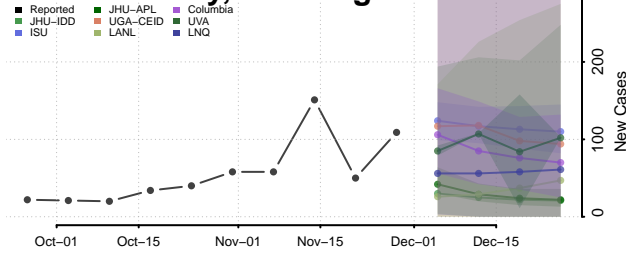

Wythe County, Virginia

York County, Virginia

Washington

Adams County, Washington

Asotin County, Washington

Benton County, Washington

Chelan County, Washington

Clallam County, Washington