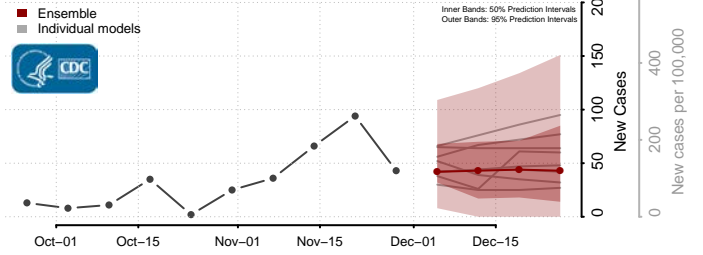

Val Verde County, Texas

Van Zandt County, Texas

Victoria County, Texas

Walker County, Texas

Waller County, Texas

Ward County, Texas

Washington County, Texas

Webb County, Texas