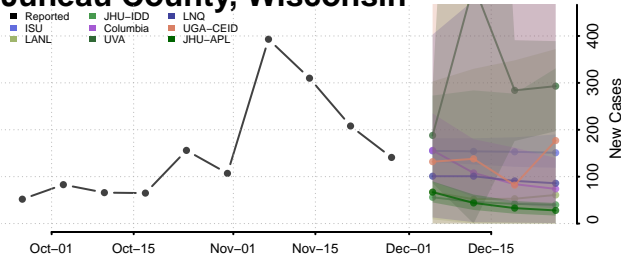

Juneau County, Wisconsin