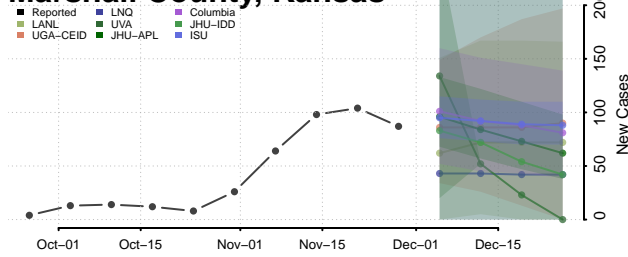

Lane County, Kansas

Leavenworth County, Kansas

Lincoln County, Kansas

Linn County, Kansas

Logan County, Kansas

Lyon County, Kansas

Marion County, Kansas

Marshall County, Kansas