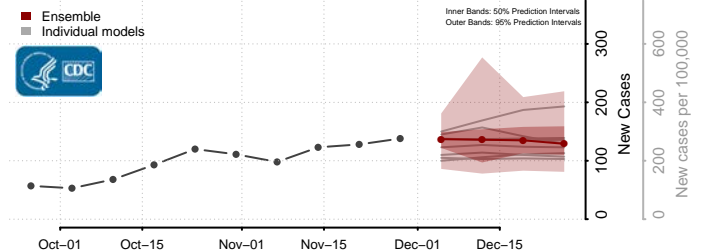

Halifax County, North Carolina