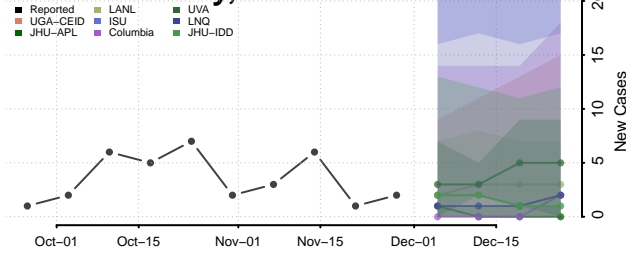

Marion County, Texas