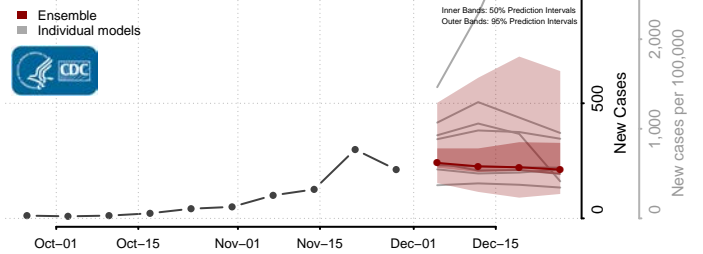

Lincoln County, New Mexico

Los Alamos County, New Mexico

Luna County, New Mexico

McKinley County, New Mexico

Mora County, New Mexico

Otero County, New Mexico

Quay County, New Mexico

Rio Arriba County, New Mexico