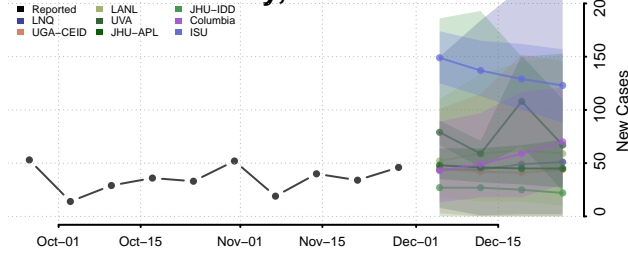

McDonald County, Missouri