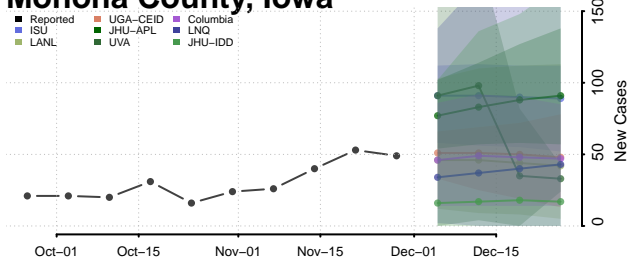

Marion County, Iowa

Marshall County, Iowa

Mills County, Iowa

Mitchell County, Iowa

Monona County, Iowa

Monroe County, Iowa

Montgomery County, Iowa

Muscatine County, Iowa