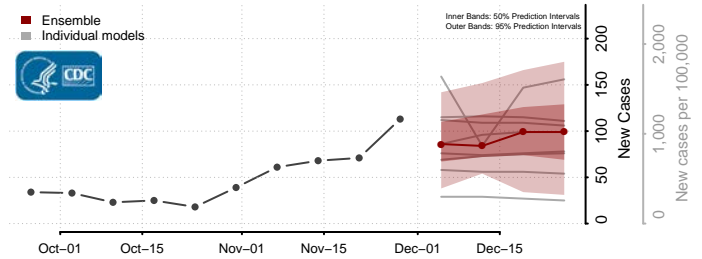

Wadena County, Minnesota

Waseca County, Minnesota

Washington County, Minnesota

Watowan County, Minnesota

Wilkin County, Minnesota

Winona County, Minnesota

Wright County, Minnesota

Yellow Medicine County, Minnesota