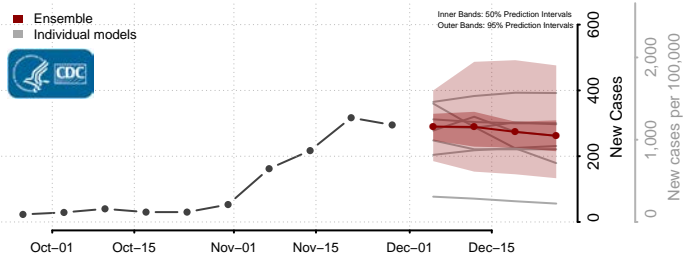

Brown County, Minnesota