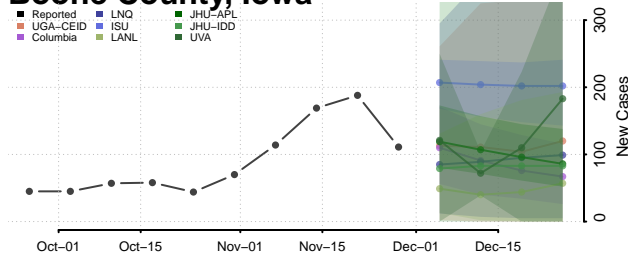

Boone County, Iowa