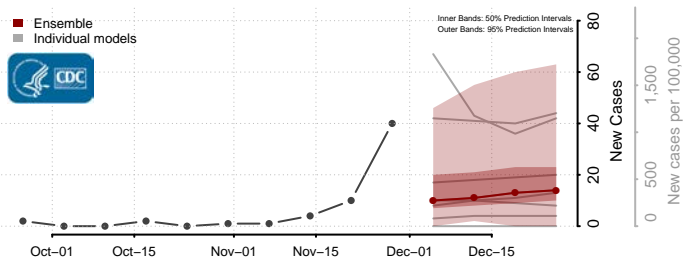

Upton County, Texas