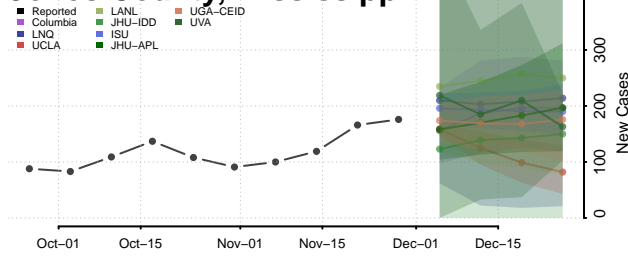

Jones County, Mississippi