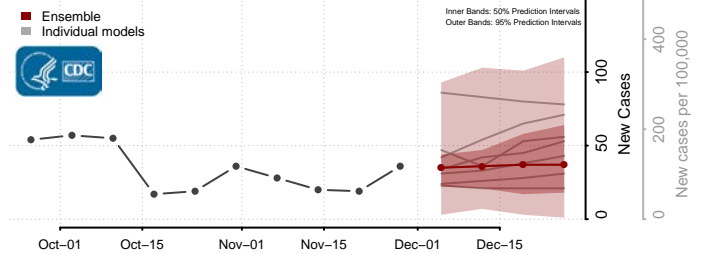

Mecklenburg County, Virginia