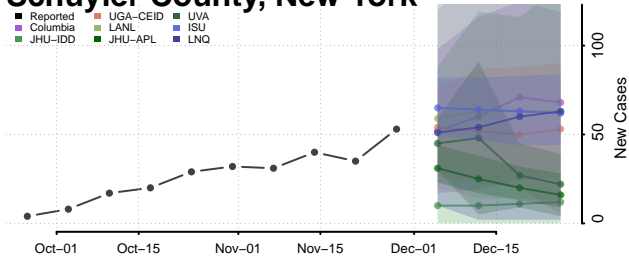

Saratoga County, New York

Schenectady County, New York

Schoharie County, New York

Schuyler County, New York

Seneca County, New York

St. Lawrence County, New York

Steuben County, New York

Suffolk County, New York