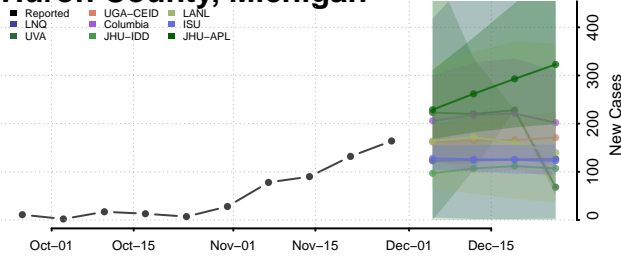

Grand Traverse County, Michigan

Gratiot County, Michigan

Hillsdale County, Michigan

Houghton County, Michigan

Huron County, Michigan

Ingham County, Michigan

Ionia County, Michigan

Iosco County, Michigan