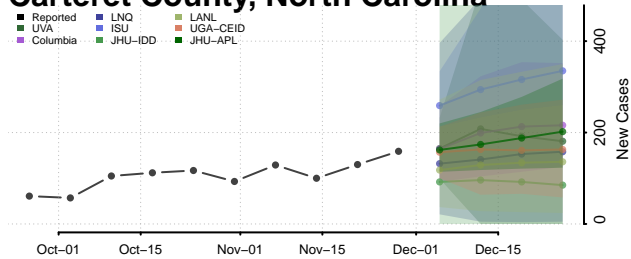

Cabarrus County, North Carolina

Caldwell County, North Carolina

Camden County, North Carolina

Carteret County, North Carolina

Caswell County, North Carolina

Catawba County, North Carolina

Chatham County, North Carolina