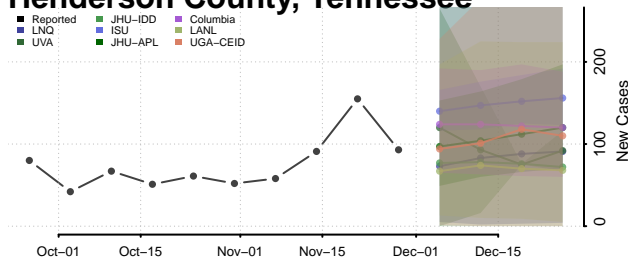

Hamilton County, Tennessee

Hancock County, Tennessee

Hardeman County, Tennessee

Hardin County, Tennessee

Hawkins County, Tennessee

Haywood County, Tennessee

Henderson County, Tennessee

Henry County, Tennessee