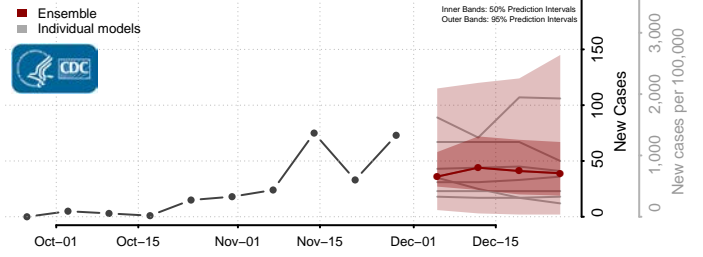

Coal County, Oklahoma