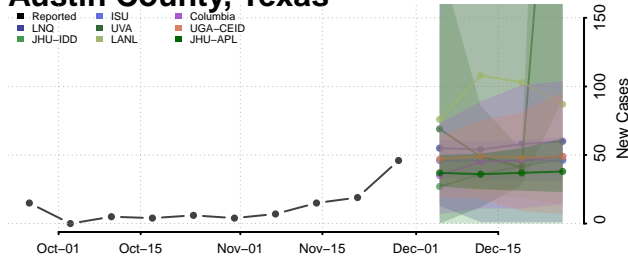

Austin County, Texas