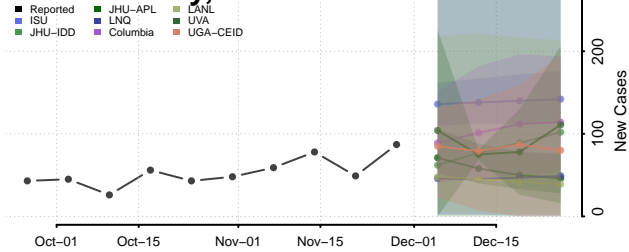

Erath County, Texas