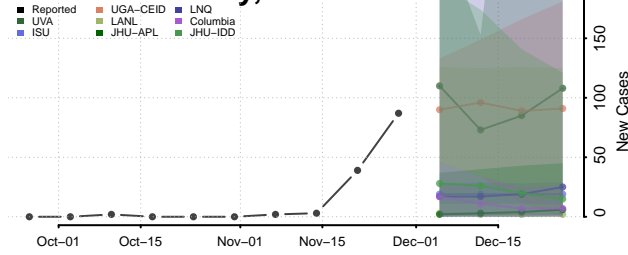

Crockett County, Texas