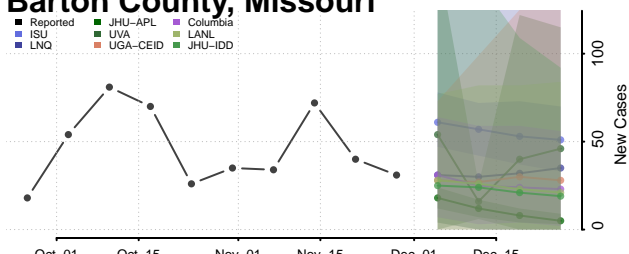

Barton County, Missouri