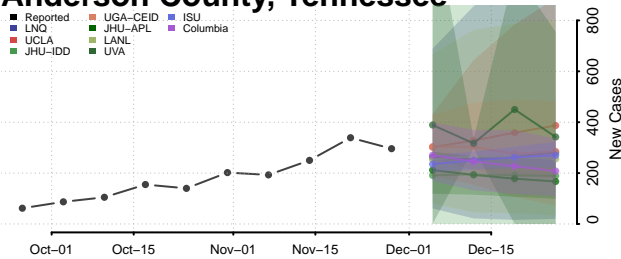

Anderson County, Tennessee