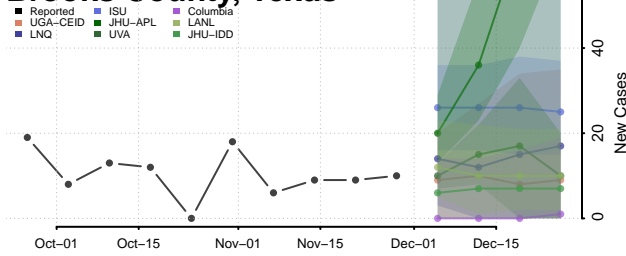

Brooks County, Texas