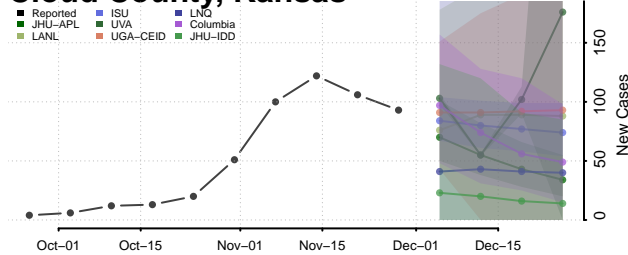

Cloud County, Kansas