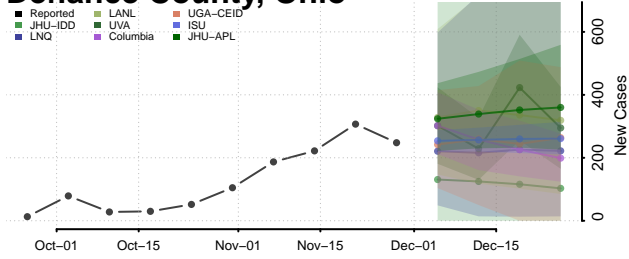

Clermont County, Ohio

Clinton County, Ohio

Columbiana County, Ohio

Coshocton County, Ohio

Crawford County, Ohio

Cuyahoga County, Ohio

Darke County, Ohio

Defiance County, Ohio