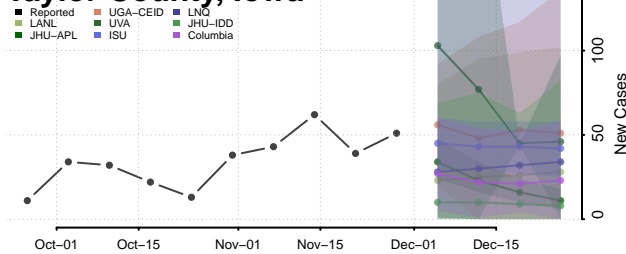

Taylor County, Iowa