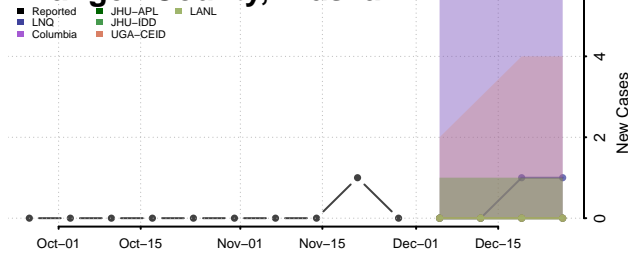

Wrangell County, Alaska