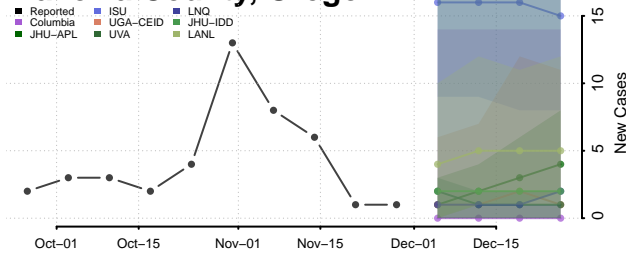

Wallowa County, Oregon