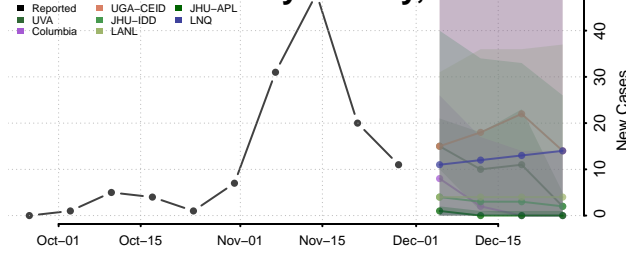

Ketchikan Gateway County, Alaska