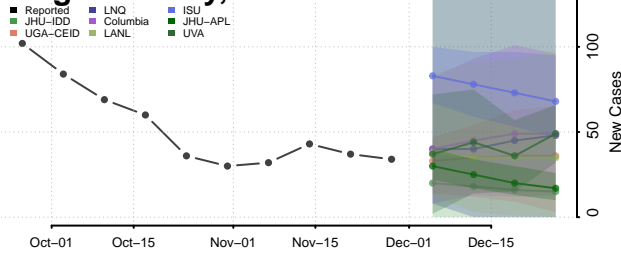

Vernon County, Missouri

Warren County, Missouri

Washington County, Missouri

Wayne County, Missouri

Webster County, Missouri

Worth County, Missouri

Wright County, Missouri

Montana