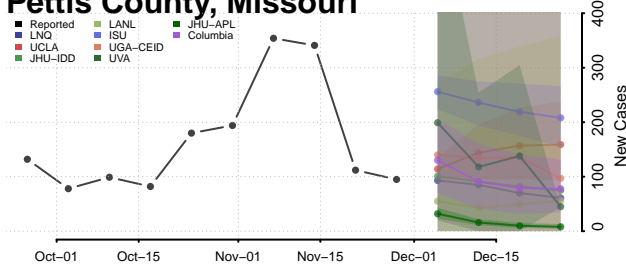

Ozark County, Missouri

Pemiscot County, Missouri

Perry County, Missouri

Pettis County, Missouri

Phelps County, Missouri

Pike County, Missouri

Platte County, Missouri

Polk County, Missouri