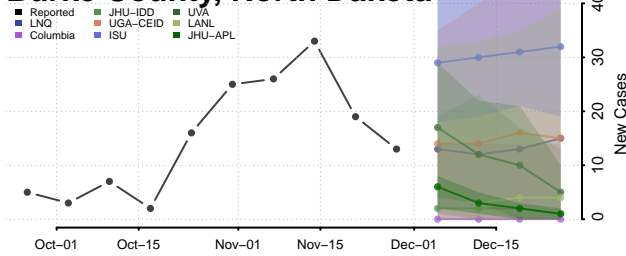

Burke County, North Dakota