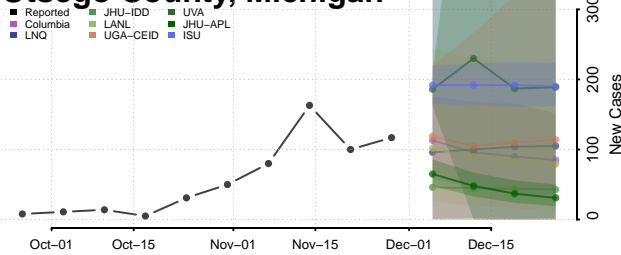

Otsego County, Michigan