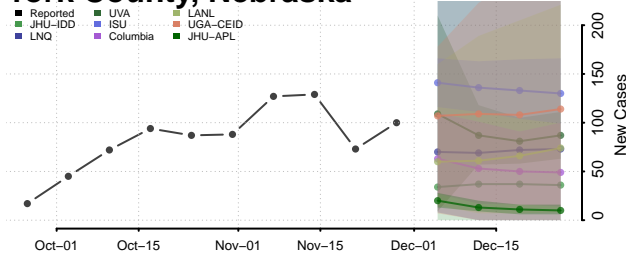

Valley County, Nebraska

Washington County, Nebraska

Wayne County, Nebraska

Webster County, Nebraska

Wheeler County, Nebraska

York County, Nebraska

Nevada

Carson City County, Nevada