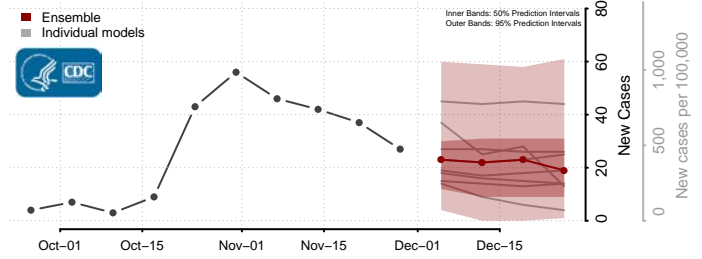

Florence County, Wisconsin

Fond du Lac County, Wisconsin

Forest County, Wisconsin

Grant County, Wisconsin

Green County, Wisconsin

Green Lake County, Wisconsin

Iowa County, Wisconsin

Iron County, Wisconsin