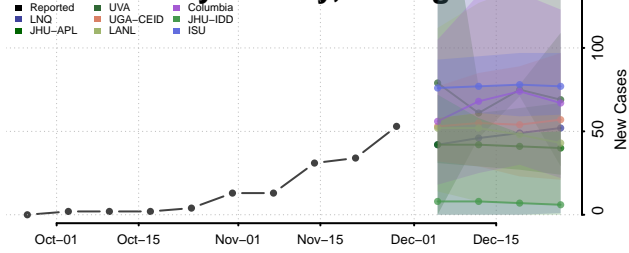

Montmorency County, Michigan