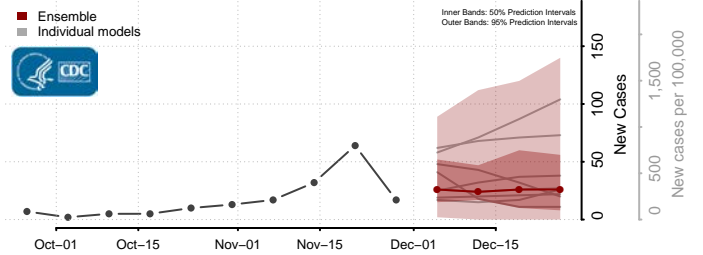

Winkler County, Texas