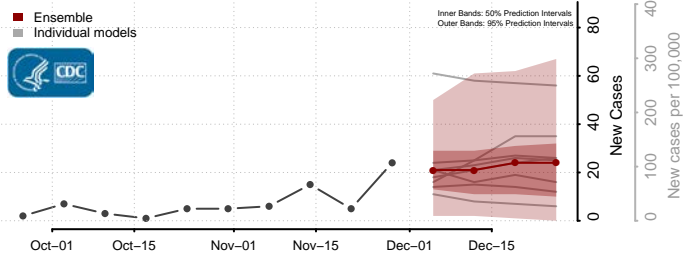

Klickitat County, Washington