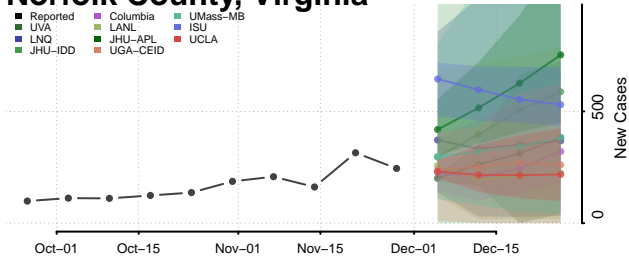

New Kent County, Virginia

Newport News County, Virginia

Norfolk County, Virginia

Northampton County, Virginia

Northumberland County, Virginia

Norton County, Virginia

Nottoway County, Virginia

Orange County, Virginia