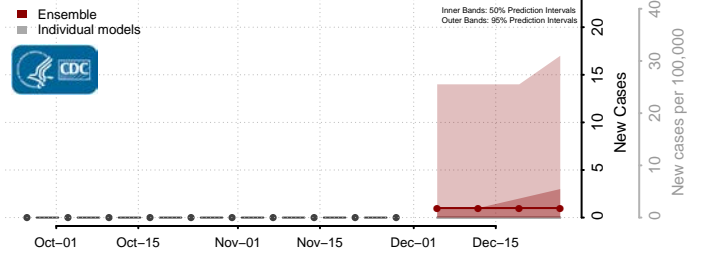

Iron County, Utah