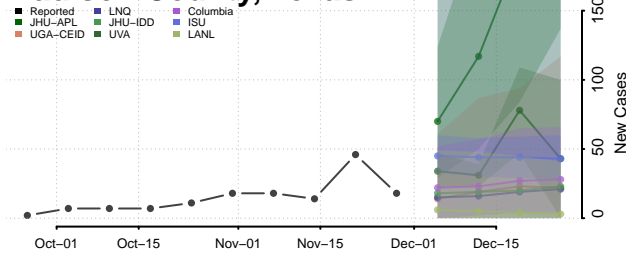

Madison County, Texas