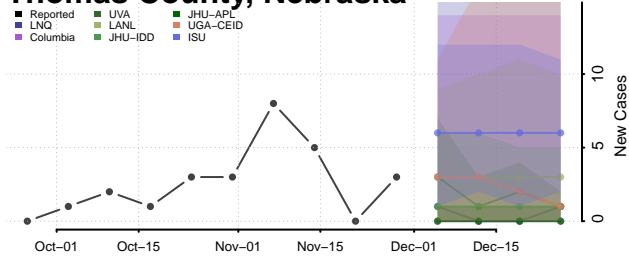

Thomas County, Nebraska