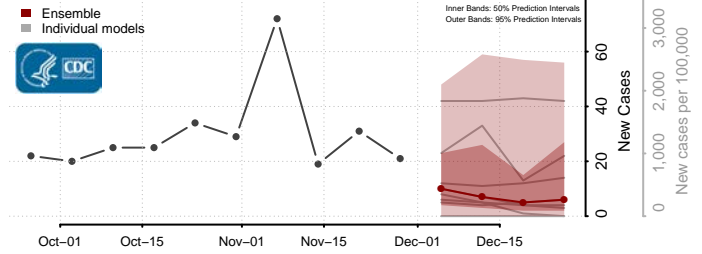

Divide County, North Dakota

Dunn County, North Dakota

Eddy County, North Dakota

Emmons County, North Dakota

Foster County, North Dakota

Golden Valley County, North Dakota

Grand Forks County, North Dakota

Grant County, North Dakota