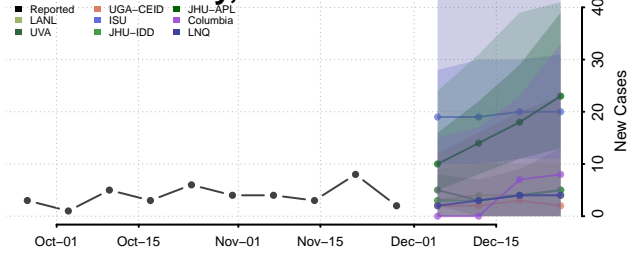

Blanco County, Texas