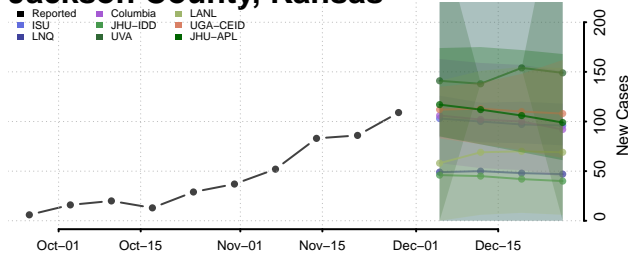

Jackson County, Kansas