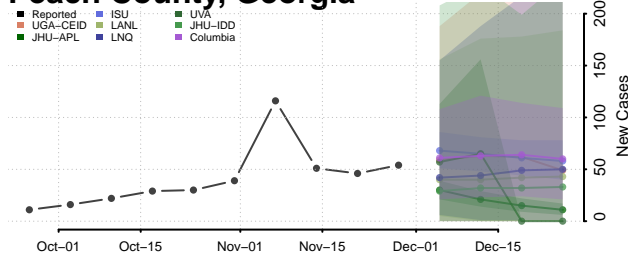

Peach County, Georgia