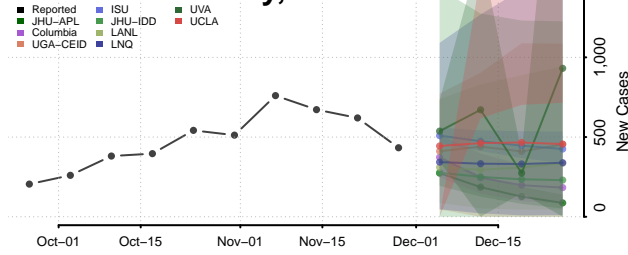

Twin Falls County, Idaho