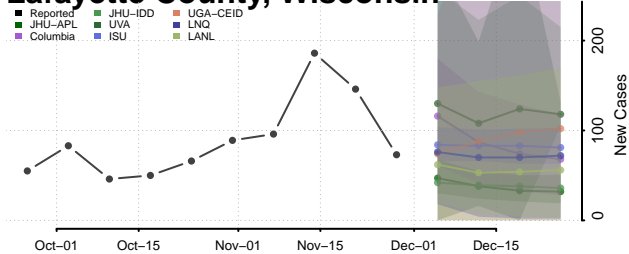

Lafayette County, Wisconsin