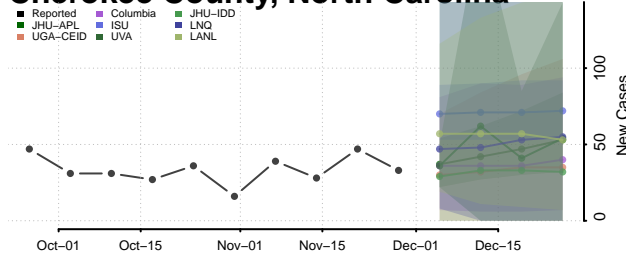

Cherokee County, North Carolina