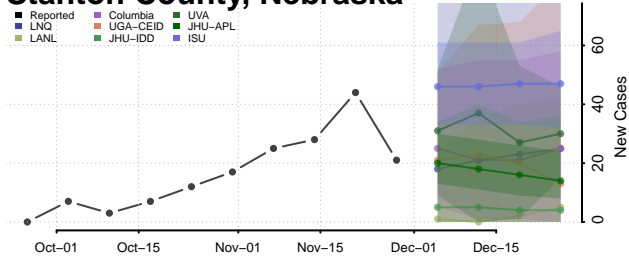

Stanton County, Nebraska