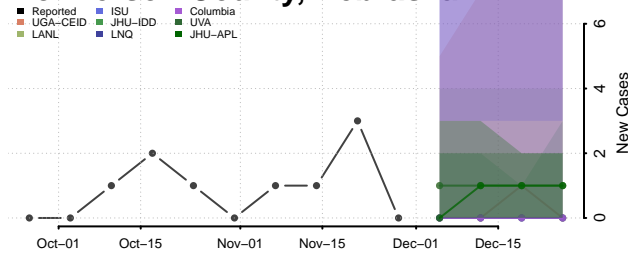

Lincoln County, Nebraska

Logan County, Nebraska

Loup County, Nebraska

Madison County, Nebraska

McPherson County, Nebraska

Merrick County, Nebraska

Morrill County, Nebraska

Nance County, Nebraska