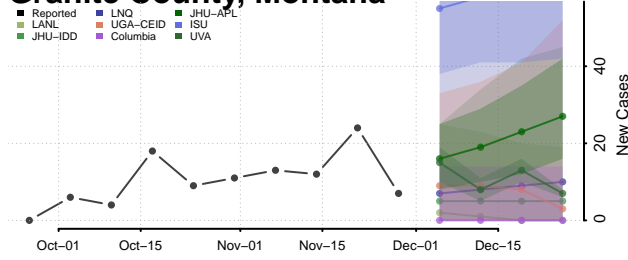

Garfield County, Montana

Glacier County, Montana

Golden Valley County, Montana

Granite County, Montana

Hill County, Montana

Jefferson County, Montana

Judith Basin County, Montana

Lake County, Montana