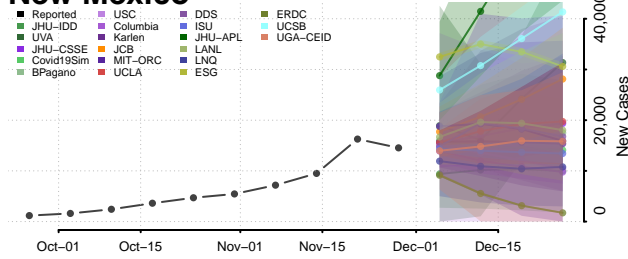

Somerset County, New Jersey

Sussex County, New Jersey

Union County, New Jersey

Warren County, New Jersey

New Mexico

Bernalillo County, New Mexico