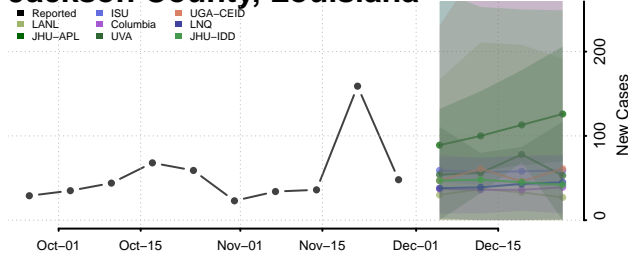

Jackson County, Louisiana