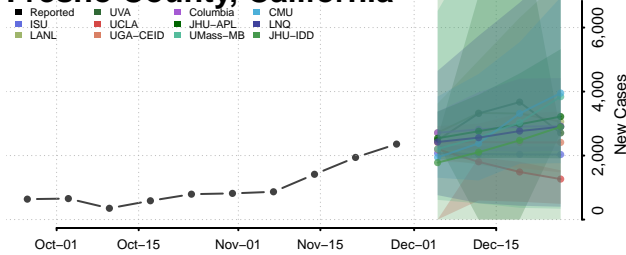

Fresno County, California