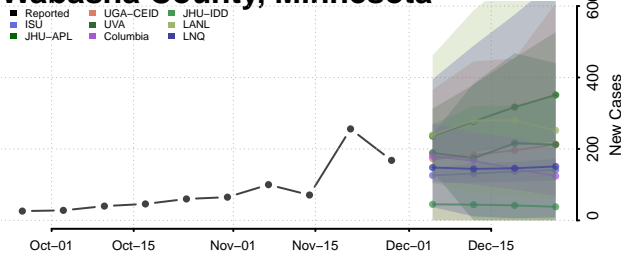

Wadena County, Minnesota

Waseca County, Minnesota

Washington County, Minnesota

Watowan County, Minnesota

Wilkin County, Minnesota

Winona County, Minnesota

Wright County, Minnesota

Yellow Medicine County, Minnesota