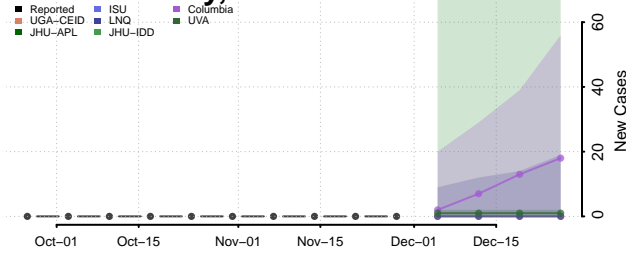

Cache County, Utah