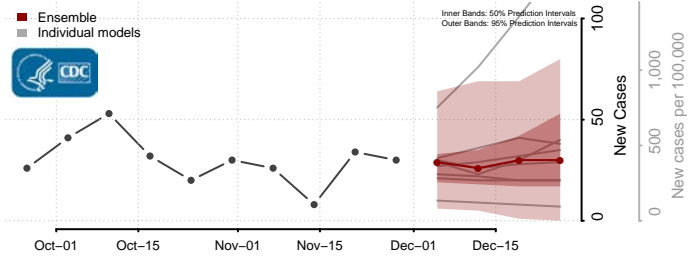

Lexington County, Virginia