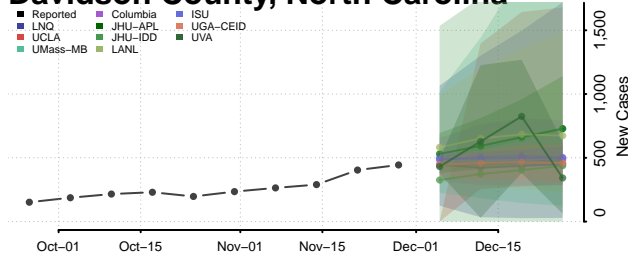

Davidson County, North Carolina