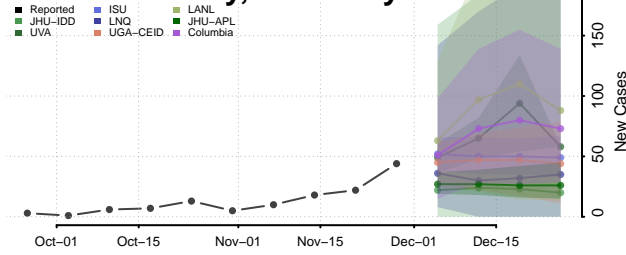

Gallatin County, Kentucky