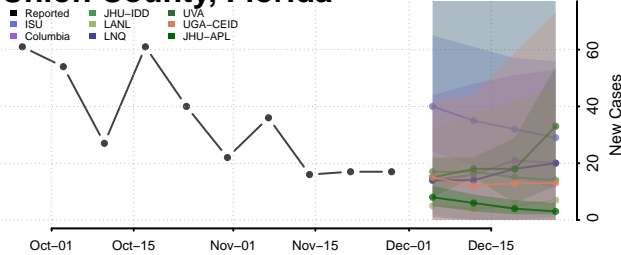

St. Lucie County, Florida

Sumter County, Florida

Suwannee County, Florida

Taylor County, Florida

Union County, Florida

Volusia County, Florida

Wakulla County, Florida

Walton County, Florida