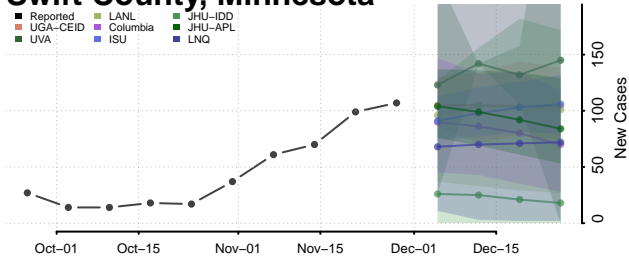

Swift County, Minnesota