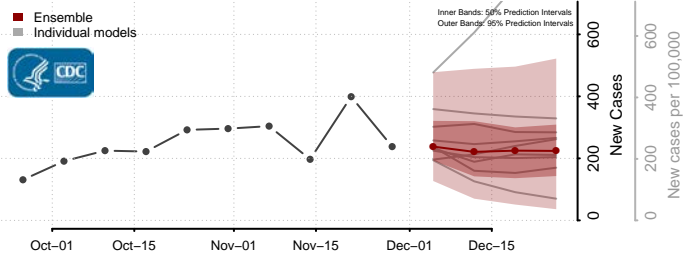

Prince George County, Virginia

Prince William County, Virginia

Pulaski County, Virginia

Radford County, Virginia

Rappahannock County, Virginia

Richmond City County, Virginia

Richmond County, Virginia

Roanoke City County, Virginia