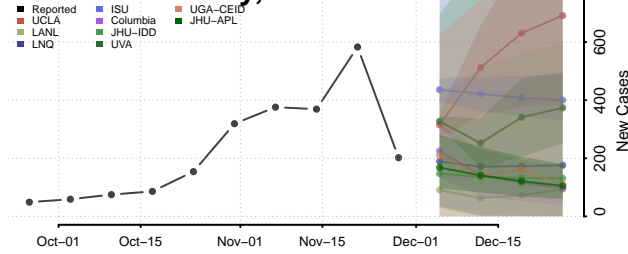

Lincoln County, Nebraska

Logan County, Nebraska

Loup County, Nebraska

Madison County, Nebraska

McPherson County, Nebraska

Merrick County, Nebraska

Morrill County, Nebraska

Nance County, Nebraska