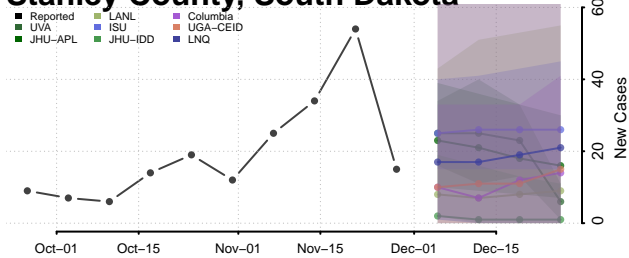

Stanley County, South Dakota