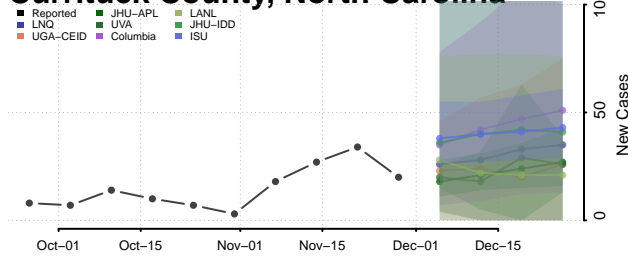

Currituck County, North Carolina