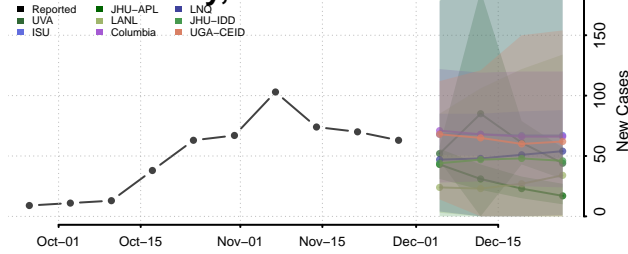

Pulaski County, Arkansas

Randolph County, Arkansas

Saline County, Arkansas

Scott County, Arkansas

Searcy County, Arkansas

Sebastian County, Arkansas

Sevier County, Arkansas

Sharp County, Arkansas