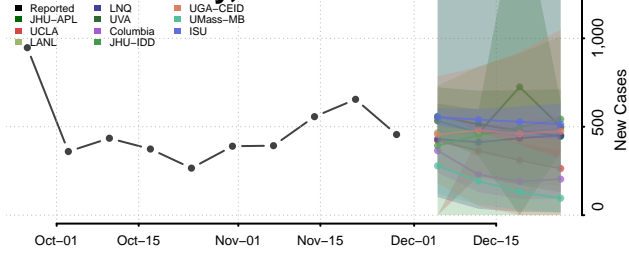

Brazos County, Texas