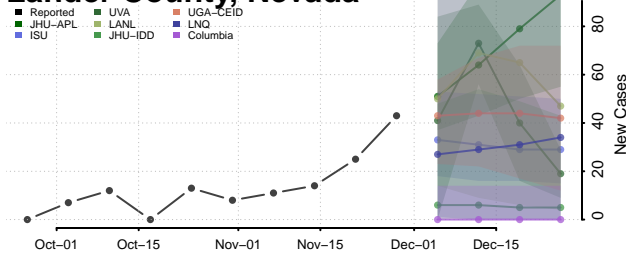

Lander County, Nevada