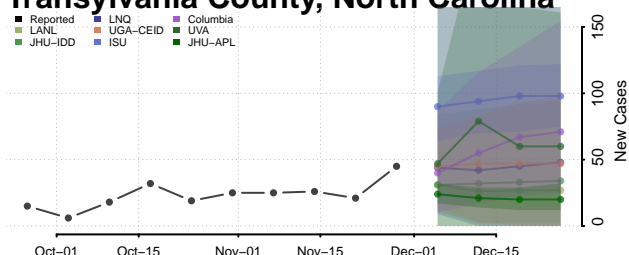

Scotland County, North Carolina

Stanly County, North Carolina

Stokes County, North Carolina

Surry County, North Carolina

Swain County, North Carolina

Transylvania County, North Carolina

Tyrrell County, North Carolina