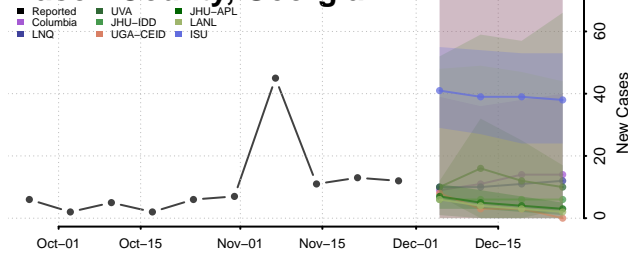

Laurens County, Georgia

Lee County, Georgia

Liberty County, Georgia

Lincoln County, Georgia

Long County, Georgia

Lowndes County, Georgia

Lumpkin County, Georgia

Macon County, Georgia