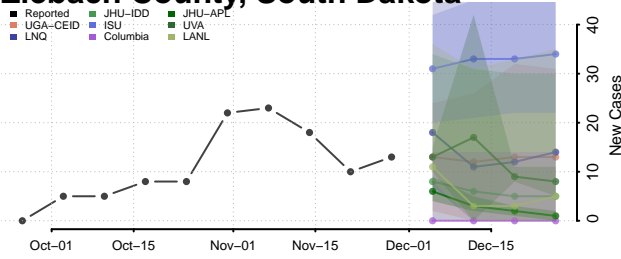

Ziebach County, South Dakota