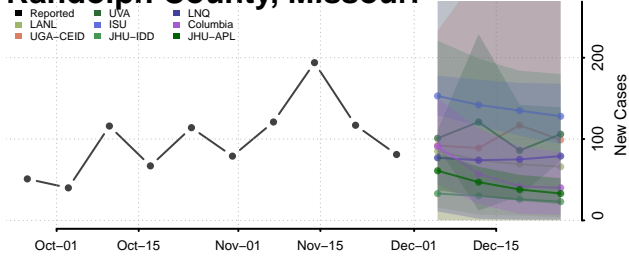

Pulaski County, Missouri

Putnam County, Missouri

Ralls County, Missouri

Randolph County, Missouri

Ray County, Missouri

Reynolds County, Missouri

Ripley County, Missouri

Saline County, Missouri