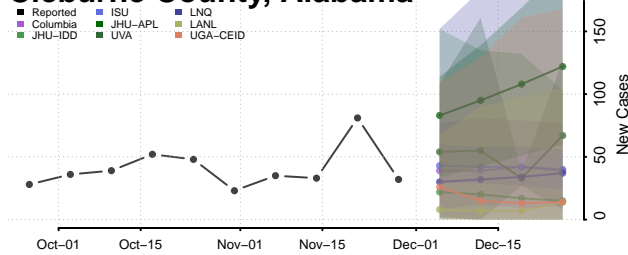

Cleburne County, Alabama