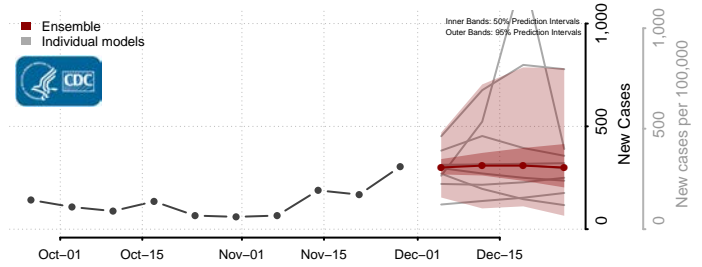

Clark County, Washington

Columbia County, Washington

Cowlitz County, Washington

Douglas County, Washington

Ferry County, Washington

Franklin County, Washington

Garfield County, Washington

Grant County, Washington