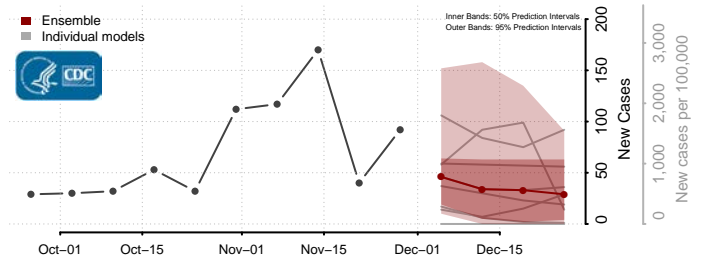

Clay County, South Dakota

Codington County, South Dakota

Corson County, South Dakota

Custer County, South Dakota

Davison County, South Dakota

Day County, South Dakota

Deuel County, South Dakota

Dewey County, South Dakota