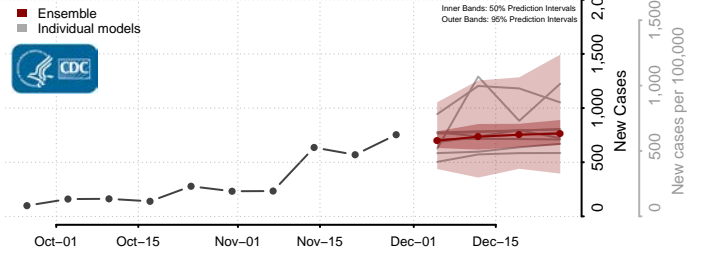

Comanche County, Oklahoma