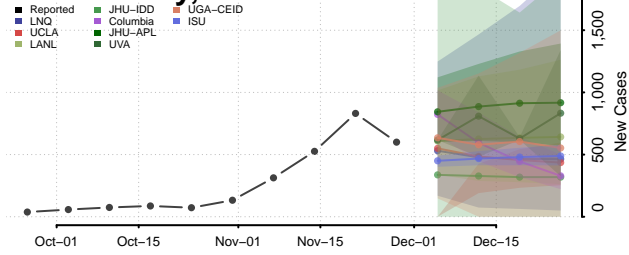

Redwood County, Minnesota

Renville County, Minnesota

Rice County, Minnesota

Rock County, Minnesota

Roseau County, Minnesota

Scott County, Minnesota

Sherburne County, Minnesota

Sibley County, Minnesota