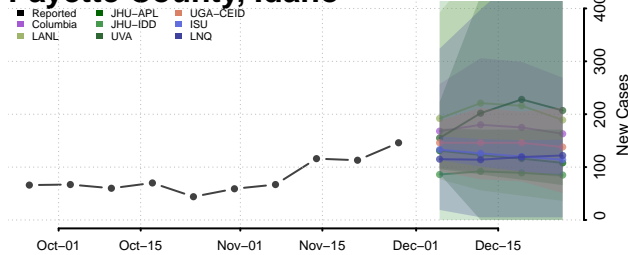

Lincoln County, Idaho

Madison County, Idaho

Minidoka County, Idaho

Nez Perce County, Idaho

Oneida County, Idaho

Owyhee County, Idaho

Payette County, Idaho

Power County, Idaho