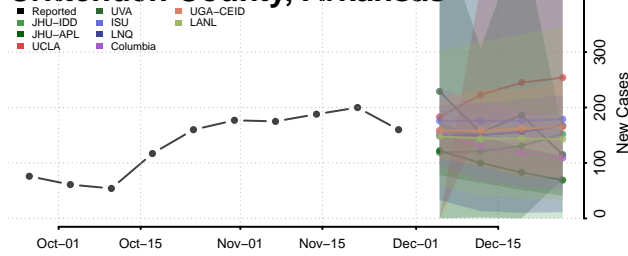

Cleburne County, Arkansas

Cleveland County, Arkansas

Columbia County, Arkansas

Conway County, Arkansas

Craighead County, Arkansas

Crawford County, Arkansas

Crittenden County, Arkansas

Cross County, Arkansas