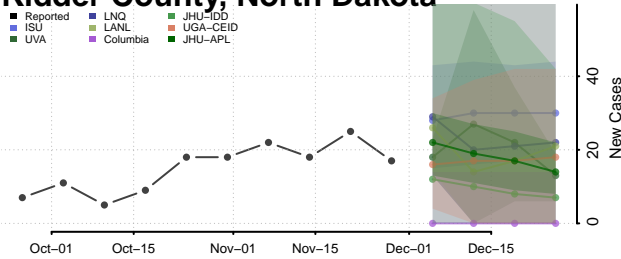

Kidder County, North Dakota