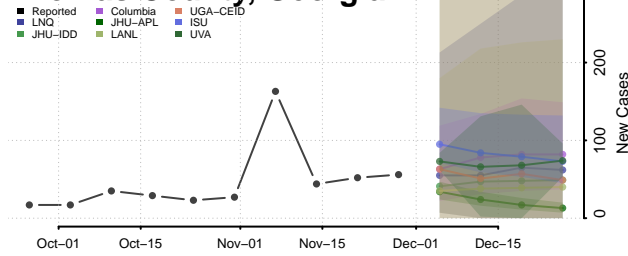

Thomas County, Georgia