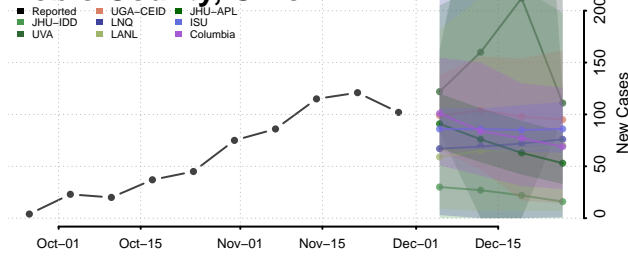

Noble County, Ohio