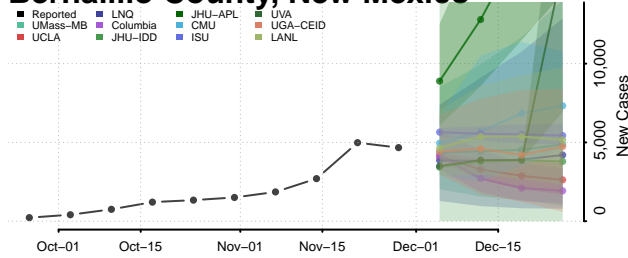

Bernalillo County, New Mexico