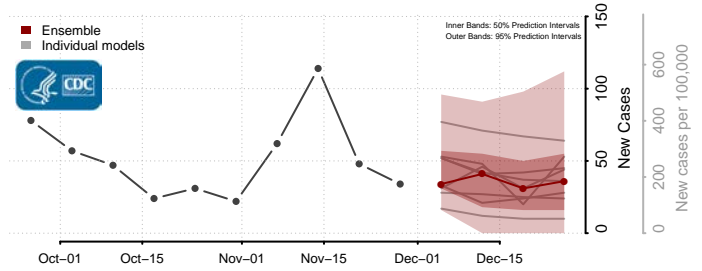

Benton County, Missouri