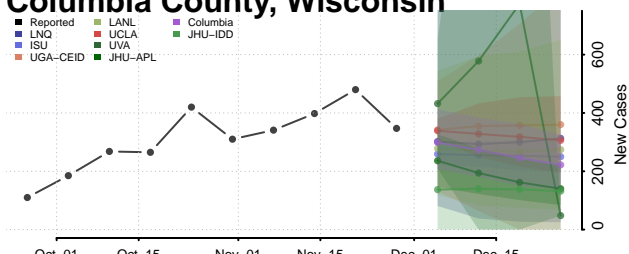

Columbia County, Wisconsin