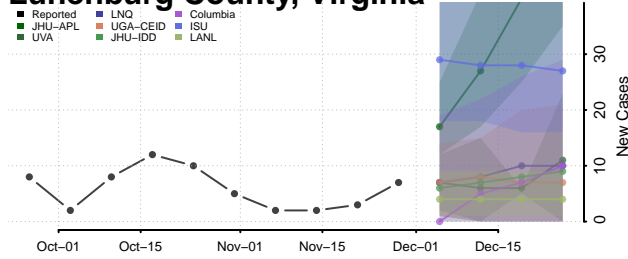

Lancaster County, Virginia

Lee County, Virginia

Lexington County, Virginia

Loudoun County, Virginia

Louisa County, Virginia

Lunenburg County, Virginia

Lynchburg County, Virginia

Madison County, Virginia