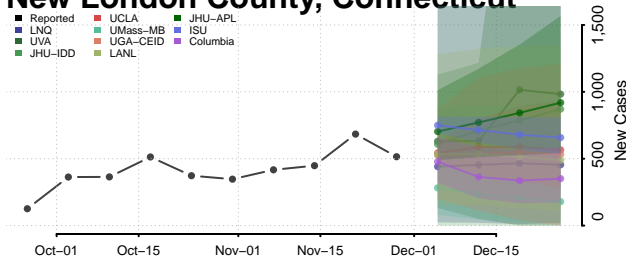

Hartford County, Connecticut

Litchfield County, Connecticut

Middlesex County, Connecticut

New Haven County, Connecticut

New London County, Connecticut

Tolland County, Connecticut

Windham County, Connecticut