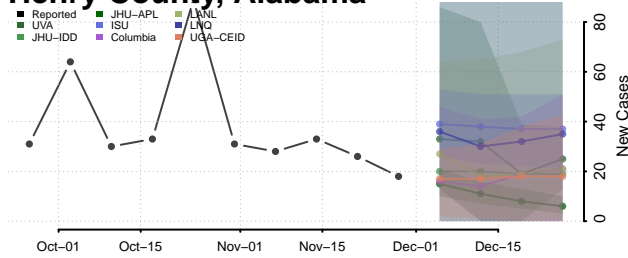

Geneva County, Alabama

Greene County, Alabama

Hale County, Alabama

Henry County, Alabama

Houston County, Alabama

Jackson County, Alabama

Jefferson County, Alabama

Lamar County, Alabama