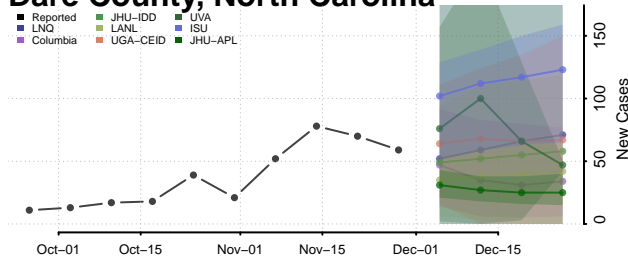

Dare County, North Carolina