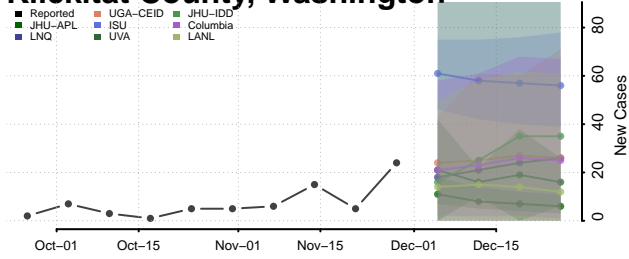

Klickitat County, Washington