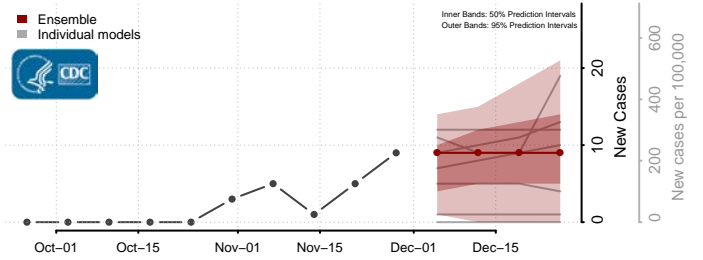

Columbia County, Washington