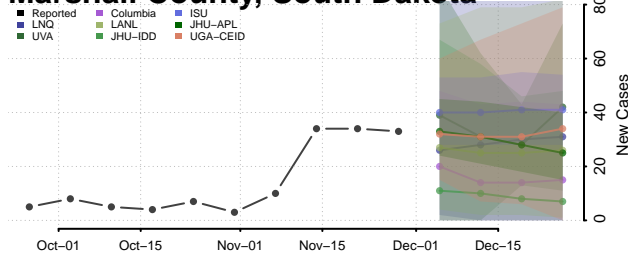

Marshall County, South Dakota