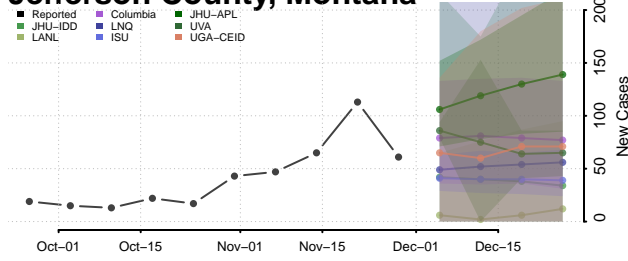

Garfield County, Montana

Glacier County, Montana

Golden Valley County, Montana

Granite County, Montana

Hill County, Montana

Jefferson County, Montana

Judith Basin County, Montana

Lake County, Montana