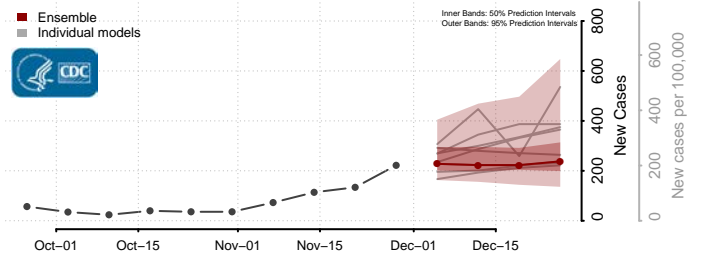

Cowlitz County, Washington