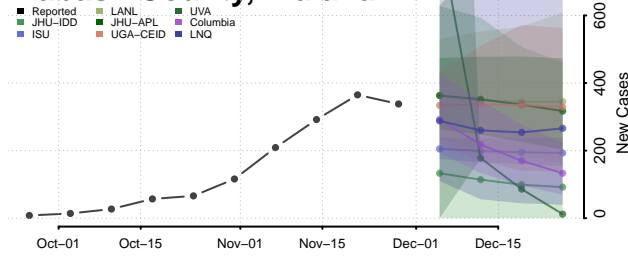

Vigo County, Indiana

Wabash County, Indiana

Warren County, Indiana

Warrick County, Indiana

Washington County, Indiana

Wayne County, Indiana

Wells County, Indiana

White County, Indiana