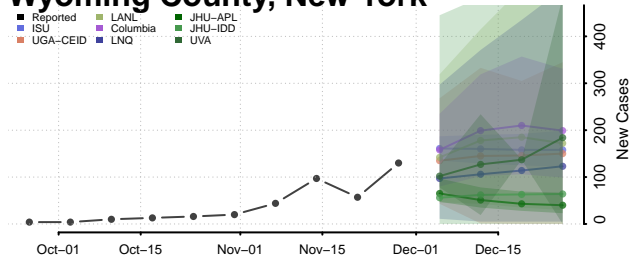

Wyoming County, New York