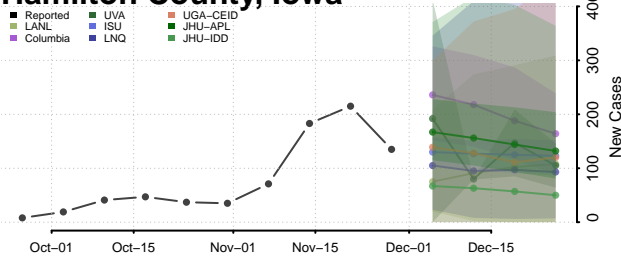

Guthrie County, Iowa

Hamilton County, Iowa

Hancock County, Iowa

Hardin County, Iowa

Harrison County, Iowa

Henry County, Iowa

Howard County, Iowa

Humboldt County, Iowa