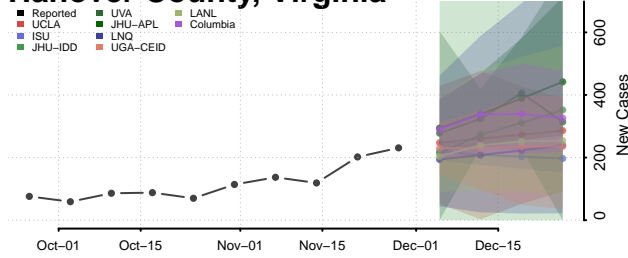

Grayson County, Virginia

Greene County, Virginia

Greensville County, Virginia

Halifax County, Virginia

Hampton County, Virginia

Hanover County, Virginia

Harrisonburg County, Virginia

Henrico County, Virginia