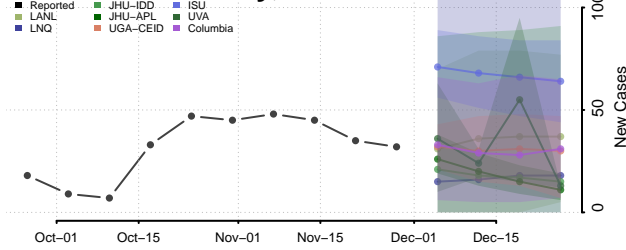

Winnebago County, Iowa

Winneshiek County, Iowa

Woodbury County, Iowa

Worth County, Iowa

Wright County, Iowa

Kansas

Allen County, Kansas

Anderson County, Kansas