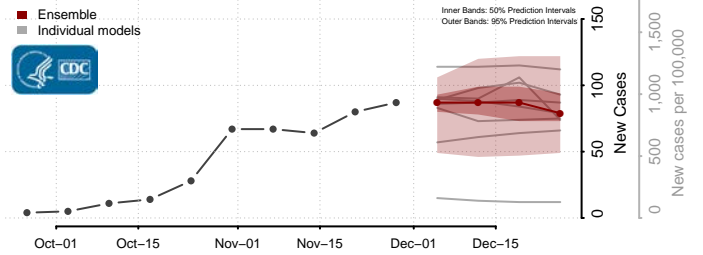

Le Sueur County, Minnesota

Lincoln County, Minnesota

Lyon County, Minnesota

Mahnomen County, Minnesota

Marshall County, Minnesota

Martin County, Minnesota

McLeod County, Minnesota

Meeker County, Minnesota