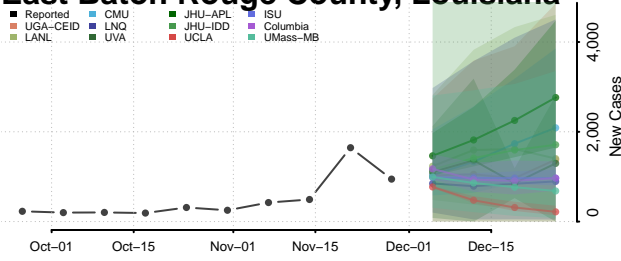

East Baton Rouge County, Louisiana