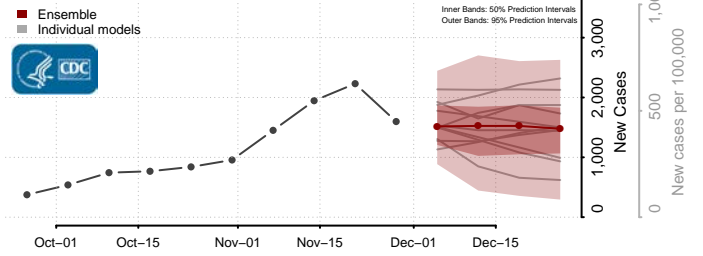

Box Elder County, Utah

Cache County, Utah

Carbon County, Utah

Daggett County, Utah

Davis County, Utah

Duchesne County, Utah

Emery County, Utah

Garfield County, Utah