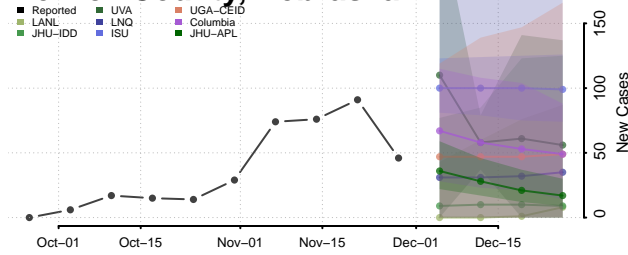

Lincoln County, Nebraska

Logan County, Nebraska

Loup County, Nebraska

Madison County, Nebraska

McPherson County, Nebraska

Merrick County, Nebraska

Morrill County, Nebraska

Nance County, Nebraska