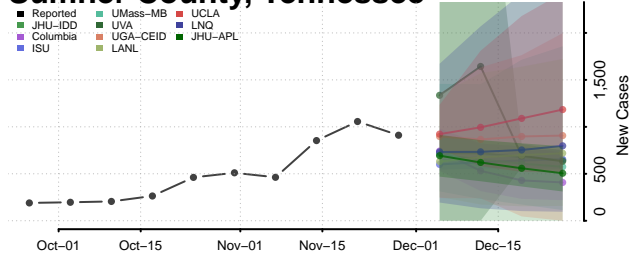

Sumner County, Tennessee