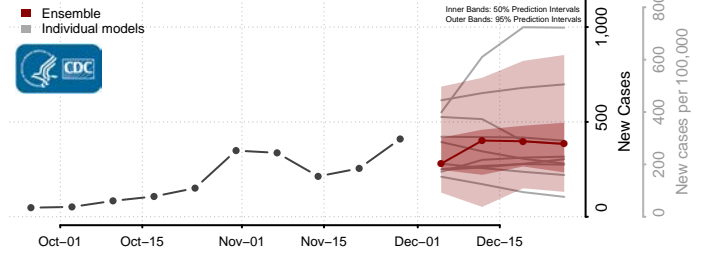

Taylor County, Texas