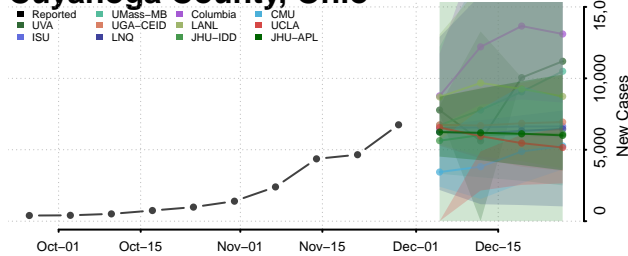

Clermont County, Ohio

Clinton County, Ohio

Columbiana County, Ohio

Coshocton County, Ohio

Crawford County, Ohio

Cuyahoga County, Ohio

Darke County, Ohio

Defiance County, Ohio