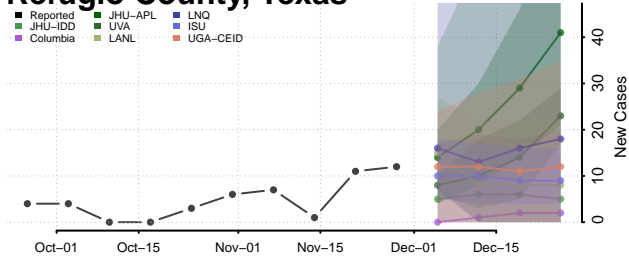

Refugio County, Texas