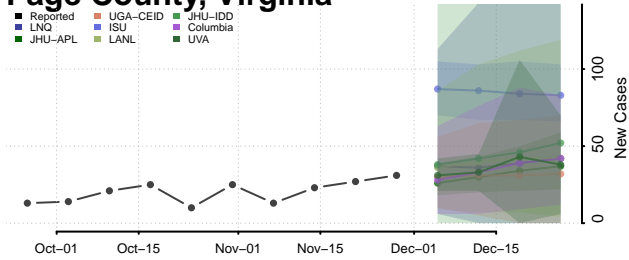

Page County, Virginia