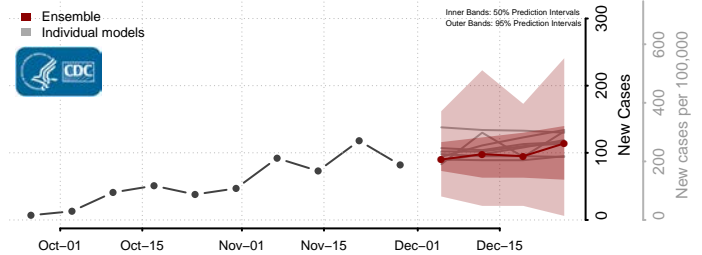

Shenandoah County, Virginia