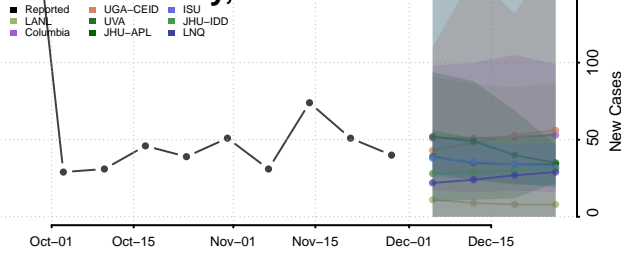

Lavaca County, Texas