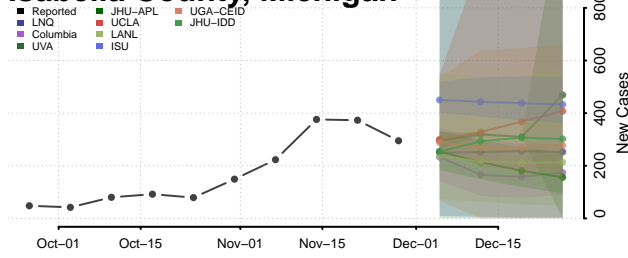

Isabella County, Michigan