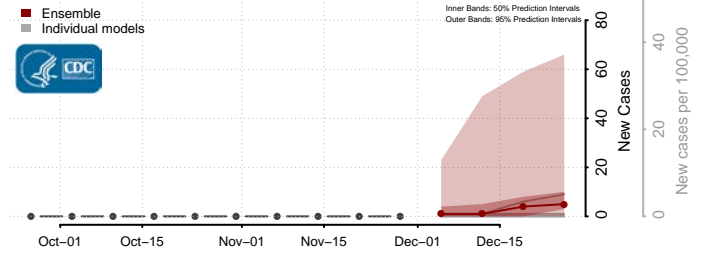

Washington County, Utah