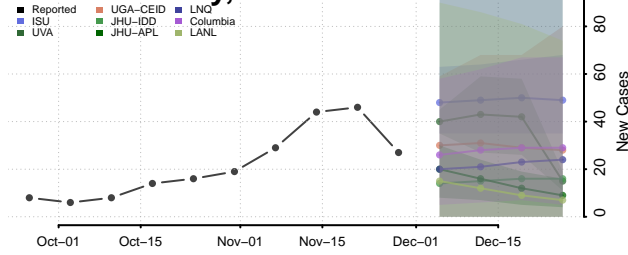

Castro County, Texas