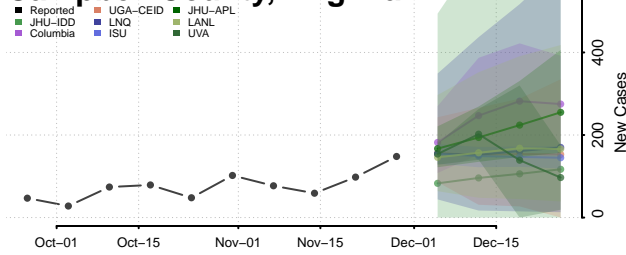

Campbell County, Virginia