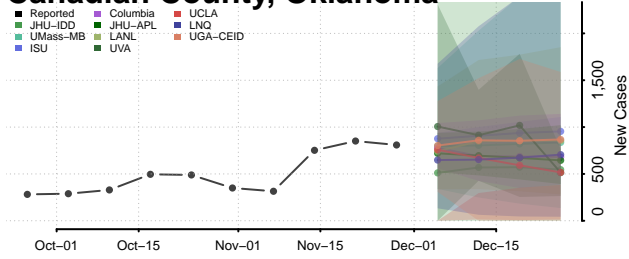

Beaver County, Oklahoma

Beckham County, Oklahoma

Blaine County, Oklahoma

Bryan County, Oklahoma

Caddo County, Oklahoma

Canadian County, Oklahoma

Carter County, Oklahoma

Cherokee County, Oklahoma