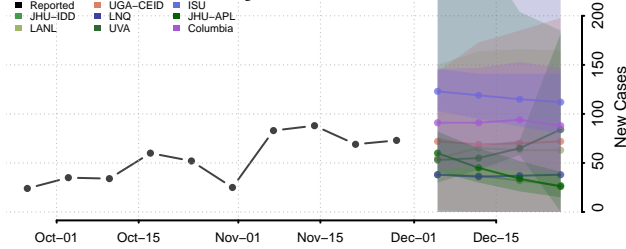

Atchison County, Kansas