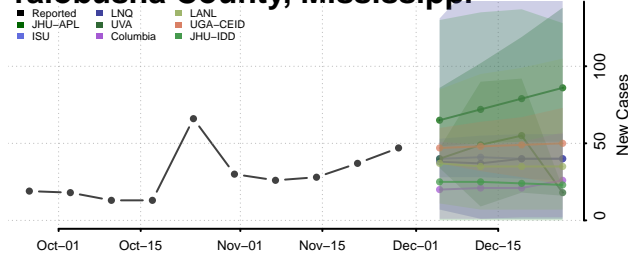

Yalobusha County, Mississippi