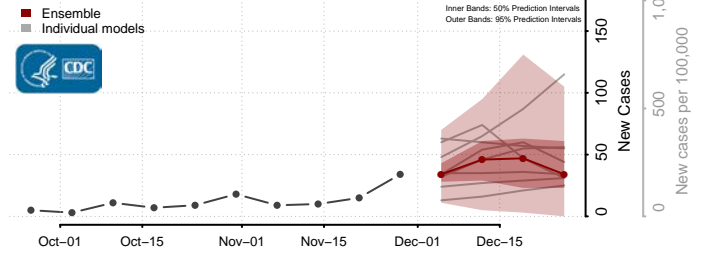

Manassas Park County, Virginia