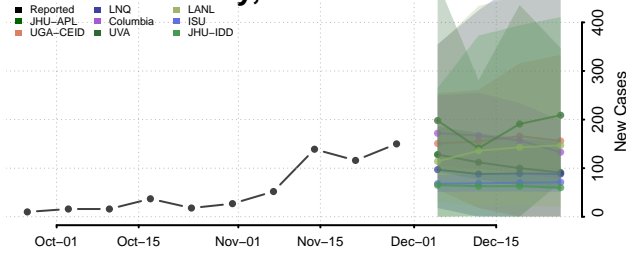

Marshall County, Oklahoma