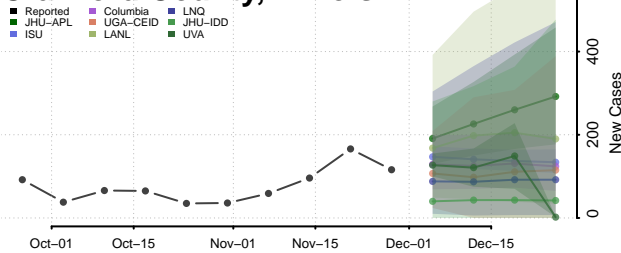

Crawford County, Illinois