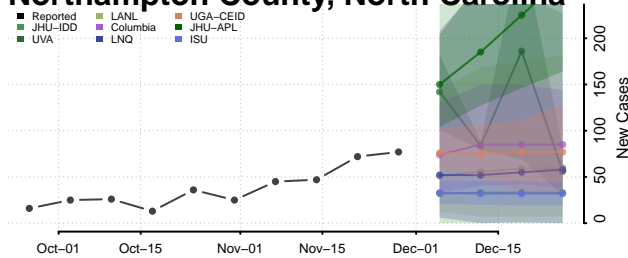

Montgomery County, North Carolina

Moore County, North Carolina

Nash County, North Carolina

New Hanover County, North Carolina

Northampton County, North Carolina

Onslow County, North Carolina

Orange County, North Carolina