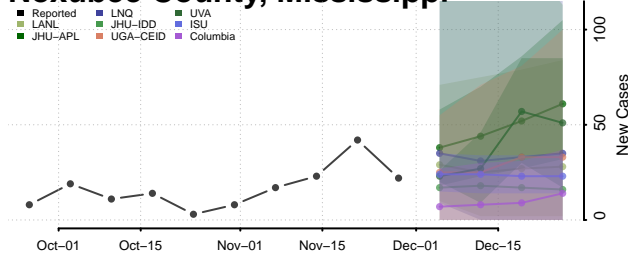

Monroe County, Mississippi

Montgomery County, Mississippi

Neshoba County, Mississippi

Newton County, Mississippi

Noxubee County, Mississippi

Oktibbeha County, Mississippi

Panola County, Mississippi

Pearl River County, Mississippi