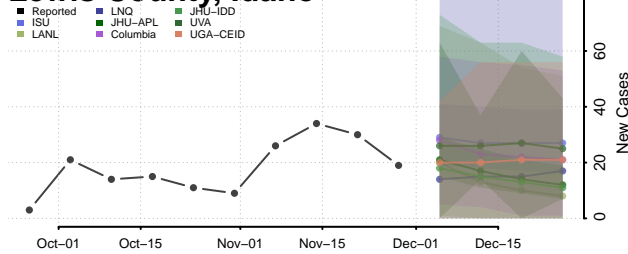

Gooding County, Idaho

Idaho County, Idaho

Jefferson County, Idaho

Jerome County, Idaho

Kootenai County, Idaho

Latah County, Idaho

Lemhi County, Idaho

Lewis County, Idaho