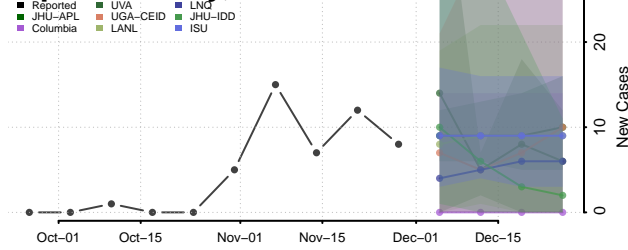

Alpine County, California