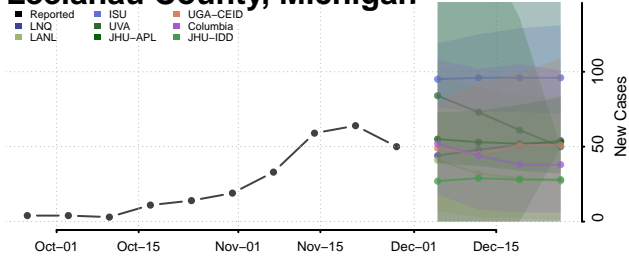

Leelanau County, Michigan