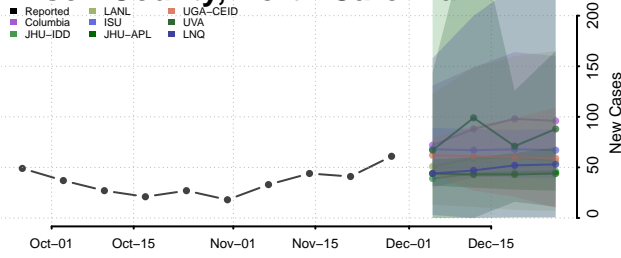

Anson County, North Carolina