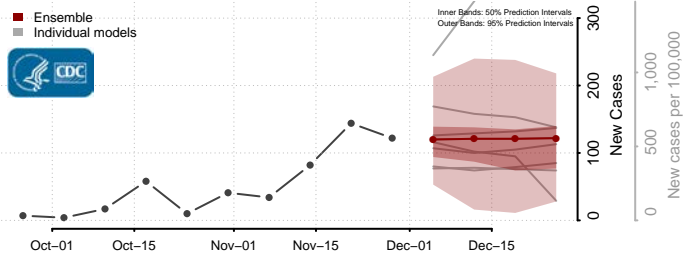

Brooke County, West Virginia