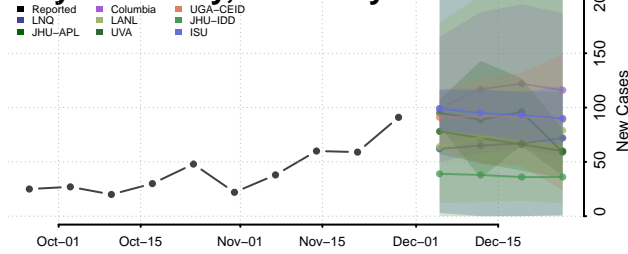

Union County, Kentucky

Warren County, Kentucky

Washington County, Kentucky

Wayne County, Kentucky

Webster County, Kentucky

Whitley County, Kentucky

Wolfe County, Kentucky

Woodford County, Kentucky