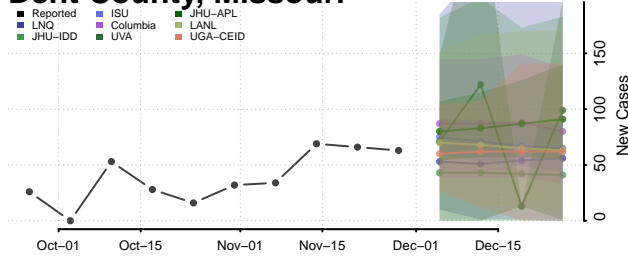

Dent County, Missouri