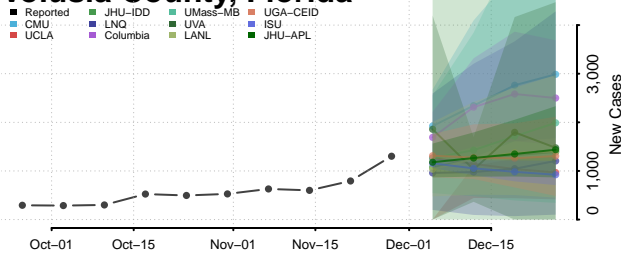

St. Lucie County, Florida

Sumter County, Florida

Suwannee County, Florida

Taylor County, Florida

Union County, Florida

Volusia County, Florida

Wakulla County, Florida

Walton County, Florida