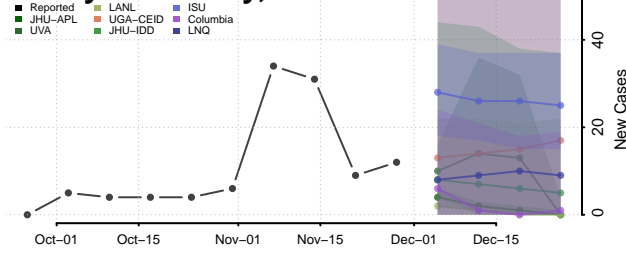

Schuyler County, Missouri