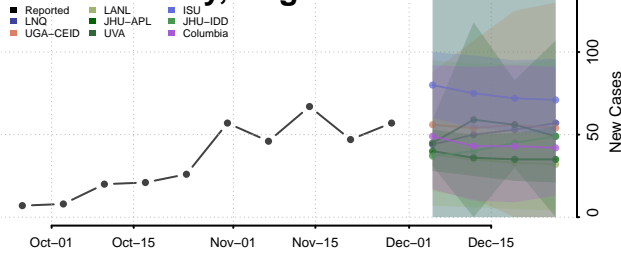

Bristol County, Virginia