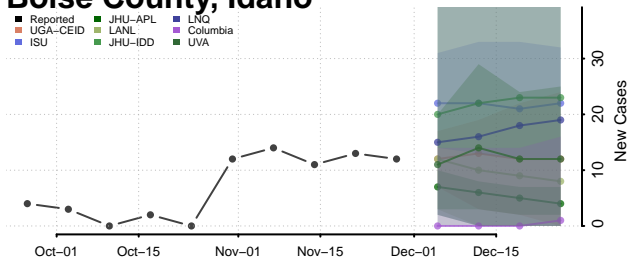

Boise County, Idaho