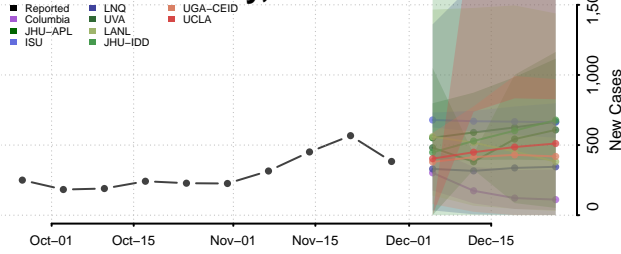

Jefferson County, Texas