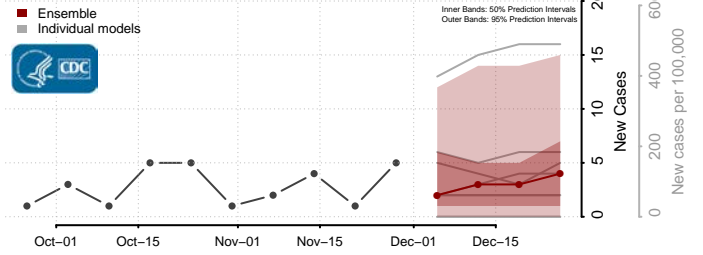

Shackelford County, Texas