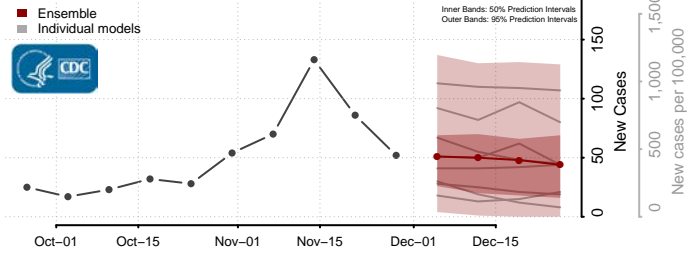

Poweshiek County, Iowa

Ringgold County, Iowa

Sac County, Iowa

Scott County, Iowa

Shelby County, Iowa

Sioux County, Iowa

Story County, Iowa

Tama County, Iowa