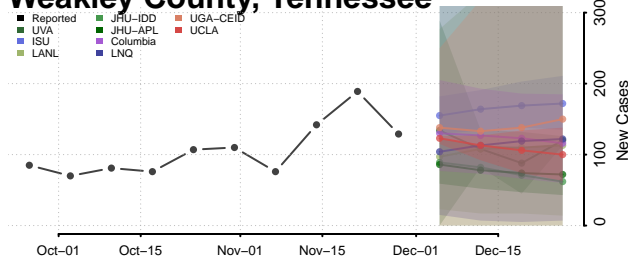

Warren County, Tennessee

Washington County, Tennessee

Wayne County, Tennessee

Weakley County, Tennessee

White County, Tennessee

Williamson County, Tennessee

Wilson County, Tennessee

Texas