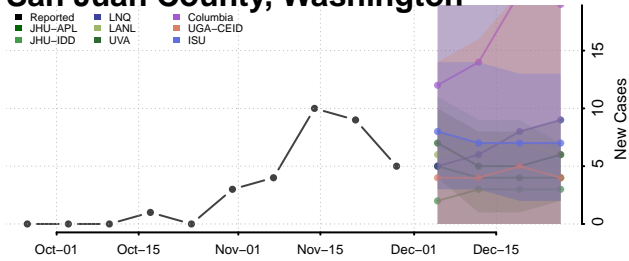

San Juan County, Washington