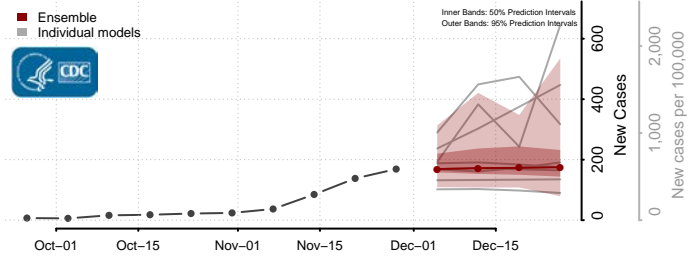

Hampshire County, West Virginia

Hancock County, West Virginia

Hardy County, West Virginia

Harrison County, West Virginia

Jackson County, West Virginia

Jefferson County, West Virginia

Kanawha County, West Virginia