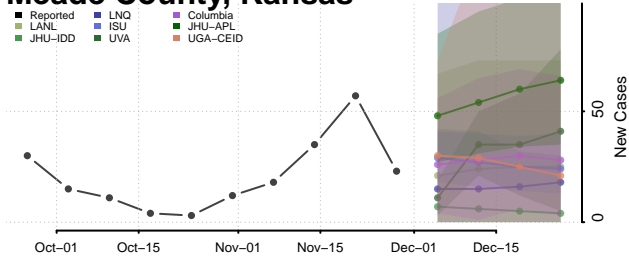

Meade County, Kansas