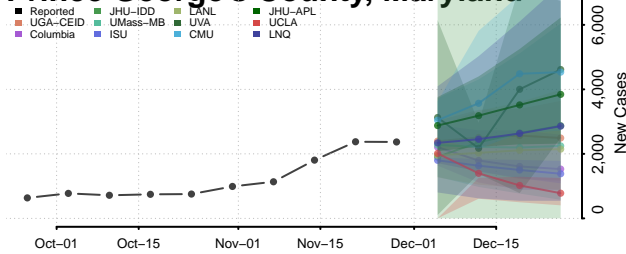

Harford County, Maryland

Howard County, Maryland

Kent County, Maryland

Montgomery County, Maryland

Prince George's County, Maryland

Queen Anne's County, Maryland

Somerset County, Maryland

St. Mary's County, Maryland