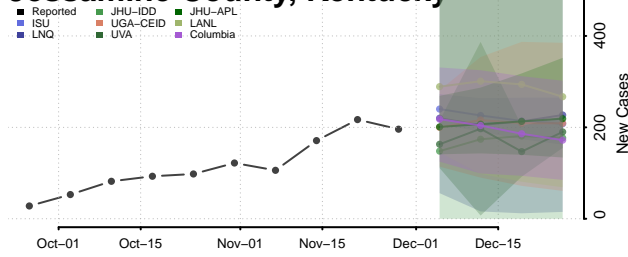

Jessamine County, Kentucky