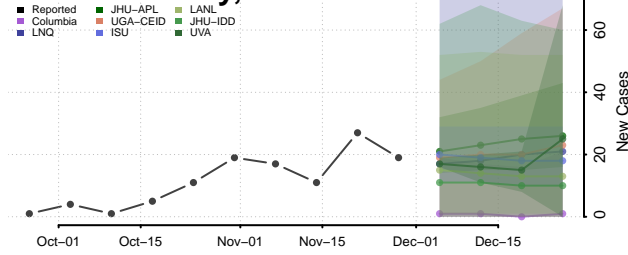

Lincoln County, Idaho

Madison County, Idaho

Minidoka County, Idaho

Nez Perce County, Idaho

Oneida County, Idaho

Owyhee County, Idaho

Payette County, Idaho

Power County, Idaho