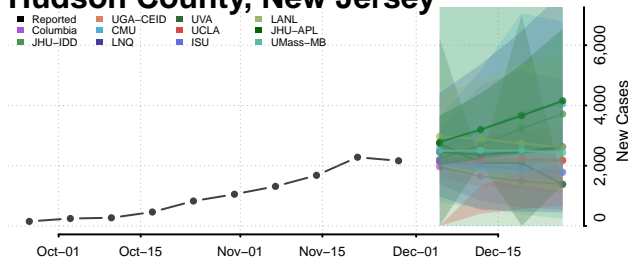

Cape May County, New Jersey

Cumberland County, New Jersey

Essex County, New Jersey

Gloucester County, New Jersey

Hudson County, New Jersey

Hunterdon County, New Jersey

Mercer County, New Jersey

Middlesex County, New Jersey