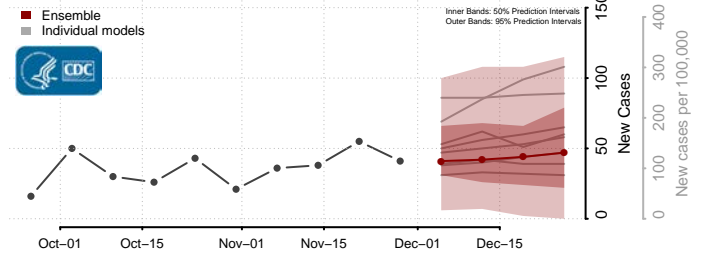

Macon County, North Carolina