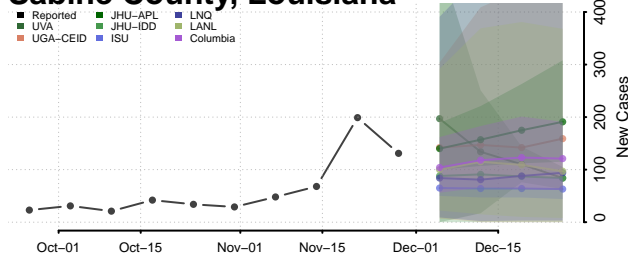

Sabine County, Louisiana