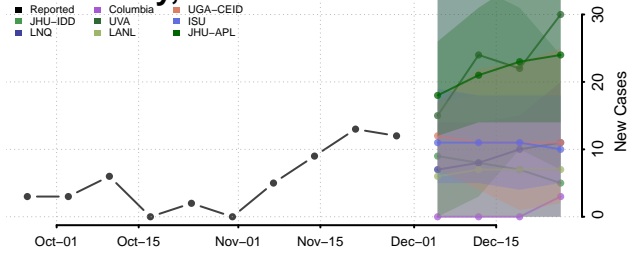

Elk County, Kansas