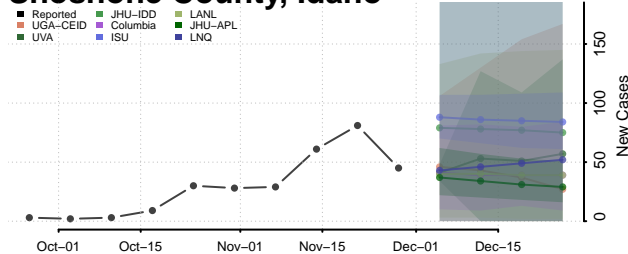

Shoshone County, Idaho