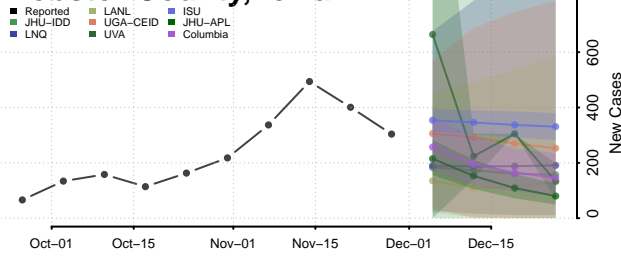

Taylor County, Iowa

Union County, Iowa

Van Buren County, Iowa

Wapello County, Iowa

Warren County, Iowa

Washington County, Iowa

Wayne County, Iowa

Webster County, Iowa