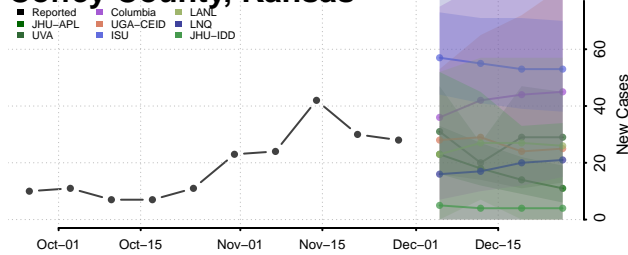

Coffey County, Kansas