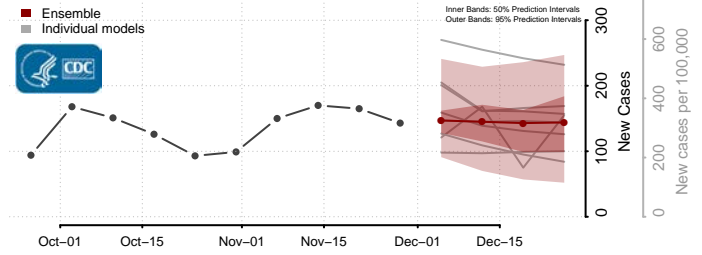

Henderson County, Kentucky