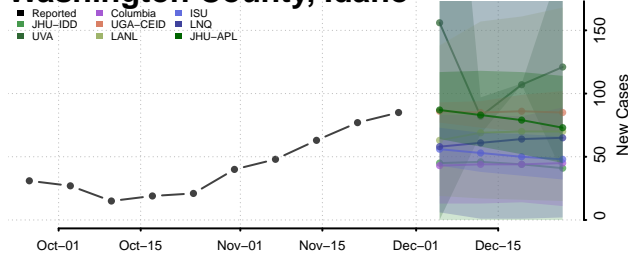

Shoshone County, Idaho

Teton County, Idaho

Twin Falls County, Idaho

Valley County, Idaho

Washington County, Idaho

Illinois

Adams County, Illinois

Alexander County, Illinois