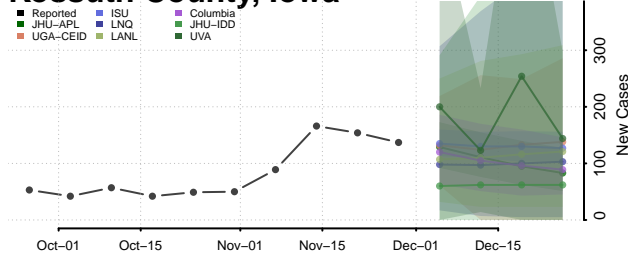

Kossuth County, Iowa