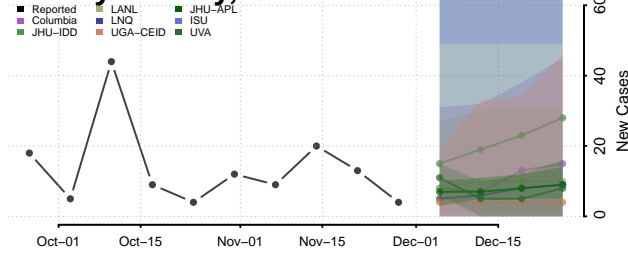

Shelby County, Texas