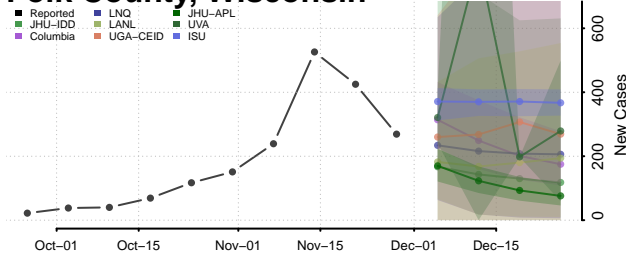

Oconto County, Wisconsin

Oneida County, Wisconsin

Outagamie County, Wisconsin

Ozaukee County, Wisconsin

Pepin County, Wisconsin

Pierce County, Wisconsin

Polk County, Wisconsin

Portage County, Wisconsin