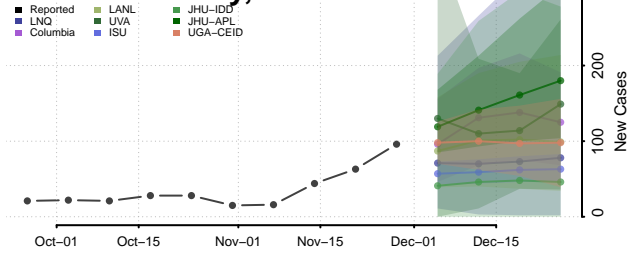

Sequoyah County, Oklahoma

Stephens County, Oklahoma

Texas County, Oklahoma

Tillman County, Oklahoma

Tulsa County, Oklahoma

Wagoner County, Oklahoma

Washington County, Oklahoma

Washita County, Oklahoma