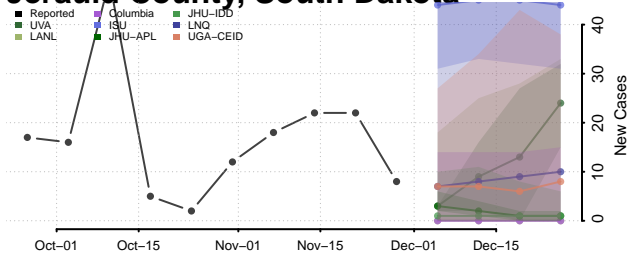

Jerauld County, South Dakota