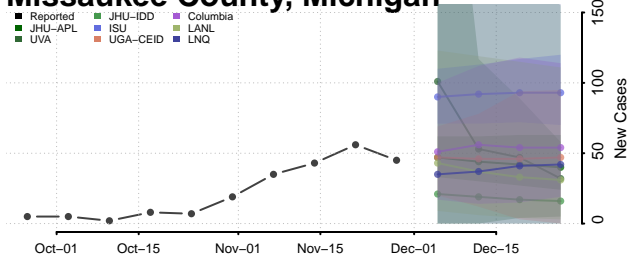

Missaukee County, Michigan