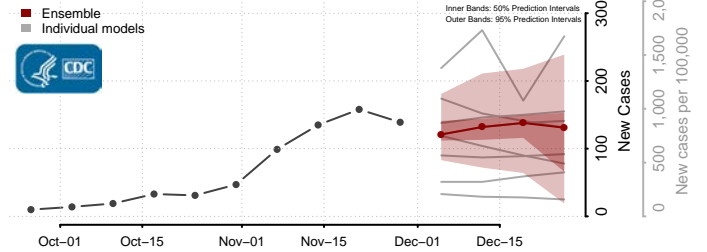

Aitkin County, Minnesota