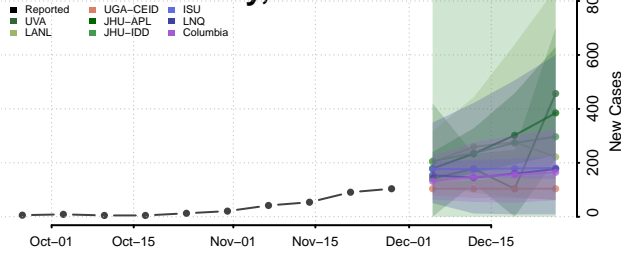

Jefferson County, New York