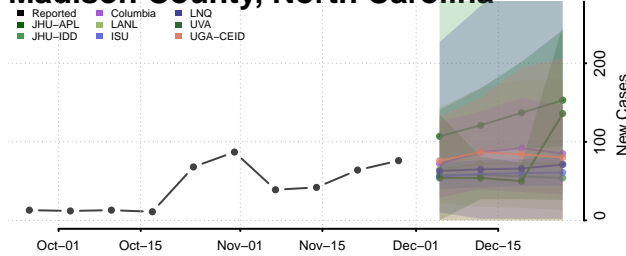

Madison County, North Carolina