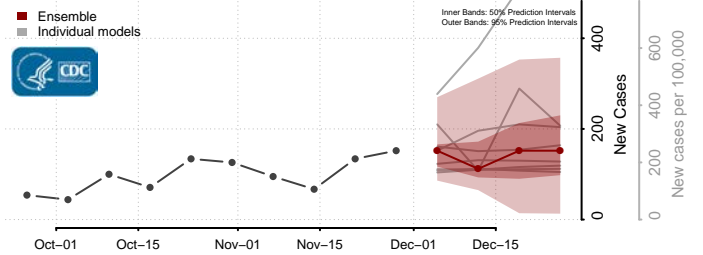

Pender County, North Carolina