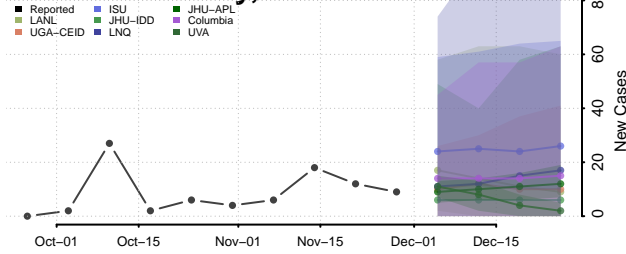

Addison County, Vermont