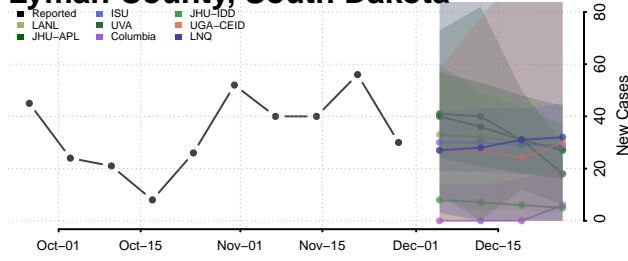

Lyman County, South Dakota