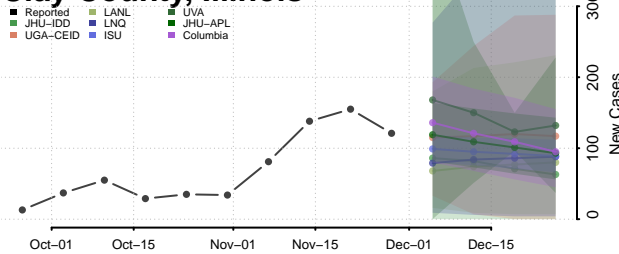

Clay County, Illinois