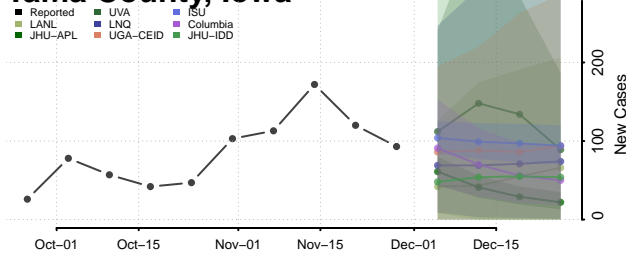

Poweshiek County, Iowa

Ringgold County, Iowa

Sac County, Iowa

Scott County, Iowa

Shelby County, Iowa

Sioux County, Iowa

Story County, Iowa

Tama County, Iowa