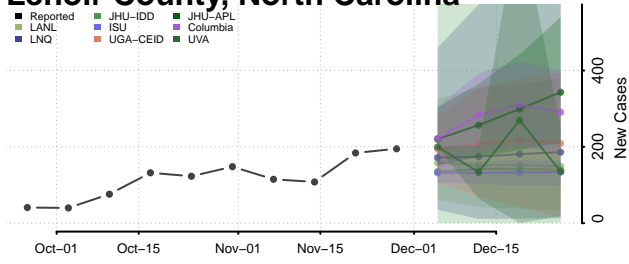

Hyde County, North Carolina

Iredell County, North Carolina

Jackson County, North Carolina

Johnston County, North Carolina

Jones County, North Carolina

Lee County, North Carolina

Lenoir County, North Carolina