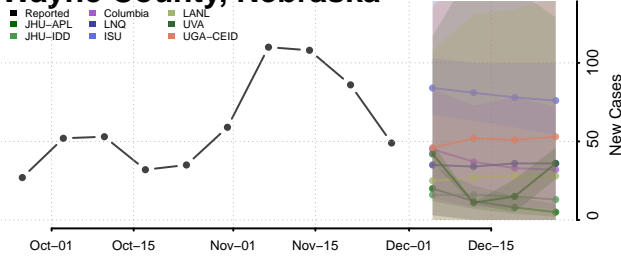

Wayne County, Nebraska