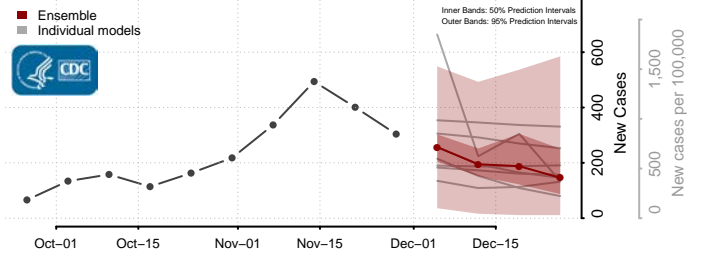

Taylor County, Iowa

Union County, Iowa

Van Buren County, Iowa

Wapello County, Iowa

Warren County, Iowa

Washington County, Iowa

Wayne County, Iowa

Webster County, Iowa