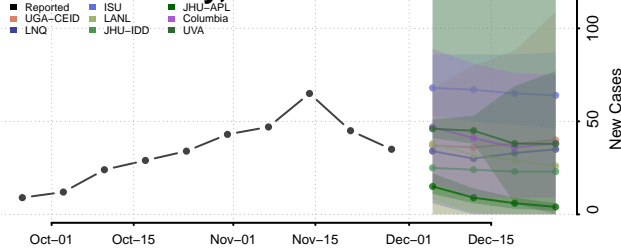

Dawes County, Nebraska