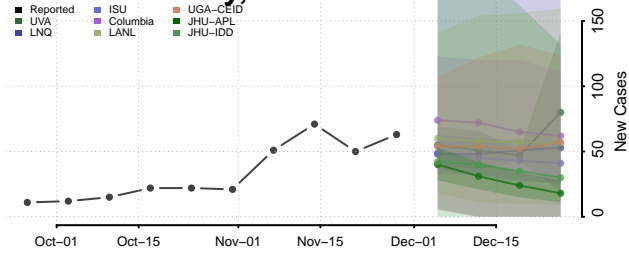

Howard County, Missouri