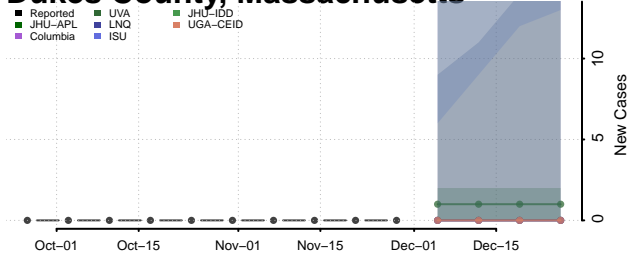

Dukes County, Massachusetts