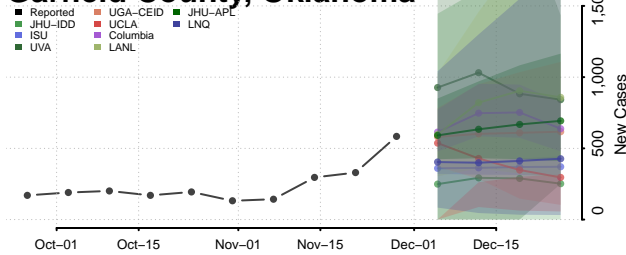

Custer County, Oklahoma

Delaware County, Oklahoma

Dewey County, Oklahoma

Ellis County, Oklahoma

Garfield County, Oklahoma

Garvin County, Oklahoma

Grady County, Oklahoma

Grant County, Oklahoma