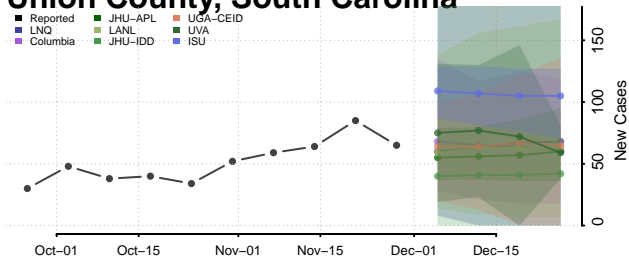

Union County, South Carolina