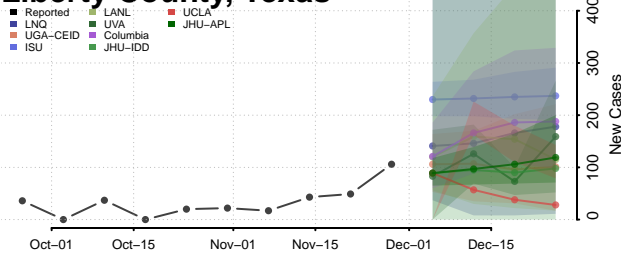

Leon County, Texas

Liberty County, Texas

Limestone County, Texas

Lipscomb County, Texas

Live Oak County, Texas

Llano County, Texas

Loving County, Texas

Lubbock County, Texas