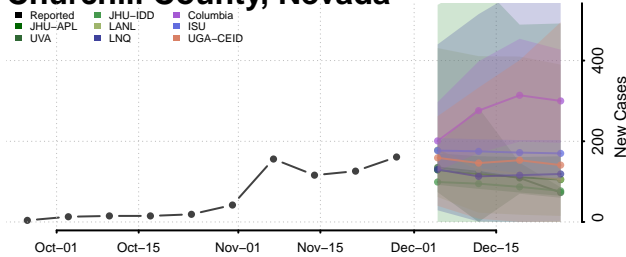

Churchill County, Nevada