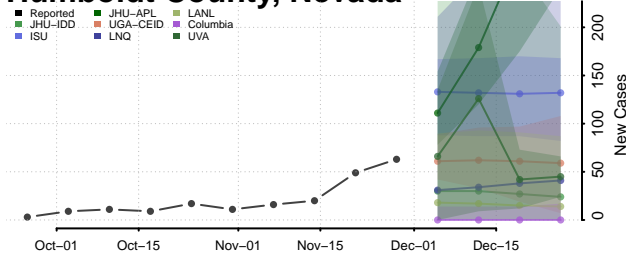

Humboldt County, Nevada