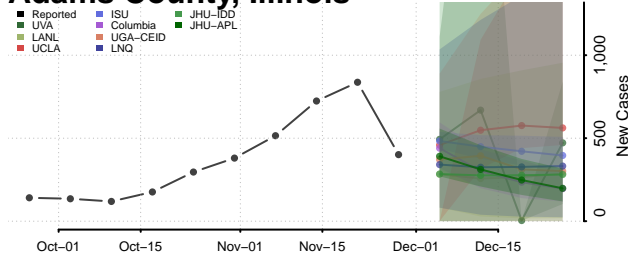

Shoshone County, Idaho

Teton County, Idaho

Twin Falls County, Idaho

Valley County, Idaho

Washington County, Idaho

Illinois

Adams County, Illinois

Alexander County, Illinois