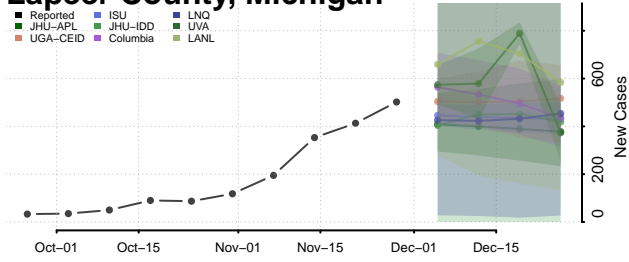

Lapeer County, Michigan