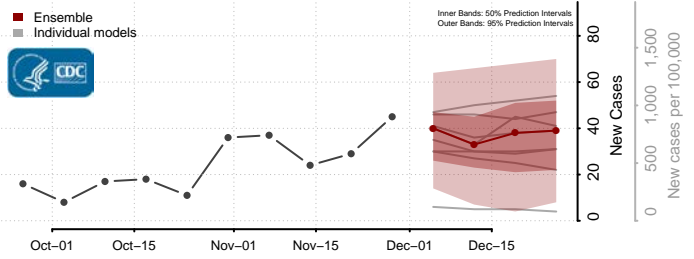

Minnesota

Aitkin County, Minnesota

Anoka County, Minnesota

Becker County, Minnesota

Beltrami County, Minnesota

Benton County, Minnesota

Big Stone County, Minnesota

Blue Earth County, Minnesota