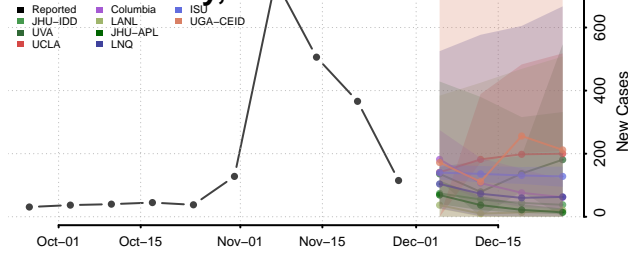

Ida County, Iowa

Iowa County, Iowa

Jackson County, Iowa

Jasper County, Iowa

Jefferson County, Iowa

Johnson County, Iowa

Jones County, Iowa

Keokuk County, Iowa