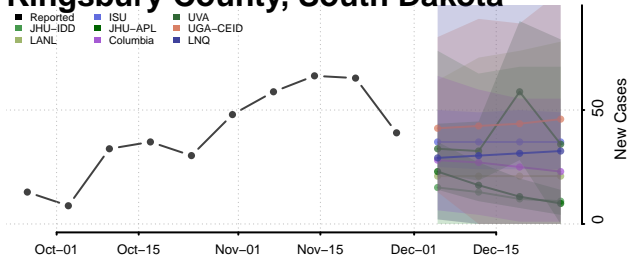

Kingsbury County, South Dakota