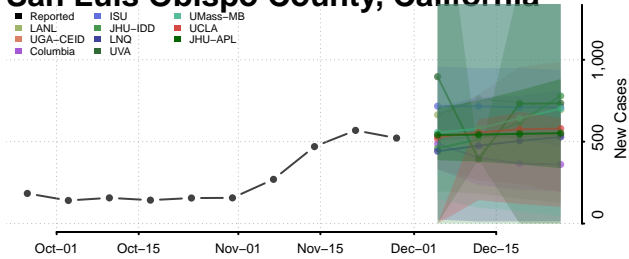

San Luis Obispo County, California