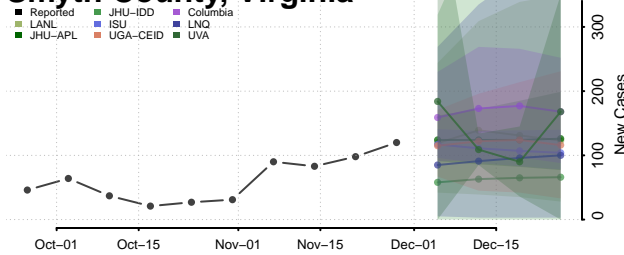

Smyth County, Virginia