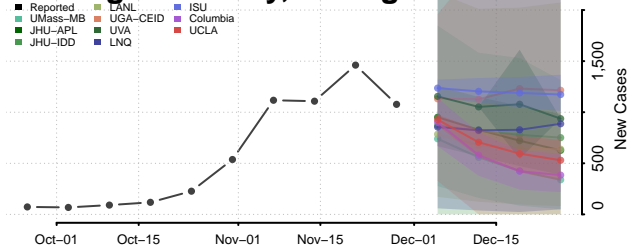

Muskegon County, Michigan