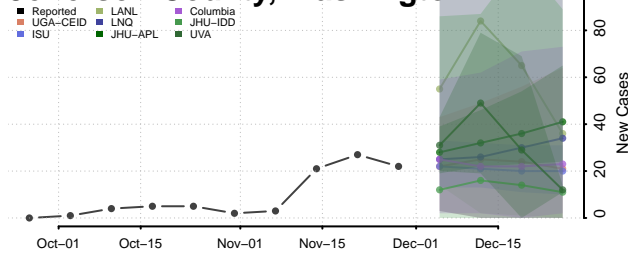

Jefferson County, Washington