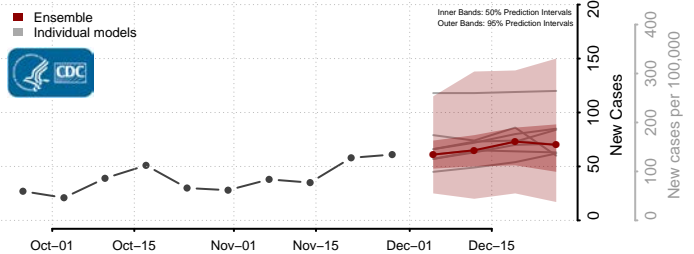

Tunica County, Mississippi

Union County, Mississippi

Walthall County, Mississippi

Warren County, Mississippi

Washington County, Mississippi

Wayne County, Mississippi

Webster County, Mississippi

Wilkinson County, Mississippi