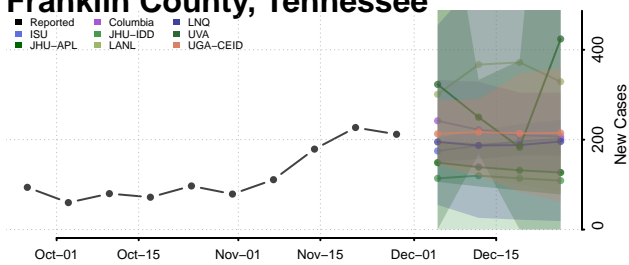

Franklin County, Tennessee