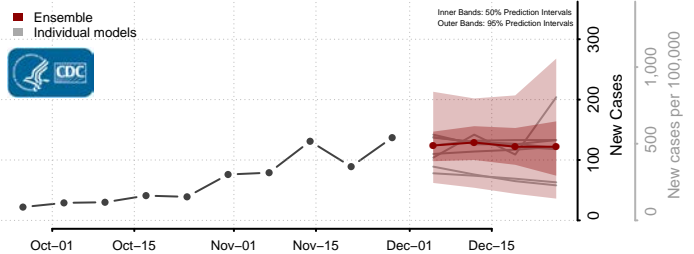

Audrain County, Missouri