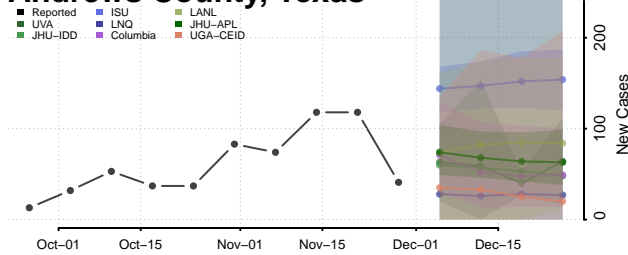

Andrews County, Texas