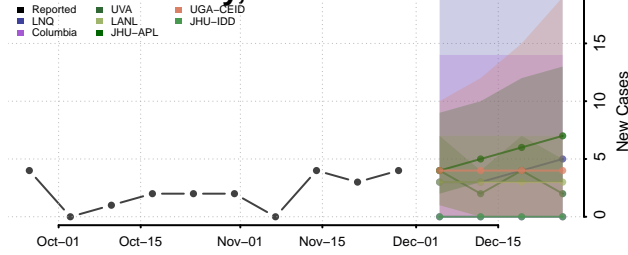

Yakutat County, Alaska