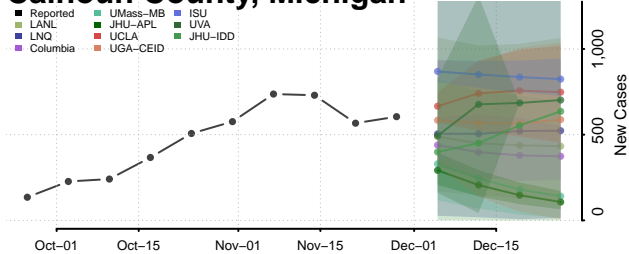

Calhoun County, Michigan