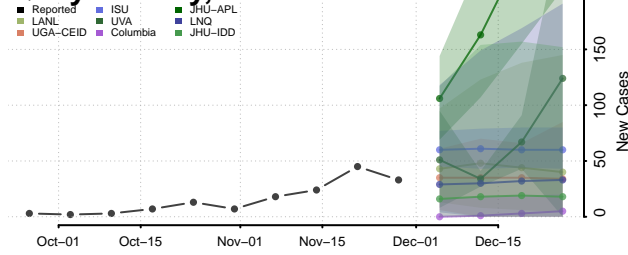

Lincoln County, New Mexico

Los Alamos County, New Mexico

Luna County, New Mexico

McKinley County, New Mexico

Mora County, New Mexico

Otero County, New Mexico

Quay County, New Mexico

Rio Arriba County, New Mexico