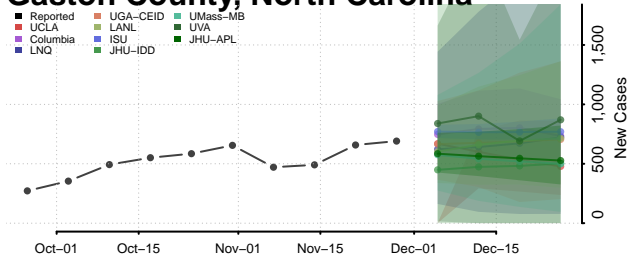

Gaston County, North Carolina