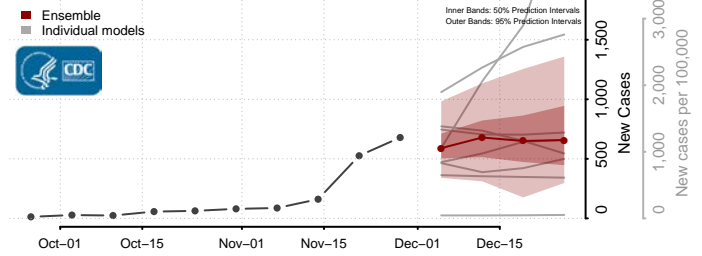

Valley County, Nebraska

Washington County, Nebraska

Wayne County, Nebraska

Webster County, Nebraska

Wheeler County, Nebraska

York County, Nebraska

Nevada

Carson City County, Nevada