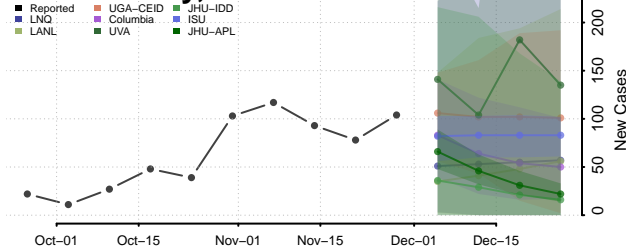

Trail County, North Dakota