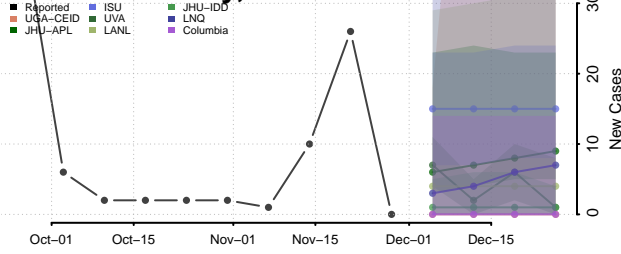

Concho County, Texas