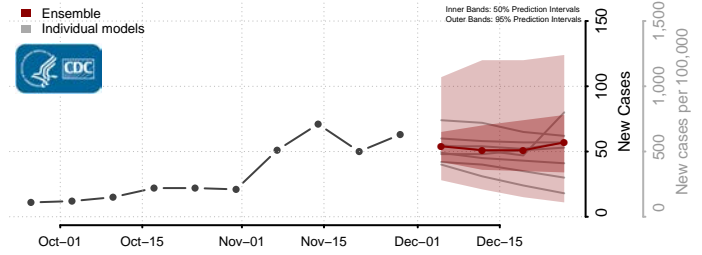

Howard County, Missouri