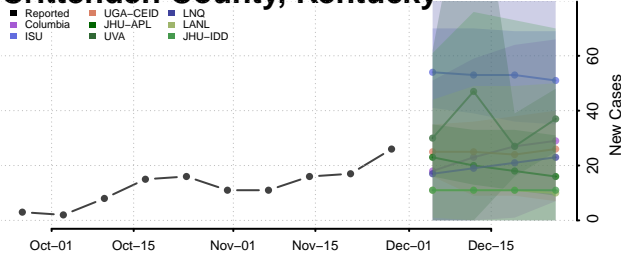

Clark County, Kentucky

Clay County, Kentucky

Clinton County, Kentucky

Crittenden County, Kentucky

Cumberland County, Kentucky

Daviess County, Kentucky

Edmonson County, Kentucky

Elliott County, Kentucky