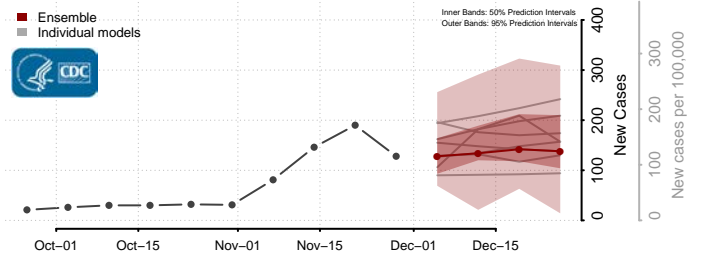

Douglas County, Oregon