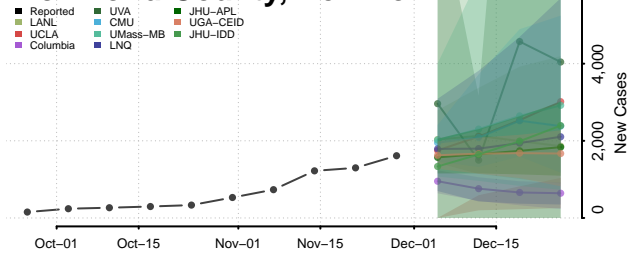

Orleans County, New York

Oswego County, New York

Otsego County, New York

Putnam County, New York

Queens County, New York

Rensselaer County, New York

Richmond County, New York

Rockland County, New York