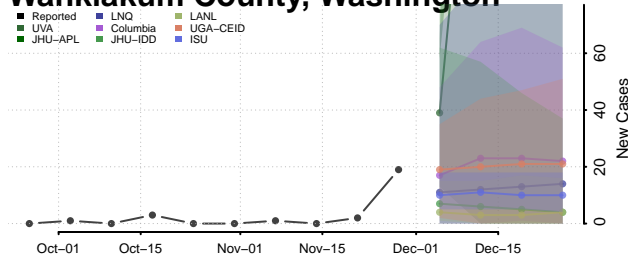

Skamania County, Washington

Snohomish County, Washington

Spokane County, Washington

Stevens County, Washington

Thurston County, Washington

Wahkiakum County, Washington

Walla Walla County, Washington

Whatcom County, Washington