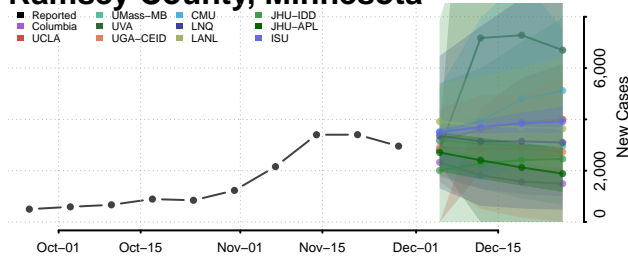

Ramsey County, Minnesota