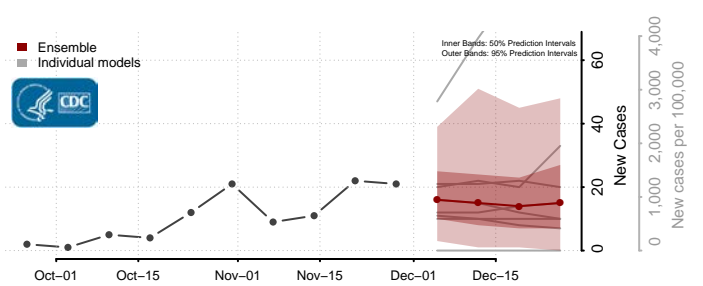

Daniels County, Montana