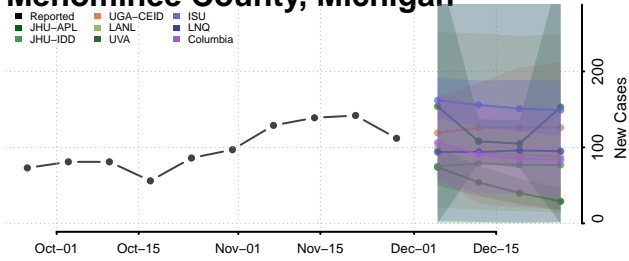

Menominee County, Michigan