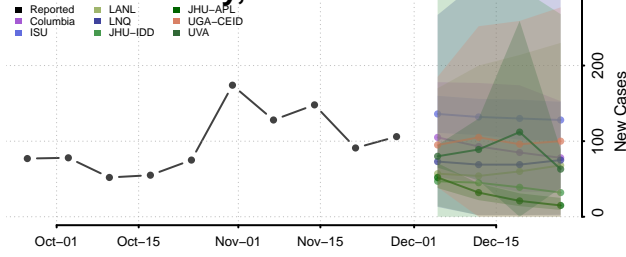

O'Brien County, Iowa