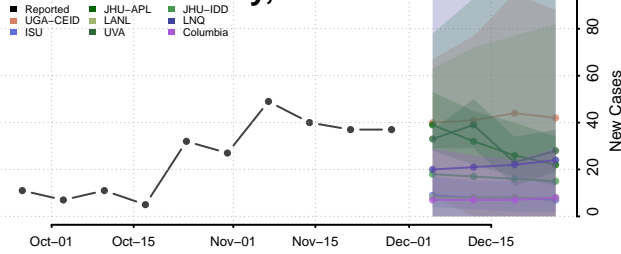

Beaverhead County, Montana

Big Horn County, Montana

Blaine County, Montana

Broadwater County, Montana

Carbon County, Montana

Carter County, Montana

Cascade County, Montana

Chouteau County, Montana