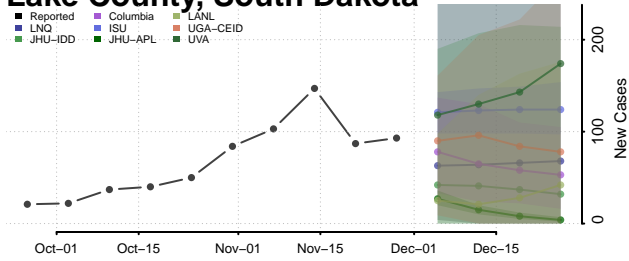

Lake County, South Dakota