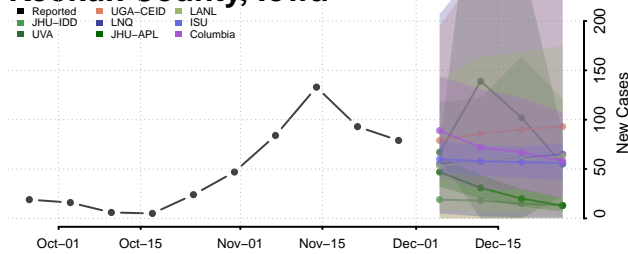

Ida County, Iowa

Iowa County, Iowa

Jackson County, Iowa

Jasper County, Iowa

Jefferson County, Iowa

Johnson County, Iowa

Jones County, Iowa

Keokuk County, Iowa