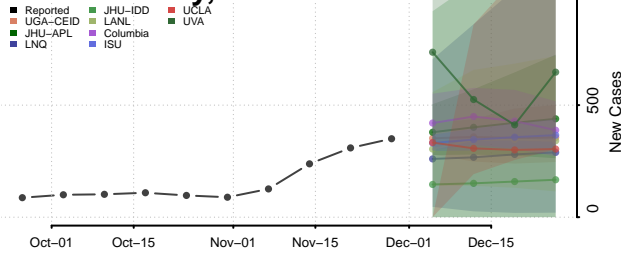

Custer County, Oklahoma

Delaware County, Oklahoma

Dewey County, Oklahoma

Ellis County, Oklahoma

Garfield County, Oklahoma

Garvin County, Oklahoma

Grady County, Oklahoma

Grant County, Oklahoma