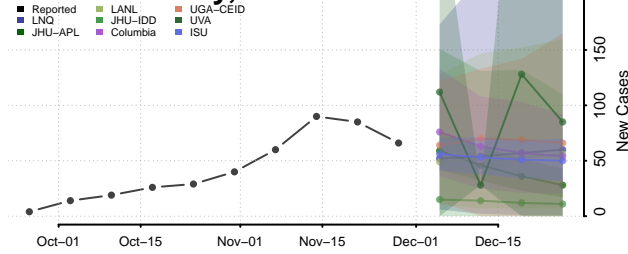

Kossuth County, Iowa

Lee County, Iowa

Linn County, Iowa

Louisa County, Iowa

Lucas County, Iowa

Lyon County, Iowa

Madison County, Iowa

Mahaska County, Iowa