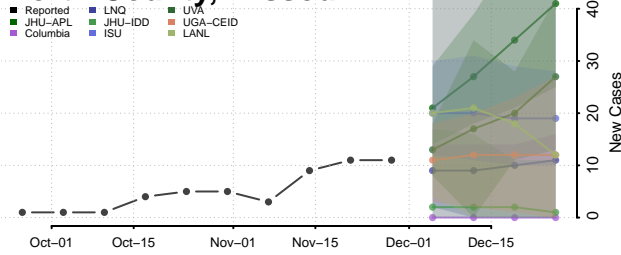

Vernon County, Missouri

Warren County, Missouri

Washington County, Missouri

Wayne County, Missouri

Webster County, Missouri

Worth County, Missouri

Wright County, Missouri

Montana