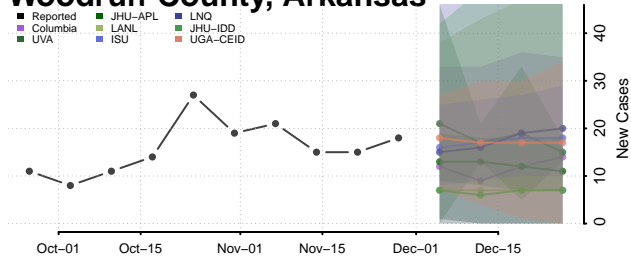

Woodruff County, Arkansas