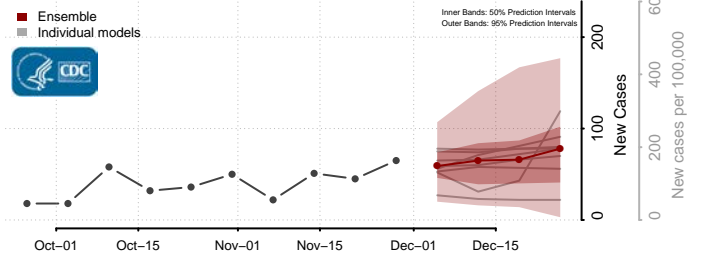

Pasquotank County, North Carolina