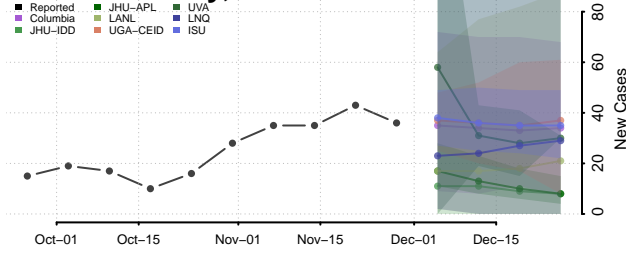

Nebraska

Adams County, Nebraska

Antelope County, Nebraska

Arthur County, Nebraska

Banner County, Nebraska

Blaine County, Nebraska

Boone County, Nebraska

Box Butte County, Nebraska