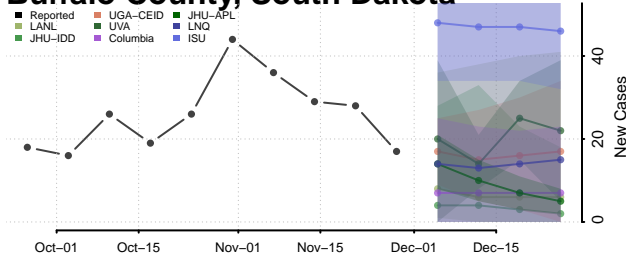

Buffalo County, South Dakota