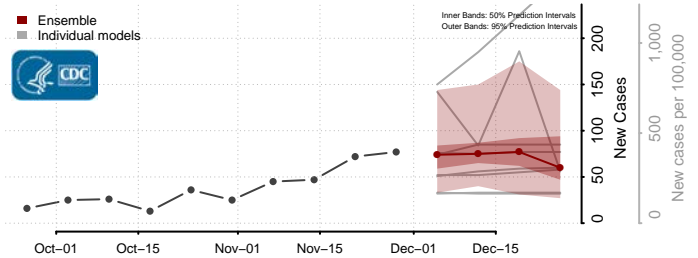

Montgomery County, North Carolina

Moore County, North Carolina

Nash County, North Carolina

New Hanover County, North Carolina

Northampton County, North Carolina

Onslow County, North Carolina

Orange County, North Carolina