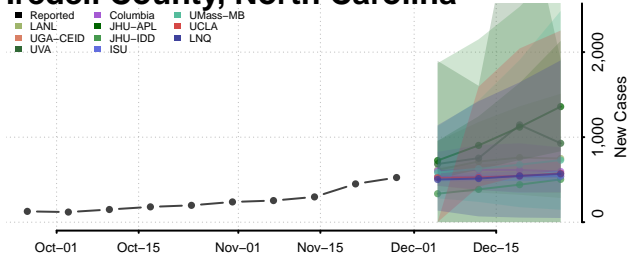

Iredell County, North Carolina