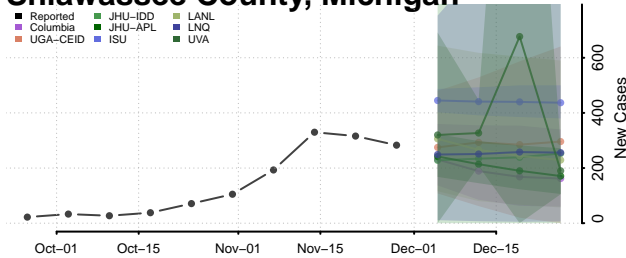

Shiawassee County, Michigan