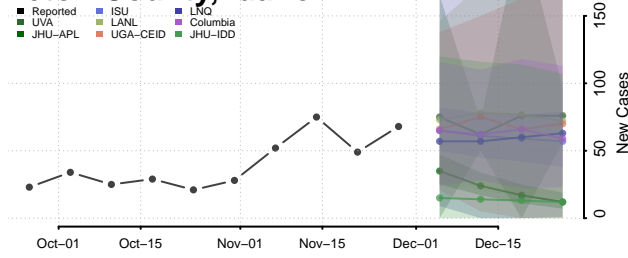

Teton County, Idaho