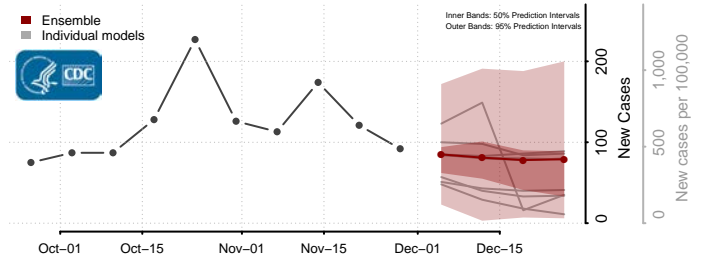

Florence County, Wisconsin

Fond du Lac County, Wisconsin

Forest County, Wisconsin

Grant County, Wisconsin

Green County, Wisconsin

Green Lake County, Wisconsin

Iowa County, Wisconsin

Iron County, Wisconsin