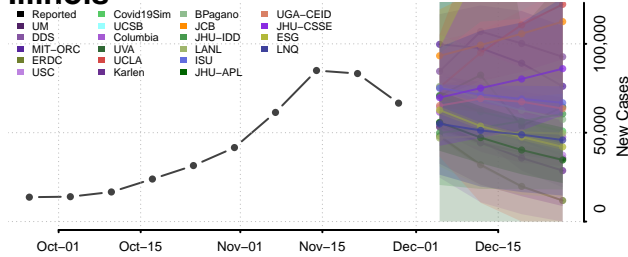

Shoshone County, Idaho

Teton County, Idaho

Twin Falls County, Idaho

Valley County, Idaho

Washington County, Idaho

Illinois

Adams County, Illinois

Alexander County, Illinois