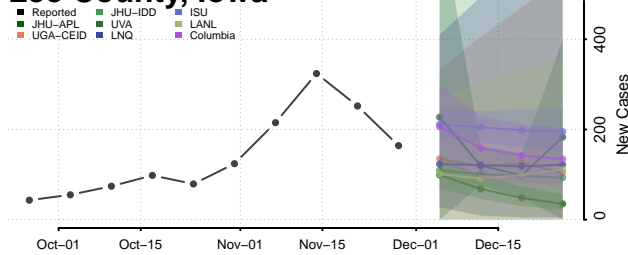

Lee County, Iowa