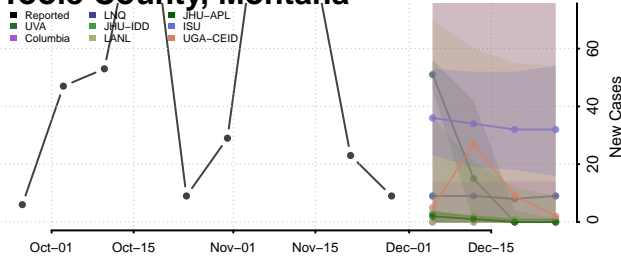

Sweet Grass County, Montana

Teton County, Montana

Toole County, Montana

Treasure County, Montana

Valley County, Montana

Wheatland County, Montana

Wibaux County, Montana

Yellowstone County, Montana