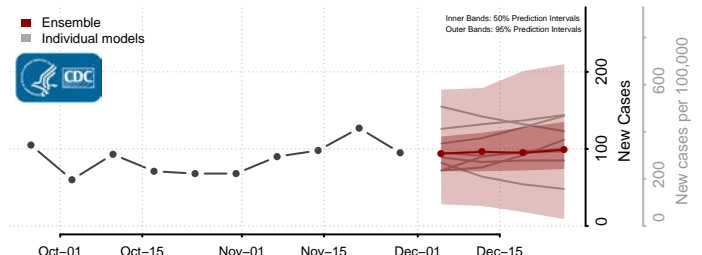

Malheur County, Oregon