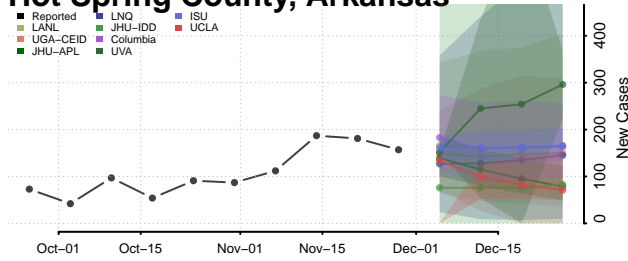

Hot Spring County, Arkansas