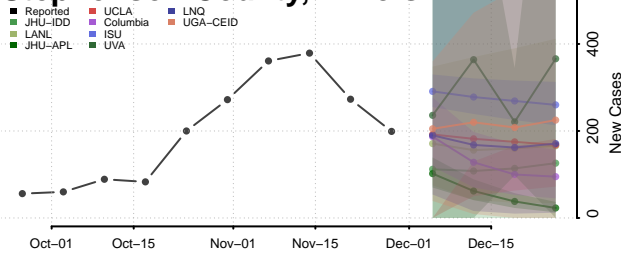

Sangamon County, Illinois

Schuyler County, Illinois

Scott County, Illinois

Shelby County, Illinois

St. Clair County, Illinois

Stark County, Illinois

Stephenson County, Illinois

Tazewell County, Illinois