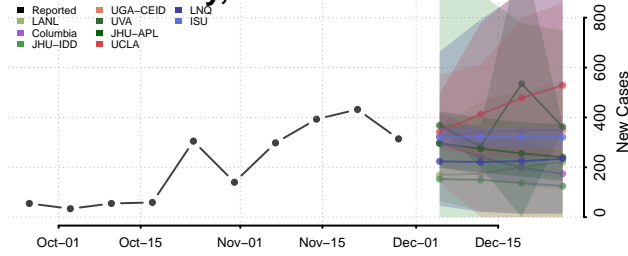

Oconto County, Wisconsin

Oneida County, Wisconsin

Outagamie County, Wisconsin

Ozaukee County, Wisconsin

Pepin County, Wisconsin

Pierce County, Wisconsin

Polk County, Wisconsin

Portage County, Wisconsin