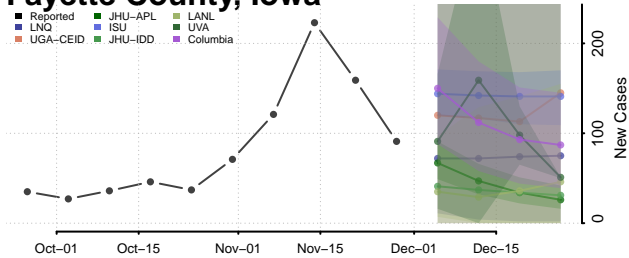

Fayette County, Iowa