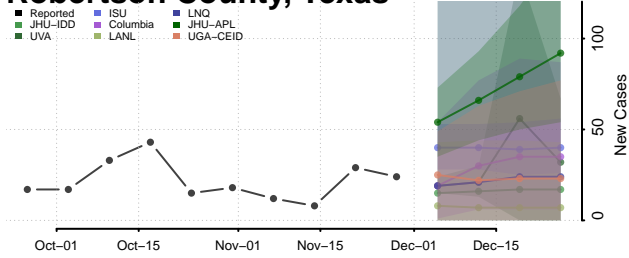

Robertson County, Texas