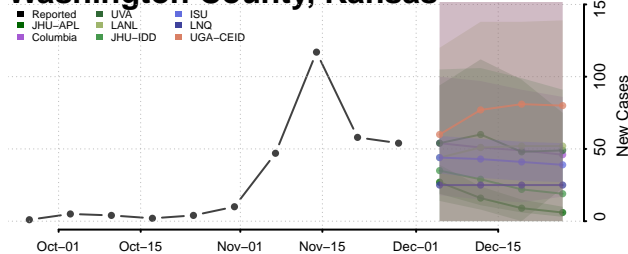

Washington County, Kansas