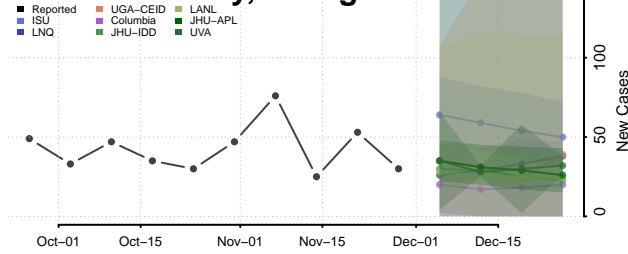

Terrell County, Georgia

Thomas County, Georgia

Tift County, Georgia

Toombs County, Georgia

Towns County, Georgia

Treutlen County, Georgia

Troup County, Georgia

Turner County, Georgia