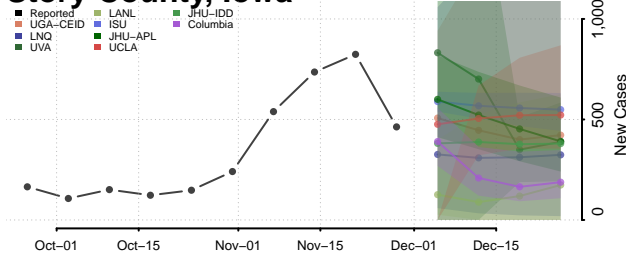

Poweshiek County, Iowa

Ringgold County, Iowa

Sac County, Iowa

Scott County, Iowa

Shelby County, Iowa

Sioux County, Iowa

Story County, Iowa

Tama County, Iowa