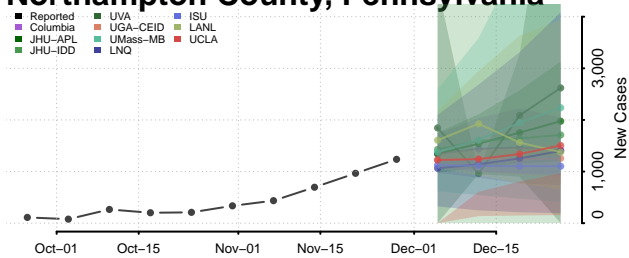

Northampton County, Pennsylvania