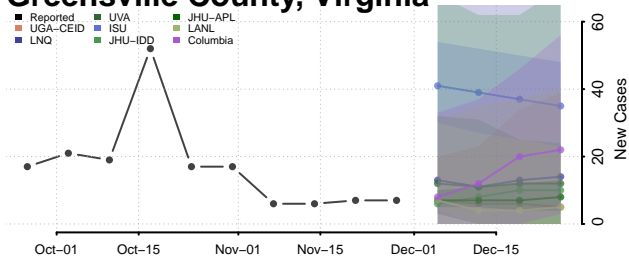

Grayson County, Virginia

Greene County, Virginia

Greensville County, Virginia

Halifax County, Virginia

Hampton County, Virginia

Hanover County, Virginia

Harrisonburg County, Virginia

Henrico County, Virginia