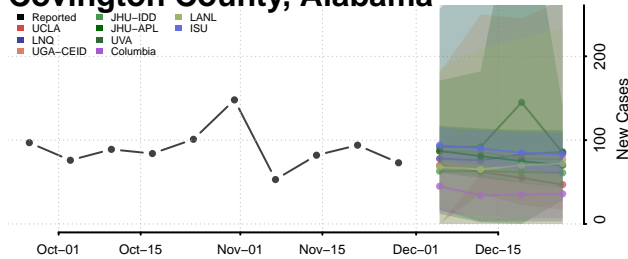

Cleburne County, Alabama

Coffee County, Alabama

Colbert County, Alabama

Conecuh County, Alabama

Coosa County, Alabama

Covington County, Alabama

Crenshaw County, Alabama

Cullman County, Alabama