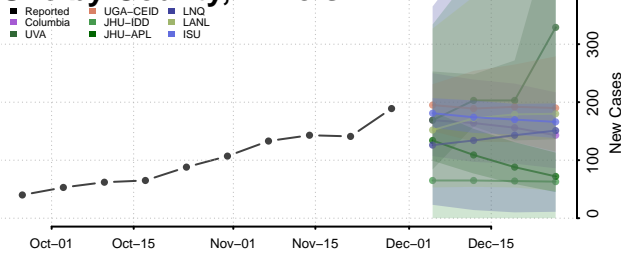

Sangamon County, Illinois

Schuyler County, Illinois

Scott County, Illinois

Shelby County, Illinois

St. Clair County, Illinois

Stark County, Illinois

Stephenson County, Illinois

Tazewell County, Illinois