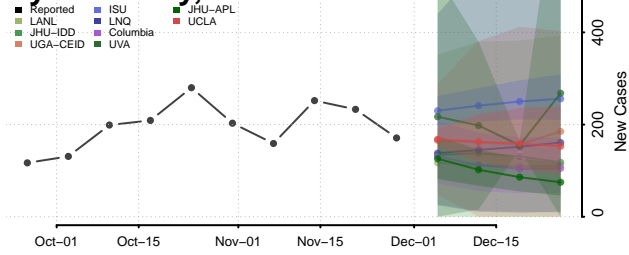

Crockett County, Tennessee

Cumberland County, Tennessee

Davidson County, Tennessee

Decatur County, Tennessee

DeKalb County, Tennessee

Dickson County, Tennessee

Dyer County, Tennessee

Fayette County, Tennessee