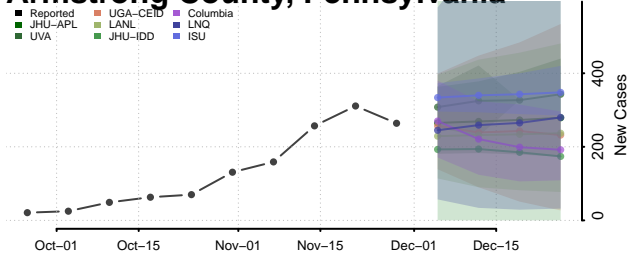

Armstrong County, Pennsylvania