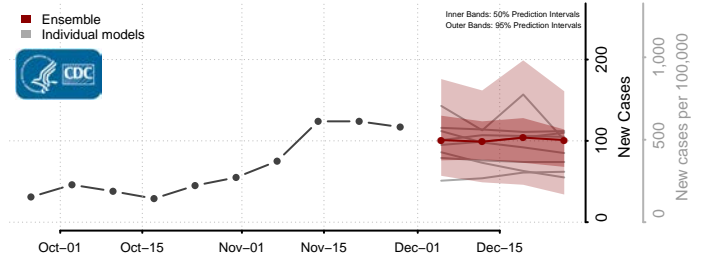

Randolph County, Indiana

Ripley County, Indiana

Rush County, Indiana

Scott County, Indiana

Shelby County, Indiana

Spencer County, Indiana

St. Joseph County, Indiana

Starke County, Indiana