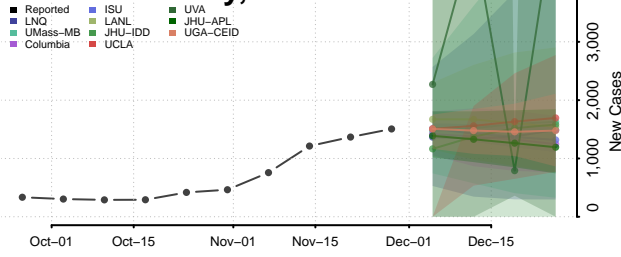

Sangamon County, Illinois

Schuyler County, Illinois

Scott County, Illinois

Shelby County, Illinois

St. Clair County, Illinois

Stark County, Illinois

Stephenson County, Illinois

Tazewell County, Illinois