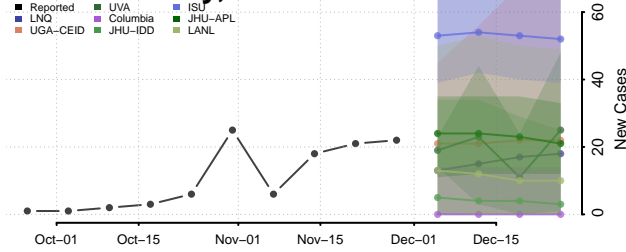

Steele County, North Dakota