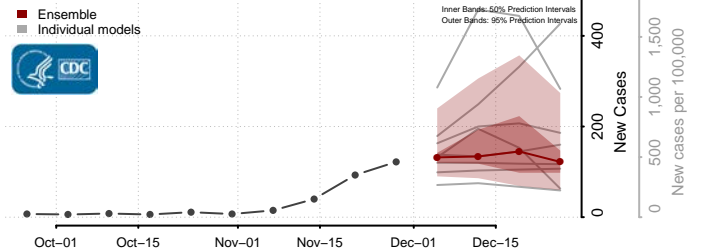

Mason County, West Virginia