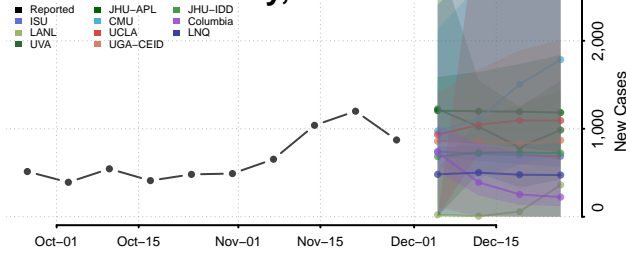

McLennan County, Texas