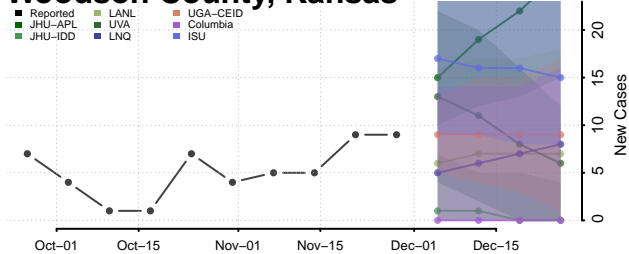

Woodson County, Kansas