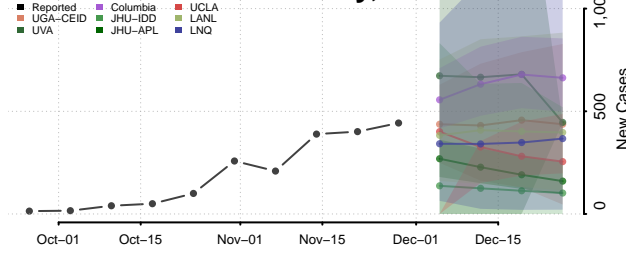

Kenai Peninsula County, Alaska