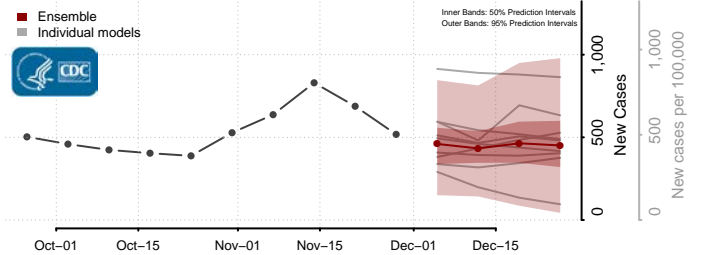

Woodbury County, Iowa