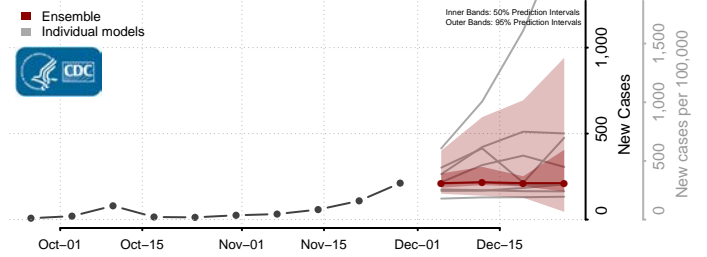

Hood River County, Oregon

Jackson County, Oregon

Jefferson County, Oregon

Josephine County, Oregon

Klamath County, Oregon

Lake County, Oregon

Lane County, Oregon

Lincoln County, Oregon