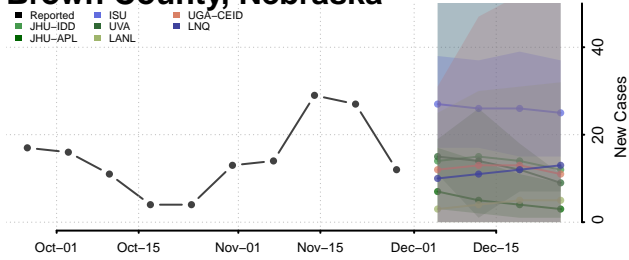

Brown County, Nebraska