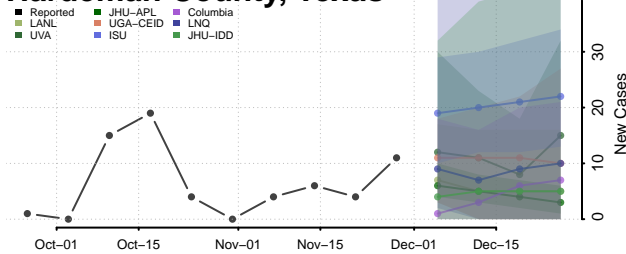

Hardeman County, Texas