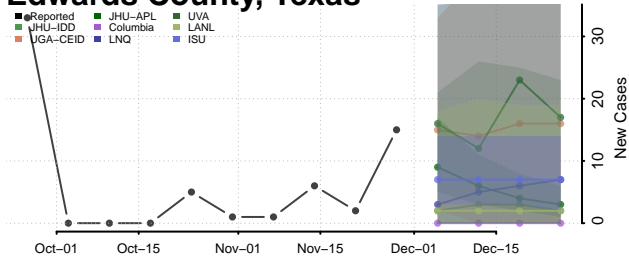

Edwards County, Texas