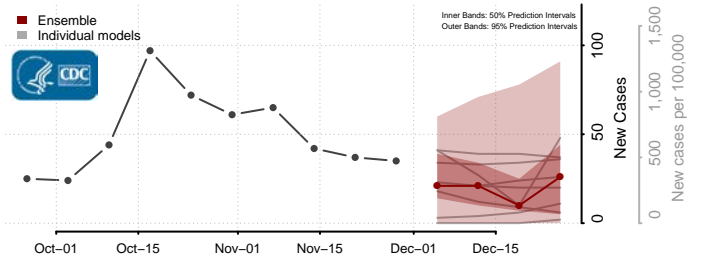

Sweet Grass County, Montana

Teton County, Montana

Toole County, Montana

Treasure County, Montana

Valley County, Montana

Wheatland County, Montana

Wibaux County, Montana

Yellowstone County, Montana