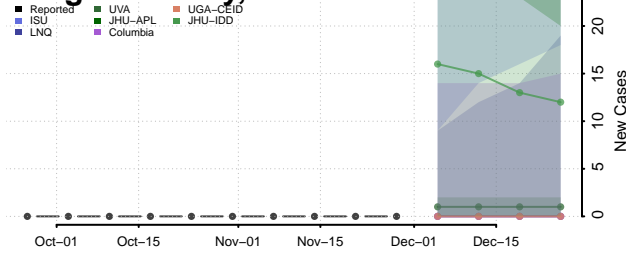

Morgan County, Utah