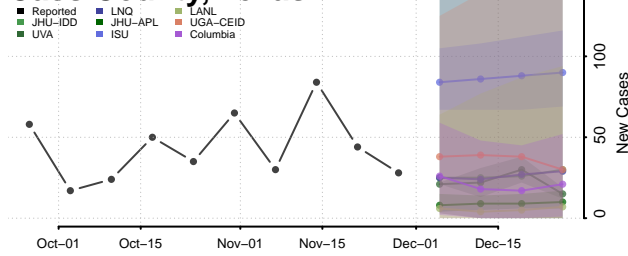

Cass County, Texas