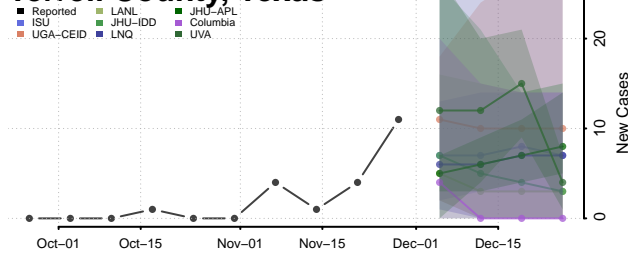

Terrell County, Texas