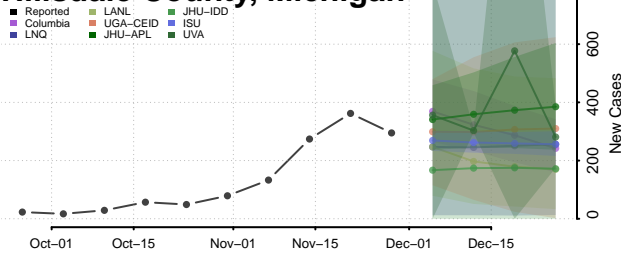

Hillsdale County, Michigan