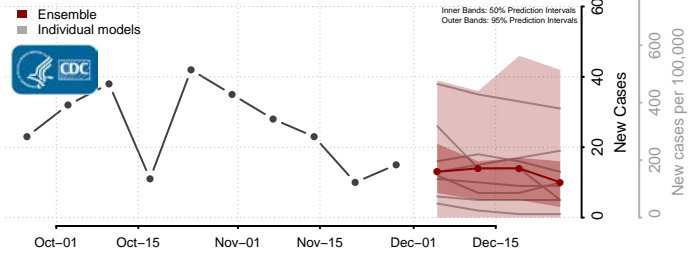

Shannon County, Missouri