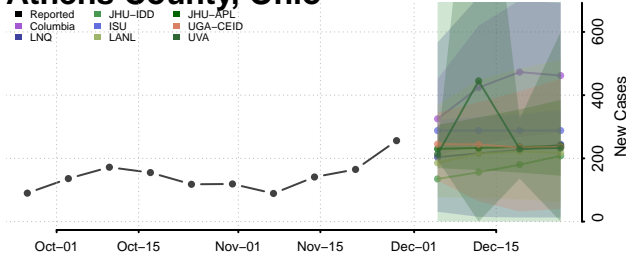

Athens County, Ohio