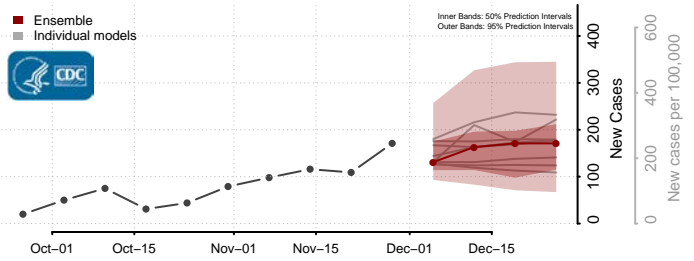

Franklin County, North Carolina