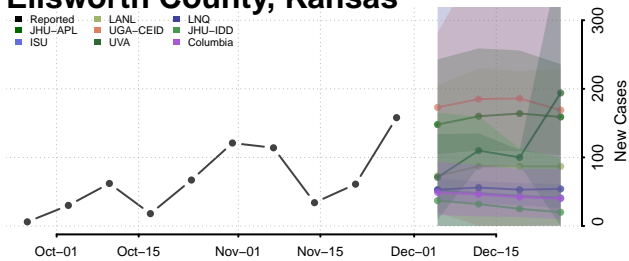

Ellsworth County, Kansas