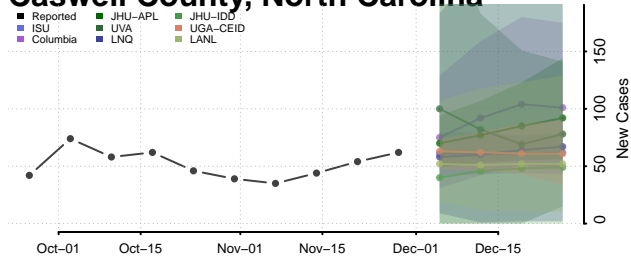

Cabarrus County, North Carolina

Caldwell County, North Carolina

Camden County, North Carolina

Carteret County, North Carolina

Caswell County, North Carolina

Catawba County, North Carolina

Chatham County, North Carolina