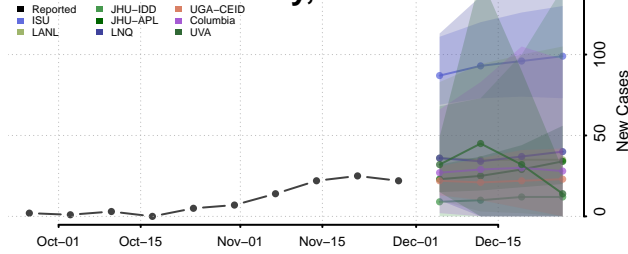

Los Alamos County, New Mexico