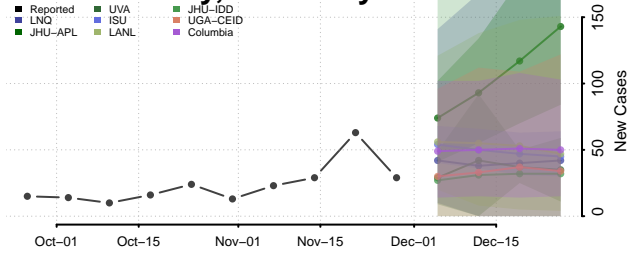

Grant County, Kentucky

Graves County, Kentucky

Grayson County, Kentucky

Green County, Kentucky

Greenup County, Kentucky

Hancock County, Kentucky

Hardin County, Kentucky

Harlan County, Kentucky