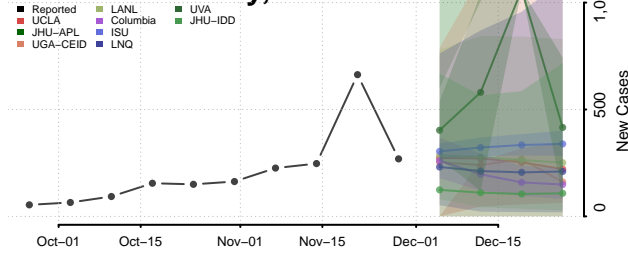

Morrison County, Minnesota