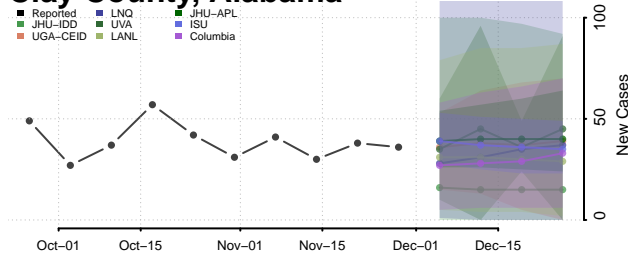

Butler County, Alabama

Calhoun County, Alabama

Chambers County, Alabama

Cherokee County, Alabama

Chilton County, Alabama

Choctaw County, Alabama

Clarke County, Alabama

Clay County, Alabama