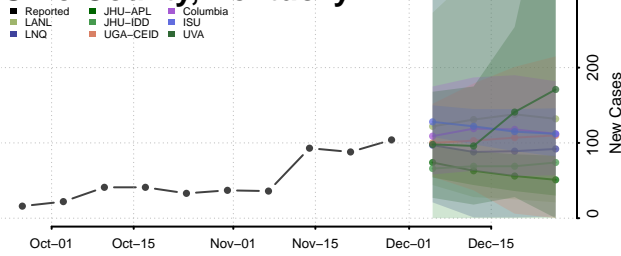

Ohio County, Kentucky