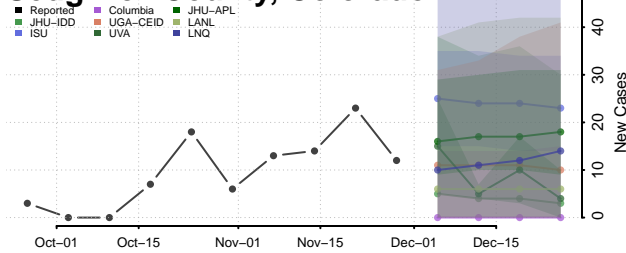

Sedgwick County, Colorado