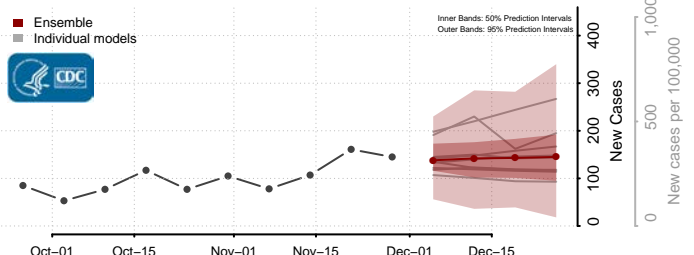

Tunica County, Mississippi

Union County, Mississippi

Walthall County, Mississippi

Warren County, Mississippi

Washington County, Mississippi

Wayne County, Mississippi

Webster County, Mississippi

Wilkinson County, Mississippi