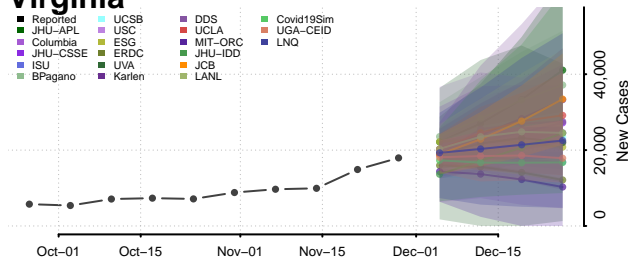

Windham County, Vermont

Windsor County, Vermont

Virgin Islands

Virginia

Accomack County, Virginia

Albemarle County, Virginia