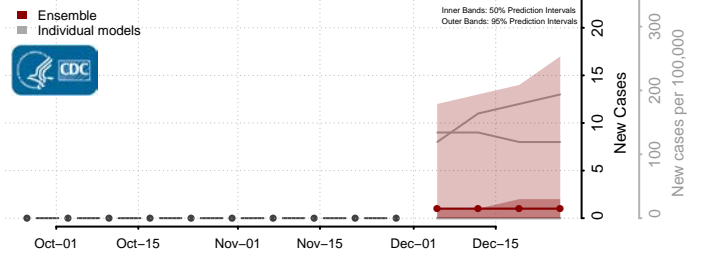

Box Elder County, Utah

Cache County, Utah

Carbon County, Utah

Daggett County, Utah

Davis County, Utah

Duchesne County, Utah

Emery County, Utah

Garfield County, Utah