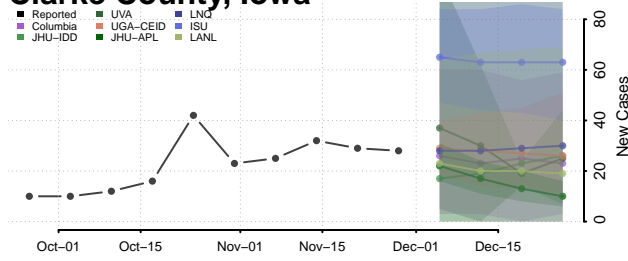

Cass County, Iowa

Cedar County, Iowa

Cerro Gordo County, Iowa

Cherokee County, Iowa

Chickasaw County, Iowa

Clarke County, Iowa

Clay County, Iowa

Clayton County, Iowa