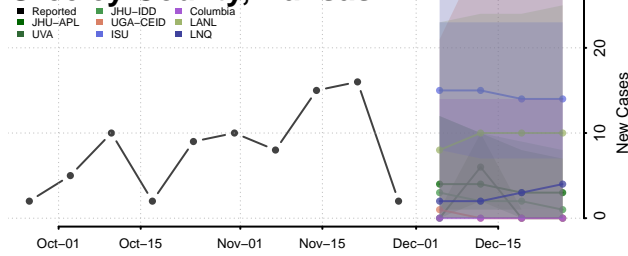

Greeley County, Kansas