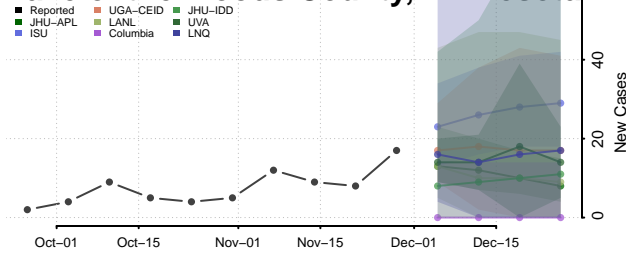

Jackson County, Minnesota

Kanabec County, Minnesota

Kandiyohi County, Minnesota

Kittson County, Minnesota

Koochiching County, Minnesota

Lac qui Parle County, Minnesota

Lake County, Minnesota

Lake of the Woods County, Minnesota