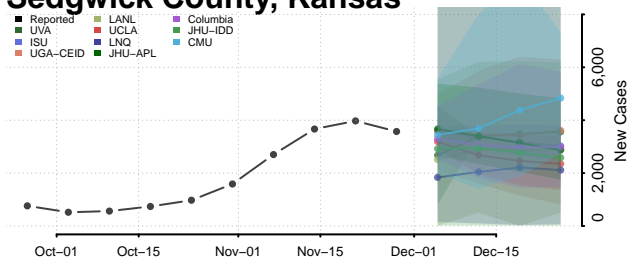

Rush County, Kansas

Russell County, Kansas

Saline County, Kansas

Scott County, Kansas

Sedgwick County, Kansas

Seward County, Kansas

Shawnee County, Kansas

Sheridan County, Kansas