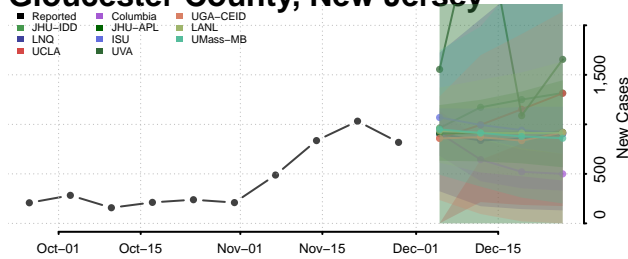

Cape May County, New Jersey

Cumberland County, New Jersey

Essex County, New Jersey

Gloucester County, New Jersey

Hudson County, New Jersey

Hunterdon County, New Jersey

Mercer County, New Jersey

Middlesex County, New Jersey