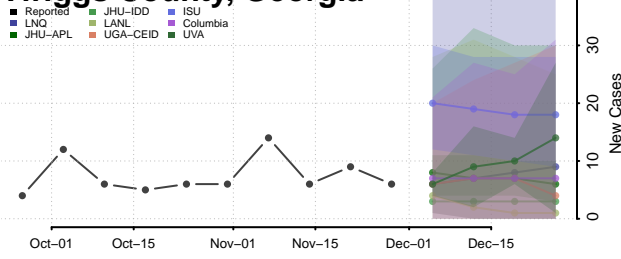

Twiggs County, Georgia