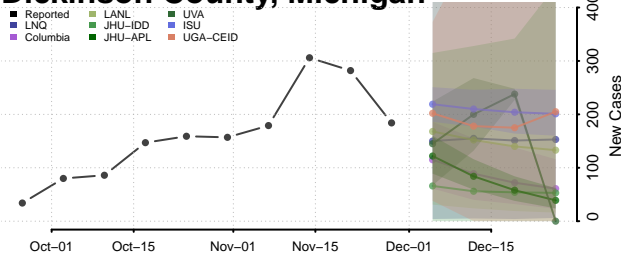

Dickinson County, Michigan