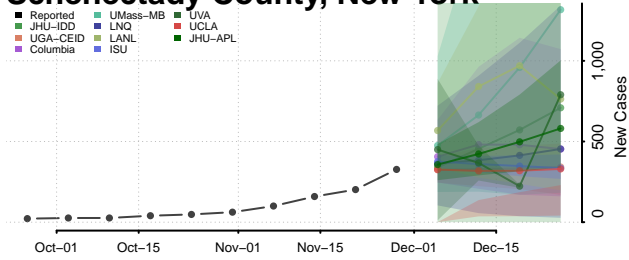

Schenectady County, New York