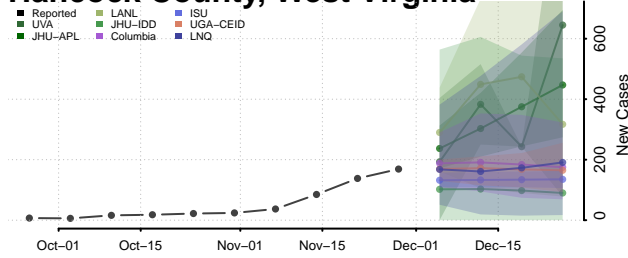

Hancock County, West Virginia