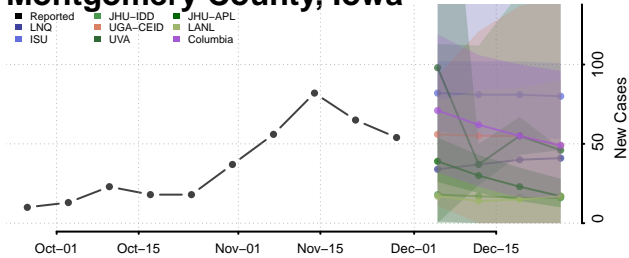

Marion County, Iowa

Marshall County, Iowa

Mills County, Iowa

Mitchell County, Iowa

Monona County, Iowa

Monroe County, Iowa

Montgomery County, Iowa

Muscatine County, Iowa