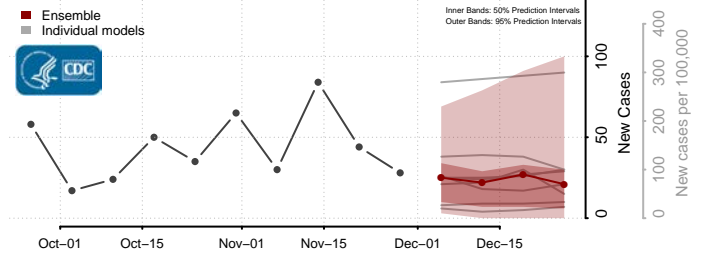

Cass County, Texas