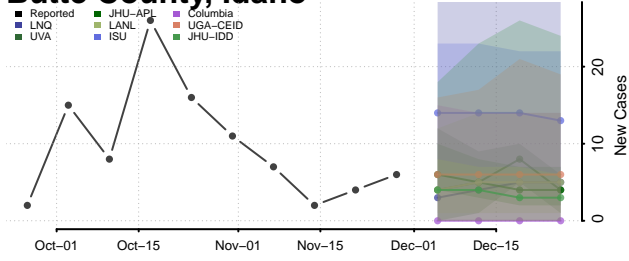

Butte County, Idaho