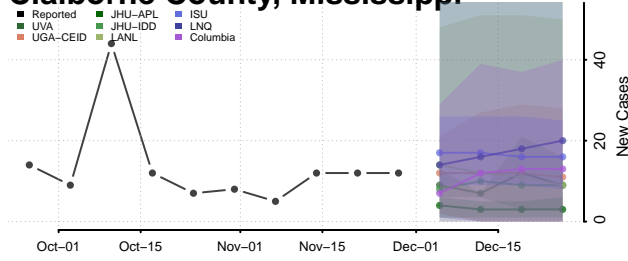

Carroll County, Mississippi

Chickasaw County, Mississippi

Choctaw County, Mississippi

Claiborne County, Mississippi

Clarke County, Mississippi

Clay County, Mississippi

Coahoma County, Mississippi

Copiah County, Mississippi