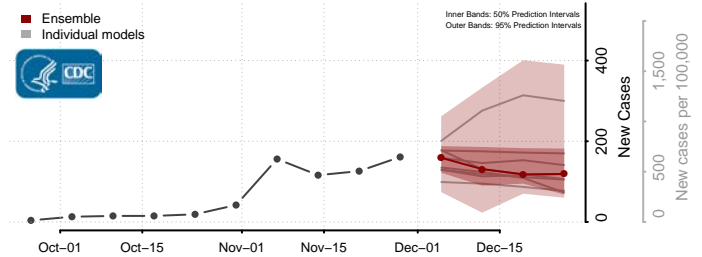

Churchill County, Nevada