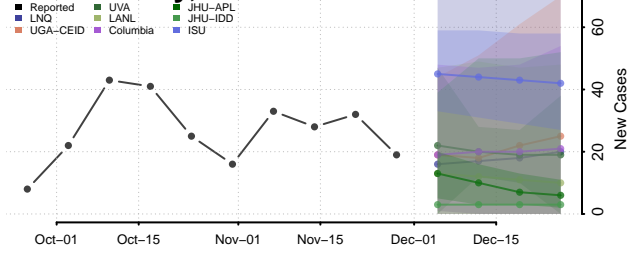

Polk County, Nebraska