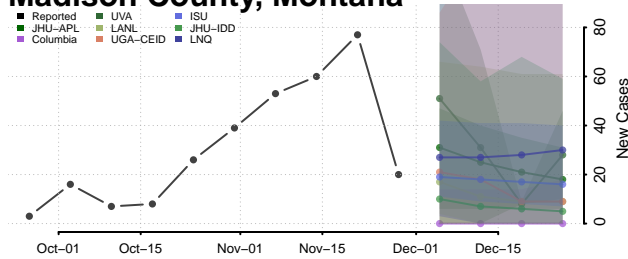

Madison County, Montana