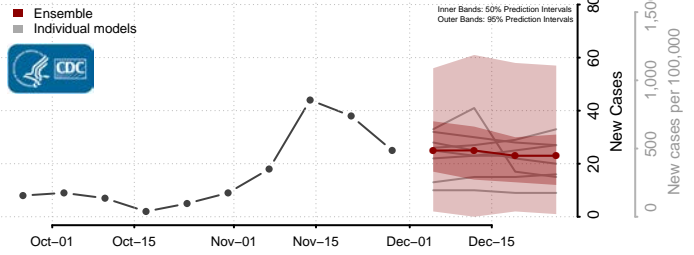

Atchison County, Missouri