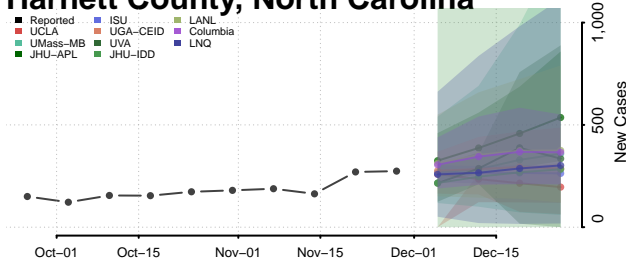

Harnett County, North Carolina