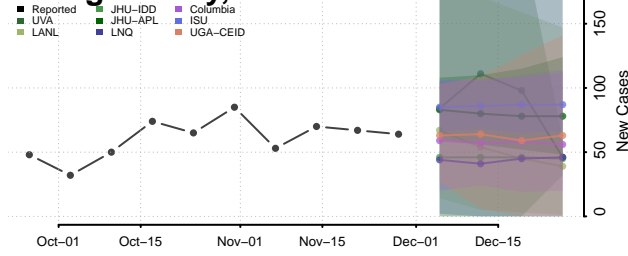

Wise County, Texas

Wood County, Texas

Yoakum County, Texas

Young County, Texas

Zapata County, Texas

Zavala County, Texas

Utah

Beaver County, Utah