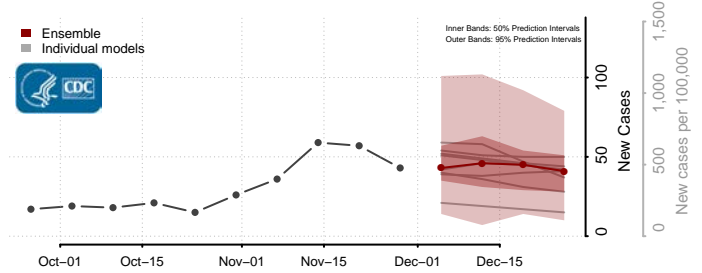

Caldwell County, Missouri