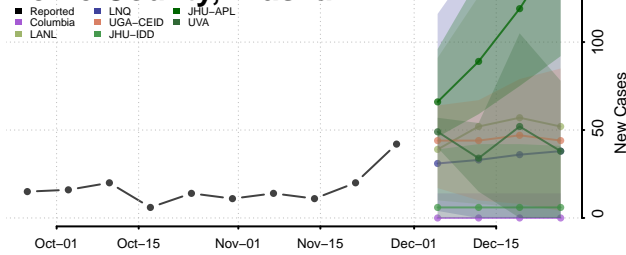

Juneau County, Alaska

Kenai Peninsula County, Alaska

Ketchikan Gateway County, Alaska

Kodiak Island County, Alaska

Kusilvak County, Alaska

Lake and Peninsula County, Alaska

Matanuska-Susitna County, Alaska

Nome County, Alaska