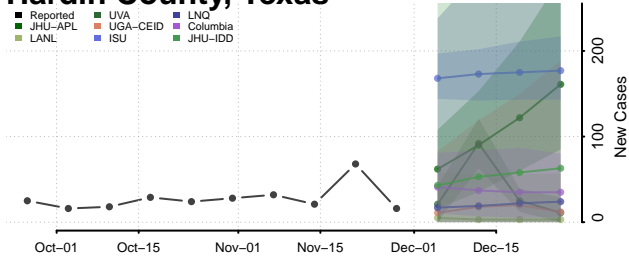

Hardin County, Texas