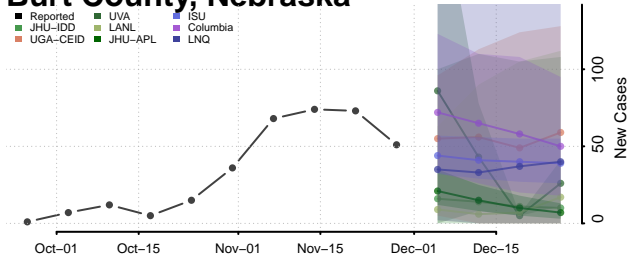

Boyd County, Nebraska

Brown County, Nebraska

Buffalo County, Nebraska

Burt County, Nebraska

Butler County, Nebraska

Cass County, Nebraska

Cedar County, Nebraska

Chase County, Nebraska