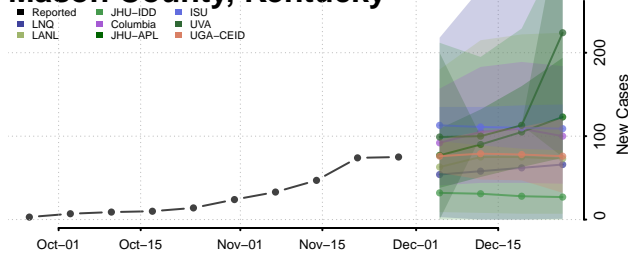

Madison County, Kentucky

Magoffin County, Kentucky

Marion County, Kentucky

Marshall County, Kentucky

Martin County, Kentucky

Mason County, Kentucky

McCracken County, Kentucky

McCreary County, Kentucky