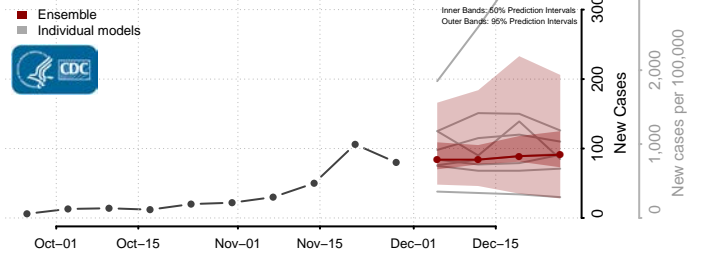

Jackson County, Minnesota

Kanabec County, Minnesota

Kandiyohi County, Minnesota

Kittson County, Minnesota

Koochiching County, Minnesota

Lac qui Parle County, Minnesota

Lake County, Minnesota

Lake of the Woods County, Minnesota