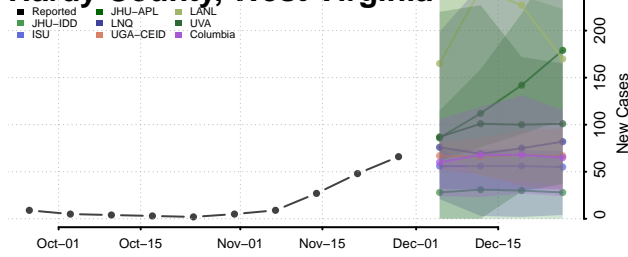

Hardy County, West Virginia