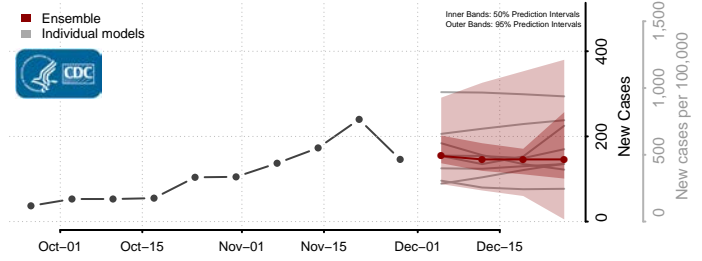

Adams County, Nebraska