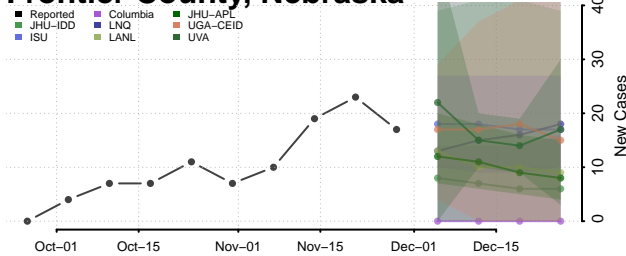

Frontier County, Nebraska