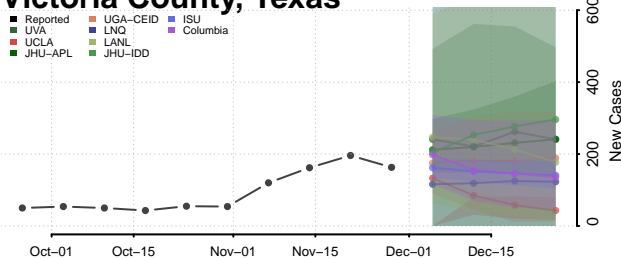

Victoria County, Texas