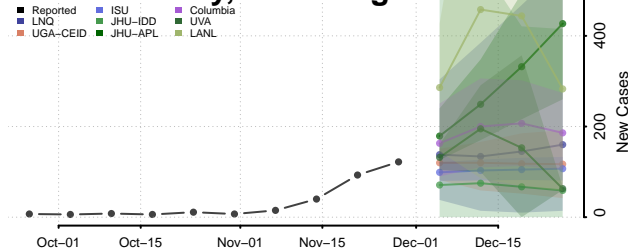

Mason County, West Virginia