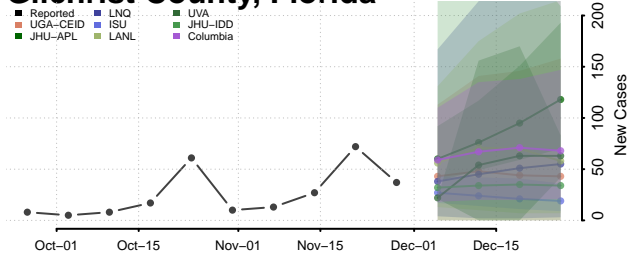

Gadsden County, Florida

Gilchrist County, Florida

Glades County, Florida

Gulf County, Florida

Hamilton County, Florida

Hardee County, Florida

Hendry County, Florida

Hernando County, Florida