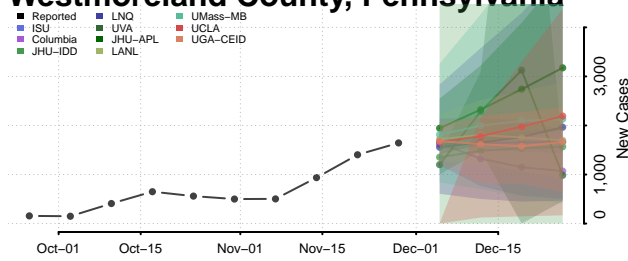

Venango County, Pennsylvania

Warren County, Pennsylvania

Washington County, Pennsylvania

Wayne County, Pennsylvania

Westmoreland County, Pennsylvania

Wyoming County, Pennsylvania

York County, Pennsylvania

Puerto Rico