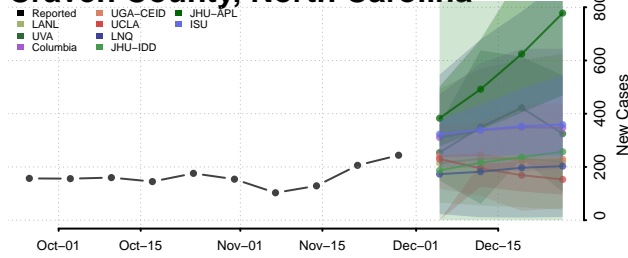

Cherokee County, North Carolina

Chowan County, North Carolina

Clay County, North Carolina

Cleveland County, North Carolina

Columbus County, North Carolina

Craven County, North Carolina

Cumberland County, North Carolina