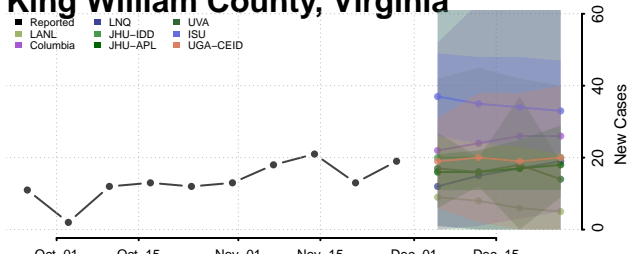

Henry County, Virginia

Highland County, Virginia

Hopewell County, Virginia

Isle of Wight County, Virginia

James City County, Virginia

King and Queen County, Virginia

King George County, Virginia

King William County, Virginia