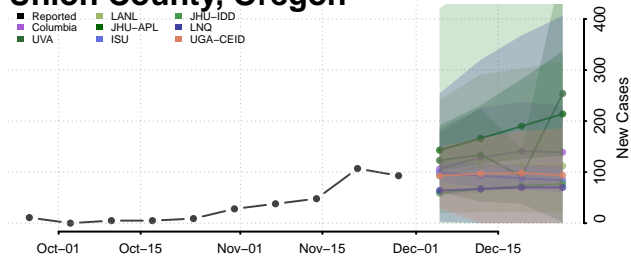

Union County, Oregon