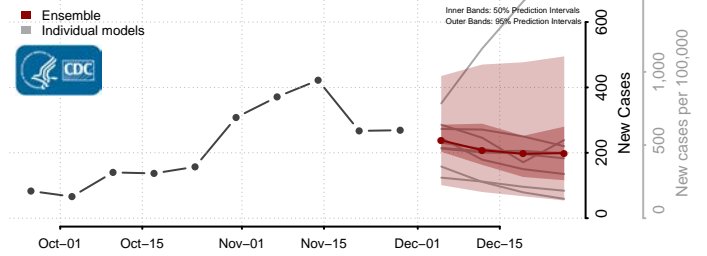

Callaway County, Missouri