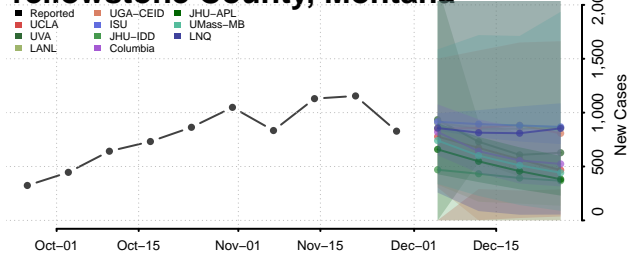

Sweet Grass County, Montana

Teton County, Montana

Toole County, Montana

Treasure County, Montana

Valley County, Montana

Wheatland County, Montana

Wibaux County, Montana

Yellowstone County, Montana