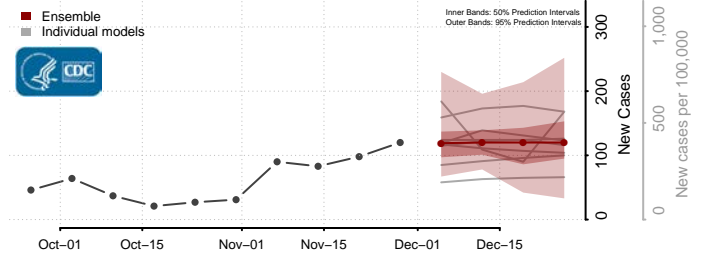

Smyth County, Virginia