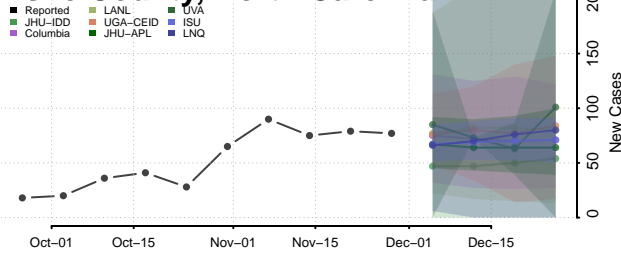

Avery County, North Carolina

Beaufort County, North Carolina

Bertie County, North Carolina

Bladen County, North Carolina

Brunswick County, North Carolina

Buncombe County, North Carolina

Burke County, North Carolina