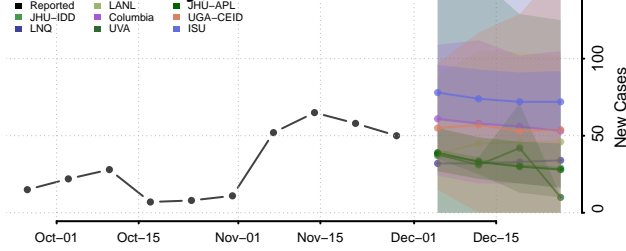

Winnebago County, Iowa

Winneshiek County, Iowa

Woodbury County, Iowa

Worth County, Iowa

Wright County, Iowa

Kansas

Allen County, Kansas

Anderson County, Kansas