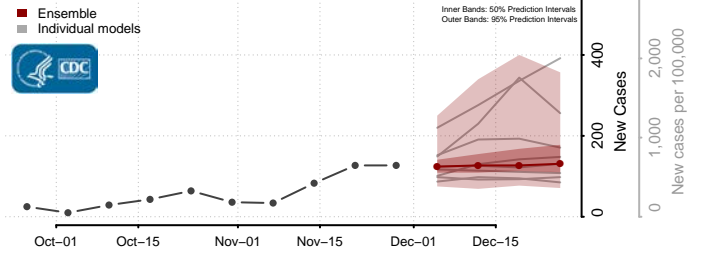

Lincoln County, New Mexico