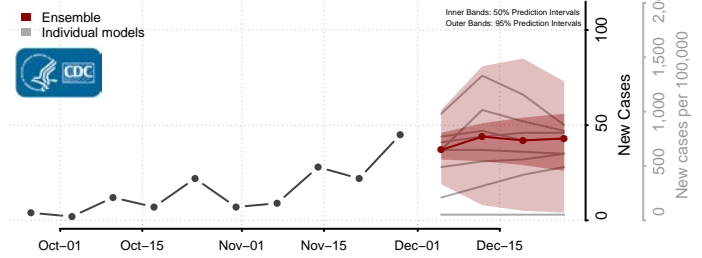

Greer County, Oklahoma