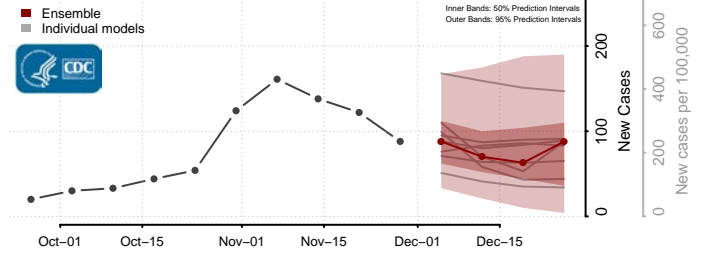

Wythe County, Virginia

York County, Virginia

Washington

Adams County, Washington

Asotin County, Washington

Benton County, Washington

Chelan County, Washington

Clallam County, Washington