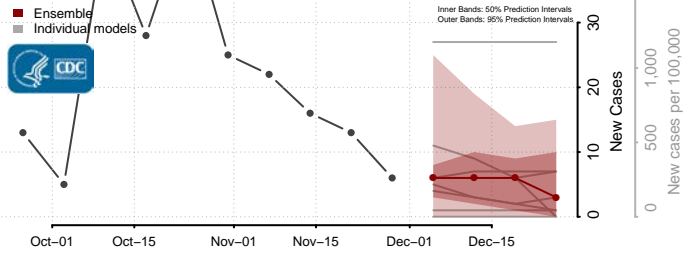

Douglas County, South Dakota

Edmunds County, South Dakota

Fall River County, South Dakota

Faulk County, South Dakota

Grant County, South Dakota

Gregory County, South Dakota

Haakon County, South Dakota

Hamlin County, South Dakota