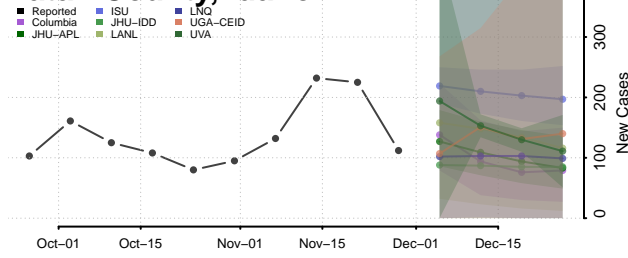

Gooding County, Idaho

Idaho County, Idaho

Jefferson County, Idaho

Jerome County, Idaho

Kootenai County, Idaho

Latah County, Idaho

Lemhi County, Idaho

Lewis County, Idaho