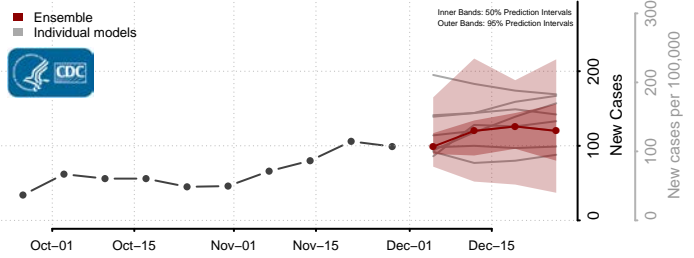

Calvert County, Maryland