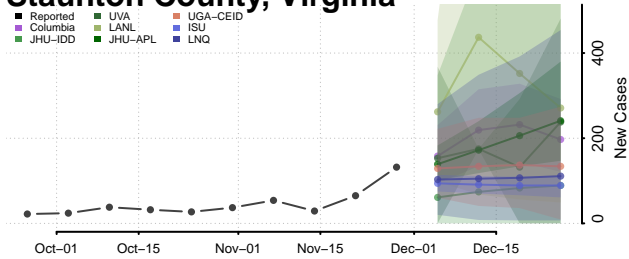

Southampton County, Virginia

Spotsylvania County, Virginia

Stafford County, Virginia

Staunton County, Virginia

Suffolk County, Virginia

Surry County, Virginia

Sussex County, Virginia

Tazewell County, Virginia