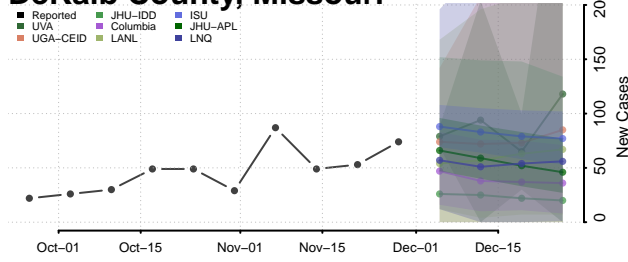

DeKalb County, Missouri