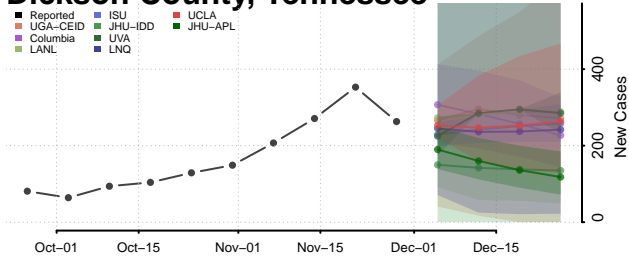

Crockett County, Tennessee

Cumberland County, Tennessee

Davidson County, Tennessee

Decatur County, Tennessee

DeKalb County, Tennessee

Dickson County, Tennessee

Dyer County, Tennessee

Fayette County, Tennessee