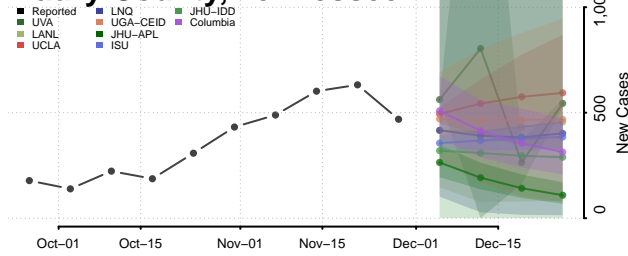

Marshall County, Tennessee

Maury County, Tennessee

McMinn County, Tennessee

McNairy County, Tennessee

Meigs County, Tennessee

Monroe County, Tennessee

Montgomery County, Tennessee

Moore County, Tennessee