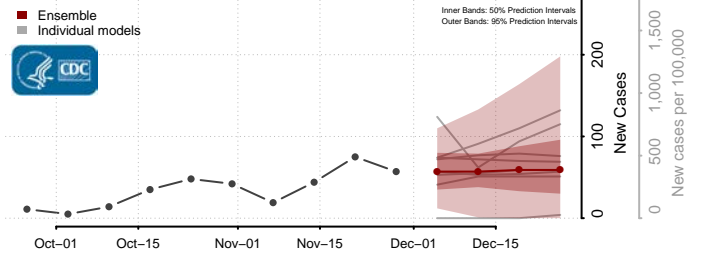

San Juan County, Utah