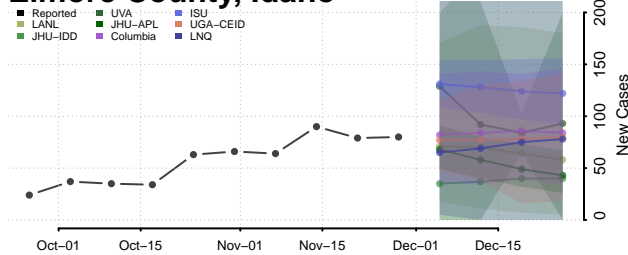

Cassia County, Idaho

Clark County, Idaho

Clearwater County, Idaho

Custer County, Idaho

Elmore County, Idaho

Franklin County, Idaho

Fremont County, Idaho

Gem County, Idaho