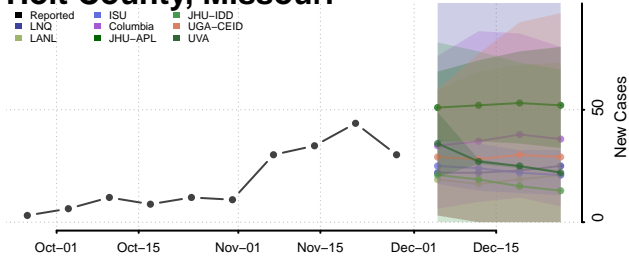

Gasconade County, Missouri

Gentry County, Missouri

Greene County, Missouri

Grundy County, Missouri

Harrison County, Missouri

Henry County, Missouri

Hickory County, Missouri

Holt County, Missouri