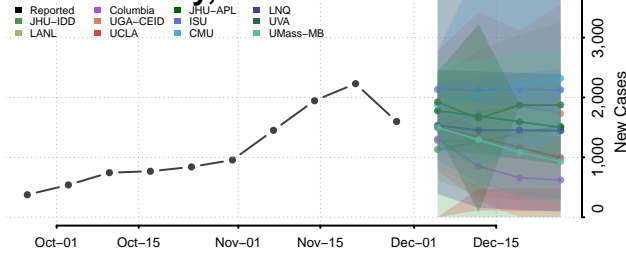

Box Elder County, Utah

Cache County, Utah

Carbon County, Utah

Daggett County, Utah

Davis County, Utah

Duchesne County, Utah

Emery County, Utah

Garfield County, Utah