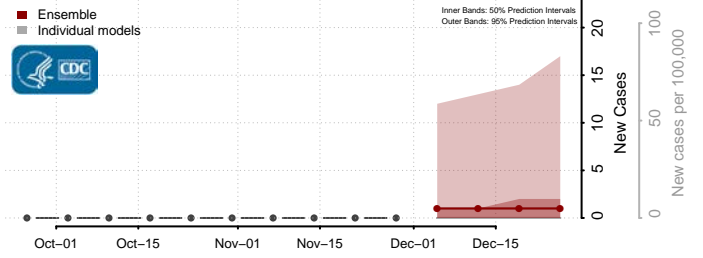

Box Elder County, Utah

Cache County, Utah

Carbon County, Utah

Daggett County, Utah

Davis County, Utah

Duchesne County, Utah

Emery County, Utah

Garfield County, Utah