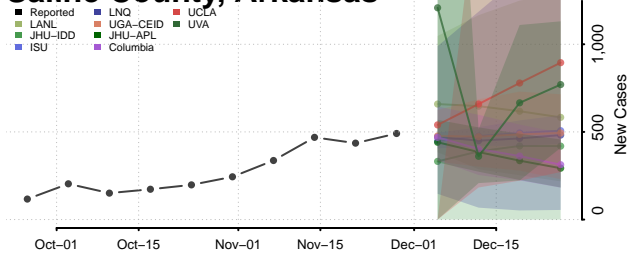

Pulaski County, Arkansas

Randolph County, Arkansas

Saline County, Arkansas

Scott County, Arkansas

Searcy County, Arkansas

Sebastian County, Arkansas

Sevier County, Arkansas

Sharp County, Arkansas