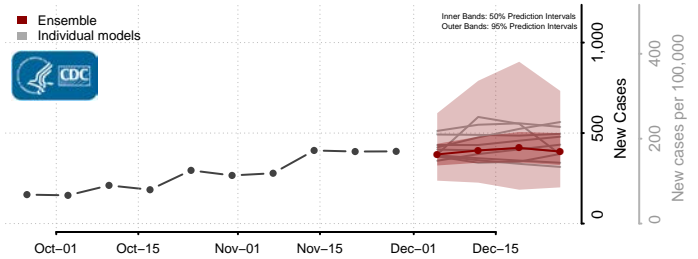

Montgomery County, North Carolina

Moore County, North Carolina

Nash County, North Carolina

New Hanover County, North Carolina

Northampton County, North Carolina

Onslow County, North Carolina

Orange County, North Carolina