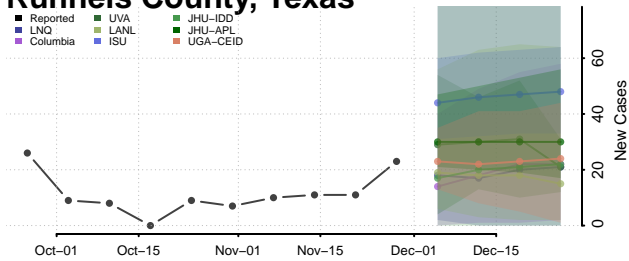

Runnels County, Texas