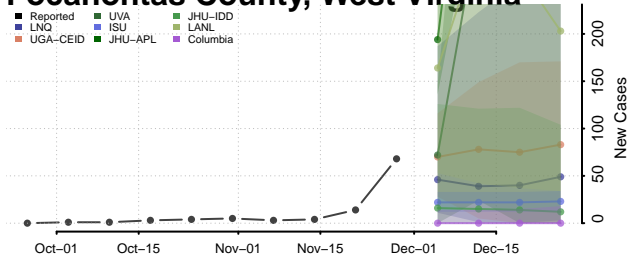

Pendleton County, West Virginia

Pleasants County, West Virginia

Pocahontas County, West Virginia

Preston County, West Virginia

Putnam County, West Virginia

Raleigh County, West Virginia

Randolph County, West Virginia