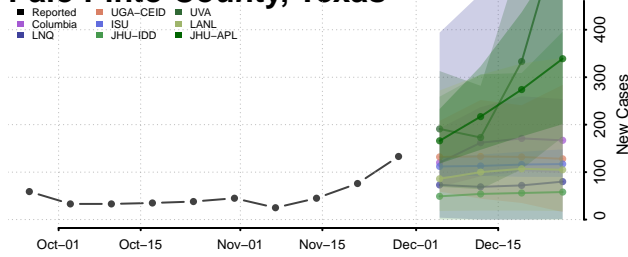

Nolan County, Texas

Nueces County, Texas

Ochiltree County, Texas

Oldham County, Texas

Orange County, Texas

Palo Pinto County, Texas

Panola County, Texas

Parker County, Texas