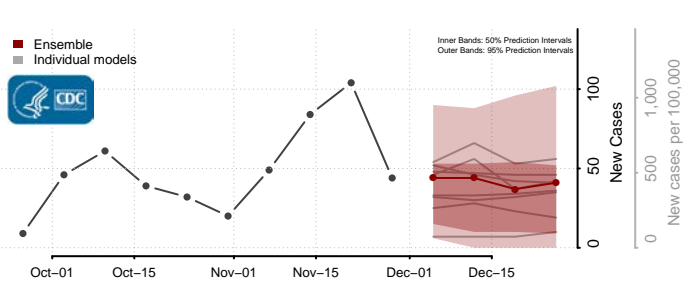

Beaverhead County, Montana

Big Horn County, Montana

Blaine County, Montana

Broadwater County, Montana

Carbon County, Montana

Carter County, Montana

Cascade County, Montana

Chouteau County, Montana