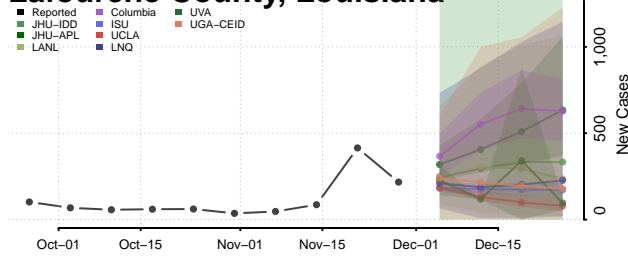

Lafourche County, Louisiana