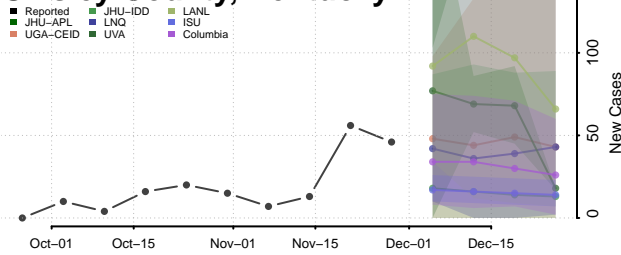

Owsley County, Kentucky