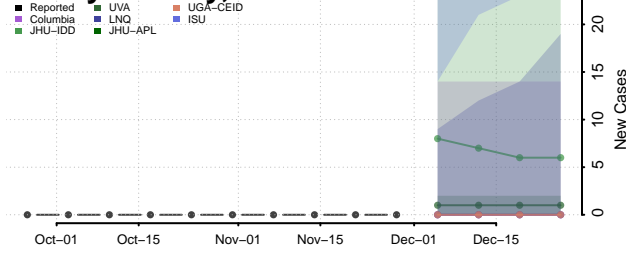

Box Elder County, Utah

Cache County, Utah

Carbon County, Utah

Daggett County, Utah

Davis County, Utah

Duchesne County, Utah

Emery County, Utah

Garfield County, Utah