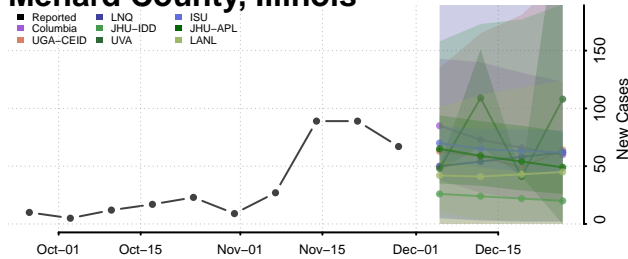

Menard County, Illinois