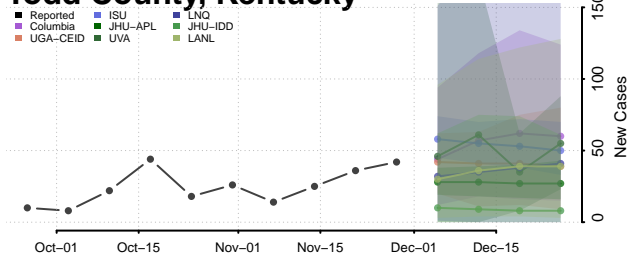

Scott County, Kentucky

Shelby County, Kentucky

Simpson County, Kentucky

Spencer County, Kentucky

Taylor County, Kentucky

Todd County, Kentucky

Trigg County, Kentucky

Trimble County, Kentucky