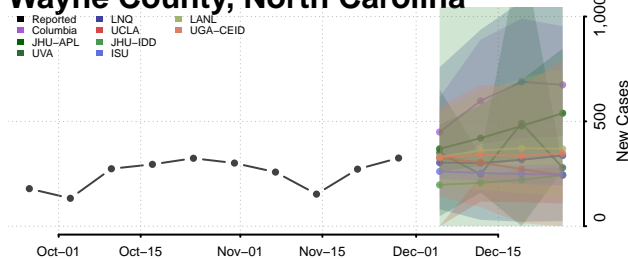

Union County, North Carolina

Vance County, North Carolina

Wake County, North Carolina

Warren County, North Carolina

Washington County, North Carolina

Watauga County, North Carolina

Wayne County, North Carolina