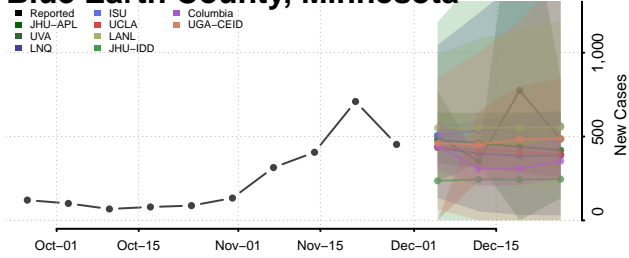

Minnesota

Aitkin County, Minnesota

Anoka County, Minnesota

Becker County, Minnesota

Beltrami County, Minnesota

Benton County, Minnesota

Big Stone County, Minnesota

Blue Earth County, Minnesota