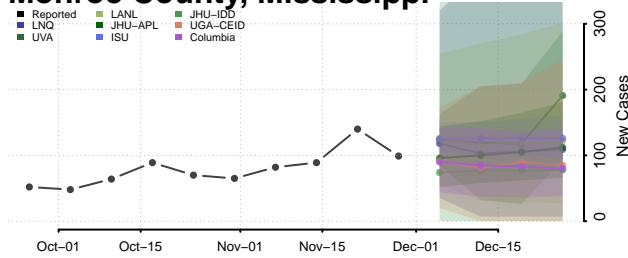

Monroe County, Mississippi