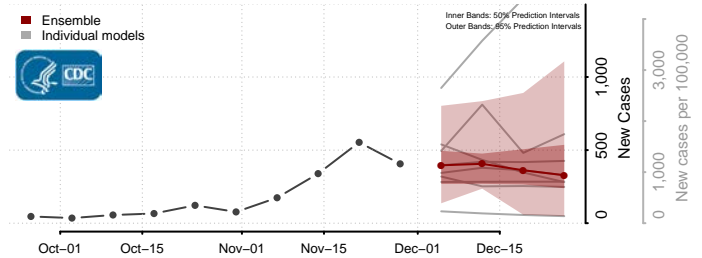

Silver Bow County, Montana