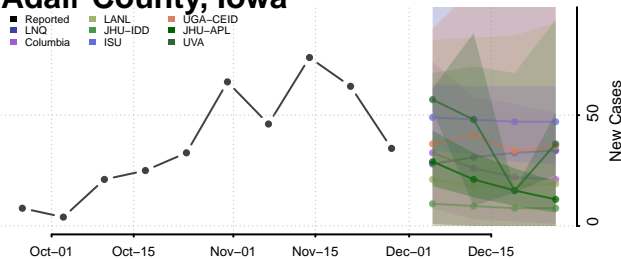

Adair County, Iowa