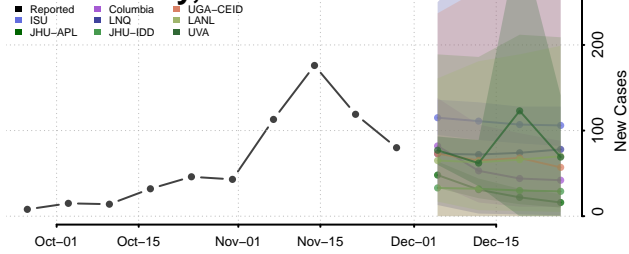

Monroe County, Illinois

Montgomery County, Illinois

Morgan County, Illinois

Moultrie County, Illinois

Ogle County, Illinois

Peoria County, Illinois

Perry County, Illinois

Piatt County, Illinois