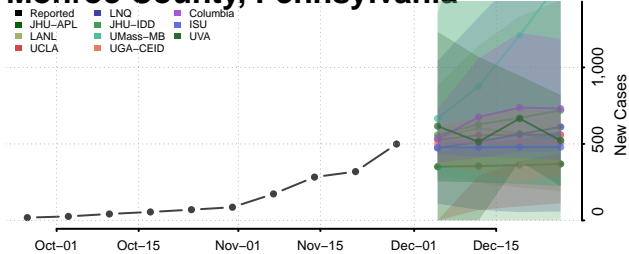

Lehigh County, Pennsylvania

Luzerne County, Pennsylvania

Lycoming County, Pennsylvania

McKean County, Pennsylvania

Mercer County, Pennsylvania

Mifflin County, Pennsylvania

Monroe County, Pennsylvania

Montgomery County, Pennsylvania