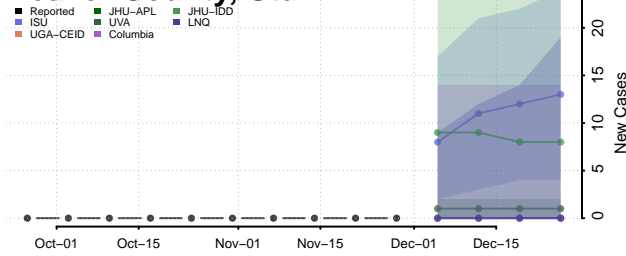

Wise County, Texas

Wood County, Texas

Yoakum County, Texas

Young County, Texas

Zapata County, Texas

Zavala County, Texas

Utah

Beaver County, Utah