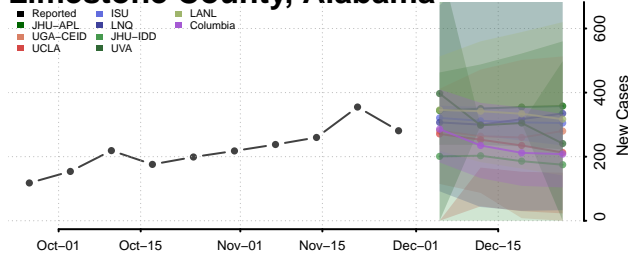

Lauderdale County, Alabama

Lawrence County, Alabama

Lee County, Alabama

Limestone County, Alabama

Lowndes County, Alabama

Macon County, Alabama

Madison County, Alabama

Marengo County, Alabama