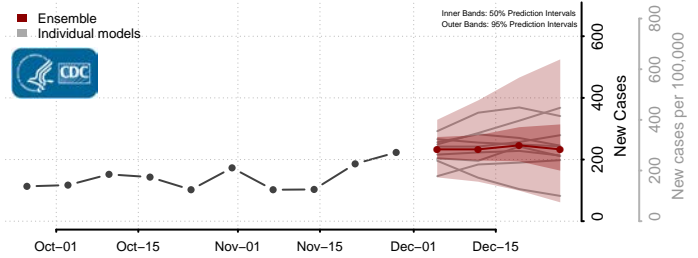

Lynchburg County, Virginia