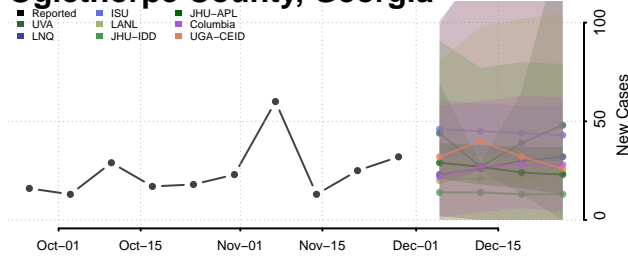

Montgomery County, Georgia

Morgan County, Georgia

Murray County, Georgia

Muscogee County, Georgia

Newton County, Georgia

Oconee County, Georgia

Oglethorpe County, Georgia

Paulding County, Georgia