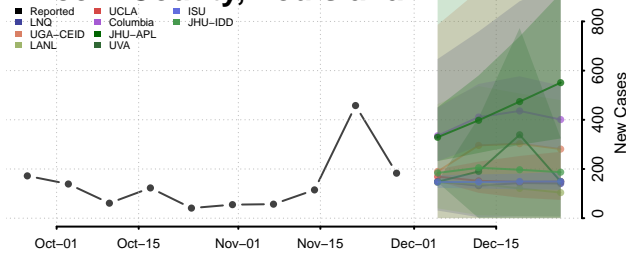

Livingston County, Louisiana

Madison County, Louisiana

Morehouse County, Louisiana

Natchitoches County, Louisiana

Orleans County, Louisiana

Ouachita County, Louisiana

Plaquemines County, Louisiana

Pointe Coupee County, Louisiana