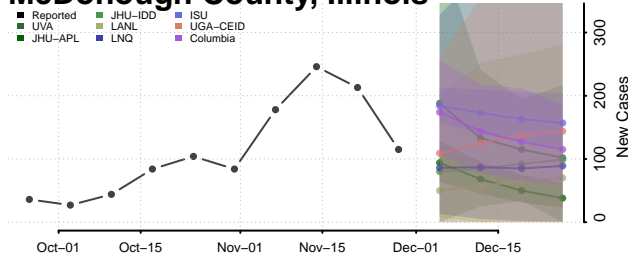

Marshall County, Illinois

Mason County, Illinois

Massac County, Illinois

McDonough County, Illinois

McHenry County, Illinois

McLean County, Illinois

Menard County, Illinois

Mercer County, Illinois