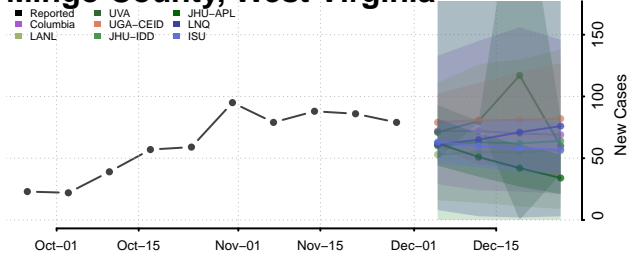

Mingo County, West Virginia