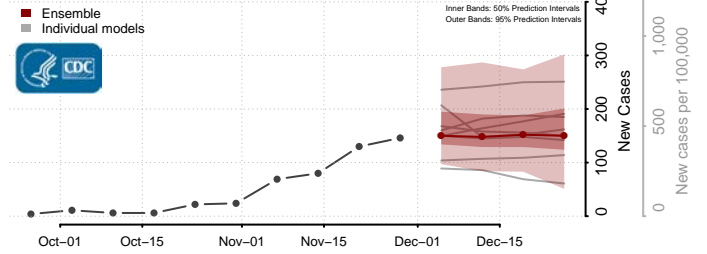

Shiawassee County, Michigan

St. Clair County, Michigan

St. Joseph County, Michigan

Tuscola County, Michigan

Van Buren County, Michigan

Washtenaw County, Michigan

Wayne County, Michigan

Wexford County, Michigan