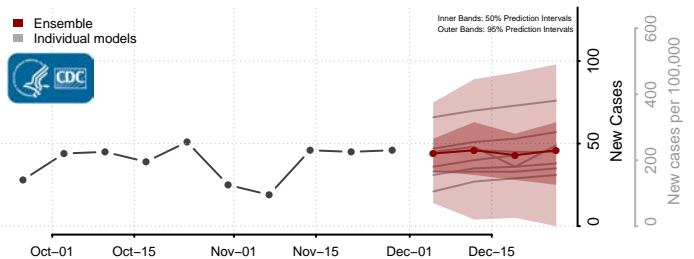

Union County, Tennessee