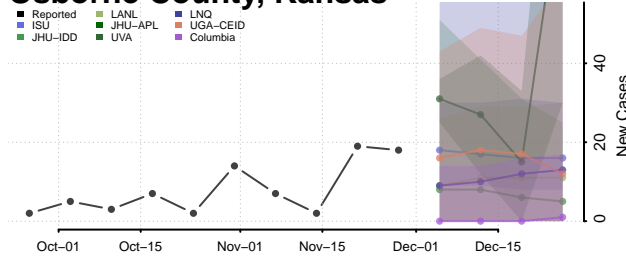

Neosho County, Kansas

Ness County, Kansas

Norton County, Kansas

Osage County, Kansas

Osborne County, Kansas

Ottawa County, Kansas

Pawnee County, Kansas

Phillips County, Kansas