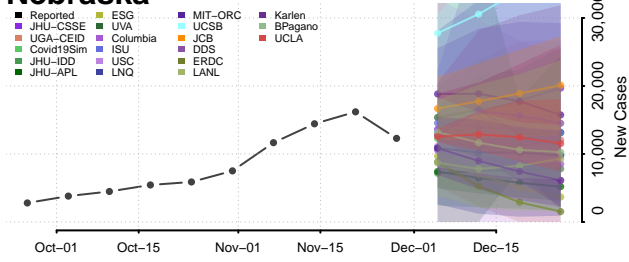

Wheatland County, Montana

Wibaux County, Montana

Yellowstone County, Montana

Nebraska

Adams County, Nebraska

Antelope County, Nebraska