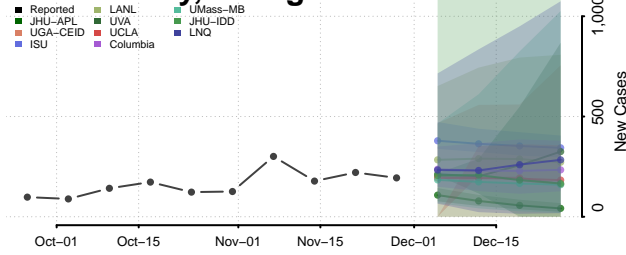

Barrow County, Georgia

Bartow County, Georgia

Ben Hill County, Georgia

Berrien County, Georgia

Bibb County, Georgia

Bleckley County, Georgia

Brantley County, Georgia

Brooks County, Georgia