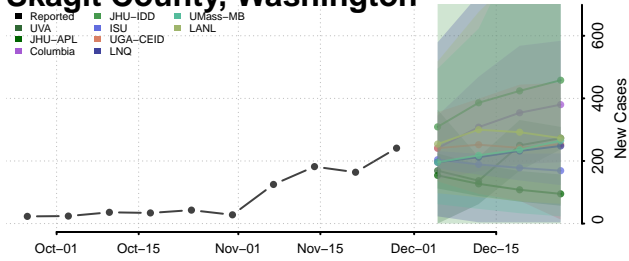

Skamania County, Washington

Snohomish County, Washington

Spokane County, Washington

Stevens County, Washington

Thurston County, Washington

Wahkiakum County, Washington

Walla Walla County, Washington

Whatcom County, Washington