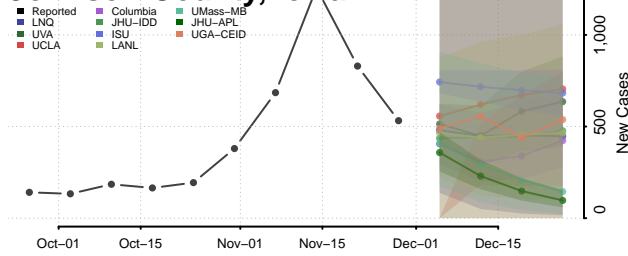

Ida County, Iowa

Iowa County, Iowa

Jackson County, Iowa

Jasper County, Iowa

Jefferson County, Iowa

Johnson County, Iowa

Jones County, Iowa

Keokuk County, Iowa