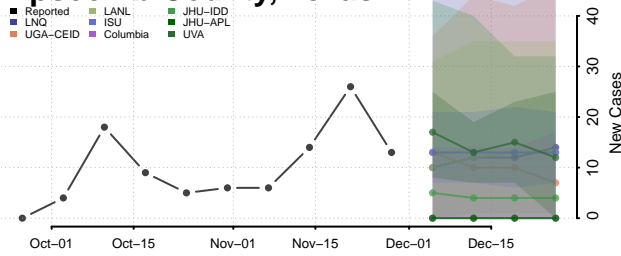

Leon County, Texas

Liberty County, Texas

Limestone County, Texas

Lipscomb County, Texas

Live Oak County, Texas

Llano County, Texas

Loving County, Texas

Lubbock County, Texas