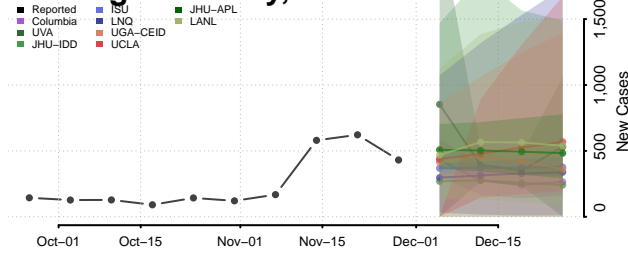

Muskogee County, Oklahoma