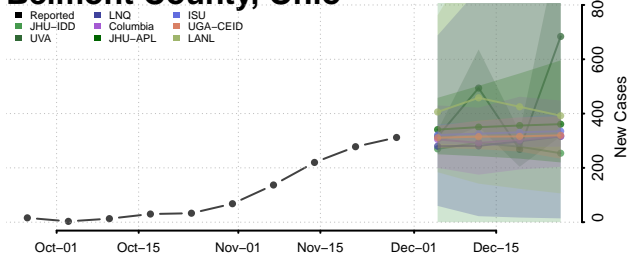

Belmont County, Ohio