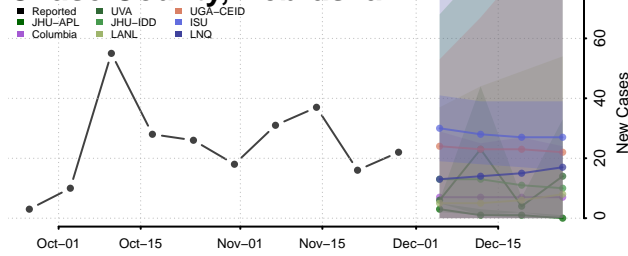

Boyd County, Nebraska

Brown County, Nebraska

Buffalo County, Nebraska

Burt County, Nebraska

Butler County, Nebraska

Cass County, Nebraska

Cedar County, Nebraska

Chase County, Nebraska