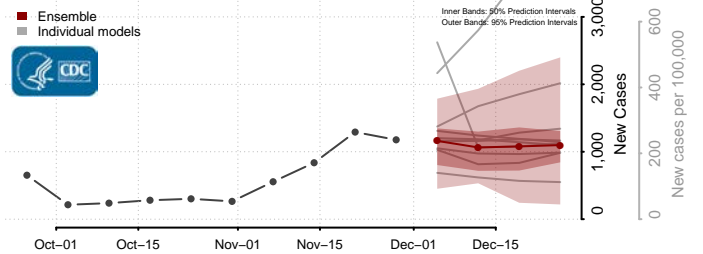

Clark County, Washington