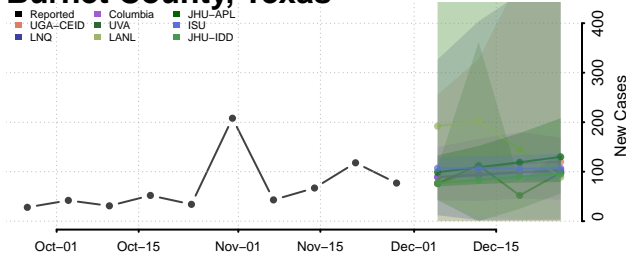

Burnet County, Texas