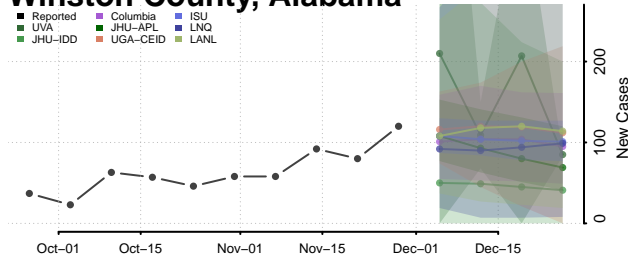

Pike County, Alabama

Randolph County, Alabama

Russell County, Alabama

Shelby County, Alabama

St. Clair County, Alabama

Sumter County, Alabama

Talladega County, Alabama

Tallapoosa County, Alabama

Tuscaloosa County, Alabama

Walker County, Alabama

Washington County, Alabama

Wilcox County, Alabama

Winston County, Alabama

Alaska

Aleutians East County, Alaska

Aleutians West County, Alaska