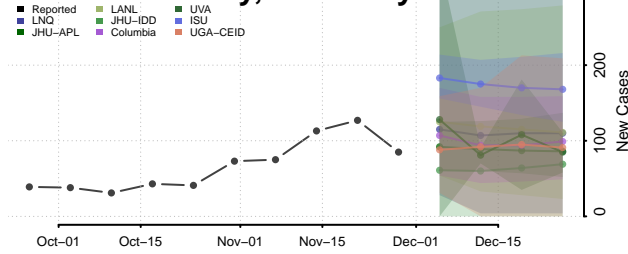

Madison County, Kentucky

Magoffin County, Kentucky

Marion County, Kentucky

Marshall County, Kentucky

Martin County, Kentucky

Mason County, Kentucky

McCracken County, Kentucky

McCreary County, Kentucky