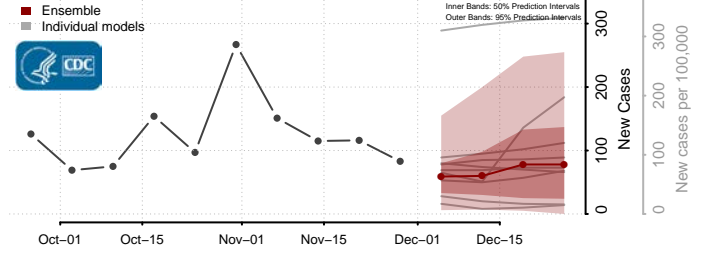

Bowie County, Texas