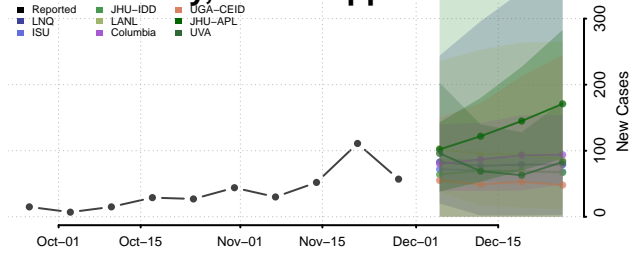

Perry County, Mississippi

Pike County, Mississippi

Pontotoc County, Mississippi

Prentiss County, Mississippi

Quitman County, Mississippi

Rankin County, Mississippi

Scott County, Mississippi

Sharkey County, Mississippi