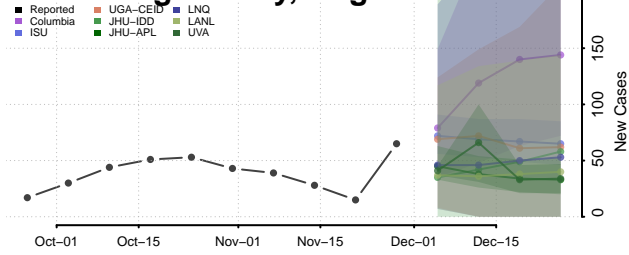

Petersburg County, Virginia