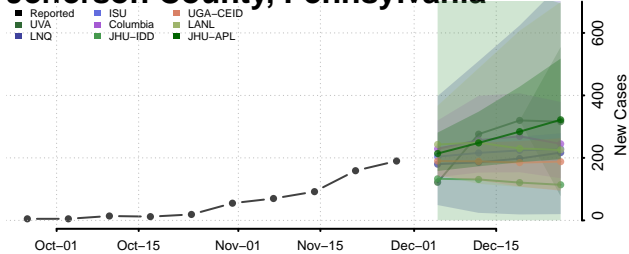

Jefferson County, Pennsylvania