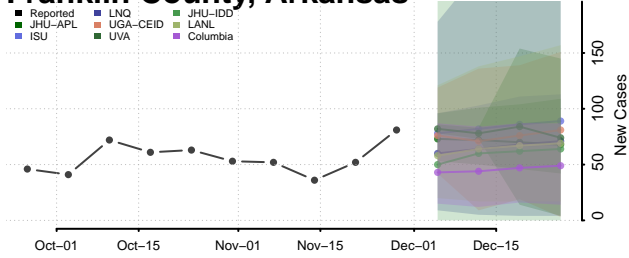

Dallas County, Arkansas

Desha County, Arkansas

Drew County, Arkansas

Faulkner County, Arkansas

Franklin County, Arkansas

Fulton County, Arkansas

Garland County, Arkansas

Grant County, Arkansas