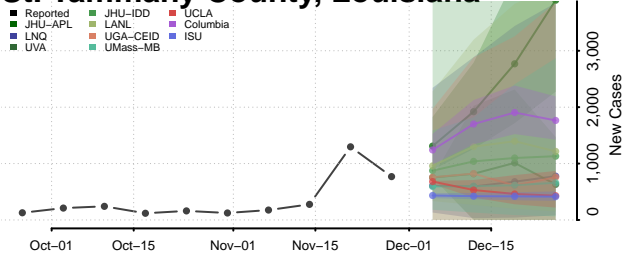

St. John the Baptist County, Louisiana

St. Landry County, Louisiana

St. Martin County, Louisiana

St. Mary County, Louisiana

St. Tammany County, Louisiana

Tangipahoa County, Louisiana

Tensas County, Louisiana