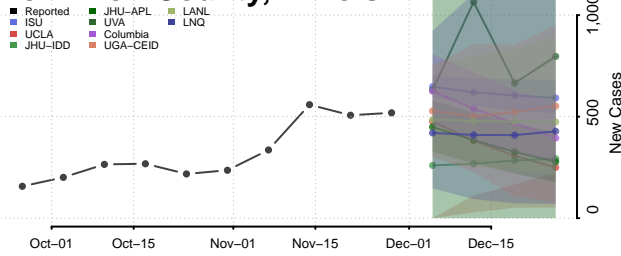

Vermilion County, Illinois