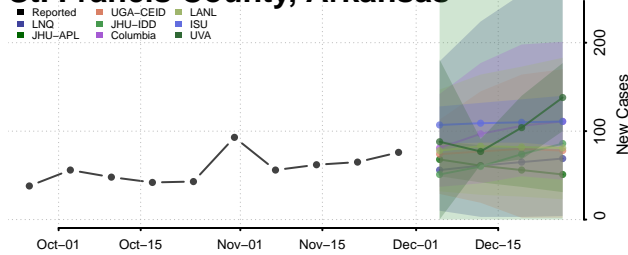

St. Francis County, Arkansas