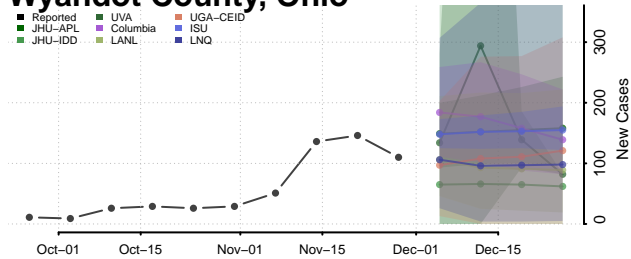

Wayne County, Ohio

Williams County, Ohio

Wood County, Ohio

Wyandot County, Ohio

Oklahoma

Adair County, Oklahoma

Alfalfa County, Oklahoma

Atoka County, Oklahoma