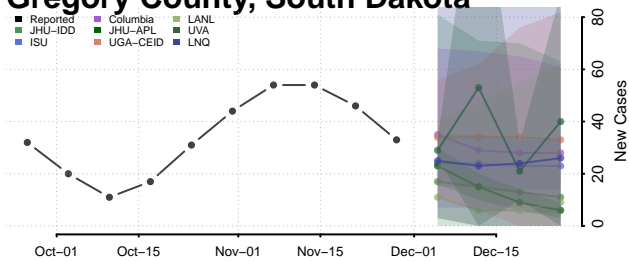

Gregory County, South Dakota