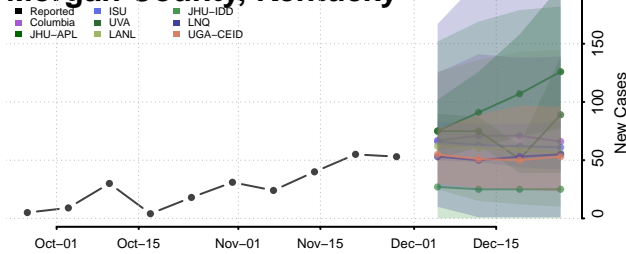

McLean County, Kentucky

Meade County, Kentucky

Menifee County, Kentucky

Mercer County, Kentucky

Metcalfe County, Kentucky

Monroe County, Kentucky

Montgomery County, Kentucky

Morgan County, Kentucky