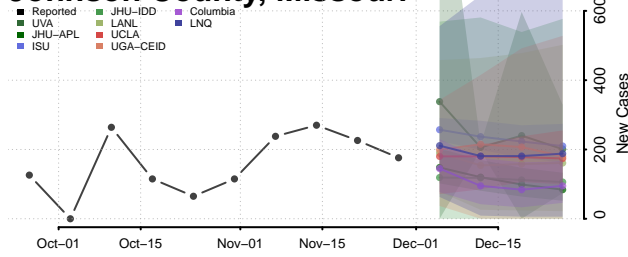

Howard County, Missouri

Howell County, Missouri

Iron County, Missouri

Jackson County, Missouri

Jasper County, Missouri

Jefferson County, Missouri

Johnson County, Missouri

Knox County, Missouri