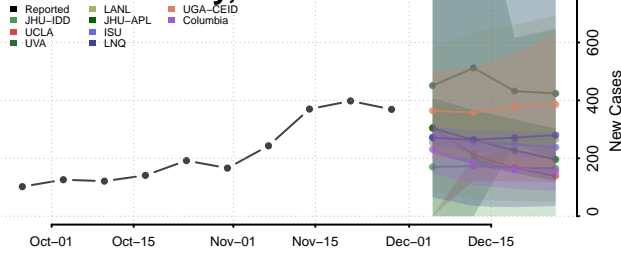

Clinton County, Illinois