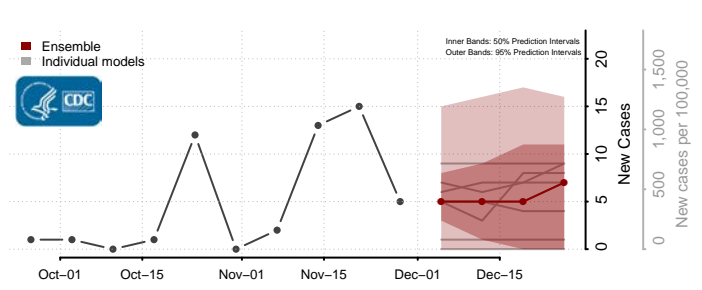

Garfield County, Montana