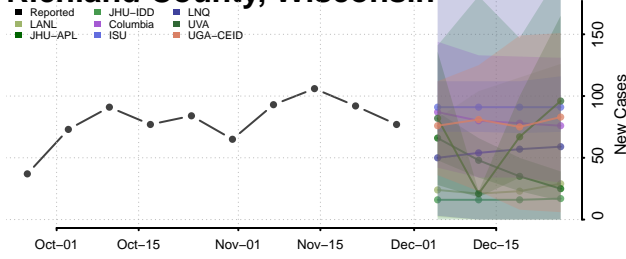

Richland County, Wisconsin