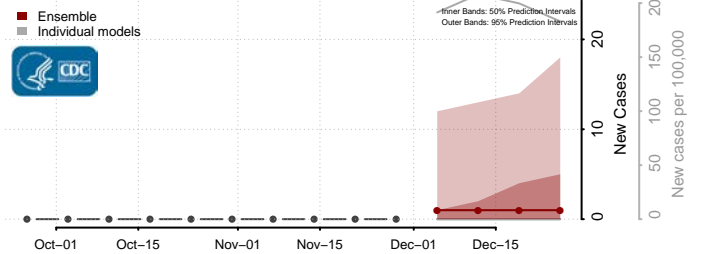

Juab County, Utah