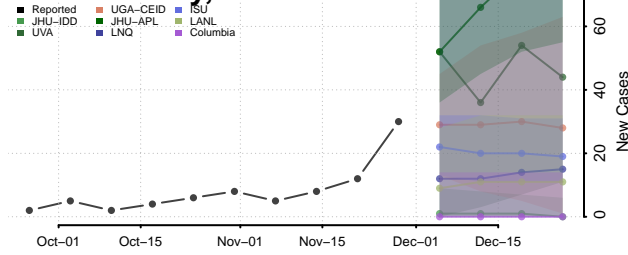

Clark County, Kansas