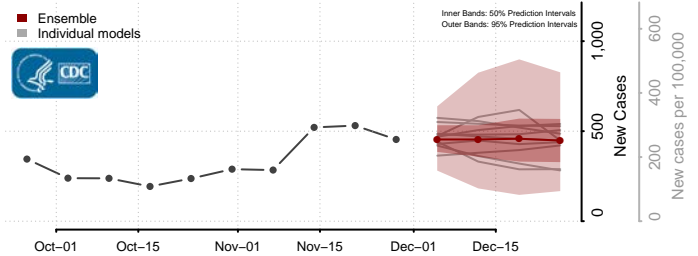

Hampshire County, West Virginia

Hancock County, West Virginia

Hardy County, West Virginia

Harrison County, West Virginia

Jackson County, West Virginia

Jefferson County, West Virginia

Kanawha County, West Virginia