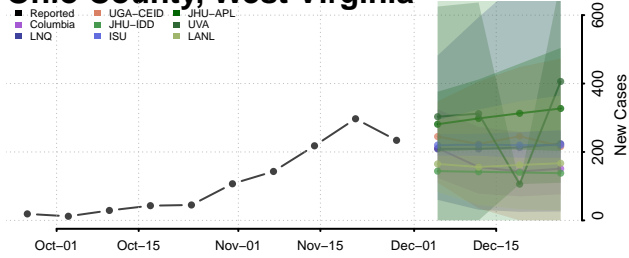

Pendleton County, West Virginia

Pleasants County, West Virginia

Pocahontas County, West Virginia

Preston County, West Virginia

Putnam County, West Virginia

Raleigh County, West Virginia

Randolph County, West Virginia