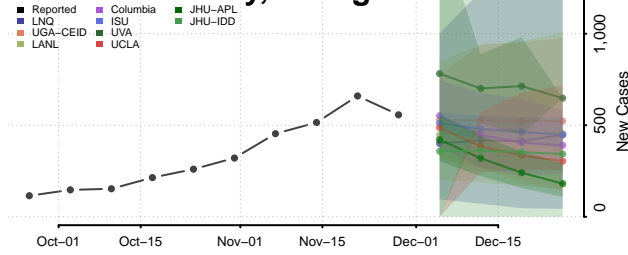

Wayne County, Georgia

Webster County, Georgia

Wheeler County, Georgia

White County, Georgia

Whitfield County, Georgia

Wilcox County, Georgia

Wilkes County, Georgia

Wilkinson County, Georgia