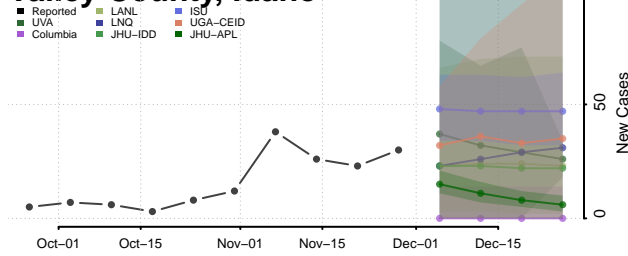

Shoshone County, Idaho

Teton County, Idaho

Twin Falls County, Idaho

Valley County, Idaho

Washington County, Idaho

Illinois

Adams County, Illinois

Alexander County, Illinois