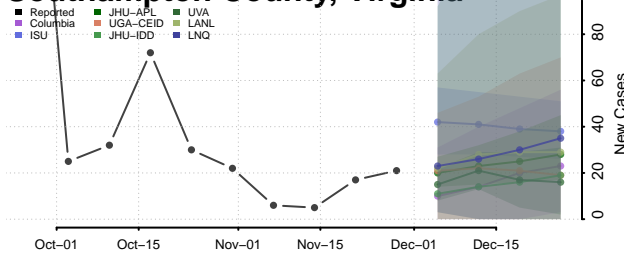

Southampton County, Virginia