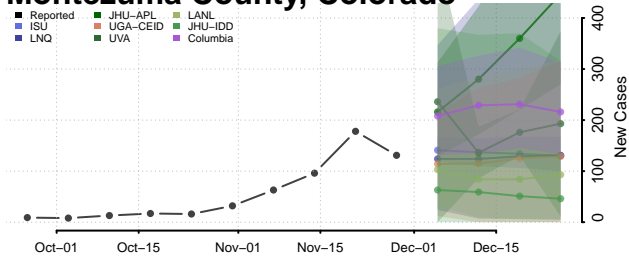

Montezuma County, Colorado