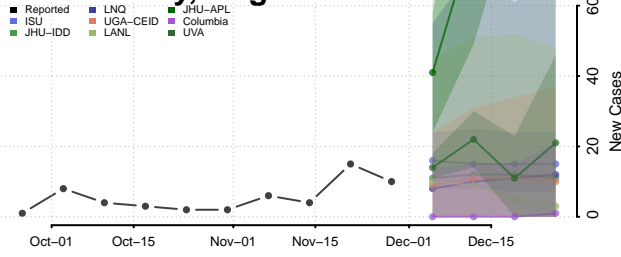

Bath County, Virginia