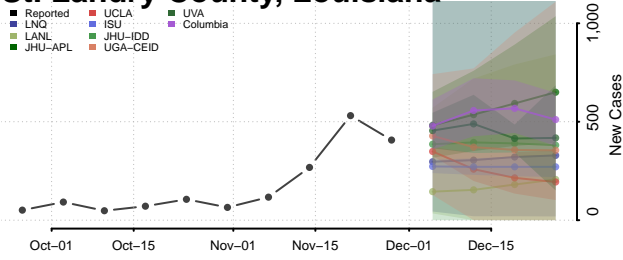

St. Landry County, Louisiana