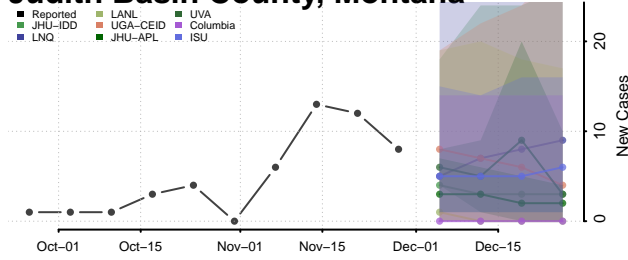

Garfield County, Montana

Glacier County, Montana

Golden Valley County, Montana

Granite County, Montana

Hill County, Montana

Jefferson County, Montana

Judith Basin County, Montana

Lake County, Montana