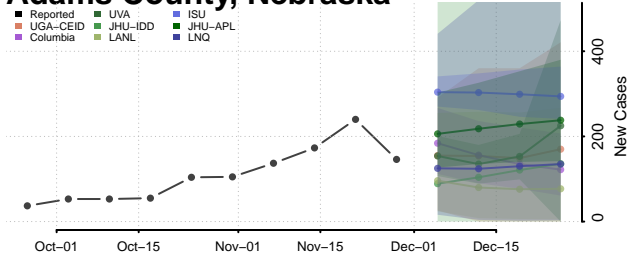

Adams County, Nebraska