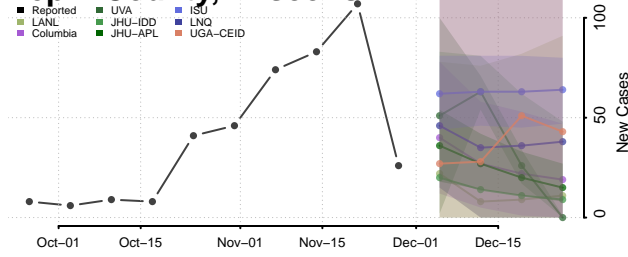

Oconto County, Wisconsin

Oneida County, Wisconsin

Outagamie County, Wisconsin

Ozaukee County, Wisconsin

Pepin County, Wisconsin

Pierce County, Wisconsin

Polk County, Wisconsin

Portage County, Wisconsin