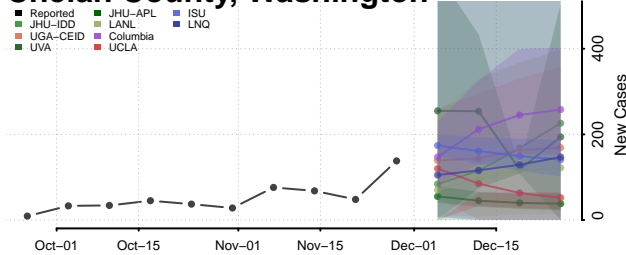

Wythe County, Virginia

York County, Virginia

Washington

Adams County, Washington

Asotin County, Washington

Benton County, Washington

Chelan County, Washington

Clallam County, Washington