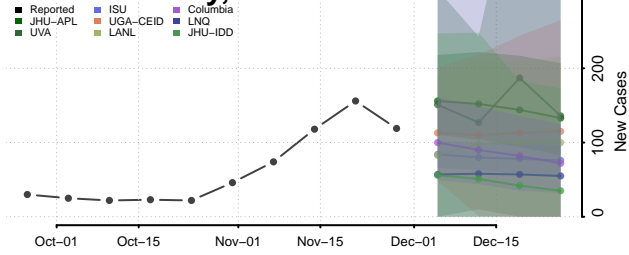

Atchison County, Kansas

Barber County, Kansas

Barton County, Kansas

Bourbon County, Kansas

Brown County, Kansas

Butler County, Kansas

Chase County, Kansas

Chautauqua County, Kansas