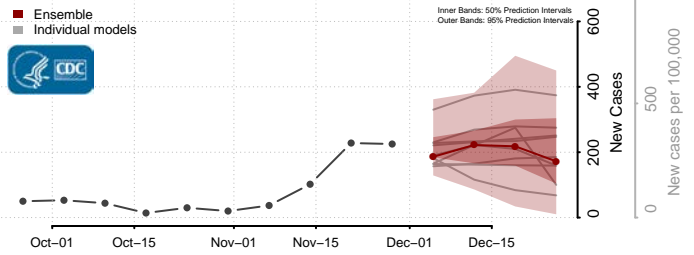

Iberia County, Louisiana