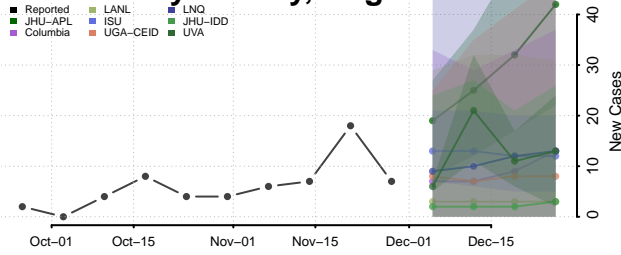

Charles City County, Virginia