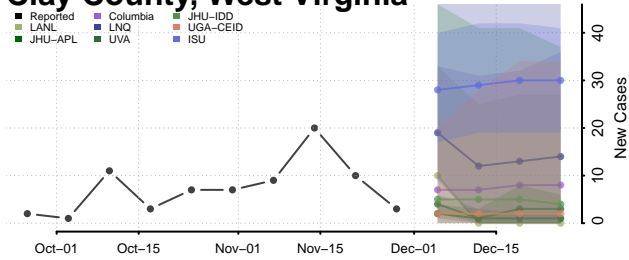

Clay County, West Virginia