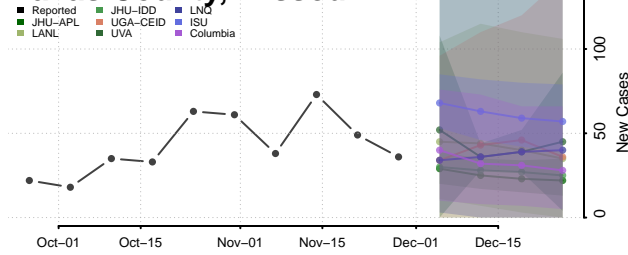

Dallas County, Missouri