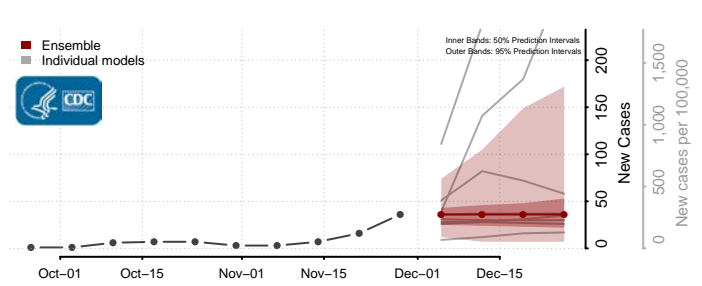

Amelia County, Virginia