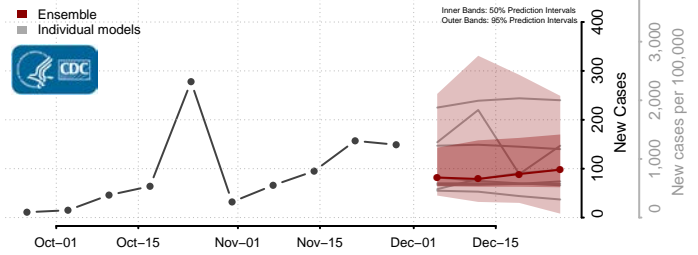

Okfuskee County, Oklahoma