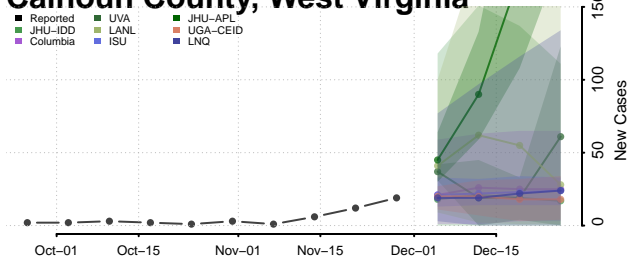

Calhoun County, West Virginia