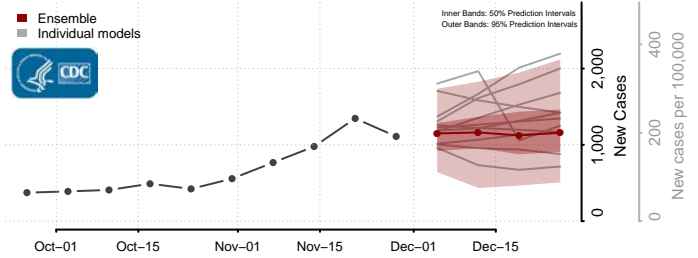

Waldo County, Maine

Washington County, Maine

York County, Maine

Maryland

Allegany County, Maryland

Anne Arundel County, Maryland

Baltimore City County, Maryland

Baltimore County, Maryland