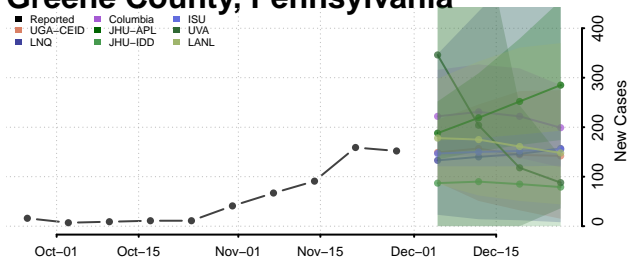

Elk County, Pennsylvania

Erie County, Pennsylvania

Fayette County, Pennsylvania

Forest County, Pennsylvania

Franklin County, Pennsylvania

Fulton County, Pennsylvania

Greene County, Pennsylvania

Huntingdon County, Pennsylvania