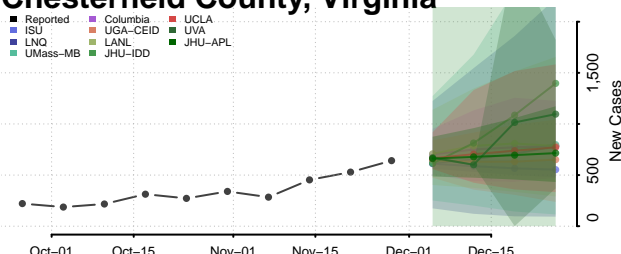

Caroline County, Virginia

Carroll County, Virginia

Charles City County, Virginia

Charlotte County, Virginia

Charlottesville County, Virginia

Chesapeake County, Virginia

Chesterfield County, Virginia

Clarke County, Virginia