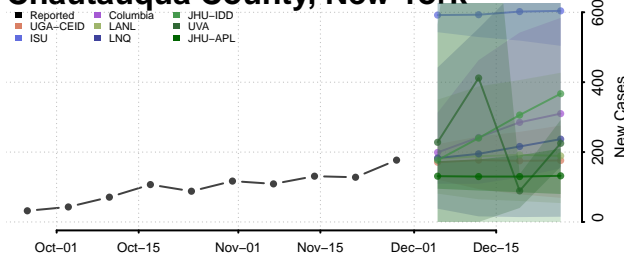

Chautauqua County, New York