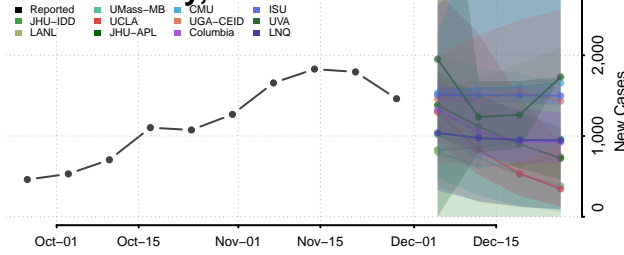

Cass County, North Dakota