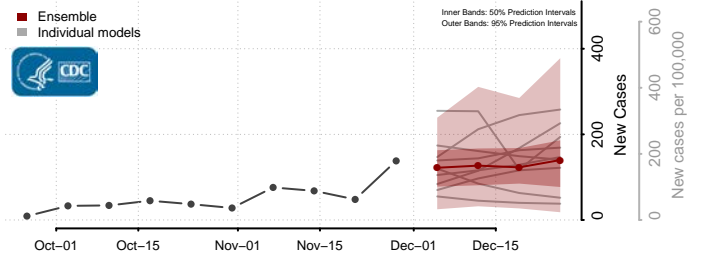

Wythe County, Virginia

York County, Virginia

Washington

Adams County, Washington

Asotin County, Washington

Benton County, Washington

Chelan County, Washington

Clallam County, Washington