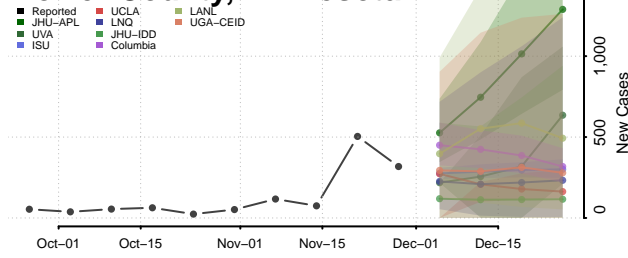

Mower County, Minnesota