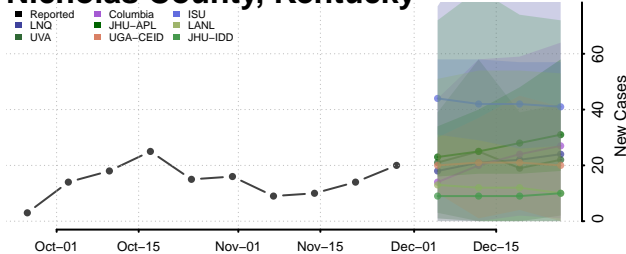

Nicholas County, Kentucky