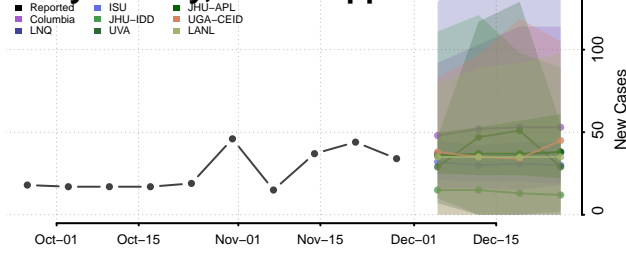

Perry County, Mississippi