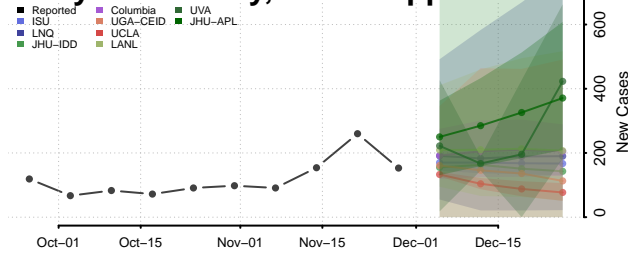

Lafayette County, Mississippi