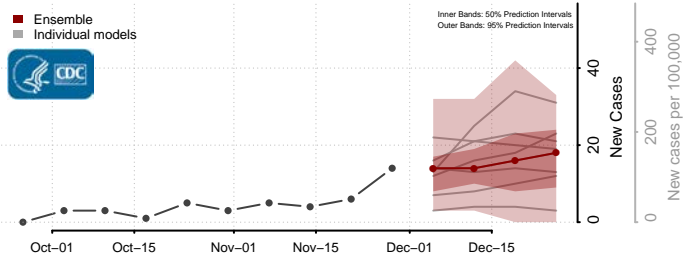

New Kent County, Virginia

Newport News County, Virginia

Norfolk County, Virginia

Northampton County, Virginia

Northumberland County, Virginia

Norton County, Virginia

Nottoway County, Virginia

Orange County, Virginia