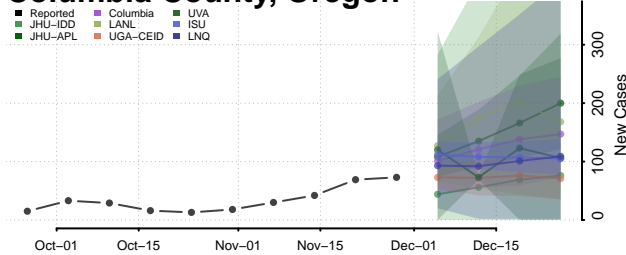

Columbia County, Oregon