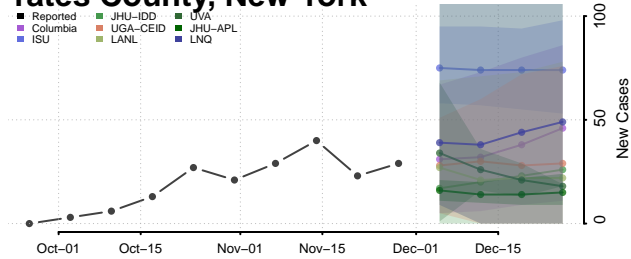

Yates County, New York