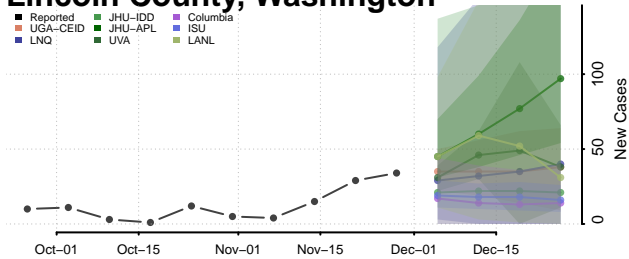

Lincoln County, Washington