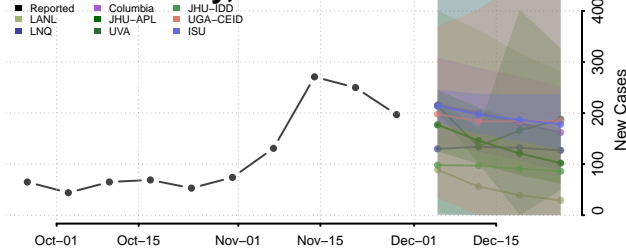

Barton County, Kansas