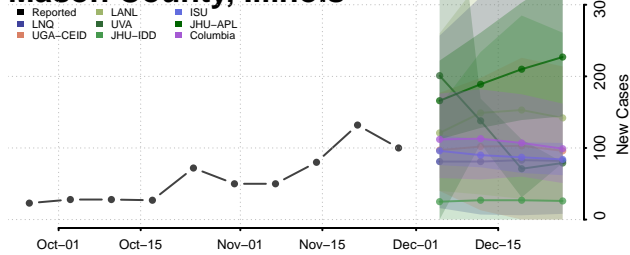

Mason County, Illinois