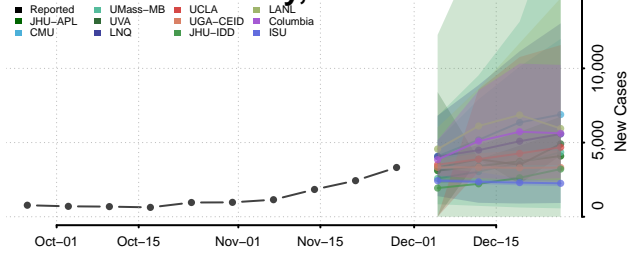

San Joaquin County, California

San Luis Obispo County, California

San Mateo County, California

Santa Barbara County, California

Santa Clara County, California

Santa Cruz County, California

Shasta County, California