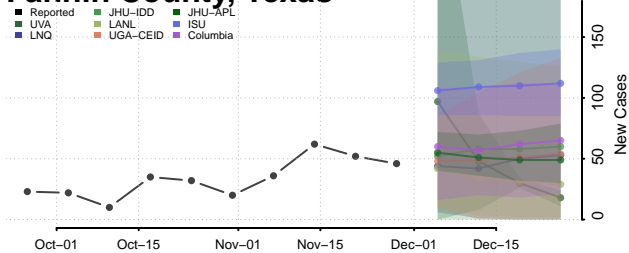

Fannin County, Texas