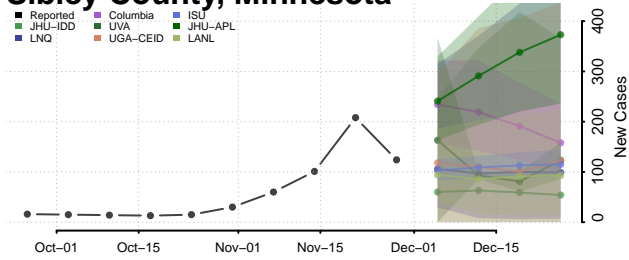

Redwood County, Minnesota

Renville County, Minnesota

Rice County, Minnesota

Rock County, Minnesota

Roseau County, Minnesota

Scott County, Minnesota

Sherburne County, Minnesota

Sibley County, Minnesota