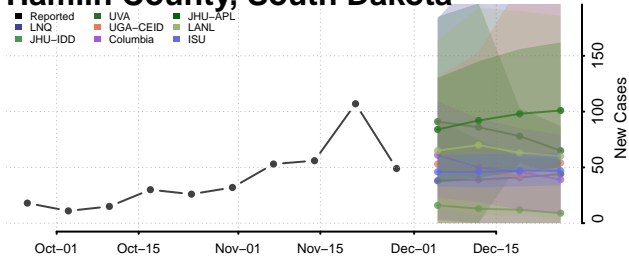

Douglas County, South Dakota

Edmunds County, South Dakota

Fall River County, South Dakota

Faulk County, South Dakota

Grant County, South Dakota

Gregory County, South Dakota

Haakon County, South Dakota

Hamlin County, South Dakota