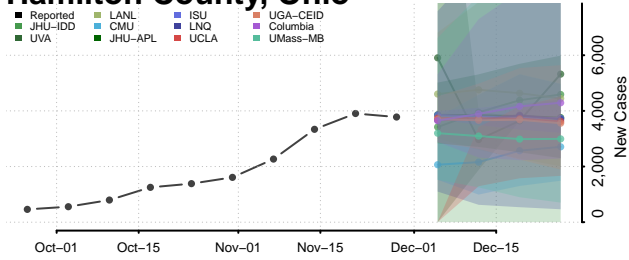

Hamilton County, Ohio