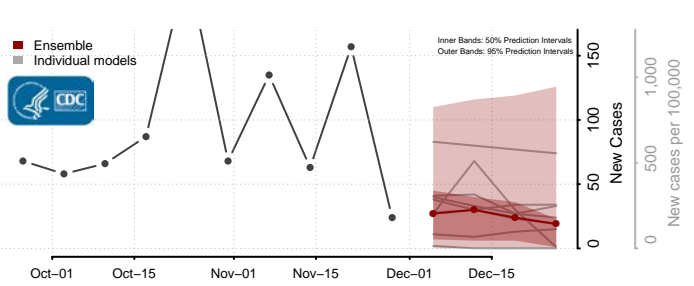

Beaverhead County, Montana

Big Horn County, Montana

Blaine County, Montana

Broadwater County, Montana

Carbon County, Montana

Carter County, Montana

Cascade County, Montana

Chouteau County, Montana