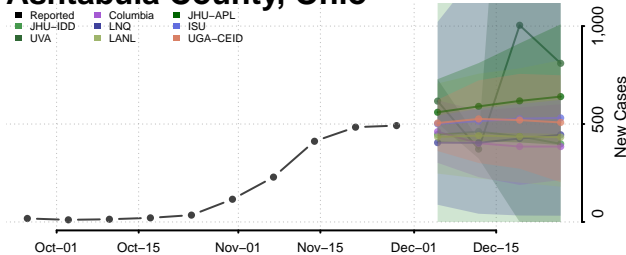

Ashtabula County, Ohio