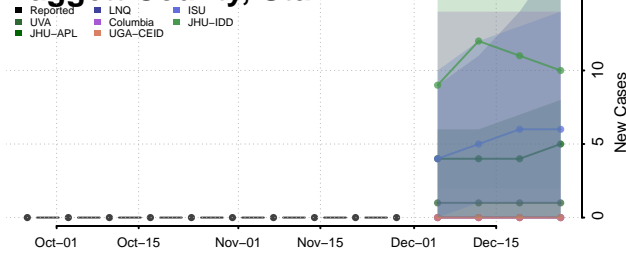

Box Elder County, Utah

Cache County, Utah

Carbon County, Utah

Daggett County, Utah

Davis County, Utah

Duchesne County, Utah

Emery County, Utah

Garfield County, Utah