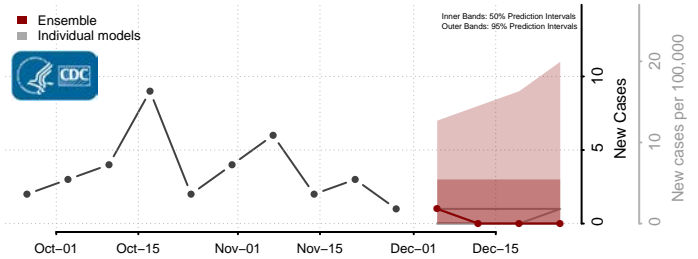

Northern Mariana Islands