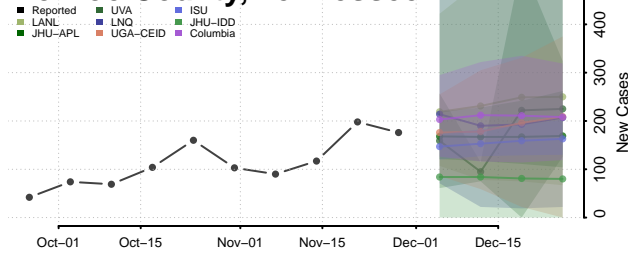

Marshall County, Tennessee

Maury County, Tennessee

McMinn County, Tennessee

McNairy County, Tennessee

Meigs County, Tennessee

Monroe County, Tennessee

Montgomery County, Tennessee

Moore County, Tennessee