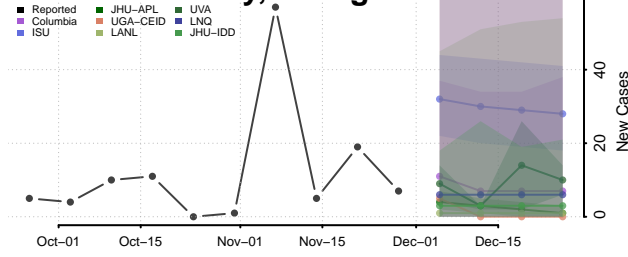

Jasper County, Georgia

Jeff Davis County, Georgia

Jefferson County, Georgia

Jenkins County, Georgia

Johnson County, Georgia

Jones County, Georgia

Lamar County, Georgia

Lanier County, Georgia