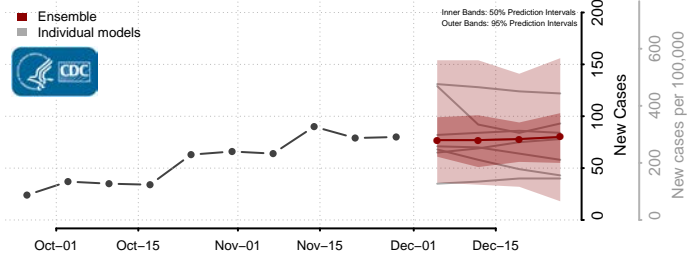

Cassia County, Idaho

Clark County, Idaho

Clearwater County, Idaho

Custer County, Idaho

Elmore County, Idaho

Franklin County, Idaho

Fremont County, Idaho

Gem County, Idaho