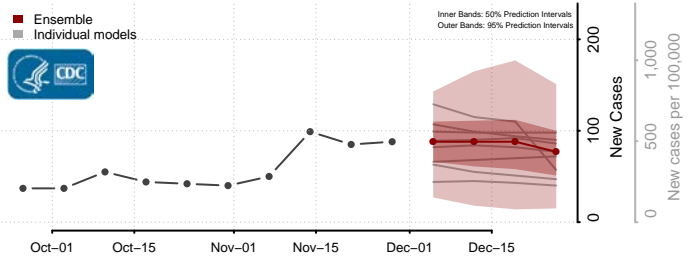

Andrew County, Missouri