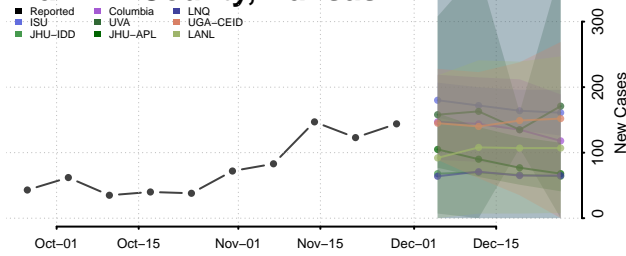

Ellsworth County, Kansas

Finney County, Kansas

Ford County, Kansas

Franklin County, Kansas

Geary County, Kansas

Gove County, Kansas

Graham County, Kansas

Grant County, Kansas