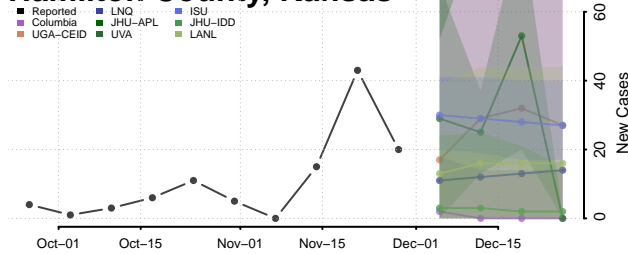

Hamilton County, Kansas