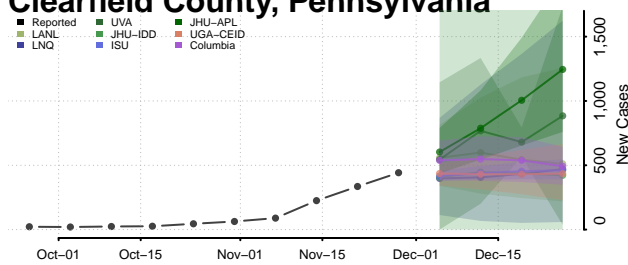

Clearfield County, Pennsylvania