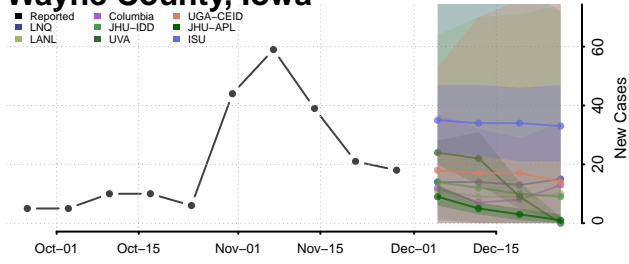

Taylor County, Iowa

Union County, Iowa

Van Buren County, Iowa

Wapello County, Iowa

Warren County, Iowa

Washington County, Iowa

Wayne County, Iowa

Webster County, Iowa