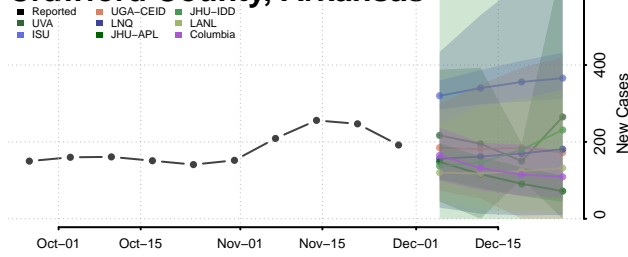

Cleburne County, Arkansas

Cleveland County, Arkansas

Columbia County, Arkansas

Conway County, Arkansas

Craighead County, Arkansas

Crawford County, Arkansas

Crittenden County, Arkansas

Cross County, Arkansas