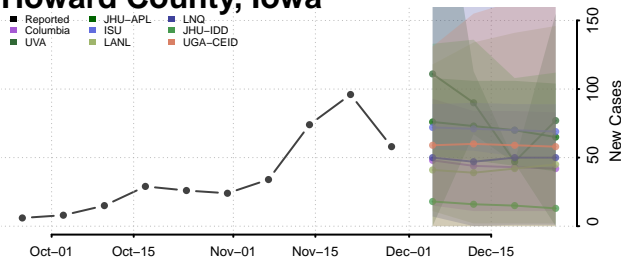

Guthrie County, Iowa

Hamilton County, Iowa

Hancock County, Iowa

Hardin County, Iowa

Harrison County, Iowa

Henry County, Iowa

Howard County, Iowa

Humboldt County, Iowa