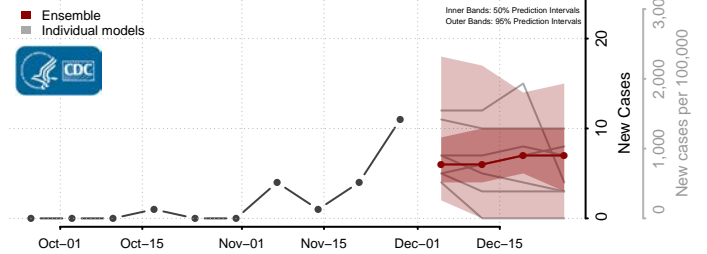

Terrell County, Texas