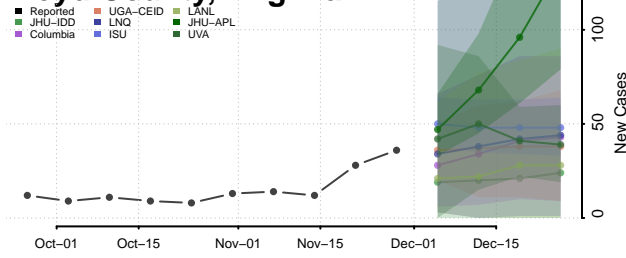

Emporia County, Virginia

Essex County, Virginia

Fairfax City County, Virginia

Fairfax County, Virginia

Falls Church County, Virginia

Fauquier County, Virginia

Floyd County, Virginia

Fluvanna County, Virginia