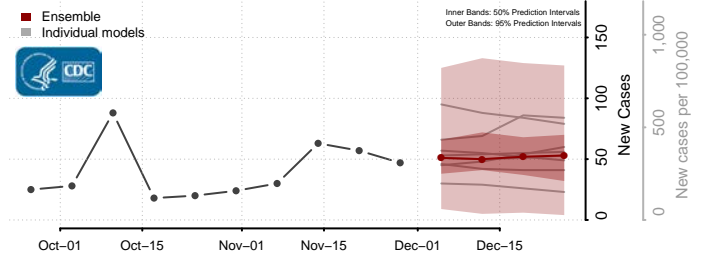

Livingston County, Missouri