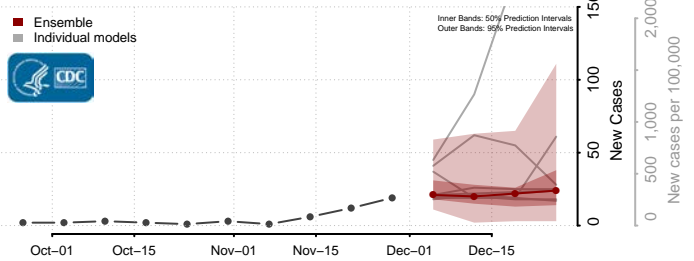

Calhoun County, West Virginia