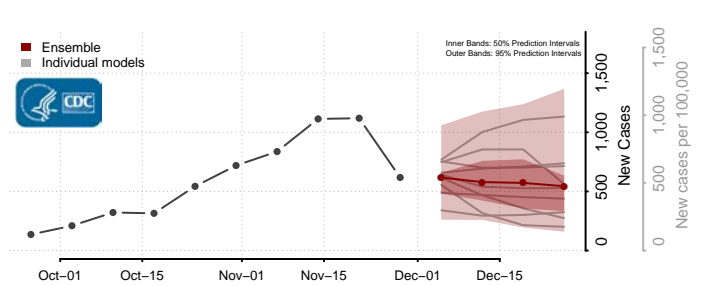

Custer County, Montana

Daniels County, Montana

Dawson County, Montana

Deer Lodge County, Montana

Fallon County, Montana

Fergus County, Montana

Flathead County, Montana

Gallatin County, Montana