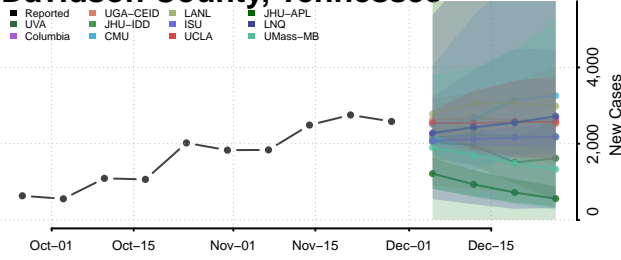

Davidson County, Tennessee