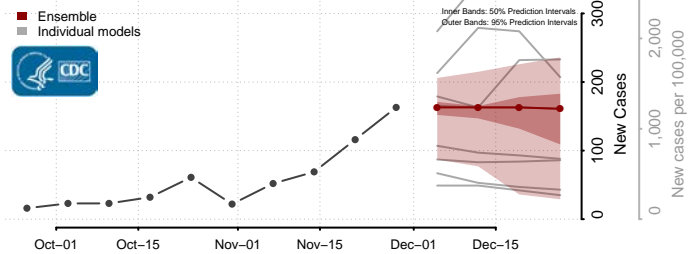

Mississippi County, Missouri