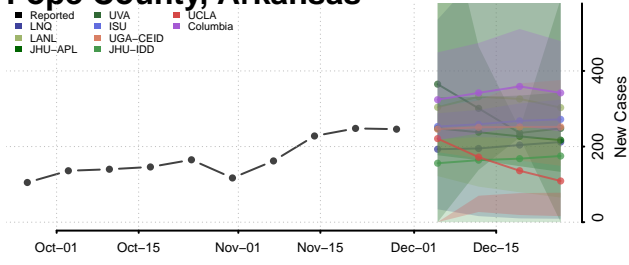

Pope County, Arkansas