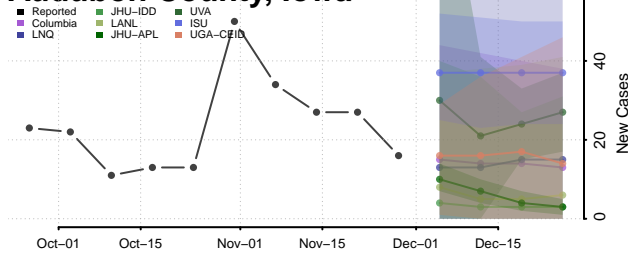

Audubon County, Iowa