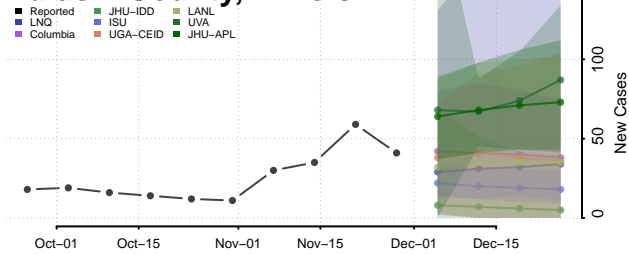

Pulaski County, Illinois