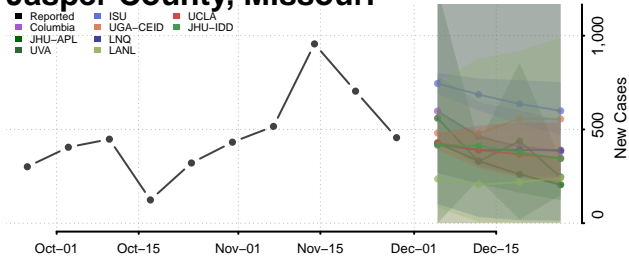

Howard County, Missouri

Howell County, Missouri

Iron County, Missouri

Jackson County, Missouri

Jasper County, Missouri

Jefferson County, Missouri

Johnson County, Missouri

Knox County, Missouri