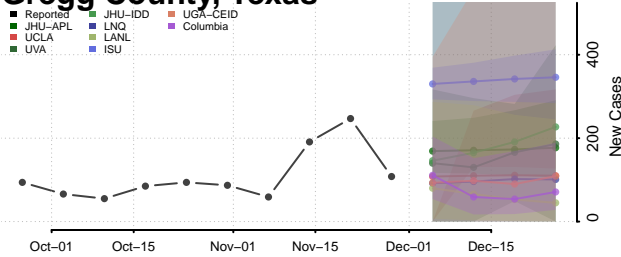

Gregg County, Texas