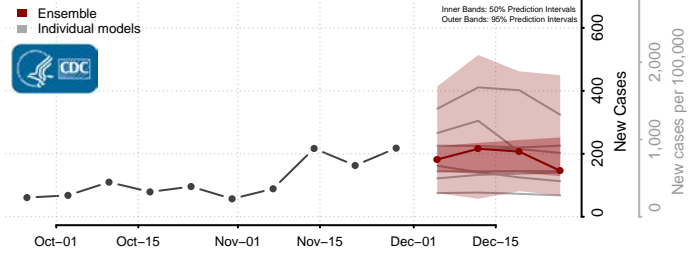

Jackson County, Oklahoma