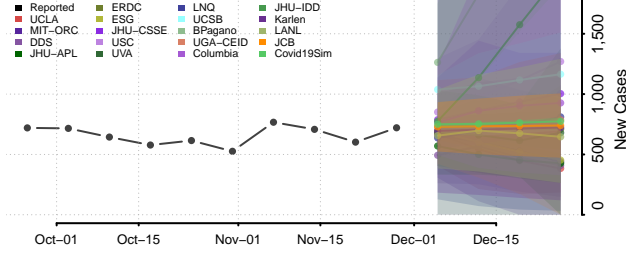

Guam

Hawaii

Hawaii County, Hawaii

Honolulu County, Hawaii

Kalawao County, Hawaii

Kauai County, Hawaii