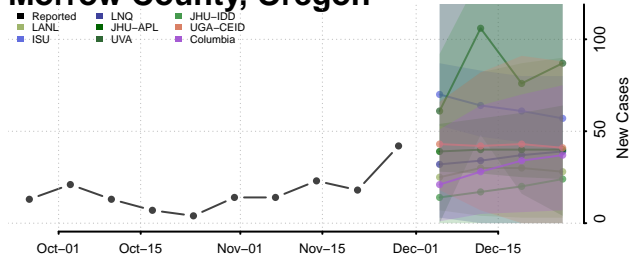

Linn County, Oregon

Malheur County, Oregon

Marion County, Oregon

Morrow County, Oregon

Multnomah County, Oregon

Polk County, Oregon

Sherman County, Oregon

Tillamook County, Oregon