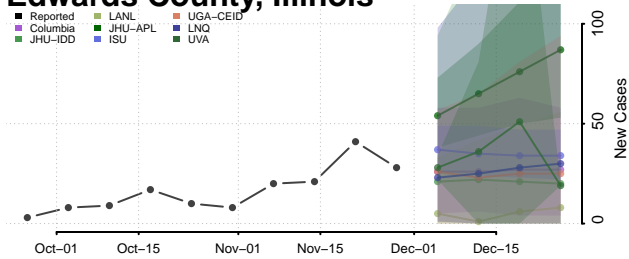

De Witt County, Illinois

DeKalb County, Illinois

Douglas County, Illinois

DuPage County, Illinois

Edgar County, Illinois

Edwards County, Illinois

Effingham County, Illinois

Fayette County, Illinois