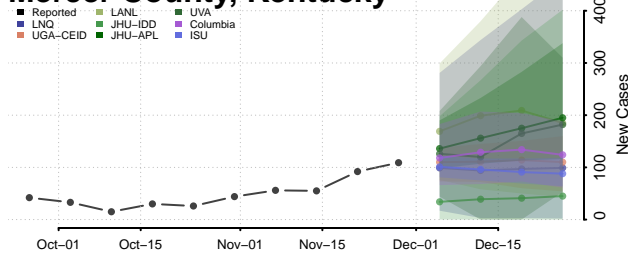

McLean County, Kentucky

Meade County, Kentucky

Menifee County, Kentucky

Mercer County, Kentucky

Metcalfe County, Kentucky

Monroe County, Kentucky

Montgomery County, Kentucky

Morgan County, Kentucky