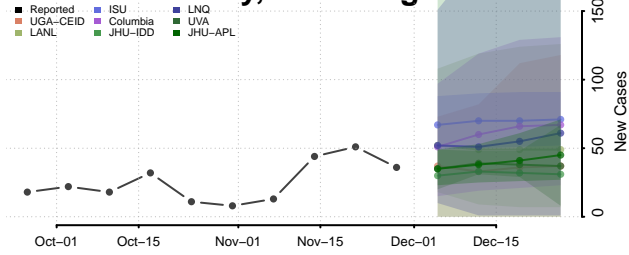

Nicholas County, West Virginia