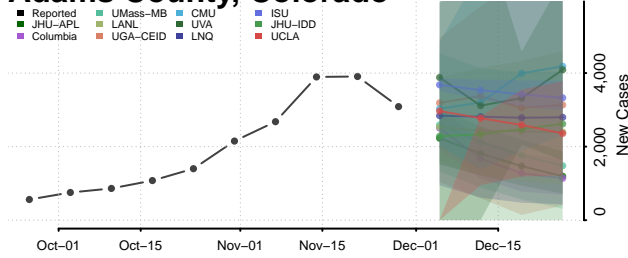

Tulare County, California

Tuolumne County, California

Ventura County, California

Yolo County, California

Yuba County, California

Colorado

Adams County, Colorado

Alamosa County, Colorado