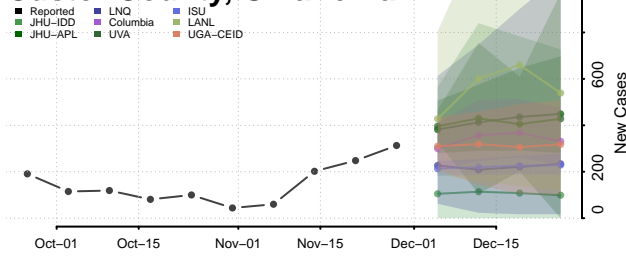

Custer County, Oklahoma