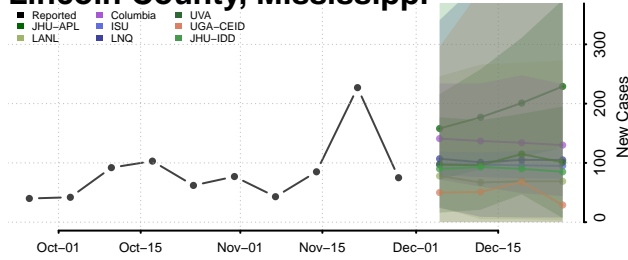

Leake County, Mississippi

Lee County, Mississippi

Leflore County, Mississippi

Lincoln County, Mississippi

Lowndes County, Mississippi

Madison County, Mississippi

Marion County, Mississippi

Marshall County, Mississippi