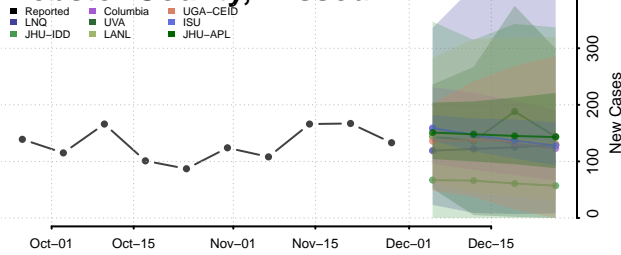

Vernon County, Missouri

Warren County, Missouri

Washington County, Missouri

Wayne County, Missouri

Webster County, Missouri

Worth County, Missouri

Wright County, Missouri

Montana