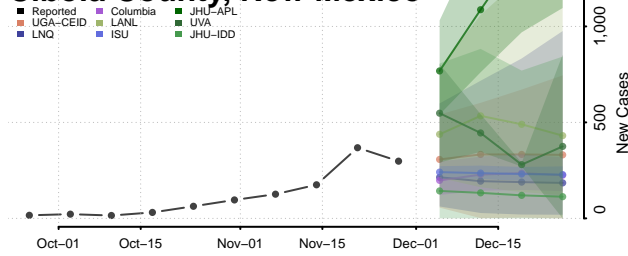

Cibola County, New Mexico