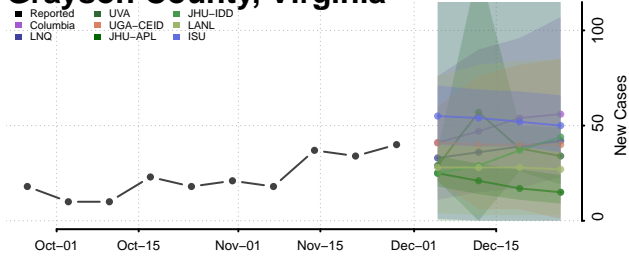

Grayson County, Virginia

Greene County, Virginia

Greensville County, Virginia

Halifax County, Virginia

Hampton County, Virginia

Hanover County, Virginia

Harrisonburg County, Virginia

Henrico County, Virginia