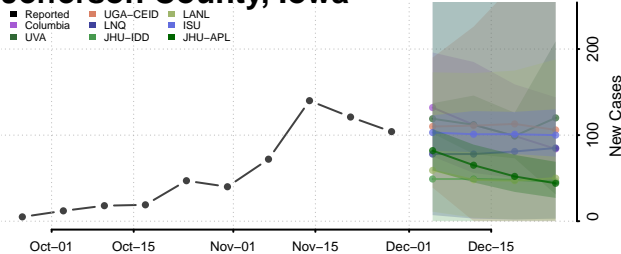

Ida County, Iowa

Iowa County, Iowa

Jackson County, Iowa

Jasper County, Iowa

Jefferson County, Iowa

Johnson County, Iowa

Jones County, Iowa

Keokuk County, Iowa