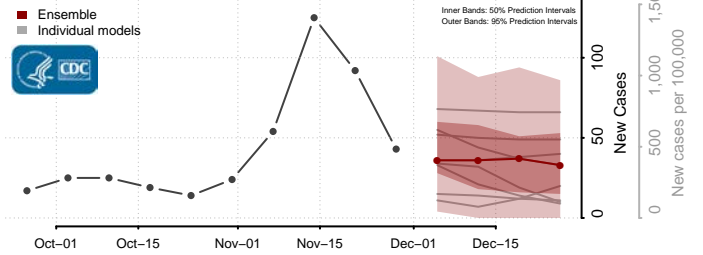

Dubuque County, Iowa

Emmet County, Iowa

Fayette County, Iowa

Floyd County, Iowa

Franklin County, Iowa

Fremont County, Iowa

Greene County, Iowa

Grundy County, Iowa