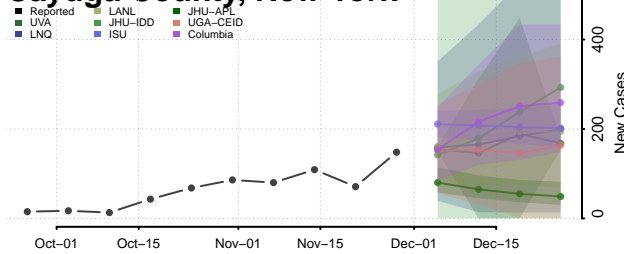

Cayuga County, New York