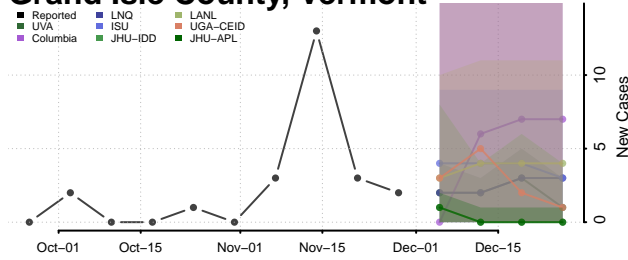

Chittenden County, Vermont

Essex County, Vermont

Franklin County, Vermont

Grand Isle County, Vermont

Lamoille County, Vermont

Orange County, Vermont

Orleans County, Vermont

Rutland County, Vermont