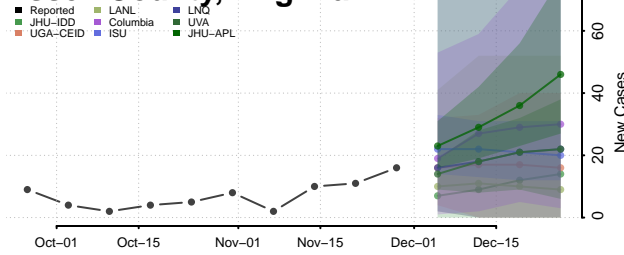

Essex County, Virginia