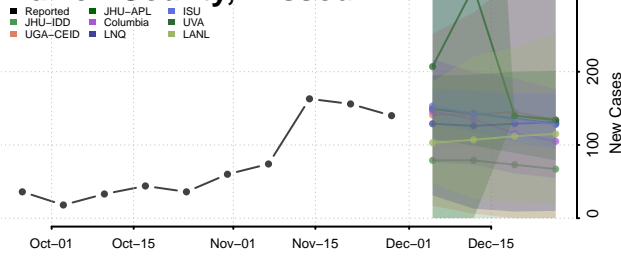

Warren County, Missouri