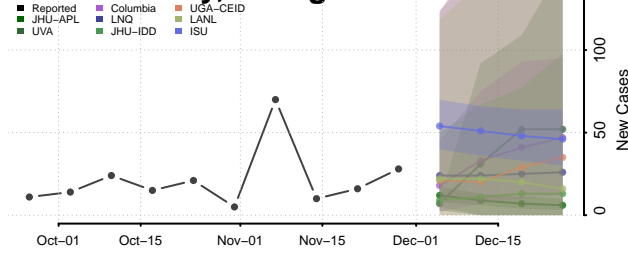

Worth County, Georgia