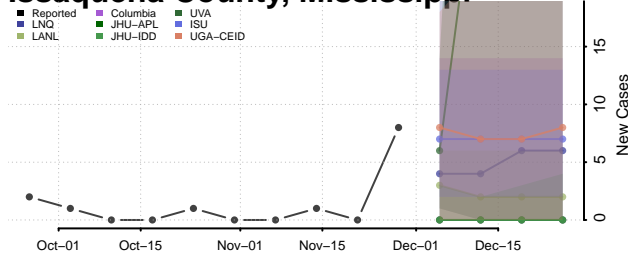

Harrison County, Mississippi

Hinds County, Mississippi

Holmes County, Mississippi

Humphreys County, Mississippi

Issaquena County, Mississippi

Itawamba County, Mississippi

Jackson County, Mississippi

Jasper County, Mississippi