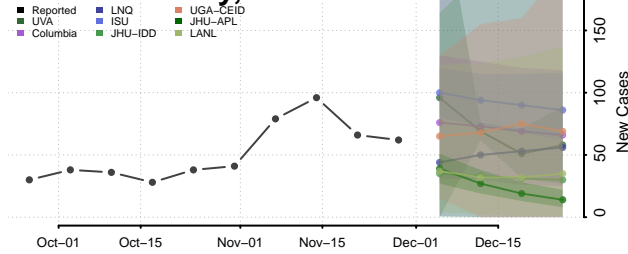

Vernon County, Missouri