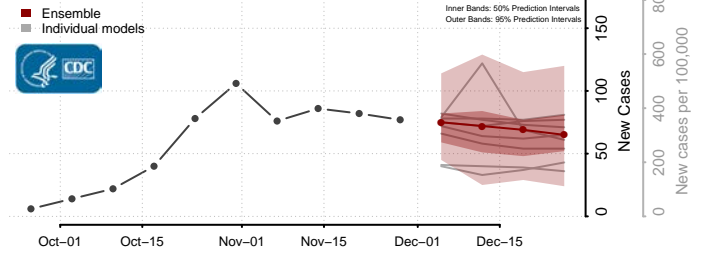

Scott County, Virginia