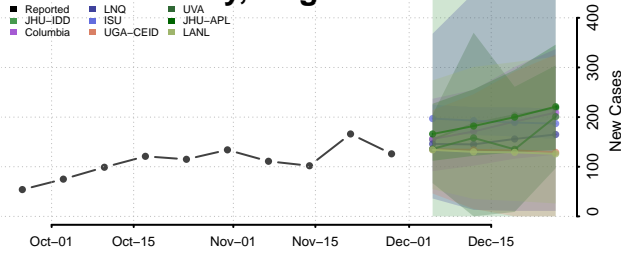

Bedford County, Virginia