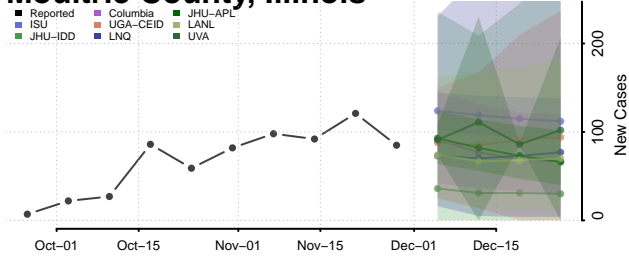

Monroe County, Illinois

Montgomery County, Illinois

Morgan County, Illinois

Moultrie County, Illinois

Ogle County, Illinois

Peoria County, Illinois

Perry County, Illinois

Piatt County, Illinois