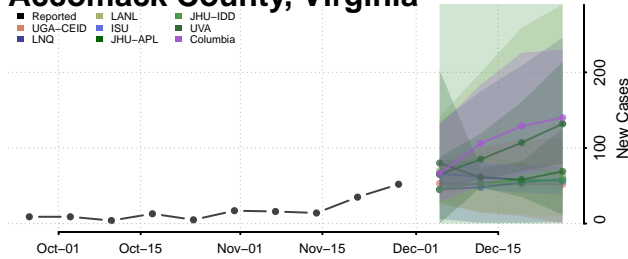

Accomack County, Virginia