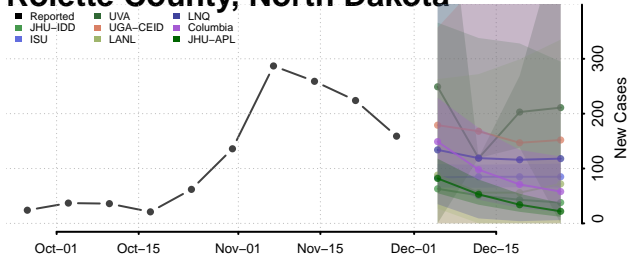

Rolette County, North Dakota