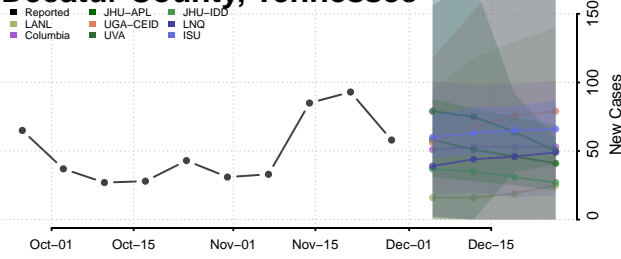

Crockett County, Tennessee

Cumberland County, Tennessee

Davidson County, Tennessee

Decatur County, Tennessee

DeKalb County, Tennessee

Dickson County, Tennessee

Dyer County, Tennessee

Fayette County, Tennessee