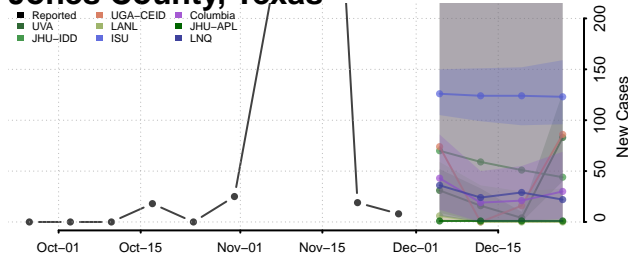

Jones County, Texas