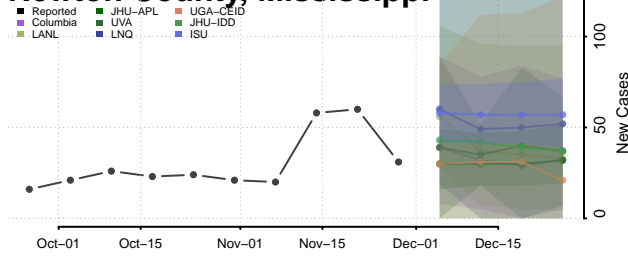

Monroe County, Mississippi

Montgomery County, Mississippi

Neshoba County, Mississippi

Newton County, Mississippi

Noxubee County, Mississippi

Oktibbeha County, Mississippi

Panola County, Mississippi

Pearl River County, Mississippi