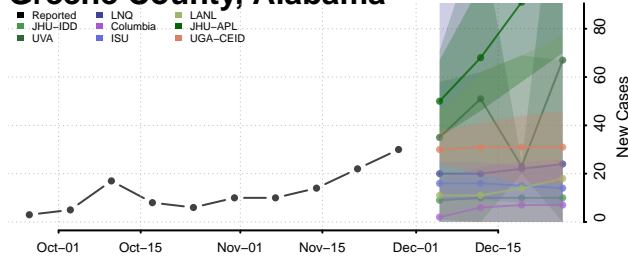

Greene County, Alabama