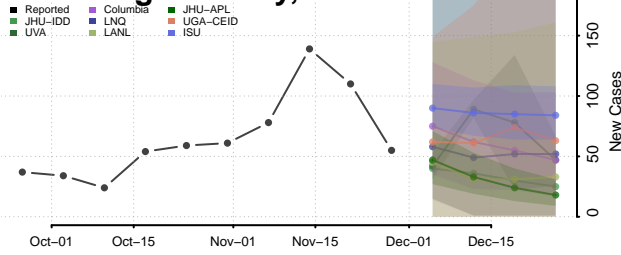

Winnebago County, Iowa