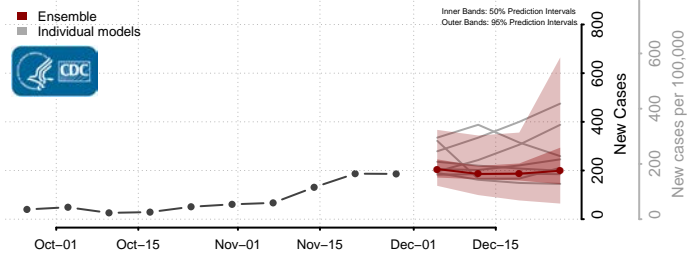

Harford County, Maryland

Howard County, Maryland

Kent County, Maryland

Montgomery County, Maryland

Prince George's County, Maryland

Queen Anne's County, Maryland

Somerset County, Maryland

St. Mary's County, Maryland