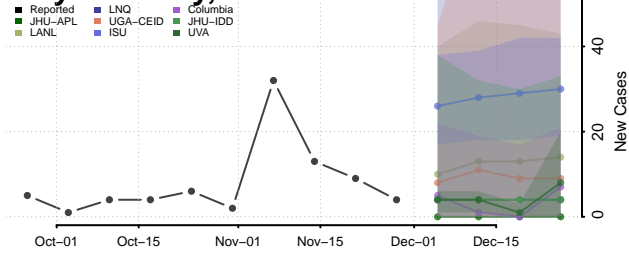

Floyd County, Texas