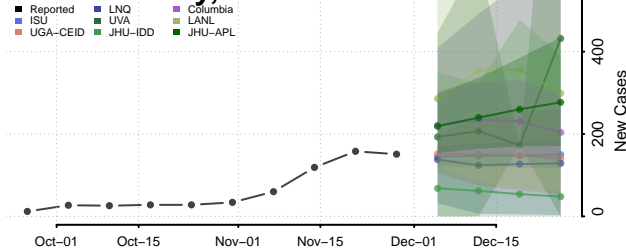

Gallia County, Ohio