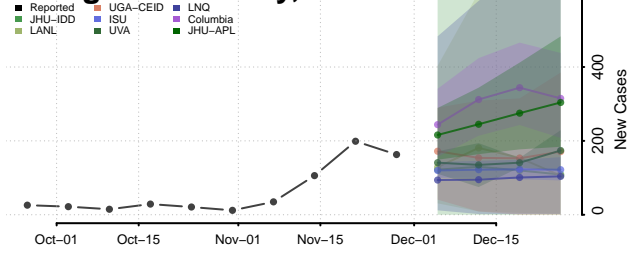

De Soto County, Louisiana

East Baton Rouge County, Louisiana

East Carroll County, Louisiana

East Feliciana County, Louisiana

Evangeline County, Louisiana

Franklin County, Louisiana

Grant County, Louisiana

Iberia County, Louisiana