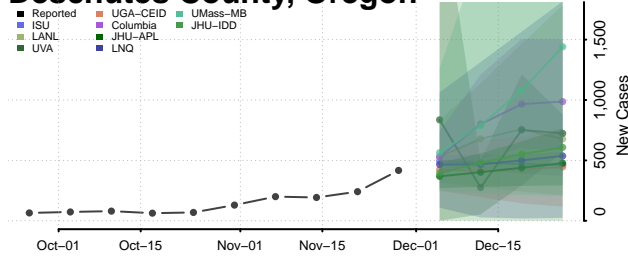

Deschutes County, Oregon