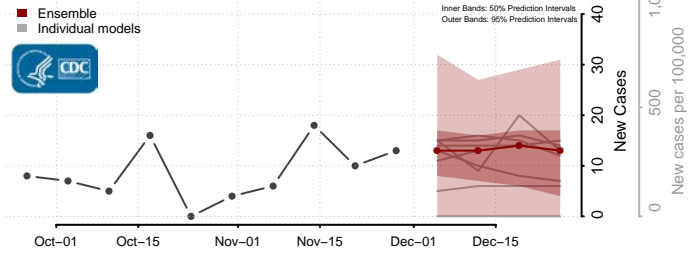

Cassia County, Idaho

Clark County, Idaho

Clearwater County, Idaho

Custer County, Idaho

Elmore County, Idaho

Franklin County, Idaho

Fremont County, Idaho

Gem County, Idaho