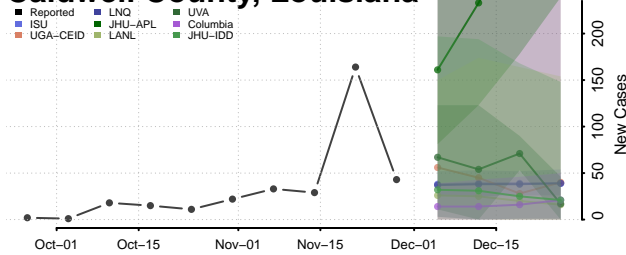

Bossier County, Louisiana

Caddo County, Louisiana

Calcasieu County, Louisiana

Caldwell County, Louisiana

Cameron County, Louisiana

Catahoula County, Louisiana

Claiborne County, Louisiana

Concordia County, Louisiana