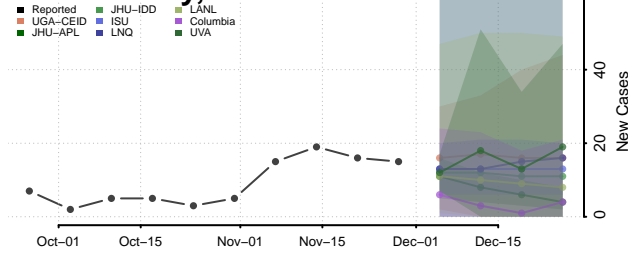

Mills County, Texas