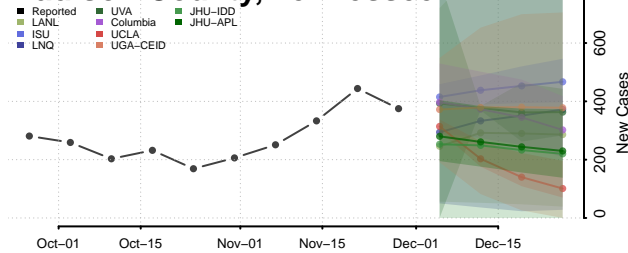

Madison County, Tennessee