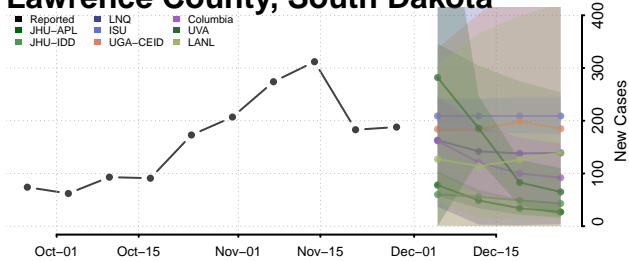

Lawrence County, South Dakota