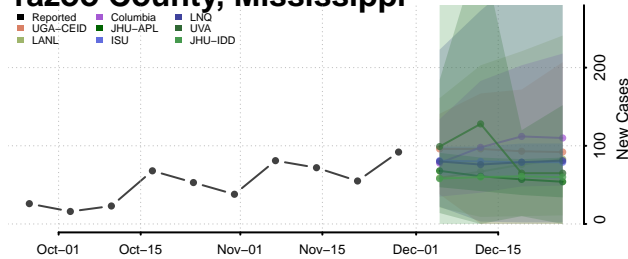

Yazoo County, Mississippi