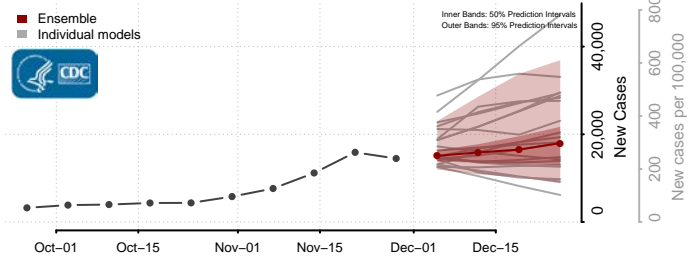

Waldo County, Maine

Washington County, Maine

York County, Maine

Maryland

Allegany County, Maryland

Anne Arundel County, Maryland

Baltimore City County, Maryland

Baltimore County, Maryland