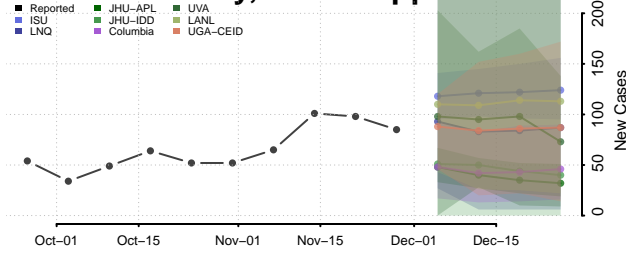

Perry County, Mississippi

Pike County, Mississippi

Pontotoc County, Mississippi

Prentiss County, Mississippi

Quitman County, Mississippi

Rankin County, Mississippi

Scott County, Mississippi

Sharkey County, Mississippi