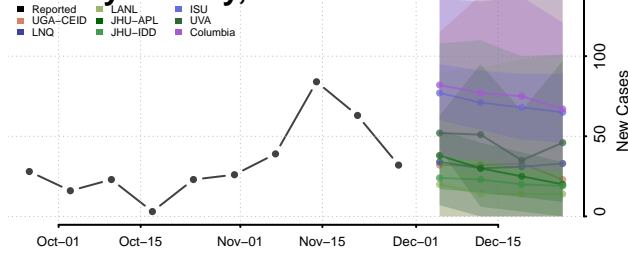

Gasconade County, Missouri

Gentry County, Missouri

Greene County, Missouri

Grundy County, Missouri

Harrison County, Missouri

Henry County, Missouri

Hickory County, Missouri

Holt County, Missouri