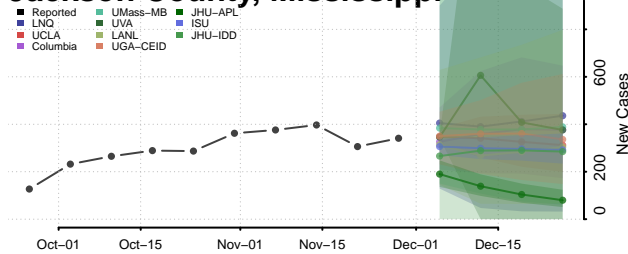

Harrison County, Mississippi

Hinds County, Mississippi

Holmes County, Mississippi

Humphreys County, Mississippi

Issaquena County, Mississippi

Itawamba County, Mississippi

Jackson County, Mississippi

Jasper County, Mississippi