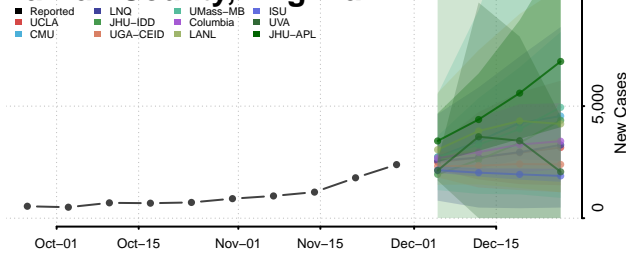

Emporia County, Virginia

Essex County, Virginia

Fairfax City County, Virginia

Fairfax County, Virginia

Falls Church County, Virginia

Fauquier County, Virginia

Floyd County, Virginia

Fluvanna County, Virginia