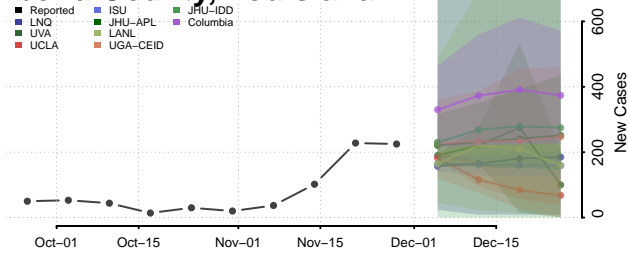

De Soto County, Louisiana

East Baton Rouge County, Louisiana

East Carroll County, Louisiana

East Feliciana County, Louisiana

Evangeline County, Louisiana

Franklin County, Louisiana

Grant County, Louisiana

Iberia County, Louisiana