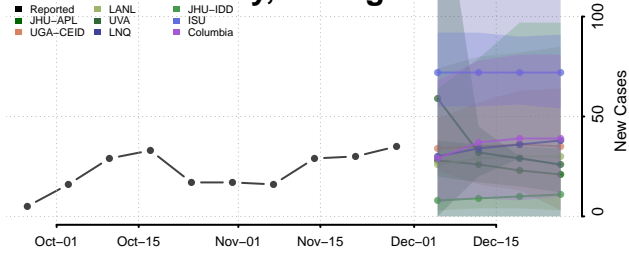

Lapeer County, Michigan

Leelanau County, Michigan

Lenawee County, Michigan

Livingston County, Michigan

Luce County, Michigan

Mackinac County, Michigan

Macomb County, Michigan

Manistee County, Michigan