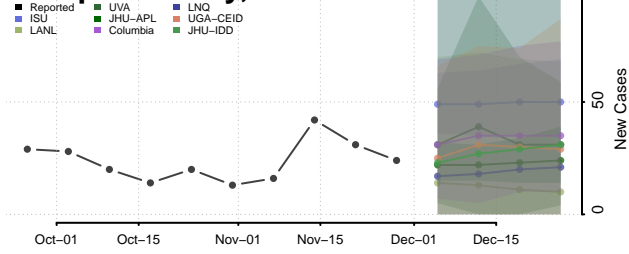

Bosque County, Texas