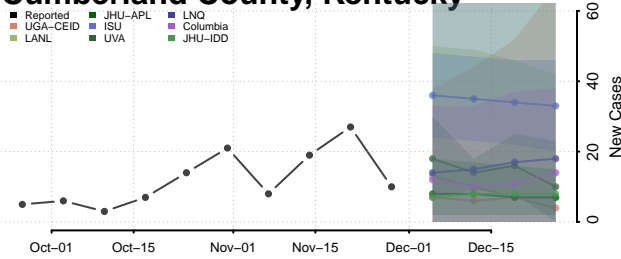

Cumberland County, Kentucky