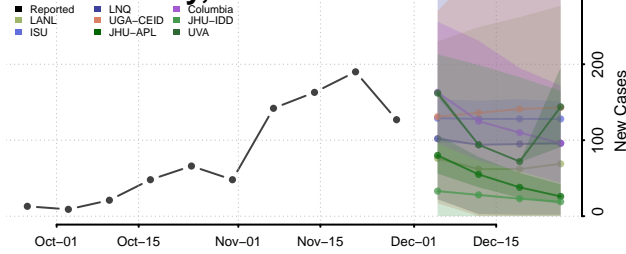

Rusk County, Wisconsin