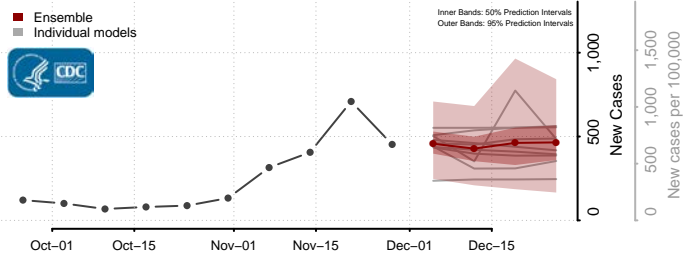

Minnesota

Aitkin County, Minnesota

Anoka County, Minnesota

Becker County, Minnesota

Beltrami County, Minnesota

Benton County, Minnesota

Big Stone County, Minnesota

Blue Earth County, Minnesota