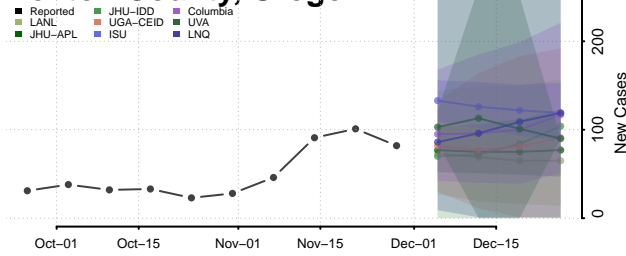

Benton County, Oregon