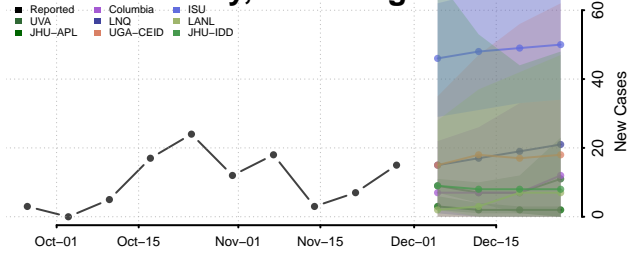

Braxton County, West Virginia