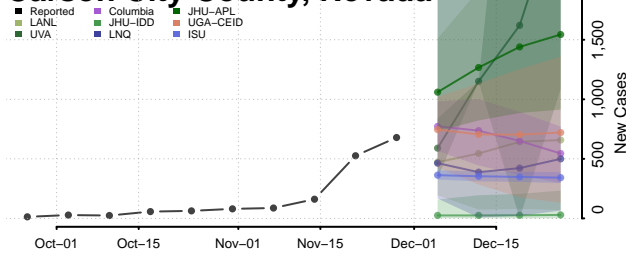

Valley County, Nebraska

Washington County, Nebraska

Wayne County, Nebraska

Webster County, Nebraska

Wheeler County, Nebraska

York County, Nebraska

Nevada

Carson City County, Nevada