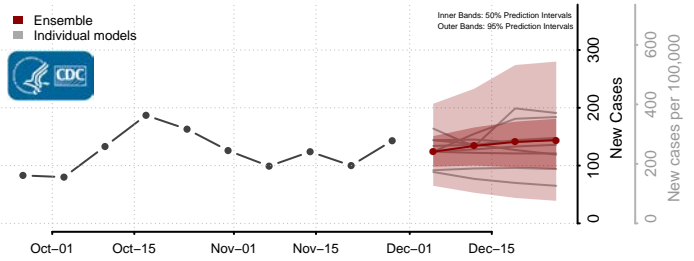

Currituck County, North Carolina

Dare County, North Carolina

Davidson County, North Carolina

Davie County, North Carolina

Duplin County, North Carolina

Durham County, North Carolina

Edgecombe County, North Carolina