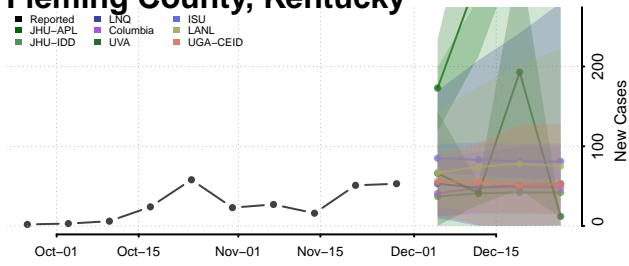

Fleming County, Kentucky