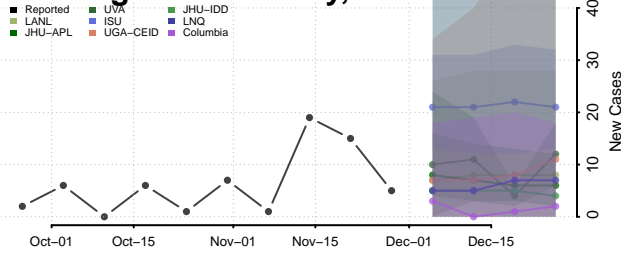

San Augustine County, Texas