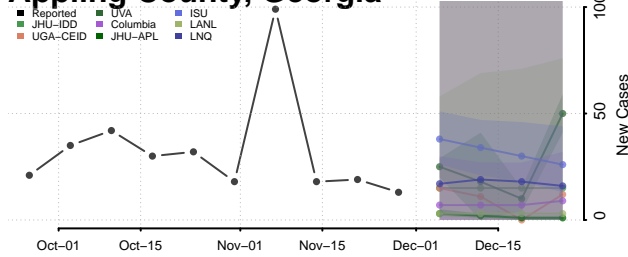

Appling County, Georgia