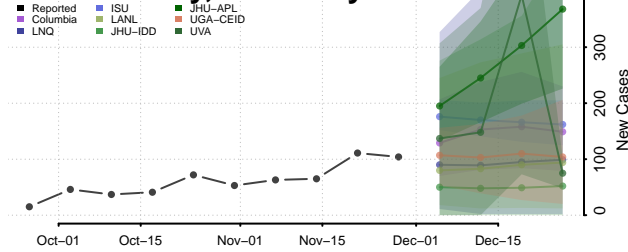

Clark County, Kentucky