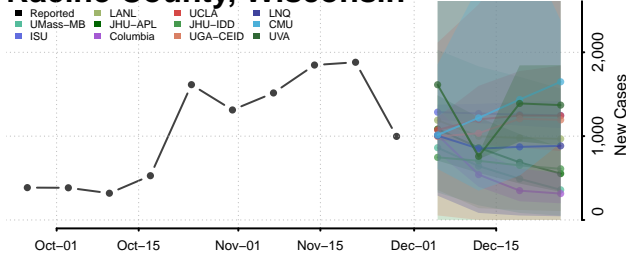

Racine County, Wisconsin