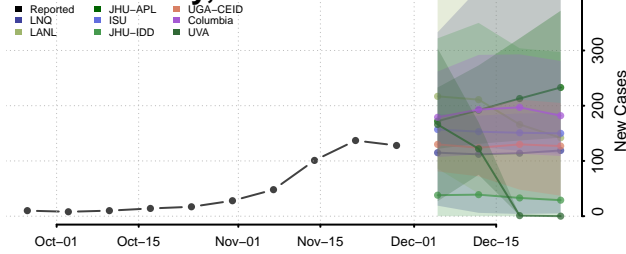

Prowers County, Colorado

Pueblo County, Colorado

Rio Blanco County, Colorado

Rio Grande County, Colorado

Routt County, Colorado

Saguache County, Colorado

San Juan County, Colorado

San Miguel County, Colorado