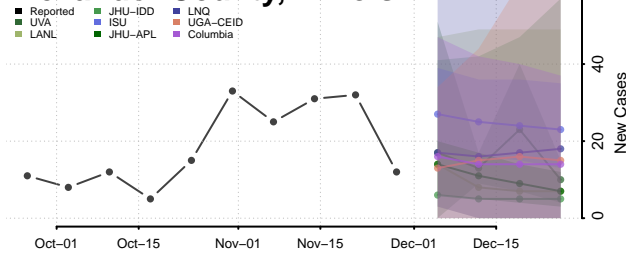

Shoshone County, Idaho

Teton County, Idaho

Twin Falls County, Idaho

Valley County, Idaho

Washington County, Idaho

Illinois

Adams County, Illinois

Alexander County, Illinois