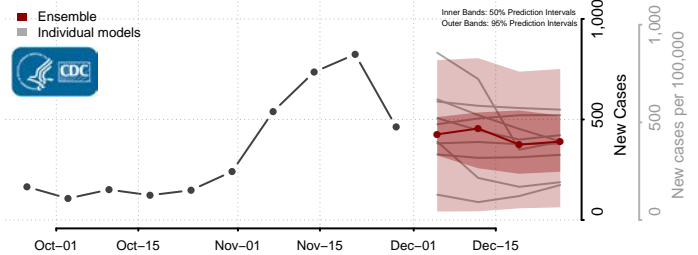

Poweshiek County, Iowa

Ringgold County, Iowa

Sac County, Iowa

Scott County, Iowa

Shelby County, Iowa

Sioux County, Iowa

Story County, Iowa

Tama County, Iowa