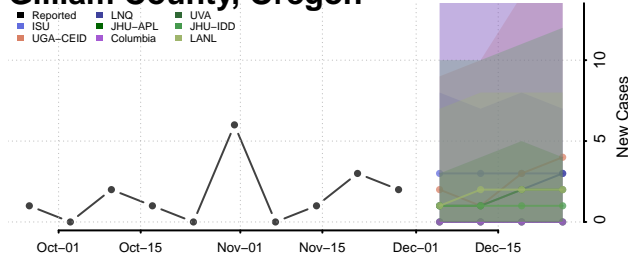

Gilliam County, Oregon