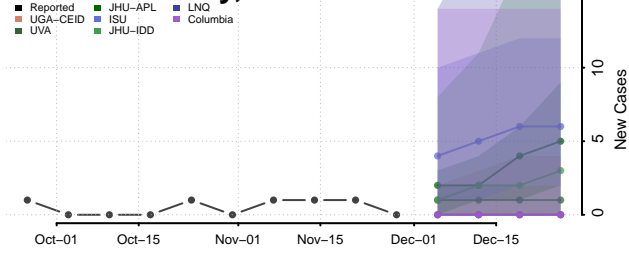

Borden County, Texas