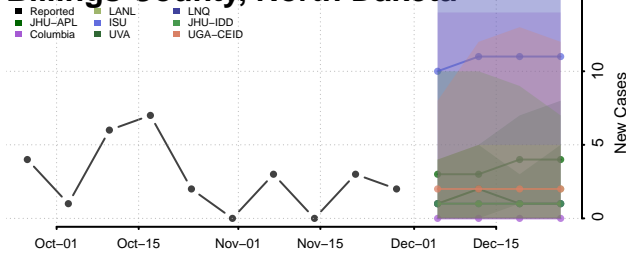

Billings County, North Dakota