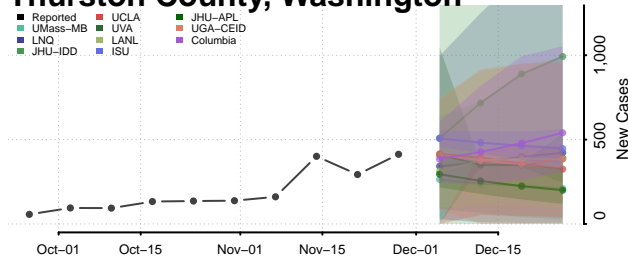

Skamania County, Washington

Snohomish County, Washington

Spokane County, Washington

Stevens County, Washington

Thurston County, Washington

Wahkiakum County, Washington

Walla Walla County, Washington

Whatcom County, Washington