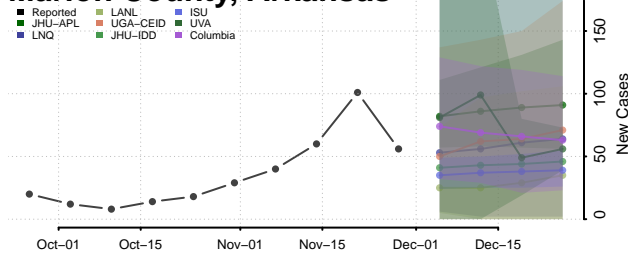

Marion County, Arkansas