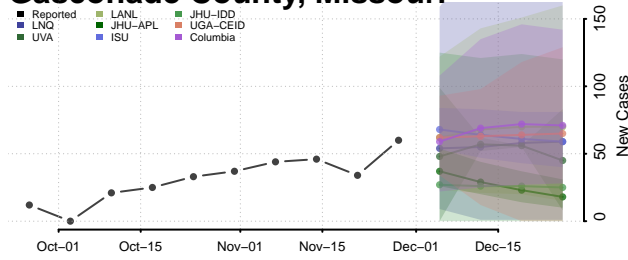

Gasconade County, Missouri