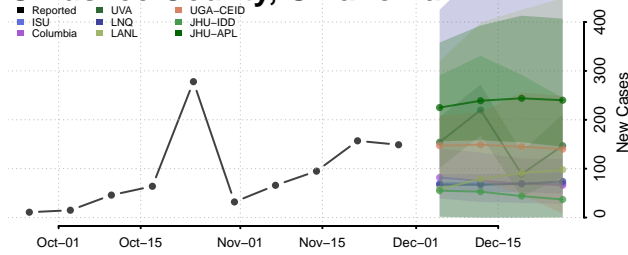

Okfuskee County, Oklahoma