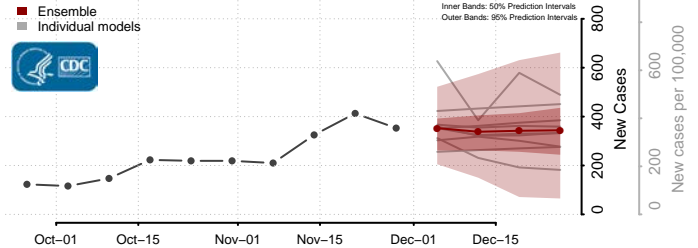

Roane County, Tennessee

Robertson County, Tennessee

Rutherford County, Tennessee

Scott County, Tennessee

Sequatchie County, Tennessee

Sevier County, Tennessee

Shelby County, Tennessee

Smith County, Tennessee