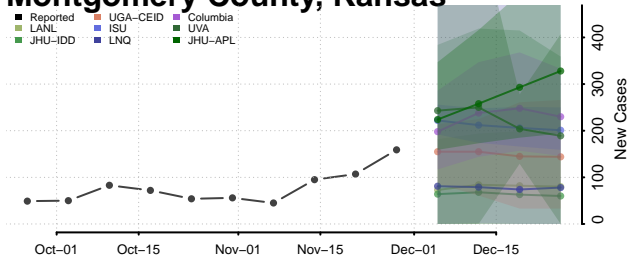

McPherson County, Kansas

Meade County, Kansas

Miami County, Kansas

Mitchell County, Kansas

Montgomery County, Kansas

Morris County, Kansas

Morton County, Kansas

Nemaha County, Kansas