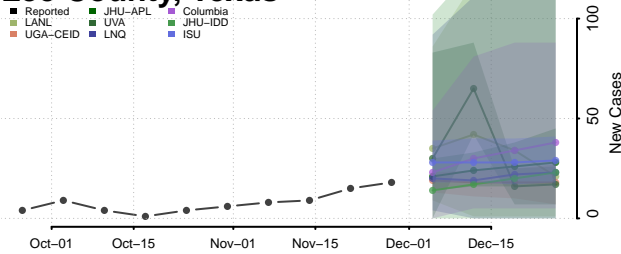

Lee County, Texas