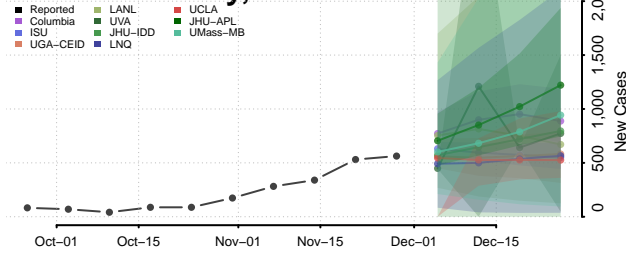

Gila County, Arizona

Graham County, Arizona

Greenlee County, Arizona

La Paz County, Arizona

Maricopa County, Arizona

Mohave County, Arizona

Navajo County, Arizona

Pima County, Arizona