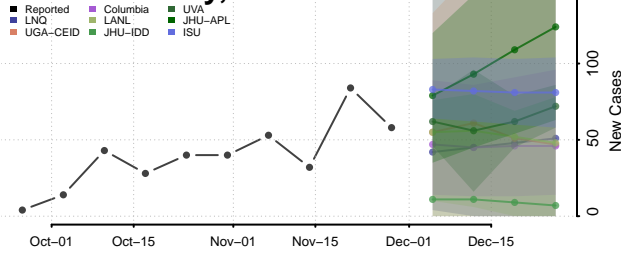

Custer County, Nebraska