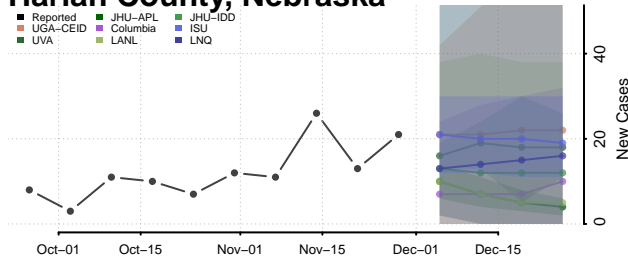

Harlan County, Nebraska