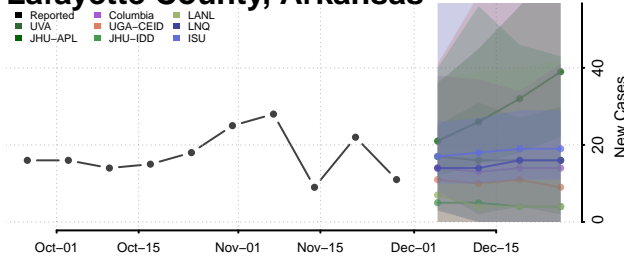

Lafayette County, Arkansas