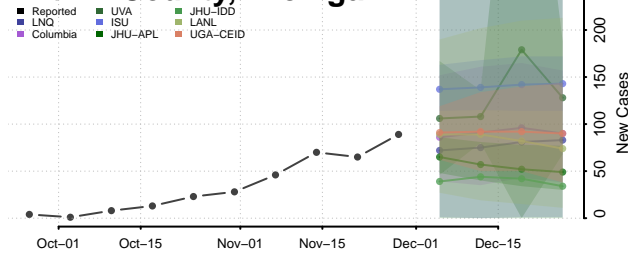

Alpena County, Michigan

Antrim County, Michigan

Arenac County, Michigan

Baraga County, Michigan

Barry County, Michigan

Bay County, Michigan

Benzie County, Michigan

Berrien County, Michigan