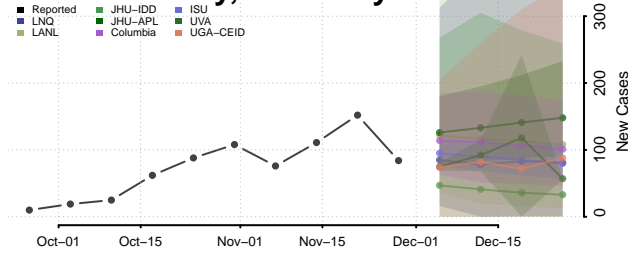

Marion County, Kentucky