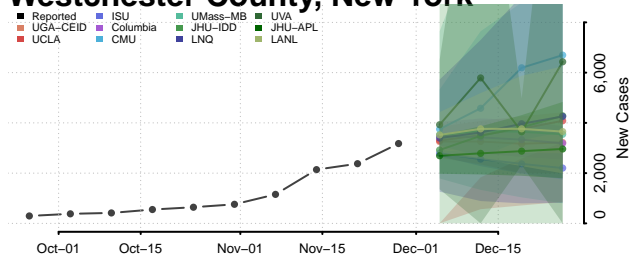

Sullivan County, New York

Tioga County, New York

Tompkins County, New York

Ulster County, New York

Warren County, New York

Washington County, New York

Wayne County, New York

Westchester County, New York