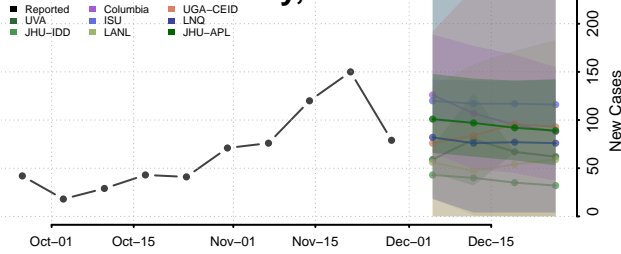

Winneshiek County, Iowa