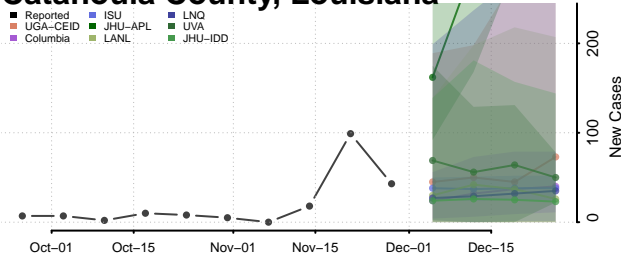

Bossier County, Louisiana

Caddo County, Louisiana

Calcasieu County, Louisiana

Caldwell County, Louisiana

Cameron County, Louisiana

Catahoula County, Louisiana

Claiborne County, Louisiana

Concordia County, Louisiana