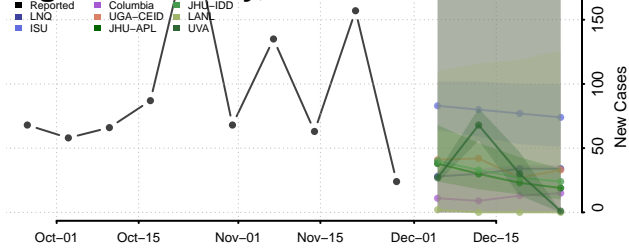

Big Horn County, Montana