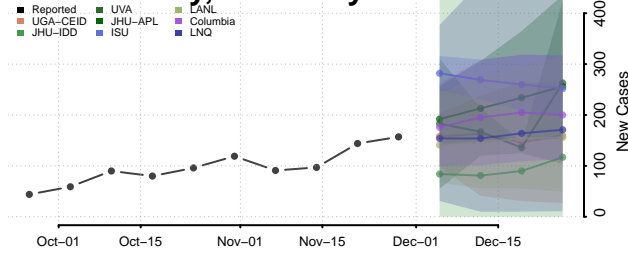

Scott County, Kentucky

Shelby County, Kentucky

Simpson County, Kentucky

Spencer County, Kentucky

Taylor County, Kentucky

Todd County, Kentucky

Trigg County, Kentucky

Trimble County, Kentucky