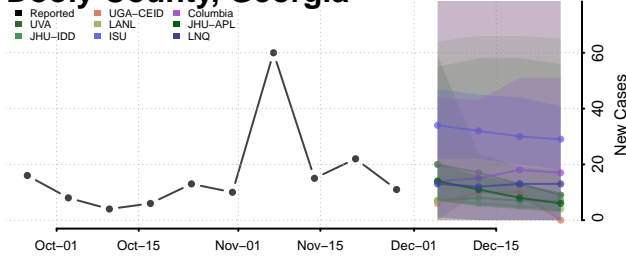

Crawford County, Georgia

Crisp County, Georgia

Dade County, Georgia

Dawson County, Georgia

Decatur County, Georgia

DeKalb County, Georgia

Dodge County, Georgia

Dooly County, Georgia