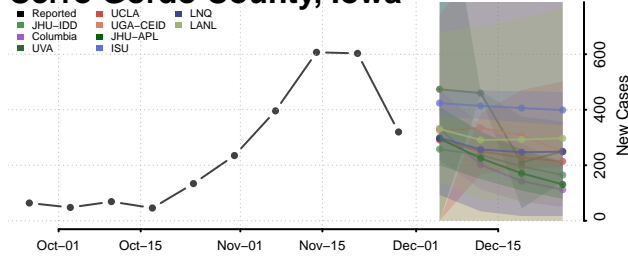

Cerro Gordo County, Iowa