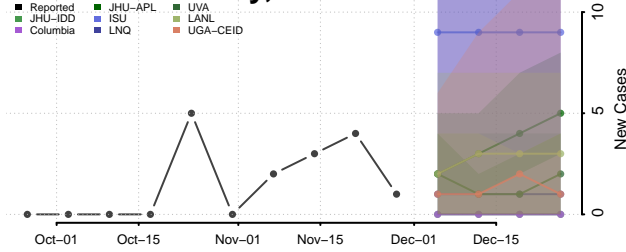

Prowers County, Colorado

Pueblo County, Colorado

Rio Blanco County, Colorado

Rio Grande County, Colorado

Routt County, Colorado

Saguache County, Colorado

San Juan County, Colorado

San Miguel County, Colorado