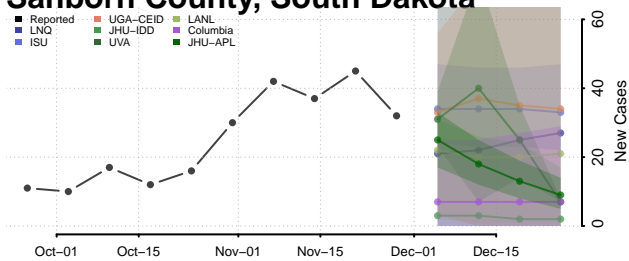

Sanborn County, South Dakota