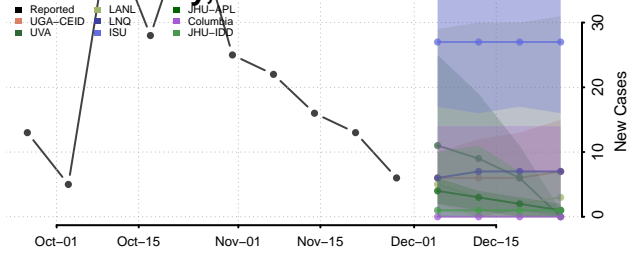

Douglas County, South Dakota

Edmunds County, South Dakota

Fall River County, South Dakota

Faulk County, South Dakota

Grant County, South Dakota

Gregory County, South Dakota

Haakon County, South Dakota

Hamlin County, South Dakota