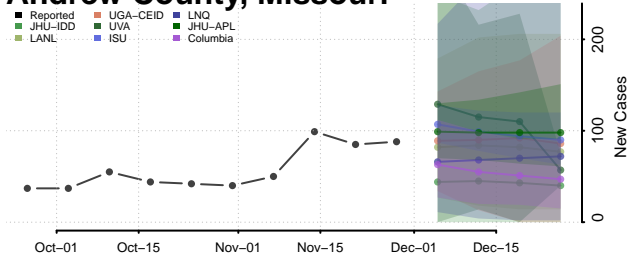

Andrew County, Missouri