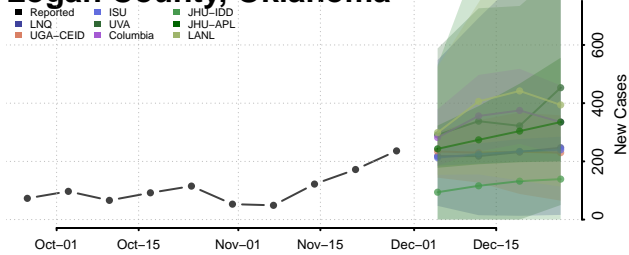

Kay County, Oklahoma

Kingfisher County, Oklahoma

Kiowa County, Oklahoma

Latimer County, Oklahoma

Le Flore County, Oklahoma

Lincoln County, Oklahoma

Logan County, Oklahoma

Love County, Oklahoma