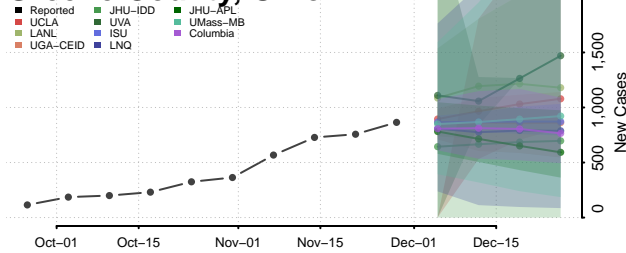

Greene County, Ohio