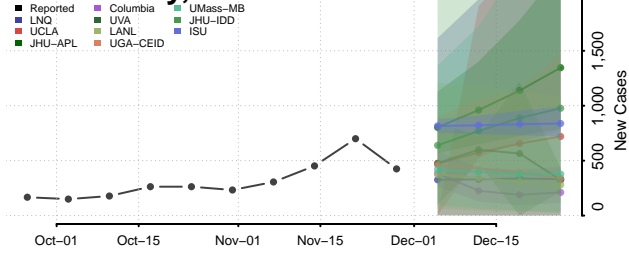

Bell County, Texas