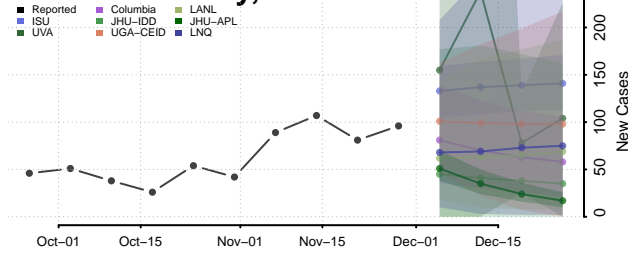

Barron County, Wisconsin

Bayfield County, Wisconsin

Brown County, Wisconsin

Buffalo County, Wisconsin

Burnett County, Wisconsin

Calumet County, Wisconsin

Chippewa County, Wisconsin

Clark County, Wisconsin