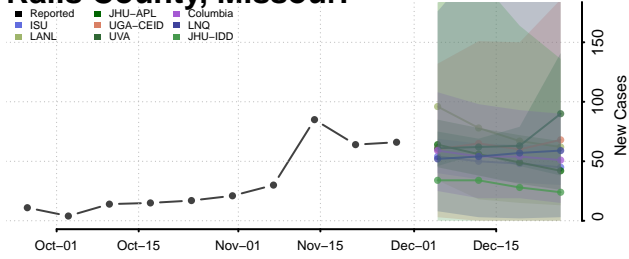

Ralls County, Missouri