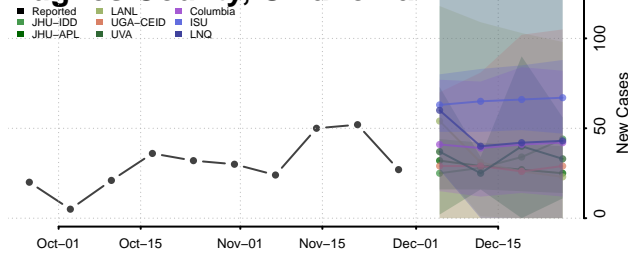

Hughes County, Oklahoma