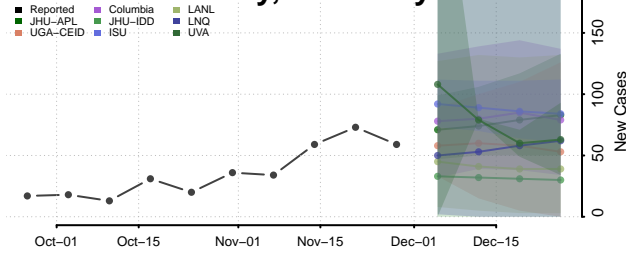

Anderson County, Kentucky