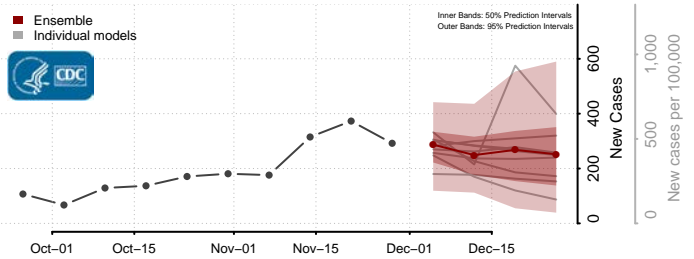

Tipton County, Tennessee