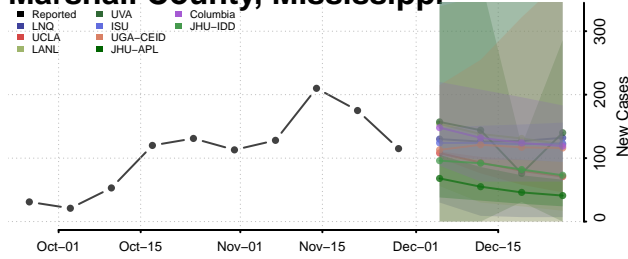

Leake County, Mississippi

Lee County, Mississippi

Leflore County, Mississippi

Lincoln County, Mississippi

Lowndes County, Mississippi

Madison County, Mississippi

Marion County, Mississippi

Marshall County, Mississippi