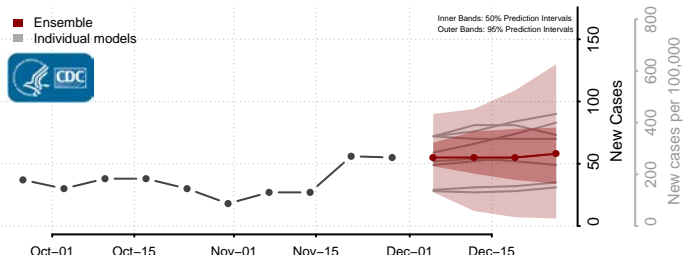

Covington County, Mississippi

DeSoto County, Mississippi

Forrest County, Mississippi

Franklin County, Mississippi

George County, Mississippi

Greene County, Mississippi

Grenada County, Mississippi

Hancock County, Mississippi