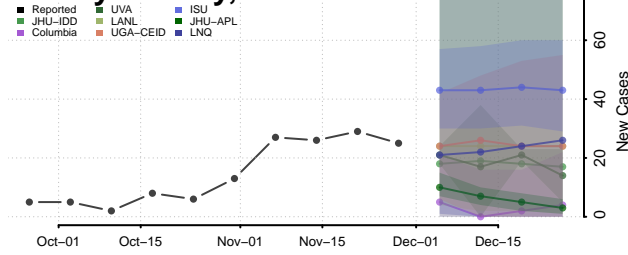

Cherry County, Nebraska