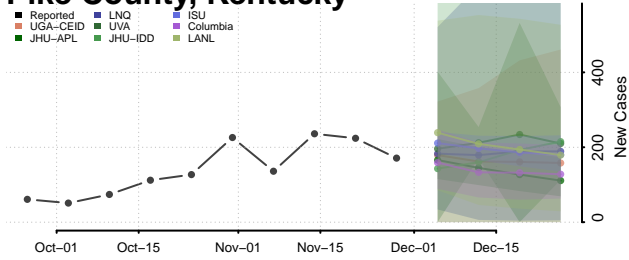

Pike County, Kentucky