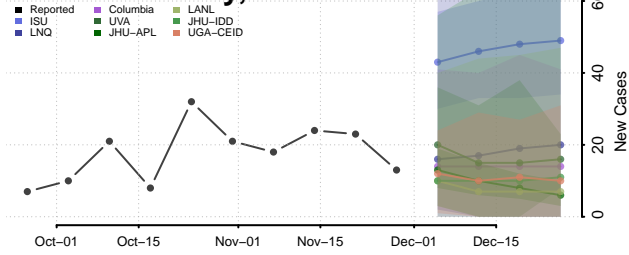

Kay County, Oklahoma

Kingfisher County, Oklahoma

Kiowa County, Oklahoma

Latimer County, Oklahoma

Le Flore County, Oklahoma

Lincoln County, Oklahoma

Logan County, Oklahoma

Love County, Oklahoma