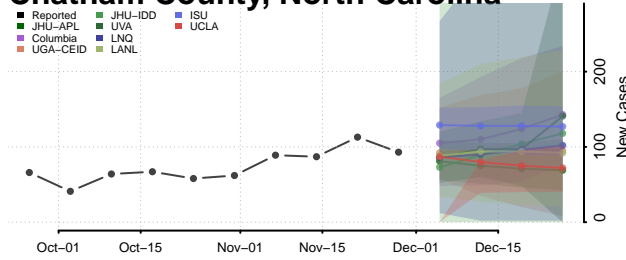

Cabarrus County, North Carolina

Caldwell County, North Carolina

Camden County, North Carolina

Carteret County, North Carolina

Caswell County, North Carolina

Catawba County, North Carolina

Chatham County, North Carolina