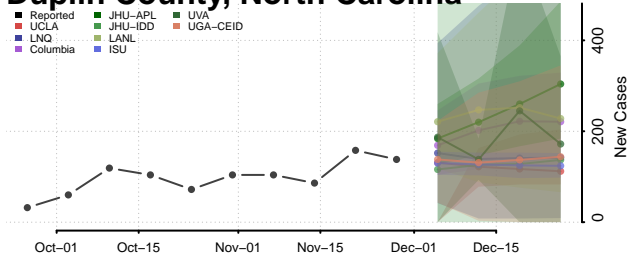

Currituck County, North Carolina

Dare County, North Carolina

Davidson County, North Carolina

Davie County, North Carolina

Duplin County, North Carolina

Durham County, North Carolina

Edgecombe County, North Carolina