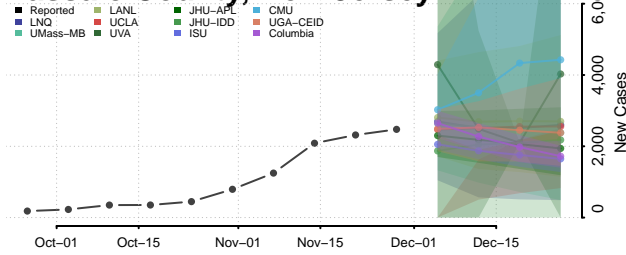

Passaic County, New Jersey