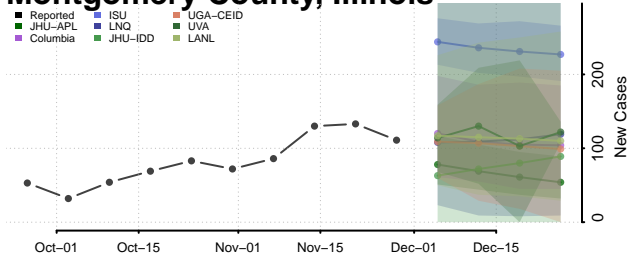

Montgomery County, Illinois