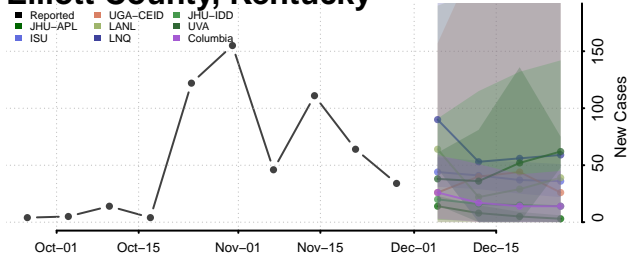

Clark County, Kentucky

Clay County, Kentucky

Clinton County, Kentucky

Crittenden County, Kentucky

Cumberland County, Kentucky

Daviess County, Kentucky

Edmonson County, Kentucky

Elliott County, Kentucky