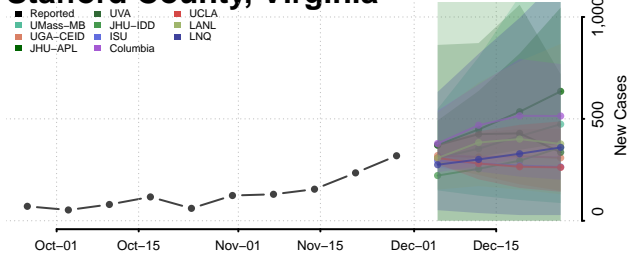

Stafford County, Virginia