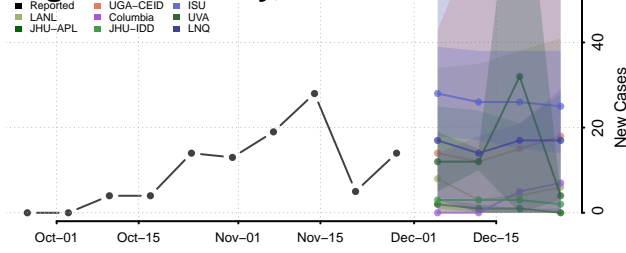

Prowers County, Colorado

Pueblo County, Colorado

Rio Blanco County, Colorado

Rio Grande County, Colorado

Routt County, Colorado

Saguache County, Colorado

San Juan County, Colorado

San Miguel County, Colorado