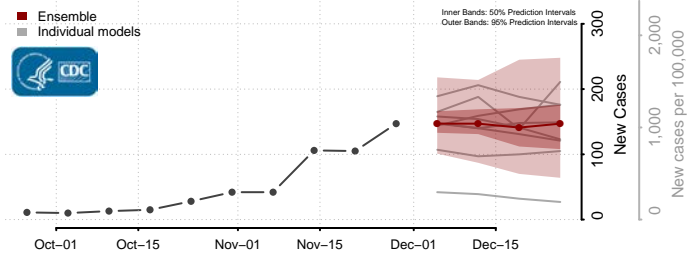

Pennington County, Minnesota