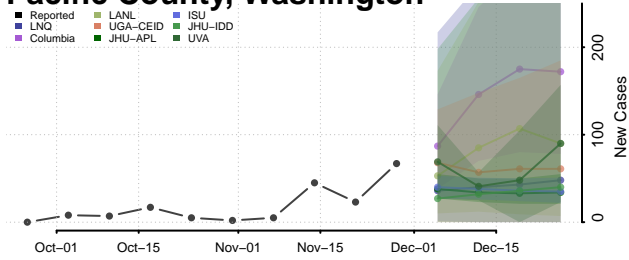

Pacific County, Washington