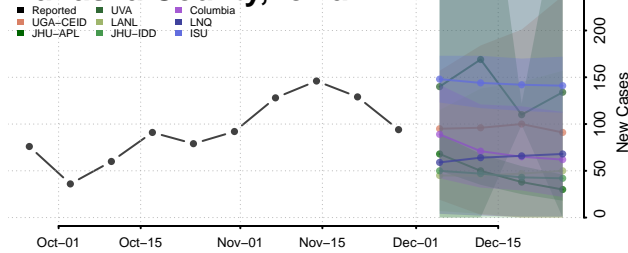

Kossuth County, Iowa

Lee County, Iowa

Linn County, Iowa

Louisa County, Iowa

Lucas County, Iowa

Lyon County, Iowa

Madison County, Iowa

Mahaska County, Iowa