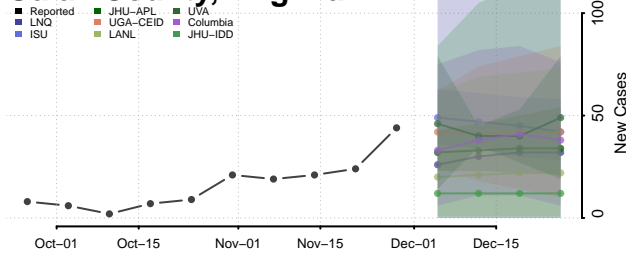

Galax County, Virginia