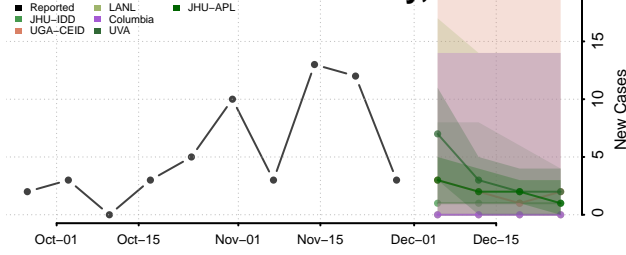

Juneau County, Alaska

Kenai Peninsula County, Alaska

Ketchikan Gateway County, Alaska

Kodiak Island County, Alaska

Kusilvak County, Alaska

Lake and Peninsula County, Alaska

Matanuska-Susitna County, Alaska

Nome County, Alaska