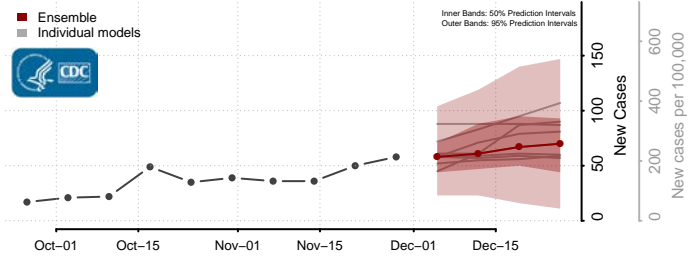

Montgomery County, North Carolina