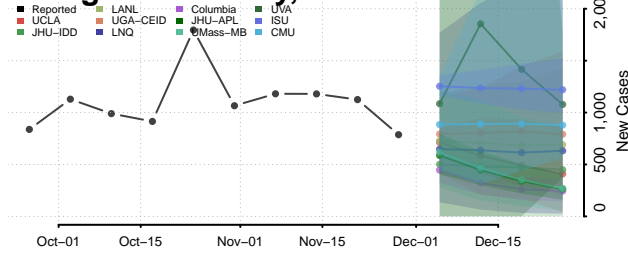

Outagamie County, Wisconsin