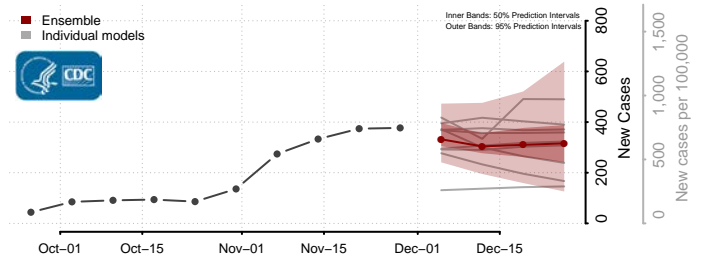

Wadena County, Minnesota

Waseca County, Minnesota

Washington County, Minnesota

Watowan County, Minnesota

Wilkin County, Minnesota

Winona County, Minnesota

Wright County, Minnesota

Yellow Medicine County, Minnesota