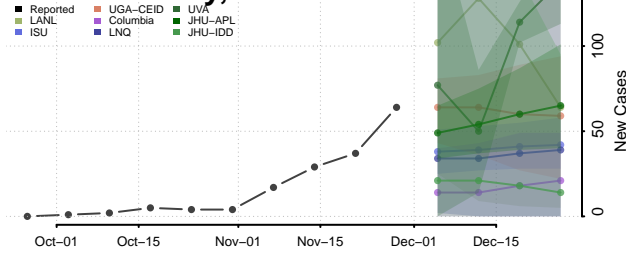

Martin County, Texas