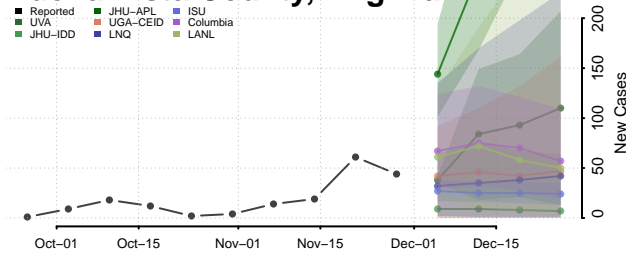

Buena Vista County, Virginia