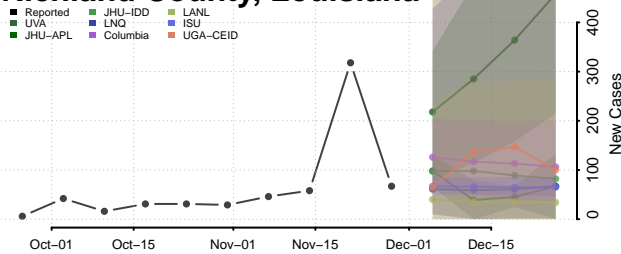

Richland County, Louisiana