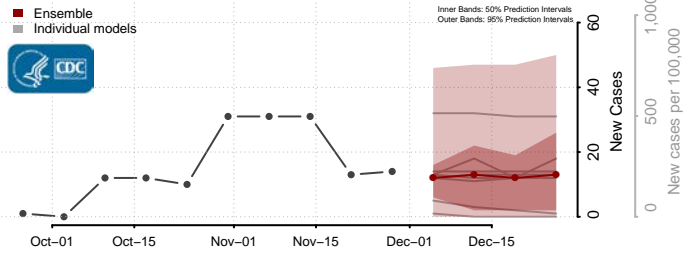

Lapeer County, Michigan

Leelanau County, Michigan

Lenawee County, Michigan

Livingston County, Michigan

Luce County, Michigan

Mackinac County, Michigan

Macomb County, Michigan

Manistee County, Michigan