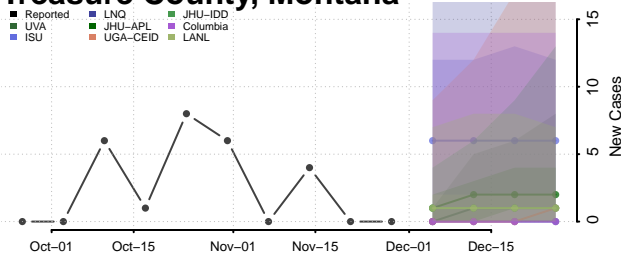

Sweet Grass County, Montana

Teton County, Montana

Toole County, Montana

Treasure County, Montana

Valley County, Montana

Wheatland County, Montana

Wibaux County, Montana

Yellowstone County, Montana