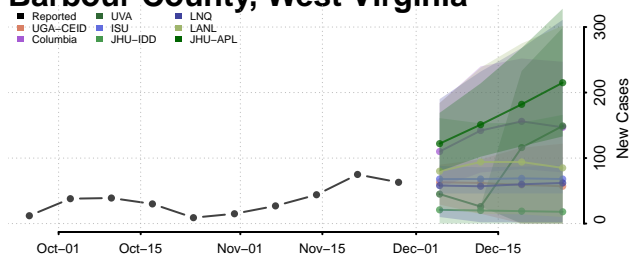

Barbour County, West Virginia