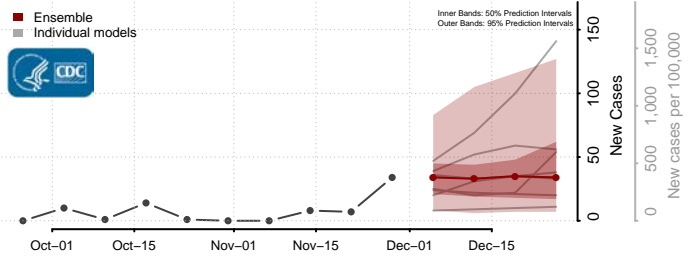

Prince George County, Virginia

Prince William County, Virginia

Pulaski County, Virginia

Radford County, Virginia

Rappahannock County, Virginia

Richmond City County, Virginia

Richmond County, Virginia

Roanoke City County, Virginia