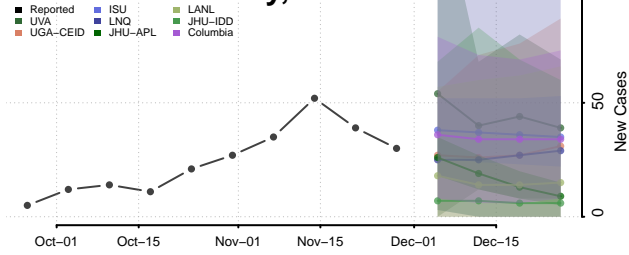

Van Buren County, Iowa