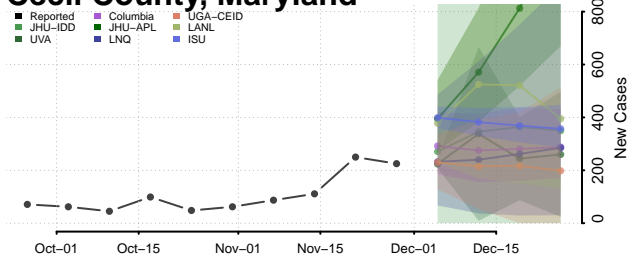

Calvert County, Maryland

Caroline County, Maryland

Carroll County, Maryland

Cecil County, Maryland

Charles County, Maryland

Dorchester County, Maryland

Frederick County, Maryland

Garrett County, Maryland