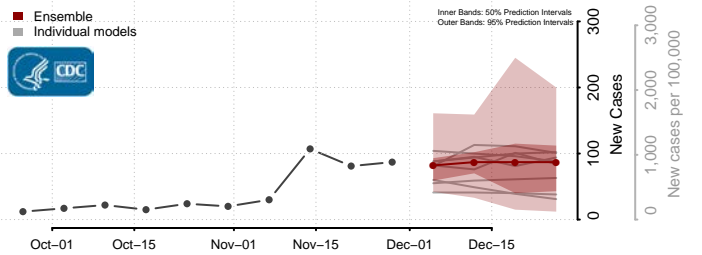

Stevens County, Minnesota