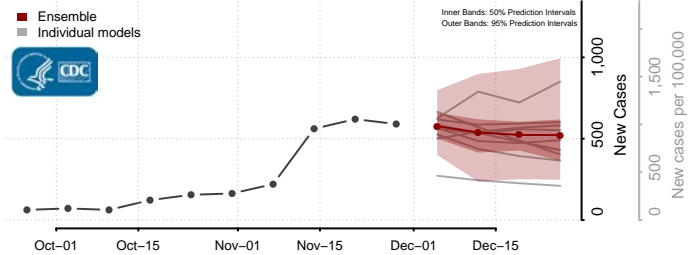

Otter Tail County, Minnesota