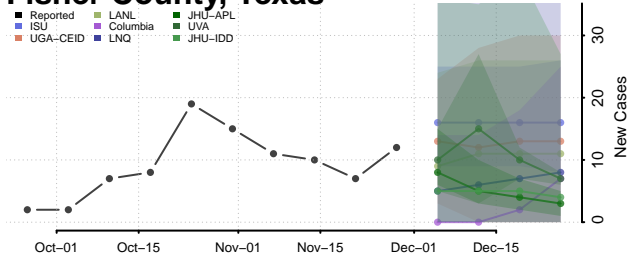

Fisher County, Texas