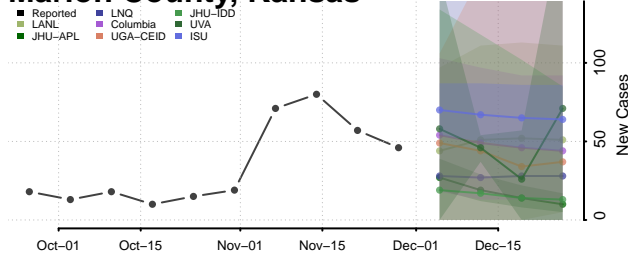

Lane County, Kansas

Leavenworth County, Kansas

Lincoln County, Kansas

Linn County, Kansas

Logan County, Kansas

Lyon County, Kansas

Marion County, Kansas

Marshall County, Kansas