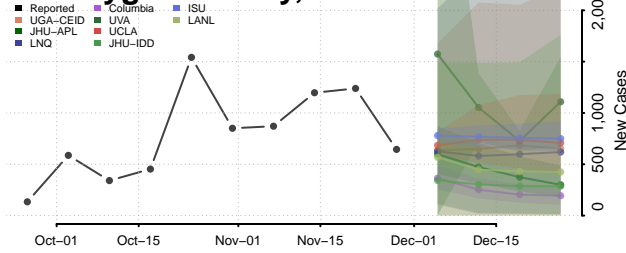

Sheboygan County, Wisconsin