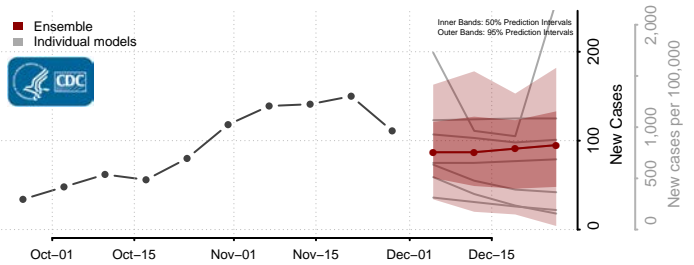

Ramsey County, North Dakota