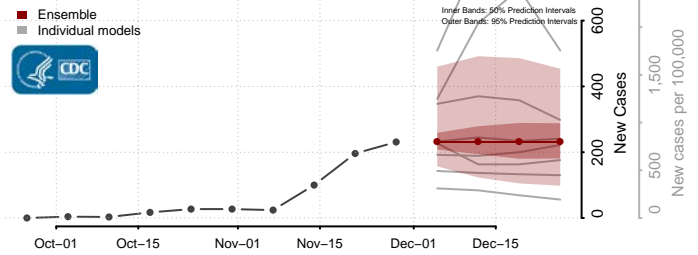

Harford County, Maryland

Howard County, Maryland

Kent County, Maryland

Montgomery County, Maryland

Prince George's County, Maryland

Queen Anne's County, Maryland

Somerset County, Maryland

St. Mary's County, Maryland