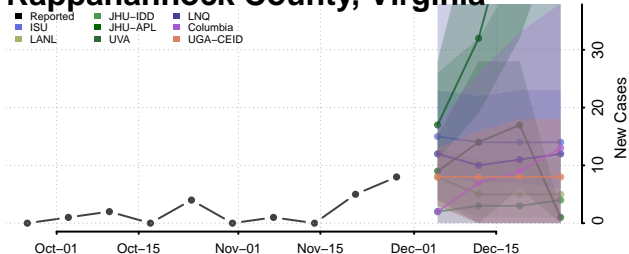

Prince George County, Virginia

Prince William County, Virginia

Pulaski County, Virginia

Radford County, Virginia

Rappahannock County, Virginia

Richmond City County, Virginia

Richmond County, Virginia

Roanoke City County, Virginia