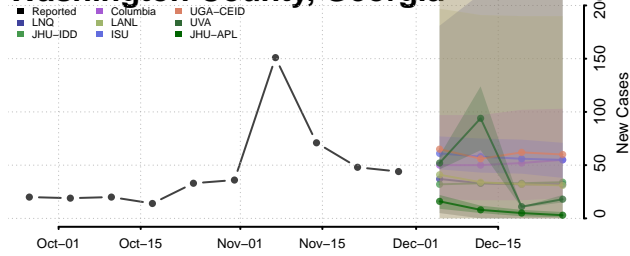

Twiggs County, Georgia

Union County, Georgia

Upson County, Georgia

Walker County, Georgia

Walton County, Georgia

Ware County, Georgia

Warren County, Georgia

Washington County, Georgia