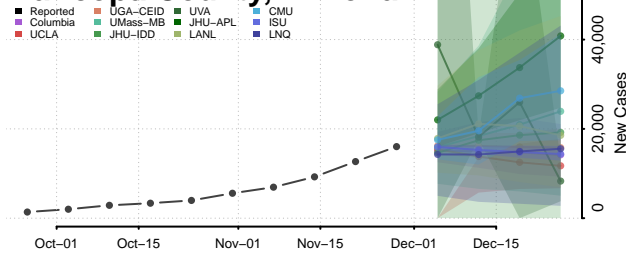

Gila County, Arizona

Graham County, Arizona

Greenlee County, Arizona

La Paz County, Arizona

Maricopa County, Arizona

Mohave County, Arizona

Navajo County, Arizona

Pima County, Arizona