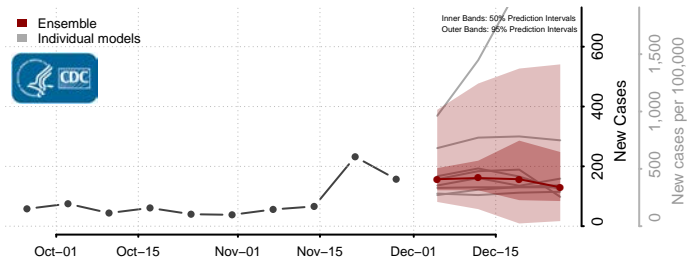

Terrebonne County, Louisiana

Union County, Louisiana

Vermilion County, Louisiana

Vernon County, Louisiana

Washington County, Louisiana

Webster County, Louisiana

West Baton Rouge County, Louisiana

West Carroll County, Louisiana