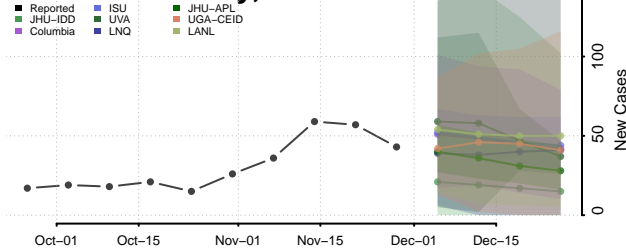

Caldwell County, Missouri