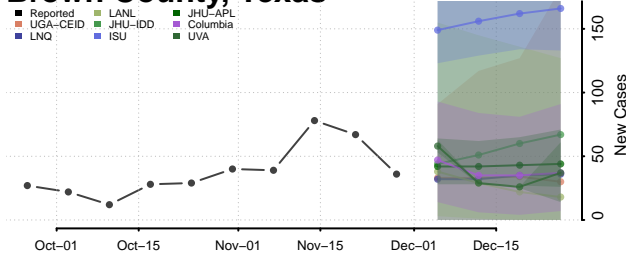

Brown County, Texas