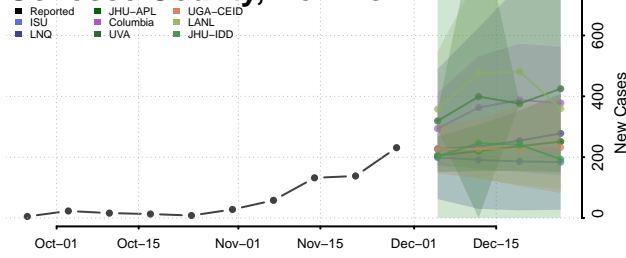

Delaware County, New York

Dutchess County, New York

Erie County, New York

Essex County, New York

Franklin County, New York

Fulton County, New York

Genesee County, New York

Greene County, New York