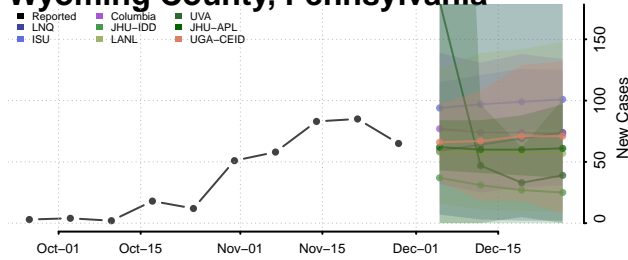

Venango County, Pennsylvania

Warren County, Pennsylvania

Washington County, Pennsylvania

Wayne County, Pennsylvania

Westmoreland County, Pennsylvania

Wyoming County, Pennsylvania

York County, Pennsylvania

Puerto Rico