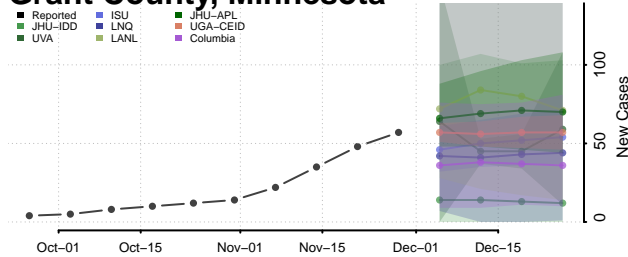

Freeborn County, Minnesota

Goodhue County, Minnesota

Grant County, Minnesota

Hennepin County, Minnesota

Houston County, Minnesota

Hubbard County, Minnesota

Isanti County, Minnesota

Itasca County, Minnesota