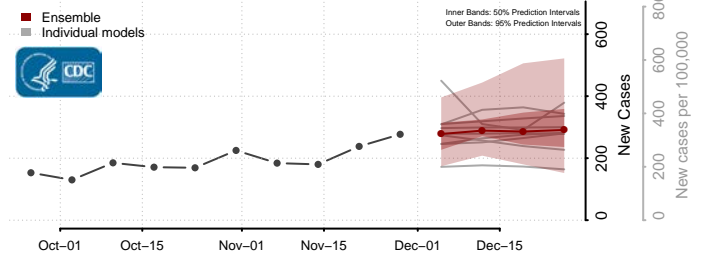

Lincoln County, North Carolina