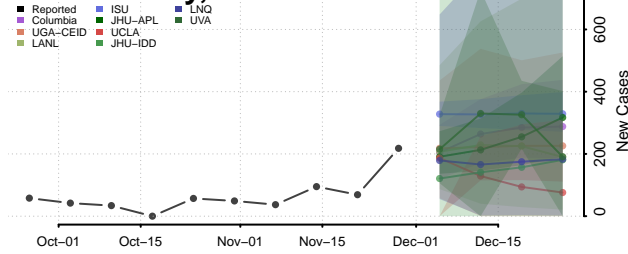

Starr County, Texas