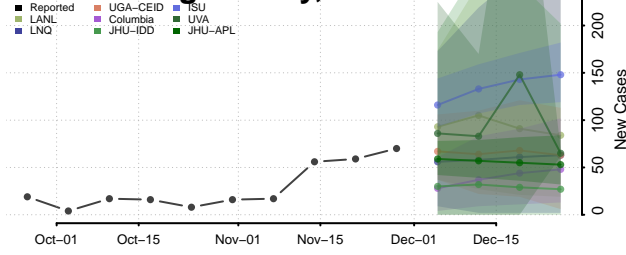

Jackson County, Minnesota

Kanabec County, Minnesota

Kandiyohi County, Minnesota

Kittson County, Minnesota

Koochiching County, Minnesota

Lac qui Parle County, Minnesota

Lake County, Minnesota

Lake of the Woods County, Minnesota