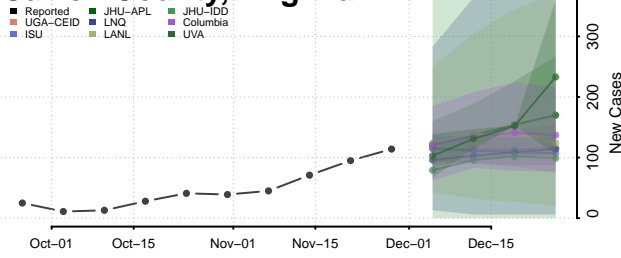

Carroll County, Virginia