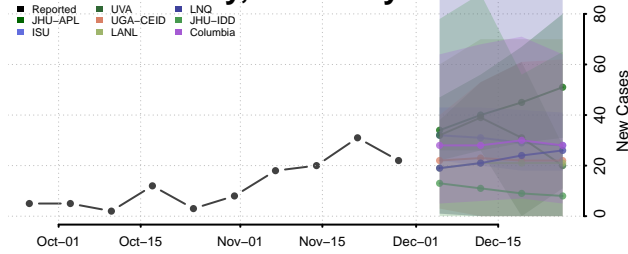

Carlisle County, Kentucky