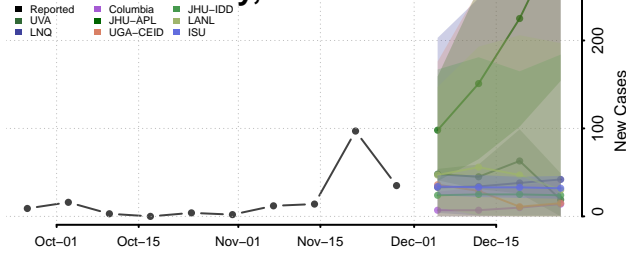

Livingston County, Louisiana

Madison County, Louisiana

Morehouse County, Louisiana

Natchitoches County, Louisiana

Orleans County, Louisiana

Ouachita County, Louisiana

Plaquemines County, Louisiana

Pointe Coupee County, Louisiana