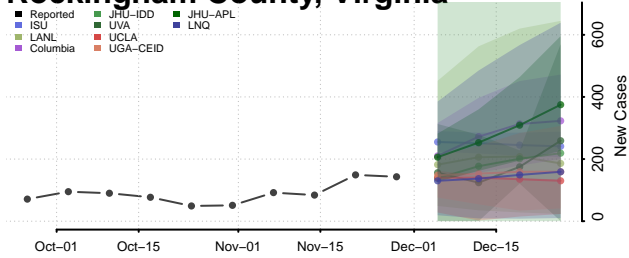

Rockingham County, Virginia