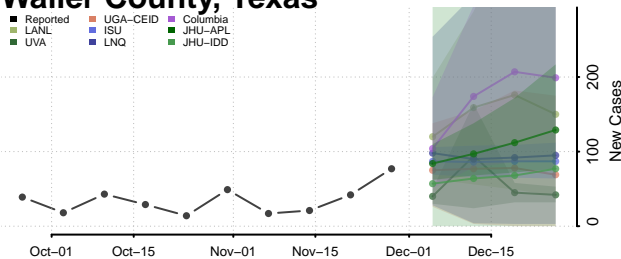

Val Verde County, Texas

Van Zandt County, Texas

Victoria County, Texas

Walker County, Texas

Waller County, Texas

Ward County, Texas

Washington County, Texas

Webb County, Texas