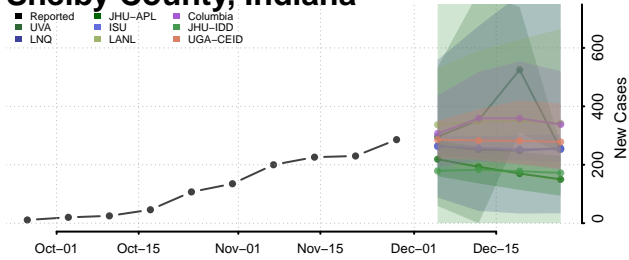

Randolph County, Indiana

Ripley County, Indiana

Rush County, Indiana

Scott County, Indiana

Shelby County, Indiana

Spencer County, Indiana

St. Joseph County, Indiana

Starke County, Indiana