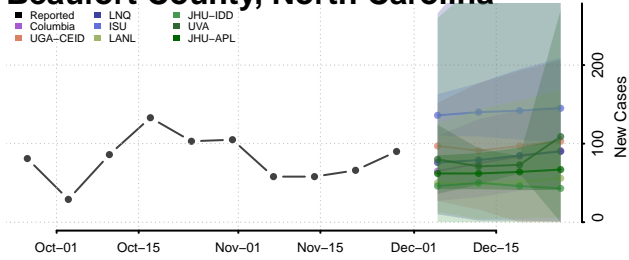

Avery County, North Carolina

Beaufort County, North Carolina

Bertie County, North Carolina

Bladen County, North Carolina

Brunswick County, North Carolina

Buncombe County, North Carolina

Burke County, North Carolina