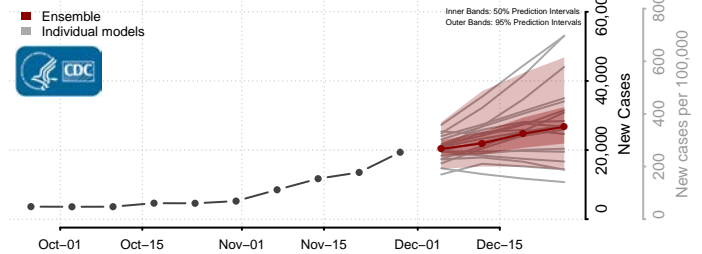

Wythe County, Virginia

York County, Virginia

Washington

Adams County, Washington

Asotin County, Washington

Benton County, Washington

Chelan County, Washington

Clallam County, Washington