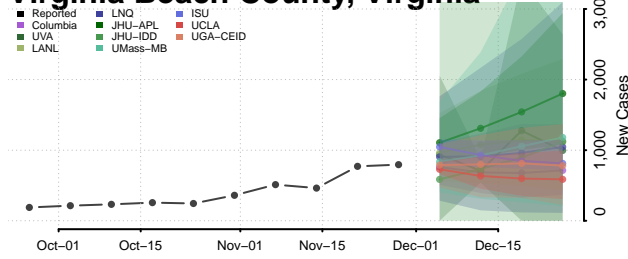

Virginia Beach County, Virginia