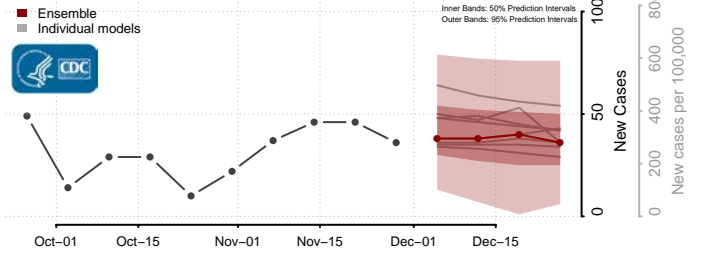

Wayne County, Missouri