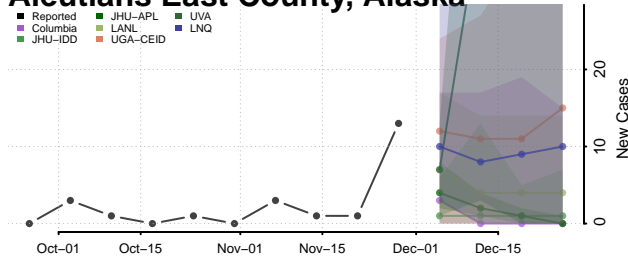

Pike County, Alabama

Randolph County, Alabama

Russell County, Alabama

Shelby County, Alabama

St. Clair County, Alabama

Sumter County, Alabama

Talladega County, Alabama

Tallapoosa County, Alabama

Tuscaloosa County, Alabama

Walker County, Alabama

Washington County, Alabama

Wilcox County, Alabama

Winston County, Alabama

Alaska

Aleutians East County, Alaska

Aleutians West County, Alaska