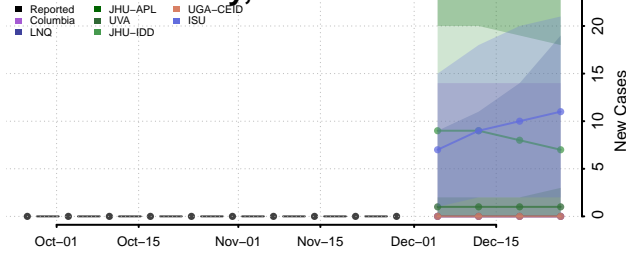

Box Elder County, Utah

Cache County, Utah

Carbon County, Utah

Daggett County, Utah

Davis County, Utah

Duchesne County, Utah

Emery County, Utah

Garfield County, Utah