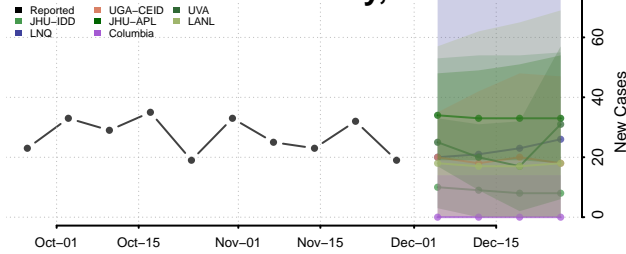

Northwest Arctic County, Alaska