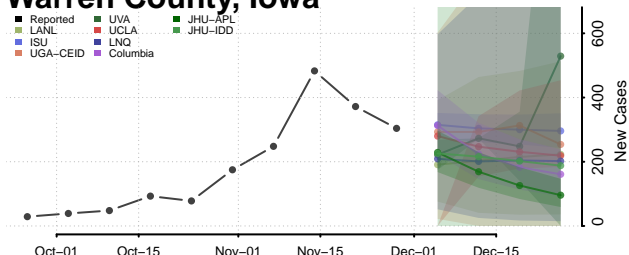

Taylor County, Iowa

Union County, Iowa

Van Buren County, Iowa

Wapello County, Iowa

Warren County, Iowa

Washington County, Iowa

Wayne County, Iowa

Webster County, Iowa