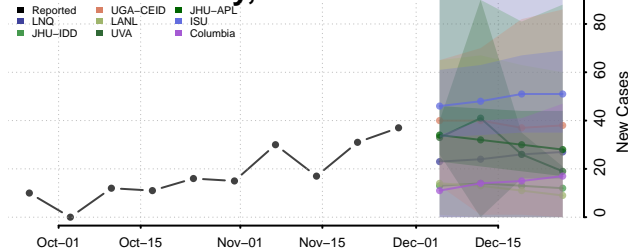

Swisher County, Texas