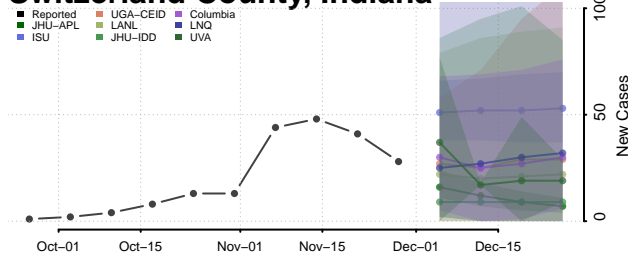

Switzerland County, Indiana