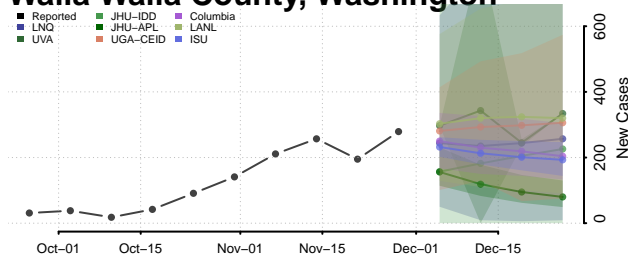

Skamania County, Washington

Snohomish County, Washington

Spokane County, Washington

Stevens County, Washington

Thurston County, Washington

Wahkiakum County, Washington

Walla Walla County, Washington

Whatcom County, Washington