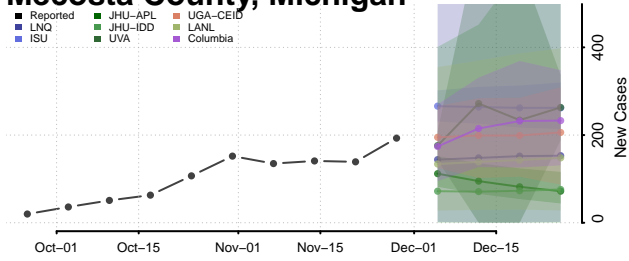

Mecosta County, Michigan