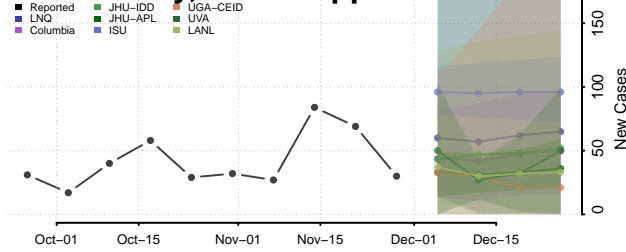

Pike County, Mississippi