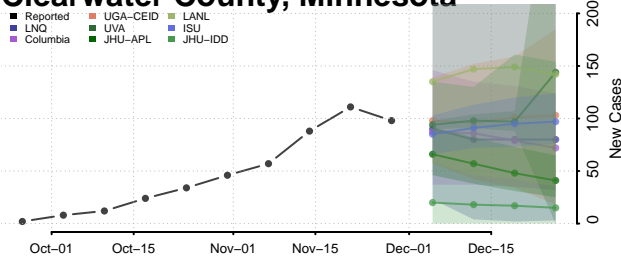

Clearwater County, Minnesota