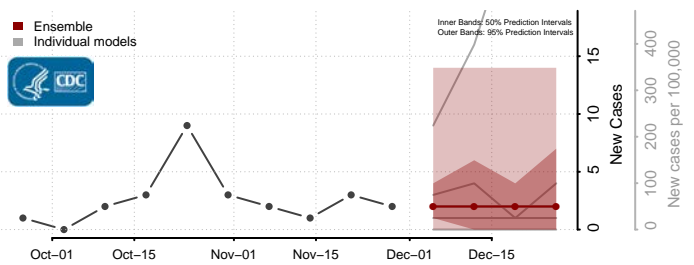

Scotland County, North Carolina

Stanly County, North Carolina

Stokes County, North Carolina

Surry County, North Carolina

Swain County, North Carolina

Transylvania County, North Carolina

Tyrrell County, North Carolina