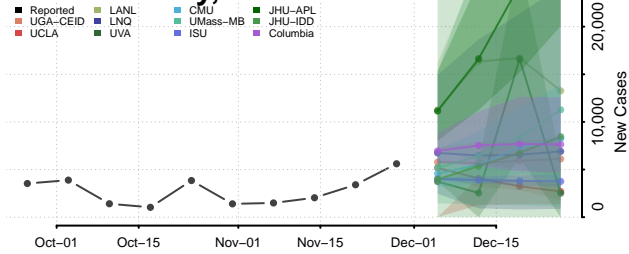

Bexar County, Texas