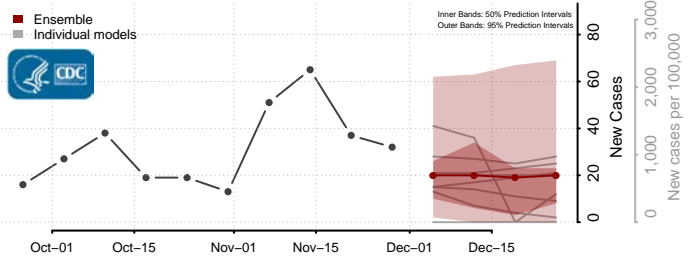

McLean County, North Dakota

Mercer County, North Dakota

Morton County, North Dakota

Mountrail County, North Dakota

Nelson County, North Dakota

Oliver County, North Dakota

Pembina County, North Dakota

Pierce County, North Dakota