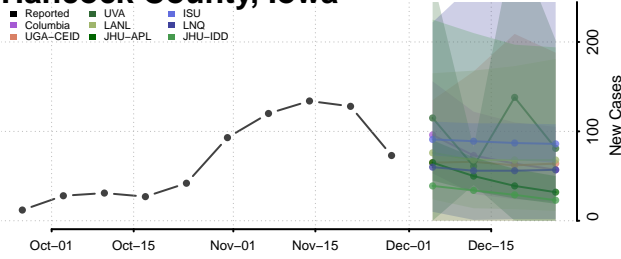

Guthrie County, Iowa

Hamilton County, Iowa

Hancock County, Iowa

Hardin County, Iowa

Harrison County, Iowa

Henry County, Iowa

Howard County, Iowa

Humboldt County, Iowa