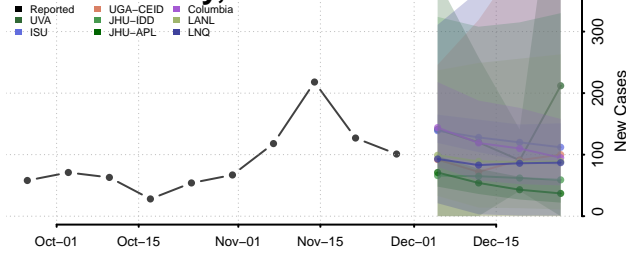

Saline County, Missouri