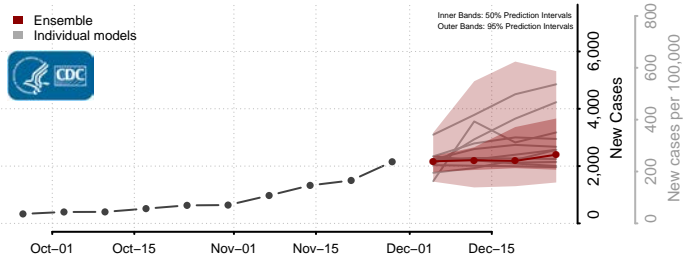

Pierce County, Washington