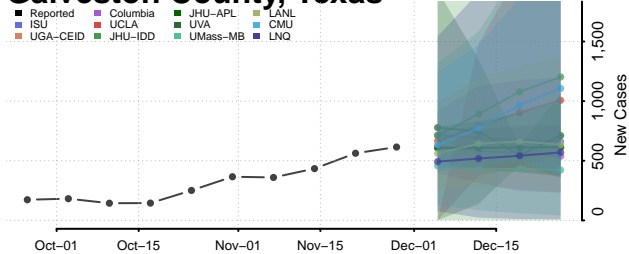

Galveston County, Texas