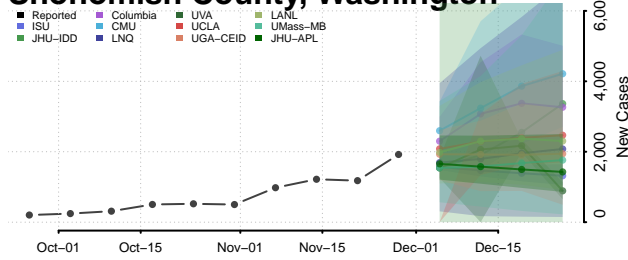

Skamania County, Washington

Snohomish County, Washington

Spokane County, Washington

Stevens County, Washington

Thurston County, Washington

Wahkiakum County, Washington

Walla Walla County, Washington

Whatcom County, Washington