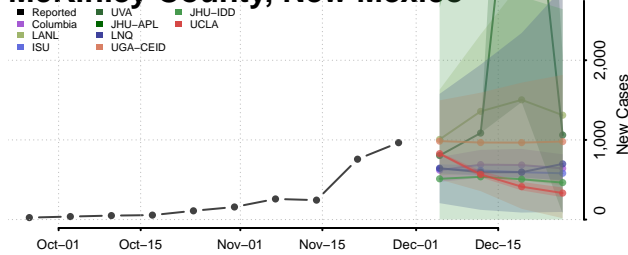

Lincoln County, New Mexico

Los Alamos County, New Mexico

Luna County, New Mexico

McKinley County, New Mexico

Mora County, New Mexico

Otero County, New Mexico

Quay County, New Mexico

Rio Arriba County, New Mexico