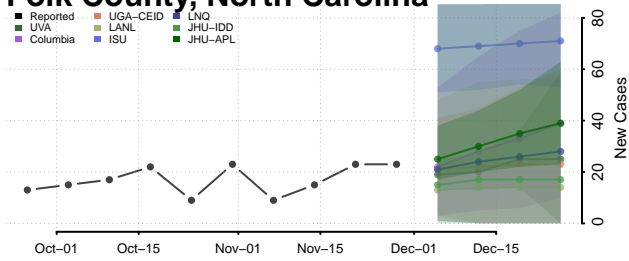

Pamlico County, North Carolina

Pasquotank County, North Carolina

Pender County, North Carolina

Perquimans County, North Carolina

Person County, North Carolina

Pitt County, North Carolina

Polk County, North Carolina