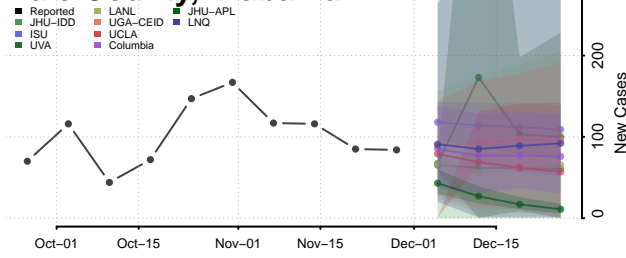

Dale County, Alabama