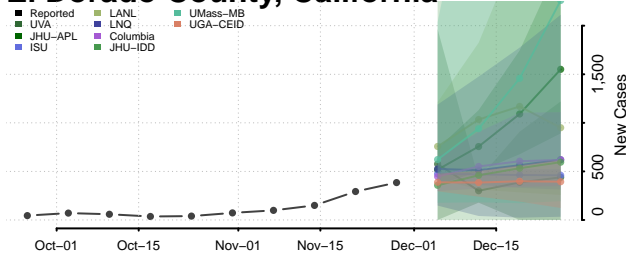

El Dorado County, California