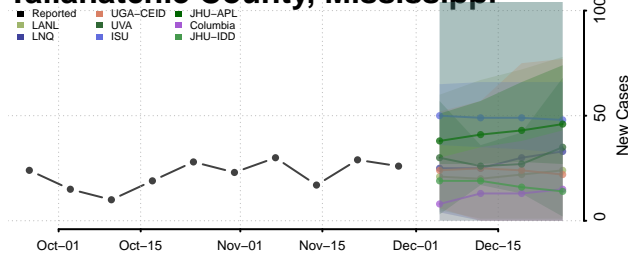

Tallahatchie County, Mississippi