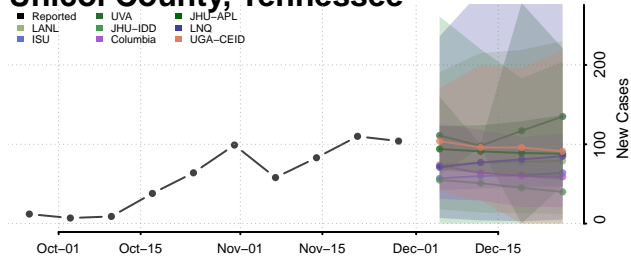

Unicoi County, Tennessee