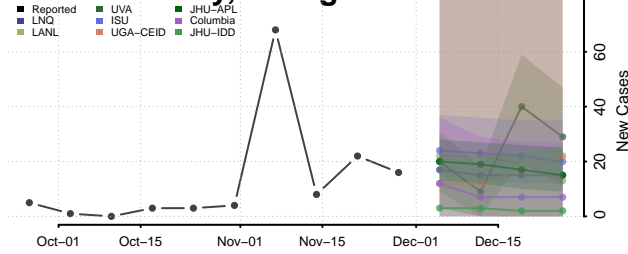

Wayne County, Georgia

Webster County, Georgia

Wheeler County, Georgia

White County, Georgia

Whitfield County, Georgia

Wilcox County, Georgia

Wilkes County, Georgia

Wilkinson County, Georgia