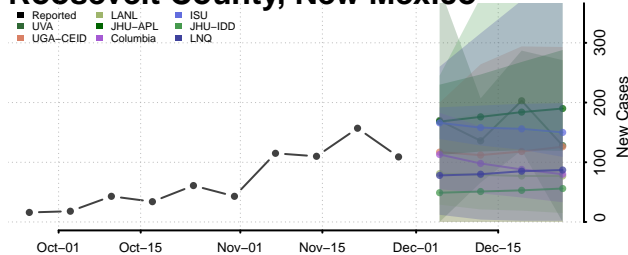

Roosevelt County, New Mexico