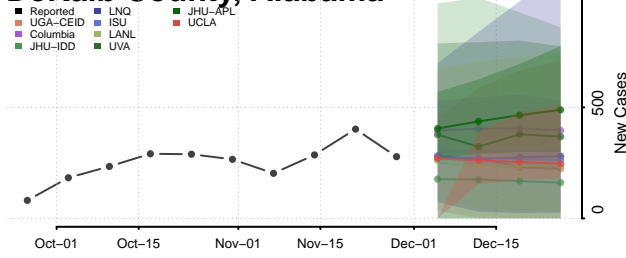

DeKalb County, Alabama