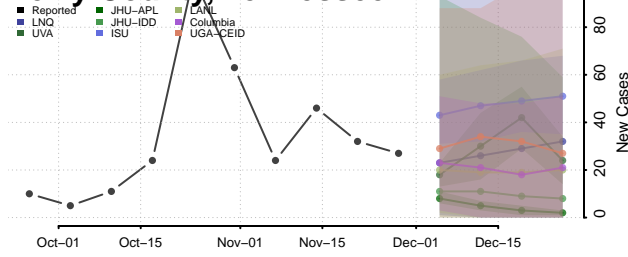

Morgan County, Tennessee

Obion County, Tennessee

Overton County, Tennessee

Perry County, Tennessee

Pickett County, Tennessee

Polk County, Tennessee

Putnam County, Tennessee

Rhea County, Tennessee