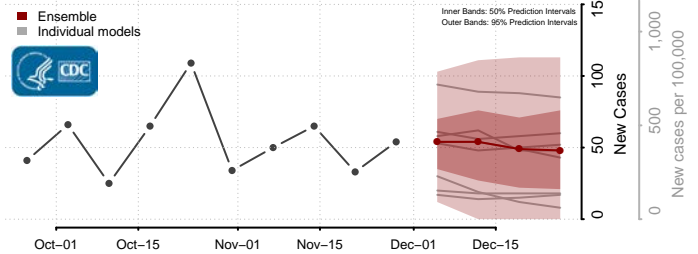

Cassia County, Idaho

Clark County, Idaho

Clearwater County, Idaho

Custer County, Idaho

Elmore County, Idaho

Franklin County, Idaho

Fremont County, Idaho

Gem County, Idaho