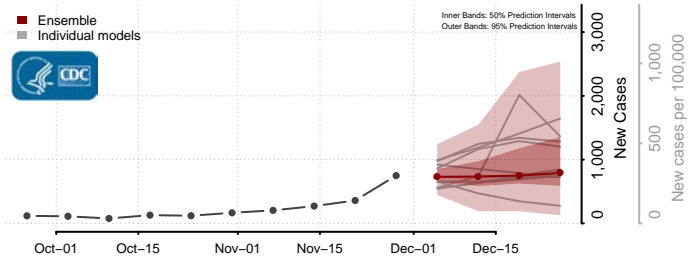

Yakima County, Washington