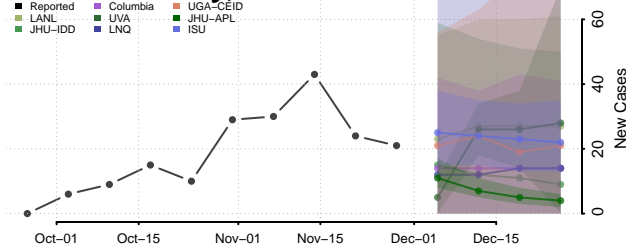

Barber County, Kansas