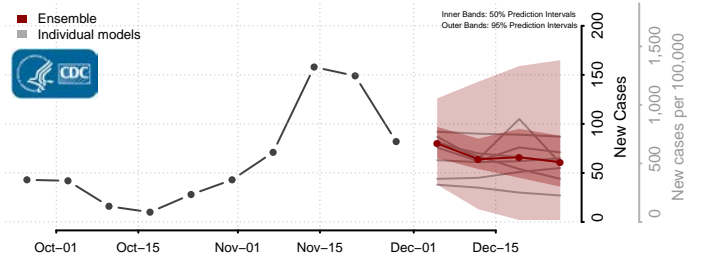

Cass County, Iowa

Cedar County, Iowa

Cerro Gordo County, Iowa

Cherokee County, Iowa

Chickasaw County, Iowa

Clarke County, Iowa

Clay County, Iowa

Clayton County, Iowa