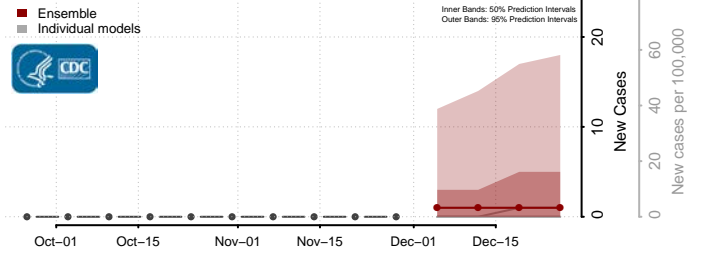

Sanpete County, Utah