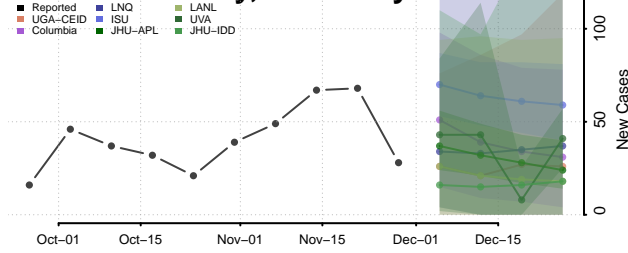

Union County, Kentucky

Warren County, Kentucky

Washington County, Kentucky

Wayne County, Kentucky

Webster County, Kentucky

Whitley County, Kentucky

Wolfe County, Kentucky

Woodford County, Kentucky