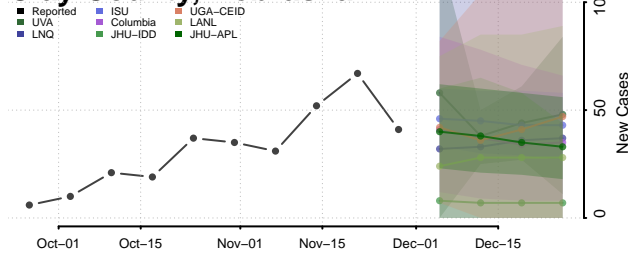

Clay County, Nebraska