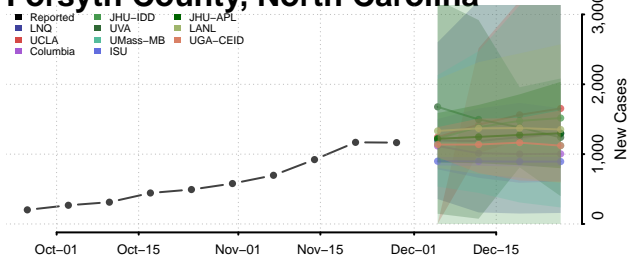

Forsyth County, North Carolina