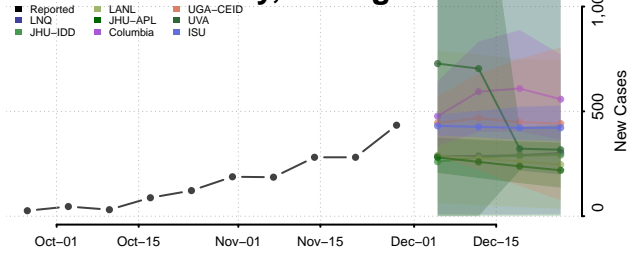

Montcalm County, Michigan