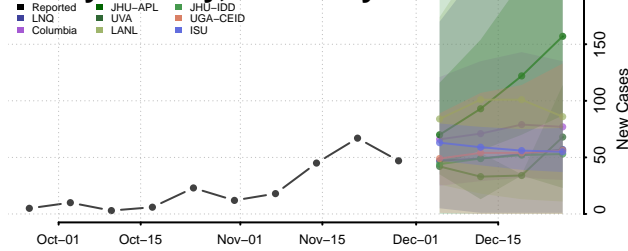

Casey County, Kentucky