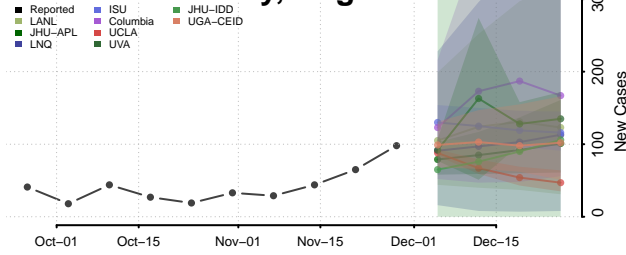

Manassas County, Virginia