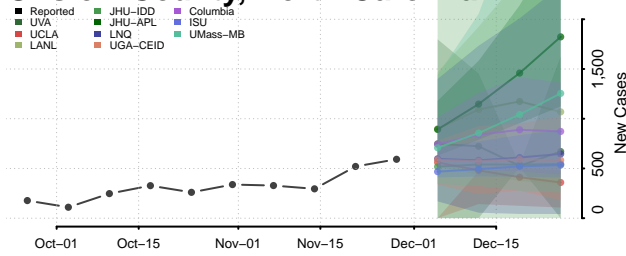

Montgomery County, North Carolina

Moore County, North Carolina

Nash County, North Carolina

New Hanover County, North Carolina

Northampton County, North Carolina

Onslow County, North Carolina

Orange County, North Carolina