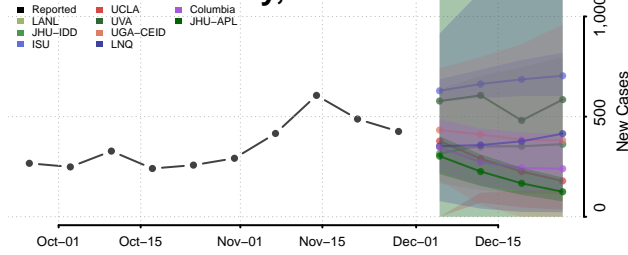

Pulaski County, Arkansas

Randolph County, Arkansas

Saline County, Arkansas

Scott County, Arkansas

Searcy County, Arkansas

Sebastian County, Arkansas

Sevier County, Arkansas

Sharp County, Arkansas