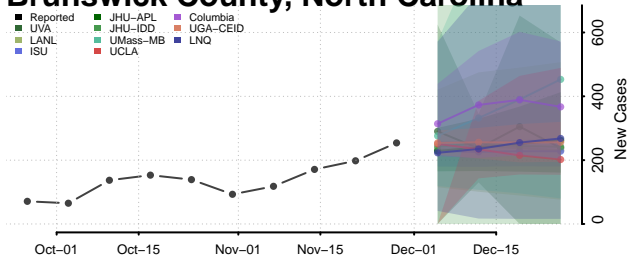

Avery County, North Carolina

Beaufort County, North Carolina

Bertie County, North Carolina

Bladen County, North Carolina

Brunswick County, North Carolina

Buncombe County, North Carolina

Burke County, North Carolina