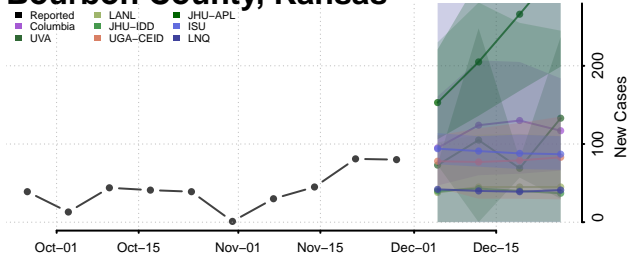

Atchison County, Kansas

Barber County, Kansas

Barton County, Kansas

Bourbon County, Kansas

Brown County, Kansas

Butler County, Kansas

Chase County, Kansas

Chautauqua County, Kansas