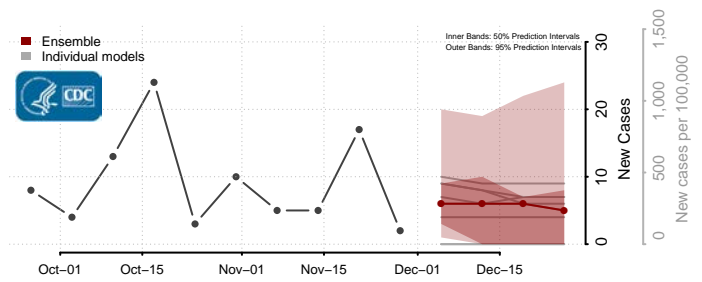

Sweet Grass County, Montana

Teton County, Montana

Toole County, Montana

Treasure County, Montana

Valley County, Montana

Wheatland County, Montana

Wibaux County, Montana

Yellowstone County, Montana