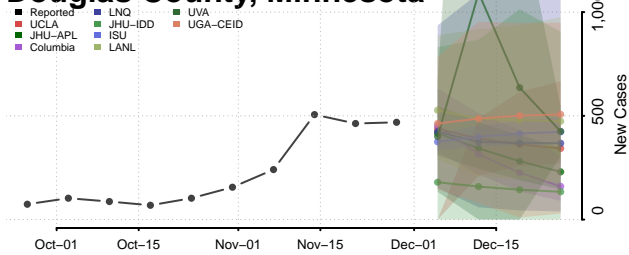

Douglas County, Minnesota