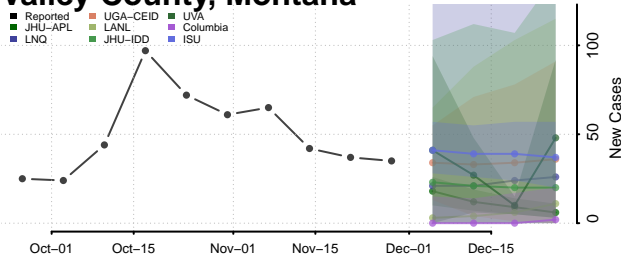

Sweet Grass County, Montana

Teton County, Montana

Toole County, Montana

Treasure County, Montana

Valley County, Montana

Wheatland County, Montana

Wibaux County, Montana

Yellowstone County, Montana