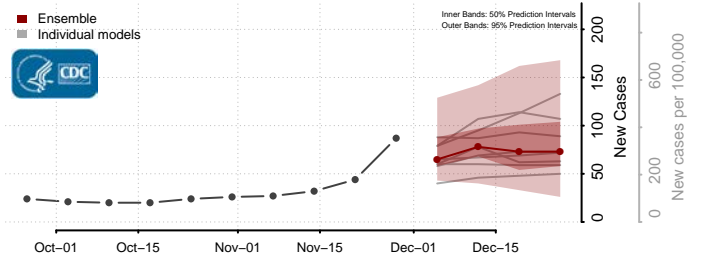

Leake County, Mississippi

Lee County, Mississippi

Leflore County, Mississippi

Lincoln County, Mississippi

Lowndes County, Mississippi

Madison County, Mississippi

Marion County, Mississippi

Marshall County, Mississippi