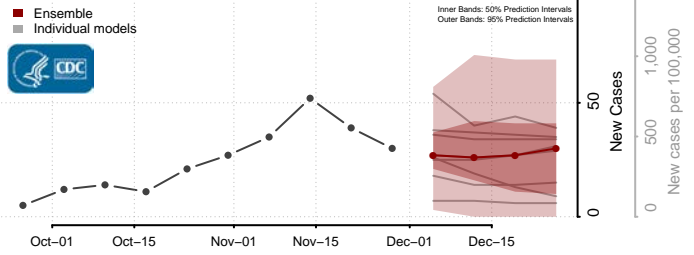

Van Buren County, Iowa