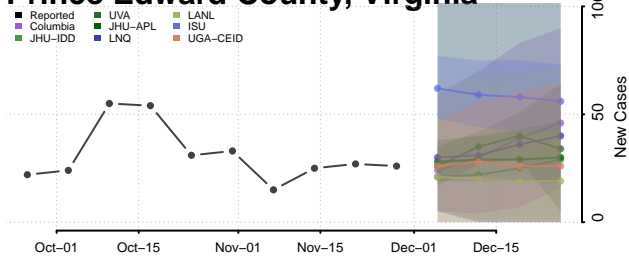

Page County, Virginia

Patrick County, Virginia

Petersburg County, Virginia

Pittsylvania County, Virginia

Poquoson County, Virginia

Portsmouth County, Virginia

Powhatan County, Virginia

Prince Edward County, Virginia