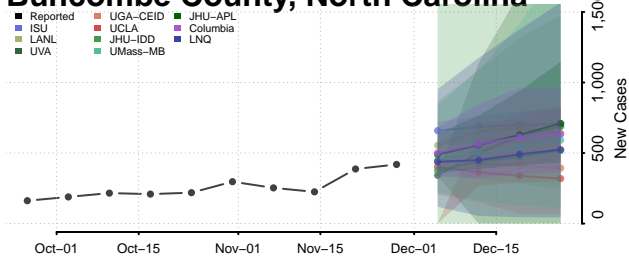

Avery County, North Carolina

Beaufort County, North Carolina

Bertie County, North Carolina

Bladen County, North Carolina

Brunswick County, North Carolina

Buncombe County, North Carolina

Burke County, North Carolina