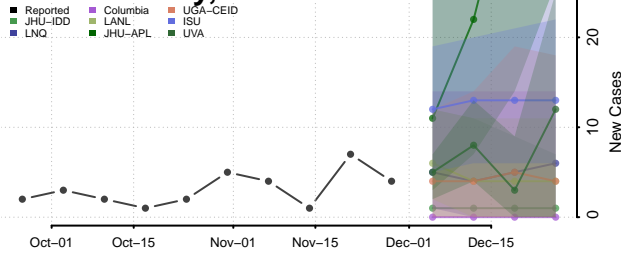

Cottle County, Texas