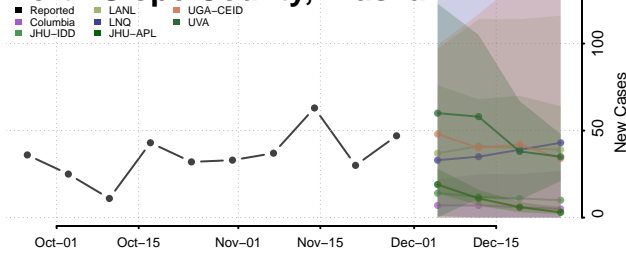

North Slope County, Alaska