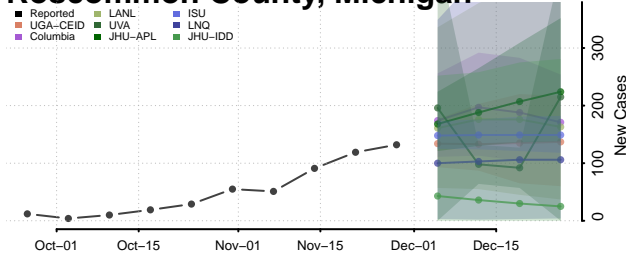

Oscoda County, Michigan

Otsego County, Michigan

Ottawa County, Michigan

Presque Isle County, Michigan

Roscommon County, Michigan

Saginaw County, Michigan

Sanilac County, Michigan

Schoolcraft County, Michigan