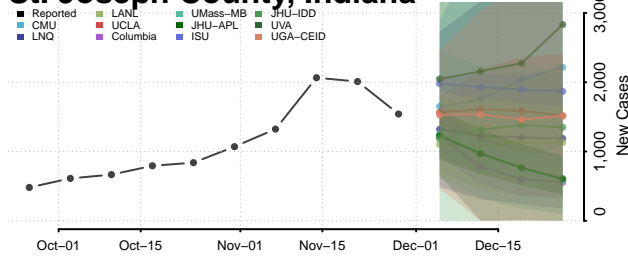

Randolph County, Indiana

Ripley County, Indiana

Rush County, Indiana

Scott County, Indiana

Shelby County, Indiana

Spencer County, Indiana

St. Joseph County, Indiana

Starke County, Indiana