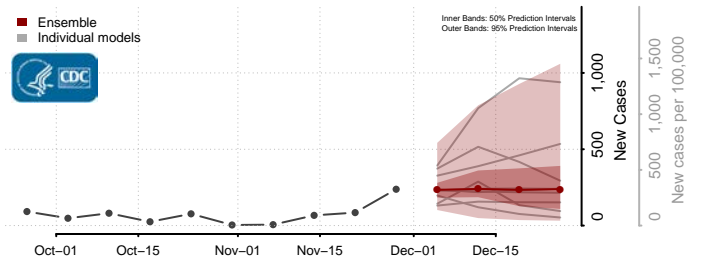

Val Verde County, Texas

Van Zandt County, Texas

Victoria County, Texas

Walker County, Texas

Waller County, Texas

Ward County, Texas

Washington County, Texas

Webb County, Texas