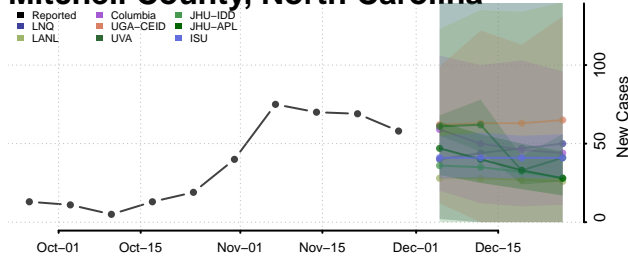

Mitchell County, North Carolina