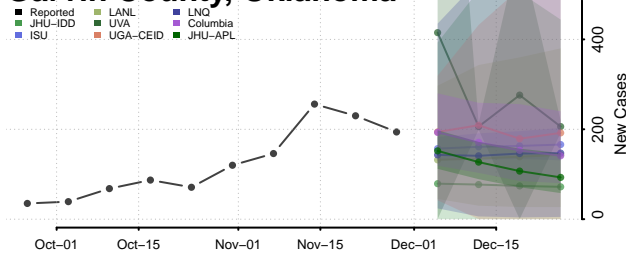

Custer County, Oklahoma

Delaware County, Oklahoma

Dewey County, Oklahoma

Ellis County, Oklahoma

Garfield County, Oklahoma

Garvin County, Oklahoma

Grady County, Oklahoma

Grant County, Oklahoma