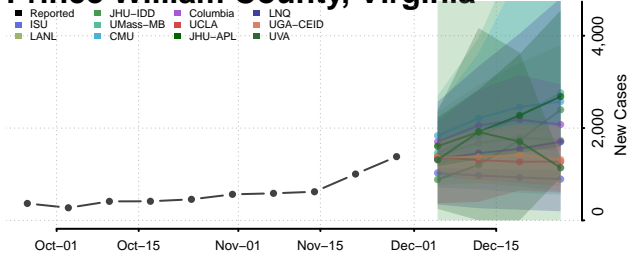

Prince William County, Virginia