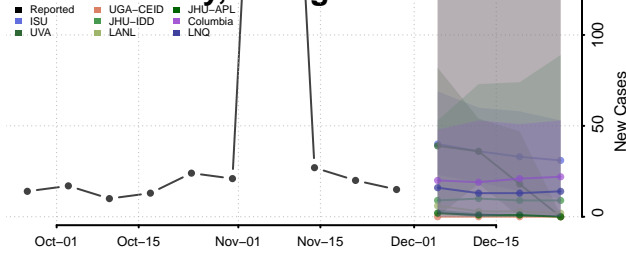

Pierce County, Georgia