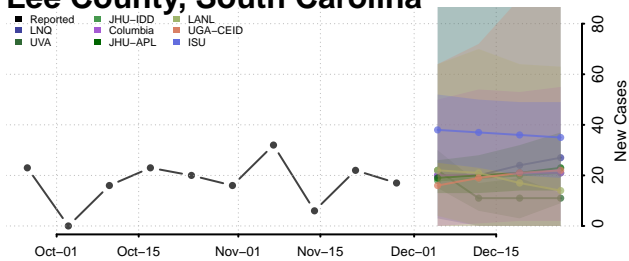

Lee County, South Carolina