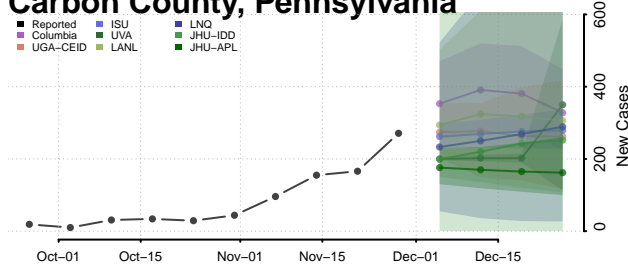

Bucks County, Pennsylvania

Butler County, Pennsylvania

Cambria County, Pennsylvania

Cameron County, Pennsylvania

Carbon County, Pennsylvania

Centre County, Pennsylvania

Chester County, Pennsylvania

Clarion County, Pennsylvania