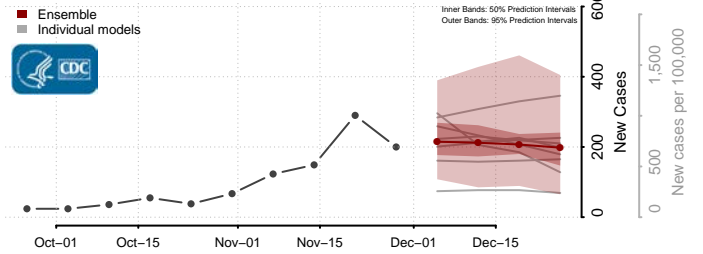

Le Sueur County, Minnesota