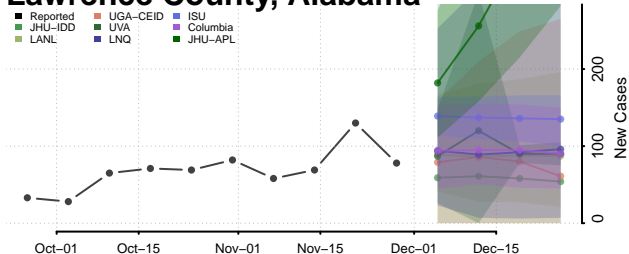

Lawrence County, Alabama