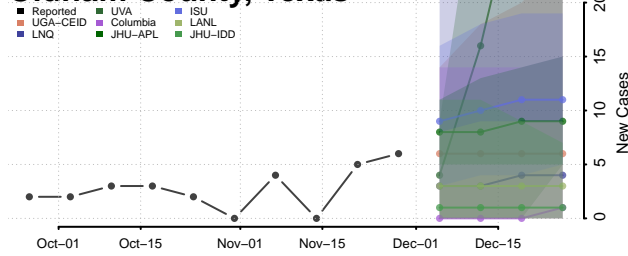

Nolan County, Texas

Nueces County, Texas

Ochiltree County, Texas

Oldham County, Texas

Orange County, Texas

Palo Pinto County, Texas

Panola County, Texas

Parker County, Texas