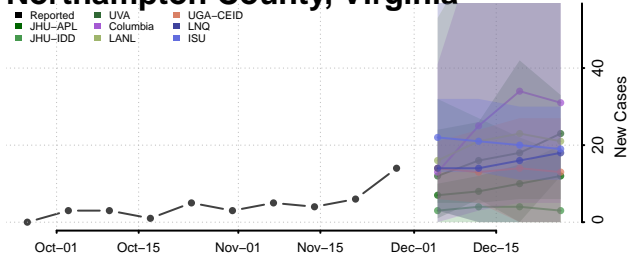

New Kent County, Virginia

Newport News County, Virginia

Norfolk County, Virginia

Northampton County, Virginia

Northumberland County, Virginia

Norton County, Virginia

Nottoway County, Virginia

Orange County, Virginia