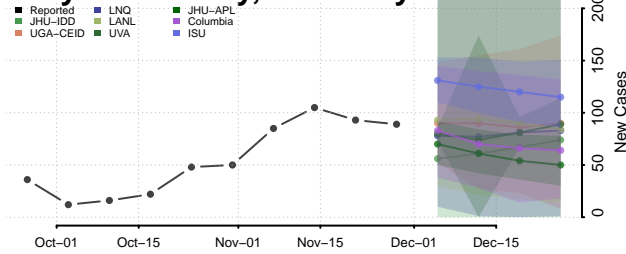

Grant County, Kentucky

Graves County, Kentucky

Grayson County, Kentucky

Green County, Kentucky

Greenup County, Kentucky

Hancock County, Kentucky

Hardin County, Kentucky

Harlan County, Kentucky