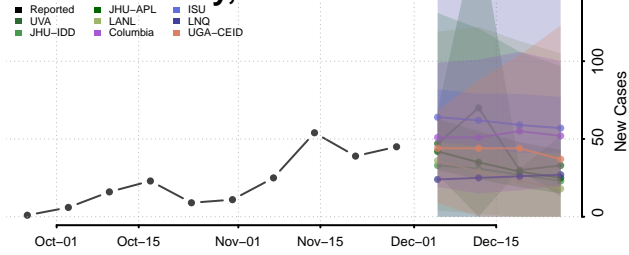

Wilson County, Kansas