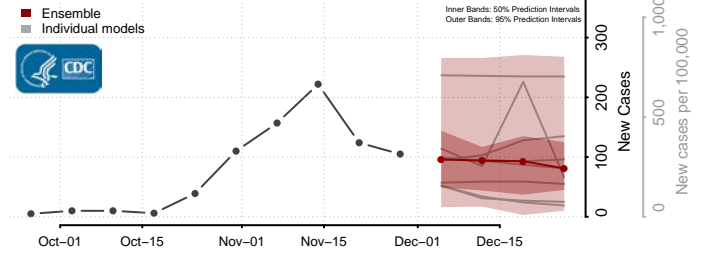

Crawford County, Michigan

Delta County, Michigan

Dickinson County, Michigan

Eaton County, Michigan

Emmet County, Michigan

Genesee County, Michigan

Gladwin County, Michigan

Gogebic County, Michigan