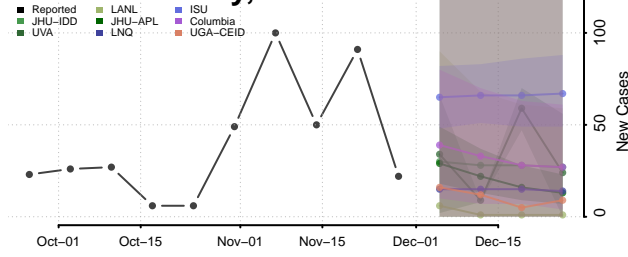

Wise County, Texas

Wood County, Texas

Yoakum County, Texas

Young County, Texas

Zapata County, Texas

Zavala County, Texas

Utah

Beaver County, Utah