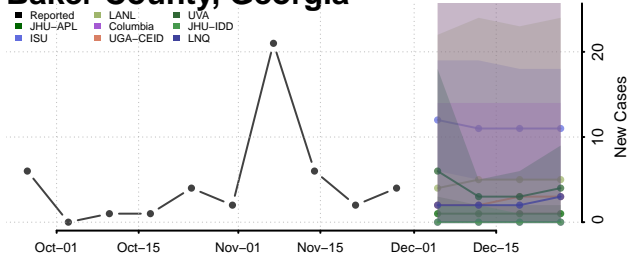

Baker County, Georgia