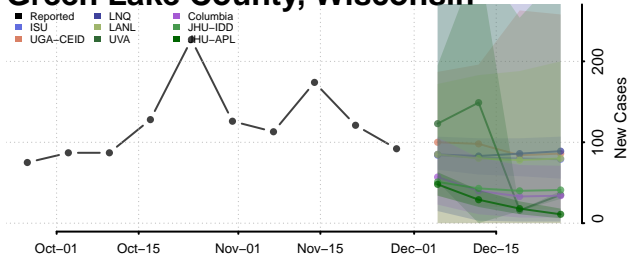

Florence County, Wisconsin

Fond du Lac County, Wisconsin

Forest County, Wisconsin

Grant County, Wisconsin

Green County, Wisconsin

Green Lake County, Wisconsin

Iowa County, Wisconsin

Iron County, Wisconsin