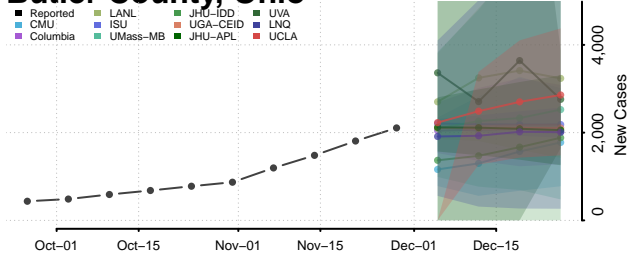

Butler County, Ohio