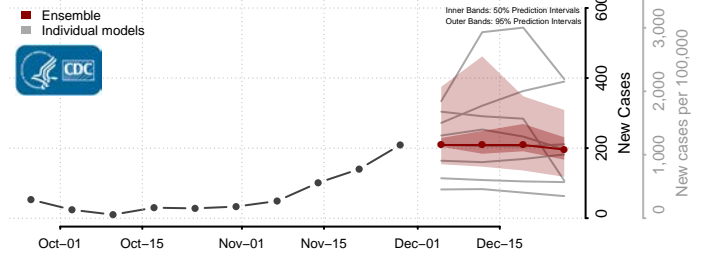

Cassia County, Idaho

Clark County, Idaho

Clearwater County, Idaho

Custer County, Idaho

Elmore County, Idaho

Franklin County, Idaho

Fremont County, Idaho

Gem County, Idaho