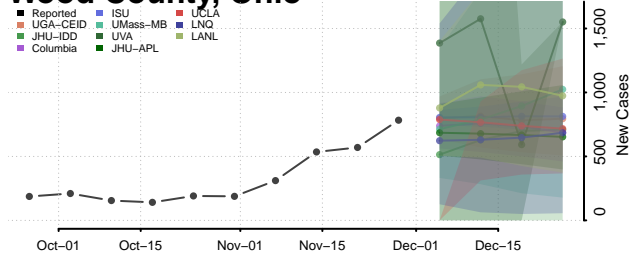

Wayne County, Ohio

Williams County, Ohio

Wood County, Ohio

Wyandot County, Ohio

Oklahoma

Adair County, Oklahoma

Alfalfa County, Oklahoma

Atoka County, Oklahoma