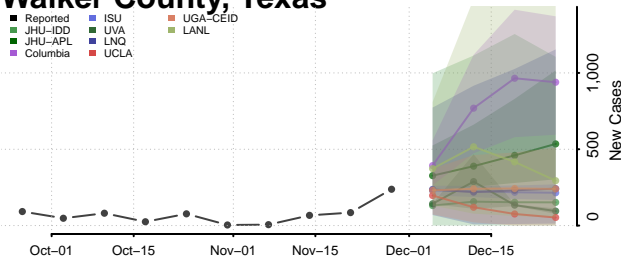

Val Verde County, Texas

Van Zandt County, Texas

Victoria County, Texas

Walker County, Texas

Waller County, Texas

Ward County, Texas

Washington County, Texas

Webb County, Texas