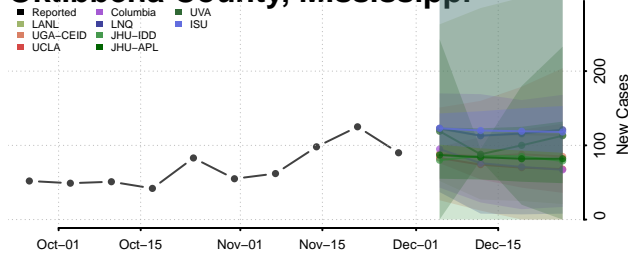

Monroe County, Mississippi

Montgomery County, Mississippi

Neshoba County, Mississippi

Newton County, Mississippi

Noxubee County, Mississippi

Oktibbeha County, Mississippi

Panola County, Mississippi

Pearl River County, Mississippi