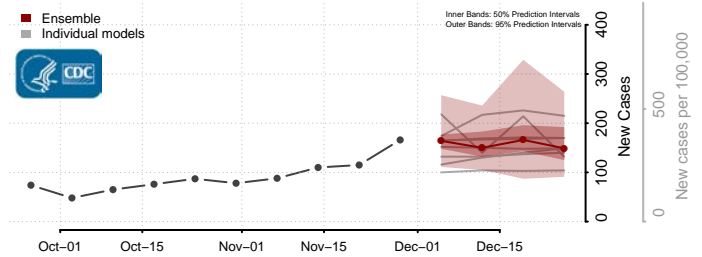

McDowell County, North Carolina