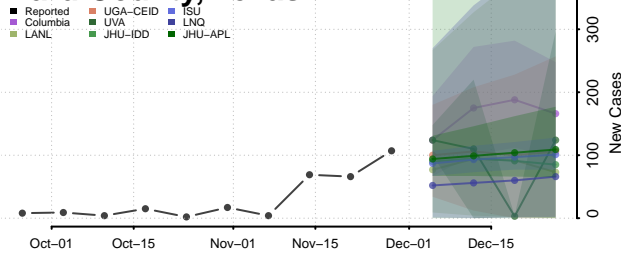

Val Verde County, Texas

Van Zandt County, Texas

Victoria County, Texas

Walker County, Texas

Waller County, Texas

Ward County, Texas

Washington County, Texas

Webb County, Texas