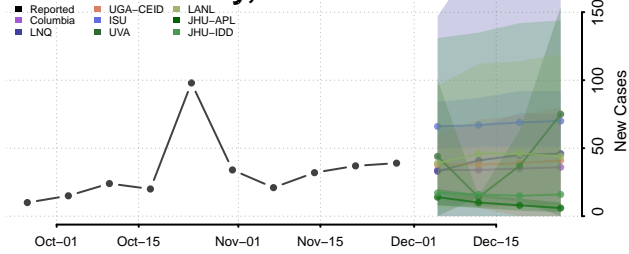

Bledsoe County, Tennessee