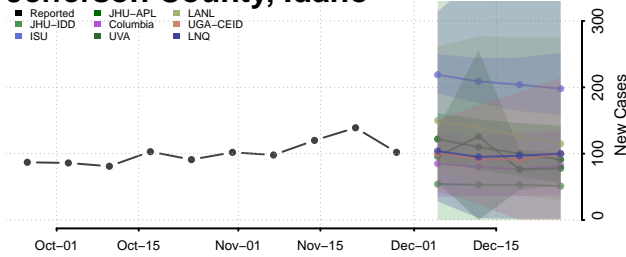

Jefferson County, Idaho