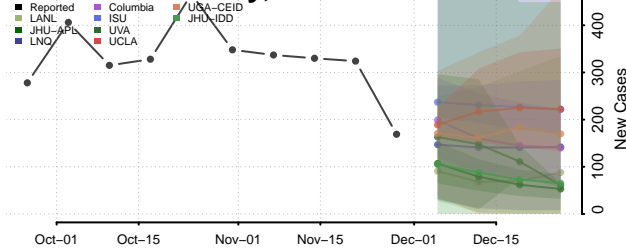

Shawano County, Wisconsin