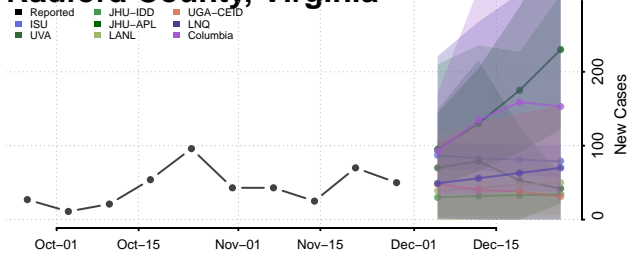

Prince George County, Virginia

Prince William County, Virginia

Pulaski County, Virginia

Radford County, Virginia

Rappahannock County, Virginia

Richmond City County, Virginia

Richmond County, Virginia

Roanoke City County, Virginia