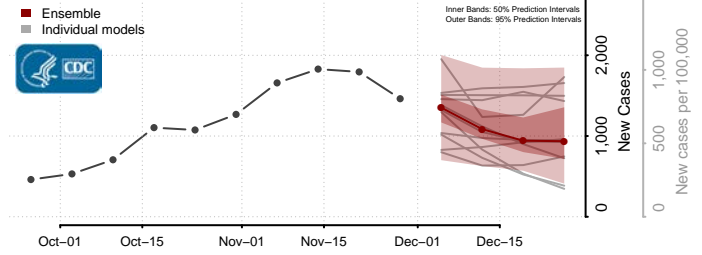

Cass County, North Dakota