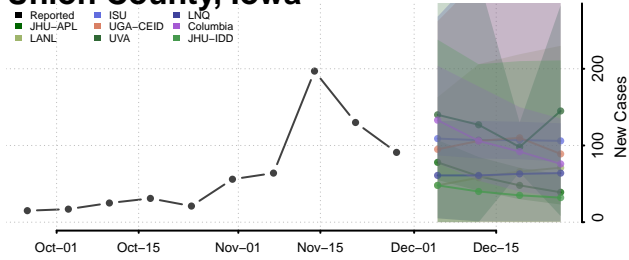

Union County, Iowa