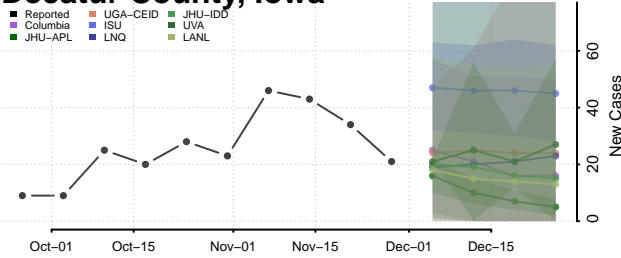

Clinton County, Iowa

Crawford County, Iowa

Dallas County, Iowa

Davis County, Iowa

Decatur County, Iowa

Delaware County, Iowa

Des Moines County, Iowa

Dickinson County, Iowa