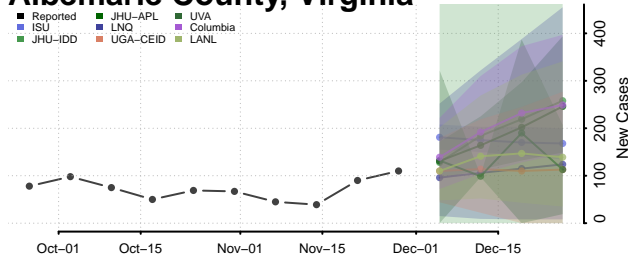

Albemarle County, Virginia