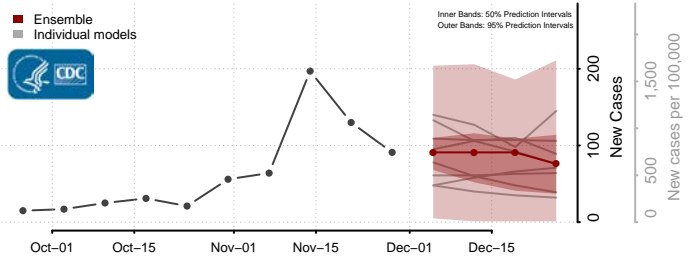

Union County, Iowa