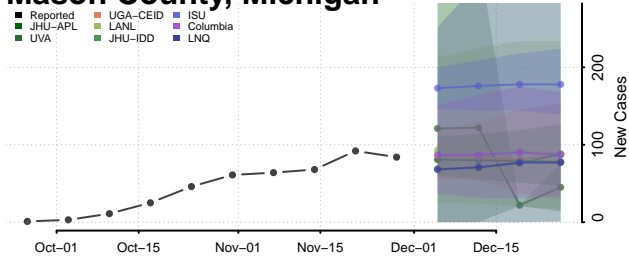

Mason County, Michigan