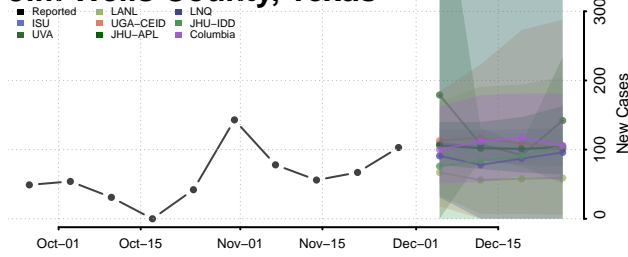

Jim Wells County, Texas