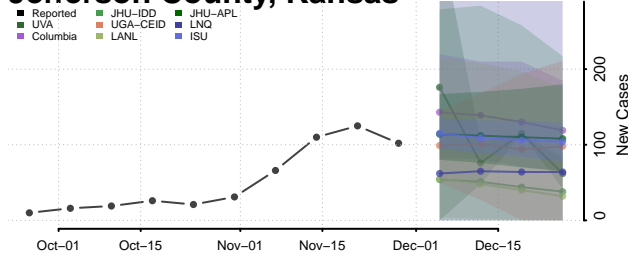

Jefferson County, Kansas