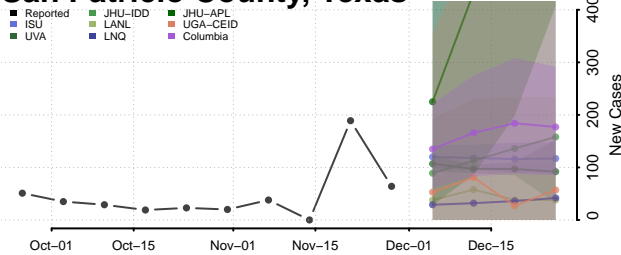

San Patricio County, Texas