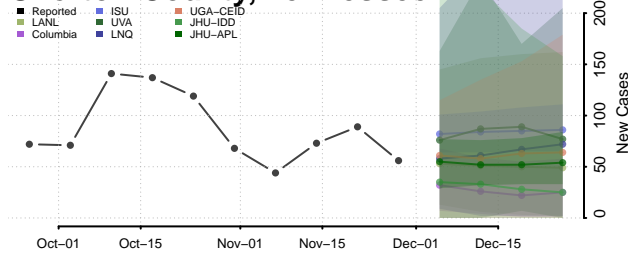

Overton County, Tennessee