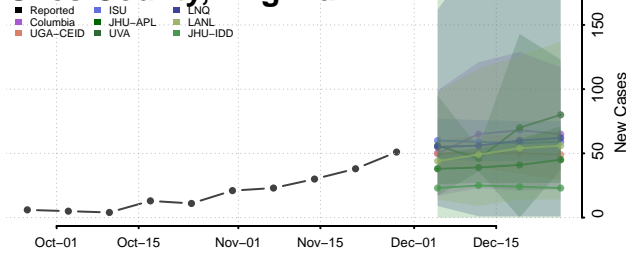

Giles County, Virginia