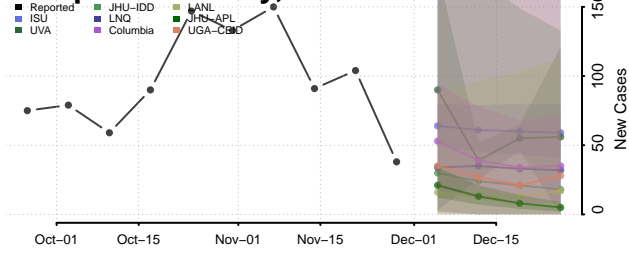

Lincoln County, Wisconsin

Manitowoc County, Wisconsin

Marathon County, Wisconsin

Marinette County, Wisconsin

Marquette County, Wisconsin

Menominee County, Wisconsin

Milwaukee County, Wisconsin

Monroe County, Wisconsin