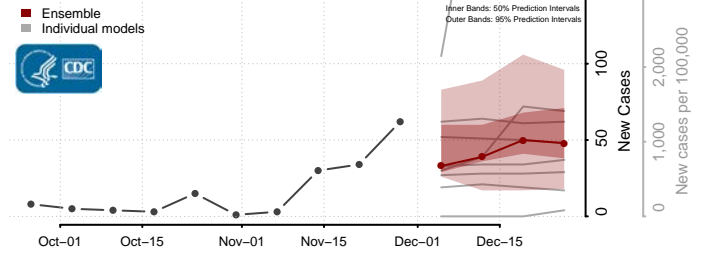

Custer County, Oklahoma

Delaware County, Oklahoma

Dewey County, Oklahoma

Ellis County, Oklahoma

Garfield County, Oklahoma

Garvin County, Oklahoma

Grady County, Oklahoma

Grant County, Oklahoma