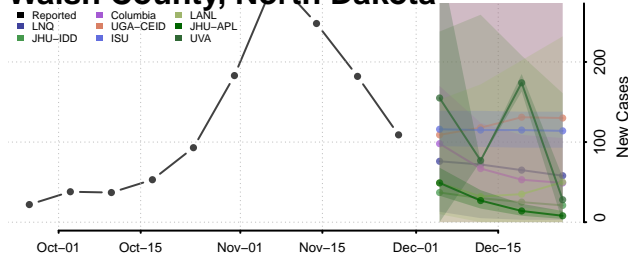

Walsh County, North Dakota