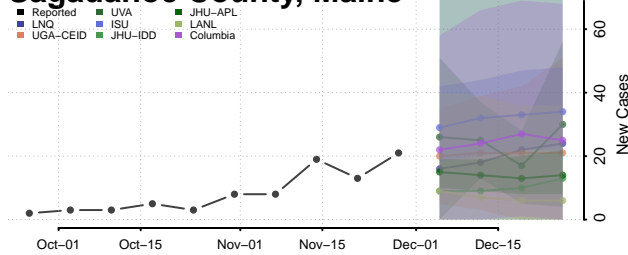

Kennebec County, Maine

Knox County, Maine

Lincoln County, Maine

Oxford County, Maine

Penobscot County, Maine

Piscataquis County, Maine

Sagadahoc County, Maine

Somerset County, Maine