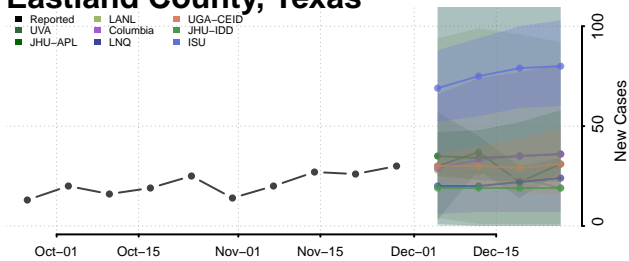

Eastland County, Texas