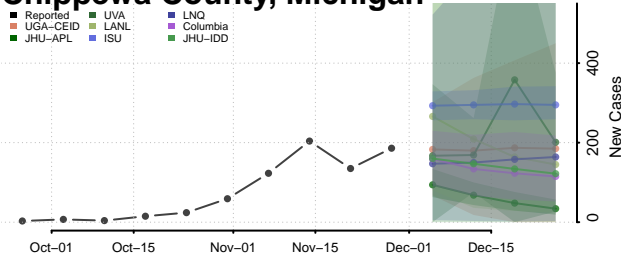

Chippewa County, Michigan