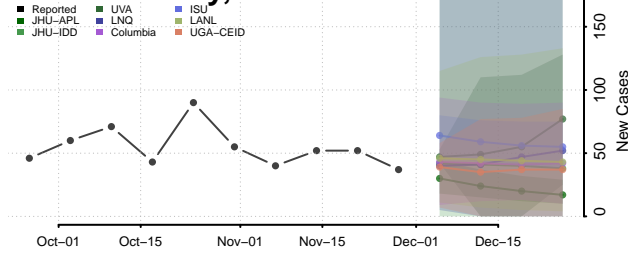

Butler County, Alabama

Calhoun County, Alabama

Chambers County, Alabama

Cherokee County, Alabama

Chilton County, Alabama

Choctaw County, Alabama

Clarke County, Alabama

Clay County, Alabama