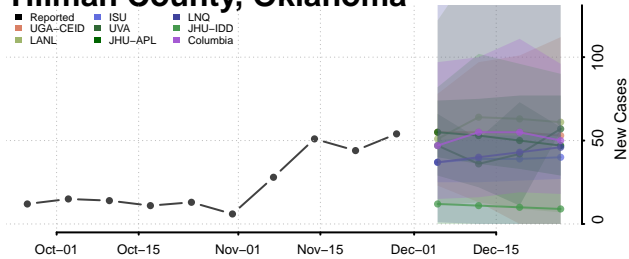

Sequoyah County, Oklahoma

Stephens County, Oklahoma

Texas County, Oklahoma

Tillman County, Oklahoma

Tulsa County, Oklahoma

Wagoner County, Oklahoma

Washington County, Oklahoma

Washita County, Oklahoma