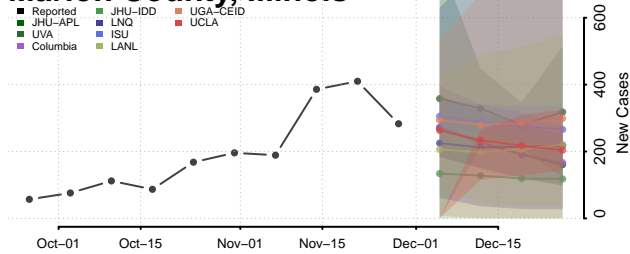

Lawrence County, Illinois

Lee County, Illinois

Livingston County, Illinois

Logan County, Illinois

Macon County, Illinois

Macoupin County, Illinois

Madison County, Illinois

Marion County, Illinois