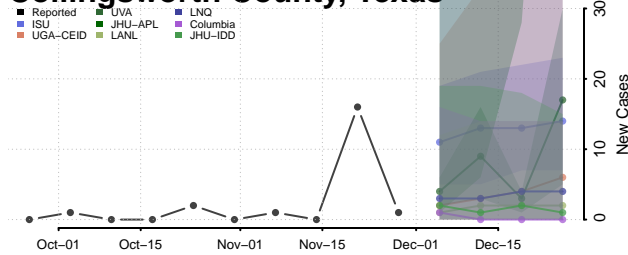

Collingsworth County, Texas