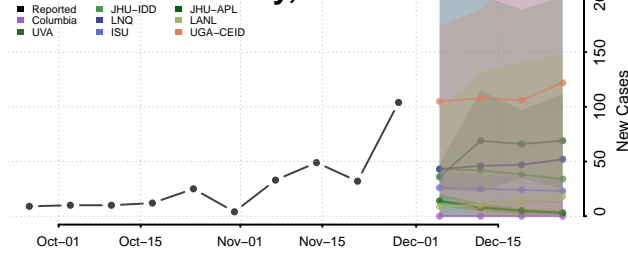

New Hampshire

Belknap County, New Hampshire

Carroll County, New Hampshire

Cheshire County, New Hampshire

Coos County, New Hampshire

Grafton County, New Hampshire

Hillsborough County, New Hampshire

Merrimack County, New Hampshire