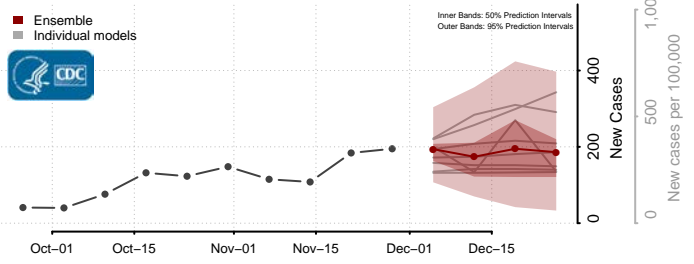

Hyde County, North Carolina

Iredell County, North Carolina

Jackson County, North Carolina

Johnston County, North Carolina

Jones County, North Carolina

Lee County, North Carolina

Lenoir County, North Carolina