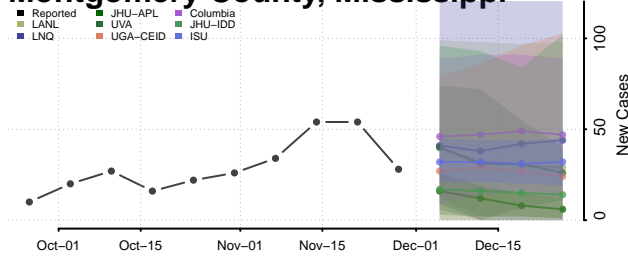

Montgomery County, Mississippi