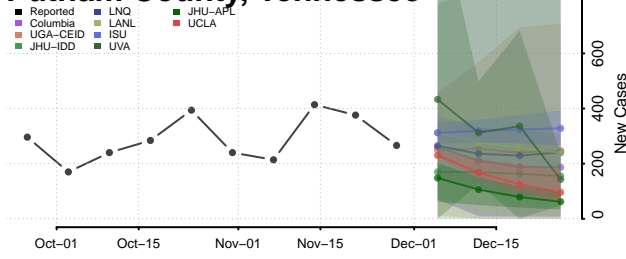

Morgan County, Tennessee

Obion County, Tennessee

Overton County, Tennessee

Perry County, Tennessee

Pickett County, Tennessee

Polk County, Tennessee

Putnam County, Tennessee

Rhea County, Tennessee