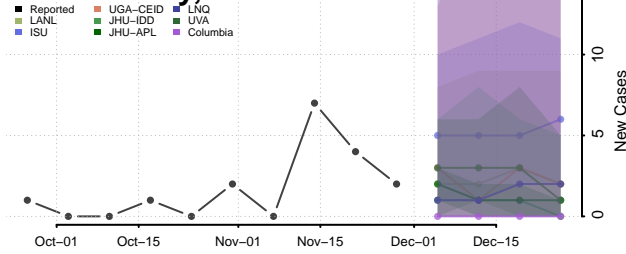

Kent County, Texas