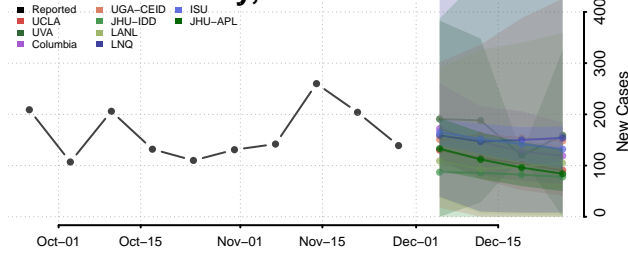

Camden County, Missouri