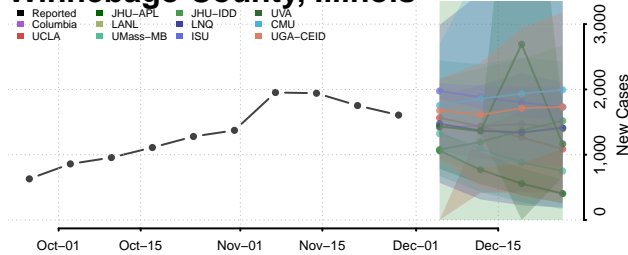

Winnebago County, Illinois