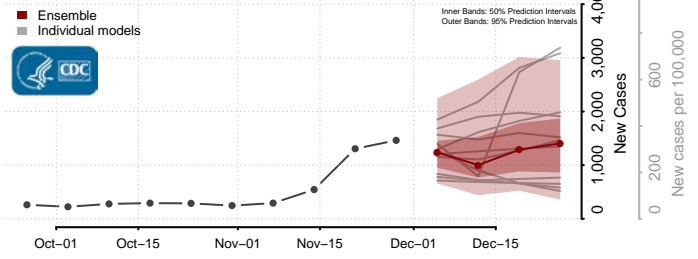

Jefferson County, Louisiana