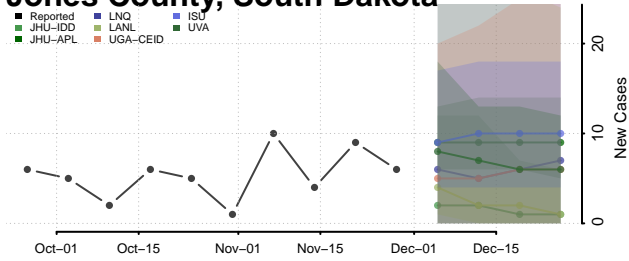

Jones County, South Dakota