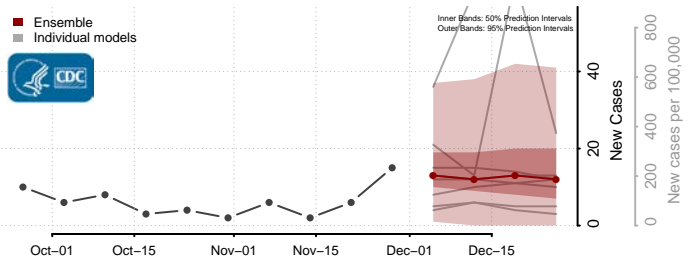

Surry County, Virginia