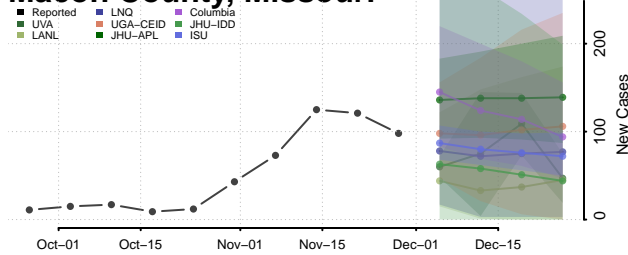

Macon County, Missouri