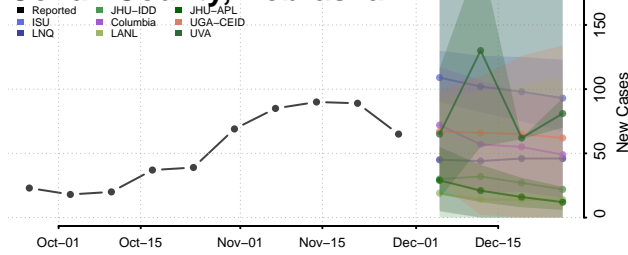

Colfax County, Nebraska