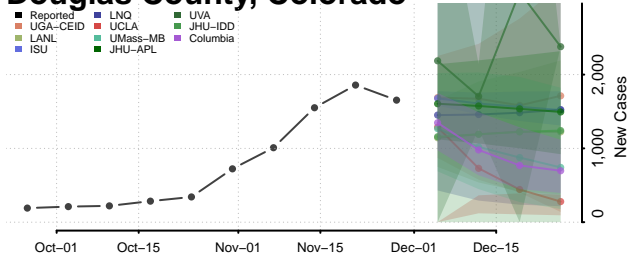

Douglas County, Colorado