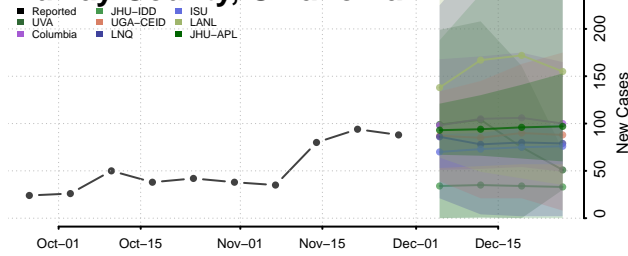

Murray County, Oklahoma