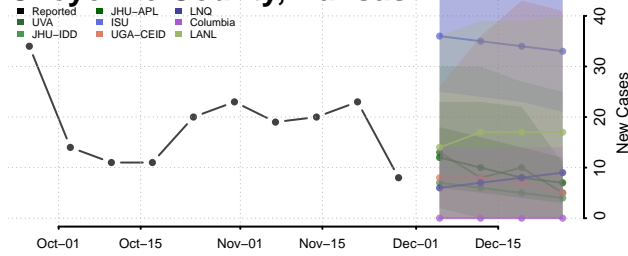

Cheyenne County, Kansas