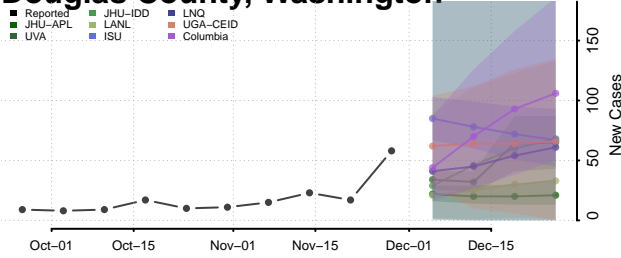

Douglas County, Washington