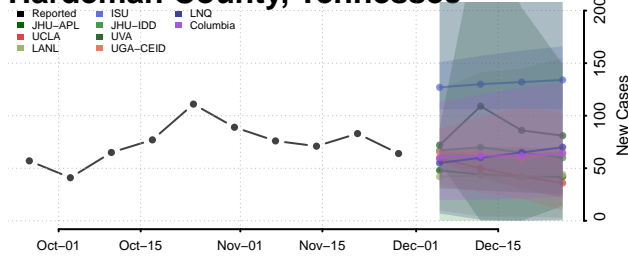

Hamilton County, Tennessee

Hancock County, Tennessee

Hardeman County, Tennessee

Hardin County, Tennessee

Hawkins County, Tennessee

Haywood County, Tennessee

Henderson County, Tennessee

Henry County, Tennessee