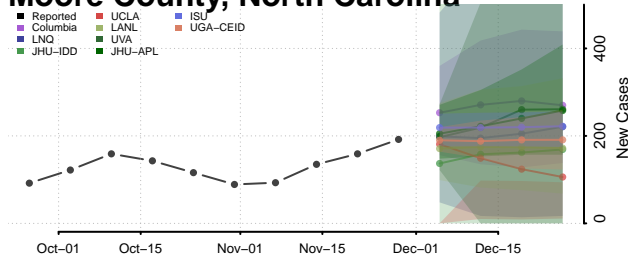

Moore County, North Carolina