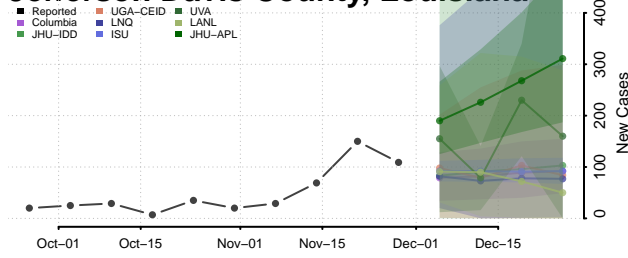

Jefferson Davis County, Louisiana