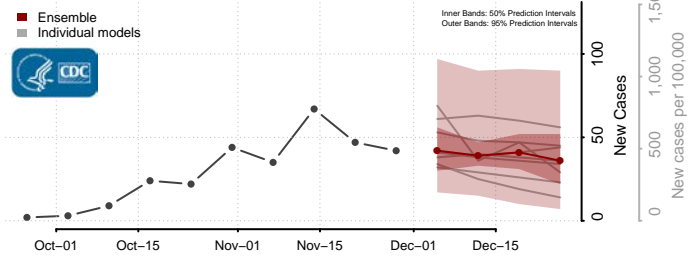

Monroe County, Missouri