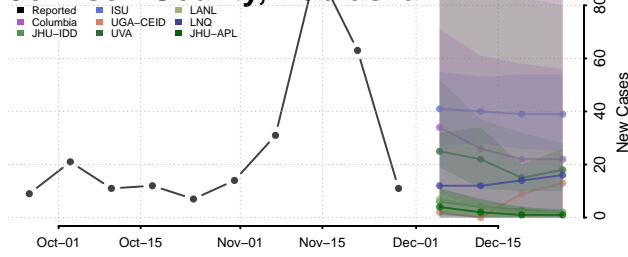

Johnson County, Nebraska