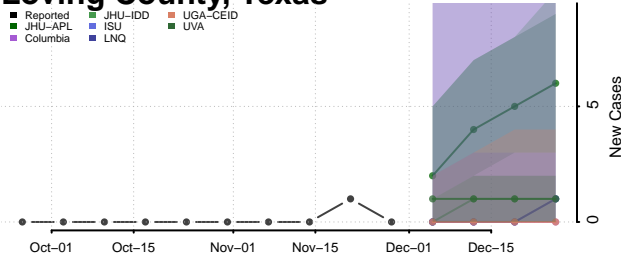

Leon County, Texas

Liberty County, Texas

Limestone County, Texas

Lipscomb County, Texas

Live Oak County, Texas

Llano County, Texas

Loving County, Texas

Lubbock County, Texas