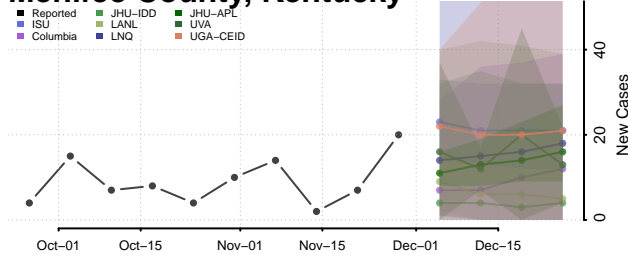

Menifee County, Kentucky