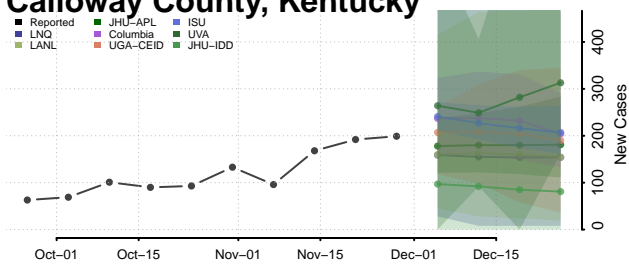

Calloway County, Kentucky