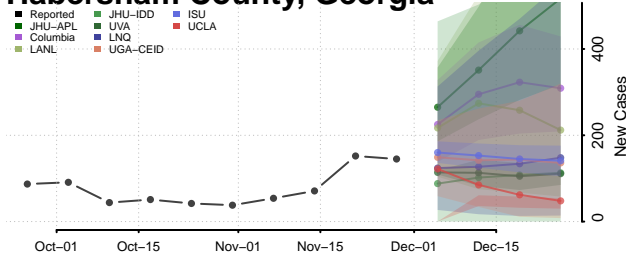

Glynn County, Georgia

Gordon County, Georgia

Grady County, Georgia

Greene County, Georgia

Gwinnett County, Georgia

Habersham County, Georgia

Hall County, Georgia

Hancock County, Georgia