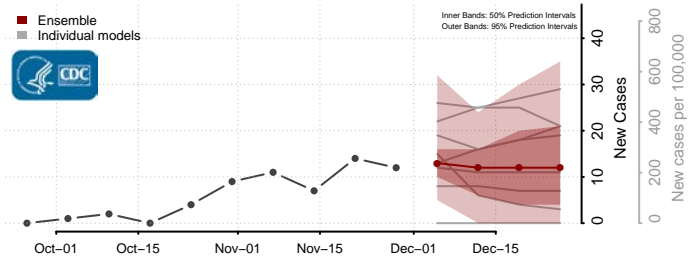

Cook County, Minnesota