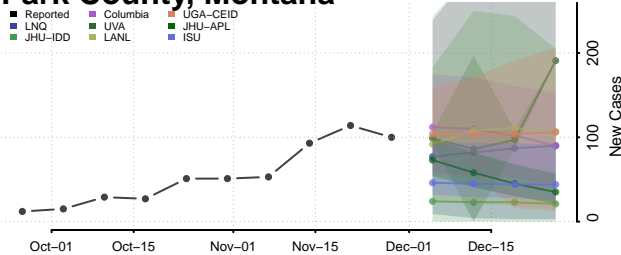

Park County, Montana