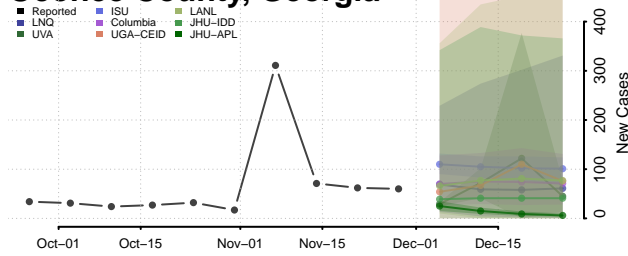

Montgomery County, Georgia

Morgan County, Georgia

Murray County, Georgia

Muscogee County, Georgia

Newton County, Georgia

Oconee County, Georgia

Oglethorpe County, Georgia

Paulding County, Georgia