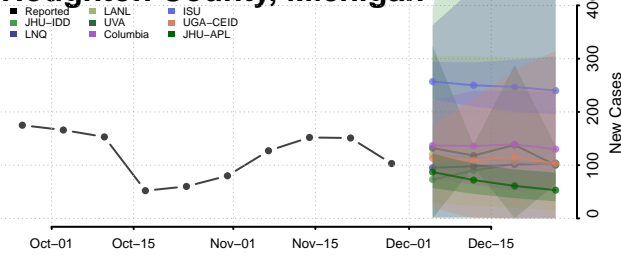

Grand Traverse County, Michigan

Gratiot County, Michigan

Hillsdale County, Michigan

Houghton County, Michigan

Huron County, Michigan

Ingham County, Michigan

Ionia County, Michigan

Iosco County, Michigan