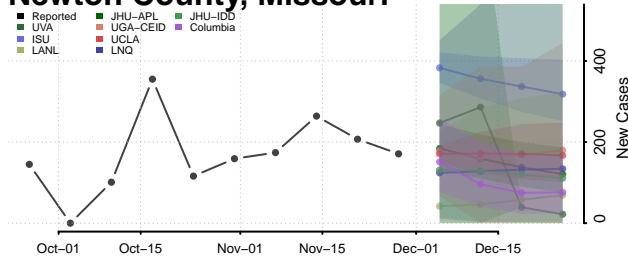

Newton County, Missouri