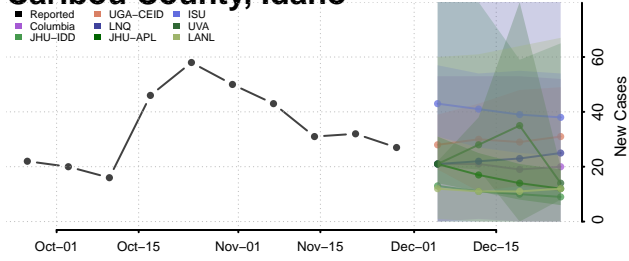

Caribou County, Idaho