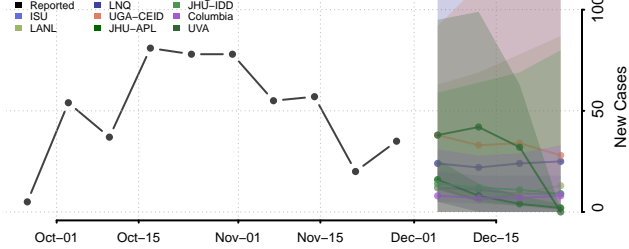

Blaine County, Montana