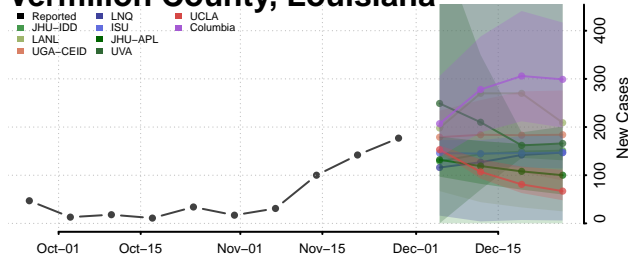

Vermilion County, Louisiana