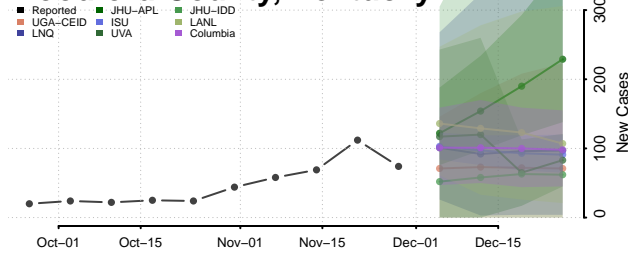

Union County, Kentucky

Warren County, Kentucky

Washington County, Kentucky

Wayne County, Kentucky

Webster County, Kentucky

Whitley County, Kentucky

Wolfe County, Kentucky

Woodford County, Kentucky