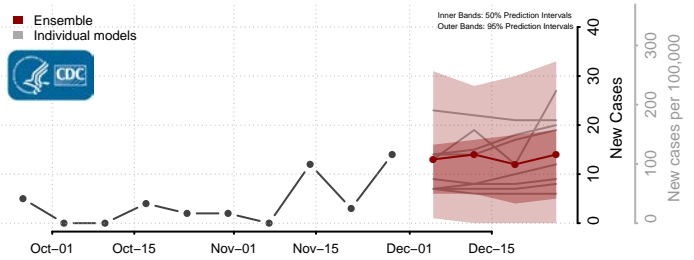

Skamania County, Washington

Snohomish County, Washington

Spokane County, Washington

Stevens County, Washington

Thurston County, Washington

Wahkiakum County, Washington

Walla Walla County, Washington

Whatcom County, Washington