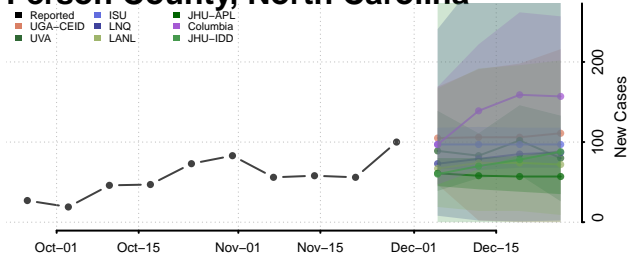

Pamlico County, North Carolina

Pasquotank County, North Carolina

Pender County, North Carolina

Perquimans County, North Carolina

Person County, North Carolina

Pitt County, North Carolina

Polk County, North Carolina