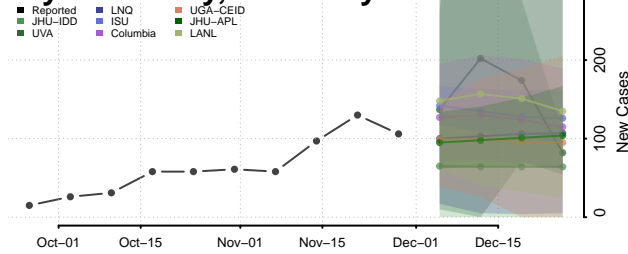

Scott County, Kentucky

Shelby County, Kentucky

Simpson County, Kentucky

Spencer County, Kentucky

Taylor County, Kentucky

Todd County, Kentucky

Trigg County, Kentucky

Trimble County, Kentucky