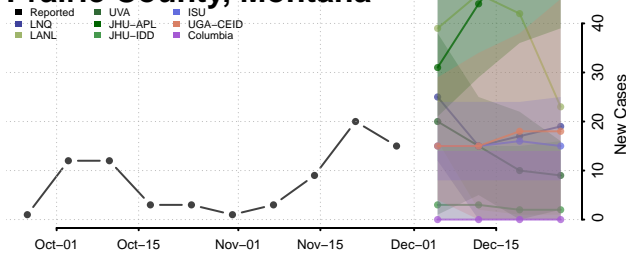

Musselshell County, Montana

Park County, Montana

Petroleum County, Montana

Phillips County, Montana

Pondera County, Montana

Powder River County, Montana

Powell County, Montana

Prairie County, Montana