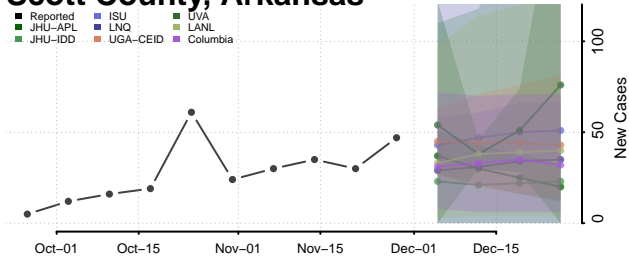

Pulaski County, Arkansas

Randolph County, Arkansas

Saline County, Arkansas

Scott County, Arkansas

Searcy County, Arkansas

Sebastian County, Arkansas

Sevier County, Arkansas

Sharp County, Arkansas