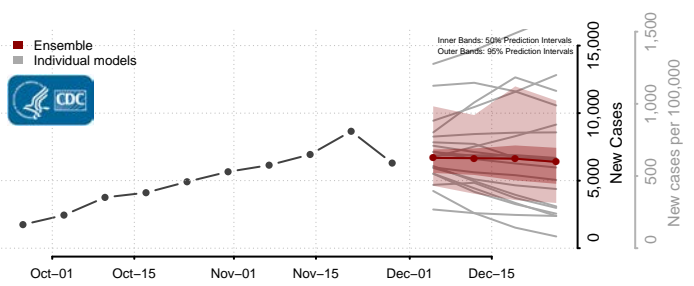

Beaverhead County, Montana

Big Horn County, Montana

Blaine County, Montana

Broadwater County, Montana

Carbon County, Montana

Carter County, Montana

Cascade County, Montana

Chouteau County, Montana