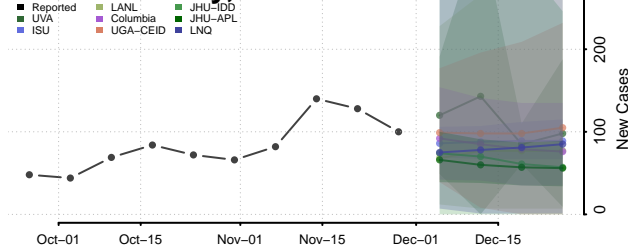

Macon County, Tennessee