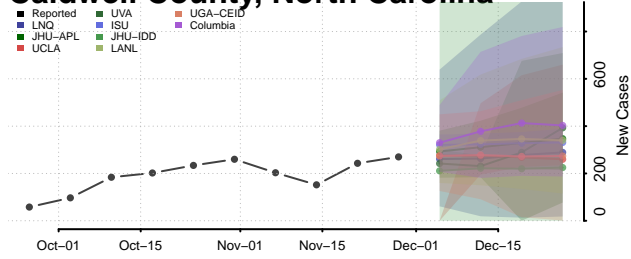

Caldwell County, North Carolina