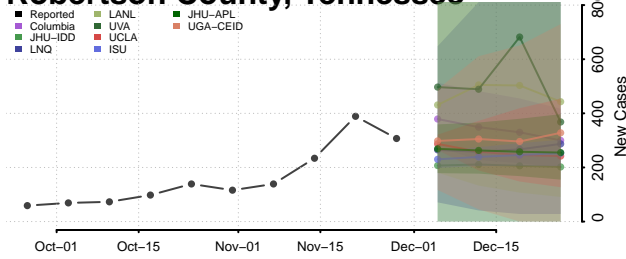

Robertson County, Tennessee