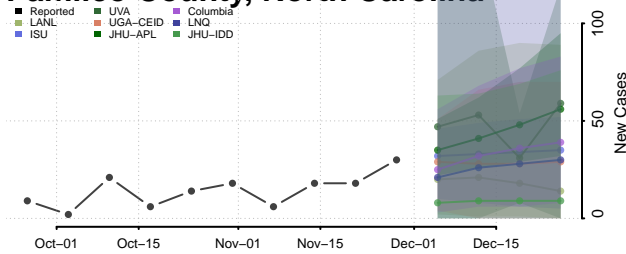

Pamlico County, North Carolina