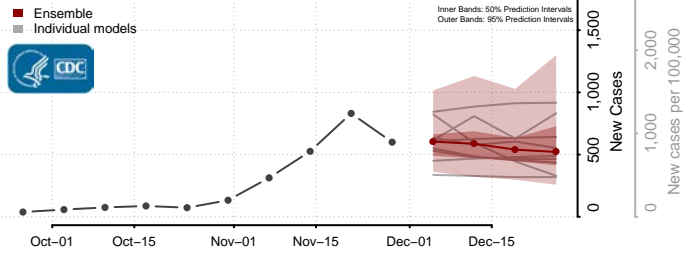

Rice County, Minnesota