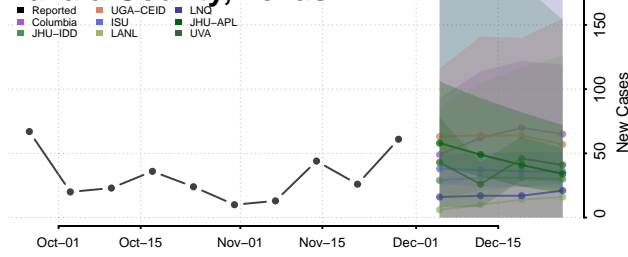

Wise County, Texas

Wood County, Texas

Yoakum County, Texas

Young County, Texas

Zapata County, Texas

Zavala County, Texas

Utah

Beaver County, Utah