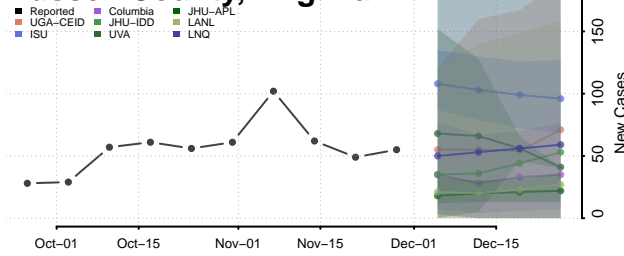

Russell County, Virginia