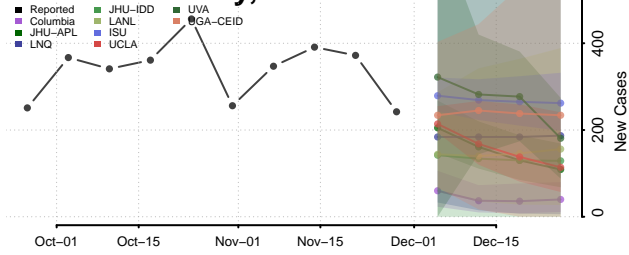

Barron County, Wisconsin

Bayfield County, Wisconsin

Brown County, Wisconsin

Buffalo County, Wisconsin

Burnett County, Wisconsin

Calumet County, Wisconsin

Chippewa County, Wisconsin

Clark County, Wisconsin