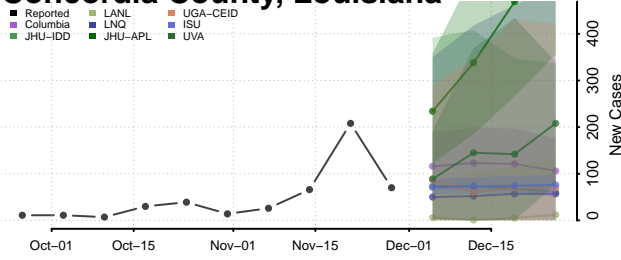

Bossier County, Louisiana

Caddo County, Louisiana

Calcasieu County, Louisiana

Caldwell County, Louisiana

Cameron County, Louisiana

Catahoula County, Louisiana

Claiborne County, Louisiana

Concordia County, Louisiana