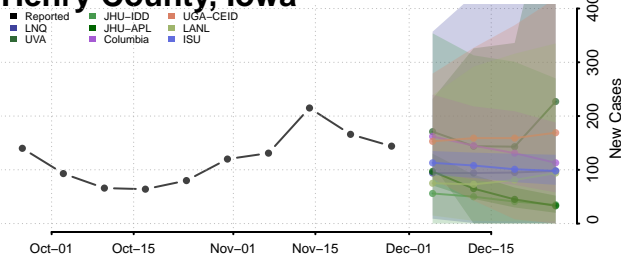

Guthrie County, Iowa

Hamilton County, Iowa

Hancock County, Iowa

Hardin County, Iowa

Harrison County, Iowa

Henry County, Iowa

Howard County, Iowa

Humboldt County, Iowa