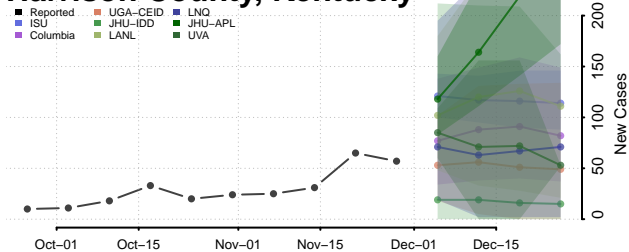

Harrison County, Kentucky