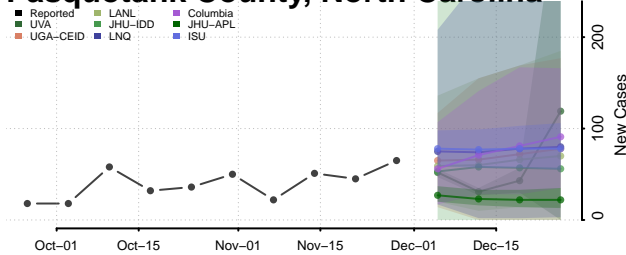

Pasquotank County, North Carolina