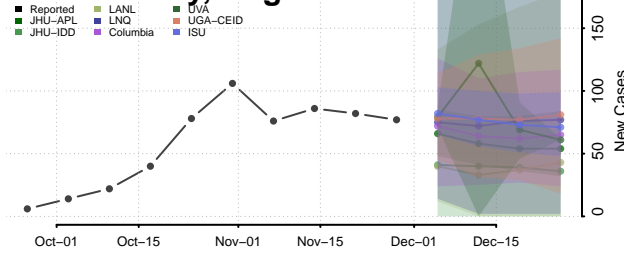

Scott County, Virginia