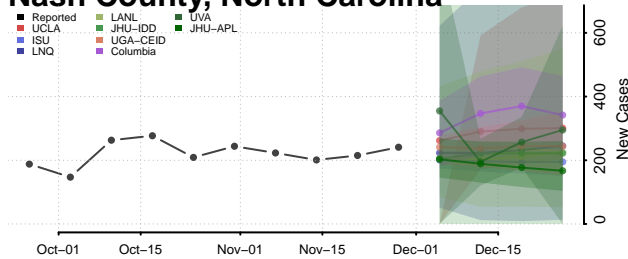

Nash County, North Carolina