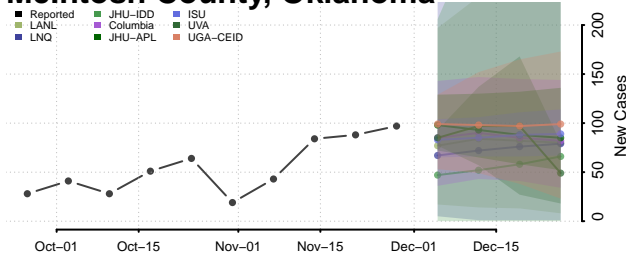

McIntosh County, Oklahoma