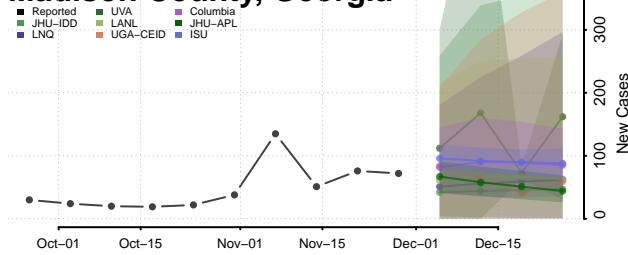

Madison County, Georgia