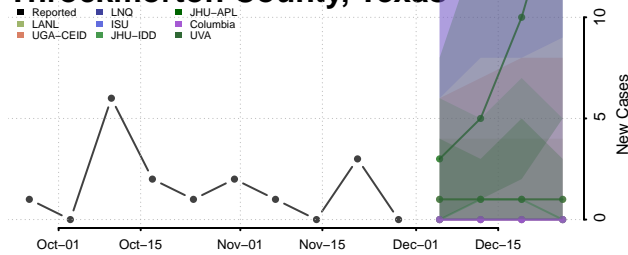

Throckmorton County, Texas