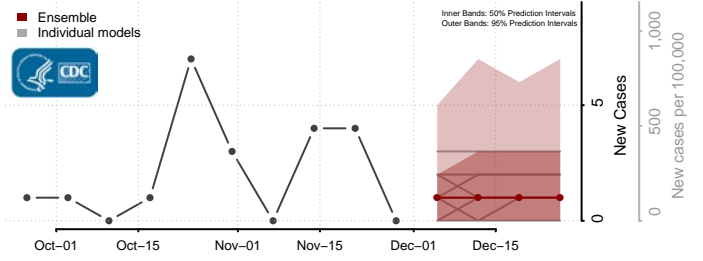

Golden Valley County, Montana