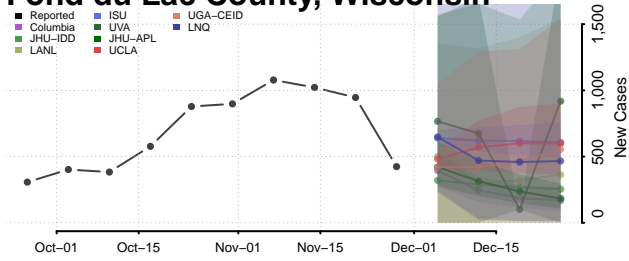

Fond du Lac County, Wisconsin