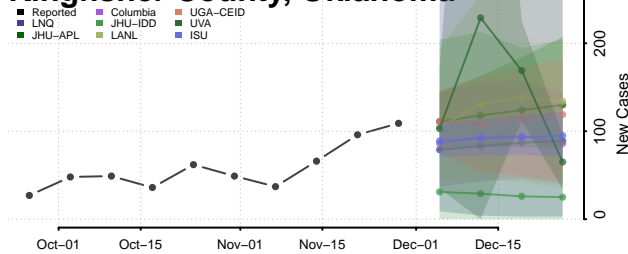

Kingfisher County, Oklahoma