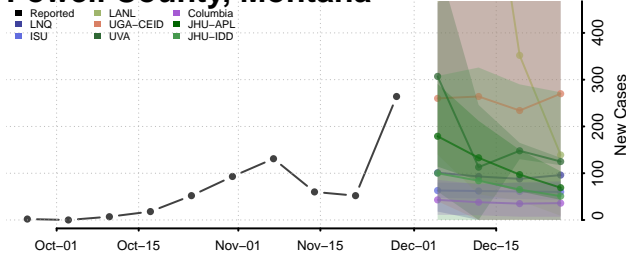

Musselshell County, Montana

Park County, Montana

Petroleum County, Montana

Phillips County, Montana

Pondera County, Montana

Powder River County, Montana

Powell County, Montana

Prairie County, Montana