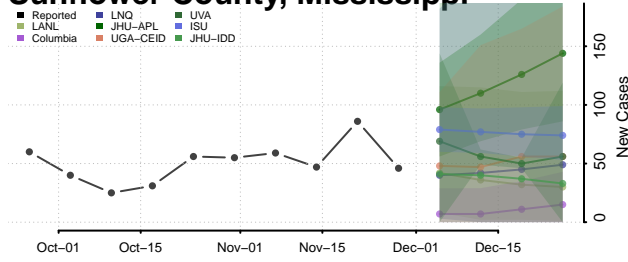

Sunflower County, Mississippi