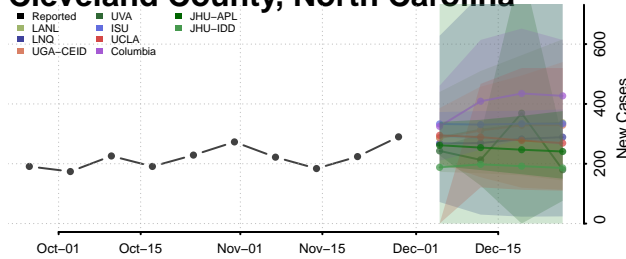

Cherokee County, North Carolina

Chowan County, North Carolina

Clay County, North Carolina

Cleveland County, North Carolina

Columbus County, North Carolina

Craven County, North Carolina

Cumberland County, North Carolina