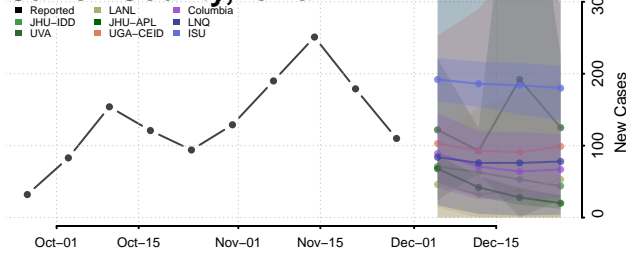

Carroll County, Iowa