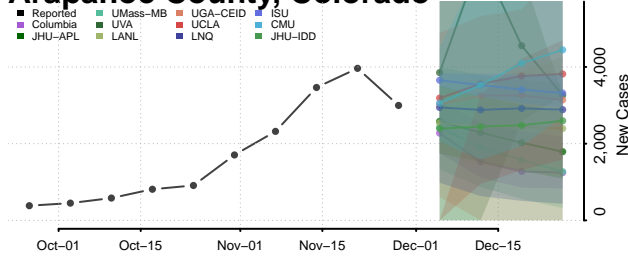

Arapahoe County, Colorado