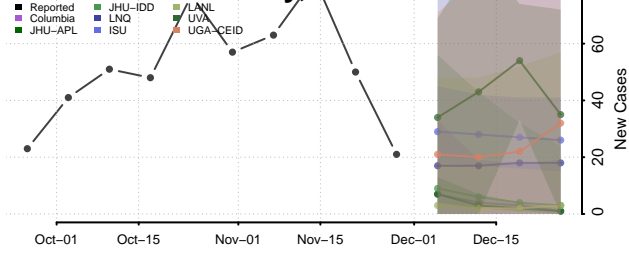

Lincoln County, Wisconsin

Manitowoc County, Wisconsin

Marathon County, Wisconsin

Marinette County, Wisconsin

Marquette County, Wisconsin

Menominee County, Wisconsin

Milwaukee County, Wisconsin

Monroe County, Wisconsin