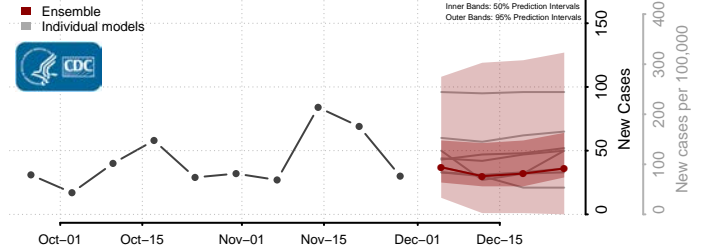

Pike County, Mississippi