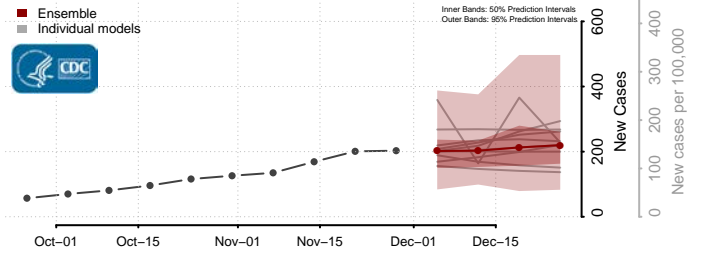

Montgomery County, North Carolina

Moore County, North Carolina

Nash County, North Carolina

New Hanover County, North Carolina

Northampton County, North Carolina

Onslow County, North Carolina

Orange County, North Carolina