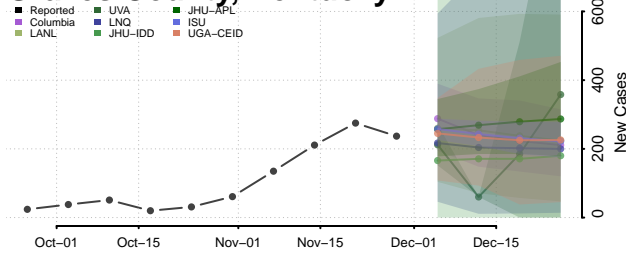

Grant County, Kentucky

Graves County, Kentucky

Grayson County, Kentucky

Green County, Kentucky

Greenup County, Kentucky

Hancock County, Kentucky

Hardin County, Kentucky

Harlan County, Kentucky