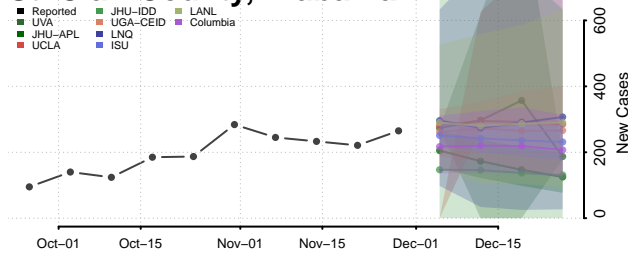

Pike County, Alabama

Randolph County, Alabama

Russell County, Alabama

Shelby County, Alabama

St. Clair County, Alabama

Sumter County, Alabama

Talladega County, Alabama

Tallapoosa County, Alabama