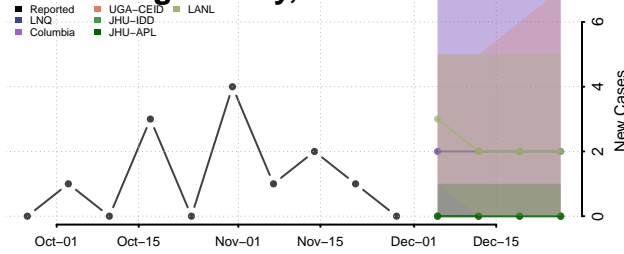

Petersburg County, Alaska