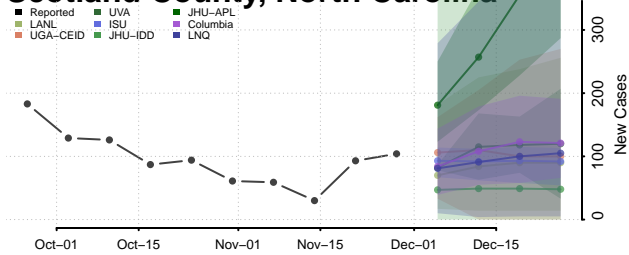

Scotland County, North Carolina