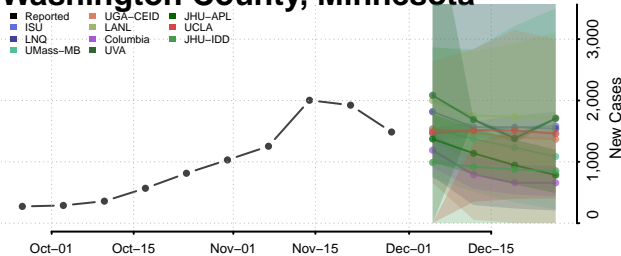

Wadena County, Minnesota

Waseca County, Minnesota

Washington County, Minnesota

Watowan County, Minnesota

Wilkin County, Minnesota

Winona County, Minnesota

Wright County, Minnesota

Yellow Medicine County, Minnesota