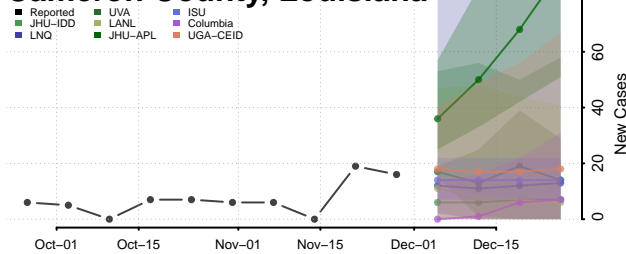

Bossier County, Louisiana

Caddo County, Louisiana

Calcasieu County, Louisiana

Caldwell County, Louisiana

Cameron County, Louisiana

Catahoula County, Louisiana

Claiborne County, Louisiana

Concordia County, Louisiana