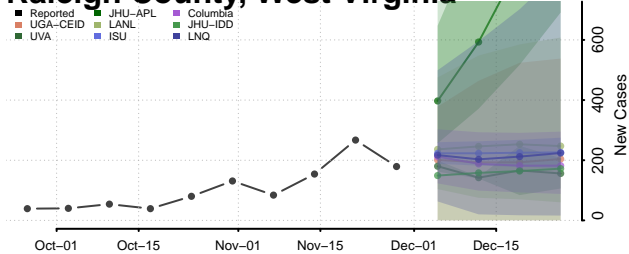

Pendleton County, West Virginia

Pleasants County, West Virginia

Pocahontas County, West Virginia

Preston County, West Virginia

Putnam County, West Virginia

Raleigh County, West Virginia

Randolph County, West Virginia