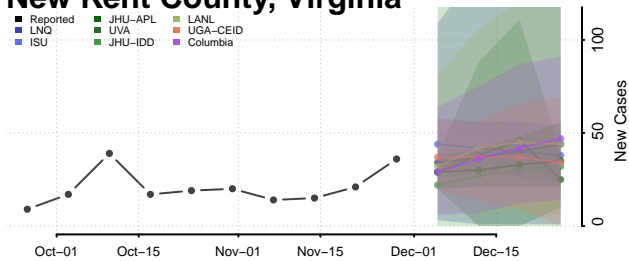

New Kent County, Virginia

Newport News County, Virginia

Norfolk County, Virginia

Northampton County, Virginia

Northumberland County, Virginia

Norton County, Virginia

Nottoway County, Virginia

Orange County, Virginia