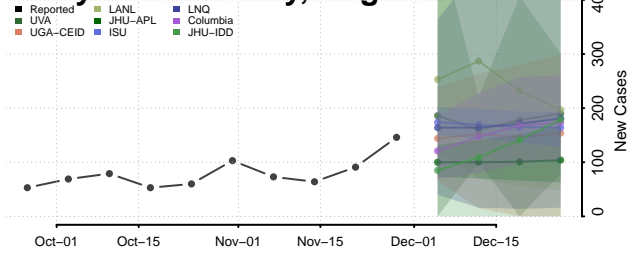

Page County, Virginia

Patrick County, Virginia

Petersburg County, Virginia

Pittsylvania County, Virginia

Poquoson County, Virginia

Portsmouth County, Virginia

Powhatan County, Virginia

Prince Edward County, Virginia