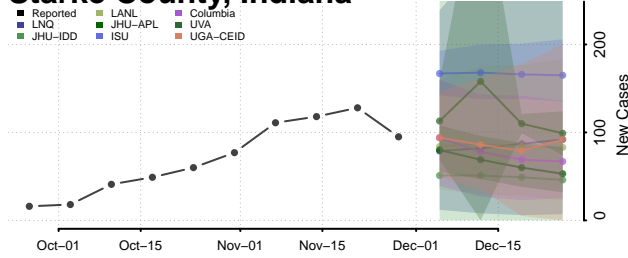

Randolph County, Indiana

Ripley County, Indiana

Rush County, Indiana

Scott County, Indiana

Shelby County, Indiana

Spencer County, Indiana

St. Joseph County, Indiana

Starke County, Indiana