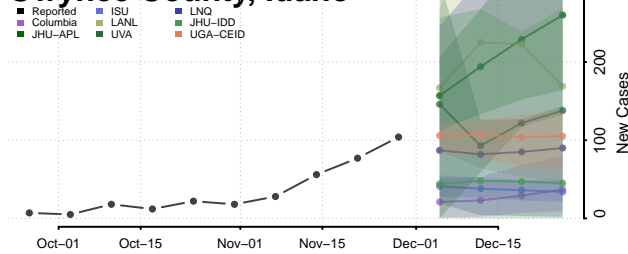

Lincoln County, Idaho

Madison County, Idaho

Minidoka County, Idaho

Nez Perce County, Idaho

Oneida County, Idaho

Owyhee County, Idaho

Payette County, Idaho

Power County, Idaho