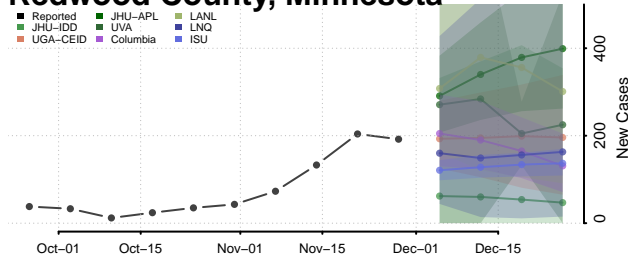

Redwood County, Minnesota