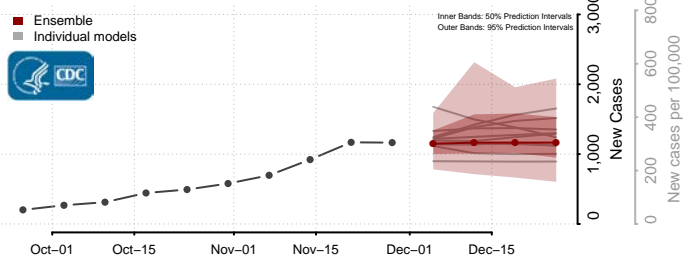

Forsyth County, North Carolina