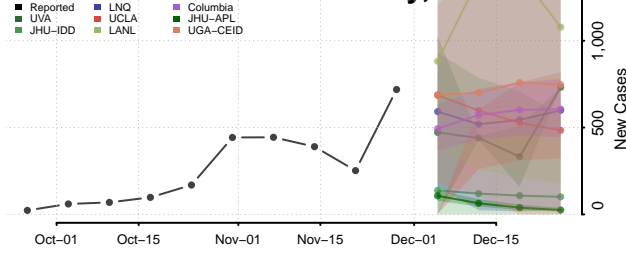

Juneau County, Alaska

Kenai Peninsula County, Alaska

Ketchikan Gateway County, Alaska

Kodiak Island County, Alaska

Kusilvak County, Alaska

Lake and Peninsula County, Alaska

Matanuska-Susitna County, Alaska

Nome County, Alaska