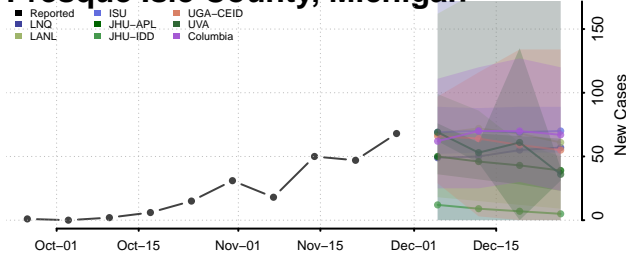

Oscoda County, Michigan

Otsego County, Michigan

Ottawa County, Michigan

Presque Isle County, Michigan

Roscommon County, Michigan

Saginaw County, Michigan

Sanilac County, Michigan

Schoolcraft County, Michigan