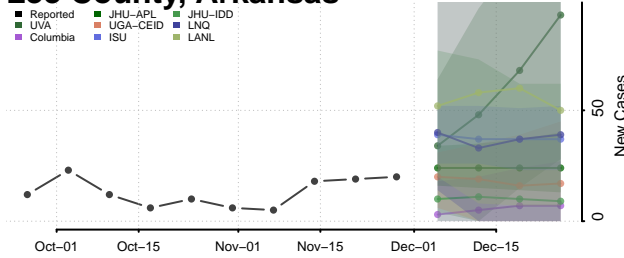

Johnson County, Arkansas

Lafayette County, Arkansas

Lawrence County, Arkansas

Lee County, Arkansas

Lincoln County, Arkansas

Little River County, Arkansas

Logan County, Arkansas

Lonoke County, Arkansas