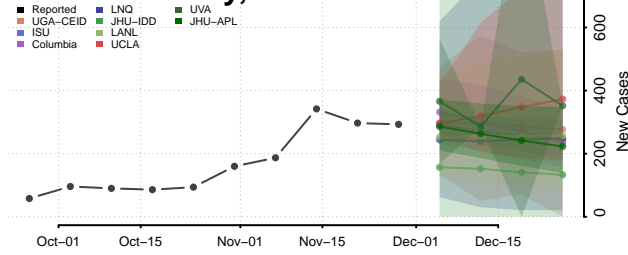

Lincoln County, Missouri