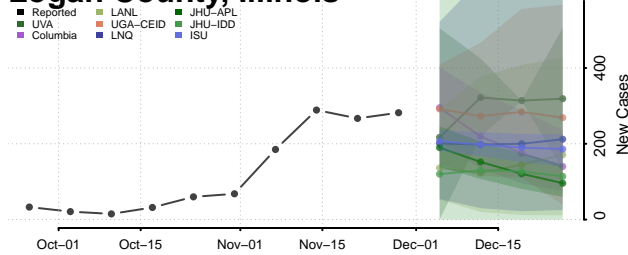

Lawrence County, Illinois

Lee County, Illinois

Livingston County, Illinois

Logan County, Illinois

Macon County, Illinois

Macoupin County, Illinois

Madison County, Illinois

Marion County, Illinois