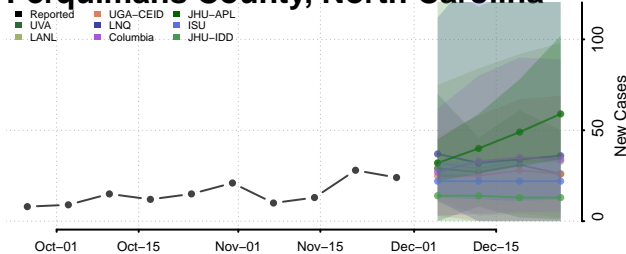

Pamlico County, North Carolina

Pasquotank County, North Carolina

Pender County, North Carolina

Perquimans County, North Carolina

Person County, North Carolina

Pitt County, North Carolina

Polk County, North Carolina