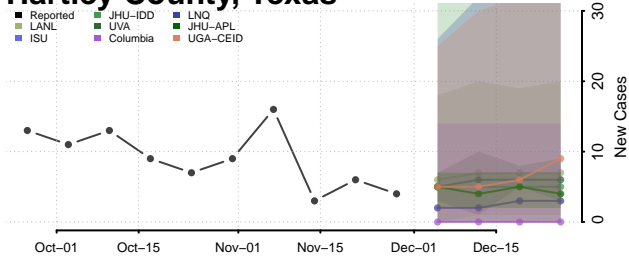

Hartley County, Texas