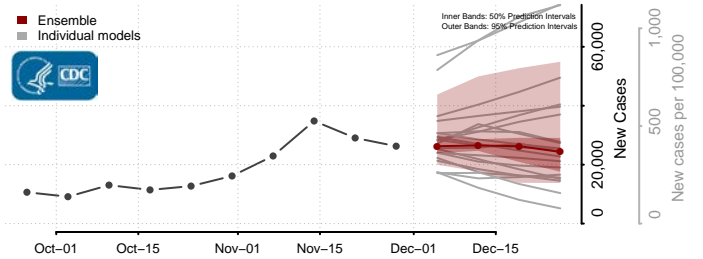

Wilkinson County, Mississippi

Winston County, Mississippi

Yalobusha County, Mississippi

Yazoo County, Mississippi

Missouri

Adair County, Missouri