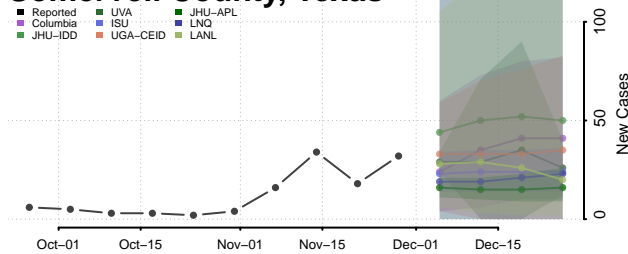

Somervell County, Texas