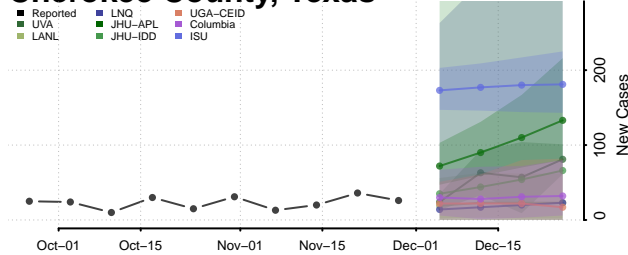

Cherokee County, Texas