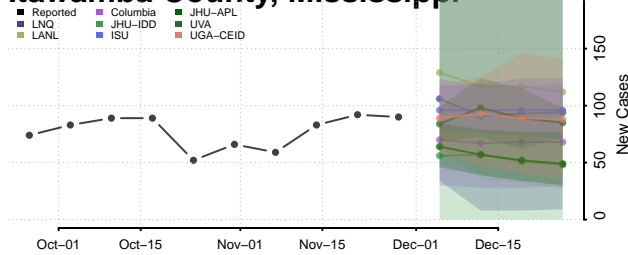

Harrison County, Mississippi

Hinds County, Mississippi

Holmes County, Mississippi

Humphreys County, Mississippi

Issaquena County, Mississippi

Itawamba County, Mississippi

Jackson County, Mississippi

Jasper County, Mississippi