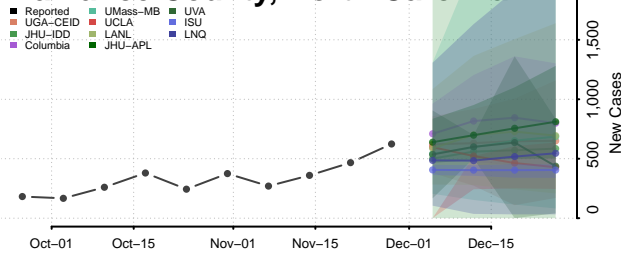

Alamance County, North Carolina