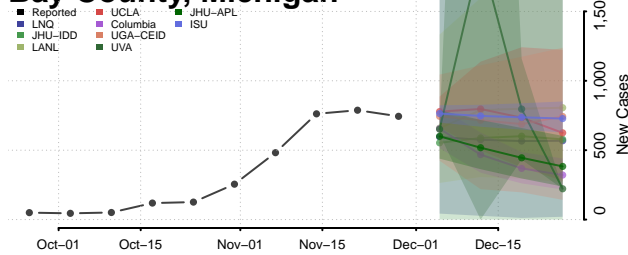

Alpena County, Michigan

Antrim County, Michigan

Arenac County, Michigan

Baraga County, Michigan

Barry County, Michigan

Bay County, Michigan

Benzie County, Michigan

Berrien County, Michigan