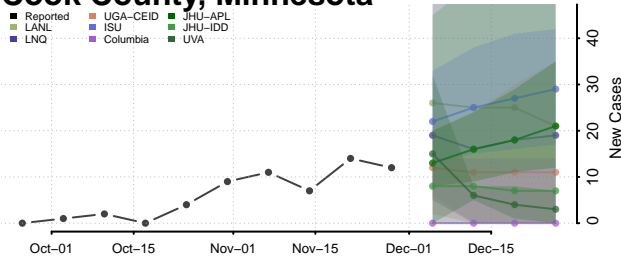

Cook County, Minnesota