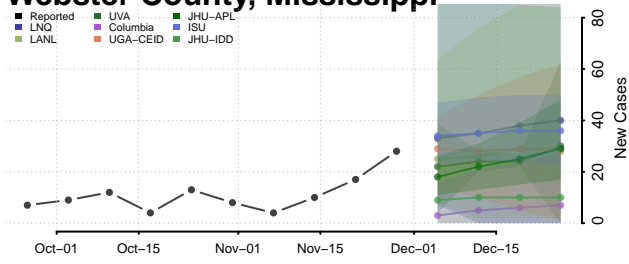

Tunica County, Mississippi

Union County, Mississippi

Walthall County, Mississippi

Warren County, Mississippi

Washington County, Mississippi

Wayne County, Mississippi

Webster County, Mississippi

Wilkinson County, Mississippi