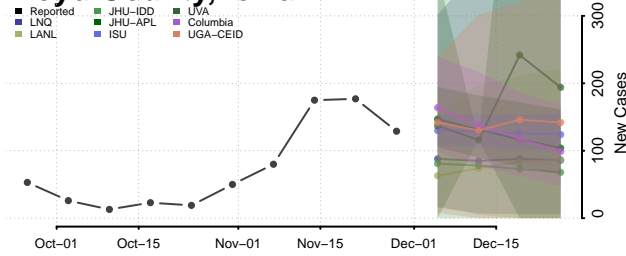

Floyd County, Iowa