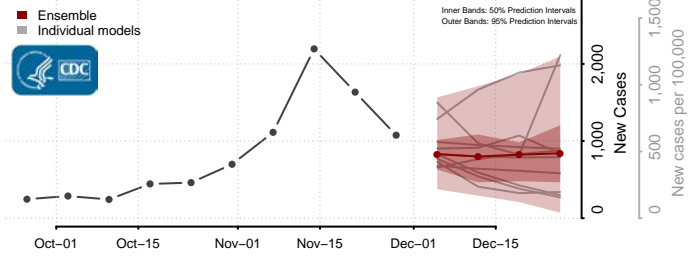

Poweshiek County, Iowa

Ringgold County, Iowa

Sac County, Iowa

Scott County, Iowa

Shelby County, Iowa

Sioux County, Iowa

Story County, Iowa

Tama County, Iowa