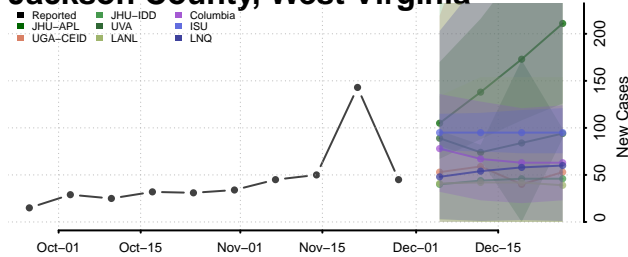

Hampshire County, West Virginia

Hancock County, West Virginia

Hardy County, West Virginia

Harrison County, West Virginia

Jackson County, West Virginia

Jefferson County, West Virginia

Kanawha County, West Virginia