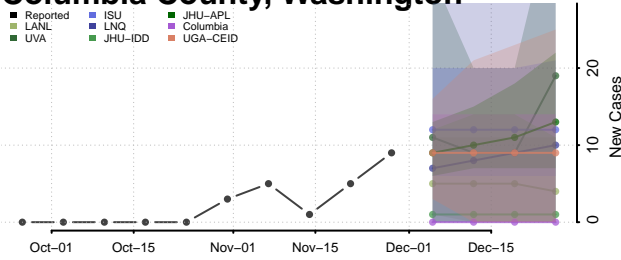

Columbia County, Washington