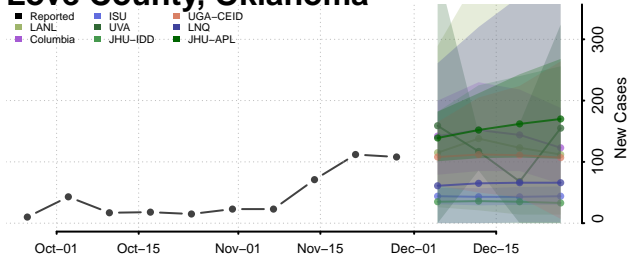

Kay County, Oklahoma

Kingfisher County, Oklahoma

Kiowa County, Oklahoma

Latimer County, Oklahoma

Le Flore County, Oklahoma

Lincoln County, Oklahoma

Logan County, Oklahoma

Love County, Oklahoma