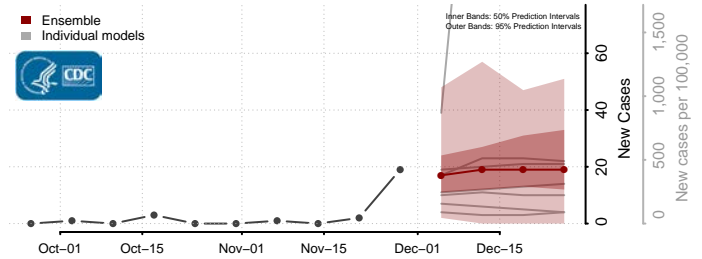

Skamania County, Washington

Snohomish County, Washington

Spokane County, Washington

Stevens County, Washington

Thurston County, Washington

Wahkiakum County, Washington

Walla Walla County, Washington

Whatcom County, Washington