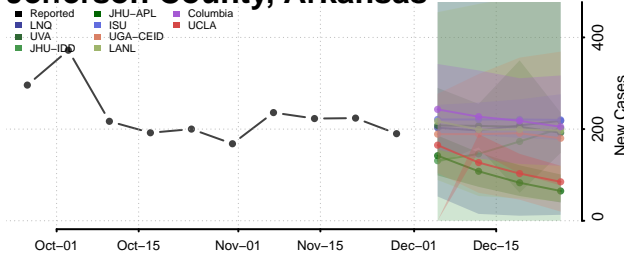

Greene County, Arkansas

Hempstead County, Arkansas

Hot Spring County, Arkansas

Howard County, Arkansas

Independence County, Arkansas

Izard County, Arkansas

Jackson County, Arkansas

Jefferson County, Arkansas