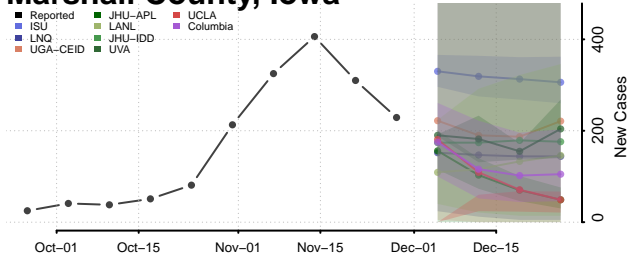

Marshall County, Iowa