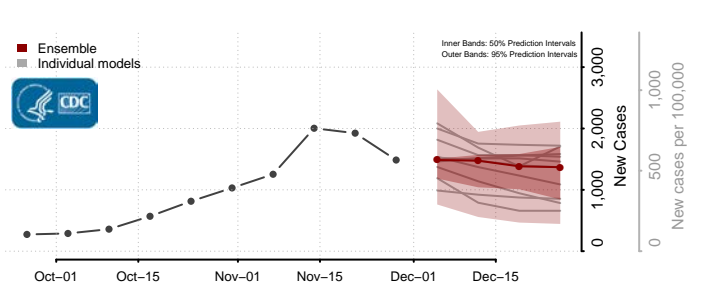

Wadena County, Minnesota

Waseca County, Minnesota

Washington County, Minnesota

Watowan County, Minnesota

Wilkin County, Minnesota

Winona County, Minnesota

Wright County, Minnesota

Yellow Medicine County, Minnesota