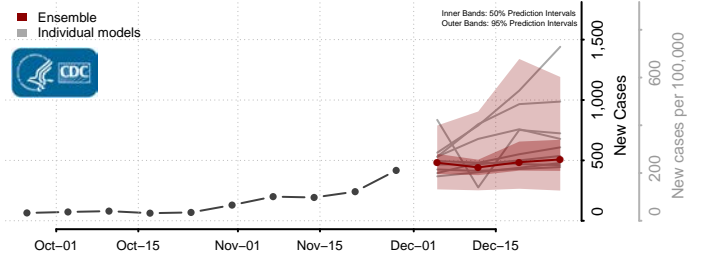

Deschutes County, Oregon