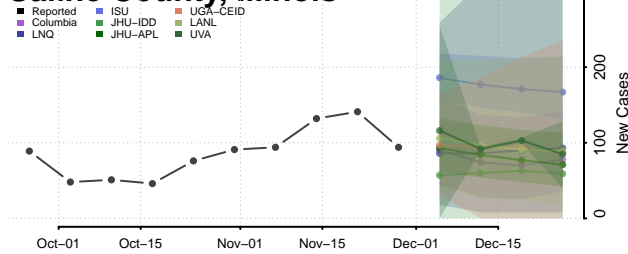

Pike County, Illinois

Pope County, Illinois

Pulaski County, Illinois

Putnam County, Illinois

Randolph County, Illinois

Richland County, Illinois

Rock Island County, Illinois

Saline County, Illinois