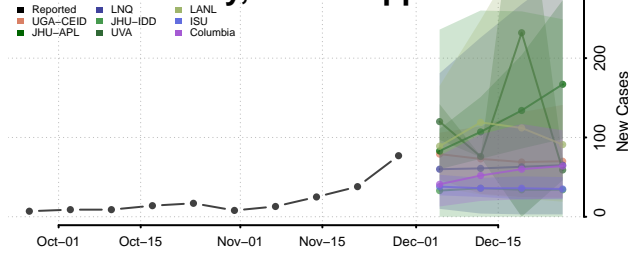

Holmes County, Mississippi