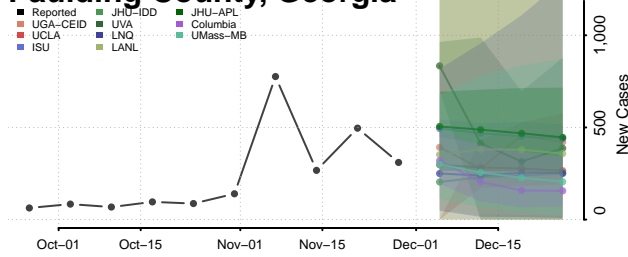

Montgomery County, Georgia

Morgan County, Georgia

Murray County, Georgia

Muscogee County, Georgia

Newton County, Georgia

Oconee County, Georgia

Oglethorpe County, Georgia

Paulding County, Georgia