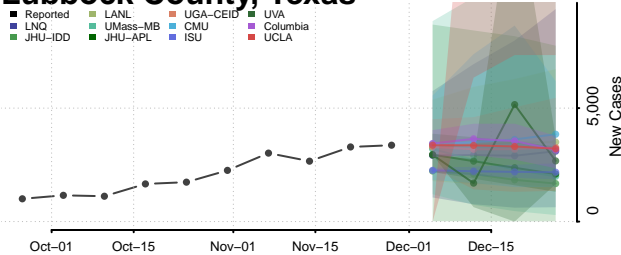

Lubbock County, Texas