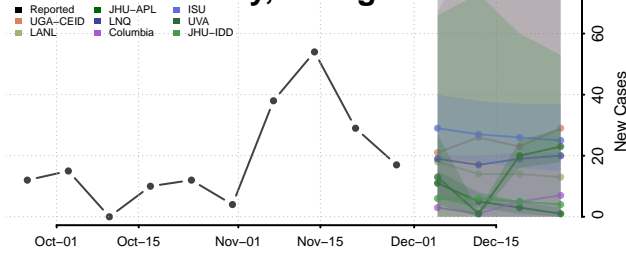

Rabun County, Georgia

Randolph County, Georgia

Richmond County, Georgia

Rockdale County, Georgia

Schley County, Georgia

Screven County, Georgia

Seminole County, Georgia

Spalding County, Georgia