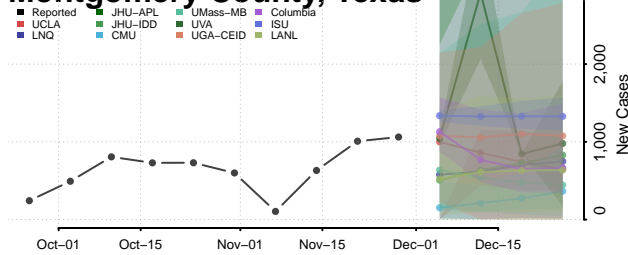

Montgomery County, Texas