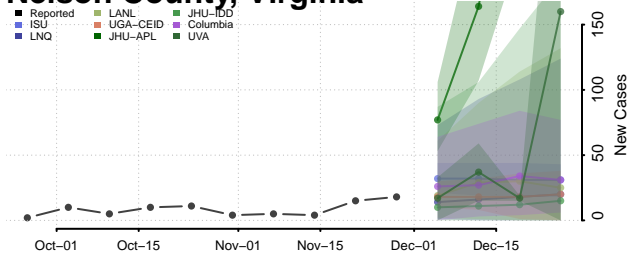

New Kent County, Virginia

Newport News County, Virginia

Norfolk County, Virginia

Northampton County, Virginia

Northumberland County, Virginia

Norton County, Virginia

Nottoway County, Virginia

Orange County, Virginia