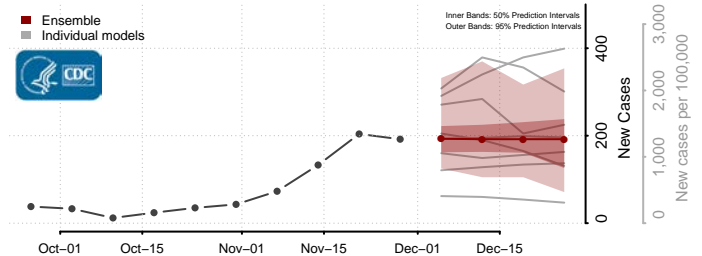

Redwood County, Minnesota