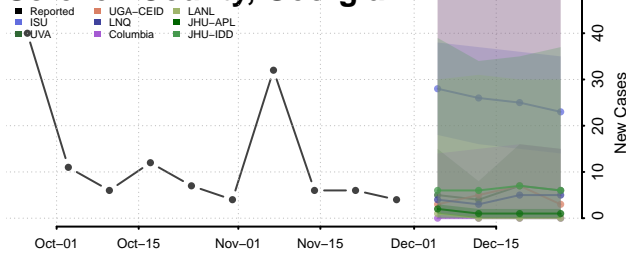

Rabun County, Georgia

Randolph County, Georgia

Richmond County, Georgia

Rockdale County, Georgia

Schley County, Georgia

Screven County, Georgia

Seminole County, Georgia

Spalding County, Georgia