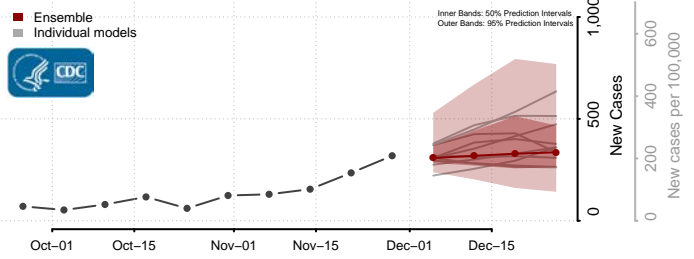

Stafford County, Virginia