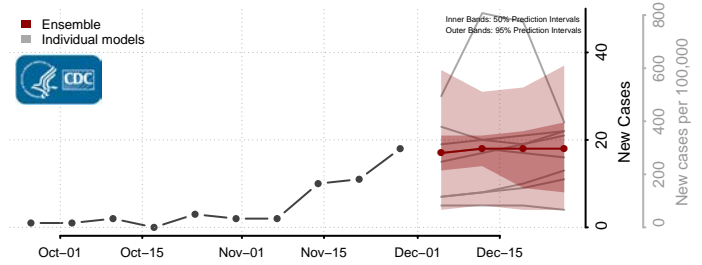

Schuylkill County, Pennsylvania

Snyder County, Pennsylvania

Somerset County, Pennsylvania

Sullivan County, Pennsylvania

Susquehanna County, Pennsylvania

Tioga County, Pennsylvania

Union County, Pennsylvania