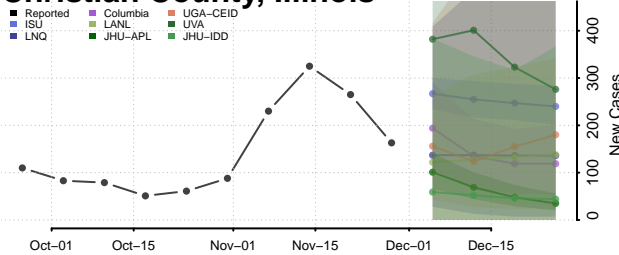

Christian County, Illinois