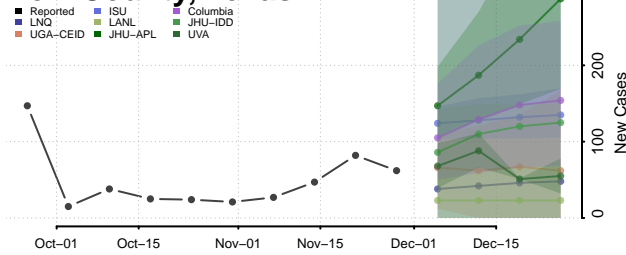

Kerr County, Texas