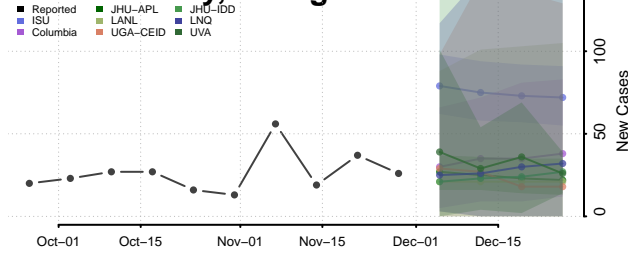

Jasper County, Georgia

Jeff Davis County, Georgia

Jefferson County, Georgia

Jenkins County, Georgia

Johnson County, Georgia

Jones County, Georgia

Lamar County, Georgia

Lanier County, Georgia