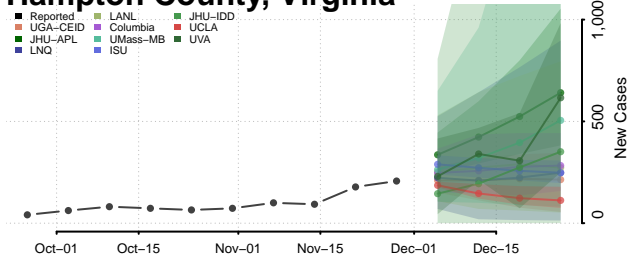

Grayson County, Virginia

Greene County, Virginia

Greensville County, Virginia

Halifax County, Virginia

Hampton County, Virginia

Hanover County, Virginia

Harrisonburg County, Virginia

Henrico County, Virginia