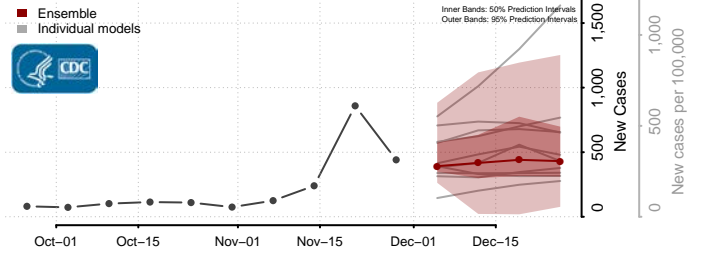

Livingston County, Louisiana

Madison County, Louisiana

Morehouse County, Louisiana

Natchitoches County, Louisiana

Orleans County, Louisiana

Ouachita County, Louisiana

Plaquemines County, Louisiana

Pointe Coupee County, Louisiana