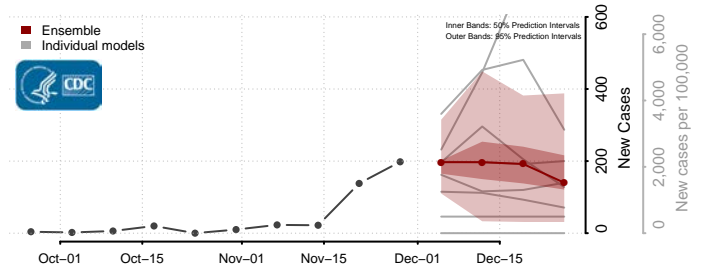

Brewster County, Texas