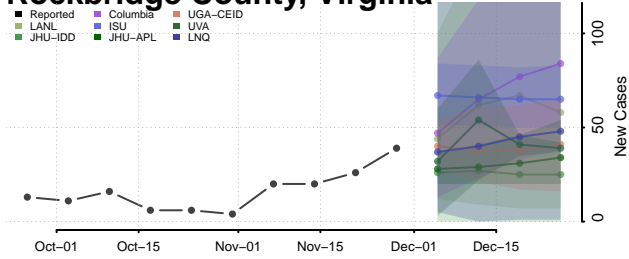

Rockbridge County, Virginia