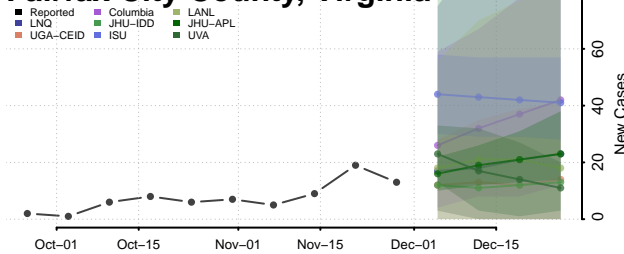

Fairfax City County, Virginia