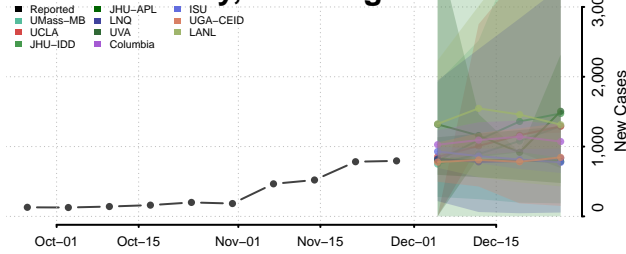

Wythe County, Virginia

York County, Virginia

Washington

Adams County, Washington

Asotin County, Washington

Benton County, Washington

Chelan County, Washington

Clallam County, Washington