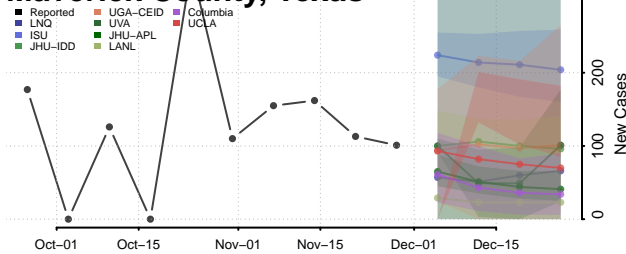

Maverick County, Texas