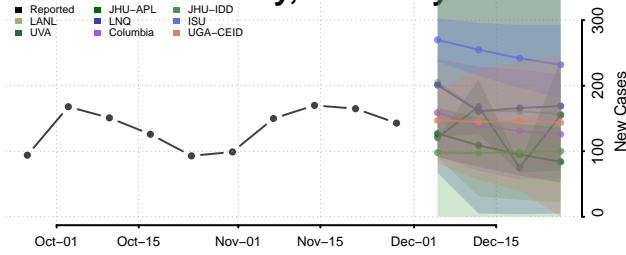

Henderson County, Kentucky