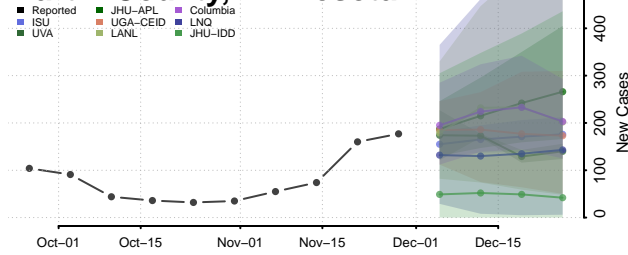

Le Sueur County, Minnesota

Lincoln County, Minnesota

Lyon County, Minnesota

Mahnomen County, Minnesota

Marshall County, Minnesota

Martin County, Minnesota

McLeod County, Minnesota

Meeker County, Minnesota