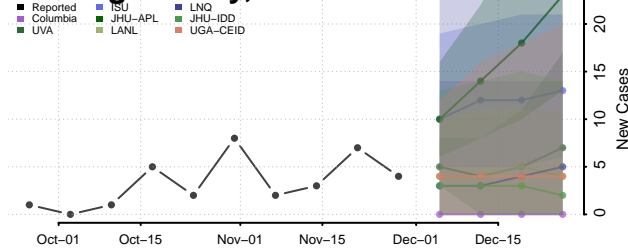

Sterling County, Texas