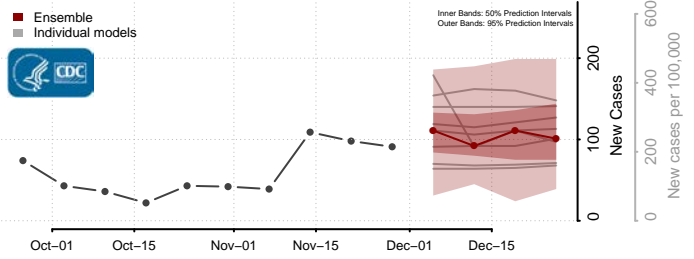

Fayette County, West Virginia