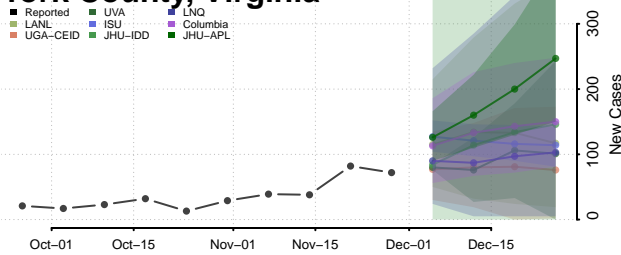

York County, Virginia