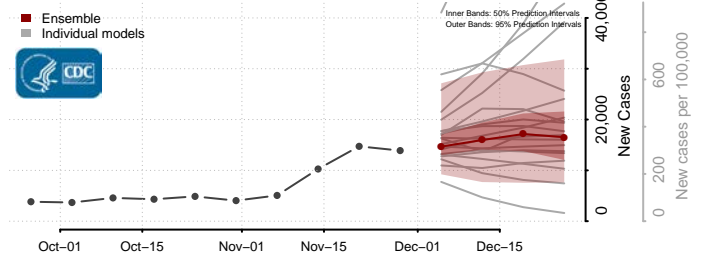

Wayne County, Kentucky

Webster County, Kentucky

Whitley County, Kentucky

Wolfe County, Kentucky

Woodford County, Kentucky

Louisiana