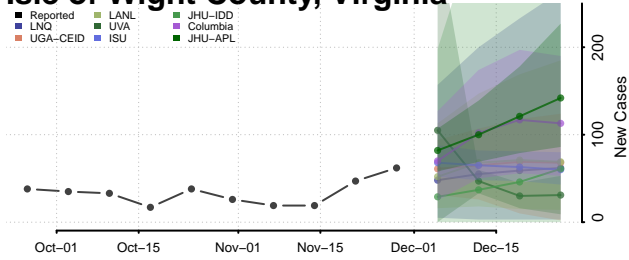

Henry County, Virginia

Highland County, Virginia

Hopewell County, Virginia

Isle of Wight County, Virginia

James City County, Virginia

King and Queen County, Virginia

King George County, Virginia

King William County, Virginia