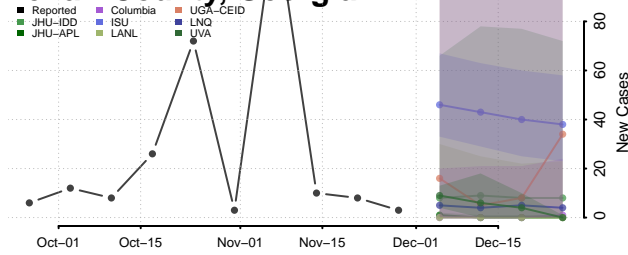

Stephens County, Georgia

Stewart County, Georgia

Sumter County, Georgia

Talbot County, Georgia

Taliaferro County, Georgia

Tattnall County, Georgia

Taylor County, Georgia

Telfair County, Georgia