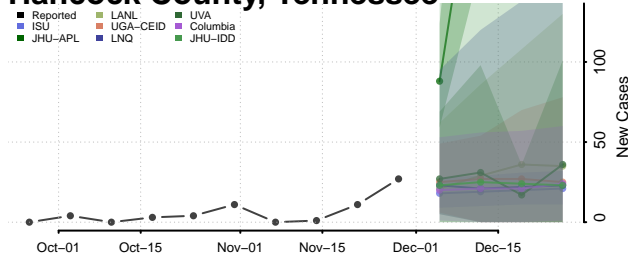

Hancock County, Tennessee