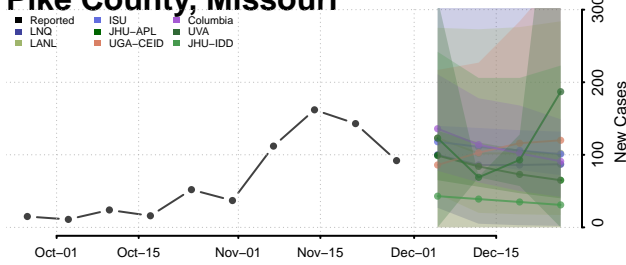

Ozark County, Missouri

Pemiscot County, Missouri

Perry County, Missouri

Pettis County, Missouri

Phelps County, Missouri

Pike County, Missouri

Platte County, Missouri

Polk County, Missouri