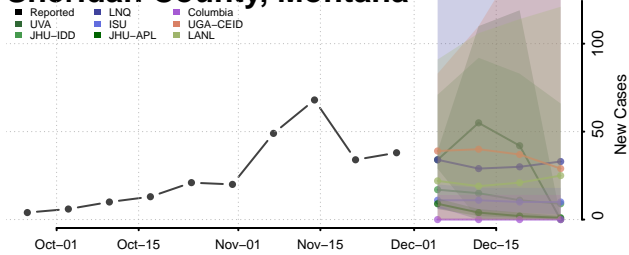

Sheridan County, Montana