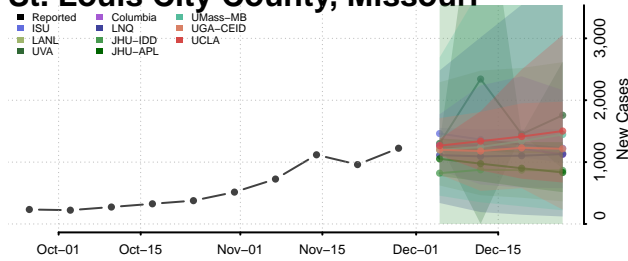

St. Louis City County, Missouri