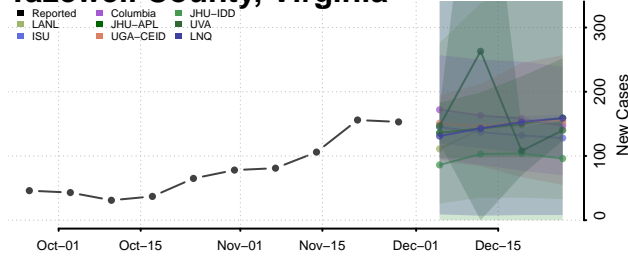

Southampton County, Virginia

Spotsylvania County, Virginia

Stafford County, Virginia

Staunton County, Virginia

Suffolk County, Virginia

Surry County, Virginia

Sussex County, Virginia

Tazewell County, Virginia