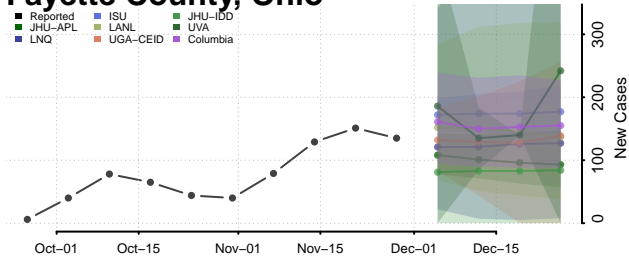

Fayette County, Ohio