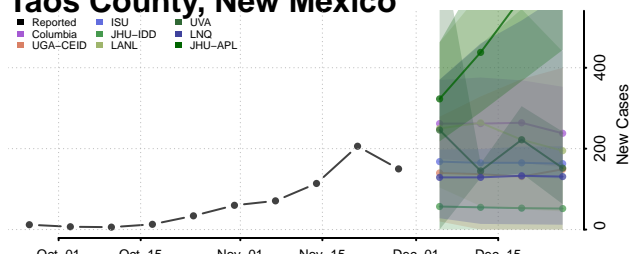

Taos County, New Mexico