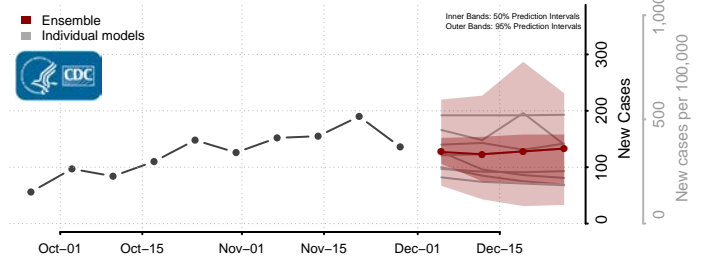

Florence County, Wisconsin

Fond du Lac County, Wisconsin

Forest County, Wisconsin

Grant County, Wisconsin

Green County, Wisconsin

Green Lake County, Wisconsin

Iowa County, Wisconsin

Iron County, Wisconsin