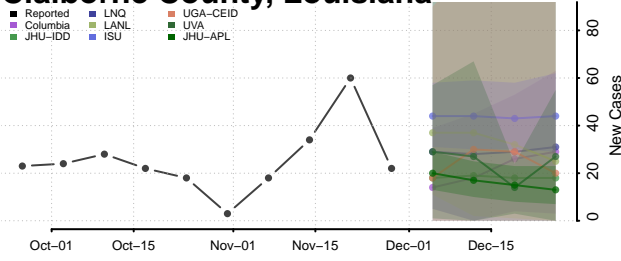

Bossier County, Louisiana

Caddo County, Louisiana

Calcasieu County, Louisiana

Caldwell County, Louisiana

Cameron County, Louisiana

Catahoula County, Louisiana

Claiborne County, Louisiana

Concordia County, Louisiana