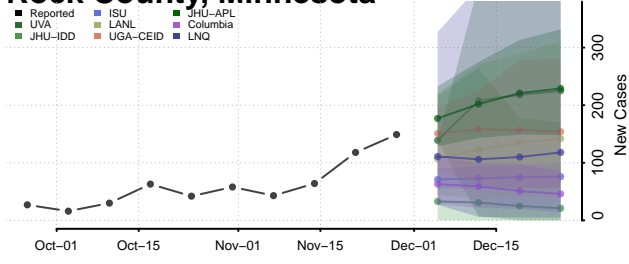

Redwood County, Minnesota

Renville County, Minnesota

Rice County, Minnesota

Rock County, Minnesota

Roseau County, Minnesota

Scott County, Minnesota

Sherburne County, Minnesota

Sibley County, Minnesota