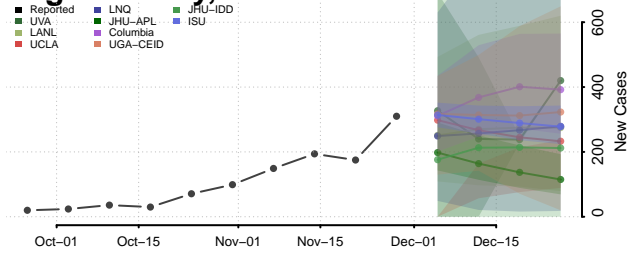

Eagle County, Colorado