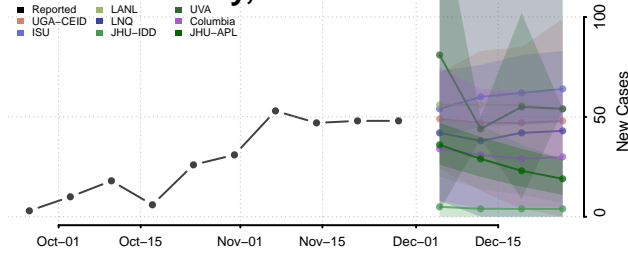

Mille Lacs County, Minnesota

Morrison County, Minnesota

Mower County, Minnesota

Murray County, Minnesota

Nicollet County, Minnesota

Nobles County, Minnesota

Norman County, Minnesota

Olmsted County, Minnesota