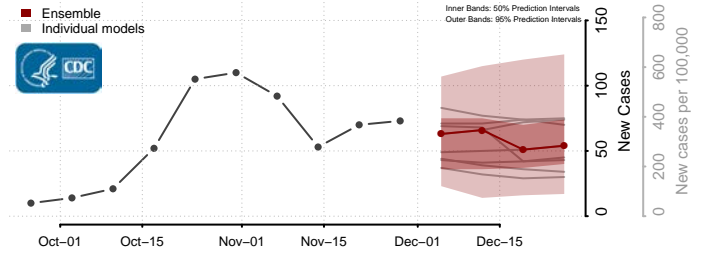

Hart County, Kentucky