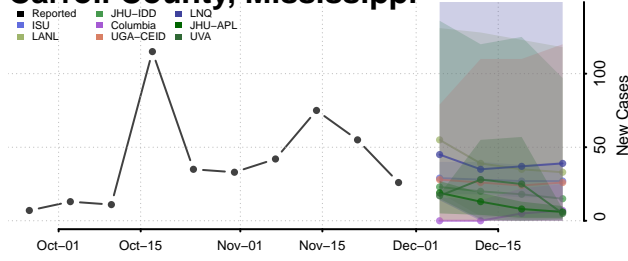

Carroll County, Mississippi