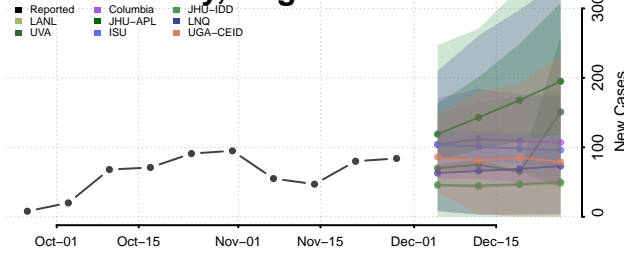

Salem County, Virginia