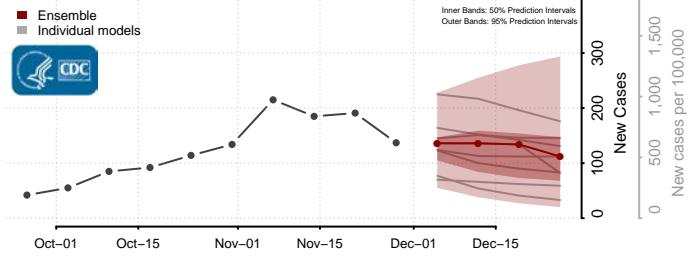

Nodaway County, Missouri