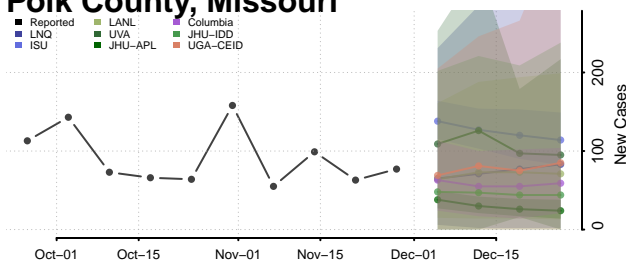

Polk County, Missouri