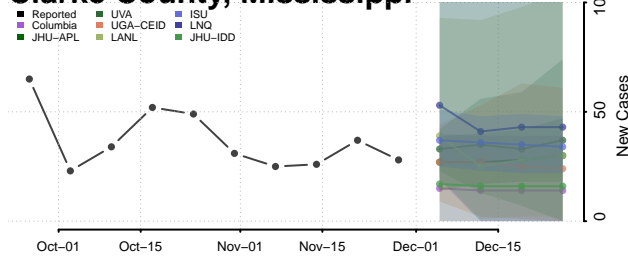

Carroll County, Mississippi

Chickasaw County, Mississippi

Choctaw County, Mississippi

Claiborne County, Mississippi

Clarke County, Mississippi

Clay County, Mississippi

Coahoma County, Mississippi

Copiah County, Mississippi