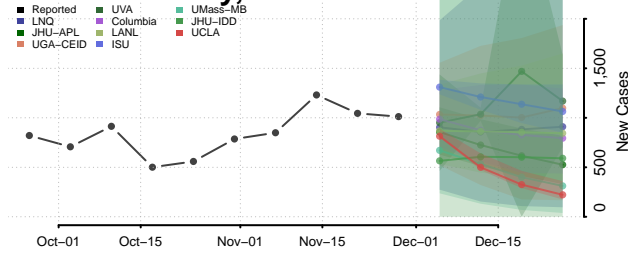

Greene County, Missouri