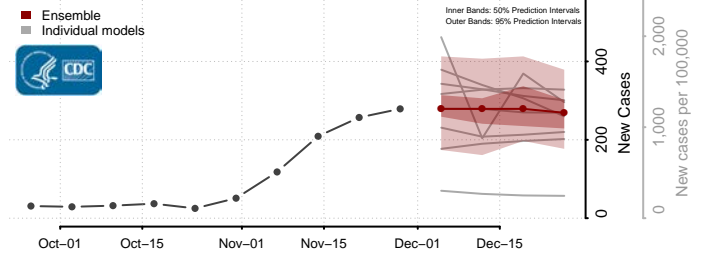

Le Sueur County, Minnesota

Lincoln County, Minnesota

Lyon County, Minnesota

Mahnomen County, Minnesota

Marshall County, Minnesota

Martin County, Minnesota

McLeod County, Minnesota

Meeker County, Minnesota