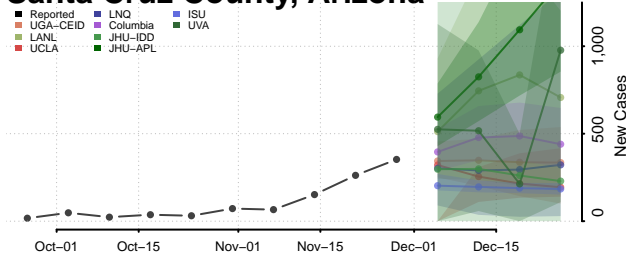

Santa Cruz County, Arizona