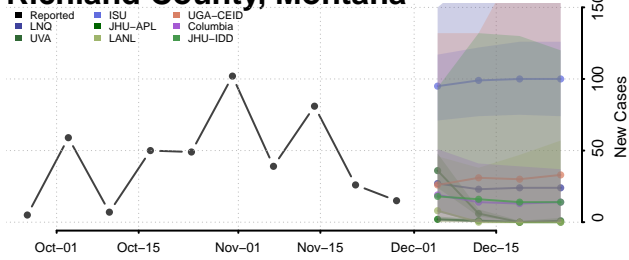

Richland County, Montana