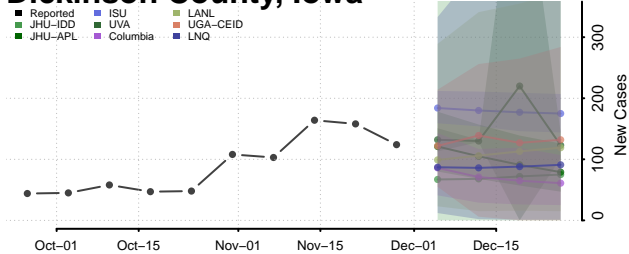

Clinton County, Iowa

Crawford County, Iowa

Dallas County, Iowa

Davis County, Iowa

Decatur County, Iowa

Delaware County, Iowa

Des Moines County, Iowa

Dickinson County, Iowa