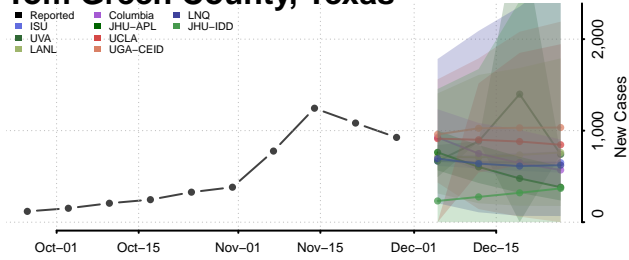

Tom Green County, Texas