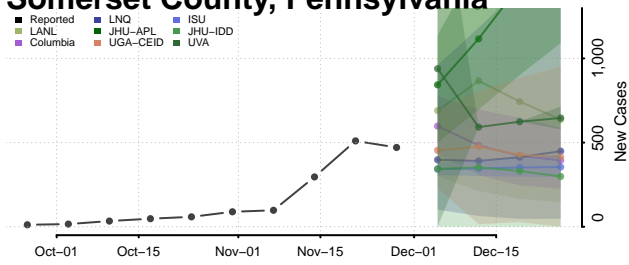

Somerset County, Pennsylvania