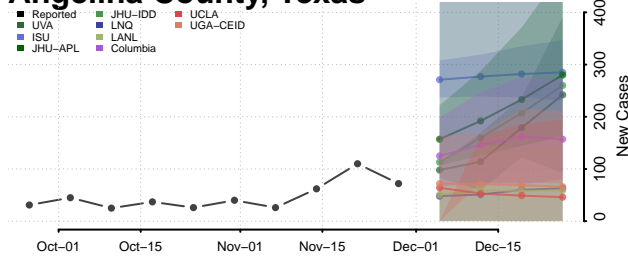

Angelina County, Texas