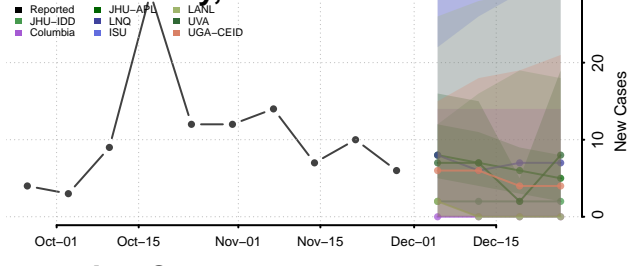

Oliver County, North Dakota