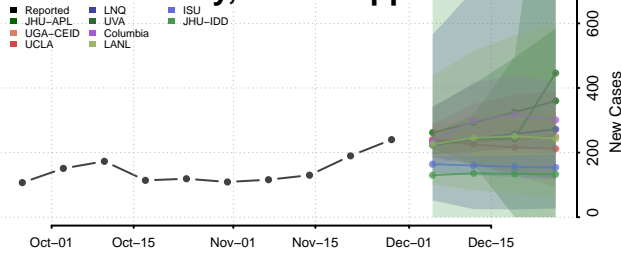

Forrest County, Mississippi