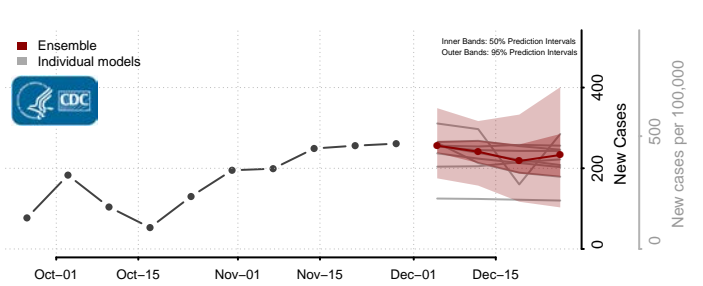

St. Louis City County, Missouri

St. Louis County, Missouri

Ste. Genevieve County, Missouri

Stoddard County, Missouri

Stone County, Missouri

Sullivan County, Missouri

Taney County, Missouri

Texas County, Missouri