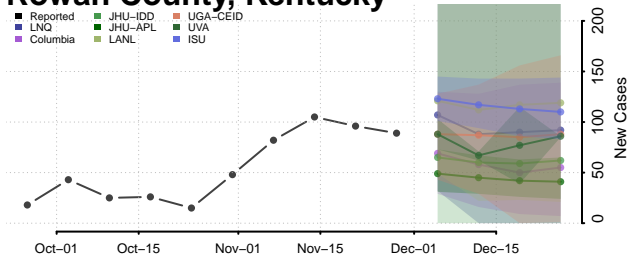

Rowan County, Kentucky