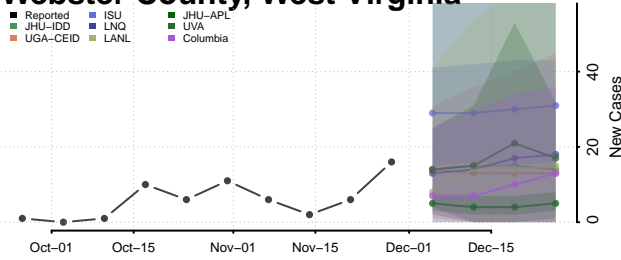

Webster County, West Virginia