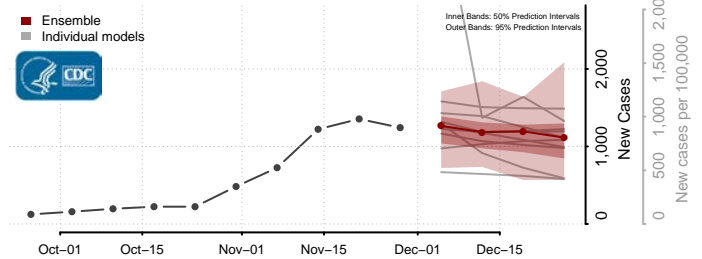

Wadena County, Minnesota

Waseca County, Minnesota

Washington County, Minnesota

Watowan County, Minnesota

Wilkin County, Minnesota

Winona County, Minnesota

Wright County, Minnesota

Yellow Medicine County, Minnesota