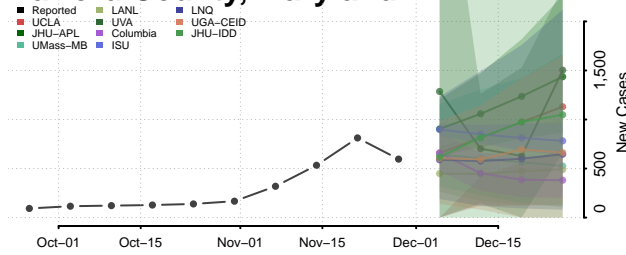

Harford County, Maryland