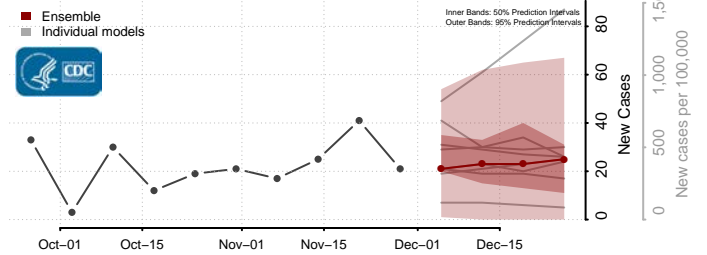

Carter County, Missouri