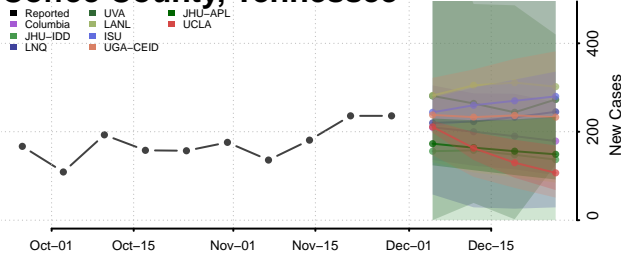

Carroll County, Tennessee

Carter County, Tennessee

Cheatham County, Tennessee

Chester County, Tennessee

Claiborne County, Tennessee

Clay County, Tennessee

Cocke County, Tennessee

Coffee County, Tennessee