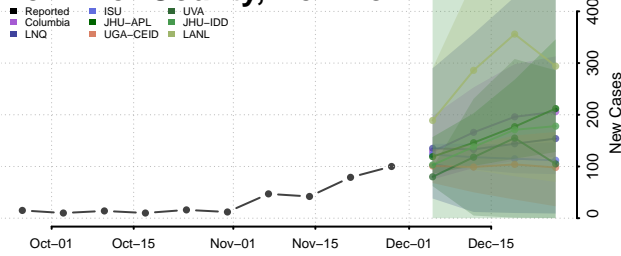

Herkimer County, New York