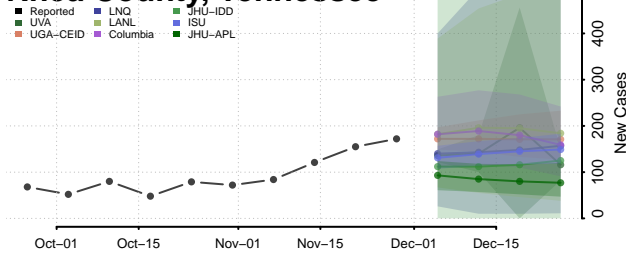

Morgan County, Tennessee

Obion County, Tennessee

Overton County, Tennessee

Perry County, Tennessee

Pickett County, Tennessee

Polk County, Tennessee

Putnam County, Tennessee

Rhea County, Tennessee