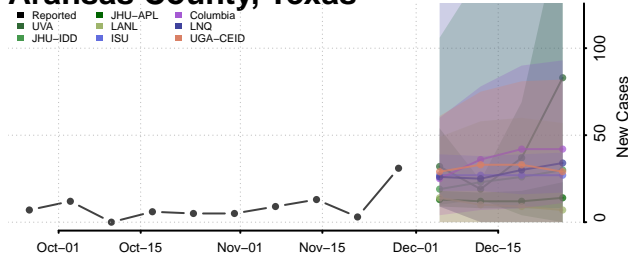

Aransas County, Texas