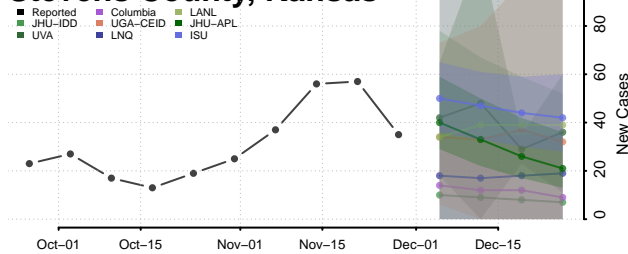

Stevens County, Kansas