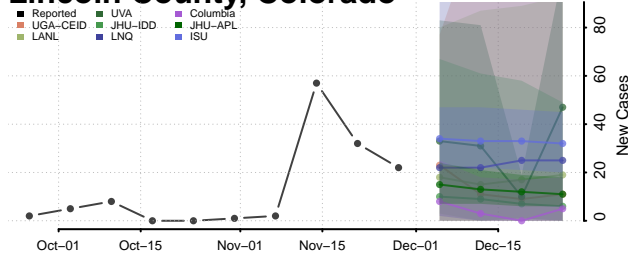

Lake County, Colorado

Larimer County, Colorado

Las Animas County, Colorado

Lincoln County, Colorado

Logan County, Colorado

Mesa County, Colorado

Mineral County, Colorado

Moffat County, Colorado