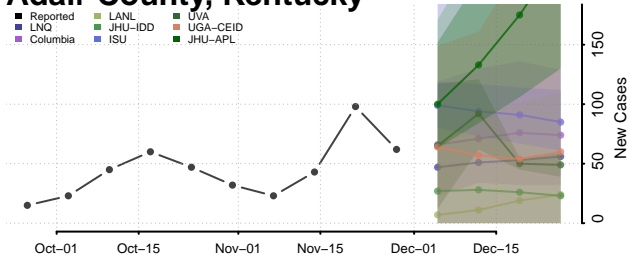

Adair County, Kentucky