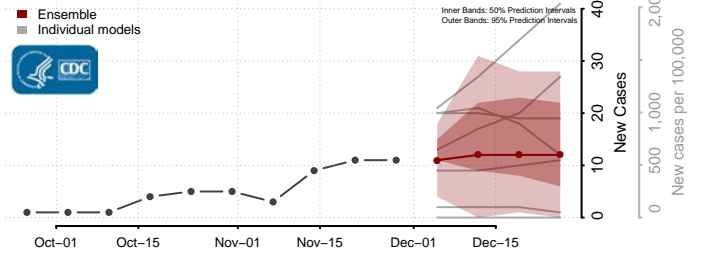

Worth County, Missouri