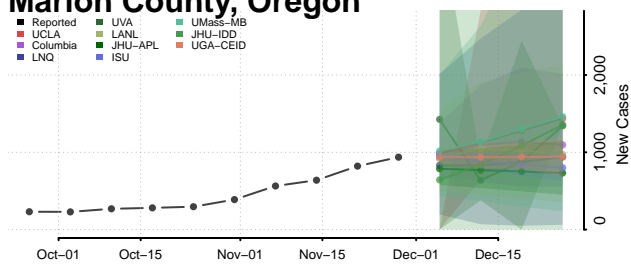

Marion County, Oregon