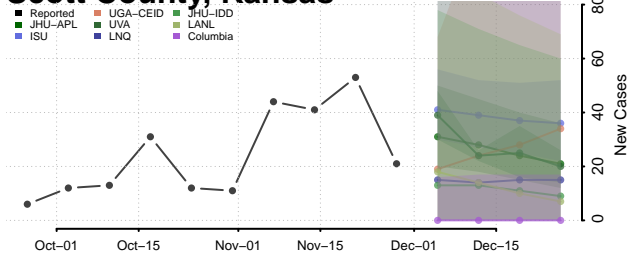

Rush County, Kansas

Russell County, Kansas

Saline County, Kansas

Scott County, Kansas

Sedgwick County, Kansas

Seward County, Kansas

Shawnee County, Kansas

Sheridan County, Kansas