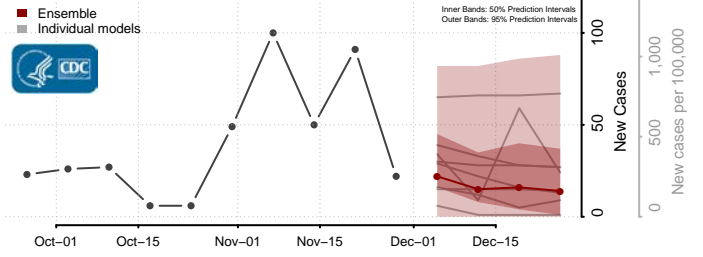

Yoakum County, Texas