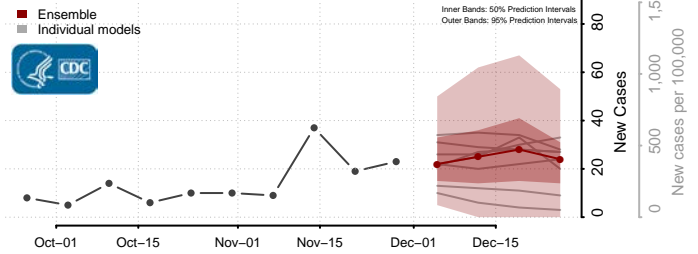

Shelby County, Missouri