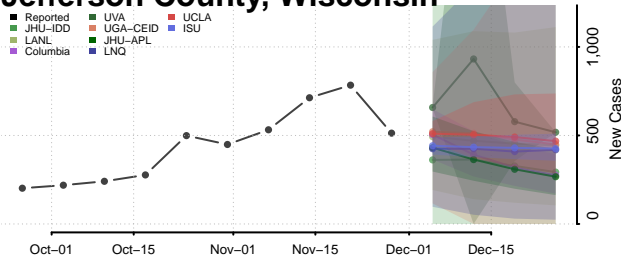

Jefferson County, Wisconsin