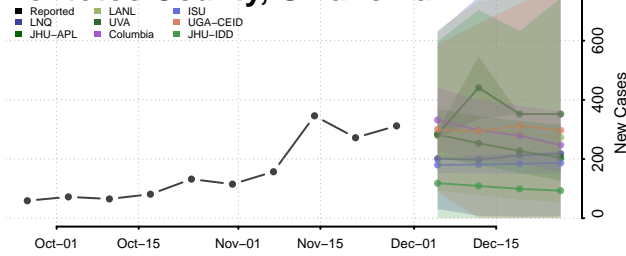

Pontotoc County, Oklahoma