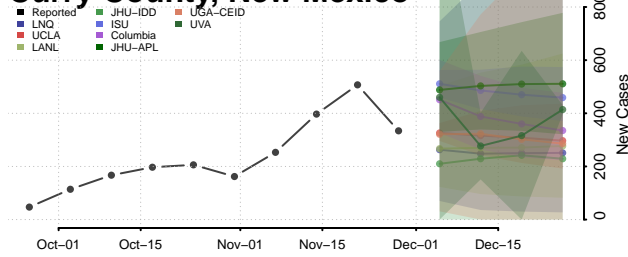

De Baca County, New Mexico

Dona Ana County, New Mexico

Eddy County, New Mexico

Grant County, New Mexico

Guadalupe County, New Mexico

Harding County, New Mexico

Hidalgo County, New Mexico

Lea County, New Mexico