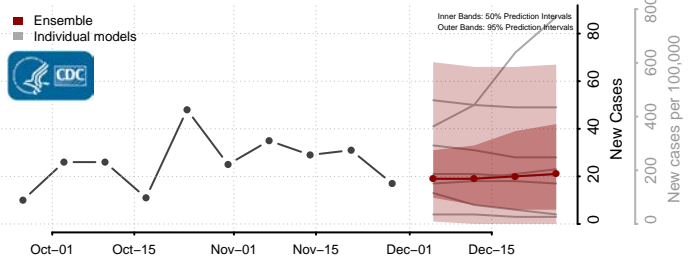

Trousdale County, Tennessee