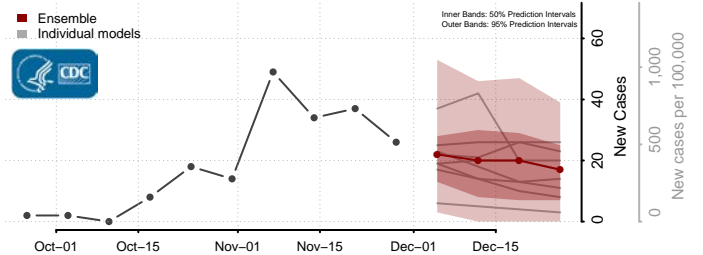

Wheeler County, Texas