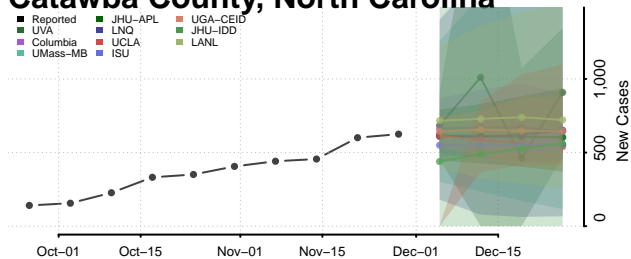

Cabarrus County, North Carolina

Caldwell County, North Carolina

Camden County, North Carolina

Carteret County, North Carolina

Caswell County, North Carolina

Catawba County, North Carolina

Chatham County, North Carolina