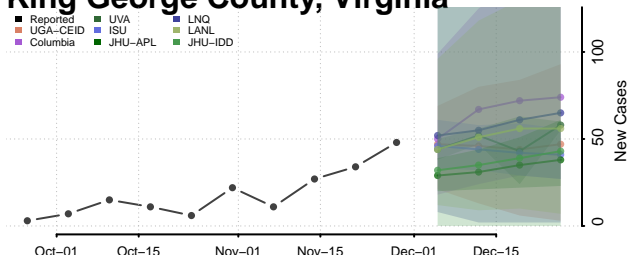

Henry County, Virginia

Highland County, Virginia

Hopewell County, Virginia

Isle of Wight County, Virginia

James City County, Virginia

King and Queen County, Virginia

King George County, Virginia

King William County, Virginia