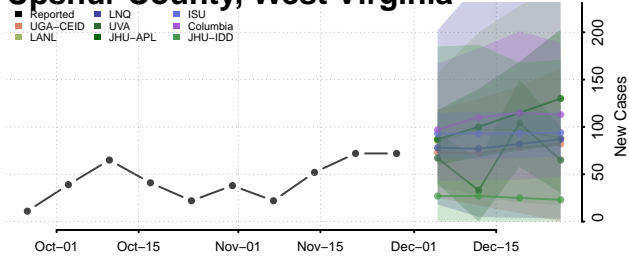

Upshur County, West Virginia