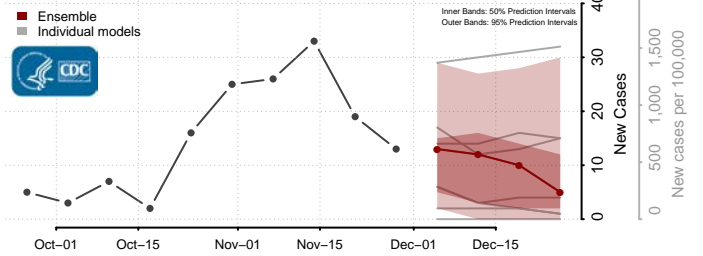

Burke County, North Dakota