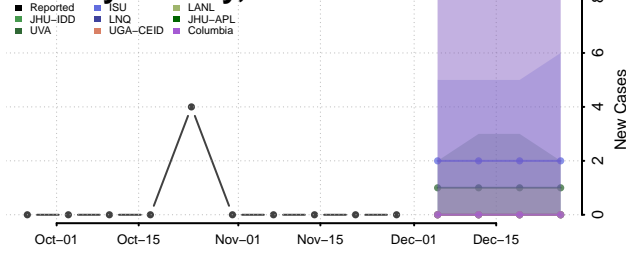

Kenedy County, Texas