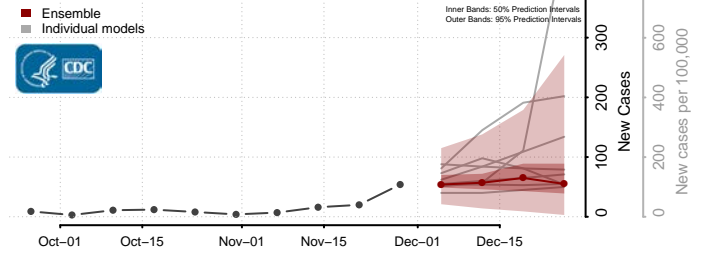

Hood River County, Oregon

Jackson County, Oregon

Jefferson County, Oregon

Josephine County, Oregon

Klamath County, Oregon

Lake County, Oregon

Lane County, Oregon

Lincoln County, Oregon