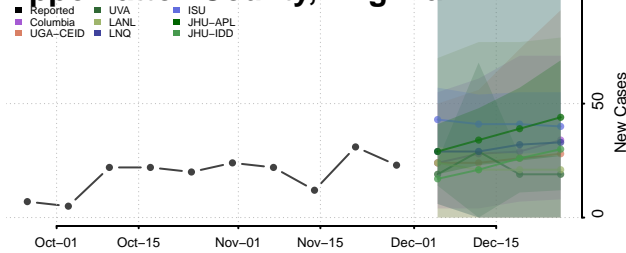

Appomattox County, Virginia