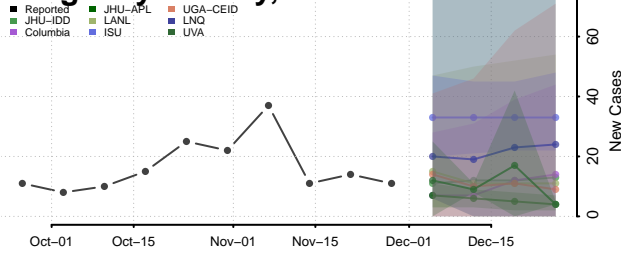

Alleghany County, North Carolina