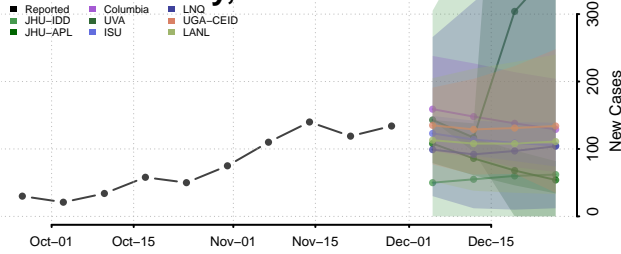

Union County, Illinois

Vermilion County, Illinois

Wabash County, Illinois

Warren County, Illinois

Washington County, Illinois

Wayne County, Illinois

White County, Illinois

Whiteside County, Illinois