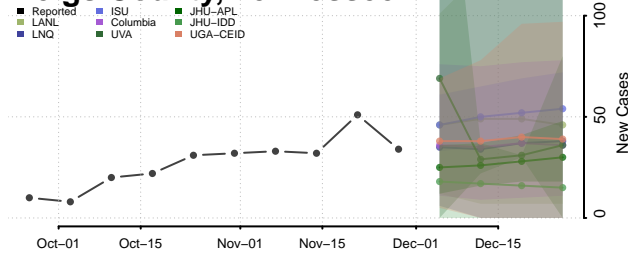

Marshall County, Tennessee

Maury County, Tennessee

McMinn County, Tennessee

McNairy County, Tennessee

Meigs County, Tennessee

Monroe County, Tennessee

Montgomery County, Tennessee

Moore County, Tennessee