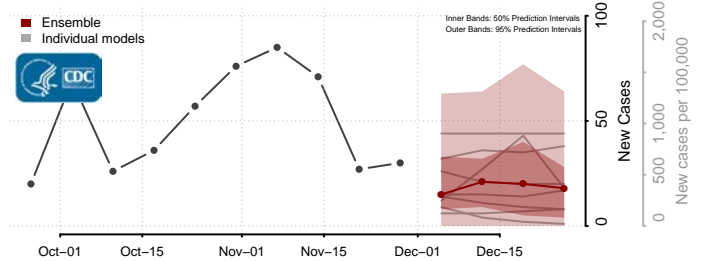

Divide County, North Dakota

Dunn County, North Dakota

Eddy County, North Dakota

Emmons County, North Dakota

Foster County, North Dakota

Golden Valley County, North Dakota

Grand Forks County, North Dakota

Grant County, North Dakota