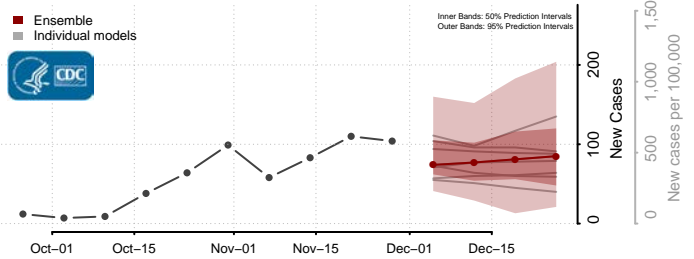

Unicoi County, Tennessee