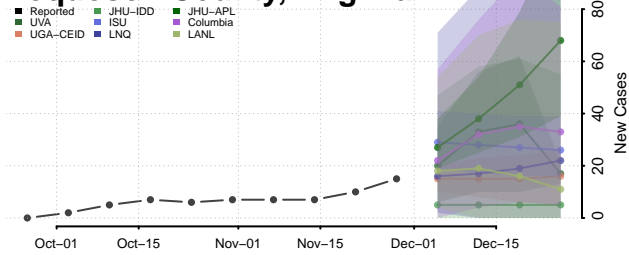

Page County, Virginia

Patrick County, Virginia

Petersburg County, Virginia

Pittsylvania County, Virginia

Poquoson County, Virginia

Portsmouth County, Virginia

Powhatan County, Virginia

Prince Edward County, Virginia