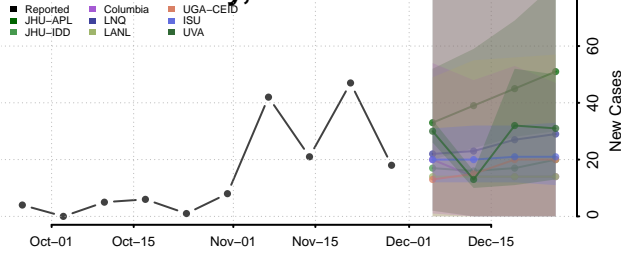

West Feliciana County, Louisiana

Winn County, Louisiana

Maine

Androscoggin County, Maine

Aroostook County, Maine

Cumberland County, Maine

Franklin County, Maine

Hancock County, Maine