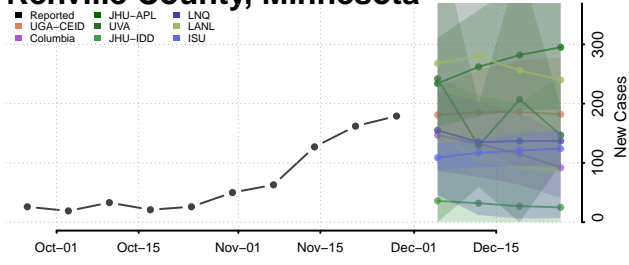

Renville County, Minnesota