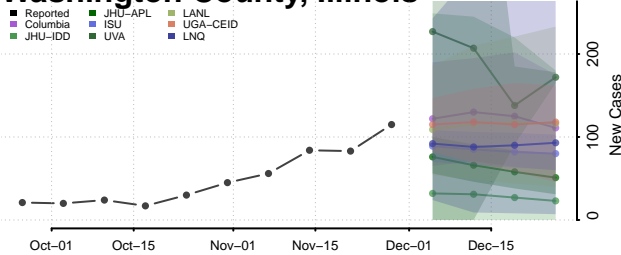

Union County, Illinois

Vermilion County, Illinois

Wabash County, Illinois

Warren County, Illinois

Washington County, Illinois

Wayne County, Illinois

White County, Illinois

Whiteside County, Illinois