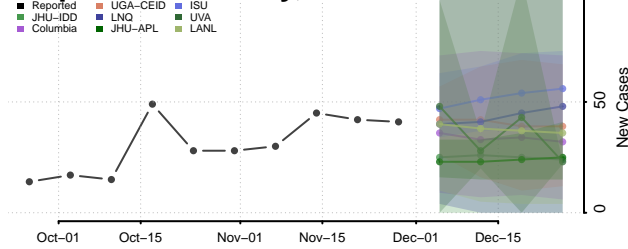

Roane County, Tennessee

Robertson County, Tennessee

Rutherford County, Tennessee

Scott County, Tennessee

Sequatchie County, Tennessee

Sevier County, Tennessee

Shelby County, Tennessee

Smith County, Tennessee