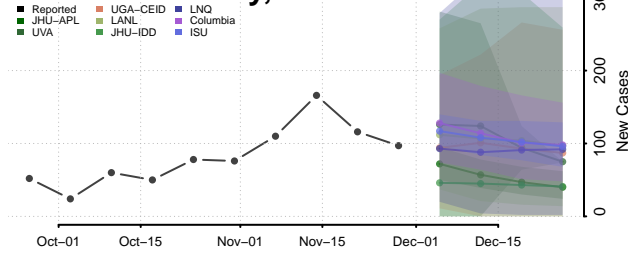

Crawford County, Missouri