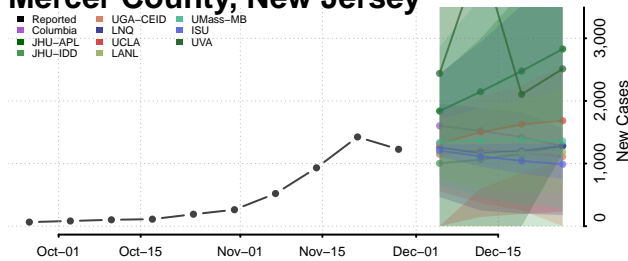

Cape May County, New Jersey

Cumberland County, New Jersey

Essex County, New Jersey

Gloucester County, New Jersey

Hudson County, New Jersey

Hunterdon County, New Jersey

Mercer County, New Jersey

Middlesex County, New Jersey