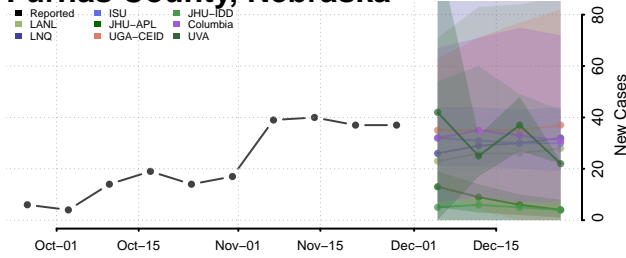

Furnas County, Nebraska