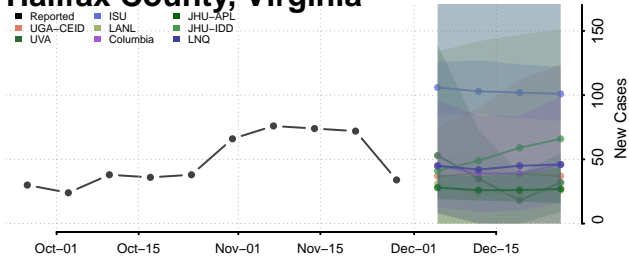

Grayson County, Virginia

Greene County, Virginia

Greensville County, Virginia

Halifax County, Virginia

Hampton County, Virginia

Hanover County, Virginia

Harrisonburg County, Virginia

Henrico County, Virginia