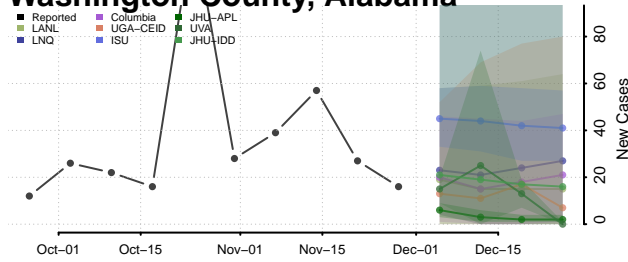

Washington County, Alabama