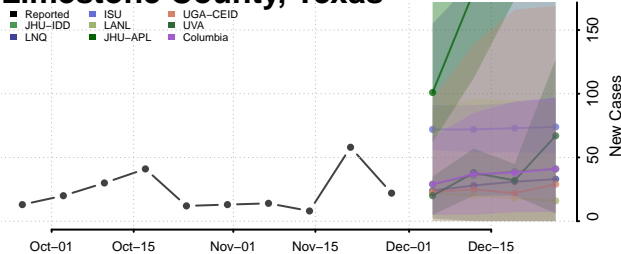

Limestone County, Texas