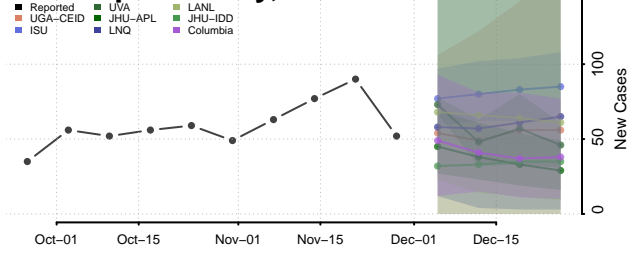

Pulaski County, Arkansas

Randolph County, Arkansas

Saline County, Arkansas

Scott County, Arkansas

Searcy County, Arkansas

Sebastian County, Arkansas

Sevier County, Arkansas

Sharp County, Arkansas