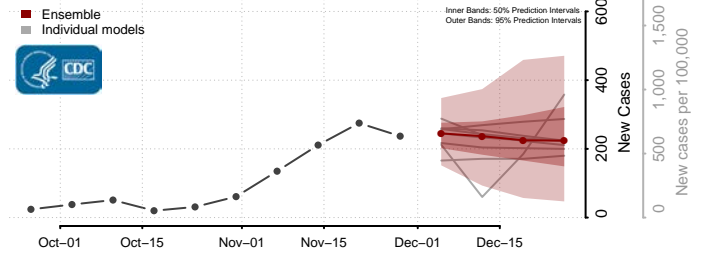

Grant County, Kentucky

Graves County, Kentucky

Grayson County, Kentucky

Green County, Kentucky

Greenup County, Kentucky

Hancock County, Kentucky

Hardin County, Kentucky

Harlan County, Kentucky