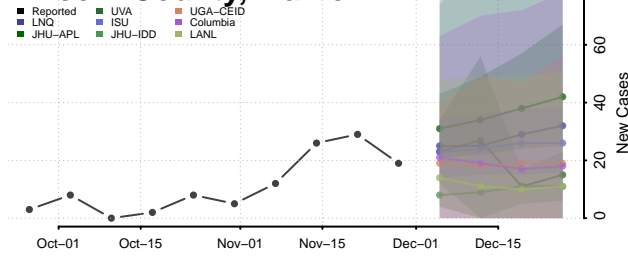

Lincoln County, Maine