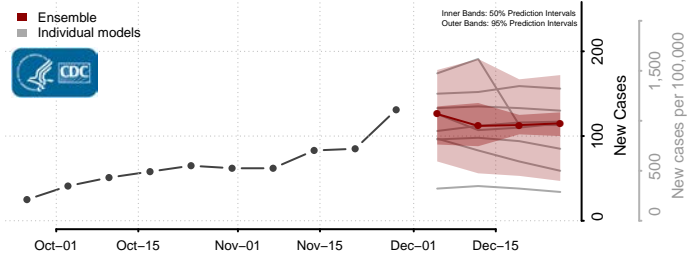

Chippewa County, Minnesota