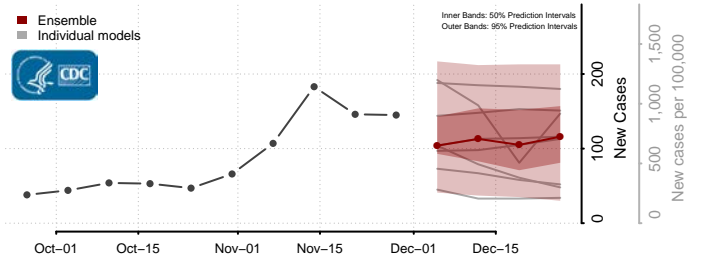

Cass County, Iowa

Cedar County, Iowa

Cerro Gordo County, Iowa

Cherokee County, Iowa

Chickasaw County, Iowa

Clarke County, Iowa

Clay County, Iowa

Clayton County, Iowa