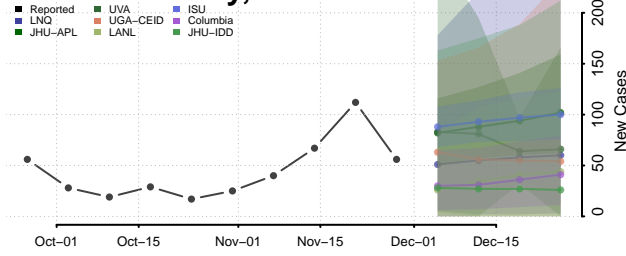

Carroll County, Tennessee

Carter County, Tennessee

Cheatham County, Tennessee

Chester County, Tennessee

Claiborne County, Tennessee

Clay County, Tennessee

Cocke County, Tennessee

Coffee County, Tennessee