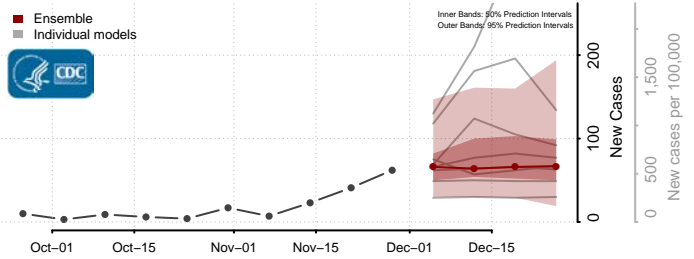

Grant County, West Virginia