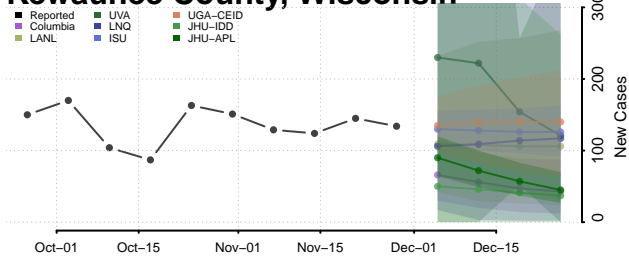

Kewaunee County, Wisconsin