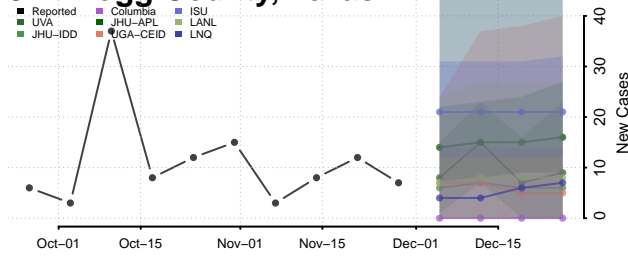

Jim Hogg County, Texas