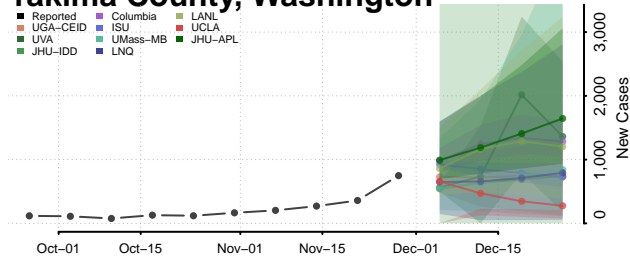

Yakima County, Washington