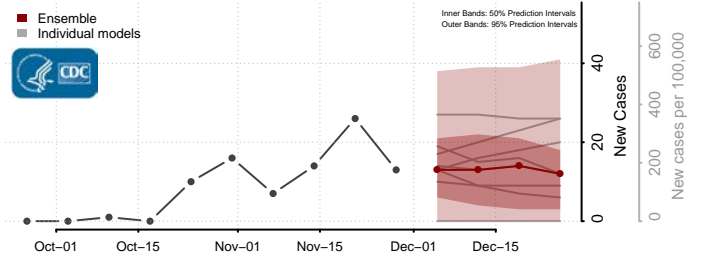

Hood River County, Oregon

Jackson County, Oregon

Jefferson County, Oregon

Josephine County, Oregon

Klamath County, Oregon

Lake County, Oregon

Lane County, Oregon

Lincoln County, Oregon