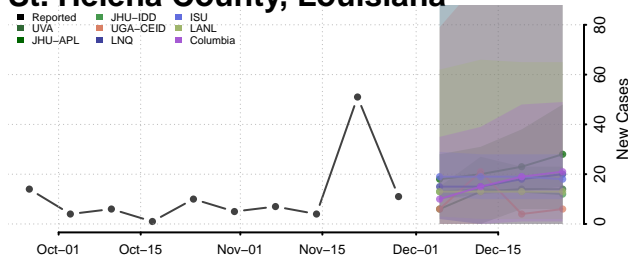

St. Helena County, Louisiana