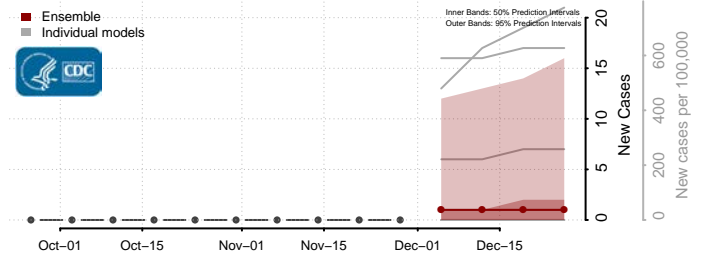

Wayne County, Utah