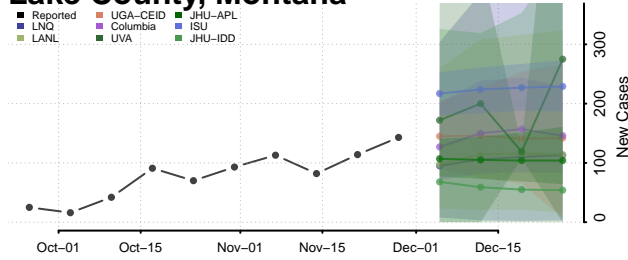

Garfield County, Montana

Glacier County, Montana

Golden Valley County, Montana

Granite County, Montana

Hill County, Montana

Jefferson County, Montana

Judith Basin County, Montana

Lake County, Montana