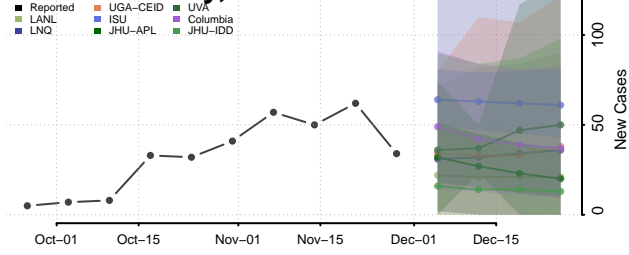

Nemaha County, Nebraska

Nuckolls County, Nebraska

Otoe County, Nebraska

Pawnee County, Nebraska

Perkins County, Nebraska

Phelps County, Nebraska

Pierce County, Nebraska

Platte County, Nebraska