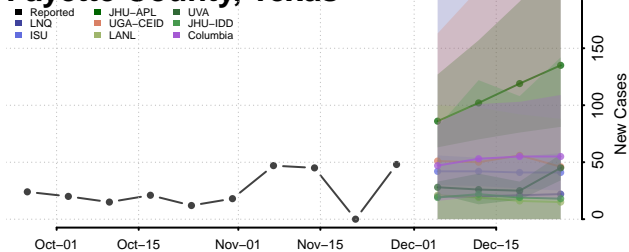

Fayette County, Texas