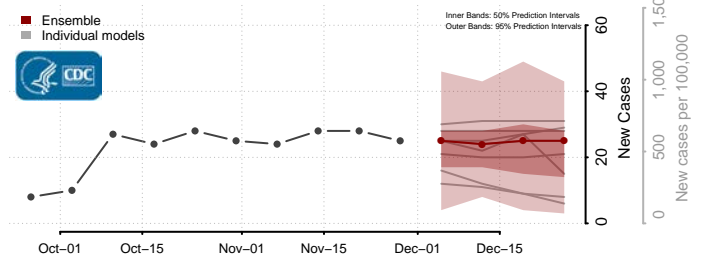

Clay County, South Dakota

Codington County, South Dakota

Corson County, South Dakota

Custer County, South Dakota

Davison County, South Dakota

Day County, South Dakota

Deuel County, South Dakota

Dewey County, South Dakota