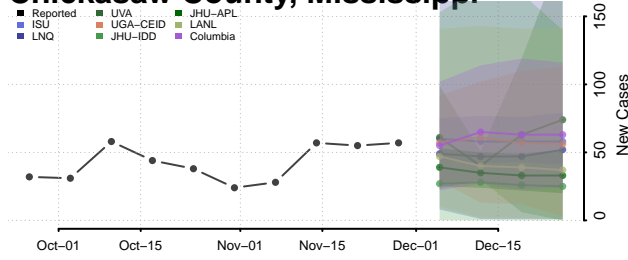

Chickasaw County, Mississippi