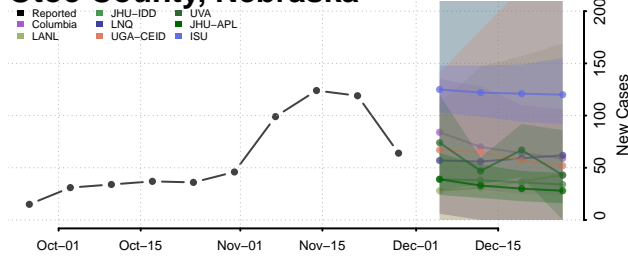

Otoe County, Nebraska