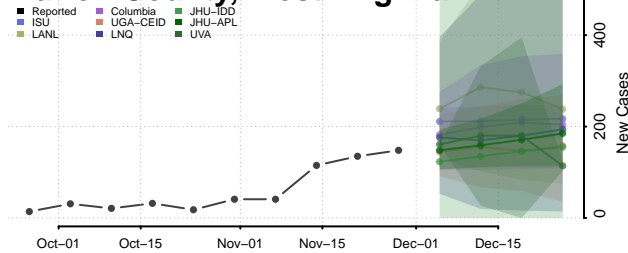

Marion County, West Virginia