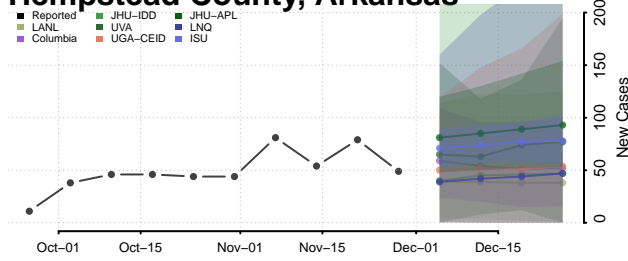

Hempstead County, Arkansas