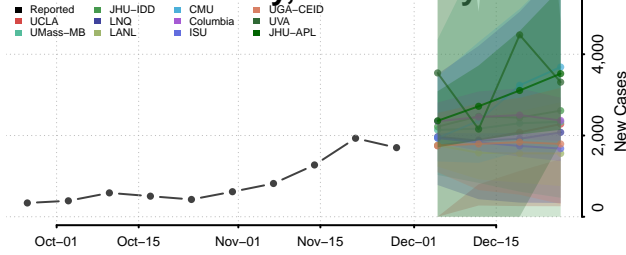

Monmouth County, New Jersey