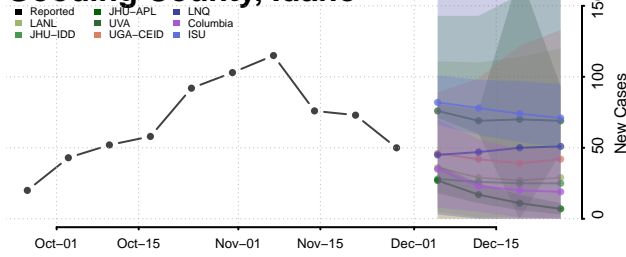

Gooding County, Idaho