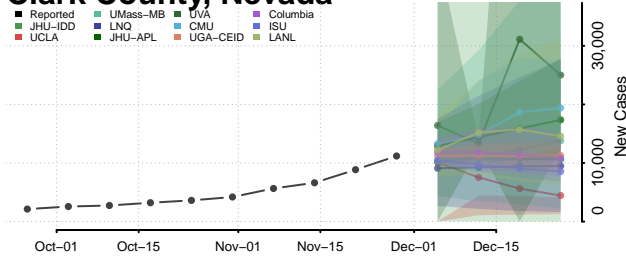

Clark County, Nevada