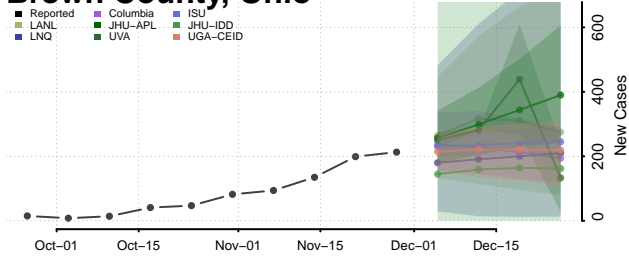

Brown County, Ohio