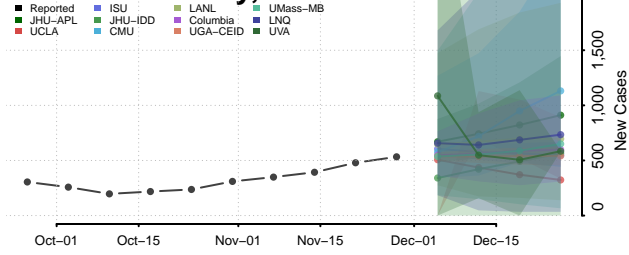

Brazoria County, Texas