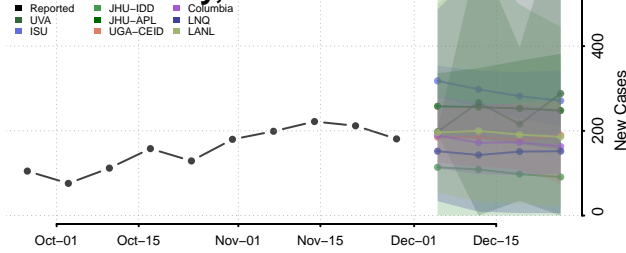

Butler County, Missouri