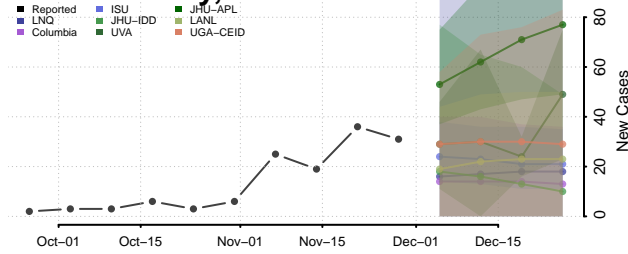

Smith County, Kansas