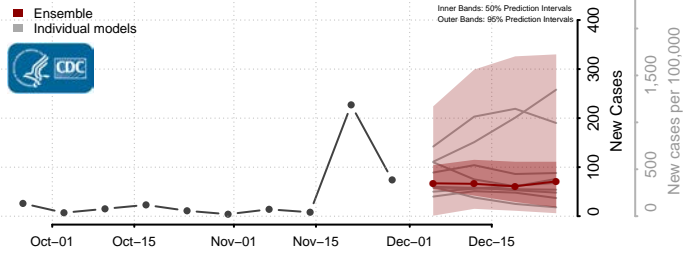

East Feliciana County, Louisiana