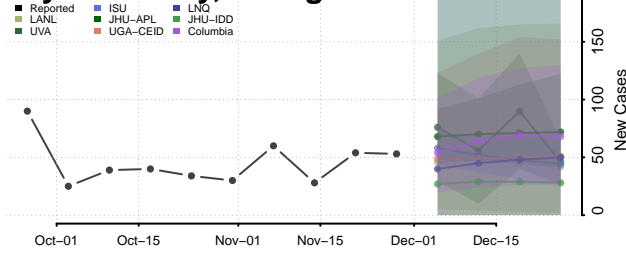

Bryan County, Georgia