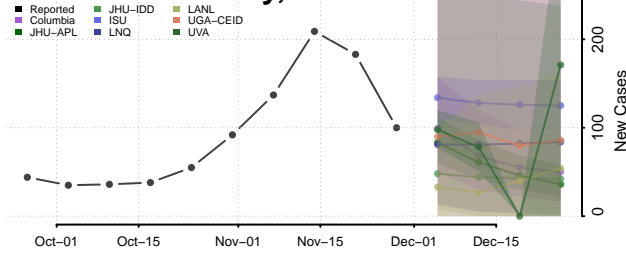

Black Hawk County, Iowa

Boone County, Iowa

Bremer County, Iowa

Buchanan County, Iowa

Buena Vista County, Iowa

Butler County, Iowa

Calhoun County, Iowa

Carroll County, Iowa