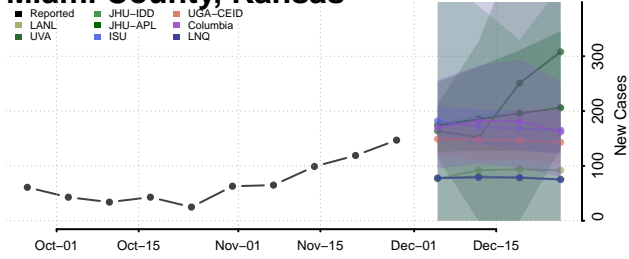

Miami County, Kansas