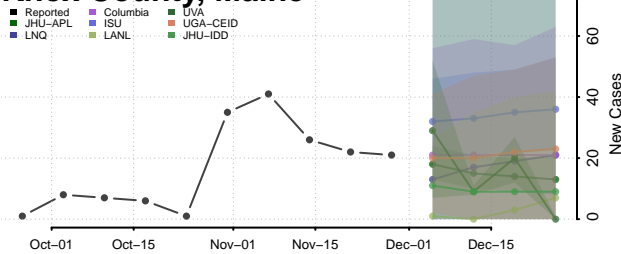

Knox County, Maine