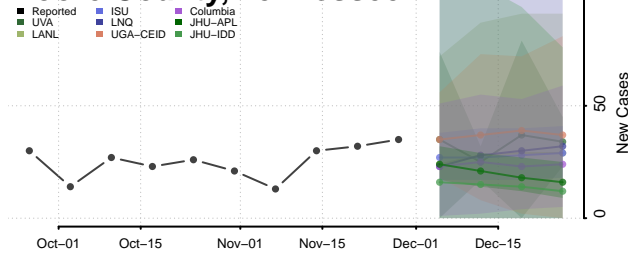

Marshall County, Tennessee

Maury County, Tennessee

McMinn County, Tennessee

McNairy County, Tennessee

Meigs County, Tennessee

Monroe County, Tennessee

Montgomery County, Tennessee

Moore County, Tennessee