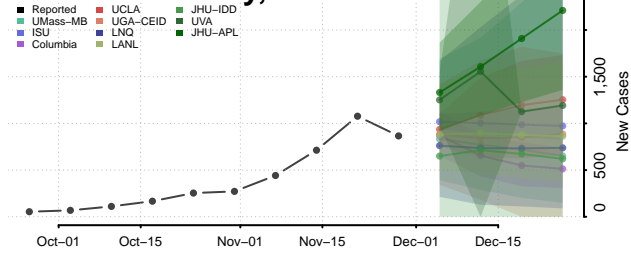

Santa Fe County, New Mexico