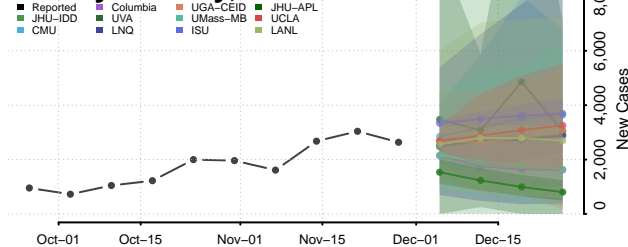

Roane County, Tennessee

Robertson County, Tennessee

Rutherford County, Tennessee

Scott County, Tennessee

Sequatchie County, Tennessee

Sevier County, Tennessee

Shelby County, Tennessee

Smith County, Tennessee