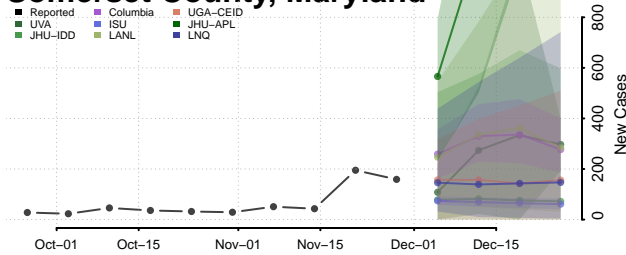

Harford County, Maryland

Howard County, Maryland

Kent County, Maryland

Montgomery County, Maryland

Prince George's County, Maryland

Queen Anne's County, Maryland

Somerset County, Maryland

St. Mary's County, Maryland