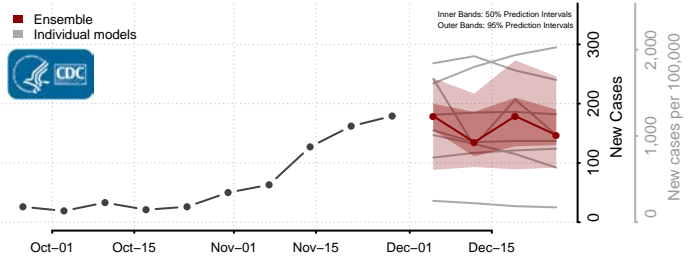

Redwood County, Minnesota

Renville County, Minnesota

Rice County, Minnesota

Rock County, Minnesota

Roseau County, Minnesota

Scott County, Minnesota

Sherburne County, Minnesota

Sibley County, Minnesota