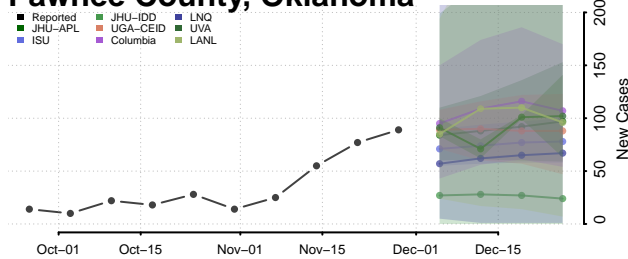

Noble County, Oklahoma

Nowata County, Oklahoma

Okfuskee County, Oklahoma

Oklahoma County, Oklahoma

Okmulgee County, Oklahoma

Osage County, Oklahoma

Ottawa County, Oklahoma

Pawnee County, Oklahoma