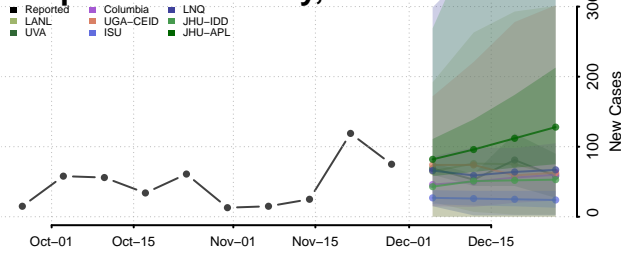

Livingston County, Louisiana

Madison County, Louisiana

Morehouse County, Louisiana

Natchitoches County, Louisiana

Orleans County, Louisiana

Ouachita County, Louisiana

Plaquemines County, Louisiana

Pointe Coupee County, Louisiana