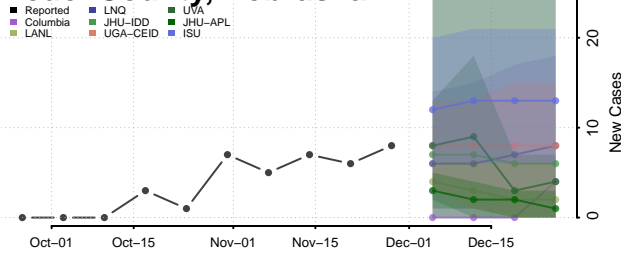

Deuel County, Nebraska