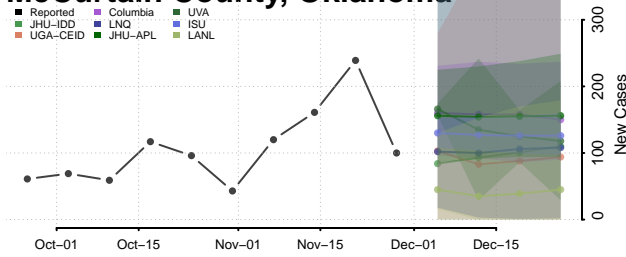

McCurtain County, Oklahoma