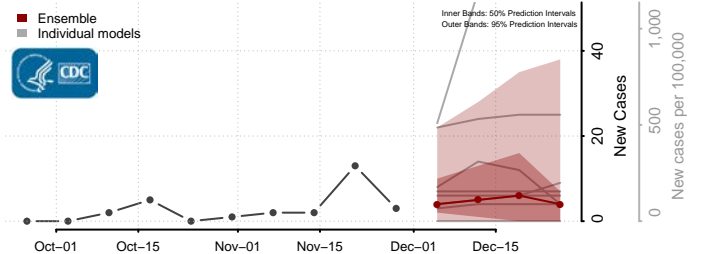

Lincoln County, New Mexico

Los Alamos County, New Mexico

Luna County, New Mexico

McKinley County, New Mexico

Mora County, New Mexico

Otero County, New Mexico

Quay County, New Mexico

Rio Arriba County, New Mexico