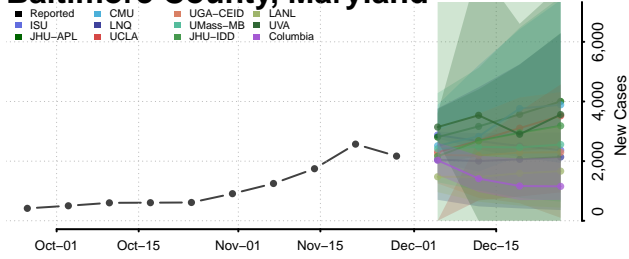

Waldo County, Maine

Washington County, Maine

York County, Maine

Maryland

Allegany County, Maryland

Anne Arundel County, Maryland

Baltimore City County, Maryland

Baltimore County, Maryland