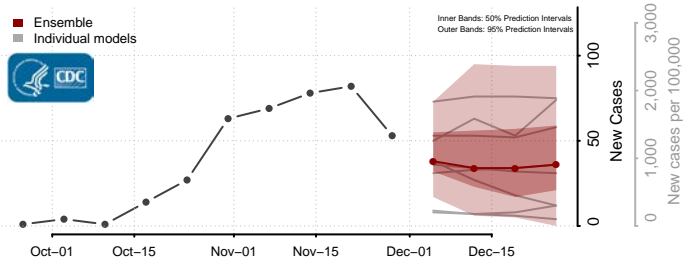

McLean County, North Dakota

Mercer County, North Dakota

Morton County, North Dakota

Mountrail County, North Dakota

Nelson County, North Dakota

Oliver County, North Dakota

Pembina County, North Dakota

Pierce County, North Dakota