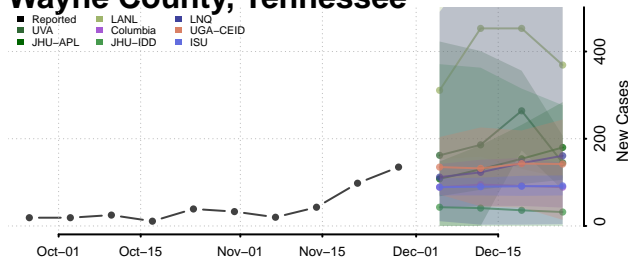

Wayne County, Tennessee