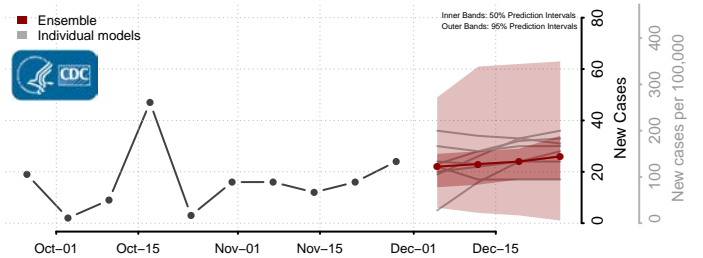

Westmoreland County, Virginia