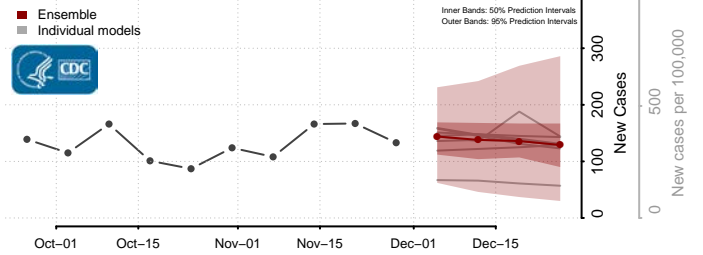

Webster County, Missouri