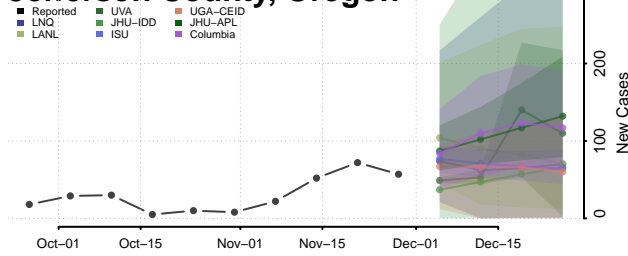

Jefferson County, Oregon