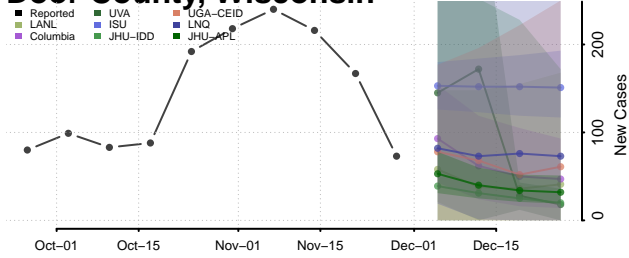

Door County, Wisconsin