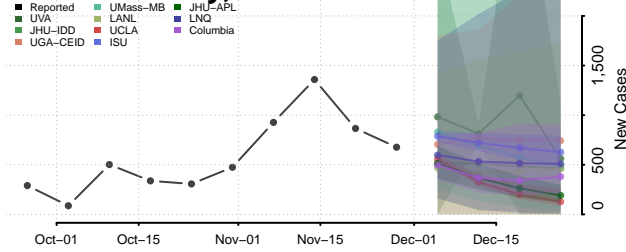

Boone County, Missouri