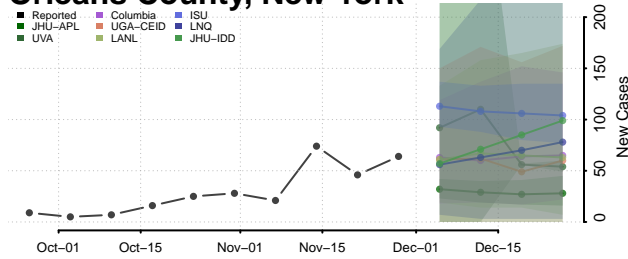

Orleans County, New York