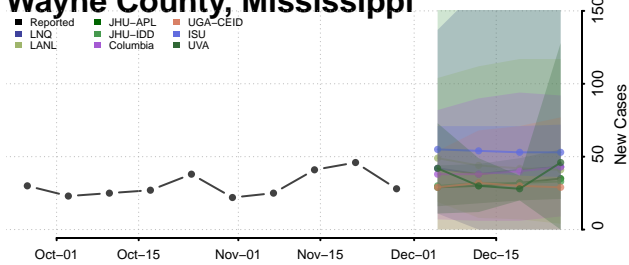

Tunica County, Mississippi

Union County, Mississippi

Walthall County, Mississippi

Warren County, Mississippi

Washington County, Mississippi

Wayne County, Mississippi

Webster County, Mississippi

Wilkinson County, Mississippi