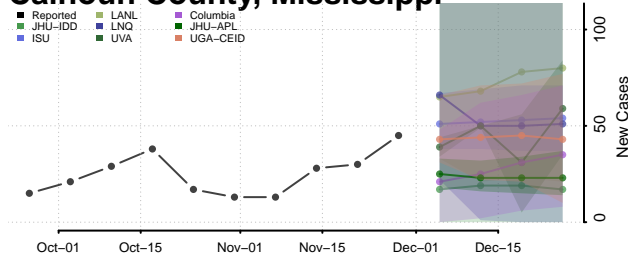

Mississippi

Adams County, Mississippi

Alcorn County, Mississippi

Amite County, Mississippi

Attala County, Mississippi

Benton County, Mississippi

Bolivar County, Mississippi

Calhoun County, Mississippi