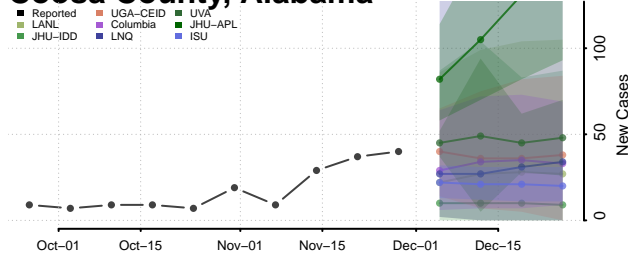

Cleburne County, Alabama

Coffee County, Alabama

Colbert County, Alabama

Conecuh County, Alabama

Coosa County, Alabama

Covington County, Alabama

Crenshaw County, Alabama

Cullman County, Alabama