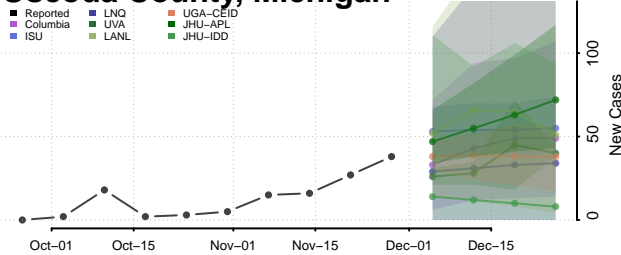

Oscoda County, Michigan