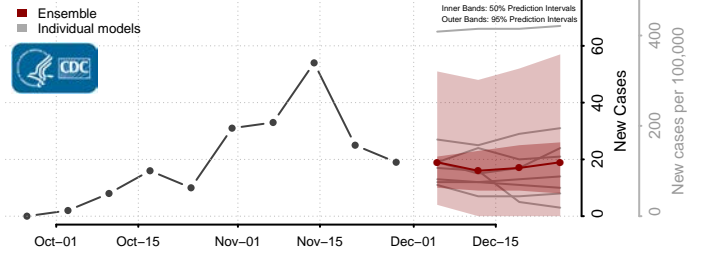

Lewis County, West Virginia