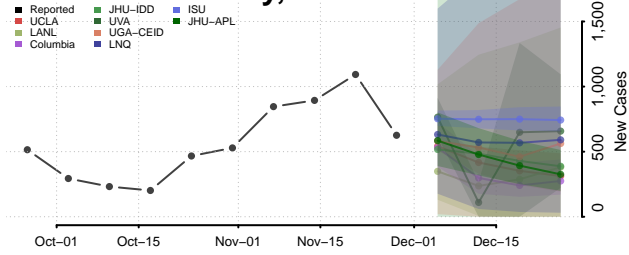

La Crosse County, Wisconsin