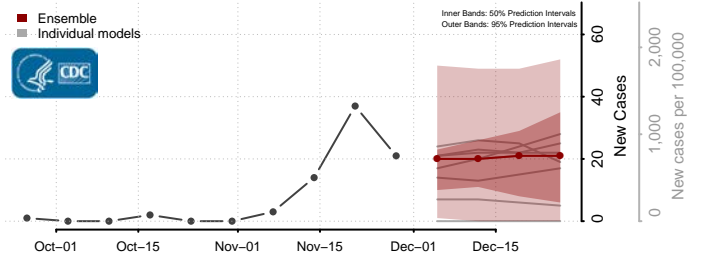

Rusk County, Texas

Sabine County, Texas

San Augustine County, Texas

San Jacinto County, Texas

San Patricio County, Texas

San Saba County, Texas

Schleicher County, Texas

Scurry County, Texas