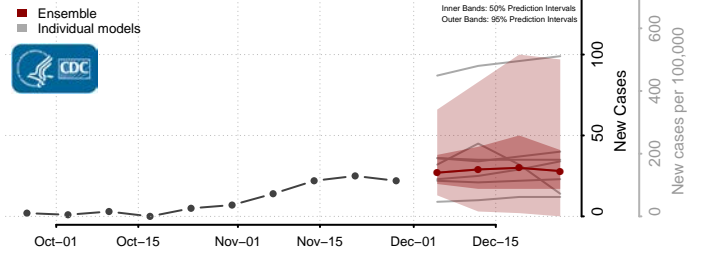

Los Alamos County, New Mexico