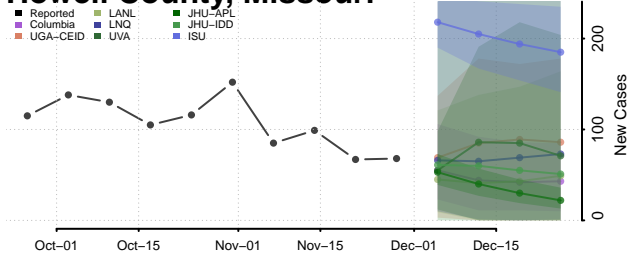

Howell County, Missouri