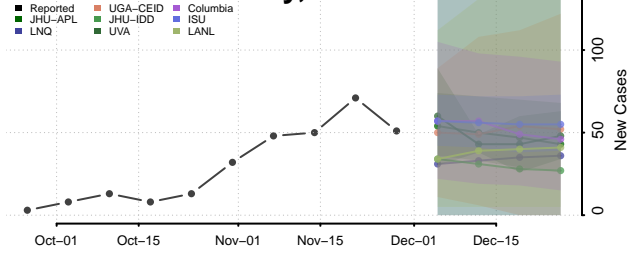

Richardson County, Nebraska