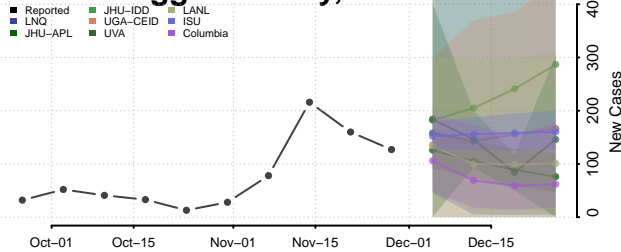

West Feliciana County, Louisiana

Winn County, Louisiana

Maine

Androscoggin County, Maine

Aroostook County, Maine

Cumberland County, Maine

Franklin County, Maine

Hancock County, Maine