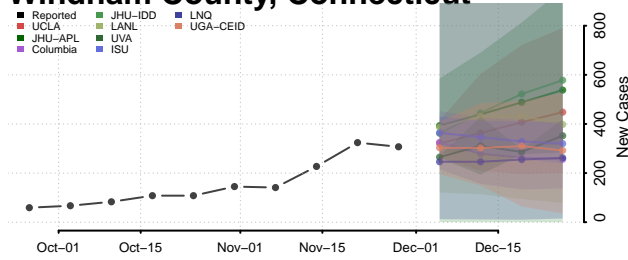

Hartford County, Connecticut

Litchfield County, Connecticut

Middlesex County, Connecticut

New Haven County, Connecticut

New London County, Connecticut

Tolland County, Connecticut

Windham County, Connecticut