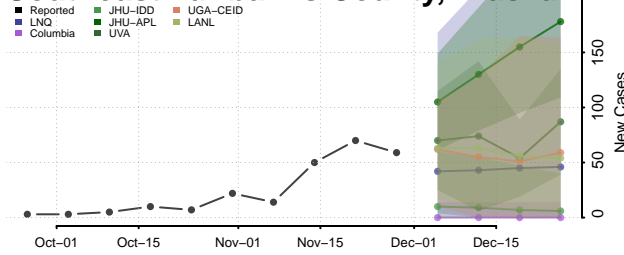

North Slope County, Alaska

Northwest Arctic County, Alaska

Petersburg County, Alaska

Prince of Wales-Hyder County, Alaska

Sitka County, Alaska

Skagway County, Alaska

Southeast Fairbanks County, Alaska

Valdez-Cordova County, Alaska