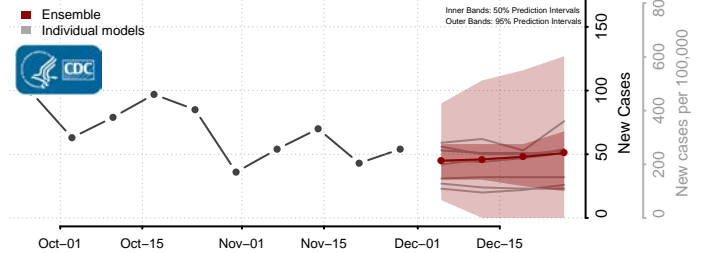

Forsyth County, North Carolina

Franklin County, North Carolina

Gaston County, North Carolina

Gates County, North Carolina

Graham County, North Carolina

Granville County, North Carolina

Greene County, North Carolina