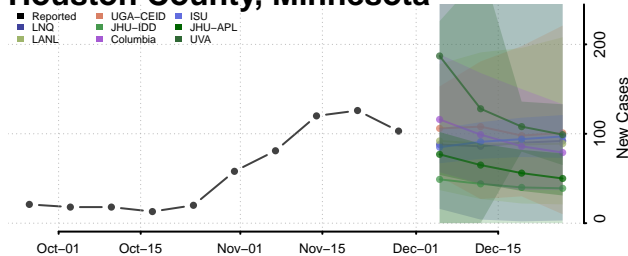

Freeborn County, Minnesota

Goodhue County, Minnesota

Grant County, Minnesota

Hennepin County, Minnesota

Houston County, Minnesota

Hubbard County, Minnesota

Isanti County, Minnesota

Itasca County, Minnesota