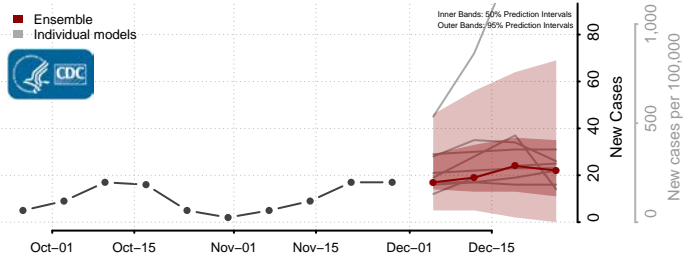

Doddridge County, West Virginia