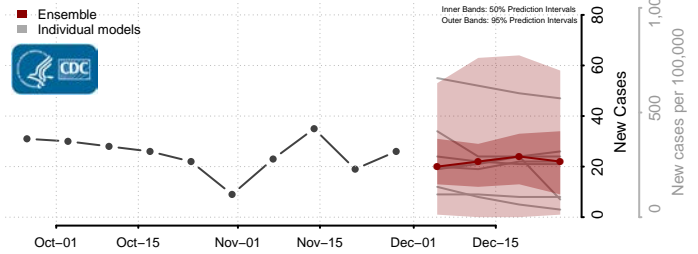

Davies County, Missouri