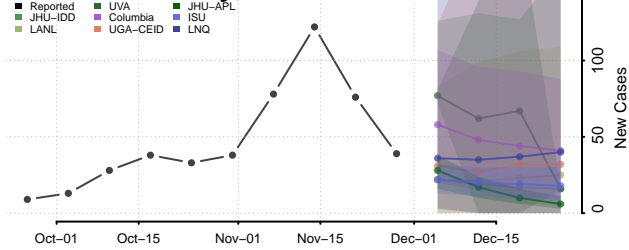

Beaverhead County, Montana

Big Horn County, Montana

Blaine County, Montana

Broadwater County, Montana

Carbon County, Montana

Carter County, Montana

Cascade County, Montana

Chouteau County, Montana