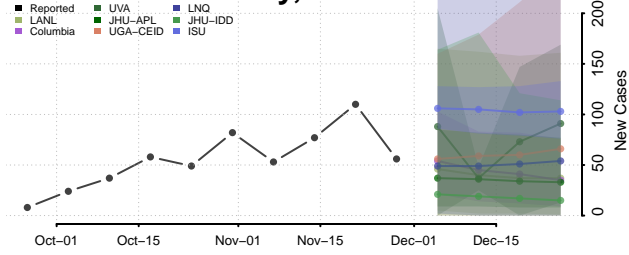

Red Willow County, Nebraska