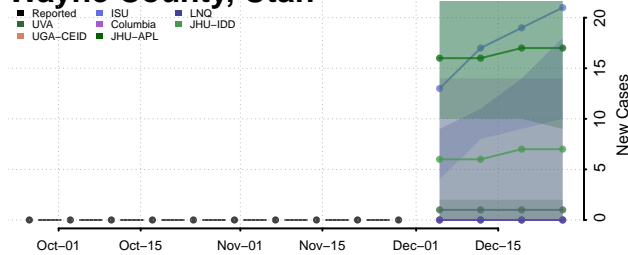

Wayne County, Utah