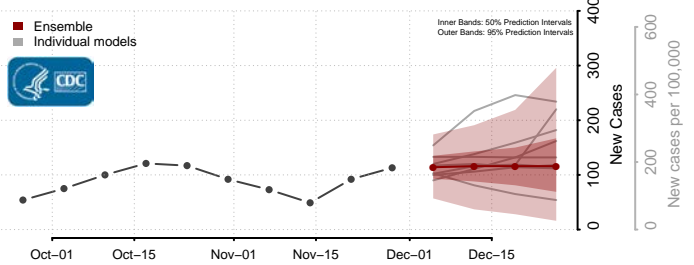

Hyde County, North Carolina

Iredell County, North Carolina

Jackson County, North Carolina

Johnston County, North Carolina

Jones County, North Carolina

Lee County, North Carolina

Lenoir County, North Carolina