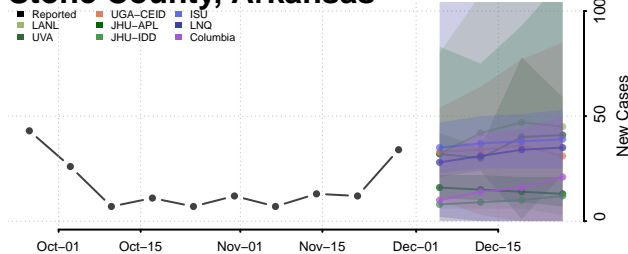

Stone County, Arkansas