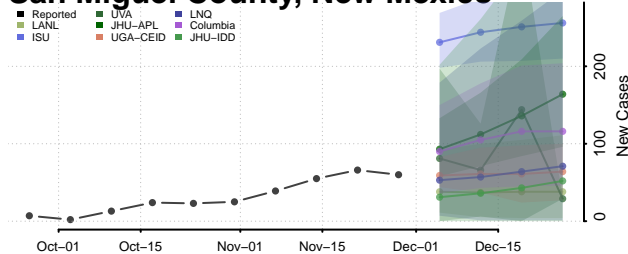

San Miguel County, New Mexico