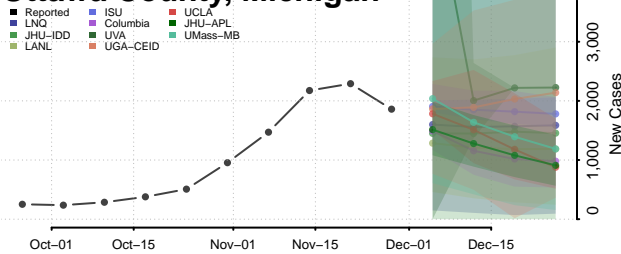

Ottawa County, Michigan