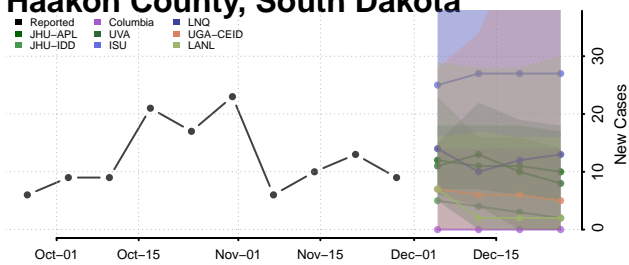

Haakon County, South Dakota