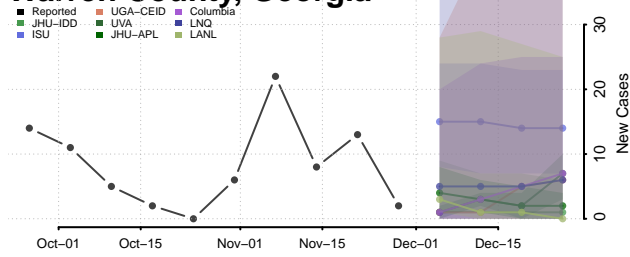

Twiggs County, Georgia

Union County, Georgia

Upson County, Georgia

Walker County, Georgia

Walton County, Georgia

Ware County, Georgia

Warren County, Georgia

Washington County, Georgia