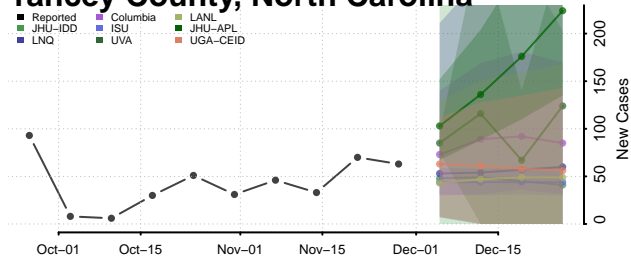

Yancey County, North Carolina