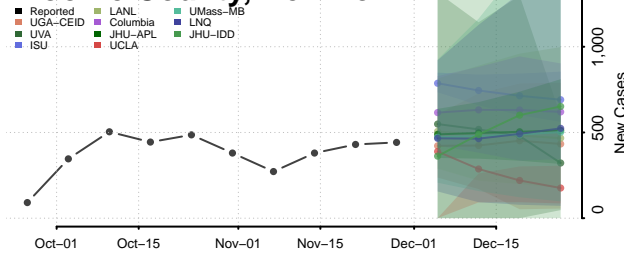

Torrance County, New Mexico

Union County, New Mexico

Valencia County, New Mexico

New York

Albany County, New York

Allegany County, New York

Bronx County, New York

Broome County, New York