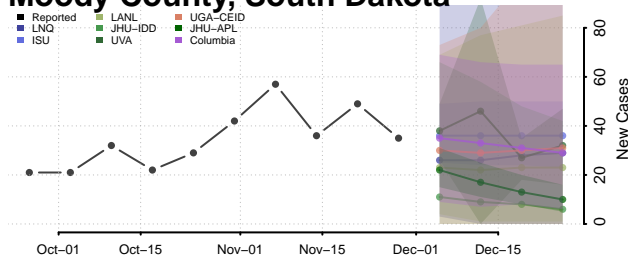

Moody County, South Dakota