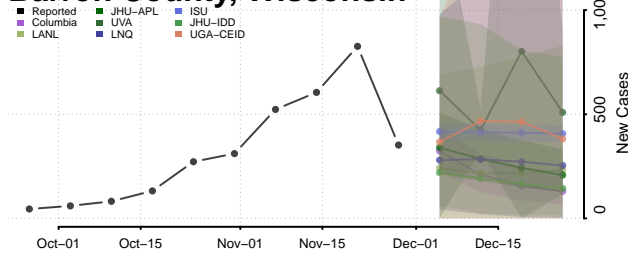

Barron County, Wisconsin

Bayfield County, Wisconsin

Brown County, Wisconsin

Buffalo County, Wisconsin

Burnett County, Wisconsin

Calumet County, Wisconsin

Chippewa County, Wisconsin

Clark County, Wisconsin