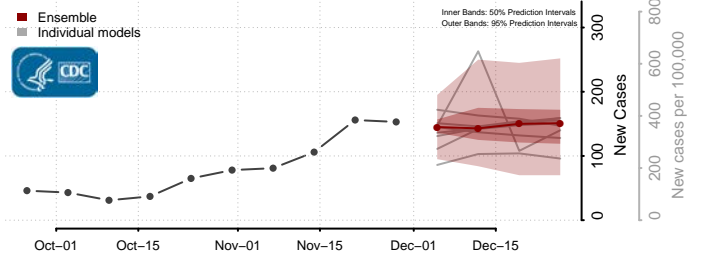

Tazewell County, Virginia