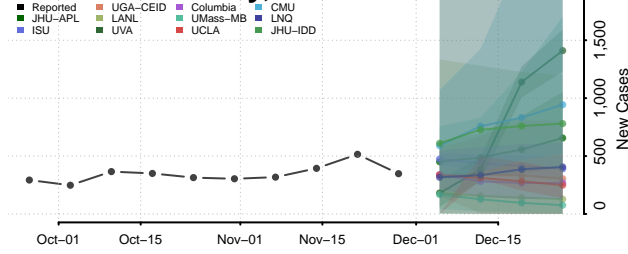

Cameron County, Texas