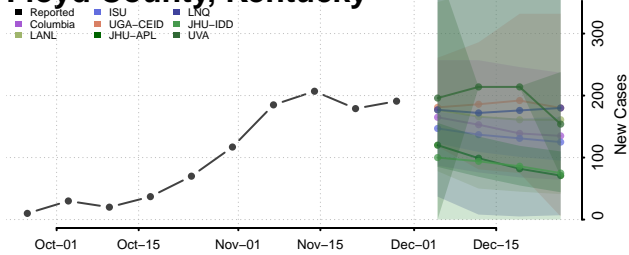

Floyd County, Kentucky