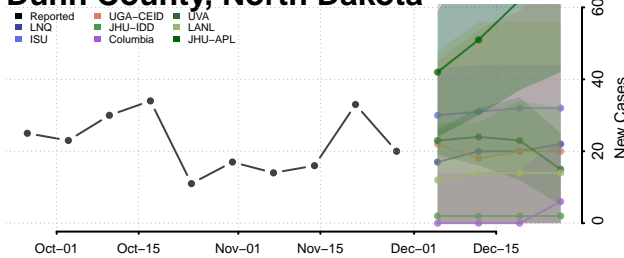

Dunn County, North Dakota