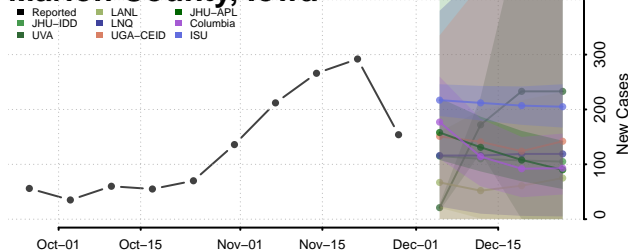

Marion County, Iowa