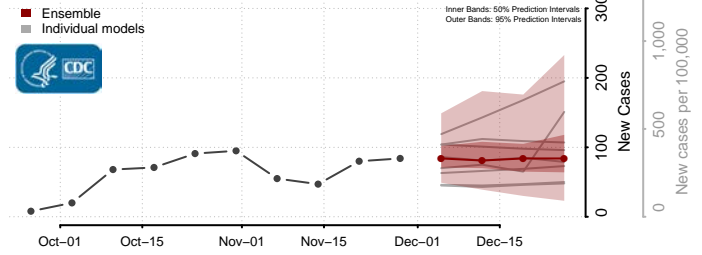

Salem County, Virginia