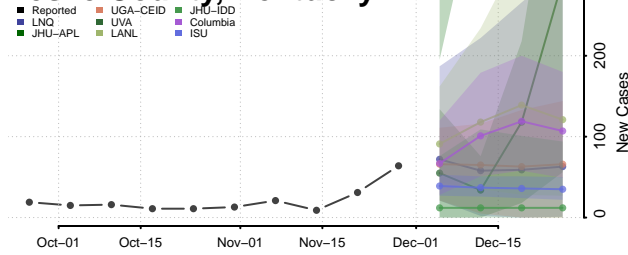

Leslie County, Kentucky