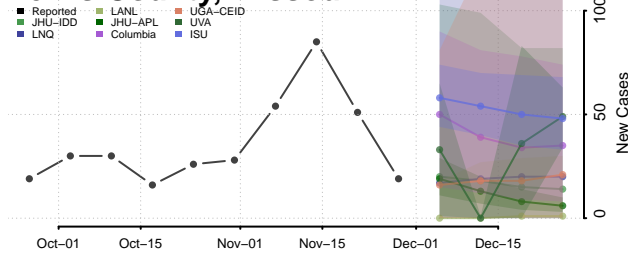

Lewis County, Missouri