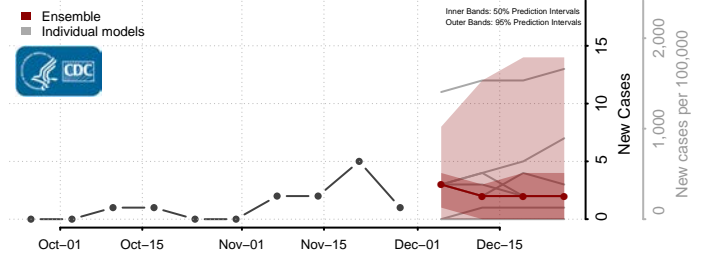

Valley County, Nebraska

Washington County, Nebraska

Wayne County, Nebraska

Webster County, Nebraska

Wheeler County, Nebraska

York County, Nebraska

Nevada

Carson City County, Nevada