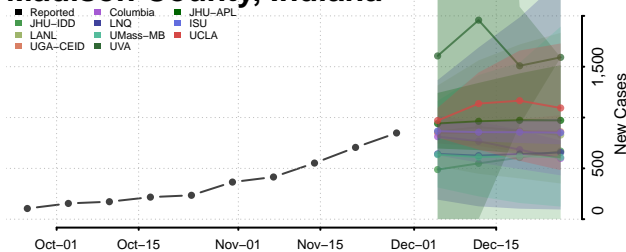

LaGrange County, Indiana

Lake County, Indiana

LaPorte County, Indiana

Lawrence County, Indiana

Madison County, Indiana

Marion County, Indiana

Marshall County, Indiana

Martin County, Indiana