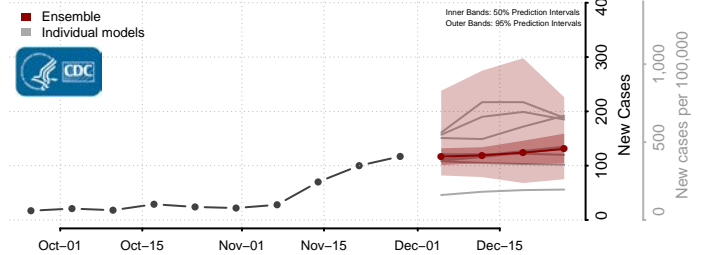

Wythe County, Virginia

York County, Virginia

Washington

Adams County, Washington

Asotin County, Washington

Benton County, Washington

Chelan County, Washington

Clallam County, Washington