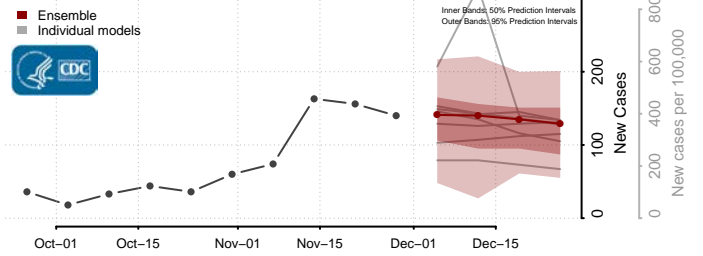

Warren County, Missouri