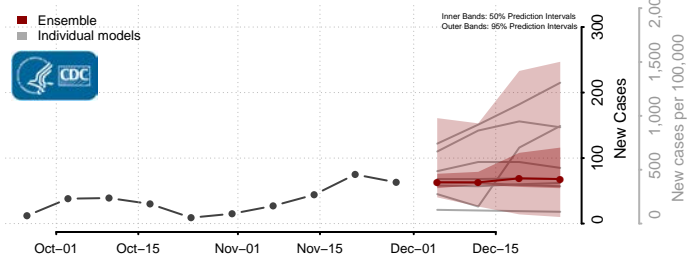

Barbour County, West Virginia