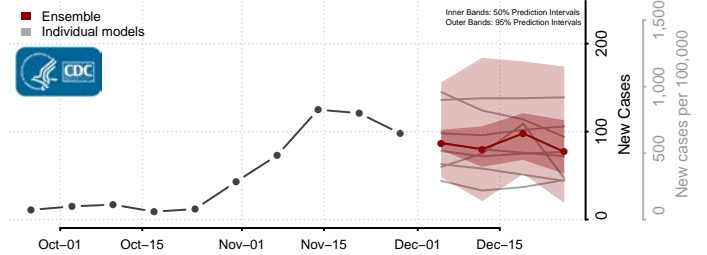

Macon County, Missouri