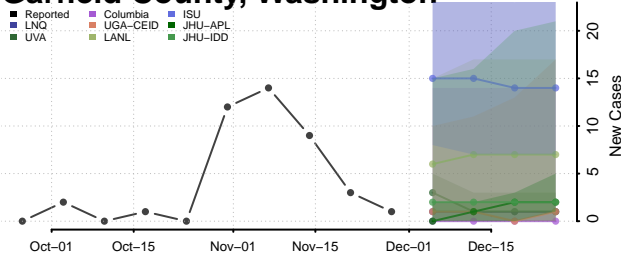

Garfield County, Washington