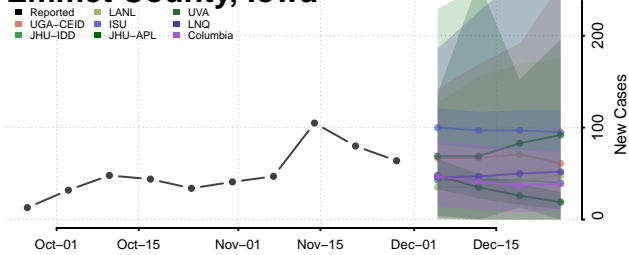

Emmet County, Iowa