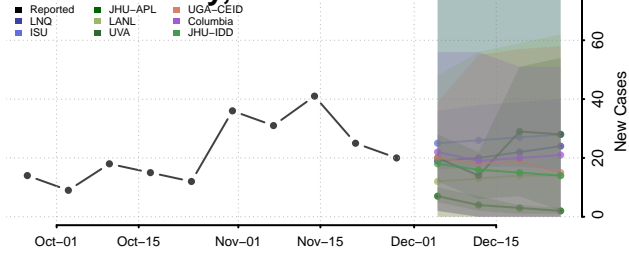

Pulaski County, Arkansas

Randolph County, Arkansas

Saline County, Arkansas

Scott County, Arkansas

Searcy County, Arkansas

Sebastian County, Arkansas

Sevier County, Arkansas

Sharp County, Arkansas