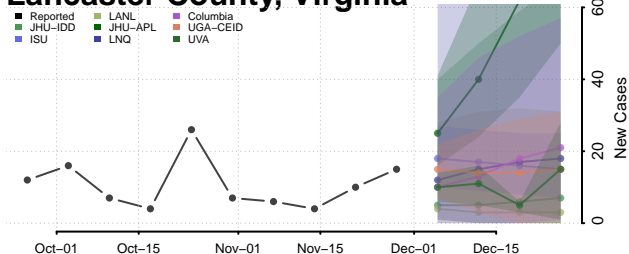

Lancaster County, Virginia