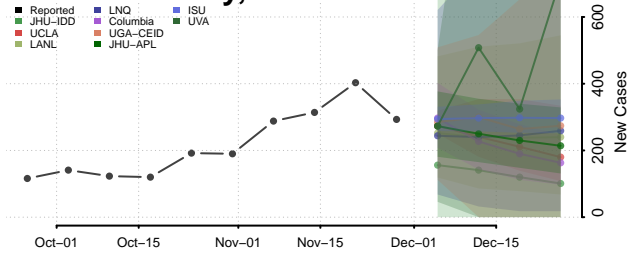

Lincoln County, Wisconsin

Manitowoc County, Wisconsin

Marathon County, Wisconsin

Marinette County, Wisconsin

Marquette County, Wisconsin

Menominee County, Wisconsin

Milwaukee County, Wisconsin

Monroe County, Wisconsin