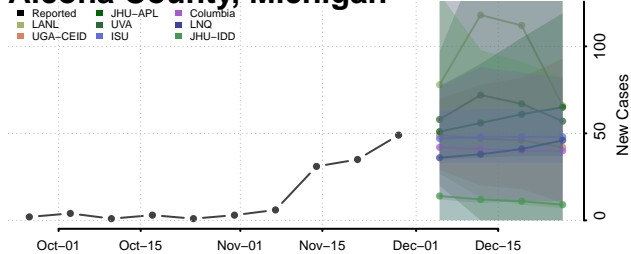

Alcona County, Michigan