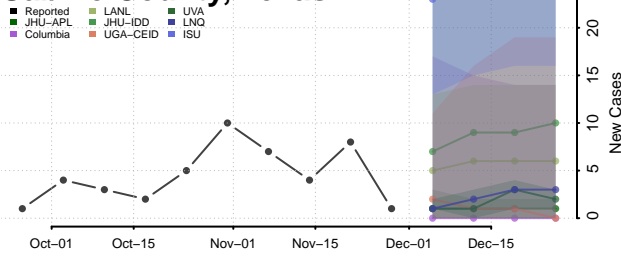

Sabine County, Texas