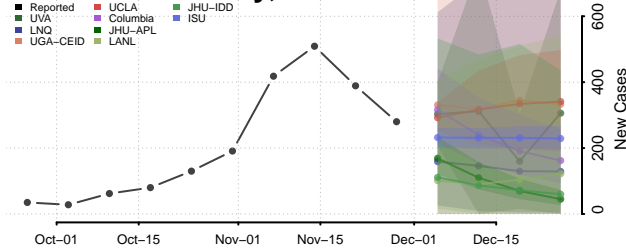

Stutsman County, North Dakota