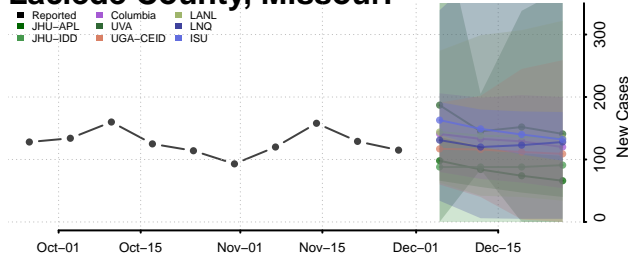

Laclede County, Missouri