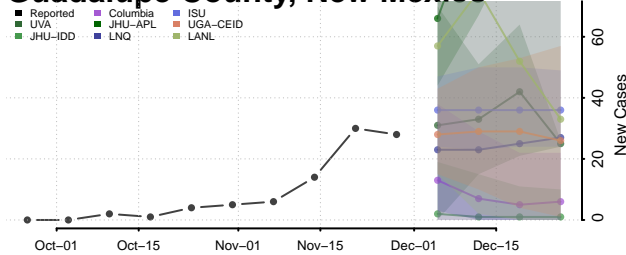

De Baca County, New Mexico

Dona Ana County, New Mexico

Eddy County, New Mexico

Grant County, New Mexico

Guadalupe County, New Mexico

Harding County, New Mexico

Hidalgo County, New Mexico

Lea County, New Mexico