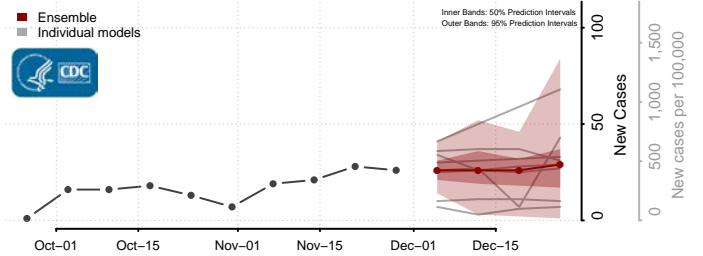

Sweet Grass County, Montana

Teton County, Montana

Toole County, Montana

Treasure County, Montana

Valley County, Montana

Wheatland County, Montana

Wibaux County, Montana

Yellowstone County, Montana