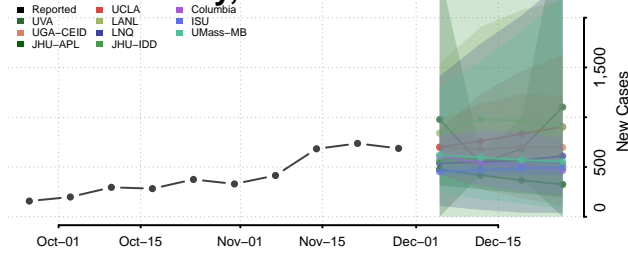

Warren County, Tennessee

Washington County, Tennessee

Wayne County, Tennessee

Weakley County, Tennessee

White County, Tennessee

Williamson County, Tennessee

Wilson County, Tennessee

Texas