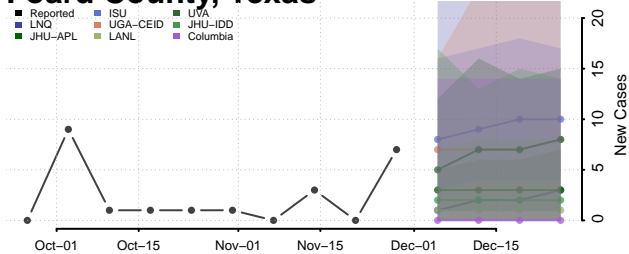

Foard County, Texas