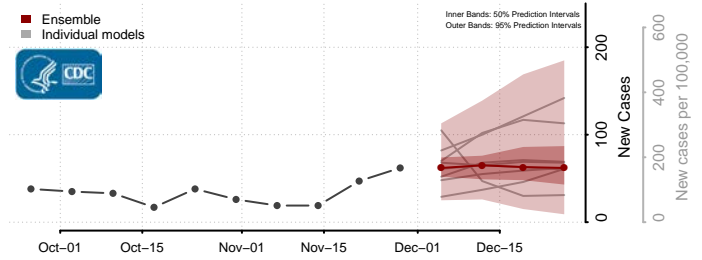

Henry County, Virginia

Highland County, Virginia

Hopewell County, Virginia

Isle of Wight County, Virginia

James City County, Virginia

King and Queen County, Virginia

King George County, Virginia

King William County, Virginia