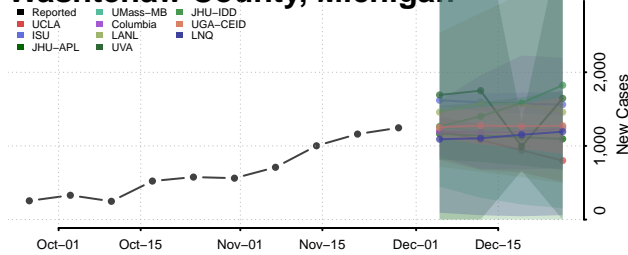

Shiawassee County, Michigan

St. Clair County, Michigan

St. Joseph County, Michigan

Tuscola County, Michigan

Van Buren County, Michigan

Washtenaw County, Michigan

Wayne County, Michigan

Wexford County, Michigan