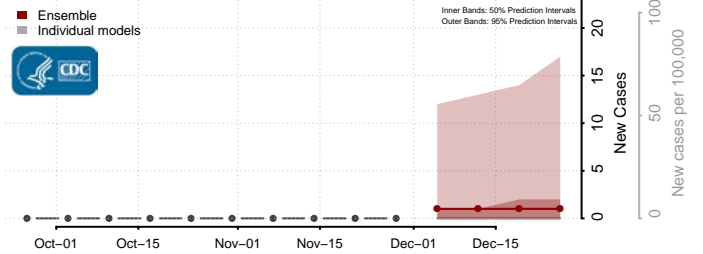

Sevier County, Utah