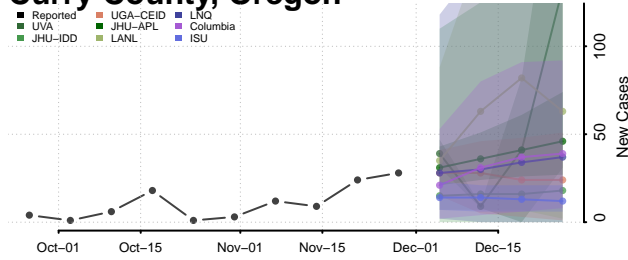

Curry County, Oregon