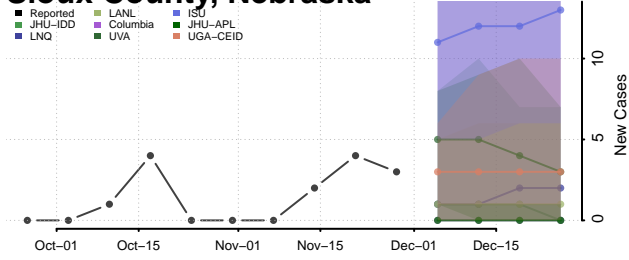

Sioux County, Nebraska