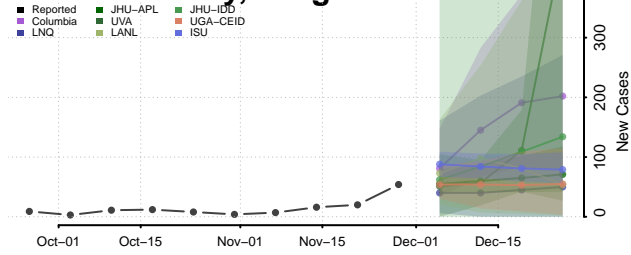

Hood River County, Oregon

Jackson County, Oregon

Jefferson County, Oregon

Josephine County, Oregon

Klamath County, Oregon

Lake County, Oregon

Lane County, Oregon

Lincoln County, Oregon