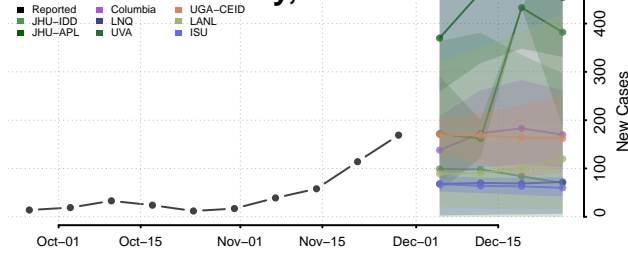

Clearwater County, Idaho