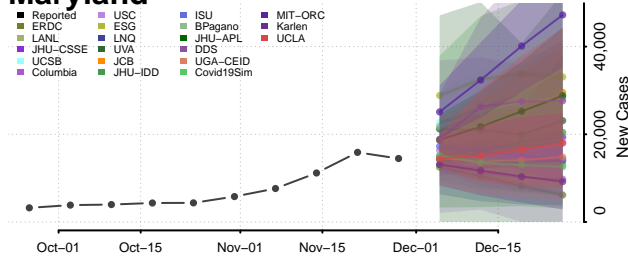

Waldo County, Maine

Washington County, Maine

York County, Maine

Maryland

Allegany County, Maryland

Anne Arundel County, Maryland

Baltimore City County, Maryland

Baltimore County, Maryland