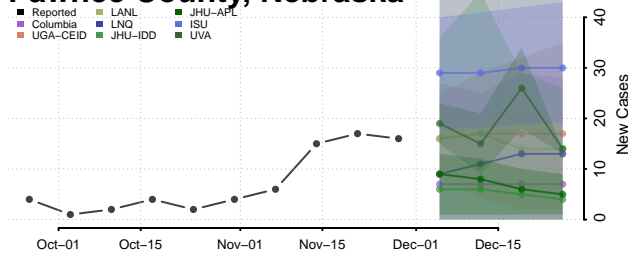

Nemaha County, Nebraska

Nuckolls County, Nebraska

Otoe County, Nebraska

Pawnee County, Nebraska

Perkins County, Nebraska

Phelps County, Nebraska

Pierce County, Nebraska

Platte County, Nebraska