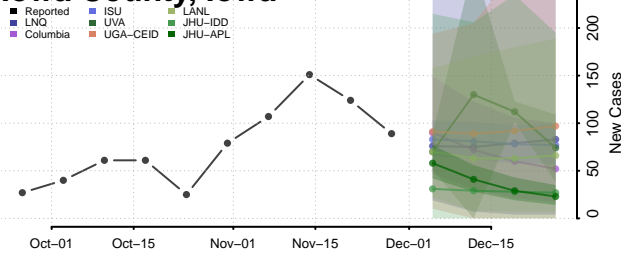

Iowa County, Iowa