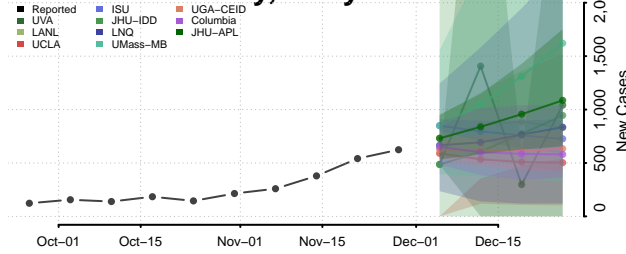

Frederick County, Maryland