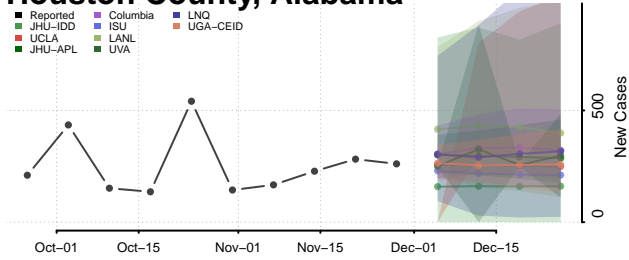

Dale County, Alabama

Dallas County, Alabama

DeKalb County, Alabama

Elmore County, Alabama

Escambia County, Alabama

Etowah County, Alabama

Fayette County, Alabama

Franklin County, Alabama

Geneva County, Alabama

Greene County, Alabama

Hale County, Alabama

Henry County, Alabama

Houston County, Alabama

Jackson County, Alabama

Jefferson County, Alabama

Lamar County, Alabama

Lauderdale County, Alabama

Lawrence County, Alabama

Lee County, Alabama

Limestone County, Alabama

Lowndes County, Alabama

Macon County, Alabama

Madison County, Alabama

Marengo County, Alabama