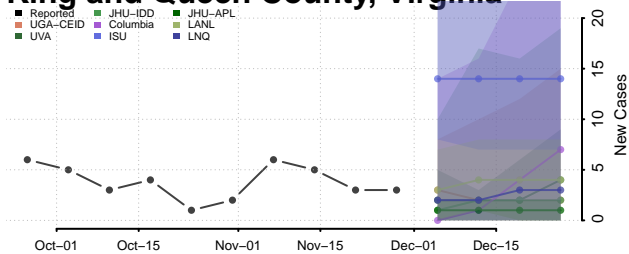

Henry County, Virginia

Highland County, Virginia

Hopewell County, Virginia

Isle of Wight County, Virginia

James City County, Virginia

King and Queen County, Virginia

King George County, Virginia

King William County, Virginia