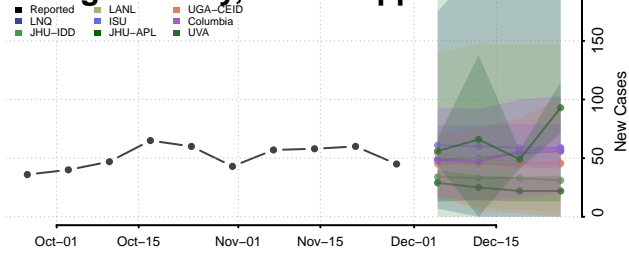

Covington County, Mississippi

DeSoto County, Mississippi

Forrest County, Mississippi

Franklin County, Mississippi

George County, Mississippi

Greene County, Mississippi

Grenada County, Mississippi

Hancock County, Mississippi