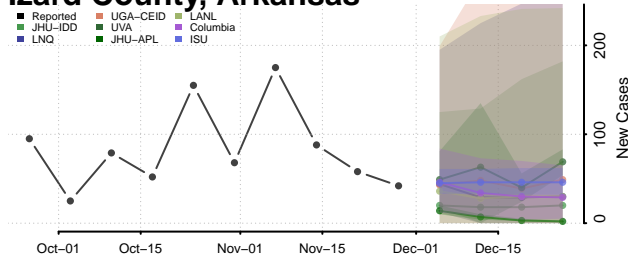

Greene County, Arkansas

Hempstead County, Arkansas

Hot Spring County, Arkansas

Howard County, Arkansas

Independence County, Arkansas

Izard County, Arkansas

Jackson County, Arkansas

Jefferson County, Arkansas