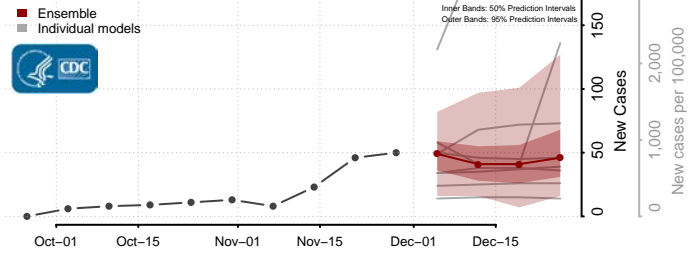

Jefferson County, Oklahoma