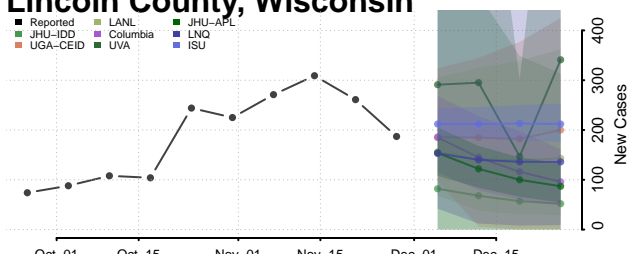

Lincoln County, Wisconsin

Manitowoc County, Wisconsin

Marathon County, Wisconsin

Marinette County, Wisconsin

Marquette County, Wisconsin

Menominee County, Wisconsin

Milwaukee County, Wisconsin

Monroe County, Wisconsin