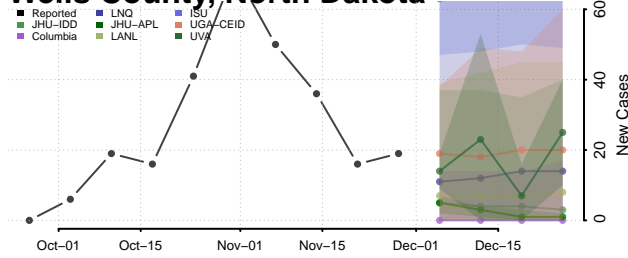

Wells County, North Dakota