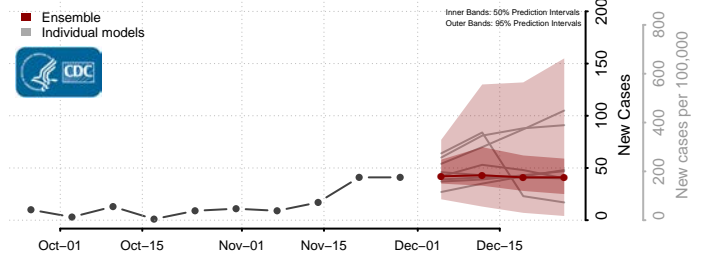

Hood River County, Oregon

Jackson County, Oregon

Jefferson County, Oregon

Josephine County, Oregon

Klamath County, Oregon

Lake County, Oregon

Lane County, Oregon

Lincoln County, Oregon