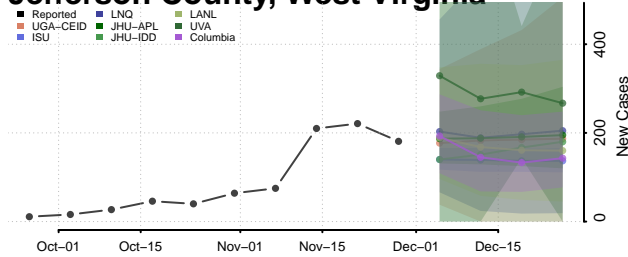

Hampshire County, West Virginia

Hancock County, West Virginia

Hardy County, West Virginia

Harrison County, West Virginia

Jackson County, West Virginia

Jefferson County, West Virginia

Kanawha County, West Virginia