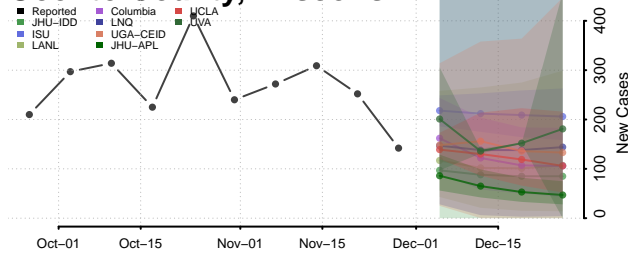

Oconto County, Wisconsin