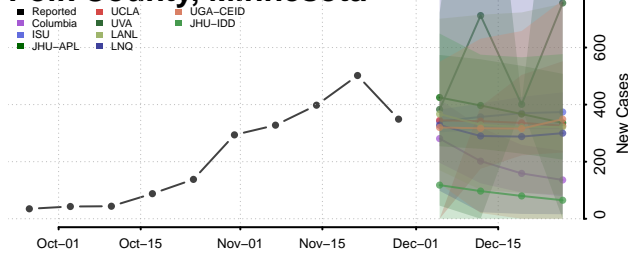

Polk County, Minnesota