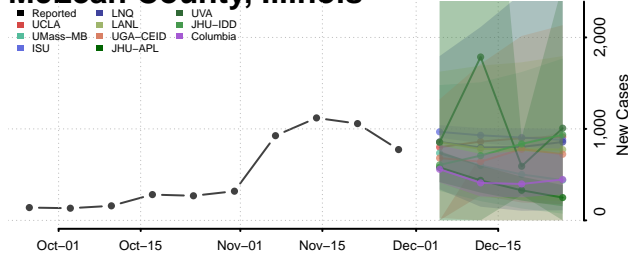

McLean County, Illinois