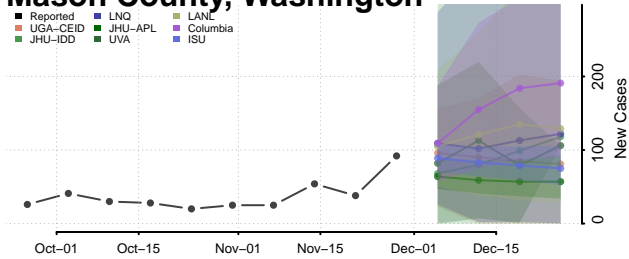

Mason County, Washington