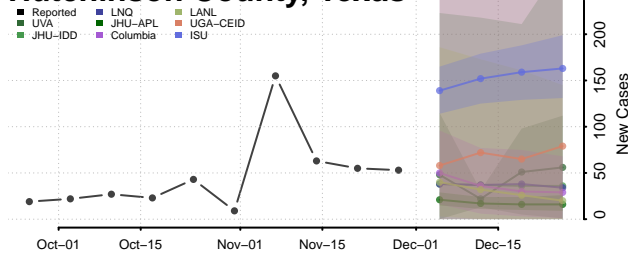

Houston County, Texas

Howard County, Texas

Hudspeth County, Texas

Hunt County, Texas

Hutchinson County, Texas

Irion County, Texas

Jack County, Texas

Jackson County, Texas