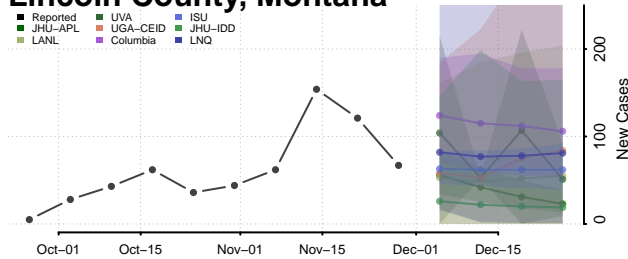

Lincoln County, Montana