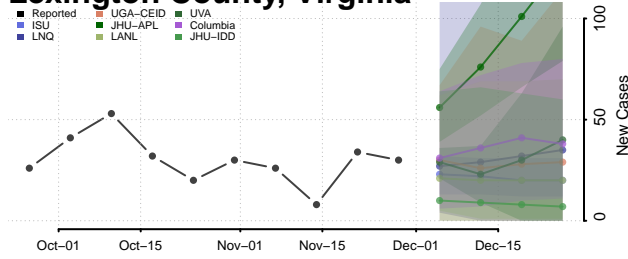

Lexington County, Virginia