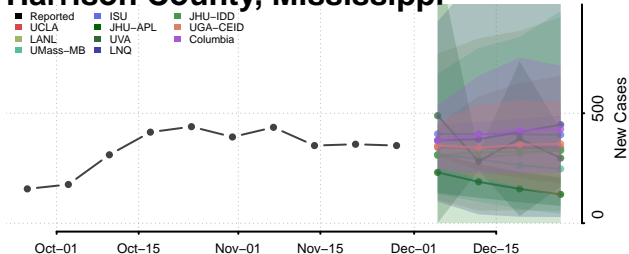

Harrison County, Mississippi