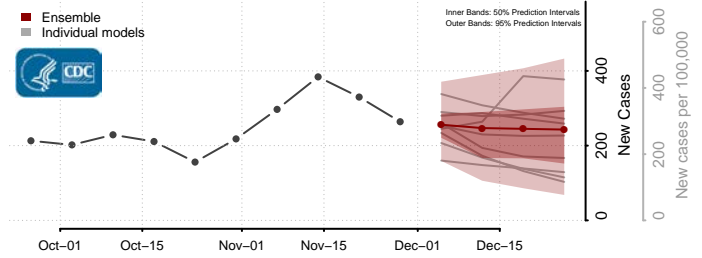

Christian County, Missouri