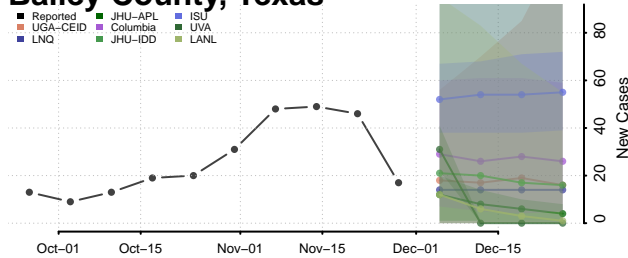

Bailey County, Texas