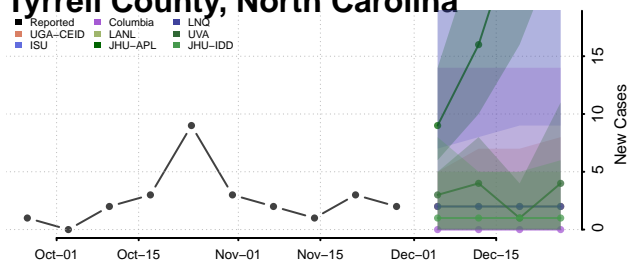

Scotland County, North Carolina

Stanly County, North Carolina

Stokes County, North Carolina

Surry County, North Carolina

Swain County, North Carolina

Transylvania County, North Carolina

Tyrrell County, North Carolina