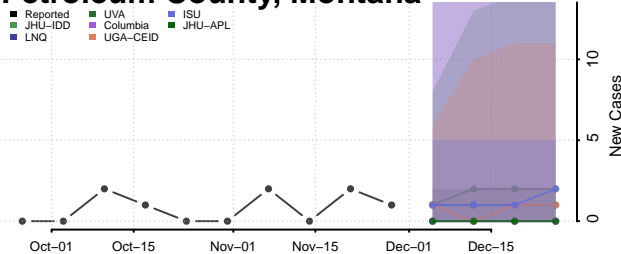

Petroleum County, Montana