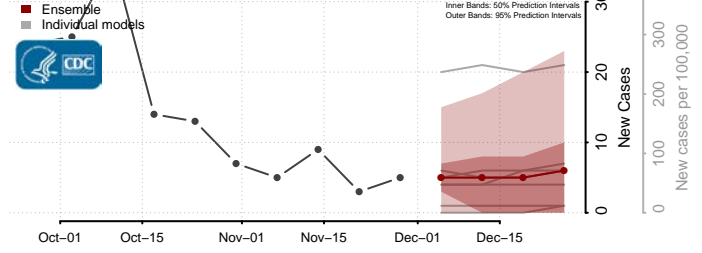

Forsyth County, North Carolina

Franklin County, North Carolina

Gaston County, North Carolina

Gates County, North Carolina

Graham County, North Carolina

Granville County, North Carolina

Greene County, North Carolina