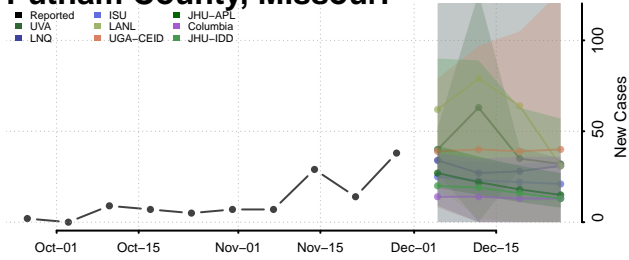

Putnam County, Missouri