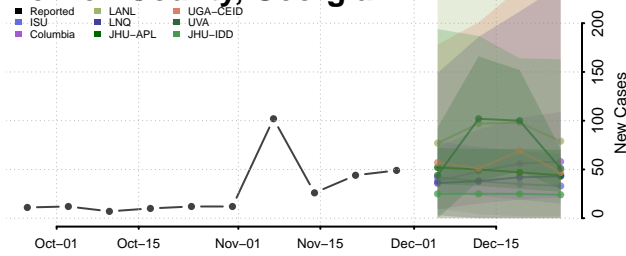

Barrow County, Georgia

Bartow County, Georgia

Ben Hill County, Georgia

Berrien County, Georgia

Bibb County, Georgia

Bleckley County, Georgia

Brantley County, Georgia

Brooks County, Georgia