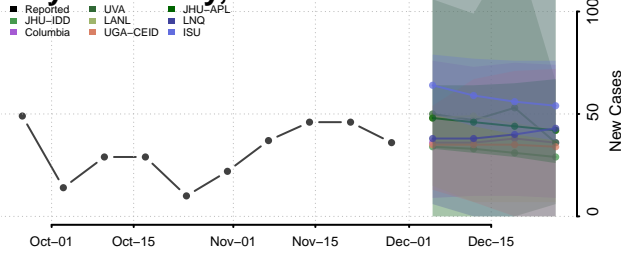

Vernon County, Missouri

Warren County, Missouri

Washington County, Missouri

Wayne County, Missouri

Webster County, Missouri

Worth County, Missouri

Wright County, Missouri

Montana