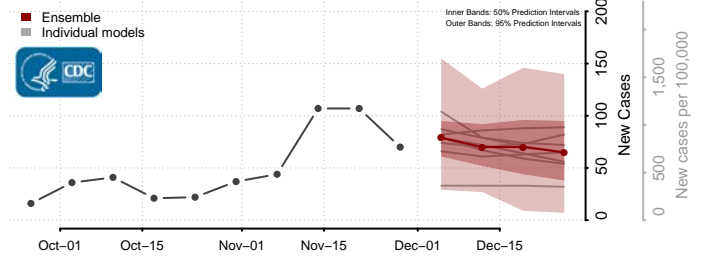

Pipestone County, Minnesota