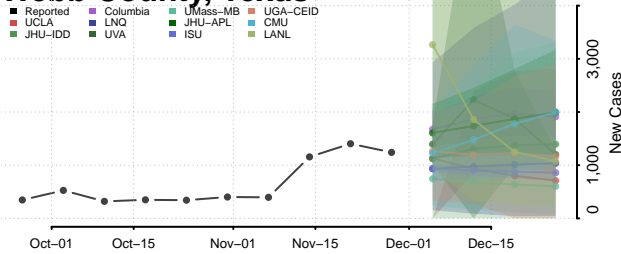

Val Verde County, Texas

Van Zandt County, Texas

Victoria County, Texas

Walker County, Texas

Waller County, Texas

Ward County, Texas

Washington County, Texas

Webb County, Texas