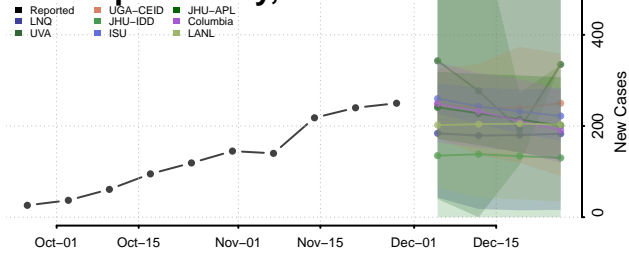

Pike County, Illinois

Pope County, Illinois

Pulaski County, Illinois

Putnam County, Illinois

Randolph County, Illinois

Richland County, Illinois

Rock Island County, Illinois

Saline County, Illinois