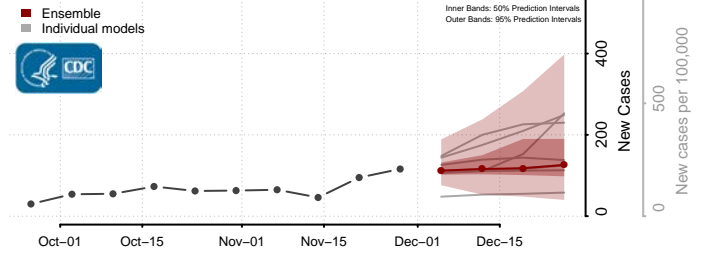

Monroe County, Mississippi

Montgomery County, Mississippi

Neshoba County, Mississippi

Newton County, Mississippi

Noxubee County, Mississippi

Oktibbeha County, Mississippi

Panola County, Mississippi

Pearl River County, Mississippi