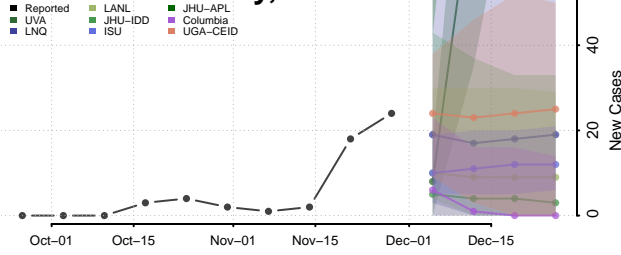

Jeff Davis County, Texas