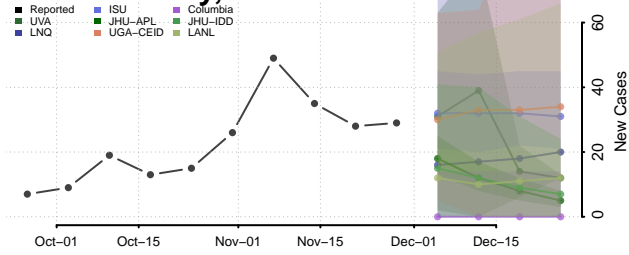

Potter County, South Dakota