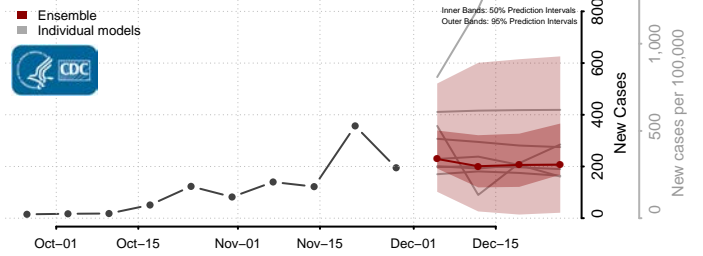

Lincoln County, New Mexico

Los Alamos County, New Mexico

Luna County, New Mexico

McKinley County, New Mexico

Mora County, New Mexico

Otero County, New Mexico

Quay County, New Mexico

Rio Arriba County, New Mexico