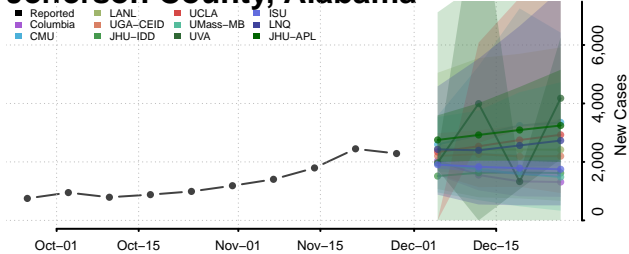

Geneva County, Alabama

Greene County, Alabama

Hale County, Alabama

Henry County, Alabama

Houston County, Alabama

Jackson County, Alabama

Jefferson County, Alabama

Lamar County, Alabama