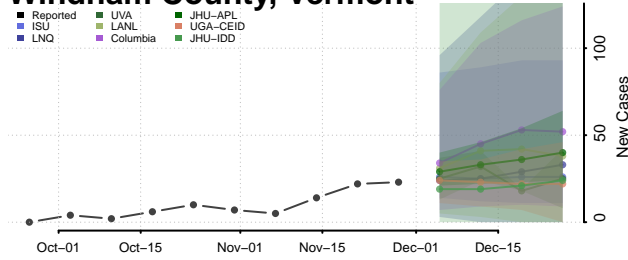

Windham County, Vermont