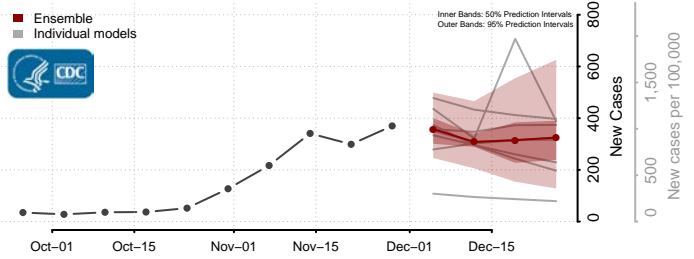

Carlton County, Minnesota