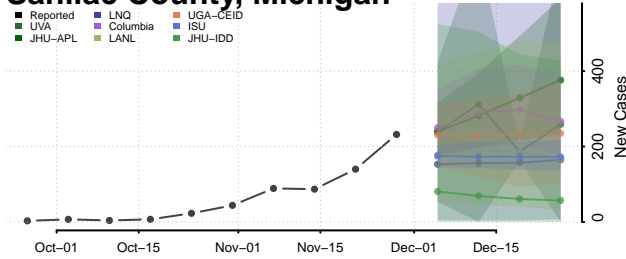

Oscoda County, Michigan

Otsego County, Michigan

Ottawa County, Michigan

Presque Isle County, Michigan

Roscommon County, Michigan

Saginaw County, Michigan

Sanilac County, Michigan

Schoolcraft County, Michigan