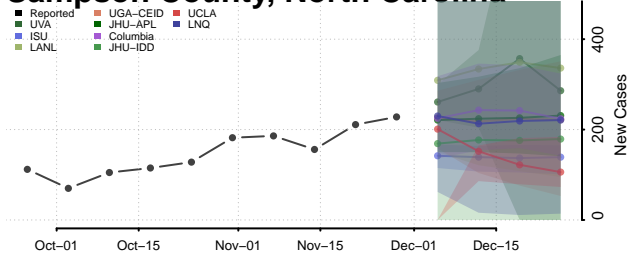

Randolph County, North Carolina

Richmond County, North Carolina

Robeson County, North Carolina

Rockingham County, North Carolina

Rowan County, North Carolina

Rutherford County, North Carolina

Sampson County, North Carolina