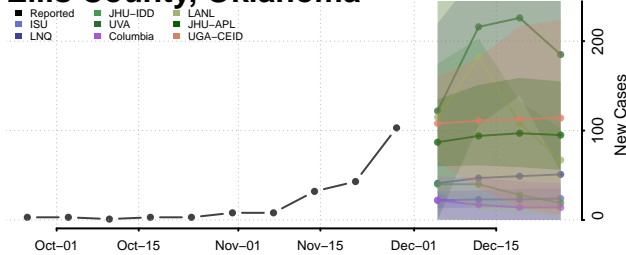

Custer County, Oklahoma

Delaware County, Oklahoma

Dewey County, Oklahoma

Ellis County, Oklahoma

Garfield County, Oklahoma

Garvin County, Oklahoma

Grady County, Oklahoma

Grant County, Oklahoma