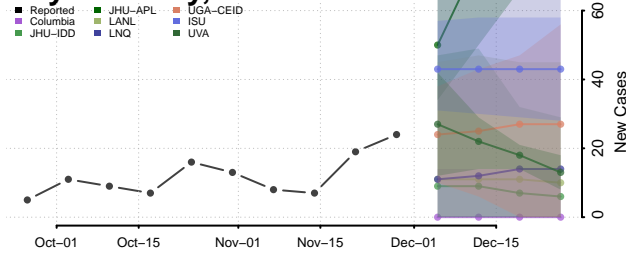

Boyd County, Nebraska