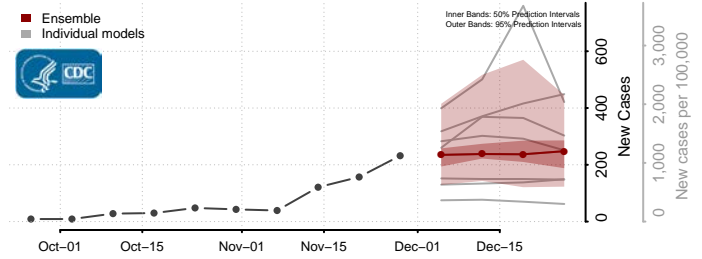

Sullivan County, Indiana