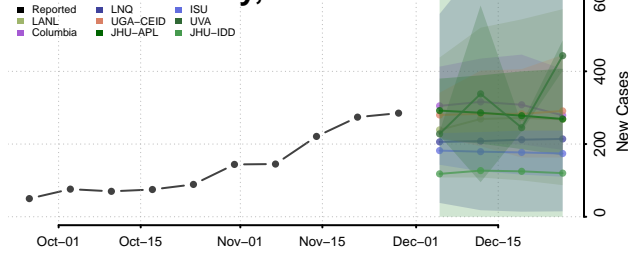

Wasatch County, Utah