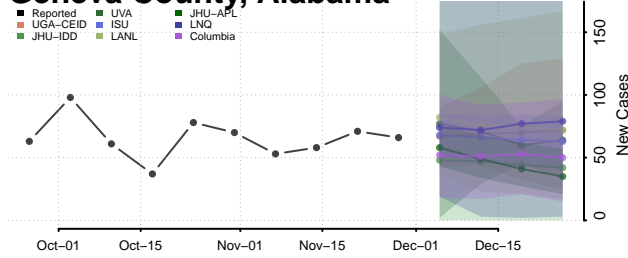

Geneva County, Alabama