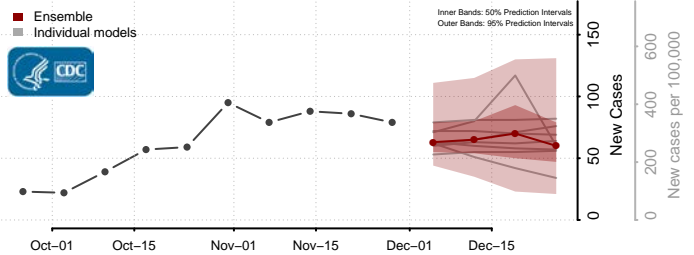

Mingo County, West Virginia