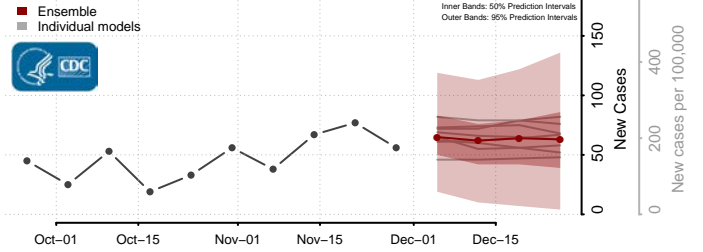

Logan County, West Virginia