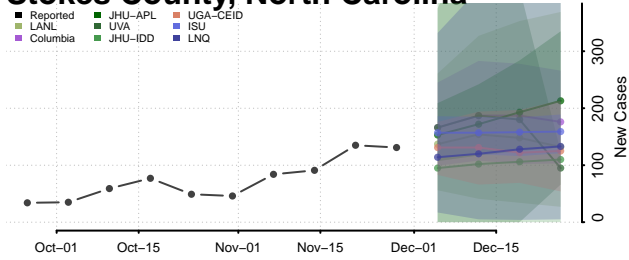

Stokes County, North Carolina