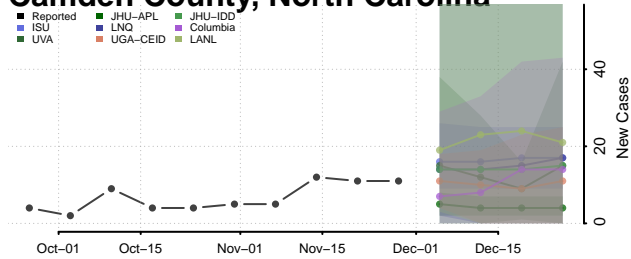

Camden County, North Carolina