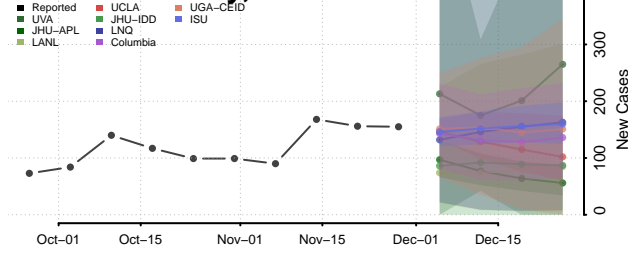

Loudon County, Tennessee