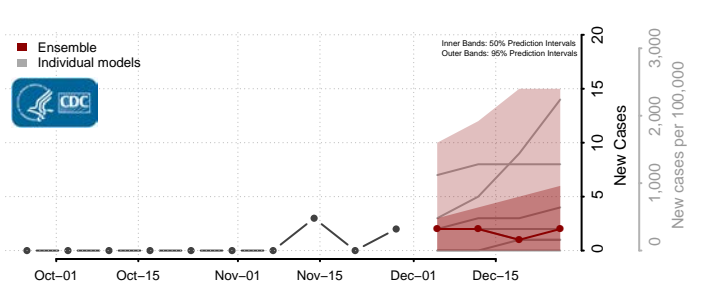

De Baca County, New Mexico

Dona Ana County, New Mexico

Eddy County, New Mexico

Grant County, New Mexico

Guadalupe County, New Mexico

Harding County, New Mexico

Hidalgo County, New Mexico

Lea County, New Mexico