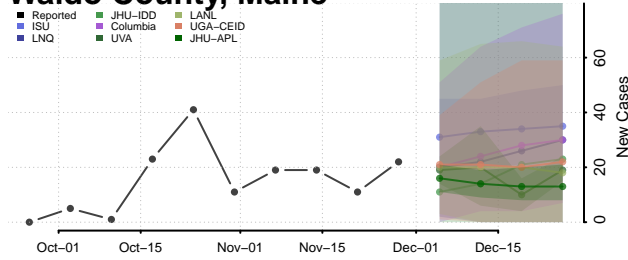

Waldo County, Maine