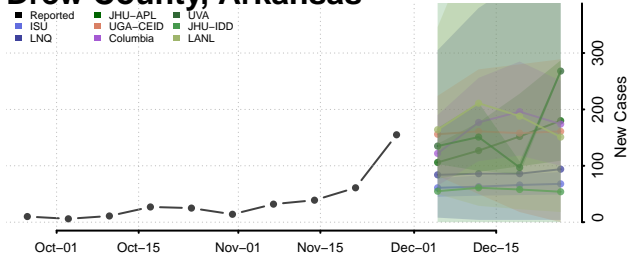

Drew County, Arkansas