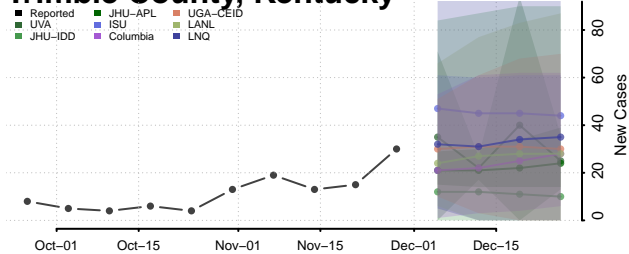

Scott County, Kentucky

Shelby County, Kentucky

Simpson County, Kentucky

Spencer County, Kentucky

Taylor County, Kentucky

Todd County, Kentucky

Trigg County, Kentucky

Trimble County, Kentucky