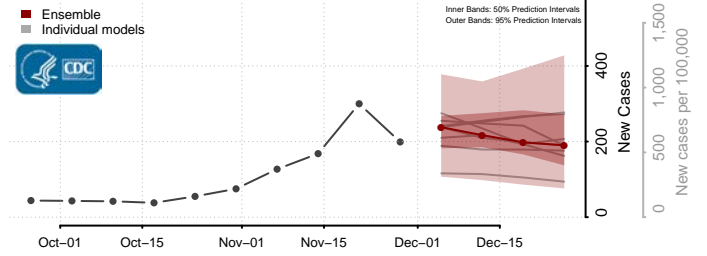

Nicollet County, Minnesota