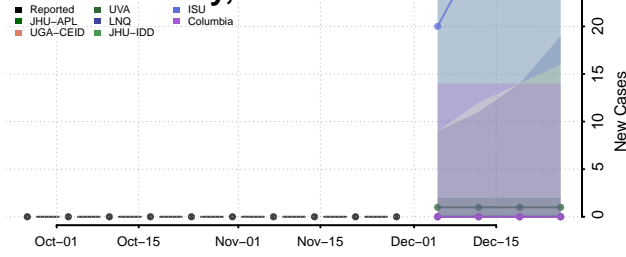

Millard County, Utah