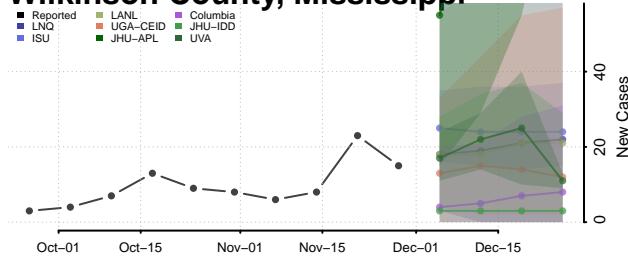

Tunica County, Mississippi

Union County, Mississippi

Walthall County, Mississippi

Warren County, Mississippi

Washington County, Mississippi

Wayne County, Mississippi

Webster County, Mississippi

Wilkinson County, Mississippi