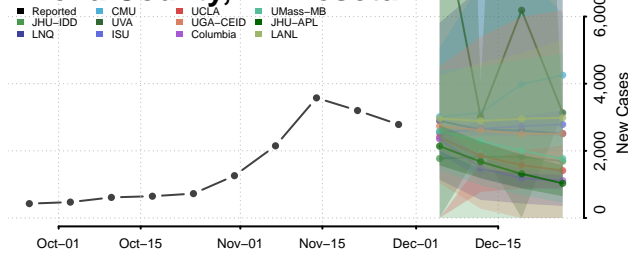

Anoka County, Minnesota