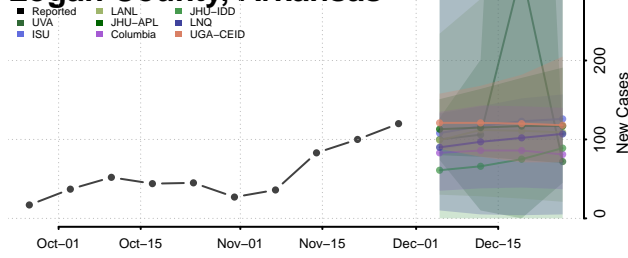

Johnson County, Arkansas

Lafayette County, Arkansas

Lawrence County, Arkansas

Lee County, Arkansas

Lincoln County, Arkansas

Little River County, Arkansas

Logan County, Arkansas

Lonoke County, Arkansas