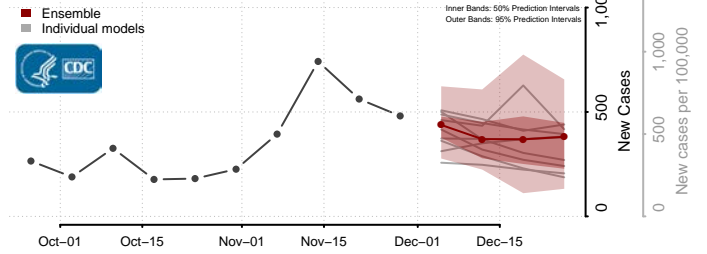

Cape Girardeau County, Missouri