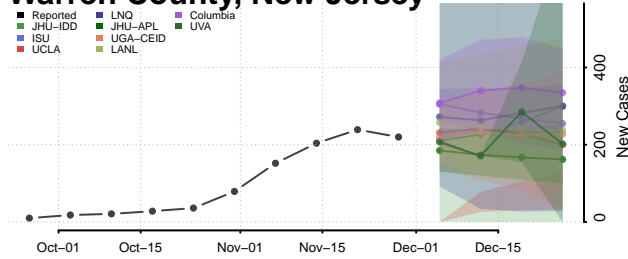

Warren County, New Jersey