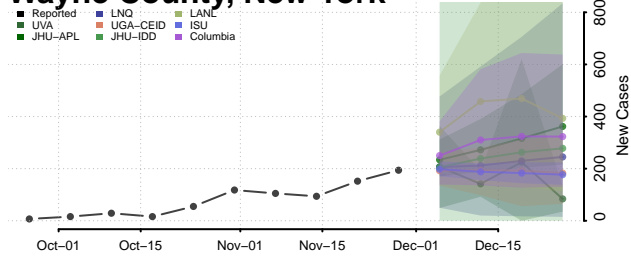

Sullivan County, New York

Tioga County, New York

Tompkins County, New York

Ulster County, New York

Warren County, New York

Washington County, New York

Wayne County, New York

Westchester County, New York