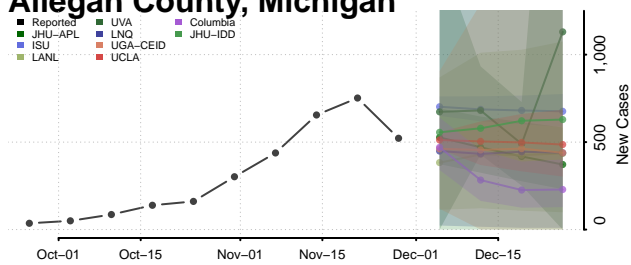

Alpena County, Michigan

Antrim County, Michigan

Arenac County, Michigan

Baraga County, Michigan

Barry County, Michigan

Bay County, Michigan

Benzie County, Michigan

Berrien County, Michigan