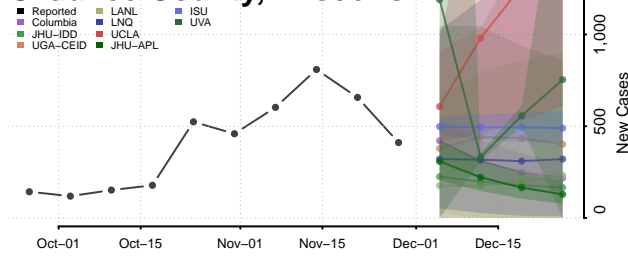

Oconto County, Wisconsin

Oneida County, Wisconsin

Outagamie County, Wisconsin

Ozaukee County, Wisconsin

Pepin County, Wisconsin

Pierce County, Wisconsin

Polk County, Wisconsin

Portage County, Wisconsin