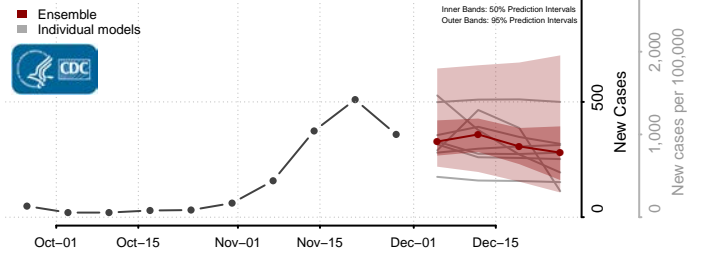

Le Sueur County, Minnesota

Lincoln County, Minnesota

Lyon County, Minnesota

Mahnomen County, Minnesota

Marshall County, Minnesota

Martin County, Minnesota

McLeod County, Minnesota

Meeker County, Minnesota