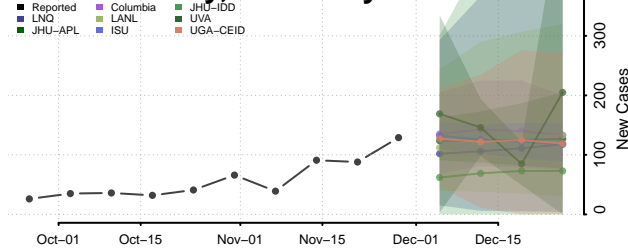

Carter County, Kentucky