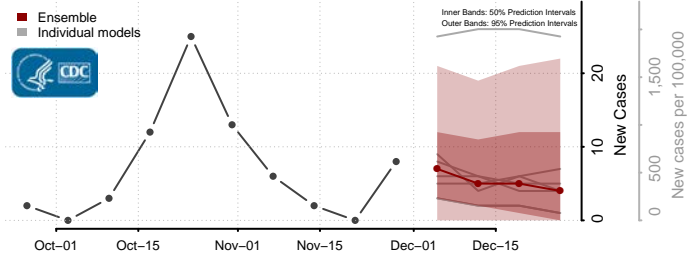

Harding County, South Dakota