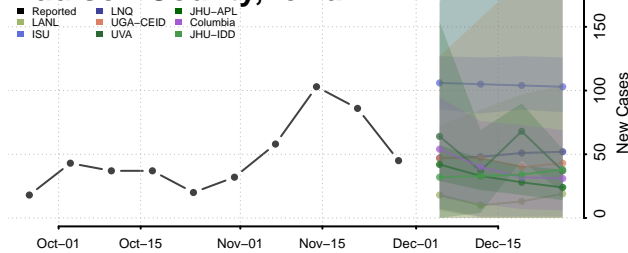

Kossuth County, Iowa

Lee County, Iowa

Linn County, Iowa

Louisa County, Iowa

Lucas County, Iowa

Lyon County, Iowa

Madison County, Iowa

Mahaska County, Iowa