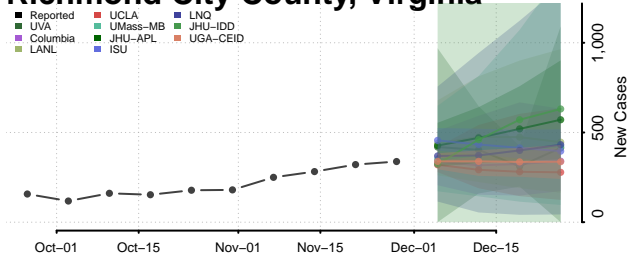

Prince George County, Virginia

Prince William County, Virginia

Pulaski County, Virginia

Radford County, Virginia

Rappahannock County, Virginia

Richmond City County, Virginia

Richmond County, Virginia

Roanoke City County, Virginia