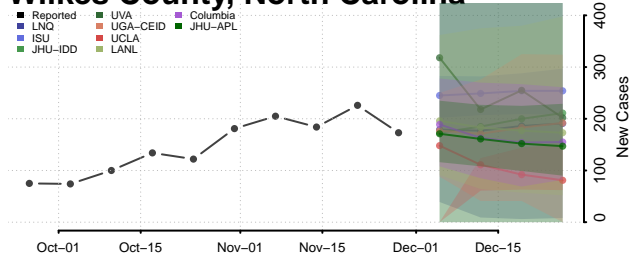

Wilkes County, North Carolina