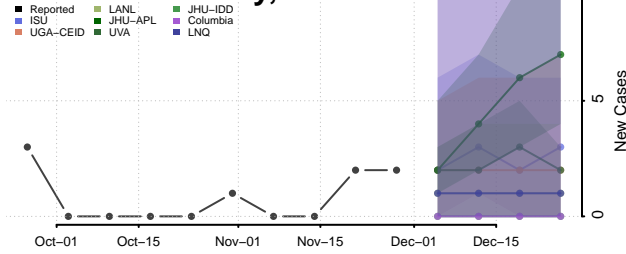

McMullen County, Texas