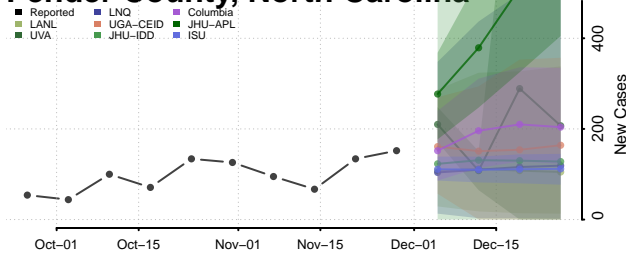

Pender County, North Carolina