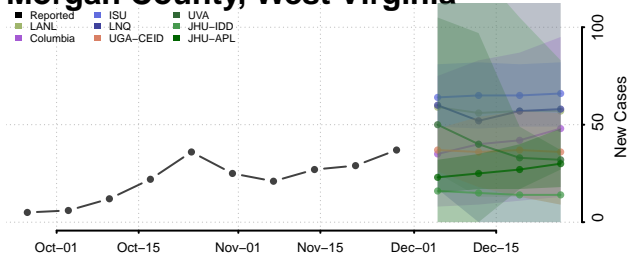

Morgan County, West Virginia