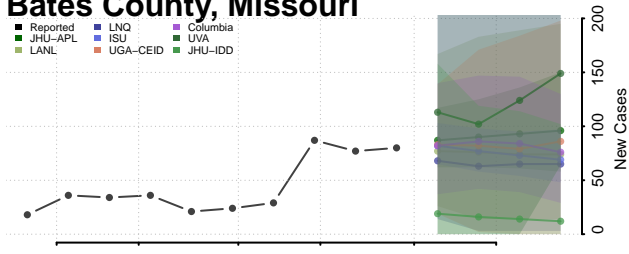

Bates County, Missouri