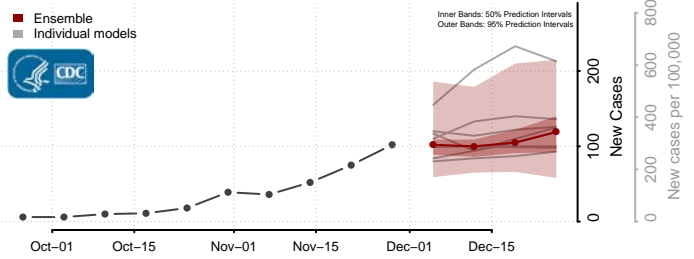

Hampshire County, West Virginia

Hancock County, West Virginia

Hardy County, West Virginia

Harrison County, West Virginia

Jackson County, West Virginia

Jefferson County, West Virginia

Kanawha County, West Virginia