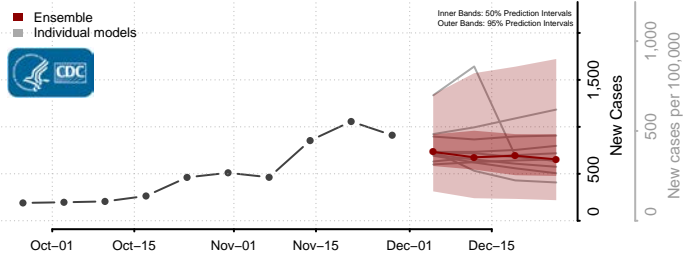

Sumner County, Tennessee