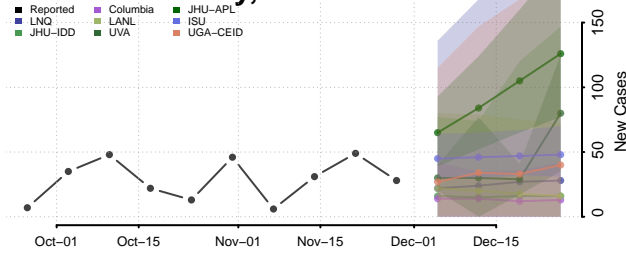

Pondera County, Montana