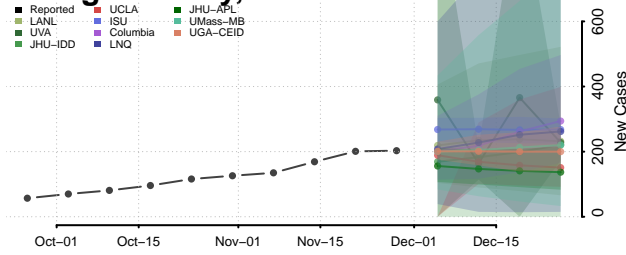

Montgomery County, North Carolina

Moore County, North Carolina

Nash County, North Carolina

New Hanover County, North Carolina

Northampton County, North Carolina

Onslow County, North Carolina

Orange County, North Carolina