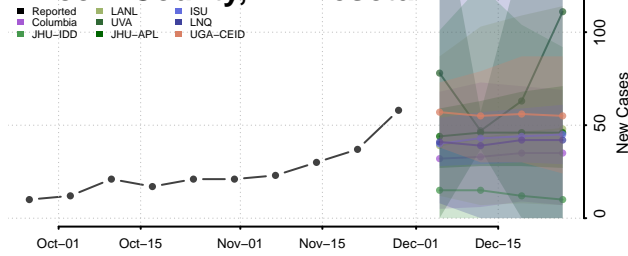

Lincoln County, Minnesota