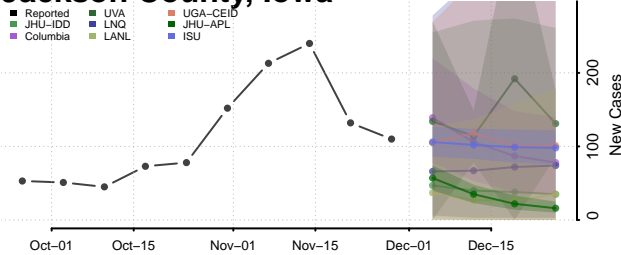

Jackson County, Iowa