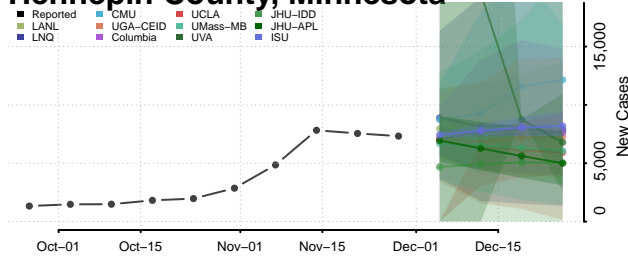

Freeborn County, Minnesota

Goodhue County, Minnesota

Grant County, Minnesota

Hennepin County, Minnesota

Houston County, Minnesota

Hubbard County, Minnesota

Isanti County, Minnesota

Itasca County, Minnesota