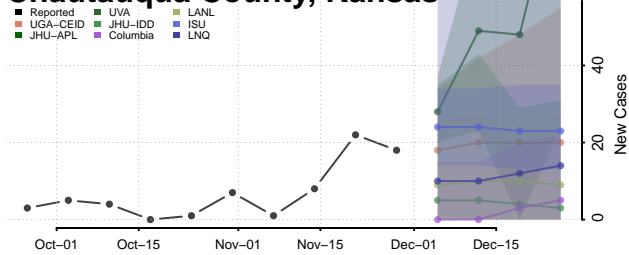

Atchison County, Kansas

Barber County, Kansas

Barton County, Kansas

Bourbon County, Kansas

Brown County, Kansas

Butler County, Kansas

Chase County, Kansas

Chautauqua County, Kansas