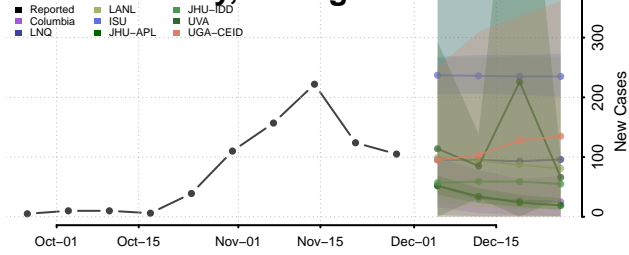

Crawford County, Michigan

Delta County, Michigan

Dickinson County, Michigan

Eaton County, Michigan

Emmet County, Michigan

Genesee County, Michigan

Gladwin County, Michigan

Gogebic County, Michigan