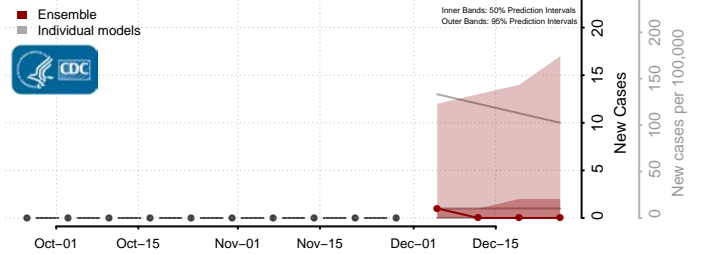

Grand County, Utah