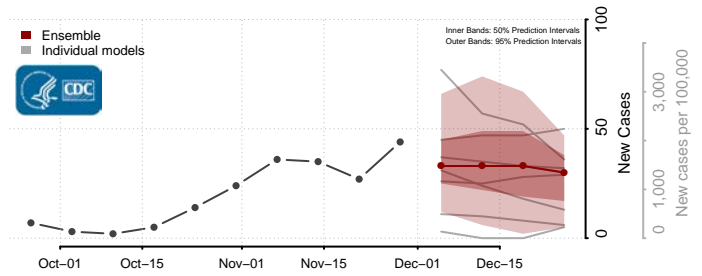

Griggs County, North Dakota