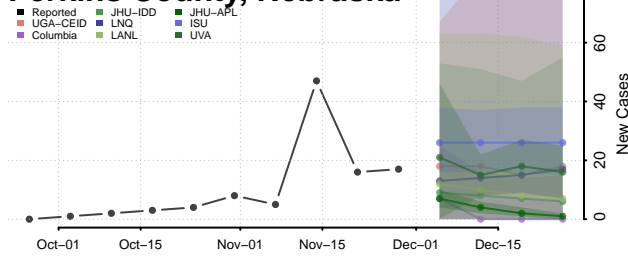

Nemaha County, Nebraska

Nuckolls County, Nebraska

Otoe County, Nebraska

Pawnee County, Nebraska

Perkins County, Nebraska

Phelps County, Nebraska

Pierce County, Nebraska

Platte County, Nebraska