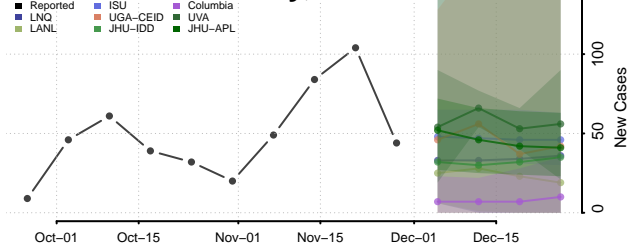

Beaverhead County, Montana