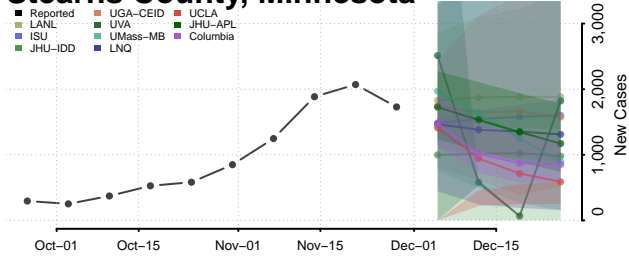

Stearns County, Minnesota