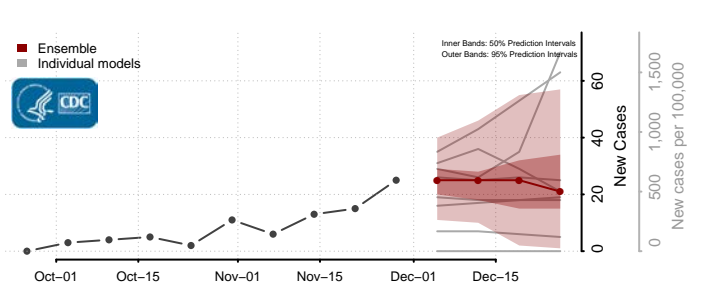

De Baca County, New Mexico

Dona Ana County, New Mexico

Eddy County, New Mexico

Grant County, New Mexico

Guadalupe County, New Mexico

Harding County, New Mexico

Hidalgo County, New Mexico

Lea County, New Mexico