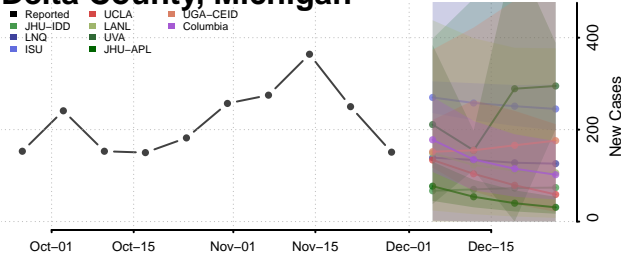

Delta County, Michigan