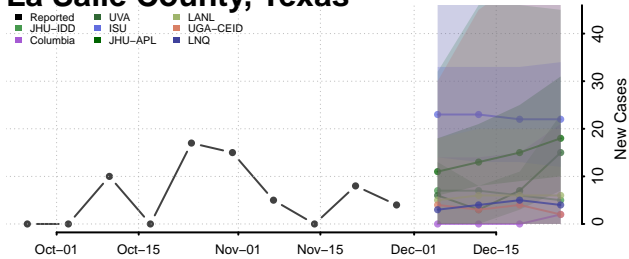

La Salle County, Texas