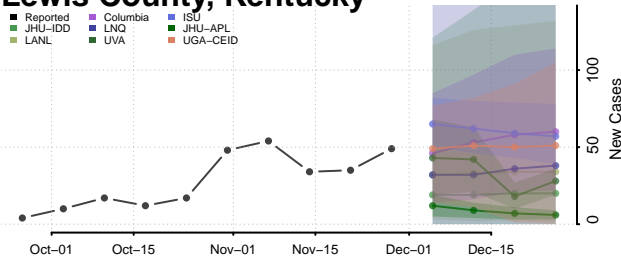

Lee County, Kentucky

Leslie County, Kentucky

Letcher County, Kentucky

Lewis County, Kentucky

Lincoln County, Kentucky

Livingston County, Kentucky

Logan County, Kentucky

Lyon County, Kentucky