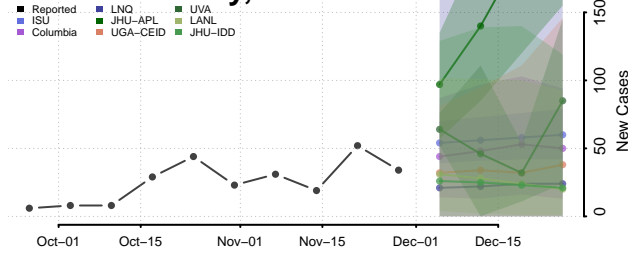

Mitchell County, Texas