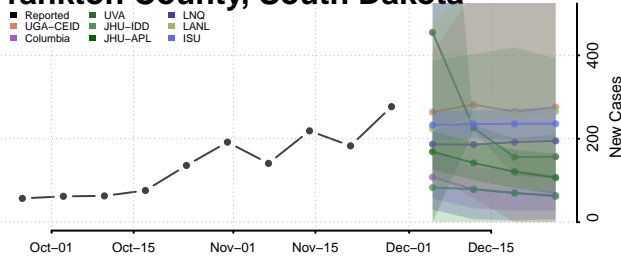

Yankton County, South Dakota