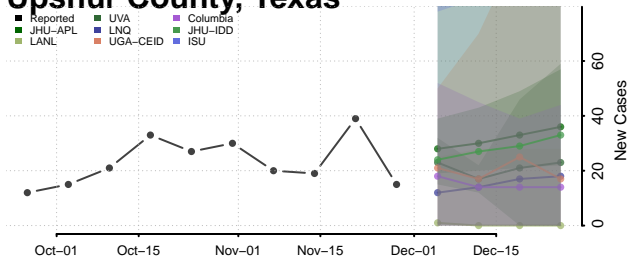

Titus County, Texas

Tom Green County, Texas

Travis County, Texas

Trinity County, Texas

Tyler County, Texas

Upshur County, Texas

Upton County, Texas

Uvalde County, Texas