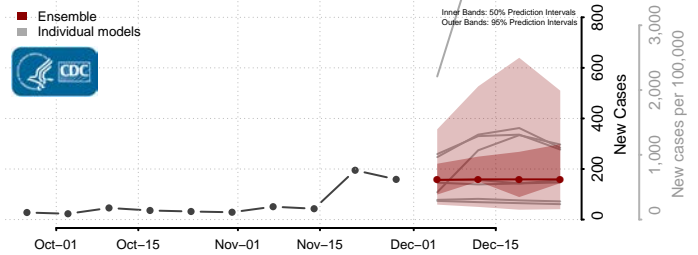

Harford County, Maryland

Howard County, Maryland

Kent County, Maryland

Montgomery County, Maryland

Prince George's County, Maryland

Queen Anne's County, Maryland

Somerset County, Maryland

St. Mary's County, Maryland