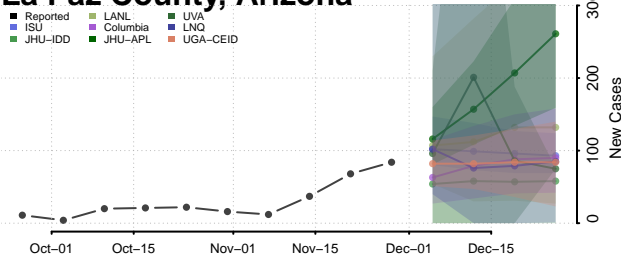

Gila County, Arizona

Graham County, Arizona

Greenlee County, Arizona

La Paz County, Arizona

Maricopa County, Arizona

Mohave County, Arizona

Navajo County, Arizona

Pima County, Arizona