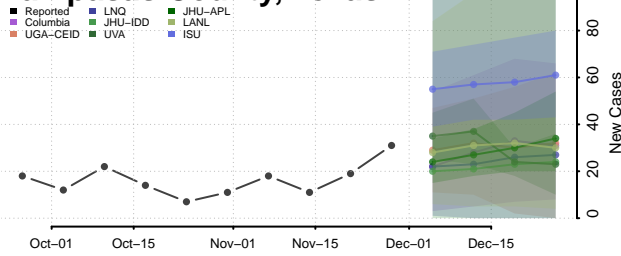

Lampasas County, Texas