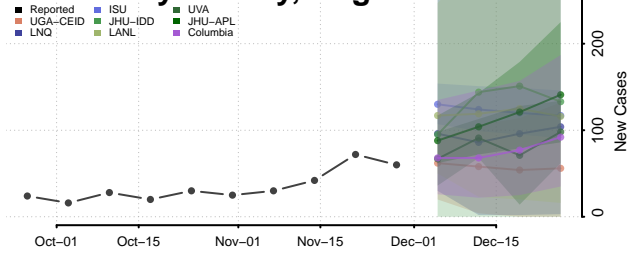

Henry County, Virginia

Highland County, Virginia

Hopewell County, Virginia

Isle of Wight County, Virginia

James City County, Virginia

King and Queen County, Virginia

King George County, Virginia

King William County, Virginia