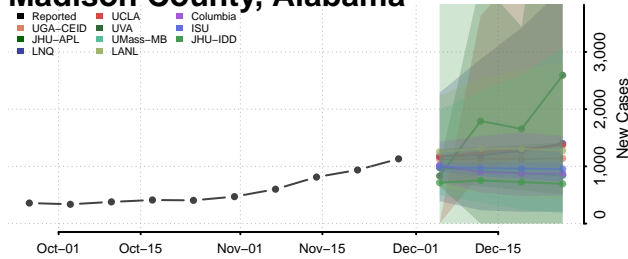

Lauderdale County, Alabama

Lawrence County, Alabama

Lee County, Alabama

Limestone County, Alabama

Lowndes County, Alabama

Macon County, Alabama

Madison County, Alabama

Marengo County, Alabama

Marion County, Alabama

Marshall County, Alabama

Mobile County, Alabama

Monroe County, Alabama

Montgomery County, Alabama

Morgan County, Alabama

Perry County, Alabama

Pickens County, Alabama