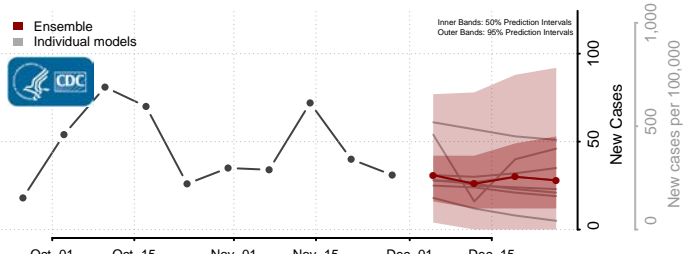

Barton County, Missouri