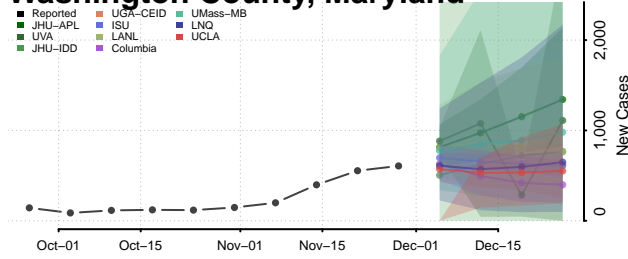

Washington County, Maryland