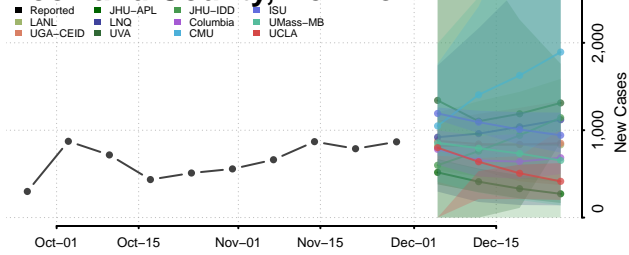

Orleans County, New York

Oswego County, New York

Otsego County, New York

Putnam County, New York

Queens County, New York

Rensselaer County, New York

Richmond County, New York

Rockland County, New York