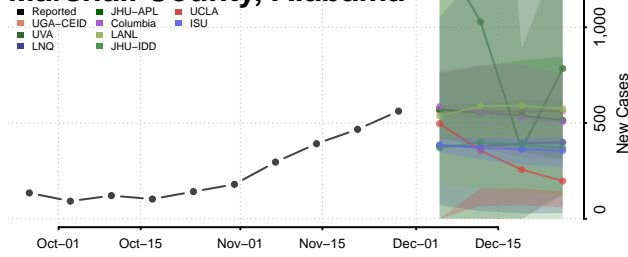

Lauderdale County, Alabama

Lawrence County, Alabama

Lee County, Alabama

Limestone County, Alabama

Lowndes County, Alabama

Macon County, Alabama

Madison County, Alabama

Marengo County, Alabama

Marion County, Alabama

Marshall County, Alabama

Mobile County, Alabama

Monroe County, Alabama

Montgomery County, Alabama

Morgan County, Alabama

Perry County, Alabama

Pickens County, Alabama