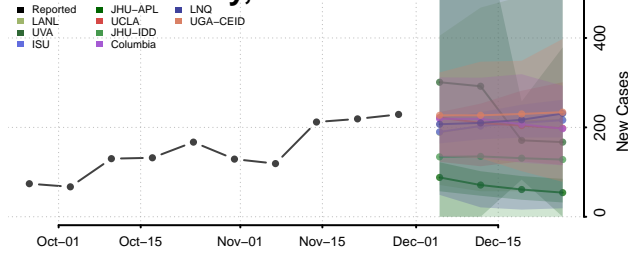

Marshall County, Tennessee

Maury County, Tennessee

McMinn County, Tennessee

McNairy County, Tennessee

Meigs County, Tennessee

Monroe County, Tennessee

Montgomery County, Tennessee

Moore County, Tennessee