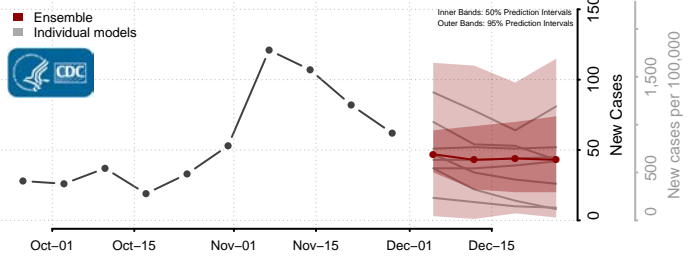

McLean County, North Dakota

Mercer County, North Dakota

Morton County, North Dakota

Mountrail County, North Dakota

Nelson County, North Dakota

Oliver County, North Dakota

Pembina County, North Dakota

Pierce County, North Dakota