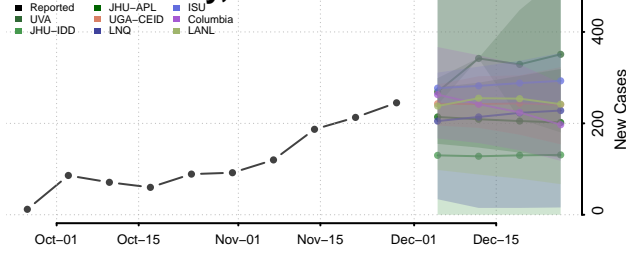

Fulton County, Ohio