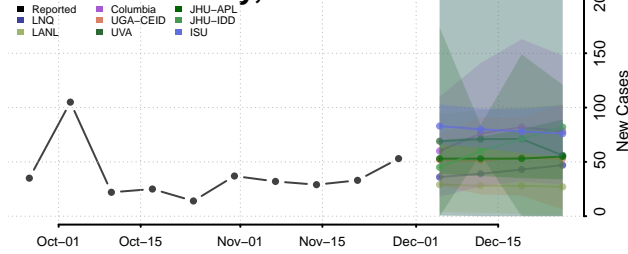

Caldwell County, Texas