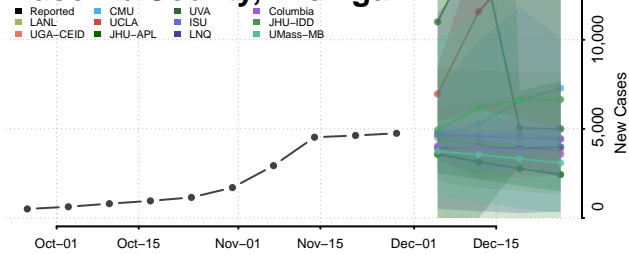

Lapeer County, Michigan

Leelanau County, Michigan

Lenawee County, Michigan

Livingston County, Michigan

Luce County, Michigan

Mackinac County, Michigan

Macomb County, Michigan

Manistee County, Michigan