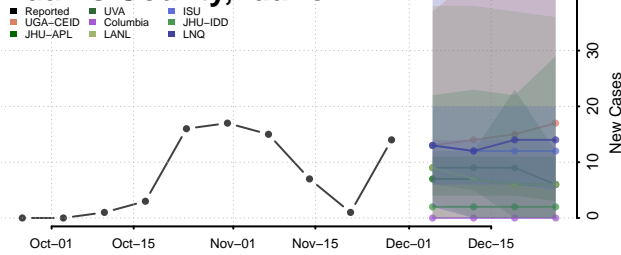

Adams County, Idaho