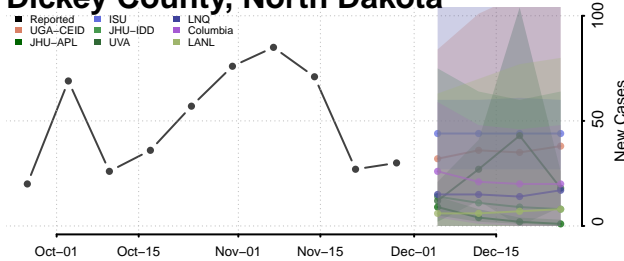

Divide County, North Dakota

Dunn County, North Dakota

Eddy County, North Dakota

Emmons County, North Dakota

Foster County, North Dakota

Golden Valley County, North Dakota

Grand Forks County, North Dakota

Grant County, North Dakota