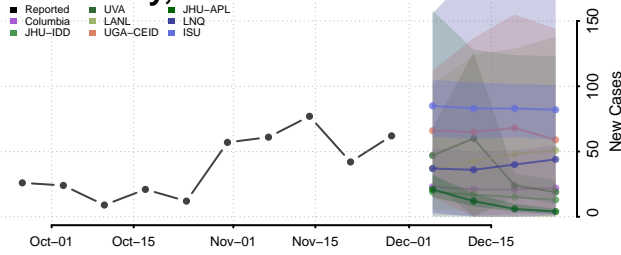

Ida County, Iowa