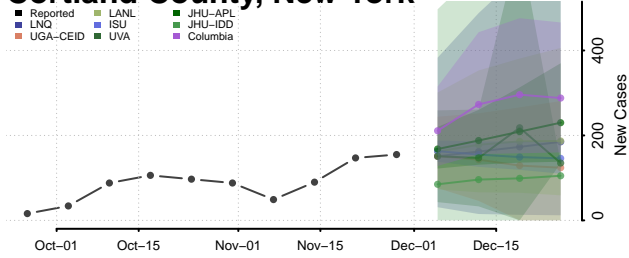

Delaware County, New York

Dutchess County, New York

Erie County, New York

Essex County, New York

Franklin County, New York

Fulton County, New York

Genesee County, New York

Greene County, New York