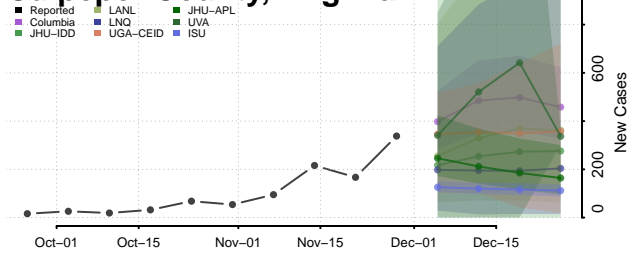

Culpeper County, Virginia