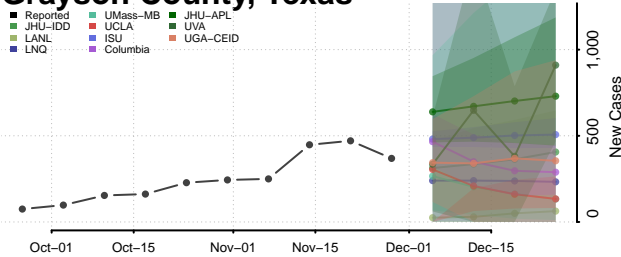

Grayson County, Texas