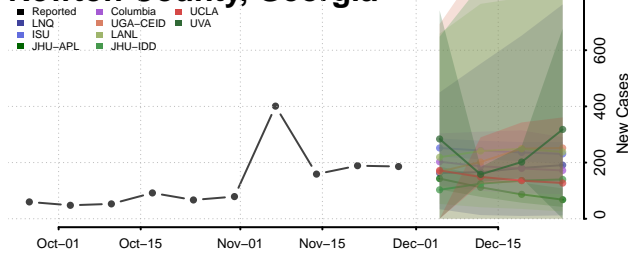

Montgomery County, Georgia

Morgan County, Georgia

Murray County, Georgia

Muscogee County, Georgia

Newton County, Georgia

Oconee County, Georgia

Oglethorpe County, Georgia

Paulding County, Georgia