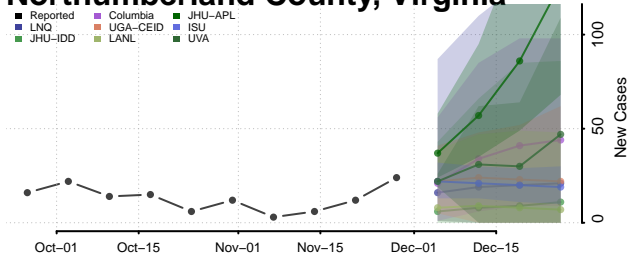

New Kent County, Virginia

Newport News County, Virginia

Norfolk County, Virginia

Northampton County, Virginia

Northumberland County, Virginia

Norton County, Virginia

Nottoway County, Virginia

Orange County, Virginia