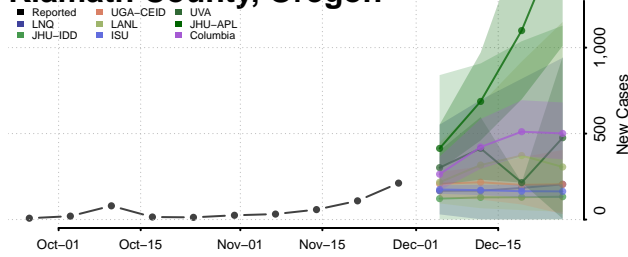

Hood River County, Oregon

Jackson County, Oregon

Jefferson County, Oregon

Josephine County, Oregon

Klamath County, Oregon

Lake County, Oregon

Lane County, Oregon

Lincoln County, Oregon