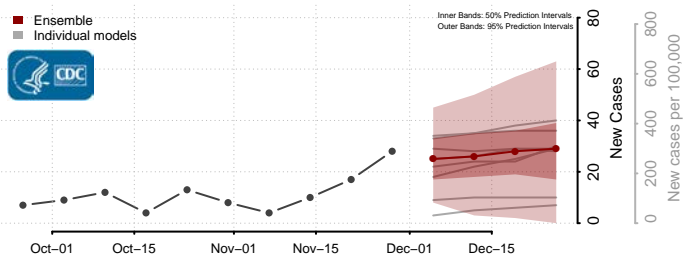

Tunica County, Mississippi

Union County, Mississippi

Walthall County, Mississippi

Warren County, Mississippi

Washington County, Mississippi

Wayne County, Mississippi

Webster County, Mississippi

Wilkinson County, Mississippi