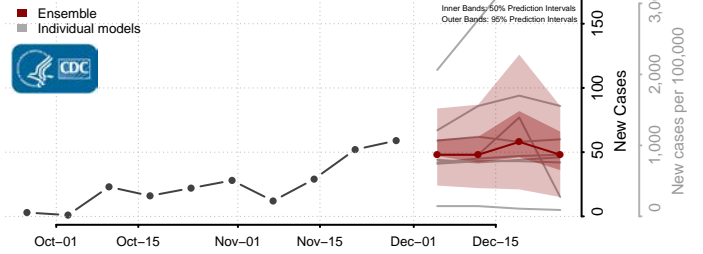

Le Sueur County, Minnesota

Lincoln County, Minnesota

Lyon County, Minnesota

Mahnomen County, Minnesota

Marshall County, Minnesota

Martin County, Minnesota

McLeod County, Minnesota

Meeker County, Minnesota