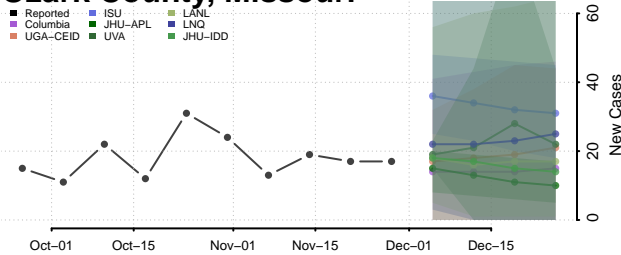

Ozark County, Missouri