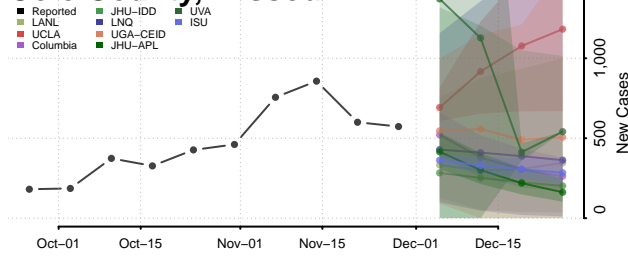

Cole County, Missouri