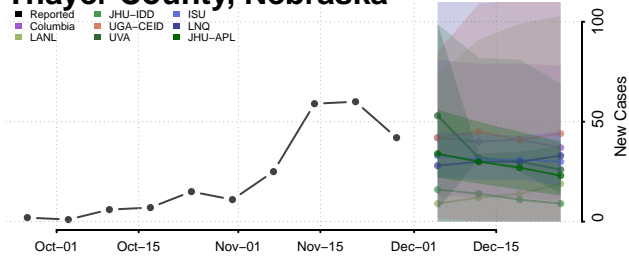

Thayer County, Nebraska