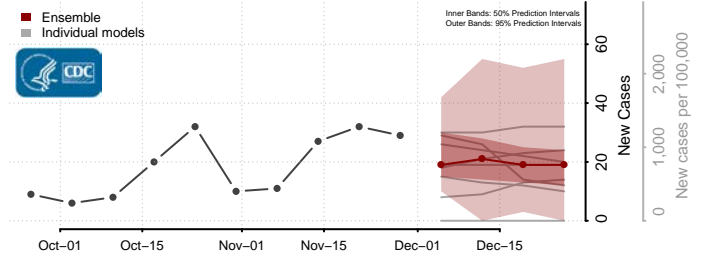

Hettinger County, North Dakota