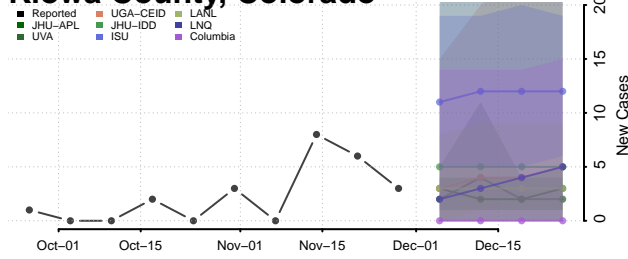

Gunnison County, Colorado

Hinsdale County, Colorado

Huerfano County, Colorado

Jackson County, Colorado

Jefferson County, Colorado

Kiowa County, Colorado

Kit Carson County, Colorado

La Plata County, Colorado