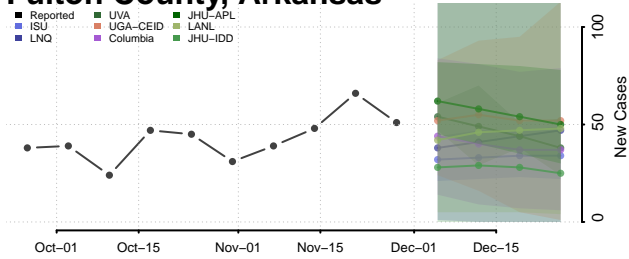

Dallas County, Arkansas

Desha County, Arkansas

Drew County, Arkansas

Faulkner County, Arkansas

Franklin County, Arkansas

Fulton County, Arkansas

Garland County, Arkansas

Grant County, Arkansas