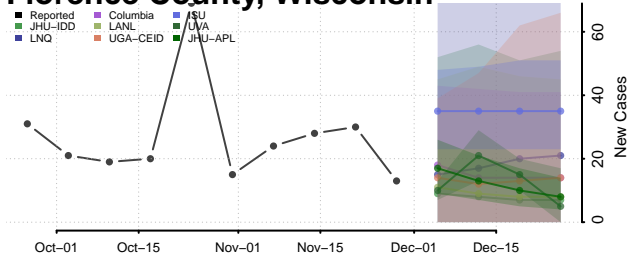

Florence County, Wisconsin