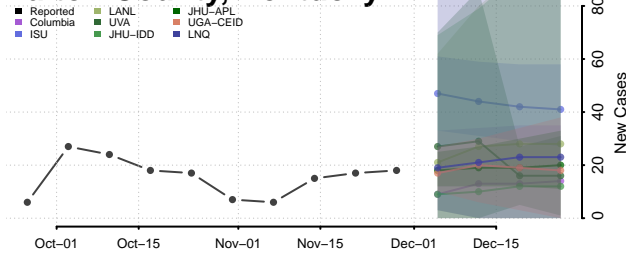

Fulton County, Kentucky