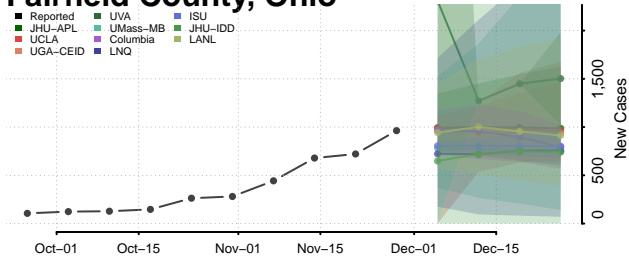

Fairfield County, Ohio