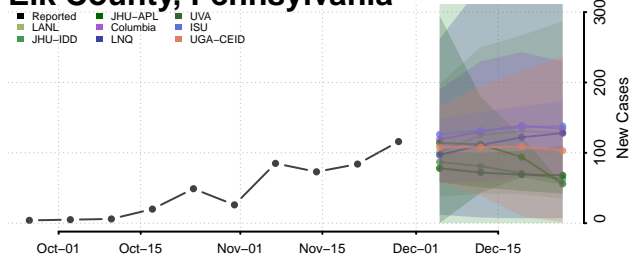

Elk County, Pennsylvania

Erie County, Pennsylvania

Fayette County, Pennsylvania

Forest County, Pennsylvania

Franklin County, Pennsylvania

Fulton County, Pennsylvania

Greene County, Pennsylvania

Huntingdon County, Pennsylvania