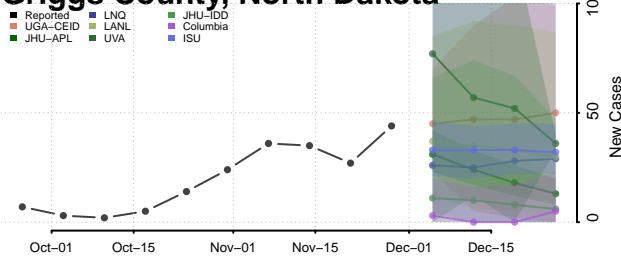

Griggs County, North Dakota