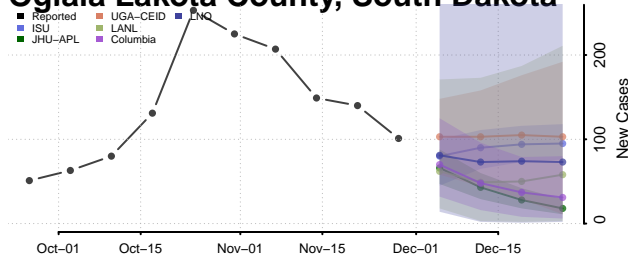

Oglala Lakota County, South Dakota