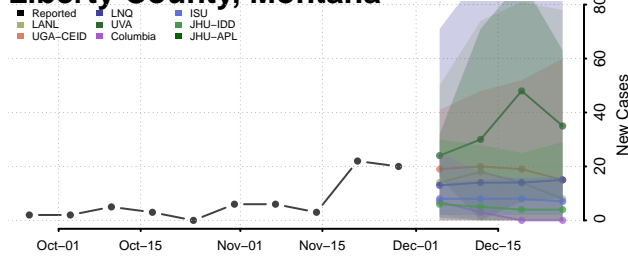

Liberty County, Montana