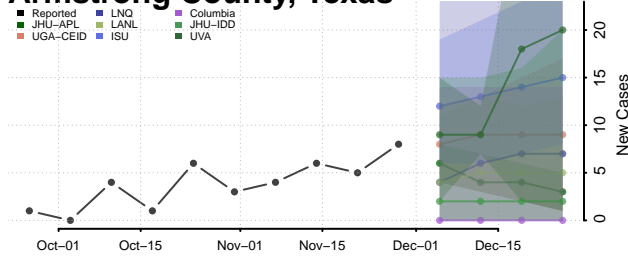

Armstrong County, Texas