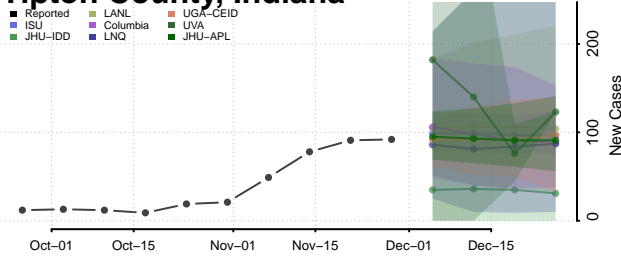

Tipton County, Indiana