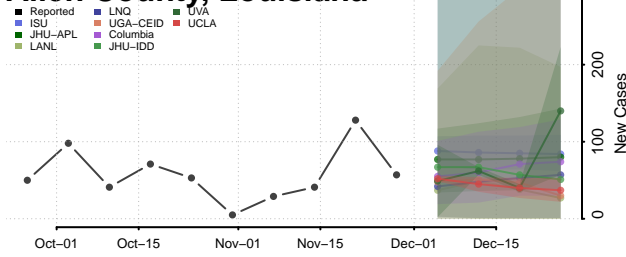

Allen County, Louisiana