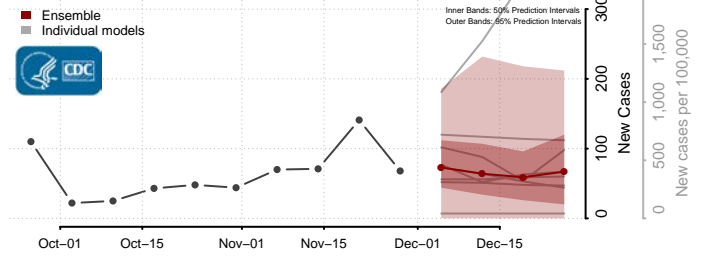

Idaho County, Idaho