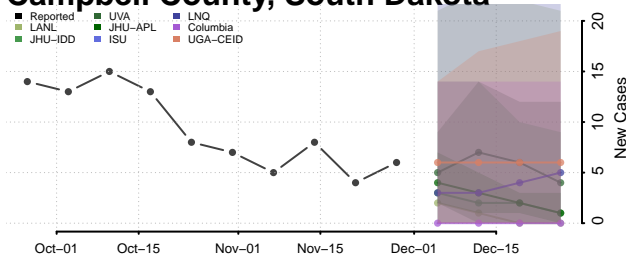

Campbell County, South Dakota