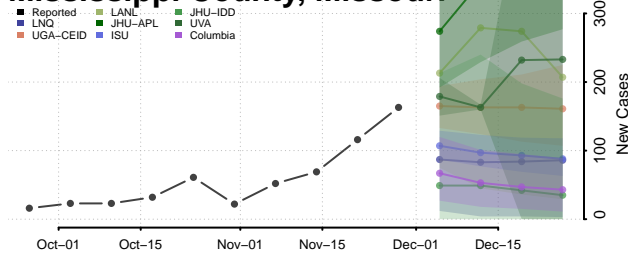

Mississippi County, Missouri