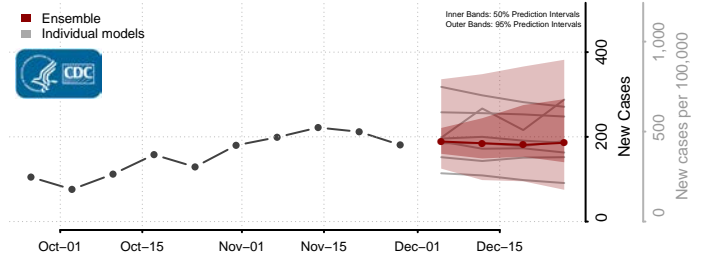

Butler County, Missouri