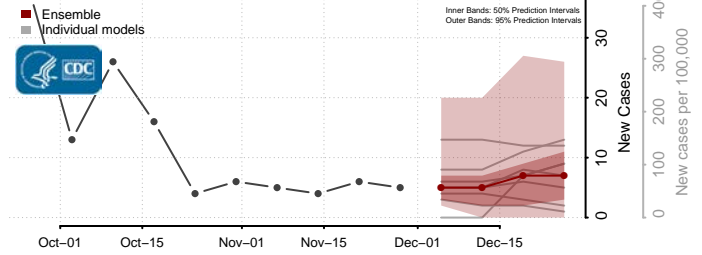

Mathews County, Virginia