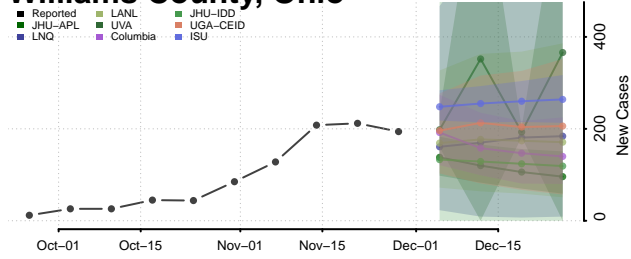

Wayne County, Ohio

Williams County, Ohio

Wood County, Ohio

Wyandot County, Ohio

Oklahoma

Adair County, Oklahoma

Alfalfa County, Oklahoma

Atoka County, Oklahoma