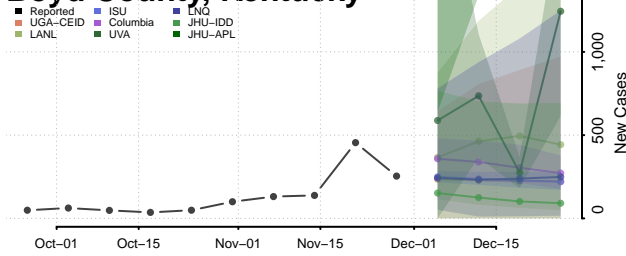

Bourbon County, Kentucky

Boyd County, Kentucky

Boyle County, Kentucky

Bracken County, Kentucky

Breathitt County, Kentucky

Breckinridge County, Kentucky

Bullitt County, Kentucky

Butler County, Kentucky