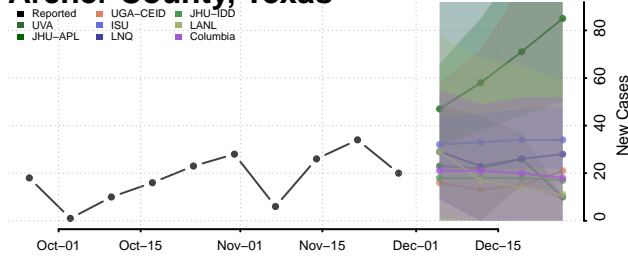

Archer County, Texas