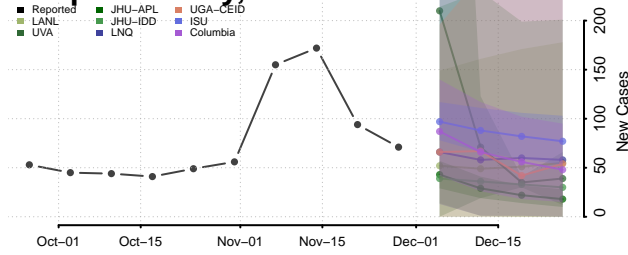

Cooper County, Missouri