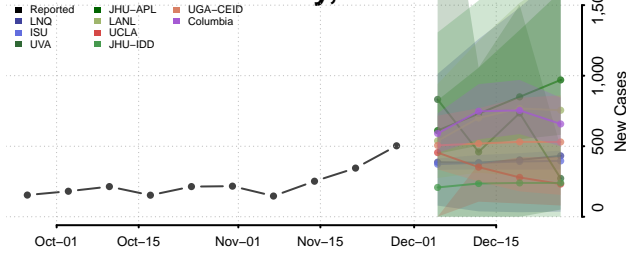

Pottawatomie County, Oklahoma