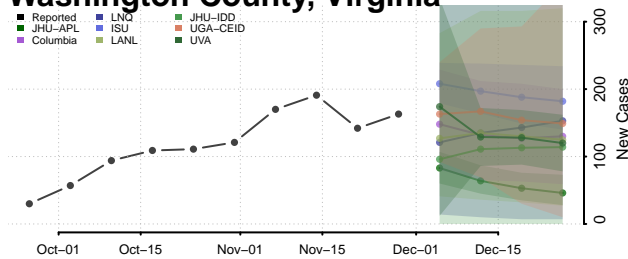

Washington County, Virginia