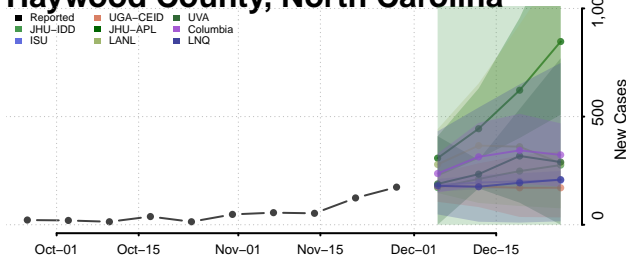

Guilford County, North Carolina

Halifax County, North Carolina

Harnett County, North Carolina

Haywood County, North Carolina

Henderson County, North Carolina

Hertford County, North Carolina

Hoke County, North Carolina