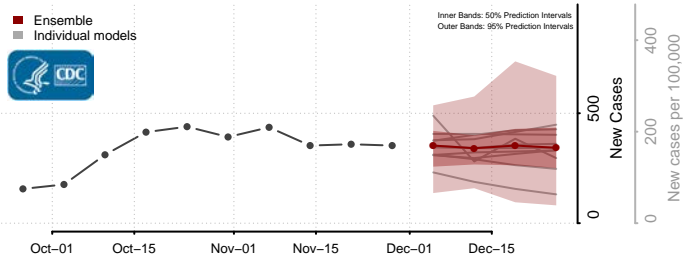

Harrison County, Mississippi