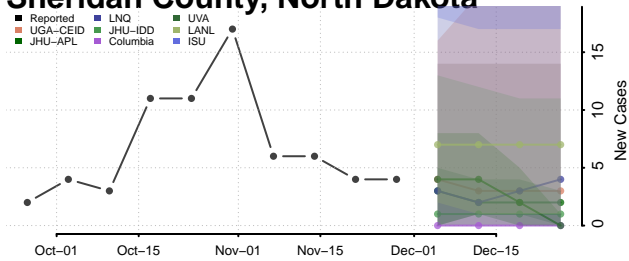

Sheridan County, North Dakota