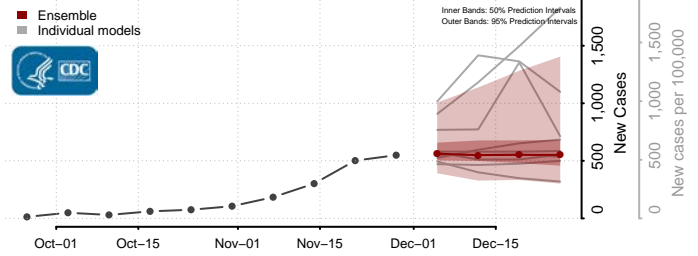

Clermont County, Ohio

Clinton County, Ohio

Columbiana County, Ohio

Coshocton County, Ohio

Crawford County, Ohio

Cuyahoga County, Ohio

Darke County, Ohio

Defiance County, Ohio