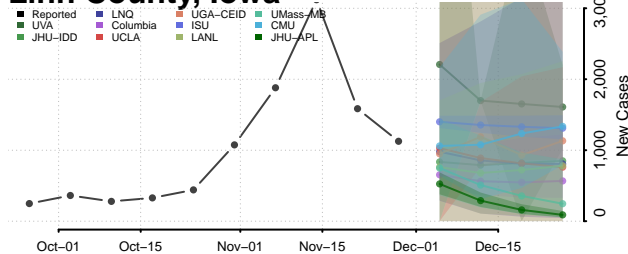

Linn County, Iowa