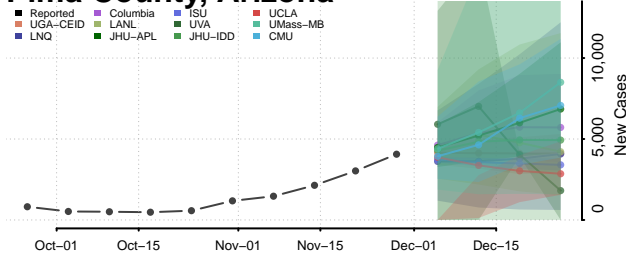

Gila County, Arizona

Graham County, Arizona

Greenlee County, Arizona

La Paz County, Arizona

Maricopa County, Arizona

Mohave County, Arizona

Navajo County, Arizona

Pima County, Arizona