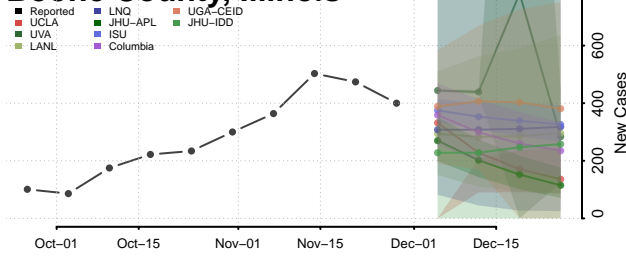

Boone County, Illinois