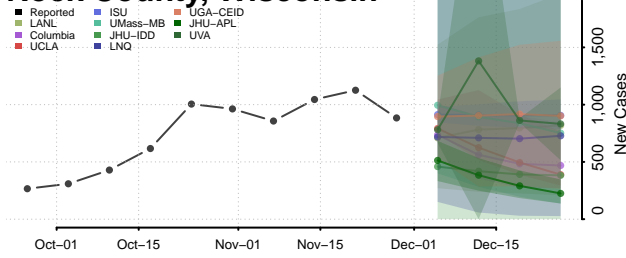

Rock County, Wisconsin