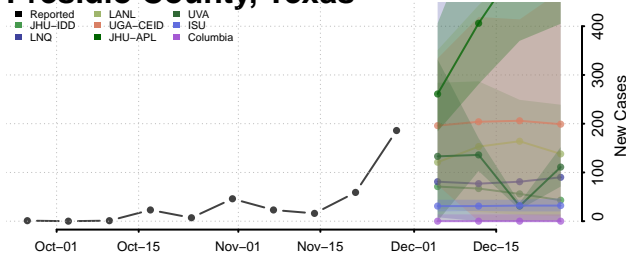

Presidio County, Texas