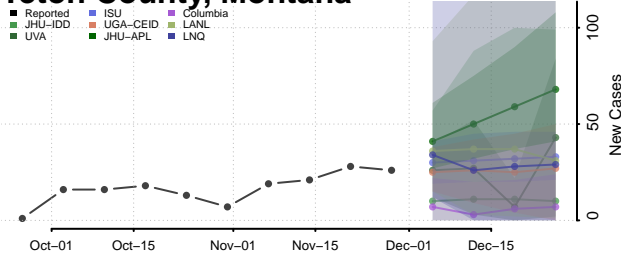

Sweet Grass County, Montana

Teton County, Montana

Toole County, Montana

Treasure County, Montana

Valley County, Montana

Wheatland County, Montana

Wibaux County, Montana

Yellowstone County, Montana