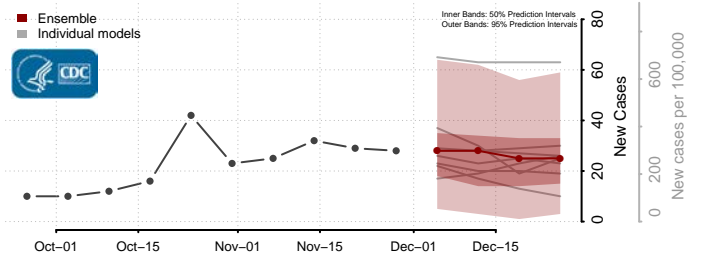

Cass County, Iowa

Cedar County, Iowa

Cerro Gordo County, Iowa

Cherokee County, Iowa

Chickasaw County, Iowa

Clarke County, Iowa

Clay County, Iowa

Clayton County, Iowa