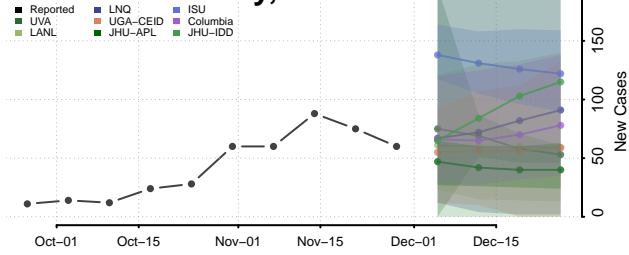

Columbia County, New York