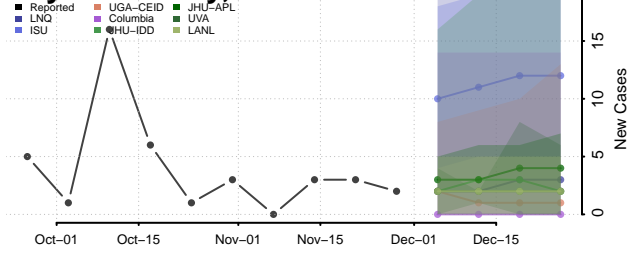

Baylor County, Texas