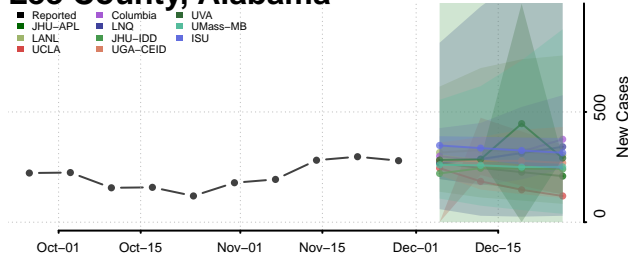

Lee County, Alabama