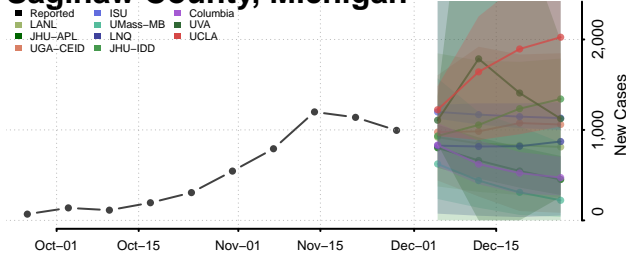

Oscoda County, Michigan

Otsego County, Michigan

Ottawa County, Michigan

Presque Isle County, Michigan

Roscommon County, Michigan

Saginaw County, Michigan

Sanilac County, Michigan

Schoolcraft County, Michigan