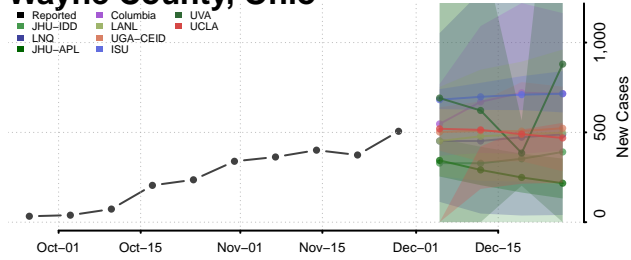

Wayne County, Ohio

Williams County, Ohio

Wood County, Ohio

Wyandot County, Ohio

Oklahoma

Adair County, Oklahoma

Alfalfa County, Oklahoma

Atoka County, Oklahoma