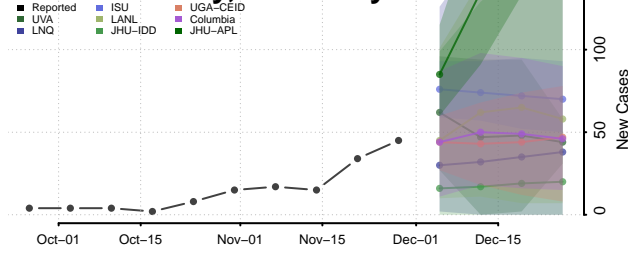

Carroll County, Kentucky