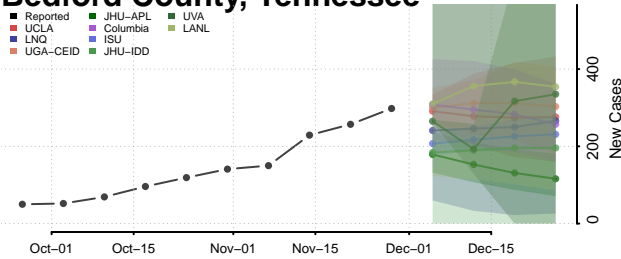

Bedford County, Tennessee