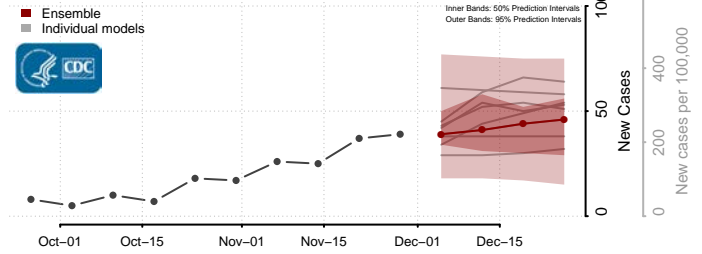

Patrick County, Virginia