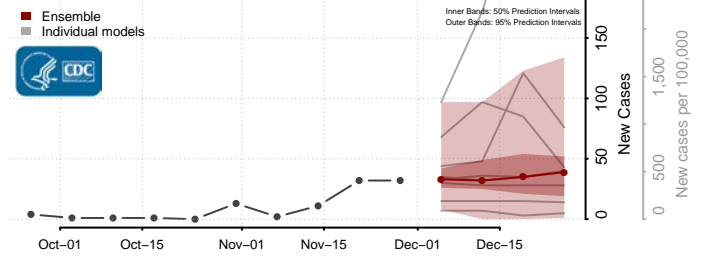

Hood River County, Oregon

Jackson County, Oregon

Jefferson County, Oregon

Josephine County, Oregon

Klamath County, Oregon

Lake County, Oregon

Lane County, Oregon

Lincoln County, Oregon