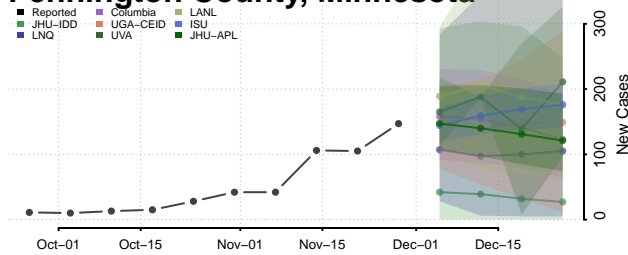

Pennington County, Minnesota