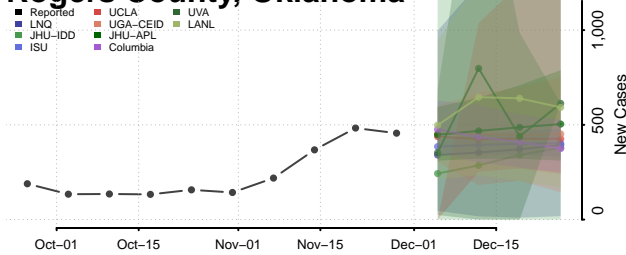

Rogers County, Oklahoma