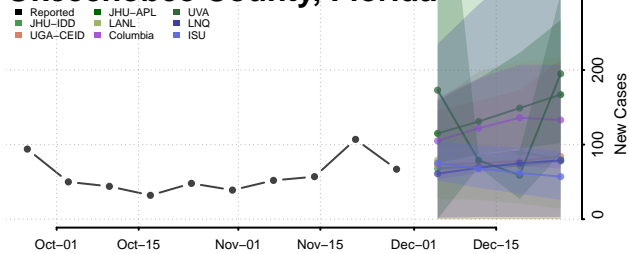

Miami-Dade County, Florida

Monroe County, Florida

Nassau County, Florida

Okaloosa County, Florida

Okeechobee County, Florida

Orange County, Florida

Osceola County, Florida

Palm Beach County, Florida