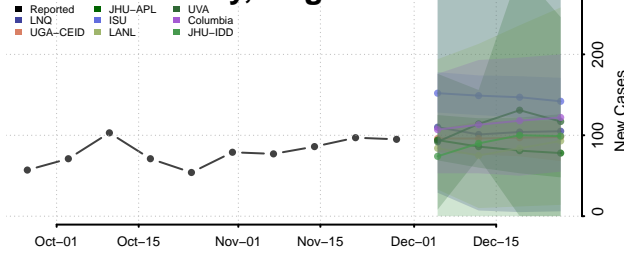

Danville County, Virginia