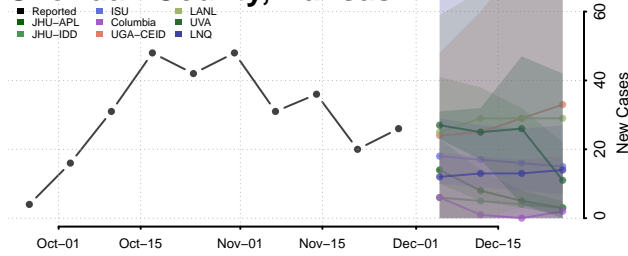

Rush County, Kansas

Russell County, Kansas

Saline County, Kansas

Scott County, Kansas

Sedgwick County, Kansas

Seward County, Kansas

Shawnee County, Kansas

Sheridan County, Kansas