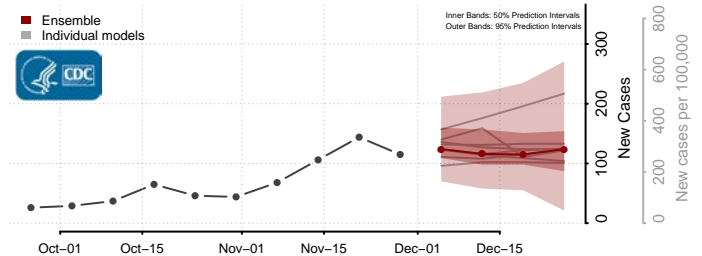

Currituck County, North Carolina

Dare County, North Carolina

Davidson County, North Carolina

Davie County, North Carolina

Duplin County, North Carolina

Durham County, North Carolina

Edgecombe County, North Carolina