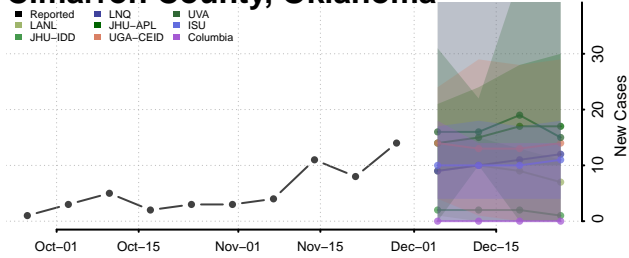

Cimarron County, Oklahoma