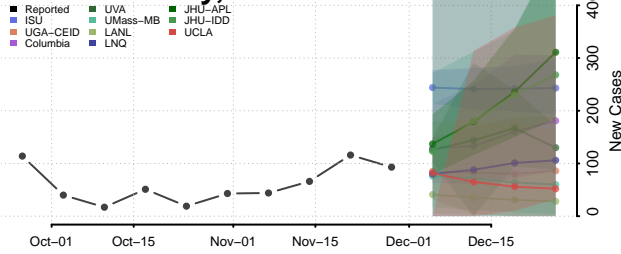

Comal County, Texas