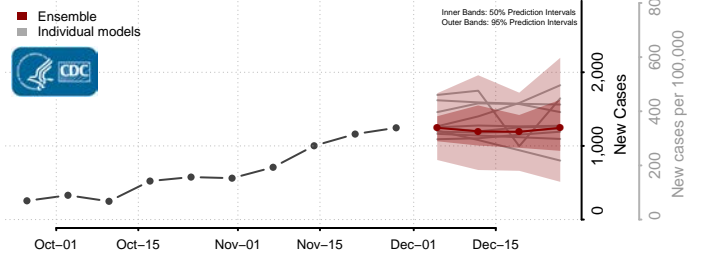

Shiawassee County, Michigan

St. Clair County, Michigan

St. Joseph County, Michigan

Tuscola County, Michigan

Van Buren County, Michigan

Washtenaw County, Michigan

Wayne County, Michigan

Wexford County, Michigan