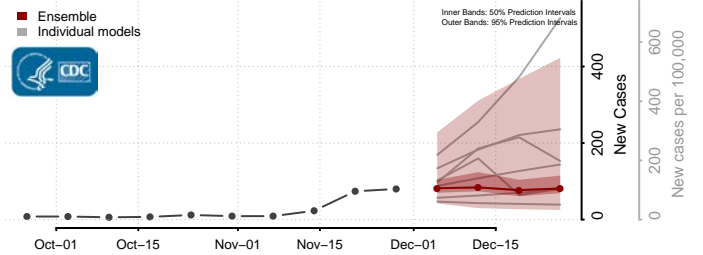

Wythe County, Virginia

York County, Virginia

Washington

Adams County, Washington

Asotin County, Washington

Benton County, Washington

Chelan County, Washington

Clallam County, Washington