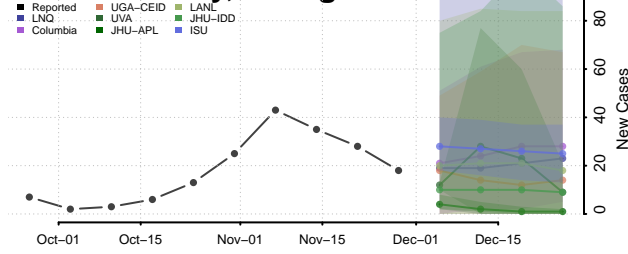

Wayne County, Georgia

Webster County, Georgia

Wheeler County, Georgia

White County, Georgia

Whitfield County, Georgia

Wilcox County, Georgia

Wilkes County, Georgia

Wilkinson County, Georgia