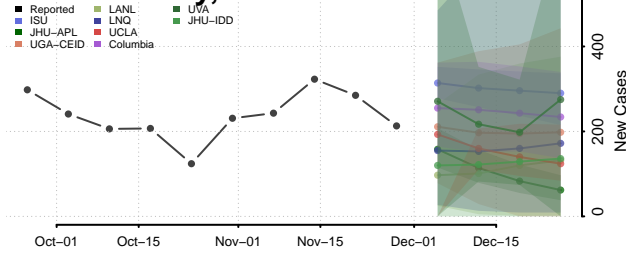

Poweshiek County, Iowa

Ringgold County, Iowa

Sac County, Iowa

Scott County, Iowa

Shelby County, Iowa

Sioux County, Iowa

Story County, Iowa

Tama County, Iowa