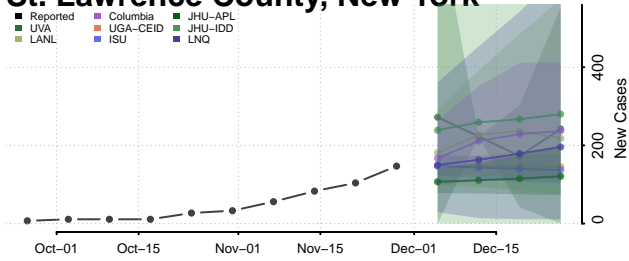

St. Lawrence County, New York