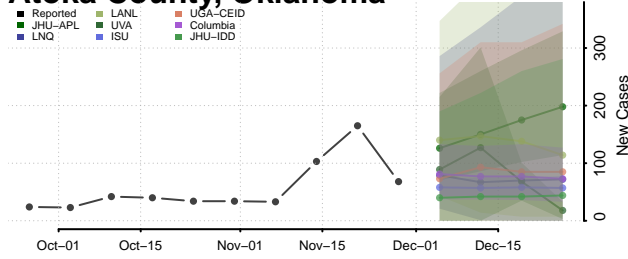

Wayne County, Ohio

Williams County, Ohio

Wood County, Ohio

Wyandot County, Ohio

Oklahoma

Adair County, Oklahoma

Alfalfa County, Oklahoma

Atoka County, Oklahoma