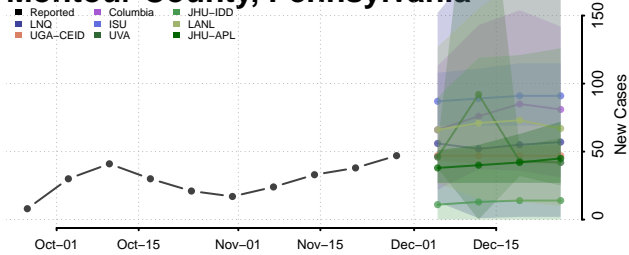

Montour County, Pennsylvania