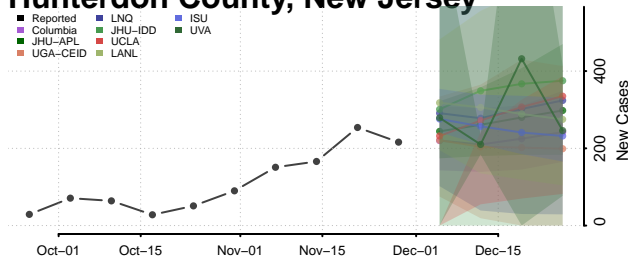

Cape May County, New Jersey

Cumberland County, New Jersey

Essex County, New Jersey

Gloucester County, New Jersey

Hudson County, New Jersey

Hunterdon County, New Jersey

Mercer County, New Jersey

Middlesex County, New Jersey