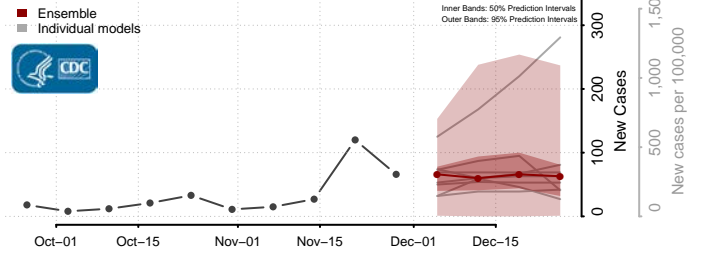

Livingston County, Louisiana

Madison County, Louisiana

Morehouse County, Louisiana

Natchitoches County, Louisiana

Orleans County, Louisiana

Ouachita County, Louisiana

Plaquemines County, Louisiana

Pointe Coupee County, Louisiana