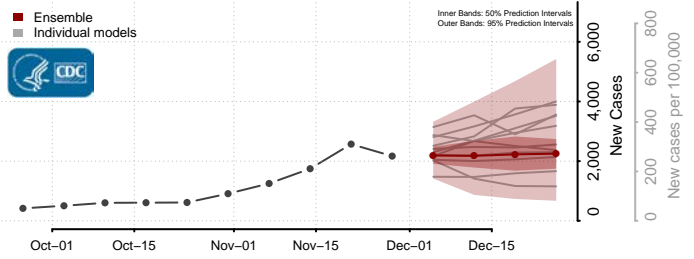

Waldo County, Maine

Washington County, Maine

York County, Maine

Maryland

Allegany County, Maryland

Anne Arundel County, Maryland

Baltimore City County, Maryland

Baltimore County, Maryland