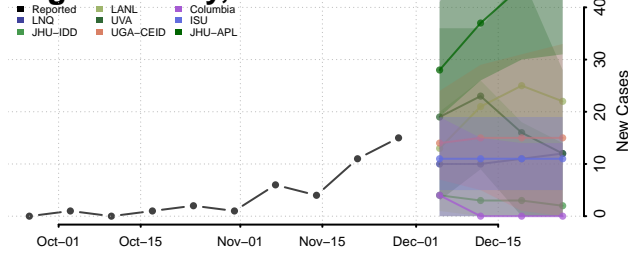

Logan County, Nebraska