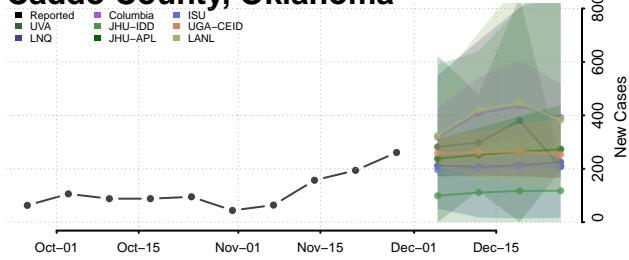

Beaver County, Oklahoma

Beckham County, Oklahoma

Blaine County, Oklahoma

Bryan County, Oklahoma

Caddo County, Oklahoma

Canadian County, Oklahoma

Carter County, Oklahoma

Cherokee County, Oklahoma