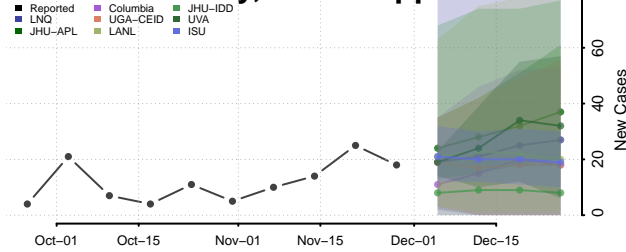

Perry County, Mississippi

Pike County, Mississippi

Pontotoc County, Mississippi

Prentiss County, Mississippi

Quitman County, Mississippi

Rankin County, Mississippi

Scott County, Mississippi

Sharkey County, Mississippi