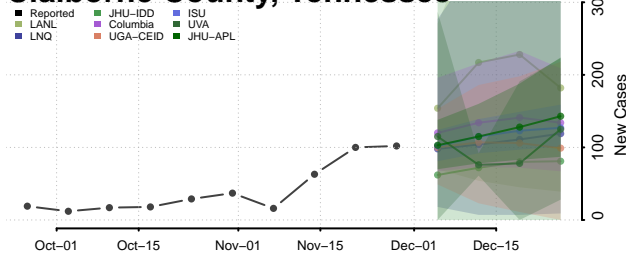

Carroll County, Tennessee

Carter County, Tennessee

Cheatham County, Tennessee

Chester County, Tennessee

Claiborne County, Tennessee

Clay County, Tennessee

Cocke County, Tennessee

Coffee County, Tennessee