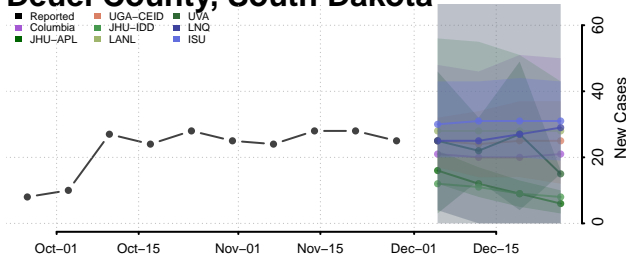

Deuel County, South Dakota