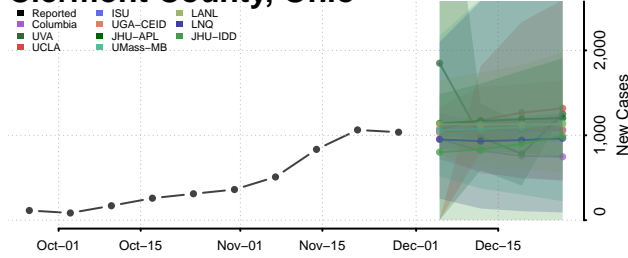

Clermont County, Ohio

Clinton County, Ohio

Columbiana County, Ohio

Coshocton County, Ohio

Crawford County, Ohio

Cuyahoga County, Ohio

Darke County, Ohio

Defiance County, Ohio