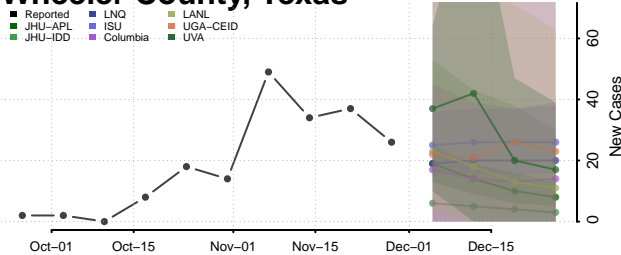

Wheeler County, Texas