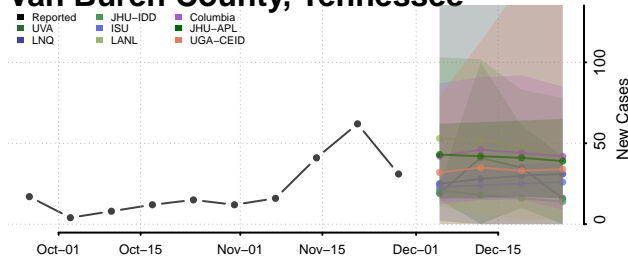

Van Buren County, Tennessee