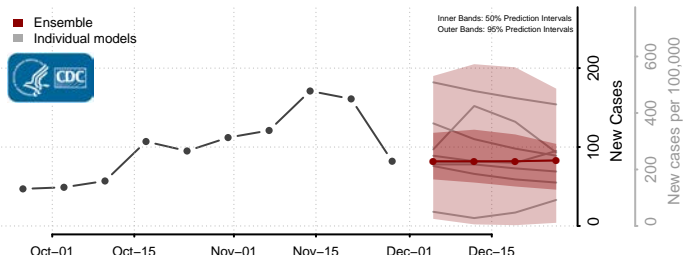

Barry County, Missouri