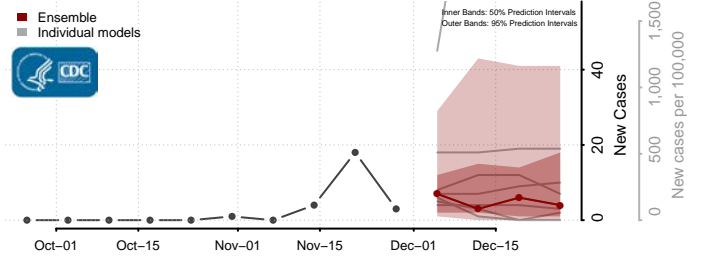

Catron County, New Mexico