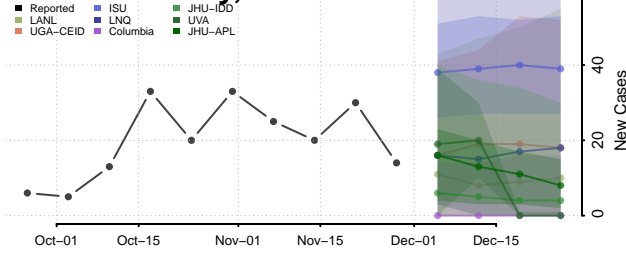

Towner County, North Dakota