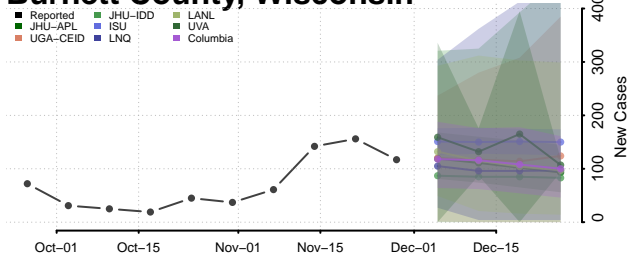

Barron County, Wisconsin

Bayfield County, Wisconsin

Brown County, Wisconsin

Buffalo County, Wisconsin

Burnett County, Wisconsin

Calumet County, Wisconsin

Chippewa County, Wisconsin

Clark County, Wisconsin