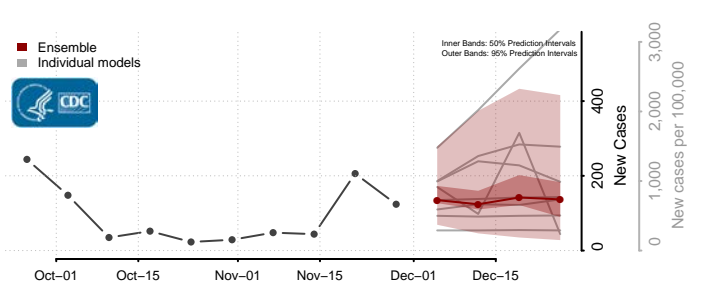

Wadena County, Minnesota

Waseca County, Minnesota

Washington County, Minnesota

Watowan County, Minnesota

Wilkin County, Minnesota

Winona County, Minnesota

Wright County, Minnesota

Yellow Medicine County, Minnesota