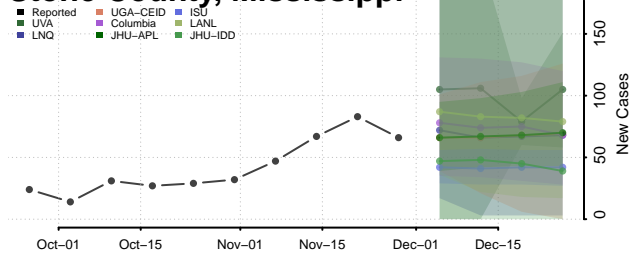

Stone County, Mississippi