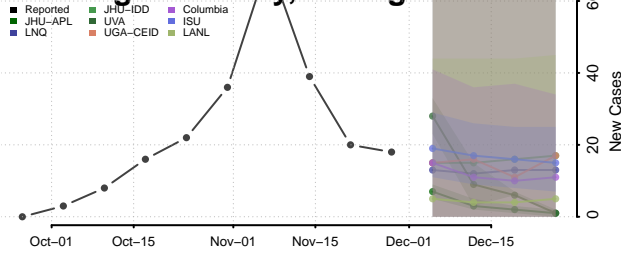

Montmorency County, Michigan

Muskegon County, Michigan

Newaygo County, Michigan

Oakland County, Michigan

Oceana County, Michigan

Ogemaw County, Michigan

Ontonagon County, Michigan

Osceola County, Michigan