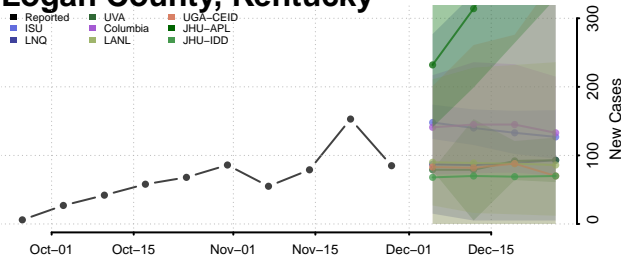

Lee County, Kentucky

Leslie County, Kentucky

Letcher County, Kentucky

Lewis County, Kentucky

Lincoln County, Kentucky

Livingston County, Kentucky

Logan County, Kentucky

Lyon County, Kentucky