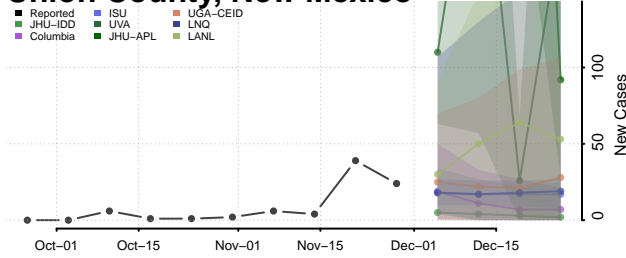

Union County, New Mexico