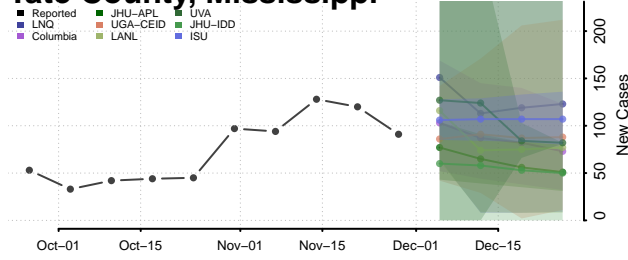

Tate County, Mississippi