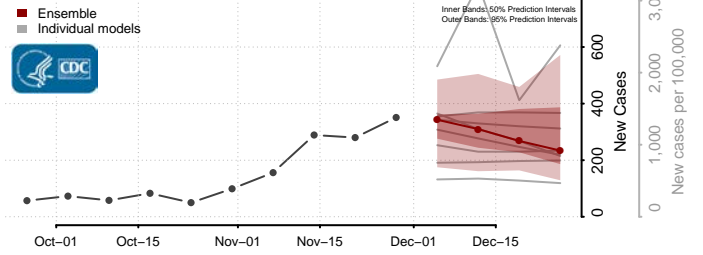

Lyon County, Minnesota