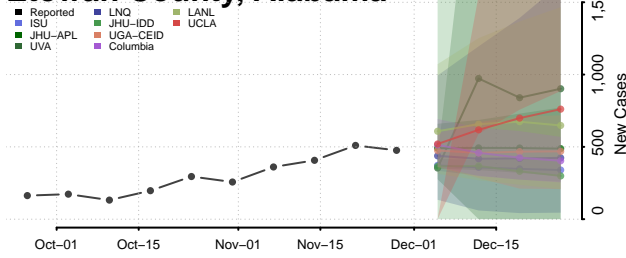

Dale County, Alabama

Dallas County, Alabama

DeKalb County, Alabama

Elmore County, Alabama

Escambia County, Alabama

Etowah County, Alabama

Fayette County, Alabama

Franklin County, Alabama