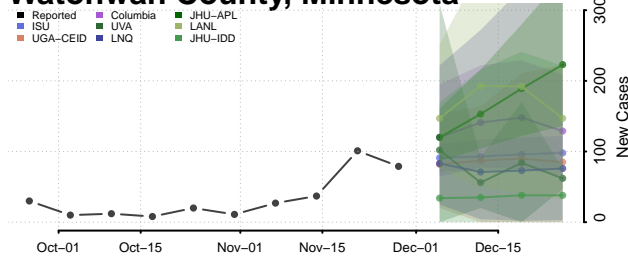

Wadena County, Minnesota

Waseca County, Minnesota

Washington County, Minnesota

Watowan County, Minnesota

Wilkin County, Minnesota

Winona County, Minnesota

Wright County, Minnesota

Yellow Medicine County, Minnesota