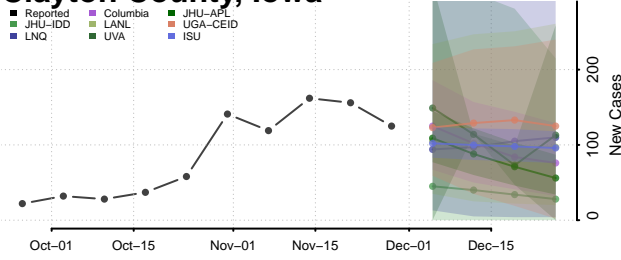

Cass County, Iowa

Cedar County, Iowa

Cerro Gordo County, Iowa

Cherokee County, Iowa

Chickasaw County, Iowa

Clarke County, Iowa

Clay County, Iowa

Clayton County, Iowa