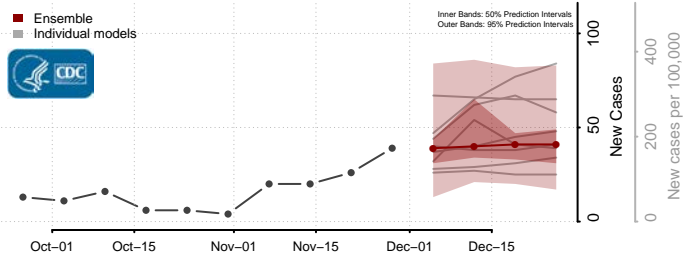

Rockbridge County, Virginia