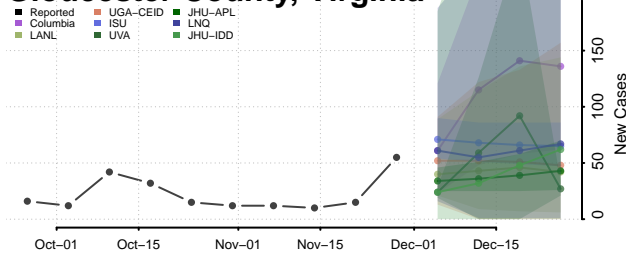

Gloucester County, Virginia