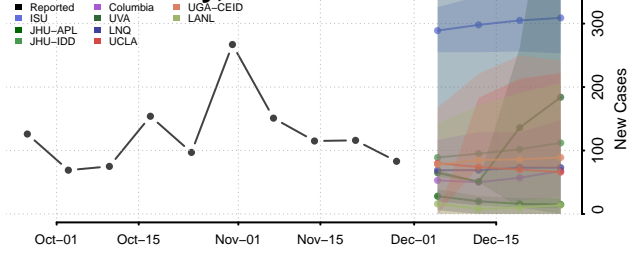

Bowie County, Texas