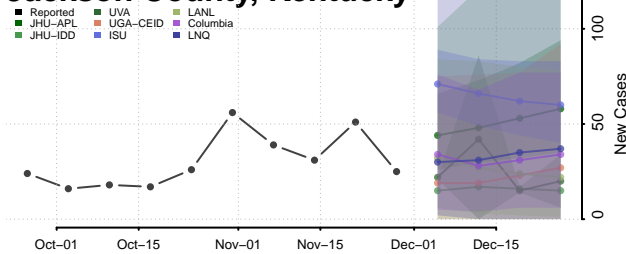

Jackson County, Kentucky