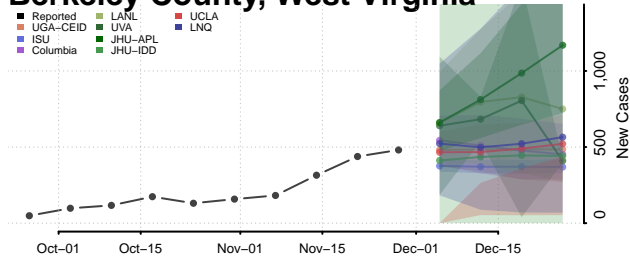

Berkeley County, West Virginia