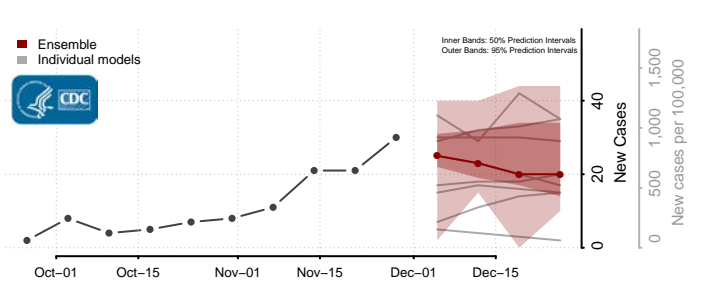

Traverse County, Minnesota