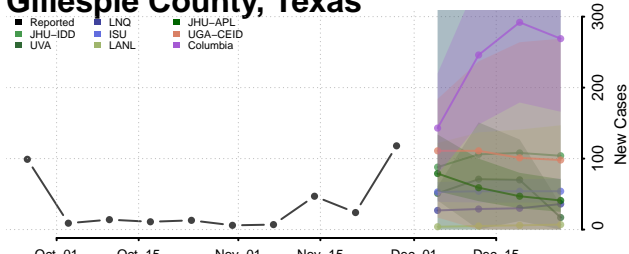

Gillespie County, Texas