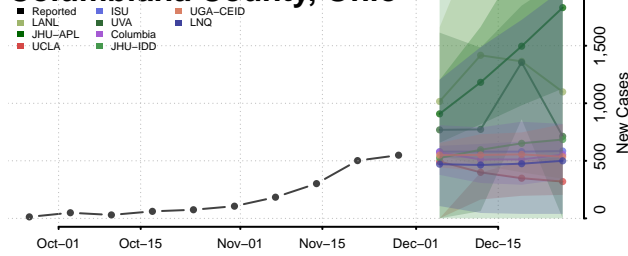

Clermont County, Ohio

Clinton County, Ohio

Columbiana County, Ohio

Coshocton County, Ohio

Crawford County, Ohio

Cuyahoga County, Ohio

Darke County, Ohio

Defiance County, Ohio