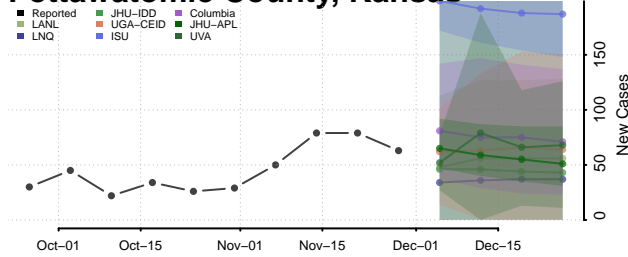

Pottawatomie County, Kansas