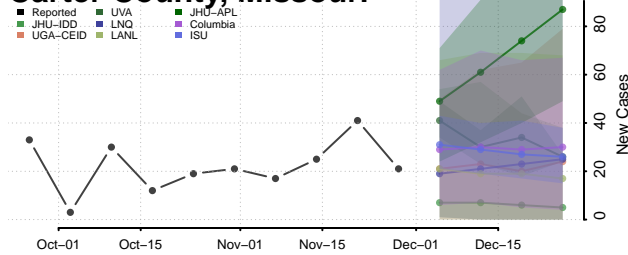

Carter County, Missouri