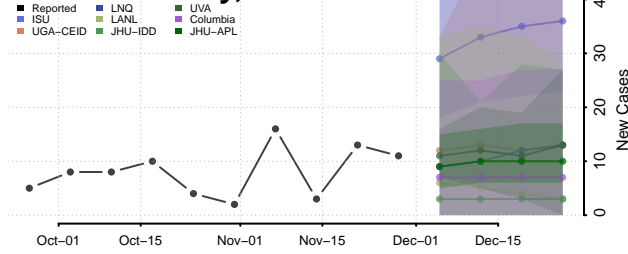

Carson County, Texas