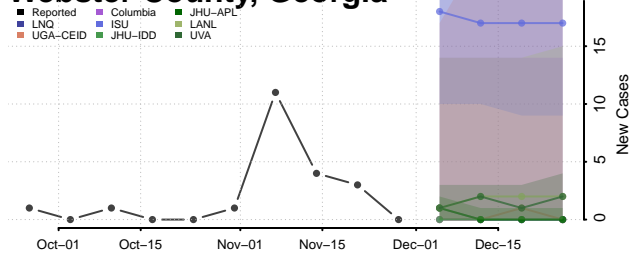

Webster County, Georgia