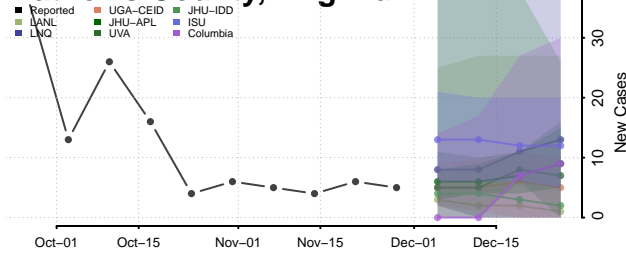

Mathews County, Virginia