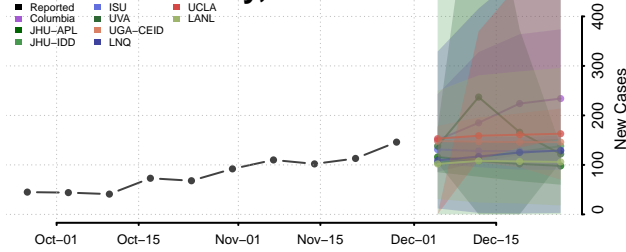

Forsyth County, North Carolina

Franklin County, North Carolina

Gaston County, North Carolina

Gates County, North Carolina

Graham County, North Carolina

Granville County, North Carolina

Greene County, North Carolina