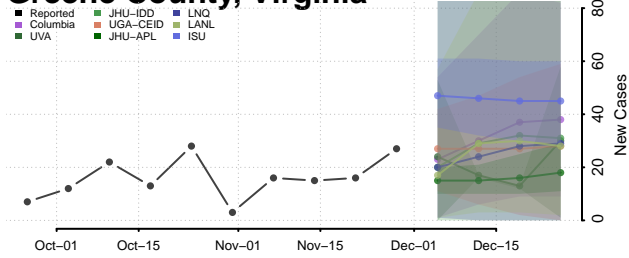

Grayson County, Virginia

Greene County, Virginia

Greensville County, Virginia

Halifax County, Virginia

Hampton County, Virginia

Hanover County, Virginia

Harrisonburg County, Virginia

Henrico County, Virginia