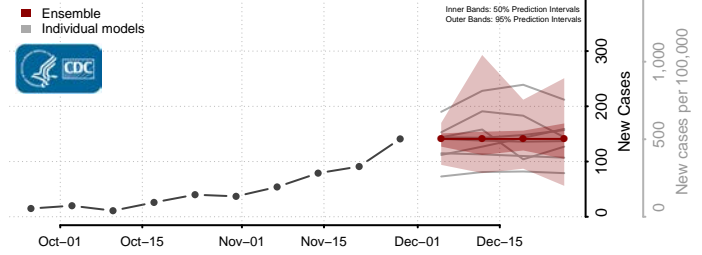

Winchester County, Virginia