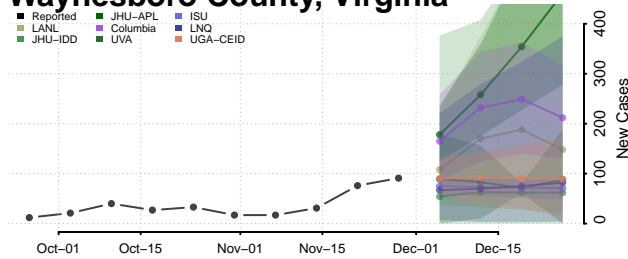

Waynesboro County, Virginia