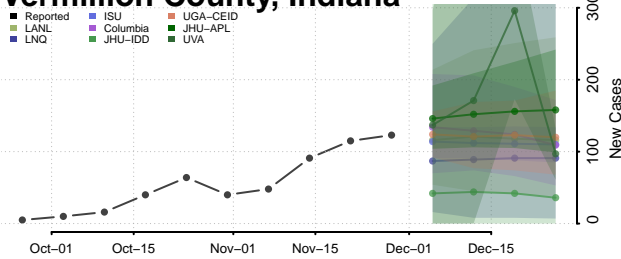

Stauben County, Indiana

Sullivan County, Indiana

Switzerland County, Indiana

Tippecanoe County, Indiana

Tipton County, Indiana

Union County, Indiana

Vanderburgh County, Indiana

Vermillion County, Indiana