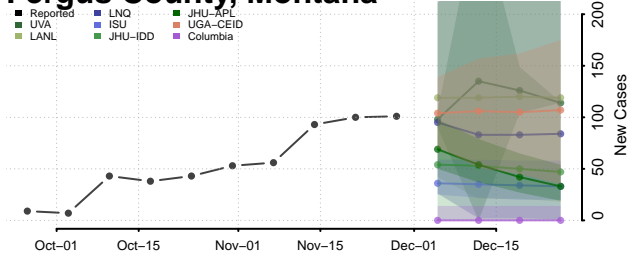

Custer County, Montana

Daniels County, Montana

Dawson County, Montana

Deer Lodge County, Montana

Fallon County, Montana

Fergus County, Montana

Flathead County, Montana

Gallatin County, Montana