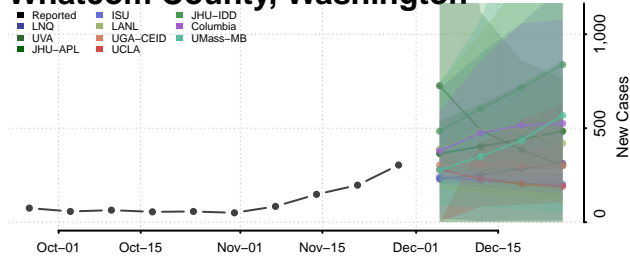

Skamania County, Washington

Snohomish County, Washington

Spokane County, Washington

Stevens County, Washington

Thurston County, Washington

Wahkiakum County, Washington

Walla Walla County, Washington

Whatcom County, Washington