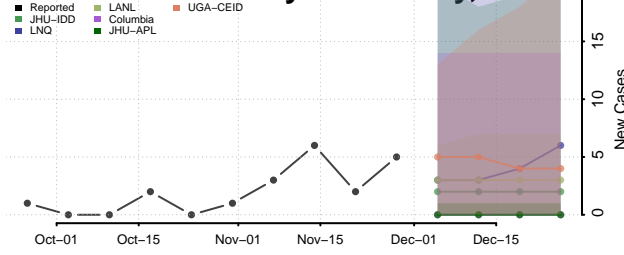

North Slope County, Alaska

Northwest Arctic County, Alaska

Petersburg County, Alaska

Prince of Wales-Hyder County, Alaska

Sitka County, Alaska

Skagway County, Alaska

Southeast Fairbanks County, Alaska

Valdez-Cordova County, Alaska