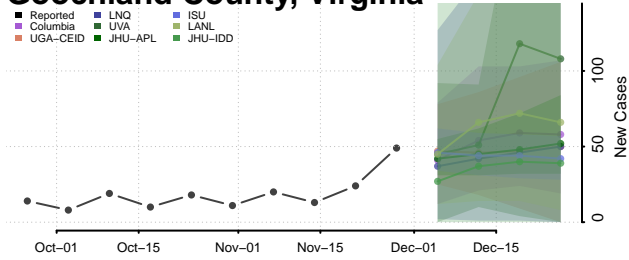

Grayson County, Virginia

Greene County, Virginia

Greensville County, Virginia

Halifax County, Virginia

Hampton County, Virginia

Hanover County, Virginia

Harrisonburg County, Virginia

Henrico County, Virginia