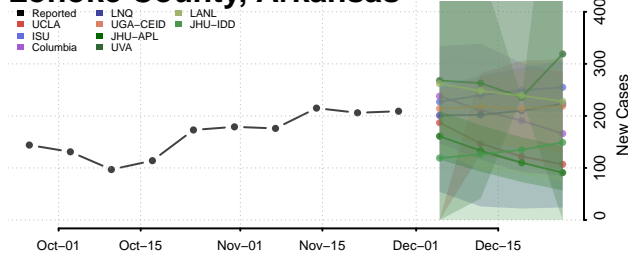

Johnson County, Arkansas

Lafayette County, Arkansas

Lawrence County, Arkansas

Lee County, Arkansas

Lincoln County, Arkansas

Little River County, Arkansas

Logan County, Arkansas

Lonoke County, Arkansas