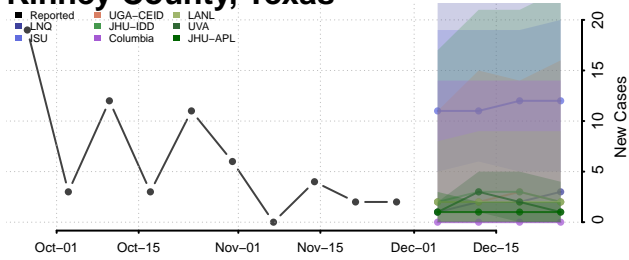

Kinney County, Texas