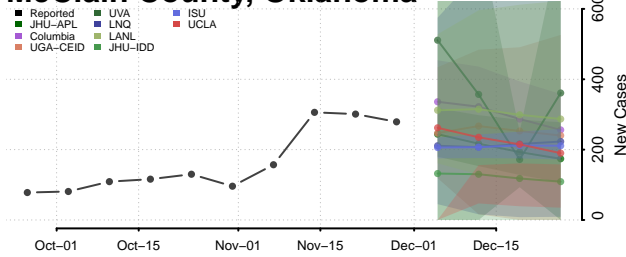

McClain County, Oklahoma