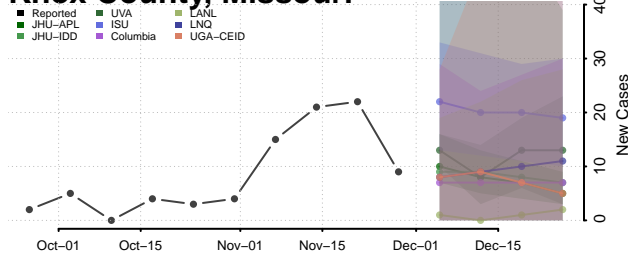

Howard County, Missouri

Howell County, Missouri

Iron County, Missouri

Jackson County, Missouri

Jasper County, Missouri

Jefferson County, Missouri

Johnson County, Missouri

Knox County, Missouri