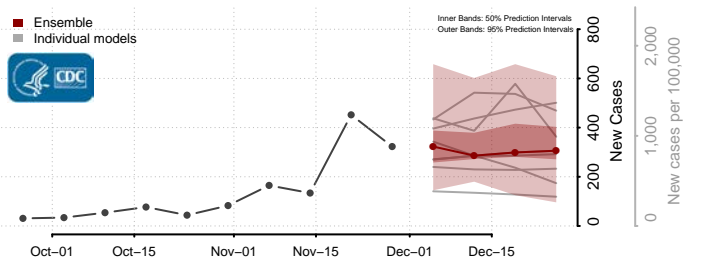

Steele County, Minnesota