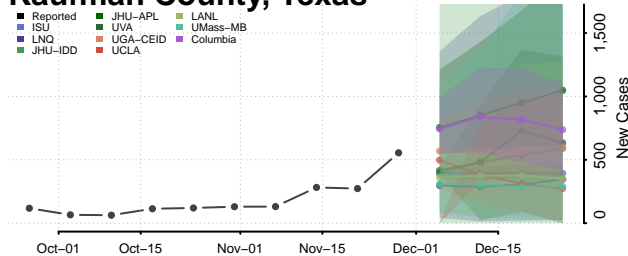

Kaufman County, Texas