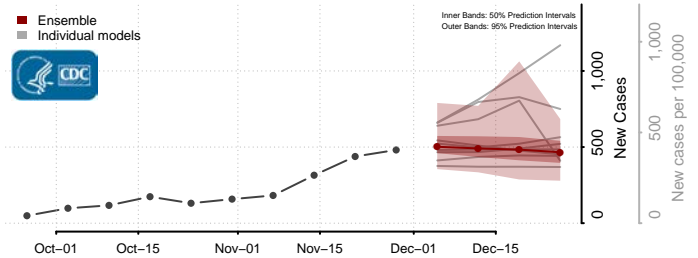

Berkeley County, West Virginia