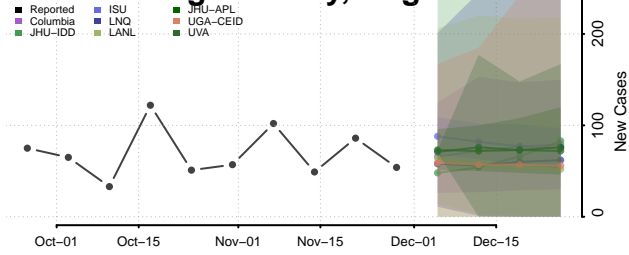

Prince George County, Virginia