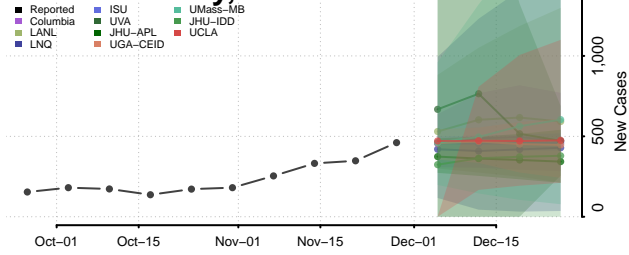

Randolph County, North Carolina

Richmond County, North Carolina

Robeson County, North Carolina

Rockingham County, North Carolina

Rowan County, North Carolina

Rutherford County, North Carolina

Sampson County, North Carolina