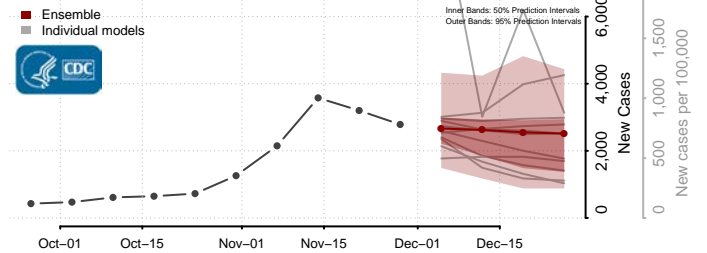

Anoka County, Minnesota