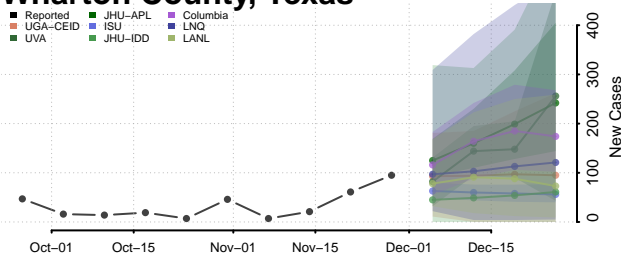

Wharton County, Texas