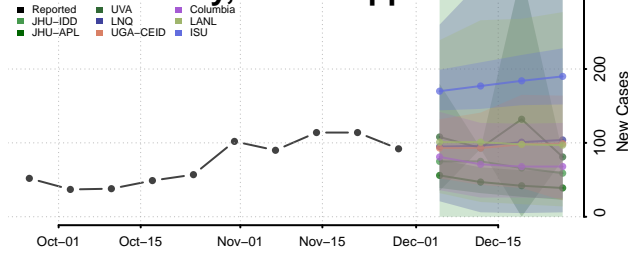

Alcorn County, Mississippi