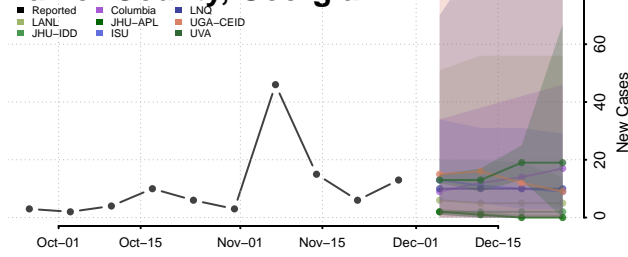

Jasper County, Georgia

Jeff Davis County, Georgia

Jefferson County, Georgia

Jenkins County, Georgia

Johnson County, Georgia

Jones County, Georgia

Lamar County, Georgia

Lanier County, Georgia