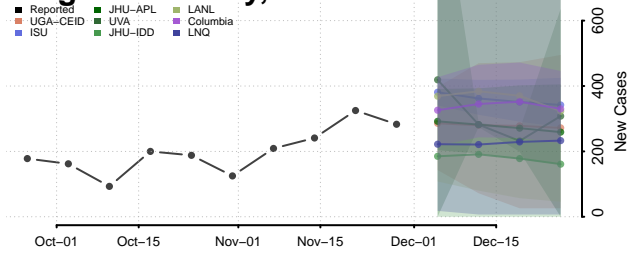

Idaho

Ada County, Idaho

Adams County, Idaho

Bannock County, Idaho

Bear Lake County, Idaho

Benewah County, Idaho

Bingham County, Idaho

Blaine County, Idaho