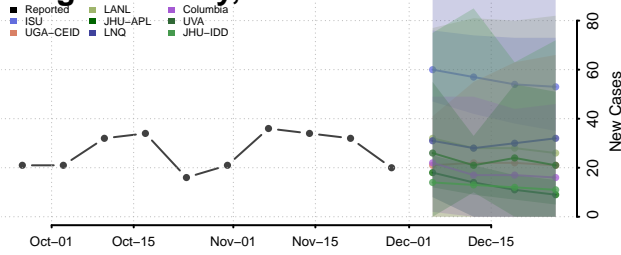

Oregon County, Missouri