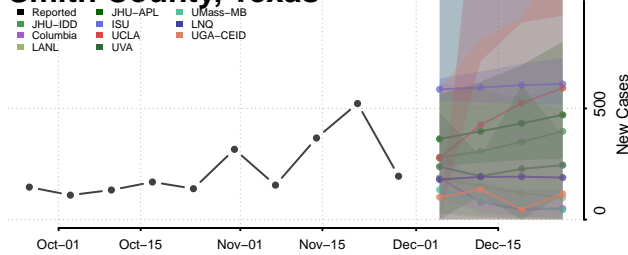

Smith County, Texas