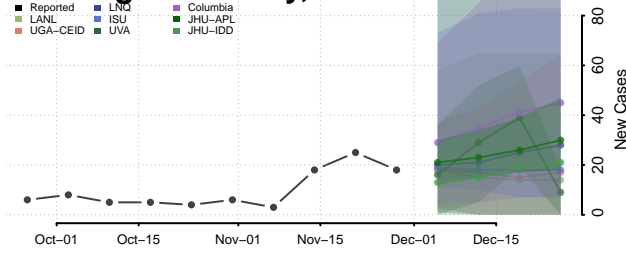

Bennington County, Vermont