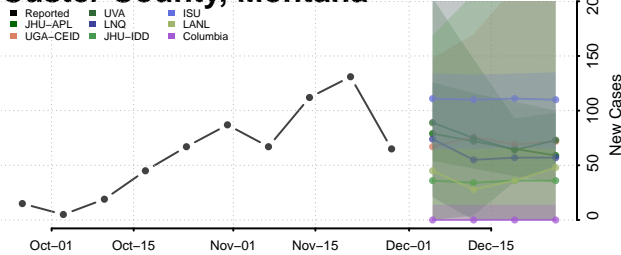

Custer County, Montana