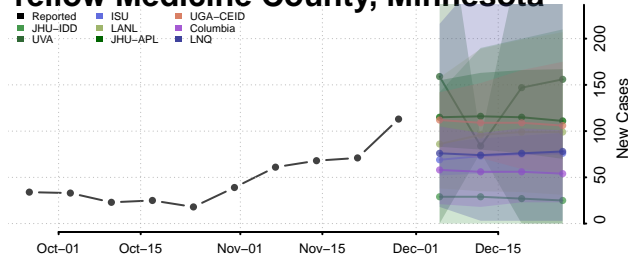

Wadena County, Minnesota

Waseca County, Minnesota

Washington County, Minnesota

Watowan County, Minnesota

Wilkin County, Minnesota

Winona County, Minnesota

Wright County, Minnesota

Yellow Medicine County, Minnesota