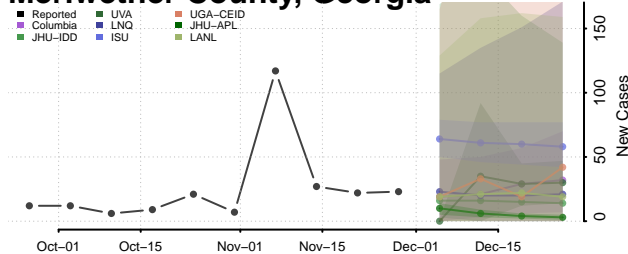

Madison County, Georgia

Marion County, Georgia

McDuffie County, Georgia

McIntosh County, Georgia

Meriwether County, Georgia

Miller County, Georgia

Mitchell County, Georgia

Monroe County, Georgia