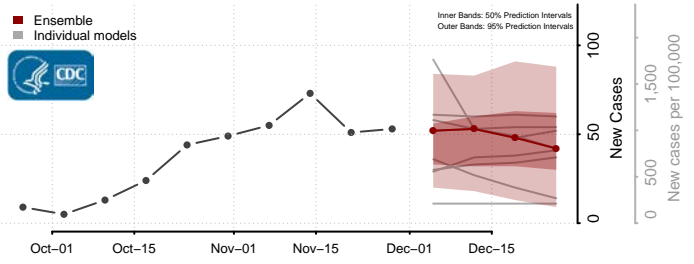

Ransom County, North Dakota