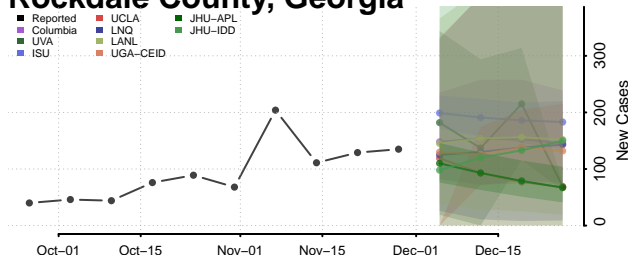

Rabun County, Georgia

Randolph County, Georgia

Richmond County, Georgia

Rockdale County, Georgia

Schley County, Georgia

Screven County, Georgia

Seminole County, Georgia

Spalding County, Georgia