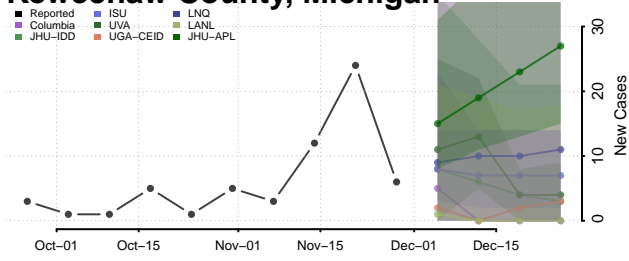

Iron County, Michigan

Isabella County, Michigan

Jackson County, Michigan

Kalamazoo County, Michigan

Kalkaska County, Michigan

Kent County, Michigan

Keweenaw County, Michigan

Lake County, Michigan