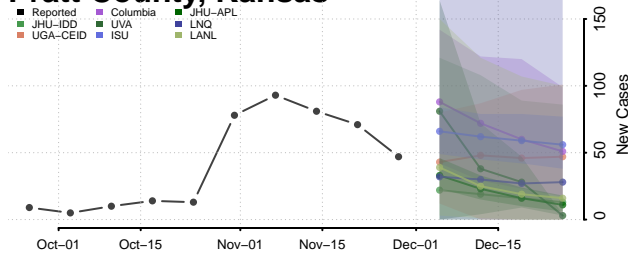

Pratt County, Kansas