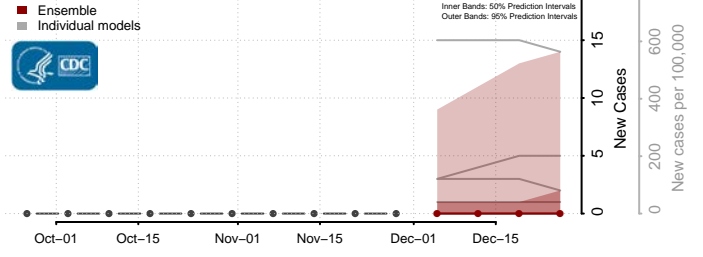

Rich County, Utah