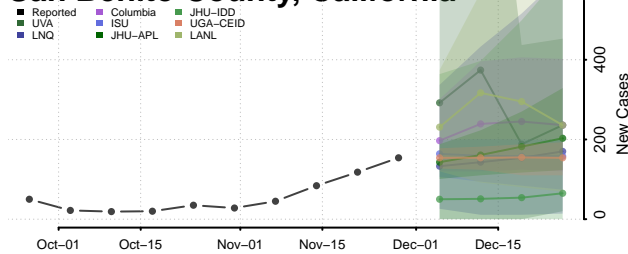

Plumas County, California

Riverside County, California

Sacramento County, California

San Benito County, California

San Bernardino County, California

San Diego County, California

San Francisco County, California