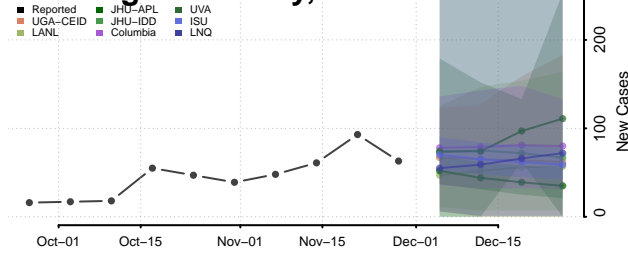

Washington County, Florida