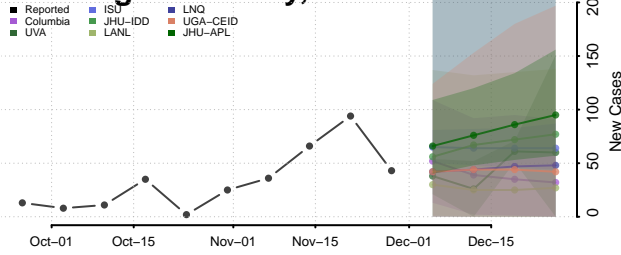

Val Verde County, Texas

Van Zandt County, Texas

Victoria County, Texas

Walker County, Texas

Waller County, Texas

Ward County, Texas

Washington County, Texas

Webb County, Texas