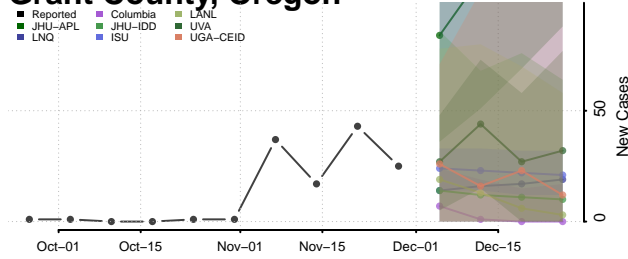

Grant County, Oregon