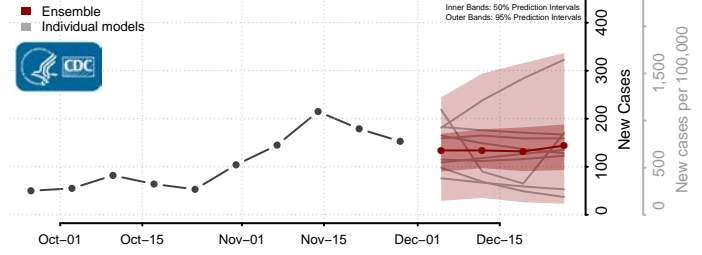

Buena Vista County, Iowa