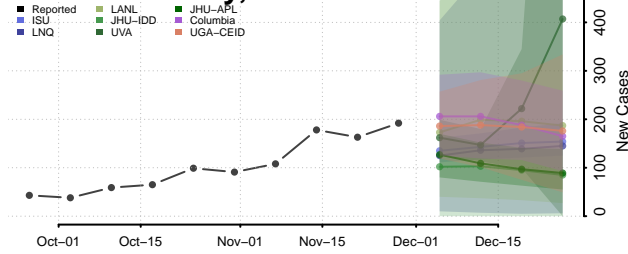

Lincoln County, Tennessee