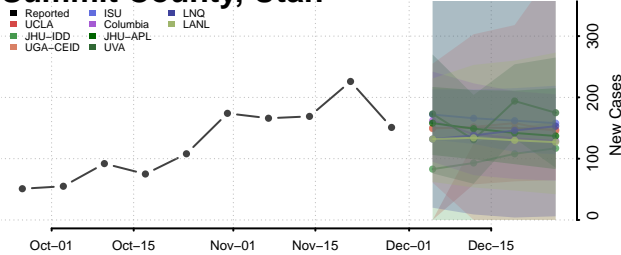

Summit County, Utah