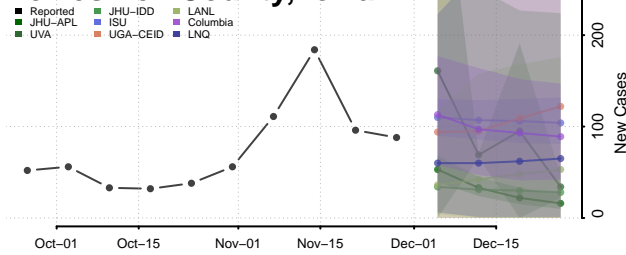

Poweshiek County, Iowa