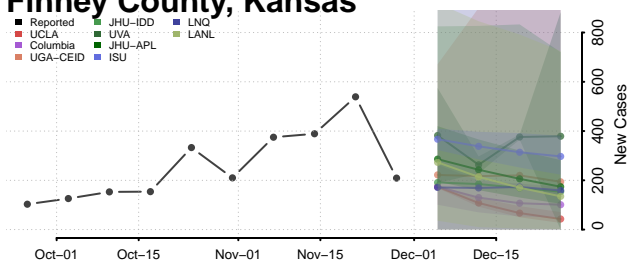

Finney County, Kansas