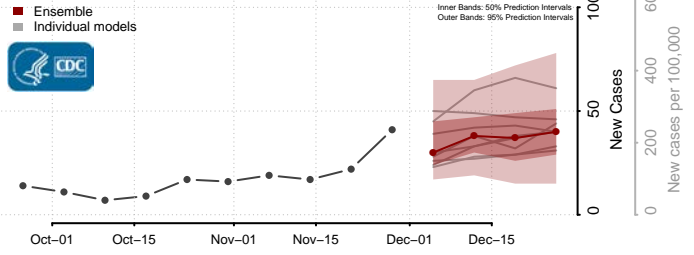

Colonial Heights County, Virginia