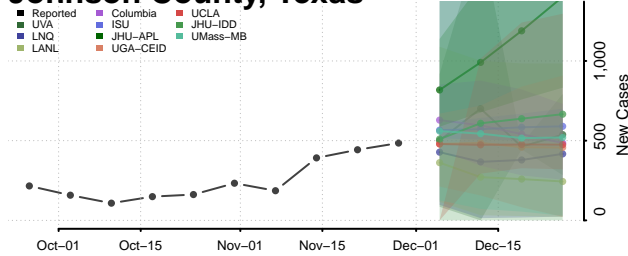

Johnson County, Texas