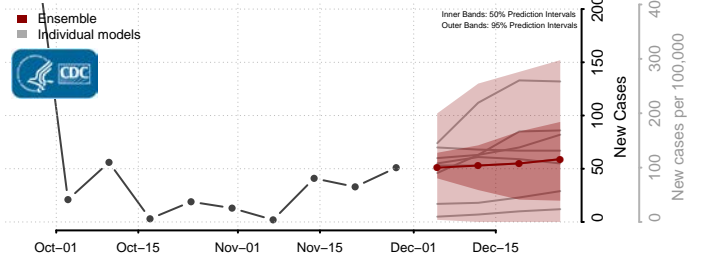

Wilson County, Texas