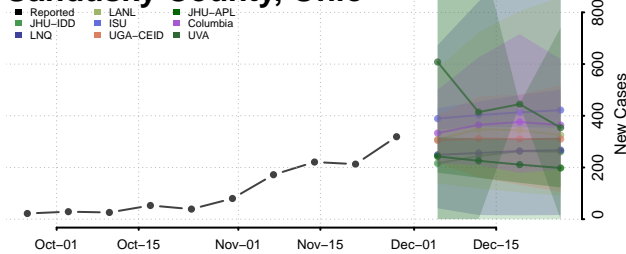

Putnam County, Ohio

Richland County, Ohio

Ross County, Ohio

Sandusky County, Ohio

Scioto County, Ohio

Seneca County, Ohio

Shelby County, Ohio

Stark County, Ohio