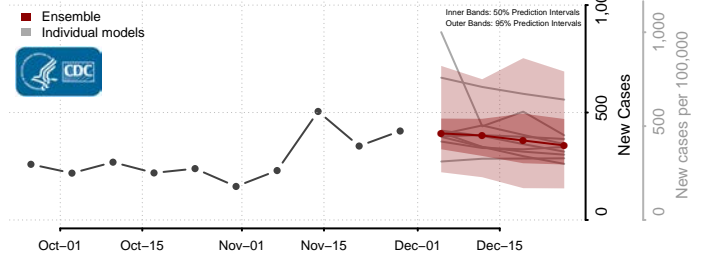

Buchanan County, Missouri