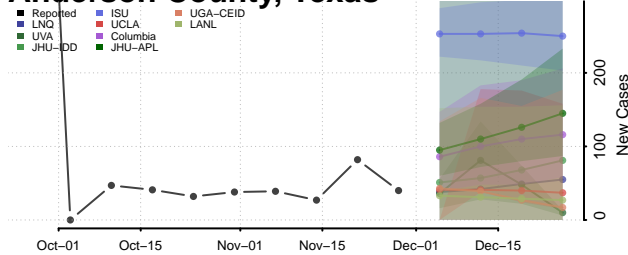

Anderson County, Texas