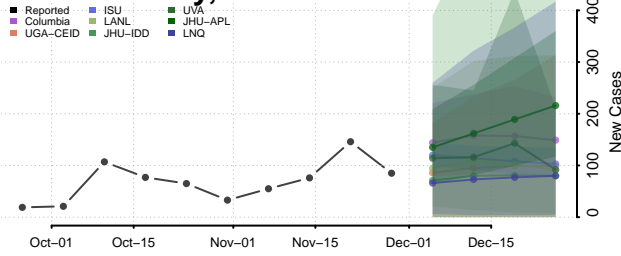

Union County, Illinois