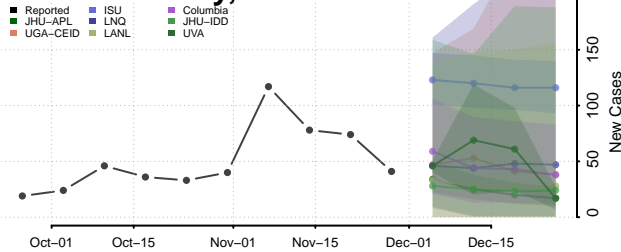

De Witt County, Illinois