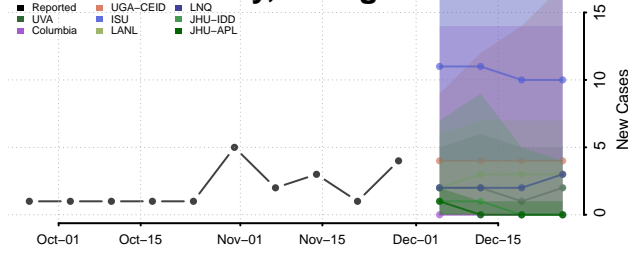

Stephens County, Georgia

Stewart County, Georgia

Sumter County, Georgia

Talbot County, Georgia

Taliaferro County, Georgia

Tattnall County, Georgia

Taylor County, Georgia

Telfair County, Georgia