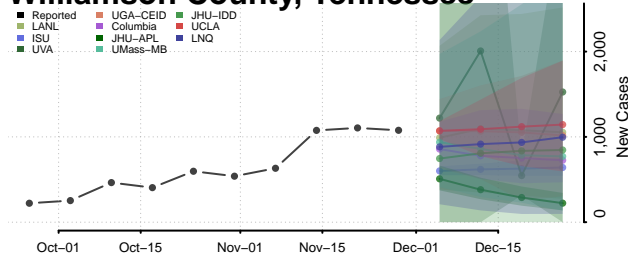

Warren County, Tennessee

Washington County, Tennessee

Wayne County, Tennessee

Weakley County, Tennessee

White County, Tennessee

Williamson County, Tennessee

Wilson County, Tennessee

Texas