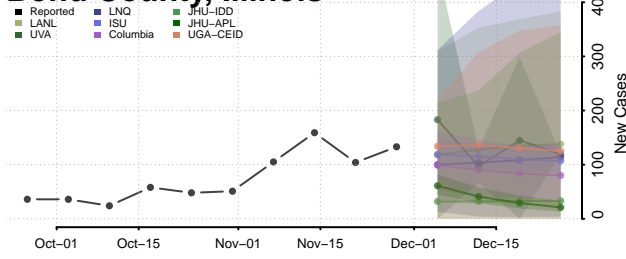

Bond County, Illinois