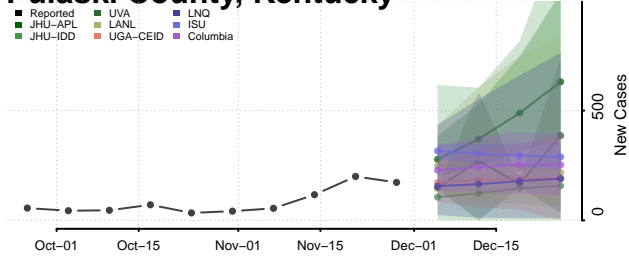

Pulaski County, Kentucky