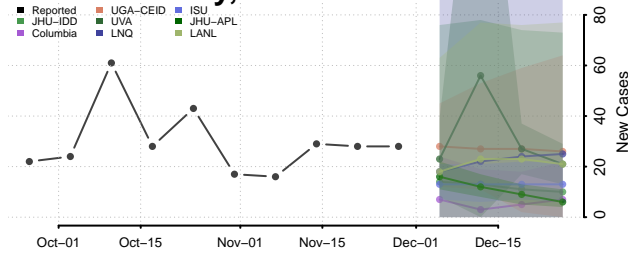

Morgan County, Tennessee

Obion County, Tennessee

Overton County, Tennessee

Perry County, Tennessee

Pickett County, Tennessee

Polk County, Tennessee

Putnam County, Tennessee

Rhea County, Tennessee