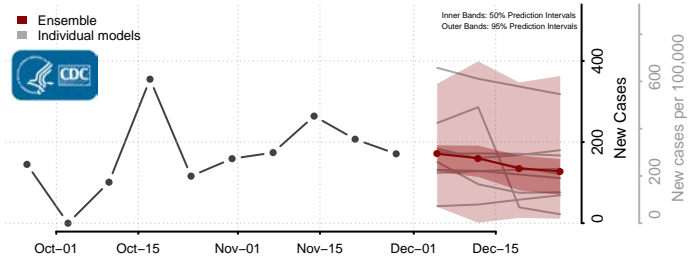

Newton County, Missouri