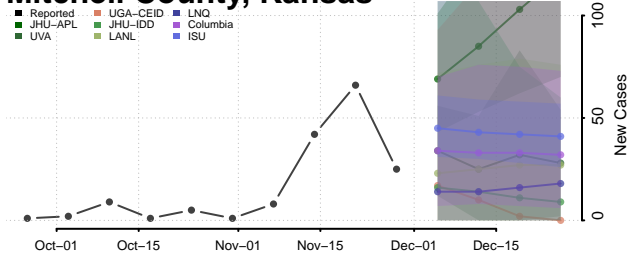

McPherson County, Kansas

Meade County, Kansas

Miami County, Kansas

Mitchell County, Kansas

Montgomery County, Kansas

Morris County, Kansas

Morton County, Kansas

Nemaha County, Kansas