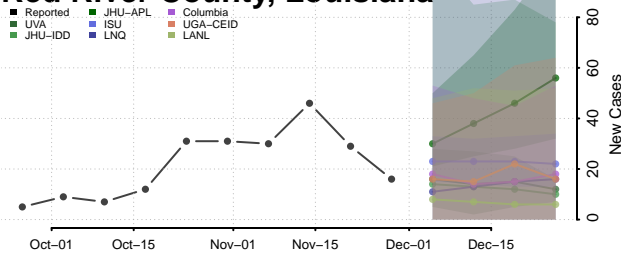

Red River County, Louisiana