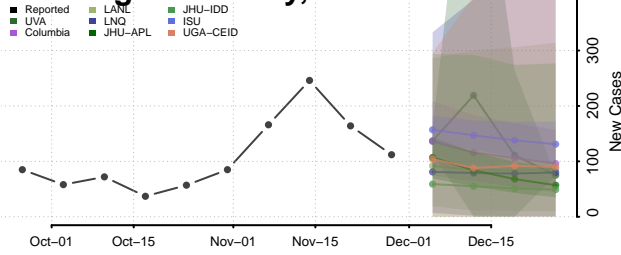

Washington County, Missouri