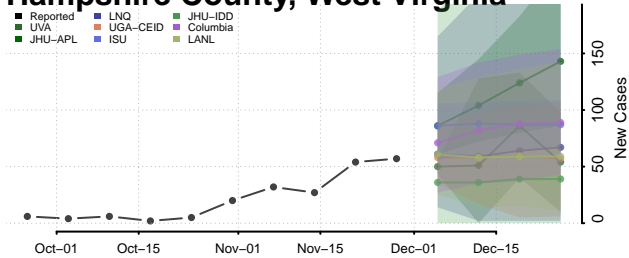

Hampshire County, West Virginia