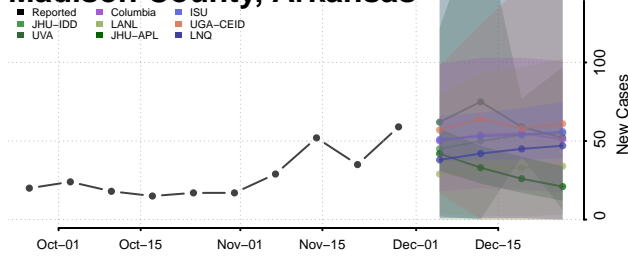

Madison County, Arkansas