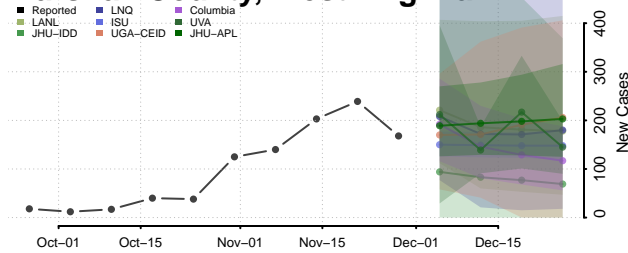

Marshall County, West Virginia