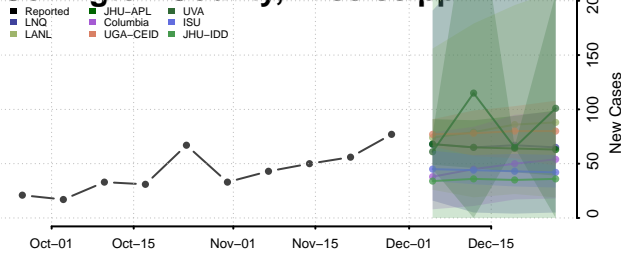

Covington County, Mississippi