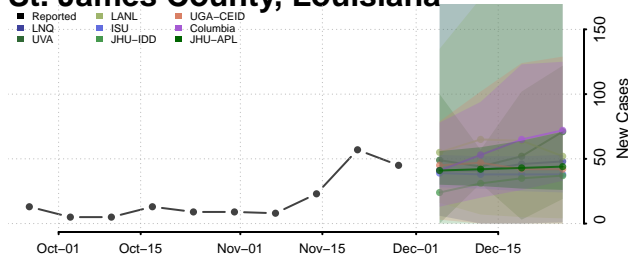

St. James County, Louisiana