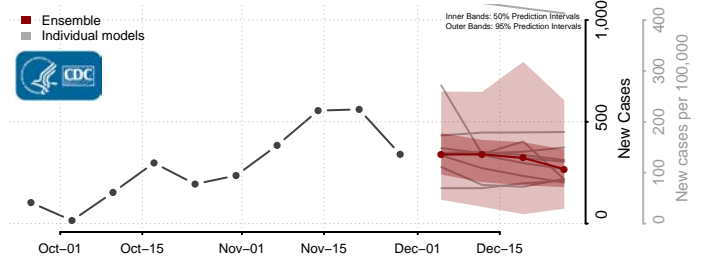

Clay County, Missouri