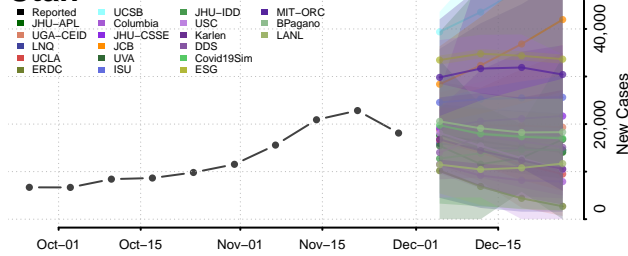

Wise County, Texas

Wood County, Texas

Yoakum County, Texas

Young County, Texas

Zapata County, Texas

Zavala County, Texas

Utah

Beaver County, Utah