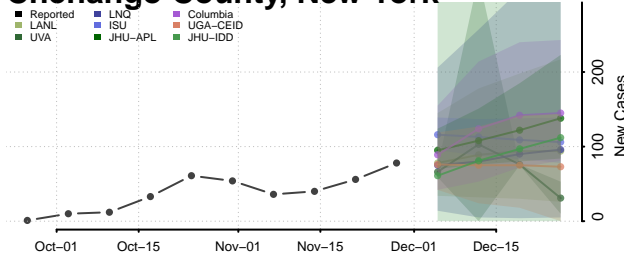

Chenango County, New York