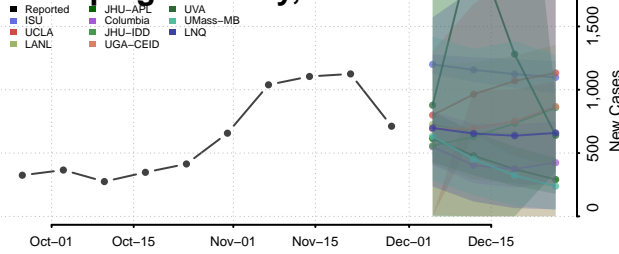

Champaign County, Illinois