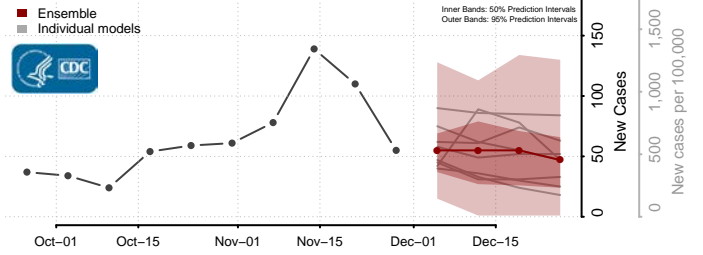

Winnebago County, Iowa