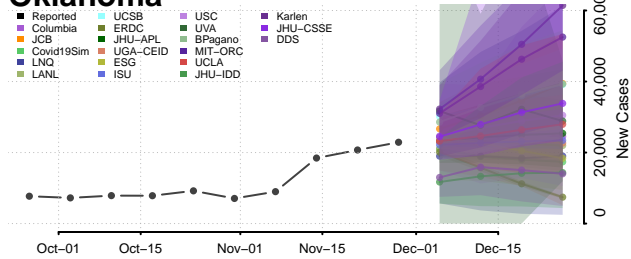

Wayne County, Ohio

Williams County, Ohio

Wood County, Ohio

Wyandot County, Ohio

Oklahoma

Adair County, Oklahoma

Alfalfa County, Oklahoma

Atoka County, Oklahoma