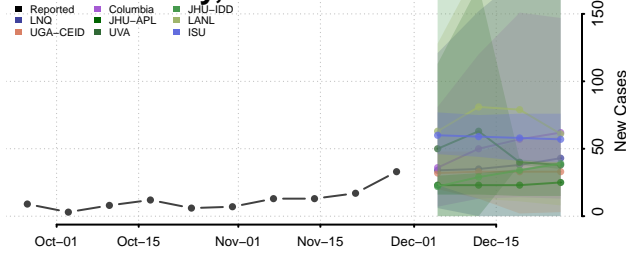

Delaware County, New York

Dutchess County, New York

Erie County, New York

Essex County, New York

Franklin County, New York

Fulton County, New York

Genesee County, New York

Greene County, New York