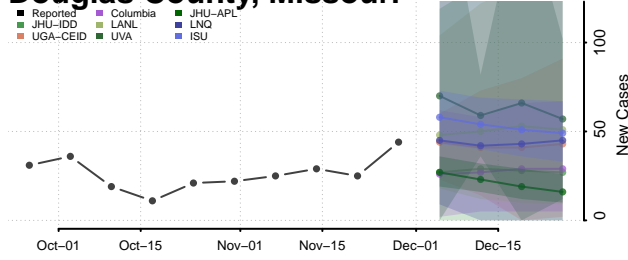

Douglas County, Missouri