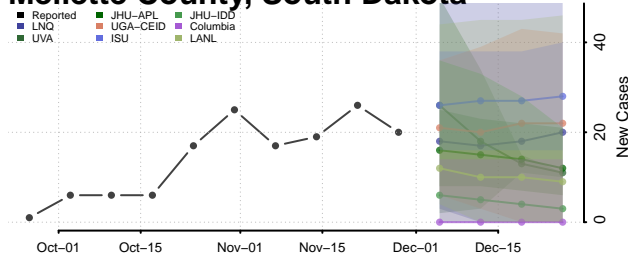

Mellette County, South Dakota