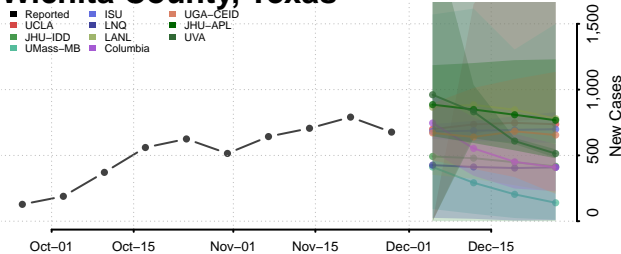

Wichita County, Texas