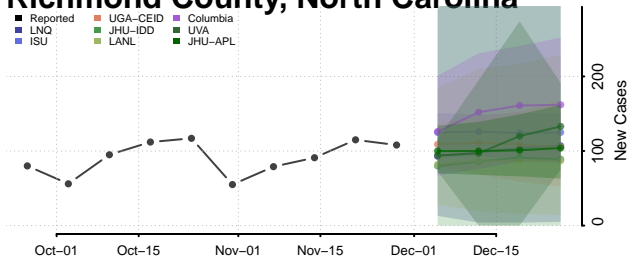

Richmond County, North Carolina