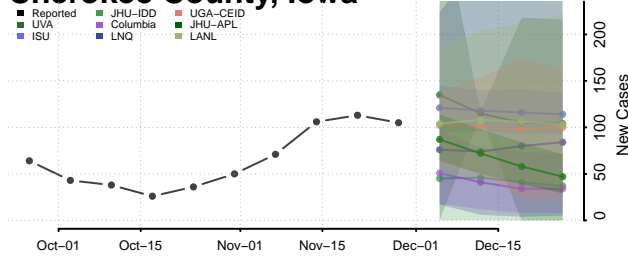

Cass County, Iowa

Cedar County, Iowa

Cerro Gordo County, Iowa

Cherokee County, Iowa

Chickasaw County, Iowa

Clarke County, Iowa

Clay County, Iowa

Clayton County, Iowa