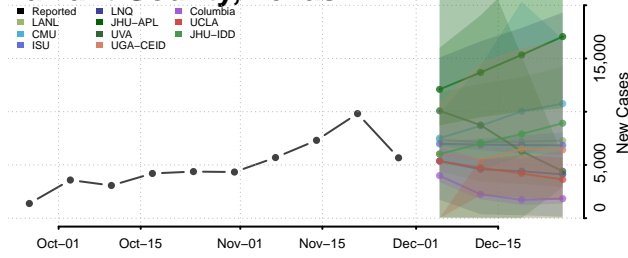

Tarrant County, Texas