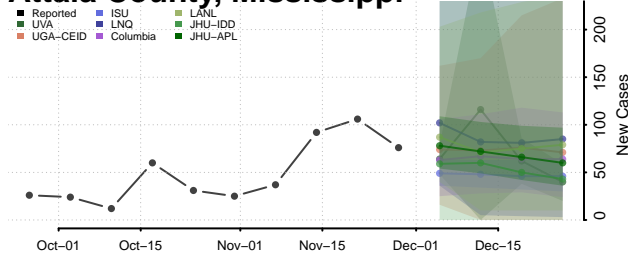

Mississippi

Adams County, Mississippi

Alcorn County, Mississippi

Amite County, Mississippi

Attala County, Mississippi

Benton County, Mississippi

Bolivar County, Mississippi

Calhoun County, Mississippi