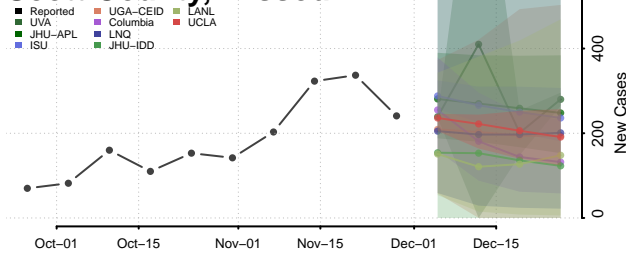

Scott County, Missouri