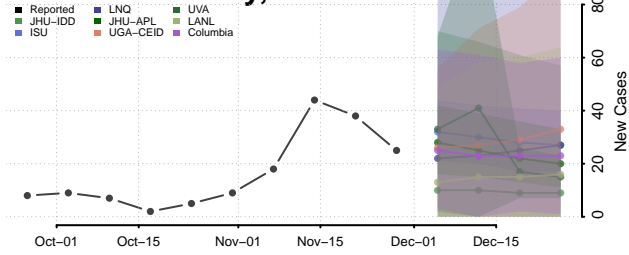

Atchison County, Missouri