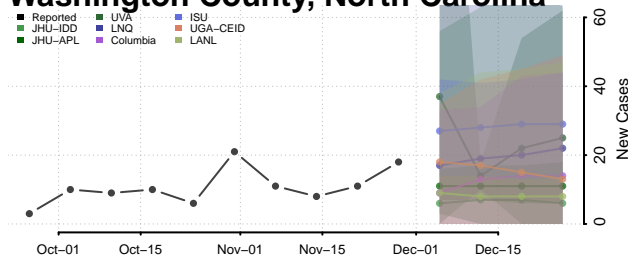

Union County, North Carolina

Vance County, North Carolina

Wake County, North Carolina

Warren County, North Carolina

Washington County, North Carolina

Watauga County, North Carolina

Wayne County, North Carolina