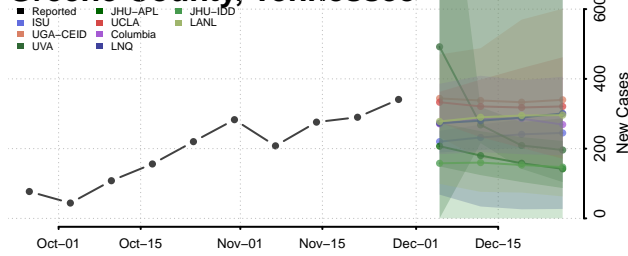

Greene County, Tennessee