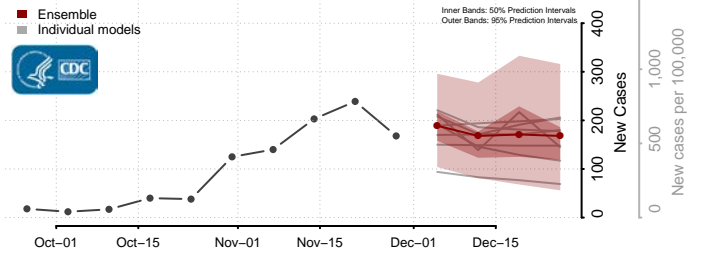

Marshall County, West Virginia