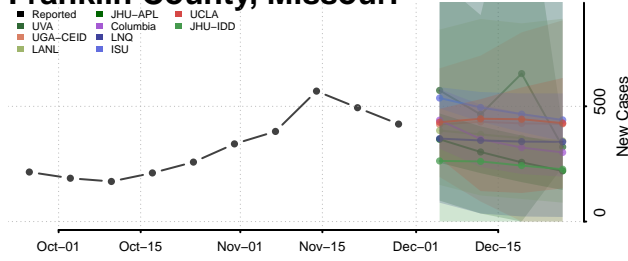

Franklin County, Missouri