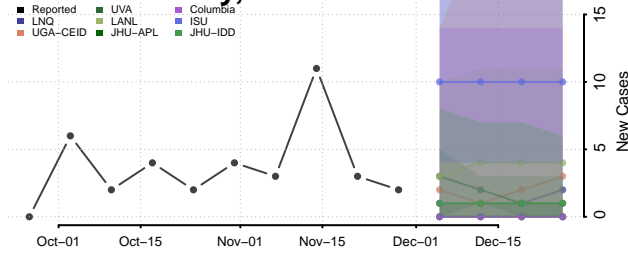

Hall County, Nebraska

Hamilton County, Nebraska

Harlan County, Nebraska

Hayes County, Nebraska

Hitchcock County, Nebraska

Holt County, Nebraska

Hooker County, Nebraska

Howard County, Nebraska