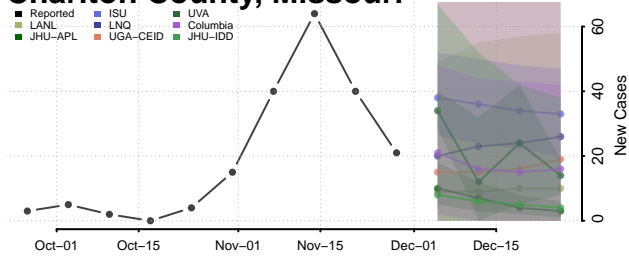

Chariton County, Missouri