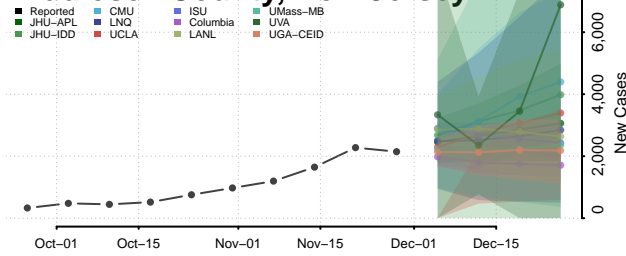

Cape May County, New Jersey

Cumberland County, New Jersey

Essex County, New Jersey

Gloucester County, New Jersey

Hudson County, New Jersey

Hunterdon County, New Jersey

Mercer County, New Jersey

Middlesex County, New Jersey