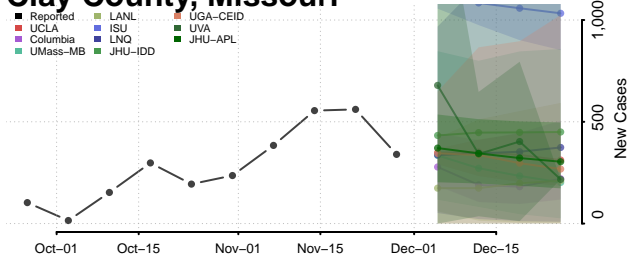

Clay County, Missouri