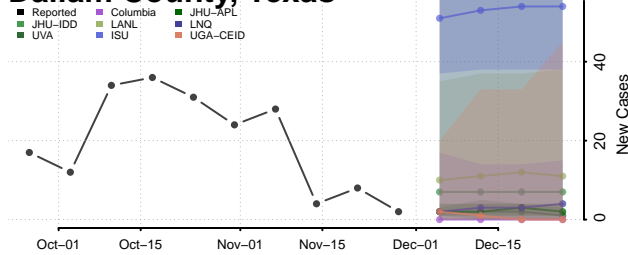

Dallas County, Texas

Dawson County, Texas

Deaf Smith County, Texas

Delta County, Texas

Denton County, Texas

DeWitt County, Texas

Dickens County, Texas

Dimmit County, Texas