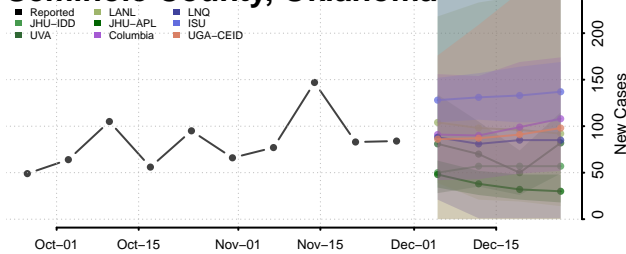

Sequoyah County, Oklahoma

Stephens County, Oklahoma

Texas County, Oklahoma

Tillman County, Oklahoma

Tulsa County, Oklahoma

Wagoner County, Oklahoma

Washington County, Oklahoma

Washita County, Oklahoma