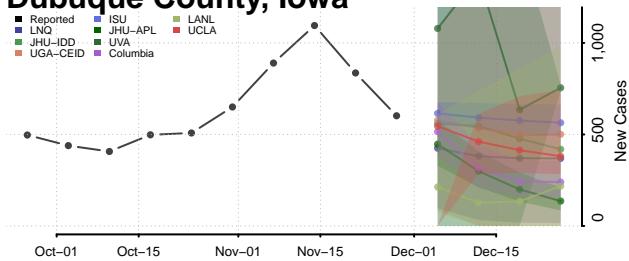

Dubuque County, Iowa