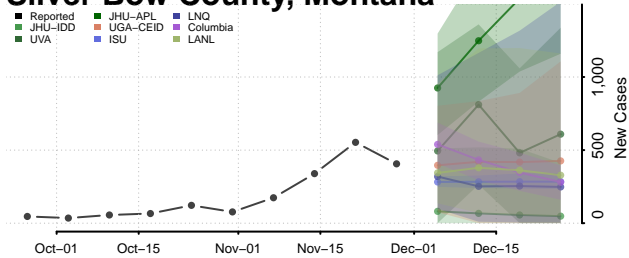

Silver Bow County, Montana