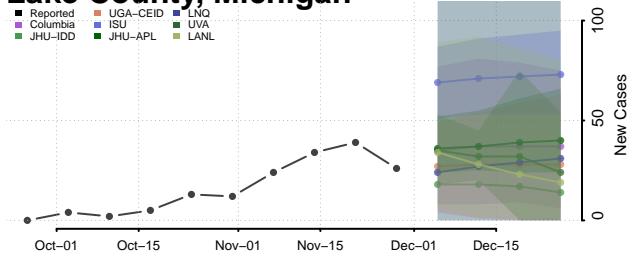

Iron County, Michigan

Isabella County, Michigan

Jackson County, Michigan

Kalamazoo County, Michigan

Kalkaska County, Michigan

Kent County, Michigan

Keweenaw County, Michigan

Lake County, Michigan