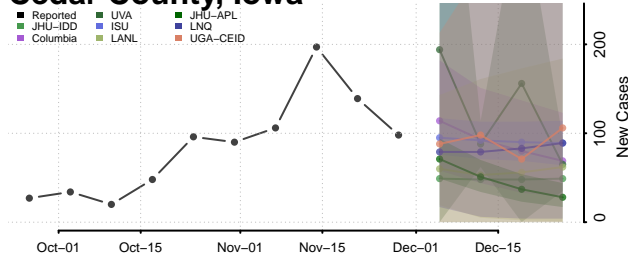

Cedar County, Iowa