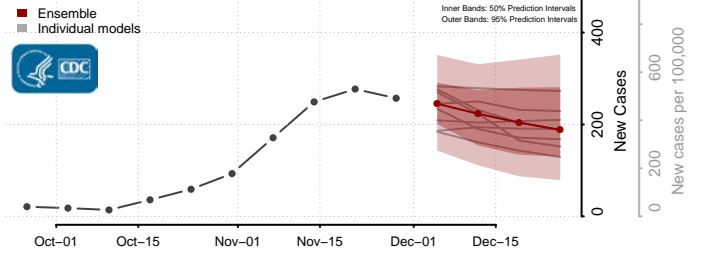

Shiawassee County, Michigan

St. Clair County, Michigan

St. Joseph County, Michigan

Tuscola County, Michigan

Van Buren County, Michigan

Washtenaw County, Michigan

Wayne County, Michigan

Wexford County, Michigan