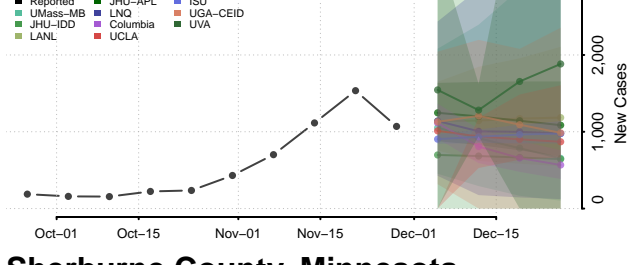

Redwood County, Minnesota

Renville County, Minnesota

Rice County, Minnesota

Rock County, Minnesota

Roseau County, Minnesota

Scott County, Minnesota

Sherburne County, Minnesota

Sibley County, Minnesota