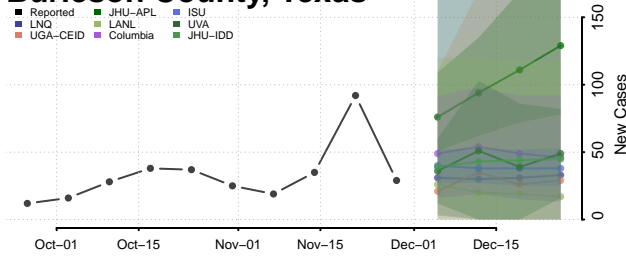

Burleson County, Texas