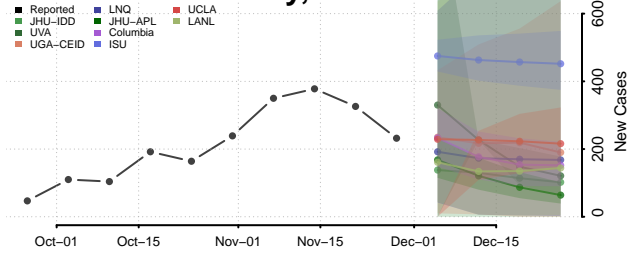

Clinton County, Iowa

Crawford County, Iowa

Dallas County, Iowa

Davis County, Iowa

Decatur County, Iowa

Delaware County, Iowa

Des Moines County, Iowa

Dickinson County, Iowa