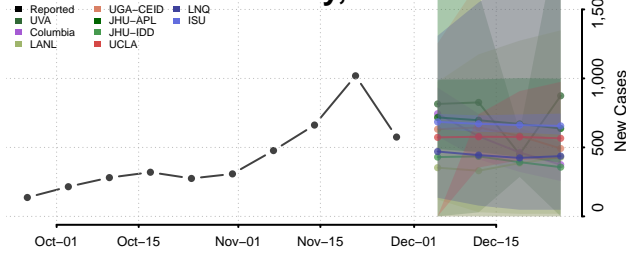

Pottawattamie County, Iowa