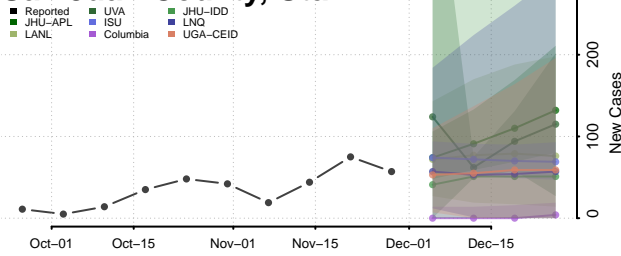

San Juan County, Utah