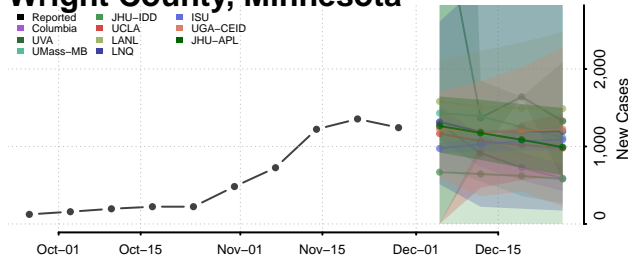

Wadena County, Minnesota

Waseca County, Minnesota

Washington County, Minnesota

Watowan County, Minnesota

Wilkin County, Minnesota

Winona County, Minnesota

Wright County, Minnesota

Yellow Medicine County, Minnesota