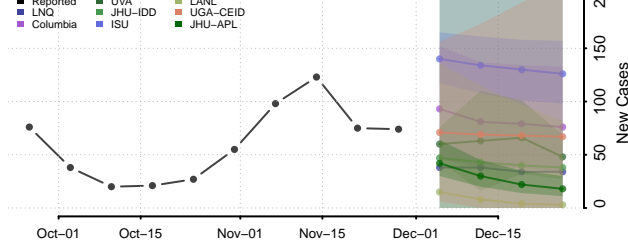

Dickinson County, Kansas