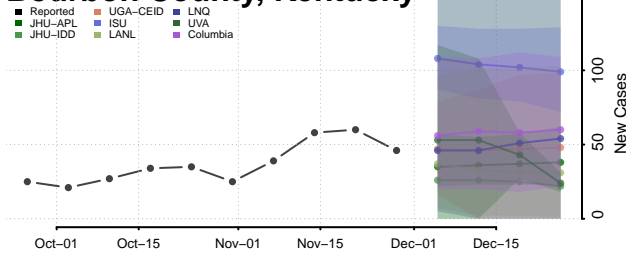

Bourbon County, Kentucky

Boyd County, Kentucky

Boyle County, Kentucky

Bracken County, Kentucky

Breathitt County, Kentucky

Breckinridge County, Kentucky

Bullitt County, Kentucky

Butler County, Kentucky