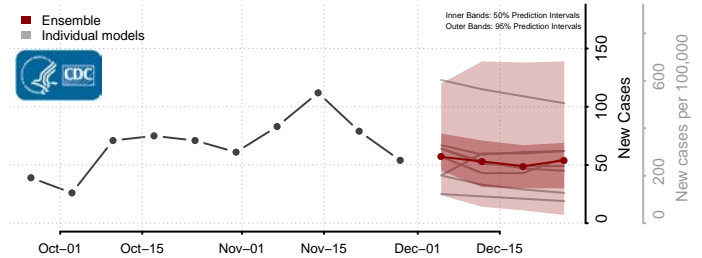

Clinton County, Missouri