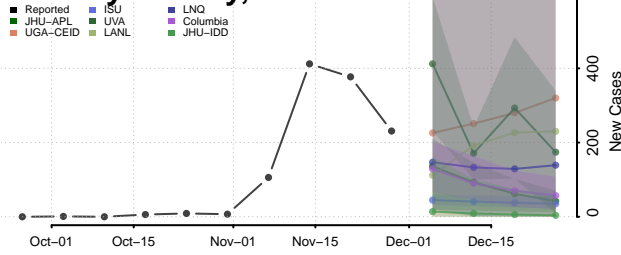

Clear Creek County, Colorado

Conejos County, Colorado

Costilla County, Colorado

Crowley County, Colorado

Custer County, Colorado

Delta County, Colorado

Denver County, Colorado

Dolores County, Colorado