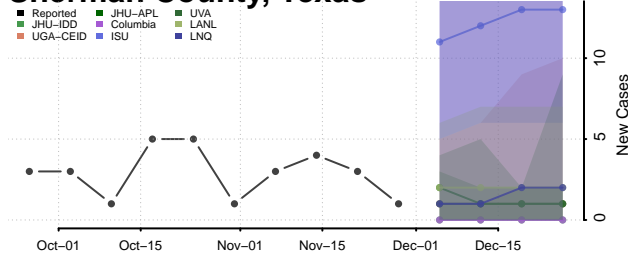

Sherman County, Texas