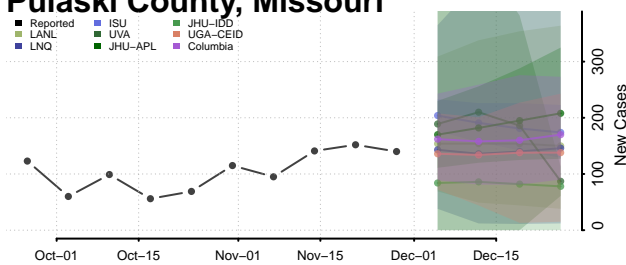

Pulaski County, Missouri