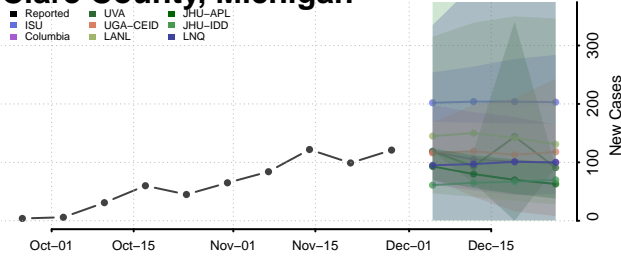

Clare County, Michigan