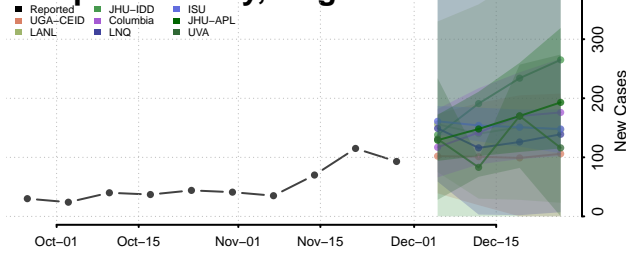

Emporia County, Virginia

Essex County, Virginia

Fairfax City County, Virginia

Fairfax County, Virginia

Falls Church County, Virginia

Fauquier County, Virginia

Floyd County, Virginia

Fluvanna County, Virginia