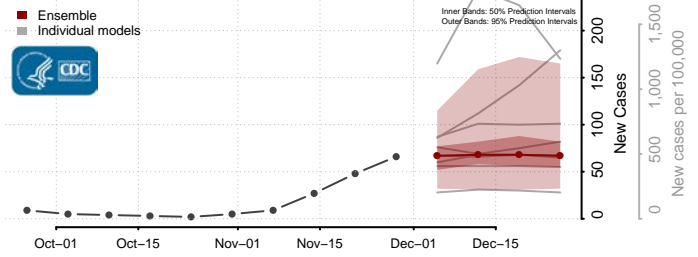

Hampshire County, West Virginia

Hancock County, West Virginia

Hardy County, West Virginia

Harrison County, West Virginia

Jackson County, West Virginia

Jefferson County, West Virginia

Kanawha County, West Virginia