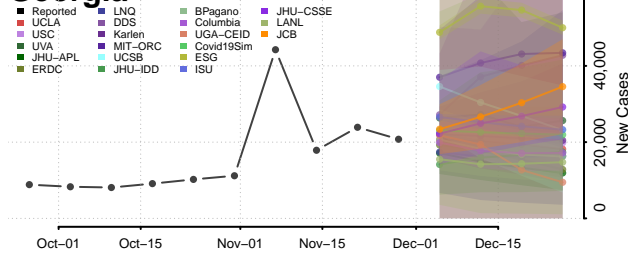

Walton County, Florida

Washington County, Florida

Georgia

Appling County, Georgia

Atkinson County, Georgia

Bacon County, Georgia