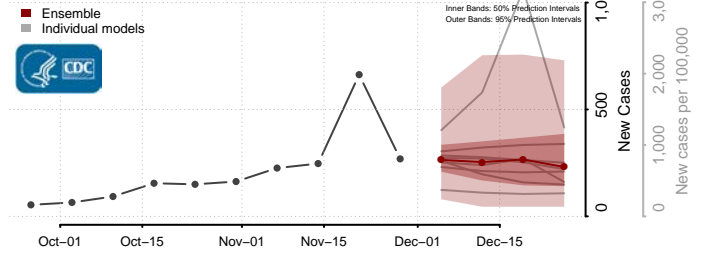

Morrison County, Minnesota