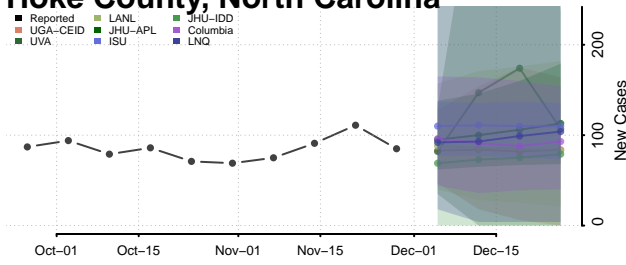

Guilford County, North Carolina

Halifax County, North Carolina

Harnett County, North Carolina

Haywood County, North Carolina

Henderson County, North Carolina

Hertford County, North Carolina

Hoke County, North Carolina