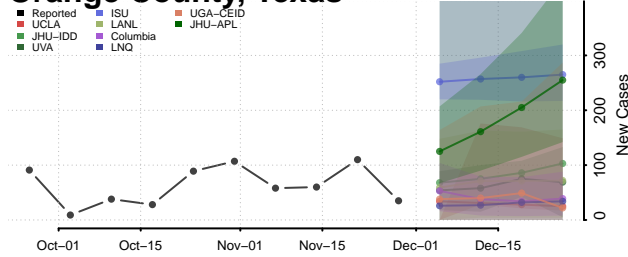

Nolan County, Texas

Nueces County, Texas

Ochiltree County, Texas

Oldham County, Texas

Orange County, Texas

Palo Pinto County, Texas

Panola County, Texas

Parker County, Texas