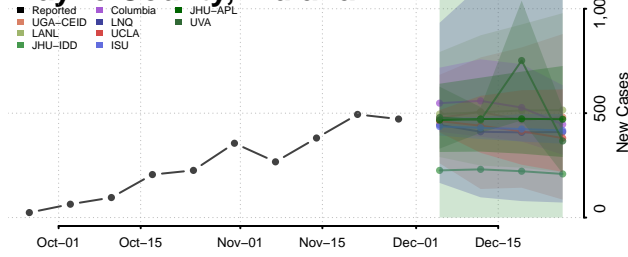

Vigo County, Indiana

Wabash County, Indiana

Warren County, Indiana

Warrick County, Indiana

Washington County, Indiana

Wayne County, Indiana

Wells County, Indiana

White County, Indiana