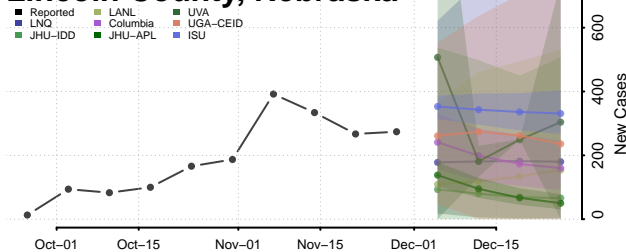

Lincoln County, Nebraska