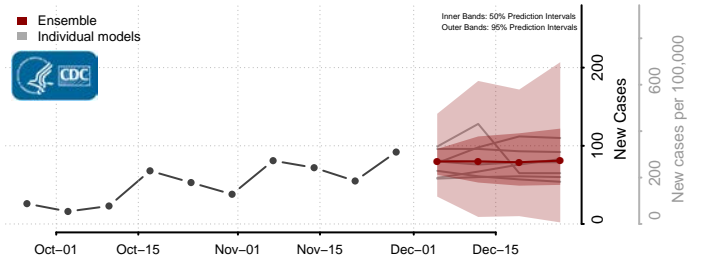

Yazoo County, Mississippi