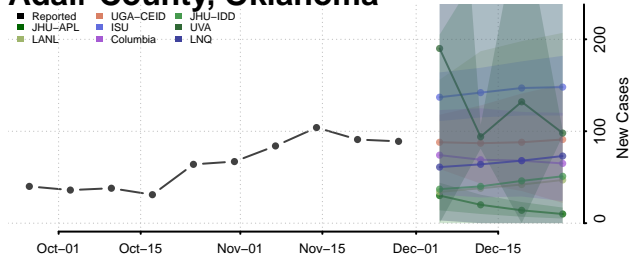

Wayne County, Ohio

Williams County, Ohio

Wood County, Ohio

Wyandot County, Ohio

Oklahoma

Adair County, Oklahoma

Alfalfa County, Oklahoma

Atoka County, Oklahoma