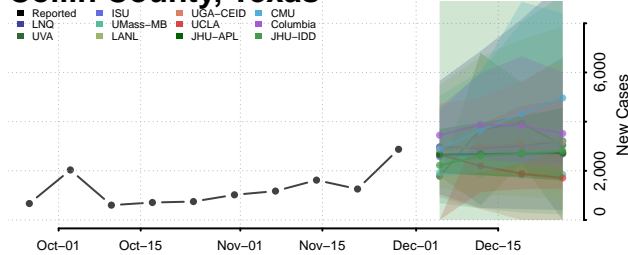

Collin County, Texas