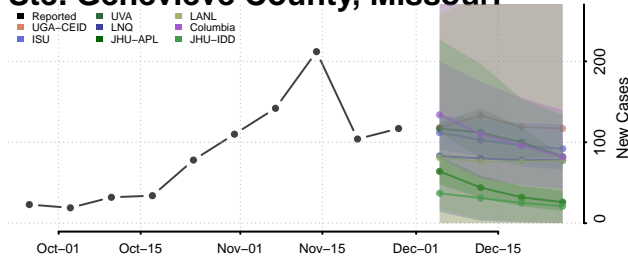

Ste. Genevieve County, Missouri