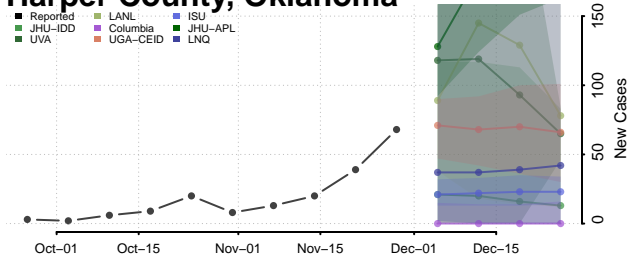

Harper County, Oklahoma