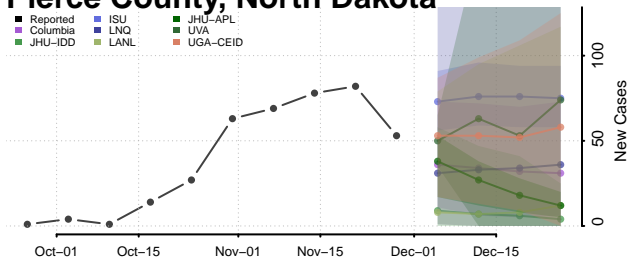

McLean County, North Dakota

Mercer County, North Dakota

Morton County, North Dakota

Mountrail County, North Dakota

Nelson County, North Dakota

Oliver County, North Dakota

Pembina County, North Dakota

Pierce County, North Dakota