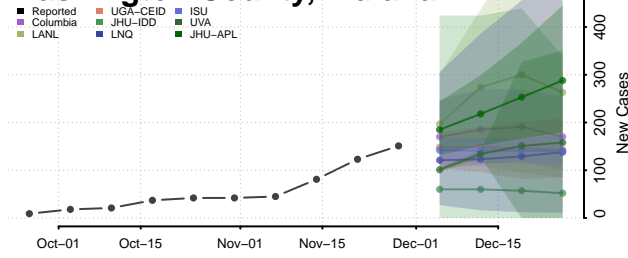

Vigo County, Indiana

Wabash County, Indiana

Warren County, Indiana

Warrick County, Indiana

Washington County, Indiana

Wayne County, Indiana

Wells County, Indiana

White County, Indiana