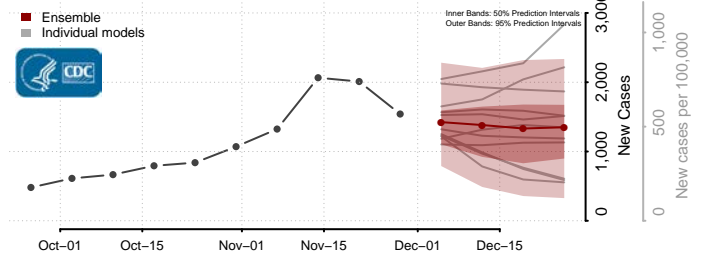

Randolph County, Indiana

Ripley County, Indiana

Rush County, Indiana

Scott County, Indiana

Shelby County, Indiana

Spencer County, Indiana

St. Joseph County, Indiana

Starke County, Indiana