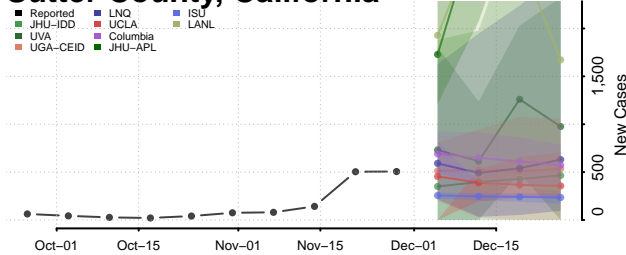

Sierra County, California

Siskiyou County, California

Solano County, California

Sonoma County, California

Stanislaus County, California

Sutter County, California

Tehama County, California

Trinity County, California