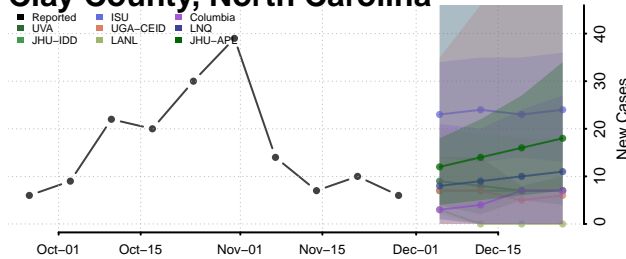

Clay County, North Carolina