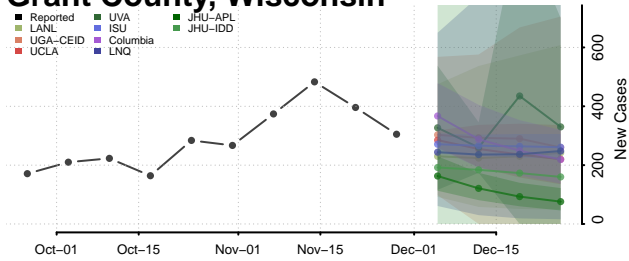

Florence County, Wisconsin

Fond du Lac County, Wisconsin

Forest County, Wisconsin

Grant County, Wisconsin

Green County, Wisconsin

Green Lake County, Wisconsin

Iowa County, Wisconsin

Iron County, Wisconsin