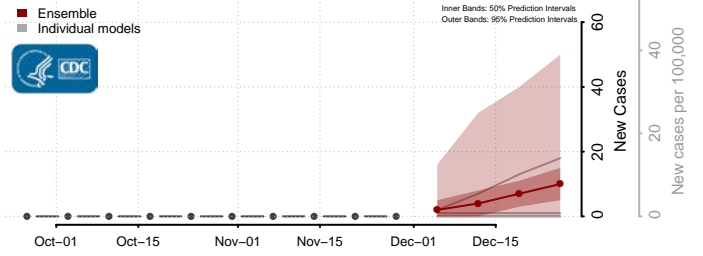

Box Elder County, Utah

Cache County, Utah

Carbon County, Utah

Daggett County, Utah

Davis County, Utah

Duchesne County, Utah

Emery County, Utah

Garfield County, Utah