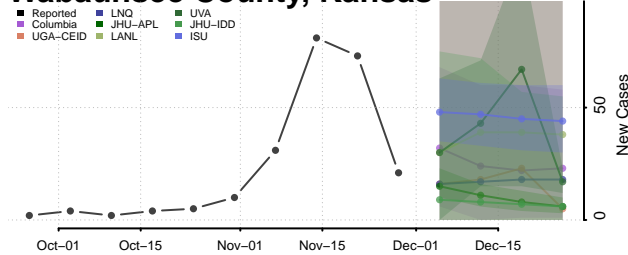

Wabaunsee County, Kansas