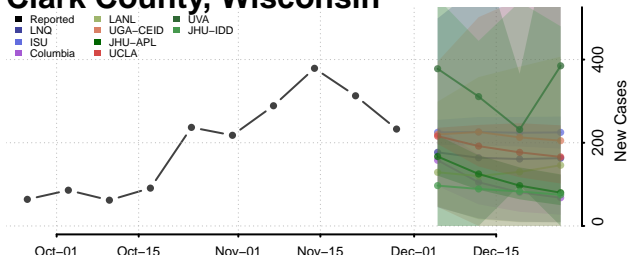

Barron County, Wisconsin

Bayfield County, Wisconsin

Brown County, Wisconsin

Buffalo County, Wisconsin

Burnett County, Wisconsin

Calumet County, Wisconsin

Chippewa County, Wisconsin

Clark County, Wisconsin