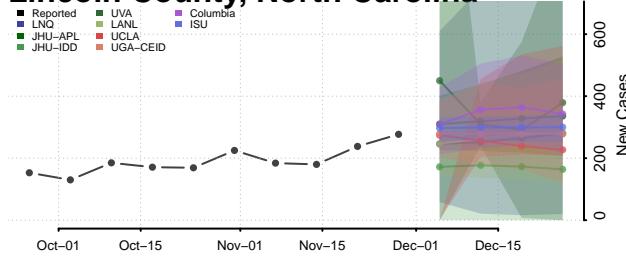

Lincoln County, North Carolina