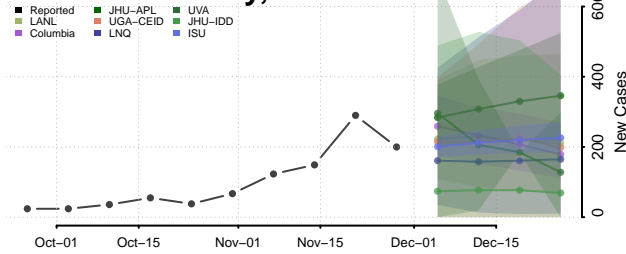

Le Sueur County, Minnesota