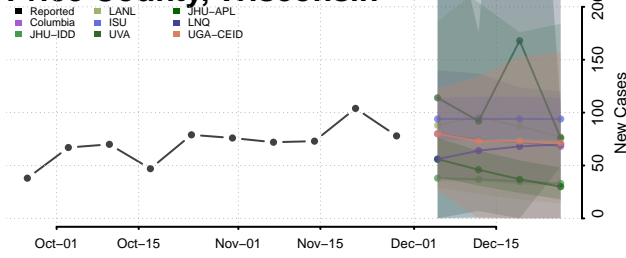

Price County, Wisconsin