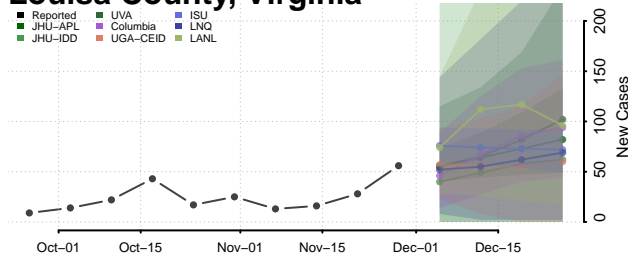

Lancaster County, Virginia

Lee County, Virginia

Lexington County, Virginia

Loudoun County, Virginia

Louisa County, Virginia

Lunenburg County, Virginia

Lynchburg County, Virginia

Madison County, Virginia