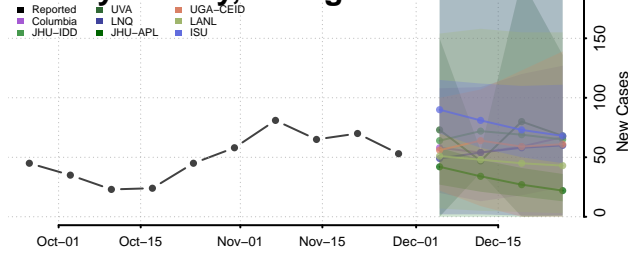

Liberty County, Georgia