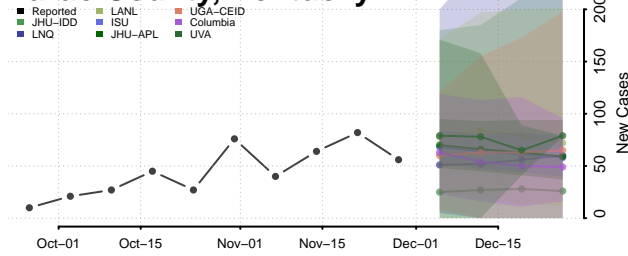

Jessamine County, Kentucky

Johnson County, Kentucky

Kenton County, Kentucky

Knott County, Kentucky

Knox County, Kentucky

Larue County, Kentucky

Laurel County, Kentucky

Lawrence County, Kentucky