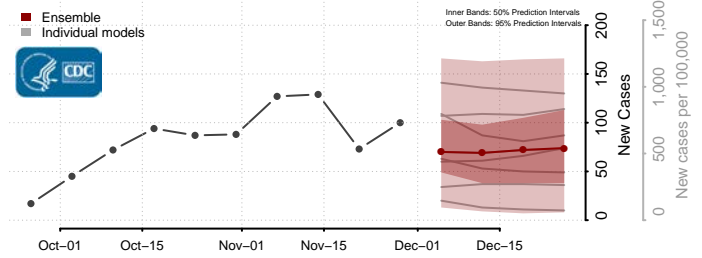

Valley County, Nebraska

Washington County, Nebraska

Wayne County, Nebraska

Webster County, Nebraska

Wheeler County, Nebraska

York County, Nebraska

Nevada

Carson City County, Nevada