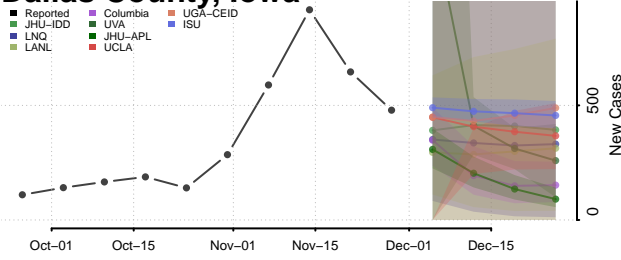

Dallas County, Iowa