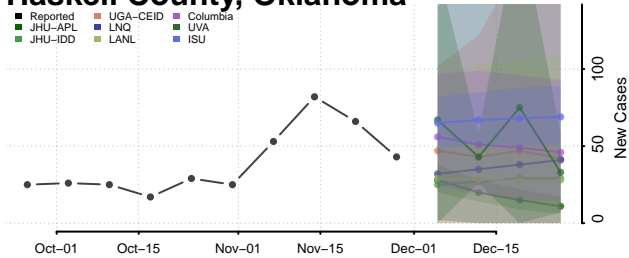

Haskell County, Oklahoma