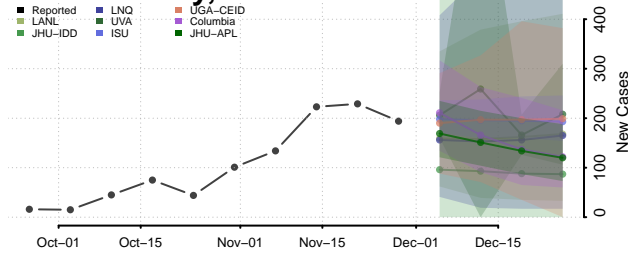

Vigo County, Indiana

Wabash County, Indiana

Warren County, Indiana

Warrick County, Indiana

Washington County, Indiana

Wayne County, Indiana

Wells County, Indiana

White County, Indiana