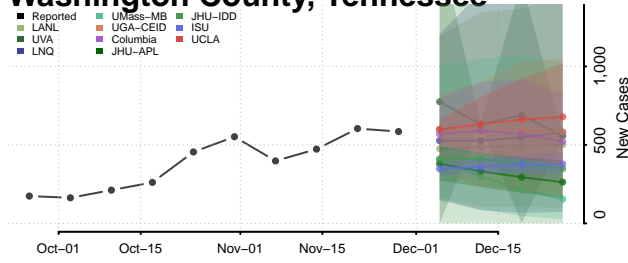

Washington County, Tennessee