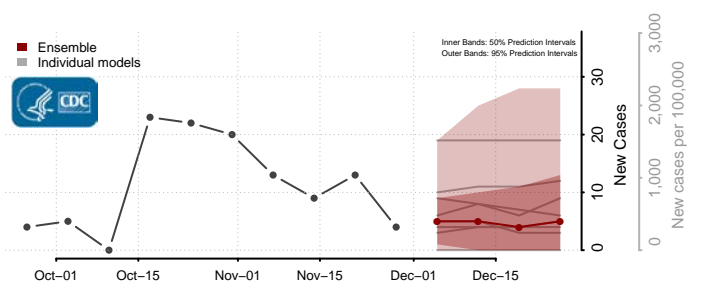

Beaverhead County, Montana

Big Horn County, Montana

Blaine County, Montana

Broadwater County, Montana

Carbon County, Montana

Carter County, Montana

Cascade County, Montana

Chouteau County, Montana