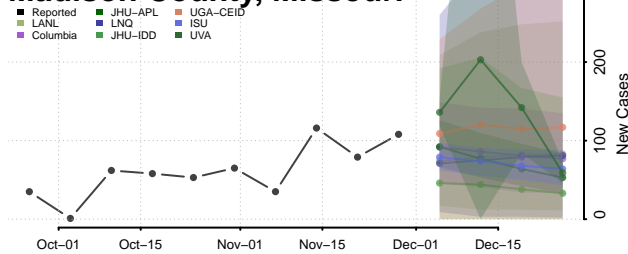

Madison County, Missouri