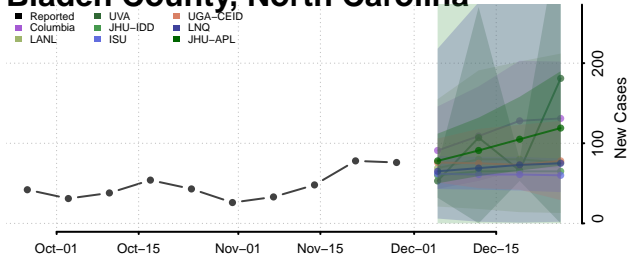

Avery County, North Carolina

Beaufort County, North Carolina

Bertie County, North Carolina

Bladen County, North Carolina

Brunswick County, North Carolina

Buncombe County, North Carolina

Burke County, North Carolina