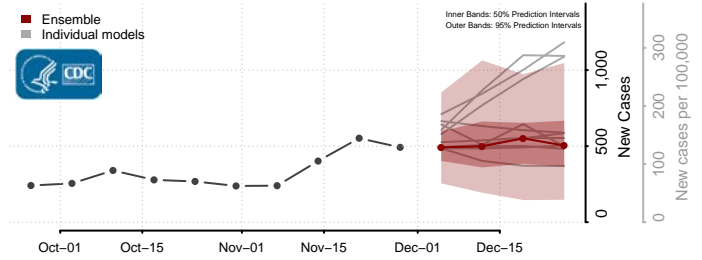

Hood River County, Oregon

Jackson County, Oregon

Jefferson County, Oregon

Josephine County, Oregon

Klamath County, Oregon

Lake County, Oregon

Lane County, Oregon

Lincoln County, Oregon