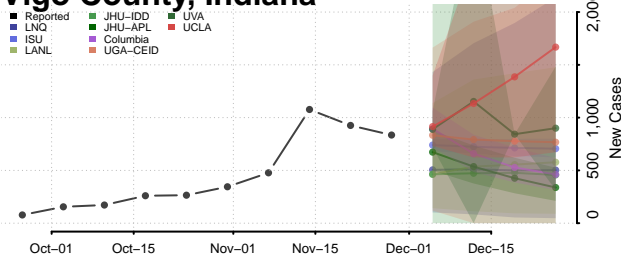

Vigo County, Indiana