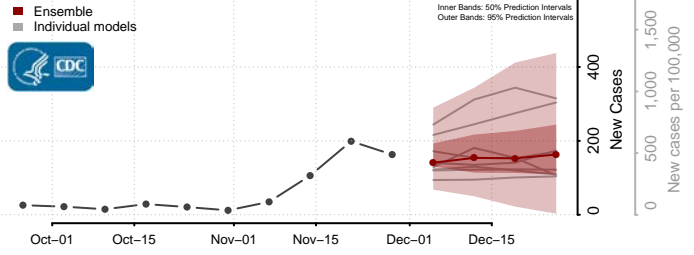

Evangeline County, Louisiana