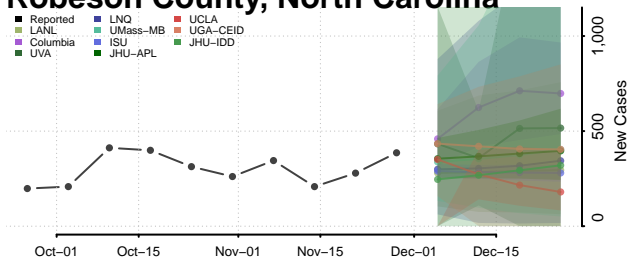

Robeson County, North Carolina