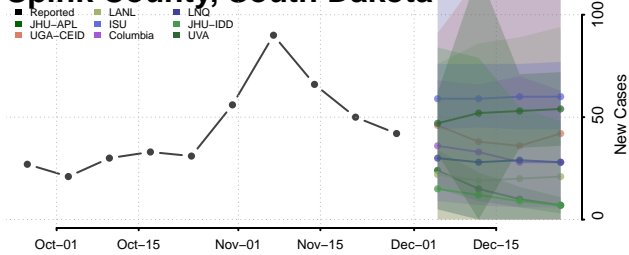

Spink County, South Dakota