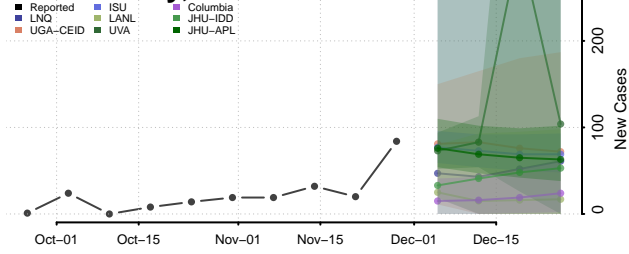

Bee County, Texas