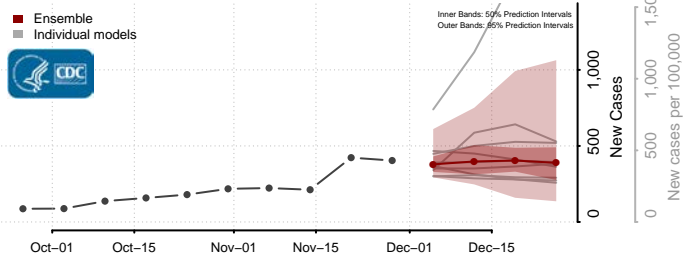

Roanoke County, Virginia