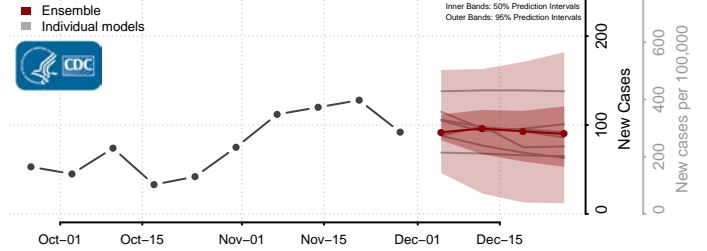

Pontotoc County, Mississippi