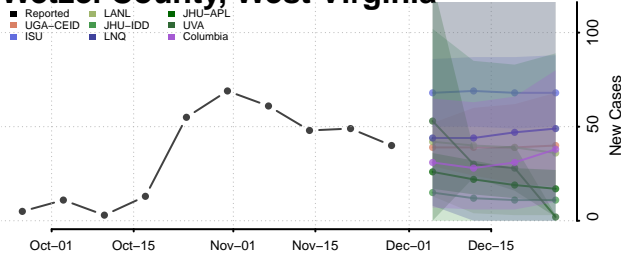

Wetzel County, West Virginia