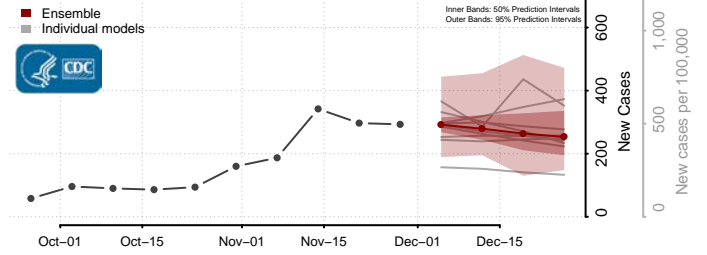

Lincoln County, Missouri