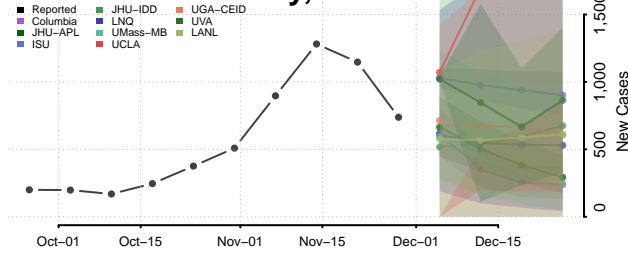

Pike County, Illinois

Pope County, Illinois

Pulaski County, Illinois

Putnam County, Illinois

Randolph County, Illinois

Richland County, Illinois

Rock Island County, Illinois

Saline County, Illinois