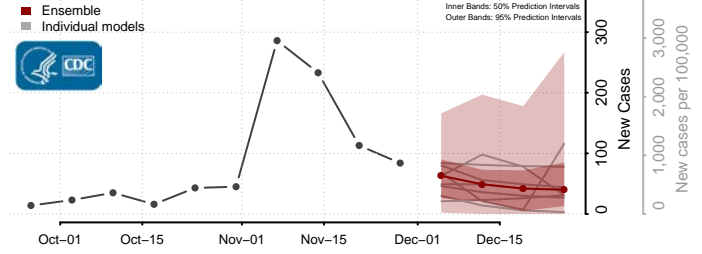

Calhoun County, Iowa