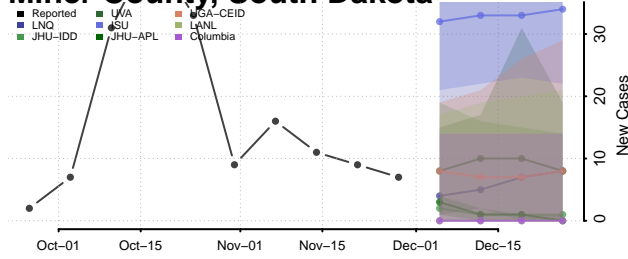

Miner County, South Dakota