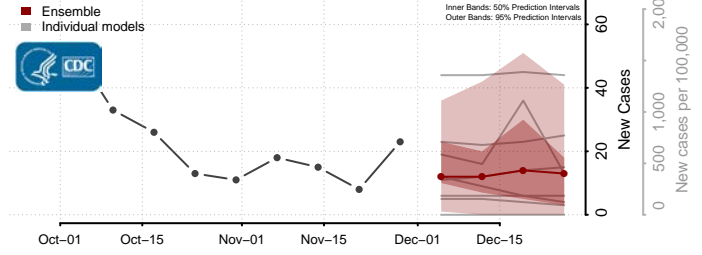

Divide County, North Dakota

Dunn County, North Dakota

Eddy County, North Dakota

Emmons County, North Dakota

Foster County, North Dakota

Golden Valley County, North Dakota

Grand Forks County, North Dakota

Grant County, North Dakota