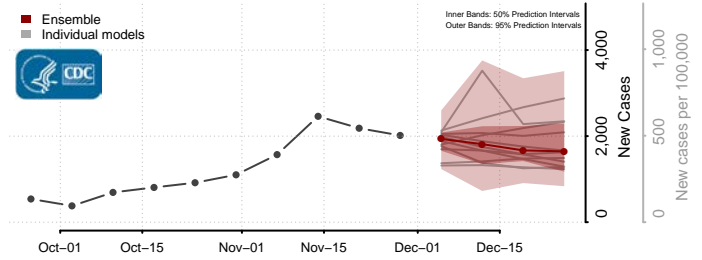

St. Charles County, Missouri