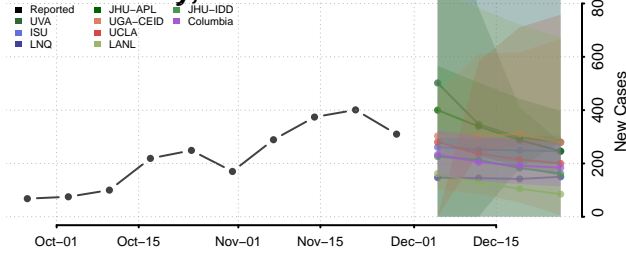

Hale County, Texas