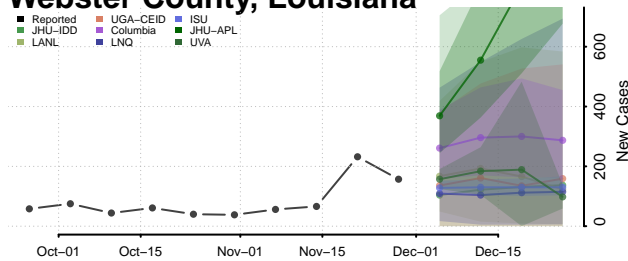

Terrebonne County, Louisiana

Union County, Louisiana

Vermilion County, Louisiana

Vernon County, Louisiana

Washington County, Louisiana

Webster County, Louisiana

West Baton Rouge County, Louisiana

West Carroll County, Louisiana