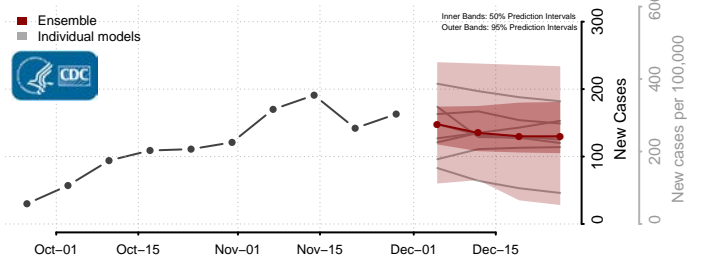

Washington County, Virginia