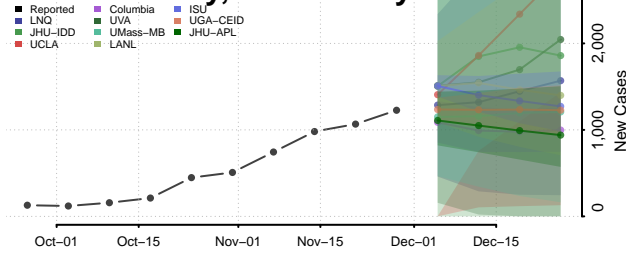

Morris County, New Jersey