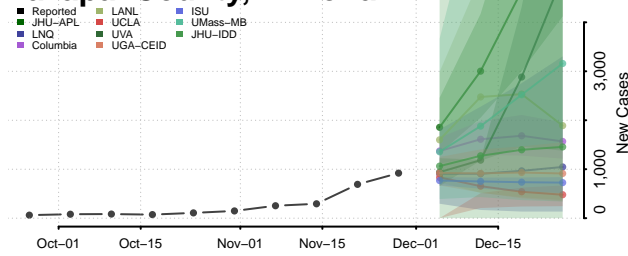

Yavapai County, Arizona