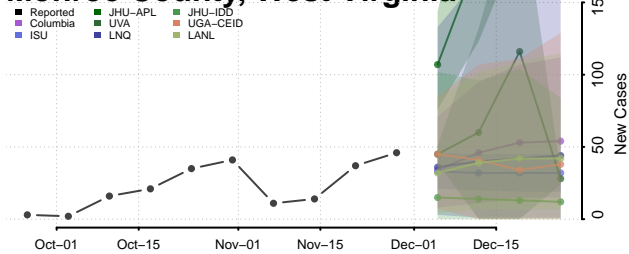

Monroe County, West Virginia