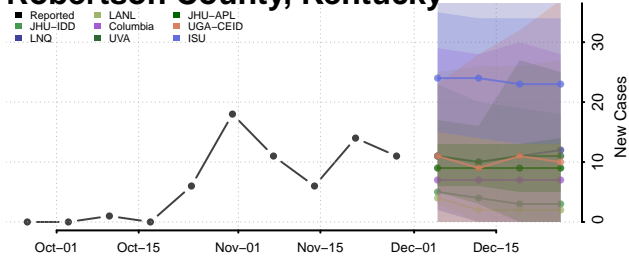

Robertson County, Kentucky