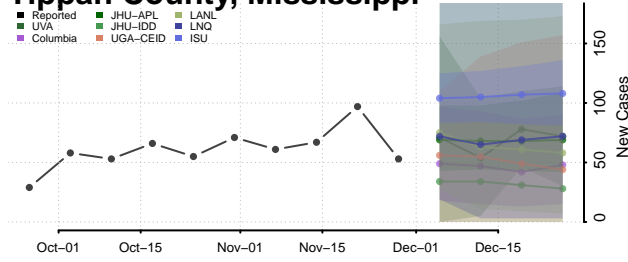

Tippah County, Mississippi