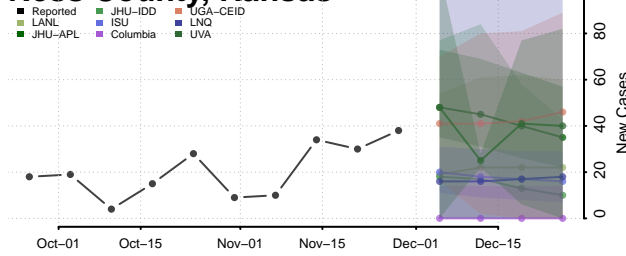

Ness County, Kansas