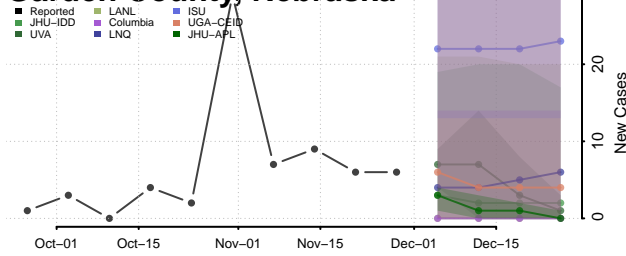

Frontier County, Nebraska

Furnas County, Nebraska

Gage County, Nebraska

Garden County, Nebraska

Garfield County, Nebraska

Gosper County, Nebraska

Grant County, Nebraska

Greeley County, Nebraska