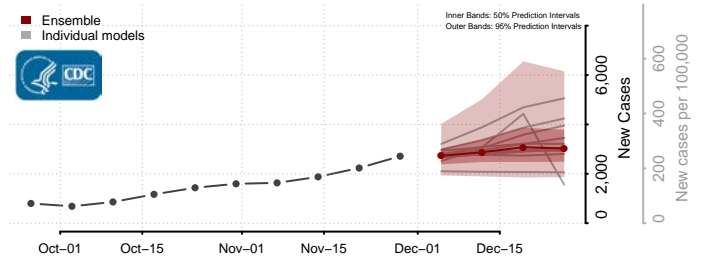

Mecklenburg County, North Carolina