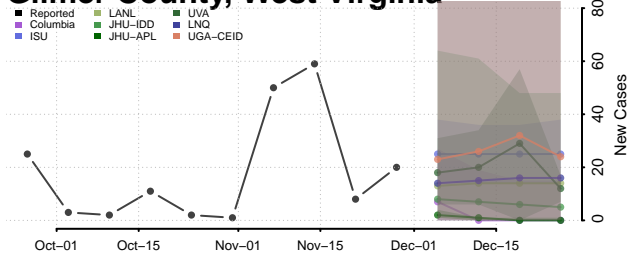

Gilmer County, West Virginia