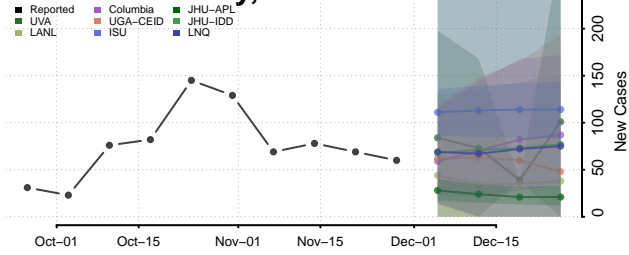

Jackson County, North Carolina