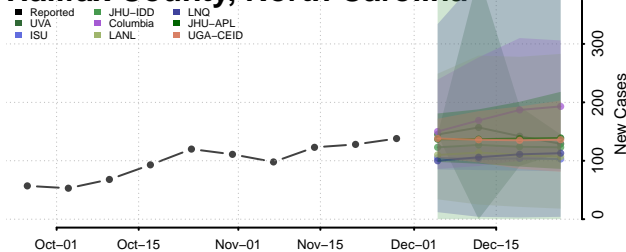

Halifax County, North Carolina