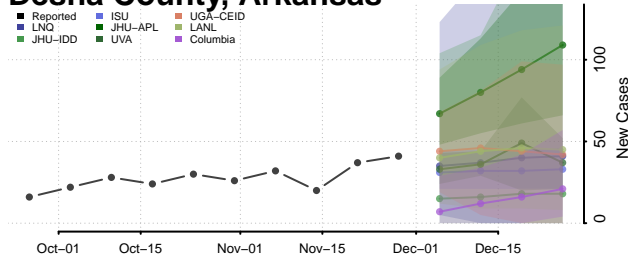

Desha County, Arkansas