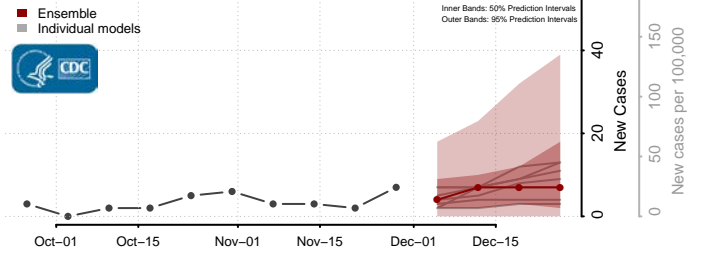

Rusk County, Texas

Sabine County, Texas

San Augustine County, Texas

San Jacinto County, Texas

San Patricio County, Texas

San Saba County, Texas

Schleicher County, Texas

Scurry County, Texas