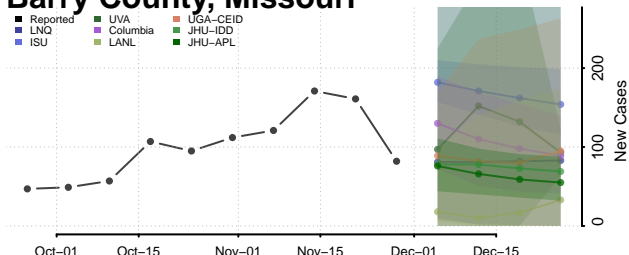

Barry County, Missouri