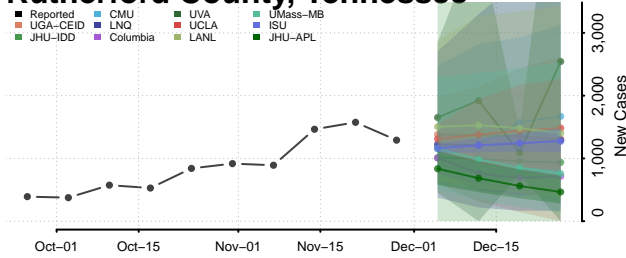

Rutherford County, Tennessee