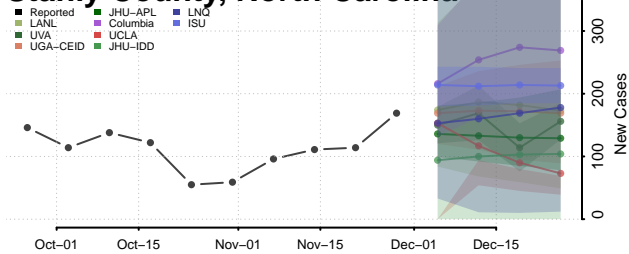

Stanly County, North Carolina