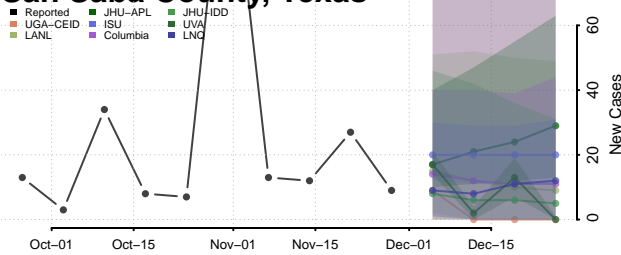

San Saba County, Texas