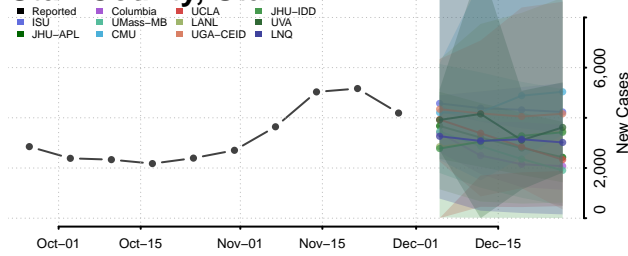

Utah County, Utah