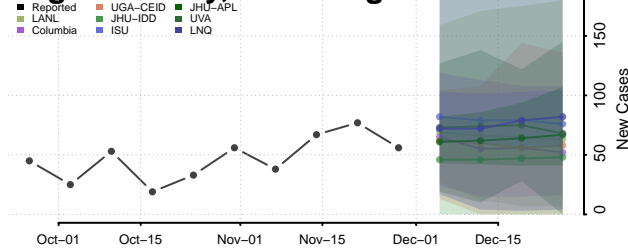

Logan County, West Virginia