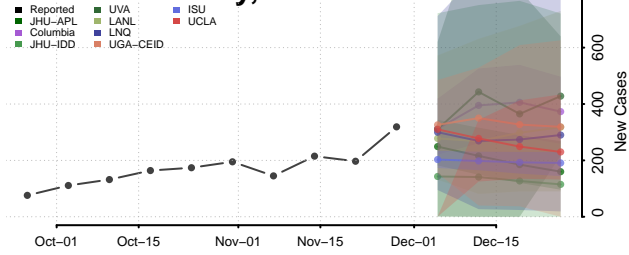

Geneva County, Alabama

Greene County, Alabama

Hale County, Alabama

Henry County, Alabama

Houston County, Alabama

Jackson County, Alabama

Jefferson County, Alabama

Lamar County, Alabama