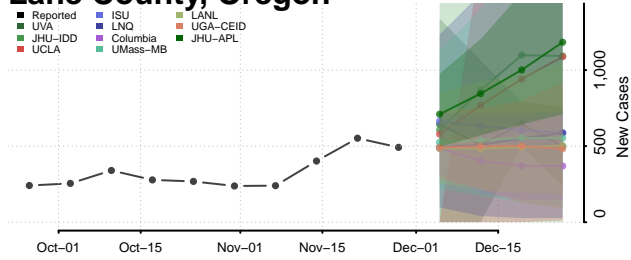

Hood River County, Oregon

Jackson County, Oregon

Jefferson County, Oregon

Josephine County, Oregon

Klamath County, Oregon

Lake County, Oregon

Lane County, Oregon

Lincoln County, Oregon