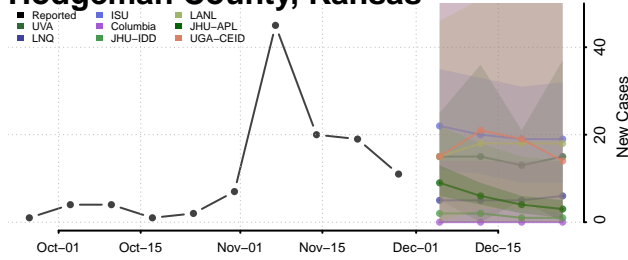

Gray County, Kansas

Greeley County, Kansas

Greenwood County, Kansas

Hamilton County, Kansas

Harper County, Kansas

Harvey County, Kansas

Haskell County, Kansas

Hodgeman County, Kansas