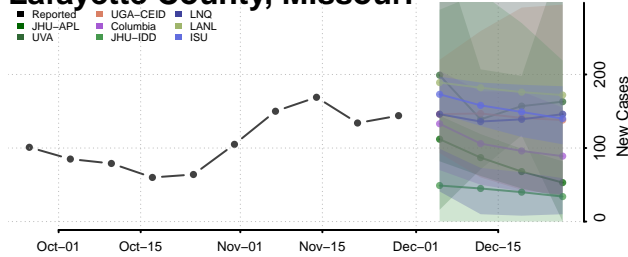

Lafayette County, Missouri