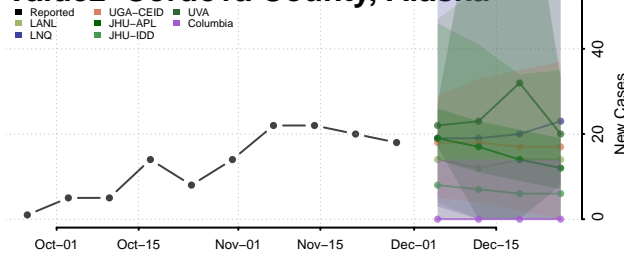

North Slope County, Alaska

Northwest Arctic County, Alaska

Petersburg County, Alaska

Prince of Wales-Hyder County, Alaska

Sitka County, Alaska

Skagway County, Alaska

Southeast Fairbanks County, Alaska

Valdez-Cordova County, Alaska