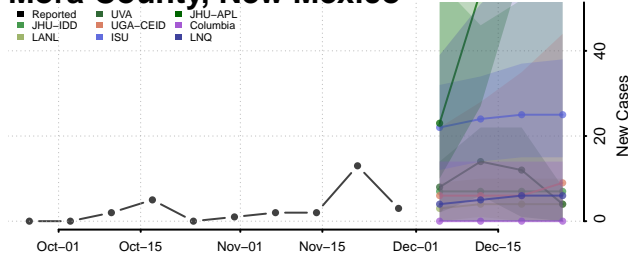

Lincoln County, New Mexico

Los Alamos County, New Mexico

Luna County, New Mexico

McKinley County, New Mexico

Mora County, New Mexico

Otero County, New Mexico

Quay County, New Mexico

Rio Arriba County, New Mexico