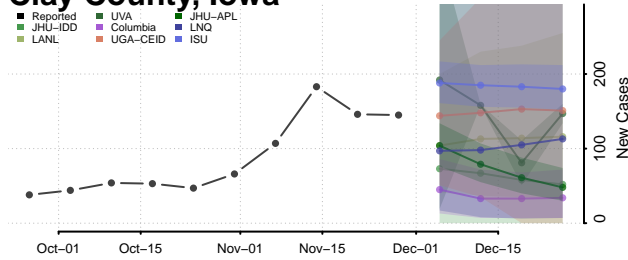

Cass County, Iowa

Cedar County, Iowa

Cerro Gordo County, Iowa

Cherokee County, Iowa

Chickasaw County, Iowa

Clarke County, Iowa

Clay County, Iowa

Clayton County, Iowa