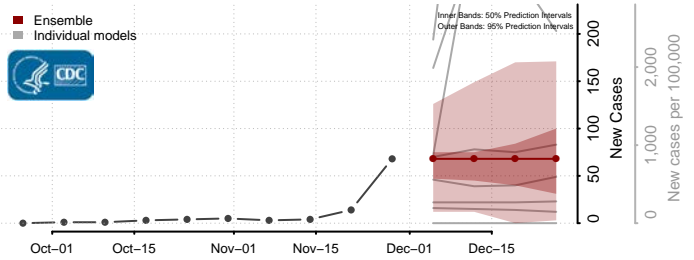

Pendleton County, West Virginia

Pleasants County, West Virginia

Pocahontas County, West Virginia

Preston County, West Virginia

Putnam County, West Virginia

Raleigh County, West Virginia

Randolph County, West Virginia