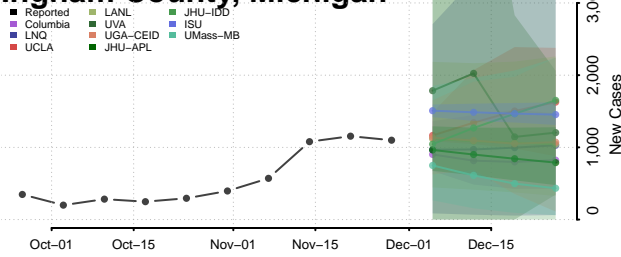

Grand Traverse County, Michigan

Gratiot County, Michigan

Hillsdale County, Michigan

Houghton County, Michigan

Huron County, Michigan

Ingham County, Michigan

Ionia County, Michigan

Iosco County, Michigan