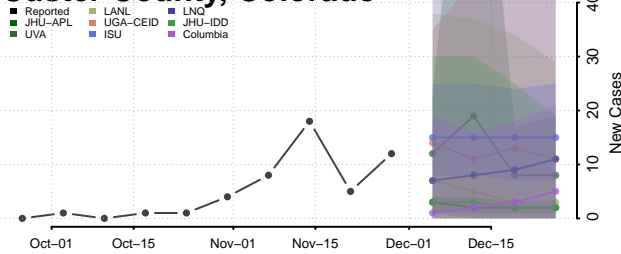

Clear Creek County, Colorado

Conejos County, Colorado

Costilla County, Colorado

Crowley County, Colorado

Custer County, Colorado

Delta County, Colorado

Denver County, Colorado

Dolores County, Colorado