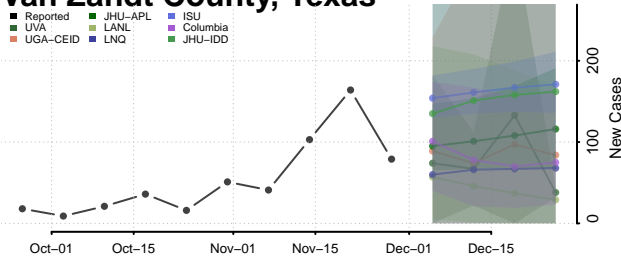

Van Zandt County, Texas