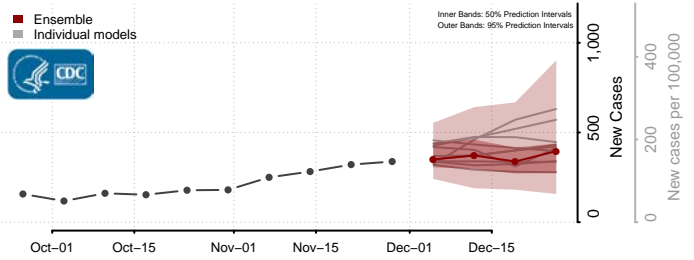

Prince George County, Virginia

Prince William County, Virginia

Pulaski County, Virginia

Radford County, Virginia

Rappahannock County, Virginia

Richmond City County, Virginia

Richmond County, Virginia

Roanoke City County, Virginia