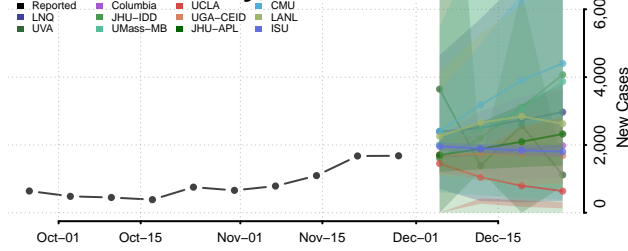

Alameda County, California