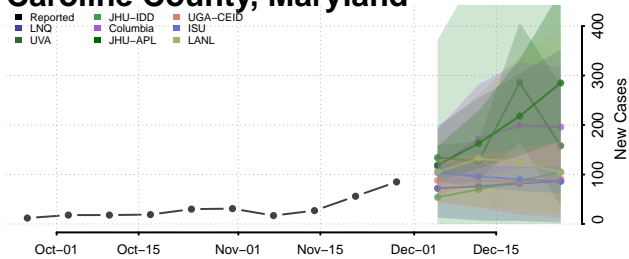

Caroline County, Maryland