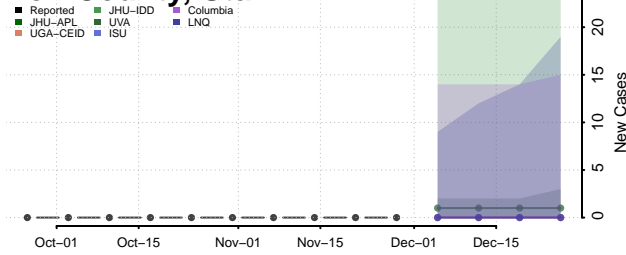

Iron County, Utah