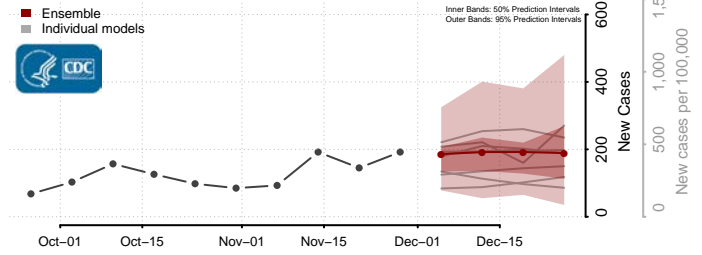

Custer County, Oklahoma

Delaware County, Oklahoma

Dewey County, Oklahoma

Ellis County, Oklahoma

Garfield County, Oklahoma

Garvin County, Oklahoma

Grady County, Oklahoma

Grant County, Oklahoma