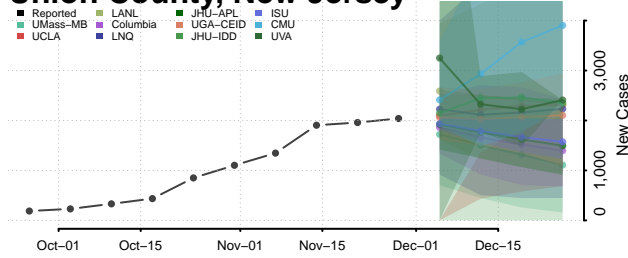

Union County, New Jersey