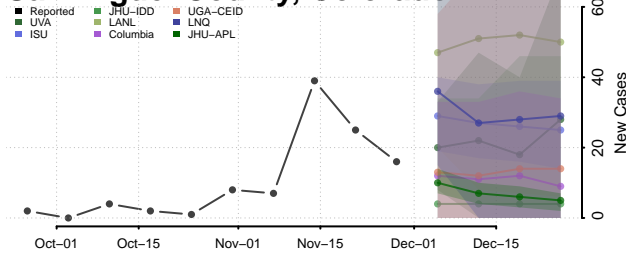

Prowers County, Colorado

Pueblo County, Colorado

Rio Blanco County, Colorado

Rio Grande County, Colorado

Routt County, Colorado

Saguache County, Colorado

San Juan County, Colorado

San Miguel County, Colorado