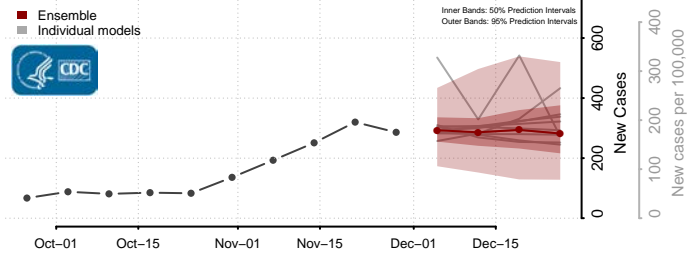

Charles County, Maryland