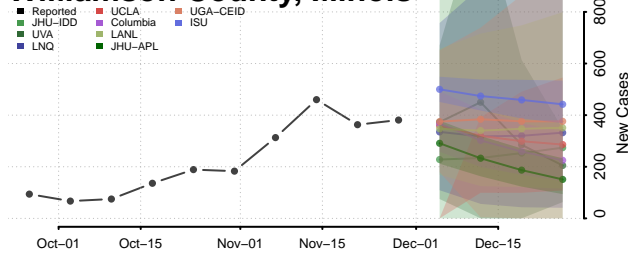

Williamson County, Illinois