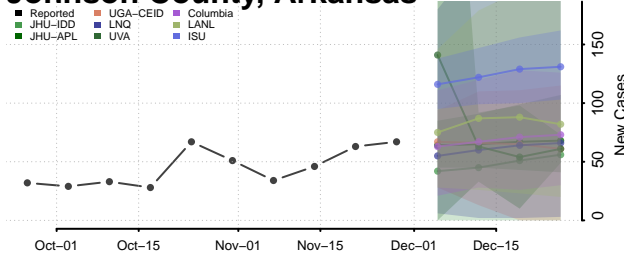

Johnson County, Arkansas