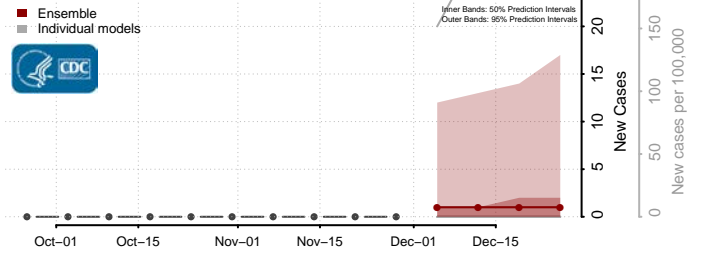

Millard County, Utah