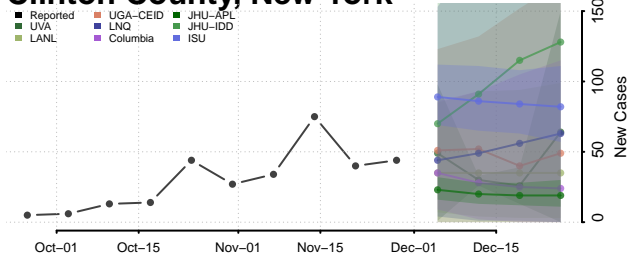

Clinton County, New York