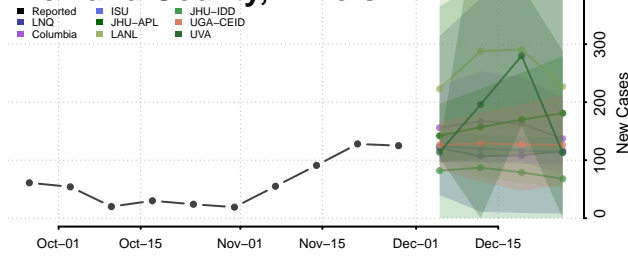

Pike County, Illinois

Pope County, Illinois

Pulaski County, Illinois

Putnam County, Illinois

Randolph County, Illinois

Richland County, Illinois

Rock Island County, Illinois

Saline County, Illinois