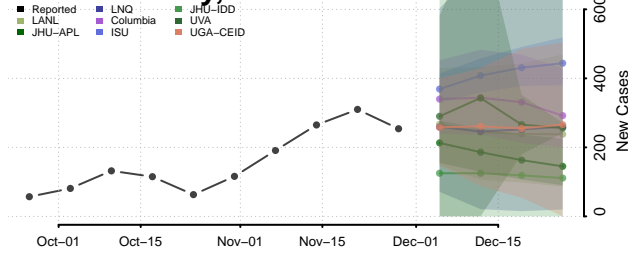

Freeborn County, Minnesota

Goodhue County, Minnesota

Grant County, Minnesota

Hennepin County, Minnesota

Houston County, Minnesota

Hubbard County, Minnesota

Isanti County, Minnesota

Itasca County, Minnesota