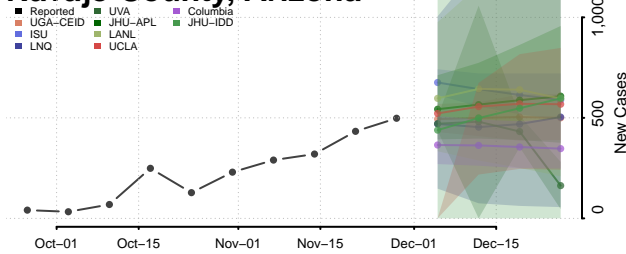

Gila County, Arizona

Graham County, Arizona

Greenlee County, Arizona

La Paz County, Arizona

Maricopa County, Arizona

Mohave County, Arizona

Navajo County, Arizona

Pima County, Arizona