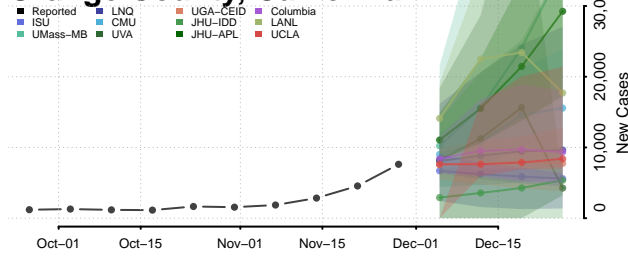

Merced County, California

Modoc County, California

Mono County, California

Monterey County, California

Napa County, California

Nevada County, California

Orange County, California

Placer County, California