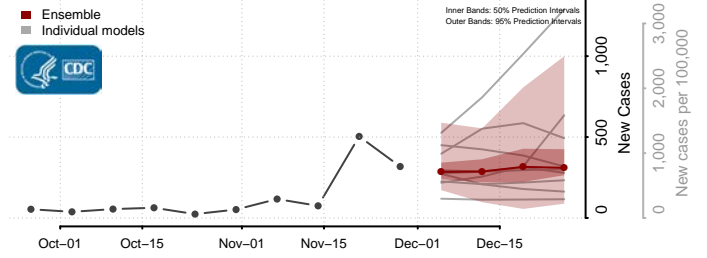

Mower County, Minnesota