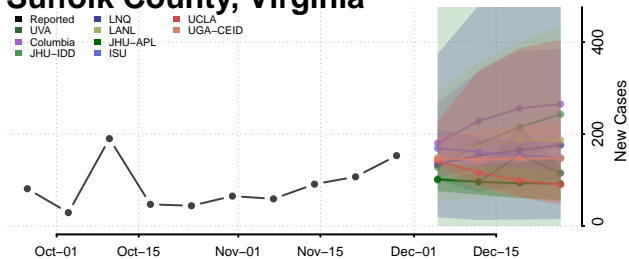

Southampton County, Virginia

Spotsylvania County, Virginia

Stafford County, Virginia

Staunton County, Virginia

Suffolk County, Virginia

Surry County, Virginia

Sussex County, Virginia

Tazewell County, Virginia