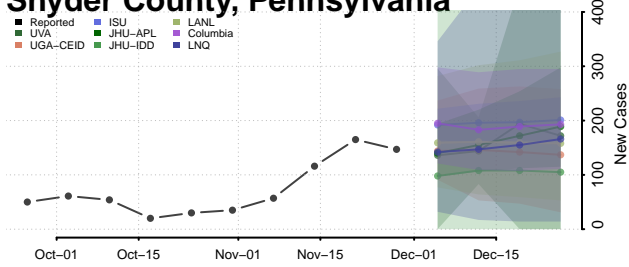

Snyder County, Pennsylvania