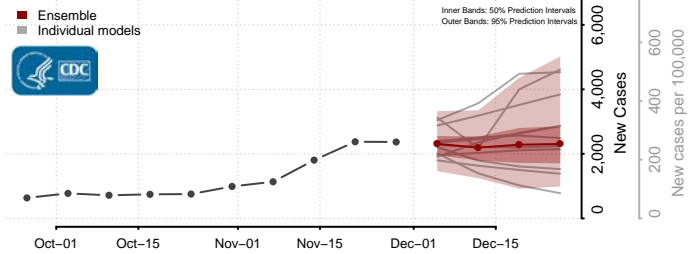

Harford County, Maryland

Howard County, Maryland

Kent County, Maryland

Montgomery County, Maryland

Prince George's County, Maryland

Queen Anne's County, Maryland

Somerset County, Maryland

St. Mary's County, Maryland