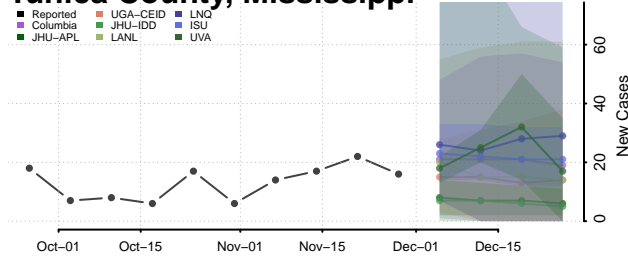

Tunica County, Mississippi

Union County, Mississippi

Walthall County, Mississippi

Warren County, Mississippi

Washington County, Mississippi

Wayne County, Mississippi

Webster County, Mississippi

Wilkinson County, Mississippi