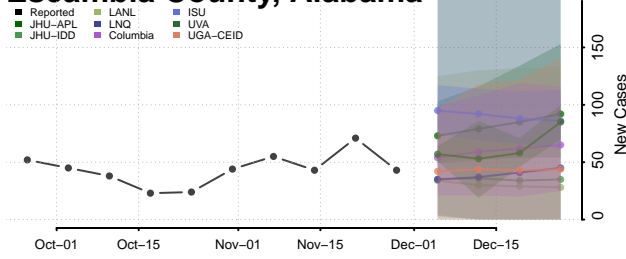

Dale County, Alabama

Dallas County, Alabama

DeKalb County, Alabama

Elmore County, Alabama

Escambia County, Alabama

Etowah County, Alabama

Fayette County, Alabama

Franklin County, Alabama