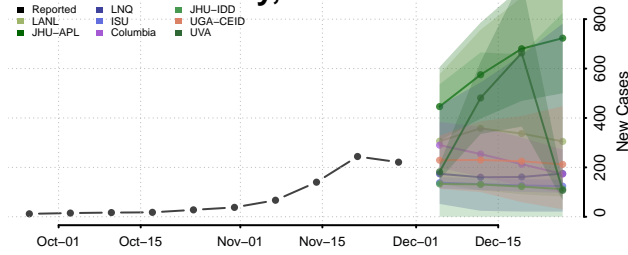

Lawrence County, Illinois

Lee County, Illinois

Livingston County, Illinois

Logan County, Illinois

Macon County, Illinois

Macoupin County, Illinois

Madison County, Illinois

Marion County, Illinois