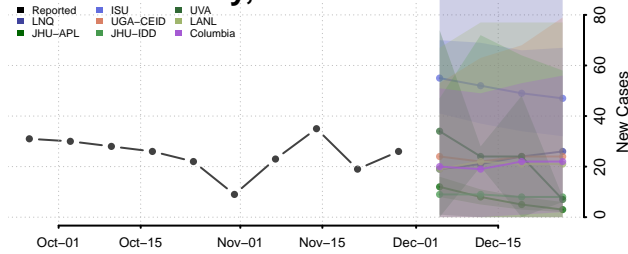

Davies County, Missouri