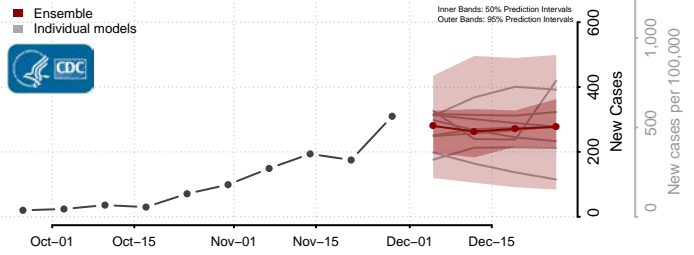

Eagle County, Colorado