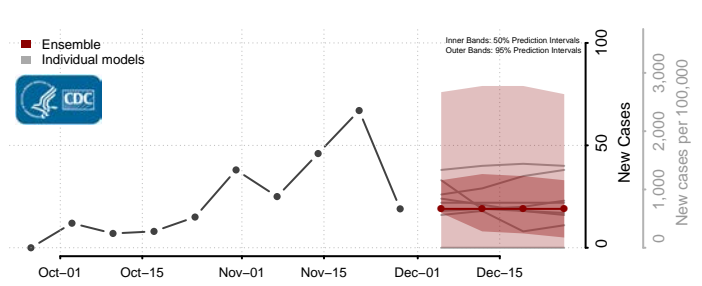

Custer County, Montana

Daniels County, Montana

Dawson County, Montana

Deer Lodge County, Montana

Fallon County, Montana

Fergus County, Montana

Flathead County, Montana

Gallatin County, Montana