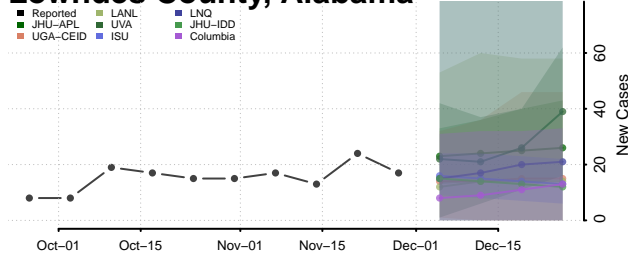

Lauderdale County, Alabama

Lawrence County, Alabama

Lee County, Alabama

Limestone County, Alabama

Lowndes County, Alabama

Macon County, Alabama

Madison County, Alabama

Marengo County, Alabama