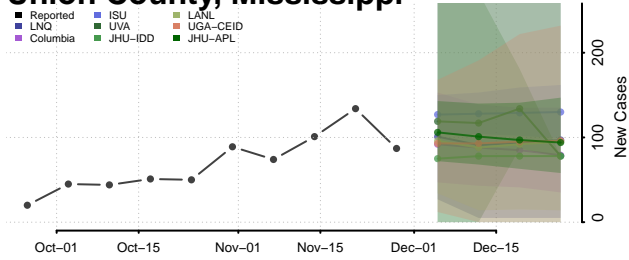

Tunica County, Mississippi

Union County, Mississippi

Walthall County, Mississippi

Warren County, Mississippi

Washington County, Mississippi

Wayne County, Mississippi

Webster County, Mississippi

Wilkinson County, Mississippi