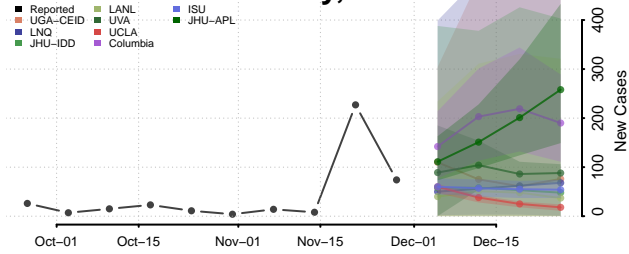

De Soto County, Louisiana

East Baton Rouge County, Louisiana

East Carroll County, Louisiana

East Feliciana County, Louisiana

Evangeline County, Louisiana

Franklin County, Louisiana

Grant County, Louisiana

Iberia County, Louisiana