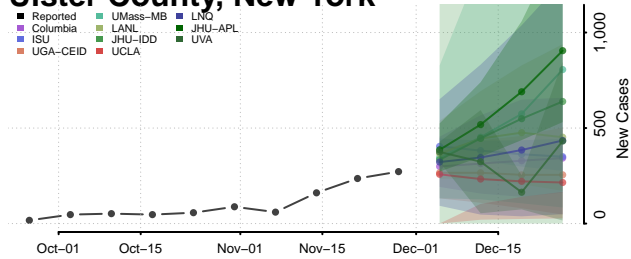

Sullivan County, New York

Tioga County, New York

Tompkins County, New York

Ulster County, New York

Warren County, New York

Washington County, New York

Wayne County, New York

Westchester County, New York