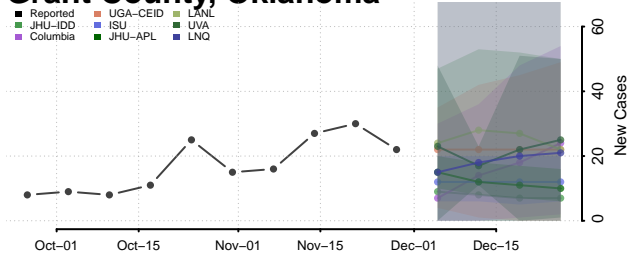

Custer County, Oklahoma

Delaware County, Oklahoma

Dewey County, Oklahoma

Ellis County, Oklahoma

Garfield County, Oklahoma

Garvin County, Oklahoma

Grady County, Oklahoma

Grant County, Oklahoma