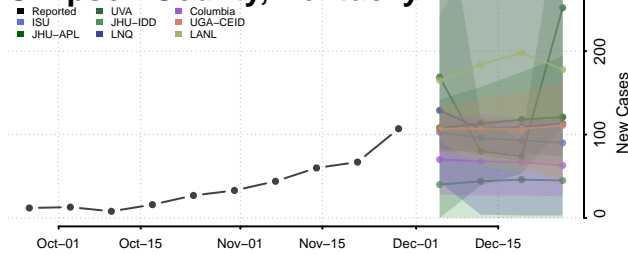

Scott County, Kentucky

Shelby County, Kentucky

Simpson County, Kentucky

Spencer County, Kentucky

Taylor County, Kentucky

Todd County, Kentucky

Trigg County, Kentucky

Trimble County, Kentucky