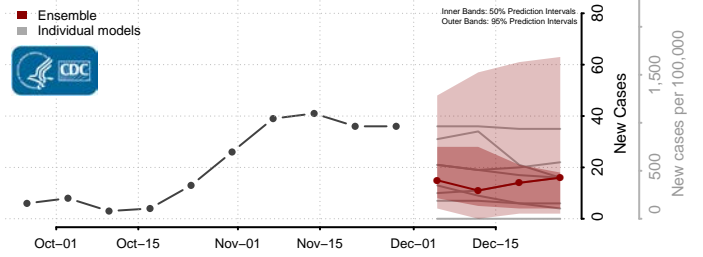

Sweet Grass County, Montana

Teton County, Montana

Toole County, Montana

Treasure County, Montana

Valley County, Montana

Wheatland County, Montana

Wibaux County, Montana

Yellowstone County, Montana