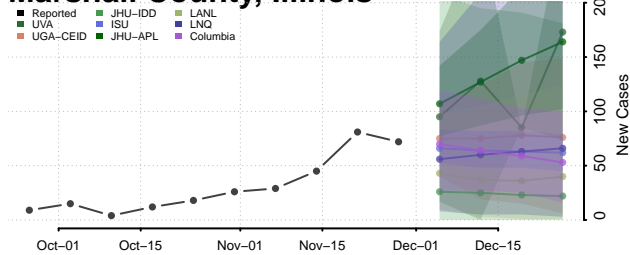

Marshall County, Illinois