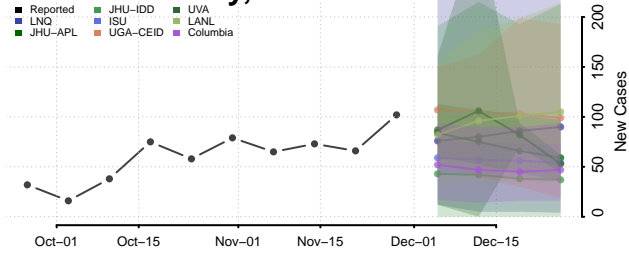

Marion County, Alabama

Marshall County, Alabama

Mobile County, Alabama

Monroe County, Alabama

Montgomery County, Alabama

Morgan County, Alabama

Perry County, Alabama

Pickens County, Alabama

Pike County, Alabama

Randolph County, Alabama

Russell County, Alabama

Shelby County, Alabama

St. Clair County, Alabama

Sumter County, Alabama

Talladega County, Alabama

Tallapoosa County, Alabama