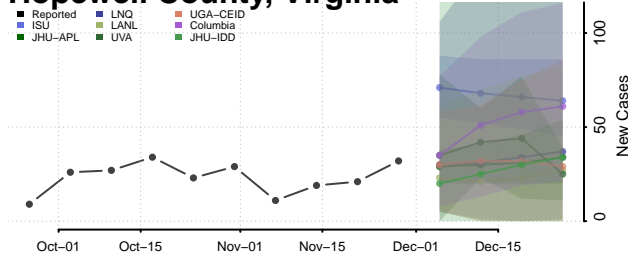

Hopewell County, Virginia