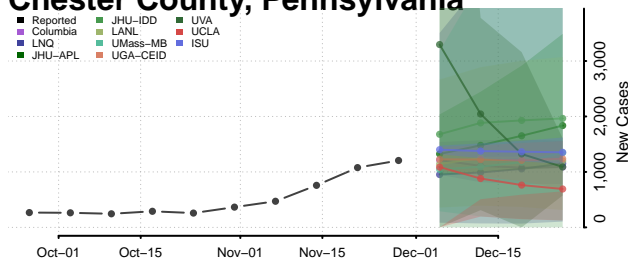

Bucks County, Pennsylvania

Butler County, Pennsylvania

Cambria County, Pennsylvania

Cameron County, Pennsylvania

Carbon County, Pennsylvania

Centre County, Pennsylvania

Chester County, Pennsylvania

Clarion County, Pennsylvania