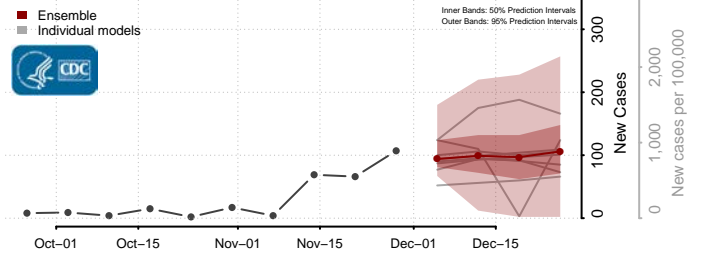

Val Verde County, Texas

Van Zandt County, Texas

Victoria County, Texas

Walker County, Texas

Waller County, Texas

Ward County, Texas

Washington County, Texas

Webb County, Texas