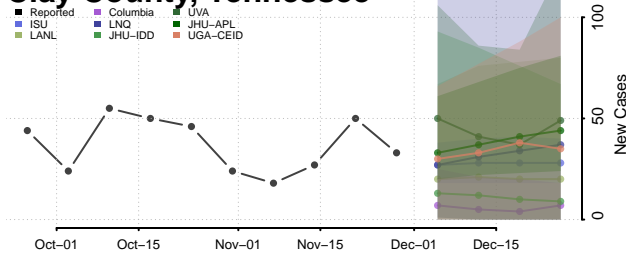

Carroll County, Tennessee

Carter County, Tennessee

Cheatham County, Tennessee

Chester County, Tennessee

Claiborne County, Tennessee

Clay County, Tennessee

Cocke County, Tennessee

Coffee County, Tennessee