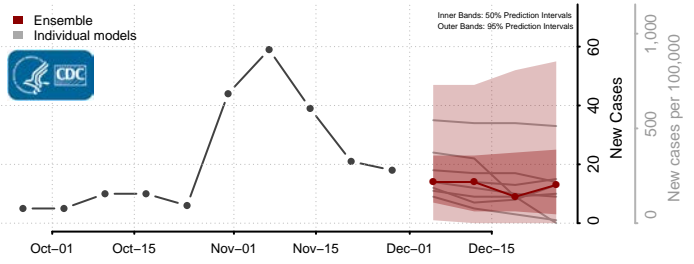

Taylor County, Iowa

Union County, Iowa

Van Buren County, Iowa

Wapello County, Iowa

Warren County, Iowa

Washington County, Iowa

Wayne County, Iowa

Webster County, Iowa