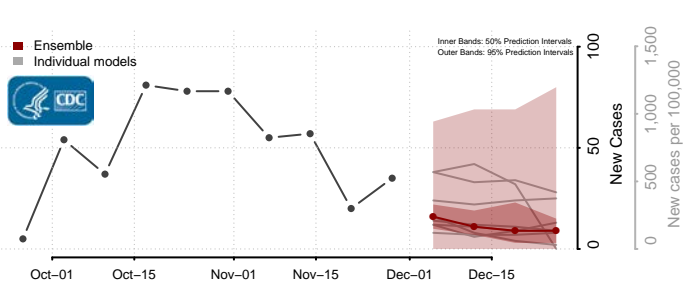

Beaverhead County, Montana

Big Horn County, Montana

Blaine County, Montana

Broadwater County, Montana

Carbon County, Montana

Carter County, Montana

Cascade County, Montana

Chouteau County, Montana