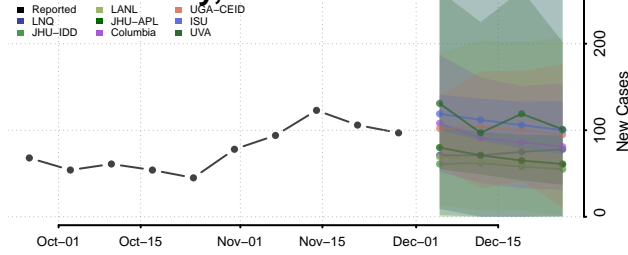

Stone County, Missouri