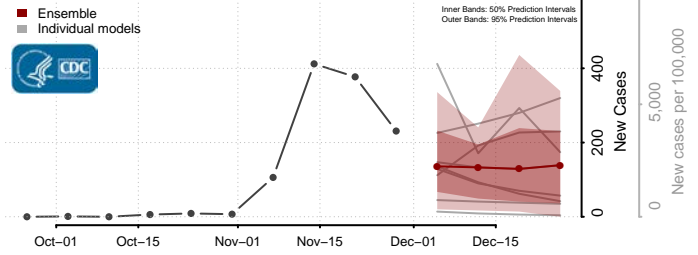

Clear Creek County, Colorado

Conejos County, Colorado

Costilla County, Colorado

Crowley County, Colorado

Custer County, Colorado

Delta County, Colorado

Denver County, Colorado

Dolores County, Colorado