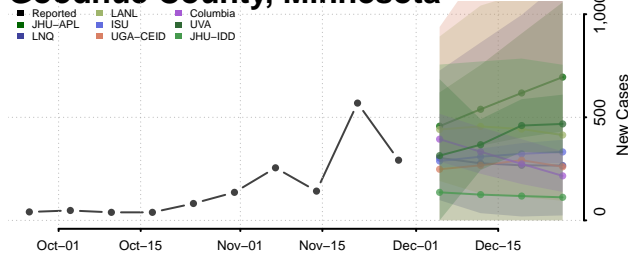

Freeborn County, Minnesota

Goodhue County, Minnesota

Grant County, Minnesota

Hennepin County, Minnesota

Houston County, Minnesota

Hubbard County, Minnesota

Isanti County, Minnesota

Itasca County, Minnesota