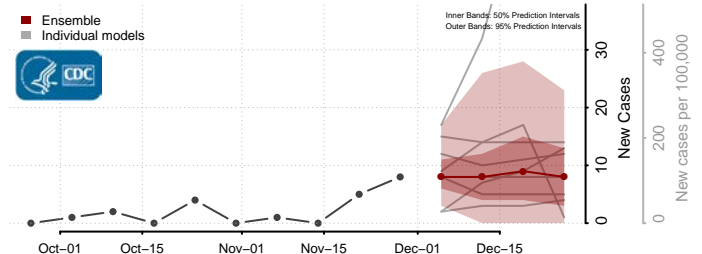

Prince George County, Virginia

Prince William County, Virginia

Pulaski County, Virginia

Radford County, Virginia

Rappahannock County, Virginia

Richmond City County, Virginia

Richmond County, Virginia

Roanoke City County, Virginia