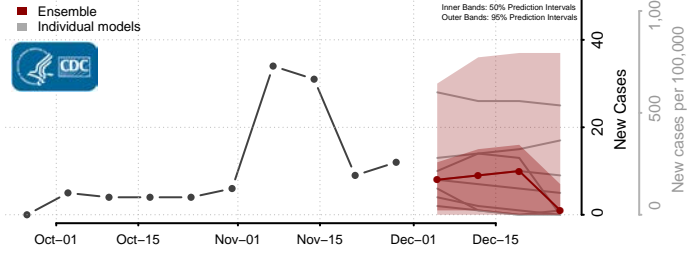

Schuyler County, Missouri