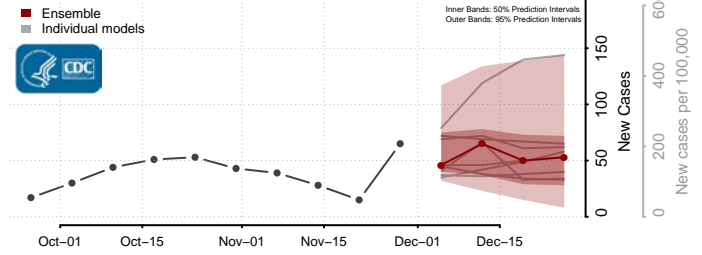

Petersburg County, Virginia