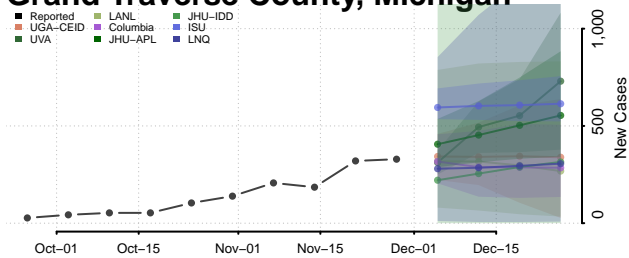

Grand Traverse County, Michigan