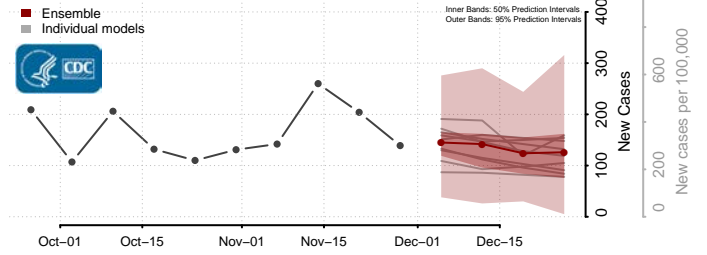

Camden County, Missouri