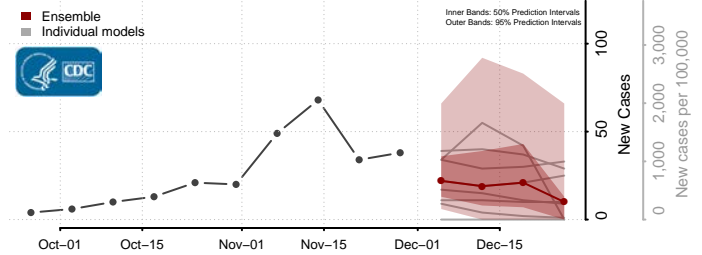

Sheridan County, Montana