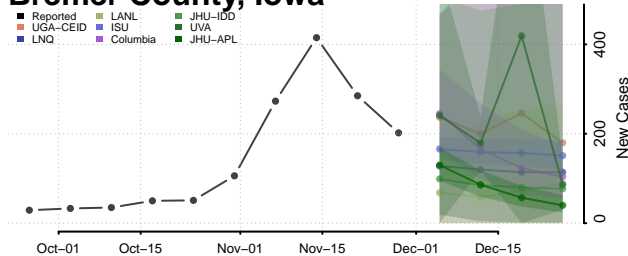

Bremer County, Iowa