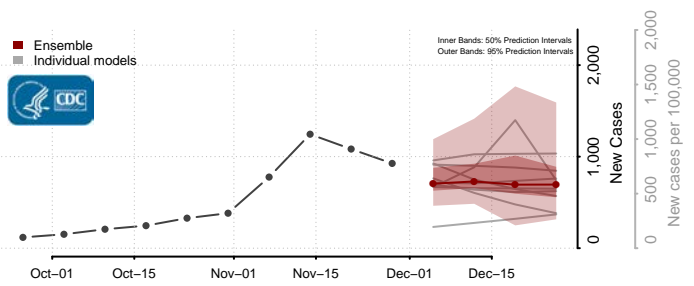

Tom Green County, Texas