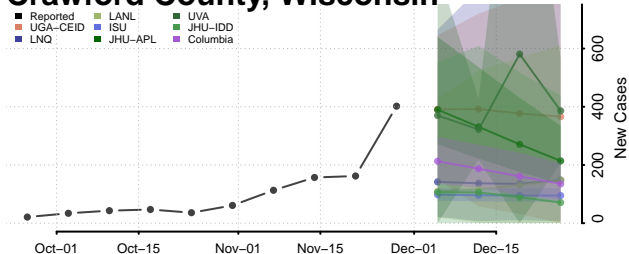

Crawford County, Wisconsin