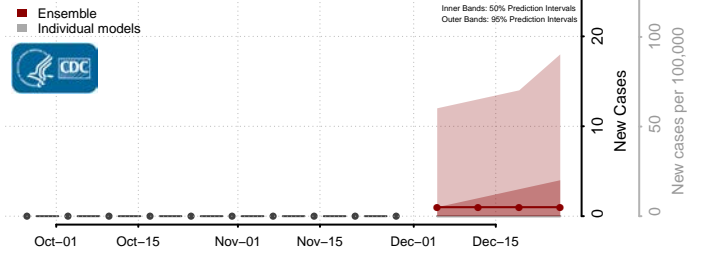

Box Elder County, Utah

Cache County, Utah

Carbon County, Utah

Daggett County, Utah

Davis County, Utah

Duchesne County, Utah

Emery County, Utah

Garfield County, Utah