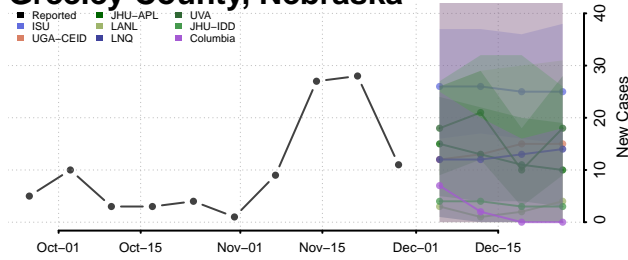

Frontier County, Nebraska

Furnas County, Nebraska

Gage County, Nebraska

Garden County, Nebraska

Garfield County, Nebraska

Gosper County, Nebraska

Grant County, Nebraska

Greeley County, Nebraska