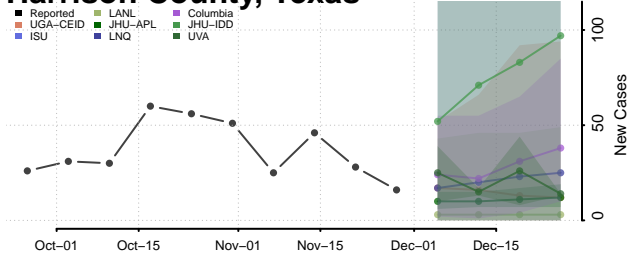

Harrison County, Texas