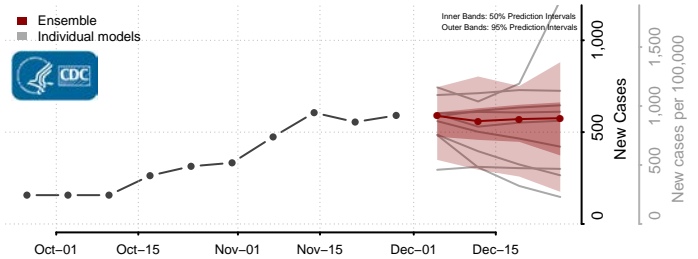

Clay County, Minnesota