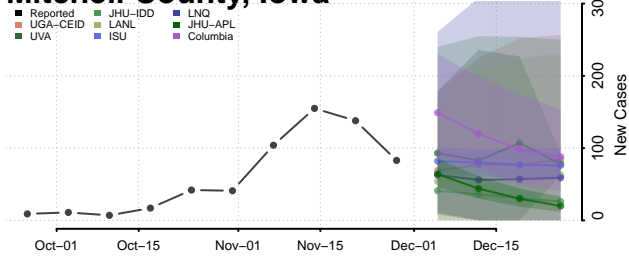

Marion County, Iowa

Marshall County, Iowa

Mills County, Iowa

Mitchell County, Iowa

Monona County, Iowa

Monroe County, Iowa

Montgomery County, Iowa

Muscatine County, Iowa