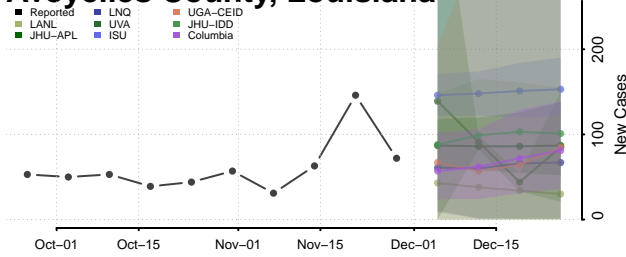

Louisiana

Acadia County, Louisiana

Allen County, Louisiana

Ascension County, Louisiana

Assumption County, Louisiana

Avoyelles County, Louisiana

Beauregard County, Louisiana

Bienville County, Louisiana