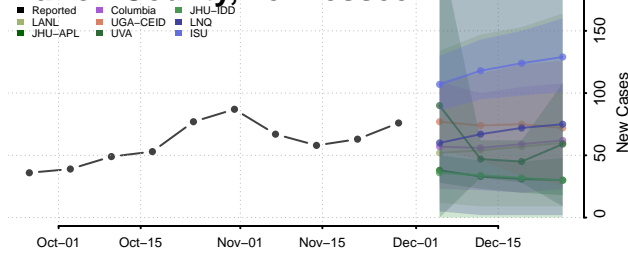

Marshall County, Tennessee

Maury County, Tennessee

McMinn County, Tennessee

McNairy County, Tennessee

Meigs County, Tennessee

Monroe County, Tennessee

Montgomery County, Tennessee

Moore County, Tennessee