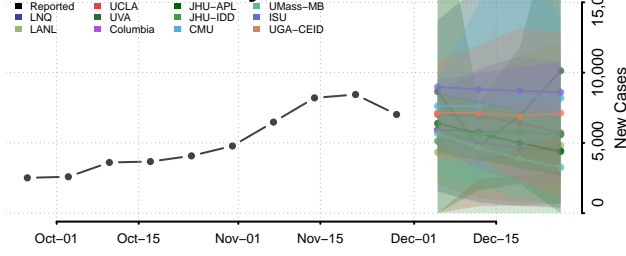

Salt Lake County, Utah