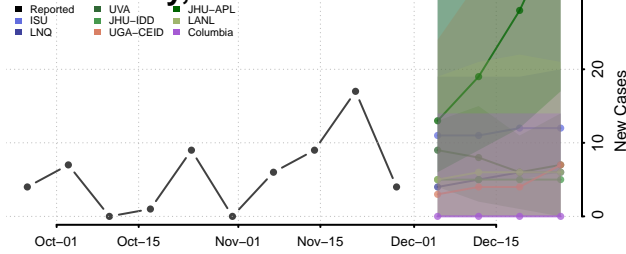

Hall County, Texas