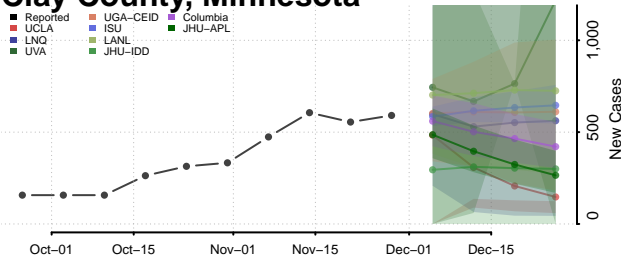

Clay County, Minnesota