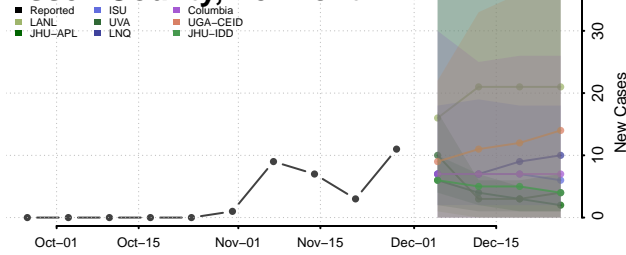

Chittenden County, Vermont

Essex County, Vermont

Franklin County, Vermont

Grand Isle County, Vermont

Lamoille County, Vermont

Orange County, Vermont

Orleans County, Vermont

Rutland County, Vermont