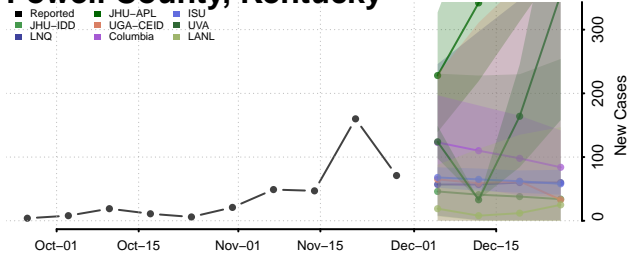

Powell County, Kentucky