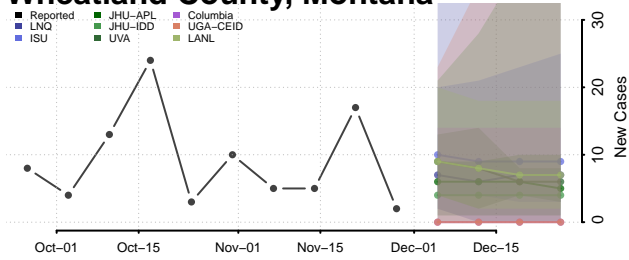

Sweet Grass County, Montana

Teton County, Montana

Toole County, Montana

Treasure County, Montana

Valley County, Montana

Wheatland County, Montana

Wibaux County, Montana

Yellowstone County, Montana