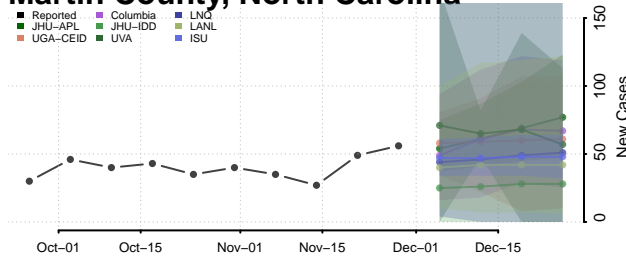

Martin County, North Carolina