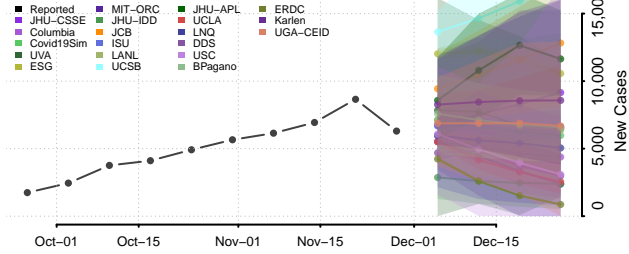

Vernon County, Missouri

Warren County, Missouri

Washington County, Missouri

Wayne County, Missouri

Webster County, Missouri

Worth County, Missouri

Wright County, Missouri

Montana