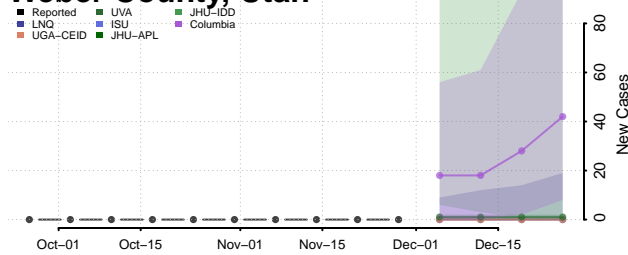

Weber County, Utah