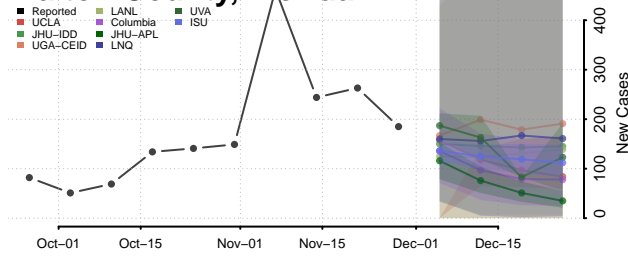

St. Lucie County, Florida

Sumter County, Florida

Suwannee County, Florida

Taylor County, Florida

Union County, Florida

Volusia County, Florida

Wakulla County, Florida

Walton County, Florida