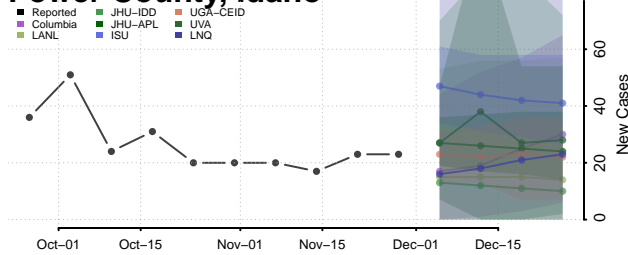

Lincoln County, Idaho

Madison County, Idaho

Minidoka County, Idaho

Nez Perce County, Idaho

Oneida County, Idaho

Owyhee County, Idaho

Payette County, Idaho

Power County, Idaho