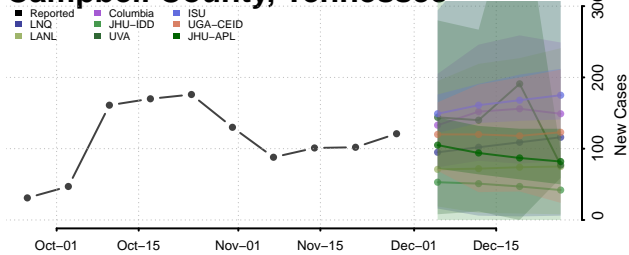

Campbell County, Tennessee