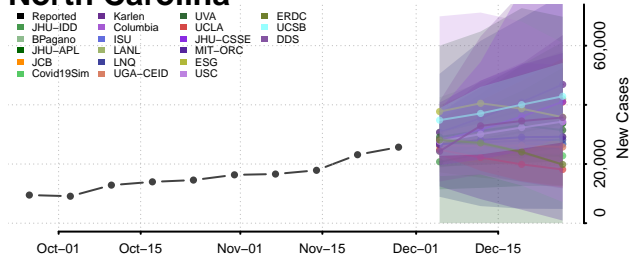

North Carolina