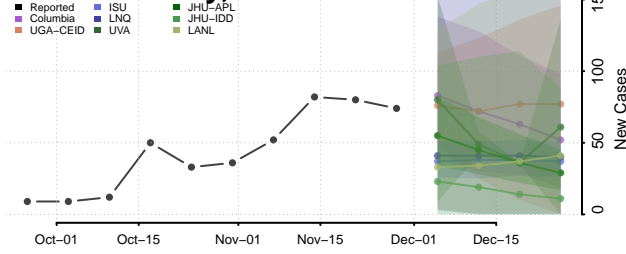

Divide County, North Dakota

Dunn County, North Dakota

Eddy County, North Dakota

Emmons County, North Dakota

Foster County, North Dakota

Golden Valley County, North Dakota

Grand Forks County, North Dakota

Grant County, North Dakota