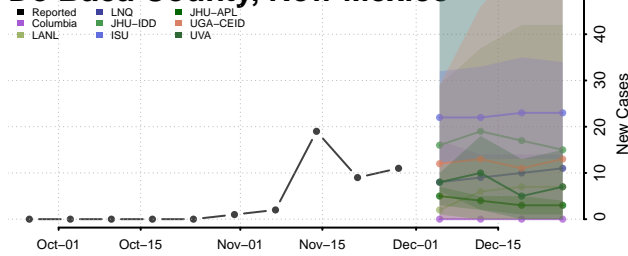

De Baca County, New Mexico

Dona Ana County, New Mexico

Eddy County, New Mexico

Grant County, New Mexico

Guadalupe County, New Mexico

Harding County, New Mexico

Hidalgo County, New Mexico

Lea County, New Mexico