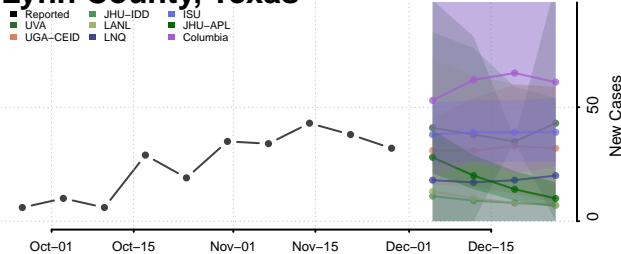

Lynn County, Texas