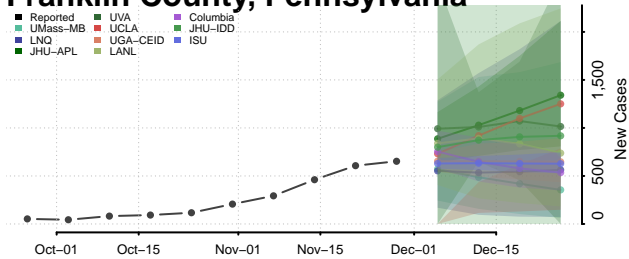

Elk County, Pennsylvania

Erie County, Pennsylvania

Fayette County, Pennsylvania

Forest County, Pennsylvania

Franklin County, Pennsylvania

Fulton County, Pennsylvania

Greene County, Pennsylvania

Huntingdon County, Pennsylvania