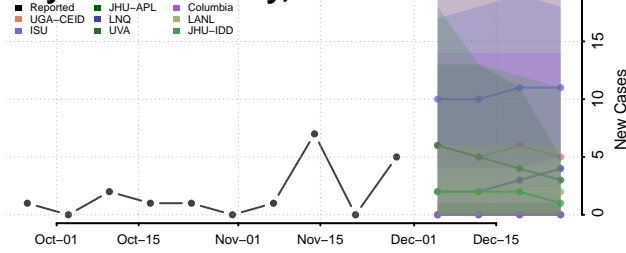

Keya Paha County, Nebraska