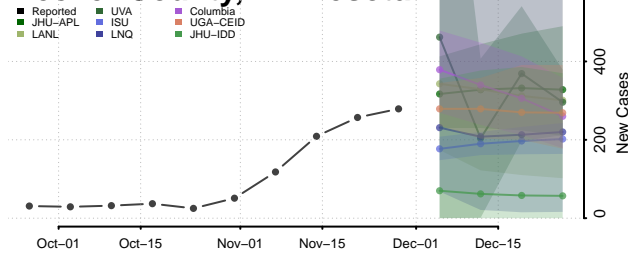

Le Sueur County, Minnesota

Lincoln County, Minnesota

Lyon County, Minnesota

Mahnomen County, Minnesota

Marshall County, Minnesota

Martin County, Minnesota

McLeod County, Minnesota

Meeker County, Minnesota