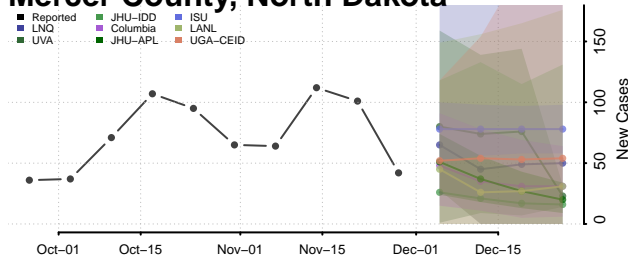

Mercer County, North Dakota