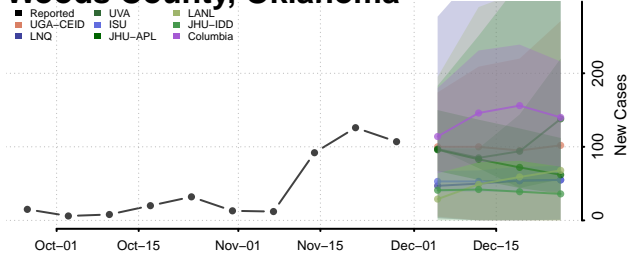

Woods County, Oklahoma