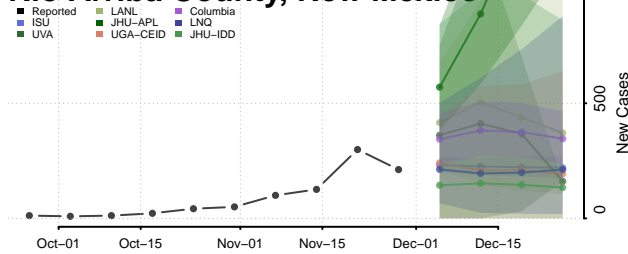

Lincoln County, New Mexico

Los Alamos County, New Mexico

Luna County, New Mexico

McKinley County, New Mexico

Mora County, New Mexico

Otero County, New Mexico

Quay County, New Mexico

Rio Arriba County, New Mexico