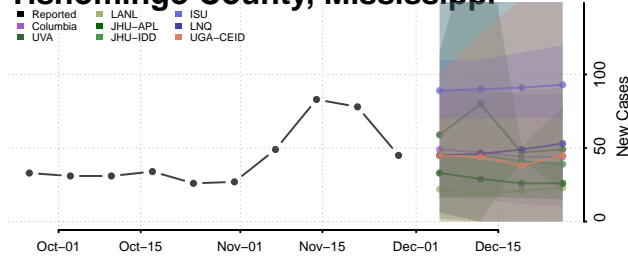

Tunica County, Mississippi

Union County, Mississippi

Walthall County, Mississippi

Warren County, Mississippi

Washington County, Mississippi

Wayne County, Mississippi

Webster County, Mississippi

Wilkinson County, Mississippi