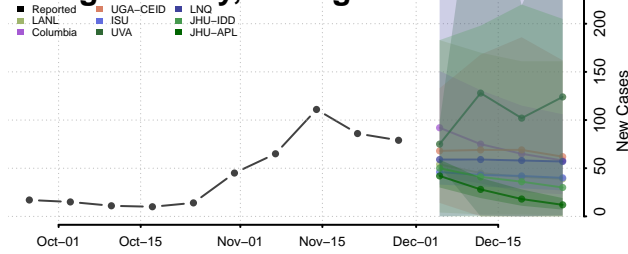

Alpena County, Michigan

Antrim County, Michigan

Arenac County, Michigan

Baraga County, Michigan

Barry County, Michigan

Bay County, Michigan

Benzie County, Michigan

Berrien County, Michigan