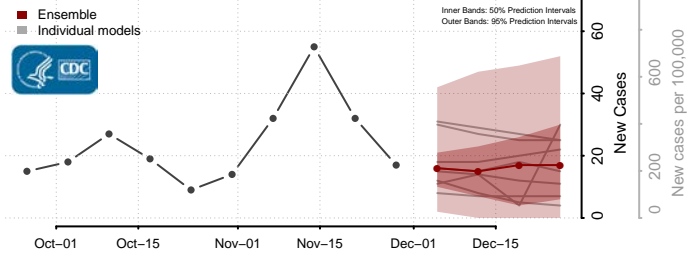

Dade County, Missouri