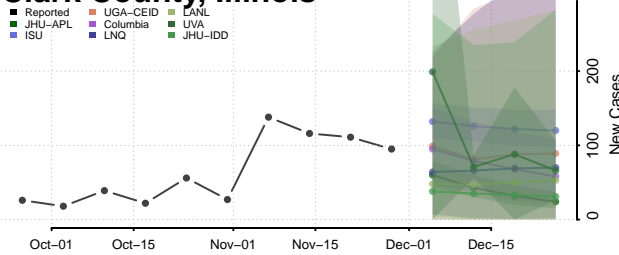

Clark County, Illinois