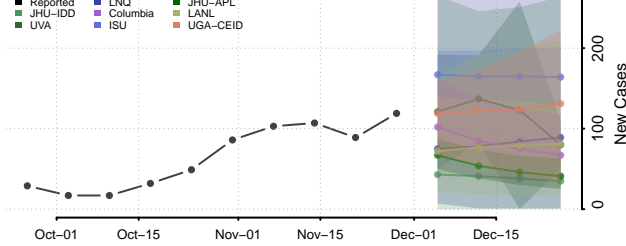

Seward County, Nebraska