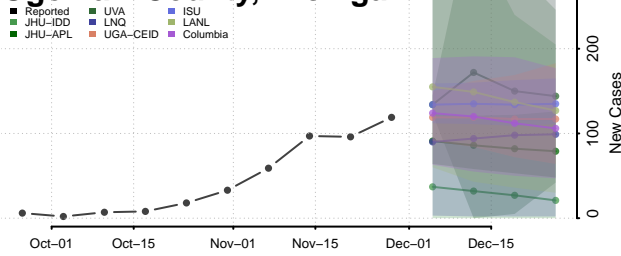

Montmorency County, Michigan

Muskegon County, Michigan

Newaygo County, Michigan

Oakland County, Michigan

Oceana County, Michigan

Ogemaw County, Michigan

Ontonagon County, Michigan

Osceola County, Michigan