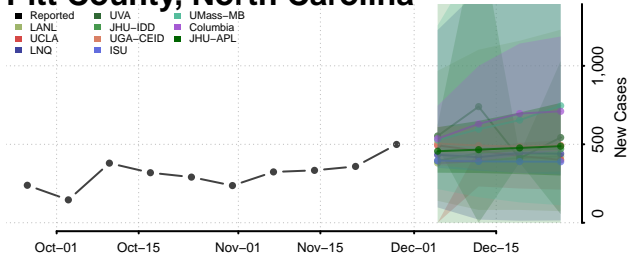

Pamlico County, North Carolina

Pasquotank County, North Carolina

Pender County, North Carolina

Perquimans County, North Carolina

Person County, North Carolina

Pitt County, North Carolina

Polk County, North Carolina