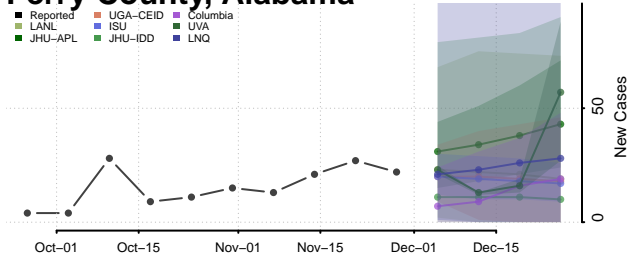

Lauderdale County, Alabama

Lawrence County, Alabama

Lee County, Alabama

Limestone County, Alabama

Lowndes County, Alabama

Macon County, Alabama

Madison County, Alabama

Marengo County, Alabama

Marion County, Alabama

Marshall County, Alabama

Mobile County, Alabama

Monroe County, Alabama

Montgomery County, Alabama

Morgan County, Alabama

Perry County, Alabama

Pickens County, Alabama

Pike County, Alabama

Randolph County, Alabama

Russell County, Alabama

Shelby County, Alabama

St. Clair County, Alabama

Sumter County, Alabama

Talladega County, Alabama

Tallapoosa County, Alabama