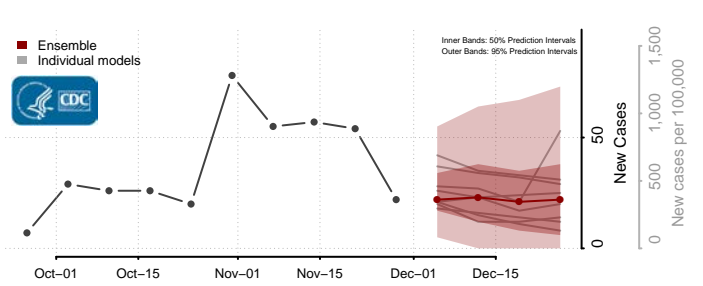

St. Louis City County, Missouri

St. Louis County, Missouri

Ste. Genevieve County, Missouri

Stoddard County, Missouri

Stone County, Missouri

Sullivan County, Missouri

Taney County, Missouri

Texas County, Missouri