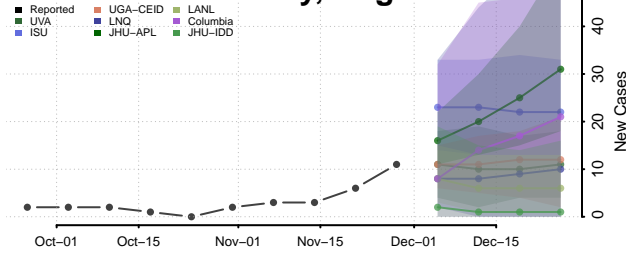

Falls Church County, Virginia