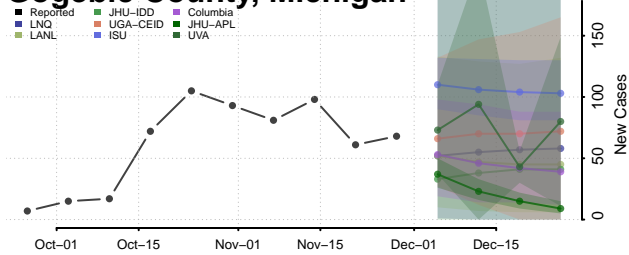

Crawford County, Michigan

Delta County, Michigan

Dickinson County, Michigan

Eaton County, Michigan

Emmet County, Michigan

Genesee County, Michigan

Gladwin County, Michigan

Gogebic County, Michigan