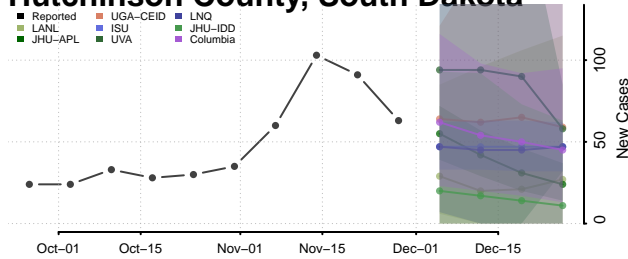

Hutchinson County, South Dakota