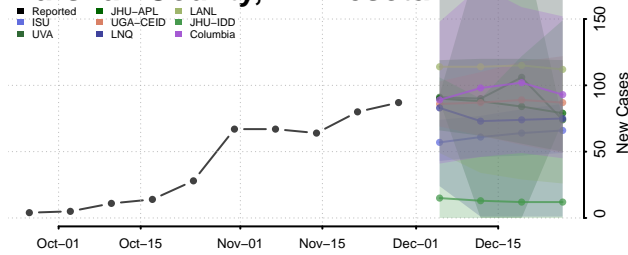

Le Sueur County, Minnesota

Lincoln County, Minnesota

Lyon County, Minnesota

Mahnomen County, Minnesota

Marshall County, Minnesota

Martin County, Minnesota

McLeod County, Minnesota

Meeker County, Minnesota