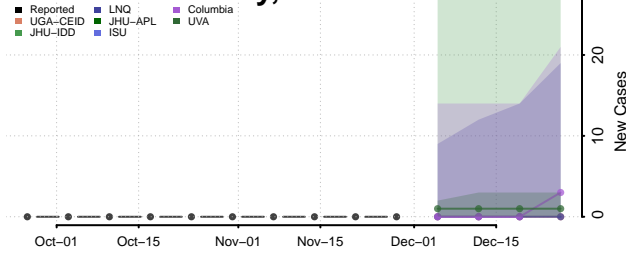

Box Elder County, Utah