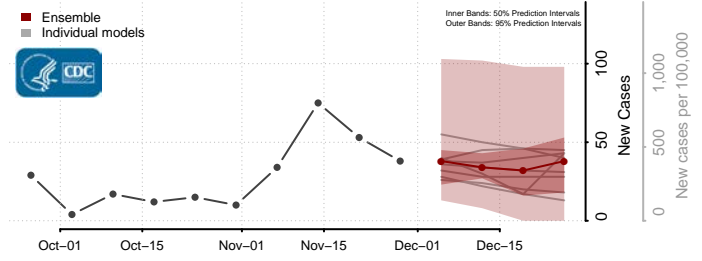

St. Clair County, Missouri