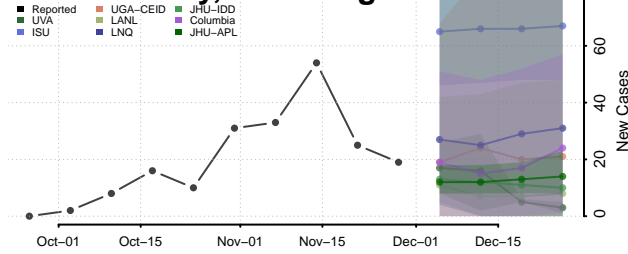

Lewis County, West Virginia