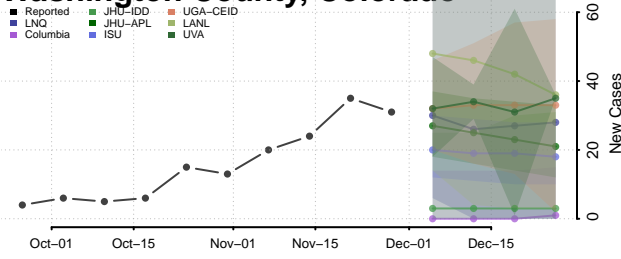

Sedgwick County, Colorado

Summit County, Colorado

Teller County, Colorado

Washington County, Colorado

Weld County, Colorado

Yuma County, Colorado

Connecticut

Fairfield County, Connecticut