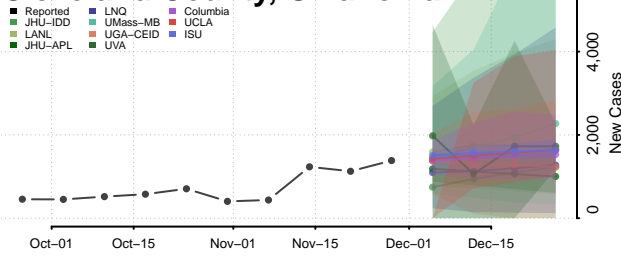

Cleveland County, Oklahoma