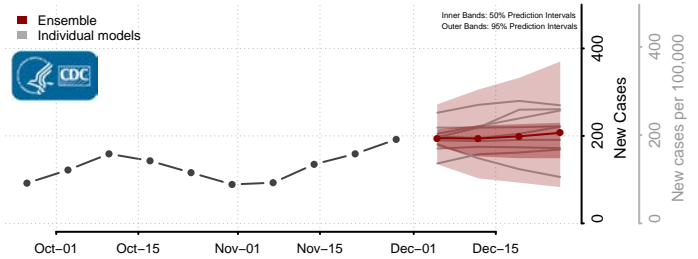

Moore County, North Carolina