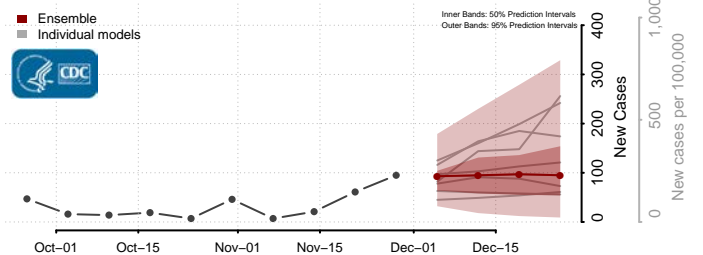

Wharton County, Texas