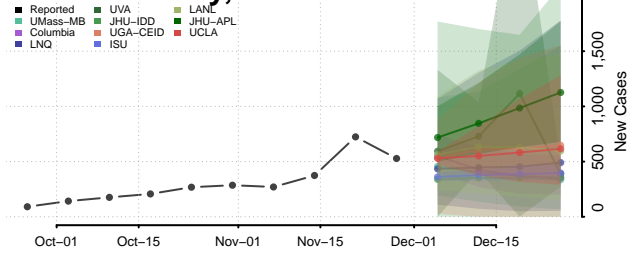

Blount County, Tennessee