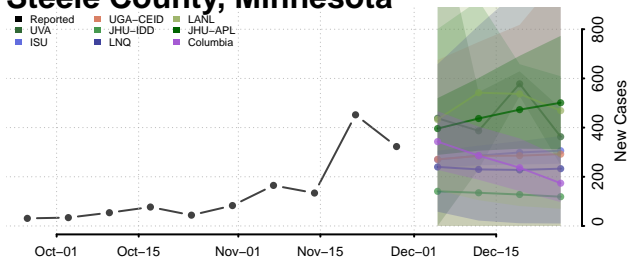

Steele County, Minnesota