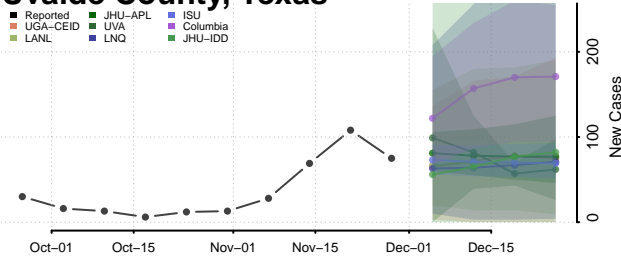

Titus County, Texas

Tom Green County, Texas

Travis County, Texas

Trinity County, Texas

Tyler County, Texas

Upshur County, Texas

Upton County, Texas

Uvalde County, Texas