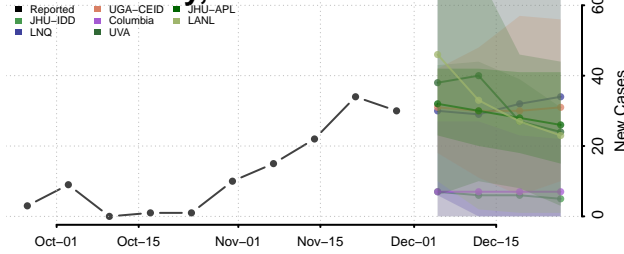

North Slope County, Alaska

Northwest Arctic County, Alaska

Petersburg County, Alaska

Prince of Wales-Hyder County, Alaska

Sitka County, Alaska

Skagway County, Alaska

Southeast Fairbanks County, Alaska

Valdez-Cordova County, Alaska