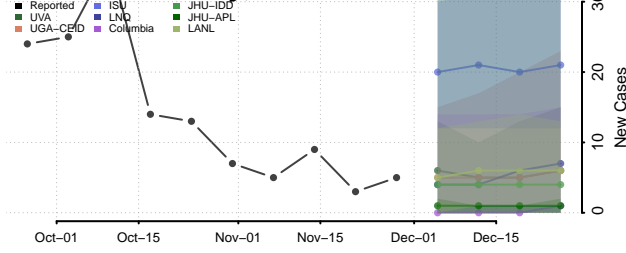

Forsyth County, North Carolina

Franklin County, North Carolina

Gaston County, North Carolina

Gates County, North Carolina

Graham County, North Carolina

Granville County, North Carolina

Greene County, North Carolina