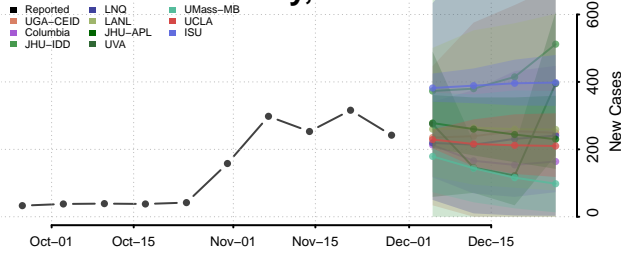

West Feliciana County, Louisiana

Winn County, Louisiana

Maine

Androscoggin County, Maine

Aroostook County, Maine

Cumberland County, Maine

Franklin County, Maine

Hancock County, Maine