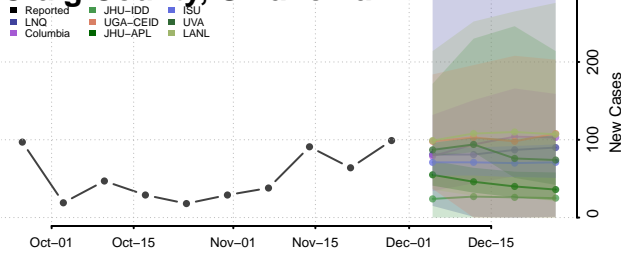

Choctaw County, Oklahoma

Cimarron County, Oklahoma

Cleveland County, Oklahoma

Coal County, Oklahoma

Comanche County, Oklahoma

Cotton County, Oklahoma

Craig County, Oklahoma

Creek County, Oklahoma