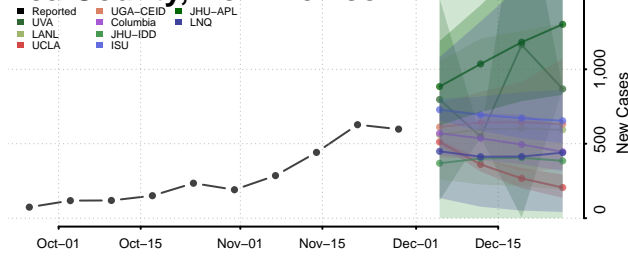

De Baca County, New Mexico

Dona Ana County, New Mexico

Eddy County, New Mexico

Grant County, New Mexico

Guadalupe County, New Mexico

Harding County, New Mexico

Hidalgo County, New Mexico

Lea County, New Mexico