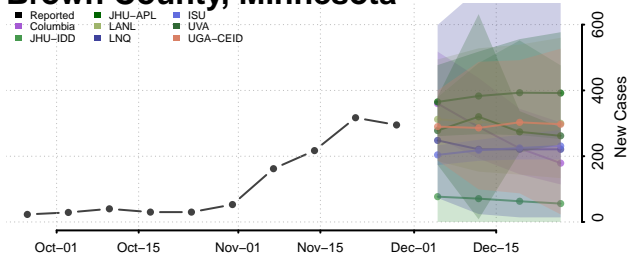

Brown County, Minnesota