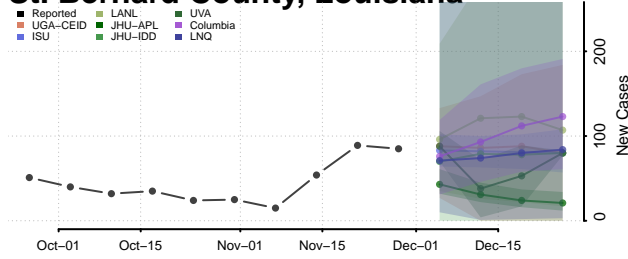

St. Bernard County, Louisiana