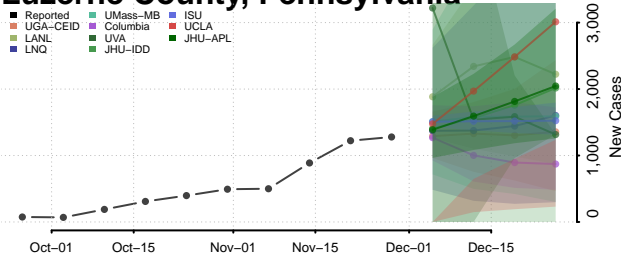

Luzerne County, Pennsylvania