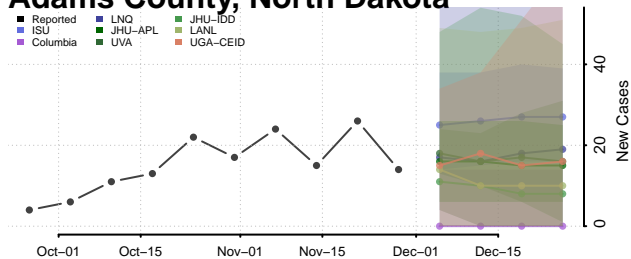

Adams County, North Dakota