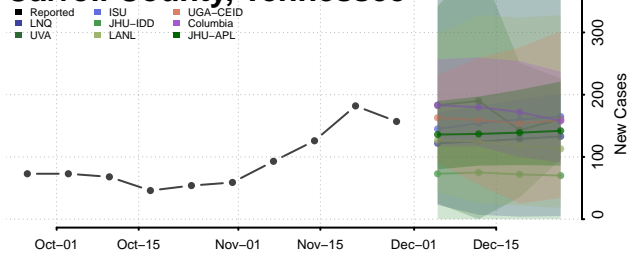

Carroll County, Tennessee

Carter County, Tennessee

Cheatham County, Tennessee

Chester County, Tennessee

Claiborne County, Tennessee

Clay County, Tennessee

Cocke County, Tennessee

Coffee County, Tennessee