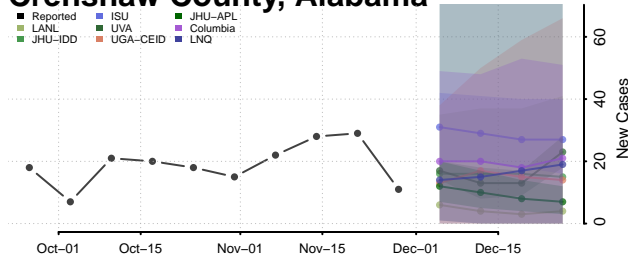

Cleburne County, Alabama

Coffee County, Alabama

Colbert County, Alabama

Conecuh County, Alabama

Coosa County, Alabama

Covington County, Alabama

Crenshaw County, Alabama

Cullman County, Alabama