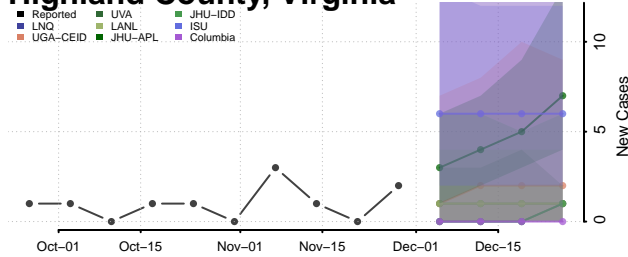

Highland County, Virginia