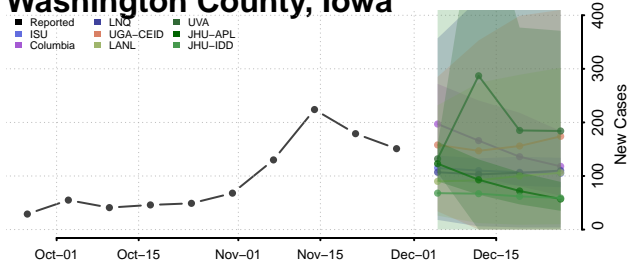

Taylor County, Iowa

Union County, Iowa

Van Buren County, Iowa

Wapello County, Iowa

Warren County, Iowa

Washington County, Iowa

Wayne County, Iowa

Webster County, Iowa