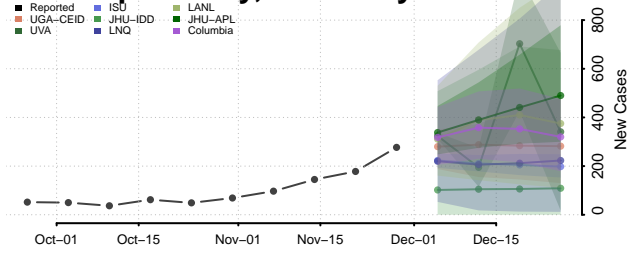

Grant County, Kentucky

Graves County, Kentucky

Grayson County, Kentucky

Green County, Kentucky

Greenup County, Kentucky

Hancock County, Kentucky

Hardin County, Kentucky

Harlan County, Kentucky