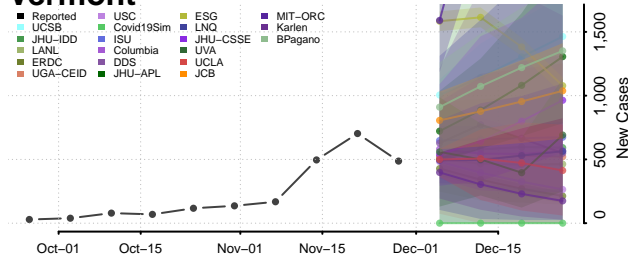

Utah County, Utah

Wasatch County, Utah

Washington County, Utah

Wayne County, Utah

Weber County, Utah

Vermont