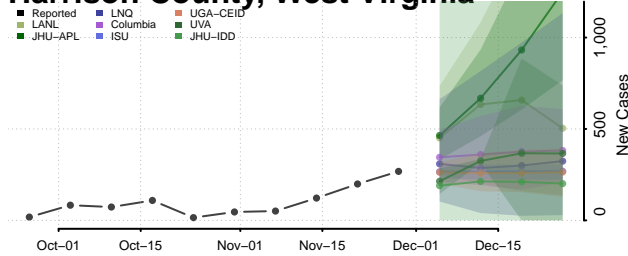

Hampshire County, West Virginia

Hancock County, West Virginia

Hardy County, West Virginia

Harrison County, West Virginia

Jackson County, West Virginia

Jefferson County, West Virginia

Kanawha County, West Virginia