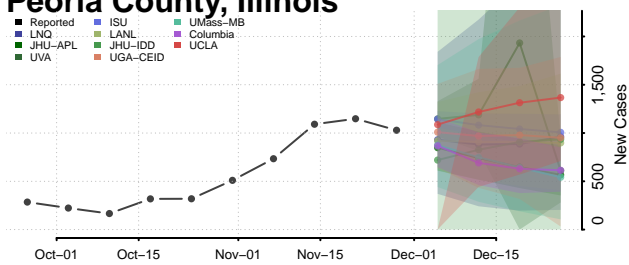

Monroe County, Illinois

Montgomery County, Illinois

Morgan County, Illinois

Moultrie County, Illinois

Ogle County, Illinois

Peoria County, Illinois

Perry County, Illinois

Piatt County, Illinois