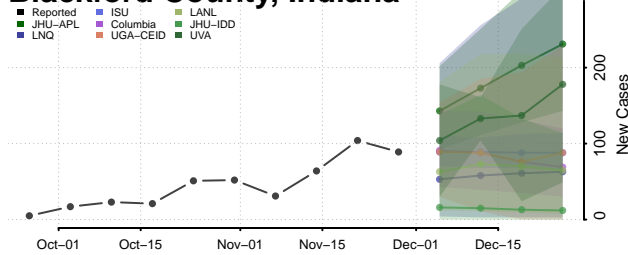

Blackford County, Indiana