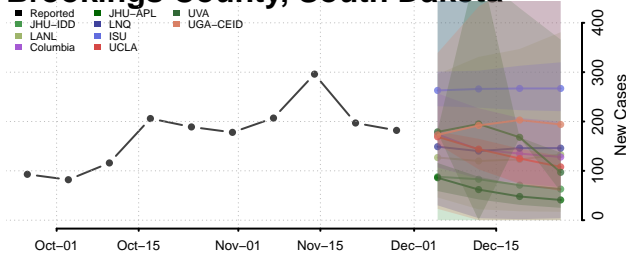

Brookings County, South Dakota