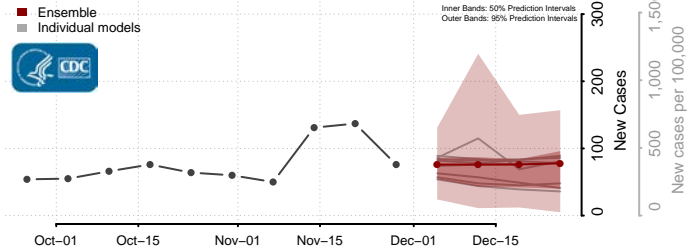

Roane County, Tennessee

Robertson County, Tennessee

Rutherford County, Tennessee

Scott County, Tennessee

Sequatchie County, Tennessee

Sevier County, Tennessee

Shelby County, Tennessee

Smith County, Tennessee