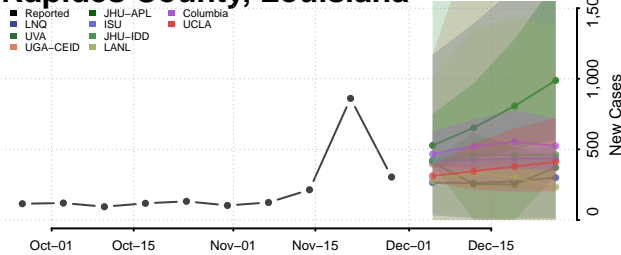

Rapides County, Louisiana