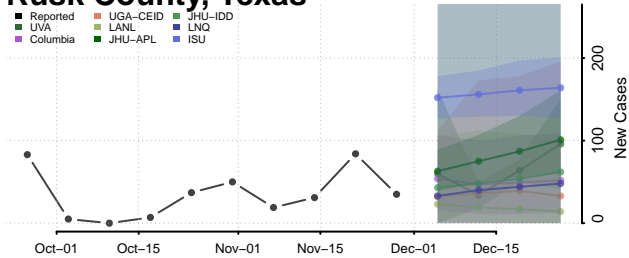

Rusk County, Texas