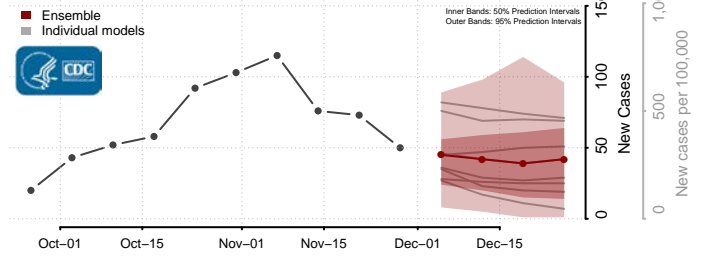

Gooding County, Idaho