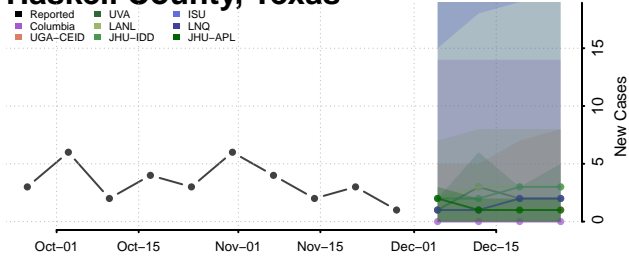

Haskell County, Texas