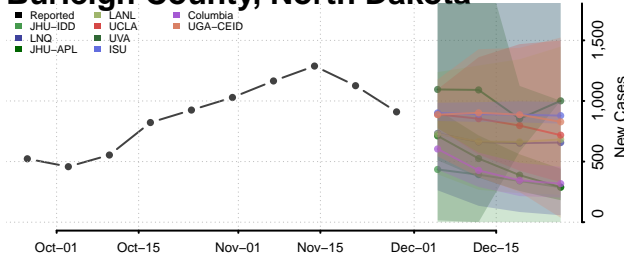

Burleigh County, North Dakota