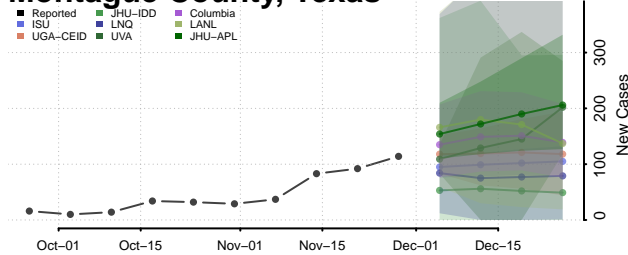

Montague County, Texas