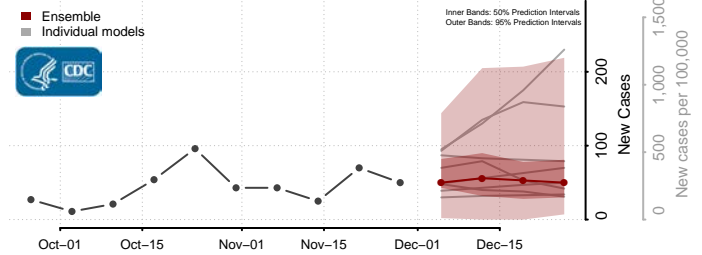

Prince George County, Virginia

Prince William County, Virginia

Pulaski County, Virginia

Radford County, Virginia

Rappahannock County, Virginia

Richmond City County, Virginia

Richmond County, Virginia

Roanoke City County, Virginia