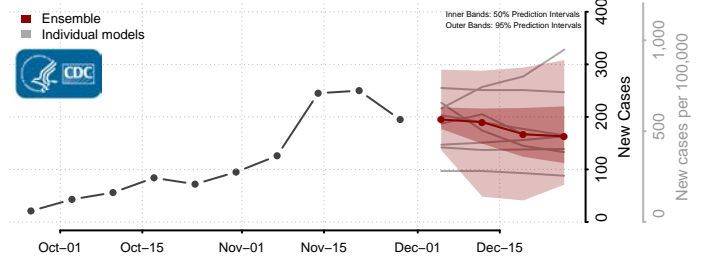

Stauben County, Indiana