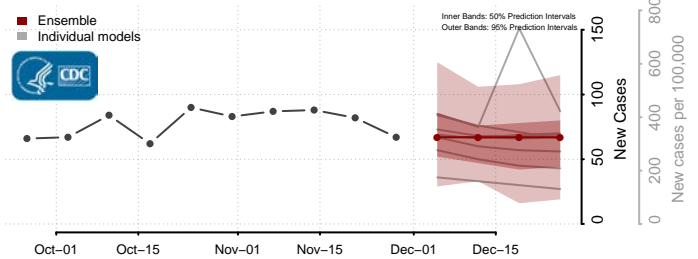

Morgan County, Missouri