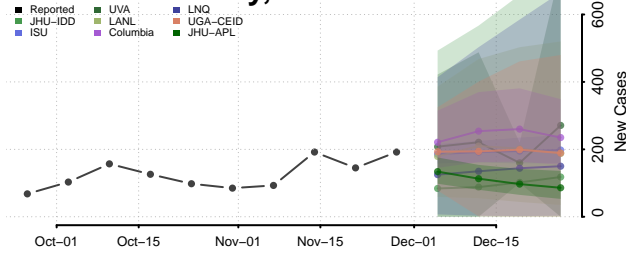

Custer County, Oklahoma

Delaware County, Oklahoma

Dewey County, Oklahoma

Ellis County, Oklahoma

Garfield County, Oklahoma

Garvin County, Oklahoma

Grady County, Oklahoma

Grant County, Oklahoma