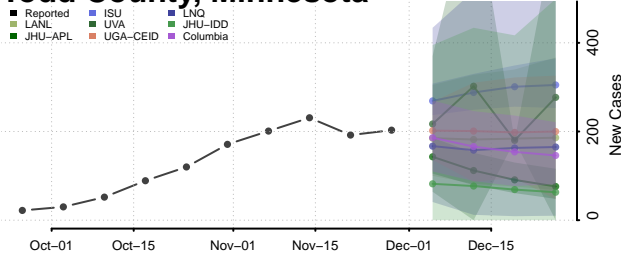

Todd County, Minnesota