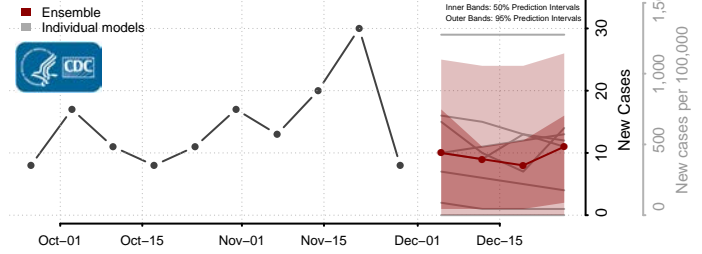

Divide County, North Dakota

Dunn County, North Dakota

Eddy County, North Dakota

Emmons County, North Dakota

Foster County, North Dakota

Golden Valley County, North Dakota

Grand Forks County, North Dakota

Grant County, North Dakota