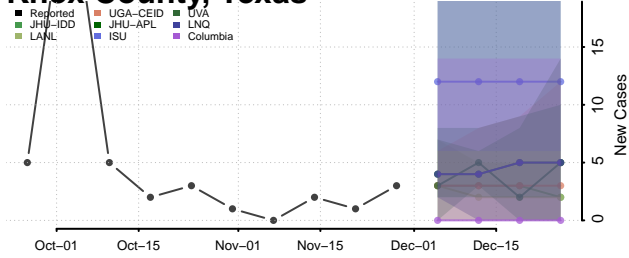

Knox County, Texas