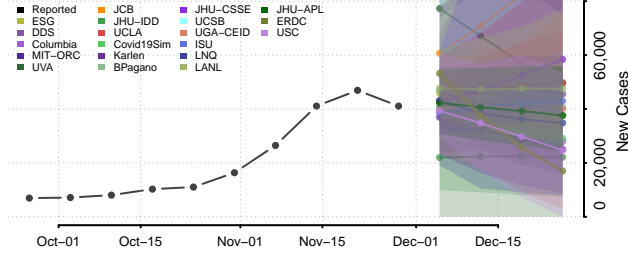

Wexford County, Michigan

Minnesota

Aitkin County, Minnesota

Anoka County, Minnesota

Becker County, Minnesota

Beltrami County, Minnesota