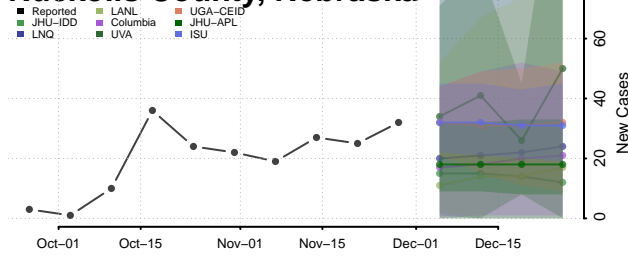

Nuckolls County, Nebraska