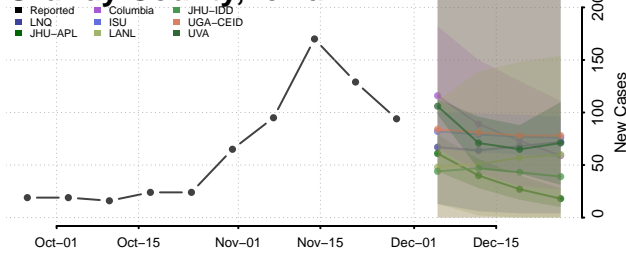

Guthrie County, Iowa

Hamilton County, Iowa

Hancock County, Iowa

Hardin County, Iowa

Harrison County, Iowa

Henry County, Iowa

Howard County, Iowa

Humboldt County, Iowa