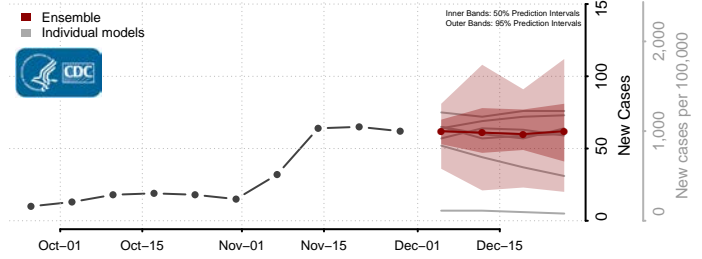

Wadena County, Minnesota

Waseca County, Minnesota

Washington County, Minnesota

Watowan County, Minnesota

Wilkin County, Minnesota

Winona County, Minnesota

Wright County, Minnesota

Yellow Medicine County, Minnesota