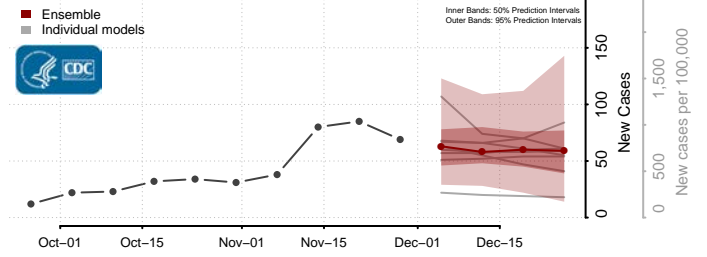

Murray County, Minnesota