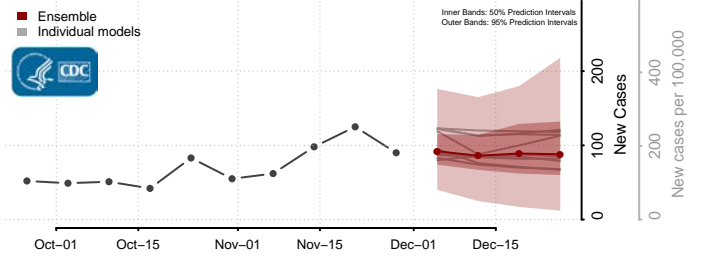

Monroe County, Mississippi

Montgomery County, Mississippi

Neshoba County, Mississippi

Newton County, Mississippi

Noxubee County, Mississippi

Oktibbeha County, Mississippi

Panola County, Mississippi

Pearl River County, Mississippi