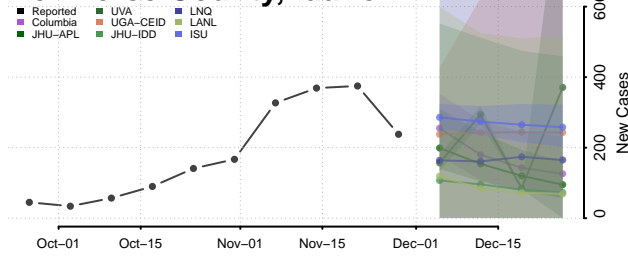

Lincoln County, Idaho

Madison County, Idaho

Minidoka County, Idaho

Nez Perce County, Idaho

Oneida County, Idaho

Owyhee County, Idaho

Payette County, Idaho

Power County, Idaho