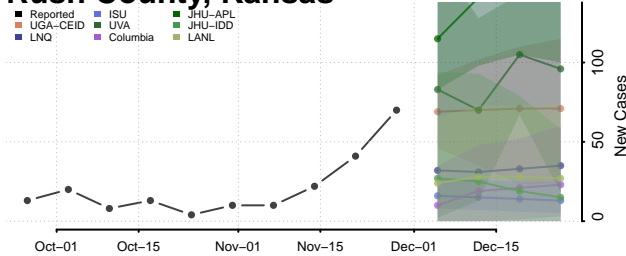

Rush County, Kansas