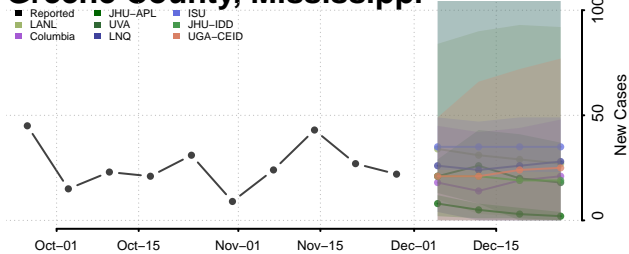

Covington County, Mississippi

DeSoto County, Mississippi

Forrest County, Mississippi

Franklin County, Mississippi

George County, Mississippi

Greene County, Mississippi

Grenada County, Mississippi

Hancock County, Mississippi