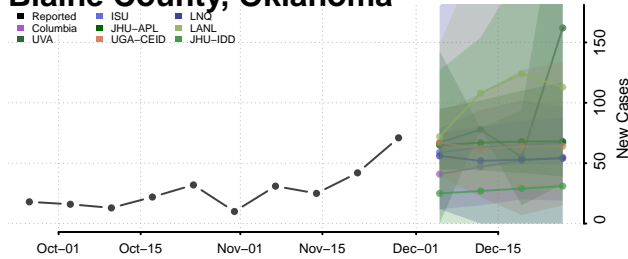

Blaine County, Oklahoma