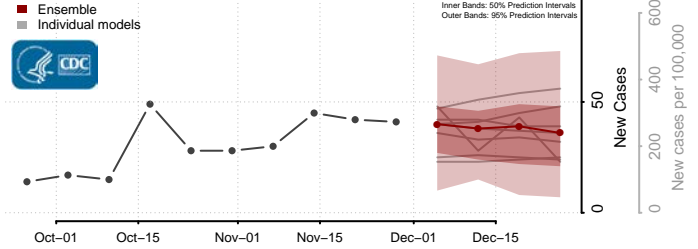

Roane County, Tennessee

Robertson County, Tennessee

Rutherford County, Tennessee

Scott County, Tennessee

Sequatchie County, Tennessee

Sevier County, Tennessee

Shelby County, Tennessee

Smith County, Tennessee