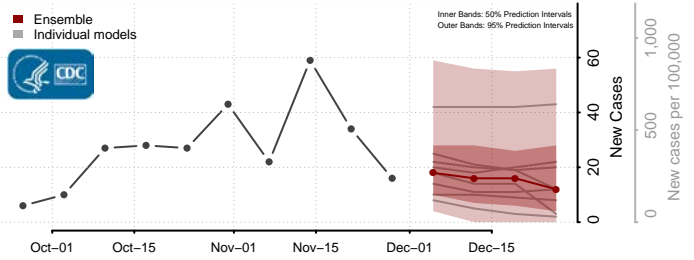

Fall River County, South Dakota