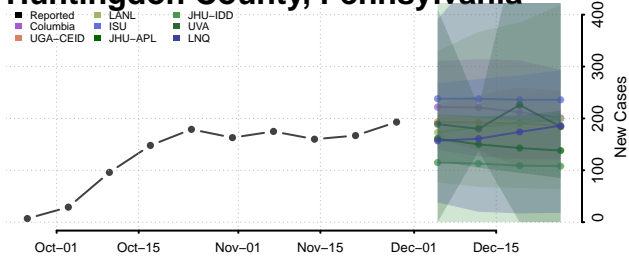

Elk County, Pennsylvania

Erie County, Pennsylvania

Fayette County, Pennsylvania

Forest County, Pennsylvania

Franklin County, Pennsylvania

Fulton County, Pennsylvania

Greene County, Pennsylvania

Huntingdon County, Pennsylvania