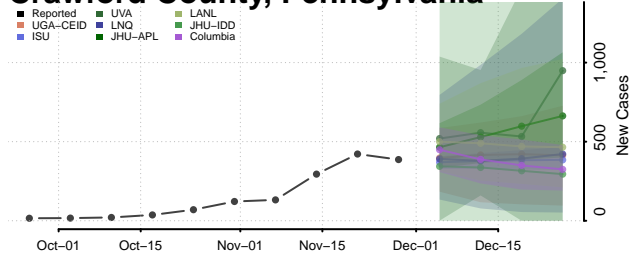

Crawford County, Pennsylvania