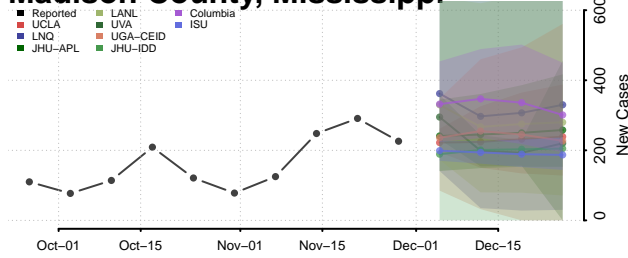

Leake County, Mississippi

Lee County, Mississippi

Leflore County, Mississippi

Lincoln County, Mississippi

Lowndes County, Mississippi

Madison County, Mississippi

Marion County, Mississippi

Marshall County, Mississippi