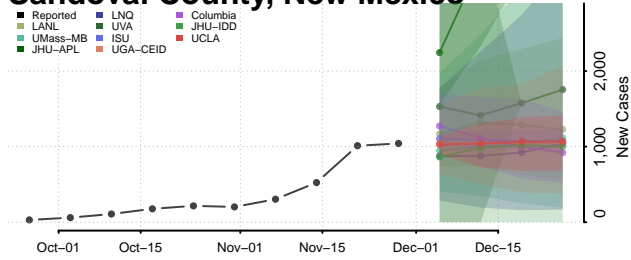

Sandoval County, New Mexico