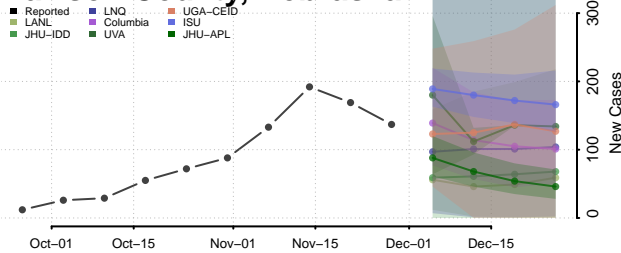

Dawson County, Nebraska