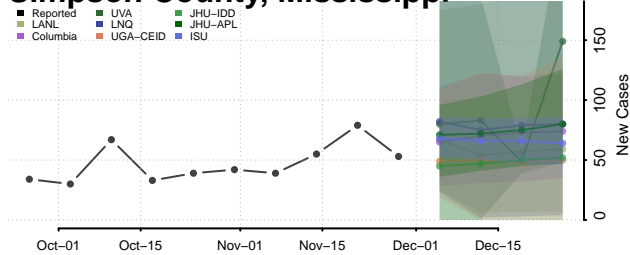

Simpson County, Mississippi