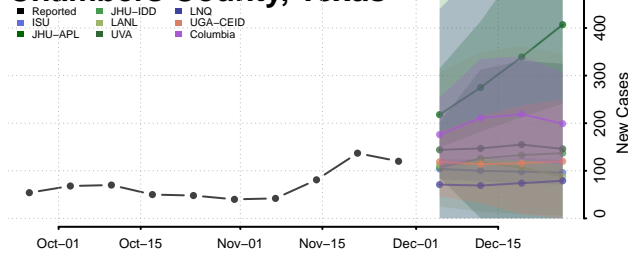

Chambers County, Texas