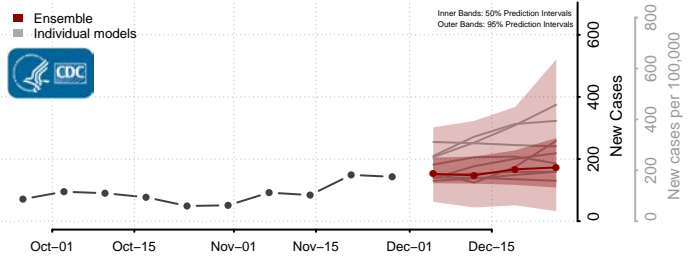

Rockingham County, Virginia