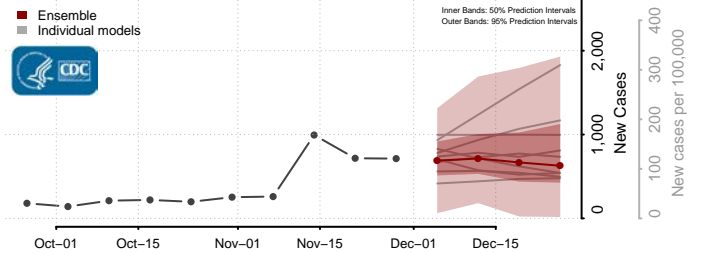

Williamson County, Texas