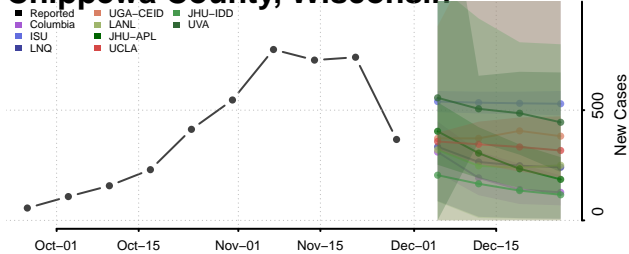

Barron County, Wisconsin

Bayfield County, Wisconsin

Brown County, Wisconsin

Buffalo County, Wisconsin

Burnett County, Wisconsin

Calumet County, Wisconsin

Chippewa County, Wisconsin

Clark County, Wisconsin