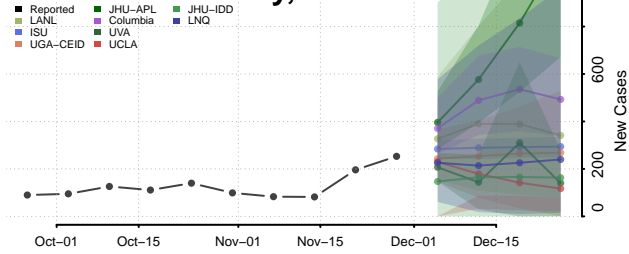

Randolph County, North Carolina

Richmond County, North Carolina

Robeson County, North Carolina

Rockingham County, North Carolina

Rowan County, North Carolina

Rutherford County, North Carolina

Sampson County, North Carolina