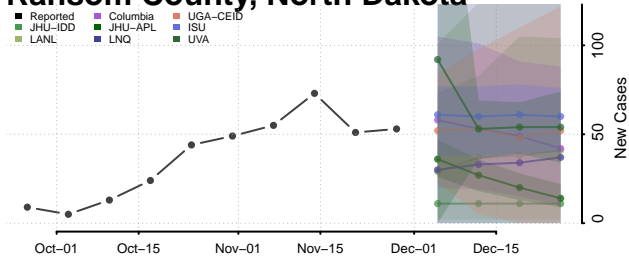

Ransom County, North Dakota