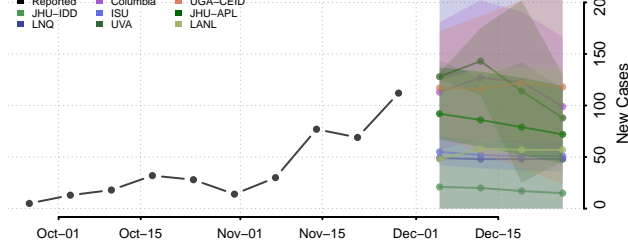

Doniphan County, Kansas