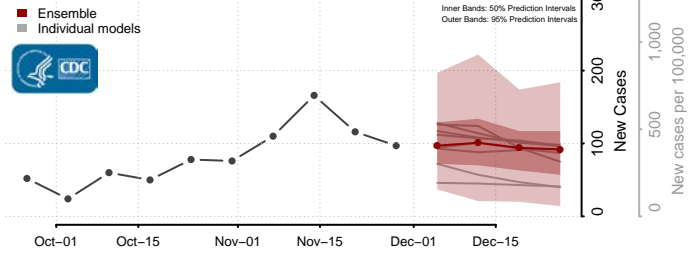

Crawford County, Missouri