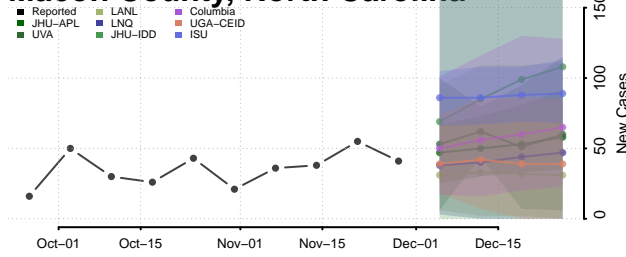

Macon County, North Carolina