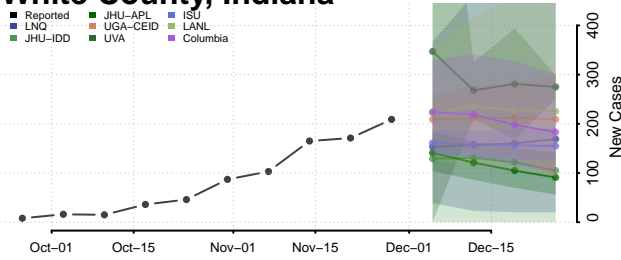

Vigo County, Indiana

Wabash County, Indiana

Warren County, Indiana

Warrick County, Indiana

Washington County, Indiana

Wayne County, Indiana

Wells County, Indiana

White County, Indiana