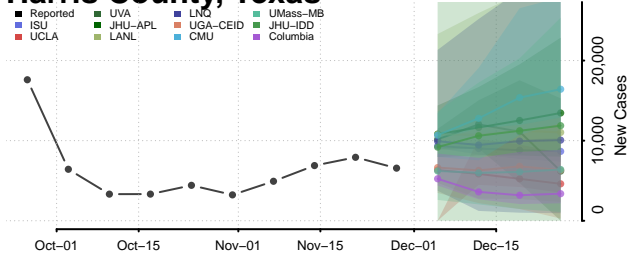

Harris County, Texas