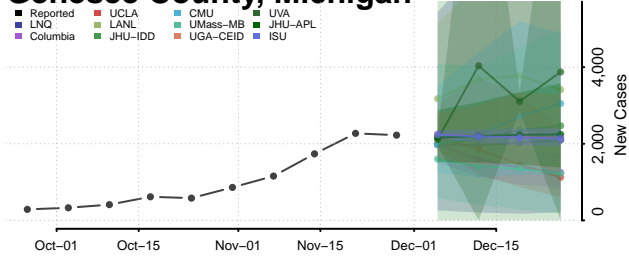

Crawford County, Michigan

Delta County, Michigan

Dickinson County, Michigan

Eaton County, Michigan

Emmet County, Michigan

Genesee County, Michigan

Gladwin County, Michigan

Gogebic County, Michigan