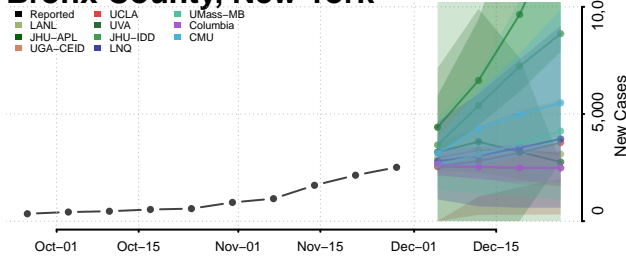

Torrance County, New Mexico

Union County, New Mexico

Valencia County, New Mexico

New York

Albany County, New York

Allegany County, New York

Bronx County, New York

Broome County, New York