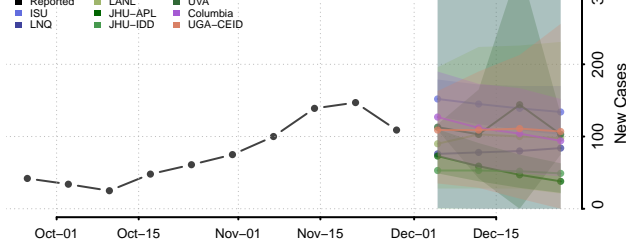

Polk County, Nebraska

Red Willow County, Nebraska

Richardson County, Nebraska

Rock County, Nebraska

Saline County, Nebraska

Sarpy County, Nebraska

Saunders County, Nebraska

Scotts Bluff County, Nebraska