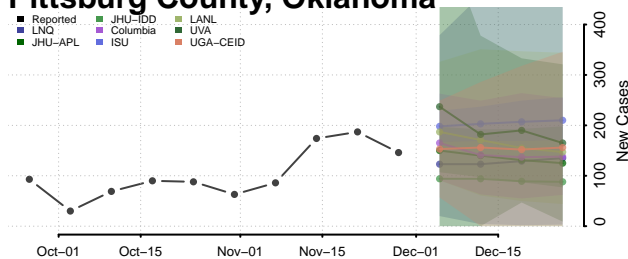

Pittsburg County, Oklahoma