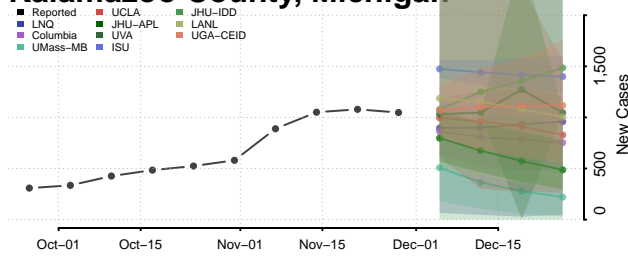

Iron County, Michigan

Isabella County, Michigan

Jackson County, Michigan

Kalamazoo County, Michigan

Kalkaska County, Michigan

Kent County, Michigan

Keweenaw County, Michigan

Lake County, Michigan