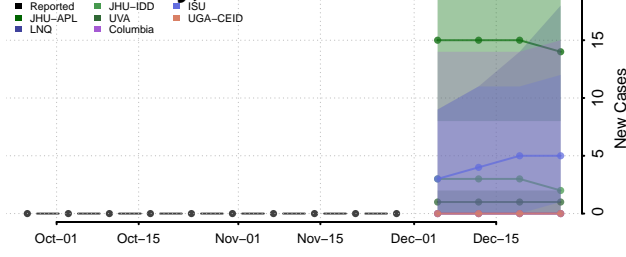

Rich County, Utah