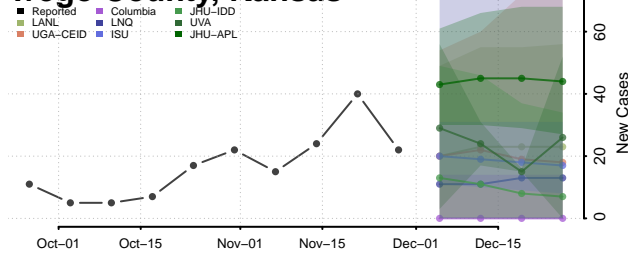

Sherman County, Kansas

Smith County, Kansas

Stafford County, Kansas

Stanton County, Kansas

Stevens County, Kansas

Sumner County, Kansas

Thomas County, Kansas

Trego County, Kansas