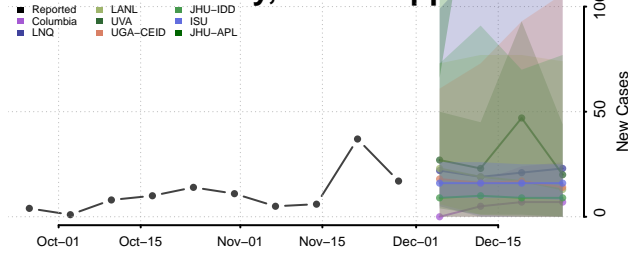

Jefferson County, Mississippi