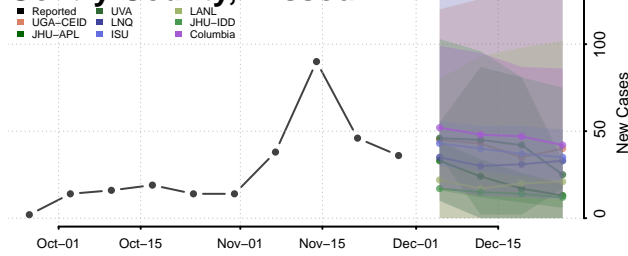

Gentry County, Missouri