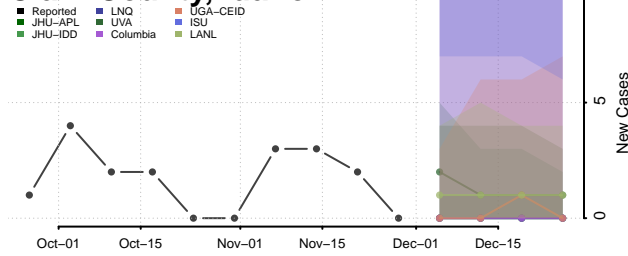

Clark County, Idaho