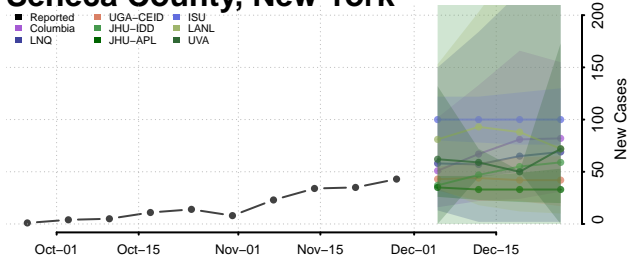

Saratoga County, New York

Schenectady County, New York

Schoharie County, New York

Schuyler County, New York

Seneca County, New York

St. Lawrence County, New York

Steuben County, New York

Suffolk County, New York