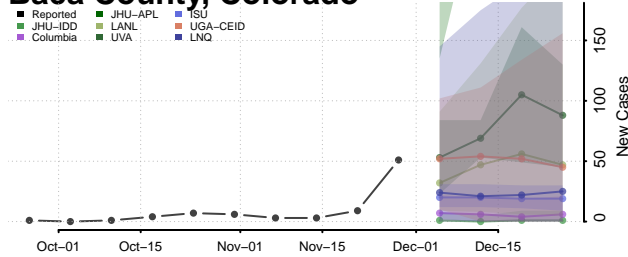

Baca County, Colorado