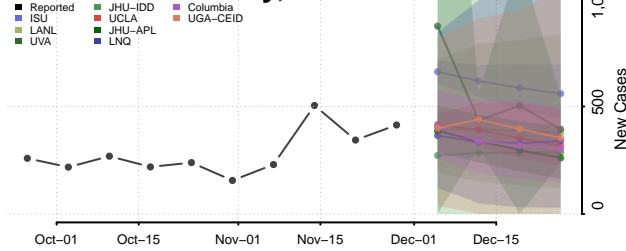

Buchanan County, Missouri