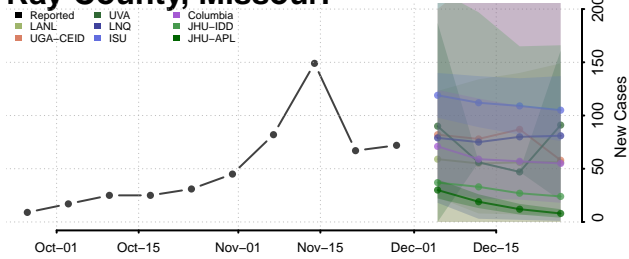

Ray County, Missouri