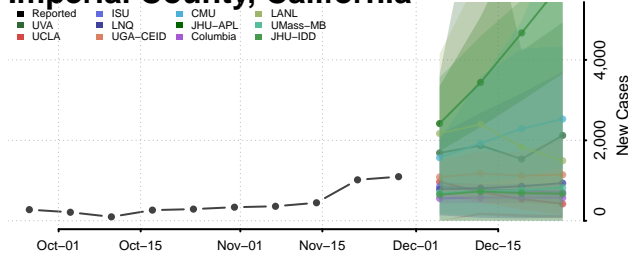

Imperial County, California