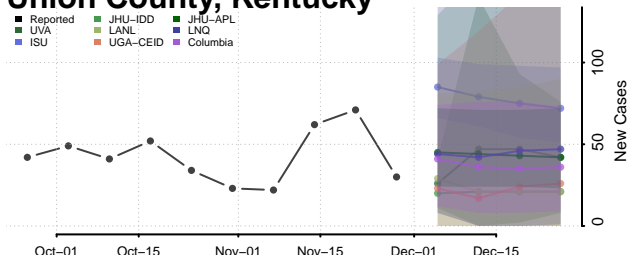

Union County, Kentucky