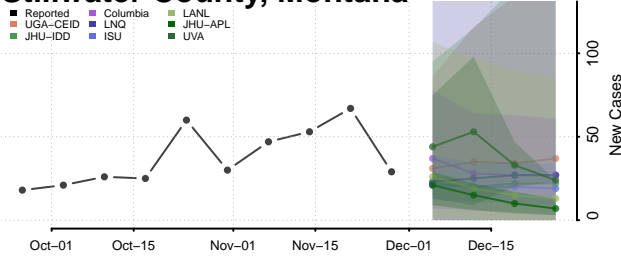

Sweet Grass County, Montana

Teton County, Montana

Toole County, Montana

Treasure County, Montana

Valley County, Montana

Wheatland County, Montana

Wibaux County, Montana

Yellowstone County, Montana