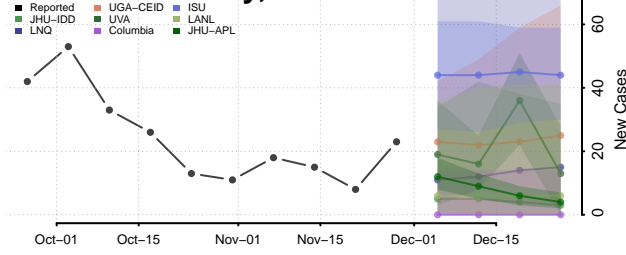

Divide County, North Dakota

Dunn County, North Dakota

Eddy County, North Dakota

Emmons County, North Dakota

Foster County, North Dakota

Golden Valley County, North Dakota

Grand Forks County, North Dakota

Grant County, North Dakota