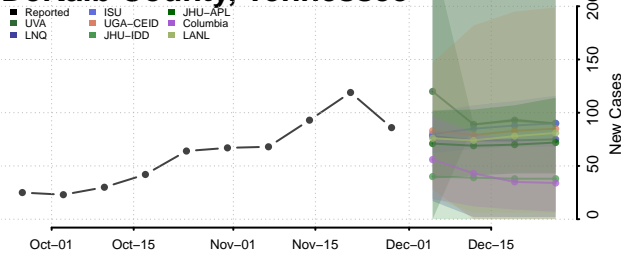

Crockett County, Tennessee

Cumberland County, Tennessee

Davidson County, Tennessee

Decatur County, Tennessee

DeKalb County, Tennessee

Dickson County, Tennessee

Dyer County, Tennessee

Fayette County, Tennessee