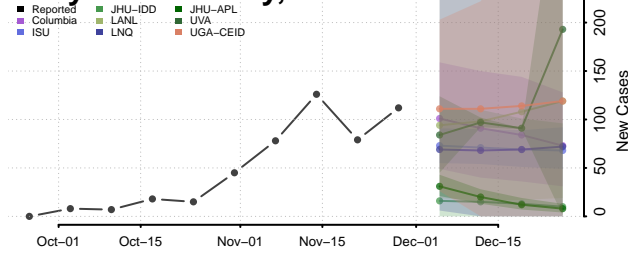

Cheyenne County, Nebraska