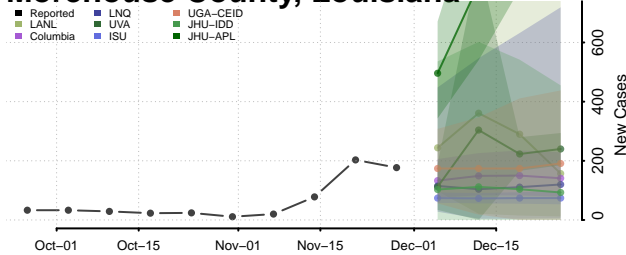

Livingston County, Louisiana

Madison County, Louisiana

Morehouse County, Louisiana

Natchitoches County, Louisiana

Orleans County, Louisiana

Ouachita County, Louisiana

Plaquemines County, Louisiana

Pointe Coupee County, Louisiana