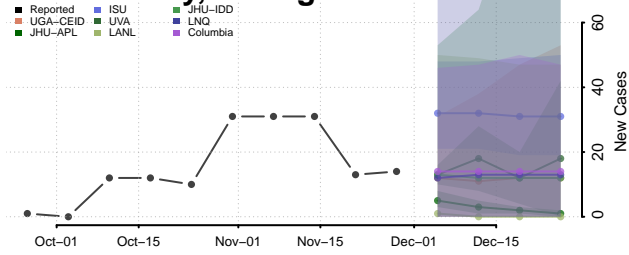

Lapeer County, Michigan

Leelanau County, Michigan

Lenawee County, Michigan

Livingston County, Michigan

Luce County, Michigan

Mackinac County, Michigan

Macomb County, Michigan

Manistee County, Michigan