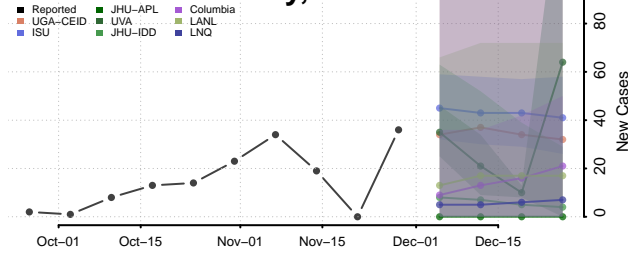

Greenwood County, Kansas