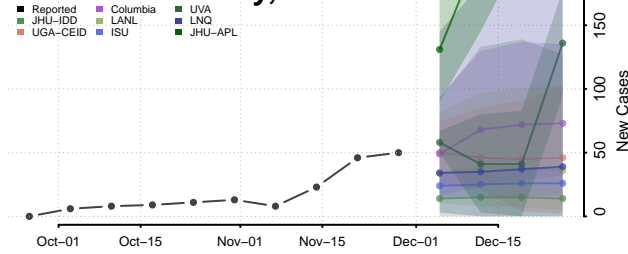

Jefferson County, Oklahoma