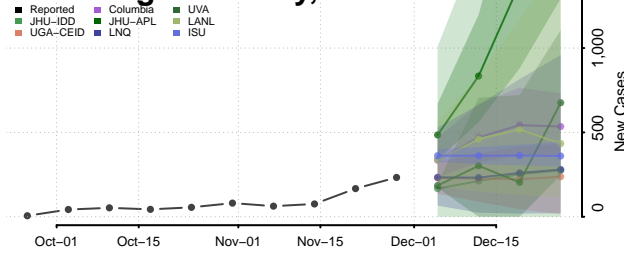

Cattaraugus County, New York