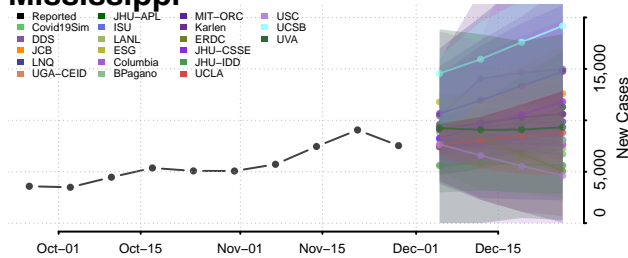

Mississippi