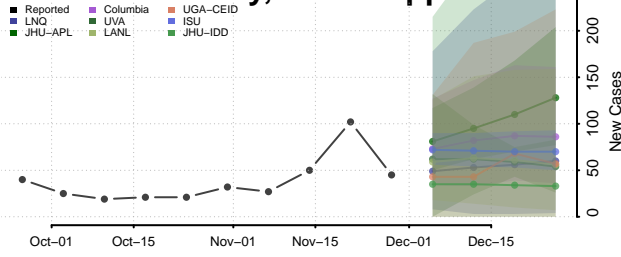

Carroll County, Mississippi

Chickasaw County, Mississippi

Choctaw County, Mississippi

Claiborne County, Mississippi

Clarke County, Mississippi

Clay County, Mississippi

Coahoma County, Mississippi

Copiah County, Mississippi