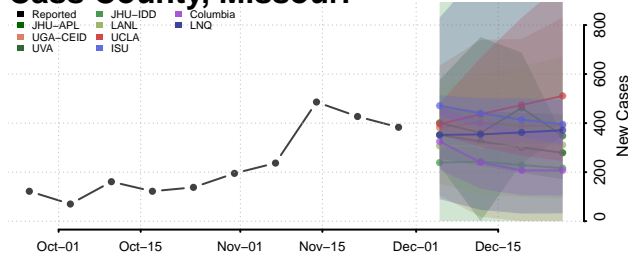

Cass County, Missouri