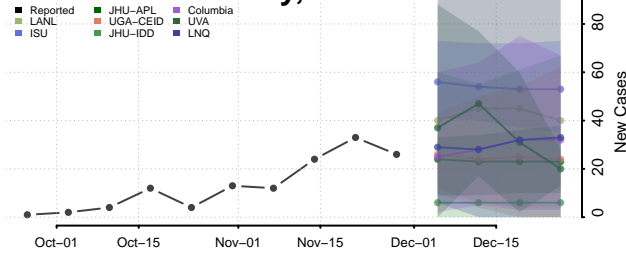

Prowers County, Colorado

Pueblo County, Colorado

Rio Blanco County, Colorado

Rio Grande County, Colorado

Routt County, Colorado

Saguache County, Colorado

San Juan County, Colorado

San Miguel County, Colorado