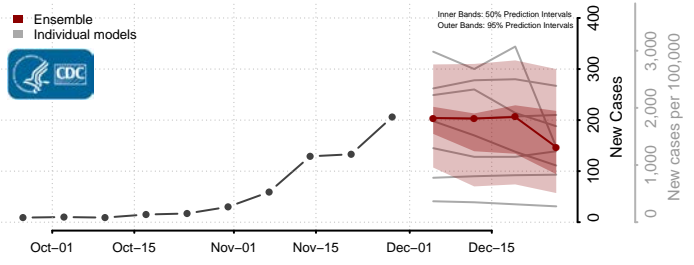

Cottonwood County, Minnesota