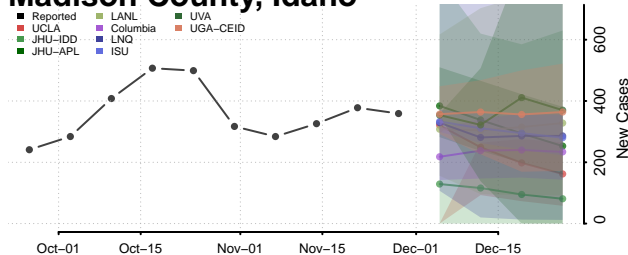

Lincoln County, Idaho

Madison County, Idaho

Minidoka County, Idaho

Nez Perce County, Idaho

Oneida County, Idaho

Owyhee County, Idaho

Payette County, Idaho

Power County, Idaho