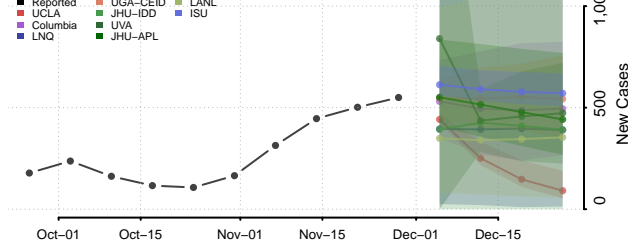

Crawford County, Kansas

Decatur County, Kansas

Dickinson County, Kansas

Doniphan County, Kansas

Douglas County, Kansas

Edwards County, Kansas

Elk County, Kansas

Ellis County, Kansas