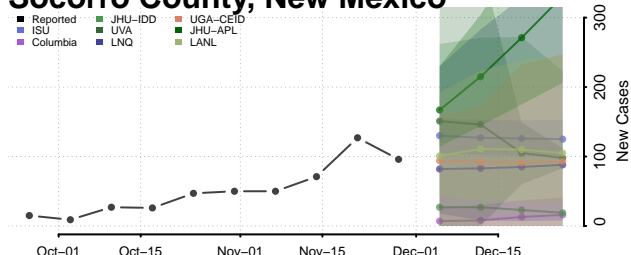

Socorro County, New Mexico