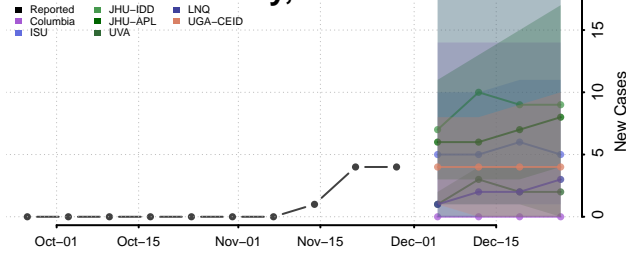

Esmeralda County, Nevada