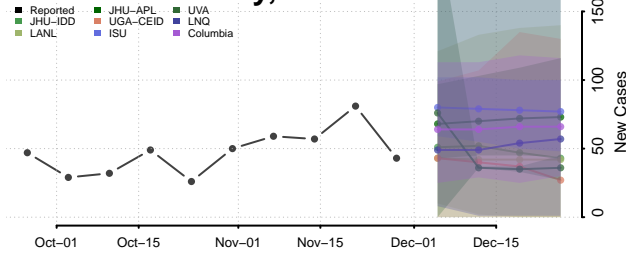

Butler County, Alabama

Calhoun County, Alabama

Chambers County, Alabama

Cherokee County, Alabama

Chilton County, Alabama

Choctaw County, Alabama

Clarke County, Alabama

Clay County, Alabama