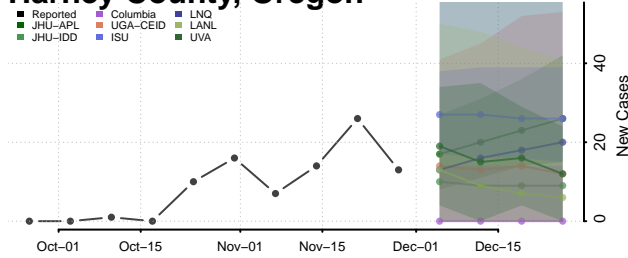

Harney County, Oregon