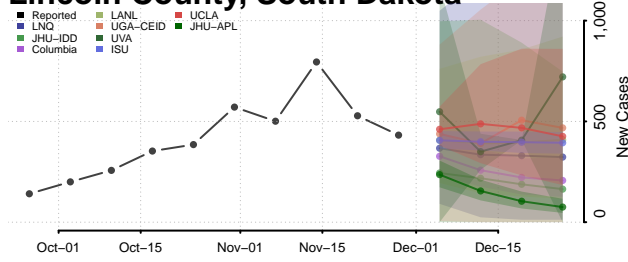

Lincoln County, South Dakota