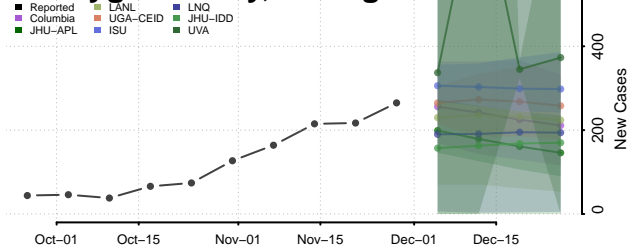

Newaygo County, Michigan