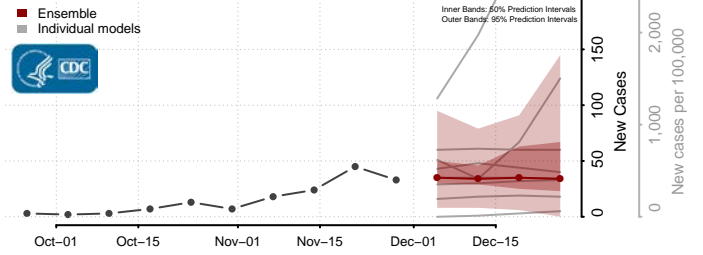

Lincoln County, New Mexico

Los Alamos County, New Mexico

Luna County, New Mexico

McKinley County, New Mexico

Mora County, New Mexico

Otero County, New Mexico

Quay County, New Mexico

Rio Arriba County, New Mexico