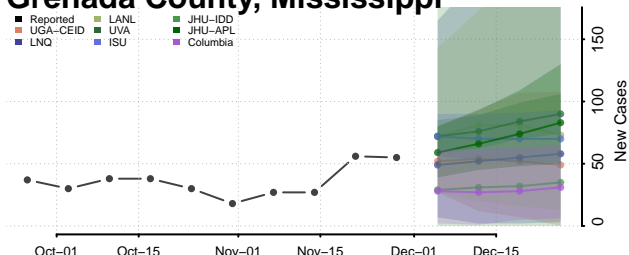

Covington County, Mississippi

DeSoto County, Mississippi

Forrest County, Mississippi

Franklin County, Mississippi

George County, Mississippi

Greene County, Mississippi

Grenada County, Mississippi

Hancock County, Mississippi