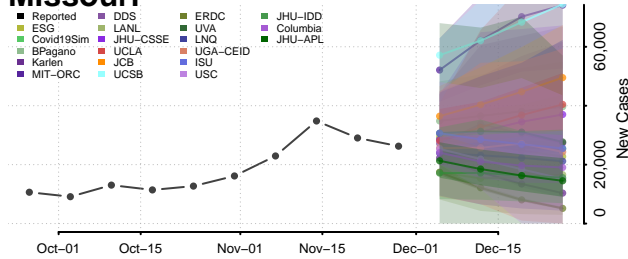

Wilkinson County, Mississippi

Winston County, Mississippi

Yalobusha County, Mississippi

Yazoo County, Mississippi

Missouri

Adair County, Missouri