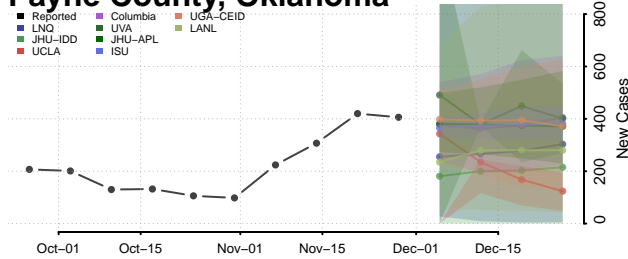

Payne County, Oklahoma