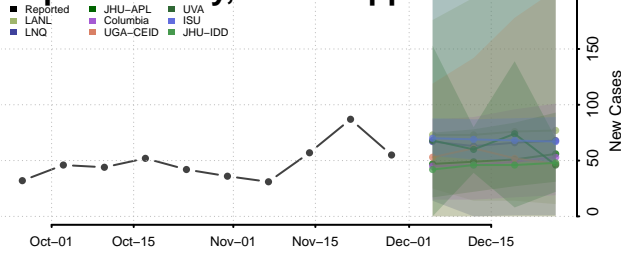

Carroll County, Mississippi

Chickasaw County, Mississippi

Choctaw County, Mississippi

Claiborne County, Mississippi

Clarke County, Mississippi

Clay County, Mississippi

Coahoma County, Mississippi

Copiah County, Mississippi