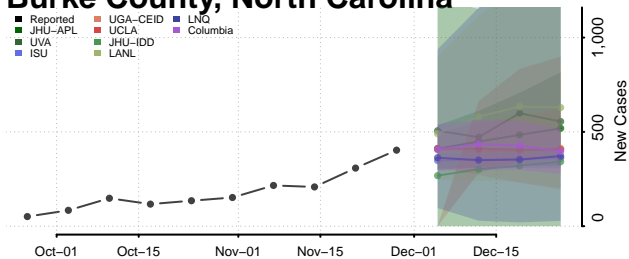

Avery County, North Carolina

Beaufort County, North Carolina

Bertie County, North Carolina

Bladen County, North Carolina

Brunswick County, North Carolina

Buncombe County, North Carolina

Burke County, North Carolina