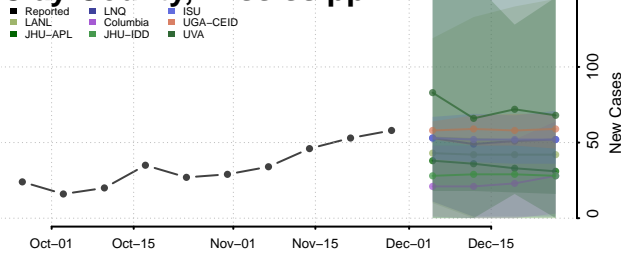

Carroll County, Mississippi

Chickasaw County, Mississippi

Choctaw County, Mississippi

Claiborne County, Mississippi

Clarke County, Mississippi

Clay County, Mississippi

Coahoma County, Mississippi

Copiah County, Mississippi