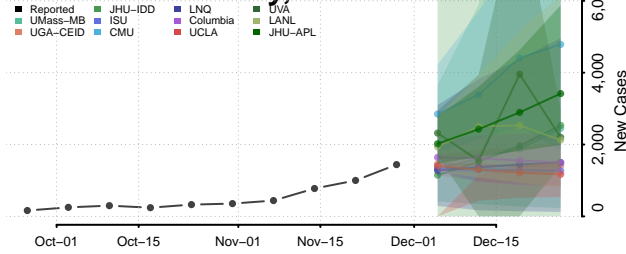

Sierra County, California

Siskiyou County, California

Solano County, California

Sonoma County, California

Stanislaus County, California

Sutter County, California

Tehama County, California

Trinity County, California