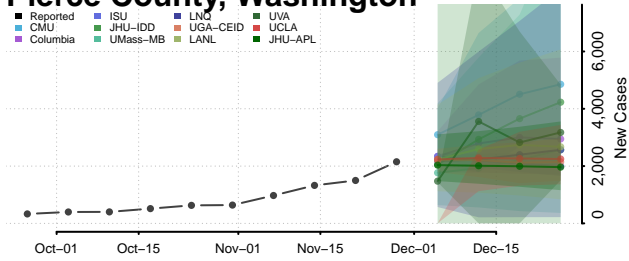

Pierce County, Washington