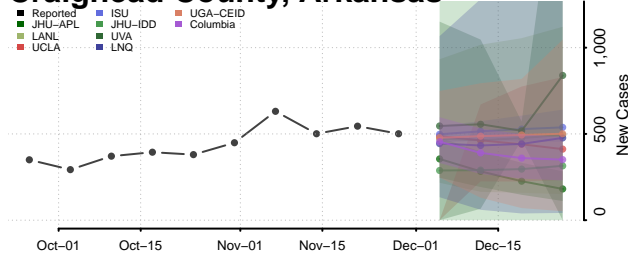

Cleburne County, Arkansas

Cleveland County, Arkansas

Columbia County, Arkansas

Conway County, Arkansas

Craighead County, Arkansas

Crawford County, Arkansas

Crittenden County, Arkansas

Cross County, Arkansas