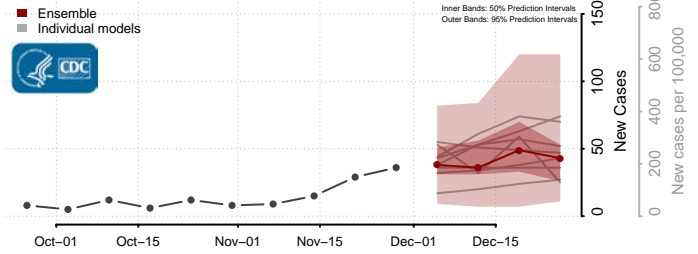

Harford County, Maryland

Howard County, Maryland

Kent County, Maryland

Montgomery County, Maryland

Prince George's County, Maryland

Queen Anne's County, Maryland

Somerset County, Maryland

St. Mary's County, Maryland