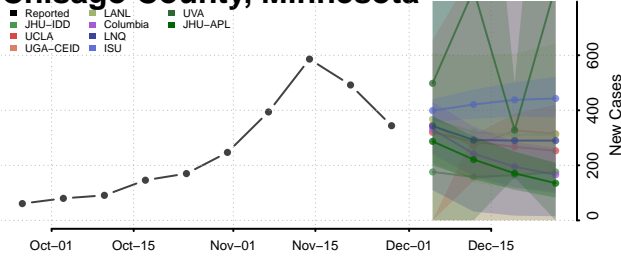

Chisago County, Minnesota