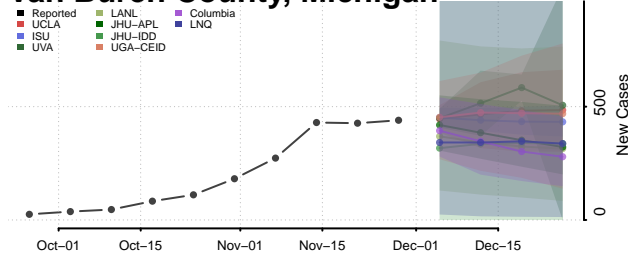

Shiawassee County, Michigan

St. Clair County, Michigan

St. Joseph County, Michigan

Tuscola County, Michigan

Van Buren County, Michigan

Washtenaw County, Michigan

Wayne County, Michigan

Wexford County, Michigan