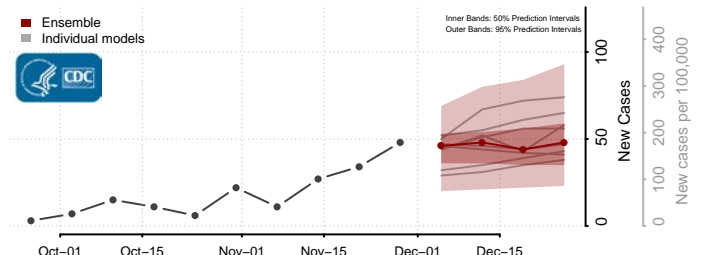

Henry County, Virginia

Highland County, Virginia

Hopewell County, Virginia

Isle of Wight County, Virginia

James City County, Virginia

King and Queen County, Virginia

King George County, Virginia

King William County, Virginia