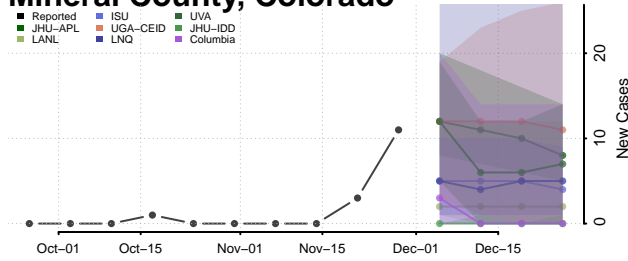

Lake County, Colorado

Larimer County, Colorado

Las Animas County, Colorado

Lincoln County, Colorado

Logan County, Colorado

Mesa County, Colorado

Mineral County, Colorado

Moffat County, Colorado