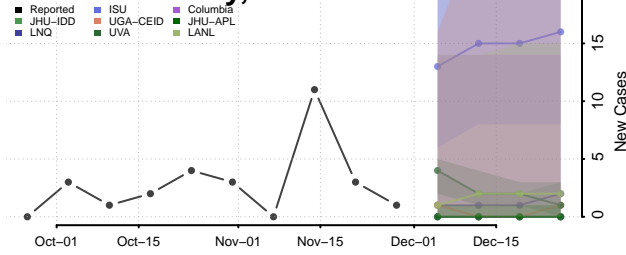

Briscoe County, Texas