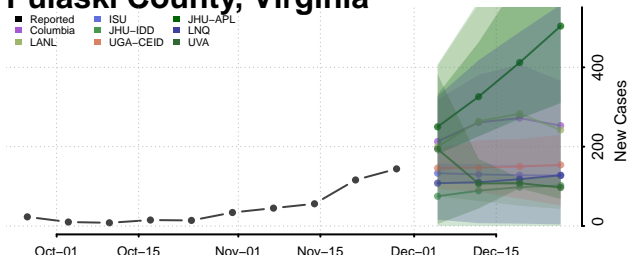

Pulaski County, Virginia