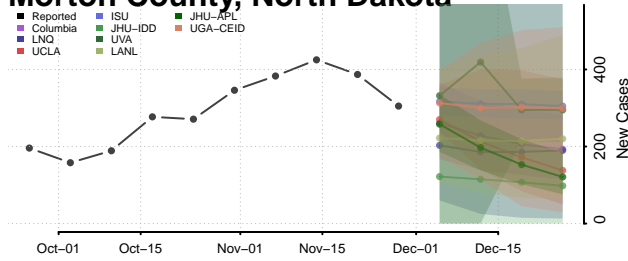

Morton County, North Dakota