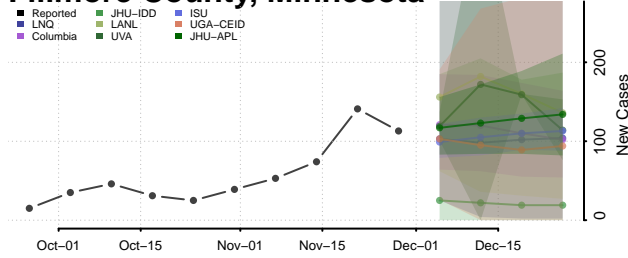

Freeborn County, Minnesota

Goodhue County, Minnesota

Grant County, Minnesota

Hennepin County, Minnesota

Houston County, Minnesota

Hubbard County, Minnesota

Isanti County, Minnesota

Itasca County, Minnesota