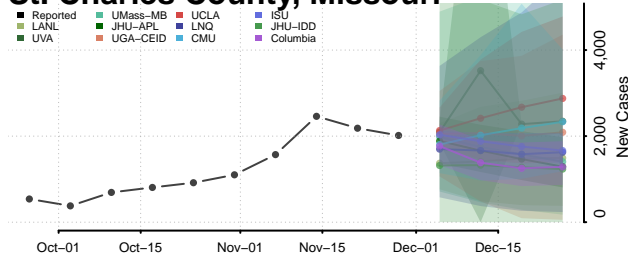

St. Charles County, Missouri