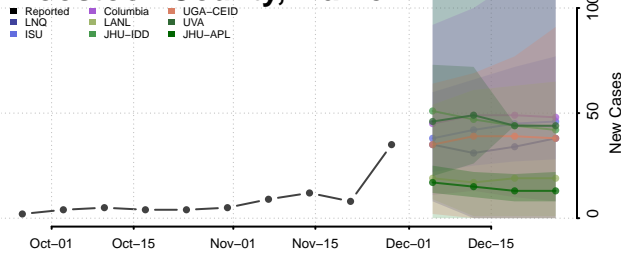

West Feliciana County, Louisiana

Winn County, Louisiana

Maine

Androscoggin County, Maine

Aroostook County, Maine

Cumberland County, Maine

Franklin County, Maine

Hancock County, Maine