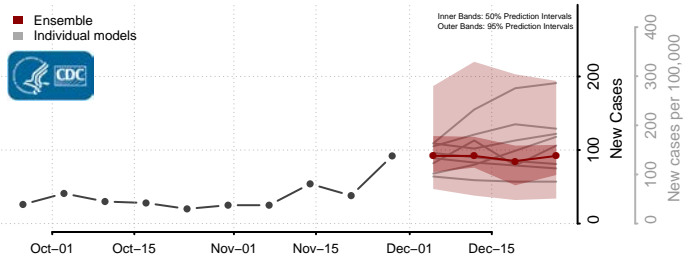

Mason County, Washington