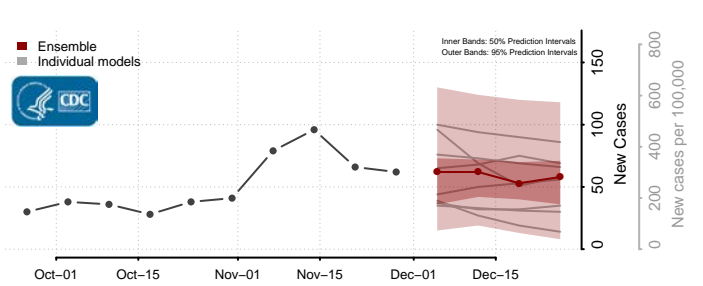

Vernon County, Missouri