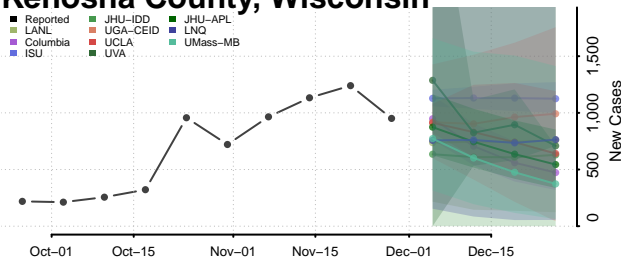

Kenosha County, Wisconsin