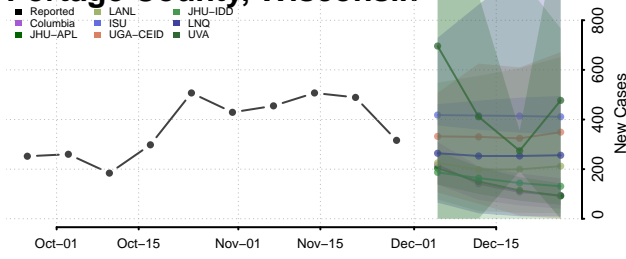

Oconto County, Wisconsin

Oneida County, Wisconsin

Outagamie County, Wisconsin

Ozaukee County, Wisconsin

Pepin County, Wisconsin

Pierce County, Wisconsin

Polk County, Wisconsin

Portage County, Wisconsin