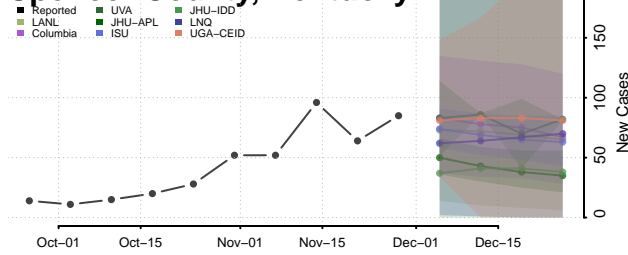

Scott County, Kentucky

Shelby County, Kentucky

Simpson County, Kentucky

Spencer County, Kentucky

Taylor County, Kentucky

Todd County, Kentucky

Trigg County, Kentucky

Trimble County, Kentucky