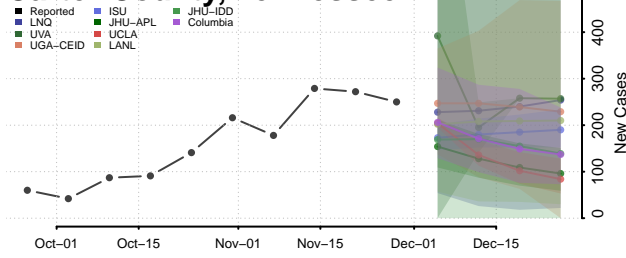

Carroll County, Tennessee

Carter County, Tennessee

Cheatham County, Tennessee

Chester County, Tennessee

Claiborne County, Tennessee

Clay County, Tennessee

Cocke County, Tennessee

Coffee County, Tennessee