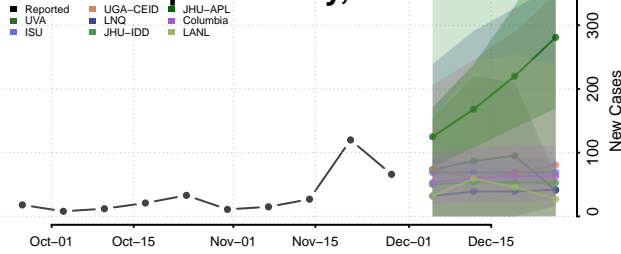

Livingston County, Louisiana

Madison County, Louisiana

Morehouse County, Louisiana

Natchitoches County, Louisiana

Orleans County, Louisiana

Ouachita County, Louisiana

Plaquemines County, Louisiana

Pointe Coupee County, Louisiana