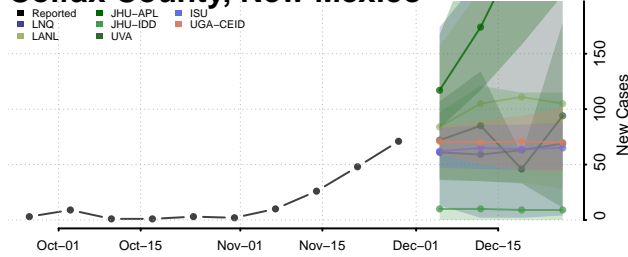

Colfax County, New Mexico