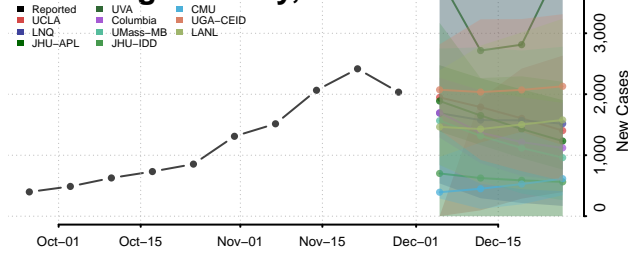

Anchorage County, Alaska