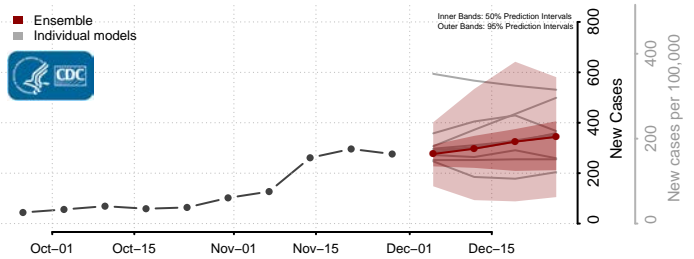

Carroll County, Maryland