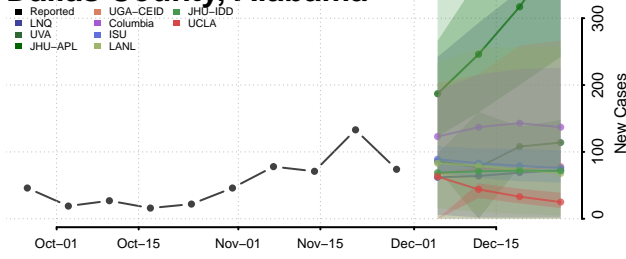

Dallas County, Alabama