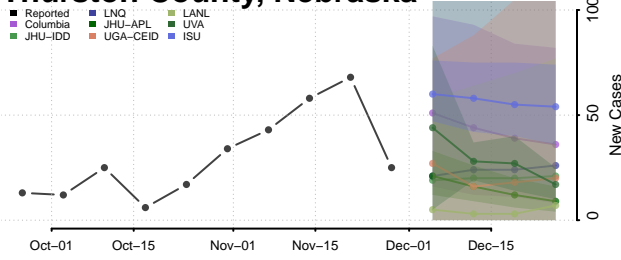

Thurston County, Nebraska