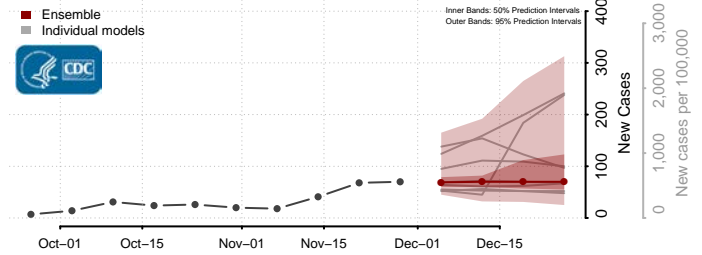

Martinsville County, Virginia