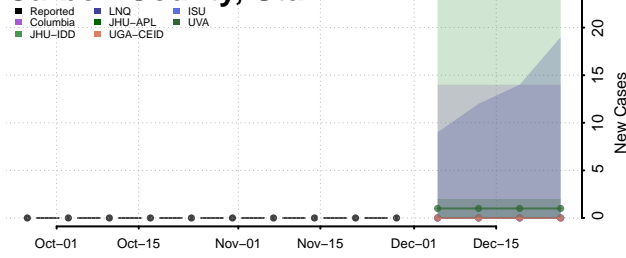

Carbon County, Utah