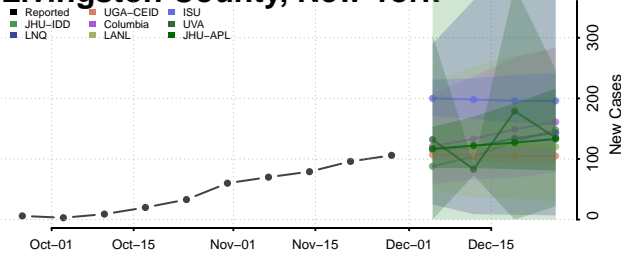

Livingston County, New York