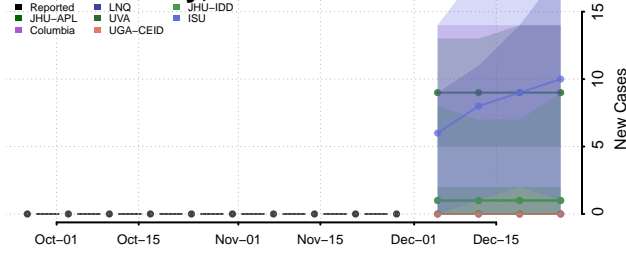

Piute County, Utah