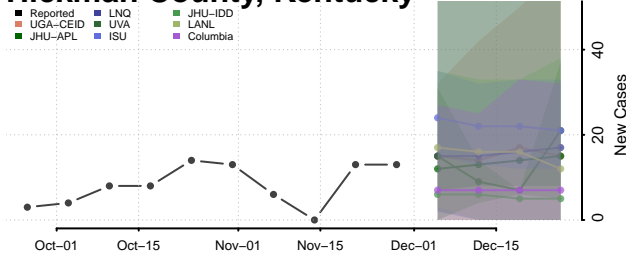

Hickman County, Kentucky