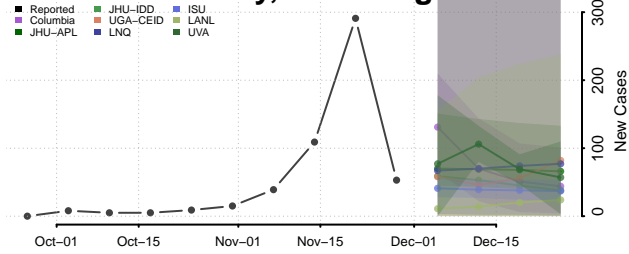

McDowell County, West Virginia