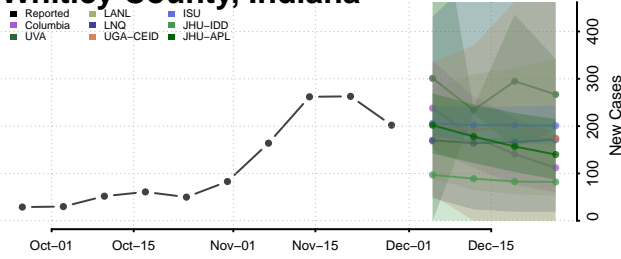

Whitley County, Indiana