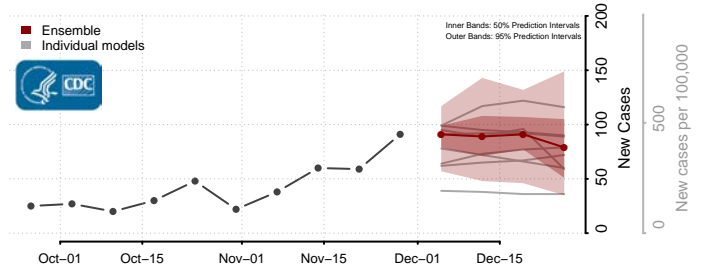

Union County, Kentucky

Warren County, Kentucky

Washington County, Kentucky

Wayne County, Kentucky

Webster County, Kentucky

Whitley County, Kentucky

Wolfe County, Kentucky

Woodford County, Kentucky