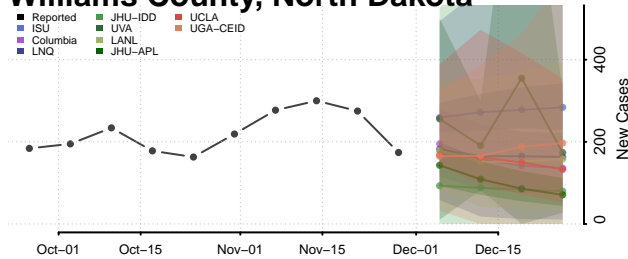

Williams County, North Dakota