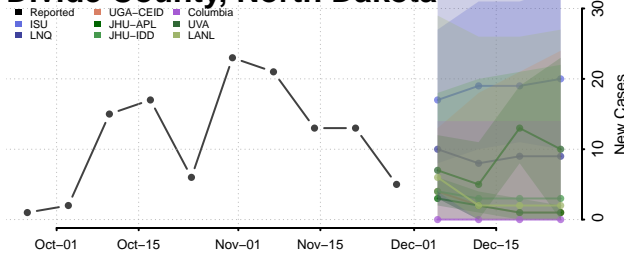

Divide County, North Dakota