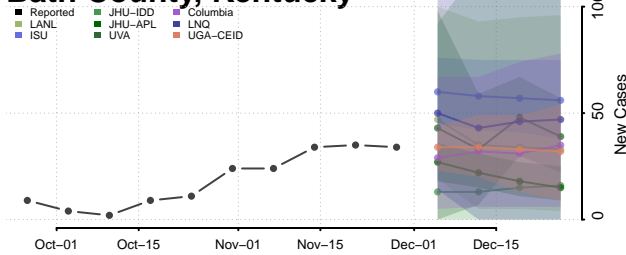

Bath County, Kentucky