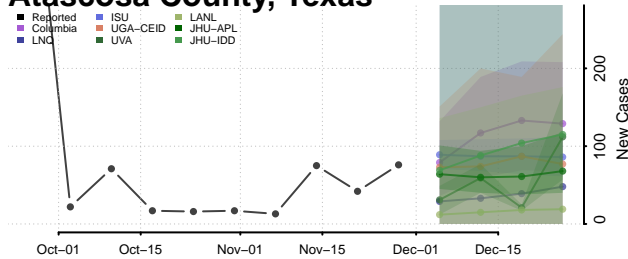

Atascosa County, Texas