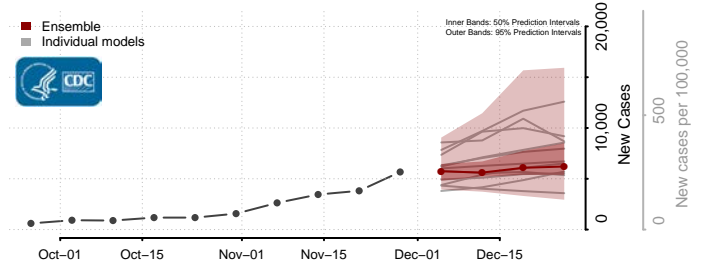

King County, Washington