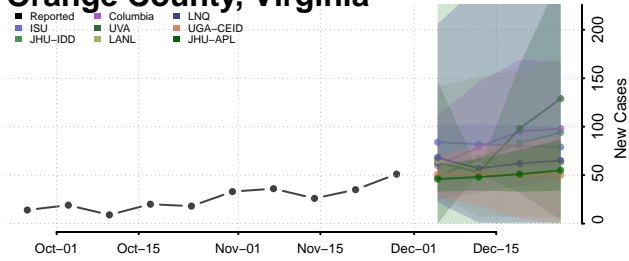

New Kent County, Virginia

Newport News County, Virginia

Norfolk County, Virginia

Northampton County, Virginia

Northumberland County, Virginia

Norton County, Virginia

Nottoway County, Virginia

Orange County, Virginia