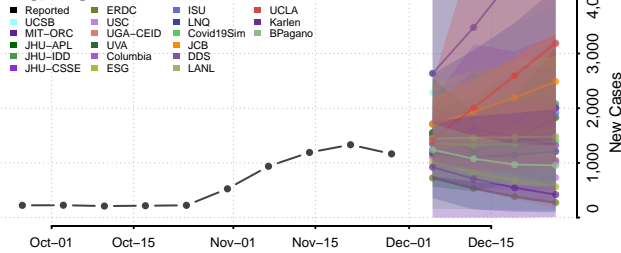

West Baton Rouge County, Louisiana

West Carroll County, Louisiana

West Feliciana County, Louisiana

Winn County, Louisiana

Maine

Androscoggin County, Maine