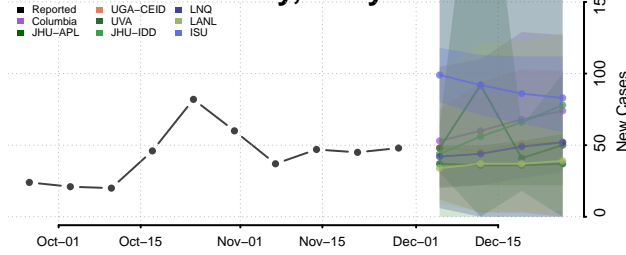

Dorchester County, Maryland