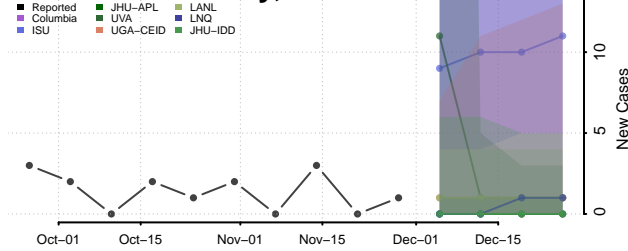

Stonewall County, Texas