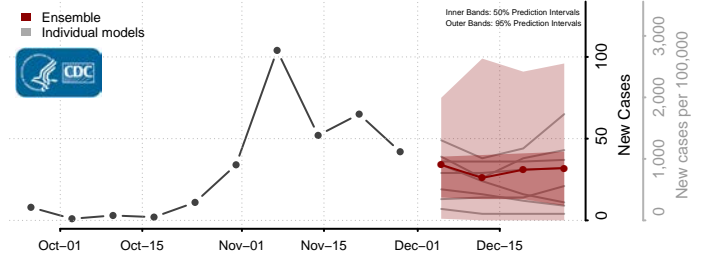

Cavalier County, North Dakota