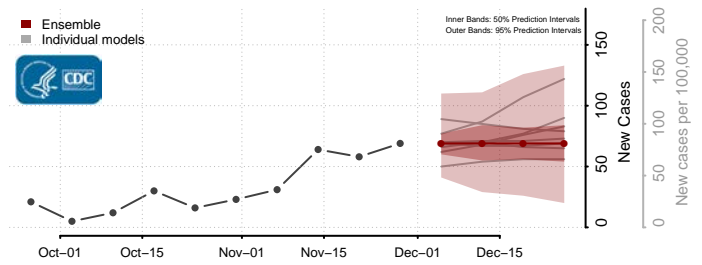

Island County, Washington