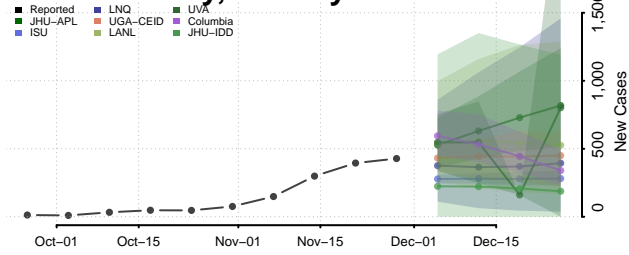

Lehigh County, Pennsylvania

Luzerne County, Pennsylvania

Lycoming County, Pennsylvania

McKean County, Pennsylvania

Mercer County, Pennsylvania

Mifflin County, Pennsylvania

Monroe County, Pennsylvania

Montgomery County, Pennsylvania