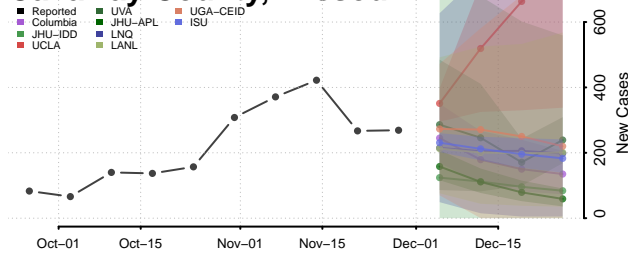

Callaway County, Missouri