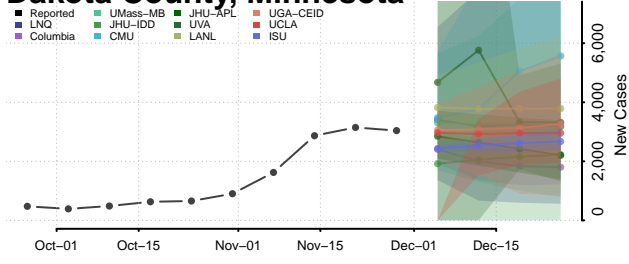

Dakota County, Minnesota