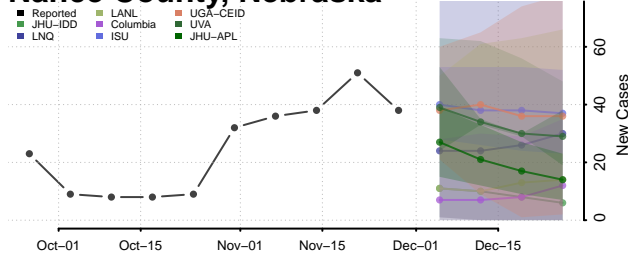

Lincoln County, Nebraska

Logan County, Nebraska

Loup County, Nebraska

Madison County, Nebraska

McPherson County, Nebraska

Merrick County, Nebraska

Morrill County, Nebraska

Nance County, Nebraska