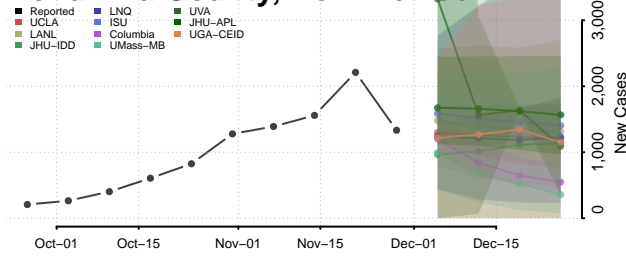

De Baca County, New Mexico

Dona Ana County, New Mexico

Eddy County, New Mexico

Grant County, New Mexico

Guadalupe County, New Mexico

Harding County, New Mexico

Hidalgo County, New Mexico

Lea County, New Mexico