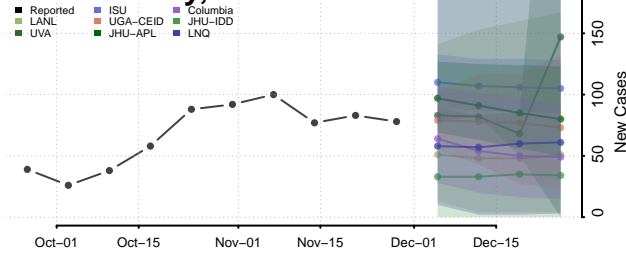

Cass County, Iowa