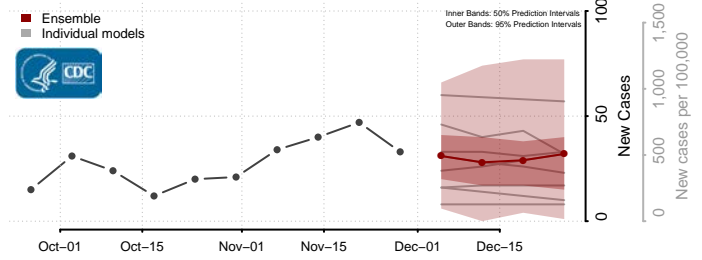

Antelope County, Nebraska