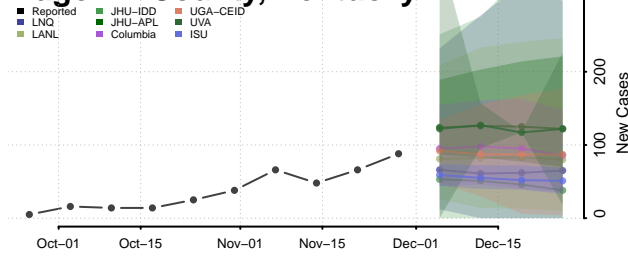

Magoffin County, Kentucky