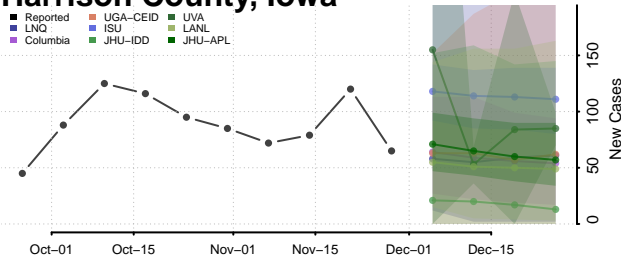

Guthrie County, Iowa

Hamilton County, Iowa

Hancock County, Iowa

Hardin County, Iowa

Harrison County, Iowa

Henry County, Iowa

Howard County, Iowa

Humboldt County, Iowa