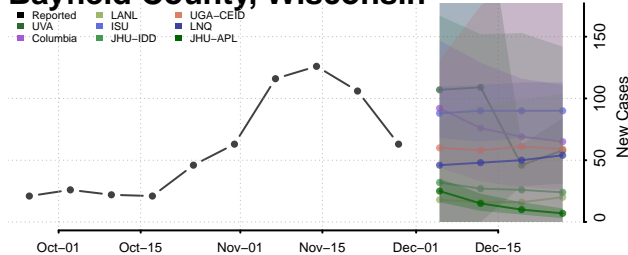

Barron County, Wisconsin

Bayfield County, Wisconsin

Brown County, Wisconsin

Buffalo County, Wisconsin

Burnett County, Wisconsin

Calumet County, Wisconsin

Chippewa County, Wisconsin

Clark County, Wisconsin