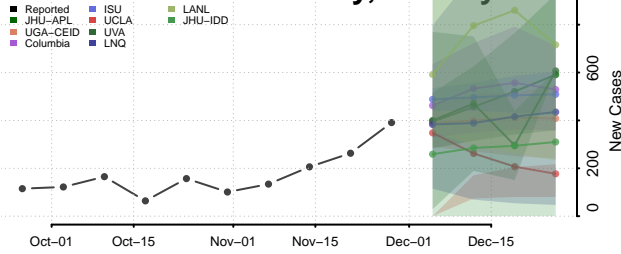

Northumberland County, Pennsylvania