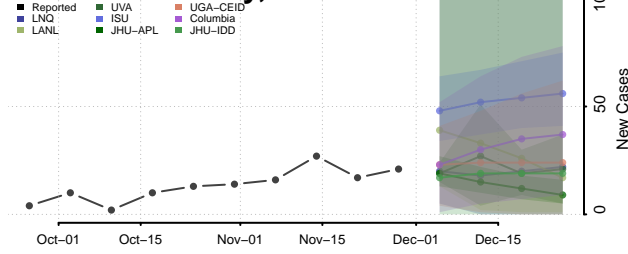

Callahan County, Texas