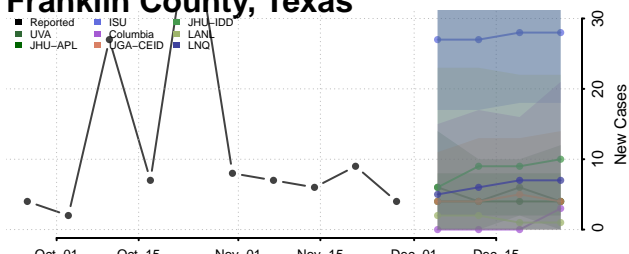

Franklin County, Texas