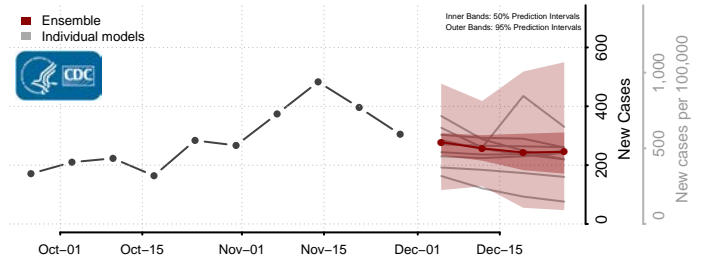

Florence County, Wisconsin

Fond du Lac County, Wisconsin

Forest County, Wisconsin

Grant County, Wisconsin

Green County, Wisconsin

Green Lake County, Wisconsin

Iowa County, Wisconsin

Iron County, Wisconsin