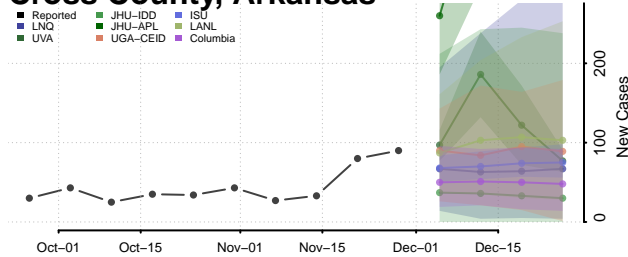

Cleburne County, Arkansas

Cleveland County, Arkansas

Columbia County, Arkansas

Conway County, Arkansas

Craighead County, Arkansas

Crawford County, Arkansas

Crittenden County, Arkansas

Cross County, Arkansas