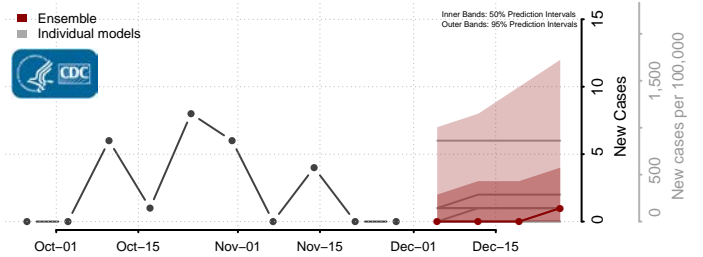

Sweet Grass County, Montana

Teton County, Montana

Toole County, Montana

Treasure County, Montana

Valley County, Montana

Wheatland County, Montana

Wibaux County, Montana

Yellowstone County, Montana