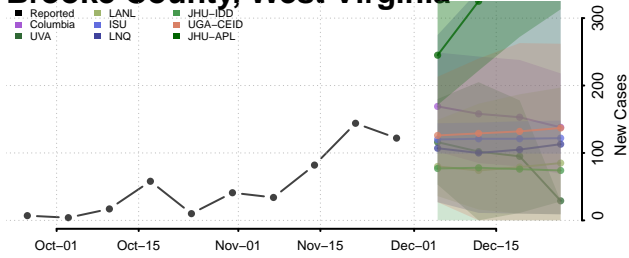

Brooke County, West Virginia