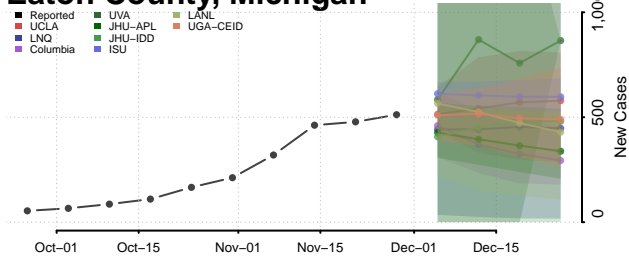

Crawford County, Michigan

Delta County, Michigan

Dickinson County, Michigan

Eaton County, Michigan

Emmet County, Michigan

Genesee County, Michigan

Gladwin County, Michigan

Gogebic County, Michigan