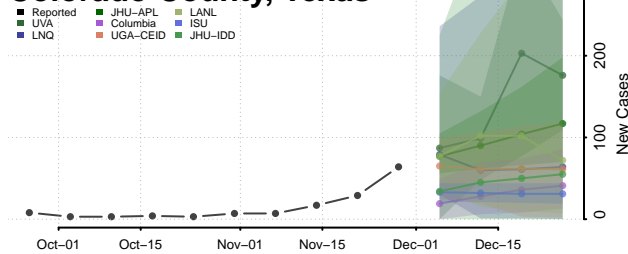

Colorado County, Texas