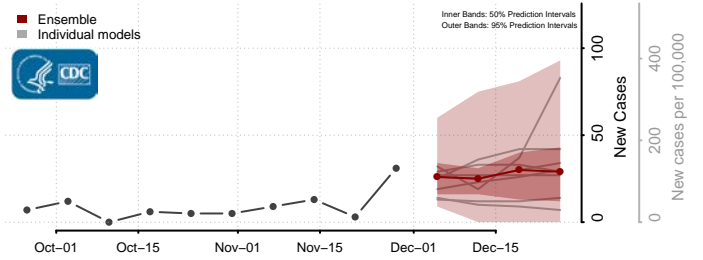

Aransas County, Texas