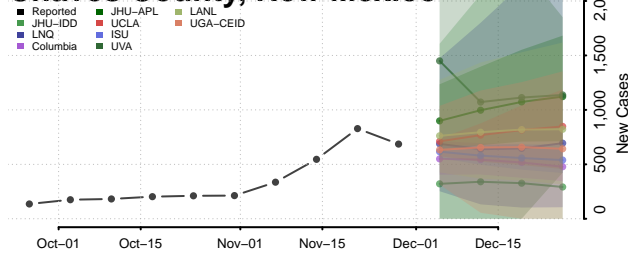

Chaves County, New Mexico