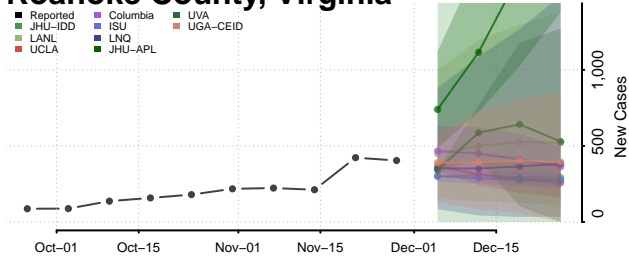

Roanoke County, Virginia