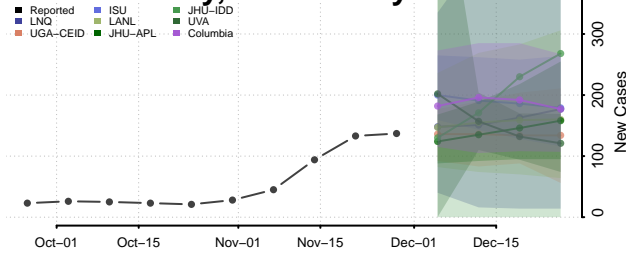

Salem County, New Jersey