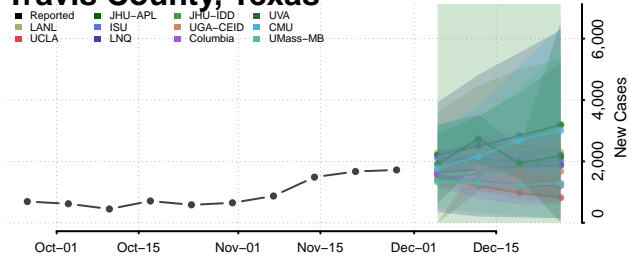

Travis County, Texas