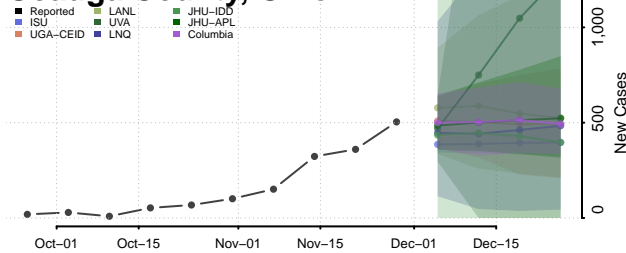

Geauga County, Ohio