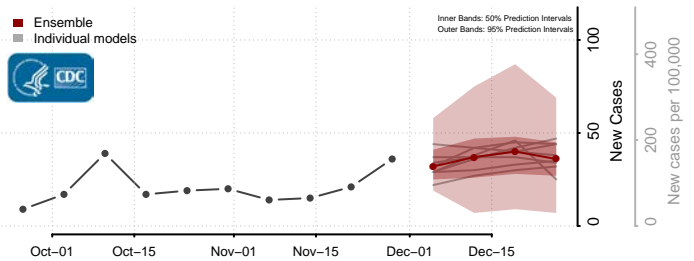

New Kent County, Virginia

Newport News County, Virginia

Norfolk County, Virginia

Northampton County, Virginia

Northumberland County, Virginia

Norton County, Virginia

Nottoway County, Virginia

Orange County, Virginia