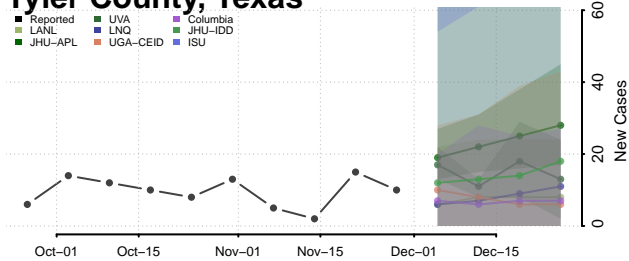

Titus County, Texas

Tom Green County, Texas

Travis County, Texas

Trinity County, Texas

Tyler County, Texas

Upshur County, Texas

Upton County, Texas

Uvalde County, Texas