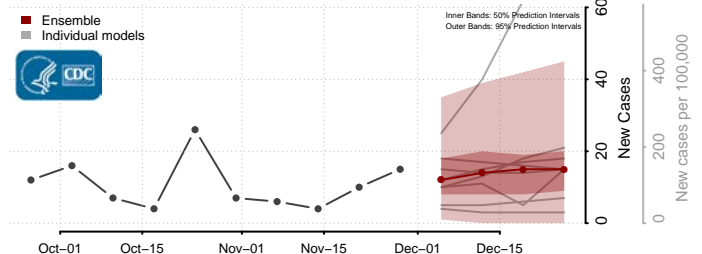

Lancaster County, Virginia