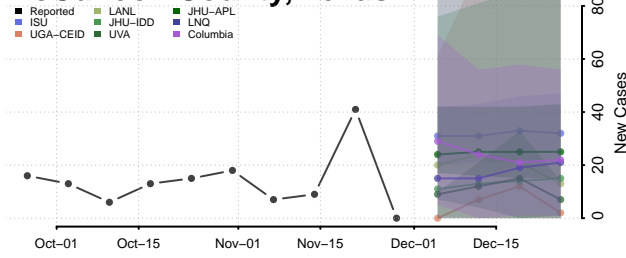

McCulloch County, Texas