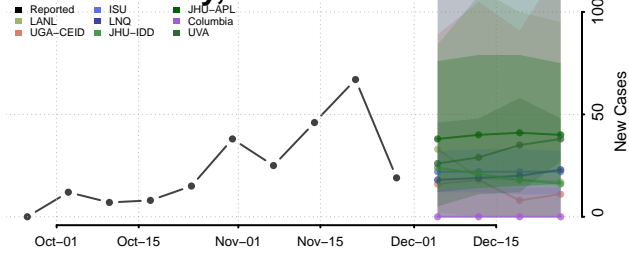

Custer County, Montana

Daniels County, Montana

Dawson County, Montana

Deer Lodge County, Montana

Fallon County, Montana

Fergus County, Montana

Flathead County, Montana

Gallatin County, Montana