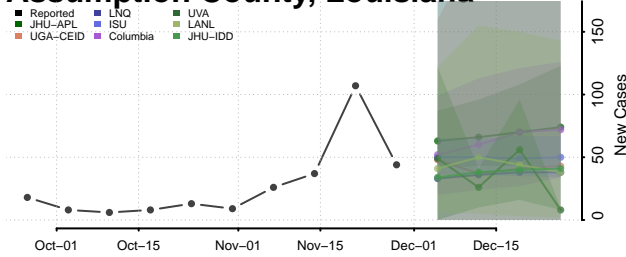

Louisiana

Acadia County, Louisiana

Allen County, Louisiana

Ascension County, Louisiana

Assumption County, Louisiana

Avoyelles County, Louisiana

Beauregard County, Louisiana

Bienville County, Louisiana