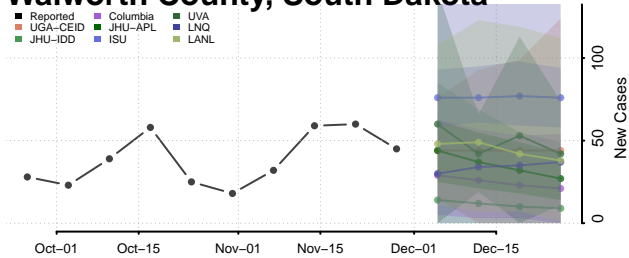

Walworth County, South Dakota