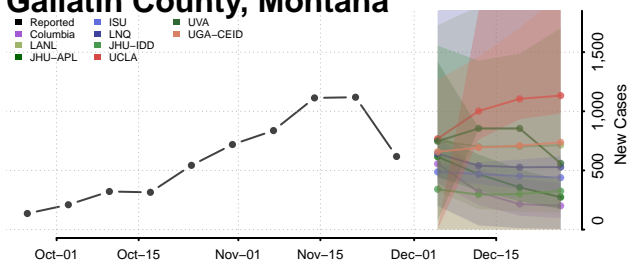

Custer County, Montana

Daniels County, Montana

Dawson County, Montana

Deer Lodge County, Montana

Fallon County, Montana

Fergus County, Montana

Flathead County, Montana

Gallatin County, Montana