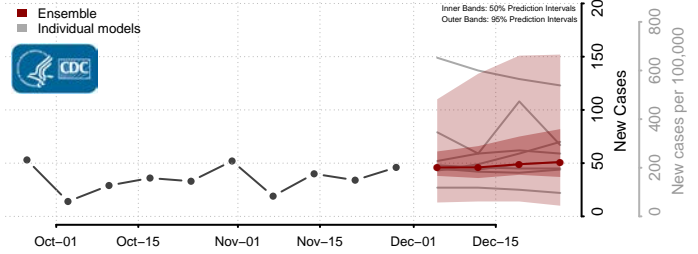

McDonald County, Missouri