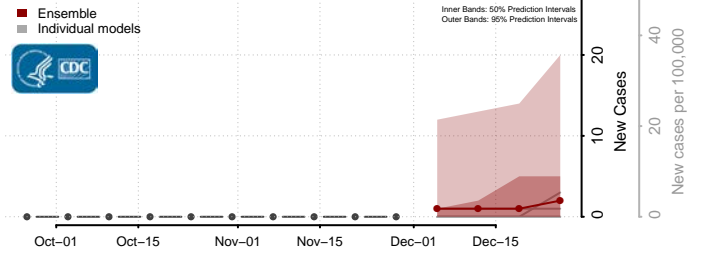

Box Elder County, Utah

Cache County, Utah

Carbon County, Utah

Daggett County, Utah

Davis County, Utah

Duchesne County, Utah

Emery County, Utah

Garfield County, Utah