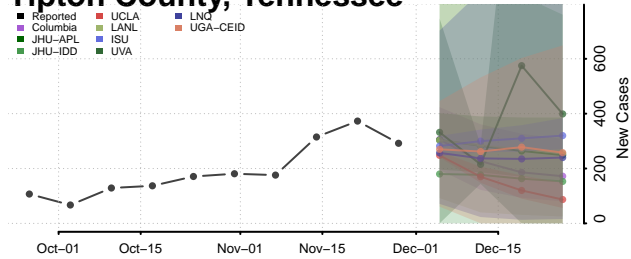

Tipton County, Tennessee