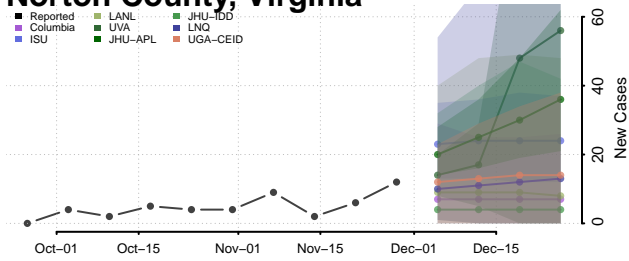

New Kent County, Virginia

Newport News County, Virginia

Norfolk County, Virginia

Northampton County, Virginia

Northumberland County, Virginia

Norton County, Virginia

Nottoway County, Virginia

Orange County, Virginia