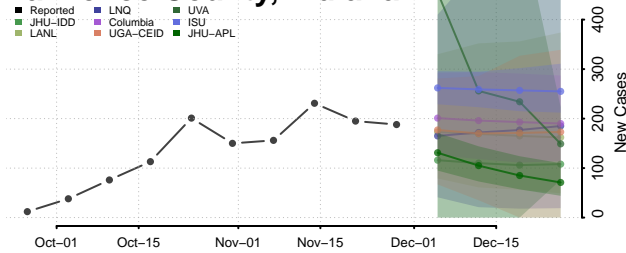

LaGrange County, Indiana

Lake County, Indiana

LaPorte County, Indiana

Lawrence County, Indiana

Madison County, Indiana

Marion County, Indiana

Marshall County, Indiana

Martin County, Indiana