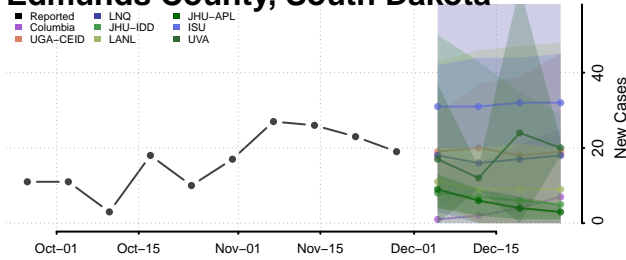

Edmunds County, South Dakota