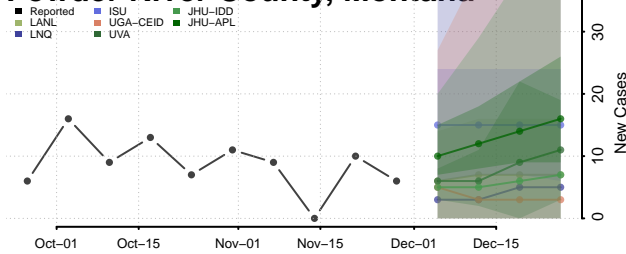

Powder River County, Montana