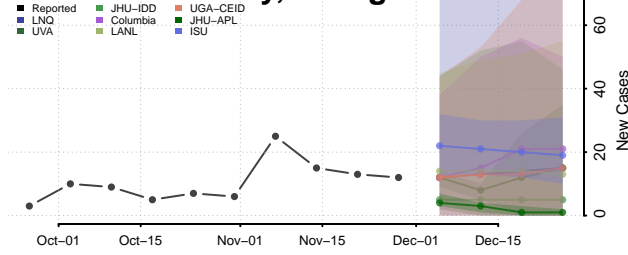

Wayne County, Georgia

Webster County, Georgia

Wheeler County, Georgia

White County, Georgia

Whitfield County, Georgia

Wilcox County, Georgia

Wilkes County, Georgia

Wilkinson County, Georgia