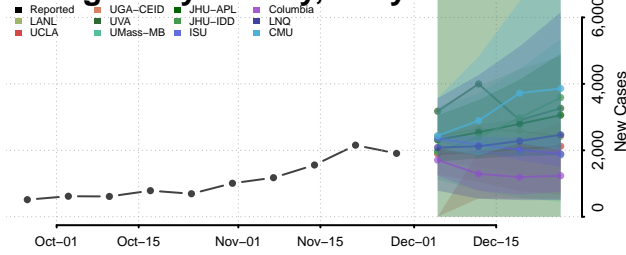

Harford County, Maryland

Howard County, Maryland

Kent County, Maryland

Montgomery County, Maryland

Prince George's County, Maryland

Queen Anne's County, Maryland

Somerset County, Maryland

St. Mary's County, Maryland