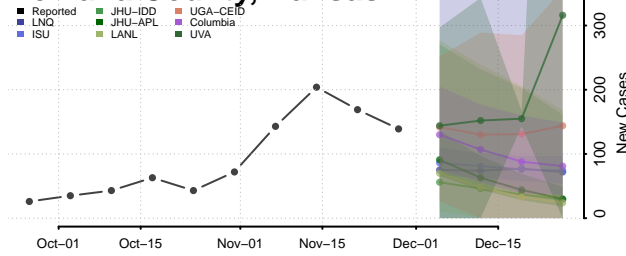

Nemaha County, Kansas