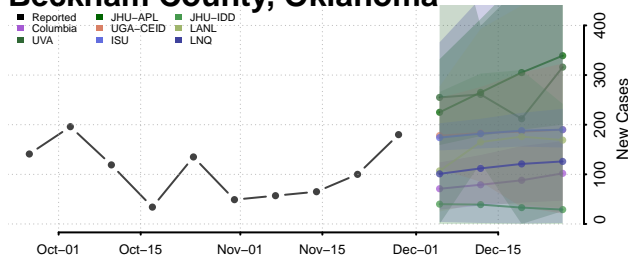

Beckham County, Oklahoma