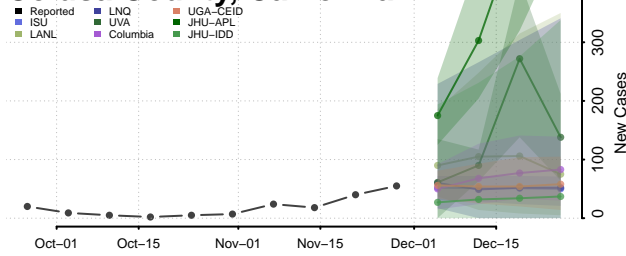

California

Alameda County, California

Alpine County, California

Amador County, California

Butte County, California

Calaveras County, California

Colusa County, California

Contra Costa County, California