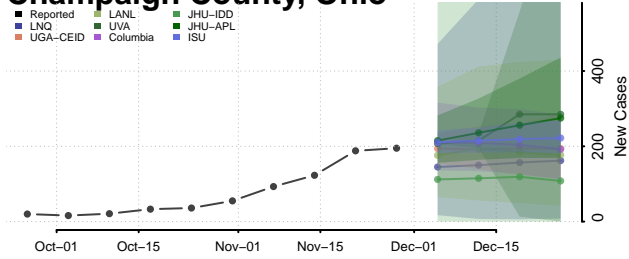

Champaign County, Ohio