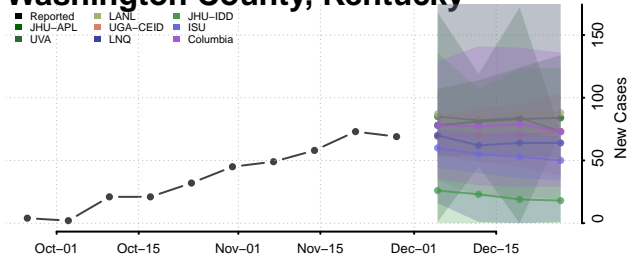

Washington County, Kentucky