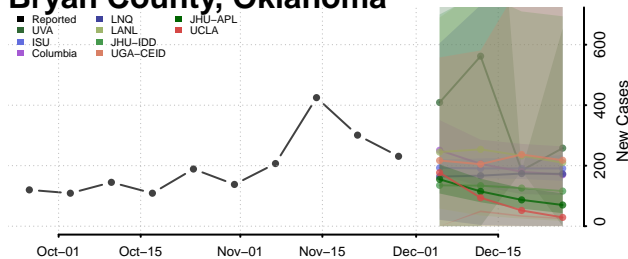

Beaver County, Oklahoma

Beckham County, Oklahoma

Blaine County, Oklahoma

Bryan County, Oklahoma

Caddo County, Oklahoma

Canadian County, Oklahoma

Carter County, Oklahoma

Cherokee County, Oklahoma