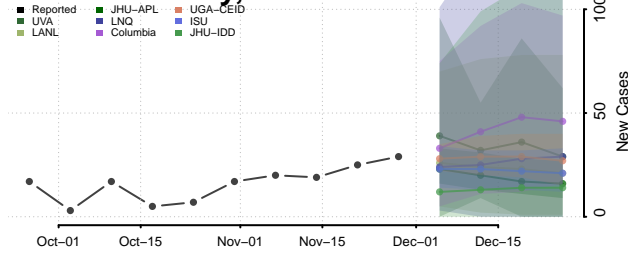

Pike County, Alabama

Randolph County, Alabama

Russell County, Alabama

Shelby County, Alabama

St. Clair County, Alabama

Sumter County, Alabama

Talladega County, Alabama

Tallapoosa County, Alabama