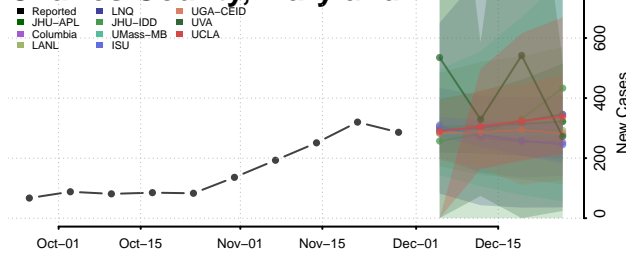

Charles County, Maryland