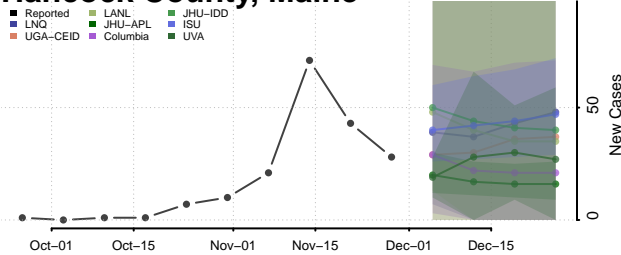

West Feliciana County, Louisiana

Winn County, Louisiana

Maine

Androscoggin County, Maine

Aroostook County, Maine

Cumberland County, Maine

Franklin County, Maine

Hancock County, Maine