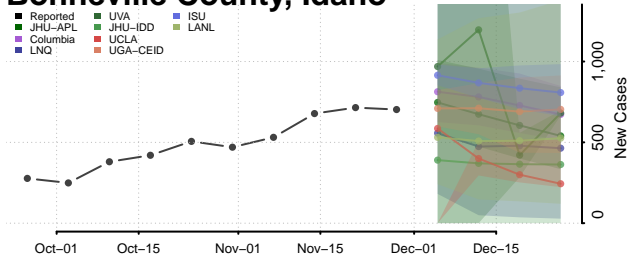

Bonneville County, Idaho