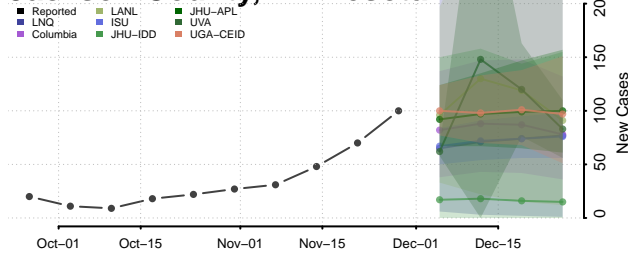

Jackson County, Minnesota