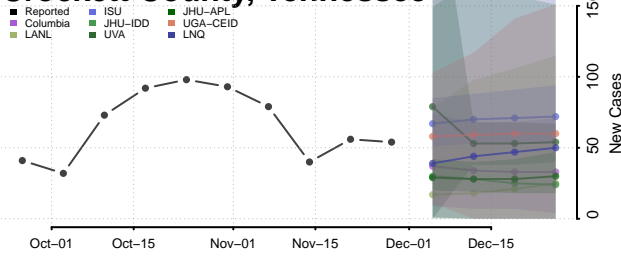

Crockett County, Tennessee