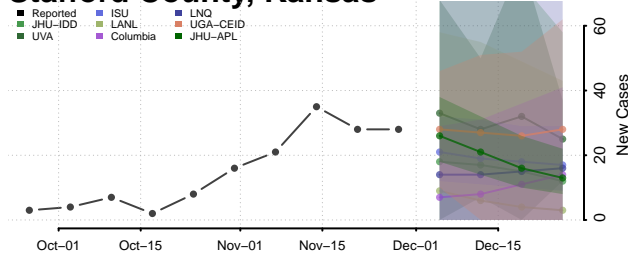

Stafford County, Kansas