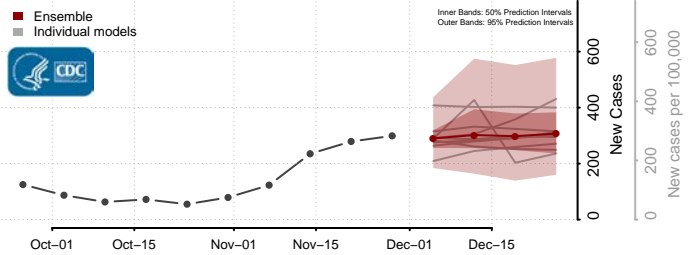

Monongalia County, West Virginia