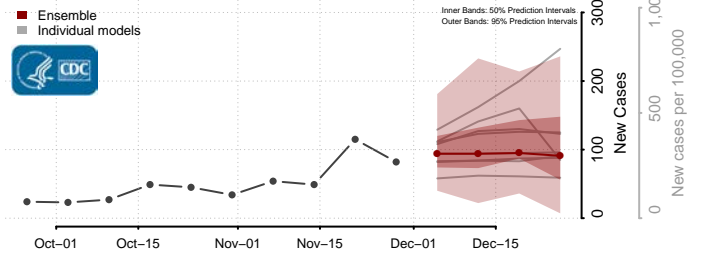

Adams County, Mississippi