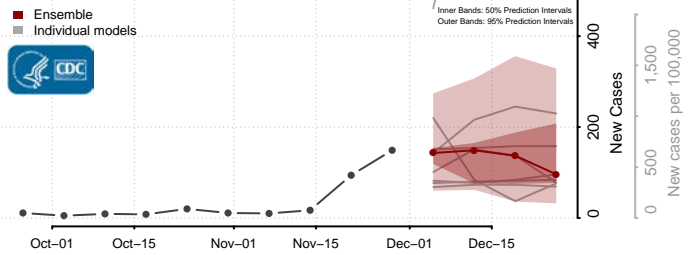

Grant County, Louisiana