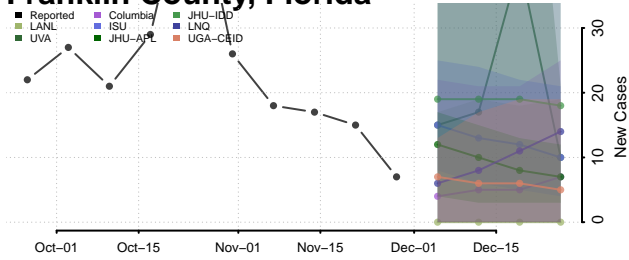

Gadsden County, Florida

Gilchrist County, Florida

Glades County, Florida

Gulf County, Florida

Hamilton County, Florida

Hardee County, Florida

Hendry County, Florida

Hernando County, Florida