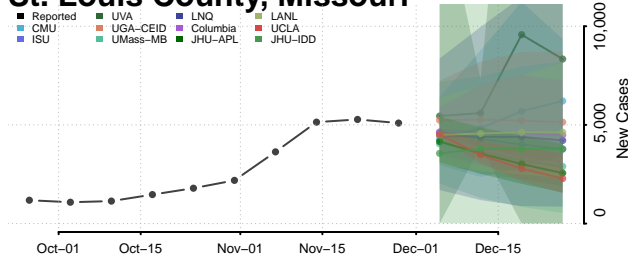

St. Louis County, Missouri