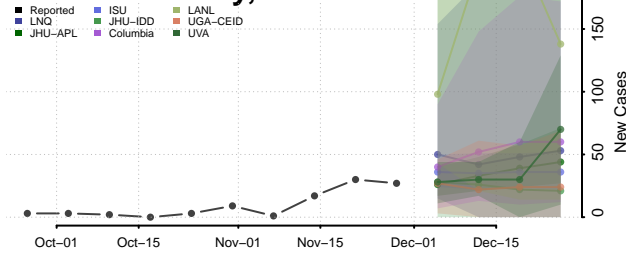

Chittenden County, Vermont

Essex County, Vermont

Franklin County, Vermont

Grand Isle County, Vermont

Lamoille County, Vermont

Orange County, Vermont

Orleans County, Vermont

Rutland County, Vermont