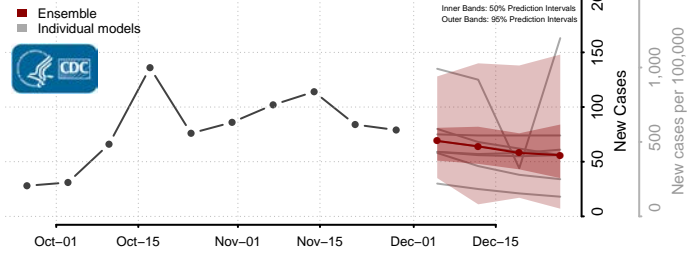

Osage County, Missouri