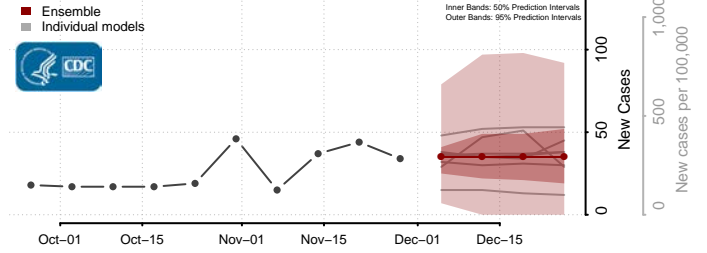

Perry County, Mississippi