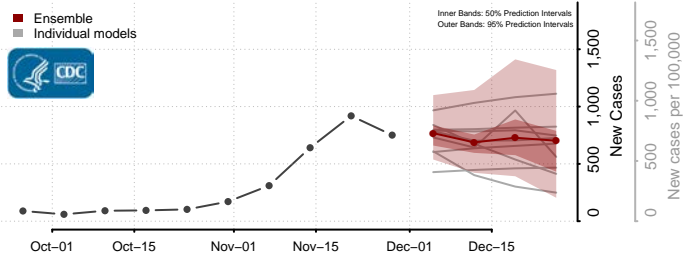

Carver County, Minnesota