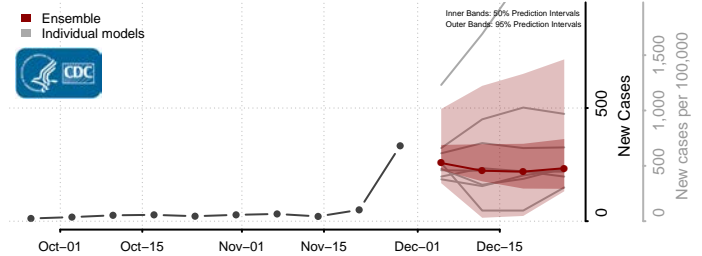

Douglas County, Nevada