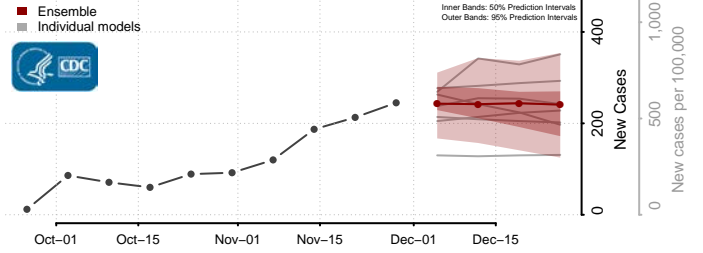

Fulton County, Ohio