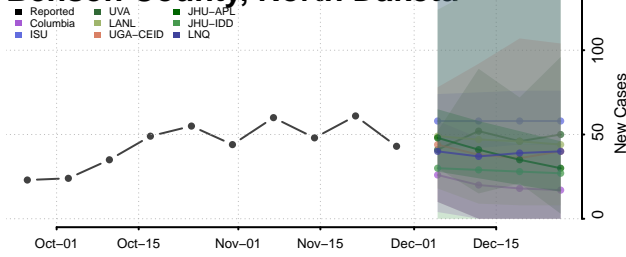

Benson County, North Dakota