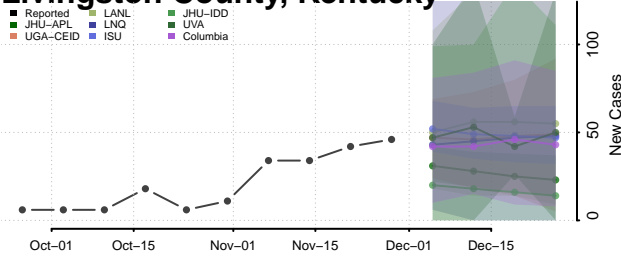

Lee County, Kentucky

Leslie County, Kentucky

Letcher County, Kentucky

Lewis County, Kentucky

Lincoln County, Kentucky

Livingston County, Kentucky

Logan County, Kentucky

Lyon County, Kentucky