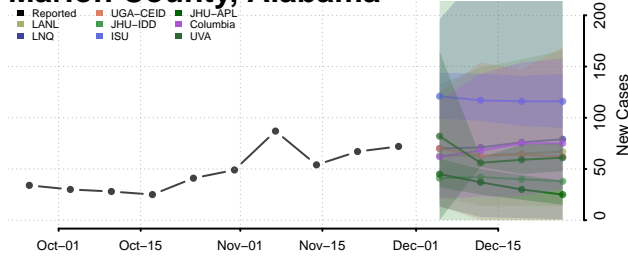

Marion County, Alabama