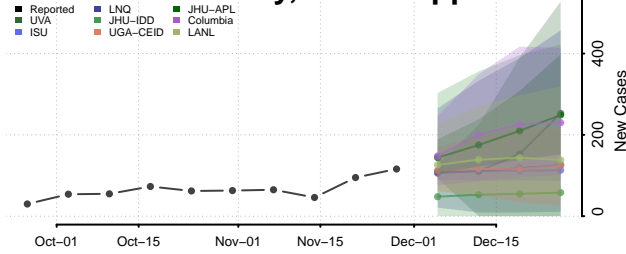

Monroe County, Mississippi

Montgomery County, Mississippi

Neshoba County, Mississippi

Newton County, Mississippi

Noxubee County, Mississippi

Oktibbeha County, Mississippi

Panola County, Mississippi

Pearl River County, Mississippi