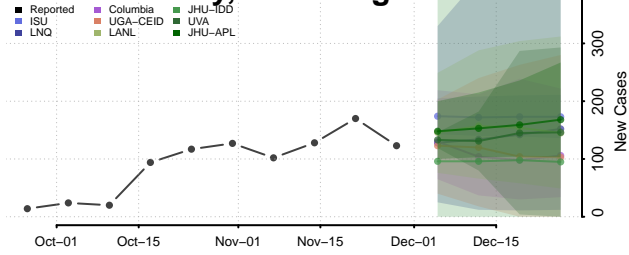

Mercer County, West Virginia