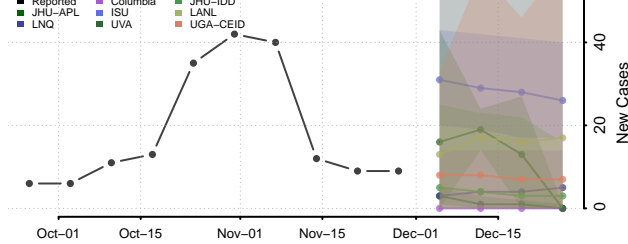

Decatur County, Kansas