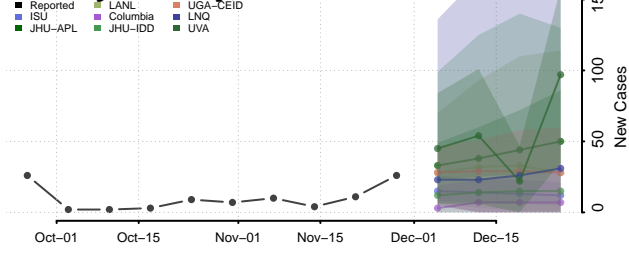

Lee County, Florida

Leon County, Florida

Levy County, Florida

Liberty County, Florida

Madison County, Florida

Manatee County, Florida

Marion County, Florida

Martin County, Florida