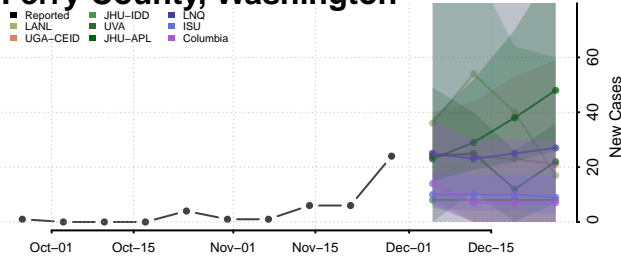

Ferry County, Washington