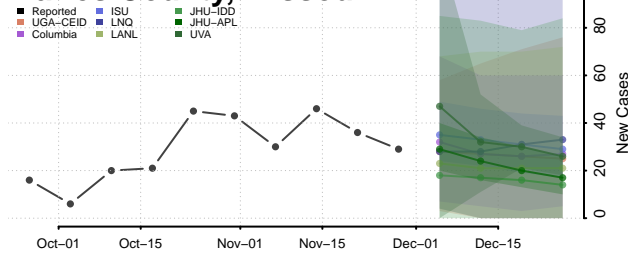

Maries County, Missouri