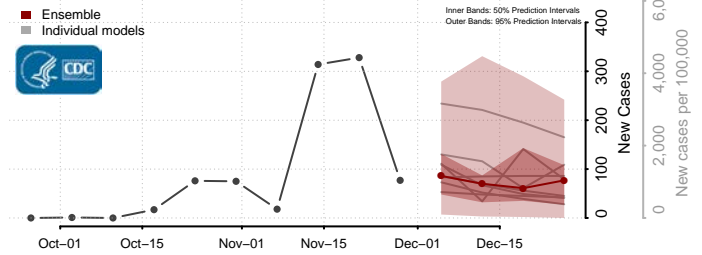

Lee County, Kentucky