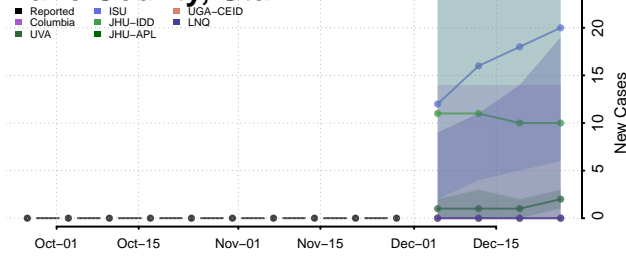

Kane County, Utah