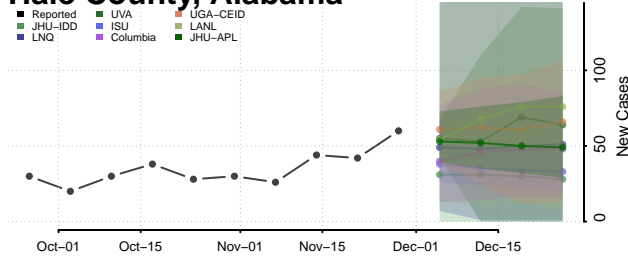

Hale County, Alabama