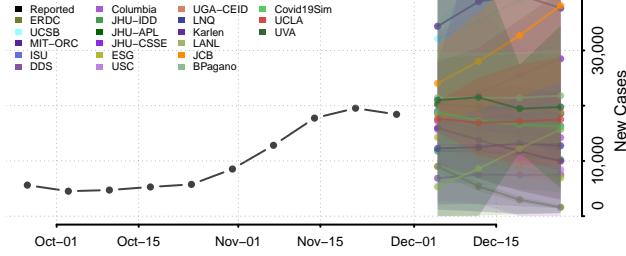

Winnebago County, Iowa

Winneshiek County, Iowa

Woodbury County, Iowa

Worth County, Iowa

Wright County, Iowa

Kansas

Allen County, Kansas

Anderson County, Kansas