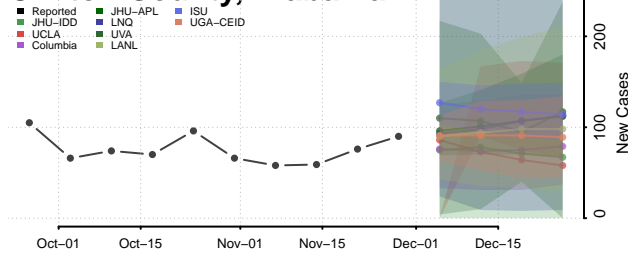

Butler County, Alabama

Calhoun County, Alabama

Chambers County, Alabama

Cherokee County, Alabama

Chilton County, Alabama

Choctaw County, Alabama

Clarke County, Alabama

Clay County, Alabama