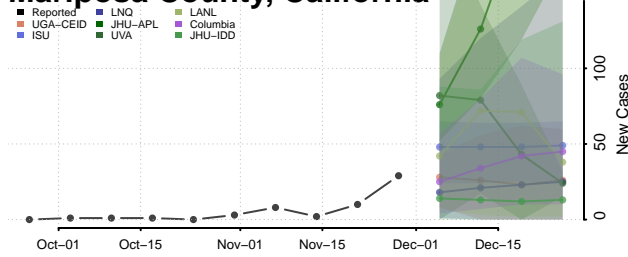

Kings County, California

Lake County, California

Lassen County, California

Los Angeles County, California

Madera County, California

Marin County, California

Mariposa County, California

Mendocino County, California