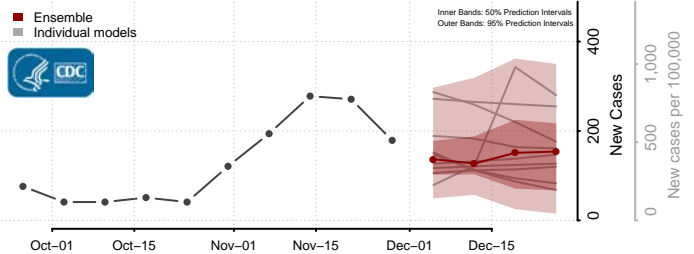

Taylor County, Iowa

Union County, Iowa

Van Buren County, Iowa

Wapello County, Iowa

Warren County, Iowa

Washington County, Iowa

Wayne County, Iowa

Webster County, Iowa