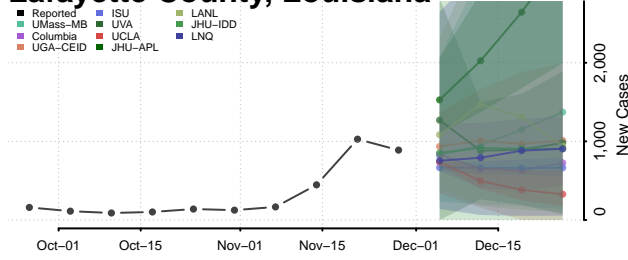

Lafayette County, Louisiana