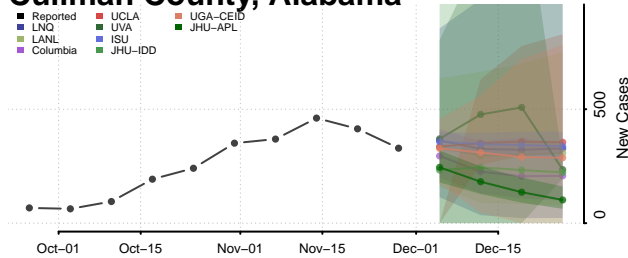

Cleburne County, Alabama

Coffee County, Alabama

Colbert County, Alabama

Conecuh County, Alabama

Coosa County, Alabama

Covington County, Alabama

Crenshaw County, Alabama

Cullman County, Alabama