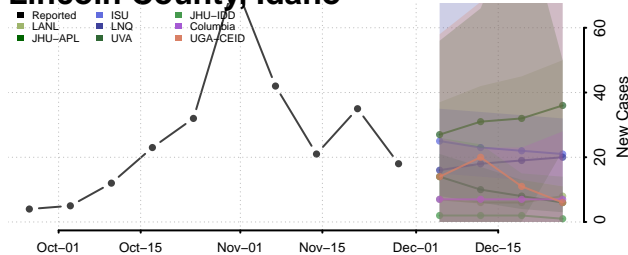

Lincoln County, Idaho