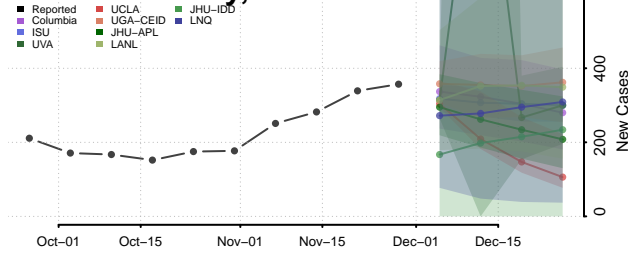

Vigo County, Indiana

Wabash County, Indiana

Warren County, Indiana

Warrick County, Indiana

Washington County, Indiana

Wayne County, Indiana

Wells County, Indiana

White County, Indiana