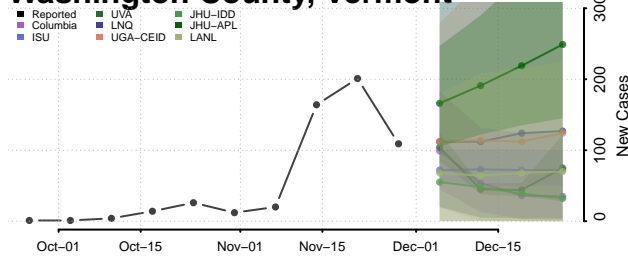

Washington County, Vermont