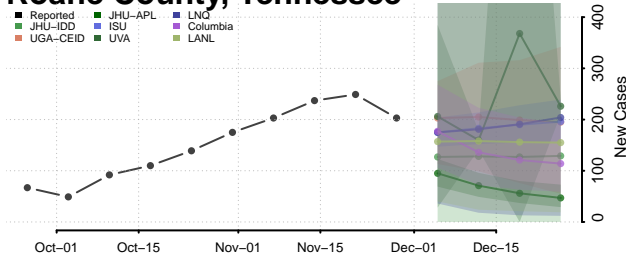

Roane County, Tennessee