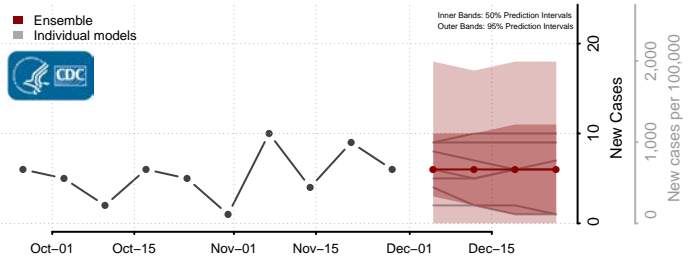

Jones County, South Dakota