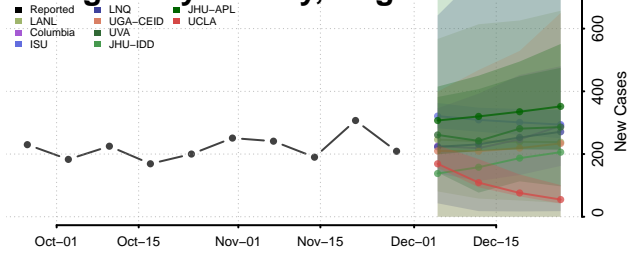

Montgomery County, Virginia