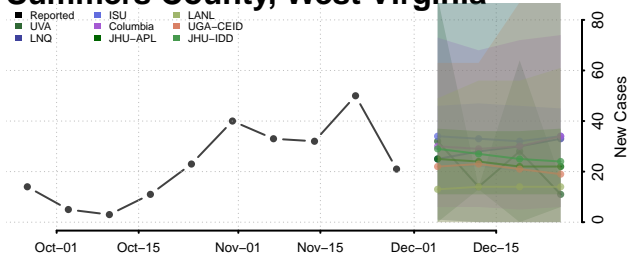

Summers County, West Virginia