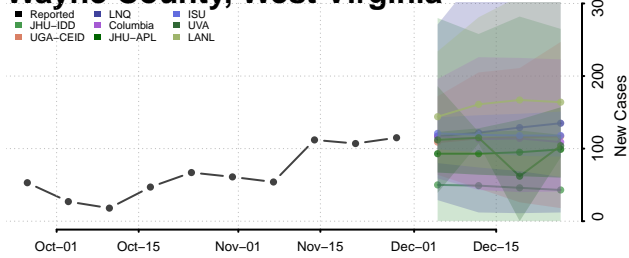

Wayne County, West Virginia