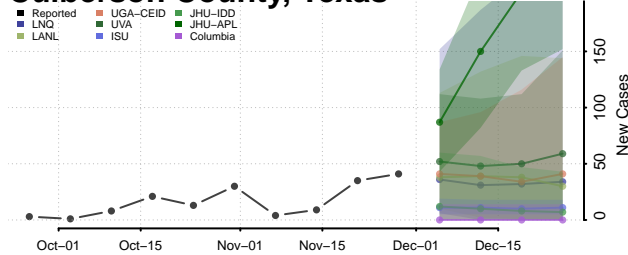

Culberson County, Texas