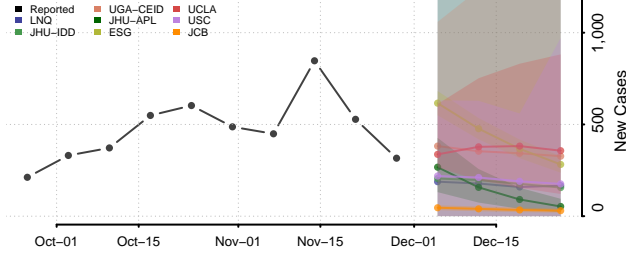

Guam

Hawaii

Hawaii County, Hawaii

Honolulu County, Hawaii

Kalawao County, Hawaii

Kauai County, Hawaii