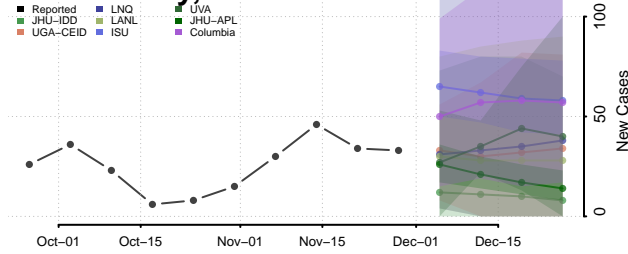

Linn County, Missouri