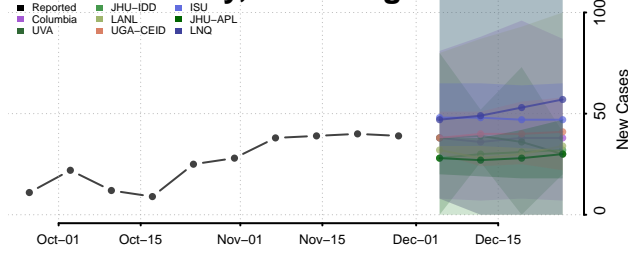

Lincoln County, West Virginia