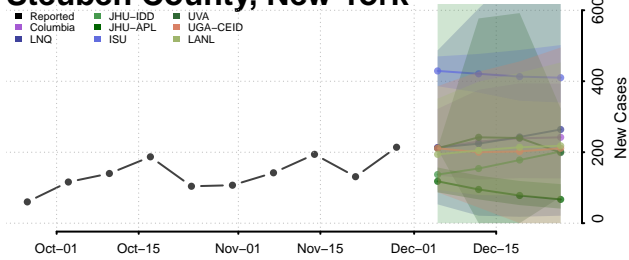

Steuben County, New York