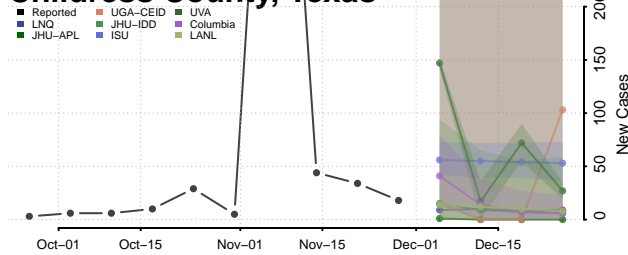

Childress County, Texas