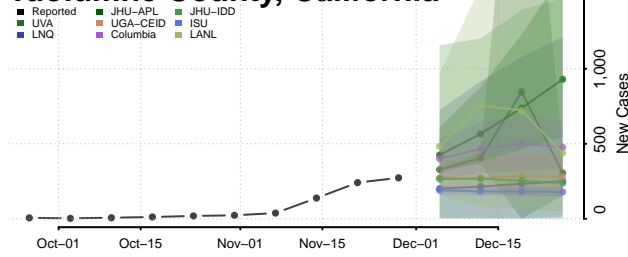

Tuolumne County, California