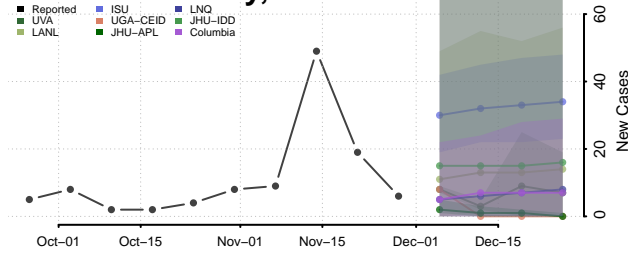

Coleman County, Texas