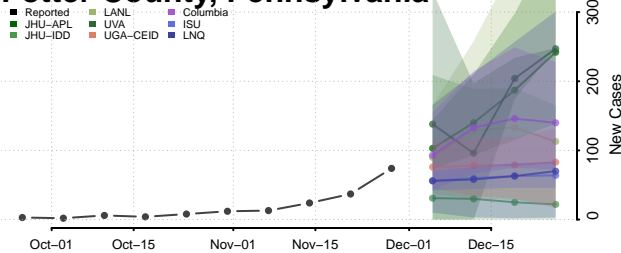

Potter County, Pennsylvania