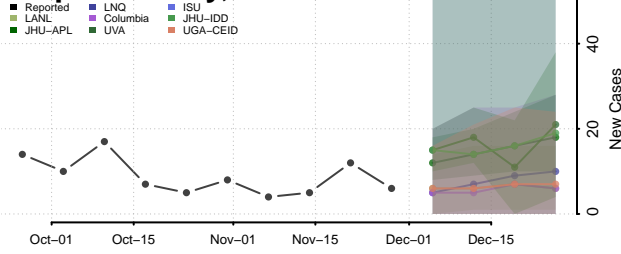

Jasper County, Texas