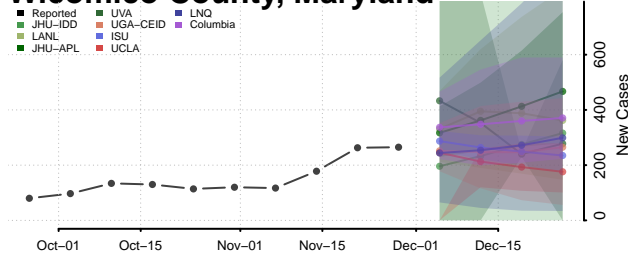

Wicomico County, Maryland