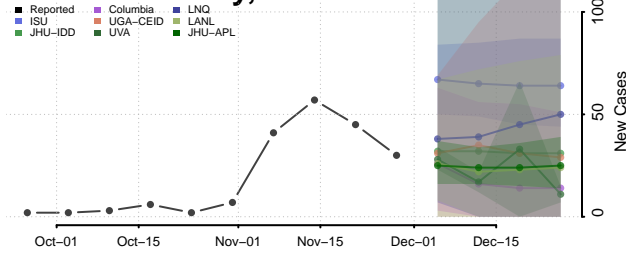

Delaware County, New York

Dutchess County, New York

Erie County, New York

Essex County, New York

Franklin County, New York

Fulton County, New York

Genesee County, New York

Greene County, New York