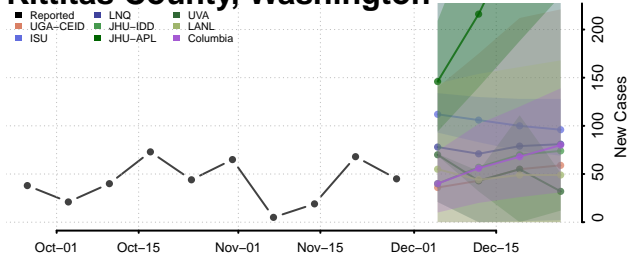

Kittitas County, Washington