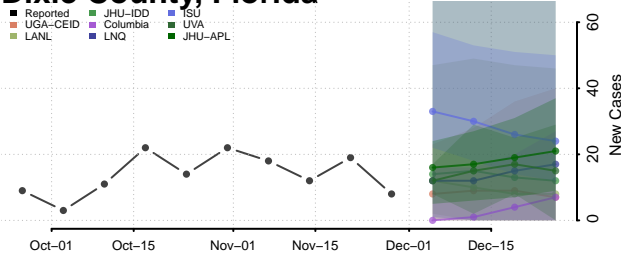

Dixie County, Florida