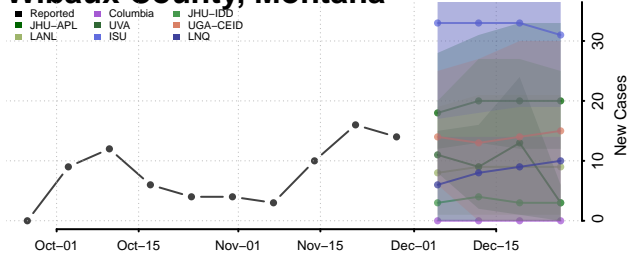

Sweet Grass County, Montana

Teton County, Montana

Toole County, Montana

Treasure County, Montana

Valley County, Montana

Wheatland County, Montana

Wibaux County, Montana

Yellowstone County, Montana