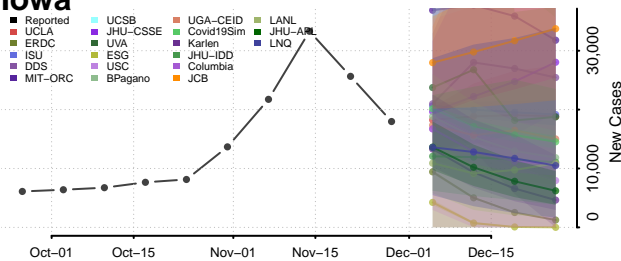

White County, Indiana

Whitley County, Indiana

Iowa

Adair County, Iowa

Adams County, Iowa

Allamakee County, Iowa