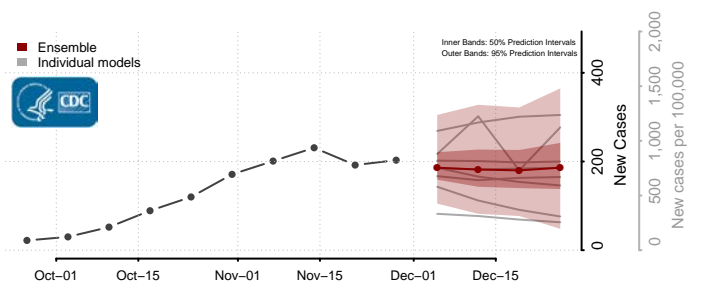

Todd County, Minnesota