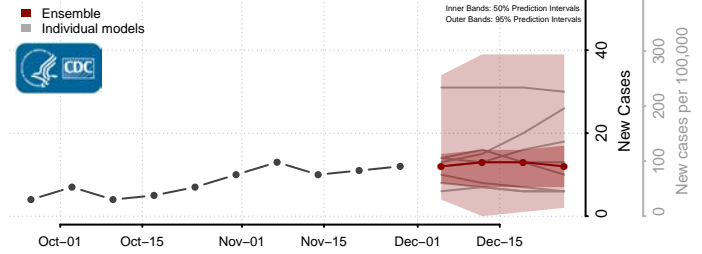

Madison County, Virginia