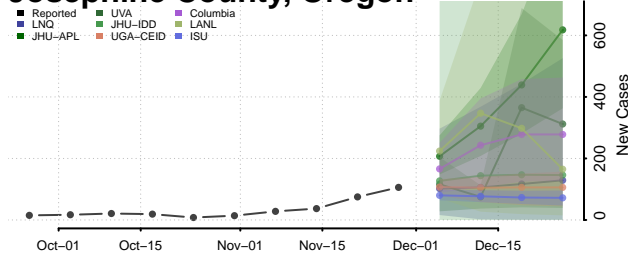

Hood River County, Oregon

Jackson County, Oregon

Jefferson County, Oregon

Josephine County, Oregon

Klamath County, Oregon

Lake County, Oregon

Lane County, Oregon

Lincoln County, Oregon