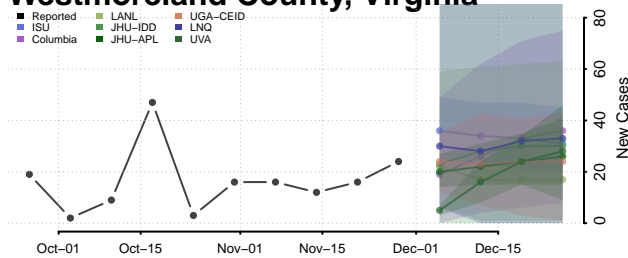

Virginia Beach County, Virginia

Warren County, Virginia

Washington County, Virginia

Waynesboro County, Virginia

Westmoreland County, Virginia

Williamsburg County, Virginia

Winchester County, Virginia

Wise County, Virginia