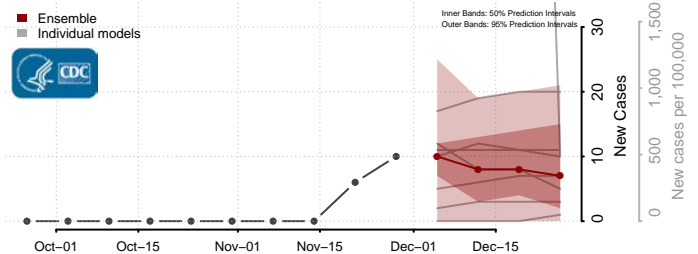

Clear Creek County, Colorado

Conejos County, Colorado

Costilla County, Colorado

Crowley County, Colorado

Custer County, Colorado

Delta County, Colorado

Denver County, Colorado

Dolores County, Colorado