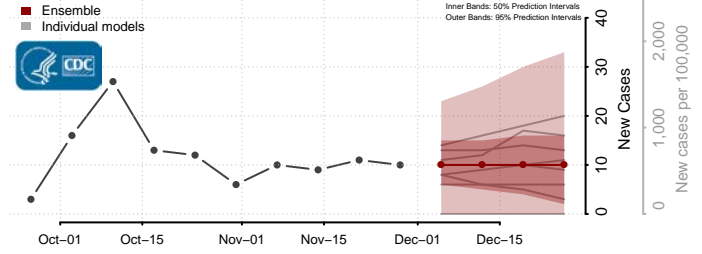

Divide County, North Dakota

Dunn County, North Dakota

Eddy County, North Dakota

Emmons County, North Dakota

Foster County, North Dakota

Golden Valley County, North Dakota

Grand Forks County, North Dakota

Grant County, North Dakota