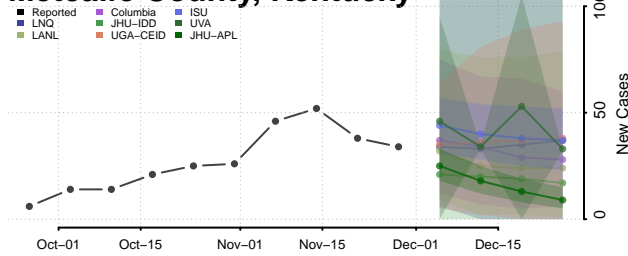

McLean County, Kentucky

Meade County, Kentucky

Menifee County, Kentucky

Mercer County, Kentucky

Metcalfe County, Kentucky

Monroe County, Kentucky

Montgomery County, Kentucky

Morgan County, Kentucky