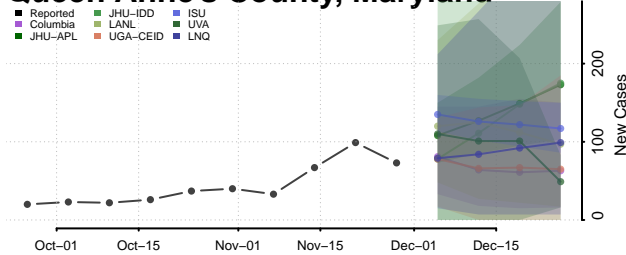

Harford County, Maryland

Howard County, Maryland

Kent County, Maryland

Montgomery County, Maryland

Prince George's County, Maryland

Queen Anne's County, Maryland

Somerset County, Maryland

St. Mary's County, Maryland