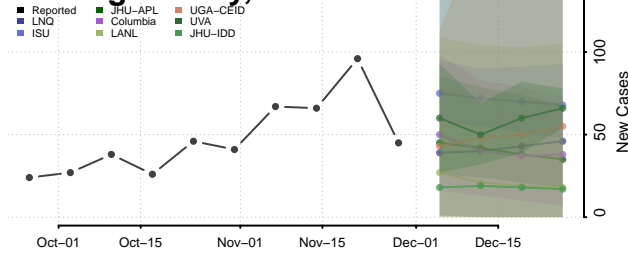

Cuming County, Nebraska