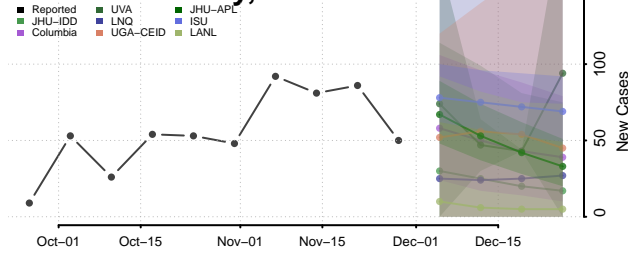

Thomas County, Kansas