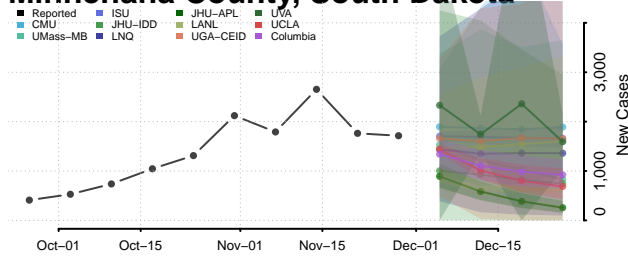

Minnehaha County, South Dakota