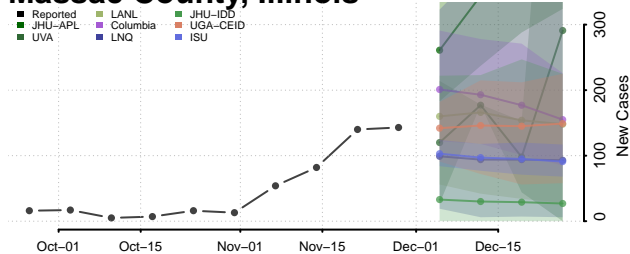

Massac County, Illinois