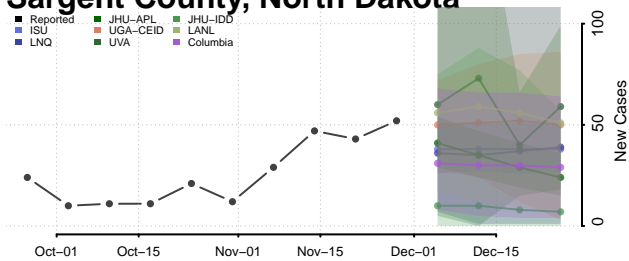

Sargent County, North Dakota