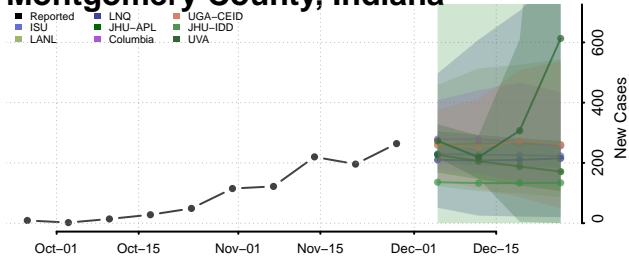

Montgomery County, Indiana