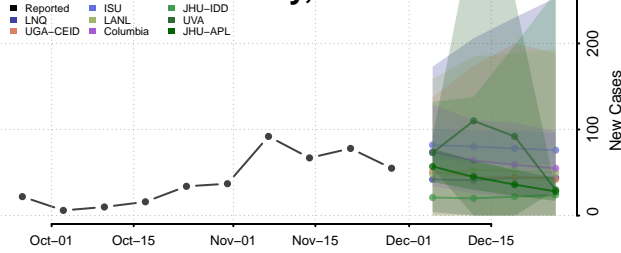

Cumberland County, Illinois