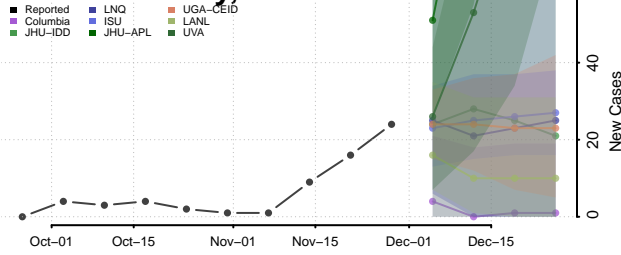

Mineral County, Montana