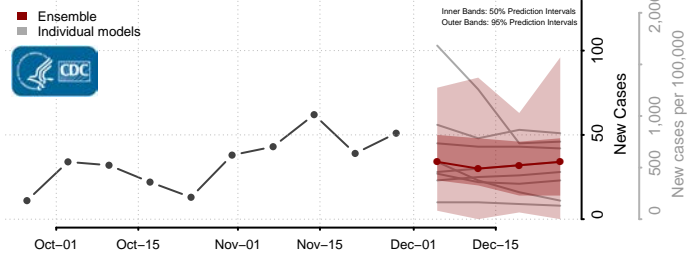

Taylor County, Iowa