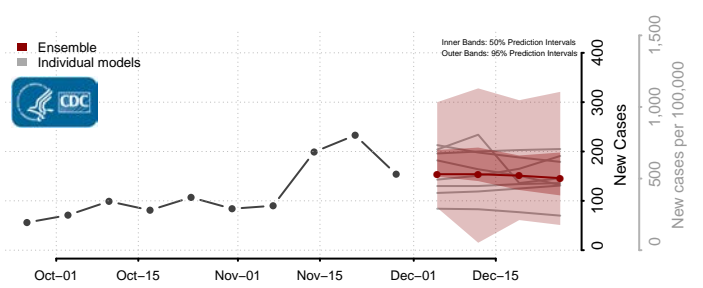

St. Louis City County, Missouri

St. Louis County, Missouri

Ste. Genevieve County, Missouri

Stoddard County, Missouri

Stone County, Missouri

Sullivan County, Missouri

Taney County, Missouri

Texas County, Missouri