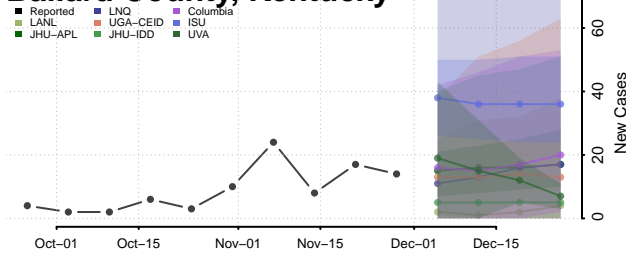

Ballard County, Kentucky