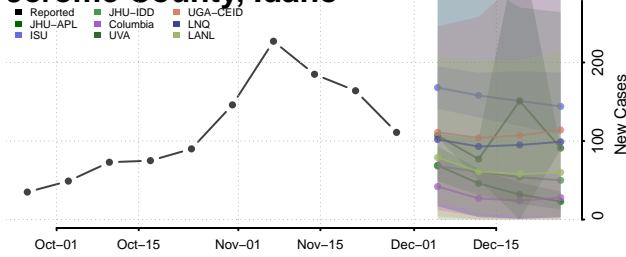

Gooding County, Idaho

Idaho County, Idaho

Jefferson County, Idaho

Jerome County, Idaho

Kootenai County, Idaho

Latah County, Idaho

Lemhi County, Idaho

Lewis County, Idaho