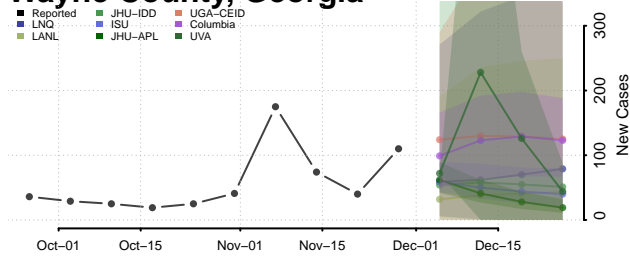

Wayne County, Georgia