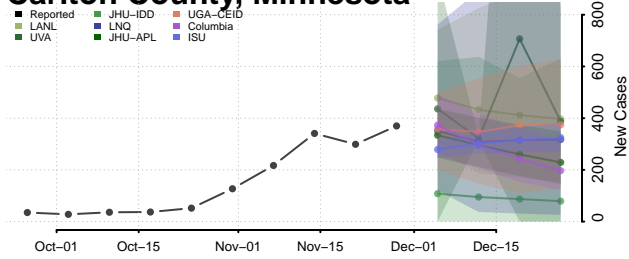

Carlton County, Minnesota