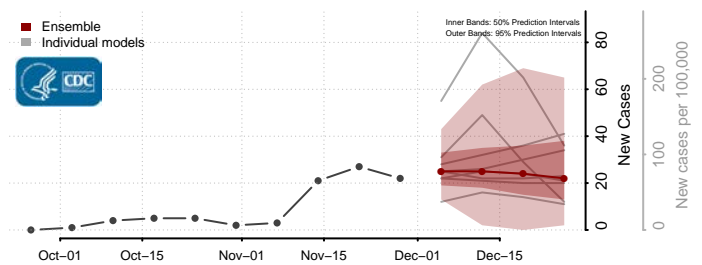

Jefferson County, Washington