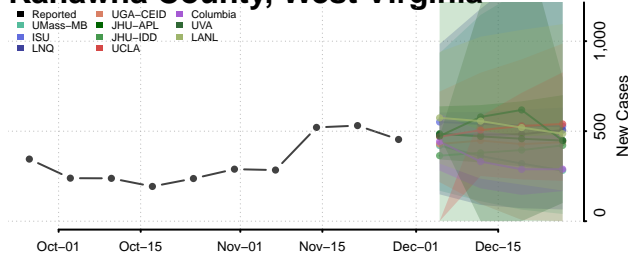

Hampshire County, West Virginia

Hancock County, West Virginia

Hardy County, West Virginia

Harrison County, West Virginia

Jackson County, West Virginia

Jefferson County, West Virginia

Kanawha County, West Virginia