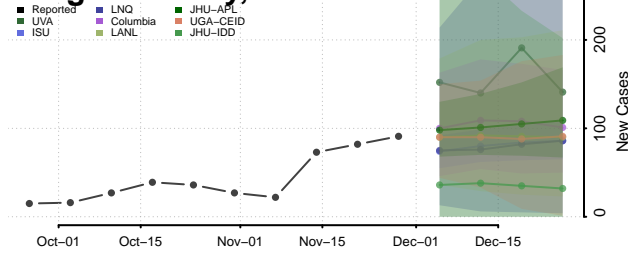

Morgan County, Tennessee