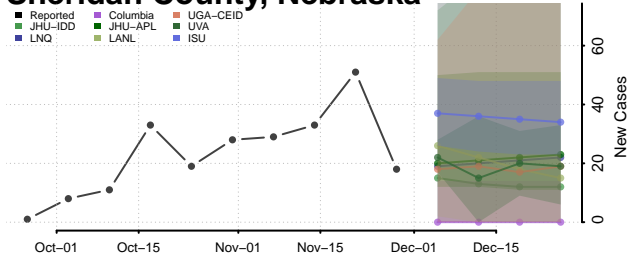

Sheridan County, Nebraska