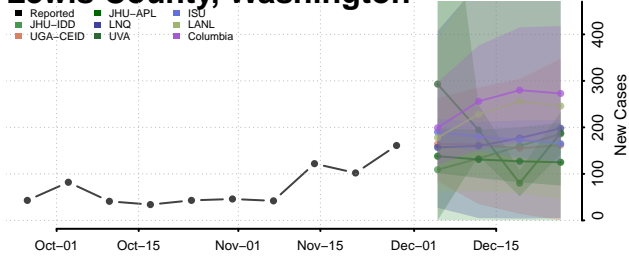

Lewis County, Washington