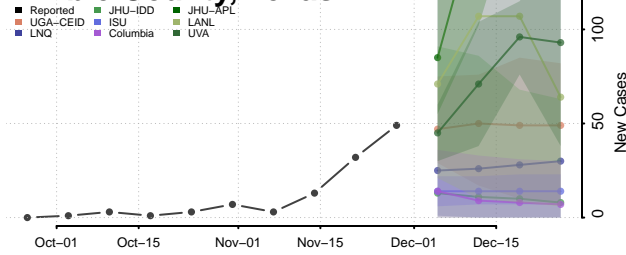

Kimble County, Texas