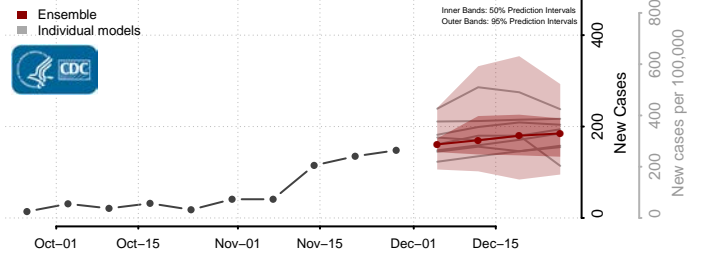

Marion County, West Virginia