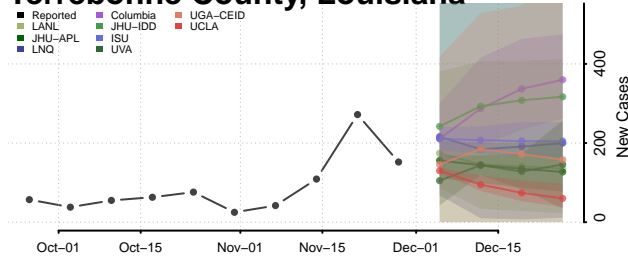

Terrebonne County, Louisiana