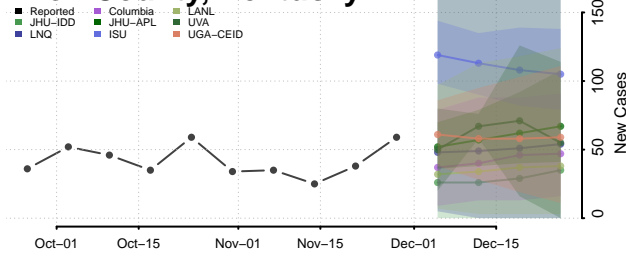

Allen County, Kentucky