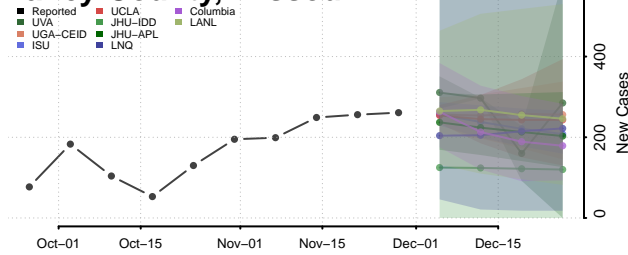

Taney County, Missouri