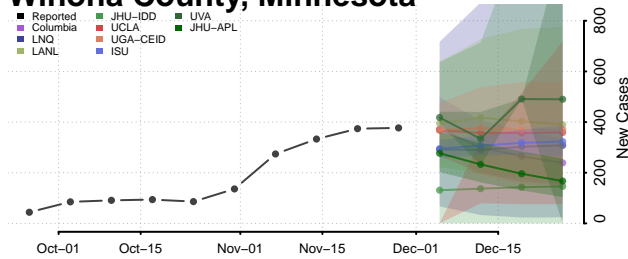

Wadena County, Minnesota

Waseca County, Minnesota

Washington County, Minnesota

Watowan County, Minnesota

Wilkin County, Minnesota

Winona County, Minnesota

Wright County, Minnesota

Yellow Medicine County, Minnesota