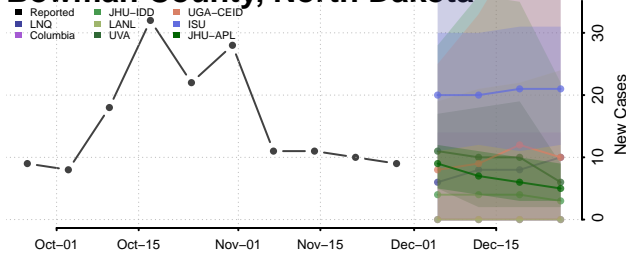

Bowman County, North Dakota