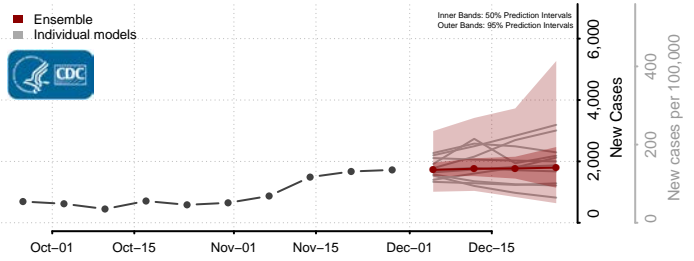

Travis County, Texas