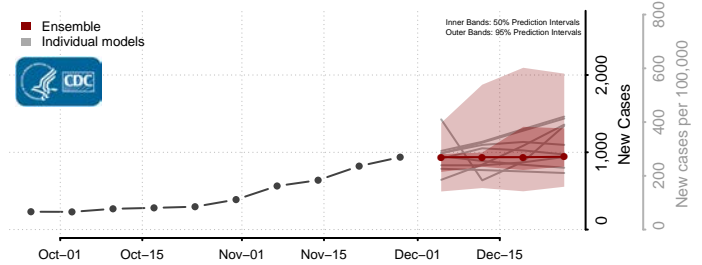

Marion County, Oregon