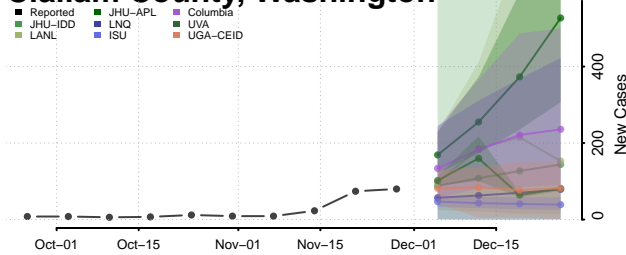

Wythe County, Virginia

York County, Virginia

Washington

Adams County, Washington

Asotin County, Washington

Benton County, Washington

Chelan County, Washington

Clallam County, Washington