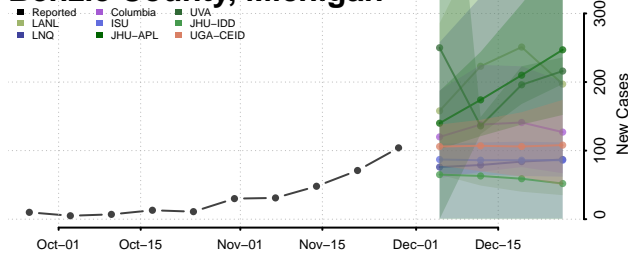

Alpena County, Michigan

Antrim County, Michigan

Arenac County, Michigan

Baraga County, Michigan

Barry County, Michigan

Bay County, Michigan

Benzie County, Michigan

Berrien County, Michigan