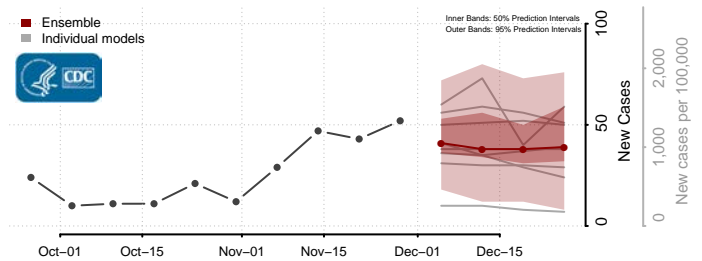

Sargent County, North Dakota