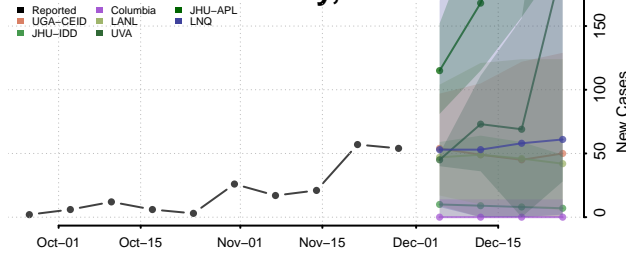

Juneau County, Alaska

Kenai Peninsula County, Alaska

Ketchikan Gateway County, Alaska

Kodiak Island County, Alaska

Kusilvak County, Alaska

Lake and Peninsula County, Alaska

Matanuska-Susitna County, Alaska

Nome County, Alaska