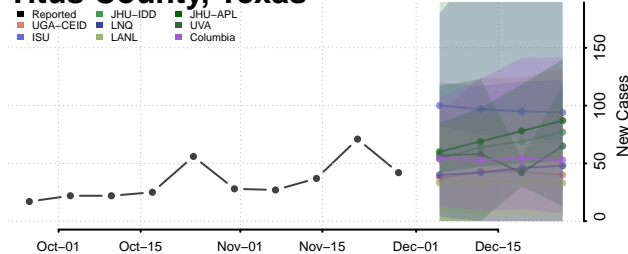

Titus County, Texas