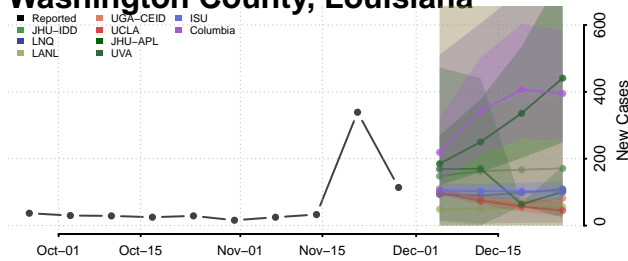

Terrebonne County, Louisiana

Union County, Louisiana

Vermilion County, Louisiana

Vernon County, Louisiana

Washington County, Louisiana

Webster County, Louisiana

West Baton Rouge County, Louisiana

West Carroll County, Louisiana