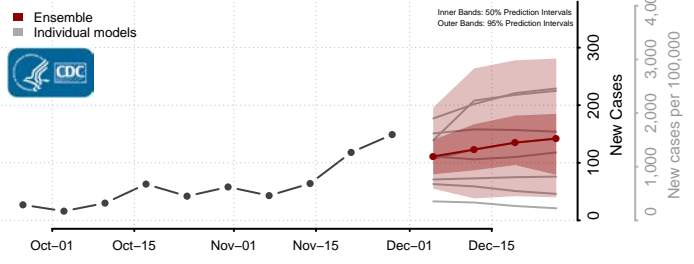

Redwood County, Minnesota

Renville County, Minnesota

Rice County, Minnesota

Rock County, Minnesota

Roseau County, Minnesota

Scott County, Minnesota

Sherburne County, Minnesota

Sibley County, Minnesota