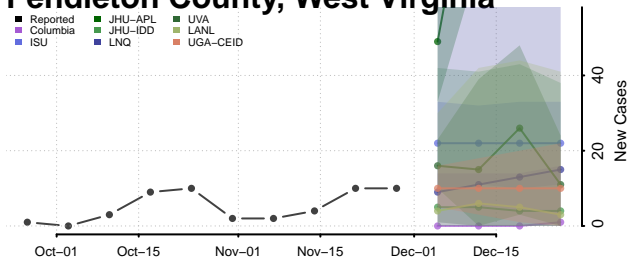

Pendleton County, West Virginia

Pleasants County, West Virginia

Pocahontas County, West Virginia

Preston County, West Virginia

Putnam County, West Virginia

Raleigh County, West Virginia

Randolph County, West Virginia