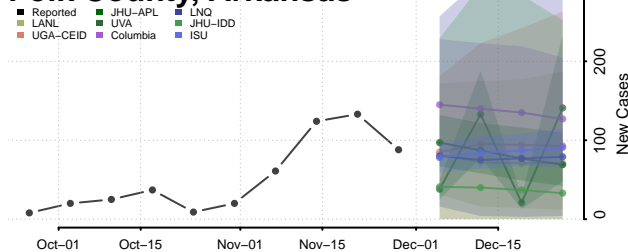

Polk County, Arkansas