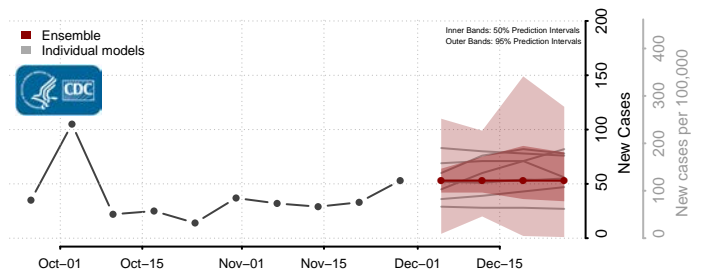

Caldwell County, Texas