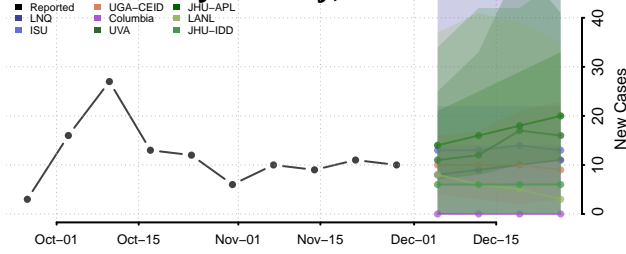

Divide County, North Dakota

Dunn County, North Dakota

Eddy County, North Dakota

Emmons County, North Dakota

Foster County, North Dakota

Golden Valley County, North Dakota

Grand Forks County, North Dakota

Grant County, North Dakota