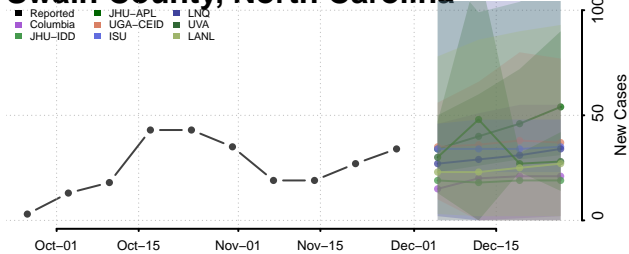

Scotland County, North Carolina

Stanly County, North Carolina

Stokes County, North Carolina

Surry County, North Carolina

Swain County, North Carolina

Transylvania County, North Carolina

Tyrrell County, North Carolina