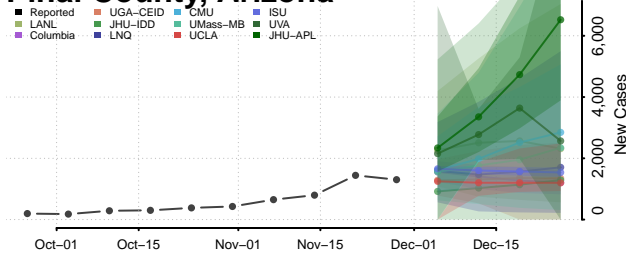

Pinal County, Arizona