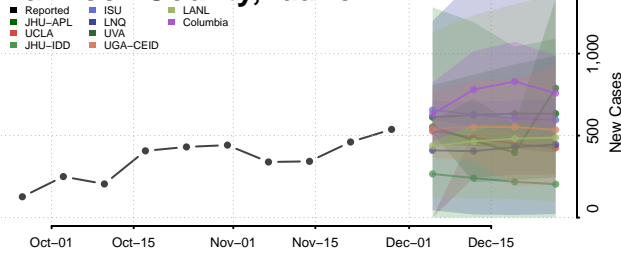

Idaho

Ada County, Idaho

Adams County, Idaho

Bannock County, Idaho

Bear Lake County, Idaho

Benewah County, Idaho

Bingham County, Idaho

Blaine County, Idaho