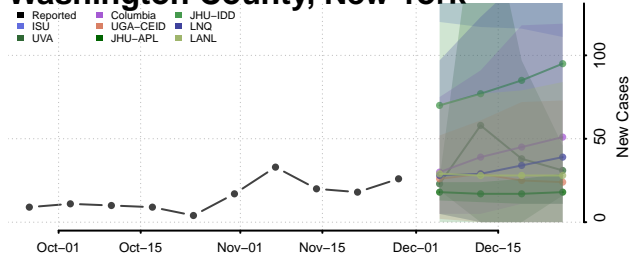

Sullivan County, New York

Tioga County, New York

Tompkins County, New York

Ulster County, New York

Warren County, New York

Washington County, New York

Wayne County, New York

Westchester County, New York