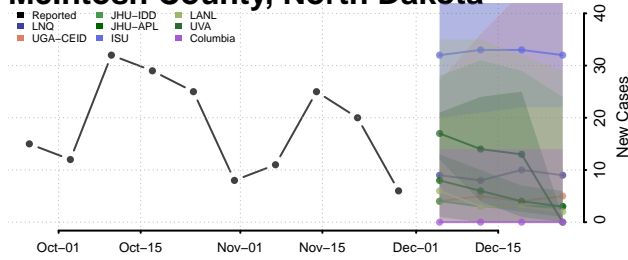

Griggs County, North Dakota

Hettinger County, North Dakota

Kidder County, North Dakota

LaMoure County, North Dakota

Logan County, North Dakota

McHenry County, North Dakota

McIntosh County, North Dakota

McKenzie County, North Dakota