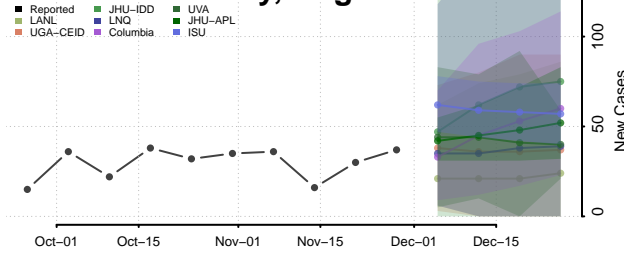

Dinwiddie County, Virginia