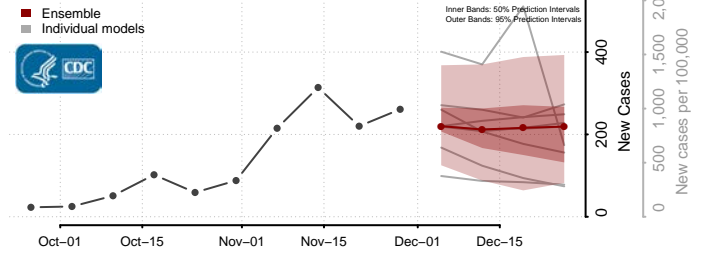

Mille Lacs County, Minnesota