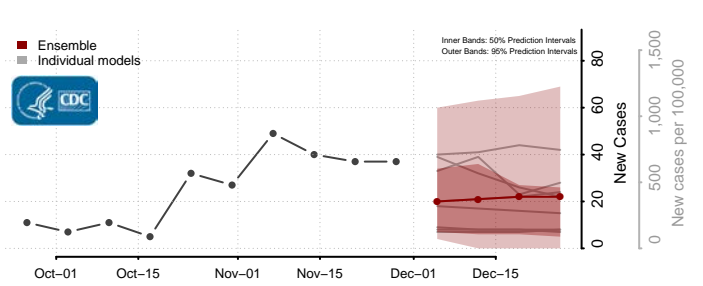

Beaverhead County, Montana

Big Horn County, Montana

Blaine County, Montana

Broadwater County, Montana

Carbon County, Montana

Carter County, Montana

Cascade County, Montana

Chouteau County, Montana