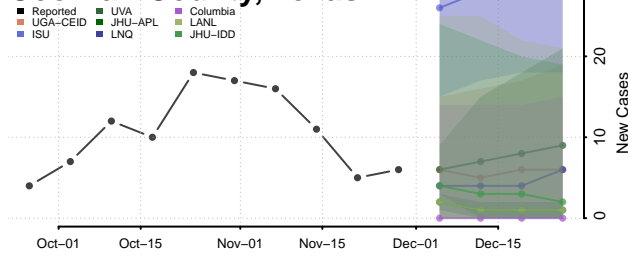

Cochran County, Texas