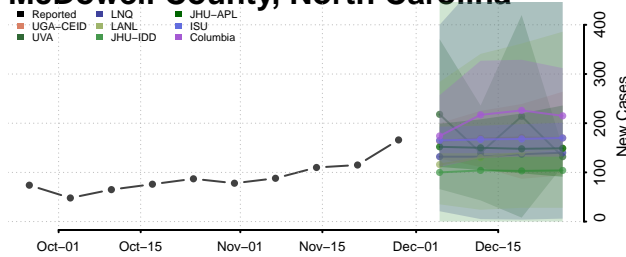

McDowell County, North Carolina