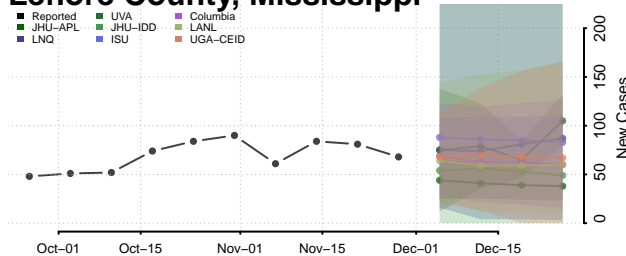

Leflore County, Mississippi