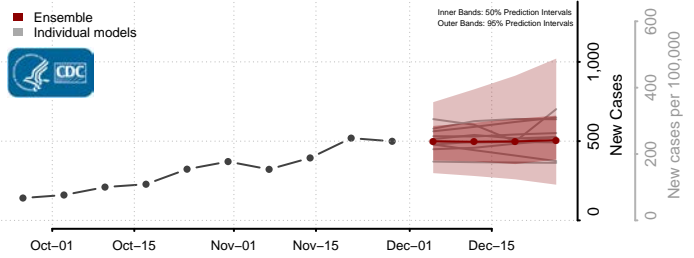

Hyde County, North Carolina

Iredell County, North Carolina

Jackson County, North Carolina

Johnston County, North Carolina

Jones County, North Carolina

Lee County, North Carolina

Lenoir County, North Carolina