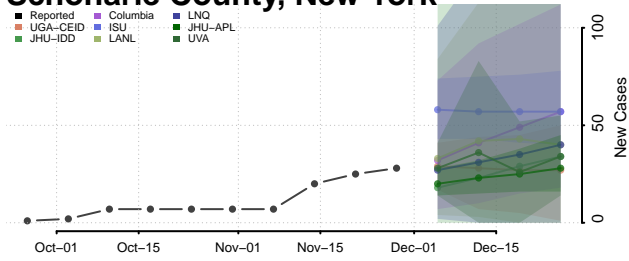

Schoharie County, New York