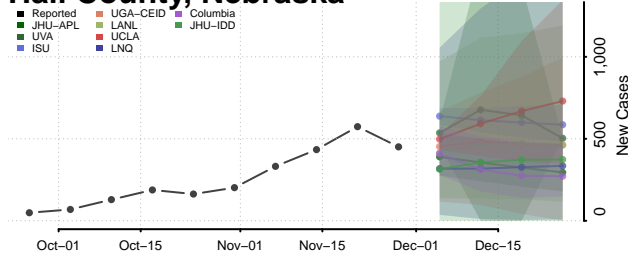

Hall County, Nebraska