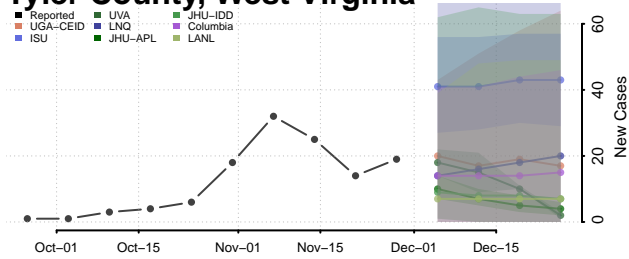

Tyler County, West Virginia