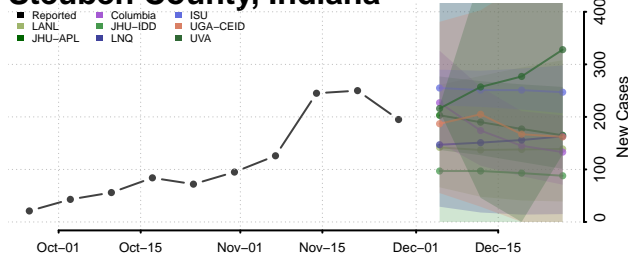

Stauben County, Indiana