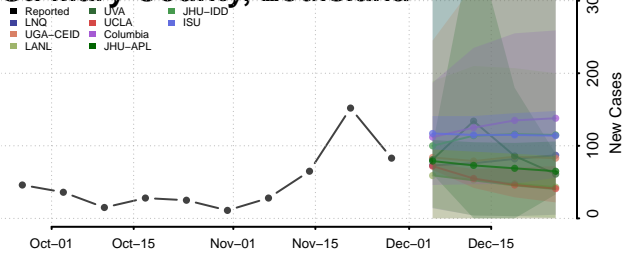

St. John the Baptist County, Louisiana

St. Landry County, Louisiana

St. Martin County, Louisiana

St. Mary County, Louisiana

St. Tammany County, Louisiana

Tangipahoa County, Louisiana

Tensas County, Louisiana