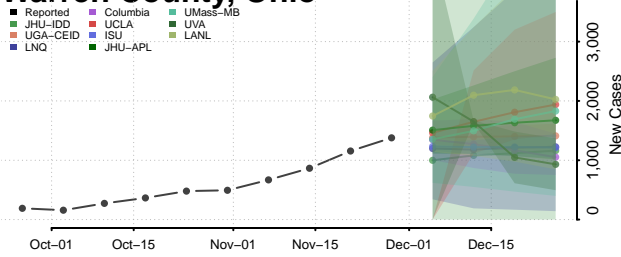

Warren County, Ohio