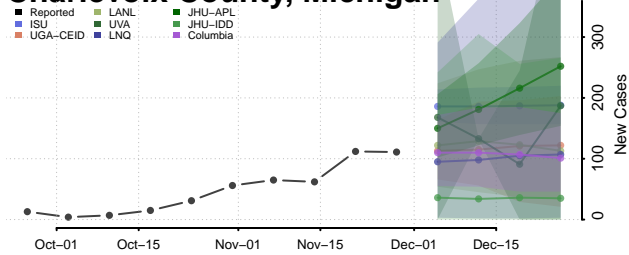

Charlevoix County, Michigan