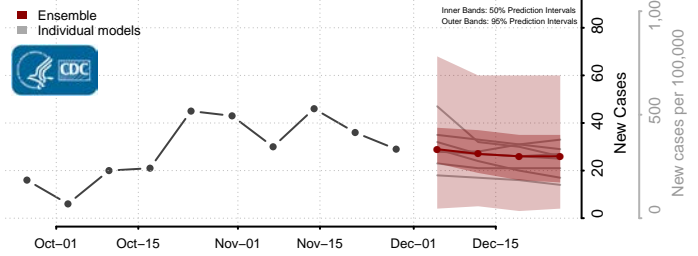

Maries County, Missouri