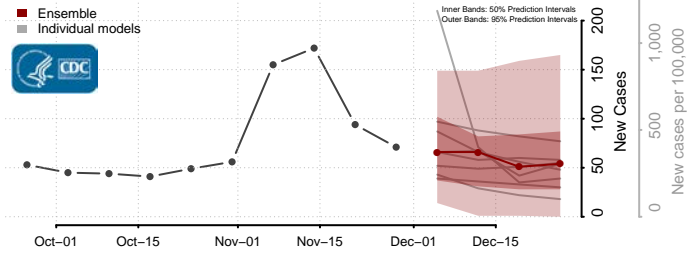

Cooper County, Missouri