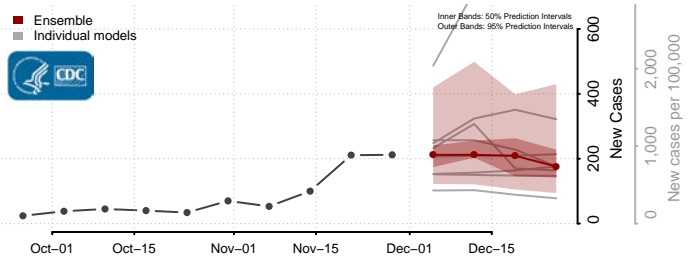

Randolph County, Indiana

Ripley County, Indiana

Rush County, Indiana

Scott County, Indiana

Shelby County, Indiana

Spencer County, Indiana

St. Joseph County, Indiana

Starke County, Indiana