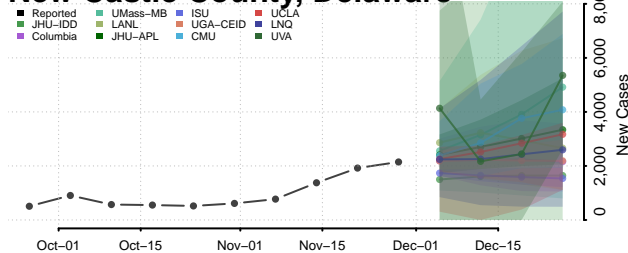

New Castle County, Delaware