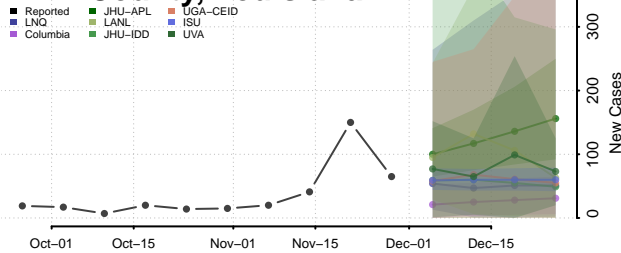

Winn County, Louisiana