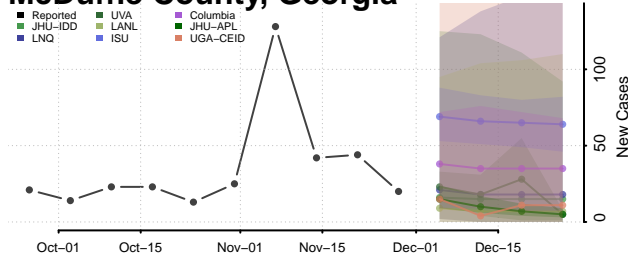

McDuffie County, Georgia