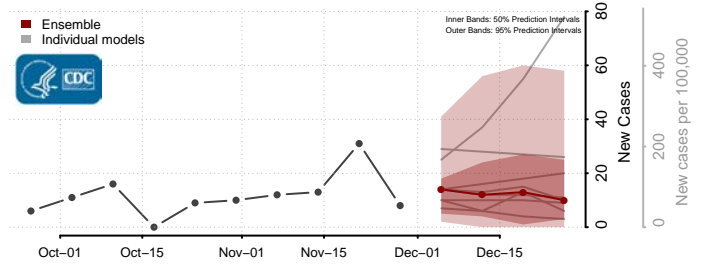

Williamsburg County, Virginia