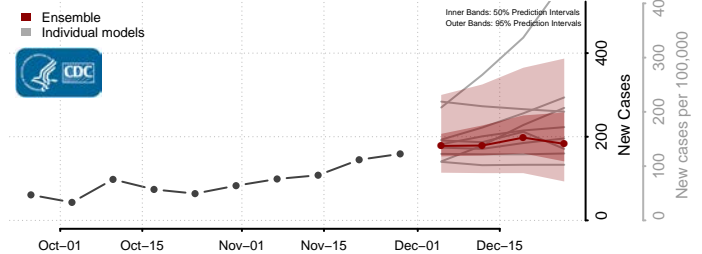

Linn County, Oregon