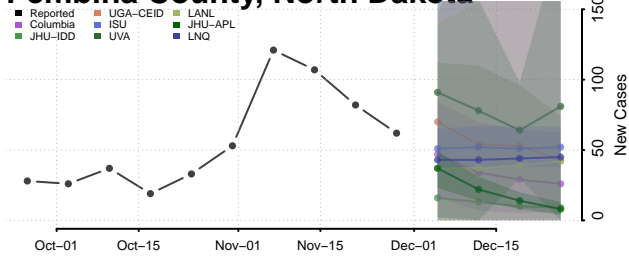

Pembina County, North Dakota