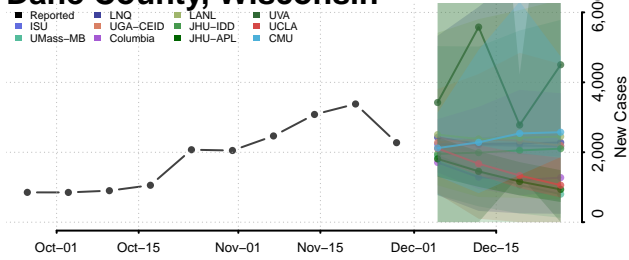

Dane County, Wisconsin