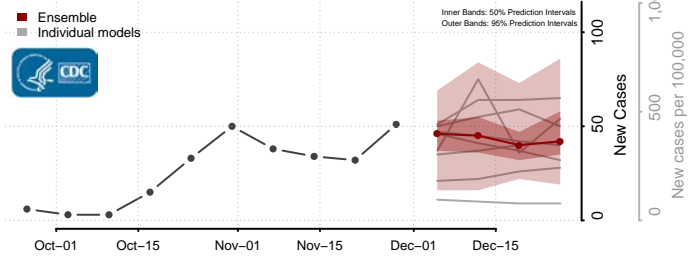

Montgomery County, Missouri