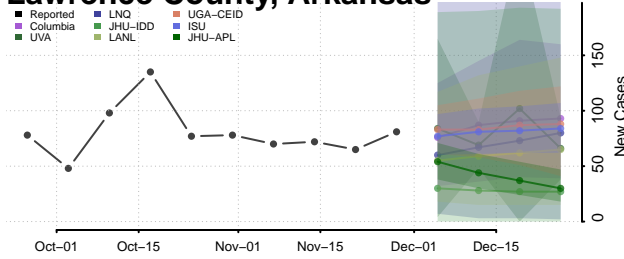

Lawrence County, Arkansas