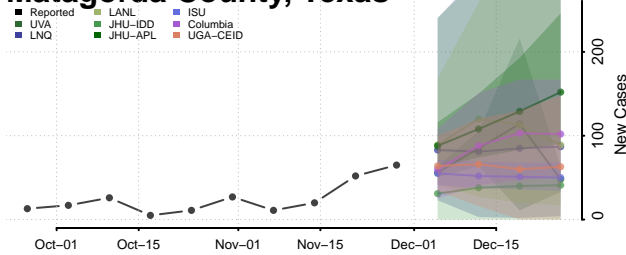

Matagorda County, Texas