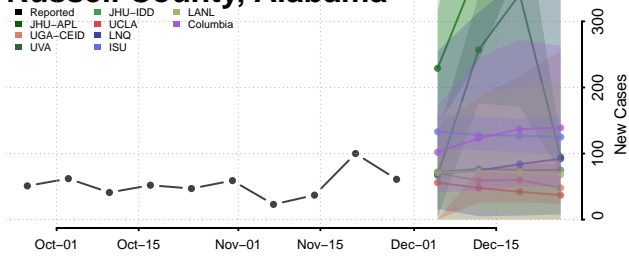

Marion County, Alabama

Marshall County, Alabama

Mobile County, Alabama

Monroe County, Alabama

Montgomery County, Alabama

Morgan County, Alabama

Perry County, Alabama

Pickens County, Alabama

Pike County, Alabama

Randolph County, Alabama

Russell County, Alabama

Shelby County, Alabama

St. Clair County, Alabama

Sumter County, Alabama

Talladega County, Alabama

Tallapoosa County, Alabama