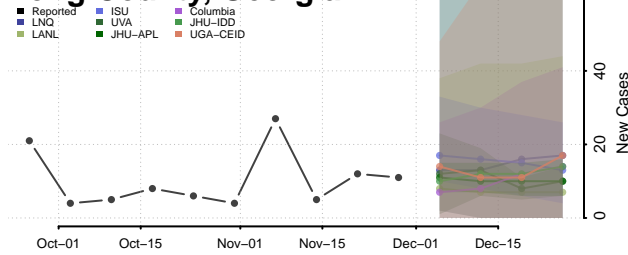

Laurens County, Georgia

Lee County, Georgia

Liberty County, Georgia

Lincoln County, Georgia

Long County, Georgia

Lowndes County, Georgia

Lumpkin County, Georgia

Macon County, Georgia