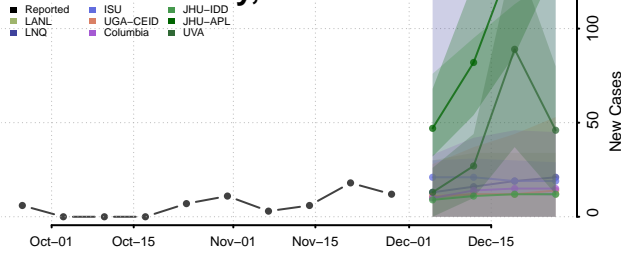

Leon County, Texas

Liberty County, Texas

Limestone County, Texas

Lipscomb County, Texas

Live Oak County, Texas

Llano County, Texas

Loving County, Texas

Lubbock County, Texas