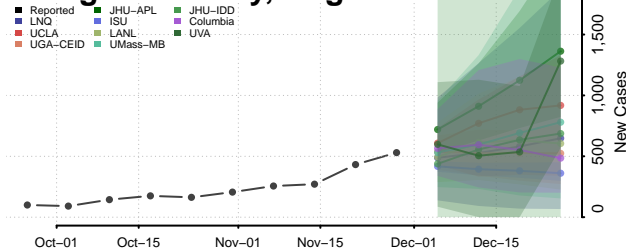

Arlington County, Virginia