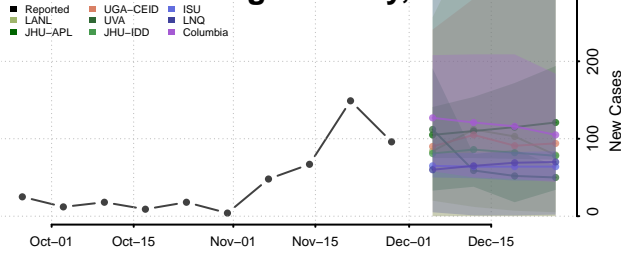

Terrebonne County, Louisiana

Union County, Louisiana

Vermilion County, Louisiana

Vernon County, Louisiana

Washington County, Louisiana

Webster County, Louisiana

West Baton Rouge County, Louisiana

West Carroll County, Louisiana