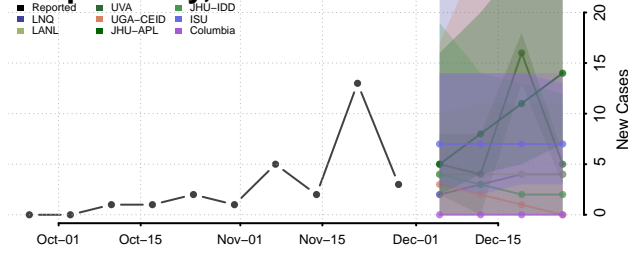

Loup County, Nebraska