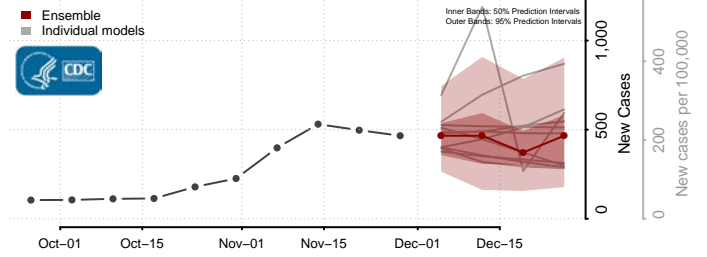

Hood River County, Oregon

Jackson County, Oregon

Jefferson County, Oregon

Josephine County, Oregon

Klamath County, Oregon

Lake County, Oregon

Lane County, Oregon

Lincoln County, Oregon