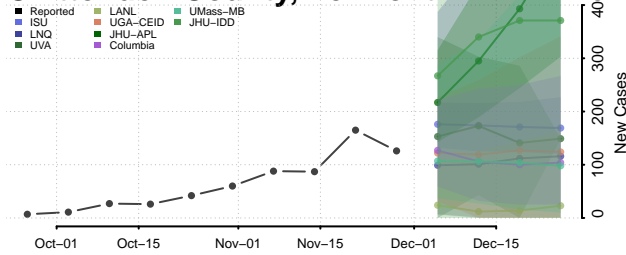

Chittenden County, Vermont

Essex County, Vermont

Franklin County, Vermont

Grand Isle County, Vermont

Lamoille County, Vermont

Orange County, Vermont

Orleans County, Vermont

Rutland County, Vermont