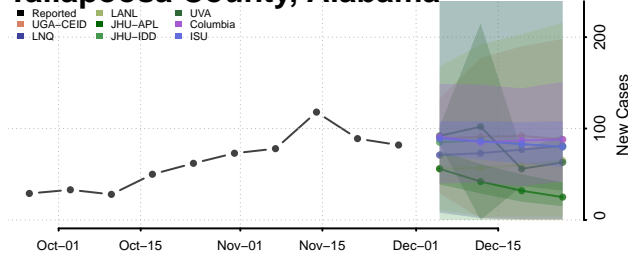

Pike County, Alabama

Randolph County, Alabama

Russell County, Alabama

Shelby County, Alabama

St. Clair County, Alabama

Sumter County, Alabama

Talladega County, Alabama

Tallapoosa County, Alabama