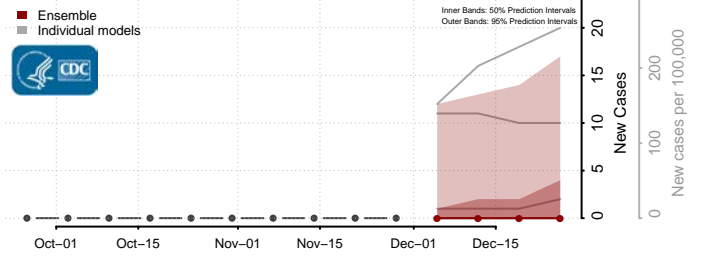

Kane County, Utah