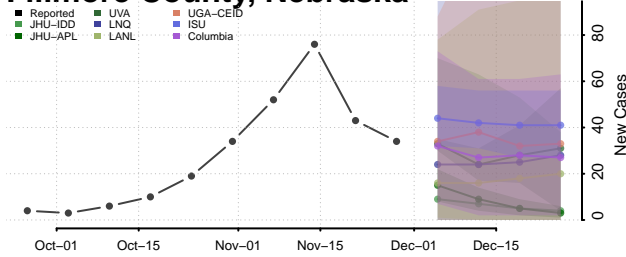

Dawson County, Nebraska

Deuel County, Nebraska

Dixon County, Nebraska

Dodge County, Nebraska

Douglas County, Nebraska

Dundy County, Nebraska

Fillmore County, Nebraska

Franklin County, Nebraska