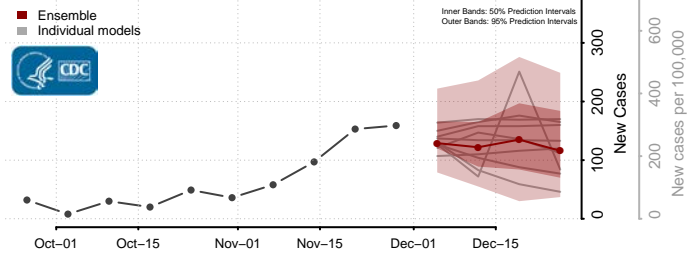

St. Martin County, Louisiana