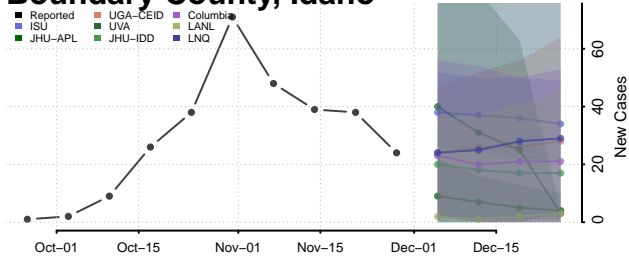

Boundary County, Idaho