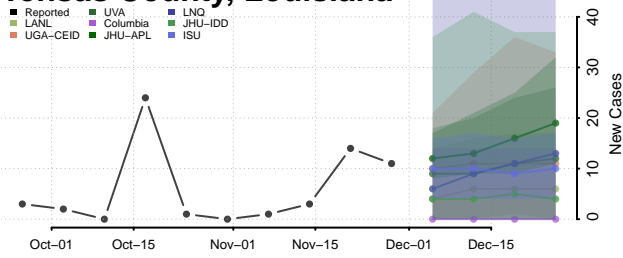

St. John the Baptist County, Louisiana

St. Landry County, Louisiana

St. Martin County, Louisiana

St. Mary County, Louisiana

St. Tammany County, Louisiana

Tangipahoa County, Louisiana

Tensas County, Louisiana