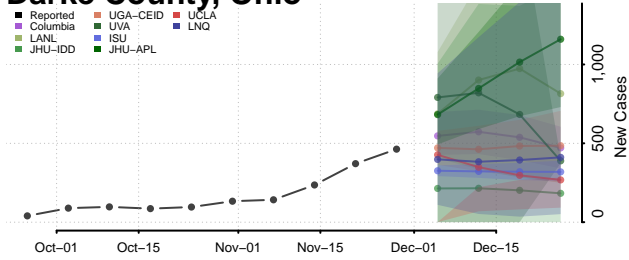

Clermont County, Ohio

Clinton County, Ohio

Columbiana County, Ohio

Coshocton County, Ohio

Crawford County, Ohio

Cuyahoga County, Ohio

Darke County, Ohio

Defiance County, Ohio