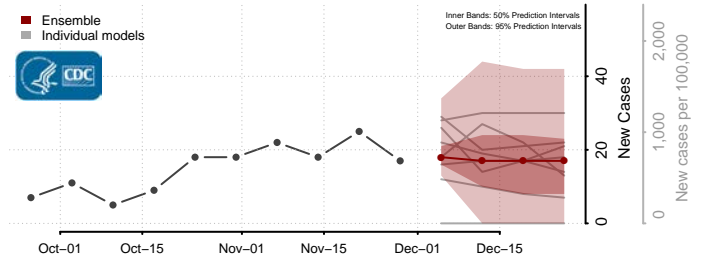

Kidder County, North Dakota