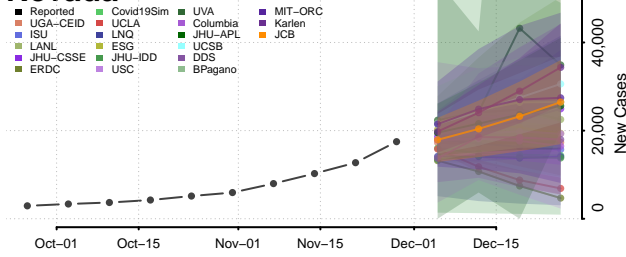

Valley County, Nebraska

Washington County, Nebraska

Wayne County, Nebraska

Webster County, Nebraska

Wheeler County, Nebraska

York County, Nebraska

Nevada

Carson City County, Nevada