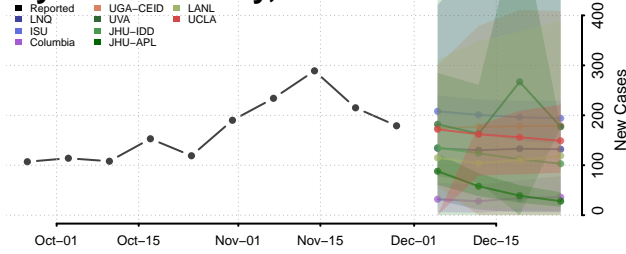

O'Brien County, Iowa

Osceola County, Iowa

Page County, Iowa

Palo Alto County, Iowa

Plymouth County, Iowa

Pocahontas County, Iowa

Polk County, Iowa

Pottawattamie County, Iowa