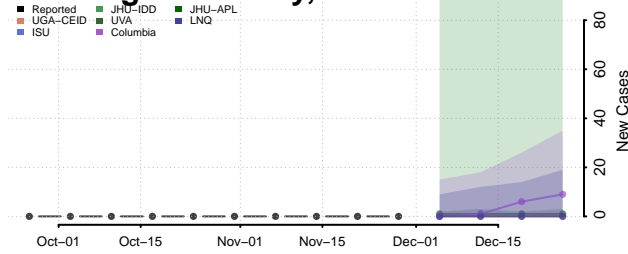

Washington County, Utah