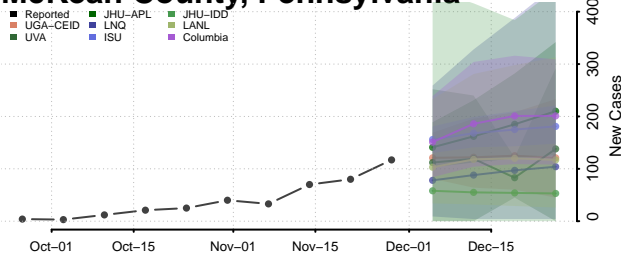

Lehigh County, Pennsylvania

Luzerne County, Pennsylvania

Lycoming County, Pennsylvania

McKean County, Pennsylvania

Mercer County, Pennsylvania

Mifflin County, Pennsylvania

Monroe County, Pennsylvania

Montgomery County, Pennsylvania