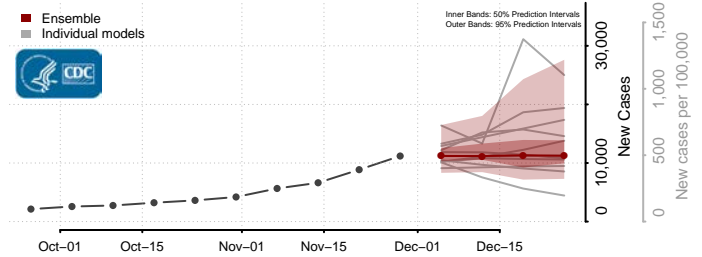

Clark County, Nevada