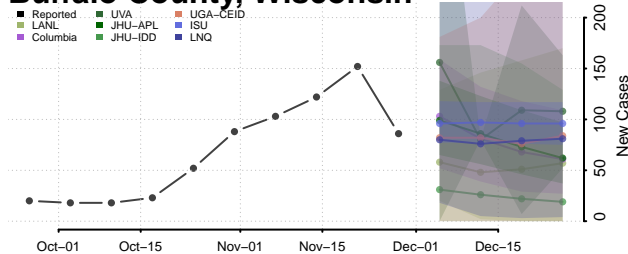

Barron County, Wisconsin

Bayfield County, Wisconsin

Brown County, Wisconsin

Buffalo County, Wisconsin

Burnett County, Wisconsin

Calumet County, Wisconsin

Chippewa County, Wisconsin

Clark County, Wisconsin