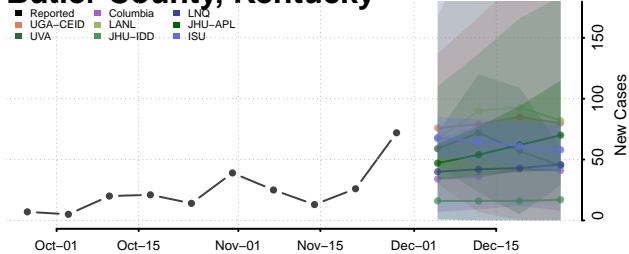

Bourbon County, Kentucky

Boyd County, Kentucky

Boyle County, Kentucky

Bracken County, Kentucky

Breathitt County, Kentucky

Breckinridge County, Kentucky

Bullitt County, Kentucky

Butler County, Kentucky