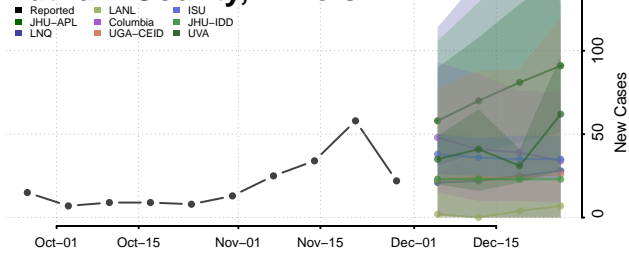

Pike County, Illinois

Pope County, Illinois

Pulaski County, Illinois

Putnam County, Illinois

Randolph County, Illinois

Richland County, Illinois

Rock Island County, Illinois

Saline County, Illinois