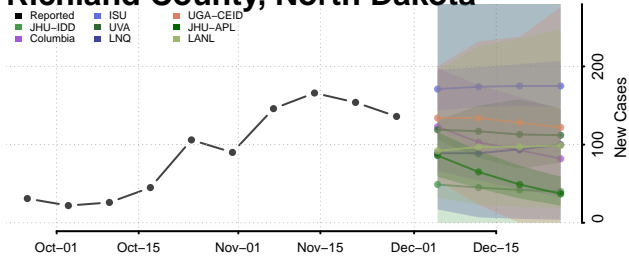

Richland County, North Dakota