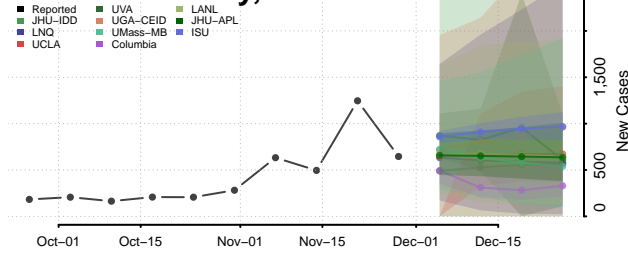

Mille Lacs County, Minnesota

Morrison County, Minnesota

Mower County, Minnesota

Murray County, Minnesota

Nicollet County, Minnesota

Nobles County, Minnesota

Norman County, Minnesota

Olmsted County, Minnesota