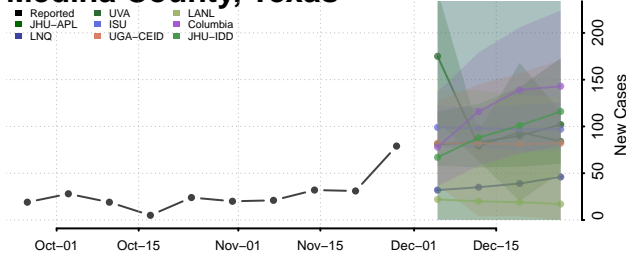

Medina County, Texas