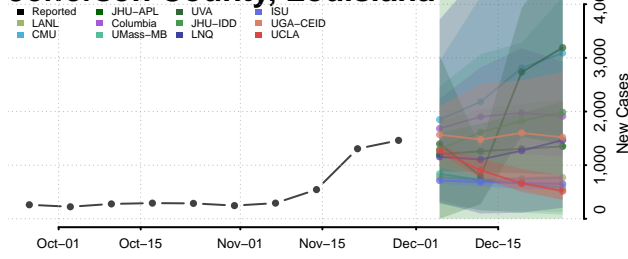

Jefferson County, Louisiana