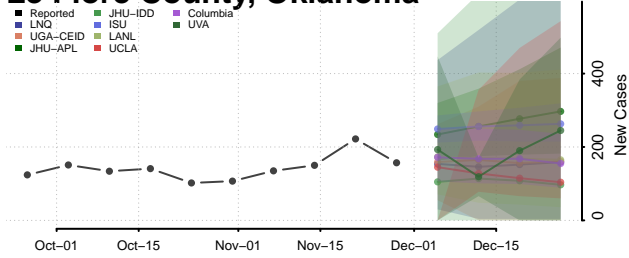

Kay County, Oklahoma

Kingfisher County, Oklahoma

Kiowa County, Oklahoma

Latimer County, Oklahoma

Le Flore County, Oklahoma

Lincoln County, Oklahoma

Logan County, Oklahoma

Love County, Oklahoma