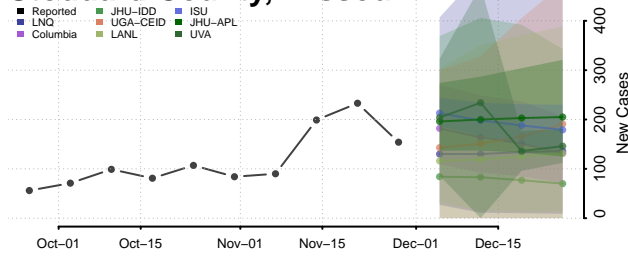

St. Louis City County, Missouri

St. Louis County, Missouri

Ste. Genevieve County, Missouri

Stoddard County, Missouri

Stone County, Missouri

Sullivan County, Missouri

Taney County, Missouri

Texas County, Missouri