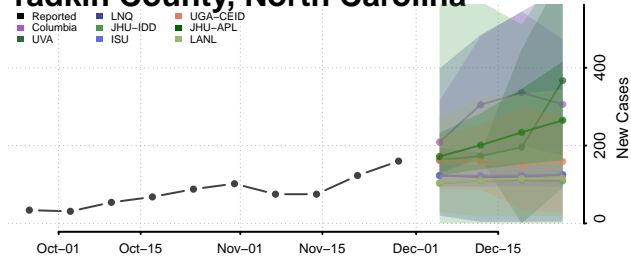

Yadkin County, North Carolina