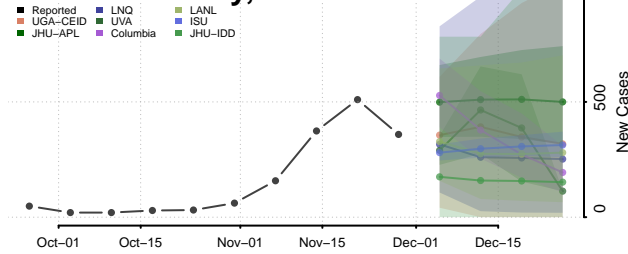

Le Sueur County, Minnesota

Lincoln County, Minnesota

Lyon County, Minnesota

Mahnomen County, Minnesota

Marshall County, Minnesota

Martin County, Minnesota

McLeod County, Minnesota

Meeker County, Minnesota