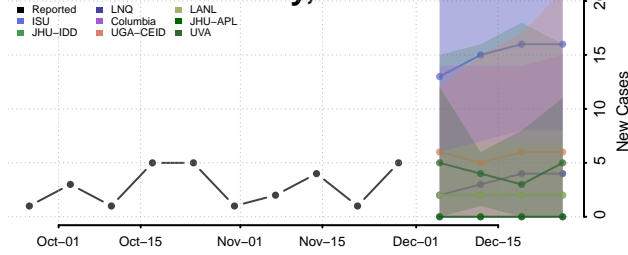

Shackelford County, Texas