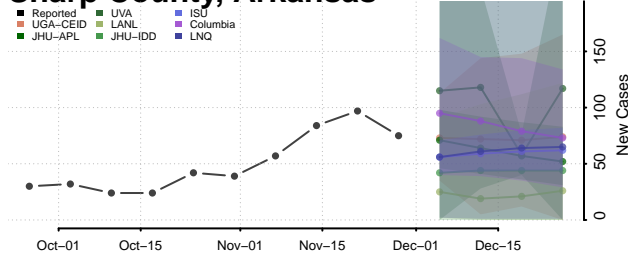

Pulaski County, Arkansas

Randolph County, Arkansas

Saline County, Arkansas

Scott County, Arkansas

Searcy County, Arkansas

Sebastian County, Arkansas

Sevier County, Arkansas

Sharp County, Arkansas