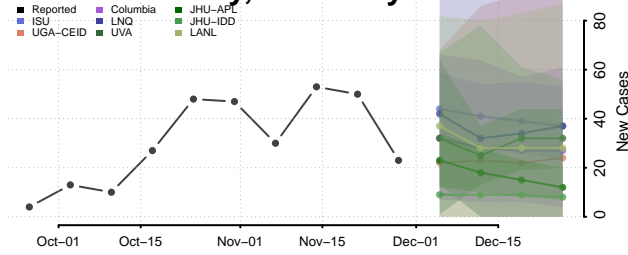

McLean County, Kentucky