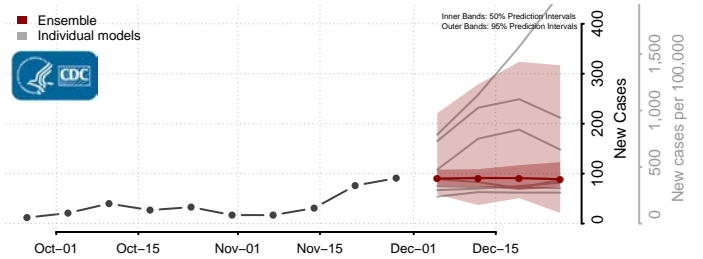

Waynesboro County, Virginia