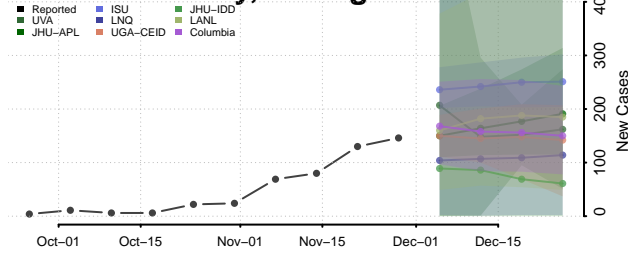

Shiawassee County, Michigan

St. Clair County, Michigan

St. Joseph County, Michigan

Tuscola County, Michigan

Van Buren County, Michigan

Washtenaw County, Michigan

Wayne County, Michigan

Wexford County, Michigan