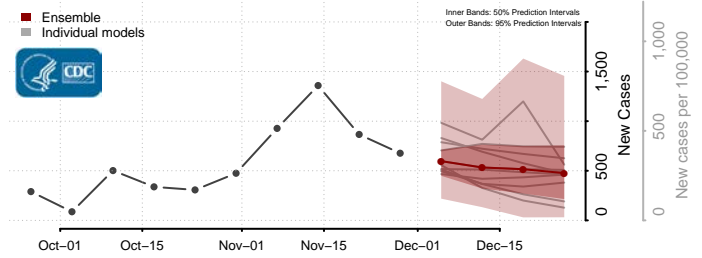

Boone County, Missouri