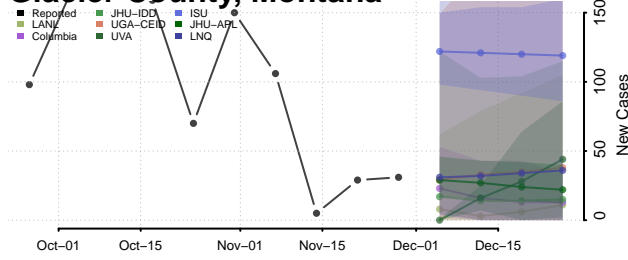

Glacier County, Montana