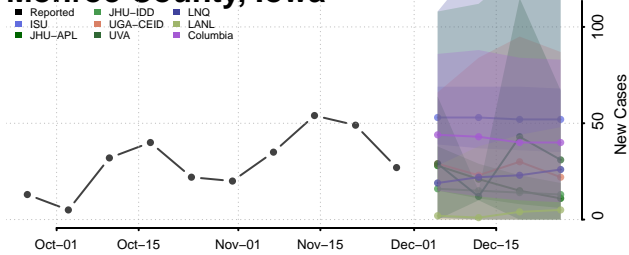

Marion County, Iowa

Marshall County, Iowa

Mills County, Iowa

Mitchell County, Iowa

Monona County, Iowa

Monroe County, Iowa

Montgomery County, Iowa

Muscatine County, Iowa