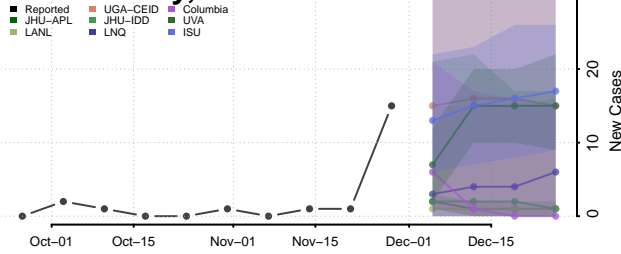

Houston County, Texas

Howard County, Texas

Hudspeth County, Texas

Hunt County, Texas

Hutchinson County, Texas

Irion County, Texas

Jack County, Texas

Jackson County, Texas