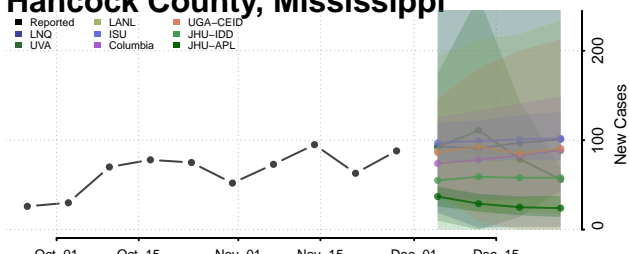

Covington County, Mississippi

DeSoto County, Mississippi

Forrest County, Mississippi

Franklin County, Mississippi

George County, Mississippi

Greene County, Mississippi

Grenada County, Mississippi

Hancock County, Mississippi