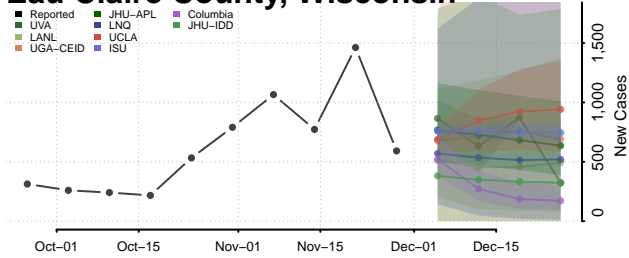

Eau Claire County, Wisconsin