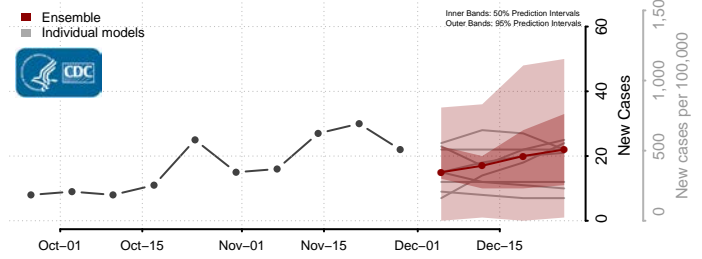

Custer County, Oklahoma

Delaware County, Oklahoma

Dewey County, Oklahoma

Ellis County, Oklahoma

Garfield County, Oklahoma

Garvin County, Oklahoma

Grady County, Oklahoma

Grant County, Oklahoma