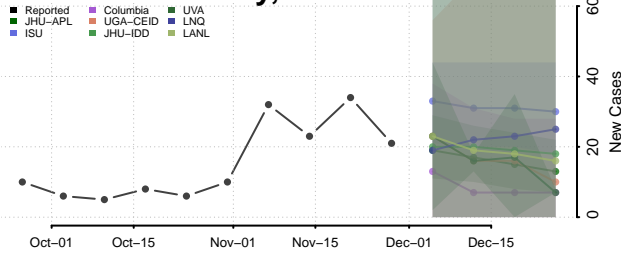

Idaho

Ada County, Idaho

Adams County, Idaho

Bannock County, Idaho

Bear Lake County, Idaho

Benewah County, Idaho

Bingham County, Idaho

Blaine County, Idaho