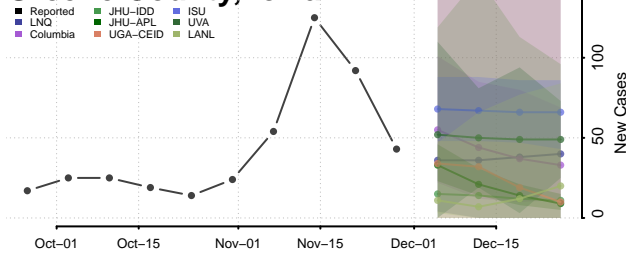

Greene County, Iowa