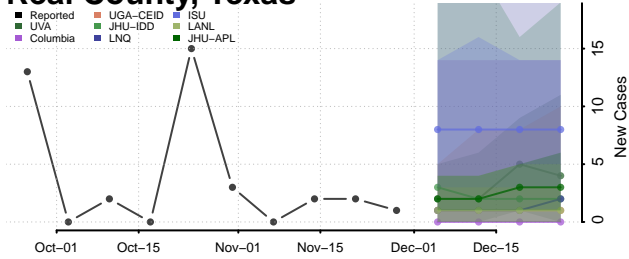

Real County, Texas