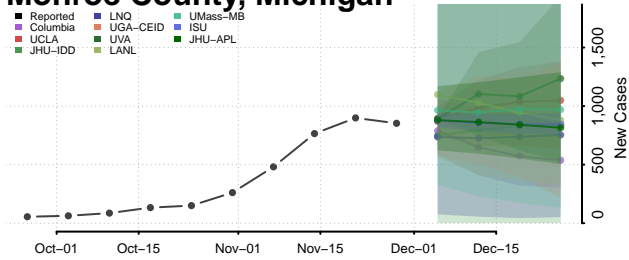

Monroe County, Michigan