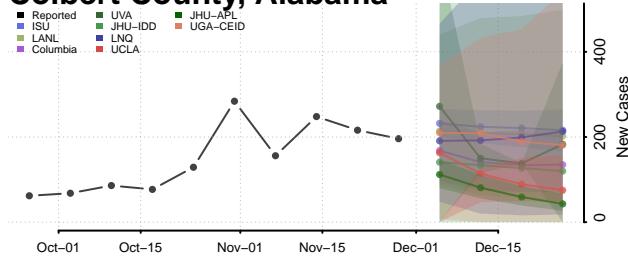

Colbert County, Alabama