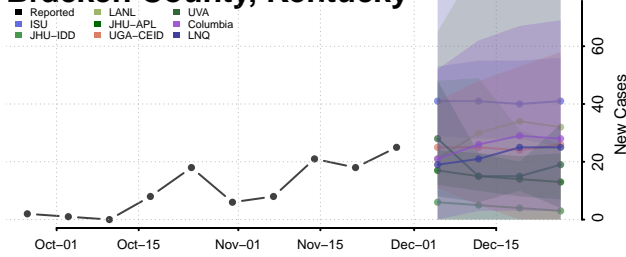

Bourbon County, Kentucky

Boyd County, Kentucky

Boyle County, Kentucky

Bracken County, Kentucky

Breathitt County, Kentucky

Breckinridge County, Kentucky

Bullitt County, Kentucky

Butler County, Kentucky