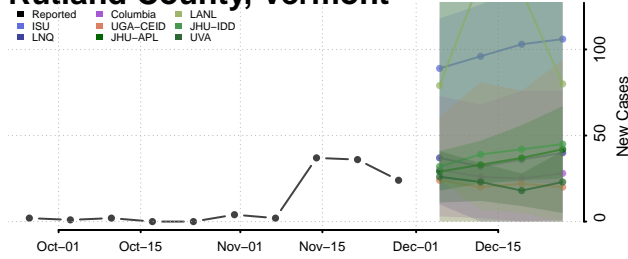

Chittenden County, Vermont

Essex County, Vermont

Franklin County, Vermont

Grand Isle County, Vermont

Lamoille County, Vermont

Orange County, Vermont

Orleans County, Vermont

Rutland County, Vermont