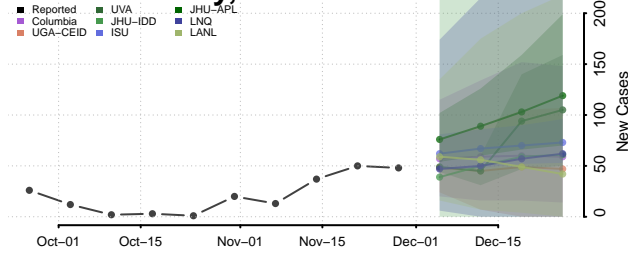

Kennebec County, Maine

Knox County, Maine

Lincoln County, Maine

Oxford County, Maine

Penobscot County, Maine

Piscataquis County, Maine

Sagadahoc County, Maine

Somerset County, Maine