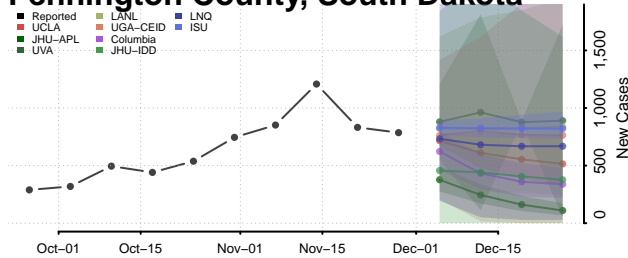

Pennington County, South Dakota