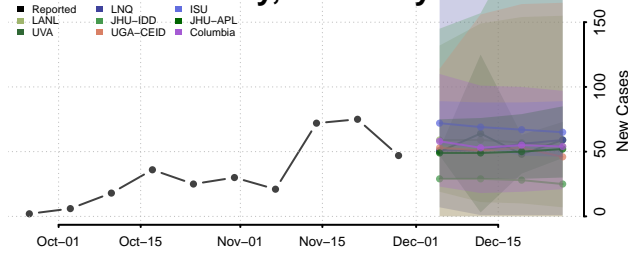

Jessamine County, Kentucky

Johnson County, Kentucky

Kenton County, Kentucky

Knott County, Kentucky

Knox County, Kentucky

Larue County, Kentucky

Laurel County, Kentucky

Lawrence County, Kentucky