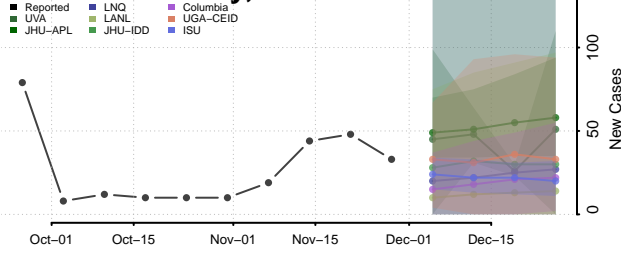

Houston County, Texas

Howard County, Texas

Hudspeth County, Texas

Hunt County, Texas

Hutchinson County, Texas

Irion County, Texas

Jack County, Texas

Jackson County, Texas