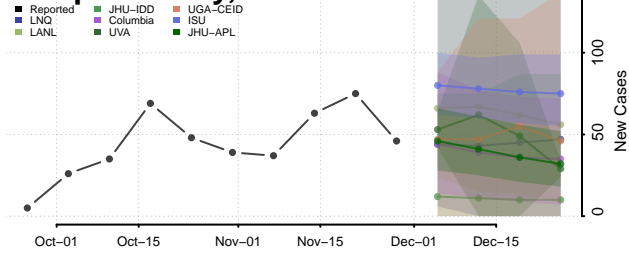

Nemaha County, Nebraska

Nuckolls County, Nebraska

Otoe County, Nebraska

Pawnee County, Nebraska

Perkins County, Nebraska

Phelps County, Nebraska

Pierce County, Nebraska

Platte County, Nebraska