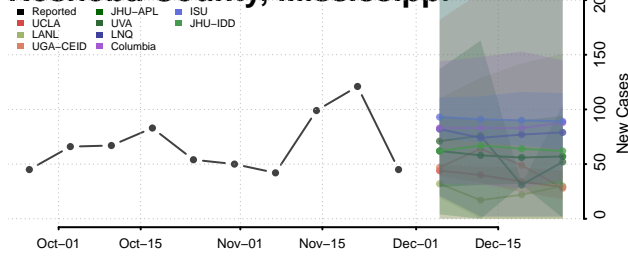

Neshoba County, Mississippi