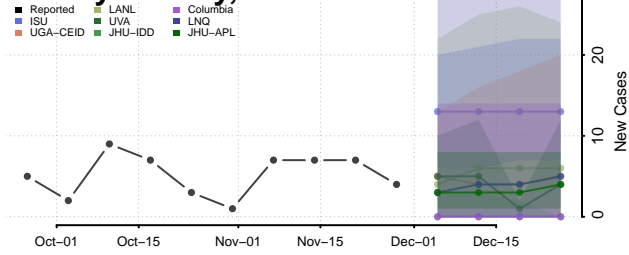

Donley County, Texas