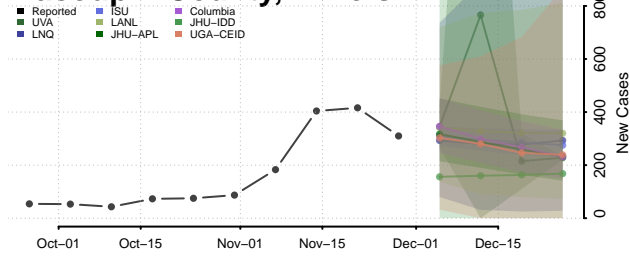

Lawrence County, Illinois

Lee County, Illinois

Livingston County, Illinois

Logan County, Illinois

Macon County, Illinois

Macoupin County, Illinois

Madison County, Illinois

Marion County, Illinois