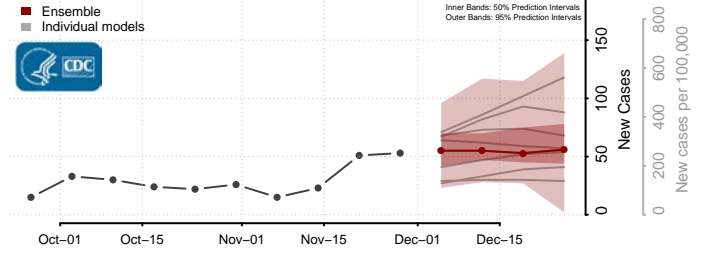

Buchanan County, Virginia