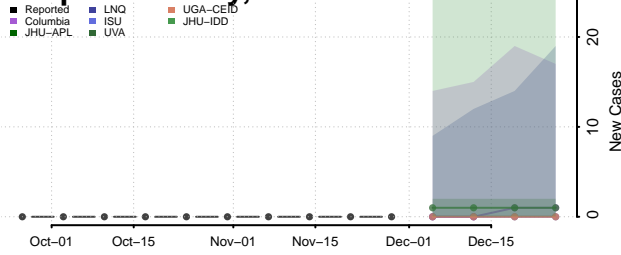

Sanpete County, Utah