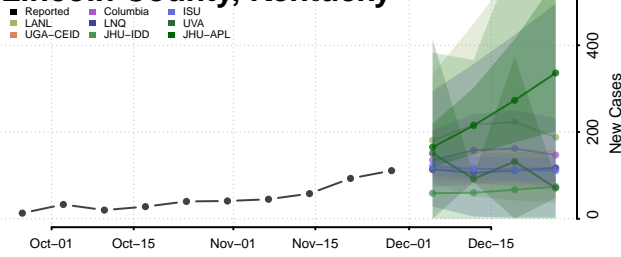

Lee County, Kentucky

Leslie County, Kentucky

Letcher County, Kentucky

Lewis County, Kentucky

Lincoln County, Kentucky

Livingston County, Kentucky

Logan County, Kentucky

Lyon County, Kentucky