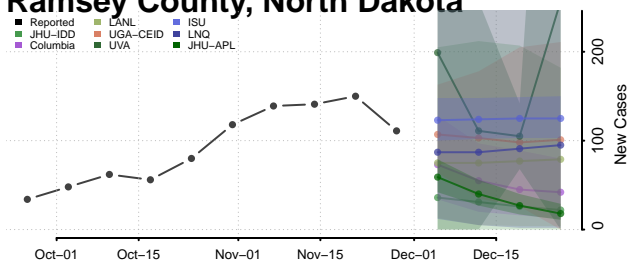

Ramsey County, North Dakota