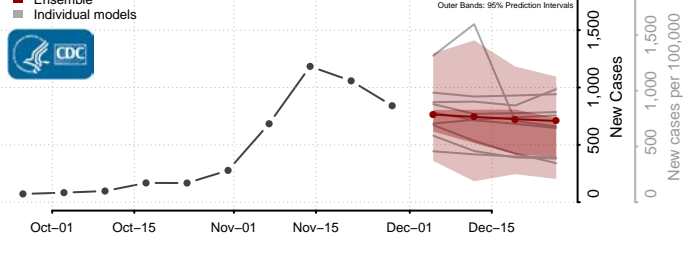

Redwood County, Minnesota

Renville County, Minnesota

Rice County, Minnesota

Rock County, Minnesota

Roseau County, Minnesota

Scott County, Minnesota

Sherburne County, Minnesota

Sibley County, Minnesota