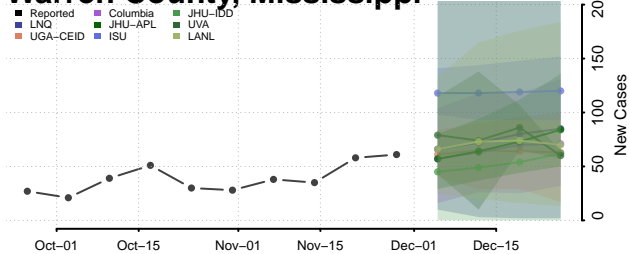

Tunica County, Mississippi

Union County, Mississippi

Walthall County, Mississippi

Warren County, Mississippi

Washington County, Mississippi

Wayne County, Mississippi

Webster County, Mississippi

Wilkinson County, Mississippi