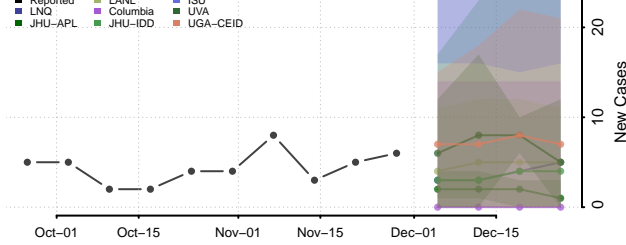

Polk County, Nebraska

Red Willow County, Nebraska

Richardson County, Nebraska

Rock County, Nebraska

Saline County, Nebraska

Sarpy County, Nebraska

Saunders County, Nebraska

Scotts Bluff County, Nebraska