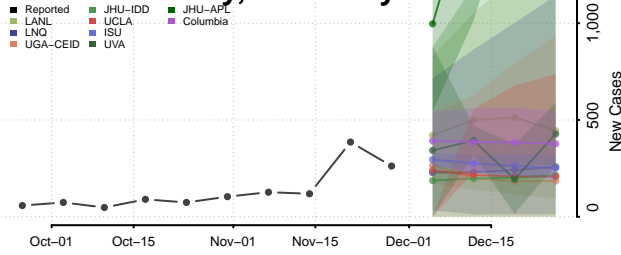

Oldham County, Kentucky