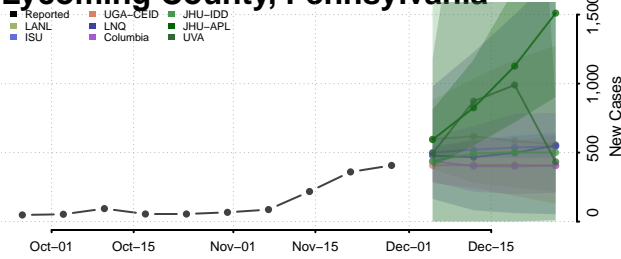

Lycoming County, Pennsylvania