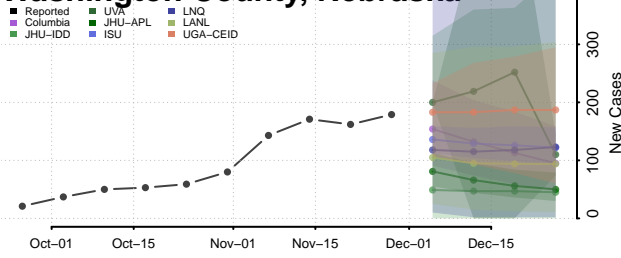

Washington County, Nebraska