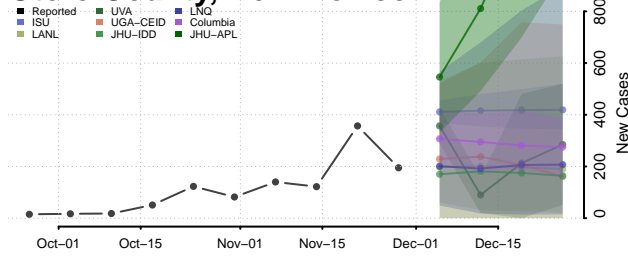

Lincoln County, New Mexico

Los Alamos County, New Mexico

Luna County, New Mexico

McKinley County, New Mexico

Mora County, New Mexico

Otero County, New Mexico

Quay County, New Mexico

Rio Arriba County, New Mexico