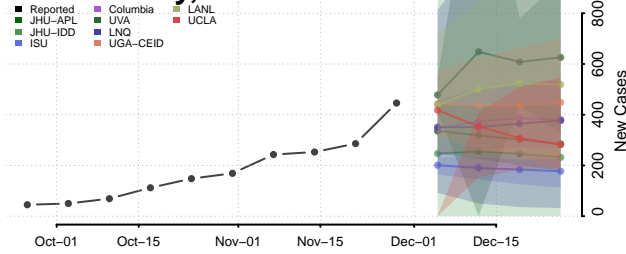

Elko County, Nevada