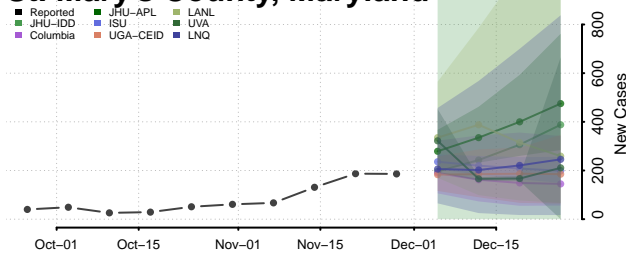

Harford County, Maryland

Howard County, Maryland

Kent County, Maryland

Montgomery County, Maryland

Prince George's County, Maryland

Queen Anne's County, Maryland

Somerset County, Maryland

St. Mary's County, Maryland