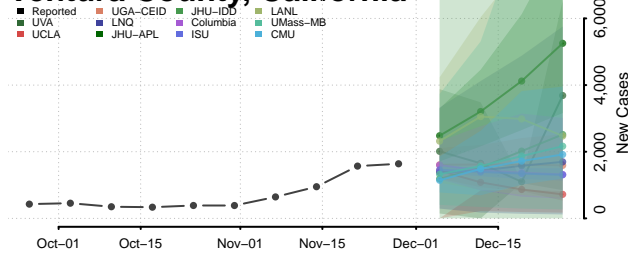

Ventura County, California