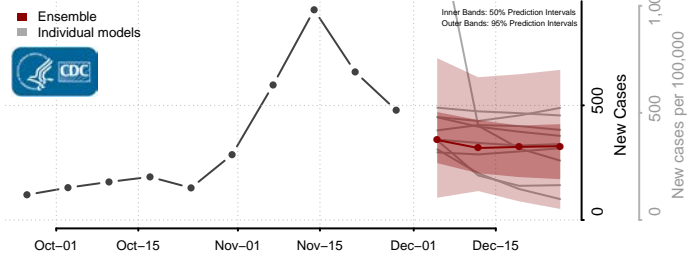

Dallas County, Iowa