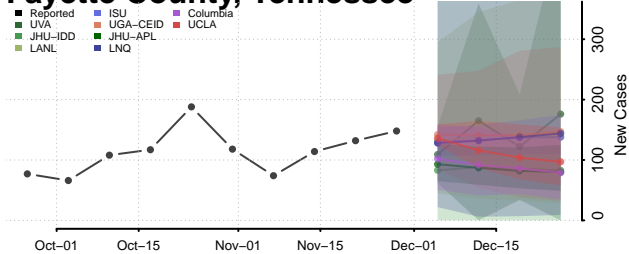

Crockett County, Tennessee

Cumberland County, Tennessee

Davidson County, Tennessee

Decatur County, Tennessee

DeKalb County, Tennessee

Dickson County, Tennessee

Dyer County, Tennessee

Fayette County, Tennessee