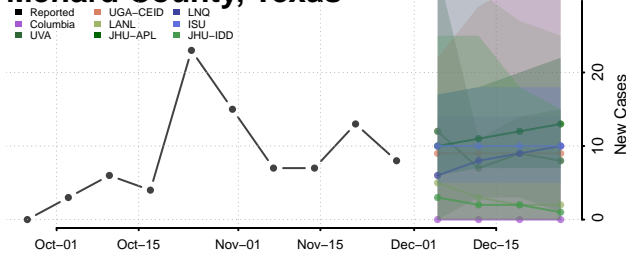

Menard County, Texas