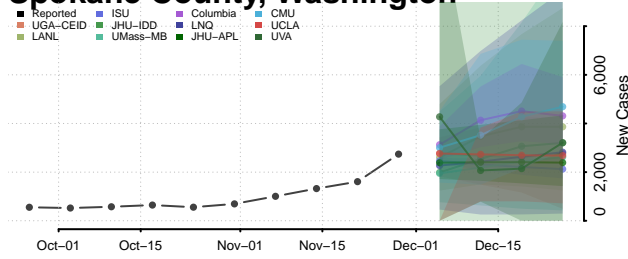

Skamania County, Washington

Snohomish County, Washington

Spokane County, Washington

Stevens County, Washington

Thurston County, Washington

Wahkiakum County, Washington

Walla Walla County, Washington

Whatcom County, Washington