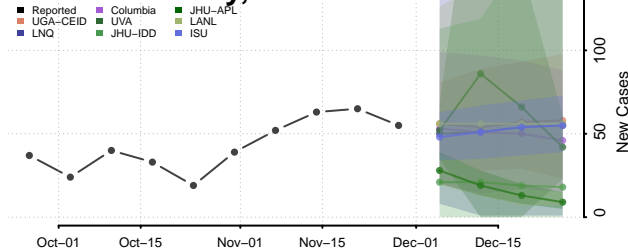

Stewart County, Tennessee