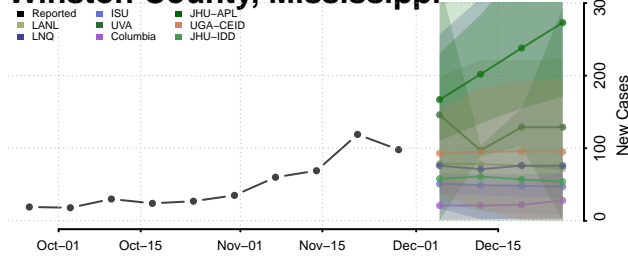

Winston County, Mississippi