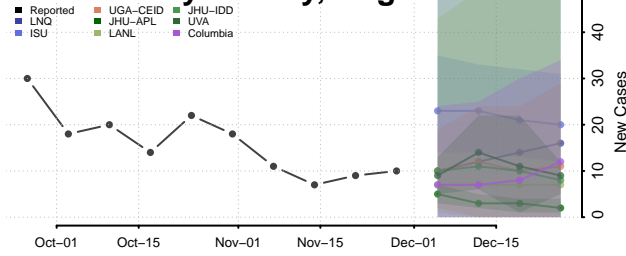

Franklin City County, Virginia