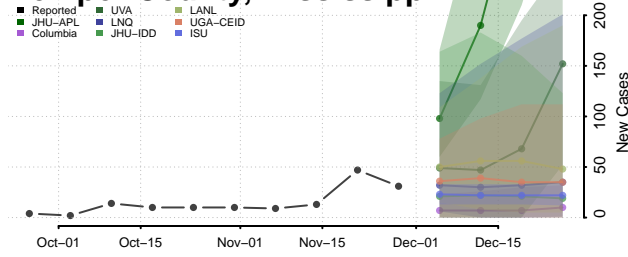

Kemper County, Mississippi