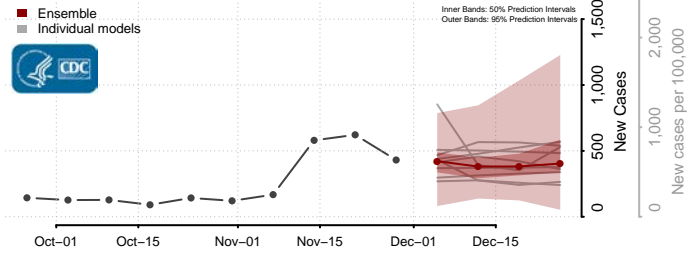

Muskogee County, Oklahoma