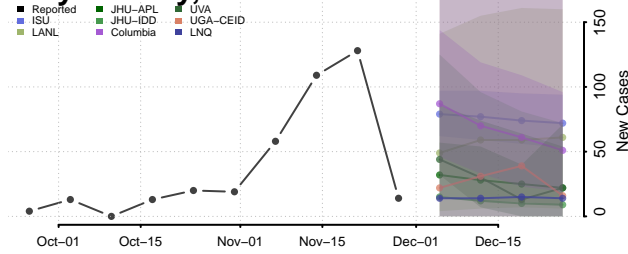

Clay County, Kansas