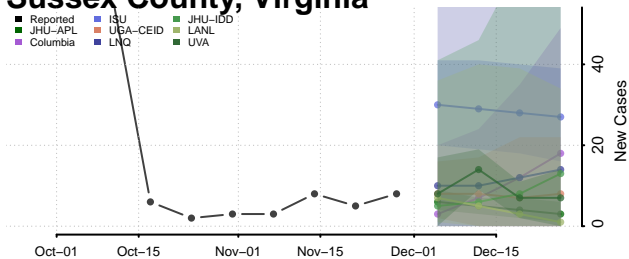

Southampton County, Virginia

Spotsylvania County, Virginia

Stafford County, Virginia

Staunton County, Virginia

Suffolk County, Virginia

Surry County, Virginia

Sussex County, Virginia

Tazewell County, Virginia