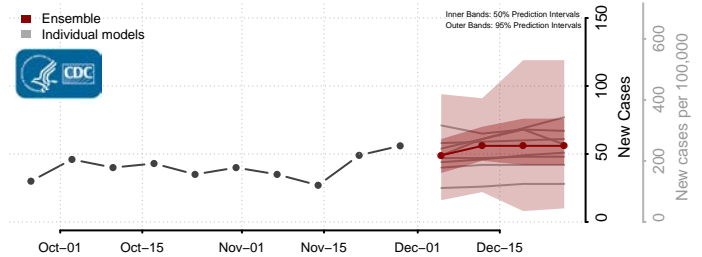

Martin County, North Carolina