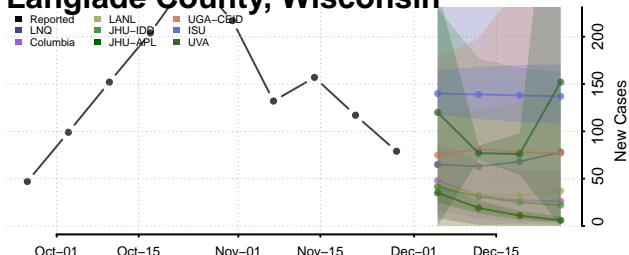

Langlade County, Wisconsin