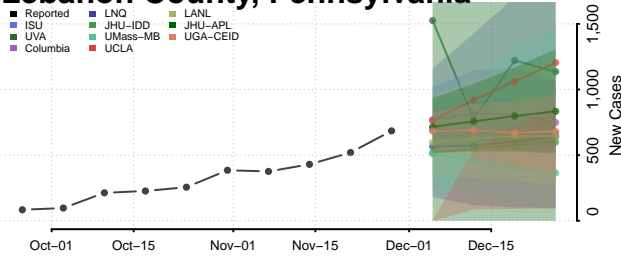

Indiana County, Pennsylvania

Jefferson County, Pennsylvania

Juniata County, Pennsylvania

Lackawanna County, Pennsylvania

Lancaster County, Pennsylvania

Lawrence County, Pennsylvania

Lebanon County, Pennsylvania