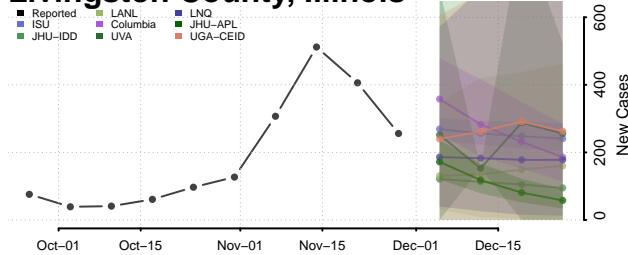

Lawrence County, Illinois

Lee County, Illinois

Livingston County, Illinois

Logan County, Illinois

Macon County, Illinois

Macoupin County, Illinois

Madison County, Illinois

Marion County, Illinois