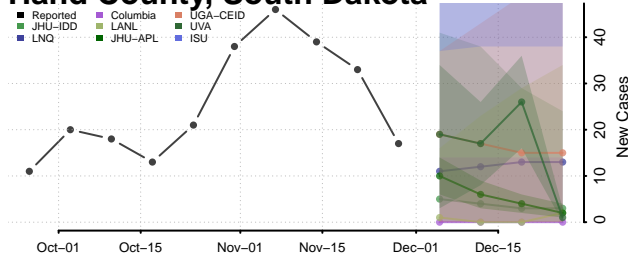

Hand County, South Dakota