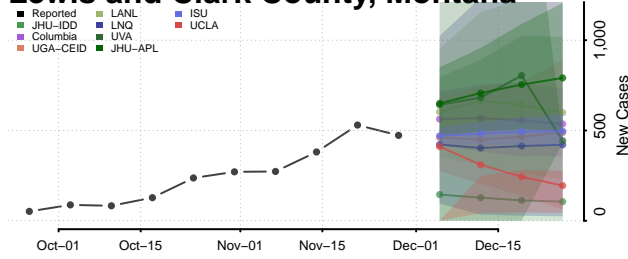

Lewis and Clark County, Montana