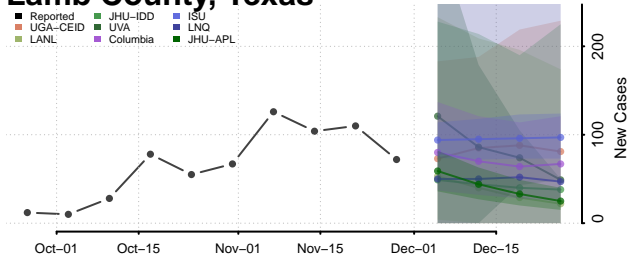

Lamb County, Texas