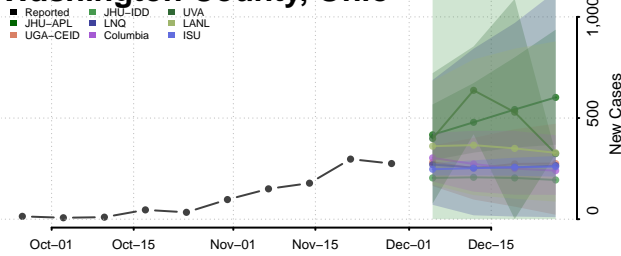

Wayne County, Ohio

Williams County, Ohio

Wood County, Ohio

Wyandot County, Ohio

Oklahoma

Adair County, Oklahoma

Alfalfa County, Oklahoma

Atoka County, Oklahoma