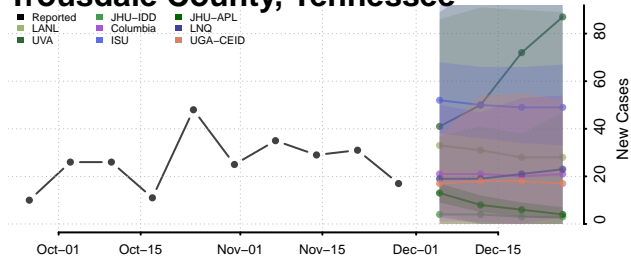

Trousdale County, Tennessee