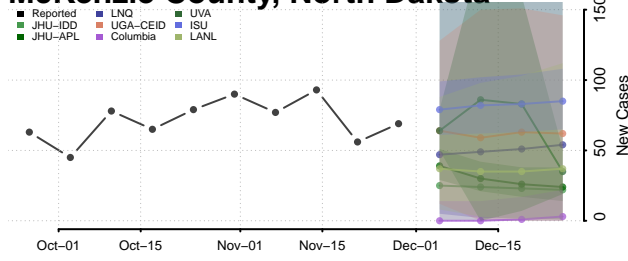

Griggs County, North Dakota

Hettinger County, North Dakota

Kidder County, North Dakota

LaMoure County, North Dakota

Logan County, North Dakota

McHenry County, North Dakota

McIntosh County, North Dakota

McKenzie County, North Dakota