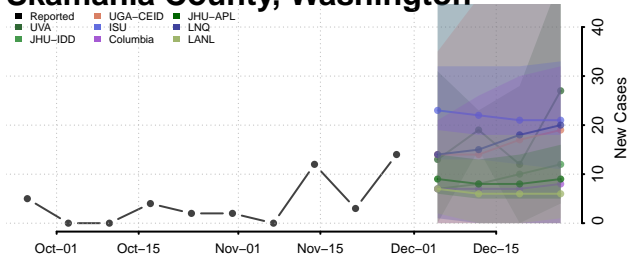

Skamania County, Washington

Snohomish County, Washington

Spokane County, Washington

Stevens County, Washington

Thurston County, Washington

Wahkiakum County, Washington

Walla Walla County, Washington

Whatcom County, Washington