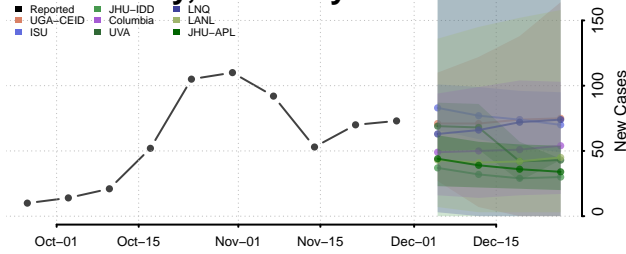

Hart County, Kentucky