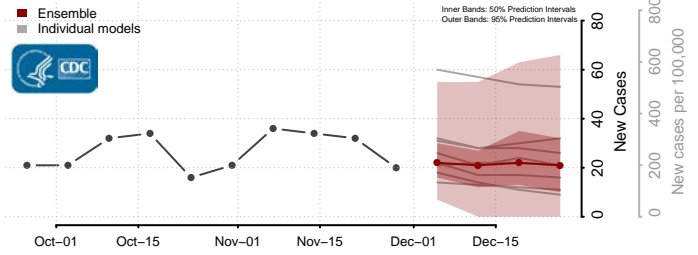

Oregon County, Missouri