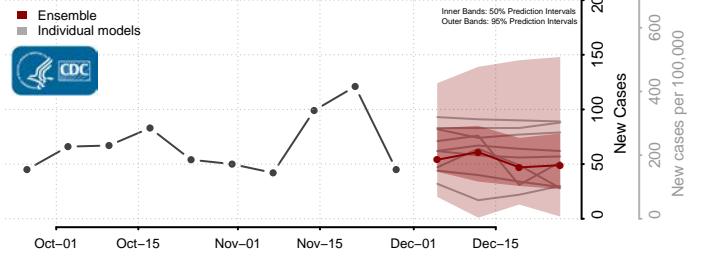

Neshoba County, Mississippi