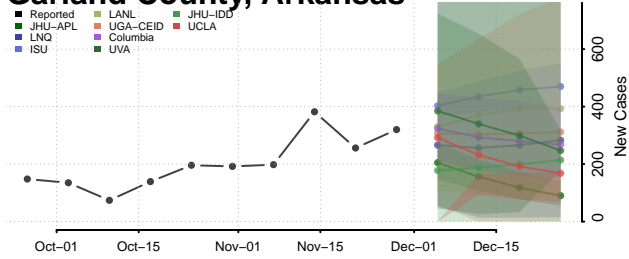

Dallas County, Arkansas

Desha County, Arkansas

Drew County, Arkansas

Faulkner County, Arkansas

Franklin County, Arkansas

Fulton County, Arkansas

Garland County, Arkansas

Grant County, Arkansas