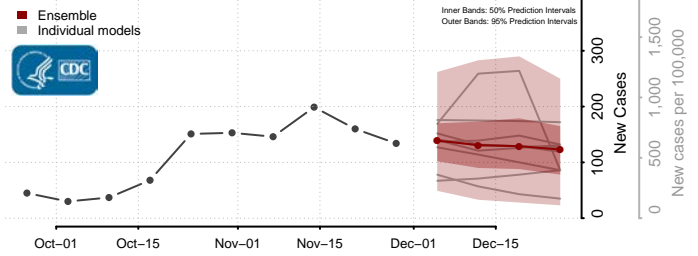

Mille Lacs County, Minnesota

Morrison County, Minnesota

Mower County, Minnesota

Murray County, Minnesota

Nicollet County, Minnesota

Nobles County, Minnesota

Norman County, Minnesota

Olmsted County, Minnesota