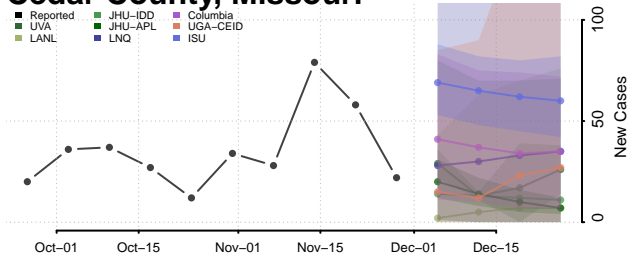

Cedar County, Missouri