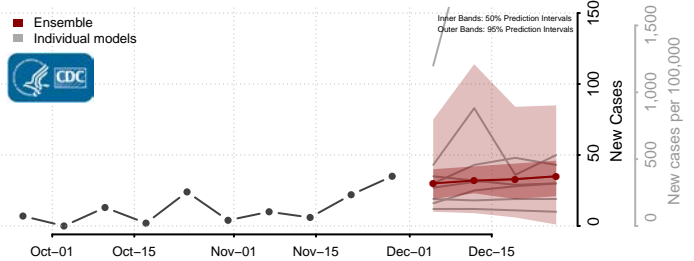

Hyde County, North Carolina

Iredell County, North Carolina

Jackson County, North Carolina

Johnston County, North Carolina

Jones County, North Carolina

Lee County, North Carolina

Lenoir County, North Carolina