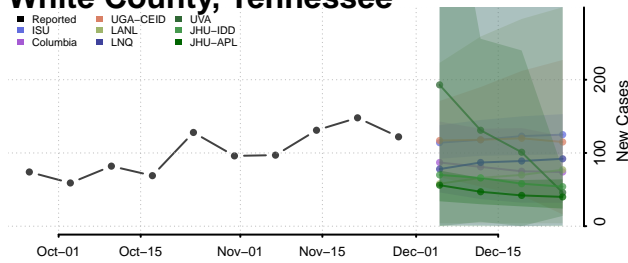

Warren County, Tennessee

Washington County, Tennessee

Wayne County, Tennessee

Weakley County, Tennessee

White County, Tennessee

Williamson County, Tennessee

Wilson County, Tennessee

Texas