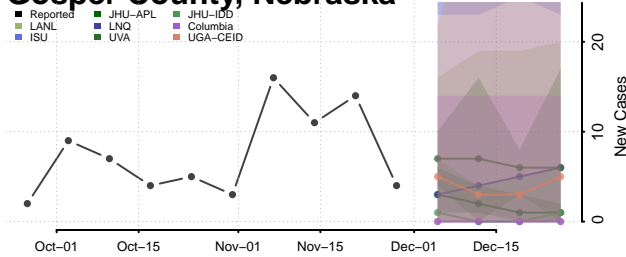

Frontier County, Nebraska

Furnas County, Nebraska

Gage County, Nebraska

Garden County, Nebraska

Garfield County, Nebraska

Gosper County, Nebraska

Grant County, Nebraska

Greeley County, Nebraska