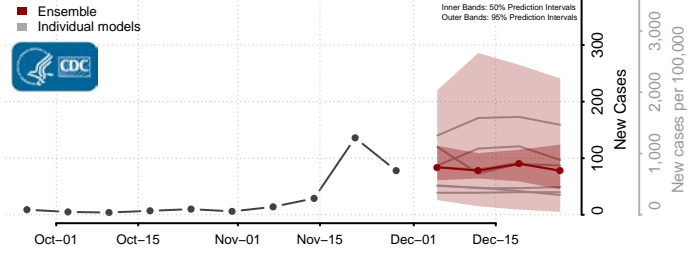

Terrebonne County, Louisiana

Union County, Louisiana

Vermilion County, Louisiana

Vernon County, Louisiana

Washington County, Louisiana

Webster County, Louisiana

West Baton Rouge County, Louisiana

West Carroll County, Louisiana