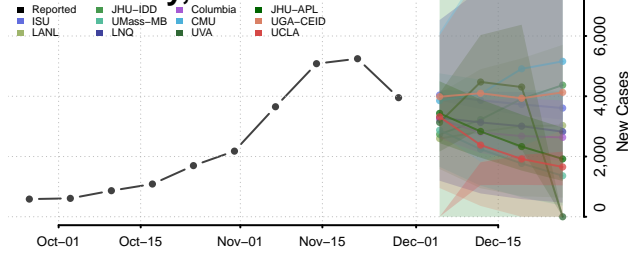

Will County, Illinois