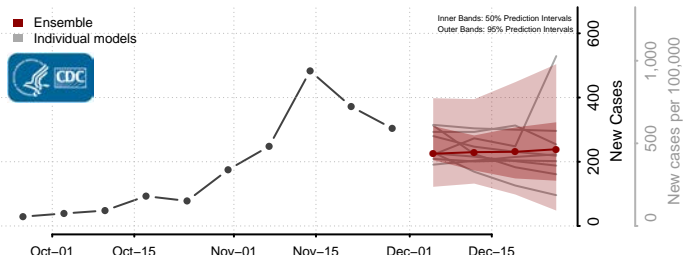

Taylor County, Iowa

Union County, Iowa

Van Buren County, Iowa

Wapello County, Iowa

Warren County, Iowa

Washington County, Iowa

Wayne County, Iowa

Webster County, Iowa