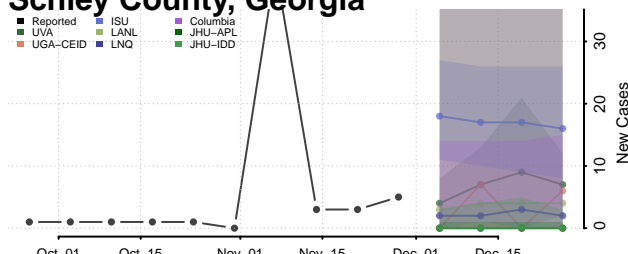

Rabun County, Georgia

Randolph County, Georgia

Richmond County, Georgia

Rockdale County, Georgia

Schley County, Georgia

Screven County, Georgia

Seminole County, Georgia

Spalding County, Georgia