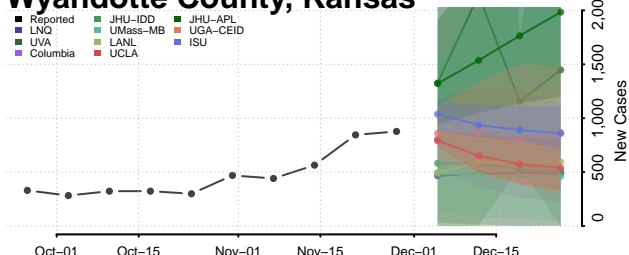

Wyandotte County, Kansas