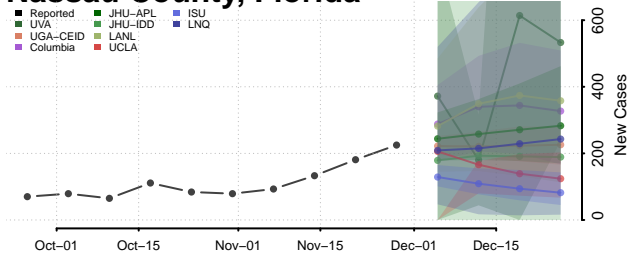

Nassau County, Florida