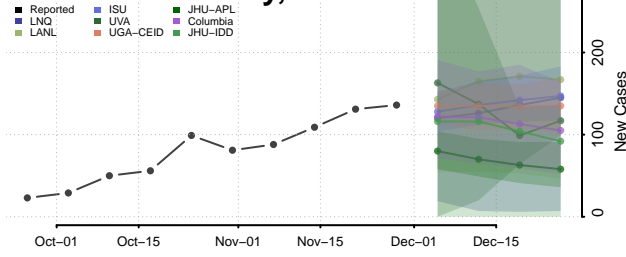

Carroll County, Tennessee

Carter County, Tennessee

Cheatham County, Tennessee

Chester County, Tennessee

Claiborne County, Tennessee

Clay County, Tennessee

Cocke County, Tennessee

Coffee County, Tennessee