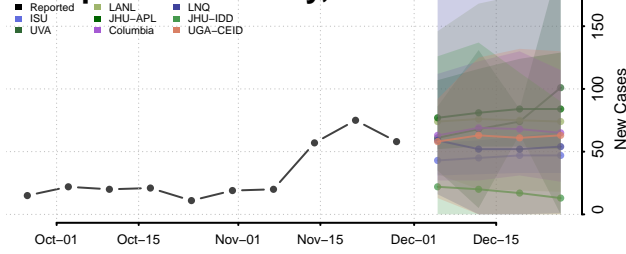

Jackson County, Minnesota

Kanabec County, Minnesota

Kandiyohi County, Minnesota

Kittson County, Minnesota

Koochiching County, Minnesota

Lac qui Parle County, Minnesota

Lake County, Minnesota

Lake of the Woods County, Minnesota