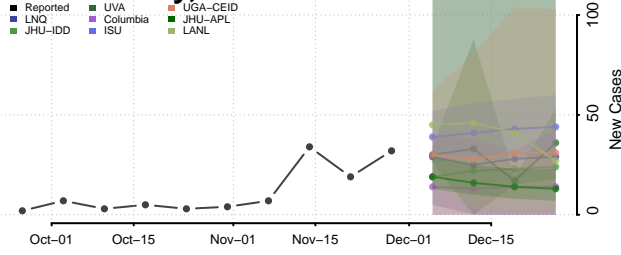

Houston County, Texas

Howard County, Texas

Hudspeth County, Texas

Hunt County, Texas

Hutchinson County, Texas

Irion County, Texas

Jack County, Texas

Jackson County, Texas