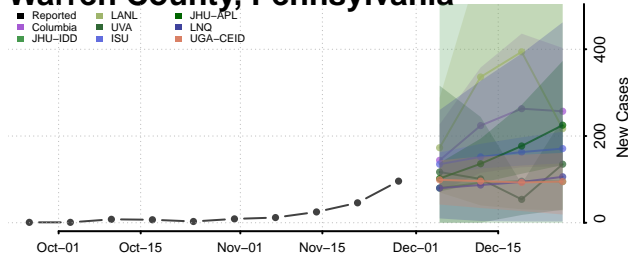

Warren County, Pennsylvania