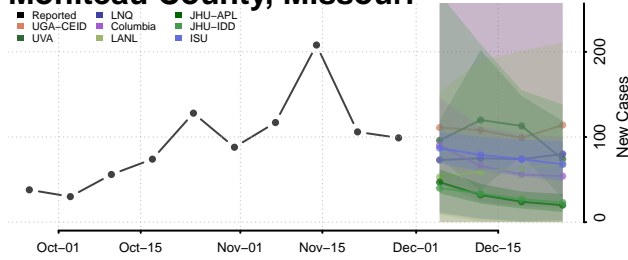

Moniteau County, Missouri