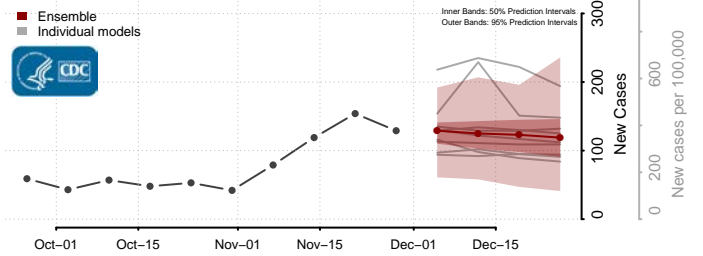

Monroe County, Mississippi

Montgomery County, Mississippi

Neshoba County, Mississippi

Newton County, Mississippi

Noxubee County, Mississippi

Oktibbeha County, Mississippi

Panola County, Mississippi

Pearl River County, Mississippi