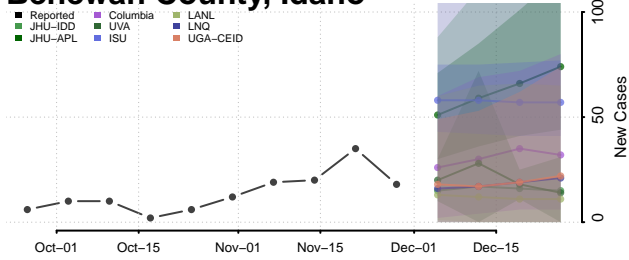

Idaho

Ada County, Idaho

Adams County, Idaho

Bannock County, Idaho

Bear Lake County, Idaho

Benewah County, Idaho

Bingham County, Idaho

Blaine County, Idaho