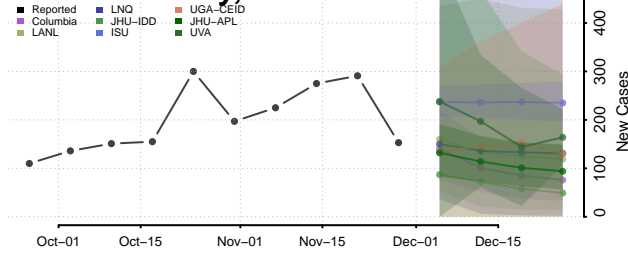

Oneida County, Wisconsin