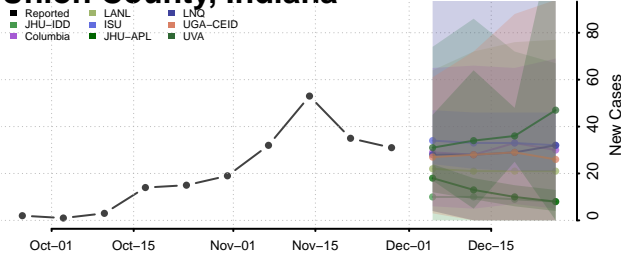

Union County, Indiana