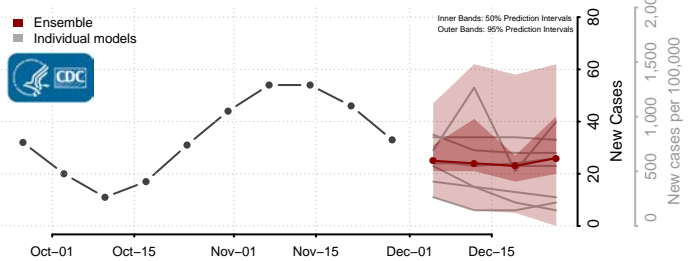

Douglas County, South Dakota

Edmunds County, South Dakota

Fall River County, South Dakota

Faulk County, South Dakota

Grant County, South Dakota

Gregory County, South Dakota

Haakon County, South Dakota

Hamlin County, South Dakota