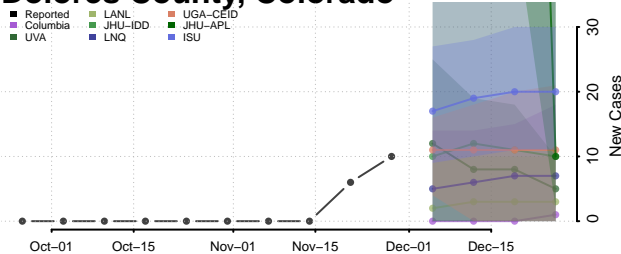

Clear Creek County, Colorado

Conejos County, Colorado

Costilla County, Colorado

Crowley County, Colorado

Custer County, Colorado

Delta County, Colorado

Denver County, Colorado

Dolores County, Colorado