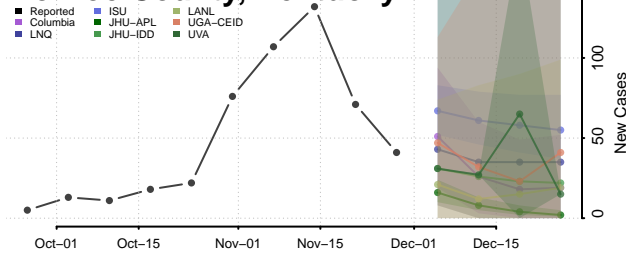

McLean County, Kentucky

Meade County, Kentucky

Menifee County, Kentucky

Mercer County, Kentucky

Metcalfe County, Kentucky

Monroe County, Kentucky

Montgomery County, Kentucky

Morgan County, Kentucky