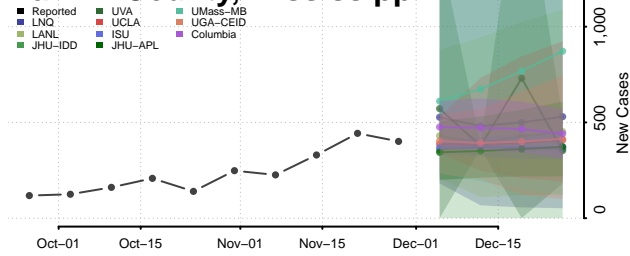

Perry County, Mississippi

Pike County, Mississippi

Pontotoc County, Mississippi

Prentiss County, Mississippi

Quitman County, Mississippi

Rankin County, Mississippi

Scott County, Mississippi

Sharkey County, Mississippi