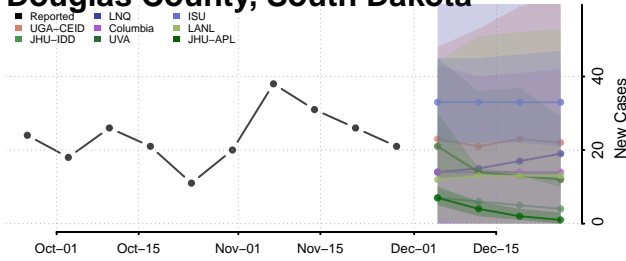

Douglas County, South Dakota