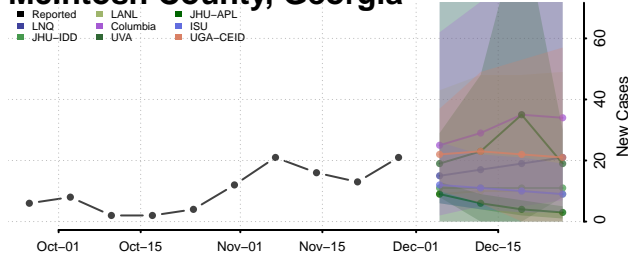

Madison County, Georgia

Marion County, Georgia

McDuffie County, Georgia

McIntosh County, Georgia

Meriwether County, Georgia

Miller County, Georgia

Mitchell County, Georgia

Monroe County, Georgia