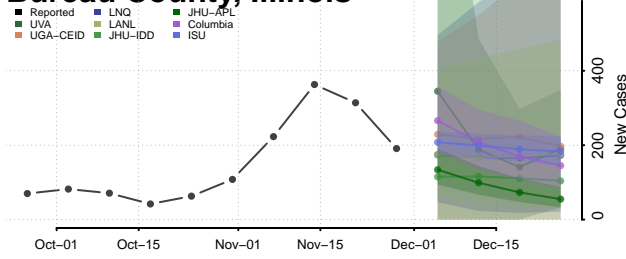

Bureau County, Illinois