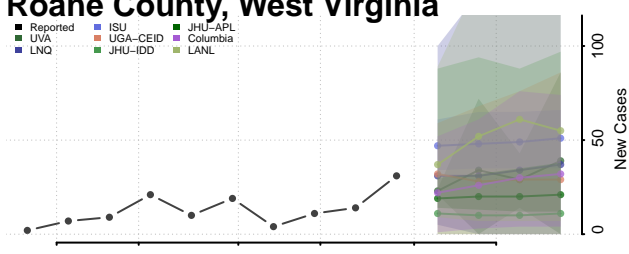

Roane County, West Virginia