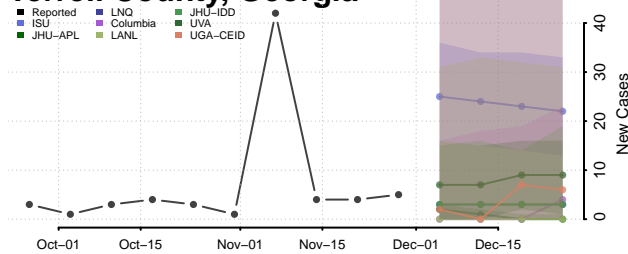

Terrell County, Georgia