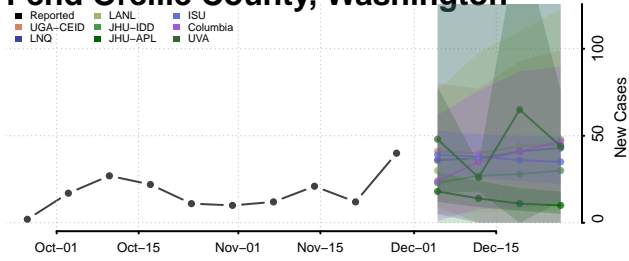

Pend Oreille County, Washington