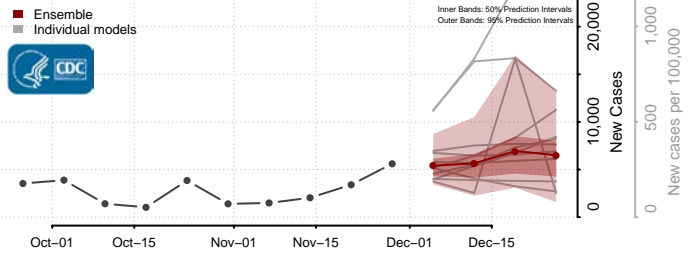

Bexar County, Texas