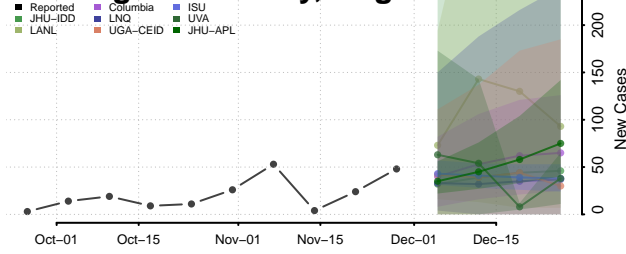

Buckingham County, Virginia