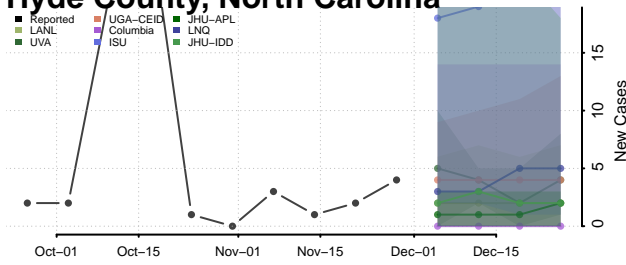

Hyde County, North Carolina