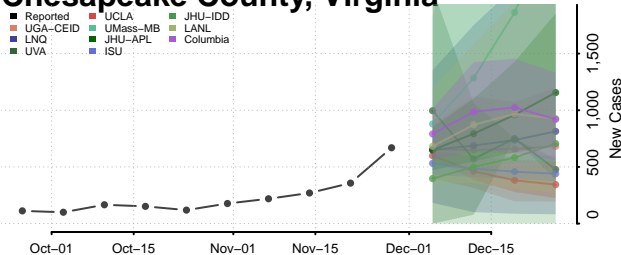

Caroline County, Virginia

Carroll County, Virginia

Charles City County, Virginia

Charlotte County, Virginia

Charlottesville County, Virginia

Chesapeake County, Virginia

Chesterfield County, Virginia

Clarke County, Virginia