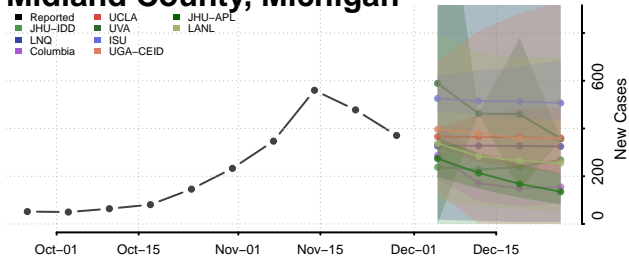

Midland County, Michigan