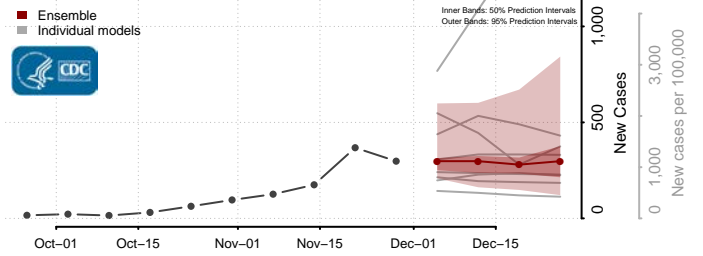

Cibola County, New Mexico