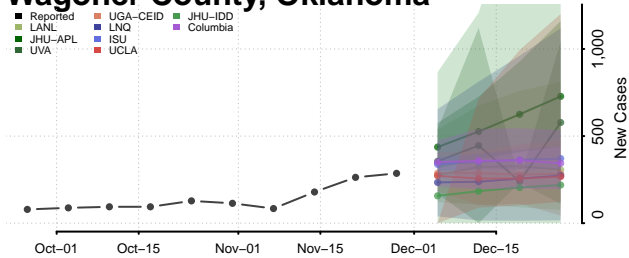

Sequoyah County, Oklahoma

Stephens County, Oklahoma

Texas County, Oklahoma

Tillman County, Oklahoma

Tulsa County, Oklahoma

Wagoner County, Oklahoma

Washington County, Oklahoma

Washita County, Oklahoma