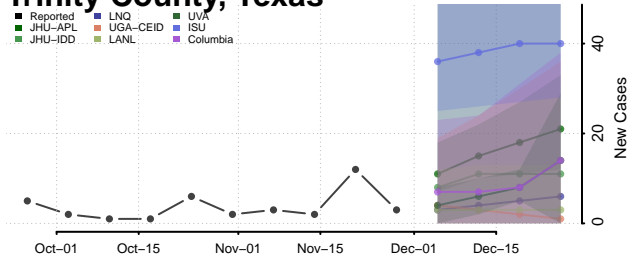

Titus County, Texas

Tom Green County, Texas

Travis County, Texas

Trinity County, Texas

Tyler County, Texas

Upshur County, Texas

Upton County, Texas

Uvalde County, Texas