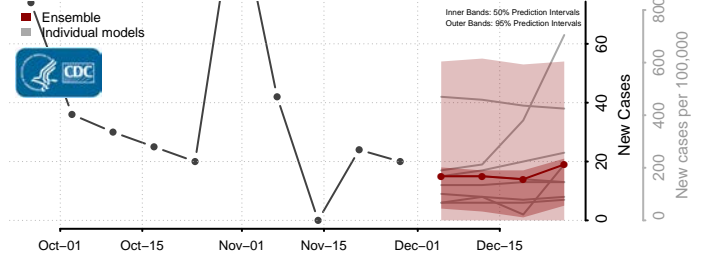

Rosebud County, Montana