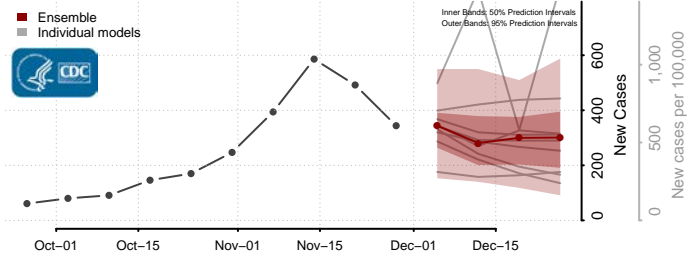

Chisago County, Minnesota