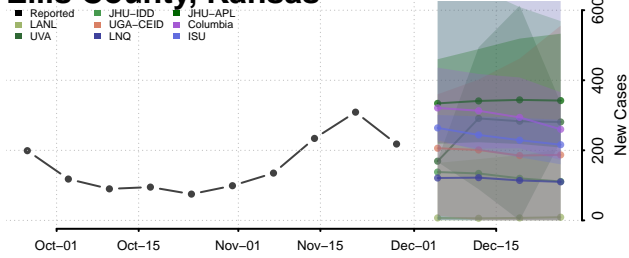

Crawford County, Kansas

Decatur County, Kansas

Dickinson County, Kansas

Doniphan County, Kansas

Douglas County, Kansas

Edwards County, Kansas

Elk County, Kansas

Ellis County, Kansas