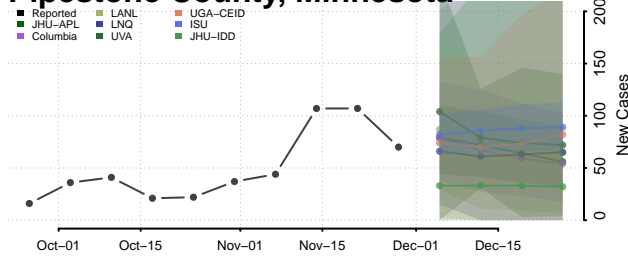

Pipestone County, Minnesota