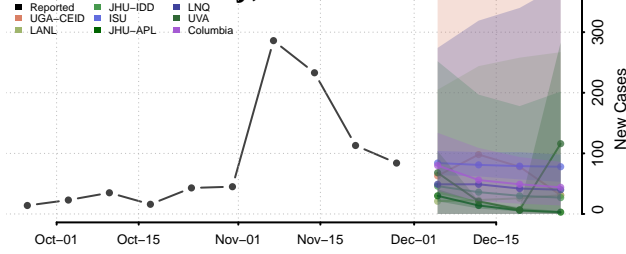

Calhoun County, Iowa