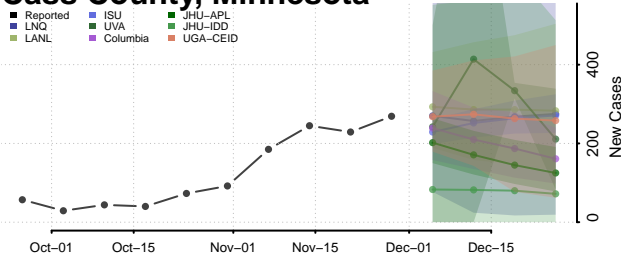

Cass County, Minnesota