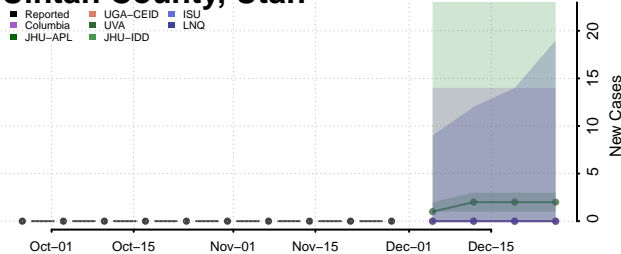

Uintah County, Utah