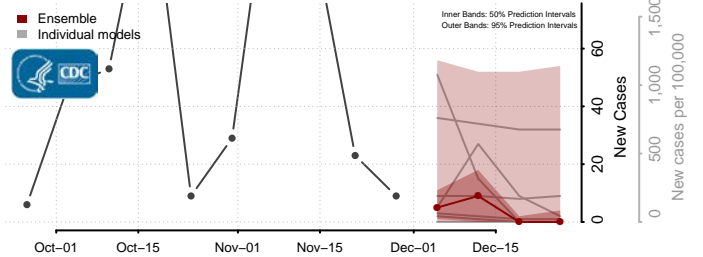

Sweet Grass County, Montana

Teton County, Montana

Toole County, Montana

Treasure County, Montana

Valley County, Montana

Wheatland County, Montana

Wibaux County, Montana

Yellowstone County, Montana