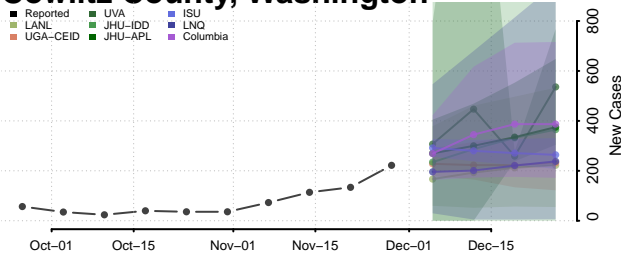

Cowlitz County, Washington