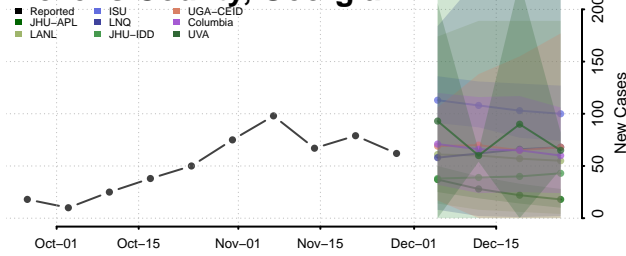

Pickens County, Georgia