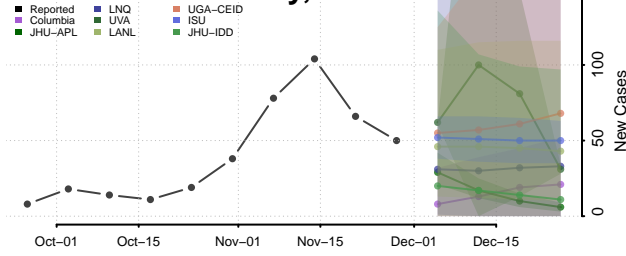

O'Brien County, Iowa

Osceola County, Iowa

Page County, Iowa

Palo Alto County, Iowa

Plymouth County, Iowa

Pocahontas County, Iowa

Polk County, Iowa

Pottawattamie County, Iowa