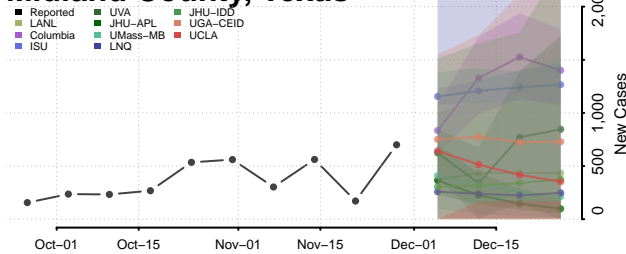

Midland County, Texas