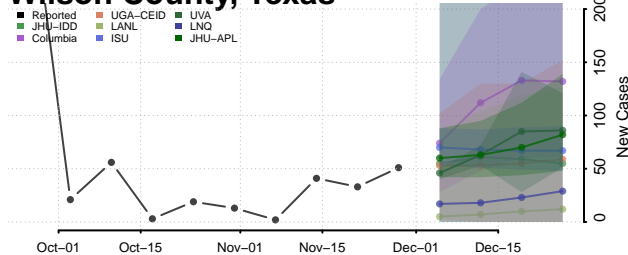

Wilson County, Texas