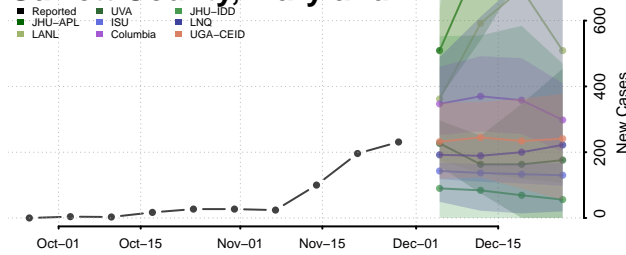

Garrett County, Maryland