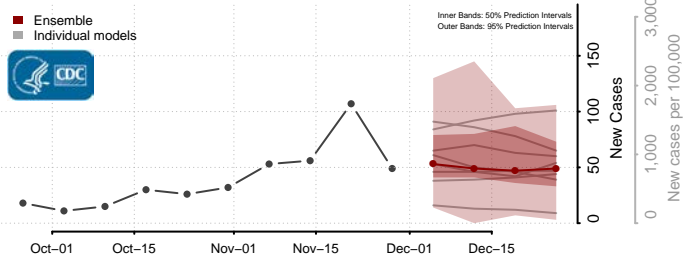

Douglas County, South Dakota

Edmunds County, South Dakota

Fall River County, South Dakota

Faulk County, South Dakota

Grant County, South Dakota

Gregory County, South Dakota

Haakon County, South Dakota

Hamlin County, South Dakota