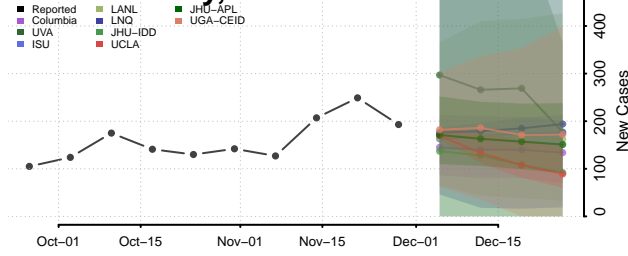

Obion County, Tennessee