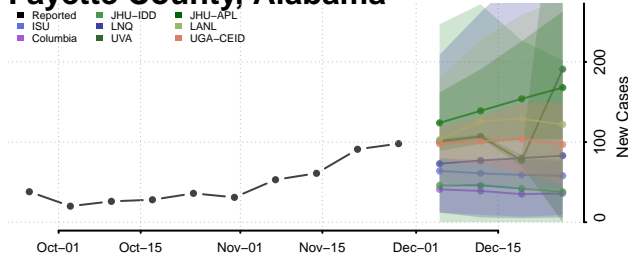

Dale County, Alabama

Dallas County, Alabama

DeKalb County, Alabama

Elmore County, Alabama

Escambia County, Alabama

Etowah County, Alabama

Fayette County, Alabama

Franklin County, Alabama