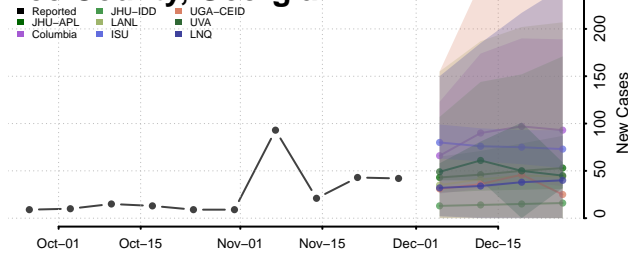

Lee County, Georgia