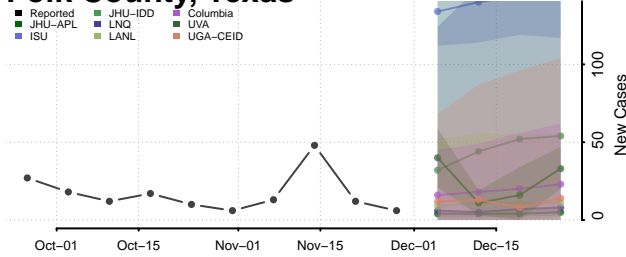

Polk County, Texas