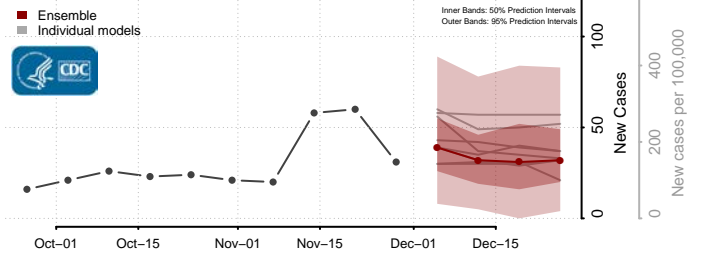

Monroe County, Mississippi

Montgomery County, Mississippi

Neshoba County, Mississippi

Newton County, Mississippi

Noxubee County, Mississippi

Oktibbeha County, Mississippi

Panola County, Mississippi

Pearl River County, Mississippi