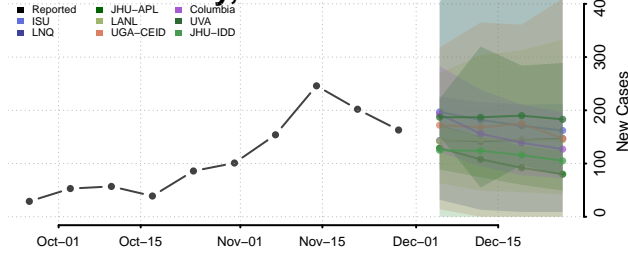

Marion County, Missouri