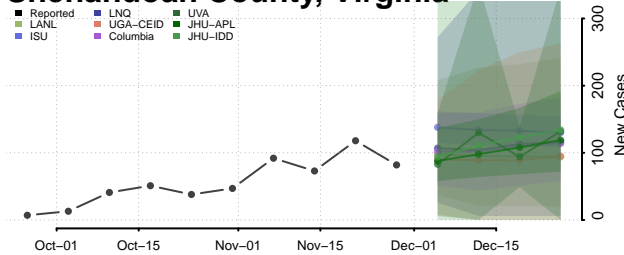

Shenandoah County, Virginia