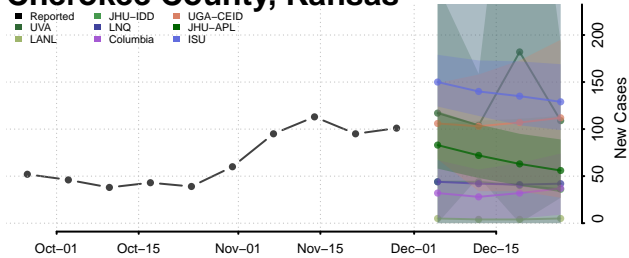

Cherokee County, Kansas