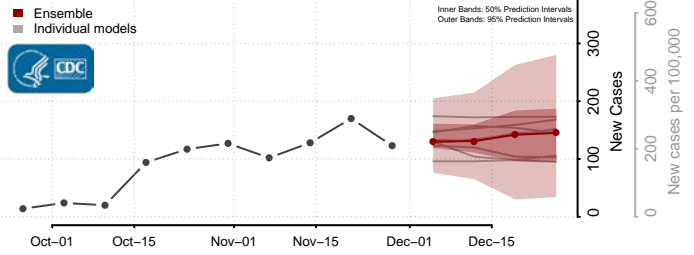

Mercer County, West Virginia