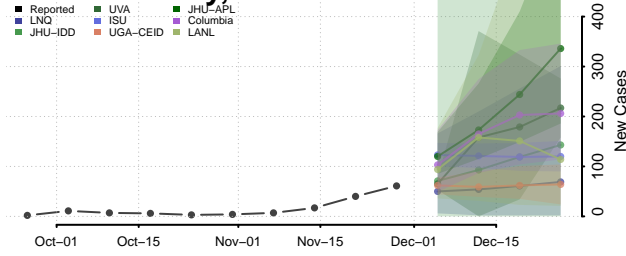

Delaware County, New York

Dutchess County, New York

Erie County, New York

Essex County, New York

Franklin County, New York

Fulton County, New York

Genesee County, New York

Greene County, New York