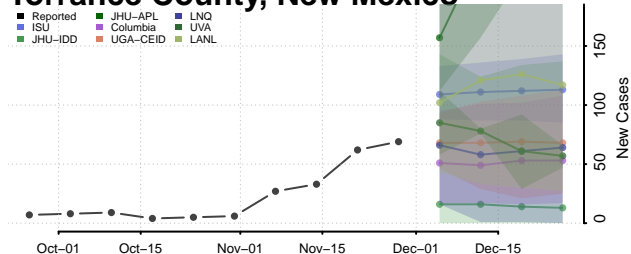

Torrance County, New Mexico

Union County, New Mexico

Valencia County, New Mexico

New York

Albany County, New York

Allegany County, New York

Bronx County, New York

Broome County, New York