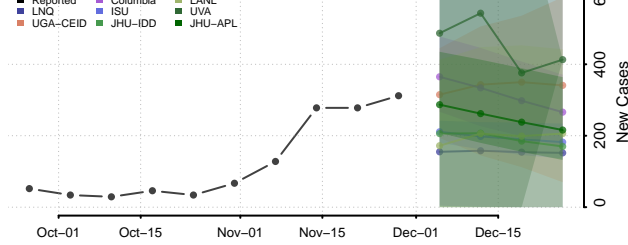

Cowley County, Kansas