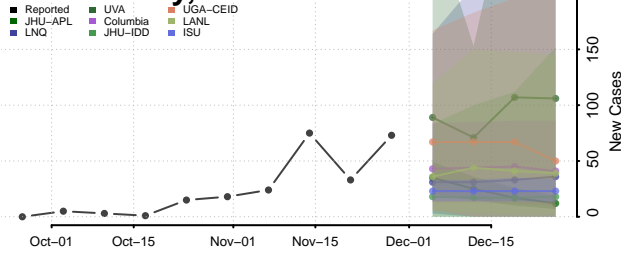

Coal County, Oklahoma