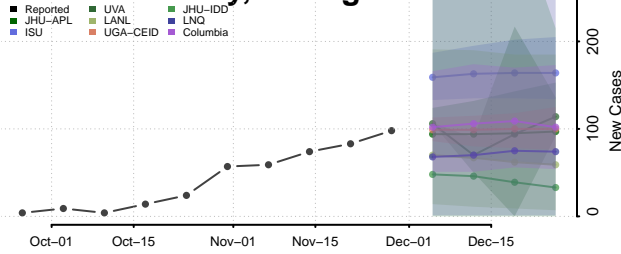

Montmorency County, Michigan

Muskegon County, Michigan

Newaygo County, Michigan

Oakland County, Michigan

Oceana County, Michigan

Ogemaw County, Michigan

Ontonagon County, Michigan

Osceola County, Michigan