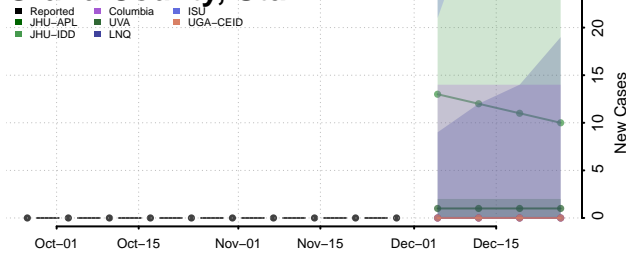

Grand County, Utah