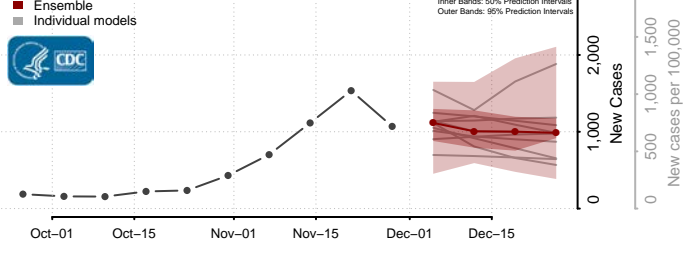

Redwood County, Minnesota

Renville County, Minnesota

Rice County, Minnesota

Rock County, Minnesota

Roseau County, Minnesota

Scott County, Minnesota

Sherburne County, Minnesota

Sibley County, Minnesota