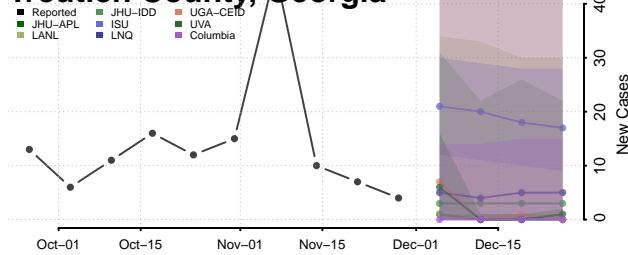

Terrell County, Georgia

Thomas County, Georgia

Tift County, Georgia

Toombs County, Georgia

Towns County, Georgia

Treutlen County, Georgia

Troup County, Georgia

Turner County, Georgia