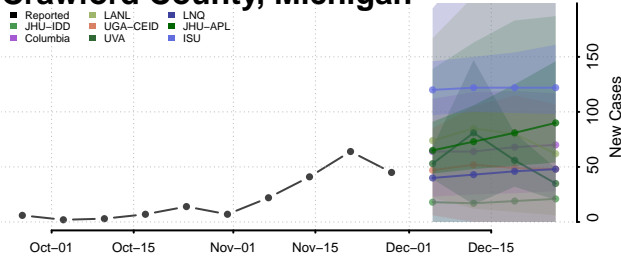

Crawford County, Michigan