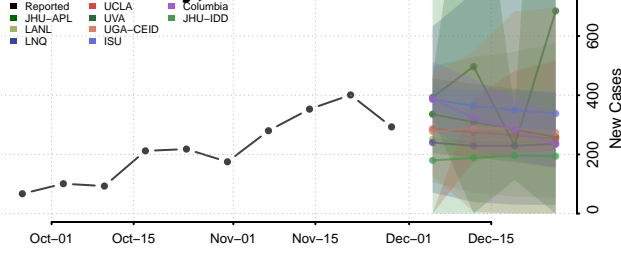

Knox County, Illinois