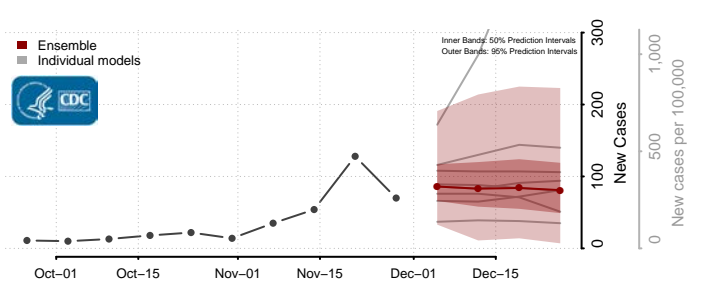

De Baca County, New Mexico

Dona Ana County, New Mexico

Eddy County, New Mexico

Grant County, New Mexico

Guadalupe County, New Mexico

Harding County, New Mexico

Hidalgo County, New Mexico

Lea County, New Mexico