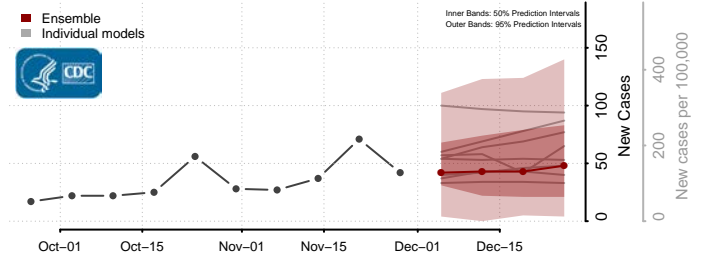

Titus County, Texas