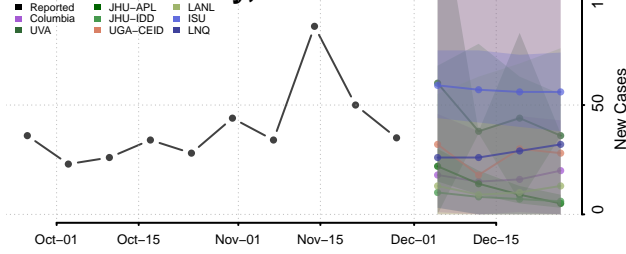

Osceola County, Iowa