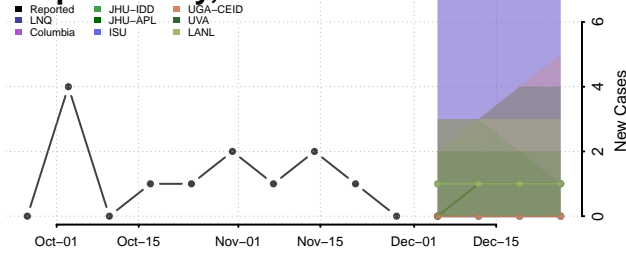

Slope County, North Dakota