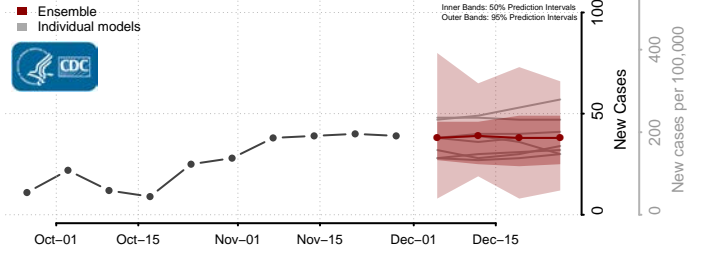

Lincoln County, West Virginia