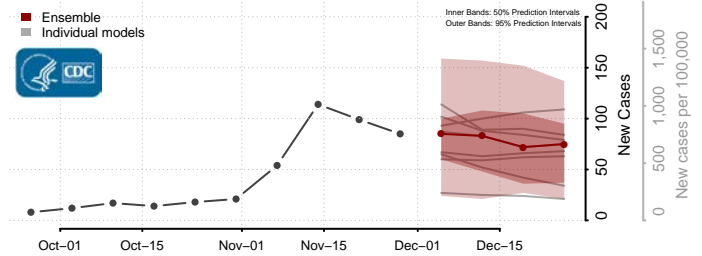

Pope County, Minnesota