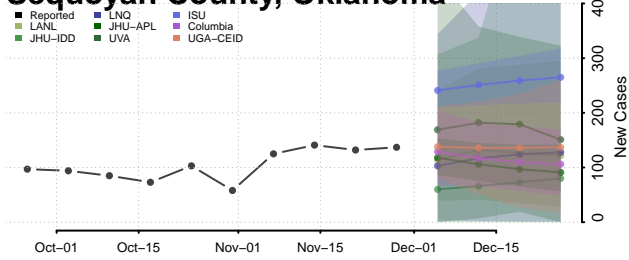

Sequoyah County, Oklahoma

Stephens County, Oklahoma

Texas County, Oklahoma

Tillman County, Oklahoma

Tulsa County, Oklahoma

Wagoner County, Oklahoma

Washington County, Oklahoma

Washita County, Oklahoma