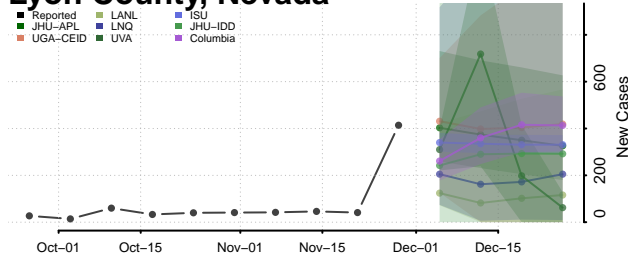

Lyon County, Nevada