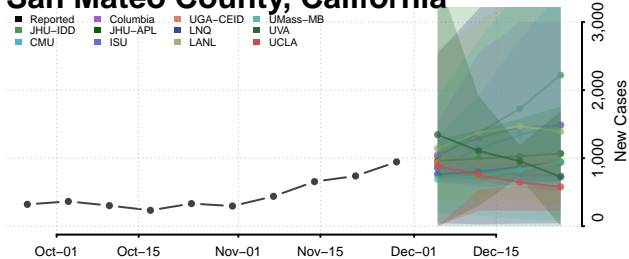

San Mateo County, California