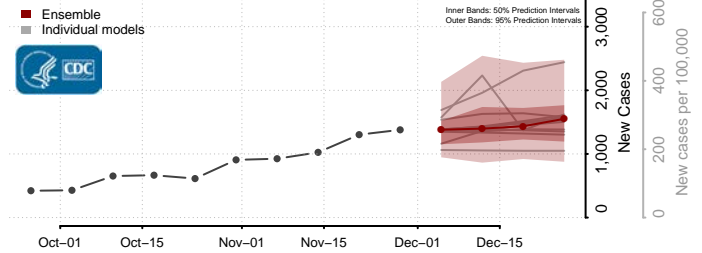

Guilford County, North Carolina