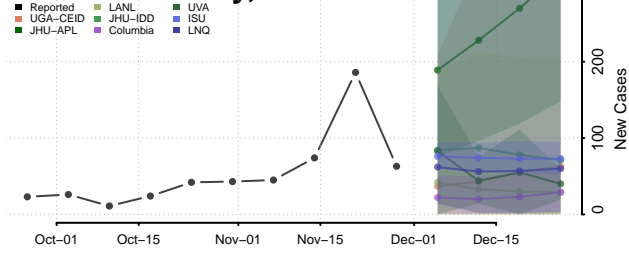

De Soto County, Louisiana

East Baton Rouge County, Louisiana

East Carroll County, Louisiana

East Feliciana County, Louisiana

Evangeline County, Louisiana

Franklin County, Louisiana

Grant County, Louisiana

Iberia County, Louisiana