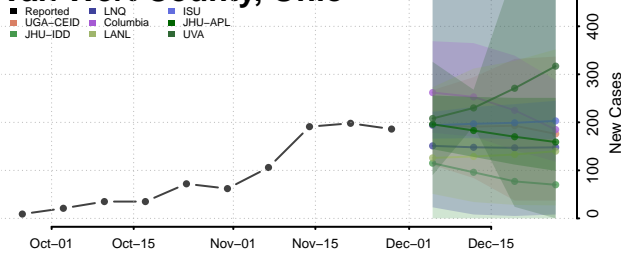

Van Wert County, Ohio