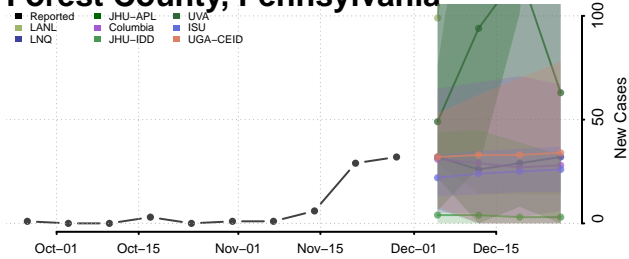

Elk County, Pennsylvania

Erie County, Pennsylvania

Fayette County, Pennsylvania

Forest County, Pennsylvania

Franklin County, Pennsylvania

Fulton County, Pennsylvania

Greene County, Pennsylvania

Huntingdon County, Pennsylvania