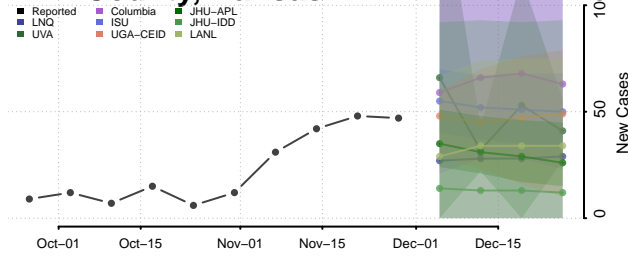

Lane County, Kansas

Leavenworth County, Kansas

Lincoln County, Kansas

Linn County, Kansas

Logan County, Kansas

Lyon County, Kansas

Marion County, Kansas

Marshall County, Kansas