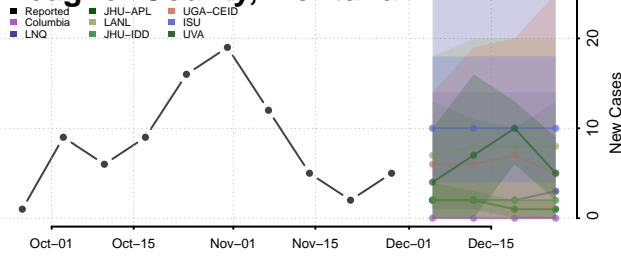

Meagher County, Montana