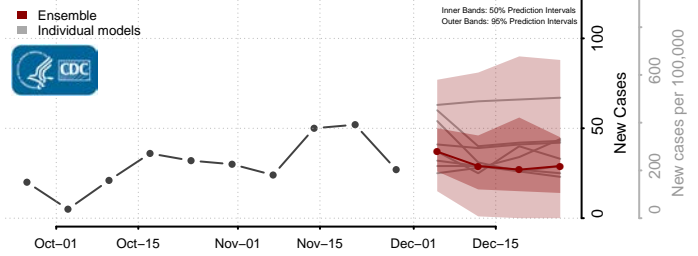

Hughes County, Oklahoma