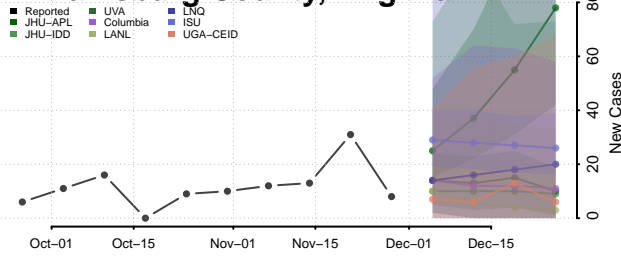

Virginia Beach County, Virginia

Warren County, Virginia

Washington County, Virginia

Waynesboro County, Virginia

Westmoreland County, Virginia

Williamsburg County, Virginia

Winchester County, Virginia

Wise County, Virginia