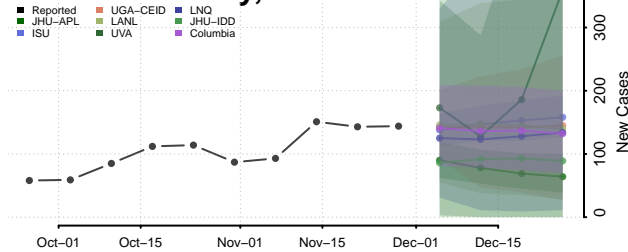

Marshall County, Tennessee

Maury County, Tennessee

McMinn County, Tennessee

McNairy County, Tennessee

Meigs County, Tennessee

Monroe County, Tennessee

Montgomery County, Tennessee

Moore County, Tennessee