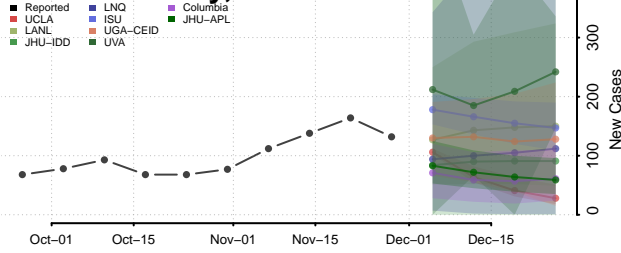

Dakota County, Nebraska