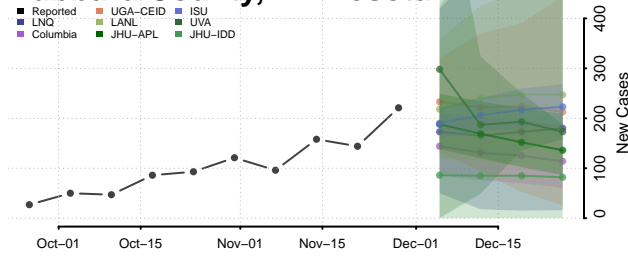

Freeborn County, Minnesota

Goodhue County, Minnesota

Grant County, Minnesota

Hennepin County, Minnesota

Houston County, Minnesota

Hubbard County, Minnesota

Isanti County, Minnesota

Itasca County, Minnesota