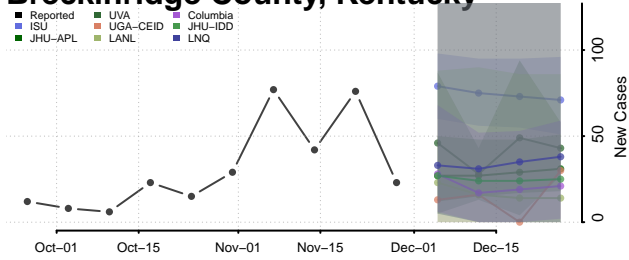

Bourbon County, Kentucky

Boyd County, Kentucky

Boyle County, Kentucky

Bracken County, Kentucky

Breathitt County, Kentucky

Breckinridge County, Kentucky

Bullitt County, Kentucky

Butler County, Kentucky