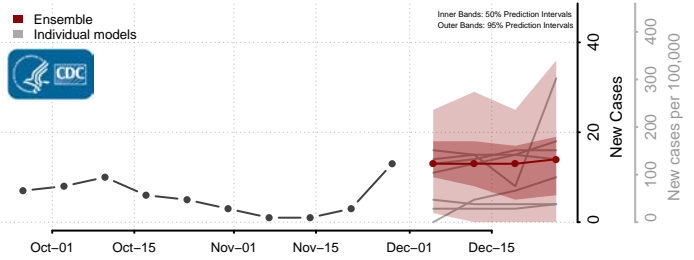

Middlesex County, Virginia