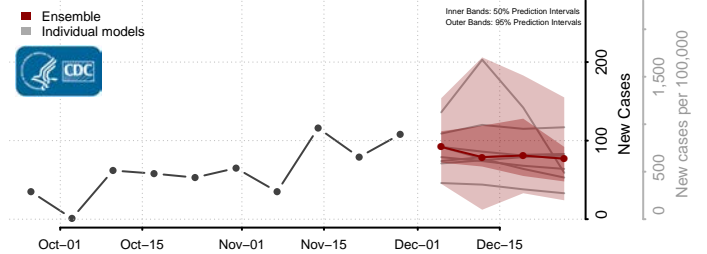

Madison County, Missouri