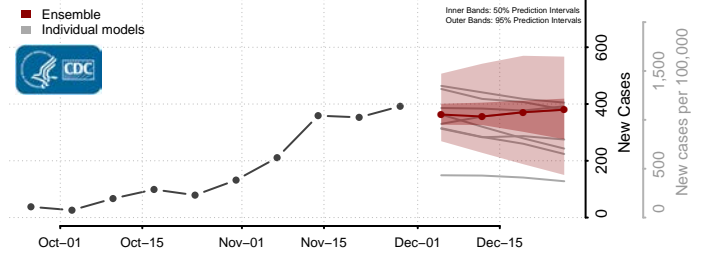

Minnesota

Aitkin County, Minnesota

Anoka County, Minnesota

Becker County, Minnesota

Beltrami County, Minnesota

Benton County, Minnesota

Big Stone County, Minnesota

Blue Earth County, Minnesota