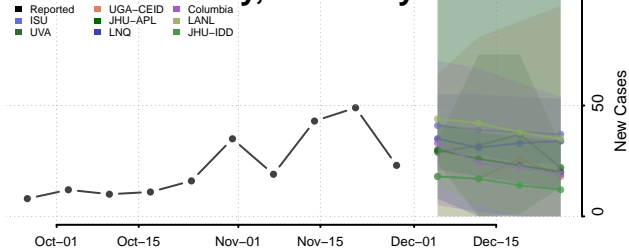

Grant County, Kentucky

Graves County, Kentucky

Grayson County, Kentucky

Green County, Kentucky

Greenup County, Kentucky

Hancock County, Kentucky

Hardin County, Kentucky

Harlan County, Kentucky