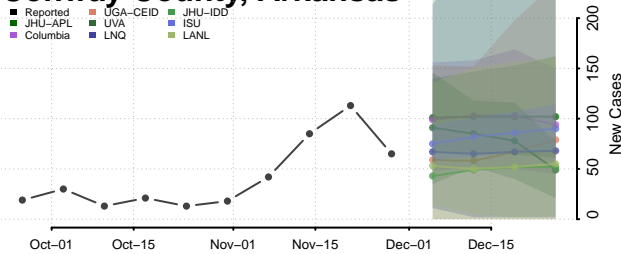

Cleburne County, Arkansas

Cleveland County, Arkansas

Columbia County, Arkansas

Conway County, Arkansas

Craighead County, Arkansas

Crawford County, Arkansas

Crittenden County, Arkansas

Cross County, Arkansas