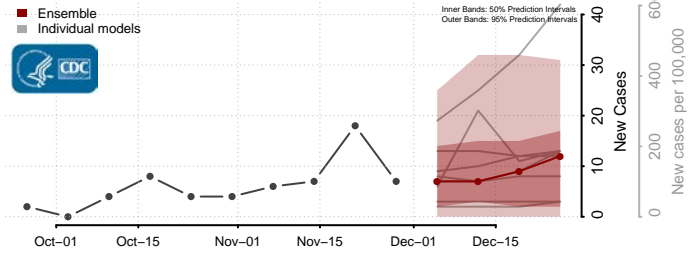

Caroline County, Virginia

Carroll County, Virginia

Charles City County, Virginia

Charlotte County, Virginia

Charlottesville County, Virginia

Chesapeake County, Virginia

Chesterfield County, Virginia

Clarke County, Virginia