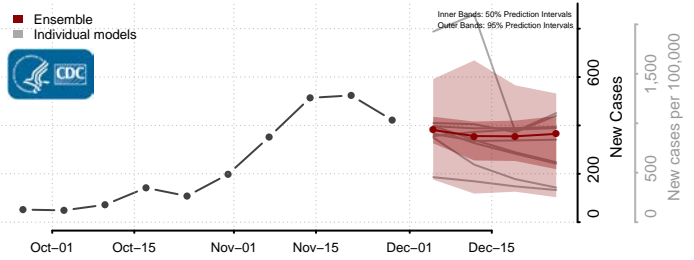

Minnesota

Aitkin County, Minnesota

Anoka County, Minnesota

Becker County, Minnesota

Beltrami County, Minnesota

Benton County, Minnesota

Big Stone County, Minnesota

Blue Earth County, Minnesota