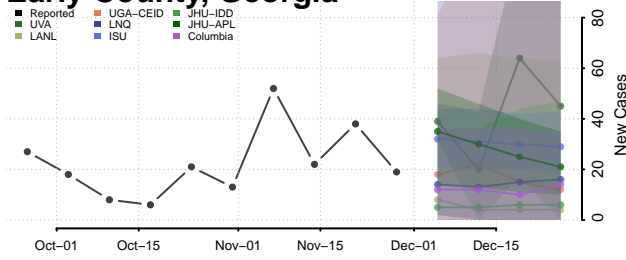

Early County, Georgia