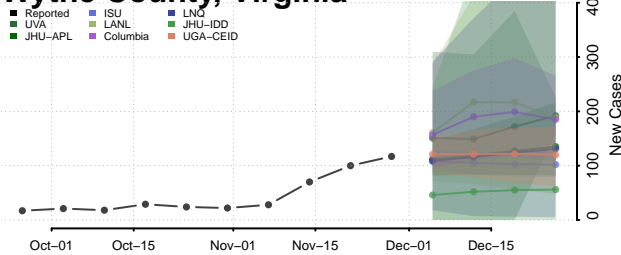

Wythe County, Virginia