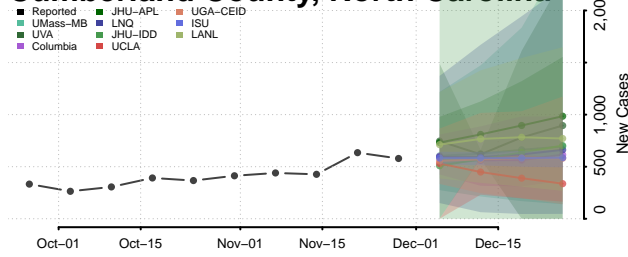

Cherokee County, North Carolina

Chowan County, North Carolina

Clay County, North Carolina

Cleveland County, North Carolina

Columbus County, North Carolina

Craven County, North Carolina

Cumberland County, North Carolina