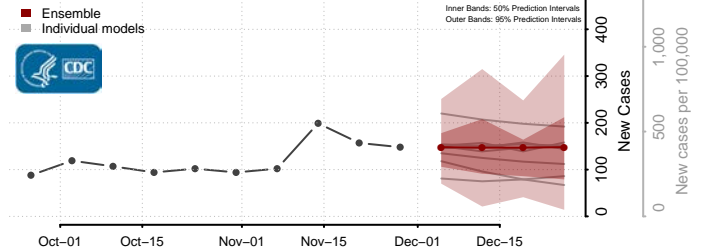

Union County, Kentucky

Warren County, Kentucky

Washington County, Kentucky

Wayne County, Kentucky

Webster County, Kentucky

Whitley County, Kentucky

Wolfe County, Kentucky

Woodford County, Kentucky