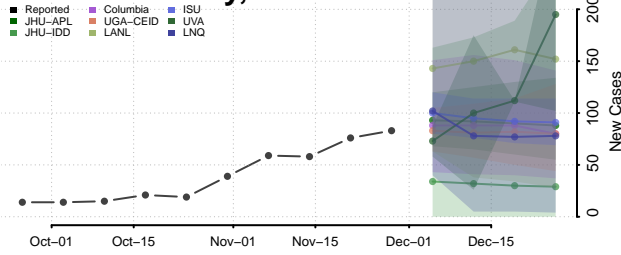

Wabash County, Illinois