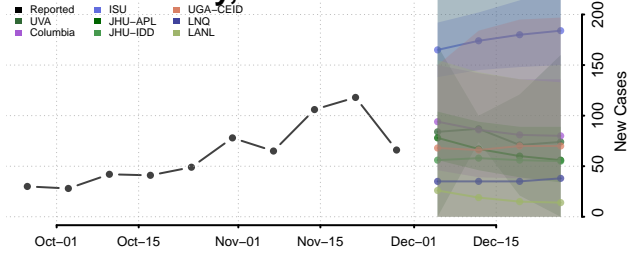

Gaines County, Texas