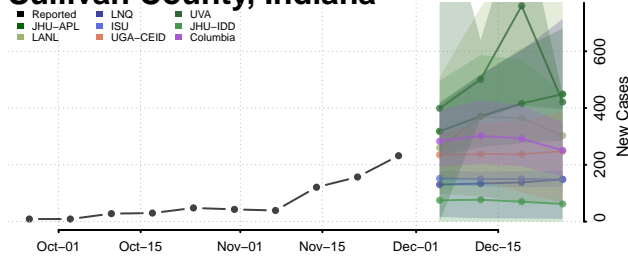

Sullivan County, Indiana