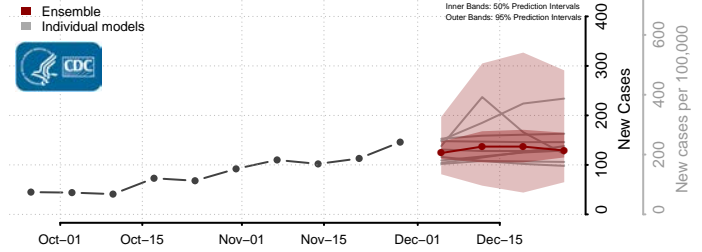

Forsyth County, North Carolina

Franklin County, North Carolina

Gaston County, North Carolina

Gates County, North Carolina

Graham County, North Carolina

Granville County, North Carolina

Greene County, North Carolina