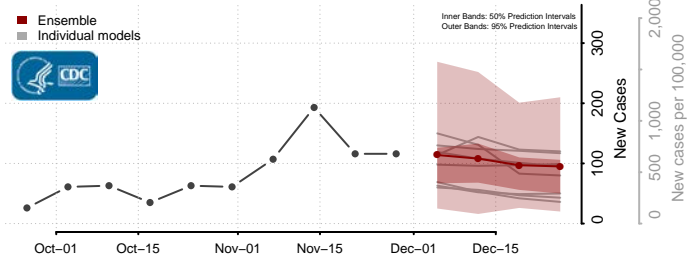

New Madrid County, Missouri