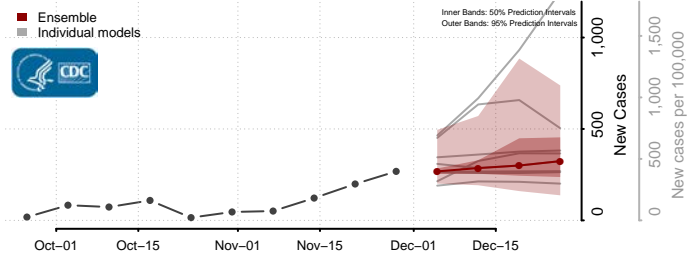

Hampshire County, West Virginia

Hancock County, West Virginia

Hardy County, West Virginia

Harrison County, West Virginia

Jackson County, West Virginia

Jefferson County, West Virginia

Kanawha County, West Virginia