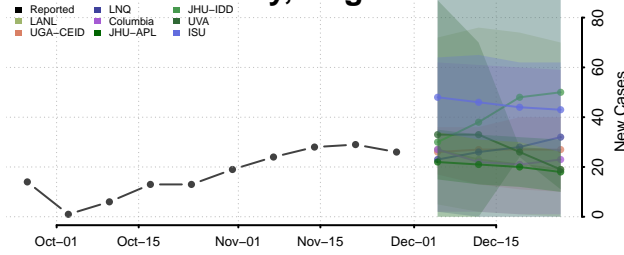

Dickenson County, Virginia