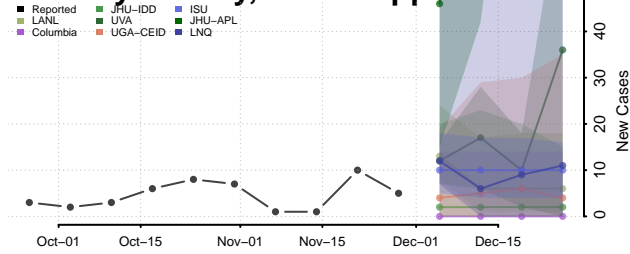

Perry County, Mississippi

Pike County, Mississippi

Pontotoc County, Mississippi

Prentiss County, Mississippi

Quitman County, Mississippi

Rankin County, Mississippi

Scott County, Mississippi

Sharkey County, Mississippi