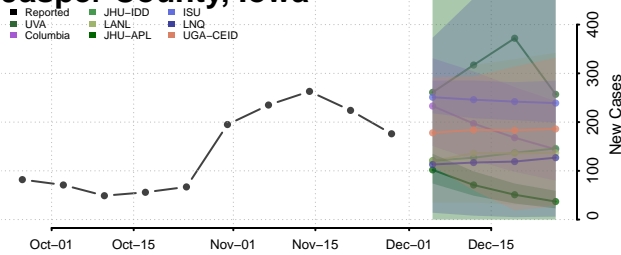

Ida County, Iowa

Iowa County, Iowa

Jackson County, Iowa

Jasper County, Iowa

Jefferson County, Iowa

Johnson County, Iowa

Jones County, Iowa

Keokuk County, Iowa