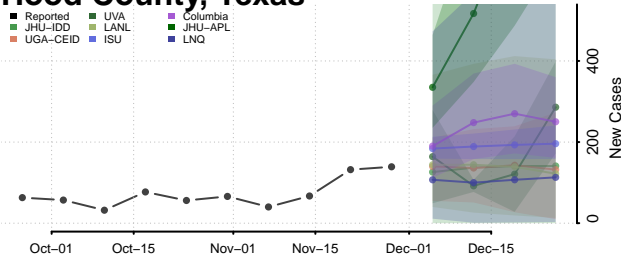

Hood County, Texas