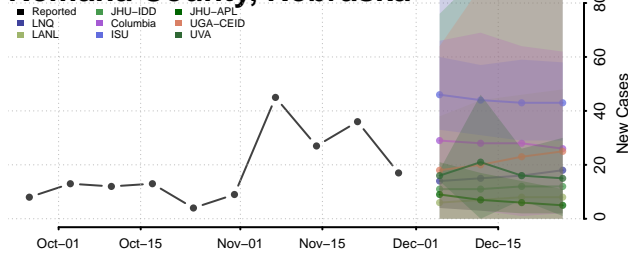

Nemaha County, Nebraska