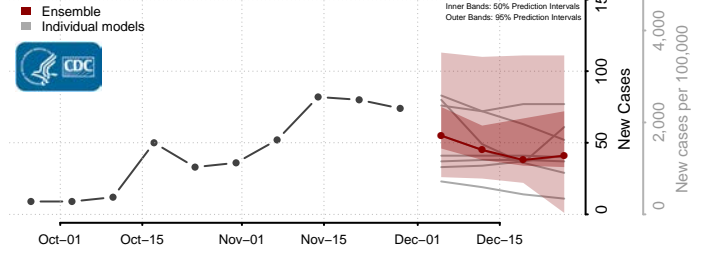

Divide County, North Dakota

Dunn County, North Dakota

Eddy County, North Dakota

Emmons County, North Dakota

Foster County, North Dakota

Golden Valley County, North Dakota

Grand Forks County, North Dakota

Grant County, North Dakota