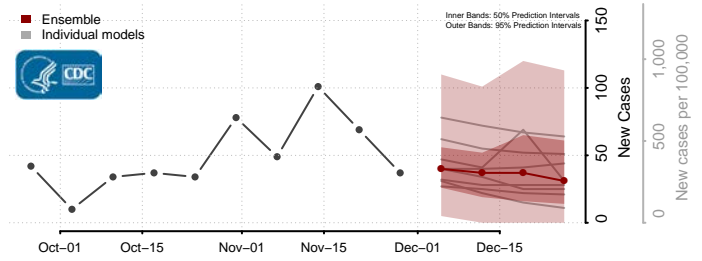

Bollinger County, Missouri