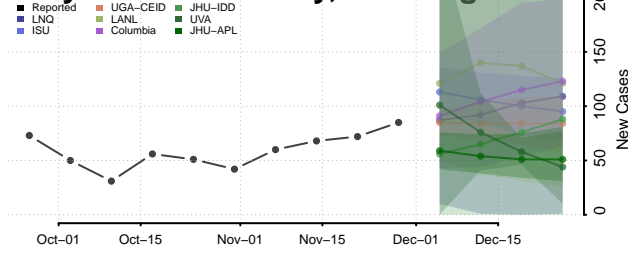

Grays Harbor County, Washington