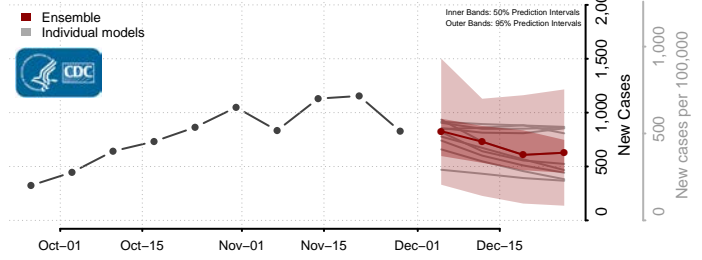

Sweet Grass County, Montana

Teton County, Montana

Toole County, Montana

Treasure County, Montana

Valley County, Montana

Wheatland County, Montana

Wibaux County, Montana

Yellowstone County, Montana