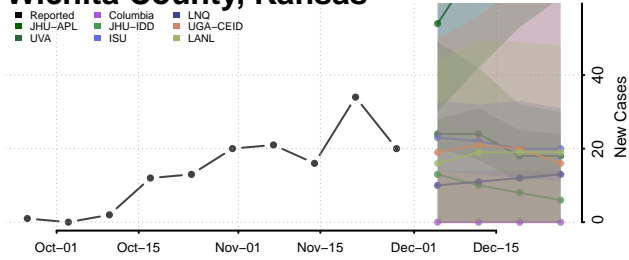

Wichita County, Kansas