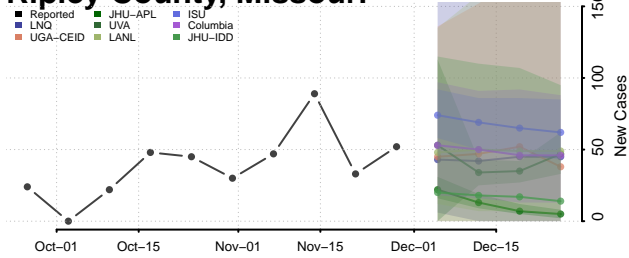

Pulaski County, Missouri

Putnam County, Missouri

Ralls County, Missouri

Randolph County, Missouri

Ray County, Missouri

Reynolds County, Missouri

Ripley County, Missouri

Saline County, Missouri