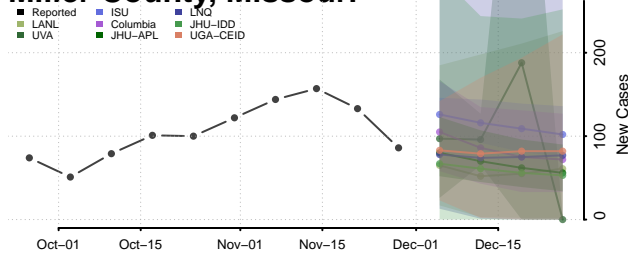

Miller County, Missouri