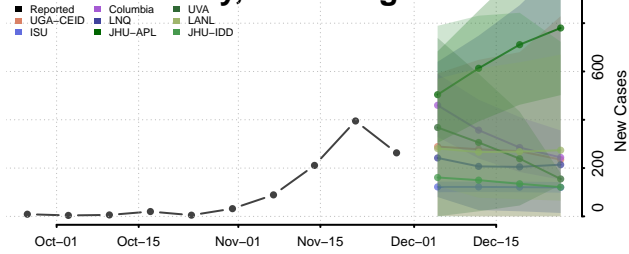

Mineral County, West Virginia