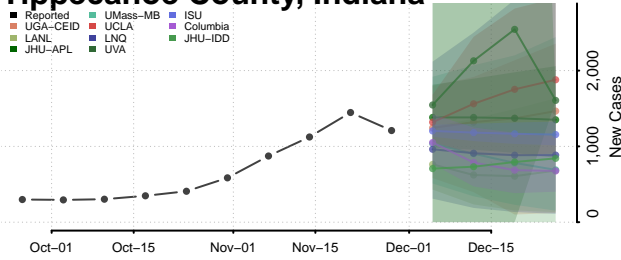

Stauben County, Indiana

Sullivan County, Indiana

Switzerland County, Indiana

Tippecanoe County, Indiana

Tipton County, Indiana

Union County, Indiana

Vanderburgh County, Indiana

Vermillion County, Indiana