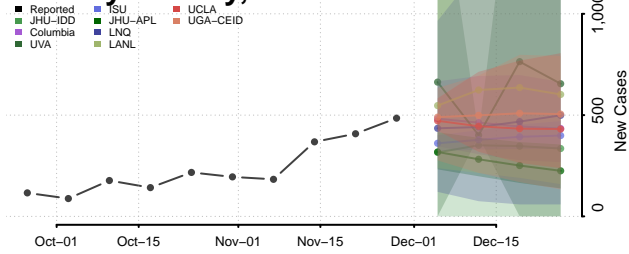

Bradley County, Tennessee