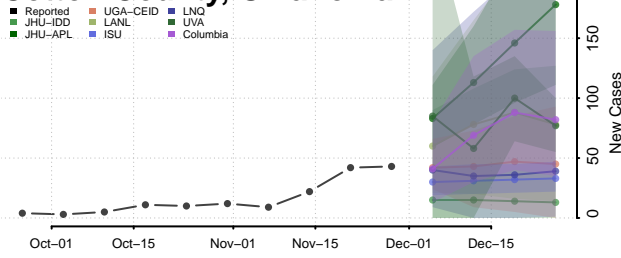

Cotton County, Oklahoma