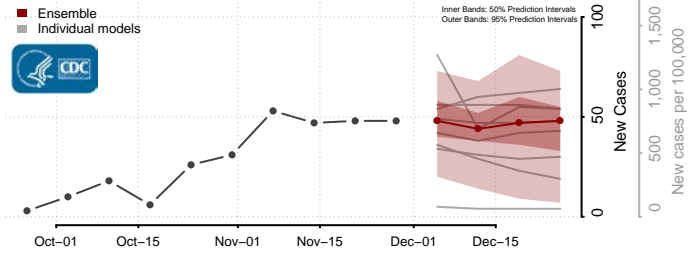

Mille Lacs County, Minnesota

Morrison County, Minnesota

Mower County, Minnesota

Murray County, Minnesota

Nicollet County, Minnesota

Nobles County, Minnesota

Norman County, Minnesota

Olmsted County, Minnesota