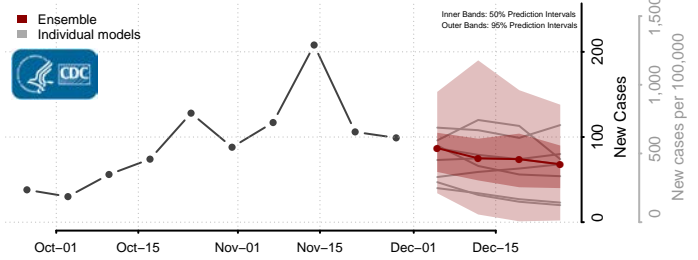

Moniteau County, Missouri