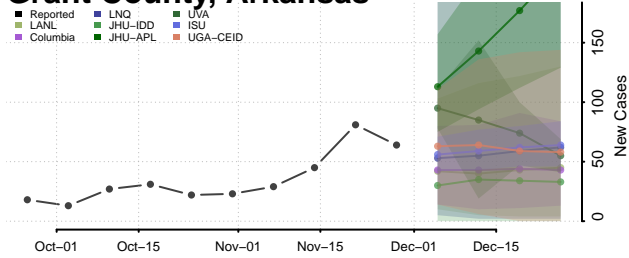

Dallas County, Arkansas

Desha County, Arkansas

Drew County, Arkansas

Faulkner County, Arkansas

Franklin County, Arkansas

Fulton County, Arkansas

Garland County, Arkansas

Grant County, Arkansas