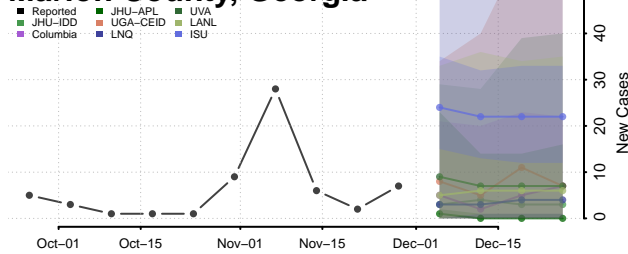

Marion County, Georgia