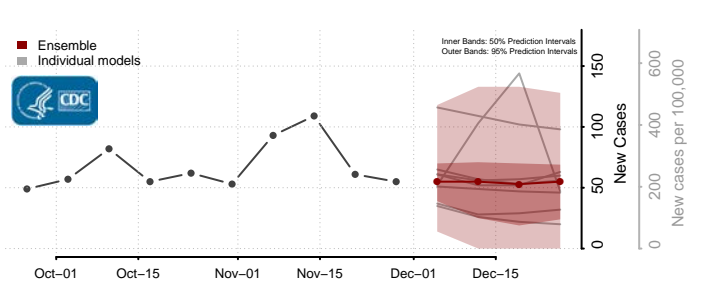

St. Louis City County, Missouri

St. Louis County, Missouri

Ste. Genevieve County, Missouri

Stoddard County, Missouri

Stone County, Missouri

Sullivan County, Missouri

Taney County, Missouri

Texas County, Missouri