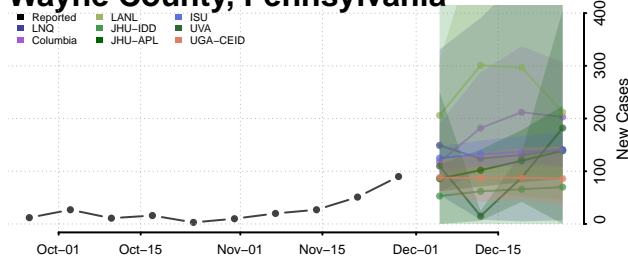

Venango County, Pennsylvania

Warren County, Pennsylvania

Washington County, Pennsylvania

Wayne County, Pennsylvania

Westmoreland County, Pennsylvania

Wyoming County, Pennsylvania

York County, Pennsylvania

Puerto Rico