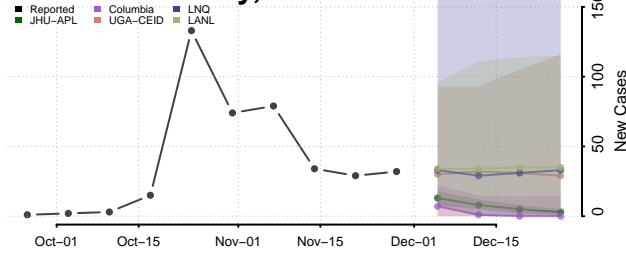

Juneau County, Alaska

Kenai Peninsula County, Alaska

Ketchikan Gateway County, Alaska

Kodiak Island County, Alaska

Kusilvak County, Alaska

Lake and Peninsula County, Alaska

Matanuska-Susitna County, Alaska

Nome County, Alaska