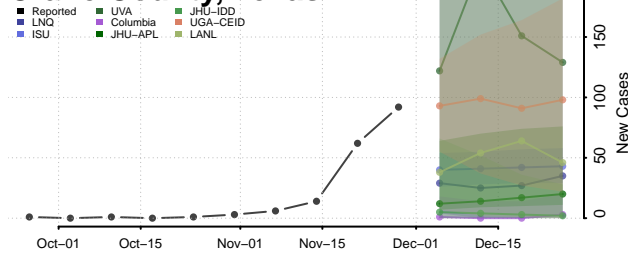

Crane County, Texas