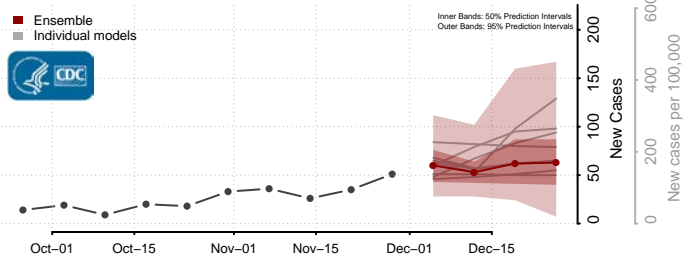

New Kent County, Virginia

Newport News County, Virginia

Norfolk County, Virginia

Northampton County, Virginia

Northumberland County, Virginia

Norton County, Virginia

Nottoway County, Virginia

Orange County, Virginia