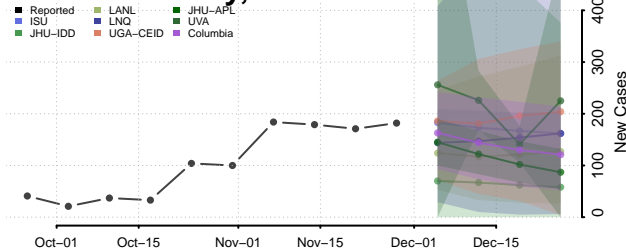

Summit County, Colorado