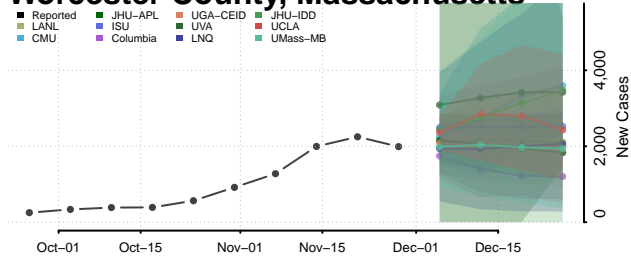

Worcester County, Massachusetts