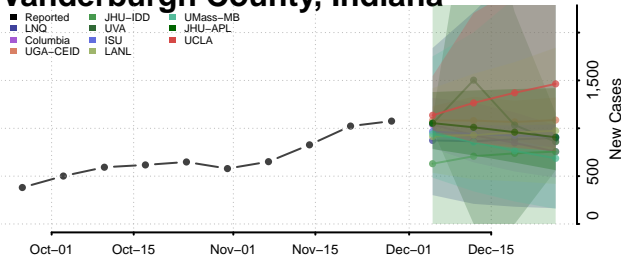

Vanderburgh County, Indiana