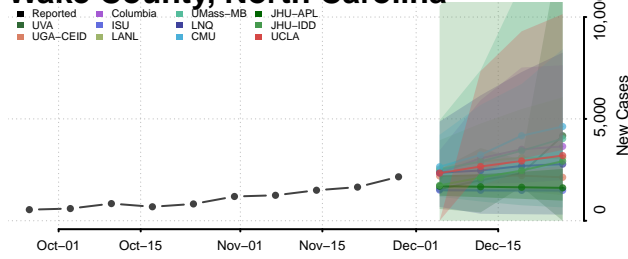

Wake County, North Carolina