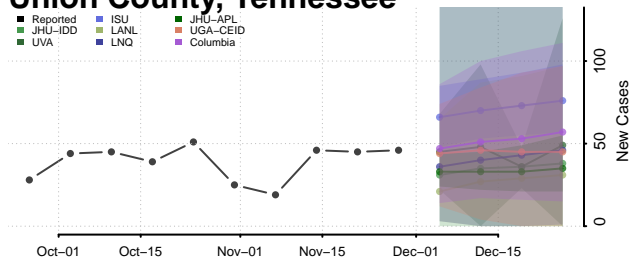

Union County, Tennessee