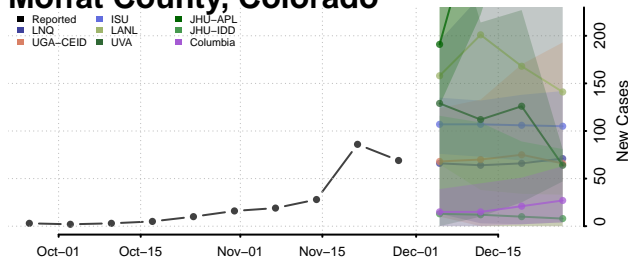

Lake County, Colorado

Larimer County, Colorado

Las Animas County, Colorado

Lincoln County, Colorado

Logan County, Colorado

Mesa County, Colorado

Mineral County, Colorado

Moffat County, Colorado