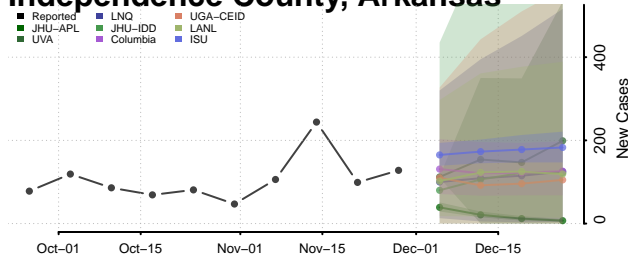

Greene County, Arkansas

Hempstead County, Arkansas

Hot Spring County, Arkansas

Howard County, Arkansas

Independence County, Arkansas

Izard County, Arkansas

Jackson County, Arkansas

Jefferson County, Arkansas