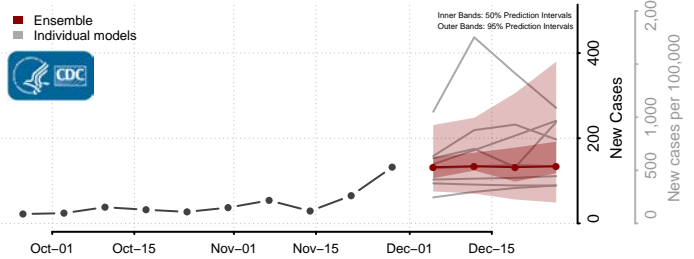

Staunton County, Virginia