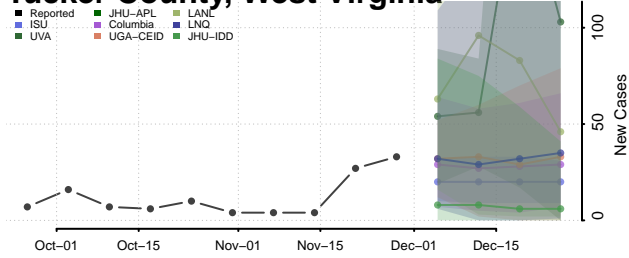

Tucker County, West Virginia