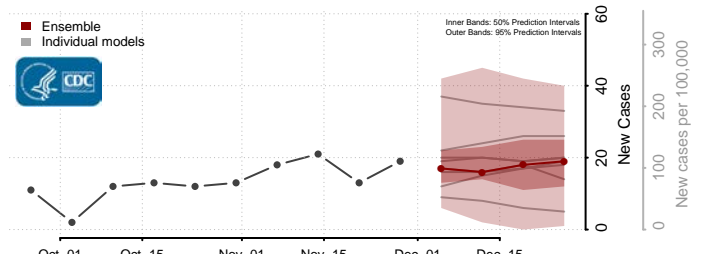

Henry County, Virginia

Highland County, Virginia

Hopewell County, Virginia

Isle of Wight County, Virginia

James City County, Virginia

King and Queen County, Virginia

King George County, Virginia

King William County, Virginia