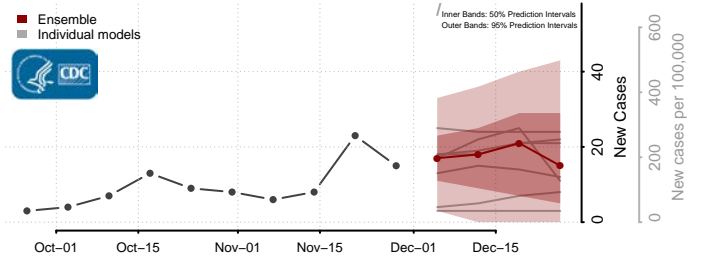

Tunica County, Mississippi

Union County, Mississippi

Walthall County, Mississippi

Warren County, Mississippi

Washington County, Mississippi

Wayne County, Mississippi

Webster County, Mississippi

Wilkinson County, Mississippi