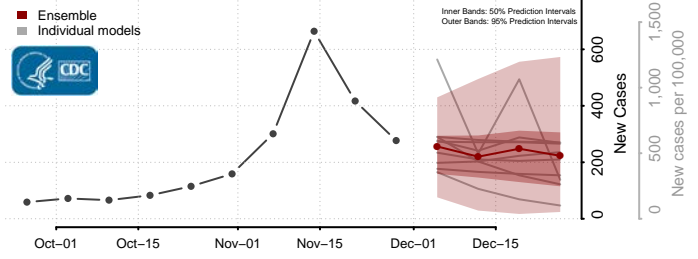

Clinton County, Iowa