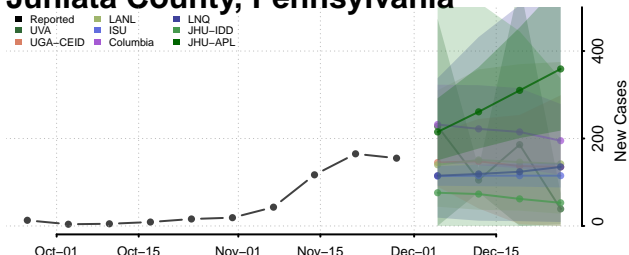

Juniata County, Pennsylvania