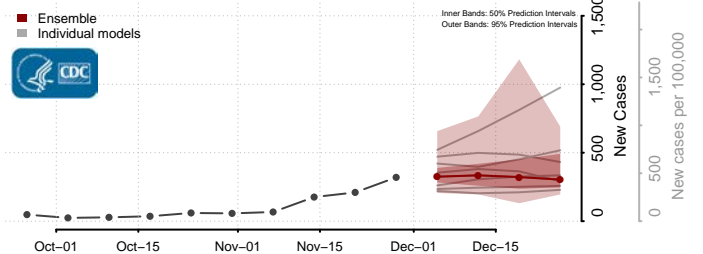

Wise County, Texas