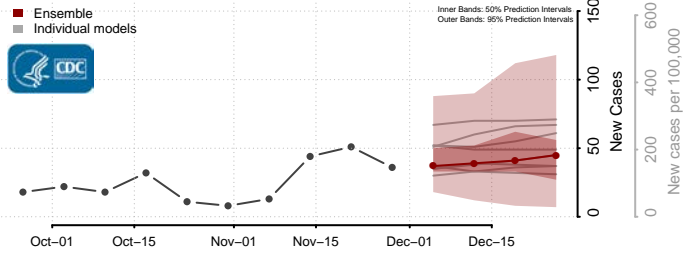

Nicholas County, West Virginia