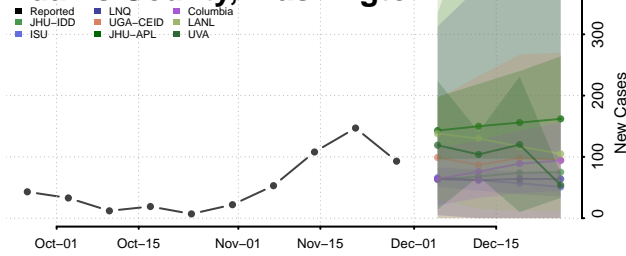

Wythe County, Virginia

York County, Virginia

Washington

Adams County, Washington

Asotin County, Washington

Benton County, Washington

Chelan County, Washington

Clallam County, Washington