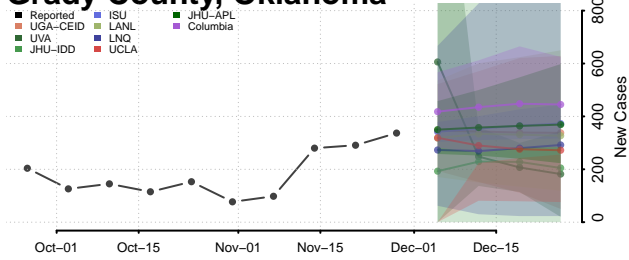

Custer County, Oklahoma

Delaware County, Oklahoma

Dewey County, Oklahoma

Ellis County, Oklahoma

Garfield County, Oklahoma

Garvin County, Oklahoma

Grady County, Oklahoma

Grant County, Oklahoma