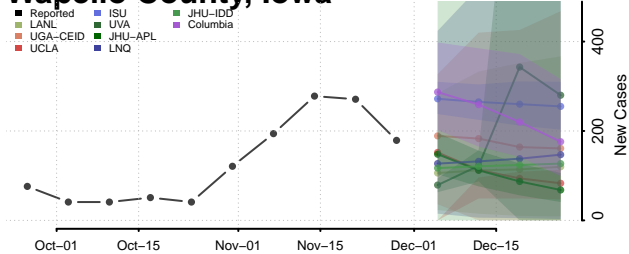

Taylor County, Iowa

Union County, Iowa

Van Buren County, Iowa

Wapello County, Iowa

Warren County, Iowa

Washington County, Iowa

Wayne County, Iowa

Webster County, Iowa