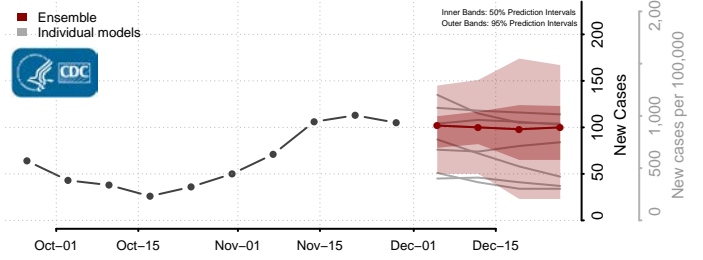

Cass County, Iowa

Cedar County, Iowa

Cerro Gordo County, Iowa

Cherokee County, Iowa

Chickasaw County, Iowa

Clarke County, Iowa

Clay County, Iowa

Clayton County, Iowa