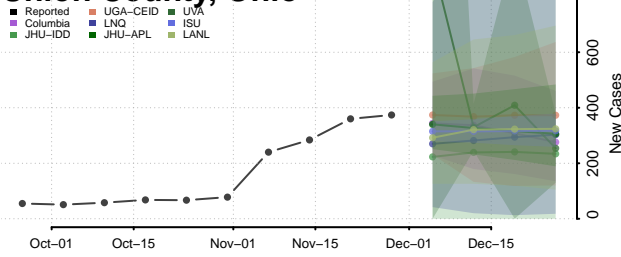

Union County, Ohio