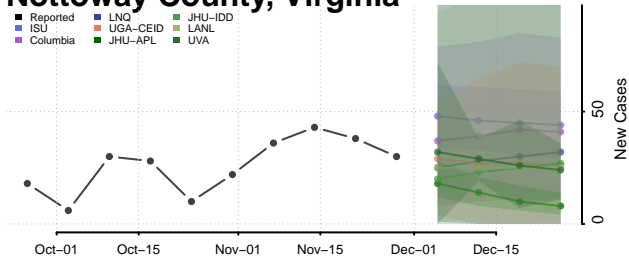

New Kent County, Virginia

Newport News County, Virginia

Norfolk County, Virginia

Northampton County, Virginia

Northumberland County, Virginia

Norton County, Virginia

Nottoway County, Virginia

Orange County, Virginia