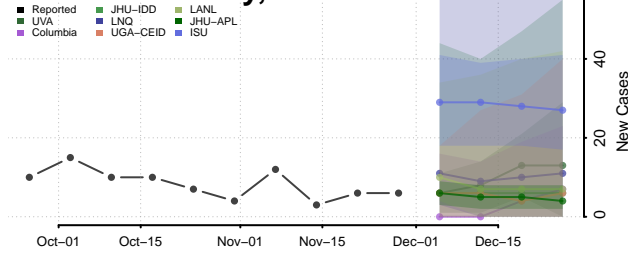

Butler County, Alabama

Calhoun County, Alabama

Chambers County, Alabama

Cherokee County, Alabama

Chilton County, Alabama

Choctaw County, Alabama

Clarke County, Alabama

Clay County, Alabama