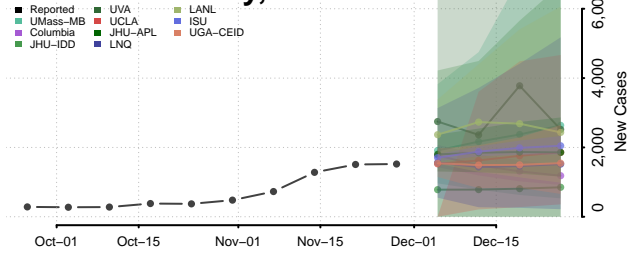

St. Louis County, Minnesota