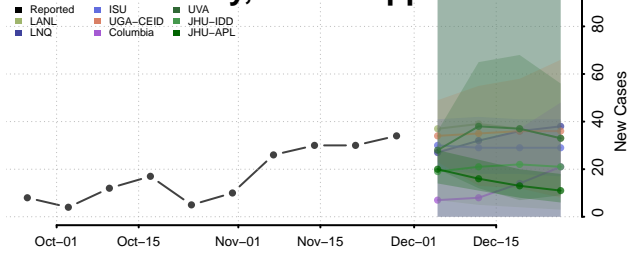

Tunica County, Mississippi

Union County, Mississippi

Walthall County, Mississippi

Warren County, Mississippi

Washington County, Mississippi

Wayne County, Mississippi

Webster County, Mississippi

Wilkinson County, Mississippi