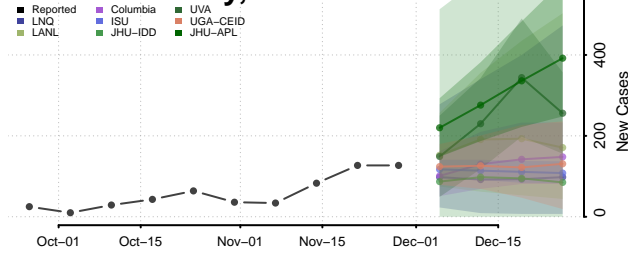

Lincoln County, New Mexico