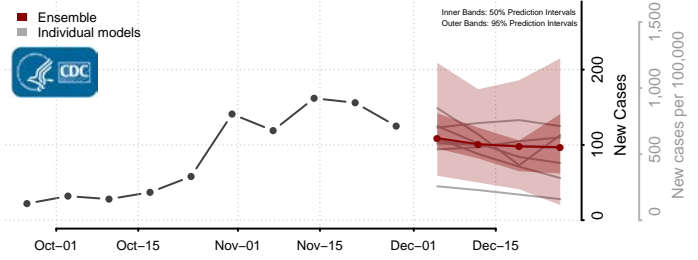

Cass County, Iowa

Cedar County, Iowa

Cerro Gordo County, Iowa

Cherokee County, Iowa

Chickasaw County, Iowa

Clarke County, Iowa

Clay County, Iowa

Clayton County, Iowa