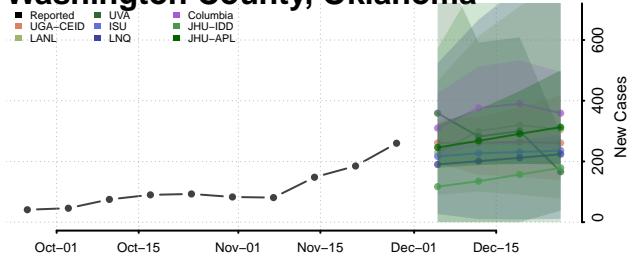

Sequoyah County, Oklahoma

Stephens County, Oklahoma

Texas County, Oklahoma

Tillman County, Oklahoma

Tulsa County, Oklahoma

Wagoner County, Oklahoma

Washington County, Oklahoma

Washita County, Oklahoma