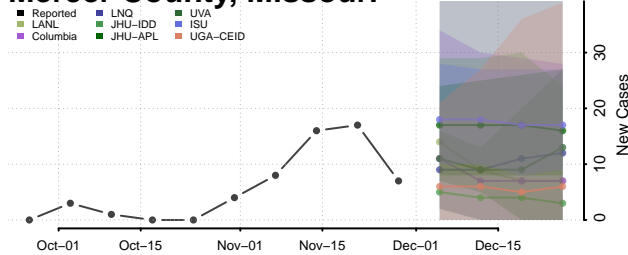

Mercer County, Missouri