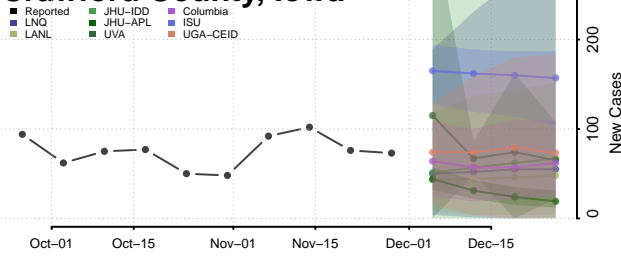

Crawford County, Iowa