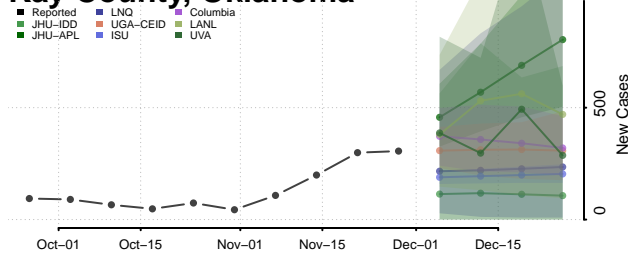

Kay County, Oklahoma