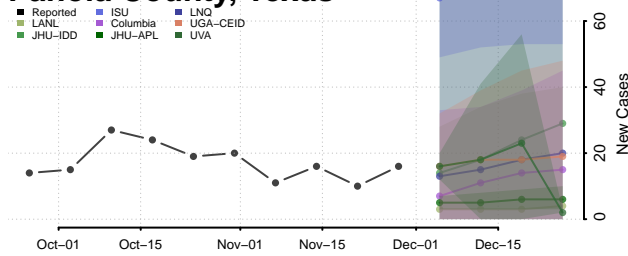

Nolan County, Texas

Nueces County, Texas

Ochiltree County, Texas

Oldham County, Texas

Orange County, Texas

Palo Pinto County, Texas

Panola County, Texas

Parker County, Texas