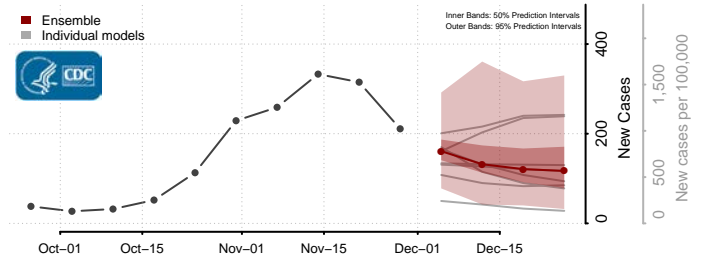

Jackson County, Wisconsin