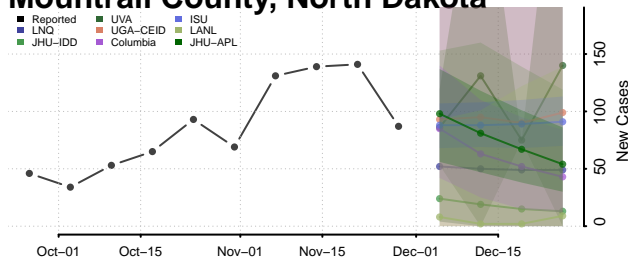

McLean County, North Dakota

Mercer County, North Dakota

Morton County, North Dakota

Mountrail County, North Dakota

Nelson County, North Dakota

Oliver County, North Dakota

Pembina County, North Dakota

Pierce County, North Dakota