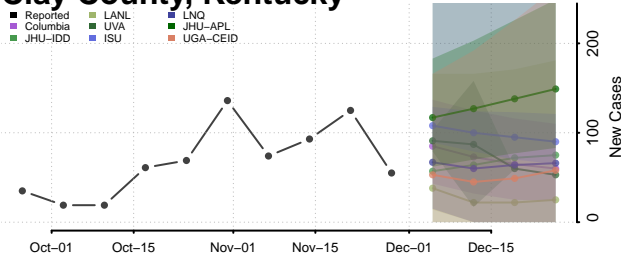

Clay County, Kentucky