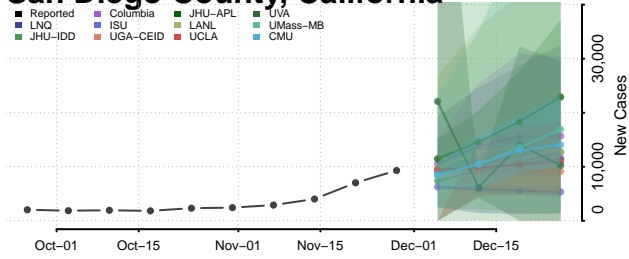

Plumas County, California

Riverside County, California

Sacramento County, California

San Benito County, California

San Bernardino County, California

San Diego County, California

San Francisco County, California