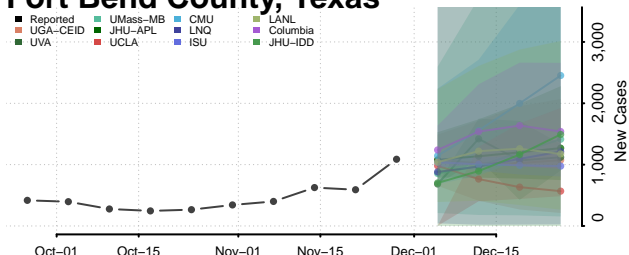

Fort Bend County, Texas