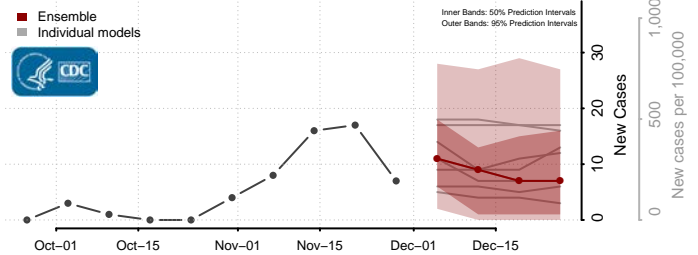

Mercer County, Missouri