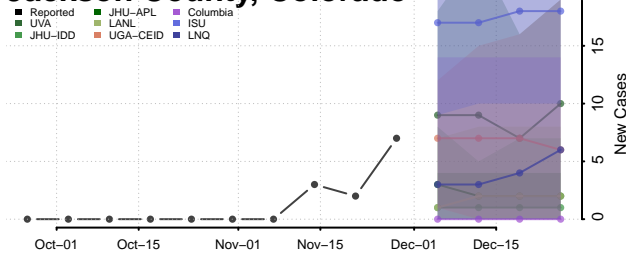

Jackson County, Colorado