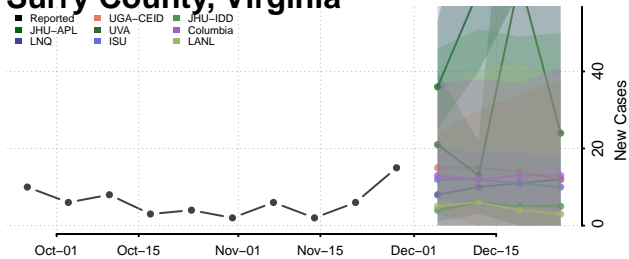

Southampton County, Virginia

Spotsylvania County, Virginia

Stafford County, Virginia

Staunton County, Virginia

Suffolk County, Virginia

Surry County, Virginia

Sussex County, Virginia

Tazewell County, Virginia