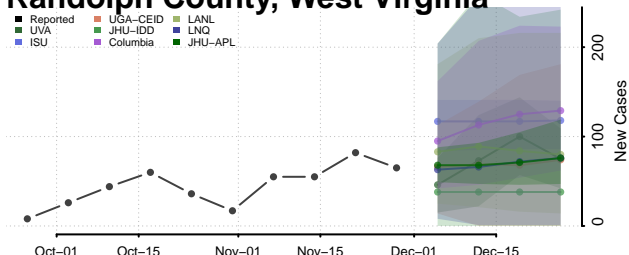

Pendleton County, West Virginia

Pleasants County, West Virginia

Pocahontas County, West Virginia

Preston County, West Virginia

Putnam County, West Virginia

Raleigh County, West Virginia

Randolph County, West Virginia