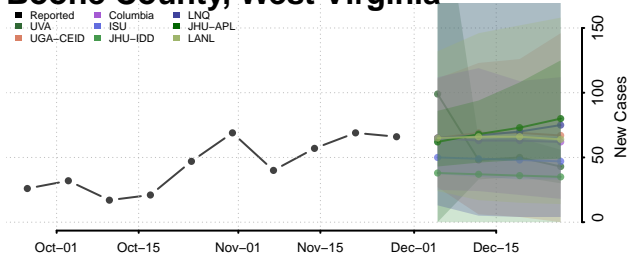

Boone County, West Virginia