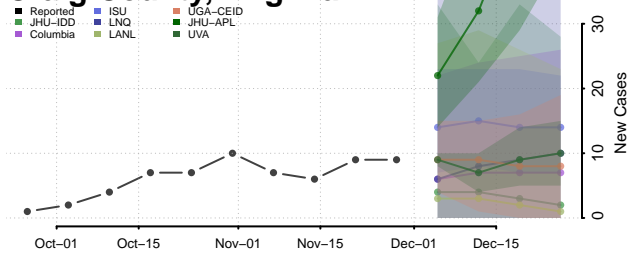

Craig County, Virginia