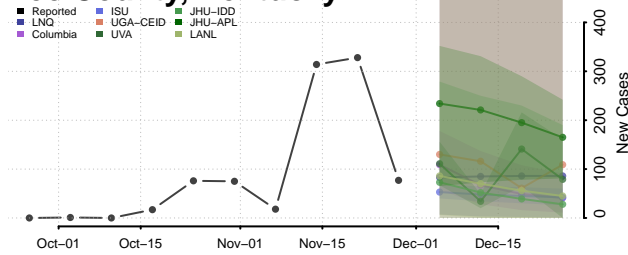

Lee County, Kentucky