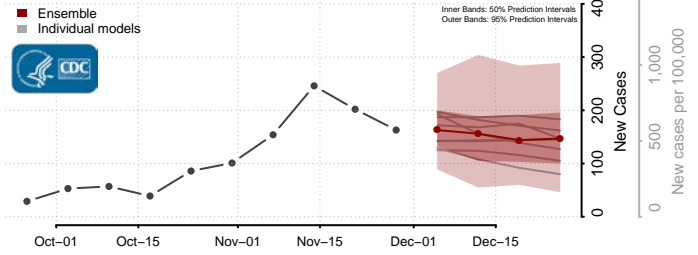

Marion County, Missouri