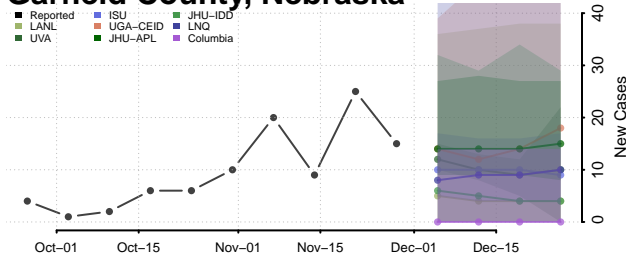

Frontier County, Nebraska

Furnas County, Nebraska

Gage County, Nebraska

Garden County, Nebraska

Garfield County, Nebraska

Gosper County, Nebraska

Grant County, Nebraska

Greeley County, Nebraska