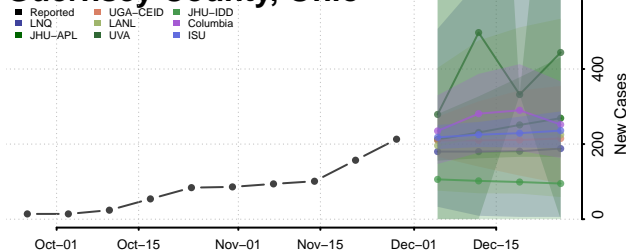

Guernsey County, Ohio