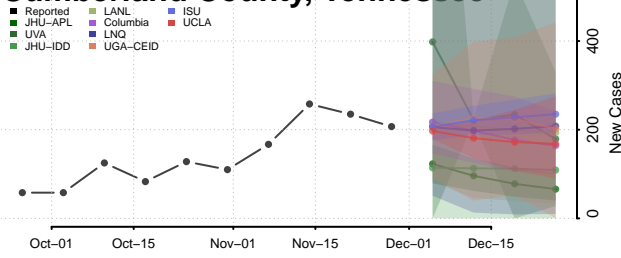

Cumberland County, Tennessee