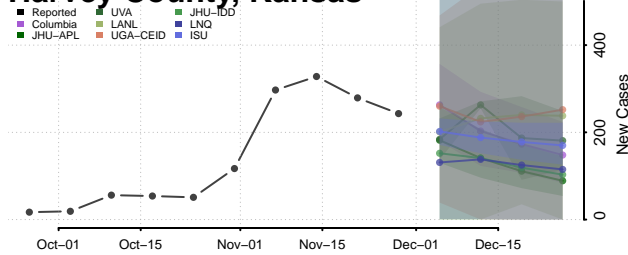

Harvey County, Kansas