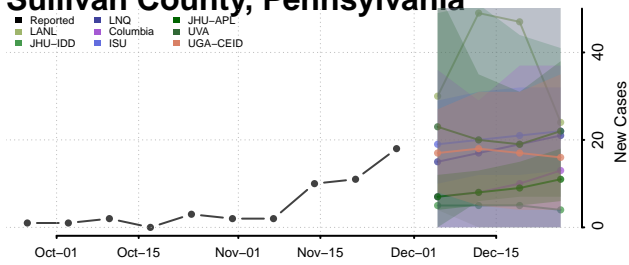

Sullivan County, Pennsylvania