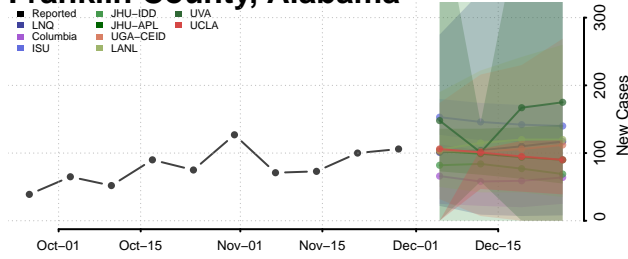

Dale County, Alabama

Dallas County, Alabama

DeKalb County, Alabama

Elmore County, Alabama

Escambia County, Alabama

Etowah County, Alabama

Fayette County, Alabama

Franklin County, Alabama