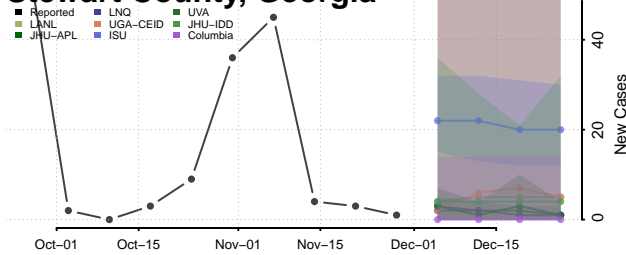

Stewart County, Georgia