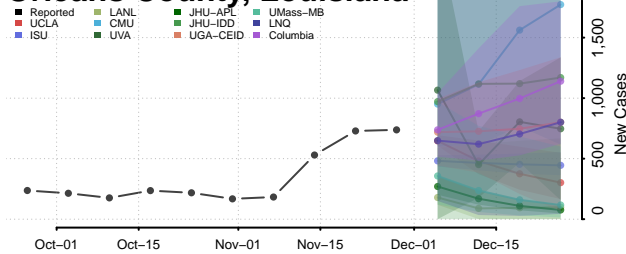

Livingston County, Louisiana

Madison County, Louisiana

Morehouse County, Louisiana

Natchitoches County, Louisiana

Orleans County, Louisiana

Ouachita County, Louisiana

Plaquemines County, Louisiana

Pointe Coupee County, Louisiana