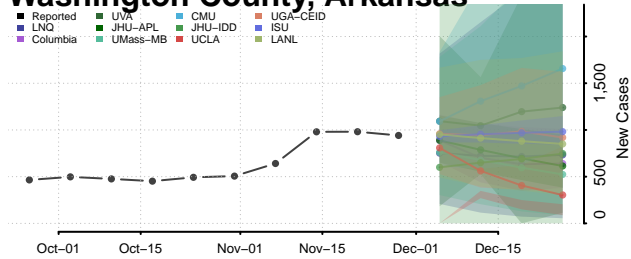

Washington County, Arkansas