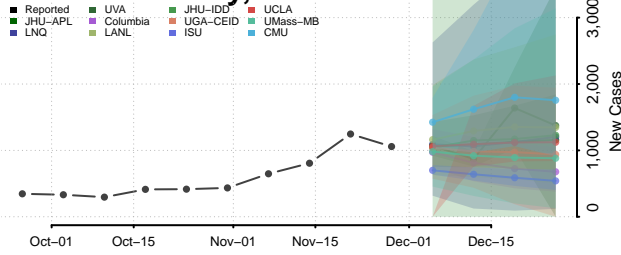

Miami-Dade County, Florida

Monroe County, Florida

Nassau County, Florida

Okaloosa County, Florida

Okeechobee County, Florida

Orange County, Florida

Osceola County, Florida

Palm Beach County, Florida