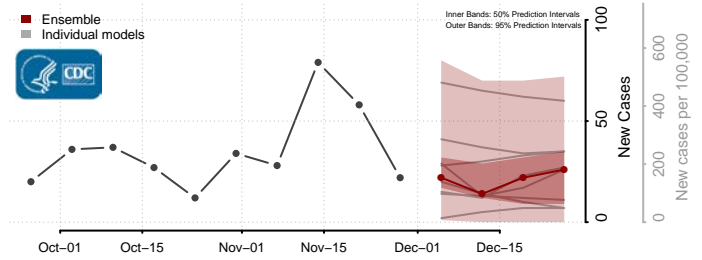

Cedar County, Missouri