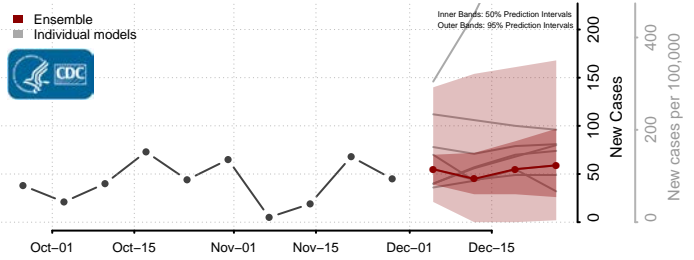

Kittitas County, Washington