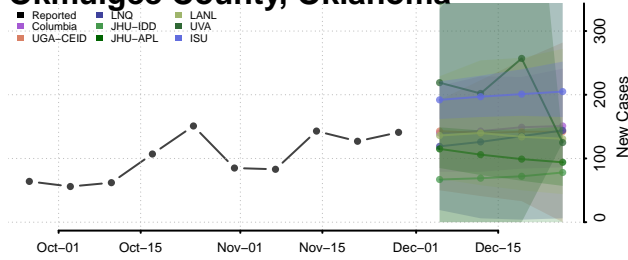

Noble County, Oklahoma

Nowata County, Oklahoma

Okfuskee County, Oklahoma

Oklahoma County, Oklahoma

Okmulgee County, Oklahoma

Osage County, Oklahoma

Ottawa County, Oklahoma

Pawnee County, Oklahoma