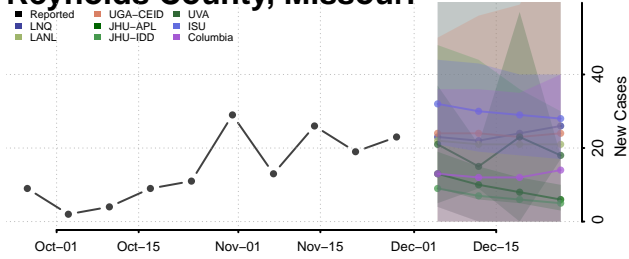

Reynolds County, Missouri