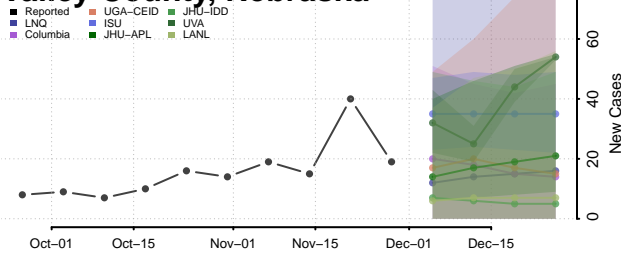

Valley County, Nebraska