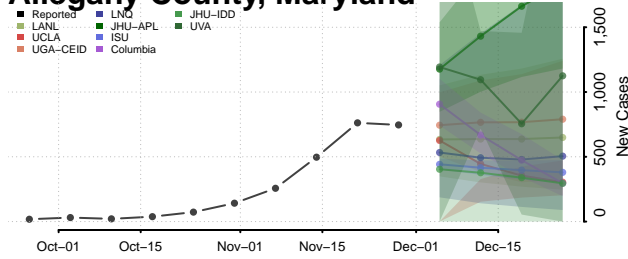

Waldo County, Maine

Washington County, Maine

York County, Maine

Maryland

Allegany County, Maryland

Anne Arundel County, Maryland

Baltimore City County, Maryland

Baltimore County, Maryland