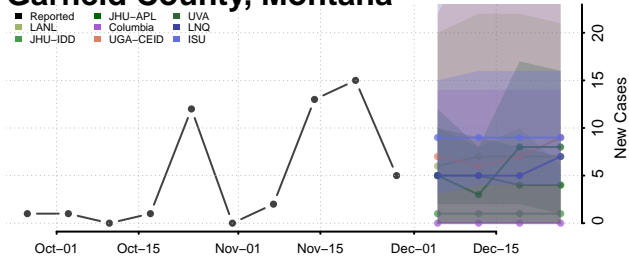

Garfield County, Montana