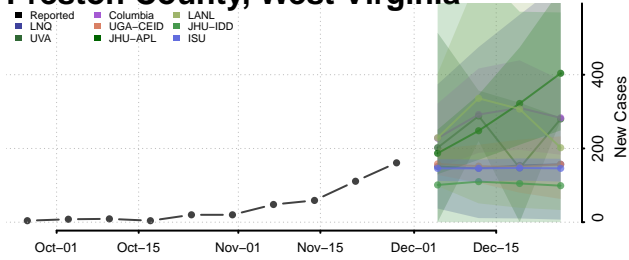

Pendleton County, West Virginia

Pleasants County, West Virginia

Pocahontas County, West Virginia

Preston County, West Virginia

Putnam County, West Virginia

Raleigh County, West Virginia

Randolph County, West Virginia