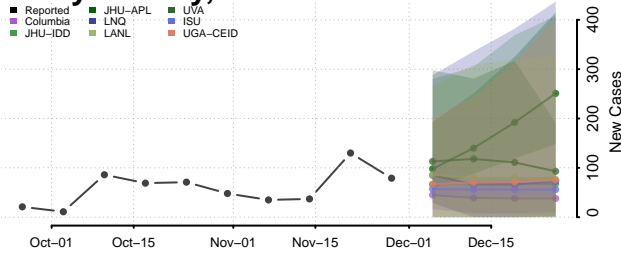

Avery County, North Carolina

Beaufort County, North Carolina

Bertie County, North Carolina

Bladen County, North Carolina

Brunswick County, North Carolina

Buncombe County, North Carolina

Burke County, North Carolina