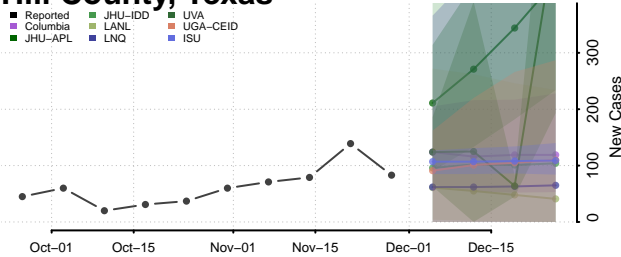

Hill County, Texas