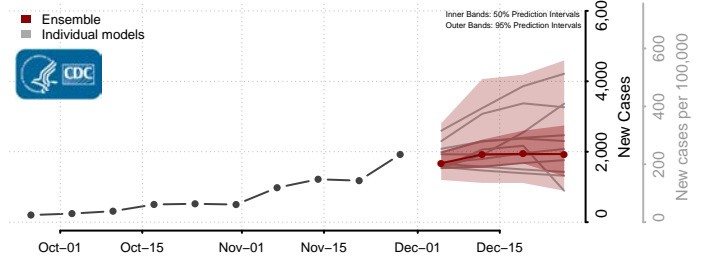

Skamania County, Washington

Snohomish County, Washington

Spokane County, Washington

Stevens County, Washington

Thurston County, Washington

Wahkiakum County, Washington

Walla Walla County, Washington

Whatcom County, Washington