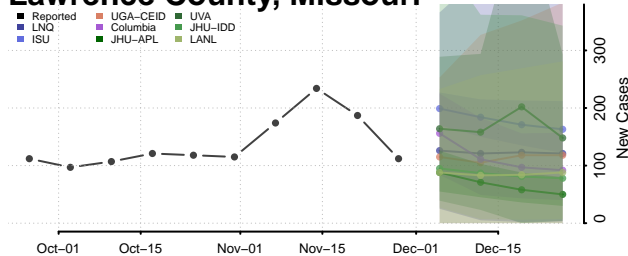

Lawrence County, Missouri