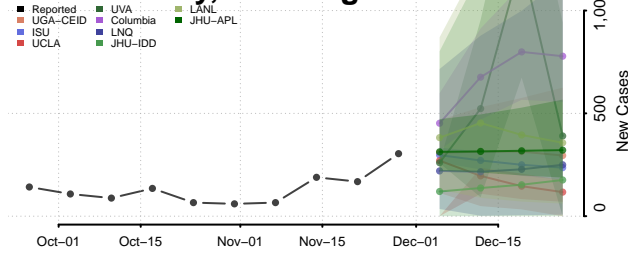

Grant County, Washington