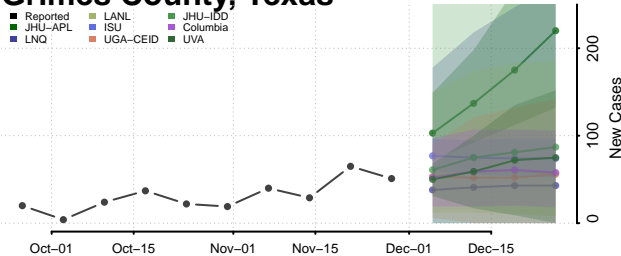

Grimes County, Texas