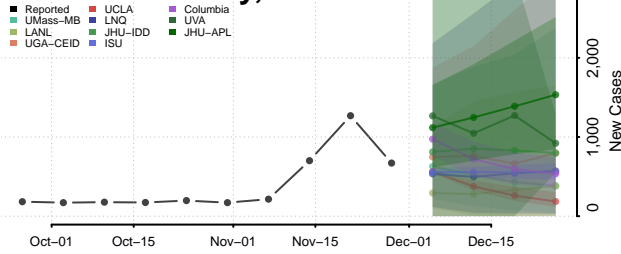

Livingston County, Louisiana

Madison County, Louisiana

Morehouse County, Louisiana

Natchitoches County, Louisiana

Orleans County, Louisiana

Ouachita County, Louisiana

Plaquemines County, Louisiana

Pointe Coupee County, Louisiana