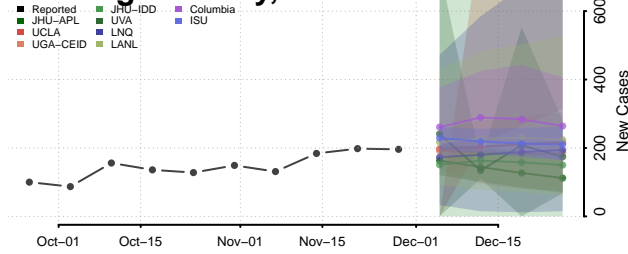

Pike County, Alabama

Randolph County, Alabama

Russell County, Alabama

Shelby County, Alabama

St. Clair County, Alabama

Sumter County, Alabama

Talladega County, Alabama

Tallapoosa County, Alabama