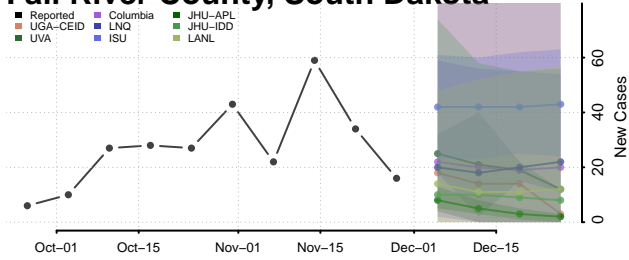

Fall River County, South Dakota