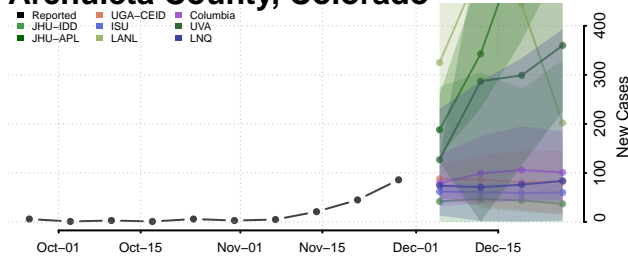

Archuleta County, Colorado