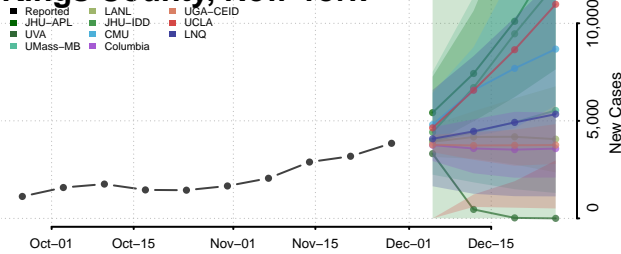

Kings County, New York