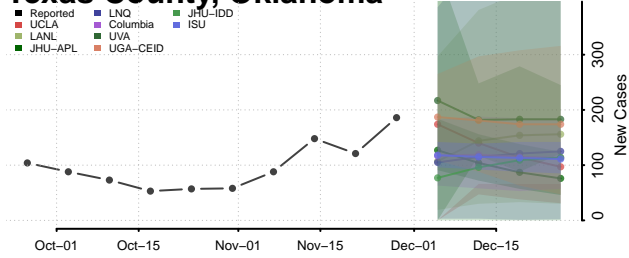

Sequoyah County, Oklahoma

Stephens County, Oklahoma

Texas County, Oklahoma

Tillman County, Oklahoma

Tulsa County, Oklahoma

Wagoner County, Oklahoma

Washington County, Oklahoma

Washita County, Oklahoma