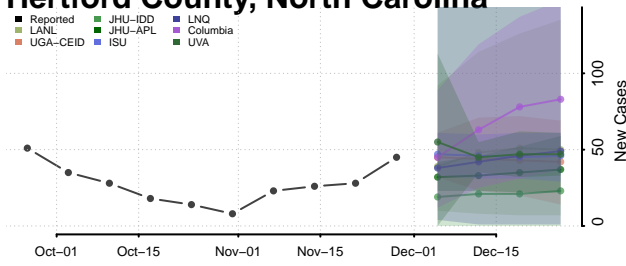

Guilford County, North Carolina

Halifax County, North Carolina

Harnett County, North Carolina

Haywood County, North Carolina

Henderson County, North Carolina

Hertford County, North Carolina

Hoke County, North Carolina