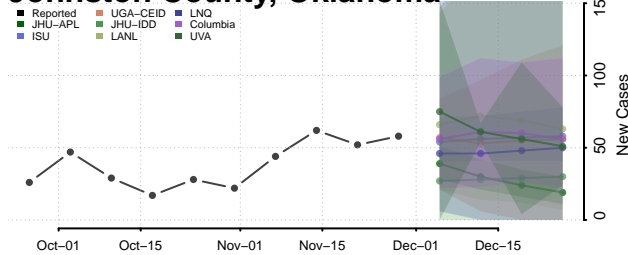

Johnston County, Oklahoma