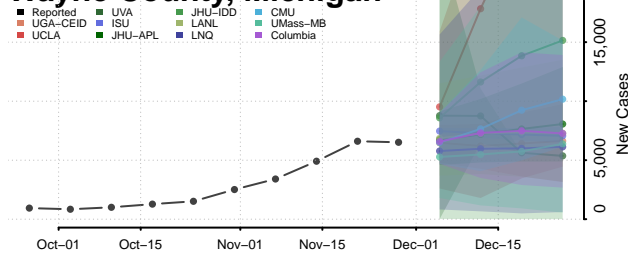

Shiawassee County, Michigan

St. Clair County, Michigan

St. Joseph County, Michigan

Tuscola County, Michigan

Van Buren County, Michigan

Washtenaw County, Michigan

Wayne County, Michigan

Wexford County, Michigan