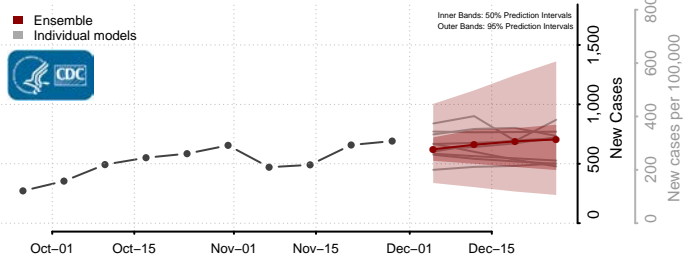

Gaston County, North Carolina