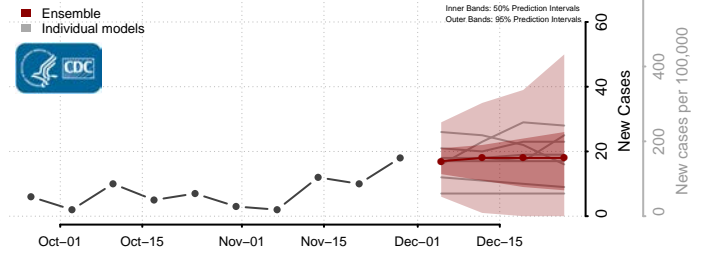

Forsyth County, North Carolina

Franklin County, North Carolina

Gaston County, North Carolina

Gates County, North Carolina

Graham County, North Carolina

Granville County, North Carolina

Greene County, North Carolina