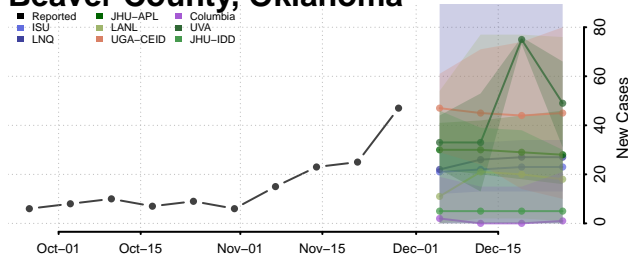

Beaver County, Oklahoma