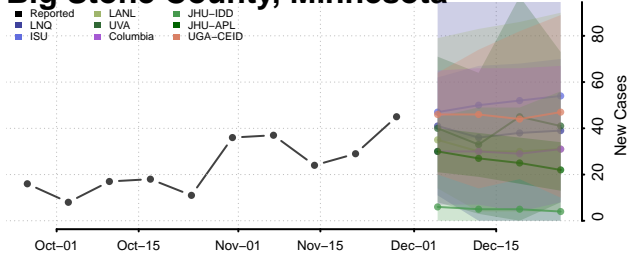

Minnesota

Aitkin County, Minnesota

Anoka County, Minnesota

Becker County, Minnesota

Beltrami County, Minnesota

Benton County, Minnesota

Big Stone County, Minnesota

Blue Earth County, Minnesota