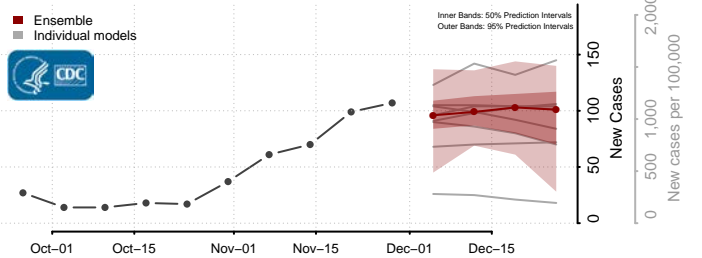

Swift County, Minnesota