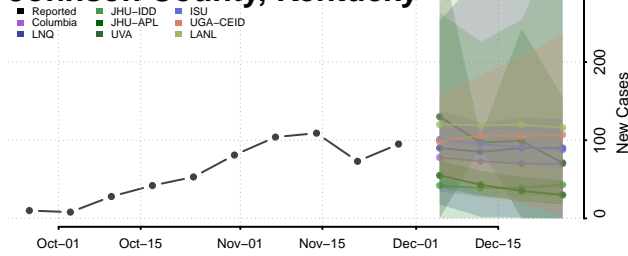

Johnson County, Kentucky