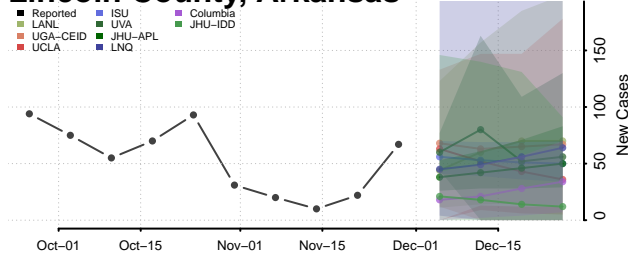

Johnson County, Arkansas

Lafayette County, Arkansas

Lawrence County, Arkansas

Lee County, Arkansas

Lincoln County, Arkansas

Little River County, Arkansas

Logan County, Arkansas

Lonoke County, Arkansas