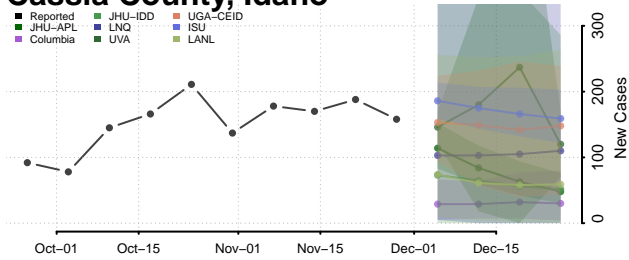

Cassia County, Idaho