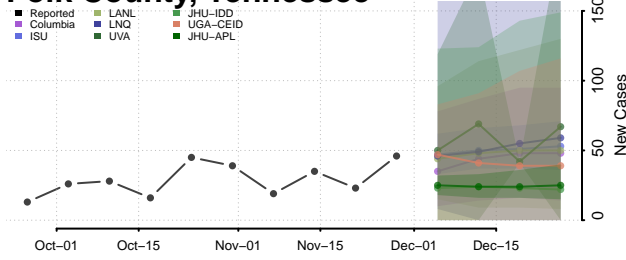

Morgan County, Tennessee

Obion County, Tennessee

Overton County, Tennessee

Perry County, Tennessee

Pickett County, Tennessee

Polk County, Tennessee

Putnam County, Tennessee

Rhea County, Tennessee