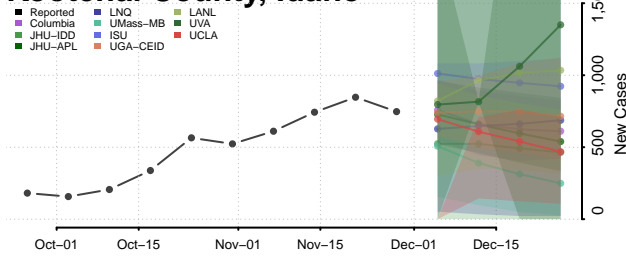

Gooding County, Idaho

Idaho County, Idaho

Jefferson County, Idaho

Jerome County, Idaho

Kootenai County, Idaho

Latah County, Idaho

Lemhi County, Idaho

Lewis County, Idaho