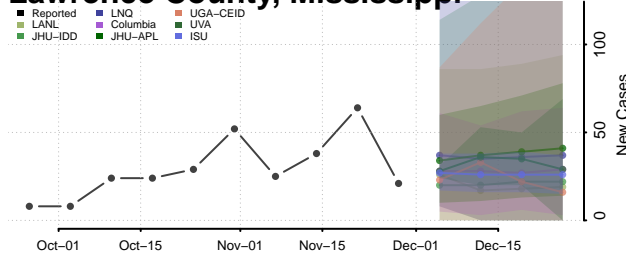

Lawrence County, Mississippi