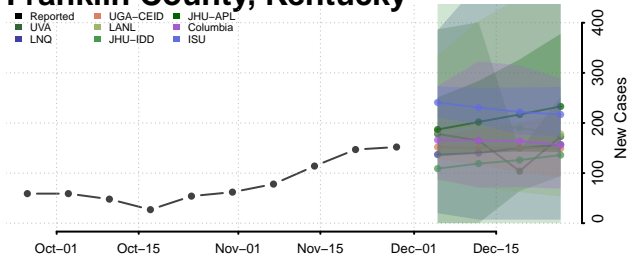

Franklin County, Kentucky