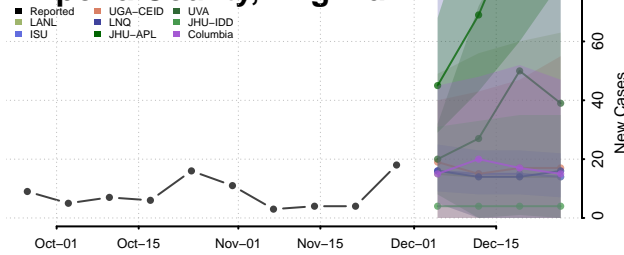

Emporia County, Virginia