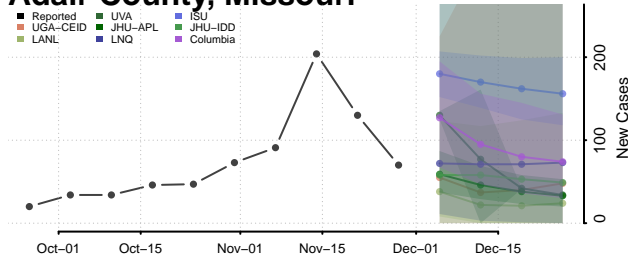

Adair County, Missouri