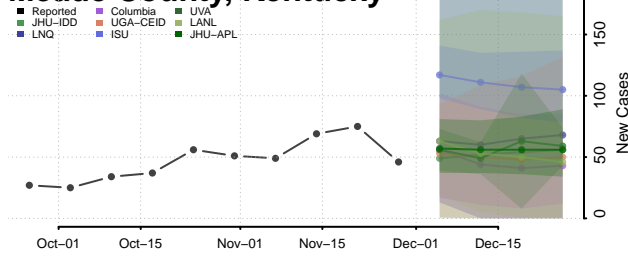

Meade County, Kentucky