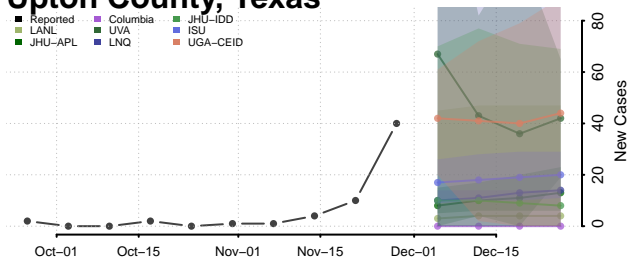

Titus County, Texas

Tom Green County, Texas

Travis County, Texas

Trinity County, Texas

Tyler County, Texas

Upshur County, Texas

Upton County, Texas

Uvalde County, Texas