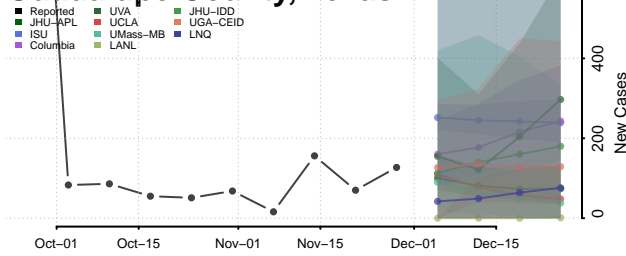

Guadalupe County, Texas