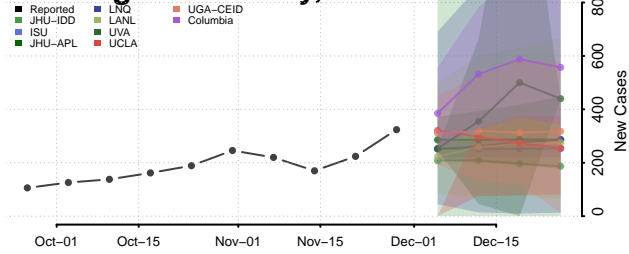

Randolph County, North Carolina

Richmond County, North Carolina

Robeson County, North Carolina

Rockingham County, North Carolina

Rowan County, North Carolina

Rutherford County, North Carolina

Sampson County, North Carolina