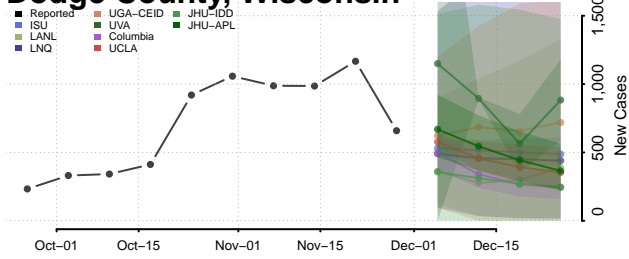

Dodge County, Wisconsin