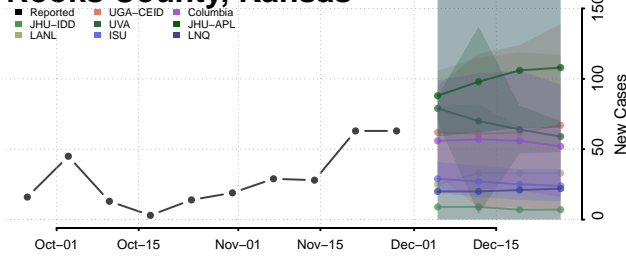

Rooks County, Kansas