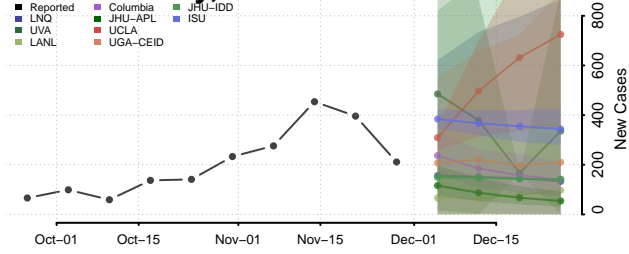

Nemaha County, Nebraska

Nuckolls County, Nebraska

Otoe County, Nebraska

Pawnee County, Nebraska

Perkins County, Nebraska

Phelps County, Nebraska

Pierce County, Nebraska

Platte County, Nebraska