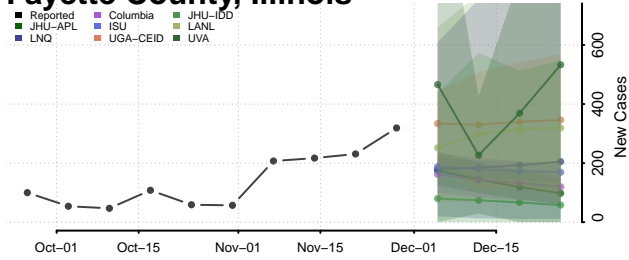

De Witt County, Illinois

DeKalb County, Illinois

Douglas County, Illinois

DuPage County, Illinois

Edgar County, Illinois

Edwards County, Illinois

Effingham County, Illinois

Fayette County, Illinois