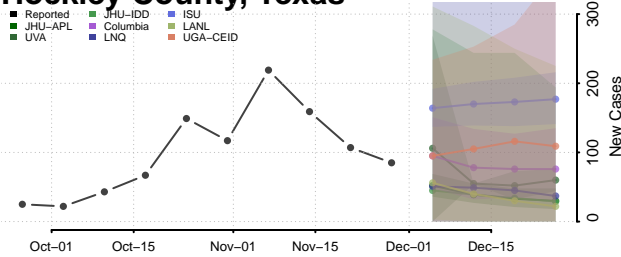

Hockley County, Texas