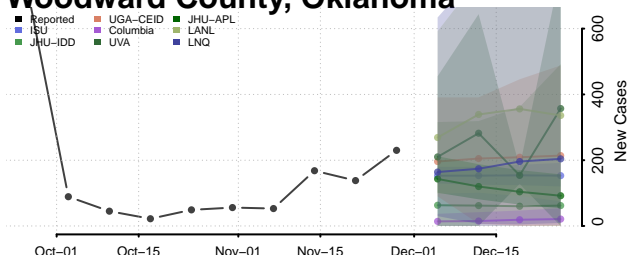

Woodward County, Oklahoma