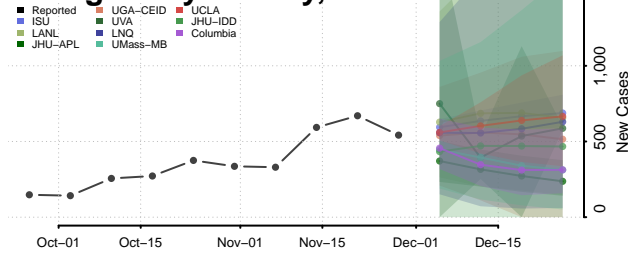

Marshall County, Tennessee

Maury County, Tennessee

McMinn County, Tennessee

McNairy County, Tennessee

Meigs County, Tennessee

Monroe County, Tennessee

Montgomery County, Tennessee

Moore County, Tennessee