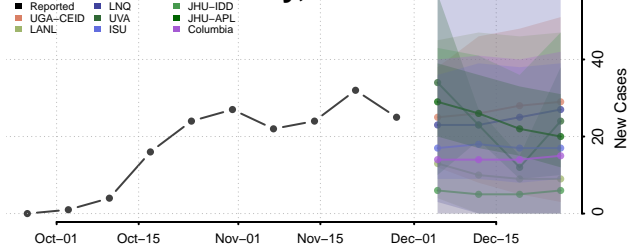

Beaverhead County, Montana

Big Horn County, Montana

Blaine County, Montana

Broadwater County, Montana

Carbon County, Montana

Carter County, Montana

Cascade County, Montana

Chouteau County, Montana