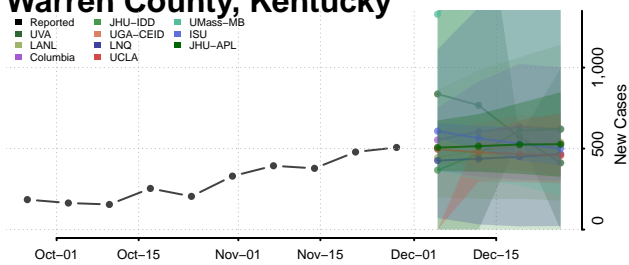

Warren County, Kentucky