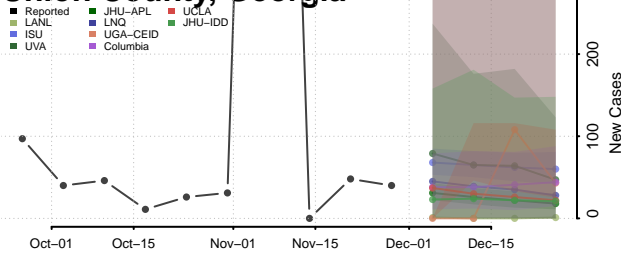

Union County, Georgia