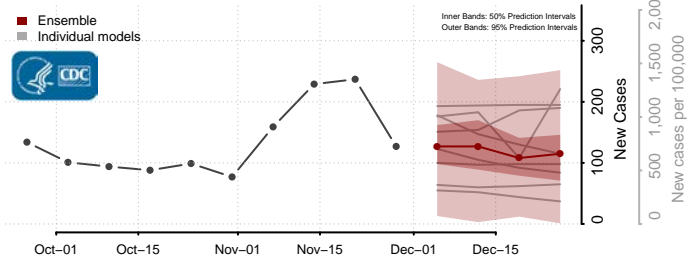

Hughes County, South Dakota