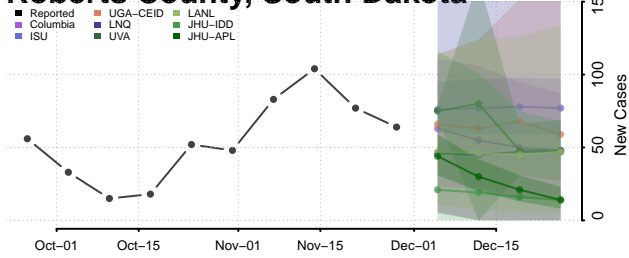

Roberts County, South Dakota