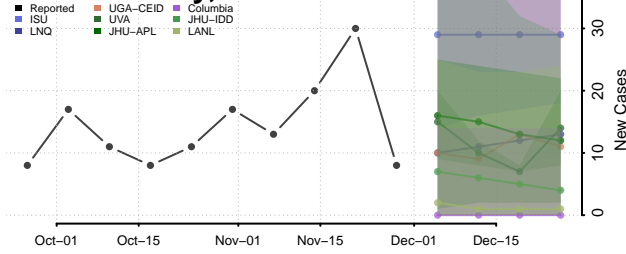

Divide County, North Dakota

Dunn County, North Dakota

Eddy County, North Dakota

Emmons County, North Dakota

Foster County, North Dakota

Golden Valley County, North Dakota

Grand Forks County, North Dakota

Grant County, North Dakota