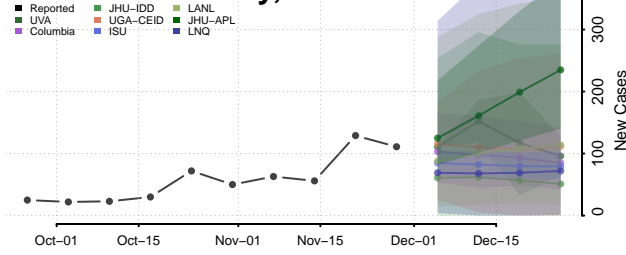

Nebraska

Adams County, Nebraska

Antelope County, Nebraska

Arthur County, Nebraska

Banner County, Nebraska

Blaine County, Nebraska

Boone County, Nebraska

Box Butte County, Nebraska