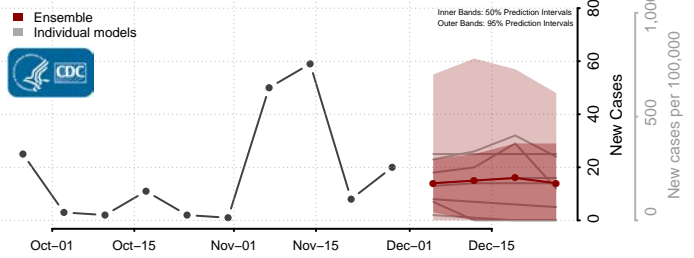

Gilmer County, West Virginia