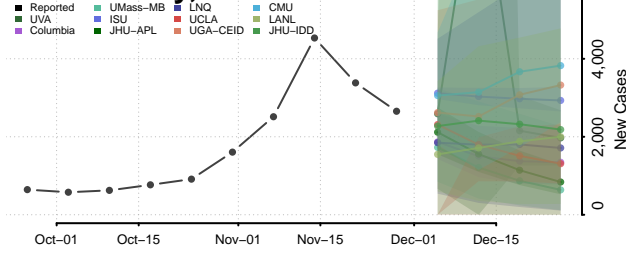

Polk County, Iowa