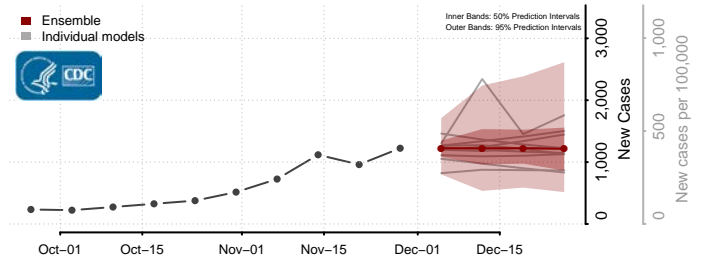

St. Louis City County, Missouri