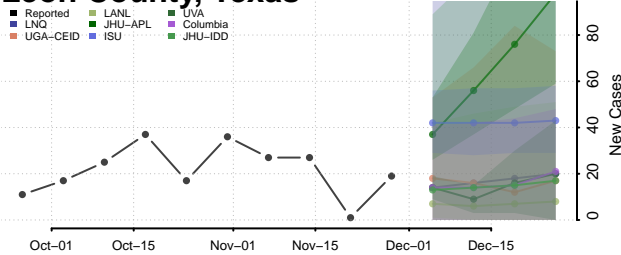

Leon County, Texas