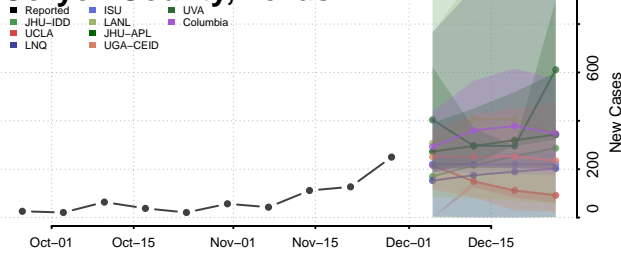

Coryell County, Texas