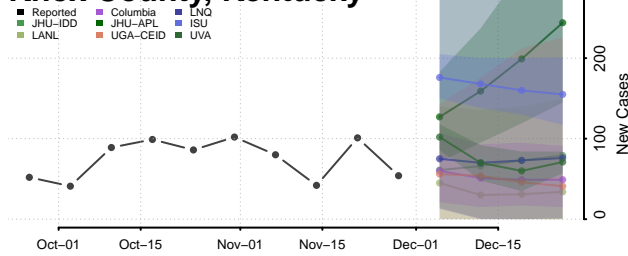

Jessamine County, Kentucky

Johnson County, Kentucky

Kenton County, Kentucky

Knott County, Kentucky

Knox County, Kentucky

Larue County, Kentucky

Laurel County, Kentucky

Lawrence County, Kentucky