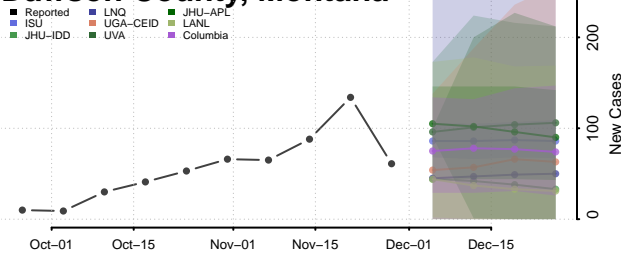

Dawson County, Montana