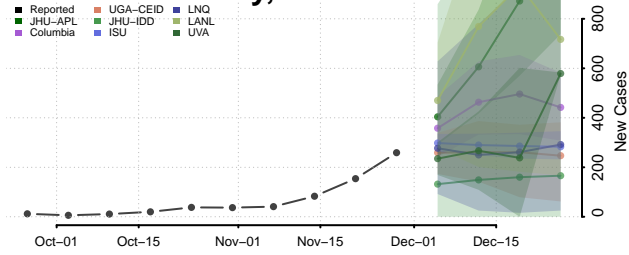

Montrose County, Colorado