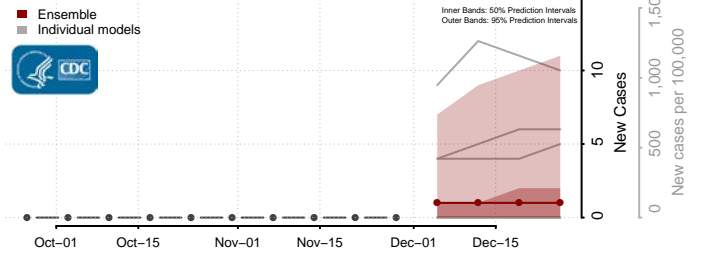

Box Elder County, Utah

Cache County, Utah

Carbon County, Utah

Daggett County, Utah

Davis County, Utah

Duchesne County, Utah

Emery County, Utah

Garfield County, Utah