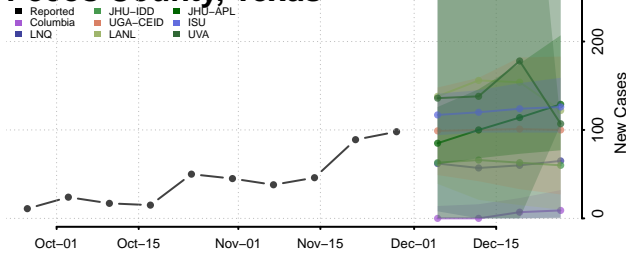

Pecos County, Texas