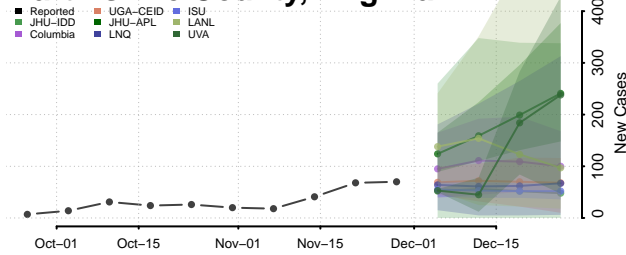

Martinsville County, Virginia