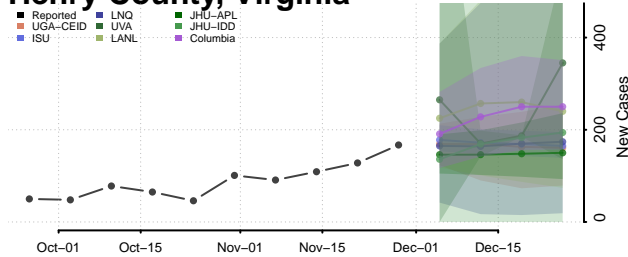

Henry County, Virginia