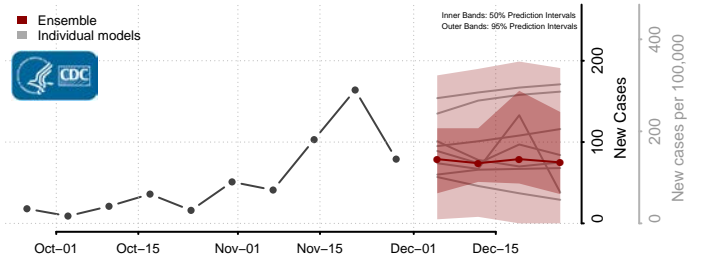

Val Verde County, Texas

Van Zandt County, Texas

Victoria County, Texas

Walker County, Texas

Waller County, Texas

Ward County, Texas

Washington County, Texas

Webb County, Texas