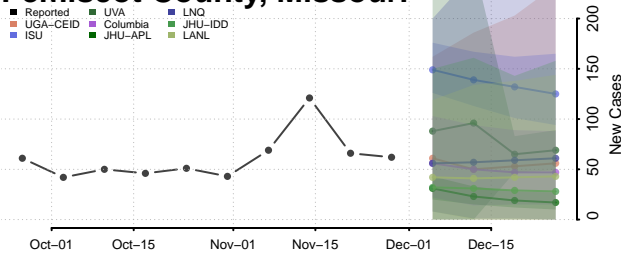

Pemiscot County, Missouri