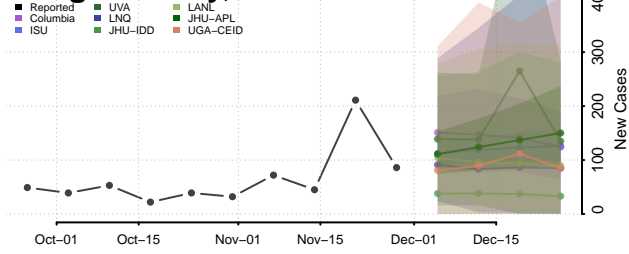

Dodge County, Minnesota