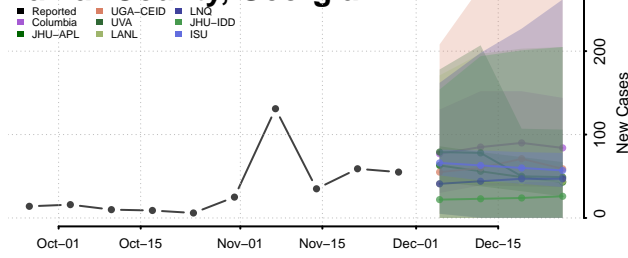

Jasper County, Georgia

Jeff Davis County, Georgia

Jefferson County, Georgia

Jenkins County, Georgia

Johnson County, Georgia

Jones County, Georgia

Lamar County, Georgia

Lanier County, Georgia