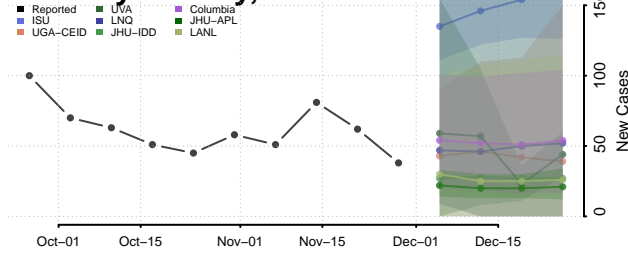

Marshall County, Tennessee

Maury County, Tennessee

McMinn County, Tennessee

McNairy County, Tennessee

Meigs County, Tennessee

Monroe County, Tennessee

Montgomery County, Tennessee

Moore County, Tennessee