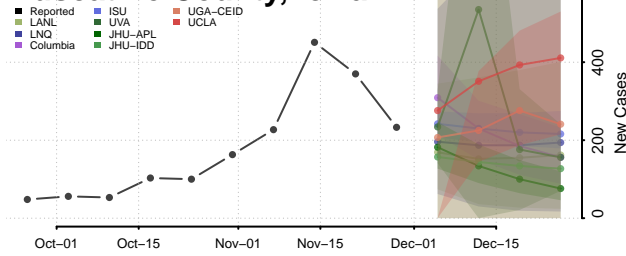

Marion County, Iowa

Marshall County, Iowa

Mills County, Iowa

Mitchell County, Iowa

Monona County, Iowa

Monroe County, Iowa

Montgomery County, Iowa

Muscatine County, Iowa