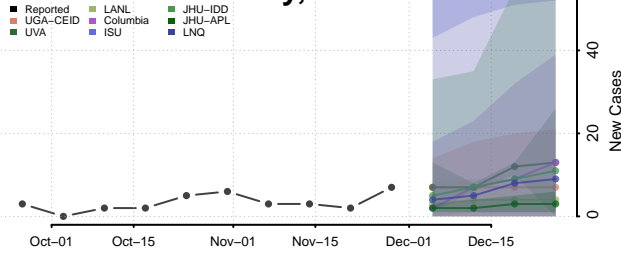

San Jacinto County, Texas