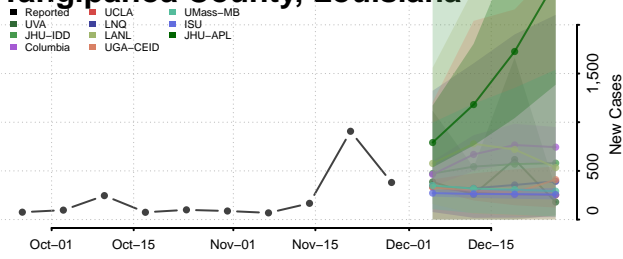

St. John the Baptist County, Louisiana

St. Landry County, Louisiana

St. Martin County, Louisiana

St. Mary County, Louisiana

St. Tammany County, Louisiana

Tangipahoa County, Louisiana

Tensas County, Louisiana