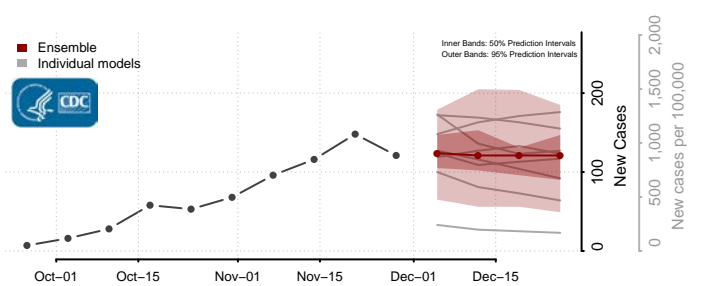

Wadena County, Minnesota

Waseca County, Minnesota

Washington County, Minnesota

Watowan County, Minnesota

Wilkin County, Minnesota

Winona County, Minnesota

Wright County, Minnesota

Yellow Medicine County, Minnesota