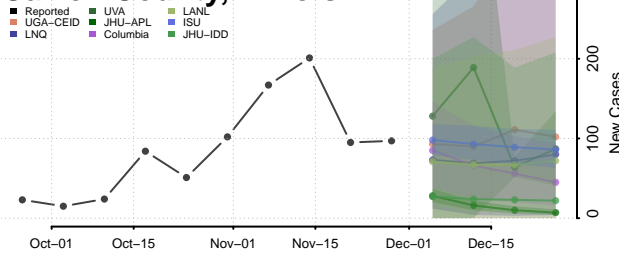

Carroll County, Illinois