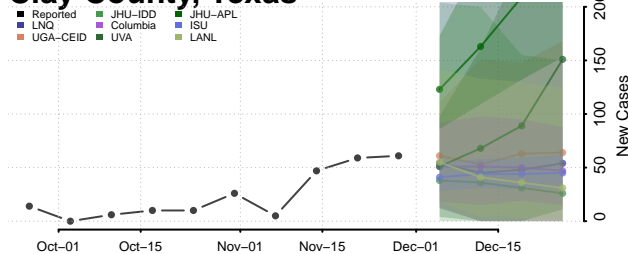

Clay County, Texas