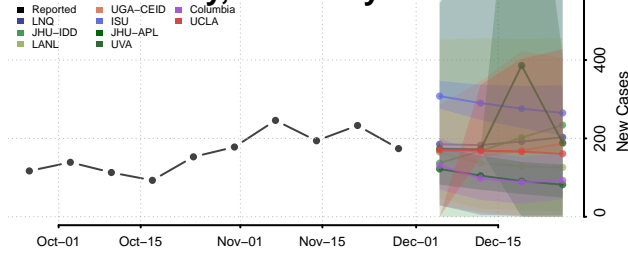

Jessamine County, Kentucky

Johnson County, Kentucky

Kenton County, Kentucky

Knott County, Kentucky

Knox County, Kentucky

Larue County, Kentucky

Laurel County, Kentucky

Lawrence County, Kentucky