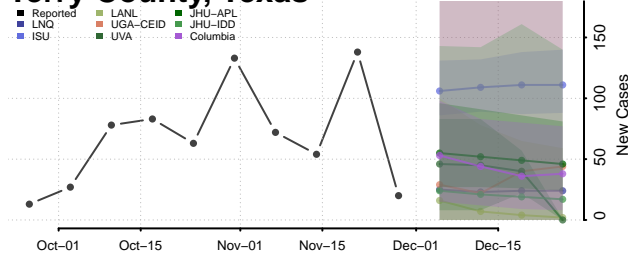

Terry County, Texas