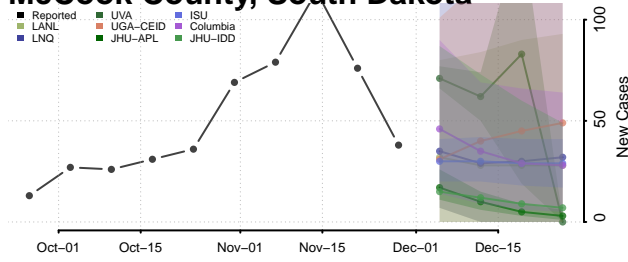

McCook County, South Dakota