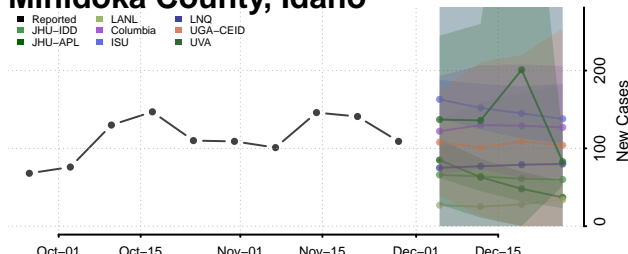

Lincoln County, Idaho

Madison County, Idaho

Minidoka County, Idaho

Nez Perce County, Idaho

Oneida County, Idaho

Owyhee County, Idaho

Payette County, Idaho

Power County, Idaho