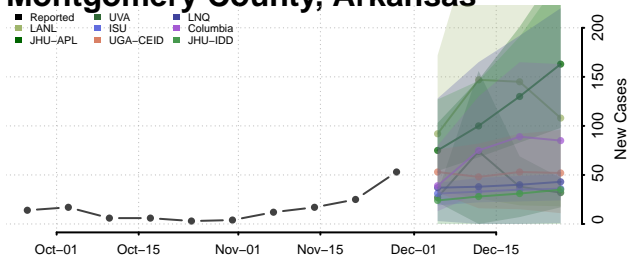

Madison County, Arkansas

Marion County, Arkansas

Miller County, Arkansas

Mississippi County, Arkansas

Monroe County, Arkansas

Montgomery County, Arkansas

Nevada County, Arkansas

Newton County, Arkansas