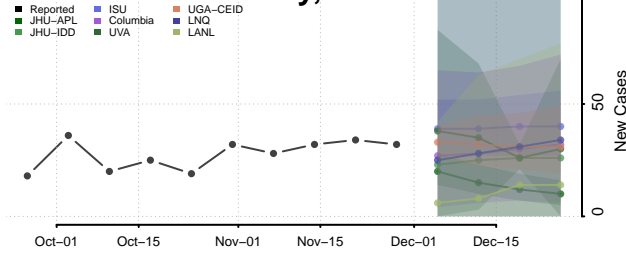

Pushmataha County, Oklahoma