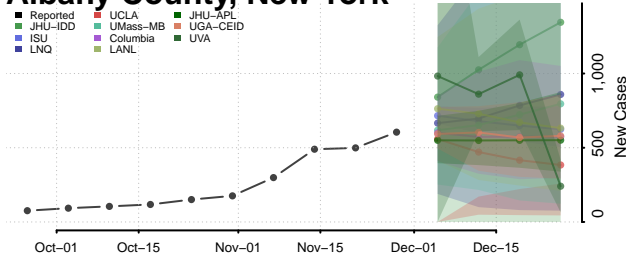

Torrance County, New Mexico

Union County, New Mexico

Valencia County, New Mexico

New York

Albany County, New York

Allegany County, New York

Bronx County, New York

Broome County, New York