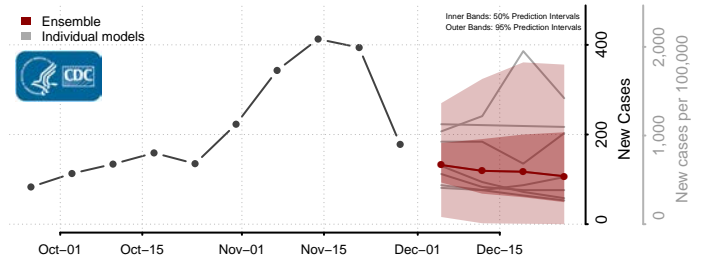

Clay County, South Dakota

Codington County, South Dakota

Corson County, South Dakota

Custer County, South Dakota

Davison County, South Dakota

Day County, South Dakota

Deuel County, South Dakota

Dewey County, South Dakota