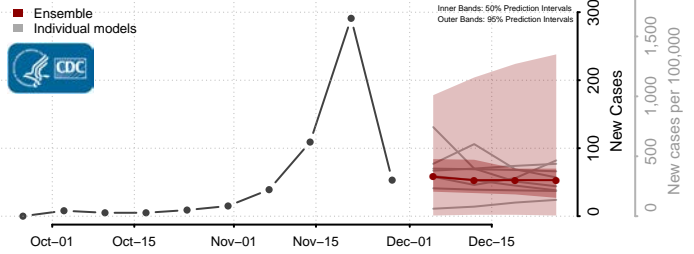

McDowell County, West Virginia