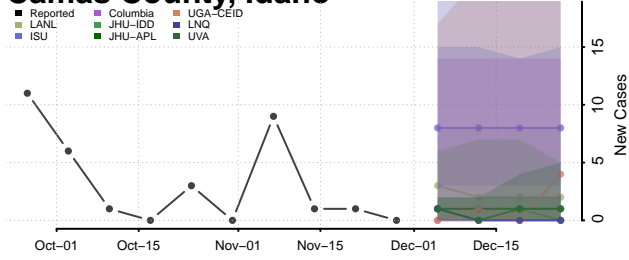

Camas County, Idaho