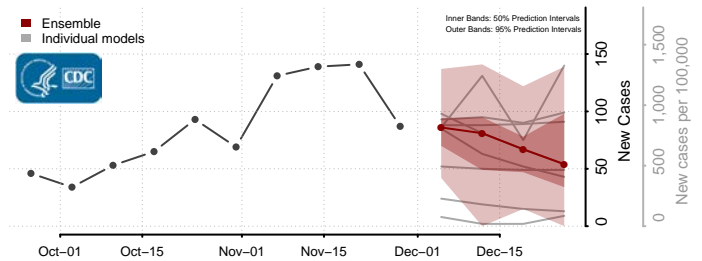

McLean County, North Dakota

Mercer County, North Dakota

Morton County, North Dakota

Mountrail County, North Dakota

Nelson County, North Dakota

Oliver County, North Dakota

Pembina County, North Dakota

Pierce County, North Dakota