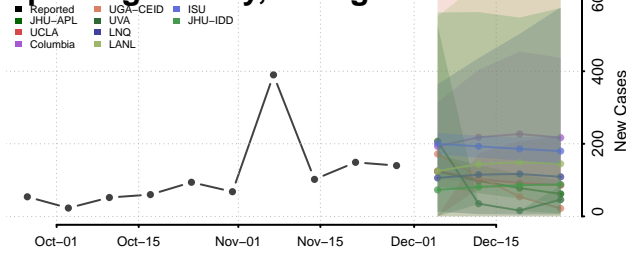

Rabun County, Georgia

Randolph County, Georgia

Richmond County, Georgia

Rockdale County, Georgia

Schley County, Georgia

Screven County, Georgia

Seminole County, Georgia

Spalding County, Georgia