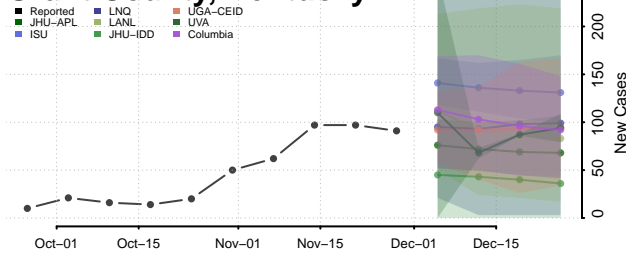

Grant County, Kentucky

Graves County, Kentucky

Grayson County, Kentucky

Green County, Kentucky

Greenup County, Kentucky

Hancock County, Kentucky

Hardin County, Kentucky

Harlan County, Kentucky