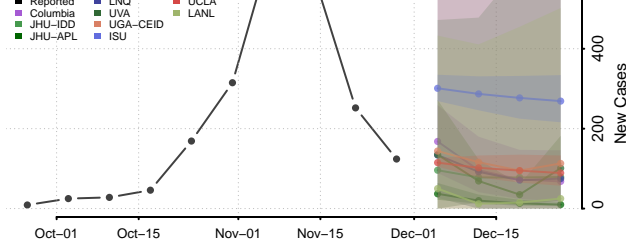

Polk County, Nebraska

Red Willow County, Nebraska

Richardson County, Nebraska

Rock County, Nebraska

Saline County, Nebraska

Sarpy County, Nebraska

Saunders County, Nebraska

Scotts Bluff County, Nebraska