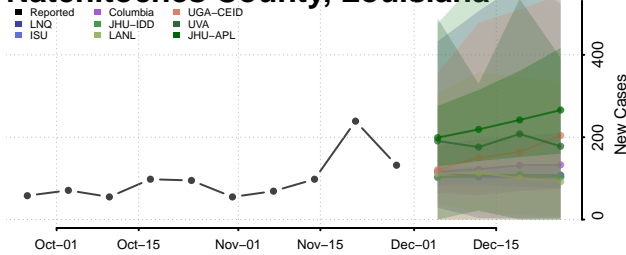

Livingston County, Louisiana

Madison County, Louisiana

Morehouse County, Louisiana

Natchitoches County, Louisiana

Orleans County, Louisiana

Ouachita County, Louisiana

Plaquemines County, Louisiana

Pointe Coupee County, Louisiana