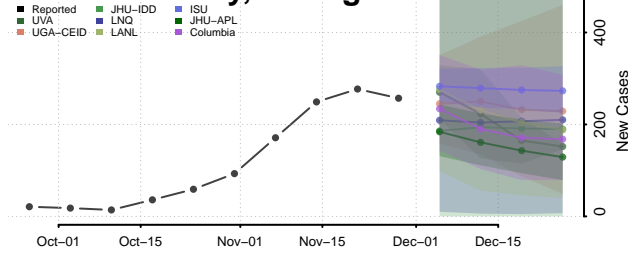

Shiawassee County, Michigan

St. Clair County, Michigan

St. Joseph County, Michigan

Tuscola County, Michigan

Van Buren County, Michigan

Washtenaw County, Michigan

Wayne County, Michigan

Wexford County, Michigan