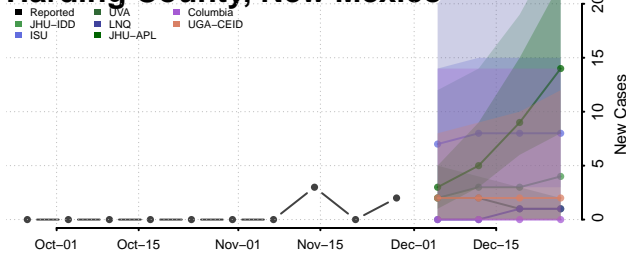

De Baca County, New Mexico

Dona Ana County, New Mexico

Eddy County, New Mexico

Grant County, New Mexico

Guadalupe County, New Mexico

Harding County, New Mexico

Hidalgo County, New Mexico

Lea County, New Mexico