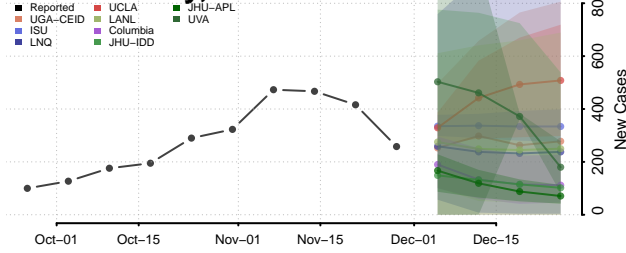

Sauk County, Wisconsin