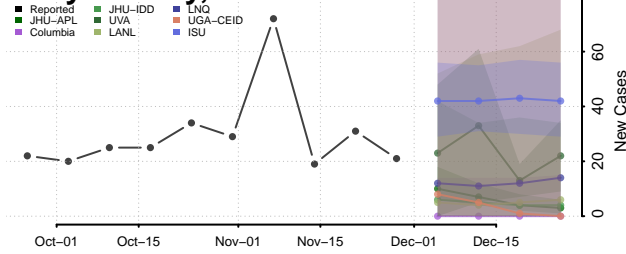

Eddy County, North Dakota