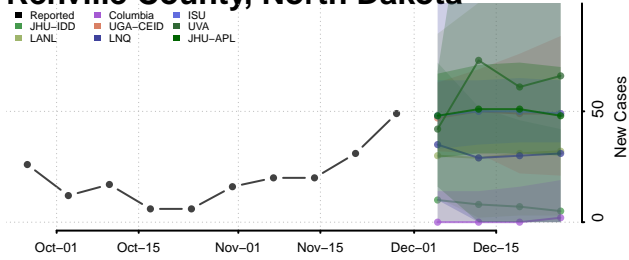

Renville County, North Dakota