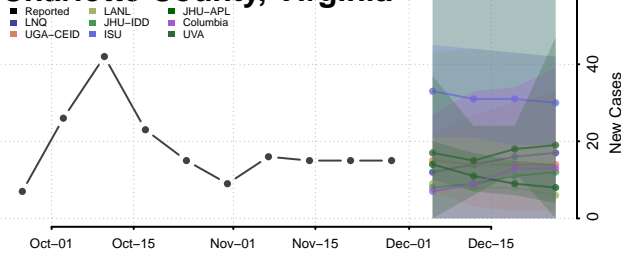

Caroline County, Virginia

Carroll County, Virginia

Charles City County, Virginia

Charlotte County, Virginia

Charlottesville County, Virginia

Chesapeake County, Virginia

Chesterfield County, Virginia

Clarke County, Virginia