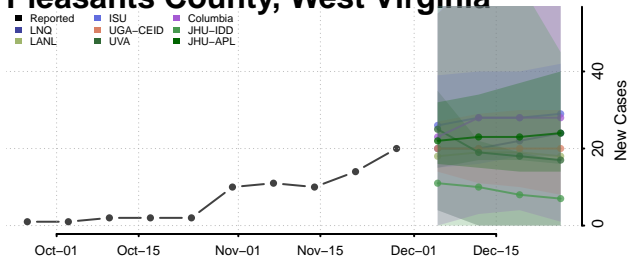

Pendleton County, West Virginia

Pleasants County, West Virginia

Pocahontas County, West Virginia

Preston County, West Virginia

Putnam County, West Virginia

Raleigh County, West Virginia

Randolph County, West Virginia