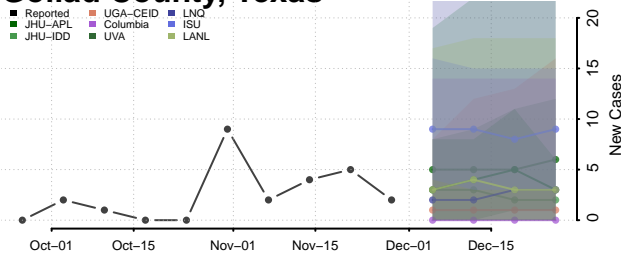

Goliad County, Texas