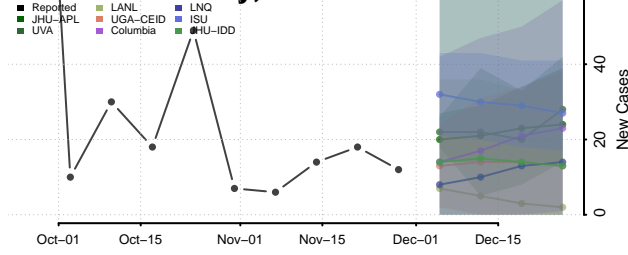

Calhoun County, Texas