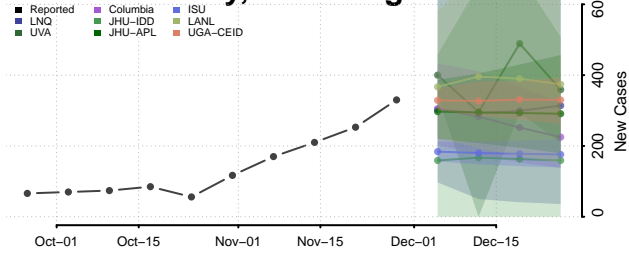

Pendleton County, West Virginia

Pleasants County, West Virginia

Pocahontas County, West Virginia

Preston County, West Virginia

Putnam County, West Virginia

Raleigh County, West Virginia

Randolph County, West Virginia