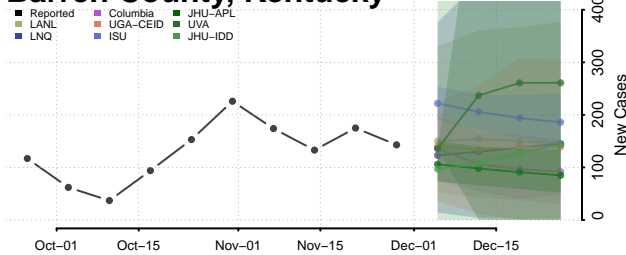

Barren County, Kentucky