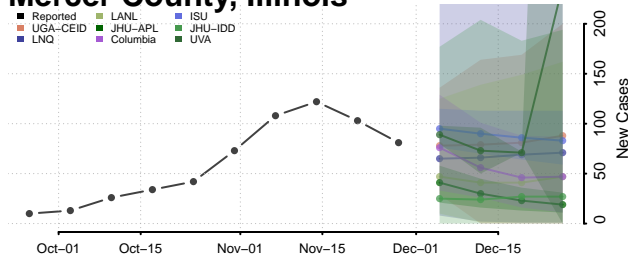

Marshall County, Illinois

Mason County, Illinois

Massac County, Illinois

McDonough County, Illinois

McHenry County, Illinois

McLean County, Illinois

Menard County, Illinois

Mercer County, Illinois