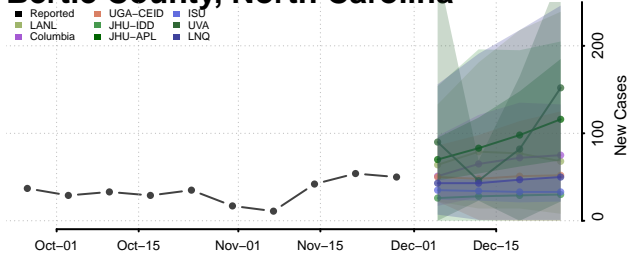

Avery County, North Carolina

Beaufort County, North Carolina

Bertie County, North Carolina

Bladen County, North Carolina

Brunswick County, North Carolina

Buncombe County, North Carolina

Burke County, North Carolina