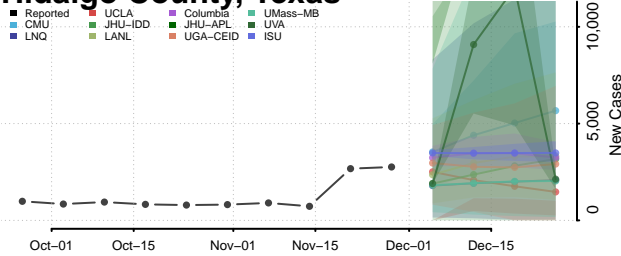

Hidalgo County, Texas