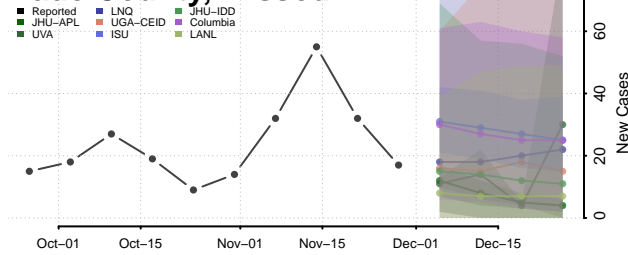

Dade County, Missouri