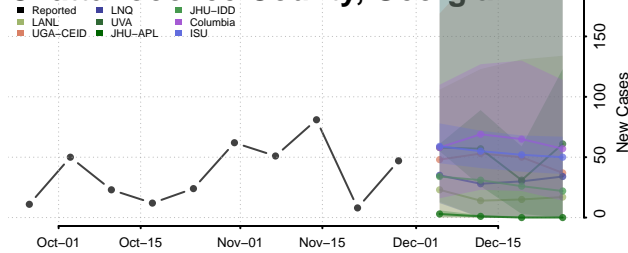

Catoosa County, Georgia

Charlton County, Georgia

Chatham County, Georgia

Chattahoochee County, Georgia

Chattooga County, Georgia

Cherokee County, Georgia

Clarke County, Georgia

Clay County, Georgia