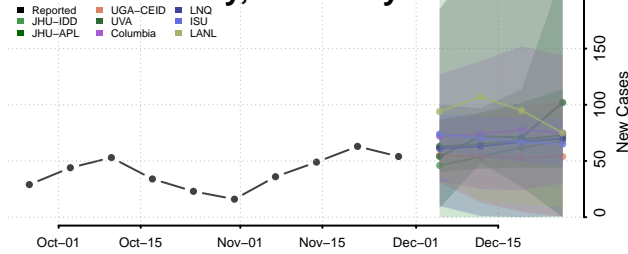

Letcher County, Kentucky