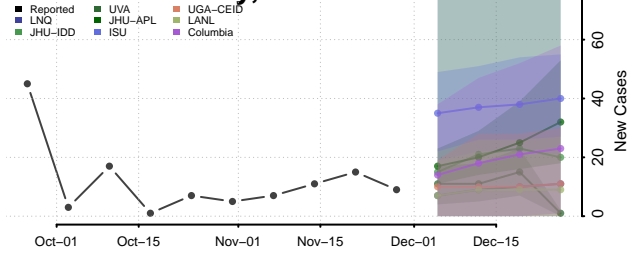

Bandera County, Texas