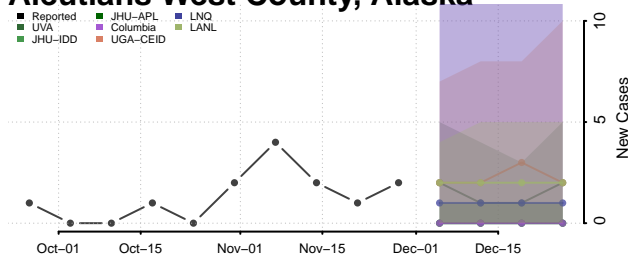

Pike County, Alabama

Randolph County, Alabama

Russell County, Alabama

Shelby County, Alabama

St. Clair County, Alabama

Sumter County, Alabama

Talladega County, Alabama

Tallapoosa County, Alabama

Tuscaloosa County, Alabama

Walker County, Alabama

Washington County, Alabama

Wilcox County, Alabama

Winston County, Alabama

Alaska

Aleutians East County, Alaska

Aleutians West County, Alaska