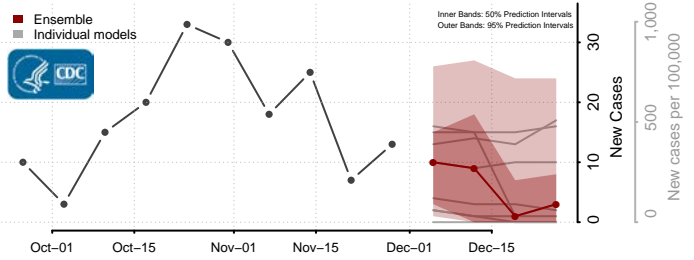

Hand County, South Dakota

Hanson County, South Dakota

Harding County, South Dakota

Hughes County, South Dakota

Hutchinson County, South Dakota

Hyde County, South Dakota

Jackson County, South Dakota

Jerauld County, South Dakota