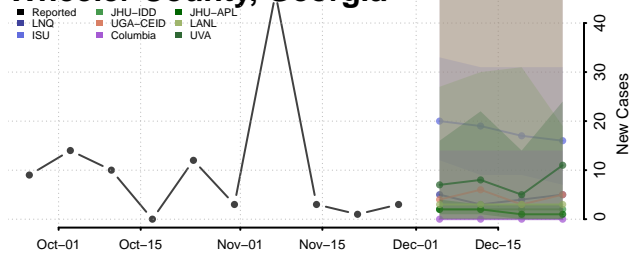

Wheeler County, Georgia