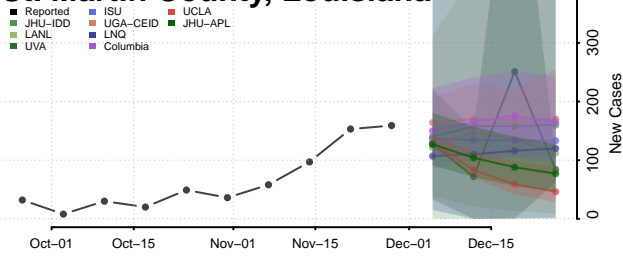

St. Martin County, Louisiana