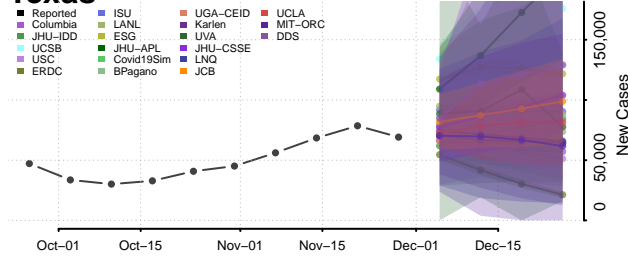

Warren County, Tennessee

Washington County, Tennessee

Wayne County, Tennessee

Weakley County, Tennessee

White County, Tennessee

Williamson County, Tennessee

Wilson County, Tennessee

Texas