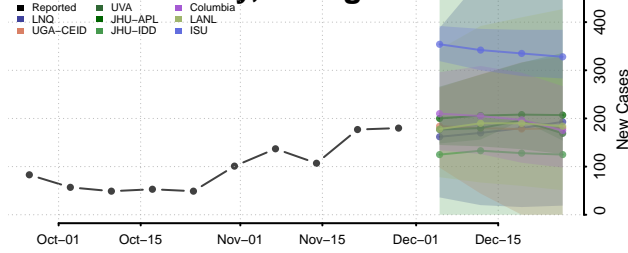

Catoosa County, Georgia