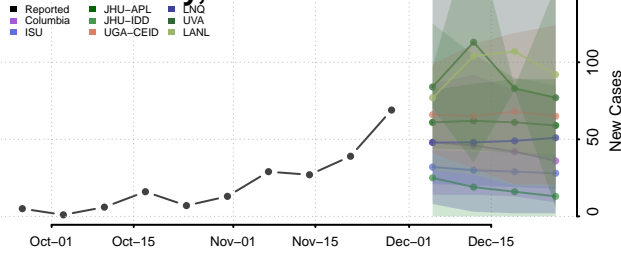

Sangamon County, Illinois

Schuyler County, Illinois

Scott County, Illinois

Shelby County, Illinois

St. Clair County, Illinois

Stark County, Illinois

Stephenson County, Illinois

Tazewell County, Illinois