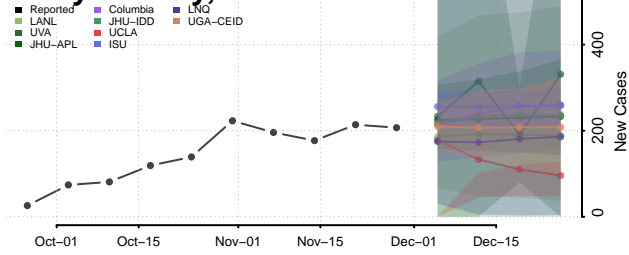

Scotland County, North Carolina

Stanly County, North Carolina

Stokes County, North Carolina

Surry County, North Carolina

Swain County, North Carolina

Transylvania County, North Carolina

Tyrrell County, North Carolina