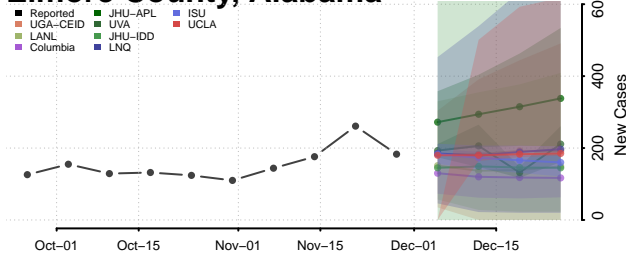

Dale County, Alabama

Dallas County, Alabama

DeKalb County, Alabama

Elmore County, Alabama

Escambia County, Alabama

Etowah County, Alabama

Fayette County, Alabama

Franklin County, Alabama