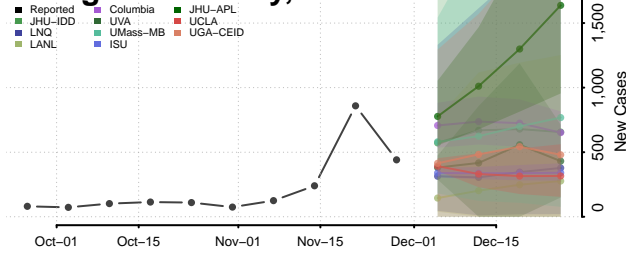

Livingston County, Louisiana

Madison County, Louisiana

Morehouse County, Louisiana

Natchitoches County, Louisiana

Orleans County, Louisiana

Ouachita County, Louisiana

Plaquemines County, Louisiana

Pointe Coupee County, Louisiana