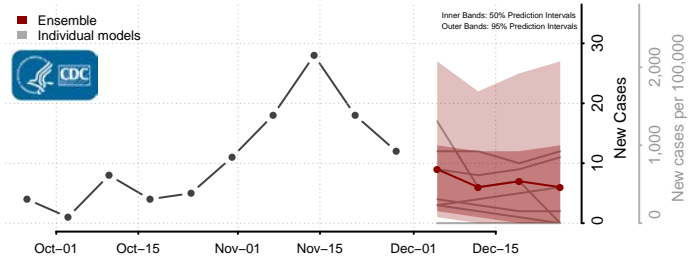

Hyde County, South Dakota