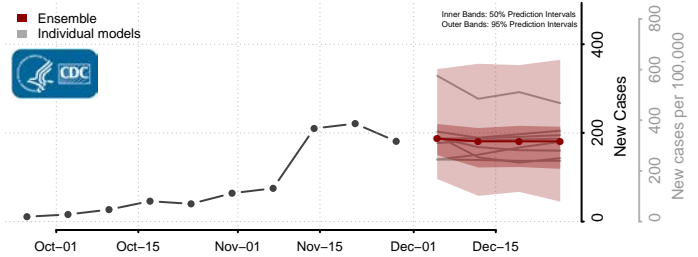

Hampshire County, West Virginia

Hancock County, West Virginia

Hardy County, West Virginia

Harrison County, West Virginia

Jackson County, West Virginia

Jefferson County, West Virginia

Kanawha County, West Virginia