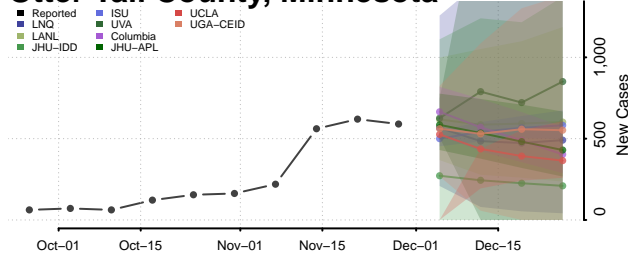

Otter Tail County, Minnesota