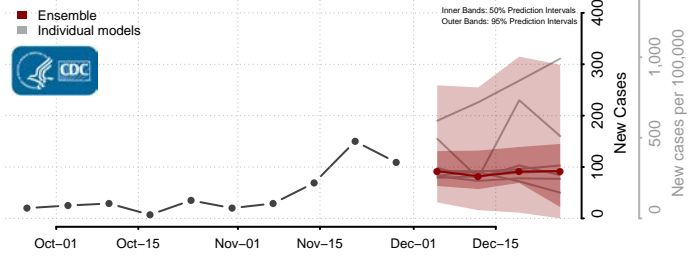

Jefferson Davis County, Louisiana