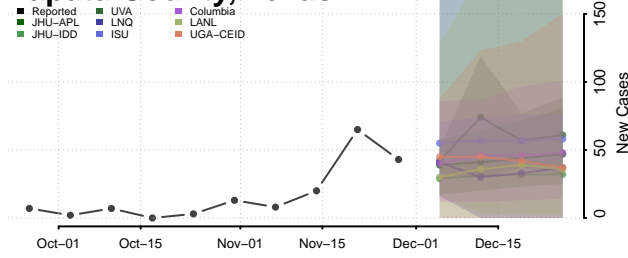

Wise County, Texas

Wood County, Texas

Yoakum County, Texas

Young County, Texas

Zapata County, Texas

Zavala County, Texas

Utah

Beaver County, Utah