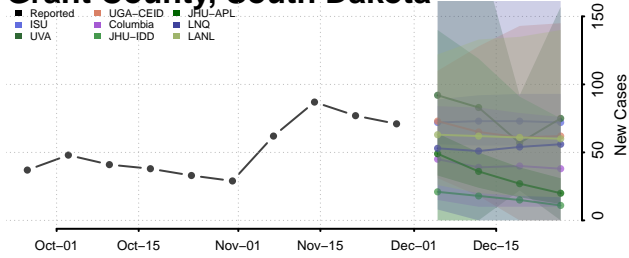

Douglas County, South Dakota

Edmunds County, South Dakota

Fall River County, South Dakota

Faulk County, South Dakota

Grant County, South Dakota

Gregory County, South Dakota

Haakon County, South Dakota

Hamlin County, South Dakota