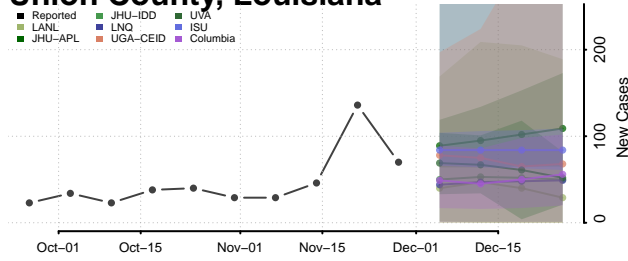

Union County, Louisiana