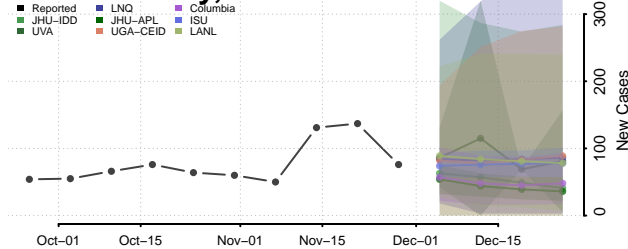

Roane County, Tennessee

Robertson County, Tennessee

Rutherford County, Tennessee

Scott County, Tennessee

Sequatchie County, Tennessee

Sevier County, Tennessee

Shelby County, Tennessee

Smith County, Tennessee