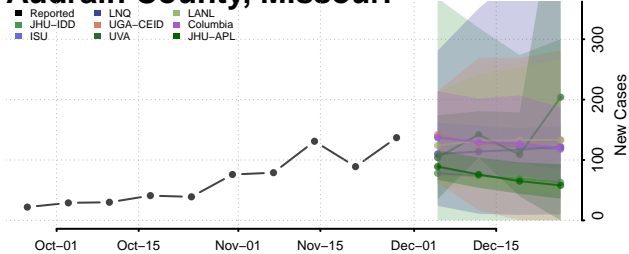

Audrain County, Missouri