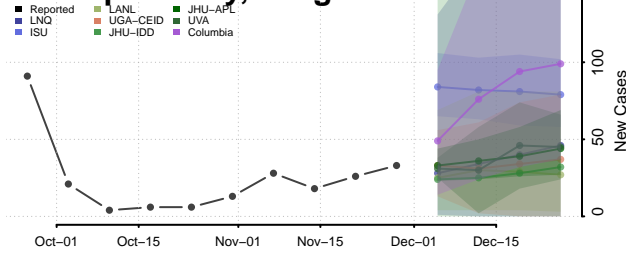

Clatsop County, Oregon