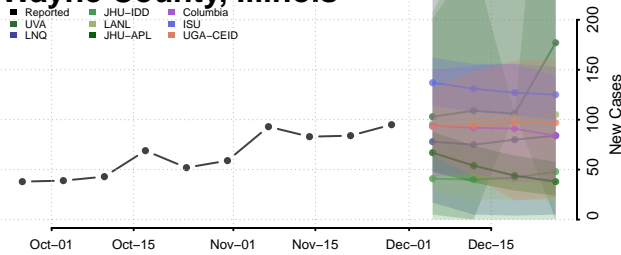

Union County, Illinois

Vermilion County, Illinois

Wabash County, Illinois

Warren County, Illinois

Washington County, Illinois

Wayne County, Illinois

White County, Illinois

Whiteside County, Illinois