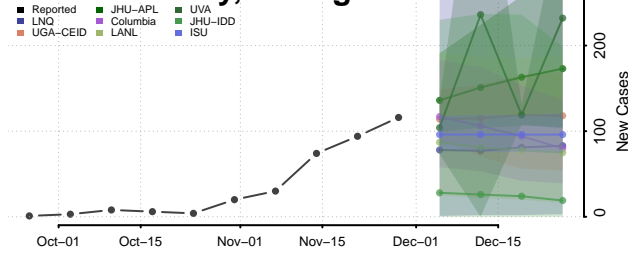

Alpena County, Michigan

Antrim County, Michigan

Arenac County, Michigan

Baraga County, Michigan

Barry County, Michigan

Bay County, Michigan

Benzie County, Michigan

Berrien County, Michigan