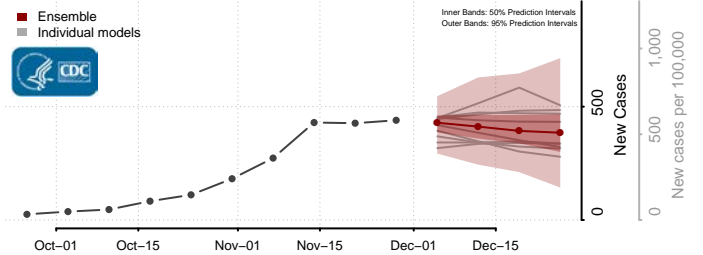

Shiawassee County, Michigan

St. Clair County, Michigan

St. Joseph County, Michigan

Tuscola County, Michigan

Van Buren County, Michigan

Washtenaw County, Michigan

Wayne County, Michigan

Wexford County, Michigan