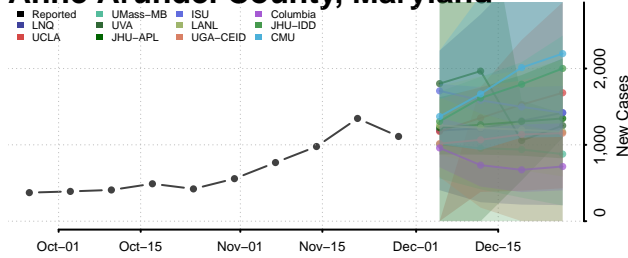

Waldo County, Maine

Washington County, Maine

York County, Maine

Maryland

Allegany County, Maryland

Anne Arundel County, Maryland

Baltimore City County, Maryland

Baltimore County, Maryland