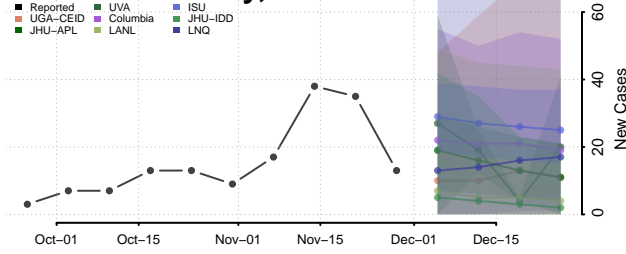

Scotland County, Missouri