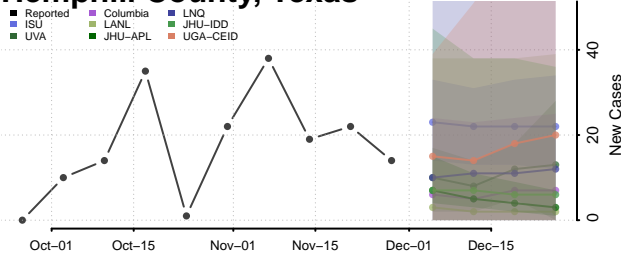

Hemphill County, Texas