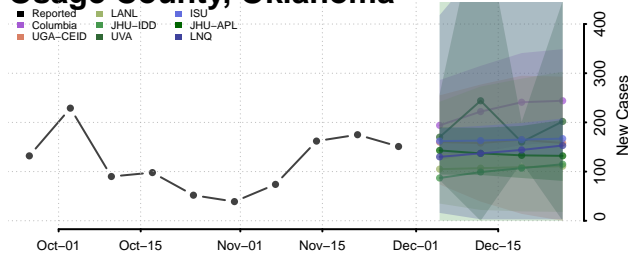

Noble County, Oklahoma

Nowata County, Oklahoma

Okfuskee County, Oklahoma

Oklahoma County, Oklahoma

Okmulgee County, Oklahoma

Osage County, Oklahoma

Ottawa County, Oklahoma

Pawnee County, Oklahoma