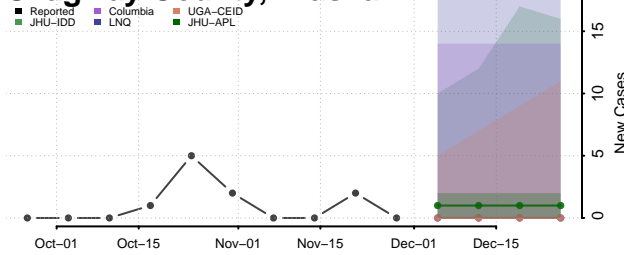

North Slope County, Alaska

Northwest Arctic County, Alaska

Petersburg County, Alaska

Prince of Wales-Hyder County, Alaska

Sitka County, Alaska

Skagway County, Alaska

Southeast Fairbanks County, Alaska

Valdez-Cordova County, Alaska