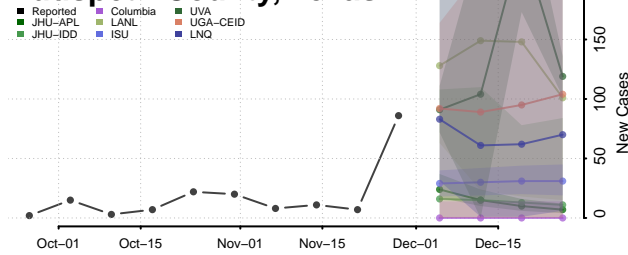

Houston County, Texas

Howard County, Texas

Hudspeth County, Texas

Hunt County, Texas

Hutchinson County, Texas

Irion County, Texas

Jack County, Texas

Jackson County, Texas