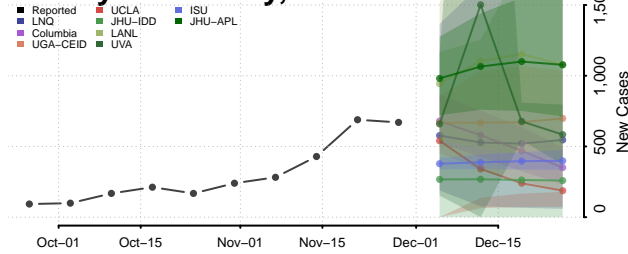

Kandiyohi County, Minnesota