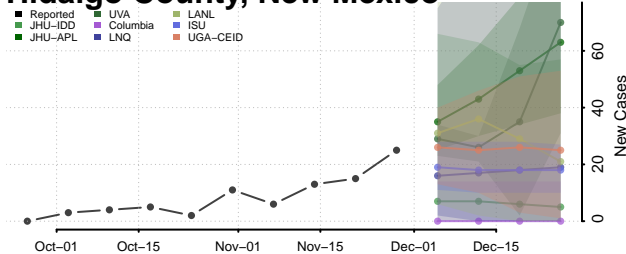

De Baca County, New Mexico

Dona Ana County, New Mexico

Eddy County, New Mexico

Grant County, New Mexico

Guadalupe County, New Mexico

Harding County, New Mexico

Hidalgo County, New Mexico

Lea County, New Mexico