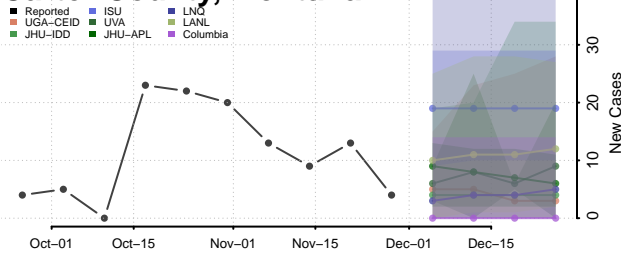

Beaverhead County, Montana

Big Horn County, Montana

Blaine County, Montana

Broadwater County, Montana

Carbon County, Montana

Carter County, Montana

Cascade County, Montana

Chouteau County, Montana