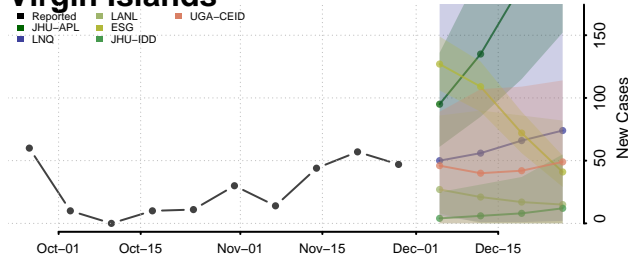

Virgin Islands