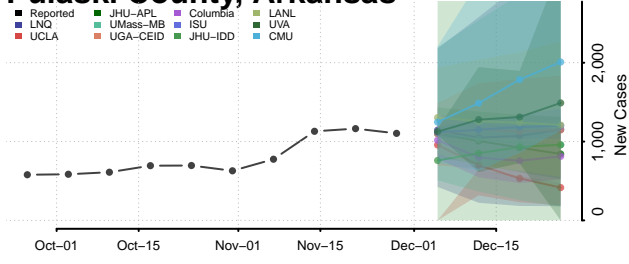

Pulaski County, Arkansas

Randolph County, Arkansas

Saline County, Arkansas

Scott County, Arkansas

Searcy County, Arkansas

Sebastian County, Arkansas

Sevier County, Arkansas

Sharp County, Arkansas