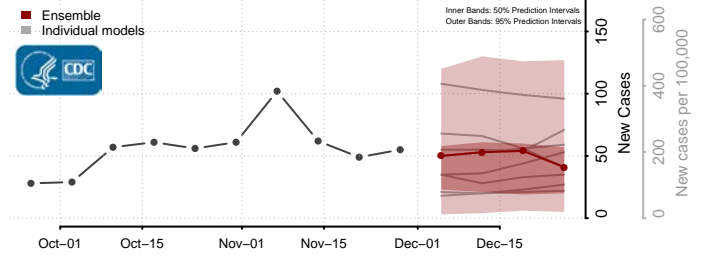

Russell County, Virginia