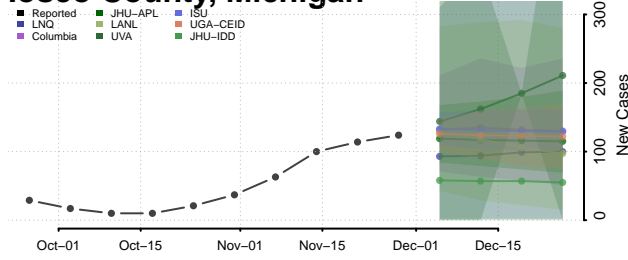

Grand Traverse County, Michigan

Gratiot County, Michigan

Hillsdale County, Michigan

Houghton County, Michigan

Huron County, Michigan

Ingham County, Michigan

Ionia County, Michigan

Iosco County, Michigan