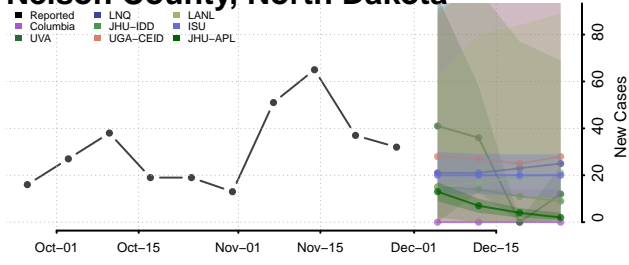

Nelson County, North Dakota