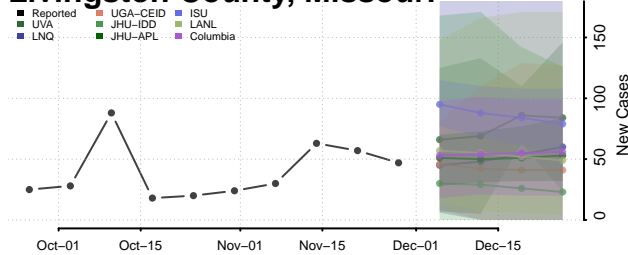

Livingston County, Missouri