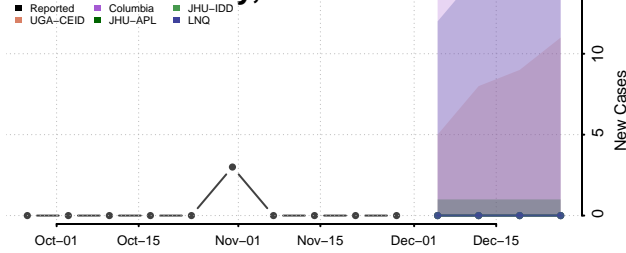

Worth County, Georgia

Guam

Hawaii

Hawaii County, Hawaii

Honolulu County, Hawaii

Kalawao County, Hawaii

Kauai County, Hawaii

Maui County, Hawaii