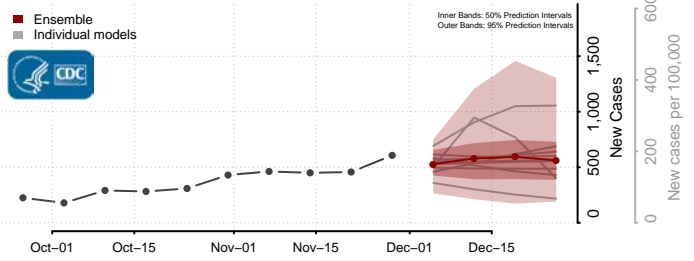

Currituck County, North Carolina

Dare County, North Carolina

Davidson County, North Carolina

Davie County, North Carolina

Duplin County, North Carolina

Durham County, North Carolina

Edgecombe County, North Carolina