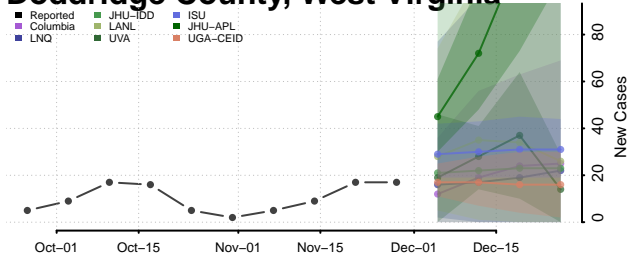

Doddridge County, West Virginia