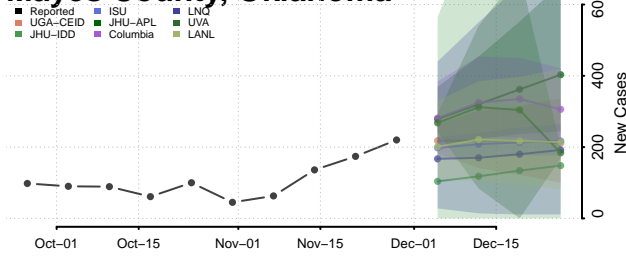

Mayes County, Oklahoma