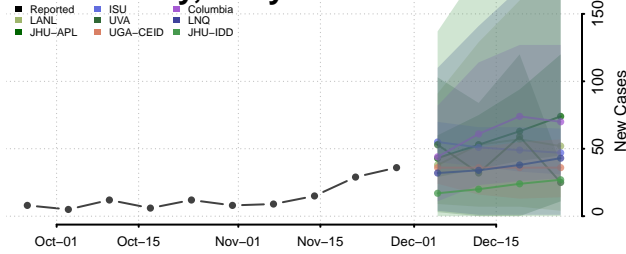

Kent County, Maryland