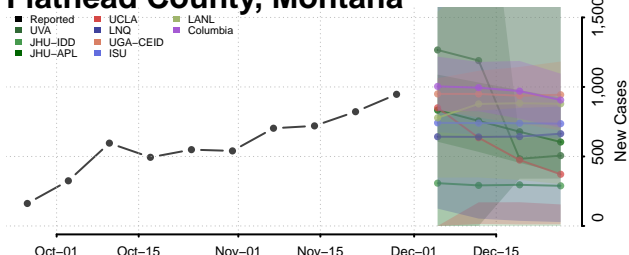

Custer County, Montana

Daniels County, Montana

Dawson County, Montana

Deer Lodge County, Montana

Fallon County, Montana

Fergus County, Montana

Flathead County, Montana

Gallatin County, Montana