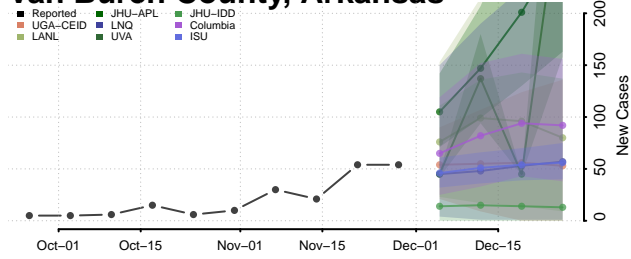

Van Buren County, Arkansas