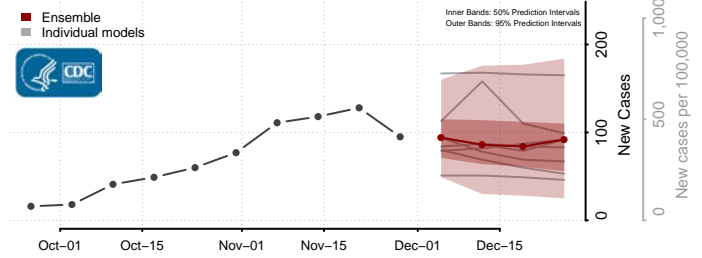

Randolph County, Indiana

Ripley County, Indiana

Rush County, Indiana

Scott County, Indiana

Shelby County, Indiana

Spencer County, Indiana

St. Joseph County, Indiana

Starke County, Indiana