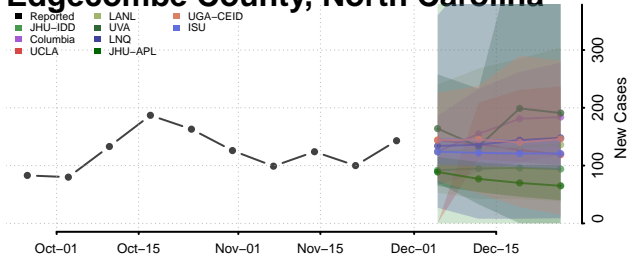

Currituck County, North Carolina

Dare County, North Carolina

Davidson County, North Carolina

Davie County, North Carolina

Duplin County, North Carolina

Durham County, North Carolina

Edgecombe County, North Carolina