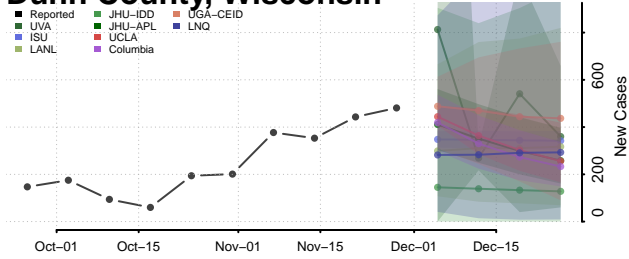

Dunn County, Wisconsin