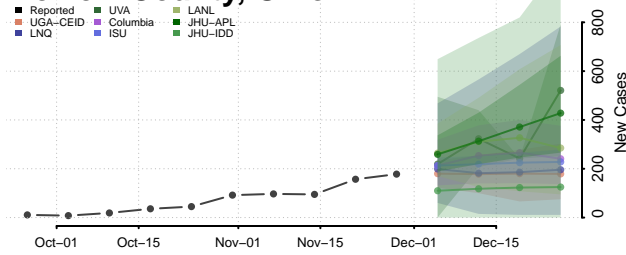

Meigs County, Ohio

Mercer County, Ohio

Miami County, Ohio

Monroe County, Ohio

Montgomery County, Ohio

Morgan County, Ohio

Morrow County, Ohio

Muskingum County, Ohio