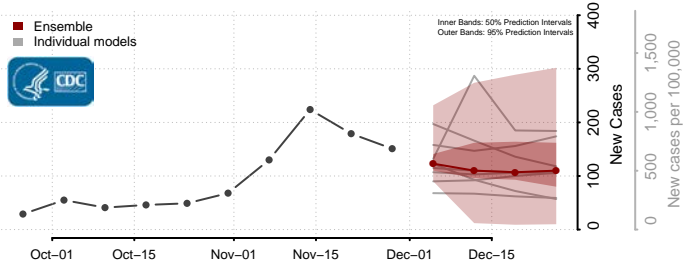

Taylor County, Iowa

Union County, Iowa

Van Buren County, Iowa

Wapello County, Iowa

Warren County, Iowa

Washington County, Iowa

Wayne County, Iowa

Webster County, Iowa