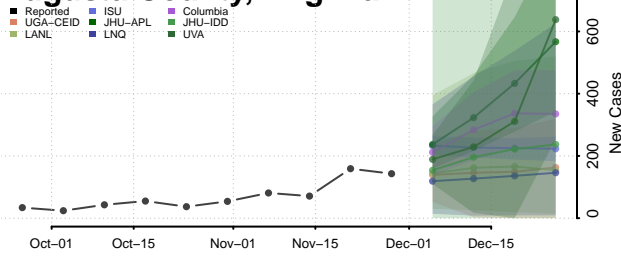

Augusta County, Virginia