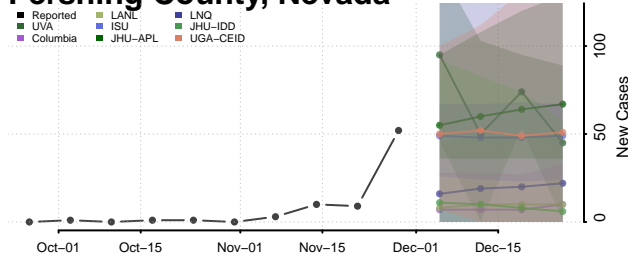

Pershing County, Nevada