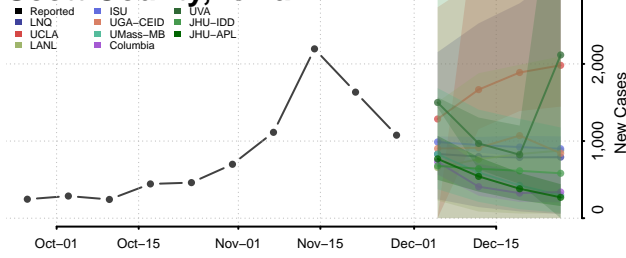

Poweshiek County, Iowa

Ringgold County, Iowa

Sac County, Iowa

Scott County, Iowa

Shelby County, Iowa

Sioux County, Iowa

Story County, Iowa

Tama County, Iowa