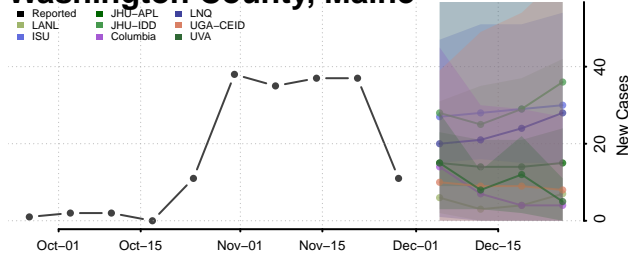

Washington County, Maine