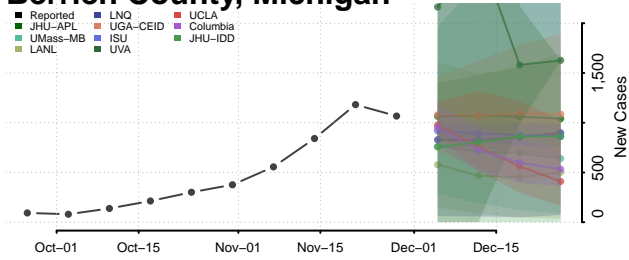

Alpena County, Michigan

Antrim County, Michigan

Arenac County, Michigan

Baraga County, Michigan

Barry County, Michigan

Bay County, Michigan

Benzie County, Michigan

Berrien County, Michigan