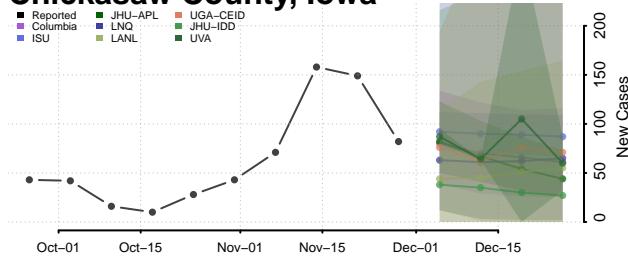

Cass County, Iowa

Cedar County, Iowa

Cerro Gordo County, Iowa

Cherokee County, Iowa

Chickasaw County, Iowa

Clarke County, Iowa

Clay County, Iowa

Clayton County, Iowa