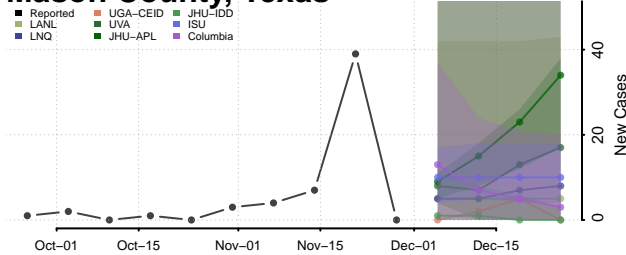

Mason County, Texas