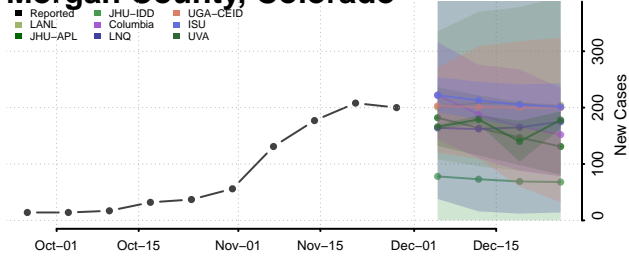

Morgan County, Colorado