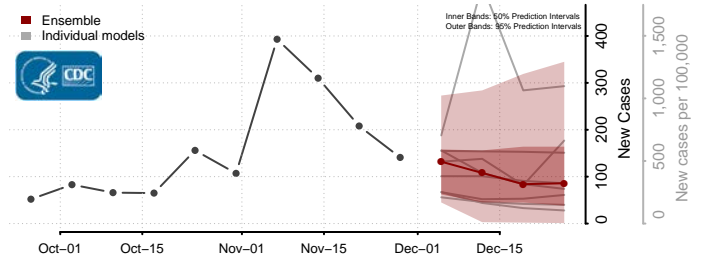

Juneau County, Wisconsin