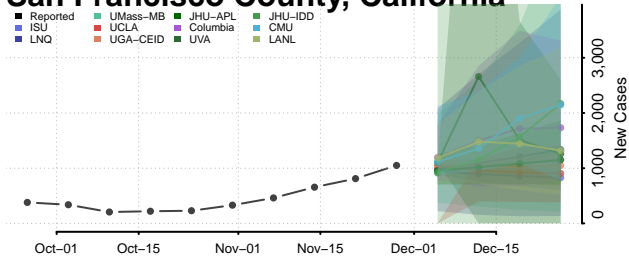

San Francisco County, California