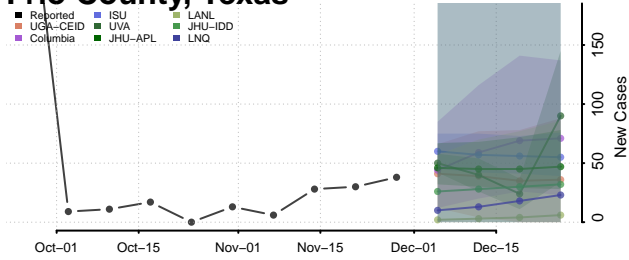

Frio County, Texas