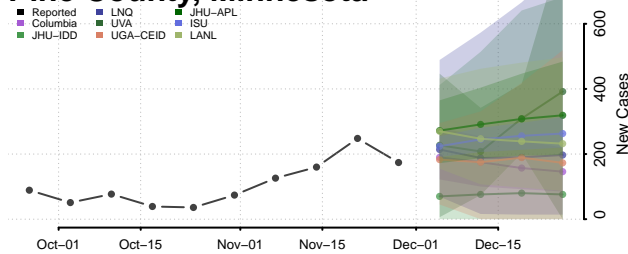

Pine County, Minnesota