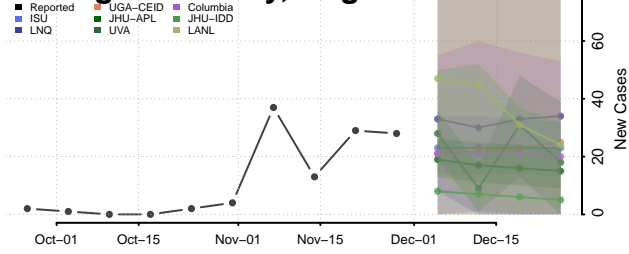

Covington County, Virginia