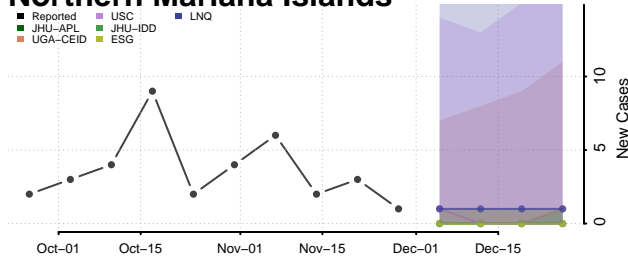

Northern Mariana Islands