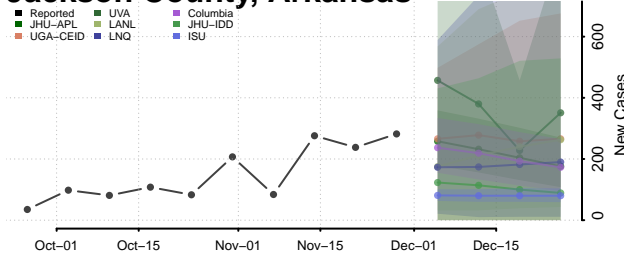

Greene County, Arkansas

Hempstead County, Arkansas

Hot Spring County, Arkansas

Howard County, Arkansas

Independence County, Arkansas

Izard County, Arkansas

Jackson County, Arkansas

Jefferson County, Arkansas