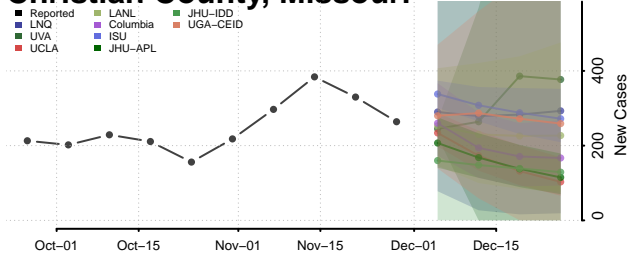

Christian County, Missouri