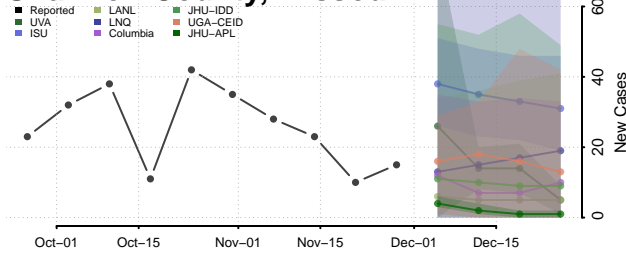

Shannon County, Missouri