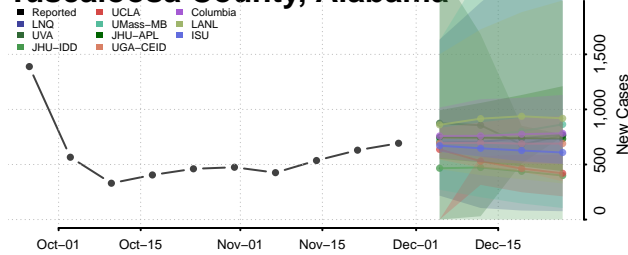

Tuscaloosa County, Alabama