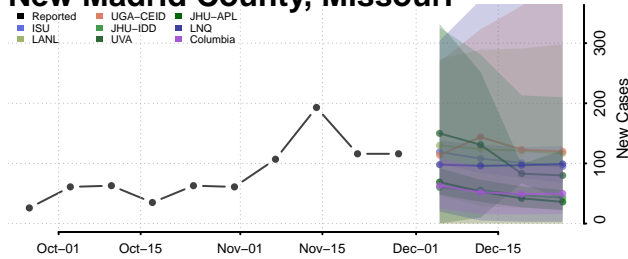

New Madrid County, Missouri