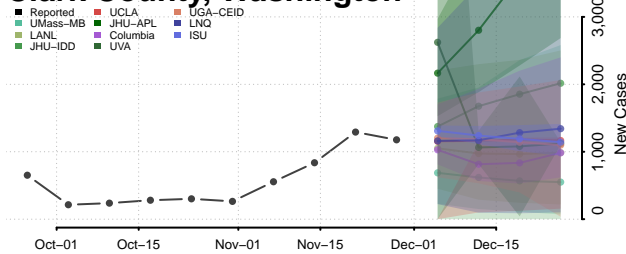

Clark County, Washington