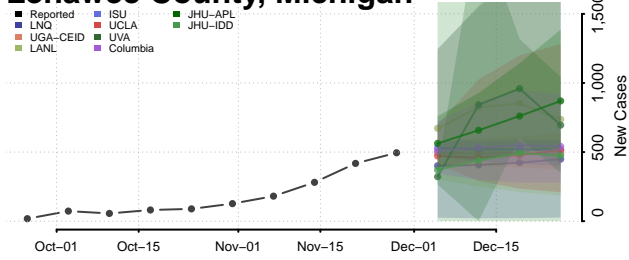

Lenawee County, Michigan