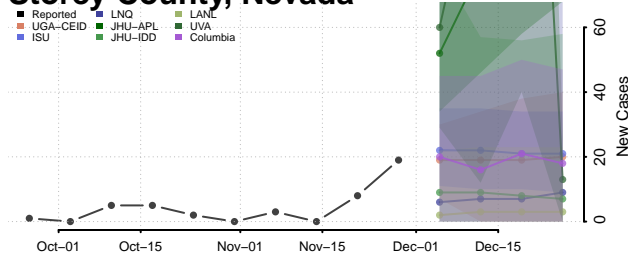

Storey County, Nevada