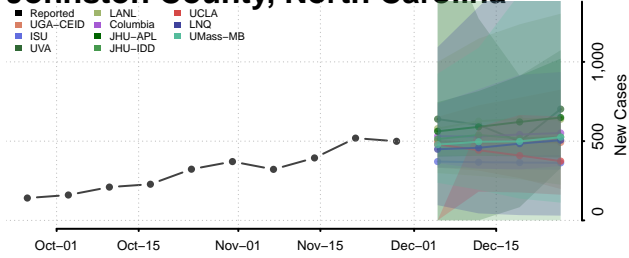

Hyde County, North Carolina

Iredell County, North Carolina

Jackson County, North Carolina

Johnston County, North Carolina

Jones County, North Carolina

Lee County, North Carolina

Lenoir County, North Carolina