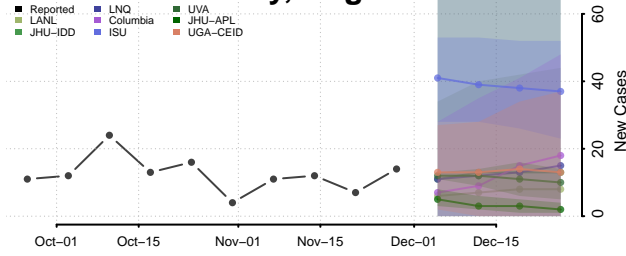

Brunswick County, Virginia