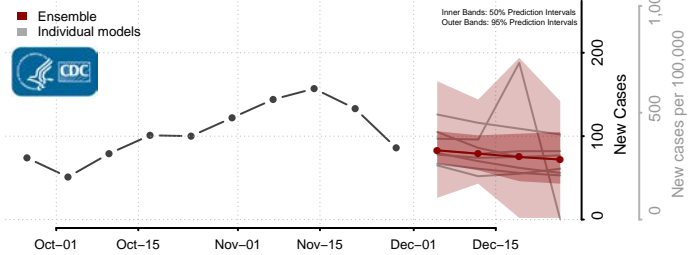

Miller County, Missouri