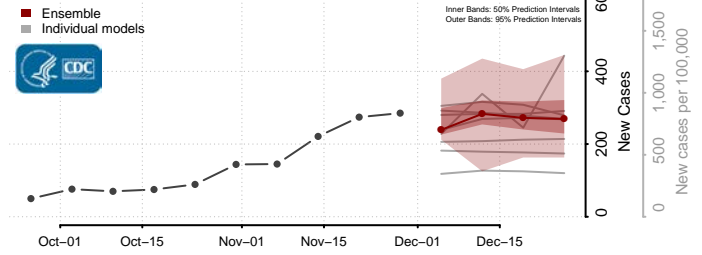

Wasatch County, Utah