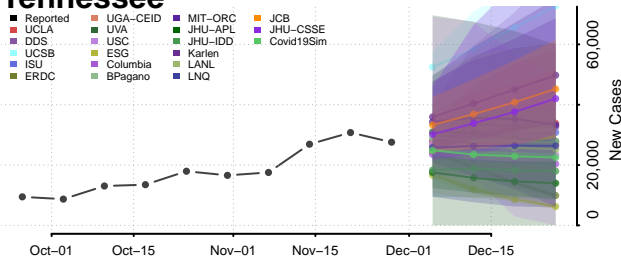

Yankton County, South Dakota

Ziebach County, South Dakota

Tennessee

Anderson County, Tennessee

Bedford County, Tennessee

Benton County, Tennessee