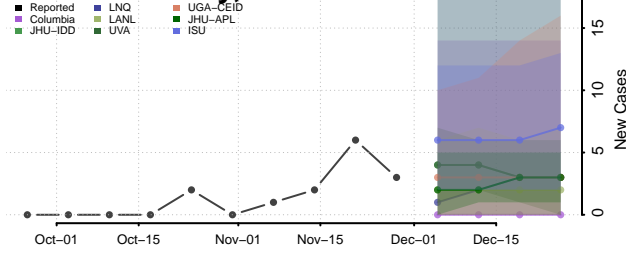

Nebraska

Adams County, Nebraska

Antelope County, Nebraska

Arthur County, Nebraska

Banner County, Nebraska

Blaine County, Nebraska

Boone County, Nebraska

Box Butte County, Nebraska