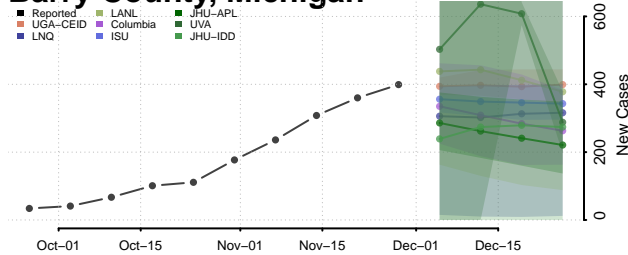

Alpena County, Michigan

Antrim County, Michigan

Arenac County, Michigan

Baraga County, Michigan

Barry County, Michigan

Bay County, Michigan

Benzie County, Michigan

Berrien County, Michigan