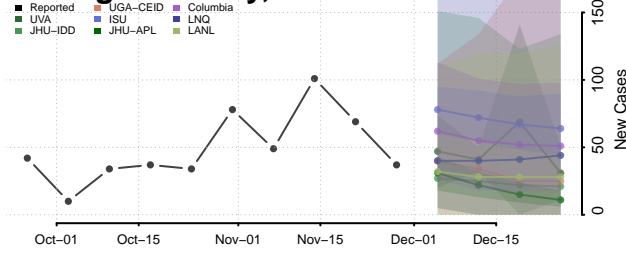

Bollinger County, Missouri