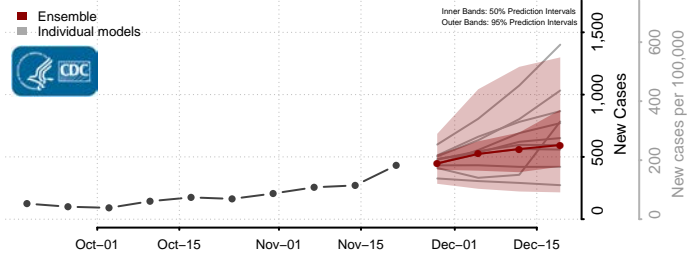

Arlington County, Virginia