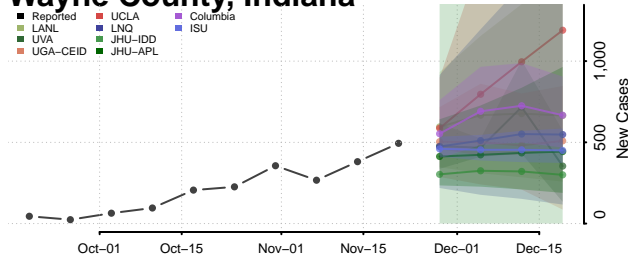

Vanderburgh County, Indiana

Vermillion County, Indiana

Vigo County, Indiana

Wabash County, Indiana

Warren County, Indiana

Warrick County, Indiana

Washington County, Indiana

Wayne County, Indiana