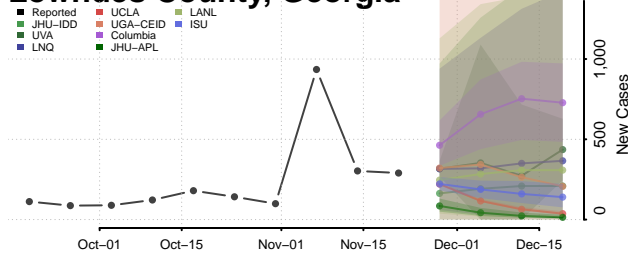

Laurens County, Georgia

Lee County, Georgia

Liberty County, Georgia

Lincoln County, Georgia

Long County, Georgia

Lowndes County, Georgia

Lumpkin County, Georgia

Macon County, Georgia