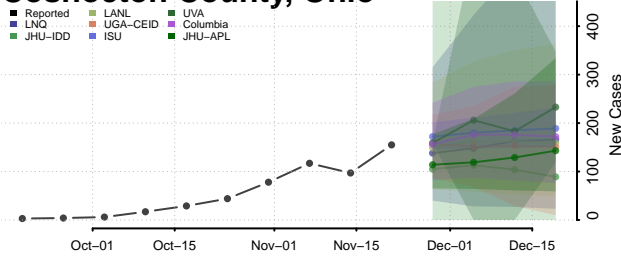

Columbiana County, Ohio

Coshocton County, Ohio

Crawford County, Ohio

Cuyahoga County, Ohio

Darke County, Ohio

Defiance County, Ohio

Delaware County, Ohio

Erie County, Ohio