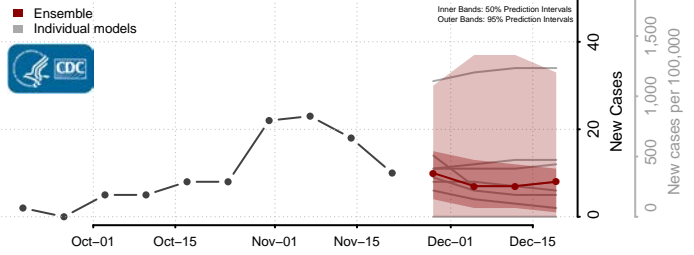

Ziebach County, South Dakota