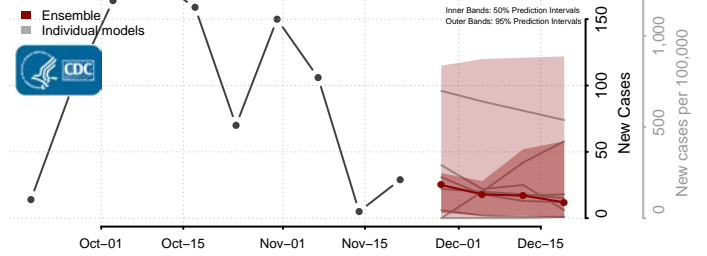

Glacier County, Montana