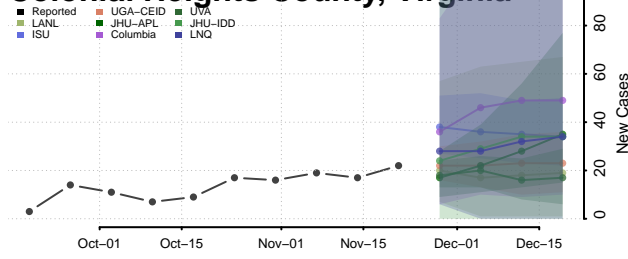

Charlotte County, Virginia

Charlottesville County, Virginia

Chesapeake County, Virginia

Chesterfield County, Virginia

Clarke County, Virginia

Colonial Heights County, Virginia

Covington County, Virginia

Craig County, Virginia