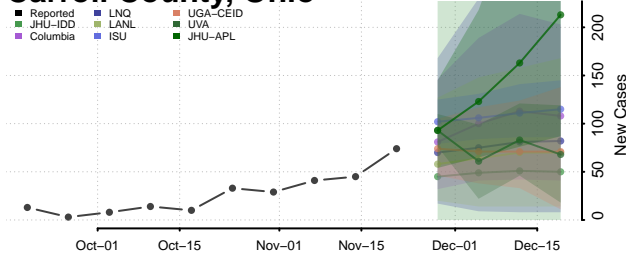

Carroll County, Ohio