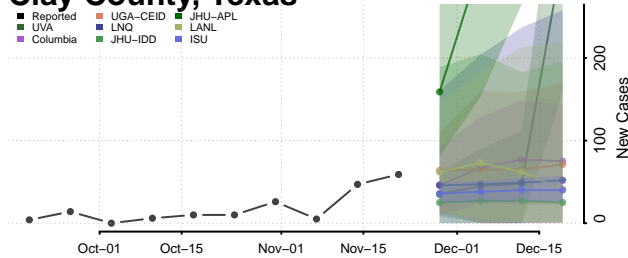

Clay County, Texas