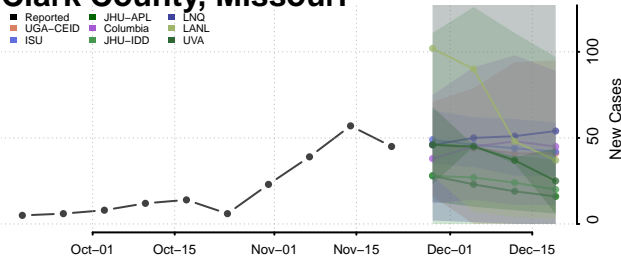

Clark County, Missouri