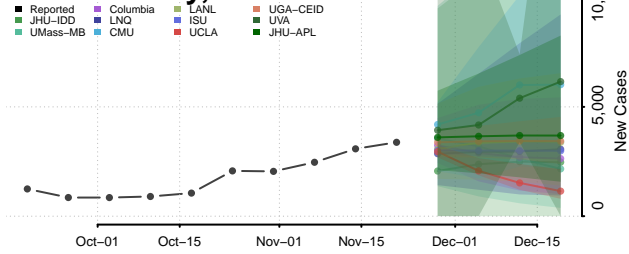

Dane County, Wisconsin