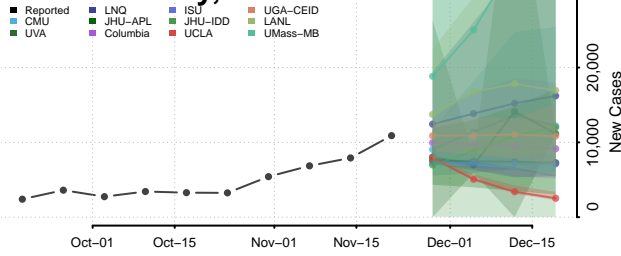

Dallas County, Texas