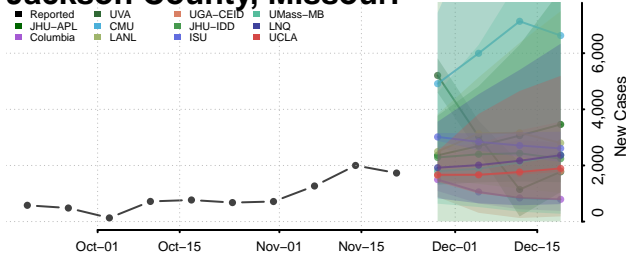

Harrison County, Missouri

Henry County, Missouri

Hickory County, Missouri

Holt County, Missouri

Howard County, Missouri

Howell County, Missouri

Iron County, Missouri

Jackson County, Missouri