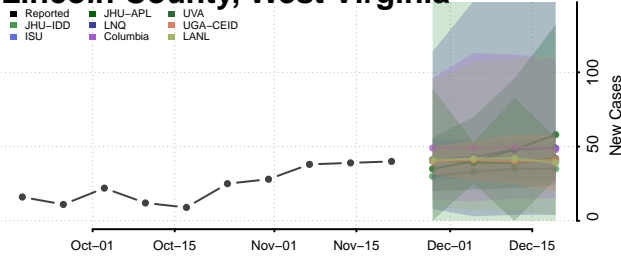

Lincoln County, West Virginia