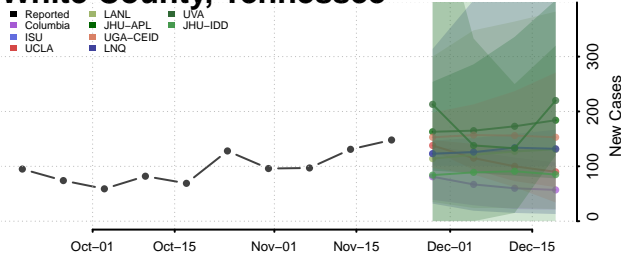

White County, Tennessee