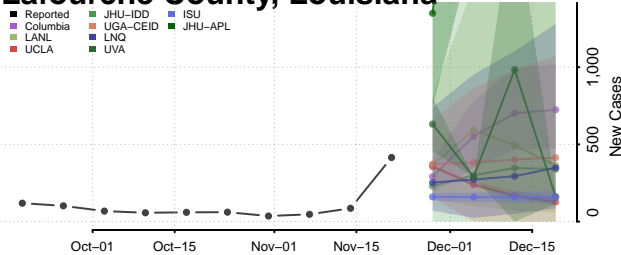

Lafourche County, Louisiana