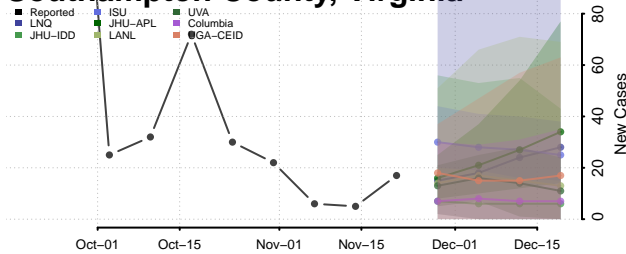

Southampton County, Virginia