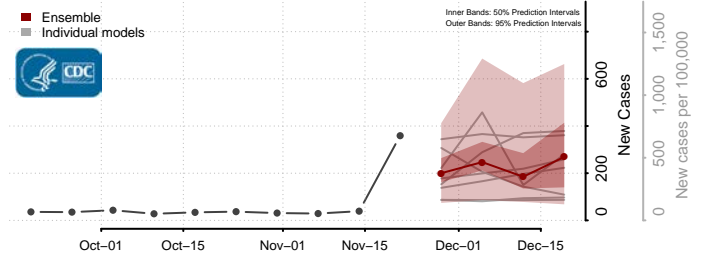

St. Charles County, Louisiana