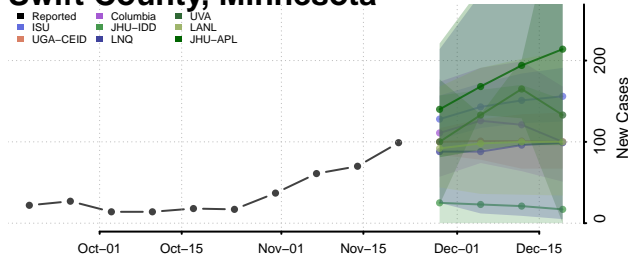

Swift County, Minnesota