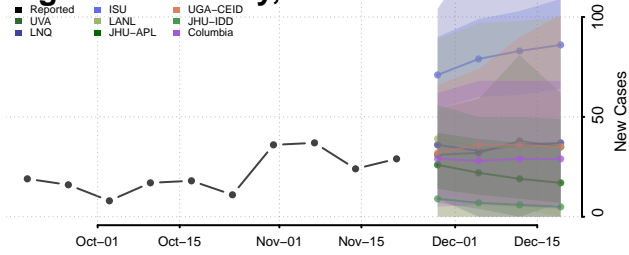

Big Stone County, Minnesota