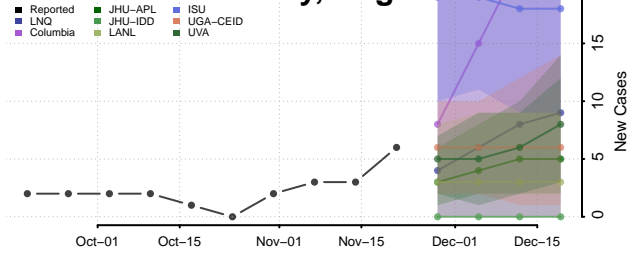

Falls Church County, Virginia