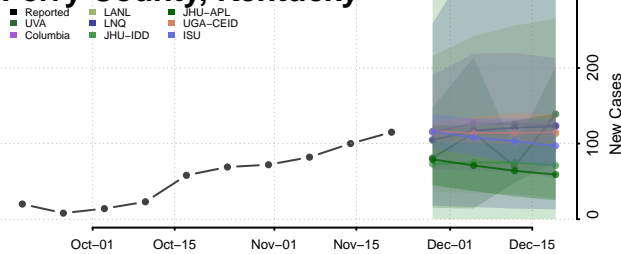

Perry County, Kentucky