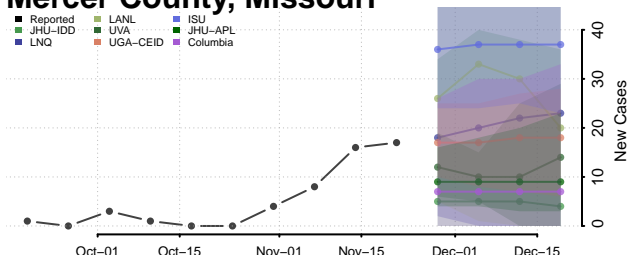

Mercer County, Missouri