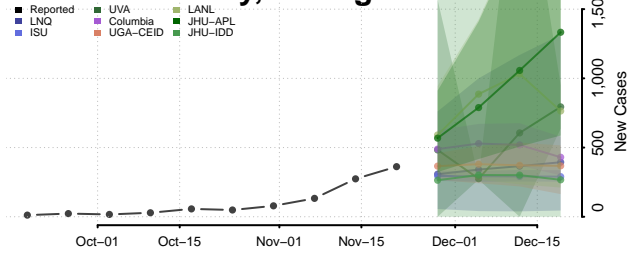

Emmet County, Michigan

Genesee County, Michigan

Gladwin County, Michigan

Gogebic County, Michigan

Grand Traverse County, Michigan

Gratiot County, Michigan

Hillsdale County, Michigan

Houghton County, Michigan