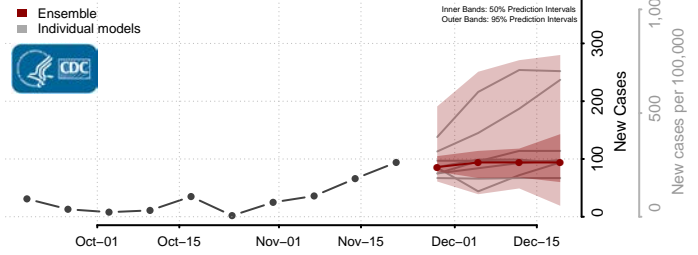

Washington County, Texas