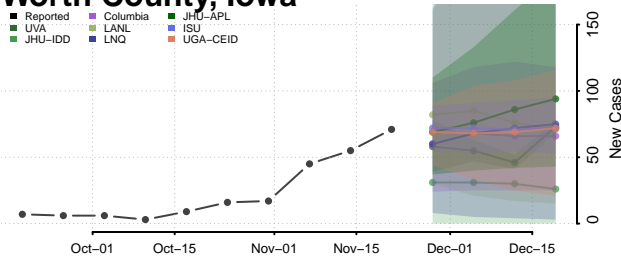

Wayne County, Iowa

Webster County, Iowa

Winnebago County, Iowa

Winneshiek County, Iowa

Woodbury County, Iowa

Worth County, Iowa

Wright County, Iowa

Kansas