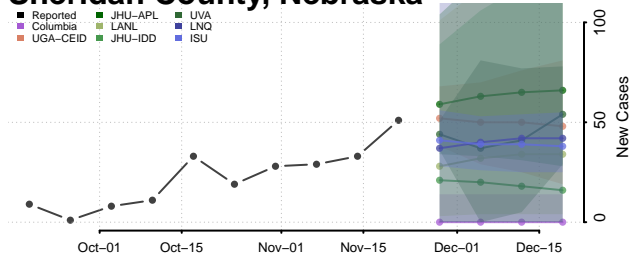

Saline County, Nebraska

Sarpy County, Nebraska

Saunders County, Nebraska

Scotts Bluff County, Nebraska

Seward County, Nebraska

Sheridan County, Nebraska

Sherman County, Nebraska

Sioux County, Nebraska