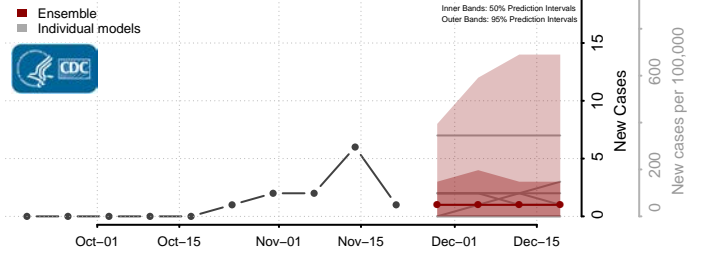

Eureka County, Nevada