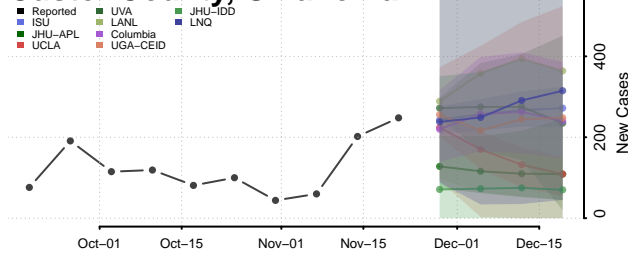

Custer County, Oklahoma