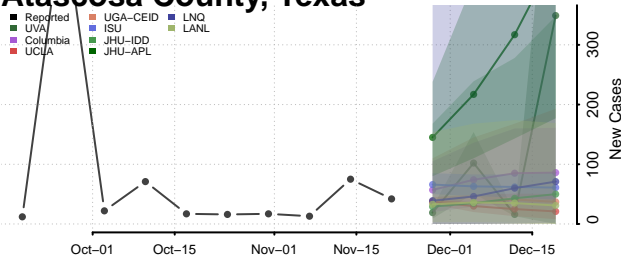

Atascosa County, Texas