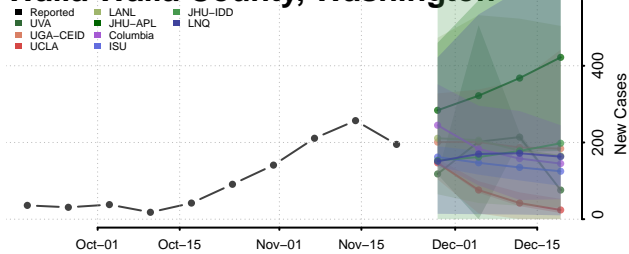

Stevens County, Washington

Thurston County, Washington

Wahkiakum County, Washington

Walla Walla County, Washington

Whatcom County, Washington

Whitman County, Washington

Yakima County, Washington

West Virginia