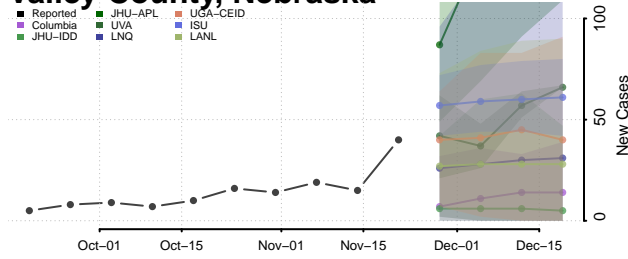

Valley County, Nebraska