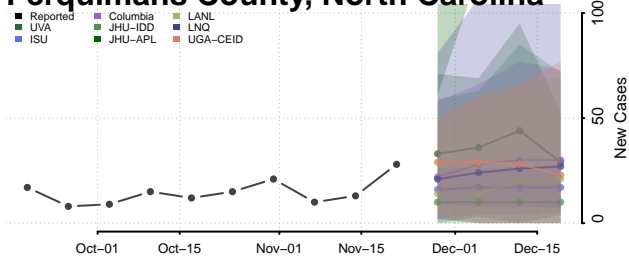

Perquimans County, North Carolina