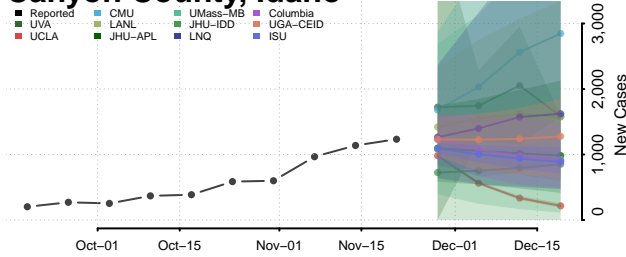

Canyon County, Idaho