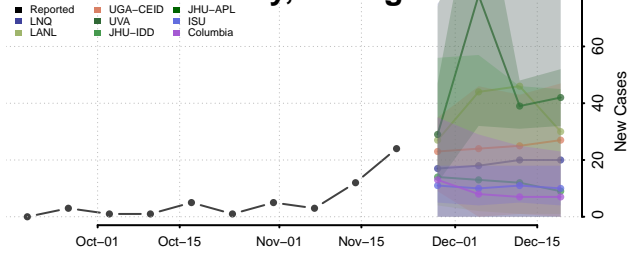

Keweenaw County, Michigan