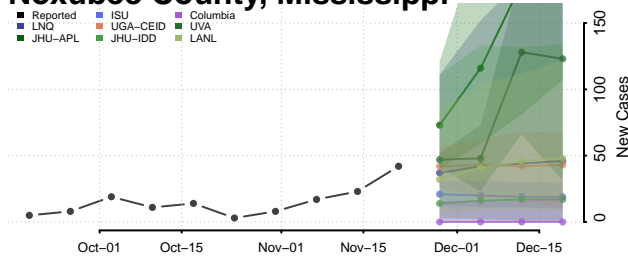

Noxubee County, Mississippi