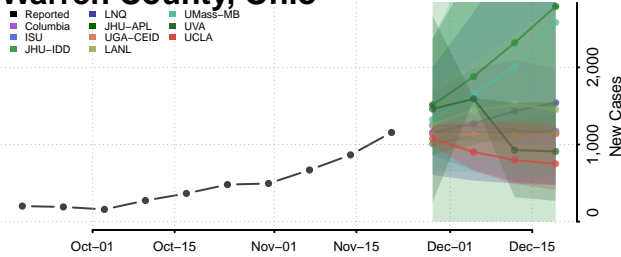

Warren County, Ohio