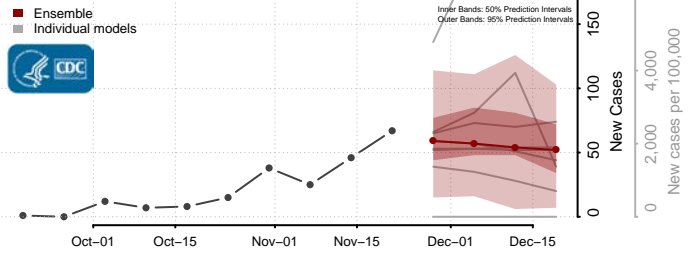

Fallon County, Montana