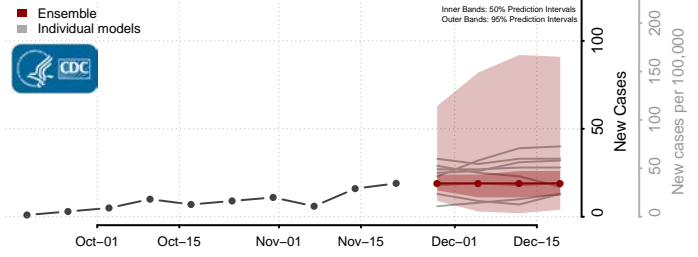

Grand Isle County, Vermont

Lamoille County, Vermont

Orange County, Vermont

Orleans County, Vermont

Rutland County, Vermont

Washington County, Vermont

Windham County, Vermont

Windsor County, Vermont