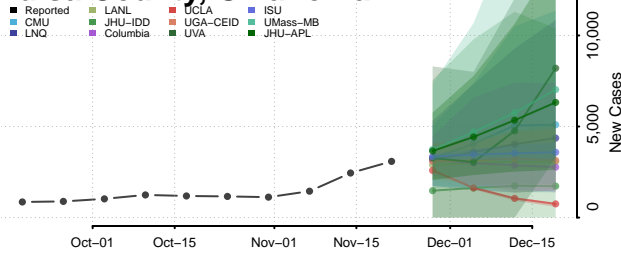

Tulsa County, Oklahoma