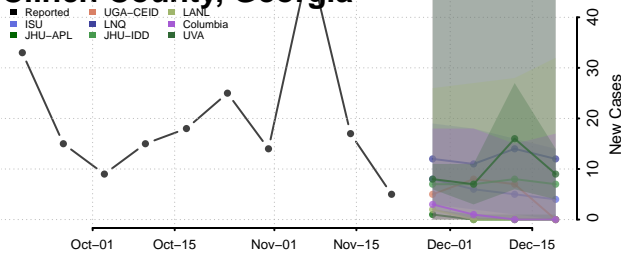

Clinch County, Georgia