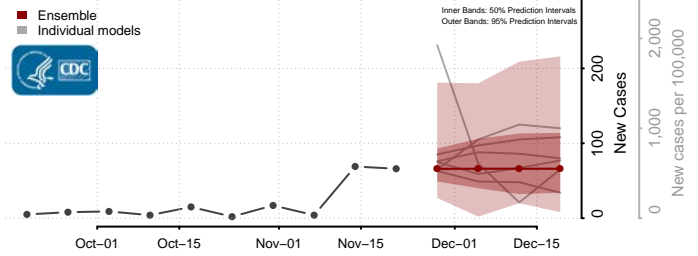

Ward County, Texas