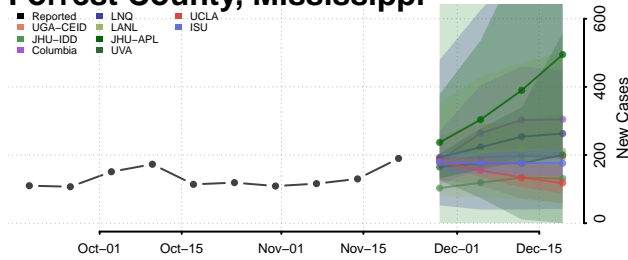

Forrest County, Mississippi