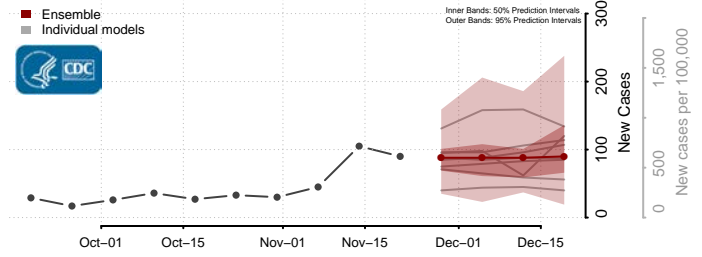

Cannon County, Tennessee