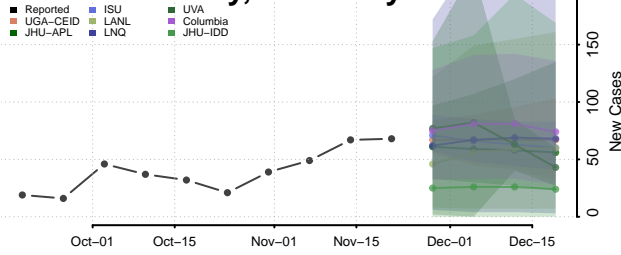

Webster County, Kentucky