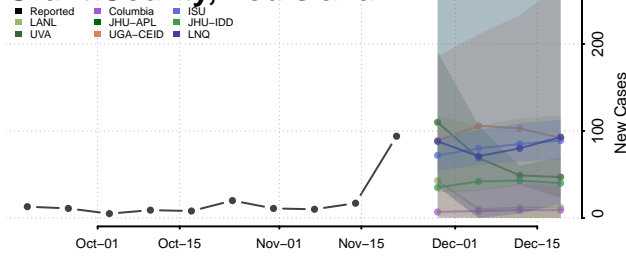

Grant County, Louisiana