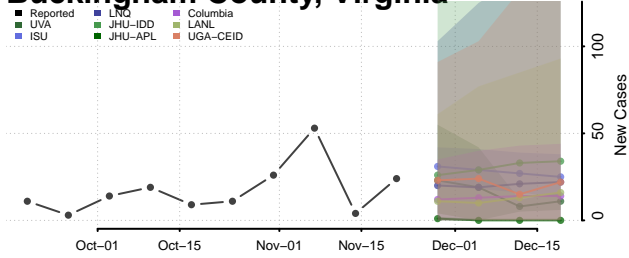

Buckingham County, Virginia