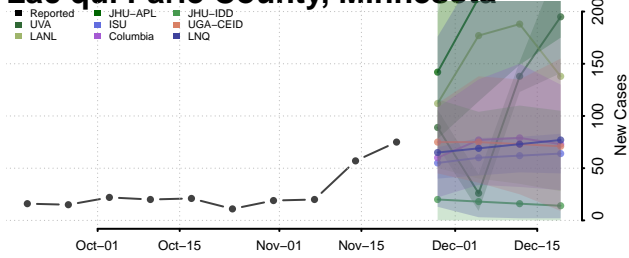

Lac qui Parle County, Minnesota