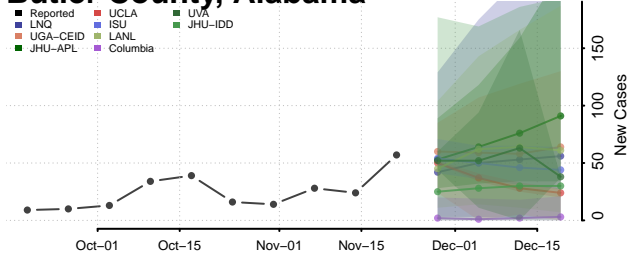

Butler County, Alabama