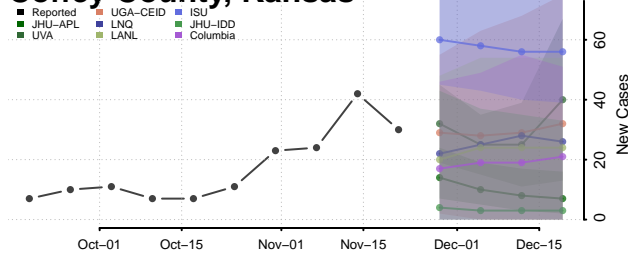

Chase County, Kansas

Chautauqua County, Kansas

Cherokee County, Kansas

Cheyenne County, Kansas

Clark County, Kansas

Clay County, Kansas

Cloud County, Kansas

Coffey County, Kansas