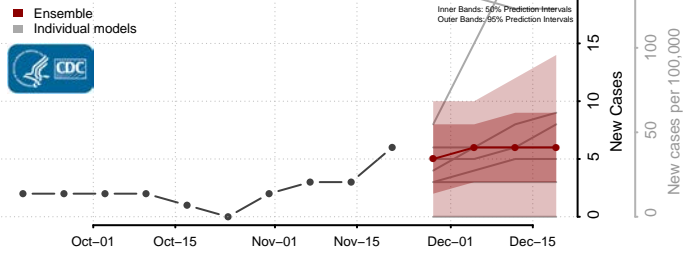

Falls Church County, Virginia