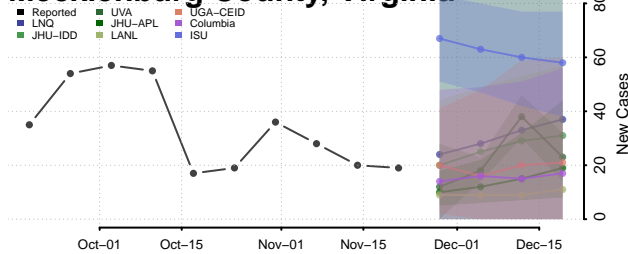

Mecklenburg County, Virginia