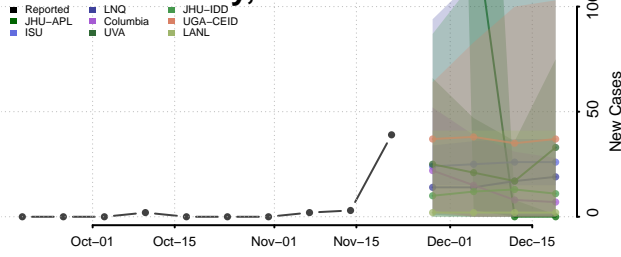

Crockett County, Texas