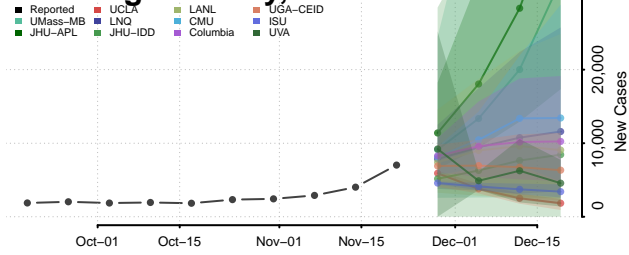

Plumas County, California

Riverside County, California

Sacramento County, California

San Benito County, California

San Bernardino County, California

San Diego County, California

San Francisco County, California