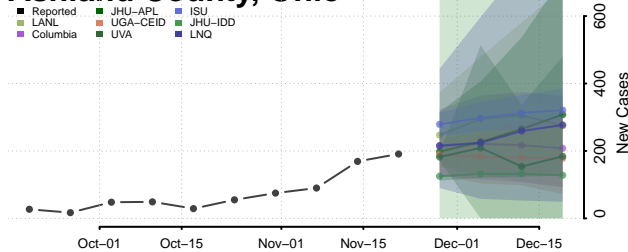

Northern Mariana Islands

Ohio

Adams County, Ohio

Allen County, Ohio

Ashland County, Ohio

Ashtabula County, Ohio

Athens County, Ohio

Auglaize County, Ohio