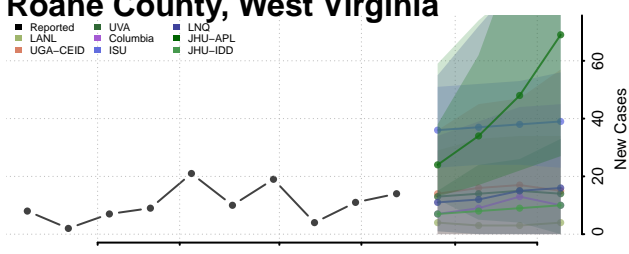

Roane County, West Virginia