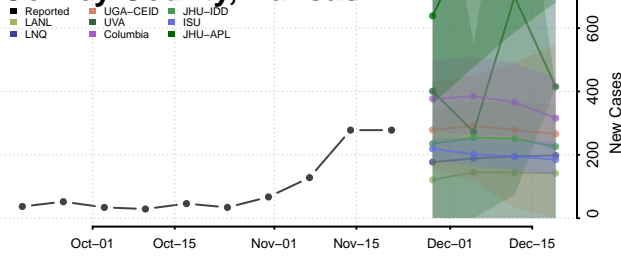

Cowley County, Kansas