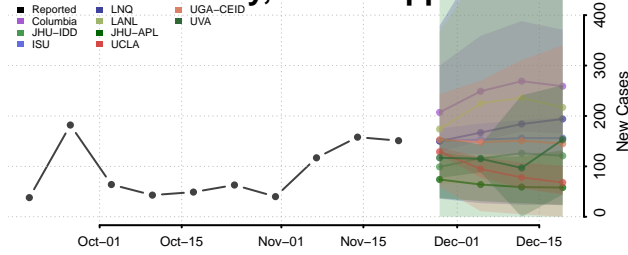

Lowndes County, Mississippi

Madison County, Mississippi

Marion County, Mississippi

Marshall County, Mississippi

Monroe County, Mississippi

Montgomery County, Mississippi

Neshoba County, Mississippi

Newton County, Mississippi