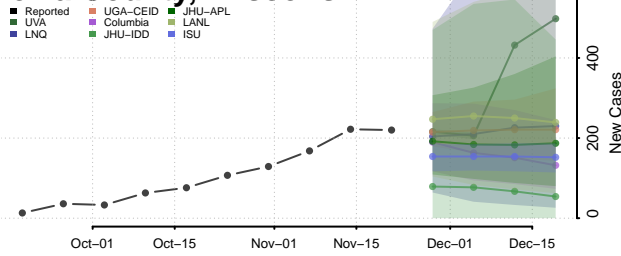

Iowa County, Wisconsin