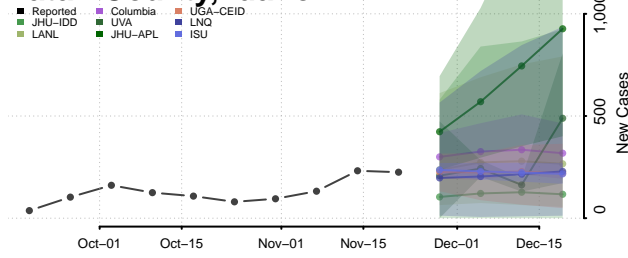

Lemhi County, Idaho

Lewis County, Idaho

Lincoln County, Idaho

Madison County, Idaho

Minidoka County, Idaho

Nez Perce County, Idaho

Oneida County, Idaho

Owyhee County, Idaho