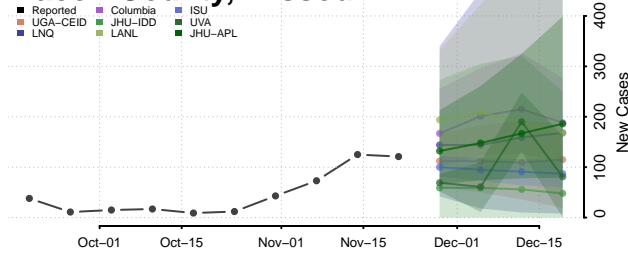

Macon County, Missouri