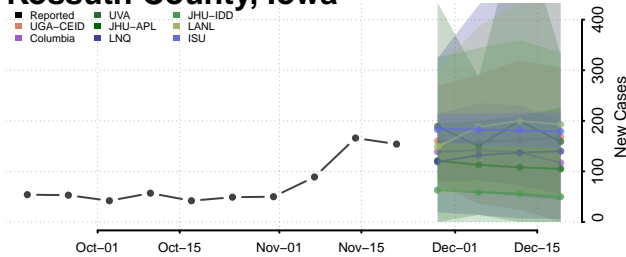

Kossuth County, Iowa