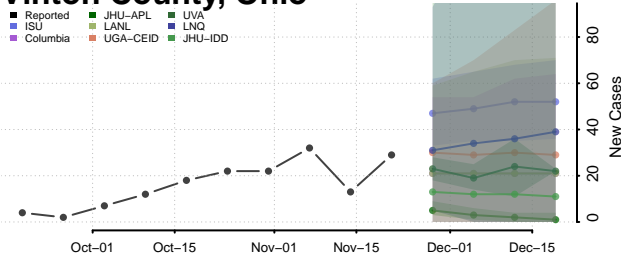

Vinton County, Ohio