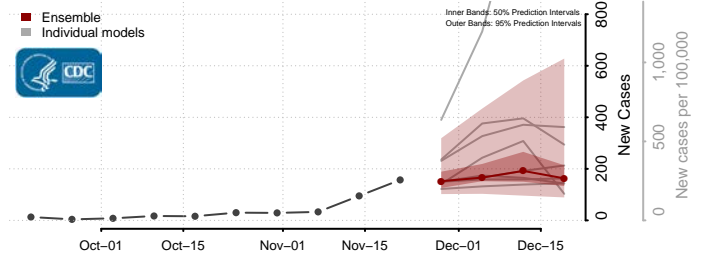

Pershing County, Nevada

Storey County, Nevada

Washoe County, Nevada

White Pine County, Nevada

New Hampshire

Belknap County, New Hampshire

Carroll County, New Hampshire

Cheshire County, New Hampshire