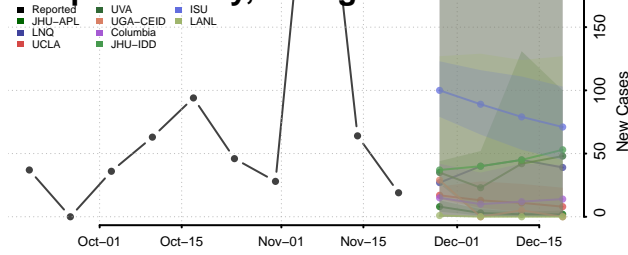

Clayton County, Georgia

Clinch County, Georgia

Cobb County, Georgia

Coffee County, Georgia

Colquitt County, Georgia

Columbia County, Georgia

Cook County, Georgia

Coweta County, Georgia