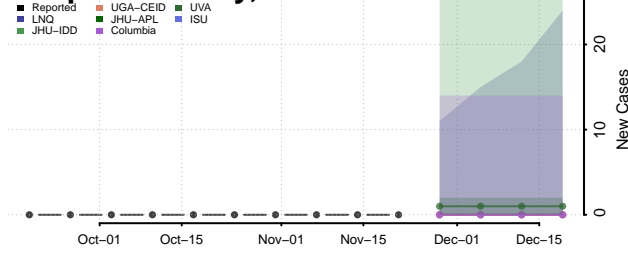

Sanpete County, Utah