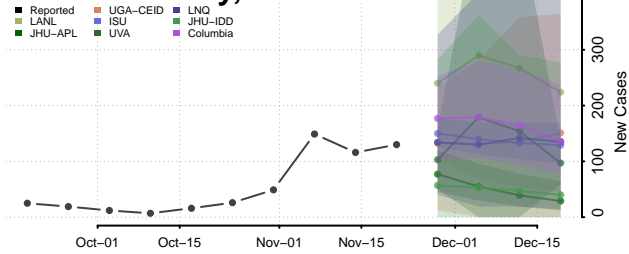

Greene County, Illinois