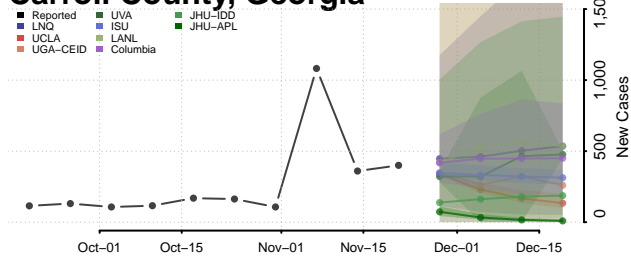

Bryan County, Georgia

Bulloch County, Georgia

Burke County, Georgia

Butts County, Georgia

Calhoun County, Georgia

Camden County, Georgia

Candler County, Georgia

Carroll County, Georgia