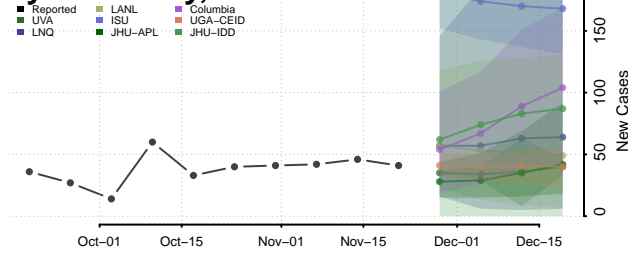

Esmeralda County, Nevada

Eureka County, Nevada

Humboldt County, Nevada

Lander County, Nevada

Lincoln County, Nevada

Lyon County, Nevada

Mineral County, Nevada

Nye County, Nevada