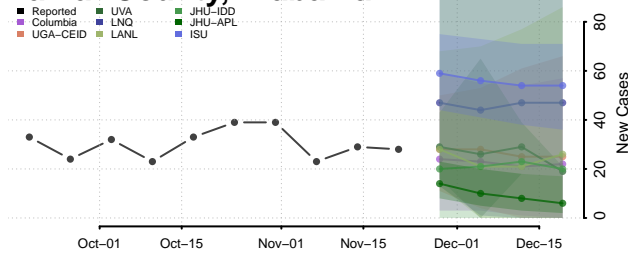

Geneva County, Alabama

Greene County, Alabama

Hale County, Alabama

Henry County, Alabama

Houston County, Alabama

Jackson County, Alabama

Jefferson County, Alabama

Lamar County, Alabama