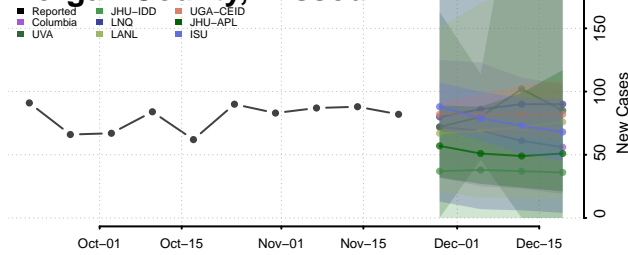

Morgan County, Missouri