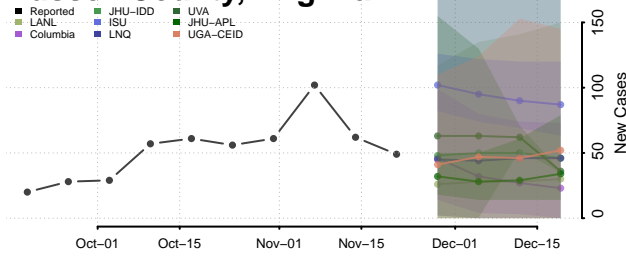

Russell County, Virginia