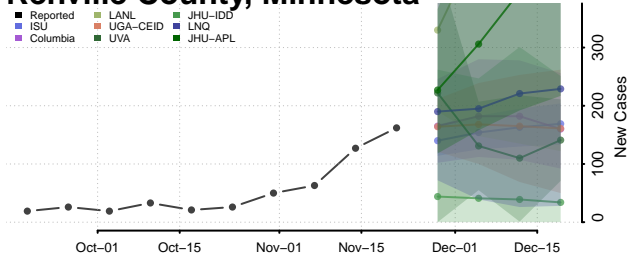

Renville County, Minnesota