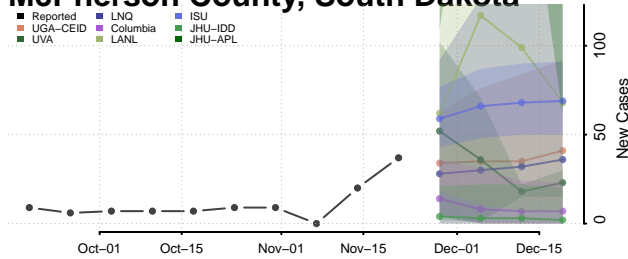

McPherson County, South Dakota