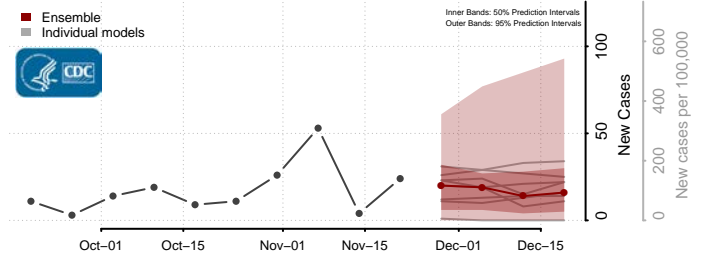

Buckingham County, Virginia