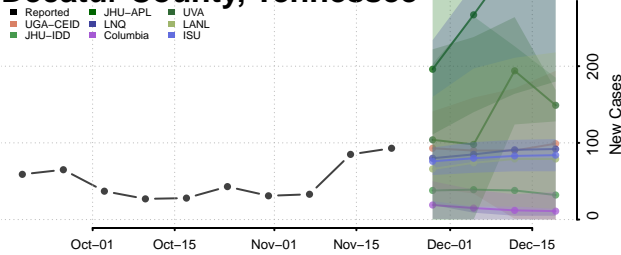

Decatur County, Tennessee