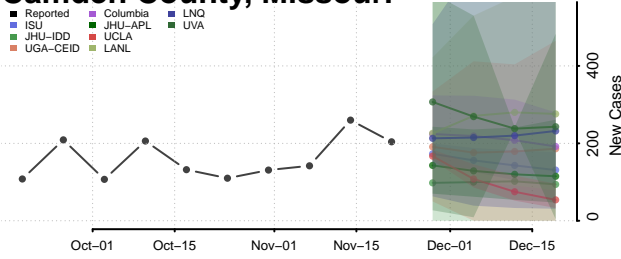

Camden County, Missouri