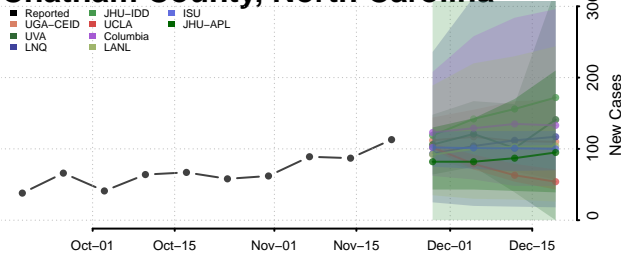

Camden County, North Carolina

Carteret County, North Carolina

Caswell County, North Carolina

Catawba County, North Carolina

Chatham County, North Carolina

Cherokee County, North Carolina

Chowan County, North Carolina