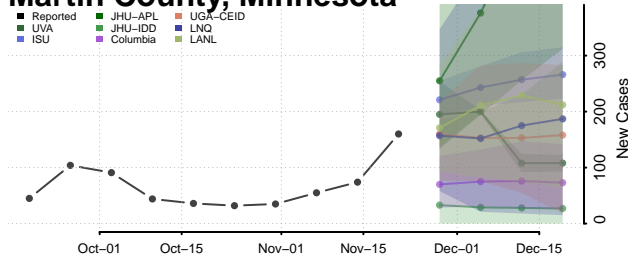

Martin County, Minnesota