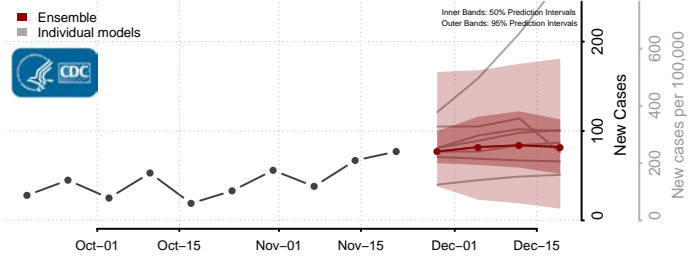

Logan County, West Virginia