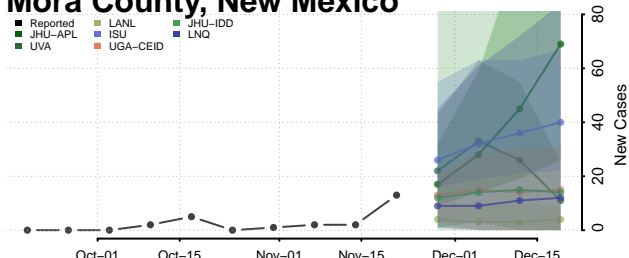

Mora County, New Mexico