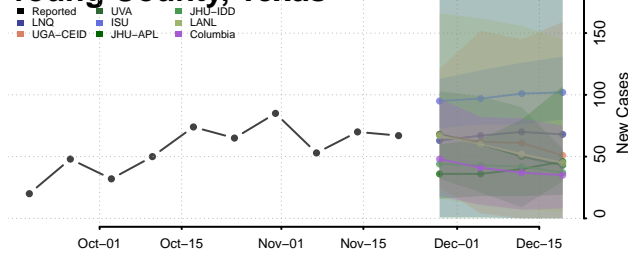

Young County, Texas