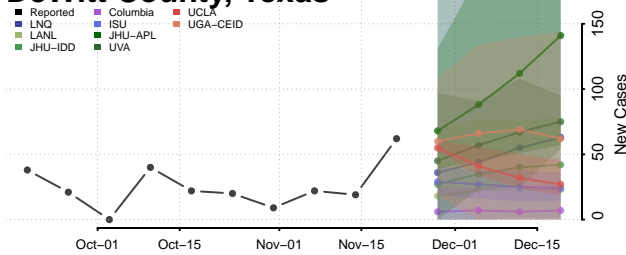

DeWitt County, Texas