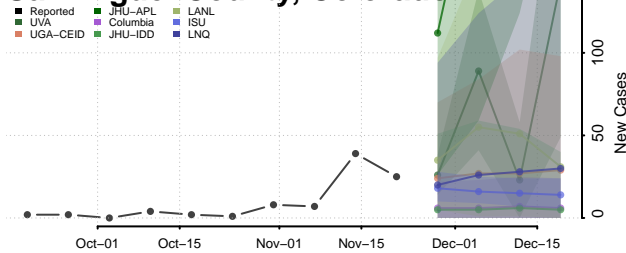

Prowers County, Colorado

Pueblo County, Colorado

Rio Blanco County, Colorado

Rio Grande County, Colorado

Routt County, Colorado

Saguache County, Colorado

San Juan County, Colorado

San Miguel County, Colorado