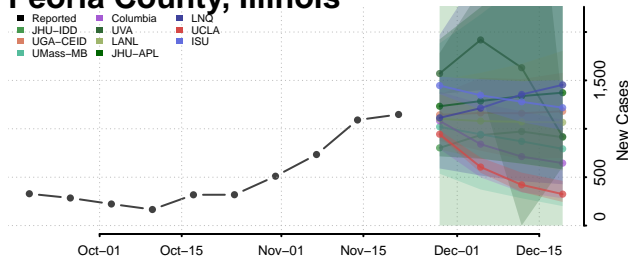

Menard County, Illinois

Mercer County, Illinois

Monroe County, Illinois

Montgomery County, Illinois

Morgan County, Illinois

Moultrie County, Illinois

Ogle County, Illinois

Peoria County, Illinois