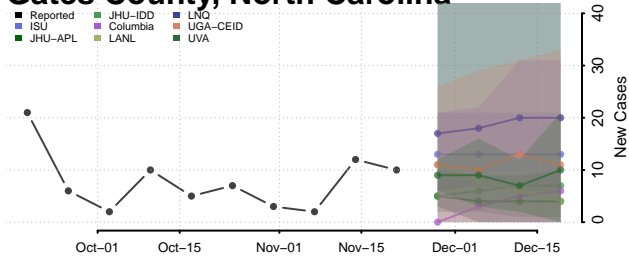

Gates County, North Carolina