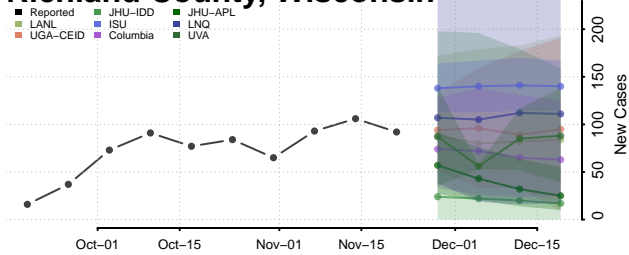

Richland County, Wisconsin