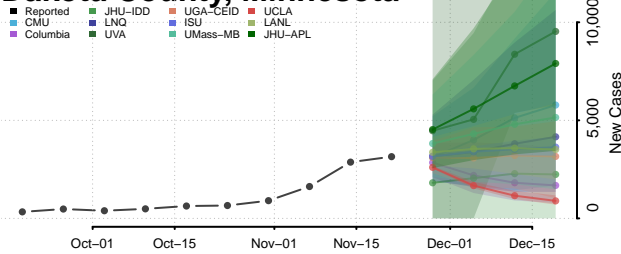

Chippewa County, Minnesota

Chisago County, Minnesota

Clay County, Minnesota

Clearwater County, Minnesota

Cook County, Minnesota

Cottonwood County, Minnesota

Crow Wing County, Minnesota

Dakota County, Minnesota