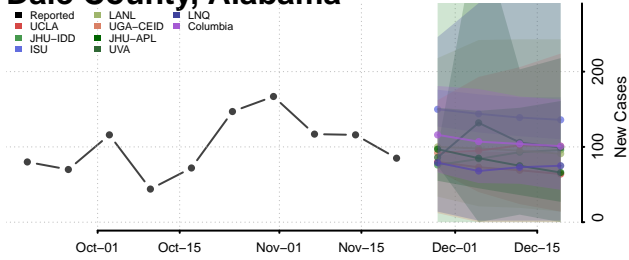

Dale County, Alabama