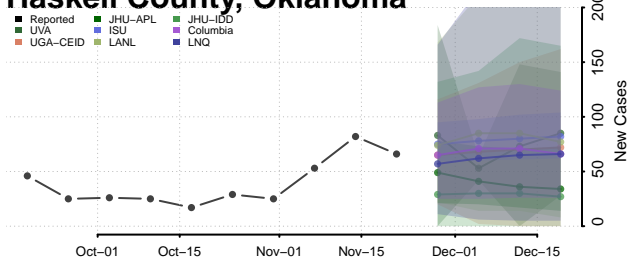

Haskell County, Oklahoma