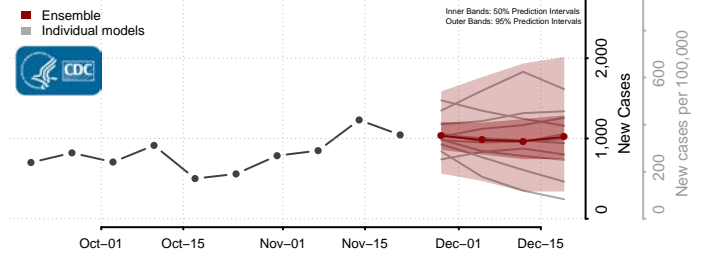

Dent County, Missouri

Douglas County, Missouri

Dunklin County, Missouri

Franklin County, Missouri

Gasconade County, Missouri

Gentry County, Missouri

Greene County, Missouri

Grundy County, Missouri