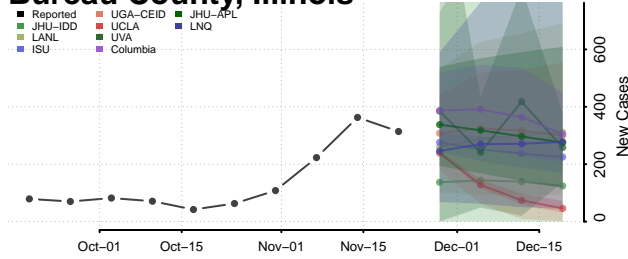

Bureau County, Illinois