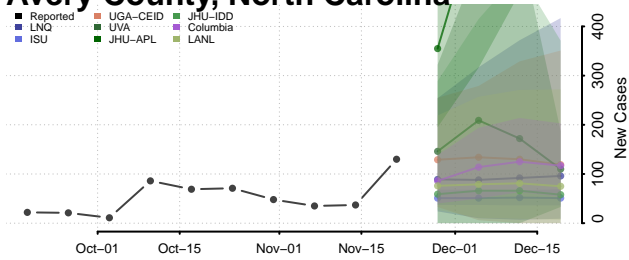

Alamance County, North Carolina

Alexander County, North Carolina

Alleghany County, North Carolina

Anson County, North Carolina

Ashe County, North Carolina

Avery County, North Carolina

Beaufort County, North Carolina