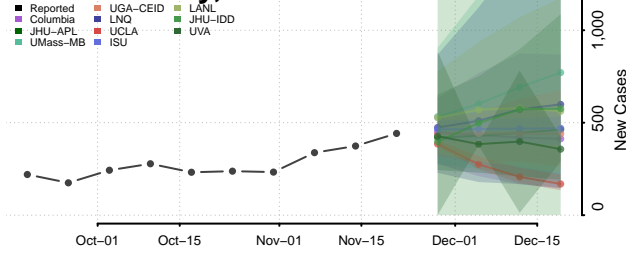

Union County, North Carolina