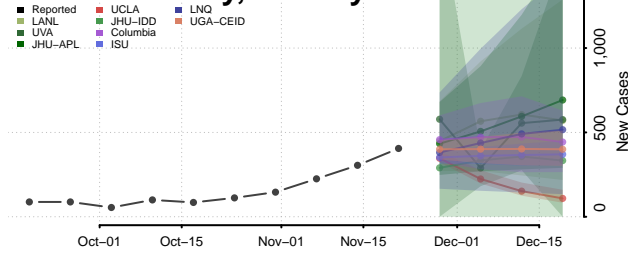

Forest County, Pennsylvania

Franklin County, Pennsylvania

Fulton County, Pennsylvania

Greene County, Pennsylvania

Huntingdon County, Pennsylvania

Indiana County, Pennsylvania

Jefferson County, Pennsylvania

Juniata County, Pennsylvania