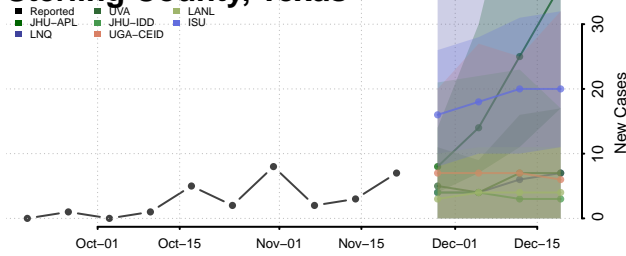

Sterling County, Texas