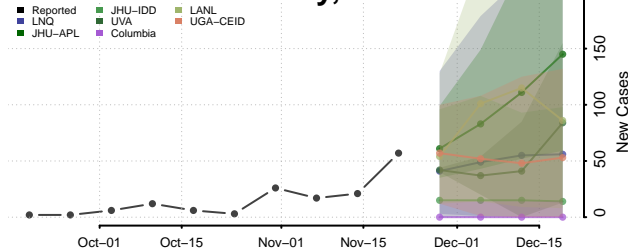

Juneau County, Alaska

Kenai Peninsula County, Alaska

Ketchikan Gateway County, Alaska

Kodiak Island County, Alaska

Kusilvak County, Alaska

Lake and Peninsula County, Alaska

Matanuska-Susitna County, Alaska

Nome County, Alaska