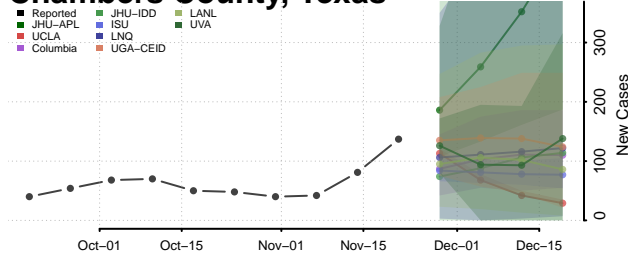

Chambers County, Texas