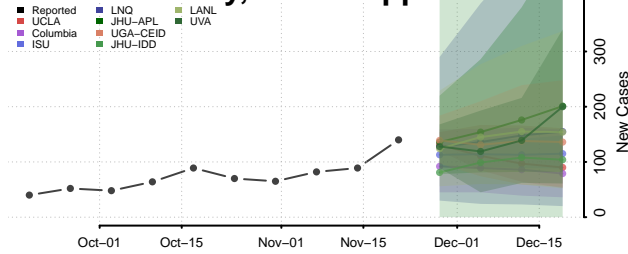

Lowndes County, Mississippi

Madison County, Mississippi

Marion County, Mississippi

Marshall County, Mississippi

Monroe County, Mississippi

Montgomery County, Mississippi

Neshoba County, Mississippi

Newton County, Mississippi