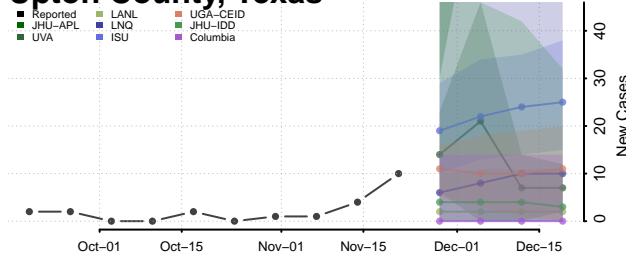

Trinity County, Texas

Tyler County, Texas

Upshur County, Texas

Upton County, Texas

Uvalde County, Texas

Val Verde County, Texas

Van Zandt County, Texas

Victoria County, Texas