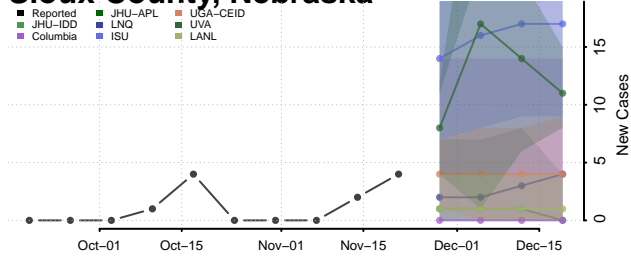

Saline County, Nebraska

Sarpy County, Nebraska

Saunders County, Nebraska

Scotts Bluff County, Nebraska

Seward County, Nebraska

Sheridan County, Nebraska

Sherman County, Nebraska

Sioux County, Nebraska