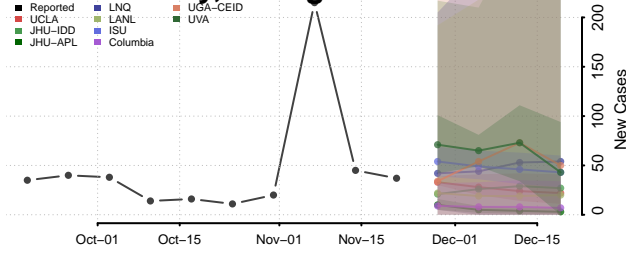

Burke County, Georgia