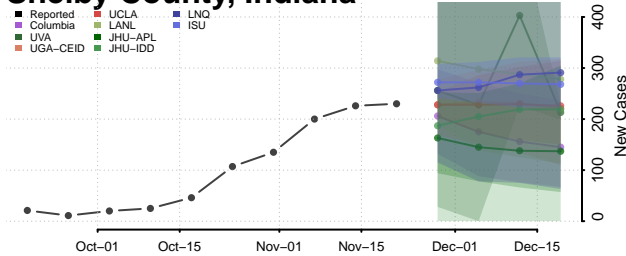

Pulaski County, Indiana

Putnam County, Indiana

Randolph County, Indiana

Ripley County, Indiana

Rush County, Indiana

Scott County, Indiana

Shelby County, Indiana

Spencer County, Indiana