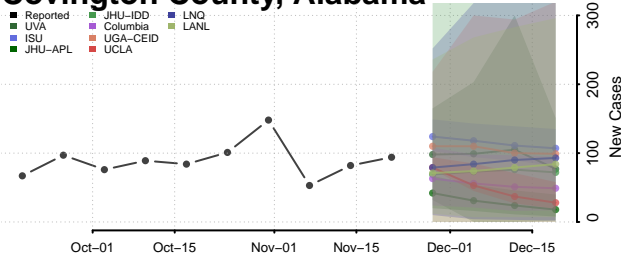

Cleburne County, Alabama

Coffee County, Alabama

Colbert County, Alabama

Conecuh County, Alabama

Coosa County, Alabama

Covington County, Alabama

Crenshaw County, Alabama

Cullman County, Alabama