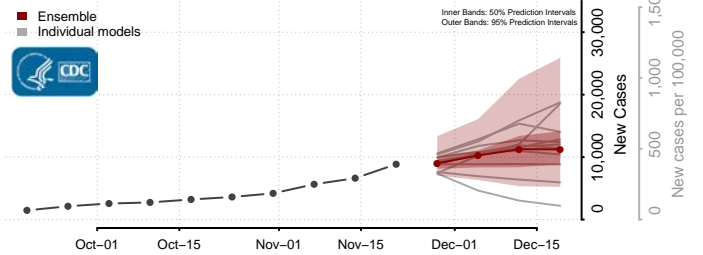

Wheeler County, Nebraska

York County, Nebraska

Nevada

Carson City County, Nevada

Churchill County, Nevada

Clark County, Nevada

Douglas County, Nevada

Elko County, Nevada