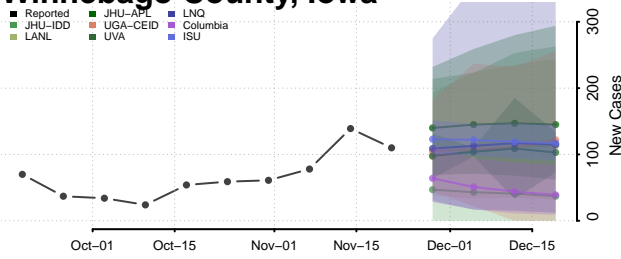

Winnebago County, Iowa