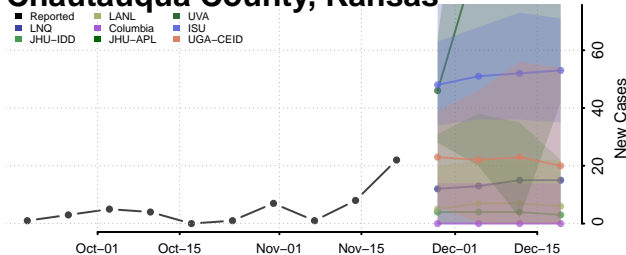

Chautauqua County, Kansas