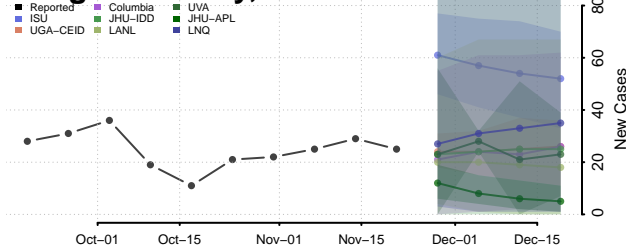

Douglas County, Missouri