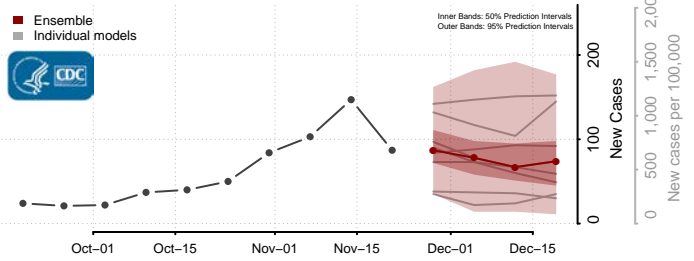

Lake County, South Dakota