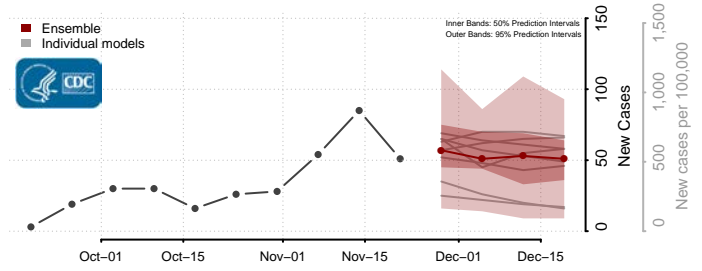

Jasper County, Missouri

Jefferson County, Missouri

Johnson County, Missouri

Knox County, Missouri

Laclede County, Missouri

Lafayette County, Missouri

Lawrence County, Missouri

Lewis County, Missouri