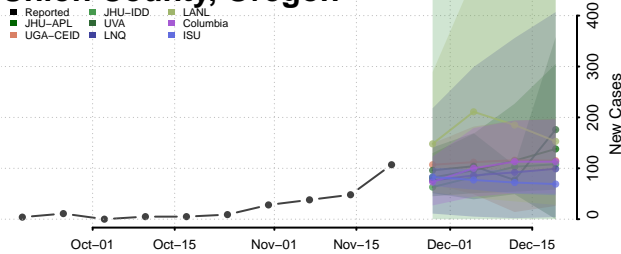

Marion County, Oregon

Morrow County, Oregon

Multnomah County, Oregon

Polk County, Oregon

Sherman County, Oregon

Tillamook County, Oregon

Umatilla County, Oregon

Union County, Oregon