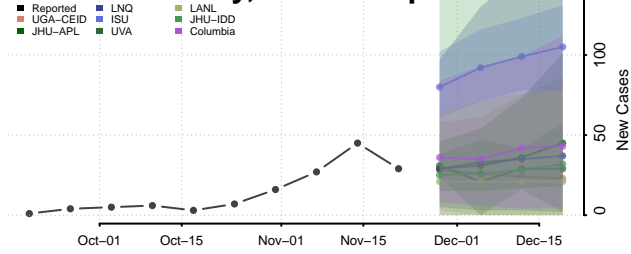

Coos County, New Hampshire

Grafton County, New Hampshire

Hillsborough County, New Hampshire

Merrimack County, New Hampshire

Rockingham County, New Hampshire

Strafford County, New Hampshire

Sullivan County, New Hampshire