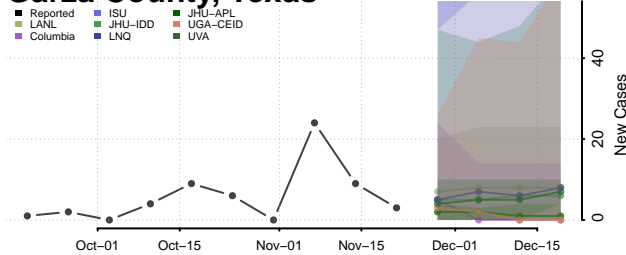

Garza County, Texas