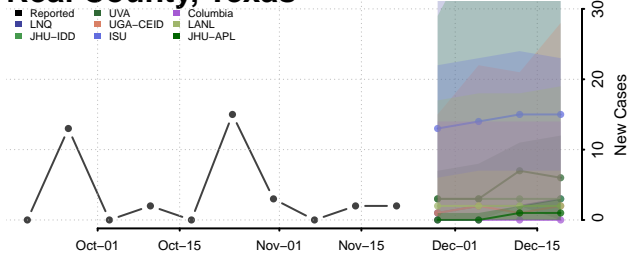

Real County, Texas