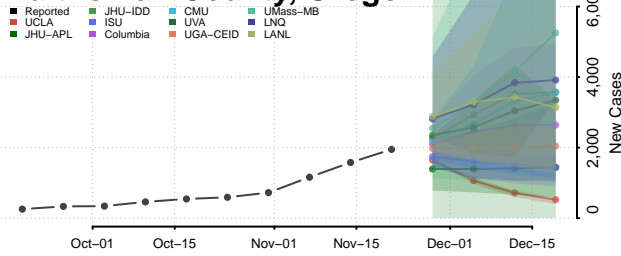

Marion County, Oregon

Morrow County, Oregon

Multnomah County, Oregon

Polk County, Oregon

Sherman County, Oregon

Tillamook County, Oregon

Umatilla County, Oregon

Union County, Oregon