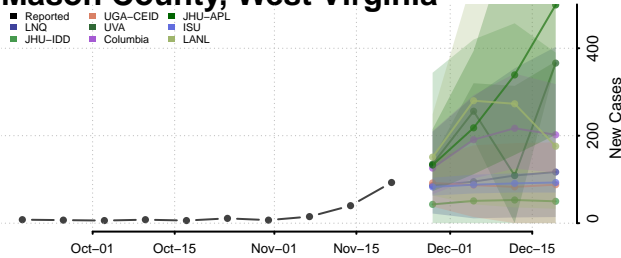

Mason County, West Virginia