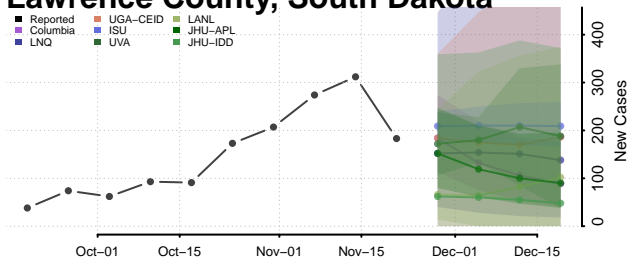

Lawrence County, South Dakota