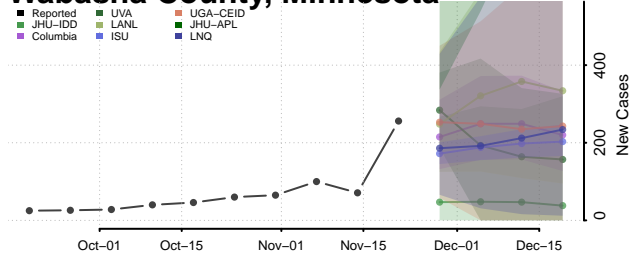

Wabasha County, Minnesota