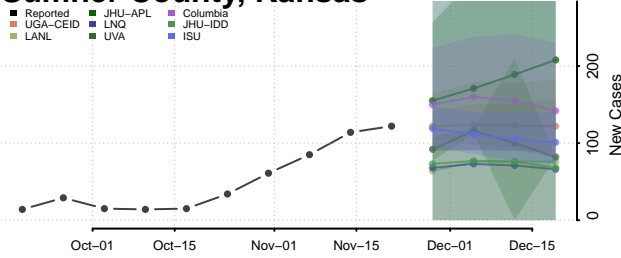

Shawnee County, Kansas

Sheridan County, Kansas

Sherman County, Kansas

Smith County, Kansas

Stafford County, Kansas

Stanton County, Kansas

Stevens County, Kansas

Sumner County, Kansas