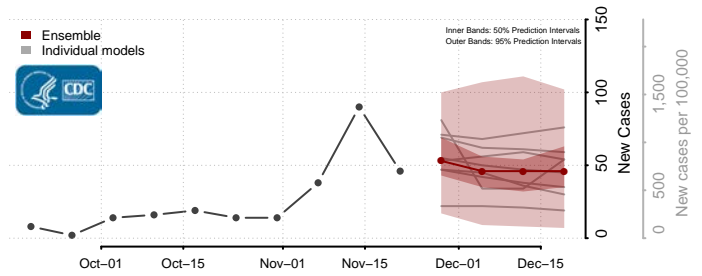

Dent County, Missouri

Douglas County, Missouri

Dunklin County, Missouri

Franklin County, Missouri

Gasconade County, Missouri

Gentry County, Missouri

Greene County, Missouri

Grundy County, Missouri