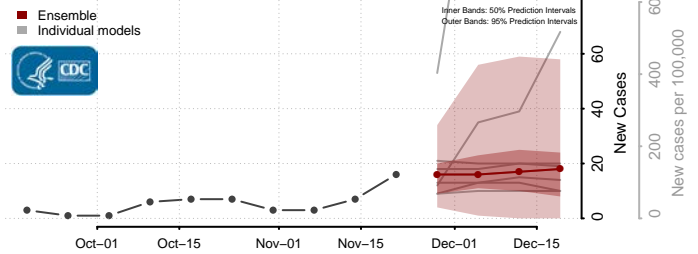

Amelia County, Virginia