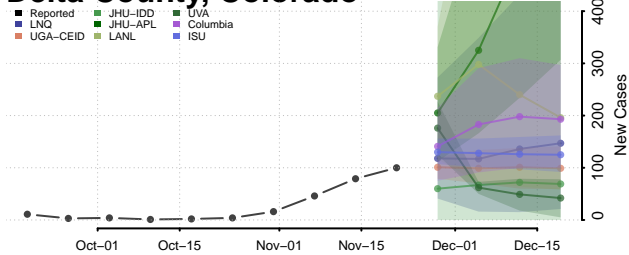

Clear Creek County, Colorado

Conejos County, Colorado

Costilla County, Colorado

Crowley County, Colorado

Custer County, Colorado

Delta County, Colorado

Denver County, Colorado

Dolores County, Colorado