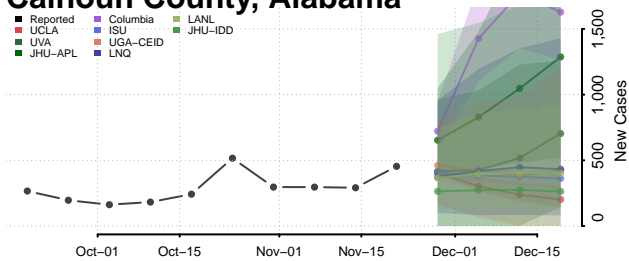

Calhoun County, Alabama