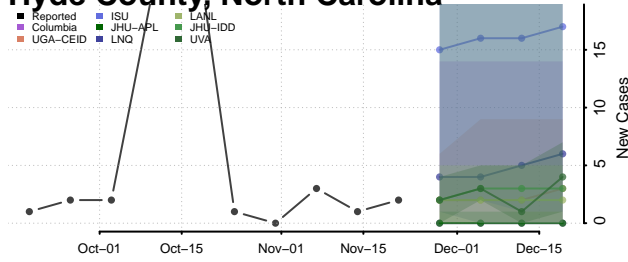

Harnett County, North Carolina

Haywood County, North Carolina

Henderson County, North Carolina

Hertford County, North Carolina

Hoke County, North Carolina

Hyde County, North Carolina

Iredell County, North Carolina