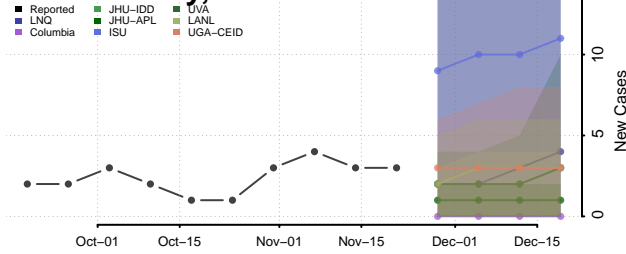

Delta County, Texas