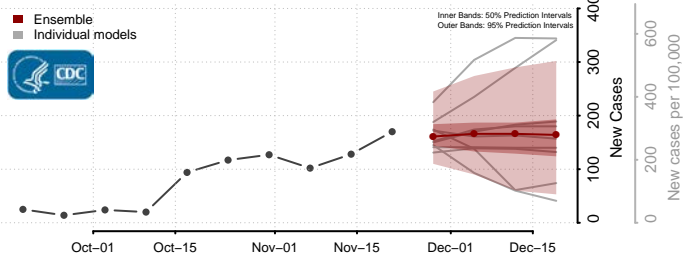

Mercer County, West Virginia