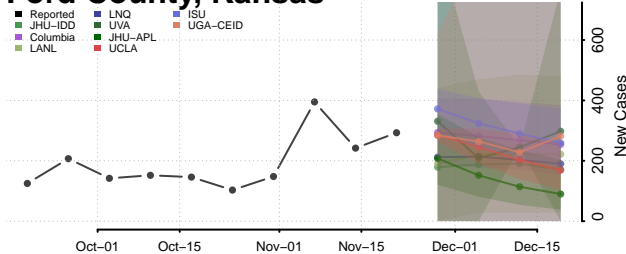

Elk County, Kansas

Ellis County, Kansas

Ellsworth County, Kansas

Finney County, Kansas

Ford County, Kansas

Franklin County, Kansas

Geary County, Kansas

Gove County, Kansas