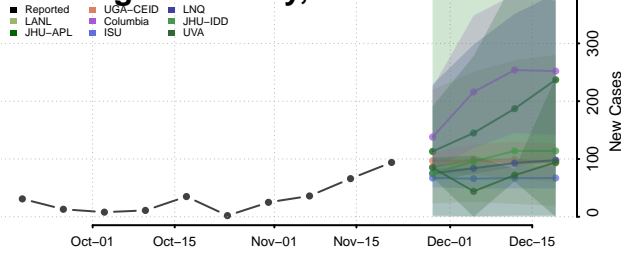

Washington County, Texas