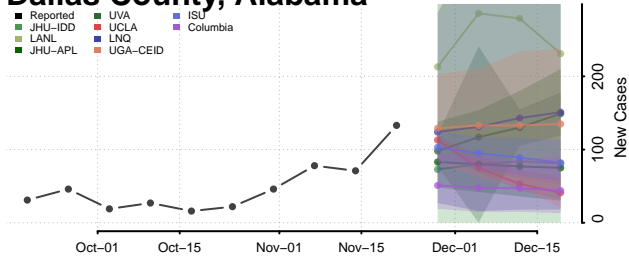

Cleburne County, Alabama

Coffee County, Alabama

Colbert County, Alabama

Conecuh County, Alabama

Coosa County, Alabama

Covington County, Alabama

Crenshaw County, Alabama

Cullman County, Alabama

Dale County, Alabama

Dallas County, Alabama

DeKalb County, Alabama

Elmore County, Alabama

Escambia County, Alabama

Etowah County, Alabama

Fayette County, Alabama

Franklin County, Alabama