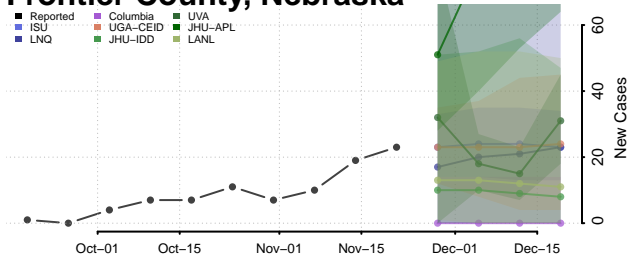

Douglas County, Nebraska

Dundy County, Nebraska

Fillmore County, Nebraska

Franklin County, Nebraska

Frontier County, Nebraska

Furnas County, Nebraska

Gage County, Nebraska

Garden County, Nebraska