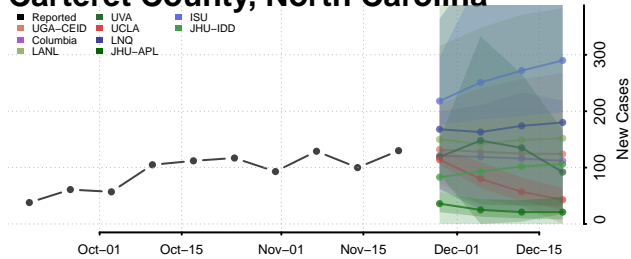

Carteret County, North Carolina