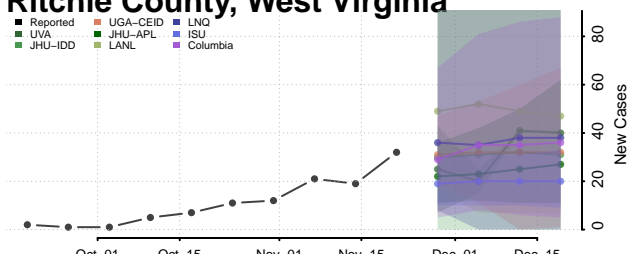

Pleasants County, West Virginia

Pocahontas County, West Virginia

Preston County, West Virginia

Putnam County, West Virginia

Raleigh County, West Virginia

Randolph County, West Virginia

Ritchie County, West Virginia