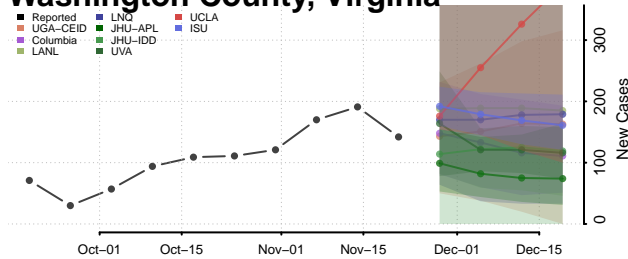

Waynesboro County, Virginia

Westmoreland County, Virginia

Williamsburg County, Virginia

Winchester County, Virginia

Wise County, Virginia

Wythe County, Virginia

York County, Virginia

Washington