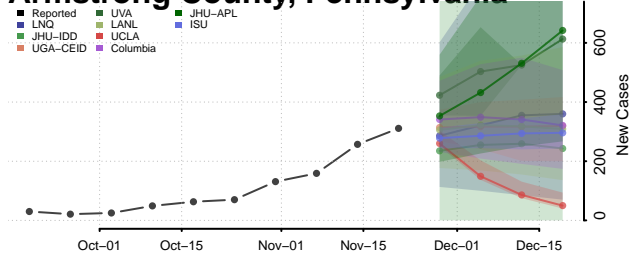

Armstrong County, Pennsylvania