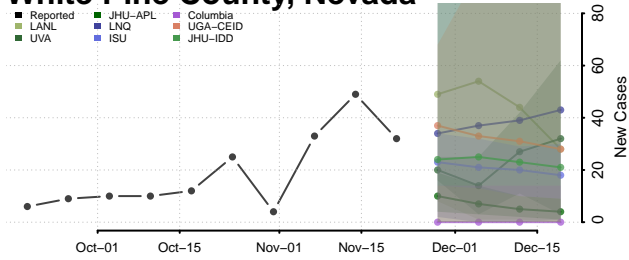

Pershing County, Nevada

Storey County, Nevada

Washoe County, Nevada

White Pine County, Nevada

New Hampshire

Belknap County, New Hampshire

Carroll County, New Hampshire

Cheshire County, New Hampshire