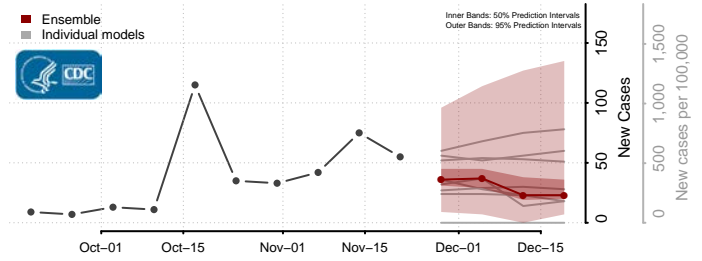

Carroll County, Mississippi