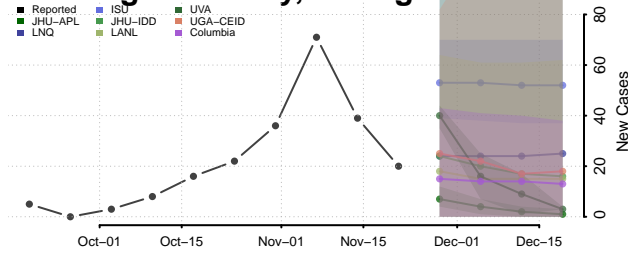

Ontonagon County, Michigan