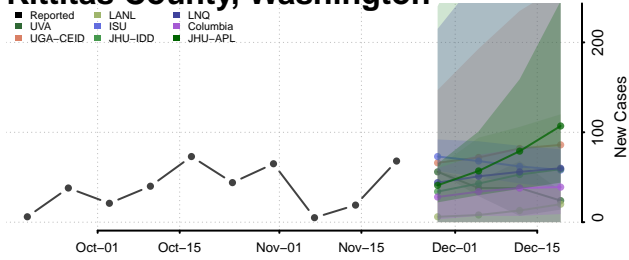

Kittitas County, Washington