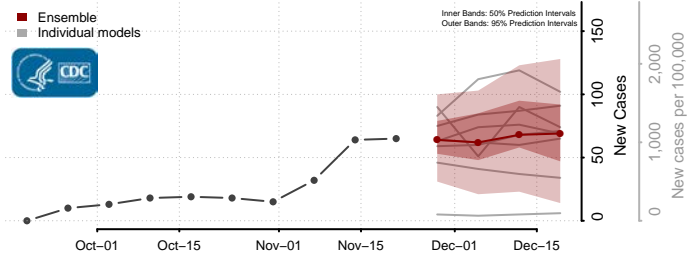

Wilkin County, Minnesota

Winona County, Minnesota

Wright County, Minnesota

Yellow Medicine County, Minnesota

Mississippi

Adams County, Mississippi

Alcorn County, Mississippi

Amite County, Mississippi