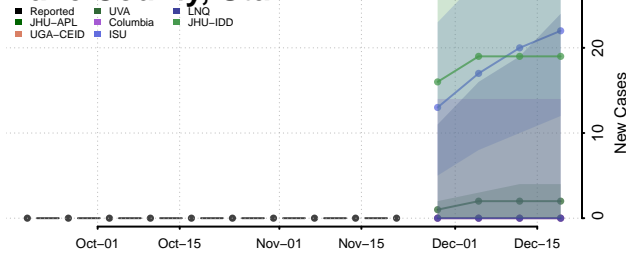

Kane County, Utah