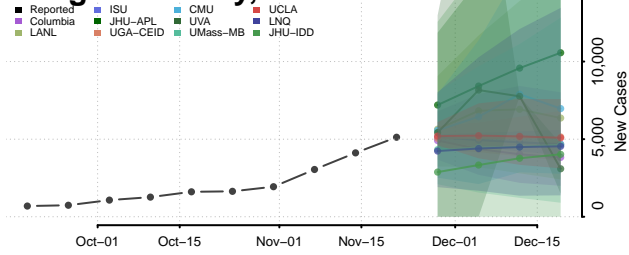

Douglas County, Nebraska