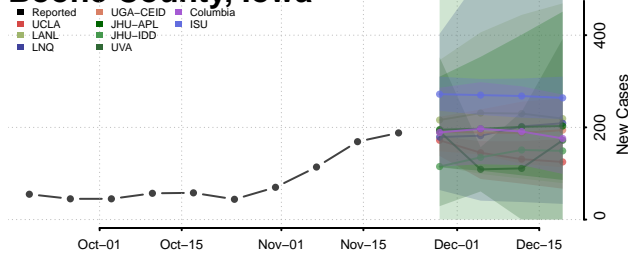

Audubon County, Iowa

Benton County, Iowa

Black Hawk County, Iowa

Boone County, Iowa

Bremer County, Iowa

Buchanan County, Iowa

Buena Vista County, Iowa

Butler County, Iowa