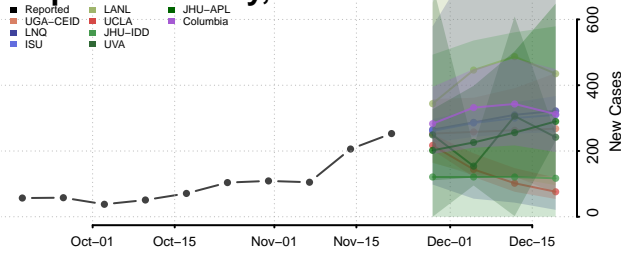

Pontotoc County, Oklahoma

Pottawatomie County, Oklahoma

Pushmataha County, Oklahoma

Roger Mills County, Oklahoma

Rogers County, Oklahoma

Seminole County, Oklahoma

Sequoyah County, Oklahoma

Stephens County, Oklahoma