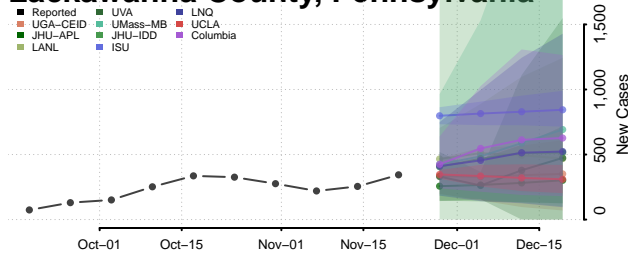

Lackawanna County, Pennsylvania