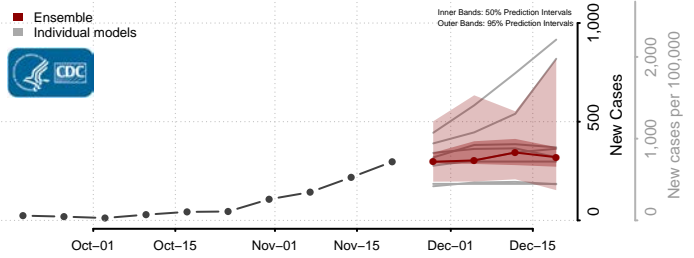

Ohio County, West Virginia