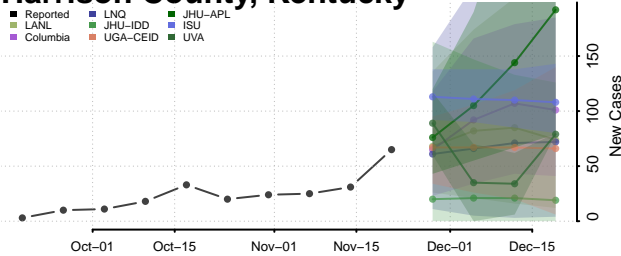

Harrison County, Kentucky