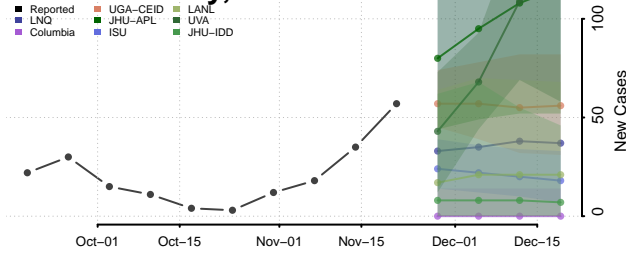

Marion County, Kansas

Marshall County, Kansas

McPherson County, Kansas

Meade County, Kansas

Miami County, Kansas

Mitchell County, Kansas

Montgomery County, Kansas

Morris County, Kansas