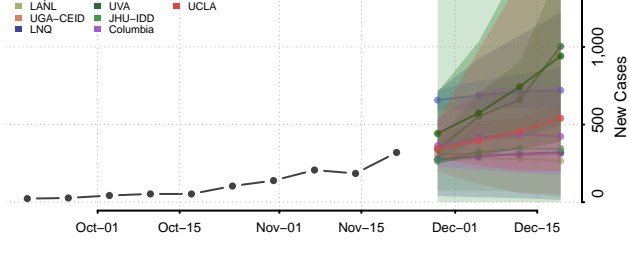

Emmet County, Michigan

Genesee County, Michigan

Gladwin County, Michigan

Gogebic County, Michigan

Grand Traverse County, Michigan

Gratiot County, Michigan

Hillsdale County, Michigan

Houghton County, Michigan