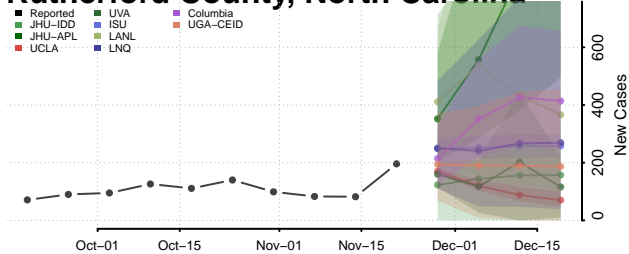

Robeson County, North Carolina

Rockingham County, North Carolina

Rowan County, North Carolina

Rutherford County, North Carolina

Sampson County, North Carolina

Scotland County, North Carolina

Stanly County, North Carolina