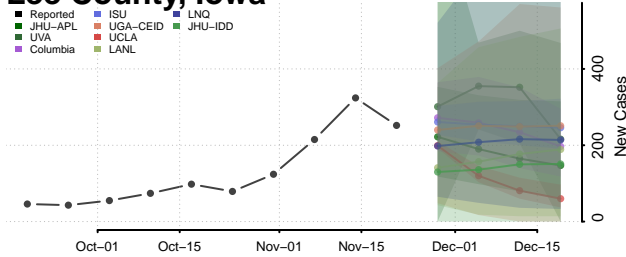

Lee County, Iowa