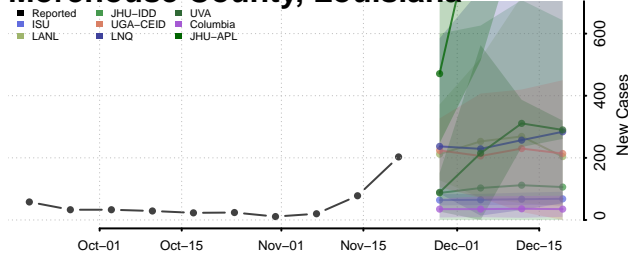

Lafourche County, Louisiana

LaSalle County, Louisiana

Lincoln County, Louisiana

Livingston County, Louisiana

Madison County, Louisiana

Morehouse County, Louisiana

Natchitoches County, Louisiana

Orleans County, Louisiana