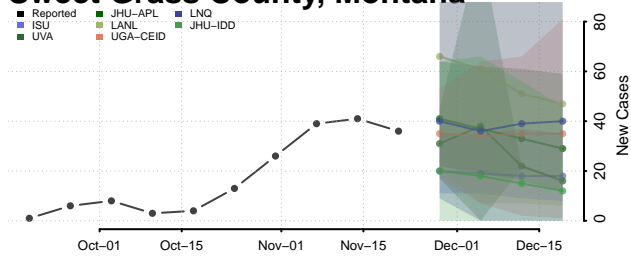

Sanders County, Montana

Sheridan County, Montana

Silver Bow County, Montana

Stillwater County, Montana

Sweet Grass County, Montana

Teton County, Montana

Toole County, Montana

Treasure County, Montana