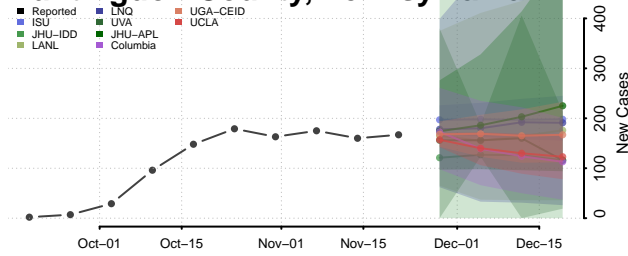

Forest County, Pennsylvania

Franklin County, Pennsylvania

Fulton County, Pennsylvania

Greene County, Pennsylvania

Huntingdon County, Pennsylvania

Indiana County, Pennsylvania

Jefferson County, Pennsylvania

Juniata County, Pennsylvania