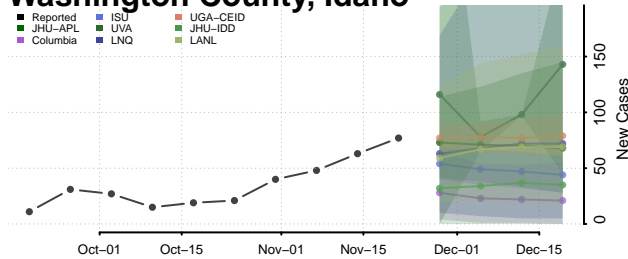

Payette County, Idaho

Power County, Idaho

Shoshone County, Idaho

Teton County, Idaho

Twin Falls County, Idaho

Valley County, Idaho

Washington County, Idaho

Illinois