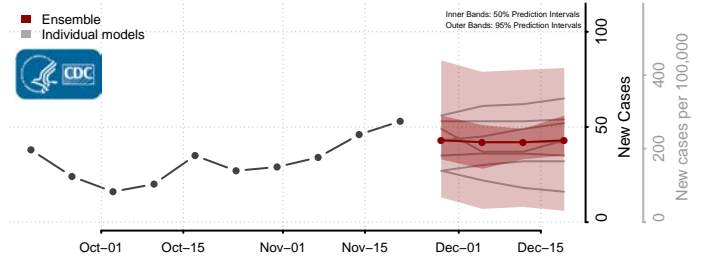

Clay County, Mississippi