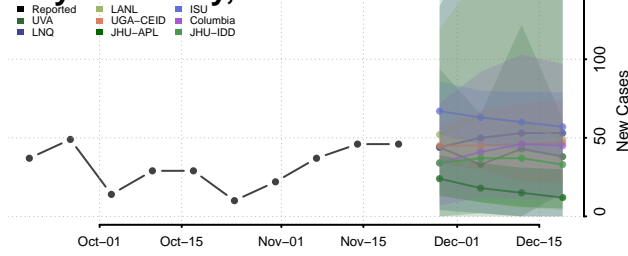

Stone County, Missouri

Sullivan County, Missouri

Taney County, Missouri

Texas County, Missouri

Vernon County, Missouri

Warren County, Missouri

Washington County, Missouri

Wayne County, Missouri