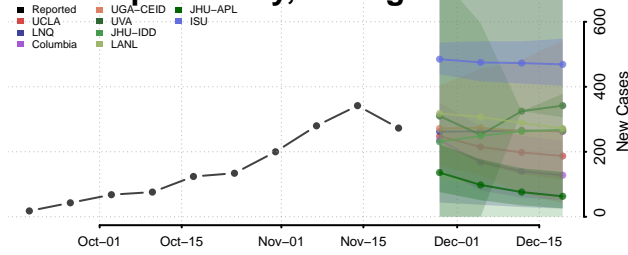

Roscommon County, Michigan

Saginaw County, Michigan

Sanilac County, Michigan

Schoolcraft County, Michigan

Shiawassee County, Michigan

St. Clair County, Michigan

St. Joseph County, Michigan

Tuscola County, Michigan