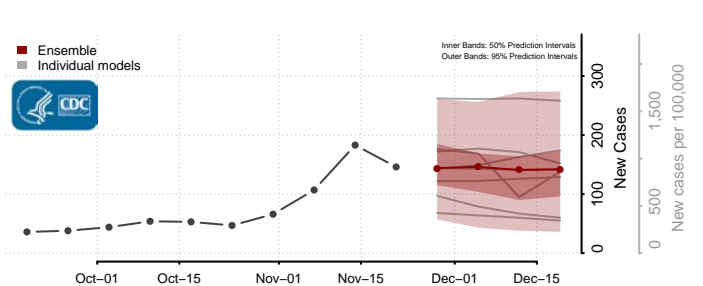

Clay County, Iowa