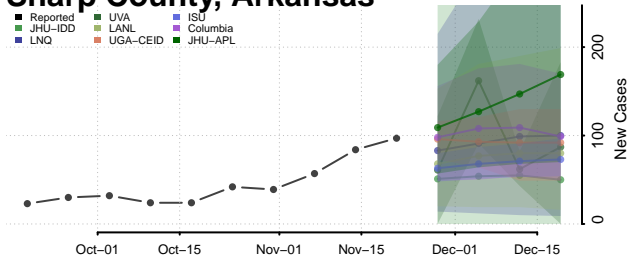

Pulaski County, Arkansas

Randolph County, Arkansas

Saline County, Arkansas

Scott County, Arkansas

Searcy County, Arkansas

Sebastian County, Arkansas

Sevier County, Arkansas

Sharp County, Arkansas