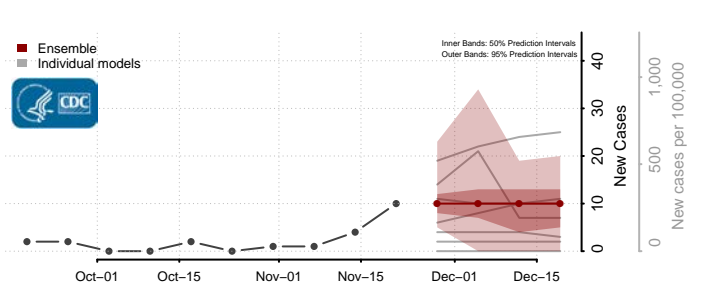

Trinity County, Texas

Tyler County, Texas

Upshur County, Texas

Upton County, Texas

Uvalde County, Texas

Val Verde County, Texas

Van Zandt County, Texas

Victoria County, Texas