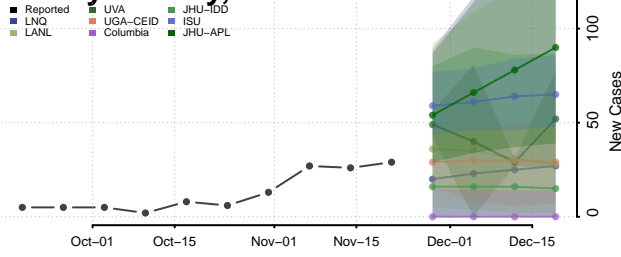

Cherry County, Nebraska