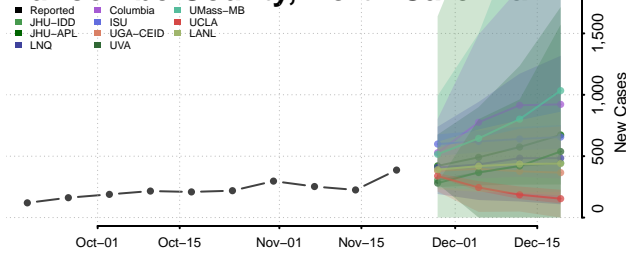

Bertie County, North Carolina

Bladen County, North Carolina

Brunswick County, North Carolina

Buncombe County, North Carolina

Burke County, North Carolina

Cabarrus County, North Carolina

Caldwell County, North Carolina