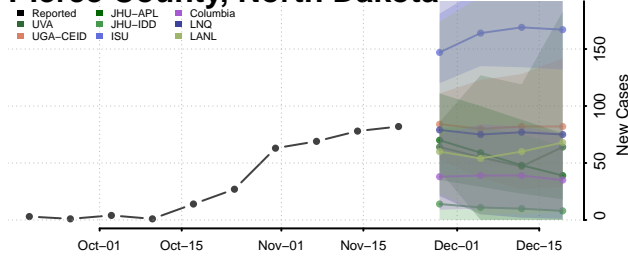

Morton County, North Dakota

Mountrail County, North Dakota

Nelson County, North Dakota

Oliver County, North Dakota

Pembina County, North Dakota

Pierce County, North Dakota

Ramsey County, North Dakota

Ransom County, North Dakota