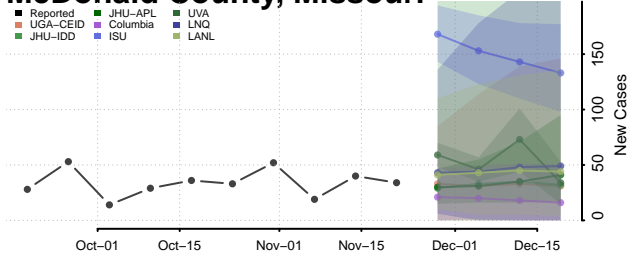

McDonald County, Missouri