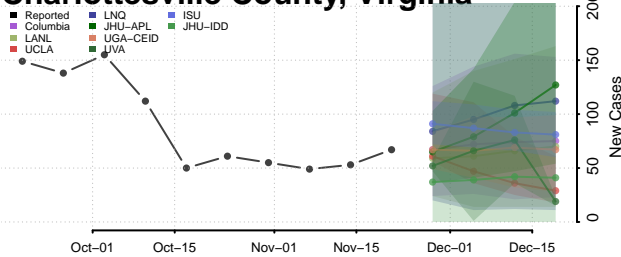

Charlottesville County, Virginia