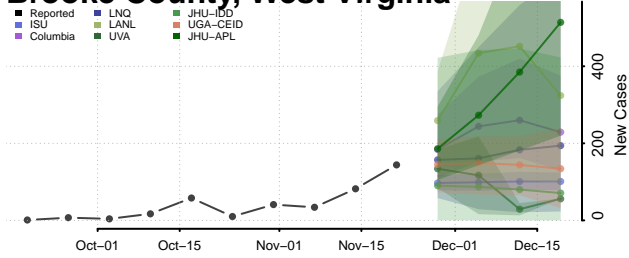

Brooke County, West Virginia