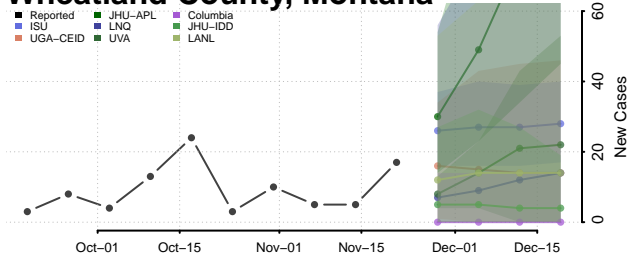

Wheatland County, Montana