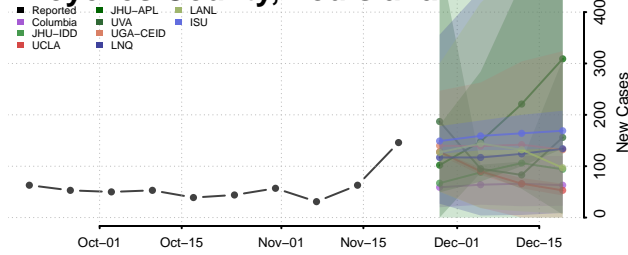

Wolfe County, Kentucky

Woodford County, Kentucky

Louisiana

Acadia County, Louisiana

Allen County, Louisiana

Ascension County, Louisiana

Assumption County, Louisiana

Avoyelles County, Louisiana