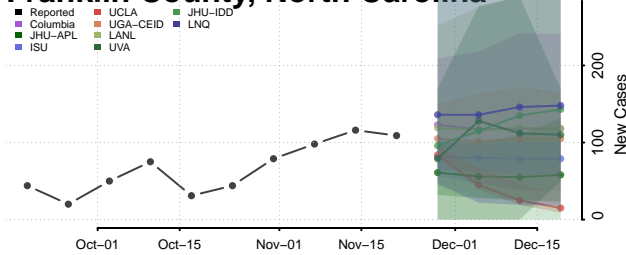

Davidson County, North Carolina

Davie County, North Carolina

Duplin County, North Carolina

Durham County, North Carolina

Edgecombe County, North Carolina

Forsyth County, North Carolina

Franklin County, North Carolina