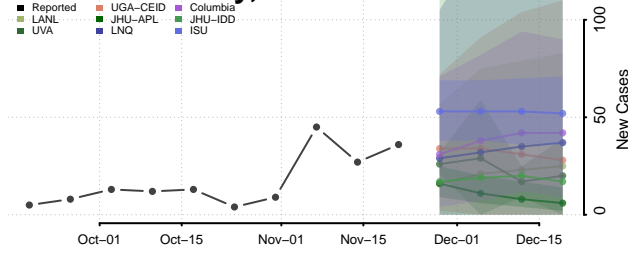

McPherson County, Nebraska

Merrick County, Nebraska

Morrill County, Nebraska

Nance County, Nebraska

Nemaha County, Nebraska

Nuckolls County, Nebraska

Otoe County, Nebraska

Pawnee County, Nebraska