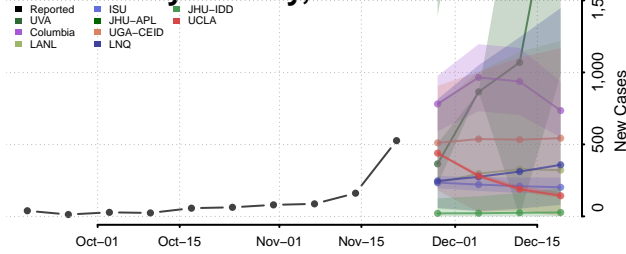

Wheeler County, Nebraska

York County, Nebraska

Nevada

Carson City County, Nevada

Churchill County, Nevada

Clark County, Nevada

Douglas County, Nevada

Elko County, Nevada