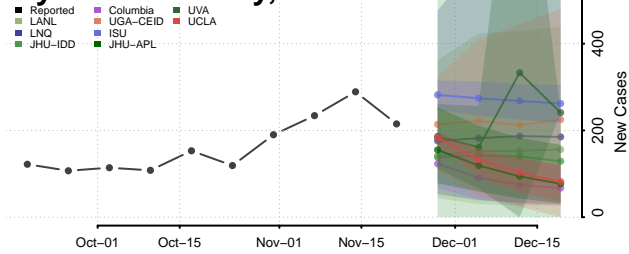

Montgomery County, Iowa

Muscatine County, Iowa

O'Brien County, Iowa

Osceola County, Iowa

Page County, Iowa

Palo Alto County, Iowa

Plymouth County, Iowa

Pocahontas County, Iowa