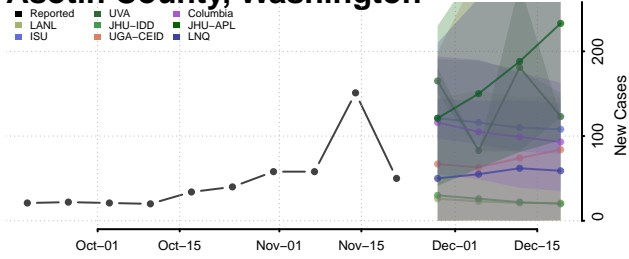

Asotin County, Washington