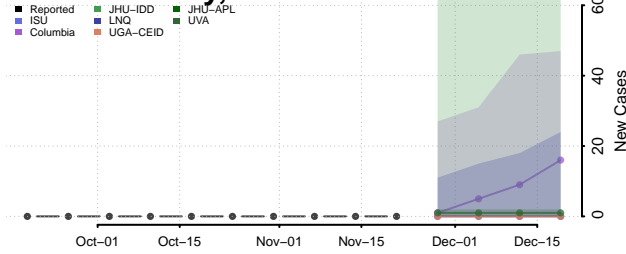

Cache County, Utah