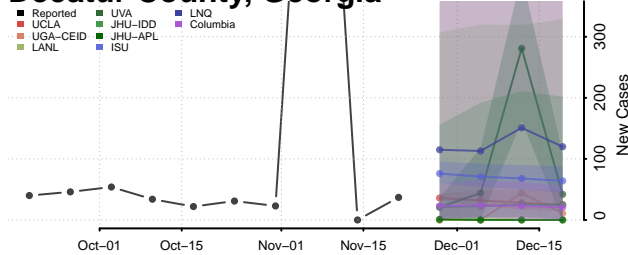

Crawford County, Georgia

Crisp County, Georgia

Dade County, Georgia

Dawson County, Georgia

Decatur County, Georgia

DeKalb County, Georgia

Dodge County, Georgia

Dooly County, Georgia