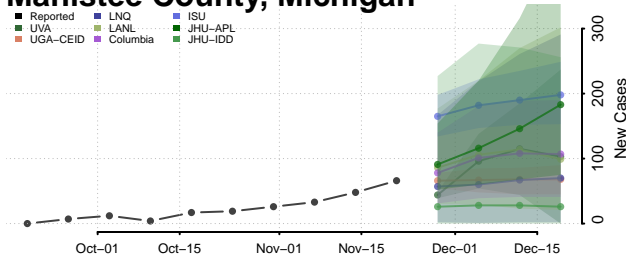

Luce County, Michigan

Mackinac County, Michigan

Macomb County, Michigan

Manistee County, Michigan

Marquette County, Michigan

Mason County, Michigan

Mecosta County, Michigan

Menominee County, Michigan