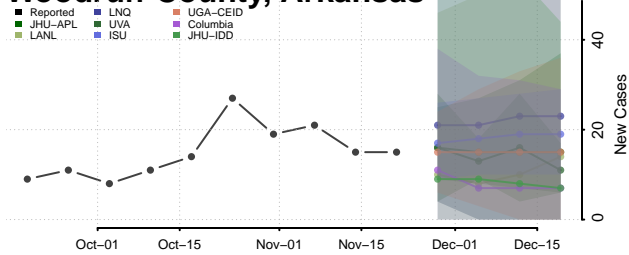

Woodruff County, Arkansas