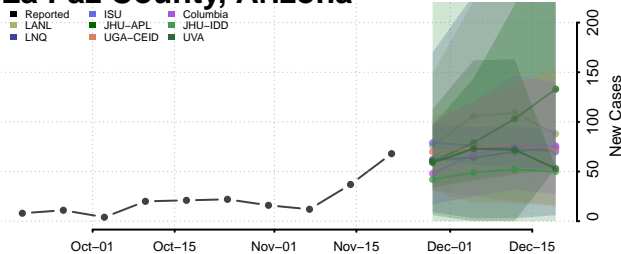

Gila County, Arizona

Graham County, Arizona

Greenlee County, Arizona

La Paz County, Arizona

Maricopa County, Arizona

Mohave County, Arizona

Navajo County, Arizona

Pima County, Arizona