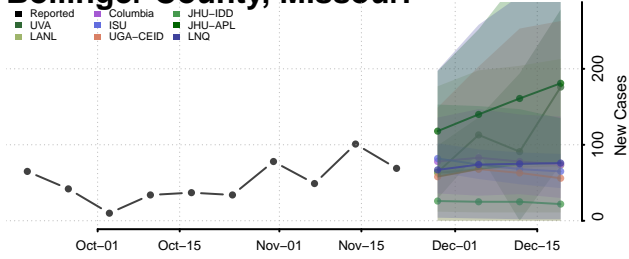

Bollinger County, Missouri