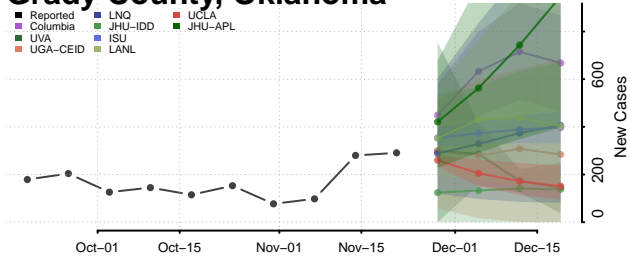

Dewey County, Oklahoma

Ellis County, Oklahoma

Garfield County, Oklahoma

Garvin County, Oklahoma

Grady County, Oklahoma

Grant County, Oklahoma

Greer County, Oklahoma

Harmon County, Oklahoma