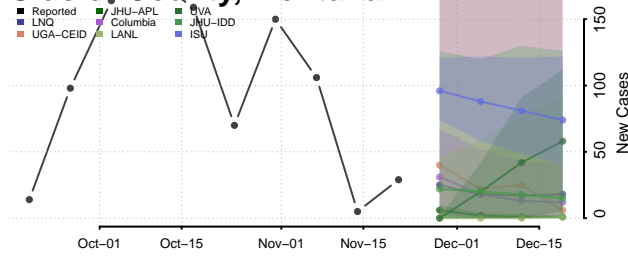

Glacier County, Montana