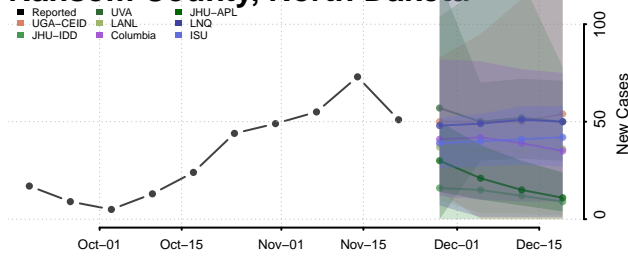

Morton County, North Dakota

Mountrail County, North Dakota

Nelson County, North Dakota

Oliver County, North Dakota

Pembina County, North Dakota

Pierce County, North Dakota

Ramsey County, North Dakota

Ransom County, North Dakota