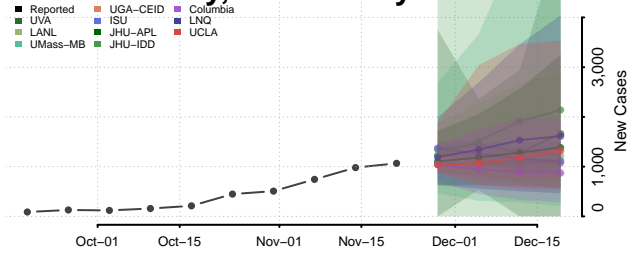

Gloucester County, New Jersey

Hudson County, New Jersey

Hunterdon County, New Jersey

Mercer County, New Jersey

Middlesex County, New Jersey

Monmouth County, New Jersey

Morris County, New Jersey

Ocean County, New Jersey