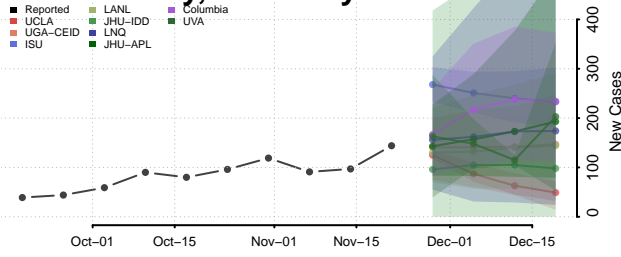

Rowan County, Kentucky

Russell County, Kentucky

Scott County, Kentucky

Shelby County, Kentucky

Simpson County, Kentucky

Spencer County, Kentucky

Taylor County, Kentucky

Todd County, Kentucky