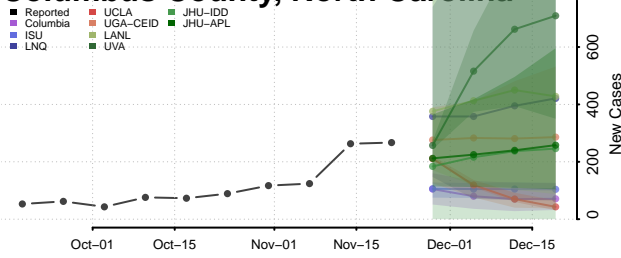

Columbus County, North Carolina