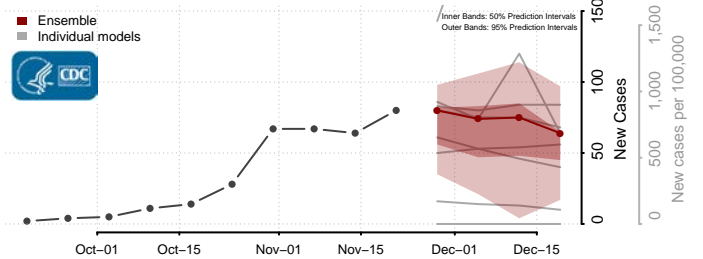

Marshall County, Minnesota