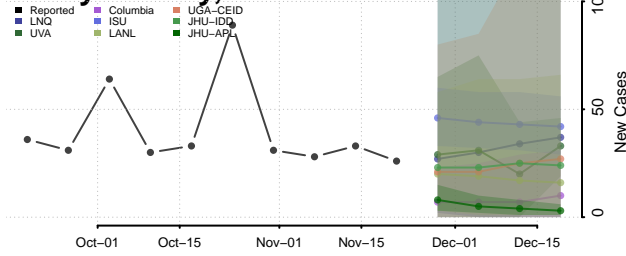

Geneva County, Alabama

Greene County, Alabama

Hale County, Alabama

Henry County, Alabama

Houston County, Alabama

Jackson County, Alabama

Jefferson County, Alabama

Lamar County, Alabama