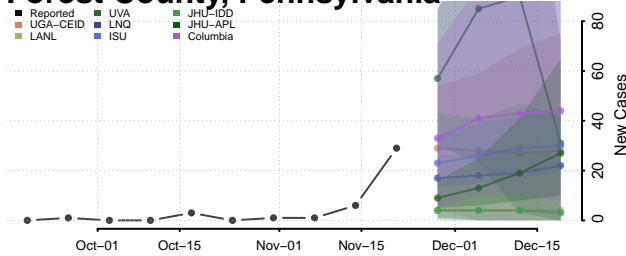

Forest County, Pennsylvania