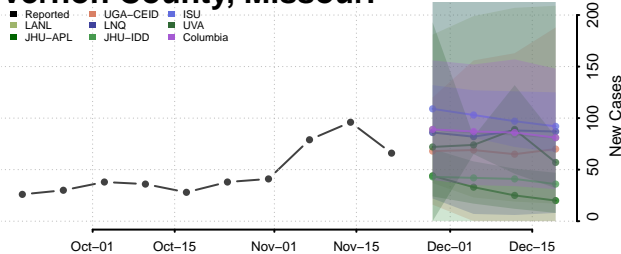

Stone County, Missouri

Sullivan County, Missouri

Taney County, Missouri

Texas County, Missouri

Vernon County, Missouri

Warren County, Missouri

Washington County, Missouri

Wayne County, Missouri