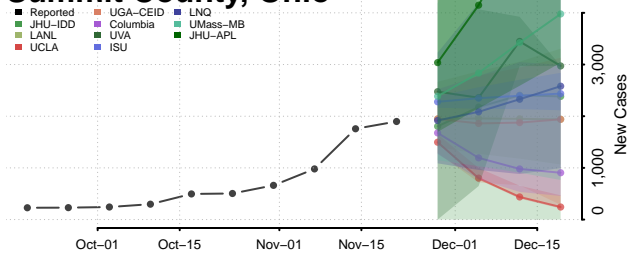

Summit County, Ohio