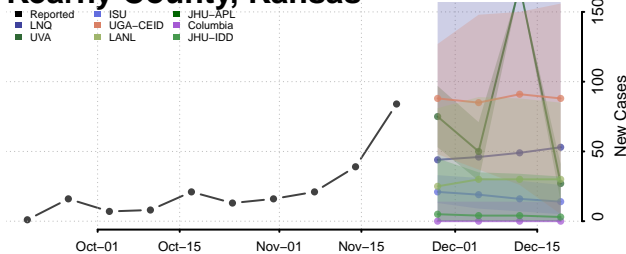

Haskell County, Kansas

Hodgeman County, Kansas

Jackson County, Kansas

Jefferson County, Kansas

Jewell County, Kansas

Johnson County, Kansas

Keary County, Kansas

Kingman County, Kansas