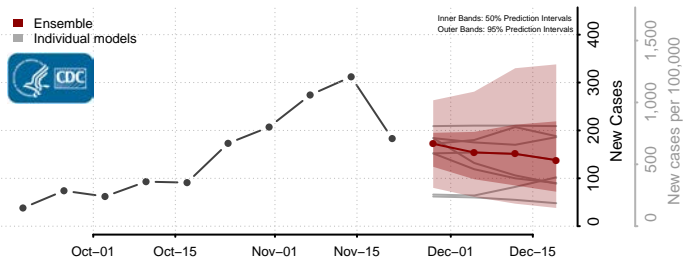

Lawrence County, South Dakota