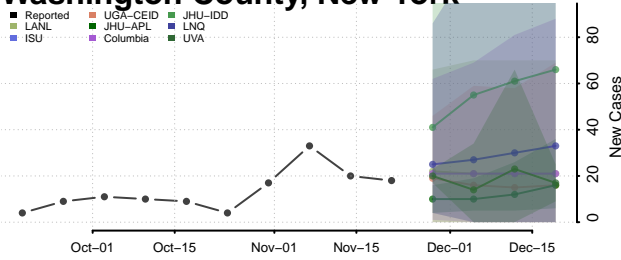

Washington County, New York