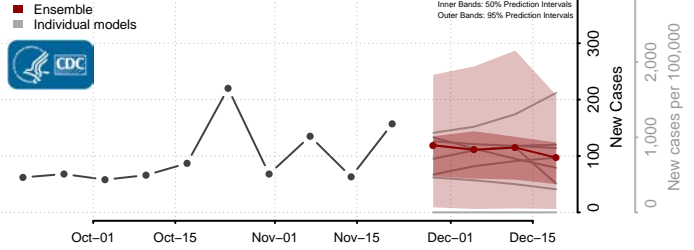

Big Horn County, Montana