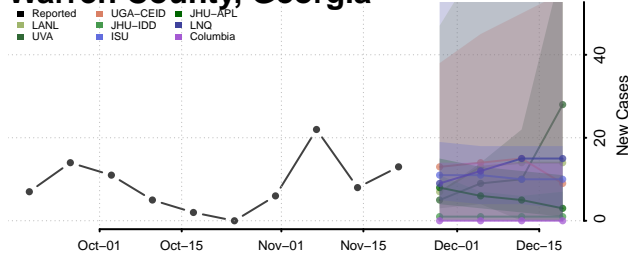

Warren County, Georgia