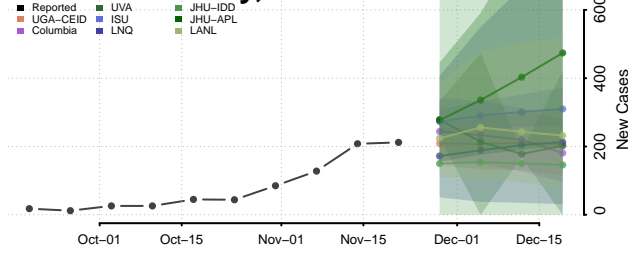

Wood County, Ohio

Wyandot County, Ohio

Oklahoma

Adair County, Oklahoma

Alfalfa County, Oklahoma

Atoka County, Oklahoma

Beaver County, Oklahoma

Beckham County, Oklahoma