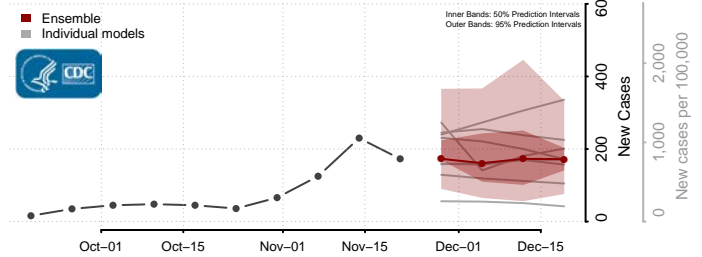

Henry County, Missouri