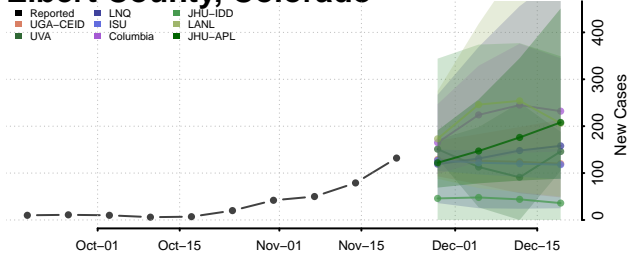

Douglas County, Colorado

Eagle County, Colorado

EI Paso County, Colorado

Elbert County, Colorado

Fremont County, Colorado

Garfield County, Colorado

Gilpin County, Colorado

Grand County, Colorado