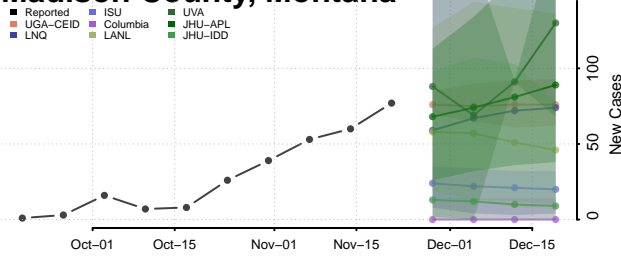

Hill County, Montana

Jefferson County, Montana

Judith Basin County, Montana

Lake County, Montana

Lewis and Clark County, Montana

Liberty County, Montana

Lincoln County, Montana

Madison County, Montana