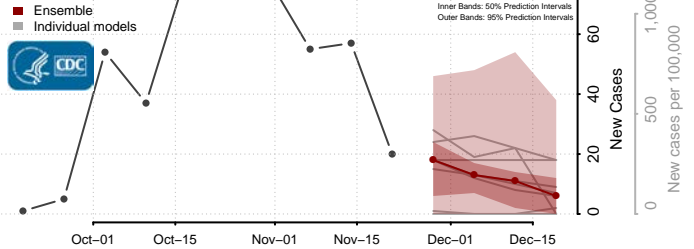

Blaine County, Montana