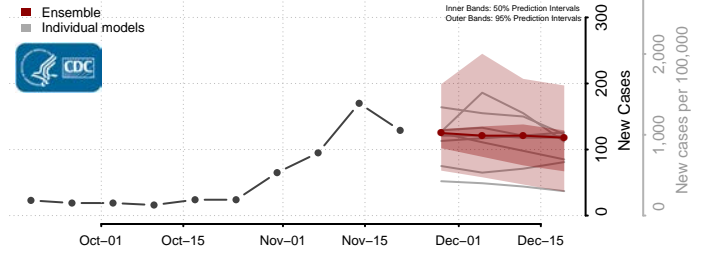

Greene County, Iowa

Grundy County, Iowa

Guthrie County, Iowa

Hamilton County, Iowa

Hancock County, Iowa

Hardin County, Iowa

Harrison County, Iowa

Henry County, Iowa