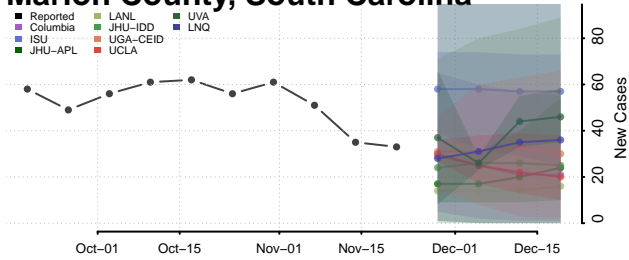

Marion County, South Carolina