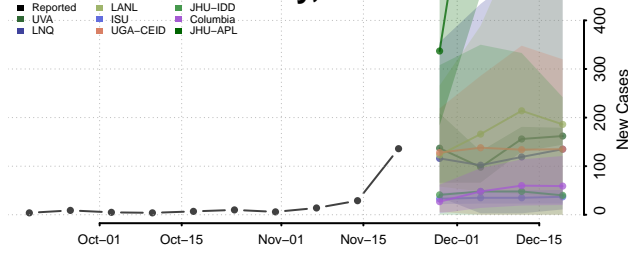

West Carroll County, Louisiana