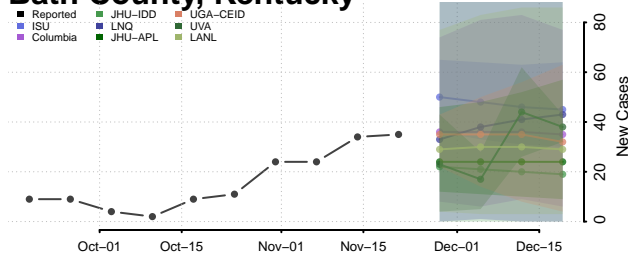

Bell County, Kentucky

Boone County, Kentucky

Bourbon County, Kentucky

Boyd County, Kentucky

Boyle County, Kentucky

Bracken County, Kentucky

Breathitt County, Kentucky

Breckinridge County, Kentucky