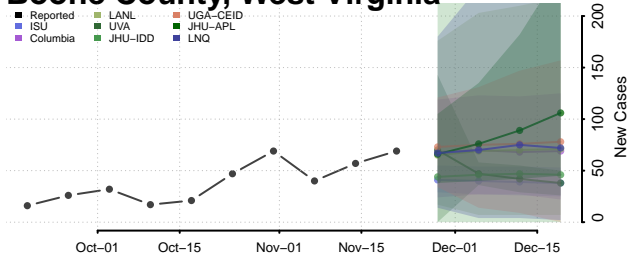

Boone County, West Virginia