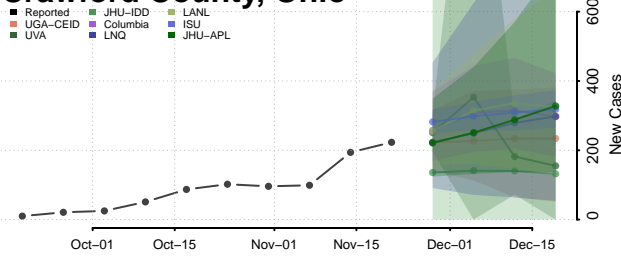

Columbiana County, Ohio

Coshocton County, Ohio

Crawford County, Ohio

Cuyahoga County, Ohio

Darke County, Ohio

Defiance County, Ohio

Delaware County, Ohio

Erie County, Ohio