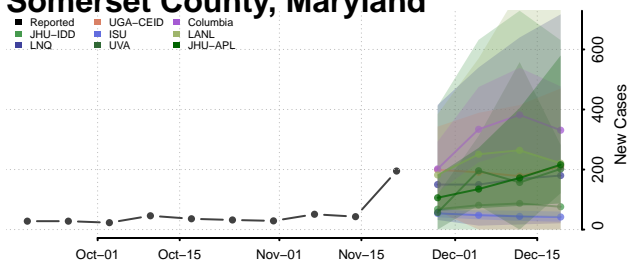

Somerset County, Maryland