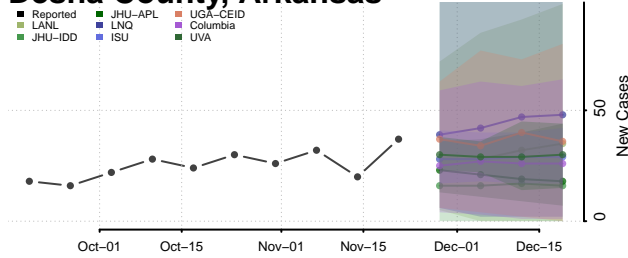

Desha County, Arkansas