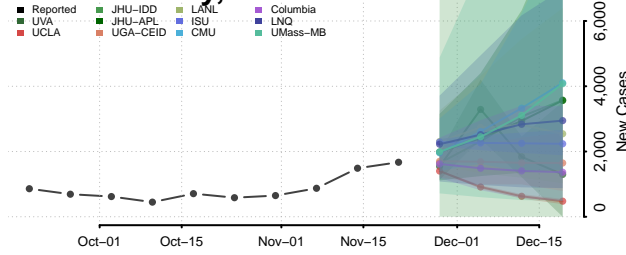

Travis County, Texas