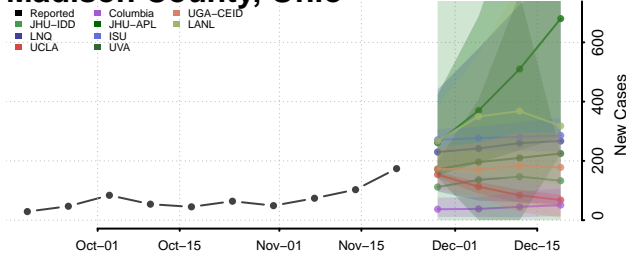

Madison County, Ohio