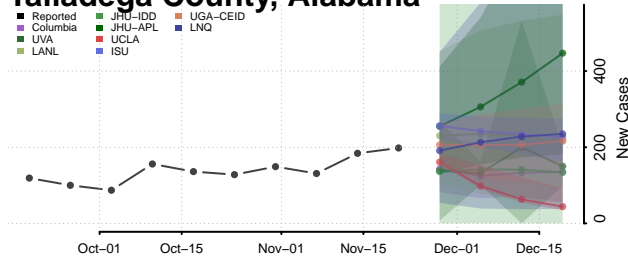

Pike County, Alabama

Randolph County, Alabama

Russell County, Alabama

Shelby County, Alabama

St. Clair County, Alabama

Sumter County, Alabama

Talladega County, Alabama

Tallapoosa County, Alabama