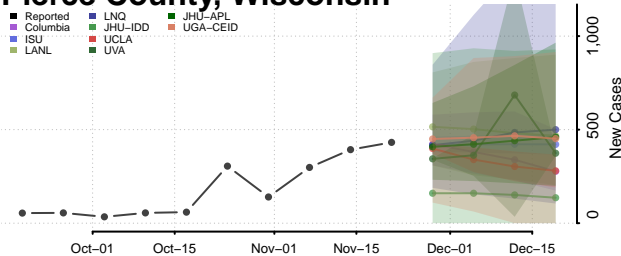

Oneida County, Wisconsin

Outagamie County, Wisconsin

Ozaukee County, Wisconsin

Pepin County, Wisconsin

Pierce County, Wisconsin

Polk County, Wisconsin

Portage County, Wisconsin

Price County, Wisconsin