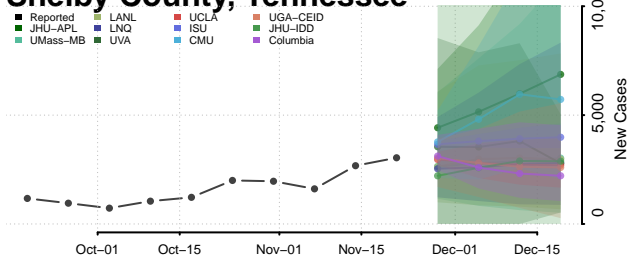

Scott County, Tennessee

Sequatchie County, Tennessee

Sevier County, Tennessee

Shelby County, Tennessee

Smith County, Tennessee

Stewart County, Tennessee

Sullivan County, Tennessee

Sumner County, Tennessee