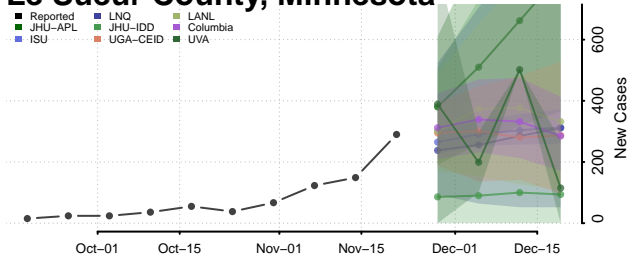

Koochiching County, Minnesota

Lac qui Parle County, Minnesota

Lake County, Minnesota

Lake of the Woods County, Minnesota

Le Sueur County, Minnesota

Lincoln County, Minnesota

Lyon County, Minnesota

Mahnomen County, Minnesota