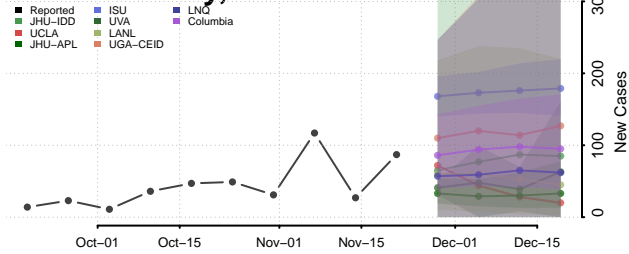

Moore County, Texas