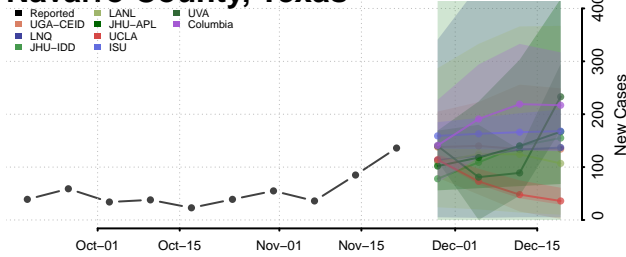

Navarro County, Texas