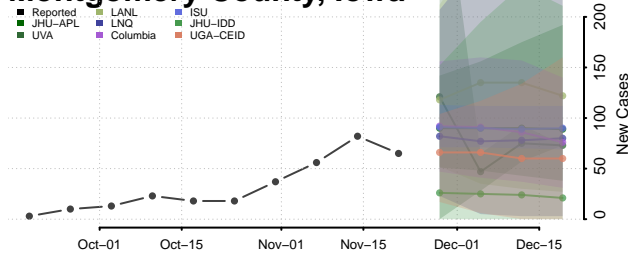

Montgomery County, Iowa