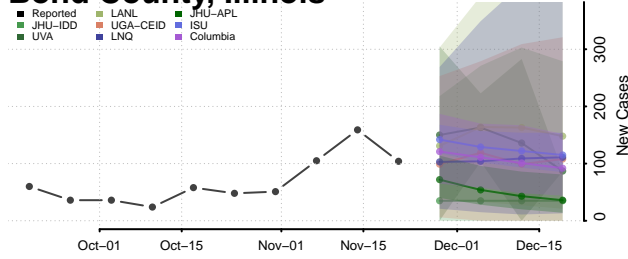

Bond County, Illinois