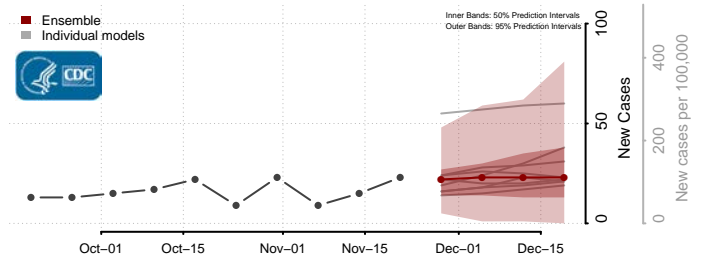

Polk County, North Carolina