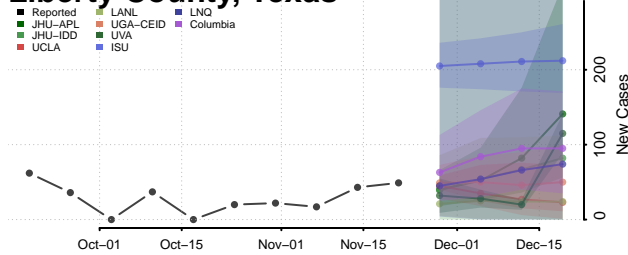

Liberty County, Texas