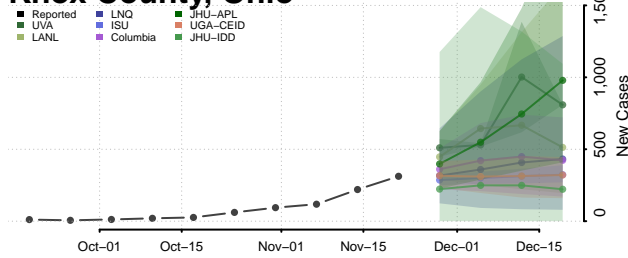

Huron County, Ohio

Jackson County, Ohio

Jefferson County, Ohio

Knox County, Ohio

Lake County, Ohio

Lawrence County, Ohio

Licking County, Ohio

Logan County, Ohio