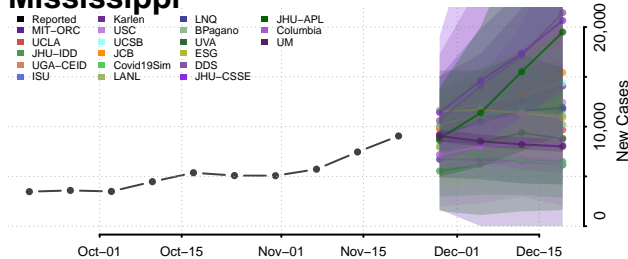

Wilkin County, Minnesota

Winona County, Minnesota

Wright County, Minnesota

Yellow Medicine County, Minnesota

Mississippi

Adams County, Mississippi

Alcorn County, Mississippi

Amite County, Mississippi