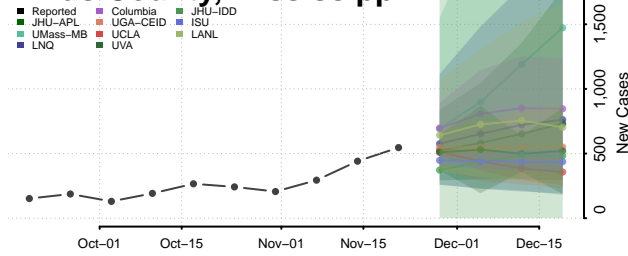

George County, Mississippi

Greene County, Mississippi

Grenada County, Mississippi

Hancock County, Mississippi

Harrison County, Mississippi

Hinds County, Mississippi

Holmes County, Mississippi

Humphreys County, Mississippi