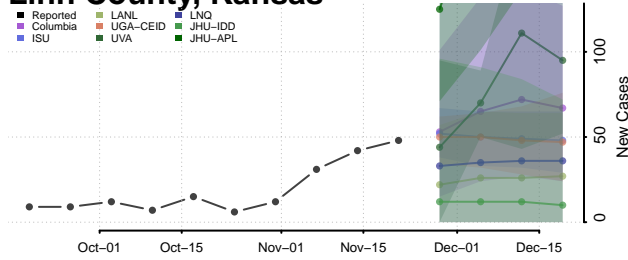

Kiowa County, Kansas

Labette County, Kansas

Lane County, Kansas

Leavenworth County, Kansas

Lincoln County, Kansas

Linn County, Kansas

Logan County, Kansas

Lyon County, Kansas