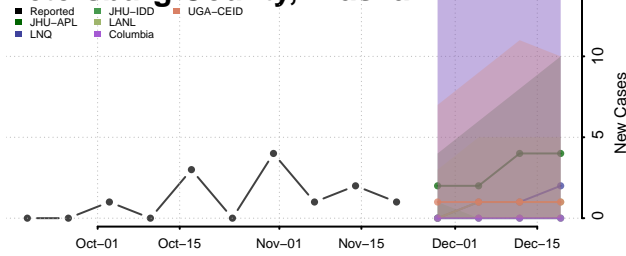

Petersburg County, Alaska