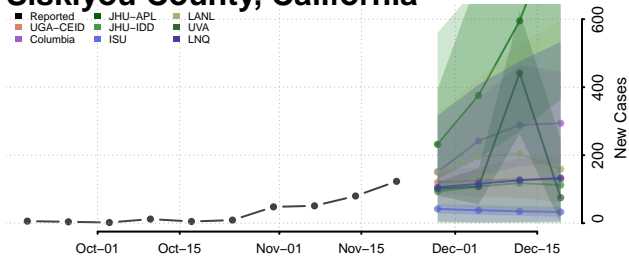

Siskiyou County, California