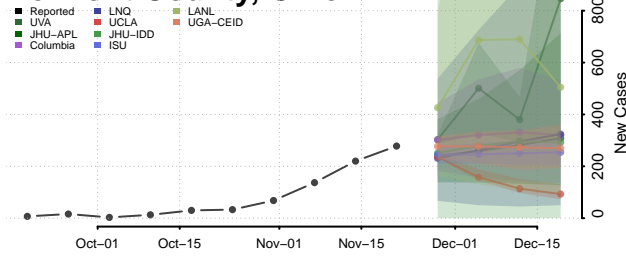

Belmont County, Ohio