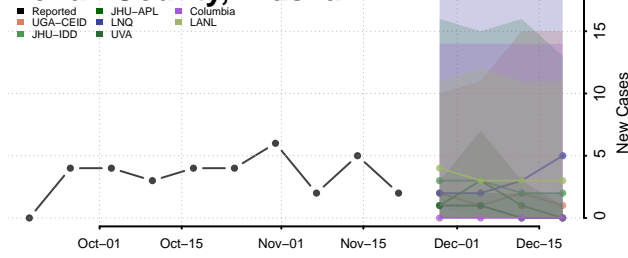

Anchorage County, Alaska

Bethel County, Alaska

Bristol Bay County, Alaska

Denali County, Alaska

Dillingham County, Alaska

Fairbanks North Star County, Alaska

Haines County, Alaska

Hoonah-Angoon County, Alaska