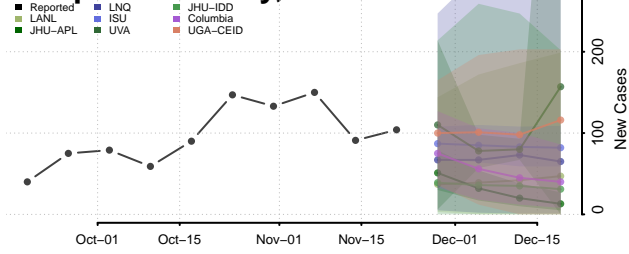

Manitowoc County, Wisconsin

Marathon County, Wisconsin

Marinette County, Wisconsin

Marquette County, Wisconsin

Menominee County, Wisconsin

Milwaukee County, Wisconsin

Monroe County, Wisconsin

Oconto County, Wisconsin