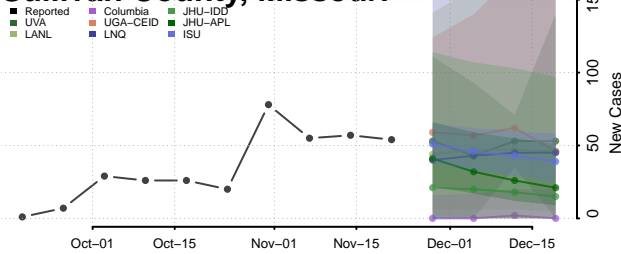

Sullivan County, Missouri