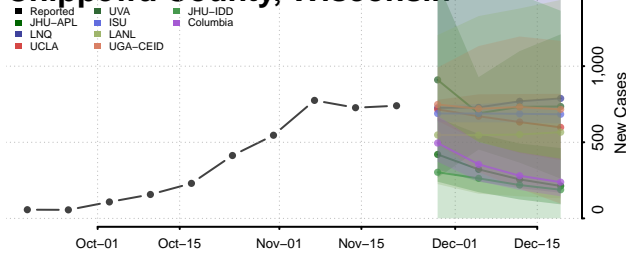

Bayfield County, Wisconsin

Brown County, Wisconsin

Buffalo County, Wisconsin

Burnett County, Wisconsin

Calumet County, Wisconsin

Chippewa County, Wisconsin

Clark County, Wisconsin

Columbia County, Wisconsin