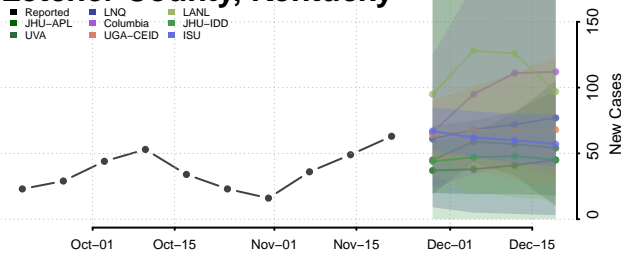

Laurel County, Kentucky

Lawrence County, Kentucky

Lee County, Kentucky

Leslie County, Kentucky

Letcher County, Kentucky

Lewis County, Kentucky

Lincoln County, Kentucky

Livingston County, Kentucky