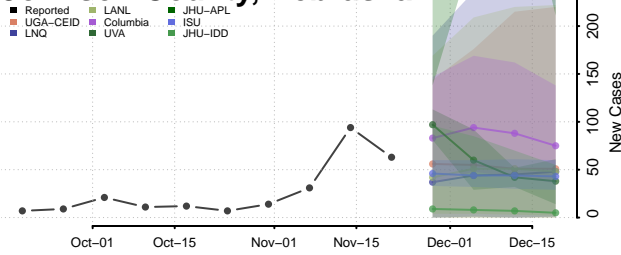

Hitchcock County, Nebraska

Holt County, Nebraska

Hooker County, Nebraska

Howard County, Nebraska

Jefferson County, Nebraska

Johnson County, Nebraska

Kearney County, Nebraska

Keith County, Nebraska