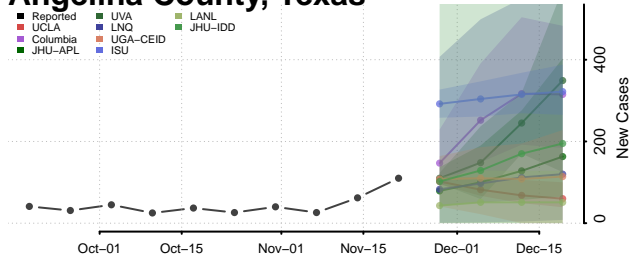

Angelina County, Texas