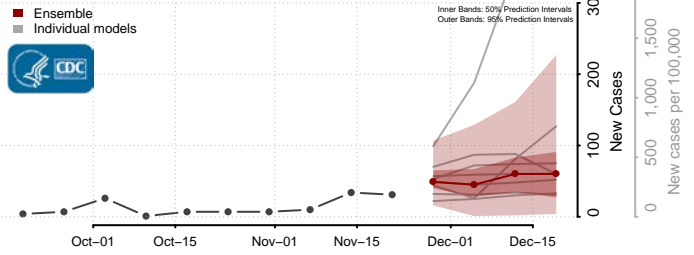

Taylor County, West Virginia