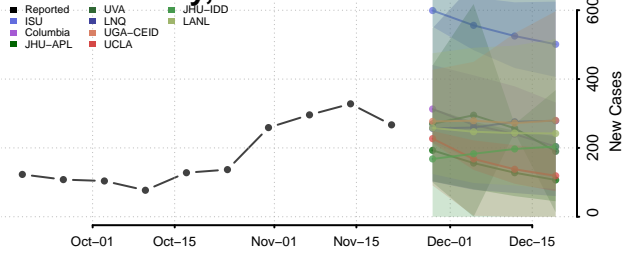

Coles County, Illinois