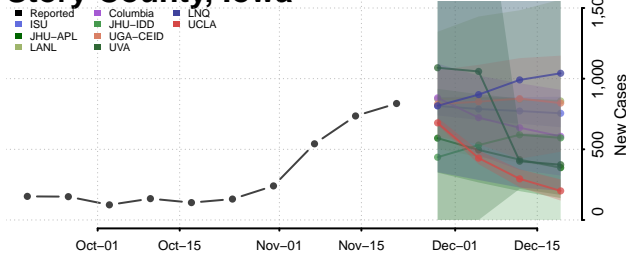

Story County, Iowa