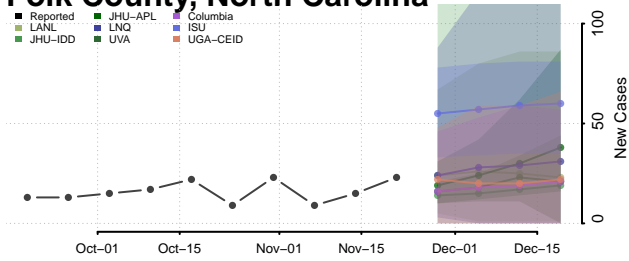

Polk County, North Carolina