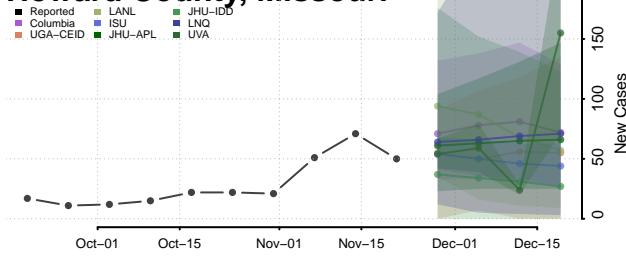

Harrison County, Missouri

Henry County, Missouri

Hickory County, Missouri

Holt County, Missouri

Howard County, Missouri

Howell County, Missouri

Iron County, Missouri

Jackson County, Missouri