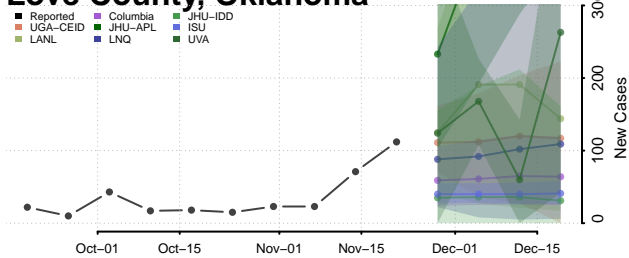

Kiowa County, Oklahoma

Latimer County, Oklahoma

Le Flore County, Oklahoma

Lincoln County, Oklahoma

Logan County, Oklahoma

Love County, Oklahoma

Major County, Oklahoma

Marshall County, Oklahoma