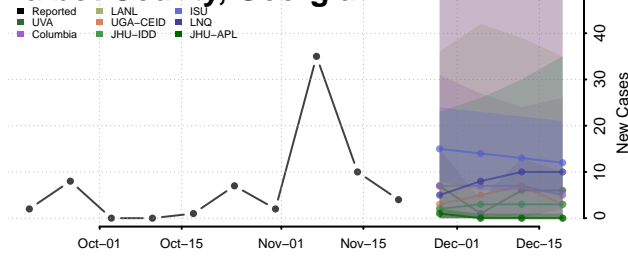

Stephens County, Georgia

Stewart County, Georgia

Sumter County, Georgia

Talbot County, Georgia

Taliaferro County, Georgia

Tattnall County, Georgia

Taylor County, Georgia

Telfair County, Georgia