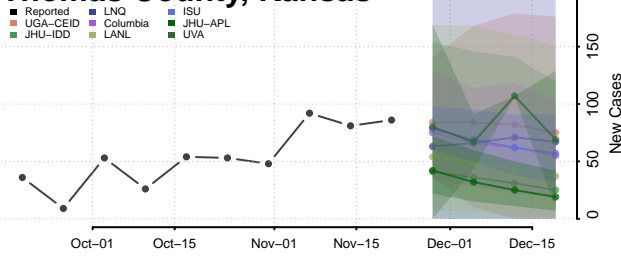

Thomas County, Kansas