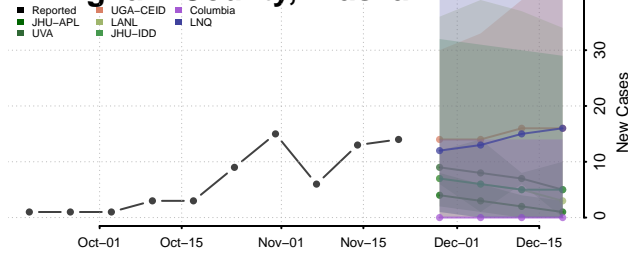

Anchorage County, Alaska

Bethel County, Alaska

Bristol Bay County, Alaska

Denali County, Alaska

Dillingham County, Alaska

Fairbanks North Star County, Alaska

Haines County, Alaska

Hoonah-Angoon County, Alaska