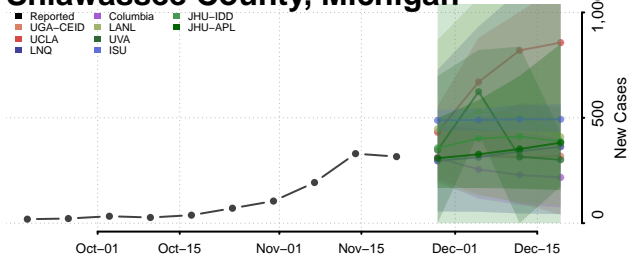

Shiawassee County, Michigan