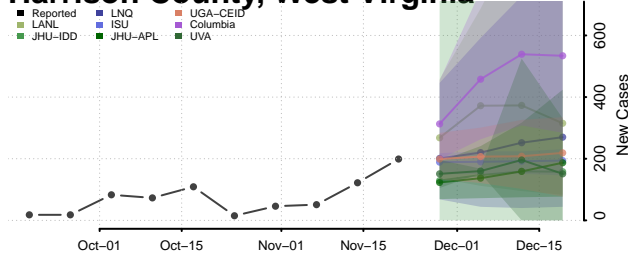

Harrison County, West Virginia