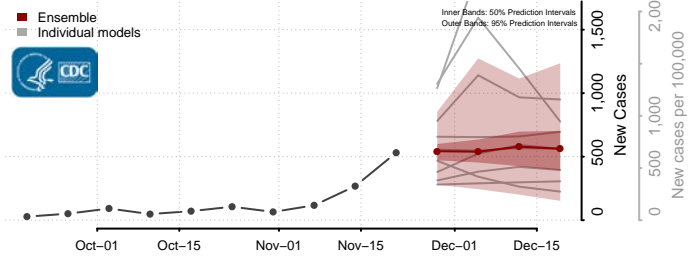

St. Landry County, Louisiana