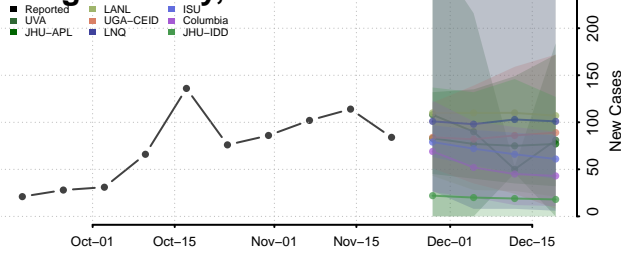

Osage County, Missouri