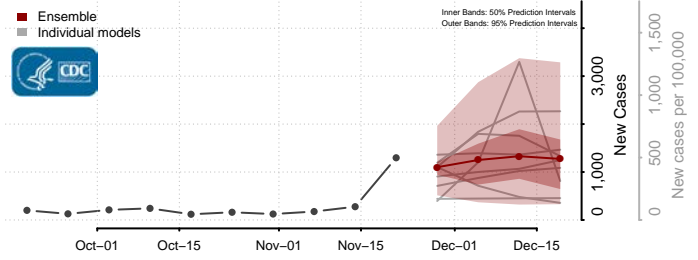

St. Tammany County, Louisiana