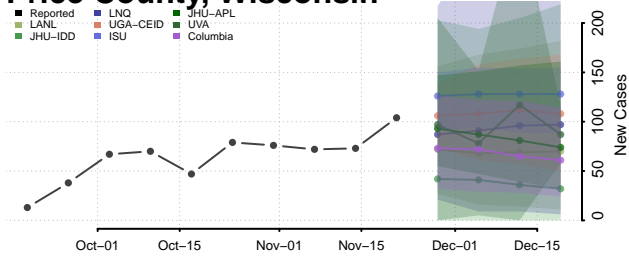

Oneida County, Wisconsin

Outagamie County, Wisconsin

Ozaukee County, Wisconsin

Pepin County, Wisconsin

Pierce County, Wisconsin

Polk County, Wisconsin

Portage County, Wisconsin

Price County, Wisconsin