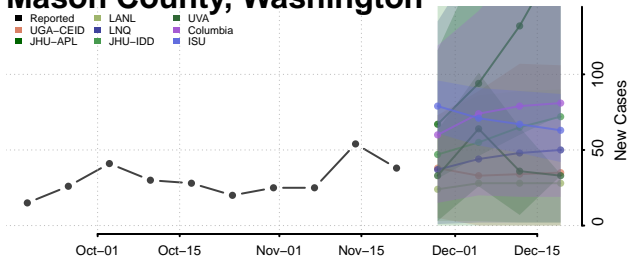

Mason County, Washington