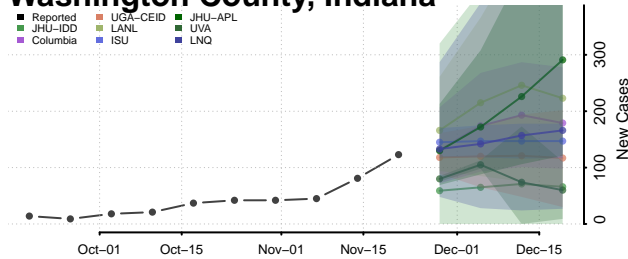

Vanderburgh County, Indiana

Vermillion County, Indiana

Vigo County, Indiana

Wabash County, Indiana

Warren County, Indiana

Warrick County, Indiana

Washington County, Indiana

Wayne County, Indiana