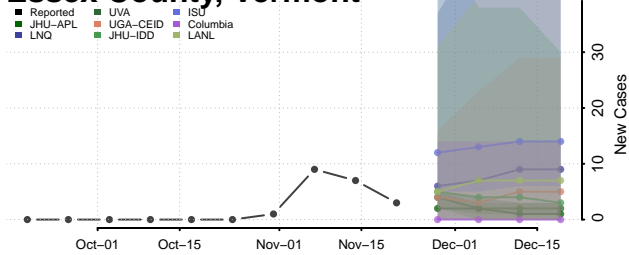

Essex County, Vermont