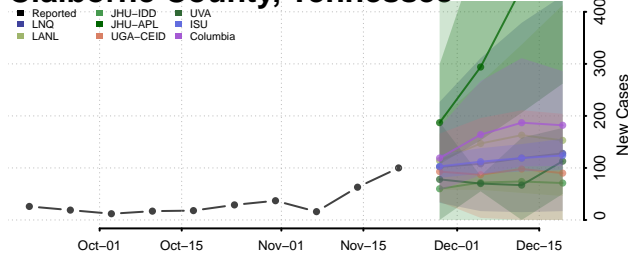

Claiborne County, Tennessee