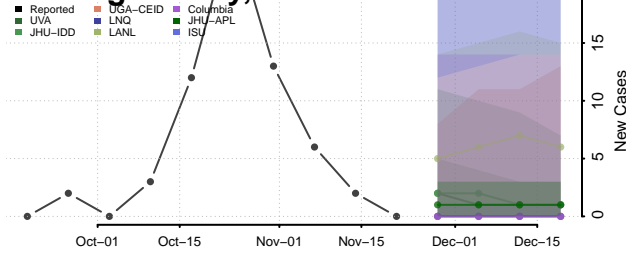

Faulk County, South Dakota

Grant County, South Dakota

Gregory County, South Dakota

Haakon County, South Dakota

Hamlin County, South Dakota

Hand County, South Dakota

Hanson County, South Dakota

Harding County, South Dakota