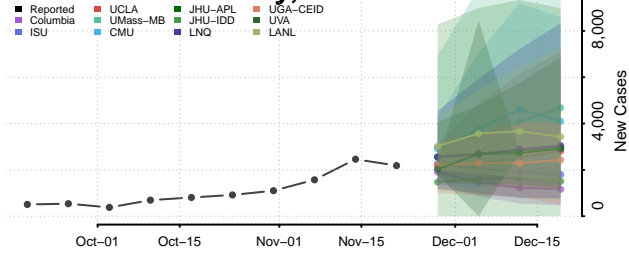

St. Charles County, Missouri