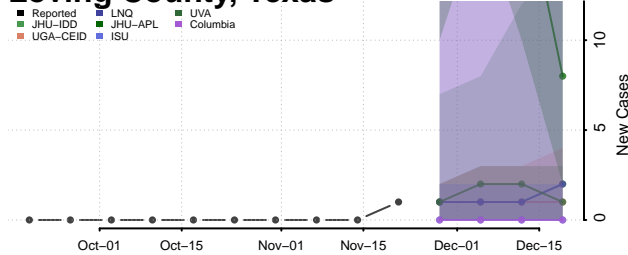

Loving County, Texas