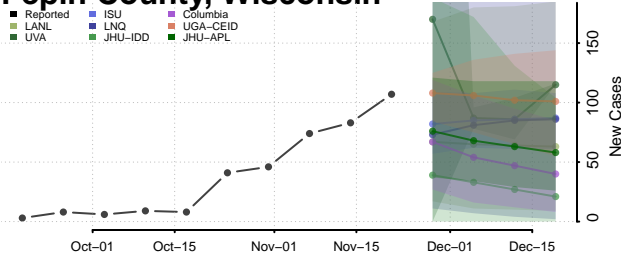

Oneida County, Wisconsin

Outagamie County, Wisconsin

Ozaukee County, Wisconsin

Pepin County, Wisconsin

Pierce County, Wisconsin

Polk County, Wisconsin

Portage County, Wisconsin

Price County, Wisconsin