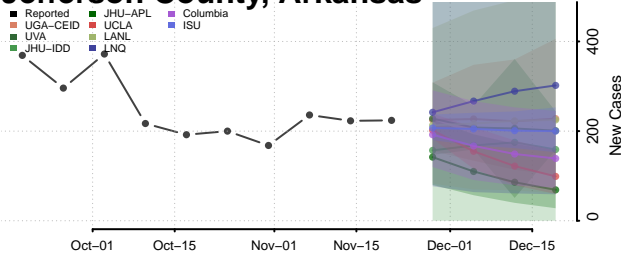

Greene County, Arkansas

Hempstead County, Arkansas

Hot Spring County, Arkansas

Howard County, Arkansas

Independence County, Arkansas

Izard County, Arkansas

Jackson County, Arkansas

Jefferson County, Arkansas