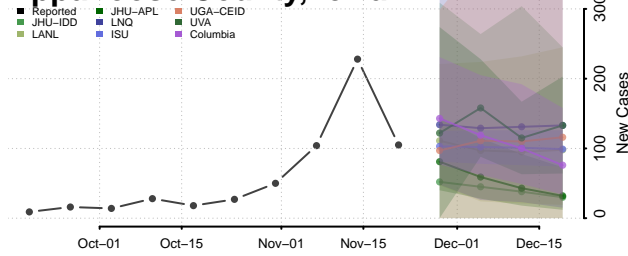

Appanoose County, Iowa