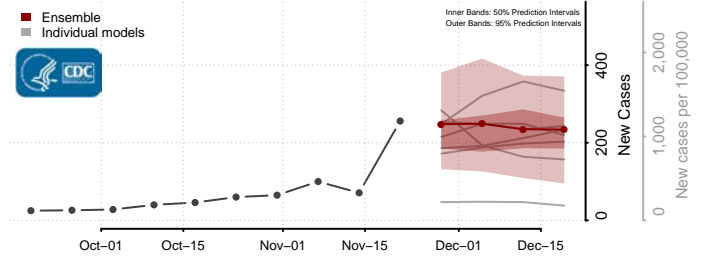

Wabasha County, Minnesota