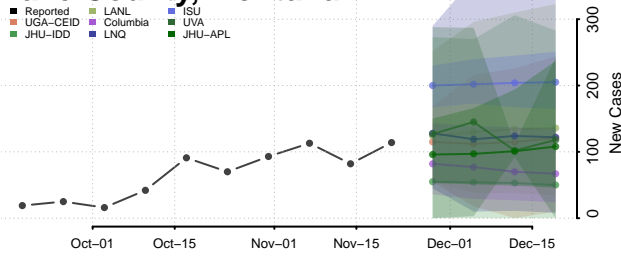

Lake County, Montana