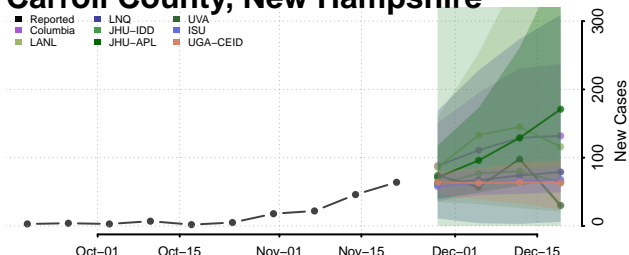

Pershing County, Nevada

Storey County, Nevada

Washoe County, Nevada

White Pine County, Nevada

New Hampshire

Belknap County, New Hampshire

Carroll County, New Hampshire

Cheshire County, New Hampshire