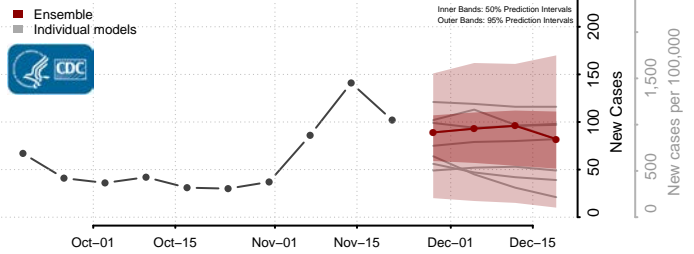

Sac County, Iowa