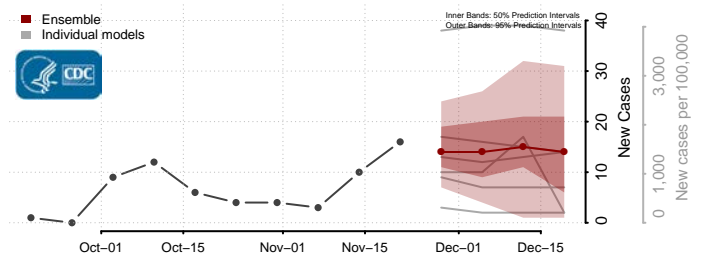

Wibaux County, Montana