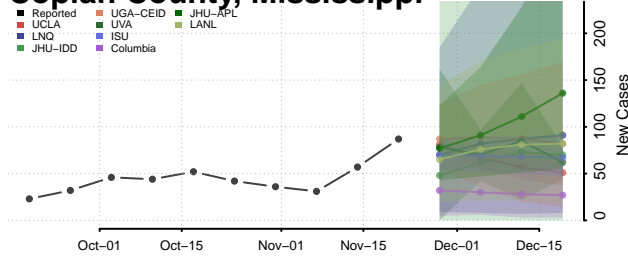

Copiah County, Mississippi