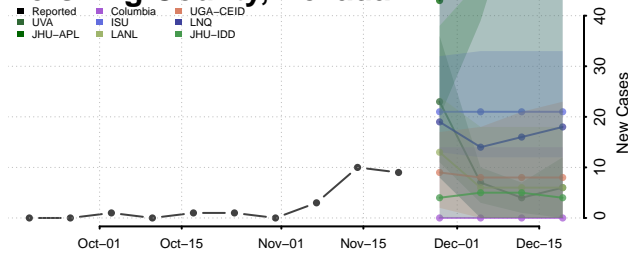

Pershing County, Nevada