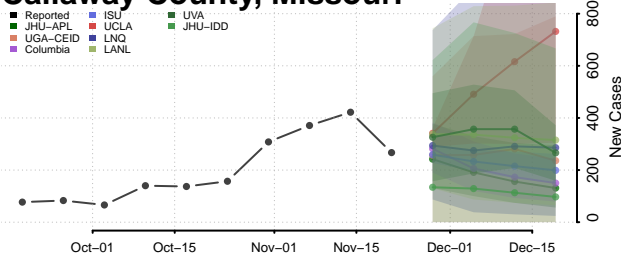

Callaway County, Missouri