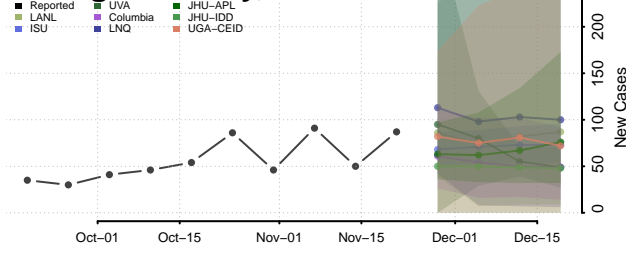

Grainger County, Tennessee