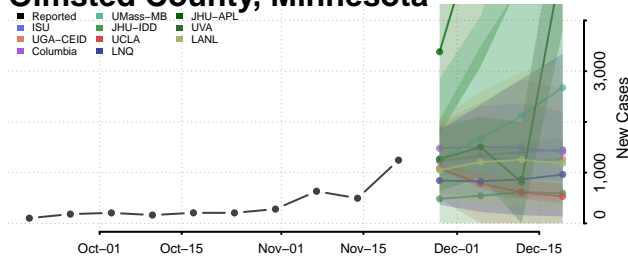

Nicollet County, Minnesota

Nobles County, Minnesota

Norman County, Minnesota

Olmsted County, Minnesota

Otter Tail County, Minnesota

Pennington County, Minnesota

Pine County, Minnesota

Pipestone County, Minnesota