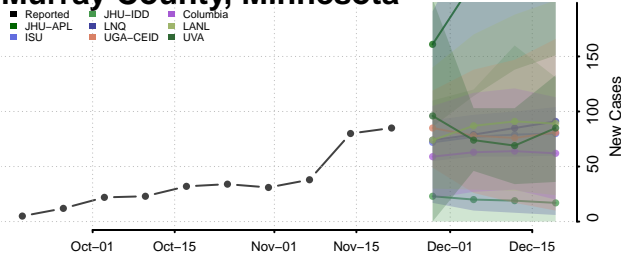

Marshall County, Minnesota

Martin County, Minnesota

McLeod County, Minnesota

Meeker County, Minnesota

Mille Lacs County, Minnesota

Morrison County, Minnesota

Mower County, Minnesota

Murray County, Minnesota