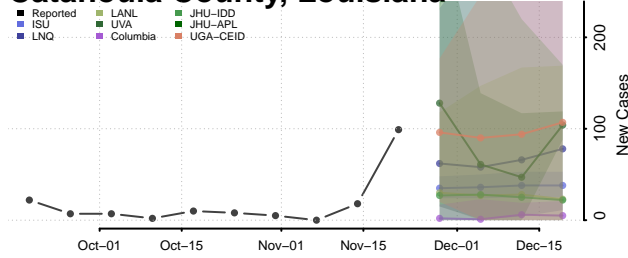

Beauregard County, Louisiana

Bienville County, Louisiana

Bossier County, Louisiana

Caddo County, Louisiana

Calcasieu County, Louisiana

Caldwell County, Louisiana

Cameron County, Louisiana

Catahoula County, Louisiana