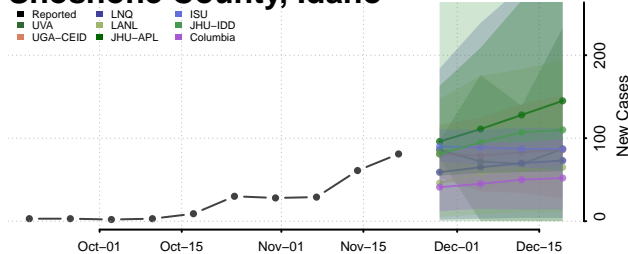

Shoshone County, Idaho