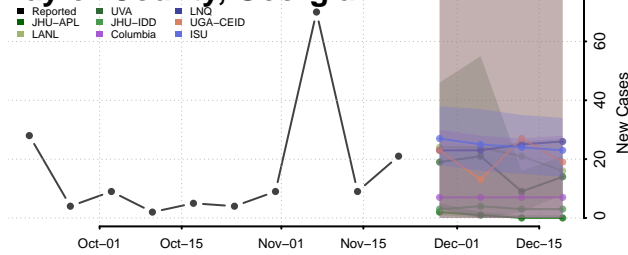

Stephens County, Georgia

Stewart County, Georgia

Sumter County, Georgia

Talbot County, Georgia

Taliaferro County, Georgia

Tattnall County, Georgia

Taylor County, Georgia

Telfair County, Georgia