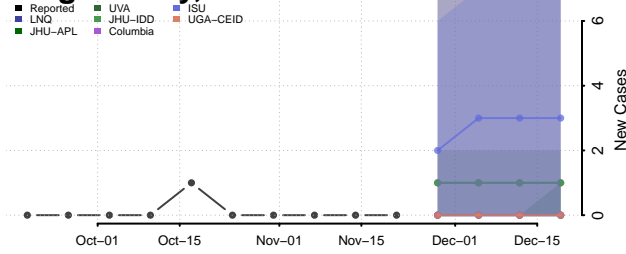

King County, Texas