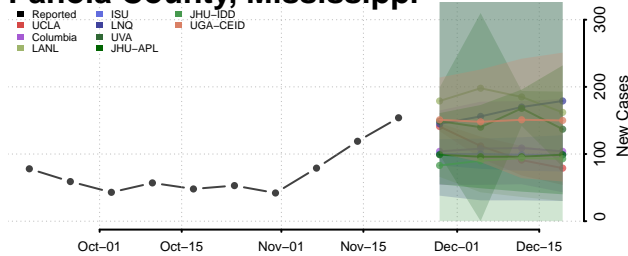

Panola County, Mississippi