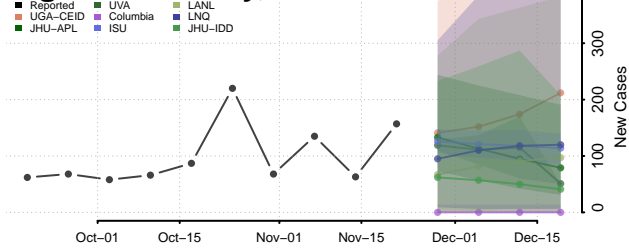

Big Horn County, Montana