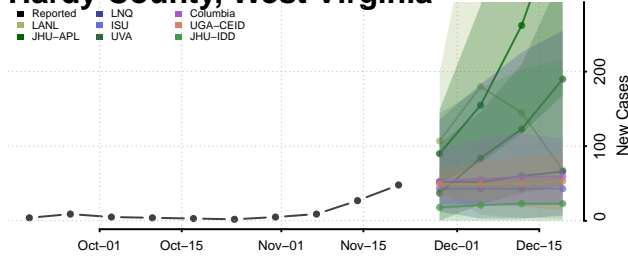

Hardy County, West Virginia