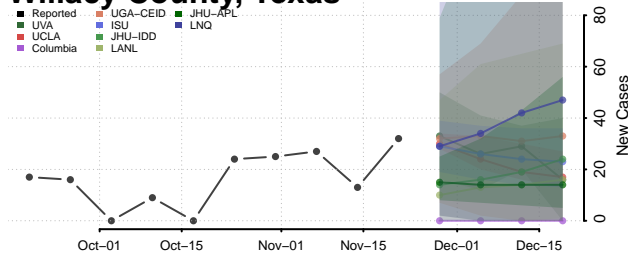

Willacy County, Texas