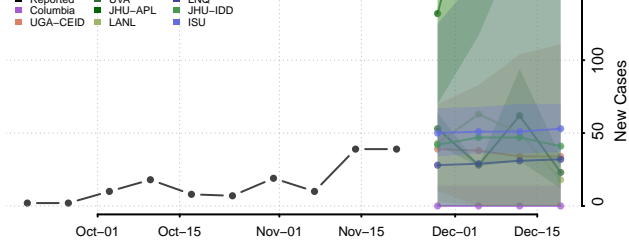

Sanders County, Montana