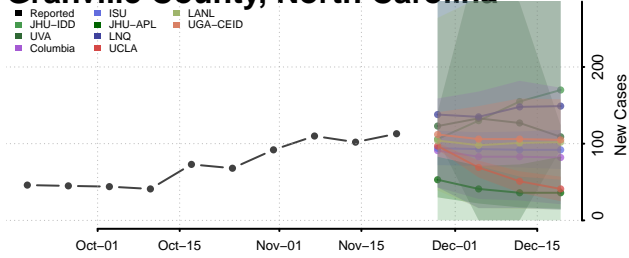

Gaston County, North Carolina

Gates County, North Carolina

Graham County, North Carolina

Granville County, North Carolina

Greene County, North Carolina

Guilford County, North Carolina

Halifax County, North Carolina