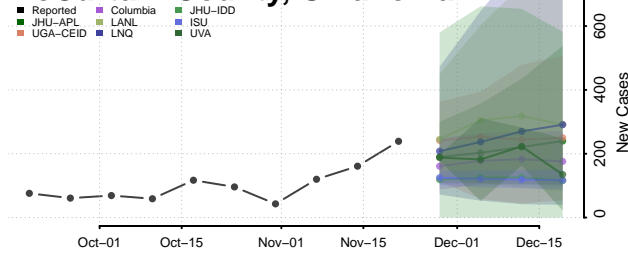

McCurtain County, Oklahoma