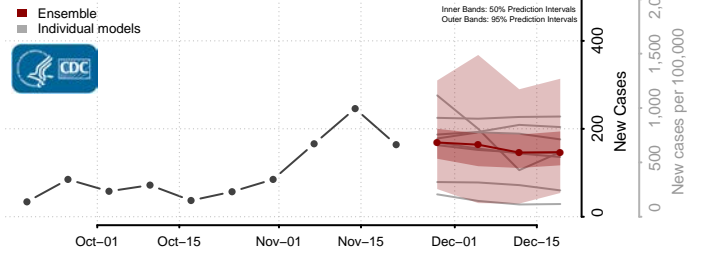

Stone County, Missouri

Sullivan County, Missouri

Taney County, Missouri

Texas County, Missouri

Vernon County, Missouri

Warren County, Missouri

Washington County, Missouri

Wayne County, Missouri