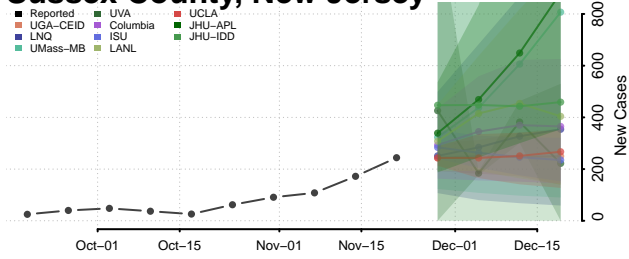

Sussex County, New Jersey