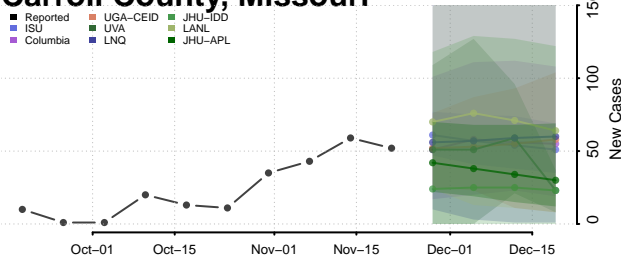

Carroll County, Missouri