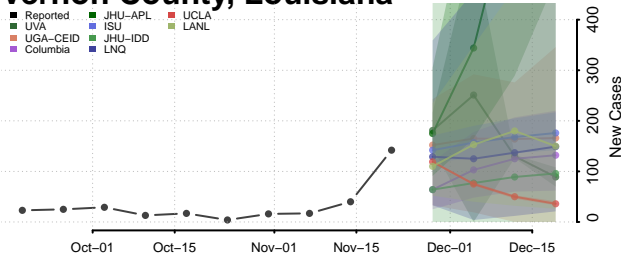

St. Tammany County, Louisiana

Tangipahoa County, Louisiana

Tensas County, Louisiana

Terrebonne County, Louisiana

Union County, Louisiana

Vermilion County, Louisiana

Vernon County, Louisiana

Washington County, Louisiana