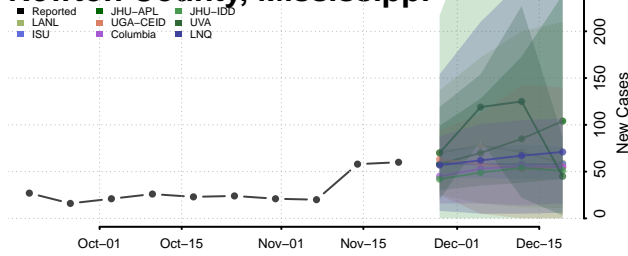

Lowndes County, Mississippi

Madison County, Mississippi

Marion County, Mississippi

Marshall County, Mississippi

Monroe County, Mississippi

Montgomery County, Mississippi

Neshoba County, Mississippi

Newton County, Mississippi