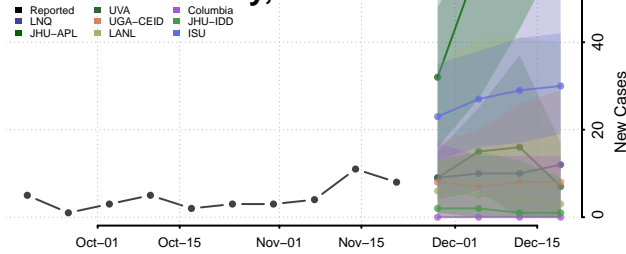

Blaine County, Oklahoma

Bryan County, Oklahoma

Caddo County, Oklahoma

Canadian County, Oklahoma

Carter County, Oklahoma

Cherokee County, Oklahoma

Choctaw County, Oklahoma

Cimarron County, Oklahoma