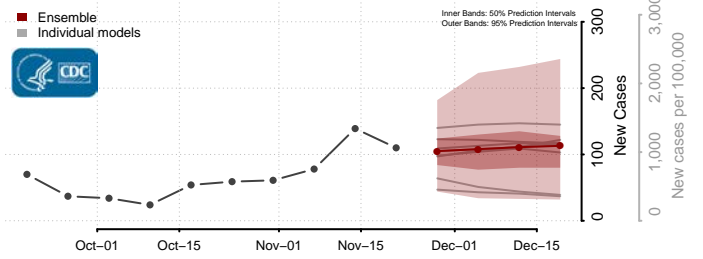

Winnebago County, Iowa