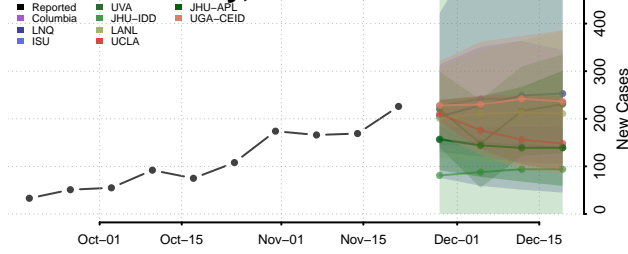

Summit County, Utah