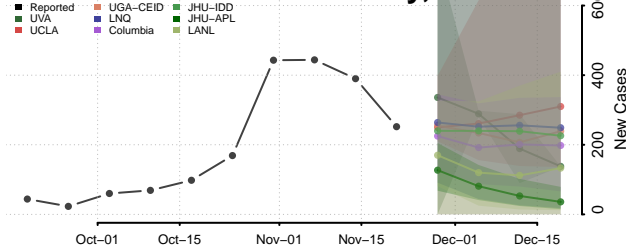

Juneau County, Alaska

Kenai Peninsula County, Alaska

Ketchikan Gateway County, Alaska

Kodiak Island County, Alaska

Kusilvak County, Alaska

Lake and Peninsula County, Alaska

Matanuska-Susitna County, Alaska

Nome County, Alaska