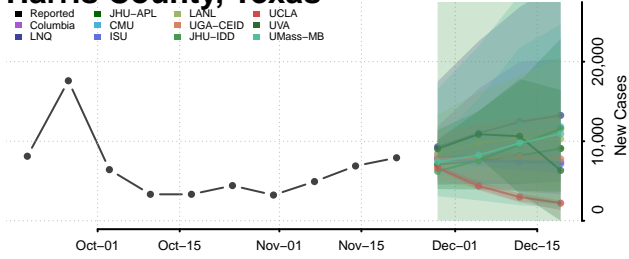

Harris County, Texas