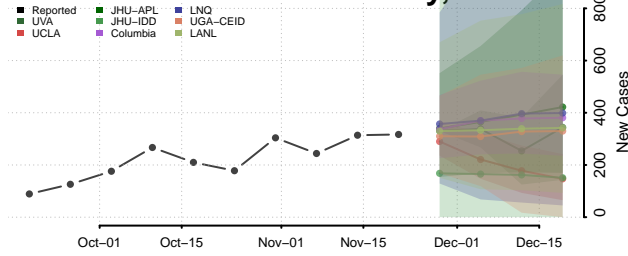

Anchorage County, Alaska

Bethel County, Alaska

Bristol Bay County, Alaska

Denali County, Alaska

Dillingham County, Alaska

Fairbanks North Star County, Alaska

Haines County, Alaska

Hoonah-Angoon County, Alaska