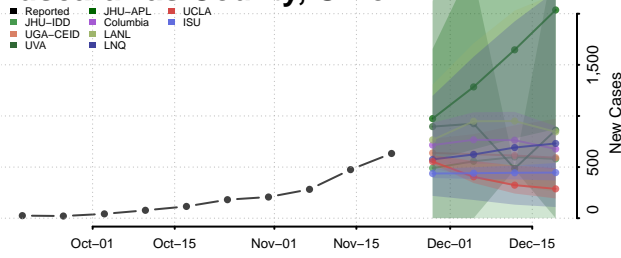

Tuscarawas County, Ohio