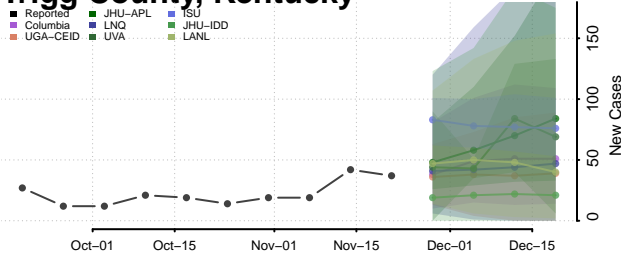

Trigg County, Kentucky