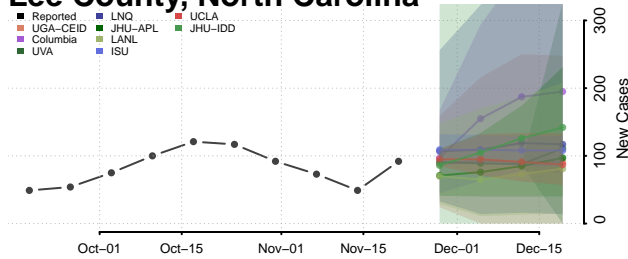

Lee County, North Carolina