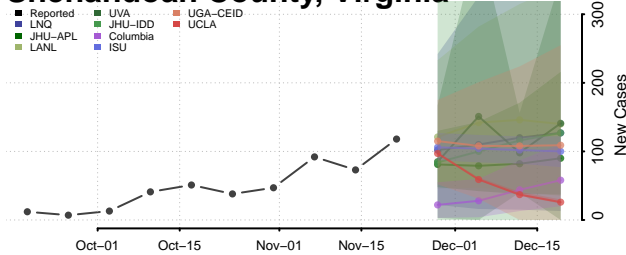

Shenandoah County, Virginia