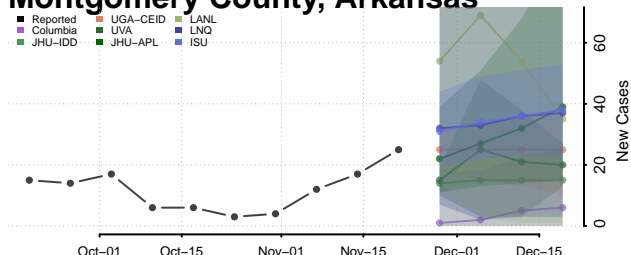

Madison County, Arkansas

Marion County, Arkansas

Miller County, Arkansas

Mississippi County, Arkansas

Monroe County, Arkansas

Montgomery County, Arkansas

Nevada County, Arkansas

Newton County, Arkansas