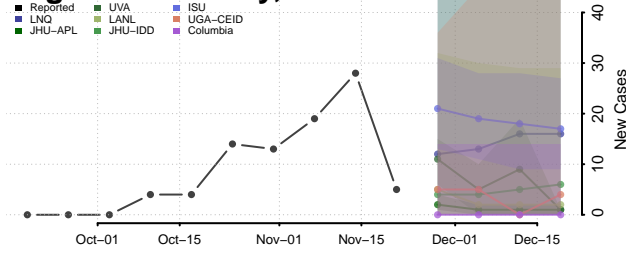

Prowers County, Colorado

Pueblo County, Colorado

Rio Blanco County, Colorado

Rio Grande County, Colorado

Routt County, Colorado

Saguache County, Colorado

San Juan County, Colorado

San Miguel County, Colorado