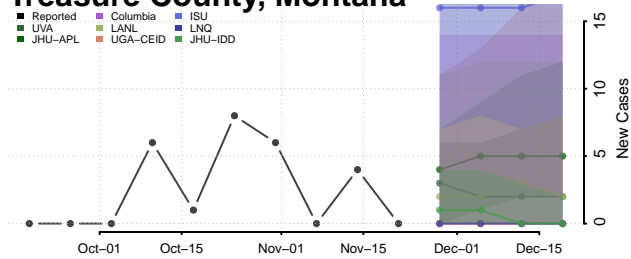

Sanders County, Montana

Sheridan County, Montana

Silver Bow County, Montana

Stillwater County, Montana

Sweet Grass County, Montana

Teton County, Montana

Toole County, Montana

Treasure County, Montana