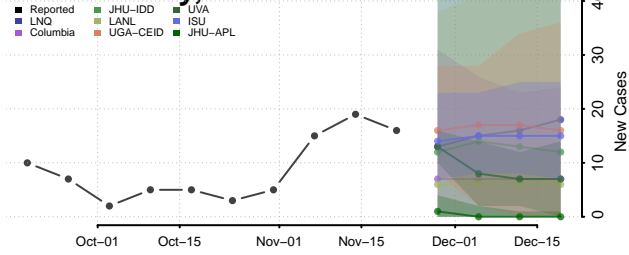

Mills County, Texas