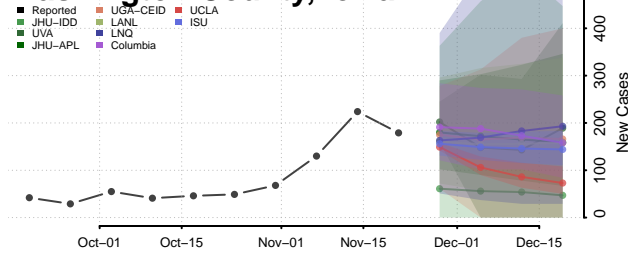

Story County, Iowa

Tama County, Iowa

Taylor County, Iowa

Union County, Iowa

Van Buren County, Iowa

Wapello County, Iowa

Warren County, Iowa

Washington County, Iowa