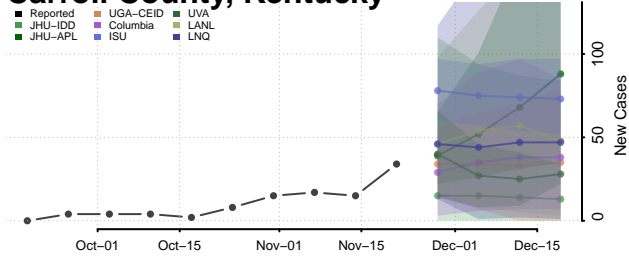

Bullitt County, Kentucky

Butler County, Kentucky

Caldwell County, Kentucky

Calloway County, Kentucky

Campbell County, Kentucky

Carlisle County, Kentucky

Carroll County, Kentucky

Carter County, Kentucky