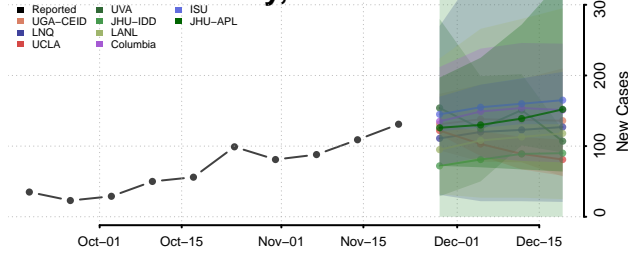

Chester County, Tennessee

Claiborne County, Tennessee

Clay County, Tennessee

Cocke County, Tennessee

Coffee County, Tennessee

Crockett County, Tennessee

Cumberland County, Tennessee

Davidson County, Tennessee