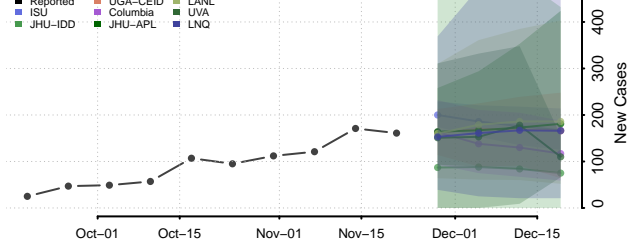

Barry County, Missouri