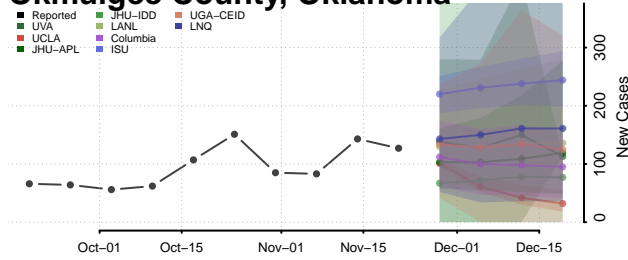

Okmulgee County, Oklahoma