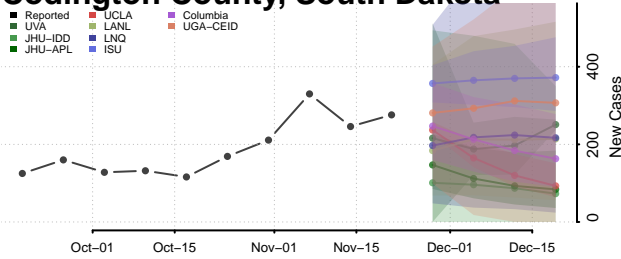

Codington County, South Dakota