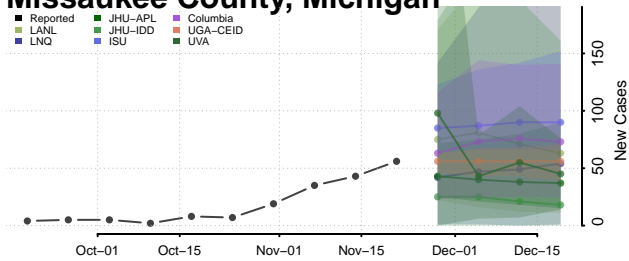

Missaukee County, Michigan