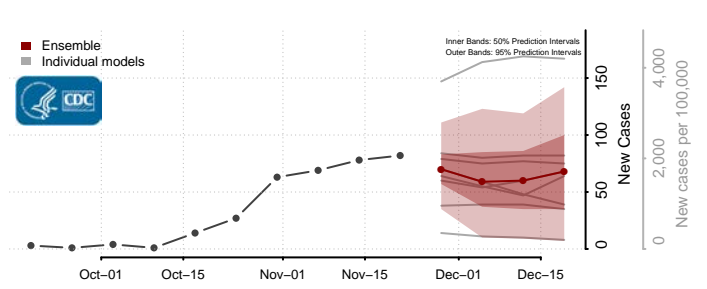

Morton County, North Dakota

Mountrail County, North Dakota

Nelson County, North Dakota

Oliver County, North Dakota

Pembina County, North Dakota

Pierce County, North Dakota

Ramsey County, North Dakota

Ransom County, North Dakota