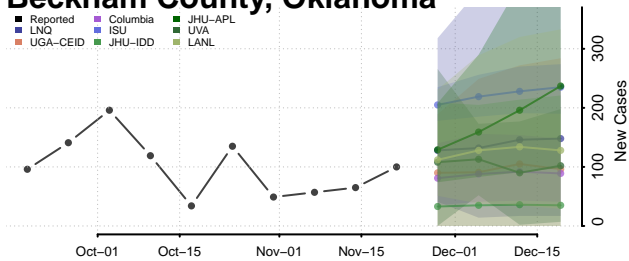

Wood County, Ohio

Wyandot County, Ohio

Oklahoma

Adair County, Oklahoma

Alfalfa County, Oklahoma

Atoka County, Oklahoma

Beaver County, Oklahoma

Beckham County, Oklahoma