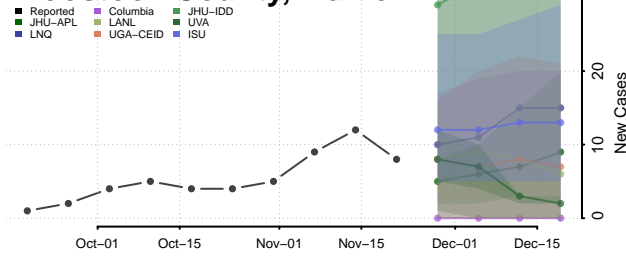

Webster County, Louisiana

West Baton Rouge County, Louisiana

West Carroll County, Louisiana

West Feliciana County, Louisiana

Winn County, Louisiana

Maine

Androscoggin County, Maine

Aroostook County, Maine