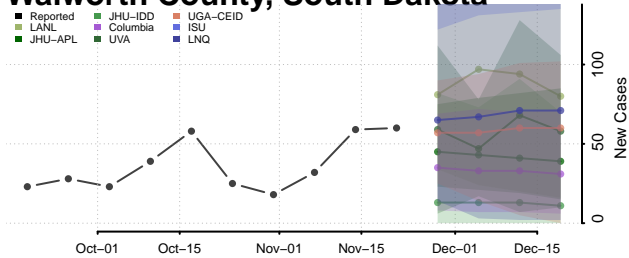

Walworth County, South Dakota