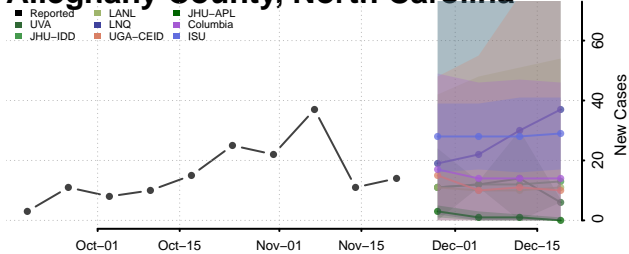

Alleghany County, North Carolina