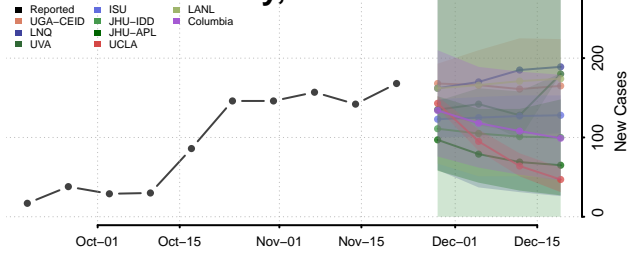

Alexander County, North Carolina