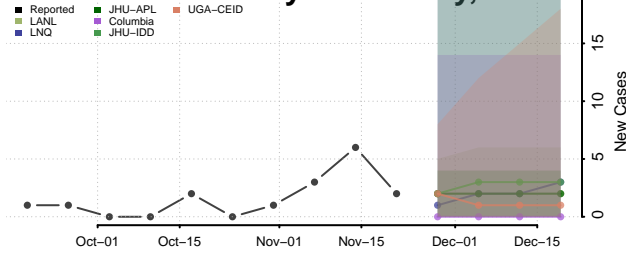

North Slope County, Alaska

Northwest Arctic County, Alaska

Petersburg County, Alaska

Prince of Wales-Hyder County, Alaska

Sitka County, Alaska

Skagway County, Alaska

Southeast Fairbanks County, Alaska

Valdez-Cordova County, Alaska