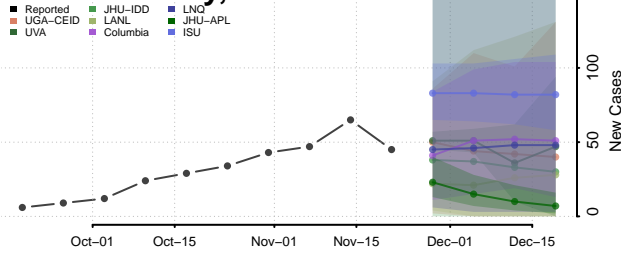

Cuming County, Nebraska

Custer County, Nebraska

Dakota County, Nebraska

Dawes County, Nebraska

Dawson County, Nebraska

Deuel County, Nebraska

Dixon County, Nebraska

Dodge County, Nebraska