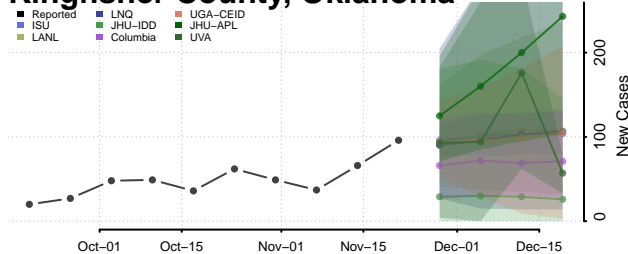

Kingfisher County, Oklahoma