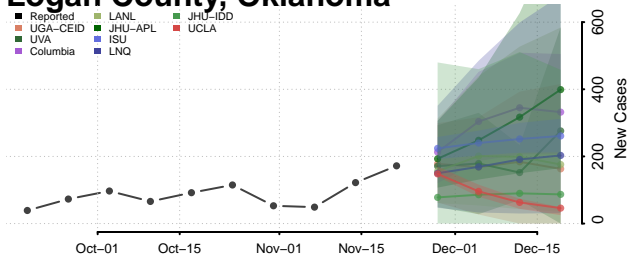

Kiowa County, Oklahoma

Latimer County, Oklahoma

Le Flore County, Oklahoma

Lincoln County, Oklahoma

Logan County, Oklahoma

Love County, Oklahoma

Major County, Oklahoma

Marshall County, Oklahoma