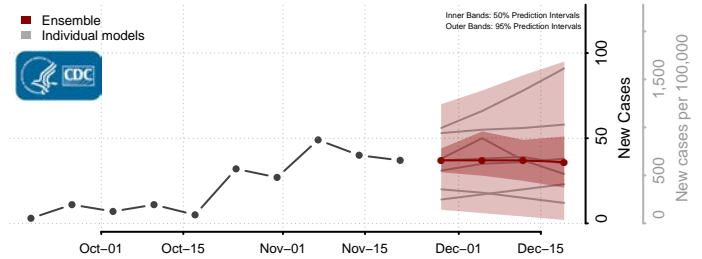

Carbon County, Montana

Carter County, Montana

Cascade County, Montana

Chouteau County, Montana

Custer County, Montana

Daniels County, Montana

Dawson County, Montana

Deer Lodge County, Montana