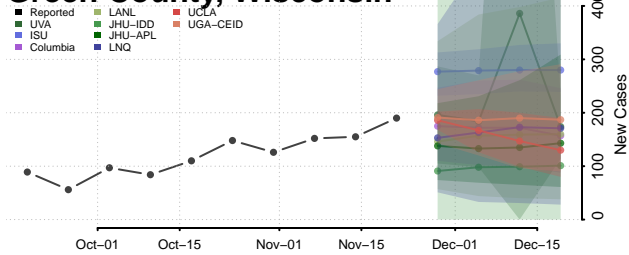

Green County, Wisconsin