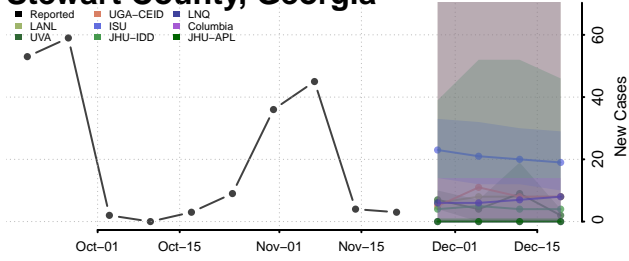

Stewart County, Georgia