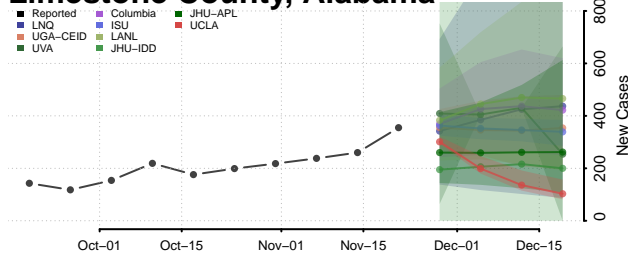

Lauderdale County, Alabama

Lawrence County, Alabama

Lee County, Alabama

Limestone County, Alabama

Lowndes County, Alabama

Macon County, Alabama

Madison County, Alabama

Marengo County, Alabama