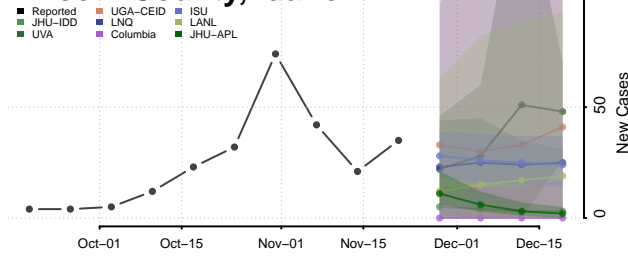

Lemhi County, Idaho

Lewis County, Idaho

Lincoln County, Idaho

Madison County, Idaho

Minidoka County, Idaho

Nez Perce County, Idaho

Oneida County, Idaho

Owyhee County, Idaho