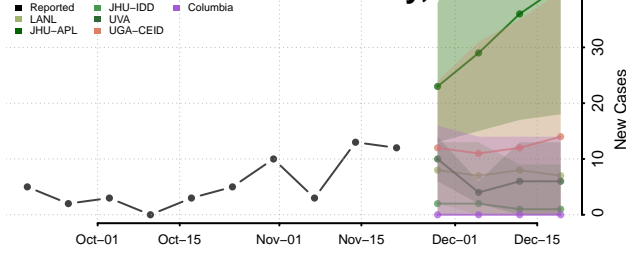

Juneau County, Alaska

Kenai Peninsula County, Alaska

Ketchikan Gateway County, Alaska

Kodiak Island County, Alaska

Kusilvak County, Alaska

Lake and Peninsula County, Alaska

Matanuska-Susitna County, Alaska

Nome County, Alaska