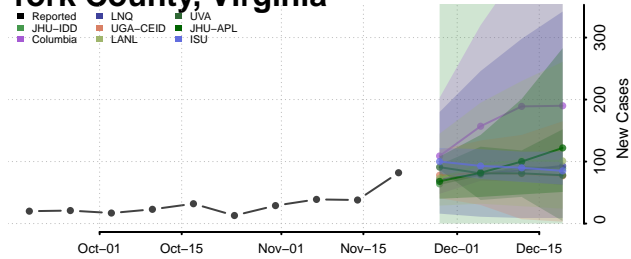

Waynesboro County, Virginia

Westmoreland County, Virginia

Williamsburg County, Virginia

Winchester County, Virginia

Wise County, Virginia

Wythe County, Virginia

York County, Virginia

Washington