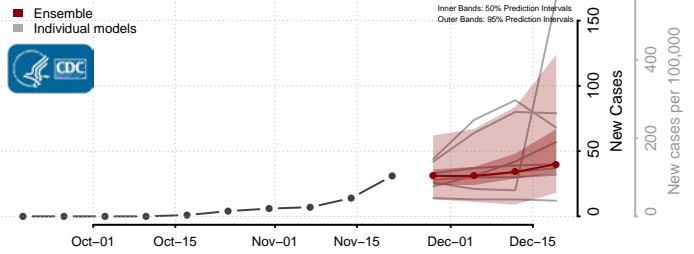

Caledonia County, Vermont