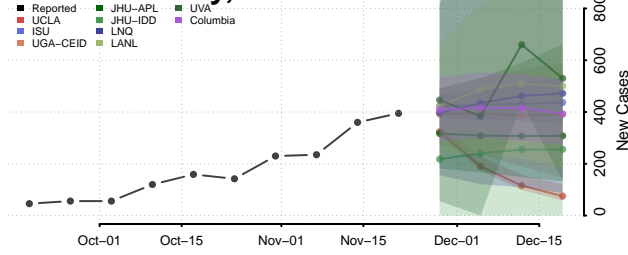

Tooele County, Utah