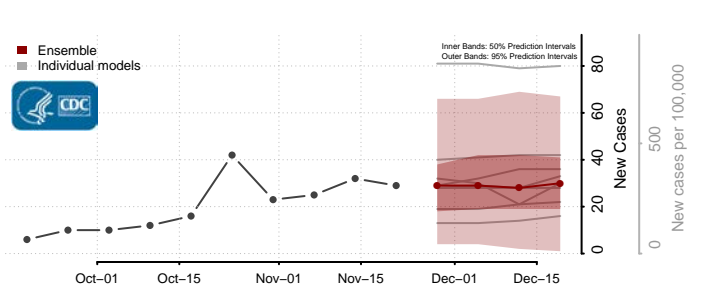

Calhoun County, Iowa

Carroll County, Iowa

Cass County, Iowa

Cedar County, Iowa

Cerro Gordo County, Iowa

Cherokee County, Iowa

Chickasaw County, Iowa

Clarke County, Iowa