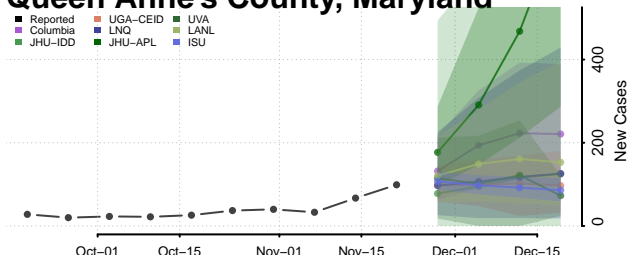

Queen Anne's County, Maryland