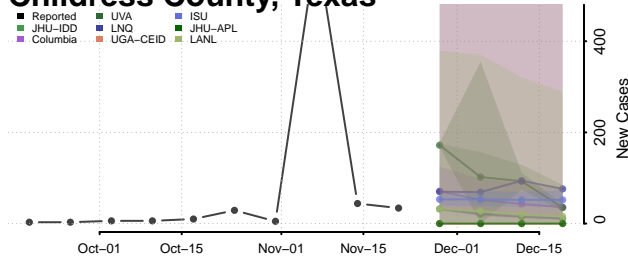

Childress County, Texas