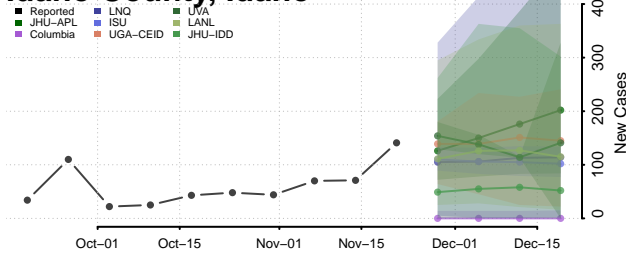

Idaho County, Idaho