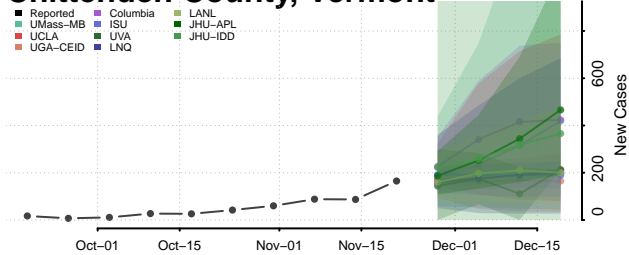

Chittenden County, Vermont