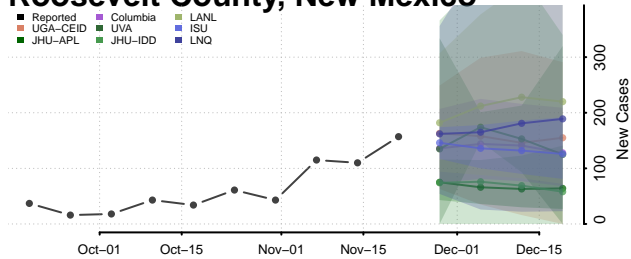

McKinley County, New Mexico

Mora County, New Mexico

Otero County, New Mexico

Quay County, New Mexico

Rio Arriba County, New Mexico

Roosevelt County, New Mexico

San Juan County, New Mexico

San Miguel County, New Mexico