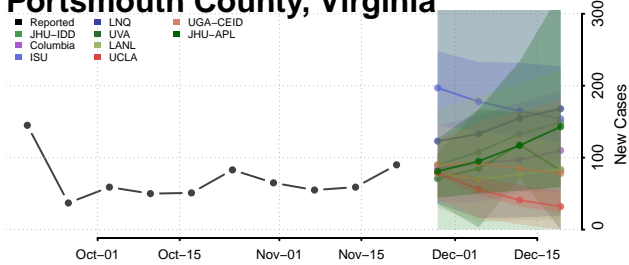

Portsmouth County, Virginia