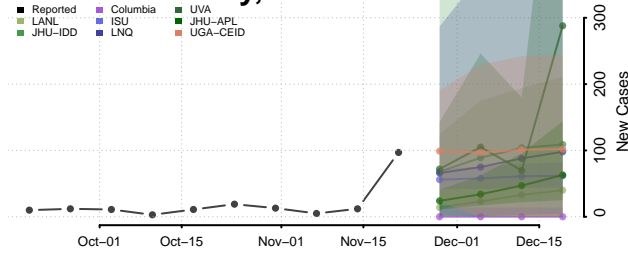

Houston County, Texas