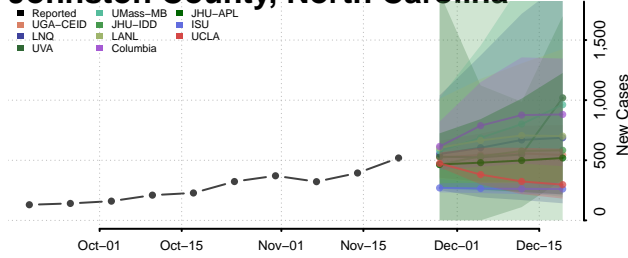

Johnston County, North Carolina