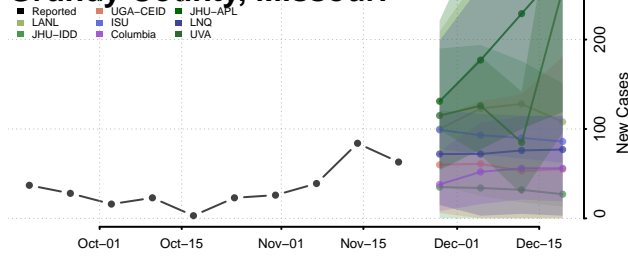

Grundy County, Missouri