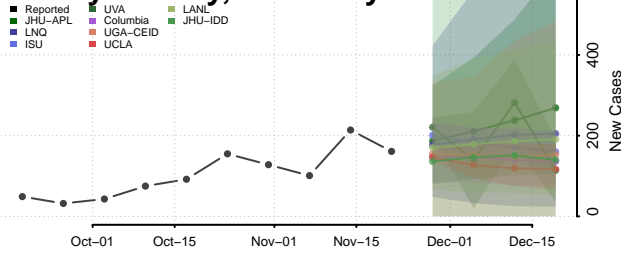

Rowan County, Kentucky

Russell County, Kentucky

Scott County, Kentucky

Shelby County, Kentucky

Simpson County, Kentucky

Spencer County, Kentucky

Taylor County, Kentucky

Todd County, Kentucky