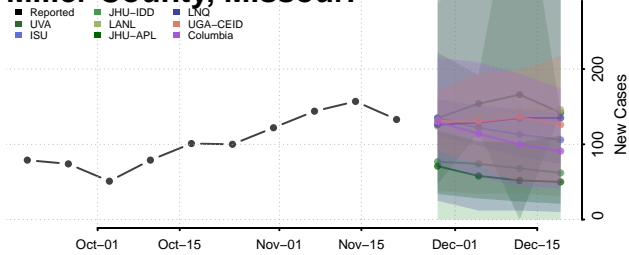

Miller County, Missouri