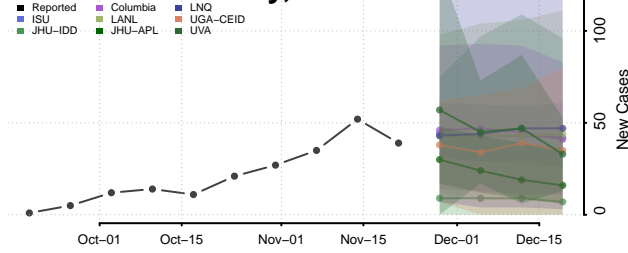

Story County, Iowa

Tama County, Iowa

Taylor County, Iowa

Union County, Iowa

Van Buren County, Iowa

Wapello County, Iowa

Warren County, Iowa

Washington County, Iowa