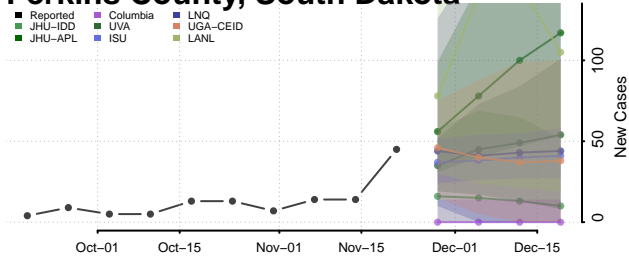

Perkins County, South Dakota