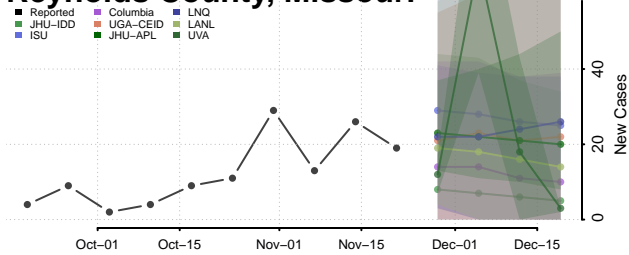

Reynolds County, Missouri