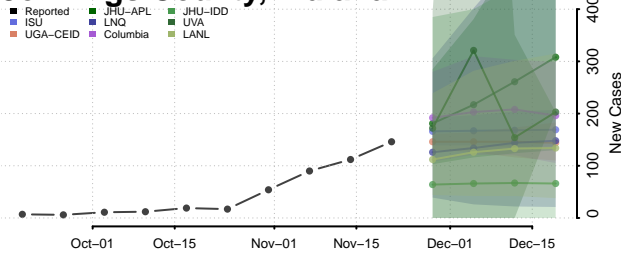

Howard County, Indiana

Huntington County, Indiana

Jackson County, Indiana

Jasper County, Indiana

Jay County, Indiana

Jefferson County, Indiana

Jennings County, Indiana

Johnson County, Indiana