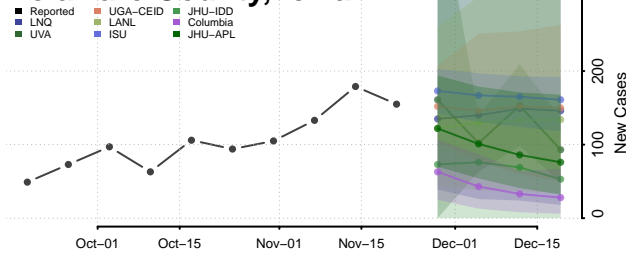

Clay County, Iowa

Clayton County, Iowa

Clinton County, Iowa

Crawford County, Iowa

Dallas County, Iowa

Davis County, Iowa

Decatur County, Iowa

Delaware County, Iowa