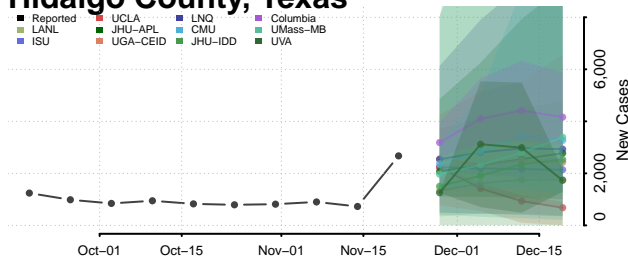

Hidalgo County, Texas