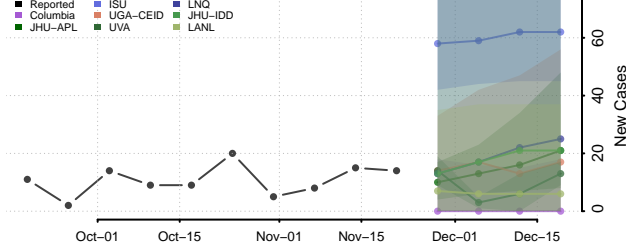

Freestone County, Texas