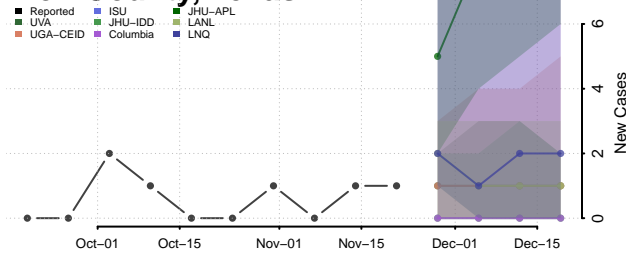

Irion County, Texas