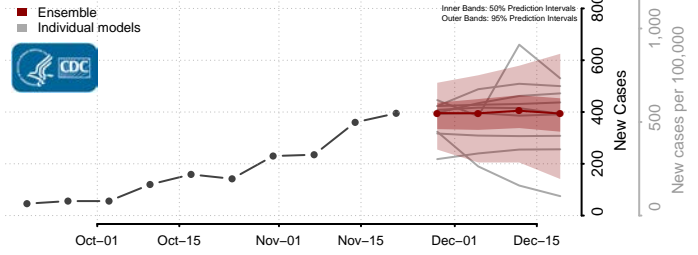

Tooele County, Utah