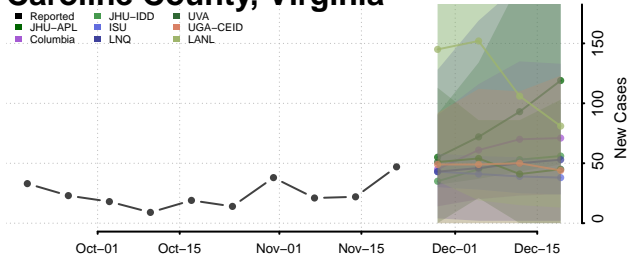

Caroline County, Virginia