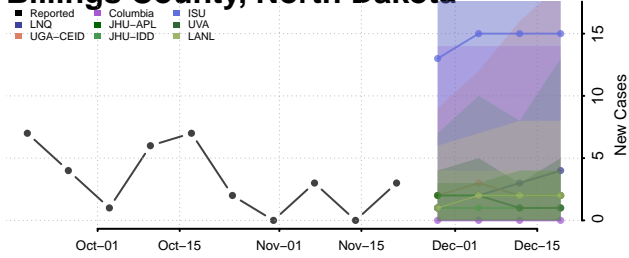

Billings County, North Dakota