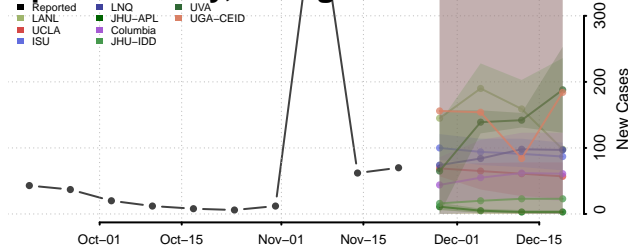

Terrell County, Georgia

Turner County, Georgia

Twiggs County, Georgia

Union County, Georgia

Upson County, Georgia

Walker County, Georgia

Walton County, Georgia

Ware County, Georgia