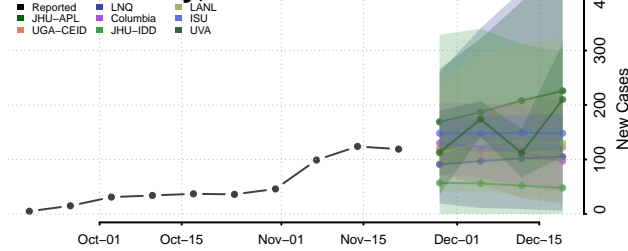

McPherson County, Nebraska

Merrick County, Nebraska

Morrill County, Nebraska

Nance County, Nebraska

Nemaha County, Nebraska

Nuckolls County, Nebraska

Otoe County, Nebraska

Pawnee County, Nebraska