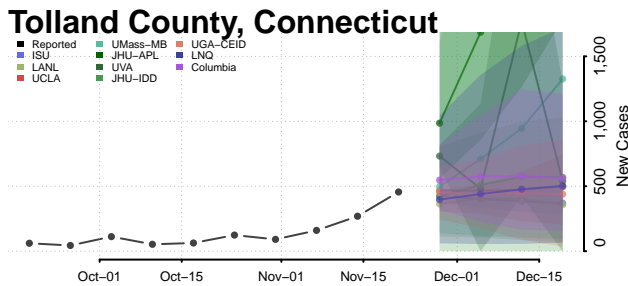

Hartford County, Connecticut

Litchfield County, Connecticut

Middlesex County, Connecticut

New Haven County, Connecticut

New London County, Connecticut

Tolland County, Connecticut

Windham County, Connecticut