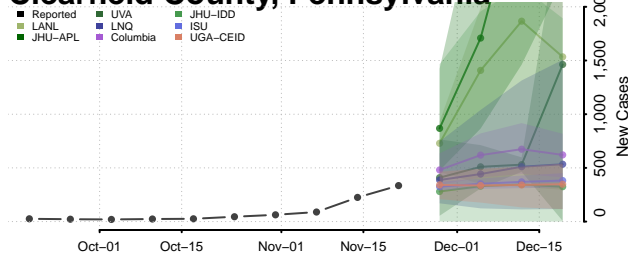

Clearfield County, Pennsylvania