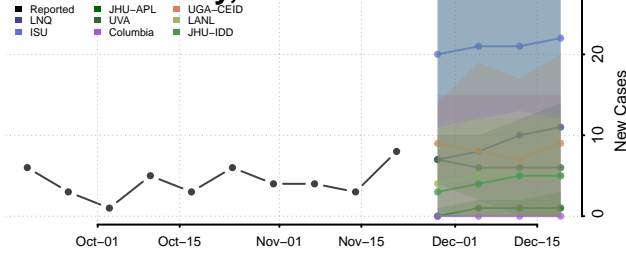

Blanco County, Texas