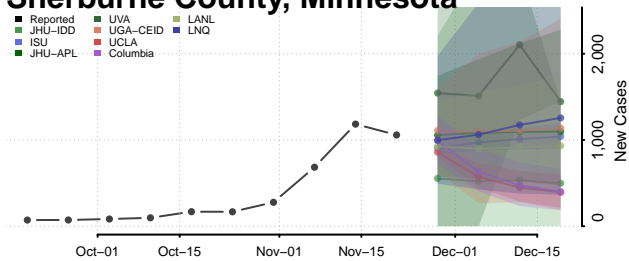

Sherburne County, Minnesota