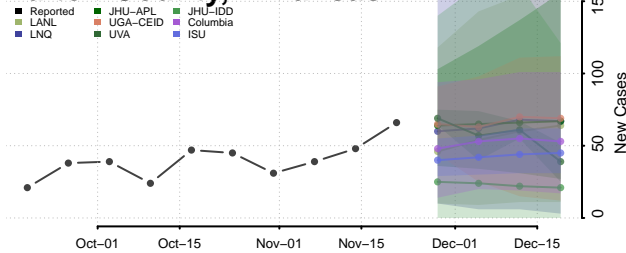

Dallas County, Arkansas

Desha County, Arkansas

Drew County, Arkansas

Faulkner County, Arkansas

Franklin County, Arkansas

Fulton County, Arkansas

Garland County, Arkansas

Grant County, Arkansas