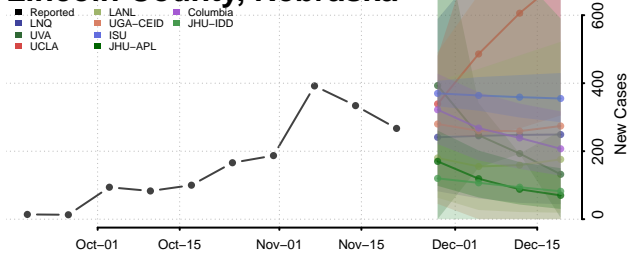

Keya Paha County, Nebraska

Kimball County, Nebraska

Knox County, Nebraska

Lancaster County, Nebraska

Lincoln County, Nebraska

Logan County, Nebraska

Loup County, Nebraska

Madison County, Nebraska