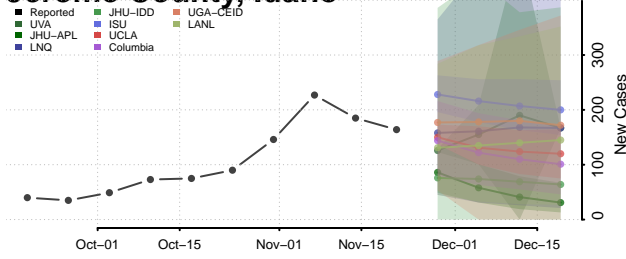

Jerome County, Idaho