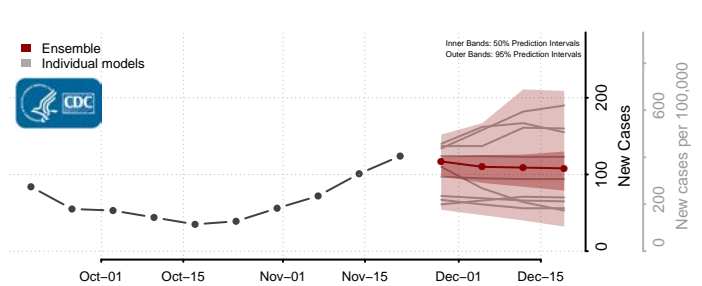

Bolivar County, Mississippi