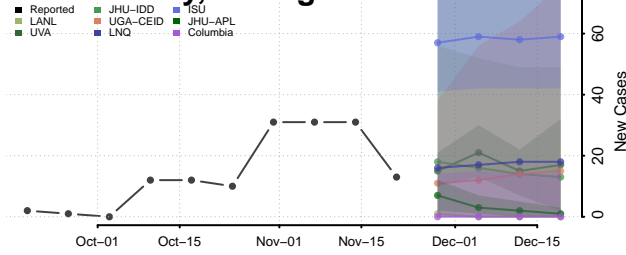

Luce County, Michigan