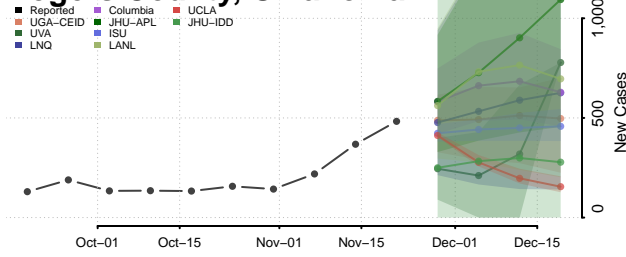

Pontotoc County, Oklahoma

Pottawatomie County, Oklahoma

Pushmataha County, Oklahoma

Roger Mills County, Oklahoma

Rogers County, Oklahoma

Seminole County, Oklahoma

Sequoyah County, Oklahoma

Stephens County, Oklahoma