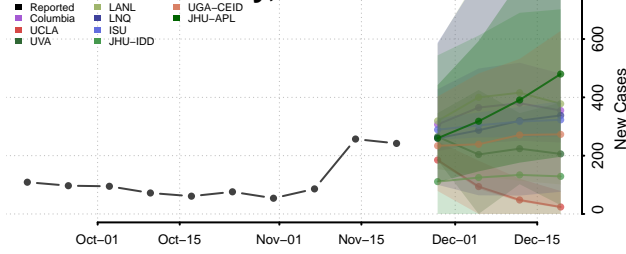

Blaine County, Oklahoma

Bryan County, Oklahoma

Caddo County, Oklahoma

Canadian County, Oklahoma

Carter County, Oklahoma

Cherokee County, Oklahoma

Choctaw County, Oklahoma

Cimarron County, Oklahoma