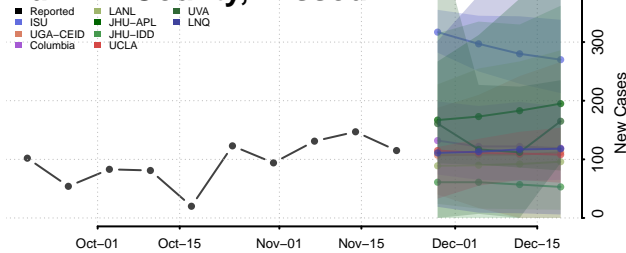

Dunklin County, Missouri