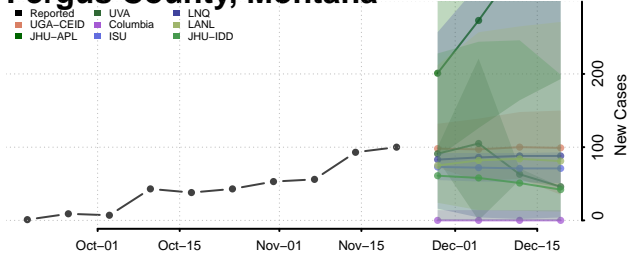

Fergus County, Montana