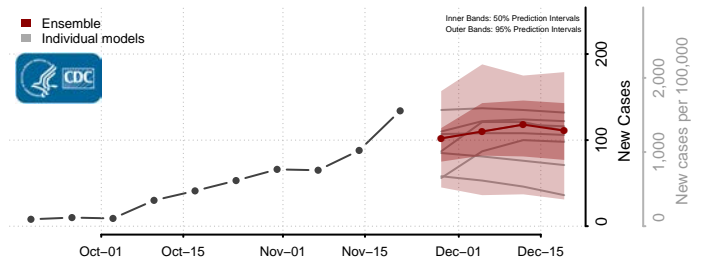

Carbon County, Montana

Carter County, Montana

Cascade County, Montana

Chouteau County, Montana

Custer County, Montana

Daniels County, Montana

Dawson County, Montana

Deer Lodge County, Montana