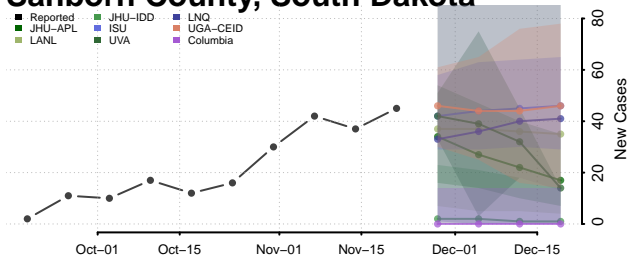

Sanborn County, South Dakota