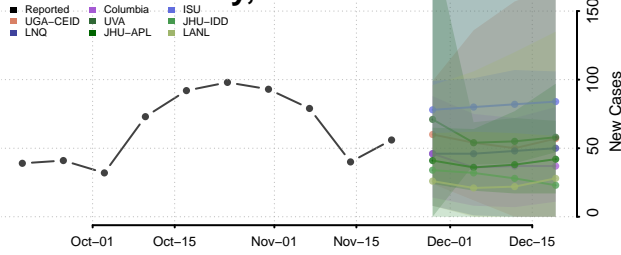

Chester County, Tennessee

Claiborne County, Tennessee

Clay County, Tennessee

Cocke County, Tennessee

Coffee County, Tennessee

Crockett County, Tennessee

Cumberland County, Tennessee

Davidson County, Tennessee