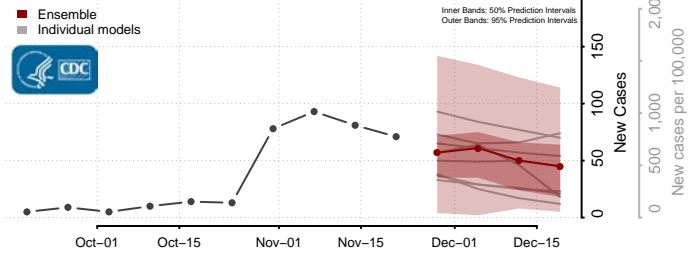

Pratt County, Kansas