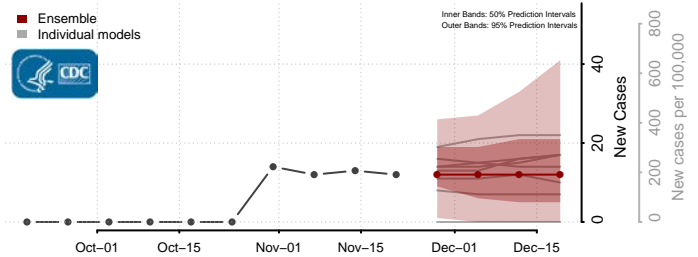

Bland County, Virginia