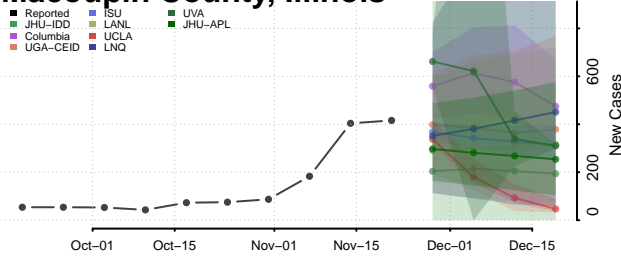

Lake County, Illinois

LaSalle County, Illinois

Lawrence County, Illinois

Lee County, Illinois

Livingston County, Illinois

Logan County, Illinois

Macon County, Illinois

Macoupin County, Illinois