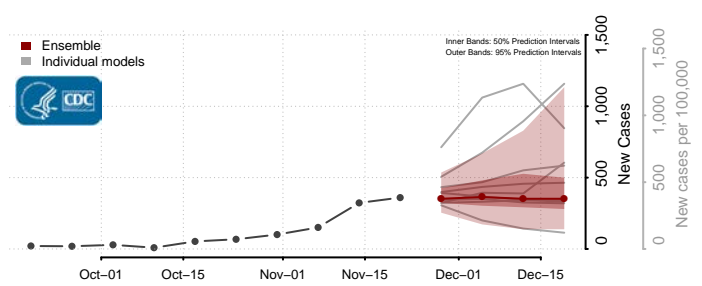

Geauga County, Ohio