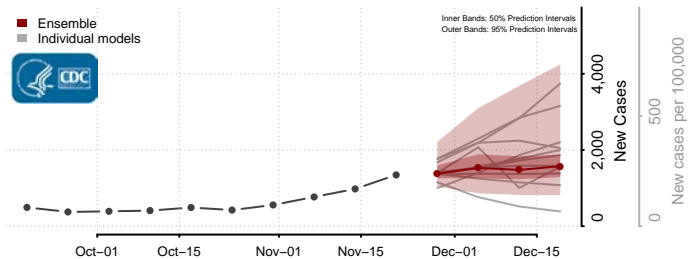

Anne Arundel County, Maryland