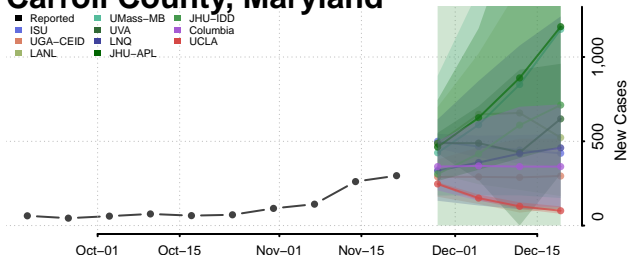

Anne Arundel County, Maryland

Baltimore City County, Maryland

Baltimore County, Maryland

Calvert County, Maryland

Caroline County, Maryland

Carroll County, Maryland

Cecil County, Maryland

Charles County, Maryland