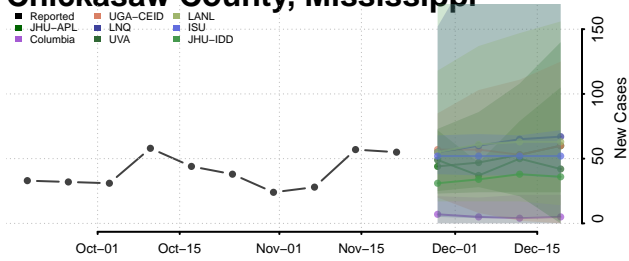

Chickasaw County, Mississippi