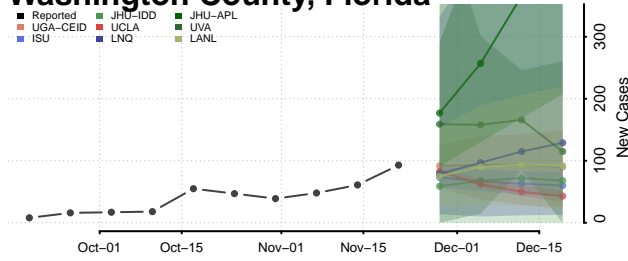

Washington County, Florida