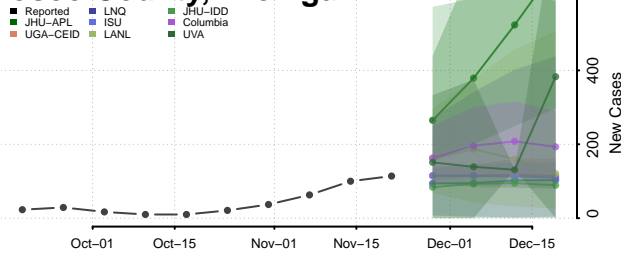

Huron County, Michigan

Ingham County, Michigan

Ionia County, Michigan

Iosco County, Michigan

Iron County, Michigan

Isabella County, Michigan

Jackson County, Michigan

Kalamazoo County, Michigan