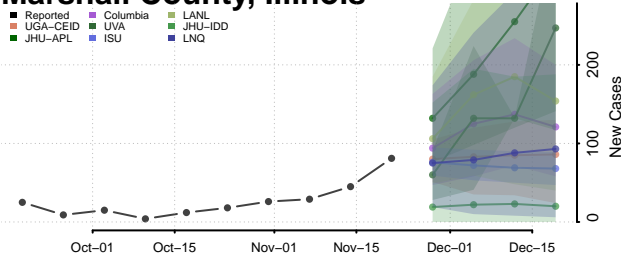

Marshall County, Illinois