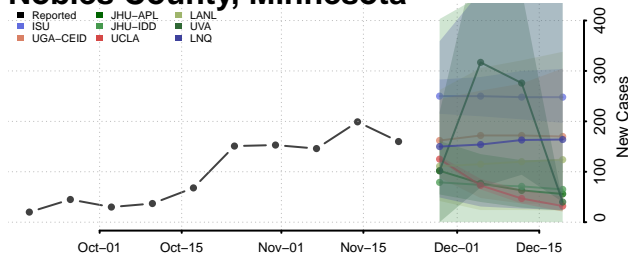

Nobles County, Minnesota