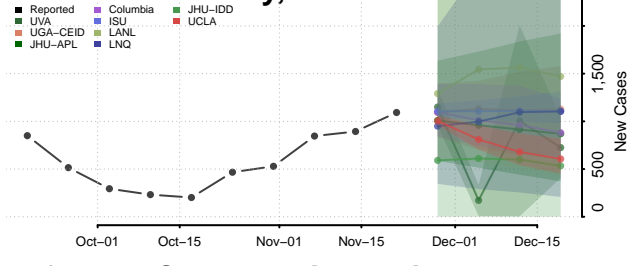

La Crosse County, Wisconsin