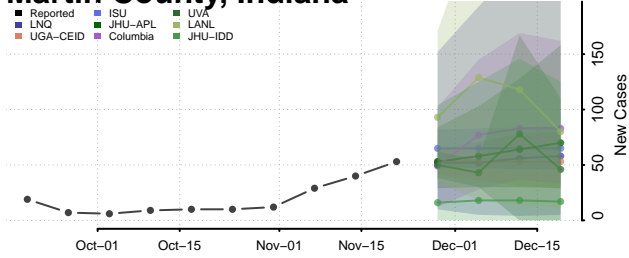

Martin County, Indiana