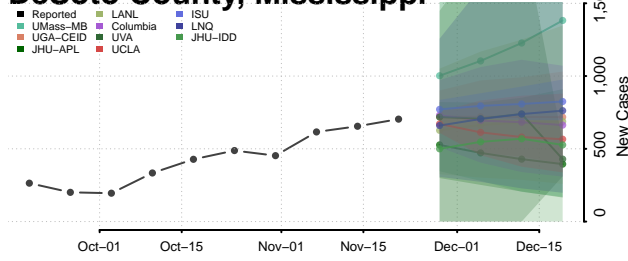

DeSoto County, Mississippi