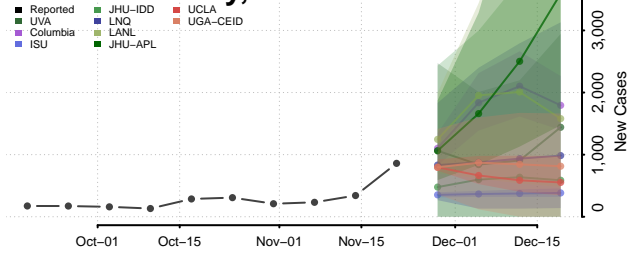

Bossier County, Louisiana