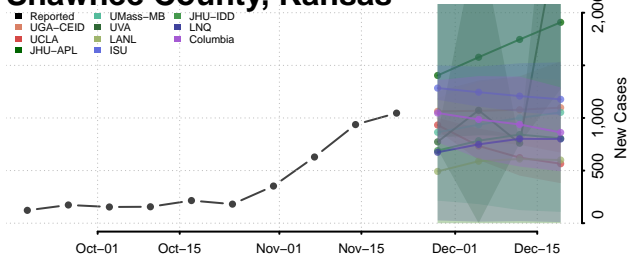

Shawnee County, Kansas

Sheridan County, Kansas

Sherman County, Kansas

Smith County, Kansas

Stafford County, Kansas

Stanton County, Kansas

Stevens County, Kansas

Sumner County, Kansas