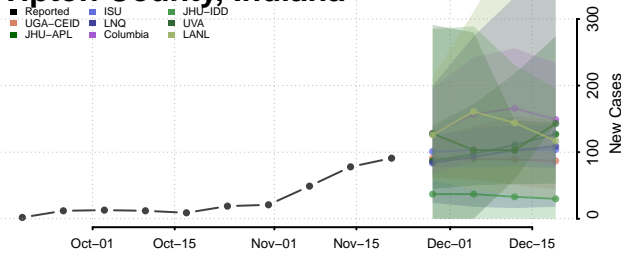

Tipton County, Indiana