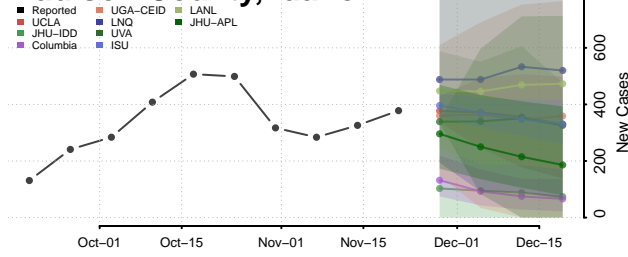

Lemhi County, Idaho

Lewis County, Idaho

Lincoln County, Idaho

Madison County, Idaho

Minidoka County, Idaho

Nez Perce County, Idaho

Oneida County, Idaho

Owyhee County, Idaho