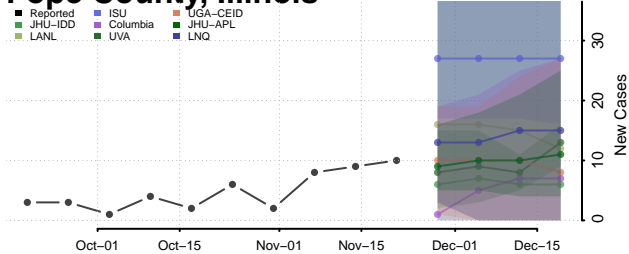

Perry County, Illinois

Piatt County, Illinois

Pike County, Illinois

Pope County, Illinois

Pulaski County, Illinois

Putnam County, Illinois

Randolph County, Illinois

Richland County, Illinois