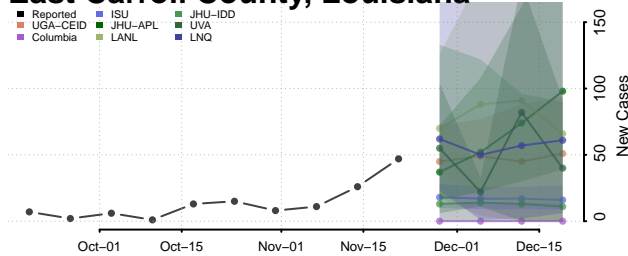

Claiborne County, Louisiana

Concordia County, Louisiana

De Soto County, Louisiana

East Baton Rouge County, Louisiana

East Carroll County, Louisiana

East Feliciana County, Louisiana

Evangeline County, Louisiana