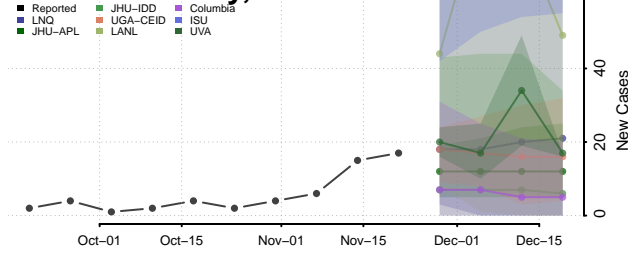

McPherson County, Nebraska

Merrick County, Nebraska

Morrill County, Nebraska

Nance County, Nebraska

Nemaha County, Nebraska

Nuckolls County, Nebraska

Otoe County, Nebraska

Pawnee County, Nebraska