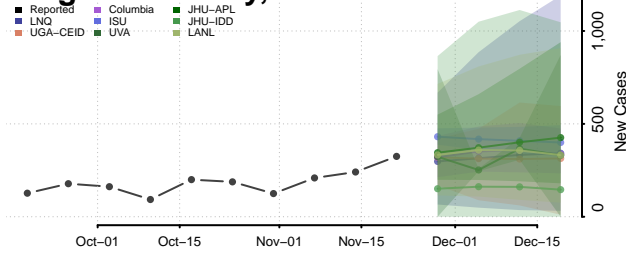

Bingham County, Idaho