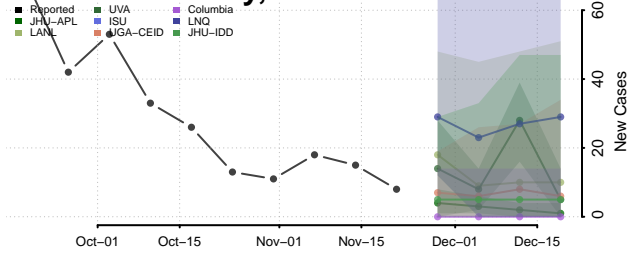

Emmons County, North Dakota