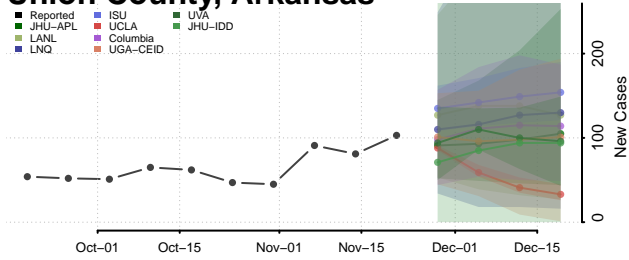

Union County, Arkansas