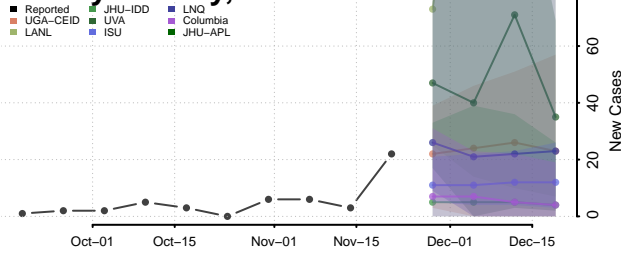

Liberty County, Montana