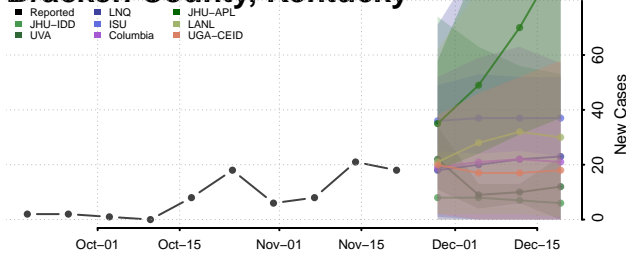

Bell County, Kentucky

Boone County, Kentucky

Bourbon County, Kentucky

Boyd County, Kentucky

Boyle County, Kentucky

Bracken County, Kentucky

Breathitt County, Kentucky

Breckinridge County, Kentucky