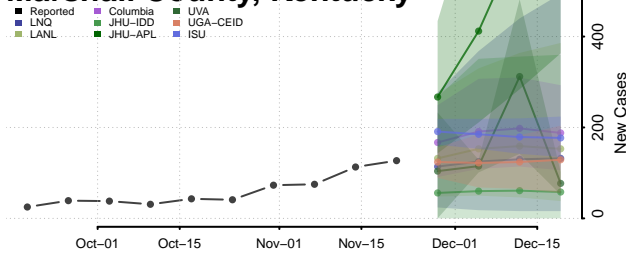

Logan County, Kentucky

Lyon County, Kentucky

Madison County, Kentucky

Magoffin County, Kentucky

Marion County, Kentucky

Marshall County, Kentucky

Martin County, Kentucky

Mason County, Kentucky