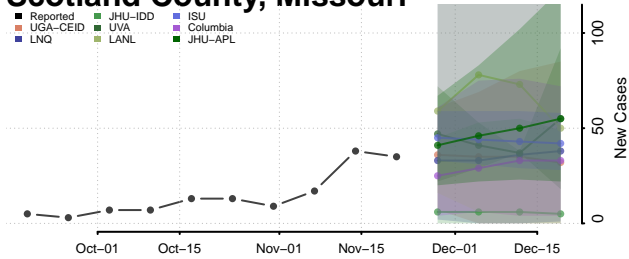

Scotland County, Missouri