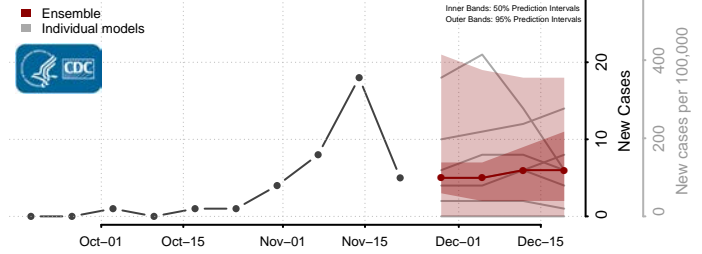

Clear Creek County, Colorado

Conejos County, Colorado

Costilla County, Colorado

Crowley County, Colorado

Custer County, Colorado

Delta County, Colorado

Denver County, Colorado

Dolores County, Colorado