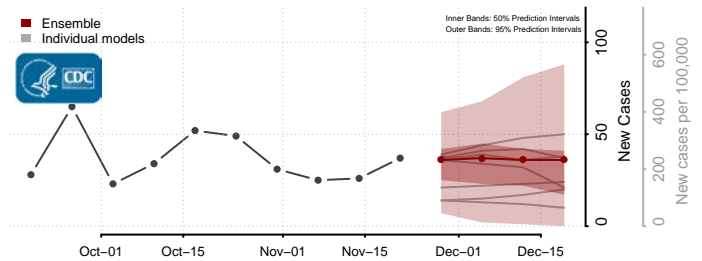

Clarke County, Mississippi