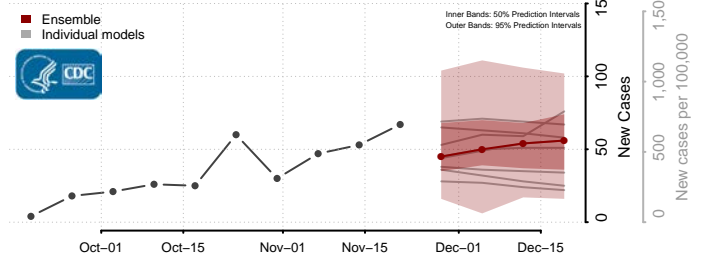

Sanders County, Montana

Sheridan County, Montana

Silver Bow County, Montana

Stillwater County, Montana

Sweet Grass County, Montana

Teton County, Montana

Toole County, Montana

Treasure County, Montana