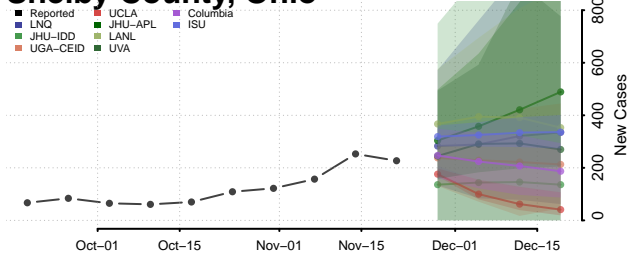

Shelby County, Ohio