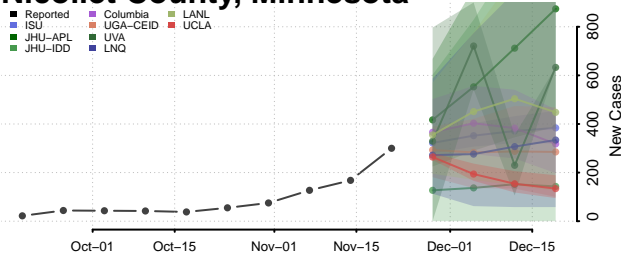

Nicollet County, Minnesota