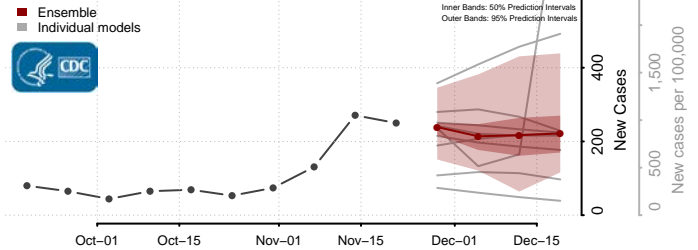

Barton County, Kansas