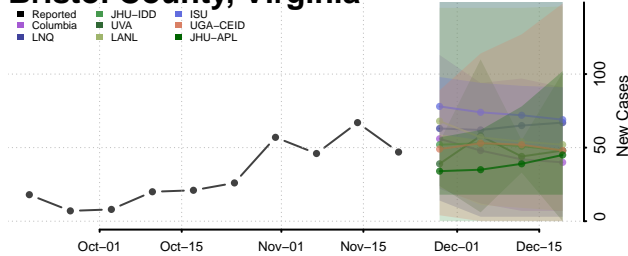

Bristol County, Virginia