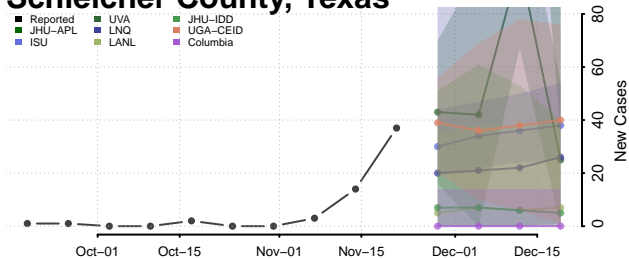

Schleicher County, Texas