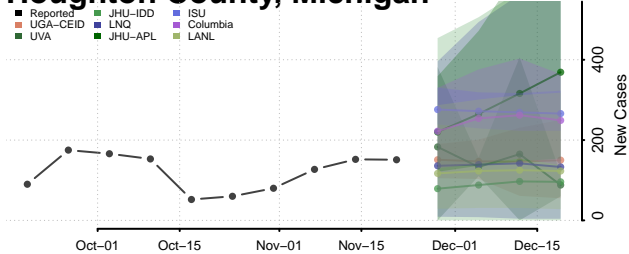

Emmet County, Michigan

Genesee County, Michigan

Gladwin County, Michigan

Gogebic County, Michigan

Grand Traverse County, Michigan

Gratiot County, Michigan

Hillsdale County, Michigan

Houghton County, Michigan