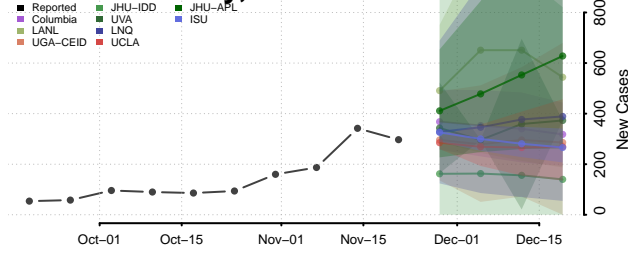

Lincoln County, Missouri