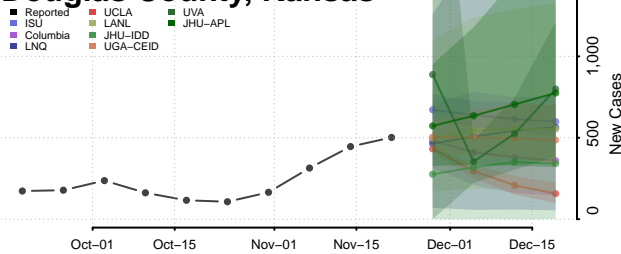

Comanche County, Kansas

Cowley County, Kansas

Crawford County, Kansas

Decatur County, Kansas

Dickinson County, Kansas

Doniphan County, Kansas

Douglas County, Kansas

Edwards County, Kansas