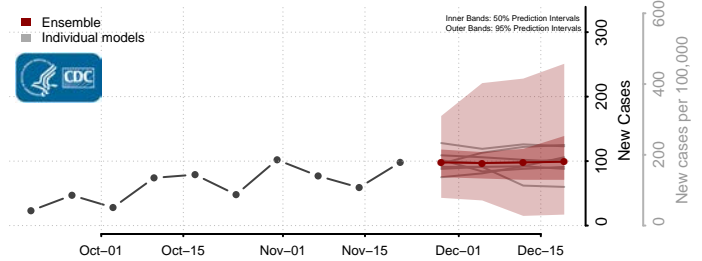

Campbell County, Virginia