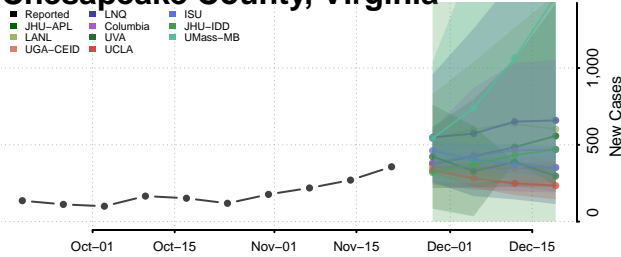

Chesapeake County, Virginia