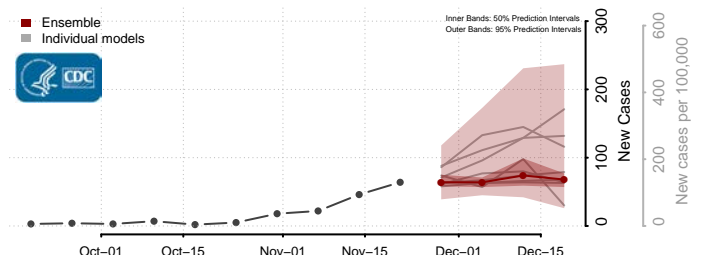

Pershing County, Nevada

Storey County, Nevada

Washoe County, Nevada

White Pine County, Nevada

New Hampshire

Belknap County, New Hampshire

Carroll County, New Hampshire

Cheshire County, New Hampshire