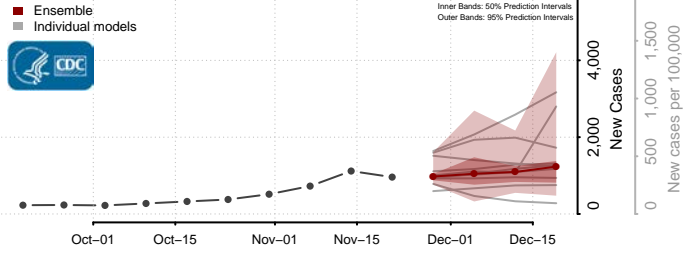

St. Louis City County, Missouri