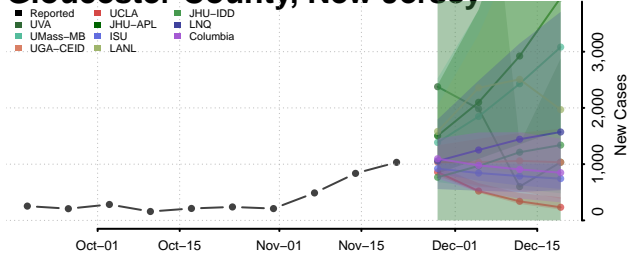

Gloucester County, New Jersey