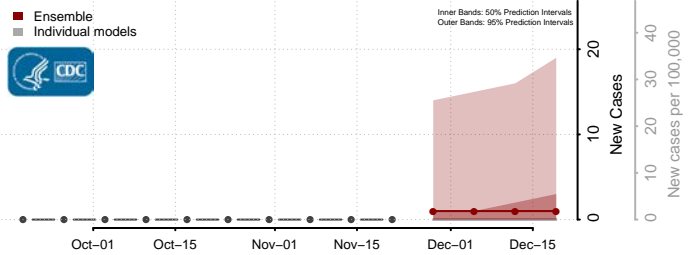

Daggett County, Utah

Davis County, Utah

Duchesne County, Utah

Emery County, Utah

Garfield County, Utah

Grand County, Utah

Iron County, Utah

Juab County, Utah