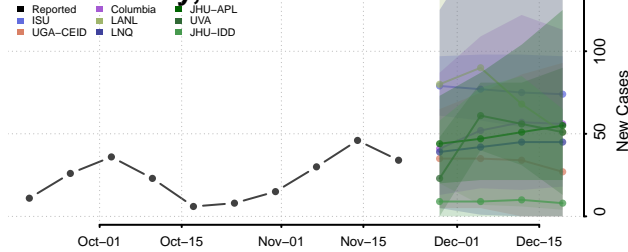

Linn County, Missouri