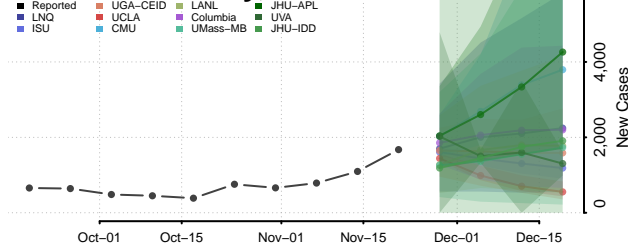

Alameda County, California