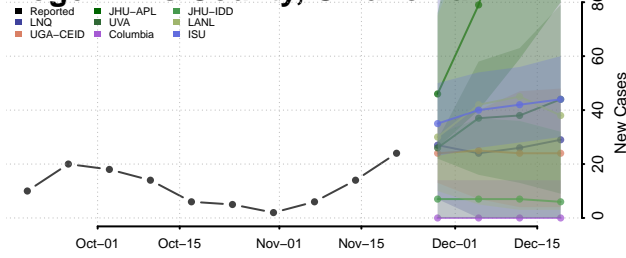

Pontotoc County, Oklahoma

Pottawatomie County, Oklahoma

Pushmataha County, Oklahoma

Roger Mills County, Oklahoma

Rogers County, Oklahoma

Seminole County, Oklahoma

Sequoyah County, Oklahoma

Stephens County, Oklahoma