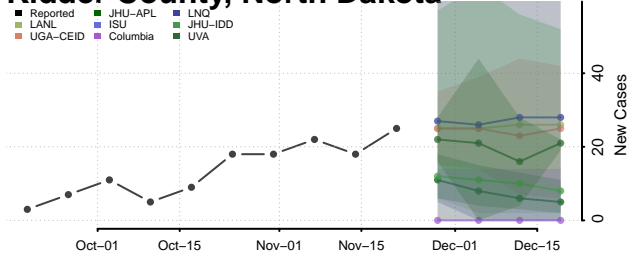

Kidder County, North Dakota