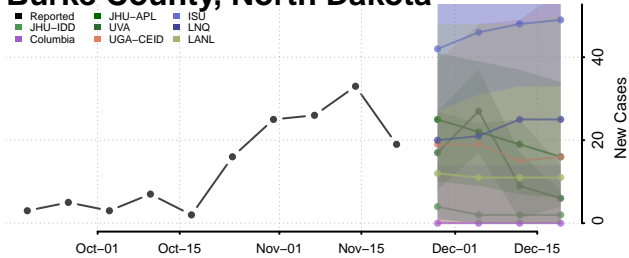

Burke County, North Dakota