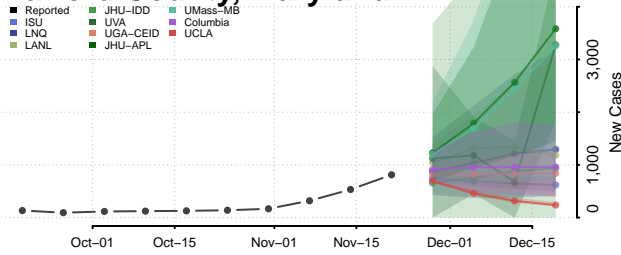

Dorchester County, Maryland

Frederick County, Maryland

Garrett County, Maryland

Harford County, Maryland

Howard County, Maryland

Kent County, Maryland

Montgomery County, Maryland

Prince George's County, Maryland