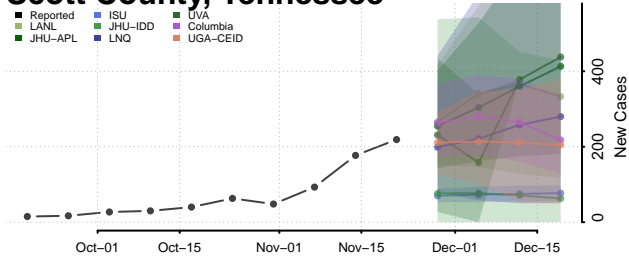

Scott County, Tennessee

Sequatchie County, Tennessee

Sevier County, Tennessee

Shelby County, Tennessee

Smith County, Tennessee

Stewart County, Tennessee

Sullivan County, Tennessee

Sumner County, Tennessee