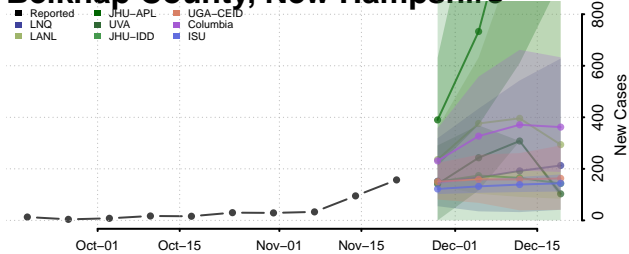

Pershing County, Nevada

Storey County, Nevada

Washoe County, Nevada

White Pine County, Nevada

New Hampshire

Belknap County, New Hampshire

Carroll County, New Hampshire

Cheshire County, New Hampshire