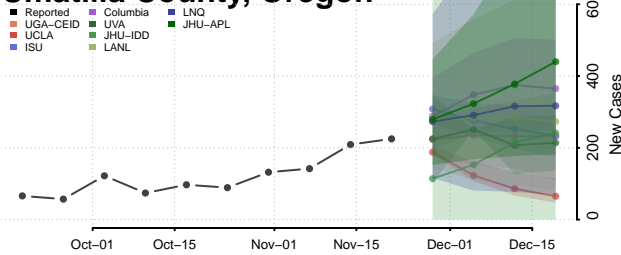

Marion County, Oregon

Morrow County, Oregon

Multnomah County, Oregon

Polk County, Oregon

Sherman County, Oregon

Tillamook County, Oregon

Umatilla County, Oregon

Union County, Oregon