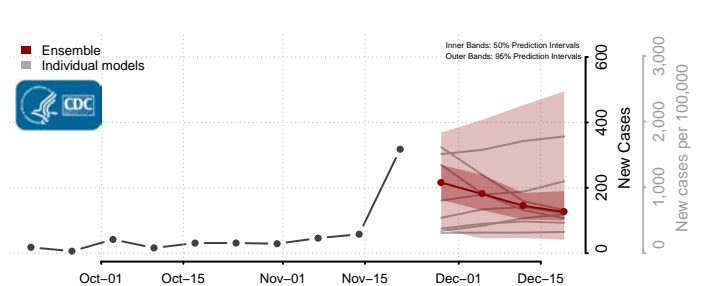

Ouachita County, Louisiana

Plaquemines County, Louisiana

Pointe Coupee County, Louisiana

Rapides County, Louisiana

Red River County, Louisiana

Richland County, Louisiana

Sabine County, Louisiana

St. Bernard County, Louisiana