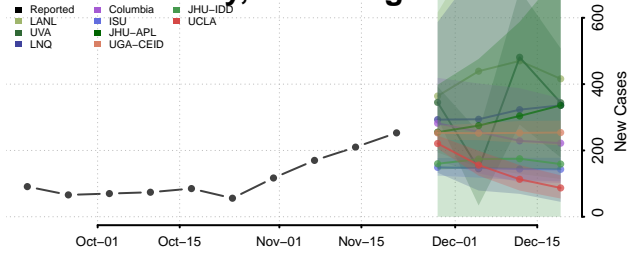

Pleasants County, West Virginia

Pocahontas County, West Virginia

Preston County, West Virginia

Putnam County, West Virginia

Raleigh County, West Virginia

Randolph County, West Virginia

Ritchie County, West Virginia