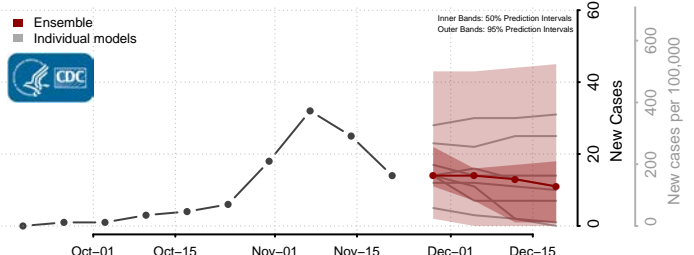

Tyler County, West Virginia