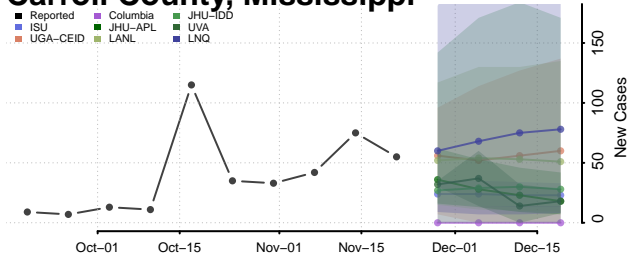

Carroll County, Mississippi