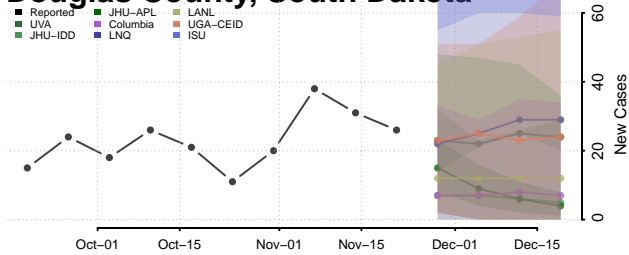

Custer County, South Dakota

Davison County, South Dakota

Day County, South Dakota

Deuel County, South Dakota

Dewey County, South Dakota

Douglas County, South Dakota

Edmunds County, South Dakota

Fall River County, South Dakota