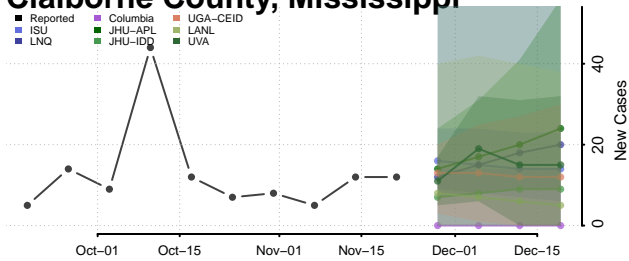

Claiborne County, Mississippi