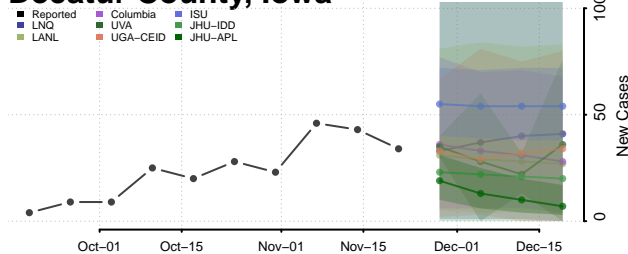

Clay County, Iowa

Clayton County, Iowa

Clinton County, Iowa

Crawford County, Iowa

Dallas County, Iowa

Davis County, Iowa

Decatur County, Iowa

Delaware County, Iowa