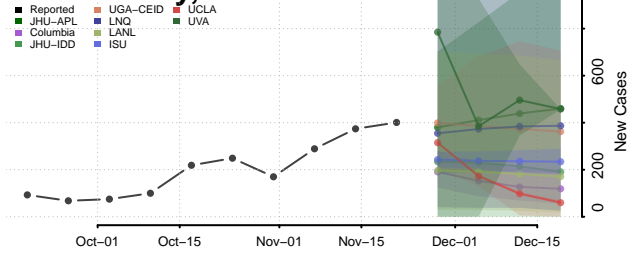

Gregg County, Texas

Grimes County, Texas

Guadalupe County, Texas

Hale County, Texas

Hall County, Texas

Hamilton County, Texas

Hansford County, Texas

Hardeman County, Texas