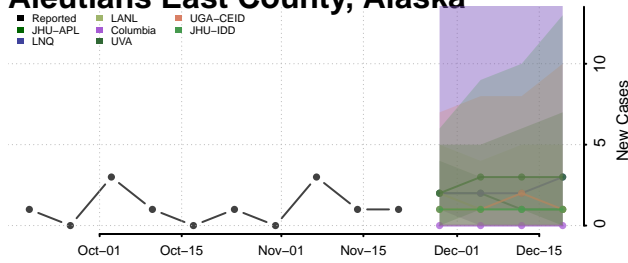

Pike County, Alabama

Randolph County, Alabama

Russell County, Alabama

Shelby County, Alabama

St. Clair County, Alabama

Sumter County, Alabama

Talladega County, Alabama

Tallapoosa County, Alabama

Tuscaloosa County, Alabama

Walker County, Alabama

Washington County, Alabama

Wilcox County, Alabama

Winston County, Alabama

Alaska

Aleutians East County, Alaska

Aleutians West County, Alaska