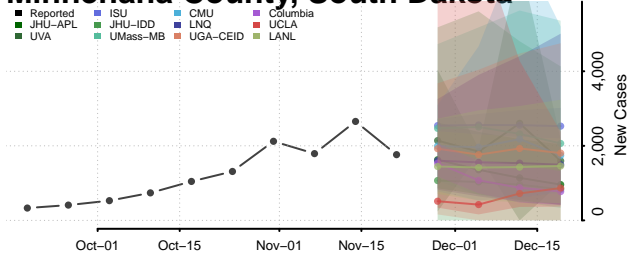

Minnehaha County, South Dakota