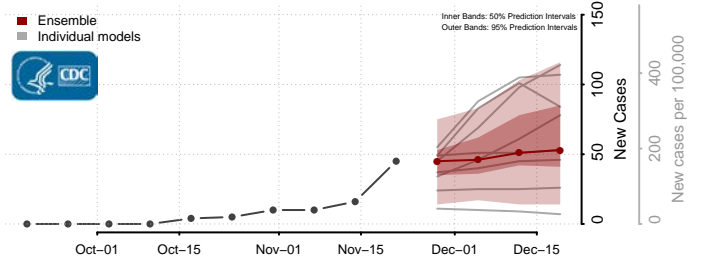

Grand Isle County, Vermont

Lamoille County, Vermont

Orange County, Vermont

Orleans County, Vermont

Rutland County, Vermont

Washington County, Vermont

Windham County, Vermont

Windsor County, Vermont