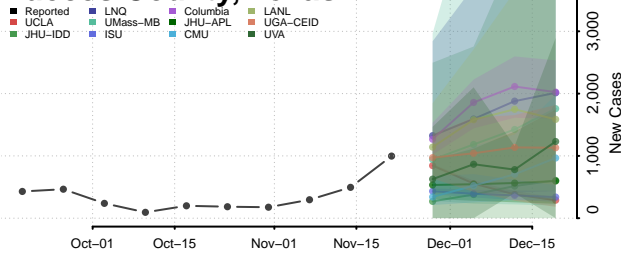

Nueces County, Texas