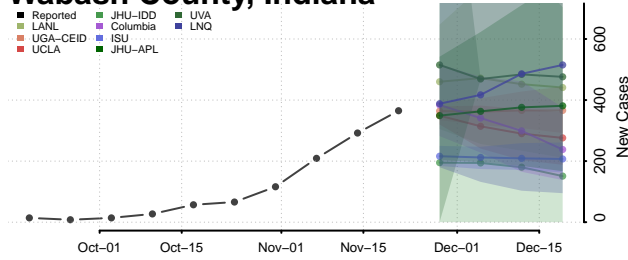

Vanderburgh County, Indiana

Vermillion County, Indiana

Vigo County, Indiana

Wabash County, Indiana

Warren County, Indiana

Warrick County, Indiana

Washington County, Indiana

Wayne County, Indiana