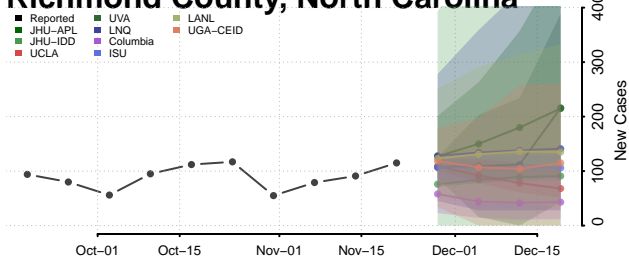

Richmond County, North Carolina