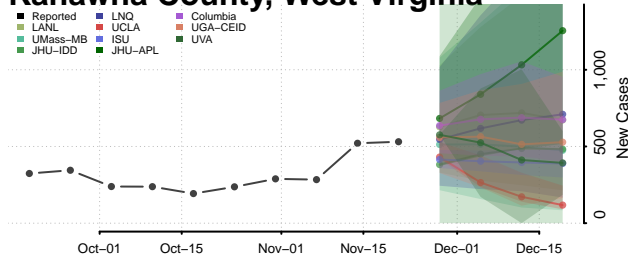

Kanawha County, West Virginia