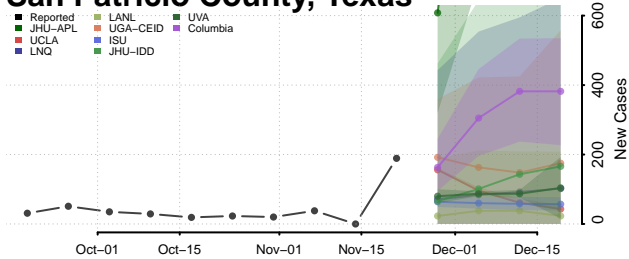

San Patricio County, Texas