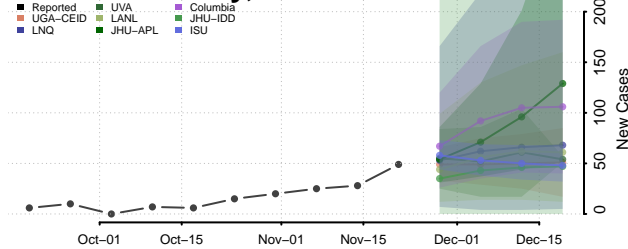

California

Alameda County, California

Alpine County, California

Amador County, California

Butte County, California

Calaveras County, California

Colusa County, California

Contra Costa County, California