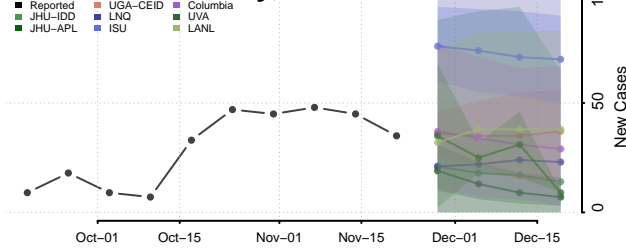

Anderson County, Kansas