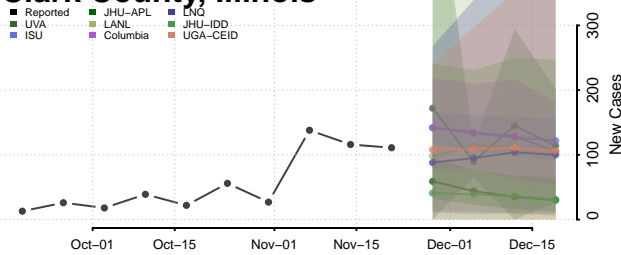

Clark County, Illinois