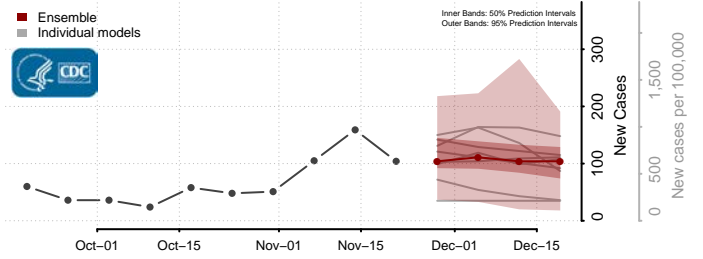

Bond County, Illinois