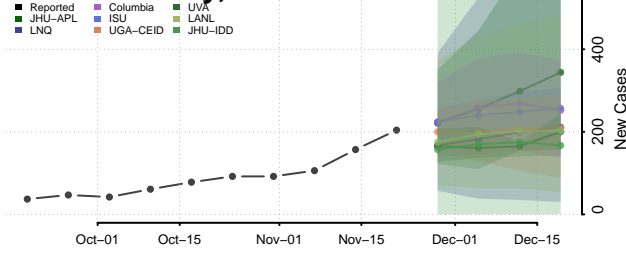

Blaine County, Oklahoma

Bryan County, Oklahoma

Caddo County, Oklahoma

Canadian County, Oklahoma

Carter County, Oklahoma

Cherokee County, Oklahoma

Choctaw County, Oklahoma

Cimarron County, Oklahoma