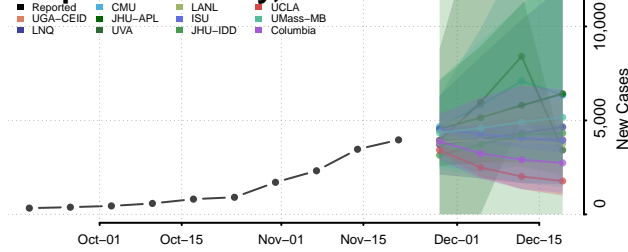

Arapahoe County, Colorado