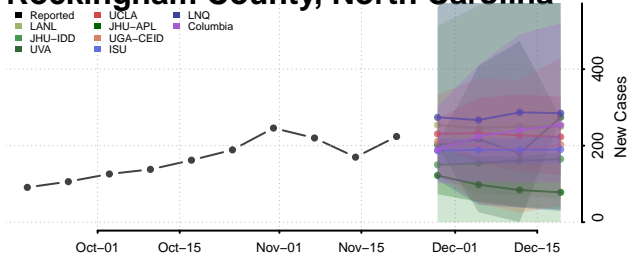

Rockingham County, North Carolina