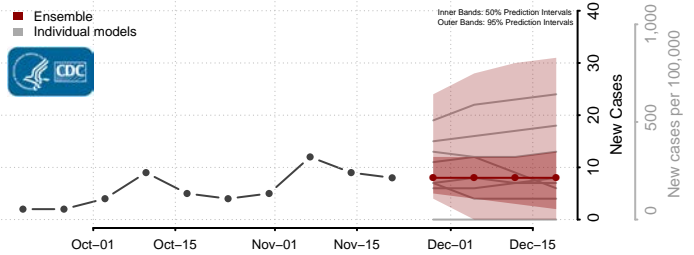

Koochiching County, Minnesota

Lac qui Parle County, Minnesota

Lake County, Minnesota

Lake of the Woods County, Minnesota

Le Sueur County, Minnesota

Lincoln County, Minnesota

Lyon County, Minnesota

Mahnomen County, Minnesota