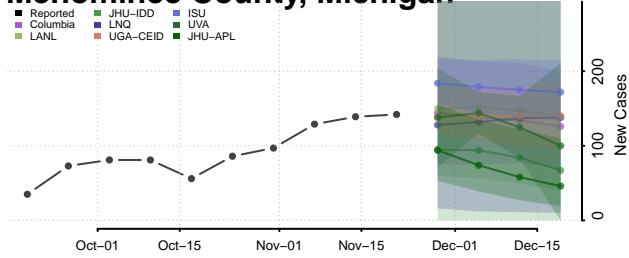

Luce County, Michigan

Mackinac County, Michigan

Macomb County, Michigan

Manistee County, Michigan

Marquette County, Michigan

Mason County, Michigan

Mecosta County, Michigan

Menominee County, Michigan