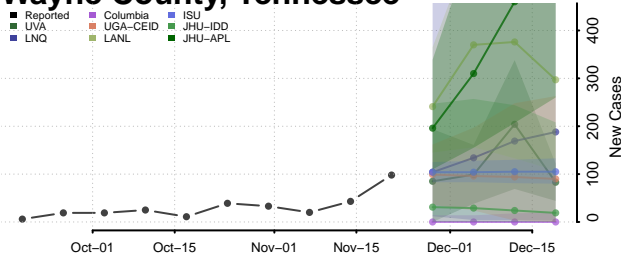

Wayne County, Tennessee