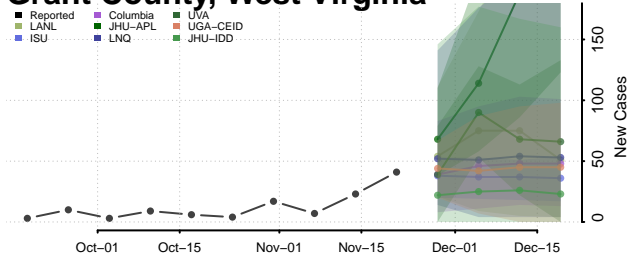

Clay County, West Virginia

Doddridge County, West Virginia

Fayette County, West Virginia

Gilmer County, West Virginia

Grant County, West Virginia

Greenbrier County, West Virginia

Hampshire County, West Virginia