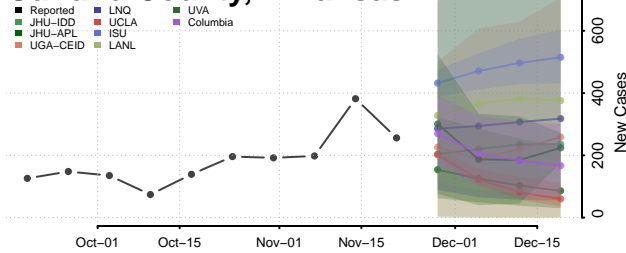

Dallas County, Arkansas

Desha County, Arkansas

Drew County, Arkansas

Faulkner County, Arkansas

Franklin County, Arkansas

Fulton County, Arkansas

Garland County, Arkansas

Grant County, Arkansas