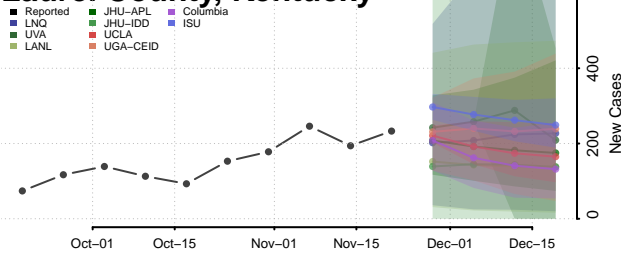

Laurel County, Kentucky