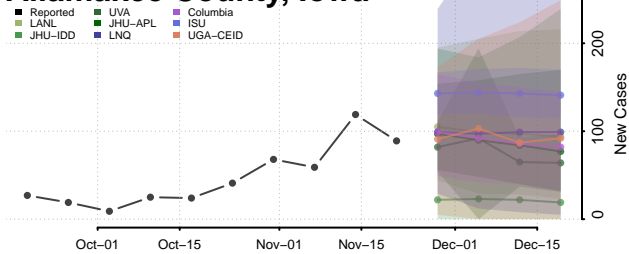

Allamakee County, Iowa