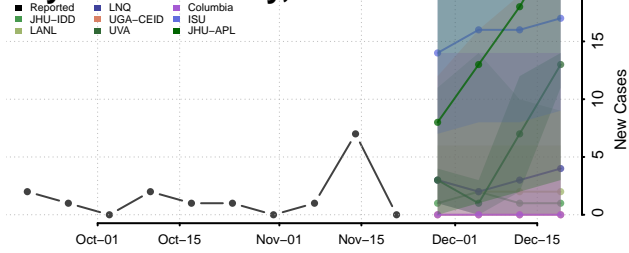

Keya Paha County, Nebraska