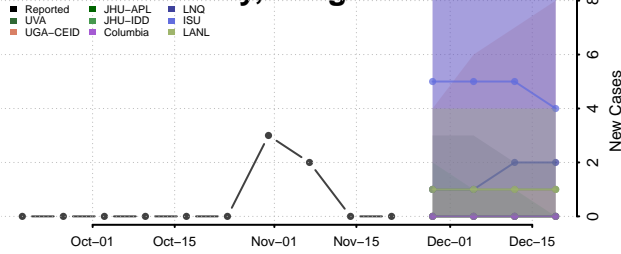

Marion County, Oregon

Morrow County, Oregon

Multnomah County, Oregon

Polk County, Oregon

Sherman County, Oregon

Tillamook County, Oregon

Umatilla County, Oregon

Union County, Oregon