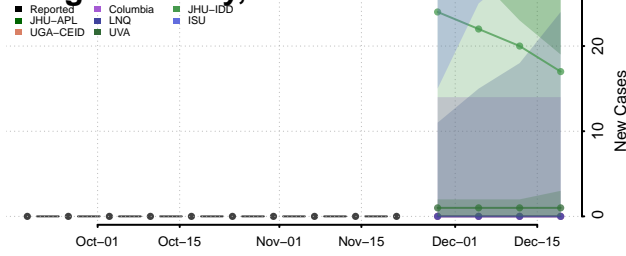

Morgan County, Utah