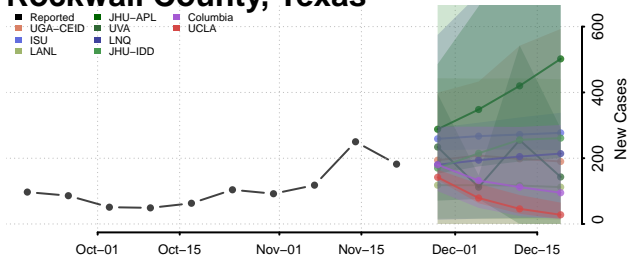

Rockwall County, Texas