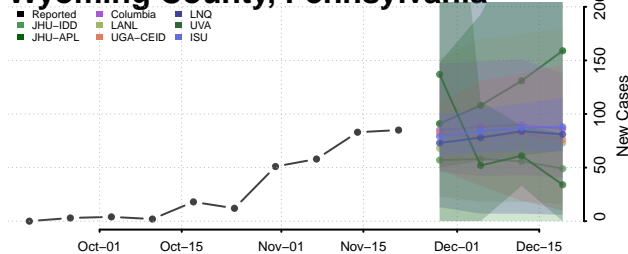

Wyoming County, Pennsylvania