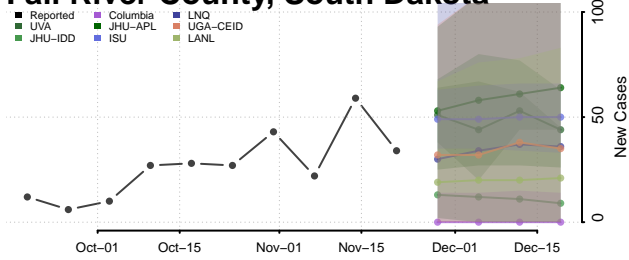

Custer County, South Dakota

Davison County, South Dakota

Day County, South Dakota

Deuel County, South Dakota

Dewey County, South Dakota

Douglas County, South Dakota

Edmunds County, South Dakota

Fall River County, South Dakota