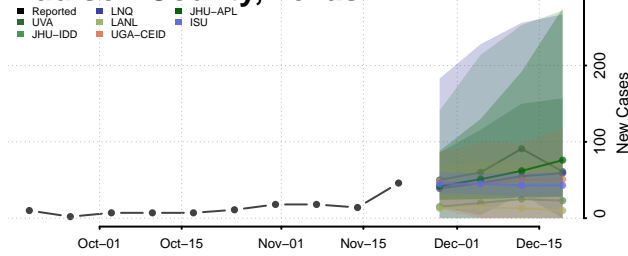

Madison County, Texas