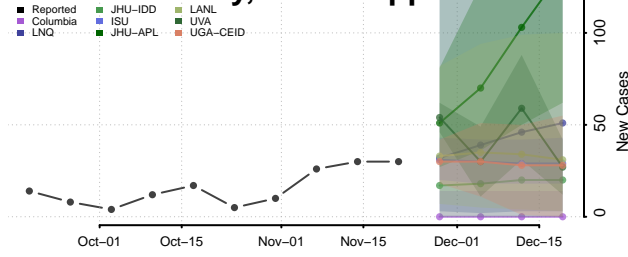

Tallahatchie County, Mississippi

Tate County, Mississippi

Tippah County, Mississippi

Tishomingo County, Mississippi

Tunica County, Mississippi

Union County, Mississippi

Walthall County, Mississippi

Warren County, Mississippi