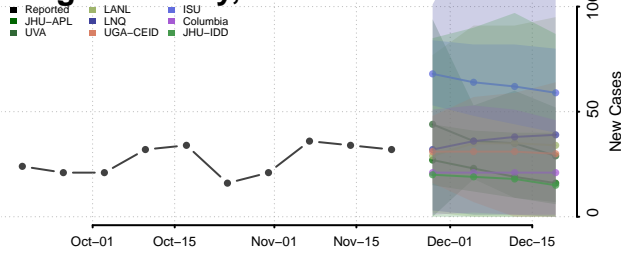

Oregon County, Missouri