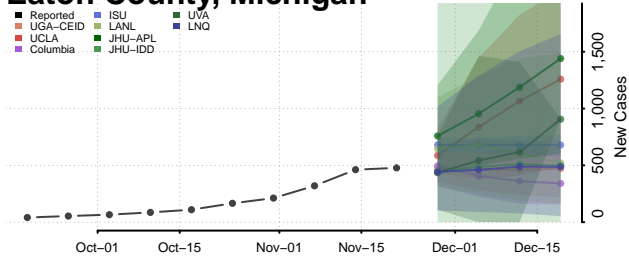

Emmet County, Michigan

Genesee County, Michigan

Gladwin County, Michigan

Gogebic County, Michigan

Grand Traverse County, Michigan

Gratiot County, Michigan

Hillsdale County, Michigan

Houghton County, Michigan