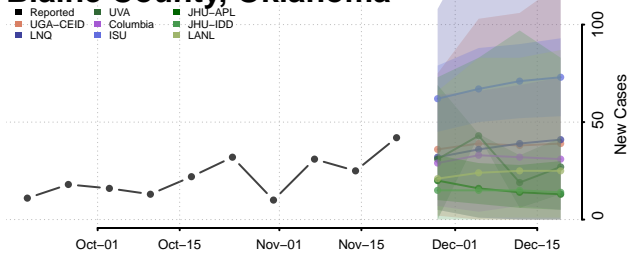

Blaine County, Oklahoma