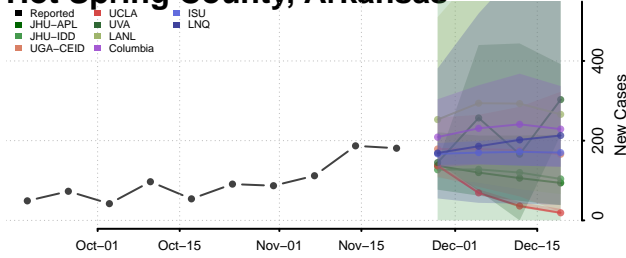

Hot Spring County, Arkansas