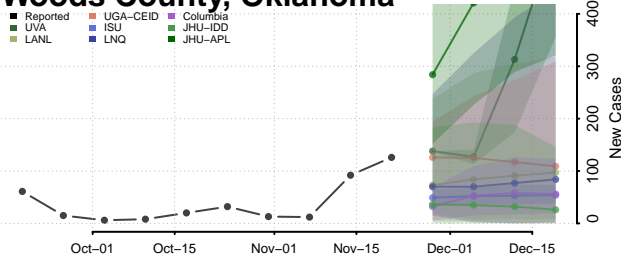

Texas County, Oklahoma

Tillman County, Oklahoma

Tulsa County, Oklahoma

Wagoner County, Oklahoma

Washington County, Oklahoma

Washita County, Oklahoma

Woods County, Oklahoma

Woodward County, Oklahoma