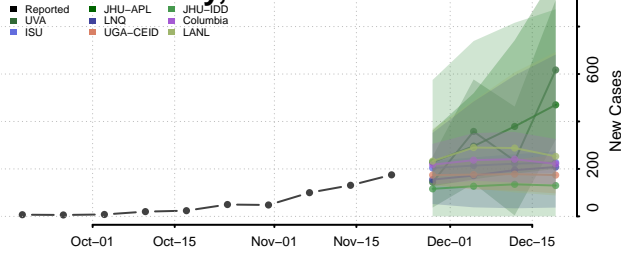

Hardin County, Ohio