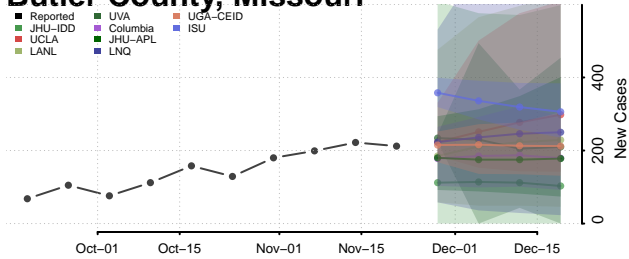

Butler County, Missouri