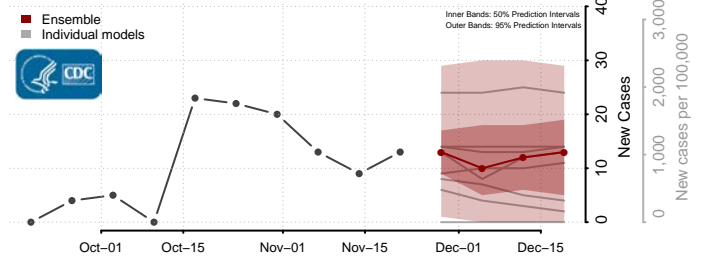

Carbon County, Montana

Carter County, Montana

Cascade County, Montana

Chouteau County, Montana

Custer County, Montana

Daniels County, Montana

Dawson County, Montana

Deer Lodge County, Montana