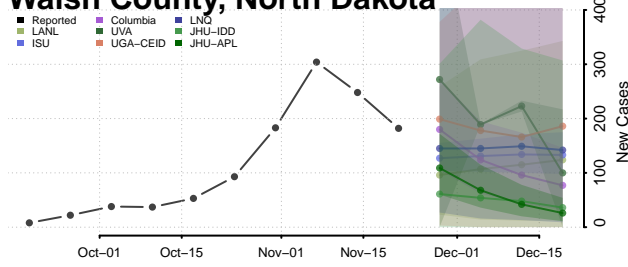

Walsh County, North Dakota