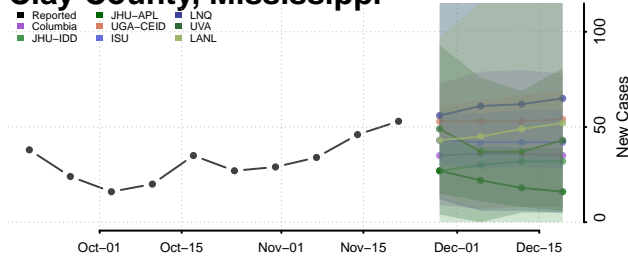

Clay County, Mississippi