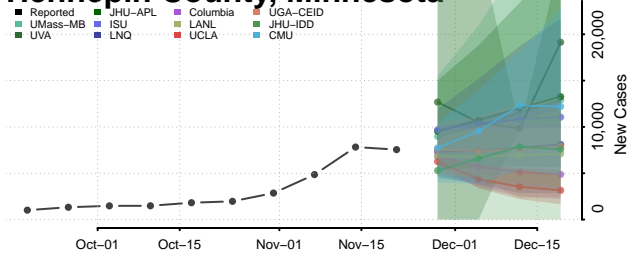

Houston County, Minnesota

Hubbard County, Minnesota

Isanti County, Minnesota

Itasca County, Minnesota

Jackson County, Minnesota

Kanabec County, Minnesota

Kandiyohi County, Minnesota

Kittson County, Minnesota