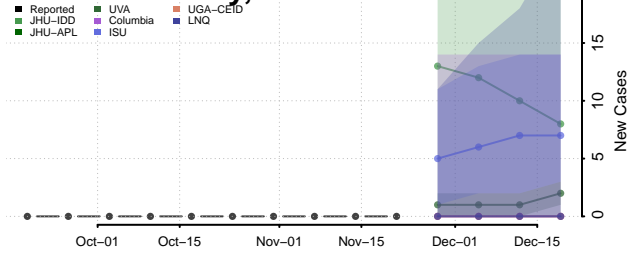

Daggett County, Utah

Davis County, Utah

Duchesne County, Utah

Emery County, Utah

Garfield County, Utah

Grand County, Utah

Iron County, Utah

Juab County, Utah