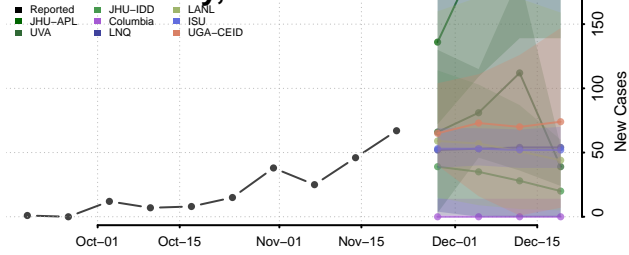

Fallon County, Montana