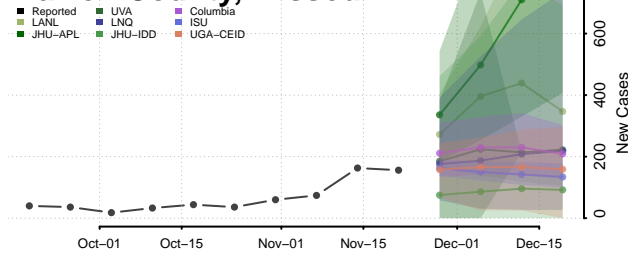

Stone County, Missouri

Sullivan County, Missouri

Taney County, Missouri

Texas County, Missouri

Vernon County, Missouri

Warren County, Missouri

Washington County, Missouri

Wayne County, Missouri