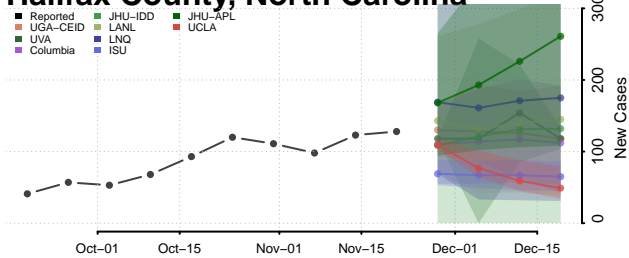

Harnett County, North Carolina

Haywood County, North Carolina

Henderson County, North Carolina

Hertford County, North Carolina

Hoke County, North Carolina

Hyde County, North Carolina

Iredell County, North Carolina