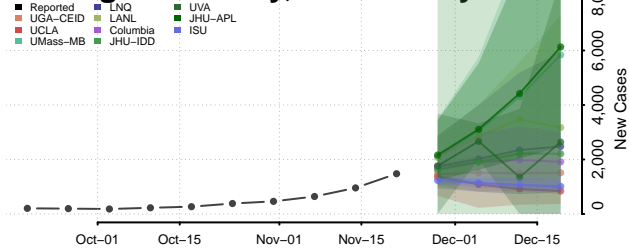

New Jersey

Atlantic County, New Jersey

Bergen County, New Jersey

Burlington County, New Jersey

Camden County, New Jersey

Cape May County, New Jersey

Cumberland County, New Jersey

Essex County, New Jersey