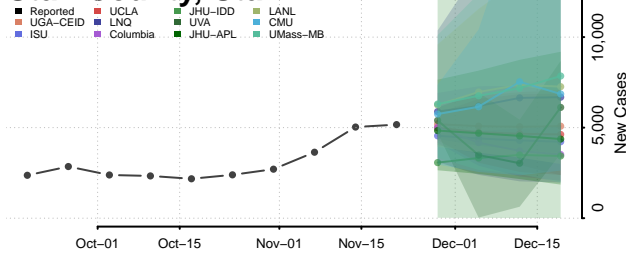

Utah County, Utah