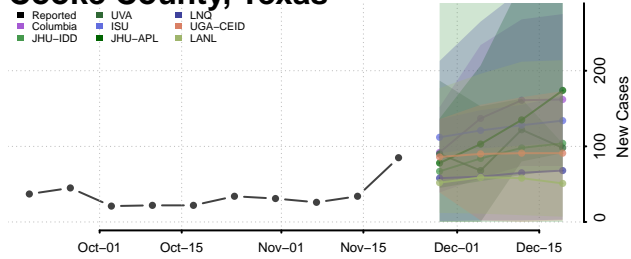

Cooke County, Texas