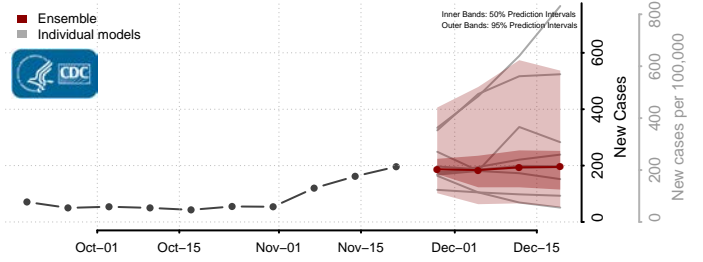

Trinity County, Texas

Tyler County, Texas

Upshur County, Texas

Upton County, Texas

Uvalde County, Texas

Val Verde County, Texas

Van Zandt County, Texas

Victoria County, Texas