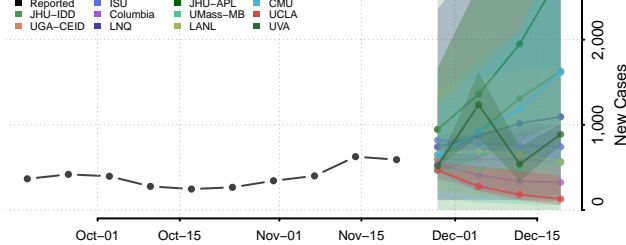

Fort Bend County, Texas