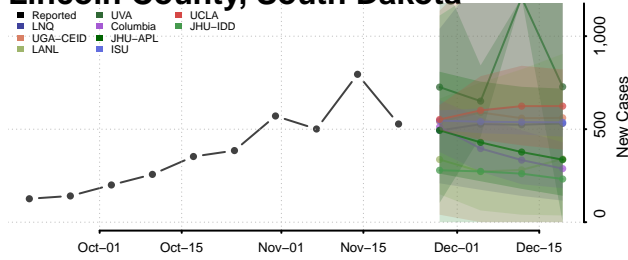

Lincoln County, South Dakota