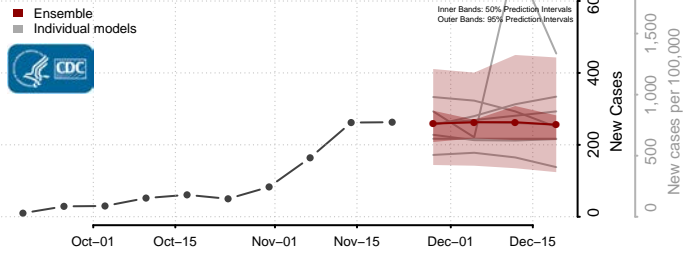

Whitley County, Indiana