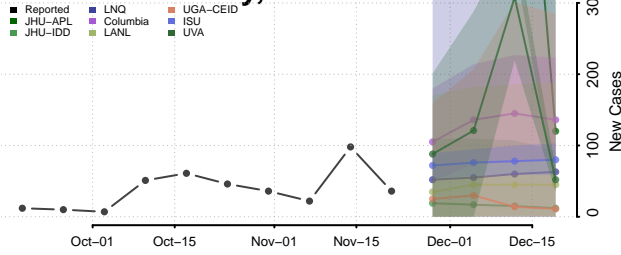

Ochiltree County, Texas