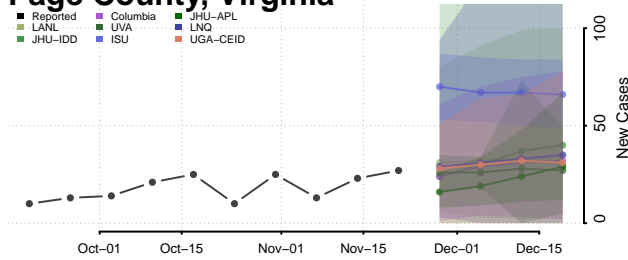

Page County, Virginia