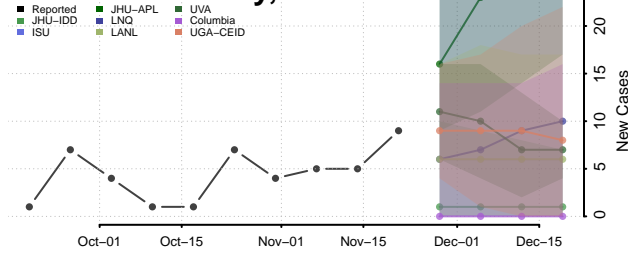

Thomas County, Kansas

Trego County, Kansas

Wabaunsee County, Kansas

Wallace County, Kansas

Washington County, Kansas

Wichita County, Kansas

Wilson County, Kansas

Woodson County, Kansas