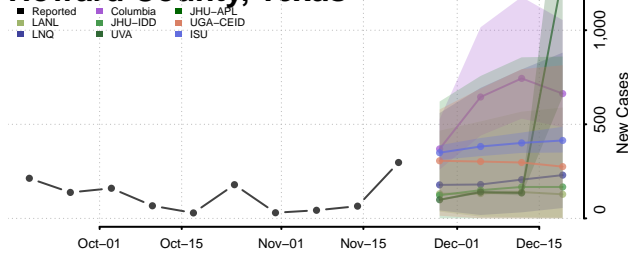

Howard County, Texas