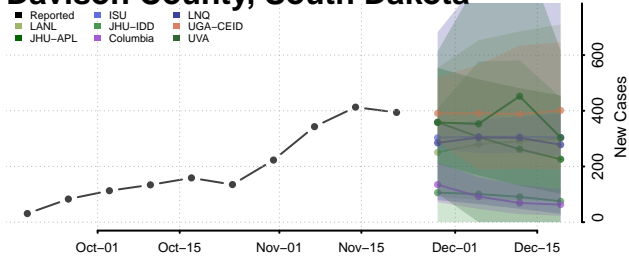

Davison County, South Dakota