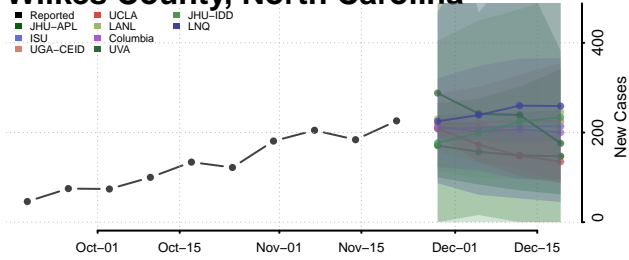

Wake County, North Carolina

Warren County, North Carolina

Washington County, North Carolina

Watauga County, North Carolina

Wayne County, North Carolina

Wilkes County, North Carolina

Wilson County, North Carolina