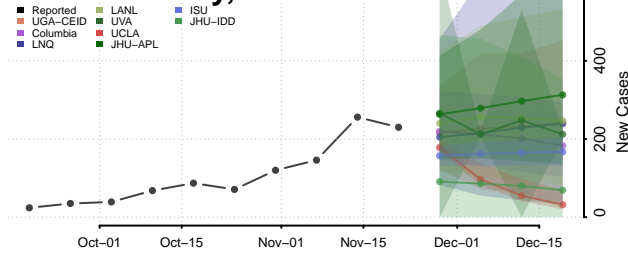

Dewey County, Oklahoma

Ellis County, Oklahoma

Garfield County, Oklahoma

Garvin County, Oklahoma

Grady County, Oklahoma

Grant County, Oklahoma

Greer County, Oklahoma

Harmon County, Oklahoma