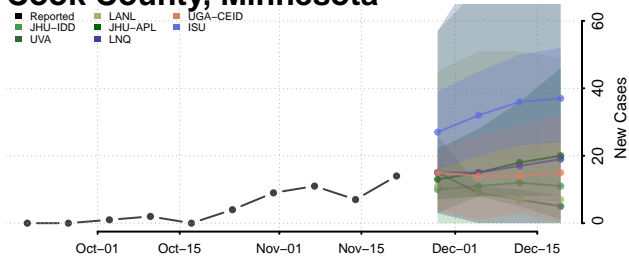

Chippewa County, Minnesota

Chisago County, Minnesota

Clay County, Minnesota

Clearwater County, Minnesota

Cook County, Minnesota

Cottonwood County, Minnesota

Crow Wing County, Minnesota

Dakota County, Minnesota