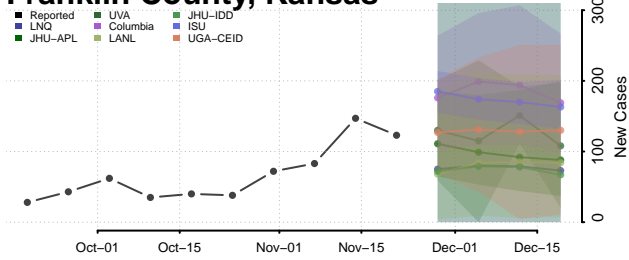

Elk County, Kansas

Ellis County, Kansas

Ellsworth County, Kansas

Finney County, Kansas

Ford County, Kansas

Franklin County, Kansas

Geary County, Kansas

Gove County, Kansas