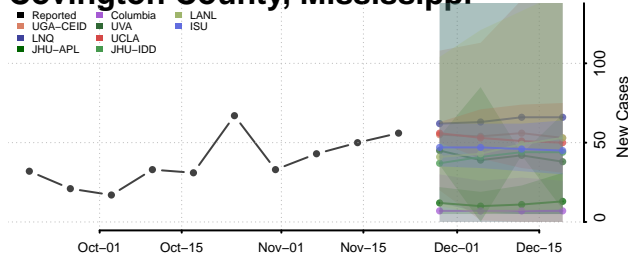

Covington County, Mississippi