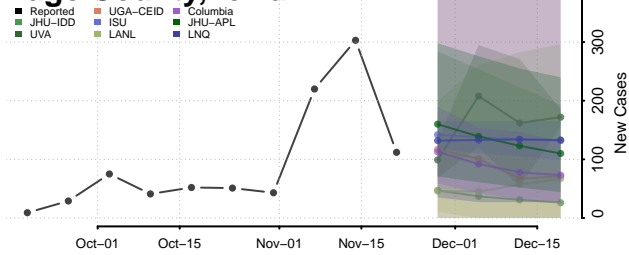

Montgomery County, Iowa

Muscatine County, Iowa

O'Brien County, Iowa

Osceola County, Iowa

Page County, Iowa

Palo Alto County, Iowa

Plymouth County, Iowa

Pocahontas County, Iowa