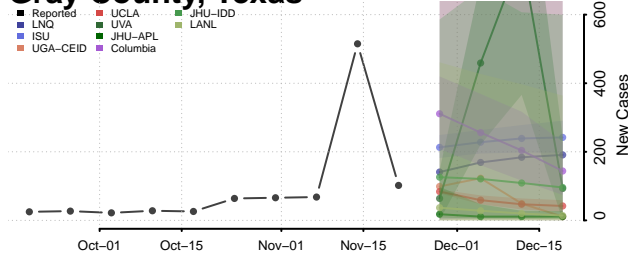

Gray County, Texas