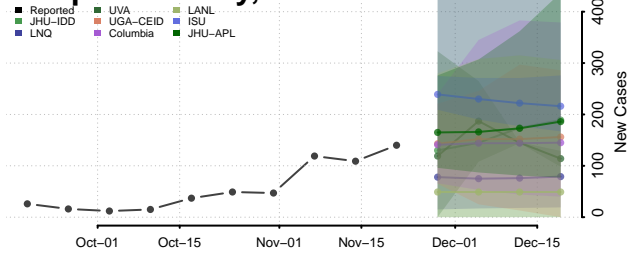

Newport County, Rhode Island