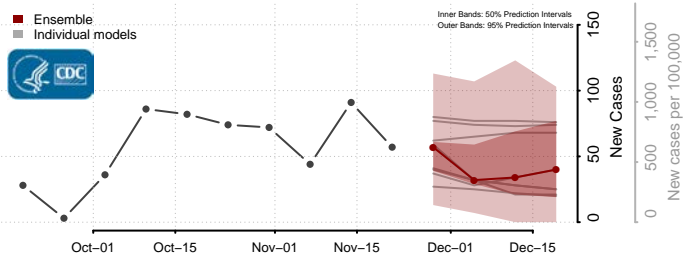

Carbon County, Montana

Carter County, Montana

Cascade County, Montana

Chouteau County, Montana

Custer County, Montana

Daniels County, Montana

Dawson County, Montana

Deer Lodge County, Montana