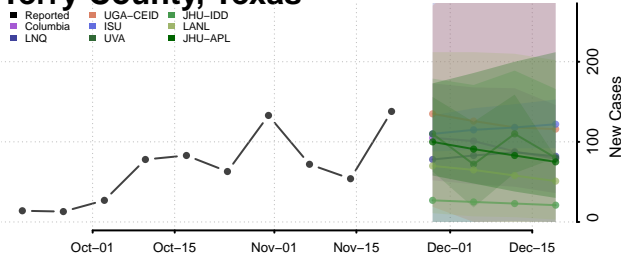

Terry County, Texas