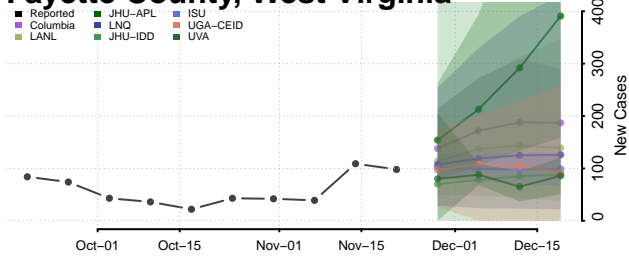

Fayette County, West Virginia