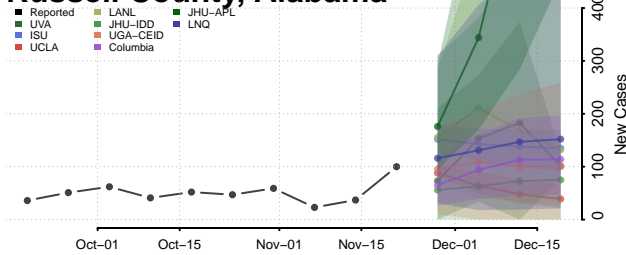

Marion County, Alabama

Marshall County, Alabama

Mobile County, Alabama

Monroe County, Alabama

Montgomery County, Alabama

Morgan County, Alabama

Perry County, Alabama

Pickens County, Alabama

Pike County, Alabama

Randolph County, Alabama

Russell County, Alabama

Shelby County, Alabama

St. Clair County, Alabama

Sumter County, Alabama

Talladega County, Alabama

Tallapoosa County, Alabama