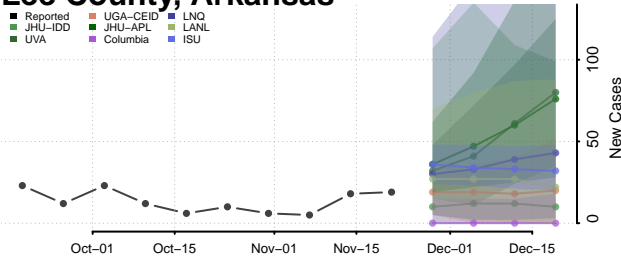

Johnson County, Arkansas

Lafayette County, Arkansas

Lawrence County, Arkansas

Lee County, Arkansas

Lincoln County, Arkansas

Little River County, Arkansas

Logan County, Arkansas

Lonoke County, Arkansas