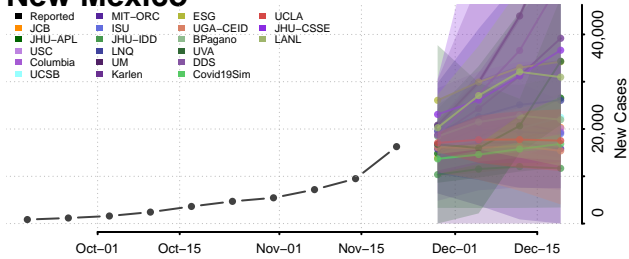

Somerset County, New Jersey

Sussex County, New Jersey

Union County, New Jersey

Warren County, New Jersey

New Mexico

Bernalillo County, New Mexico