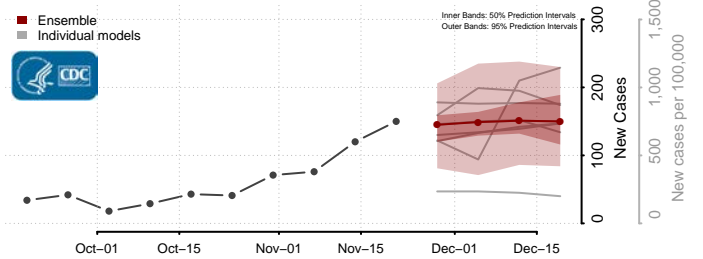

Wayne County, Iowa

Webster County, Iowa

Winnebago County, Iowa

Winneshiek County, Iowa

Woodbury County, Iowa

Worth County, Iowa

Wright County, Iowa

Kansas