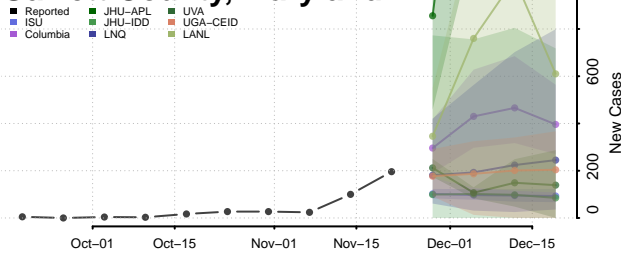

Garrett County, Maryland