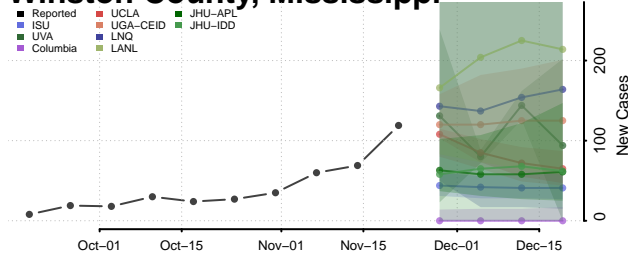

Winston County, Mississippi