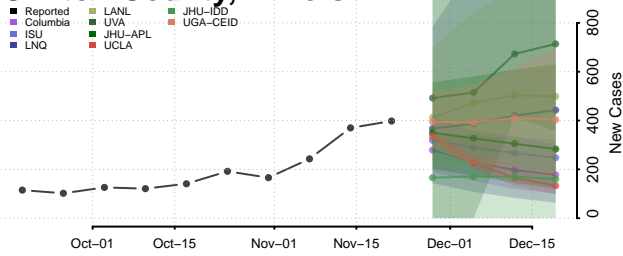

Clinton County, Illinois