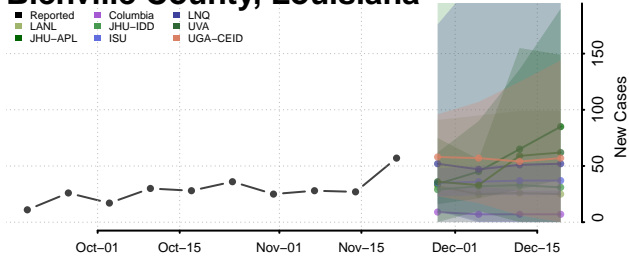

Bienville County, Louisiana