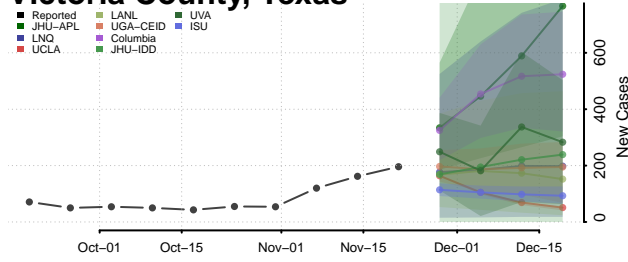

Trinity County, Texas

Tyler County, Texas

Upshur County, Texas

Upton County, Texas

Uvalde County, Texas

Val Verde County, Texas

Van Zandt County, Texas

Victoria County, Texas