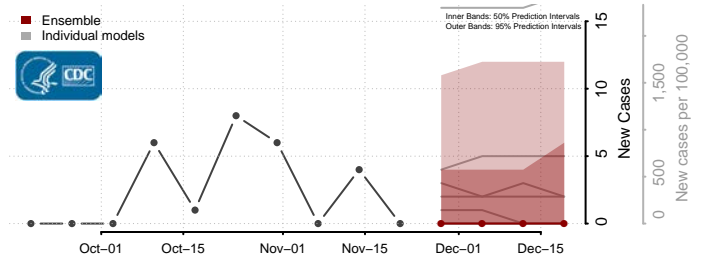

Sanders County, Montana

Sheridan County, Montana

Silver Bow County, Montana

Stillwater County, Montana

Sweet Grass County, Montana

Teton County, Montana

Toole County, Montana

Treasure County, Montana