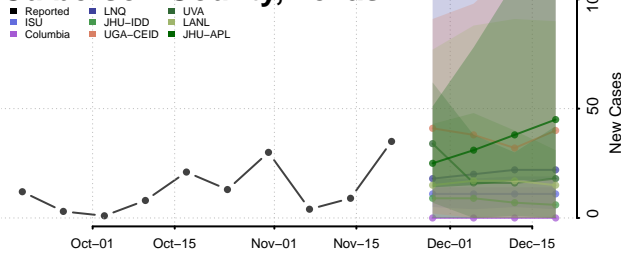

Culberson County, Texas