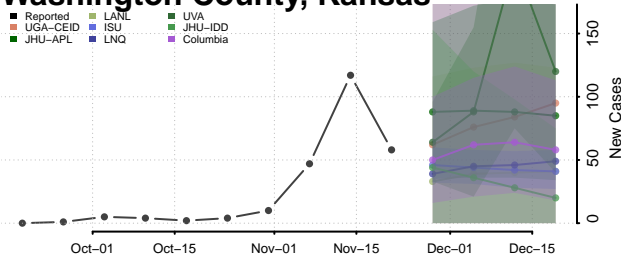

Thomas County, Kansas

Trego County, Kansas

Wabaunsee County, Kansas

Wallace County, Kansas

Washington County, Kansas

Wichita County, Kansas

Wilson County, Kansas

Woodson County, Kansas