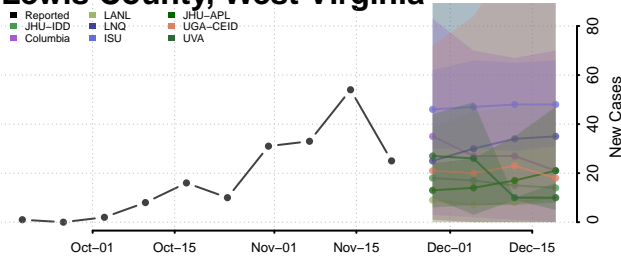

Hancock County, West Virginia

Hardy County, West Virginia

Harrison County, West Virginia

Jackson County, West Virginia

Jefferson County, West Virginia

Kanawha County, West Virginia

Lewis County, West Virginia