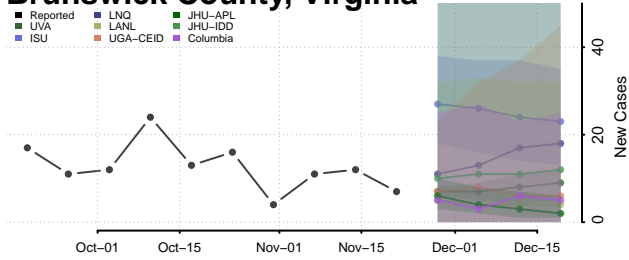

Brunswick County, Virginia