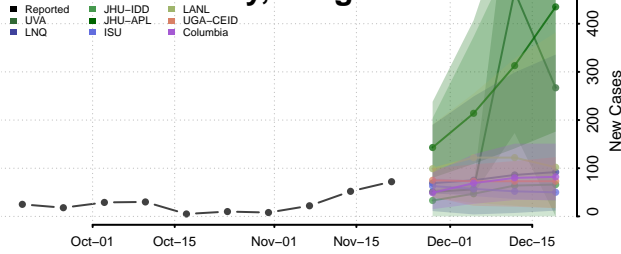

Jefferson County, Oregon