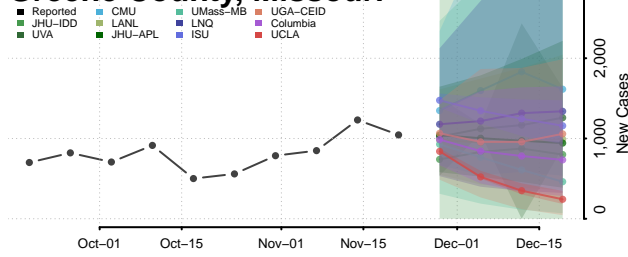

Dent County, Missouri

Douglas County, Missouri

Dunklin County, Missouri

Franklin County, Missouri

Gasconade County, Missouri

Gentry County, Missouri

Greene County, Missouri

Grundy County, Missouri