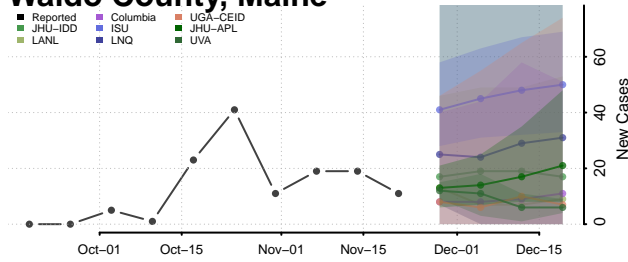

Piscataquis County, Maine

Sagadahoc County, Maine

Somerset County, Maine

Waldo County, Maine

Washington County, Maine

York County, Maine

Maryland

Allegany County, Maryland