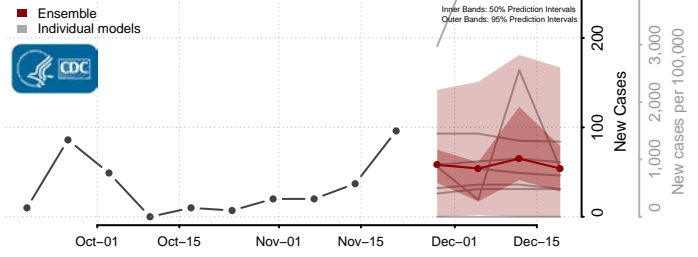

Pawnee County, Kansas