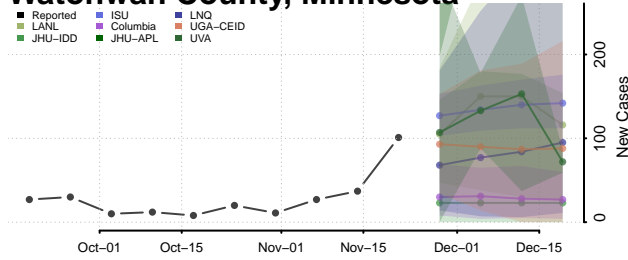

Wilkin County, Minnesota

Winona County, Minnesota

Wright County, Minnesota

Yellow Medicine County, Minnesota

Mississippi

Adams County, Mississippi

Alcorn County, Mississippi

Amite County, Mississippi