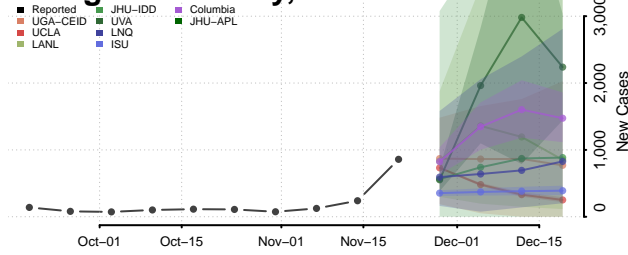

Lafourche County, Louisiana

LaSalle County, Louisiana

Lincoln County, Louisiana

Livingston County, Louisiana

Madison County, Louisiana

Morehouse County, Louisiana

Natchitoches County, Louisiana

Orleans County, Louisiana