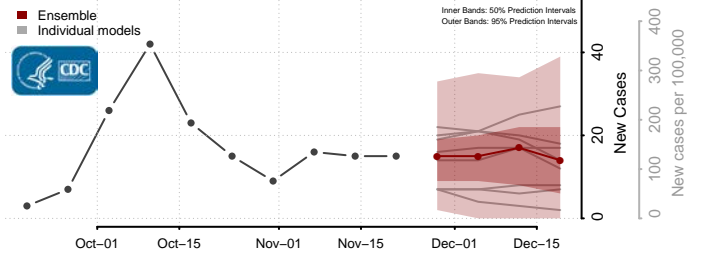

Charlotte County, Virginia