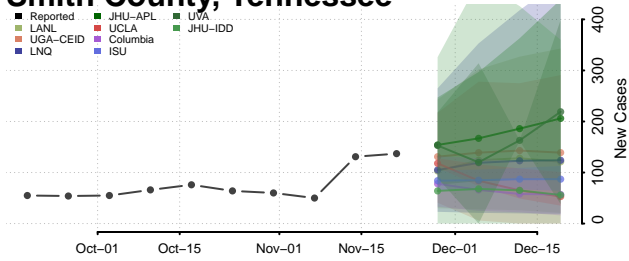

Scott County, Tennessee

Sequatchie County, Tennessee

Sevier County, Tennessee

Shelby County, Tennessee

Smith County, Tennessee

Stewart County, Tennessee

Sullivan County, Tennessee

Sumner County, Tennessee