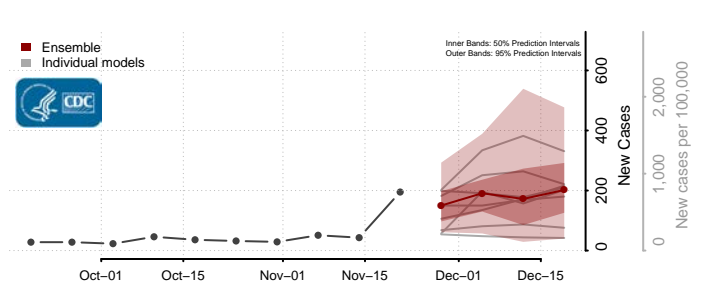

Somerset County, Maryland