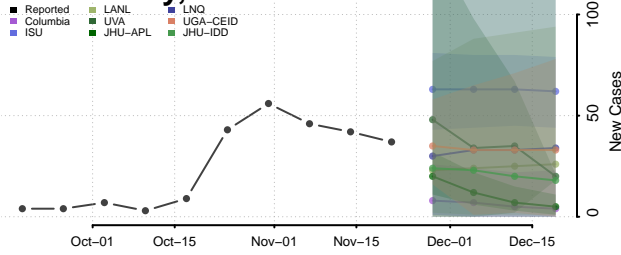

Iron County, Wisconsin