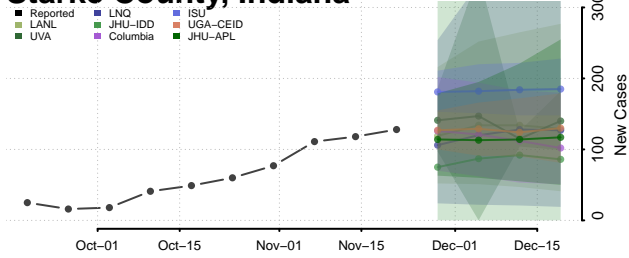

Starke County, Indiana