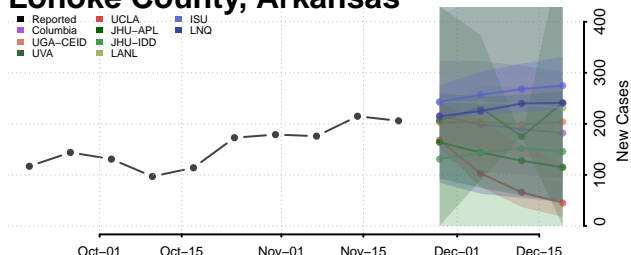

Johnson County, Arkansas

Lafayette County, Arkansas

Lawrence County, Arkansas

Lee County, Arkansas

Lincoln County, Arkansas

Little River County, Arkansas

Logan County, Arkansas

Lonoke County, Arkansas