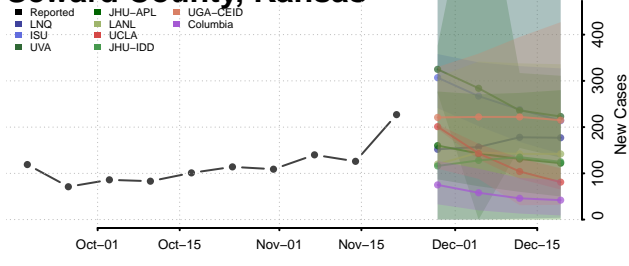

Shawnee County, Kansas

Sheridan County, Kansas

Sherman County, Kansas

Smith County, Kansas

Stafford County, Kansas

Stanton County, Kansas

Stevens County, Kansas

Sumner County, Kansas