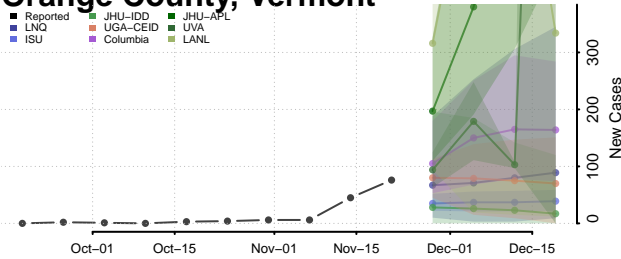

Grand Isle County, Vermont

Lamoille County, Vermont

Orange County, Vermont

Orleans County, Vermont

Rutland County, Vermont

Washington County, Vermont

Windham County, Vermont

Windsor County, Vermont