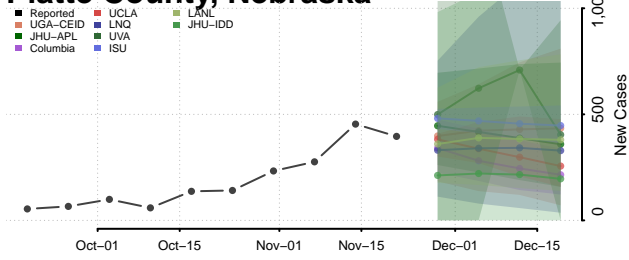

Platte County, Nebraska