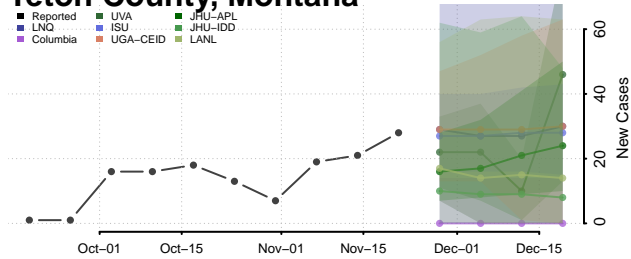

Sanders County, Montana

Sheridan County, Montana

Silver Bow County, Montana

Stillwater County, Montana

Sweet Grass County, Montana

Teton County, Montana

Toole County, Montana

Treasure County, Montana