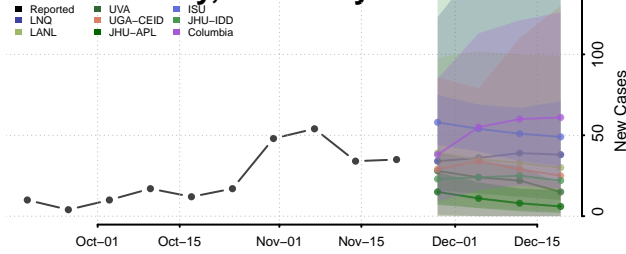

Laurel County, Kentucky

Lawrence County, Kentucky

Lee County, Kentucky

Leslie County, Kentucky

Letcher County, Kentucky

Lewis County, Kentucky

Lincoln County, Kentucky

Livingston County, Kentucky