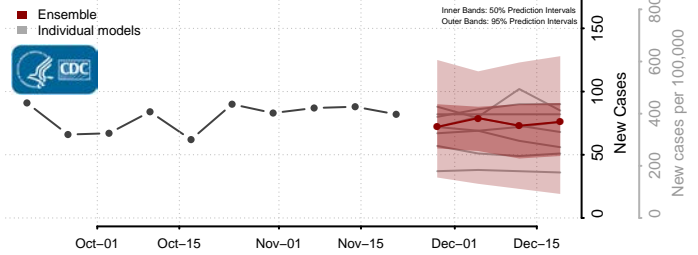

Morgan County, Missouri