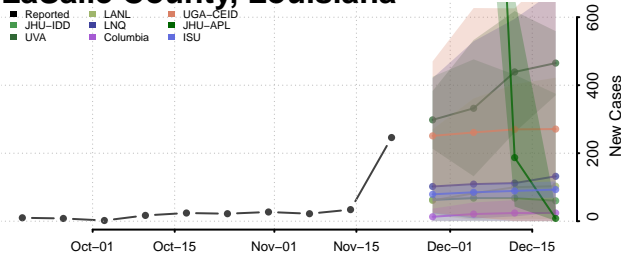

LaSalle County, Louisiana