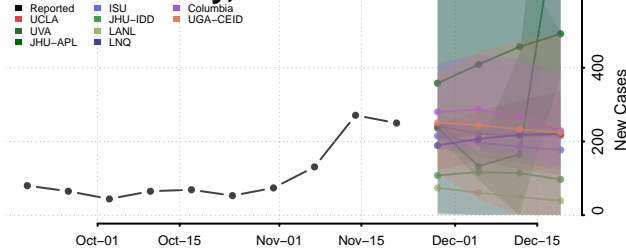

Barton County, Kansas