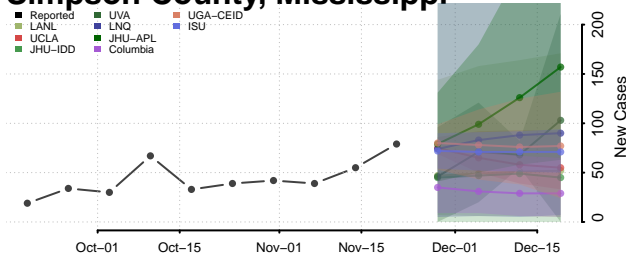

Quitman County, Mississippi

Rankin County, Mississippi

Scott County, Mississippi

Sharkey County, Mississippi

Simpson County, Mississippi

Smith County, Mississippi

Stone County, Mississippi

Sunflower County, Mississippi