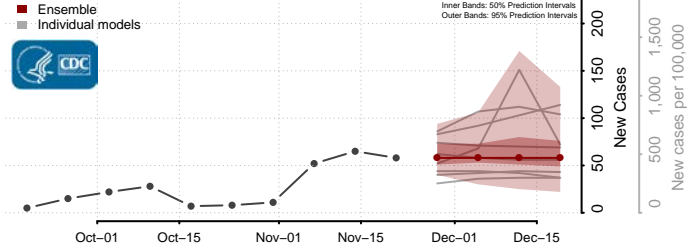

Allen County, Kansas