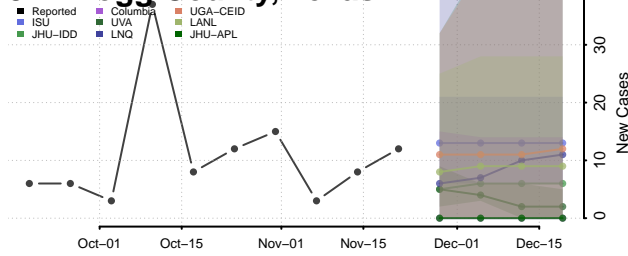

Jim Hogg County, Texas