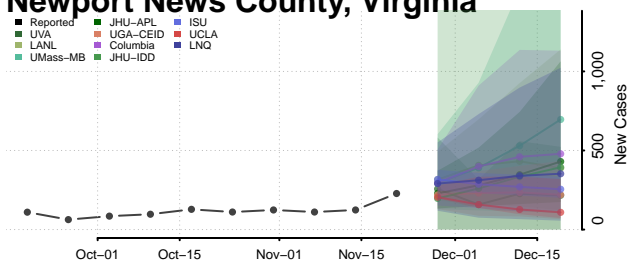

Mathews County, Virginia

Mecklenburg County, Virginia

Middlesex County, Virginia

Montgomery County, Virginia

Nelson County, Virginia

New Kent County, Virginia

Newport News County, Virginia

Norfolk County, Virginia