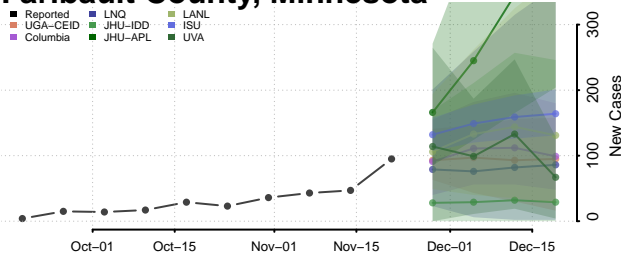

Faribault County, Minnesota