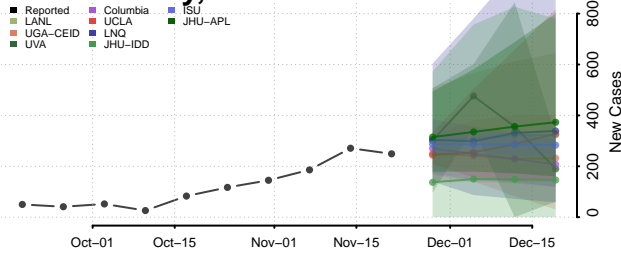

Knox County, Indiana