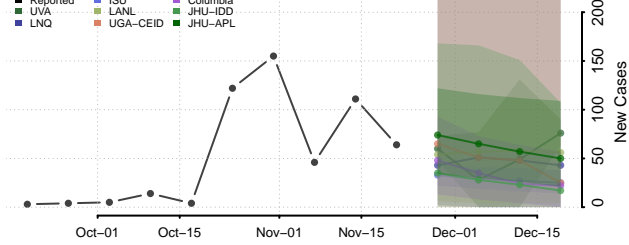

Elliott County, Kentucky