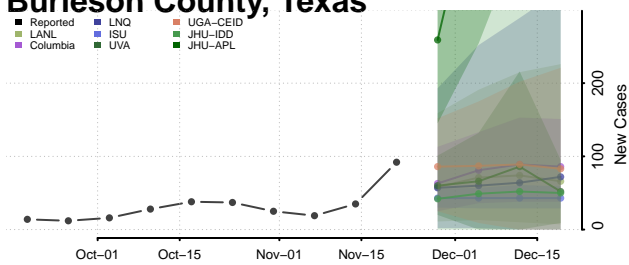

Burleson County, Texas