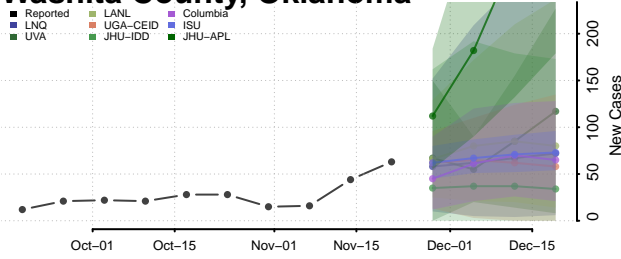

Texas County, Oklahoma

Tillman County, Oklahoma

Tulsa County, Oklahoma

Wagoner County, Oklahoma

Washington County, Oklahoma

Washita County, Oklahoma

Woods County, Oklahoma

Woodward County, Oklahoma