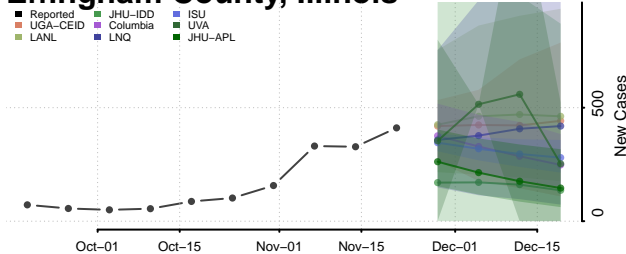

Effingham County, Illinois