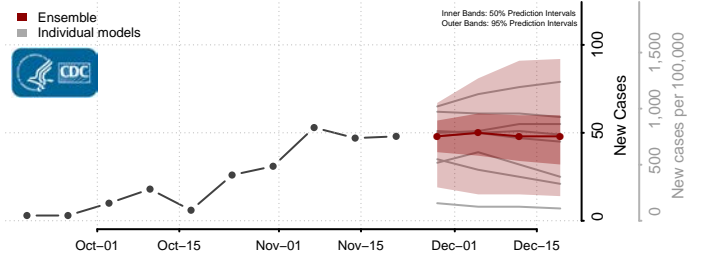

Norman County, Minnesota