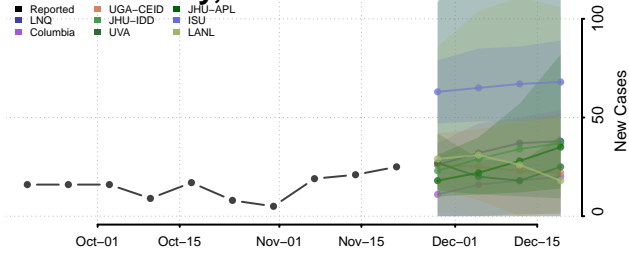

Milam County, Texas