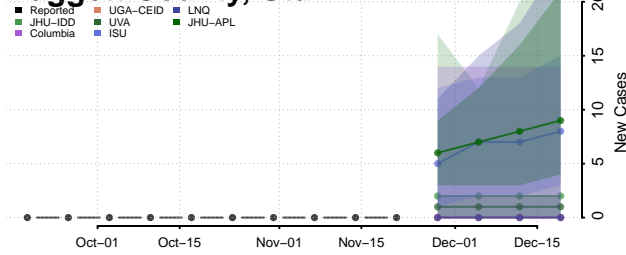

Daggett County, Utah

Davis County, Utah

Duchesne County, Utah

Emery County, Utah

Garfield County, Utah

Grand County, Utah

Iron County, Utah

Juab County, Utah