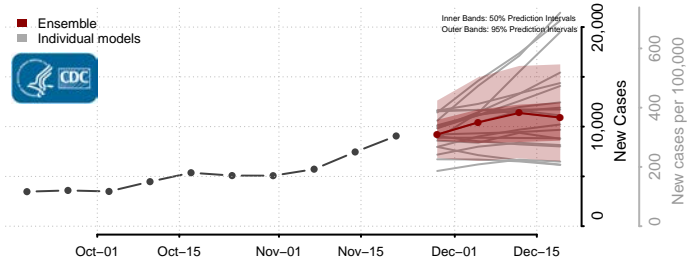

Wilkin County, Minnesota

Winona County, Minnesota

Wright County, Minnesota

Yellow Medicine County, Minnesota

Mississippi

Adams County, Mississippi

Alcorn County, Mississippi

Amite County, Mississippi