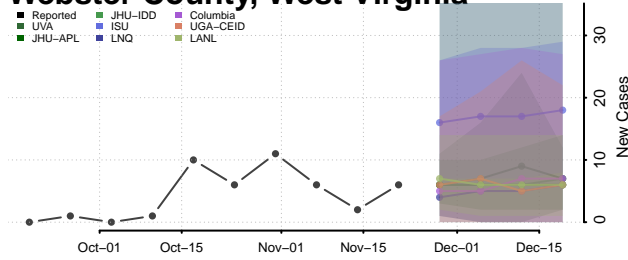

Webster County, West Virginia