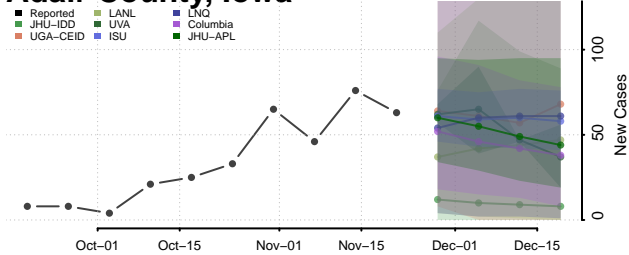

Adair County, Iowa