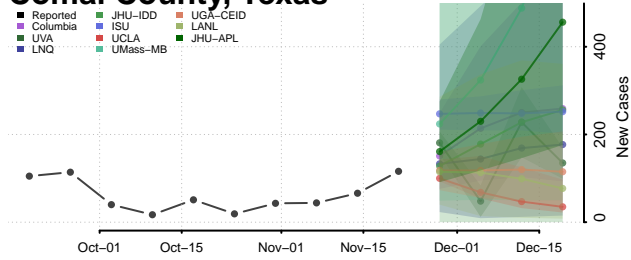

Comal County, Texas