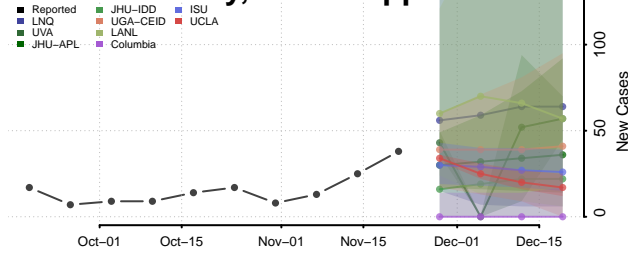

George County, Mississippi

Greene County, Mississippi

Grenada County, Mississippi

Hancock County, Mississippi

Harrison County, Mississippi

Hinds County, Mississippi

Holmes County, Mississippi

Humphreys County, Mississippi