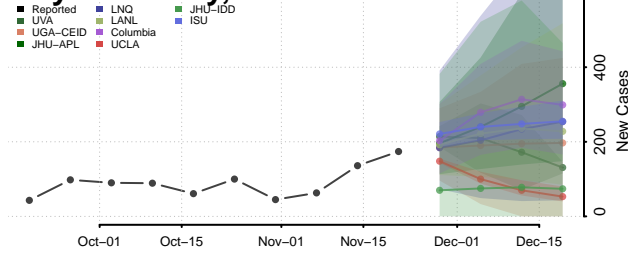

Mayes County, Oklahoma