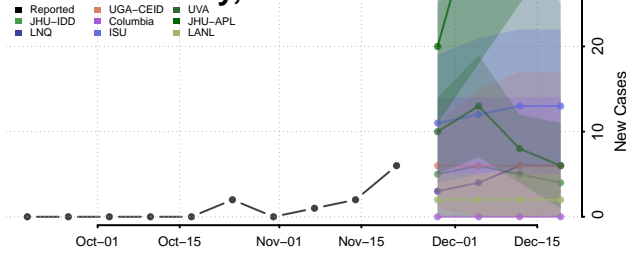

Banner County, Nebraska