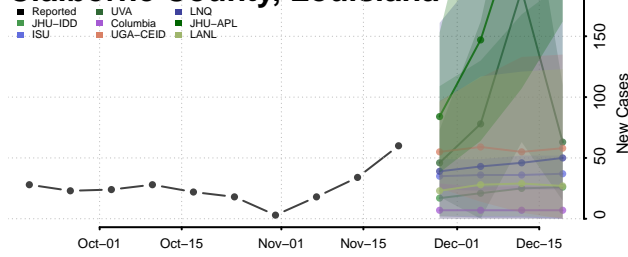

Claiborne County, Louisiana