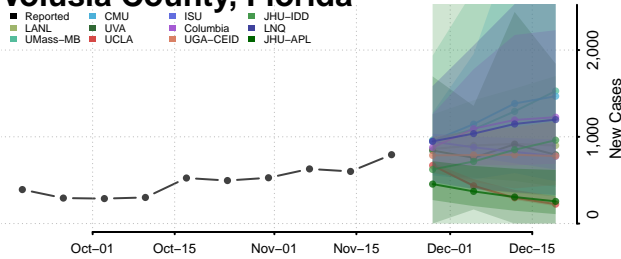

St. Lucie County, Florida

Sumter County, Florida

Suwannee County, Florida

Taylor County, Florida

Union County, Florida

Volusia County, Florida

Wakulla County, Florida

Walton County, Florida