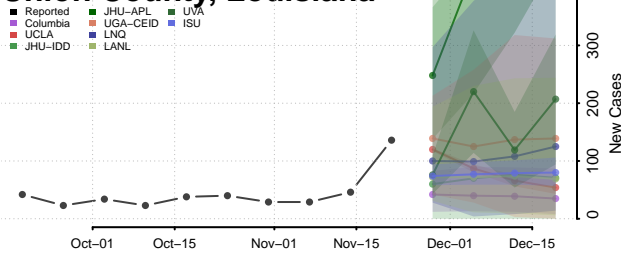

St. Tammany County, Louisiana

Tangipahoa County, Louisiana

Tensas County, Louisiana

Terrebonne County, Louisiana

Union County, Louisiana

Vermilion County, Louisiana

Vernon County, Louisiana

Washington County, Louisiana