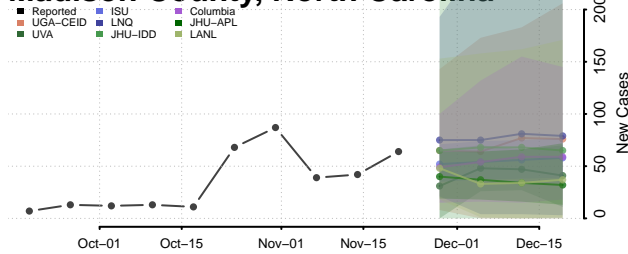

Madison County, North Carolina