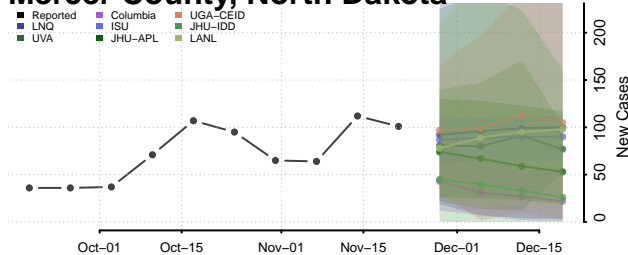

Kidder County, North Dakota

LaMoure County, North Dakota

Logan County, North Dakota

McHenry County, North Dakota

McIntosh County, North Dakota

McKenzie County, North Dakota

McLean County, North Dakota

Mercer County, North Dakota