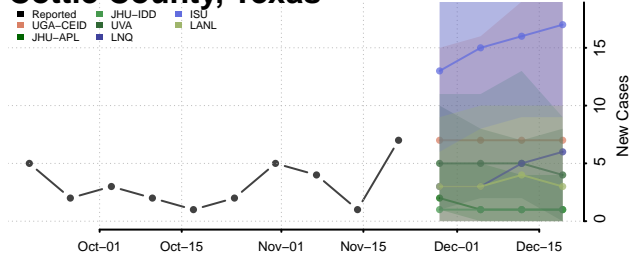

Cottle County, Texas