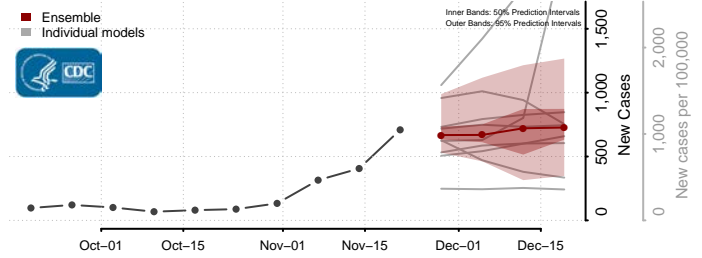

Blue Earth County, Minnesota