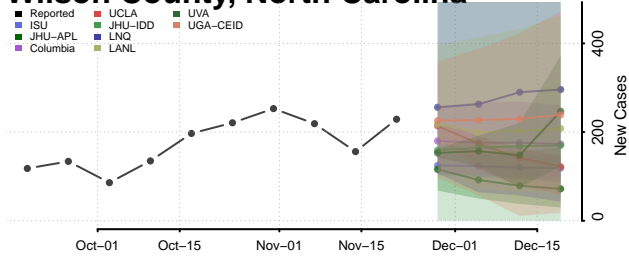

Wake County, North Carolina

Warren County, North Carolina

Washington County, North Carolina

Watauga County, North Carolina

Wayne County, North Carolina

Wilkes County, North Carolina

Wilson County, North Carolina