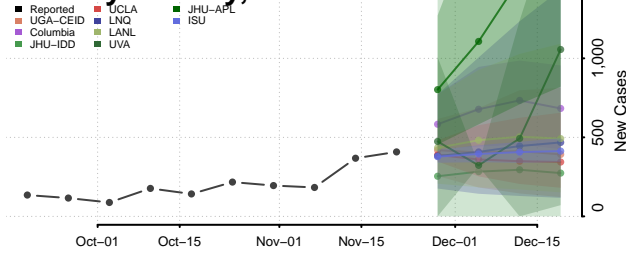

Bradley County, Tennessee