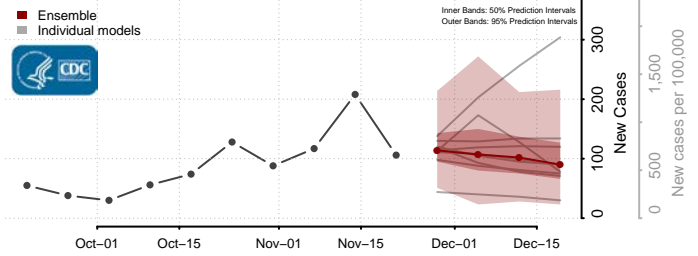

Moniteau County, Missouri