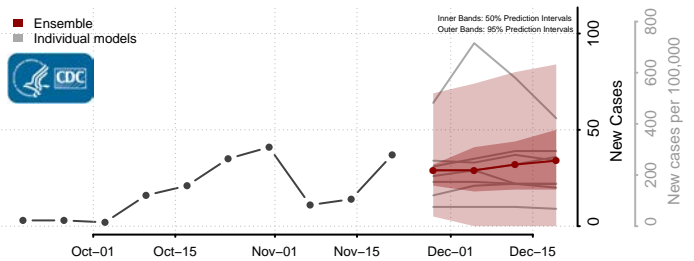

Monroe County, West Virginia