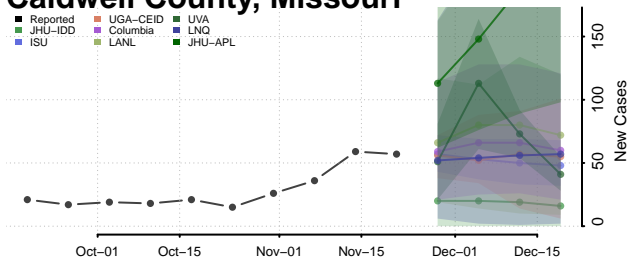

Caldwell County, Missouri