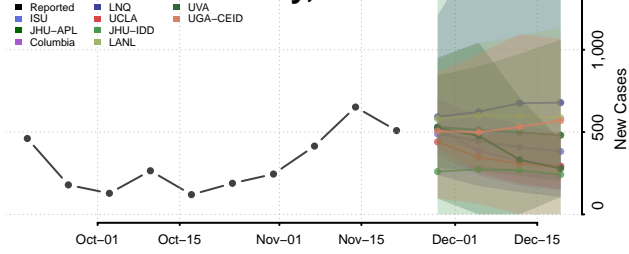

St. Francois County, Missouri