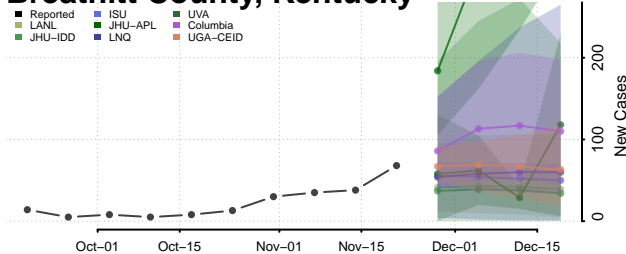

Bell County, Kentucky

Boone County, Kentucky

Bourbon County, Kentucky

Boyd County, Kentucky

Boyle County, Kentucky

Bracken County, Kentucky

Breathitt County, Kentucky

Breckinridge County, Kentucky