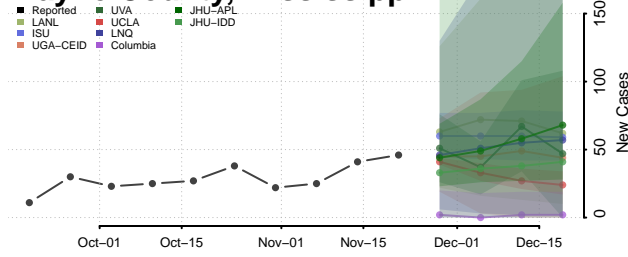

Wayne County, Mississippi