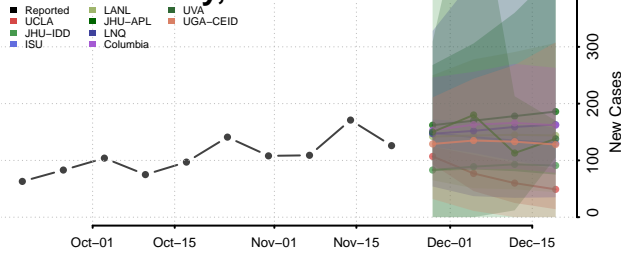

Coffee County, Alabama