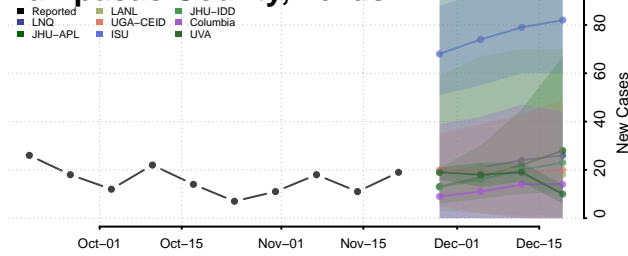

Lampasas County, Texas