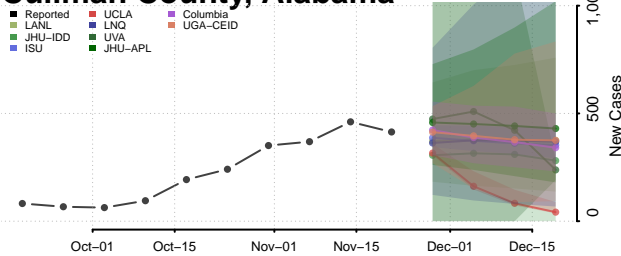

Cleburne County, Alabama

Coffee County, Alabama

Colbert County, Alabama

Conecuh County, Alabama

Coosa County, Alabama

Covington County, Alabama

Crenshaw County, Alabama

Cullman County, Alabama