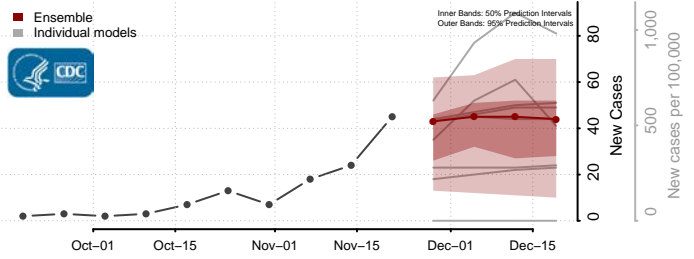

McKinley County, New Mexico

Mora County, New Mexico

Otero County, New Mexico

Quay County, New Mexico

Rio Arriba County, New Mexico

Roosevelt County, New Mexico

San Juan County, New Mexico

San Miguel County, New Mexico