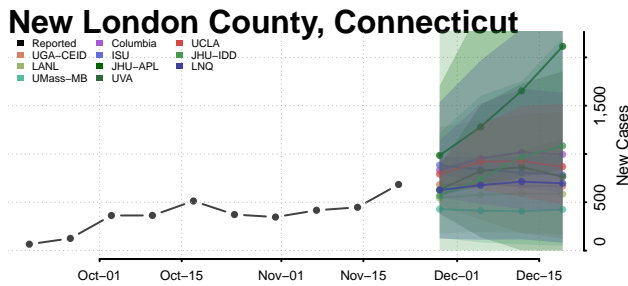

Hartford County, Connecticut

Litchfield County, Connecticut

Middlesex County, Connecticut

New Haven County, Connecticut

New London County, Connecticut

Tolland County, Connecticut

Windham County, Connecticut