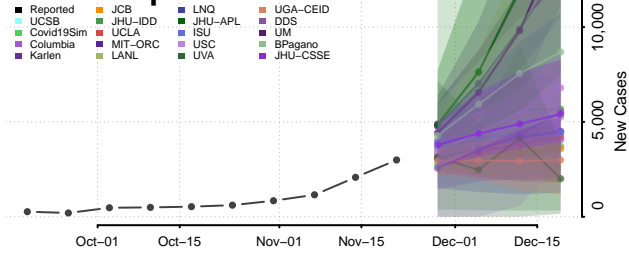

Pershing County, Nevada

Storey County, Nevada

Washoe County, Nevada

White Pine County, Nevada

New Hampshire

Belknap County, New Hampshire

Carroll County, New Hampshire

Cheshire County, New Hampshire