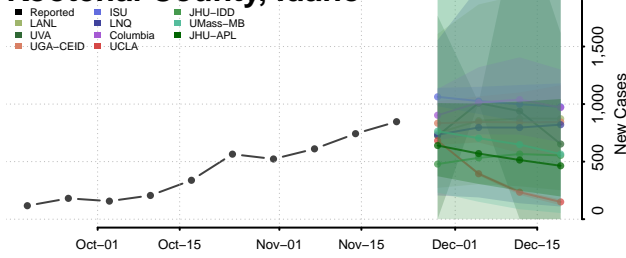

Kootenai County, Idaho