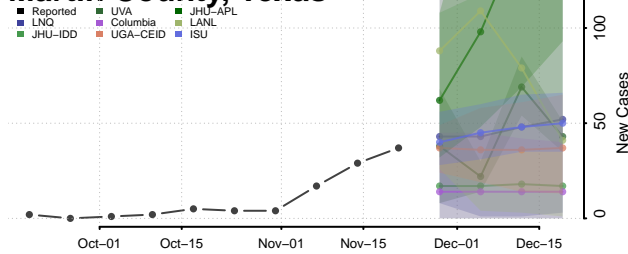

Martin County, Texas