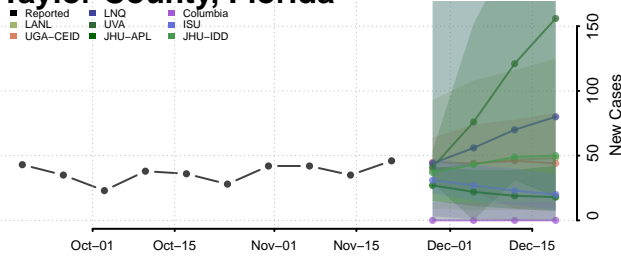

St. Lucie County, Florida

Sumter County, Florida

Suwannee County, Florida

Taylor County, Florida

Union County, Florida

Volusia County, Florida

Wakulla County, Florida

Walton County, Florida