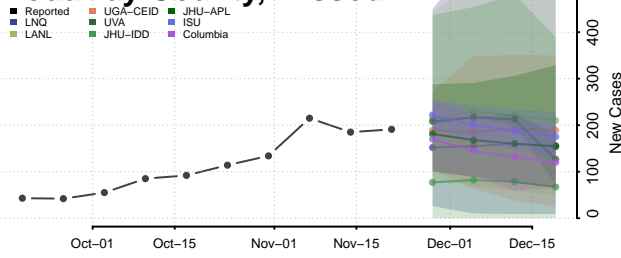

Nodaway County, Missouri