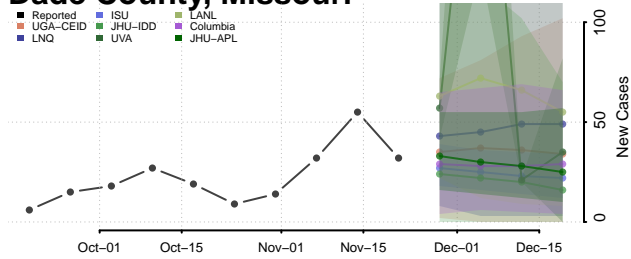

Dade County, Missouri