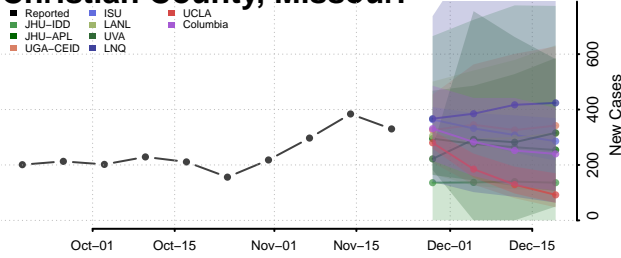

Christian County, Missouri