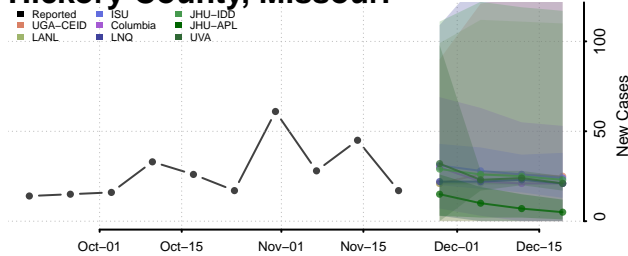

Hickory County, Missouri