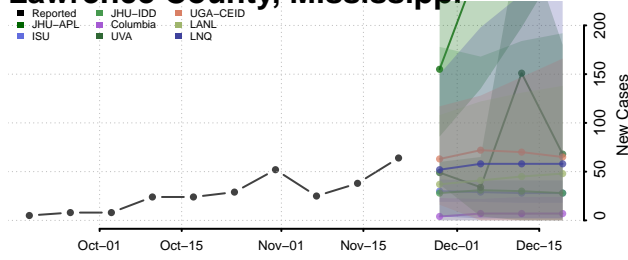

Lawrence County, Mississippi