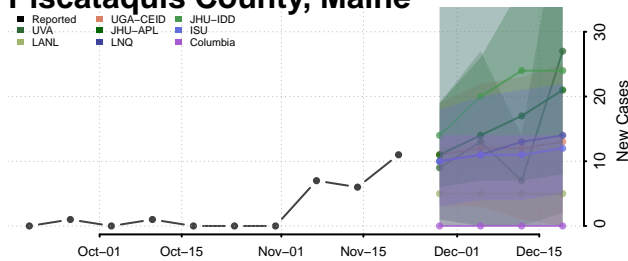

Piscataquis County, Maine