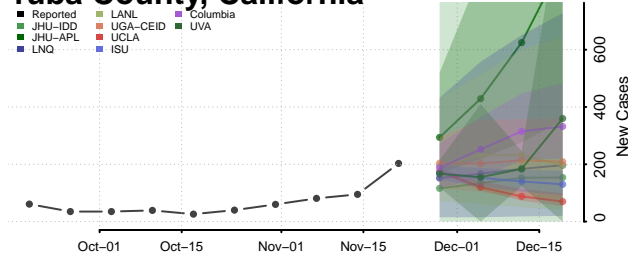

Tulare County, California

Tuolumne County, California

Ventura County, California

Yolo County, California

Yuba County, California

Colorado

Adams County, Colorado

Alamosa County, Colorado