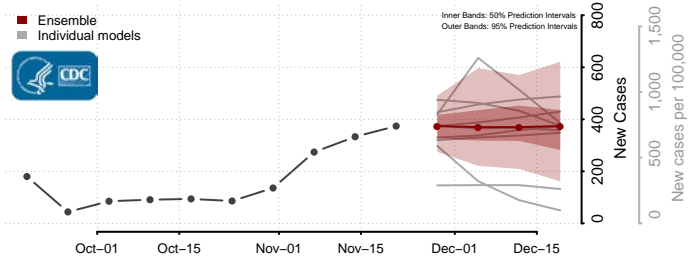

Wilkin County, Minnesota

Winona County, Minnesota

Wright County, Minnesota

Yellow Medicine County, Minnesota

Mississippi

Adams County, Mississippi

Alcorn County, Mississippi

Amite County, Mississippi