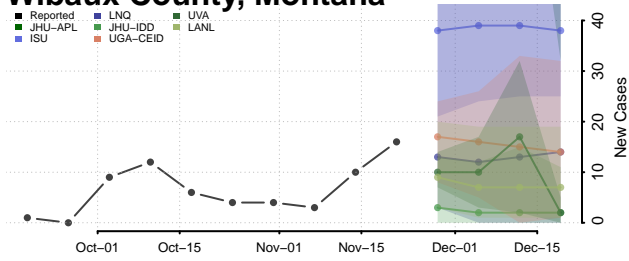

Wibaux County, Montana