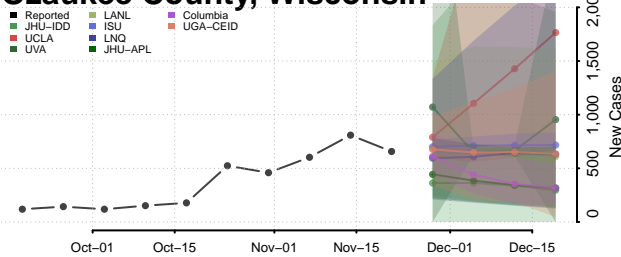

Ozaukee County, Wisconsin