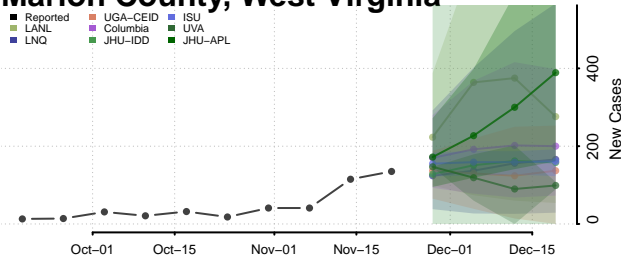

Marion County, West Virginia