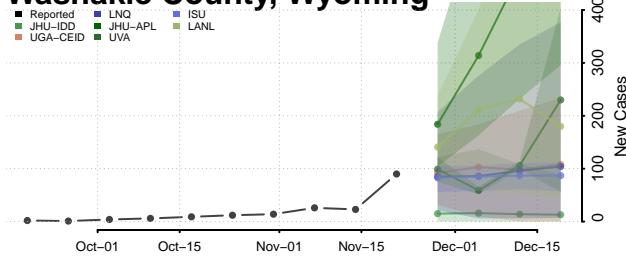

Washakie County, Wyoming