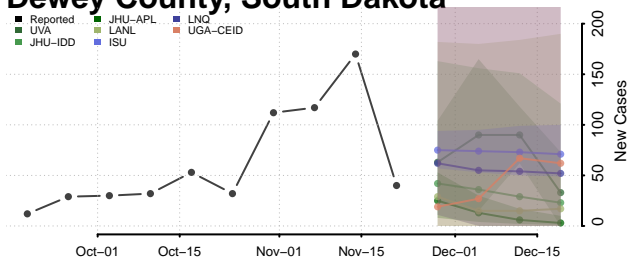

Custer County, South Dakota

Davison County, South Dakota

Day County, South Dakota

Deuel County, South Dakota

Dewey County, South Dakota

Douglas County, South Dakota

Edmunds County, South Dakota

Fall River County, South Dakota