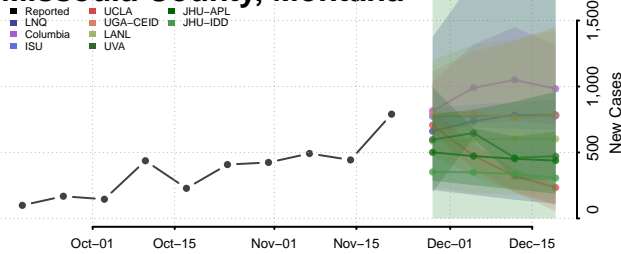

Missoula County, Montana