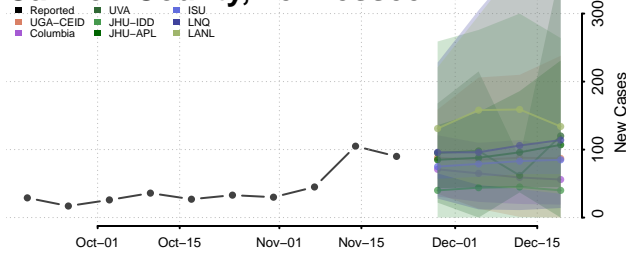

Cannon County, Tennessee