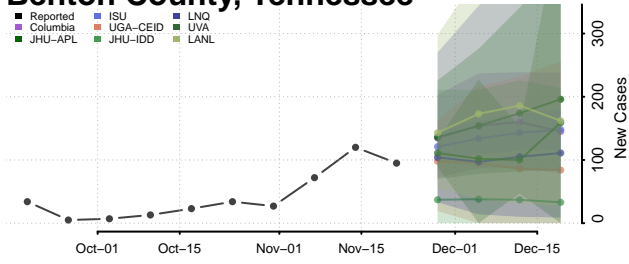

Benton County, Tennessee