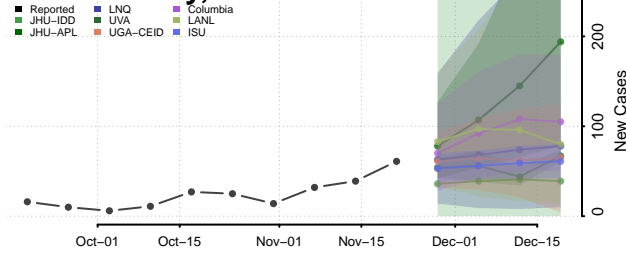

Drew County, Arkansas