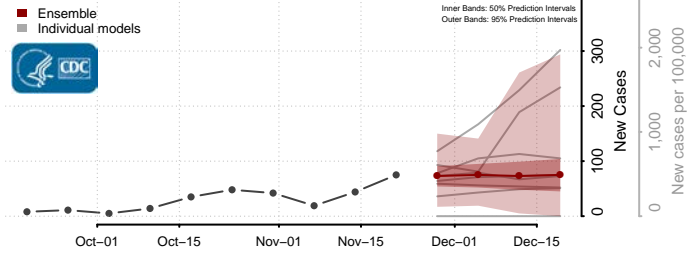

San Juan County, Utah