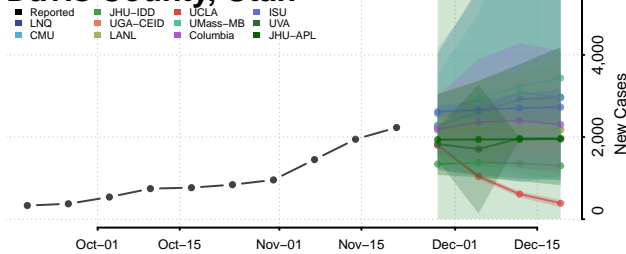

Davis County, Utah