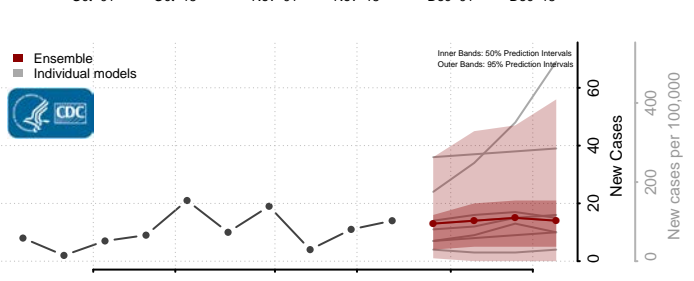

Roane County, West Virginia