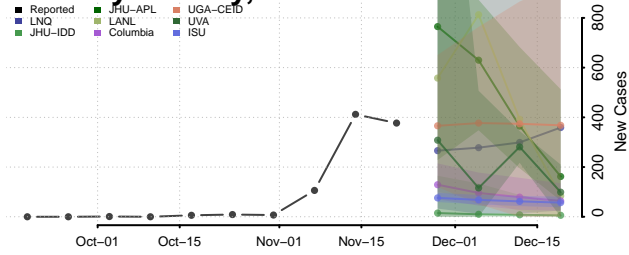

Clear Creek County, Colorado

Conejos County, Colorado

Costilla County, Colorado

Crowley County, Colorado

Custer County, Colorado

Delta County, Colorado

Denver County, Colorado

Dolores County, Colorado