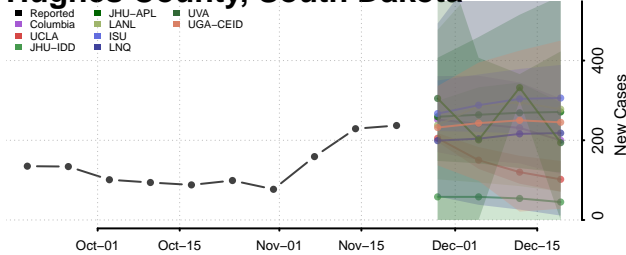

Hughes County, South Dakota