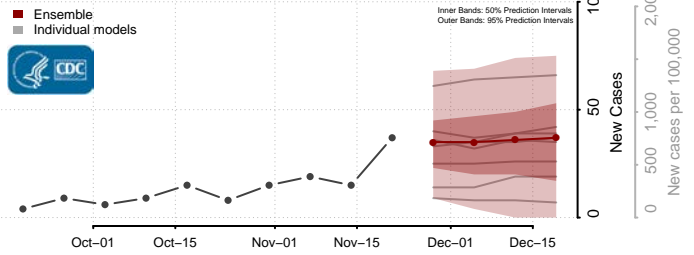

Ringgold County, Iowa