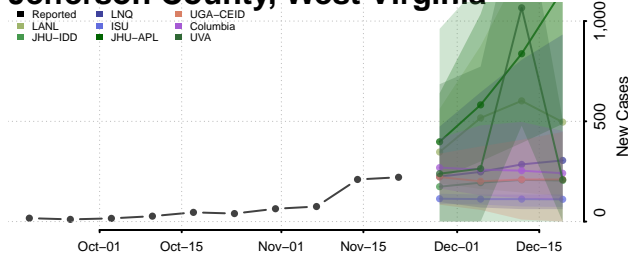

Jefferson County, West Virginia