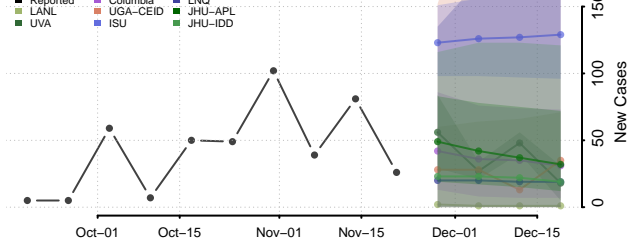

Richland County, Montana