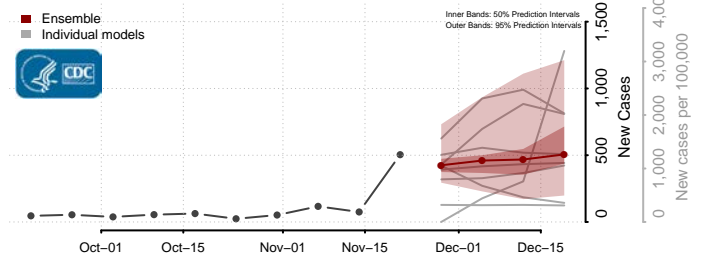

Marshall County, Minnesota

Martin County, Minnesota

McLeod County, Minnesota

Meeker County, Minnesota

Mille Lacs County, Minnesota

Morrison County, Minnesota

Mower County, Minnesota

Murray County, Minnesota