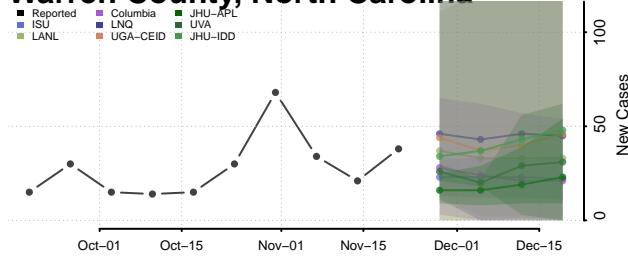

Wake County, North Carolina

Warren County, North Carolina

Washington County, North Carolina

Watauga County, North Carolina

Wayne County, North Carolina

Wilkes County, North Carolina

Wilson County, North Carolina