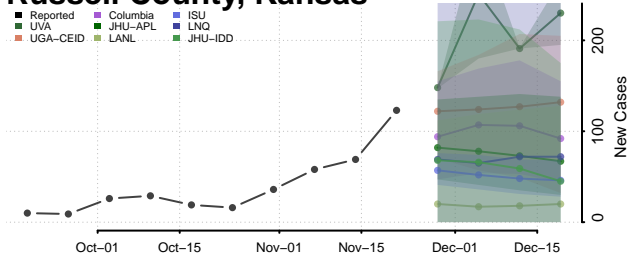

Russell County, Kansas