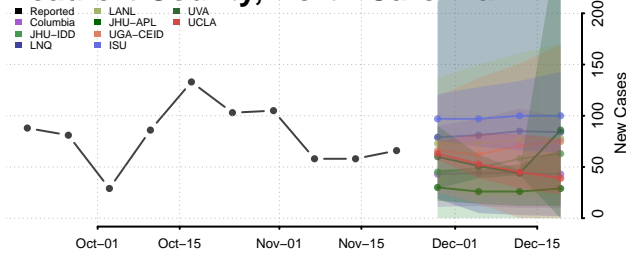

Alamance County, North Carolina

Alexander County, North Carolina

Alleghany County, North Carolina

Anson County, North Carolina

Ashe County, North Carolina

Avery County, North Carolina

Beaufort County, North Carolina