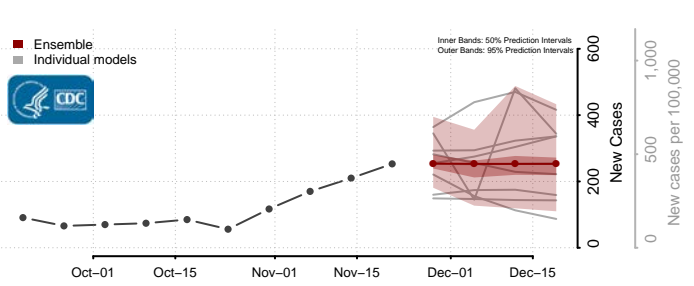

Pleasants County, West Virginia

Pocahontas County, West Virginia

Preston County, West Virginia

Putnam County, West Virginia

Raleigh County, West Virginia

Randolph County, West Virginia

Ritchie County, West Virginia