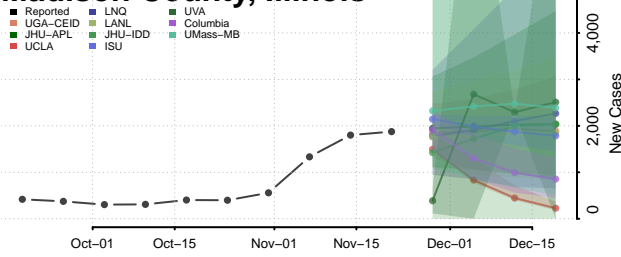

Madison County, Illinois