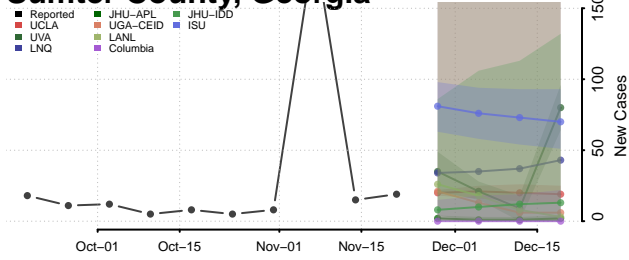

Sumter County, Georgia