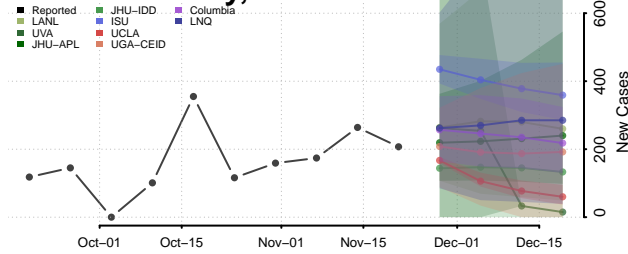

Newton County, Missouri