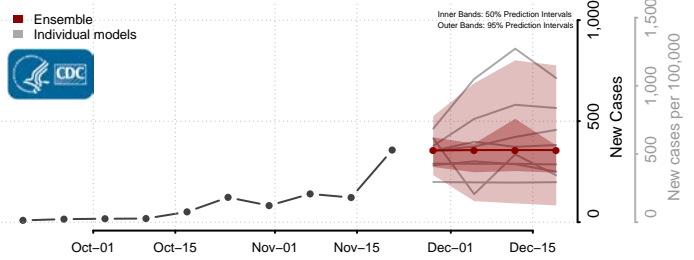

Otero County, New Mexico