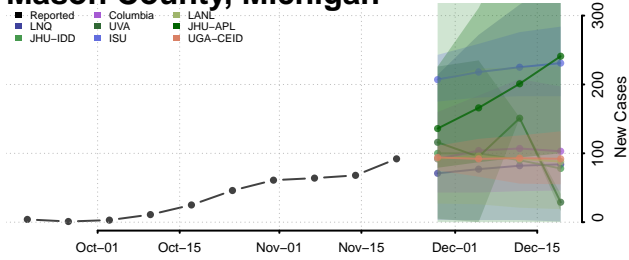

Luce County, Michigan

Mackinac County, Michigan

Macomb County, Michigan

Manistee County, Michigan

Marquette County, Michigan

Mason County, Michigan

Mecosta County, Michigan

Menominee County, Michigan