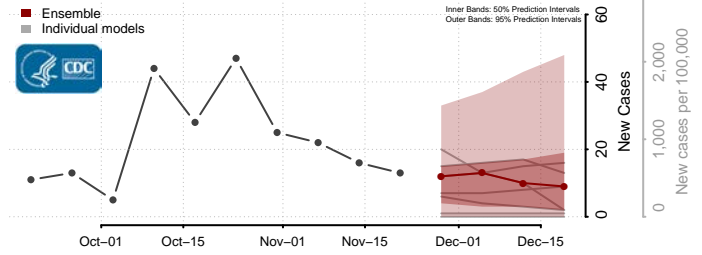

Faulk County, South Dakota