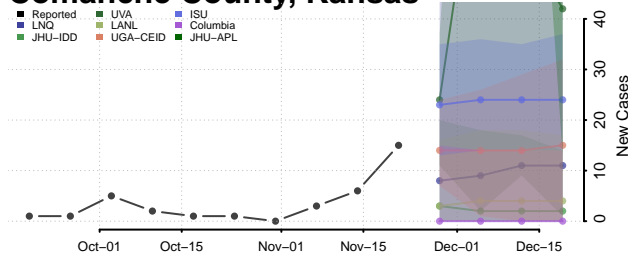

Comanche County, Kansas