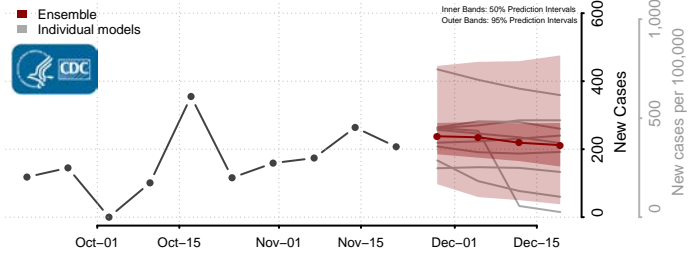

Newton County, Missouri