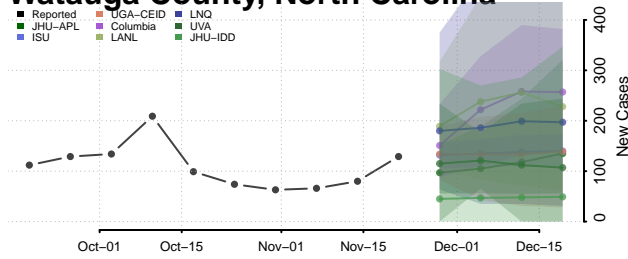

Wake County, North Carolina

Warren County, North Carolina

Washington County, North Carolina

Watauga County, North Carolina

Wayne County, North Carolina

Wilkes County, North Carolina

Wilson County, North Carolina