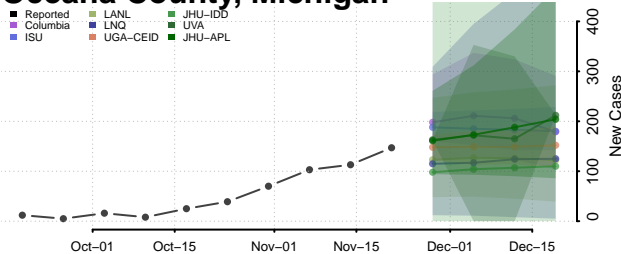

Oceana County, Michigan