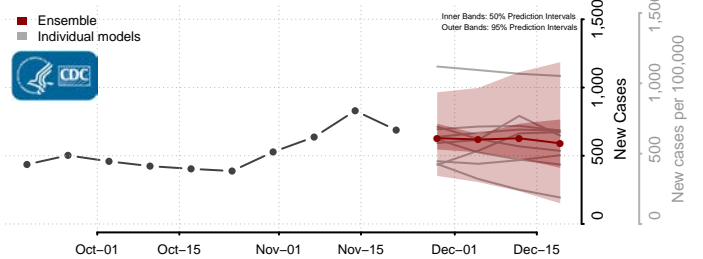

Wayne County, Iowa

Webster County, Iowa

Winnebago County, Iowa

Winneshiek County, Iowa

Woodbury County, Iowa

Worth County, Iowa

Wright County, Iowa

Kansas