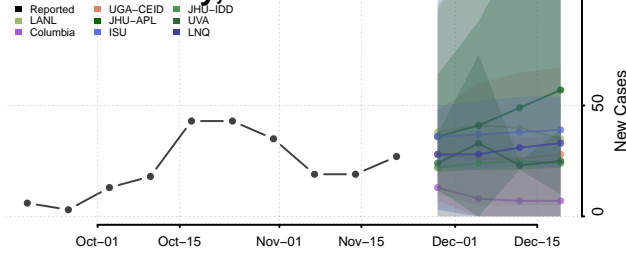

Swain County, North Carolina