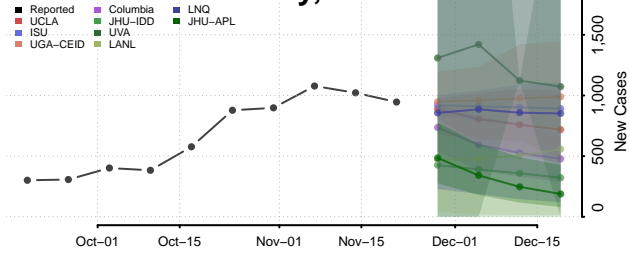

Fond du Lac County, Wisconsin