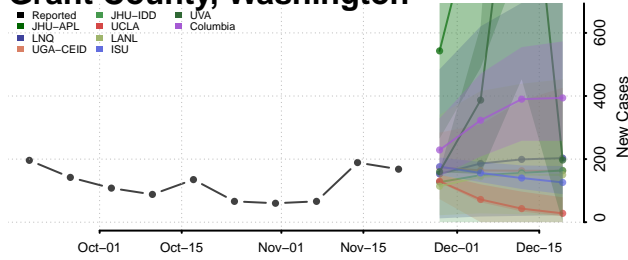

Douglas County, Washington

Ferry County, Washington

Franklin County, Washington

Garfield County, Washington

Grant County, Washington

Grays Harbor County, Washington

Island County, Washington

Jefferson County, Washington