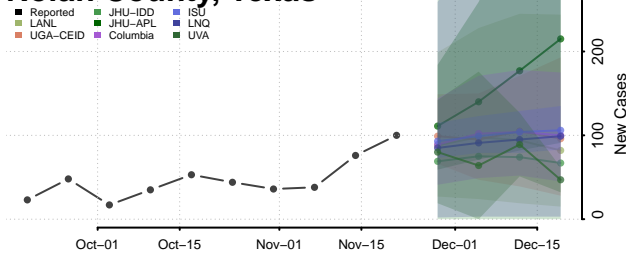

Nolan County, Texas