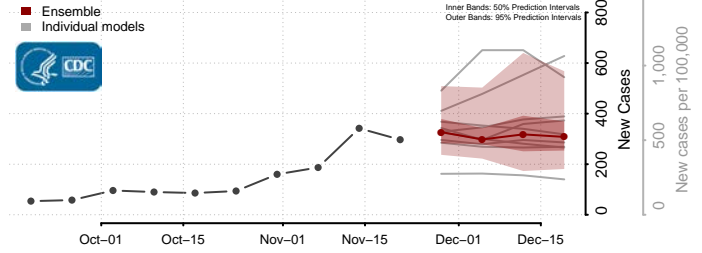

Lincoln County, Missouri