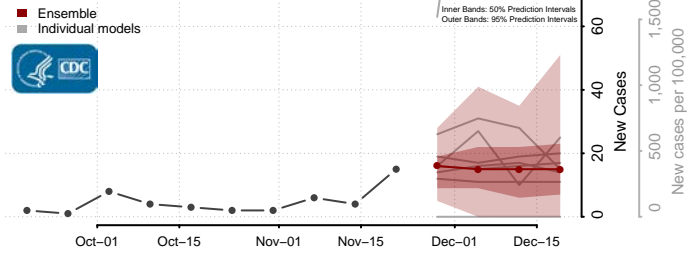

Bath County, Virginia