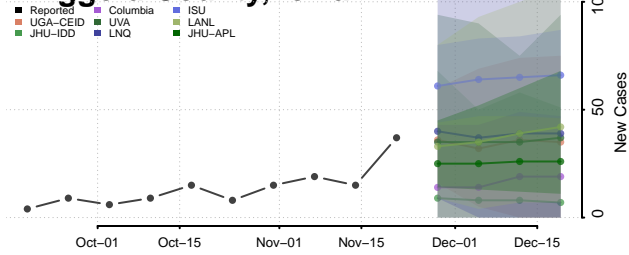

Polk County, Iowa

Pottawattamie County, Iowa

Poweshiek County, Iowa

Ringgold County, Iowa

Sac County, Iowa

Scott County, Iowa

Shelby County, Iowa

Sioux County, Iowa