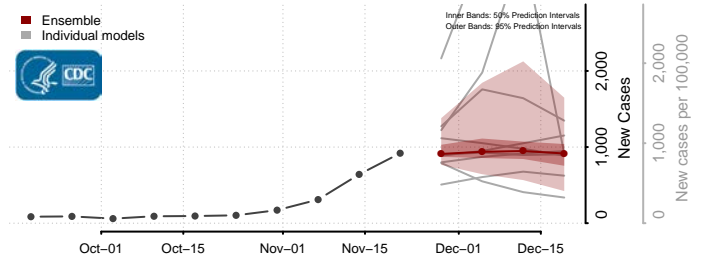

Carver County, Minnesota