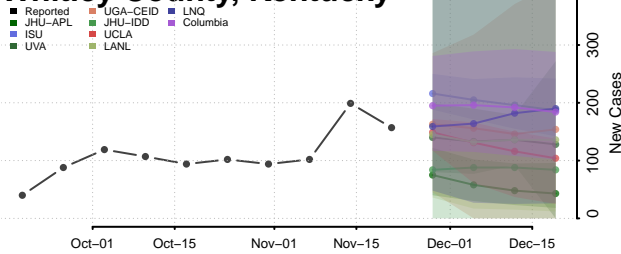

Trigg County, Kentucky

Trimble County, Kentucky

Union County, Kentucky

Warren County, Kentucky

Washington County, Kentucky

Wayne County, Kentucky

Webster County, Kentucky

Whitley County, Kentucky