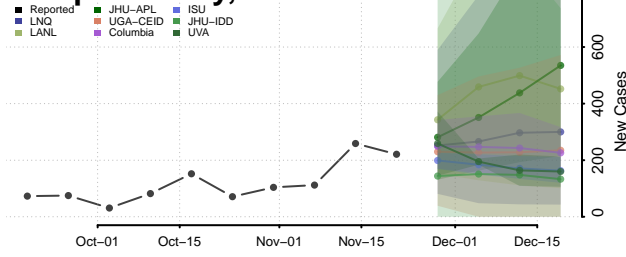

Phelps County, Missouri