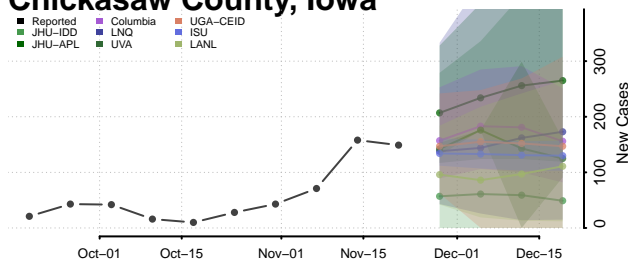

Calhoun County, Iowa

Carroll County, Iowa

Cass County, Iowa

Cedar County, Iowa

Cerro Gordo County, Iowa

Cherokee County, Iowa

Chickasaw County, Iowa

Clarke County, Iowa