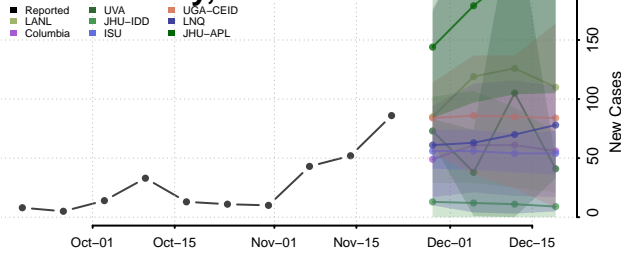

Cuming County, Nebraska

Custer County, Nebraska

Dakota County, Nebraska

Dawes County, Nebraska

Dawson County, Nebraska

Deuel County, Nebraska

Dixon County, Nebraska

Dodge County, Nebraska