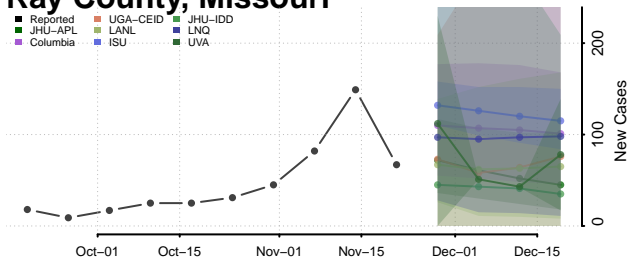

Ray County, Missouri