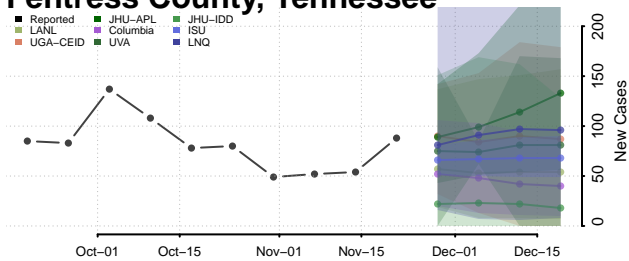

Decatur County, Tennessee

DeKalb County, Tennessee

Dickson County, Tennessee

Dyer County, Tennessee

Fayette County, Tennessee

Fentress County, Tennessee

Franklin County, Tennessee

Gibson County, Tennessee