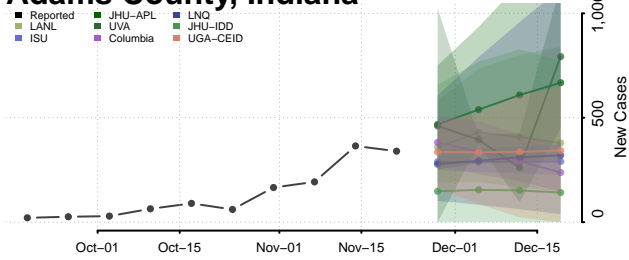

White County, Illinois

Whiteside County, Illinois

Will County, Illinois

Williamson County, Illinois

Winnebago County, Illinois

Woodford County, Illinois

Indiana

Adams County, Indiana