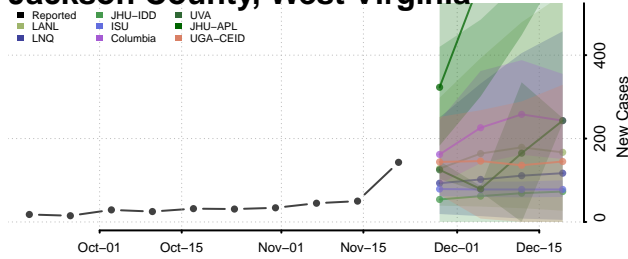

Jackson County, West Virginia