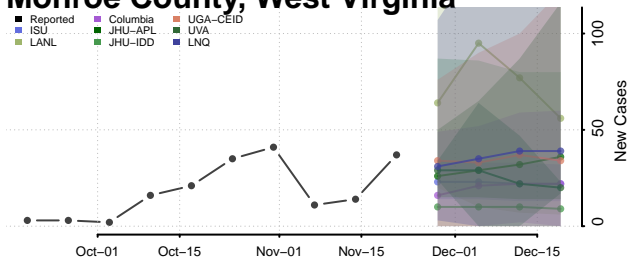

Monroe County, West Virginia