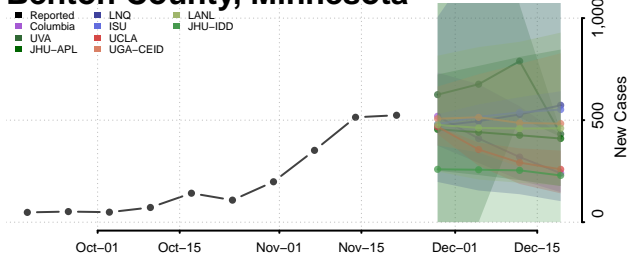

Benton County, Minnesota