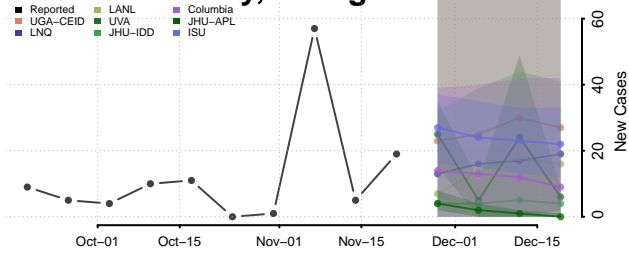

Jasper County, Georgia

Jeff Davis County, Georgia

Jefferson County, Georgia

Jenkins County, Georgia

Johnson County, Georgia

Jones County, Georgia

Lamar County, Georgia

Lanier County, Georgia