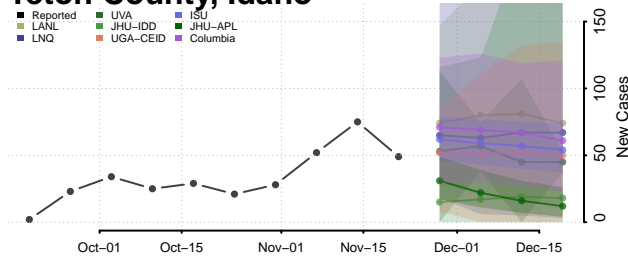

Payette County, Idaho

Power County, Idaho

Shoshone County, Idaho

Teton County, Idaho

Twin Falls County, Idaho

Valley County, Idaho

Washington County, Idaho

Illinois