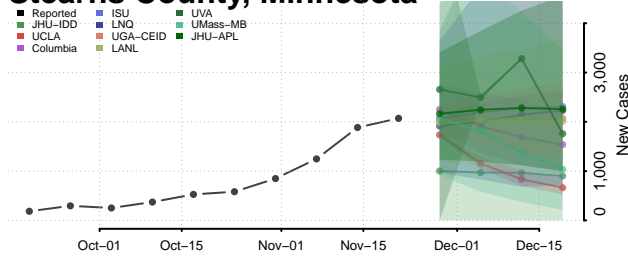

Roseau County, Minnesota

Scott County, Minnesota

Sherburne County, Minnesota

Sibley County, Minnesota

St. Louis County, Minnesota

Stearns County, Minnesota

Steele County, Minnesota

Stevens County, Minnesota