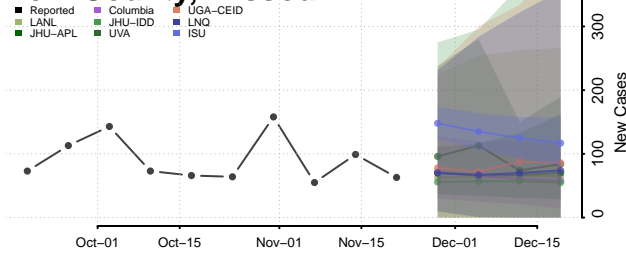

Polk County, Missouri