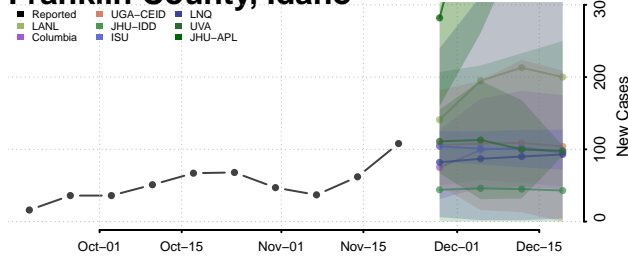

Canyon County, Idaho

Caribou County, Idaho

Cassia County, Idaho

Clark County, Idaho

Clearwater County, Idaho

Custer County, Idaho

Elmore County, Idaho

Franklin County, Idaho