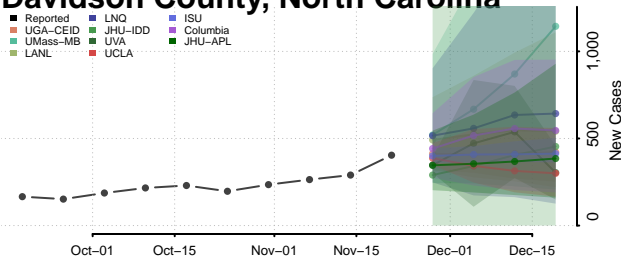

Davidson County, North Carolina