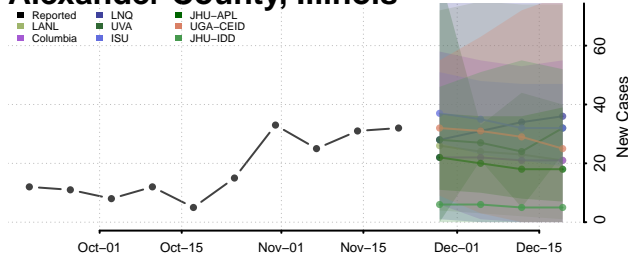

Alexander County, Illinois