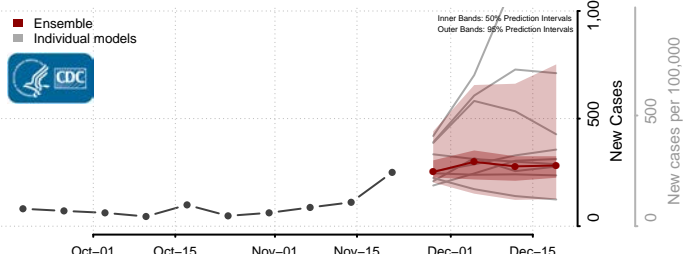

Anne Arundel County, Maryland

Baltimore City County, Maryland

Baltimore County, Maryland

Calvert County, Maryland

Caroline County, Maryland

Carroll County, Maryland

Cecil County, Maryland

Charles County, Maryland