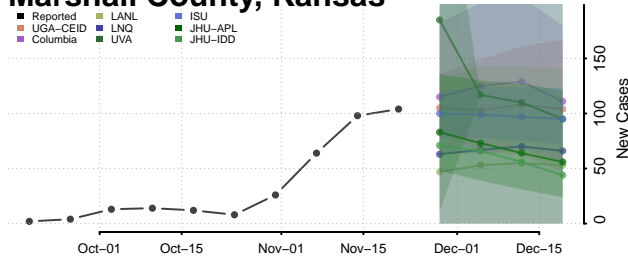

Marshall County, Kansas