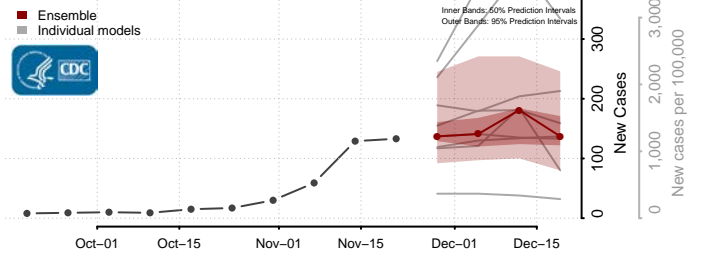

Chippewa County, Minnesota

Chisago County, Minnesota

Clay County, Minnesota

Clearwater County, Minnesota

Cook County, Minnesota

Cottonwood County, Minnesota

Crow Wing County, Minnesota

Dakota County, Minnesota