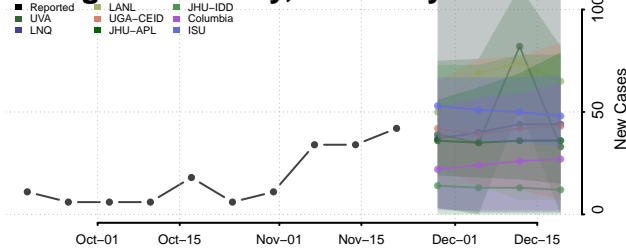

Laurel County, Kentucky

Lawrence County, Kentucky

Lee County, Kentucky

Leslie County, Kentucky

Letcher County, Kentucky

Lewis County, Kentucky

Lincoln County, Kentucky

Livingston County, Kentucky