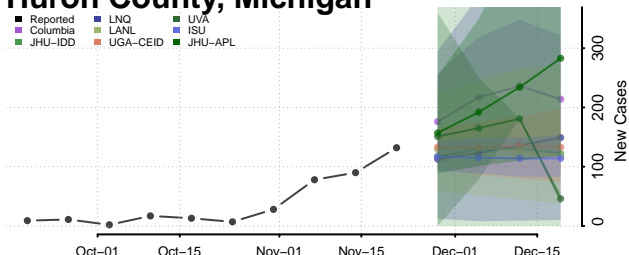

Huron County, Michigan