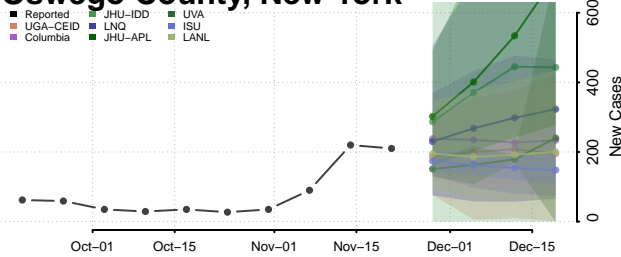

Niagara County, New York

Oneida County, New York

Onondaga County, New York

Ontario County, New York

Orange County, New York

Orleans County, New York

Oswego County, New York

Otsego County, New York