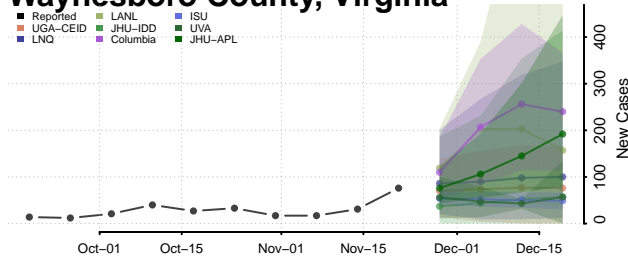

Waynesboro County, Virginia

Westmoreland County, Virginia

Williamsburg County, Virginia

Winchester County, Virginia

Wise County, Virginia

Wythe County, Virginia

York County, Virginia

Washington