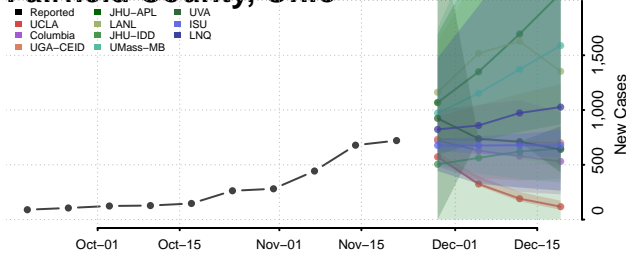

Fairfield County, Ohio