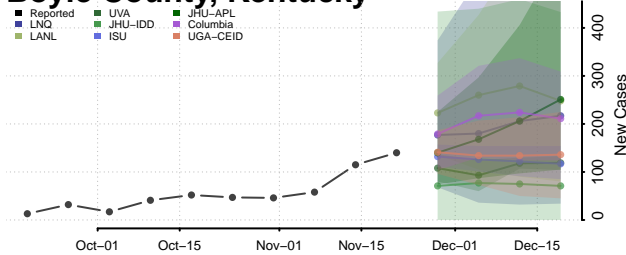

Bell County, Kentucky

Boone County, Kentucky

Bourbon County, Kentucky

Boyd County, Kentucky

Boyle County, Kentucky

Bracken County, Kentucky

Breathitt County, Kentucky

Breckinridge County, Kentucky