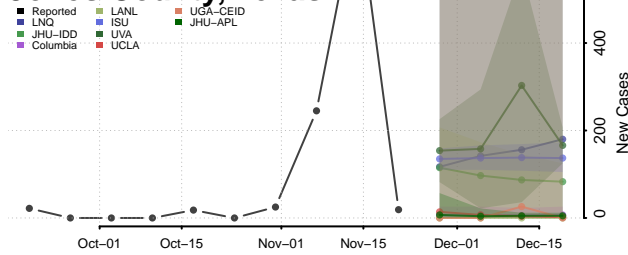

Jones County, Texas