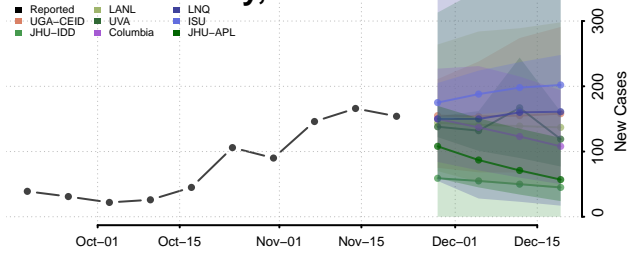

Richland County, North Dakota