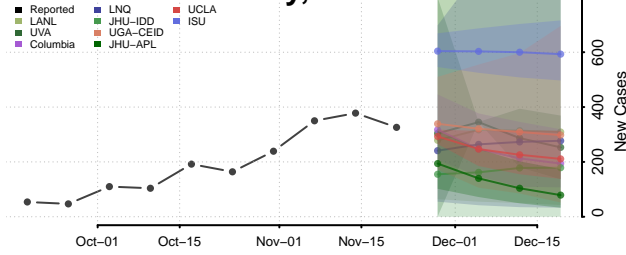

Des Moines County, Iowa