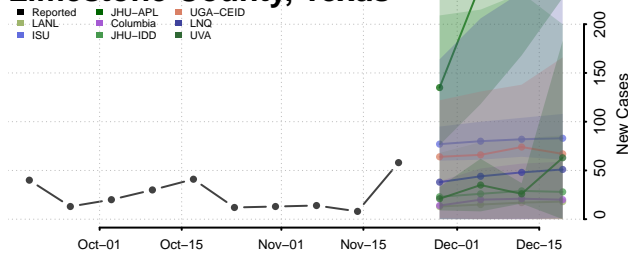

Lamar County, Texas

Lamb County, Texas

Lampasas County, Texas

Lavaca County, Texas

Lee County, Texas

Leon County, Texas

Liberty County, Texas

Limestone County, Texas