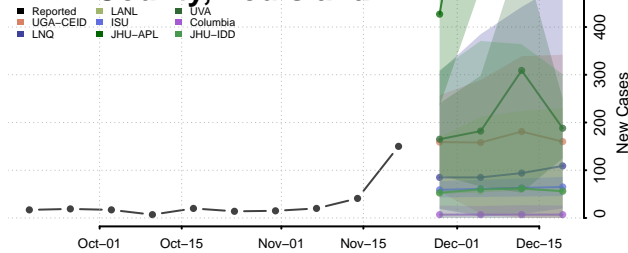

Webster County, Louisiana

West Baton Rouge County, Louisiana

West Carroll County, Louisiana

West Feliciana County, Louisiana

Winn County, Louisiana

Maine

Androscoggin County, Maine

Aroostook County, Maine