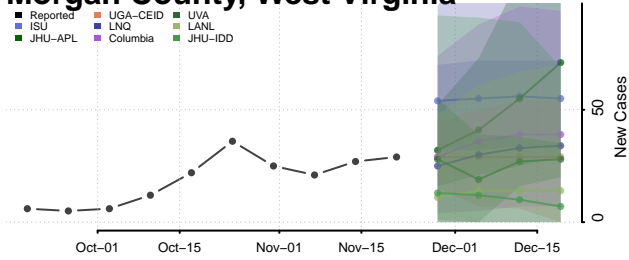

Morgan County, West Virginia