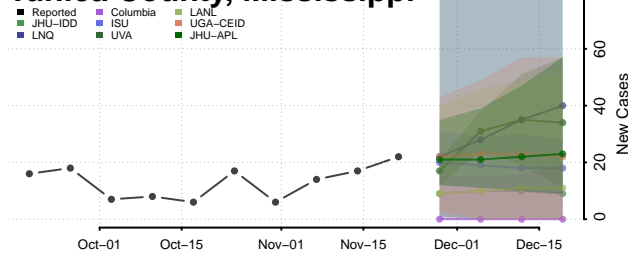

Tallahatchie County, Mississippi

Tate County, Mississippi

Tippah County, Mississippi

Tishomingo County, Mississippi

Tunica County, Mississippi

Union County, Mississippi

Walthall County, Mississippi

Warren County, Mississippi