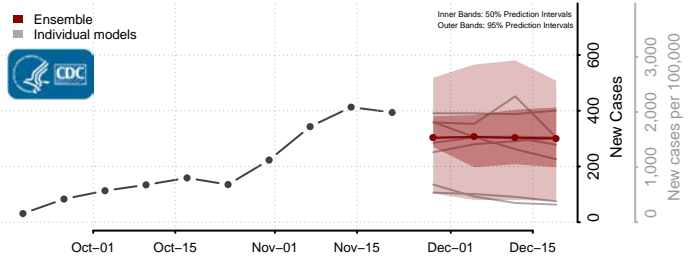

Custer County, South Dakota

Davison County, South Dakota

Day County, South Dakota

Deuel County, South Dakota

Dewey County, South Dakota

Douglas County, South Dakota

Edmunds County, South Dakota

Fall River County, South Dakota