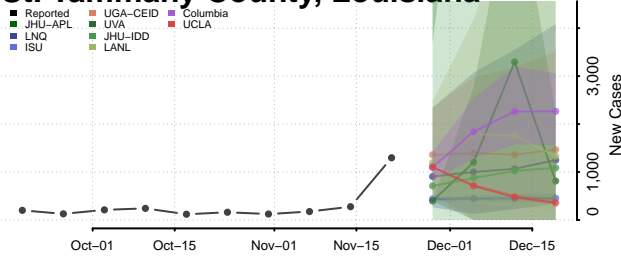

St. Tammany County, Louisiana