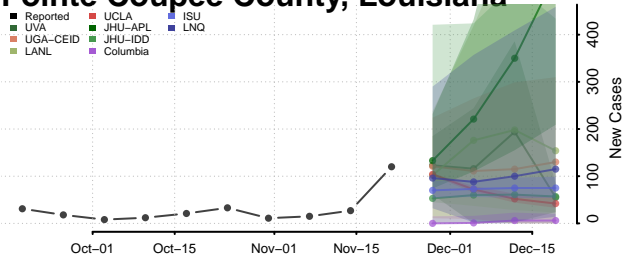

Pointe Coupee County, Louisiana