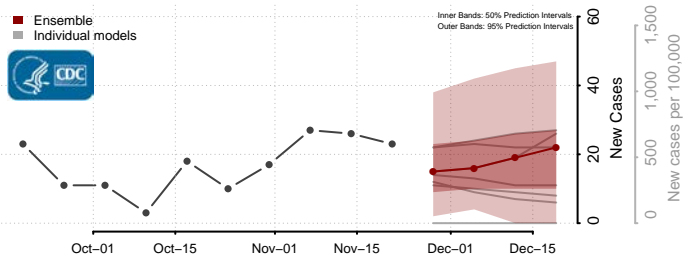

Custer County, South Dakota

Davison County, South Dakota

Day County, South Dakota

Deuel County, South Dakota

Dewey County, South Dakota

Douglas County, South Dakota

Edmunds County, South Dakota

Fall River County, South Dakota