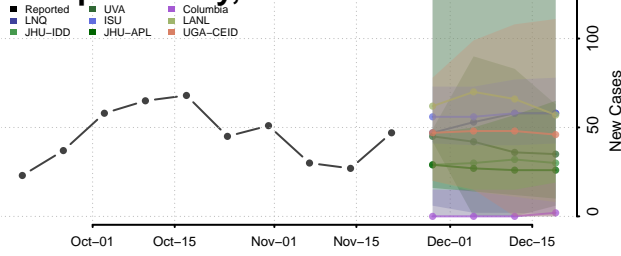

Phillips County, Arkansas