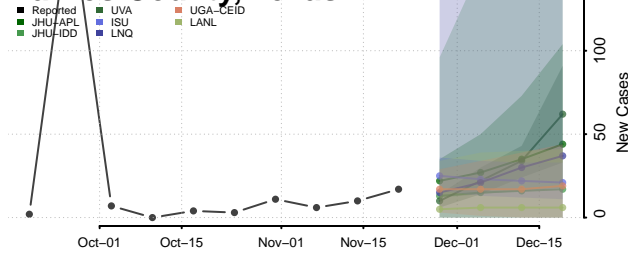

Karnes County, Texas