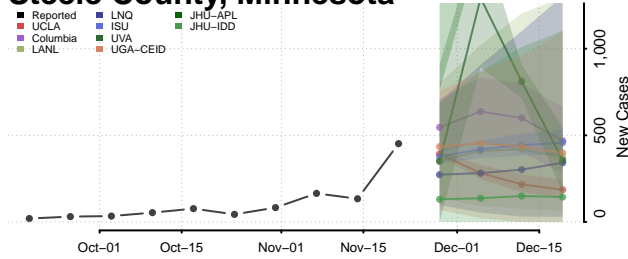

Roseau County, Minnesota

Scott County, Minnesota

Sherburne County, Minnesota

Sibley County, Minnesota

St. Louis County, Minnesota

Stearns County, Minnesota

Steele County, Minnesota

Stevens County, Minnesota