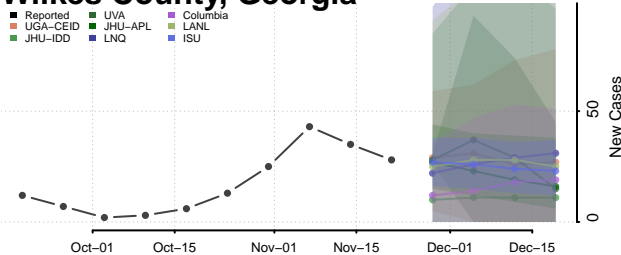

Wilkes County, Georgia