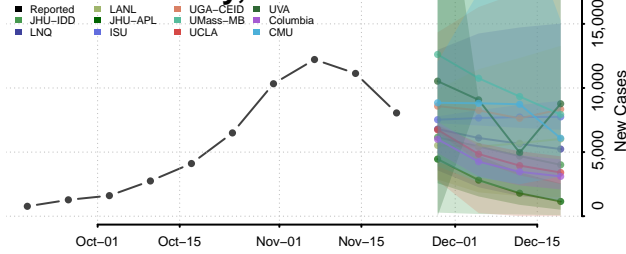

El Paso County, Texas