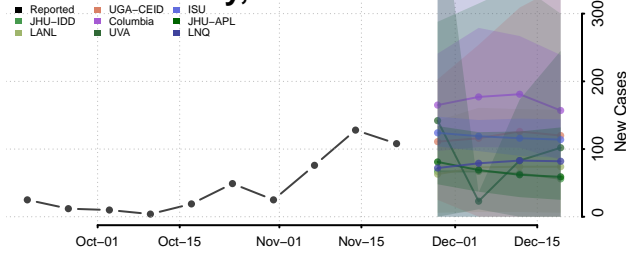

Neosho County, Kansas