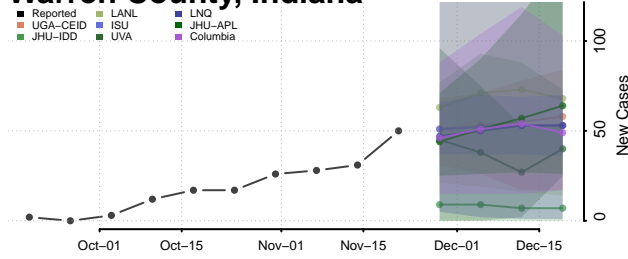

Vanderburgh County, Indiana

Vermillion County, Indiana

Vigo County, Indiana

Wabash County, Indiana

Warren County, Indiana

Warrick County, Indiana

Washington County, Indiana

Wayne County, Indiana