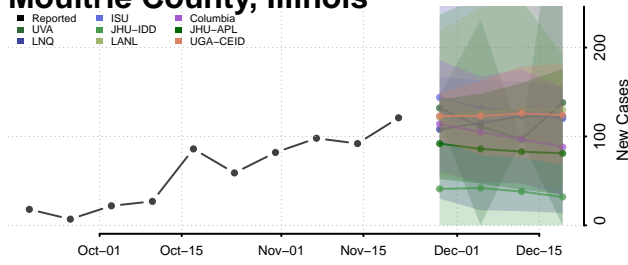

Menard County, Illinois

Mercer County, Illinois

Monroe County, Illinois

Montgomery County, Illinois

Morgan County, Illinois

Moultrie County, Illinois

Ogle County, Illinois

Peoria County, Illinois