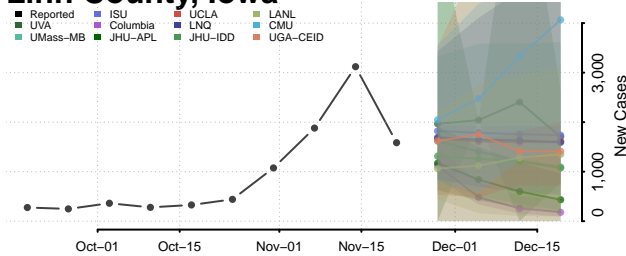

Jones County, Iowa

Keokuk County, Iowa

Kossuth County, Iowa

Lee County, Iowa

Linn County, Iowa

Louisa County, Iowa

Lucas County, Iowa

Lyon County, Iowa