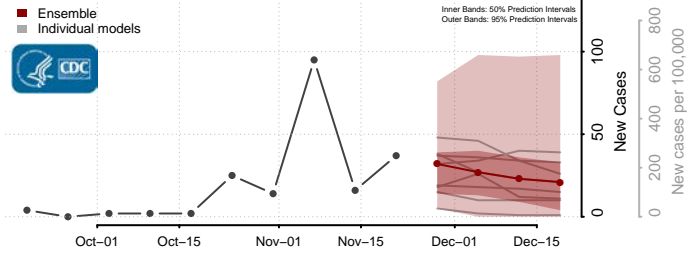

Alleghany County, Virginia