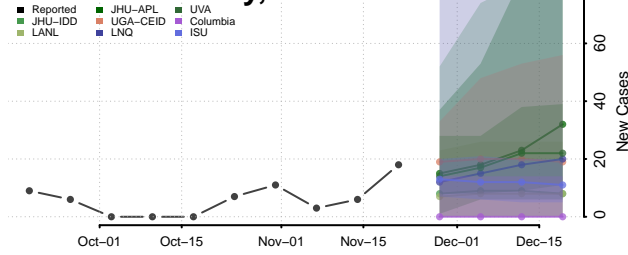

Live Oak County, Texas