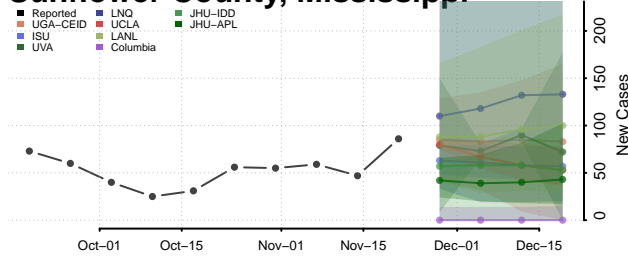

Quitman County, Mississippi

Rankin County, Mississippi

Scott County, Mississippi

Sharkey County, Mississippi

Simpson County, Mississippi

Smith County, Mississippi

Stone County, Mississippi

Sunflower County, Mississippi