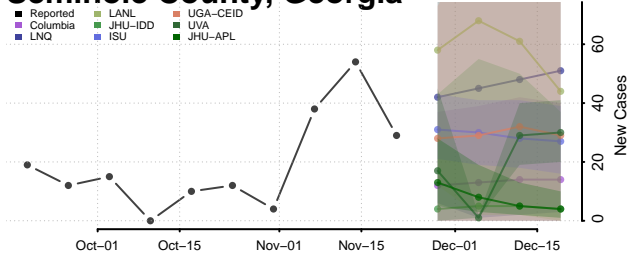

Rabun County, Georgia

Randolph County, Georgia

Richmond County, Georgia

Rockdale County, Georgia

Schley County, Georgia

Screven County, Georgia

Seminole County, Georgia

Spalding County, Georgia