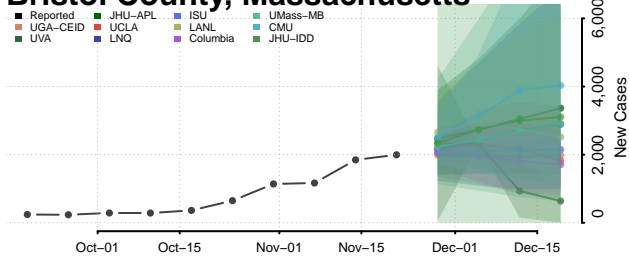

Bristol County, Massachusetts