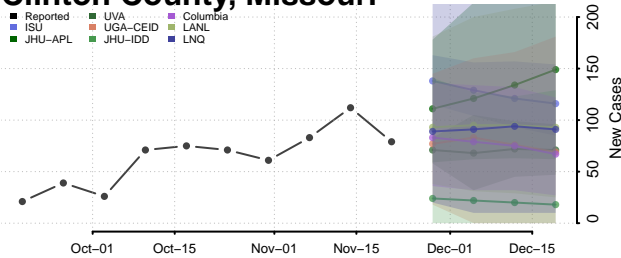

Clinton County, Missouri