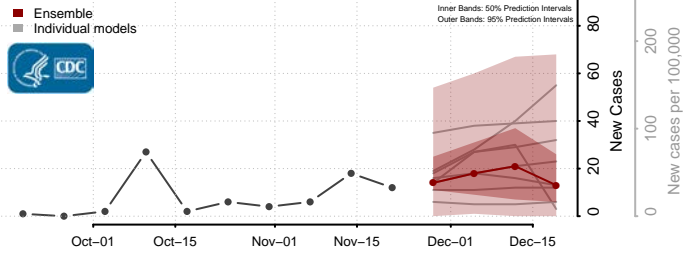

Addison County, Vermont