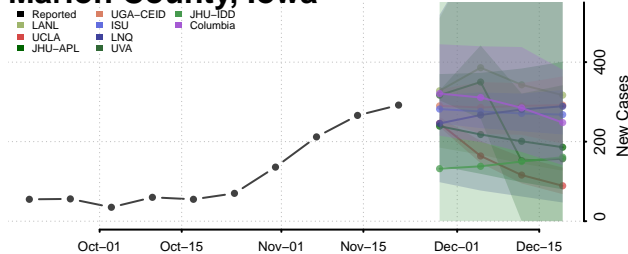

Madison County, Iowa

Mahaska County, Iowa

Marion County, Iowa

Marshall County, Iowa

Mills County, Iowa

Mitchell County, Iowa

Monona County, Iowa

Monroe County, Iowa