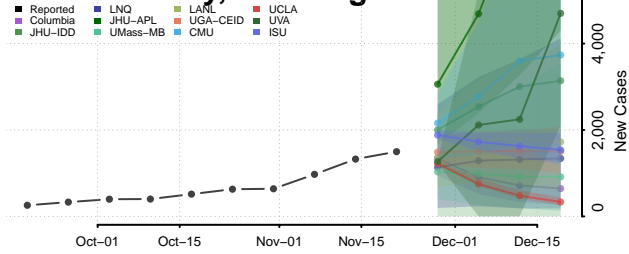

Pierce County, Washington