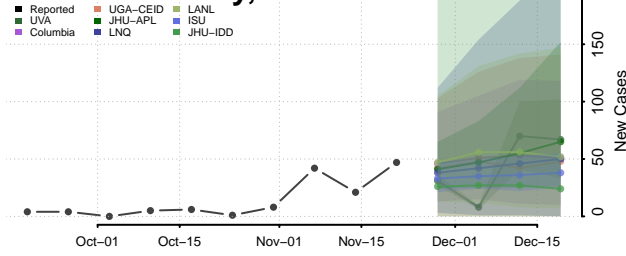

Franklin County, Maine