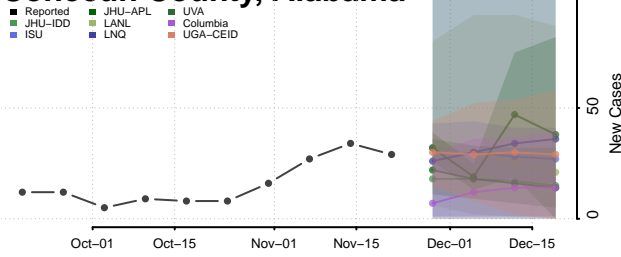

Cleburne County, Alabama

Coffee County, Alabama

Colbert County, Alabama

Conecuh County, Alabama

Coosa County, Alabama

Covington County, Alabama

Crenshaw County, Alabama

Cullman County, Alabama