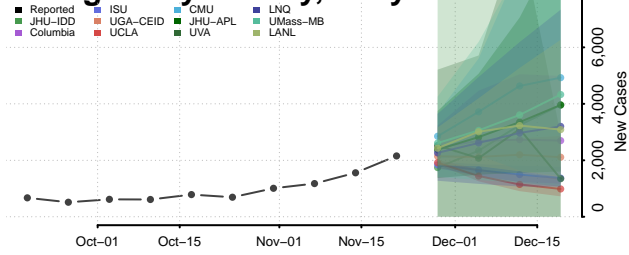

Dorchester County, Maryland

Frederick County, Maryland

Garrett County, Maryland

Harford County, Maryland

Howard County, Maryland

Kent County, Maryland

Montgomery County, Maryland

Prince George's County, Maryland