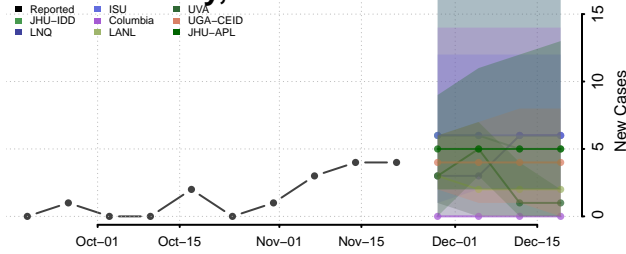

Blaine County, Nebraska