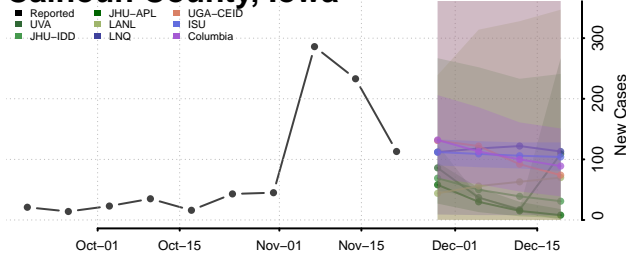

Calhoun County, Iowa