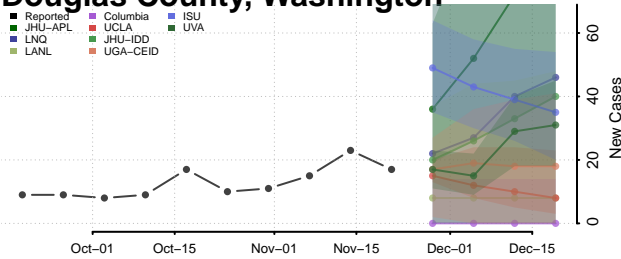

Douglas County, Washington