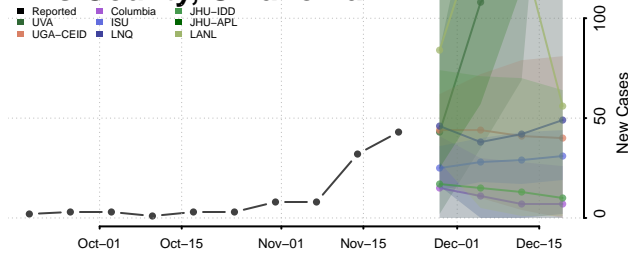

Dewey County, Oklahoma

Ellis County, Oklahoma

Garfield County, Oklahoma

Garvin County, Oklahoma

Grady County, Oklahoma

Grant County, Oklahoma

Greer County, Oklahoma

Harmon County, Oklahoma