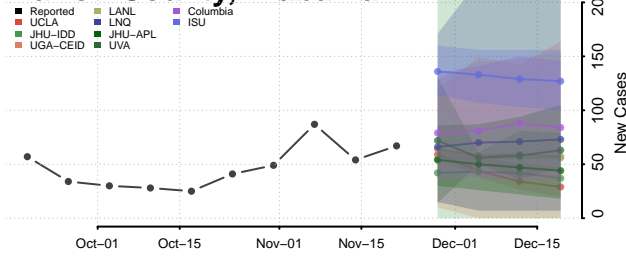

Marion County, Alabama