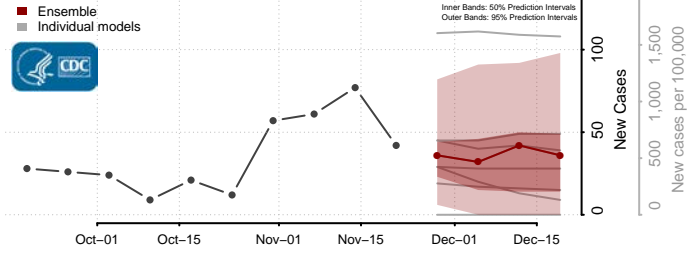

Ida County, Iowa