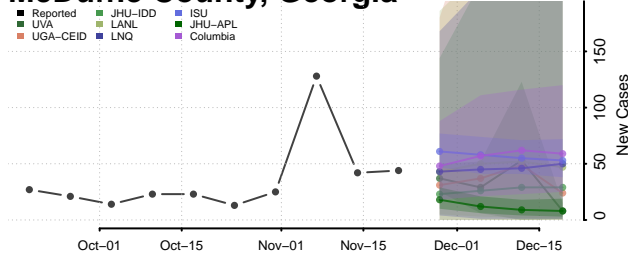

McDuffie County, Georgia