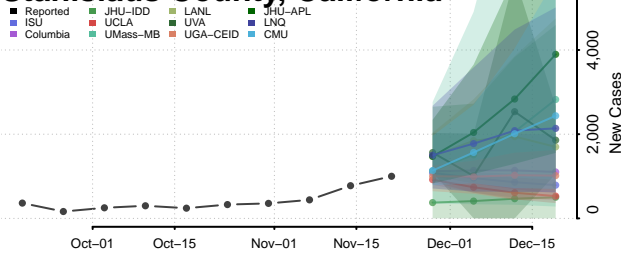

Sierra County, California

Siskiyou County, California

Solano County, California

Sonoma County, California

Stanislaus County, California

Sutter County, California

Tehama County, California

Trinity County, California