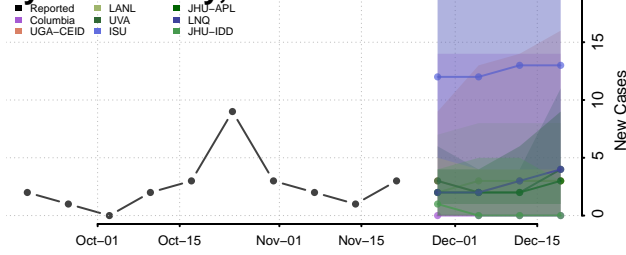

Tyrrell County, North Carolina