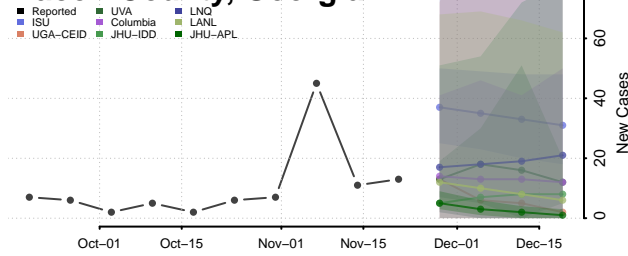

Laurens County, Georgia

Lee County, Georgia

Liberty County, Georgia

Lincoln County, Georgia

Long County, Georgia

Lowndes County, Georgia

Lumpkin County, Georgia

Macon County, Georgia