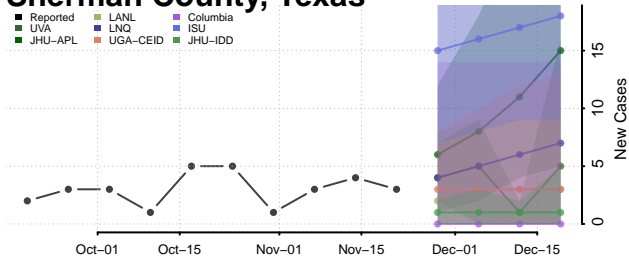

Sherman County, Texas