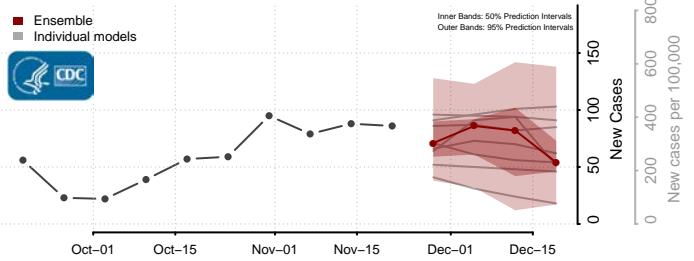

Mingo County, West Virginia