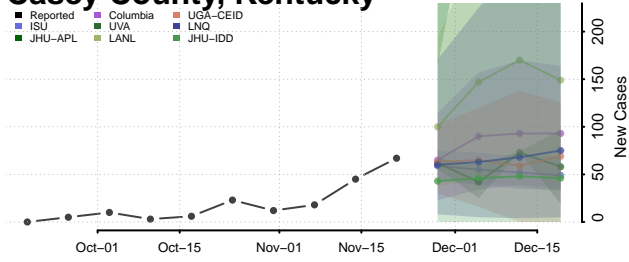

Casey County, Kentucky