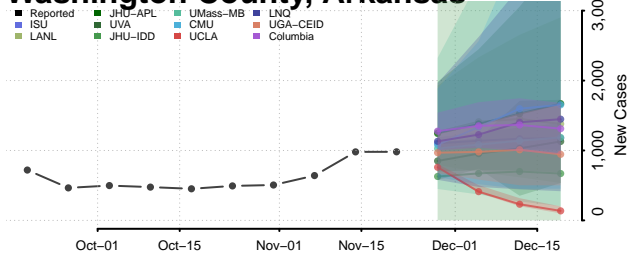

Washington County, Arkansas