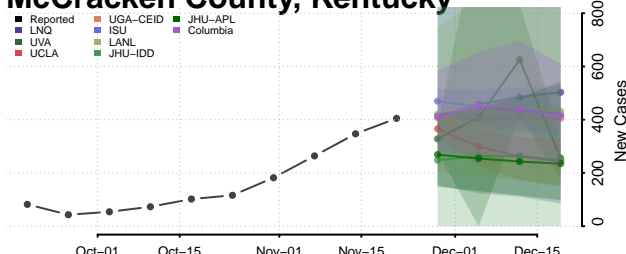

McCracken County, Kentucky