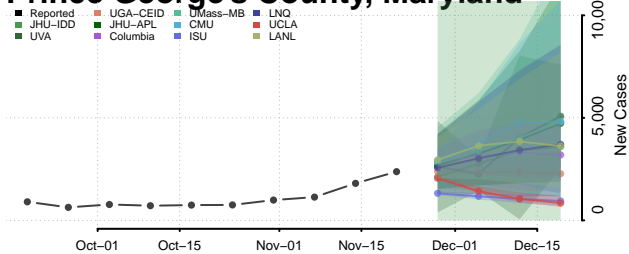

Dorchester County, Maryland

Frederick County, Maryland

Garrett County, Maryland

Harford County, Maryland

Howard County, Maryland

Kent County, Maryland

Montgomery County, Maryland

Prince George's County, Maryland