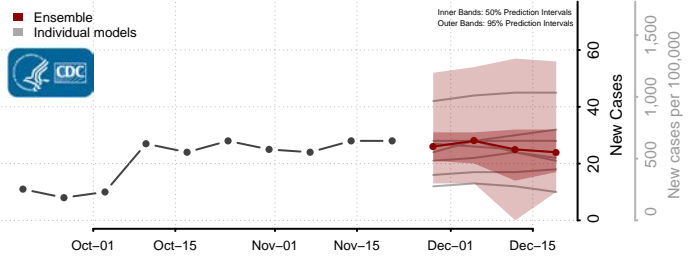

Custer County, South Dakota

Davison County, South Dakota

Day County, South Dakota

Deuel County, South Dakota

Dewey County, South Dakota

Douglas County, South Dakota

Edmunds County, South Dakota

Fall River County, South Dakota