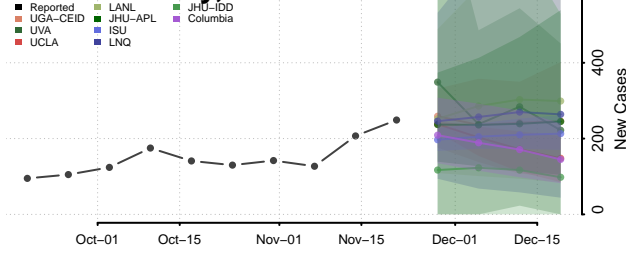

McNairy County, Tennessee

Meigs County, Tennessee

Monroe County, Tennessee

Montgomery County, Tennessee

Moore County, Tennessee

Morgan County, Tennessee

Obion County, Tennessee

Overton County, Tennessee