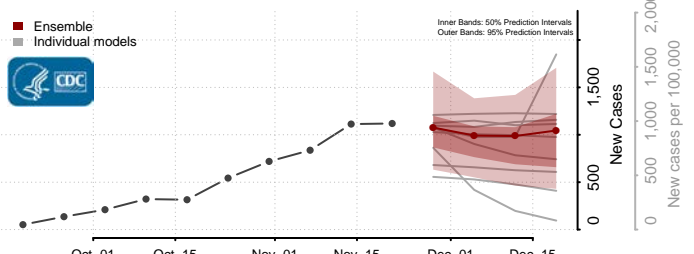

Gallatin County, Montana