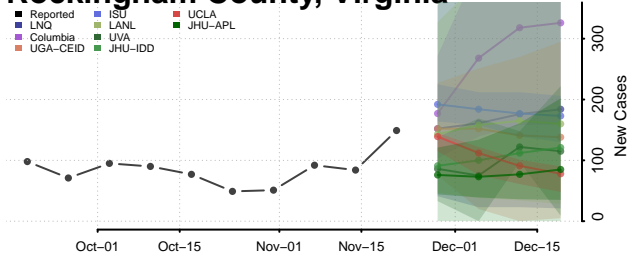

Rockingham County, Virginia