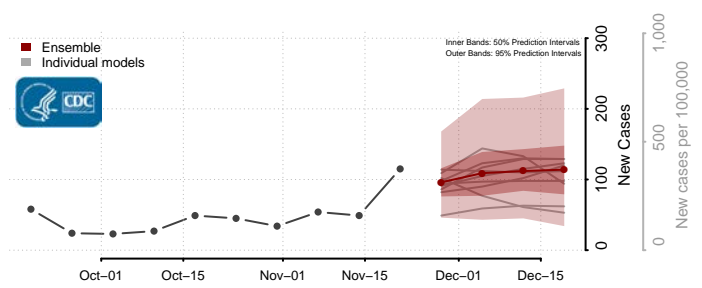

Wilkin County, Minnesota

Winona County, Minnesota

Wright County, Minnesota

Yellow Medicine County, Minnesota

Mississippi

Adams County, Mississippi

Alcorn County, Mississippi

Amite County, Mississippi