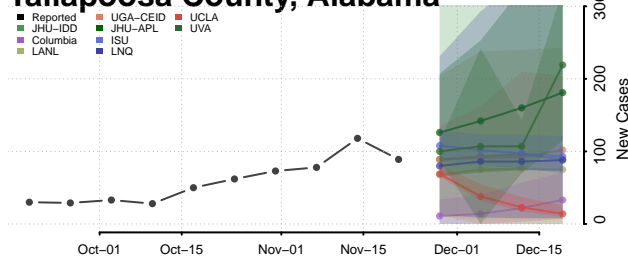

Pike County, Alabama

Randolph County, Alabama

Russell County, Alabama

Shelby County, Alabama

St. Clair County, Alabama

Sumter County, Alabama

Talladega County, Alabama

Tallapoosa County, Alabama