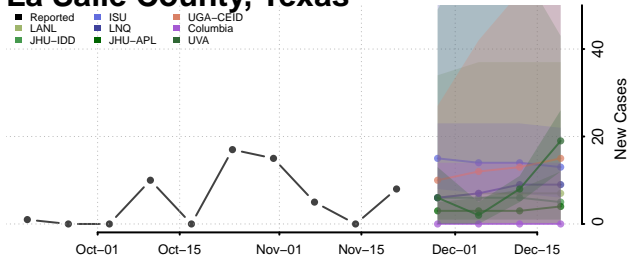

La Salle County, Texas