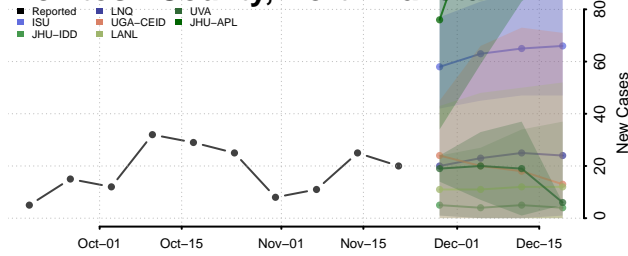

Kidder County, North Dakota

LaMoure County, North Dakota

Logan County, North Dakota

McHenry County, North Dakota

McIntosh County, North Dakota

McKenzie County, North Dakota

McLean County, North Dakota

Mercer County, North Dakota