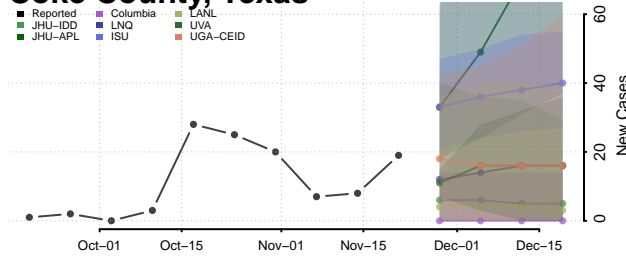

Coke County, Texas