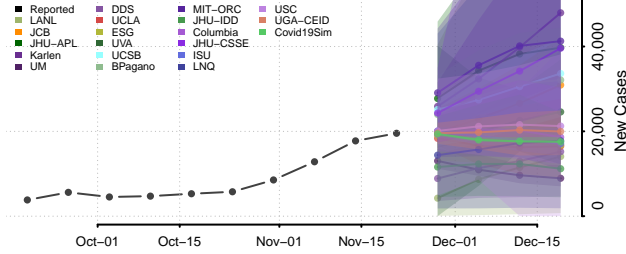

Wayne County, Iowa

Webster County, Iowa

Winnebago County, Iowa

Winneshiek County, Iowa

Woodbury County, Iowa

Worth County, Iowa

Wright County, Iowa

Kansas