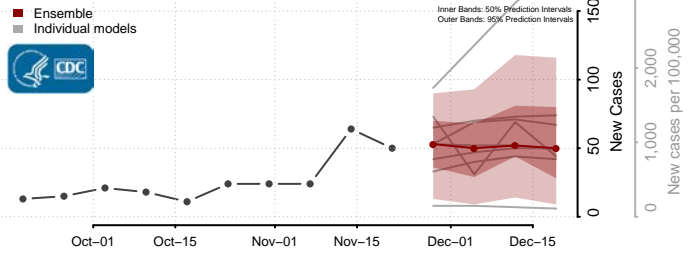

Custer County, South Dakota

Davison County, South Dakota

Day County, South Dakota

Deuel County, South Dakota

Dewey County, South Dakota

Douglas County, South Dakota

Edmunds County, South Dakota

Fall River County, South Dakota