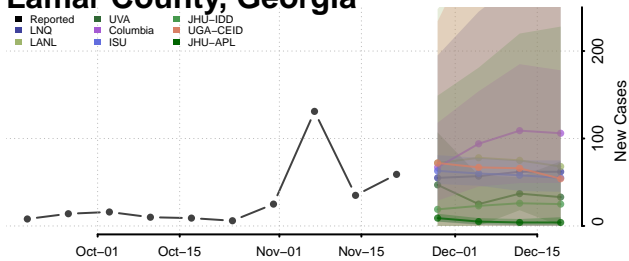

Lamar County, Georgia