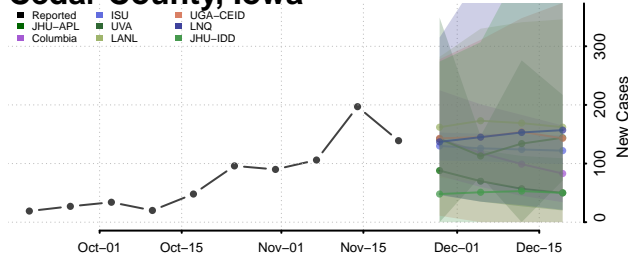

Calhoun County, Iowa

Carroll County, Iowa

Cass County, Iowa

Cedar County, Iowa

Cerro Gordo County, Iowa

Cherokee County, Iowa

Chickasaw County, Iowa

Clarke County, Iowa