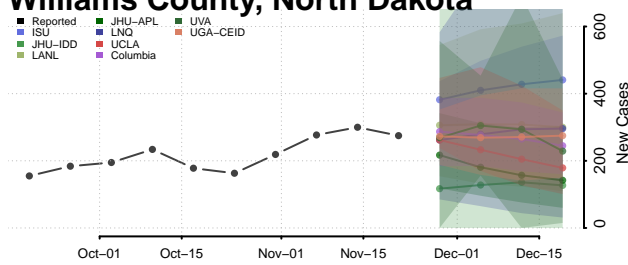

Northern Mariana Islands

Ohio

Adams County, Ohio

Allen County, Ohio

Ashland County, Ohio

Ashtabula County, Ohio

Athens County, Ohio

Auglaize County, Ohio