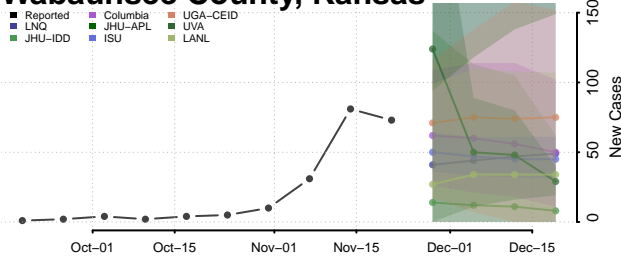

Wabaunsee County, Kansas