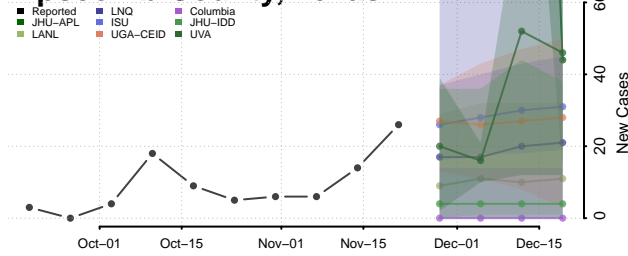

Lipscomb County, Texas