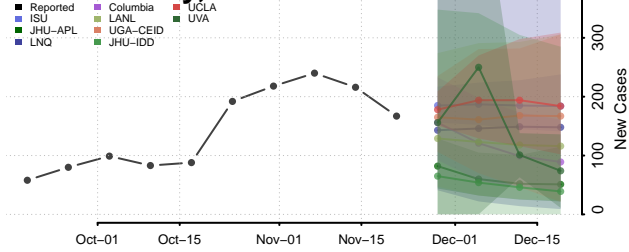

Door County, Wisconsin