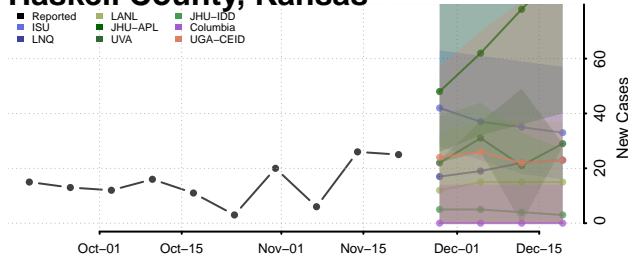

Haskell County, Kansas