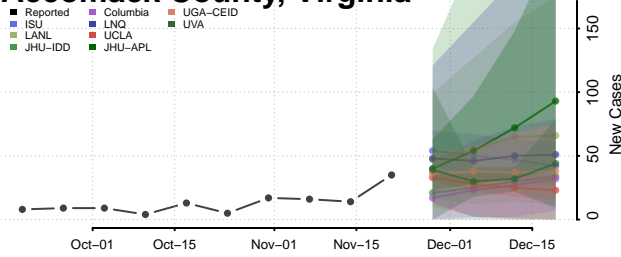

Accomack County, Virginia