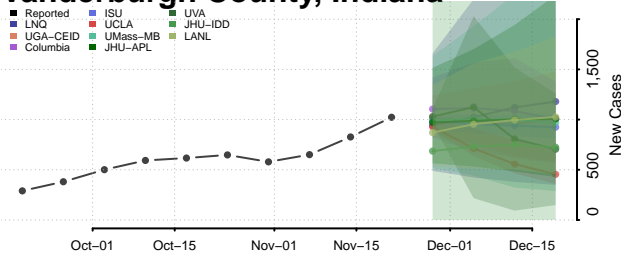

Vanderburgh County, Indiana