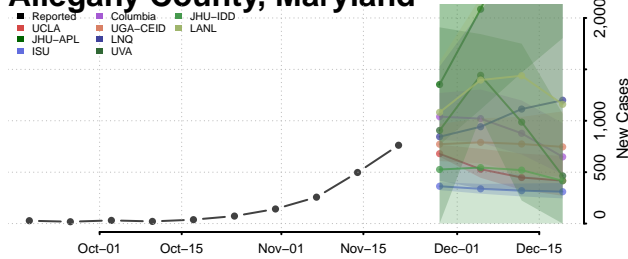

Piscataquis County, Maine

Sagadahoc County, Maine

Somerset County, Maine

Waldo County, Maine

Washington County, Maine

York County, Maine

Maryland

Allegany County, Maryland