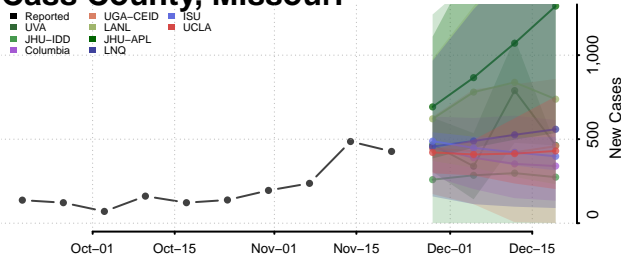

Cass County, Missouri