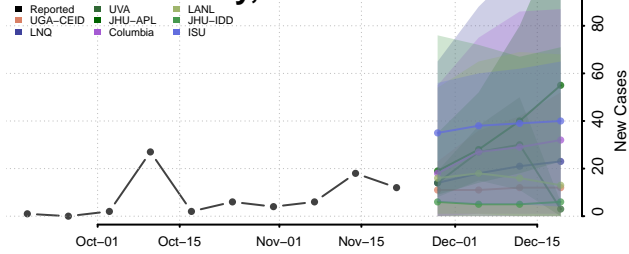

Addison County, Vermont