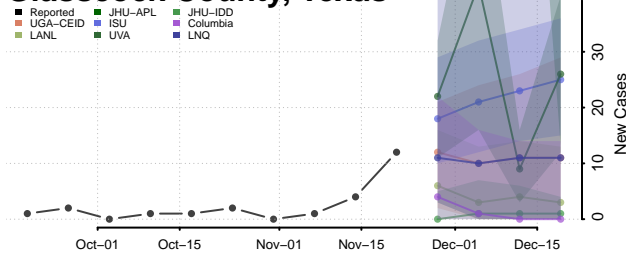

Glasscock County, Texas