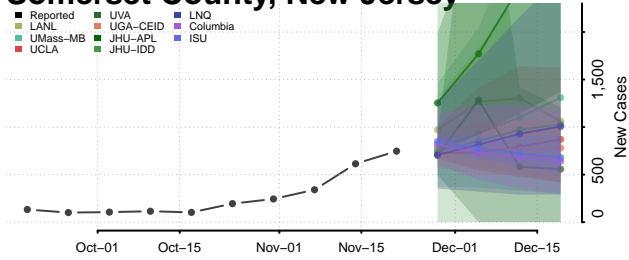

Somerset County, New Jersey