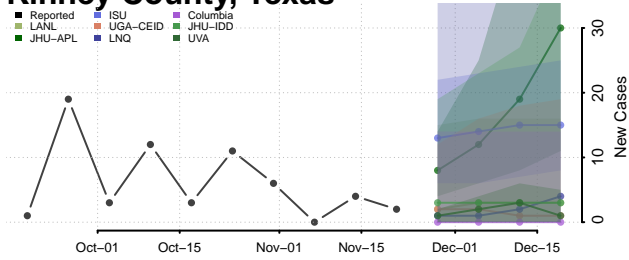

Kinney County, Texas