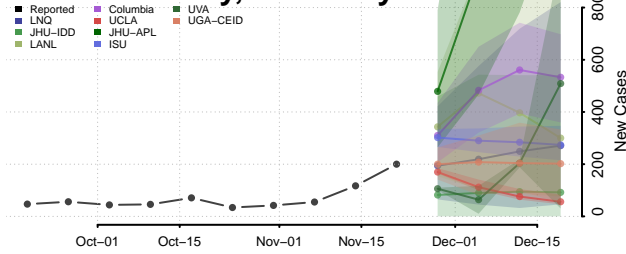

Pulaski County, Kentucky