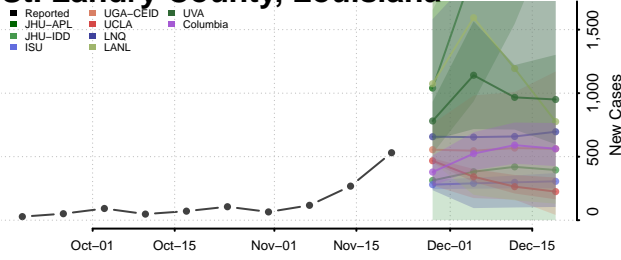

St. Landry County, Louisiana