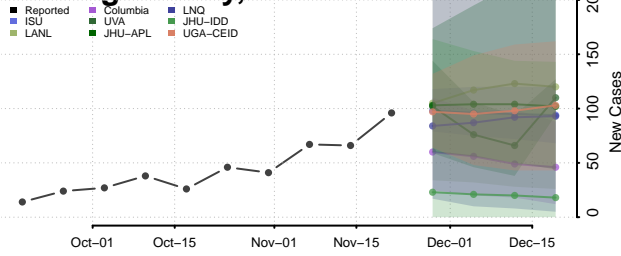

Cuming County, Nebraska

Custer County, Nebraska

Dakota County, Nebraska

Dawes County, Nebraska

Dawson County, Nebraska

Deuel County, Nebraska

Dixon County, Nebraska

Dodge County, Nebraska