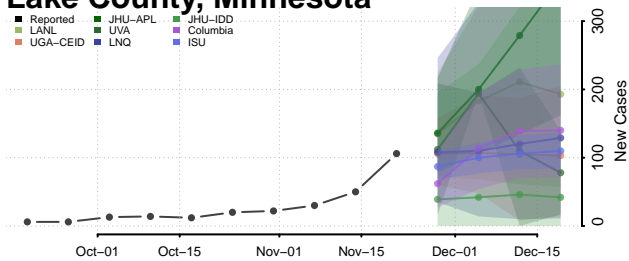

Lake County, Minnesota