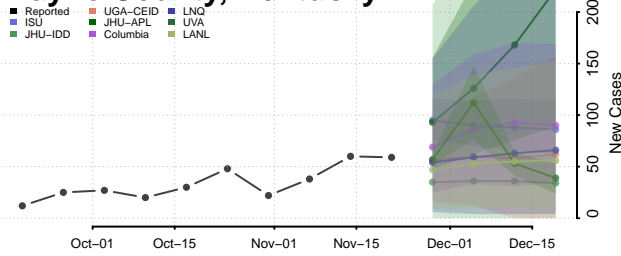

Wayne County, Kentucky