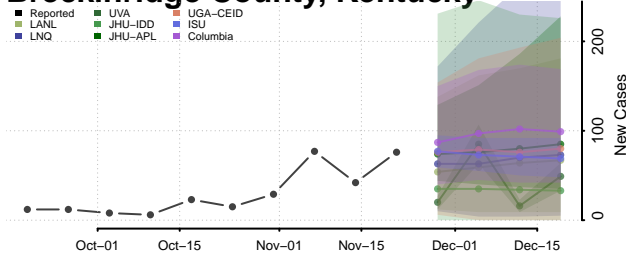

Bell County, Kentucky

Boone County, Kentucky

Bourbon County, Kentucky

Boyd County, Kentucky

Boyle County, Kentucky

Bracken County, Kentucky

Breathitt County, Kentucky

Breckinridge County, Kentucky