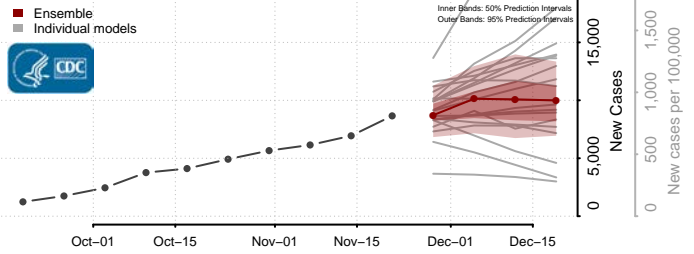

Montana

Beaverhead County, Montana

Big Horn County, Montana

Blaine County, Montana

Broadwater County, Montana

Carbon County, Montana