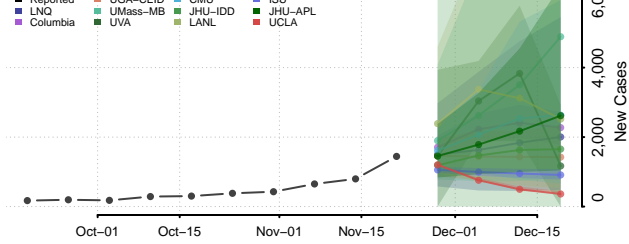

Pinal County, Arizona