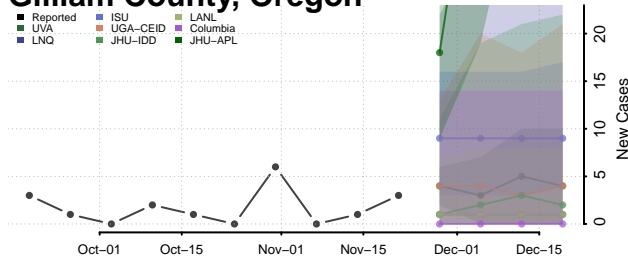

Curry County, Oregon

Deschutes County, Oregon

Douglas County, Oregon

Gilliam County, Oregon

Grant County, Oregon

Harney County, Oregon

Hood River County, Oregon

Jackson County, Oregon