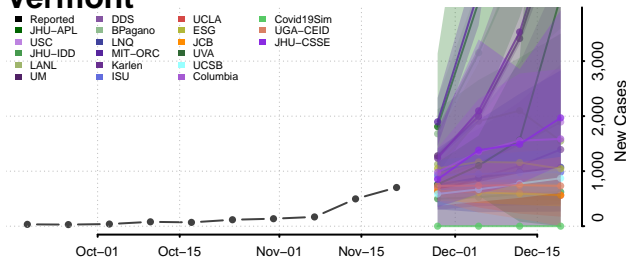

Utah County, Utah

Wasatch County, Utah

Washington County, Utah

Wayne County, Utah

Weber County, Utah

Vermont