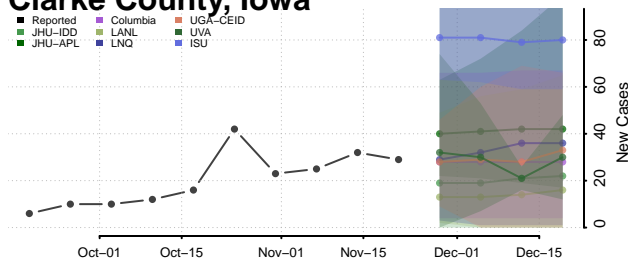

Calhoun County, Iowa

Carroll County, Iowa

Cass County, Iowa

Cedar County, Iowa

Cerro Gordo County, Iowa

Cherokee County, Iowa

Chickasaw County, Iowa

Clarke County, Iowa