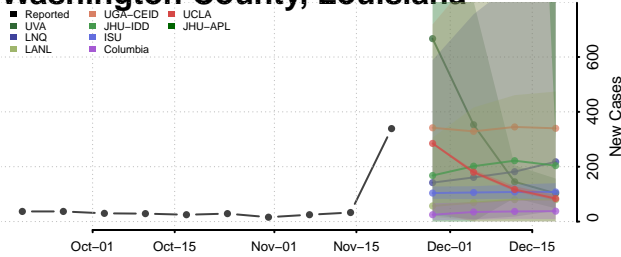

St. Tammany County, Louisiana

Tangipahoa County, Louisiana

Tensas County, Louisiana

Terrebonne County, Louisiana

Union County, Louisiana

Vermilion County, Louisiana

Vernon County, Louisiana

Washington County, Louisiana