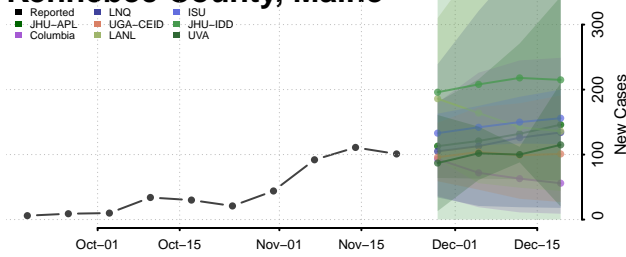

Cumberland County, Maine

Franklin County, Maine

Hancock County, Maine

Kennebec County, Maine

Knox County, Maine

Lincoln County, Maine

Oxford County, Maine

Penobscot County, Maine