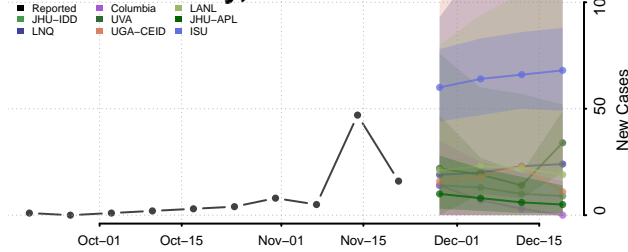

Perkins County, Nebraska