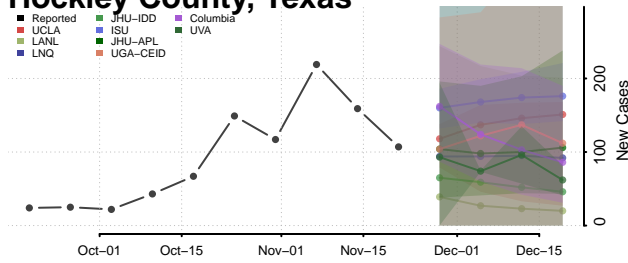

Hockley County, Texas