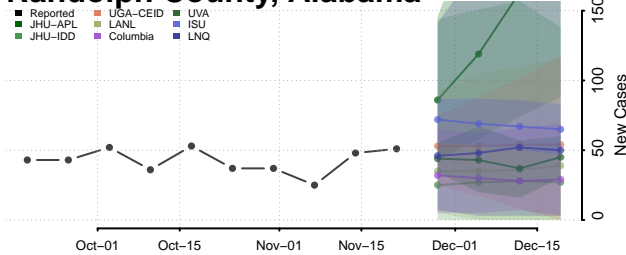

Marion County, Alabama

Marshall County, Alabama

Mobile County, Alabama

Monroe County, Alabama

Montgomery County, Alabama

Morgan County, Alabama

Perry County, Alabama

Pickens County, Alabama

Pike County, Alabama

Randolph County, Alabama

Russell County, Alabama

Shelby County, Alabama

St. Clair County, Alabama

Sumter County, Alabama

Talladega County, Alabama

Tallapoosa County, Alabama