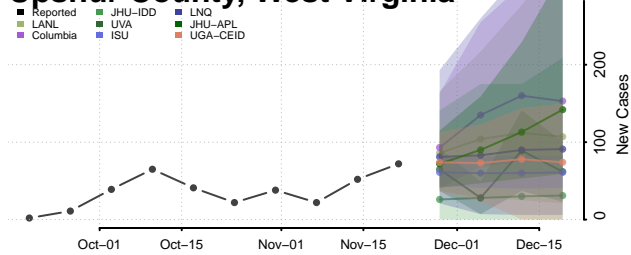

Upshur County, West Virginia