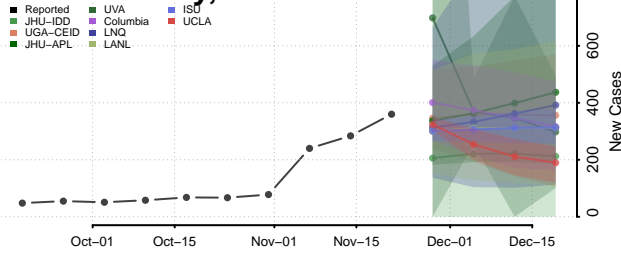

Union County, Ohio