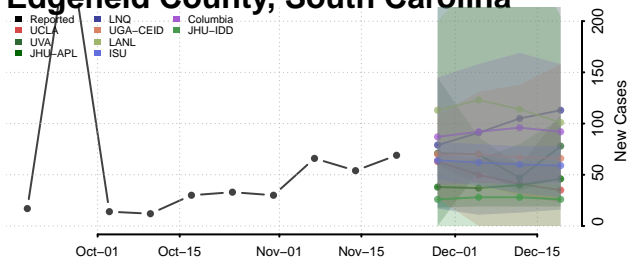

Edgefield County, South Carolina

Fairfield County, South Carolina

Florence County, South Carolina

Georgetown County, South Carolina

Greenville County, South Carolina

Greenwood County, South Carolina

Hampton County, South Carolina