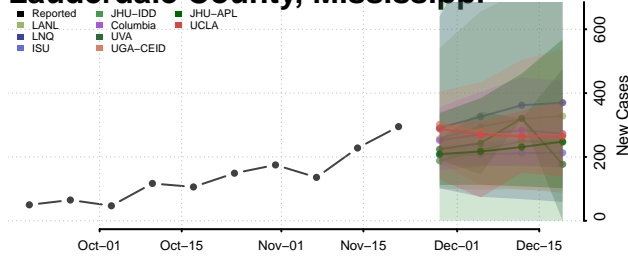

Lauderdale County, Mississippi