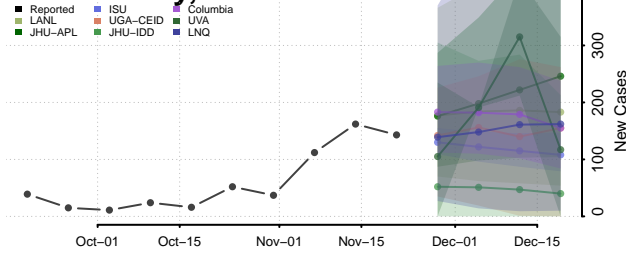

Pike County, Missouri