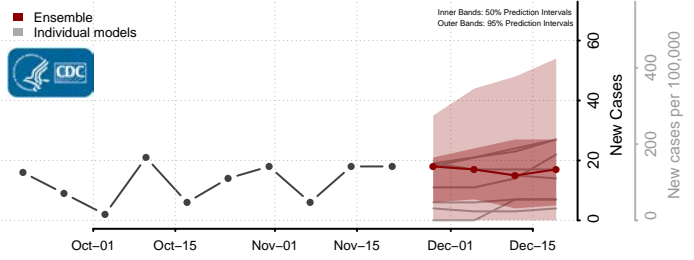

Nash County, North Carolina

New Hanover County, North Carolina

Northampton County, North Carolina

Onslow County, North Carolina

Orange County, North Carolina

Pamlico County, North Carolina

Pasquotank County, North Carolina