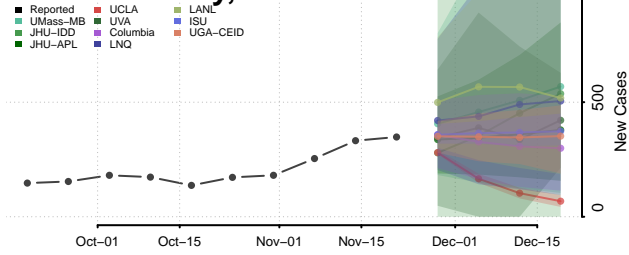

Rowan County, North Carolina