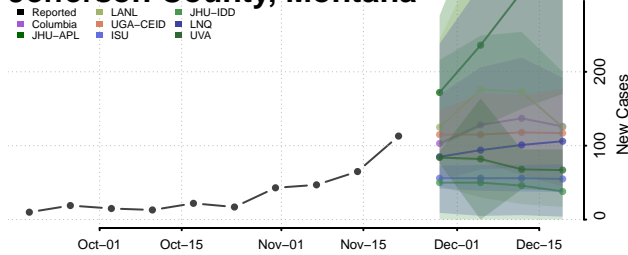

Jefferson County, Montana