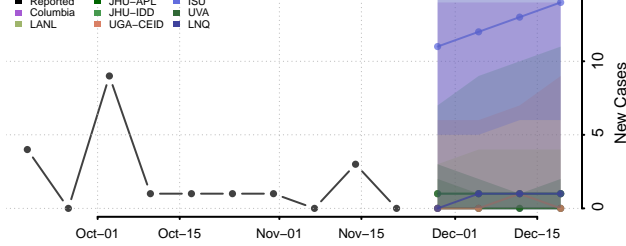

Foard County, Texas