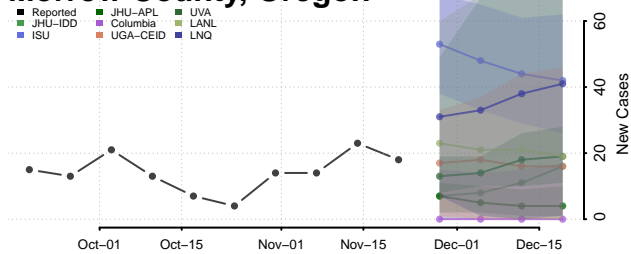

Marion County, Oregon

Morrow County, Oregon

Multnomah County, Oregon

Polk County, Oregon

Sherman County, Oregon

Tillamook County, Oregon

Umatilla County, Oregon

Union County, Oregon