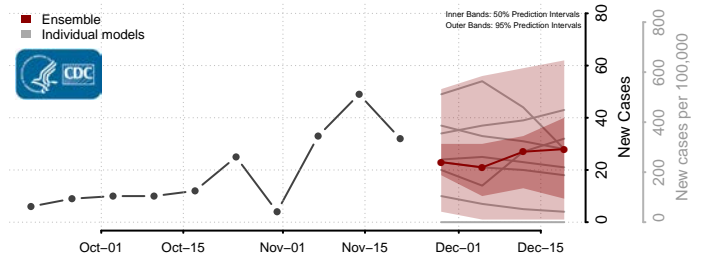

Pershing County, Nevada

Storey County, Nevada

Washoe County, Nevada

White Pine County, Nevada

New Hampshire

Belknap County, New Hampshire

Carroll County, New Hampshire

Cheshire County, New Hampshire