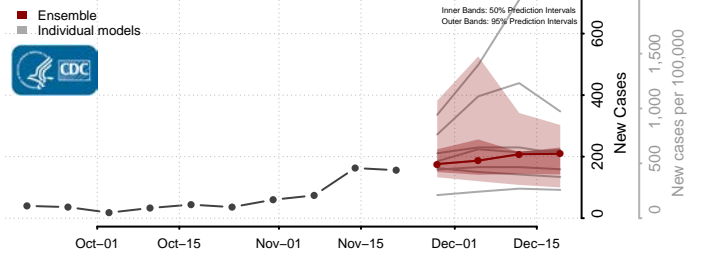

Stone County, Missouri

Sullivan County, Missouri

Taney County, Missouri

Texas County, Missouri

Vernon County, Missouri

Warren County, Missouri

Washington County, Missouri

Wayne County, Missouri