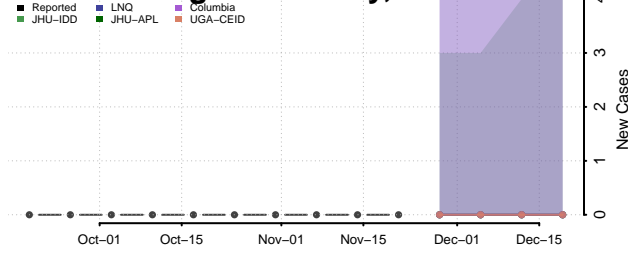

Anchorage County, Alaska

Bethel County, Alaska

Bristol Bay County, Alaska

Denali County, Alaska

Dillingham County, Alaska

Fairbanks North Star County, Alaska

Haines County, Alaska

Hoonah-Angoon County, Alaska