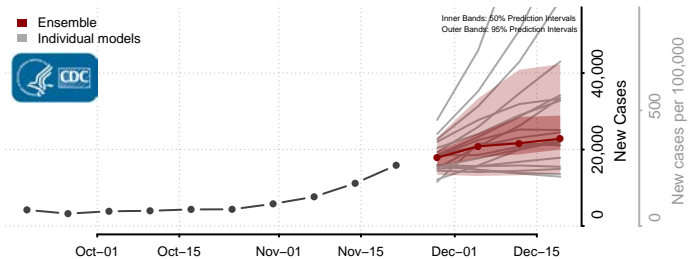

Piscataquis County, Maine

Sagadahoc County, Maine

Somerset County, Maine

Waldo County, Maine

Washington County, Maine

York County, Maine

Maryland

Allegany County, Maryland