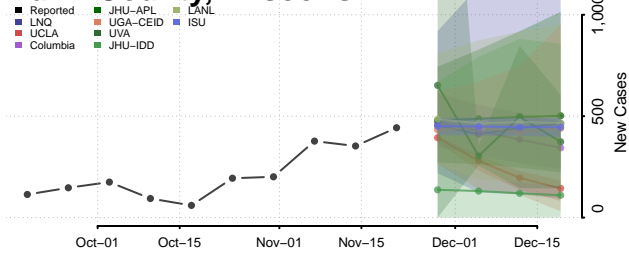

Dunn County, Wisconsin