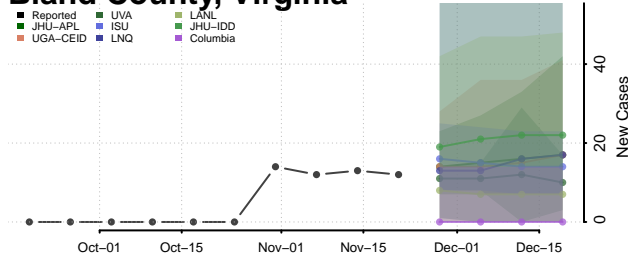

Bland County, Virginia