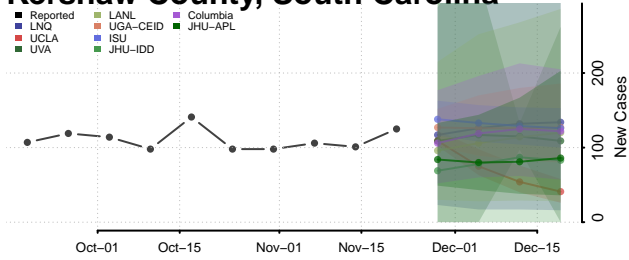

Kershaw County, South Carolina