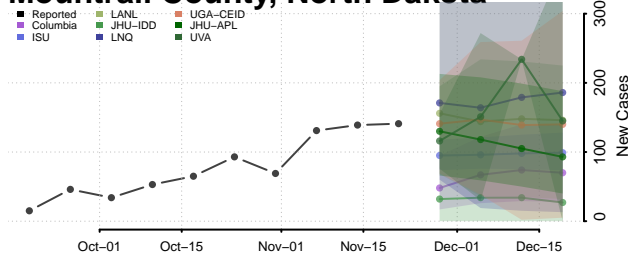

Mountrail County, North Dakota