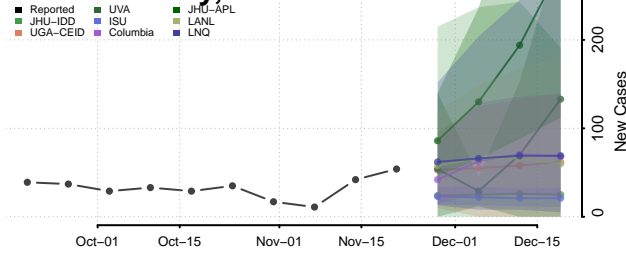

Bertie County, North Carolina

Bladen County, North Carolina

Brunswick County, North Carolina

Buncombe County, North Carolina

Burke County, North Carolina

Cabarrus County, North Carolina

Caldwell County, North Carolina