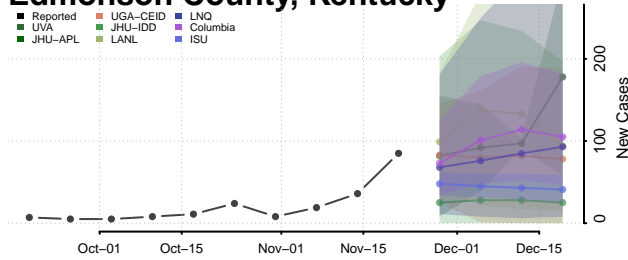

Edmonson County, Kentucky