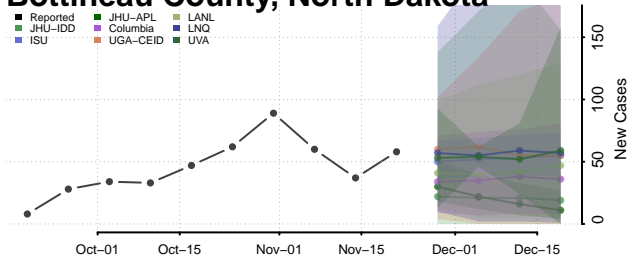

Bottineau County, North Dakota