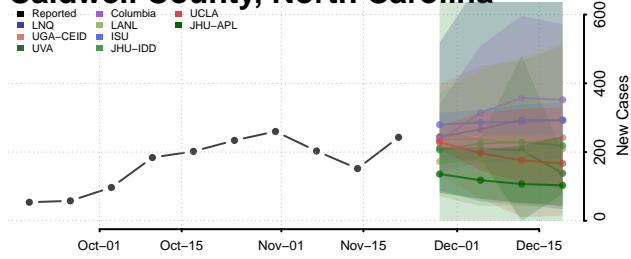

Bertie County, North Carolina

Bladen County, North Carolina

Brunswick County, North Carolina

Buncombe County, North Carolina

Burke County, North Carolina

Cabarrus County, North Carolina

Caldwell County, North Carolina