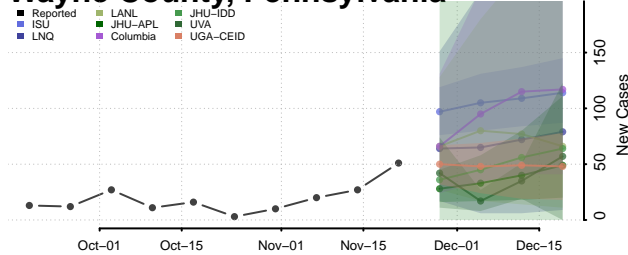

Wayne County, Pennsylvania