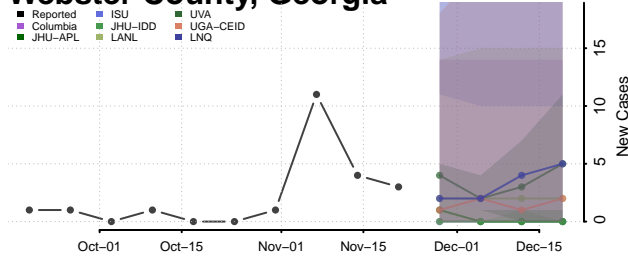

Warren County, Georgia

Washington County, Georgia

Wayne County, Georgia

Webster County, Georgia

Wheeler County, Georgia

White County, Georgia

Whitfield County, Georgia

Wilcox County, Georgia