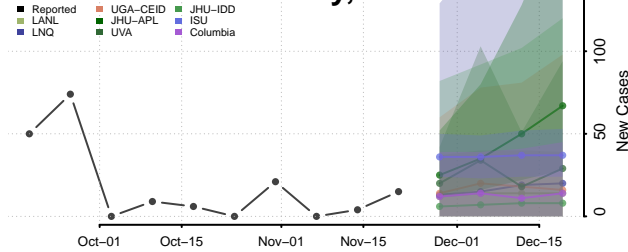

Webster County, Louisiana

West Baton Rouge County, Louisiana

West Carroll County, Louisiana

West Feliciana County, Louisiana

Winn County, Louisiana

Maine

Androscoggin County, Maine

Aroostook County, Maine