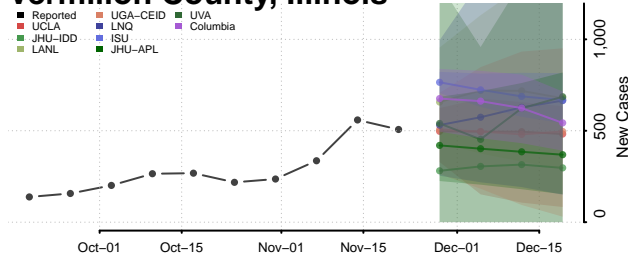

Stephenson County, Illinois

Tazewell County, Illinois

Union County, Illinois

Vermilion County, Illinois

Wabash County, Illinois

Warren County, Illinois

Washington County, Illinois

Wayne County, Illinois