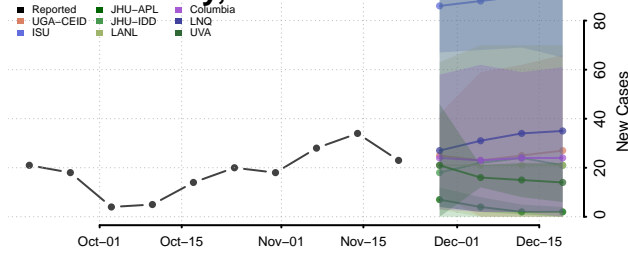

Jones County, Iowa

Keokuk County, Iowa

Kossuth County, Iowa

Lee County, Iowa

Linn County, Iowa

Louisa County, Iowa

Lucas County, Iowa

Lyon County, Iowa