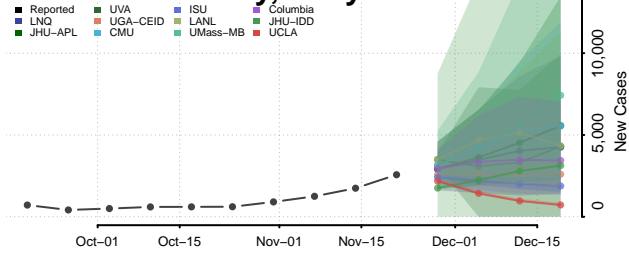

Baltimore County, Maryland