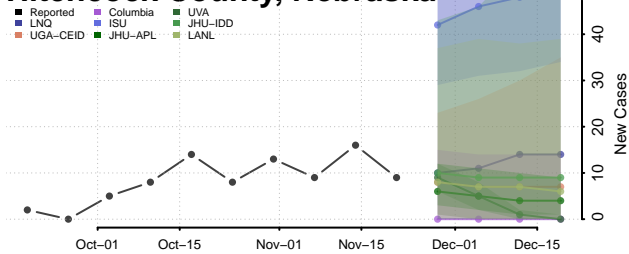

Hitchcock County, Nebraska