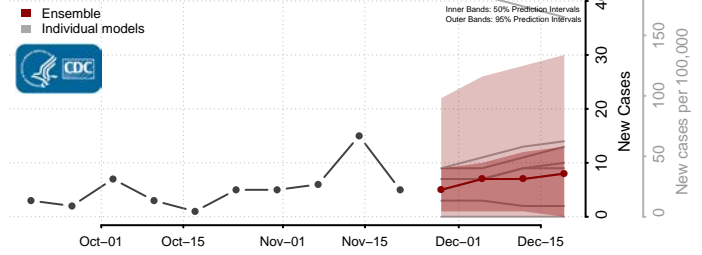

Klickitat County, Washington