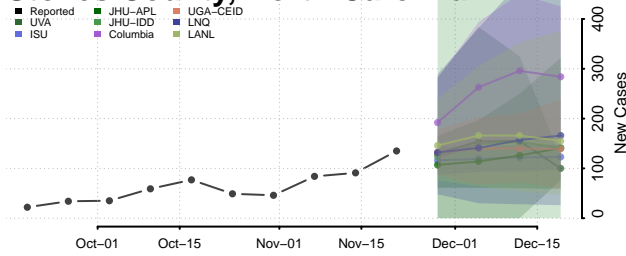

Stokes County, North Carolina