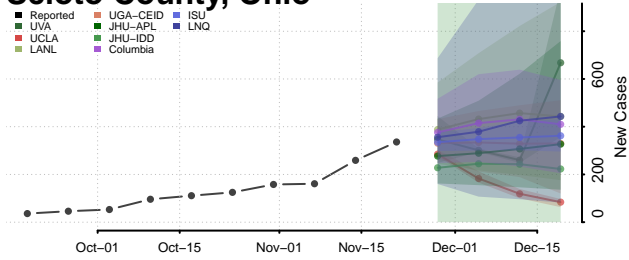

Scioto County, Ohio