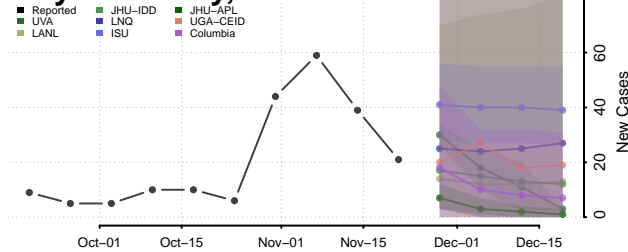

Wayne County, Iowa