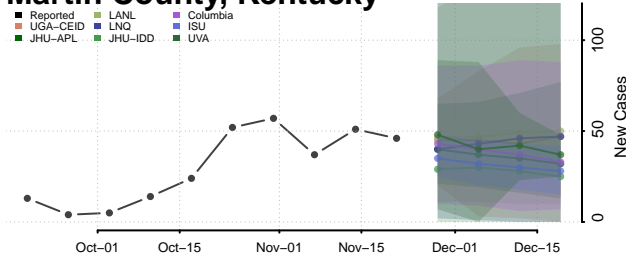

Logan County, Kentucky

Lyon County, Kentucky

Madison County, Kentucky

Magoffin County, Kentucky

Marion County, Kentucky

Marshall County, Kentucky

Martin County, Kentucky

Mason County, Kentucky