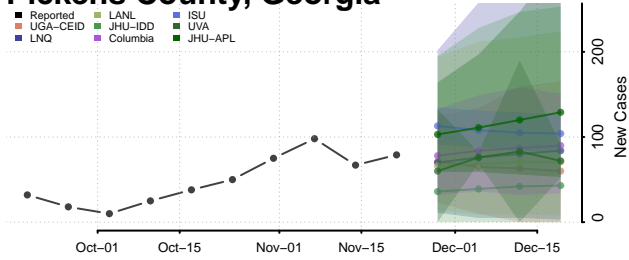

Pickens County, Georgia