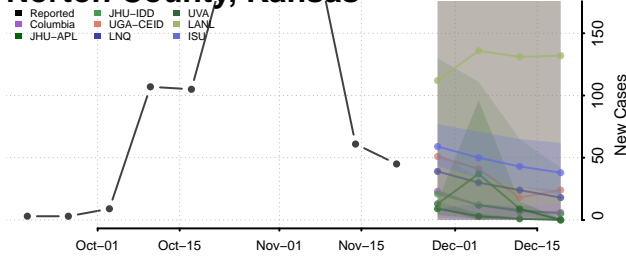

Morton County, Kansas

Nemaha County, Kansas

Neosho County, Kansas

Ness County, Kansas

Norton County, Kansas

Osage County, Kansas

Osborne County, Kansas

Ottawa County, Kansas