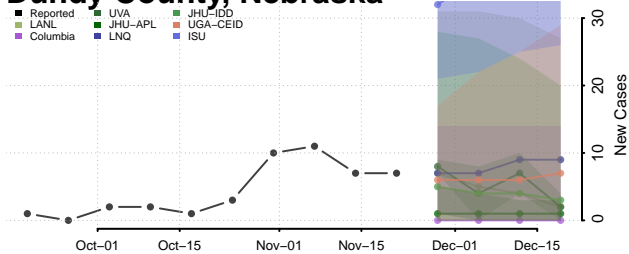

Dundy County, Nebraska