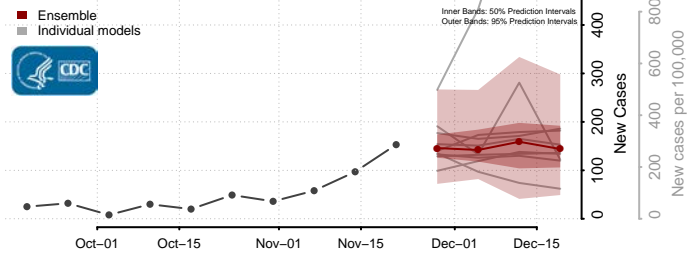

St. Martin County, Louisiana