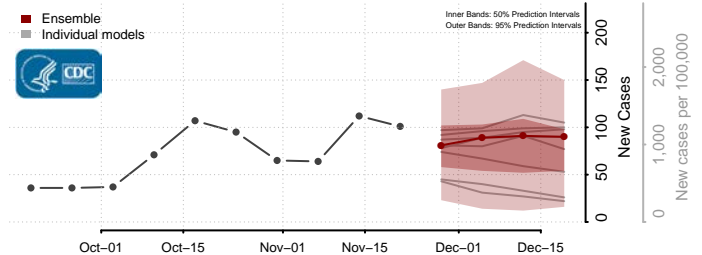

Kidder County, North Dakota

LaMoure County, North Dakota

Logan County, North Dakota

McHenry County, North Dakota

McIntosh County, North Dakota

McKenzie County, North Dakota

McLean County, North Dakota

Mercer County, North Dakota