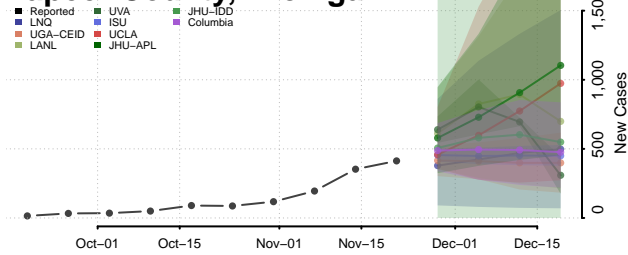

Kalkaska County, Michigan

Kent County, Michigan

Keweenaw County, Michigan

Lake County, Michigan

Lapeer County, Michigan

Leelanau County, Michigan

Lenawee County, Michigan

Livingston County, Michigan