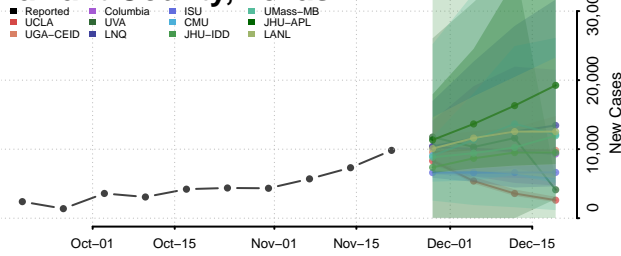

Tarrant County, Texas