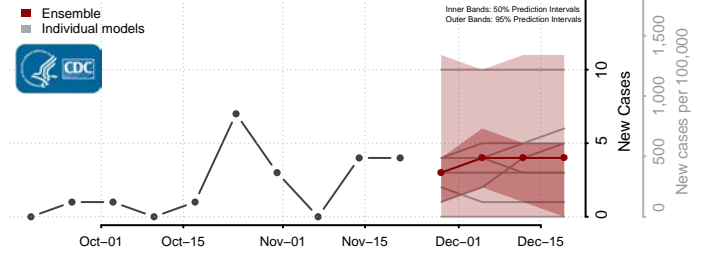

Golden Valley County, Montana