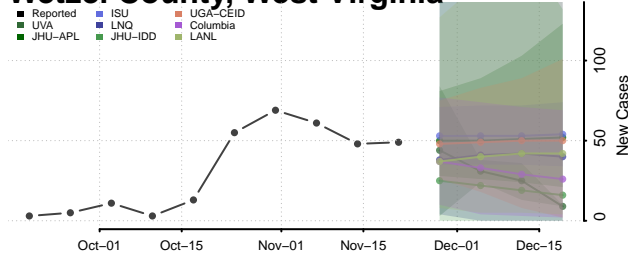

Wetzel County, West Virginia