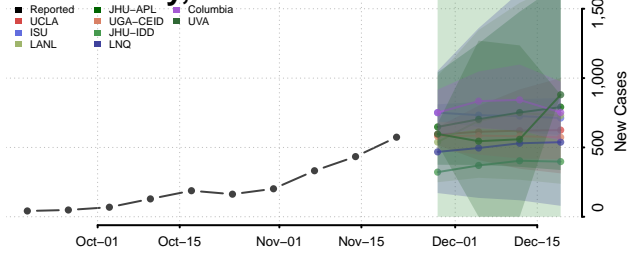

Garfield County, Nebraska

Gosper County, Nebraska

Grant County, Nebraska

Greeley County, Nebraska

Hall County, Nebraska

Hamilton County, Nebraska

Harlan County, Nebraska

Hayes County, Nebraska