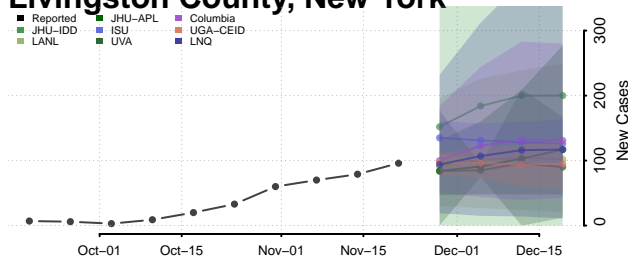

Livingston County, New York