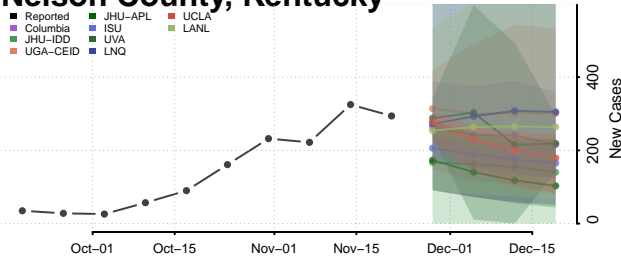

Nelson County, Kentucky