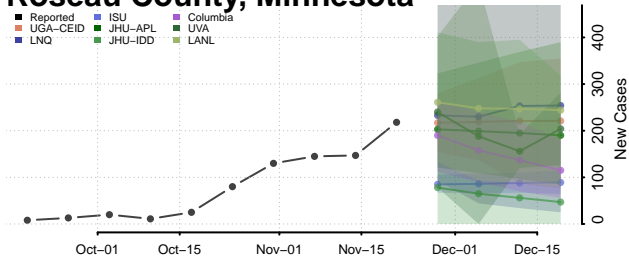

Roseau County, Minnesota