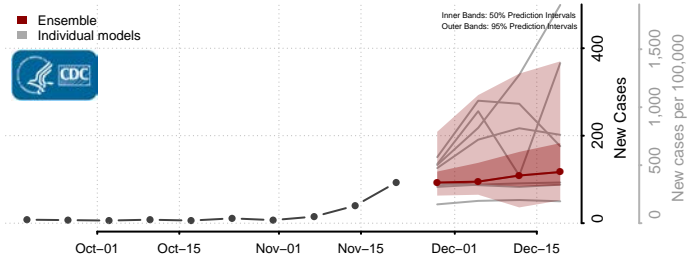

Mason County, West Virginia