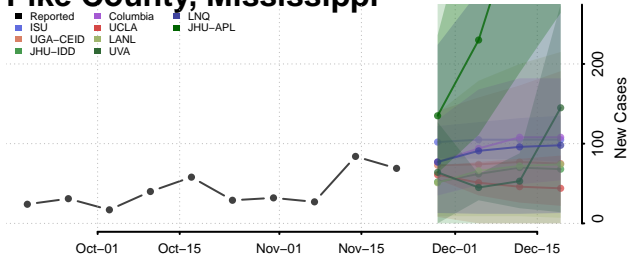

Pike County, Mississippi