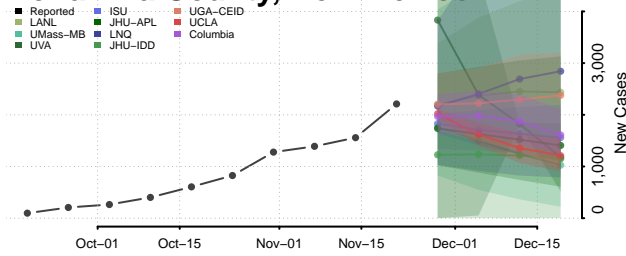

Catron County, New Mexico

Chaves County, New Mexico

Cibola County, New Mexico

Colfax County, New Mexico

Curry County, New Mexico

De Baca County, New Mexico

Dona Ana County, New Mexico

Eddy County, New Mexico