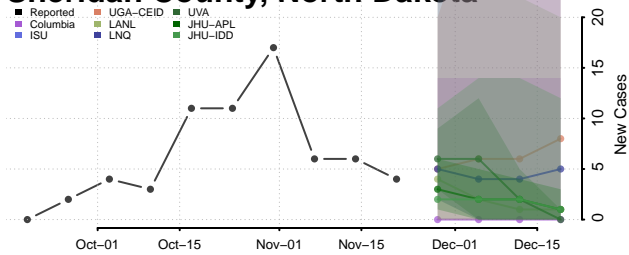

Sheridan County, North Dakota