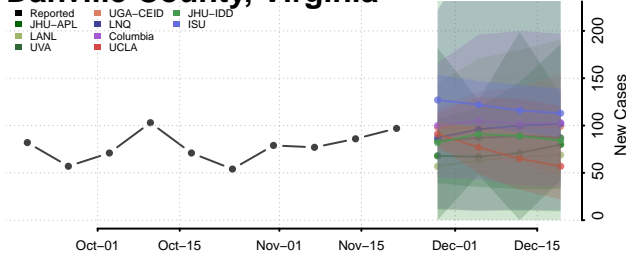

Danville County, Virginia