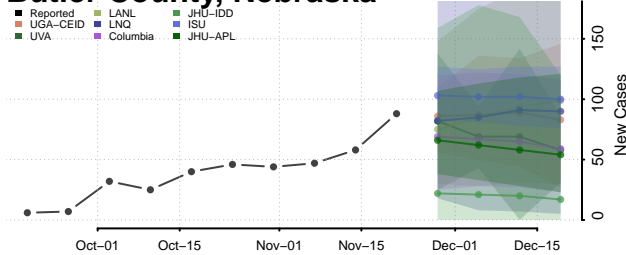

Butler County, Nebraska