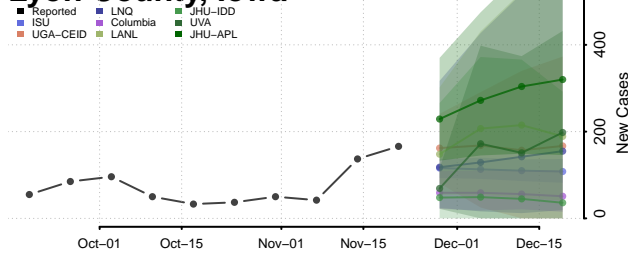

Jones County, Iowa

Keokuk County, Iowa

Kossuth County, Iowa

Lee County, Iowa

Linn County, Iowa

Louisa County, Iowa

Lucas County, Iowa

Lyon County, Iowa