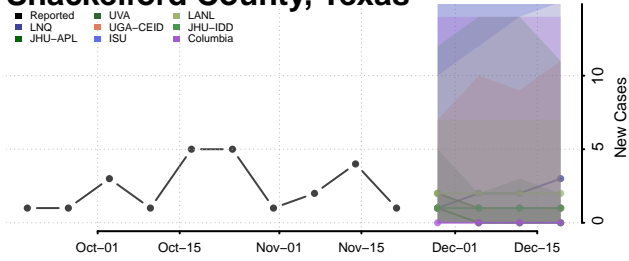

Shackelford County, Texas