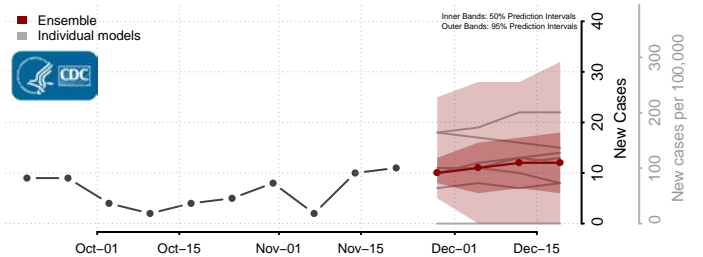

Culpeper County, Virginia

Cumberland County, Virginia

Danville County, Virginia

Dickenson County, Virginia

Dinwiddie County, Virginia

Emporia County, Virginia

Essex County, Virginia

Fairfax City County, Virginia