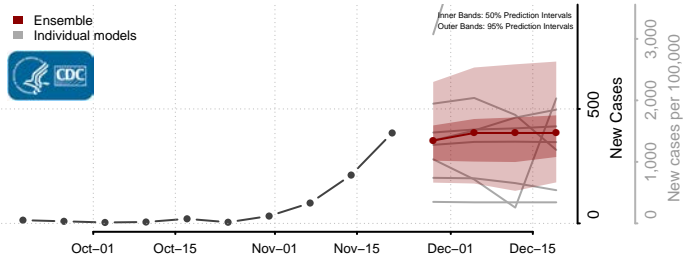

Mineral County, West Virginia