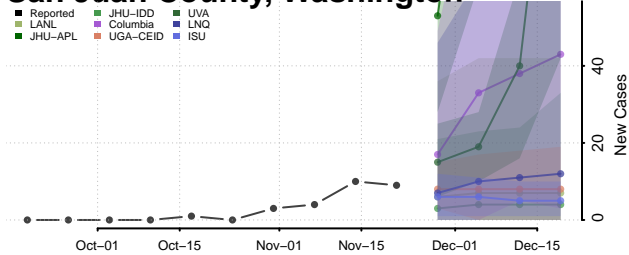

San Juan County, Washington