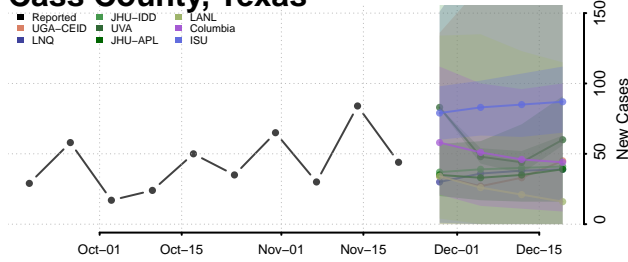

Cass County, Texas