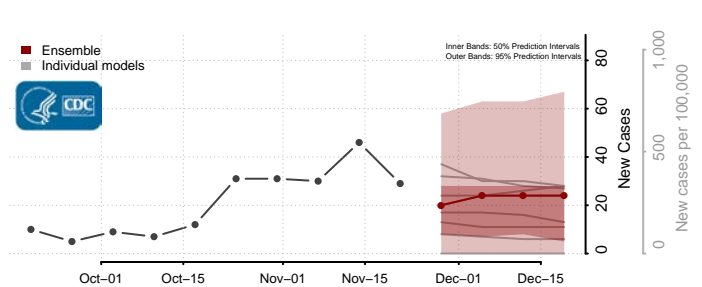

Ouachita County, Louisiana

Plaquemines County, Louisiana

Pointe Coupee County, Louisiana

Rapides County, Louisiana

Red River County, Louisiana

Richland County, Louisiana

Sabine County, Louisiana

St. Bernard County, Louisiana