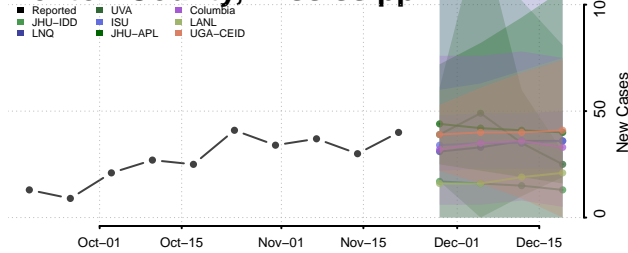

Benton County, Mississippi