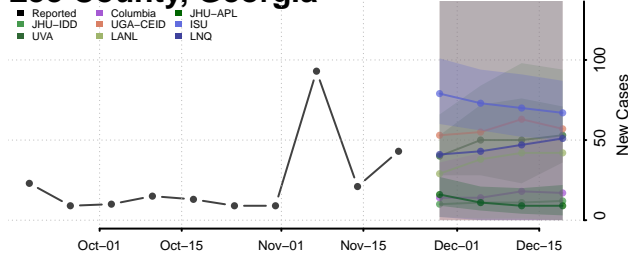

Lee County, Georgia