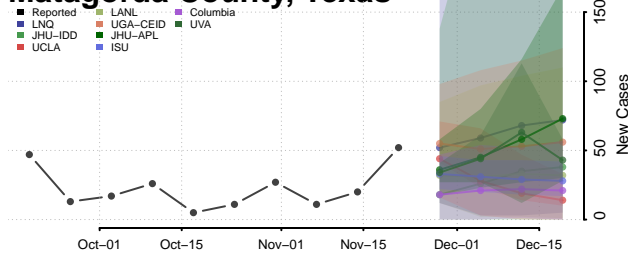

Matagorda County, Texas