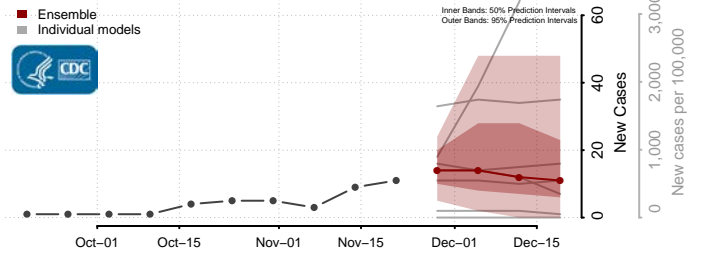

Worth County, Missouri