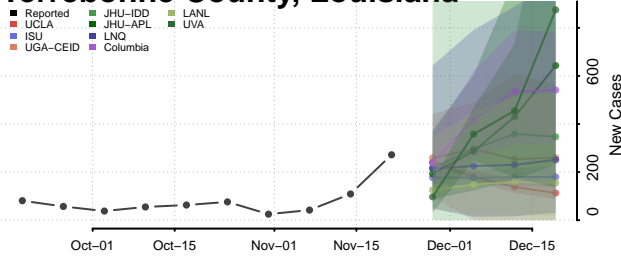

St. Tammany County, Louisiana

Tangipahoa County, Louisiana

Tensas County, Louisiana

Terrebonne County, Louisiana

Union County, Louisiana

Vermilion County, Louisiana

Vernon County, Louisiana

Washington County, Louisiana