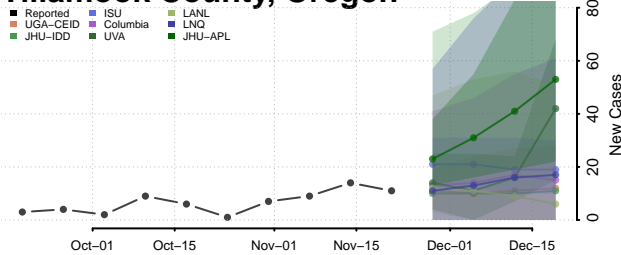

Marion County, Oregon

Morrow County, Oregon

Multnomah County, Oregon

Polk County, Oregon

Sherman County, Oregon

Tillamook County, Oregon

Umatilla County, Oregon

Union County, Oregon