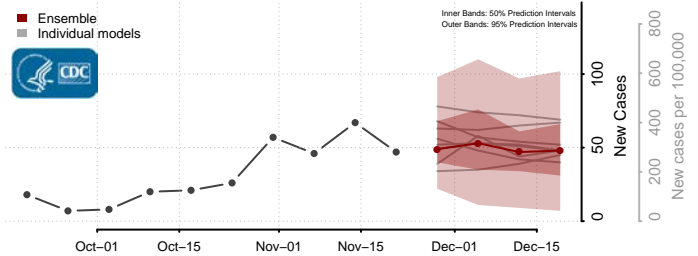

Bristol County, Virginia