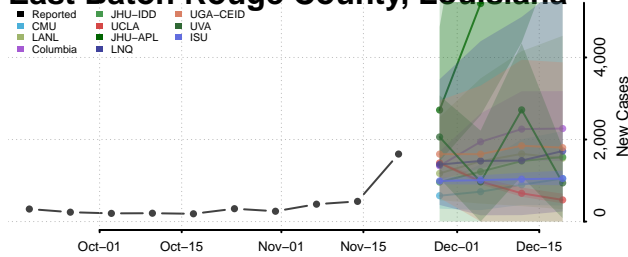

Claiborne County, Louisiana

Concordia County, Louisiana

De Soto County, Louisiana

East Baton Rouge County, Louisiana

East Carroll County, Louisiana

East Feliciana County, Louisiana

Evangeline County, Louisiana