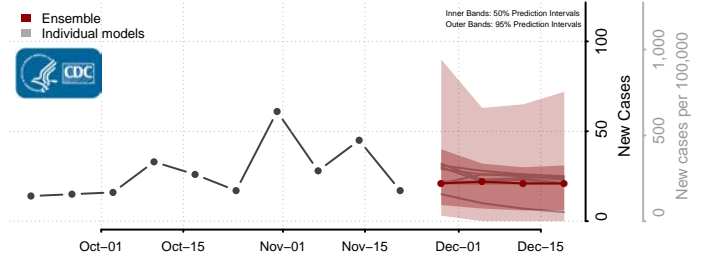

Hickory County, Missouri