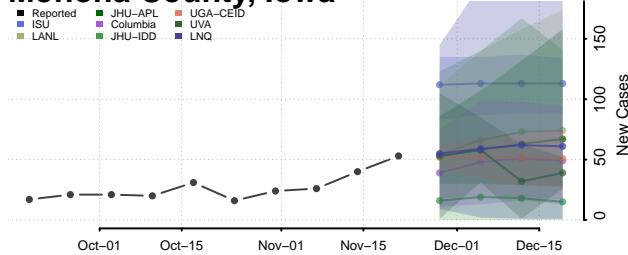

Madison County, Iowa

Mahaska County, Iowa

Marion County, Iowa

Marshall County, Iowa

Mills County, Iowa

Mitchell County, Iowa

Monona County, Iowa

Monroe County, Iowa