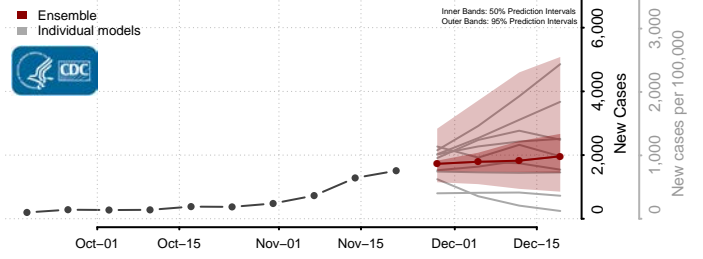

Roseau County, Minnesota

Scott County, Minnesota

Sherburne County, Minnesota

Sibley County, Minnesota

St. Louis County, Minnesota

Stearns County, Minnesota

Steele County, Minnesota

Stevens County, Minnesota