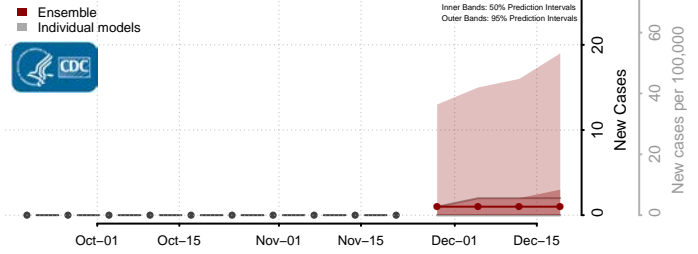

Uintah County, Utah