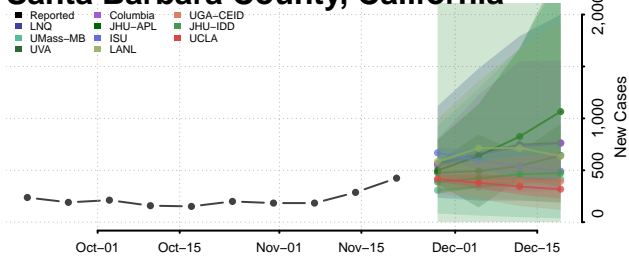

San Joaquin County, California

San Luis Obispo County, California

San Mateo County, California

Santa Barbara County, California

Santa Clara County, California

Santa Cruz County, California

Shasta County, California