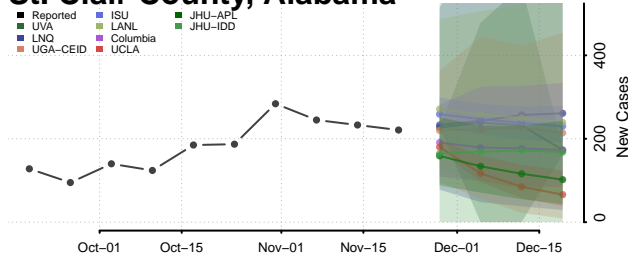

Pike County, Alabama

Randolph County, Alabama

Russell County, Alabama

Shelby County, Alabama

St. Clair County, Alabama

Sumter County, Alabama

Talladega County, Alabama

Tallapoosa County, Alabama