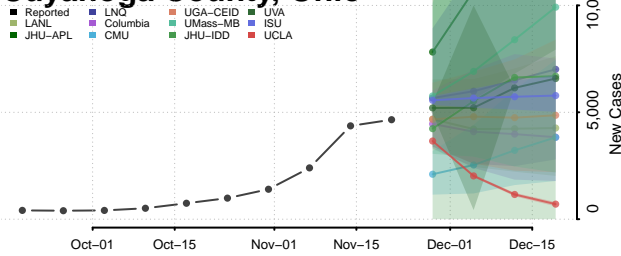

Columbiana County, Ohio

Coshocton County, Ohio

Crawford County, Ohio

Cuyahoga County, Ohio

Darke County, Ohio

Defiance County, Ohio

Delaware County, Ohio

Erie County, Ohio