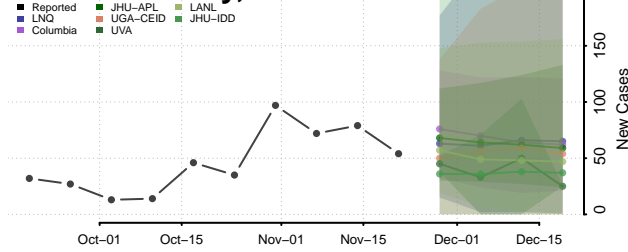

Juneau County, Alaska