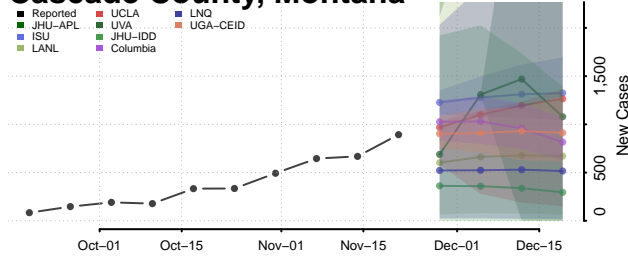

Cascade County, Montana