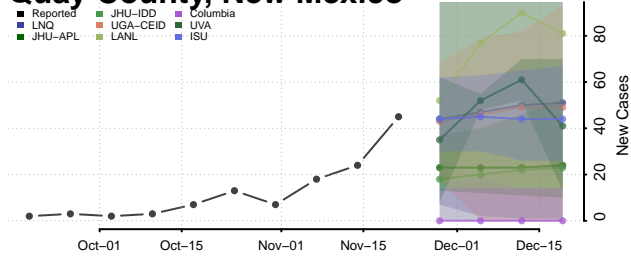

McKinley County, New Mexico

Mora County, New Mexico

Otero County, New Mexico

Quay County, New Mexico

Rio Arriba County, New Mexico

Roosevelt County, New Mexico

San Juan County, New Mexico

San Miguel County, New Mexico