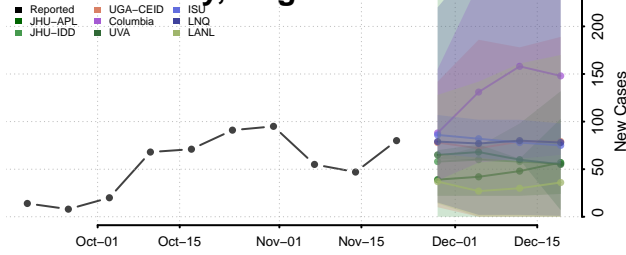

Salem County, Virginia