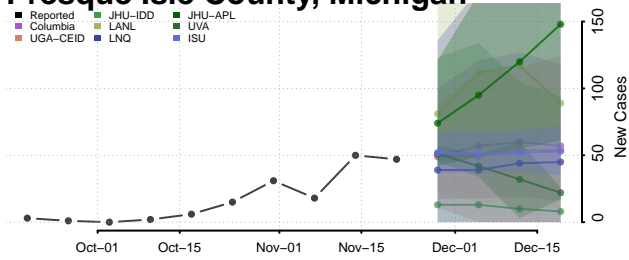

Oceana County, Michigan

Ogemaw County, Michigan

Ontonagon County, Michigan

Osceola County, Michigan

Oscoda County, Michigan

Otsego County, Michigan

Ottawa County, Michigan

Presque Isle County, Michigan