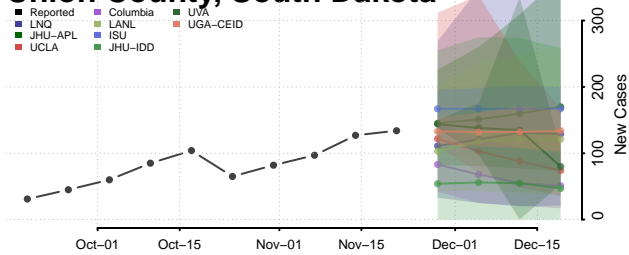

Union County, South Dakota