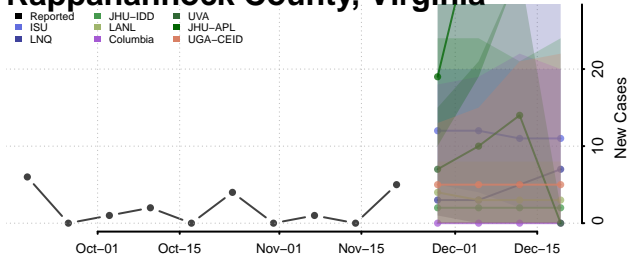

Rappahannock County, Virginia