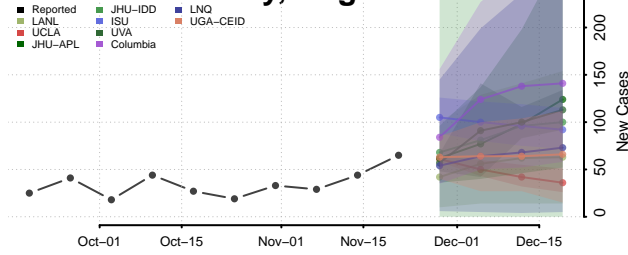

Loudoun County, Virginia

Louisa County, Virginia

Lunenburg County, Virginia

Lynchburg County, Virginia

Madison County, Virginia

Manassas County, Virginia

Manassas Park County, Virginia

Martinsville County, Virginia