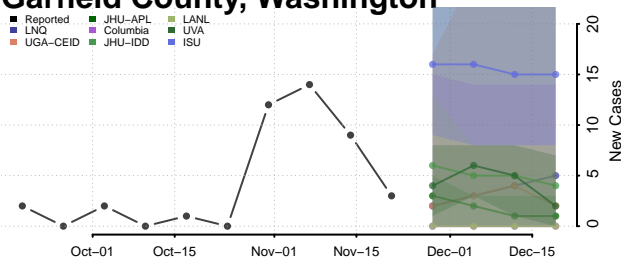

Douglas County, Washington

Ferry County, Washington

Franklin County, Washington

Garfield County, Washington

Grant County, Washington

Grays Harbor County, Washington

Island County, Washington

Jefferson County, Washington