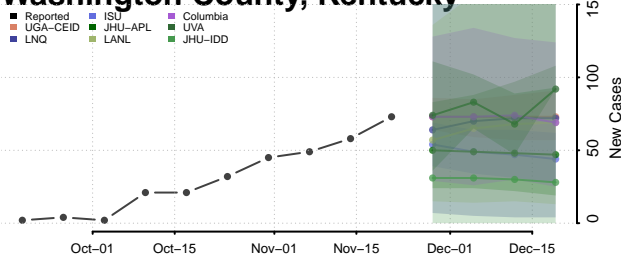

Trigg County, Kentucky

Trimble County, Kentucky

Union County, Kentucky

Warren County, Kentucky

Washington County, Kentucky

Wayne County, Kentucky

Webster County, Kentucky

Whitley County, Kentucky