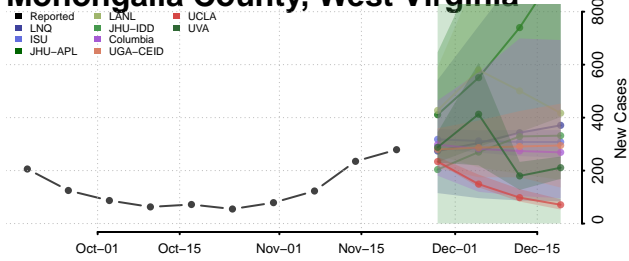

Monongalia County, West Virginia