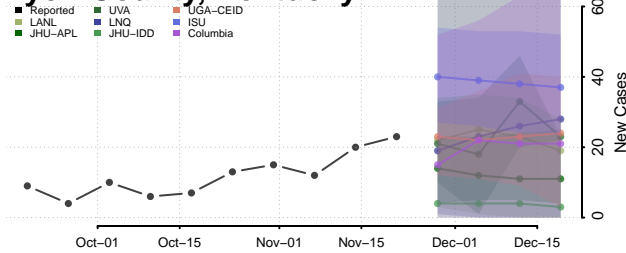

Lyon County, Kentucky