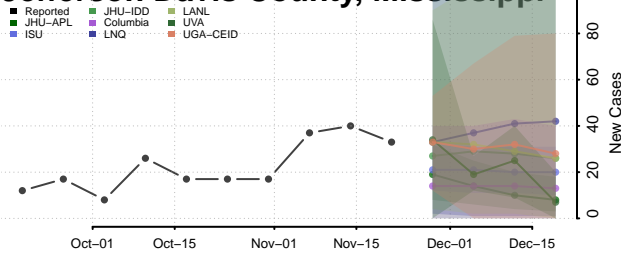

Jefferson Davis County, Mississippi