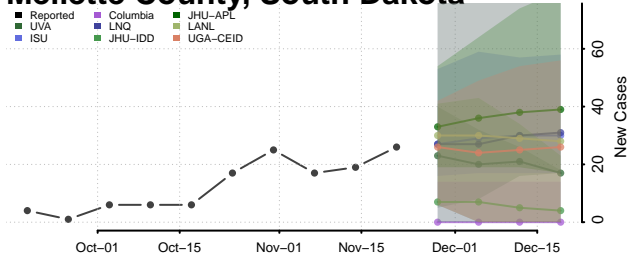

Mellette County, South Dakota