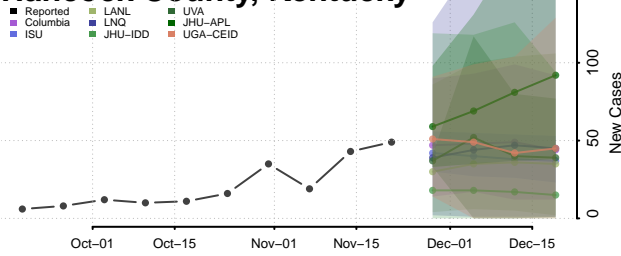

Gallatin County, Kentucky

Garrard County, Kentucky

Grant County, Kentucky

Graves County, Kentucky

Grayson County, Kentucky

Green County, Kentucky

Greenup County, Kentucky

Hancock County, Kentucky