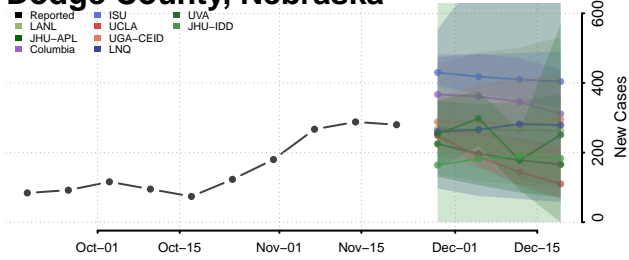

Cuming County, Nebraska

Custer County, Nebraska

Dakota County, Nebraska

Dawes County, Nebraska

Dawson County, Nebraska

Deuel County, Nebraska

Dixon County, Nebraska

Dodge County, Nebraska