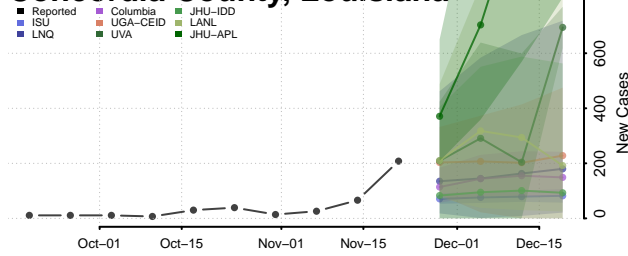

Concordia County, Louisiana