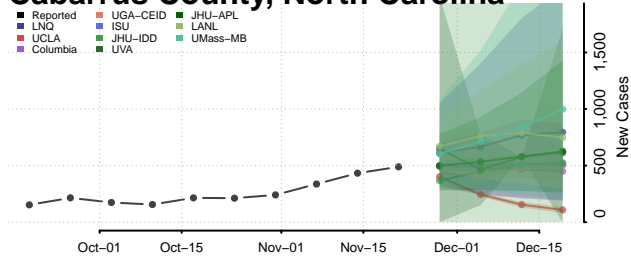

Bertie County, North Carolina

Bladen County, North Carolina

Brunswick County, North Carolina

Buncombe County, North Carolina

Burke County, North Carolina

Cabarrus County, North Carolina

Caldwell County, North Carolina