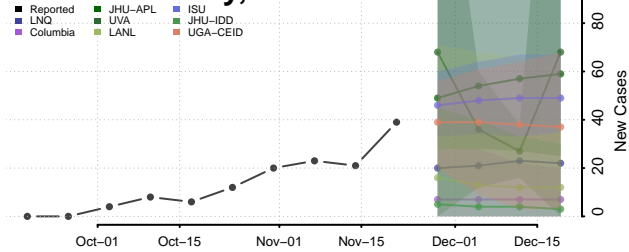

Kimball County, Nebraska