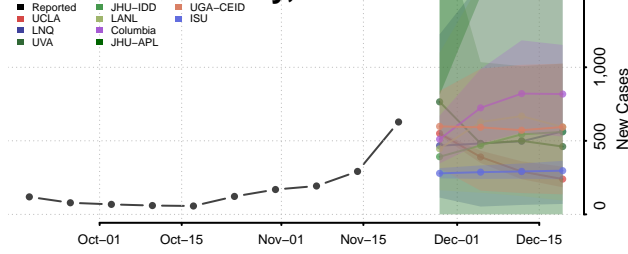

Wolfe County, Kentucky

Woodford County, Kentucky

Louisiana

Acadia County, Louisiana

Allen County, Louisiana

Ascension County, Louisiana

Assumption County, Louisiana

Avoyelles County, Louisiana