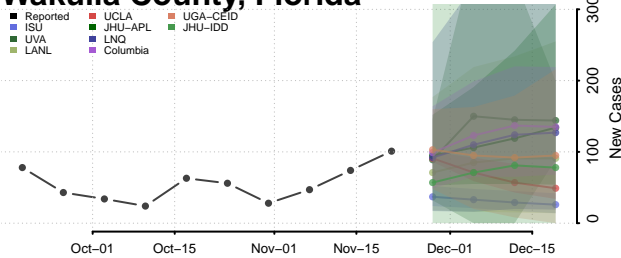

St. Lucie County, Florida

Sumter County, Florida

Suwannee County, Florida

Taylor County, Florida

Union County, Florida

Volusia County, Florida

Wakulla County, Florida

Walton County, Florida