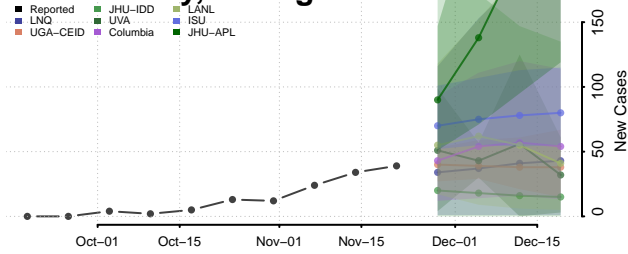

Kalkaska County, Michigan

Kent County, Michigan

Keweenaw County, Michigan

Lake County, Michigan

Lapeer County, Michigan

Leelanau County, Michigan

Lenawee County, Michigan

Livingston County, Michigan