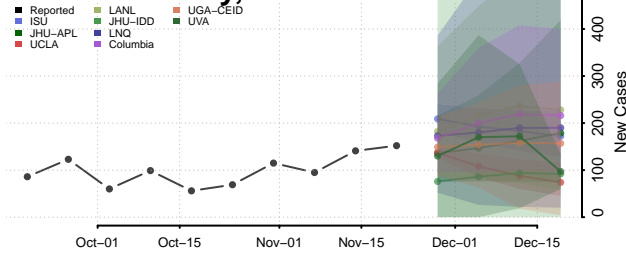

Pulaski County, Missouri