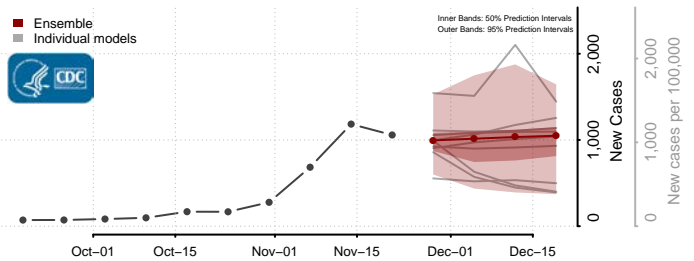

Sherburne County, Minnesota