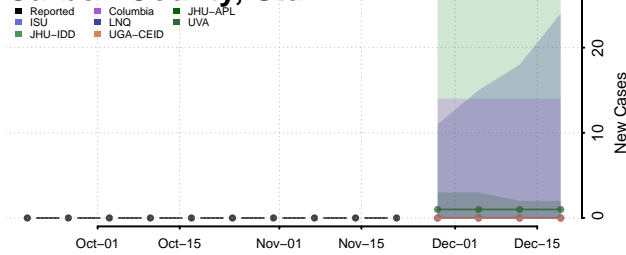

Daggett County, Utah

Davis County, Utah

Duchesne County, Utah

Emery County, Utah

Garfield County, Utah

Grand County, Utah

Iron County, Utah

Juab County, Utah