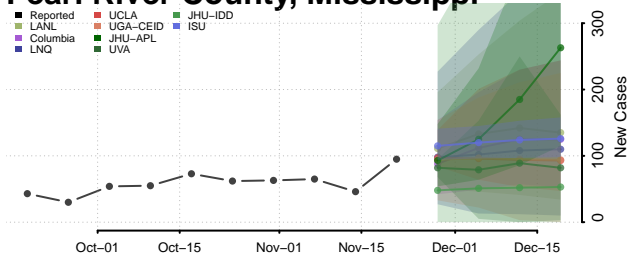

Pearl River County, Mississippi