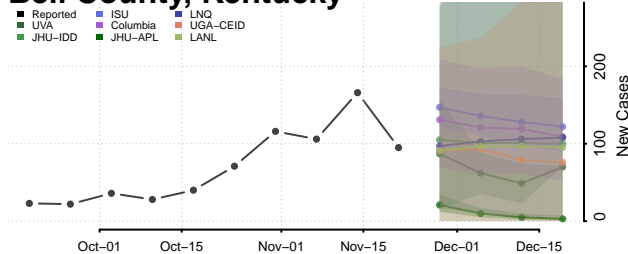

Bell County, Kentucky

Boone County, Kentucky

Bourbon County, Kentucky

Boyd County, Kentucky

Boyle County, Kentucky

Bracken County, Kentucky

Breathitt County, Kentucky

Breckinridge County, Kentucky