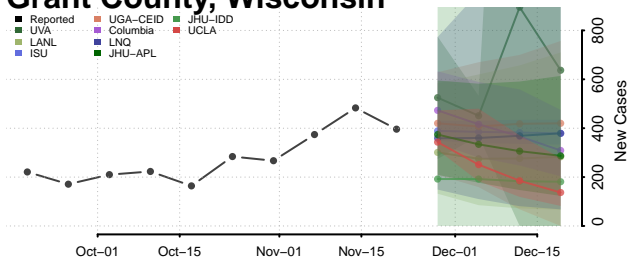

Grant County, Wisconsin