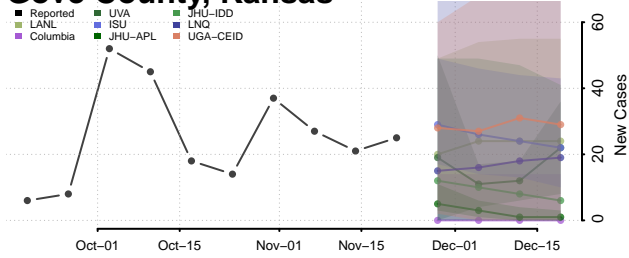

Elk County, Kansas

Ellis County, Kansas

Ellsworth County, Kansas

Finney County, Kansas

Ford County, Kansas

Franklin County, Kansas

Geary County, Kansas

Gove County, Kansas