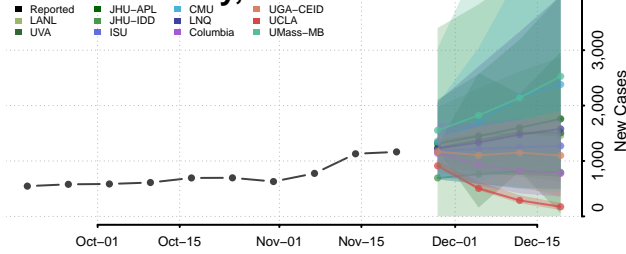

Pulaski County, Arkansas

Randolph County, Arkansas

Saline County, Arkansas

Scott County, Arkansas

Searcy County, Arkansas

Sebastian County, Arkansas

Sevier County, Arkansas

Sharp County, Arkansas