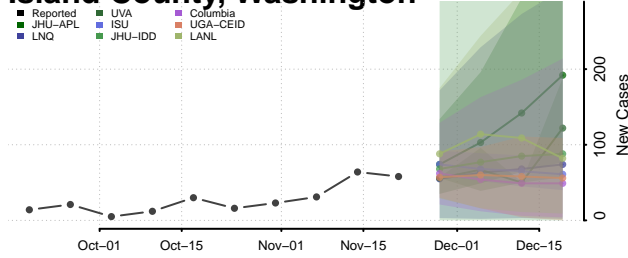

Douglas County, Washington

Ferry County, Washington

Franklin County, Washington

Garfield County, Washington

Grant County, Washington

Grays Harbor County, Washington

Island County, Washington

Jefferson County, Washington