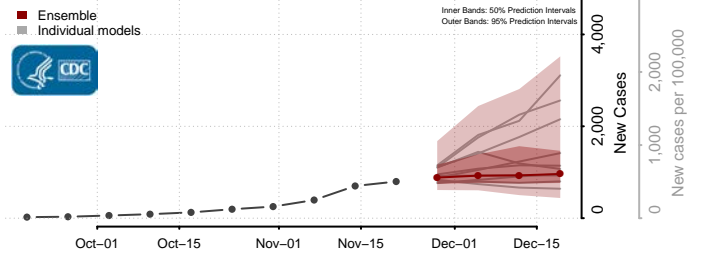

St. Clair County, Michigan