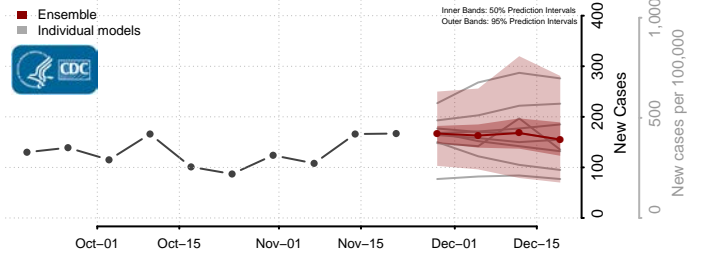

Webster County, Missouri