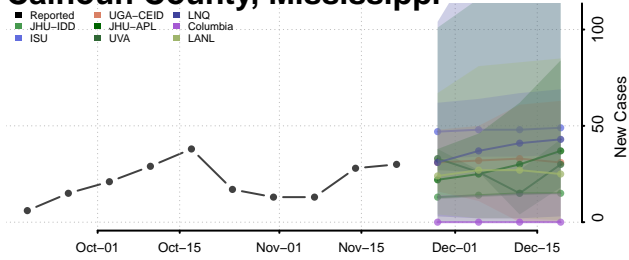

Calhoun County, Mississippi