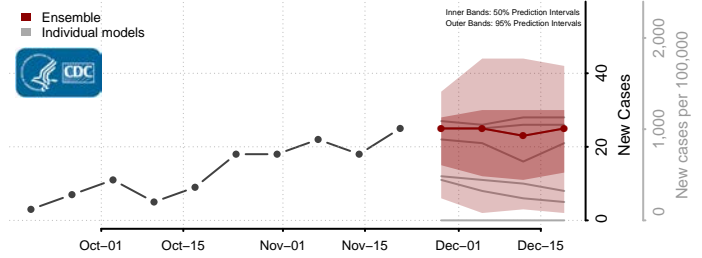

Kidder County, North Dakota