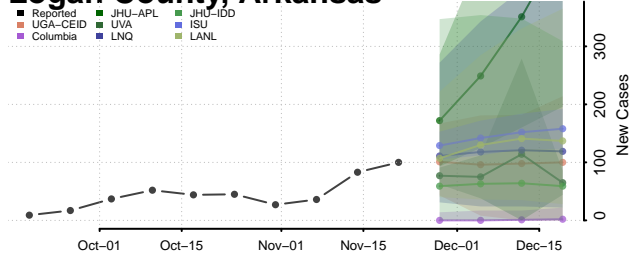

Johnson County, Arkansas

Lafayette County, Arkansas

Lawrence County, Arkansas

Lee County, Arkansas

Lincoln County, Arkansas

Little River County, Arkansas

Logan County, Arkansas

Lonoke County, Arkansas