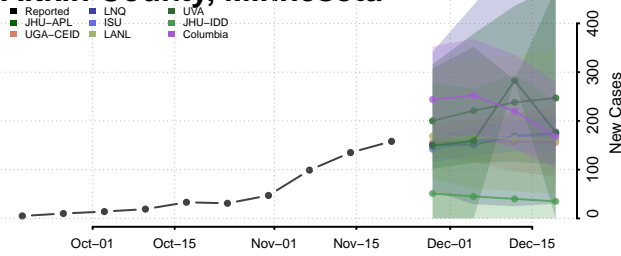

Van Buren County, Michigan

Washtenaw County, Michigan

Wayne County, Michigan

Wexford County, Michigan

Minnesota

Aitkin County, Minnesota

Anoka County, Minnesota

Becker County, Minnesota