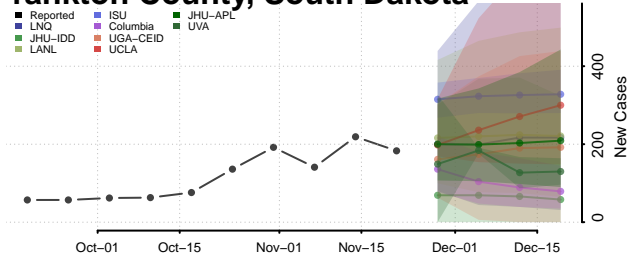

Yankton County, South Dakota