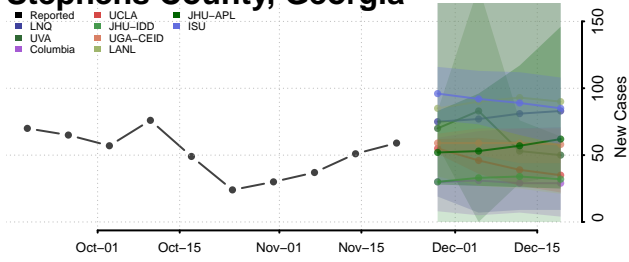

Stephens County, Georgia