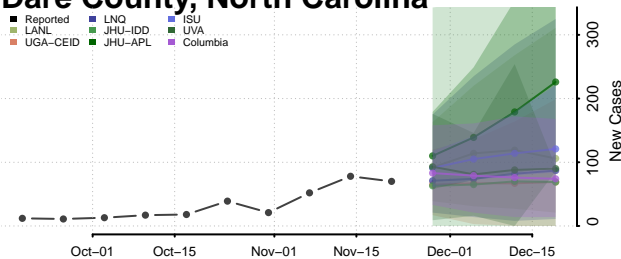

Clay County, North Carolina

Cleveland County, North Carolina

Columbus County, North Carolina

Craven County, North Carolina

Cumberland County, North Carolina

Currituck County, North Carolina

Dare County, North Carolina