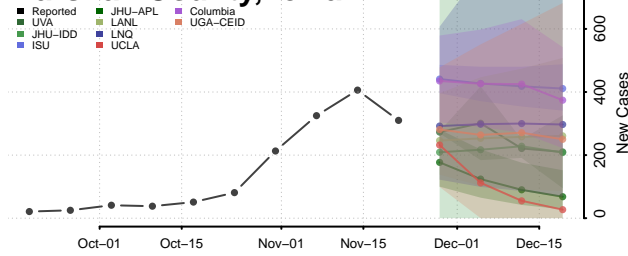

Madison County, Iowa

Mahaska County, Iowa

Marion County, Iowa

Marshall County, Iowa

Mills County, Iowa

Mitchell County, Iowa

Monona County, Iowa

Monroe County, Iowa