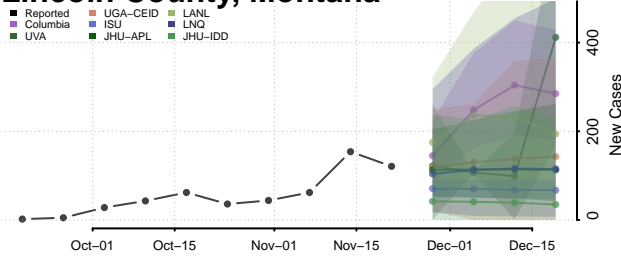

Hill County, Montana

Jefferson County, Montana

Judith Basin County, Montana

Lake County, Montana

Lewis and Clark County, Montana

Liberty County, Montana

Lincoln County, Montana

Madison County, Montana