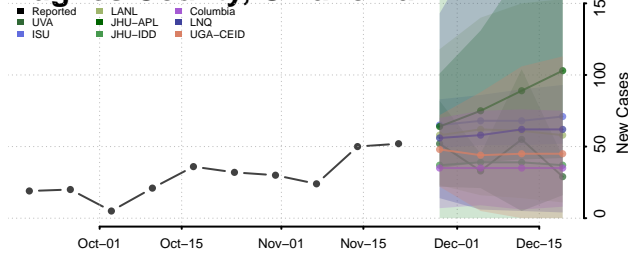

Hughes County, Oklahoma