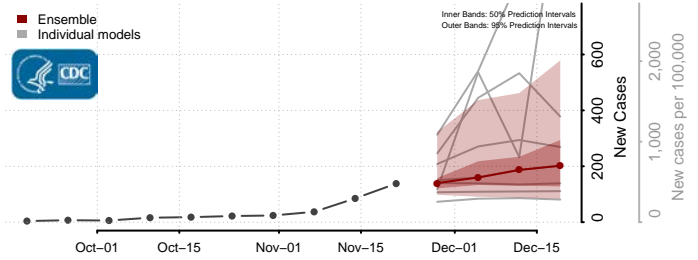

Hancock County, West Virginia