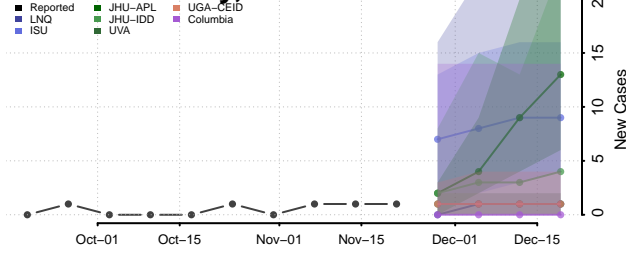

Borden County, Texas