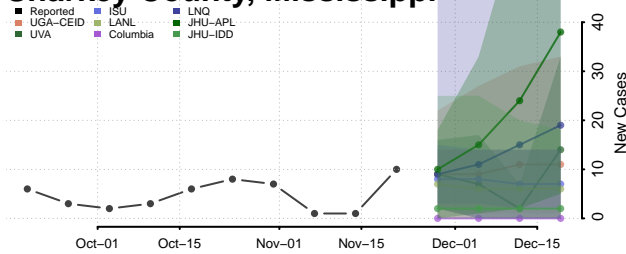

Quitman County, Mississippi

Rankin County, Mississippi

Scott County, Mississippi

Sharkey County, Mississippi

Simpson County, Mississippi

Smith County, Mississippi

Stone County, Mississippi

Sunflower County, Mississippi