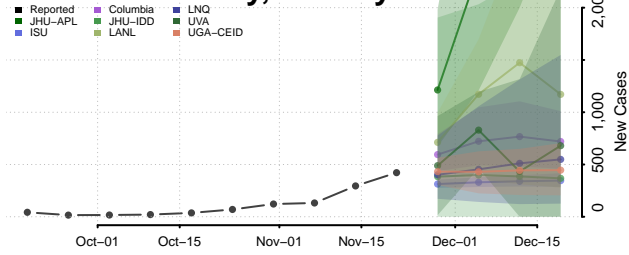

Crawford County, Pennsylvania