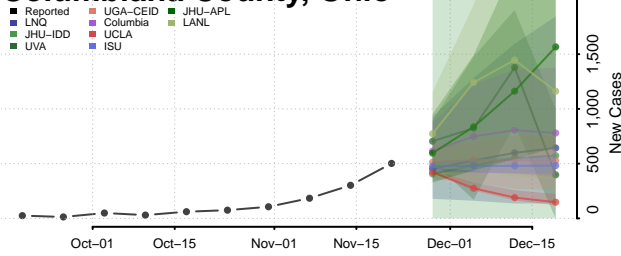

Columbiana County, Ohio

Coshocton County, Ohio

Crawford County, Ohio

Cuyahoga County, Ohio

Darke County, Ohio

Defiance County, Ohio

Delaware County, Ohio

Erie County, Ohio