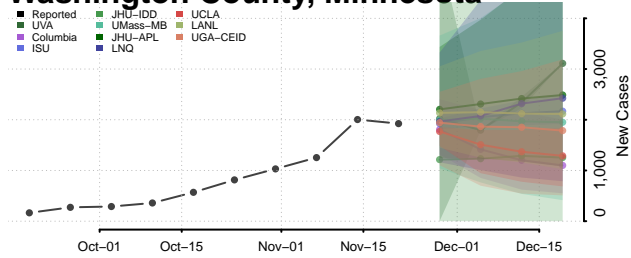

Washington County, Minnesota