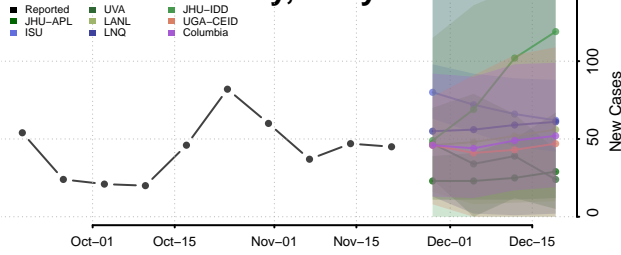

Dorchester County, Maryland