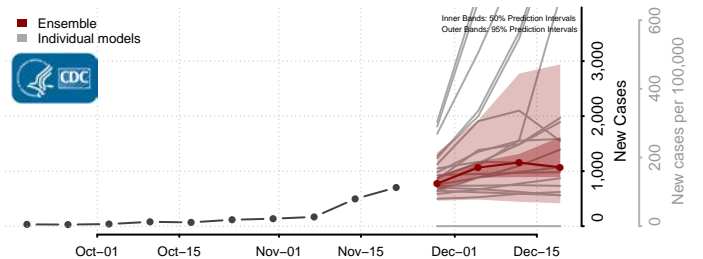

Utah County, Utah

Wasatch County, Utah

Washington County, Utah

Wayne County, Utah

Weber County, Utah

Vermont