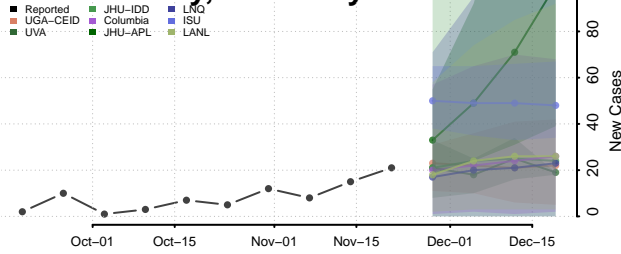

Owen County, Kentucky