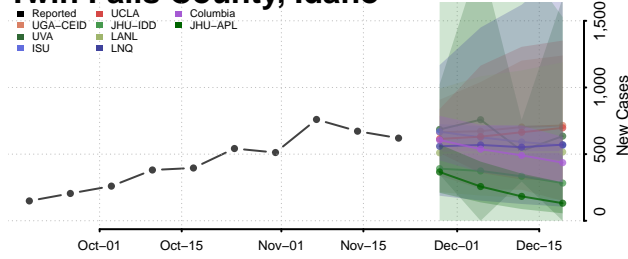

Payette County, Idaho

Power County, Idaho

Shoshone County, Idaho

Teton County, Idaho

Twin Falls County, Idaho

Valley County, Idaho

Washington County, Idaho

Illinois