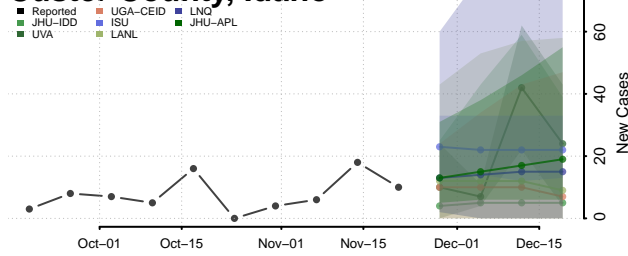

Canyon County, Idaho

Caribou County, Idaho

Cassia County, Idaho

Clark County, Idaho

Clearwater County, Idaho

Custer County, Idaho

Elmore County, Idaho

Franklin County, Idaho