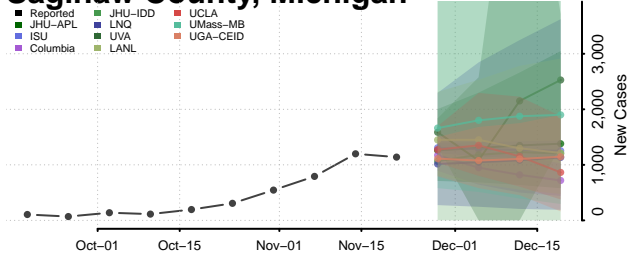

Saginaw County, Michigan