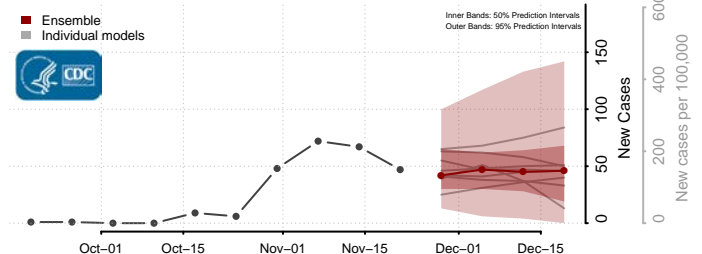

Coos County, New Hampshire