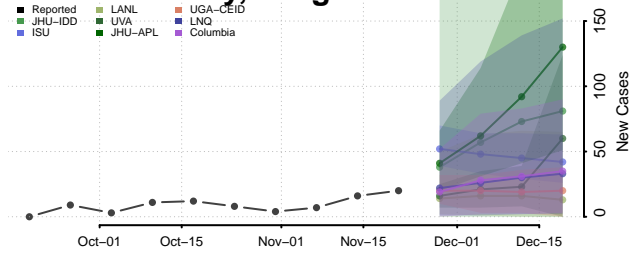

Lincoln County, Oregon