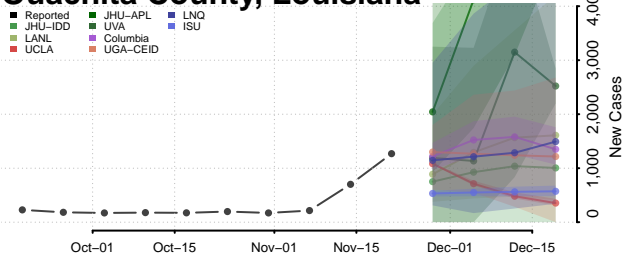

Ouachita County, Louisiana