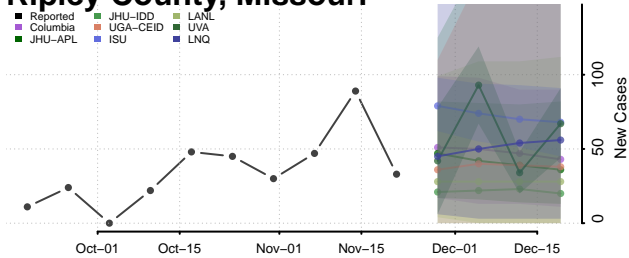

Ripley County, Missouri