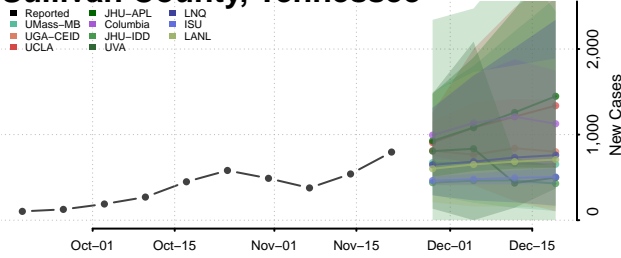

Scott County, Tennessee

Sequatchie County, Tennessee

Sevier County, Tennessee

Shelby County, Tennessee

Smith County, Tennessee

Stewart County, Tennessee

Sullivan County, Tennessee

Sumner County, Tennessee