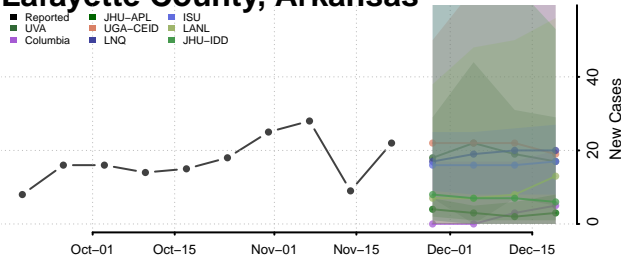

Lafayette County, Arkansas