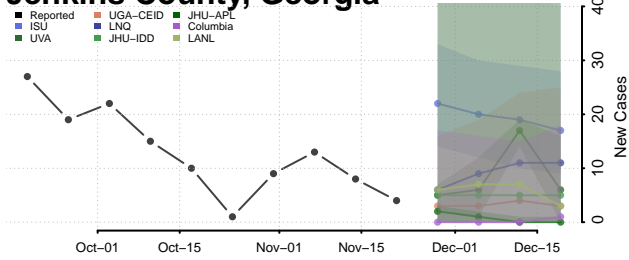

Jasper County, Georgia

Jeff Davis County, Georgia

Jefferson County, Georgia

Jenkins County, Georgia

Johnson County, Georgia

Jones County, Georgia

Lamar County, Georgia

Lanier County, Georgia