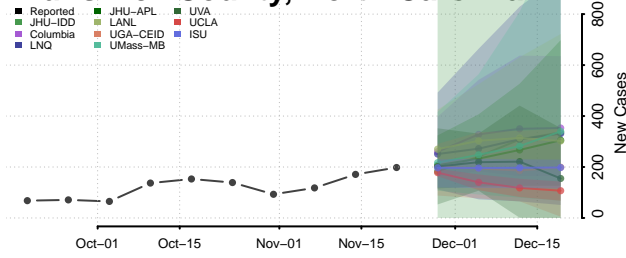

Brunswick County, North Carolina