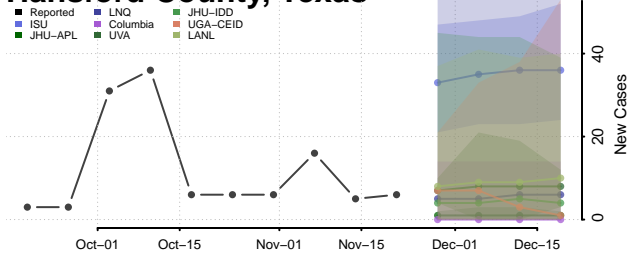

Gregg County, Texas

Grimes County, Texas

Guadalupe County, Texas

Hale County, Texas

Hall County, Texas

Hamilton County, Texas

Hansford County, Texas

Hardeman County, Texas