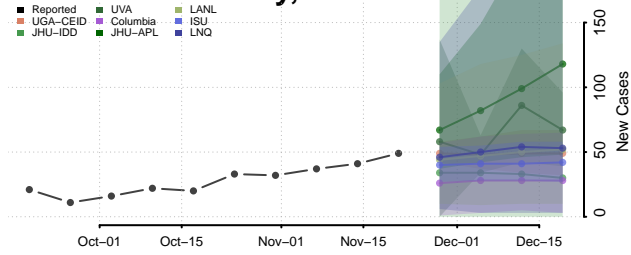

Johnson County, Arkansas

Lafayette County, Arkansas

Lawrence County, Arkansas

Lee County, Arkansas

Lincoln County, Arkansas

Little River County, Arkansas

Logan County, Arkansas

Lonoke County, Arkansas