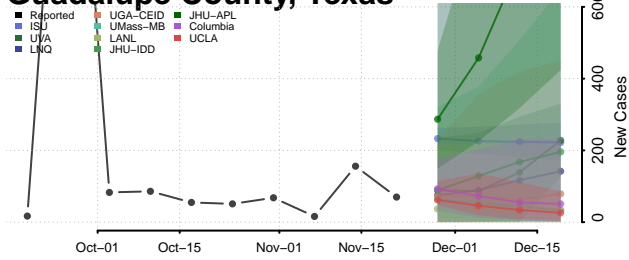

Guadalupe County, Texas