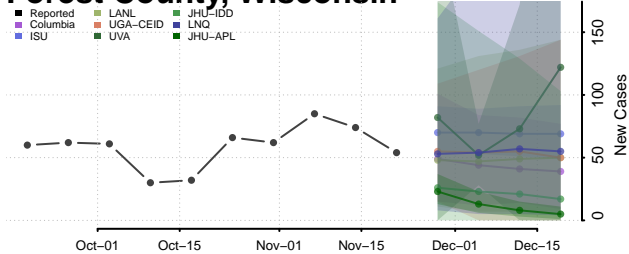

Forest County, Wisconsin