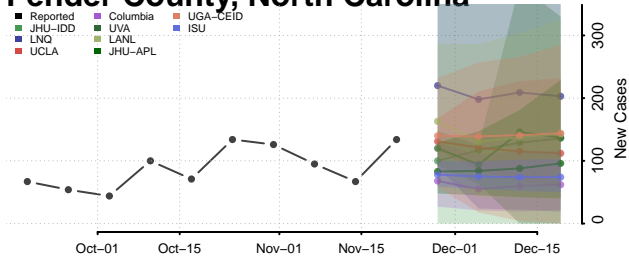

Pender County, North Carolina