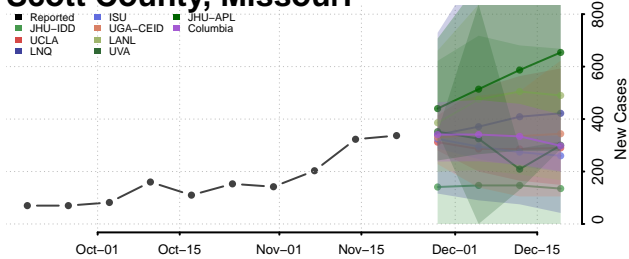

Scott County, Missouri