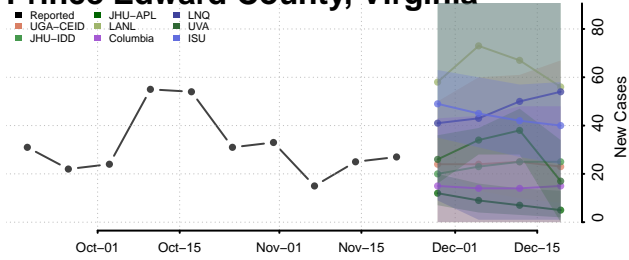

Pittsylvania County, Virginia

Poquoson County, Virginia

Portsmouth County, Virginia

Powhatan County, Virginia

Prince Edward County, Virginia

Prince George County, Virginia

Prince William County, Virginia

Pulaski County, Virginia