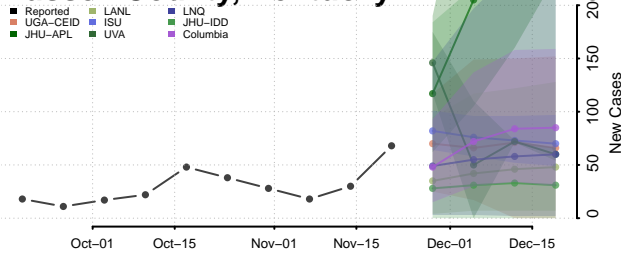

Rowan County, Kentucky

Russell County, Kentucky

Scott County, Kentucky

Shelby County, Kentucky

Simpson County, Kentucky

Spencer County, Kentucky

Taylor County, Kentucky

Todd County, Kentucky