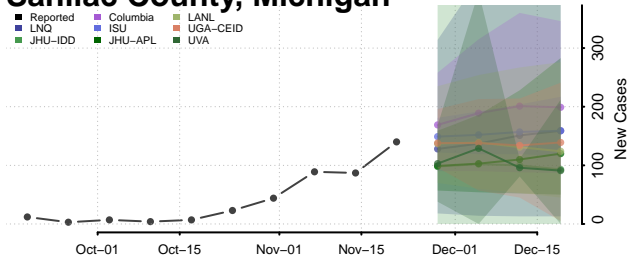

Sanilac County, Michigan