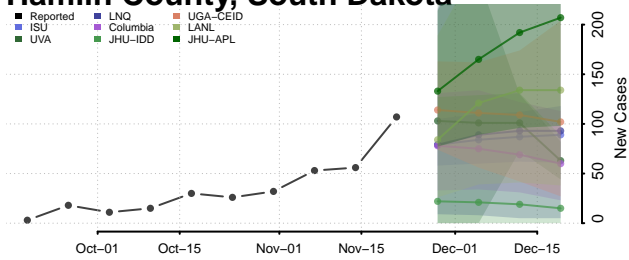

Faulk County, South Dakota

Grant County, South Dakota

Gregory County, South Dakota

Haakon County, South Dakota

Hamlin County, South Dakota

Hand County, South Dakota

Hanson County, South Dakota

Harding County, South Dakota