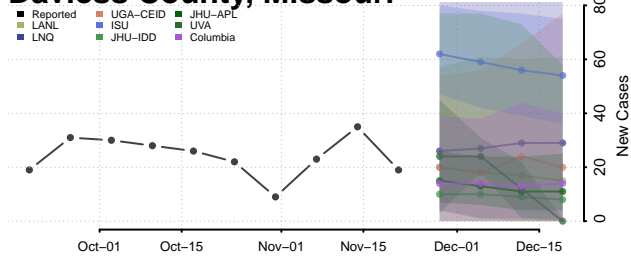

Daviess County, Missouri