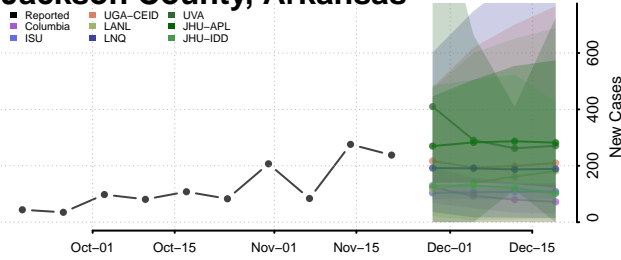

Greene County, Arkansas

Hempstead County, Arkansas

Hot Spring County, Arkansas

Howard County, Arkansas

Independence County, Arkansas

Izard County, Arkansas

Jackson County, Arkansas

Jefferson County, Arkansas