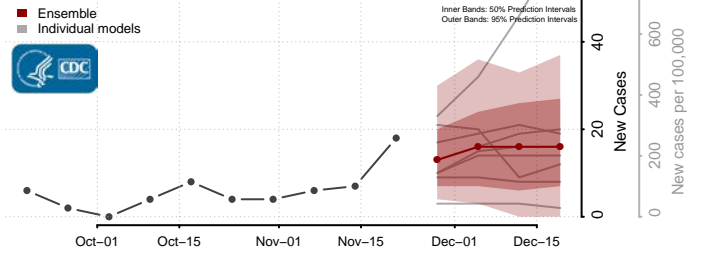

Charles City County, Virginia