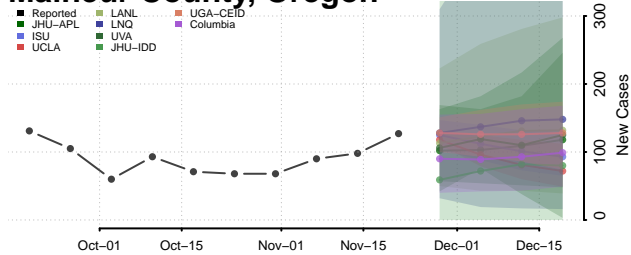

Marion County, Oregon

Morrow County, Oregon

Multnomah County, Oregon

Polk County, Oregon

Sherman County, Oregon

Tillamook County, Oregon

Umatilla County, Oregon

Union County, Oregon