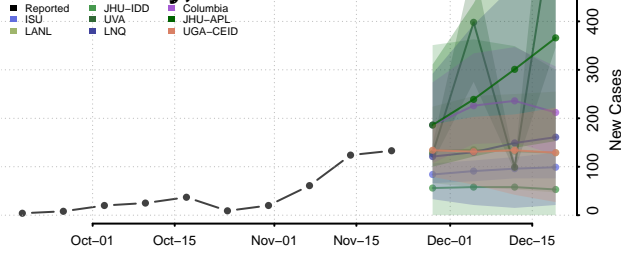

Polk County, Arkansas