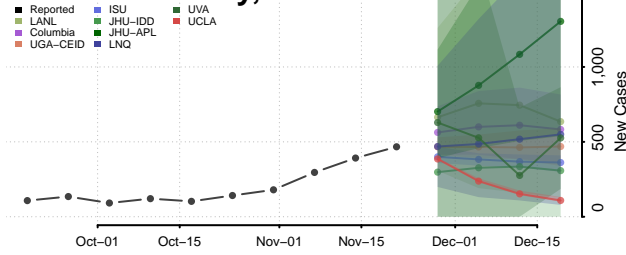

Marshall County, Alabama