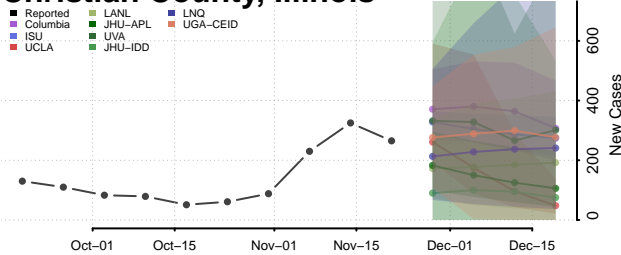

Christian County, Illinois