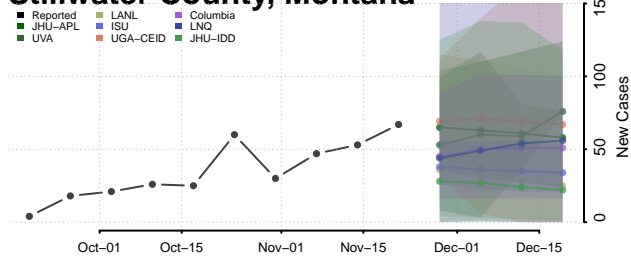

Sanders County, Montana

Sheridan County, Montana

Silver Bow County, Montana

Stillwater County, Montana

Sweet Grass County, Montana

Teton County, Montana

Toole County, Montana

Treasure County, Montana