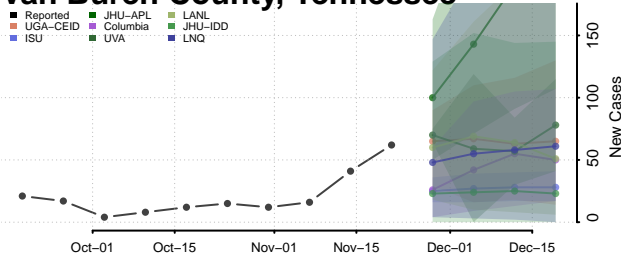

Van Buren County, Tennessee