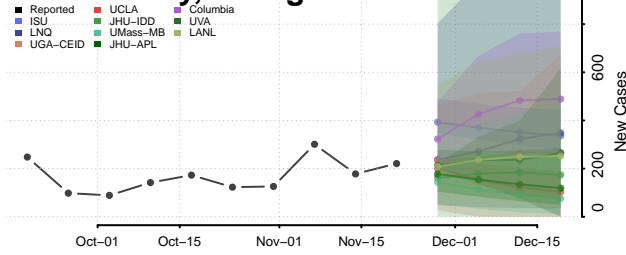

Barrow County, Georgia

Bartow County, Georgia

Ben Hill County, Georgia

Berrien County, Georgia

Bibb County, Georgia

Bleckley County, Georgia

Brantley County, Georgia

Brooks County, Georgia