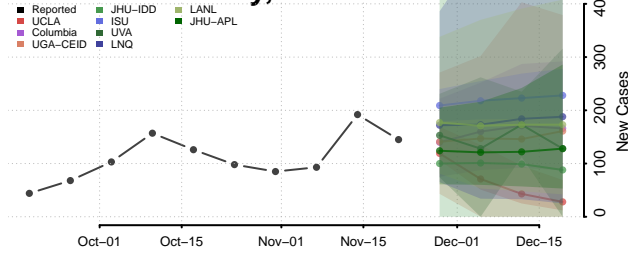

Dewey County, Oklahoma

Ellis County, Oklahoma

Garfield County, Oklahoma

Garvin County, Oklahoma

Grady County, Oklahoma

Grant County, Oklahoma

Greer County, Oklahoma

Harmon County, Oklahoma