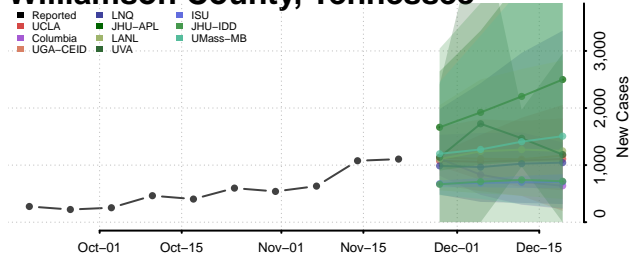

Williamson County, Tennessee