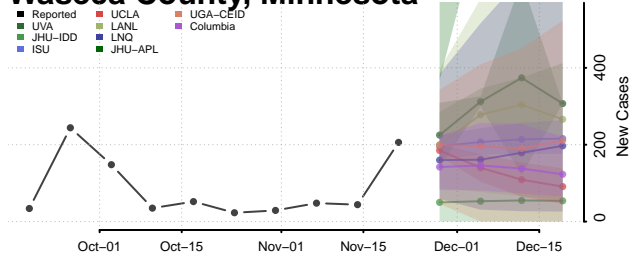

Waseca County, Minnesota