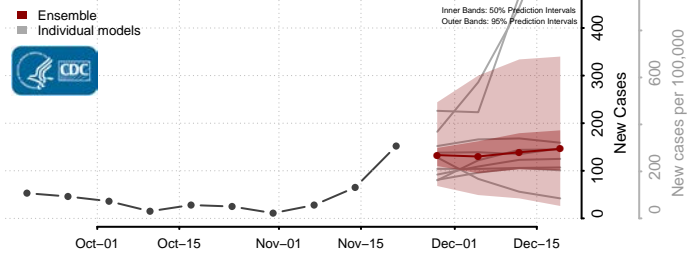

St. Mary County, Louisiana