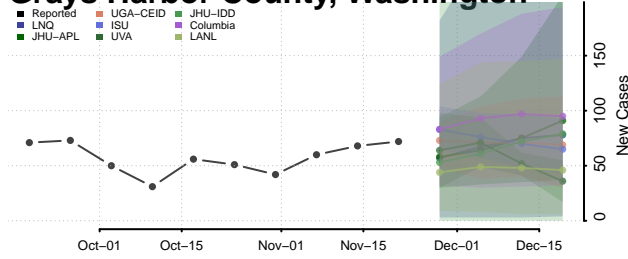

Douglas County, Washington

Ferry County, Washington

Franklin County, Washington

Garfield County, Washington

Grant County, Washington

Grays Harbor County, Washington

Island County, Washington

Jefferson County, Washington