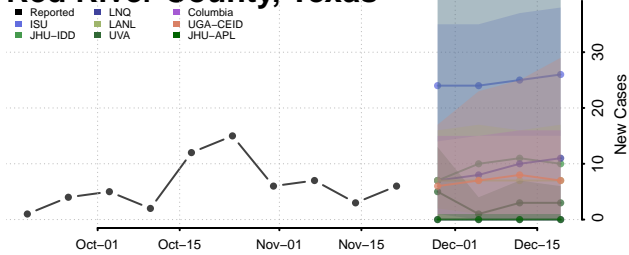

Red River County, Texas