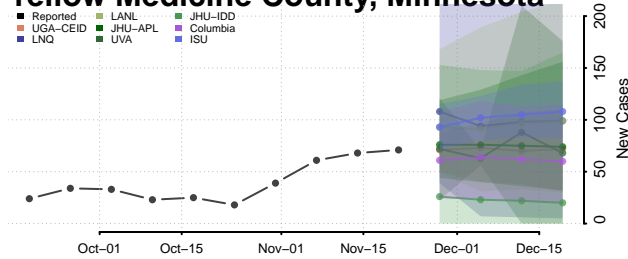

Wilkin County, Minnesota

Winona County, Minnesota

Wright County, Minnesota

Yellow Medicine County, Minnesota

Mississippi

Adams County, Mississippi

Alcorn County, Mississippi

Amite County, Mississippi