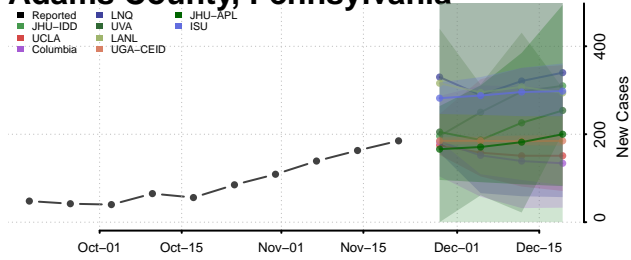

Adams County, Pennsylvania