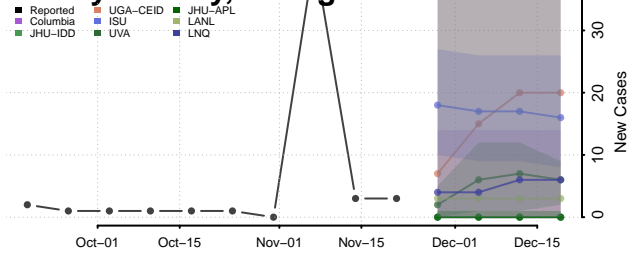

Rabun County, Georgia

Randolph County, Georgia

Richmond County, Georgia

Rockdale County, Georgia

Schley County, Georgia

Screven County, Georgia

Seminole County, Georgia

Spalding County, Georgia