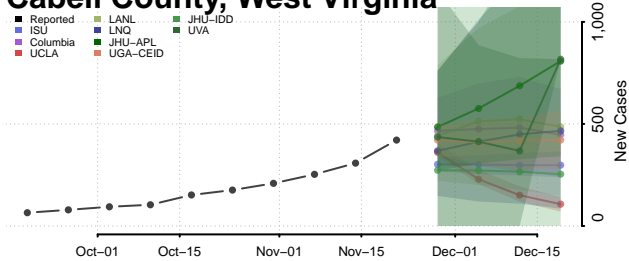

Cabell County, West Virginia