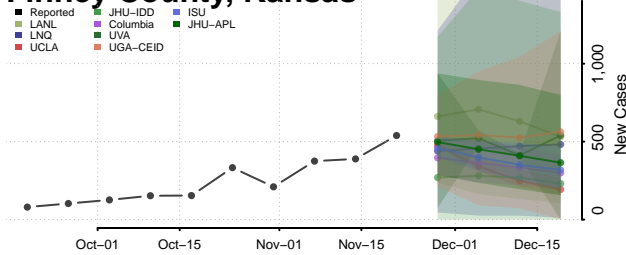

Elk County, Kansas

Ellis County, Kansas

Ellsworth County, Kansas

Finney County, Kansas

Ford County, Kansas

Franklin County, Kansas

Geary County, Kansas

Gove County, Kansas