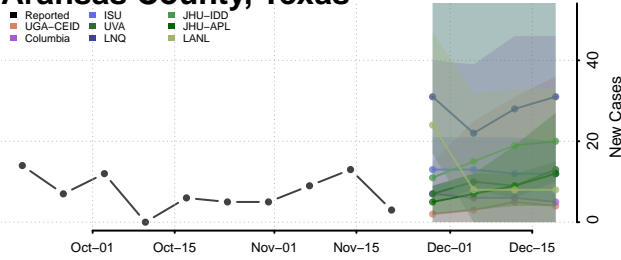

Aransas County, Texas