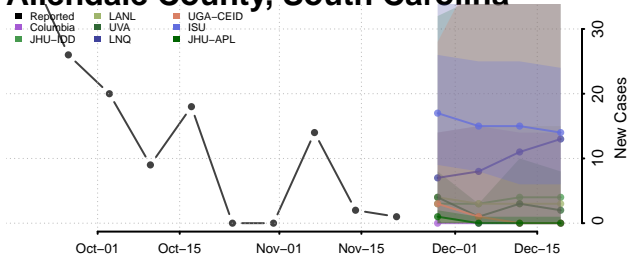

Allendale County, South Carolina