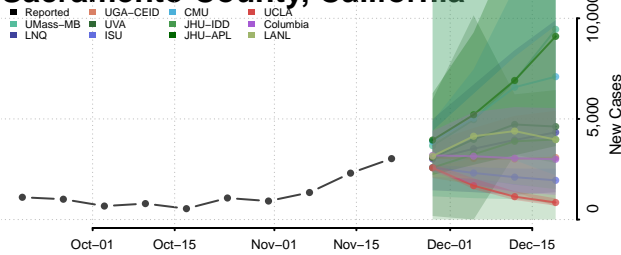

Sacramento County, California