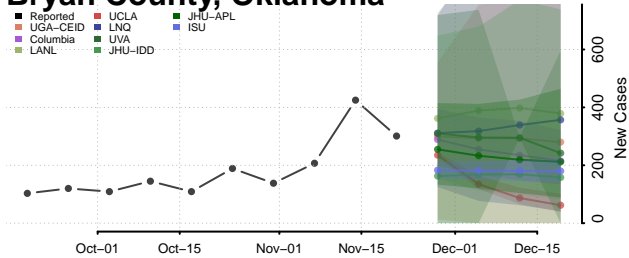

Bryan County, Oklahoma