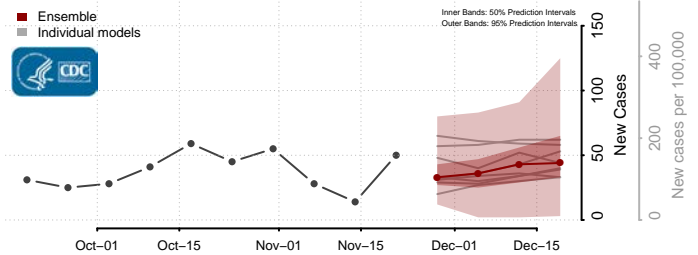

Amherst County, Virginia