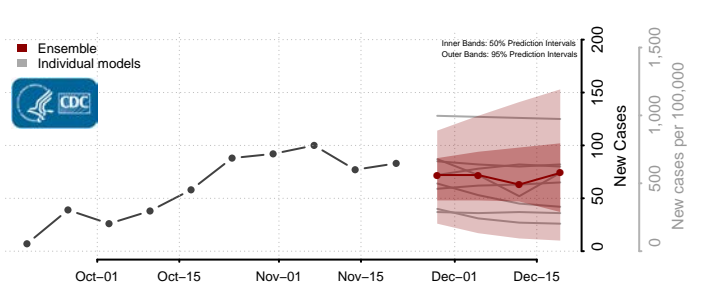

Cass County, Iowa