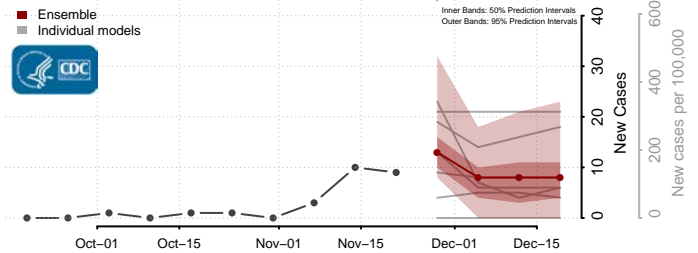

Pershing County, Nevada