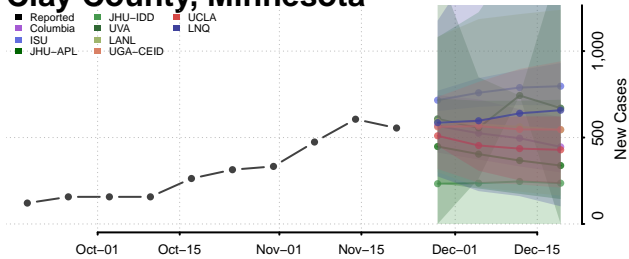

Clay County, Minnesota