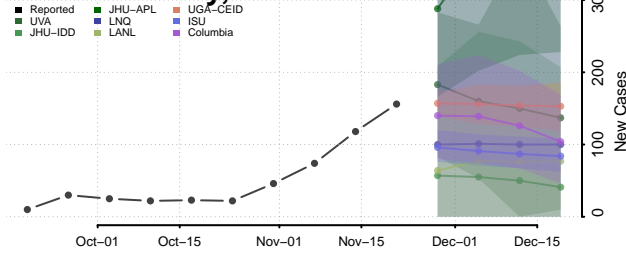

Brown County, Kansas