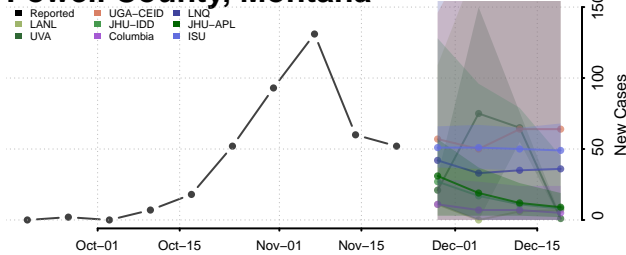

Powell County, Montana