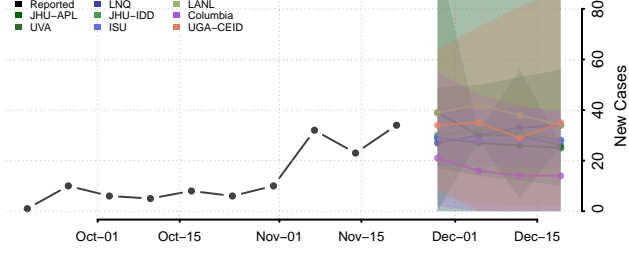

Kauai County, Hawaii

Maui County, Hawaii

Idaho

Ada County, Idaho

Adams County, Idaho

Bannock County, Idaho

Bear Lake County, Idaho

Benewah County, Idaho