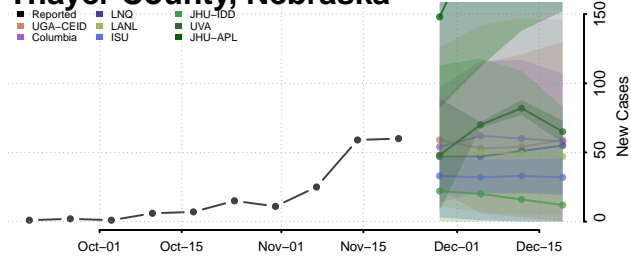

Thayer County, Nebraska