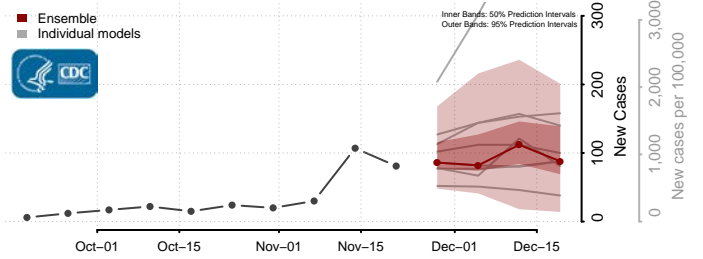

Roseau County, Minnesota

Scott County, Minnesota

Sherburne County, Minnesota

Sibley County, Minnesota

St. Louis County, Minnesota

Stearns County, Minnesota

Steele County, Minnesota

Stevens County, Minnesota