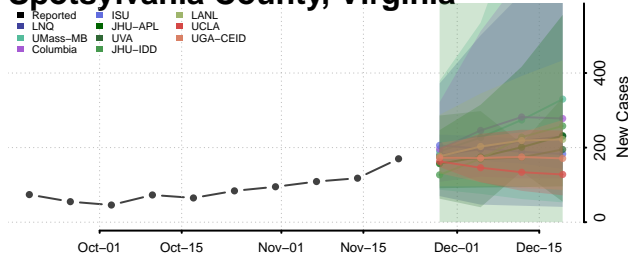

Spotsylvania County, Virginia