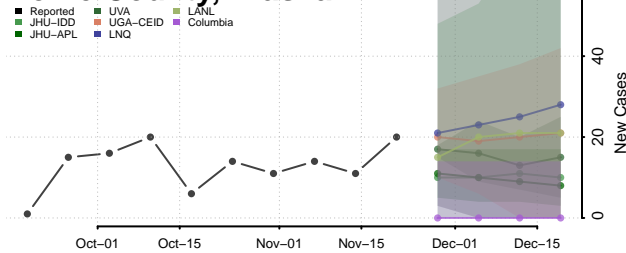

Juneau County, Alaska

Kenai Peninsula County, Alaska

Ketchikan Gateway County, Alaska

Kodiak Island County, Alaska

Kusilvak County, Alaska

Lake and Peninsula County, Alaska

Matanuska-Susitna County, Alaska

Nome County, Alaska