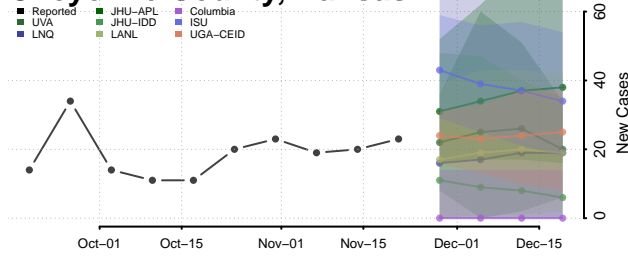

Chase County, Kansas

Chautauqua County, Kansas

Cherokee County, Kansas

Cheyenne County, Kansas

Clark County, Kansas

Clay County, Kansas

Cloud County, Kansas

Coffey County, Kansas