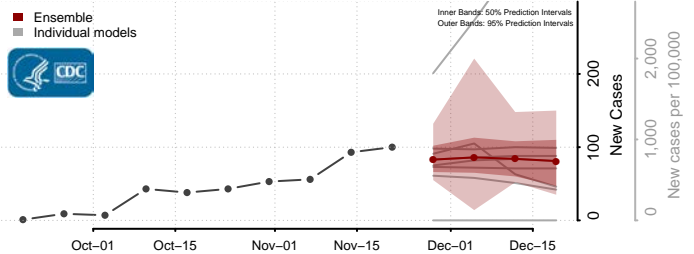

Fergus County, Montana