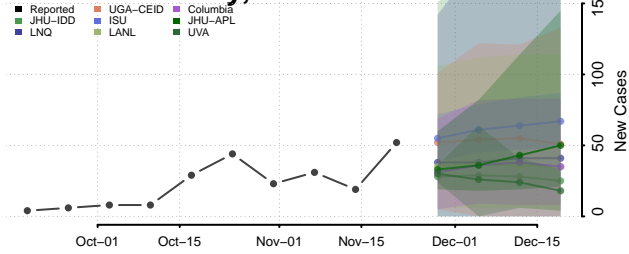

Mitchell County, Texas