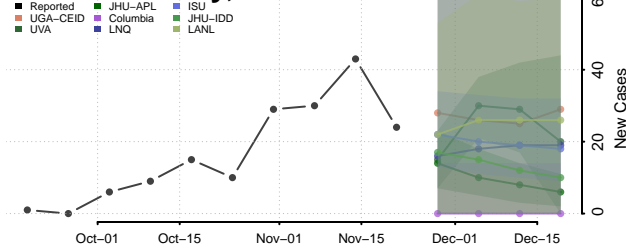

Barber County, Kansas