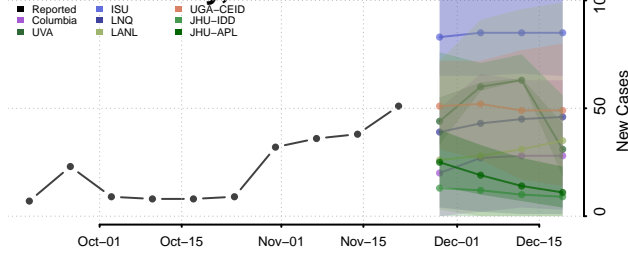

McPherson County, Nebraska

Merrick County, Nebraska

Morrill County, Nebraska

Nance County, Nebraska

Nemaha County, Nebraska

Nuckolls County, Nebraska

Otoe County, Nebraska

Pawnee County, Nebraska