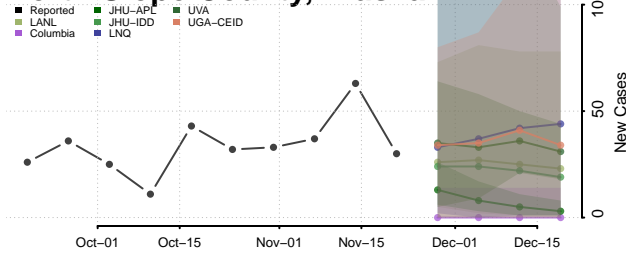

North Slope County, Alaska