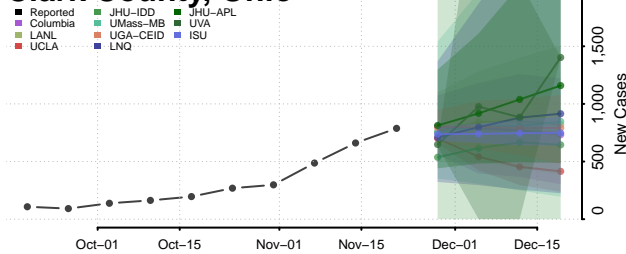

Clark County, Ohio