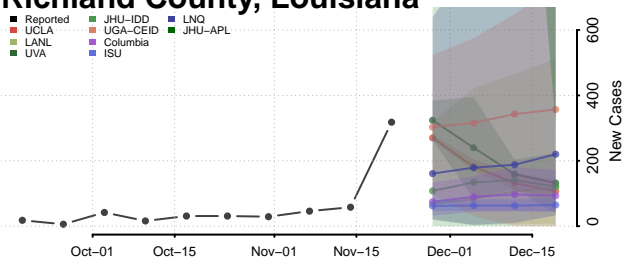

Ouachita County, Louisiana

Plaquemines County, Louisiana

Pointe Coupee County, Louisiana

Rapides County, Louisiana

Red River County, Louisiana

Richland County, Louisiana

Sabine County, Louisiana

St. Bernard County, Louisiana