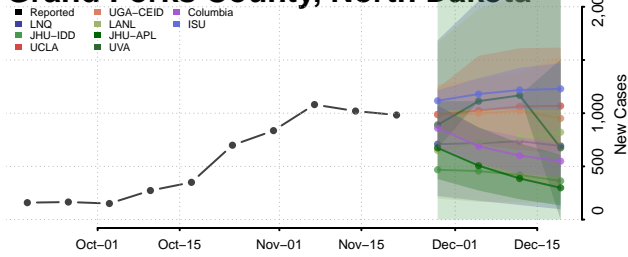

Eddy County, North Dakota

Emmons County, North Dakota

Foster County, North Dakota

Golden Valley County, North Dakota

Grand Forks County, North Dakota

Grant County, North Dakota

Griggs County, North Dakota

Hettinger County, North Dakota