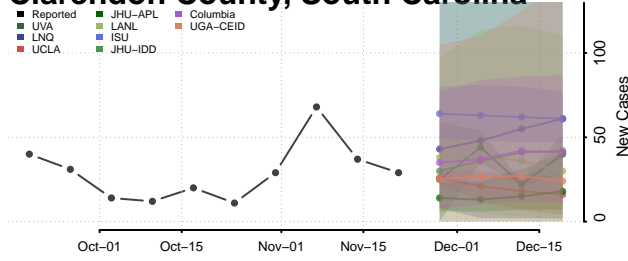

Clarendon County, South Carolina