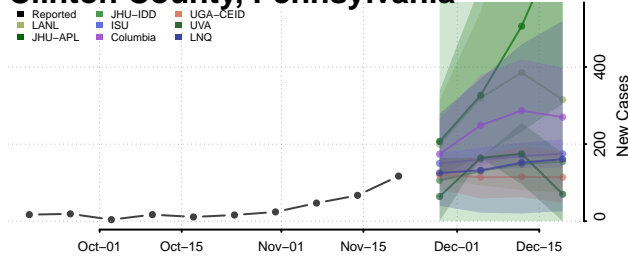

Clinton County, Pennsylvania