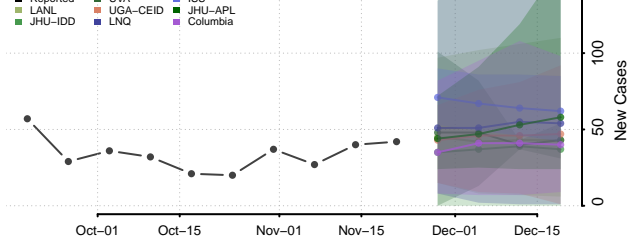

Estill County, Kentucky