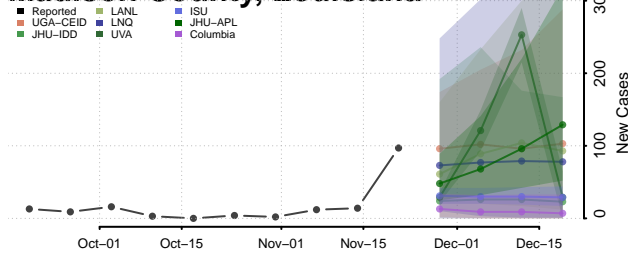

Lafourche County, Louisiana

LaSalle County, Louisiana

Lincoln County, Louisiana

Livingston County, Louisiana

Madison County, Louisiana

Morehouse County, Louisiana

Natchitoches County, Louisiana

Orleans County, Louisiana