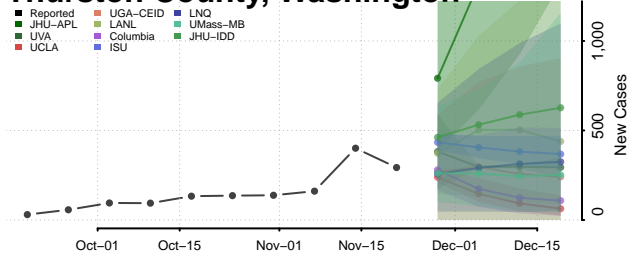

Stevens County, Washington

Thurston County, Washington

Wahkiakum County, Washington

Walla Walla County, Washington

Whatcom County, Washington

Whitman County, Washington

Yakima County, Washington

West Virginia