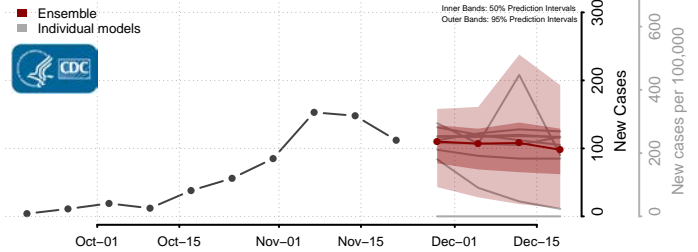

Esmeralda County, Nevada

Eureka County, Nevada

Humboldt County, Nevada

Lander County, Nevada

Lincoln County, Nevada

Lyon County, Nevada

Mineral County, Nevada

Nye County, Nevada