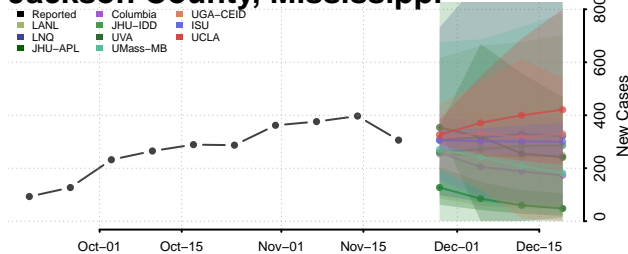

Jackson County, Mississippi