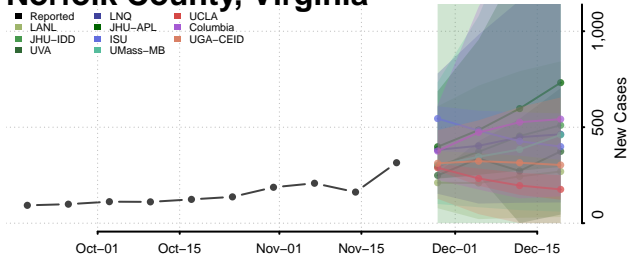

Mathews County, Virginia

Mecklenburg County, Virginia

Middlesex County, Virginia

Montgomery County, Virginia

Nelson County, Virginia

New Kent County, Virginia

Newport News County, Virginia

Norfolk County, Virginia