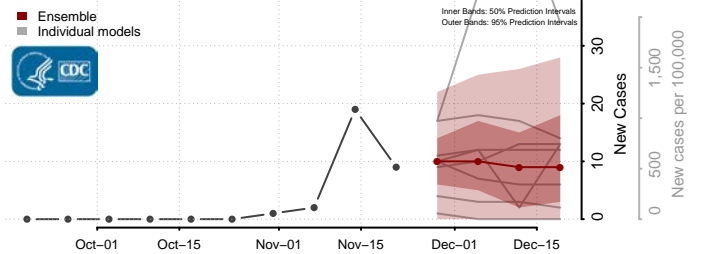

Catron County, New Mexico

Chaves County, New Mexico

Cibola County, New Mexico

Colfax County, New Mexico

Curry County, New Mexico

De Baca County, New Mexico

Dona Ana County, New Mexico

Eddy County, New Mexico