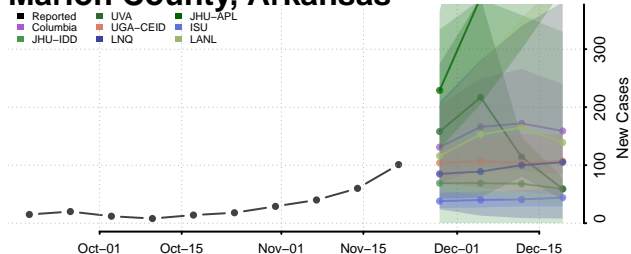

Marion County, Arkansas