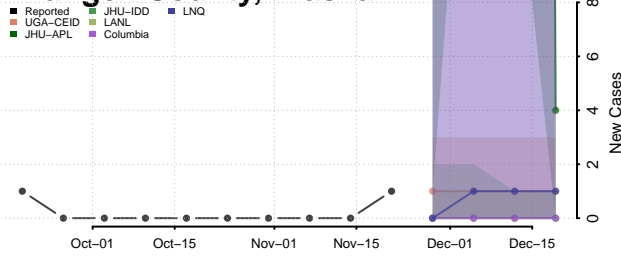

Wrangell County, Alaska