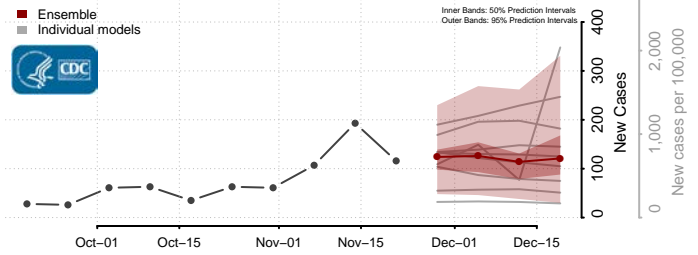

New Madrid County, Missouri