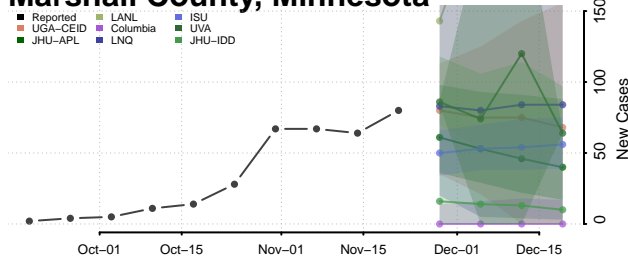

Marshall County, Minnesota