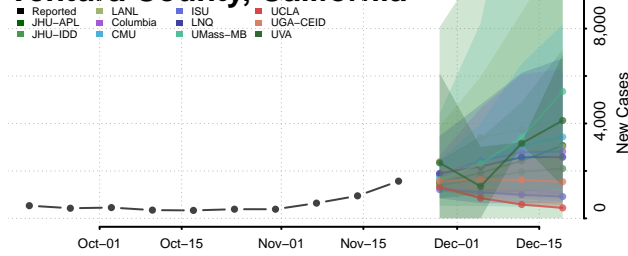

Ventura County, California