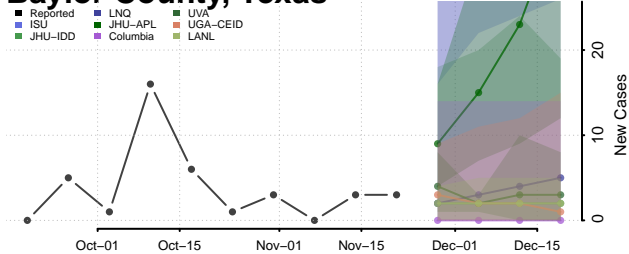

Baylor County, Texas