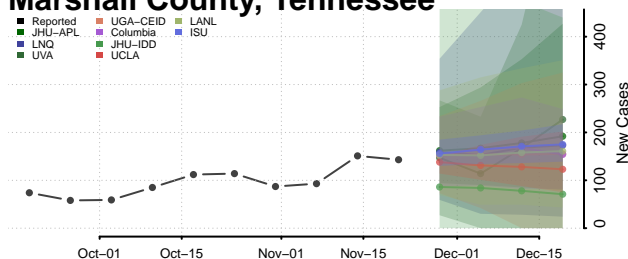

Lincoln County, Tennessee

Loudon County, Tennessee

Macon County, Tennessee

Madison County, Tennessee

Marion County, Tennessee

Marshall County, Tennessee

Maury County, Tennessee

McMinn County, Tennessee