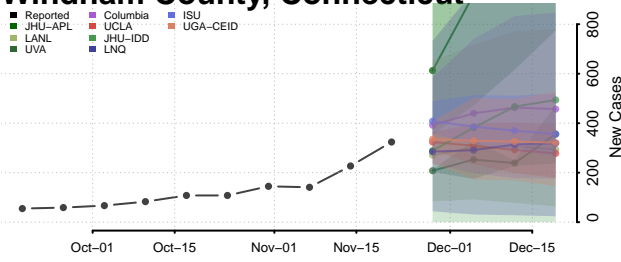

Hartford County, Connecticut

Litchfield County, Connecticut

Middlesex County, Connecticut

New Haven County, Connecticut

New London County, Connecticut

Tolland County, Connecticut

Windham County, Connecticut