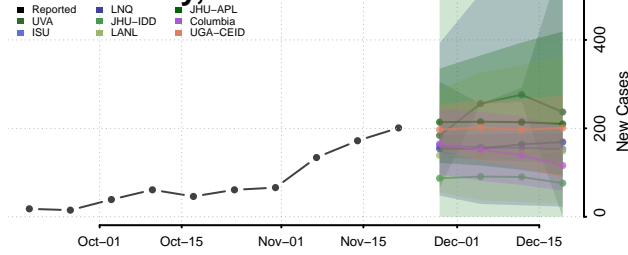

Madison County, Iowa

Mahaska County, Iowa

Marion County, Iowa

Marshall County, Iowa

Mills County, Iowa

Mitchell County, Iowa

Monona County, Iowa

Monroe County, Iowa