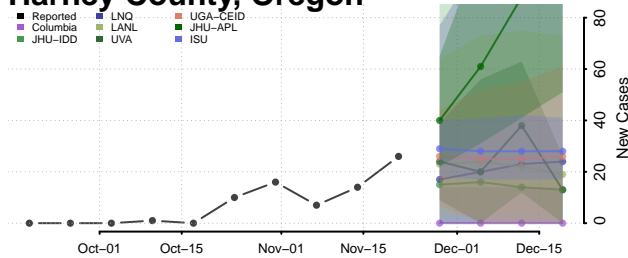

Curry County, Oregon

Deschutes County, Oregon

Douglas County, Oregon

Gilliam County, Oregon

Grant County, Oregon

Harney County, Oregon

Hood River County, Oregon

Jackson County, Oregon