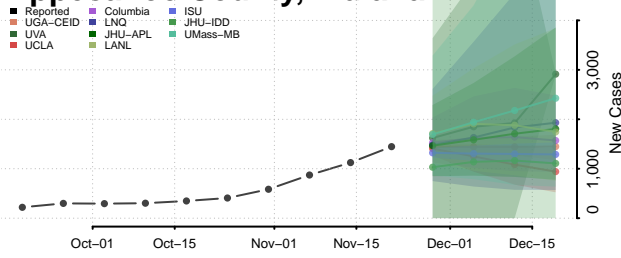

Tippecanoe County, Indiana