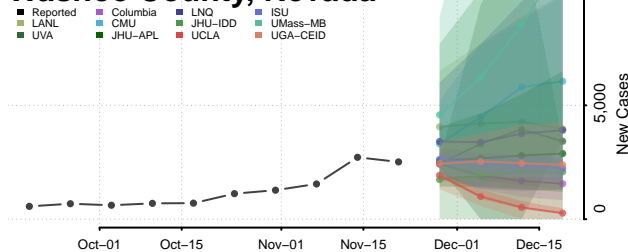

Washoe County, Nevada