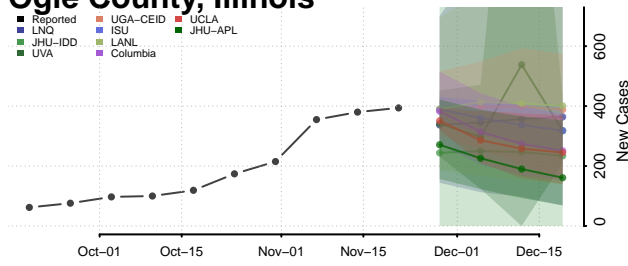

Menard County, Illinois

Mercer County, Illinois

Monroe County, Illinois

Montgomery County, Illinois

Morgan County, Illinois

Moultrie County, Illinois

Ogle County, Illinois

Peoria County, Illinois