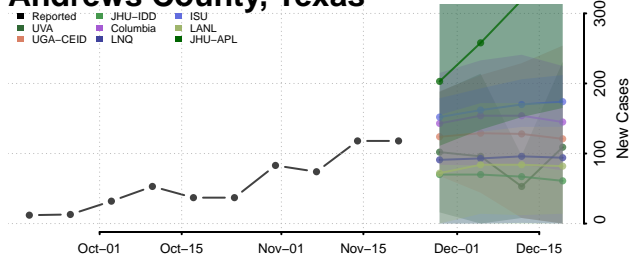

Andrews County, Texas