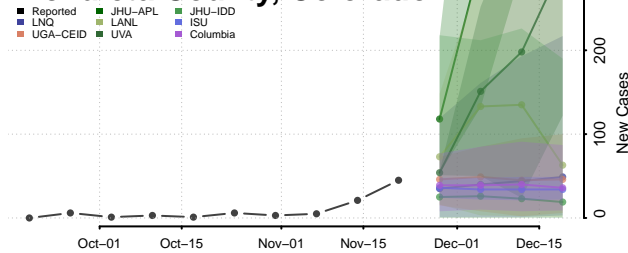

Archuleta County, Colorado