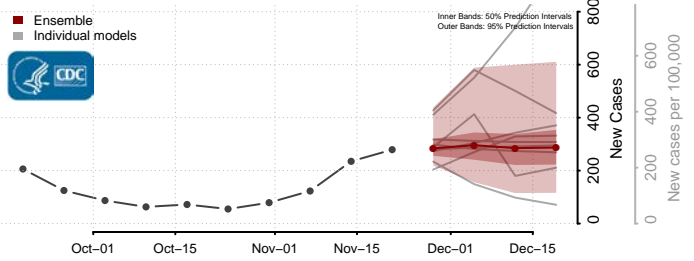

Monongalia County, West Virginia