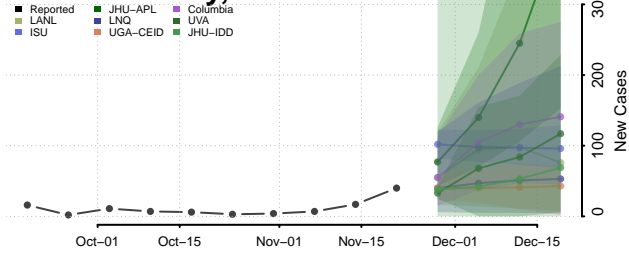

Fulton County, New York