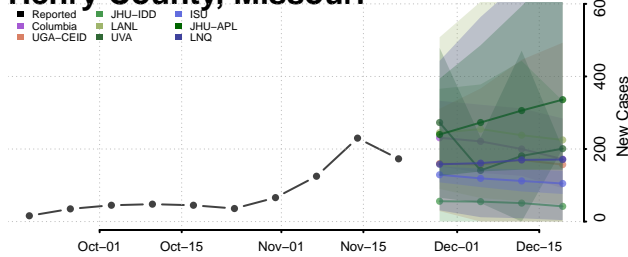

Henry County, Missouri