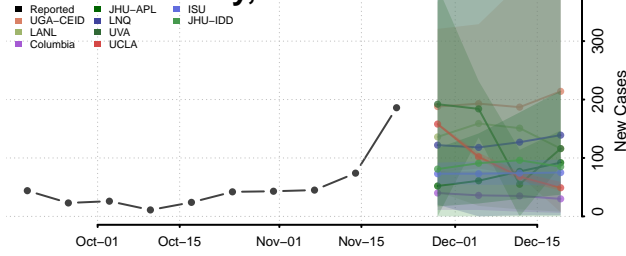

Franklin County, Louisiana