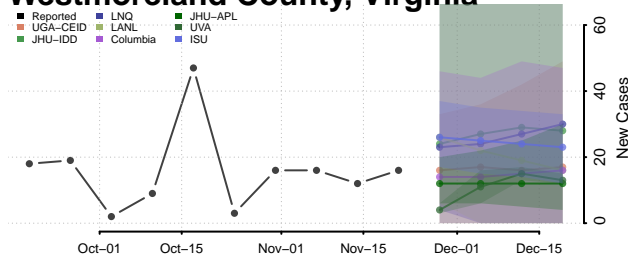

Waynesboro County, Virginia

Westmoreland County, Virginia

Williamsburg County, Virginia

Winchester County, Virginia

Wise County, Virginia

Wythe County, Virginia

York County, Virginia

Washington