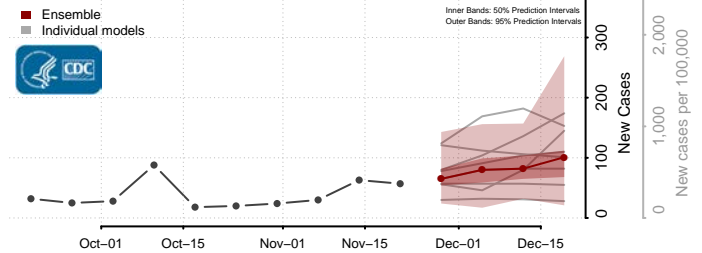

Livingston County, Missouri