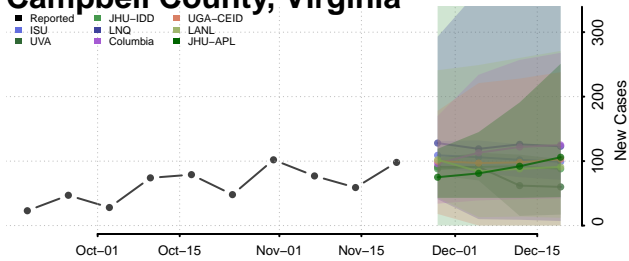

Campbell County, Virginia