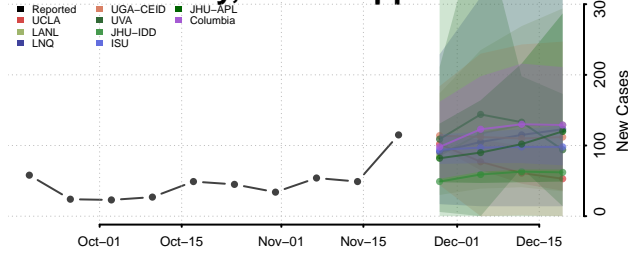

Wilkin County, Minnesota

Winona County, Minnesota

Wright County, Minnesota

Yellow Medicine County, Minnesota

Mississippi

Adams County, Mississippi

Alcorn County, Mississippi

Amite County, Mississippi