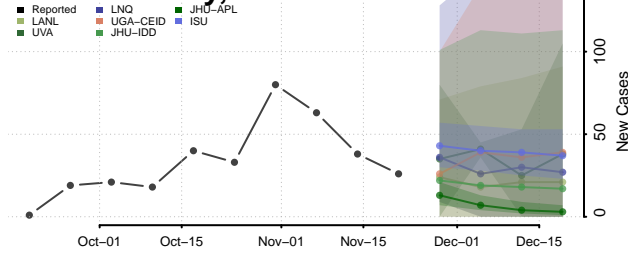

Lemhi County, Idaho

Lewis County, Idaho

Lincoln County, Idaho

Madison County, Idaho

Minidoka County, Idaho

Nez Perce County, Idaho

Oneida County, Idaho

Owyhee County, Idaho