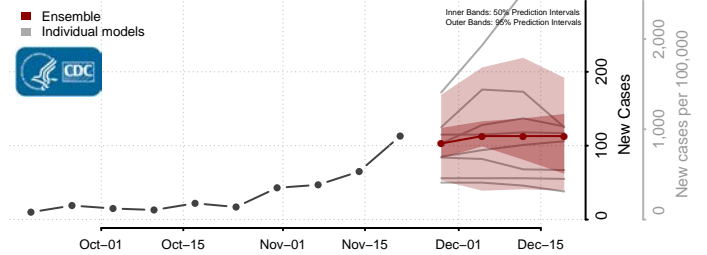

Jefferson County, Montana