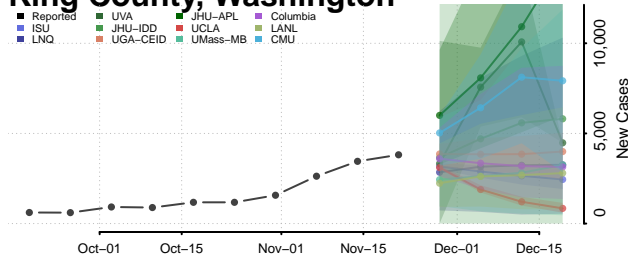

King County, Washington