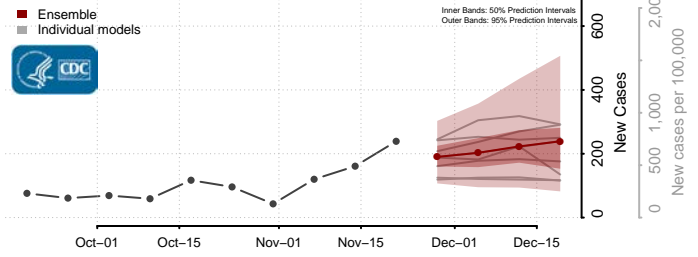

McCurtain County, Oklahoma