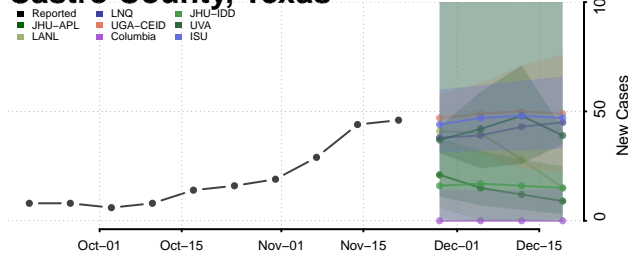

Castro County, Texas