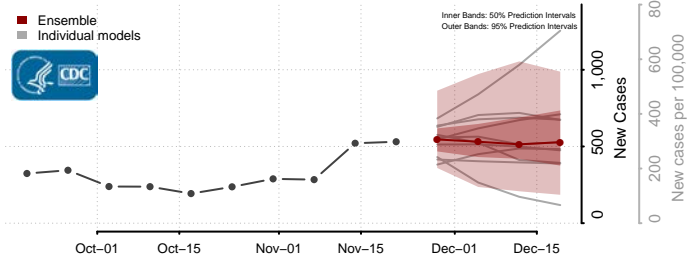

Hancock County, West Virginia

Hardy County, West Virginia

Harrison County, West Virginia

Jackson County, West Virginia

Jefferson County, West Virginia

Kanawha County, West Virginia

Lewis County, West Virginia