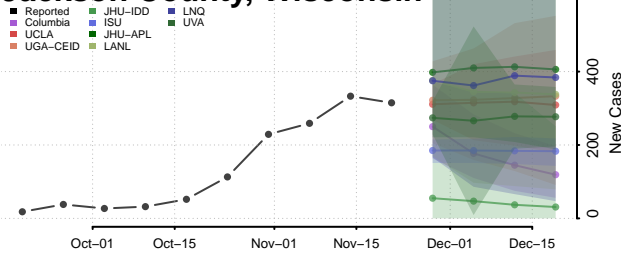

Jackson County, Wisconsin