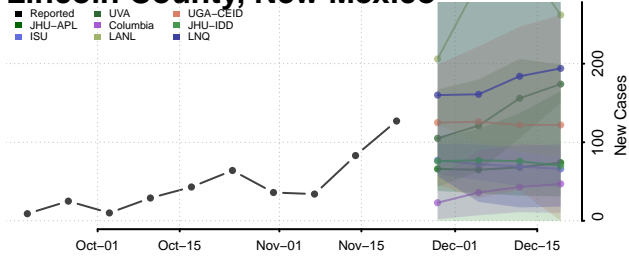

Grant County, New Mexico

Guadalupe County, New Mexico

Harding County, New Mexico

Hidalgo County, New Mexico

Lea County, New Mexico

Lincoln County, New Mexico

Los Alamos County, New Mexico

Luna County, New Mexico