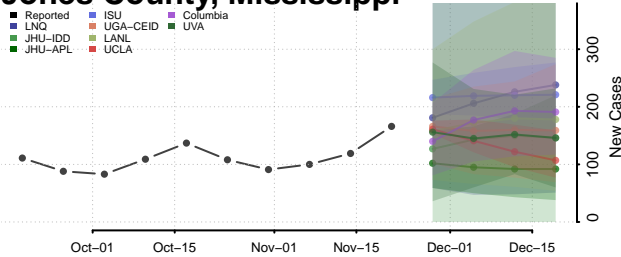

Jones County, Mississippi