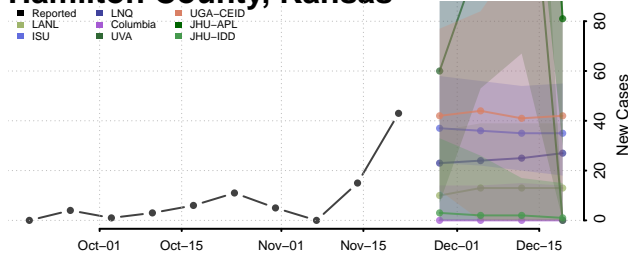

Graham County, Kansas

Grant County, Kansas

Gray County, Kansas

Greeley County, Kansas

Greenwood County, Kansas

Hamilton County, Kansas

Harper County, Kansas

Harvey County, Kansas