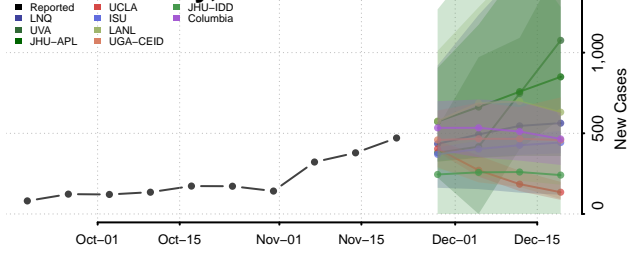

White County, Arkansas