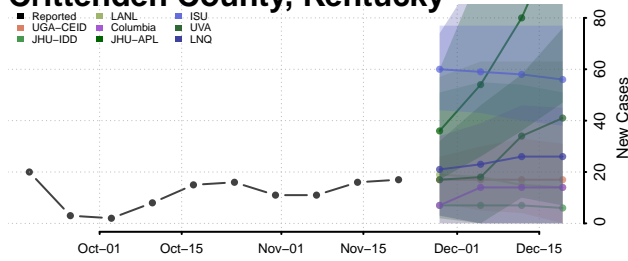

Crittenden County, Kentucky