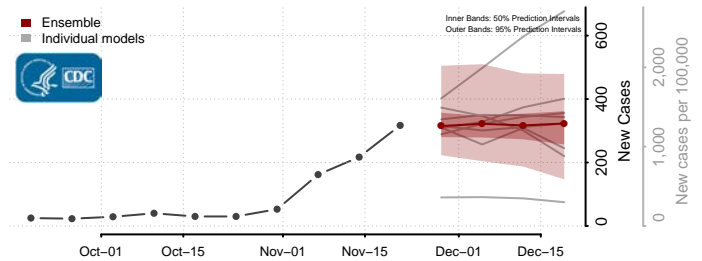

Brown County, Minnesota