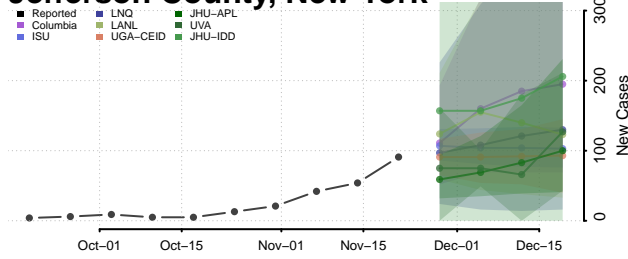

Essex County, New York

Franklin County, New York

Fulton County, New York

Genesee County, New York

Greene County, New York

Hamilton County, New York

Herkimer County, New York

Jefferson County, New York