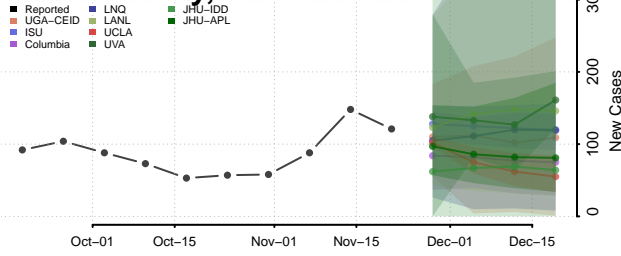

Texas County, Oklahoma