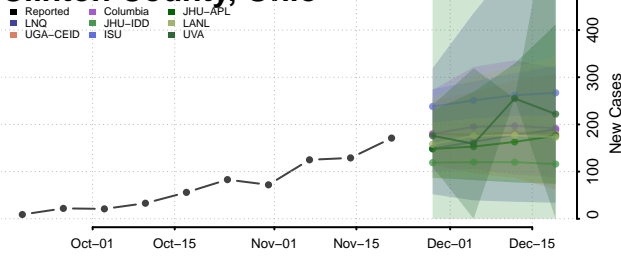

Columbiana County, Ohio

Coshocton County, Ohio

Crawford County, Ohio

Cuyahoga County, Ohio

Darke County, Ohio

Defiance County, Ohio

Delaware County, Ohio

Erie County, Ohio