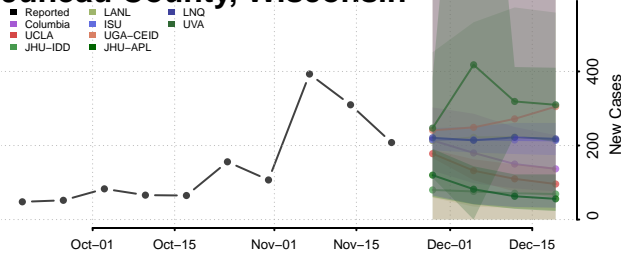

Juneau County, Wisconsin