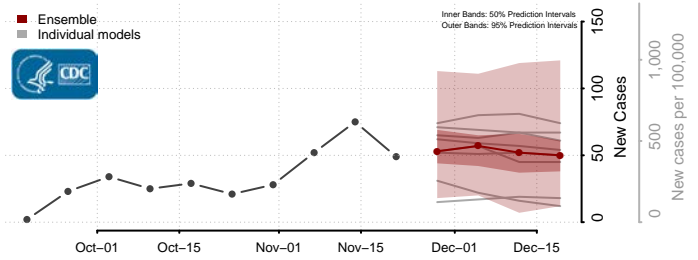

Payette County, Idaho

Power County, Idaho

Shoshone County, Idaho

Teton County, Idaho

Twin Falls County, Idaho

Valley County, Idaho

Washington County, Idaho

Illinois