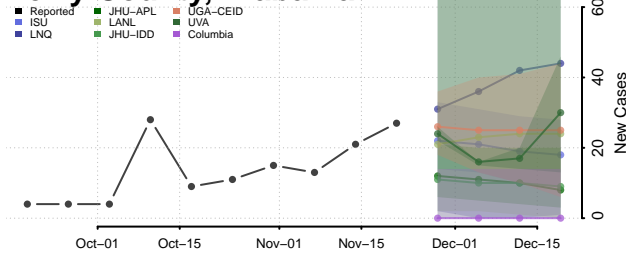

Marion County, Alabama

Marshall County, Alabama

Mobile County, Alabama

Monroe County, Alabama

Montgomery County, Alabama

Morgan County, Alabama

Perry County, Alabama

Pickens County, Alabama

Pike County, Alabama

Randolph County, Alabama

Russell County, Alabama

Shelby County, Alabama

St. Clair County, Alabama

Sumter County, Alabama

Talladega County, Alabama

Tallapoosa County, Alabama