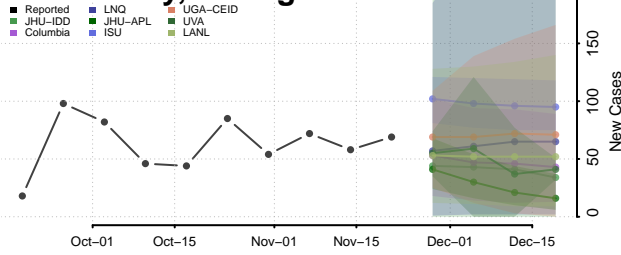

Huron County, Michigan

Ingham County, Michigan

Ionia County, Michigan

Iosco County, Michigan

Iron County, Michigan

Isabella County, Michigan

Jackson County, Michigan

Kalamazoo County, Michigan