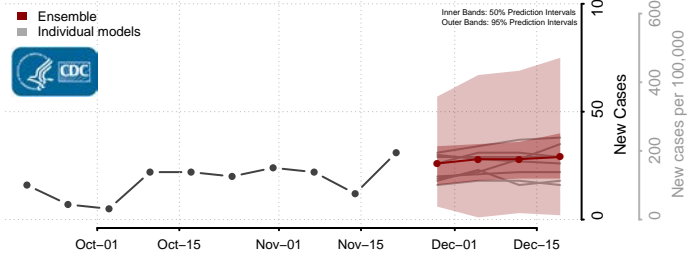

Appomattox County, Virginia