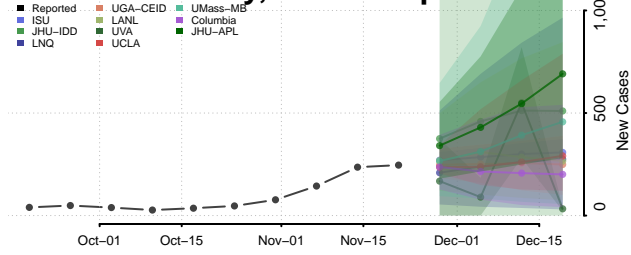

Coos County, New Hampshire

Grafton County, New Hampshire

Hillsborough County, New Hampshire

Merrimack County, New Hampshire

Rockingham County, New Hampshire

Strafford County, New Hampshire

Sullivan County, New Hampshire