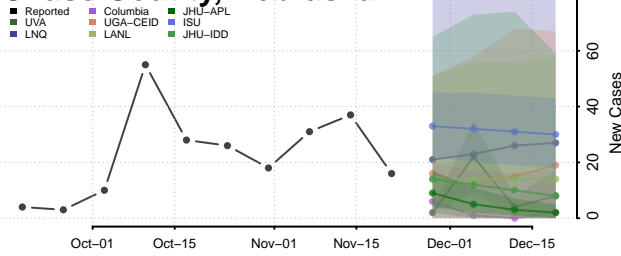

Chase County, Nebraska