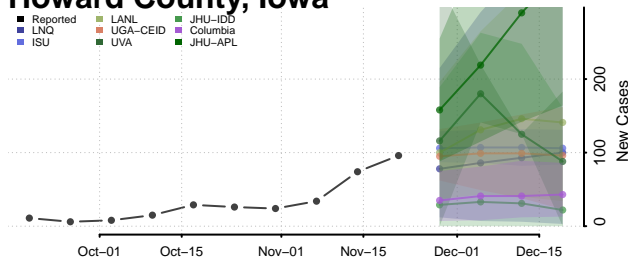

Howard County, Iowa