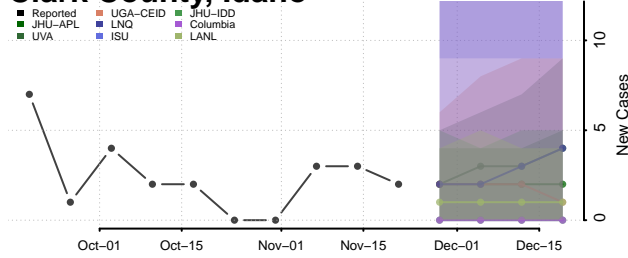

Canyon County, Idaho

Caribou County, Idaho

Cassia County, Idaho

Clark County, Idaho

Clearwater County, Idaho

Custer County, Idaho

Elmore County, Idaho

Franklin County, Idaho