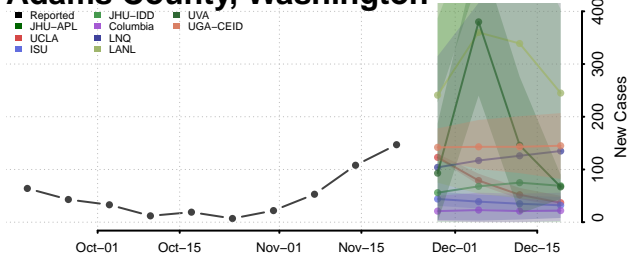

Adams County, Washington