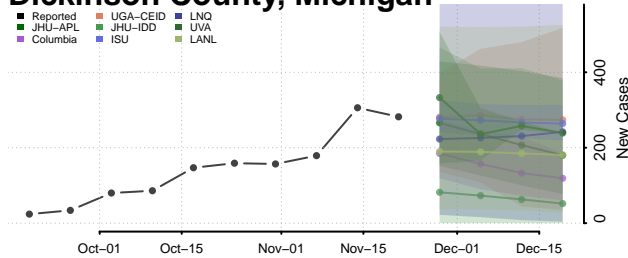

Cheboygan County, Michigan

Chippewa County, Michigan

Clare County, Michigan

Clinton County, Michigan

Crawford County, Michigan

Delta County, Michigan

Dickinson County, Michigan

Eaton County, Michigan