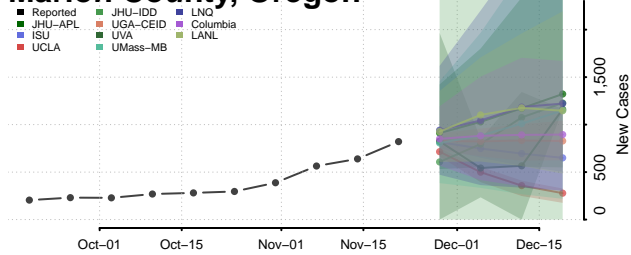

Marion County, Oregon

Morrow County, Oregon

Multnomah County, Oregon

Polk County, Oregon

Sherman County, Oregon

Tillamook County, Oregon

Umatilla County, Oregon

Union County, Oregon