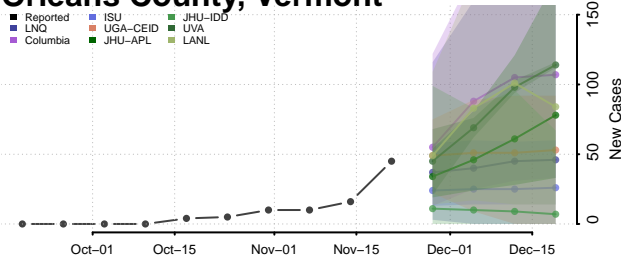

Grand Isle County, Vermont

Lamoille County, Vermont

Orange County, Vermont

Orleans County, Vermont

Rutland County, Vermont

Washington County, Vermont

Windham County, Vermont

Windsor County, Vermont