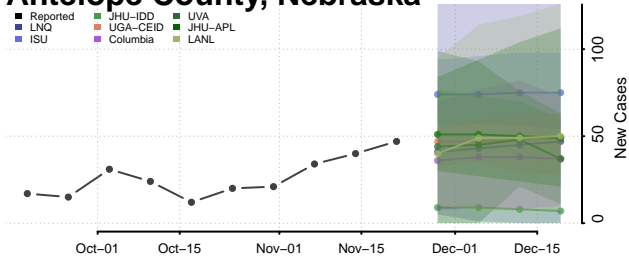

Valley County, Montana

Wheatland County, Montana

Wibaux County, Montana

Yellowstone County, Montana

Nebraska

Adams County, Nebraska

Antelope County, Nebraska

Arthur County, Nebraska