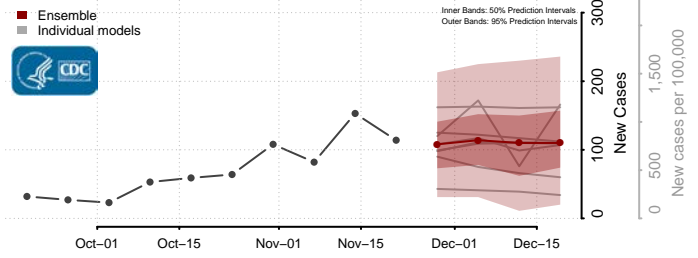

Clay County, South Dakota