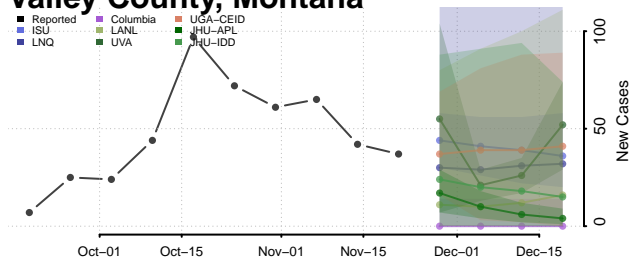

Valley County, Montana