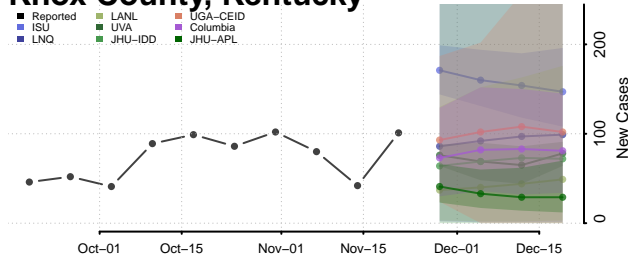

Jackson County, Kentucky

Jefferson County, Kentucky

Jessamine County, Kentucky

Johnson County, Kentucky

Kenton County, Kentucky

Knott County, Kentucky

Knox County, Kentucky

Larue County, Kentucky