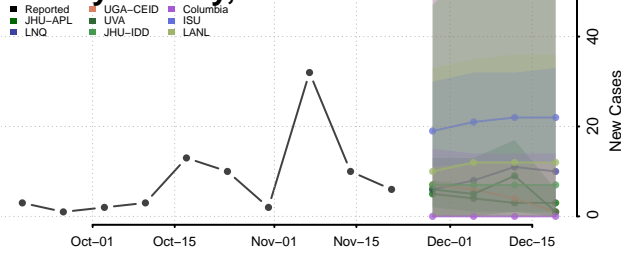

Crosby County, Texas