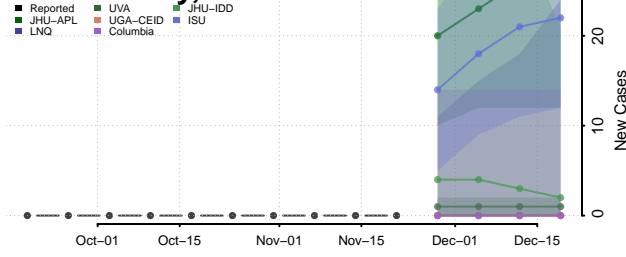

Rich County, Utah