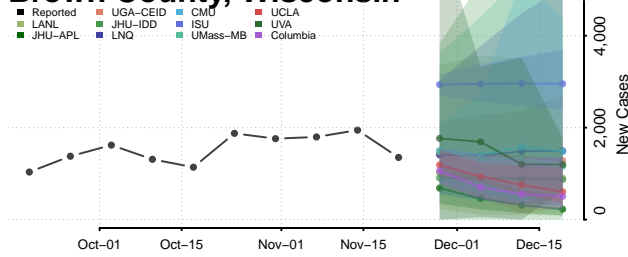

Brown County, Wisconsin