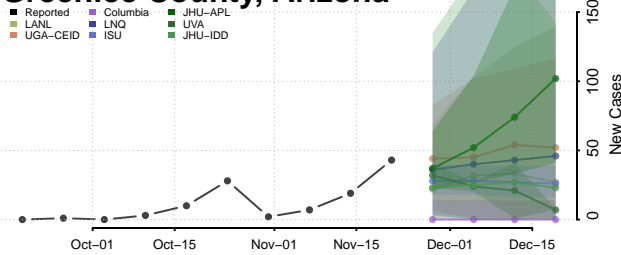

Greenlee County, Arizona