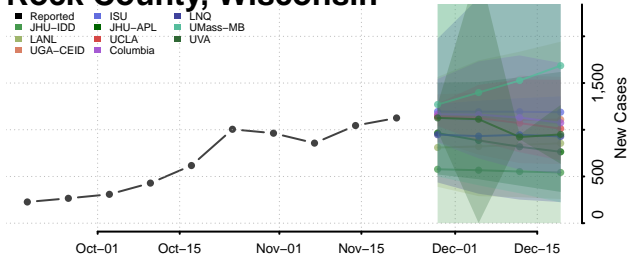

Rock County, Wisconsin