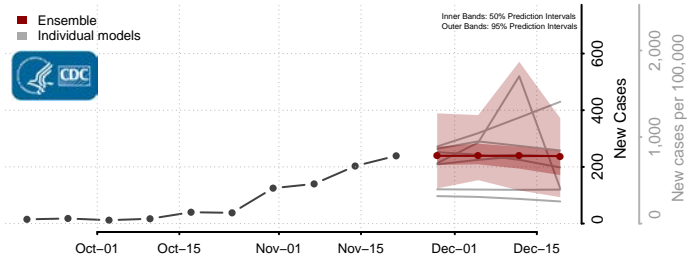

Marshall County, West Virginia