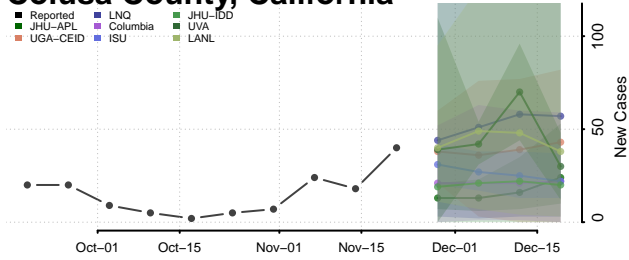

California

Alameda County, California

Alpine County, California

Amador County, California

Butte County, California

Calaveras County, California

Colusa County, California

Contra Costa County, California