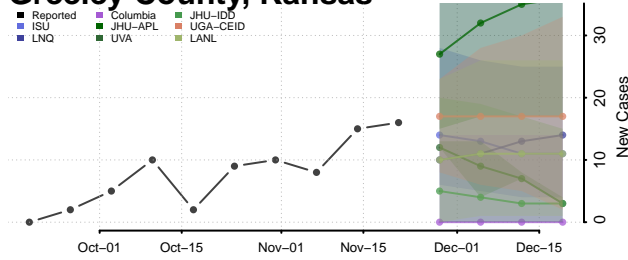

Graham County, Kansas

Grant County, Kansas

Gray County, Kansas

Greeley County, Kansas

Greenwood County, Kansas

Hamilton County, Kansas

Harper County, Kansas

Harvey County, Kansas