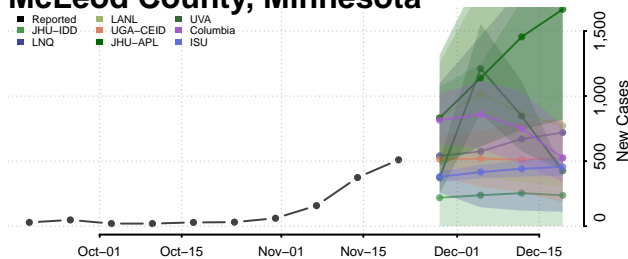

McLeod County, Minnesota