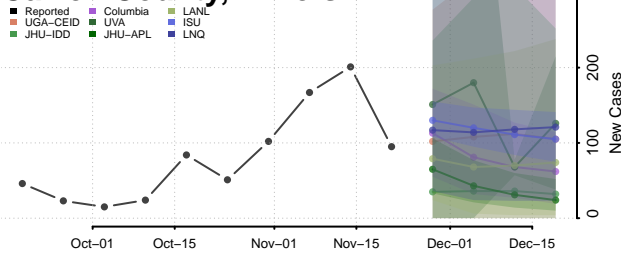

Carroll County, Illinois