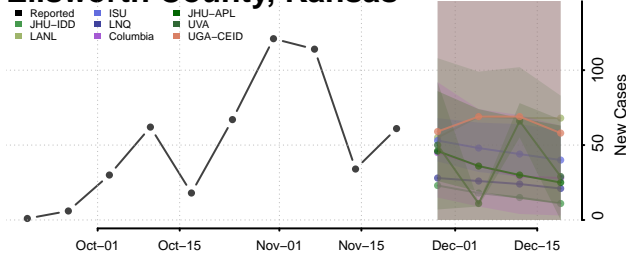

Ellsworth County, Kansas