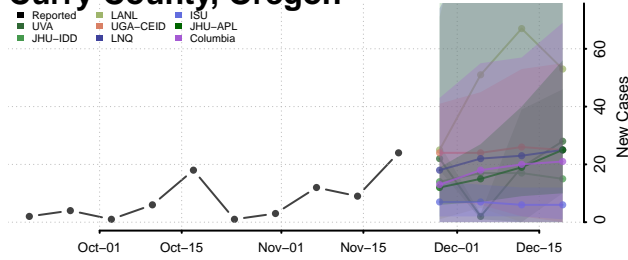

Curry County, Oregon