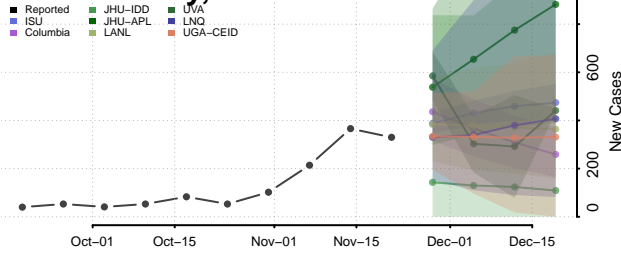

Houston County, Minnesota

Hubbard County, Minnesota

Isanti County, Minnesota

Itasca County, Minnesota

Jackson County, Minnesota

Kanabec County, Minnesota

Kandiyohi County, Minnesota

Kittson County, Minnesota