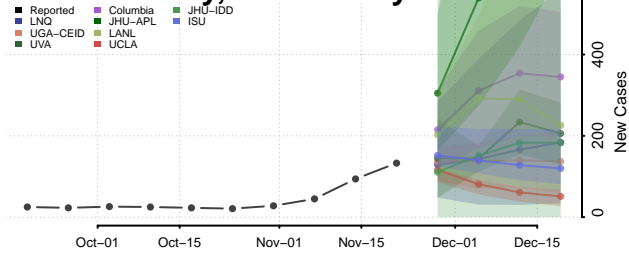

Salem County, New Jersey