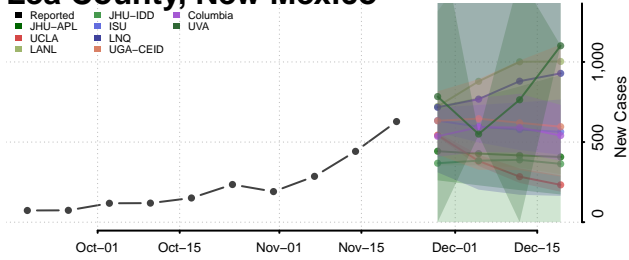

Grant County, New Mexico

Guadalupe County, New Mexico

Harding County, New Mexico

Hidalgo County, New Mexico

Lea County, New Mexico

Lincoln County, New Mexico

Los Alamos County, New Mexico

Luna County, New Mexico