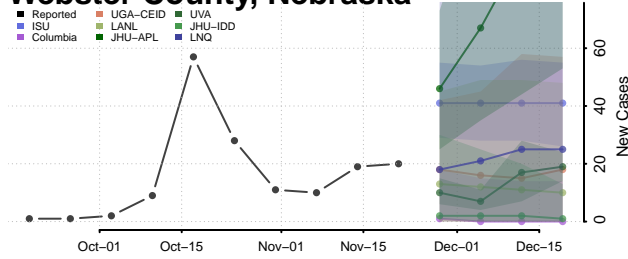

Webster County, Nebraska