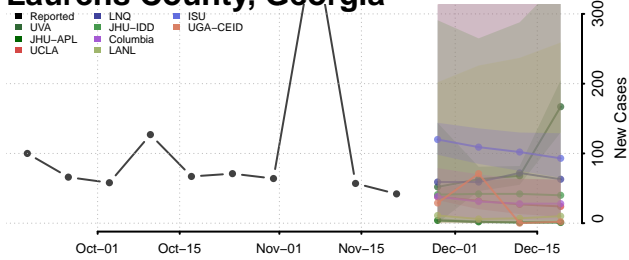

Laurens County, Georgia