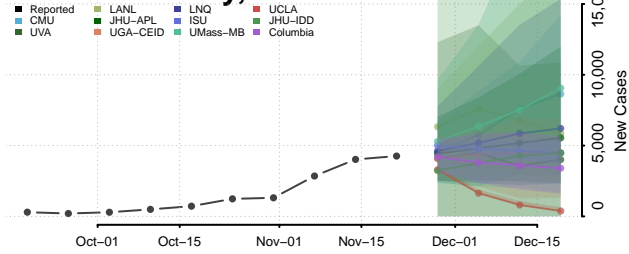

EI Paso County, Colorado