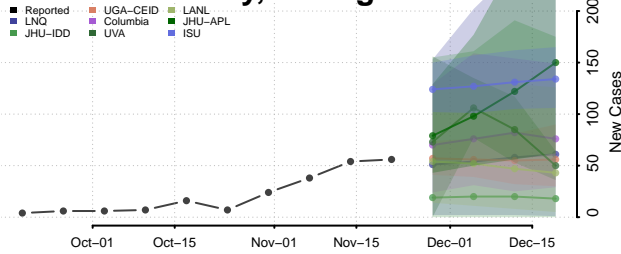

Kalkaska County, Michigan