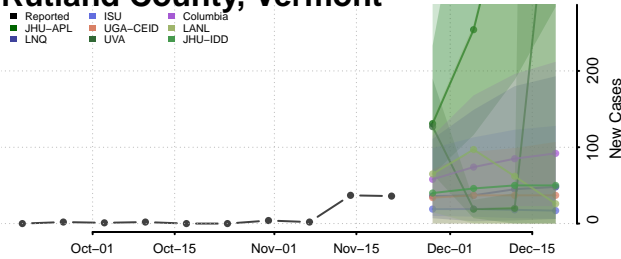

Grand Isle County, Vermont

Lamoille County, Vermont

Orange County, Vermont

Orleans County, Vermont

Rutland County, Vermont

Washington County, Vermont

Windham County, Vermont

Windsor County, Vermont