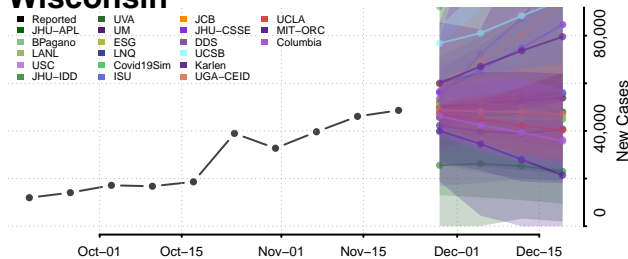

Wetzel County, West Virginia

Wirt County, West Virginia

Wood County, West Virginia

Wyoming County, West Virginia

Wisconsin

Adams County, Wisconsin

Ashland County, Wisconsin

Barron County, Wisconsin