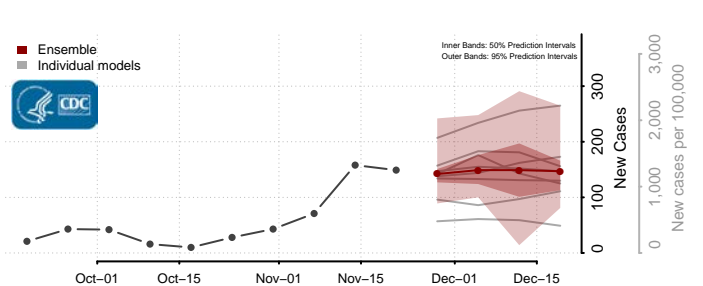

Calhoun County, Iowa

Carroll County, Iowa

Cass County, Iowa

Cedar County, Iowa

Cerro Gordo County, Iowa

Cherokee County, Iowa

Chickasaw County, Iowa

Clarke County, Iowa