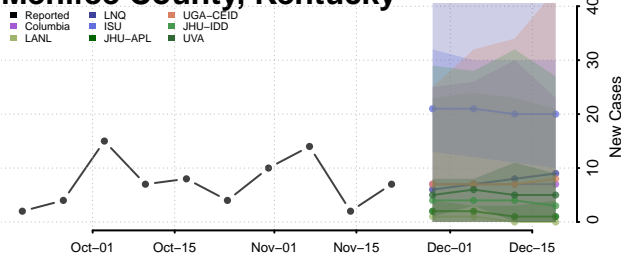

McCracken County, Kentucky

McCreary County, Kentucky

McLean County, Kentucky

Meade County, Kentucky

Menifee County, Kentucky

Mercer County, Kentucky

Metcalfe County, Kentucky

Monroe County, Kentucky