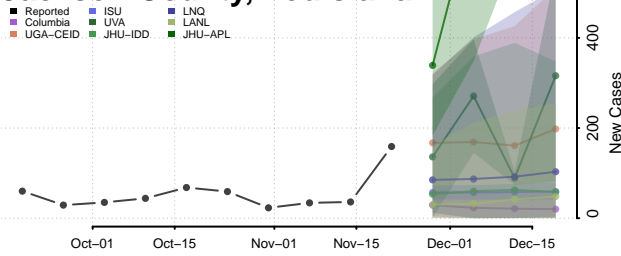

Franklin County, Louisiana

Grant County, Louisiana

Iberia County, Louisiana

Iberville County, Louisiana

Jackson County, Louisiana

Jefferson County, Louisiana

Jefferson Davis County, Louisiana

Lafayette County, Louisiana