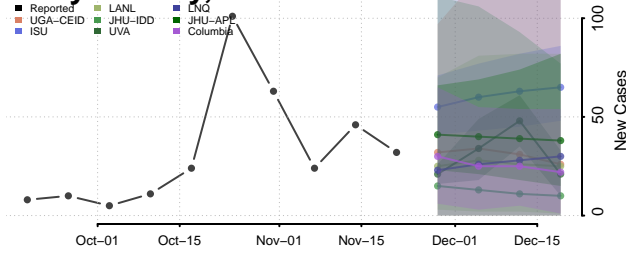

Perry County, Tennessee