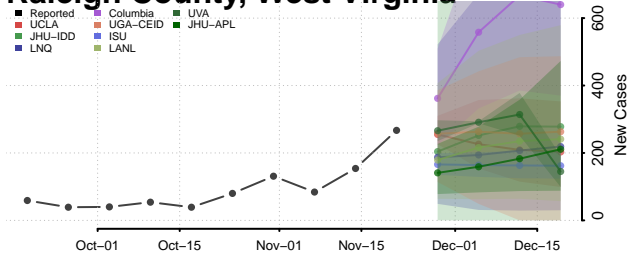

Pleasants County, West Virginia

Pocahontas County, West Virginia

Preston County, West Virginia

Putnam County, West Virginia

Raleigh County, West Virginia

Randolph County, West Virginia

Ritchie County, West Virginia