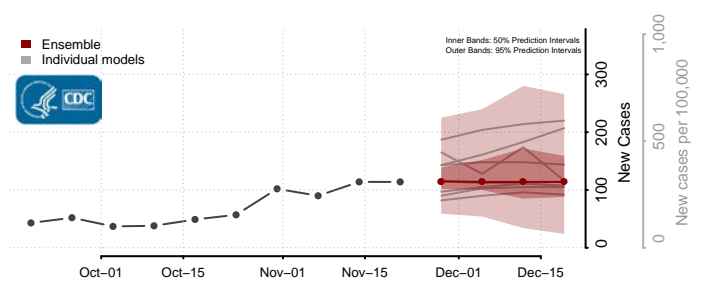

Wilkin County, Minnesota

Winona County, Minnesota

Wright County, Minnesota

Yellow Medicine County, Minnesota

Mississippi

Adams County, Mississippi

Alcorn County, Mississippi

Amite County, Mississippi