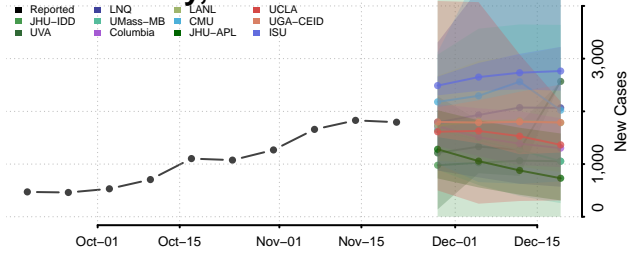

Cass County, North Dakota