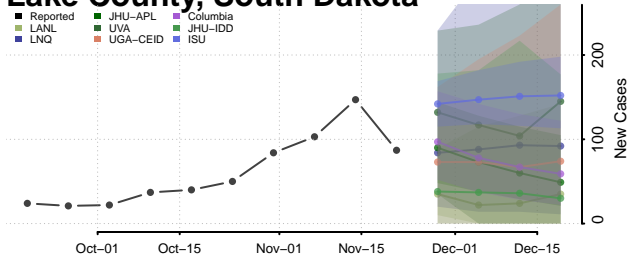

Lake County, South Dakota