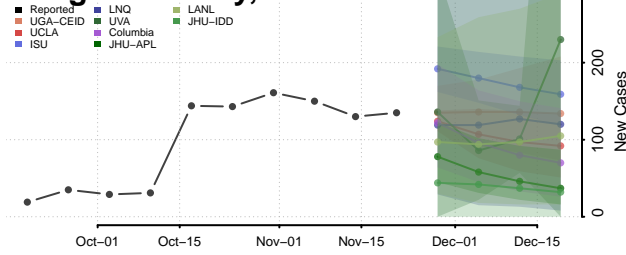

Crawford County, Illinois

Cumberland County, Illinois

De Witt County, Illinois

DeKalb County, Illinois

Douglas County, Illinois

DuPage County, Illinois

Edgar County, Illinois

Edwards County, Illinois