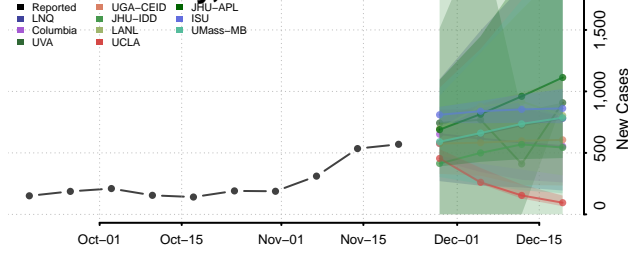

Wood County, Ohio

Wyandot County, Ohio

Oklahoma

Adair County, Oklahoma

Alfalfa County, Oklahoma

Atoka County, Oklahoma

Beaver County, Oklahoma

Beckham County, Oklahoma