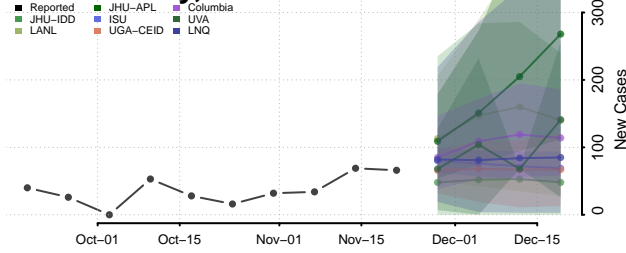

Dent County, Missouri