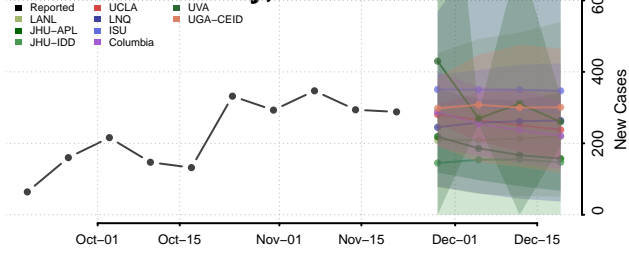

Manitowoc County, Wisconsin

Marathon County, Wisconsin

Marinette County, Wisconsin

Marquette County, Wisconsin

Menominee County, Wisconsin

Milwaukee County, Wisconsin

Monroe County, Wisconsin

Oconto County, Wisconsin