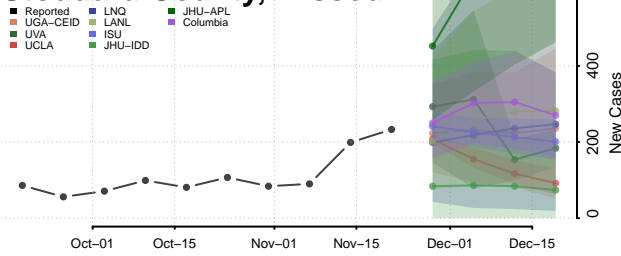

Stoddard County, Missouri