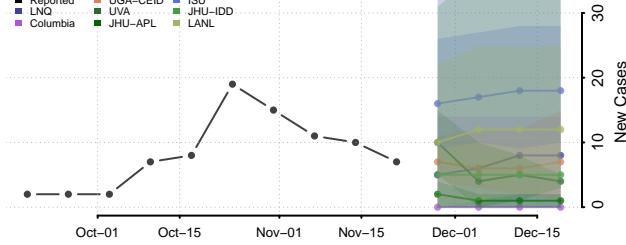

Fisher County, Texas