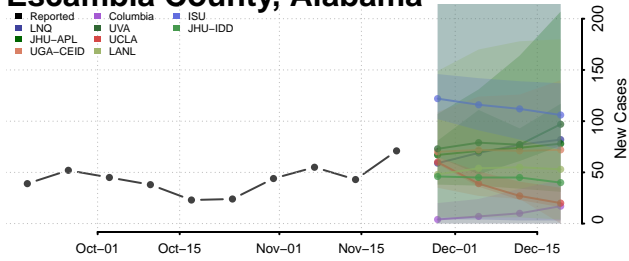

Dale County, Alabama

Dallas County, Alabama

DeKalb County, Alabama

Elmore County, Alabama

Escambia County, Alabama

Etowah County, Alabama

Fayette County, Alabama

Franklin County, Alabama