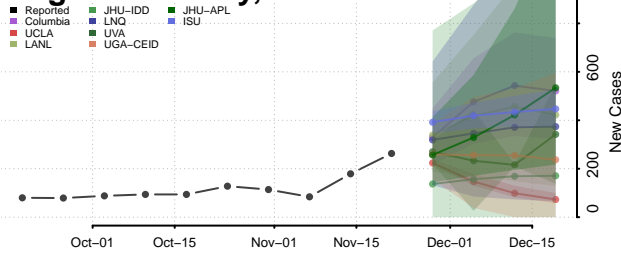

Texas County, Oklahoma

Tillman County, Oklahoma

Tulsa County, Oklahoma

Wagoner County, Oklahoma

Washington County, Oklahoma

Washita County, Oklahoma

Woods County, Oklahoma

Woodward County, Oklahoma