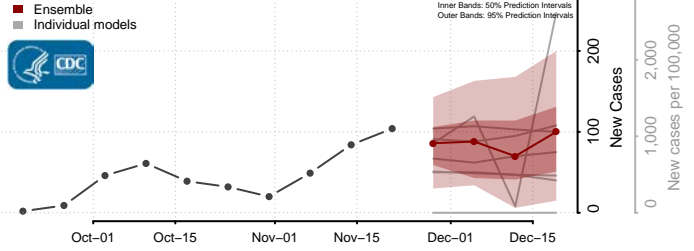

Beaverhead County, Montana