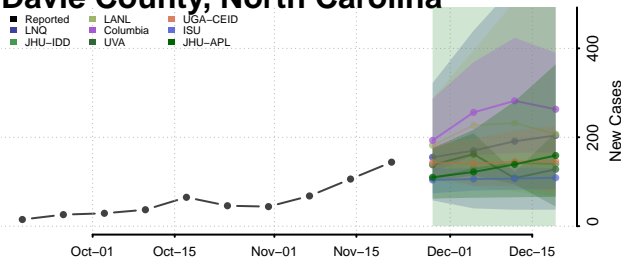

Davie County, North Carolina