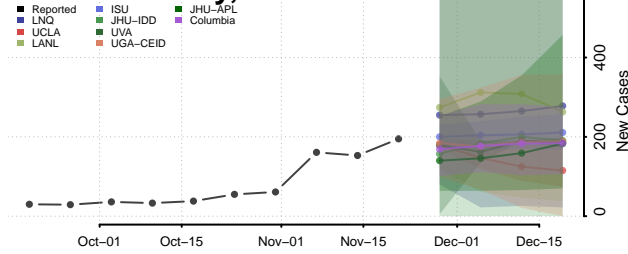

Wolfe County, Kentucky

Woodford County, Kentucky

Louisiana

Acadia County, Louisiana

Allen County, Louisiana

Ascension County, Louisiana

Assumption County, Louisiana

Avoyelles County, Louisiana