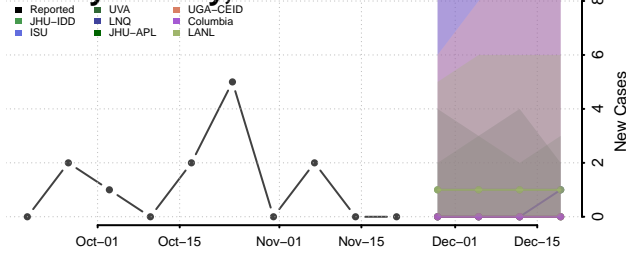

Motley County, Texas