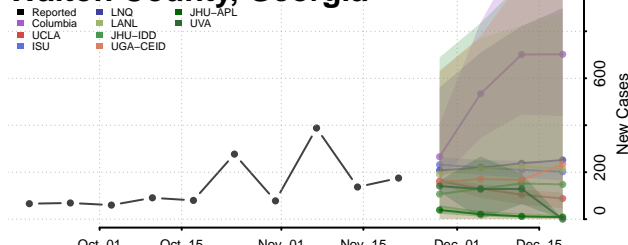

Terrell County, Georgia

Turner County, Georgia

Twiggs County, Georgia

Union County, Georgia

Upson County, Georgia

Walker County, Georgia

Walton County, Georgia

Ware County, Georgia