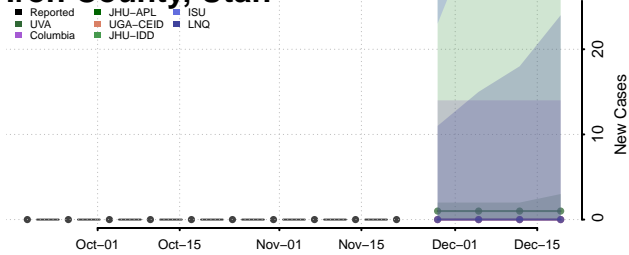

Daggett County, Utah

Davis County, Utah

Duchesne County, Utah

Emery County, Utah

Garfield County, Utah

Grand County, Utah

Iron County, Utah

Juab County, Utah