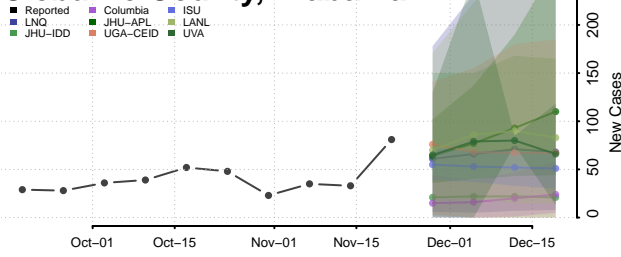

Cleburne County, Alabama