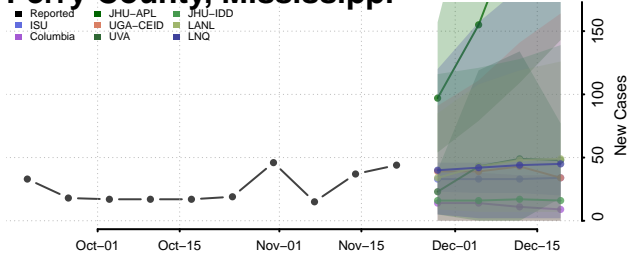

Perry County, Mississippi