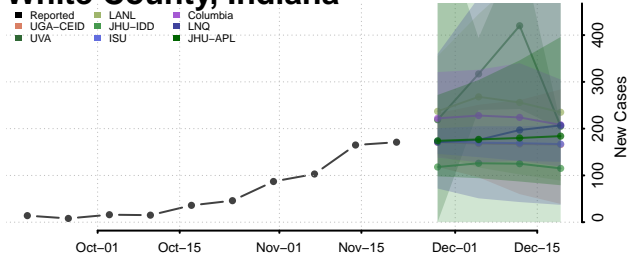

White County, Indiana