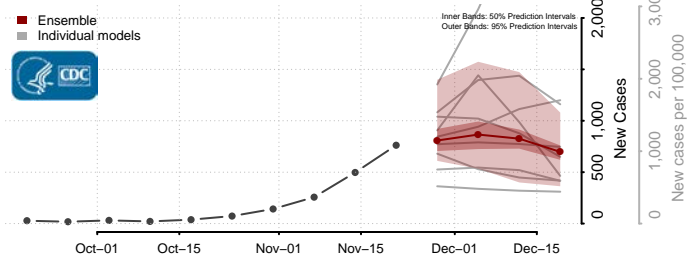

Piscataquis County, Maine

Sagadahoc County, Maine

Somerset County, Maine

Waldo County, Maine

Washington County, Maine

York County, Maine

Maryland

Allegany County, Maryland