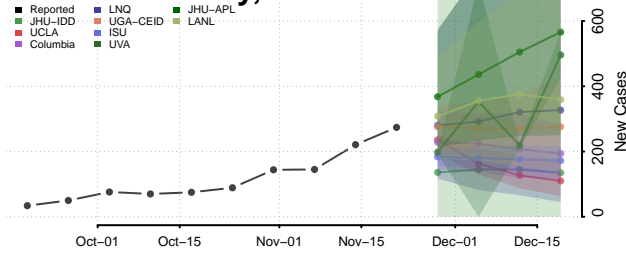

Wasatch County, Utah