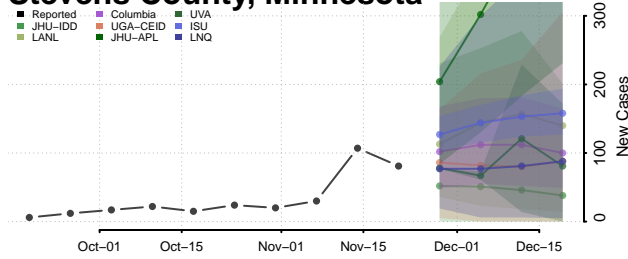

Roseau County, Minnesota

Scott County, Minnesota

Sherburne County, Minnesota

Sibley County, Minnesota

St. Louis County, Minnesota

Stearns County, Minnesota

Steele County, Minnesota

Stevens County, Minnesota