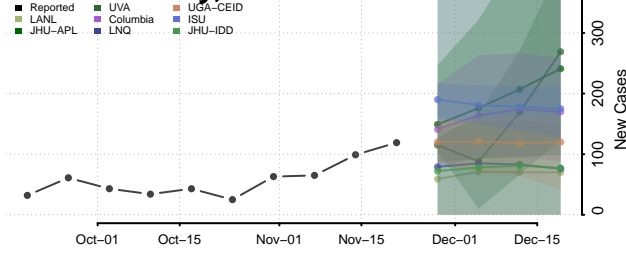

Miami County, Kansas