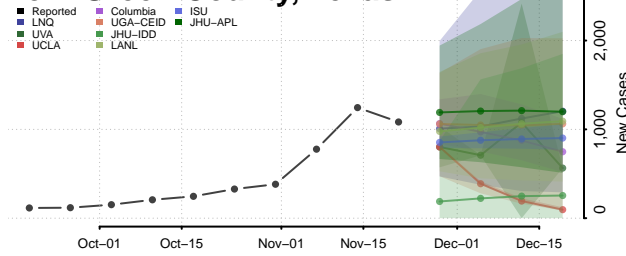

Tom Green County, Texas