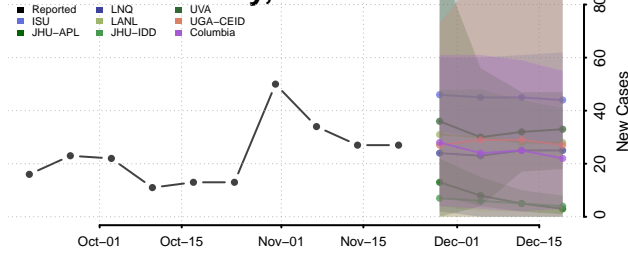

Audubon County, Iowa