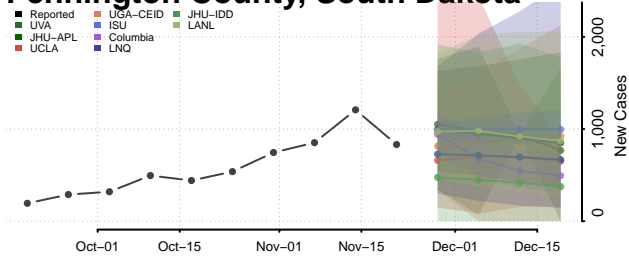

Pennington County, South Dakota