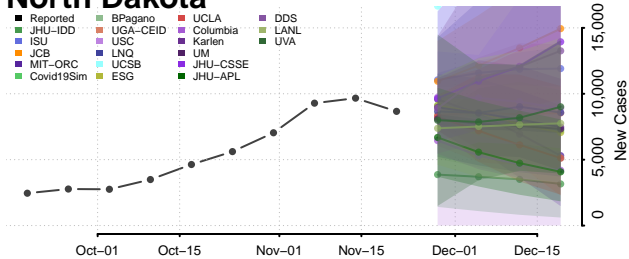

North Dakota