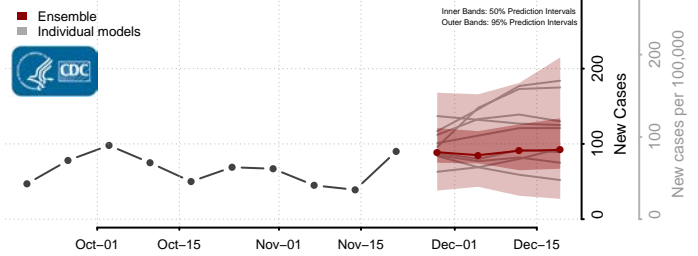

Albemarle County, Virginia