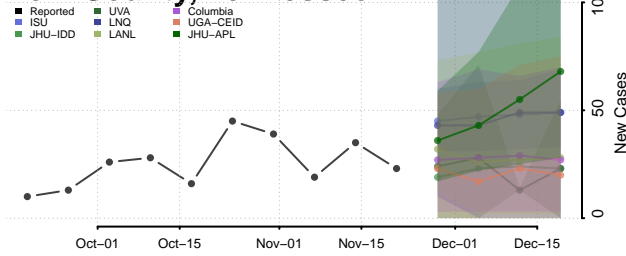

Polk County, Tennessee