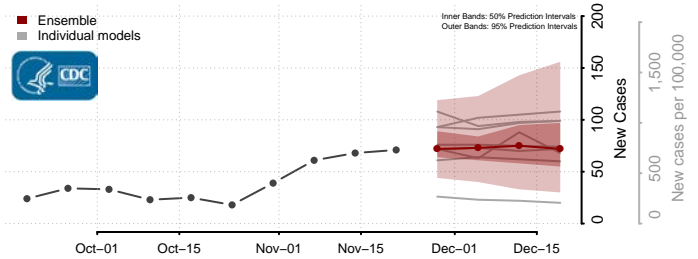

Wilkin County, Minnesota

Winona County, Minnesota

Wright County, Minnesota

Yellow Medicine County, Minnesota

Mississippi

Adams County, Mississippi

Alcorn County, Mississippi

Amite County, Mississippi