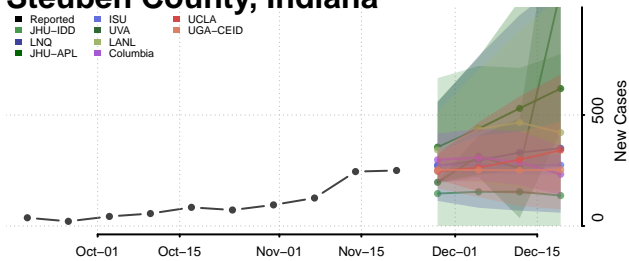

Stauben County, Indiana