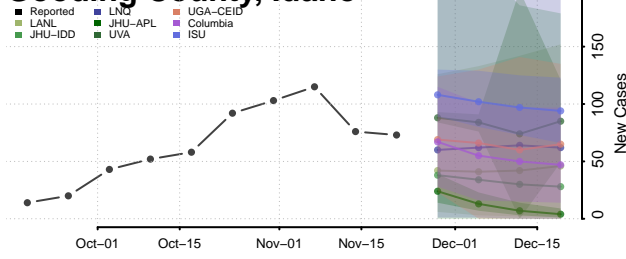

Gooding County, Idaho