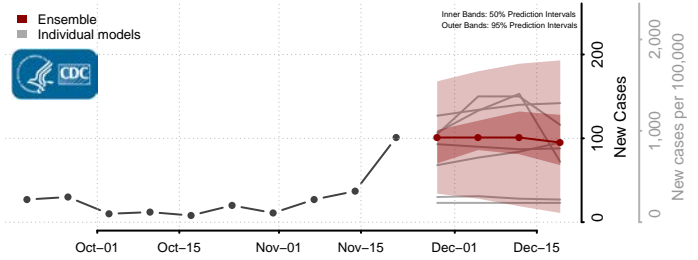

Wilkin County, Minnesota

Winona County, Minnesota

Wright County, Minnesota

Yellow Medicine County, Minnesota

Mississippi

Adams County, Mississippi

Alcorn County, Mississippi

Amite County, Mississippi