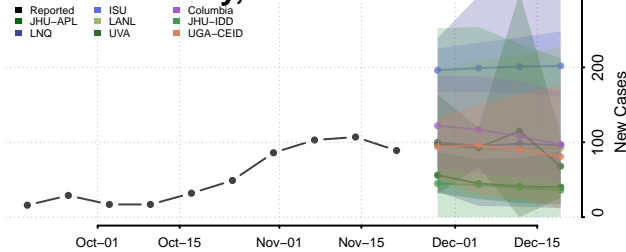

Saline County, Nebraska

Sarpy County, Nebraska

Saunders County, Nebraska

Scotts Bluff County, Nebraska

Seward County, Nebraska

Sheridan County, Nebraska

Sherman County, Nebraska

Sioux County, Nebraska