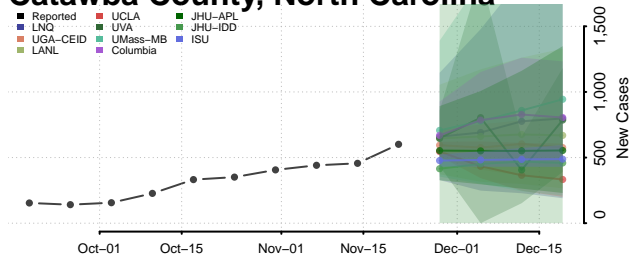

Camden County, North Carolina

Carteret County, North Carolina

Caswell County, North Carolina

Catawba County, North Carolina

Chatham County, North Carolina

Cherokee County, North Carolina

Chowan County, North Carolina