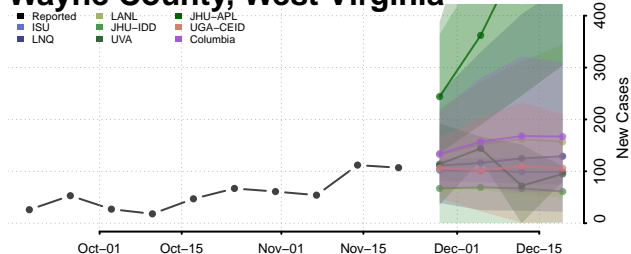

Wayne County, West Virginia