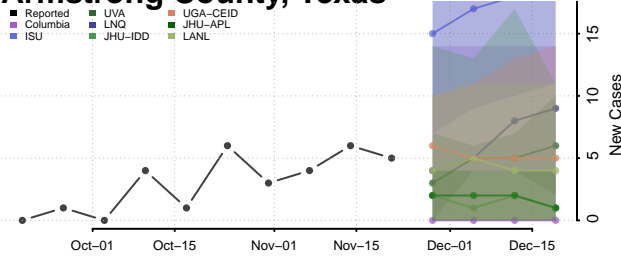

Armstrong County, Texas