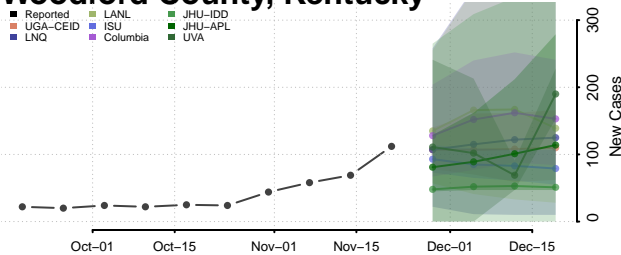

Woodford County, Kentucky