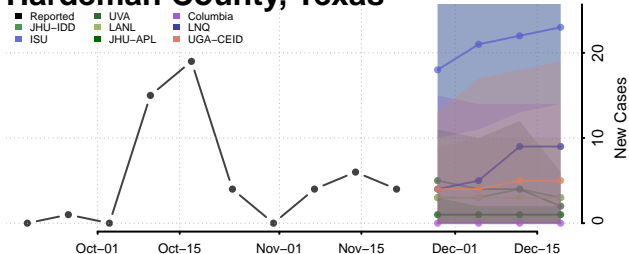

Gregg County, Texas

Grimes County, Texas

Guadalupe County, Texas

Hale County, Texas

Hall County, Texas

Hamilton County, Texas

Hansford County, Texas

Hardeman County, Texas