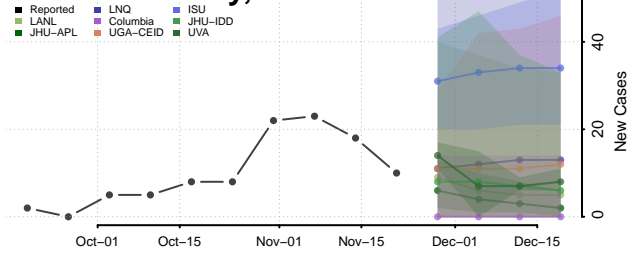

Ziebach County, South Dakota