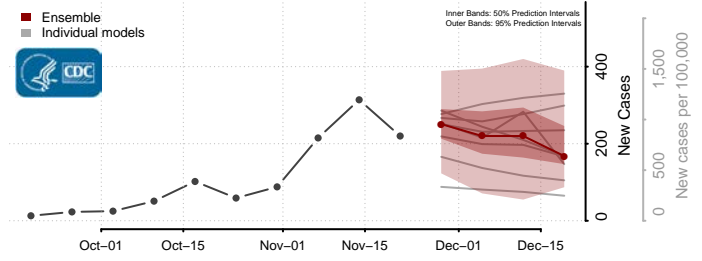

Marshall County, Minnesota

Martin County, Minnesota

McLeod County, Minnesota

Meeker County, Minnesota

Mille Lacs County, Minnesota

Morrison County, Minnesota

Mower County, Minnesota

Murray County, Minnesota