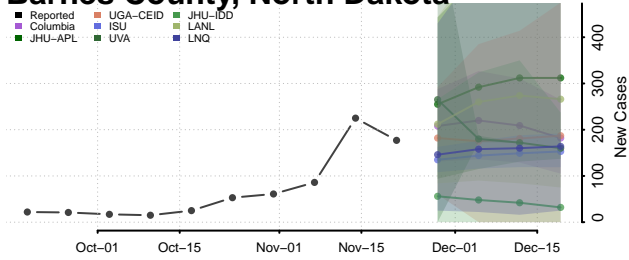

Barnes County, North Dakota