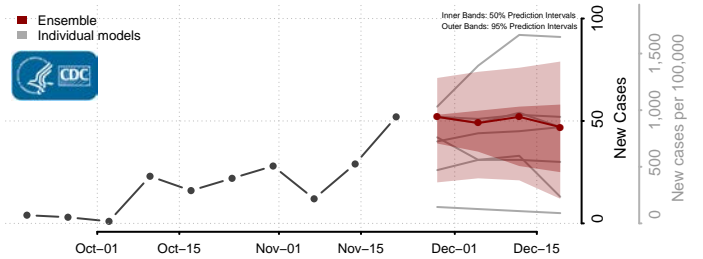

Koochiching County, Minnesota

Lac qui Parle County, Minnesota

Lake County, Minnesota

Lake of the Woods County, Minnesota

Le Sueur County, Minnesota

Lincoln County, Minnesota

Lyon County, Minnesota

Mahnomen County, Minnesota