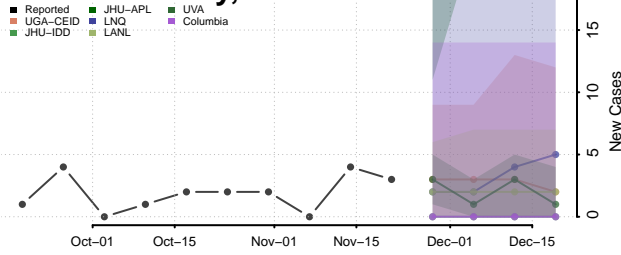

Yakutat County, Alaska