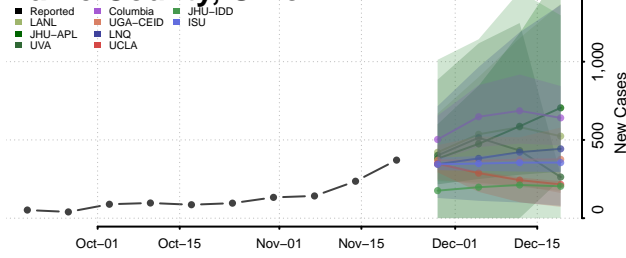

Columbiana County, Ohio

Coshocton County, Ohio

Crawford County, Ohio

Cuyahoga County, Ohio

Darke County, Ohio

Defiance County, Ohio

Delaware County, Ohio

Erie County, Ohio