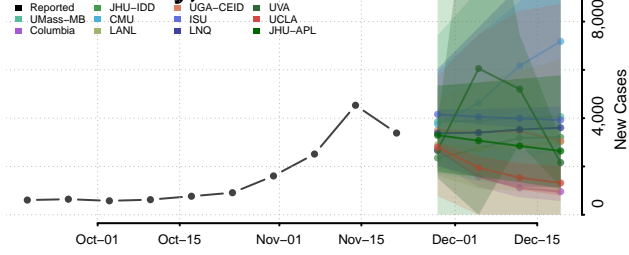

Polk County, Iowa