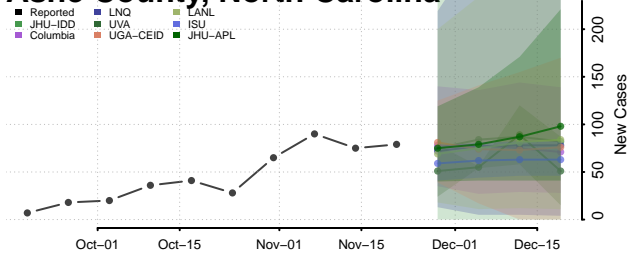

Alamance County, North Carolina

Alexander County, North Carolina

Alleghany County, North Carolina

Anson County, North Carolina

Ashe County, North Carolina

Avery County, North Carolina

Beaufort County, North Carolina