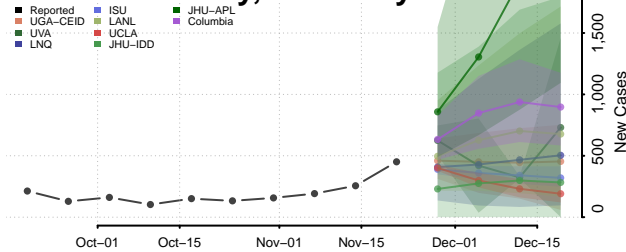

Madison County, Kentucky