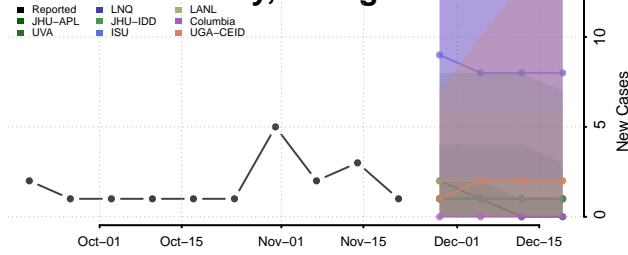

Stephens County, Georgia

Stewart County, Georgia

Sumter County, Georgia

Talbot County, Georgia

Taliaferro County, Georgia

Tattnall County, Georgia

Taylor County, Georgia

Telfair County, Georgia