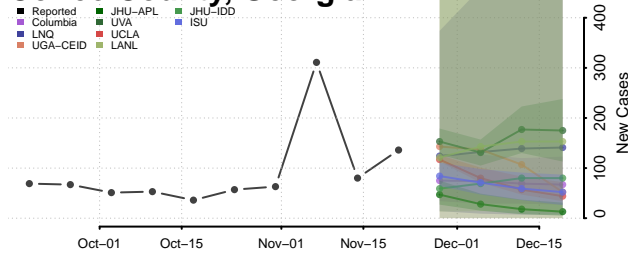

Clayton County, Georgia

Clinch County, Georgia

Cobb County, Georgia

Coffee County, Georgia

Colquitt County, Georgia

Columbia County, Georgia

Cook County, Georgia

Coweta County, Georgia