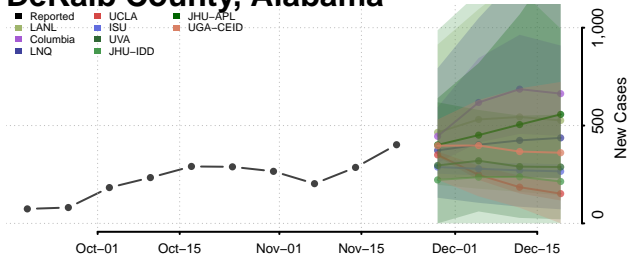

Cleburne County, Alabama

Coffee County, Alabama

Colbert County, Alabama

Conecuh County, Alabama

Coosa County, Alabama

Covington County, Alabama

Crenshaw County, Alabama

Cullman County, Alabama

Dale County, Alabama

Dallas County, Alabama

DeKalb County, Alabama

Elmore County, Alabama

Escambia County, Alabama

Etowah County, Alabama

Fayette County, Alabama

Franklin County, Alabama