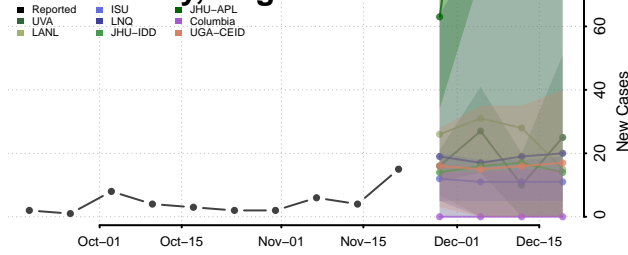

Bath County, Virginia