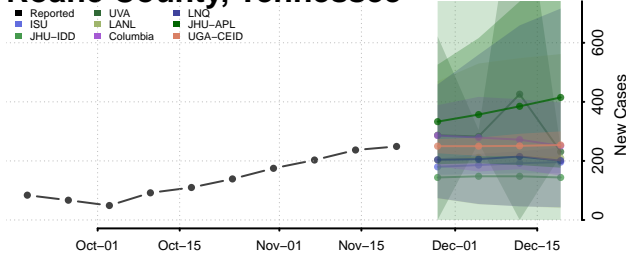

Roane County, Tennessee