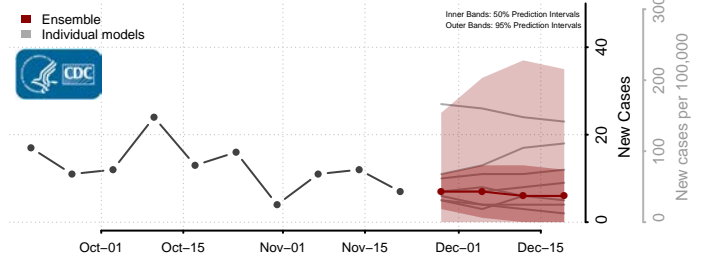

Brunswick County, Virginia