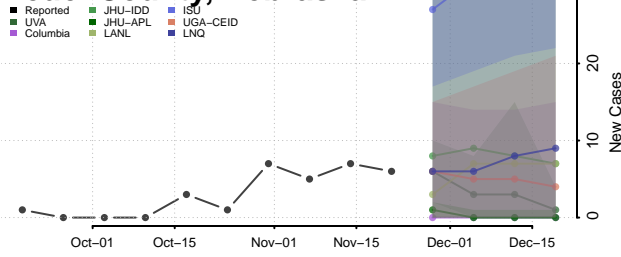

Cuming County, Nebraska

Custer County, Nebraska

Dakota County, Nebraska

Dawes County, Nebraska

Dawson County, Nebraska

Deuel County, Nebraska

Dixon County, Nebraska

Dodge County, Nebraska