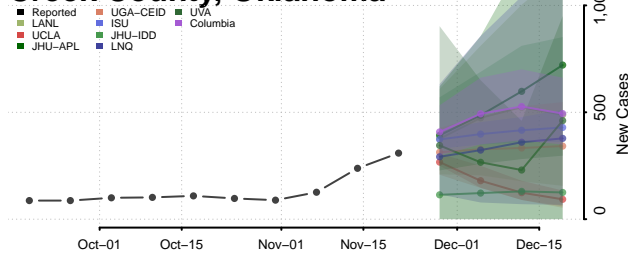

Creek County, Oklahoma