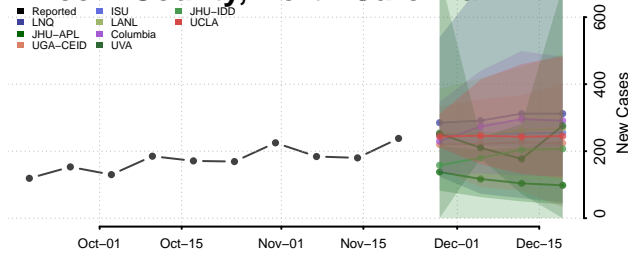

Lincoln County, North Carolina