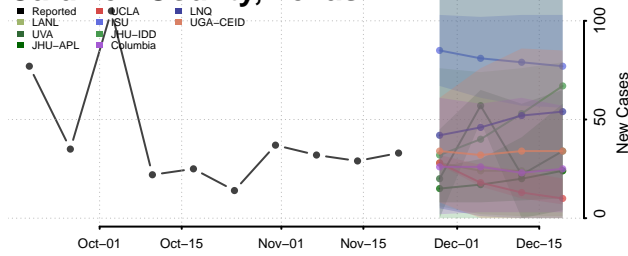

Caldwell County, Texas