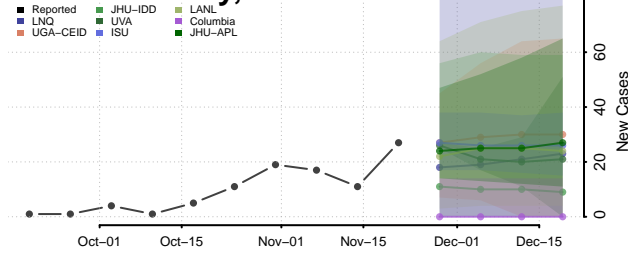

Lemhi County, Idaho

Lewis County, Idaho

Lincoln County, Idaho

Madison County, Idaho

Minidoka County, Idaho

Nez Perce County, Idaho

Oneida County, Idaho

Owyhee County, Idaho