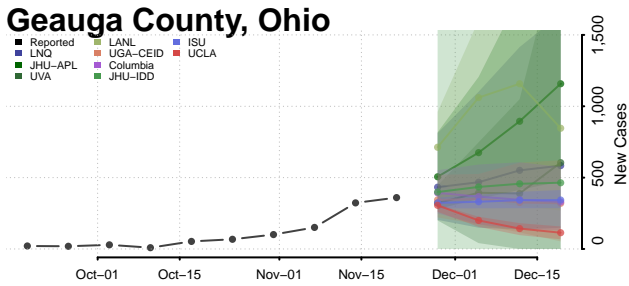

Geauga County, Ohio