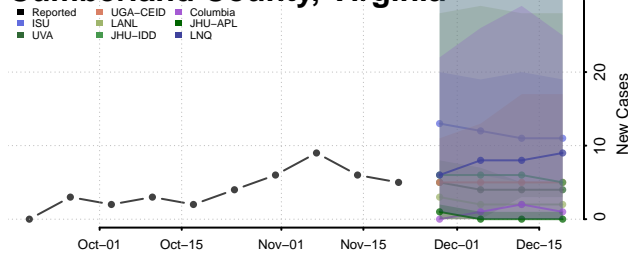

Cumberland County, Virginia