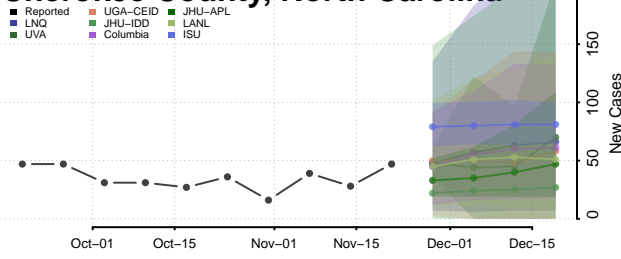

Camden County, North Carolina

Carteret County, North Carolina

Caswell County, North Carolina

Catawba County, North Carolina

Chatham County, North Carolina

Cherokee County, North Carolina

Chowan County, North Carolina