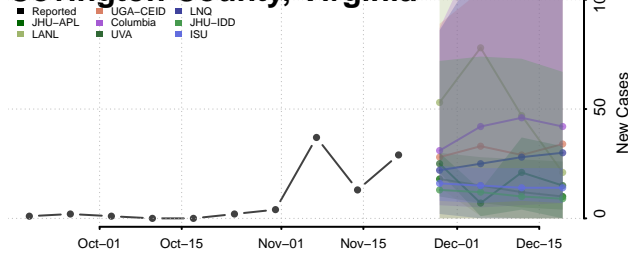

Charlotte County, Virginia

Charlottesville County, Virginia

Chesapeake County, Virginia

Chesterfield County, Virginia

Clarke County, Virginia

Colonial Heights County, Virginia

Covington County, Virginia

Craig County, Virginia