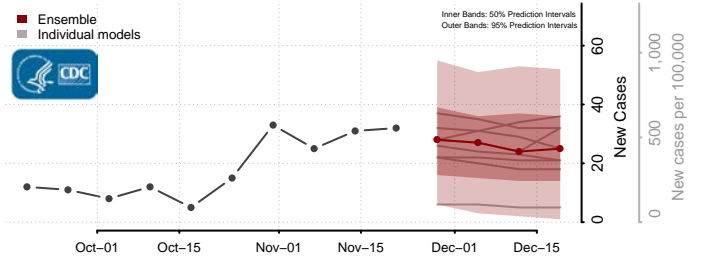

Alexander County, Illinois