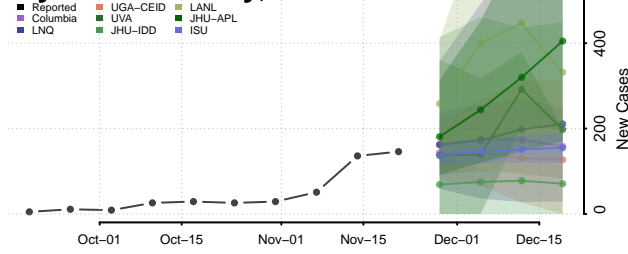

Wood County, Ohio

Wyandot County, Ohio

Oklahoma

Adair County, Oklahoma

Alfalfa County, Oklahoma

Atoka County, Oklahoma

Beaver County, Oklahoma

Beckham County, Oklahoma