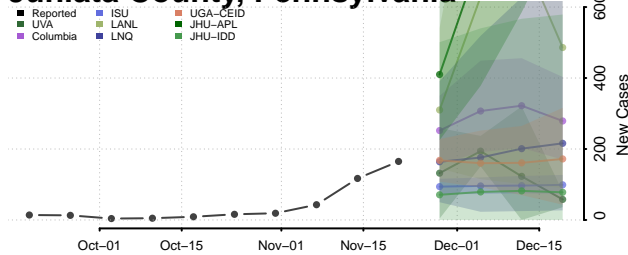

Forest County, Pennsylvania

Franklin County, Pennsylvania

Fulton County, Pennsylvania

Greene County, Pennsylvania

Huntingdon County, Pennsylvania

Indiana County, Pennsylvania

Jefferson County, Pennsylvania

Juniata County, Pennsylvania