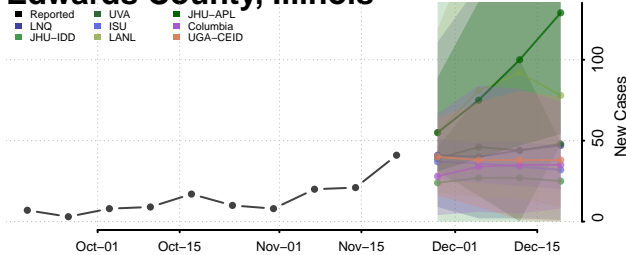

Crawford County, Illinois

Cumberland County, Illinois

De Witt County, Illinois

DeKalb County, Illinois

Douglas County, Illinois

DuPage County, Illinois

Edgar County, Illinois

Edwards County, Illinois