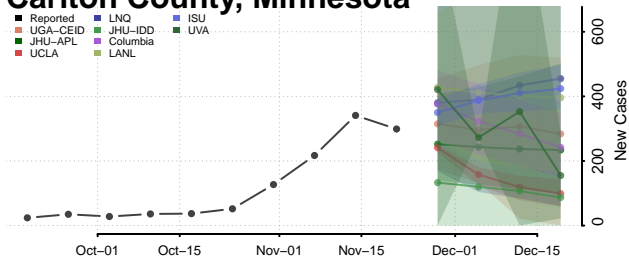

Carlton County, Minnesota