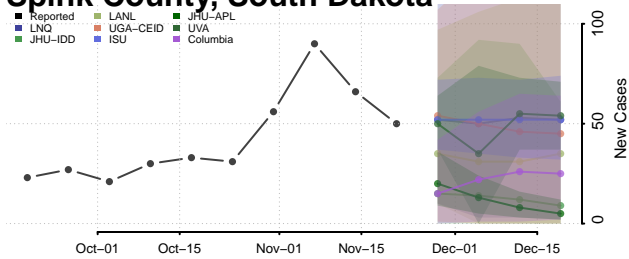

Spink County, South Dakota