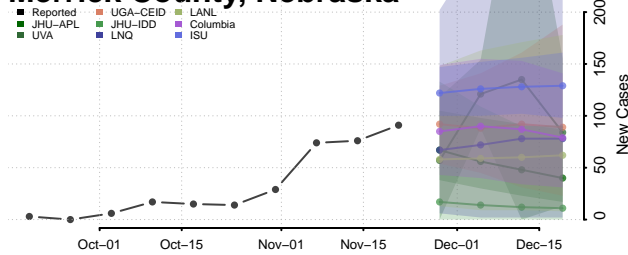

Merrick County, Nebraska