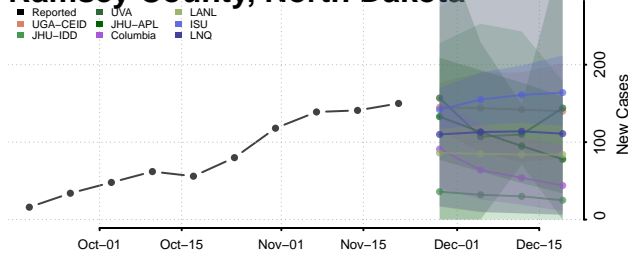

Morton County, North Dakota

Mountrail County, North Dakota

Nelson County, North Dakota

Oliver County, North Dakota

Pembina County, North Dakota

Pierce County, North Dakota

Ramsey County, North Dakota

Ransom County, North Dakota