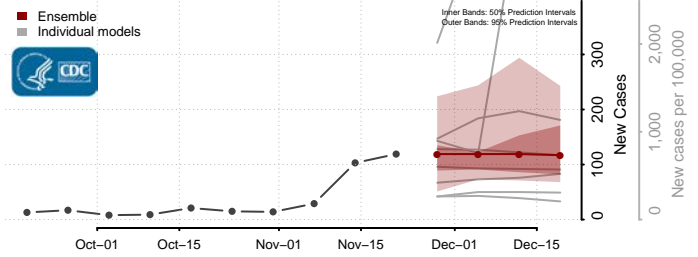

Morton County, Kansas

Nemaha County, Kansas

Neosho County, Kansas

Ness County, Kansas

Norton County, Kansas

Osage County, Kansas

Osborne County, Kansas

Ottawa County, Kansas