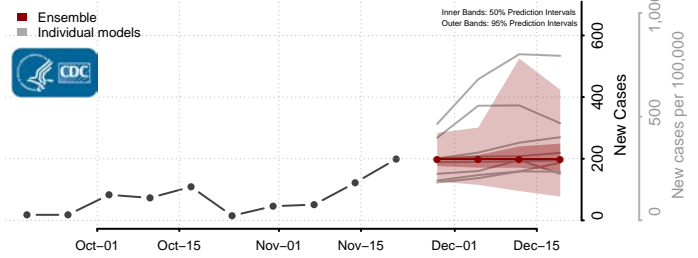

Harrison County, West Virginia