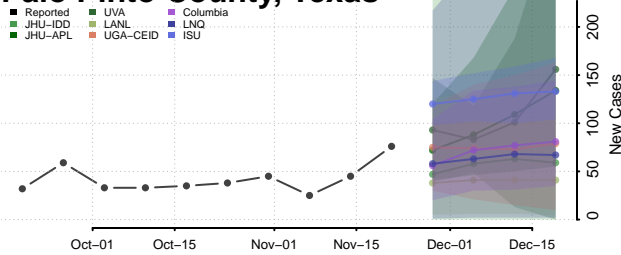

Oldham County, Texas

Orange County, Texas

Palo Pinto County, Texas

Panola County, Texas

Parker County, Texas

Parmer County, Texas

Pecos County, Texas

Polk County, Texas