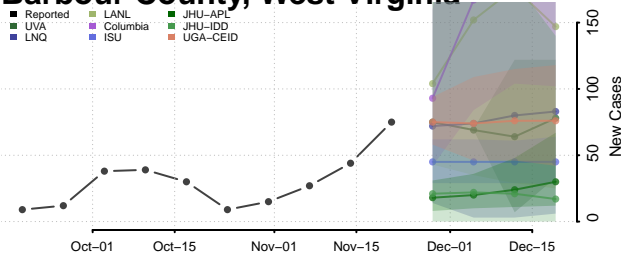

Barbour County, West Virginia