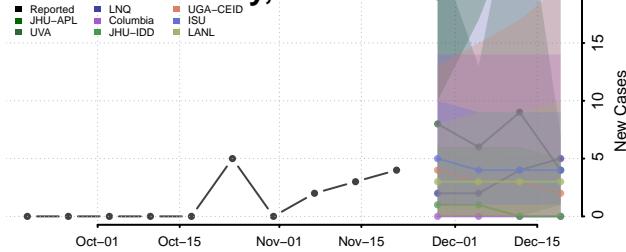

Prowers County, Colorado

Pueblo County, Colorado

Rio Blanco County, Colorado

Rio Grande County, Colorado

Routt County, Colorado

Saguache County, Colorado

San Juan County, Colorado

San Miguel County, Colorado