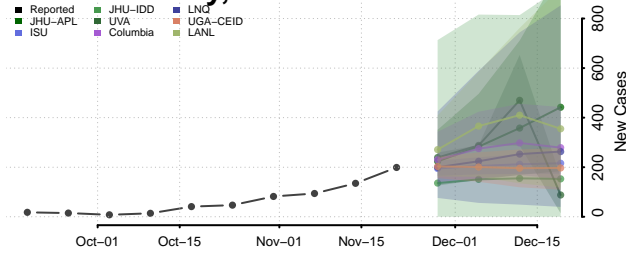

Brown County, Ohio