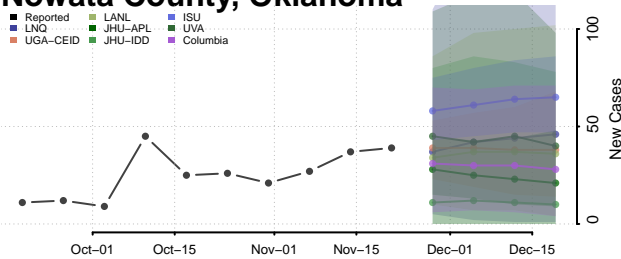

Nowata County, Oklahoma