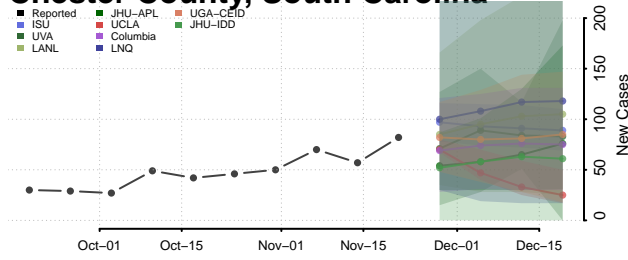

Chester County, South Carolina