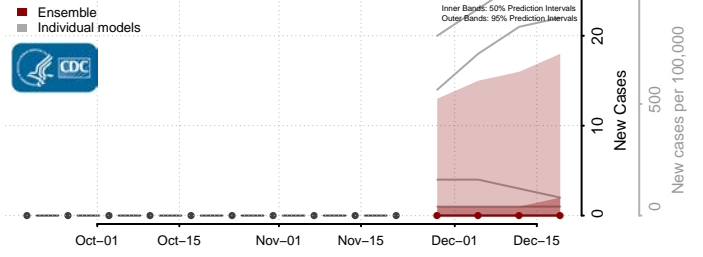

Rich County, Utah