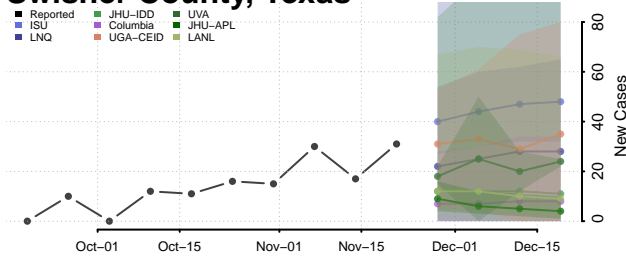

Swisher County, Texas