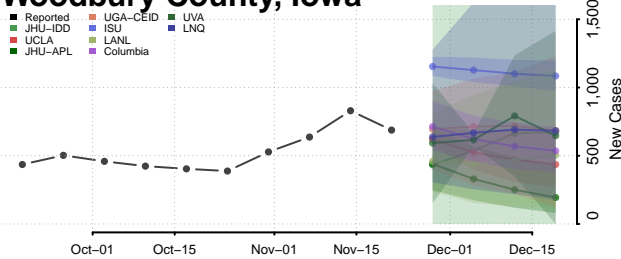

Wayne County, Iowa

Webster County, Iowa

Winnebago County, Iowa

Winneshiek County, Iowa

Woodbury County, Iowa

Worth County, Iowa

Wright County, Iowa

Kansas