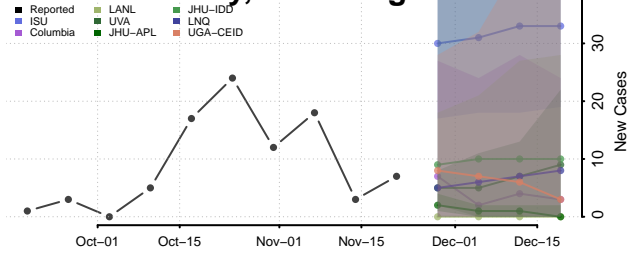

Braxton County, West Virginia