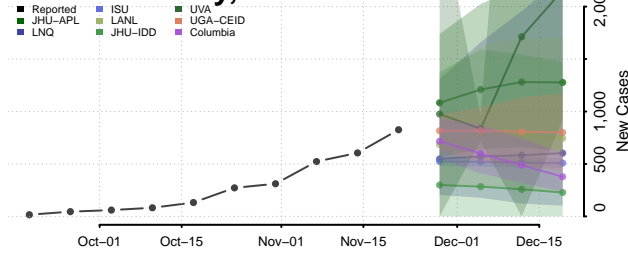

Wetzel County, West Virginia

Wirt County, West Virginia

Wood County, West Virginia

Wyoming County, West Virginia

Wisconsin

Adams County, Wisconsin

Ashland County, Wisconsin

Barron County, Wisconsin