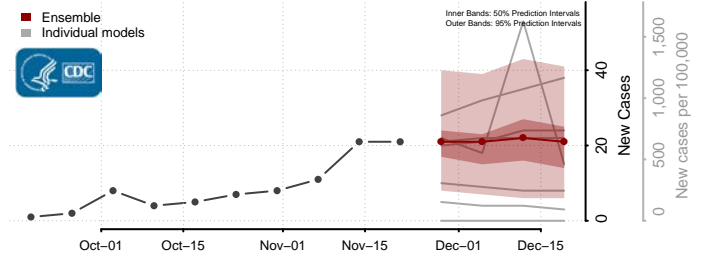

Traverse County, Minnesota