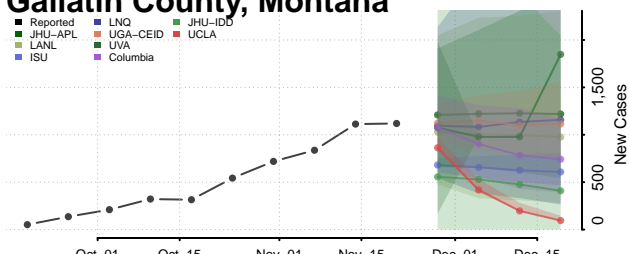

Gallatin County, Montana