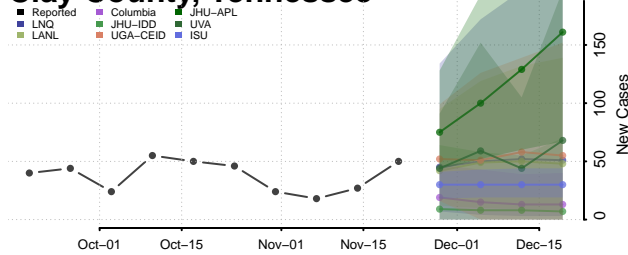

Clay County, Tennessee