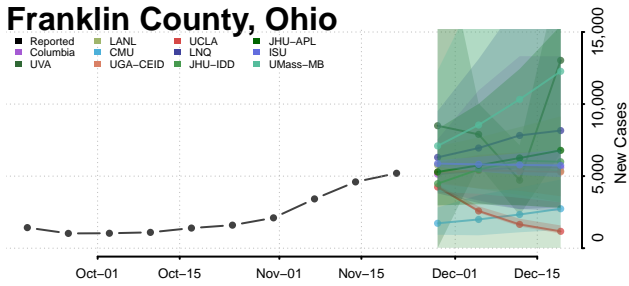

Franklin County, Ohio