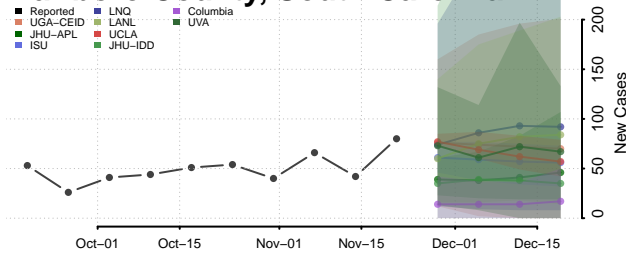

Marlboro County, South Carolina