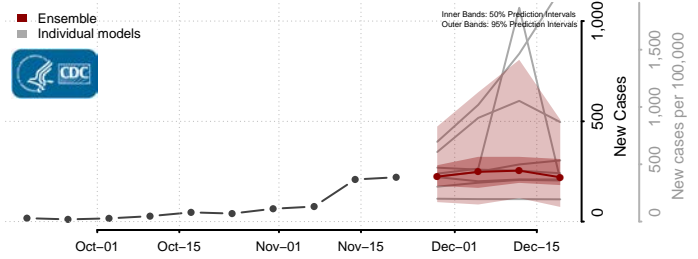

Hancock County, West Virginia

Hardy County, West Virginia

Harrison County, West Virginia

Jackson County, West Virginia

Jefferson County, West Virginia

Kanawha County, West Virginia

Lewis County, West Virginia