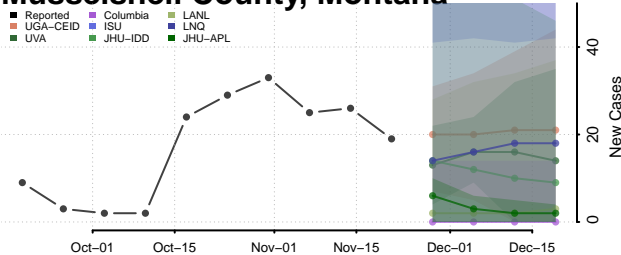

Musselshell County, Montana