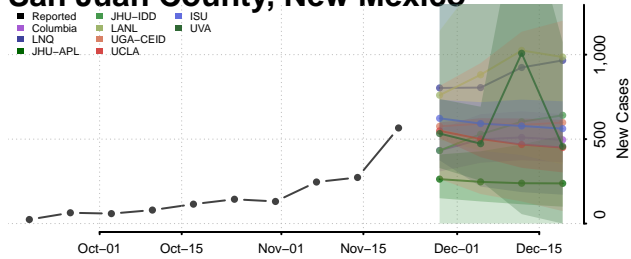

McKinley County, New Mexico

Mora County, New Mexico

Otero County, New Mexico

Quay County, New Mexico

Rio Arriba County, New Mexico

Roosevelt County, New Mexico

San Juan County, New Mexico

San Miguel County, New Mexico