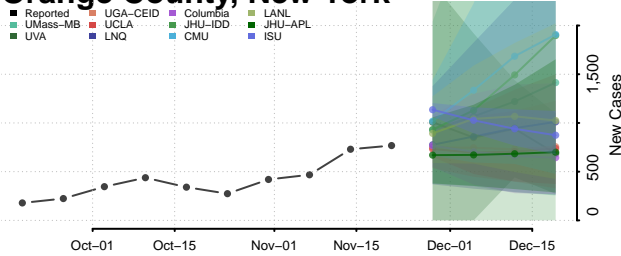

Niagara County, New York

Oneida County, New York

Onondaga County, New York

Ontario County, New York

Orange County, New York

Orleans County, New York

Oswego County, New York

Otsego County, New York