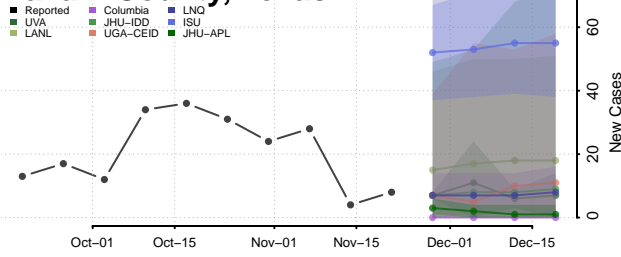

Dallam County, Texas