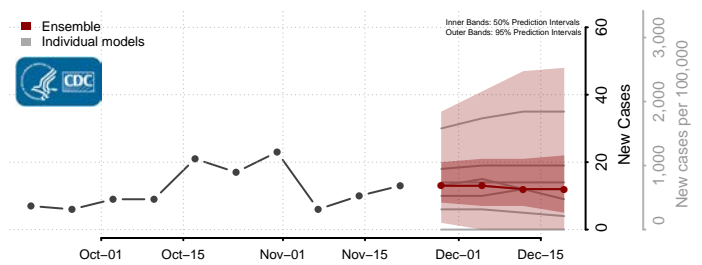

Faulk County, South Dakota

Grant County, South Dakota

Gregory County, South Dakota

Haakon County, South Dakota

Hamlin County, South Dakota

Hand County, South Dakota

Hanson County, South Dakota

Harding County, South Dakota