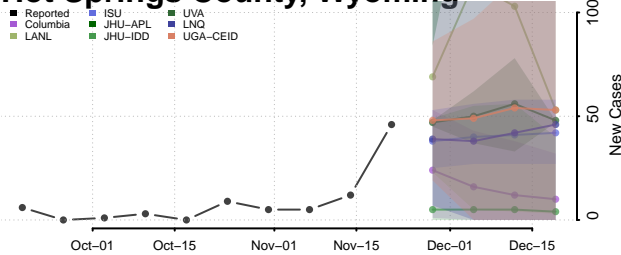

Hot Springs County, Wyoming