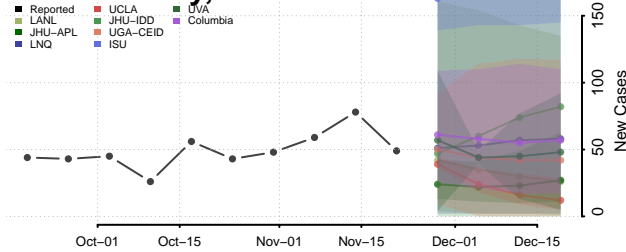

Erath County, Texas