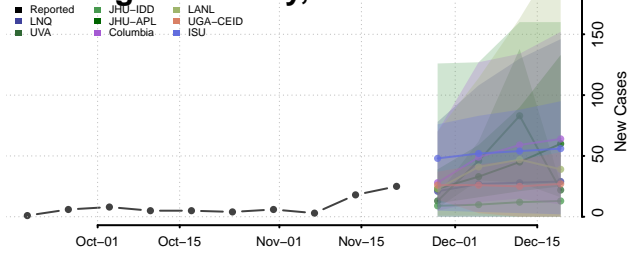

Bennington County, Vermont