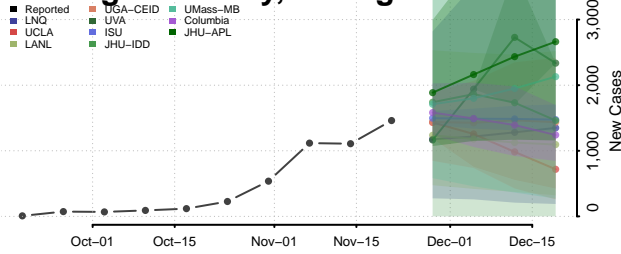

Muskegon County, Michigan