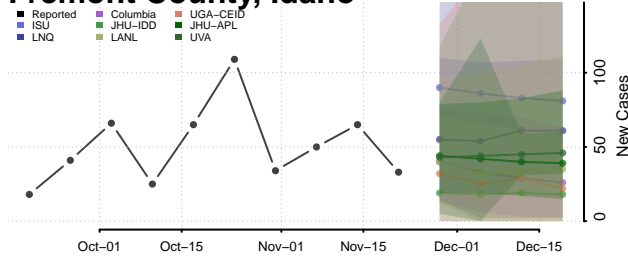

Fremont County, Idaho