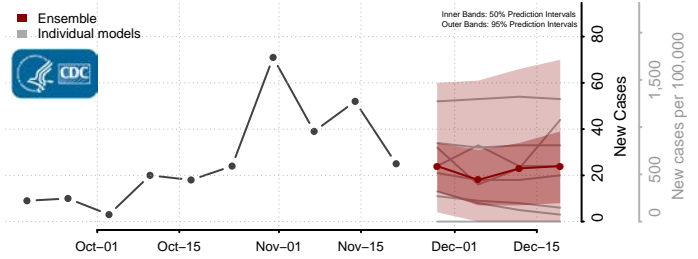

Custer County, South Dakota

Davison County, South Dakota

Day County, South Dakota

Deuel County, South Dakota

Dewey County, South Dakota

Douglas County, South Dakota

Edmunds County, South Dakota

Fall River County, South Dakota