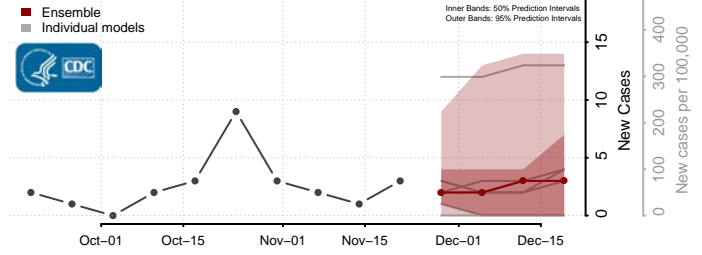

Stokes County, North Carolina

Surry County, North Carolina

Swain County, North Carolina

Transylvania County, North Carolina

Tyrrell County, North Carolina

Union County, North Carolina

Vance County, North Carolina