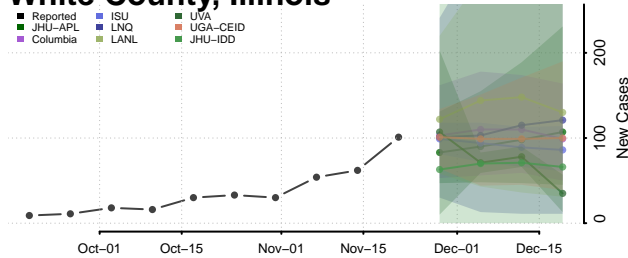

White County, Illinois