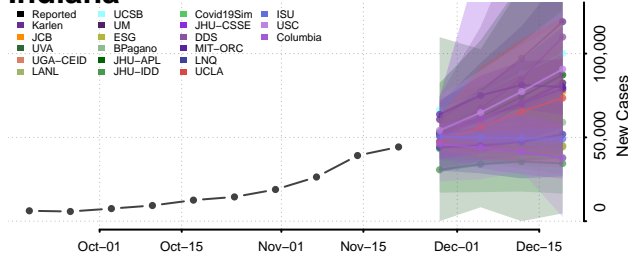

White County, Illinois

Whiteside County, Illinois

Will County, Illinois

Williamson County, Illinois

Winnebago County, Illinois

Woodford County, Illinois

Indiana

Adams County, Indiana