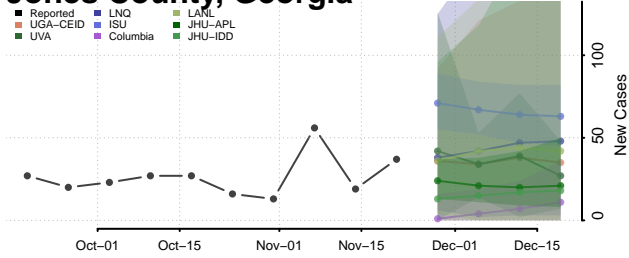

Jasper County, Georgia

Jeff Davis County, Georgia

Jefferson County, Georgia

Jenkins County, Georgia

Johnson County, Georgia

Jones County, Georgia

Lamar County, Georgia

Lanier County, Georgia