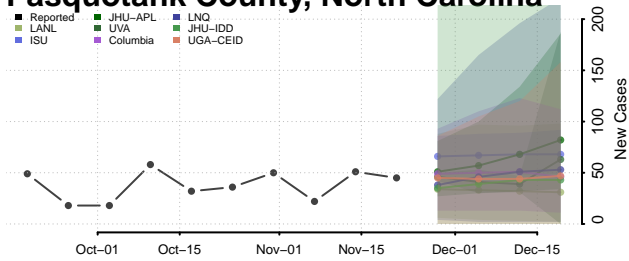

Nash County, North Carolina

New Hanover County, North Carolina

Northampton County, North Carolina

Onslow County, North Carolina

Orange County, North Carolina

Pamlico County, North Carolina

Pasquotank County, North Carolina