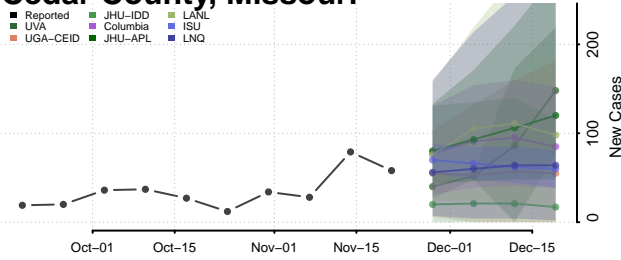

Cedar County, Missouri