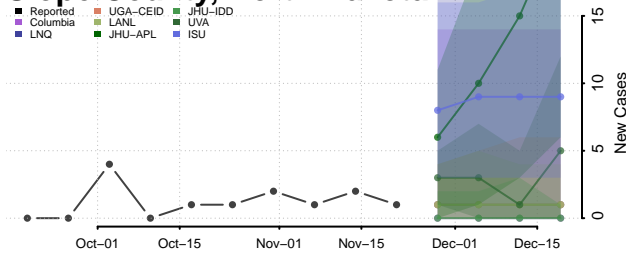

Slope County, North Dakota