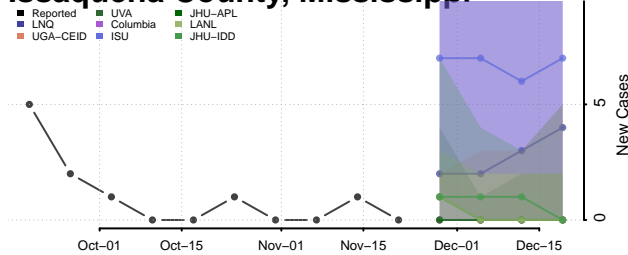

Issaquena County, Mississippi