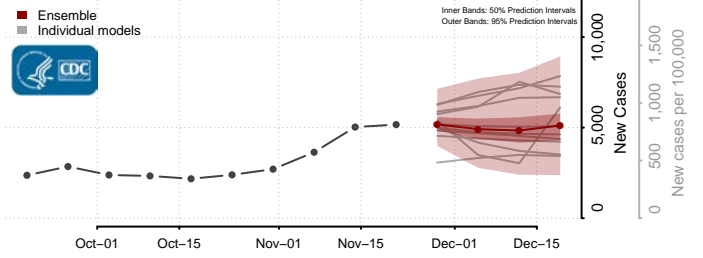

Utah County, Utah