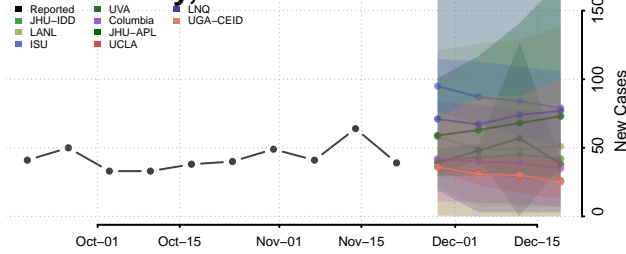

Marion County, Alabama

Marshall County, Alabama

Mobile County, Alabama

Monroe County, Alabama

Montgomery County, Alabama

Morgan County, Alabama

Perry County, Alabama

Pickens County, Alabama

Pike County, Alabama

Randolph County, Alabama

Russell County, Alabama

Shelby County, Alabama

St. Clair County, Alabama

Sumter County, Alabama

Talladega County, Alabama

Tallapoosa County, Alabama