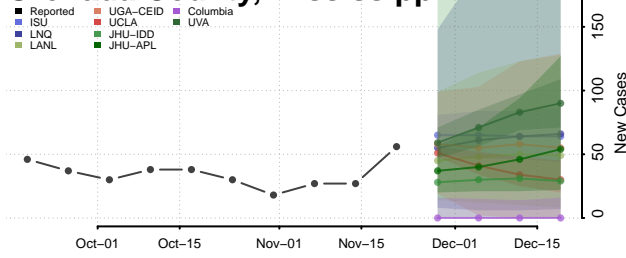

George County, Mississippi

Greene County, Mississippi

Grenada County, Mississippi

Hancock County, Mississippi

Harrison County, Mississippi

Hinds County, Mississippi

Holmes County, Mississippi

Humphreys County, Mississippi