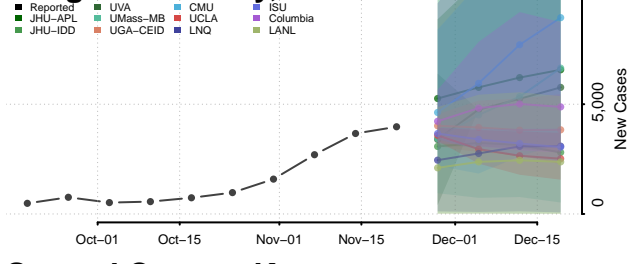

Sedgwick County, Kansas