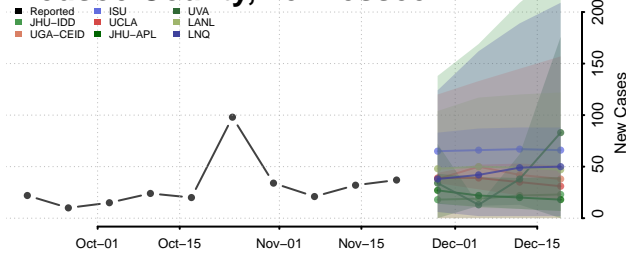

Bledsoe County, Tennessee