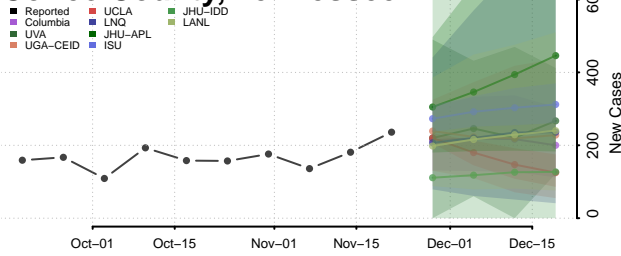

Chester County, Tennessee

Claiborne County, Tennessee

Clay County, Tennessee

Cocke County, Tennessee

Coffee County, Tennessee

Crockett County, Tennessee

Cumberland County, Tennessee

Davidson County, Tennessee