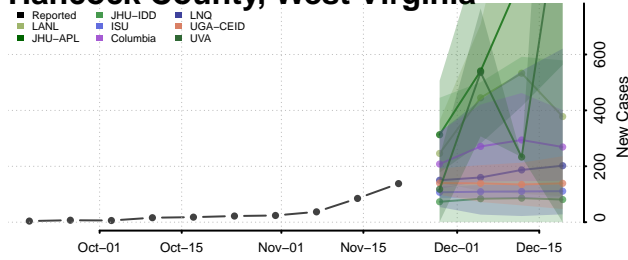

Hancock County, West Virginia