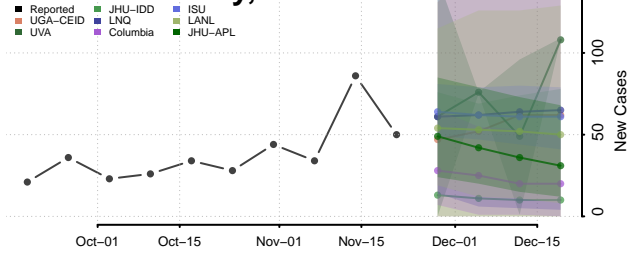

Montgomery County, Iowa

Muscatine County, Iowa

O'Brien County, Iowa

Osceola County, Iowa

Page County, Iowa

Palo Alto County, Iowa

Plymouth County, Iowa

Pocahontas County, Iowa