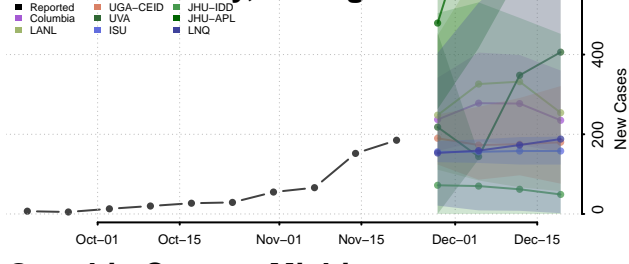

Emmet County, Michigan

Genesee County, Michigan

Gladwin County, Michigan

Gogebic County, Michigan

Grand Traverse County, Michigan

Gratiot County, Michigan

Hillsdale County, Michigan

Houghton County, Michigan