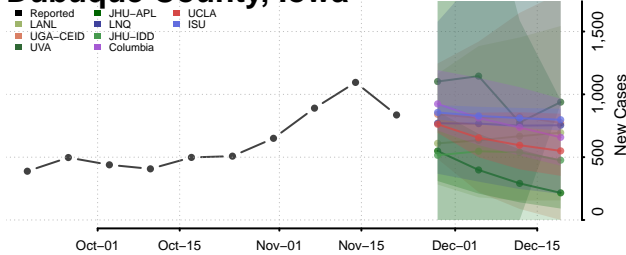

Dubuque County, Iowa