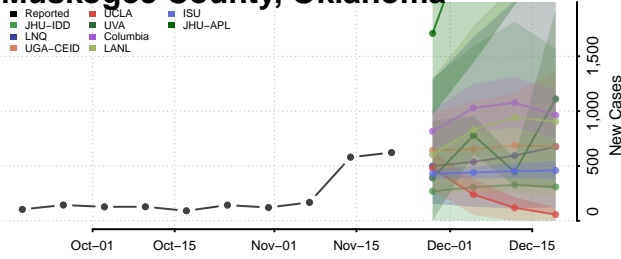

Muskogee County, Oklahoma