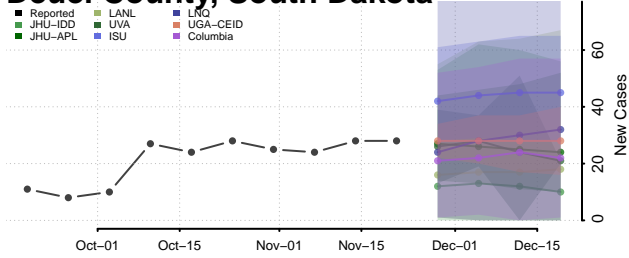

Custer County, South Dakota

Davison County, South Dakota

Day County, South Dakota

Deuel County, South Dakota

Dewey County, South Dakota

Douglas County, South Dakota

Edmunds County, South Dakota

Fall River County, South Dakota