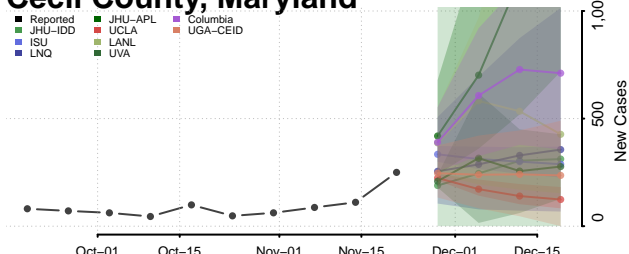

Anne Arundel County, Maryland

Baltimore City County, Maryland

Baltimore County, Maryland

Calvert County, Maryland

Caroline County, Maryland

Carroll County, Maryland

Cecil County, Maryland

Charles County, Maryland