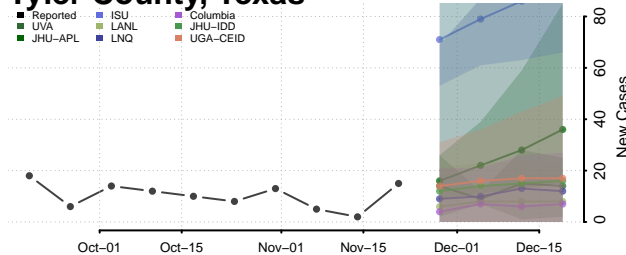

Tyler County, Texas