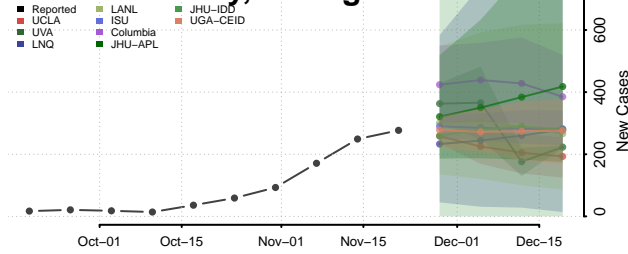

Roscommon County, Michigan

Saginaw County, Michigan

Sanilac County, Michigan

Schoolcraft County, Michigan

Shiawassee County, Michigan

St. Clair County, Michigan

St. Joseph County, Michigan

Tuscola County, Michigan