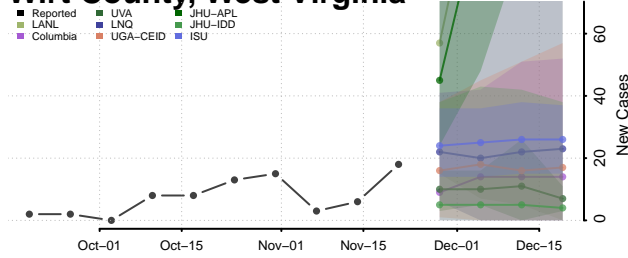

Wirt County, West Virginia