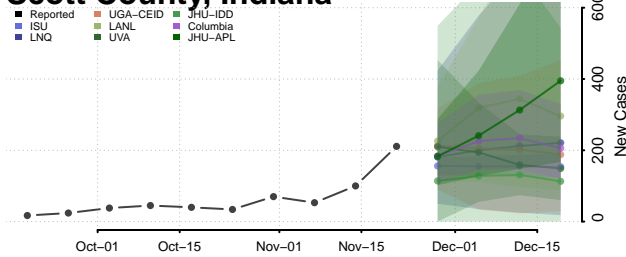

Pulaski County, Indiana

Putnam County, Indiana

Randolph County, Indiana

Ripley County, Indiana

Rush County, Indiana

Scott County, Indiana

Shelby County, Indiana

Spencer County, Indiana