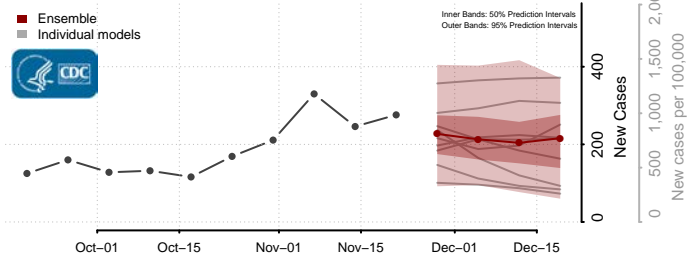

Codington County, South Dakota