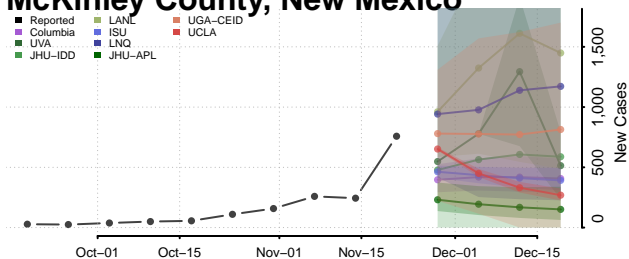

McKinley County, New Mexico