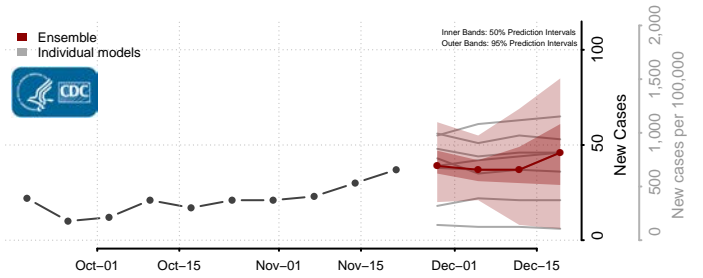

Koochiching County, Minnesota

Lac qui Parle County, Minnesota

Lake County, Minnesota

Lake of the Woods County, Minnesota

Le Sueur County, Minnesota

Lincoln County, Minnesota

Lyon County, Minnesota

Mahnomen County, Minnesota