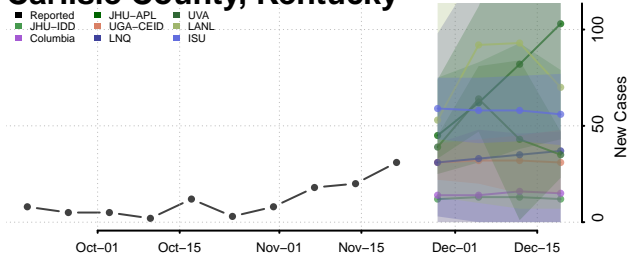

Bullitt County, Kentucky

Butler County, Kentucky

Caldwell County, Kentucky

Calloway County, Kentucky

Campbell County, Kentucky

Carlisle County, Kentucky

Carroll County, Kentucky

Carter County, Kentucky