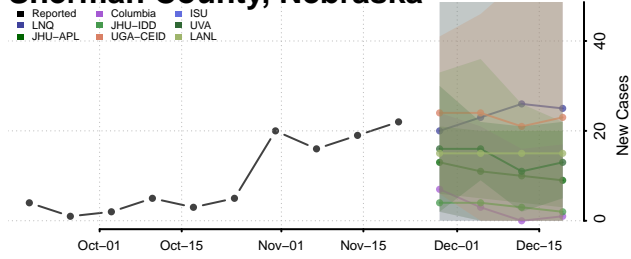

Saline County, Nebraska

Sarpy County, Nebraska

Saunders County, Nebraska

Scotts Bluff County, Nebraska

Seward County, Nebraska

Sheridan County, Nebraska

Sherman County, Nebraska

Sioux County, Nebraska