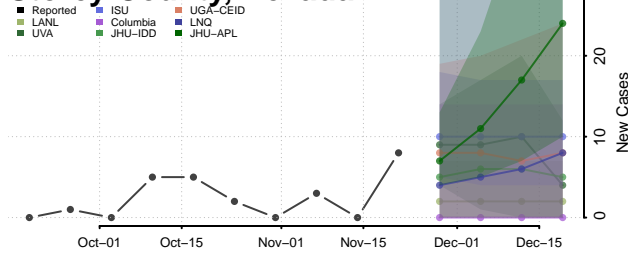

Storey County, Nevada