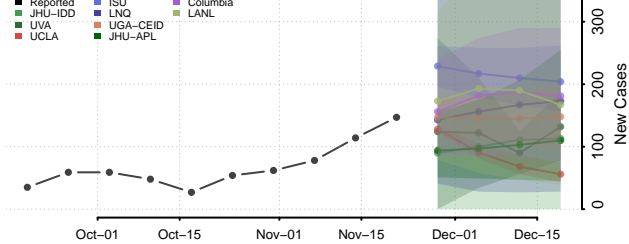

Franklin County, Kentucky