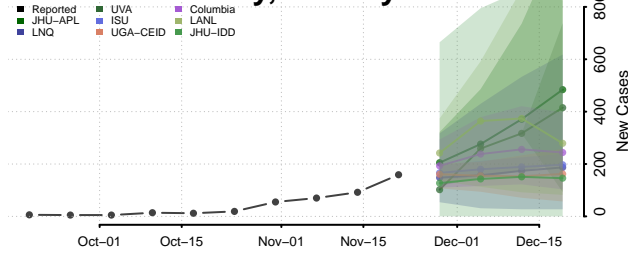

Forest County, Pennsylvania

Franklin County, Pennsylvania

Fulton County, Pennsylvania

Greene County, Pennsylvania

Huntingdon County, Pennsylvania

Indiana County, Pennsylvania

Jefferson County, Pennsylvania

Juniata County, Pennsylvania