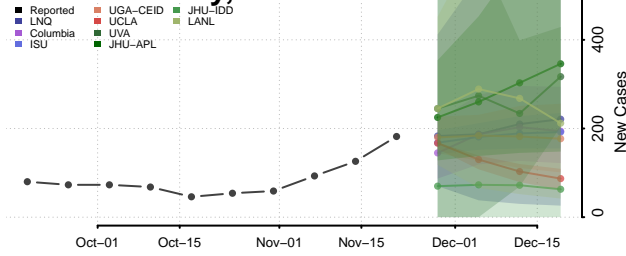

Carroll County, Tennessee