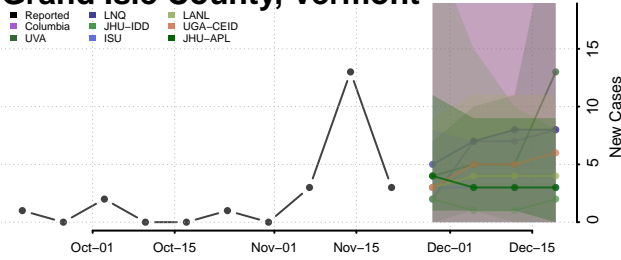

Grand Isle County, Vermont

Lamoille County, Vermont

Orange County, Vermont

Orleans County, Vermont

Rutland County, Vermont

Washington County, Vermont

Windham County, Vermont

Windsor County, Vermont