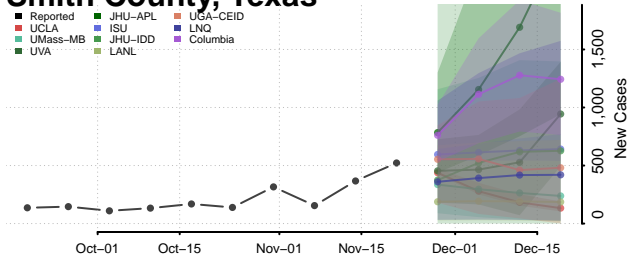

Smith County, Texas