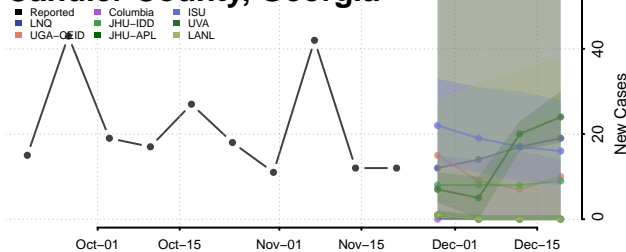

Bryan County, Georgia

Bulloch County, Georgia

Burke County, Georgia

Butts County, Georgia

Calhoun County, Georgia

Camden County, Georgia

Candler County, Georgia

Carroll County, Georgia