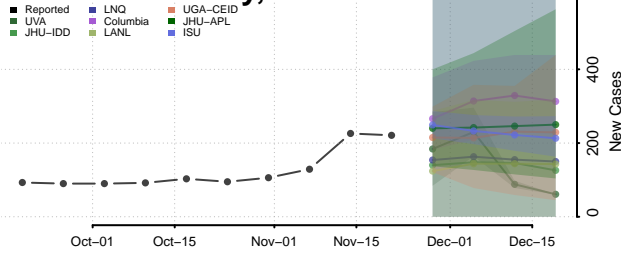

Crawford County, Kansas