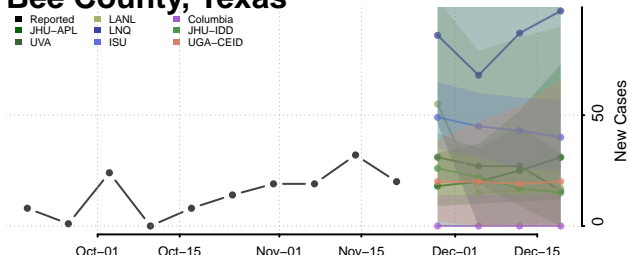

Bee County, Texas