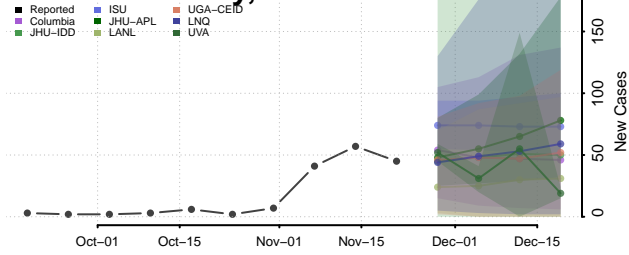

Franklin County, New York