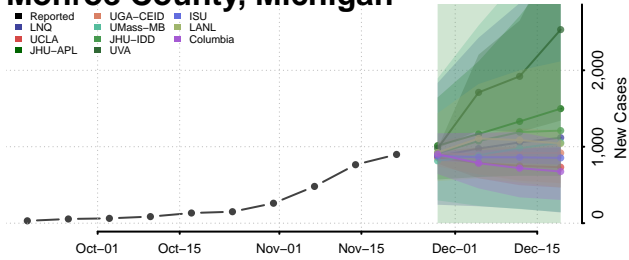

Monroe County, Michigan