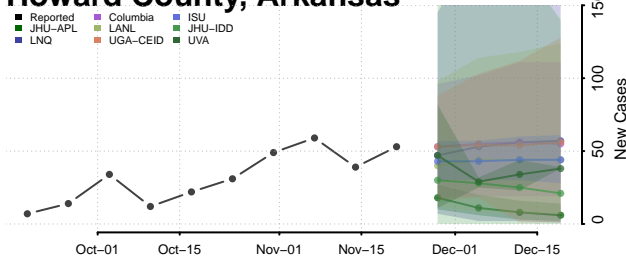

Greene County, Arkansas

Hempstead County, Arkansas

Hot Spring County, Arkansas

Howard County, Arkansas

Independence County, Arkansas

Izard County, Arkansas

Jackson County, Arkansas

Jefferson County, Arkansas