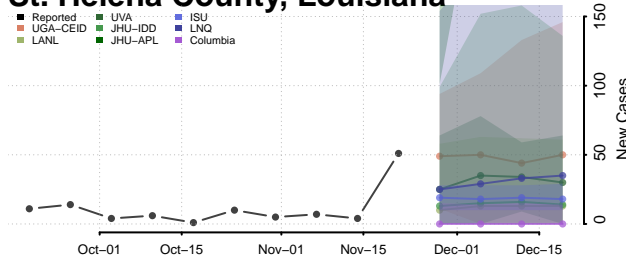

St. Helena County, Louisiana