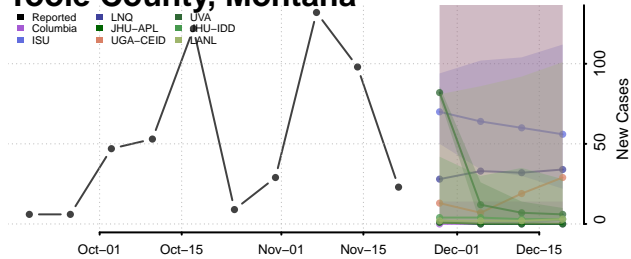

Sanders County, Montana

Sheridan County, Montana

Silver Bow County, Montana

Stillwater County, Montana

Sweet Grass County, Montana

Teton County, Montana

Toole County, Montana

Treasure County, Montana