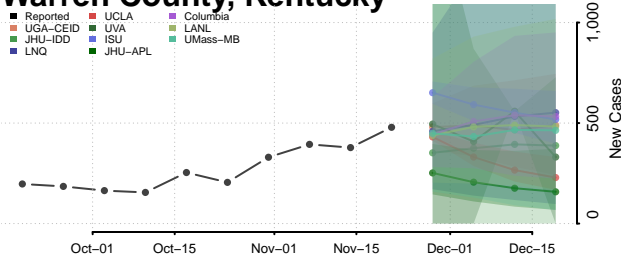

Warren County, Kentucky