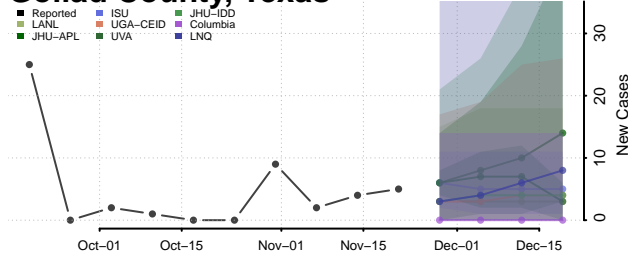

Galveston County, Texas

Garza County, Texas

Gillespie County, Texas

Glasscock County, Texas

Goliad County, Texas

Gonzales County, Texas

Gray County, Texas

Grayson County, Texas