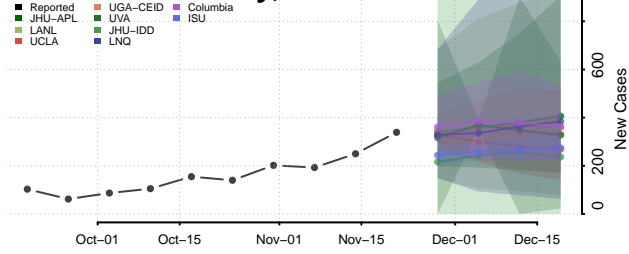

Anderson County, Tennessee