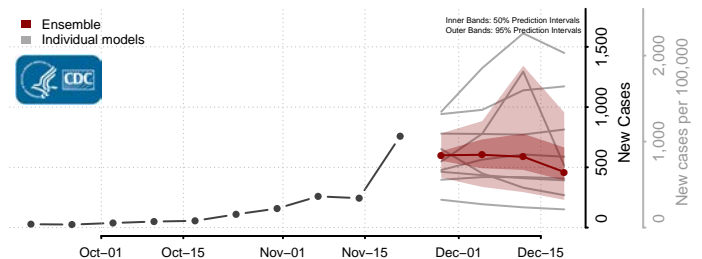

McKinley County, New Mexico