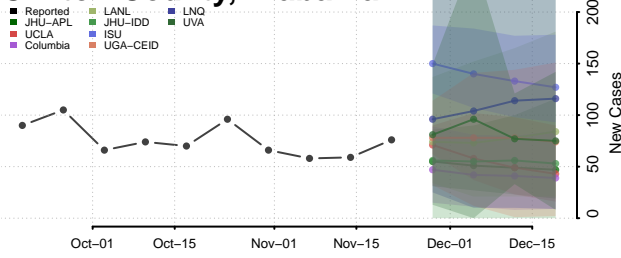

Butler County, Alabama

Calhoun County, Alabama

Chambers County, Alabama

Cherokee County, Alabama

Chilton County, Alabama

Choctaw County, Alabama

Clarke County, Alabama

Clay County, Alabama