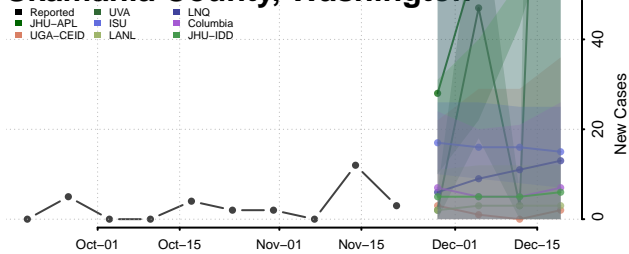

Skamania County, Washington