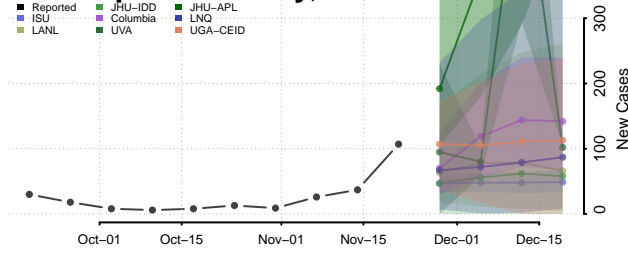

Wolfe County, Kentucky

Woodford County, Kentucky

Louisiana

Acadia County, Louisiana

Allen County, Louisiana

Ascension County, Louisiana

Assumption County, Louisiana

Avoyelles County, Louisiana