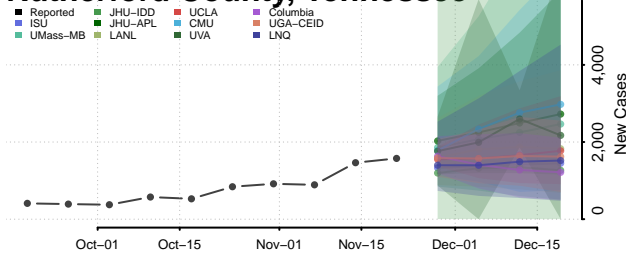

Scott County, Tennessee

Sequatchie County, Tennessee

Sevier County, Tennessee

Shelby County, Tennessee

Smith County, Tennessee

Stewart County, Tennessee

Sullivan County, Tennessee

Sumner County, Tennessee