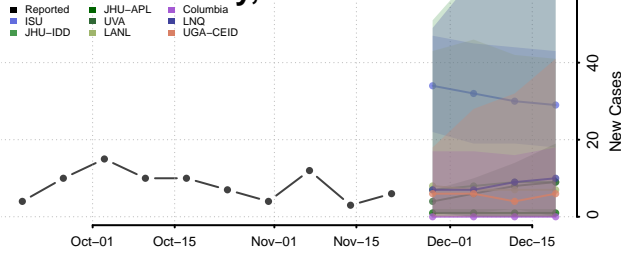

Butler County, Alabama

Calhoun County, Alabama

Chambers County, Alabama

Cherokee County, Alabama

Chilton County, Alabama

Choctaw County, Alabama

Clarke County, Alabama

Clay County, Alabama