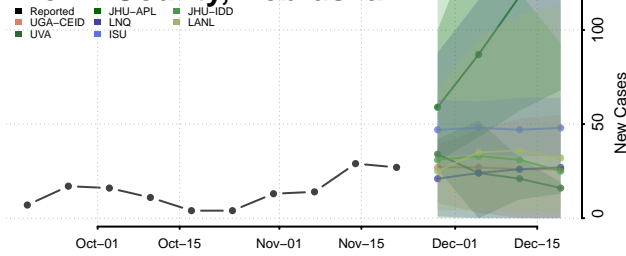

Banner County, Nebraska

Blaine County, Nebraska

Boone County, Nebraska

Box Butte County, Nebraska

Boyd County, Nebraska

Brown County, Nebraska

Buffalo County, Nebraska

Burt County, Nebraska