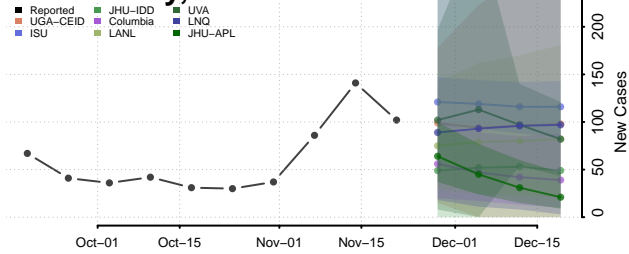

Polk County, Iowa

Pottawattamie County, Iowa

Poweshiek County, Iowa

Ringgold County, Iowa

Sac County, Iowa

Scott County, Iowa

Shelby County, Iowa

Sioux County, Iowa