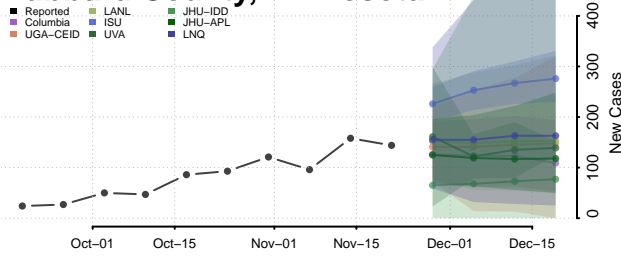

Houston County, Minnesota

Hubbard County, Minnesota

Isanti County, Minnesota

Itasca County, Minnesota

Jackson County, Minnesota

Kanabec County, Minnesota

Kandiyohi County, Minnesota

Kittson County, Minnesota