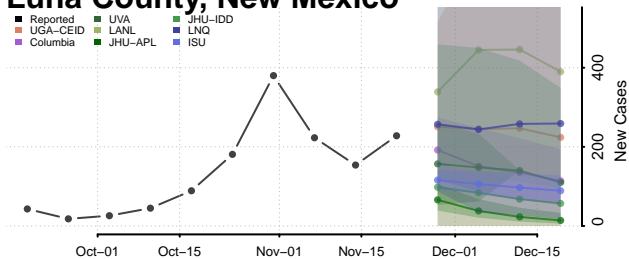

Grant County, New Mexico

Guadalupe County, New Mexico

Harding County, New Mexico

Hidalgo County, New Mexico

Lea County, New Mexico

Lincoln County, New Mexico

Los Alamos County, New Mexico

Luna County, New Mexico