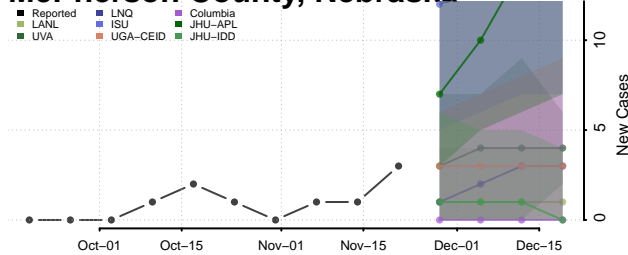

McPherson County, Nebraska