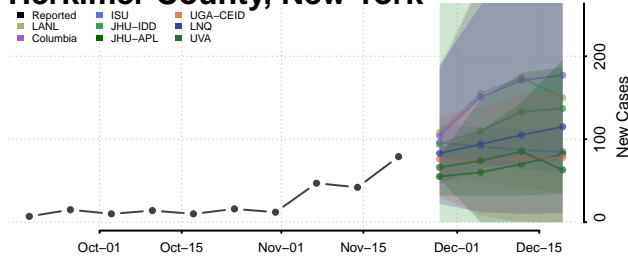

Essex County, New York

Franklin County, New York

Fulton County, New York

Genesee County, New York

Greene County, New York

Hamilton County, New York

Herkimer County, New York

Jefferson County, New York