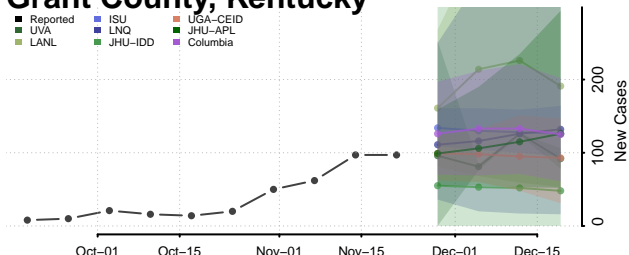

Gallatin County, Kentucky

Garrard County, Kentucky

Grant County, Kentucky

Graves County, Kentucky

Grayson County, Kentucky

Green County, Kentucky

Greenup County, Kentucky

Hancock County, Kentucky