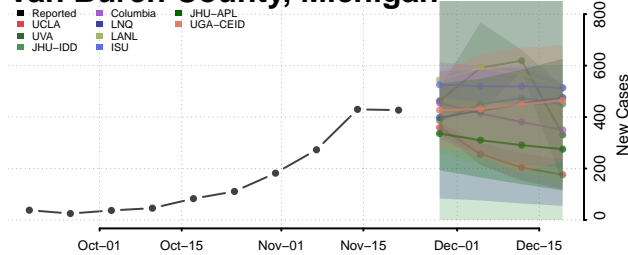

Van Buren County, Michigan