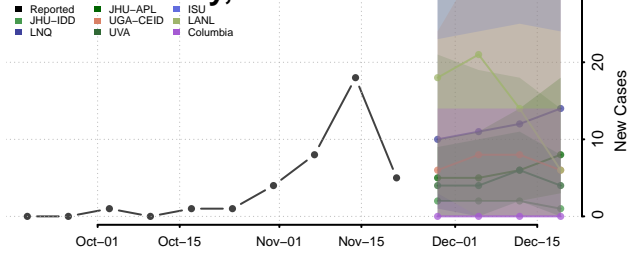

Clear Creek County, Colorado

Conejos County, Colorado

Costilla County, Colorado

Crowley County, Colorado

Custer County, Colorado

Delta County, Colorado

Denver County, Colorado

Dolores County, Colorado