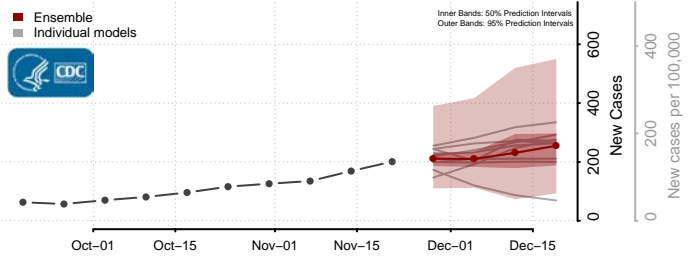

Nash County, North Carolina

New Hanover County, North Carolina

Northampton County, North Carolina

Onslow County, North Carolina

Orange County, North Carolina

Pamlico County, North Carolina

Pasquotank County, North Carolina