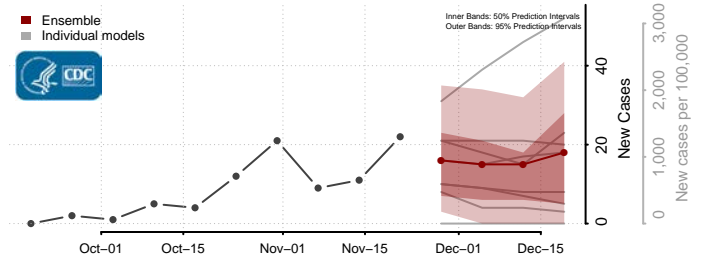

Carbon County, Montana

Carter County, Montana

Cascade County, Montana

Chouteau County, Montana

Custer County, Montana

Daniels County, Montana

Dawson County, Montana

Deer Lodge County, Montana