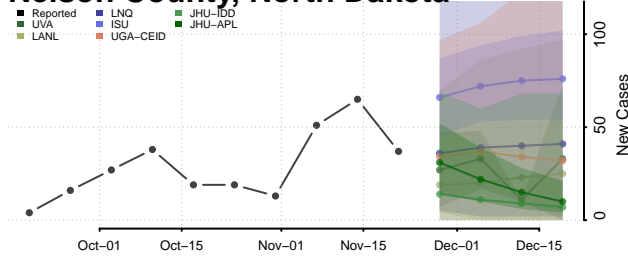

Nelson County, North Dakota