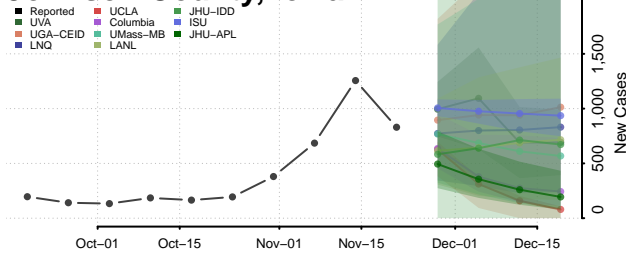

Howard County, Iowa

Humboldt County, Iowa

Ida County, Iowa

Iowa County, Iowa

Jackson County, Iowa

Jasper County, Iowa

Jefferson County, Iowa

Johnson County, Iowa