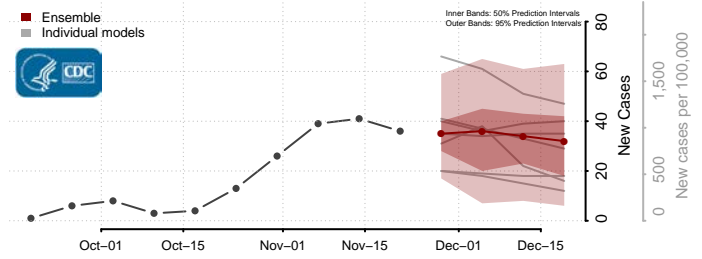

Sanders County, Montana

Sheridan County, Montana

Silver Bow County, Montana

Stillwater County, Montana

Sweet Grass County, Montana

Teton County, Montana

Toole County, Montana

Treasure County, Montana