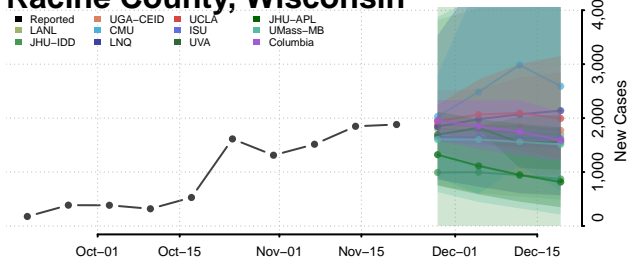

Racine County, Wisconsin