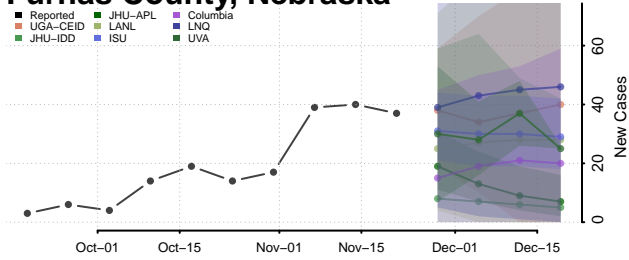

Furnas County, Nebraska