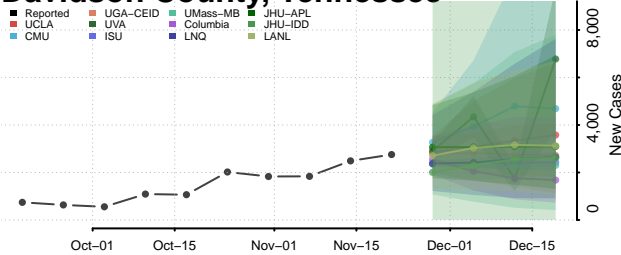

Chester County, Tennessee

Claiborne County, Tennessee

Clay County, Tennessee

Cocke County, Tennessee

Coffee County, Tennessee

Crockett County, Tennessee

Cumberland County, Tennessee

Davidson County, Tennessee