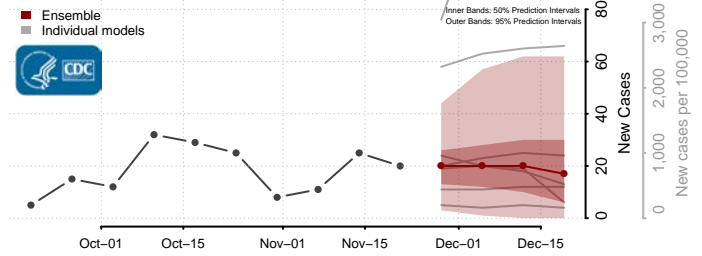

Kidder County, North Dakota

LaMoure County, North Dakota

Logan County, North Dakota

McHenry County, North Dakota

McIntosh County, North Dakota

McKenzie County, North Dakota

McLean County, North Dakota

Mercer County, North Dakota