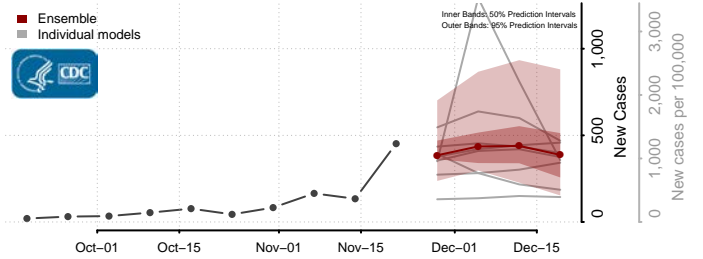

Roseau County, Minnesota

Scott County, Minnesota

Sherburne County, Minnesota

Sibley County, Minnesota

St. Louis County, Minnesota

Stearns County, Minnesota

Steele County, Minnesota

Stevens County, Minnesota