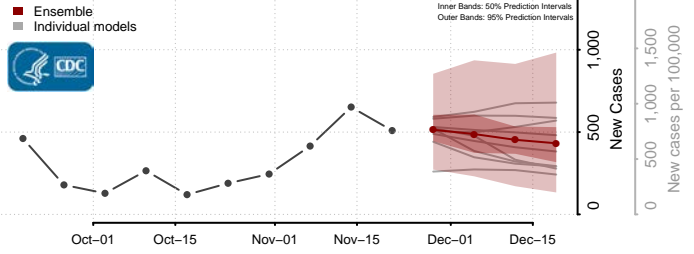

St. Francois County, Missouri