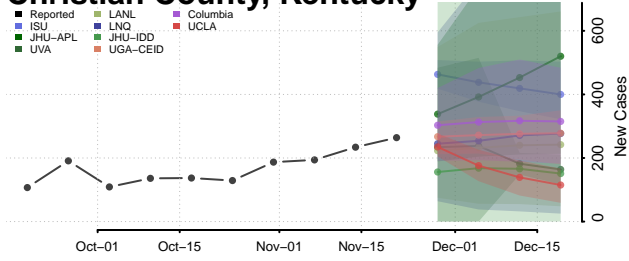

Christian County, Kentucky