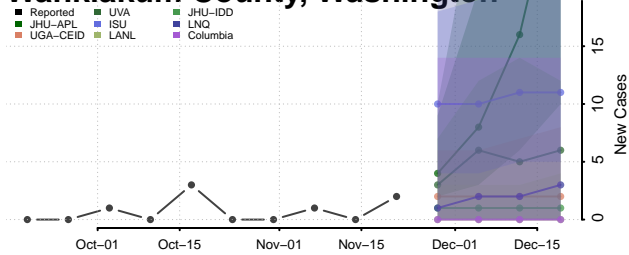

Stevens County, Washington

Thurston County, Washington

Wahkiakum County, Washington

Walla Walla County, Washington

Whatcom County, Washington

Whitman County, Washington

Yakima County, Washington

West Virginia