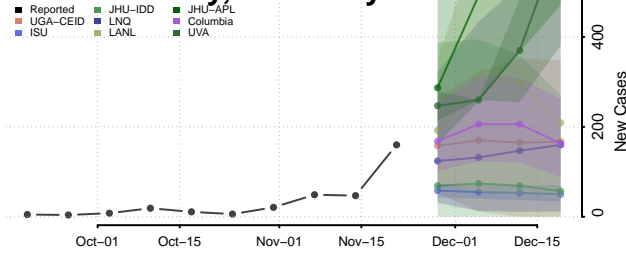

Powell County, Kentucky