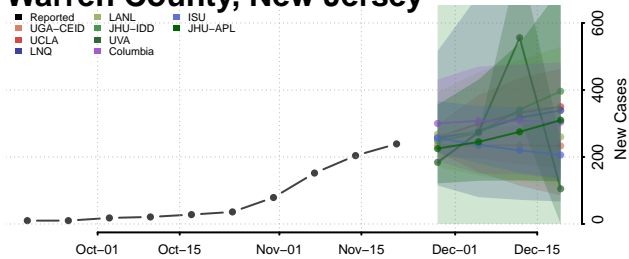

Warren County, New Jersey