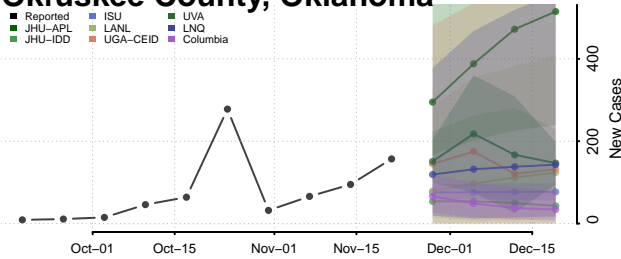

Okfuskee County, Oklahoma