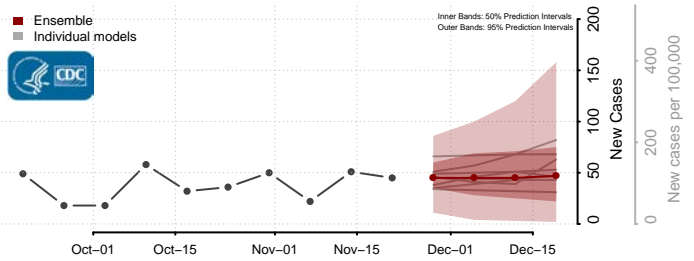

Nash County, North Carolina

New Hanover County, North Carolina

Northampton County, North Carolina

Onslow County, North Carolina

Orange County, North Carolina

Pamlico County, North Carolina

Pasquotank County, North Carolina