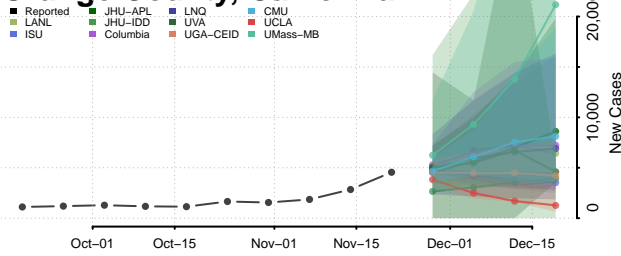

Orange County, California