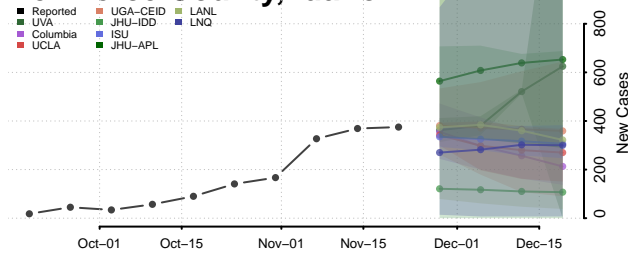

Lemhi County, Idaho

Lewis County, Idaho

Lincoln County, Idaho

Madison County, Idaho

Minidoka County, Idaho

Nez Perce County, Idaho

Oneida County, Idaho

Owyhee County, Idaho