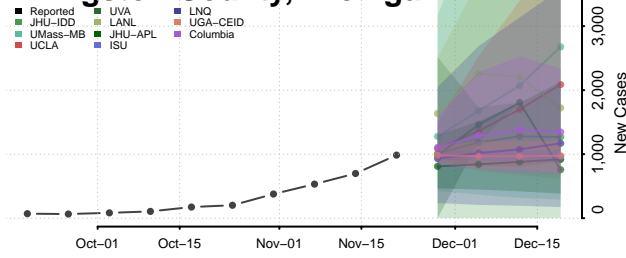

Kalkaska County, Michigan

Kent County, Michigan

Keweenaw County, Michigan

Lake County, Michigan

Lapeer County, Michigan

Leelanau County, Michigan

Lenawee County, Michigan

Livingston County, Michigan