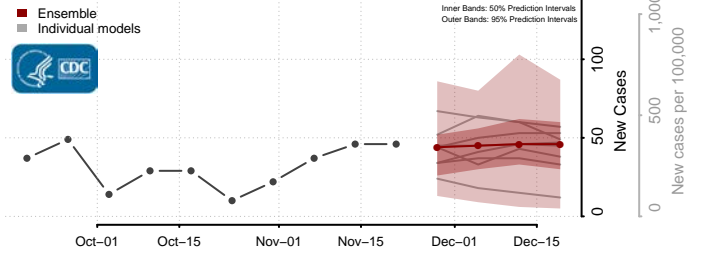

Stone County, Missouri

Sullivan County, Missouri

Taney County, Missouri

Texas County, Missouri

Vernon County, Missouri

Warren County, Missouri

Washington County, Missouri

Wayne County, Missouri