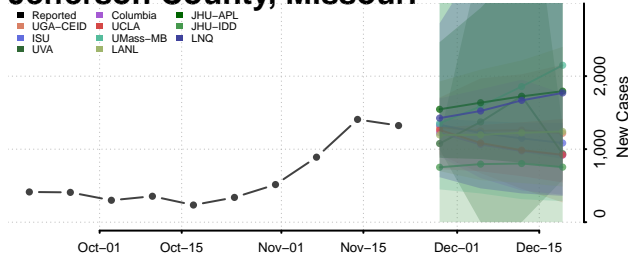

Jefferson County, Missouri