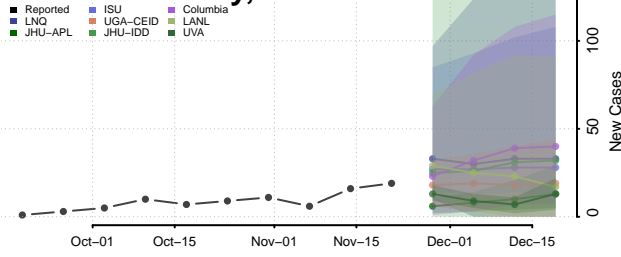

Grand Isle County, Vermont

Lamoille County, Vermont

Orange County, Vermont

Orleans County, Vermont

Rutland County, Vermont

Washington County, Vermont

Windham County, Vermont

Windsor County, Vermont