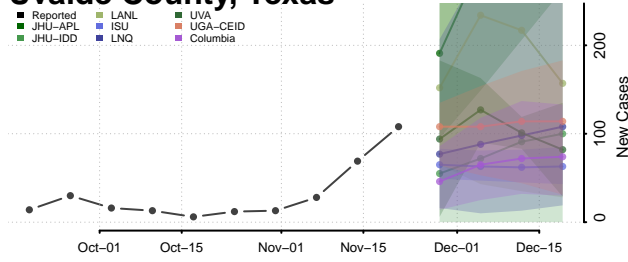

Trinity County, Texas

Tyler County, Texas

Upshur County, Texas

Upton County, Texas

Uvalde County, Texas

Val Verde County, Texas

Van Zandt County, Texas

Victoria County, Texas