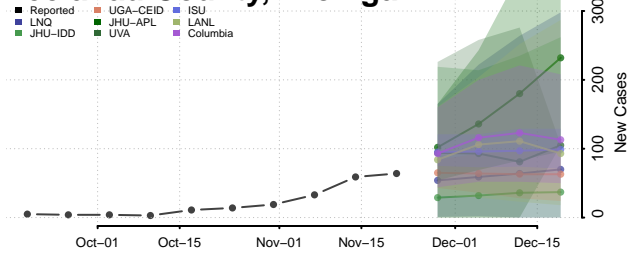

Kalkaska County, Michigan

Kent County, Michigan

Keweenaw County, Michigan

Lake County, Michigan

Lapeer County, Michigan

Leelanau County, Michigan

Lenawee County, Michigan

Livingston County, Michigan