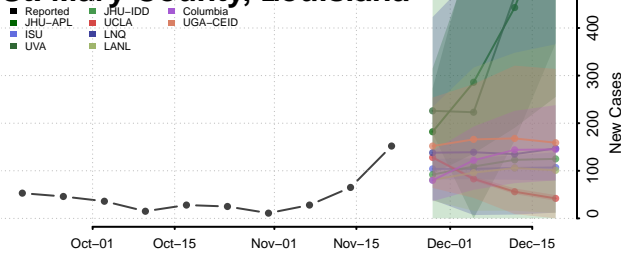

St. Mary County, Louisiana