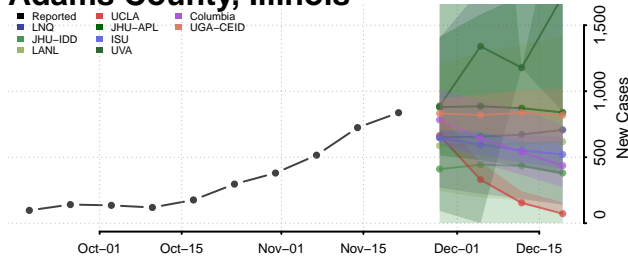

Adams County, Illinois