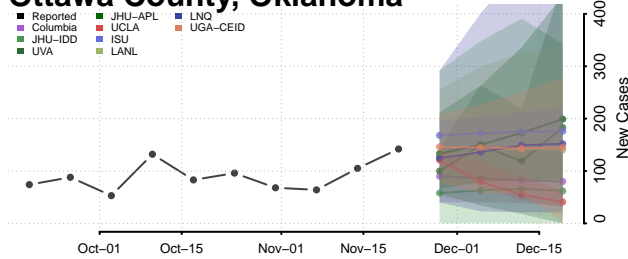

Ottawa County, Oklahoma