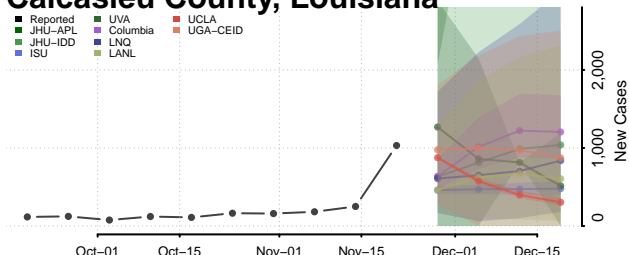

Beauregard County, Louisiana

Bienville County, Louisiana

Bossier County, Louisiana

Caddo County, Louisiana

Calcasieu County, Louisiana

Caldwell County, Louisiana

Cameron County, Louisiana

Catahoula County, Louisiana