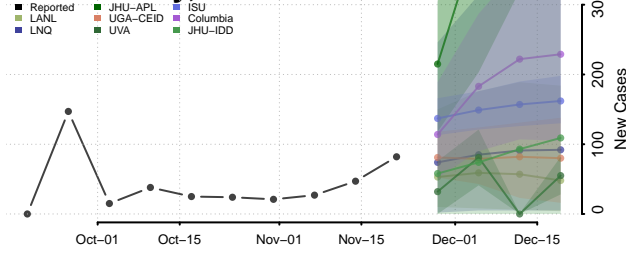

Kerr County, Texas