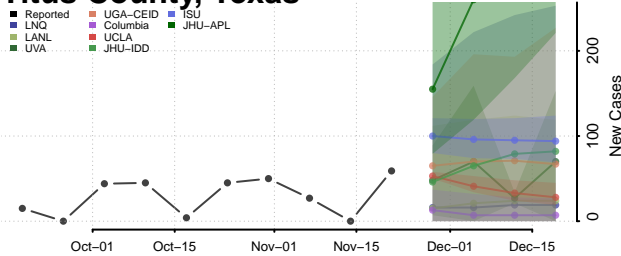

Titus County, Texas