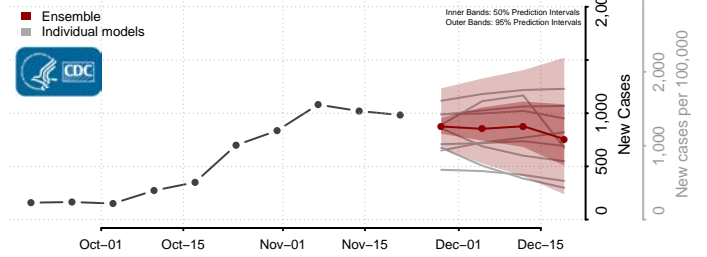

Eddy County, North Dakota

Emmons County, North Dakota

Foster County, North Dakota

Golden Valley County, North Dakota

Grand Forks County, North Dakota

Grant County, North Dakota

Griggs County, North Dakota

Hettinger County, North Dakota