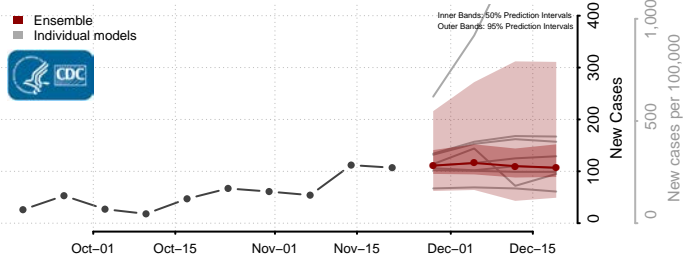

Wayne County, West Virginia