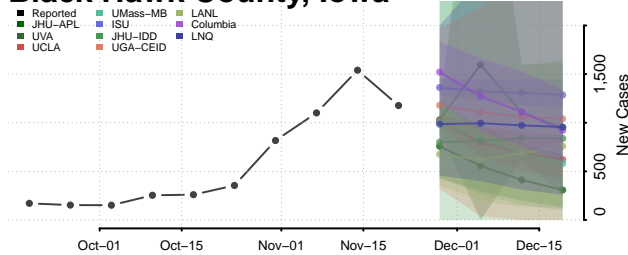

Black Hawk County, Iowa