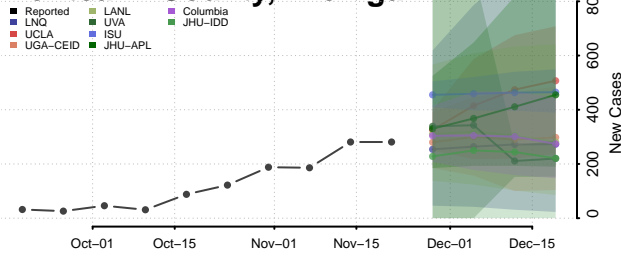

Montcalm County, Michigan