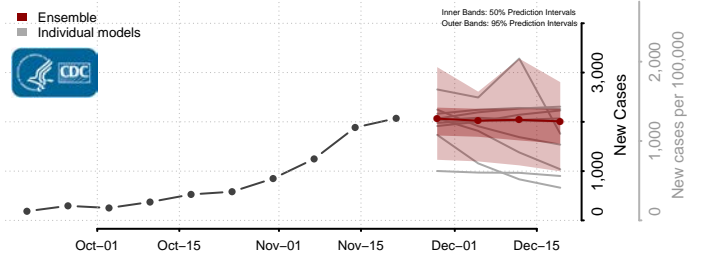

Roseau County, Minnesota

Scott County, Minnesota

Sherburne County, Minnesota

Sibley County, Minnesota

St. Louis County, Minnesota

Stearns County, Minnesota

Steele County, Minnesota

Stevens County, Minnesota