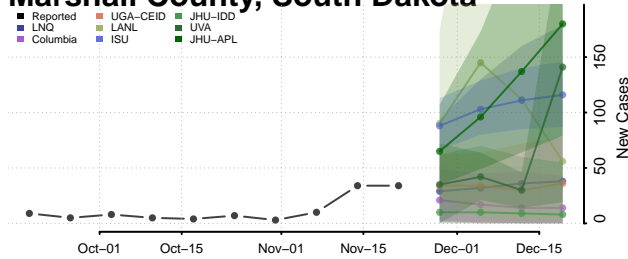

Marshall County, South Dakota