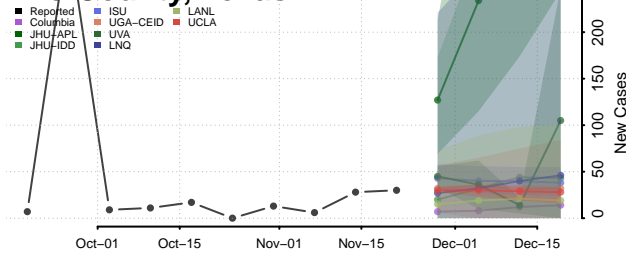

Frio County, Texas