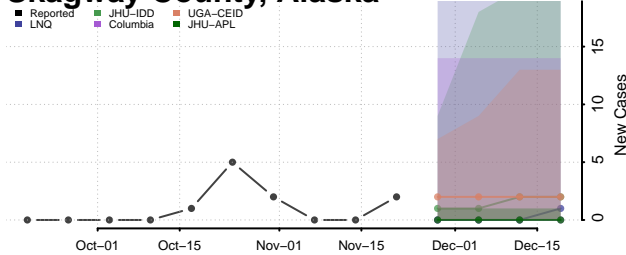

North Slope County, Alaska

Northwest Arctic County, Alaska

Petersburg County, Alaska

Prince of Wales-Hyder County, Alaska

Sitka County, Alaska

Skagway County, Alaska

Southeast Fairbanks County, Alaska

Valdez-Cordova County, Alaska