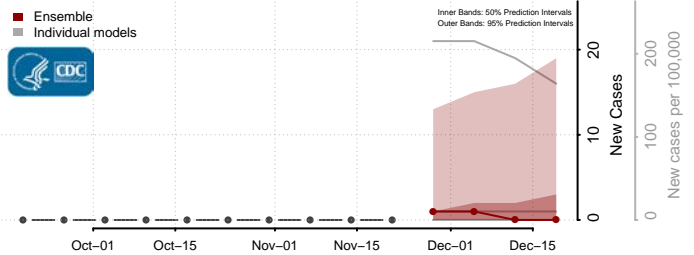

Daggett County, Utah

Davis County, Utah

Duchesne County, Utah

Emery County, Utah

Garfield County, Utah

Grand County, Utah

Iron County, Utah

Juab County, Utah