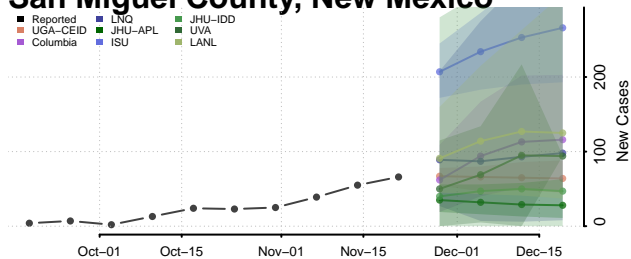

McKinley County, New Mexico

Mora County, New Mexico

Otero County, New Mexico

Quay County, New Mexico

Rio Arriba County, New Mexico

Roosevelt County, New Mexico

San Juan County, New Mexico

San Miguel County, New Mexico