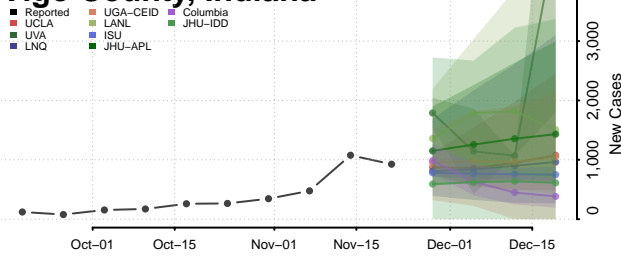

Vigo County, Indiana