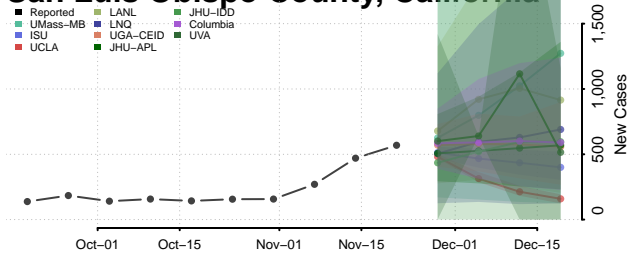

San Luis Obispo County, California