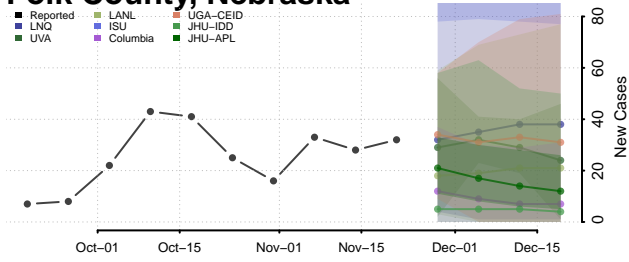

Polk County, Nebraska