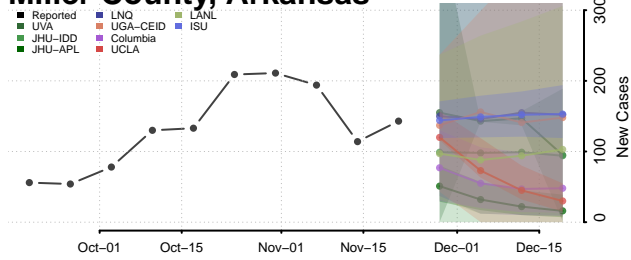

Miller County, Arkansas