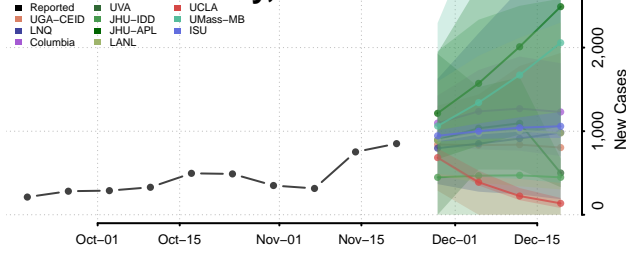

Blaine County, Oklahoma

Bryan County, Oklahoma

Caddo County, Oklahoma

Canadian County, Oklahoma

Carter County, Oklahoma

Cherokee County, Oklahoma

Choctaw County, Oklahoma

Cimarron County, Oklahoma