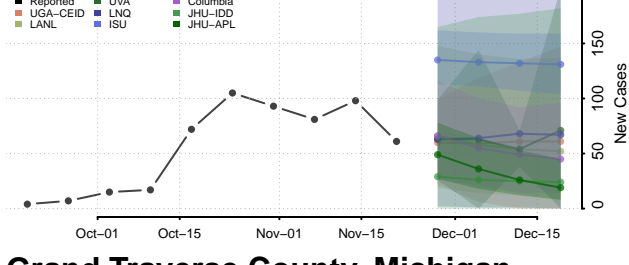

Emmet County, Michigan

Genesee County, Michigan

Gladwin County, Michigan

Gogebic County, Michigan

Grand Traverse County, Michigan

Gratiot County, Michigan

Hillsdale County, Michigan

Houghton County, Michigan