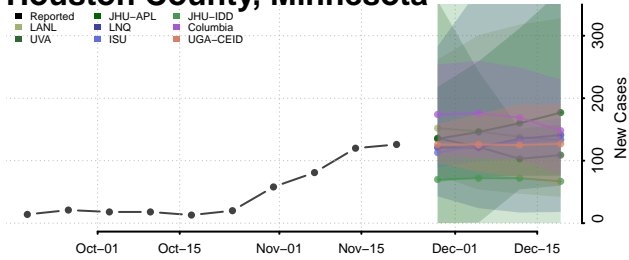

Houston County, Minnesota

Hubbard County, Minnesota

Isanti County, Minnesota

Itasca County, Minnesota

Jackson County, Minnesota

Kanabec County, Minnesota

Kandiyohi County, Minnesota

Kittson County, Minnesota