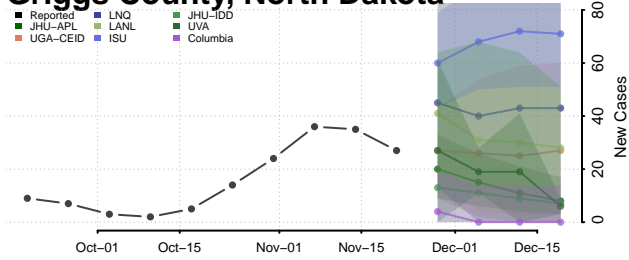

Eddy County, North Dakota

Emmons County, North Dakota

Foster County, North Dakota

Golden Valley County, North Dakota

Grand Forks County, North Dakota

Grant County, North Dakota

Griggs County, North Dakota

Hettinger County, North Dakota