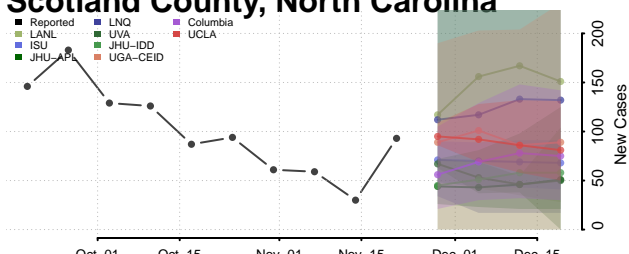

Robeson County, North Carolina

Rockingham County, North Carolina

Rowan County, North Carolina

Rutherford County, North Carolina

Sampson County, North Carolina

Scotland County, North Carolina

Stanly County, North Carolina