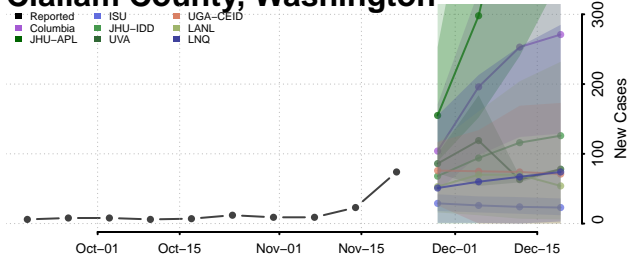

Clallam County, Washington