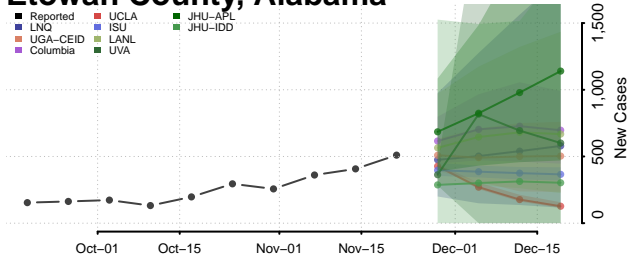

Dale County, Alabama

Dallas County, Alabama

DeKalb County, Alabama

Elmore County, Alabama

Escambia County, Alabama

Etowah County, Alabama

Fayette County, Alabama

Franklin County, Alabama