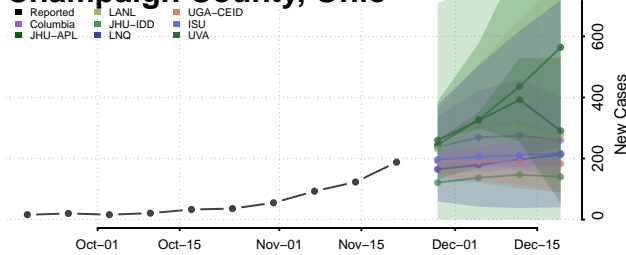

Champaign County, Ohio