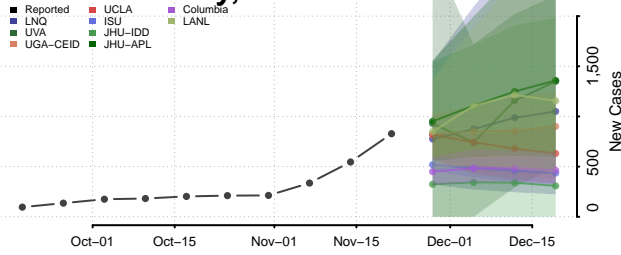

Chaves County, New Mexico