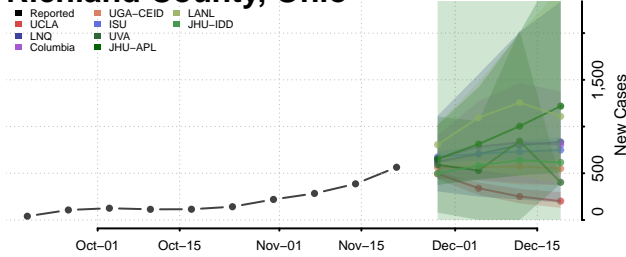

Richland County, Ohio