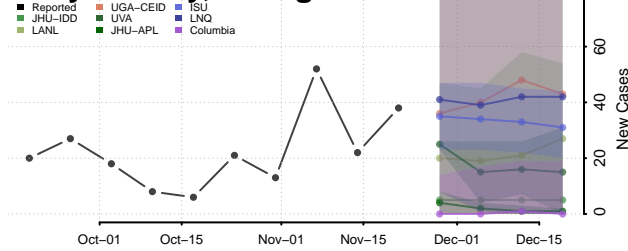

Early County, Georgia