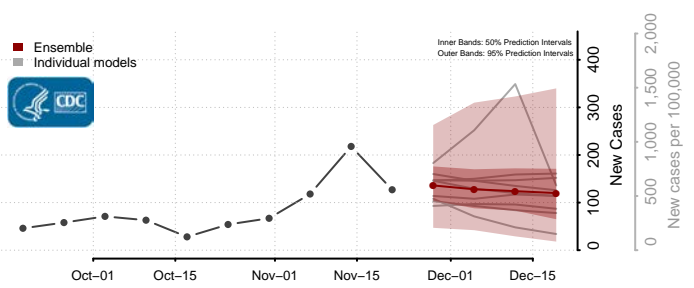

Saline County, Missouri