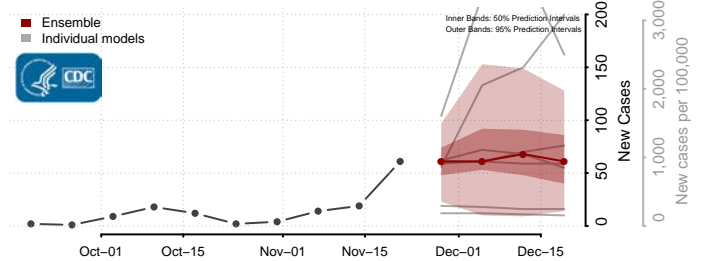

Buena Vista County, Virginia