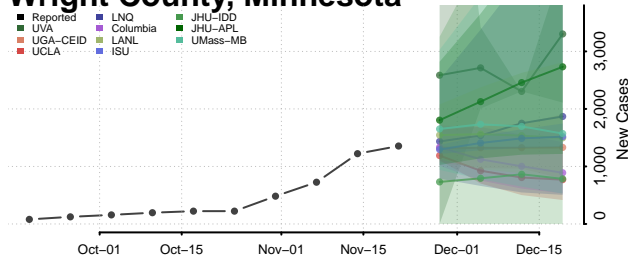

Wilkin County, Minnesota

Winona County, Minnesota

Wright County, Minnesota

Yellow Medicine County, Minnesota

Mississippi

Adams County, Mississippi

Alcorn County, Mississippi

Amite County, Mississippi