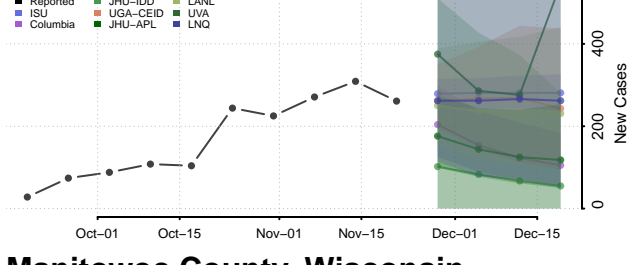

Manitowoc County, Wisconsin

Marathon County, Wisconsin

Marinette County, Wisconsin

Marquette County, Wisconsin

Menominee County, Wisconsin

Milwaukee County, Wisconsin

Monroe County, Wisconsin

Oconto County, Wisconsin