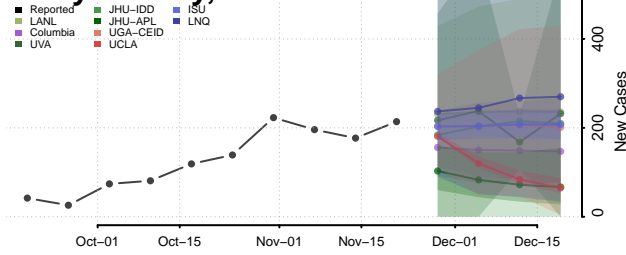

Surry County, North Carolina