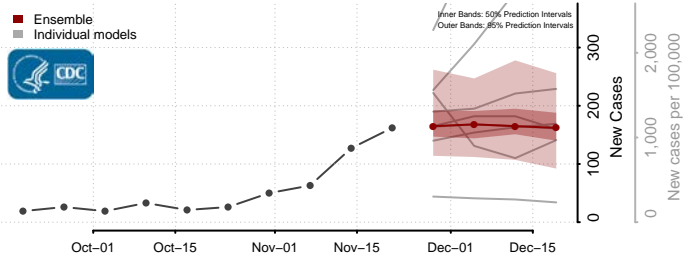

Renville County, Minnesota