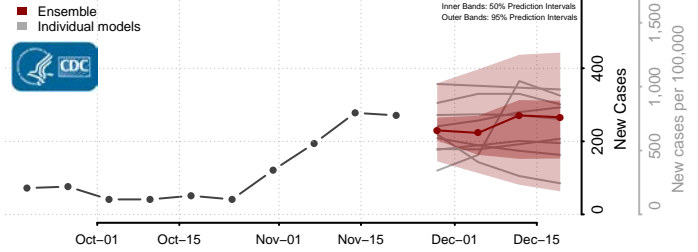

Story County, Iowa

Tama County, Iowa

Taylor County, Iowa

Union County, Iowa

Van Buren County, Iowa

Wapello County, Iowa

Warren County, Iowa

Washington County, Iowa