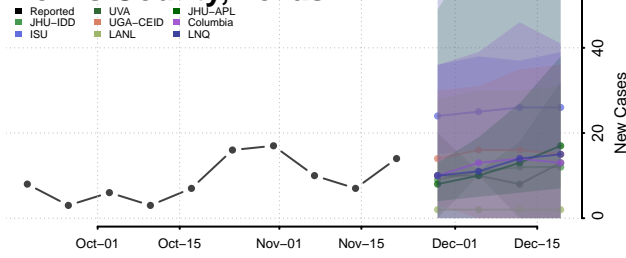

Morris County, Texas