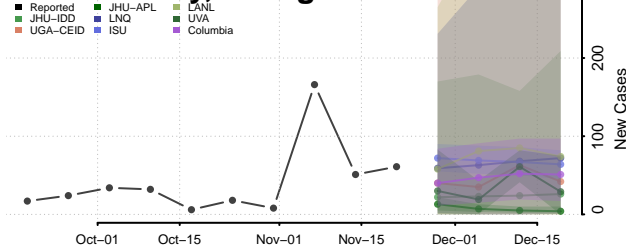

Bryan County, Georgia

Bulloch County, Georgia

Burke County, Georgia

Butts County, Georgia

Calhoun County, Georgia

Camden County, Georgia

Candler County, Georgia

Carroll County, Georgia