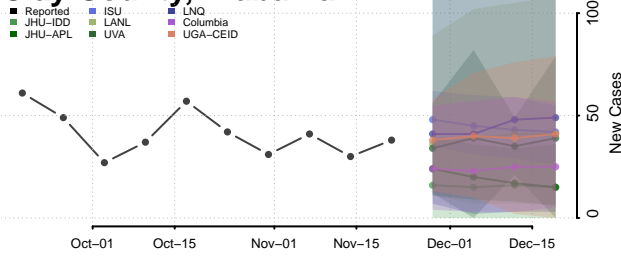

Butler County, Alabama

Calhoun County, Alabama

Chambers County, Alabama

Cherokee County, Alabama

Chilton County, Alabama

Choctaw County, Alabama

Clarke County, Alabama

Clay County, Alabama