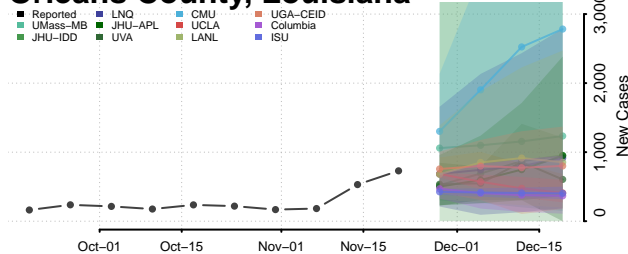

Lafourche County, Louisiana

LaSalle County, Louisiana

Lincoln County, Louisiana

Livingston County, Louisiana

Madison County, Louisiana

Morehouse County, Louisiana

Natchitoches County, Louisiana

Orleans County, Louisiana