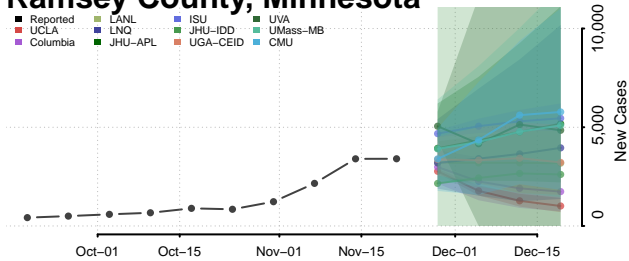

Ramsey County, Minnesota