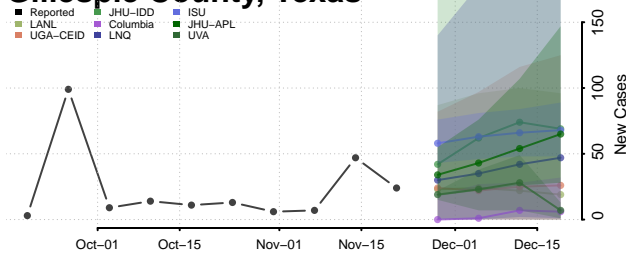

Gillespie County, Texas