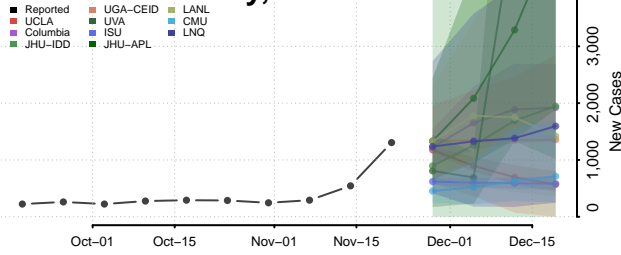

Franklin County, Louisiana

Grant County, Louisiana

Iberia County, Louisiana

Iberville County, Louisiana

Jackson County, Louisiana

Jefferson County, Louisiana

Jefferson Davis County, Louisiana

Lafayette County, Louisiana