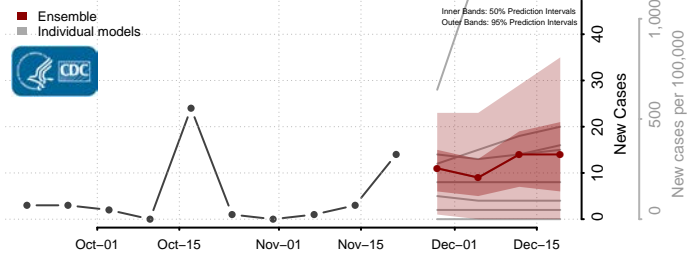

Tensas County, Louisiana