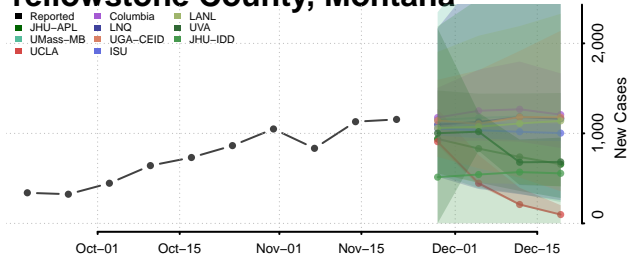

Valley County, Montana

Wheatland County, Montana

Wibaux County, Montana

Yellowstone County, Montana

Nebraska

Adams County, Nebraska

Antelope County, Nebraska

Arthur County, Nebraska