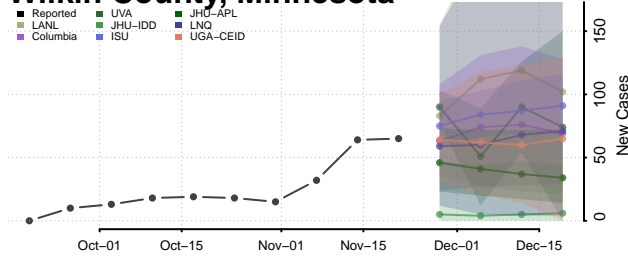

Wilkin County, Minnesota

Winona County, Minnesota

Wright County, Minnesota

Yellow Medicine County, Minnesota

Mississippi

Adams County, Mississippi

Alcorn County, Mississippi

Amite County, Mississippi