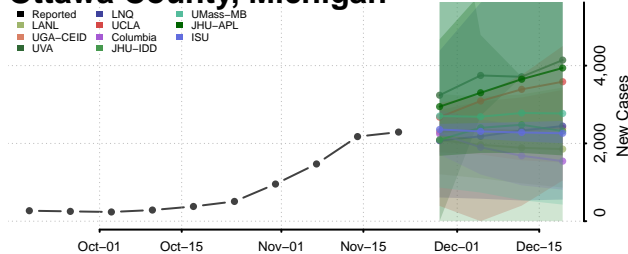

Oceana County, Michigan

Ogemaw County, Michigan

Ontonagon County, Michigan

Osceola County, Michigan

Oscoda County, Michigan

Otsego County, Michigan

Ottawa County, Michigan

Presque Isle County, Michigan