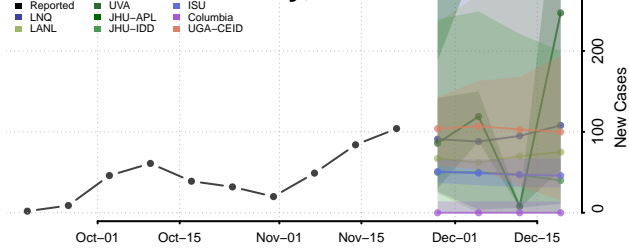

Beaverhead County, Montana