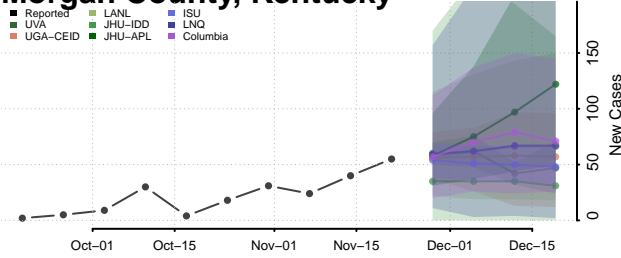

Morgan County, Kentucky