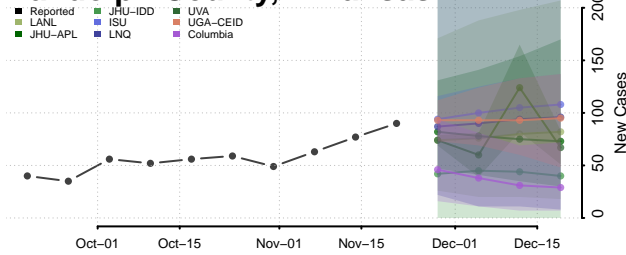

Pulaski County, Arkansas

Randolph County, Arkansas

Saline County, Arkansas

Scott County, Arkansas

Searcy County, Arkansas

Sebastian County, Arkansas

Sevier County, Arkansas

Sharp County, Arkansas