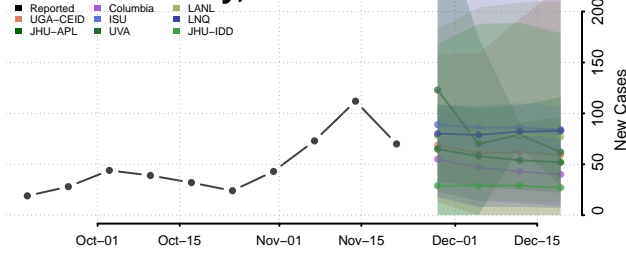

Greene County, Iowa

Grundy County, Iowa

Guthrie County, Iowa

Hamilton County, Iowa

Hancock County, Iowa

Hardin County, Iowa

Harrison County, Iowa

Henry County, Iowa