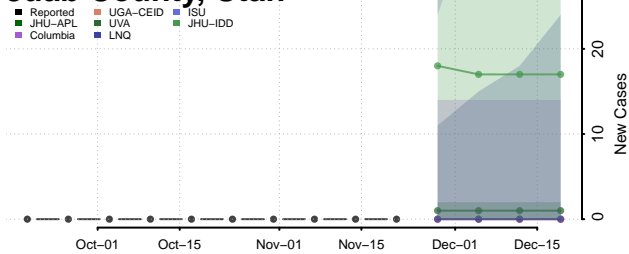

Daggett County, Utah

Davis County, Utah

Duchesne County, Utah

Emery County, Utah

Garfield County, Utah

Grand County, Utah

Iron County, Utah

Juab County, Utah