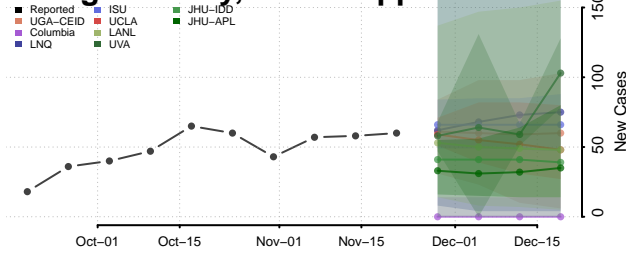

George County, Mississippi

Greene County, Mississippi

Grenada County, Mississippi

Hancock County, Mississippi

Harrison County, Mississippi

Hinds County, Mississippi

Holmes County, Mississippi

Humphreys County, Mississippi