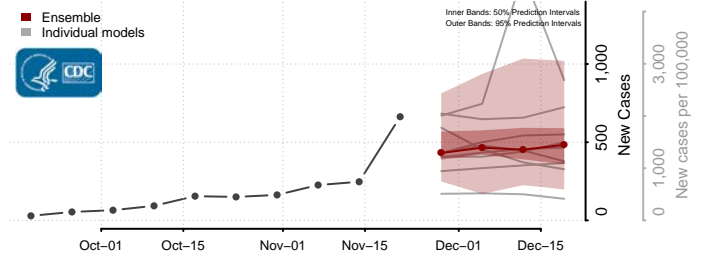

Marshall County, Minnesota

Martin County, Minnesota

McLeod County, Minnesota

Meeker County, Minnesota

Mille Lacs County, Minnesota

Morrison County, Minnesota

Mower County, Minnesota

Murray County, Minnesota