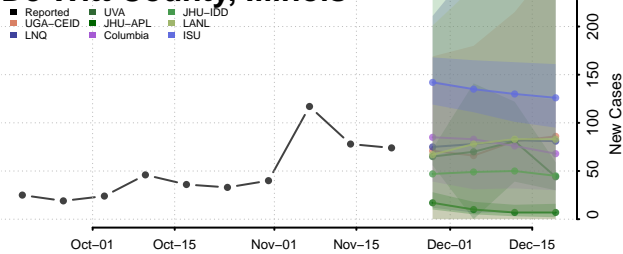

Crawford County, Illinois

Cumberland County, Illinois

De Witt County, Illinois

DeKalb County, Illinois

Douglas County, Illinois

DuPage County, Illinois

Edgar County, Illinois

Edwards County, Illinois