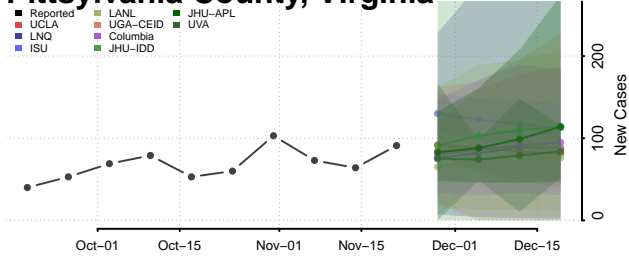

Pittsylvania County, Virginia

Poquoson County, Virginia

Portsmouth County, Virginia

Powhatan County, Virginia

Prince Edward County, Virginia

Prince George County, Virginia

Prince William County, Virginia

Pulaski County, Virginia