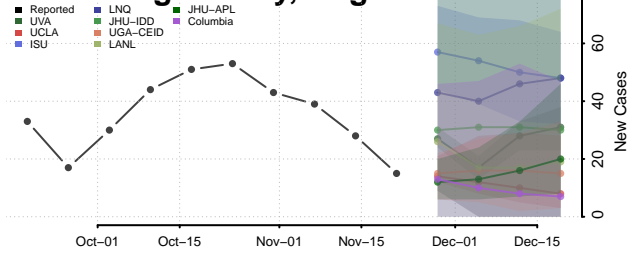

Pittsylvania County, Virginia

Poquoson County, Virginia

Portsmouth County, Virginia

Powhatan County, Virginia

Prince Edward County, Virginia

Prince George County, Virginia

Prince William County, Virginia

Pulaski County, Virginia