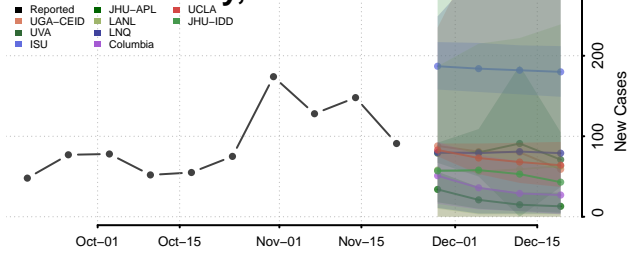

O'Brien County, Iowa