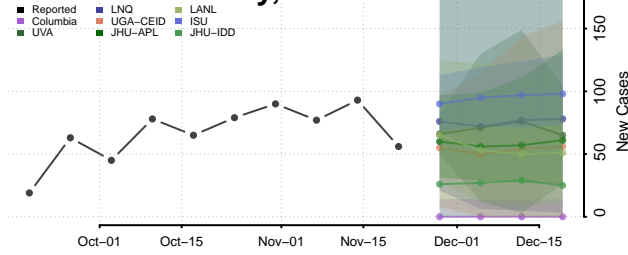

McKenzie County, North Dakota