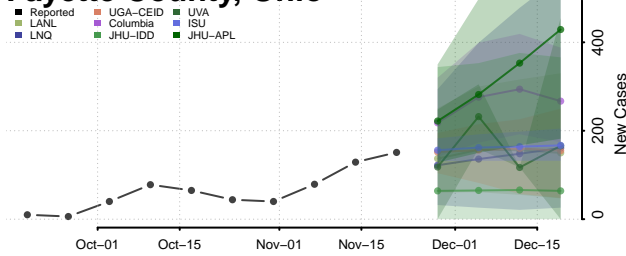

Fayette County, Ohio