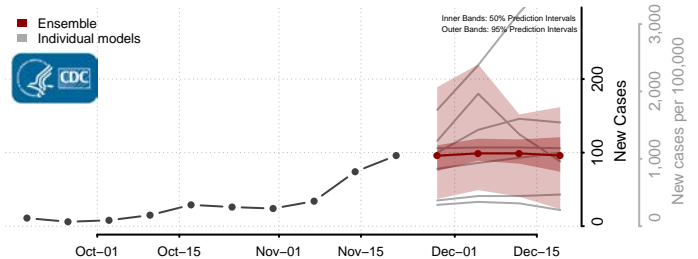

Howard County, Iowa