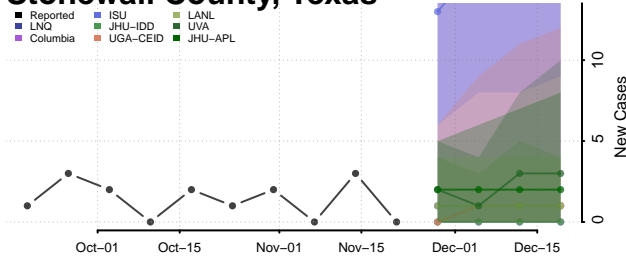

Stonewall County, Texas