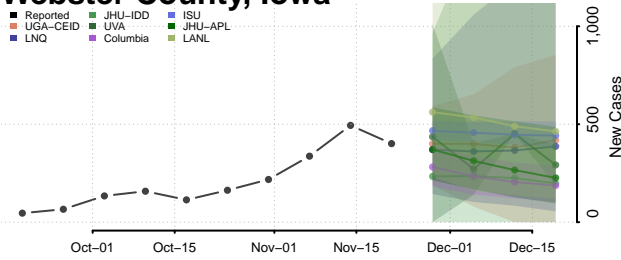

Webster County, Iowa