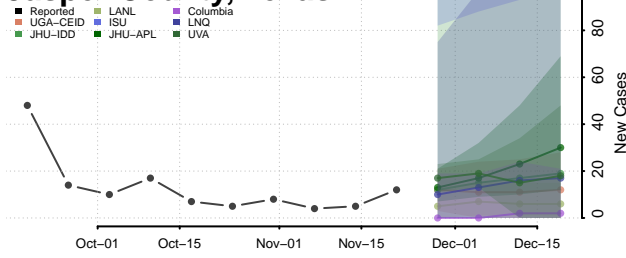

Jasper County, Texas