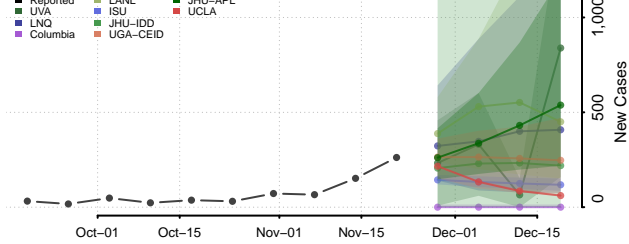

Santa Cruz County, Arizona