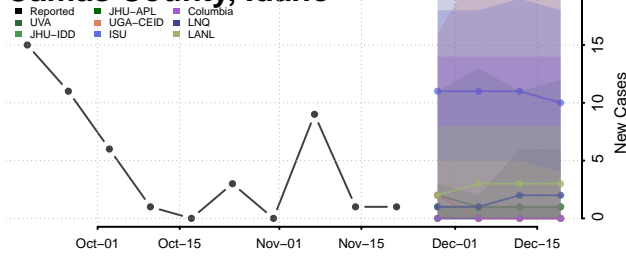

Bingham County, Idaho

Blaine County, Idaho

Boise County, Idaho

Bonner County, Idaho

Bonneville County, Idaho

Boundary County, Idaho

Butte County, Idaho

Camas County, Idaho