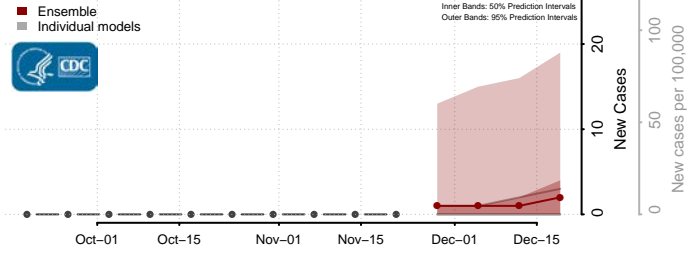

Sevier County, Utah