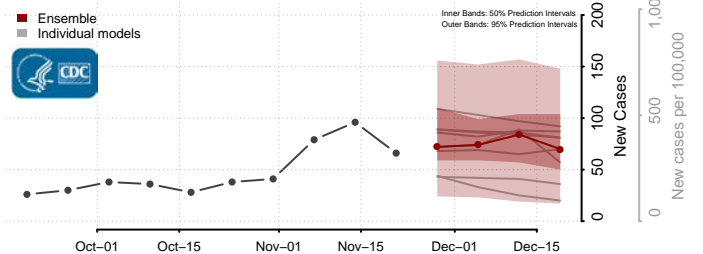

Stone County, Missouri

Sullivan County, Missouri

Taney County, Missouri

Texas County, Missouri

Vernon County, Missouri

Warren County, Missouri

Washington County, Missouri

Wayne County, Missouri