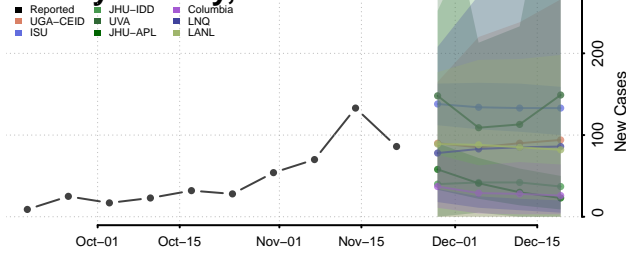

Polk County, Iowa

Pottawattamie County, Iowa

Poweshiek County, Iowa

Ringgold County, Iowa

Sac County, Iowa

Scott County, Iowa

Shelby County, Iowa

Sioux County, Iowa