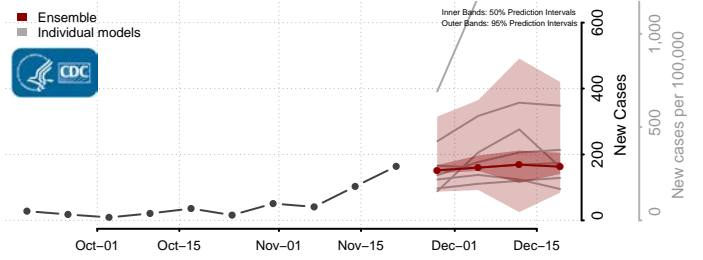

Trinity County, Texas

Tyler County, Texas

Upshur County, Texas

Upton County, Texas

Uvalde County, Texas

Val Verde County, Texas

Van Zandt County, Texas

Victoria County, Texas