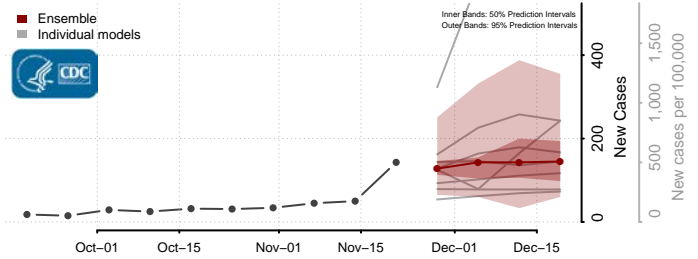

Hancock County, West Virginia

Hardy County, West Virginia

Harrison County, West Virginia

Jackson County, West Virginia

Jefferson County, West Virginia

Kanawha County, West Virginia

Lewis County, West Virginia