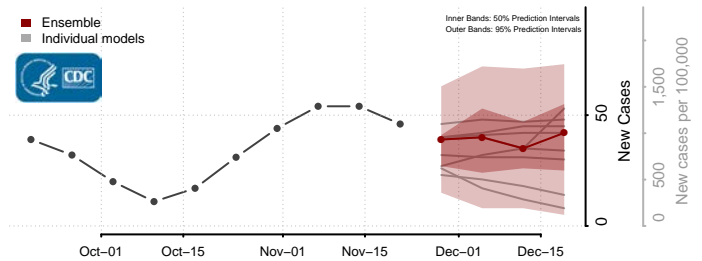

Gregory County, South Dakota