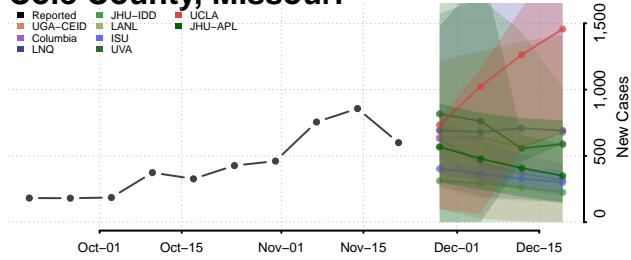

Cole County, Missouri