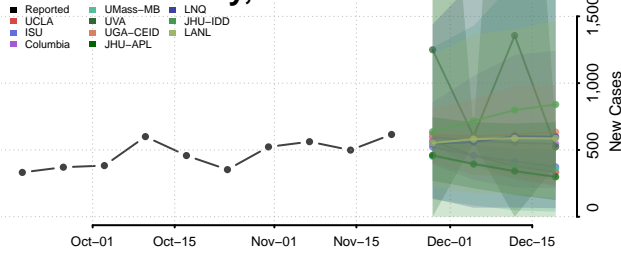

Sierra County, California

Siskiyou County, California

Solano County, California

Sonoma County, California

Stanislaus County, California

Sutter County, California

Tehama County, California

Trinity County, California