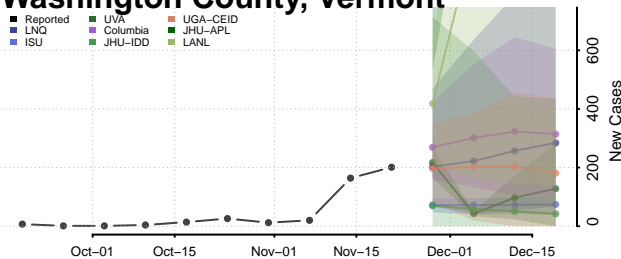

Grand Isle County, Vermont

Lamoille County, Vermont

Orange County, Vermont

Orleans County, Vermont

Rutland County, Vermont

Washington County, Vermont

Windham County, Vermont

Windsor County, Vermont