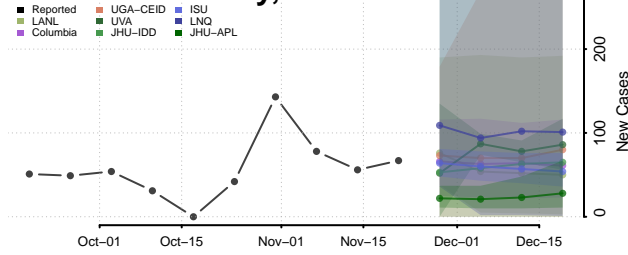

Jim Wells County, Texas