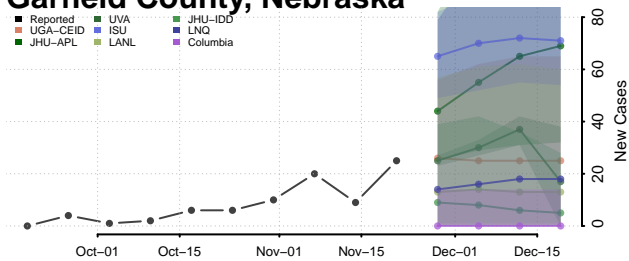

Garfield County, Nebraska

Gosper County, Nebraska

Grant County, Nebraska

Greeley County, Nebraska

Hall County, Nebraska

Hamilton County, Nebraska

Harlan County, Nebraska

Hayes County, Nebraska