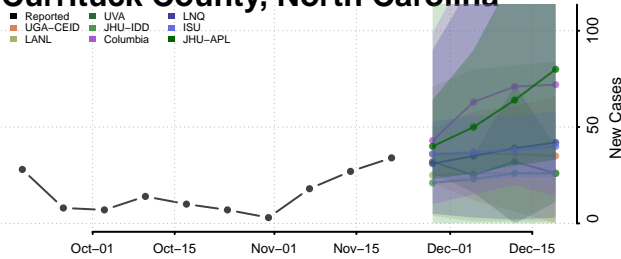

Clay County, North Carolina

Cleveland County, North Carolina

Columbus County, North Carolina

Craven County, North Carolina

Cumberland County, North Carolina

Currituck County, North Carolina

Dare County, North Carolina