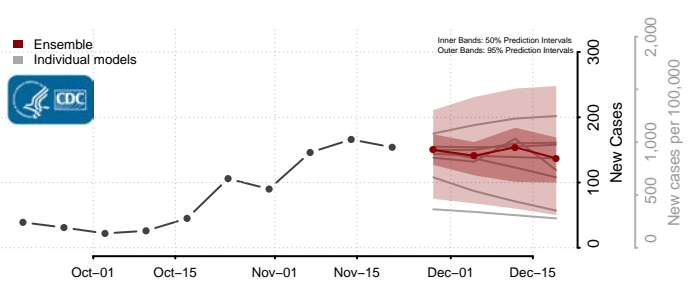

Richland County, North Dakota