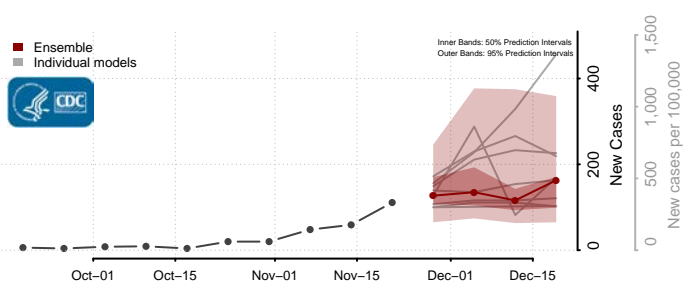

Pleasants County, West Virginia

Pocahontas County, West Virginia

Preston County, West Virginia

Putnam County, West Virginia

Raleigh County, West Virginia

Randolph County, West Virginia

Ritchie County, West Virginia