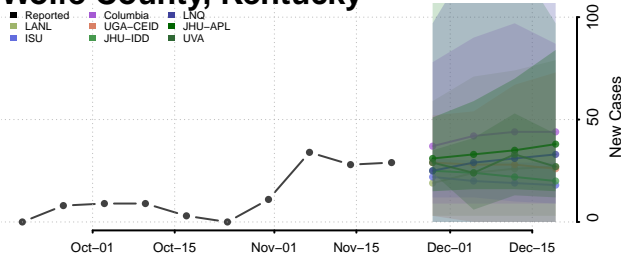

Wolfe County, Kentucky