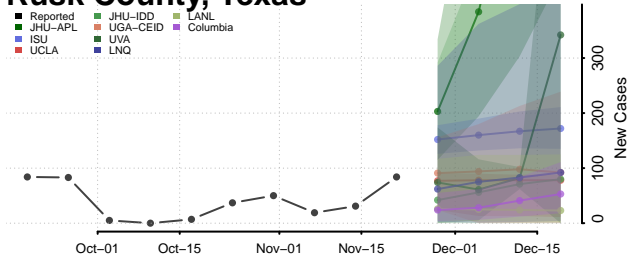

Rusk County, Texas