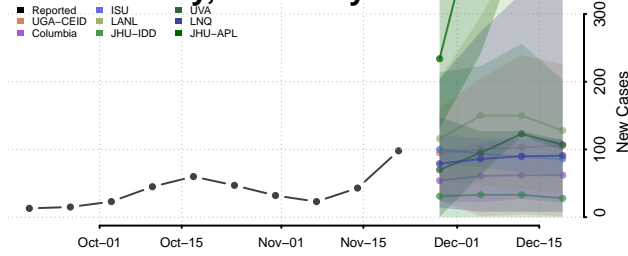

Adair County, Kentucky