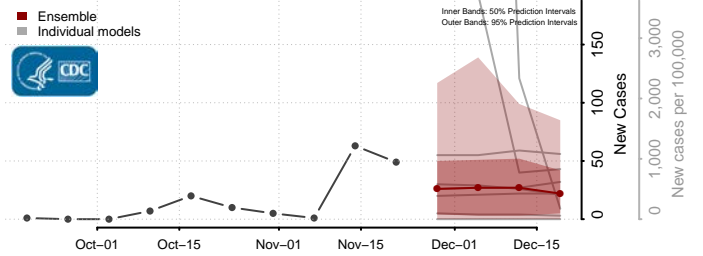

Esmeralda County, Nevada

Eureka County, Nevada

Humboldt County, Nevada

Lander County, Nevada

Lincoln County, Nevada

Lyon County, Nevada

Mineral County, Nevada

Nye County, Nevada