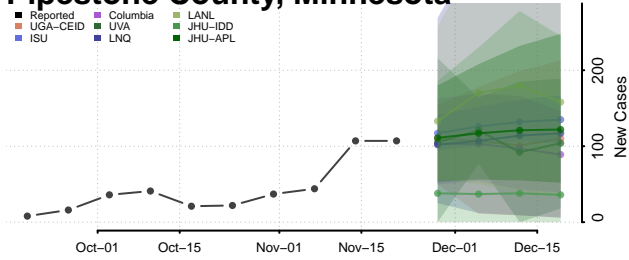

Nicollet County, Minnesota

Nobles County, Minnesota

Norman County, Minnesota

Olmsted County, Minnesota

Otter Tail County, Minnesota

Pennington County, Minnesota

Pine County, Minnesota

Pipestone County, Minnesota