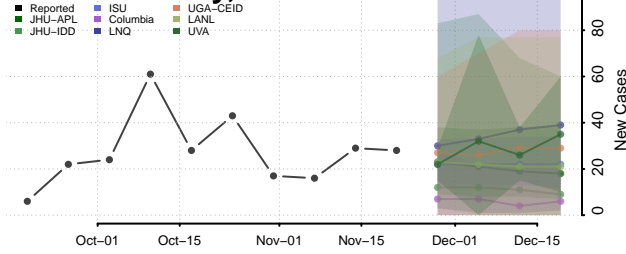

Pickett County, Tennessee