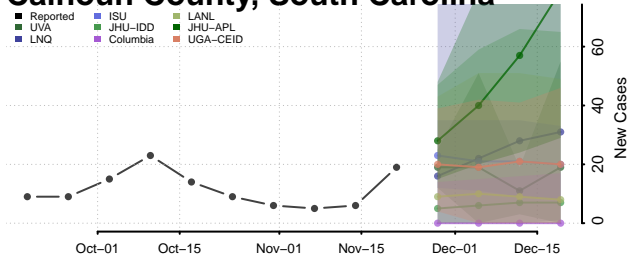

Bamberg County, South Carolina

Barnwell County, South Carolina

Beaufort County, South Carolina

Berkeley County, South Carolina

Calhoun County, South Carolina

Charleston County, South Carolina

Cherokee County, South Carolina