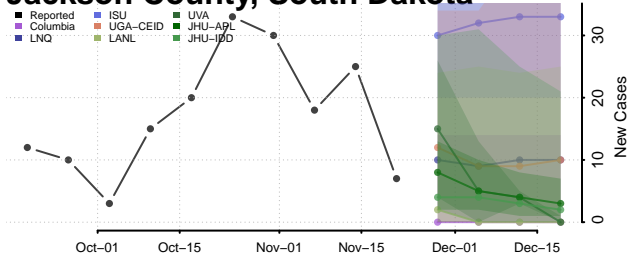

Jackson County, South Dakota