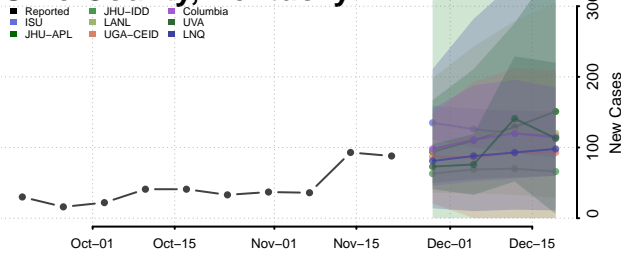

Ohio County, Kentucky