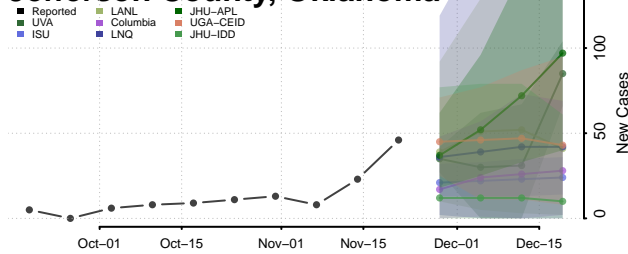

Jefferson County, Oklahoma