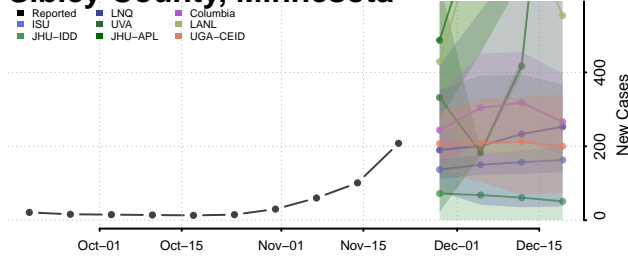

Roseau County, Minnesota

Scott County, Minnesota

Sherburne County, Minnesota

Sibley County, Minnesota

St. Louis County, Minnesota

Stearns County, Minnesota

Steele County, Minnesota

Stevens County, Minnesota