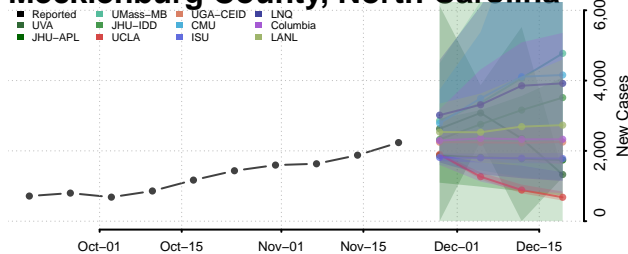

Madison County, North Carolina

Martin County, North Carolina

McDowell County, North Carolina

Mecklenburg County, North Carolina

Mitchell County, North Carolina

Montgomery County, North Carolina

Moore County, North Carolina