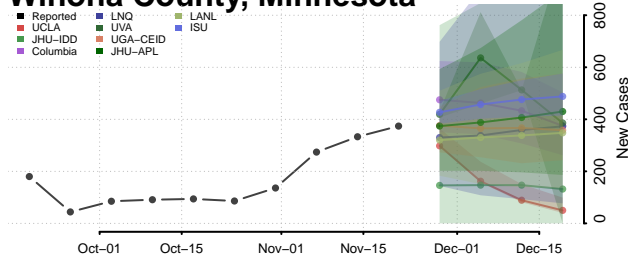

Wilkin County, Minnesota

Winona County, Minnesota

Wright County, Minnesota

Yellow Medicine County, Minnesota

Mississippi

Adams County, Mississippi

Alcorn County, Mississippi

Amite County, Mississippi