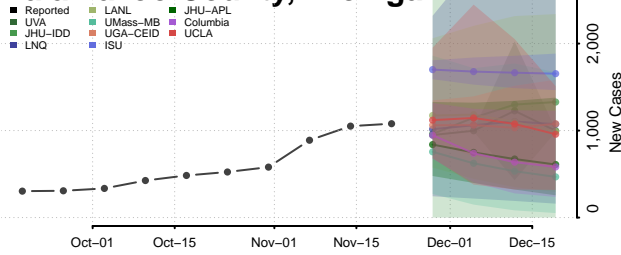

Huron County, Michigan

Ingham County, Michigan

Ionia County, Michigan

Iosco County, Michigan

Iron County, Michigan

Isabella County, Michigan

Jackson County, Michigan

Kalamazoo County, Michigan