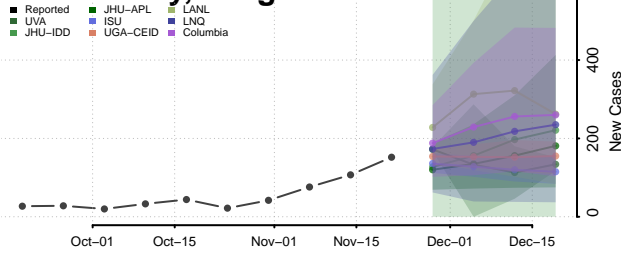

Marion County, Oregon

Morrow County, Oregon

Multnomah County, Oregon

Polk County, Oregon

Sherman County, Oregon

Tillamook County, Oregon

Umatilla County, Oregon

Union County, Oregon