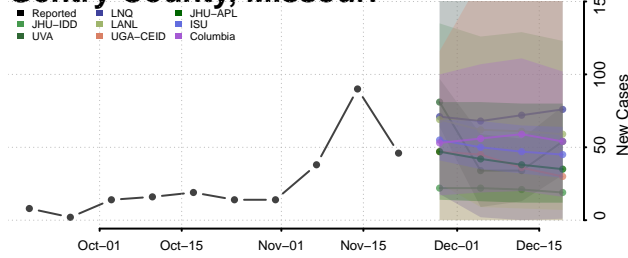

Gentry County, Missouri