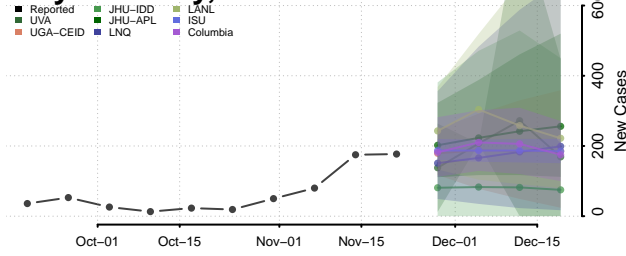

Floyd County, Iowa