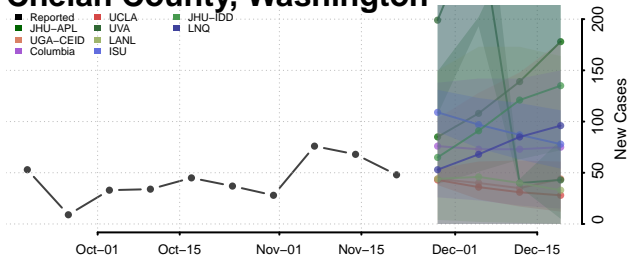

Chelan County, Washington