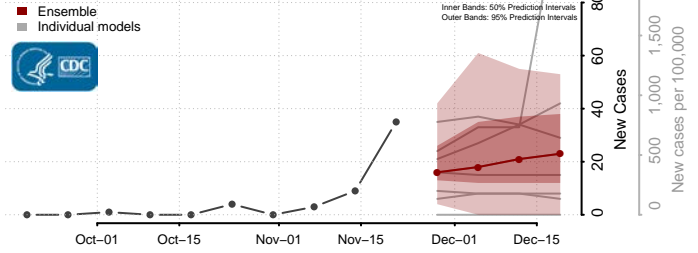

Esmeralda County, Nevada

Eureka County, Nevada

Humboldt County, Nevada

Lander County, Nevada

Lincoln County, Nevada

Lyon County, Nevada

Mineral County, Nevada

Nye County, Nevada