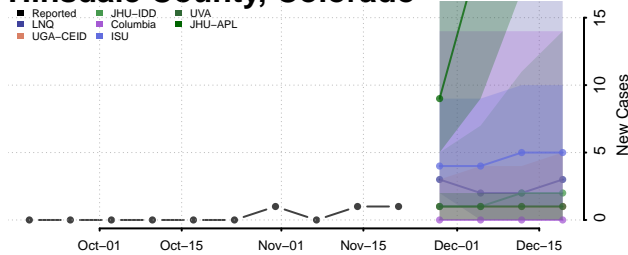

Hinsdale County, Colorado