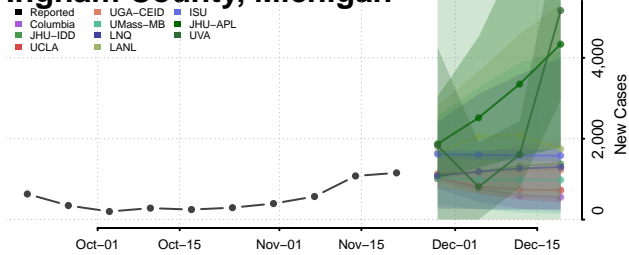

Ingham County, Michigan