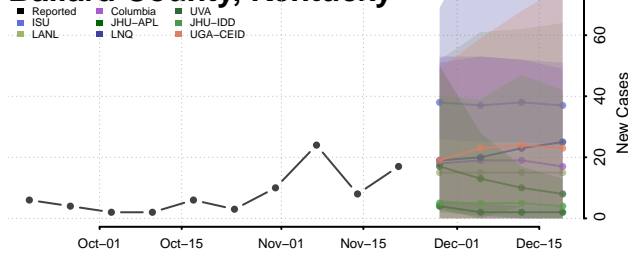

Ballard County, Kentucky