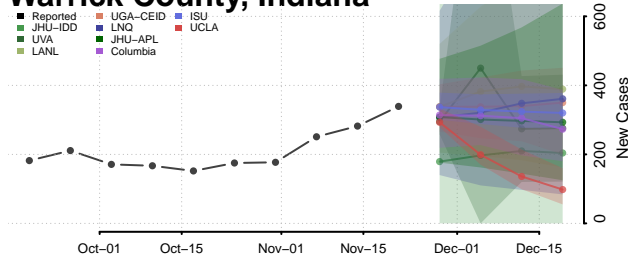

Vanderburgh County, Indiana

Vermillion County, Indiana

Vigo County, Indiana

Wabash County, Indiana

Warren County, Indiana

Warrick County, Indiana

Washington County, Indiana

Wayne County, Indiana