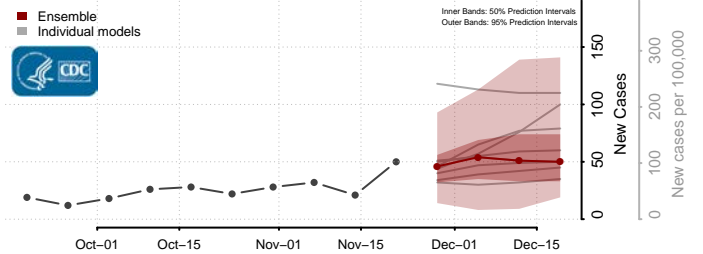

Wheeler County, Nebraska

York County, Nebraska

Nevada

Carson City County, Nevada

Churchill County, Nevada

Clark County, Nevada

Douglas County, Nevada

Elko County, Nevada