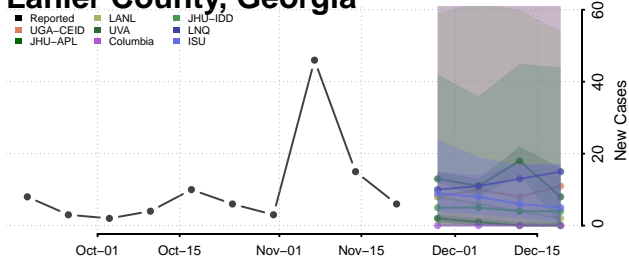

Jasper County, Georgia

Jeff Davis County, Georgia

Jefferson County, Georgia

Jenkins County, Georgia

Johnson County, Georgia

Jones County, Georgia

Lamar County, Georgia

Lanier County, Georgia