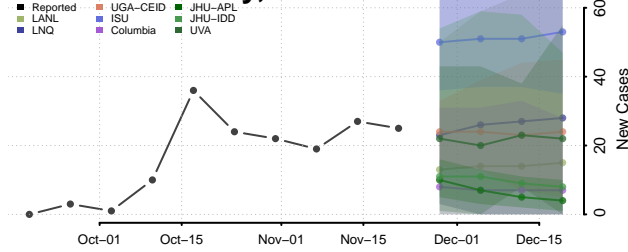

McPherson County, Nebraska

Merrick County, Nebraska

Morrill County, Nebraska

Nance County, Nebraska

Nemaha County, Nebraska

Nuckolls County, Nebraska

Otoe County, Nebraska

Pawnee County, Nebraska