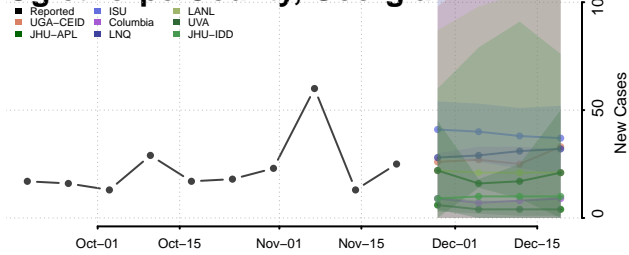

Montgomery County, Georgia

Morgan County, Georgia

Murray County, Georgia

Muscogee County, Georgia

Newton County, Georgia

Oconee County, Georgia

Oglethorpe County, Georgia

Paulding County, Georgia