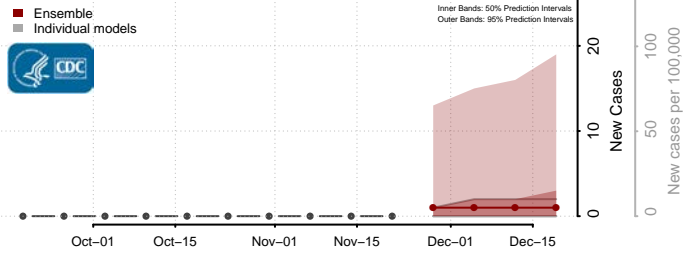

Daggett County, Utah

Davis County, Utah

Duchesne County, Utah

Emery County, Utah

Garfield County, Utah

Grand County, Utah

Iron County, Utah

Juab County, Utah