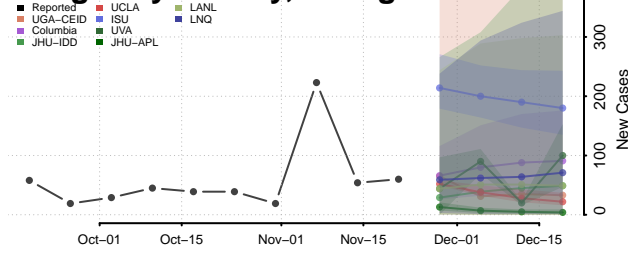

Dougherty County, Georgia