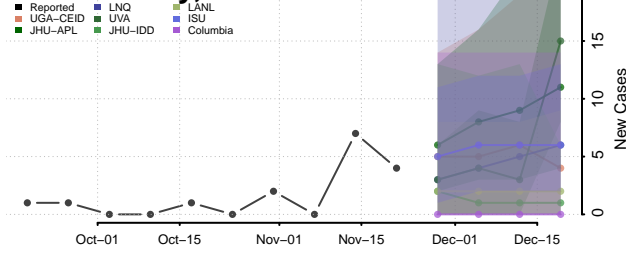

Kent County, Texas