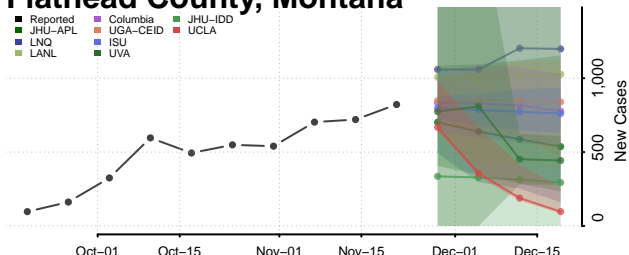

Flathead County, Montana