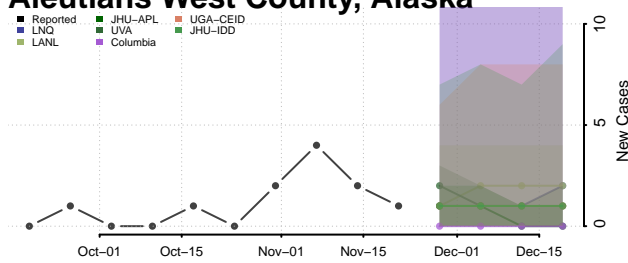

Pike County, Alabama

Randolph County, Alabama

Russell County, Alabama

Shelby County, Alabama

St. Clair County, Alabama

Sumter County, Alabama

Talladega County, Alabama

Tallapoosa County, Alabama

Tuscaloosa County, Alabama

Walker County, Alabama

Washington County, Alabama

Wilcox County, Alabama

Winston County, Alabama

Alaska

Aleutians East County, Alaska

Aleutians West County, Alaska