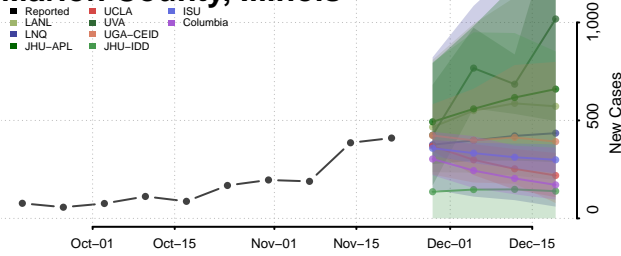

Marion County, Illinois