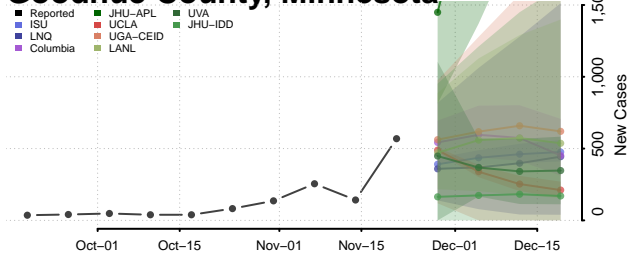

Goodhue County, Minnesota