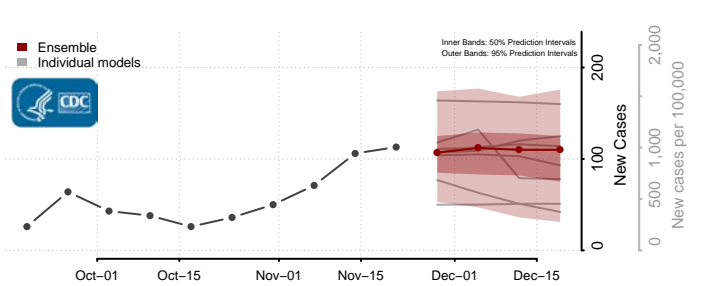

Calhoun County, Iowa

Carroll County, Iowa

Cass County, Iowa

Cedar County, Iowa

Cerro Gordo County, Iowa

Cherokee County, Iowa

Chickasaw County, Iowa

Clarke County, Iowa