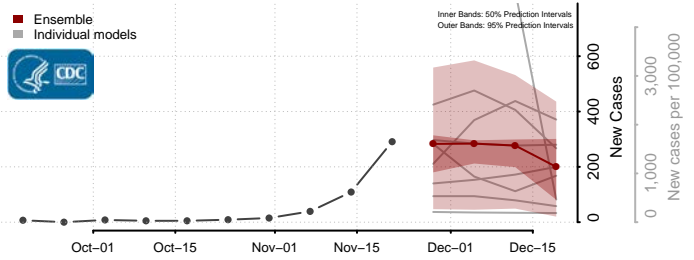

McDowell County, West Virginia