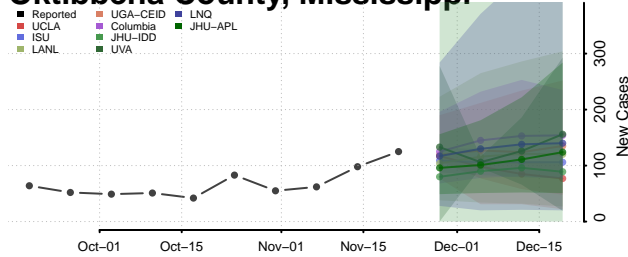

Oktibbeha County, Mississippi