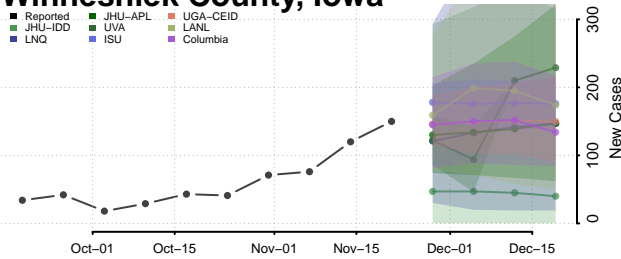

Wayne County, Iowa

Webster County, Iowa

Winnebago County, Iowa

Winneshiek County, Iowa

Woodbury County, Iowa

Worth County, Iowa

Wright County, Iowa

Kansas