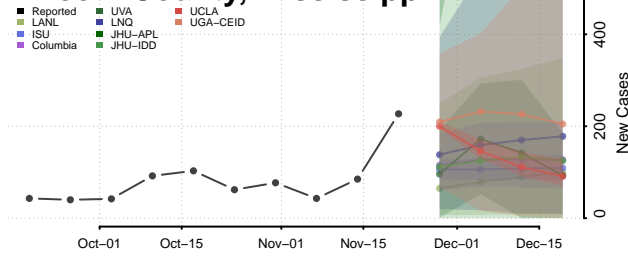

Lowndes County, Mississippi

Madison County, Mississippi

Marion County, Mississippi

Marshall County, Mississippi

Monroe County, Mississippi

Montgomery County, Mississippi

Neshoba County, Mississippi

Newton County, Mississippi