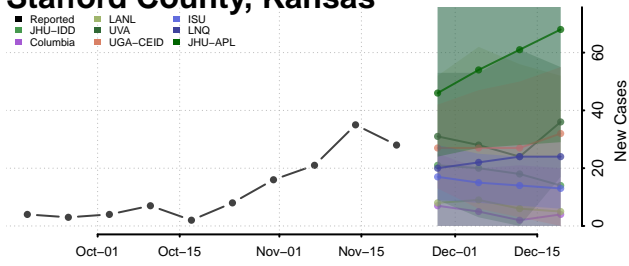

Shawnee County, Kansas

Sheridan County, Kansas

Sherman County, Kansas

Smith County, Kansas

Stafford County, Kansas

Stanton County, Kansas

Stevens County, Kansas

Sumner County, Kansas