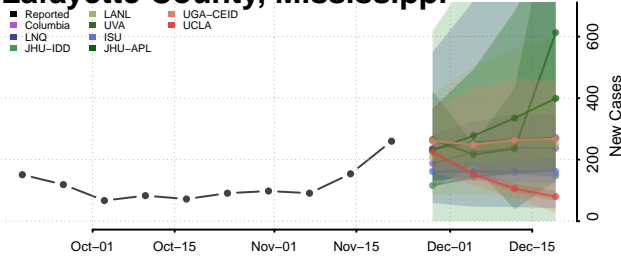

Lafayette County, Mississippi