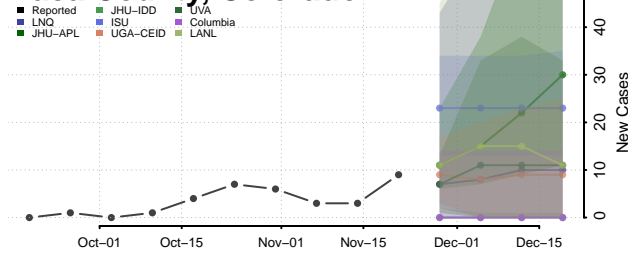

Baca County, Colorado