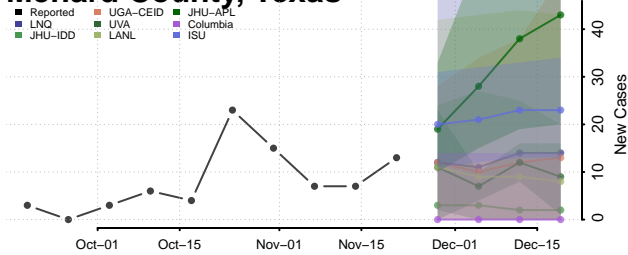

Menard County, Texas