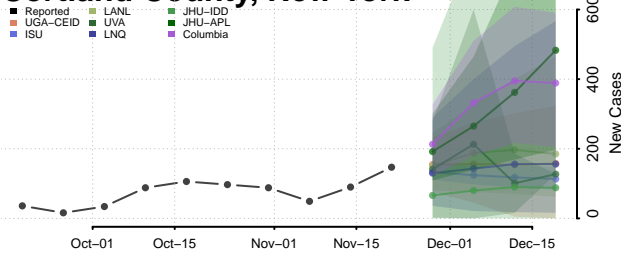

Chemung County, New York

Chenango County, New York

Clinton County, New York

Columbia County, New York

Cortland County, New York

Delaware County, New York

Dutchess County, New York

Erie County, New York