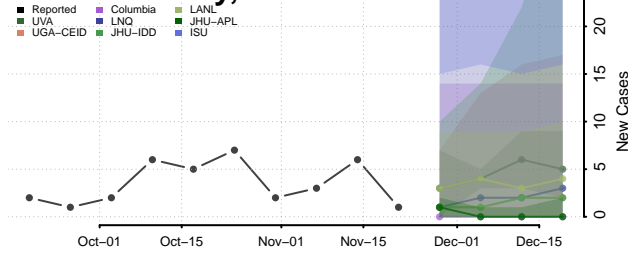

Marion County, Texas