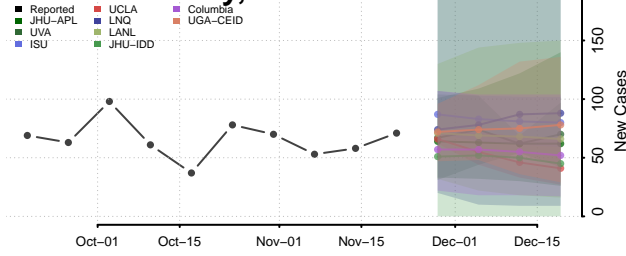

Geneva County, Alabama