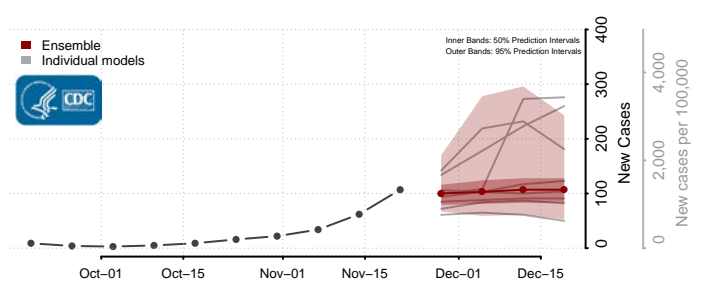

Hitchcock County, Nebraska

Holt County, Nebraska

Hooker County, Nebraska

Howard County, Nebraska

Jefferson County, Nebraska

Johnson County, Nebraska

Kearney County, Nebraska

Keith County, Nebraska