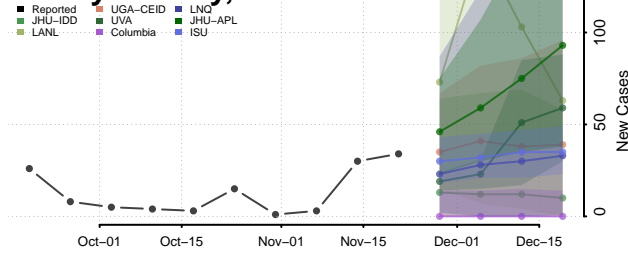

Dewey County, Oklahoma

Ellis County, Oklahoma

Garfield County, Oklahoma

Garvin County, Oklahoma

Grady County, Oklahoma

Grant County, Oklahoma

Greer County, Oklahoma

Harmon County, Oklahoma