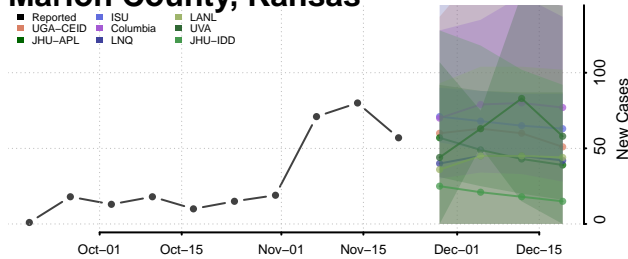

Marion County, Kansas