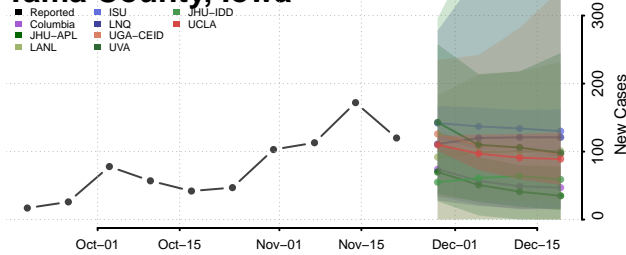

Tama County, Iowa