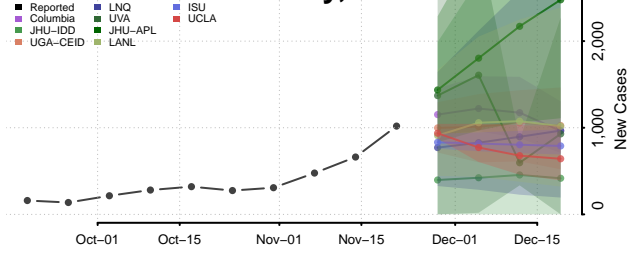

Pottawattamie County, Iowa