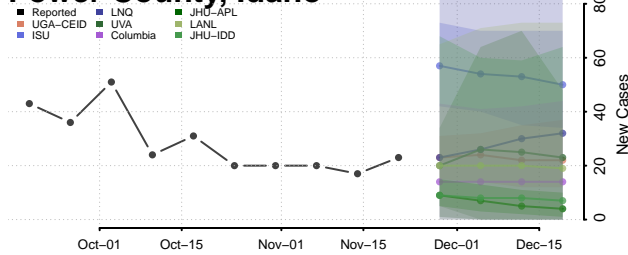

Power County, Idaho