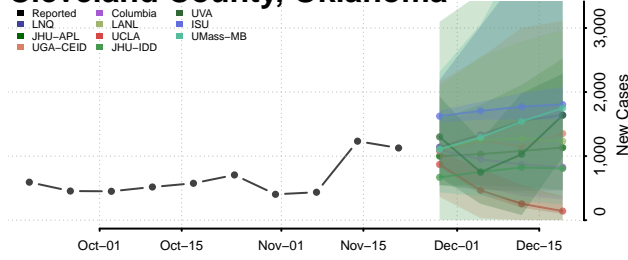

Cleveland County, Oklahoma