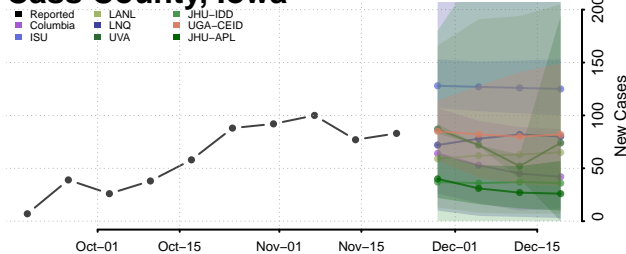

Cass County, Iowa