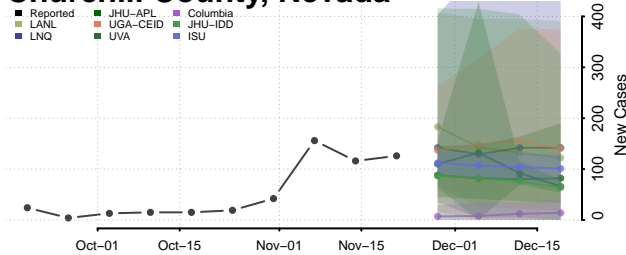

Wheeler County, Nebraska

York County, Nebraska

Nevada

Carson City County, Nevada

Churchill County, Nevada

Clark County, Nevada

Douglas County, Nevada

Elko County, Nevada