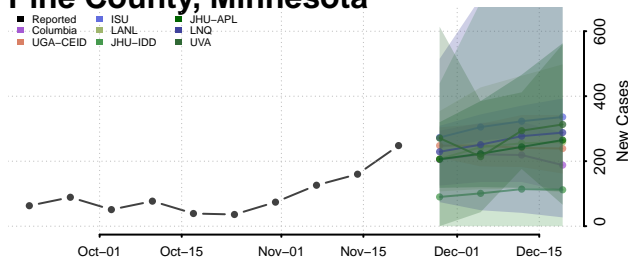

Nicollet County, Minnesota

Nobles County, Minnesota

Norman County, Minnesota

Olmsted County, Minnesota

Otter Tail County, Minnesota

Pennington County, Minnesota

Pine County, Minnesota

Pipestone County, Minnesota