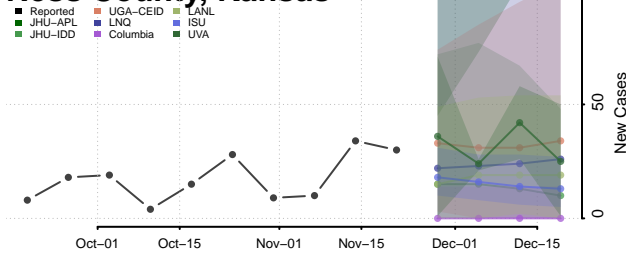

Morton County, Kansas

Nemaha County, Kansas

Neosho County, Kansas

Ness County, Kansas

Norton County, Kansas

Osage County, Kansas

Osborne County, Kansas

Ottawa County, Kansas