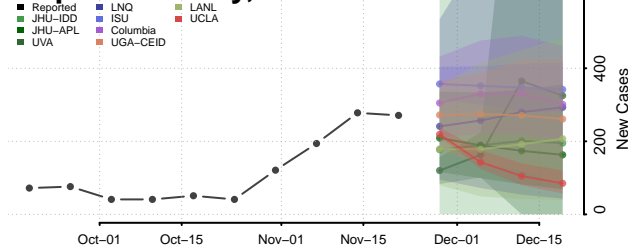

Story County, Iowa

Tama County, Iowa

Taylor County, Iowa

Union County, Iowa

Van Buren County, Iowa

Wapello County, Iowa

Warren County, Iowa

Washington County, Iowa