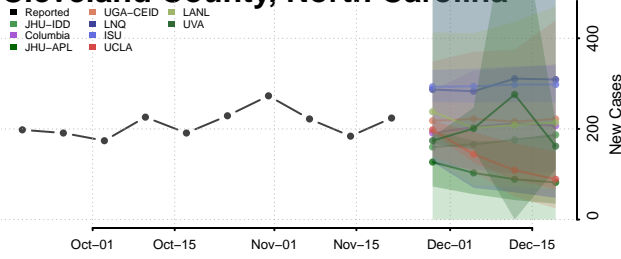

Cleveland County, North Carolina