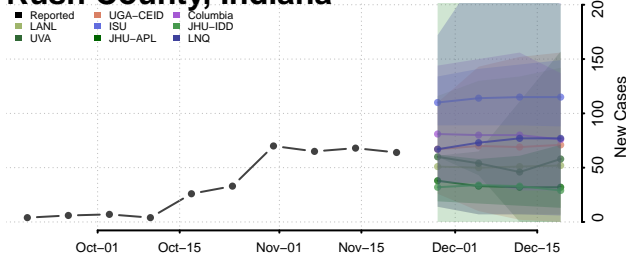

Pulaski County, Indiana

Putnam County, Indiana

Randolph County, Indiana

Ripley County, Indiana

Rush County, Indiana

Scott County, Indiana

Shelby County, Indiana

Spencer County, Indiana