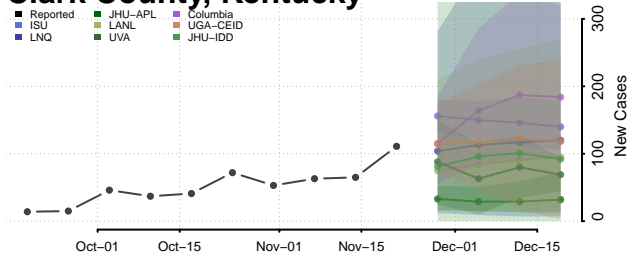

Clark County, Kentucky