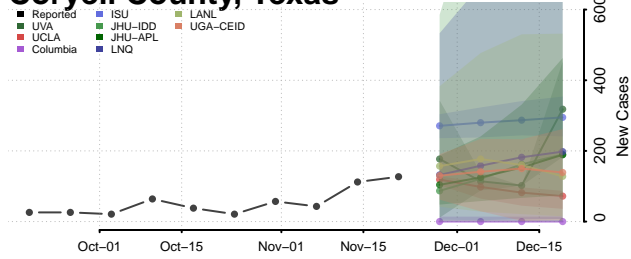

Coryell County, Texas