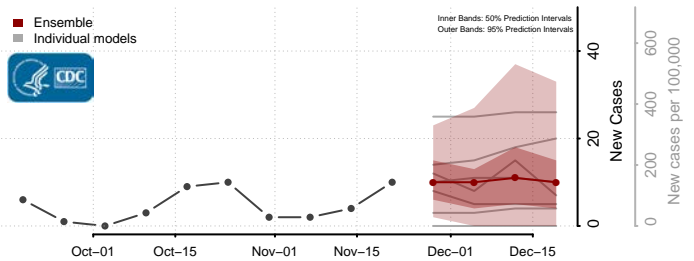

Pleasants County, West Virginia

Pocahontas County, West Virginia

Preston County, West Virginia

Putnam County, West Virginia

Raleigh County, West Virginia

Randolph County, West Virginia

Ritchie County, West Virginia