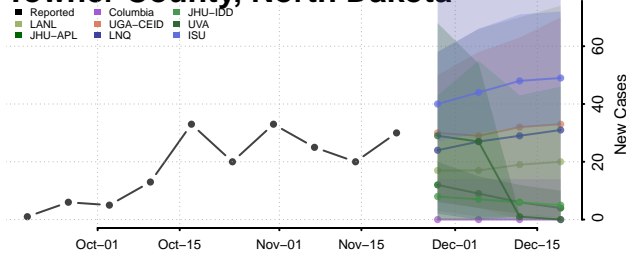

Towner County, North Dakota