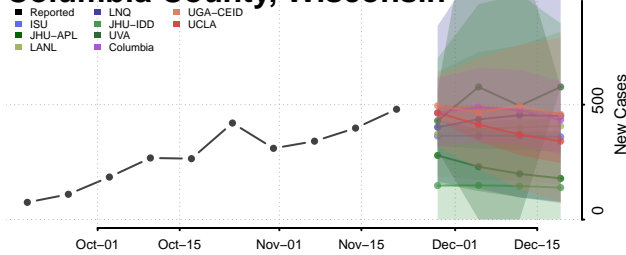

Columbia County, Wisconsin