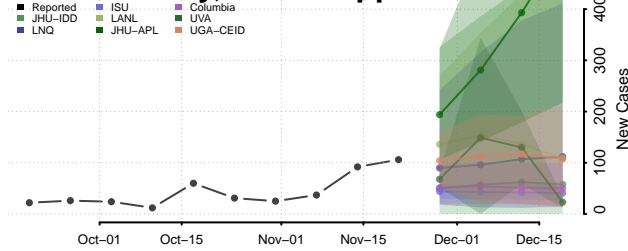

Attala County, Mississippi