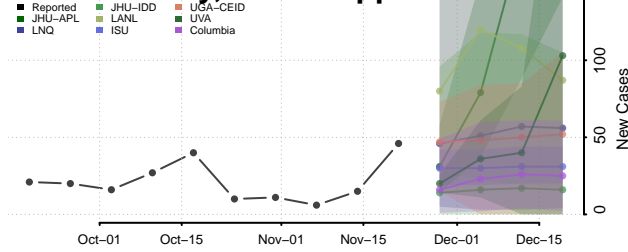

Wilkin County, Minnesota

Winona County, Minnesota

Wright County, Minnesota

Yellow Medicine County, Minnesota

Mississippi

Adams County, Mississippi

Alcorn County, Mississippi

Amite County, Mississippi