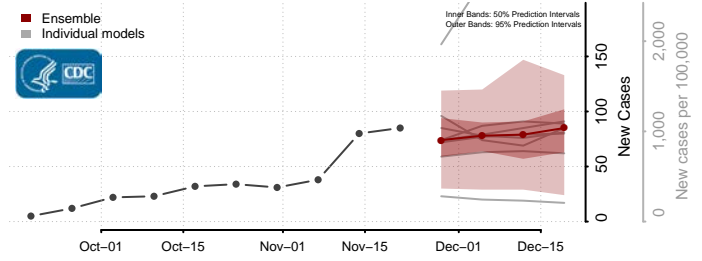

Marshall County, Minnesota

Martin County, Minnesota

McLeod County, Minnesota

Meeker County, Minnesota

Mille Lacs County, Minnesota

Morrison County, Minnesota

Mower County, Minnesota

Murray County, Minnesota