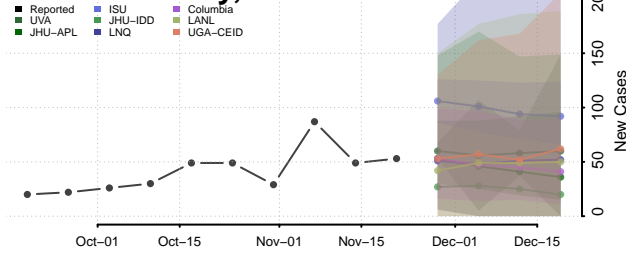

DeKalb County, Missouri