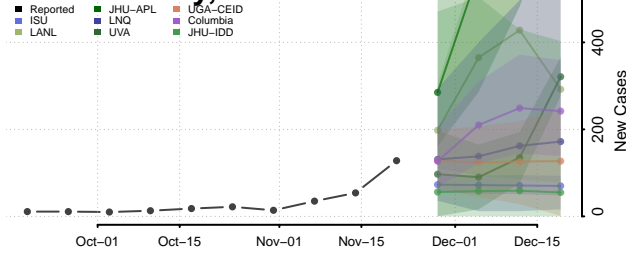

Grant County, New Mexico

Guadalupe County, New Mexico

Harding County, New Mexico

Hidalgo County, New Mexico

Lea County, New Mexico

Lincoln County, New Mexico

Los Alamos County, New Mexico

Luna County, New Mexico