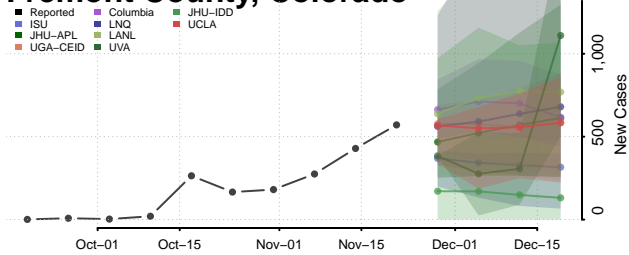

Douglas County, Colorado

Eagle County, Colorado

EI Paso County, Colorado

Elbert County, Colorado

Fremont County, Colorado

Garfield County, Colorado

Gilpin County, Colorado

Grand County, Colorado