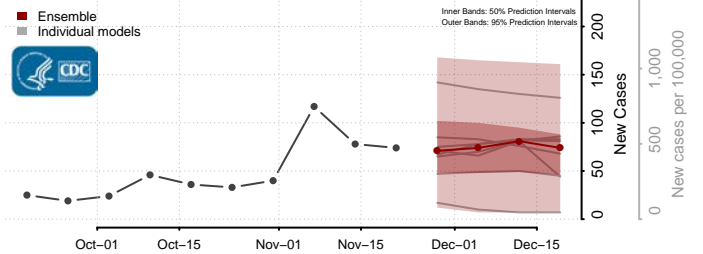

De Witt County, Illinois