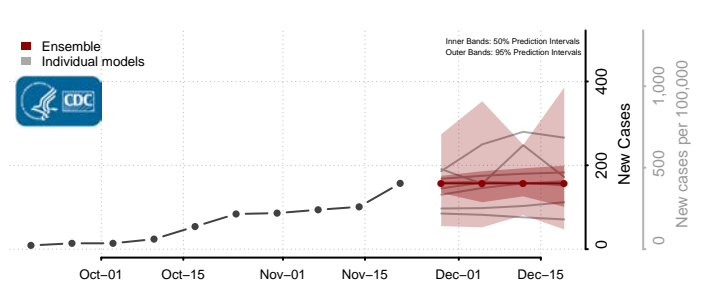

Guernsey County, Ohio