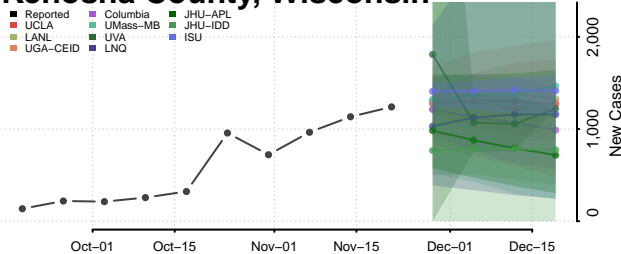

Kenosha County, Wisconsin