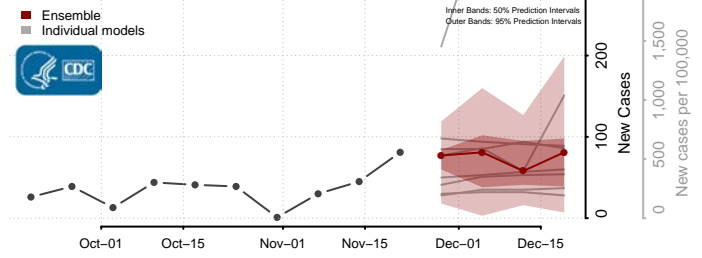

Bourbon County, Kansas