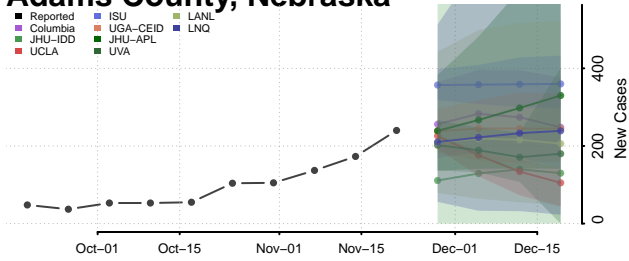

Valley County, Montana

Wheatland County, Montana

Wibaux County, Montana

Yellowstone County, Montana

Nebraska

Adams County, Nebraska

Antelope County, Nebraska

Arthur County, Nebraska