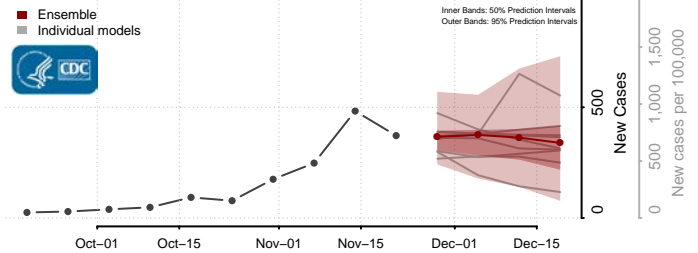

Story County, Iowa

Tama County, Iowa

Taylor County, Iowa

Union County, Iowa

Van Buren County, Iowa

Wapello County, Iowa

Warren County, Iowa

Washington County, Iowa