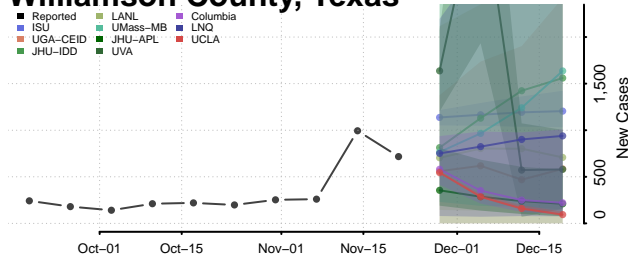

Williamson County, Texas