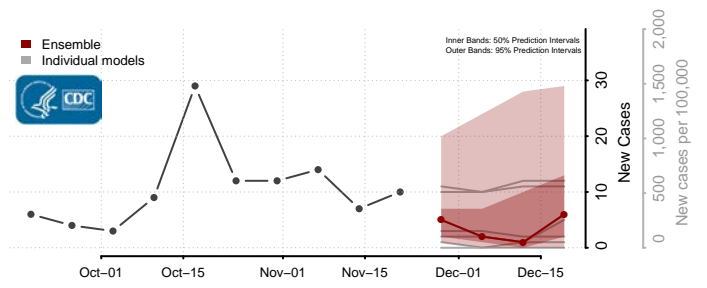

Morton County, North Dakota

Mountrail County, North Dakota

Nelson County, North Dakota

Oliver County, North Dakota

Pembina County, North Dakota

Pierce County, North Dakota

Ramsey County, North Dakota

Ransom County, North Dakota