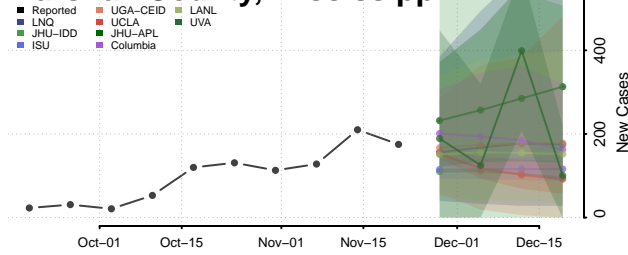

Lowndes County, Mississippi

Madison County, Mississippi

Marion County, Mississippi

Marshall County, Mississippi

Monroe County, Mississippi

Montgomery County, Mississippi

Neshoba County, Mississippi

Newton County, Mississippi