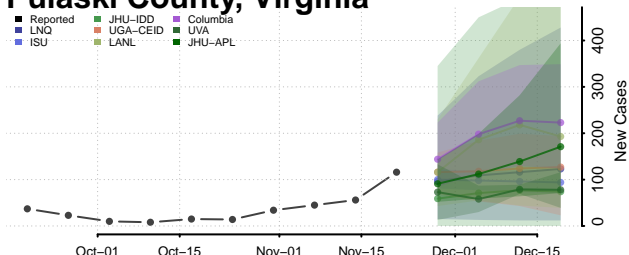

Pittsylvania County, Virginia

Poquoson County, Virginia

Portsmouth County, Virginia

Powhatan County, Virginia

Prince Edward County, Virginia

Prince George County, Virginia

Prince William County, Virginia

Pulaski County, Virginia