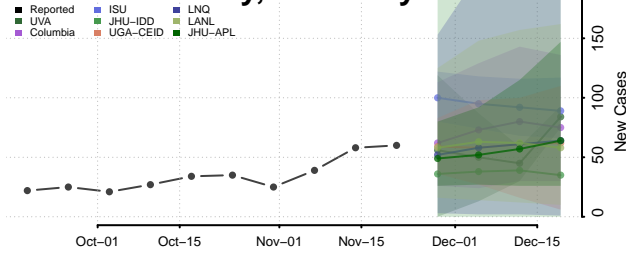

Bell County, Kentucky

Boone County, Kentucky

Bourbon County, Kentucky

Boyd County, Kentucky

Boyle County, Kentucky

Bracken County, Kentucky

Breathitt County, Kentucky

Breckinridge County, Kentucky