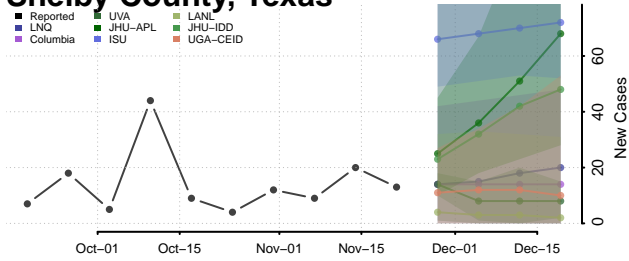

Shelby County, Texas