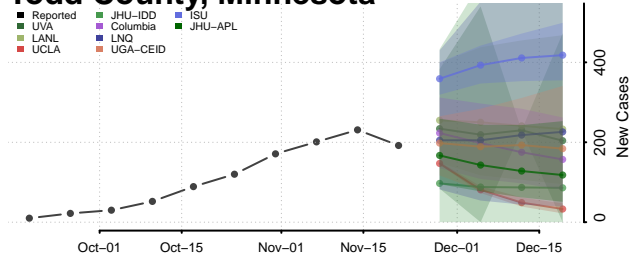

Todd County, Minnesota