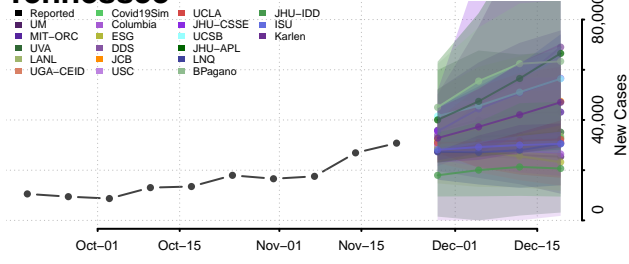

Yankton County, South Dakota

Ziebach County, South Dakota

Tennessee

Anderson County, Tennessee

Bedford County, Tennessee

Benton County, Tennessee