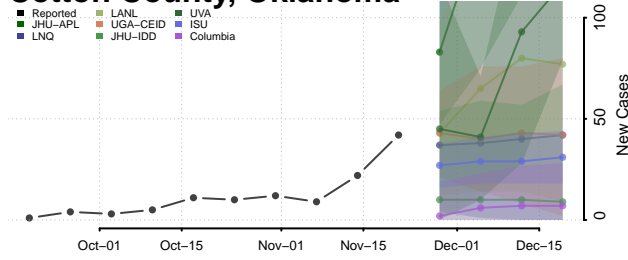

Cotton County, Oklahoma