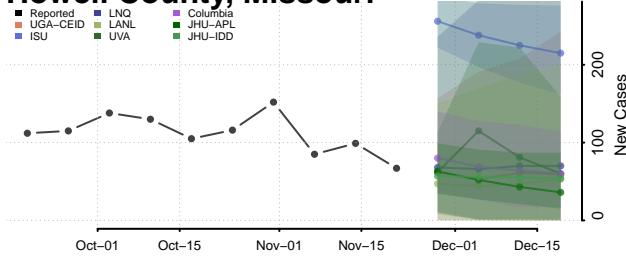

Harrison County, Missouri

Henry County, Missouri

Hickory County, Missouri

Holt County, Missouri

Howard County, Missouri

Howell County, Missouri

Iron County, Missouri

Jackson County, Missouri