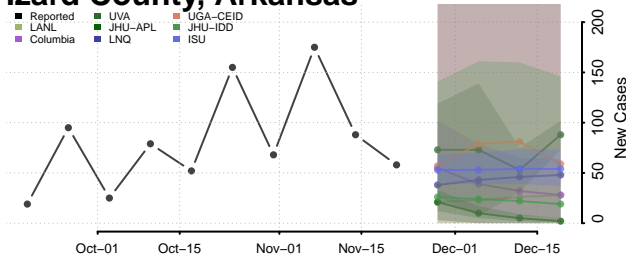

Greene County, Arkansas

Hempstead County, Arkansas

Hot Spring County, Arkansas

Howard County, Arkansas

Independence County, Arkansas

Izard County, Arkansas

Jackson County, Arkansas

Jefferson County, Arkansas