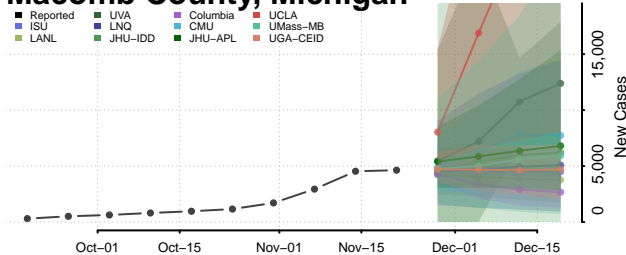

Macomb County, Michigan