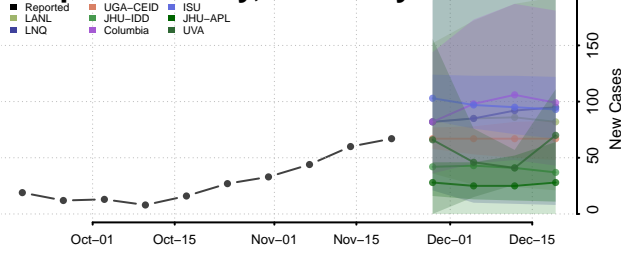

Rowan County, Kentucky

Russell County, Kentucky

Scott County, Kentucky

Shelby County, Kentucky

Simpson County, Kentucky

Spencer County, Kentucky

Taylor County, Kentucky

Todd County, Kentucky