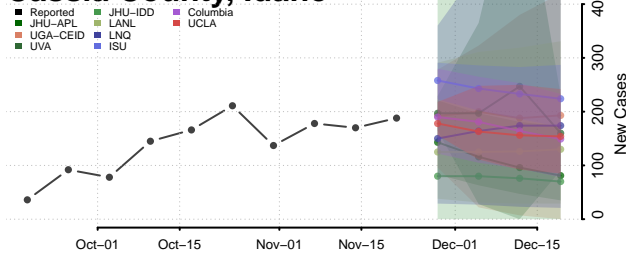

Cassia County, Idaho