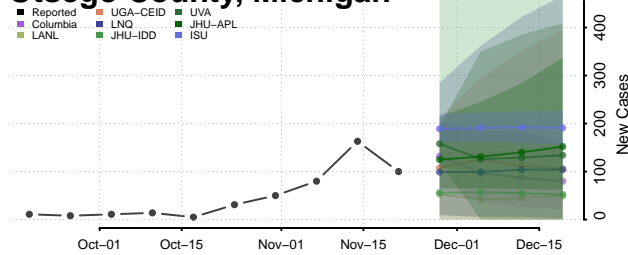

Oceana County, Michigan

Ogemaw County, Michigan

Ontonagon County, Michigan

Osceola County, Michigan

Oscoda County, Michigan

Otsego County, Michigan

Ottawa County, Michigan

Presque Isle County, Michigan