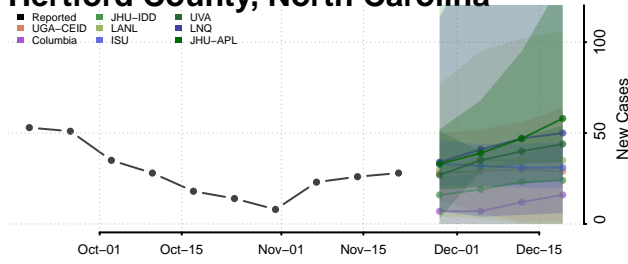

Harnett County, North Carolina

Haywood County, North Carolina

Henderson County, North Carolina

Hertford County, North Carolina

Hoke County, North Carolina

Hyde County, North Carolina

Iredell County, North Carolina