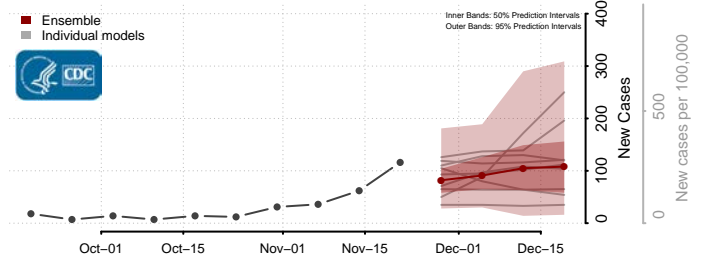

St. John the Baptist County, Louisiana