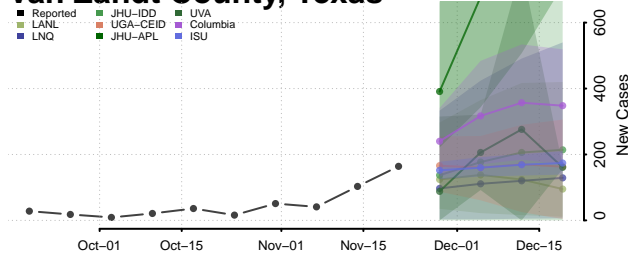

Trinity County, Texas

Tyler County, Texas

Upshur County, Texas

Upton County, Texas

Uvalde County, Texas

Val Verde County, Texas

Van Zandt County, Texas

Victoria County, Texas