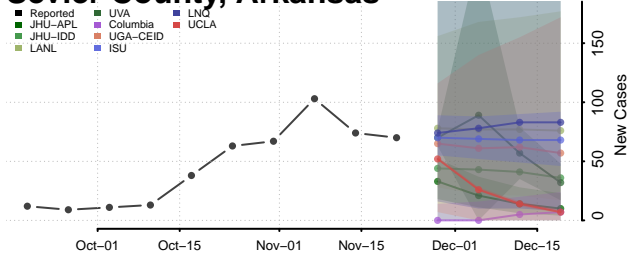

Pulaski County, Arkansas

Randolph County, Arkansas

Saline County, Arkansas

Scott County, Arkansas

Searcy County, Arkansas

Sebastian County, Arkansas

Sevier County, Arkansas

Sharp County, Arkansas