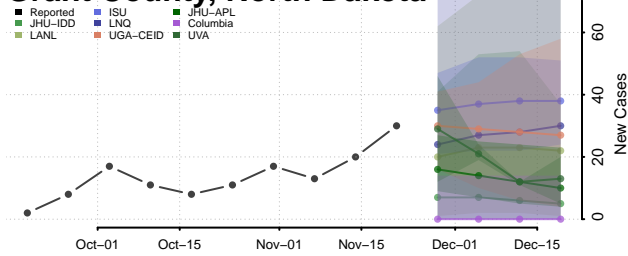

Eddy County, North Dakota

Emmons County, North Dakota

Foster County, North Dakota

Golden Valley County, North Dakota

Grand Forks County, North Dakota

Grant County, North Dakota

Griggs County, North Dakota

Hettinger County, North Dakota