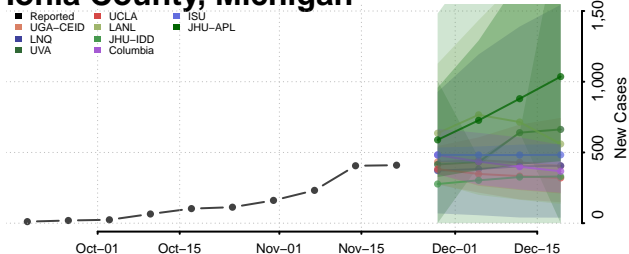

Ionia County, Michigan