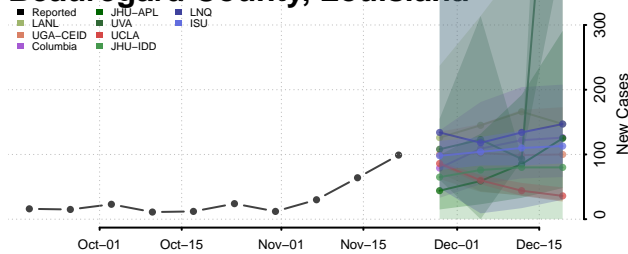

Beauregard County, Louisiana