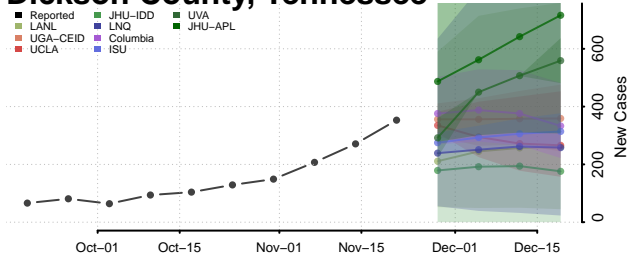

Dickson County, Tennessee