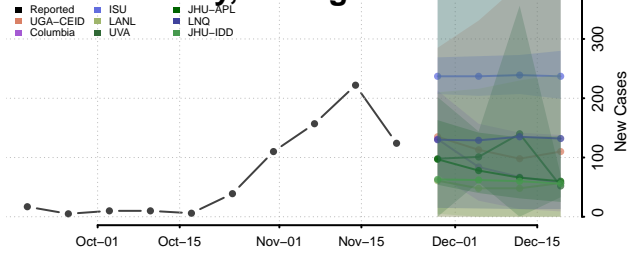

Emmet County, Michigan

Genesee County, Michigan

Gladwin County, Michigan

Gogebic County, Michigan

Grand Traverse County, Michigan

Gratiot County, Michigan

Hillsdale County, Michigan

Houghton County, Michigan