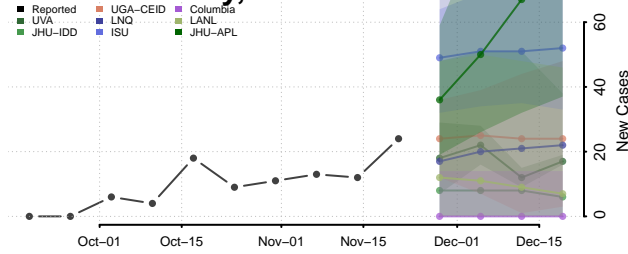

Granite County, Montana