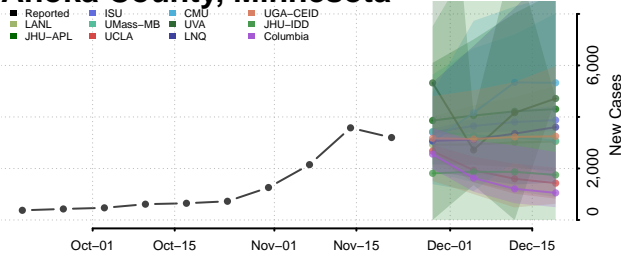

Van Buren County, Michigan

Washtenaw County, Michigan

Wayne County, Michigan

Wexford County, Michigan

Minnesota

Aitkin County, Minnesota

Anoka County, Minnesota

Becker County, Minnesota