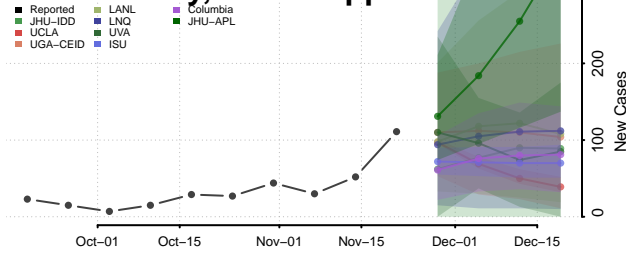

Scott County, Mississippi