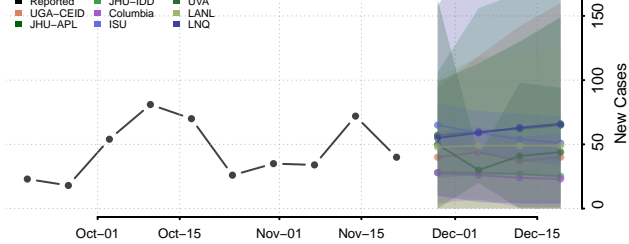

Barton County, Missouri