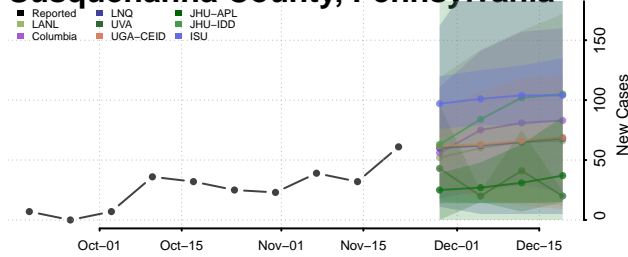

Susquehanna County, Pennsylvania