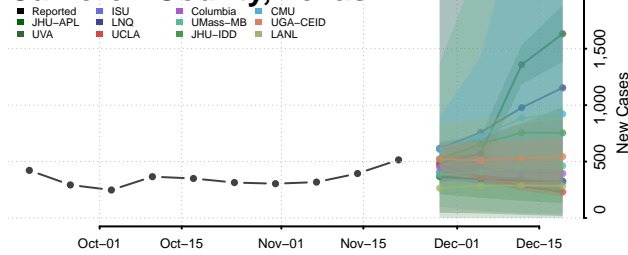

Cameron County, Texas