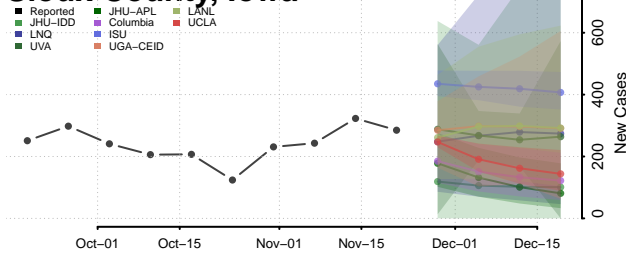

Polk County, Iowa

Pottawattamie County, Iowa

Poweshiek County, Iowa

Ringgold County, Iowa

Sac County, Iowa

Scott County, Iowa

Shelby County, Iowa

Sioux County, Iowa