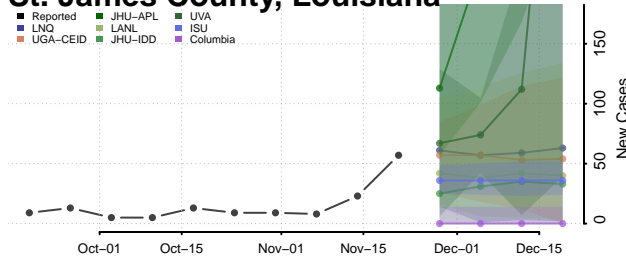

St. James County, Louisiana