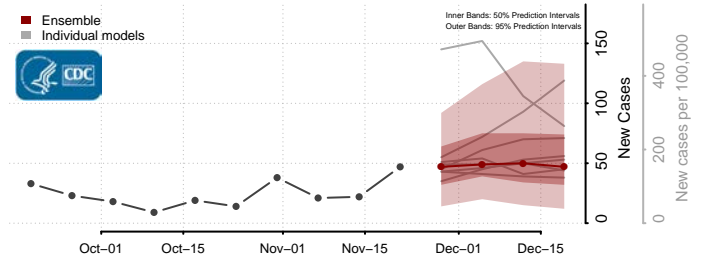

Caroline County, Virginia