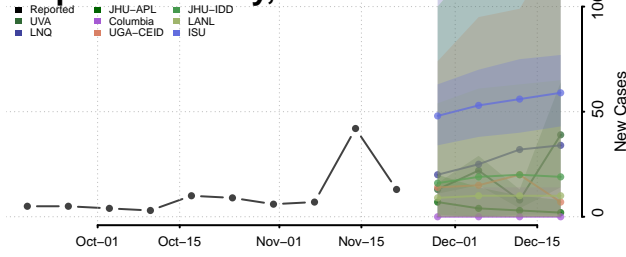

Stephens County, Texas