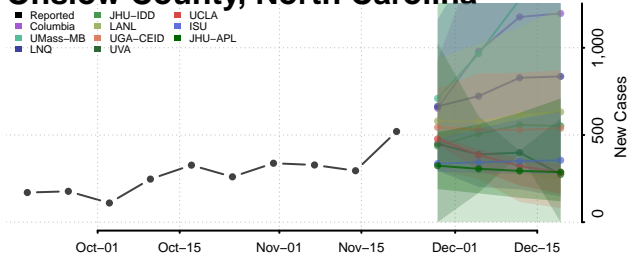

Nash County, North Carolina

New Hanover County, North Carolina

Northampton County, North Carolina

Onslow County, North Carolina

Orange County, North Carolina

Pamlico County, North Carolina

Pasquotank County, North Carolina