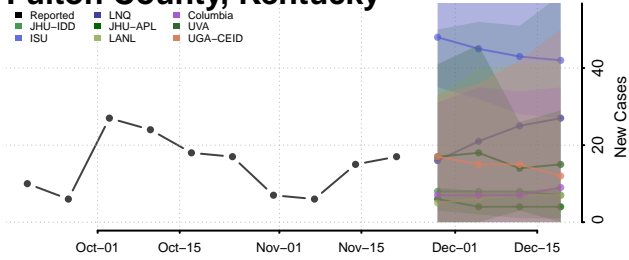

Gallatin County, Kentucky

Garrard County, Kentucky

Grant County, Kentucky

Graves County, Kentucky

Grayson County, Kentucky

Green County, Kentucky

Greenup County, Kentucky

Hancock County, Kentucky