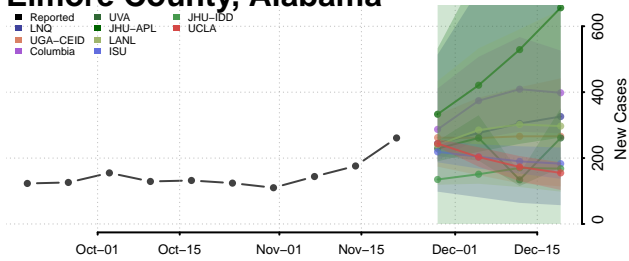

Dale County, Alabama

Dallas County, Alabama

DeKalb County, Alabama

Elmore County, Alabama

Escambia County, Alabama

Etowah County, Alabama

Fayette County, Alabama

Franklin County, Alabama