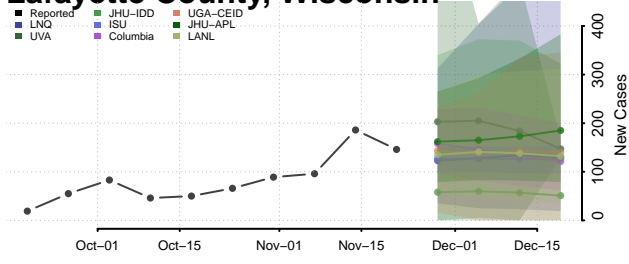

Lafayette County, Wisconsin