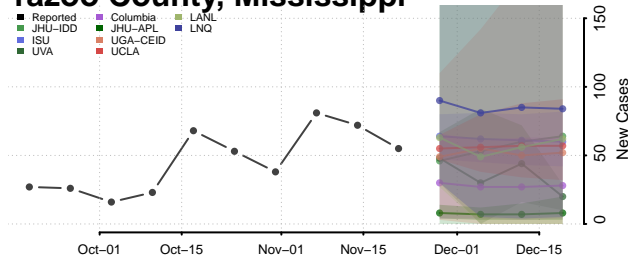

Yazoo County, Mississippi