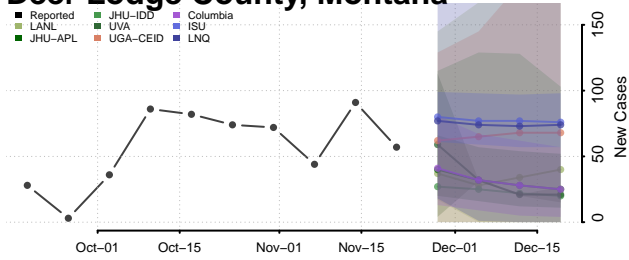

Carbon County, Montana

Carter County, Montana

Cascade County, Montana

Chouteau County, Montana

Custer County, Montana

Daniels County, Montana

Dawson County, Montana

Deer Lodge County, Montana