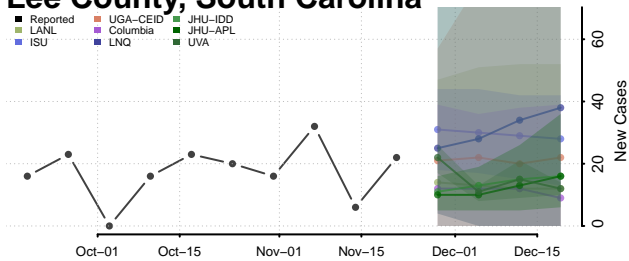

Horry County, South Carolina

Jasper County, South Carolina

Kershaw County, South Carolina

Lancaster County, South Carolina

Laurens County, South Carolina

Lee County, South Carolina

Lexington County, South Carolina