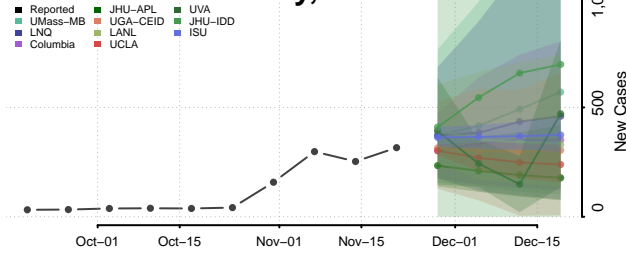

Cumberland County, Maine