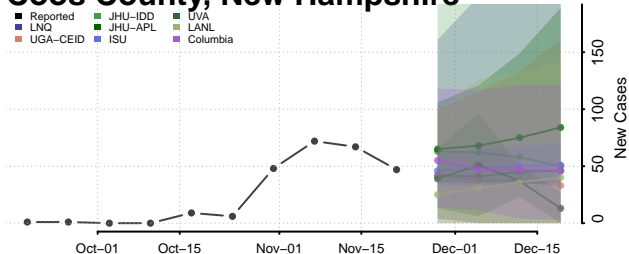

Coos County, New Hampshire