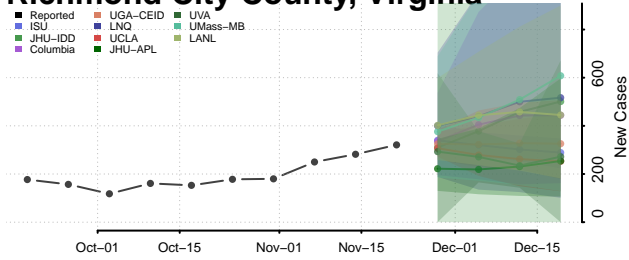

Richmond City County, Virginia