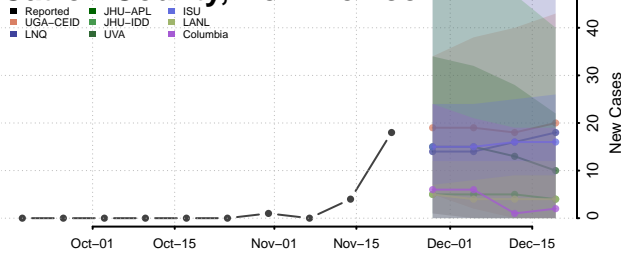

Catron County, New Mexico