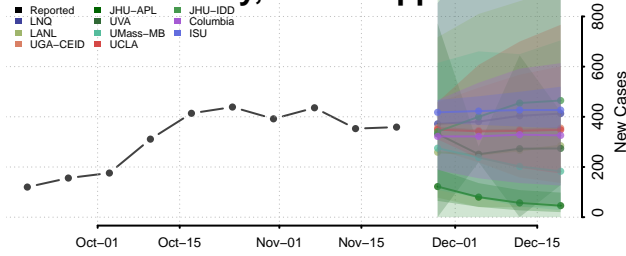

George County, Mississippi

Greene County, Mississippi

Grenada County, Mississippi

Hancock County, Mississippi

Harrison County, Mississippi

Hinds County, Mississippi

Holmes County, Mississippi

Humphreys County, Mississippi