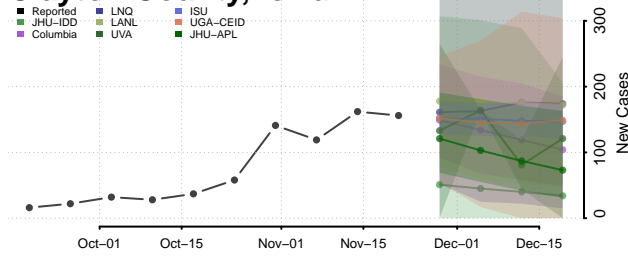

Clayton County, Iowa