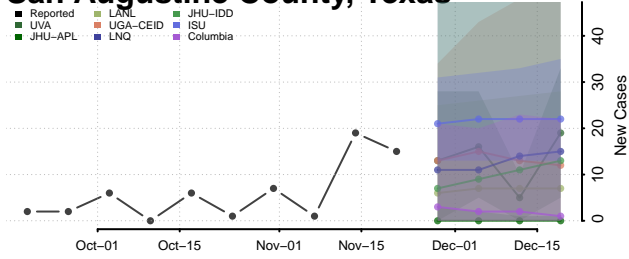

San Augustine County, Texas