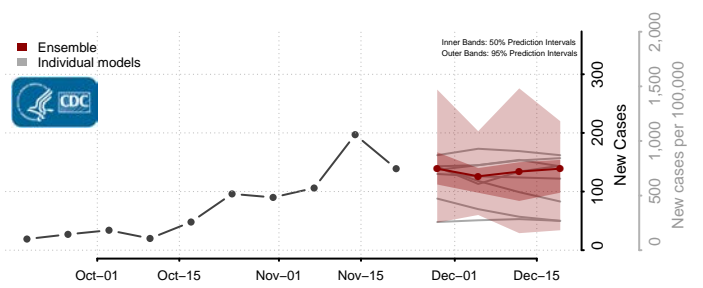

Calhoun County, Iowa

Carroll County, Iowa

Cass County, Iowa

Cedar County, Iowa

Cerro Gordo County, Iowa

Cherokee County, Iowa

Chickasaw County, Iowa

Clarke County, Iowa