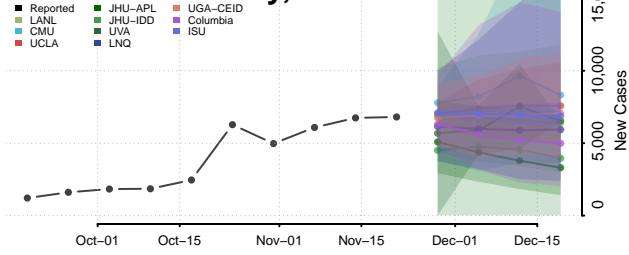

Manitowoc County, Wisconsin

Marathon County, Wisconsin

Marinette County, Wisconsin

Marquette County, Wisconsin

Menominee County, Wisconsin

Milwaukee County, Wisconsin

Monroe County, Wisconsin

Oconto County, Wisconsin