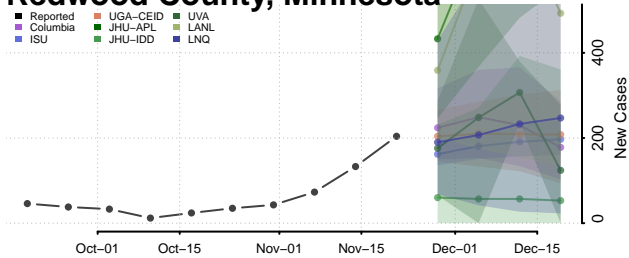

Redwood County, Minnesota