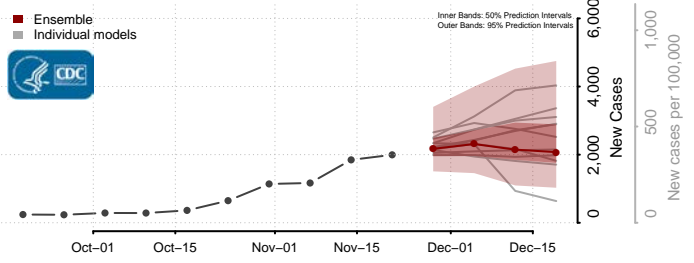

Bristol County, Massachusetts