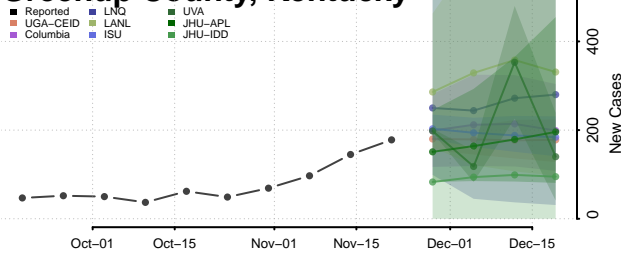

Gallatin County, Kentucky

Garrard County, Kentucky

Grant County, Kentucky

Graves County, Kentucky

Grayson County, Kentucky

Green County, Kentucky

Greenup County, Kentucky

Hancock County, Kentucky