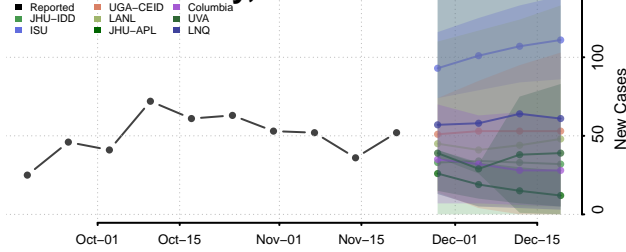

Dallas County, Arkansas

Desha County, Arkansas

Drew County, Arkansas

Faulkner County, Arkansas

Franklin County, Arkansas

Fulton County, Arkansas

Garland County, Arkansas

Grant County, Arkansas