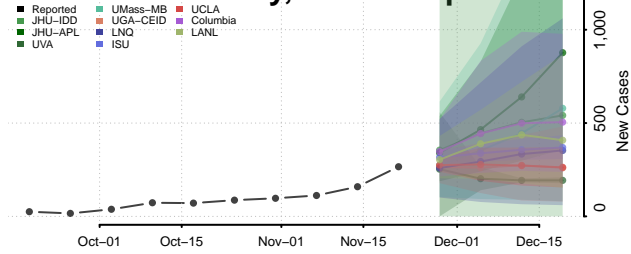

Coos County, New Hampshire

Grafton County, New Hampshire

Hillsborough County, New Hampshire

Merrimack County, New Hampshire

Rockingham County, New Hampshire

Strafford County, New Hampshire

Sullivan County, New Hampshire