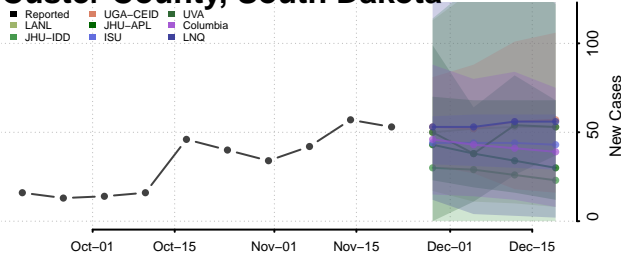

Custer County, South Dakota