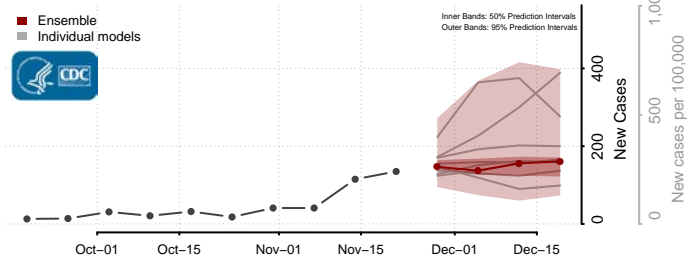

Marion County, West Virginia