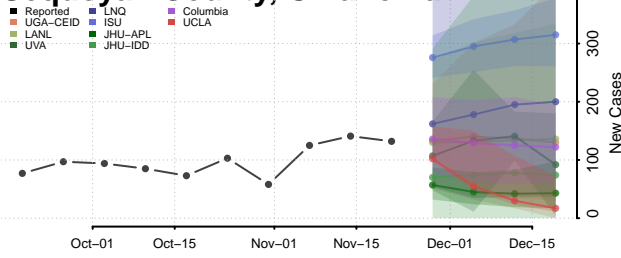

Pontotoc County, Oklahoma

Pottawatomie County, Oklahoma

Pushmataha County, Oklahoma

Roger Mills County, Oklahoma

Rogers County, Oklahoma

Seminole County, Oklahoma

Sequoyah County, Oklahoma

Stephens County, Oklahoma