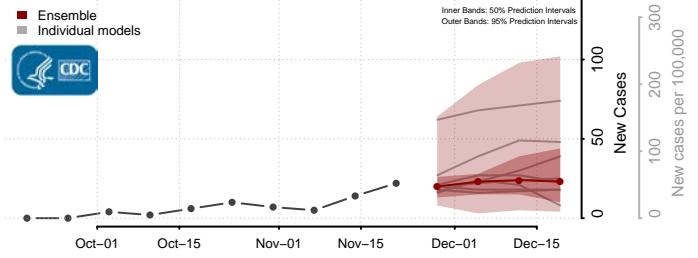

Grand Isle County, Vermont

Lamoille County, Vermont

Orange County, Vermont

Orleans County, Vermont

Rutland County, Vermont

Washington County, Vermont

Windham County, Vermont

Windsor County, Vermont