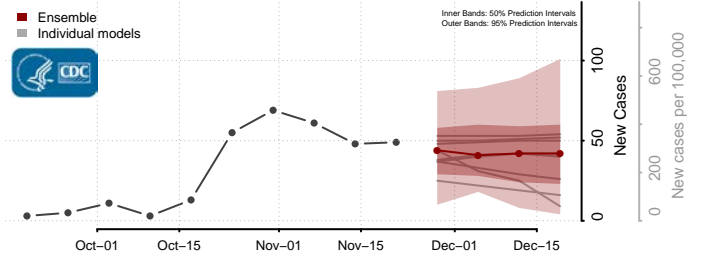

Wetzel County, West Virginia