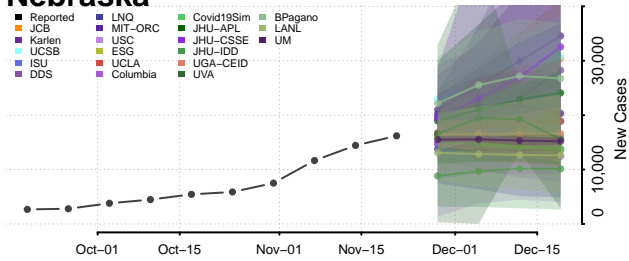

Valley County, Montana

Wheatland County, Montana

Wibaux County, Montana

Yellowstone County, Montana

Nebraska

Adams County, Nebraska

Antelope County, Nebraska

Arthur County, Nebraska