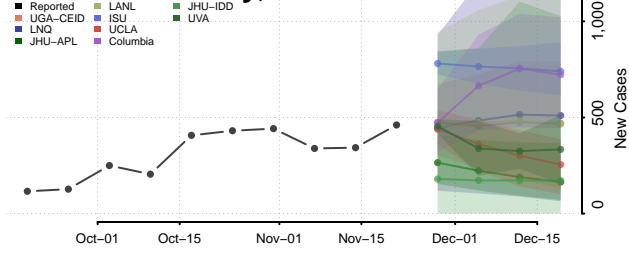

Kauai County, Hawaii

Maui County, Hawaii

Idaho

Ada County, Idaho

Adams County, Idaho

Bannock County, Idaho

Bear Lake County, Idaho

Benewah County, Idaho