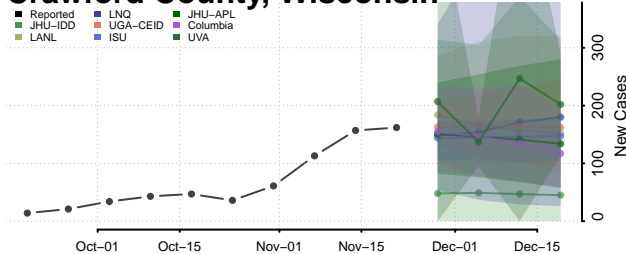

Crawford County, Wisconsin