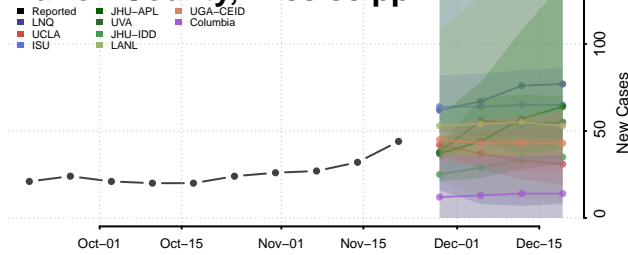

Lowndes County, Mississippi

Madison County, Mississippi

Marion County, Mississippi

Marshall County, Mississippi

Monroe County, Mississippi

Montgomery County, Mississippi

Neshoba County, Mississippi

Newton County, Mississippi