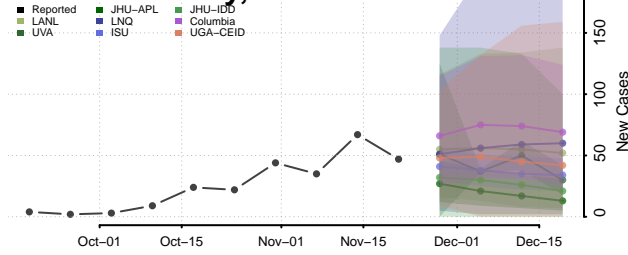

Monroe County, Missouri