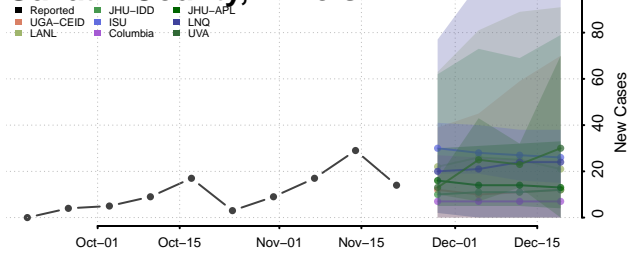

Gallatin County, Illinois