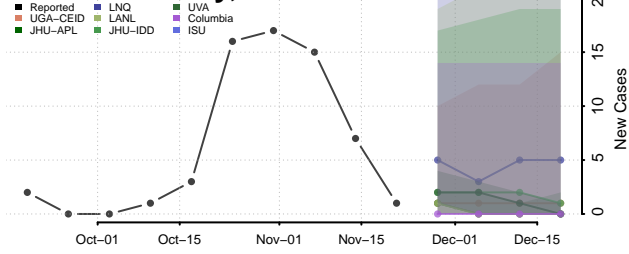

Kauai County, Hawaii

Maui County, Hawaii

Idaho

Ada County, Idaho

Adams County, Idaho

Bannock County, Idaho

Bear Lake County, Idaho

Benewah County, Idaho