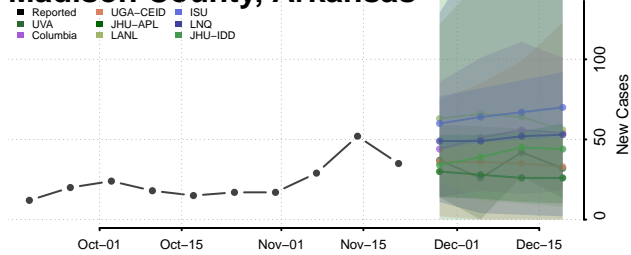

Madison County, Arkansas