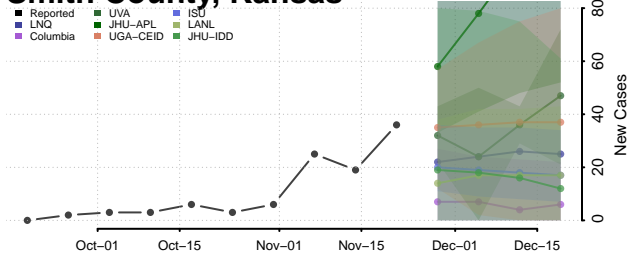

Shawnee County, Kansas

Sheridan County, Kansas

Sherman County, Kansas

Smith County, Kansas

Stafford County, Kansas

Stanton County, Kansas

Stevens County, Kansas

Sumner County, Kansas