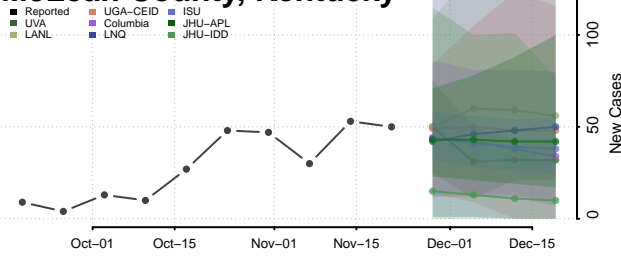

McLean County, Kentucky