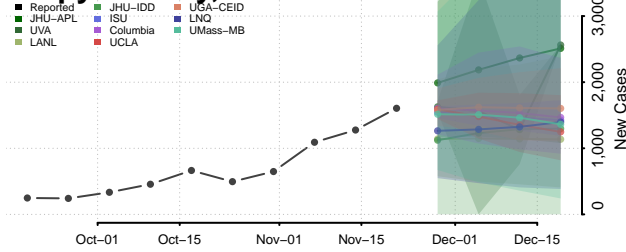

Sarpy County, Nebraska