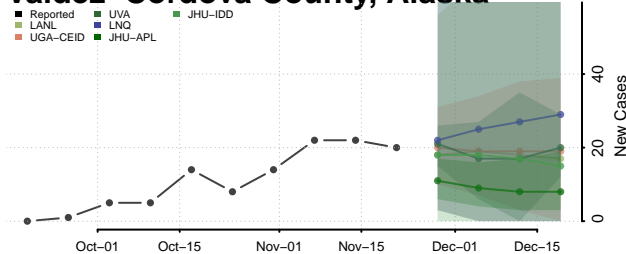

North Slope County, Alaska

Northwest Arctic County, Alaska

Petersburg County, Alaska

Prince of Wales-Hyder County, Alaska

Sitka County, Alaska

Skagway County, Alaska

Southeast Fairbanks County, Alaska

Valdez-Cordova County, Alaska