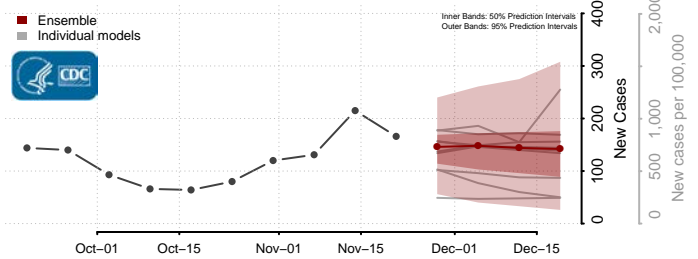

Greene County, Iowa

Grundy County, Iowa

Guthrie County, Iowa

Hamilton County, Iowa

Hancock County, Iowa

Hardin County, Iowa

Harrison County, Iowa

Henry County, Iowa