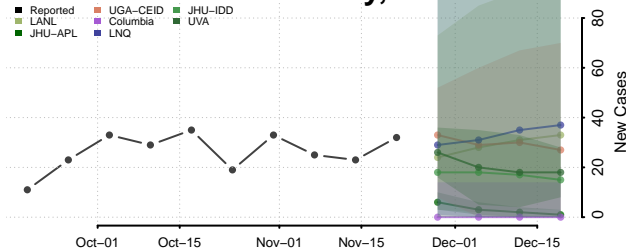

Northwest Arctic County, Alaska