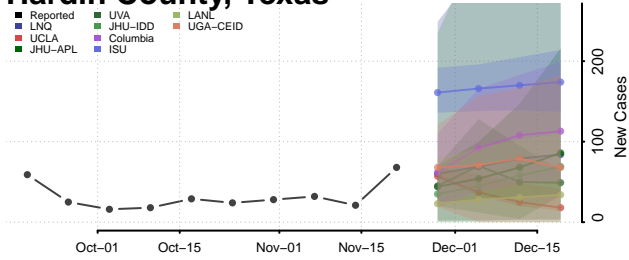

Hardin County, Texas