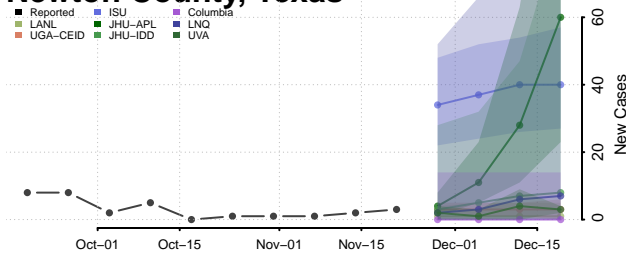

Newton County, Texas