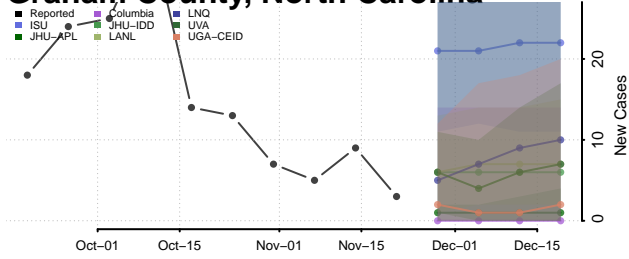

Graham County, North Carolina