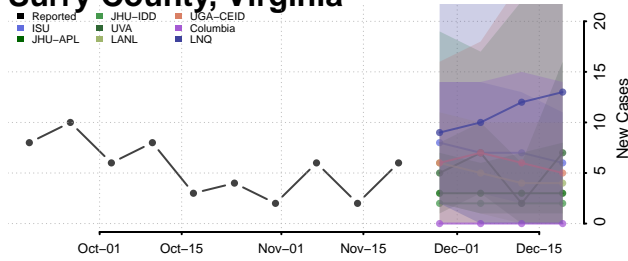

Surry County, Virginia