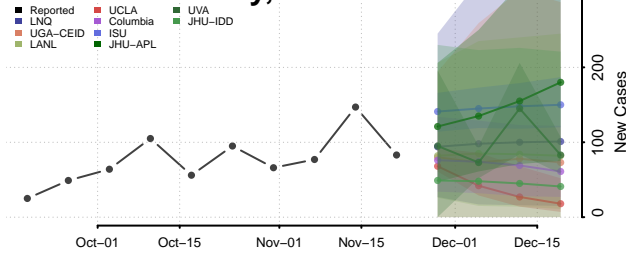

Pontotoc County, Oklahoma

Pottawatomie County, Oklahoma

Pushmataha County, Oklahoma

Roger Mills County, Oklahoma

Rogers County, Oklahoma

Seminole County, Oklahoma

Sequoyah County, Oklahoma

Stephens County, Oklahoma