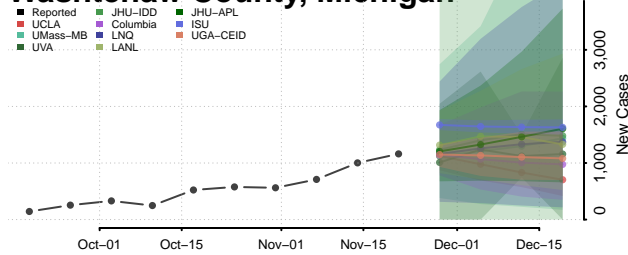

Washtenaw County, Michigan