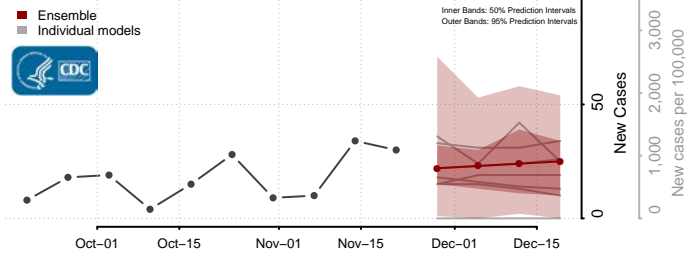

Morton County, Kansas

Nemaha County, Kansas

Neosho County, Kansas

Ness County, Kansas

Norton County, Kansas

Osage County, Kansas

Osborne County, Kansas

Ottawa County, Kansas