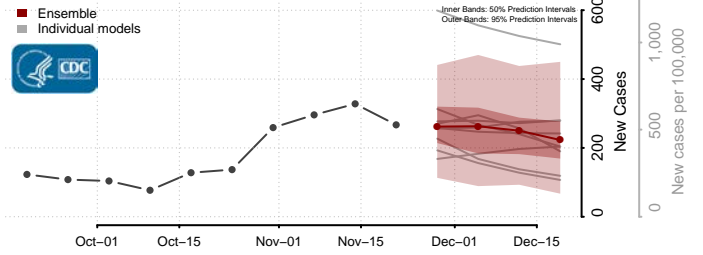

Coles County, Illinois