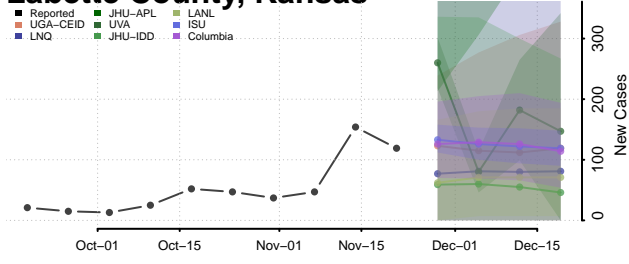

Labette County, Kansas