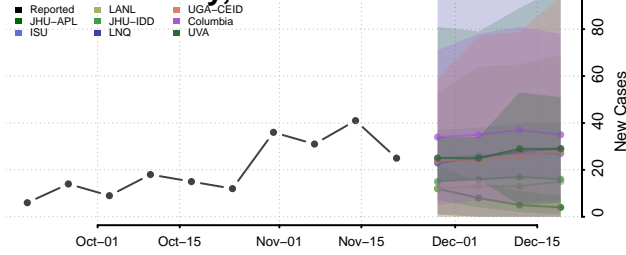

Pulaski County, Arkansas

Randolph County, Arkansas

Saline County, Arkansas

Scott County, Arkansas

Searcy County, Arkansas

Sebastian County, Arkansas

Sevier County, Arkansas

Sharp County, Arkansas