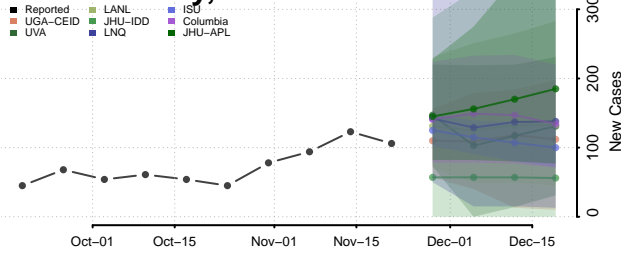

Stone County, Missouri