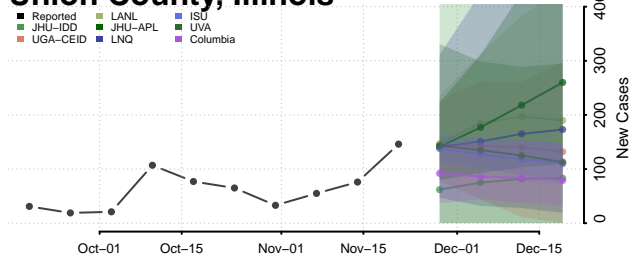

Stephenson County, Illinois

Tazewell County, Illinois

Union County, Illinois

Vermilion County, Illinois

Wabash County, Illinois

Warren County, Illinois

Washington County, Illinois

Wayne County, Illinois