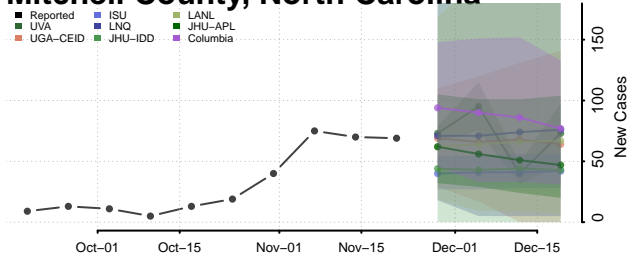

Madison County, North Carolina

Martin County, North Carolina

McDowell County, North Carolina

Mecklenburg County, North Carolina

Mitchell County, North Carolina

Montgomery County, North Carolina

Moore County, North Carolina