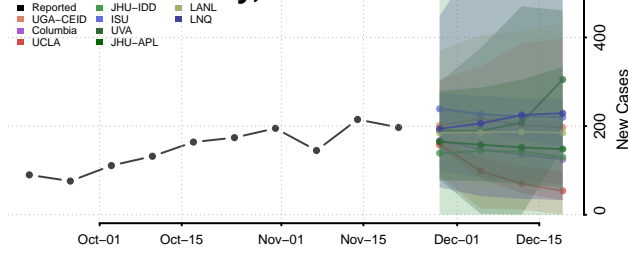

Geneva County, Alabama

Greene County, Alabama

Hale County, Alabama

Henry County, Alabama

Houston County, Alabama

Jackson County, Alabama

Jefferson County, Alabama

Lamar County, Alabama