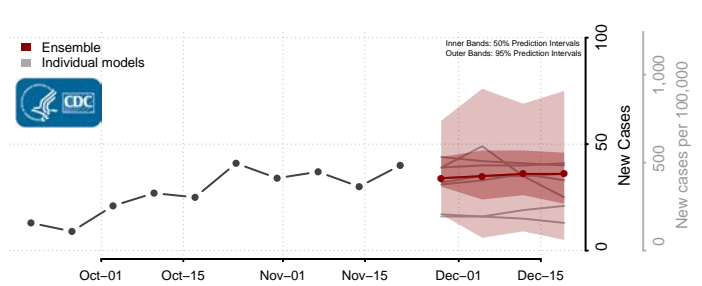

Benton County, Mississippi