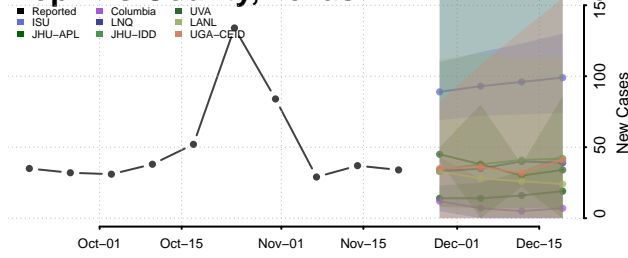

Hopkins County, Texas