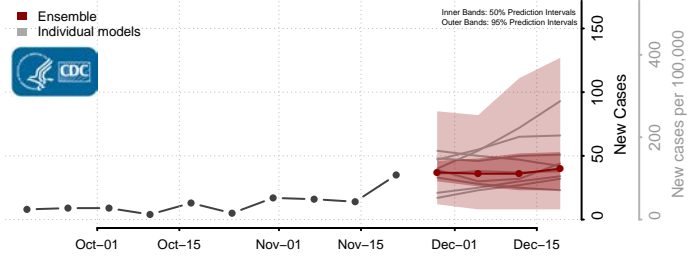

Accomack County, Virginia