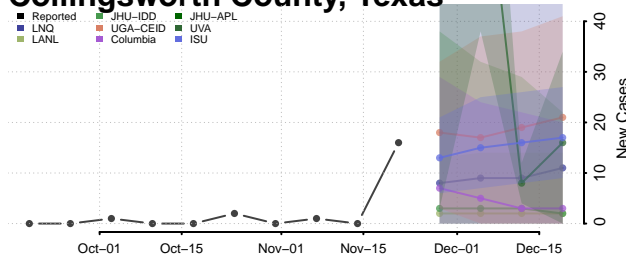

Collingsworth County, Texas