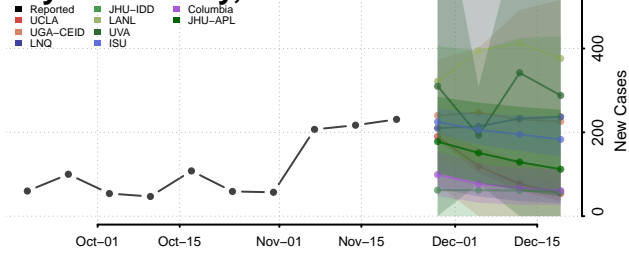

Fayette County, Illinois