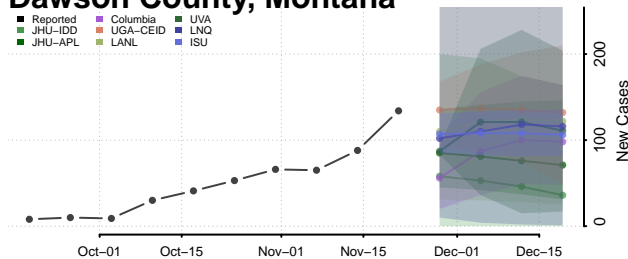

Carbon County, Montana

Carter County, Montana

Cascade County, Montana

Chouteau County, Montana

Custer County, Montana

Daniels County, Montana

Dawson County, Montana

Deer Lodge County, Montana