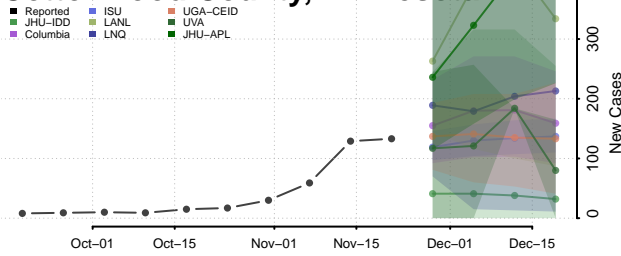

Chippewa County, Minnesota

Chisago County, Minnesota

Clay County, Minnesota

Clearwater County, Minnesota

Cook County, Minnesota

Cottonwood County, Minnesota

Crow Wing County, Minnesota

Dakota County, Minnesota