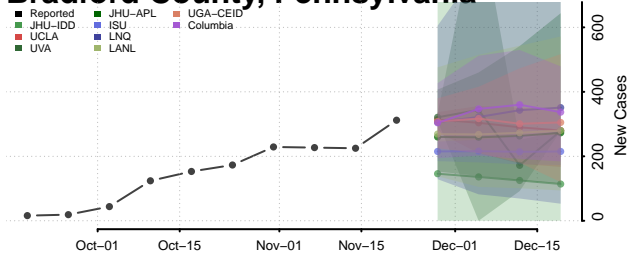

Bradford County, Pennsylvania