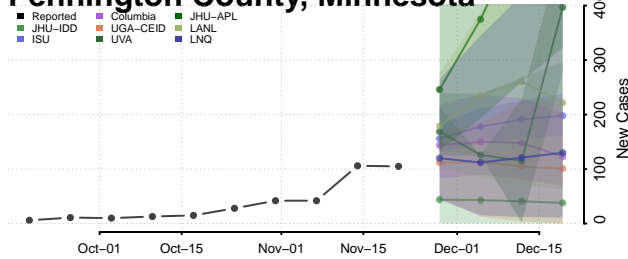

Nicollet County, Minnesota

Nobles County, Minnesota

Norman County, Minnesota

Olmsted County, Minnesota

Otter Tail County, Minnesota

Pennington County, Minnesota

Pine County, Minnesota

Pipestone County, Minnesota