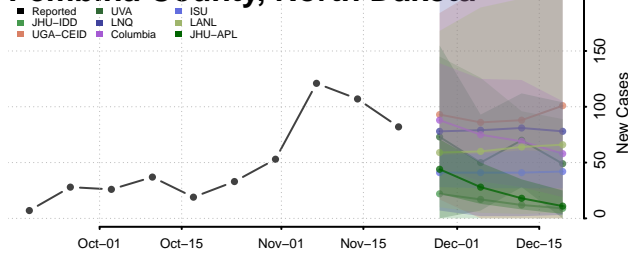

Morton County, North Dakota

Mountrail County, North Dakota

Nelson County, North Dakota

Oliver County, North Dakota

Pembina County, North Dakota

Pierce County, North Dakota

Ramsey County, North Dakota

Ransom County, North Dakota