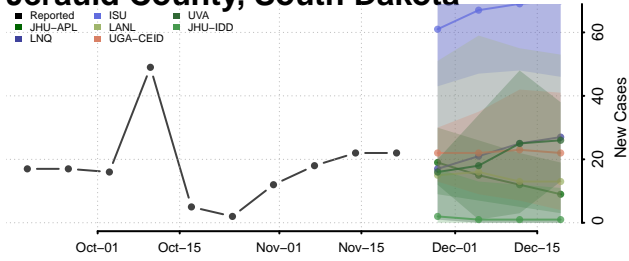

Jerauld County, South Dakota