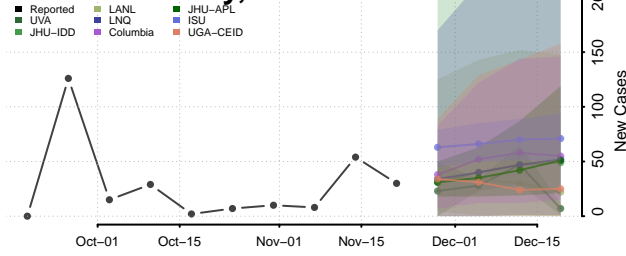

Kendall County, Texas