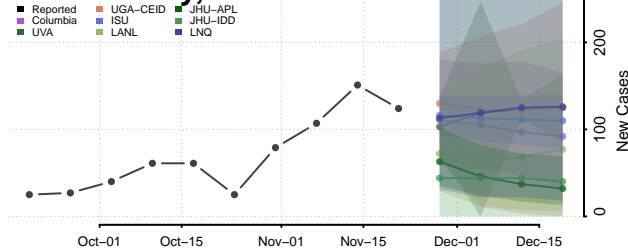

Howard County, Iowa

Humboldt County, Iowa

Ida County, Iowa

Iowa County, Iowa

Jackson County, Iowa

Jasper County, Iowa

Jefferson County, Iowa

Johnson County, Iowa