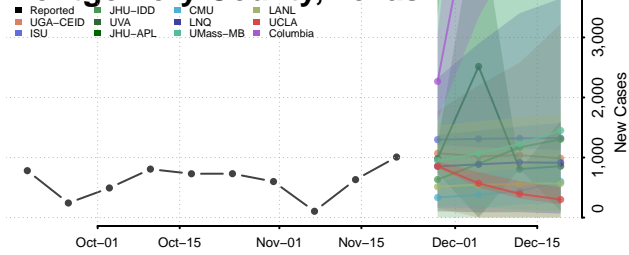

Montgomery County, Texas