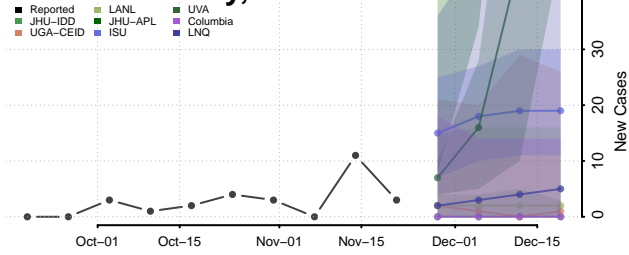

Briscoe County, Texas