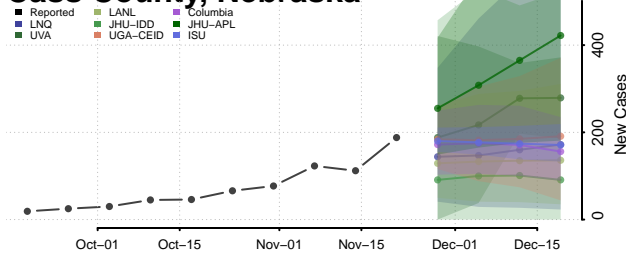

Cass County, Nebraska