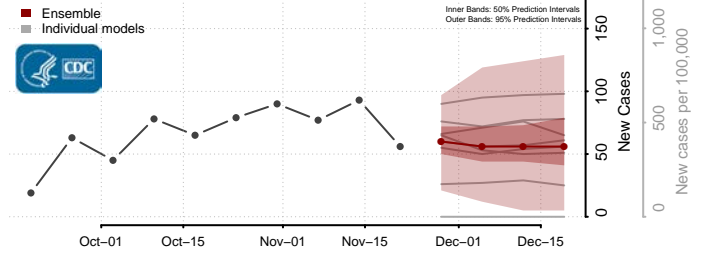

Kidder County, North Dakota

LaMoure County, North Dakota

Logan County, North Dakota

McHenry County, North Dakota

McIntosh County, North Dakota

McKenzie County, North Dakota

McLean County, North Dakota

Mercer County, North Dakota