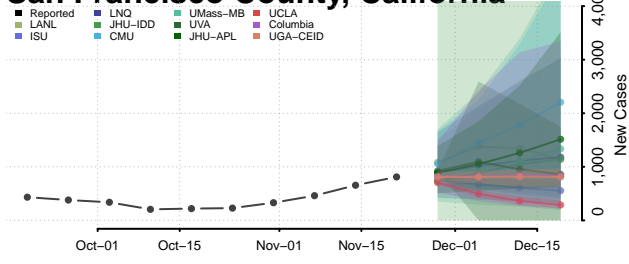

Plumas County, California

Riverside County, California

Sacramento County, California

San Benito County, California

San Bernardino County, California

San Diego County, California

San Francisco County, California