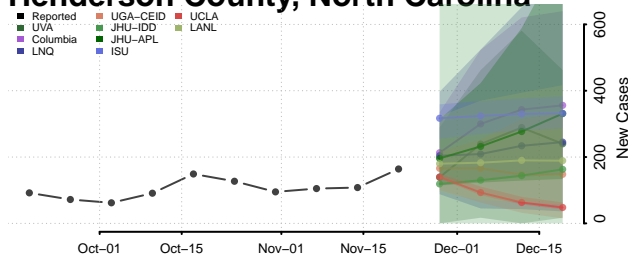

Henderson County, North Carolina