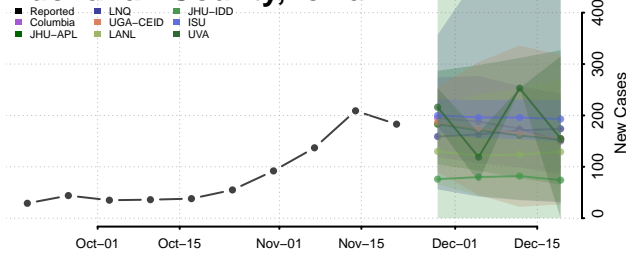

Audubon County, Iowa

Benton County, Iowa

Black Hawk County, Iowa

Boone County, Iowa

Bremer County, Iowa

Buchanan County, Iowa

Buena Vista County, Iowa

Butler County, Iowa