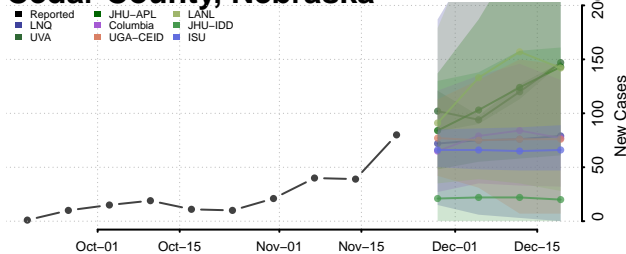

Cedar County, Nebraska