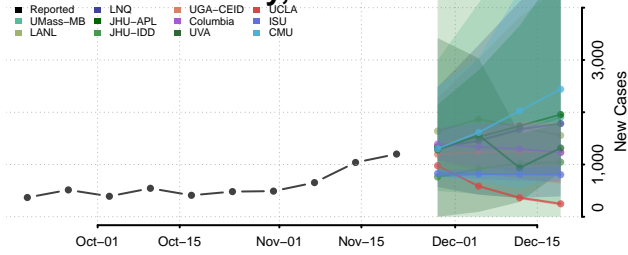

McLennan County, Texas