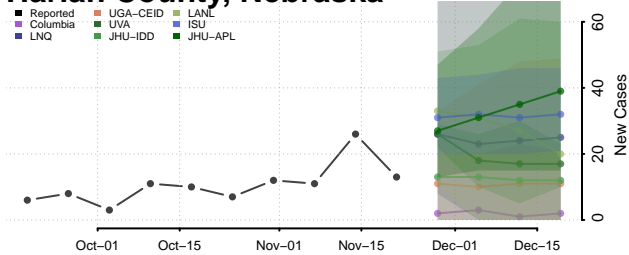

Garfield County, Nebraska

Gosper County, Nebraska

Grant County, Nebraska

Greeley County, Nebraska

Hall County, Nebraska

Hamilton County, Nebraska

Harlan County, Nebraska

Hayes County, Nebraska