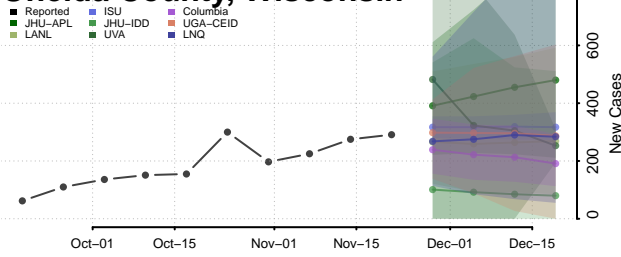

Oneida County, Wisconsin