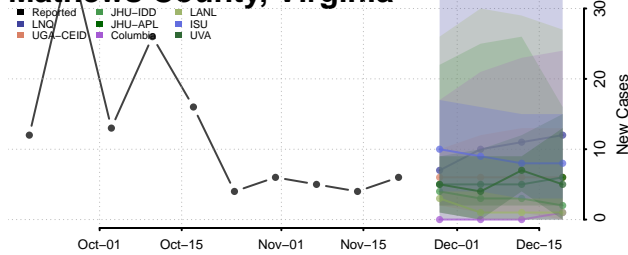

Mathews County, Virginia