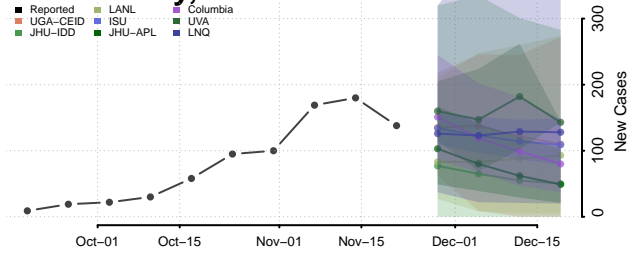

Pike County, Illinois