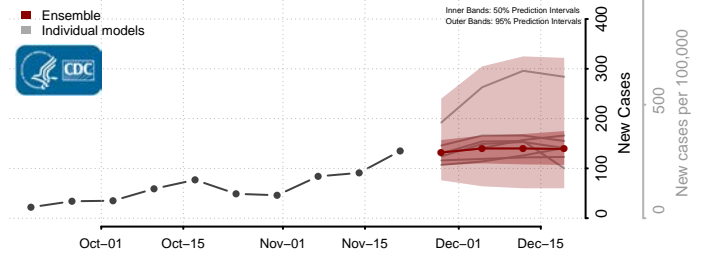

Stokes County, North Carolina