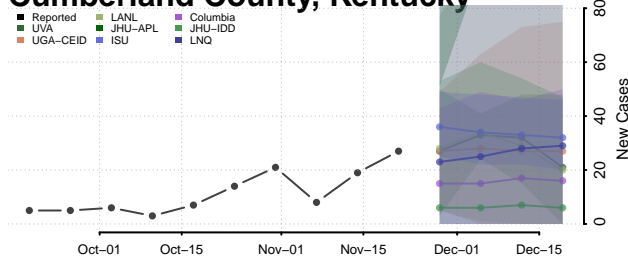

Cumberland County, Kentucky