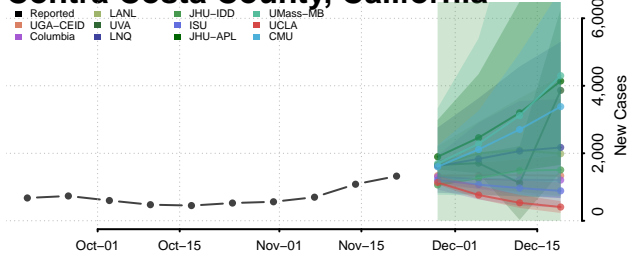

California

Alameda County, California

Alpine County, California

Amador County, California

Butte County, California

Calaveras County, California

Colusa County, California

Contra Costa County, California