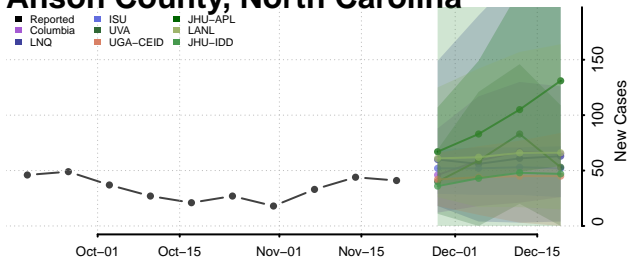

Anson County, North Carolina