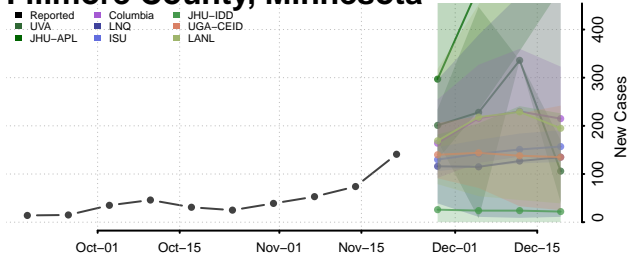

Fillmore County, Minnesota