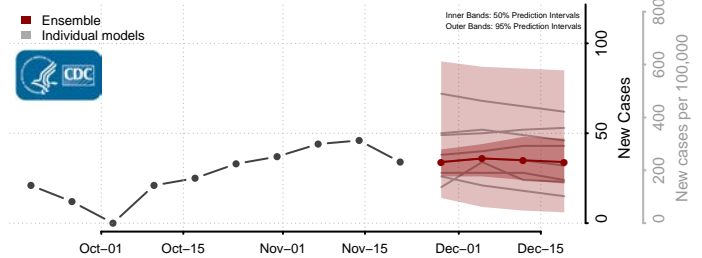

Dent County, Missouri

Douglas County, Missouri

Dunklin County, Missouri

Franklin County, Missouri

Gasconade County, Missouri

Gentry County, Missouri

Greene County, Missouri

Grundy County, Missouri