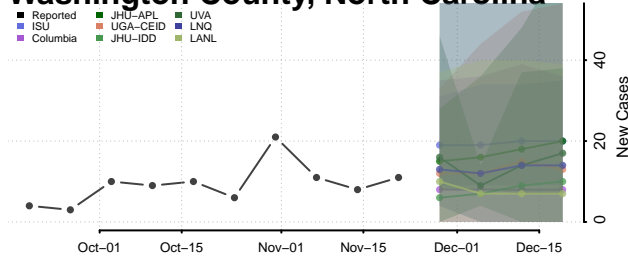

Wake County, North Carolina

Warren County, North Carolina

Washington County, North Carolina

Watauga County, North Carolina

Wayne County, North Carolina

Wilkes County, North Carolina

Wilson County, North Carolina