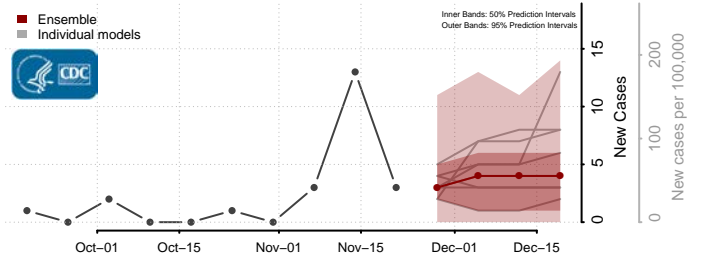

Grand Isle County, Vermont

Lamoille County, Vermont

Orange County, Vermont

Orleans County, Vermont

Rutland County, Vermont

Washington County, Vermont

Windham County, Vermont

Windsor County, Vermont