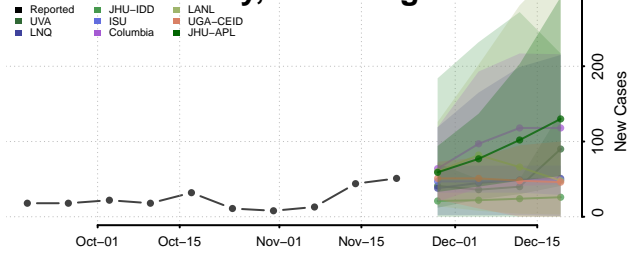

Nicholas County, West Virginia