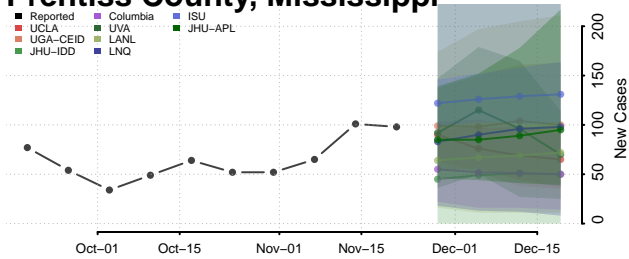

Quitman County, Mississippi

Rankin County, Mississippi

Scott County, Mississippi

Sharkey County, Mississippi

Simpson County, Mississippi

Smith County, Mississippi

Stone County, Mississippi

Sunflower County, Mississippi