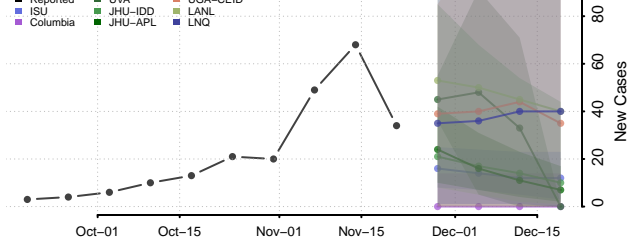

Sheridan County, Montana