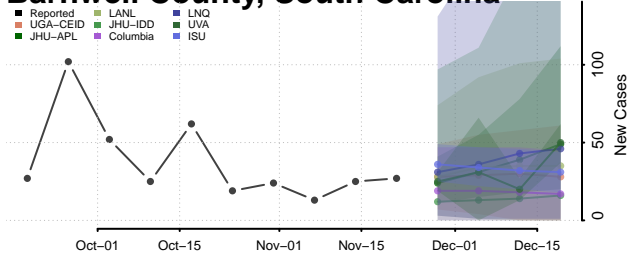

Barnwell County, South Carolina