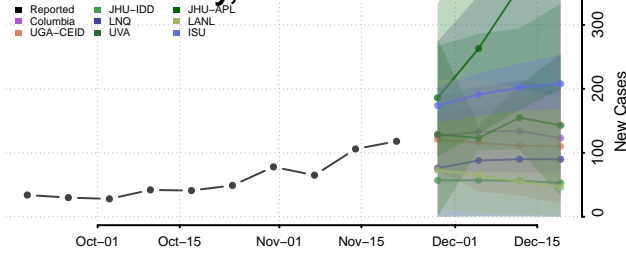

Gaines County, Texas