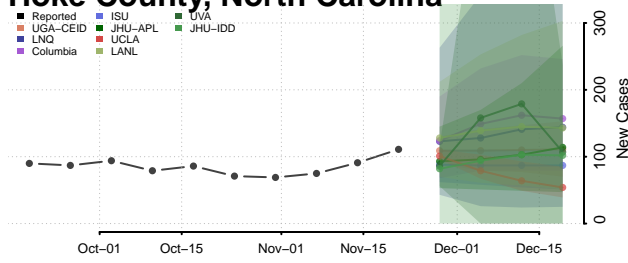

Harnett County, North Carolina

Haywood County, North Carolina

Henderson County, North Carolina

Hertford County, North Carolina

Hoke County, North Carolina

Hyde County, North Carolina

Iredell County, North Carolina