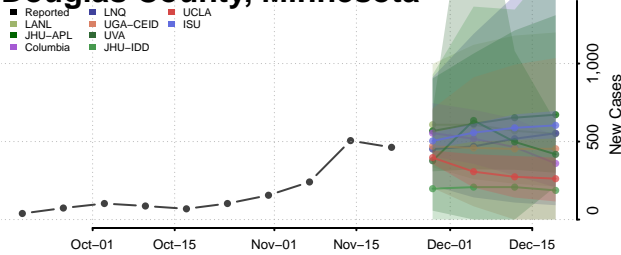

Douglas County, Minnesota