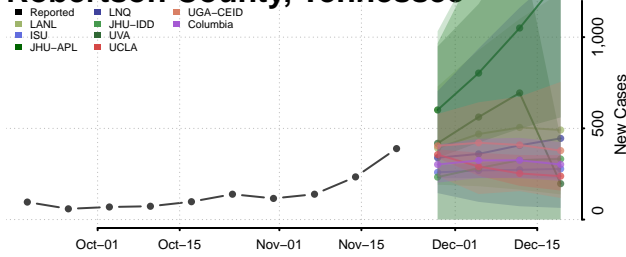

Robertson County, Tennessee