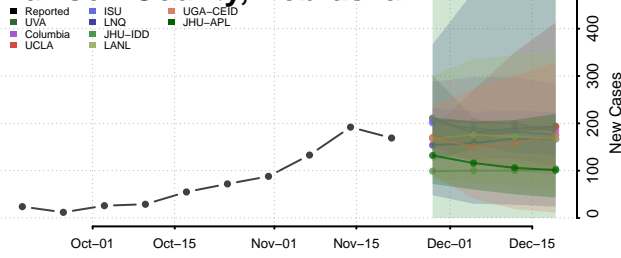

Cuming County, Nebraska

Custer County, Nebraska

Dakota County, Nebraska

Dawes County, Nebraska

Dawson County, Nebraska

Deuel County, Nebraska

Dixon County, Nebraska

Dodge County, Nebraska