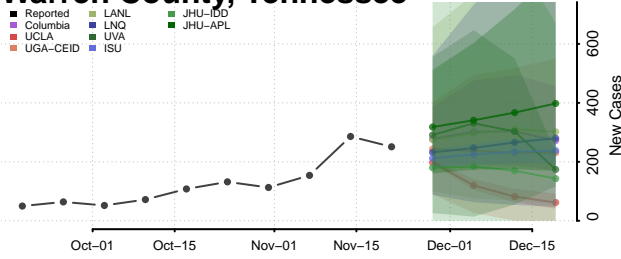

Warren County, Tennessee