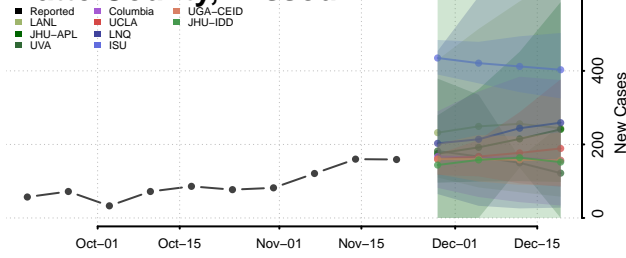

Platte County, Missouri