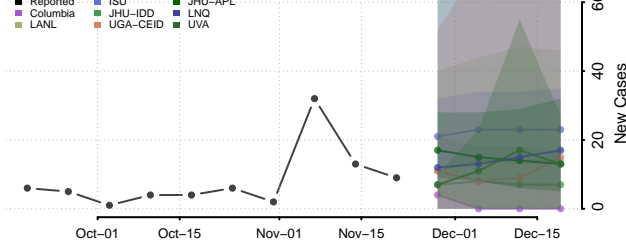

Floyd County, Texas