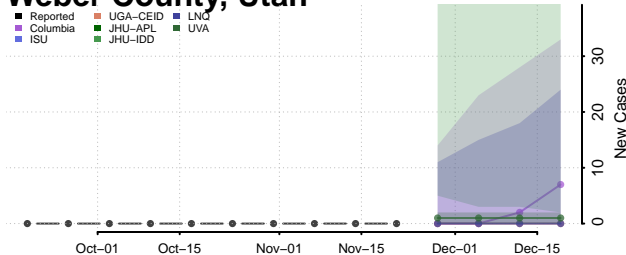

Weber County, Utah