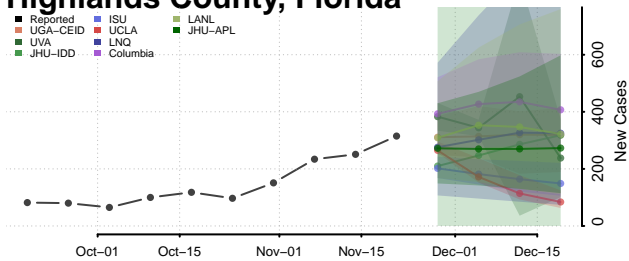

Highlands County, Florida