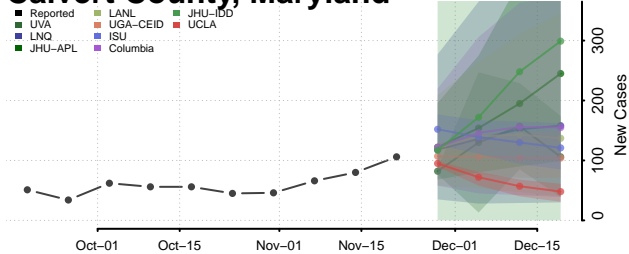

Anne Arundel County, Maryland

Baltimore City County, Maryland

Baltimore County, Maryland

Calvert County, Maryland

Caroline County, Maryland

Carroll County, Maryland

Cecil County, Maryland

Charles County, Maryland