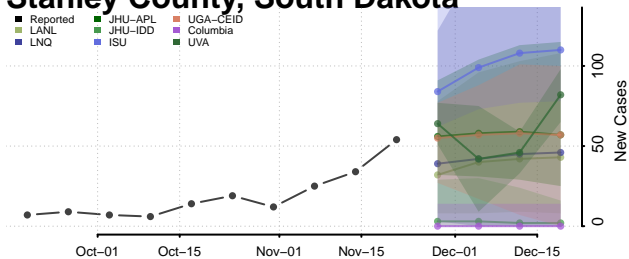

Stanley County, South Dakota