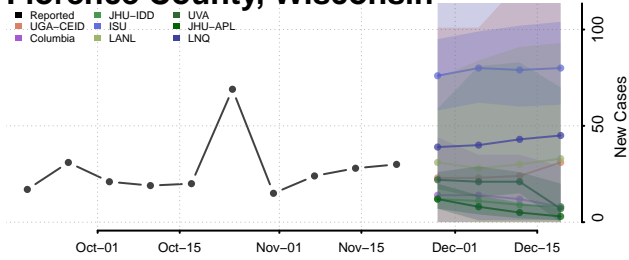

Florence County, Wisconsin