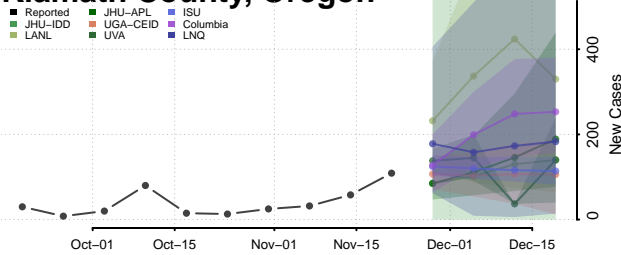

Klamath County, Oregon