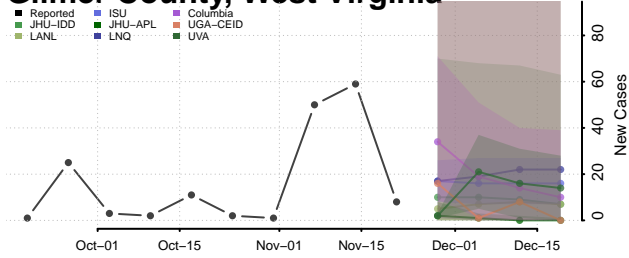

Clay County, West Virginia

Doddridge County, West Virginia

Fayette County, West Virginia

Gilmer County, West Virginia

Grant County, West Virginia

Greenbrier County, West Virginia

Hampshire County, West Virginia