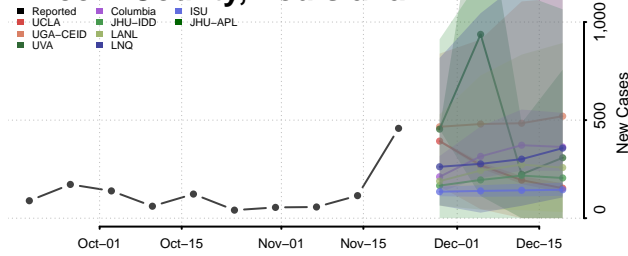

Lincoln County, Louisiana