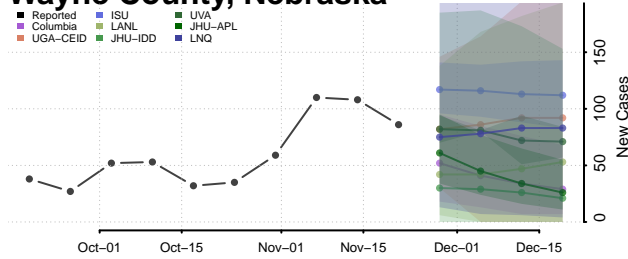

Wayne County, Nebraska