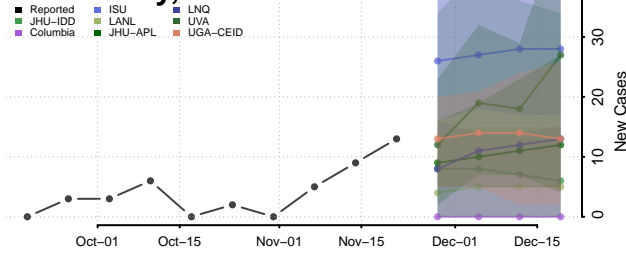

Elk County, Kansas