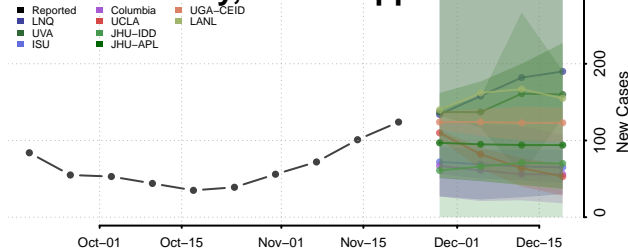

Bolivar County, Mississippi