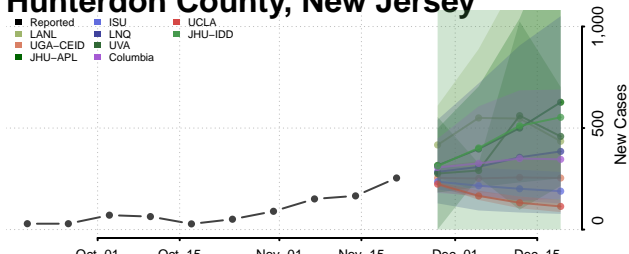

Hunterdon County, New Jersey