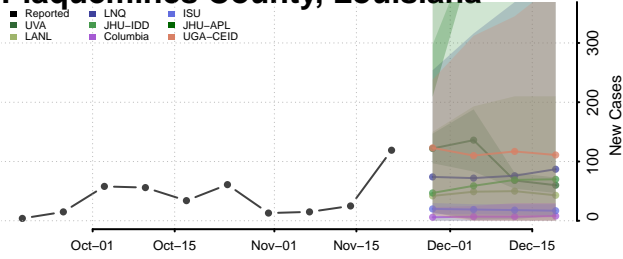

Plaquemines County, Louisiana