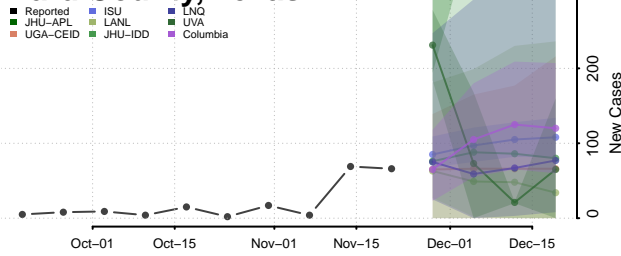

Ward County, Texas