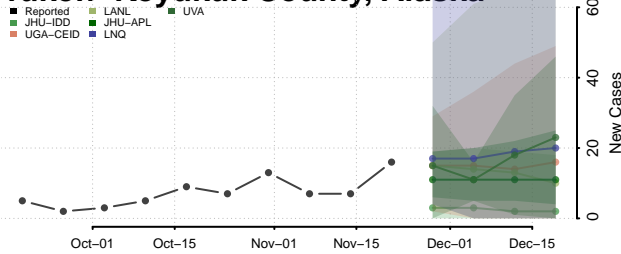

Yukon-Koyukuk County, Alaska