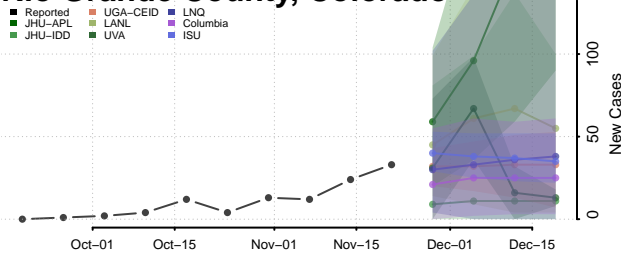

Prowers County, Colorado

Pueblo County, Colorado

Rio Blanco County, Colorado

Rio Grande County, Colorado

Routt County, Colorado

Saguache County, Colorado

San Juan County, Colorado

San Miguel County, Colorado