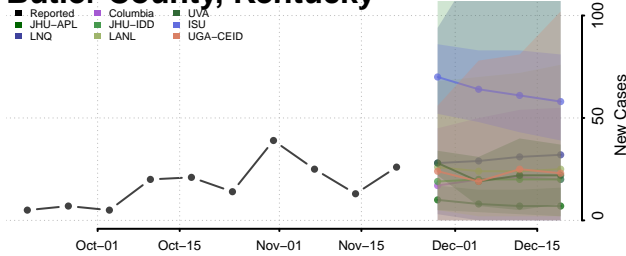

Butler County, Kentucky