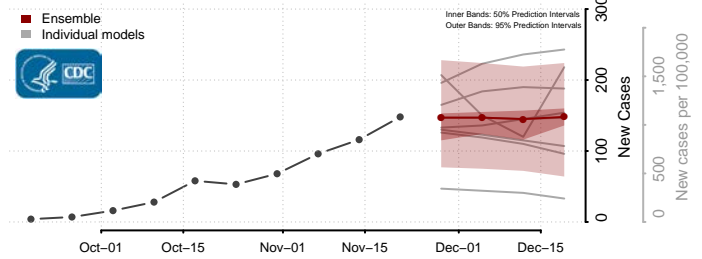

Wadena County, Minnesota