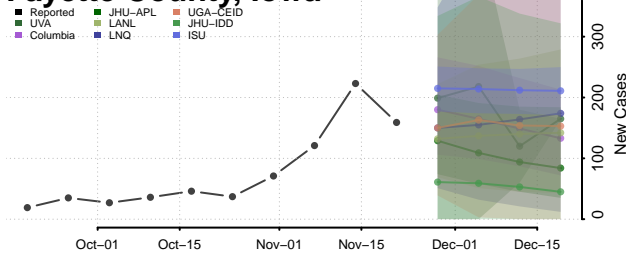

Fayette County, Iowa