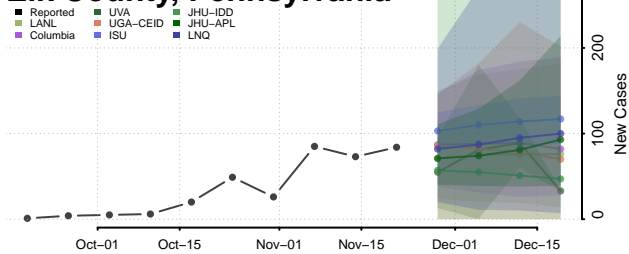

Elk County, Pennsylvania