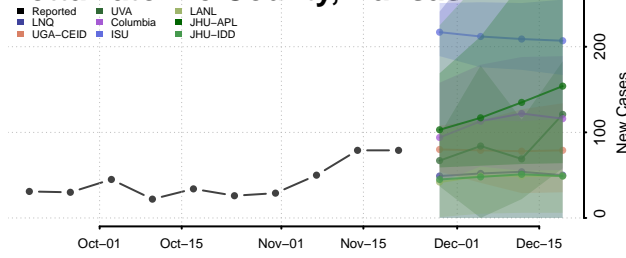

Pottawatomie County, Kansas