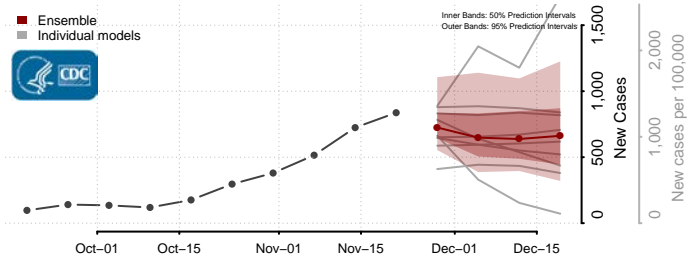

Adams County, Illinois