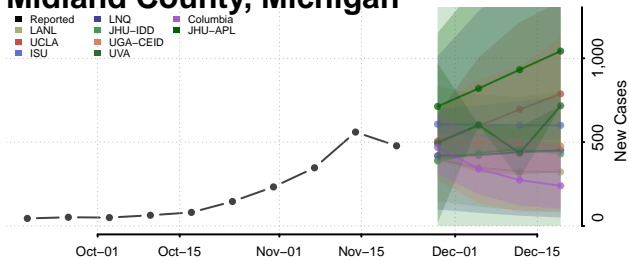

Midland County, Michigan