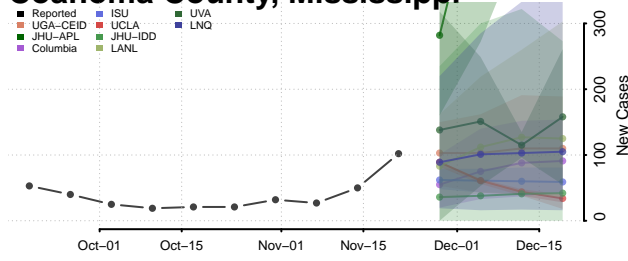

Coahoma County, Mississippi