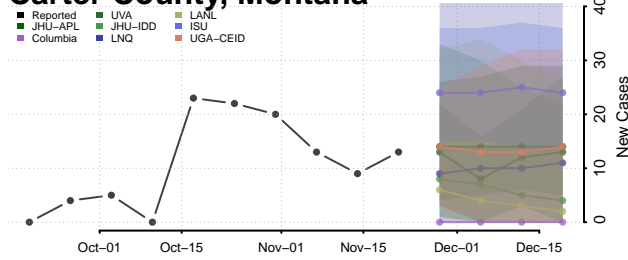

Carbon County, Montana

Carter County, Montana

Cascade County, Montana

Chouteau County, Montana

Custer County, Montana

Daniels County, Montana

Dawson County, Montana

Deer Lodge County, Montana