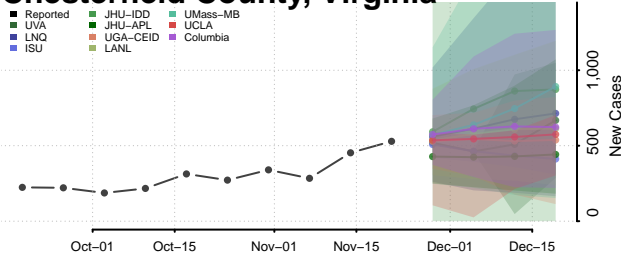

Charlotte County, Virginia

Charlottesville County, Virginia

Chesapeake County, Virginia

Chesterfield County, Virginia

Clarke County, Virginia

Colonial Heights County, Virginia

Covington County, Virginia

Craig County, Virginia