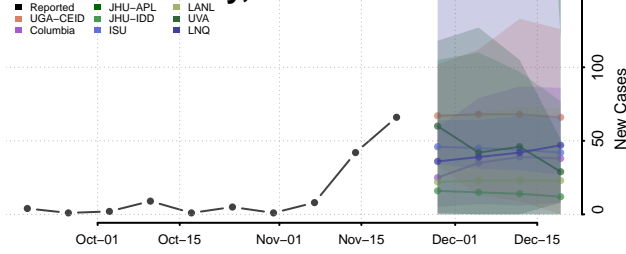

Marion County, Kansas

Marshall County, Kansas

McPherson County, Kansas

Meade County, Kansas

Miami County, Kansas

Mitchell County, Kansas

Montgomery County, Kansas

Morris County, Kansas