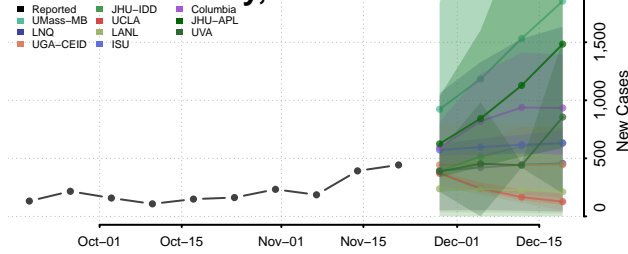

Johnson County, Texas