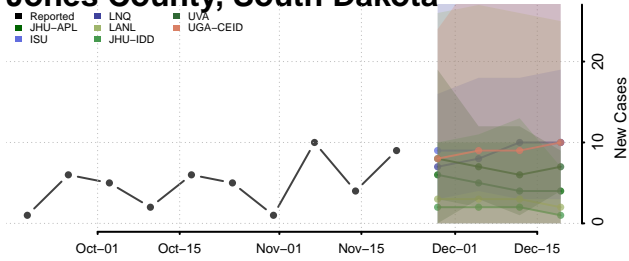

Jones County, South Dakota