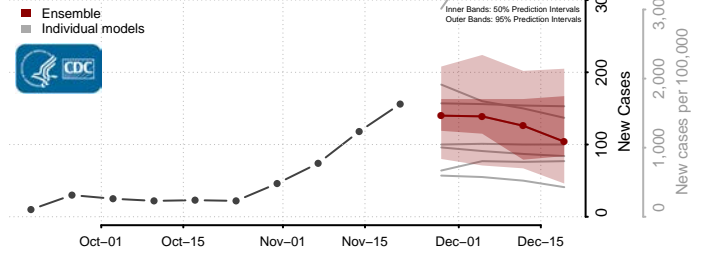

Brown County, Kansas