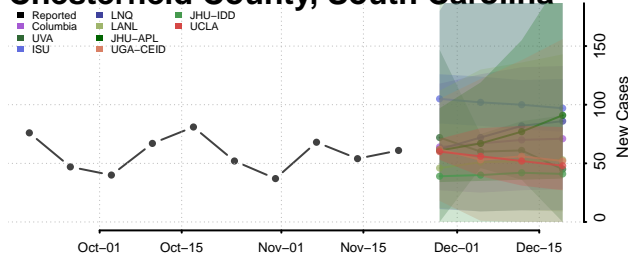

Chesterfield County, South Carolina