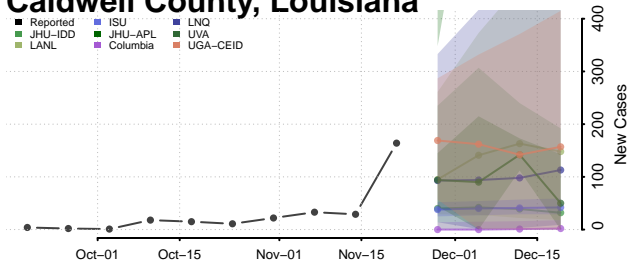

Beauregard County, Louisiana

Bienville County, Louisiana

Bossier County, Louisiana

Caddo County, Louisiana

Calcasieu County, Louisiana

Caldwell County, Louisiana

Cameron County, Louisiana

Catahoula County, Louisiana