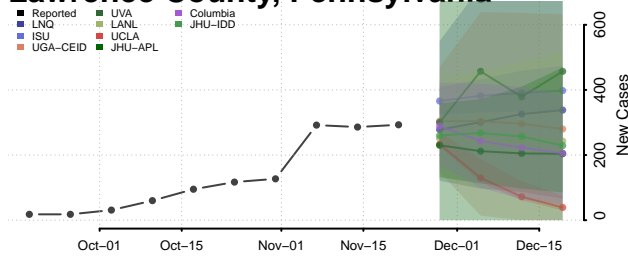

Lawrence County, Pennsylvania