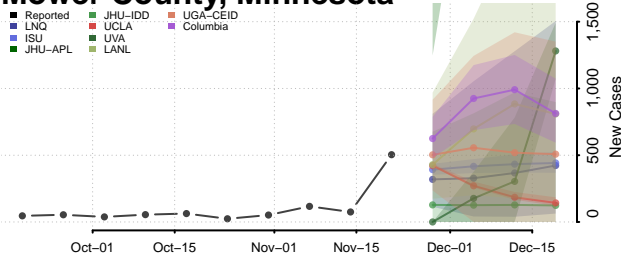

Marshall County, Minnesota

Martin County, Minnesota

McLeod County, Minnesota

Meeker County, Minnesota

Mille Lacs County, Minnesota

Morrison County, Minnesota

Mower County, Minnesota

Murray County, Minnesota