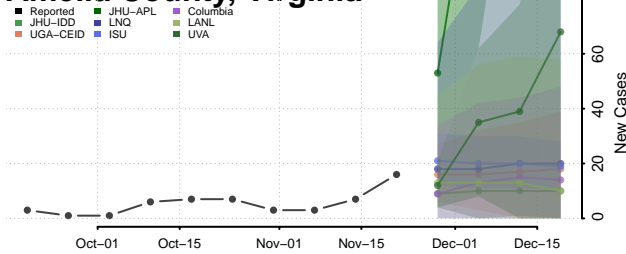

Amelia County, Virginia