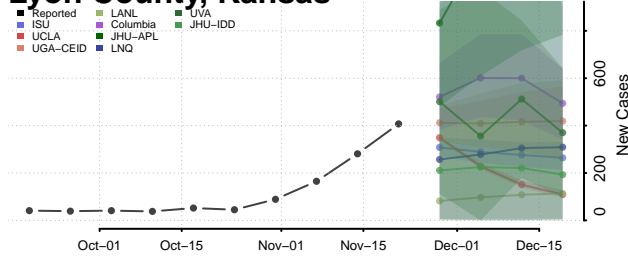

Kiowa County, Kansas

Labette County, Kansas

Lane County, Kansas

Leavenworth County, Kansas

Lincoln County, Kansas

Linn County, Kansas

Logan County, Kansas

Lyon County, Kansas