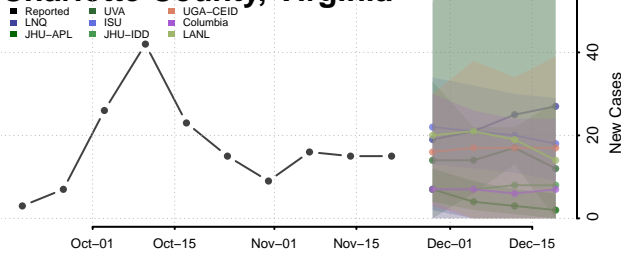

Charlotte County, Virginia