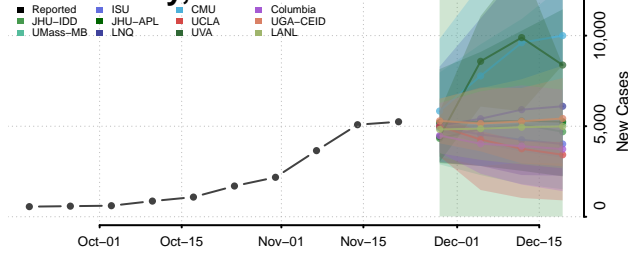

Will County, Illinois