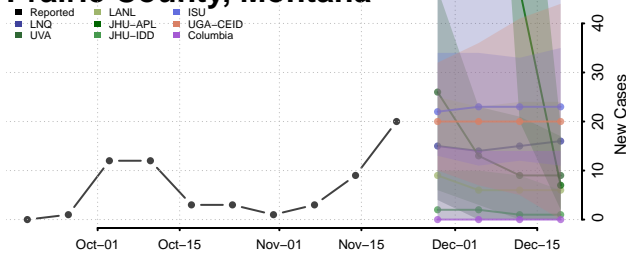

Pondera County, Montana

Powder River County, Montana

Powell County, Montana

Prairie County, Montana

Ravalli County, Montana

Richland County, Montana

Roosevelt County, Montana

Rosebud County, Montana