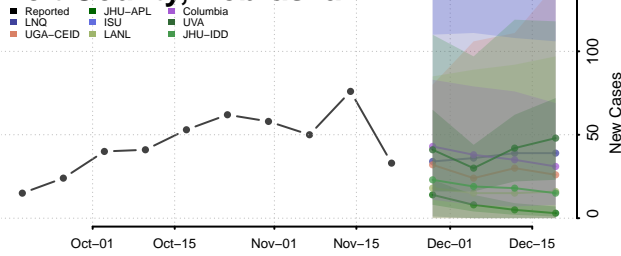

Holt County, Nebraska