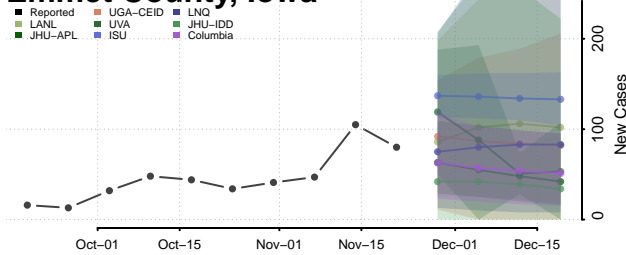

Emmet County, Iowa