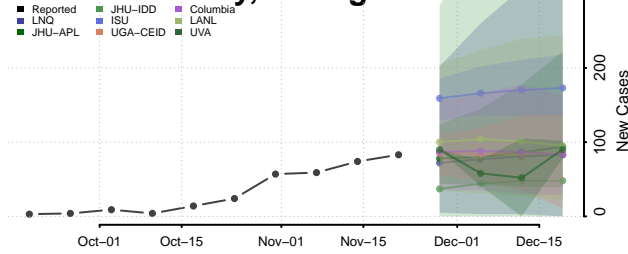

Oceana County, Michigan

Ogemaw County, Michigan

Ontonagon County, Michigan

Osceola County, Michigan

Oscoda County, Michigan

Otsego County, Michigan

Ottawa County, Michigan

Presque Isle County, Michigan