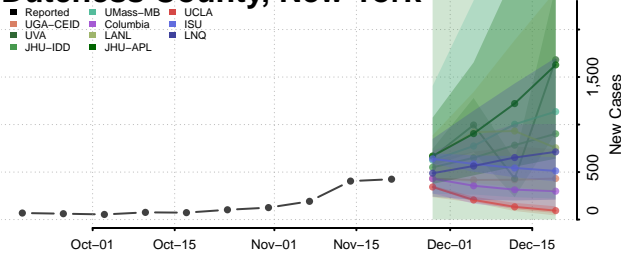

Chemung County, New York

Chenango County, New York

Clinton County, New York

Columbia County, New York

Cortland County, New York

Delaware County, New York

Dutchess County, New York

Erie County, New York