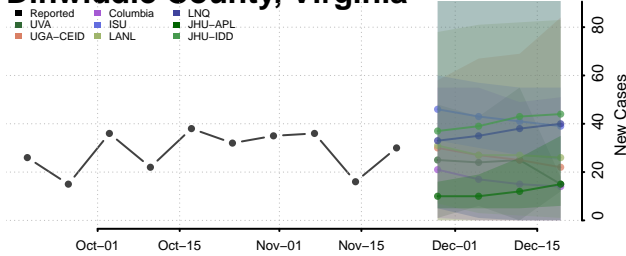

Culpeper County, Virginia

Cumberland County, Virginia

Danville County, Virginia

Dickenson County, Virginia

Dinwiddie County, Virginia

Emporia County, Virginia

Essex County, Virginia

Fairfax City County, Virginia