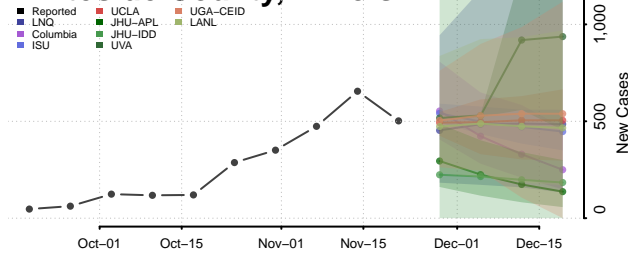

Whiteside County, Illinois