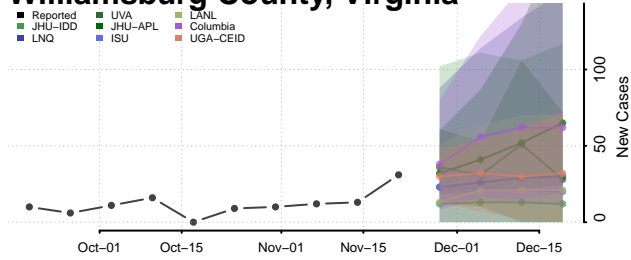

Waynesboro County, Virginia

Westmoreland County, Virginia

Williamsburg County, Virginia

Winchester County, Virginia

Wise County, Virginia

Wythe County, Virginia

York County, Virginia

Washington