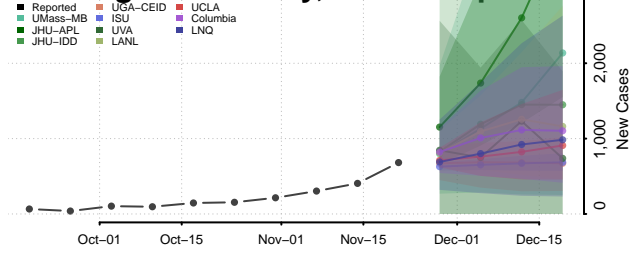

Coos County, New Hampshire

Grafton County, New Hampshire

Hillsborough County, New Hampshire

Merrimack County, New Hampshire

Rockingham County, New Hampshire

Strafford County, New Hampshire

Sullivan County, New Hampshire