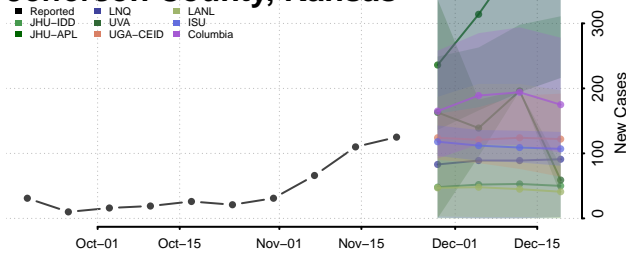

Haskell County, Kansas

Hodgeman County, Kansas

Jackson County, Kansas

Jefferson County, Kansas

Jewell County, Kansas

Johnson County, Kansas

Keary County, Kansas

Kingman County, Kansas