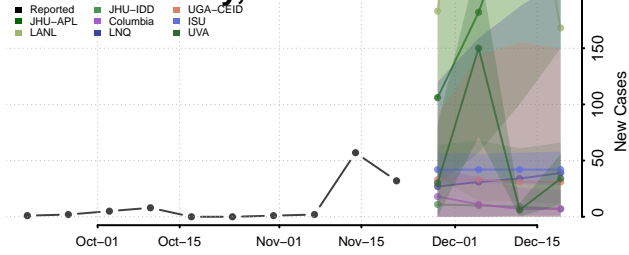

Lake County, Colorado

Larimer County, Colorado

Las Animas County, Colorado

Lincoln County, Colorado

Logan County, Colorado

Mesa County, Colorado

Mineral County, Colorado

Moffat County, Colorado