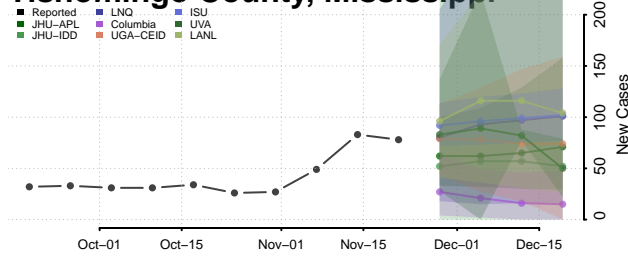

Tallahatchie County, Mississippi

Tate County, Mississippi

Tippah County, Mississippi

Tishomingo County, Mississippi

Tunica County, Mississippi

Union County, Mississippi

Walthall County, Mississippi

Warren County, Mississippi