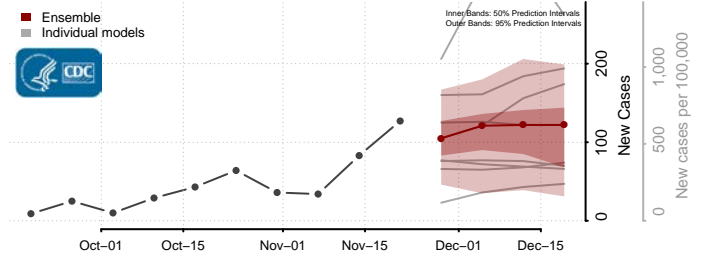

Grant County, New Mexico

Guadalupe County, New Mexico

Harding County, New Mexico

Hidalgo County, New Mexico

Lea County, New Mexico

Lincoln County, New Mexico

Los Alamos County, New Mexico

Luna County, New Mexico