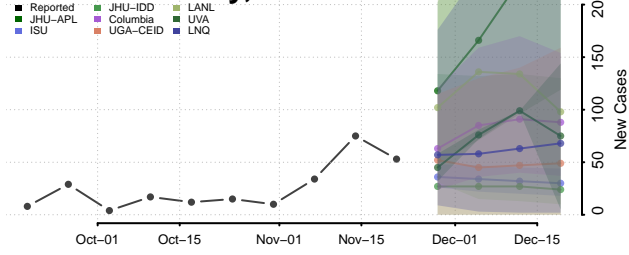

St. Clair County, Missouri