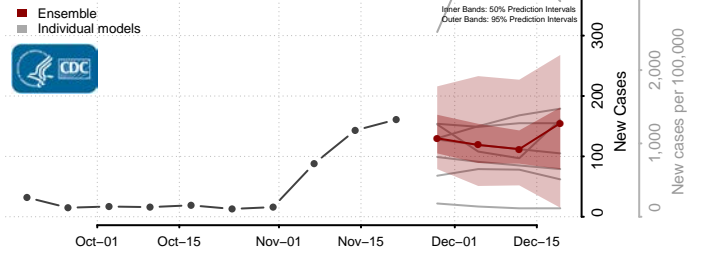

Cass County, Illinois