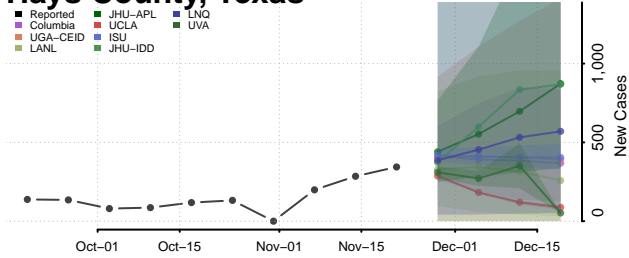

Hays County, Texas