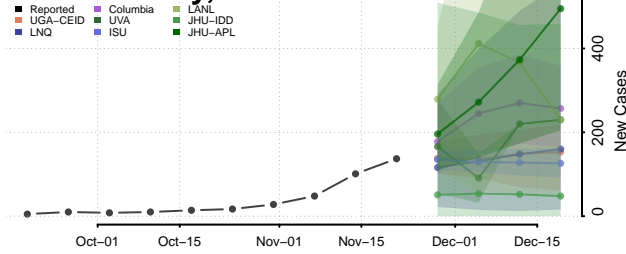

Prowers County, Colorado

Pueblo County, Colorado

Rio Blanco County, Colorado

Rio Grande County, Colorado

Routt County, Colorado

Saguache County, Colorado

San Juan County, Colorado

San Miguel County, Colorado