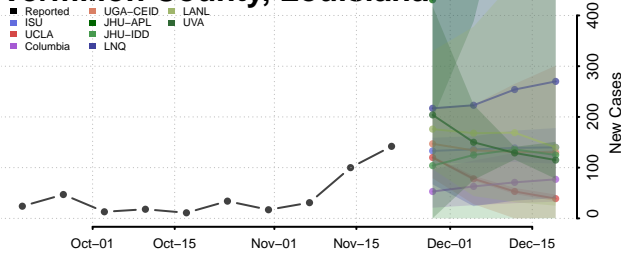

St. Tammany County, Louisiana

Tangipahoa County, Louisiana

Tensas County, Louisiana

Terrebonne County, Louisiana

Union County, Louisiana

Vermilion County, Louisiana

Vernon County, Louisiana

Washington County, Louisiana