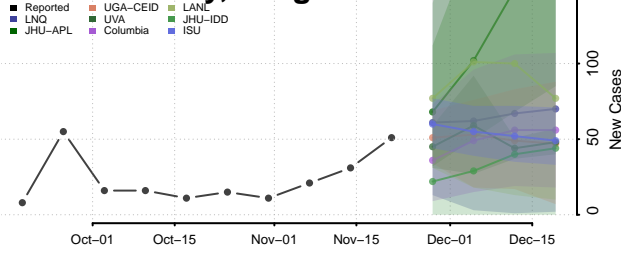

Wasco County, Oregon