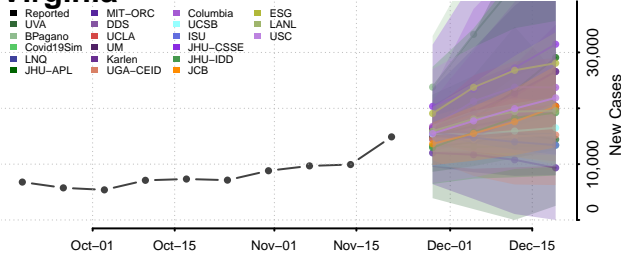

Windham County, Vermont

Windsor County, Vermont

Virgin Islands

Virginia

Accomack County, Virginia

Albemarle County, Virginia