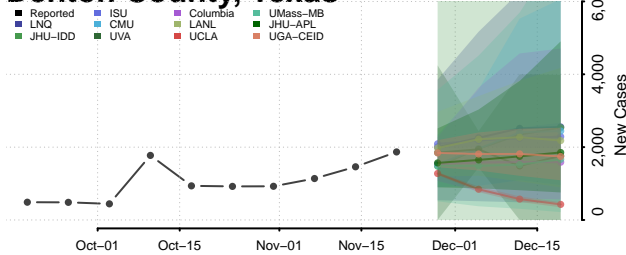

Denton County, Texas