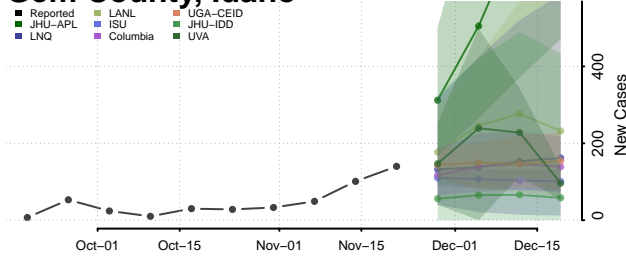

Gem County, Idaho