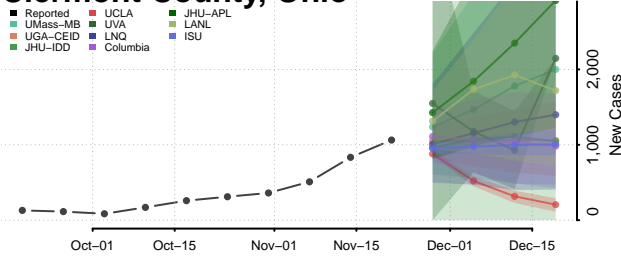

Clermont County, Ohio