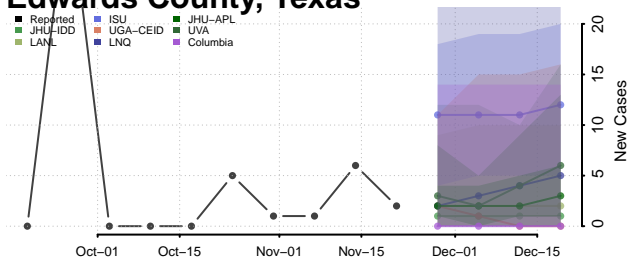

Edwards County, Texas