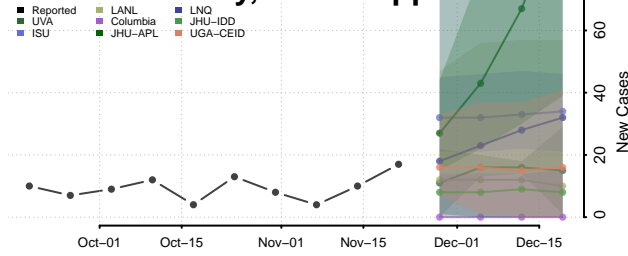

Webster County, Mississippi