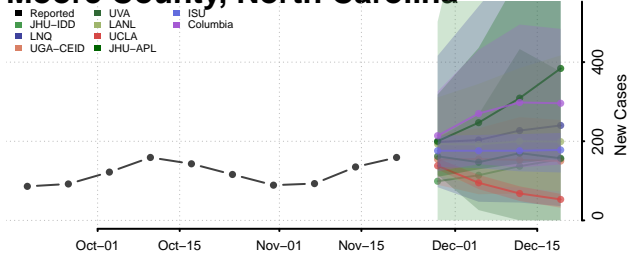

Madison County, North Carolina

Martin County, North Carolina

McDowell County, North Carolina

Mecklenburg County, North Carolina

Mitchell County, North Carolina

Montgomery County, North Carolina

Moore County, North Carolina