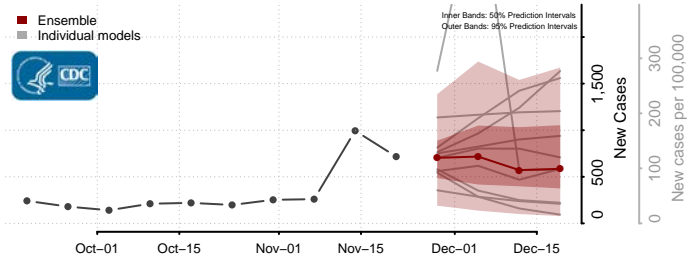

Williamson County, Texas