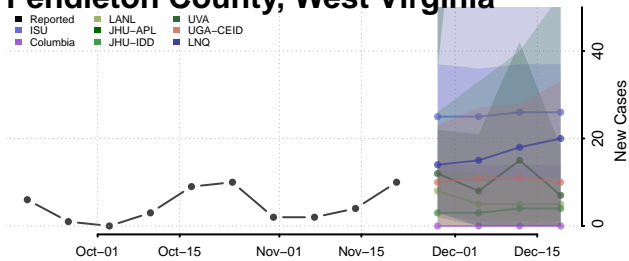

Pleasants County, West Virginia

Pocahontas County, West Virginia

Preston County, West Virginia

Putnam County, West Virginia

Raleigh County, West Virginia

Randolph County, West Virginia

Ritchie County, West Virginia