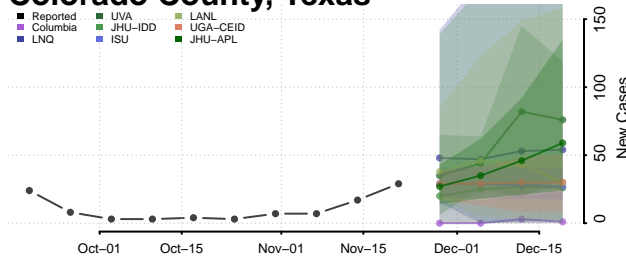

Colorado County, Texas