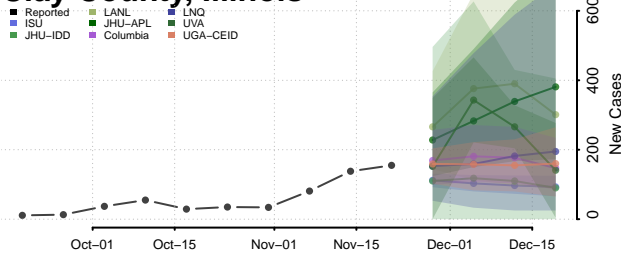

Clay County, Illinois