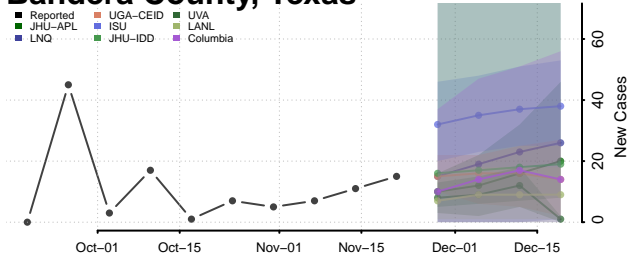

Bandera County, Texas