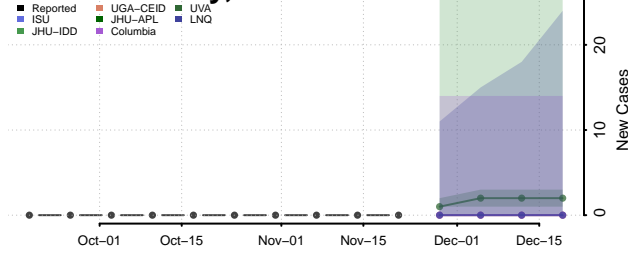

Uintah County, Utah