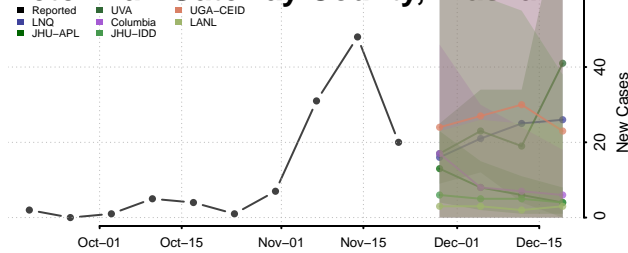

Ketchikan Gateway County, Alaska