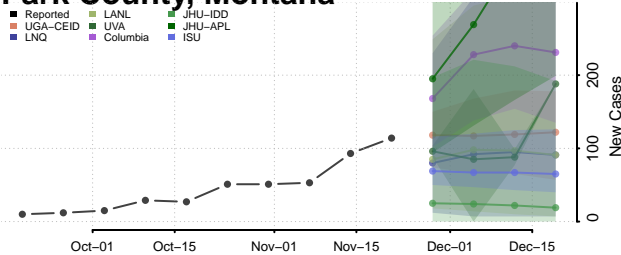

Park County, Montana