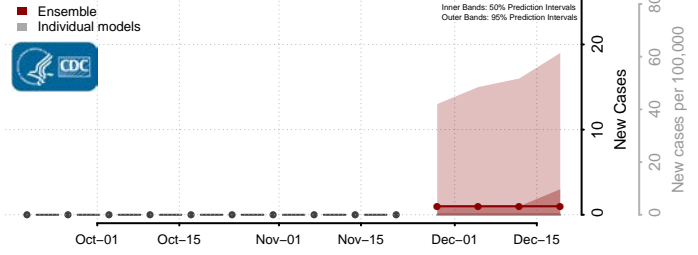

Sanpete County, Utah