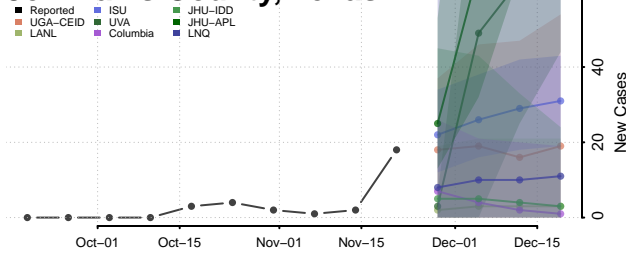

Jeff Davis County, Texas