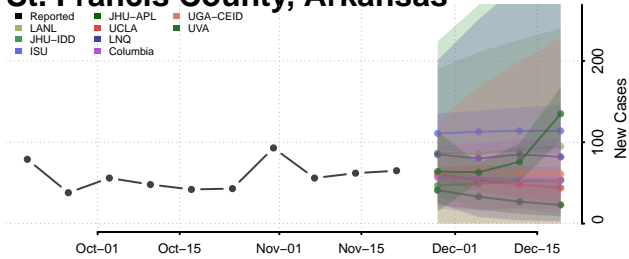

St. Francis County, Arkansas