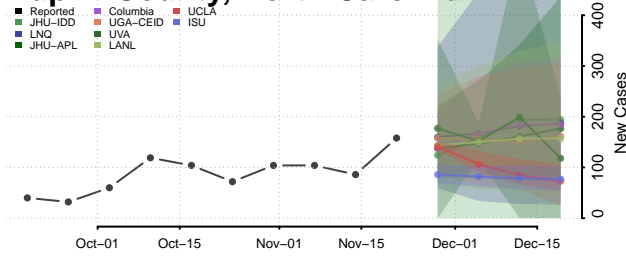

Duplin County, North Carolina