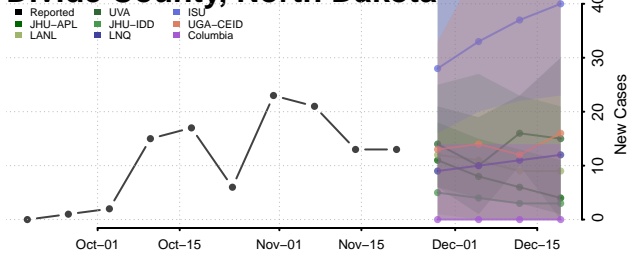

Divide County, North Dakota