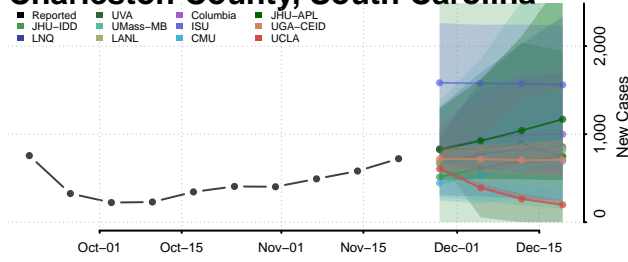

Bamberg County, South Carolina

Barnwell County, South Carolina

Beaufort County, South Carolina

Berkeley County, South Carolina

Calhoun County, South Carolina

Charleston County, South Carolina

Cherokee County, South Carolina