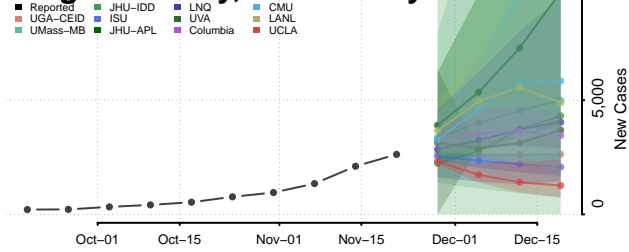

Bergen County, New Jersey