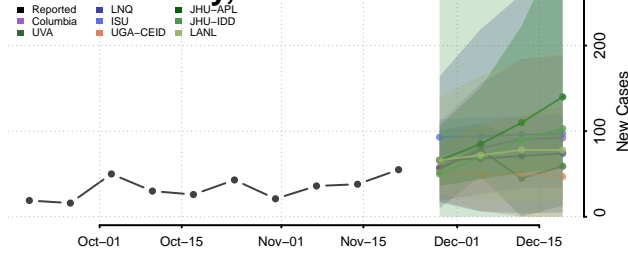

Macon County, North Carolina