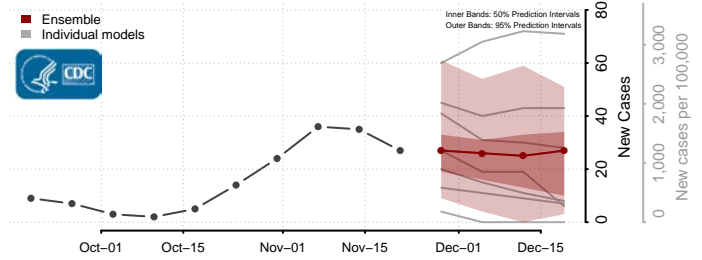

Eddy County, North Dakota

Emmons County, North Dakota

Foster County, North Dakota

Golden Valley County, North Dakota

Grand Forks County, North Dakota

Grant County, North Dakota

Griggs County, North Dakota

Hettinger County, North Dakota