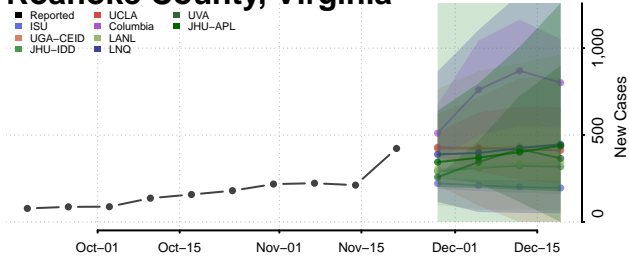

Roanoke County, Virginia