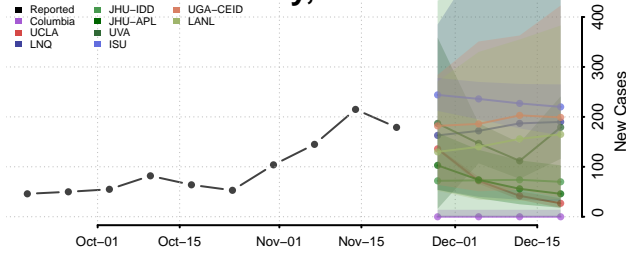

Audubon County, Iowa

Benton County, Iowa

Black Hawk County, Iowa

Boone County, Iowa

Bremer County, Iowa

Buchanan County, Iowa

Buena Vista County, Iowa

Butler County, Iowa