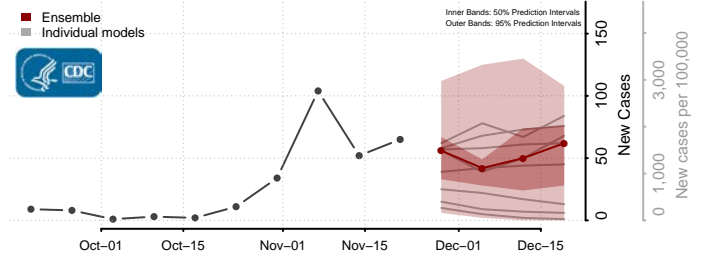

Cavalier County, North Dakota