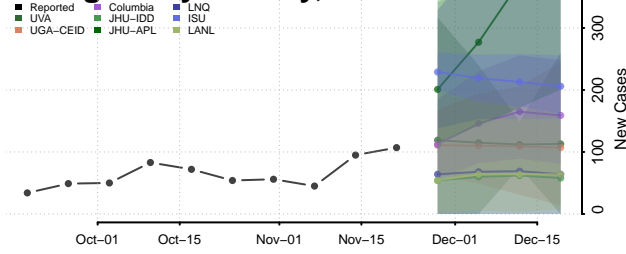

Marion County, Kansas

Marshall County, Kansas

McPherson County, Kansas

Meade County, Kansas

Miami County, Kansas

Mitchell County, Kansas

Montgomery County, Kansas

Morris County, Kansas