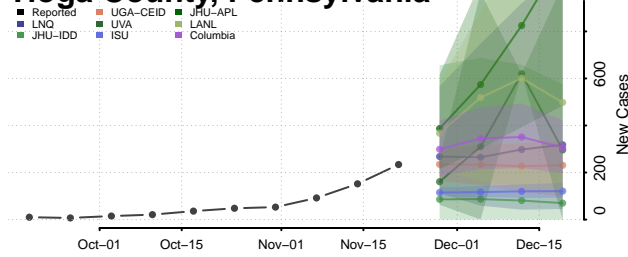

Tioga County, Pennsylvania