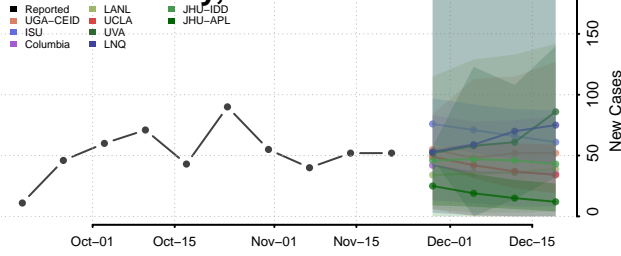

Butler County, Alabama

Calhoun County, Alabama

Chambers County, Alabama

Cherokee County, Alabama

Chilton County, Alabama

Choctaw County, Alabama

Clarke County, Alabama

Clay County, Alabama