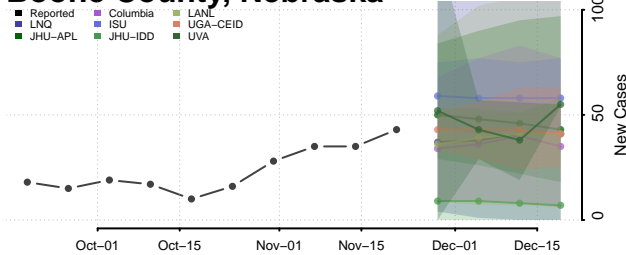

Boone County, Nebraska