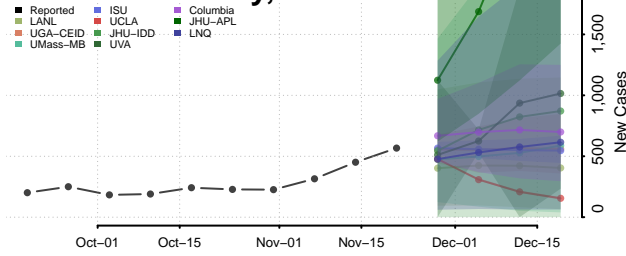

Jefferson County, Texas