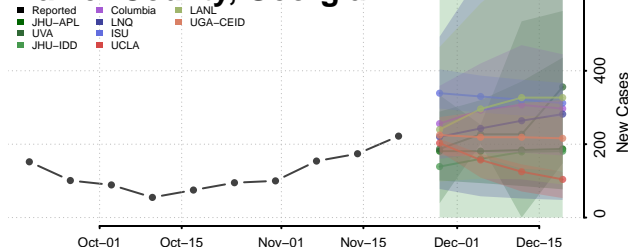

Terrell County, Georgia

Turner County, Georgia

Twiggs County, Georgia

Union County, Georgia

Upson County, Georgia

Walker County, Georgia

Walton County, Georgia

Ware County, Georgia