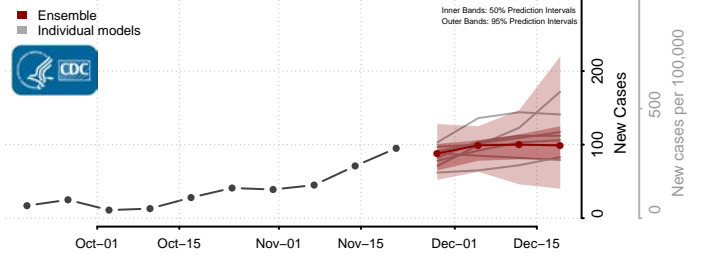

Carroll County, Virginia