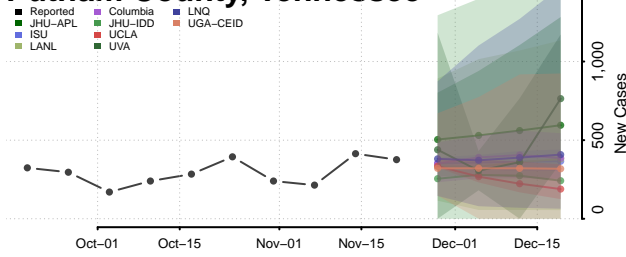

Putnam County, Tennessee