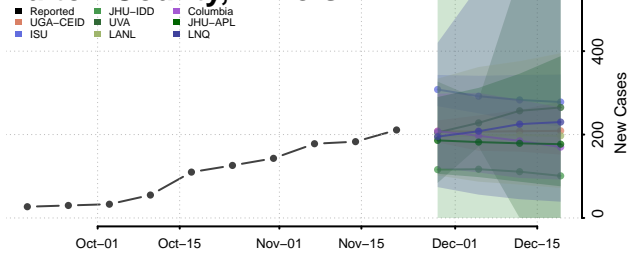

Fulton County, Illinois