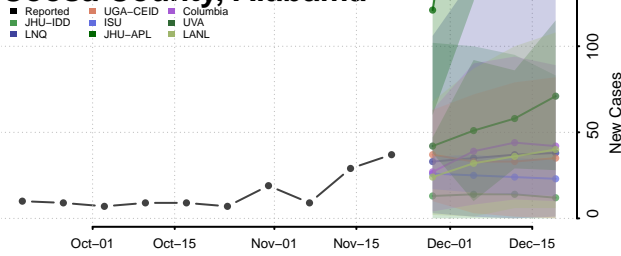

Cleburne County, Alabama

Coffee County, Alabama

Colbert County, Alabama

Conecuh County, Alabama

Coosa County, Alabama

Covington County, Alabama

Crenshaw County, Alabama

Cullman County, Alabama