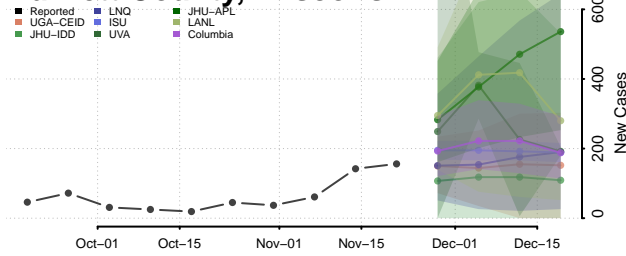

Bayfield County, Wisconsin

Brown County, Wisconsin

Buffalo County, Wisconsin

Burnett County, Wisconsin

Calumet County, Wisconsin

Chippewa County, Wisconsin

Clark County, Wisconsin

Columbia County, Wisconsin