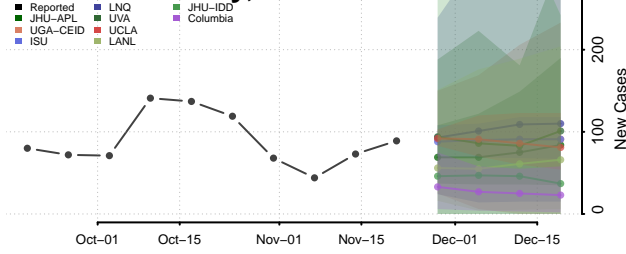

McNairy County, Tennessee

Meigs County, Tennessee

Monroe County, Tennessee

Montgomery County, Tennessee

Moore County, Tennessee

Morgan County, Tennessee

Obion County, Tennessee

Overton County, Tennessee