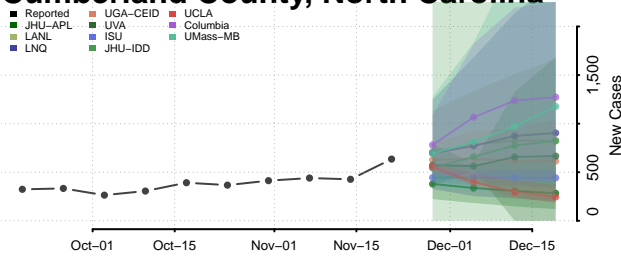

Clay County, North Carolina

Cleveland County, North Carolina

Columbus County, North Carolina

Craven County, North Carolina

Cumberland County, North Carolina

Currituck County, North Carolina

Dare County, North Carolina