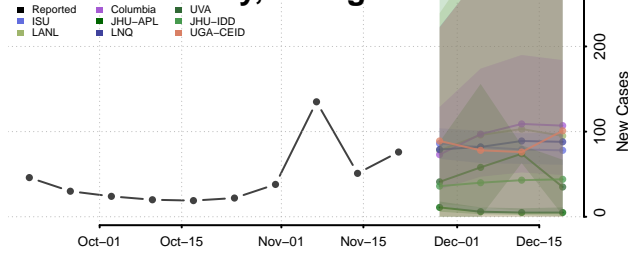

Madison County, Georgia