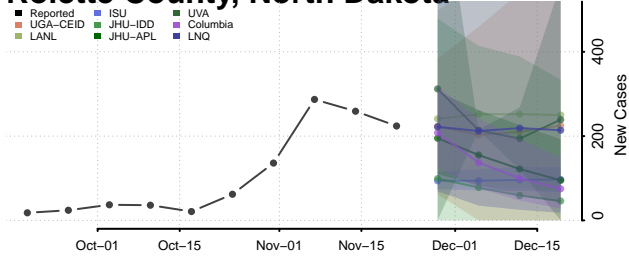

Rolette County, North Dakota