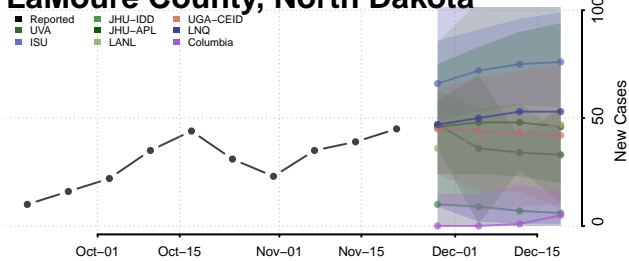

LaMoure County, North Dakota