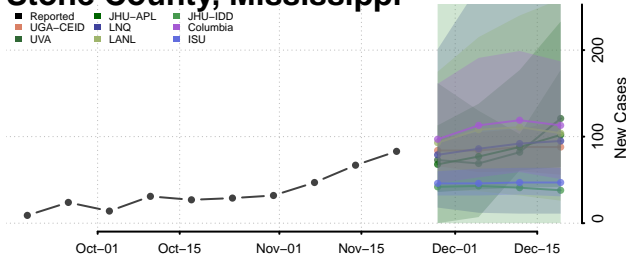

Quitman County, Mississippi

Rankin County, Mississippi

Scott County, Mississippi

Sharkey County, Mississippi

Simpson County, Mississippi

Smith County, Mississippi

Stone County, Mississippi

Sunflower County, Mississippi