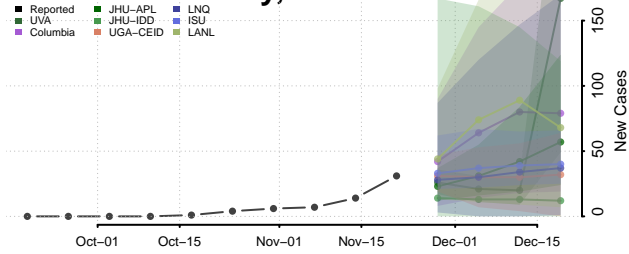

Caledonia County, Vermont