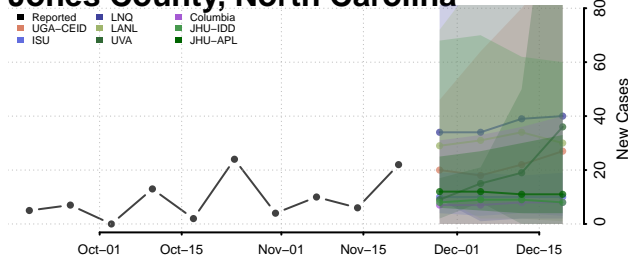

Jones County, North Carolina