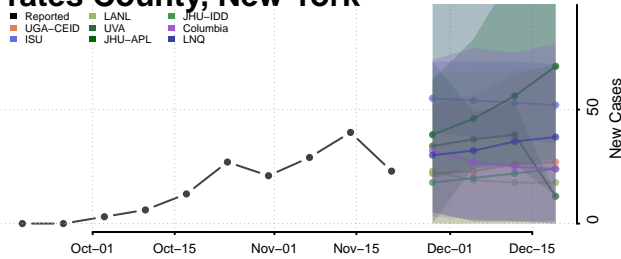

Ulster County, New York

Warren County, New York

Washington County, New York

Wayne County, New York

Westchester County, New York

Wyoming County, New York

Yates County, New York

North Carolina