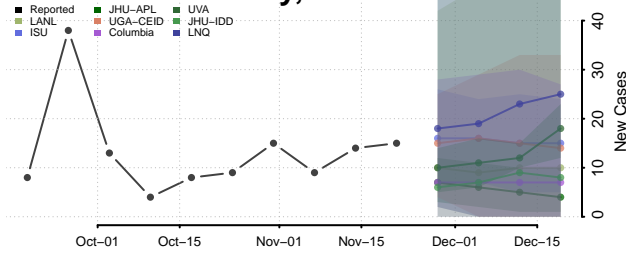

McCormick County, South Carolina