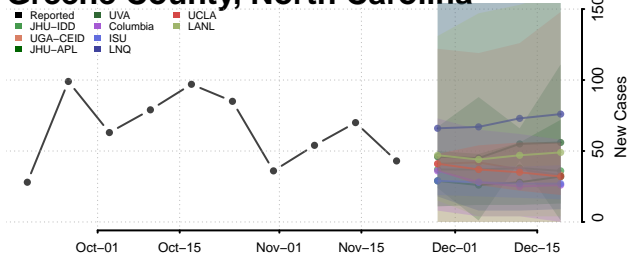

Gaston County, North Carolina

Gates County, North Carolina

Graham County, North Carolina

Granville County, North Carolina

Greene County, North Carolina

Guilford County, North Carolina

Halifax County, North Carolina