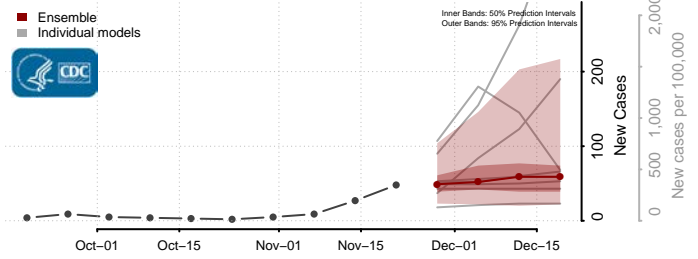

Hardy County, West Virginia