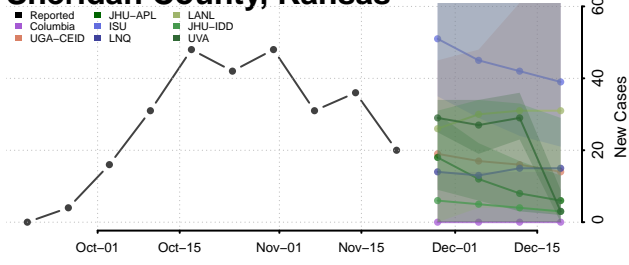

Sheridan County, Kansas