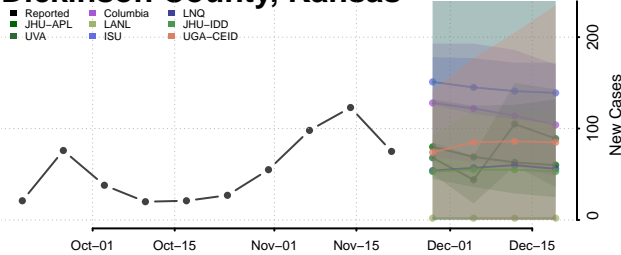

Comanche County, Kansas

Cowley County, Kansas

Crawford County, Kansas

Decatur County, Kansas

Dickinson County, Kansas

Doniphan County, Kansas

Douglas County, Kansas

Edwards County, Kansas