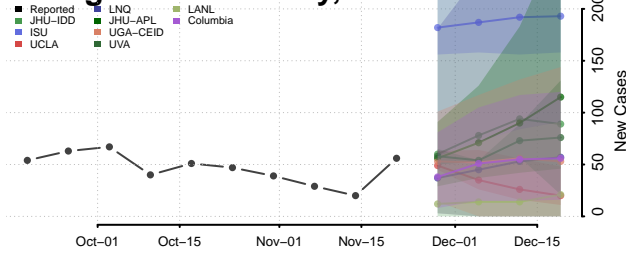

Nacogdoches County, Texas