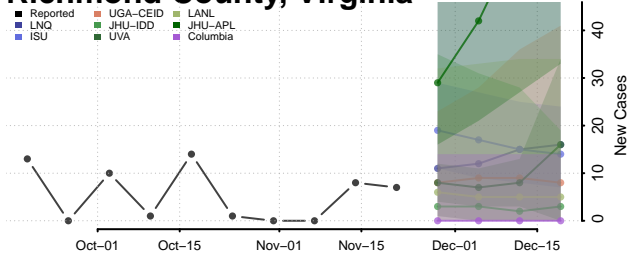

Richmond County, Virginia