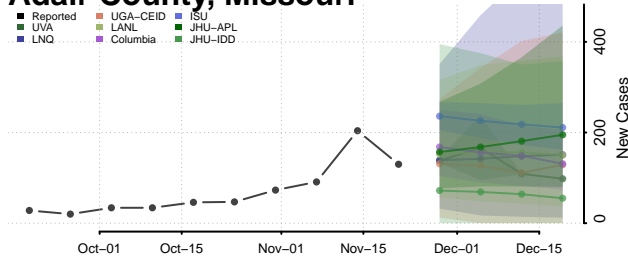

Adair County, Missouri