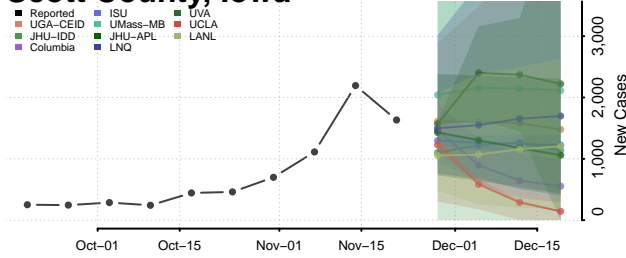

Scott County, Iowa