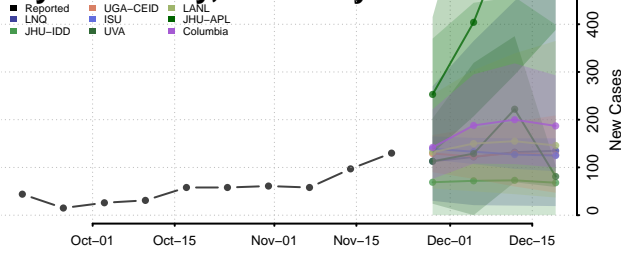

Rowan County, Kentucky

Russell County, Kentucky

Scott County, Kentucky

Shelby County, Kentucky

Simpson County, Kentucky

Spencer County, Kentucky

Taylor County, Kentucky

Todd County, Kentucky