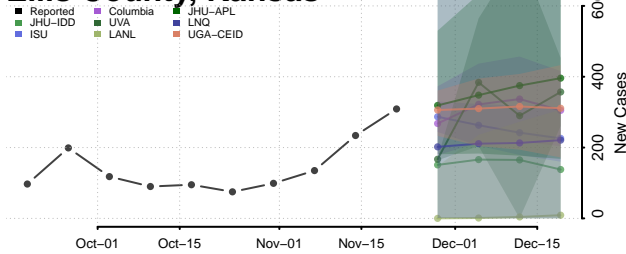

Ellis County, Kansas