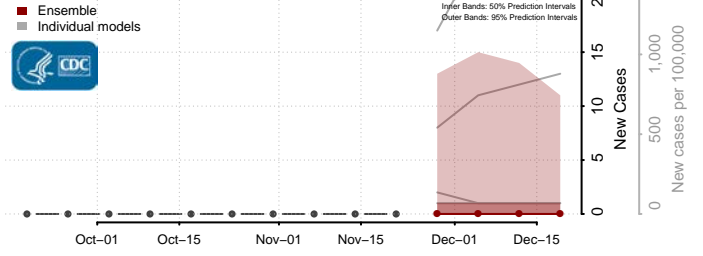

Piute County, Utah