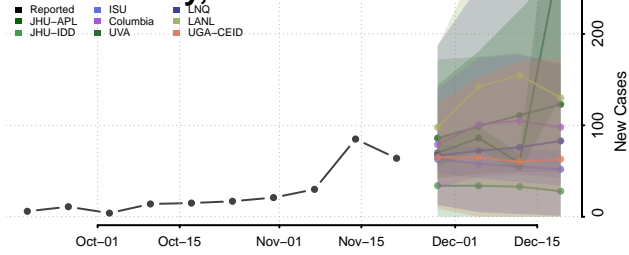

Ralls County, Missouri