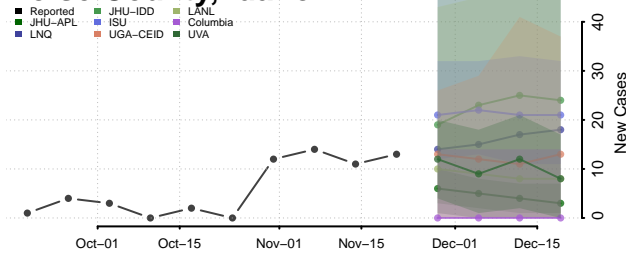

Boise County, Idaho