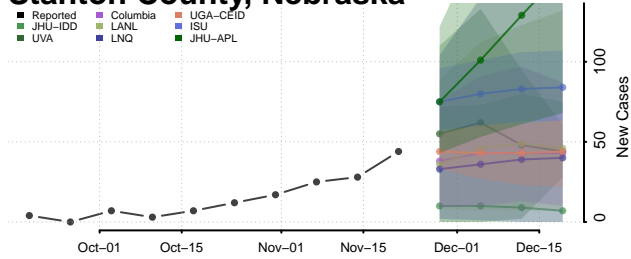

Stanton County, Nebraska