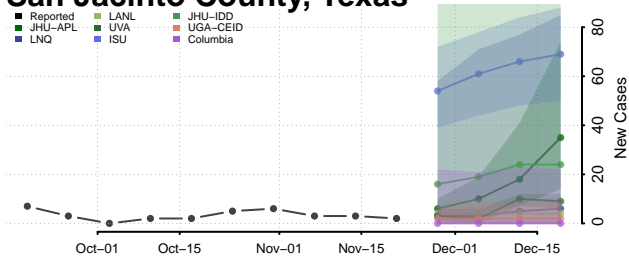

San Jacinto County, Texas