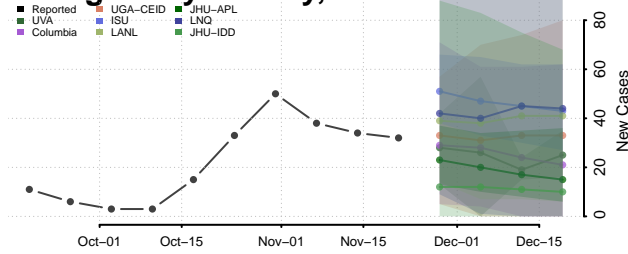

Montgomery County, Missouri