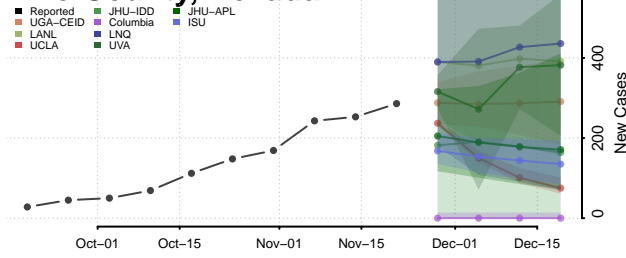

Wheeler County, Nebraska

York County, Nebraska

Nevada

Carson City County, Nevada

Churchill County, Nevada

Clark County, Nevada

Douglas County, Nevada

Elko County, Nevada