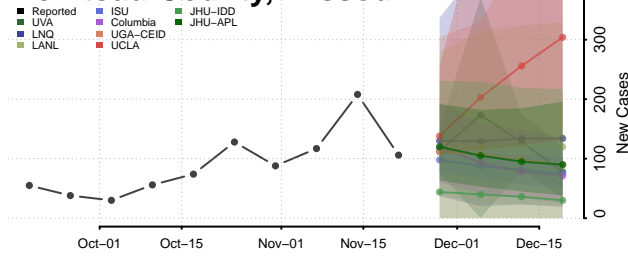

Moniteau County, Missouri