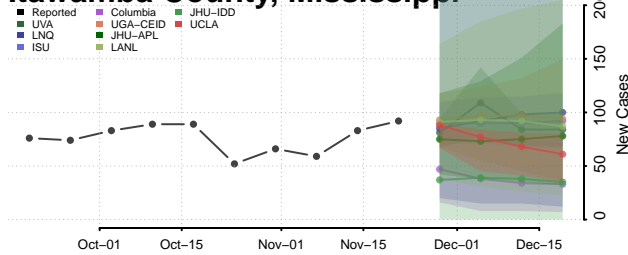

Itawamba County, Mississippi