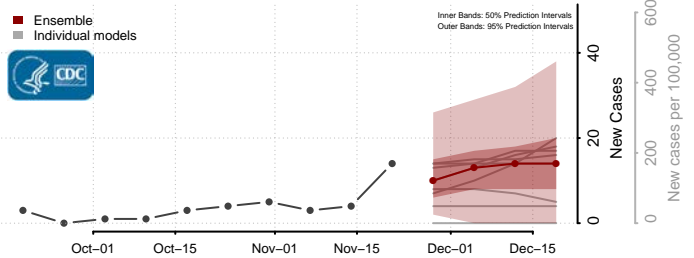

Pleasants County, West Virginia

Pocahontas County, West Virginia

Preston County, West Virginia

Putnam County, West Virginia

Raleigh County, West Virginia

Randolph County, West Virginia

Ritchie County, West Virginia