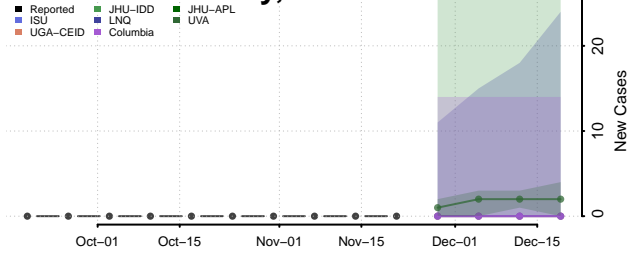

Daggett County, Utah

Davis County, Utah

Duchesne County, Utah

Emery County, Utah

Garfield County, Utah

Grand County, Utah

Iron County, Utah

Juab County, Utah