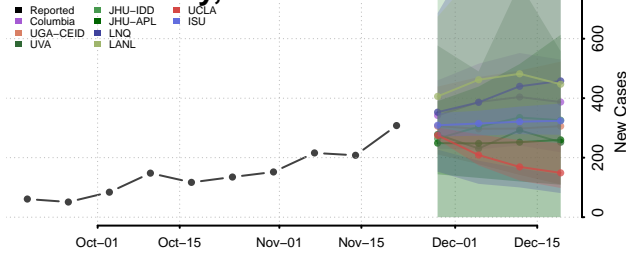

Bertie County, North Carolina

Bladen County, North Carolina

Brunswick County, North Carolina

Buncombe County, North Carolina

Burke County, North Carolina

Cabarrus County, North Carolina

Caldwell County, North Carolina