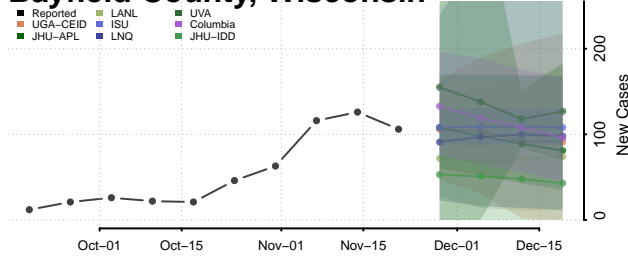

Bayfield County, Wisconsin