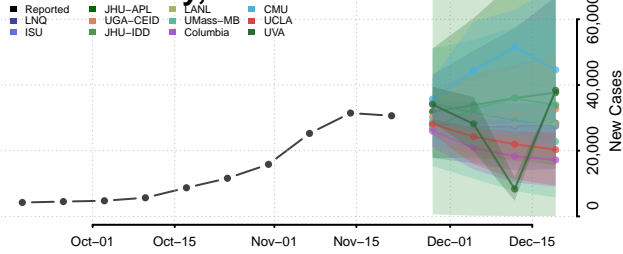

Crawford County, Illinois

Cumberland County, Illinois

De Witt County, Illinois

DeKalb County, Illinois

Douglas County, Illinois

DuPage County, Illinois

Edgar County, Illinois

Edwards County, Illinois