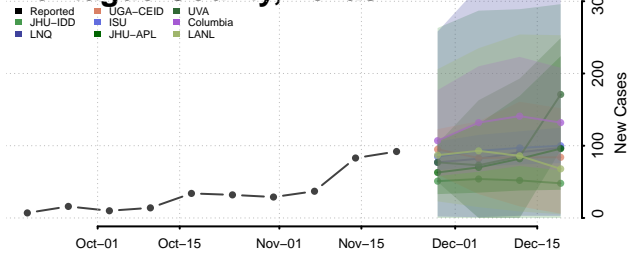

Montague County, Texas