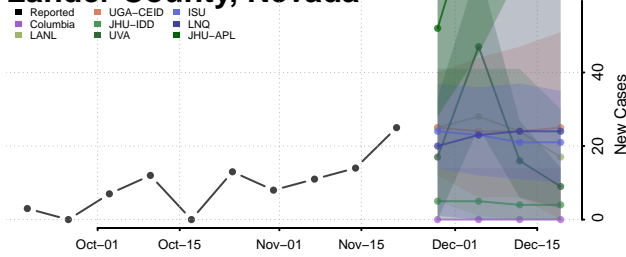

Esmeralda County, Nevada

Eureka County, Nevada

Humboldt County, Nevada

Lander County, Nevada

Lincoln County, Nevada

Lyon County, Nevada

Mineral County, Nevada

Nye County, Nevada