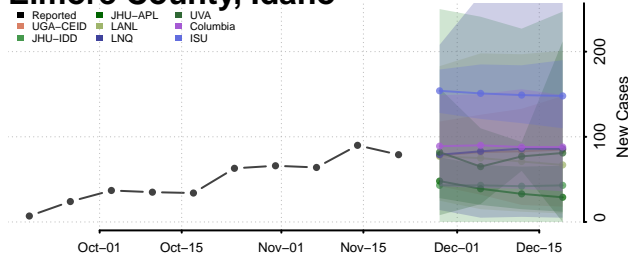

Canyon County, Idaho

Caribou County, Idaho

Cassia County, Idaho

Clark County, Idaho

Clearwater County, Idaho

Custer County, Idaho

Elmore County, Idaho

Franklin County, Idaho