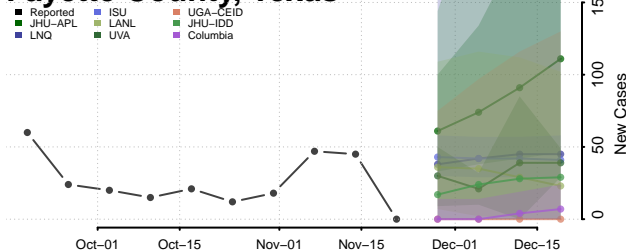

Fayette County, Texas