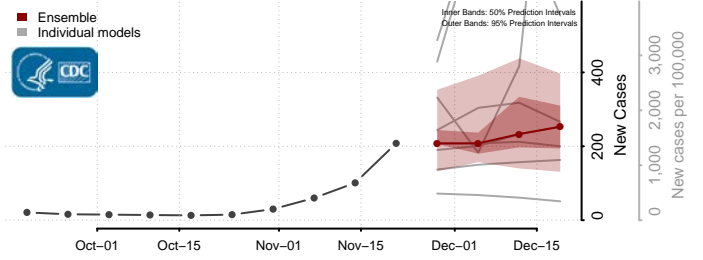

Roseau County, Minnesota

Scott County, Minnesota

Sherburne County, Minnesota

Sibley County, Minnesota

St. Louis County, Minnesota

Stearns County, Minnesota

Steele County, Minnesota

Stevens County, Minnesota