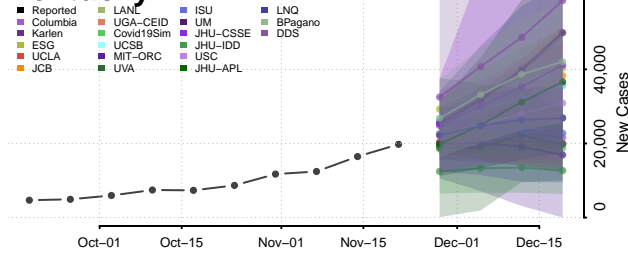

Wichita County, Kansas

Wilson County, Kansas

Woodson County, Kansas

Wyandotte County, Kansas

Kentucky

Adair County, Kentucky