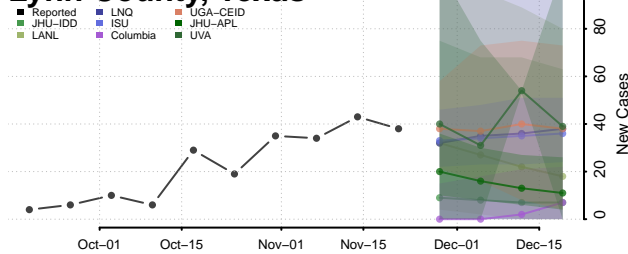

Lynn County, Texas