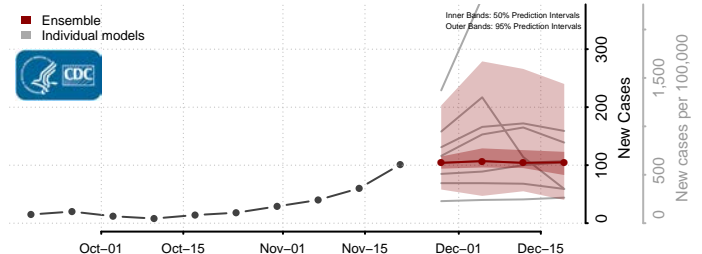

Marion County, Arkansas