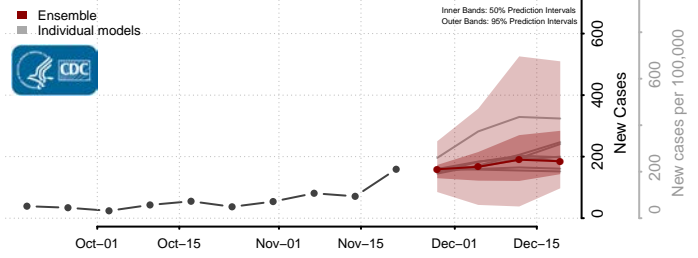

Augusta County, Virginia