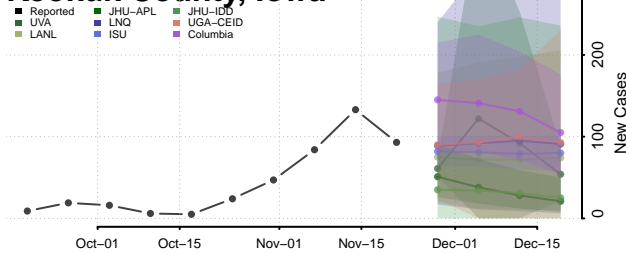

Keokuk County, Iowa