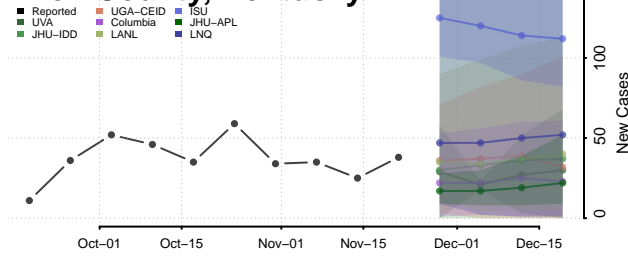

Allen County, Kentucky