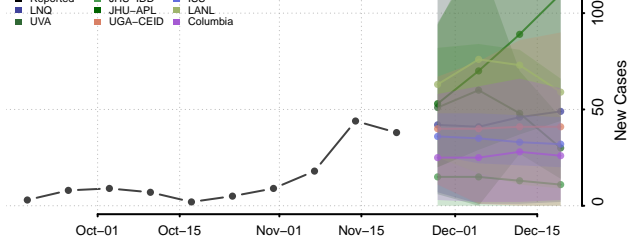

Atchison County, Missouri