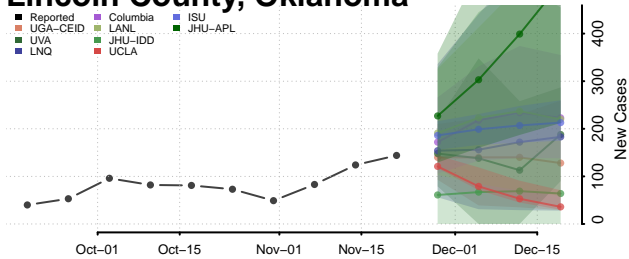

Kiowa County, Oklahoma

Latimer County, Oklahoma

Le Flore County, Oklahoma

Lincoln County, Oklahoma

Logan County, Oklahoma

Love County, Oklahoma

Major County, Oklahoma

Marshall County, Oklahoma