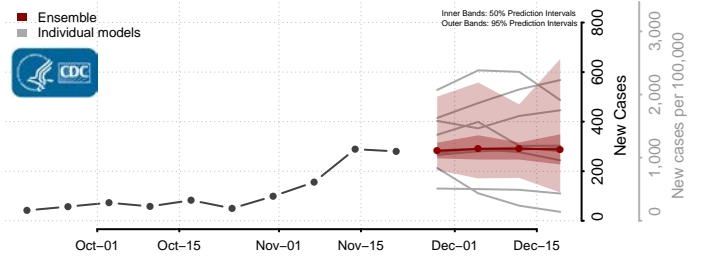

Koochiching County, Minnesota

Lac qui Parle County, Minnesota

Lake County, Minnesota

Lake of the Woods County, Minnesota

Le Sueur County, Minnesota

Lincoln County, Minnesota

Lyon County, Minnesota

Mahnomen County, Minnesota