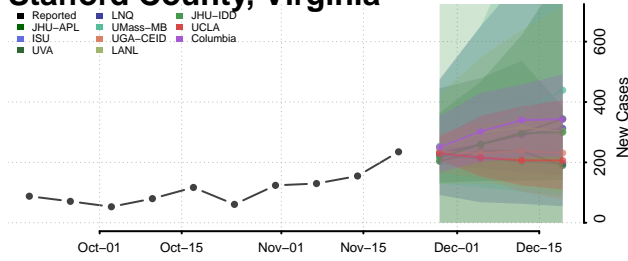

Stafford County, Virginia