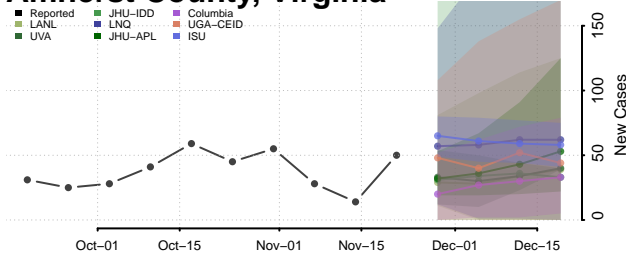

Amherst County, Virginia