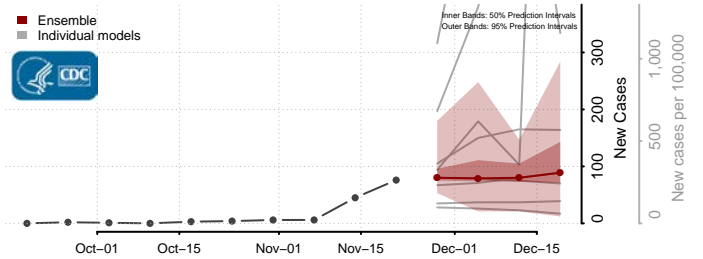

Grand Isle County, Vermont

Lamoille County, Vermont

Orange County, Vermont

Orleans County, Vermont

Rutland County, Vermont

Washington County, Vermont

Windham County, Vermont

Windsor County, Vermont