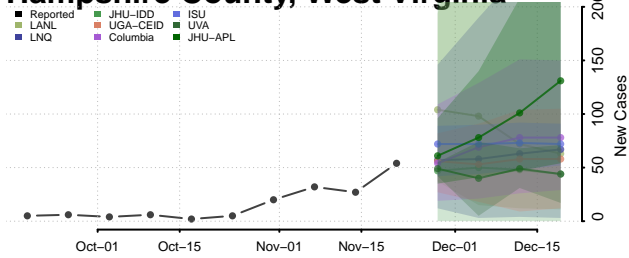

Clay County, West Virginia

Doddridge County, West Virginia

Fayette County, West Virginia

Gilmer County, West Virginia

Grant County, West Virginia

Greenbrier County, West Virginia

Hampshire County, West Virginia