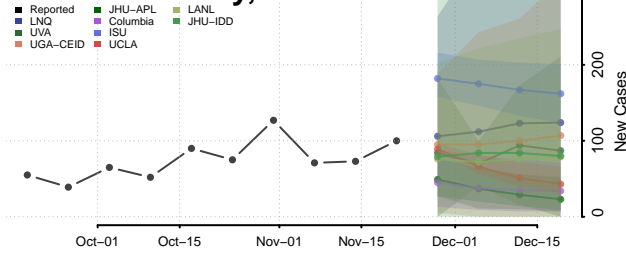

Dale County, Alabama

Dallas County, Alabama

DeKalb County, Alabama

Elmore County, Alabama

Escambia County, Alabama

Etowah County, Alabama

Fayette County, Alabama

Franklin County, Alabama