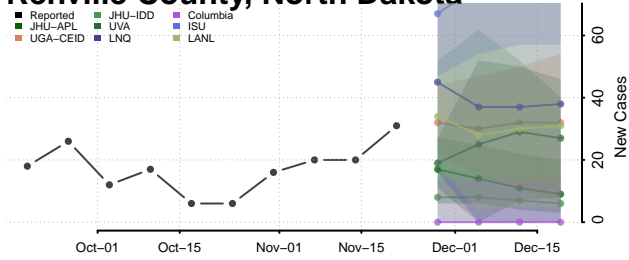

Renville County, North Dakota