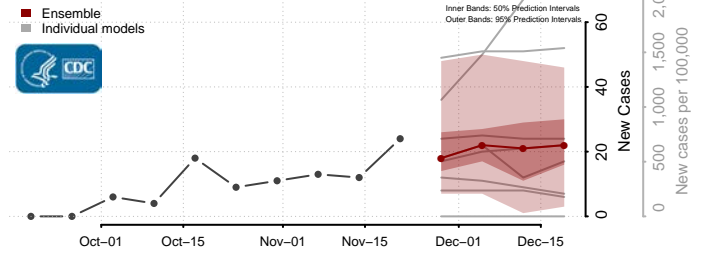

Granite County, Montana