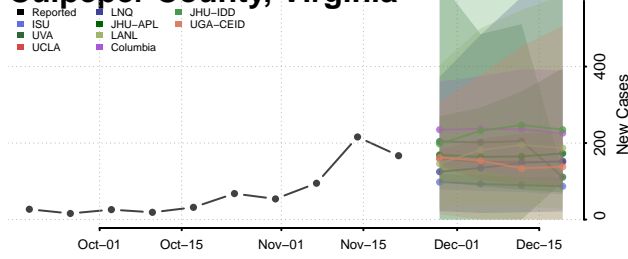

Culpeper County, Virginia