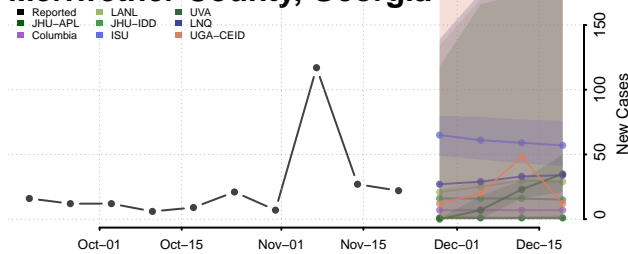

Madison County, Georgia

Marion County, Georgia

McDuffie County, Georgia

McIntosh County, Georgia

Meriwether County, Georgia

Miller County, Georgia

Mitchell County, Georgia

Monroe County, Georgia