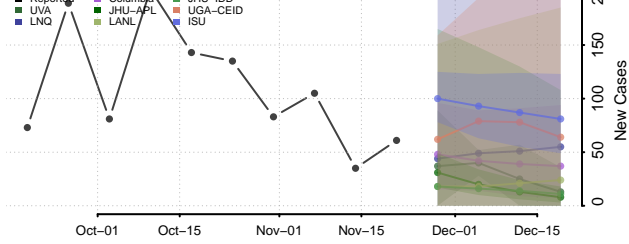

Roosevelt County, Montana