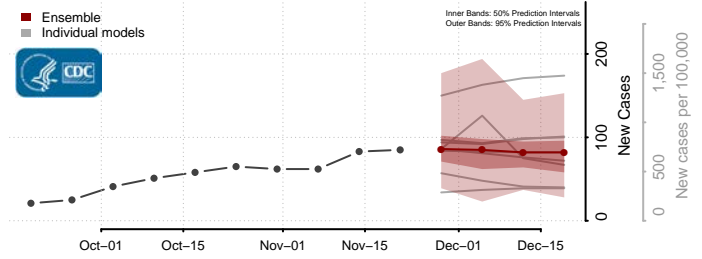

Chippewa County, Minnesota