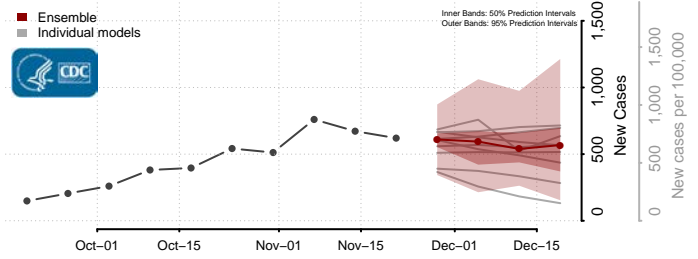

Payette County, Idaho

Power County, Idaho

Shoshone County, Idaho

Teton County, Idaho

Twin Falls County, Idaho

Valley County, Idaho

Washington County, Idaho

Illinois