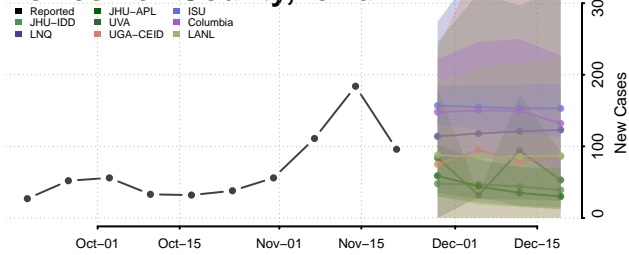

Poweshiek County, Iowa