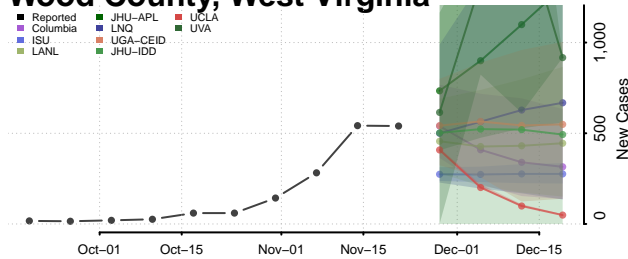

Wood County, West Virginia