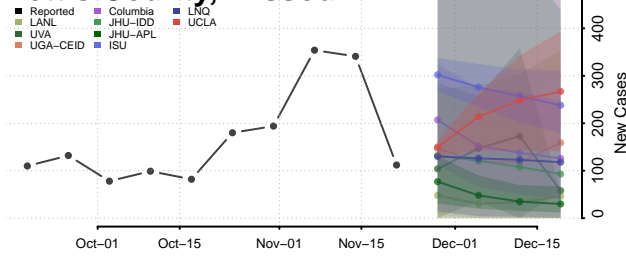

Pettis County, Missouri