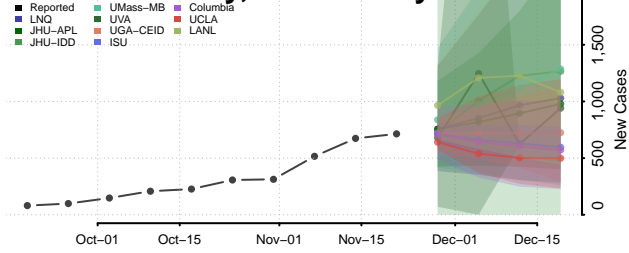

Atlantic County, New Jersey