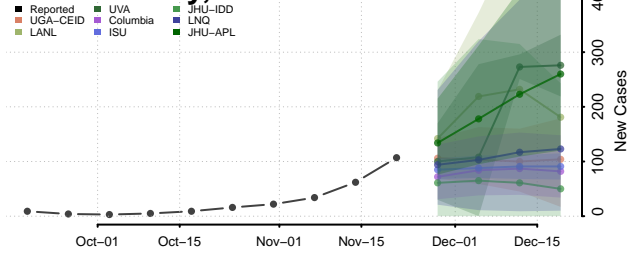

Hitchcock County, Nebraska

Holt County, Nebraska

Hooker County, Nebraska

Howard County, Nebraska

Jefferson County, Nebraska

Johnson County, Nebraska

Kearney County, Nebraska

Keith County, Nebraska