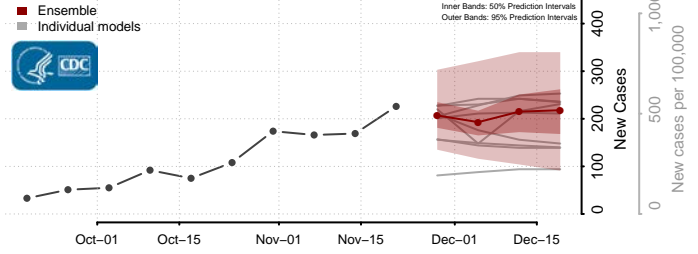

Summit County, Utah