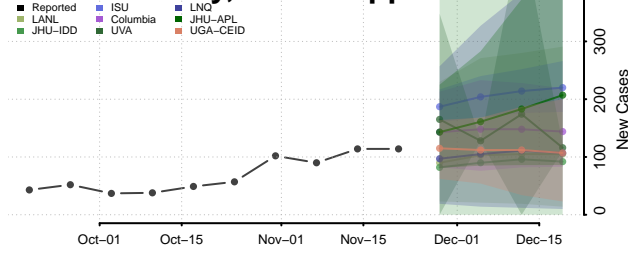

Wilkin County, Minnesota

Winona County, Minnesota

Wright County, Minnesota

Yellow Medicine County, Minnesota

Mississippi

Adams County, Mississippi

Alcorn County, Mississippi

Amite County, Mississippi