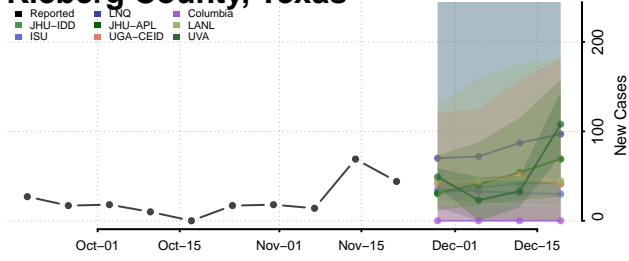

Kleberg County, Texas