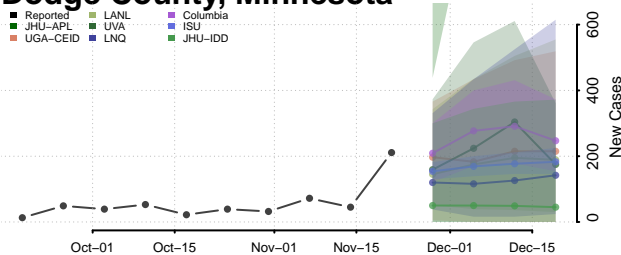

Dodge County, Minnesota