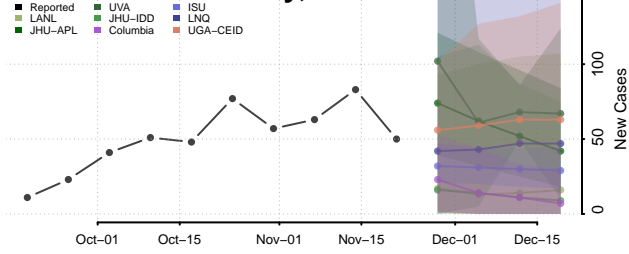

Manitowoc County, Wisconsin

Marathon County, Wisconsin

Marinette County, Wisconsin

Marquette County, Wisconsin

Menominee County, Wisconsin

Milwaukee County, Wisconsin

Monroe County, Wisconsin

Oconto County, Wisconsin