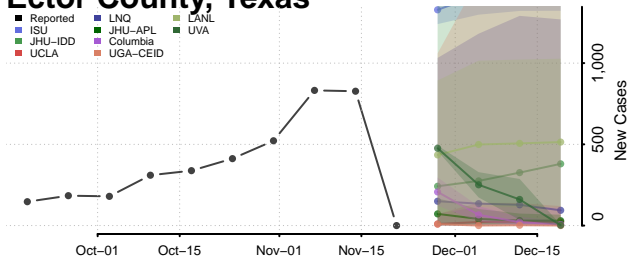

Ector County, Texas