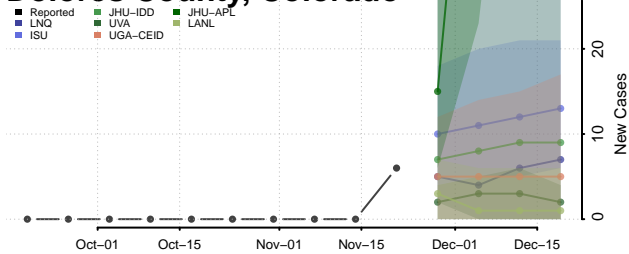

Clear Creek County, Colorado

Conejos County, Colorado

Costilla County, Colorado

Crowley County, Colorado

Custer County, Colorado

Delta County, Colorado

Denver County, Colorado

Dolores County, Colorado