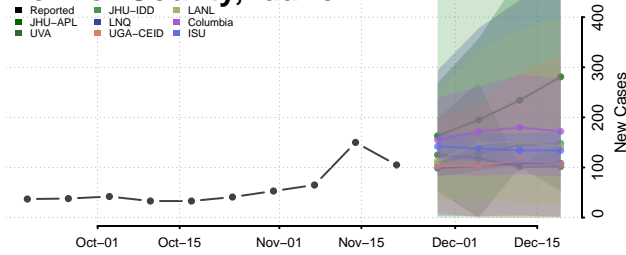

Bingham County, Idaho

Blaine County, Idaho

Boise County, Idaho

Bonner County, Idaho

Bonneville County, Idaho

Boundary County, Idaho

Butte County, Idaho

Camas County, Idaho