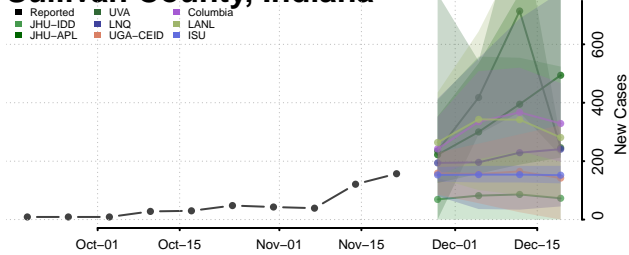

Sullivan County, Indiana