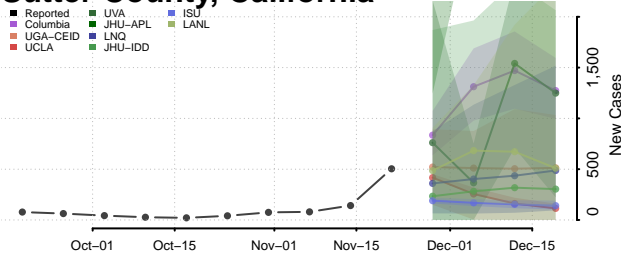

Sierra County, California

Siskiyou County, California

Solano County, California

Sonoma County, California

Stanislaus County, California

Sutter County, California

Tehama County, California

Trinity County, California