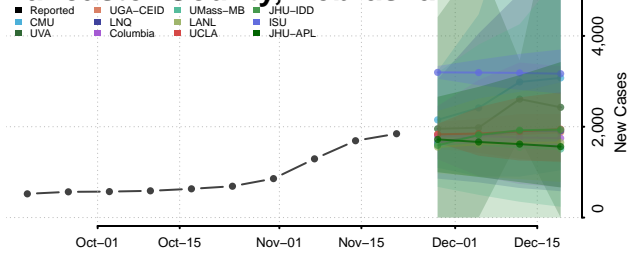

Keya Paha County, Nebraska

Kimball County, Nebraska

Knox County, Nebraska

Lancaster County, Nebraska

Lincoln County, Nebraska

Logan County, Nebraska

Loup County, Nebraska

Madison County, Nebraska