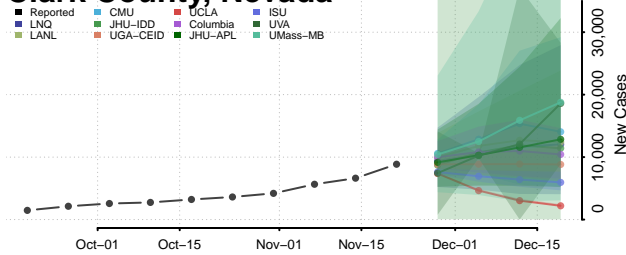

Wheeler County, Nebraska

York County, Nebraska

Nevada

Carson City County, Nevada

Churchill County, Nevada

Clark County, Nevada

Douglas County, Nevada

Elko County, Nevada