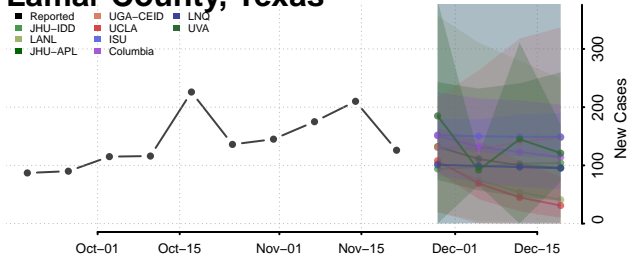

Lamar County, Texas