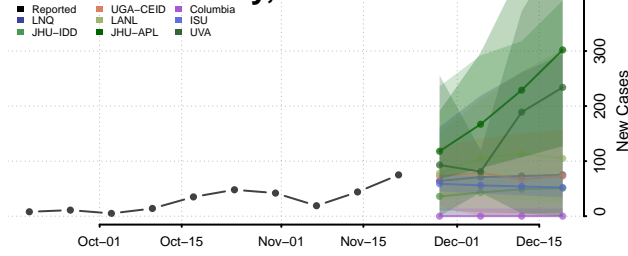

San Juan County, Utah