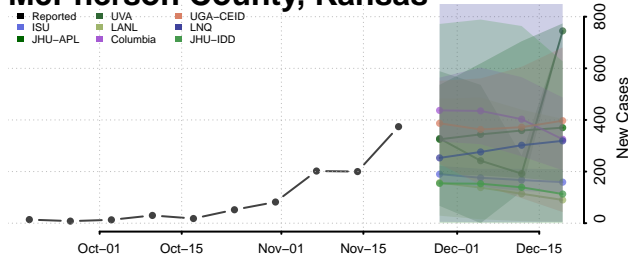

McPherson County, Kansas