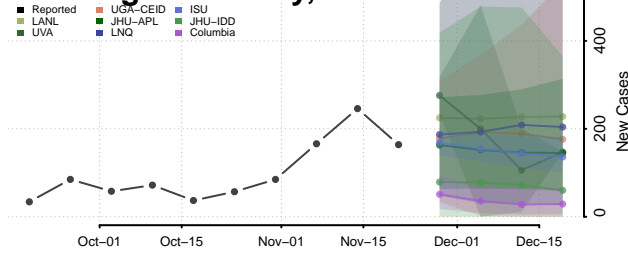

Stone County, Missouri

Sullivan County, Missouri

Taney County, Missouri

Texas County, Missouri

Vernon County, Missouri

Warren County, Missouri

Washington County, Missouri

Wayne County, Missouri