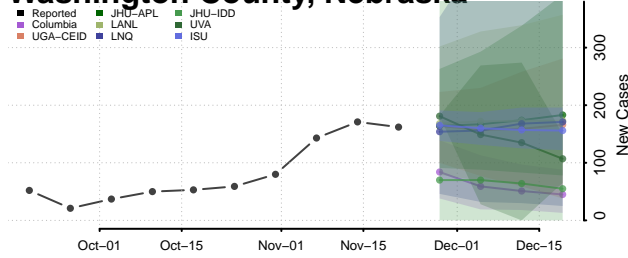

Washington County, Nebraska