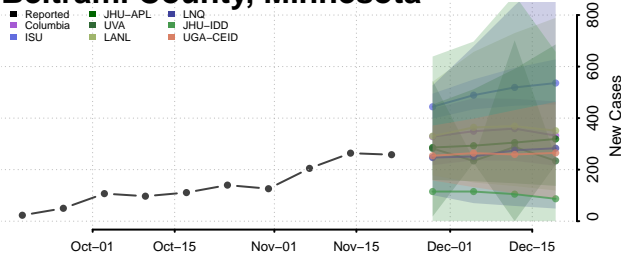

Beltrami County, Minnesota