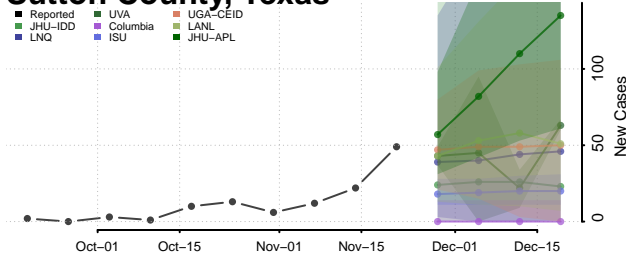

Sutton County, Texas