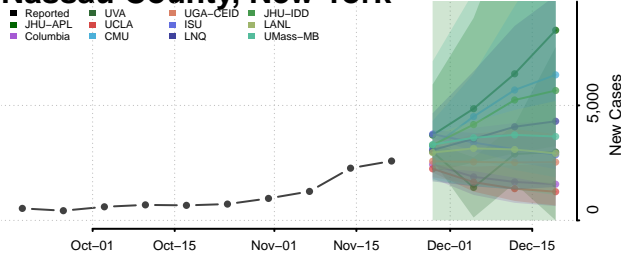

Kings County, New York

Lewis County, New York

Livingston County, New York

Madison County, New York

Monroe County, New York

Montgomery County, New York

Nassau County, New York

New York County, New York