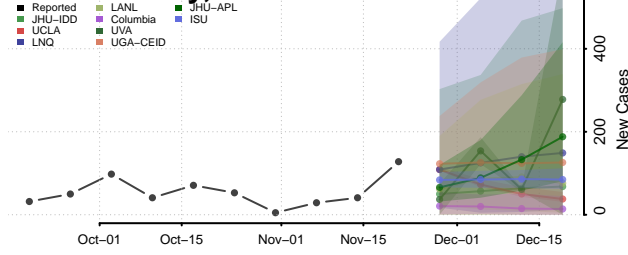

Wolfe County, Kentucky

Woodford County, Kentucky

Louisiana

Acadia County, Louisiana

Allen County, Louisiana

Ascension County, Louisiana

Assumption County, Louisiana

Avoyelles County, Louisiana