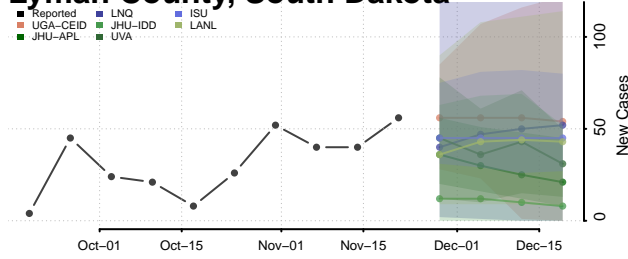

Lyman County, South Dakota