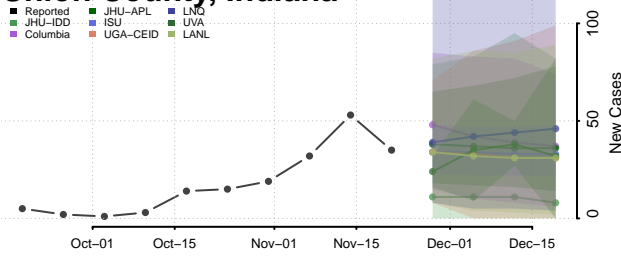

Union County, Indiana