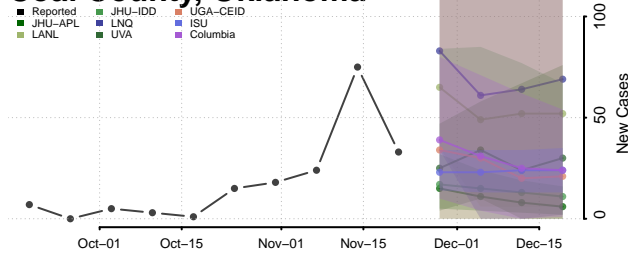

Coal County, Oklahoma