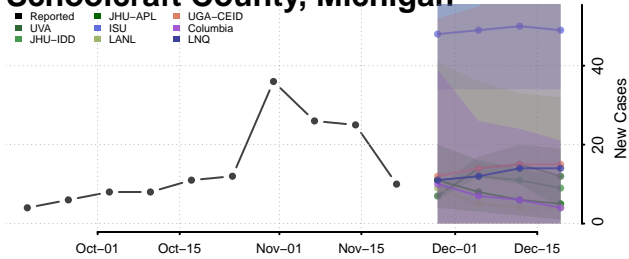

Roscommon County, Michigan

Saginaw County, Michigan

Sanilac County, Michigan

Schoolcraft County, Michigan

Shiawassee County, Michigan

St. Clair County, Michigan

St. Joseph County, Michigan

Tuscola County, Michigan