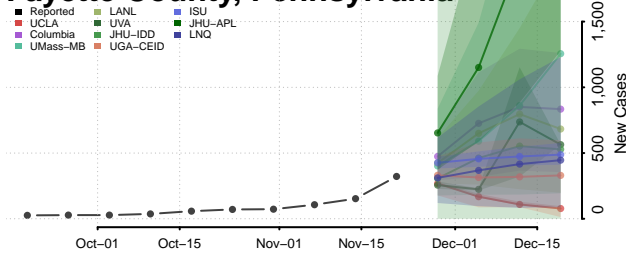

Forest County, Pennsylvania

Franklin County, Pennsylvania

Fulton County, Pennsylvania

Greene County, Pennsylvania

Huntingdon County, Pennsylvania

Indiana County, Pennsylvania

Jefferson County, Pennsylvania

Juniata County, Pennsylvania