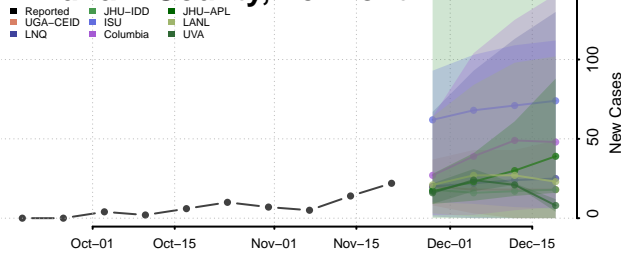

Grand Isle County, Vermont

Lamoille County, Vermont

Orange County, Vermont

Orleans County, Vermont

Rutland County, Vermont

Washington County, Vermont

Windham County, Vermont

Windsor County, Vermont