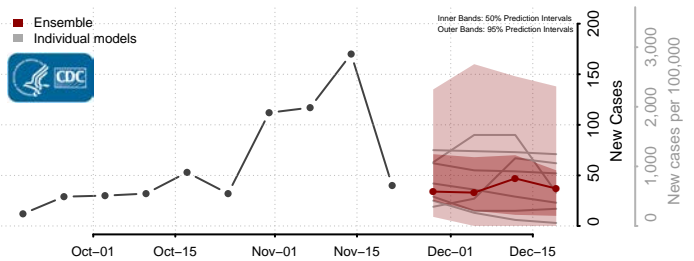

Custer County, South Dakota

Davison County, South Dakota

Day County, South Dakota

Deuel County, South Dakota

Dewey County, South Dakota

Douglas County, South Dakota

Edmunds County, South Dakota

Fall River County, South Dakota