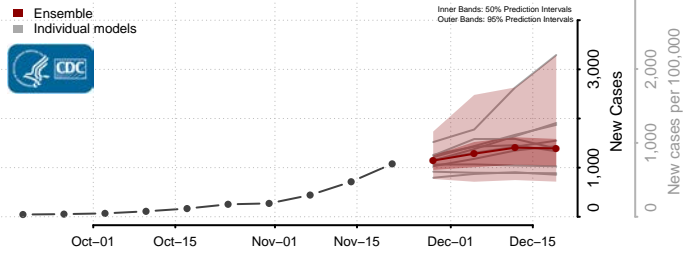

Santa Fe County, New Mexico