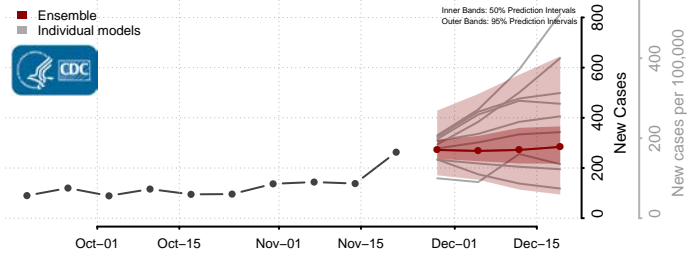

Alexandria County, Virginia