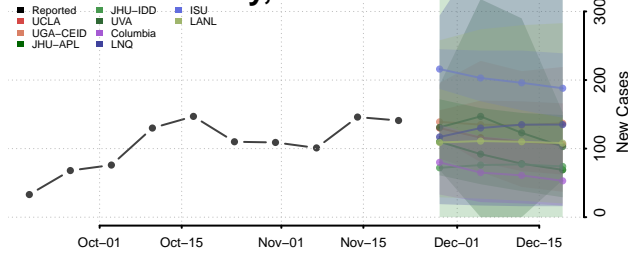

Lemhi County, Idaho

Lewis County, Idaho

Lincoln County, Idaho

Madison County, Idaho

Minidoka County, Idaho

Nez Perce County, Idaho

Oneida County, Idaho

Owyhee County, Idaho