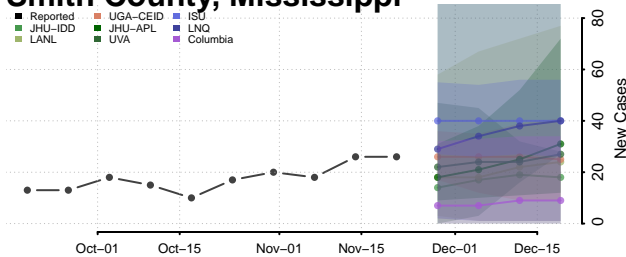

Quitman County, Mississippi

Rankin County, Mississippi

Scott County, Mississippi

Sharkey County, Mississippi

Simpson County, Mississippi

Smith County, Mississippi

Stone County, Mississippi

Sunflower County, Mississippi