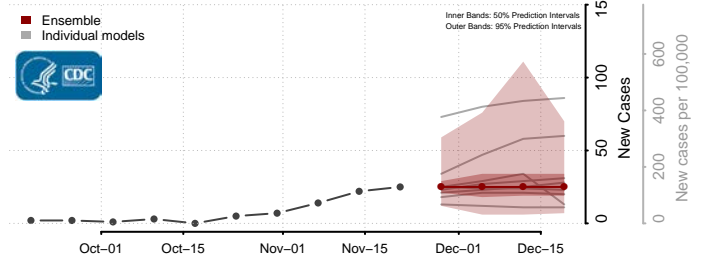

Grant County, New Mexico

Guadalupe County, New Mexico

Harding County, New Mexico

Hidalgo County, New Mexico

Lea County, New Mexico

Lincoln County, New Mexico

Los Alamos County, New Mexico

Luna County, New Mexico