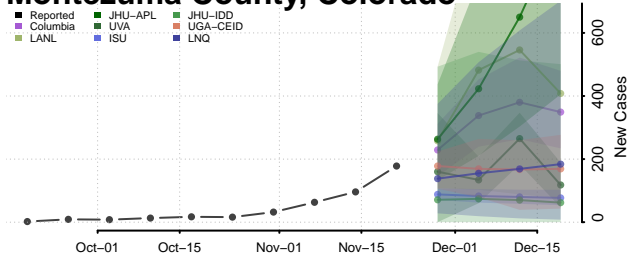

Montezuma County, Colorado