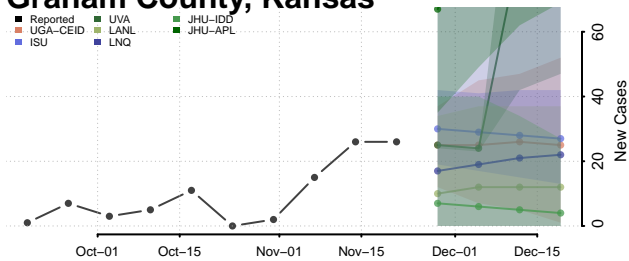

Graham County, Kansas