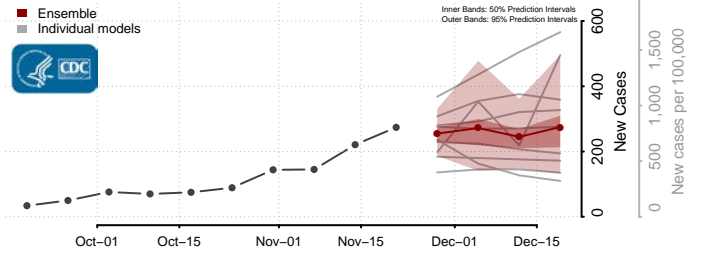

Wasatch County, Utah