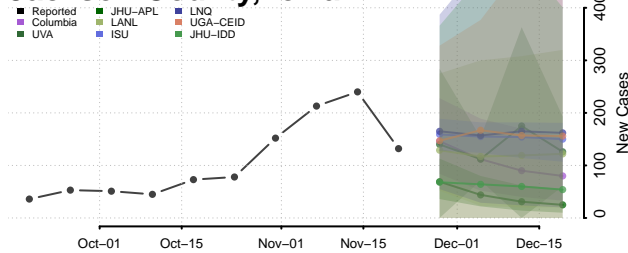

Howard County, Iowa

Humboldt County, Iowa

Ida County, Iowa

Iowa County, Iowa

Jackson County, Iowa

Jasper County, Iowa

Jefferson County, Iowa

Johnson County, Iowa