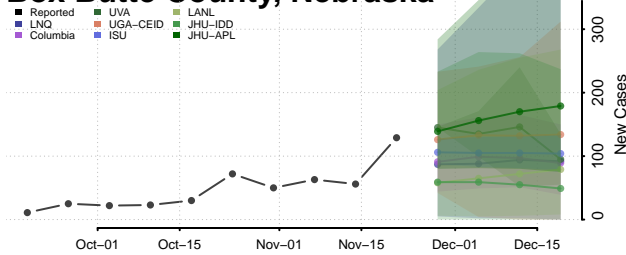

Banner County, Nebraska

Blaine County, Nebraska

Boone County, Nebraska

Box Butte County, Nebraska

Boyd County, Nebraska

Brown County, Nebraska

Buffalo County, Nebraska

Burt County, Nebraska