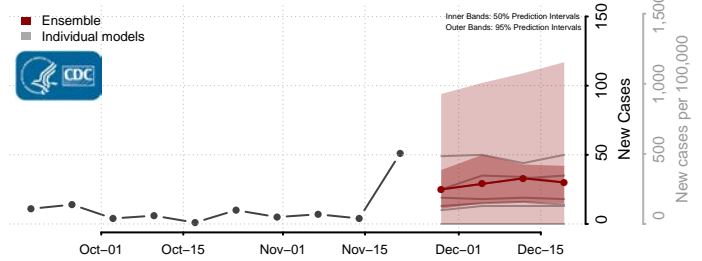

St. Helena County, Louisiana