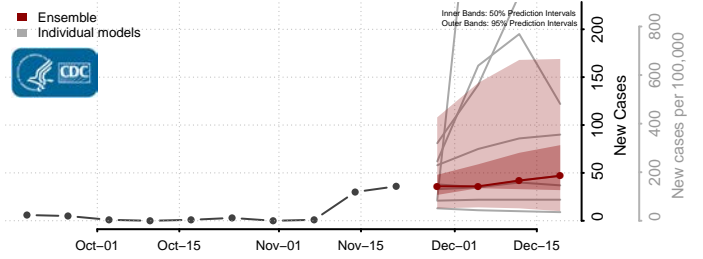

Grand Isle County, Vermont

Lamoille County, Vermont

Orange County, Vermont

Orleans County, Vermont

Rutland County, Vermont

Washington County, Vermont

Windham County, Vermont

Windsor County, Vermont