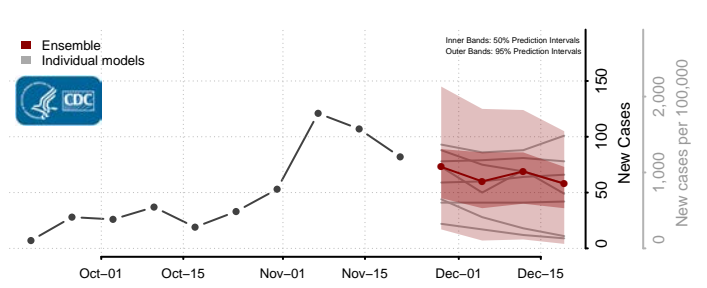

Morton County, North Dakota

Mountrail County, North Dakota

Nelson County, North Dakota

Oliver County, North Dakota

Pembina County, North Dakota

Pierce County, North Dakota

Ramsey County, North Dakota

Ransom County, North Dakota