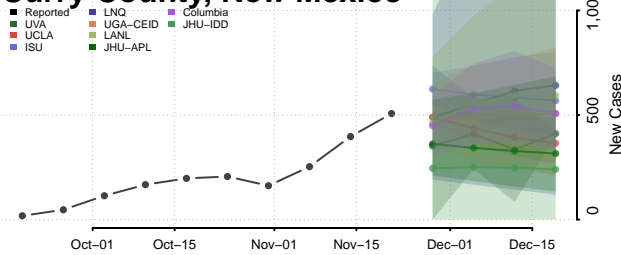

Curry County, New Mexico