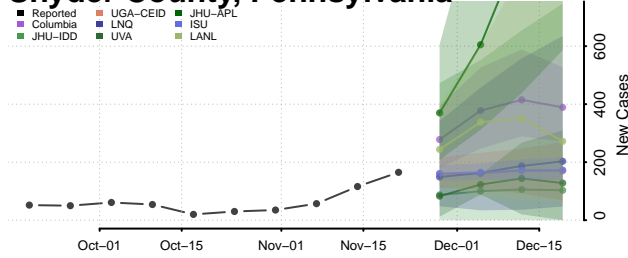

Snyder County, Pennsylvania