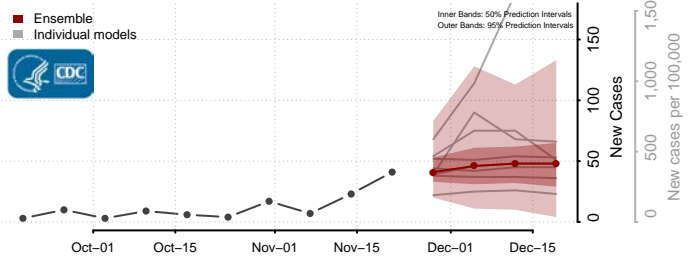

Clay County, West Virginia

Doddridge County, West Virginia

Fayette County, West Virginia

Gilmer County, West Virginia

Grant County, West Virginia

Greenbrier County, West Virginia

Hampshire County, West Virginia