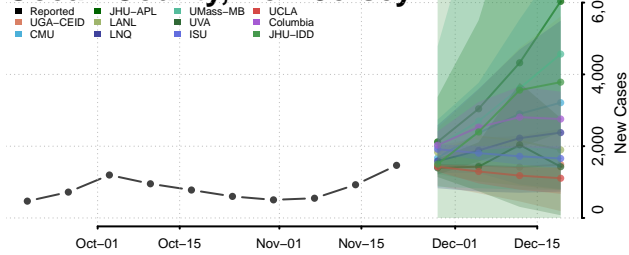

Gloucester County, New Jersey

Hudson County, New Jersey

Hunterdon County, New Jersey

Mercer County, New Jersey

Middlesex County, New Jersey

Monmouth County, New Jersey

Morris County, New Jersey

Ocean County, New Jersey