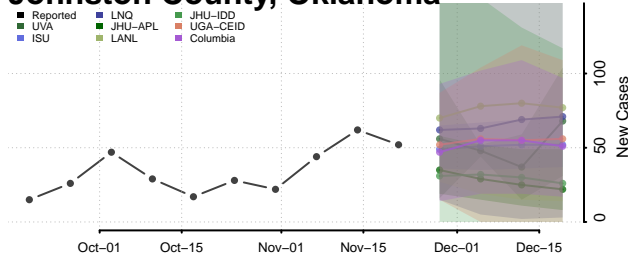

Johnston County, Oklahoma