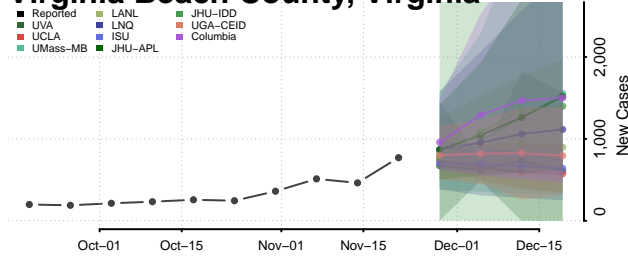

Virginia Beach County, Virginia