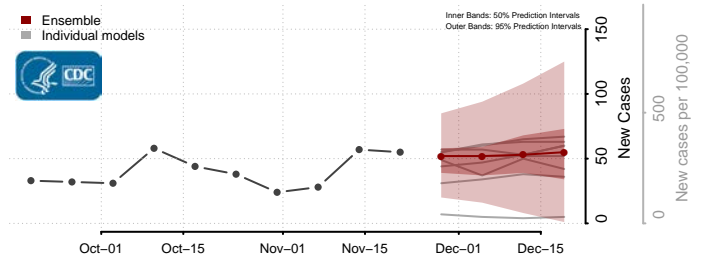

Chickasaw County, Mississippi