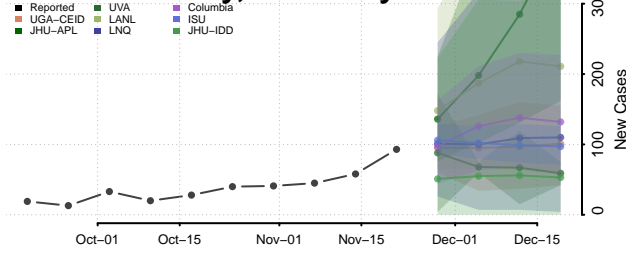

Laurel County, Kentucky

Lawrence County, Kentucky

Lee County, Kentucky

Leslie County, Kentucky

Letcher County, Kentucky

Lewis County, Kentucky

Lincoln County, Kentucky

Livingston County, Kentucky