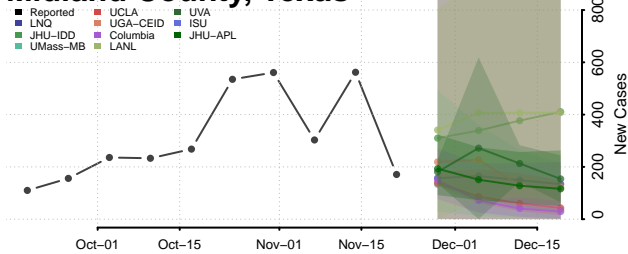

Midland County, Texas