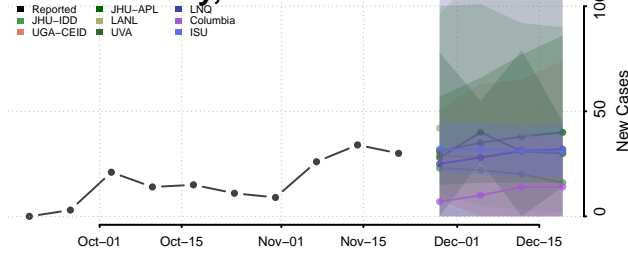

Lemhi County, Idaho

Lewis County, Idaho

Lincoln County, Idaho

Madison County, Idaho

Minidoka County, Idaho

Nez Perce County, Idaho

Oneida County, Idaho

Owyhee County, Idaho