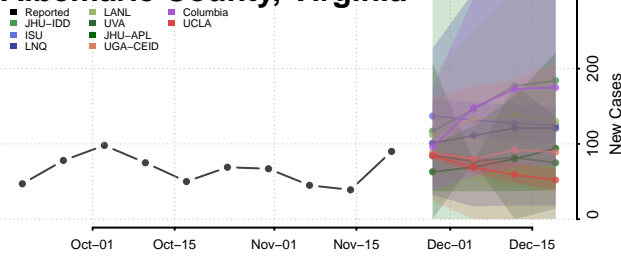

Albemarle County, Virginia