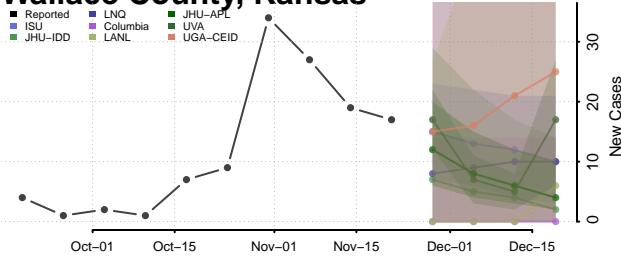

Thomas County, Kansas

Trego County, Kansas

Wabaunsee County, Kansas

Wallace County, Kansas

Washington County, Kansas

Wichita County, Kansas

Wilson County, Kansas

Woodson County, Kansas