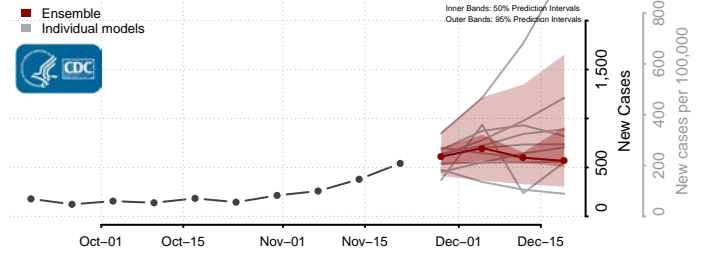

Frederick County, Maryland