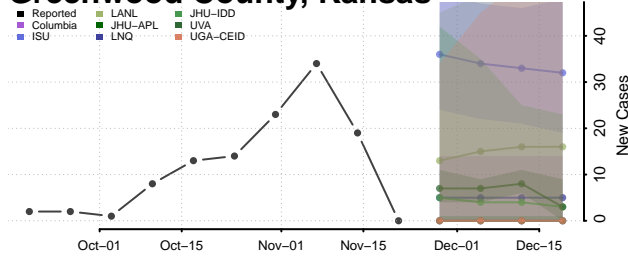

Graham County, Kansas

Grant County, Kansas

Gray County, Kansas

Greeley County, Kansas

Greenwood County, Kansas

Hamilton County, Kansas

Harper County, Kansas

Harvey County, Kansas