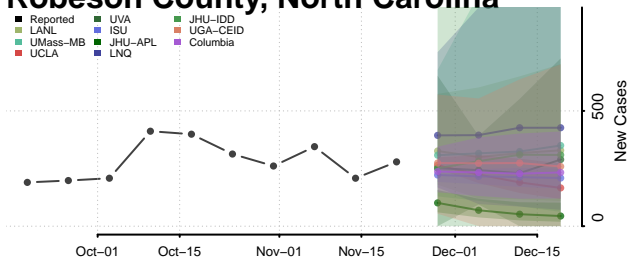

Robeson County, North Carolina