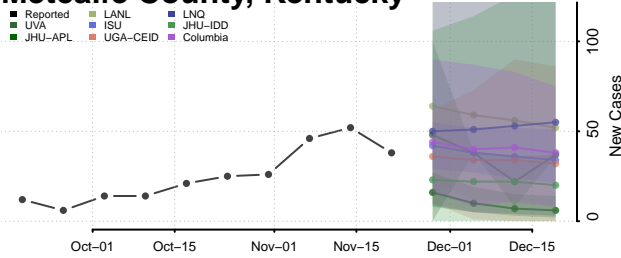

McCracken County, Kentucky

McCreary County, Kentucky

McLean County, Kentucky

Meade County, Kentucky

Menifee County, Kentucky

Mercer County, Kentucky

Metcalfe County, Kentucky

Monroe County, Kentucky