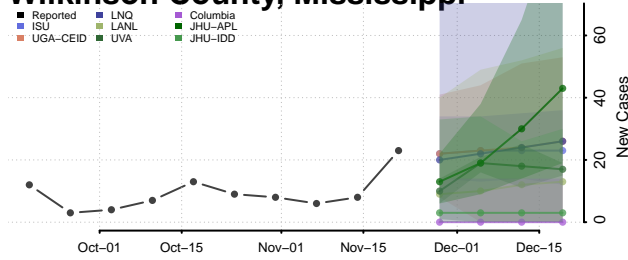

Wilkinson County, Mississippi