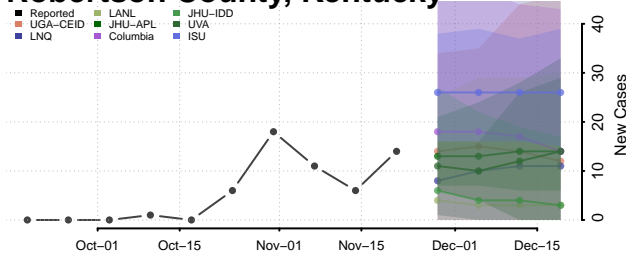

Robertson County, Kentucky