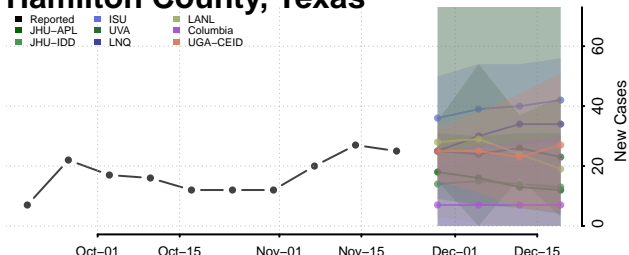

Gregg County, Texas

Grimes County, Texas

Guadalupe County, Texas

Hale County, Texas

Hall County, Texas

Hamilton County, Texas

Hansford County, Texas

Hardeman County, Texas