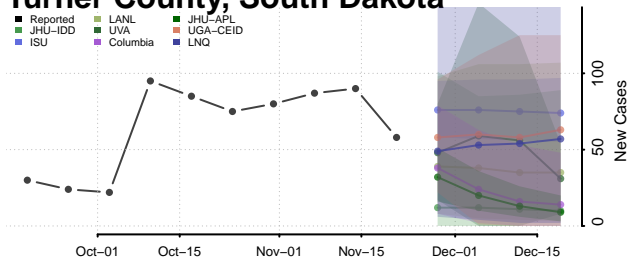

Turner County, South Dakota