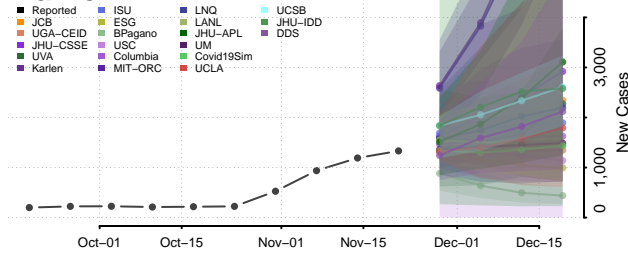

Webster County, Louisiana

West Baton Rouge County, Louisiana

West Carroll County, Louisiana

West Feliciana County, Louisiana

Winn County, Louisiana

Maine

Androscoggin County, Maine

Aroostook County, Maine