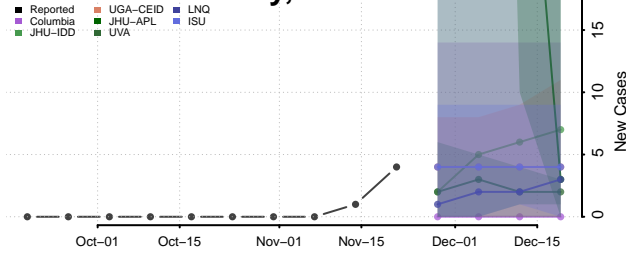

Esmeralda County, Nevada