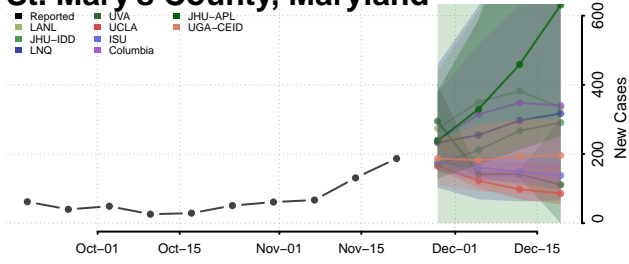

St. Mary's County, Maryland