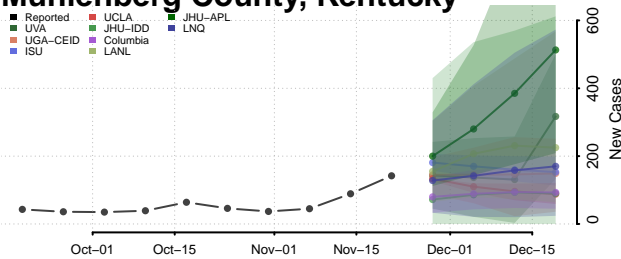

Muhlenberg County, Kentucky