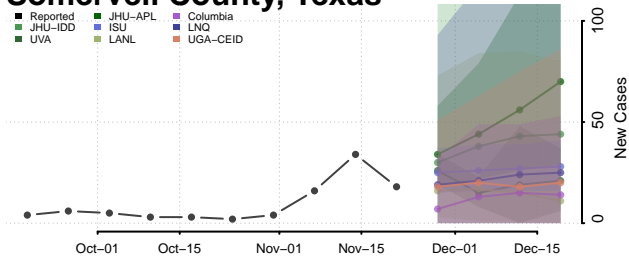

Somervell County, Texas