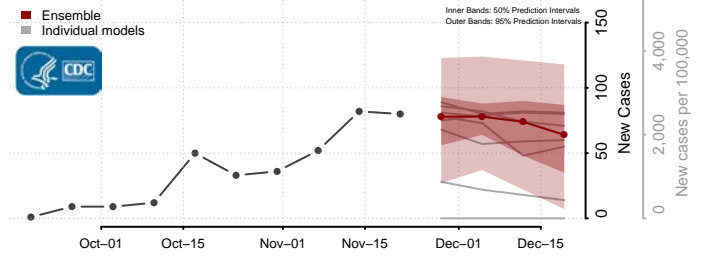

Eddy County, North Dakota

Emmons County, North Dakota

Foster County, North Dakota

Golden Valley County, North Dakota

Grand Forks County, North Dakota

Grant County, North Dakota

Griggs County, North Dakota

Hettinger County, North Dakota