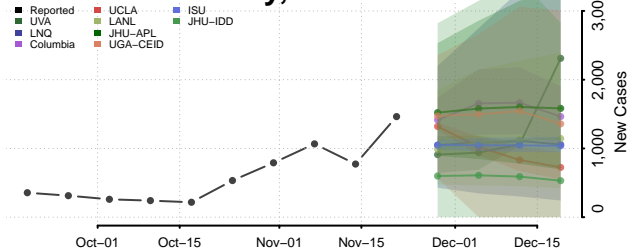

Eau Claire County, Wisconsin