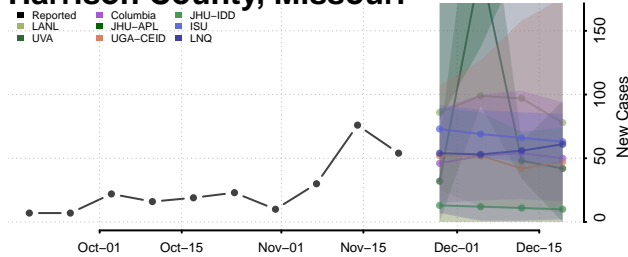

Harrison County, Missouri