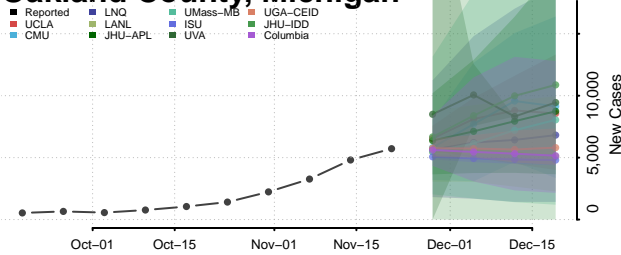

Oakland County, Michigan