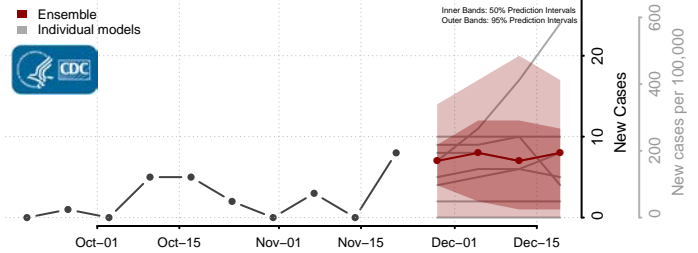

Storey County, Nevada