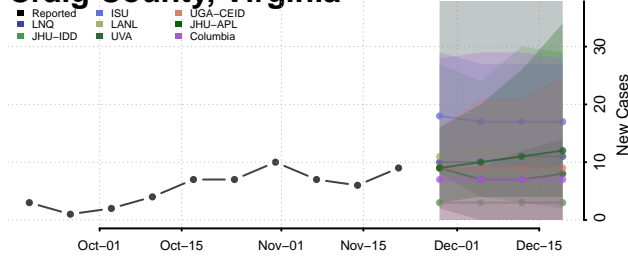

Charlotte County, Virginia

Charlottesville County, Virginia

Chesapeake County, Virginia

Chesterfield County, Virginia

Clarke County, Virginia

Colonial Heights County, Virginia

Covington County, Virginia

Craig County, Virginia