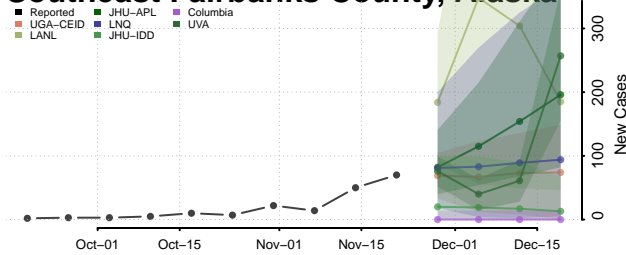

North Slope County, Alaska

Northwest Arctic County, Alaska

Petersburg County, Alaska

Prince of Wales-Hyder County, Alaska

Sitka County, Alaska

Skagway County, Alaska

Southeast Fairbanks County, Alaska

Valdez-Cordova County, Alaska