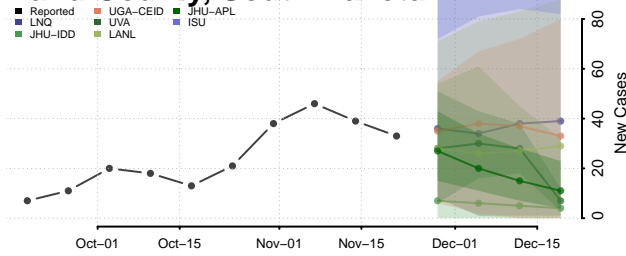

Faulk County, South Dakota

Grant County, South Dakota

Gregory County, South Dakota

Haakon County, South Dakota

Hamlin County, South Dakota

Hand County, South Dakota

Hanson County, South Dakota

Harding County, South Dakota