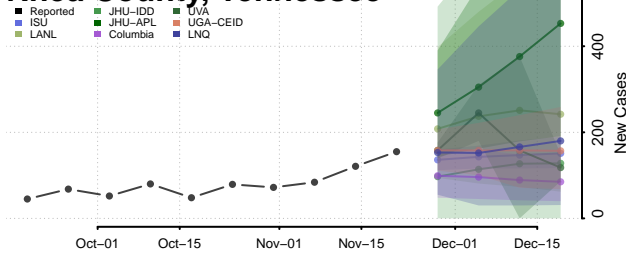

Rhea County, Tennessee