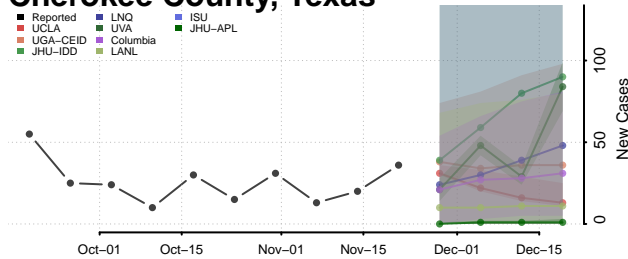

Cherokee County, Texas