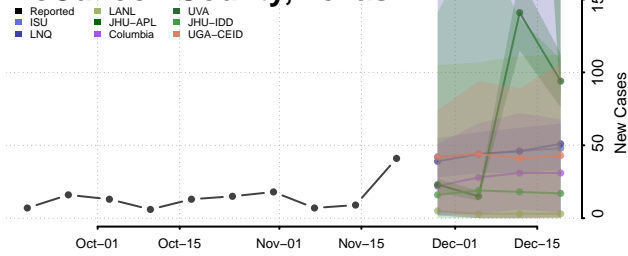

McCulloch County, Texas