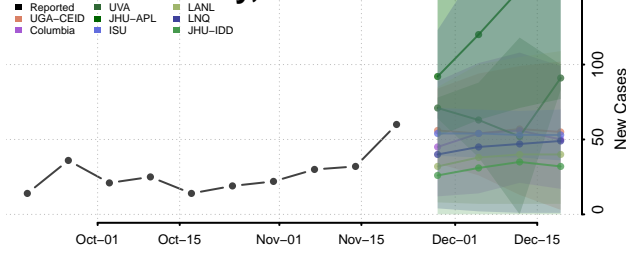

Greene County, Iowa

Grundy County, Iowa

Guthrie County, Iowa

Hamilton County, Iowa

Hancock County, Iowa

Hardin County, Iowa

Harrison County, Iowa

Henry County, Iowa