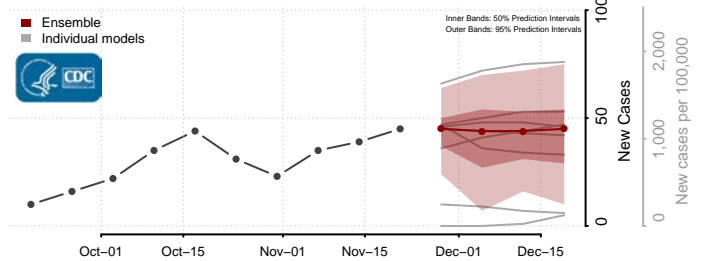

LaMoure County, North Dakota