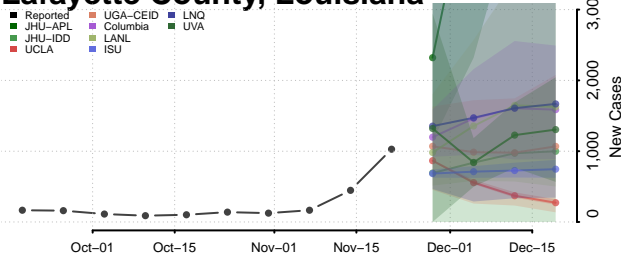

Franklin County, Louisiana

Grant County, Louisiana

Iberia County, Louisiana

Iberville County, Louisiana

Jackson County, Louisiana

Jefferson County, Louisiana

Jefferson Davis County, Louisiana

Lafayette County, Louisiana