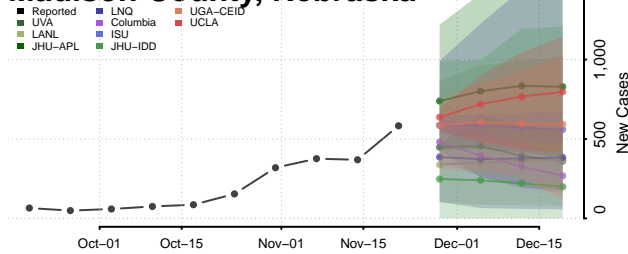

Keya Paha County, Nebraska

Kimball County, Nebraska

Knox County, Nebraska

Lancaster County, Nebraska

Lincoln County, Nebraska

Logan County, Nebraska

Loup County, Nebraska

Madison County, Nebraska