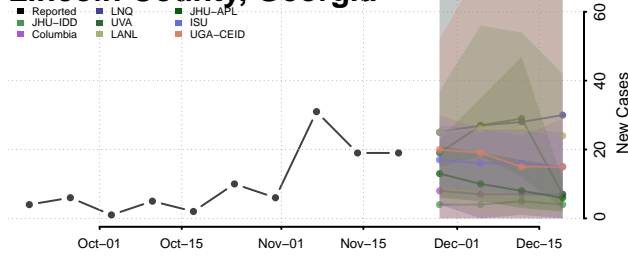

Laurens County, Georgia

Lee County, Georgia

Liberty County, Georgia

Lincoln County, Georgia

Long County, Georgia

Lowndes County, Georgia

Lumpkin County, Georgia

Macon County, Georgia