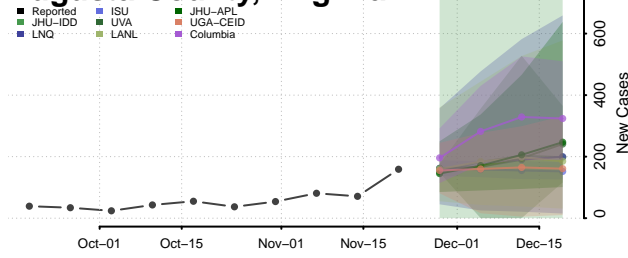

Augusta County, Virginia