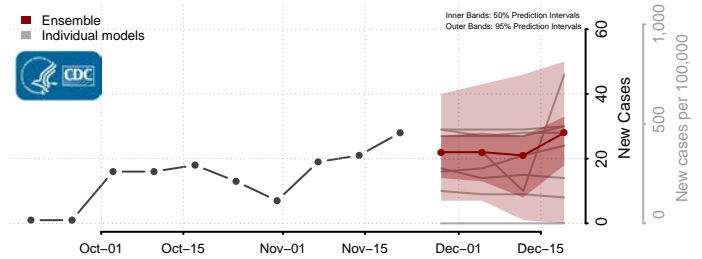

Sanders County, Montana

Sheridan County, Montana

Silver Bow County, Montana

Stillwater County, Montana

Sweet Grass County, Montana

Teton County, Montana

Toole County, Montana

Treasure County, Montana