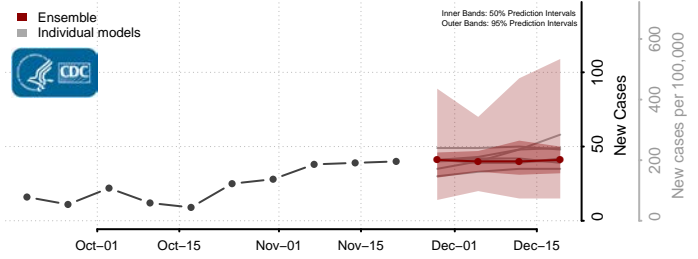

Lincoln County, West Virginia