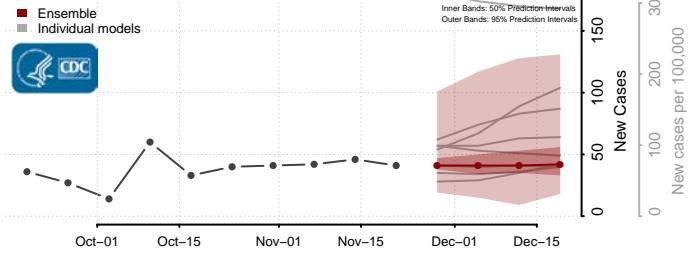

Esmeralda County, Nevada

Eureka County, Nevada

Humboldt County, Nevada

Lander County, Nevada

Lincoln County, Nevada

Lyon County, Nevada

Mineral County, Nevada

Nye County, Nevada