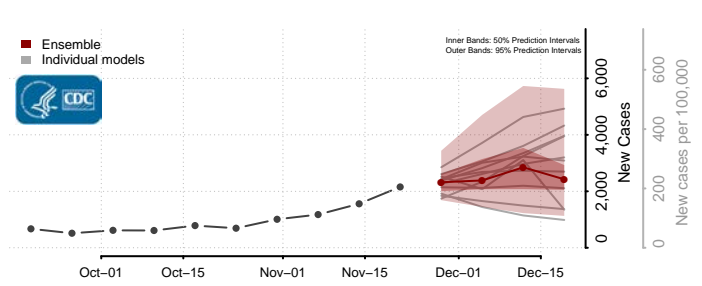

Dorchester County, Maryland

Frederick County, Maryland

Garrett County, Maryland

Harford County, Maryland

Howard County, Maryland

Kent County, Maryland

Montgomery County, Maryland

Prince George's County, Maryland