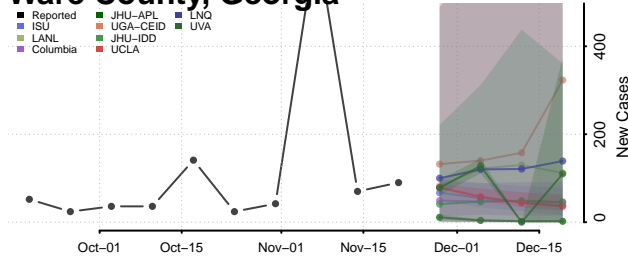

Terrell County, Georgia

Turner County, Georgia

Twiggs County, Georgia

Union County, Georgia

Upson County, Georgia

Walker County, Georgia

Walton County, Georgia

Ware County, Georgia