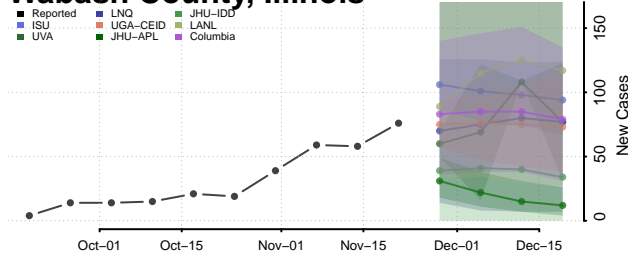

Stephenson County, Illinois

Tazewell County, Illinois

Union County, Illinois

Vermilion County, Illinois

Wabash County, Illinois

Warren County, Illinois

Washington County, Illinois

Wayne County, Illinois