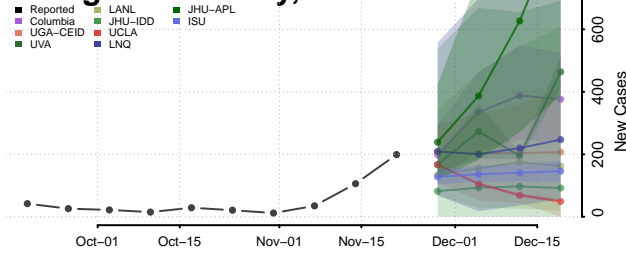

Claiborne County, Louisiana

Concordia County, Louisiana

De Soto County, Louisiana

East Baton Rouge County, Louisiana

East Carroll County, Louisiana

East Feliciana County, Louisiana

Evangeline County, Louisiana