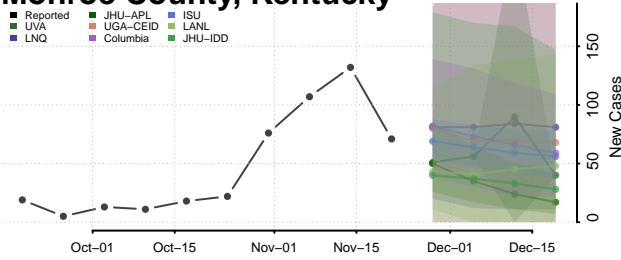

McCracken County, Kentucky

McCreary County, Kentucky

McLean County, Kentucky

Meade County, Kentucky

Menifee County, Kentucky

Mercer County, Kentucky

Metcalfe County, Kentucky

Monroe County, Kentucky