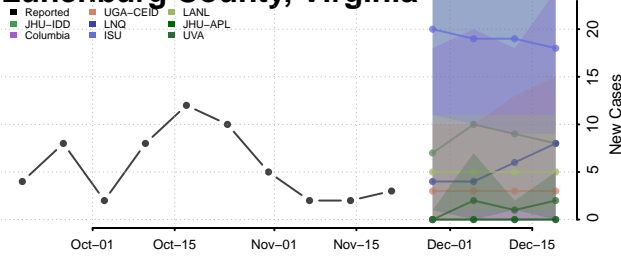

Lunenburg County, Virginia