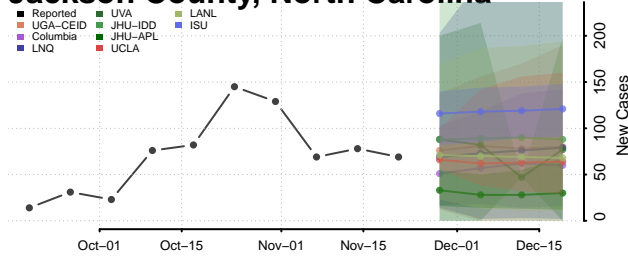

Jackson County, North Carolina