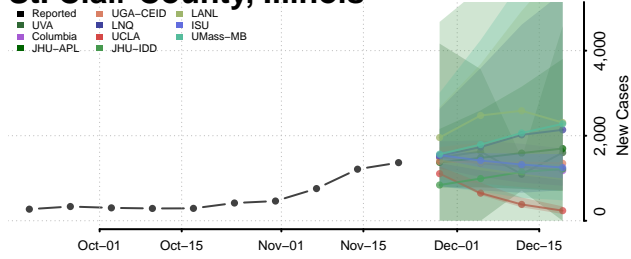

St. Clair County, Illinois