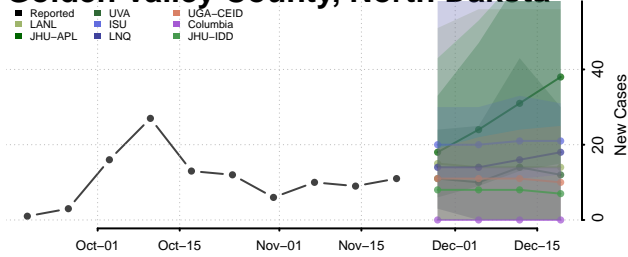

Eddy County, North Dakota

Emmons County, North Dakota

Foster County, North Dakota

Golden Valley County, North Dakota

Grand Forks County, North Dakota

Grant County, North Dakota

Griggs County, North Dakota

Hettinger County, North Dakota