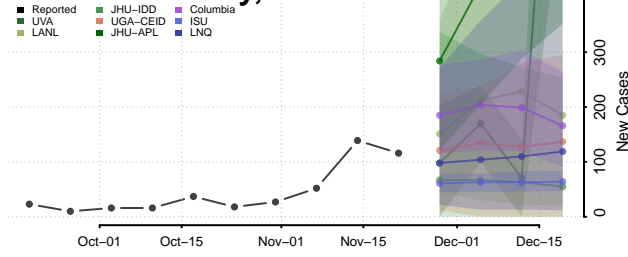

Kiowa County, Oklahoma

Latimer County, Oklahoma

Le Flore County, Oklahoma

Lincoln County, Oklahoma

Logan County, Oklahoma

Love County, Oklahoma

Major County, Oklahoma

Marshall County, Oklahoma