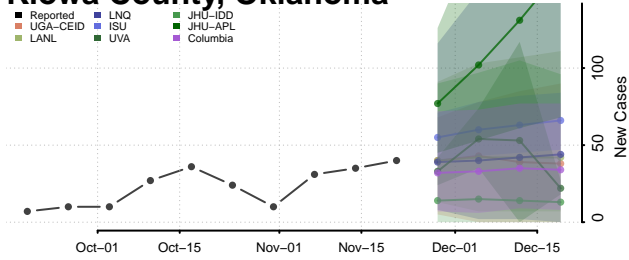

Kiowa County, Oklahoma