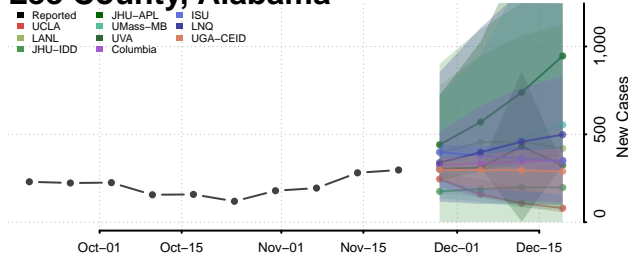

Lee County, Alabama