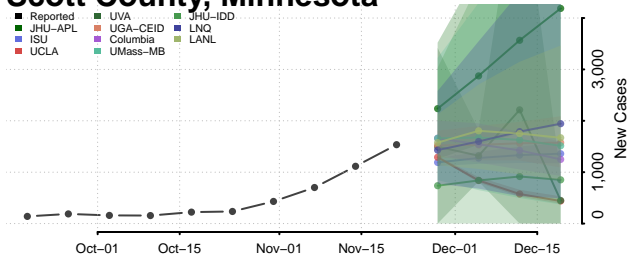

Scott County, Minnesota