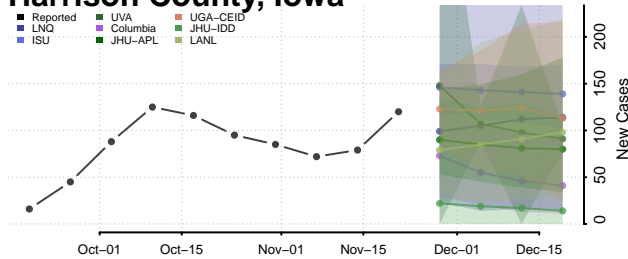

Greene County, Iowa

Grundy County, Iowa

Guthrie County, Iowa

Hamilton County, Iowa

Hancock County, Iowa

Hardin County, Iowa

Harrison County, Iowa

Henry County, Iowa