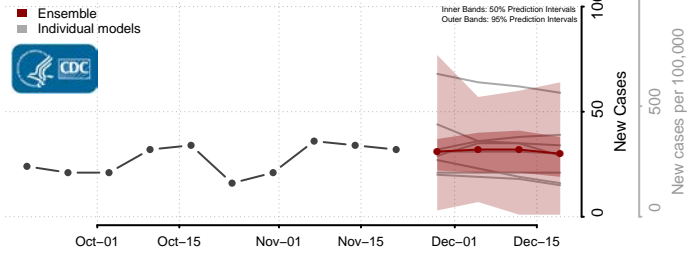

Oregon County, Missouri