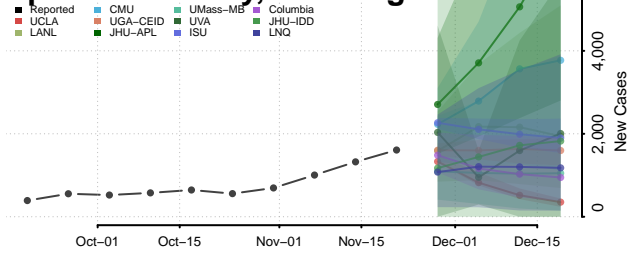

Stevens County, Washington

Thurston County, Washington

Wahkiakum County, Washington

Walla Walla County, Washington

Whatcom County, Washington

Whitman County, Washington

Yakima County, Washington

West Virginia