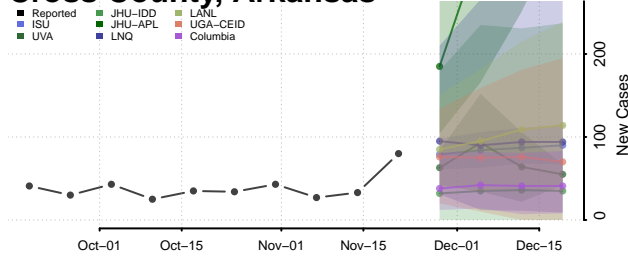

Cleburne County, Arkansas

Cleveland County, Arkansas

Columbia County, Arkansas

Conway County, Arkansas

Craighead County, Arkansas

Crawford County, Arkansas

Crittenden County, Arkansas

Cross County, Arkansas