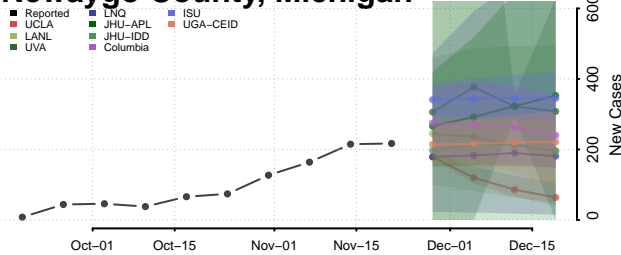

Newaygo County, Michigan