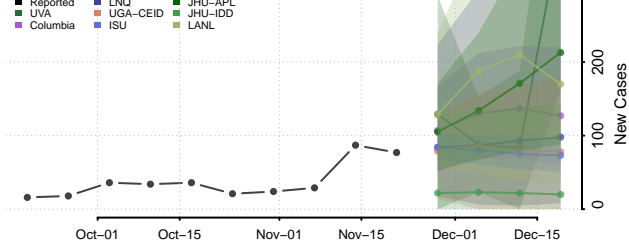

Bates County, Missouri