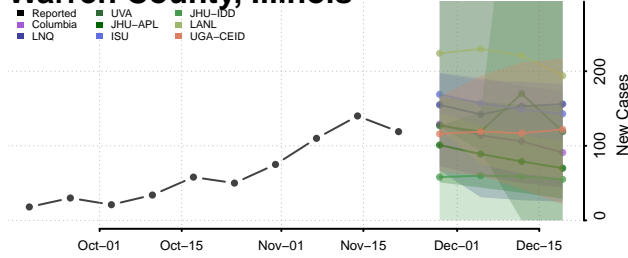

Stephenson County, Illinois

Tazewell County, Illinois

Union County, Illinois

Vermilion County, Illinois

Wabash County, Illinois

Warren County, Illinois

Washington County, Illinois

Wayne County, Illinois