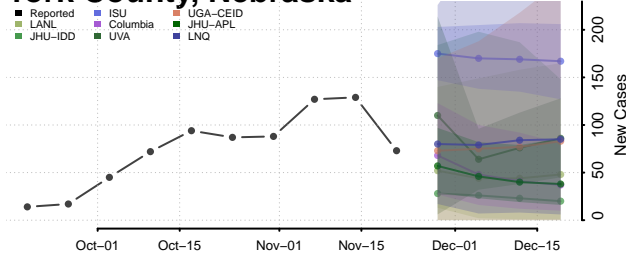

York County, Nebraska