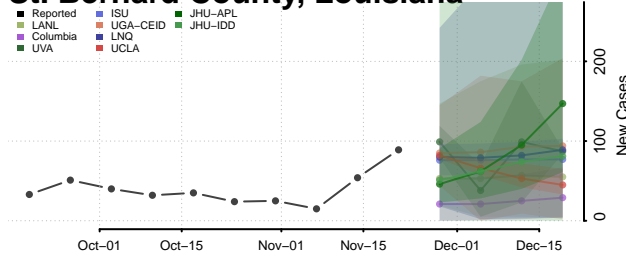

Ouachita County, Louisiana

Plaquemines County, Louisiana

Pointe Coupee County, Louisiana

Rapides County, Louisiana

Red River County, Louisiana

Richland County, Louisiana

Sabine County, Louisiana

St. Bernard County, Louisiana