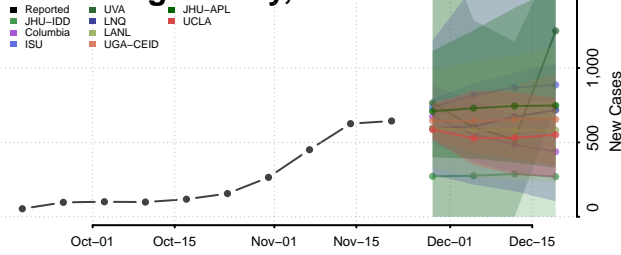

Chippewa County, Minnesota

Chisago County, Minnesota

Clay County, Minnesota

Clearwater County, Minnesota

Cook County, Minnesota

Cottonwood County, Minnesota

Crow Wing County, Minnesota

Dakota County, Minnesota