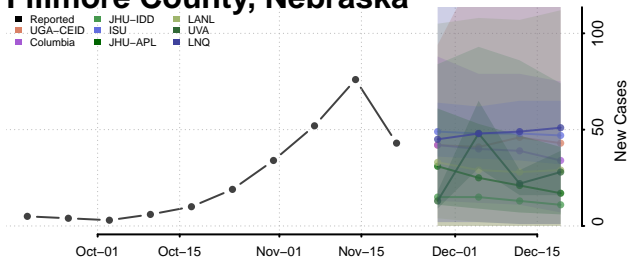

Fillmore County, Nebraska