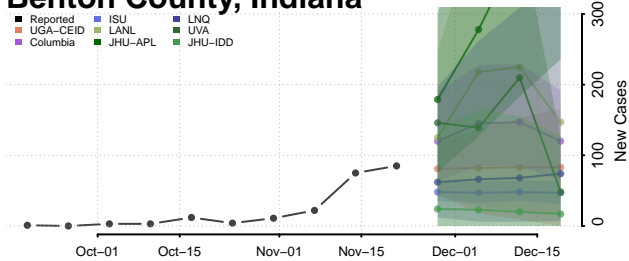

Benton County, Indiana