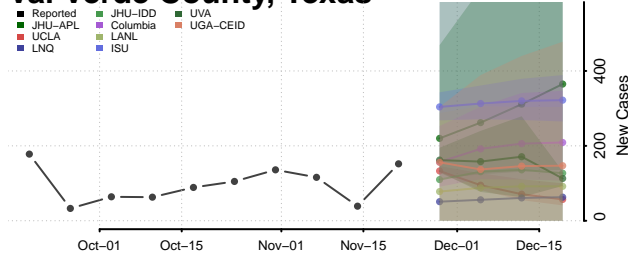

Trinity County, Texas

Tyler County, Texas

Upshur County, Texas

Upton County, Texas

Uvalde County, Texas

Val Verde County, Texas

Van Zandt County, Texas

Victoria County, Texas