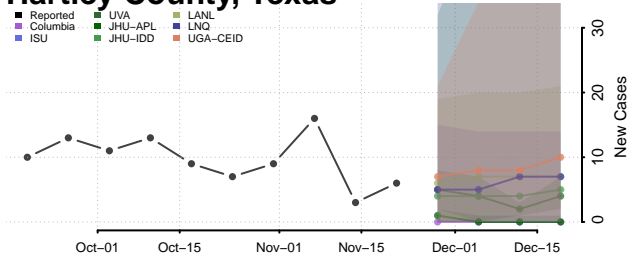

Hartley County, Texas