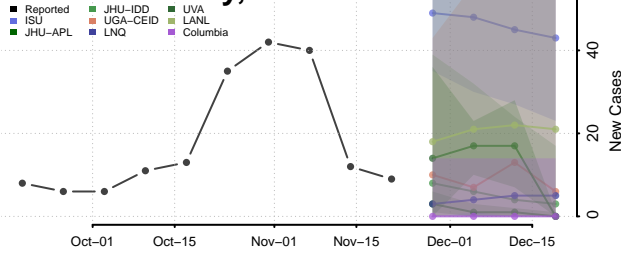

Comanche County, Kansas

Cowley County, Kansas

Crawford County, Kansas

Decatur County, Kansas

Dickinson County, Kansas

Doniphan County, Kansas

Douglas County, Kansas

Edwards County, Kansas