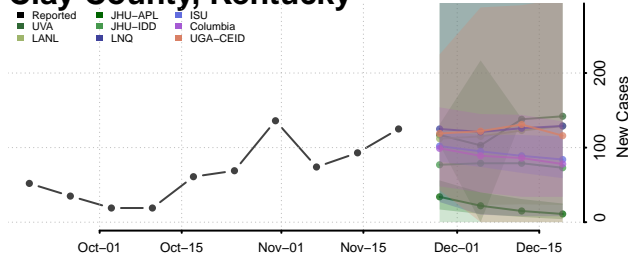

Clay County, Kentucky