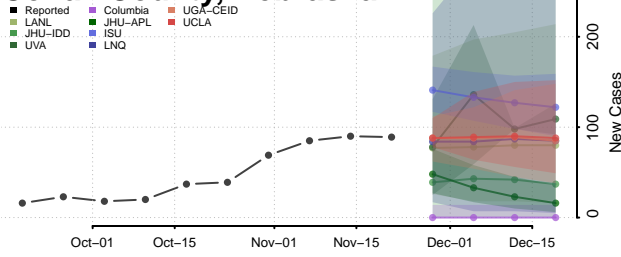

Cuming County, Nebraska

Custer County, Nebraska

Dakota County, Nebraska

Dawes County, Nebraska

Dawson County, Nebraska

Deuel County, Nebraska

Dixon County, Nebraska

Dodge County, Nebraska