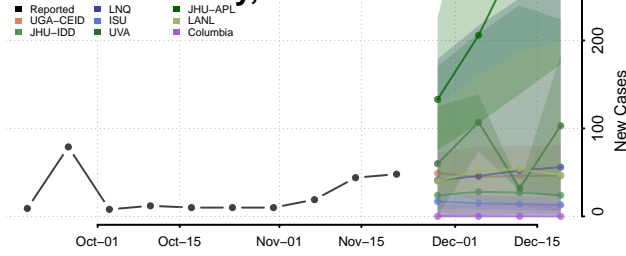

Jackson County, Texas