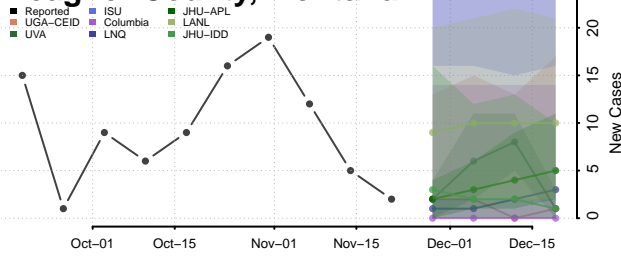

Meagher County, Montana