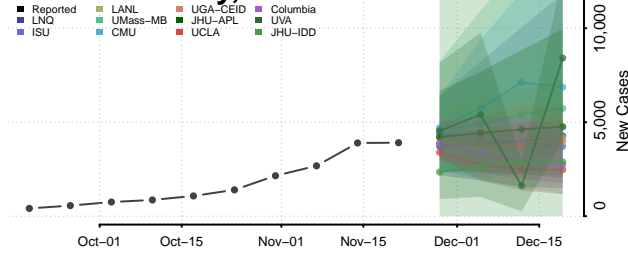

Tulare County, California

Tuolumne County, California

Ventura County, California

Yolo County, California

Yuba County, California

Colorado

Adams County, Colorado

Alamosa County, Colorado