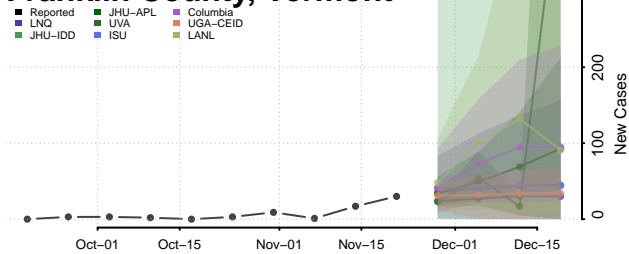

Grand Isle County, Vermont

Lamoille County, Vermont

Orange County, Vermont

Orleans County, Vermont

Rutland County, Vermont

Washington County, Vermont

Windham County, Vermont

Windsor County, Vermont