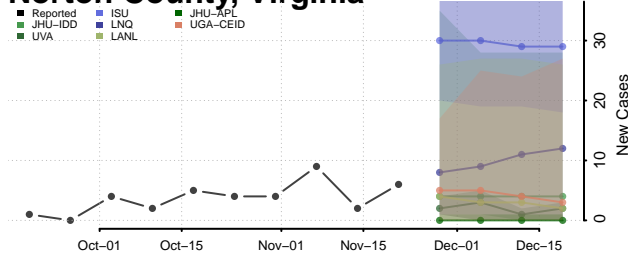

Norton County, Virginia