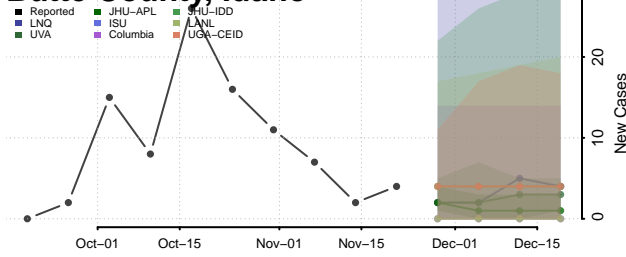

Bingham County, Idaho

Blaine County, Idaho

Boise County, Idaho

Bonner County, Idaho

Bonneville County, Idaho

Boundary County, Idaho

Butte County, Idaho

Camas County, Idaho