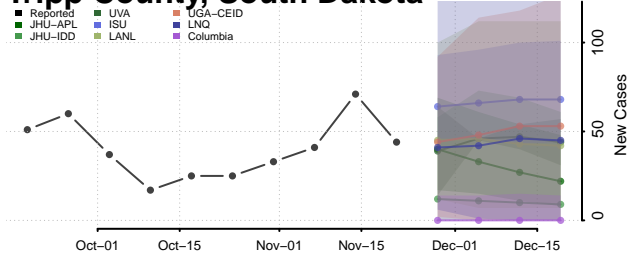

Tripp County, South Dakota