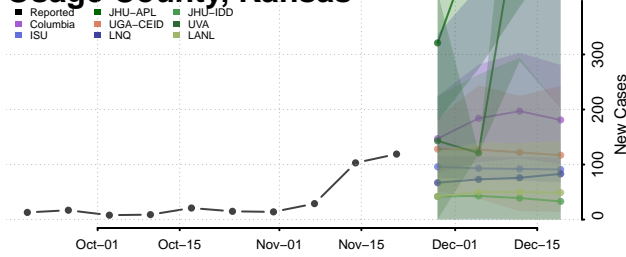

Morton County, Kansas

Nemaha County, Kansas

Neosho County, Kansas

Ness County, Kansas

Norton County, Kansas

Osage County, Kansas

Osborne County, Kansas

Ottawa County, Kansas