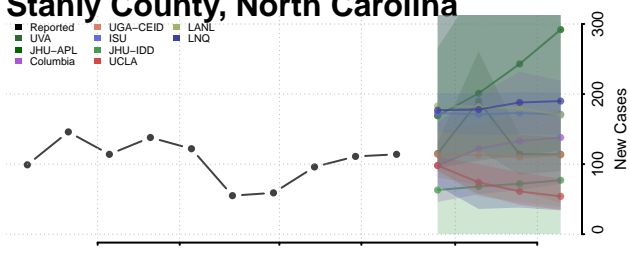

Robeson County, North Carolina

Rockingham County, North Carolina

Rowan County, North Carolina

Rutherford County, North Carolina

Sampson County, North Carolina

Scotland County, North Carolina

Stanly County, North Carolina