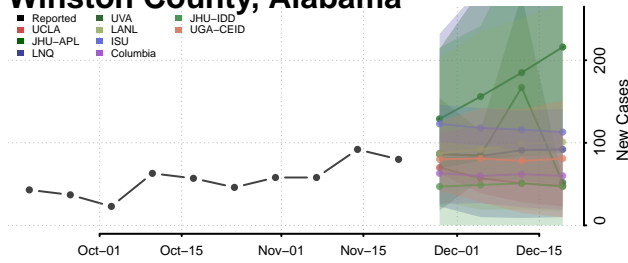

Pike County, Alabama

Randolph County, Alabama

Russell County, Alabama

Shelby County, Alabama

St. Clair County, Alabama

Sumter County, Alabama

Talladega County, Alabama

Tallapoosa County, Alabama

Tuscaloosa County, Alabama

Walker County, Alabama

Washington County, Alabama

Wilcox County, Alabama

Winston County, Alabama

Alaska

Aleutians East County, Alaska

Aleutians West County, Alaska