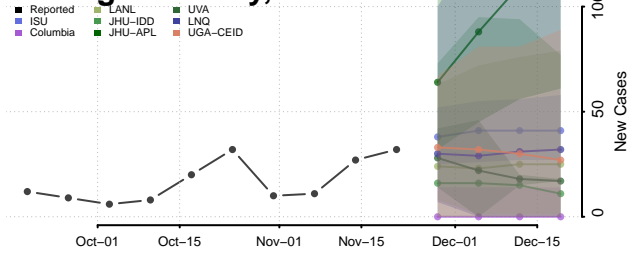

Eddy County, North Dakota

Emmons County, North Dakota

Foster County, North Dakota

Golden Valley County, North Dakota

Grand Forks County, North Dakota

Grant County, North Dakota

Griggs County, North Dakota

Hettinger County, North Dakota