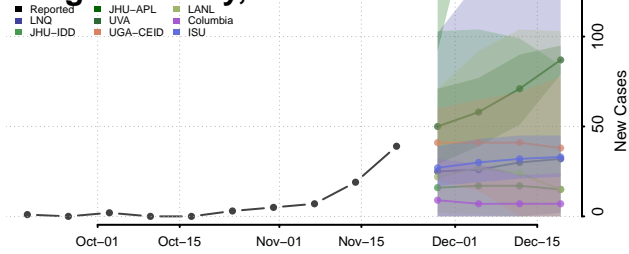

Reagan County, Texas