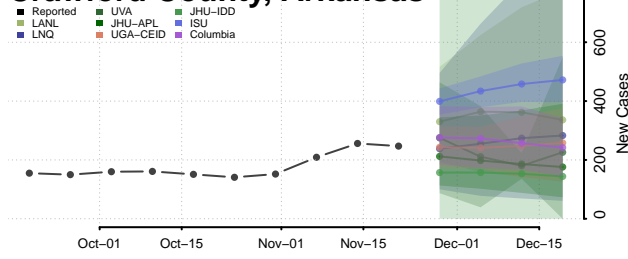

Cleburne County, Arkansas

Cleveland County, Arkansas

Columbia County, Arkansas

Conway County, Arkansas

Craighead County, Arkansas

Crawford County, Arkansas

Crittenden County, Arkansas

Cross County, Arkansas