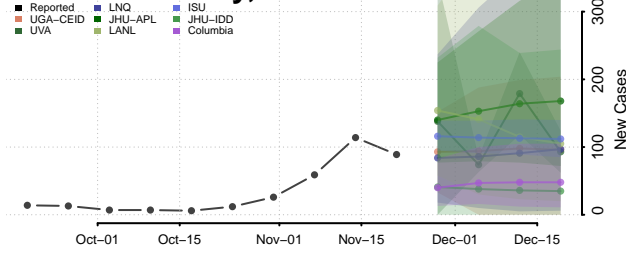

Franklin County, Iowa