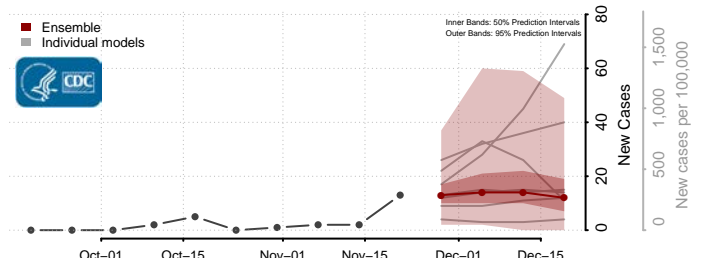

Mora County, New Mexico