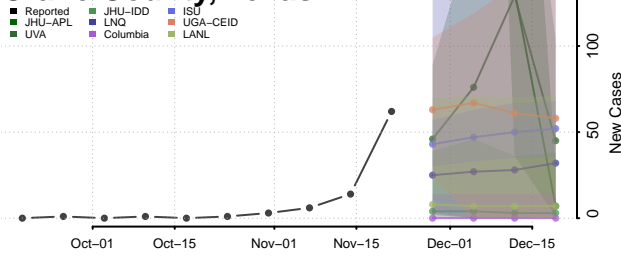

Crane County, Texas