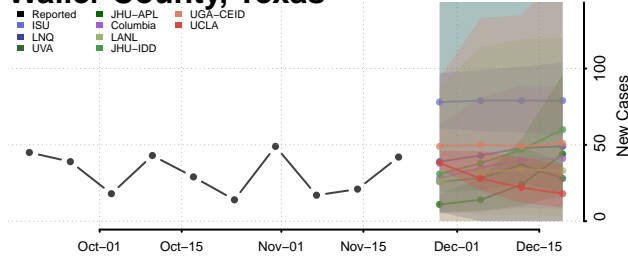

Waller County, Texas