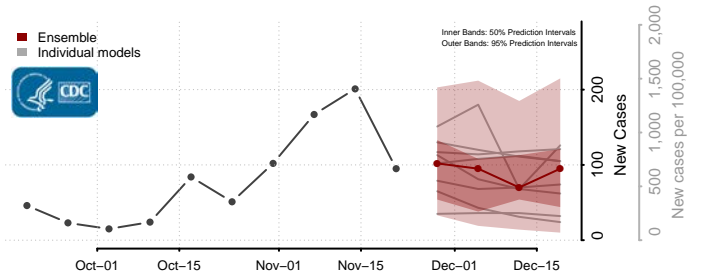

Carroll County, Illinois