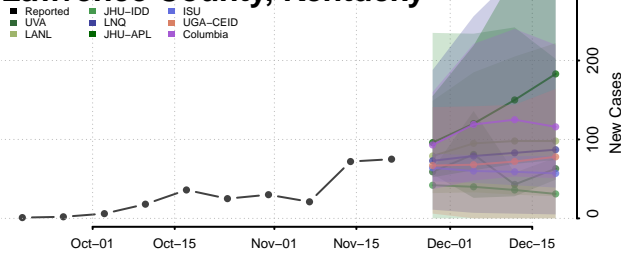

Lawrence County, Kentucky