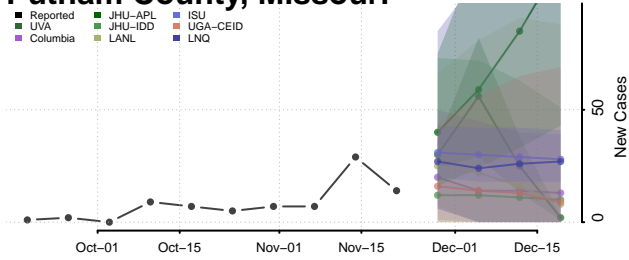

Putnam County, Missouri