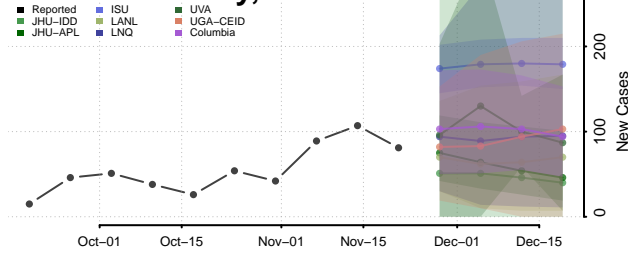

Wetzel County, West Virginia

Wirt County, West Virginia

Wood County, West Virginia

Wyoming County, West Virginia

Wisconsin

Adams County, Wisconsin

Ashland County, Wisconsin

Barron County, Wisconsin