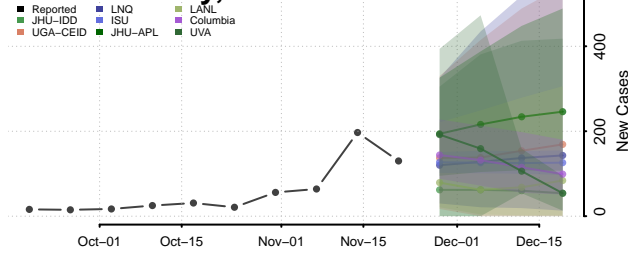

Story County, Iowa

Tama County, Iowa

Taylor County, Iowa

Union County, Iowa

Van Buren County, Iowa

Wapello County, Iowa

Warren County, Iowa

Washington County, Iowa