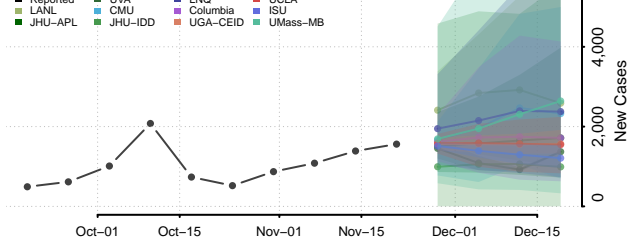

Fayette County, Kentucky