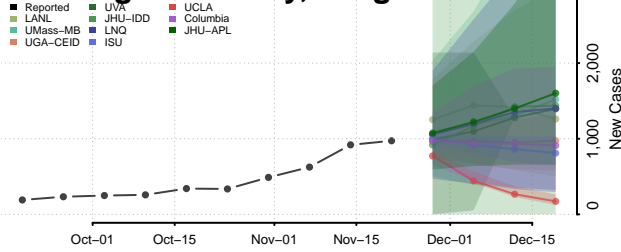

Washington County, Oregon