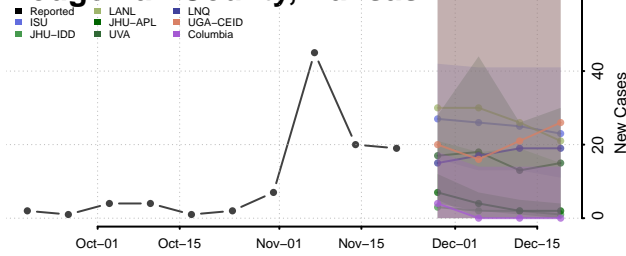

Hodgeman County, Kansas