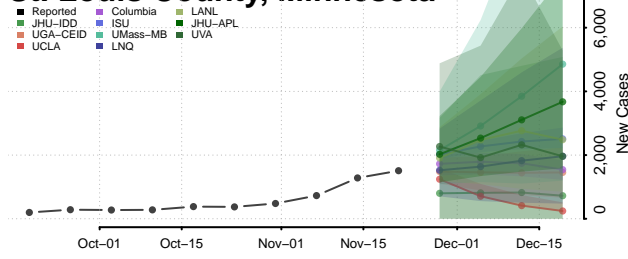

Roseau County, Minnesota

Scott County, Minnesota

Sherburne County, Minnesota

Sibley County, Minnesota

St. Louis County, Minnesota

Stearns County, Minnesota

Steele County, Minnesota

Stevens County, Minnesota