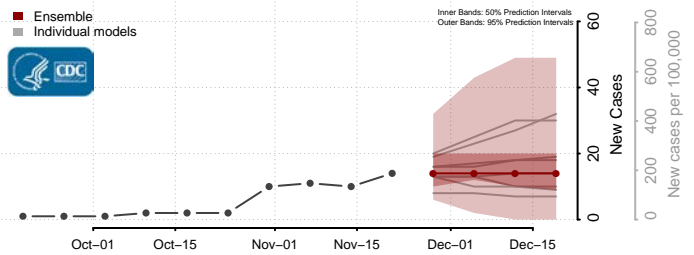

Pleasants County, West Virginia

Pocahontas County, West Virginia

Preston County, West Virginia

Putnam County, West Virginia

Raleigh County, West Virginia

Randolph County, West Virginia

Ritchie County, West Virginia