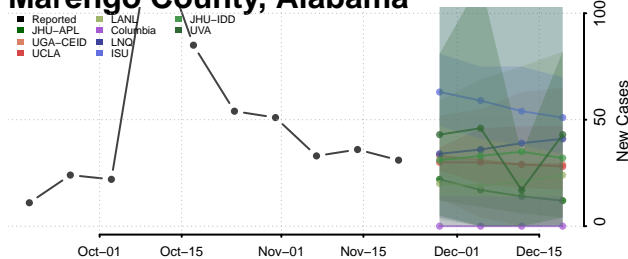

Lauderdale County, Alabama

Lawrence County, Alabama

Lee County, Alabama

Limestone County, Alabama

Lowndes County, Alabama

Macon County, Alabama

Madison County, Alabama

Marengo County, Alabama

Marion County, Alabama

Marshall County, Alabama

Mobile County, Alabama

Monroe County, Alabama

Montgomery County, Alabama

Morgan County, Alabama

Perry County, Alabama

Pickens County, Alabama

Pike County, Alabama

Randolph County, Alabama

Russell County, Alabama

Shelby County, Alabama

St. Clair County, Alabama

Sumter County, Alabama

Talladega County, Alabama

Tallapoosa County, Alabama