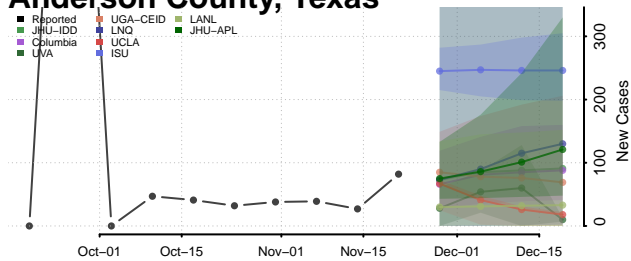

Anderson County, Texas