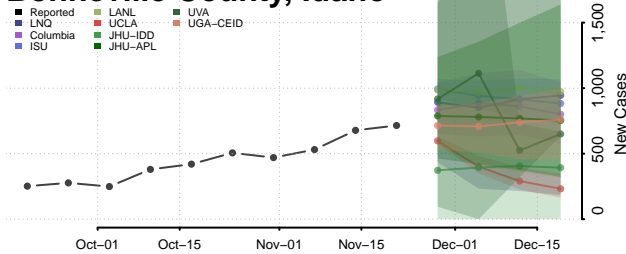

Bingham County, Idaho

Blaine County, Idaho

Boise County, Idaho

Bonner County, Idaho

Bonneville County, Idaho

Boundary County, Idaho

Butte County, Idaho

Camas County, Idaho