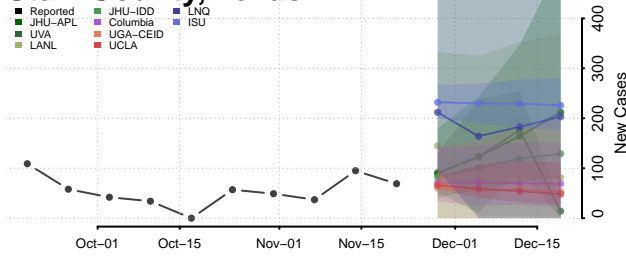

Starr County, Texas