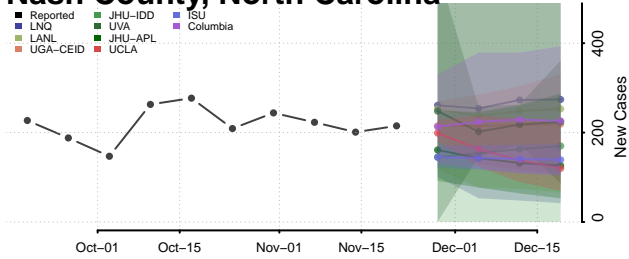

Nash County, North Carolina