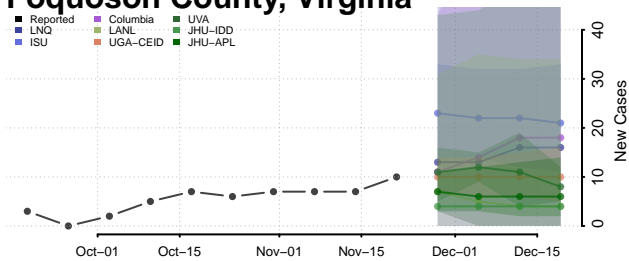

Pittsylvania County, Virginia

Poquoson County, Virginia

Portsmouth County, Virginia

Powhatan County, Virginia

Prince Edward County, Virginia

Prince George County, Virginia

Prince William County, Virginia

Pulaski County, Virginia