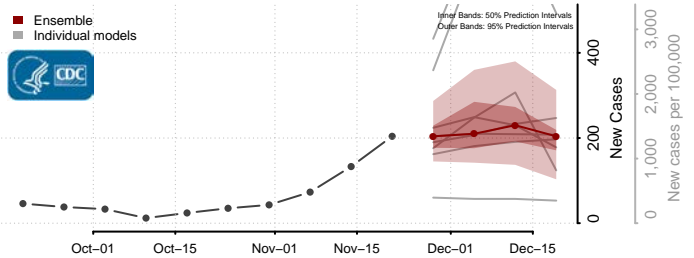

Redwood County, Minnesota