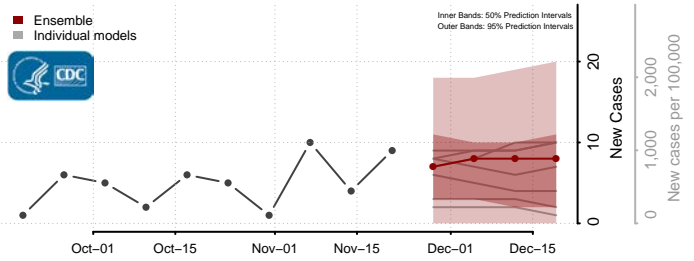

Jones County, South Dakota