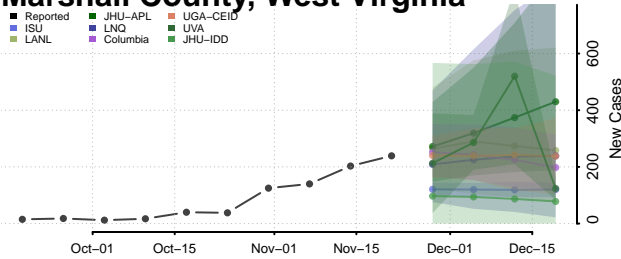

Marshall County, West Virginia