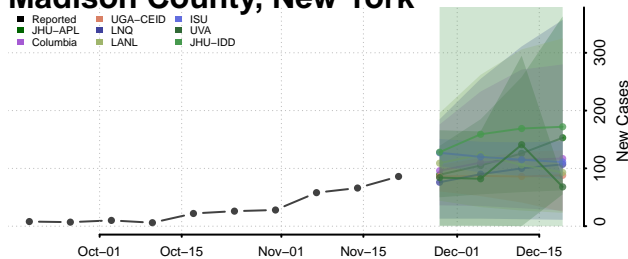

Kings County, New York

Lewis County, New York

Livingston County, New York

Madison County, New York

Monroe County, New York

Montgomery County, New York

Nassau County, New York

New York County, New York