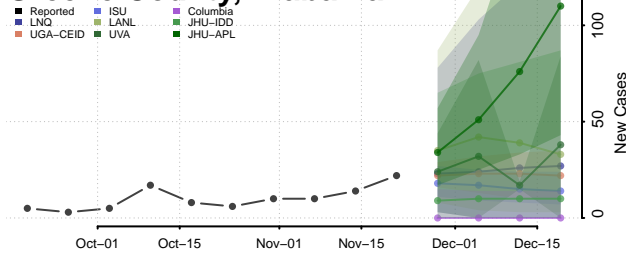

Greene County, Alabama