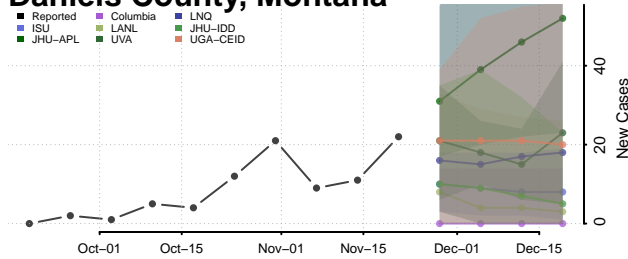

Carbon County, Montana

Carter County, Montana

Cascade County, Montana

Chouteau County, Montana

Custer County, Montana

Daniels County, Montana

Dawson County, Montana

Deer Lodge County, Montana