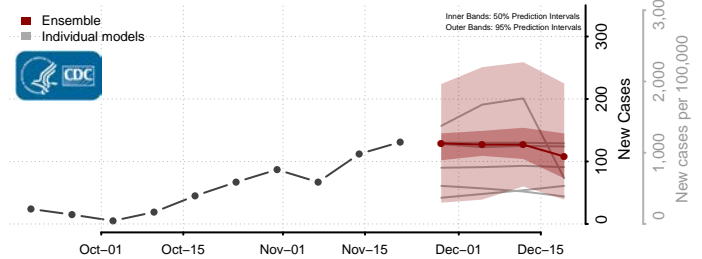

Carbon County, Montana

Carter County, Montana

Cascade County, Montana

Chouteau County, Montana

Custer County, Montana

Daniels County, Montana

Dawson County, Montana

Deer Lodge County, Montana