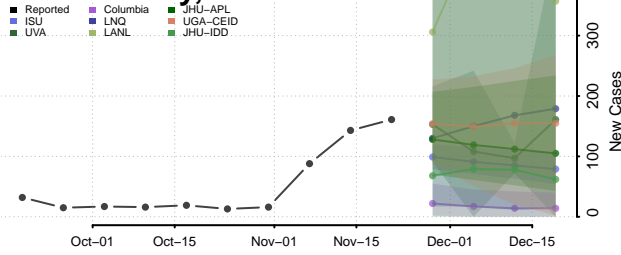

Cass County, Illinois