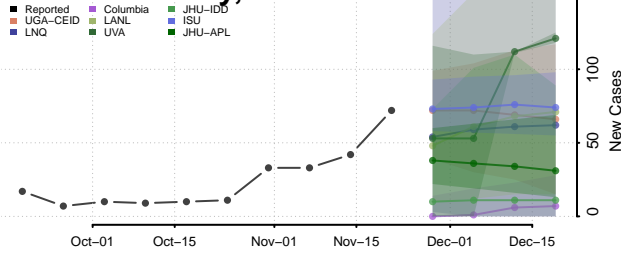

Hitchcock County, Nebraska

Holt County, Nebraska

Hooker County, Nebraska

Howard County, Nebraska

Jefferson County, Nebraska

Johnson County, Nebraska

Kearney County, Nebraska

Keith County, Nebraska