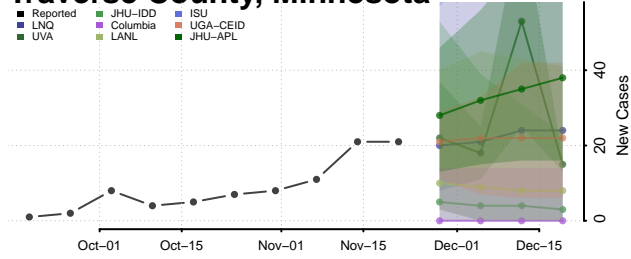

Traverse County, Minnesota