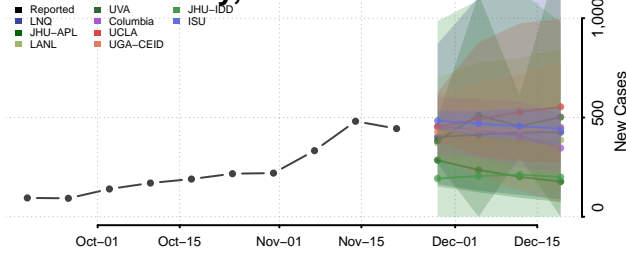

Banner County, Nebraska

Blaine County, Nebraska

Boone County, Nebraska

Box Butte County, Nebraska

Boyd County, Nebraska

Brown County, Nebraska

Buffalo County, Nebraska

Burt County, Nebraska