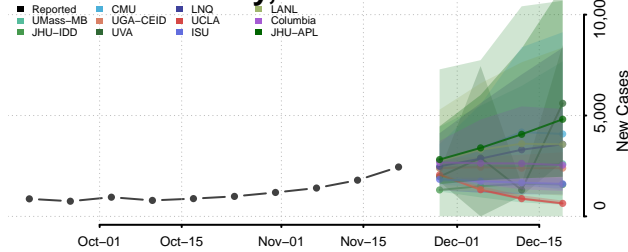

Geneva County, Alabama

Greene County, Alabama

Hale County, Alabama

Henry County, Alabama

Houston County, Alabama

Jackson County, Alabama

Jefferson County, Alabama

Lamar County, Alabama