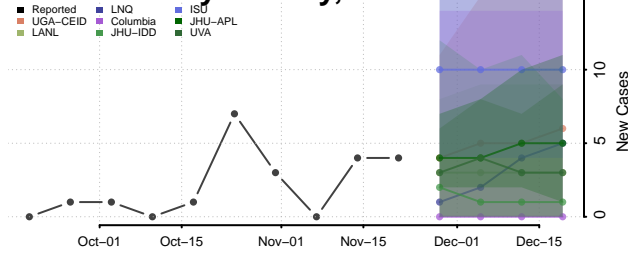

Golden Valley County, Montana