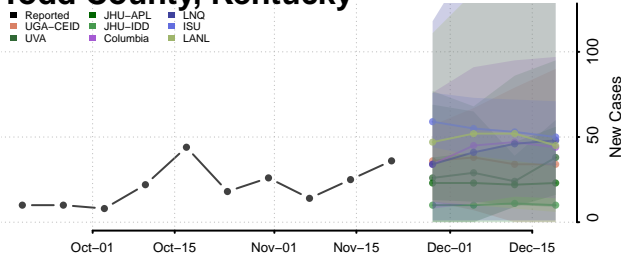

Rowan County, Kentucky

Russell County, Kentucky

Scott County, Kentucky

Shelby County, Kentucky

Simpson County, Kentucky

Spencer County, Kentucky

Taylor County, Kentucky

Todd County, Kentucky