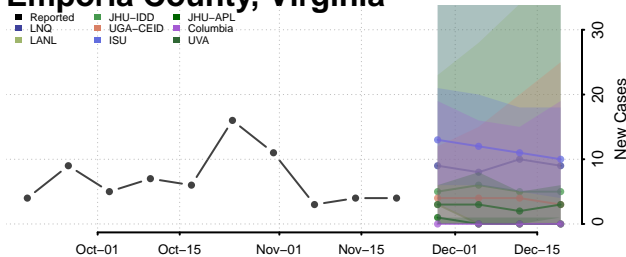

Culpeper County, Virginia

Cumberland County, Virginia

Danville County, Virginia

Dickenson County, Virginia

Dinwiddie County, Virginia

Emporia County, Virginia

Essex County, Virginia

Fairfax City County, Virginia