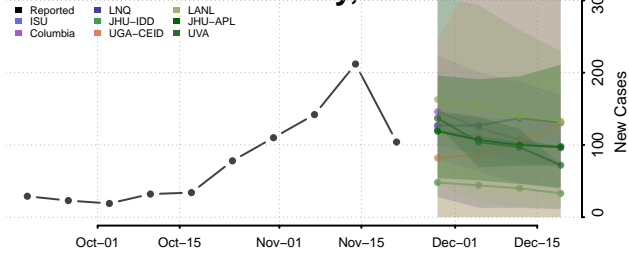

Ste. Genevieve County, Missouri