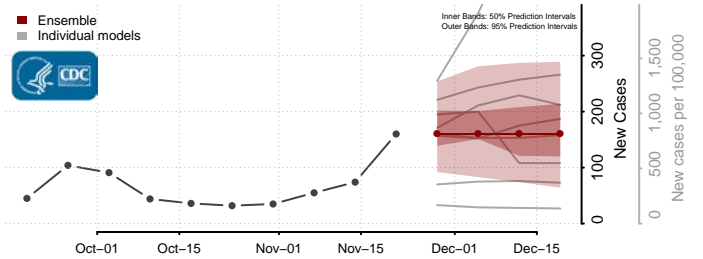

Martin County, Minnesota