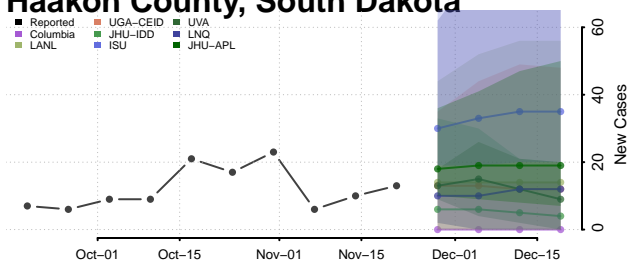

Faulk County, South Dakota

Grant County, South Dakota

Gregory County, South Dakota

Haakon County, South Dakota

Hamlin County, South Dakota

Hand County, South Dakota

Hanson County, South Dakota

Harding County, South Dakota