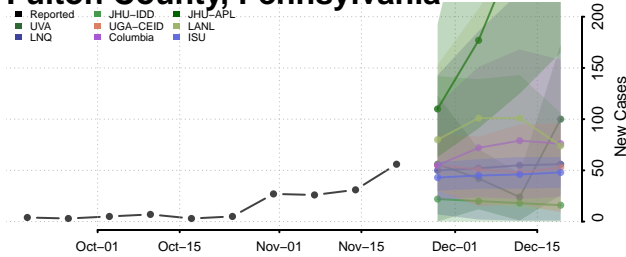

Forest County, Pennsylvania

Franklin County, Pennsylvania

Fulton County, Pennsylvania

Greene County, Pennsylvania

Huntingdon County, Pennsylvania

Indiana County, Pennsylvania

Jefferson County, Pennsylvania

Juniata County, Pennsylvania