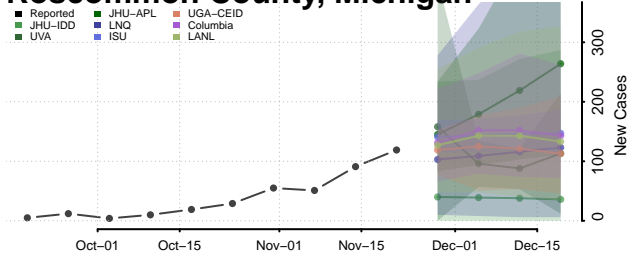

Roscommon County, Michigan