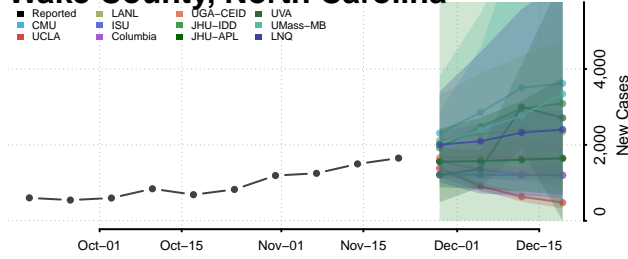

Wake County, North Carolina

Warren County, North Carolina

Washington County, North Carolina

Watauga County, North Carolina

Wayne County, North Carolina

Wilkes County, North Carolina

Wilson County, North Carolina