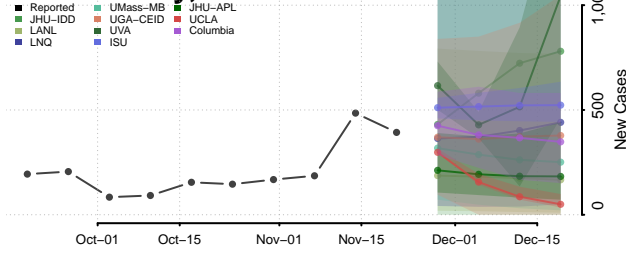

Ellis County, Texas