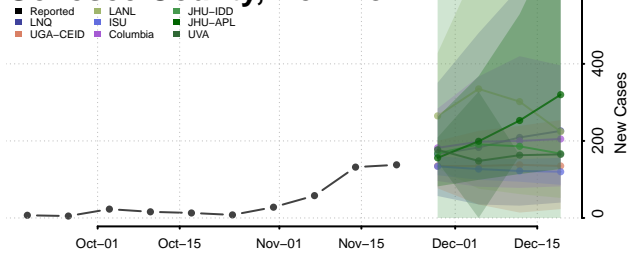

Essex County, New York

Franklin County, New York

Fulton County, New York

Genesee County, New York

Greene County, New York

Hamilton County, New York

Herkimer County, New York

Jefferson County, New York