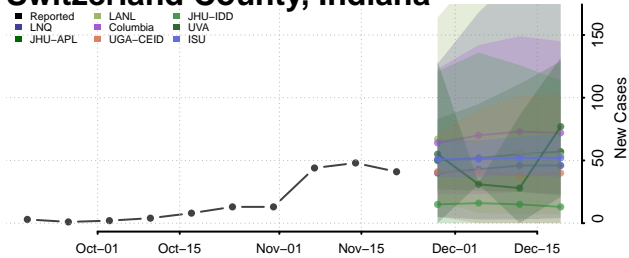

Switzerland County, Indiana