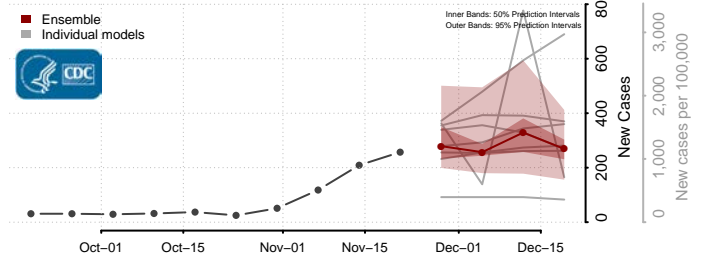

Marshall County, Minnesota

Martin County, Minnesota

McLeod County, Minnesota

Meeker County, Minnesota

Mille Lacs County, Minnesota

Morrison County, Minnesota

Mower County, Minnesota

Murray County, Minnesota