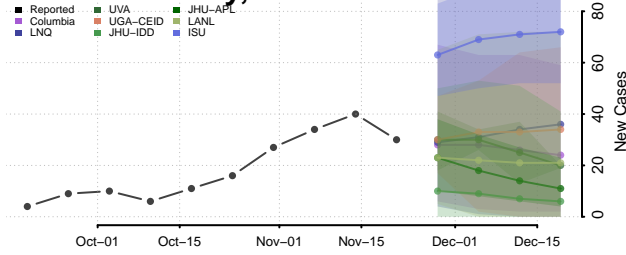

Faulk County, South Dakota

Grant County, South Dakota

Gregory County, South Dakota

Haakon County, South Dakota

Hamlin County, South Dakota

Hand County, South Dakota

Hanson County, South Dakota

Harding County, South Dakota