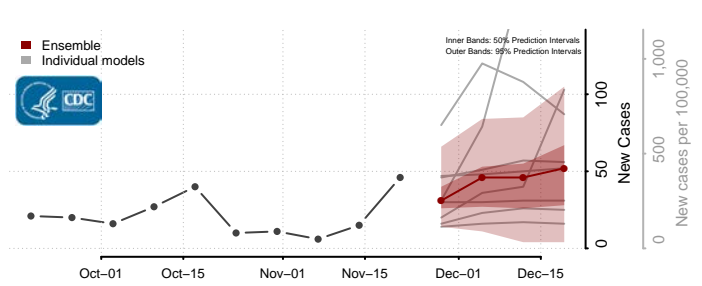

Wilkin County, Minnesota

Winona County, Minnesota

Wright County, Minnesota

Yellow Medicine County, Minnesota

Mississippi

Adams County, Mississippi

Alcorn County, Mississippi

Amite County, Mississippi