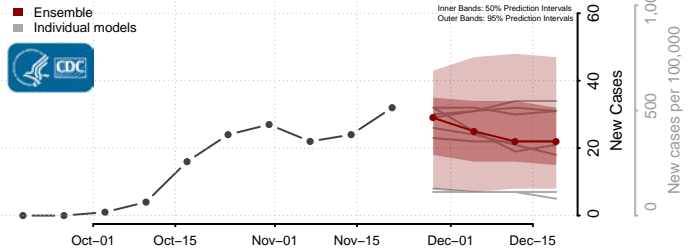

Carbon County, Montana

Carter County, Montana

Cascade County, Montana

Chouteau County, Montana

Custer County, Montana

Daniels County, Montana

Dawson County, Montana

Deer Lodge County, Montana