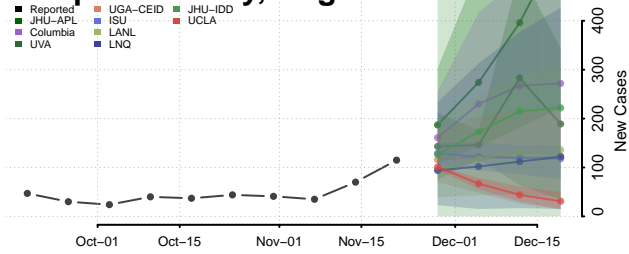

Fauquier County, Virginia