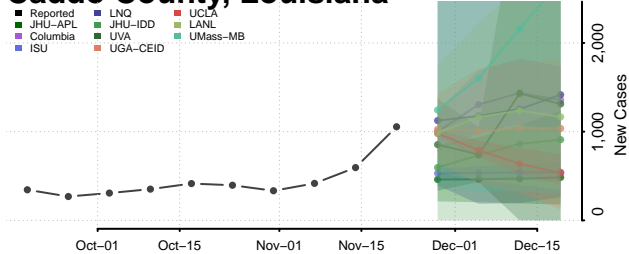

Beauregard County, Louisiana

Bienville County, Louisiana

Bossier County, Louisiana

Caddo County, Louisiana

Calcasieu County, Louisiana

Caldwell County, Louisiana

Cameron County, Louisiana

Catahoula County, Louisiana