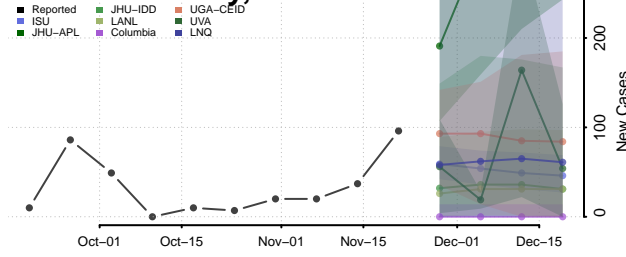

Pawnee County, Kansas