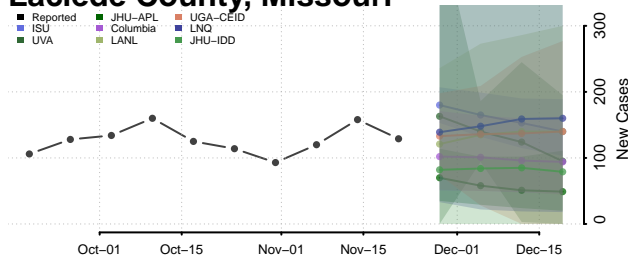

Jasper County, Missouri

Jefferson County, Missouri

Johnson County, Missouri

Knox County, Missouri

Laclede County, Missouri

Lafayette County, Missouri

Lawrence County, Missouri

Lewis County, Missouri