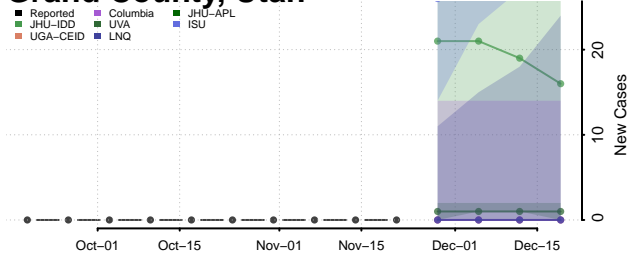

Daggett County, Utah

Davis County, Utah

Duchesne County, Utah

Emery County, Utah

Garfield County, Utah

Grand County, Utah

Iron County, Utah

Juab County, Utah