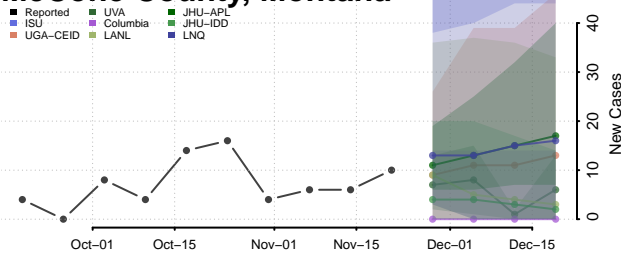

McCone County, Montana