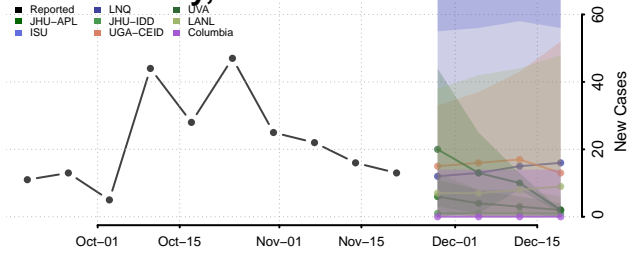

Faulk County, South Dakota