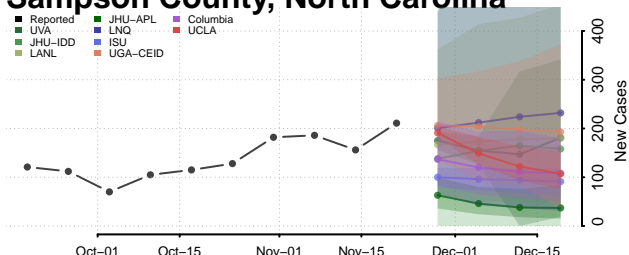

Robeson County, North Carolina

Rockingham County, North Carolina

Rowan County, North Carolina

Rutherford County, North Carolina

Sampson County, North Carolina

Scotland County, North Carolina

Stanly County, North Carolina