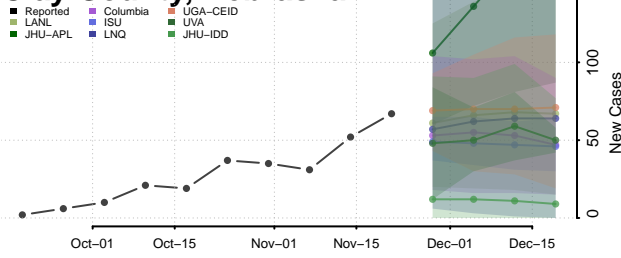

Clay County, Nebraska