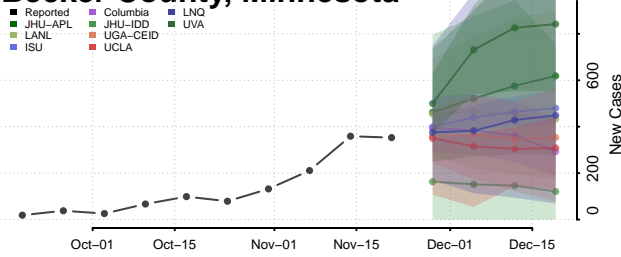

Van Buren County, Michigan

Washtenaw County, Michigan

Wayne County, Michigan

Wexford County, Michigan

Minnesota

Aitkin County, Minnesota

Anoka County, Minnesota

Becker County, Minnesota