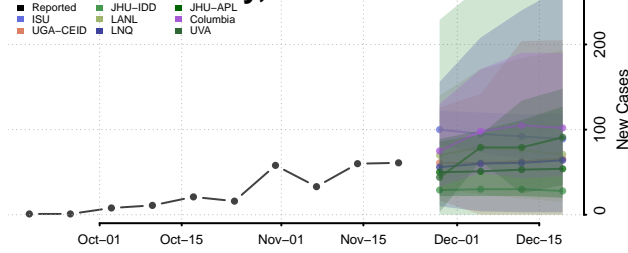

Tulare County, California

Tuolumne County, California

Ventura County, California

Yolo County, California

Yuba County, California

Colorado

Adams County, Colorado

Alamosa County, Colorado