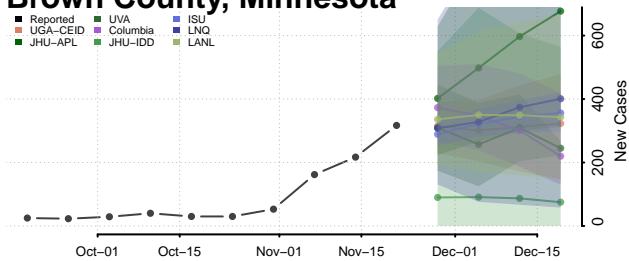

Brown County, Minnesota