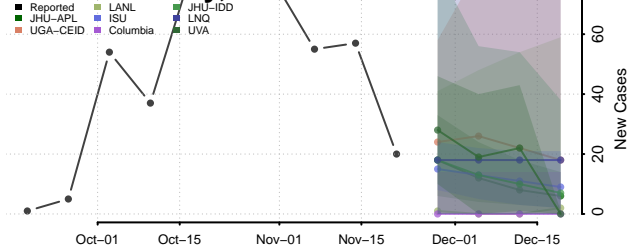

Blaine County, Montana