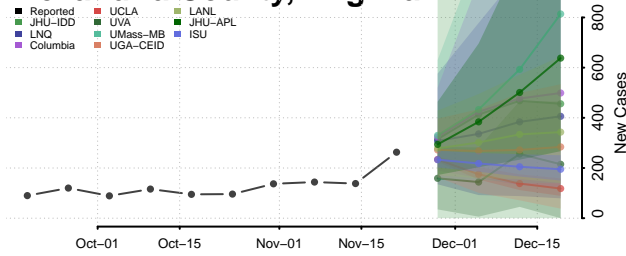

Alexandria County, Virginia