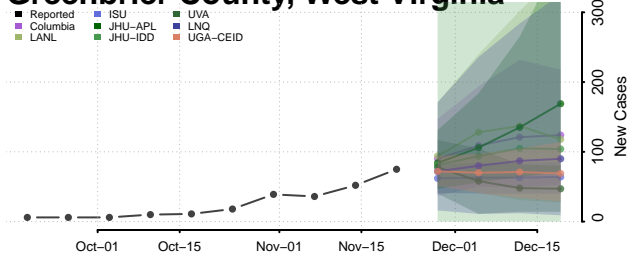

Clay County, West Virginia

Doddridge County, West Virginia

Fayette County, West Virginia

Gilmer County, West Virginia

Grant County, West Virginia

Greenbrier County, West Virginia

Hampshire County, West Virginia