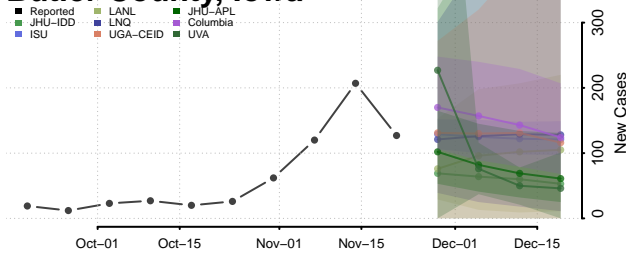

Audubon County, Iowa

Benton County, Iowa

Black Hawk County, Iowa

Boone County, Iowa

Bremer County, Iowa

Buchanan County, Iowa

Buena Vista County, Iowa

Butler County, Iowa