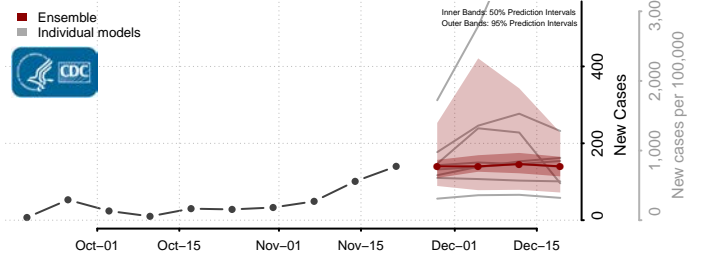

Gem County, Idaho