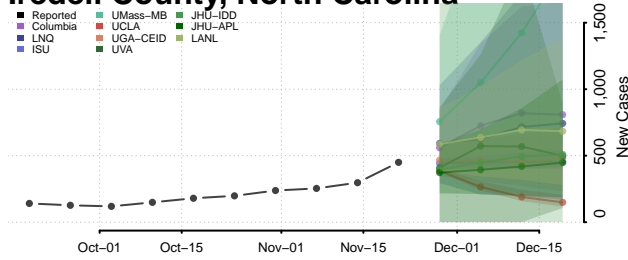

Harnett County, North Carolina

Haywood County, North Carolina

Henderson County, North Carolina

Hertford County, North Carolina

Hoke County, North Carolina

Hyde County, North Carolina

Iredell County, North Carolina