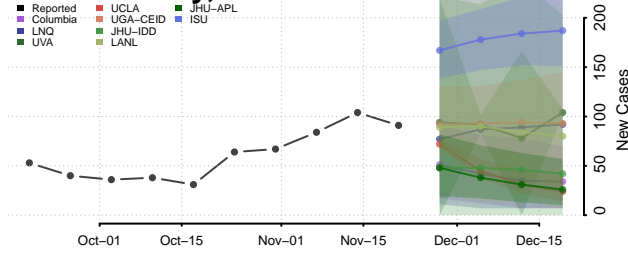

Wood County, Ohio

Wyandot County, Ohio

Oklahoma

Adair County, Oklahoma

Alfalfa County, Oklahoma

Atoka County, Oklahoma

Beaver County, Oklahoma

Beckham County, Oklahoma