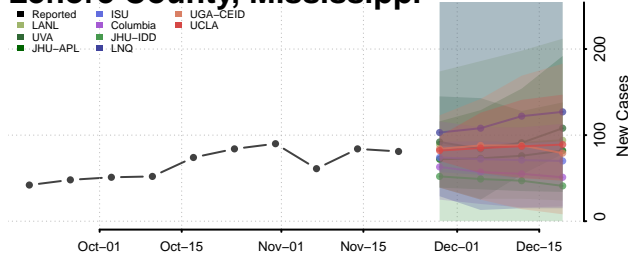

Leflore County, Mississippi