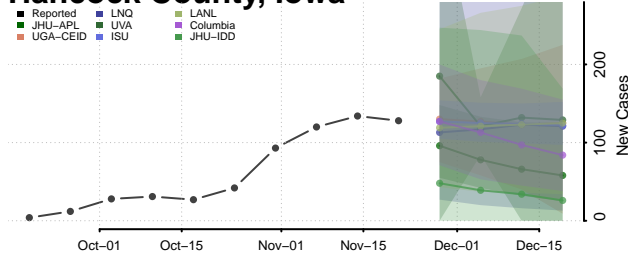

Greene County, Iowa

Grundy County, Iowa

Guthrie County, Iowa

Hamilton County, Iowa

Hancock County, Iowa

Hardin County, Iowa

Harrison County, Iowa

Henry County, Iowa