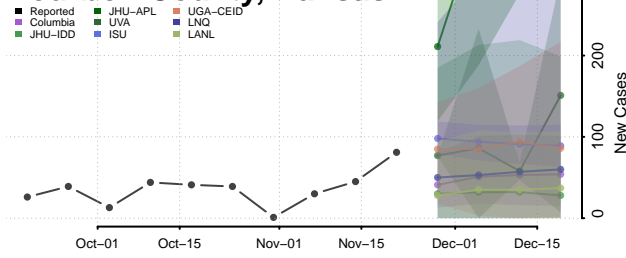

Bourbon County, Kansas