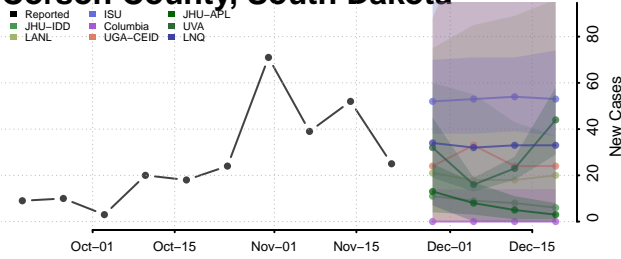

Corson County, South Dakota