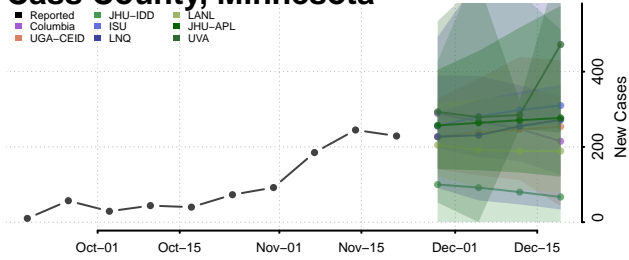

Cass County, Minnesota