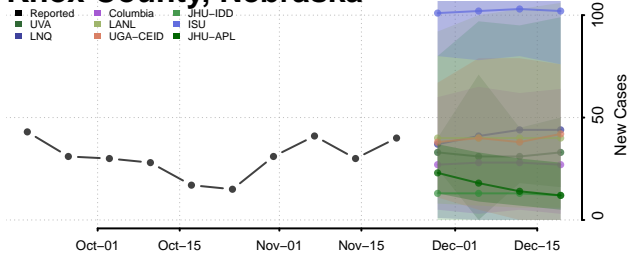

Knox County, Nebraska