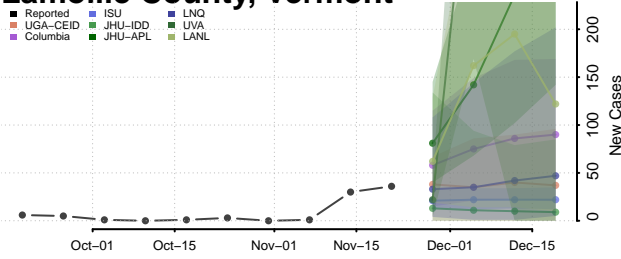

Grand Isle County, Vermont

Lamoille County, Vermont

Orange County, Vermont

Orleans County, Vermont

Rutland County, Vermont

Washington County, Vermont

Windham County, Vermont

Windsor County, Vermont