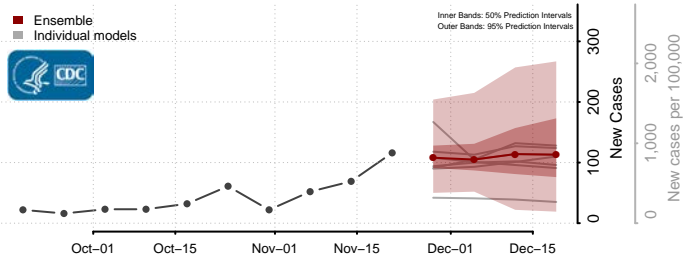

Mississippi County, Missouri