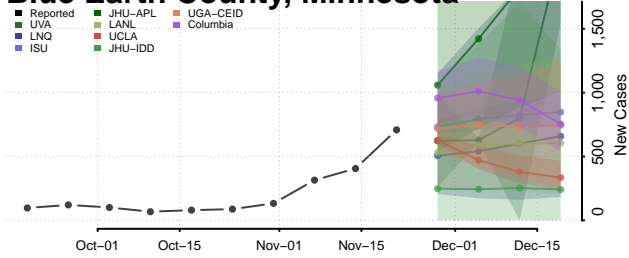

Blue Earth County, Minnesota