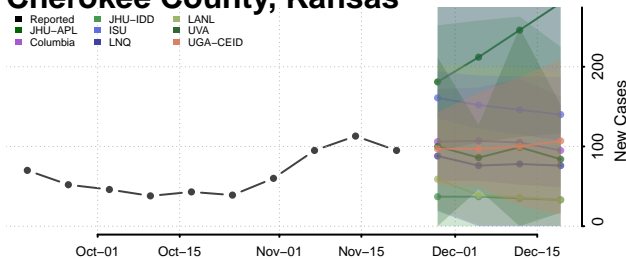

Cherokee County, Kansas