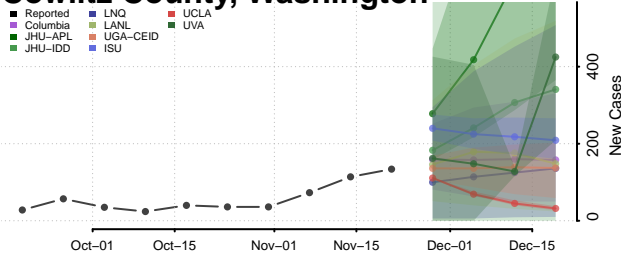

Cowlitz County, Washington