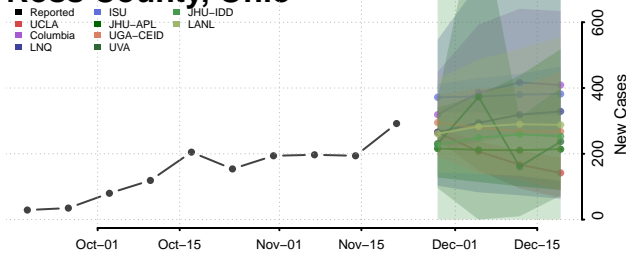

Ross County, Ohio