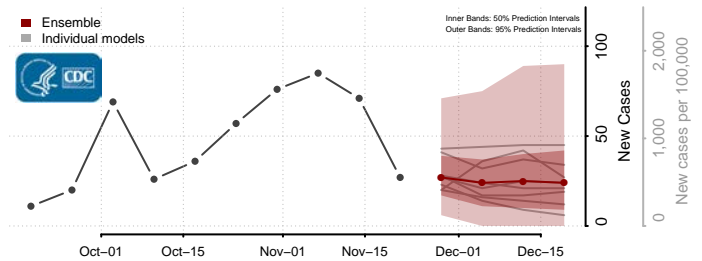

Dickey County, North Dakota