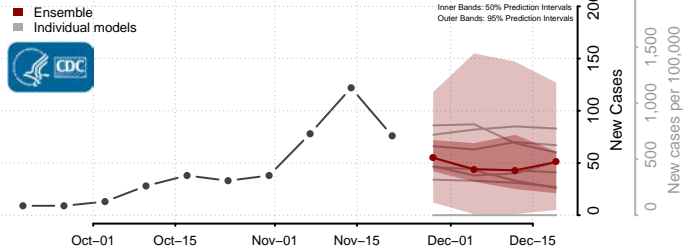

Carbon County, Montana

Carter County, Montana

Cascade County, Montana

Chouteau County, Montana

Custer County, Montana

Daniels County, Montana

Dawson County, Montana

Deer Lodge County, Montana