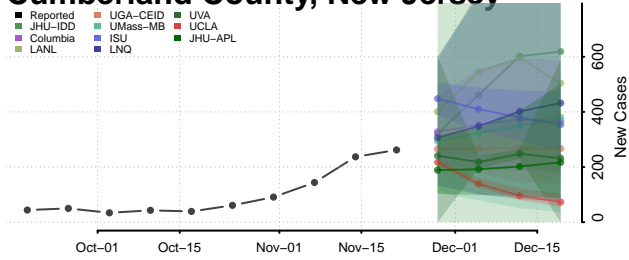

New Jersey

Atlantic County, New Jersey

Bergen County, New Jersey

Burlington County, New Jersey

Camden County, New Jersey

Cape May County, New Jersey

Cumberland County, New Jersey

Essex County, New Jersey