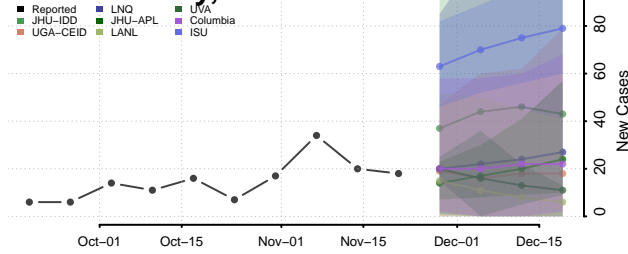

Llano County, Texas