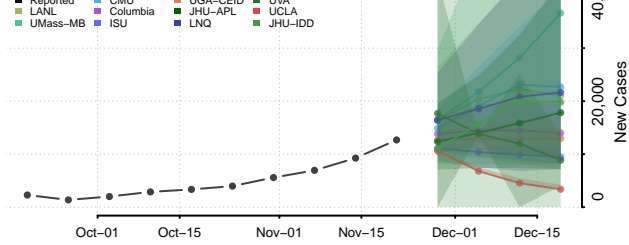

Gila County, Arizona

Graham County, Arizona

Greenlee County, Arizona

La Paz County, Arizona

Maricopa County, Arizona

Mohave County, Arizona

Navajo County, Arizona

Pima County, Arizona