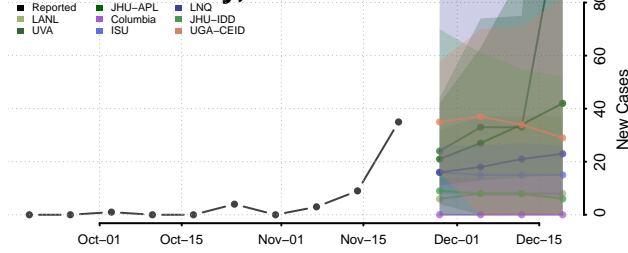

Esmeralda County, Nevada

Eureka County, Nevada

Humboldt County, Nevada

Lander County, Nevada

Lincoln County, Nevada

Lyon County, Nevada

Mineral County, Nevada

Nye County, Nevada