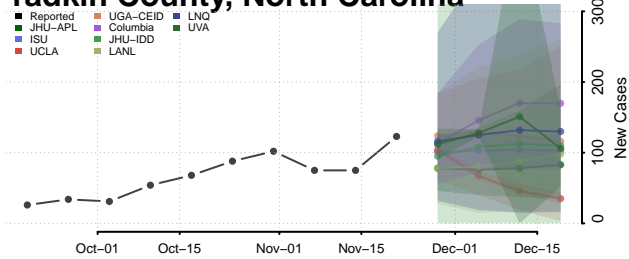

Yadkin County, North Carolina