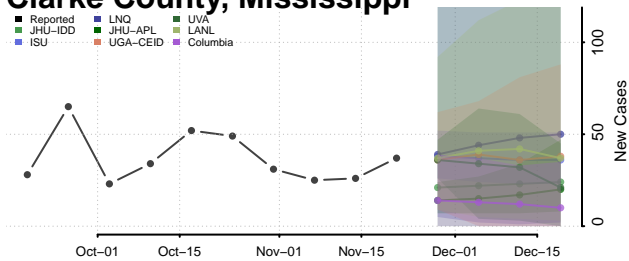

Clarke County, Mississippi