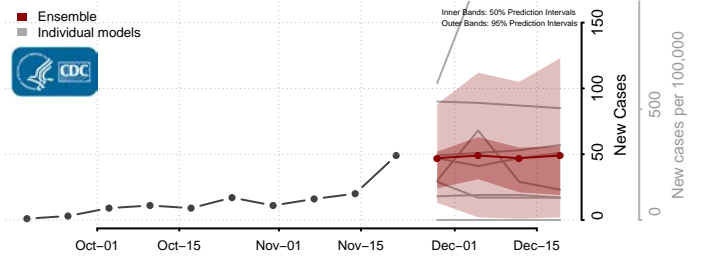

Humboldt County, Nevada