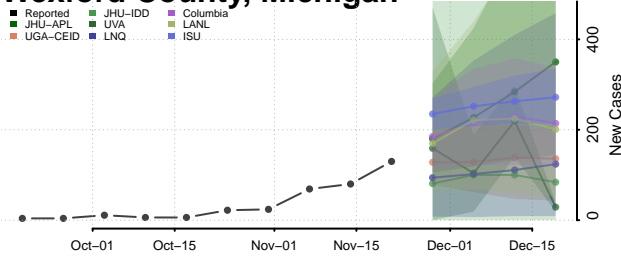

Van Buren County, Michigan

Washtenaw County, Michigan

Wayne County, Michigan

Wexford County, Michigan

Minnesota

Aitkin County, Minnesota

Anoka County, Minnesota

Becker County, Minnesota