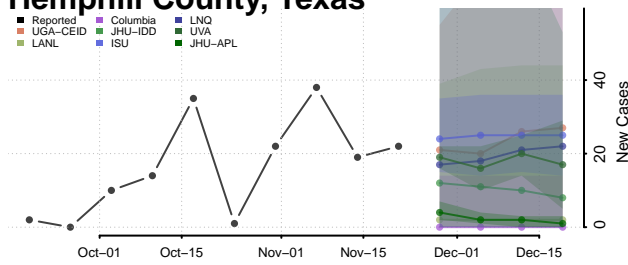

Hemphill County, Texas