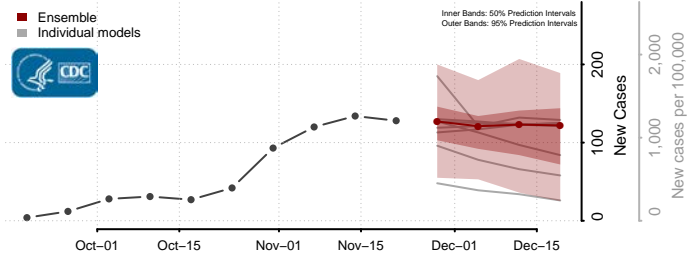

Greene County, Iowa

Grundy County, Iowa

Guthrie County, Iowa

Hamilton County, Iowa

Hancock County, Iowa

Hardin County, Iowa

Harrison County, Iowa

Henry County, Iowa