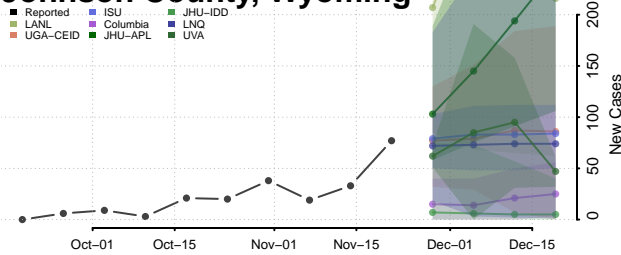

Johnson County, Wyoming