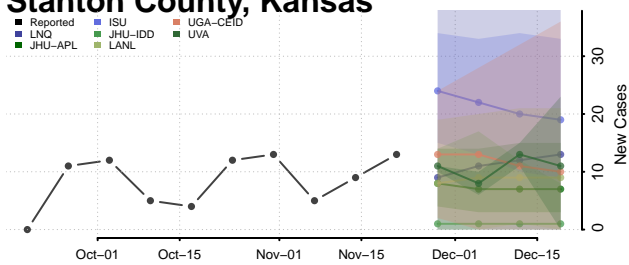

Shawnee County, Kansas

Sheridan County, Kansas

Sherman County, Kansas

Smith County, Kansas

Stafford County, Kansas

Stanton County, Kansas

Stevens County, Kansas

Sumner County, Kansas