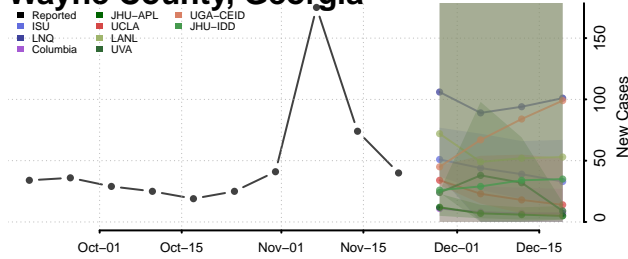

Wayne County, Georgia