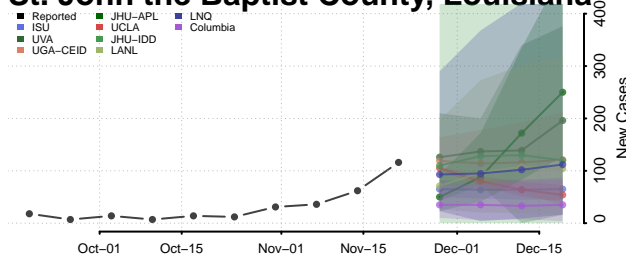

St. John the Baptist County, Louisiana