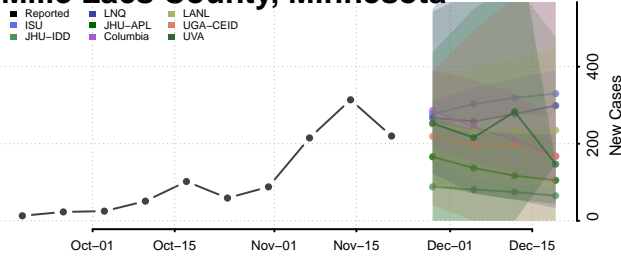

Marshall County, Minnesota

Martin County, Minnesota

McLeod County, Minnesota

Meeker County, Minnesota

Mille Lacs County, Minnesota

Morrison County, Minnesota

Mower County, Minnesota

Murray County, Minnesota