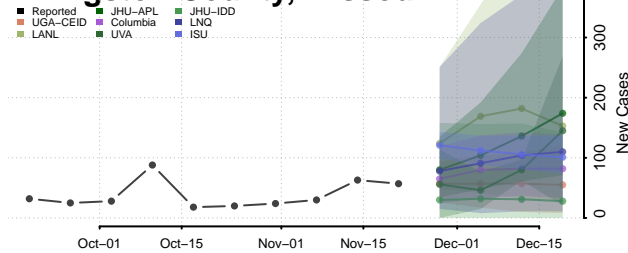

Livingston County, Missouri