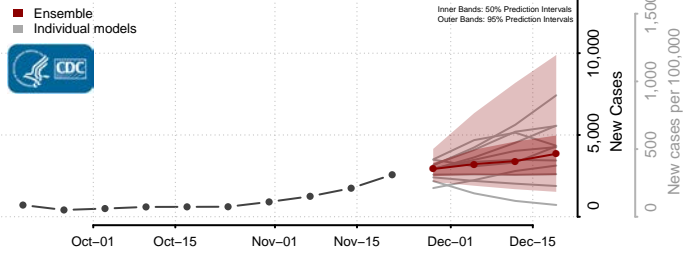

Baltimore County, Maryland