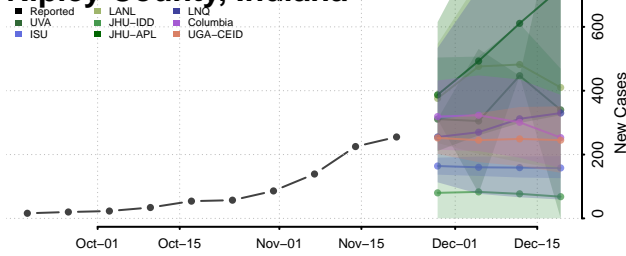

Pulaski County, Indiana

Putnam County, Indiana

Randolph County, Indiana

Ripley County, Indiana

Rush County, Indiana

Scott County, Indiana

Shelby County, Indiana

Spencer County, Indiana