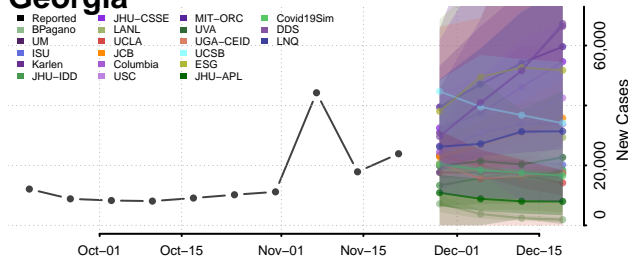

Walton County, Florida

Washington County, Florida

Georgia

Appling County, Georgia

Atkinson County, Georgia

Bacon County, Georgia