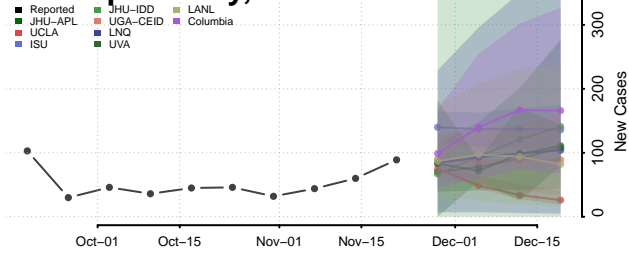

Bastrop County, Texas