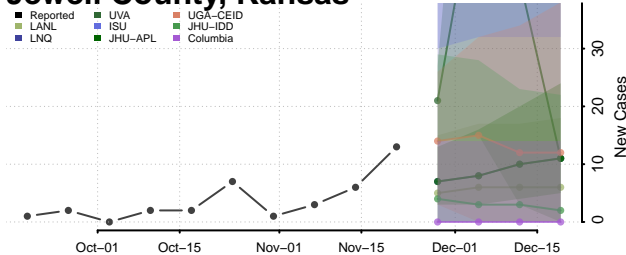

Haskell County, Kansas

Hodgeman County, Kansas

Jackson County, Kansas

Jefferson County, Kansas

Jewell County, Kansas

Johnson County, Kansas

Keary County, Kansas

Kingman County, Kansas