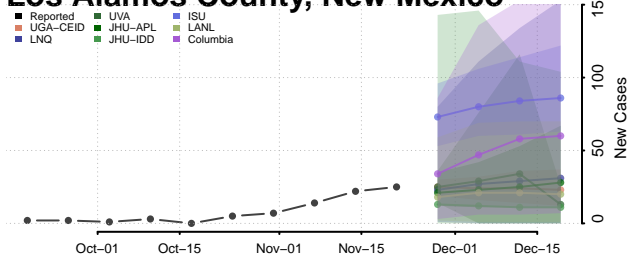

Grant County, New Mexico

Guadalupe County, New Mexico

Harding County, New Mexico

Hidalgo County, New Mexico

Lea County, New Mexico

Lincoln County, New Mexico

Los Alamos County, New Mexico

Luna County, New Mexico