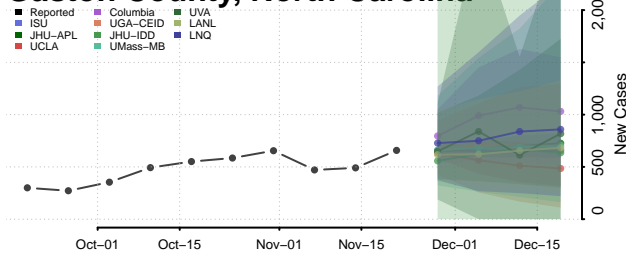

Gaston County, North Carolina