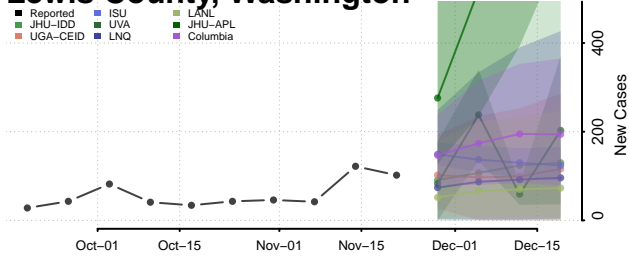

Lewis County, Washington