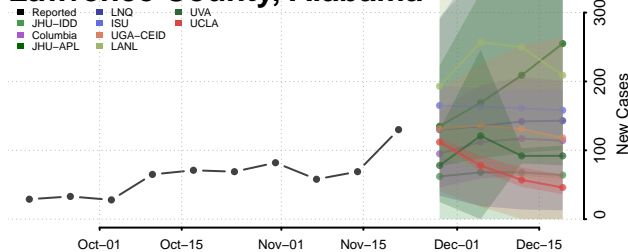

Lawrence County, Alabama