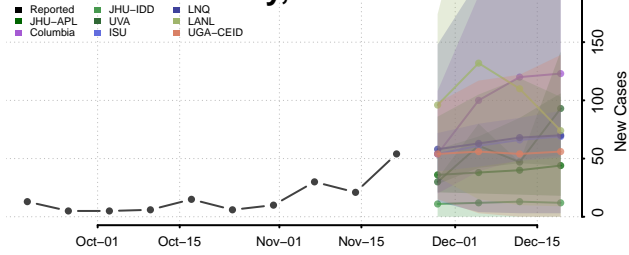

Van Buren County, Arkansas