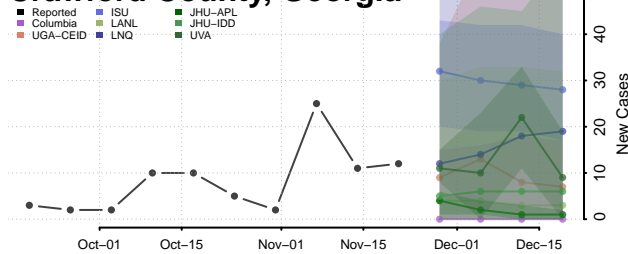

Crawford County, Georgia