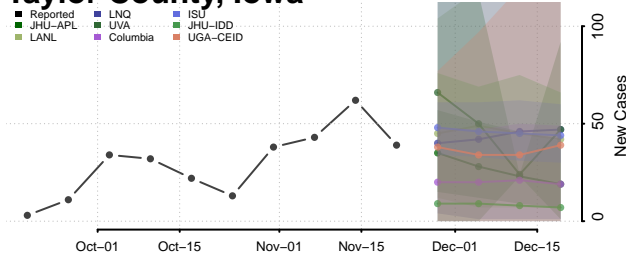

Taylor County, Iowa