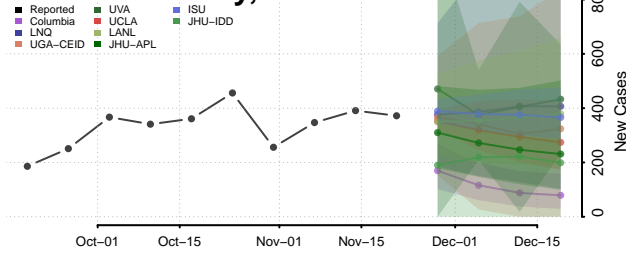

Bayfield County, Wisconsin

Brown County, Wisconsin

Buffalo County, Wisconsin

Burnett County, Wisconsin

Calumet County, Wisconsin

Chippewa County, Wisconsin

Clark County, Wisconsin

Columbia County, Wisconsin