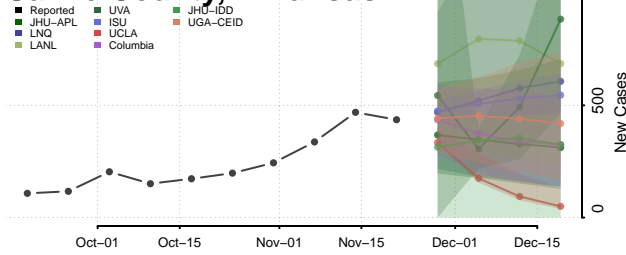

Pulaski County, Arkansas

Randolph County, Arkansas

Saline County, Arkansas

Scott County, Arkansas

Searcy County, Arkansas

Sebastian County, Arkansas

Sevier County, Arkansas

Sharp County, Arkansas