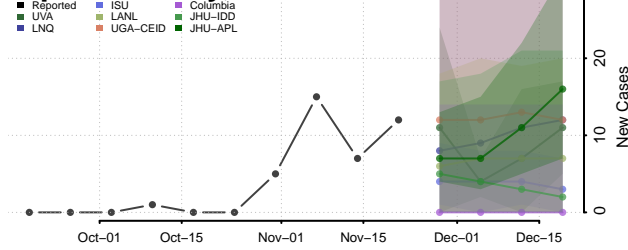

Alpine County, California