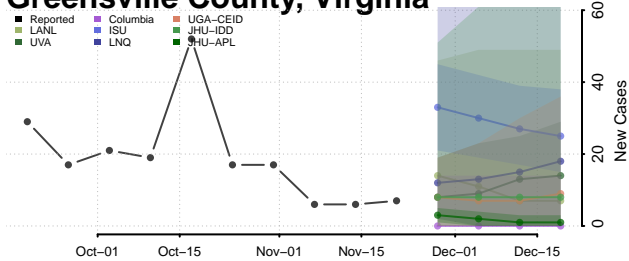

Halifax County, Virginia

Hampton County, Virginia

Hanover County, Virginia

Harrisonburg County, Virginia

Henrico County, Virginia

Henry County, Virginia

Highland County, Virginia

Hopewell County, Virginia