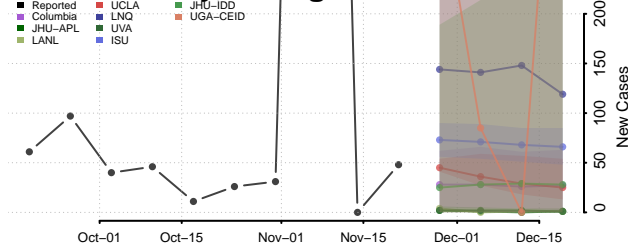

Terrell County, Georgia

Turner County, Georgia

Twiggs County, Georgia

Union County, Georgia

Upson County, Georgia

Walker County, Georgia

Walton County, Georgia

Ware County, Georgia