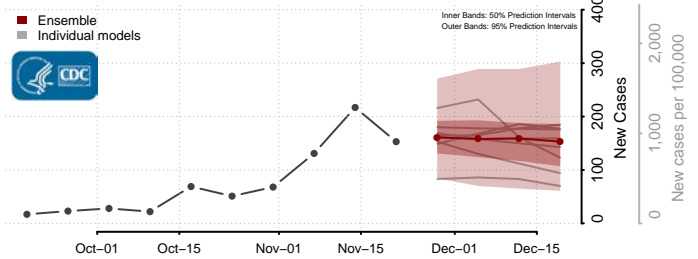

Greene County, Iowa

Grundy County, Iowa

Guthrie County, Iowa

Hamilton County, Iowa

Hancock County, Iowa

Hardin County, Iowa

Harrison County, Iowa

Henry County, Iowa