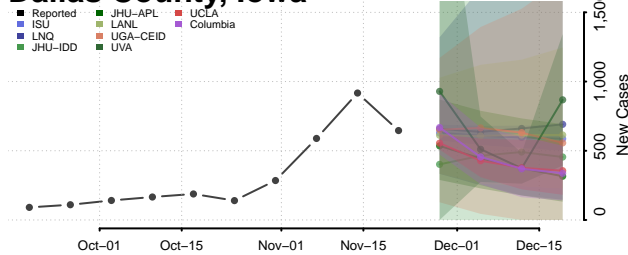

Clay County, Iowa

Clayton County, Iowa

Clinton County, Iowa

Crawford County, Iowa

Dallas County, Iowa

Davis County, Iowa

Decatur County, Iowa

Delaware County, Iowa