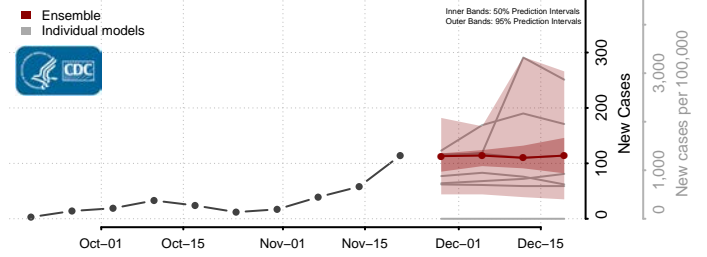

Canyon County, Idaho

Caribou County, Idaho

Cassia County, Idaho

Clark County, Idaho

Clearwater County, Idaho

Custer County, Idaho

Elmore County, Idaho

Franklin County, Idaho