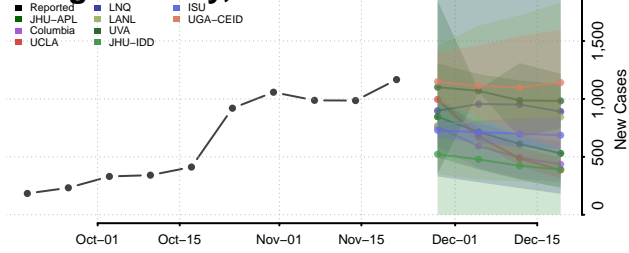

Dodge County, Wisconsin