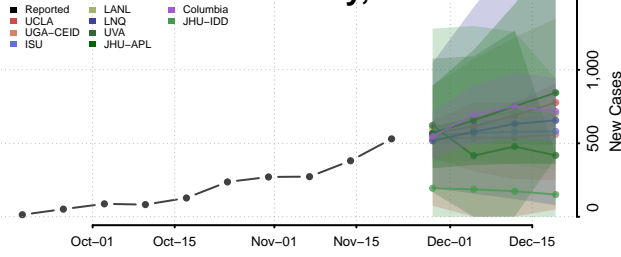

Lewis and Clark County, Montana