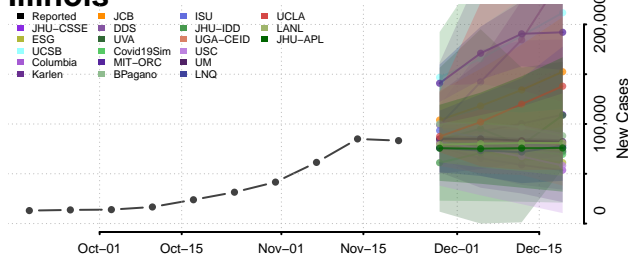

Payette County, Idaho

Power County, Idaho

Shoshone County, Idaho

Teton County, Idaho

Twin Falls County, Idaho

Valley County, Idaho

Washington County, Idaho

Illinois