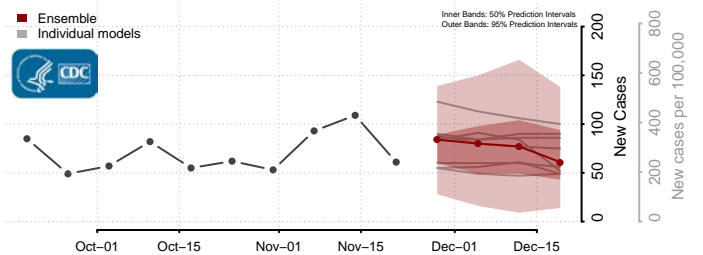

Stone County, Missouri

Sullivan County, Missouri

Taney County, Missouri

Texas County, Missouri

Vernon County, Missouri

Warren County, Missouri

Washington County, Missouri

Wayne County, Missouri