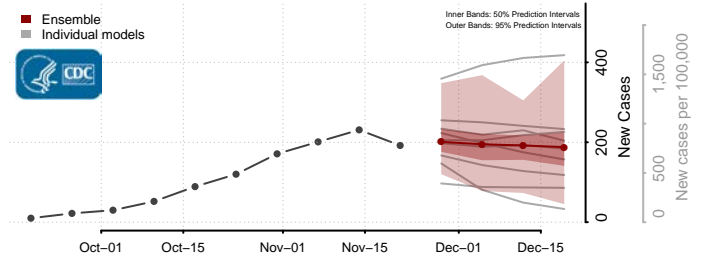

Todd County, Minnesota