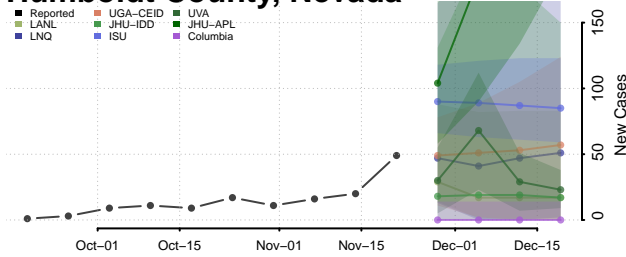

Humboldt County, Nevada