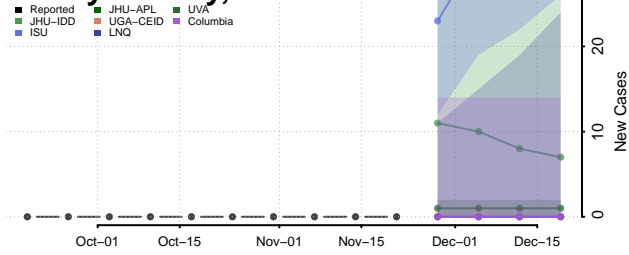

Daggett County, Utah

Davis County, Utah

Duchesne County, Utah

Emery County, Utah

Garfield County, Utah

Grand County, Utah

Iron County, Utah

Juab County, Utah