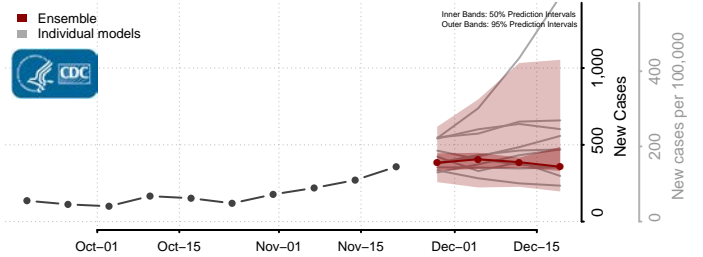

Chesapeake County, Virginia