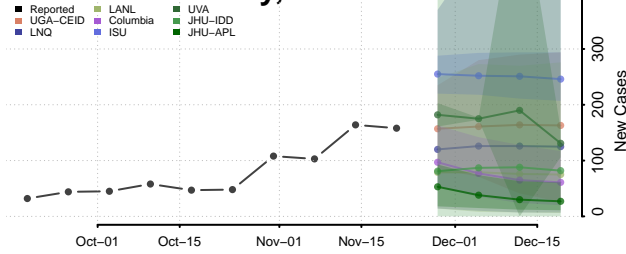

Dickinson County, Iowa