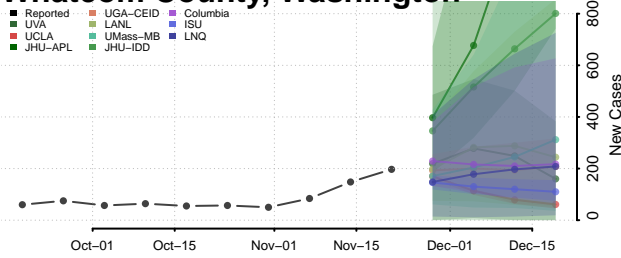

Stevens County, Washington

Thurston County, Washington

Wahkiakum County, Washington

Walla Walla County, Washington

Whatcom County, Washington

Whitman County, Washington

Yakima County, Washington

West Virginia