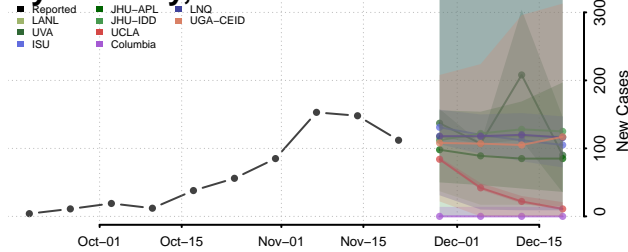

Esmeralda County, Nevada

Eureka County, Nevada

Humboldt County, Nevada

Lander County, Nevada

Lincoln County, Nevada

Lyon County, Nevada

Mineral County, Nevada

Nye County, Nevada