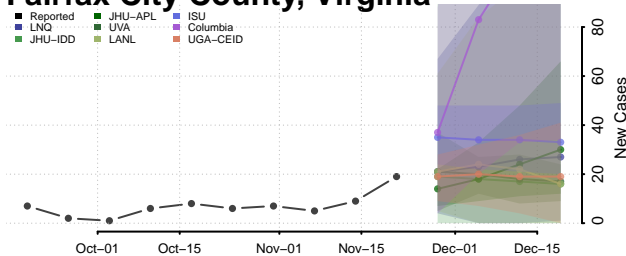

Culpeper County, Virginia

Cumberland County, Virginia

Danville County, Virginia

Dickenson County, Virginia

Dinwiddie County, Virginia

Emporia County, Virginia

Essex County, Virginia

Fairfax City County, Virginia