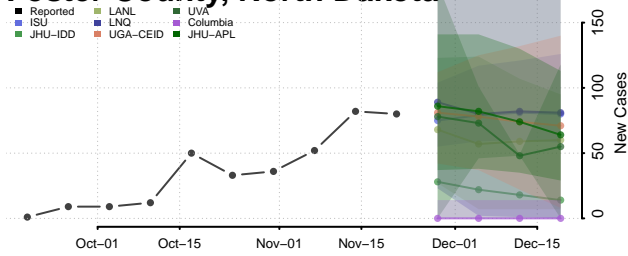

Foster County, North Dakota