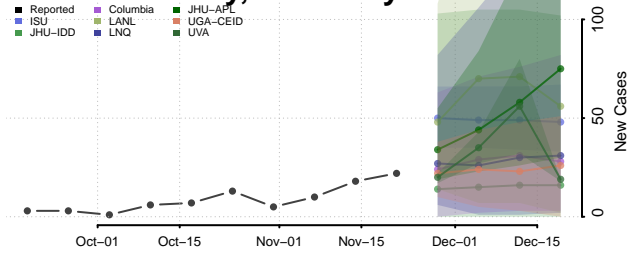

Gallatin County, Kentucky

Garrard County, Kentucky

Grant County, Kentucky

Graves County, Kentucky

Grayson County, Kentucky

Green County, Kentucky

Greenup County, Kentucky

Hancock County, Kentucky