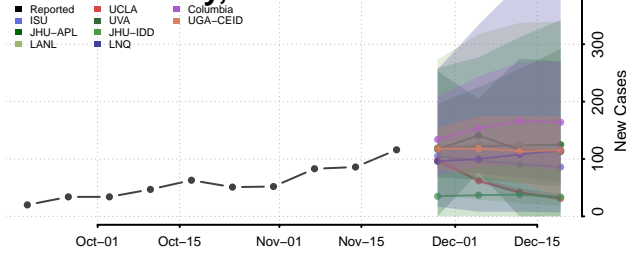

Blaine County, Idaho