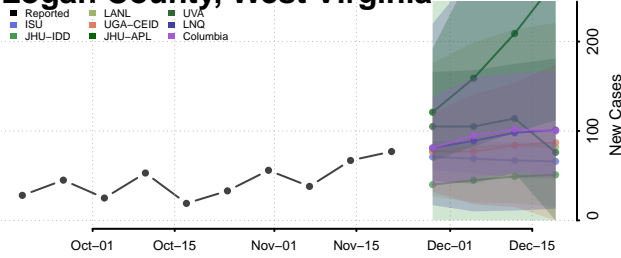

Logan County, West Virginia