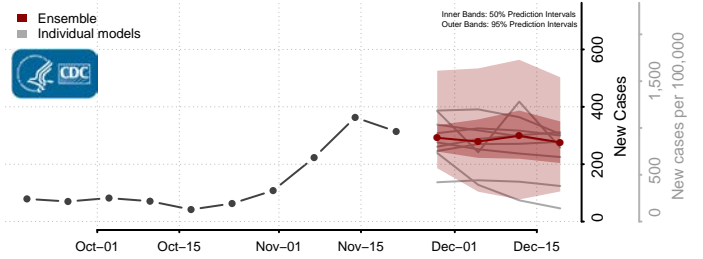

Bureau County, Illinois