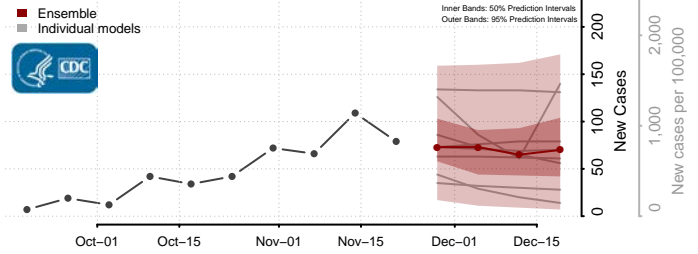

Humboldt County, Iowa