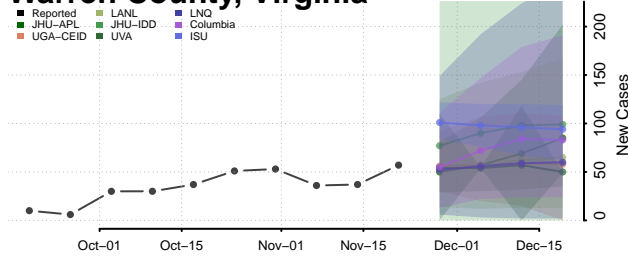

Warren County, Virginia