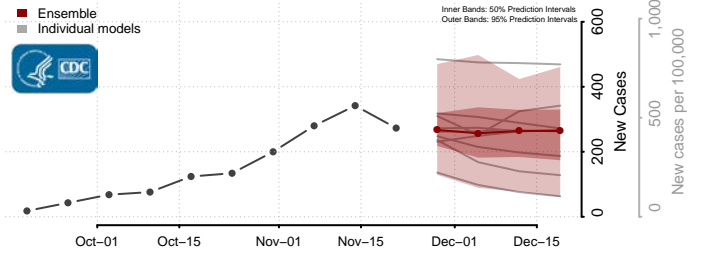

St. Joseph County, Michigan