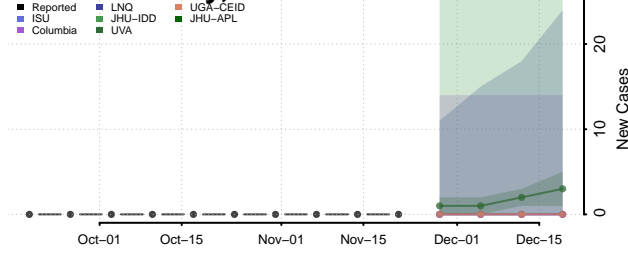

Sevier County, Utah