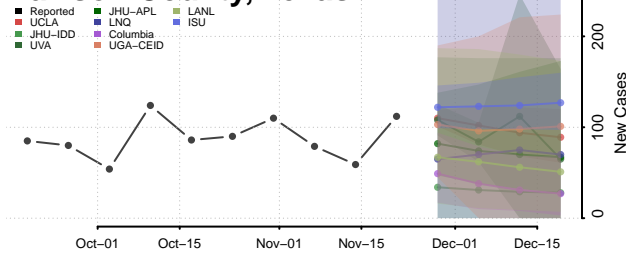

Dawson County, Texas