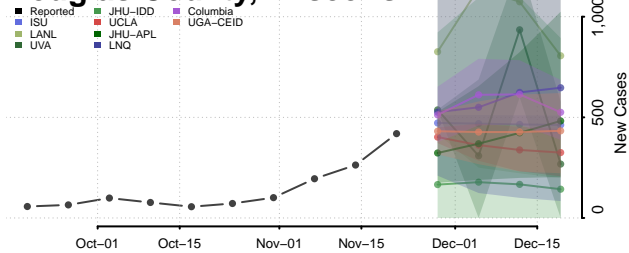

Douglas County, Wisconsin