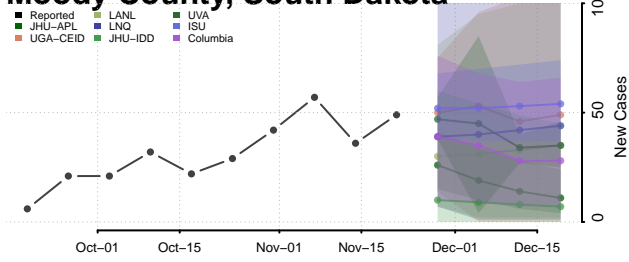

Moody County, South Dakota