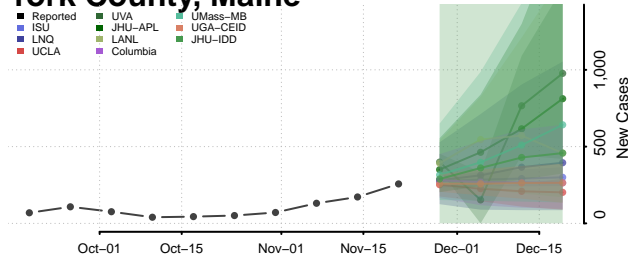

Piscataquis County, Maine

Sagadahoc County, Maine

Somerset County, Maine

Waldo County, Maine

Washington County, Maine

York County, Maine

Maryland

Allegany County, Maryland