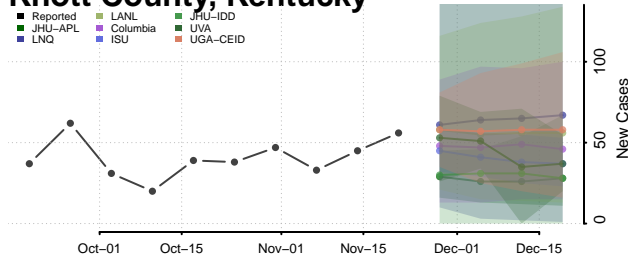

Jackson County, Kentucky

Jefferson County, Kentucky

Jessamine County, Kentucky

Johnson County, Kentucky

Kenton County, Kentucky

Knott County, Kentucky

Knox County, Kentucky

Larue County, Kentucky