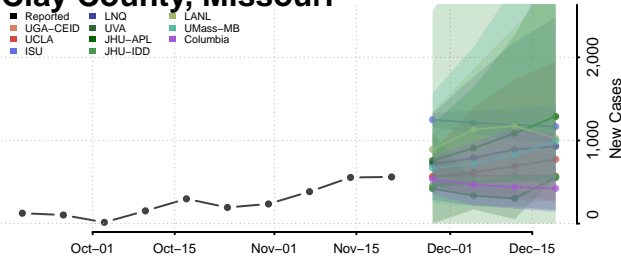

Clay County, Missouri