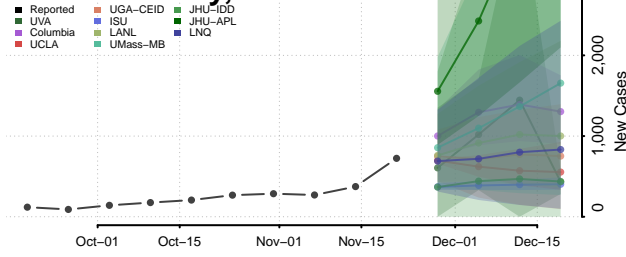

Blount County, Tennessee