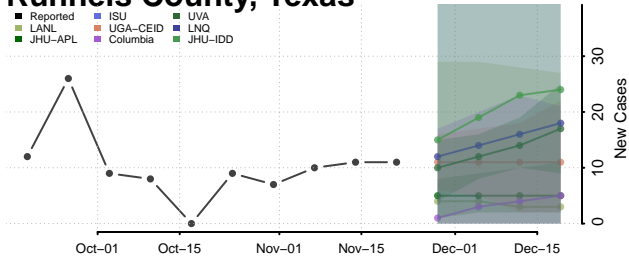

Runnels County, Texas