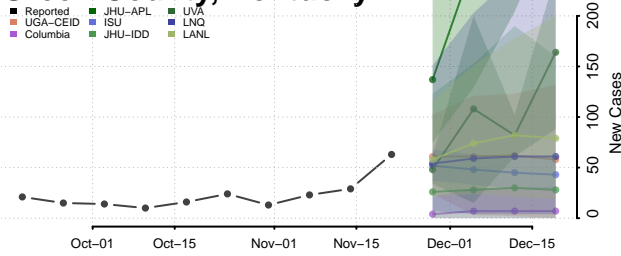

Gallatin County, Kentucky

Garrard County, Kentucky

Grant County, Kentucky

Graves County, Kentucky

Grayson County, Kentucky

Green County, Kentucky

Greenup County, Kentucky

Hancock County, Kentucky