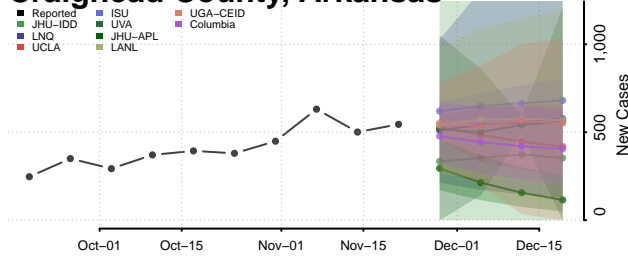

Cleburne County, Arkansas

Cleveland County, Arkansas

Columbia County, Arkansas

Conway County, Arkansas

Craighead County, Arkansas

Crawford County, Arkansas

Crittenden County, Arkansas

Cross County, Arkansas