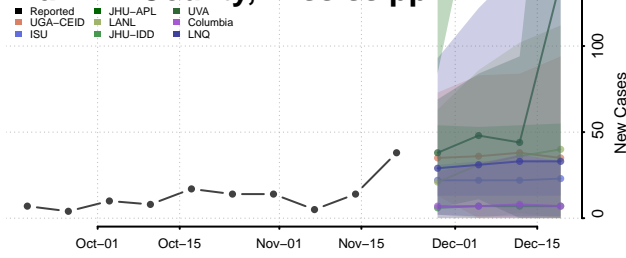

George County, Mississippi

Greene County, Mississippi

Grenada County, Mississippi

Hancock County, Mississippi

Harrison County, Mississippi

Hinds County, Mississippi

Holmes County, Mississippi

Humphreys County, Mississippi