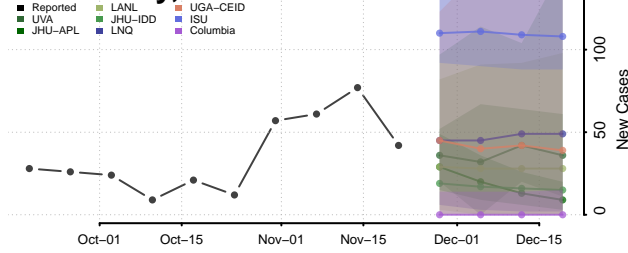

Ida County, Iowa