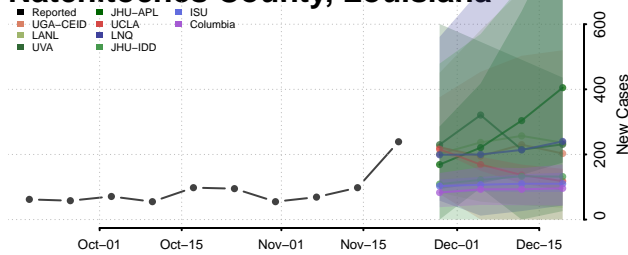

Lafourche County, Louisiana

LaSalle County, Louisiana

Lincoln County, Louisiana

Livingston County, Louisiana

Madison County, Louisiana

Morehouse County, Louisiana

Natchitoches County, Louisiana

Orleans County, Louisiana