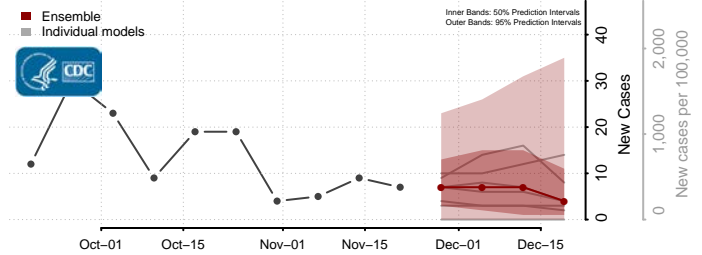

Logan County, North Dakota