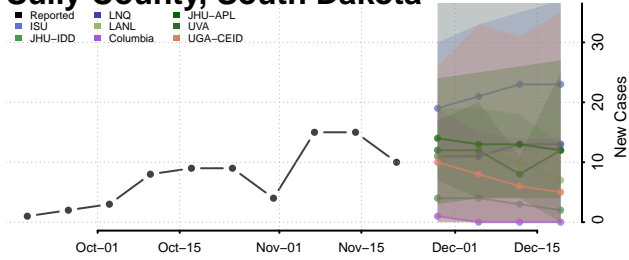

Sully County, South Dakota