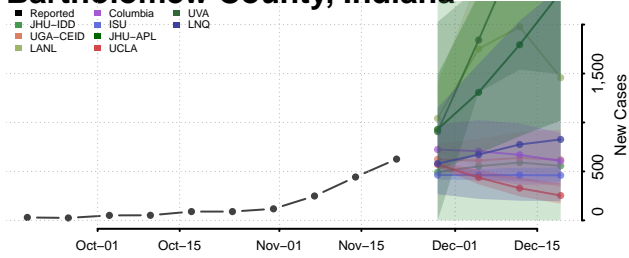

Bartholomew County, Indiana