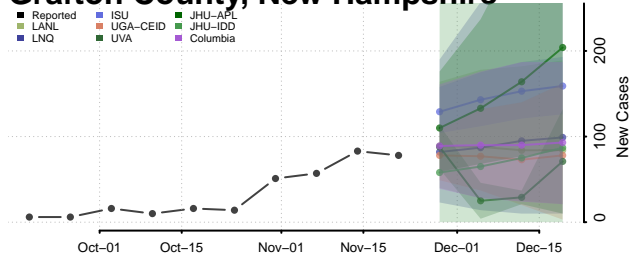

Grafton County, New Hampshire