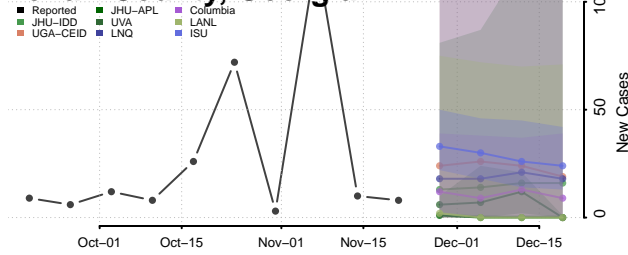

Stephens County, Georgia

Stewart County, Georgia

Sumter County, Georgia

Talbot County, Georgia

Taliaferro County, Georgia

Tattnall County, Georgia

Taylor County, Georgia

Telfair County, Georgia