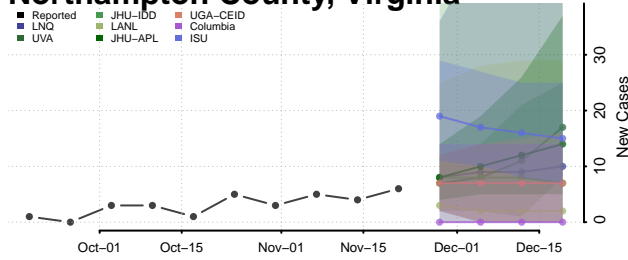

Northampton County, Virginia