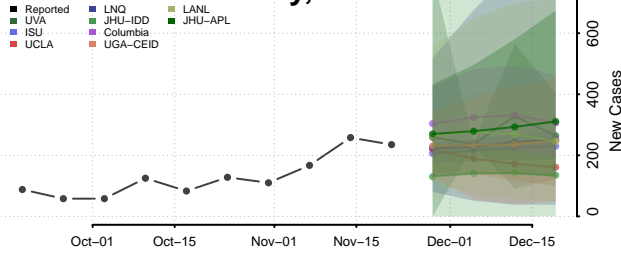

Chester County, Tennessee

Claiborne County, Tennessee

Clay County, Tennessee

Cocke County, Tennessee

Coffee County, Tennessee

Crockett County, Tennessee

Cumberland County, Tennessee

Davidson County, Tennessee