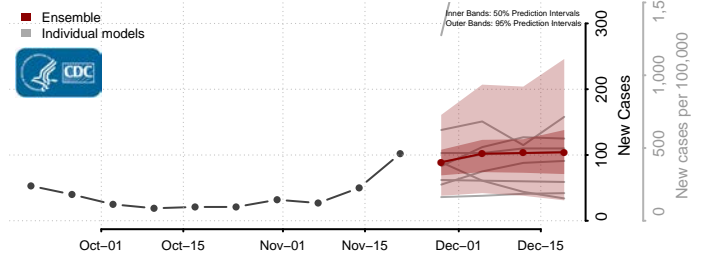

Coahoma County, Mississippi