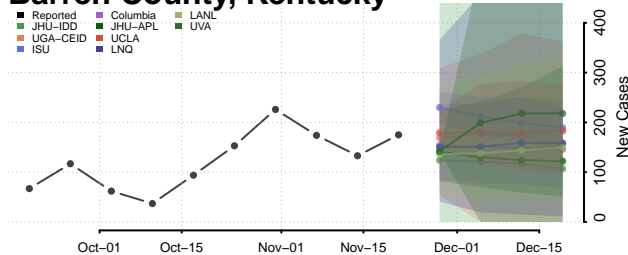

Barren County, Kentucky