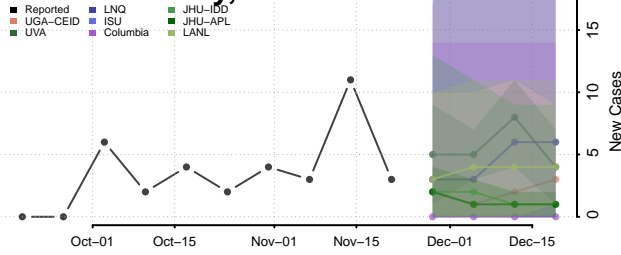

Hooker County, Nebraska