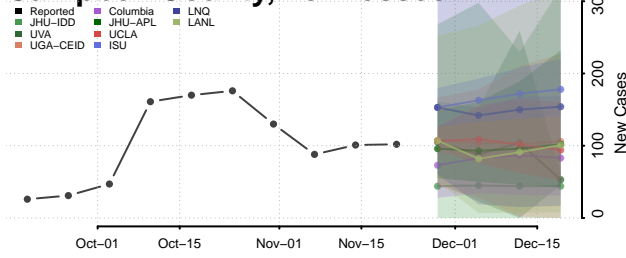

Campbell County, Tennessee