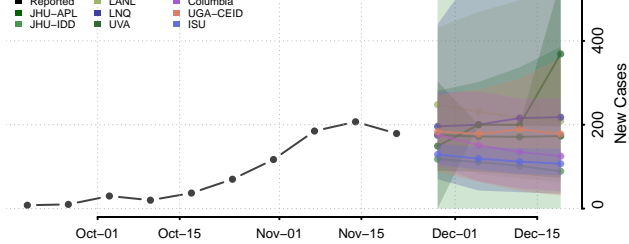

Floyd County, Kentucky