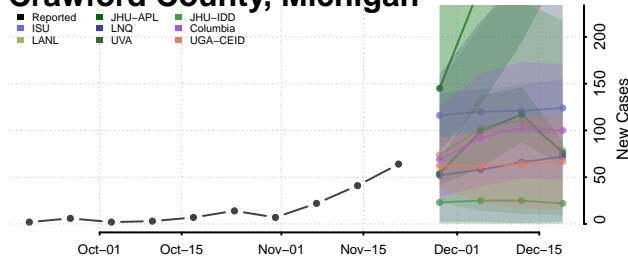

Crawford County, Michigan