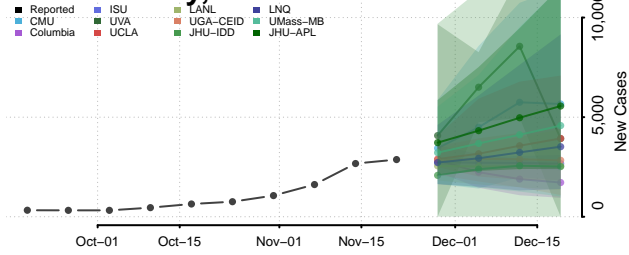

Allen County, Indiana