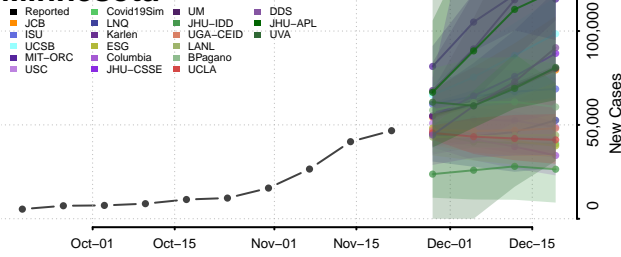

Van Buren County, Michigan

Washtenaw County, Michigan

Wayne County, Michigan

Wexford County, Michigan

Minnesota

Aitkin County, Minnesota

Anoka County, Minnesota

Becker County, Minnesota