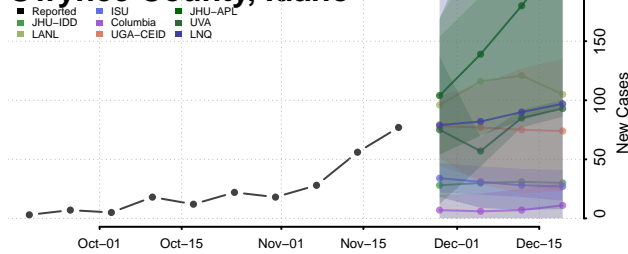

Lemhi County, Idaho

Lewis County, Idaho

Lincoln County, Idaho

Madison County, Idaho

Minidoka County, Idaho

Nez Perce County, Idaho

Oneida County, Idaho

Owyhee County, Idaho