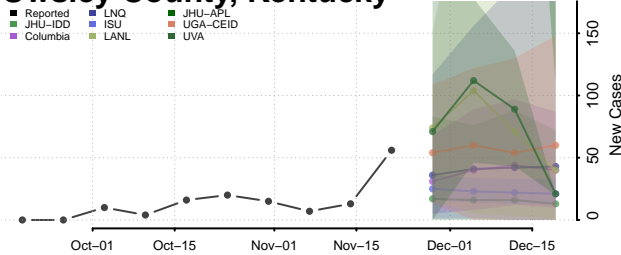

Owsley County, Kentucky