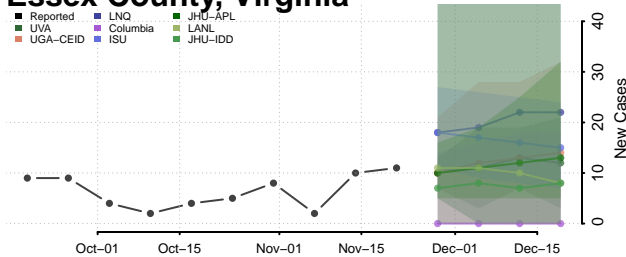

Culpeper County, Virginia

Cumberland County, Virginia

Danville County, Virginia

Dickenson County, Virginia

Dinwiddie County, Virginia

Emporia County, Virginia

Essex County, Virginia

Fairfax City County, Virginia