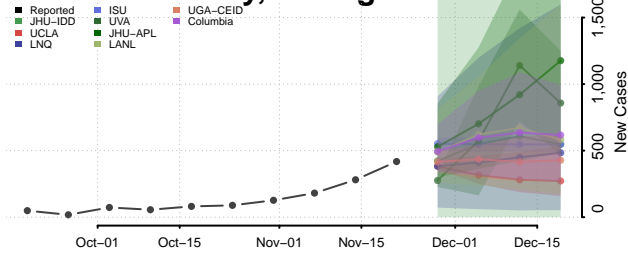

Kalkaska County, Michigan

Kent County, Michigan

Keweenaw County, Michigan

Lake County, Michigan

Lapeer County, Michigan

Leelanau County, Michigan

Lenawee County, Michigan

Livingston County, Michigan