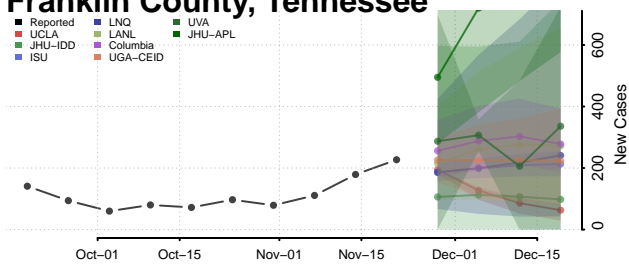

Decatur County, Tennessee

DeKalb County, Tennessee

Dickson County, Tennessee

Dyer County, Tennessee

Fayette County, Tennessee

Fentress County, Tennessee

Franklin County, Tennessee

Gibson County, Tennessee