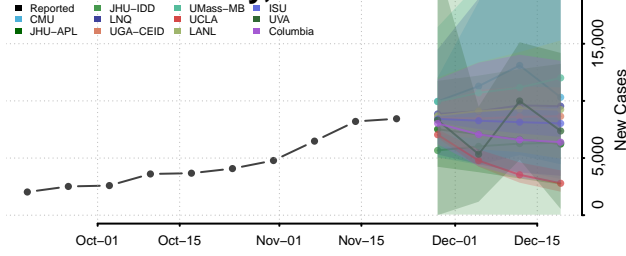

Salt Lake County, Utah