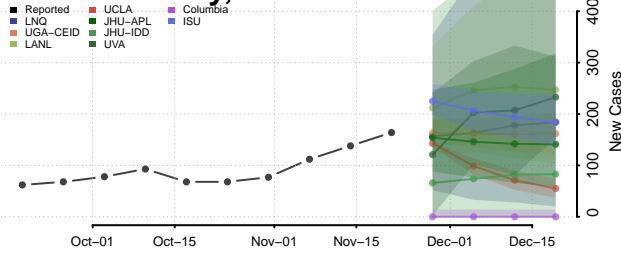

Cuming County, Nebraska

Custer County, Nebraska

Dakota County, Nebraska

Dawes County, Nebraska

Dawson County, Nebraska

Deuel County, Nebraska

Dixon County, Nebraska

Dodge County, Nebraska