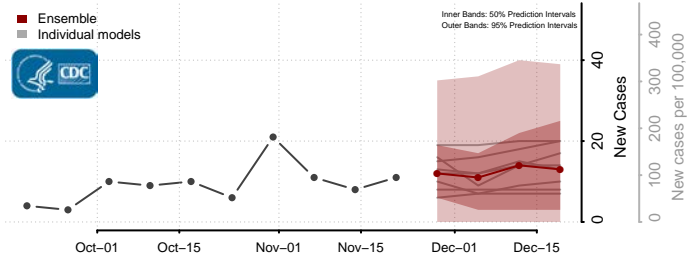

Washington County, North Carolina