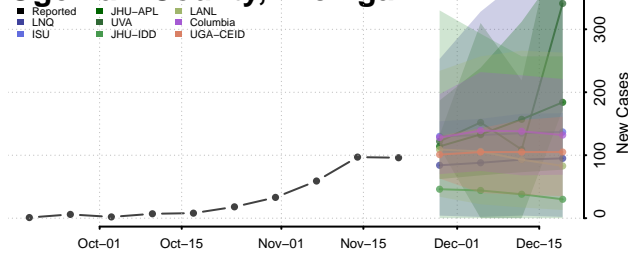

Ogemaw County, Michigan