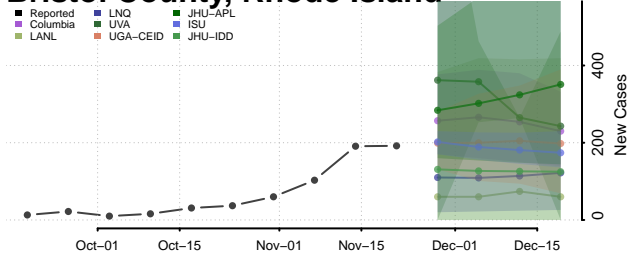

Wayne County, Pennsylvania

Westmoreland County, Pennsylvania

Wyoming County, Pennsylvania

York County, Pennsylvania

Puerto Rico

Rhode Island

Bristol County, Rhode Island

Kent County, Rhode Island