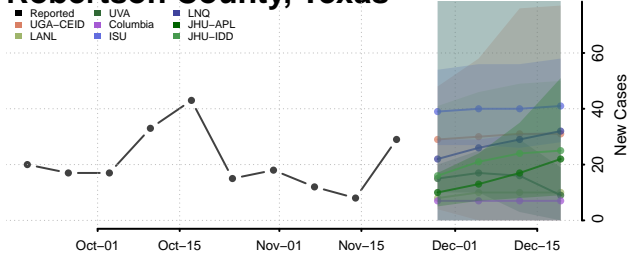

Robertson County, Texas