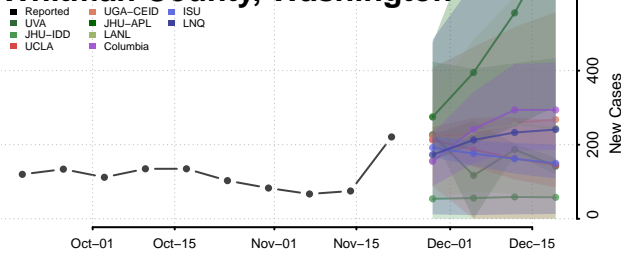

Stevens County, Washington

Thurston County, Washington

Wahkiakum County, Washington

Walla Walla County, Washington

Whatcom County, Washington

Whitman County, Washington

Yakima County, Washington

West Virginia