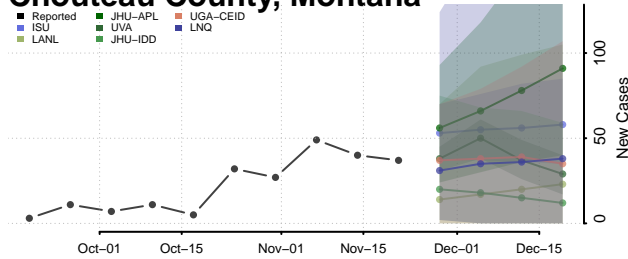

Carbon County, Montana

Carter County, Montana

Cascade County, Montana

Chouteau County, Montana

Custer County, Montana

Daniels County, Montana

Dawson County, Montana

Deer Lodge County, Montana