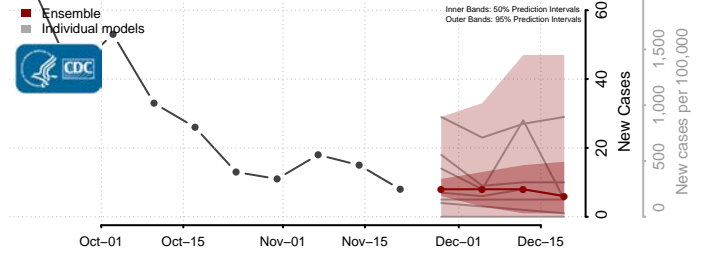

Eddy County, North Dakota

Emmons County, North Dakota

Foster County, North Dakota

Golden Valley County, North Dakota

Grand Forks County, North Dakota

Grant County, North Dakota

Griggs County, North Dakota

Hettinger County, North Dakota