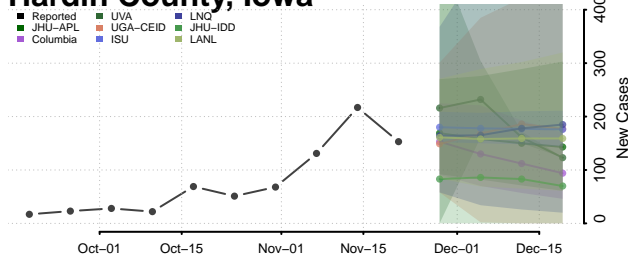

Greene County, Iowa

Grundy County, Iowa

Guthrie County, Iowa

Hamilton County, Iowa

Hancock County, Iowa

Hardin County, Iowa

Harrison County, Iowa

Henry County, Iowa