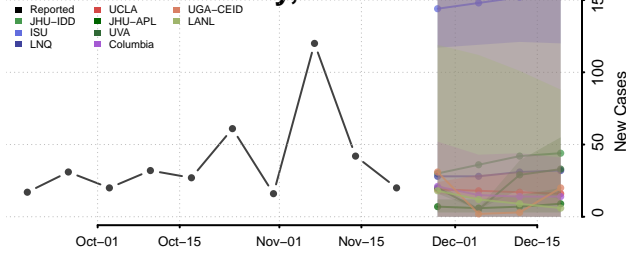

Deaf Smith County, Texas