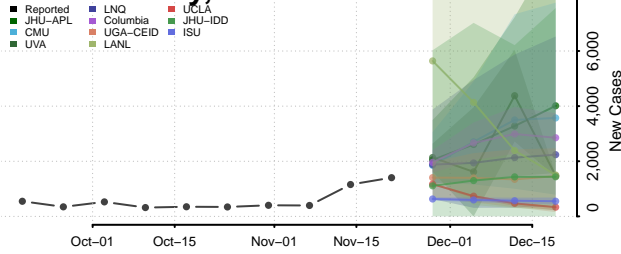

Webb County, Texas