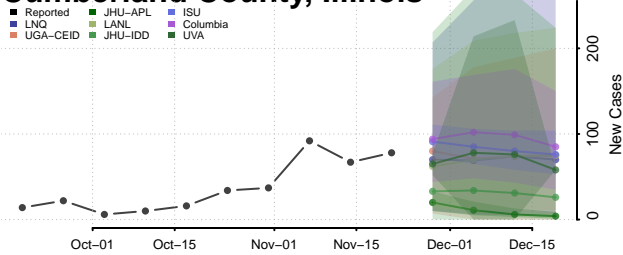

Crawford County, Illinois

Cumberland County, Illinois

De Witt County, Illinois

DeKalb County, Illinois

Douglas County, Illinois

DuPage County, Illinois

Edgar County, Illinois

Edwards County, Illinois