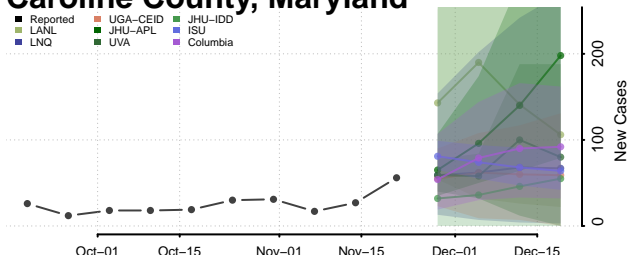

Anne Arundel County, Maryland

Baltimore City County, Maryland

Baltimore County, Maryland

Calvert County, Maryland

Caroline County, Maryland

Carroll County, Maryland

Cecil County, Maryland

Charles County, Maryland