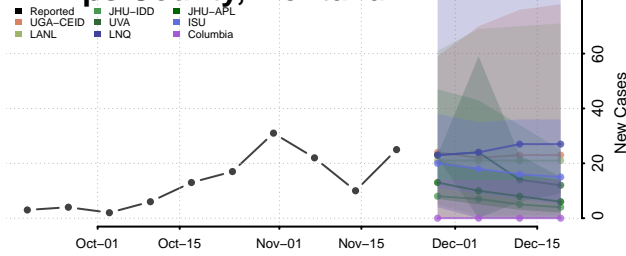

Phillips County, Montana