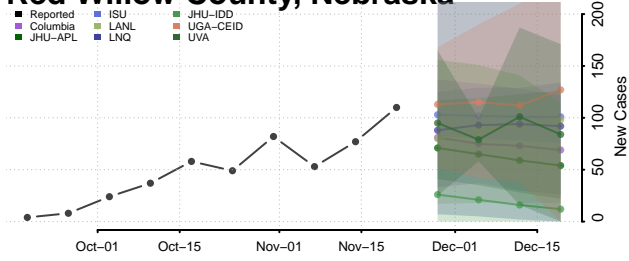

Red Willow County, Nebraska