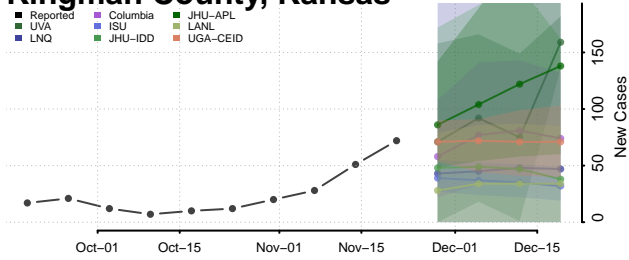

Haskell County, Kansas

Hodgeman County, Kansas

Jackson County, Kansas

Jefferson County, Kansas

Jewell County, Kansas

Johnson County, Kansas

Keary County, Kansas

Kingman County, Kansas