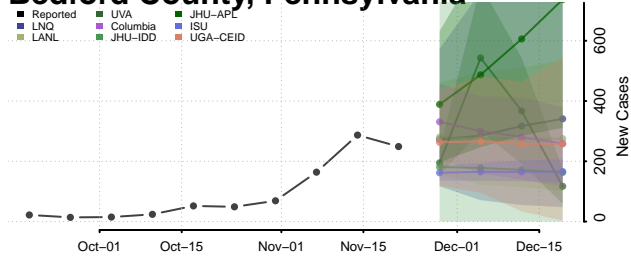

Bedford County, Pennsylvania