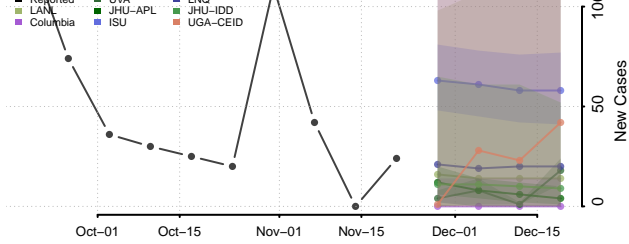

Pondera County, Montana

Powder River County, Montana

Powell County, Montana

Prairie County, Montana

Ravalli County, Montana

Richland County, Montana

Roosevelt County, Montana

Rosebud County, Montana