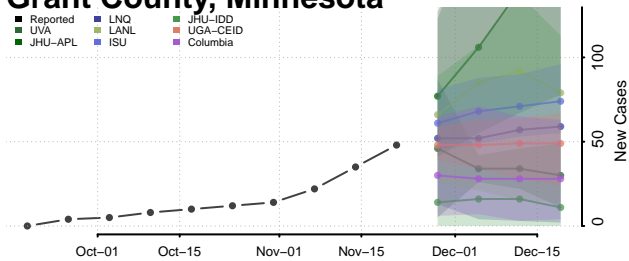

Grant County, Minnesota