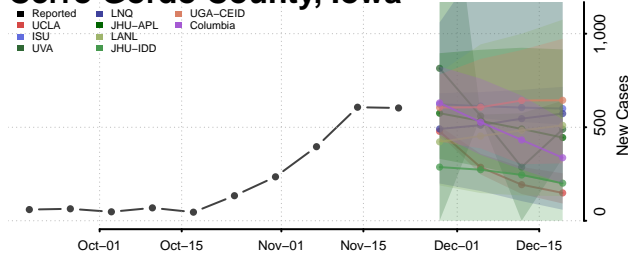

Calhoun County, Iowa

Carroll County, Iowa

Cass County, Iowa

Cedar County, Iowa

Cerro Gordo County, Iowa

Cherokee County, Iowa

Chickasaw County, Iowa

Clarke County, Iowa