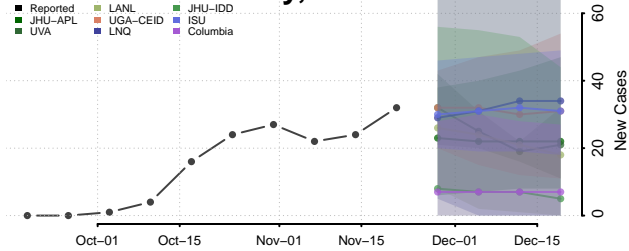

Carbon County, Montana

Carter County, Montana

Cascade County, Montana

Chouteau County, Montana

Custer County, Montana

Daniels County, Montana

Dawson County, Montana

Deer Lodge County, Montana