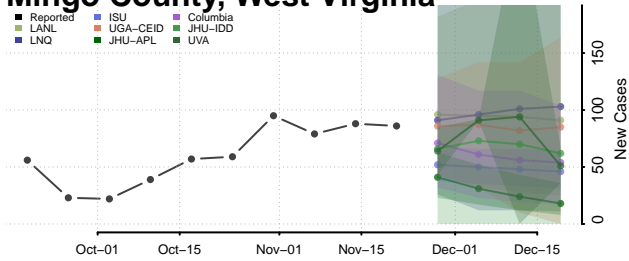

Mingo County, West Virginia