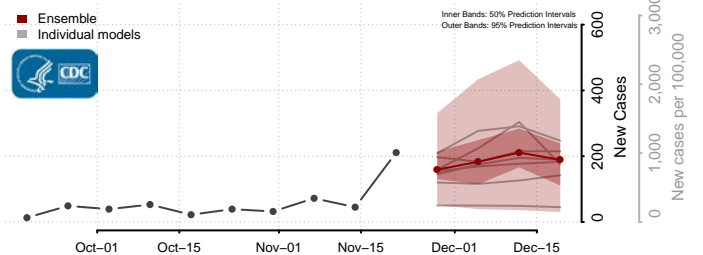

Dodge County, Minnesota