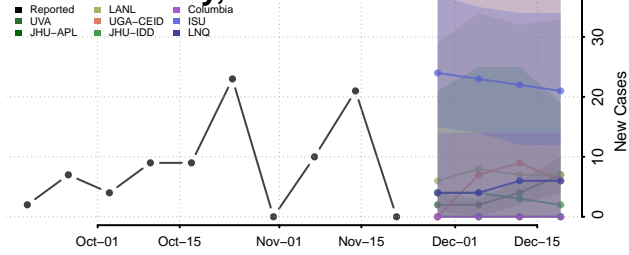

Kiowa County, Kansas