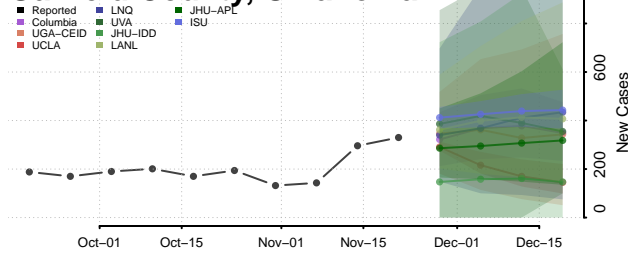

Dewey County, Oklahoma

Ellis County, Oklahoma

Garfield County, Oklahoma

Garvin County, Oklahoma

Grady County, Oklahoma

Grant County, Oklahoma

Greer County, Oklahoma

Harmon County, Oklahoma