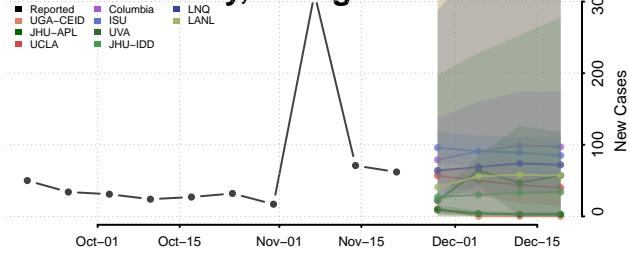

Montgomery County, Georgia

Morgan County, Georgia

Murray County, Georgia

Muscogee County, Georgia

Newton County, Georgia

Oconee County, Georgia

Oglethorpe County, Georgia

Paulding County, Georgia