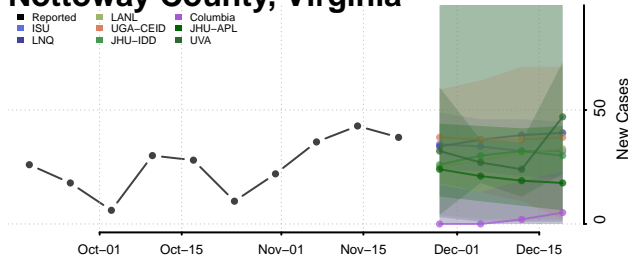

Nottoway County, Virginia