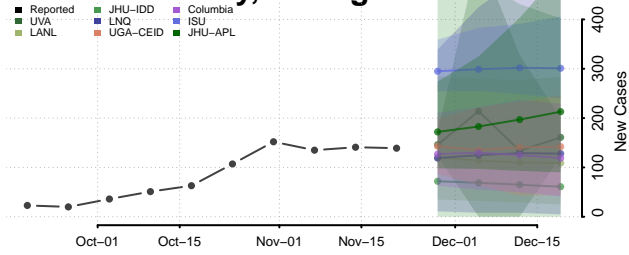

Luce County, Michigan

Mackinac County, Michigan

Macomb County, Michigan

Manistee County, Michigan

Marquette County, Michigan

Mason County, Michigan

Mecosta County, Michigan

Menominee County, Michigan