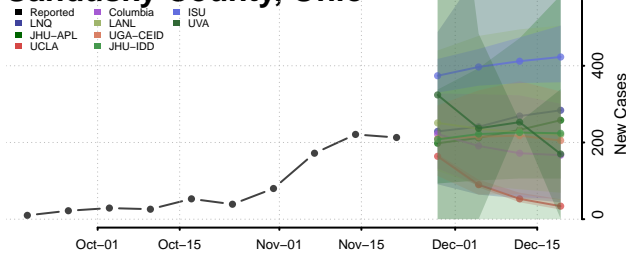

Sandusky County, Ohio