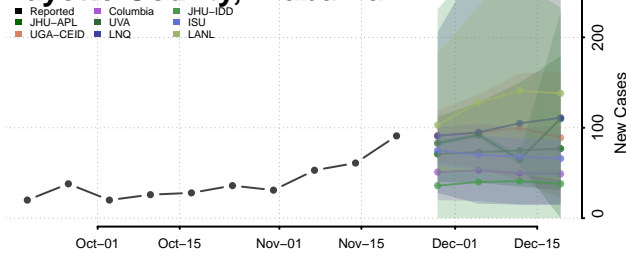

Dale County, Alabama

Dallas County, Alabama

DeKalb County, Alabama

Elmore County, Alabama

Escambia County, Alabama

Etowah County, Alabama

Fayette County, Alabama

Franklin County, Alabama