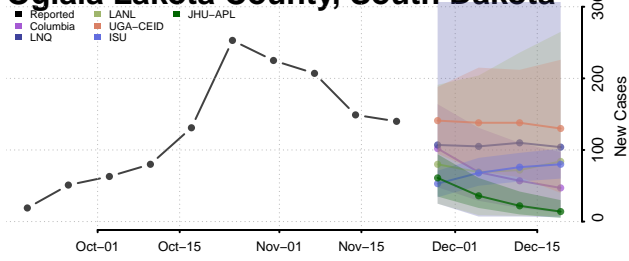

Oglala Lakota County, South Dakota