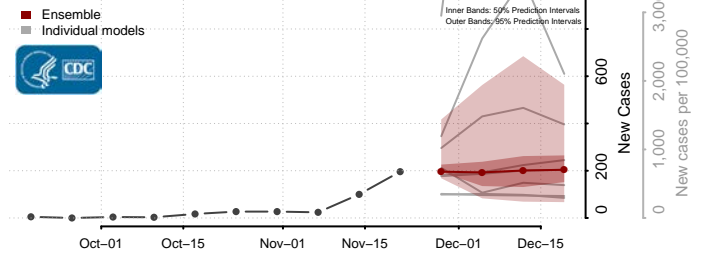

Garrett County, Maryland