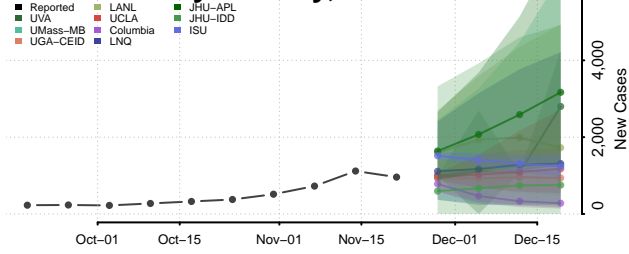

St. Louis City County, Missouri