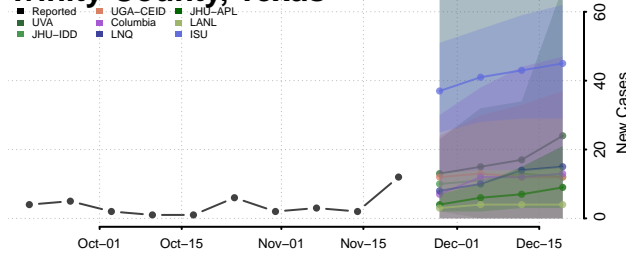

Trinity County, Texas