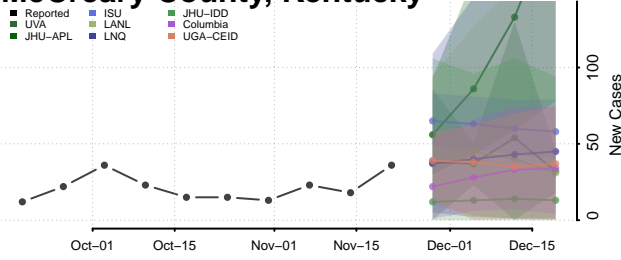

McCreary County, Kentucky