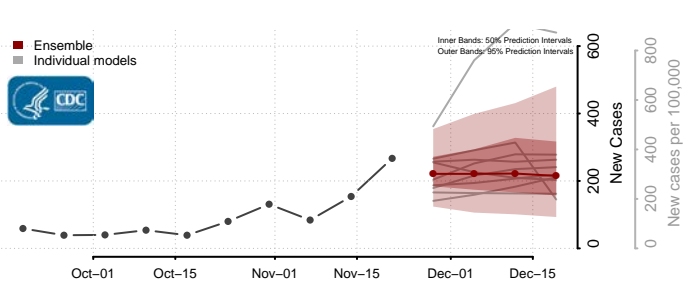

Pleasants County, West Virginia

Pocahontas County, West Virginia

Preston County, West Virginia

Putnam County, West Virginia

Raleigh County, West Virginia

Randolph County, West Virginia

Ritchie County, West Virginia