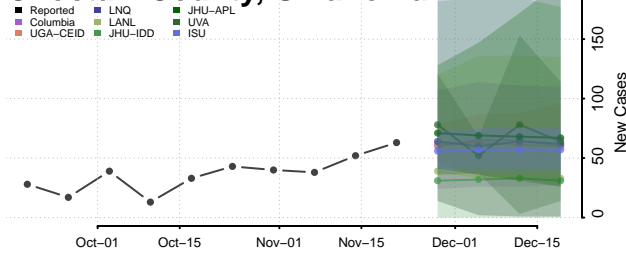

Blaine County, Oklahoma

Bryan County, Oklahoma

Caddo County, Oklahoma

Canadian County, Oklahoma

Carter County, Oklahoma

Cherokee County, Oklahoma

Choctaw County, Oklahoma

Cimarron County, Oklahoma