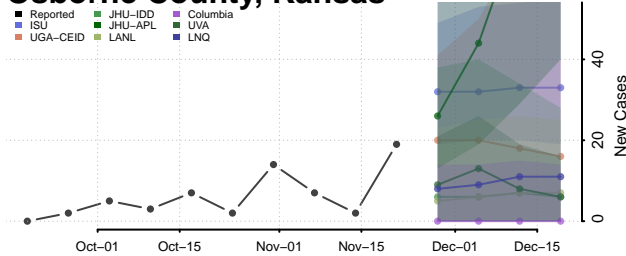

Morton County, Kansas

Nemaha County, Kansas

Neosho County, Kansas

Ness County, Kansas

Norton County, Kansas

Osage County, Kansas

Osborne County, Kansas

Ottawa County, Kansas