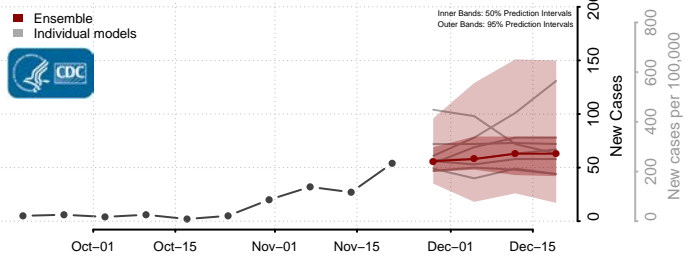

Clay County, West Virginia

Doddridge County, West Virginia

Fayette County, West Virginia

Gilmer County, West Virginia

Grant County, West Virginia

Greenbrier County, West Virginia

Hampshire County, West Virginia