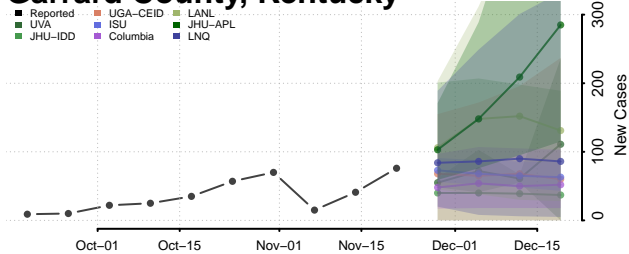

Gallatin County, Kentucky

Garrard County, Kentucky

Grant County, Kentucky

Graves County, Kentucky

Grayson County, Kentucky

Green County, Kentucky

Greenup County, Kentucky

Hancock County, Kentucky