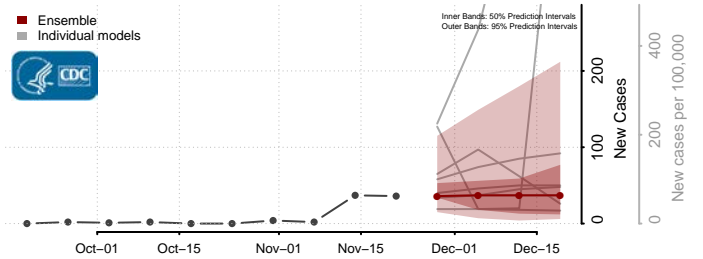

Grand Isle County, Vermont

Lamoille County, Vermont

Orange County, Vermont

Orleans County, Vermont

Rutland County, Vermont

Washington County, Vermont

Windham County, Vermont

Windsor County, Vermont