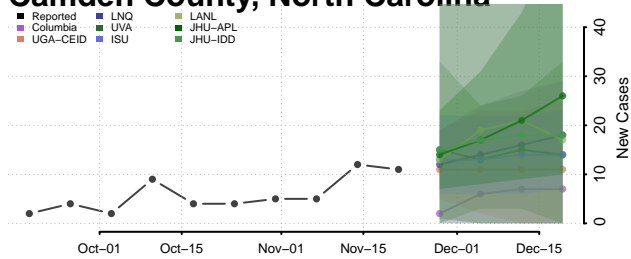

Camden County, North Carolina