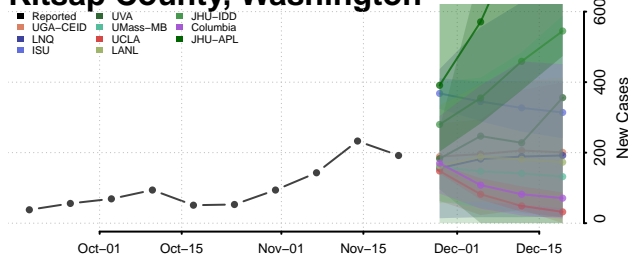

Kitsap County, Washington