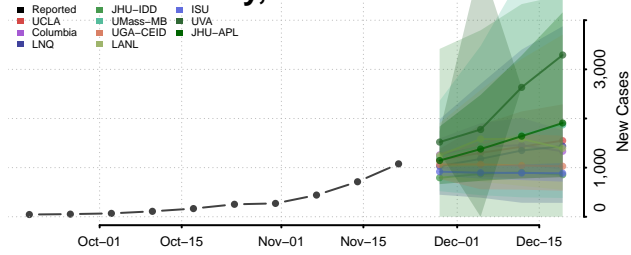

Santa Fe County, New Mexico