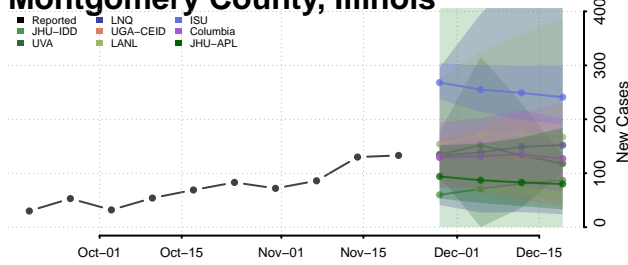

Menard County, Illinois

Mercer County, Illinois

Monroe County, Illinois

Montgomery County, Illinois

Morgan County, Illinois

Moultrie County, Illinois

Ogle County, Illinois

Peoria County, Illinois