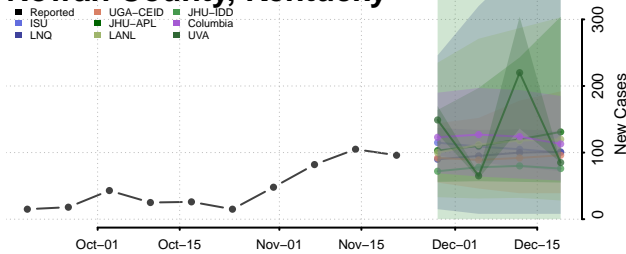

Rowan County, Kentucky

Russell County, Kentucky

Scott County, Kentucky

Shelby County, Kentucky

Simpson County, Kentucky

Spencer County, Kentucky

Taylor County, Kentucky

Todd County, Kentucky