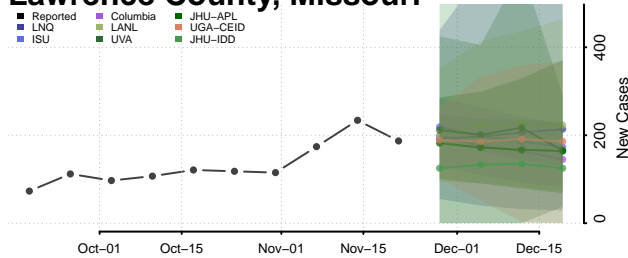

Lawrence County, Missouri