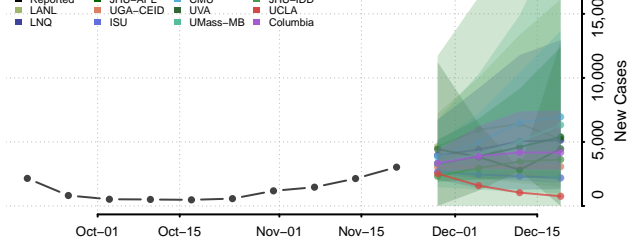

Gila County, Arizona

Graham County, Arizona

Greenlee County, Arizona

La Paz County, Arizona

Maricopa County, Arizona

Mohave County, Arizona

Navajo County, Arizona

Pima County, Arizona