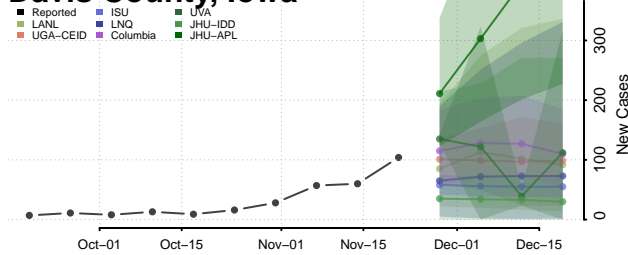

Clay County, Iowa

Clayton County, Iowa

Clinton County, Iowa

Crawford County, Iowa

Dallas County, Iowa

Davis County, Iowa

Decatur County, Iowa

Delaware County, Iowa