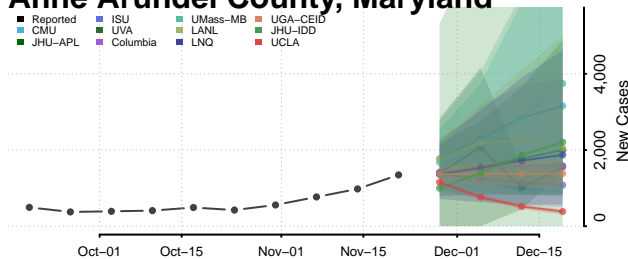

Anne Arundel County, Maryland