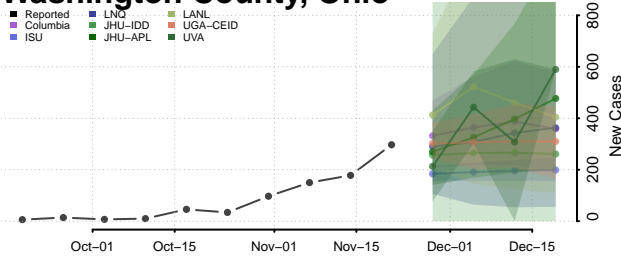

Washington County, Ohio