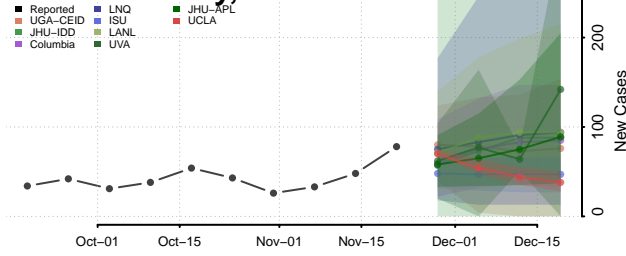

Bladen County, North Carolina