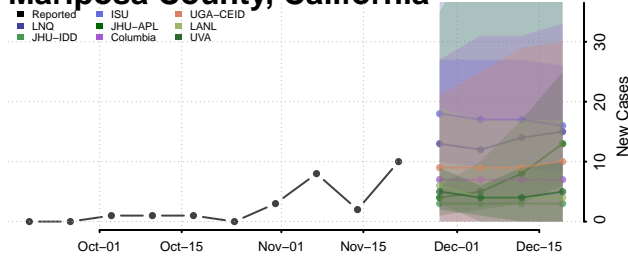

Kings County, California

Lake County, California

Lassen County, California

Los Angeles County, California

Madera County, California

Marin County, California

Mariposa County, California

Mendocino County, California