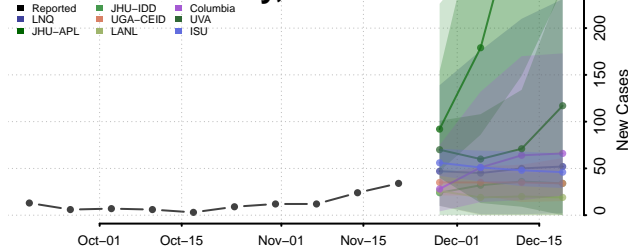

California

Alameda County, California

Alpine County, California

Amador County, California

Butte County, California

Calaveras County, California

Colusa County, California

Contra Costa County, California