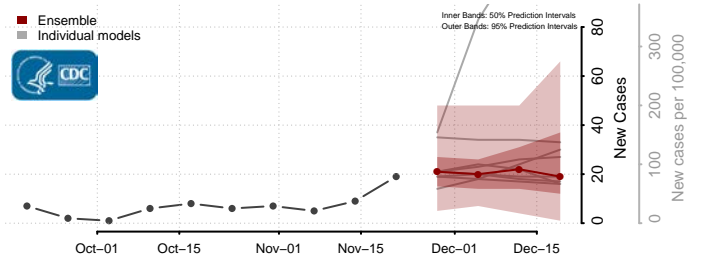

Culpeper County, Virginia

Cumberland County, Virginia

Danville County, Virginia

Dickenson County, Virginia

Dinwiddie County, Virginia

Emporia County, Virginia

Essex County, Virginia

Fairfax City County, Virginia