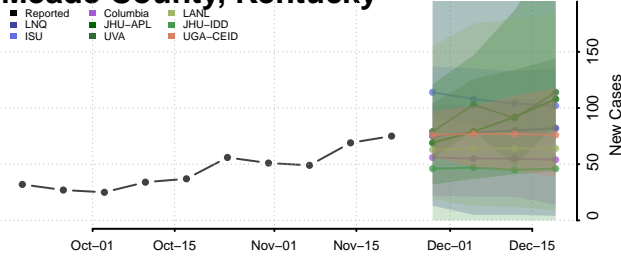

McCracken County, Kentucky

McCreary County, Kentucky

McLean County, Kentucky

Meade County, Kentucky

Menifee County, Kentucky

Mercer County, Kentucky

Metcalfe County, Kentucky

Monroe County, Kentucky