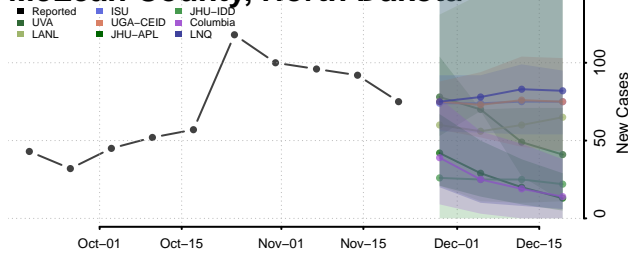

McLean County, North Dakota