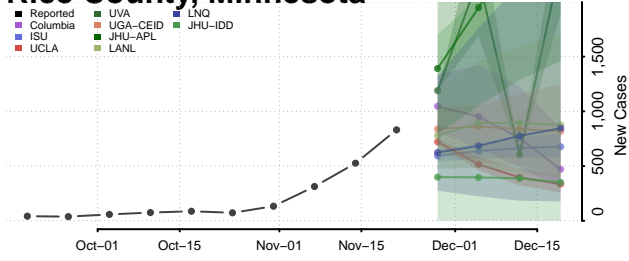

Rice County, Minnesota