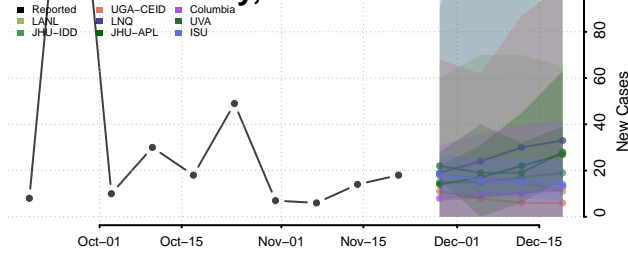

Calhoun County, Texas