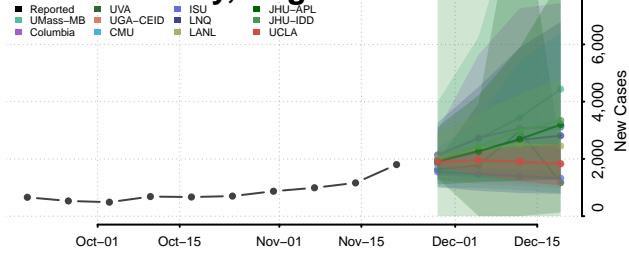

Fairfax County, Virginia