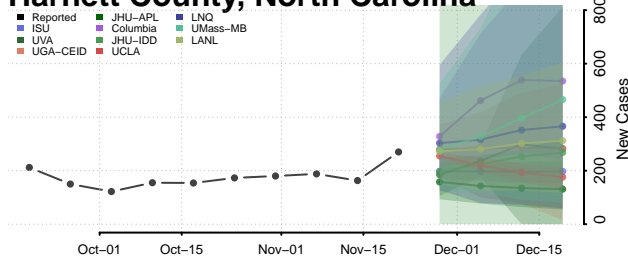

Harnett County, North Carolina