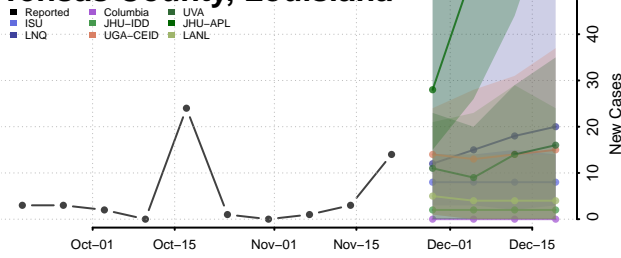

Tensas County, Louisiana