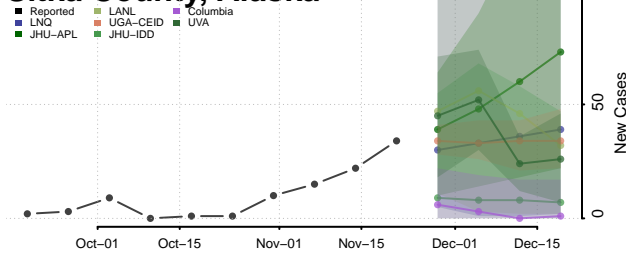

North Slope County, Alaska

Northwest Arctic County, Alaska

Petersburg County, Alaska

Prince of Wales-Hyder County, Alaska

Sitka County, Alaska

Skagway County, Alaska

Southeast Fairbanks County, Alaska

Valdez-Cordova County, Alaska