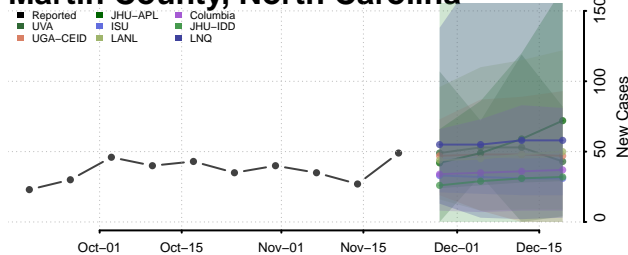

Martin County, North Carolina