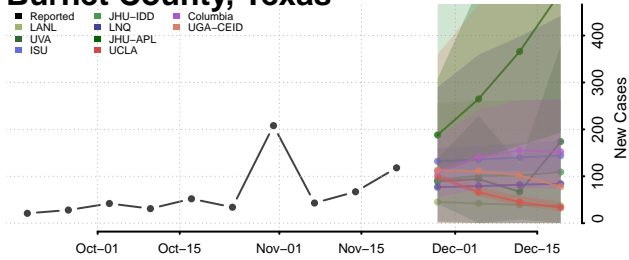

Burnet County, Texas