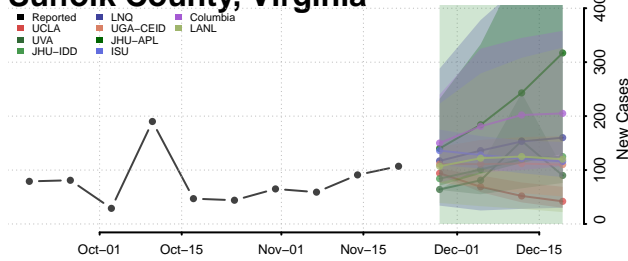

Suffolk County, Virginia