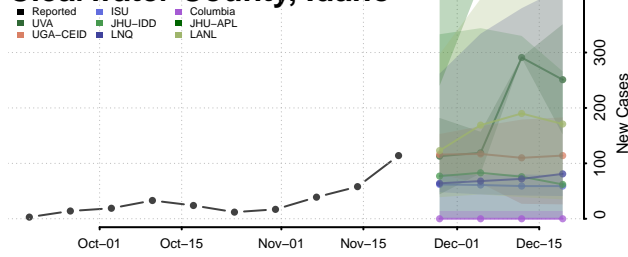

Canyon County, Idaho

Caribou County, Idaho

Cassia County, Idaho

Clark County, Idaho

Clearwater County, Idaho

Custer County, Idaho

Elmore County, Idaho

Franklin County, Idaho