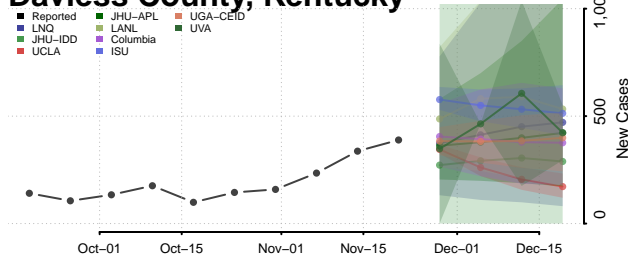

Daviess County, Kentucky