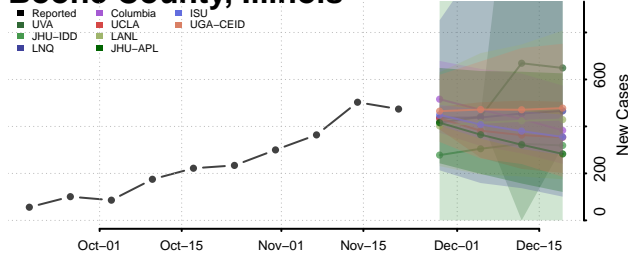

Boone County, Illinois