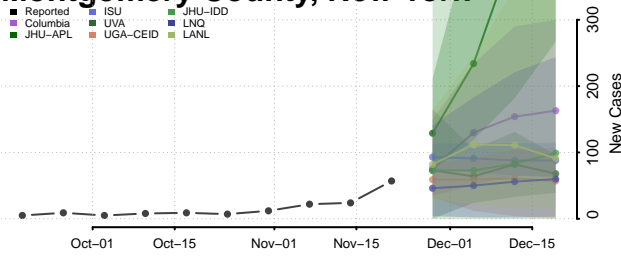

Kings County, New York

Lewis County, New York

Livingston County, New York

Madison County, New York

Monroe County, New York

Montgomery County, New York

Nassau County, New York

New York County, New York