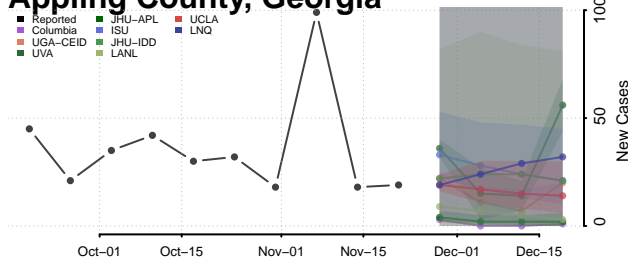

Appling County, Georgia