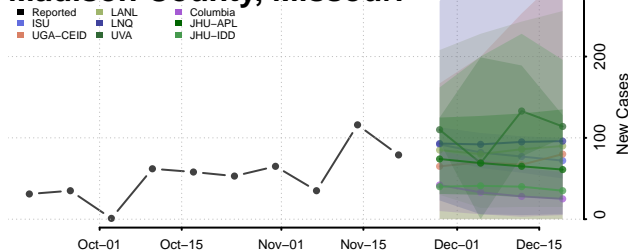

Madison County, Missouri