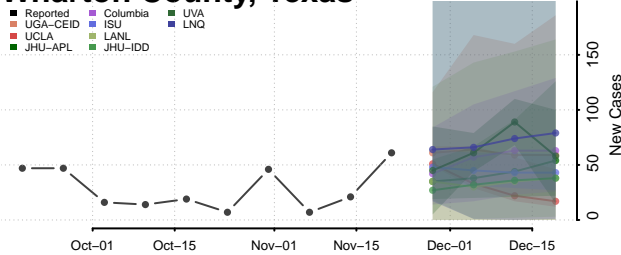

Wharton County, Texas