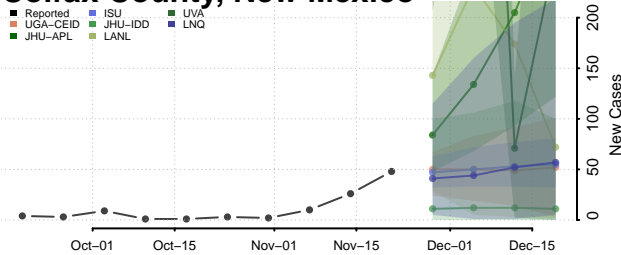

Catron County, New Mexico

Chaves County, New Mexico

Cibola County, New Mexico

Colfax County, New Mexico

Curry County, New Mexico

De Baca County, New Mexico

Dona Ana County, New Mexico

Eddy County, New Mexico