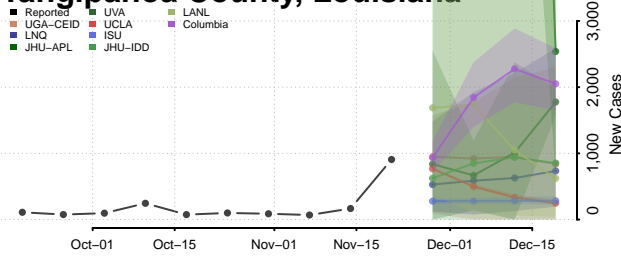

Tangipahoa County, Louisiana