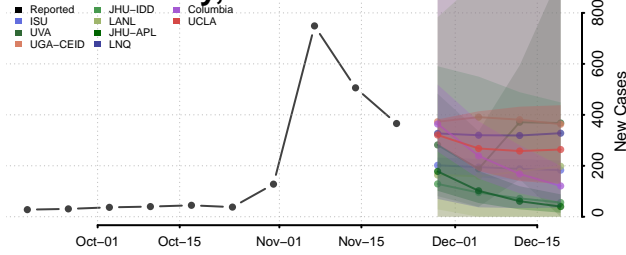

Jones County, Iowa