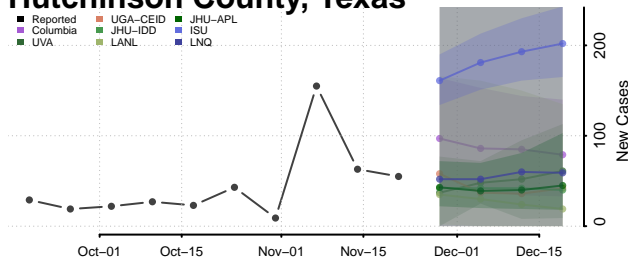

Hutchinson County, Texas