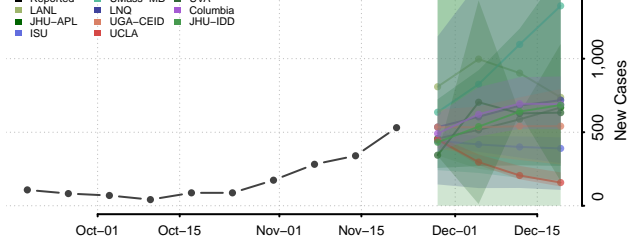

Gila County, Arizona

Graham County, Arizona

Greenlee County, Arizona

La Paz County, Arizona

Maricopa County, Arizona

Mohave County, Arizona

Navajo County, Arizona

Pima County, Arizona