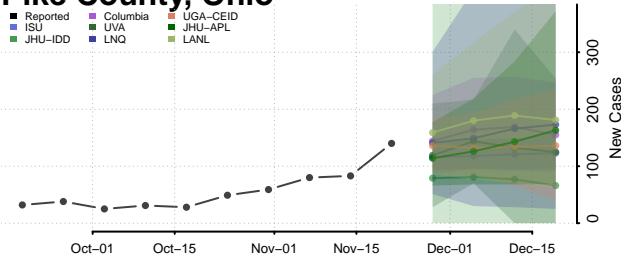

Pike County, Ohio