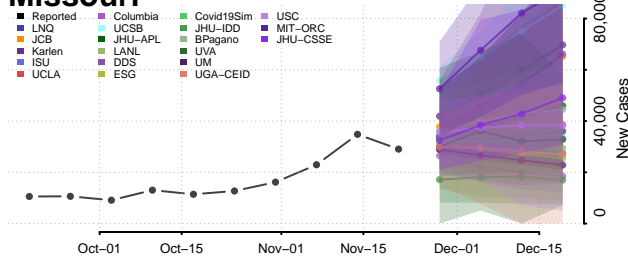

Wilkinson County, Mississippi

Winston County, Mississippi

Yalobusha County, Mississippi

Yazoo County, Mississippi

Missouri

Adair County, Missouri