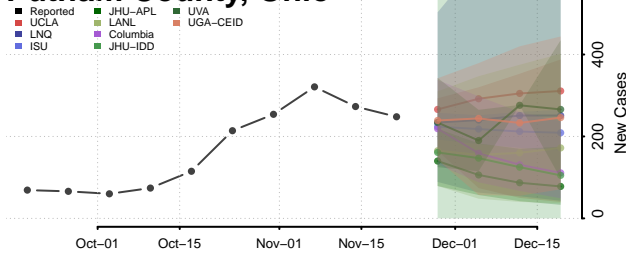

Putnam County, Ohio