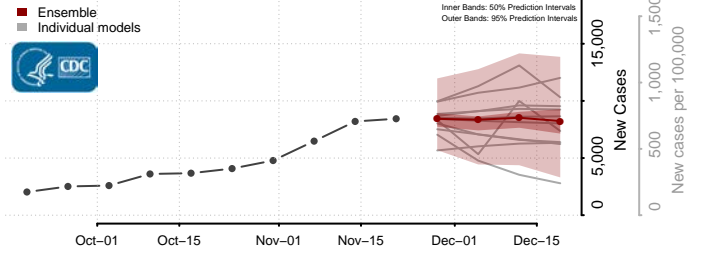

Salt Lake County, Utah