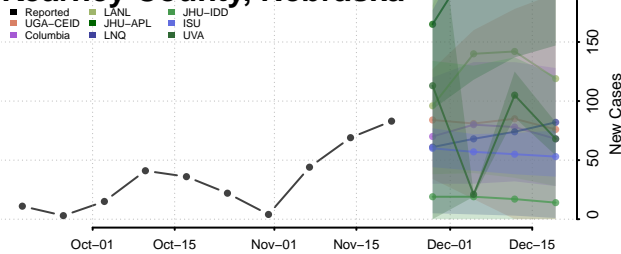

Hitchcock County, Nebraska

Holt County, Nebraska

Hooker County, Nebraska

Howard County, Nebraska

Jefferson County, Nebraska

Johnson County, Nebraska

Kearney County, Nebraska

Keith County, Nebraska