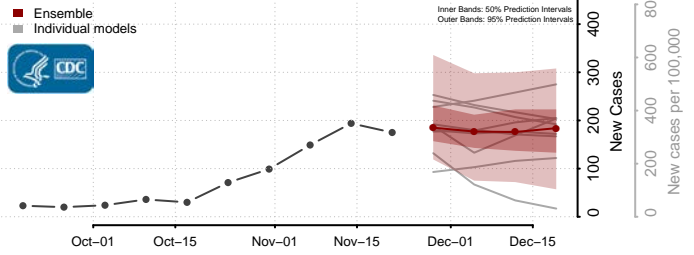

Eagle County, Colorado