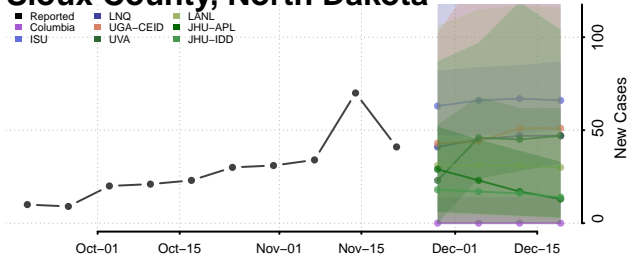

Sioux County, North Dakota