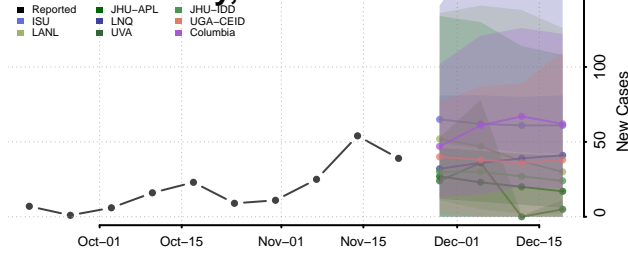

Thomas County, Kansas

Trego County, Kansas

Wabaunsee County, Kansas

Wallace County, Kansas

Washington County, Kansas

Wichita County, Kansas

Wilson County, Kansas

Woodson County, Kansas