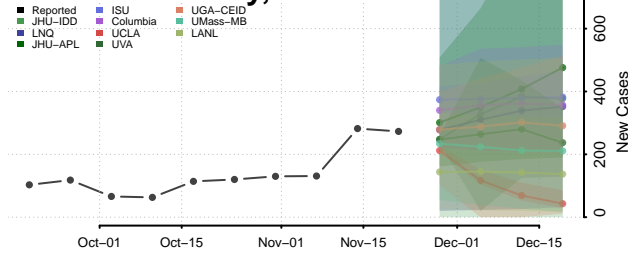

Kaufman County, Texas