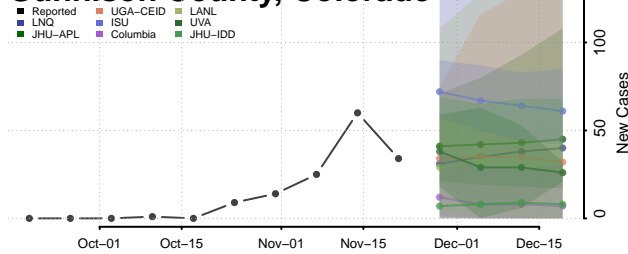

Gunnison County, Colorado