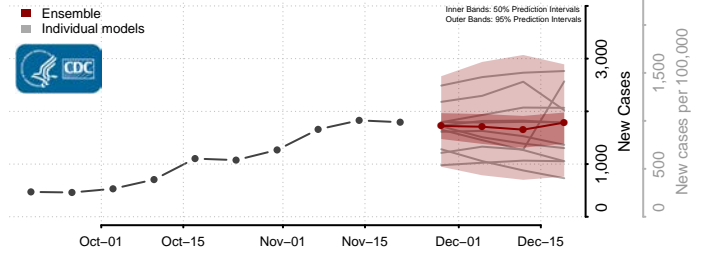

Cass County, North Dakota