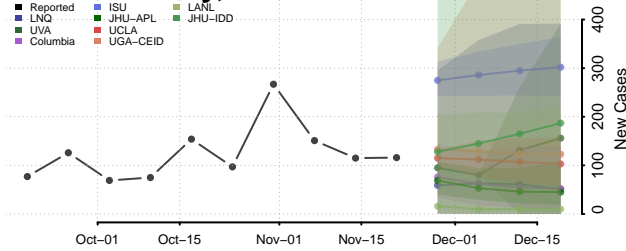

Bowie County, Texas