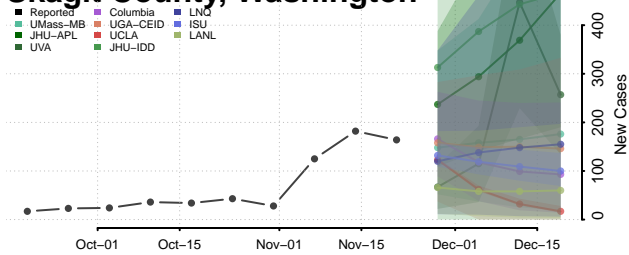

Skagit County, Washington