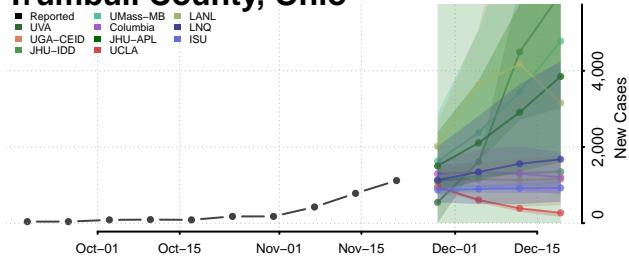

Trumbull County, Ohio