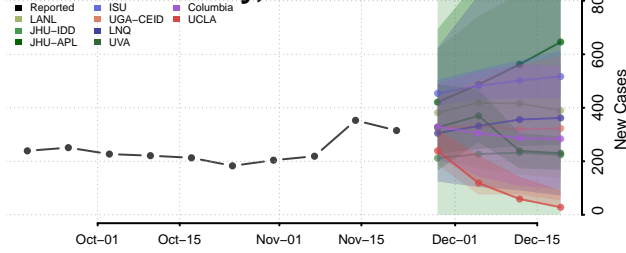

Dallas County, Arkansas

Desha County, Arkansas

Drew County, Arkansas

Faulkner County, Arkansas

Franklin County, Arkansas

Fulton County, Arkansas

Garland County, Arkansas

Grant County, Arkansas