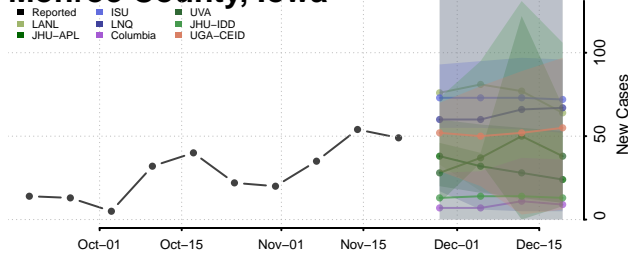

Madison County, Iowa

Mahaska County, Iowa

Marion County, Iowa

Marshall County, Iowa

Mills County, Iowa

Mitchell County, Iowa

Monona County, Iowa

Monroe County, Iowa