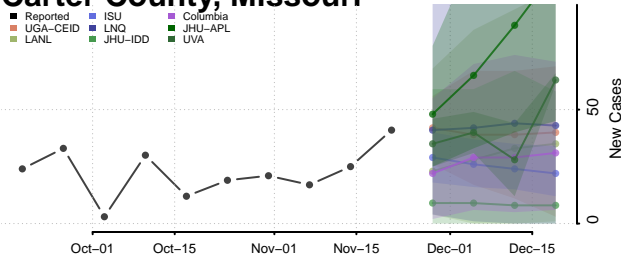

Carter County, Missouri