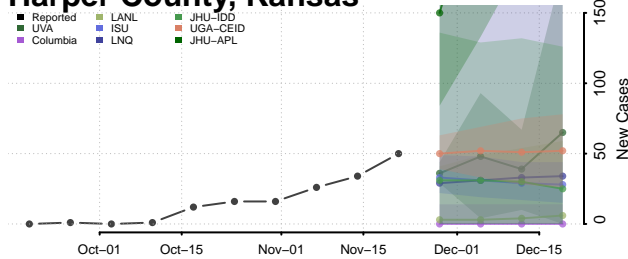

Graham County, Kansas

Grant County, Kansas

Gray County, Kansas

Greeley County, Kansas

Greenwood County, Kansas

Hamilton County, Kansas

Harper County, Kansas

Harvey County, Kansas