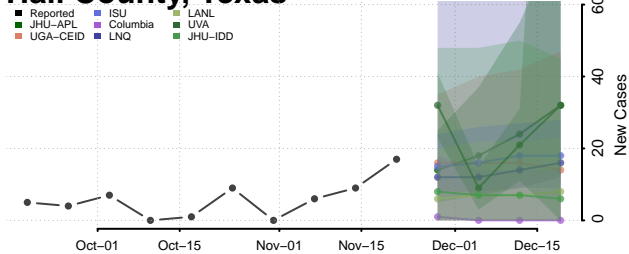

Gregg County, Texas

Grimes County, Texas

Guadalupe County, Texas

Hale County, Texas

Hall County, Texas

Hamilton County, Texas

Hansford County, Texas

Hardeman County, Texas