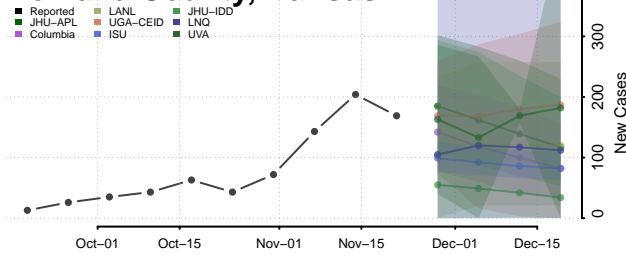

Nemaha County, Kansas