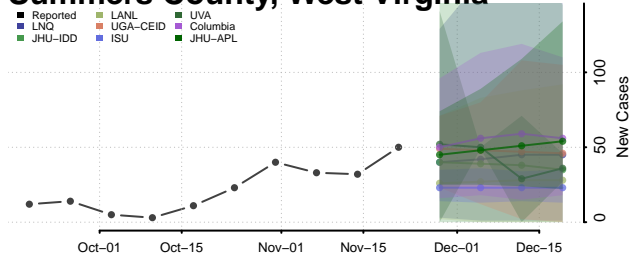

Summers County, West Virginia