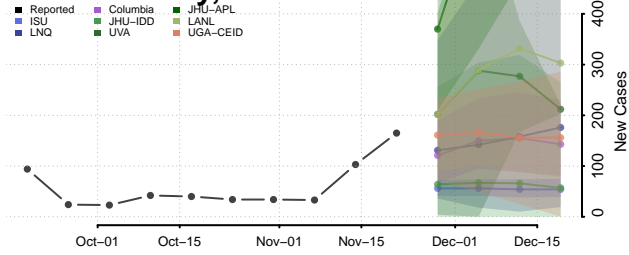

Wood County, Ohio

Wyandot County, Ohio

Oklahoma

Adair County, Oklahoma

Alfalfa County, Oklahoma

Atoka County, Oklahoma

Beaver County, Oklahoma

Beckham County, Oklahoma