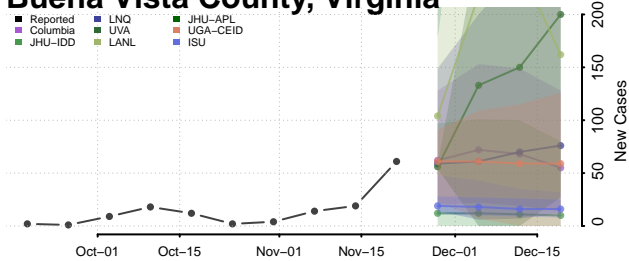

Buena Vista County, Virginia