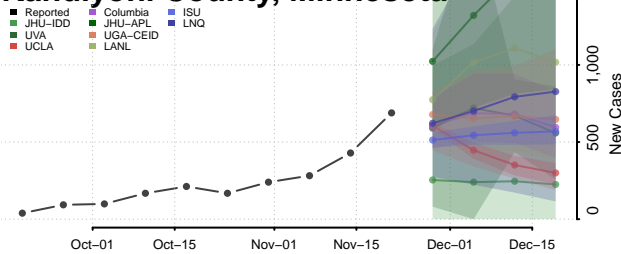

Houston County, Minnesota

Hubbard County, Minnesota

Isanti County, Minnesota

Itasca County, Minnesota

Jackson County, Minnesota

Kanabec County, Minnesota

Kandiyohi County, Minnesota

Kittson County, Minnesota