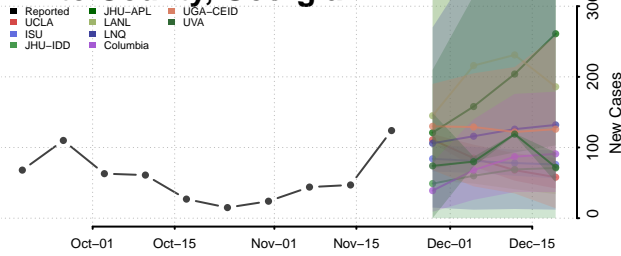

Warren County, Georgia

Washington County, Georgia

Wayne County, Georgia

Webster County, Georgia

Wheeler County, Georgia

White County, Georgia

Whitfield County, Georgia

Wilcox County, Georgia