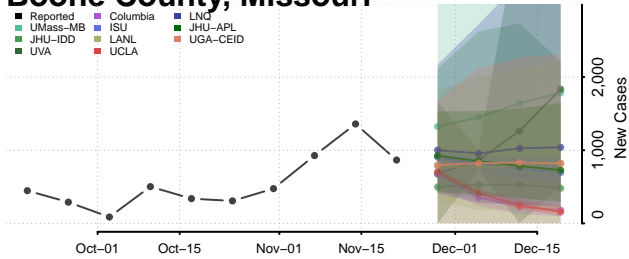

Boone County, Missouri