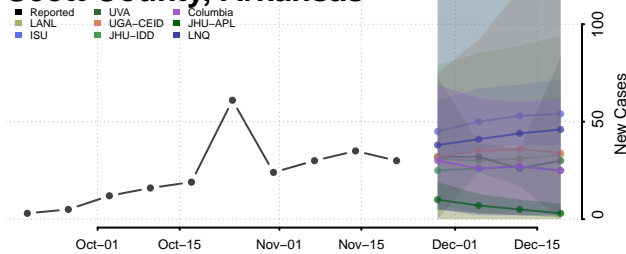

Pulaski County, Arkansas

Randolph County, Arkansas

Saline County, Arkansas

Scott County, Arkansas

Searcy County, Arkansas

Sebastian County, Arkansas

Sevier County, Arkansas

Sharp County, Arkansas