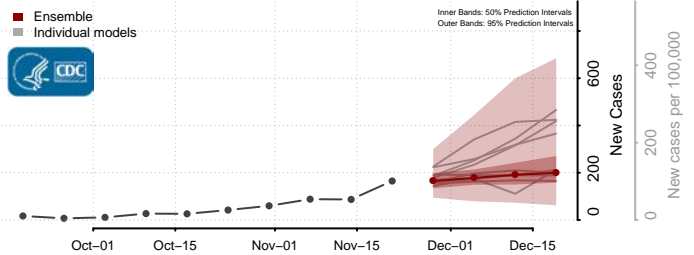

Chittenden County, Vermont