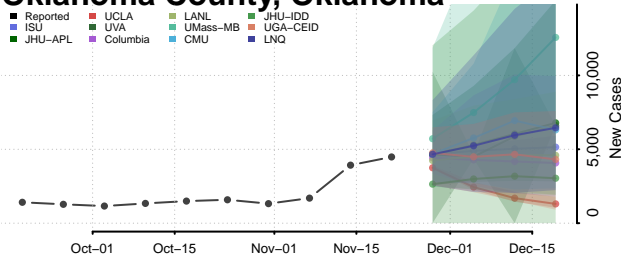

Oklahoma County, Oklahoma