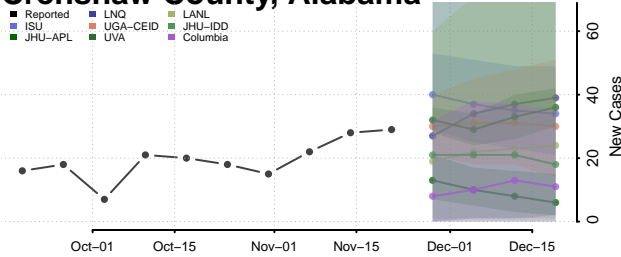

Cleburne County, Alabama

Coffee County, Alabama

Colbert County, Alabama

Conecuh County, Alabama

Coosa County, Alabama

Covington County, Alabama

Crenshaw County, Alabama

Cullman County, Alabama