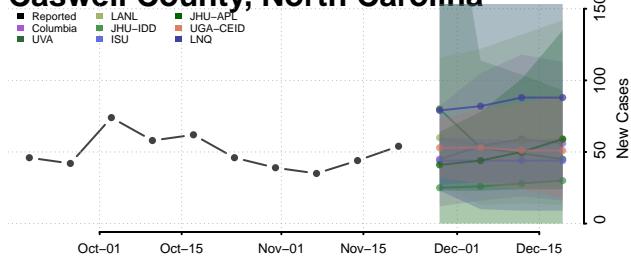

Caswell County, North Carolina