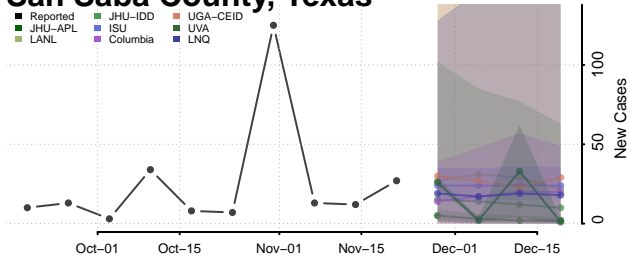

San Saba County, Texas