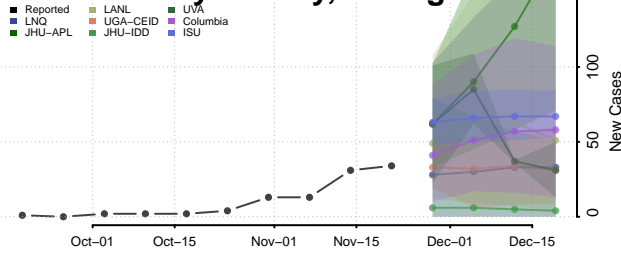

Montmorency County, Michigan