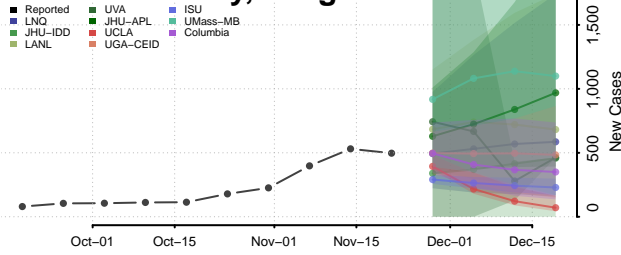

Curry County, Oregon

Deschutes County, Oregon

Douglas County, Oregon

Gilliam County, Oregon

Grant County, Oregon

Harney County, Oregon

Hood River County, Oregon

Jackson County, Oregon