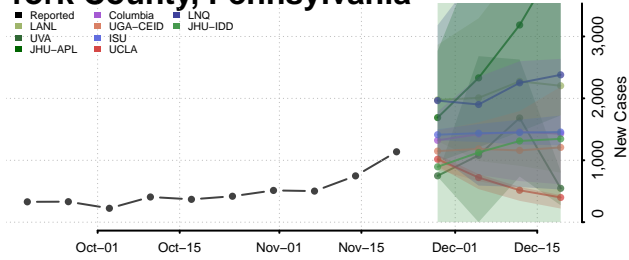

Wayne County, Pennsylvania

Westmoreland County, Pennsylvania

Wyoming County, Pennsylvania

York County, Pennsylvania

Puerto Rico

Rhode Island

Bristol County, Rhode Island

Kent County, Rhode Island