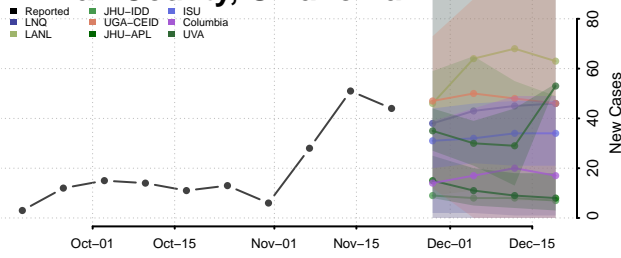

Tillman County, Oklahoma