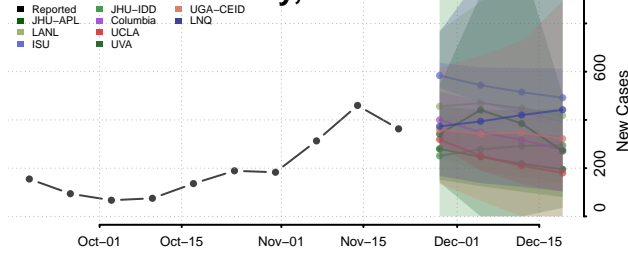

White County, Illinois

Whiteside County, Illinois

Will County, Illinois

Williamson County, Illinois

Winnebago County, Illinois

Woodford County, Illinois

Indiana

Adams County, Indiana