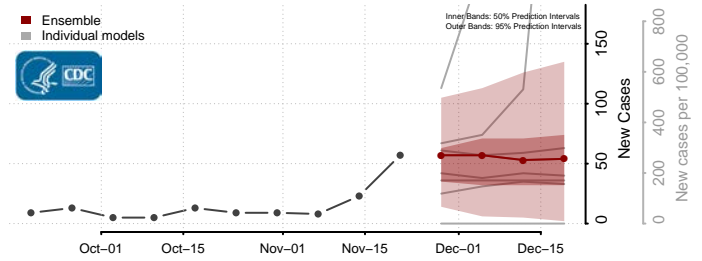

St. James County, Louisiana