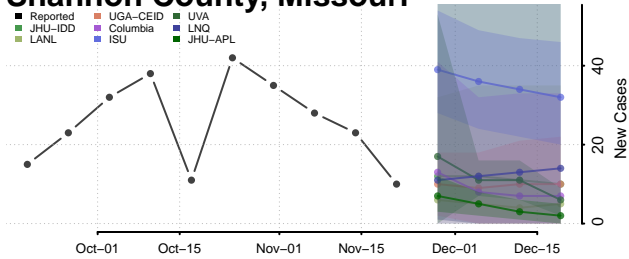

Shannon County, Missouri