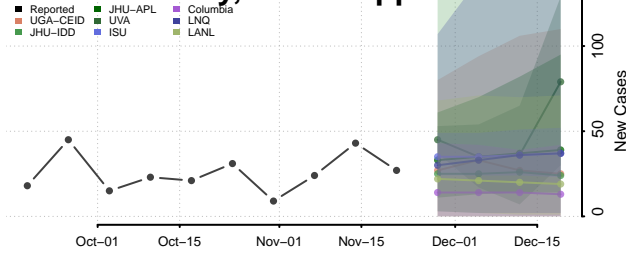

George County, Mississippi

Greene County, Mississippi

Grenada County, Mississippi

Hancock County, Mississippi

Harrison County, Mississippi

Hinds County, Mississippi

Holmes County, Mississippi

Humphreys County, Mississippi