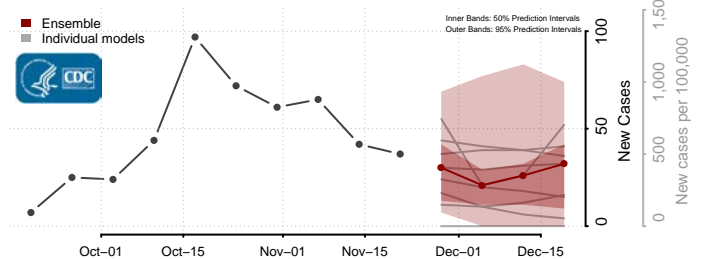

Valley County, Montana