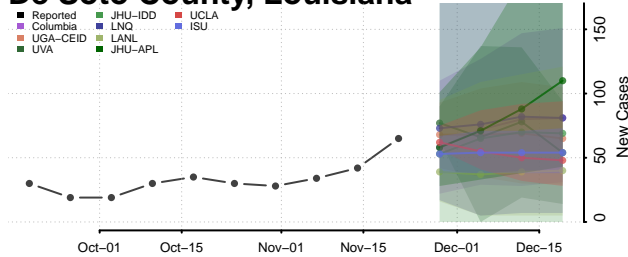

De Soto County, Louisiana