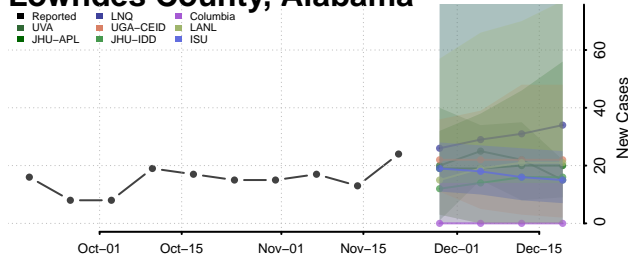

Lauderdale County, Alabama

Lawrence County, Alabama

Lee County, Alabama

Limestone County, Alabama

Lowndes County, Alabama

Macon County, Alabama

Madison County, Alabama

Marengo County, Alabama

Marion County, Alabama

Marshall County, Alabama

Mobile County, Alabama

Monroe County, Alabama

Montgomery County, Alabama

Morgan County, Alabama

Perry County, Alabama

Pickens County, Alabama