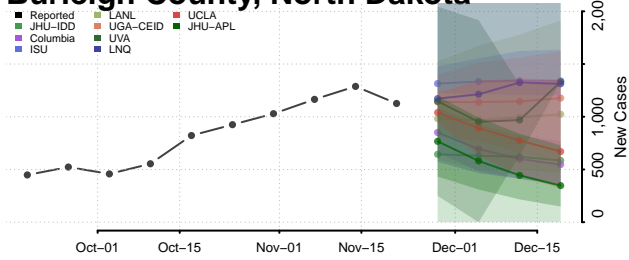

Burleigh County, North Dakota