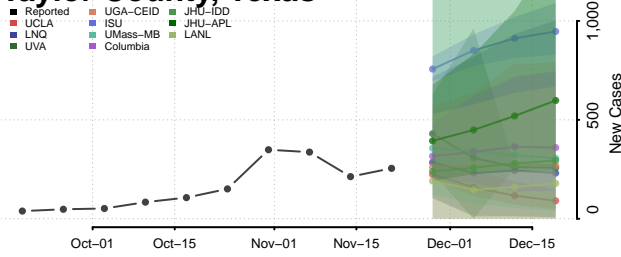

Taylor County, Texas