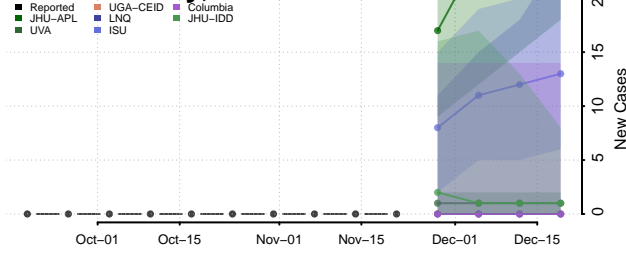

Piute County, Utah