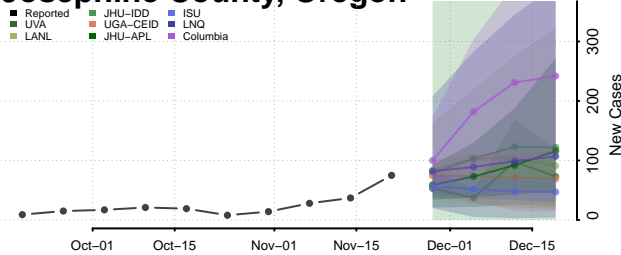

Josephine County, Oregon