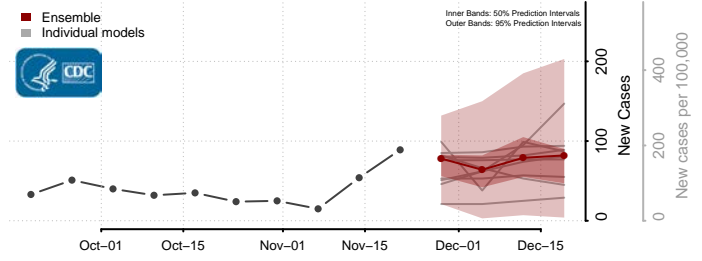

Ouachita County, Louisiana

Plaquemines County, Louisiana

Pointe Coupee County, Louisiana

Rapides County, Louisiana

Red River County, Louisiana

Richland County, Louisiana

Sabine County, Louisiana

St. Bernard County, Louisiana