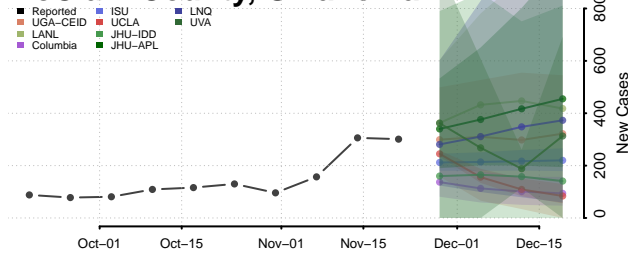

McClain County, Oklahoma