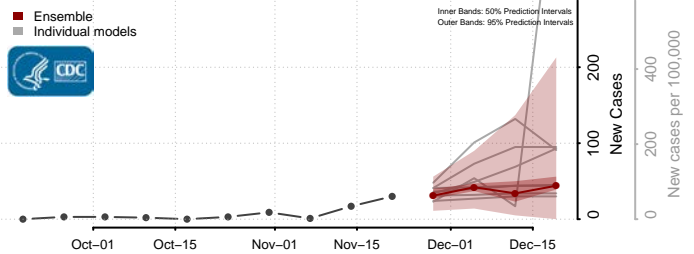

Grand Isle County, Vermont

Lamoille County, Vermont

Orange County, Vermont

Orleans County, Vermont

Rutland County, Vermont

Washington County, Vermont

Windham County, Vermont

Windsor County, Vermont