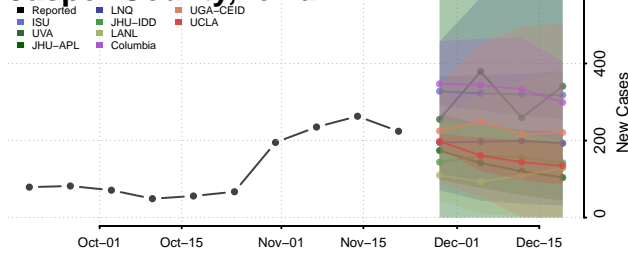

Howard County, Iowa

Humboldt County, Iowa

Ida County, Iowa

Iowa County, Iowa

Jackson County, Iowa

Jasper County, Iowa

Jefferson County, Iowa

Johnson County, Iowa