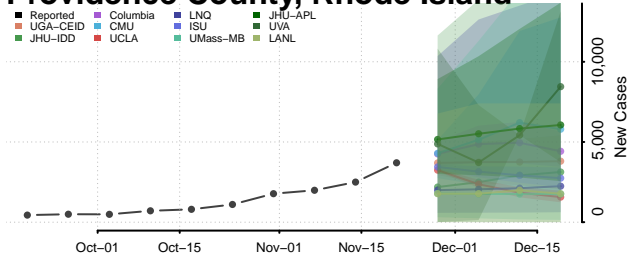

Providence County, Rhode Island