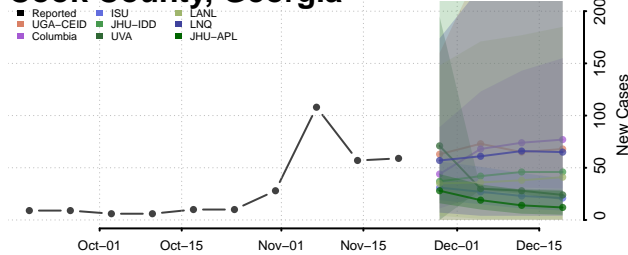

Clayton County, Georgia

Clinch County, Georgia

Cobb County, Georgia

Coffee County, Georgia

Colquitt County, Georgia

Columbia County, Georgia

Cook County, Georgia

Coweta County, Georgia