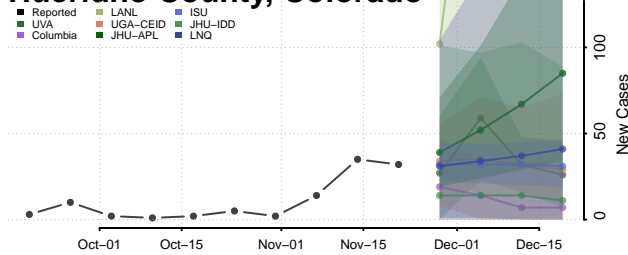

Huerfano County, Colorado