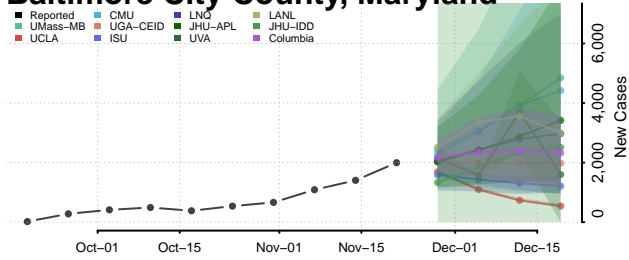

Baltimore City County, Maryland