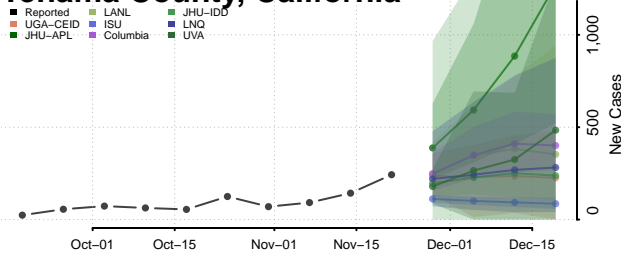

Sierra County, California

Siskiyou County, California

Solano County, California

Sonoma County, California

Stanislaus County, California

Sutter County, California

Tehama County, California

Trinity County, California