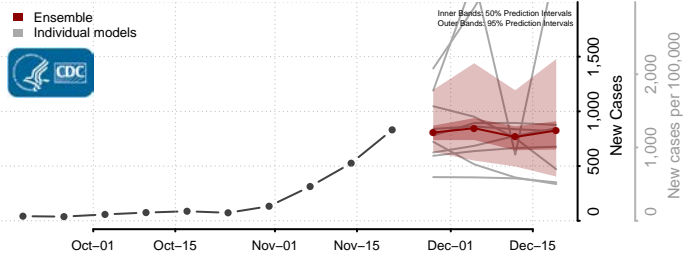

Rice County, Minnesota