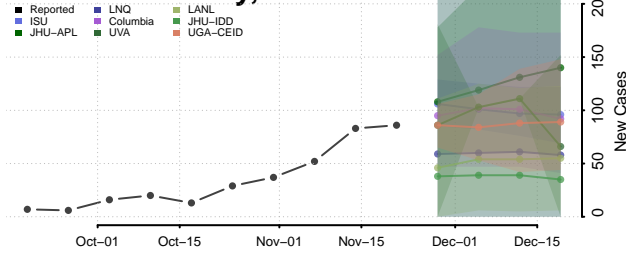

Jackson County, Kansas