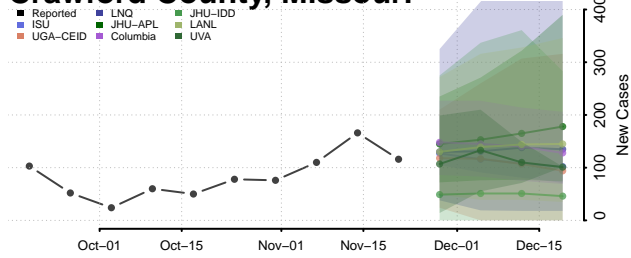

Crawford County, Missouri