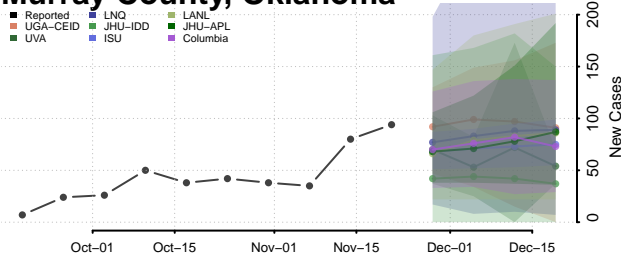

Murray County, Oklahoma