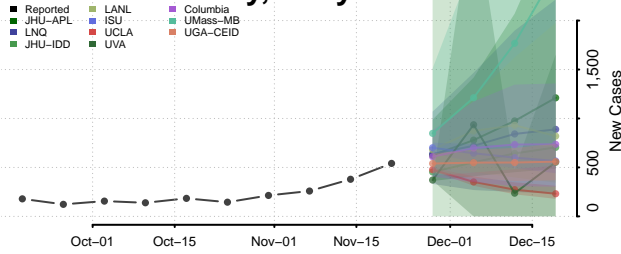

Frederick County, Maryland