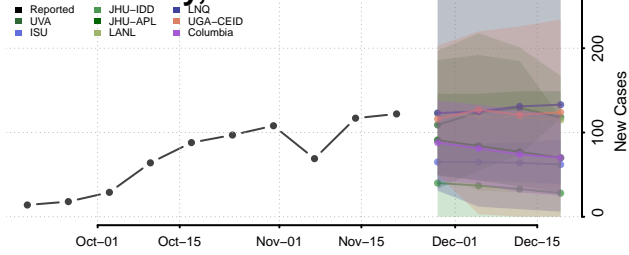

Todd County, South Dakota