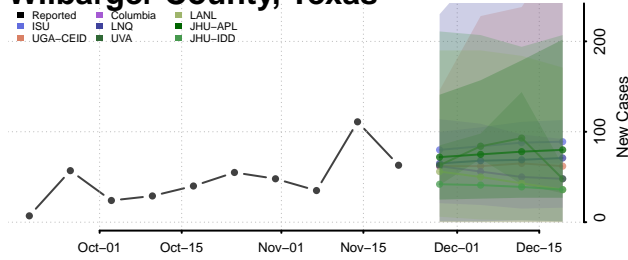

Wilbarger County, Texas