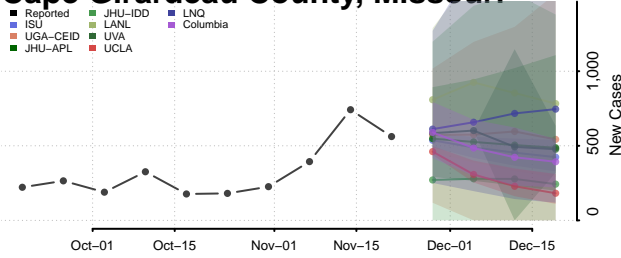

Cape Girardeau County, Missouri