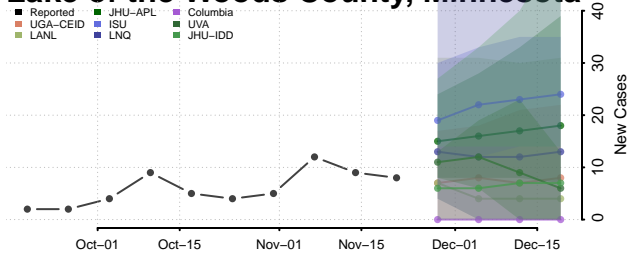

Koochiching County, Minnesota

Lac qui Parle County, Minnesota

Lake County, Minnesota

Lake of the Woods County, Minnesota

Le Sueur County, Minnesota

Lincoln County, Minnesota

Lyon County, Minnesota

Mahnomen County, Minnesota