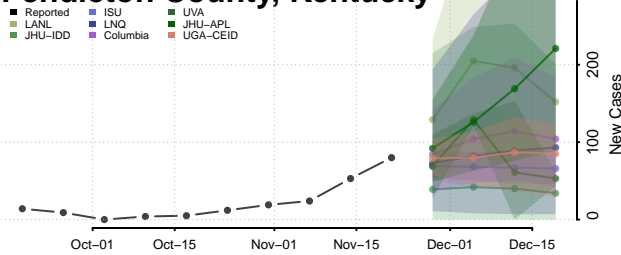

Pendleton County, Kentucky