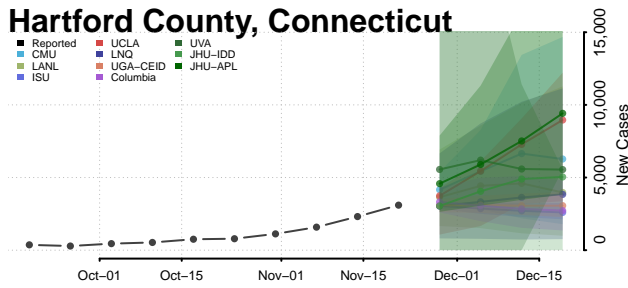

Hartford County, Connecticut