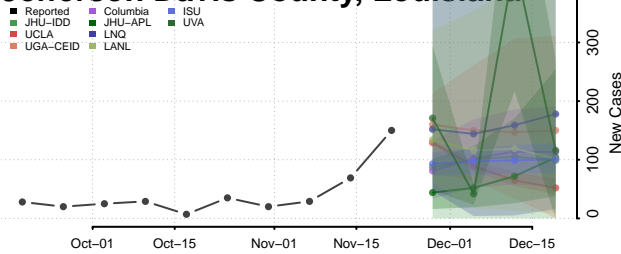

Franklin County, Louisiana

Grant County, Louisiana

Iberia County, Louisiana

Iberville County, Louisiana

Jackson County, Louisiana

Jefferson County, Louisiana

Jefferson Davis County, Louisiana

Lafayette County, Louisiana