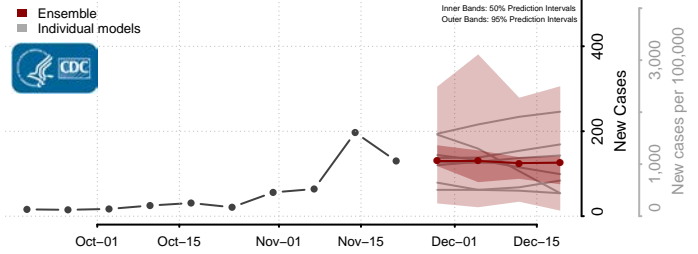

Story County, Iowa

Tama County, Iowa

Taylor County, Iowa

Union County, Iowa

Van Buren County, Iowa

Wapello County, Iowa

Warren County, Iowa

Washington County, Iowa