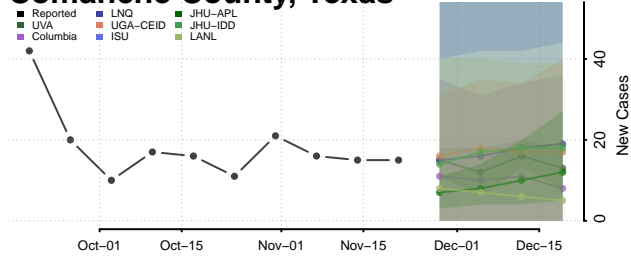

Comanche County, Texas