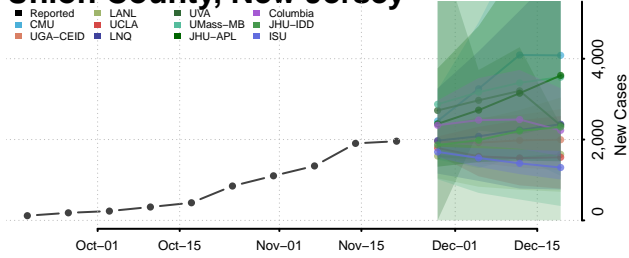

Union County, New Jersey