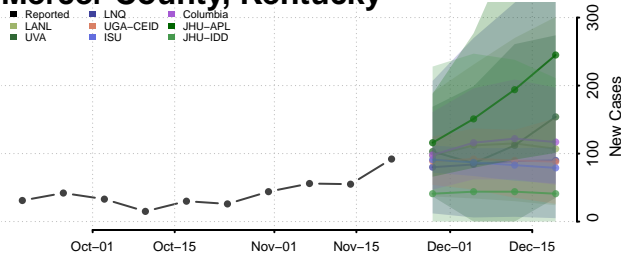

McCracken County, Kentucky

McCreary County, Kentucky

McLean County, Kentucky

Meade County, Kentucky

Menifee County, Kentucky

Mercer County, Kentucky

Metcalfe County, Kentucky

Monroe County, Kentucky