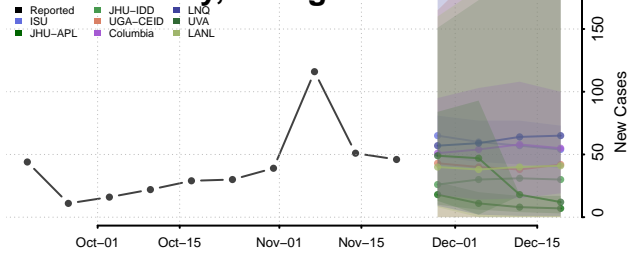

Peach County, Georgia