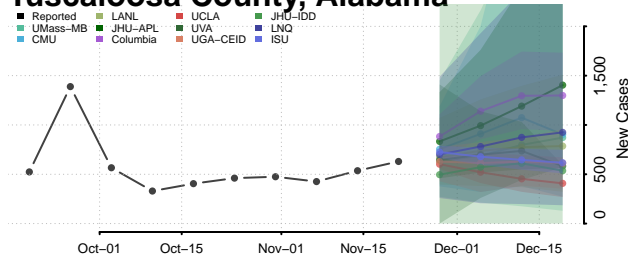

Tuscaloosa County, Alabama