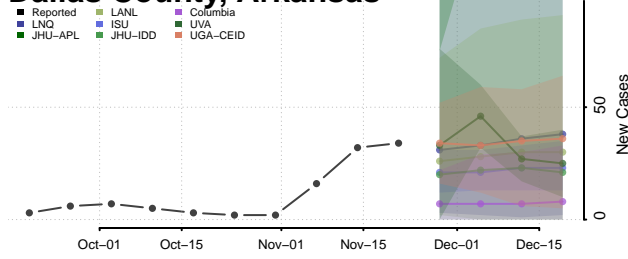

Dallas County, Arkansas