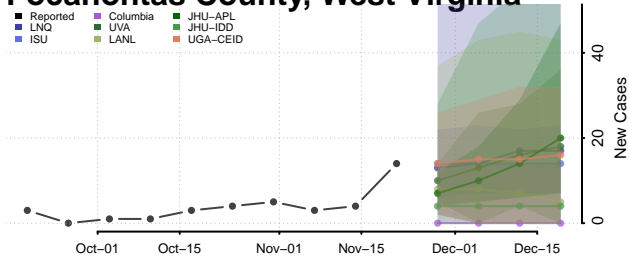

Pleasants County, West Virginia

Pocahontas County, West Virginia

Preston County, West Virginia

Putnam County, West Virginia

Raleigh County, West Virginia

Randolph County, West Virginia

Ritchie County, West Virginia