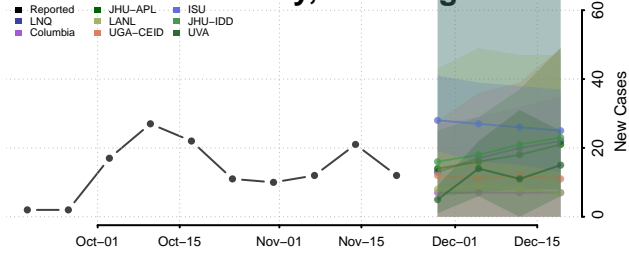

Pend Oreille County, Washington