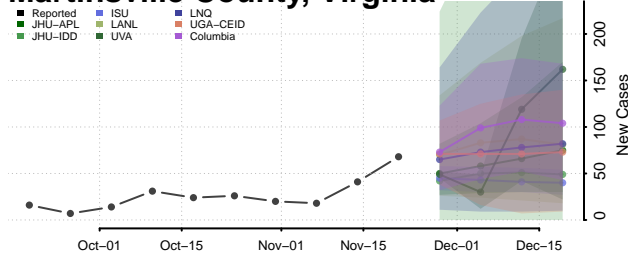

Loudoun County, Virginia

Louisa County, Virginia

Lunenburg County, Virginia

Lynchburg County, Virginia

Madison County, Virginia

Manassas County, Virginia

Manassas Park County, Virginia

Martinsville County, Virginia