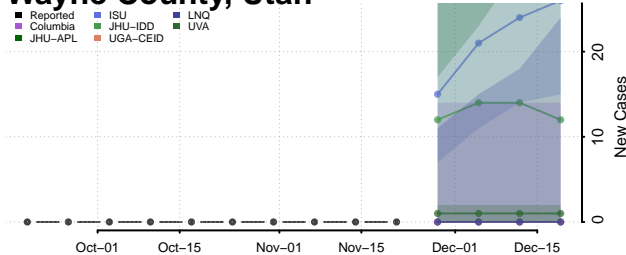

Wayne County, Utah