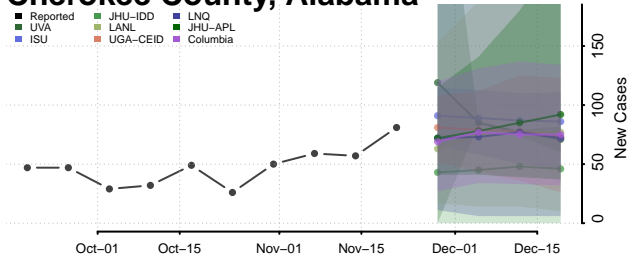

Butler County, Alabama

Calhoun County, Alabama

Chambers County, Alabama

Cherokee County, Alabama

Chilton County, Alabama

Choctaw County, Alabama

Clarke County, Alabama

Clay County, Alabama