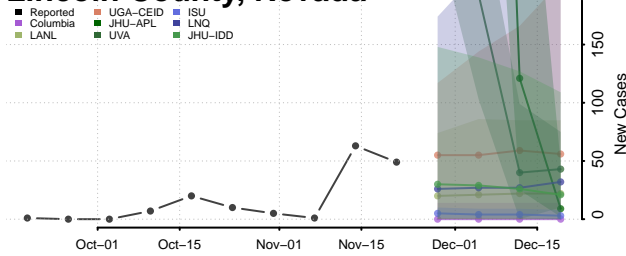

Esmeralda County, Nevada

Eureka County, Nevada

Humboldt County, Nevada

Lander County, Nevada

Lincoln County, Nevada

Lyon County, Nevada

Mineral County, Nevada

Nye County, Nevada