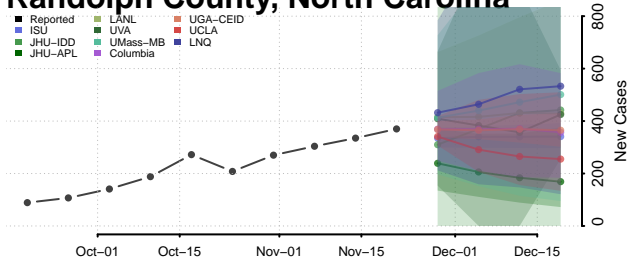

Randolph County, North Carolina