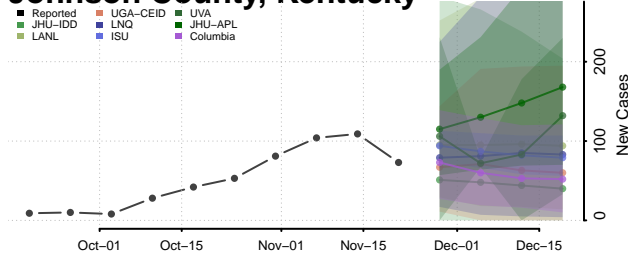

Jackson County, Kentucky

Jefferson County, Kentucky

Jessamine County, Kentucky

Johnson County, Kentucky

Kenton County, Kentucky

Knott County, Kentucky

Knox County, Kentucky

Larue County, Kentucky