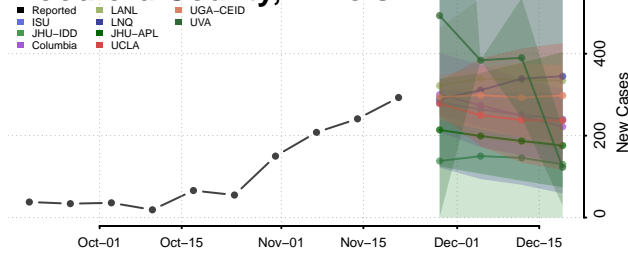

White County, Illinois

Whiteside County, Illinois

Will County, Illinois

Williamson County, Illinois

Winnebago County, Illinois

Woodford County, Illinois

Indiana

Adams County, Indiana