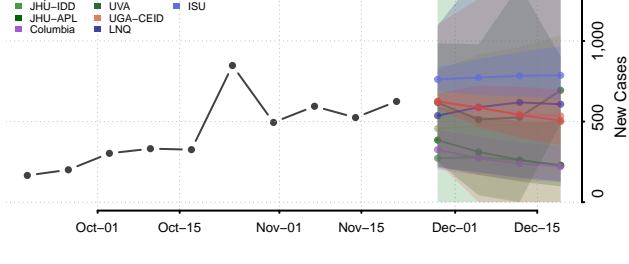

Manitowoc County, Wisconsin

Marathon County, Wisconsin

Marinette County, Wisconsin

Marquette County, Wisconsin

Menominee County, Wisconsin

Milwaukee County, Wisconsin

Monroe County, Wisconsin

Oconto County, Wisconsin