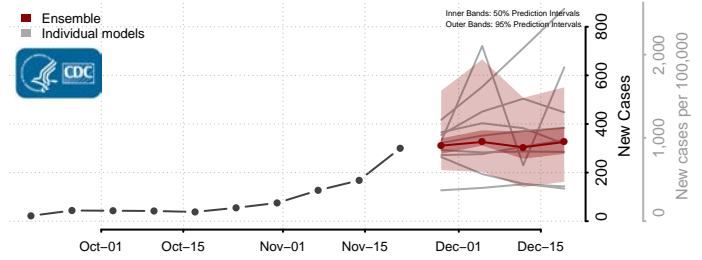

Nicollet County, Minnesota