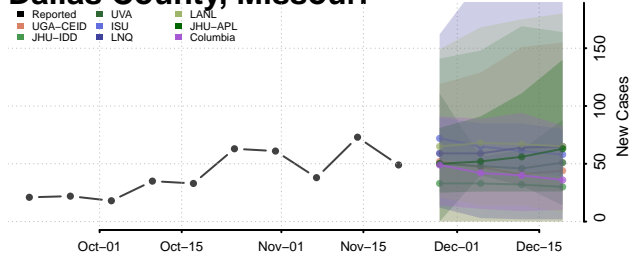

Dallas County, Missouri