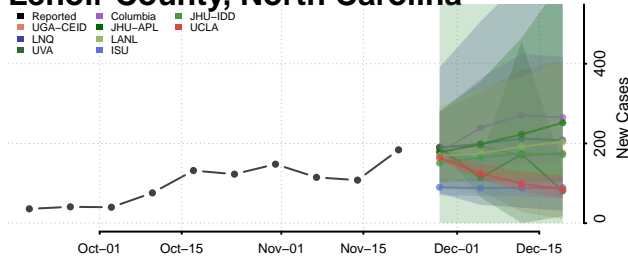

Lenoir County, North Carolina