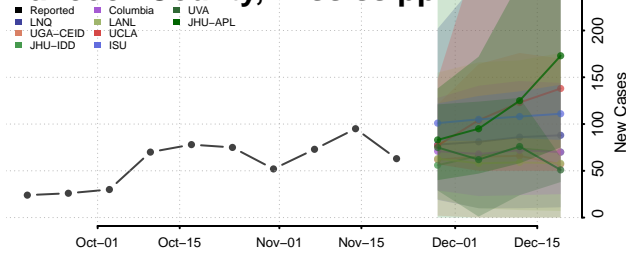

George County, Mississippi

Greene County, Mississippi

Grenada County, Mississippi

Hancock County, Mississippi

Harrison County, Mississippi

Hinds County, Mississippi

Holmes County, Mississippi

Humphreys County, Mississippi