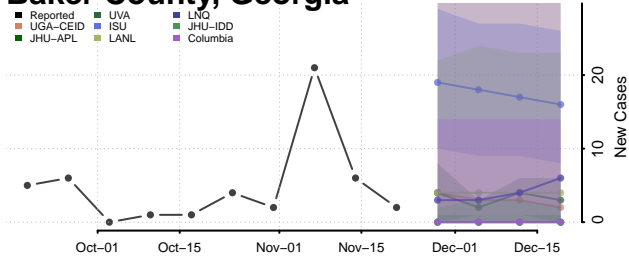

Baker County, Georgia