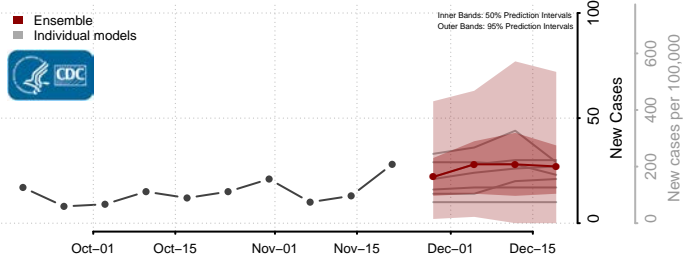

Perquimans County, North Carolina