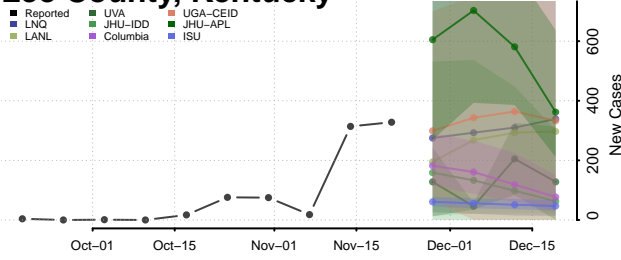

Lee County, Kentucky