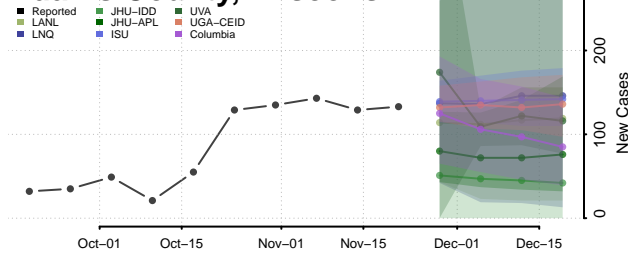

Wetzel County, West Virginia

Wirt County, West Virginia

Wood County, West Virginia

Wyoming County, West Virginia

Wisconsin

Adams County, Wisconsin

Ashland County, Wisconsin

Barron County, Wisconsin