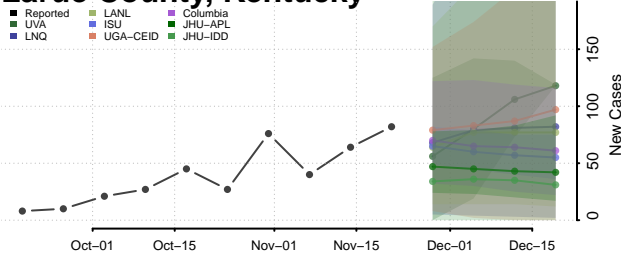

Jackson County, Kentucky

Jefferson County, Kentucky

Jessamine County, Kentucky

Johnson County, Kentucky

Kenton County, Kentucky

Knott County, Kentucky

Knox County, Kentucky

Larue County, Kentucky