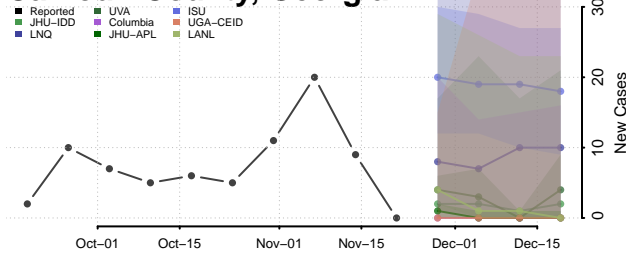

Bryan County, Georgia

Bulloch County, Georgia

Burke County, Georgia

Butts County, Georgia

Calhoun County, Georgia

Camden County, Georgia

Candler County, Georgia

Carroll County, Georgia