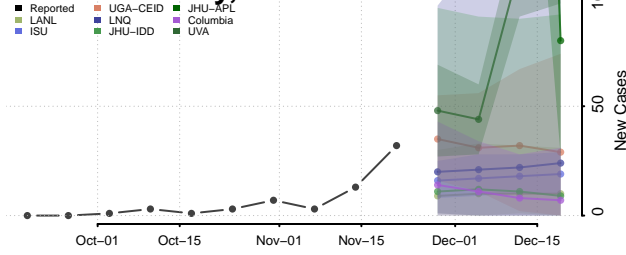

Kimble County, Texas