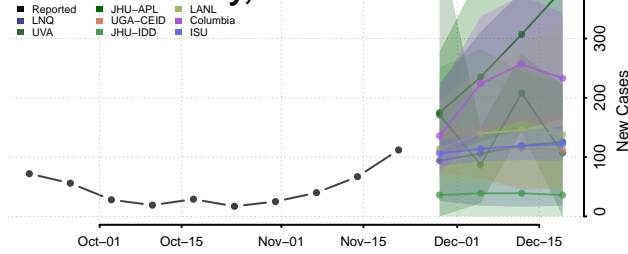

Chester County, Tennessee

Claiborne County, Tennessee

Clay County, Tennessee

Cocke County, Tennessee

Coffee County, Tennessee

Crockett County, Tennessee

Cumberland County, Tennessee

Davidson County, Tennessee