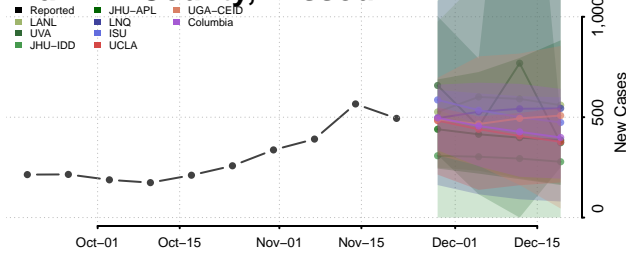

Dent County, Missouri

Douglas County, Missouri

Dunklin County, Missouri

Franklin County, Missouri

Gasconade County, Missouri

Gentry County, Missouri

Greene County, Missouri

Grundy County, Missouri