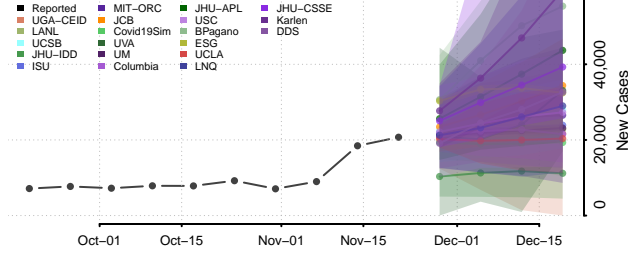

Wood County, Ohio

Wyandot County, Ohio

Oklahoma

Adair County, Oklahoma

Alfalfa County, Oklahoma

Atoka County, Oklahoma

Beaver County, Oklahoma

Beckham County, Oklahoma