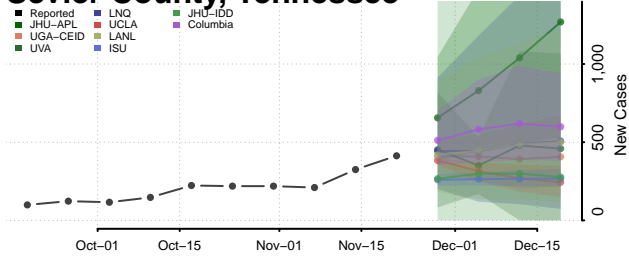

Scott County, Tennessee

Sequatchie County, Tennessee

Sevier County, Tennessee

Shelby County, Tennessee

Smith County, Tennessee

Stewart County, Tennessee

Sullivan County, Tennessee

Sumner County, Tennessee