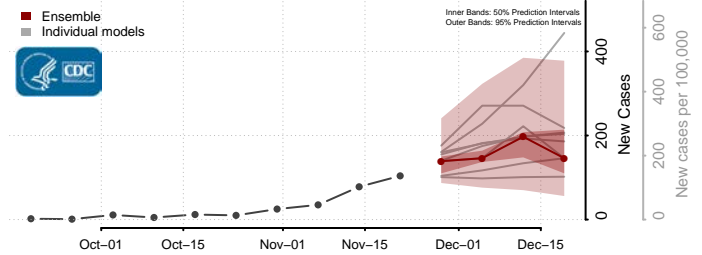

Pershing County, Nevada

Storey County, Nevada

Washoe County, Nevada

White Pine County, Nevada

New Hampshire

Belknap County, New Hampshire

Carroll County, New Hampshire

Cheshire County, New Hampshire