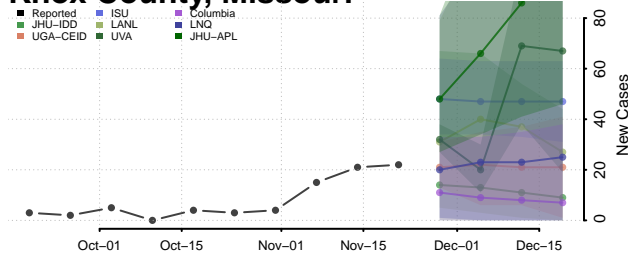

Jasper County, Missouri

Jefferson County, Missouri

Johnson County, Missouri

Knox County, Missouri

Laclede County, Missouri

Lafayette County, Missouri

Lawrence County, Missouri

Lewis County, Missouri