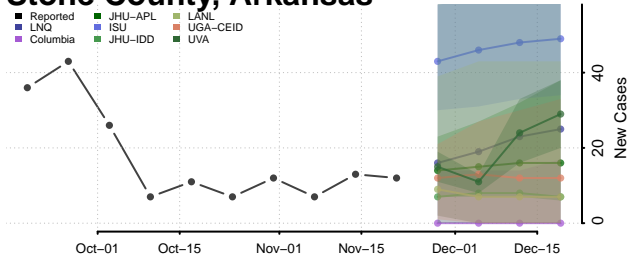

Stone County, Arkansas