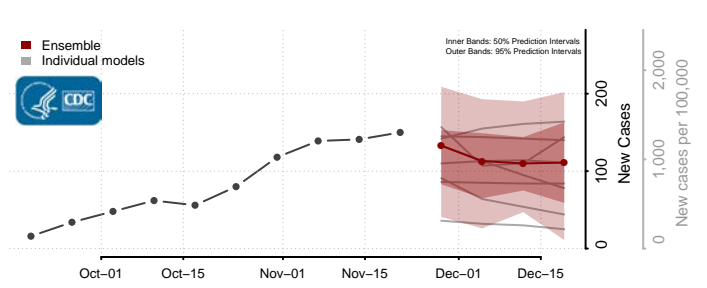

Morton County, North Dakota

Mountrail County, North Dakota

Nelson County, North Dakota

Oliver County, North Dakota

Pembina County, North Dakota

Pierce County, North Dakota

Ramsey County, North Dakota

Ransom County, North Dakota