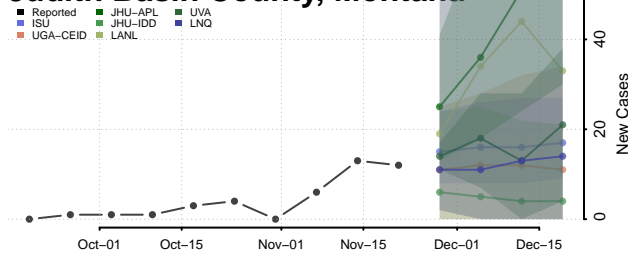

Judith Basin County, Montana