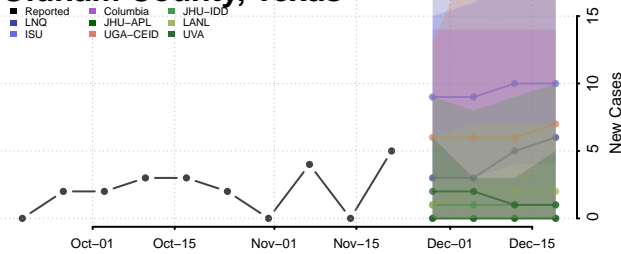

Oldham County, Texas