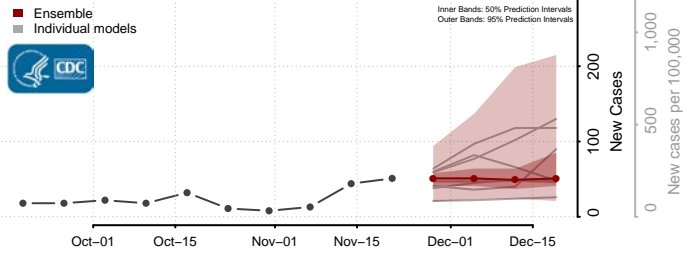

Nicholas County, West Virginia