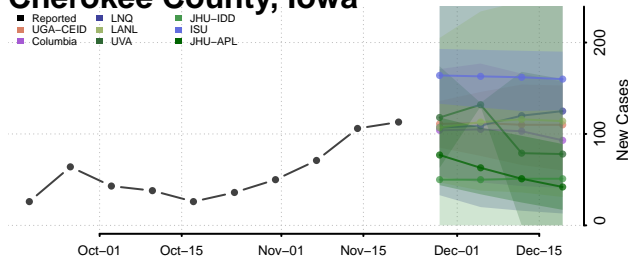

Calhoun County, Iowa

Carroll County, Iowa

Cass County, Iowa

Cedar County, Iowa

Cerro Gordo County, Iowa

Cherokee County, Iowa

Chickasaw County, Iowa

Clarke County, Iowa