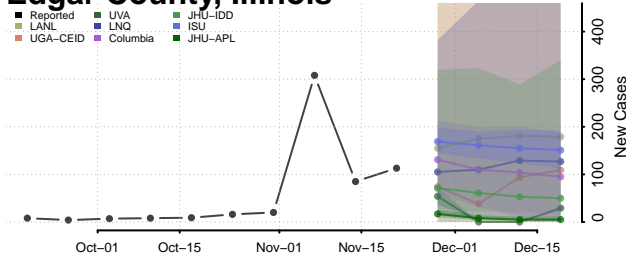

Crawford County, Illinois

Cumberland County, Illinois

De Witt County, Illinois

DeKalb County, Illinois

Douglas County, Illinois

DuPage County, Illinois

Edgar County, Illinois

Edwards County, Illinois