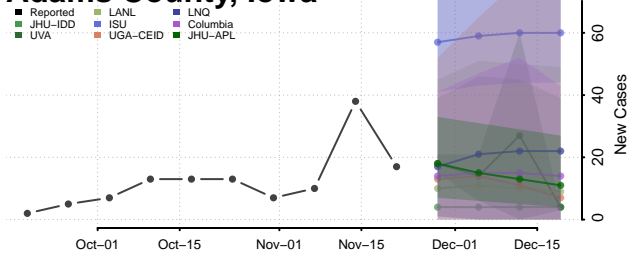

Adams County, Iowa