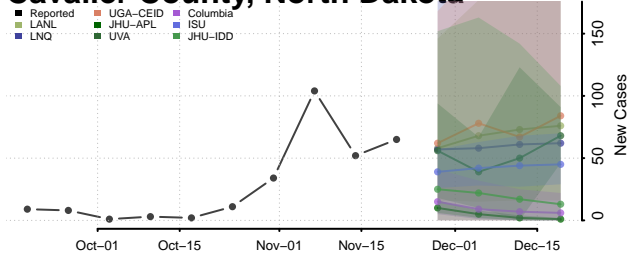

Cavalier County, North Dakota