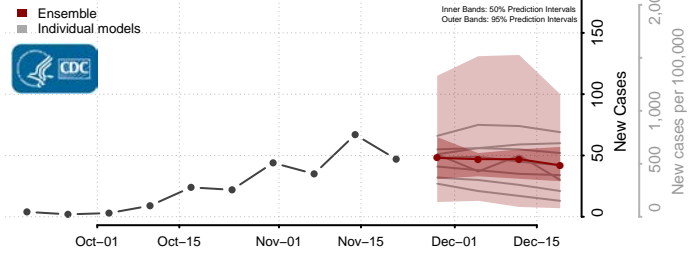

Monroe County, Missouri