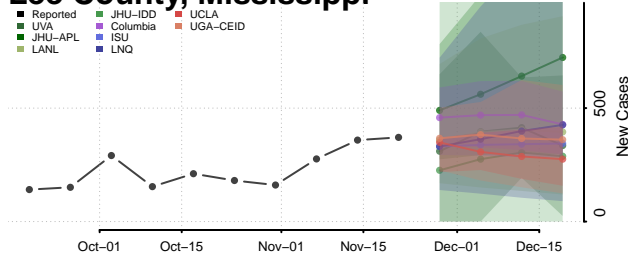

Lee County, Mississippi