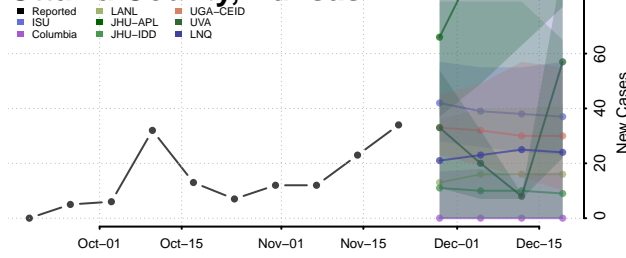

Morton County, Kansas

Nemaha County, Kansas

Neosho County, Kansas

Ness County, Kansas

Norton County, Kansas

Osage County, Kansas

Osborne County, Kansas

Ottawa County, Kansas