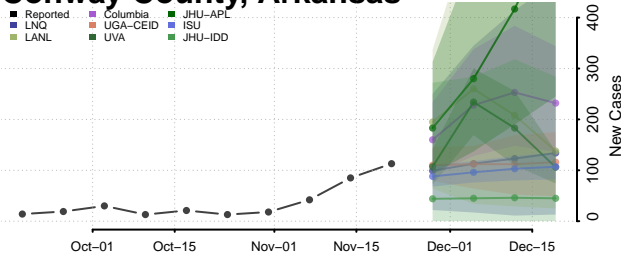

Cleburne County, Arkansas

Cleveland County, Arkansas

Columbia County, Arkansas

Conway County, Arkansas

Craighead County, Arkansas

Crawford County, Arkansas

Crittenden County, Arkansas

Cross County, Arkansas