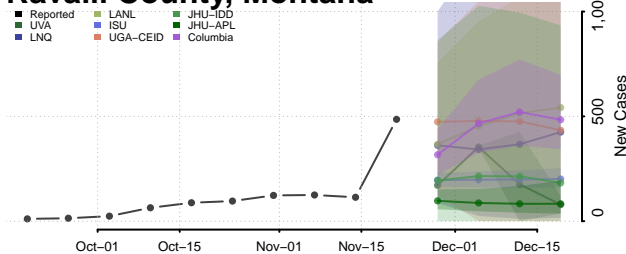

Ravalli County, Montana