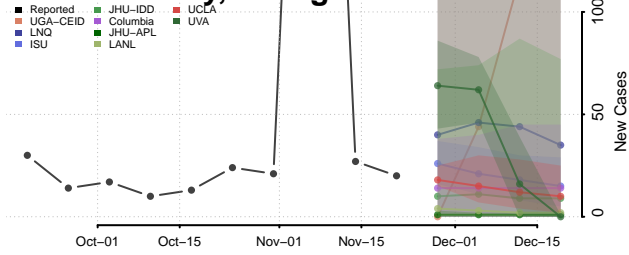

Pierce County, Georgia