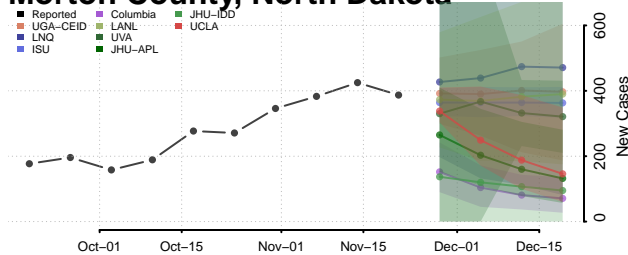

Morton County, North Dakota