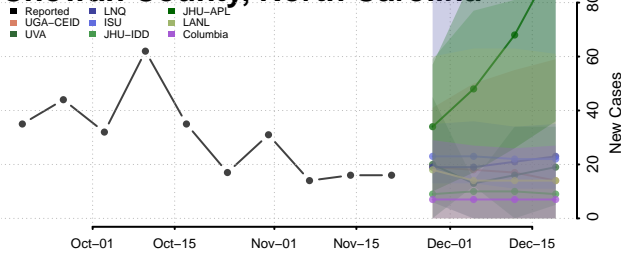

Camden County, North Carolina

Carteret County, North Carolina

Caswell County, North Carolina

Catawba County, North Carolina

Chatham County, North Carolina

Cherokee County, North Carolina

Chowan County, North Carolina