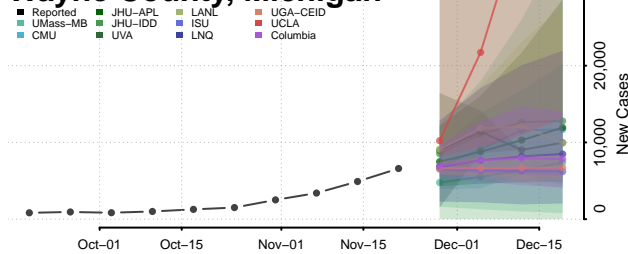

Wayne County, Michigan