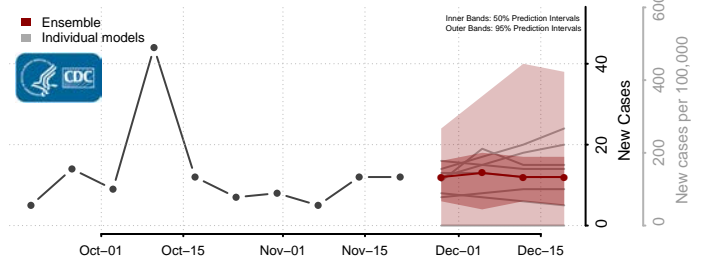

Claiborne County, Mississippi