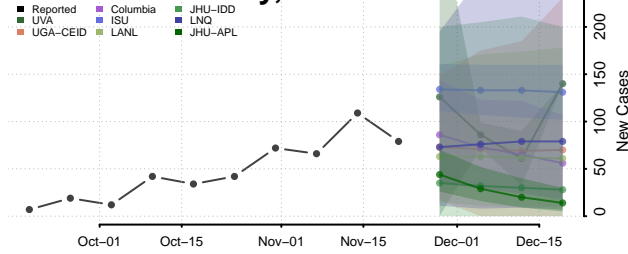

Humboldt County, Iowa