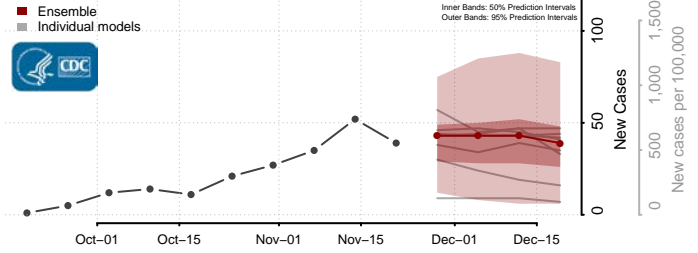

Story County, Iowa

Tama County, Iowa

Taylor County, Iowa

Union County, Iowa

Van Buren County, Iowa

Wapello County, Iowa

Warren County, Iowa

Washington County, Iowa