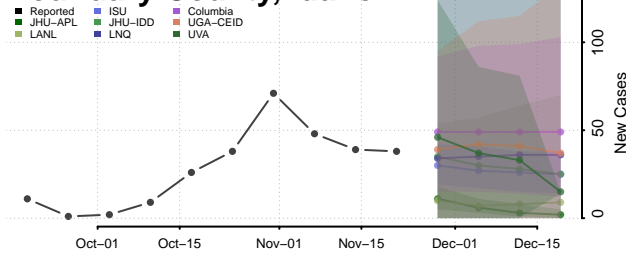

Bingham County, Idaho

Blaine County, Idaho

Boise County, Idaho

Bonner County, Idaho

Bonneville County, Idaho

Boundary County, Idaho

Butte County, Idaho

Camas County, Idaho