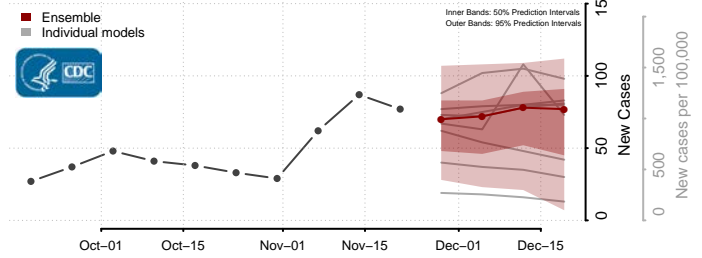

Grant County, South Dakota