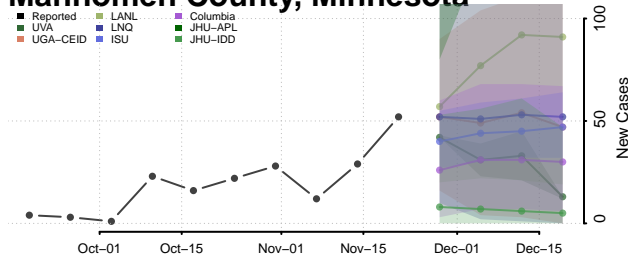

Koochiching County, Minnesota

Lac qui Parle County, Minnesota

Lake County, Minnesota

Lake of the Woods County, Minnesota

Le Sueur County, Minnesota

Lincoln County, Minnesota

Lyon County, Minnesota

Mahnomen County, Minnesota