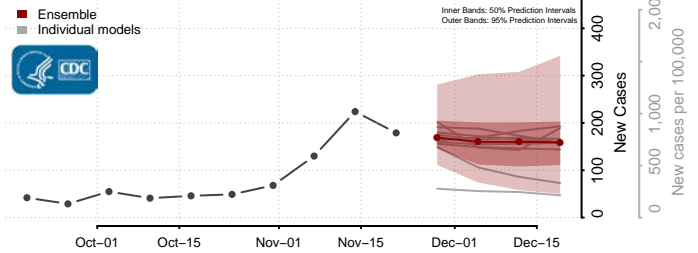

Story County, Iowa

Tama County, Iowa

Taylor County, Iowa

Union County, Iowa

Van Buren County, Iowa

Wapello County, Iowa

Warren County, Iowa

Washington County, Iowa