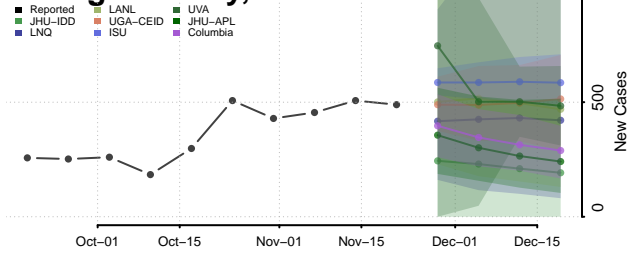

Oneida County, Wisconsin

Outagamie County, Wisconsin

Ozaukee County, Wisconsin

Pepin County, Wisconsin

Pierce County, Wisconsin

Polk County, Wisconsin

Portage County, Wisconsin

Price County, Wisconsin