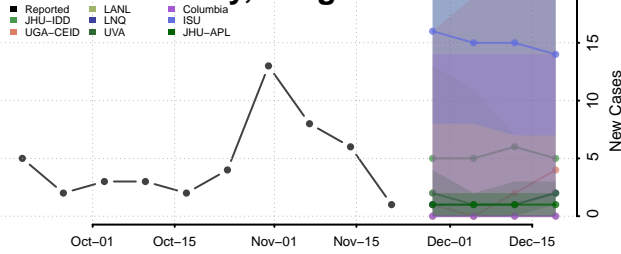

Wallowa County, Oregon