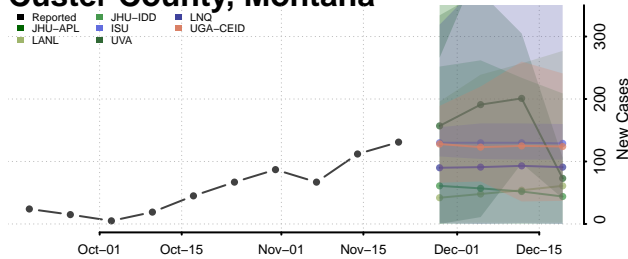

Carbon County, Montana

Carter County, Montana

Cascade County, Montana

Chouteau County, Montana

Custer County, Montana

Daniels County, Montana

Dawson County, Montana

Deer Lodge County, Montana