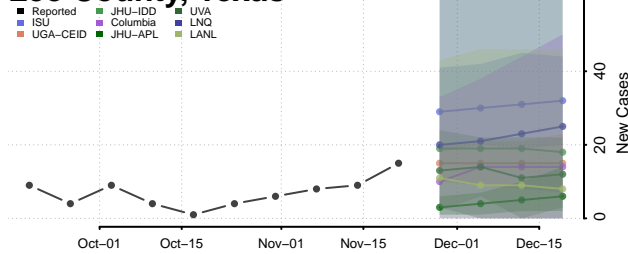

Lee County, Texas