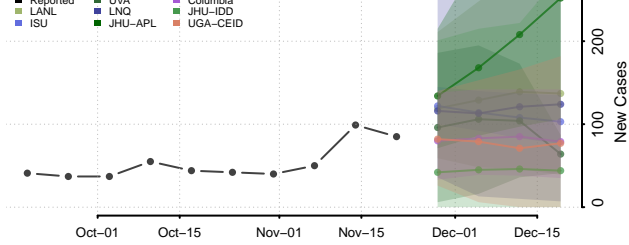

Andrew County, Missouri