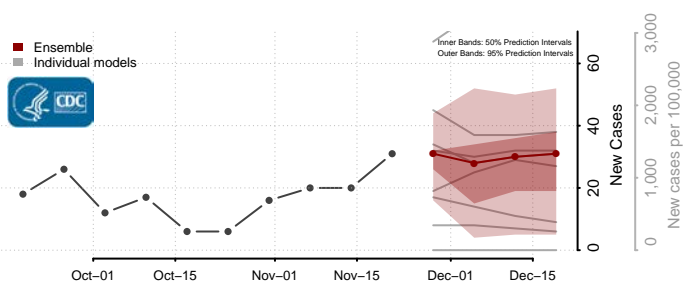

Renville County, North Dakota