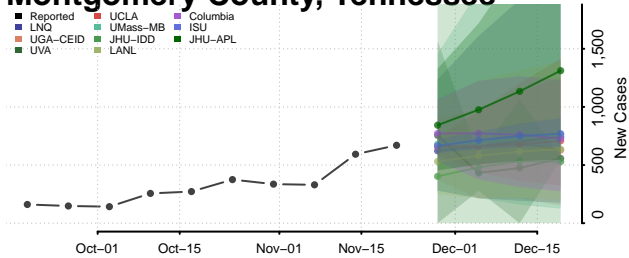

McNairy County, Tennessee

Meigs County, Tennessee

Monroe County, Tennessee

Montgomery County, Tennessee

Moore County, Tennessee

Morgan County, Tennessee

Obion County, Tennessee

Overton County, Tennessee