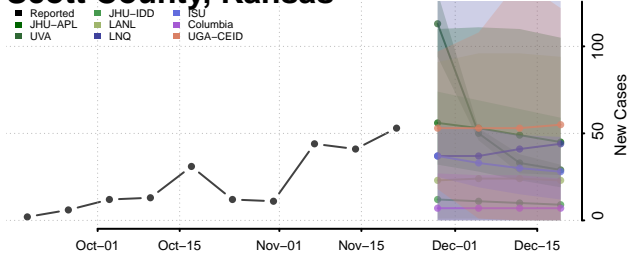

Scott County, Kansas