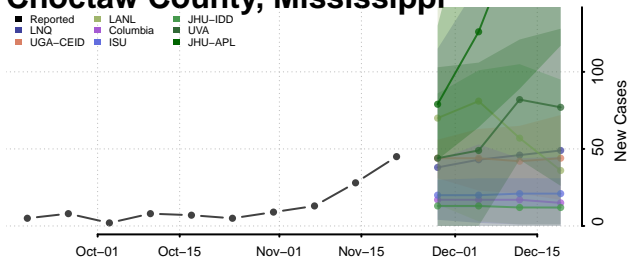

Choctaw County, Mississippi