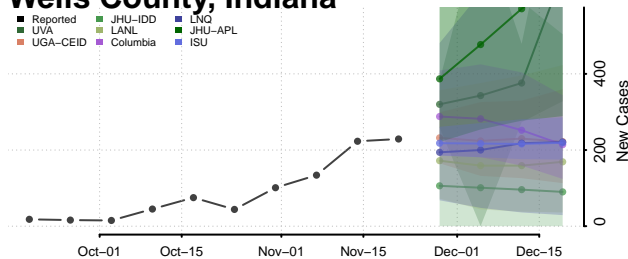

Wells County, Indiana