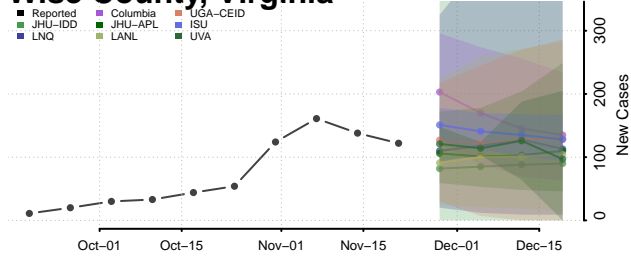

Waynesboro County, Virginia

Westmoreland County, Virginia

Williamsburg County, Virginia

Winchester County, Virginia

Wise County, Virginia

Wythe County, Virginia

York County, Virginia

Washington