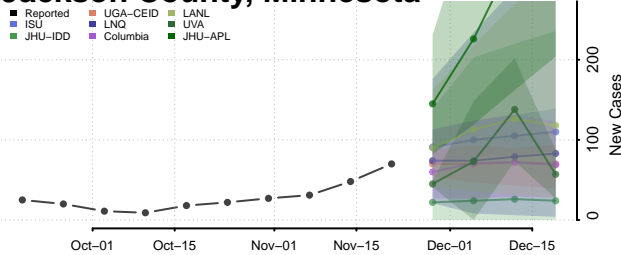

Houston County, Minnesota

Hubbard County, Minnesota

Isanti County, Minnesota

Itasca County, Minnesota

Jackson County, Minnesota

Kanabec County, Minnesota

Kandiyohi County, Minnesota

Kittson County, Minnesota