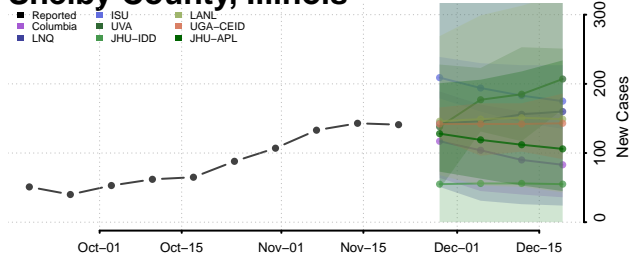

Shelby County, Illinois