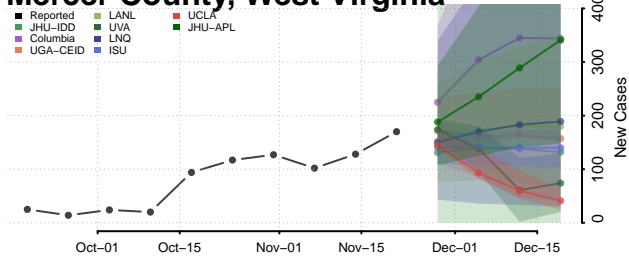

Mercer County, West Virginia