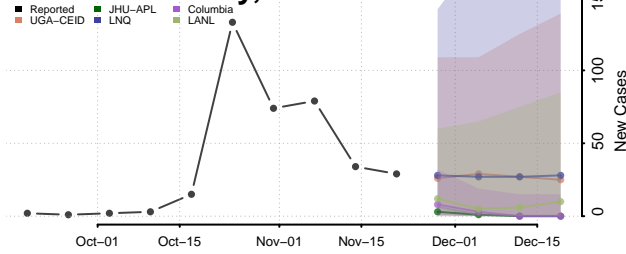

Juneau County, Alaska

Kenai Peninsula County, Alaska

Ketchikan Gateway County, Alaska

Kodiak Island County, Alaska

Kusilvak County, Alaska

Lake and Peninsula County, Alaska

Matanuska-Susitna County, Alaska

Nome County, Alaska