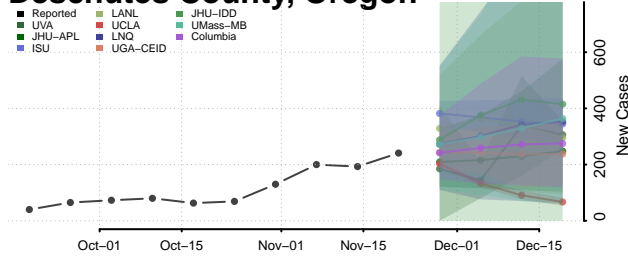

Deschutes County, Oregon