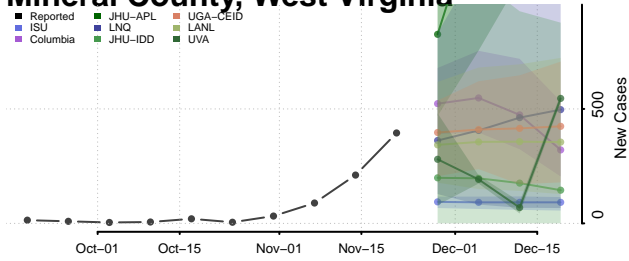

Mineral County, West Virginia