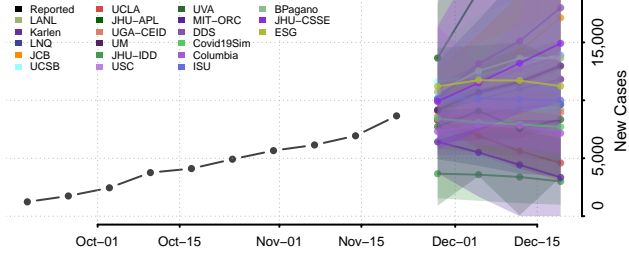

Montana

Beaverhead County, Montana

Big Horn County, Montana

Blaine County, Montana

Broadwater County, Montana

Carbon County, Montana