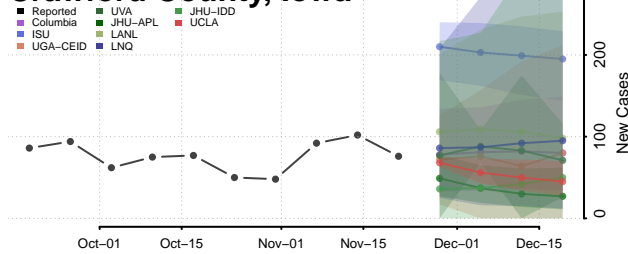

Clay County, Iowa

Clayton County, Iowa

Clinton County, Iowa

Crawford County, Iowa

Dallas County, Iowa

Davis County, Iowa

Decatur County, Iowa

Delaware County, Iowa