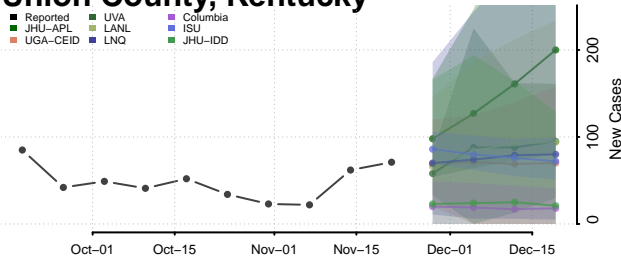

Union County, Kentucky