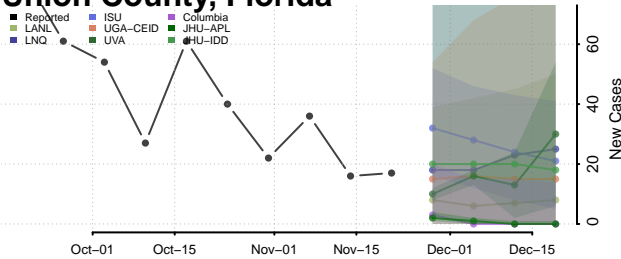

St. Lucie County, Florida

Sumter County, Florida

Suwannee County, Florida

Taylor County, Florida

Union County, Florida

Volusia County, Florida

Wakulla County, Florida

Walton County, Florida