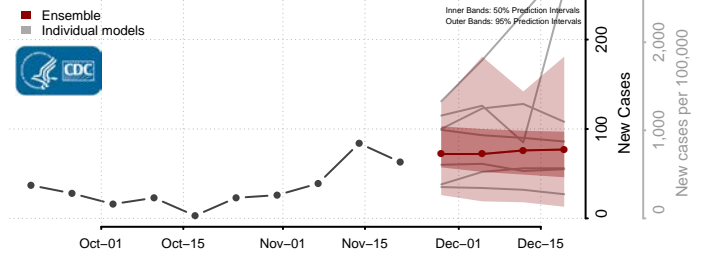

Dent County, Missouri

Douglas County, Missouri

Dunklin County, Missouri

Franklin County, Missouri

Gasconade County, Missouri

Gentry County, Missouri

Greene County, Missouri

Grundy County, Missouri