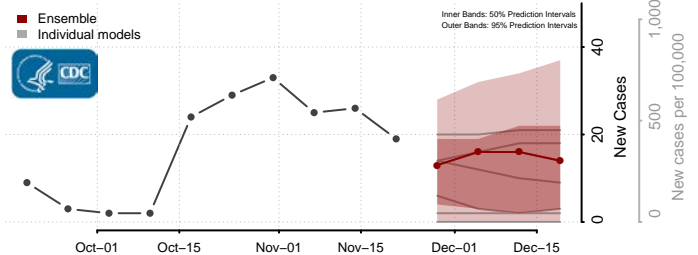

Musselshell County, Montana