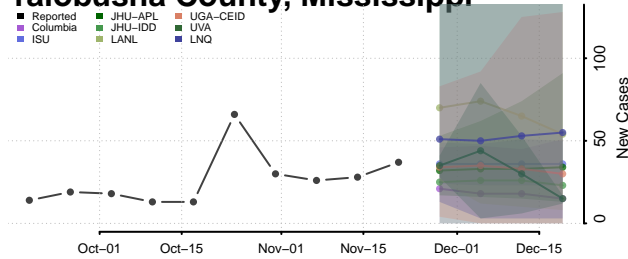

Yalobusha County, Mississippi