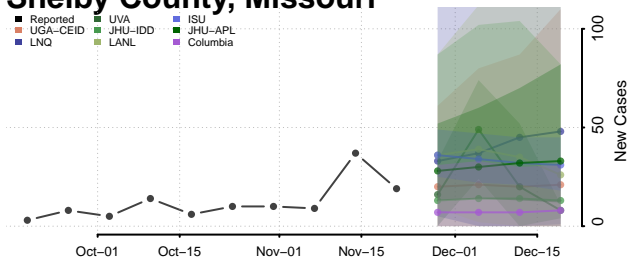

Shelby County, Missouri