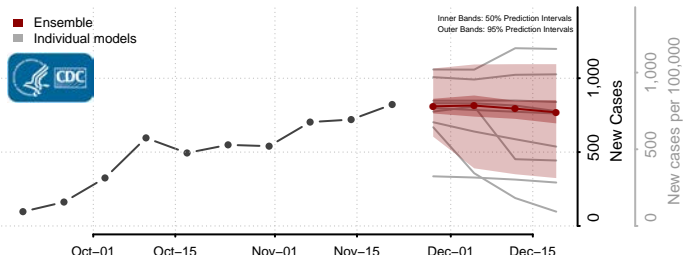

Flathead County, Montana