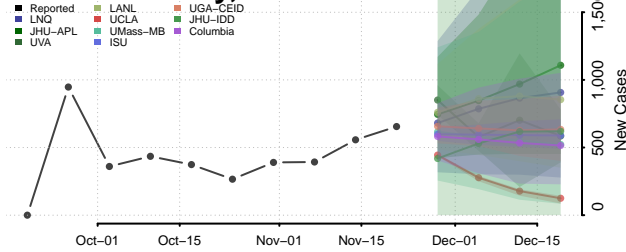

Brazos County, Texas