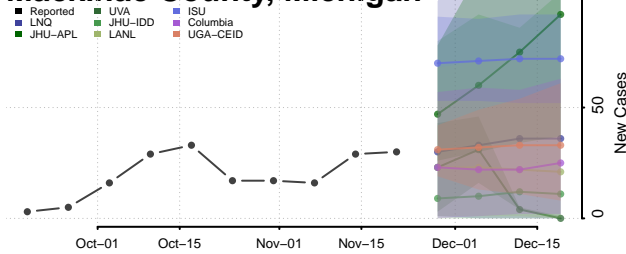

Mackinac County, Michigan