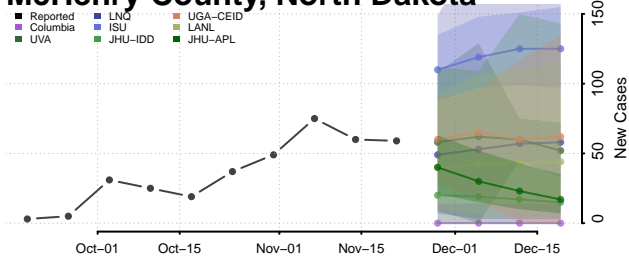

Kidder County, North Dakota

LaMoure County, North Dakota

Logan County, North Dakota

McHenry County, North Dakota

McIntosh County, North Dakota

McKenzie County, North Dakota

McLean County, North Dakota

Mercer County, North Dakota