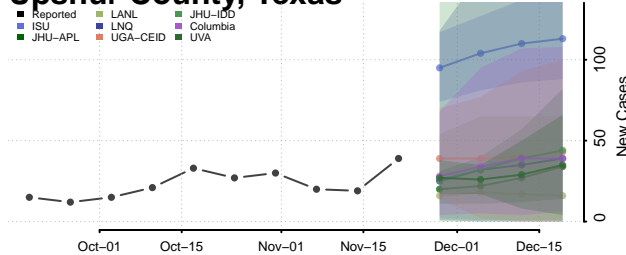

Upshur County, Texas