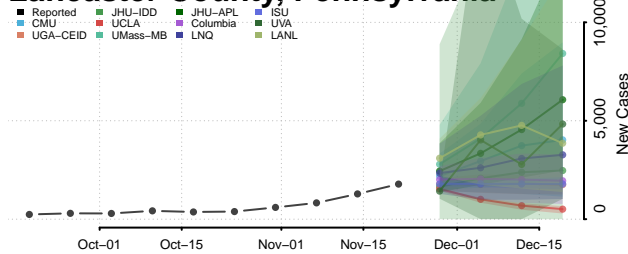

Lancaster County, Pennsylvania