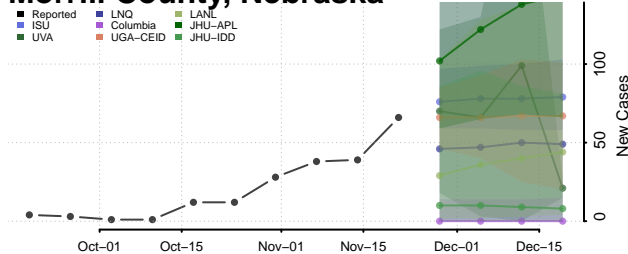

Morrill County, Nebraska