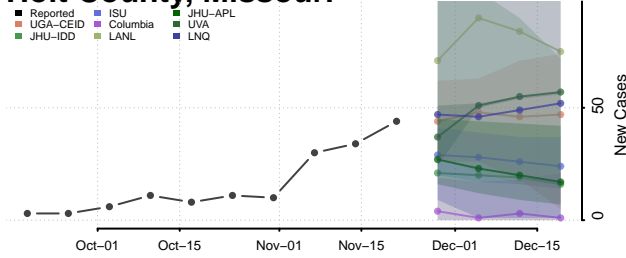

Harrison County, Missouri

Henry County, Missouri

Hickory County, Missouri

Holt County, Missouri

Howard County, Missouri

Howell County, Missouri

Iron County, Missouri

Jackson County, Missouri