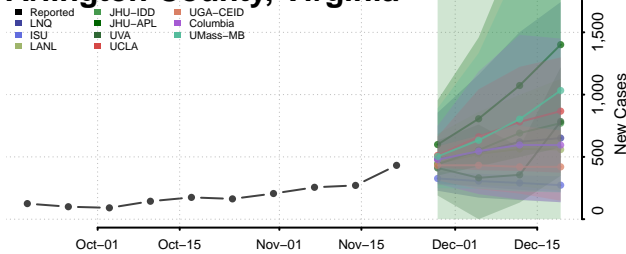

Arlington County, Virginia