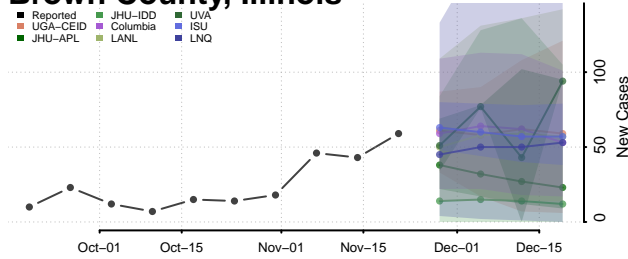

Brown County, Illinois