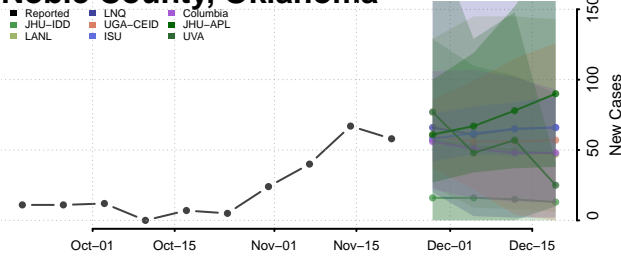

Noble County, Oklahoma