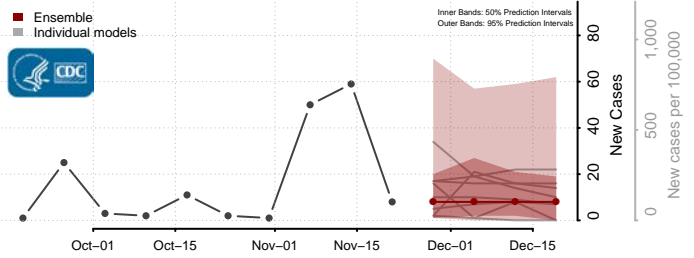

Clay County, West Virginia

Doddridge County, West Virginia

Fayette County, West Virginia

Gilmer County, West Virginia

Grant County, West Virginia

Greenbrier County, West Virginia

Hampshire County, West Virginia