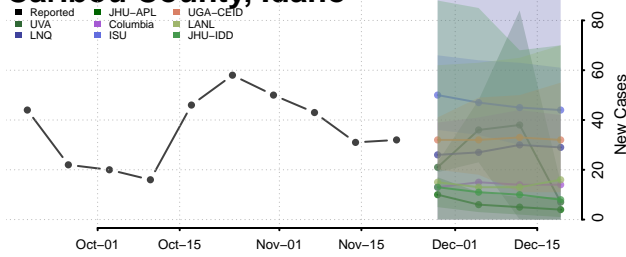

Caribou County, Idaho