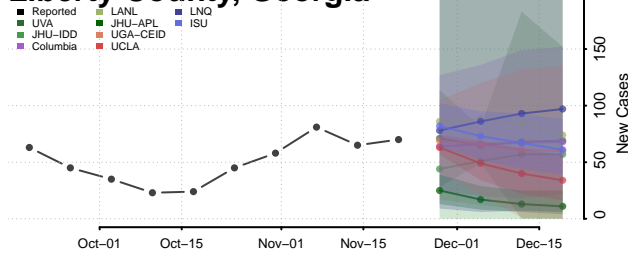

Liberty County, Georgia