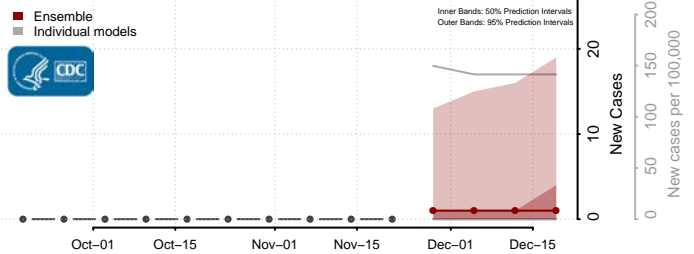

Daggett County, Utah

Davis County, Utah

Duchesne County, Utah

Emery County, Utah

Garfield County, Utah

Grand County, Utah

Iron County, Utah

Juab County, Utah