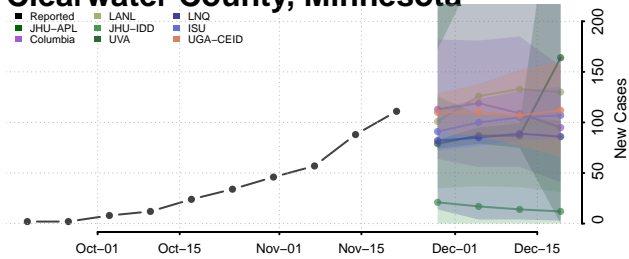

Chippewa County, Minnesota

Chisago County, Minnesota

Clay County, Minnesota

Clearwater County, Minnesota

Cook County, Minnesota

Cottonwood County, Minnesota

Crow Wing County, Minnesota

Dakota County, Minnesota