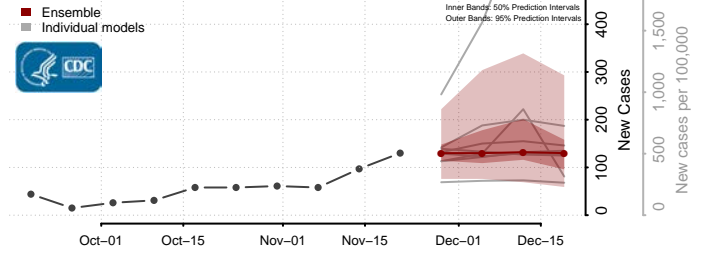

Rowan County, Kentucky

Russell County, Kentucky

Scott County, Kentucky

Shelby County, Kentucky

Simpson County, Kentucky

Spencer County, Kentucky

Taylor County, Kentucky

Todd County, Kentucky