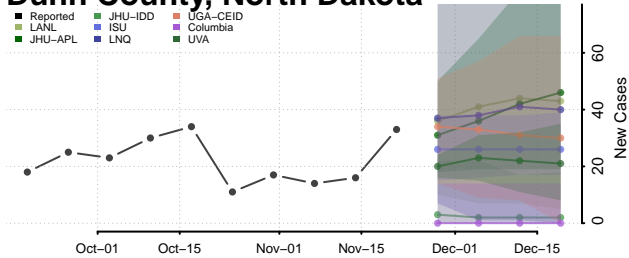

Dunn County, North Dakota