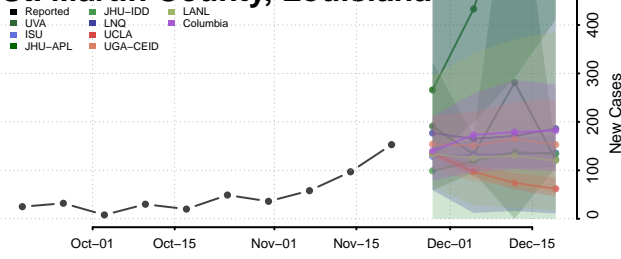

St. Martin County, Louisiana