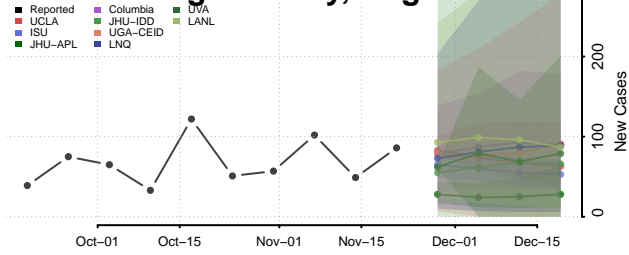

Pittsylvania County, Virginia

Poquoson County, Virginia

Portsmouth County, Virginia

Powhatan County, Virginia

Prince Edward County, Virginia

Prince George County, Virginia

Prince William County, Virginia

Pulaski County, Virginia