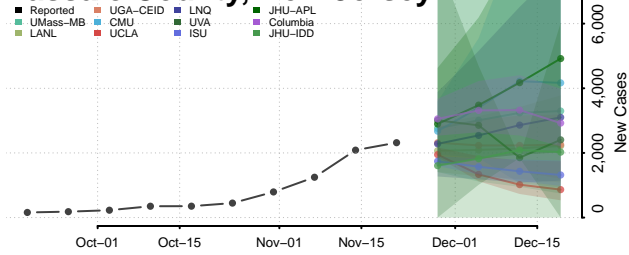

Passaic County, New Jersey