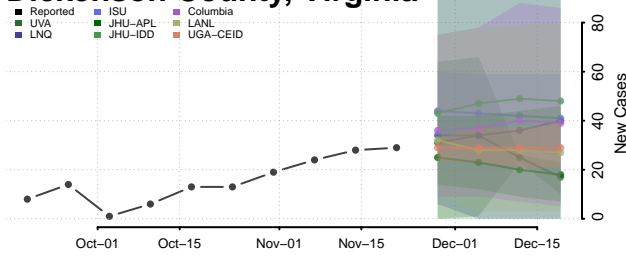

Culpeper County, Virginia

Cumberland County, Virginia

Danville County, Virginia

Dickenson County, Virginia

Dinwiddie County, Virginia

Emporia County, Virginia

Essex County, Virginia

Fairfax City County, Virginia