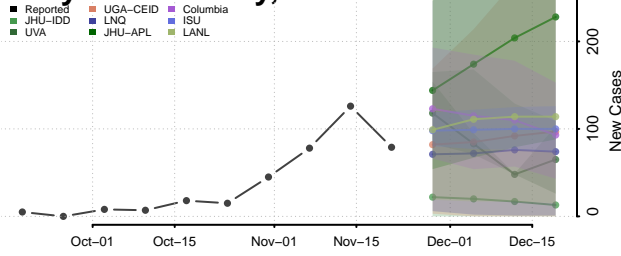

Cheyenne County, Nebraska