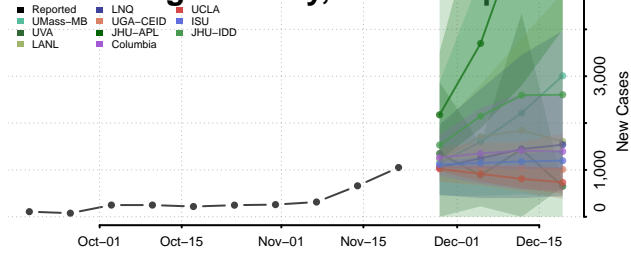

Hillsborough County, New Hampshire