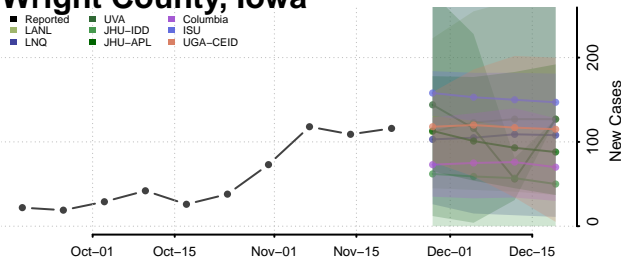

Wayne County, Iowa

Webster County, Iowa

Winnebago County, Iowa

Winneshiek County, Iowa

Woodbury County, Iowa

Worth County, Iowa

Wright County, Iowa

Kansas