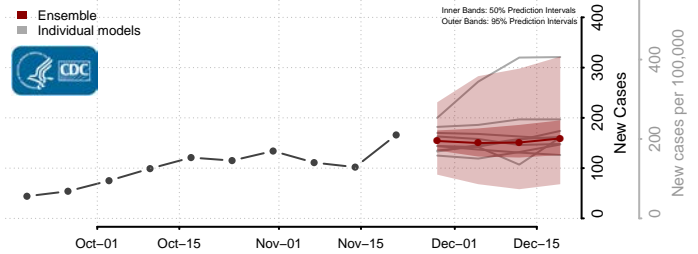

Bedford County, Virginia