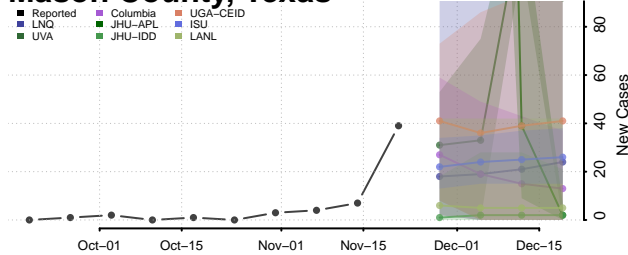

Mason County, Texas