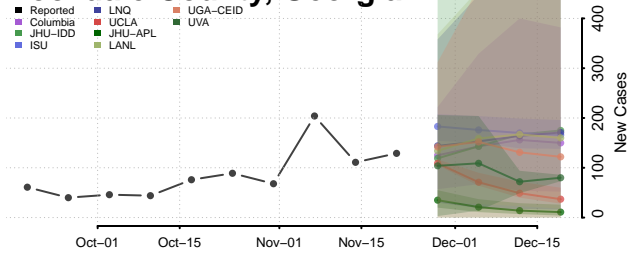

Rabun County, Georgia

Randolph County, Georgia

Richmond County, Georgia

Rockdale County, Georgia

Schley County, Georgia

Screven County, Georgia

Seminole County, Georgia

Spalding County, Georgia