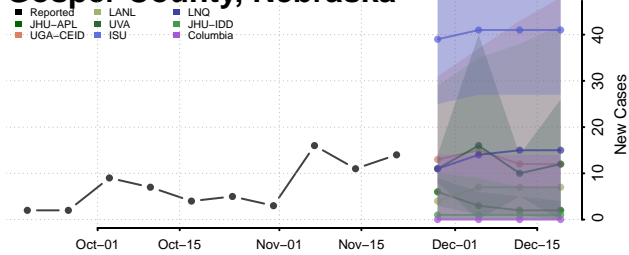

Gosper County, Nebraska