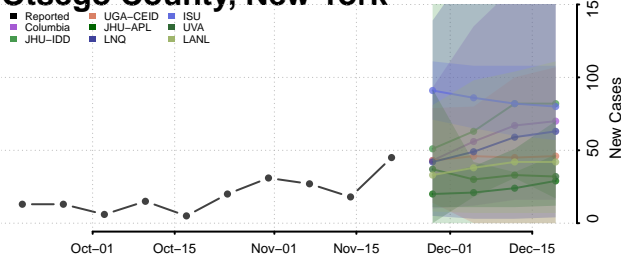

Niagara County, New York

Oneida County, New York

Onondaga County, New York

Ontario County, New York

Orange County, New York

Orleans County, New York

Oswego County, New York

Otsego County, New York