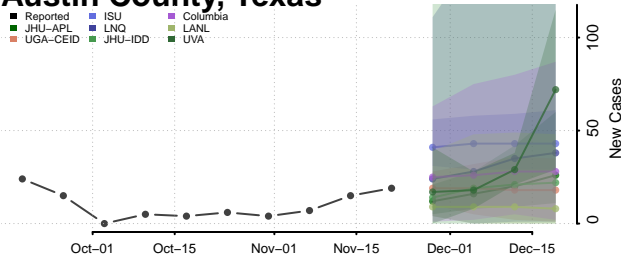

Austin County, Texas