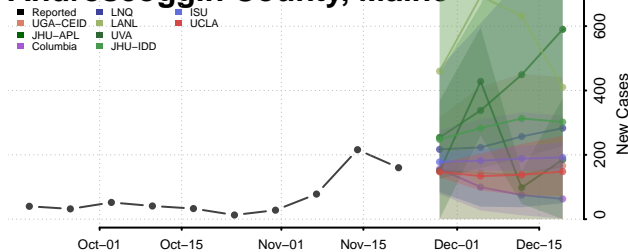

Webster County, Louisiana

West Baton Rouge County, Louisiana

West Carroll County, Louisiana

West Feliciana County, Louisiana

Winn County, Louisiana

Maine

Androscoggin County, Maine

Aroostook County, Maine