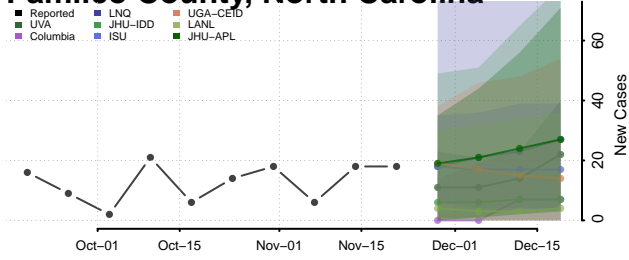

Nash County, North Carolina

New Hanover County, North Carolina

Northampton County, North Carolina

Onslow County, North Carolina

Orange County, North Carolina

Pamlico County, North Carolina

Pasquotank County, North Carolina