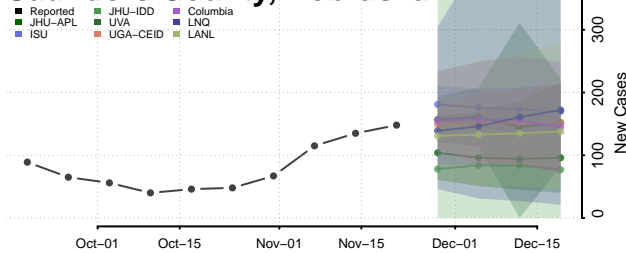

Saunders County, Nebraska