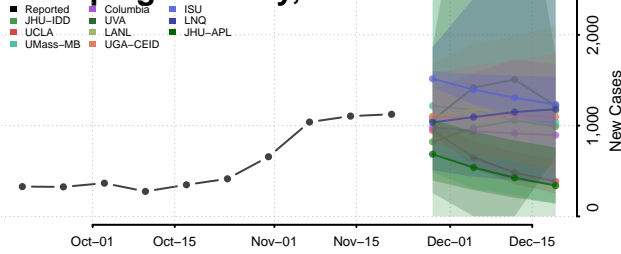

Champaign County, Illinois