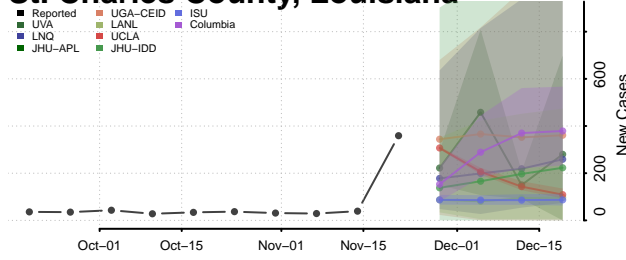

St. Charles County, Louisiana