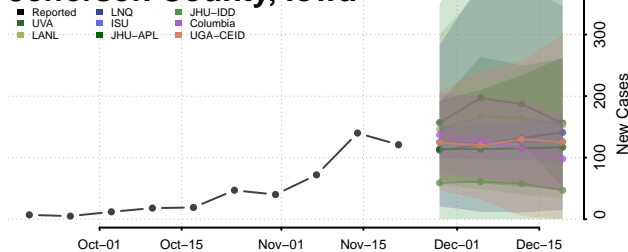

Howard County, Iowa

Humboldt County, Iowa

Ida County, Iowa

Iowa County, Iowa

Jackson County, Iowa

Jasper County, Iowa

Jefferson County, Iowa

Johnson County, Iowa