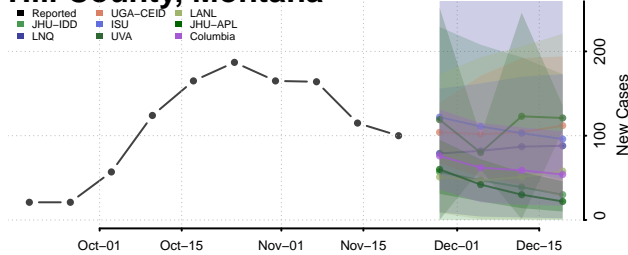

Hill County, Montana