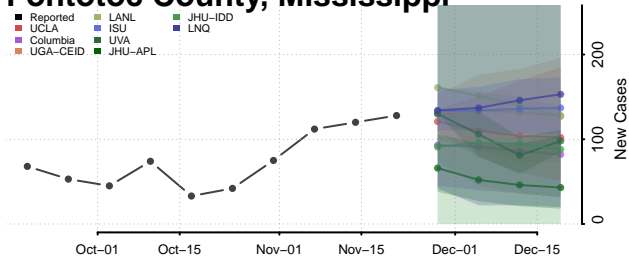

Pontotoc County, Mississippi