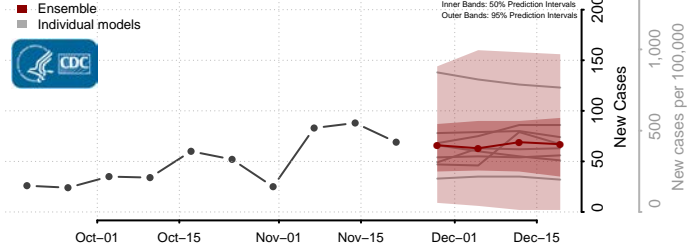

Atchison County, Kansas