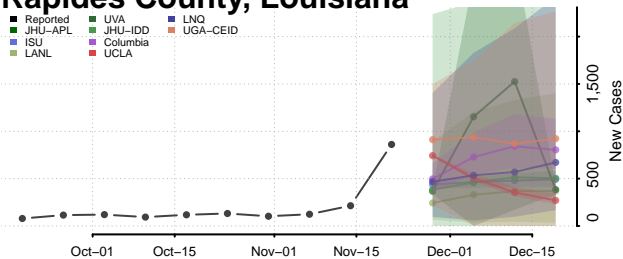

Ouachita County, Louisiana

Plaquemines County, Louisiana

Pointe Coupee County, Louisiana

Rapides County, Louisiana

Red River County, Louisiana

Richland County, Louisiana

Sabine County, Louisiana

St. Bernard County, Louisiana