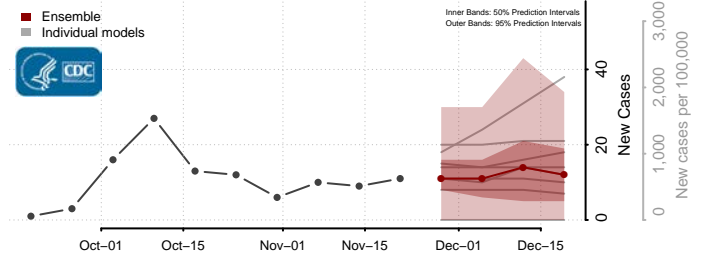

Eddy County, North Dakota

Emmons County, North Dakota

Foster County, North Dakota

Golden Valley County, North Dakota

Grand Forks County, North Dakota

Grant County, North Dakota

Griggs County, North Dakota

Hettinger County, North Dakota