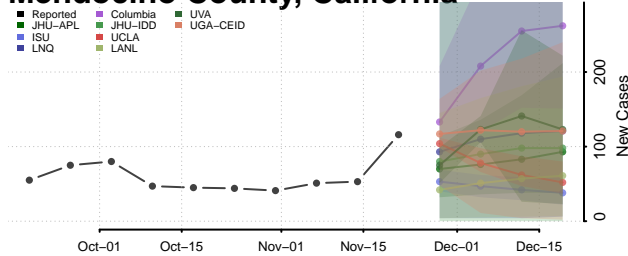

Kings County, California

Lake County, California

Lassen County, California

Los Angeles County, California

Madera County, California

Marin County, California

Mariposa County, California

Mendocino County, California