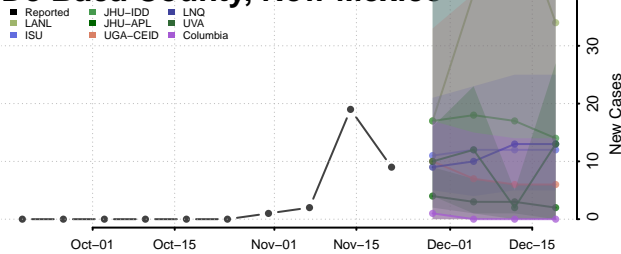

De Baca County, New Mexico