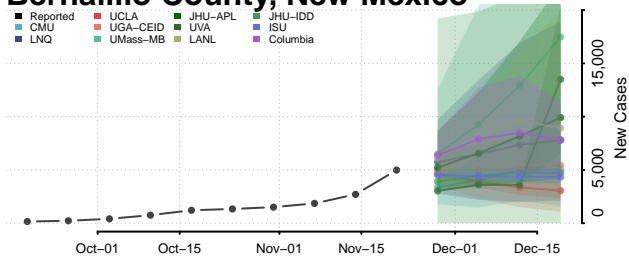

Bernalillo County, New Mexico