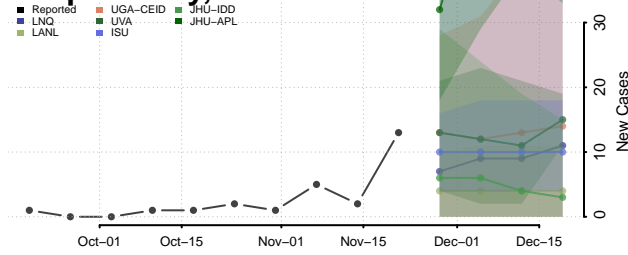

Keya Paha County, Nebraska

Kimball County, Nebraska

Knox County, Nebraska

Lancaster County, Nebraska

Lincoln County, Nebraska

Logan County, Nebraska

Loup County, Nebraska

Madison County, Nebraska