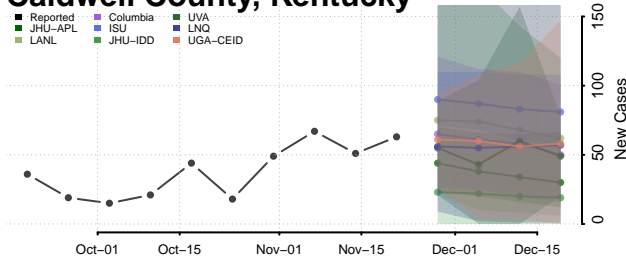

Caldwell County, Kentucky