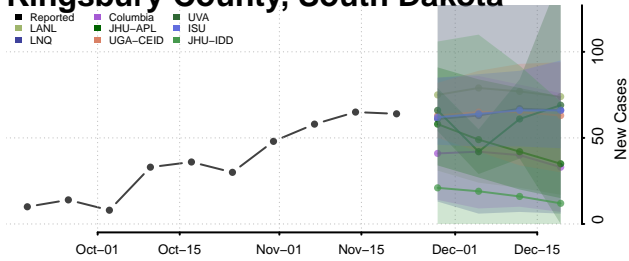

Kingsbury County, South Dakota