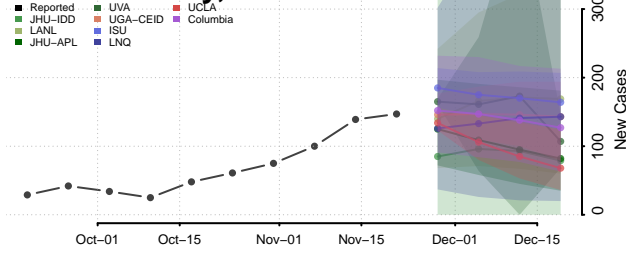

Saline County, Nebraska