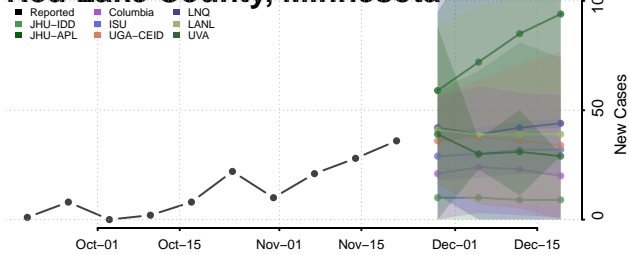

Red Lake County, Minnesota