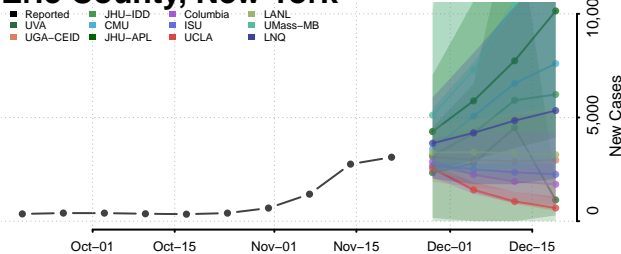

Chemung County, New York

Chenango County, New York

Clinton County, New York

Columbia County, New York

Cortland County, New York

Delaware County, New York

Dutchess County, New York

Erie County, New York