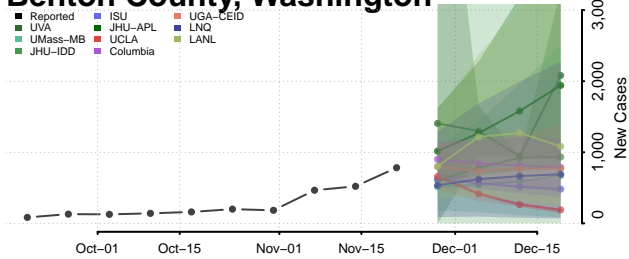

Benton County, Washington