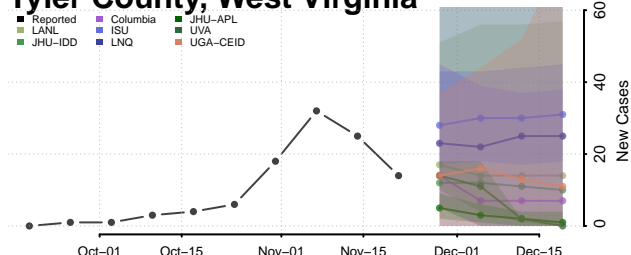

Tyler County, West Virginia