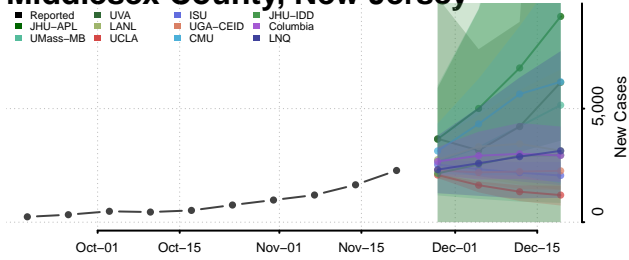

Gloucester County, New Jersey

Hudson County, New Jersey

Hunterdon County, New Jersey

Mercer County, New Jersey

Middlesex County, New Jersey

Monmouth County, New Jersey

Morris County, New Jersey

Ocean County, New Jersey