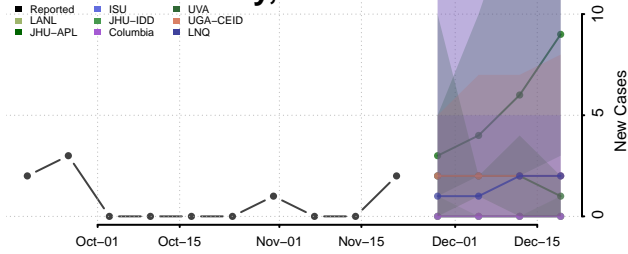

McMullen County, Texas