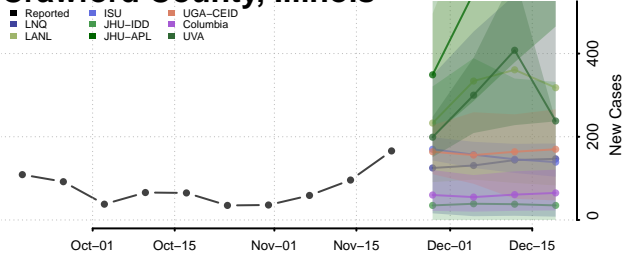

Crawford County, Illinois

Cumberland County, Illinois

De Witt County, Illinois

DeKalb County, Illinois

Douglas County, Illinois

DuPage County, Illinois

Edgar County, Illinois

Edwards County, Illinois