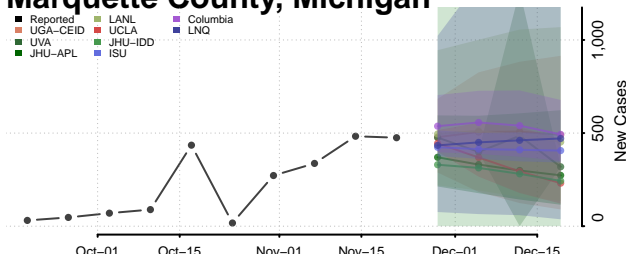

Luce County, Michigan

Mackinac County, Michigan

Macomb County, Michigan

Manistee County, Michigan

Marquette County, Michigan

Mason County, Michigan

Mecosta County, Michigan

Menominee County, Michigan