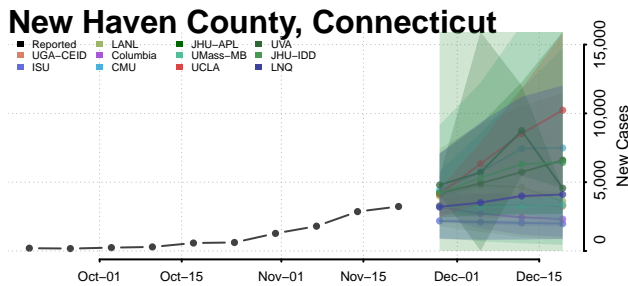

Hartford County, Connecticut

Litchfield County, Connecticut

Middlesex County, Connecticut

New Haven County, Connecticut

New London County, Connecticut

Tolland County, Connecticut

Windham County, Connecticut