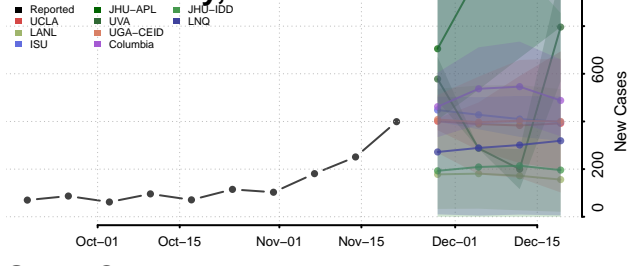

Saline County, Kansas