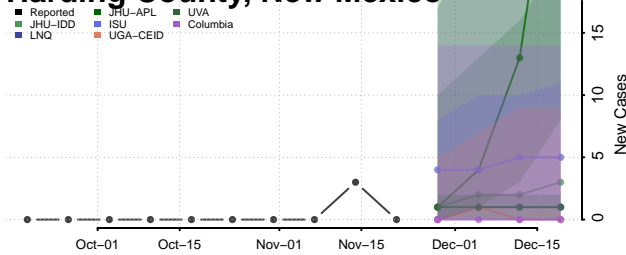

Grant County, New Mexico

Guadalupe County, New Mexico

Harding County, New Mexico

Hidalgo County, New Mexico

Lea County, New Mexico

Lincoln County, New Mexico

Los Alamos County, New Mexico

Luna County, New Mexico