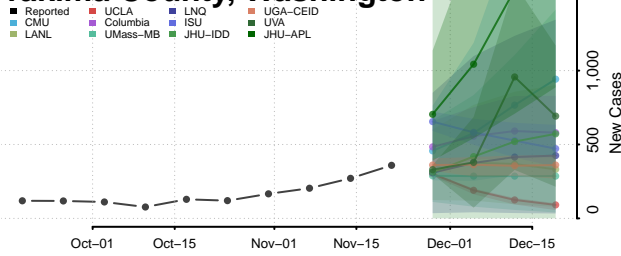

Stevens County, Washington

Thurston County, Washington

Wahkiakum County, Washington

Walla Walla County, Washington

Whatcom County, Washington

Whitman County, Washington

Yakima County, Washington

West Virginia