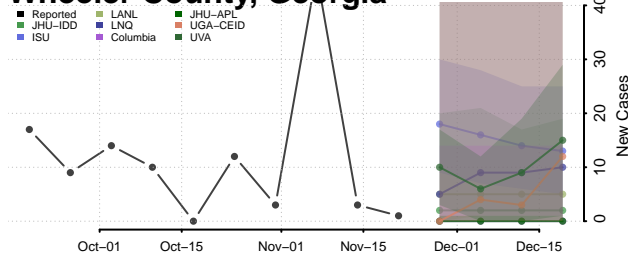

Warren County, Georgia

Washington County, Georgia

Wayne County, Georgia

Webster County, Georgia

Wheeler County, Georgia

White County, Georgia

Whitfield County, Georgia

Wilcox County, Georgia