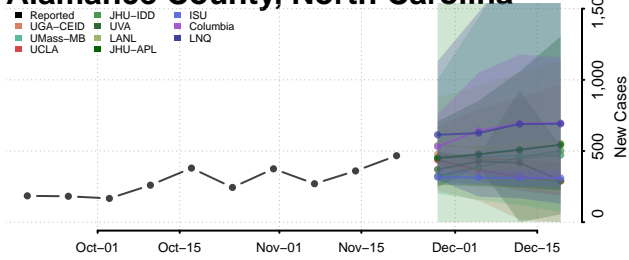

Alamance County, North Carolina