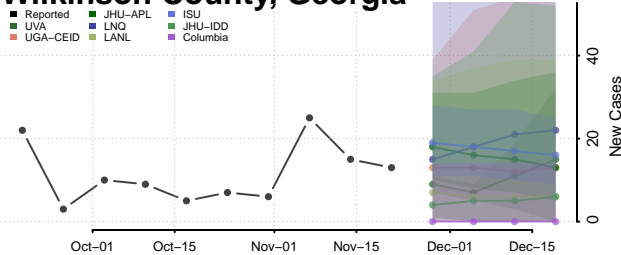

Wilkinson County, Georgia