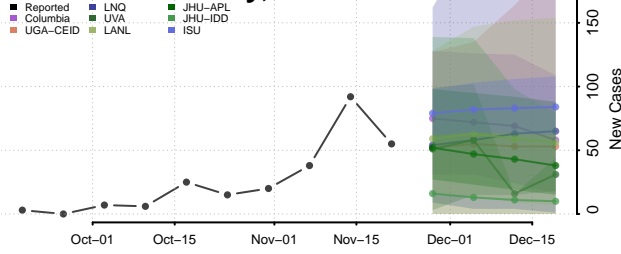

Hitchcock County, Nebraska

Holt County, Nebraska

Hooker County, Nebraska

Howard County, Nebraska

Jefferson County, Nebraska

Johnson County, Nebraska

Kearney County, Nebraska

Keith County, Nebraska