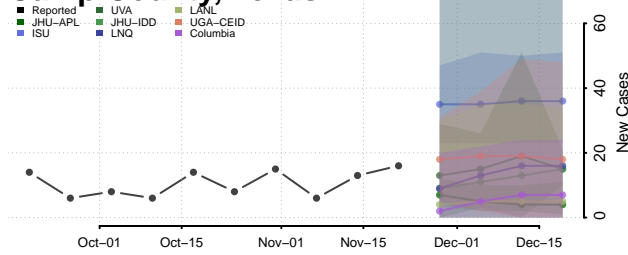

Camp County, Texas