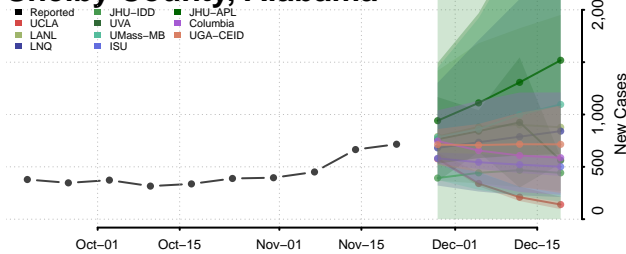

Pike County, Alabama

Randolph County, Alabama

Russell County, Alabama

Shelby County, Alabama

St. Clair County, Alabama

Sumter County, Alabama

Talladega County, Alabama

Tallapoosa County, Alabama