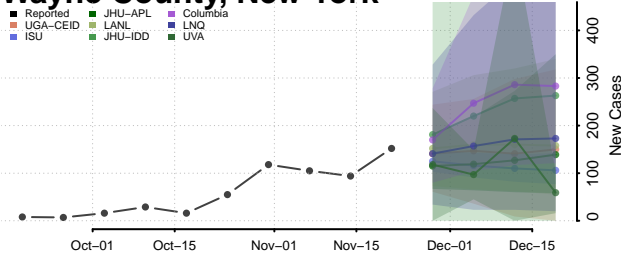

Ulster County, New York

Warren County, New York

Washington County, New York

Wayne County, New York

Westchester County, New York

Wyoming County, New York

Yates County, New York

North Carolina