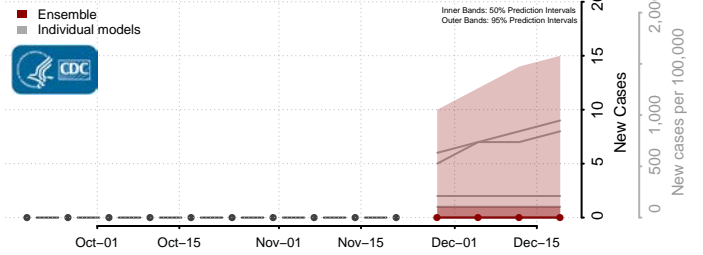

Daggett County, Utah

Davis County, Utah

Duchesne County, Utah

Emery County, Utah

Garfield County, Utah

Grand County, Utah

Iron County, Utah

Juab County, Utah