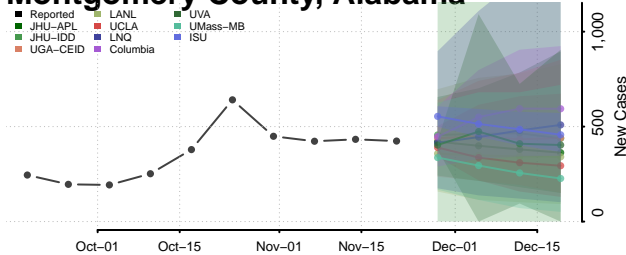

Lauderdale County, Alabama

Lawrence County, Alabama

Lee County, Alabama

Limestone County, Alabama

Lowndes County, Alabama

Macon County, Alabama

Madison County, Alabama

Marengo County, Alabama

Marion County, Alabama

Marshall County, Alabama

Mobile County, Alabama

Monroe County, Alabama

Montgomery County, Alabama

Morgan County, Alabama

Perry County, Alabama

Pickens County, Alabama

Pike County, Alabama

Randolph County, Alabama

Russell County, Alabama

Shelby County, Alabama

St. Clair County, Alabama

Sumter County, Alabama

Talladega County, Alabama

Tallapoosa County, Alabama