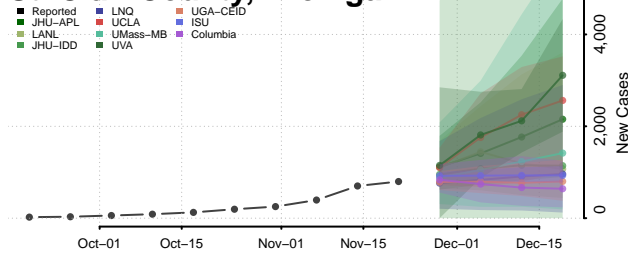

Roscommon County, Michigan

Saginaw County, Michigan

Sanilac County, Michigan

Schoolcraft County, Michigan

Shiawassee County, Michigan

St. Clair County, Michigan

St. Joseph County, Michigan

Tuscola County, Michigan