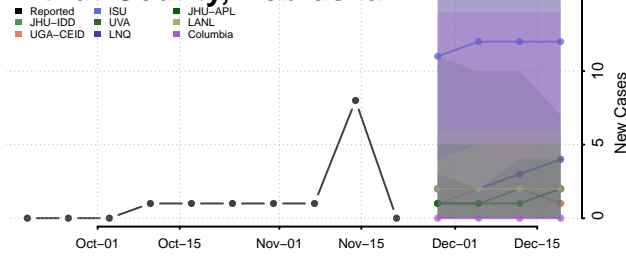

Valley County, Montana

Wheatland County, Montana

Wibaux County, Montana

Yellowstone County, Montana

Nebraska

Adams County, Nebraska

Antelope County, Nebraska

Arthur County, Nebraska