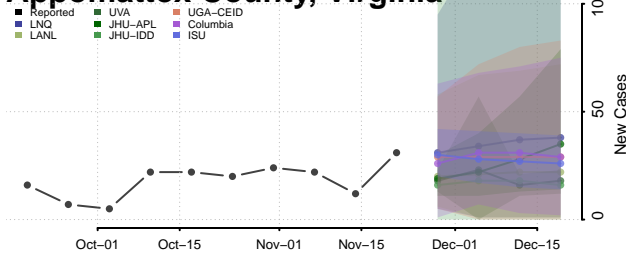

Appomattox County, Virginia