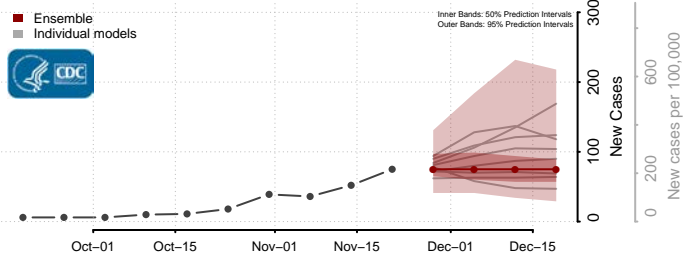

Clay County, West Virginia

Doddridge County, West Virginia

Fayette County, West Virginia

Gilmer County, West Virginia

Grant County, West Virginia

Greenbrier County, West Virginia

Hampshire County, West Virginia