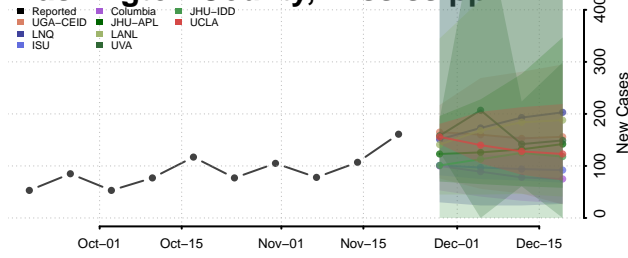

Washington County, Mississippi