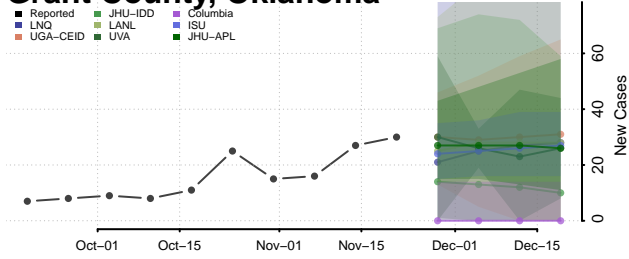

Dewey County, Oklahoma

Ellis County, Oklahoma

Garfield County, Oklahoma

Garvin County, Oklahoma

Grady County, Oklahoma

Grant County, Oklahoma

Greer County, Oklahoma

Harmon County, Oklahoma