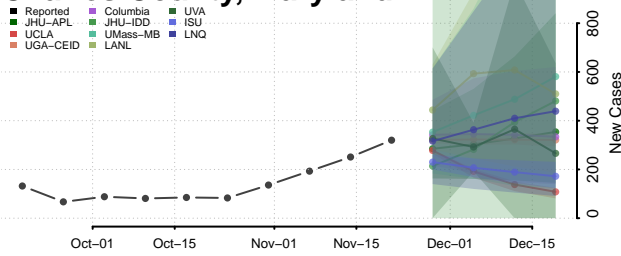

Anne Arundel County, Maryland

Baltimore City County, Maryland

Baltimore County, Maryland

Calvert County, Maryland

Caroline County, Maryland

Carroll County, Maryland

Cecil County, Maryland

Charles County, Maryland