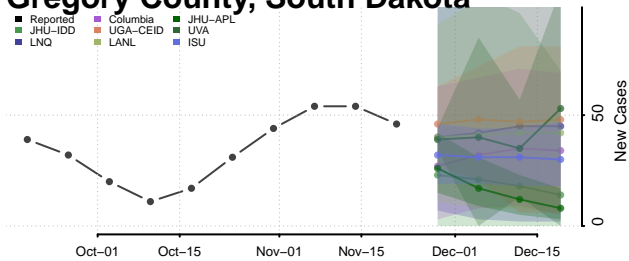

Gregory County, South Dakota