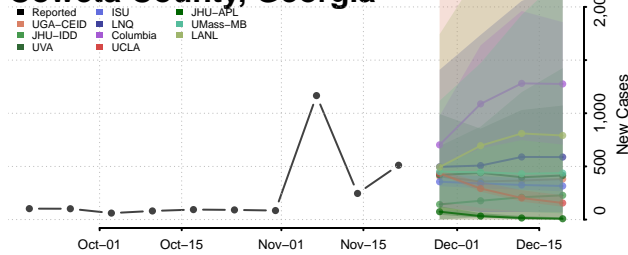

Clayton County, Georgia

Clinch County, Georgia

Cobb County, Georgia

Coffee County, Georgia

Colquitt County, Georgia

Columbia County, Georgia

Cook County, Georgia

Coweta County, Georgia