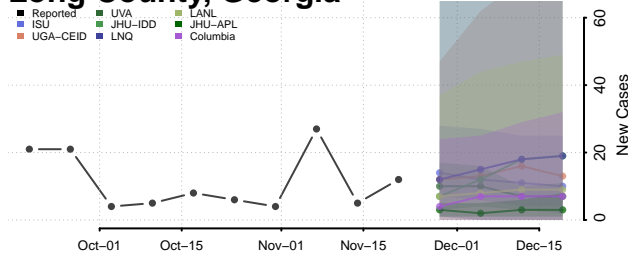

Laurens County, Georgia

Lee County, Georgia

Liberty County, Georgia

Lincoln County, Georgia

Long County, Georgia

Lowndes County, Georgia

Lumpkin County, Georgia

Macon County, Georgia