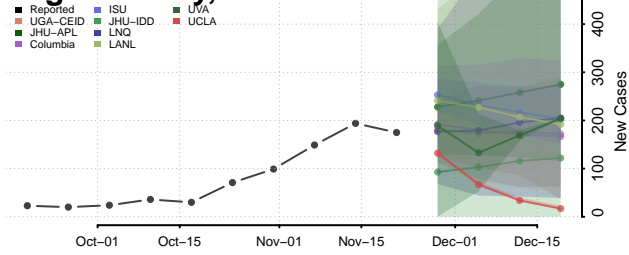

Eagle County, Colorado