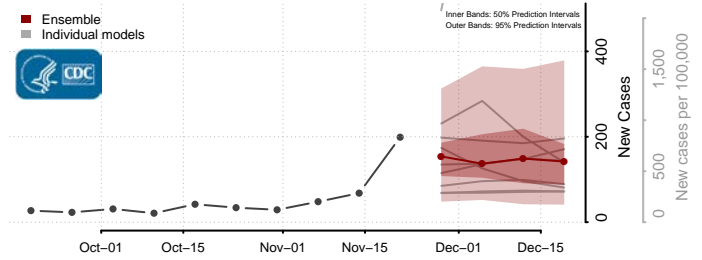

Ouachita County, Louisiana

Plaquemines County, Louisiana

Pointe Coupee County, Louisiana

Rapides County, Louisiana

Red River County, Louisiana

Richland County, Louisiana

Sabine County, Louisiana

St. Bernard County, Louisiana