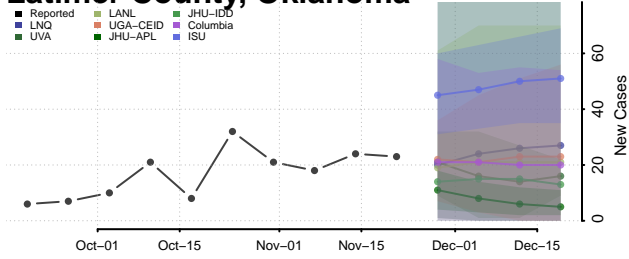

Latimer County, Oklahoma