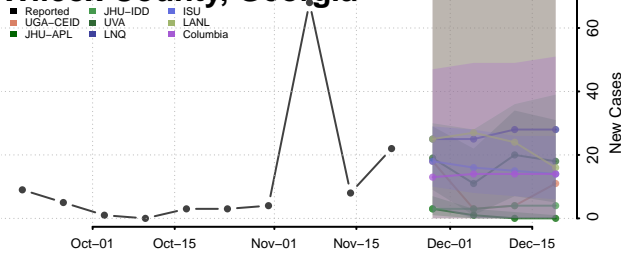

Warren County, Georgia

Washington County, Georgia

Wayne County, Georgia

Webster County, Georgia

Wheeler County, Georgia

White County, Georgia

Whitfield County, Georgia

Wilcox County, Georgia