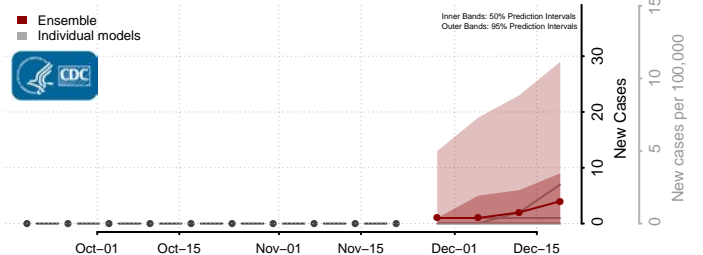

Weber County, Utah