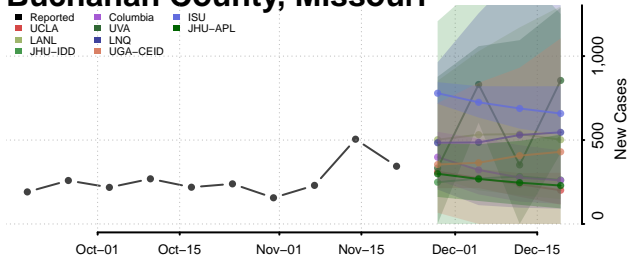

Buchanan County, Missouri