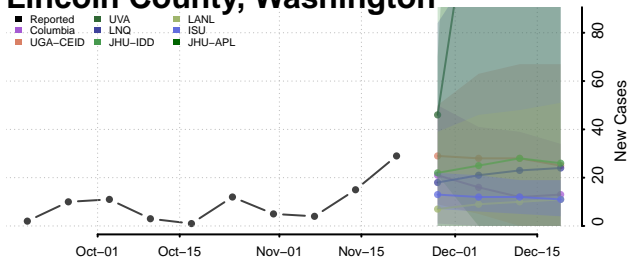

Lincoln County, Washington