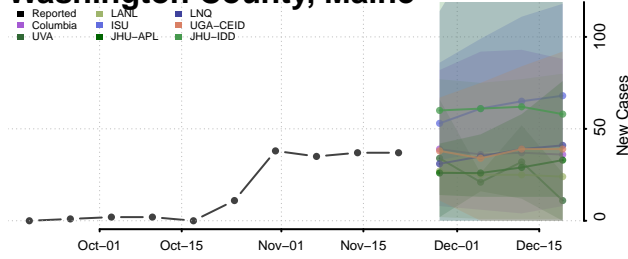

Piscataquis County, Maine

Sagadahoc County, Maine

Somerset County, Maine

Waldo County, Maine

Washington County, Maine

York County, Maine

Maryland

Allegany County, Maryland