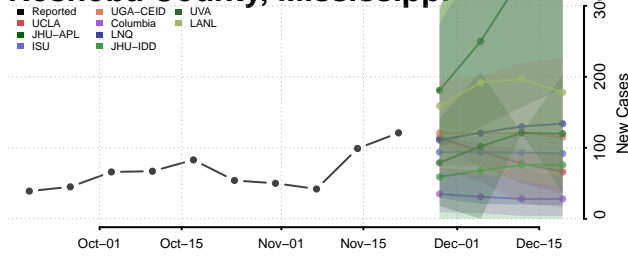

Lowndes County, Mississippi

Madison County, Mississippi

Marion County, Mississippi

Marshall County, Mississippi

Monroe County, Mississippi

Montgomery County, Mississippi

Neshoba County, Mississippi

Newton County, Mississippi