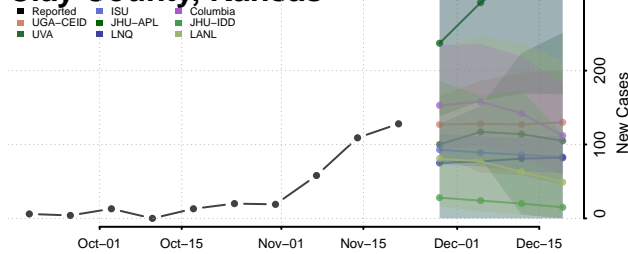

Chase County, Kansas

Chautauqua County, Kansas

Cherokee County, Kansas

Cheyenne County, Kansas

Clark County, Kansas

Clay County, Kansas

Cloud County, Kansas

Coffey County, Kansas