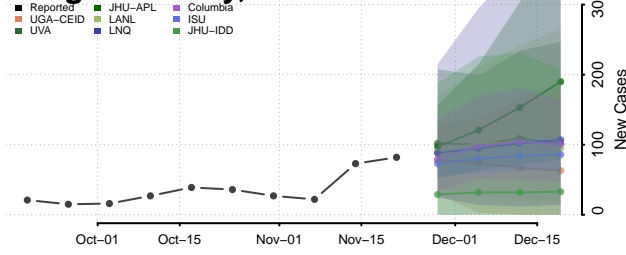

McNairy County, Tennessee

Meigs County, Tennessee

Monroe County, Tennessee

Montgomery County, Tennessee

Moore County, Tennessee

Morgan County, Tennessee

Obion County, Tennessee

Overton County, Tennessee