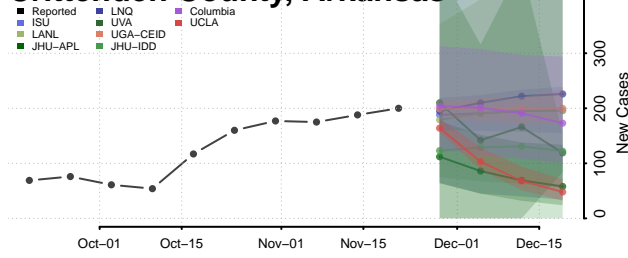

Cleburne County, Arkansas

Cleveland County, Arkansas

Columbia County, Arkansas

Conway County, Arkansas

Craighead County, Arkansas

Crawford County, Arkansas

Crittenden County, Arkansas

Cross County, Arkansas