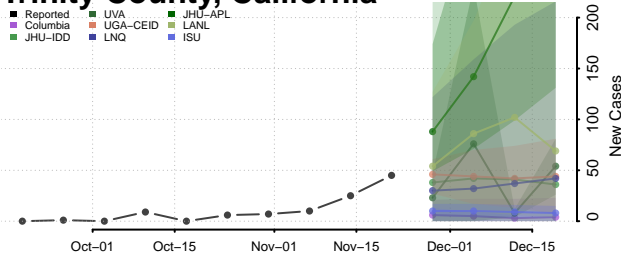

Sierra County, California

Siskiyou County, California

Solano County, California

Sonoma County, California

Stanislaus County, California

Sutter County, California

Tehama County, California

Trinity County, California