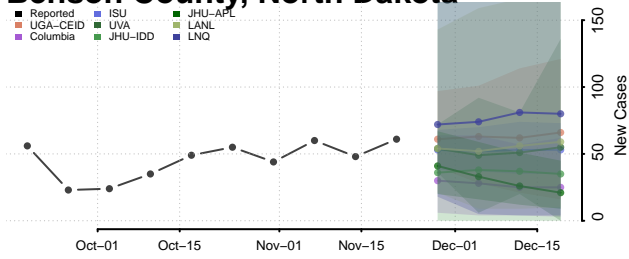

Benson County, North Dakota