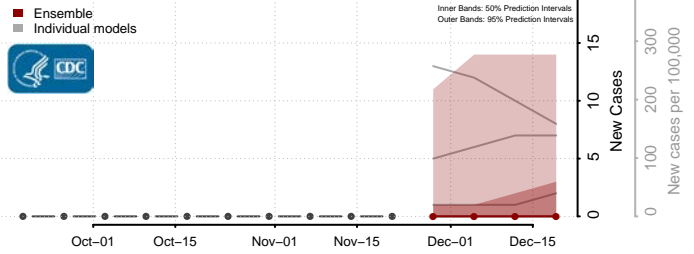

Daggett County, Utah

Davis County, Utah

Duchesne County, Utah

Emery County, Utah

Garfield County, Utah

Grand County, Utah

Iron County, Utah

Juab County, Utah