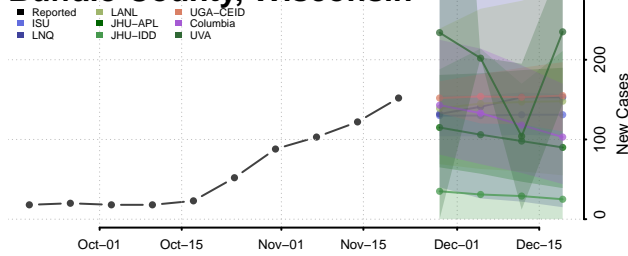

Buffalo County, Wisconsin