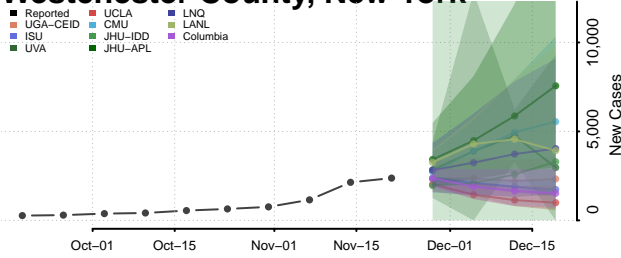

Ulster County, New York

Warren County, New York

Washington County, New York

Wayne County, New York

Westchester County, New York

Wyoming County, New York

Yates County, New York

North Carolina