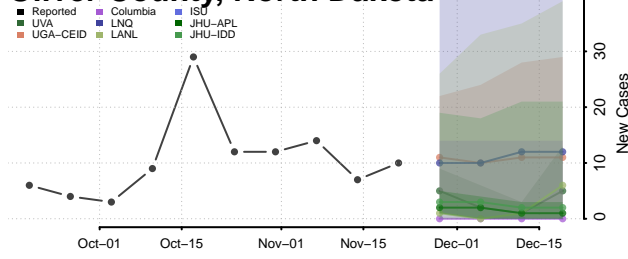

Morton County, North Dakota

Mountrail County, North Dakota

Nelson County, North Dakota

Oliver County, North Dakota

Pembina County, North Dakota

Pierce County, North Dakota

Ramsey County, North Dakota

Ransom County, North Dakota