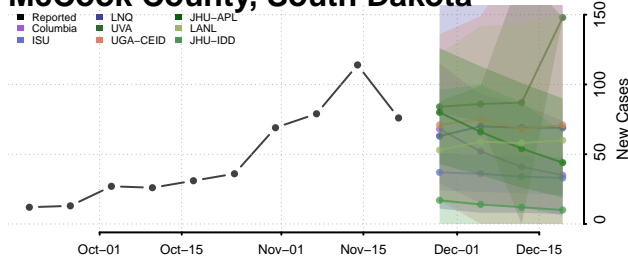

McCook County, South Dakota