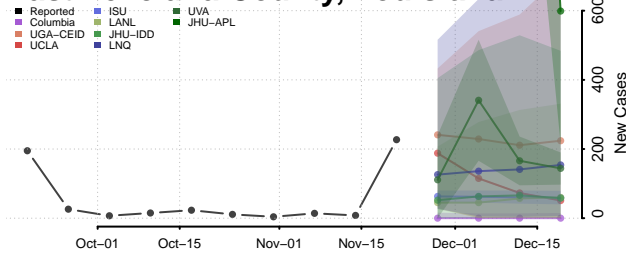

Claiborne County, Louisiana

Concordia County, Louisiana

De Soto County, Louisiana

East Baton Rouge County, Louisiana

East Carroll County, Louisiana

East Feliciana County, Louisiana

Evangeline County, Louisiana