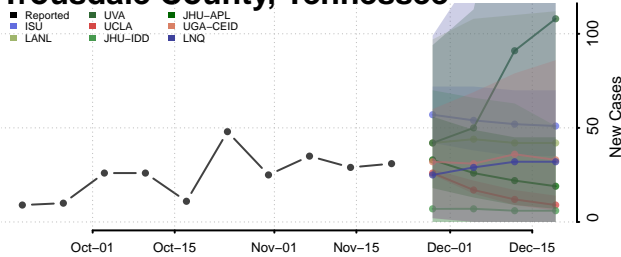

Trousdale County, Tennessee