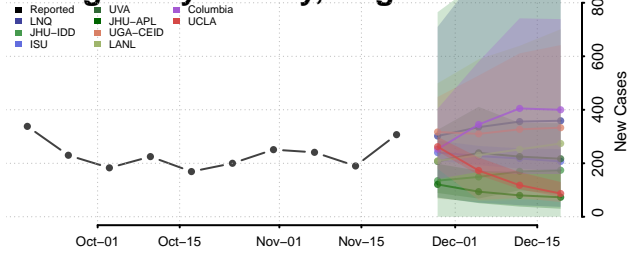

Mathews County, Virginia

Mecklenburg County, Virginia

Middlesex County, Virginia

Montgomery County, Virginia

Nelson County, Virginia

New Kent County, Virginia

Newport News County, Virginia

Norfolk County, Virginia