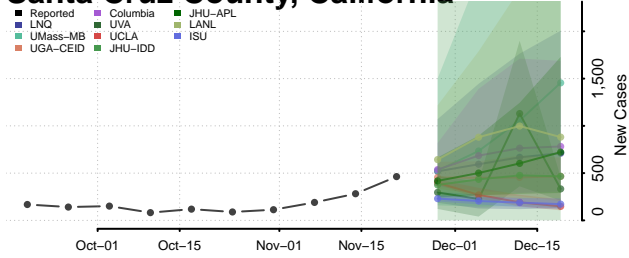

San Joaquin County, California

San Luis Obispo County, California

San Mateo County, California

Santa Barbara County, California

Santa Clara County, California

Santa Cruz County, California

Shasta County, California