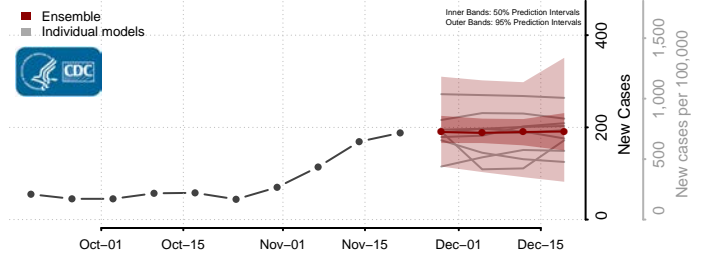

Audubon County, Iowa

Benton County, Iowa

Black Hawk County, Iowa

Boone County, Iowa

Bremer County, Iowa

Buchanan County, Iowa

Buena Vista County, Iowa

Butler County, Iowa