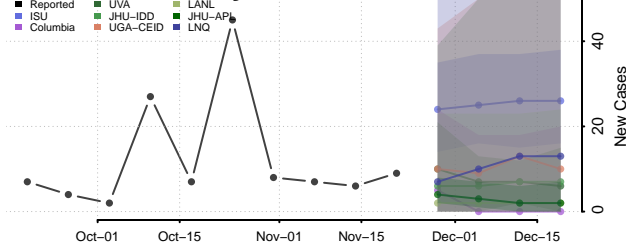

Franklin County, Texas