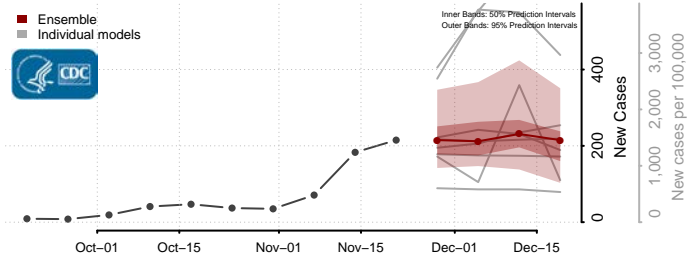

Greene County, Iowa

Grundy County, Iowa

Guthrie County, Iowa

Hamilton County, Iowa

Hancock County, Iowa

Hardin County, Iowa

Harrison County, Iowa

Henry County, Iowa