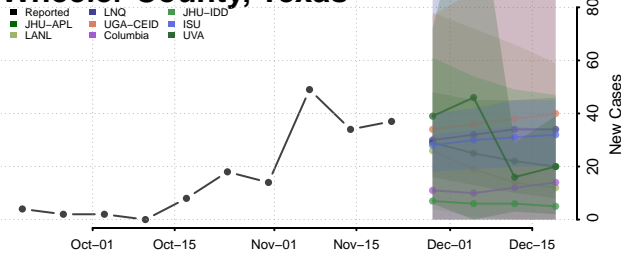

Wheeler County, Texas