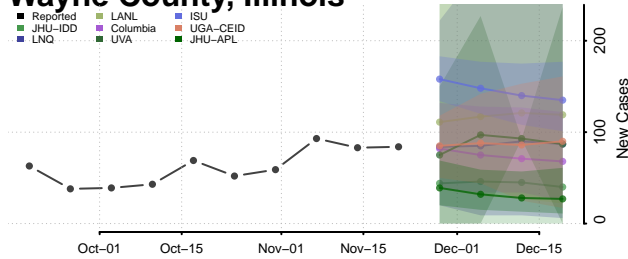

Stephenson County, Illinois

Tazewell County, Illinois

Union County, Illinois

Vermilion County, Illinois

Wabash County, Illinois

Warren County, Illinois

Washington County, Illinois

Wayne County, Illinois