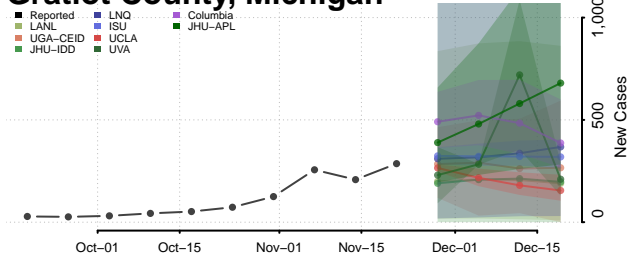

Emmet County, Michigan

Genesee County, Michigan

Gladwin County, Michigan

Gogebic County, Michigan

Grand Traverse County, Michigan

Gratiot County, Michigan

Hillsdale County, Michigan

Houghton County, Michigan