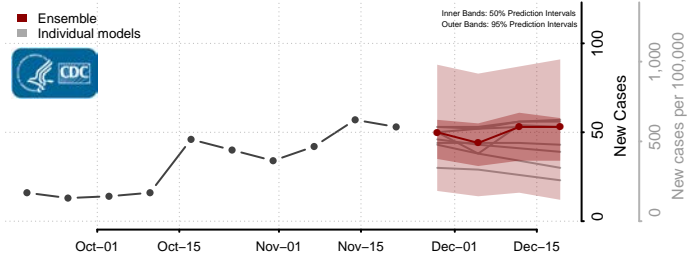

Custer County, South Dakota

Davison County, South Dakota

Day County, South Dakota

Deuel County, South Dakota

Dewey County, South Dakota

Douglas County, South Dakota

Edmunds County, South Dakota

Fall River County, South Dakota