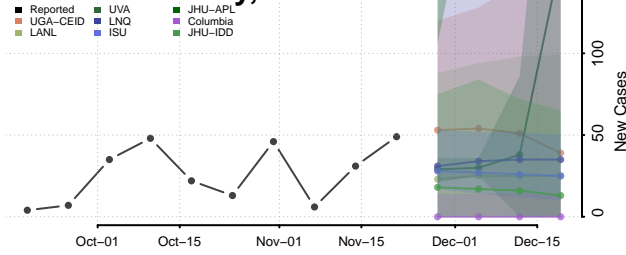

Pondera County, Montana