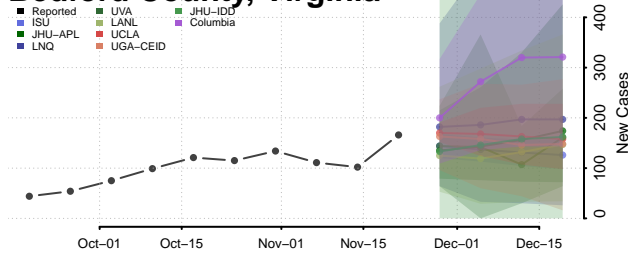

Bedford County, Virginia