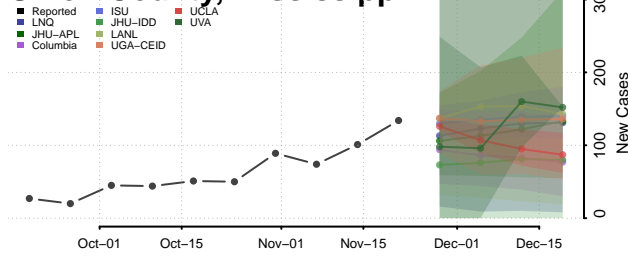

Tallahatchie County, Mississippi

Tate County, Mississippi

Tippah County, Mississippi

Tishomingo County, Mississippi

Tunica County, Mississippi

Union County, Mississippi

Walthall County, Mississippi

Warren County, Mississippi