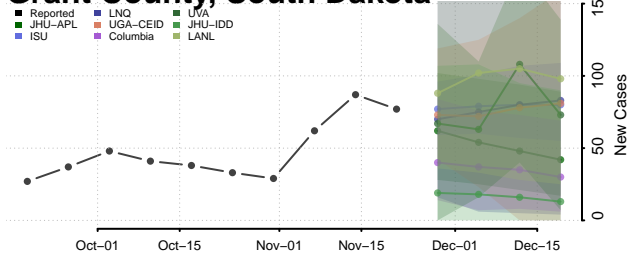

Grant County, South Dakota