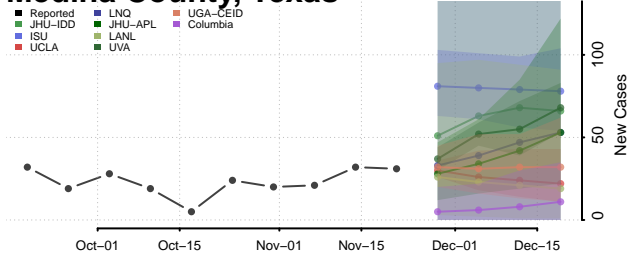

Medina County, Texas