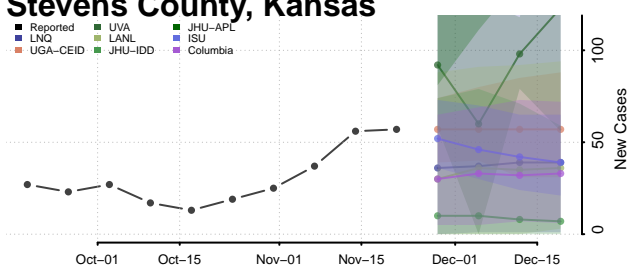

Shawnee County, Kansas

Sheridan County, Kansas

Sherman County, Kansas

Smith County, Kansas

Stafford County, Kansas

Stanton County, Kansas

Stevens County, Kansas

Sumner County, Kansas