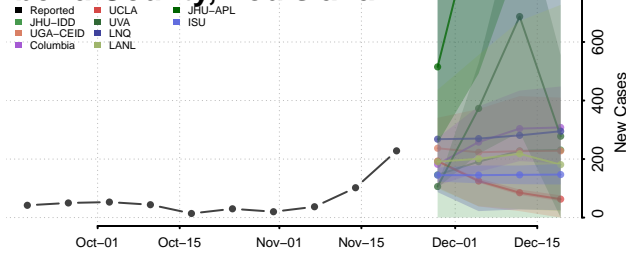

Iberia County, Louisiana