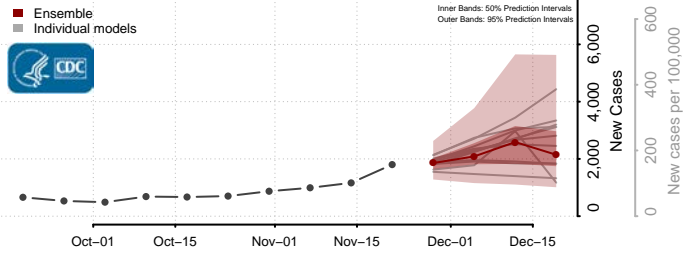

Fairfax County, Virginia