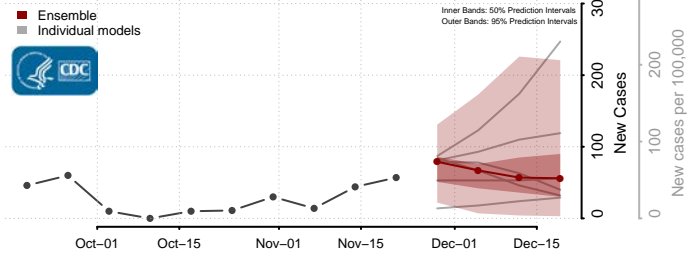

Virgin Islands