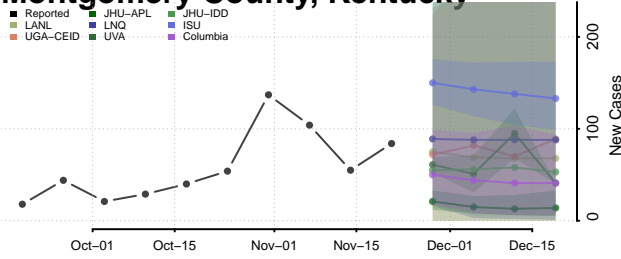

Montgomery County, Kentucky