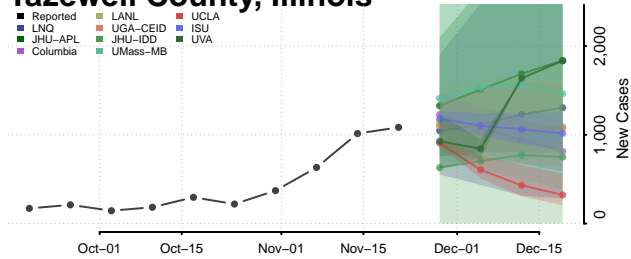

Stephenson County, Illinois

Tazewell County, Illinois

Union County, Illinois

Vermilion County, Illinois

Wabash County, Illinois

Warren County, Illinois

Washington County, Illinois

Wayne County, Illinois