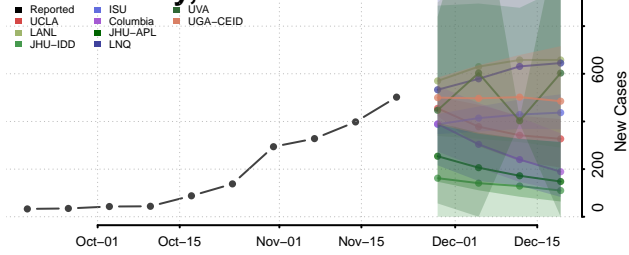

Polk County, Minnesota