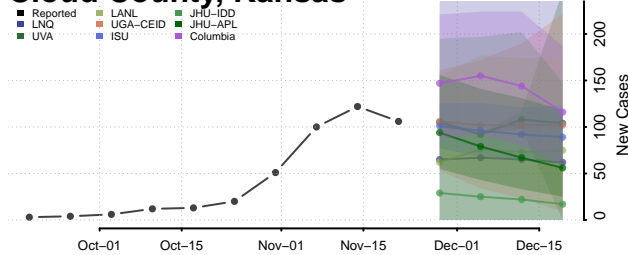

Chase County, Kansas

Chautauqua County, Kansas

Cherokee County, Kansas

Cheyenne County, Kansas

Clark County, Kansas

Clay County, Kansas

Cloud County, Kansas

Coffey County, Kansas