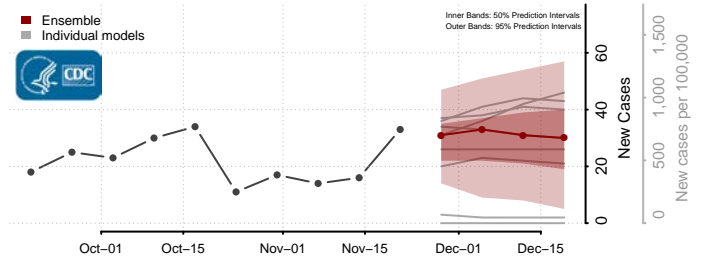

Eddy County, North Dakota

Emmons County, North Dakota

Foster County, North Dakota

Golden Valley County, North Dakota

Grand Forks County, North Dakota

Grant County, North Dakota

Griggs County, North Dakota

Hettinger County, North Dakota