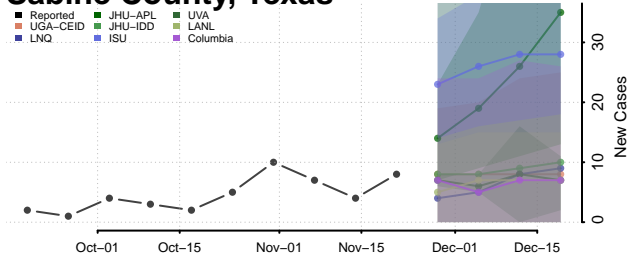

Sabine County, Texas