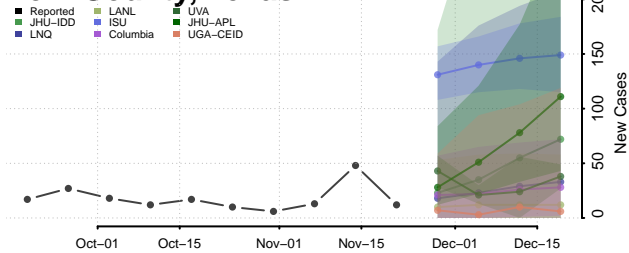

Oldham County, Texas

Orange County, Texas

Palo Pinto County, Texas

Panola County, Texas

Parker County, Texas

Parmer County, Texas

Pecos County, Texas

Polk County, Texas