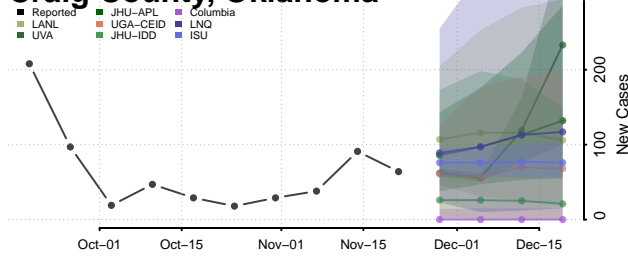

Craig County, Oklahoma