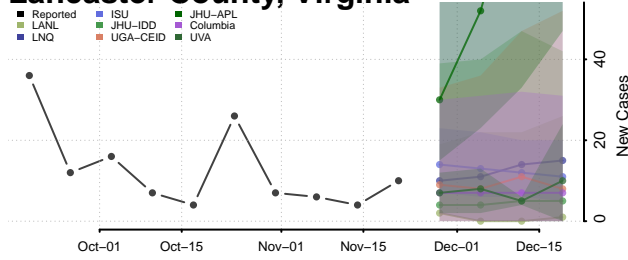

Isle of Wight County, Virginia

James City County, Virginia

King and Queen County, Virginia

King George County, Virginia

King William County, Virginia

Lancaster County, Virginia

Lee County, Virginia

Lexington County, Virginia