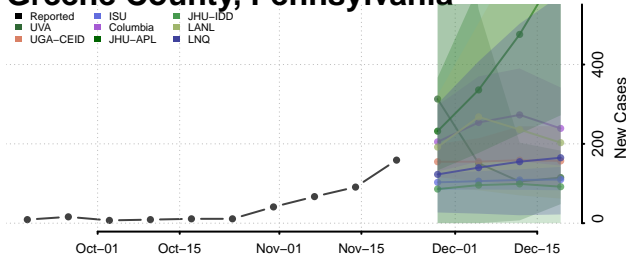

Forest County, Pennsylvania

Franklin County, Pennsylvania

Fulton County, Pennsylvania

Greene County, Pennsylvania

Huntingdon County, Pennsylvania

Indiana County, Pennsylvania

Jefferson County, Pennsylvania

Juniata County, Pennsylvania