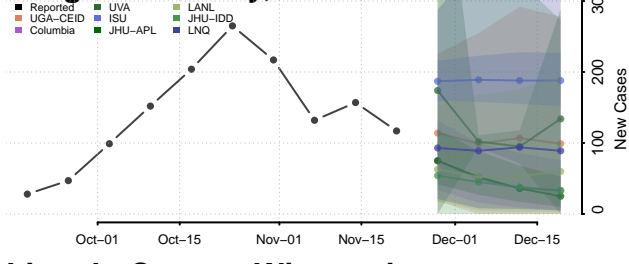

Langlade County, Wisconsin