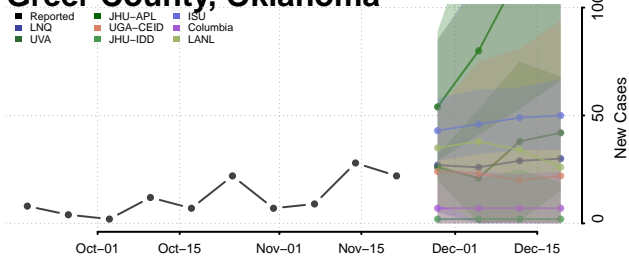

Dewey County, Oklahoma

Ellis County, Oklahoma

Garfield County, Oklahoma

Garvin County, Oklahoma

Grady County, Oklahoma

Grant County, Oklahoma

Greer County, Oklahoma

Harmon County, Oklahoma