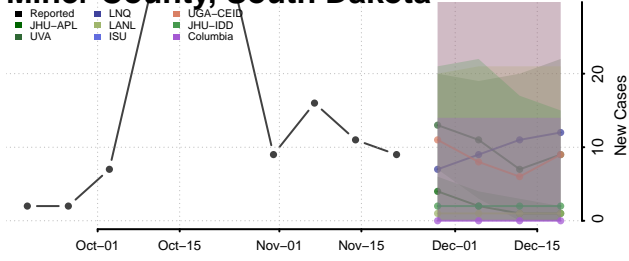

Miner County, South Dakota