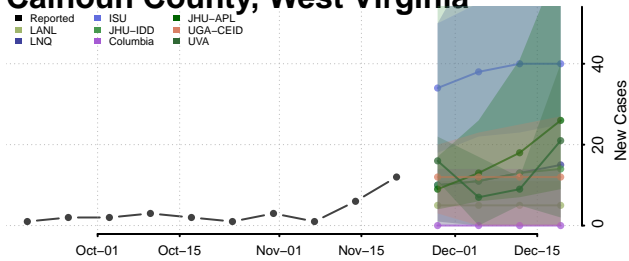

Calhoun County, West Virginia