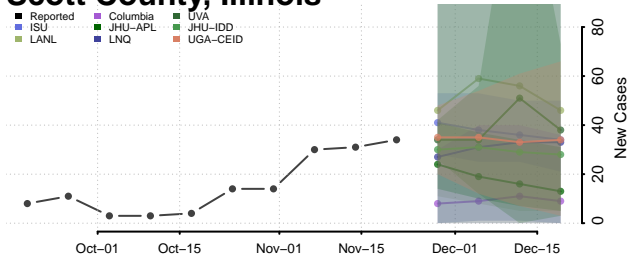

Scott County, Illinois