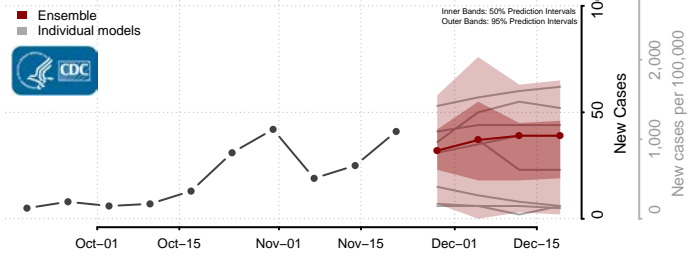

Clark County, South Dakota