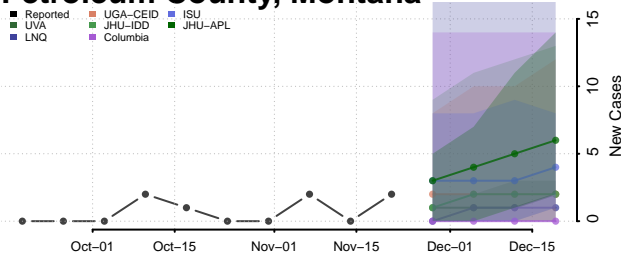

Petroleum County, Montana