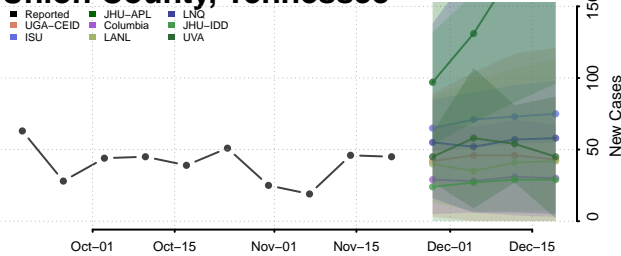

Union County, Tennessee