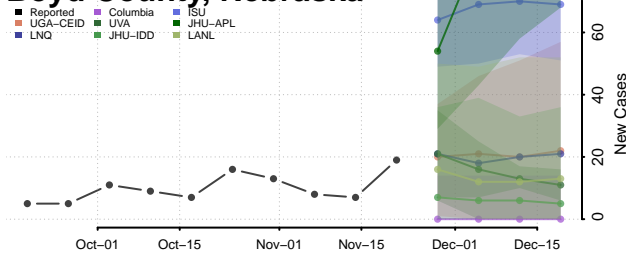

Banner County, Nebraska

Blaine County, Nebraska

Boone County, Nebraska

Box Butte County, Nebraska

Boyd County, Nebraska

Brown County, Nebraska

Buffalo County, Nebraska

Burt County, Nebraska