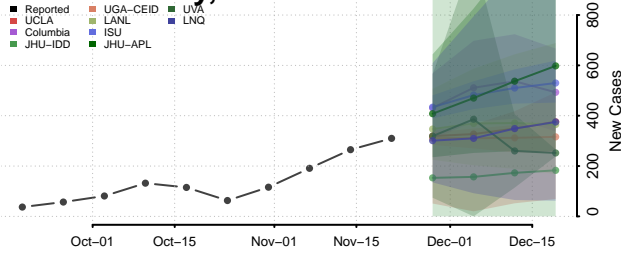

Houston County, Minnesota

Hubbard County, Minnesota

Isanti County, Minnesota

Itasca County, Minnesota

Jackson County, Minnesota

Kanabec County, Minnesota

Kandiyohi County, Minnesota

Kittson County, Minnesota