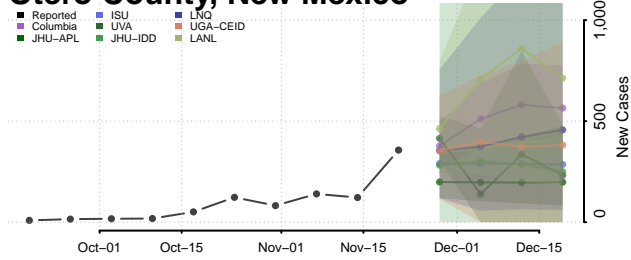

Otero County, New Mexico