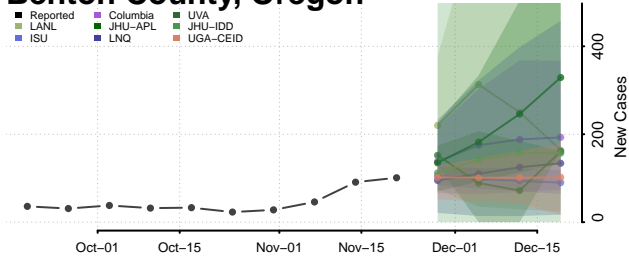

Benton County, Oregon