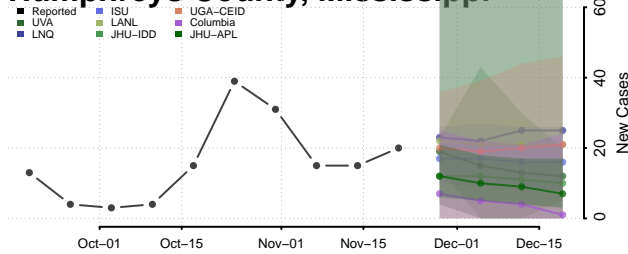

George County, Mississippi

Greene County, Mississippi

Grenada County, Mississippi

Hancock County, Mississippi

Harrison County, Mississippi

Hinds County, Mississippi

Holmes County, Mississippi

Humphreys County, Mississippi