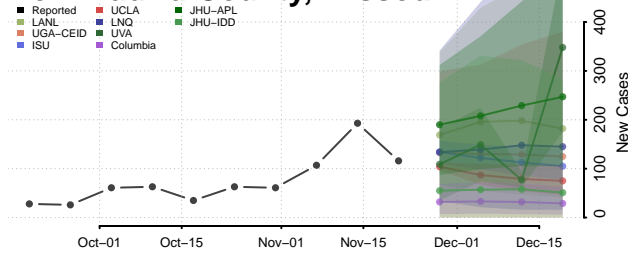

New Madrid County, Missouri