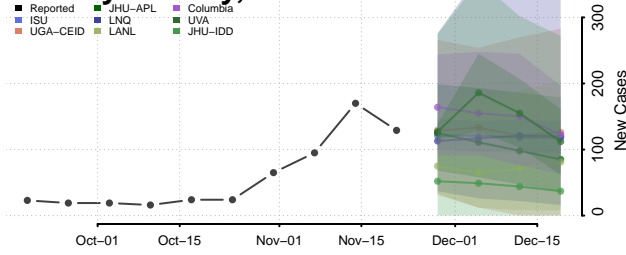

Greene County, Iowa

Grundy County, Iowa

Guthrie County, Iowa

Hamilton County, Iowa

Hancock County, Iowa

Hardin County, Iowa

Harrison County, Iowa

Henry County, Iowa