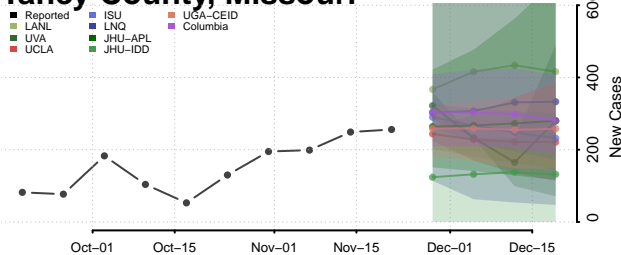

Taney County, Missouri