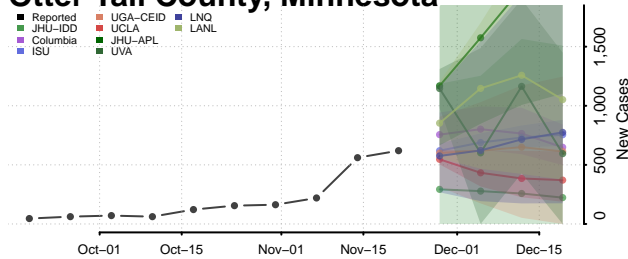

Nicollet County, Minnesota

Nobles County, Minnesota

Norman County, Minnesota

Olmsted County, Minnesota

Otter Tail County, Minnesota

Pennington County, Minnesota

Pine County, Minnesota

Pipestone County, Minnesota