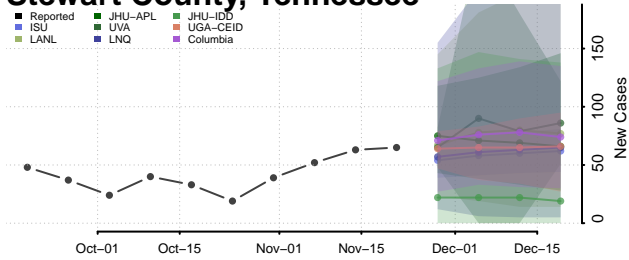

Scott County, Tennessee

Sequatchie County, Tennessee

Sevier County, Tennessee

Shelby County, Tennessee

Smith County, Tennessee

Stewart County, Tennessee

Sullivan County, Tennessee

Sumner County, Tennessee