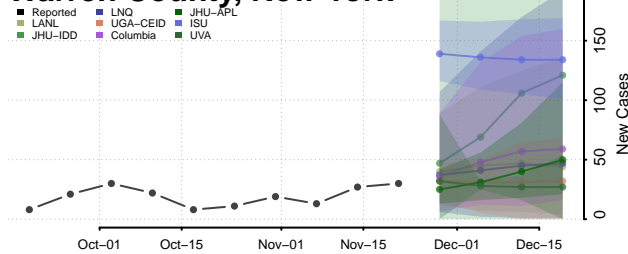

Warren County, New York