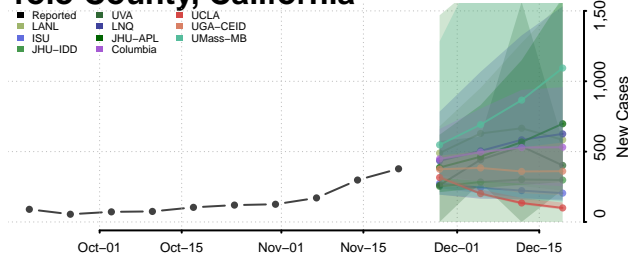

Tulare County, California

Tuolumne County, California

Ventura County, California

Yolo County, California

Yuba County, California

Colorado

Adams County, Colorado

Alamosa County, Colorado