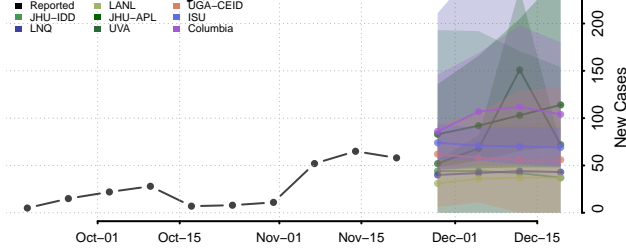

Allen County, Kansas