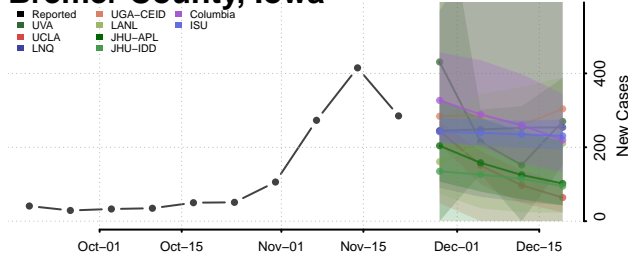

Audubon County, Iowa

Benton County, Iowa

Black Hawk County, Iowa

Boone County, Iowa

Bremer County, Iowa

Buchanan County, Iowa

Buena Vista County, Iowa

Butler County, Iowa