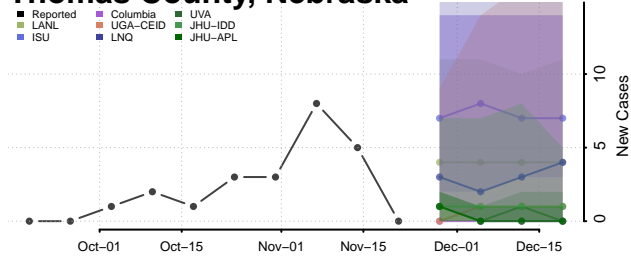

Thomas County, Nebraska