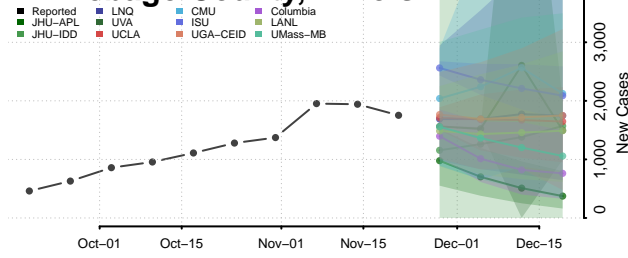

White County, Illinois

Whiteside County, Illinois

Will County, Illinois

Williamson County, Illinois

Winnebago County, Illinois

Woodford County, Illinois

Indiana

Adams County, Indiana