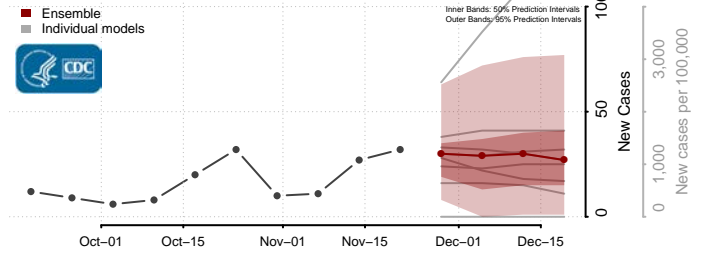

Eddy County, North Dakota

Emmons County, North Dakota

Foster County, North Dakota

Golden Valley County, North Dakota

Grand Forks County, North Dakota

Grant County, North Dakota

Griggs County, North Dakota

Hettinger County, North Dakota