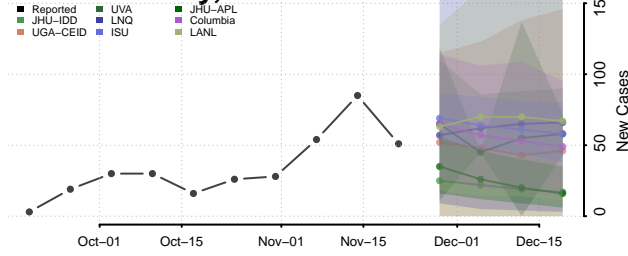

Lewis County, Missouri