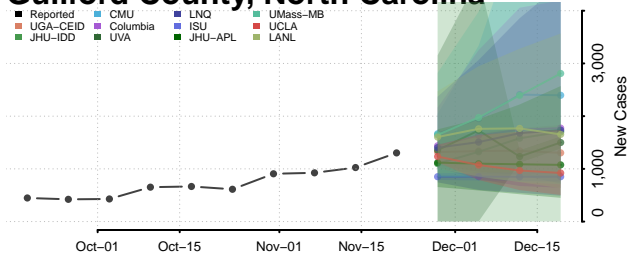

Gaston County, North Carolina

Gates County, North Carolina

Graham County, North Carolina

Granville County, North Carolina

Greene County, North Carolina

Guilford County, North Carolina

Halifax County, North Carolina