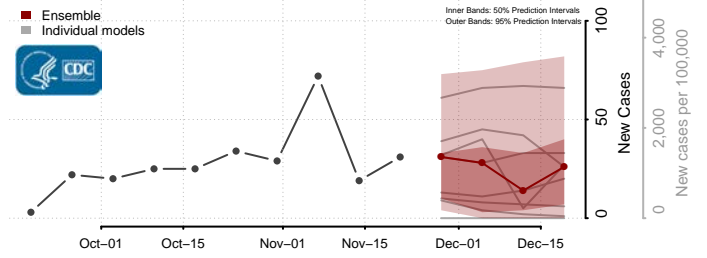

Eddy County, North Dakota

Emmons County, North Dakota

Foster County, North Dakota

Golden Valley County, North Dakota

Grand Forks County, North Dakota

Grant County, North Dakota

Griggs County, North Dakota

Hettinger County, North Dakota