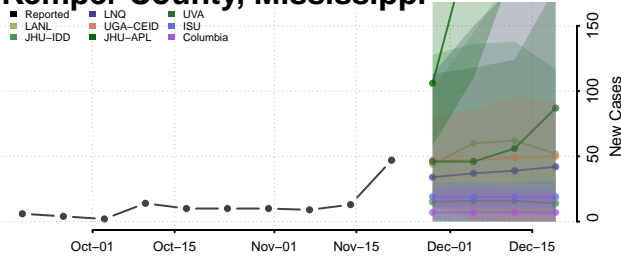

Kemper County, Mississippi