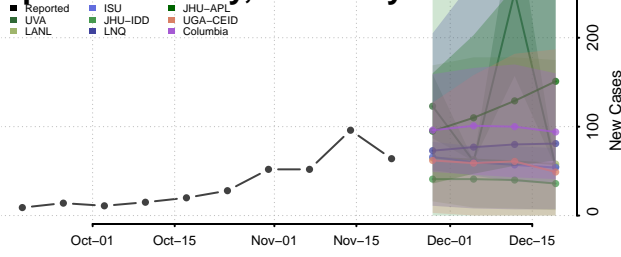

Rowan County, Kentucky

Russell County, Kentucky

Scott County, Kentucky

Shelby County, Kentucky

Simpson County, Kentucky

Spencer County, Kentucky

Taylor County, Kentucky

Todd County, Kentucky