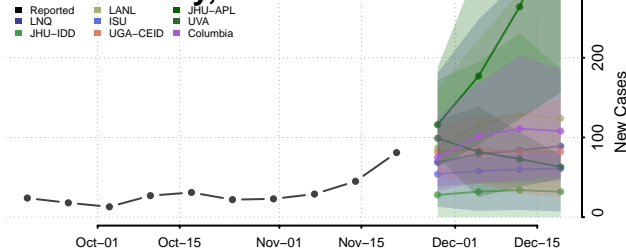

Dallas County, Arkansas

Desha County, Arkansas

Drew County, Arkansas

Faulkner County, Arkansas

Franklin County, Arkansas

Fulton County, Arkansas

Garland County, Arkansas

Grant County, Arkansas