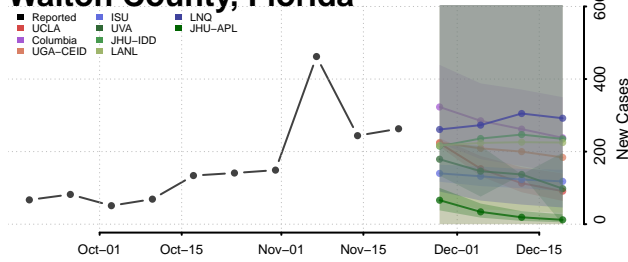

St. Lucie County, Florida

Sumter County, Florida

Suwannee County, Florida

Taylor County, Florida

Union County, Florida

Volusia County, Florida

Wakulla County, Florida

Walton County, Florida