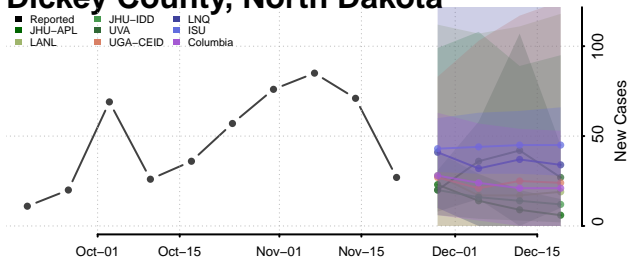

Dickey County, North Dakota