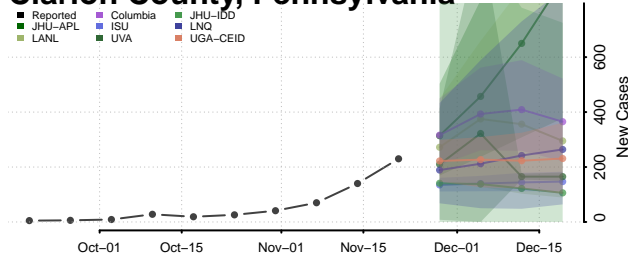

Clarion County, Pennsylvania