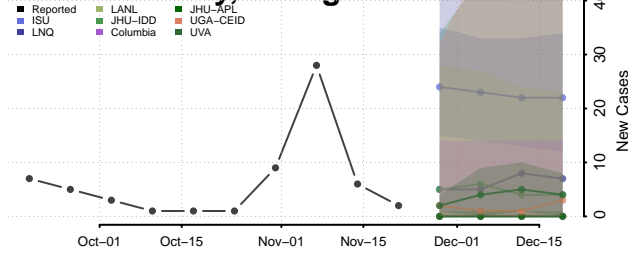

Marion County, Georgia