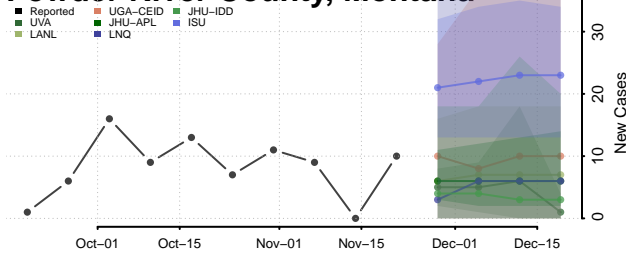

Powder River County, Montana