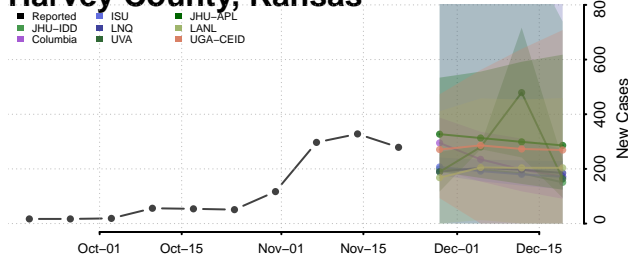

Graham County, Kansas

Grant County, Kansas

Gray County, Kansas

Greeley County, Kansas

Greenwood County, Kansas

Hamilton County, Kansas

Harper County, Kansas

Harvey County, Kansas