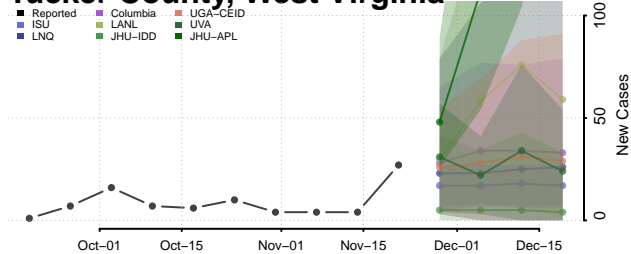

Tucker County, West Virginia