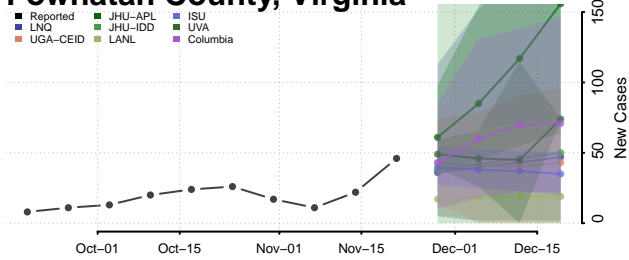

Pittsylvania County, Virginia

Poquoson County, Virginia

Portsmouth County, Virginia

Powhatan County, Virginia

Prince Edward County, Virginia

Prince George County, Virginia

Prince William County, Virginia

Pulaski County, Virginia