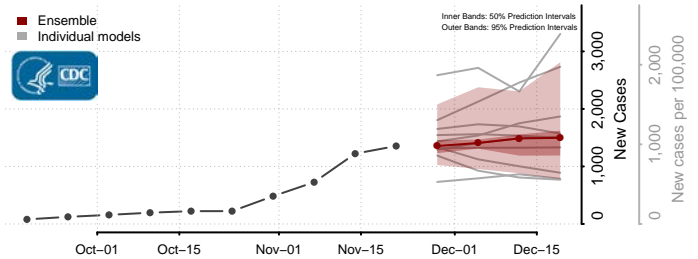

Wilkin County, Minnesota

Winona County, Minnesota

Wright County, Minnesota

Yellow Medicine County, Minnesota

Mississippi

Adams County, Mississippi

Alcorn County, Mississippi

Amite County, Mississippi