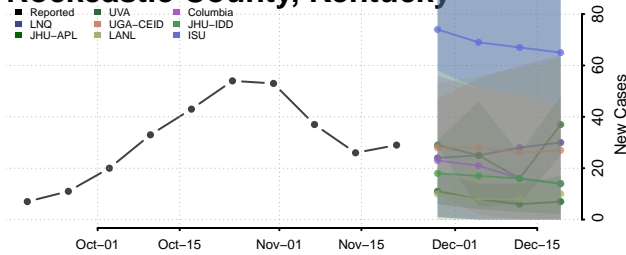

Rowan County, Kentucky

Russell County, Kentucky

Scott County, Kentucky

Shelby County, Kentucky

Simpson County, Kentucky

Spencer County, Kentucky

Taylor County, Kentucky

Todd County, Kentucky