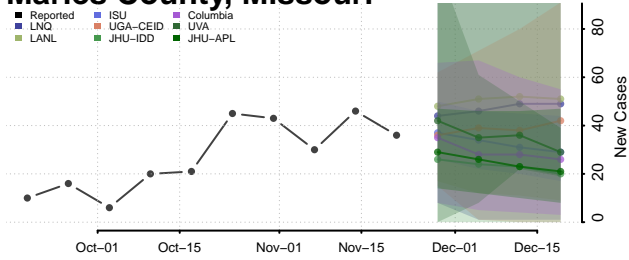

Maries County, Missouri