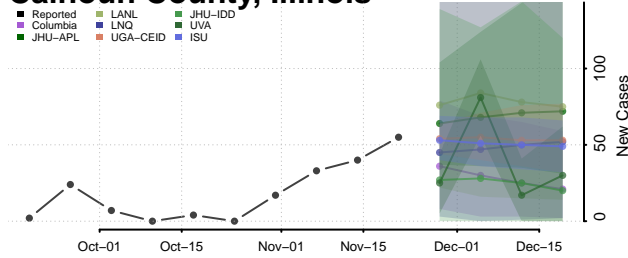

Calhoun County, Illinois