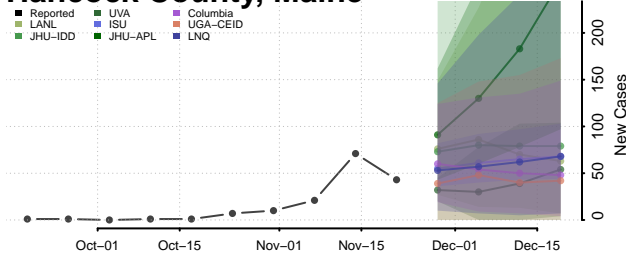

Hancock County, Maine