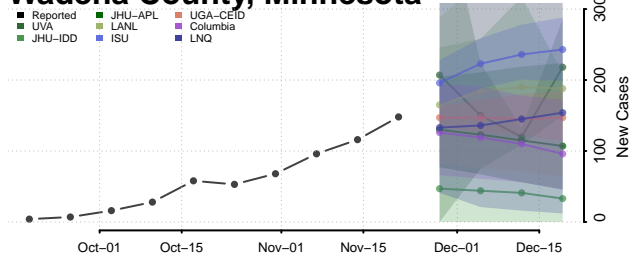

Wadena County, Minnesota