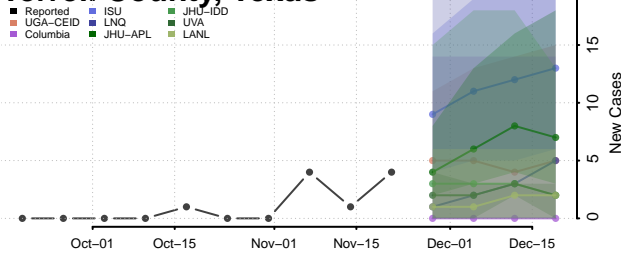

Terrell County, Texas