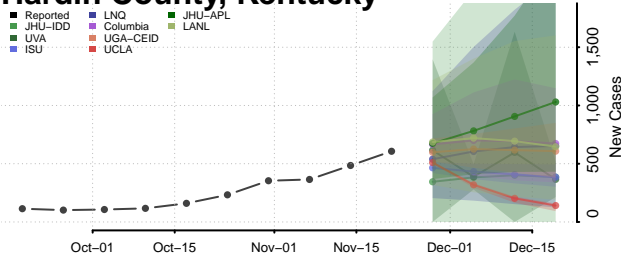

Hardin County, Kentucky