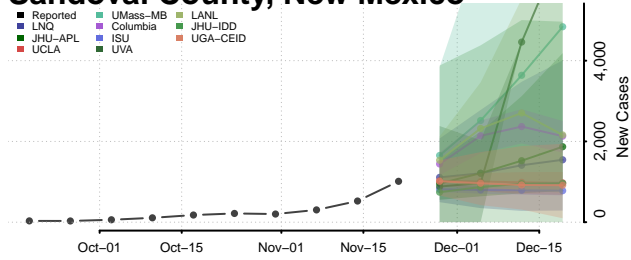

Sandoval County, New Mexico