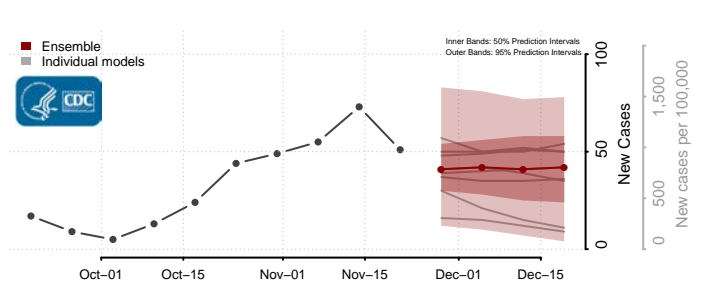

Morton County, North Dakota

Mountrail County, North Dakota

Nelson County, North Dakota

Oliver County, North Dakota

Pembina County, North Dakota

Pierce County, North Dakota

Ramsey County, North Dakota

Ransom County, North Dakota