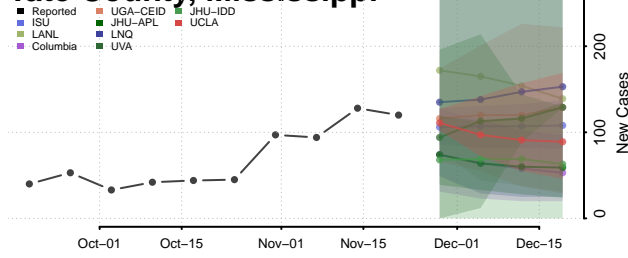

Tate County, Mississippi