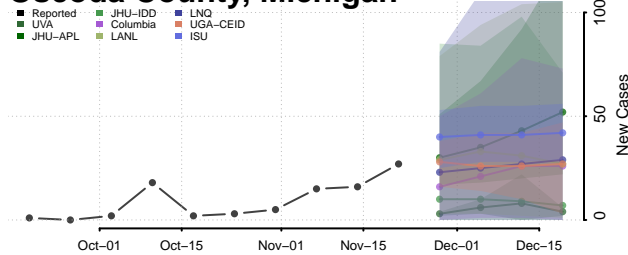

Oceana County, Michigan

Ogemaw County, Michigan

Ontonagon County, Michigan

Osceola County, Michigan

Oscoda County, Michigan

Otsego County, Michigan

Ottawa County, Michigan

Presque Isle County, Michigan