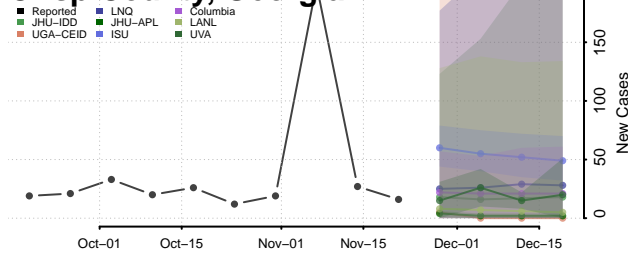

Crisp County, Georgia