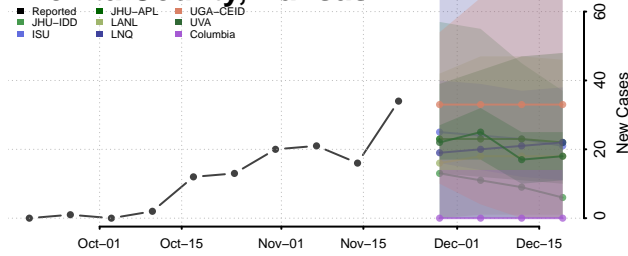

Thomas County, Kansas

Trego County, Kansas

Wabaunsee County, Kansas

Wallace County, Kansas

Washington County, Kansas

Wichita County, Kansas

Wilson County, Kansas

Woodson County, Kansas