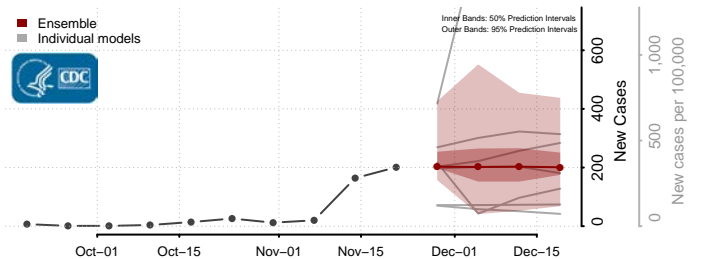

Grand Isle County, Vermont

Lamoille County, Vermont

Orange County, Vermont

Orleans County, Vermont

Rutland County, Vermont

Washington County, Vermont

Windham County, Vermont

Windsor County, Vermont