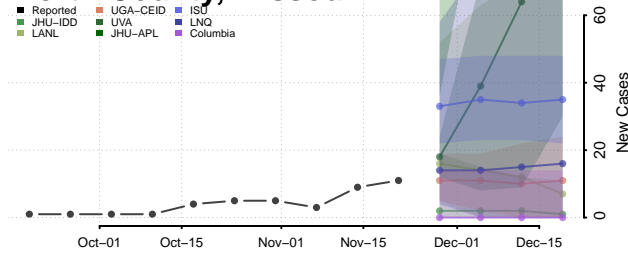

Worth County, Missouri