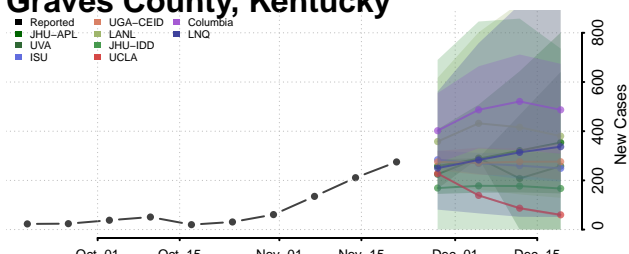

Gallatin County, Kentucky

Garrard County, Kentucky

Grant County, Kentucky

Graves County, Kentucky

Grayson County, Kentucky

Green County, Kentucky

Greenup County, Kentucky

Hancock County, Kentucky