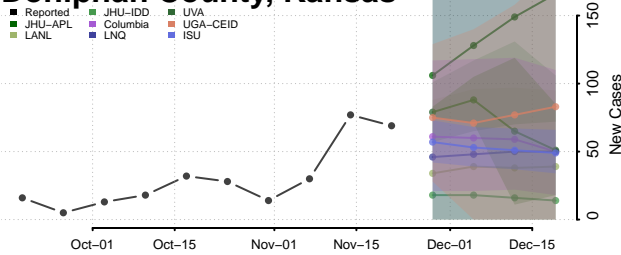

Doniphan County, Kansas