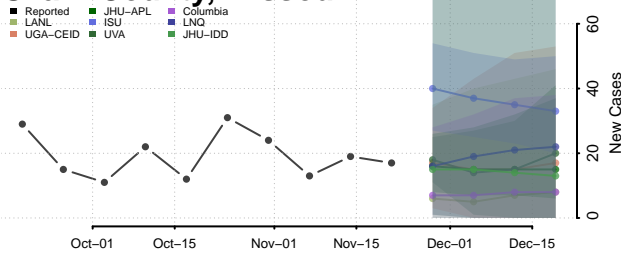

Ozark County, Missouri