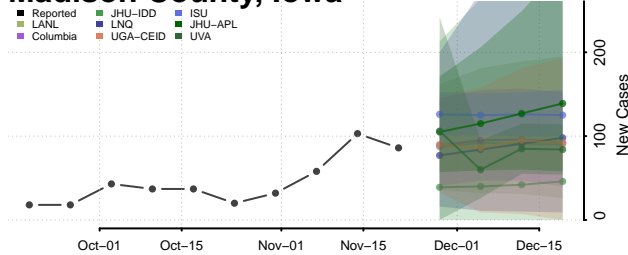

Madison County, Iowa

Mahaska County, Iowa

Marion County, Iowa

Marshall County, Iowa

Mills County, Iowa

Mitchell County, Iowa

Monona County, Iowa

Monroe County, Iowa