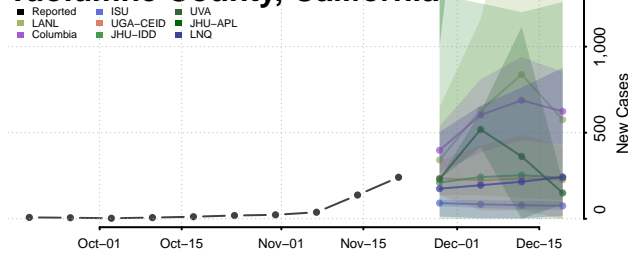

Tuolumne County, California