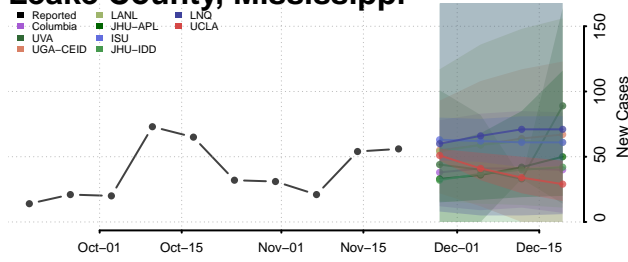

Leake County, Mississippi