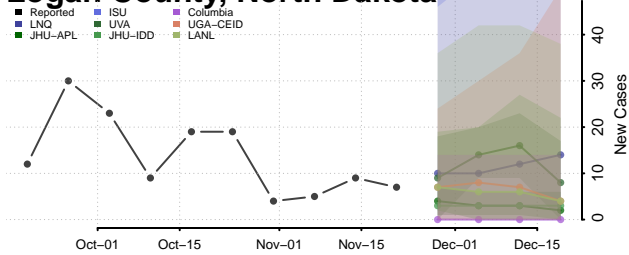

Logan County, North Dakota