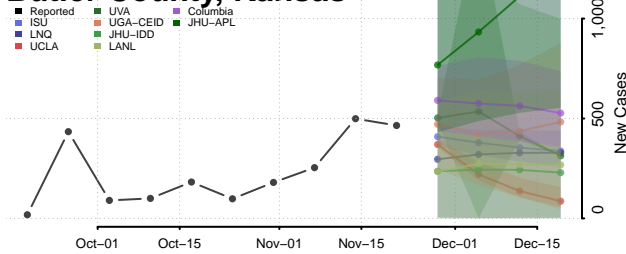

Butler County, Kansas