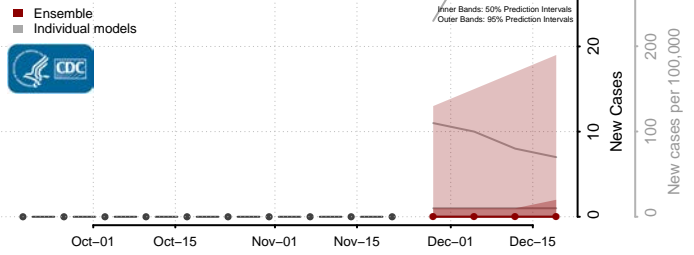

Daggett County, Utah

Davis County, Utah

Duchesne County, Utah

Emery County, Utah

Garfield County, Utah

Grand County, Utah

Iron County, Utah

Juab County, Utah