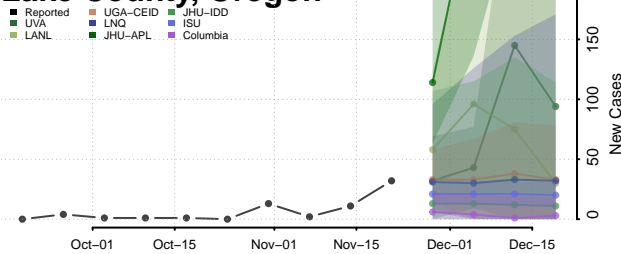

Lake County, Oregon