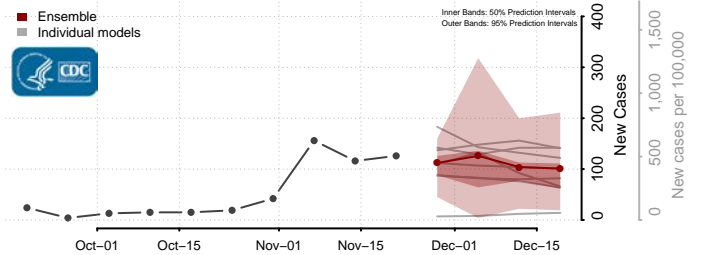

Wheeler County, Nebraska

York County, Nebraska

Nevada

Carson City County, Nevada

Churchill County, Nevada

Clark County, Nevada

Douglas County, Nevada

Elko County, Nevada