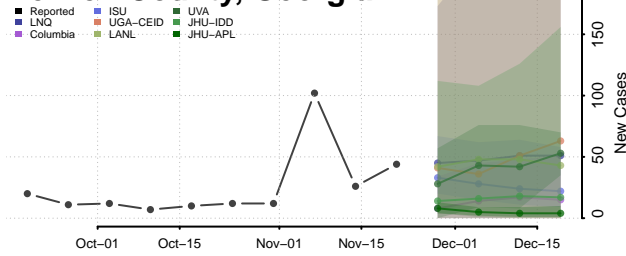

Barrow County, Georgia

Bartow County, Georgia

Ben Hill County, Georgia

Berrien County, Georgia

Bibb County, Georgia

Bleckley County, Georgia

Brantley County, Georgia

Brooks County, Georgia