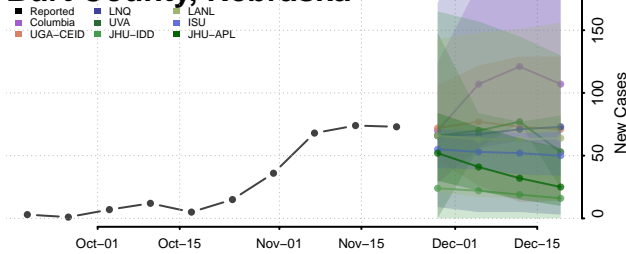

Banner County, Nebraska

Blaine County, Nebraska

Boone County, Nebraska

Box Butte County, Nebraska

Boyd County, Nebraska

Brown County, Nebraska

Buffalo County, Nebraska

Burt County, Nebraska