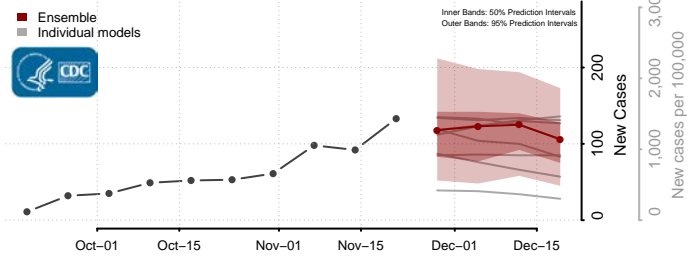

Charles Mix County, South Dakota