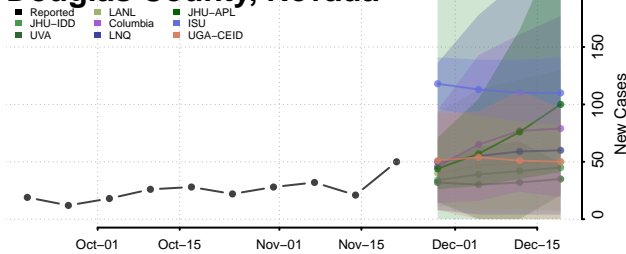

Douglas County, Nevada