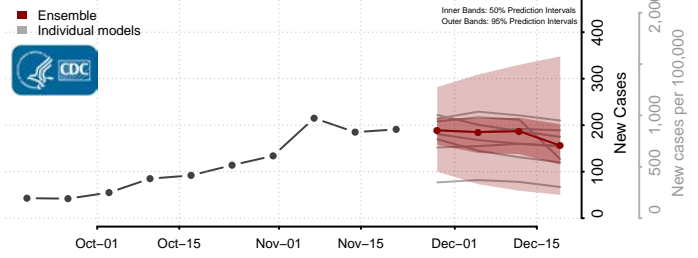

Nodaway County, Missouri