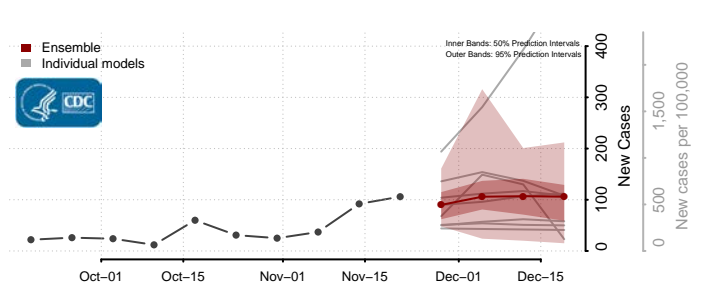

Attala County, Mississippi