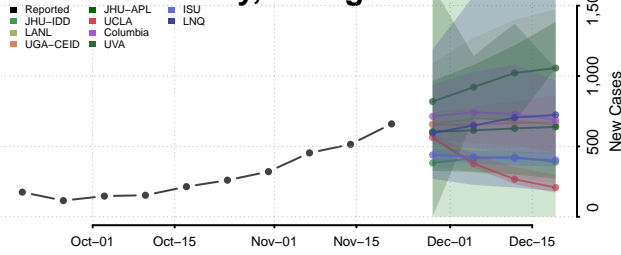

Warren County, Georgia

Washington County, Georgia

Wayne County, Georgia

Webster County, Georgia

Wheeler County, Georgia

White County, Georgia

Whitfield County, Georgia

Wilcox County, Georgia