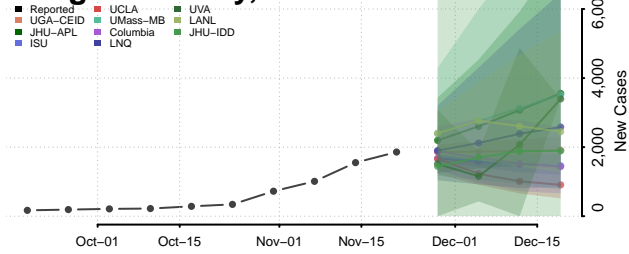

Douglas County, Colorado