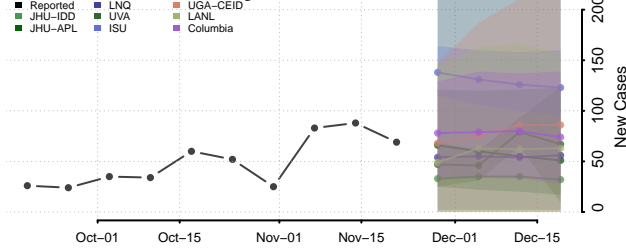

Atchison County, Kansas