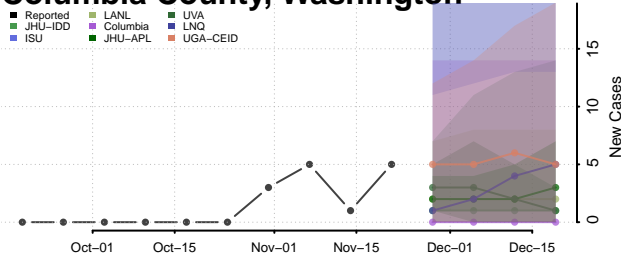

Columbia County, Washington