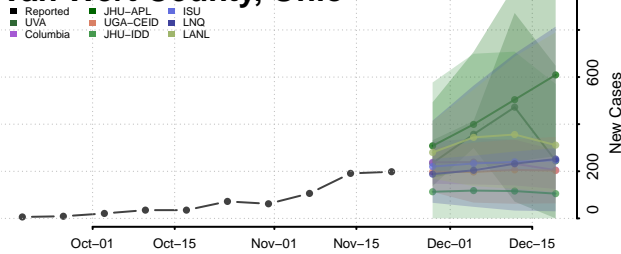

Van Wert County, Ohio