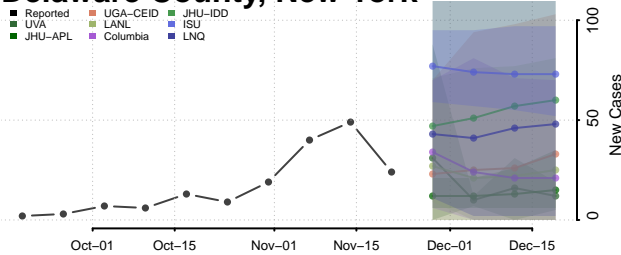

Chemung County, New York

Chenango County, New York

Clinton County, New York

Columbia County, New York

Cortland County, New York

Delaware County, New York

Dutchess County, New York

Erie County, New York