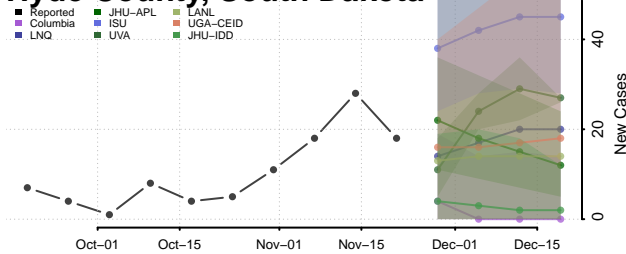

Hyde County, South Dakota