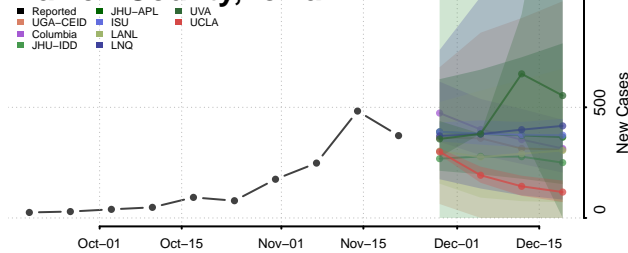

Story County, Iowa

Tama County, Iowa

Taylor County, Iowa

Union County, Iowa

Van Buren County, Iowa

Wapello County, Iowa

Warren County, Iowa

Washington County, Iowa