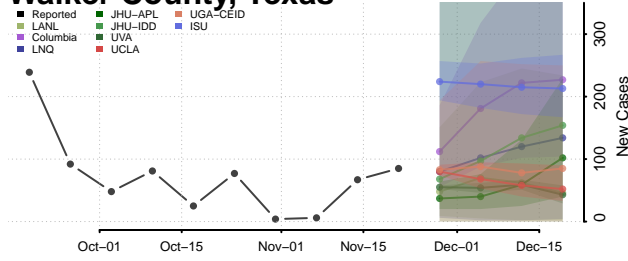

Walker County, Texas