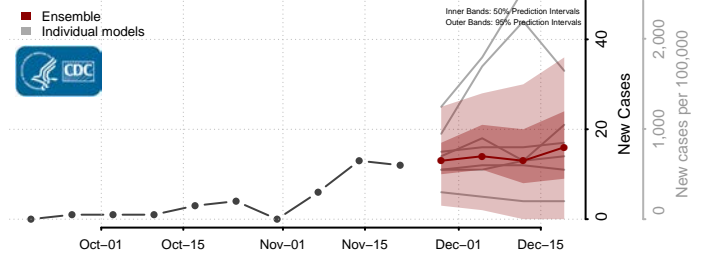

Judith Basin County, Montana