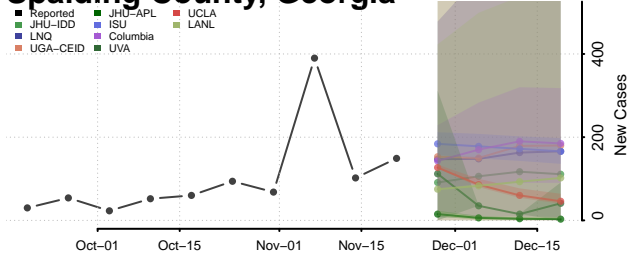

Rabun County, Georgia

Randolph County, Georgia

Richmond County, Georgia

Rockdale County, Georgia

Schley County, Georgia

Screven County, Georgia

Seminole County, Georgia

Spalding County, Georgia