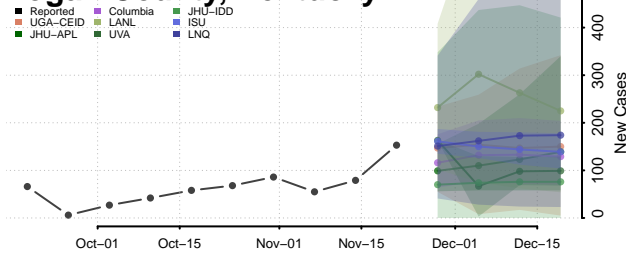

Logan County, Kentucky