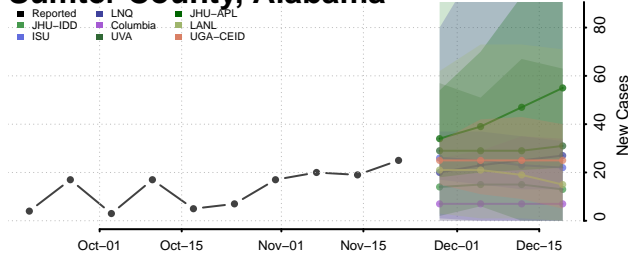

Pike County, Alabama

Randolph County, Alabama

Russell County, Alabama

Shelby County, Alabama

St. Clair County, Alabama

Sumter County, Alabama

Talladega County, Alabama

Tallapoosa County, Alabama