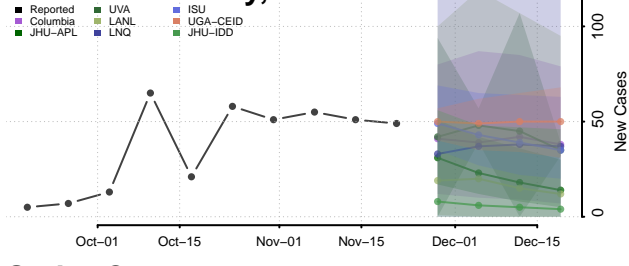

Shawnee County, Kansas

Sheridan County, Kansas

Sherman County, Kansas

Smith County, Kansas

Stafford County, Kansas

Stanton County, Kansas

Stevens County, Kansas

Sumner County, Kansas