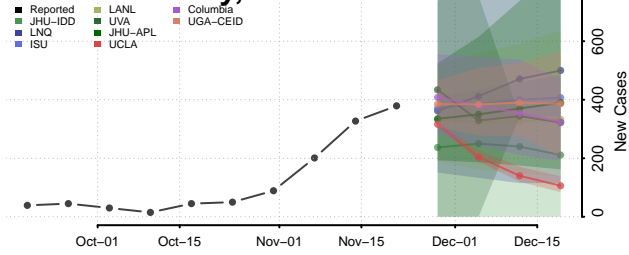

Seneca County, Ohio