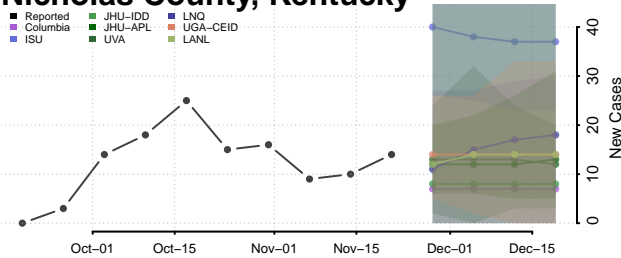

Nicholas County, Kentucky