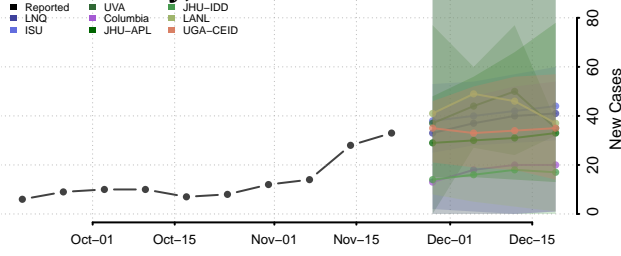

Pike County, Arkansas