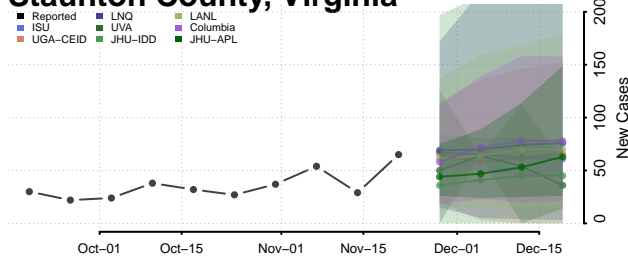

Staunton County, Virginia