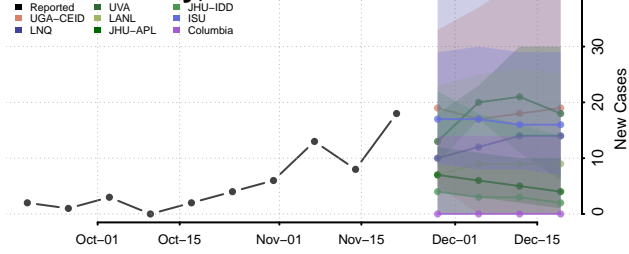

Lane County, Kansas