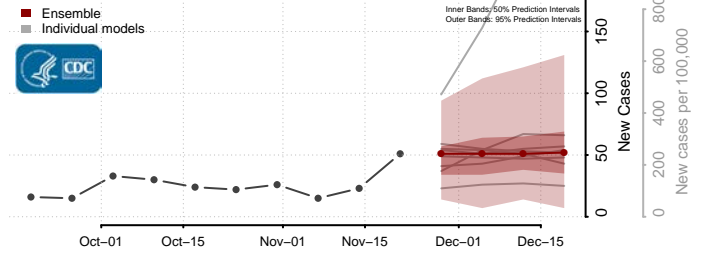

Buchanan County, Virginia