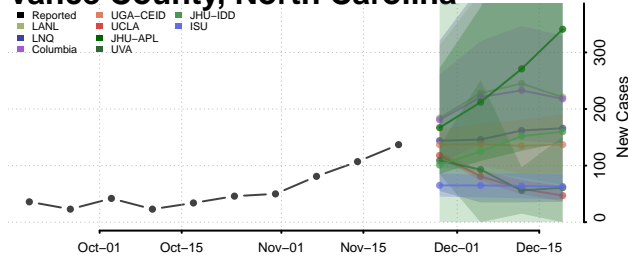

Wake County, North Carolina

Warren County, North Carolina

Washington County, North Carolina

Watauga County, North Carolina

Wayne County, North Carolina

Wilkes County, North Carolina

Wilson County, North Carolina