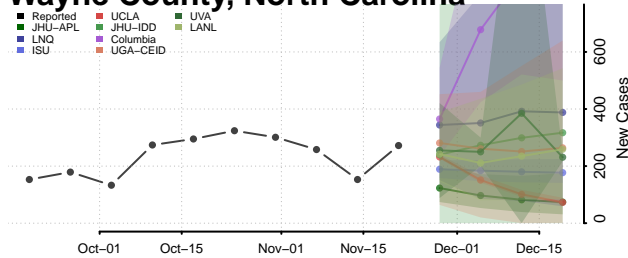

Wake County, North Carolina

Warren County, North Carolina

Washington County, North Carolina

Watauga County, North Carolina

Wayne County, North Carolina

Wilkes County, North Carolina

Wilson County, North Carolina