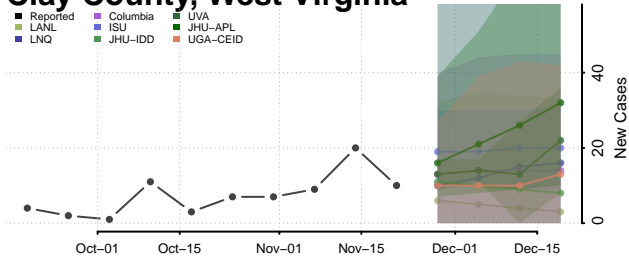

Clay County, West Virginia