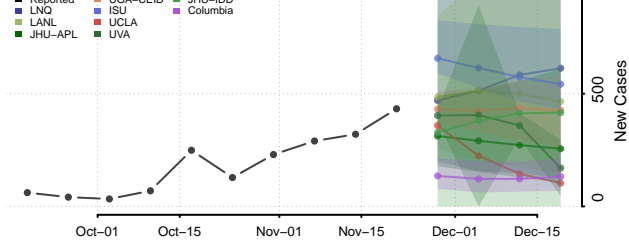

Gila County, Arizona

Graham County, Arizona

Greenlee County, Arizona

La Paz County, Arizona

Maricopa County, Arizona

Mohave County, Arizona

Navajo County, Arizona

Pima County, Arizona