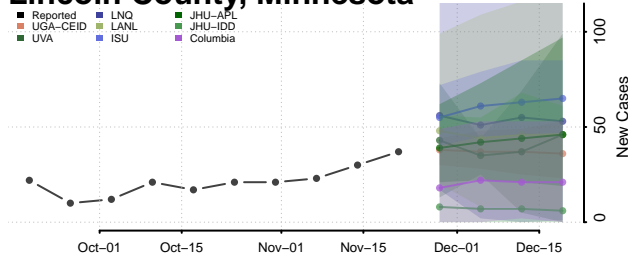

Koochiching County, Minnesota

Lac qui Parle County, Minnesota

Lake County, Minnesota

Lake of the Woods County, Minnesota

Le Sueur County, Minnesota

Lincoln County, Minnesota

Lyon County, Minnesota

Mahnomen County, Minnesota