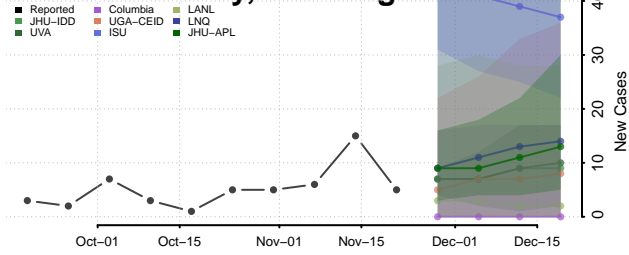

Klickitat County, Washington