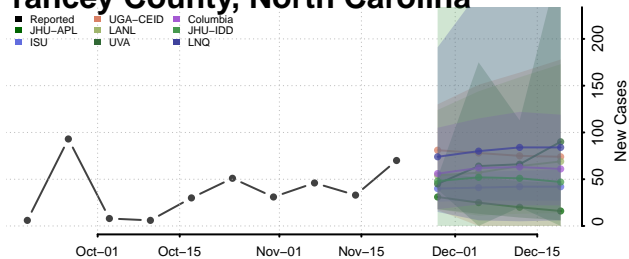

Yancey County, North Carolina