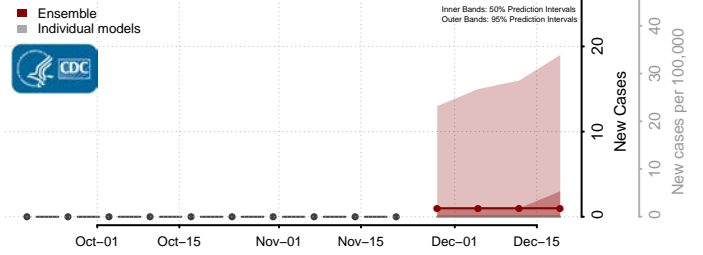

Box Elder County, Utah