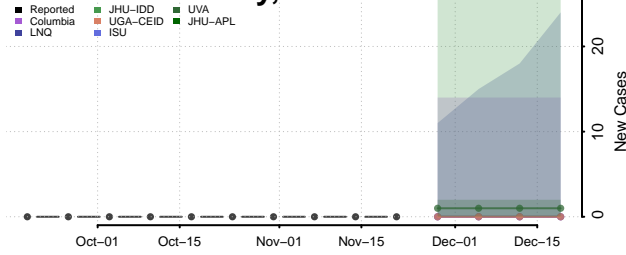

Box Elder County, Utah