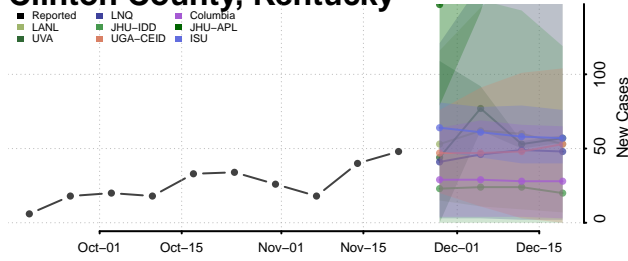

Clinton County, Kentucky