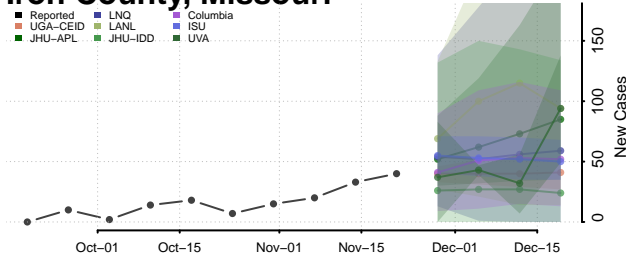

Harrison County, Missouri

Henry County, Missouri

Hickory County, Missouri

Holt County, Missouri

Howard County, Missouri

Howell County, Missouri

Iron County, Missouri

Jackson County, Missouri