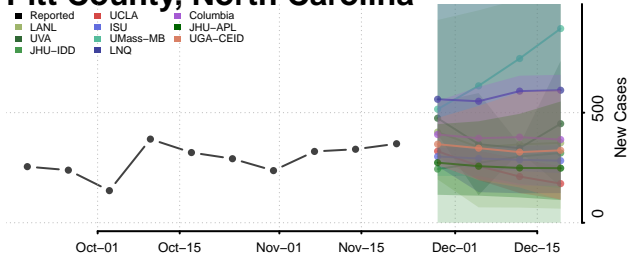

Pitt County, North Carolina