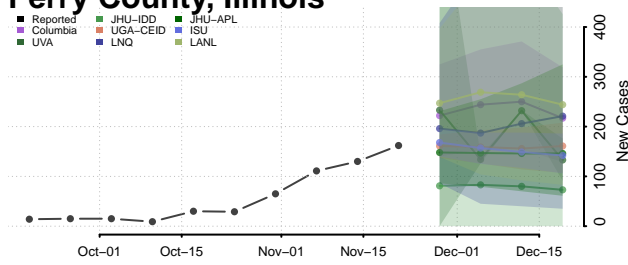

Perry County, Illinois