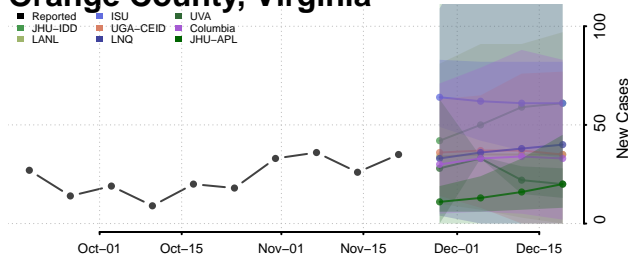

Orange County, Virginia