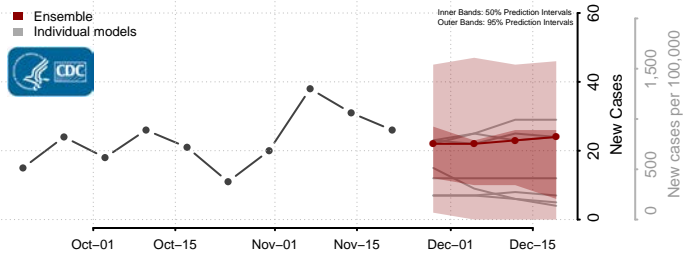

Custer County, South Dakota

Davison County, South Dakota

Day County, South Dakota

Deuel County, South Dakota

Dewey County, South Dakota

Douglas County, South Dakota

Edmunds County, South Dakota

Fall River County, South Dakota