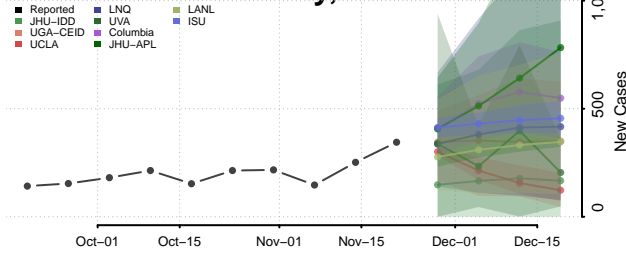

Pottawatomie County, Oklahoma