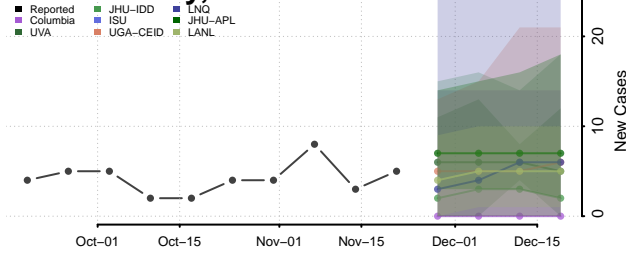

Rock County, Nebraska