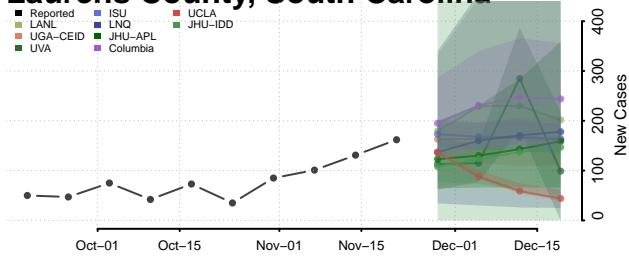

Horry County, South Carolina

Jasper County, South Carolina

Kershaw County, South Carolina

Lancaster County, South Carolina

Laurens County, South Carolina

Lee County, South Carolina

Lexington County, South Carolina