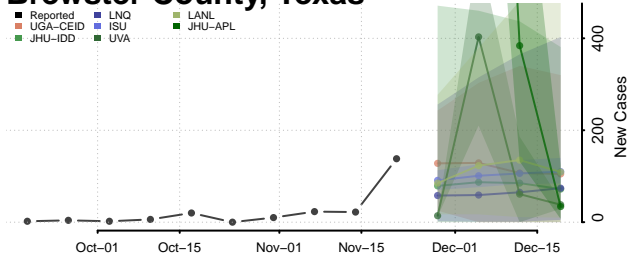

Brewster County, Texas