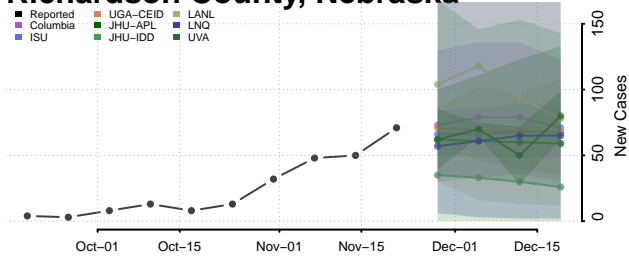

Richardson County, Nebraska