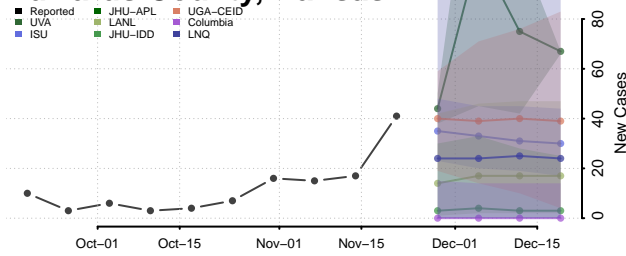

Comanche County, Kansas

Cowley County, Kansas

Crawford County, Kansas

Decatur County, Kansas

Dickinson County, Kansas

Doniphan County, Kansas

Douglas County, Kansas

Edwards County, Kansas