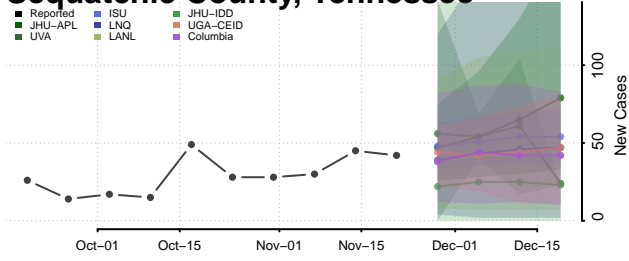

Scott County, Tennessee

Sequatchie County, Tennessee

Sevier County, Tennessee

Shelby County, Tennessee

Smith County, Tennessee

Stewart County, Tennessee

Sullivan County, Tennessee

Sumner County, Tennessee