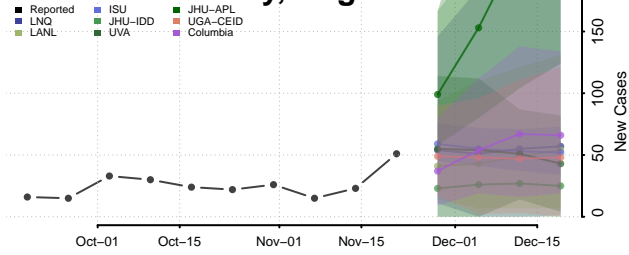

Buchanan County, Virginia