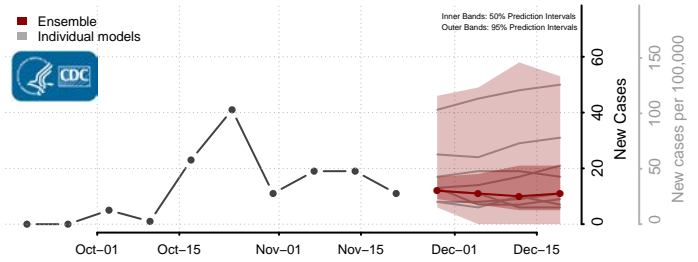

Piscataquis County, Maine

Sagadahoc County, Maine

Somerset County, Maine

Waldo County, Maine

Washington County, Maine

York County, Maine

Maryland

Allegany County, Maryland