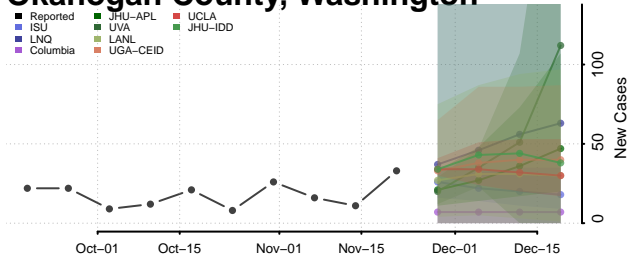

Okanogan County, Washington