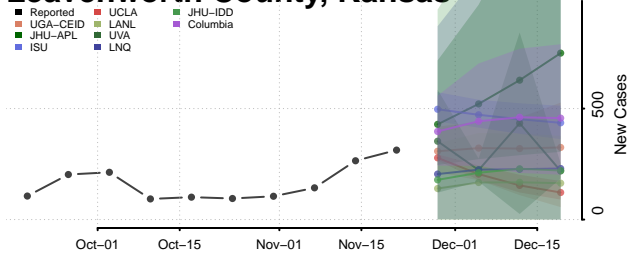

Kiowa County, Kansas

Labette County, Kansas

Lane County, Kansas

Leavenworth County, Kansas

Lincoln County, Kansas

Linn County, Kansas

Logan County, Kansas

Lyon County, Kansas