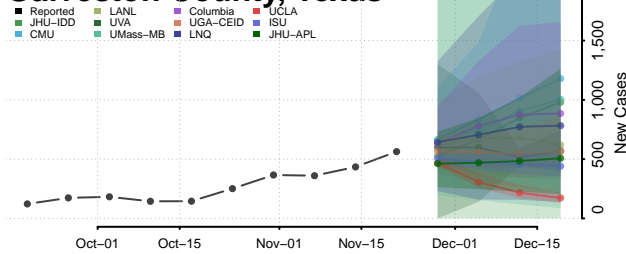

Galveston County, Texas