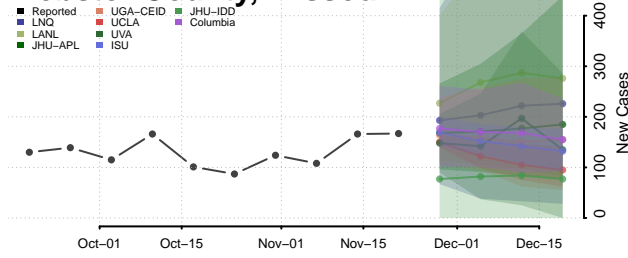

Webster County, Missouri