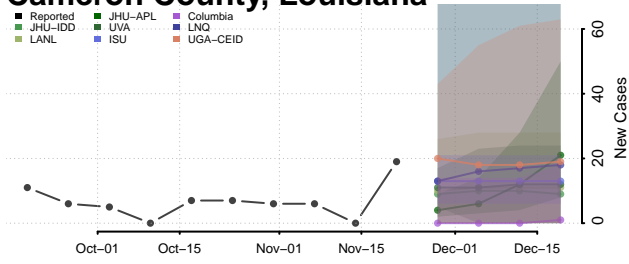

Beauregard County, Louisiana

Bienville County, Louisiana

Bossier County, Louisiana

Caddo County, Louisiana

Calcasieu County, Louisiana

Caldwell County, Louisiana

Cameron County, Louisiana

Catahoula County, Louisiana