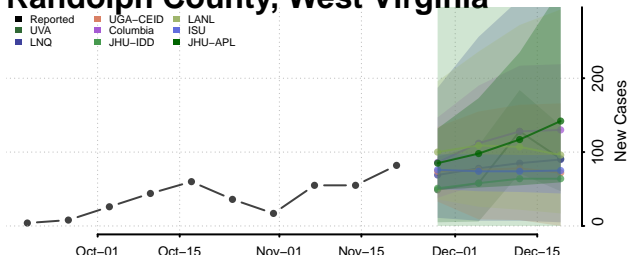

Pleasants County, West Virginia

Pocahontas County, West Virginia

Preston County, West Virginia

Putnam County, West Virginia

Raleigh County, West Virginia

Randolph County, West Virginia

Ritchie County, West Virginia