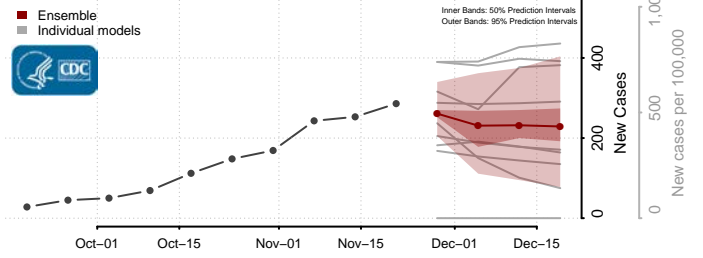

Wheeler County, Nebraska

York County, Nebraska

Nevada

Carson City County, Nevada

Churchill County, Nevada

Clark County, Nevada

Douglas County, Nevada

Elko County, Nevada