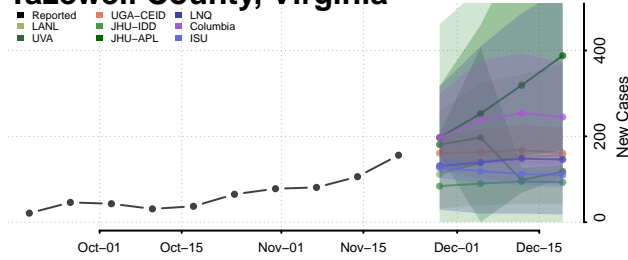

Tazewell County, Virginia