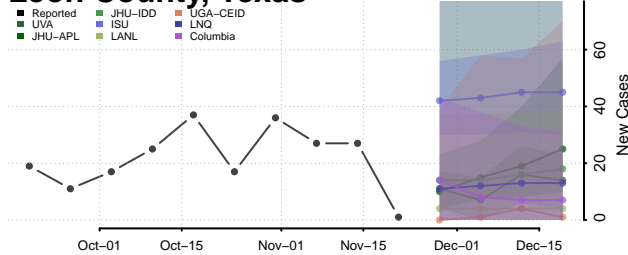

Lamar County, Texas

Lamb County, Texas

Lampasas County, Texas

Lavaca County, Texas

Lee County, Texas

Leon County, Texas

Liberty County, Texas

Limestone County, Texas