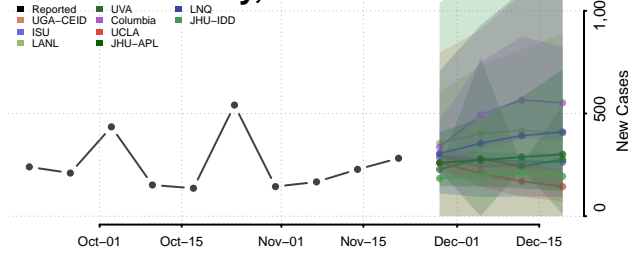

Geneva County, Alabama

Greene County, Alabama

Hale County, Alabama

Henry County, Alabama

Houston County, Alabama

Jackson County, Alabama

Jefferson County, Alabama

Lamar County, Alabama