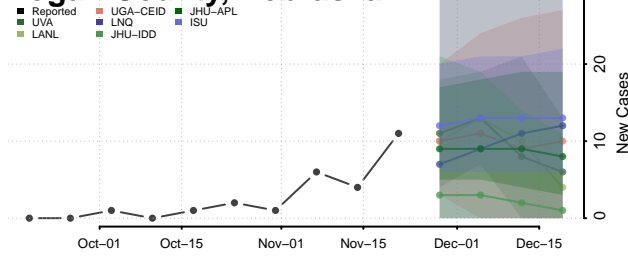

Keya Paha County, Nebraska

Kimball County, Nebraska

Knox County, Nebraska

Lancaster County, Nebraska

Lincoln County, Nebraska

Logan County, Nebraska

Loup County, Nebraska

Madison County, Nebraska