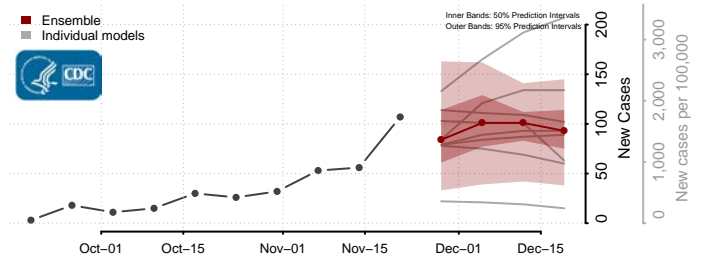

Faulk County, South Dakota

Grant County, South Dakota

Gregory County, South Dakota

Haakon County, South Dakota

Hamlin County, South Dakota

Hand County, South Dakota

Hanson County, South Dakota

Harding County, South Dakota