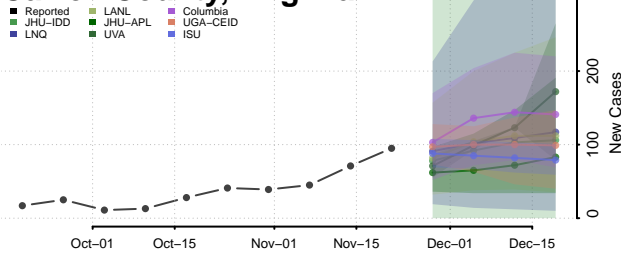

Carroll County, Virginia