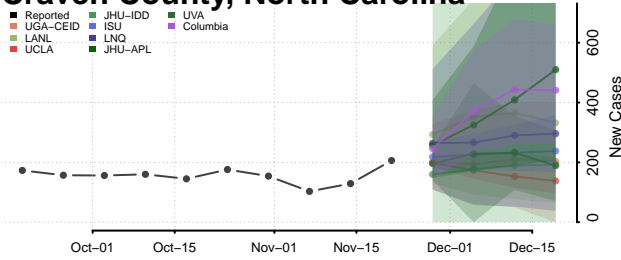

Clay County, North Carolina

Cleveland County, North Carolina

Columbus County, North Carolina

Craven County, North Carolina

Cumberland County, North Carolina

Currituck County, North Carolina

Dare County, North Carolina