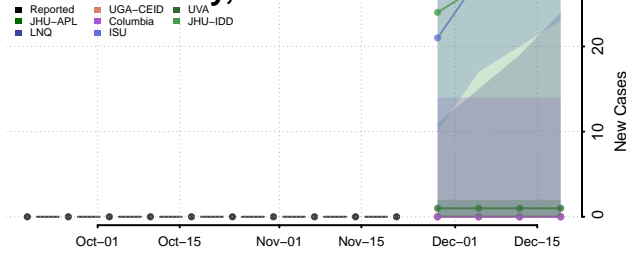

Millard County, Utah