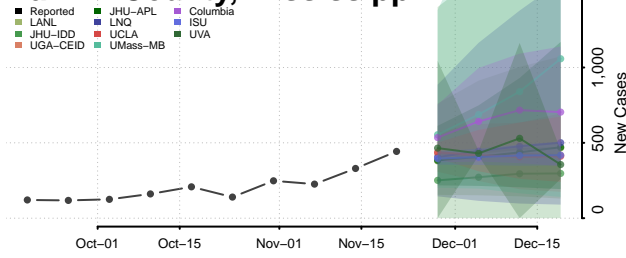

Rankin County, Mississippi