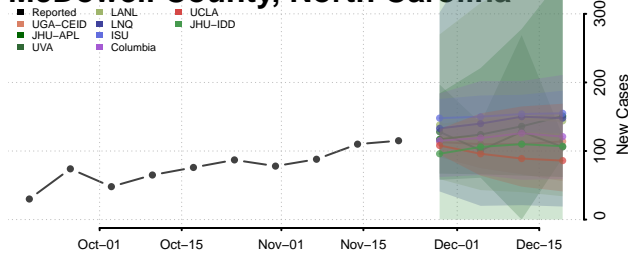

McDowell County, North Carolina