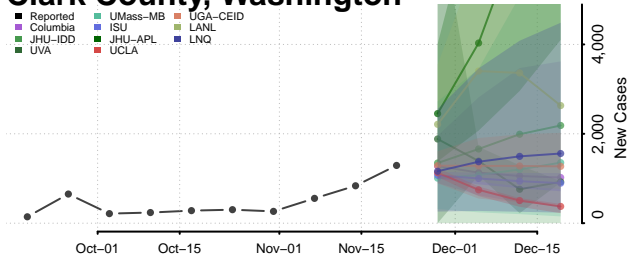

Clark County, Washington