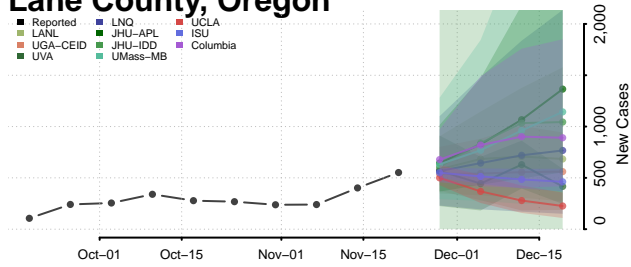

Lane County, Oregon