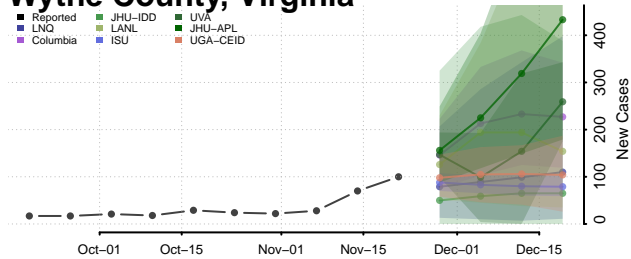

Waynesboro County, Virginia

Westmoreland County, Virginia

Williamsburg County, Virginia

Winchester County, Virginia

Wise County, Virginia

Wythe County, Virginia

York County, Virginia

Washington