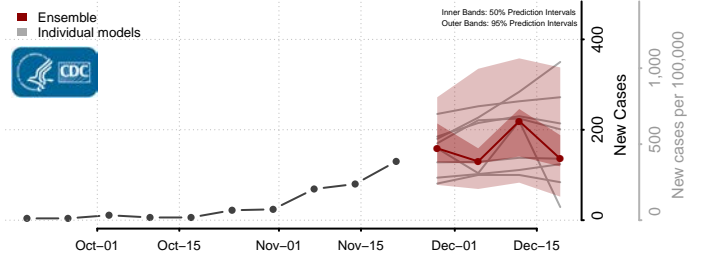

Van Buren County, Michigan

Washtenaw County, Michigan

Wayne County, Michigan

Wexford County, Michigan

Minnesota

Aitkin County, Minnesota

Anoka County, Minnesota

Becker County, Minnesota