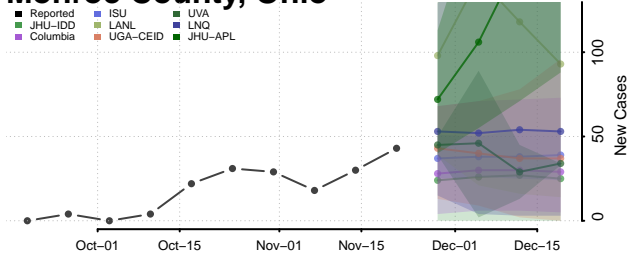

Monroe County, Ohio