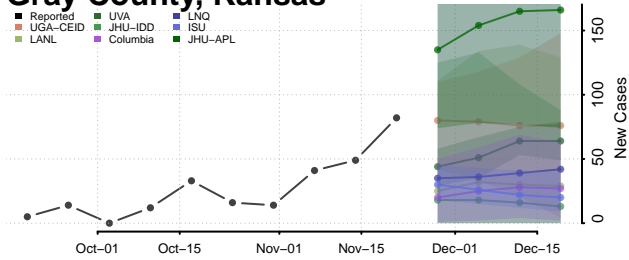

Gray County, Kansas