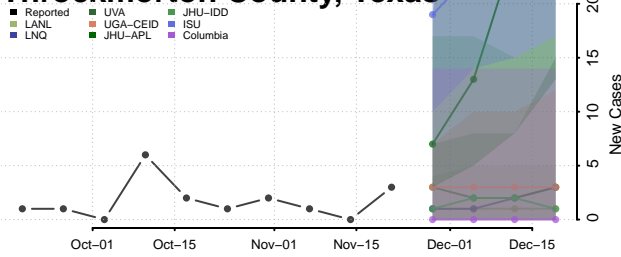

Throckmorton County, Texas