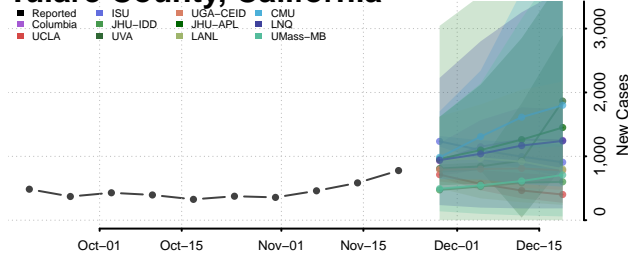

Tulare County, California