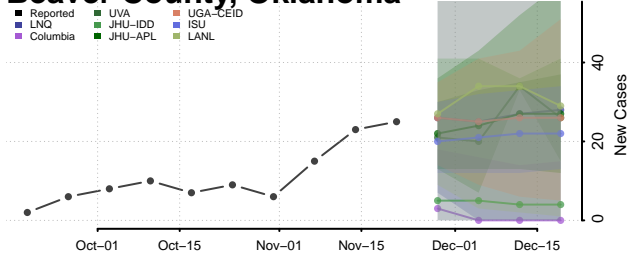

Wood County, Ohio

Wyandot County, Ohio

Oklahoma

Adair County, Oklahoma

Alfalfa County, Oklahoma

Atoka County, Oklahoma

Beaver County, Oklahoma

Beckham County, Oklahoma