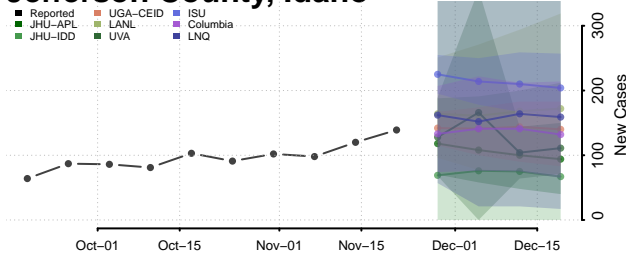

Jefferson County, Idaho