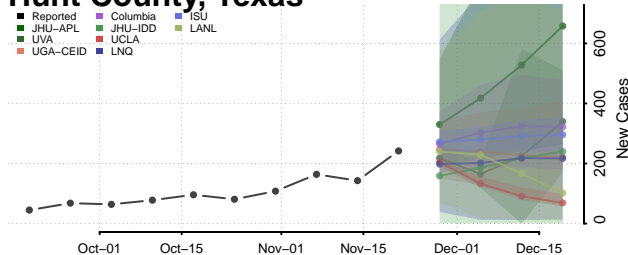

Hunt County, Texas