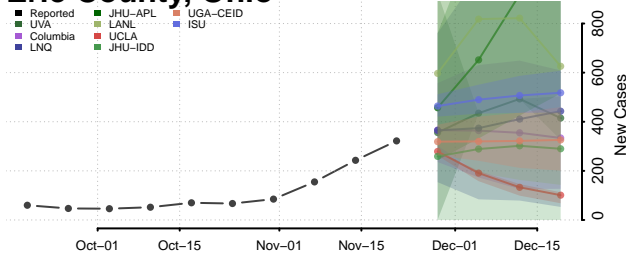

Columbiana County, Ohio

Coshocton County, Ohio

Crawford County, Ohio

Cuyahoga County, Ohio

Darke County, Ohio

Defiance County, Ohio

Delaware County, Ohio

Erie County, Ohio