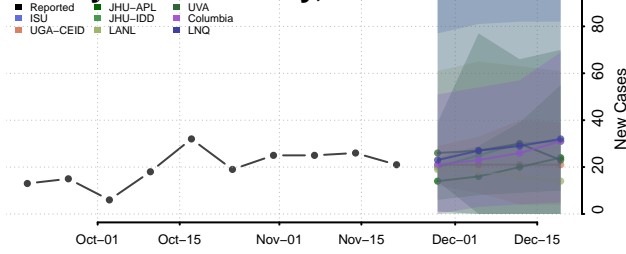

Transylvania County, North Carolina