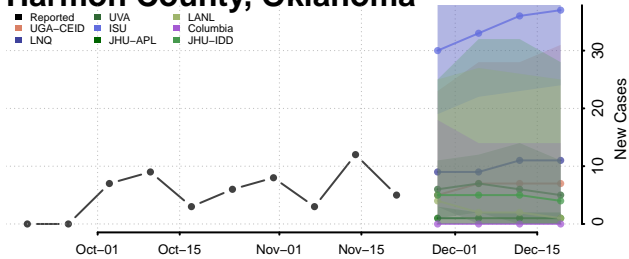

Dewey County, Oklahoma

Ellis County, Oklahoma

Garfield County, Oklahoma

Garvin County, Oklahoma

Grady County, Oklahoma

Grant County, Oklahoma

Greer County, Oklahoma

Harmon County, Oklahoma