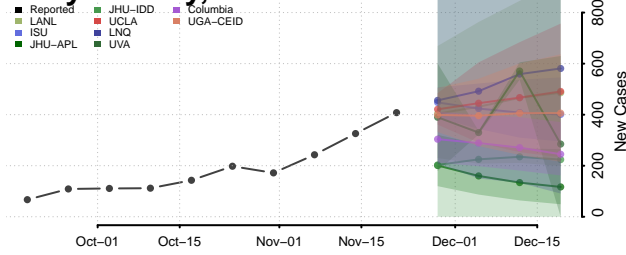

Catron County, New Mexico

Chaves County, New Mexico

Cibola County, New Mexico

Colfax County, New Mexico

Curry County, New Mexico

De Baca County, New Mexico

Dona Ana County, New Mexico

Eddy County, New Mexico