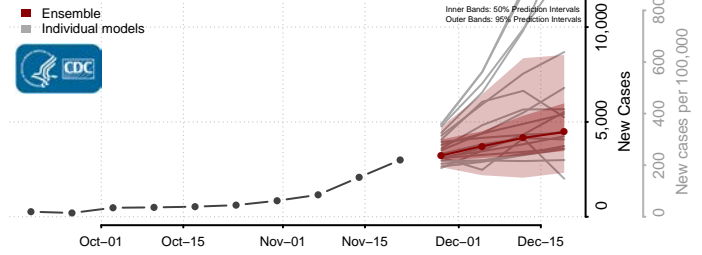

Pershing County, Nevada

Storey County, Nevada

Washoe County, Nevada

White Pine County, Nevada

New Hampshire

Belknap County, New Hampshire

Carroll County, New Hampshire

Cheshire County, New Hampshire