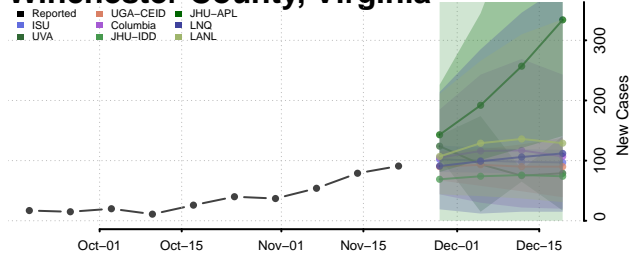

Waynesboro County, Virginia

Westmoreland County, Virginia

Williamsburg County, Virginia

Winchester County, Virginia

Wise County, Virginia

Wythe County, Virginia

York County, Virginia

Washington