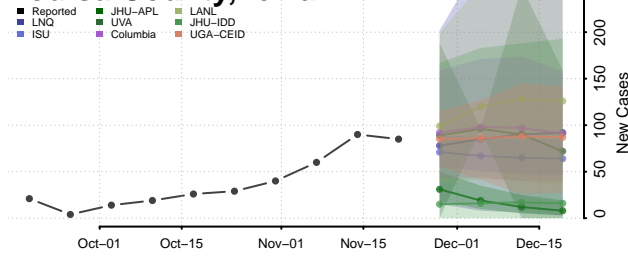

Louisa County, Iowa