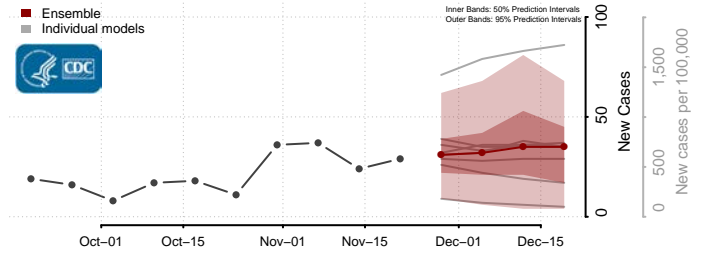

Big Stone County, Minnesota