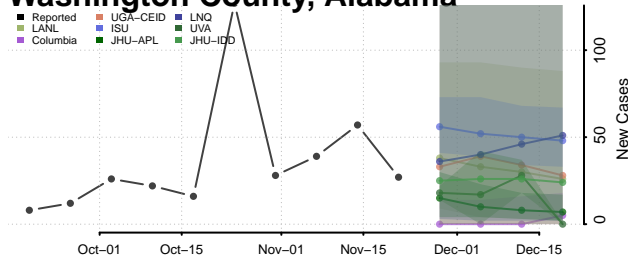

Marion County, Alabama

Marshall County, Alabama

Mobile County, Alabama

Monroe County, Alabama

Montgomery County, Alabama

Morgan County, Alabama

Perry County, Alabama

Pickens County, Alabama

Pike County, Alabama

Randolph County, Alabama

Russell County, Alabama

Shelby County, Alabama

St. Clair County, Alabama

Sumter County, Alabama

Talladega County, Alabama

Tallapoosa County, Alabama

Tuscaloosa County, Alabama

Walker County, Alabama

Washington County, Alabama

Wilcox County, Alabama

Winston County, Alabama

Alaska

Aleutians East County, Alaska

Aleutians West County, Alaska