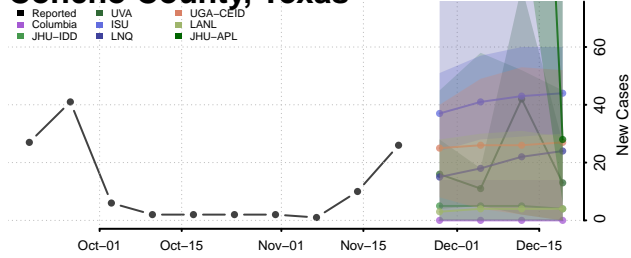

Concho County, Texas