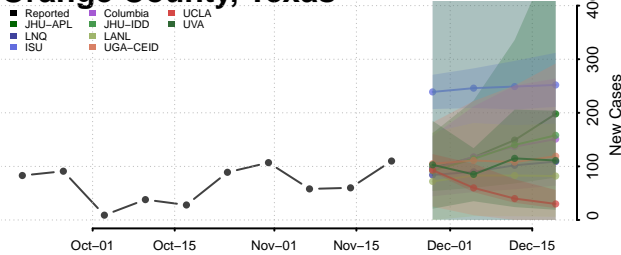

Orange County, Texas