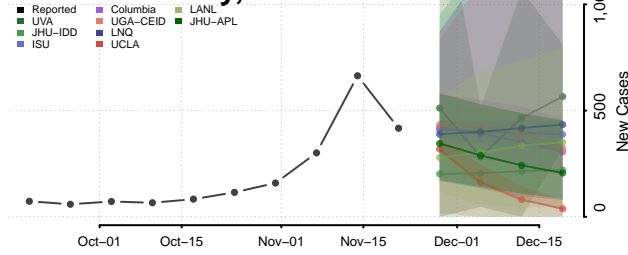

Clinton County, Iowa