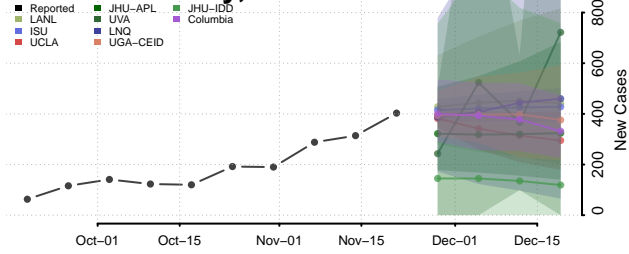

Manitowoc County, Wisconsin

Marathon County, Wisconsin

Marinette County, Wisconsin

Marquette County, Wisconsin

Menominee County, Wisconsin

Milwaukee County, Wisconsin

Monroe County, Wisconsin

Oconto County, Wisconsin