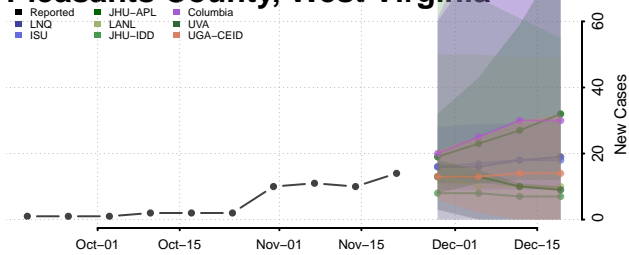

Pleasants County, West Virginia

Pocahontas County, West Virginia

Preston County, West Virginia

Putnam County, West Virginia

Raleigh County, West Virginia

Randolph County, West Virginia

Ritchie County, West Virginia