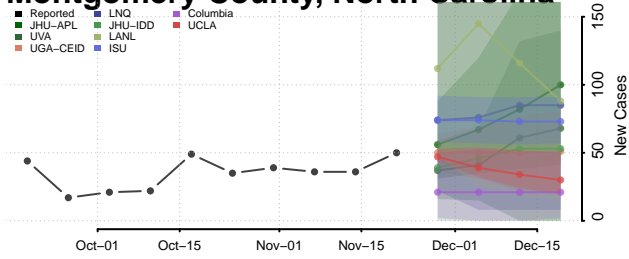

Madison County, North Carolina

Martin County, North Carolina

McDowell County, North Carolina

Mecklenburg County, North Carolina

Mitchell County, North Carolina

Montgomery County, North Carolina

Moore County, North Carolina