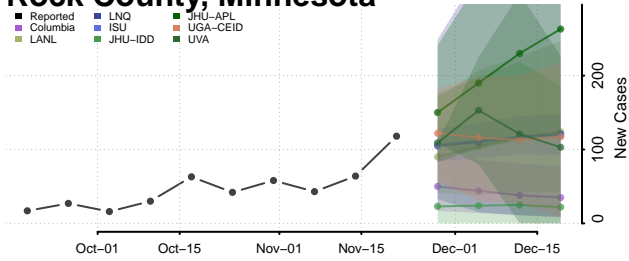

Rock County, Minnesota