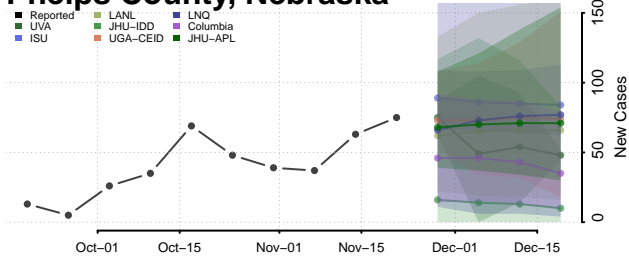

Phelps County, Nebraska