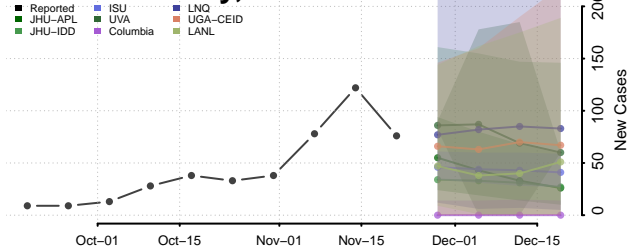

Carbon County, Montana

Carter County, Montana

Cascade County, Montana

Chouteau County, Montana

Custer County, Montana

Daniels County, Montana

Dawson County, Montana

Deer Lodge County, Montana