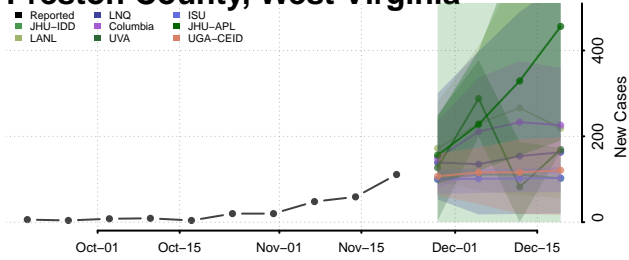

Pleasants County, West Virginia

Pocahontas County, West Virginia

Preston County, West Virginia

Putnam County, West Virginia

Raleigh County, West Virginia

Randolph County, West Virginia

Ritchie County, West Virginia