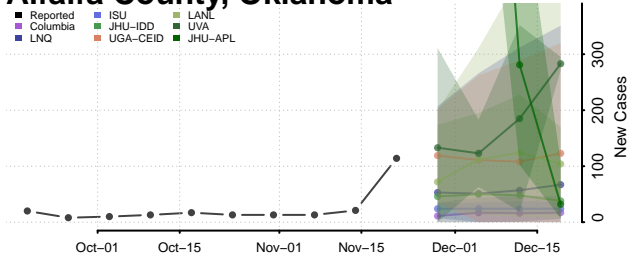

Wood County, Ohio

Wyandot County, Ohio

Oklahoma

Adair County, Oklahoma

Alfalfa County, Oklahoma

Atoka County, Oklahoma

Beaver County, Oklahoma

Beckham County, Oklahoma