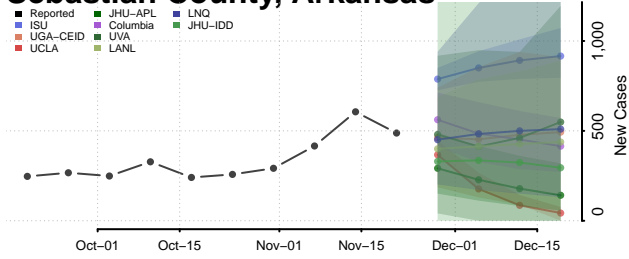

Pulaski County, Arkansas

Randolph County, Arkansas

Saline County, Arkansas

Scott County, Arkansas

Searcy County, Arkansas

Sebastian County, Arkansas

Sevier County, Arkansas

Sharp County, Arkansas