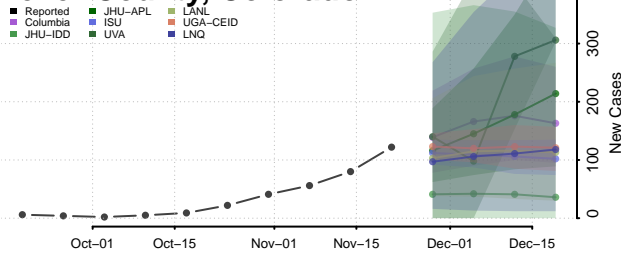

Teller County, Colorado