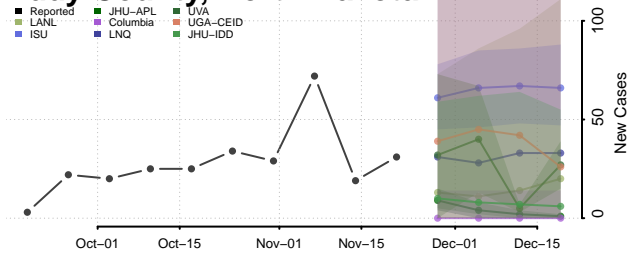

Eddy County, North Dakota