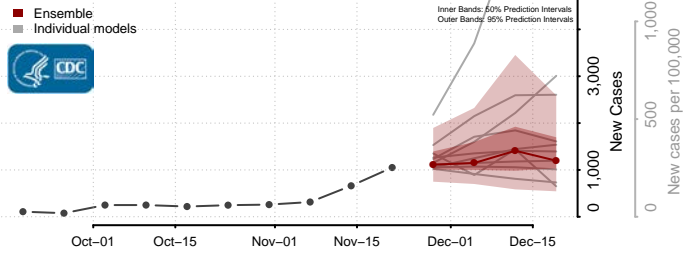

Hillsborough County, New Hampshire