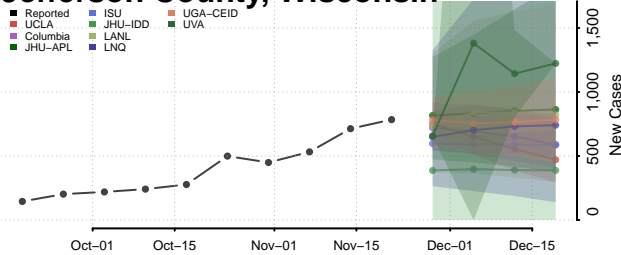

Jefferson County, Wisconsin