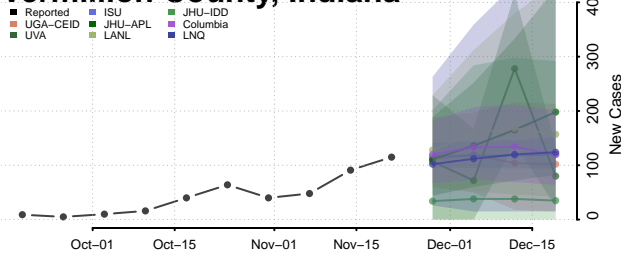

Vermillion County, Indiana