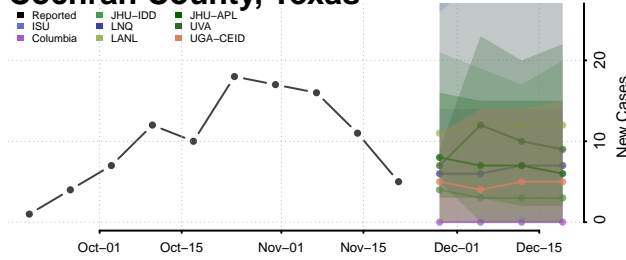

Cochran County, Texas