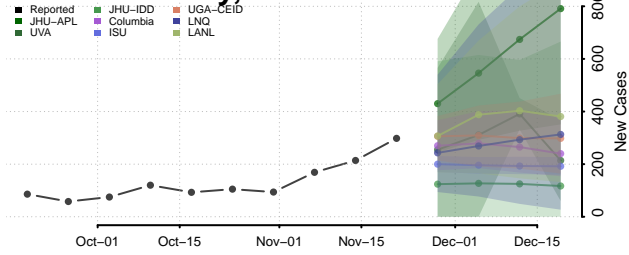

Gibson County, Indiana