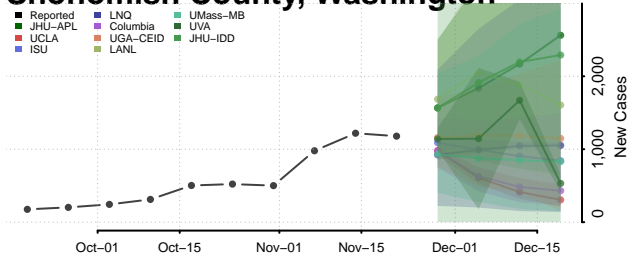

Snohomish County, Washington