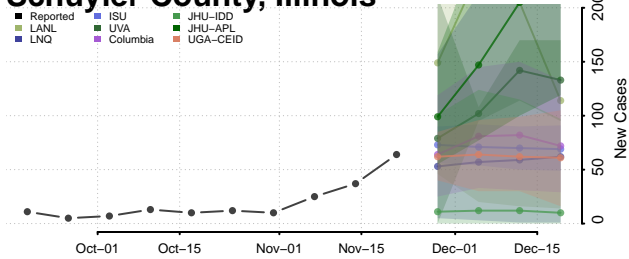

Schuyler County, Illinois