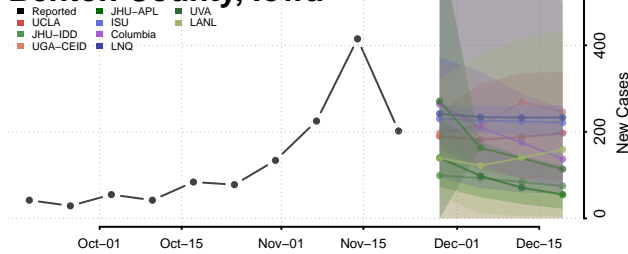

Benton County, Iowa