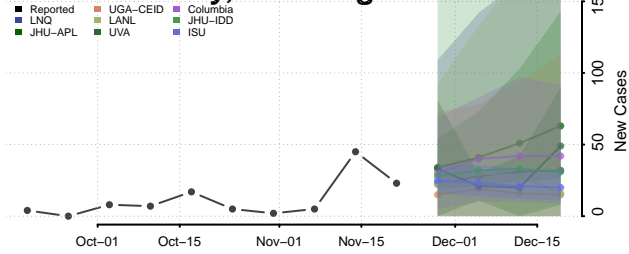

Pacific County, Washington