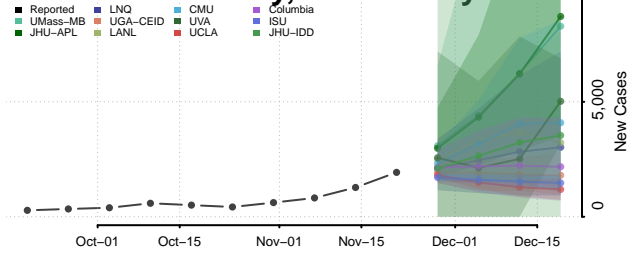

Gloucester County, New Jersey

Hudson County, New Jersey

Hunterdon County, New Jersey

Mercer County, New Jersey

Middlesex County, New Jersey

Monmouth County, New Jersey

Morris County, New Jersey

Ocean County, New Jersey