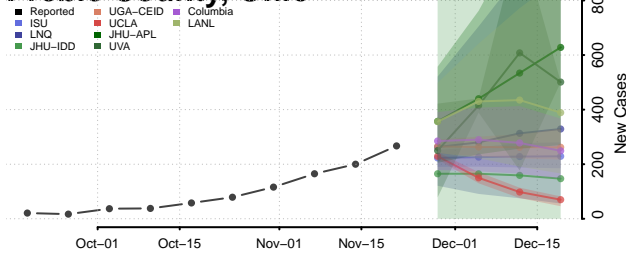

Preble County, Ohio