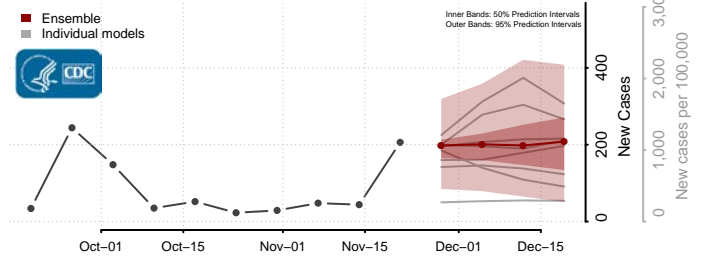

Waseca County, Minnesota