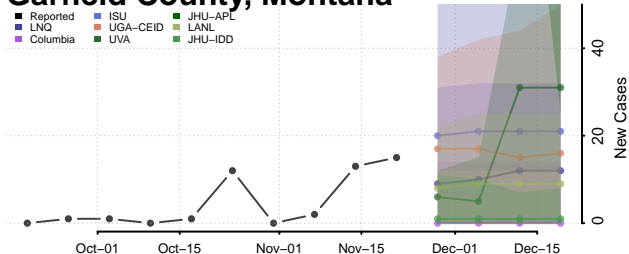

Garfield County, Montana