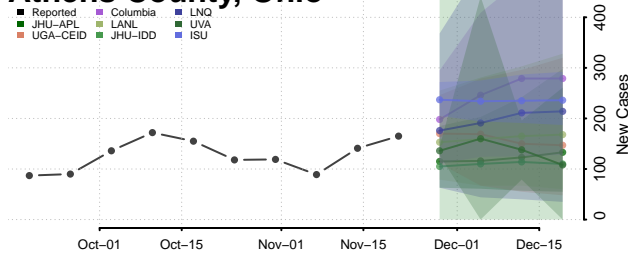

Northern Mariana Islands

Ohio

Adams County, Ohio

Allen County, Ohio

Ashland County, Ohio

Ashtabula County, Ohio

Athens County, Ohio

Auglaize County, Ohio