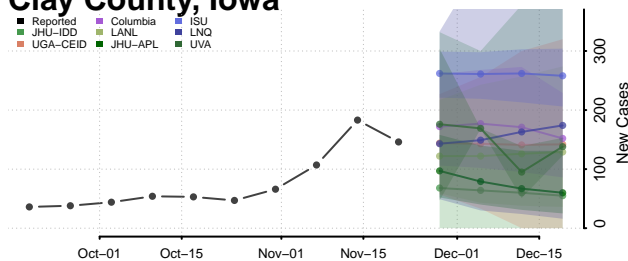

Clay County, Iowa