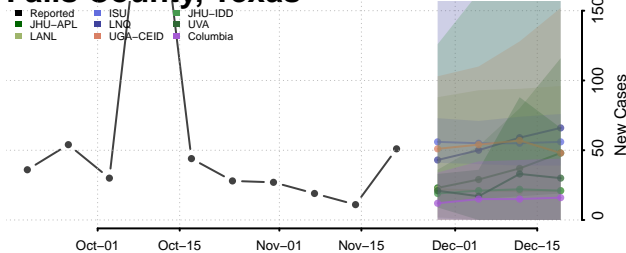

Falls County, Texas