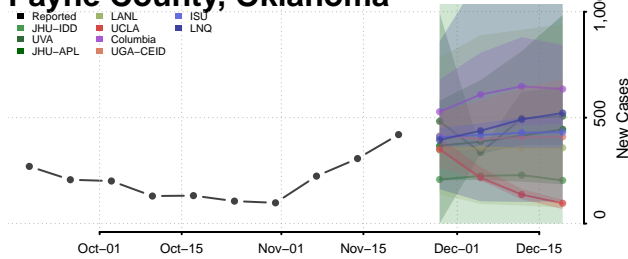

Payne County, Oklahoma