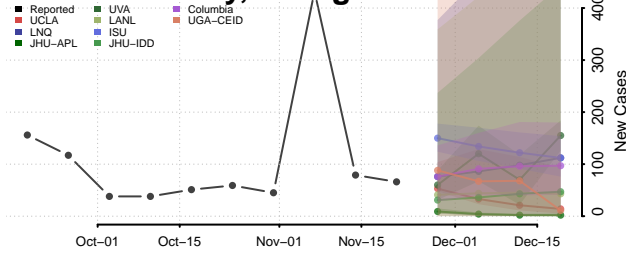

Bulloch County, Georgia