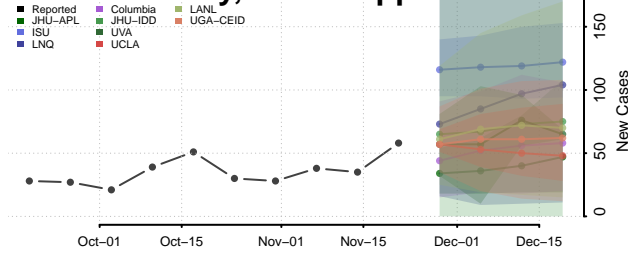

Tallahatchie County, Mississippi

Tate County, Mississippi

Tippah County, Mississippi

Tishomingo County, Mississippi

Tunica County, Mississippi

Union County, Mississippi

Walthall County, Mississippi

Warren County, Mississippi