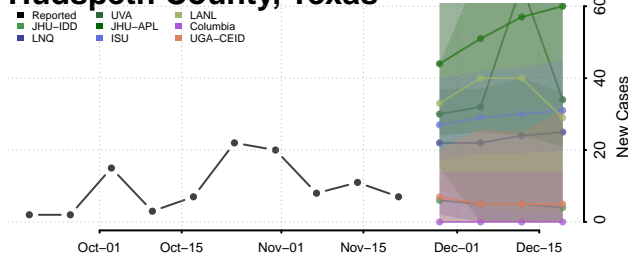

Hudspeth County, Texas