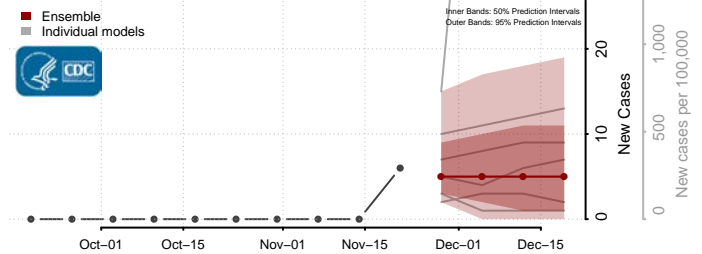

Clear Creek County, Colorado

Conejos County, Colorado

Costilla County, Colorado

Crowley County, Colorado

Custer County, Colorado

Delta County, Colorado

Denver County, Colorado

Dolores County, Colorado