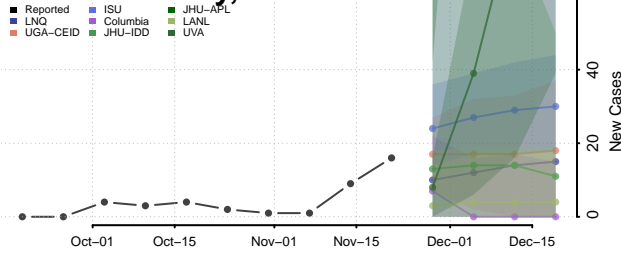

Mineral County, Montana