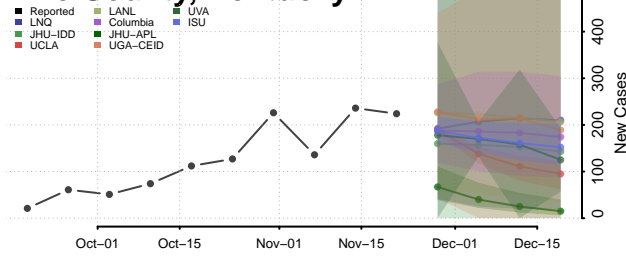

Pike County, Kentucky