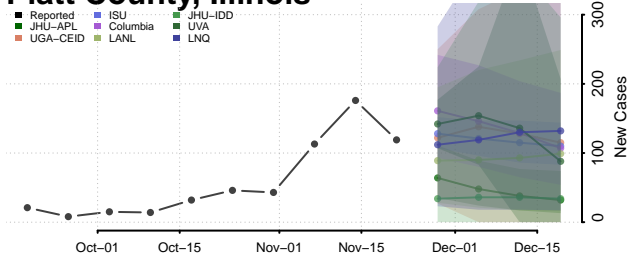

Piatt County, Illinois