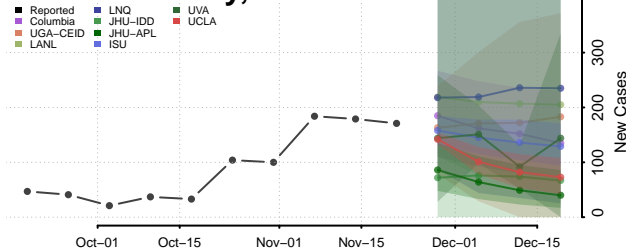

Summit County, Colorado