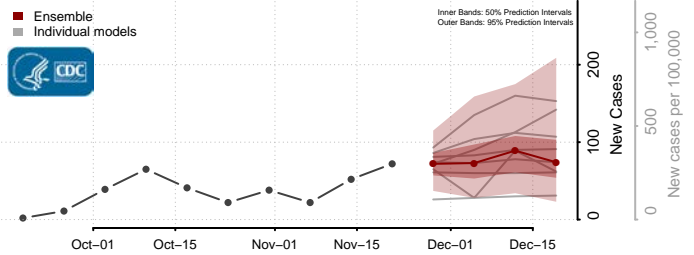

Upshur County, West Virginia