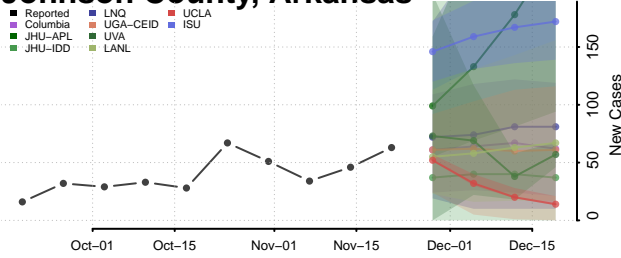

Johnson County, Arkansas