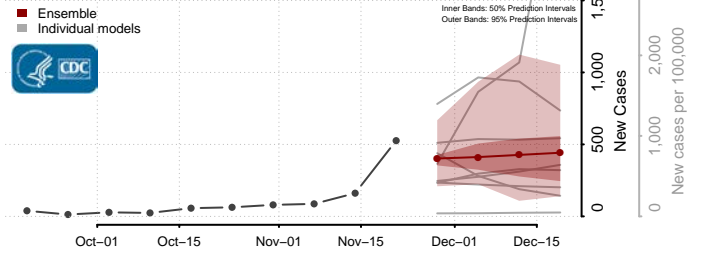

Wheeler County, Nebraska

York County, Nebraska

Nevada

Carson City County, Nevada

Churchill County, Nevada

Clark County, Nevada

Douglas County, Nevada

Elko County, Nevada