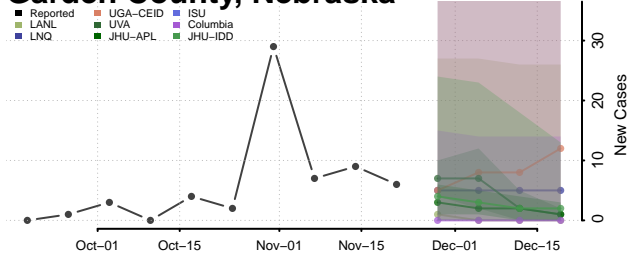

Garfield County, Nebraska

Gosper County, Nebraska

Grant County, Nebraska

Greeley County, Nebraska

Hall County, Nebraska

Hamilton County, Nebraska

Harlan County, Nebraska

Hayes County, Nebraska