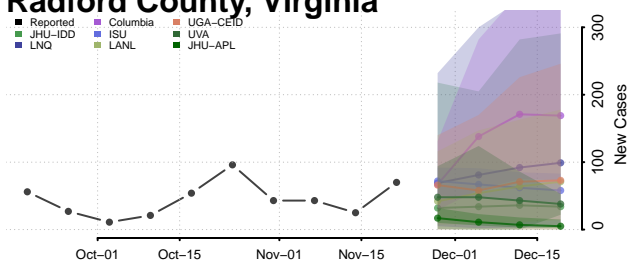

Radford County, Virginia