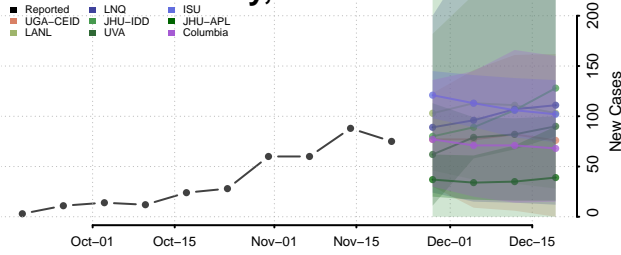

Chemung County, New York

Chenango County, New York

Clinton County, New York

Columbia County, New York

Cortland County, New York

Delaware County, New York

Dutchess County, New York

Erie County, New York