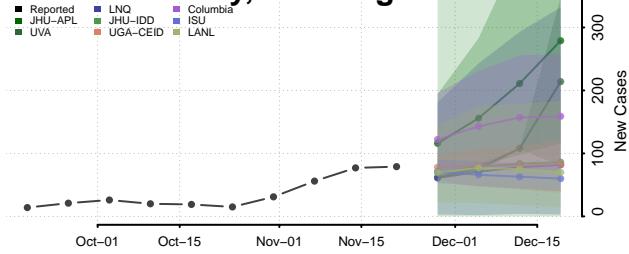

Stevens County, Washington

Thurston County, Washington

Wahkiakum County, Washington

Walla Walla County, Washington

Whatcom County, Washington

Whitman County, Washington

Yakima County, Washington

West Virginia