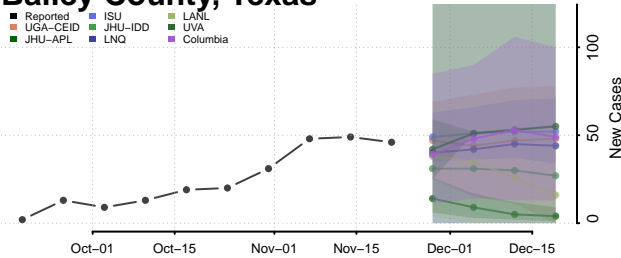

Bailey County, Texas