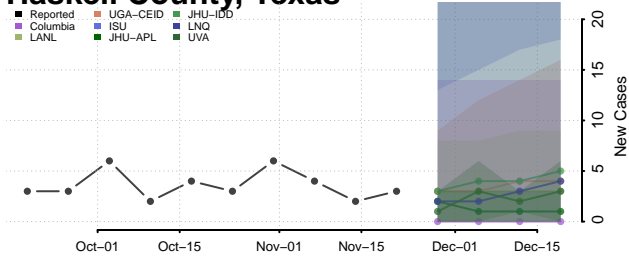

Haskell County, Texas