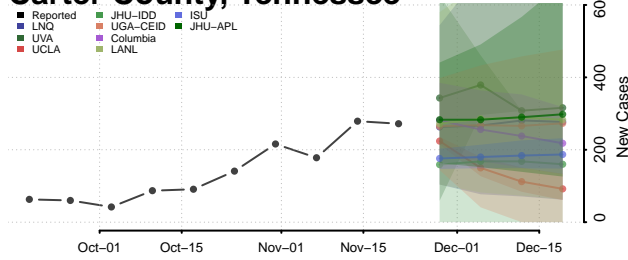

Carter County, Tennessee