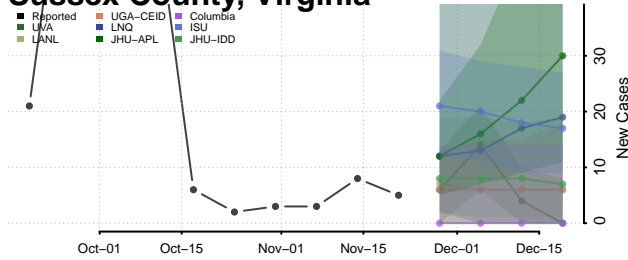

Sussex County, Virginia