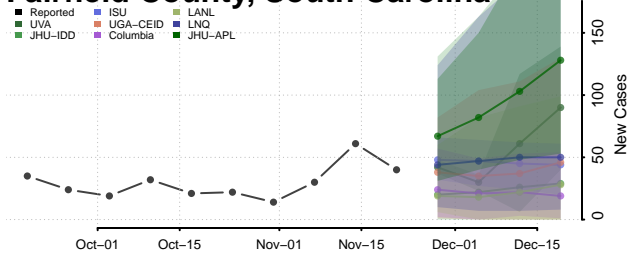

Edgefield County, South Carolina

Fairfield County, South Carolina

Florence County, South Carolina

Georgetown County, South Carolina

Greenville County, South Carolina

Greenwood County, South Carolina

Hampton County, South Carolina