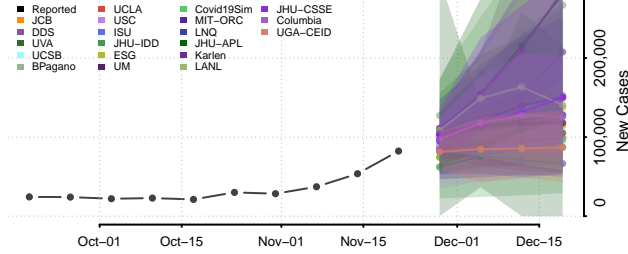

California