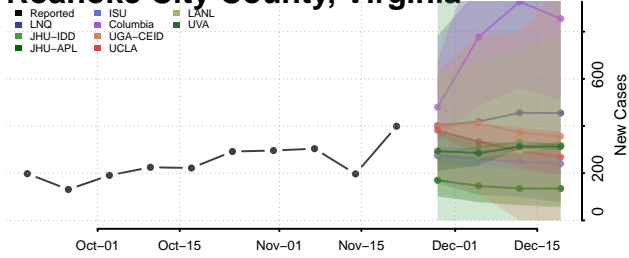

Roanoke City County, Virginia