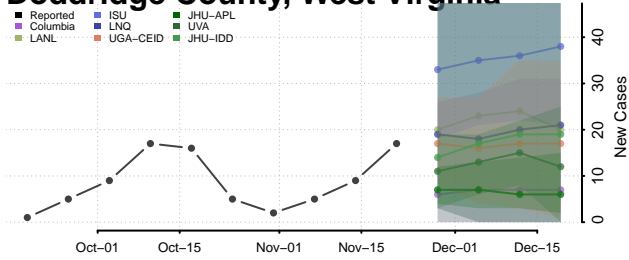

Doddridge County, West Virginia