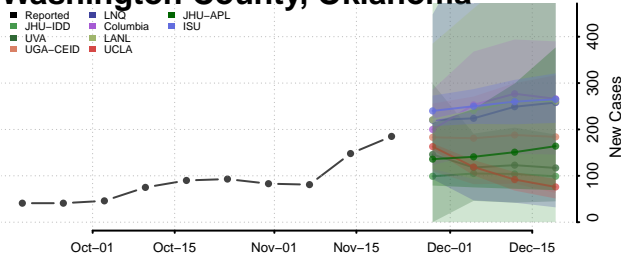

Texas County, Oklahoma

Tillman County, Oklahoma

Tulsa County, Oklahoma

Wagoner County, Oklahoma

Washington County, Oklahoma

Washita County, Oklahoma

Woods County, Oklahoma

Woodward County, Oklahoma