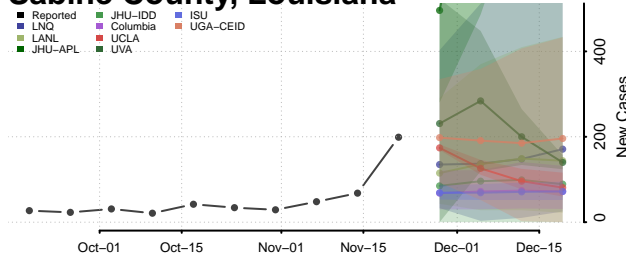

Ouachita County, Louisiana

Plaquemines County, Louisiana

Pointe Coupee County, Louisiana

Rapides County, Louisiana

Red River County, Louisiana

Richland County, Louisiana

Sabine County, Louisiana

St. Bernard County, Louisiana