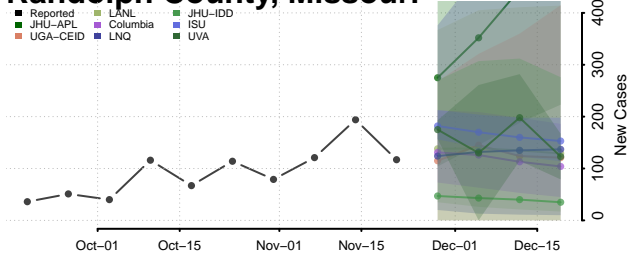

Randolph County, Missouri