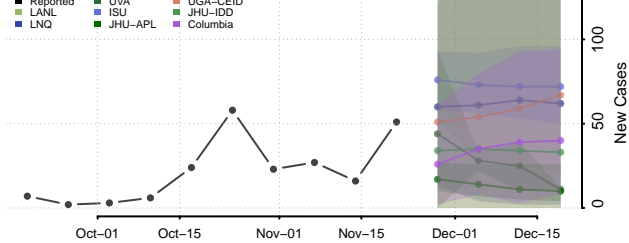

Fleming County, Kentucky