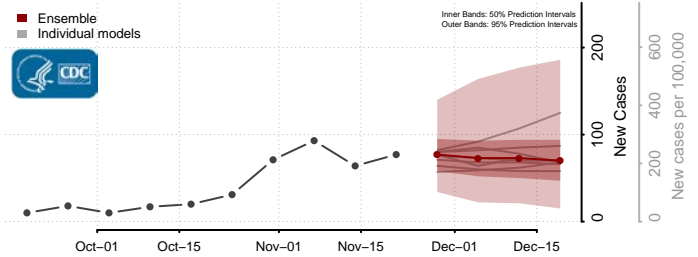

Botetourt County, Virginia