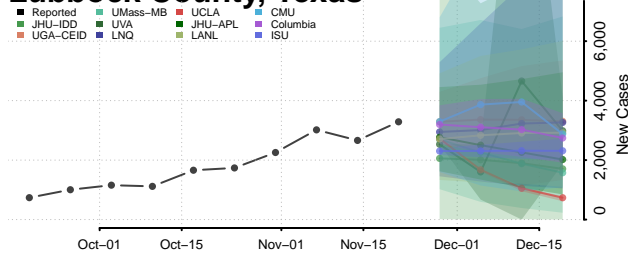

Lubbock County, Texas