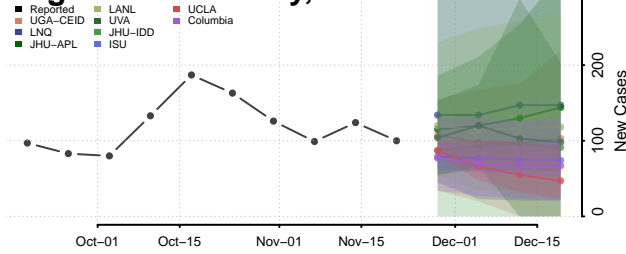

Davidson County, North Carolina

Davie County, North Carolina

Duplin County, North Carolina

Durham County, North Carolina

Edgecombe County, North Carolina

Forsyth County, North Carolina

Franklin County, North Carolina