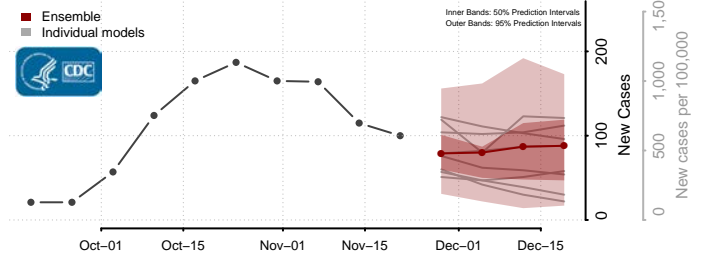

Hill County, Montana