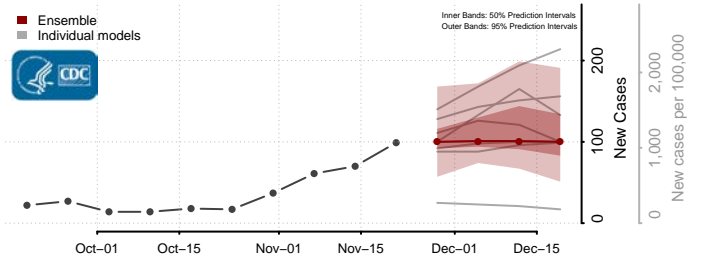

Swift County, Minnesota