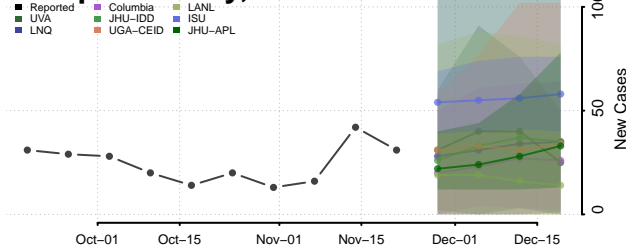

Bosque County, Texas