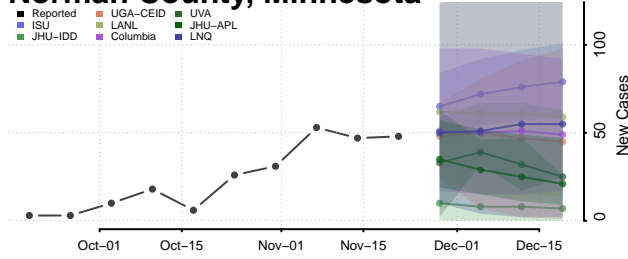

Norman County, Minnesota