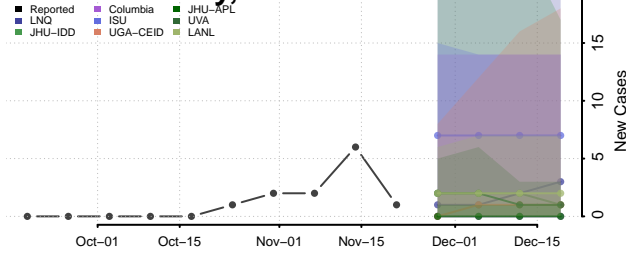

Eureka County, Nevada