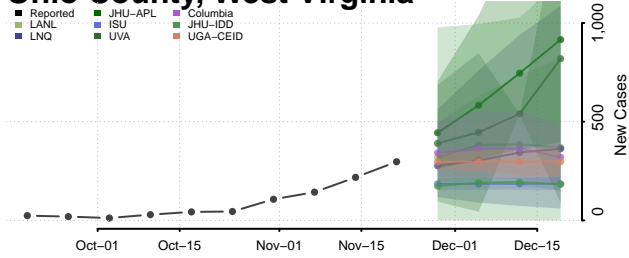

Ohio County, West Virginia