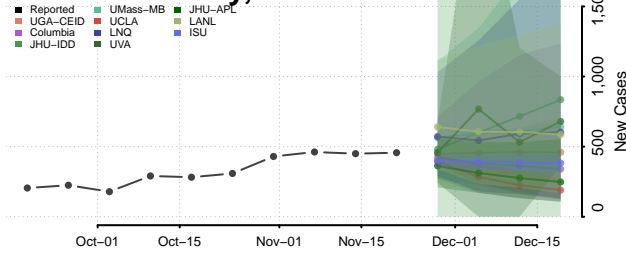

Davidson County, North Carolina

Davie County, North Carolina

Duplin County, North Carolina

Durham County, North Carolina

Edgecombe County, North Carolina

Forsyth County, North Carolina

Franklin County, North Carolina