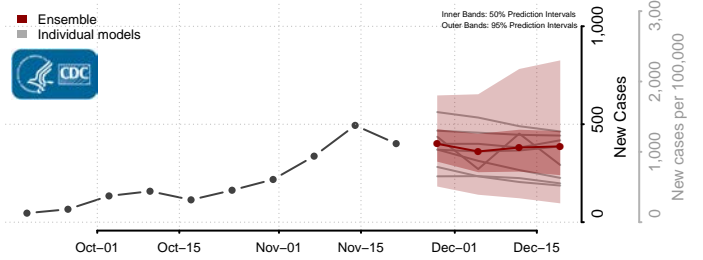

Webster County, Iowa