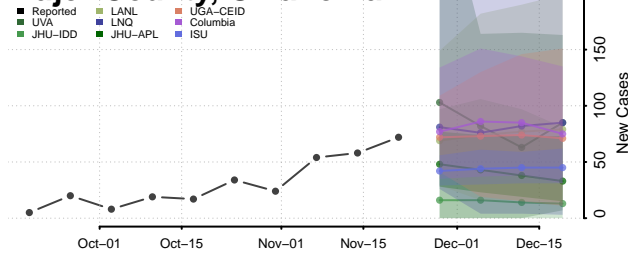

Kiowa County, Oklahoma

Latimer County, Oklahoma

Le Flore County, Oklahoma

Lincoln County, Oklahoma

Logan County, Oklahoma

Love County, Oklahoma

Major County, Oklahoma

Marshall County, Oklahoma