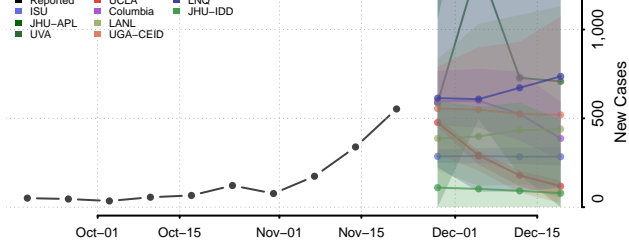

Silver Bow County, Montana