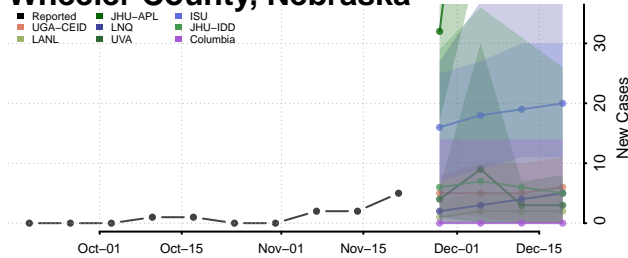

Wheeler County, Nebraska