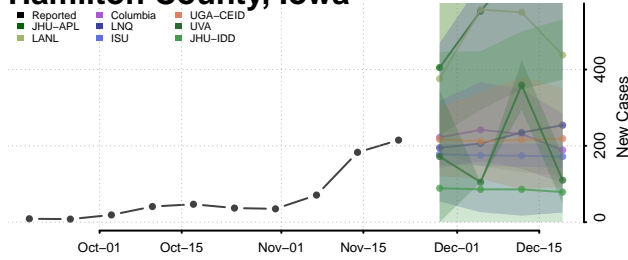

Greene County, Iowa

Grundy County, Iowa

Guthrie County, Iowa

Hamilton County, Iowa

Hancock County, Iowa

Hardin County, Iowa

Harrison County, Iowa

Henry County, Iowa