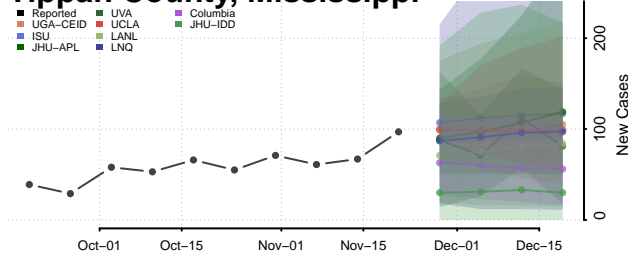

Tippah County, Mississippi