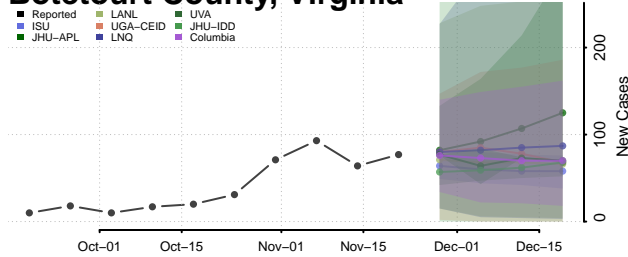

Botetourt County, Virginia