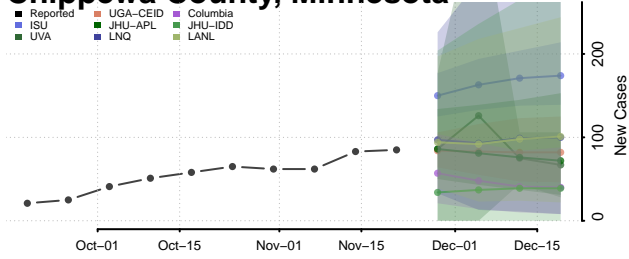

Chippewa County, Minnesota