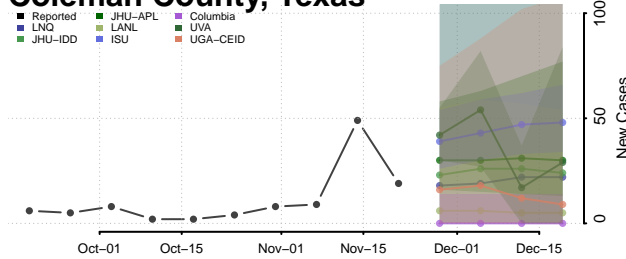

Coleman County, Texas