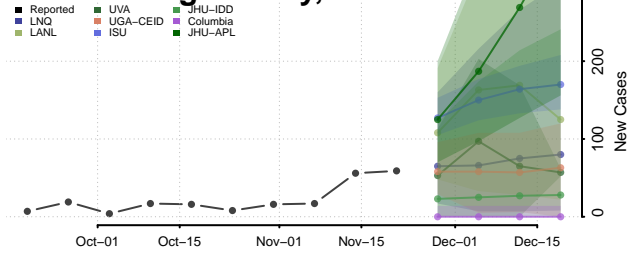

Koochiching County, Minnesota