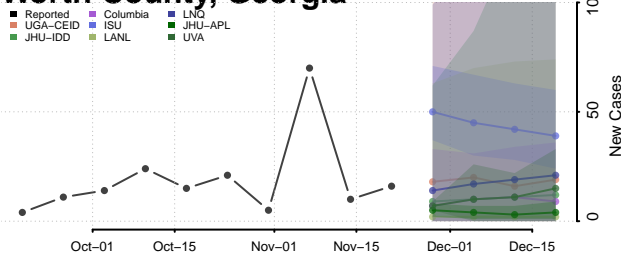

Worth County, Georgia