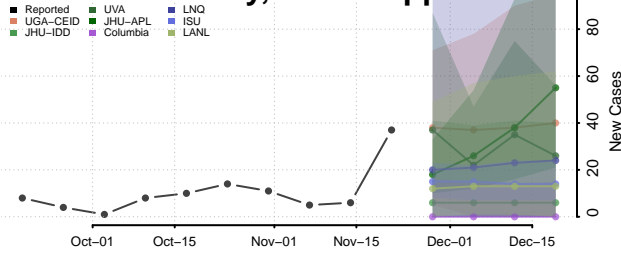

Jefferson County, Mississippi