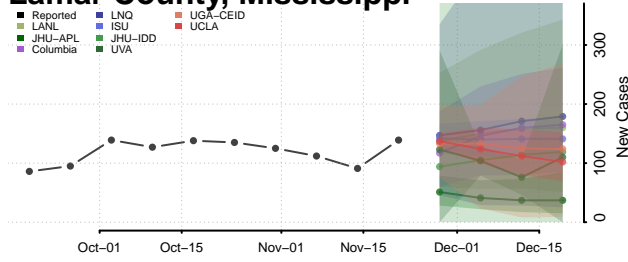

Lamar County, Mississippi