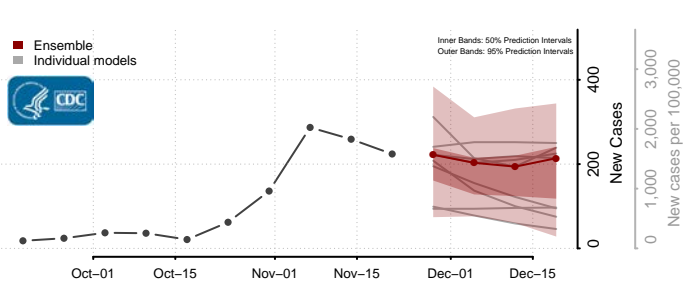

Rolette County, North Dakota