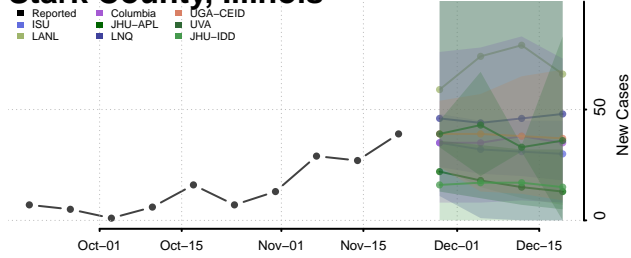

Stephenson County, Illinois

Tazewell County, Illinois

Union County, Illinois

Vermilion County, Illinois

Wabash County, Illinois

Warren County, Illinois

Washington County, Illinois

Wayne County, Illinois