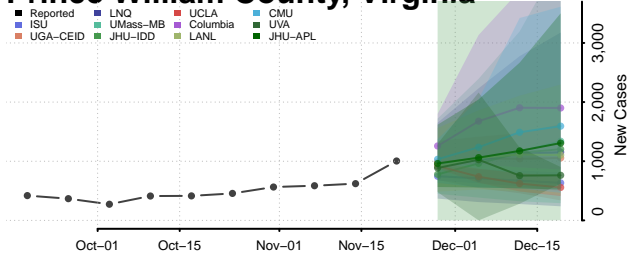

Pittsylvania County, Virginia

Poquoson County, Virginia

Portsmouth County, Virginia

Powhatan County, Virginia

Prince Edward County, Virginia

Prince George County, Virginia

Prince William County, Virginia

Pulaski County, Virginia