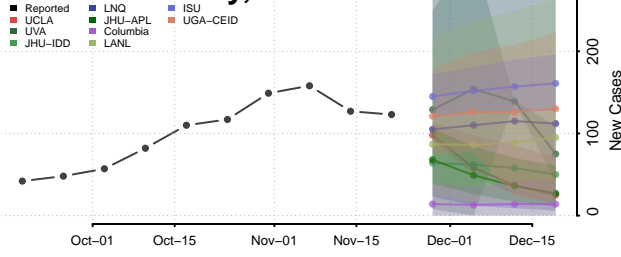

Poinsett County, Arkansas