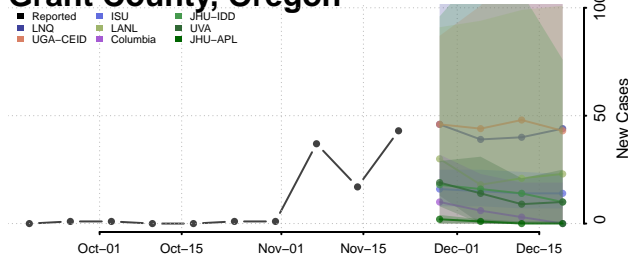

Curry County, Oregon

Deschutes County, Oregon

Douglas County, Oregon

Gilliam County, Oregon

Grant County, Oregon

Harney County, Oregon

Hood River County, Oregon

Jackson County, Oregon