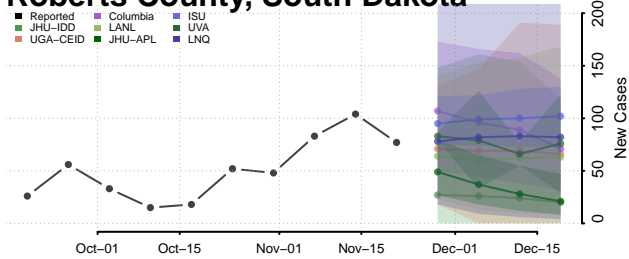

Roberts County, South Dakota