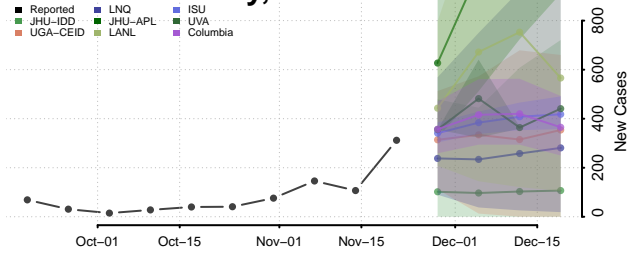

Freeborn County, Minnesota