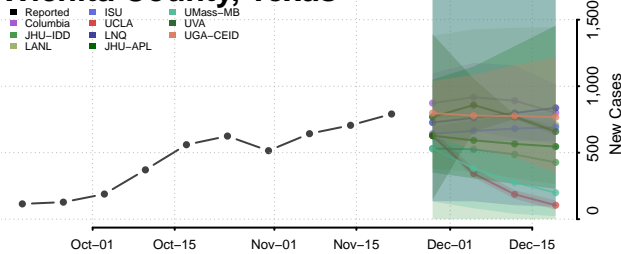

Wichita County, Texas