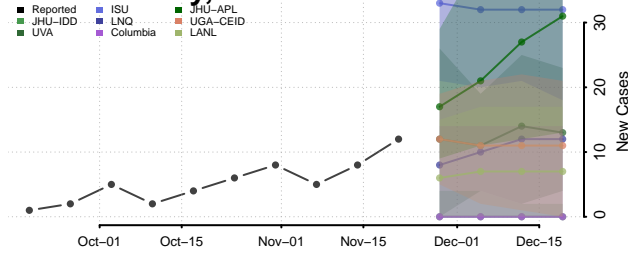

Chase County, Kansas

Chautauqua County, Kansas

Cherokee County, Kansas

Cheyenne County, Kansas

Clark County, Kansas

Clay County, Kansas

Cloud County, Kansas

Coffey County, Kansas