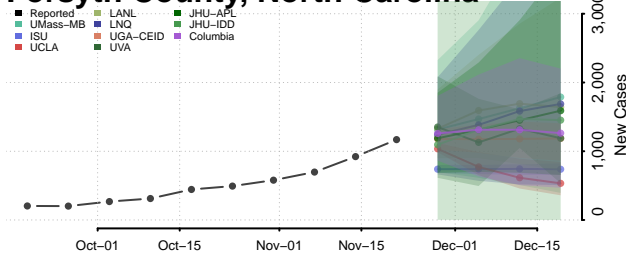

Davidson County, North Carolina

Davie County, North Carolina

Duplin County, North Carolina

Durham County, North Carolina

Edgecombe County, North Carolina

Forsyth County, North Carolina

Franklin County, North Carolina