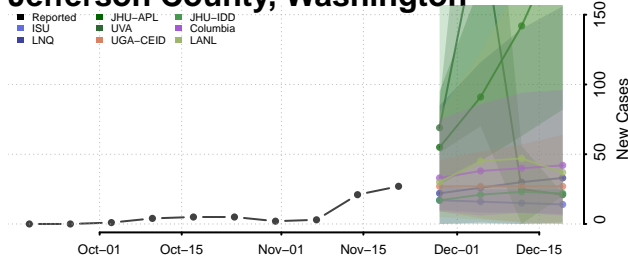

Douglas County, Washington

Ferry County, Washington

Franklin County, Washington

Garfield County, Washington

Grant County, Washington

Grays Harbor County, Washington

Island County, Washington

Jefferson County, Washington