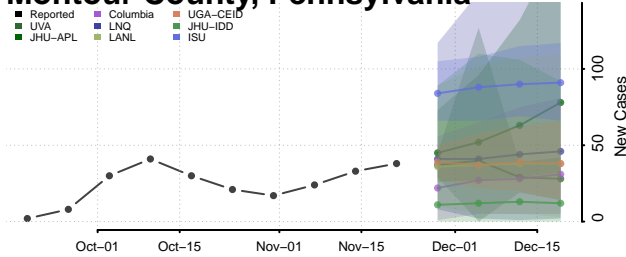

Montour County, Pennsylvania