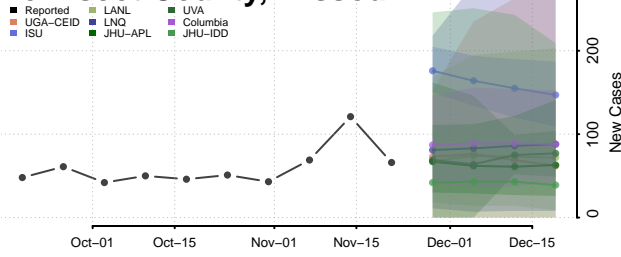

Pemiscot County, Missouri