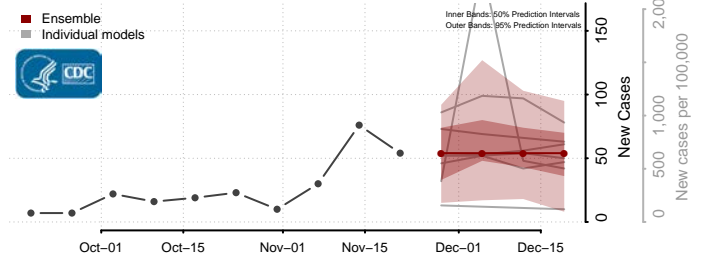

Harrison County, Missouri