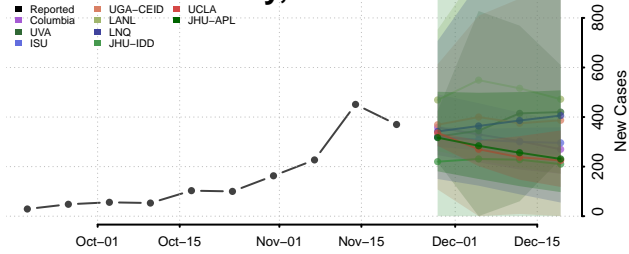

Muscatine County, Iowa