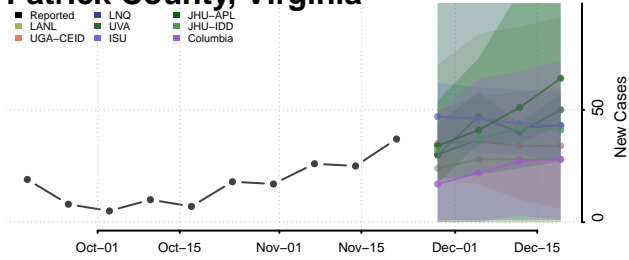

Patrick County, Virginia