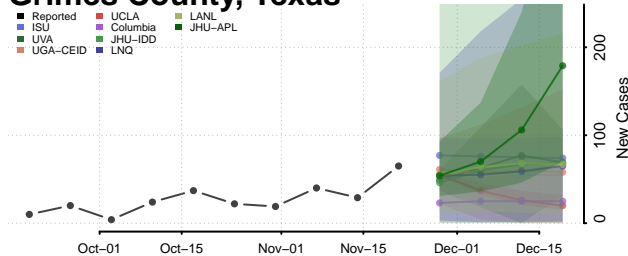

Grimes County, Texas