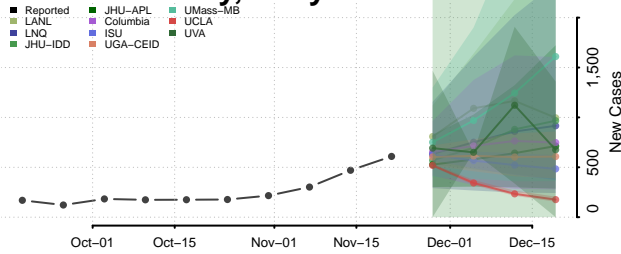

Dorchester County, Maryland

Frederick County, Maryland

Garrett County, Maryland

Harford County, Maryland

Howard County, Maryland

Kent County, Maryland

Montgomery County, Maryland

Prince George's County, Maryland