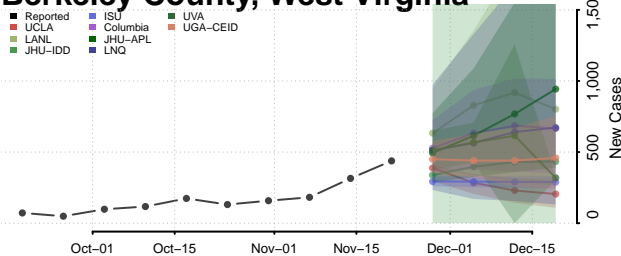

Berkeley County, West Virginia