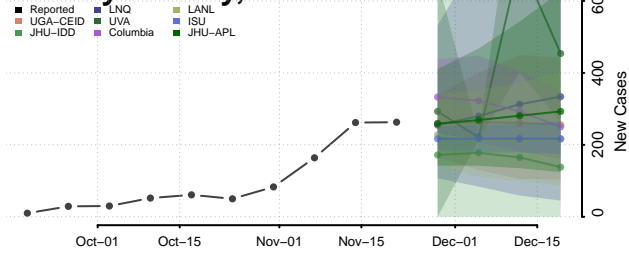

Whitley County, Indiana