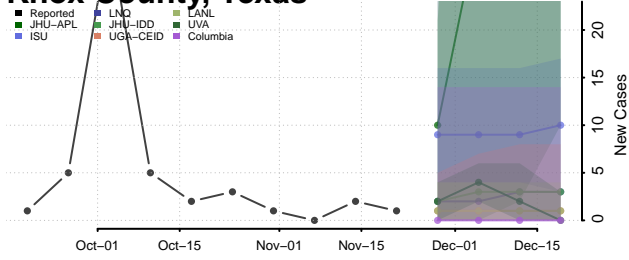

Knox County, Texas