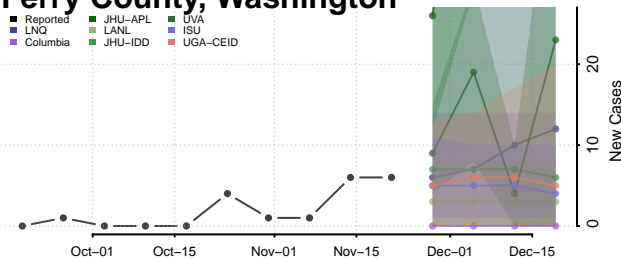

Ferry County, Washington