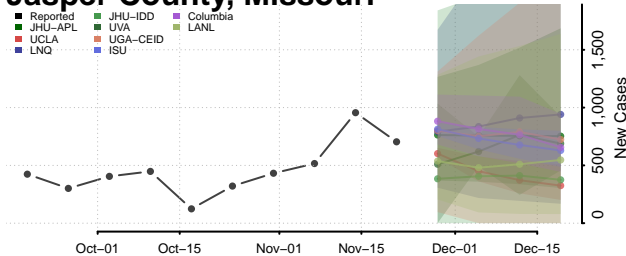

Jasper County, Missouri