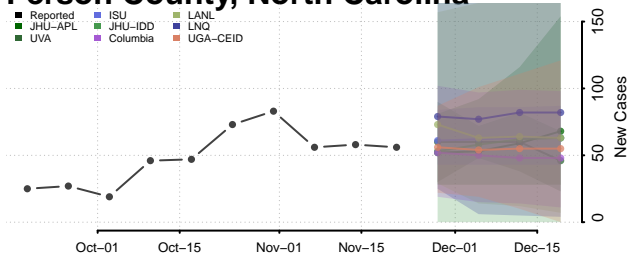

Person County, North Carolina