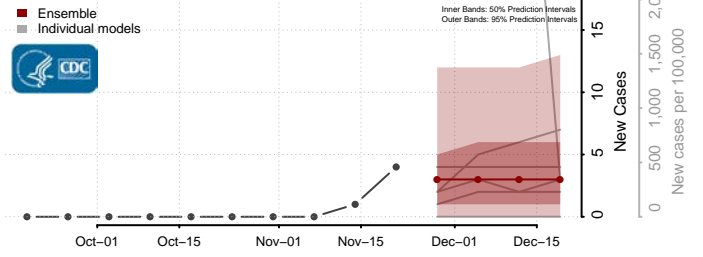

Esmeralda County, Nevada