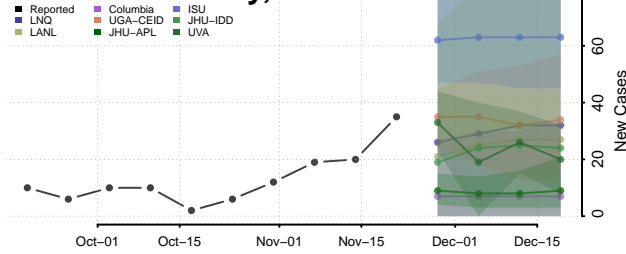

Kauai County, Hawaii

Maui County, Hawaii

Idaho

Ada County, Idaho

Adams County, Idaho

Bannock County, Idaho

Bear Lake County, Idaho

Benewah County, Idaho