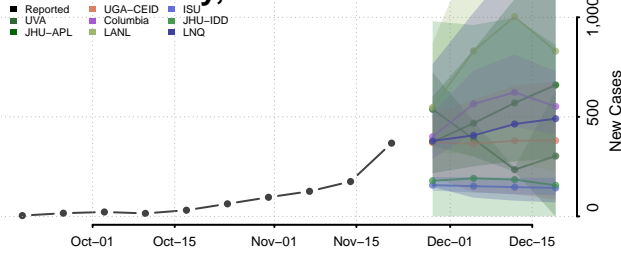

Cibola County, New Mexico