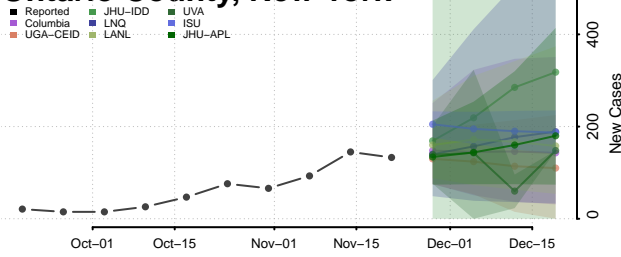

Niagara County, New York

Oneida County, New York

Onondaga County, New York

Ontario County, New York

Orange County, New York

Orleans County, New York

Oswego County, New York

Otsego County, New York