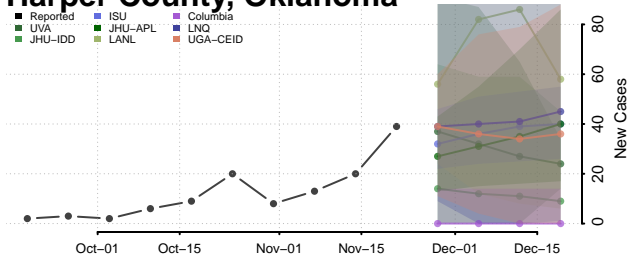

Harper County, Oklahoma