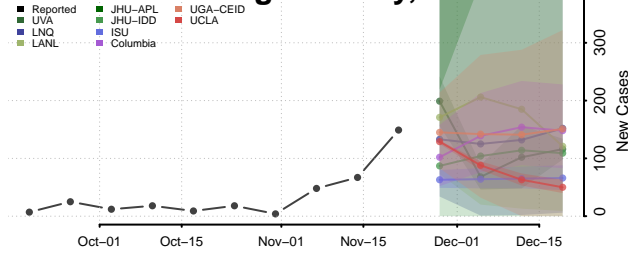

West Baton Rouge County, Louisiana