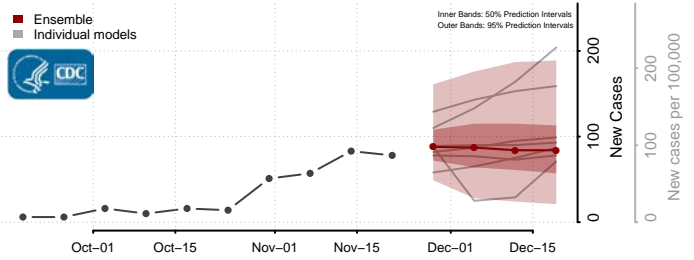

Grafton County, New Hampshire