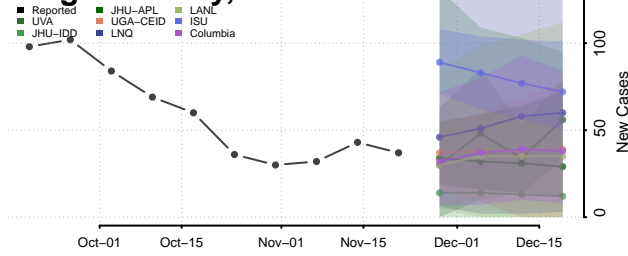

Wright County, Missouri