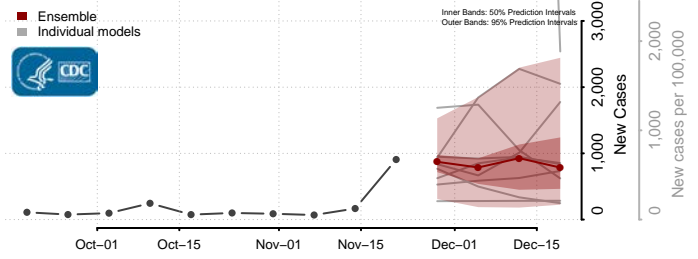

Tangipahoa County, Louisiana