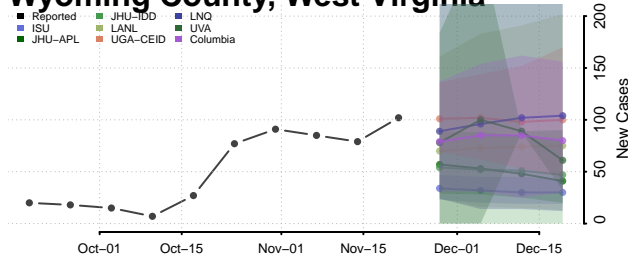

Wetzel County, West Virginia

Wirt County, West Virginia

Wood County, West Virginia

Wyoming County, West Virginia

Wisconsin

Adams County, Wisconsin

Ashland County, Wisconsin

Barron County, Wisconsin