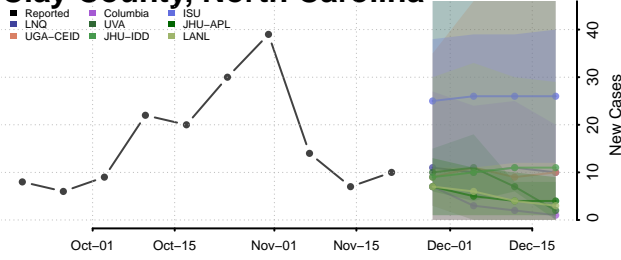

Clay County, North Carolina