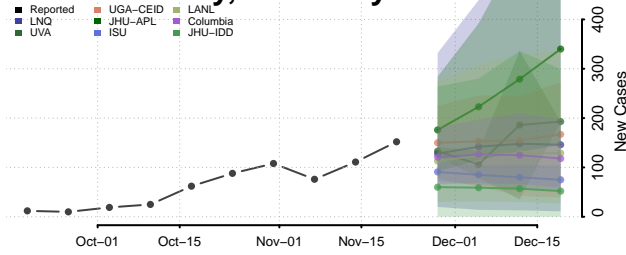

Logan County, Kentucky

Lyon County, Kentucky

Madison County, Kentucky

Magoffin County, Kentucky

Marion County, Kentucky

Marshall County, Kentucky

Martin County, Kentucky

Mason County, Kentucky