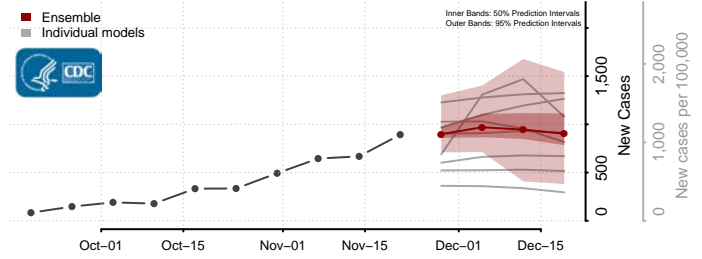

Carbon County, Montana

Carter County, Montana

Cascade County, Montana

Chouteau County, Montana

Custer County, Montana

Daniels County, Montana

Dawson County, Montana

Deer Lodge County, Montana