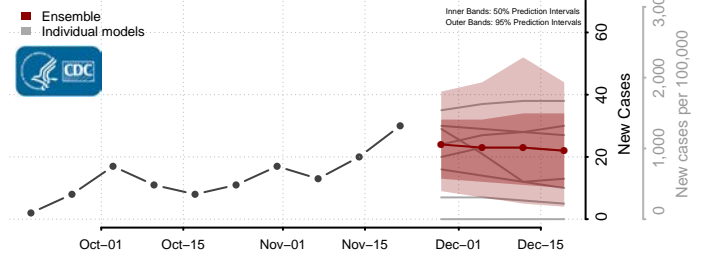

Eddy County, North Dakota

Emmons County, North Dakota

Foster County, North Dakota

Golden Valley County, North Dakota

Grand Forks County, North Dakota

Grant County, North Dakota

Griggs County, North Dakota

Hettinger County, North Dakota