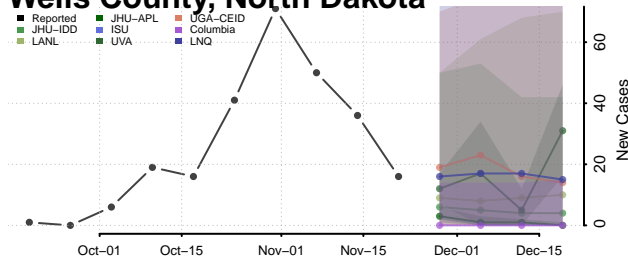

Wells County, North Dakota