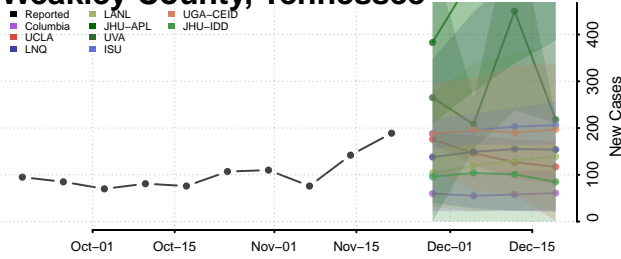

Weakley County, Tennessee