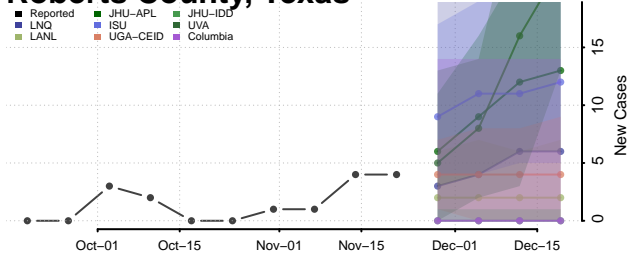

Roberts County, Texas