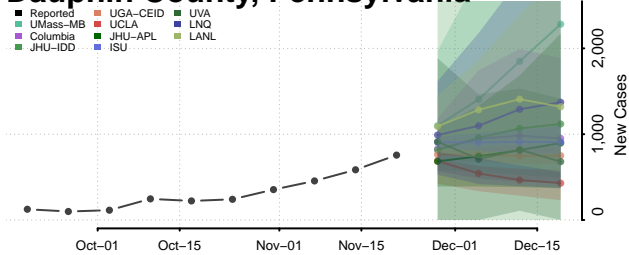

Dauphin County, Pennsylvania