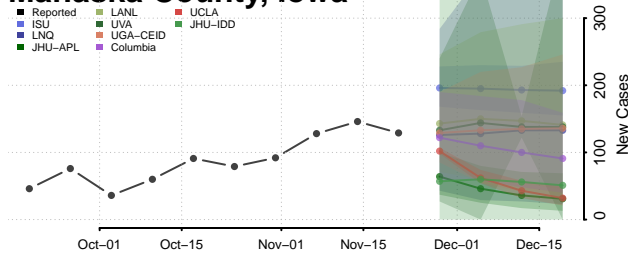

Madison County, Iowa

Mahaska County, Iowa

Marion County, Iowa

Marshall County, Iowa

Mills County, Iowa

Mitchell County, Iowa

Monona County, Iowa

Monroe County, Iowa