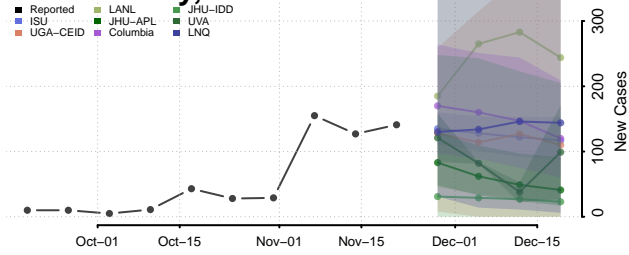

Ford County, Illinois