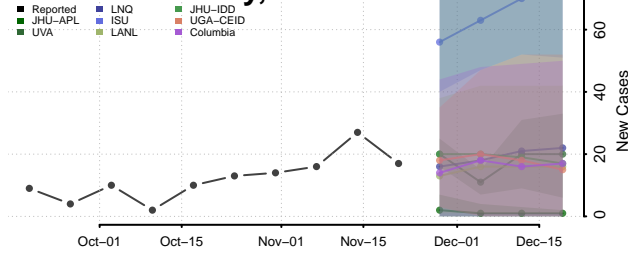

Callahan County, Texas