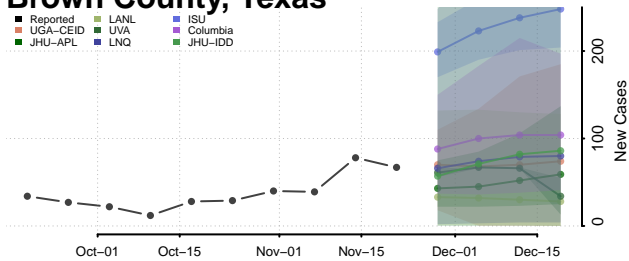

Brown County, Texas