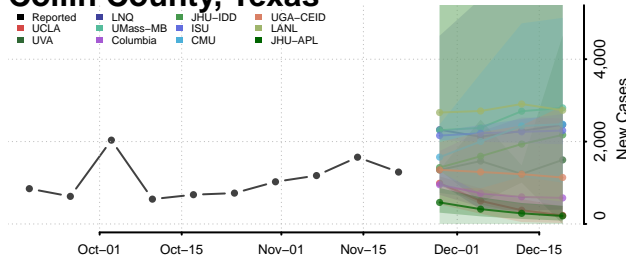

Collin County, Texas