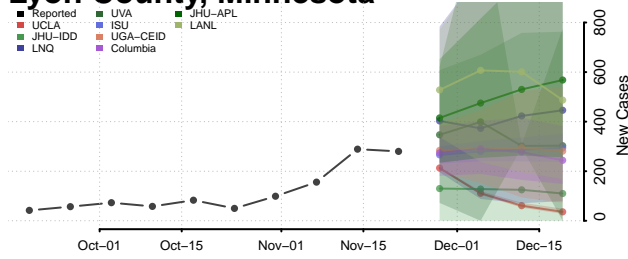

Koochiching County, Minnesota

Lac qui Parle County, Minnesota

Lake County, Minnesota

Lake of the Woods County, Minnesota

Le Sueur County, Minnesota

Lincoln County, Minnesota

Lyon County, Minnesota

Mahnomen County, Minnesota