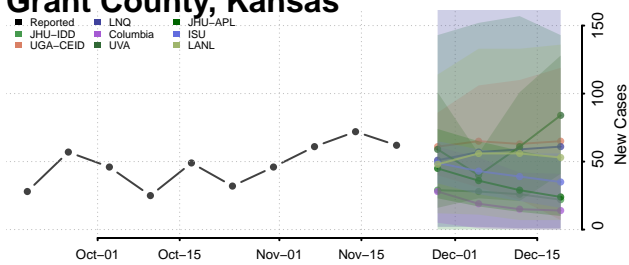

Grant County, Kansas