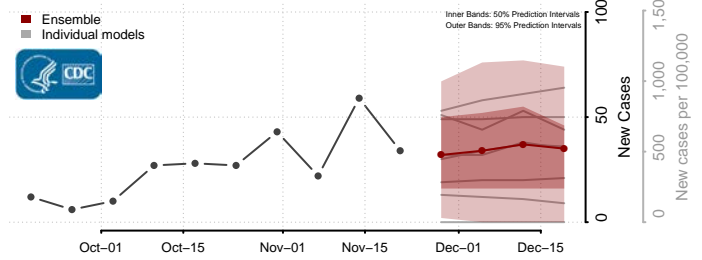

Custer County, South Dakota

Davison County, South Dakota

Day County, South Dakota

Deuel County, South Dakota

Dewey County, South Dakota

Douglas County, South Dakota

Edmunds County, South Dakota

Fall River County, South Dakota