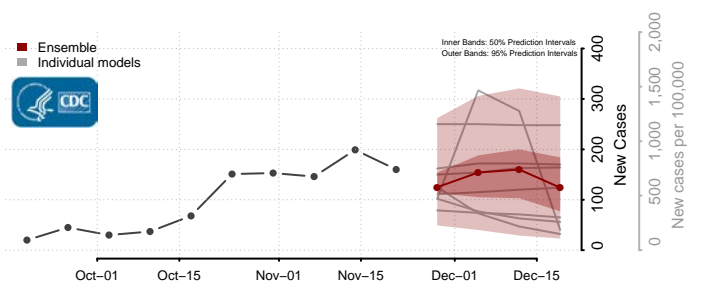

Nobles County, Minnesota