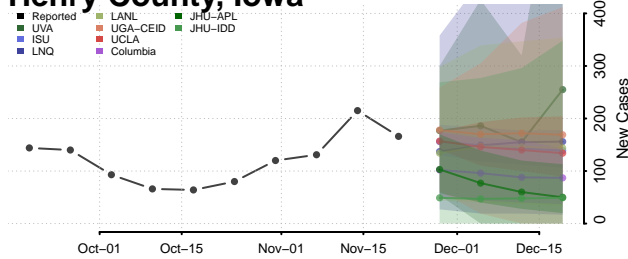

Greene County, Iowa

Grundy County, Iowa

Guthrie County, Iowa

Hamilton County, Iowa

Hancock County, Iowa

Hardin County, Iowa

Harrison County, Iowa

Henry County, Iowa