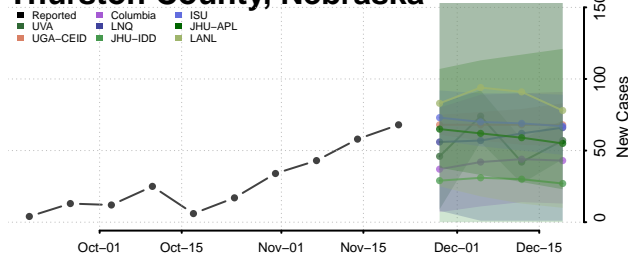

Thurston County, Nebraska