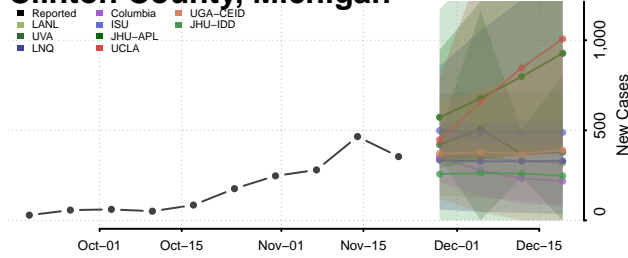

Clinton County, Michigan