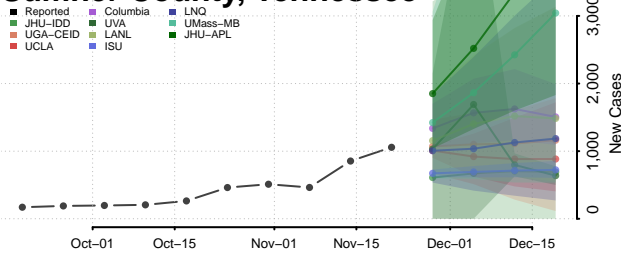

Scott County, Tennessee

Sequatchie County, Tennessee

Sevier County, Tennessee

Shelby County, Tennessee

Smith County, Tennessee

Stewart County, Tennessee

Sullivan County, Tennessee

Sumner County, Tennessee