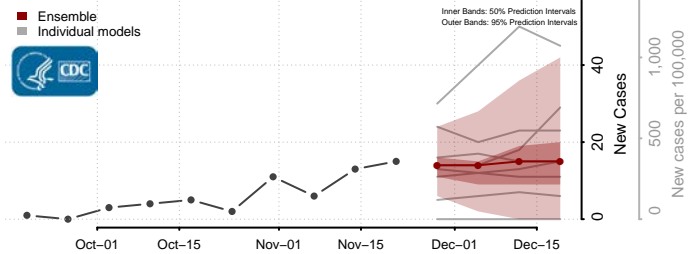

Grant County, New Mexico

Guadalupe County, New Mexico

Harding County, New Mexico

Hidalgo County, New Mexico

Lea County, New Mexico

Lincoln County, New Mexico

Los Alamos County, New Mexico

Luna County, New Mexico