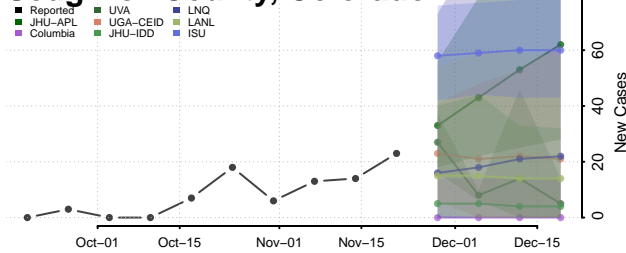

Sedgwick County, Colorado