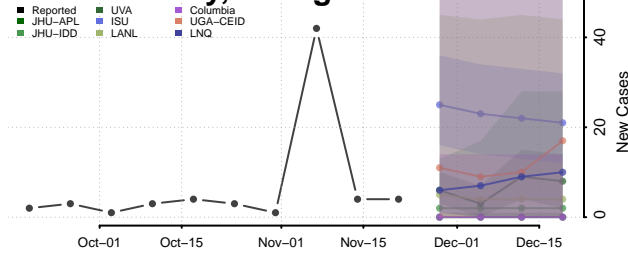

Terrell County, Georgia