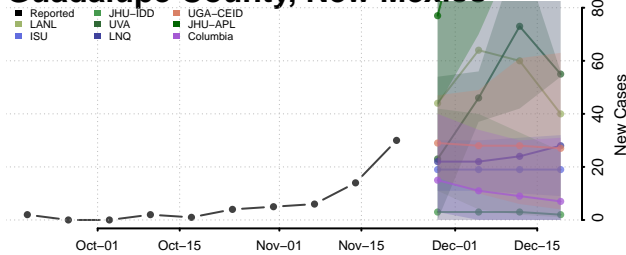

Grant County, New Mexico

Guadalupe County, New Mexico

Harding County, New Mexico

Hidalgo County, New Mexico

Lea County, New Mexico

Lincoln County, New Mexico

Los Alamos County, New Mexico

Luna County, New Mexico