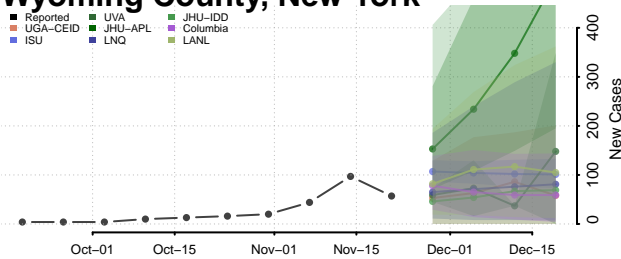

Ulster County, New York

Warren County, New York

Washington County, New York

Wayne County, New York

Westchester County, New York

Wyoming County, New York

Yates County, New York

North Carolina