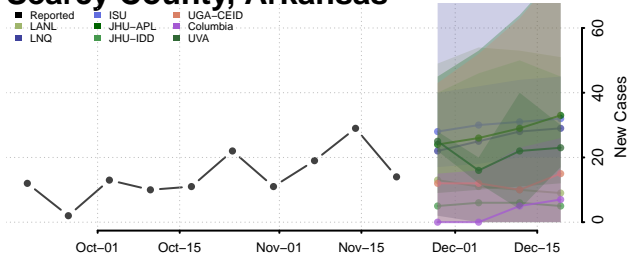

Pulaski County, Arkansas

Randolph County, Arkansas

Saline County, Arkansas

Scott County, Arkansas

Searcy County, Arkansas

Sebastian County, Arkansas

Sevier County, Arkansas

Sharp County, Arkansas