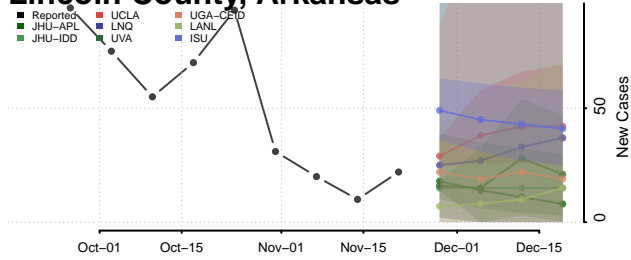

Johnson County, Arkansas

Lafayette County, Arkansas

Lawrence County, Arkansas

Lee County, Arkansas

Lincoln County, Arkansas

Little River County, Arkansas

Logan County, Arkansas

Lonoke County, Arkansas