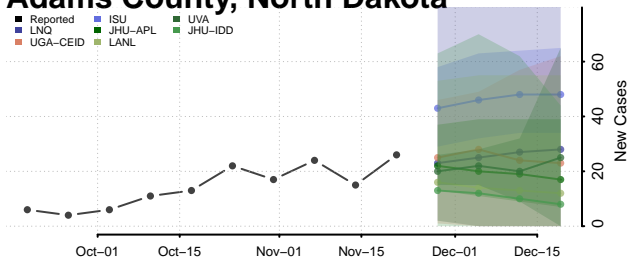

Adams County, North Dakota