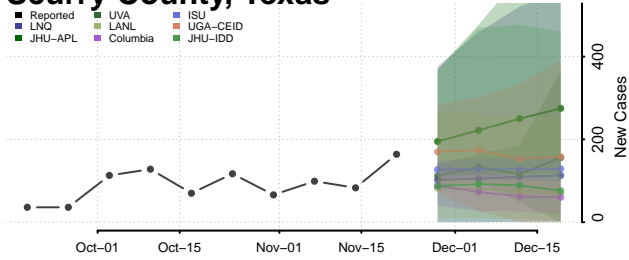

Scurry County, Texas