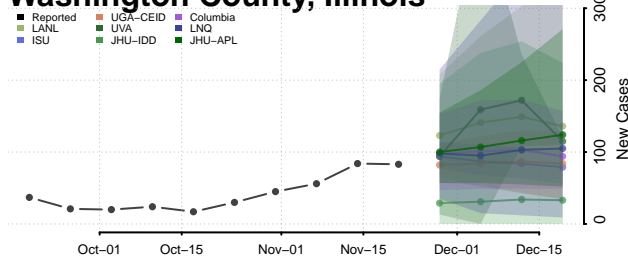

Stephenson County, Illinois

Tazewell County, Illinois

Union County, Illinois

Vermilion County, Illinois

Wabash County, Illinois

Warren County, Illinois

Washington County, Illinois

Wayne County, Illinois