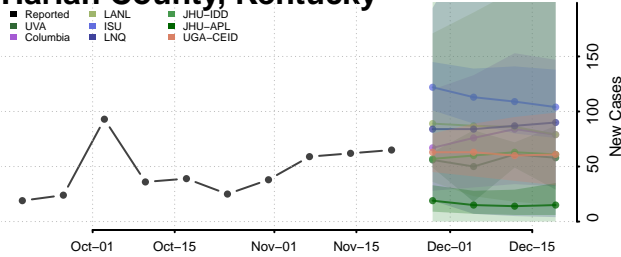

Harlan County, Kentucky