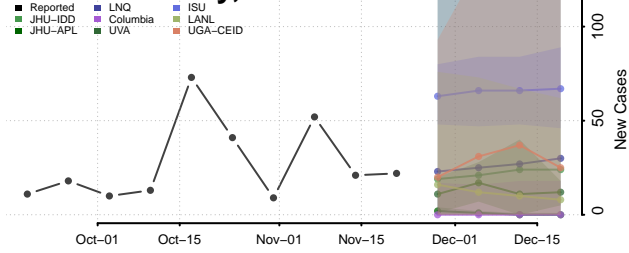

Oldham County, Texas

Orange County, Texas

Palo Pinto County, Texas

Panola County, Texas

Parker County, Texas

Parmer County, Texas

Pecos County, Texas

Polk County, Texas