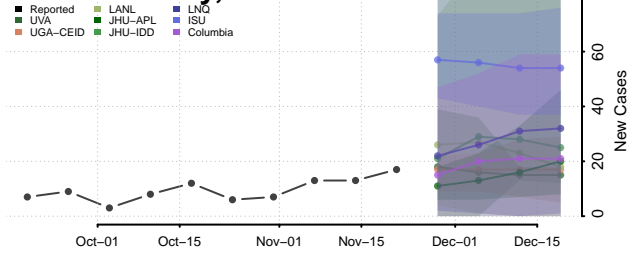

Essex County, New York