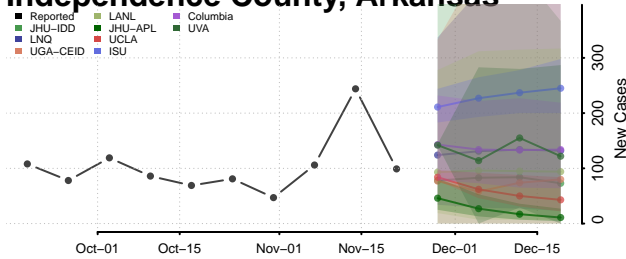

Greene County, Arkansas

Hempstead County, Arkansas

Hot Spring County, Arkansas

Howard County, Arkansas

Independence County, Arkansas

Izard County, Arkansas

Jackson County, Arkansas

Jefferson County, Arkansas