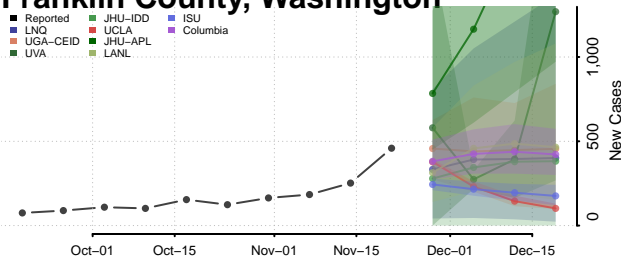

Franklin County, Washington