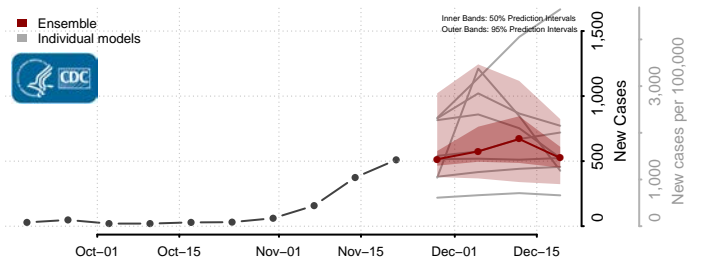

McLeod County, Minnesota