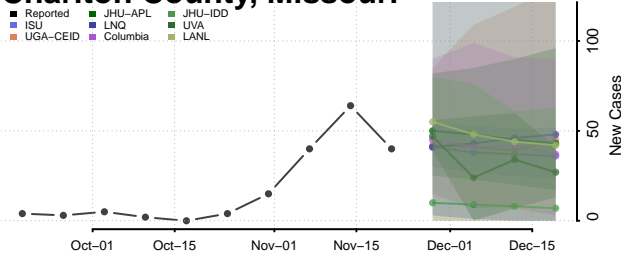

Chariton County, Missouri