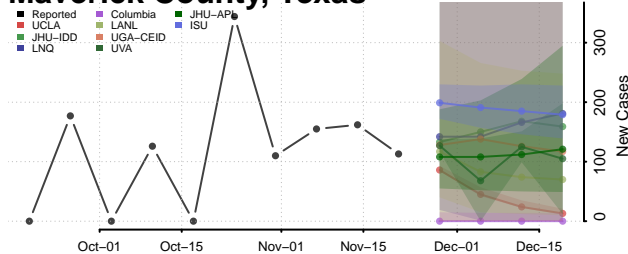

Maverick County, Texas