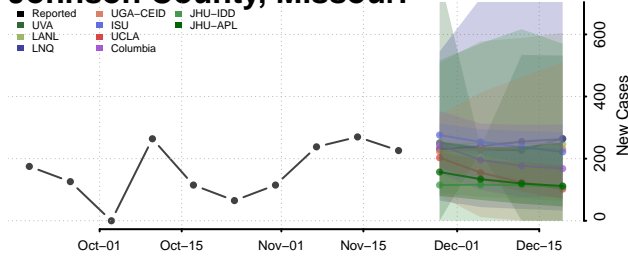

Johnson County, Missouri