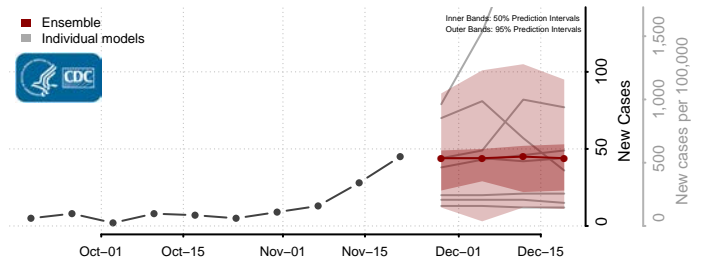

Choctaw County, Mississippi