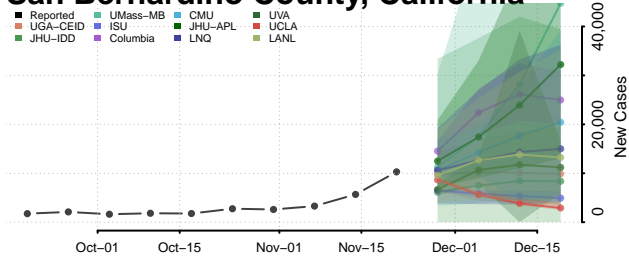

Plumas County, California

Riverside County, California

Sacramento County, California

San Benito County, California

San Bernardino County, California

San Diego County, California

San Francisco County, California