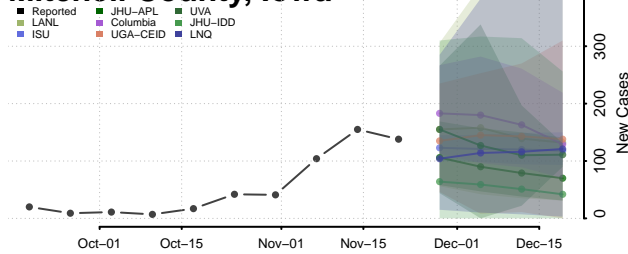

Madison County, Iowa

Mahaska County, Iowa

Marion County, Iowa

Marshall County, Iowa

Mills County, Iowa

Mitchell County, Iowa

Monona County, Iowa

Monroe County, Iowa