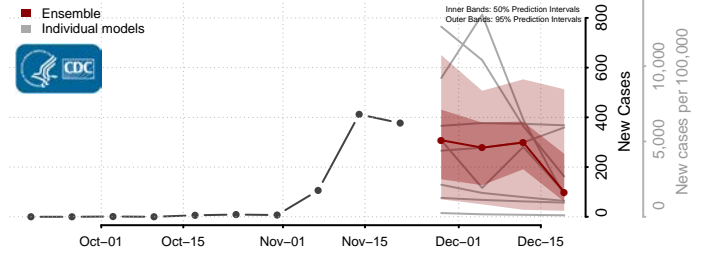

Clear Creek County, Colorado

Conejos County, Colorado

Costilla County, Colorado

Crowley County, Colorado

Custer County, Colorado

Delta County, Colorado

Denver County, Colorado

Dolores County, Colorado