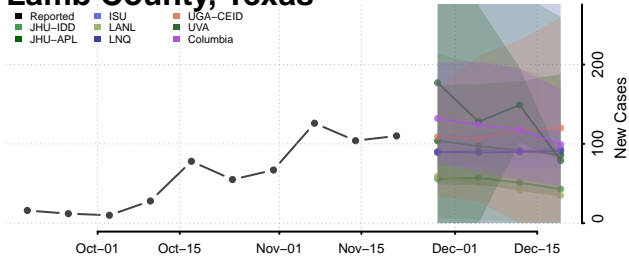

Lamb County, Texas