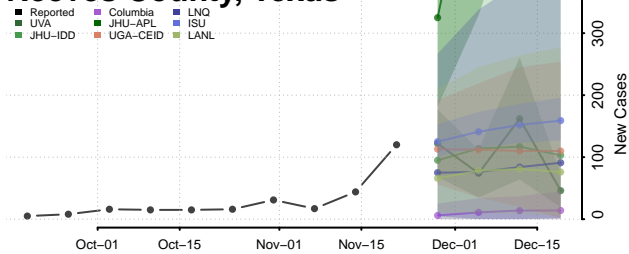

Reeves County, Texas