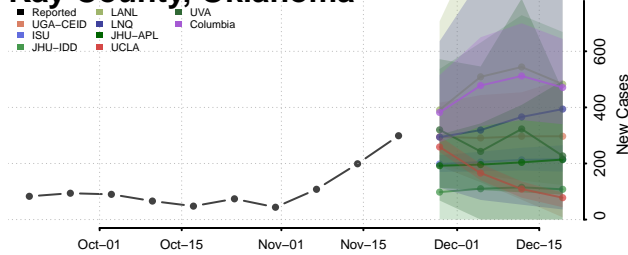

Kay County, Oklahoma