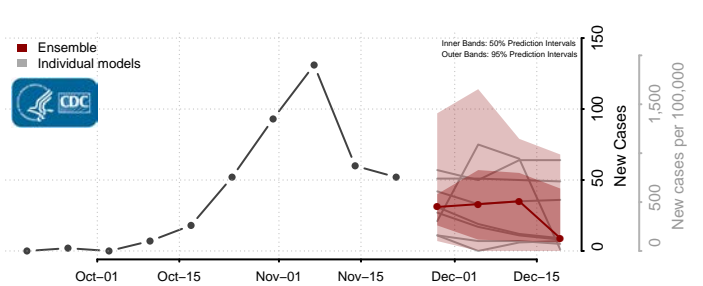

Powell County, Montana