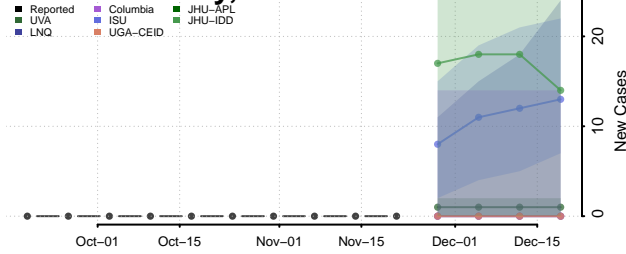

Beaver County, Utah