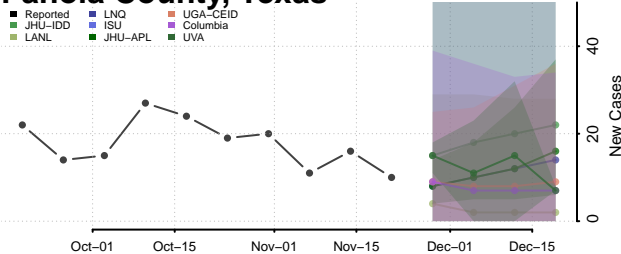

Oldham County, Texas

Orange County, Texas

Palo Pinto County, Texas

Panola County, Texas

Parker County, Texas

Parmer County, Texas

Pecos County, Texas

Polk County, Texas