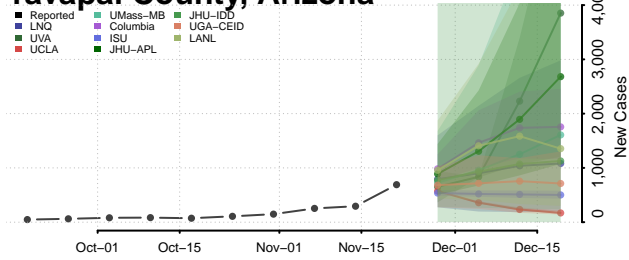

Yavapai County, Arizona