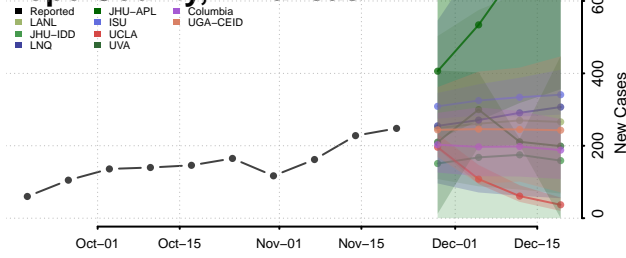

Pope County, Arkansas