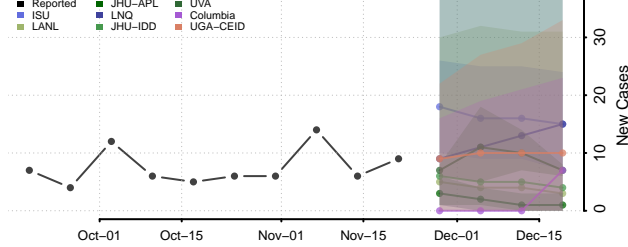

Twiggs County, Georgia