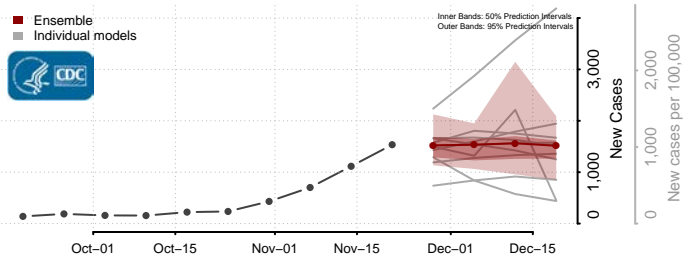

Scott County, Minnesota