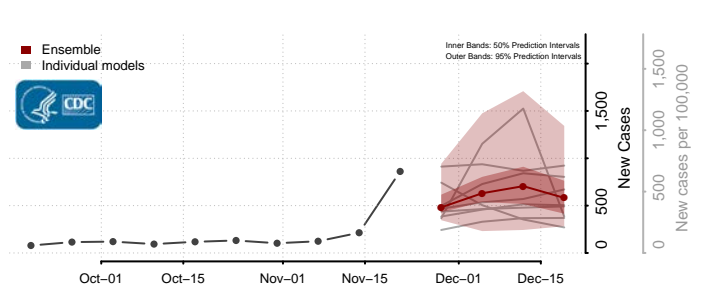

Ouachita County, Louisiana

Plaquemines County, Louisiana

Pointe Coupee County, Louisiana

Rapides County, Louisiana

Red River County, Louisiana

Richland County, Louisiana

Sabine County, Louisiana

St. Bernard County, Louisiana