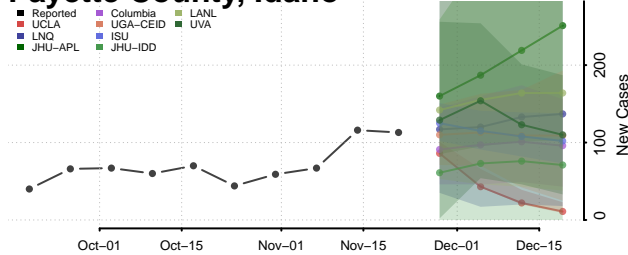

Payette County, Idaho