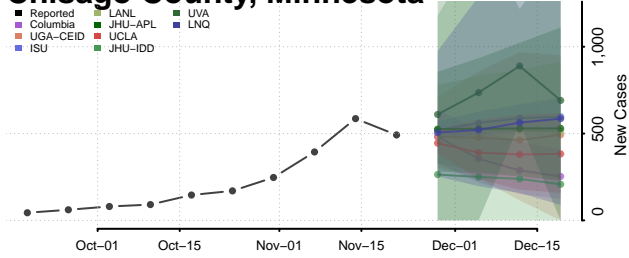

Chisago County, Minnesota