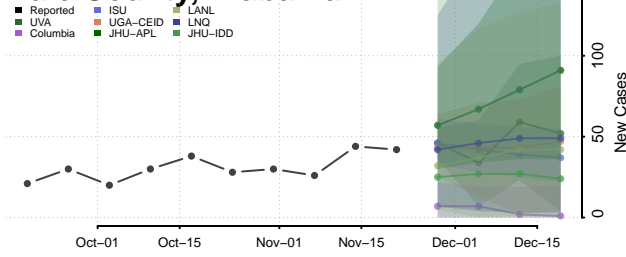

Hale County, Alabama