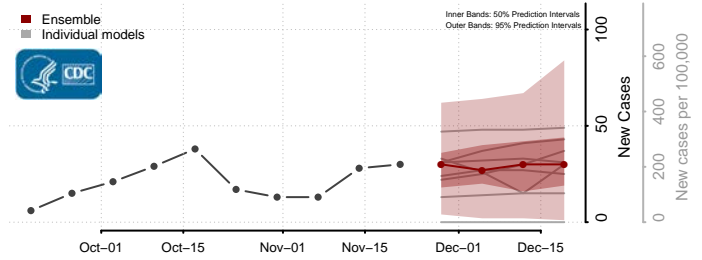

Calhoun County, Mississippi