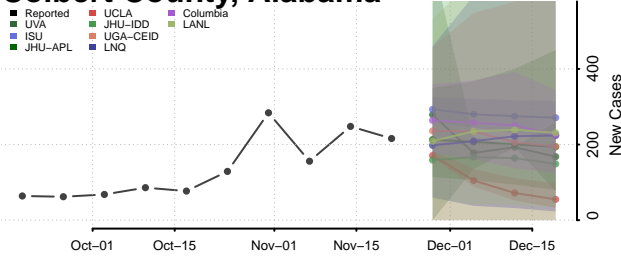

Colbert County, Alabama