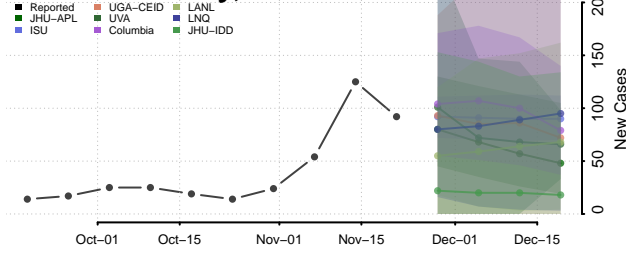

Greene County, Iowa

Grundy County, Iowa

Guthrie County, Iowa

Hamilton County, Iowa

Hancock County, Iowa

Hardin County, Iowa

Harrison County, Iowa

Henry County, Iowa