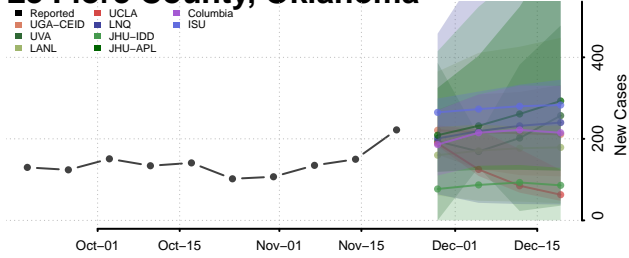

Le Flore County, Oklahoma