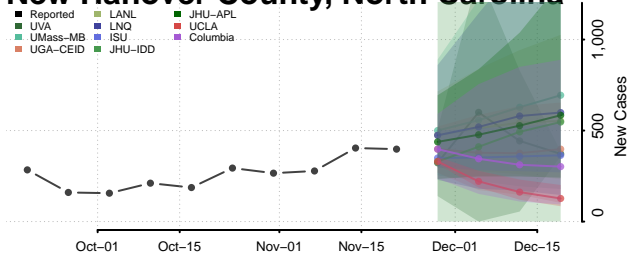

New Hanover County, North Carolina