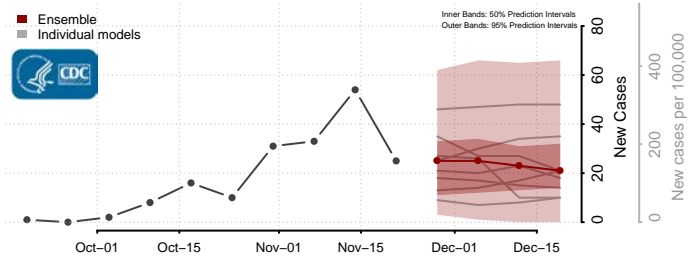

Hancock County, West Virginia

Hardy County, West Virginia

Harrison County, West Virginia

Jackson County, West Virginia

Jefferson County, West Virginia

Kanawha County, West Virginia

Lewis County, West Virginia