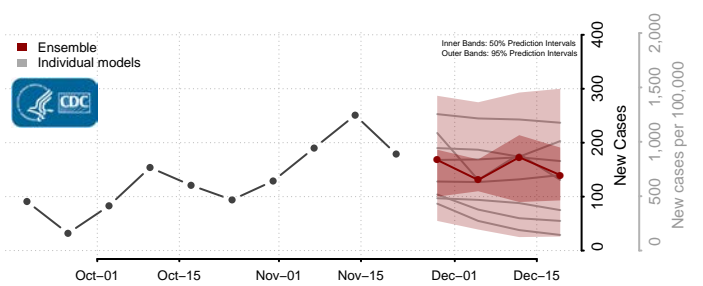

Carroll County, Iowa