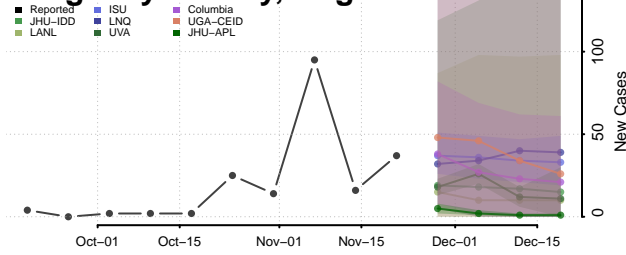

Alleghany County, Virginia