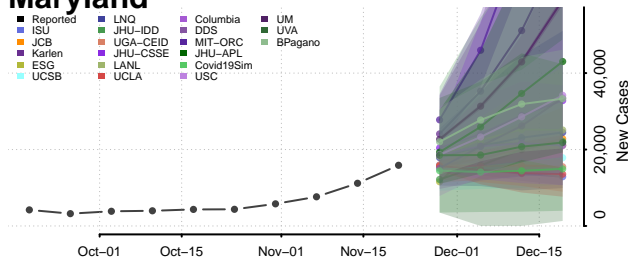

Piscataquis County, Maine

Sagadahoc County, Maine

Somerset County, Maine

Waldo County, Maine

Washington County, Maine

York County, Maine

Maryland

Allegany County, Maryland