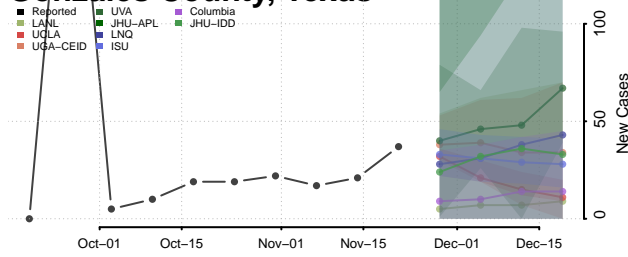

Gonzales County, Texas