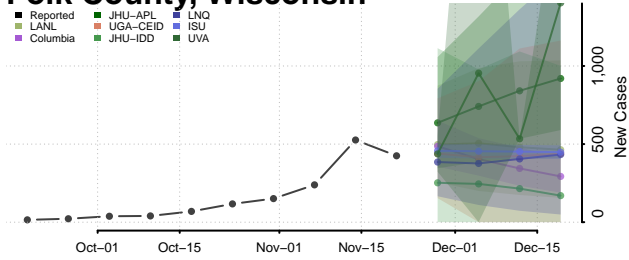

Oneida County, Wisconsin

Outagamie County, Wisconsin

Ozaukee County, Wisconsin

Pepin County, Wisconsin

Pierce County, Wisconsin

Polk County, Wisconsin

Portage County, Wisconsin

Price County, Wisconsin