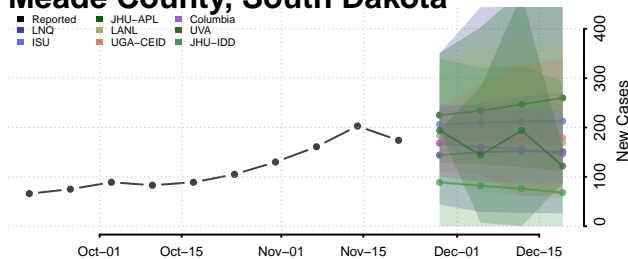

Meade County, South Dakota