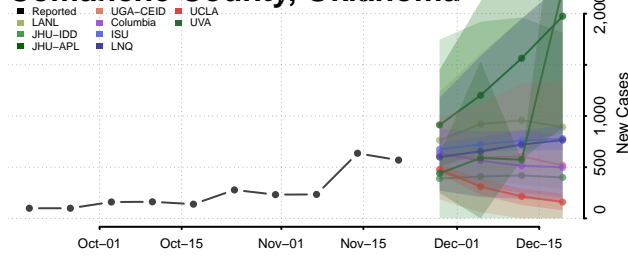

Comanche County, Oklahoma