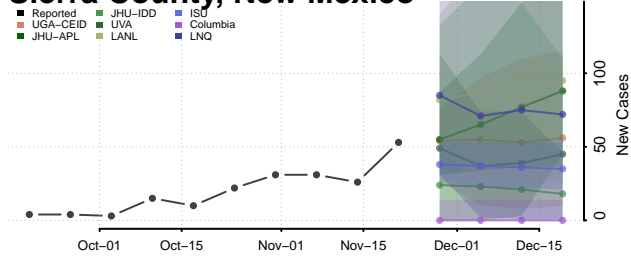

Sierra County, New Mexico