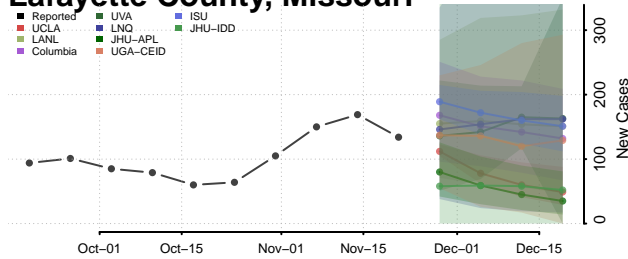

Lafayette County, Missouri