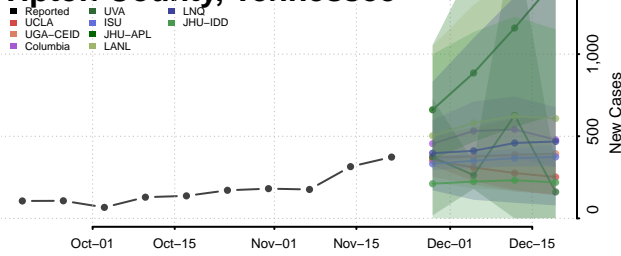

Tipton County, Tennessee