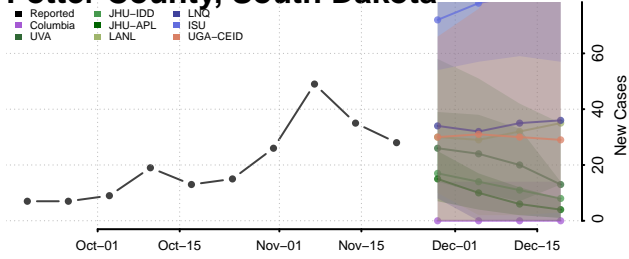

Potter County, South Dakota