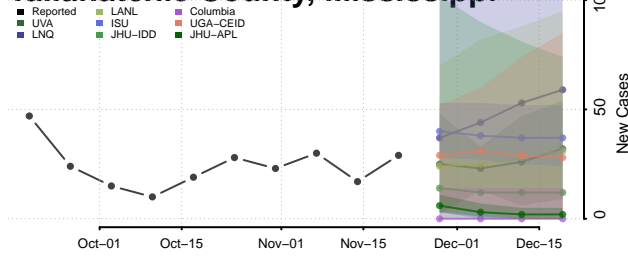

Tallahatchie County, Mississippi