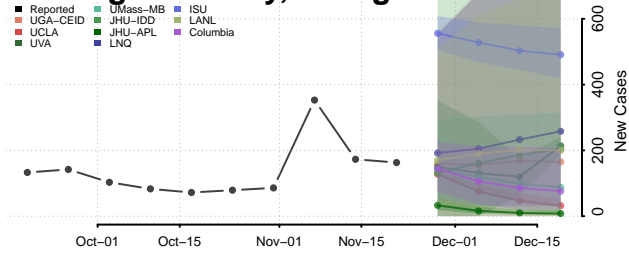

Montgomery County, Georgia

Morgan County, Georgia

Murray County, Georgia

Muscogee County, Georgia

Newton County, Georgia

Oconee County, Georgia

Oglethorpe County, Georgia

Paulding County, Georgia