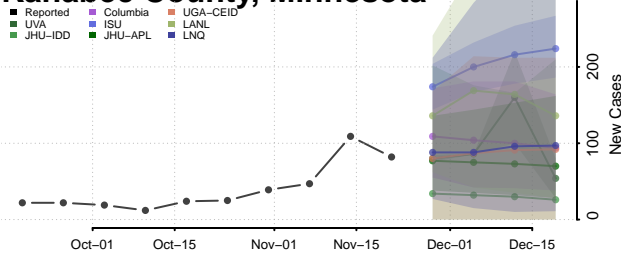

Houston County, Minnesota

Hubbard County, Minnesota

Isanti County, Minnesota

Itasca County, Minnesota

Jackson County, Minnesota

Kanabec County, Minnesota

Kandiyohi County, Minnesota

Kittson County, Minnesota