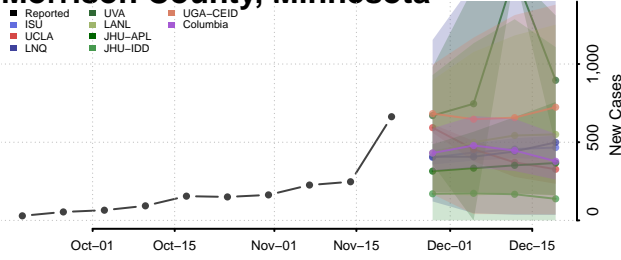

Marshall County, Minnesota

Martin County, Minnesota

McLeod County, Minnesota

Meeker County, Minnesota

Mille Lacs County, Minnesota

Morrison County, Minnesota

Mower County, Minnesota

Murray County, Minnesota