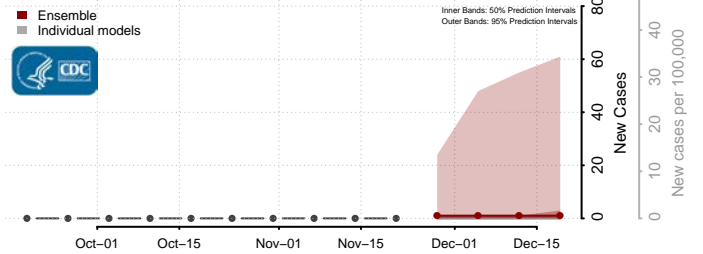

Washington County, Utah