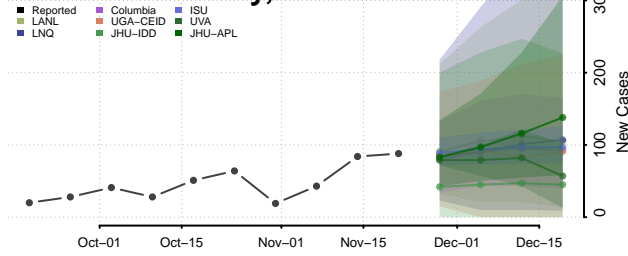

McIntosh County, Oklahoma