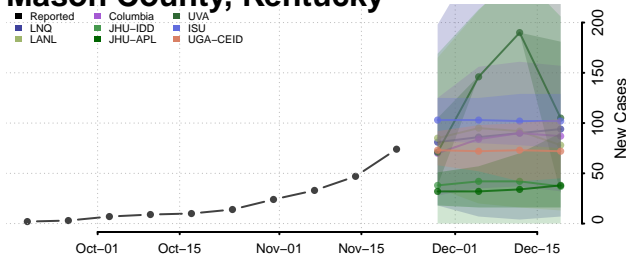

Logan County, Kentucky

Lyon County, Kentucky

Madison County, Kentucky

Magoffin County, Kentucky

Marion County, Kentucky

Marshall County, Kentucky

Martin County, Kentucky

Mason County, Kentucky