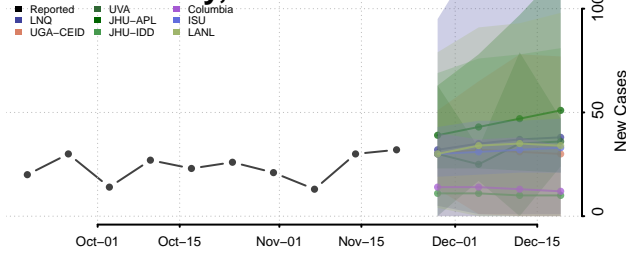

McNairy County, Tennessee

Meigs County, Tennessee

Monroe County, Tennessee

Montgomery County, Tennessee

Moore County, Tennessee

Morgan County, Tennessee

Obion County, Tennessee

Overton County, Tennessee