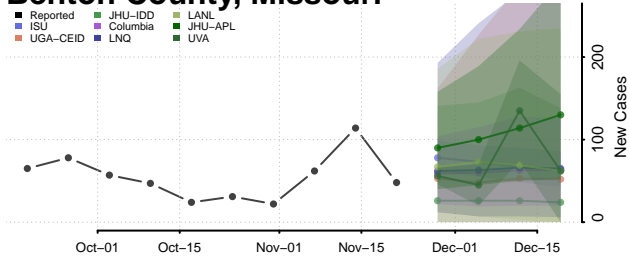

Benton County, Missouri