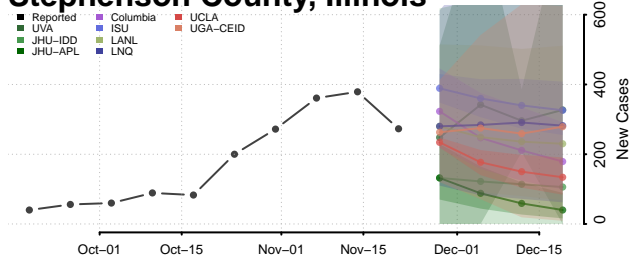

Stephenson County, Illinois

Tazewell County, Illinois

Union County, Illinois

Vermilion County, Illinois

Wabash County, Illinois

Warren County, Illinois

Washington County, Illinois

Wayne County, Illinois