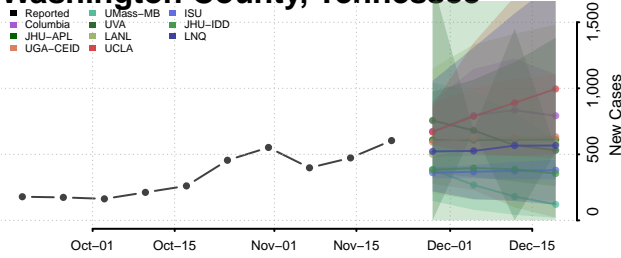

Washington County, Tennessee