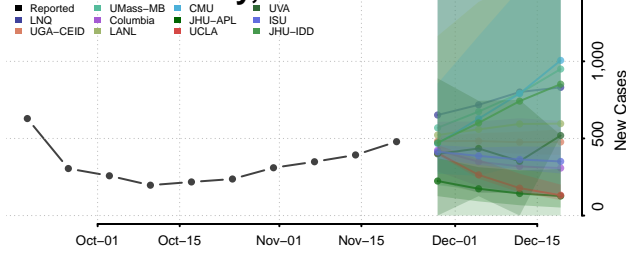

Brazoria County, Texas