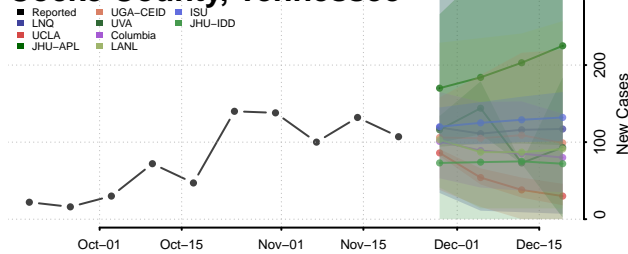

Chester County, Tennessee

Claiborne County, Tennessee

Clay County, Tennessee

Cocke County, Tennessee

Coffee County, Tennessee

Crockett County, Tennessee

Cumberland County, Tennessee

Davidson County, Tennessee