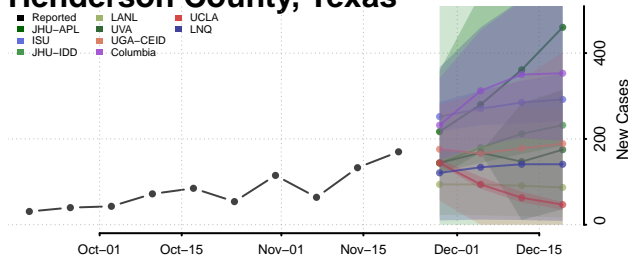

Henderson County, Texas