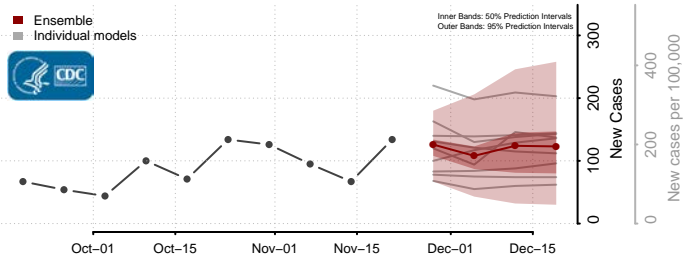

Pender County, North Carolina