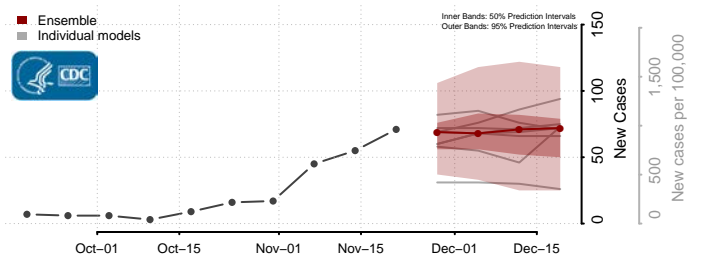

Wayne County, Iowa

Webster County, Iowa

Winnebago County, Iowa

Winneshiek County, Iowa

Woodbury County, Iowa

Worth County, Iowa

Wright County, Iowa

Kansas