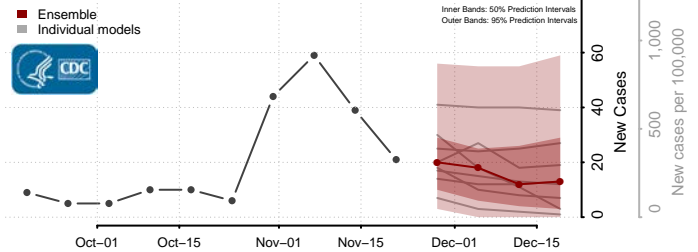

Wayne County, Iowa