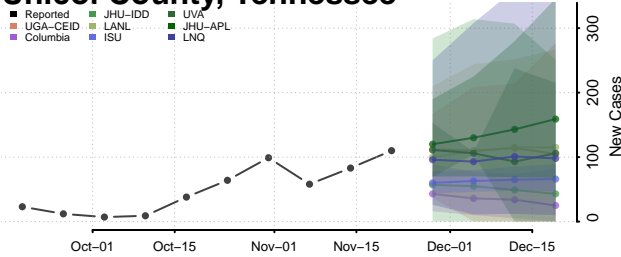

Unicoi County, Tennessee