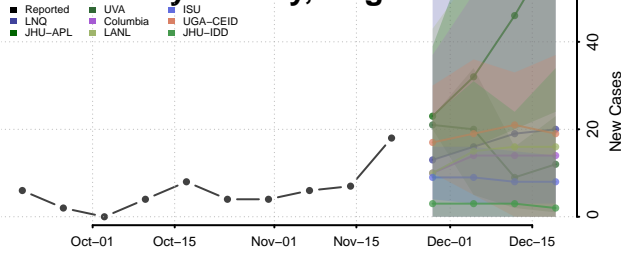

Charles City County, Virginia