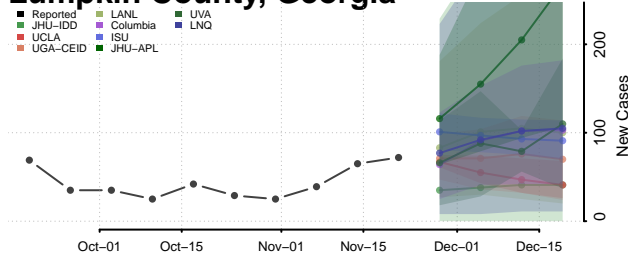

Laurens County, Georgia

Lee County, Georgia

Liberty County, Georgia

Lincoln County, Georgia

Long County, Georgia

Lowndes County, Georgia

Lumpkin County, Georgia

Macon County, Georgia