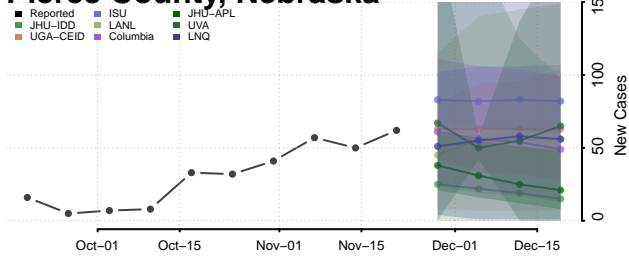

Pierce County, Nebraska