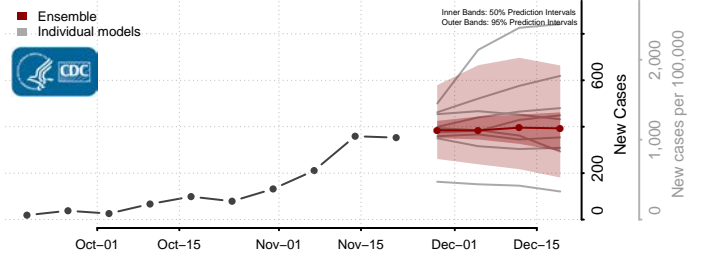

Van Buren County, Michigan

Washtenaw County, Michigan

Wayne County, Michigan

Wexford County, Michigan

Minnesota

Aitkin County, Minnesota

Anoka County, Minnesota

Becker County, Minnesota