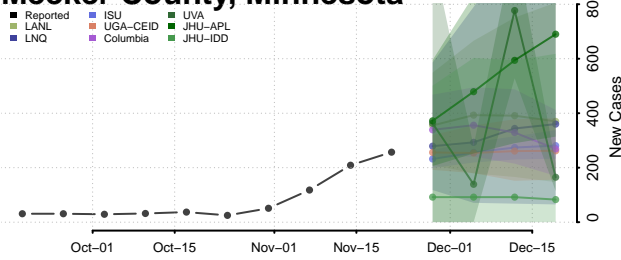

Marshall County, Minnesota

Martin County, Minnesota

McLeod County, Minnesota

Meeker County, Minnesota

Mille Lacs County, Minnesota

Morrison County, Minnesota

Mower County, Minnesota

Murray County, Minnesota