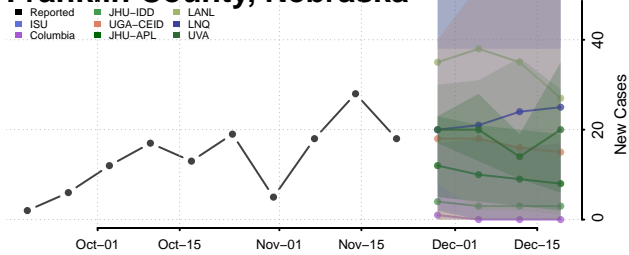

Douglas County, Nebraska

Dundy County, Nebraska

Fillmore County, Nebraska

Franklin County, Nebraska

Frontier County, Nebraska

Furnas County, Nebraska

Gage County, Nebraska

Garden County, Nebraska