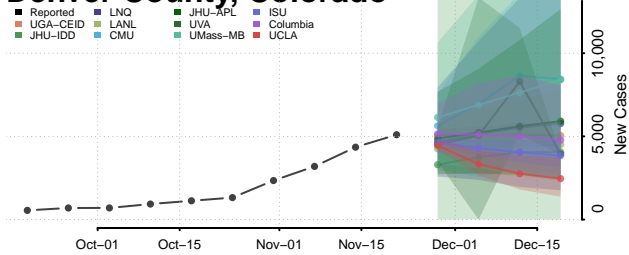

Clear Creek County, Colorado

Conejos County, Colorado

Costilla County, Colorado

Crowley County, Colorado

Custer County, Colorado

Delta County, Colorado

Denver County, Colorado

Dolores County, Colorado