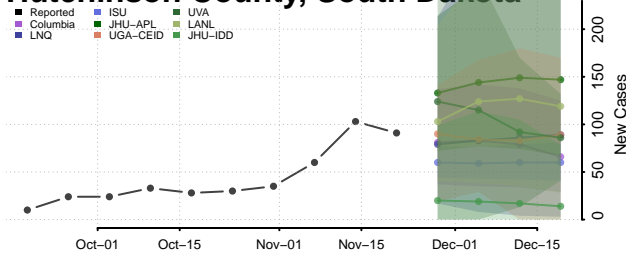

Hutchinson County, South Dakota