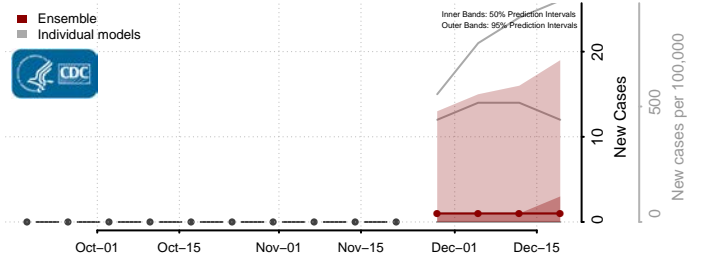

Wayne County, Utah