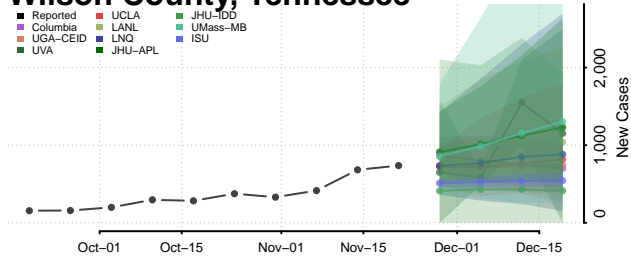

Wilson County, Tennessee