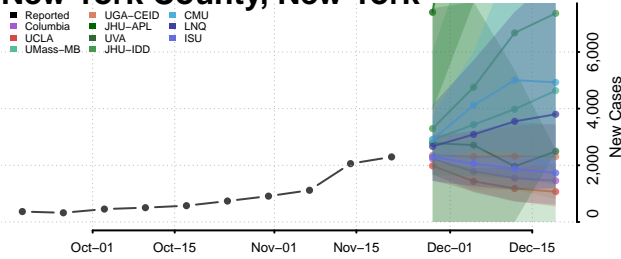

Kings County, New York

Lewis County, New York

Livingston County, New York

Madison County, New York

Monroe County, New York

Montgomery County, New York

Nassau County, New York

New York County, New York