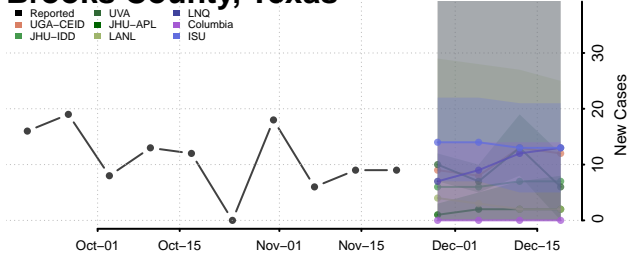

Brooks County, Texas