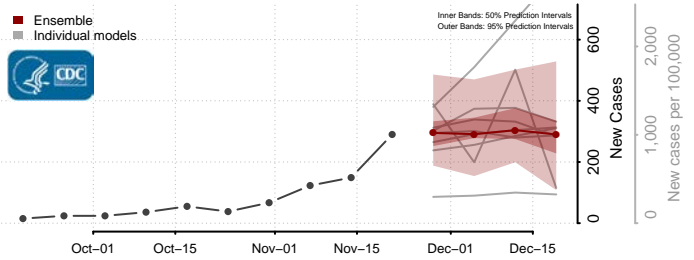

Koochiching County, Minnesota

Lac qui Parle County, Minnesota

Lake County, Minnesota

Lake of the Woods County, Minnesota

Le Sueur County, Minnesota

Lincoln County, Minnesota

Lyon County, Minnesota

Mahnomen County, Minnesota