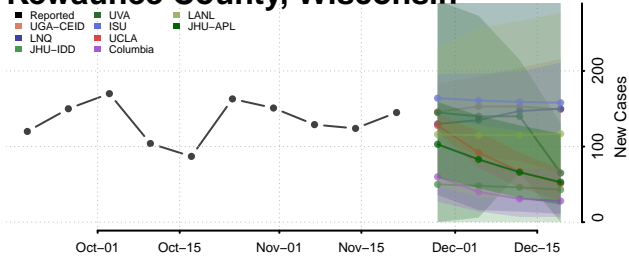

Kewaunee County, Wisconsin