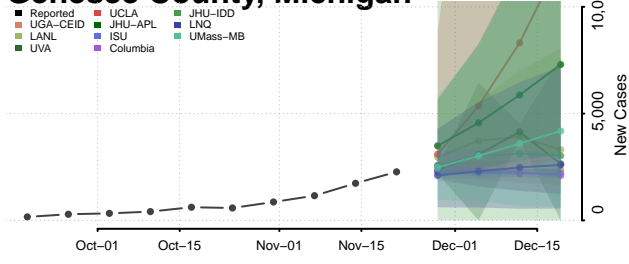

Genesee County, Michigan