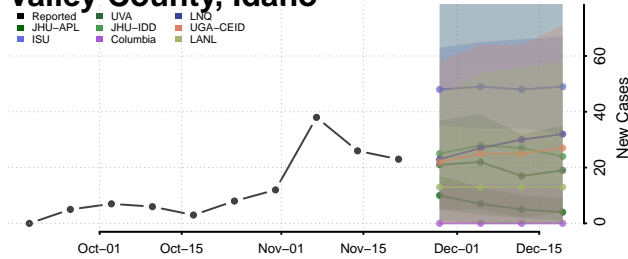

Payette County, Idaho

Power County, Idaho

Shoshone County, Idaho

Teton County, Idaho

Twin Falls County, Idaho

Valley County, Idaho

Washington County, Idaho

Illinois