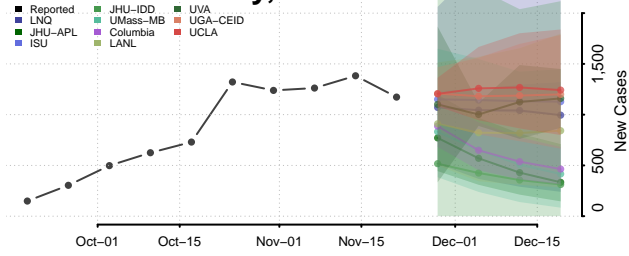

Manitowoc County, Wisconsin

Marathon County, Wisconsin

Marinette County, Wisconsin

Marquette County, Wisconsin

Menominee County, Wisconsin

Milwaukee County, Wisconsin

Monroe County, Wisconsin

Oconto County, Wisconsin