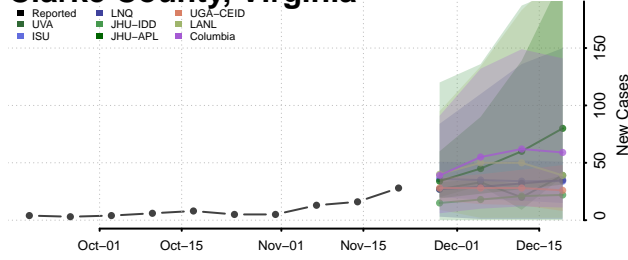

Charlotte County, Virginia

Charlottesville County, Virginia

Chesapeake County, Virginia

Chesterfield County, Virginia

Clarke County, Virginia

Colonial Heights County, Virginia

Covington County, Virginia

Craig County, Virginia