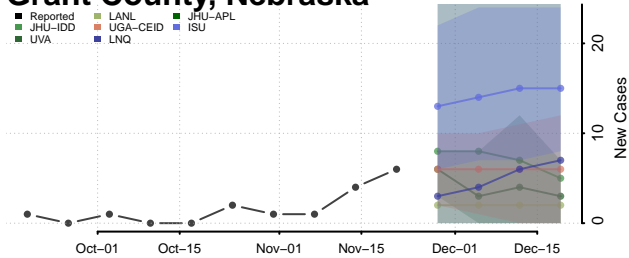

Garfield County, Nebraska

Gosper County, Nebraska

Grant County, Nebraska

Greeley County, Nebraska

Hall County, Nebraska

Hamilton County, Nebraska

Harlan County, Nebraska

Hayes County, Nebraska