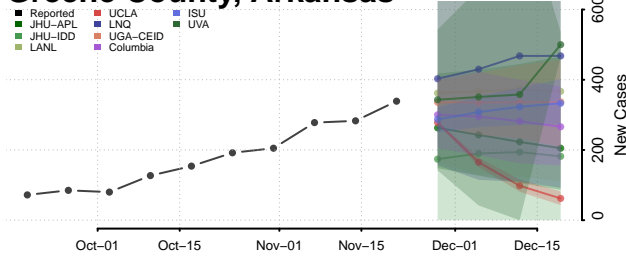

Greene County, Arkansas