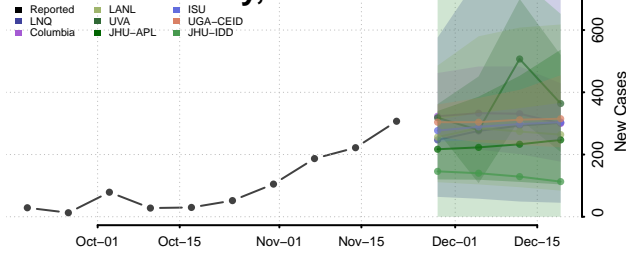

Columbiana County, Ohio

Coshocton County, Ohio

Crawford County, Ohio

Cuyahoga County, Ohio

Darke County, Ohio

Defiance County, Ohio

Delaware County, Ohio

Erie County, Ohio