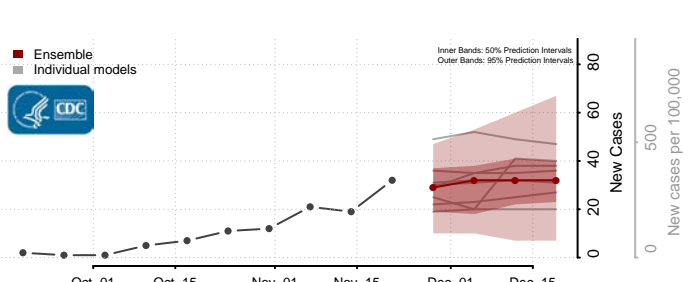

Pleasants County, West Virginia

Pocahontas County, West Virginia

Preston County, West Virginia

Putnam County, West Virginia

Raleigh County, West Virginia

Randolph County, West Virginia

Ritchie County, West Virginia