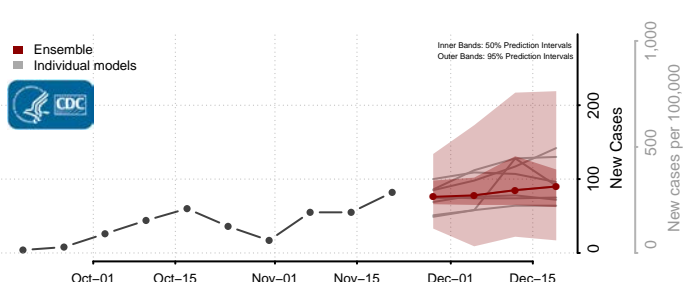

Pleasants County, West Virginia

Pocahontas County, West Virginia

Preston County, West Virginia

Putnam County, West Virginia

Raleigh County, West Virginia

Randolph County, West Virginia

Ritchie County, West Virginia