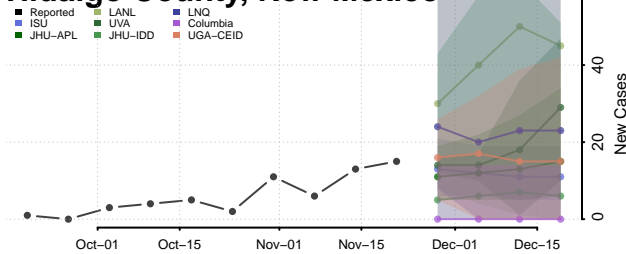

Grant County, New Mexico

Guadalupe County, New Mexico

Harding County, New Mexico

Hidalgo County, New Mexico

Lea County, New Mexico

Lincoln County, New Mexico

Los Alamos County, New Mexico

Luna County, New Mexico