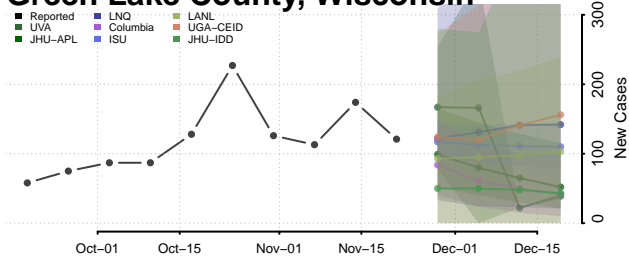

Green Lake County, Wisconsin