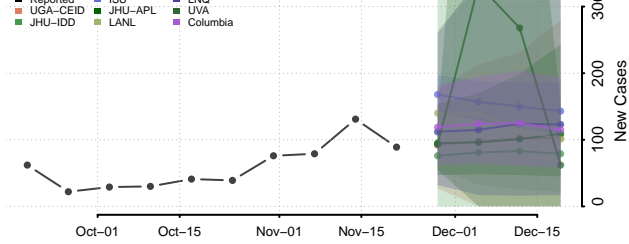

Audrain County, Missouri