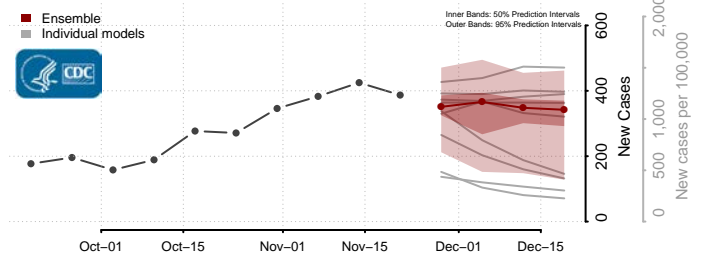

Morton County, North Dakota