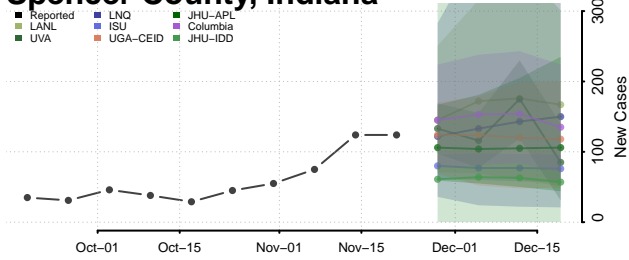

Pulaski County, Indiana

Putnam County, Indiana

Randolph County, Indiana

Ripley County, Indiana

Rush County, Indiana

Scott County, Indiana

Shelby County, Indiana

Spencer County, Indiana