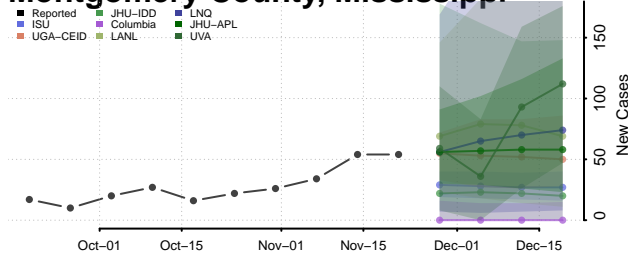

Lowndes County, Mississippi

Madison County, Mississippi

Marion County, Mississippi

Marshall County, Mississippi

Monroe County, Mississippi

Montgomery County, Mississippi

Neshoba County, Mississippi

Newton County, Mississippi