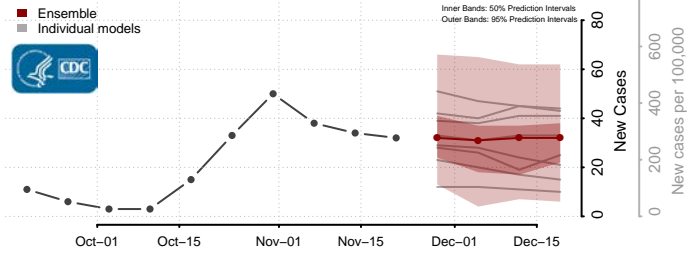

Montgomery County, Missouri