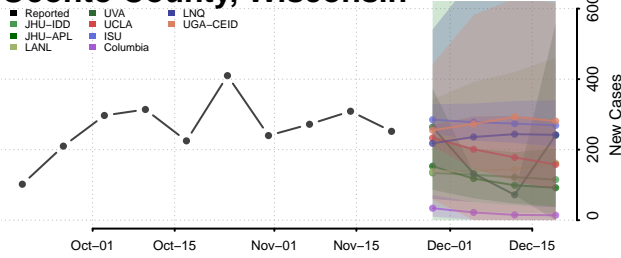

Manitowoc County, Wisconsin

Marathon County, Wisconsin

Marinette County, Wisconsin

Marquette County, Wisconsin

Menominee County, Wisconsin

Milwaukee County, Wisconsin

Monroe County, Wisconsin

Oconto County, Wisconsin