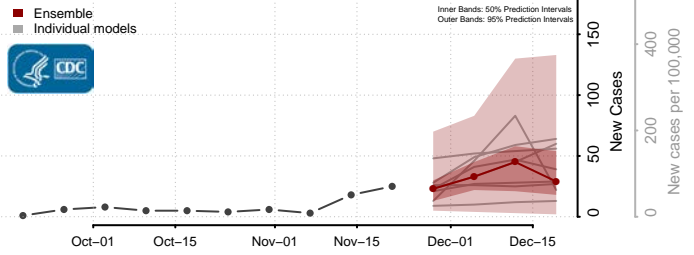

Bennington County, Vermont