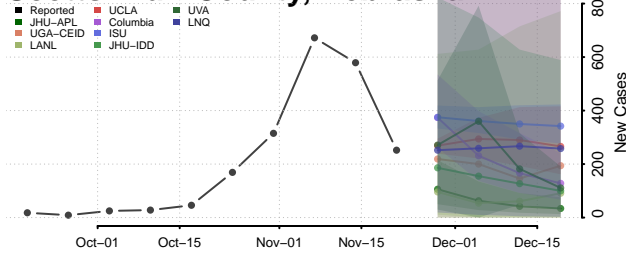

Saline County, Nebraska

Sarpy County, Nebraska

Saunders County, Nebraska

Scotts Bluff County, Nebraska

Seward County, Nebraska

Sheridan County, Nebraska

Sherman County, Nebraska

Sioux County, Nebraska