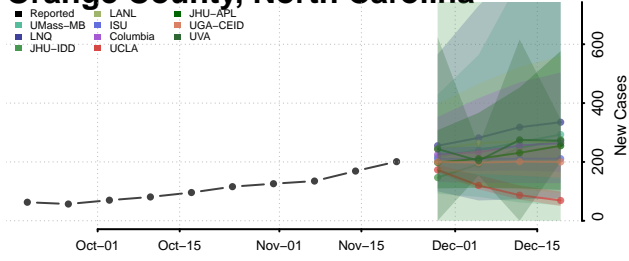

Nash County, North Carolina

New Hanover County, North Carolina

Northampton County, North Carolina

Onslow County, North Carolina

Orange County, North Carolina

Pamlico County, North Carolina

Pasquotank County, North Carolina