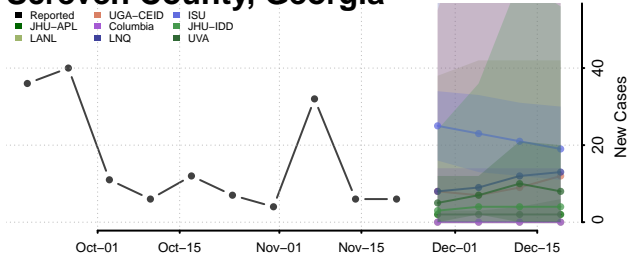

Rabun County, Georgia

Randolph County, Georgia

Richmond County, Georgia

Rockdale County, Georgia

Schley County, Georgia

Screven County, Georgia

Seminole County, Georgia

Spalding County, Georgia