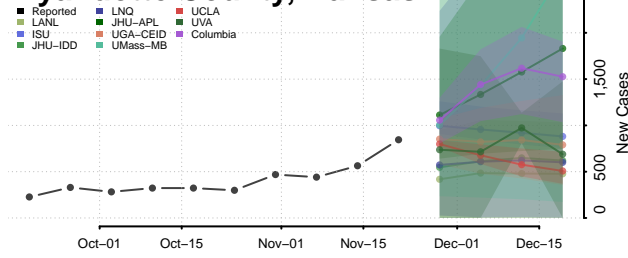

Wyandotte County, Kansas