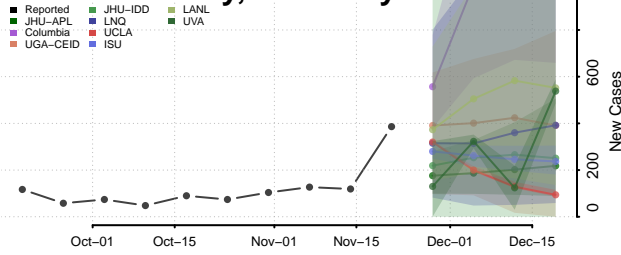

Oldham County, Kentucky