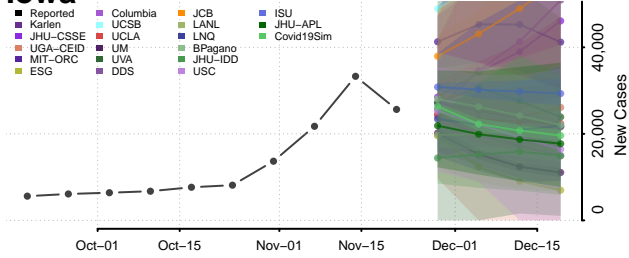

White County, Indiana

Whitley County, Indiana

Iowa

Adair County, Iowa

Adams County, Iowa

Allamakee County, Iowa