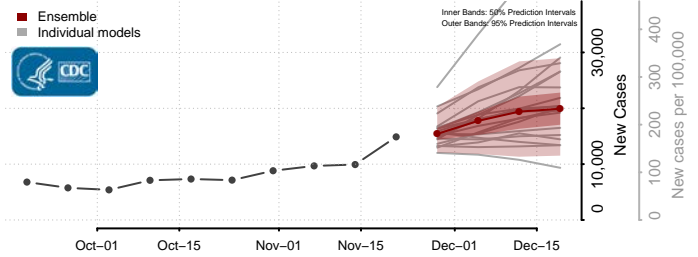

Windham County, Vermont

Windsor County, Vermont

Virgin Islands

Virginia

Accomack County, Virginia

Albemarle County, Virginia