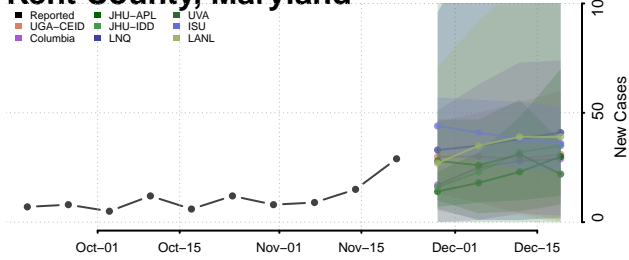

Dorchester County, Maryland

Frederick County, Maryland

Garrett County, Maryland

Harford County, Maryland

Howard County, Maryland

Kent County, Maryland

Montgomery County, Maryland

Prince George's County, Maryland