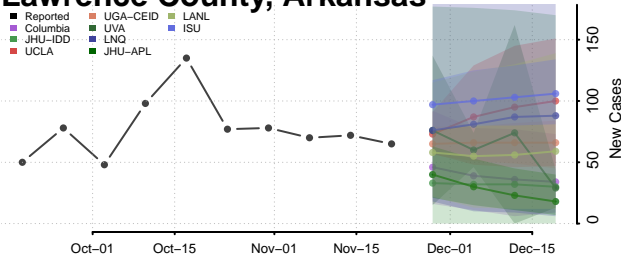

Lawrence County, Arkansas