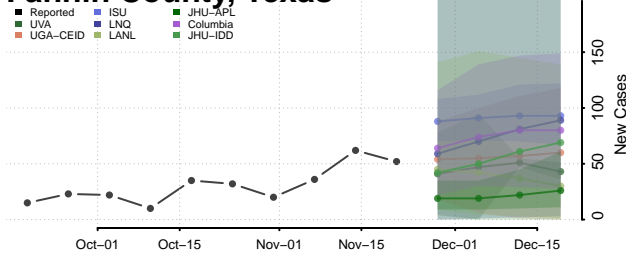

Fannin County, Texas