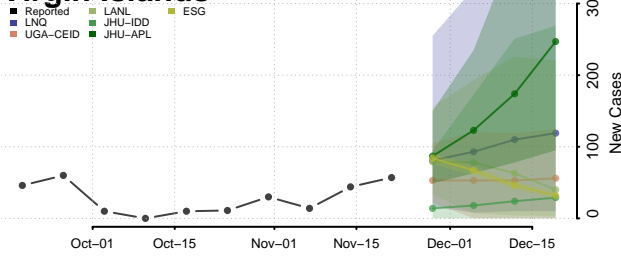

Virgin Islands