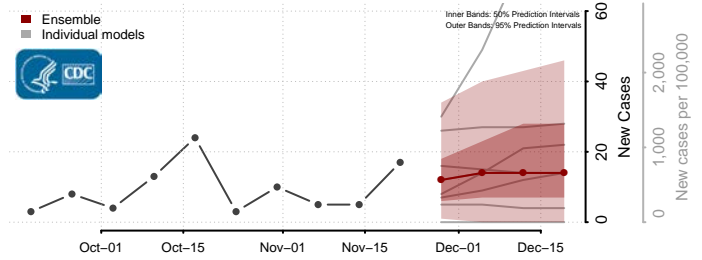

Wheatland County, Montana