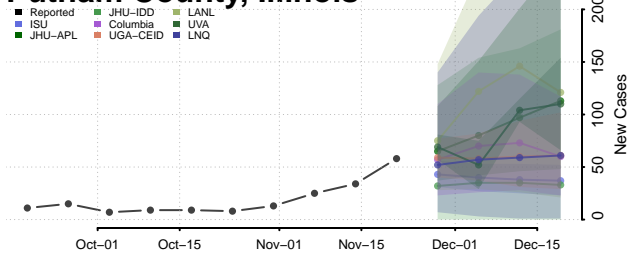

Perry County, Illinois

Piatt County, Illinois

Pike County, Illinois

Pope County, Illinois

Pulaski County, Illinois

Putnam County, Illinois

Randolph County, Illinois

Richland County, Illinois