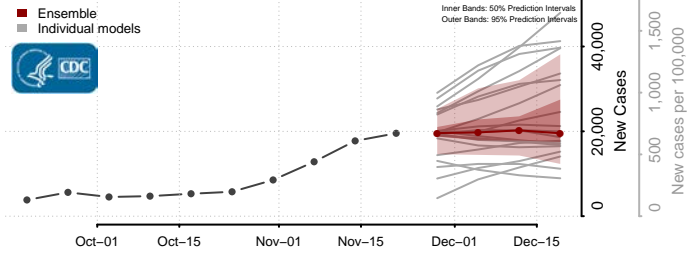

Wayne County, Iowa

Webster County, Iowa

Winnebago County, Iowa

Winneshiek County, Iowa

Woodbury County, Iowa

Worth County, Iowa

Wright County, Iowa

Kansas