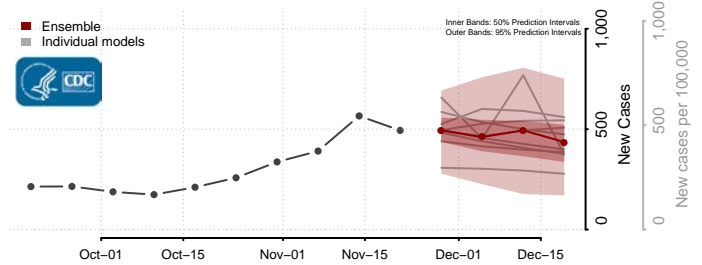

Dent County, Missouri

Douglas County, Missouri

Dunklin County, Missouri

Franklin County, Missouri

Gasconade County, Missouri

Gentry County, Missouri

Greene County, Missouri

Grundy County, Missouri