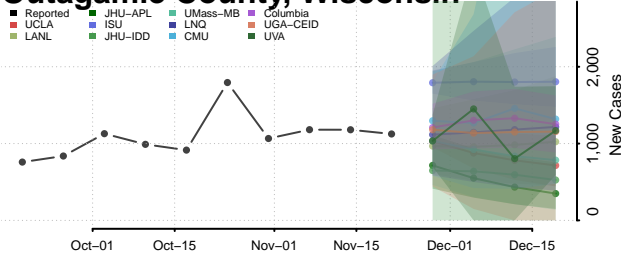

Outagamie County, Wisconsin