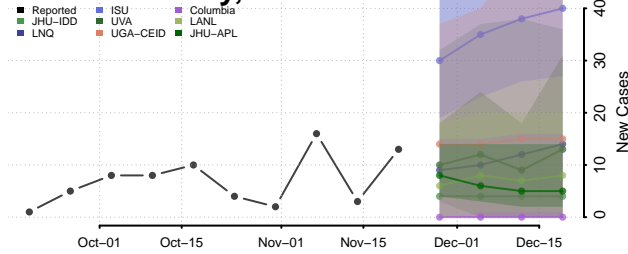

Carson County, Texas