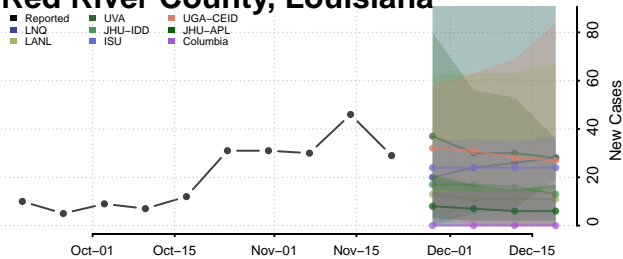

Ouachita County, Louisiana

Plaquemines County, Louisiana

Pointe Coupee County, Louisiana

Rapides County, Louisiana

Red River County, Louisiana

Richland County, Louisiana

Sabine County, Louisiana

St. Bernard County, Louisiana