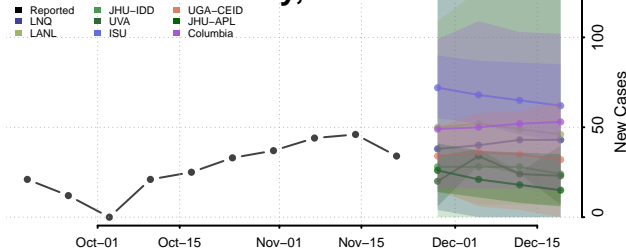

Dent County, Missouri

Douglas County, Missouri

Dunklin County, Missouri

Franklin County, Missouri

Gasconade County, Missouri

Gentry County, Missouri

Greene County, Missouri

Grundy County, Missouri