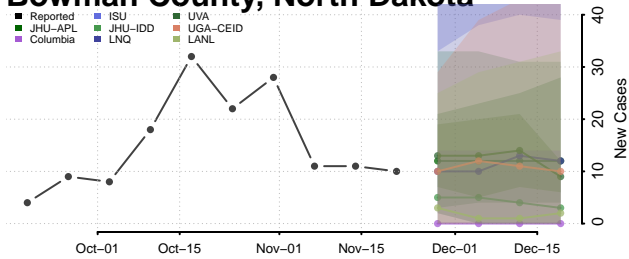

Bowman County, North Dakota