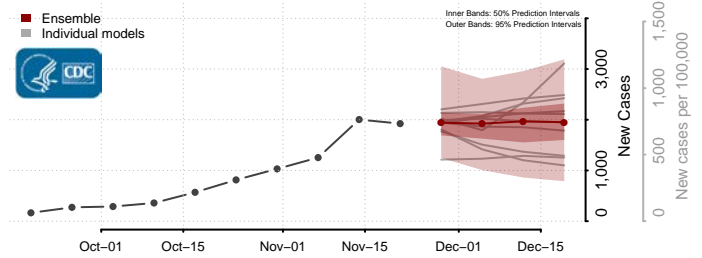

Washington County, Minnesota