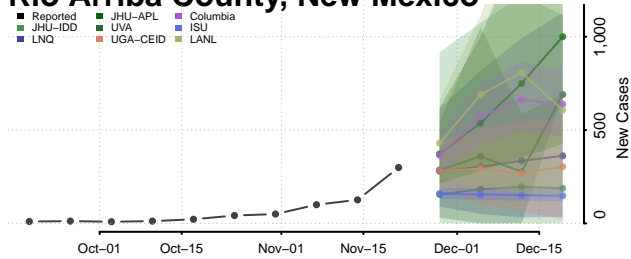

McKinley County, New Mexico

Mora County, New Mexico

Otero County, New Mexico

Quay County, New Mexico

Rio Arriba County, New Mexico

Roosevelt County, New Mexico

San Juan County, New Mexico

San Miguel County, New Mexico