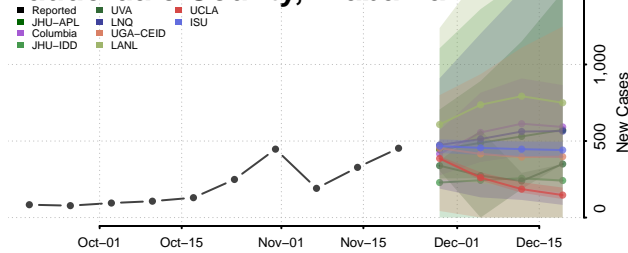

Lauderdale County, Alabama