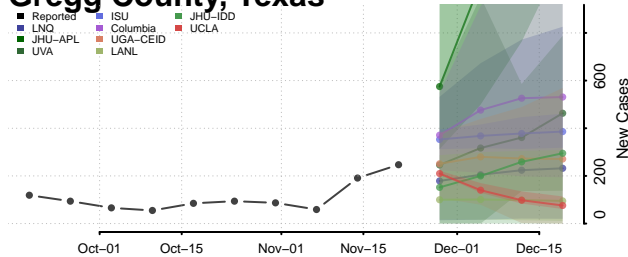

Gregg County, Texas