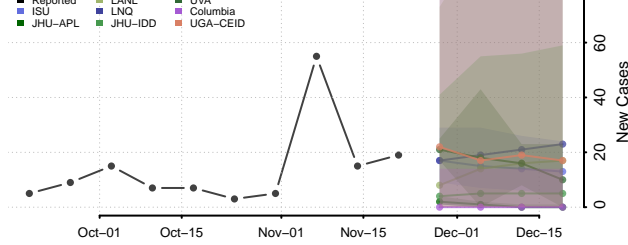

Turner County, Georgia