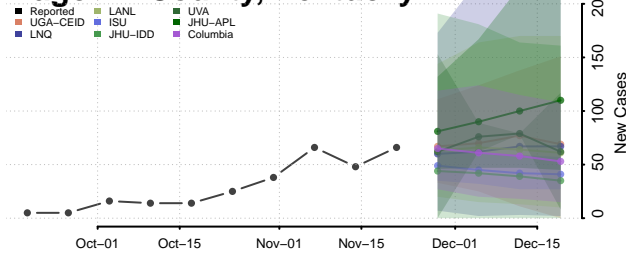

Logan County, Kentucky

Lyon County, Kentucky

Madison County, Kentucky

Magoffin County, Kentucky

Marion County, Kentucky

Marshall County, Kentucky

Martin County, Kentucky

Mason County, Kentucky