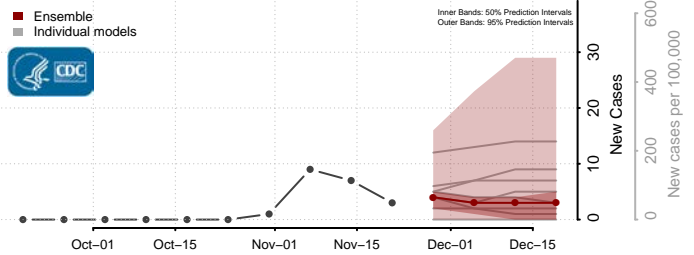

Essex County, Vermont