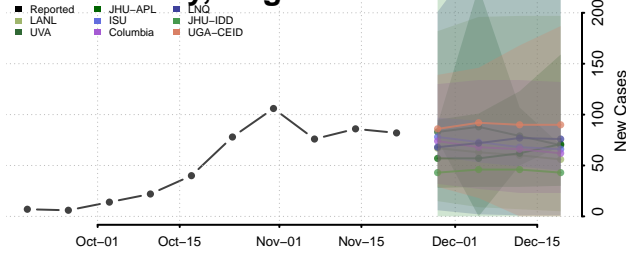

Scott County, Virginia