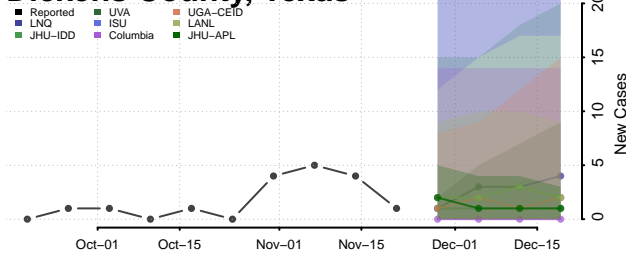

Dickens County, Texas