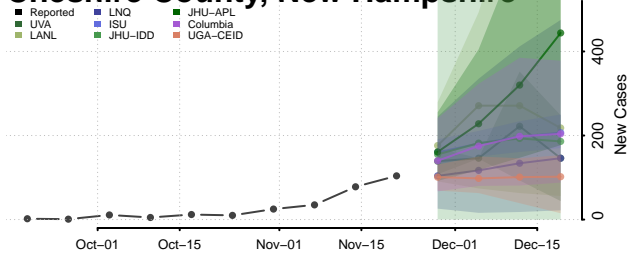

Pershing County, Nevada

Storey County, Nevada

Washoe County, Nevada

White Pine County, Nevada

New Hampshire

Belknap County, New Hampshire

Carroll County, New Hampshire

Cheshire County, New Hampshire