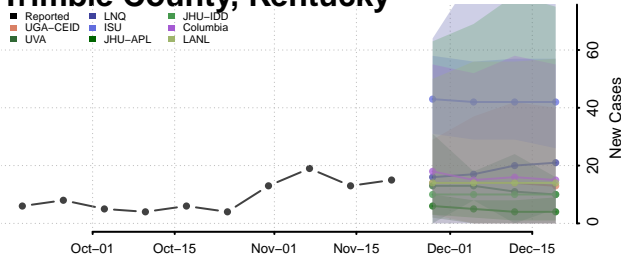

Trimble County, Kentucky