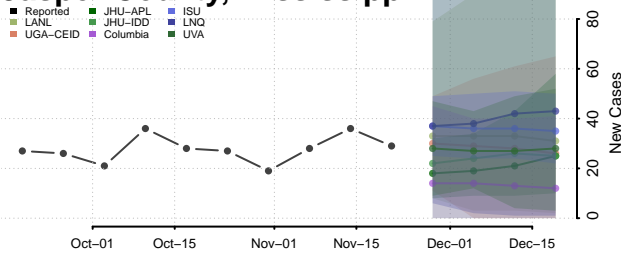

Jasper County, Mississippi