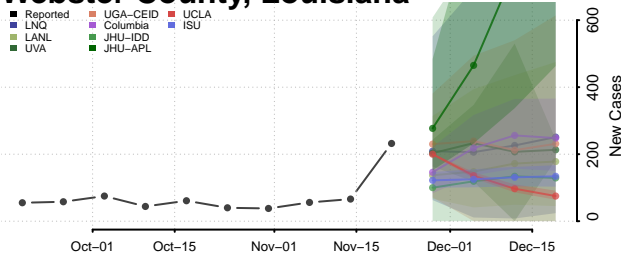

Webster County, Louisiana