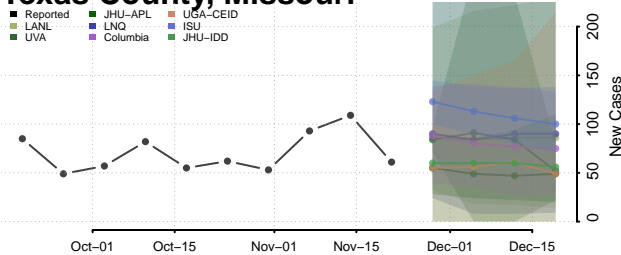

Stone County, Missouri

Sullivan County, Missouri

Taney County, Missouri

Texas County, Missouri

Vernon County, Missouri

Warren County, Missouri

Washington County, Missouri

Wayne County, Missouri