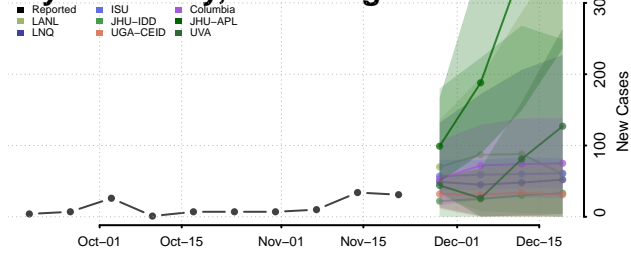

Taylor County, West Virginia