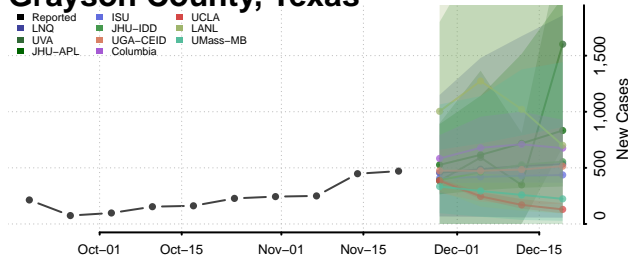

Galveston County, Texas

Garza County, Texas

Gillespie County, Texas

Glasscock County, Texas

Goliad County, Texas

Gonzales County, Texas

Gray County, Texas

Grayson County, Texas