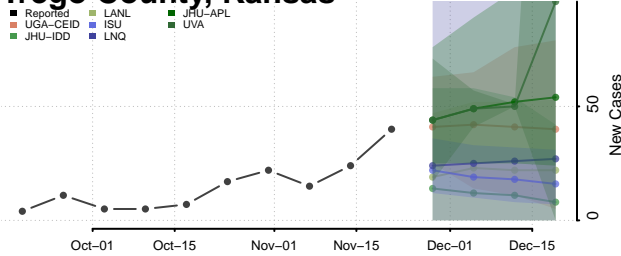

Trego County, Kansas