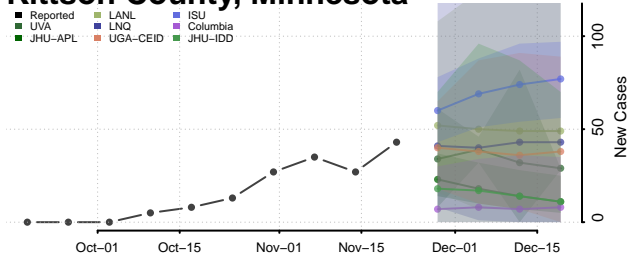

Houston County, Minnesota

Hubbard County, Minnesota

Isanti County, Minnesota

Itasca County, Minnesota

Jackson County, Minnesota

Kanabec County, Minnesota

Kandiyohi County, Minnesota

Kittson County, Minnesota