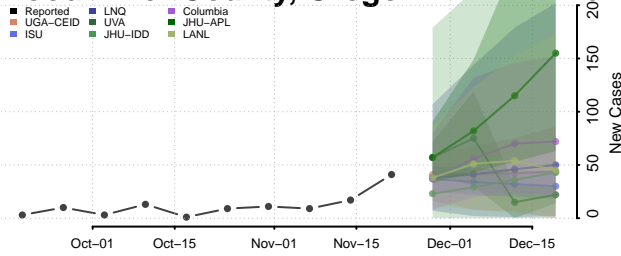

Curry County, Oregon

Deschutes County, Oregon

Douglas County, Oregon

Gilliam County, Oregon

Grant County, Oregon

Harney County, Oregon

Hood River County, Oregon

Jackson County, Oregon