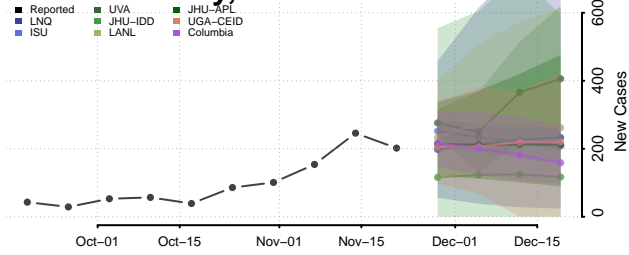

Marion County, Missouri