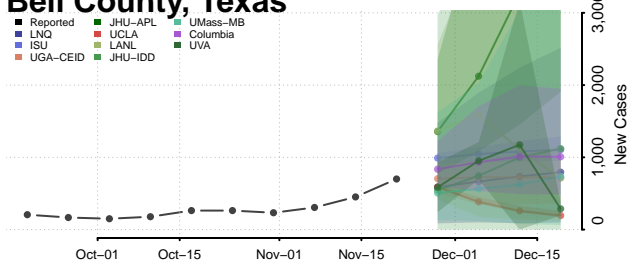

Bell County, Texas