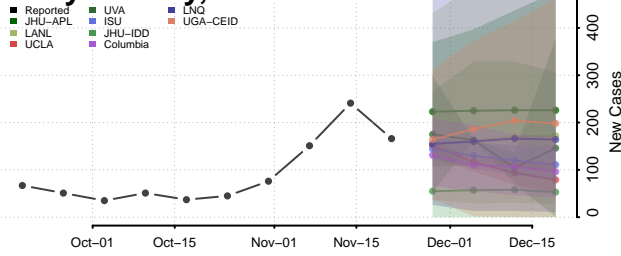

Perry County, Missouri