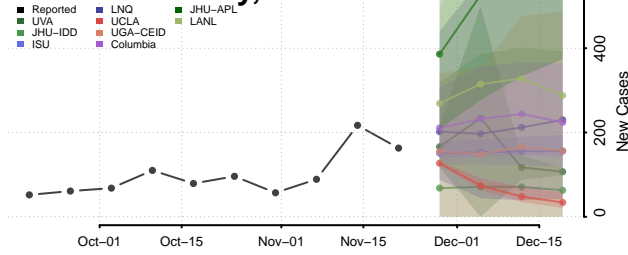

Jackson County, Oklahoma