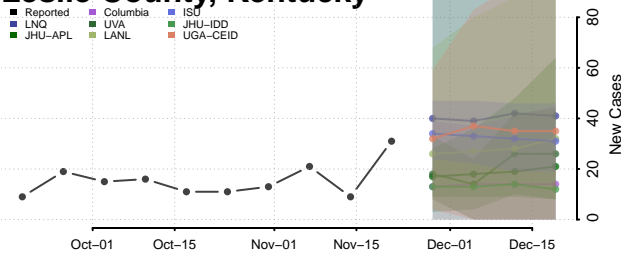

Laurel County, Kentucky

Lawrence County, Kentucky

Lee County, Kentucky

Leslie County, Kentucky

Letcher County, Kentucky

Lewis County, Kentucky

Lincoln County, Kentucky

Livingston County, Kentucky