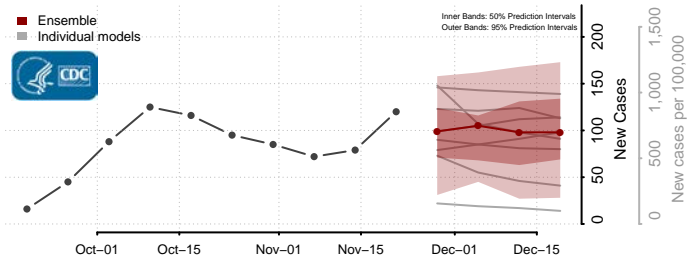

Greene County, Iowa

Grundy County, Iowa

Guthrie County, Iowa

Hamilton County, Iowa

Hancock County, Iowa

Hardin County, Iowa

Harrison County, Iowa

Henry County, Iowa