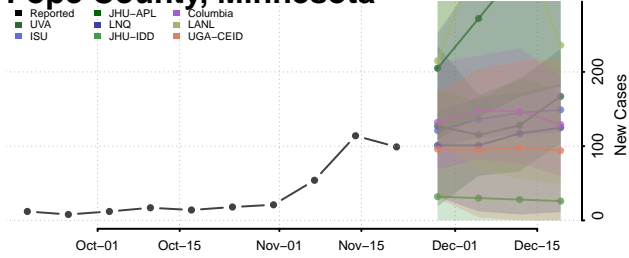

Pope County, Minnesota