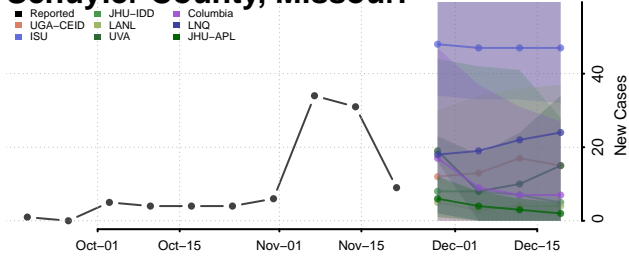

Schuyler County, Missouri