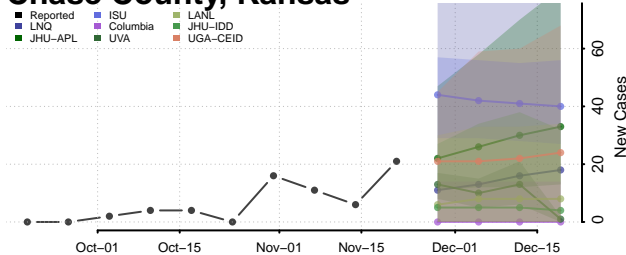

Chase County, Kansas