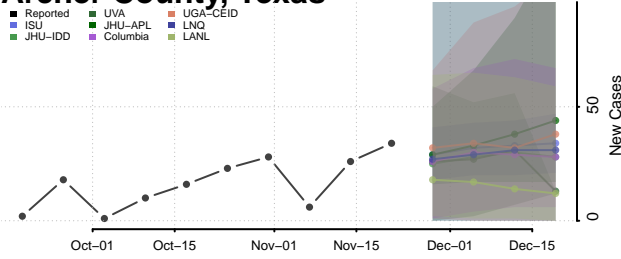

Archer County, Texas