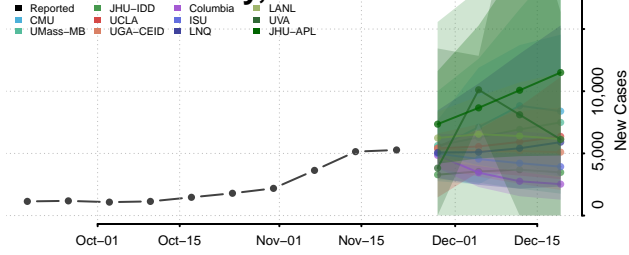

St. Louis County, Missouri