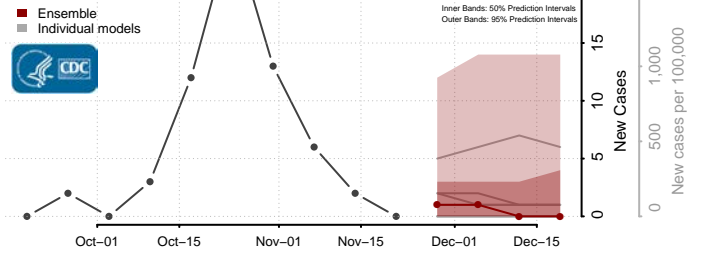

Faulk County, South Dakota

Grant County, South Dakota

Gregory County, South Dakota

Haakon County, South Dakota

Hamlin County, South Dakota

Hand County, South Dakota

Hanson County, South Dakota

Harding County, South Dakota