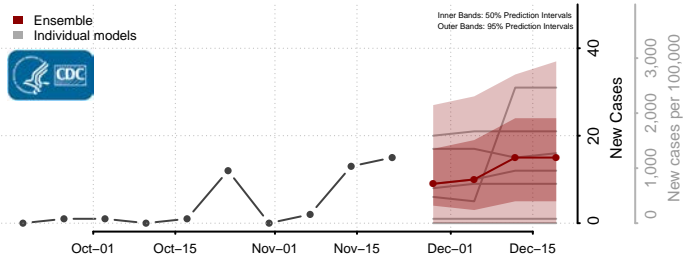

Garfield County, Montana