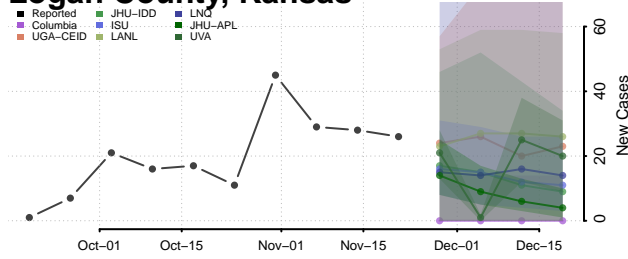

Kiowa County, Kansas

Labette County, Kansas

Lane County, Kansas

Leavenworth County, Kansas

Lincoln County, Kansas

Linn County, Kansas

Logan County, Kansas

Lyon County, Kansas