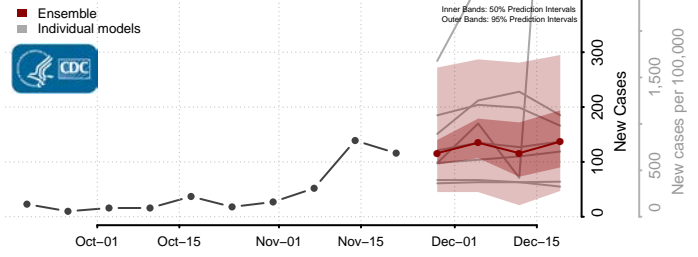

Kiowa County, Oklahoma

Latimer County, Oklahoma

Le Flore County, Oklahoma

Lincoln County, Oklahoma

Logan County, Oklahoma

Love County, Oklahoma

Major County, Oklahoma

Marshall County, Oklahoma