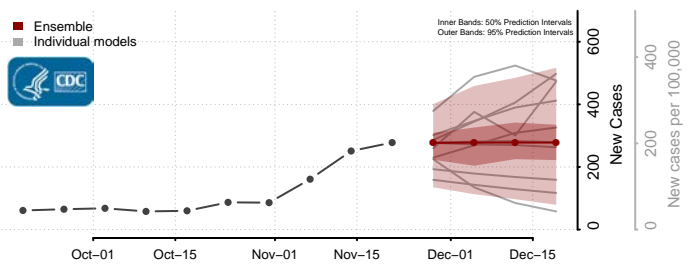

Merced County, California

Modoc County, California

Mono County, California

Monterey County, California

Napa County, California

Nevada County, California

Orange County, California

Placer County, California