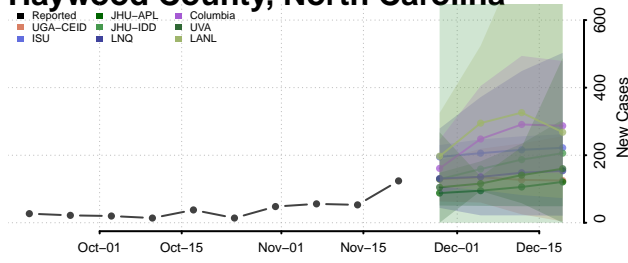

Haywood County, North Carolina