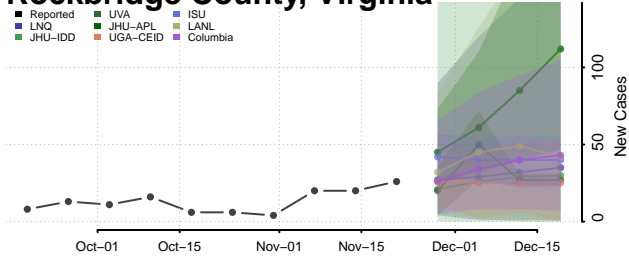

Rockbridge County, Virginia