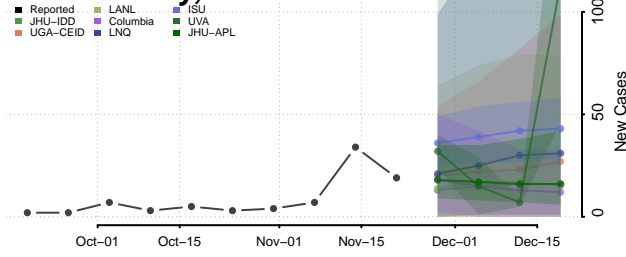

Jack County, Texas