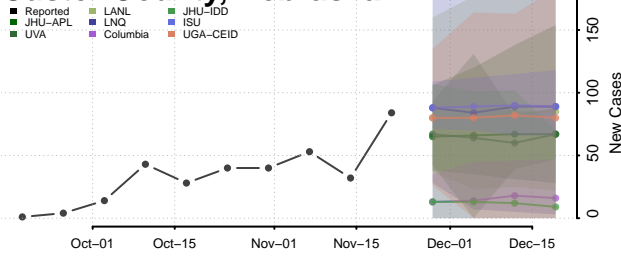

Cuming County, Nebraska

Custer County, Nebraska

Dakota County, Nebraska

Dawes County, Nebraska

Dawson County, Nebraska

Deuel County, Nebraska

Dixon County, Nebraska

Dodge County, Nebraska