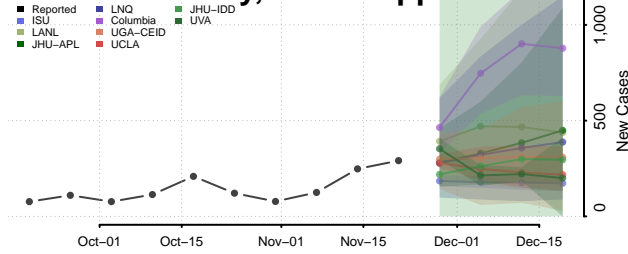

Lowndes County, Mississippi

Madison County, Mississippi

Marion County, Mississippi

Marshall County, Mississippi

Monroe County, Mississippi

Montgomery County, Mississippi

Neshoba County, Mississippi

Newton County, Mississippi