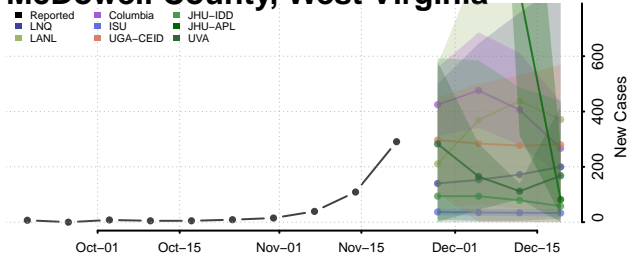

McDowell County, West Virginia