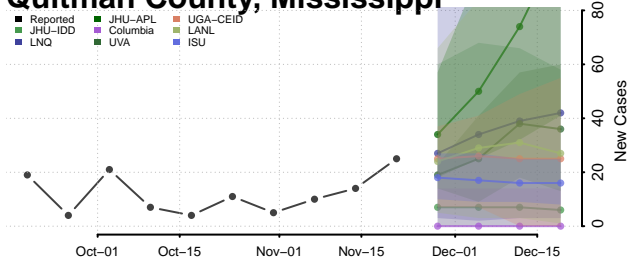

Quitman County, Mississippi

Rankin County, Mississippi

Scott County, Mississippi

Sharkey County, Mississippi

Simpson County, Mississippi

Smith County, Mississippi

Stone County, Mississippi

Sunflower County, Mississippi