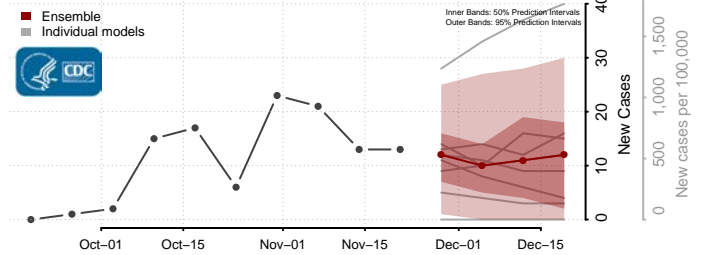

Divide County, North Dakota