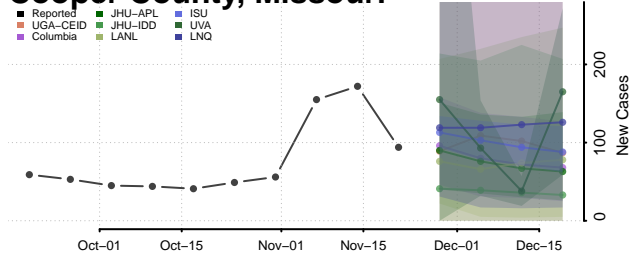

Cooper County, Missouri