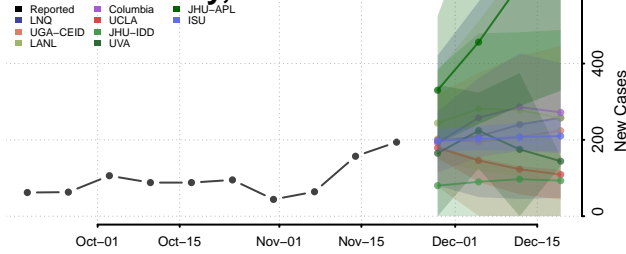

Caddo County, Oklahoma