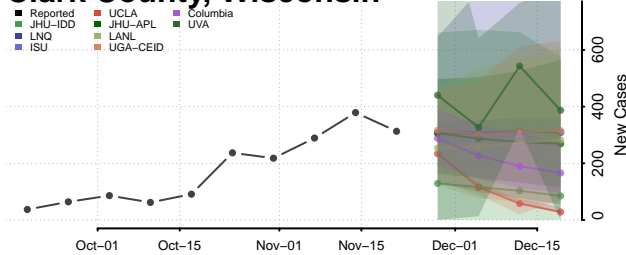

Bayfield County, Wisconsin

Brown County, Wisconsin

Buffalo County, Wisconsin

Burnett County, Wisconsin

Calumet County, Wisconsin

Chippewa County, Wisconsin

Clark County, Wisconsin

Columbia County, Wisconsin