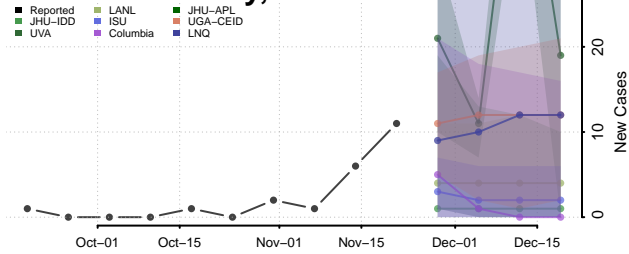

Essex County, New York

Franklin County, New York

Fulton County, New York

Genesee County, New York

Greene County, New York

Hamilton County, New York

Herkimer County, New York

Jefferson County, New York