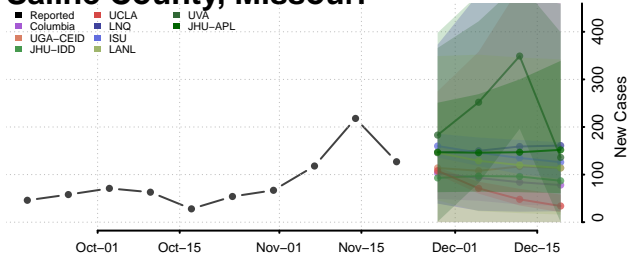

Saline County, Missouri