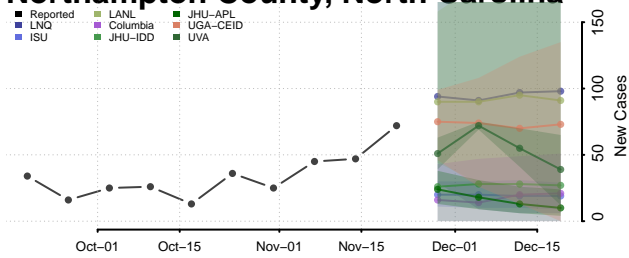

Northampton County, North Carolina