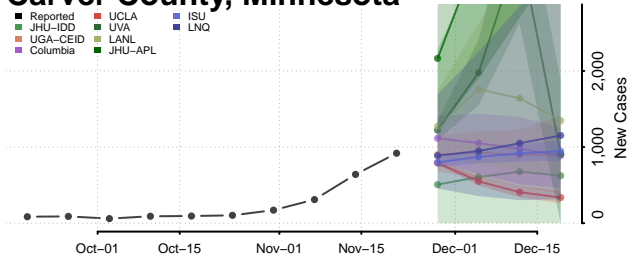

Carver County, Minnesota