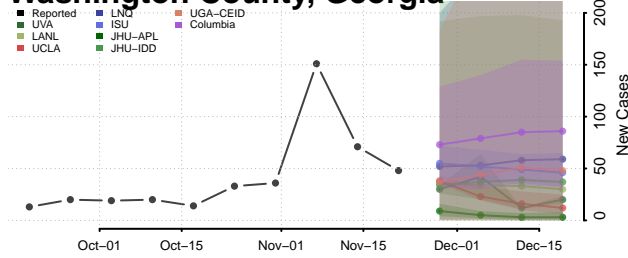

Washington County, Georgia