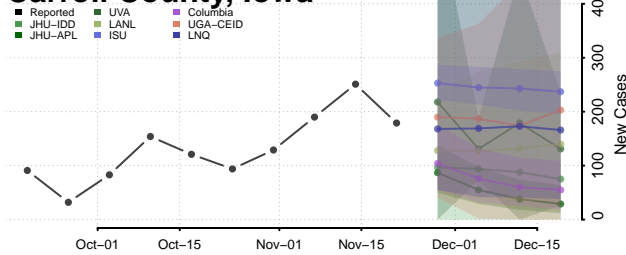

Carroll County, Iowa