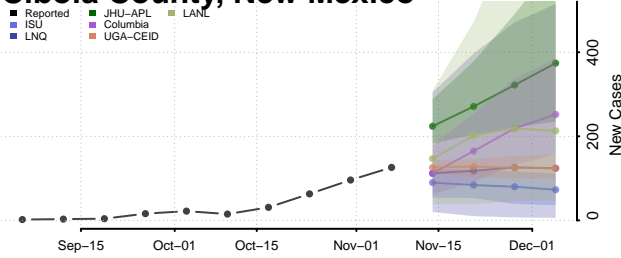

Cibola County, New Mexico