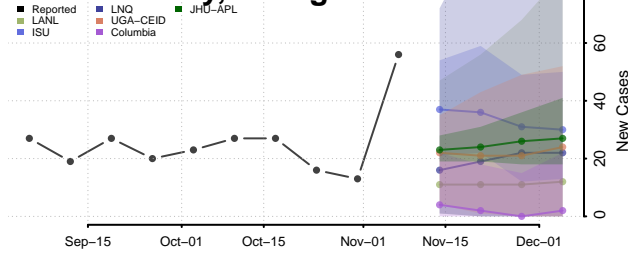

Jackson County, Georgia

Jasper County, Georgia

Jeff Davis County, Georgia

Jefferson County, Georgia

Jenkins County, Georgia

Johnson County, Georgia

Jones County, Georgia

Lamar County, Georgia