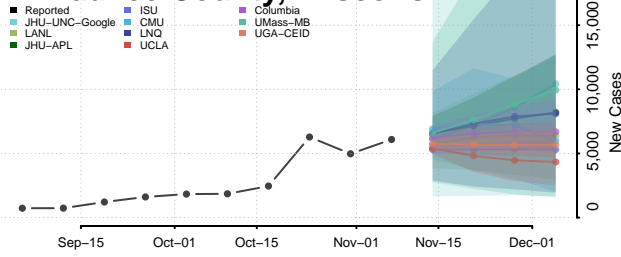

Manitowoc County, Wisconsin

Marathon County, Wisconsin

Marinette County, Wisconsin

Marquette County, Wisconsin

Menominee County, Wisconsin

Milwaukee County, Wisconsin

Monroe County, Wisconsin

Oconto County, Wisconsin