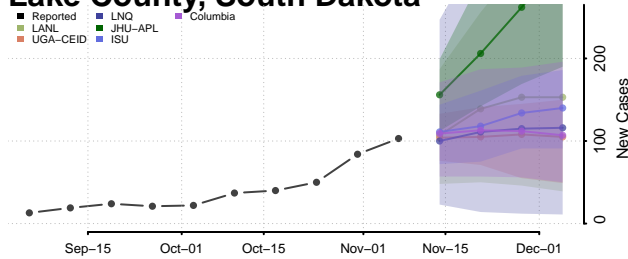

Lake County, South Dakota