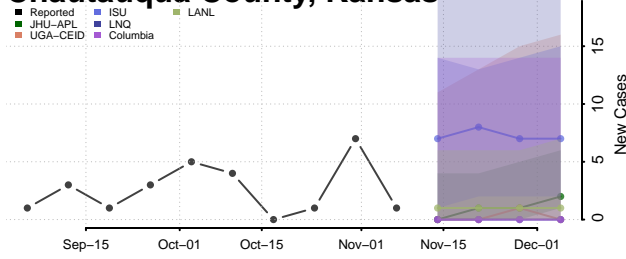

Chautauqua County, Kansas