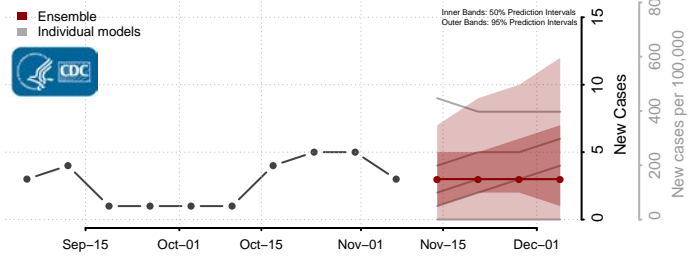

Taney County, Missouri

Texas County, Missouri

Vernon County, Missouri

Warren County, Missouri

Washington County, Missouri

Wayne County, Missouri

Webster County, Missouri

Worth County, Missouri