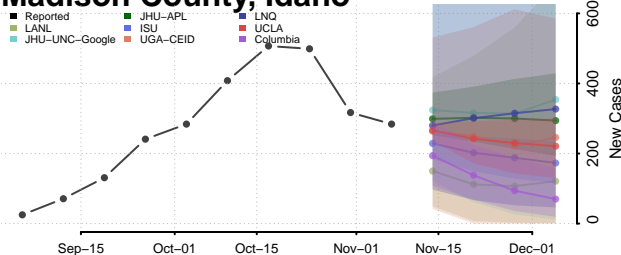

Madison County, Idaho