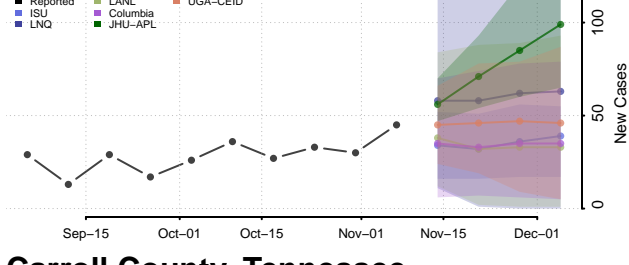

Carroll County, Tennessee

Carter County, Tennessee

Cheatham County, Tennessee

Chester County, Tennessee

Claiborne County, Tennessee

Clay County, Tennessee

Cocke County, Tennessee

Coffee County, Tennessee