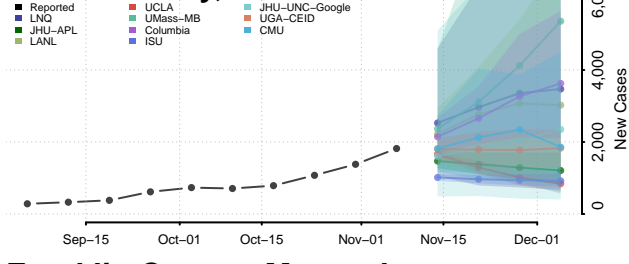

Essex County, Massachusetts