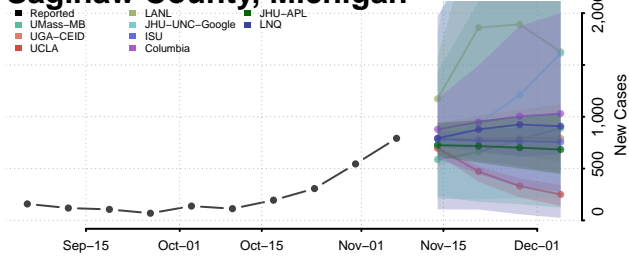

Ontonagon County, Michigan

Osceola County, Michigan

Oscoda County, Michigan

Otsego County, Michigan

Ottawa County, Michigan

Presque Isle County, Michigan

Roscommon County, Michigan

Saginaw County, Michigan