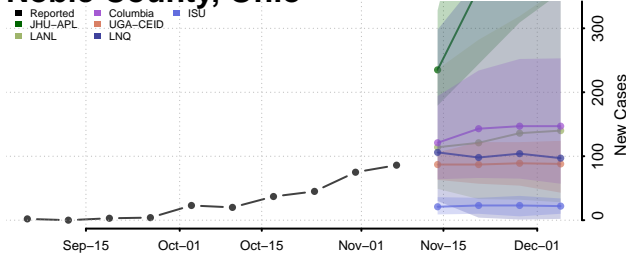

Noble County, Ohio