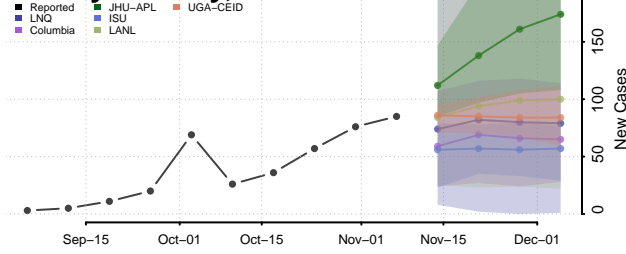

Dickey County, North Dakota