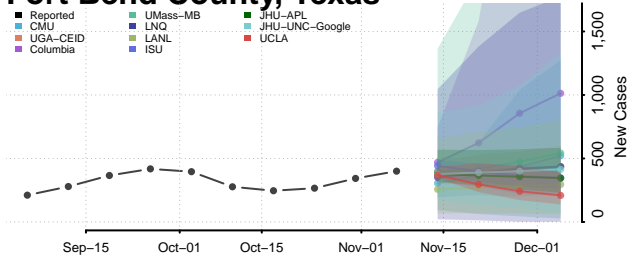

Fort Bend County, Texas