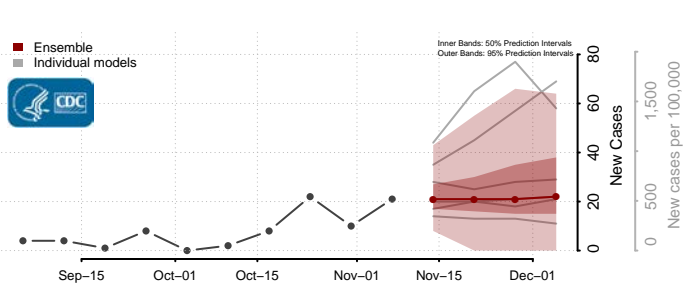

Red Lake County, Minnesota