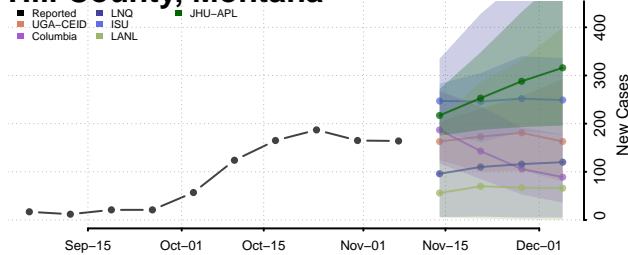

Flathead County, Montana

Gallatin County, Montana

Garfield County, Montana

Glacier County, Montana

Golden Valley County, Montana

Granite County, Montana

Hill County, Montana

Jefferson County, Montana