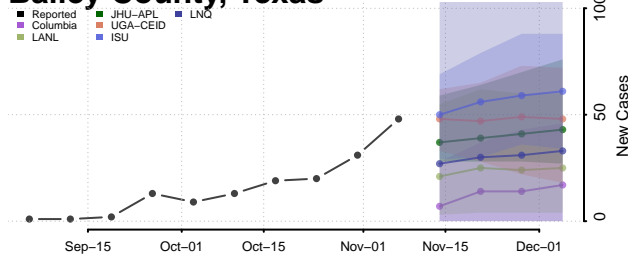

Bailey County, Texas