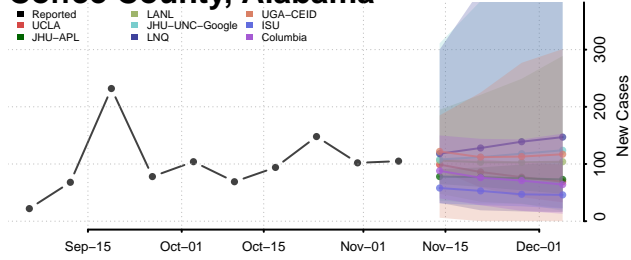

National

Alabama

Autauga County, Alabama

Baldwin County, Alabama

Barbour County, Alabama

Bibb County, Alabama

Chilton County, Alabama

Choctaw County, Alabama

Clarke County, Alabama

Clay County, Alabama

Cleburne County, Alabama

Coffee County, Alabama

Colbert County, Alabama

Conecuh County, Alabama

Coosa County, Alabama

Covington County, Alabama

Crenshaw County, Alabama

Cullman County, Alabama

Dale County, Alabama

Dallas County, Alabama

DeKalb County, Alabama

Elmore County, Alabama

Escambia County, Alabama

Etowah County, Alabama