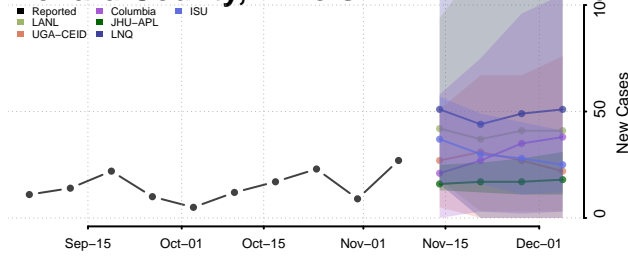

Marion County, Illinois

Marshall County, Illinois

Mason County, Illinois

Massac County, Illinois

McDonough County, Illinois

McHenry County, Illinois

McLean County, Illinois

Menard County, Illinois