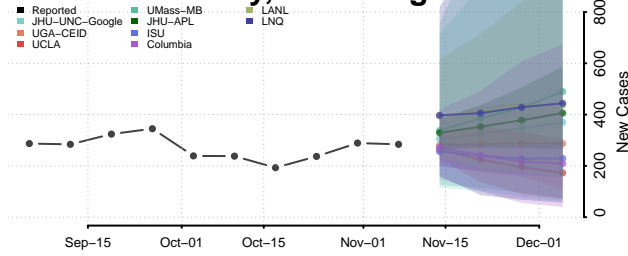

Kanawha County, West Virginia