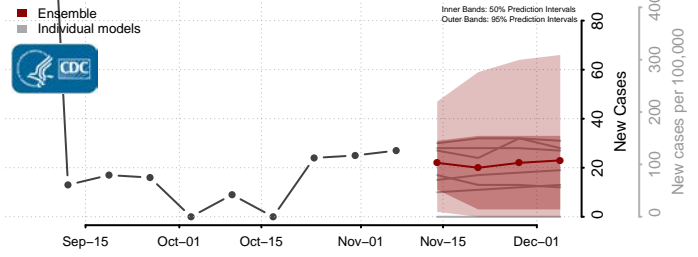

Willacy County, Texas