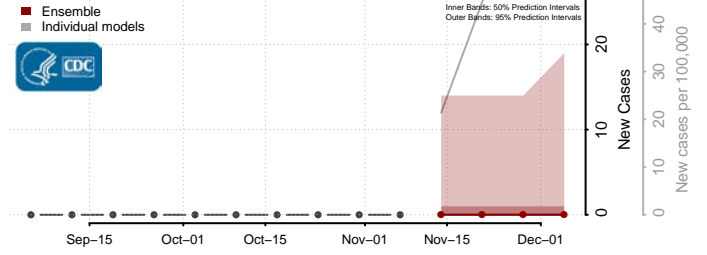

Box Elder County, Utah