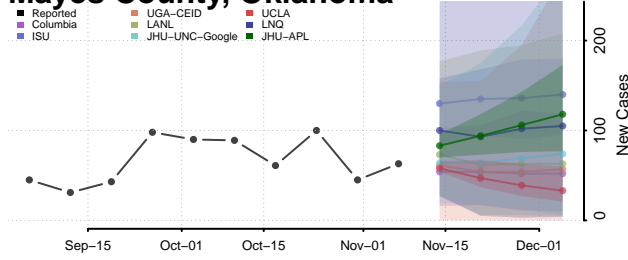

Logan County, Oklahoma

Love County, Oklahoma

Major County, Oklahoma

Marshall County, Oklahoma

Mayes County, Oklahoma

McClain County, Oklahoma

McCurtain County, Oklahoma

McIntosh County, Oklahoma