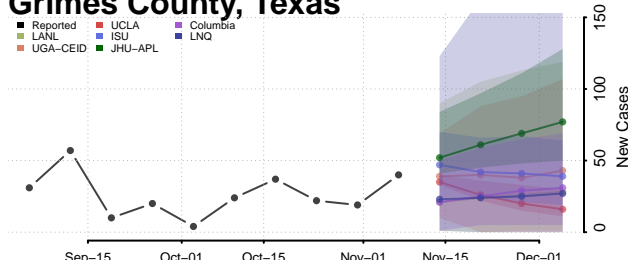

Grimes County, Texas