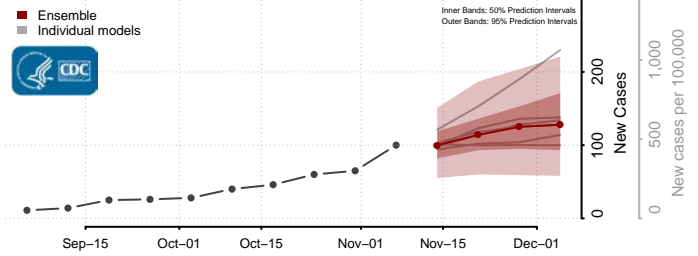

Wabasha County, Minnesota