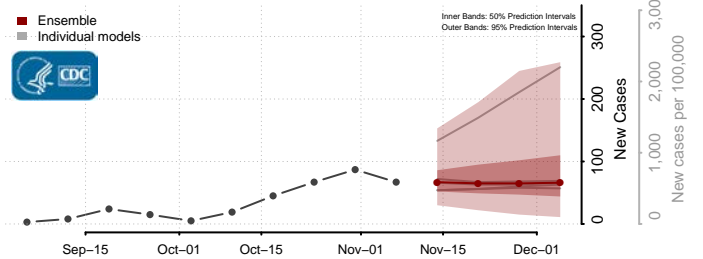

Custer County, Montana