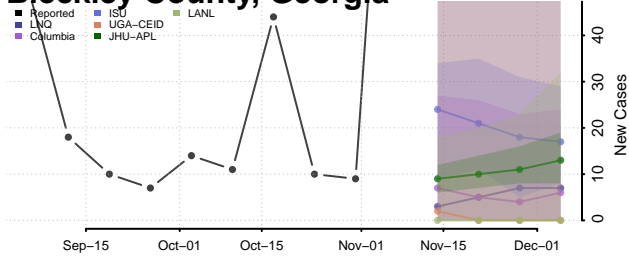

Banks County, Georgia

Barrow County, Georgia

Bartow County, Georgia

Ben Hill County, Georgia

Berrien County, Georgia

Bibb County, Georgia

Bleckley County, Georgia

Brantley County, Georgia