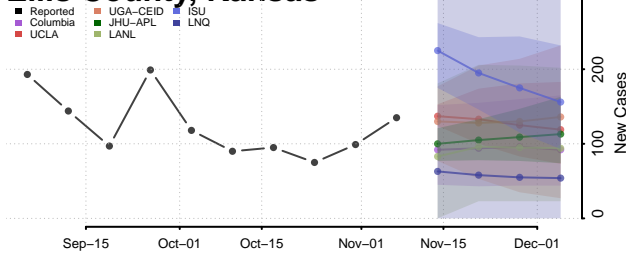

Ellis County, Kansas