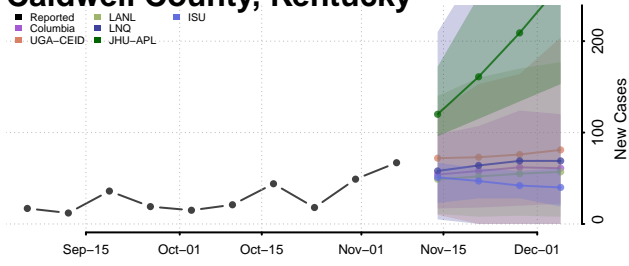

Caldwell County, Kentucky