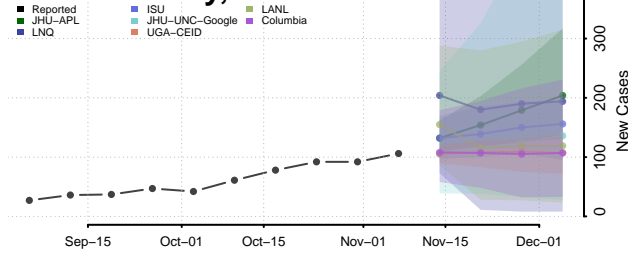

Carter County, Oklahoma