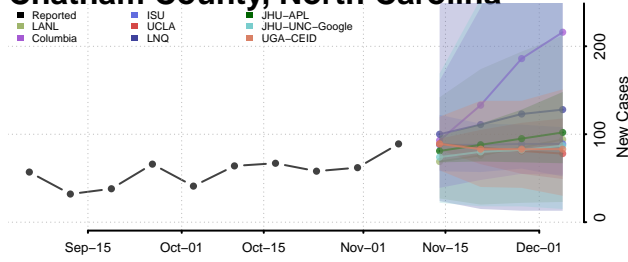

Chatham County, North Carolina