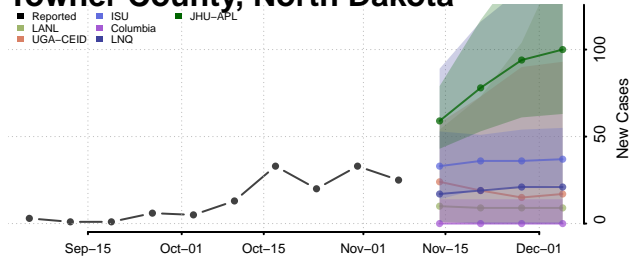

Towner County, North Dakota