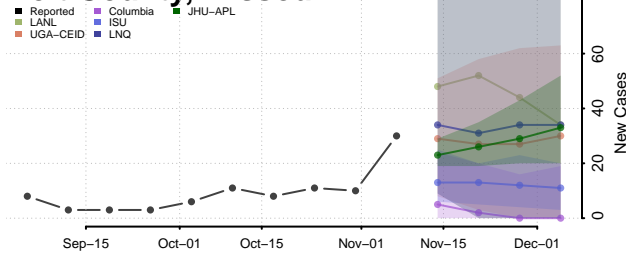

Holt County, Missouri