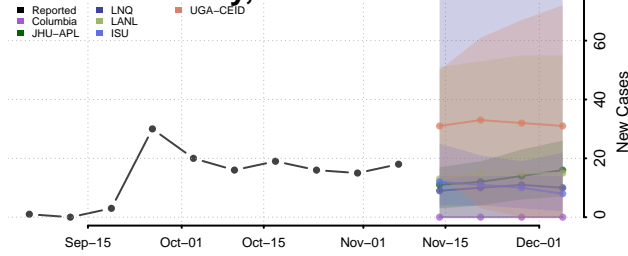

Rawlins County, Kansas