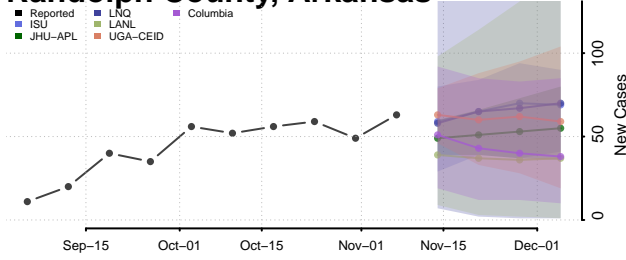

Pope County, Arkansas

Prairie County, Arkansas

Pulaski County, Arkansas

Randolph County, Arkansas

Saline County, Arkansas

Scott County, Arkansas

Searcy County, Arkansas

Sebastian County, Arkansas