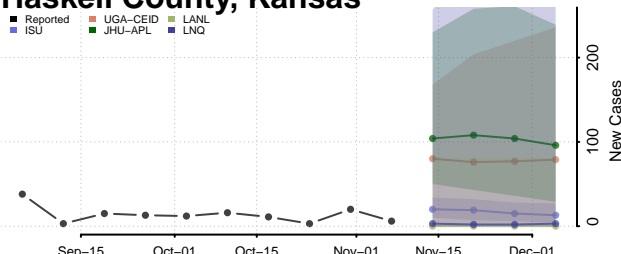

Grant County, Kansas

Gray County, Kansas

Greeley County, Kansas

Greenwood County, Kansas

Hamilton County, Kansas

Harper County, Kansas

Harvey County, Kansas

Haskell County, Kansas