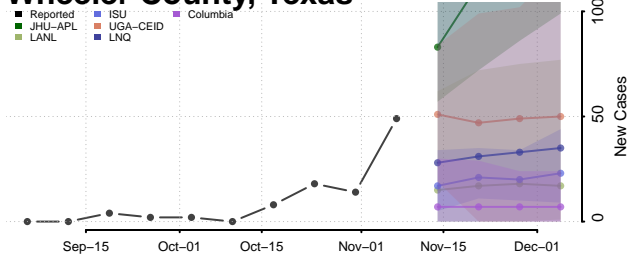

Wheeler County, Texas