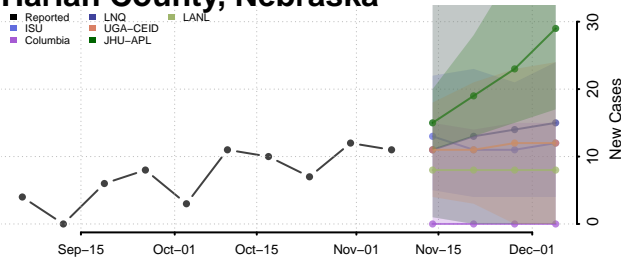

Grant County, Nebraska

Greeley County, Nebraska

Hall County, Nebraska

Hamilton County, Nebraska

Harlan County, Nebraska

Hayes County, Nebraska

Hitchcock County, Nebraska

Holt County, Nebraska