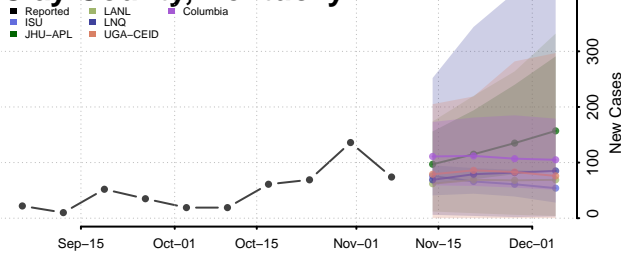

Clay County, Kentucky