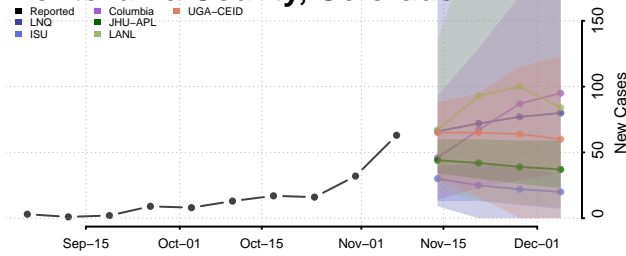

Montezuma County, Colorado