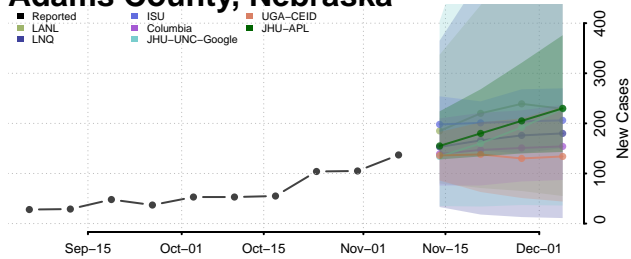

Wibaux County, Montana

Yellowstone County, Montana

Nebraska

Adams County, Nebraska

Antelope County, Nebraska

Arthur County, Nebraska

Banner County, Nebraska

Blaine County, Nebraska