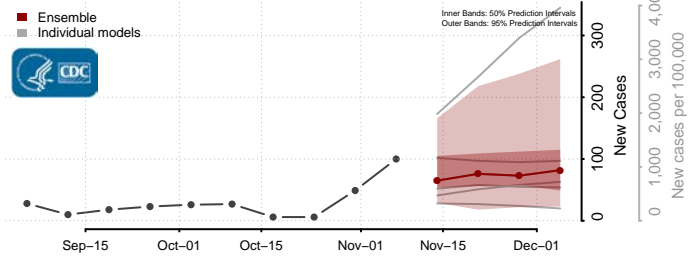

Yoakum County, Texas