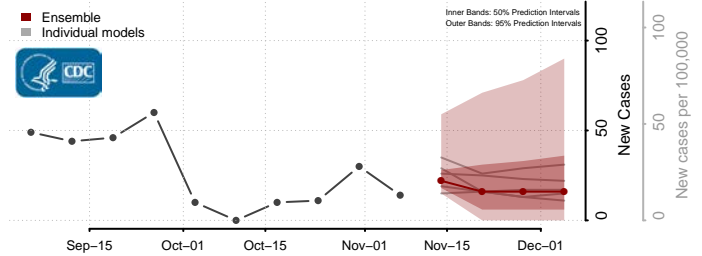

Virgin Islands