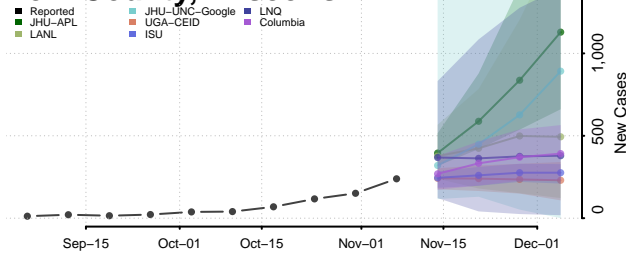

Oneida County, Wisconsin

Outagamie County, Wisconsin

Ozaukee County, Wisconsin

Pepin County, Wisconsin

Pierce County, Wisconsin

Polk County, Wisconsin

Portage County, Wisconsin

Price County, Wisconsin