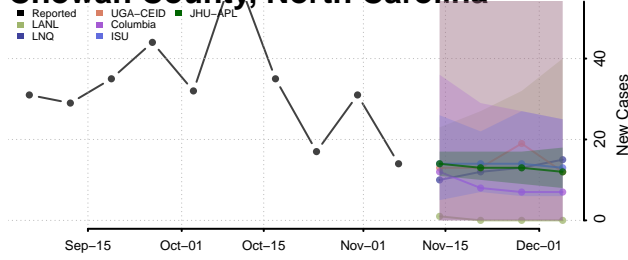

Catawba County, North Carolina

Chatham County, North Carolina

Cherokee County, North Carolina

Chowan County, North Carolina

Clay County, North Carolina

Cleveland County, North Carolina

Columbus County, North Carolina