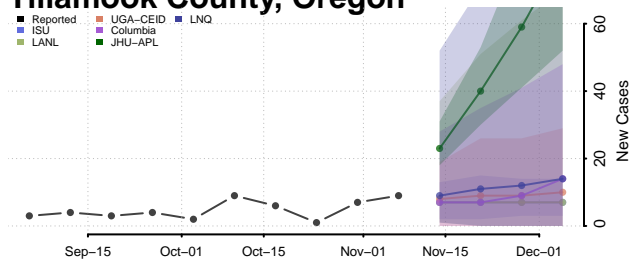

Tillamook County, Oregon