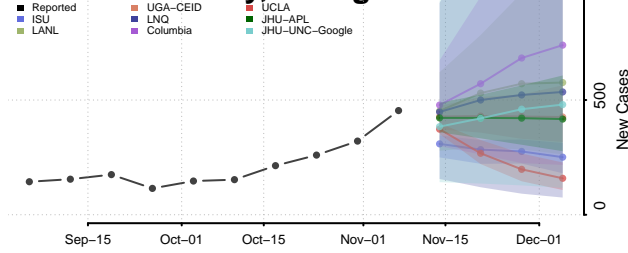

Washington County, Georgia

Wayne County, Georgia

Webster County, Georgia

Wheeler County, Georgia

White County, Georgia

Whitfield County, Georgia

Wilcox County, Georgia

Wilkes County, Georgia