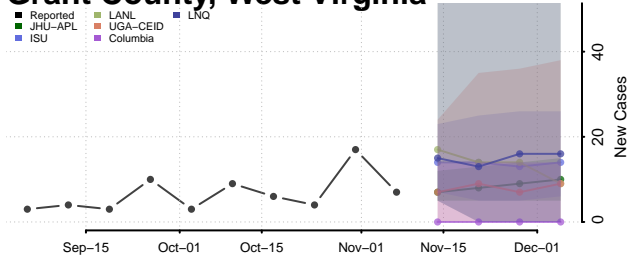

Grant County, West Virginia