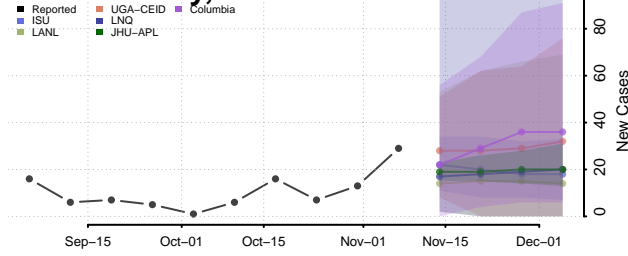

Stark County, Illinois