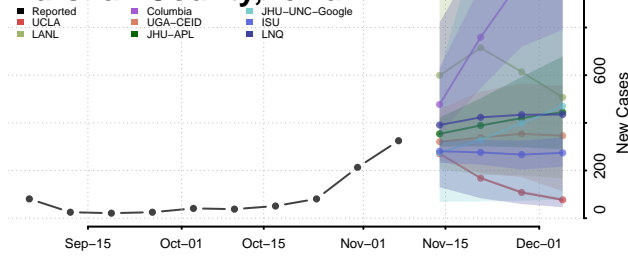

Marshall County, Iowa