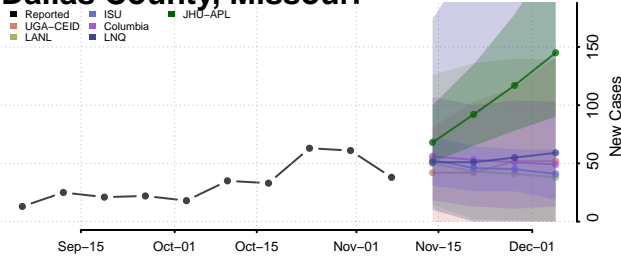

Dallas County, Missouri