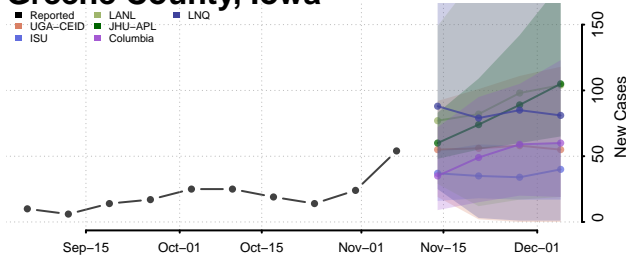

Grundy County, Iowa

Guthrie County, Iowa

Hamilton County, Iowa

Hancock County, Iowa

Hardin County, Iowa

Harrison County, Iowa

Henry County, Iowa

Howard County, Iowa