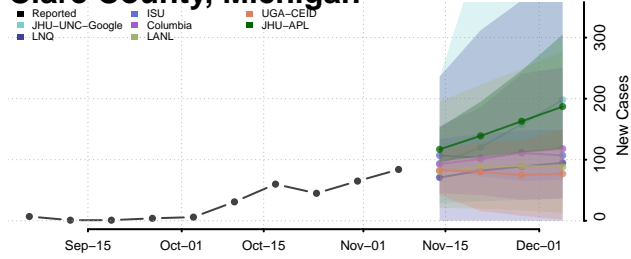

Clare County, Michigan