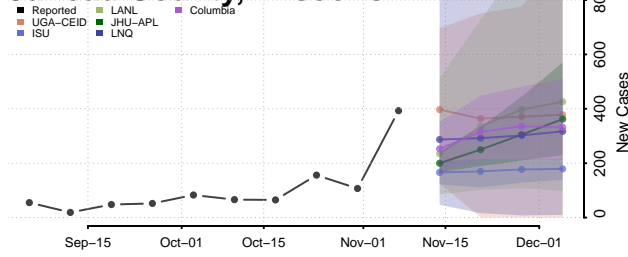

Juneau County, Wisconsin