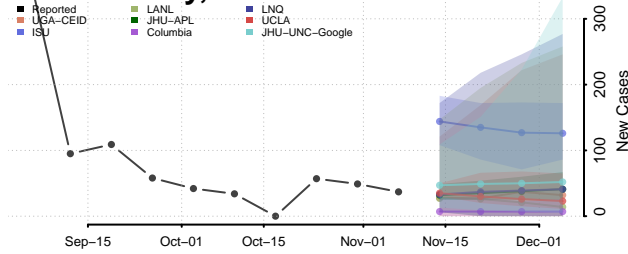

Starr County, Texas