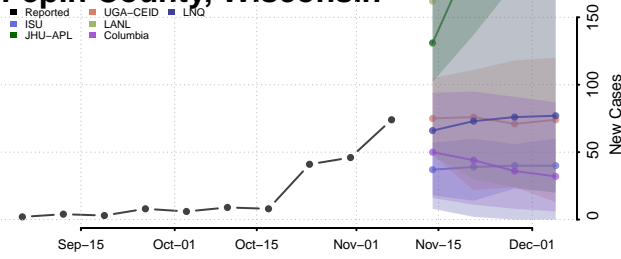

Oneida County, Wisconsin

Outagamie County, Wisconsin

Ozaukee County, Wisconsin

Pepin County, Wisconsin

Pierce County, Wisconsin

Polk County, Wisconsin

Portage County, Wisconsin

Price County, Wisconsin