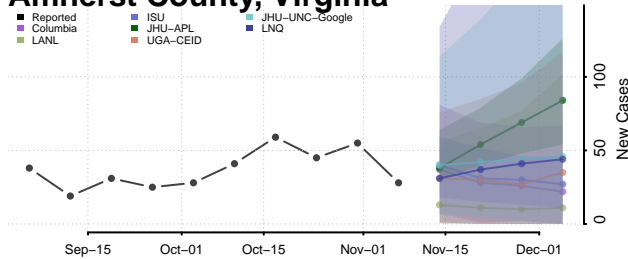

Amherst County, Virginia