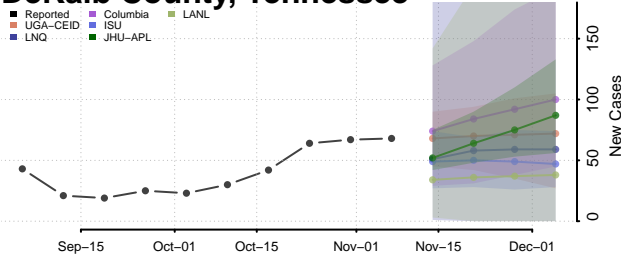

Crockett County, Tennessee

Cumberland County, Tennessee

Davidson County, Tennessee

Decatur County, Tennessee

DeKalb County, Tennessee

Dickson County, Tennessee

Dyer County, Tennessee

Fayette County, Tennessee