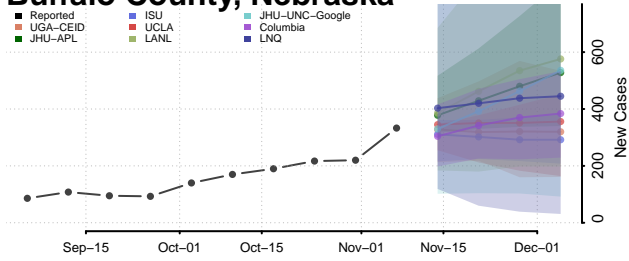

Boone County, Nebraska

Box Butte County, Nebraska

Boyd County, Nebraska

Brown County, Nebraska

Buffalo County, Nebraska

Burt County, Nebraska

Butler County, Nebraska

Cass County, Nebraska