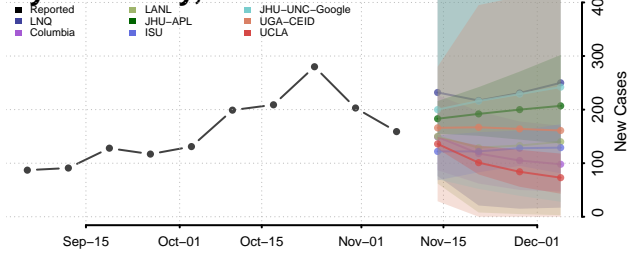

Crockett County, Tennessee

Cumberland County, Tennessee

Davidson County, Tennessee

Decatur County, Tennessee

DeKalb County, Tennessee

Dickson County, Tennessee

Dyer County, Tennessee

Fayette County, Tennessee