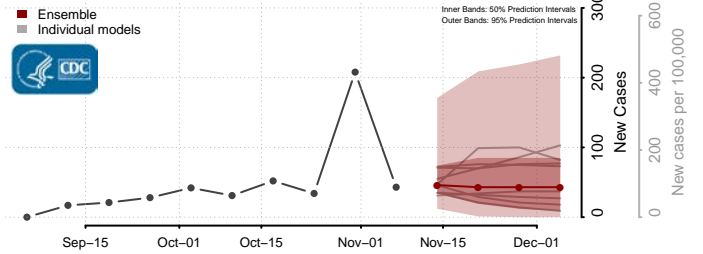

Burnet County, Texas