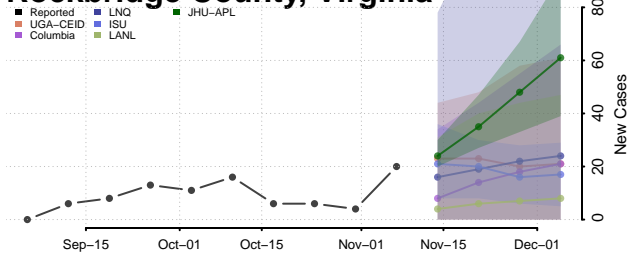

Rockbridge County, Virginia