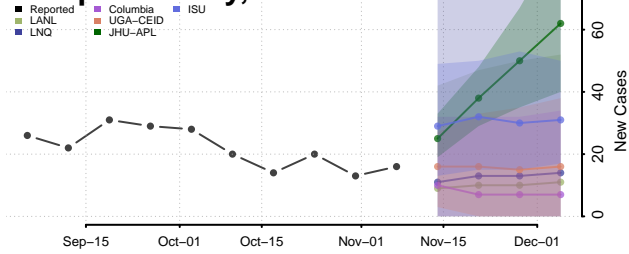

Bosque County, Texas