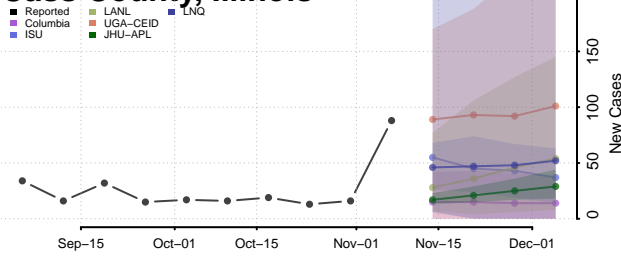

Cass County, Illinois