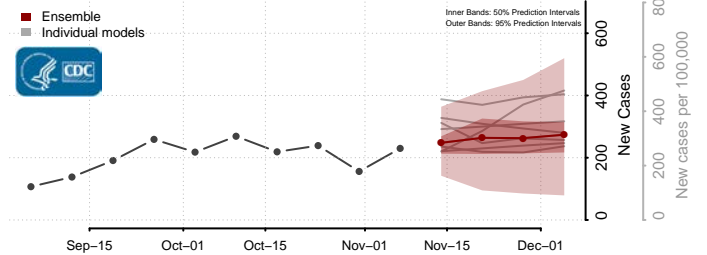

Buchanan County, Missouri