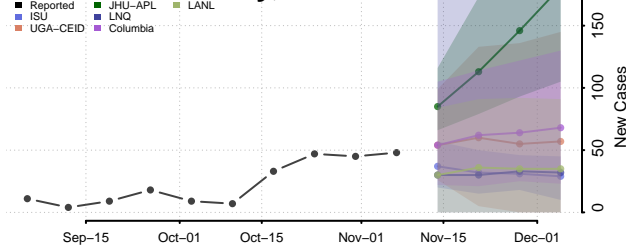

Anderson County, Kansas