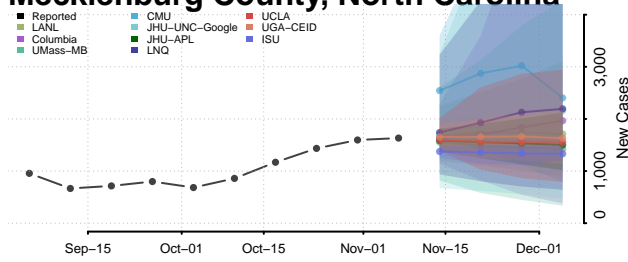

Mecklenburg County, North Carolina