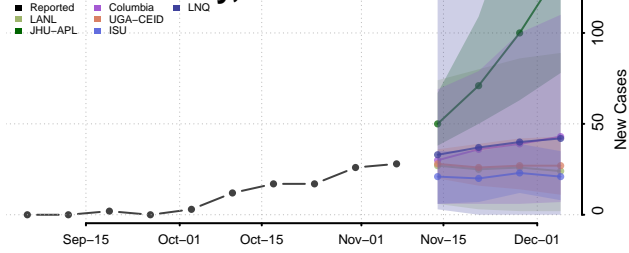

Vermillion County, Indiana

Vigo County, Indiana

Wabash County, Indiana

Warren County, Indiana

Warrick County, Indiana

Washington County, Indiana

Wayne County, Indiana

Wells County, Indiana