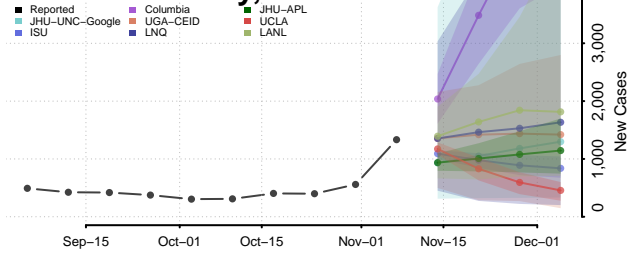

Madison County, Illinois