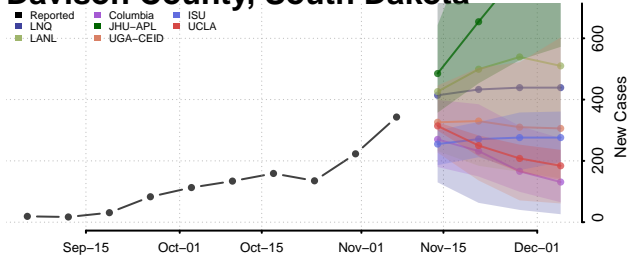

Davison County, South Dakota