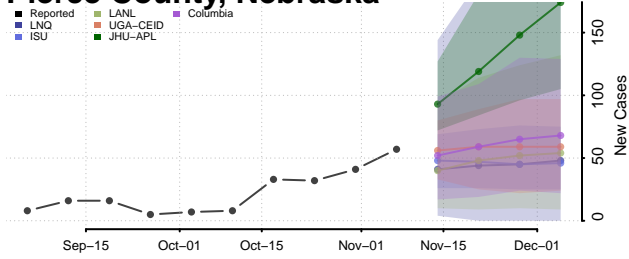

Pierce County, Nebraska