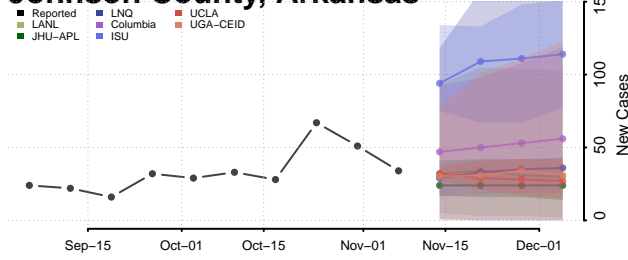

Johnson County, Arkansas