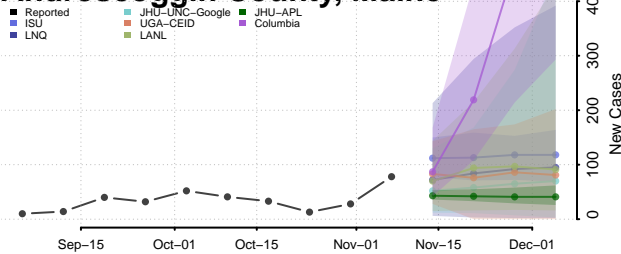

West Baton Rouge County, Louisiana

West Carroll County, Louisiana

West Feliciana County, Louisiana

Winn County, Louisiana

Maine

Androscoggin County, Maine

Aroostook County, Maine

Cumberland County, Maine