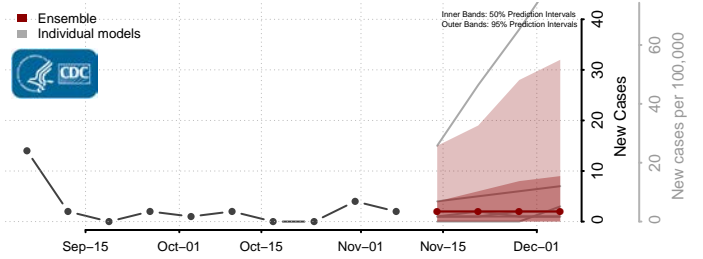

Grand Isle County, Vermont

Lamoille County, Vermont

Orange County, Vermont

Orleans County, Vermont

Rutland County, Vermont

Washington County, Vermont

Windham County, Vermont

Windsor County, Vermont