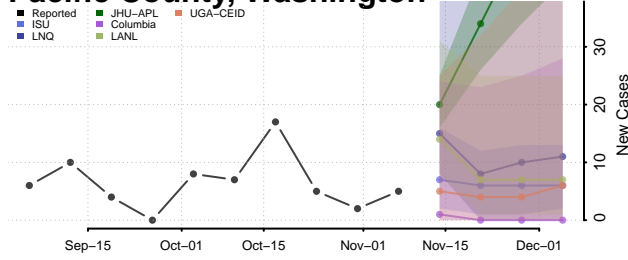

Pacific County, Washington