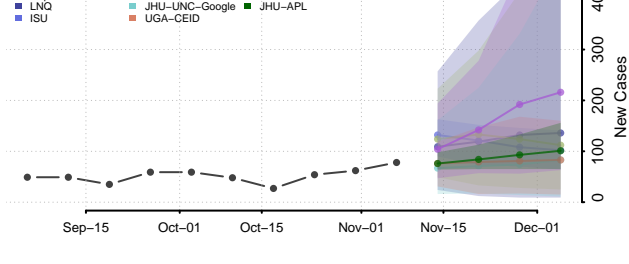

Franklin County, Kentucky