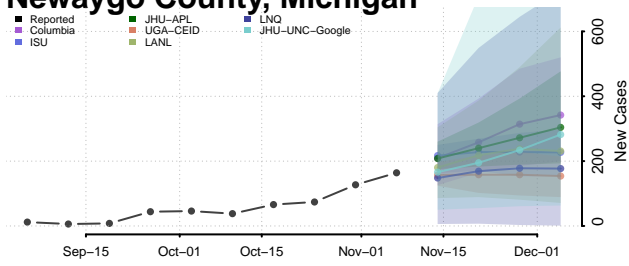

Monroe County, Michigan

Montcalm County, Michigan

Montmorency County, Michigan

Muskegon County, Michigan

Newaygo County, Michigan

Oakland County, Michigan

Oceana County, Michigan

Ogemaw County, Michigan