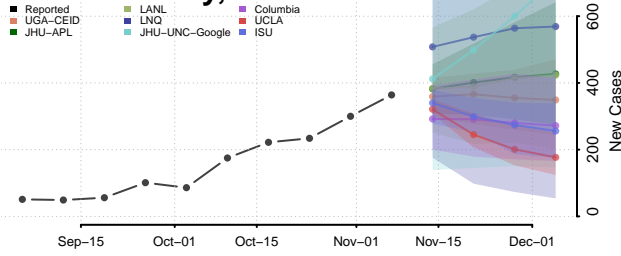

Boone County, Illinois