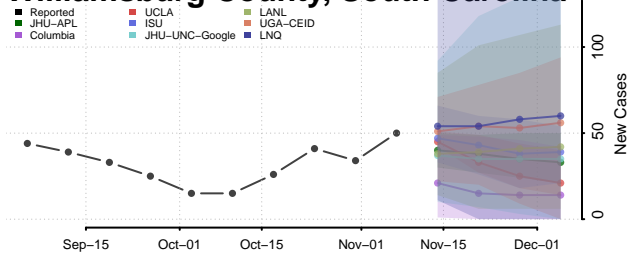

Williamsburg County, South Carolina