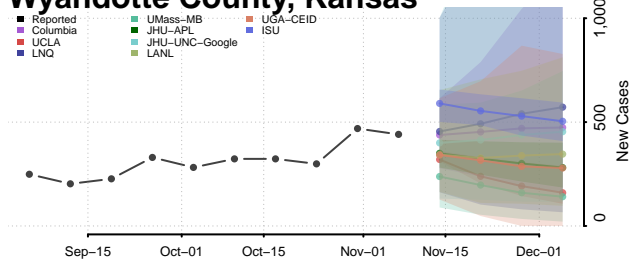

Kentucky

Adair County, Kentucky

Allen County, Kentucky

Anderson County, Kentucky

Ballard County, Kentucky

Barren County, Kentucky

Bath County, Kentucky

Bell County, Kentucky