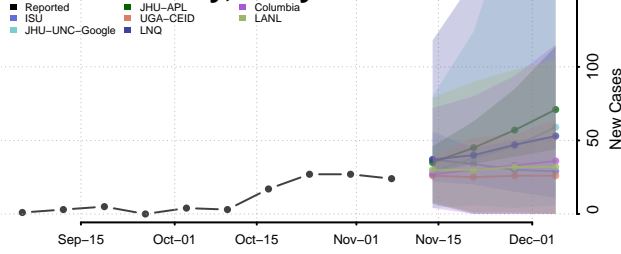

Garrett County, Maryland