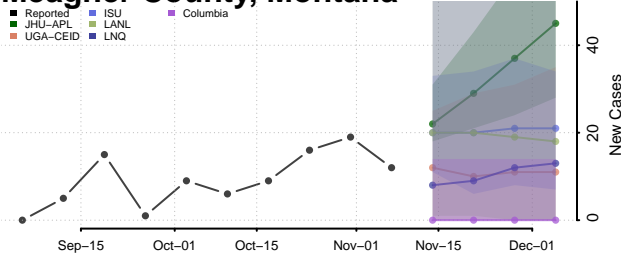

Judith Basin County, Montana

Lake County, Montana

Lewis and Clark County, Montana

Liberty County, Montana

Lincoln County, Montana

Madison County, Montana

McCone County, Montana

Meagher County, Montana