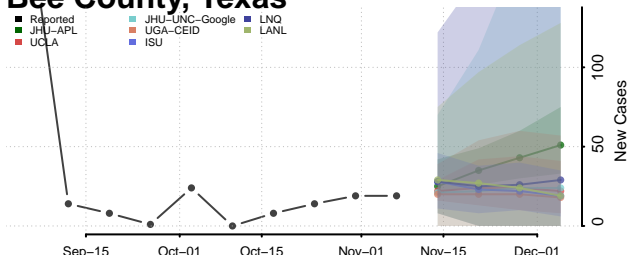

Bee County, Texas