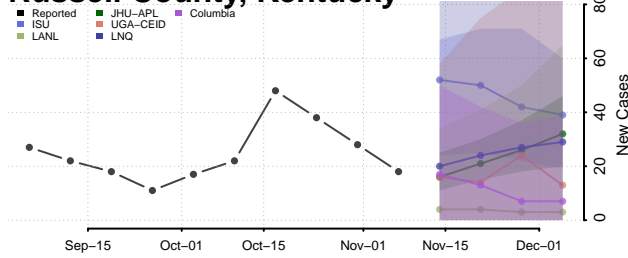

Russell County, Kentucky