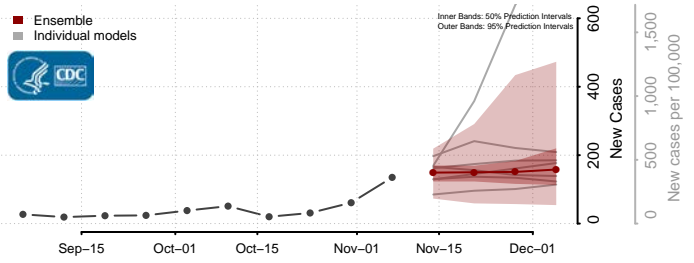

Garrard County, Kentucky

Grant County, Kentucky

Graves County, Kentucky

Grayson County, Kentucky

Green County, Kentucky

Greenup County, Kentucky

Hancock County, Kentucky

Hardin County, Kentucky