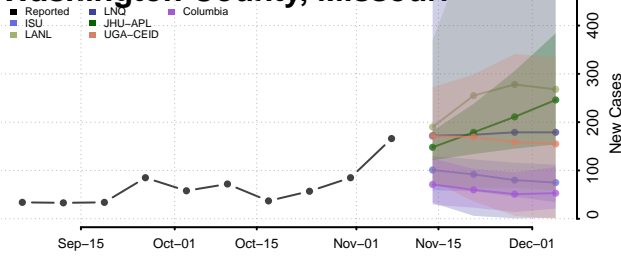

Taney County, Missouri

Texas County, Missouri

Vernon County, Missouri

Warren County, Missouri

Washington County, Missouri

Wayne County, Missouri

Webster County, Missouri

Worth County, Missouri