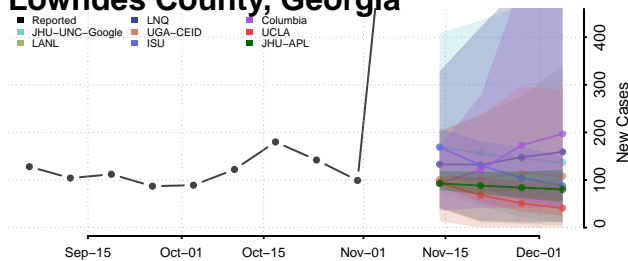

Lanier County, Georgia

Laurens County, Georgia

Lee County, Georgia

Liberty County, Georgia

Lincoln County, Georgia

Long County, Georgia

Lowndes County, Georgia

Lumpkin County, Georgia