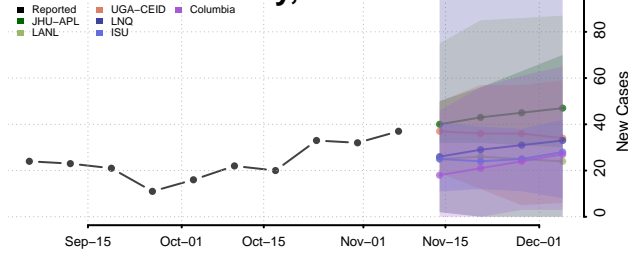

Jackson County, Arkansas

Jefferson County, Arkansas

Johnson County, Arkansas

Lafayette County, Arkansas

Lawrence County, Arkansas

Lee County, Arkansas

Lincoln County, Arkansas

Little River County, Arkansas