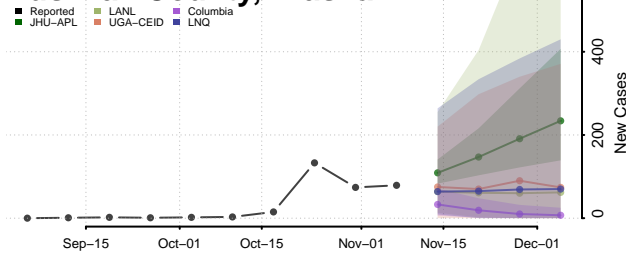

Haines County, Alaska

Hoonah-Angoon County, Alaska

Juneau County, Alaska

Kenai Peninsula County, Alaska

Ketchikan Gateway County, Alaska

Kodiak Island County, Alaska

Kusilvak County, Alaska

Lake and Peninsula County, Alaska