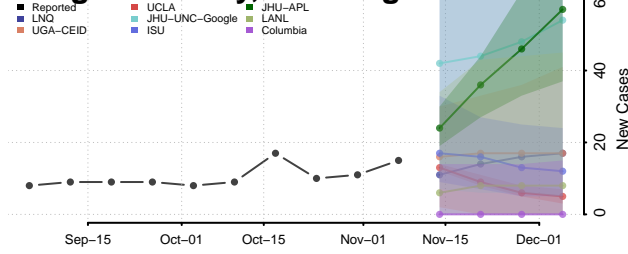

Douglas County, Washington