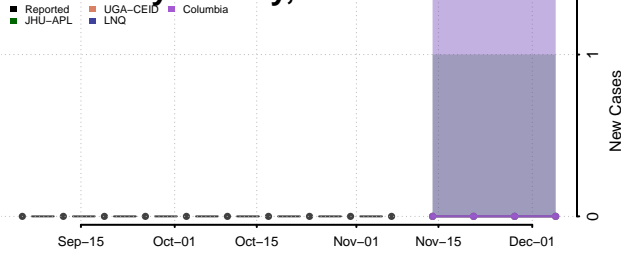

Aleutians East County, Alaska

Aleutians West County, Alaska

Anchorage County, Alaska

Bethel County, Alaska

Bristol Bay County, Alaska

Denali County, Alaska

Dillingham County, Alaska

Fairbanks North Star County, Alaska