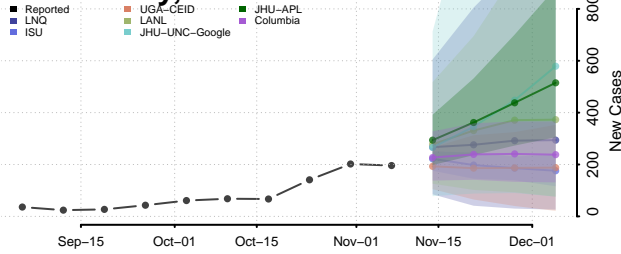

Lee County, Illinois