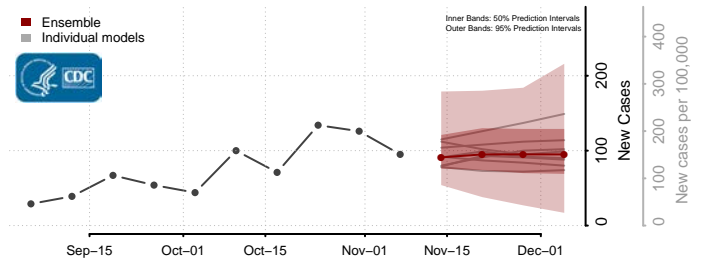

Onslow County, North Carolina

Orange County, North Carolina

Pamlico County, North Carolina

Pasquotank County, North Carolina

Pender County, North Carolina

Perquimans County, North Carolina

Person County, North Carolina