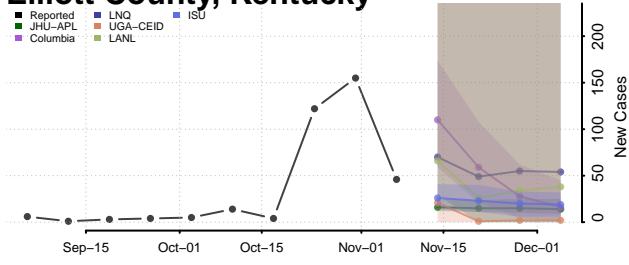

Elliott County, Kentucky