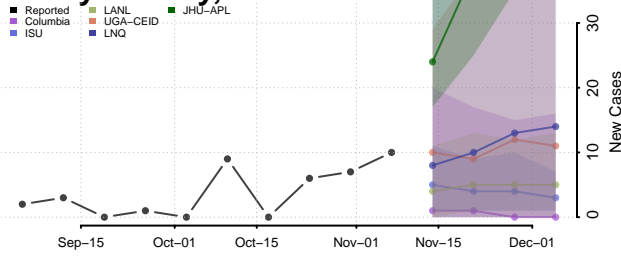

Trinity County, California