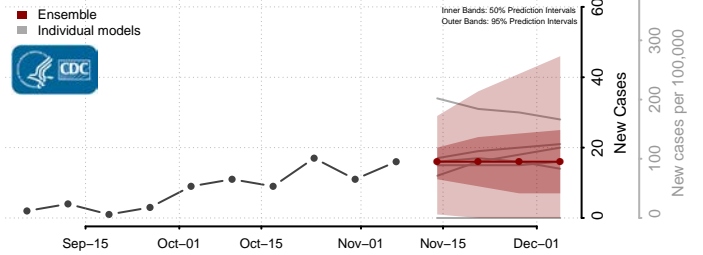

Humboldt County, Nevada