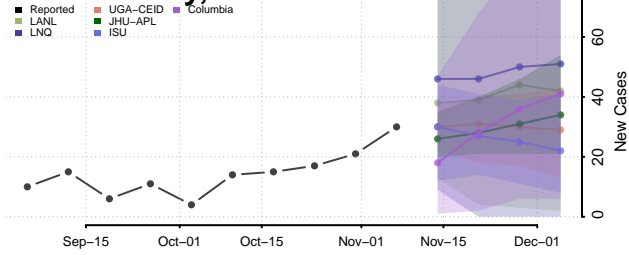

Ralls County, Missouri