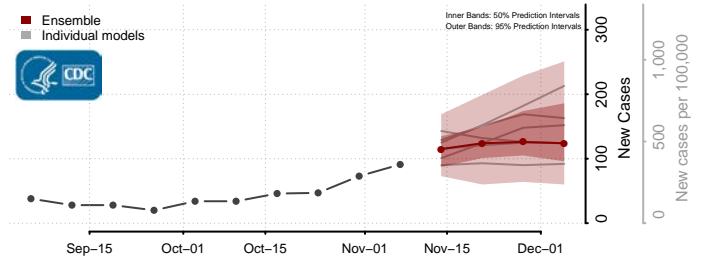

Adair County, Missouri