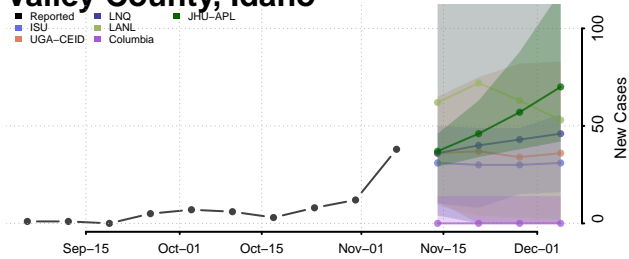

Power County, Idaho

Shoshone County, Idaho

Teton County, Idaho

Twin Falls County, Idaho

Valley County, Idaho

Washington County, Idaho

Illinois

Adams County, Illinois