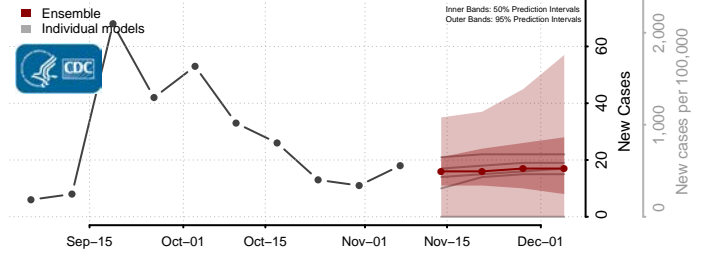

Cavalier County, North Dakota

Dickey County, North Dakota

Divide County, North Dakota

Dunn County, North Dakota

Eddy County, North Dakota

Emmons County, North Dakota

Foster County, North Dakota

Golden Valley County, North Dakota