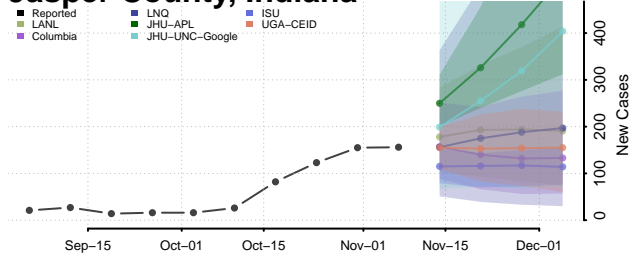

Jasper County, Indiana