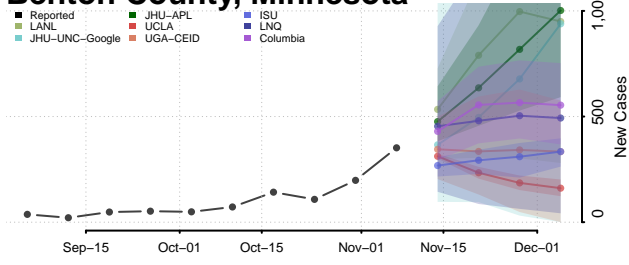

Wayne County, Michigan

Wexford County, Michigan

Minnesota

Aitkin County, Minnesota

Anoka County, Minnesota

Becker County, Minnesota

Beltrami County, Minnesota

Benton County, Minnesota