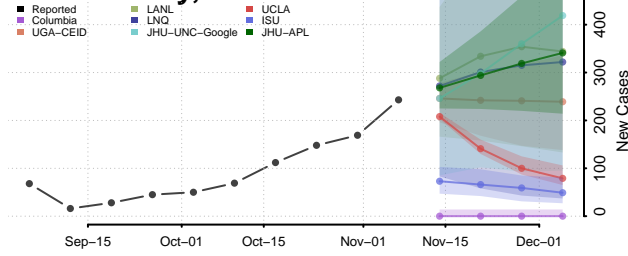

Elko County, Nevada