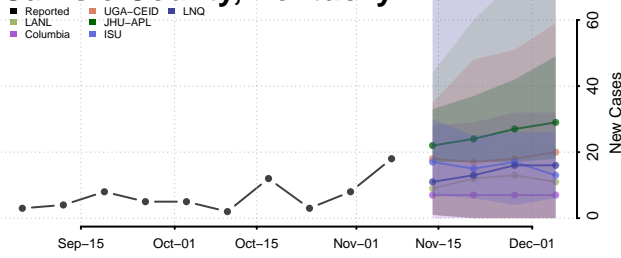

Carlisle County, Kentucky