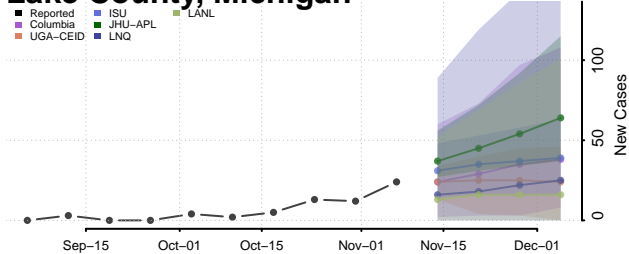

Lake County, Michigan