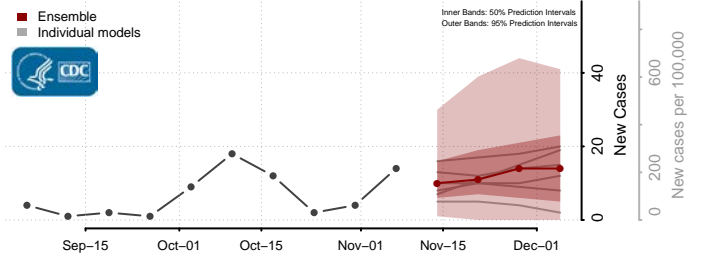

Buena Vista County, Virginia