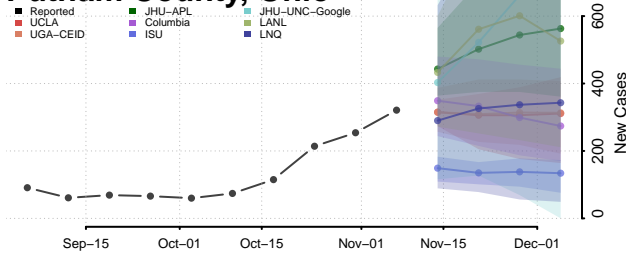

Putnam County, Ohio