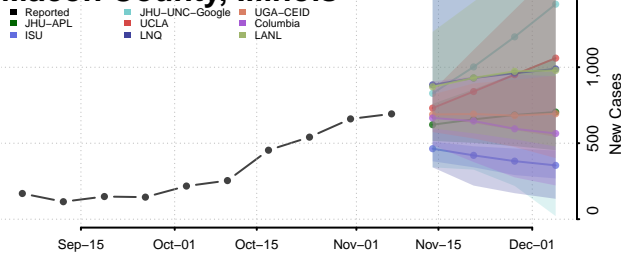

LaSalle County, Illinois

Lawrence County, Illinois

Lee County, Illinois

Livingston County, Illinois

Logan County, Illinois

Macon County, Illinois

Macoupin County, Illinois

Madison County, Illinois