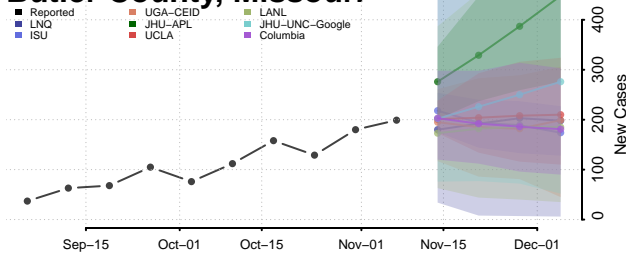

Butler County, Missouri