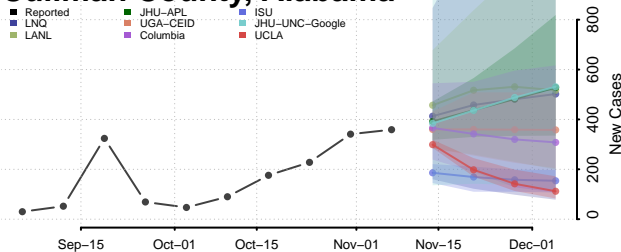

Cullman County, Alabama