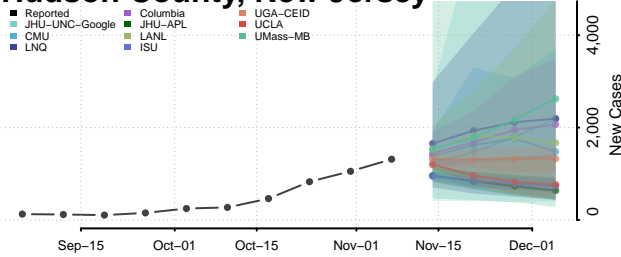

Burlington County, New Jersey

Camden County, New Jersey

Cape May County, New Jersey

Cumberland County, New Jersey

Essex County, New Jersey

Gloucester County, New Jersey

Hudson County, New Jersey

Hunterdon County, New Jersey