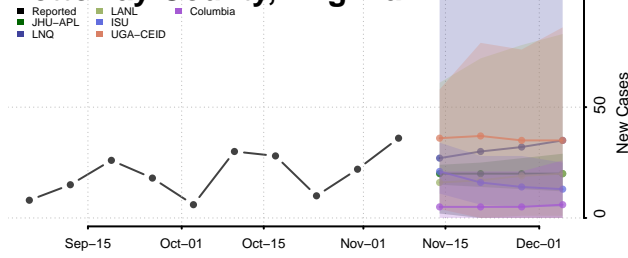

Nottoway County, Virginia