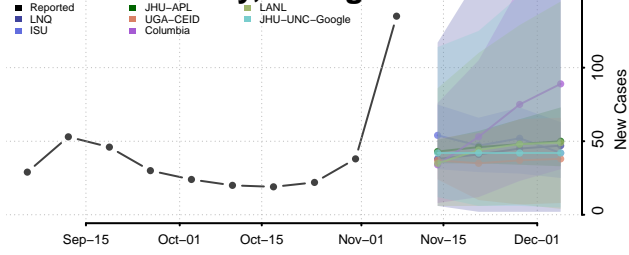

Madison County, Georgia