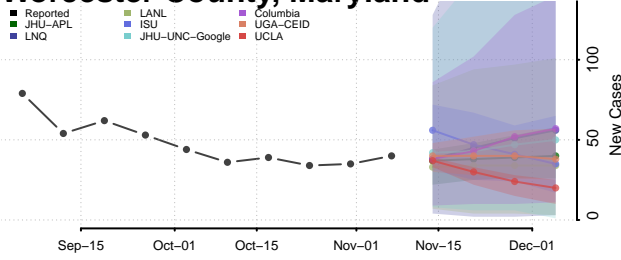

Worcester County, Maryland