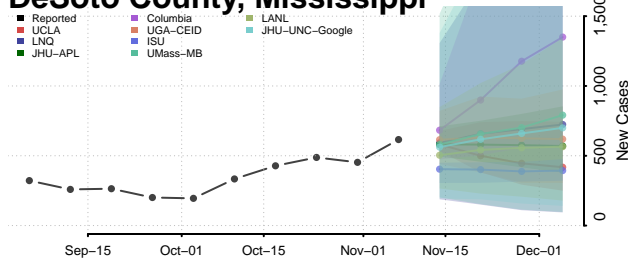

DeSoto County, Mississippi