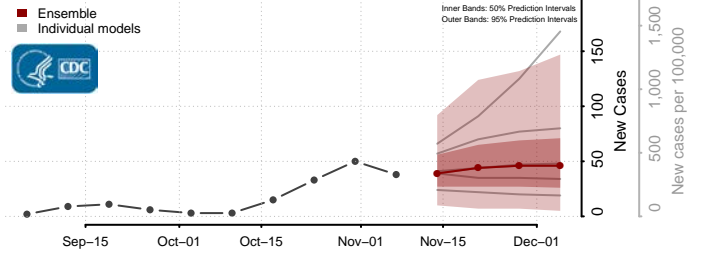

Montgomery County, Missouri