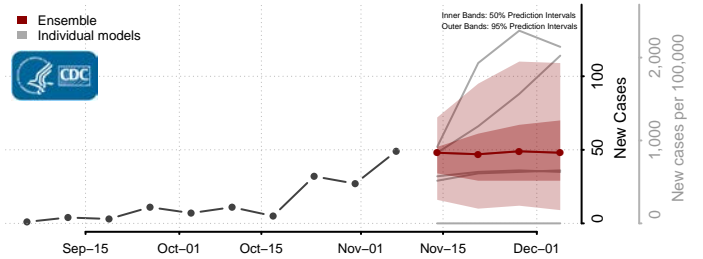

Chouteau County, Montana