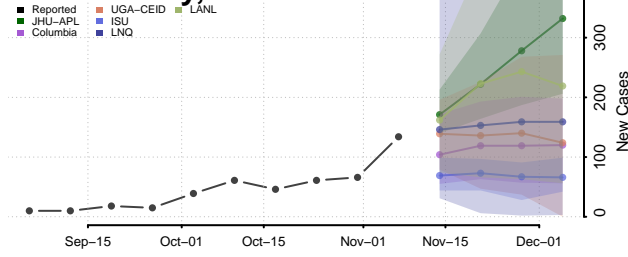

Mahaska County, Iowa

Marion County, Iowa

Marshall County, Iowa

Mills County, Iowa

Mitchell County, Iowa

Monona County, Iowa

Monroe County, Iowa

Montgomery County, Iowa