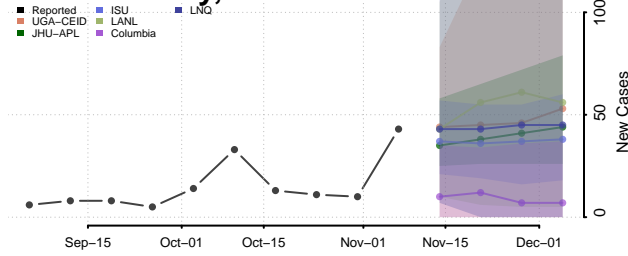

Dakota County, Nebraska

Dawes County, Nebraska

Dawson County, Nebraska

Deuel County, Nebraska

Dixon County, Nebraska

Dodge County, Nebraska

Douglas County, Nebraska

Dundy County, Nebraska