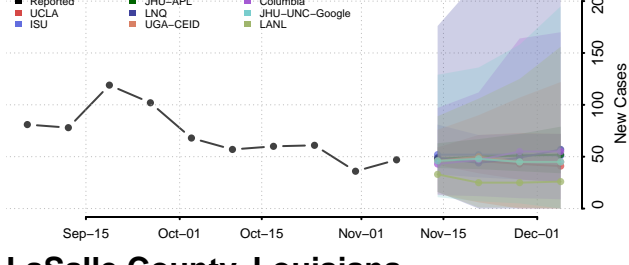

Grant County, Louisiana

Iberia County, Louisiana

Iberville County, Louisiana

Jackson County, Louisiana

Jefferson County, Louisiana

Jefferson Davis County, Louisiana

Lafayette County, Louisiana

Lafourche County, Louisiana