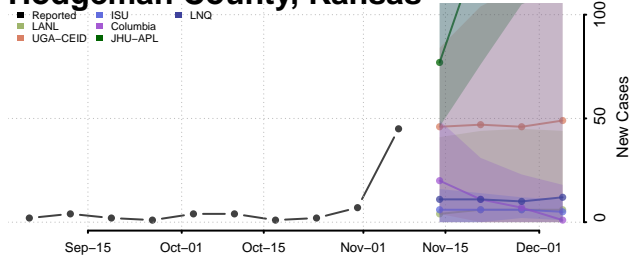

Hodgeman County, Kansas