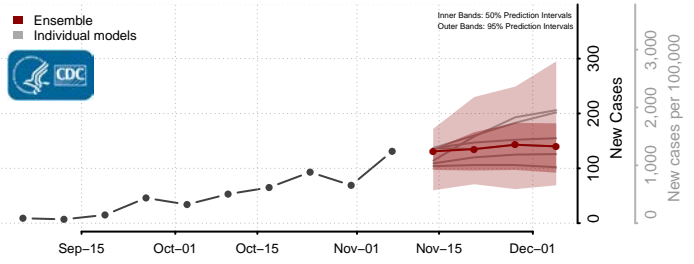

Mountrail County, North Dakota