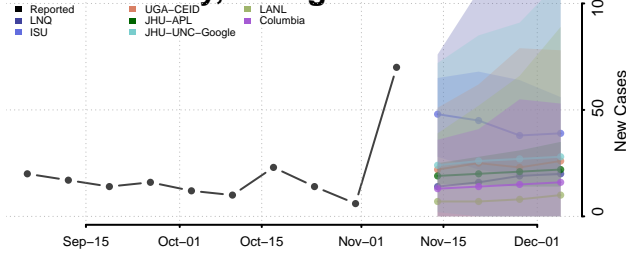

Harris County, Georgia