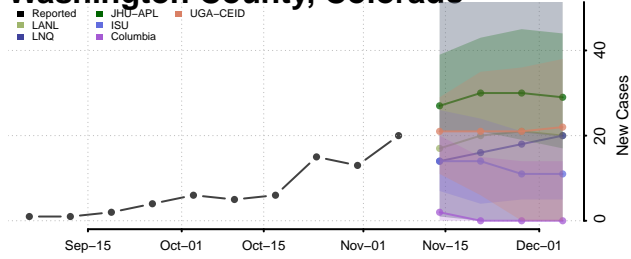

San Miguel County, Colorado

Sedgwick County, Colorado

Summit County, Colorado

Teller County, Colorado

Washington County, Colorado

Weld County, Colorado

Yuma County, Colorado

Connecticut