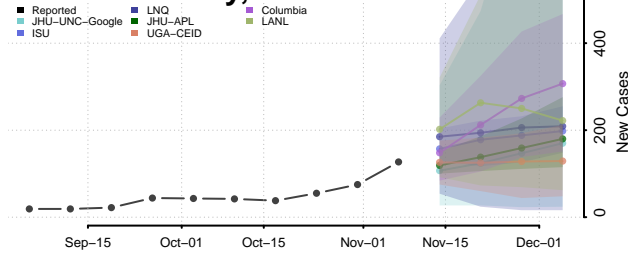

McLeod County, Minnesota

Meeker County, Minnesota

Mille Lacs County, Minnesota

Morrison County, Minnesota

Mower County, Minnesota

Murray County, Minnesota

Nicollet County, Minnesota

Nobles County, Minnesota