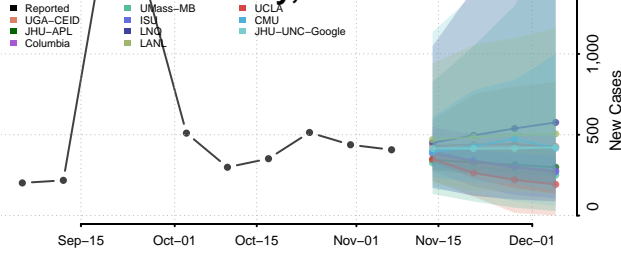

Tuscaloosa County, Alabama