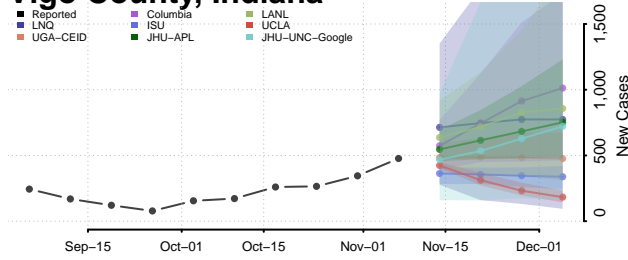

Vigo County, Indiana