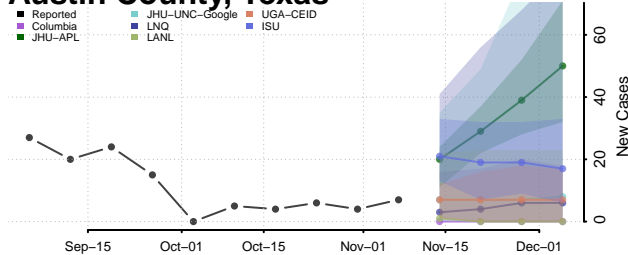

Austin County, Texas