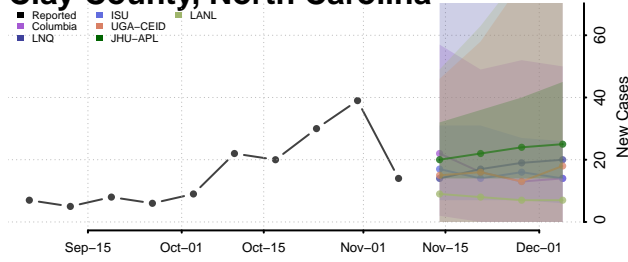

Catawba County, North Carolina

Chatham County, North Carolina

Cherokee County, North Carolina

Chowan County, North Carolina

Clay County, North Carolina

Cleveland County, North Carolina

Columbus County, North Carolina