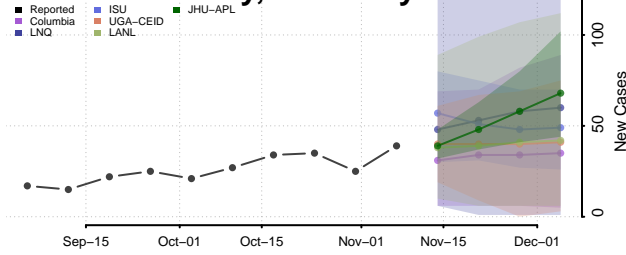

Bourbon County, Kentucky