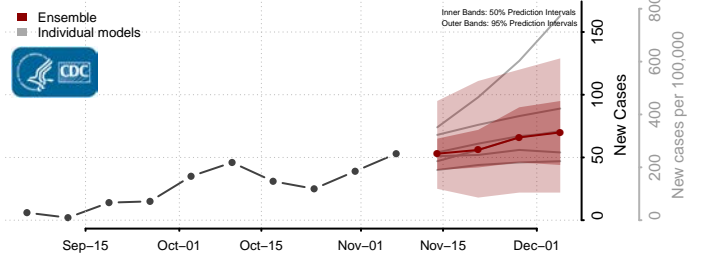

Fillmore County, Minnesota