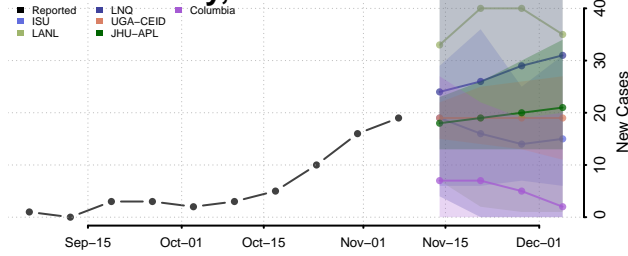

Moffat County, Colorado