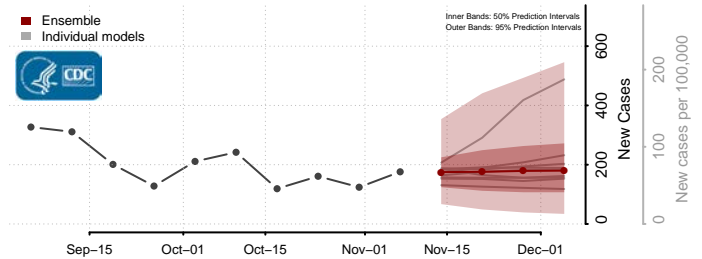

St. Tammany County, Louisiana