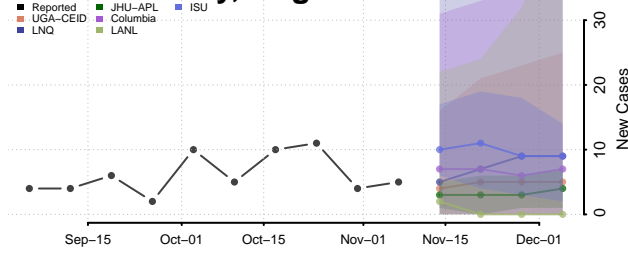

Nelson County, Virginia