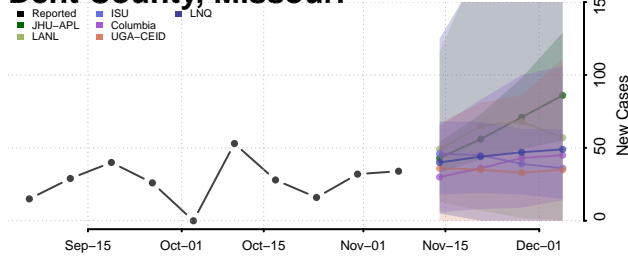

Dent County, Missouri