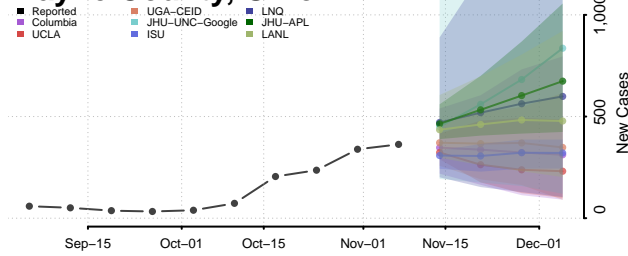

Warren County, Ohio

Washington County, Ohio

Wayne County, Ohio

Williams County, Ohio

Wood County, Ohio

Wyandot County, Ohio

Oklahoma

Adair County, Oklahoma