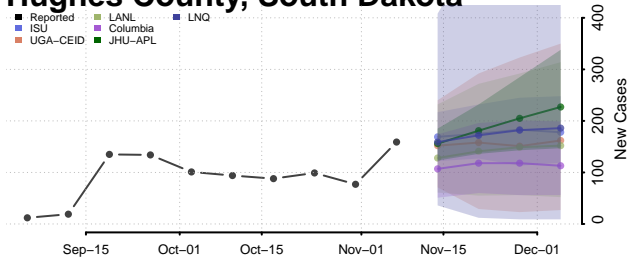

Hughes County, South Dakota