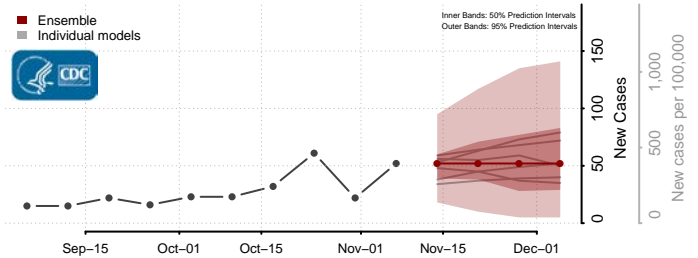

Mississippi County, Missouri