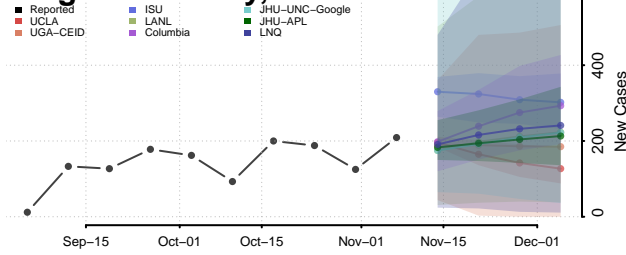

Maui County, Hawaii

Idaho

Ada County, Idaho

Adams County, Idaho

Bannock County, Idaho

Bear Lake County, Idaho

Benewah County, Idaho

Bingham County, Idaho