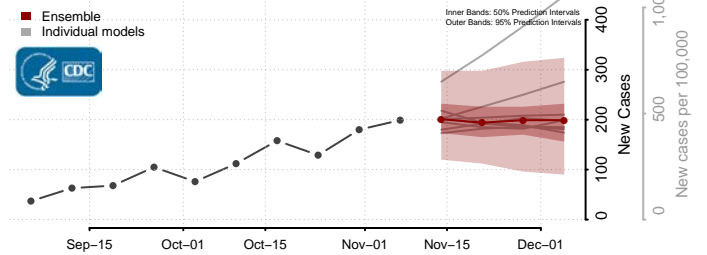

Butler County, Missouri