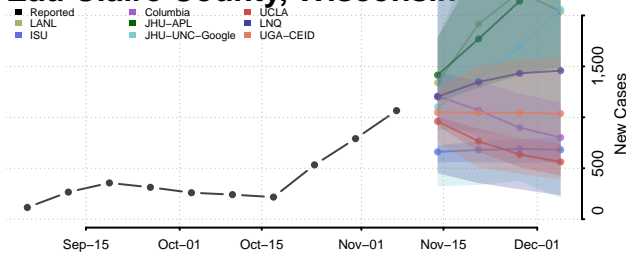

Eau Claire County, Wisconsin