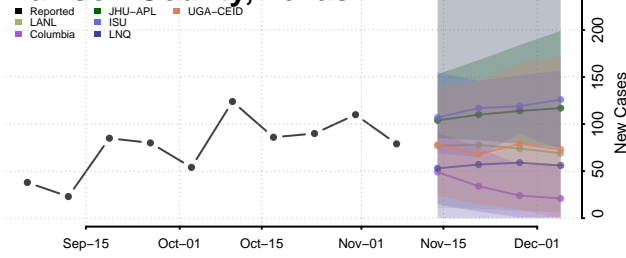

Dallas County, Texas

Dawson County, Texas

Deaf Smith County, Texas

Delta County, Texas

Denton County, Texas

DeWitt County, Texas

Dickens County, Texas

Dimmit County, Texas