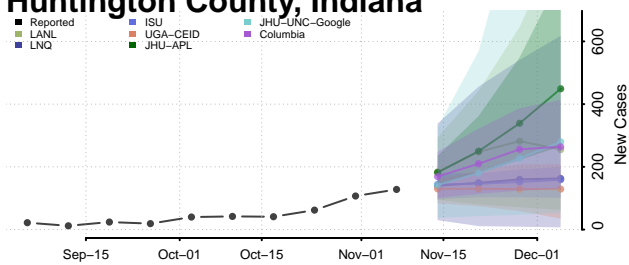

Huntington County, Indiana