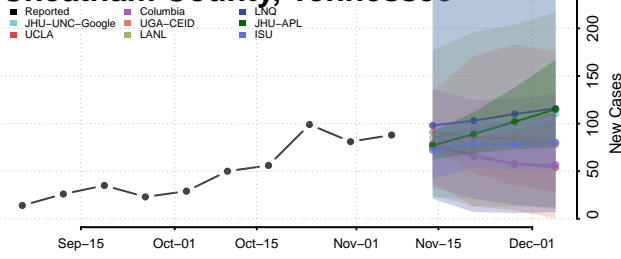

Carroll County, Tennessee

Carter County, Tennessee

Cheatham County, Tennessee

Chester County, Tennessee

Claiborne County, Tennessee

Clay County, Tennessee

Cocke County, Tennessee

Coffee County, Tennessee