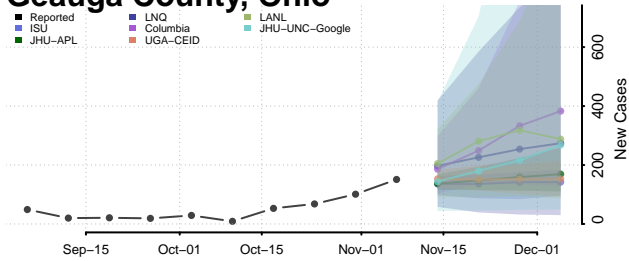

Geauga County, Ohio