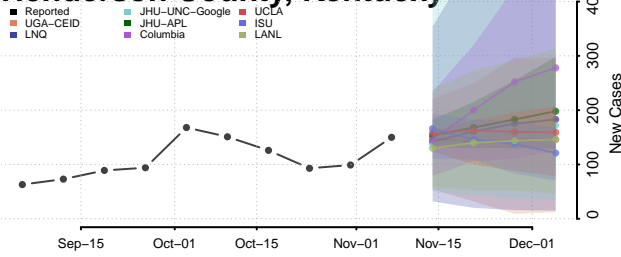

Henderson County, Kentucky