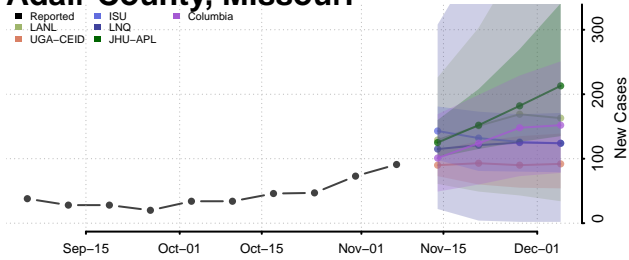

Adair County, Missouri