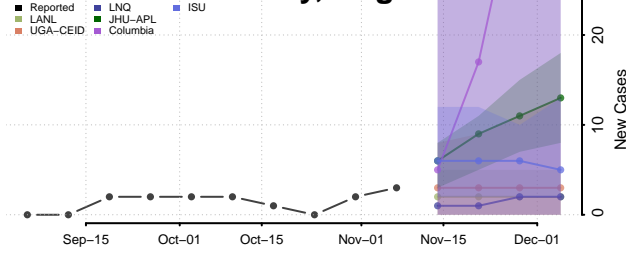

Falls Church County, Virginia