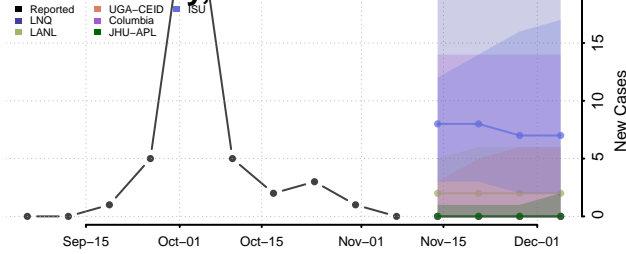

Knox County, Texas