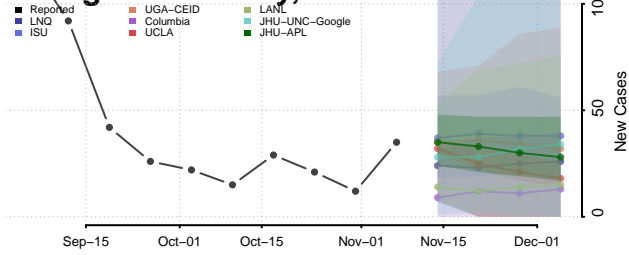

Concordia County, Louisiana

De Soto County, Louisiana

East Baton Rouge County, Louisiana

East Carroll County, Louisiana

East Feliciana County, Louisiana

Evangeline County, Louisiana

Franklin County, Louisiana