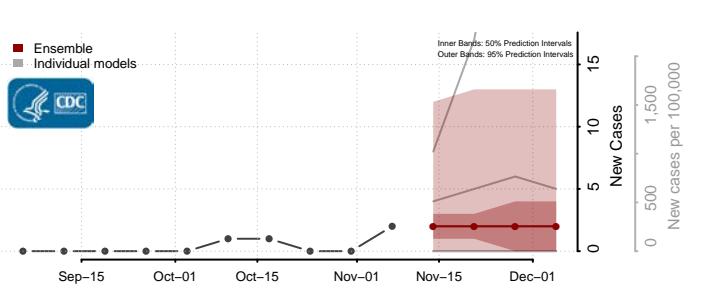

Thomas County, Nebraska

Thurston County, Nebraska

Valley County, Nebraska

Washington County, Nebraska

Wayne County, Nebraska

Webster County, Nebraska

Wheeler County, Nebraska

York County, Nebraska