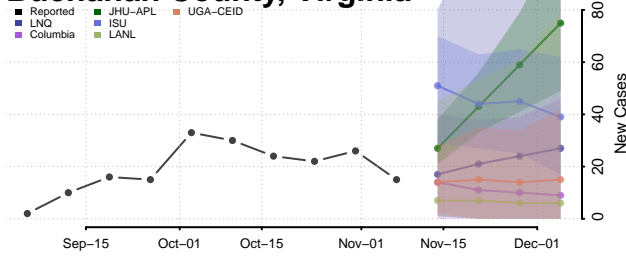

Buchanan County, Virginia