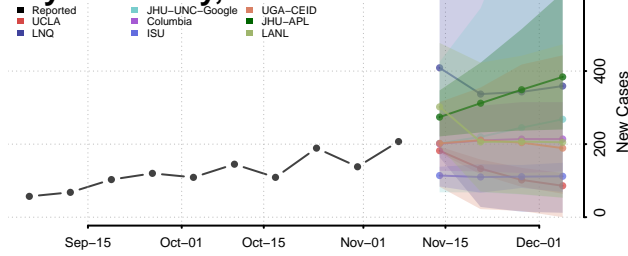

Alfalfa County, Oklahoma

Atoka County, Oklahoma

Beaver County, Oklahoma

Beckham County, Oklahoma

Blaine County, Oklahoma

Bryan County, Oklahoma

Caddo County, Oklahoma

Canadian County, Oklahoma