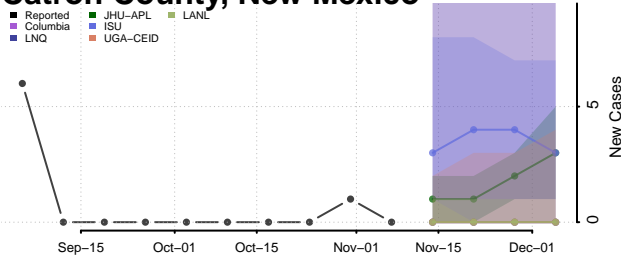

Catron County, New Mexico