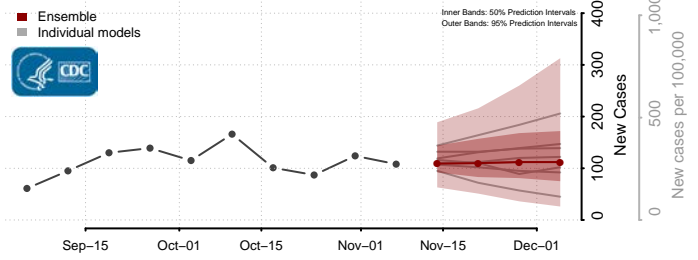

Taney County, Missouri

Texas County, Missouri

Vernon County, Missouri

Warren County, Missouri

Washington County, Missouri

Wayne County, Missouri

Webster County, Missouri

Worth County, Missouri