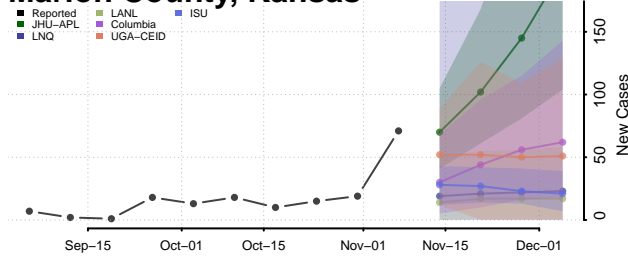

Labette County, Kansas

Lane County, Kansas

Leavenworth County, Kansas

Lincoln County, Kansas

Linn County, Kansas

Logan County, Kansas

Lyon County, Kansas

Marion County, Kansas