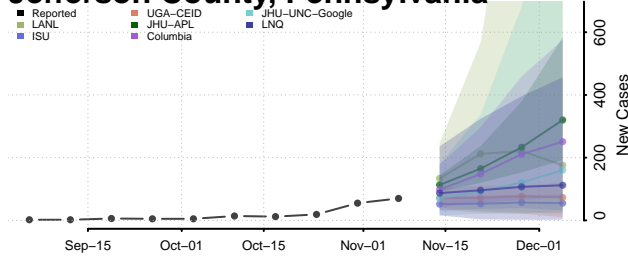

Greene County, Pennsylvania

Huntingdon County, Pennsylvania

Indiana County, Pennsylvania

Jefferson County, Pennsylvania

Juniata County, Pennsylvania

Lackawanna County, Pennsylvania

Lancaster County, Pennsylvania