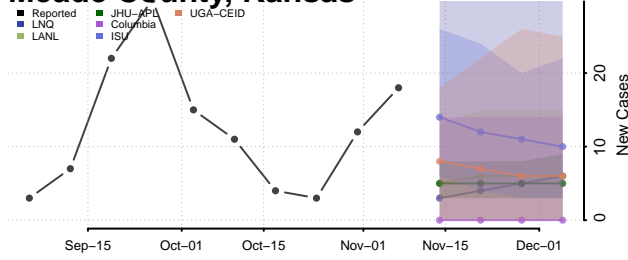

Meade County, Kansas