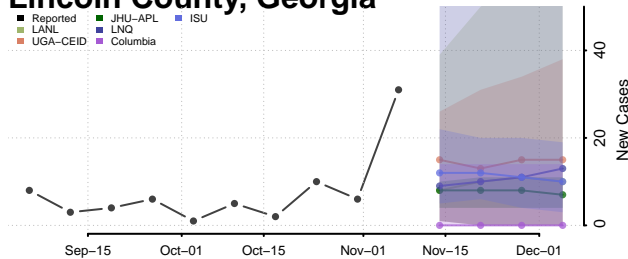

Lanier County, Georgia

Laurens County, Georgia

Lee County, Georgia

Liberty County, Georgia

Lincoln County, Georgia

Long County, Georgia

Lowndes County, Georgia

Lumpkin County, Georgia