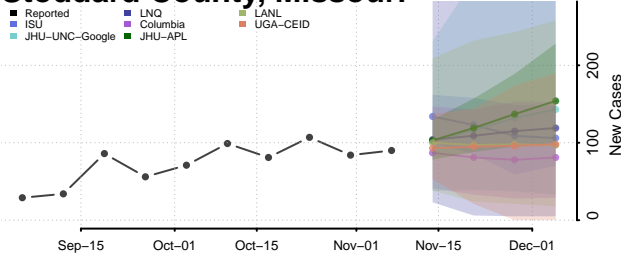

Stoddard County, Missouri