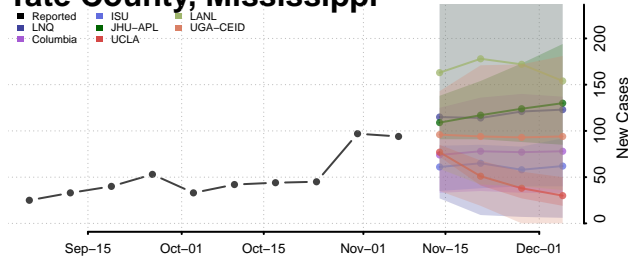

Scott County, Mississippi

Sharkey County, Mississippi

Simpson County, Mississippi

Smith County, Mississippi

Stone County, Mississippi

Sunflower County, Mississippi

Tallahatchie County, Mississippi

Tate County, Mississippi