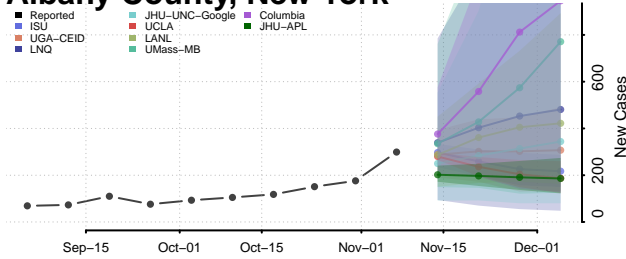

Socorro County, New Mexico

Taos County, New Mexico

Torrance County, New Mexico

Union County, New Mexico

Valencia County, New Mexico

New York

Albany County, New York

Allegany County, New York