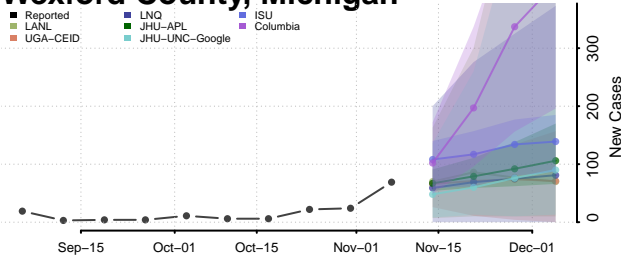

Wexford County, Michigan