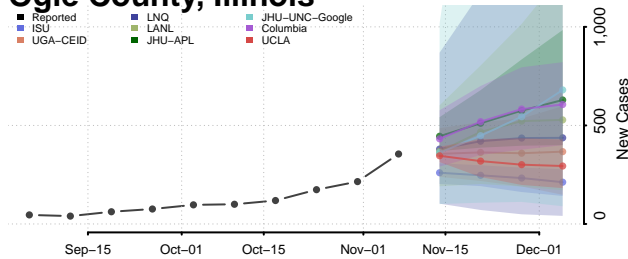

Mercer County, Illinois

Monroe County, Illinois

Montgomery County, Illinois

Morgan County, Illinois

Moultrie County, Illinois

Ogle County, Illinois

Peoria County, Illinois

Perry County, Illinois