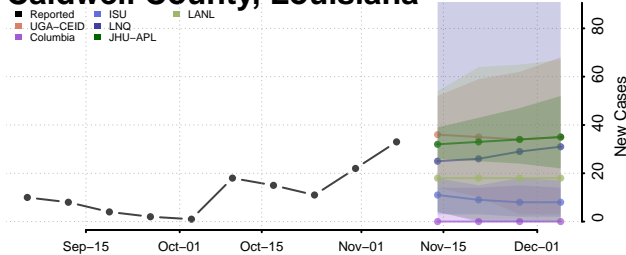

Bienville County, Louisiana

Bossier County, Louisiana

Caddo County, Louisiana

Calcasieu County, Louisiana

Caldwell County, Louisiana

Cameron County, Louisiana

Catahoula County, Louisiana

Claiborne County, Louisiana