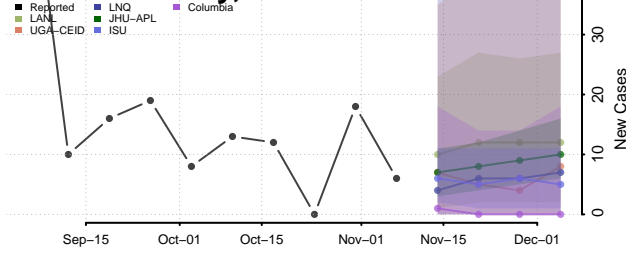

Brooks County, Texas