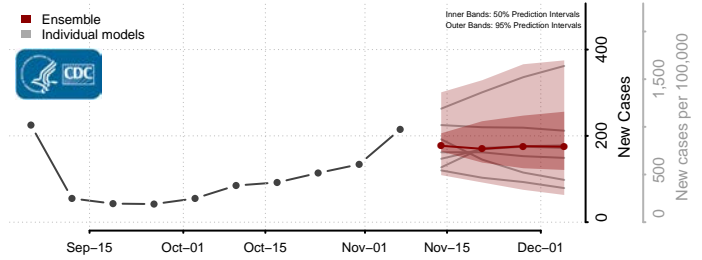

Nodaway County, Missouri