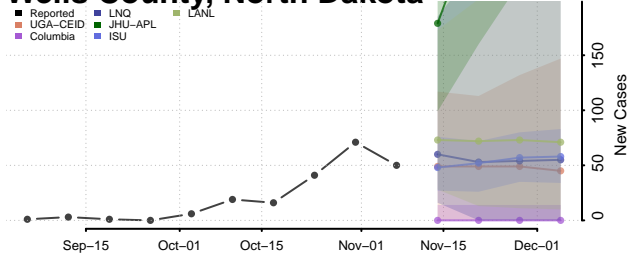

Walsh County, North Dakota

Ward County, North Dakota

Wells County, North Dakota

Williams County, North Dakota

Northern Mariana Islands

Ohio

Adams County, Ohio

Allen County, Ohio