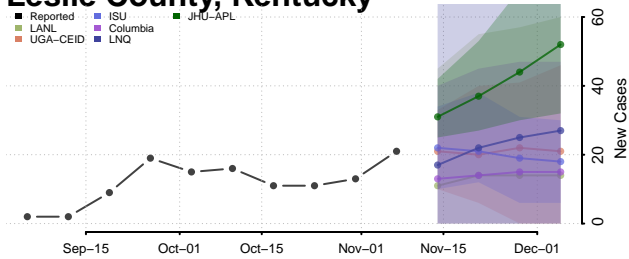

Leslie County, Kentucky