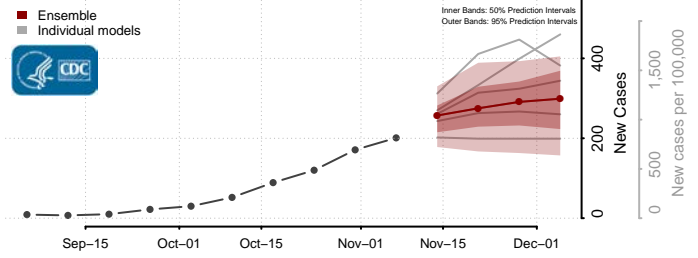

Sherburne County, Minnesota

Sibley County, Minnesota

St. Louis County, Minnesota

Stearns County, Minnesota

Steele County, Minnesota

Stevens County, Minnesota

Swift County, Minnesota

Todd County, Minnesota