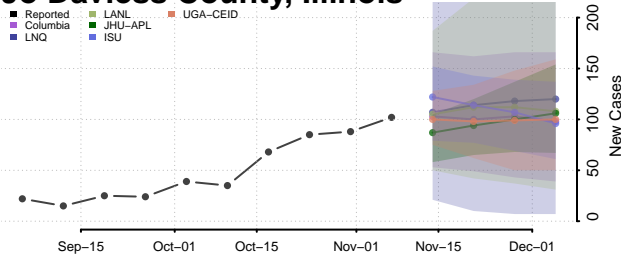

Jo Daviess County, Illinois