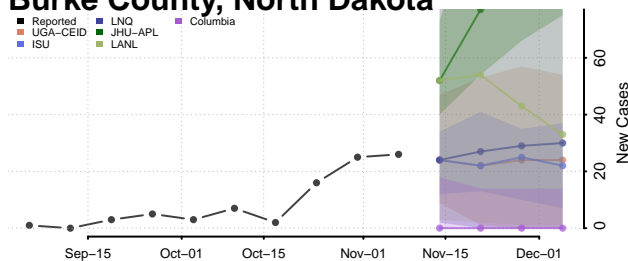

Burke County, North Dakota