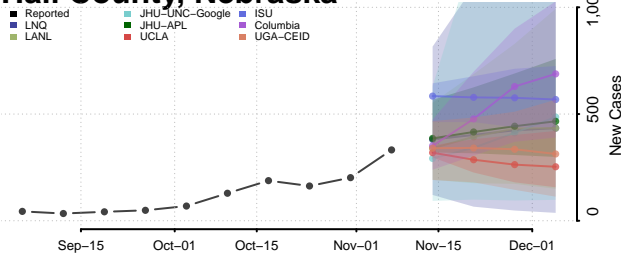

Hall County, Nebraska