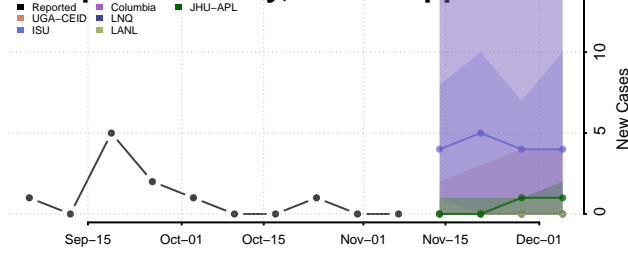

Grenada County, Mississippi

Hancock County, Mississippi

Harrison County, Mississippi

Hinds County, Mississippi

Holmes County, Mississippi

Humphreys County, Mississippi

Issaquena County, Mississippi

Itawamba County, Mississippi