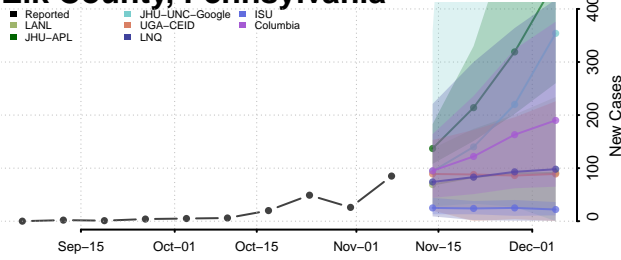

Dauphin County, Pennsylvania

Delaware County, Pennsylvania

Elk County, Pennsylvania

Erie County, Pennsylvania

Fayette County, Pennsylvania

Forest County, Pennsylvania

Franklin County, Pennsylvania

Fulton County, Pennsylvania