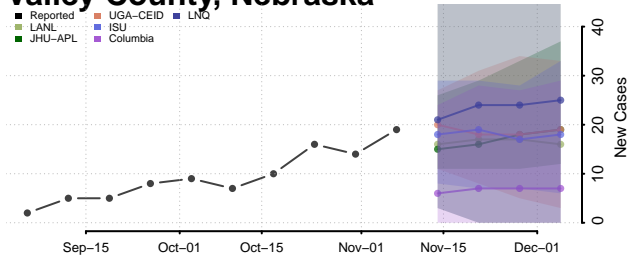

Valley County, Nebraska