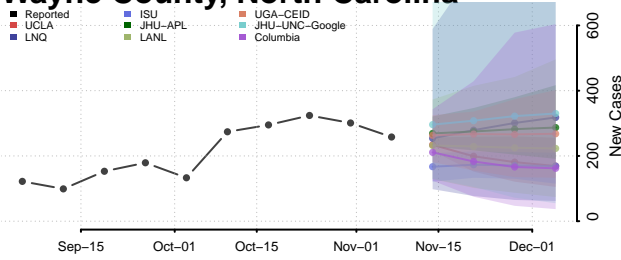

Wayne County, North Carolina