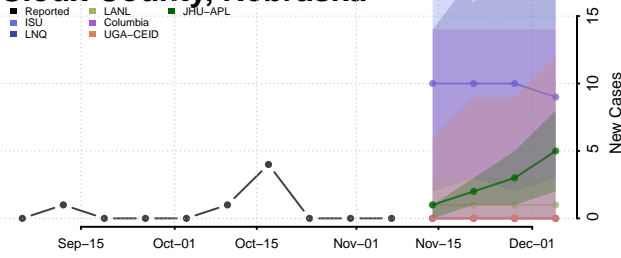

Saunders County, Nebraska

Scotts Bluff County, Nebraska

Seward County, Nebraska

Sheridan County, Nebraska

Sherman County, Nebraska

Sioux County, Nebraska

Stanton County, Nebraska

Thayer County, Nebraska