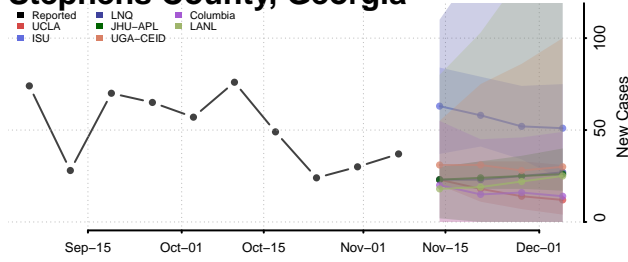

Stephens County, Georgia