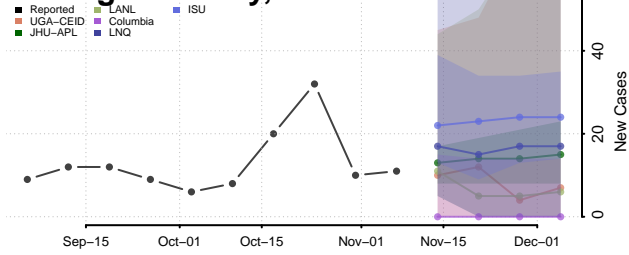

Grand Forks County, North Dakota

Grant County, North Dakota

Griggs County, North Dakota

Hettinger County, North Dakota

Kidder County, North Dakota

LaMoure County, North Dakota

Logan County, North Dakota

McHenry County, North Dakota