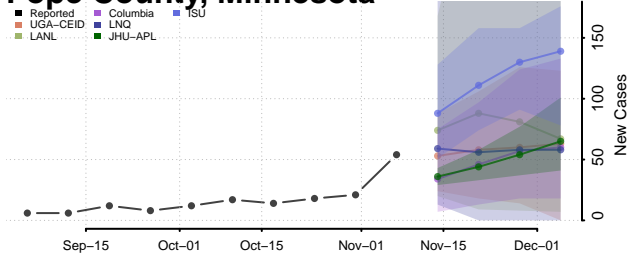

Norman County, Minnesota

Olmsted County, Minnesota

Otter Tail County, Minnesota

Pennington County, Minnesota

Pine County, Minnesota

Pipestone County, Minnesota

Polk County, Minnesota

Pope County, Minnesota