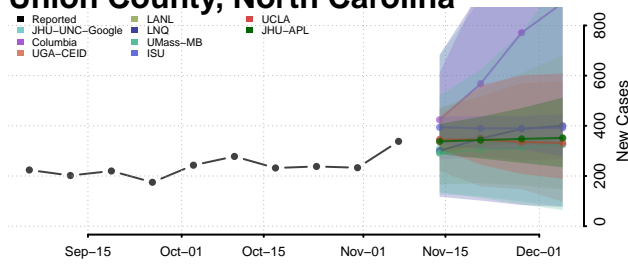

Transylvania County, North Carolina

Tyrrell County, North Carolina

Union County, North Carolina

Vance County, North Carolina

Wake County, North Carolina

Warren County, North Carolina

Washington County, North Carolina