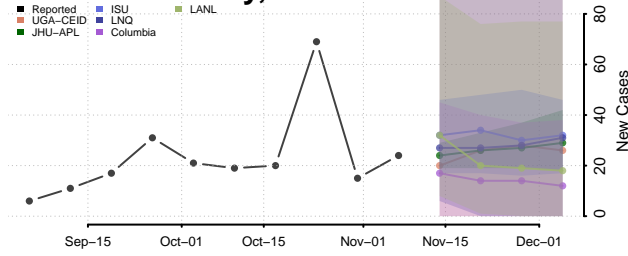

Florence County, Wisconsin