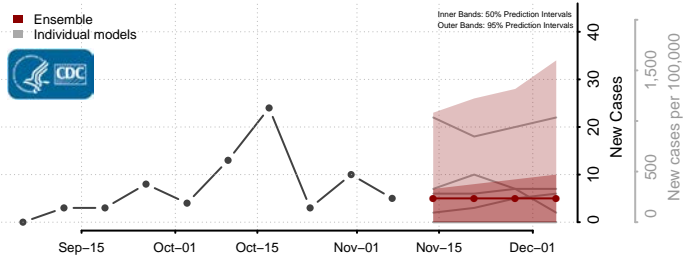

Silver Bow County, Montana

Stillwater County, Montana

Sweet Grass County, Montana

Teton County, Montana

Toole County, Montana

Treasure County, Montana

Valley County, Montana

Wheatland County, Montana