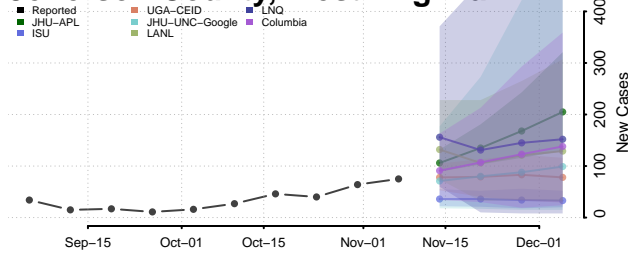

Jefferson County, West Virginia