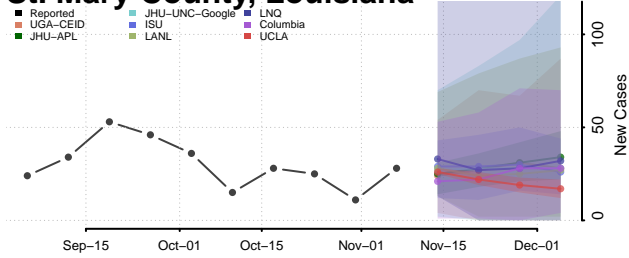

St. Helena County, Louisiana

St. James County, Louisiana

St. John the Baptist County, Louisiana

St. Landry County, Louisiana

St. Martin County, Louisiana

St. Mary County, Louisiana

St. Tammany County, Louisiana