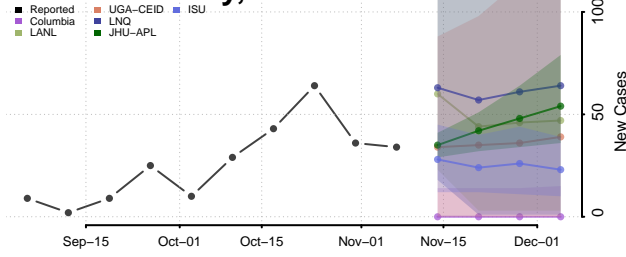

Hidalgo County, New Mexico

Lea County, New Mexico

Lincoln County, New Mexico

Los Alamos County, New Mexico

Luna County, New Mexico

McKinley County, New Mexico

Mora County, New Mexico

Otero County, New Mexico