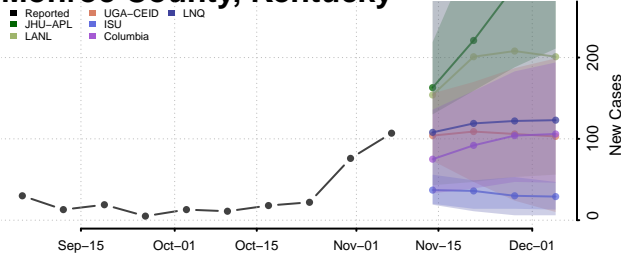

McCreary County, Kentucky

McLean County, Kentucky

Meade County, Kentucky

Menifee County, Kentucky

Mercer County, Kentucky

Metcalfe County, Kentucky

Monroe County, Kentucky

Montgomery County, Kentucky