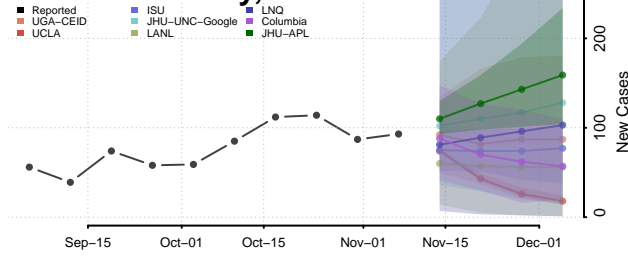

Marshall County, Tennessee

Maury County, Tennessee

McMinn County, Tennessee

McNairy County, Tennessee

Meigs County, Tennessee

Monroe County, Tennessee

Montgomery County, Tennessee

Moore County, Tennessee