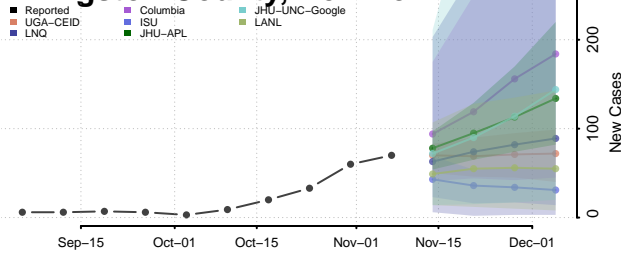

Genesee County, New York

Greene County, New York

Hamilton County, New York

Herkimer County, New York

Jefferson County, New York

Kings County, New York

Lewis County, New York

Livingston County, New York