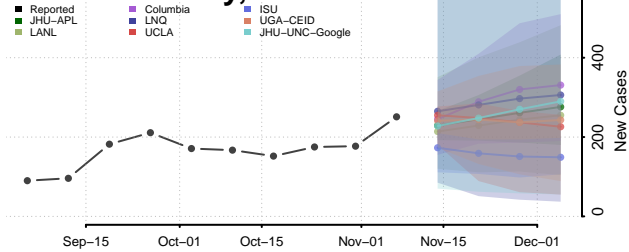

Vermillion County, Indiana

Vigo County, Indiana

Wabash County, Indiana

Warren County, Indiana

Warrick County, Indiana

Washington County, Indiana

Wayne County, Indiana

Wells County, Indiana