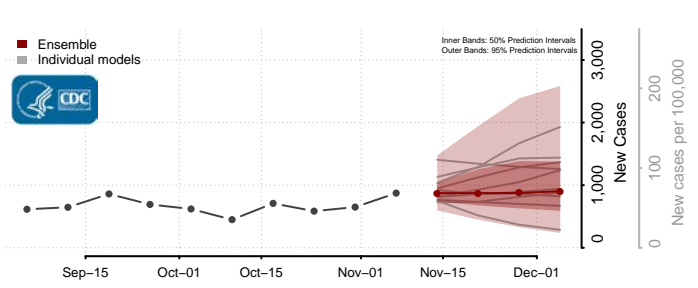

Travis County, Texas