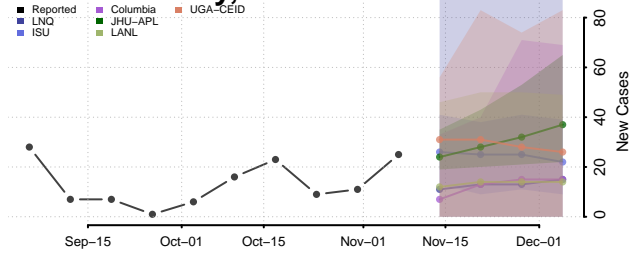

Wilson County, Kansas