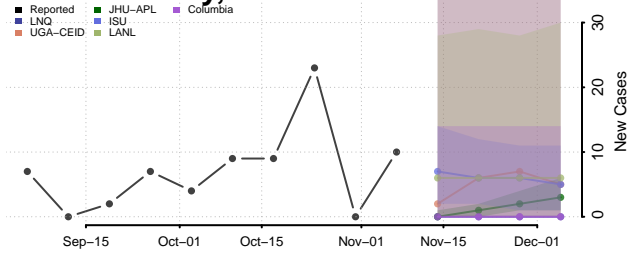

Kiowa County, Kansas