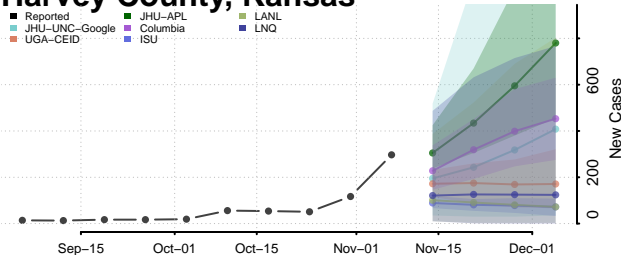

Harvey County, Kansas