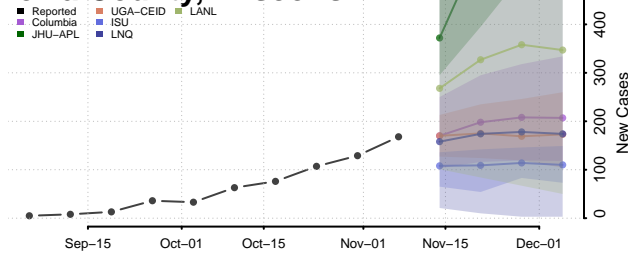

Iowa County, Wisconsin