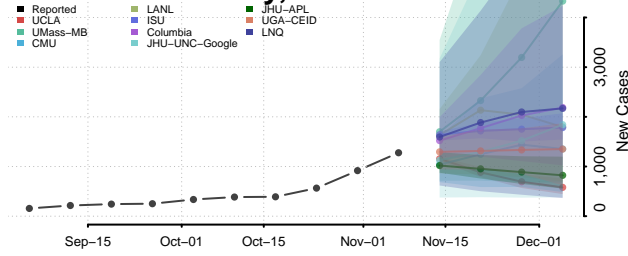

Worcester County, Massachusetts