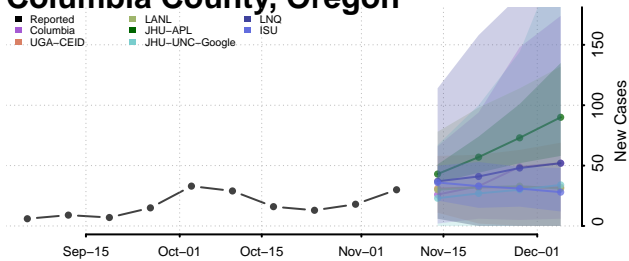

Columbia County, Oregon