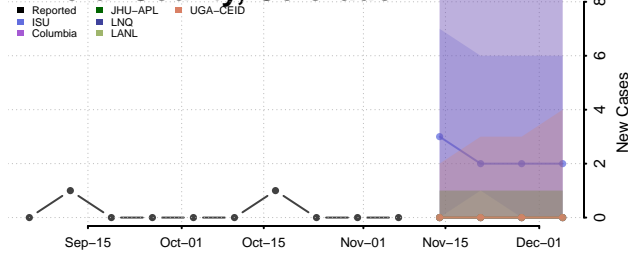

La Plata County, Colorado

Lake County, Colorado

Larimer County, Colorado

Las Animas County, Colorado

Lincoln County, Colorado

Logan County, Colorado

Mesa County, Colorado

Mineral County, Colorado