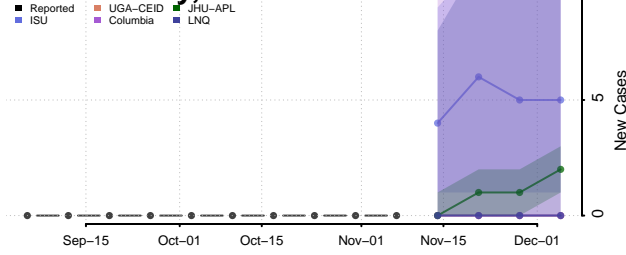

Rich County, Utah