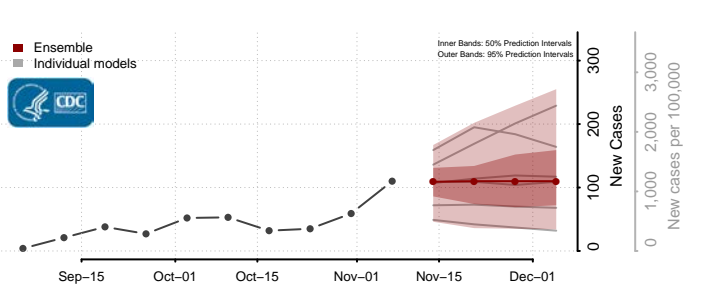

Thomas County, Nebraska

Thurston County, Nebraska

Valley County, Nebraska

Washington County, Nebraska

Wayne County, Nebraska

Webster County, Nebraska

Wheeler County, Nebraska

York County, Nebraska