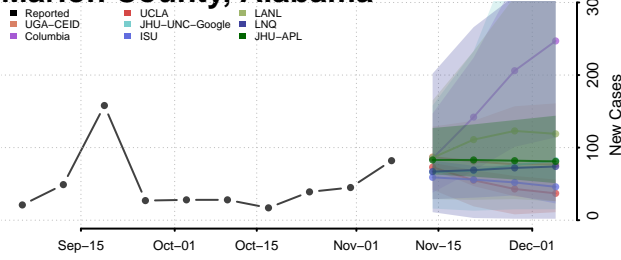

Marion County, Alabama