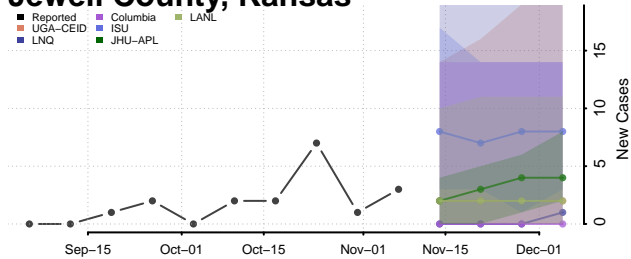

Hodgeman County, Kansas

Jackson County, Kansas

Jefferson County, Kansas

Jewell County, Kansas

Johnson County, Kansas

Keary County, Kansas

Kingman County, Kansas

Kiowa County, Kansas