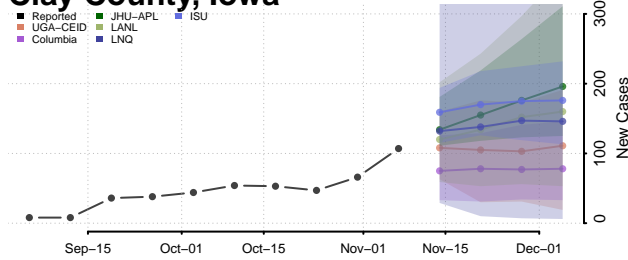

Carroll County, Iowa

Cass County, Iowa

Cedar County, Iowa

Cerro Gordo County, Iowa

Cherokee County, Iowa

Chickasaw County, Iowa

Clarke County, Iowa

Clay County, Iowa