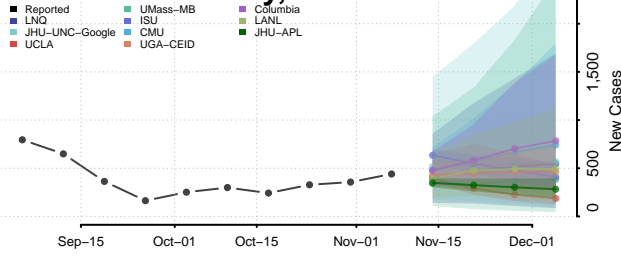

Shasta County, California

Sierra County, California

Siskiyou County, California

Solano County, California

Sonoma County, California

Stanislaus County, California

Sutter County, California

Tehama County, California