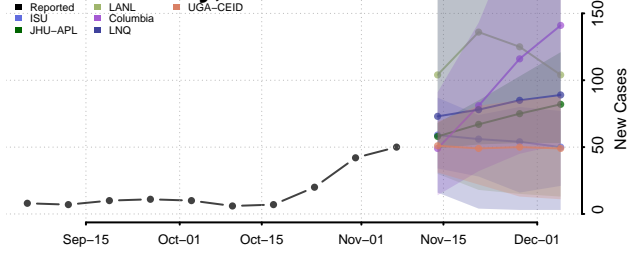

Dolores County, Colorado

Douglas County, Colorado

Eagle County, Colorado

El Paso County, Colorado

Elbert County, Colorado

Fremont County, Colorado

Garfield County, Colorado

Gilpin County, Colorado