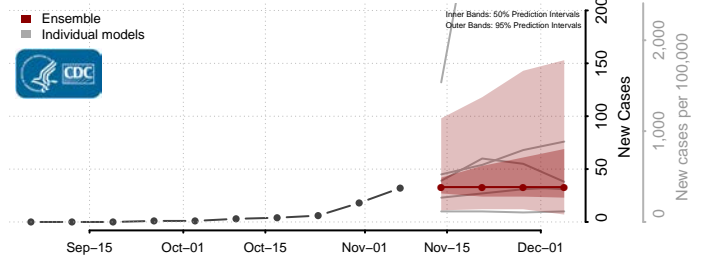

Tyler County, West Virginia