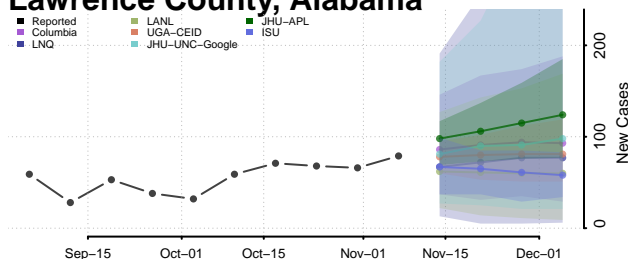

Jefferson County, Alabama

Lamar County, Alabama

Lauderdale County, Alabama

Lawrence County, Alabama

Lee County, Alabama

Limestone County, Alabama

Lowndes County, Alabama

Macon County, Alabama

Madison County, Alabama

Marengo County, Alabama

Marion County, Alabama

Marshall County, Alabama

Mobile County, Alabama

Monroe County, Alabama

Montgomery County, Alabama

Morgan County, Alabama