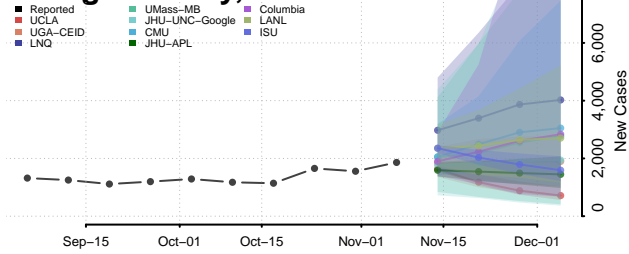

Orange County, California