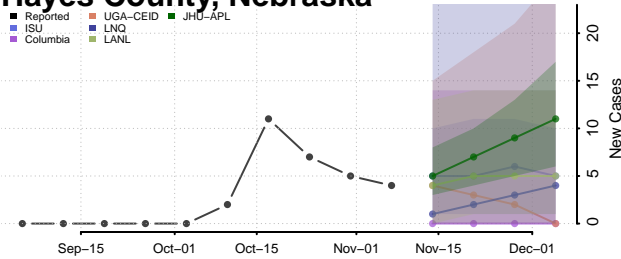

Grant County, Nebraska

Greeley County, Nebraska

Hall County, Nebraska

Hamilton County, Nebraska

Harlan County, Nebraska

Hayes County, Nebraska

Hitchcock County, Nebraska

Holt County, Nebraska