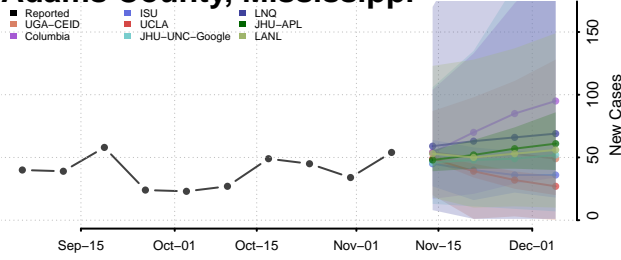

Wright County, Minnesota

Yellow Medicine County, Minnesota

Mississippi

Adams County, Mississippi

Alcorn County, Mississippi

Amite County, Mississippi

Attala County, Mississippi

Benton County, Mississippi