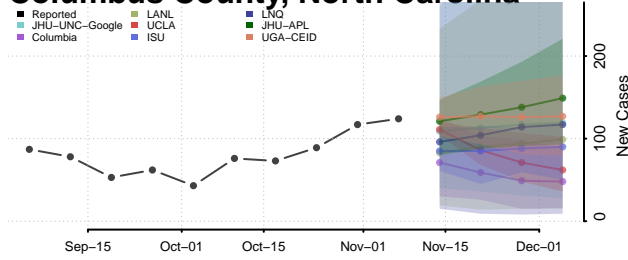

Catawba County, North Carolina

Chatham County, North Carolina

Cherokee County, North Carolina

Chowan County, North Carolina

Clay County, North Carolina

Cleveland County, North Carolina

Columbus County, North Carolina