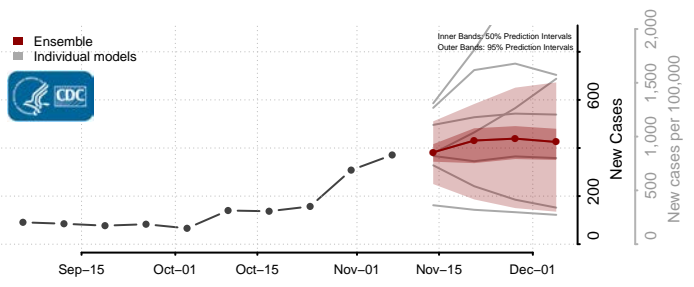

Callaway County, Missouri