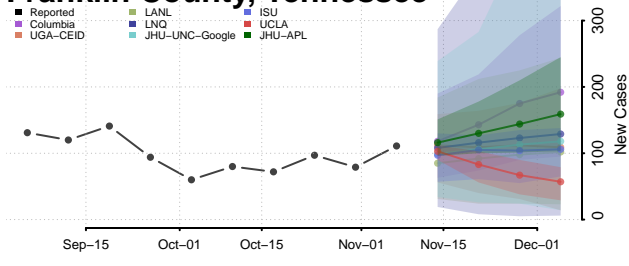

Franklin County, Tennessee