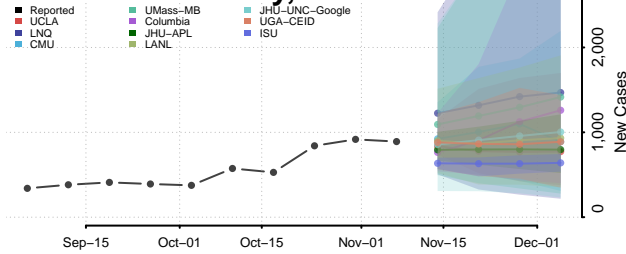

Rutherford County, Tennessee