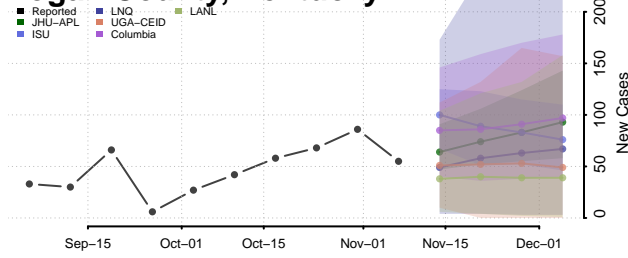

Lawrence County, Kentucky

Lee County, Kentucky

Leslie County, Kentucky

Letcher County, Kentucky

Lewis County, Kentucky

Lincoln County, Kentucky

Livingston County, Kentucky

Logan County, Kentucky