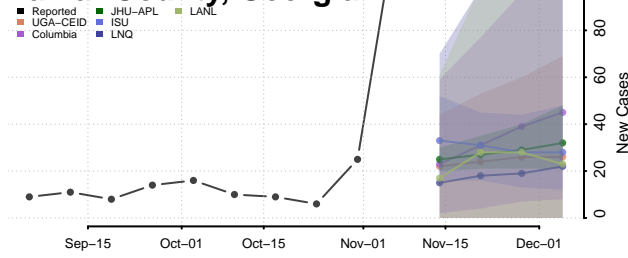

Jackson County, Georgia

Jasper County, Georgia

Jeff Davis County, Georgia

Jefferson County, Georgia

Jenkins County, Georgia

Johnson County, Georgia

Jones County, Georgia

Lamar County, Georgia