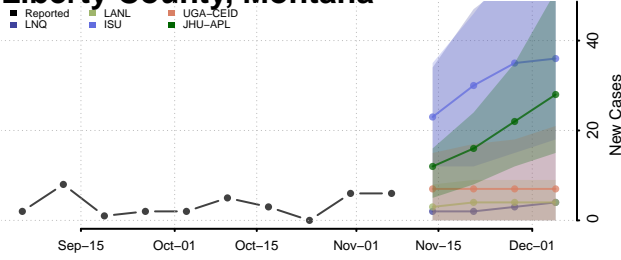

Judith Basin County, Montana

Lake County, Montana

Lewis and Clark County, Montana

Liberty County, Montana

Lincoln County, Montana

Madison County, Montana

McCone County, Montana

Meagher County, Montana