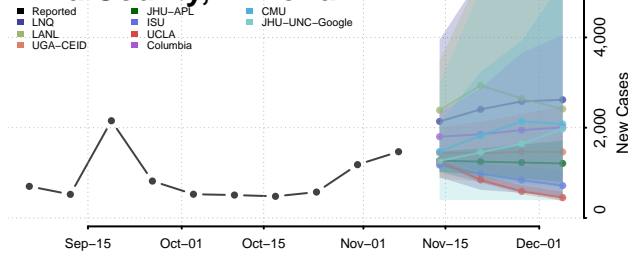

Pima County, Arizona