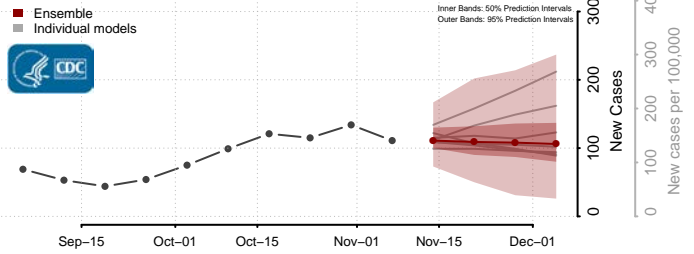

Bedford County, Virginia