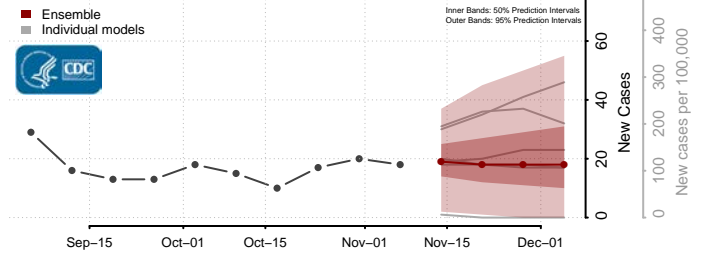

Scott County, Mississippi

Sharkey County, Mississippi

Simpson County, Mississippi

Smith County, Mississippi

Stone County, Mississippi

Sunflower County, Mississippi

Tallahatchie County, Mississippi

Tate County, Mississippi