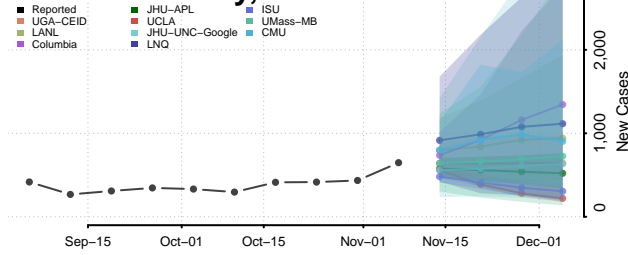

Martin County, Florida

Miami-Dade County, Florida

Monroe County, Florida

Nassau County, Florida

Okaloosa County, Florida

Okeechobee County, Florida

Orange County, Florida

Osceola County, Florida