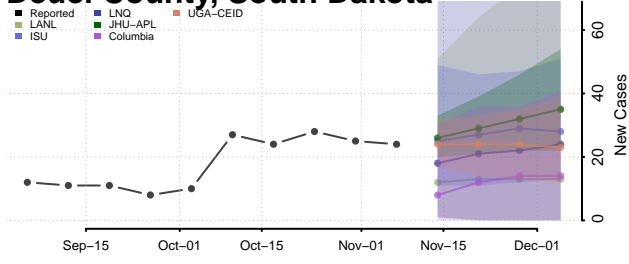

Dewey County, South Dakota

Douglas County, South Dakota

Edmunds County, South Dakota

Fall River County, South Dakota

Faulk County, South Dakota

Grant County, South Dakota

Gregory County, South Dakota

Haakon County, South Dakota