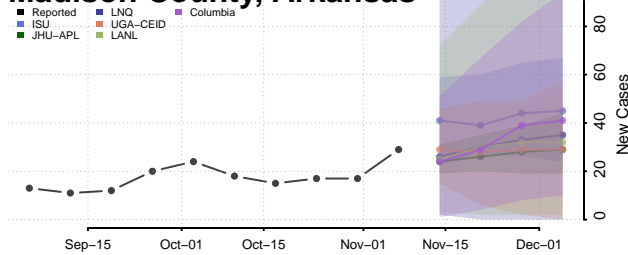

Madison County, Arkansas