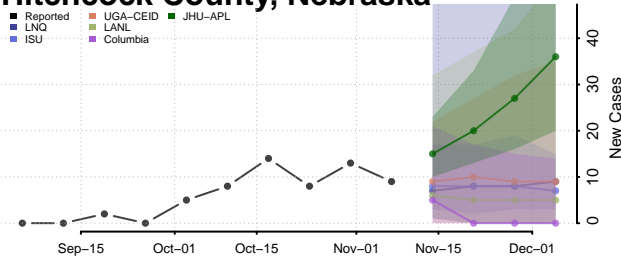

Grant County, Nebraska

Greeley County, Nebraska

Hall County, Nebraska

Hamilton County, Nebraska

Harlan County, Nebraska

Hayes County, Nebraska

Hitchcock County, Nebraska

Holt County, Nebraska