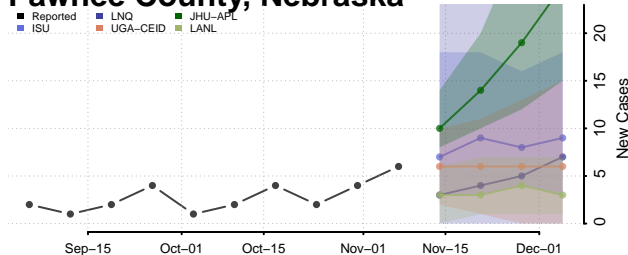

Morrill County, Nebraska

Nance County, Nebraska

Nemaha County, Nebraska

Nuckolls County, Nebraska

Otoe County, Nebraska

Pawnee County, Nebraska

Perkins County, Nebraska

Phelps County, Nebraska