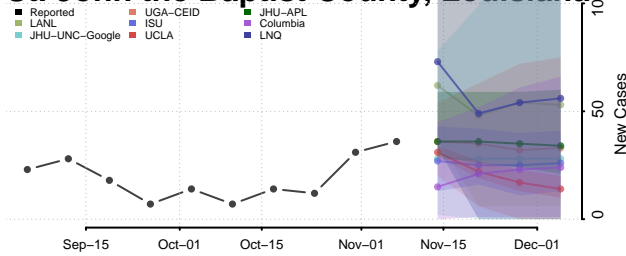

St. John the Baptist County, Louisiana