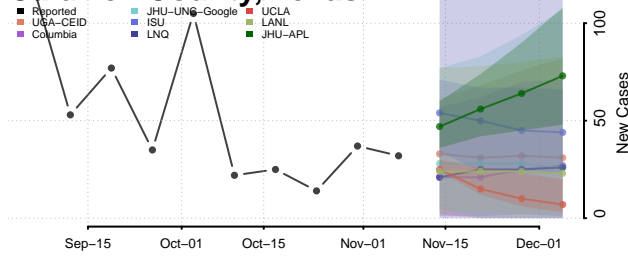

Caldwell County, Texas