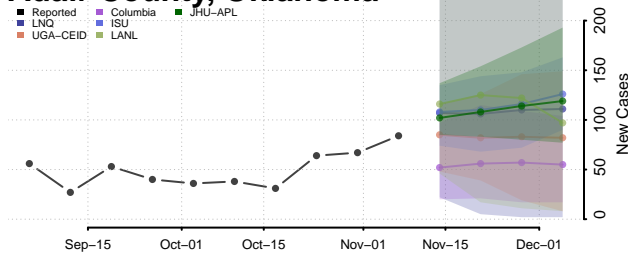

Warren County, Ohio

Washington County, Ohio

Wayne County, Ohio

Williams County, Ohio

Wood County, Ohio

Wyandot County, Ohio

Oklahoma

Adair County, Oklahoma