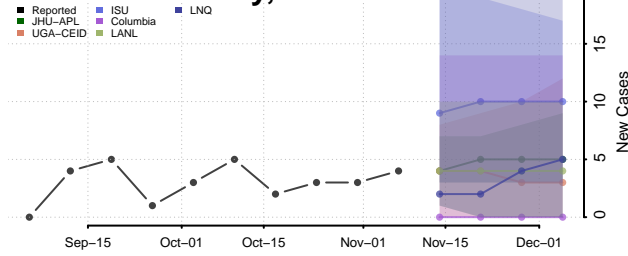

Carter County, Oklahoma

Cherokee County, Oklahoma

Choctaw County, Oklahoma

Cimarron County, Oklahoma

Cleveland County, Oklahoma

Coal County, Oklahoma

Comanche County, Oklahoma

Cotton County, Oklahoma