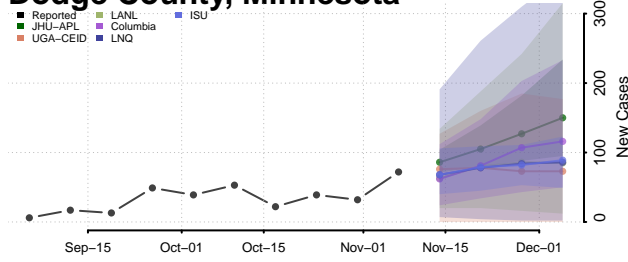

Clay County, Minnesota

Clearwater County, Minnesota

Cook County, Minnesota

Cottonwood County, Minnesota

Crow Wing County, Minnesota

Dakota County, Minnesota

Dodge County, Minnesota

Douglas County, Minnesota