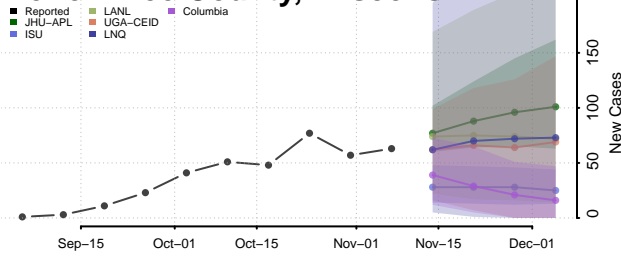

Manitowoc County, Wisconsin

Marathon County, Wisconsin

Marinette County, Wisconsin

Marquette County, Wisconsin

Menominee County, Wisconsin

Milwaukee County, Wisconsin

Monroe County, Wisconsin

Oconto County, Wisconsin