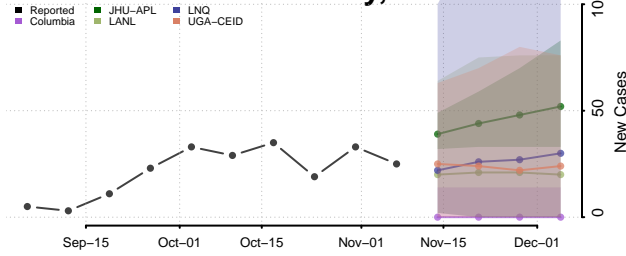

Matanuska-Susitna County, Alaska

Nome County, Alaska

North Slope County, Alaska

Northwest Arctic County, Alaska

Petersburg County, Alaska

Prince of Wales-Hyder County, Alaska

Sitka County, Alaska

Skagway County, Alaska