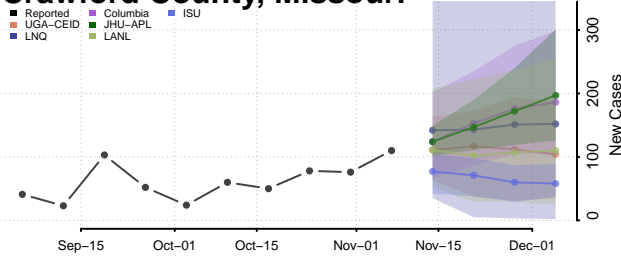

Crawford County, Missouri