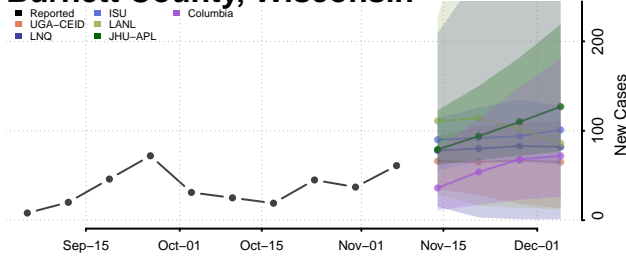

Bayfield County, Wisconsin

Brown County, Wisconsin

Buffalo County, Wisconsin

Burnett County, Wisconsin

Calumet County, Wisconsin

Chippewa County, Wisconsin

Clark County, Wisconsin

Columbia County, Wisconsin