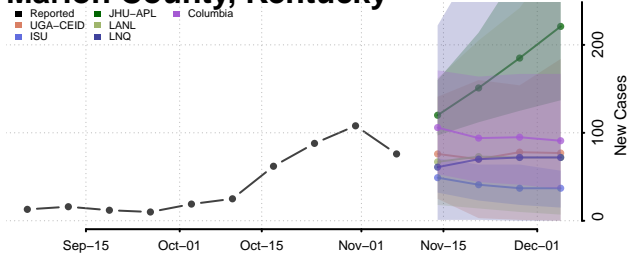

Lyon County, Kentucky

Madison County, Kentucky

Magoffin County, Kentucky

Marion County, Kentucky

Marshall County, Kentucky

Martin County, Kentucky

Mason County, Kentucky

McCracken County, Kentucky