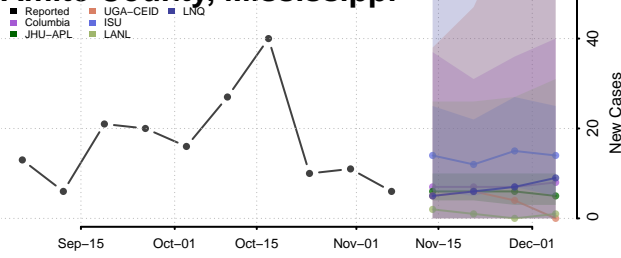

Wright County, Minnesota

Yellow Medicine County, Minnesota

Mississippi

Adams County, Mississippi

Alcorn County, Mississippi

Amite County, Mississippi

Attala County, Mississippi

Benton County, Mississippi