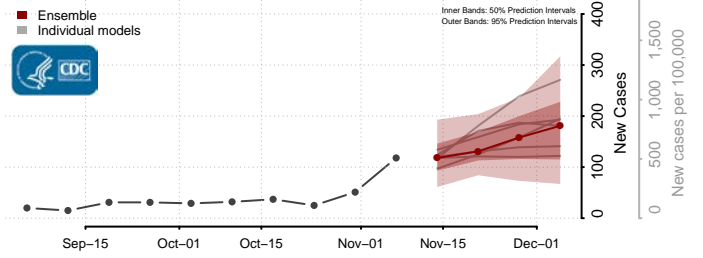

Meeker County, Minnesota