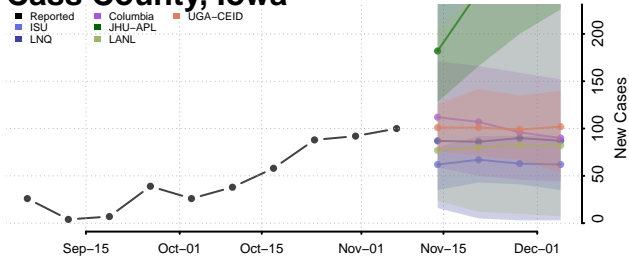

Cass County, Iowa