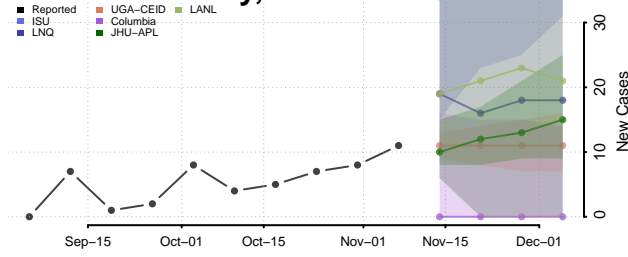

Traverse County, Minnesota