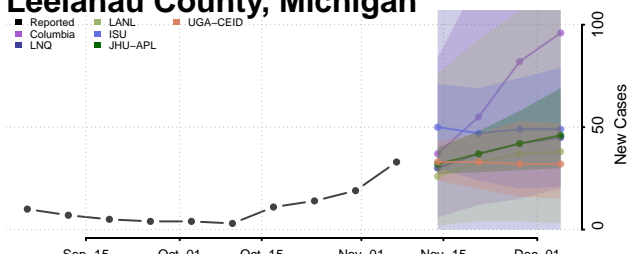

Keweenaw County, Michigan

Lake County, Michigan

Lapeer County, Michigan

Leelanau County, Michigan

Lenawee County, Michigan

Livingston County, Michigan

Luce County, Michigan

Mackinac County, Michigan