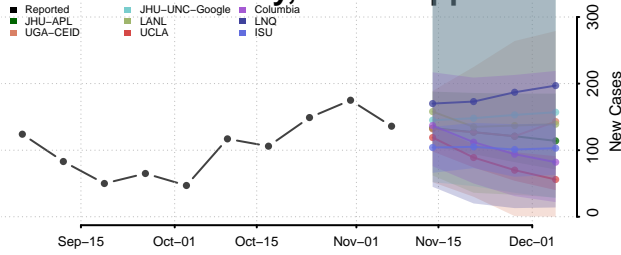

Lauderdale County, Mississippi