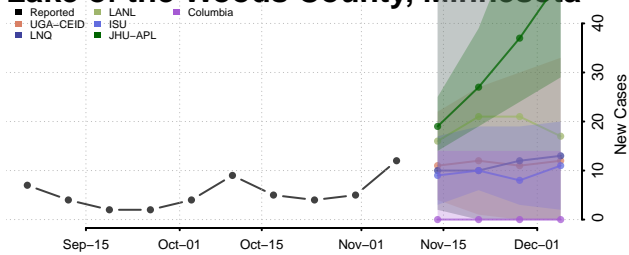

Lake of the Woods County, Minnesota