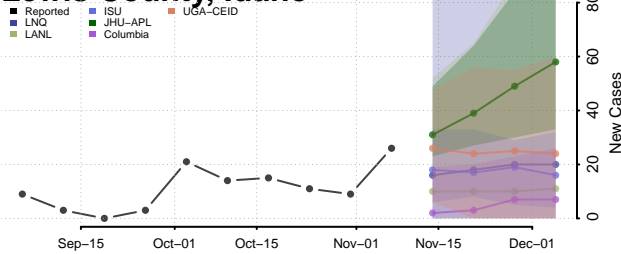

Lewis County, Idaho