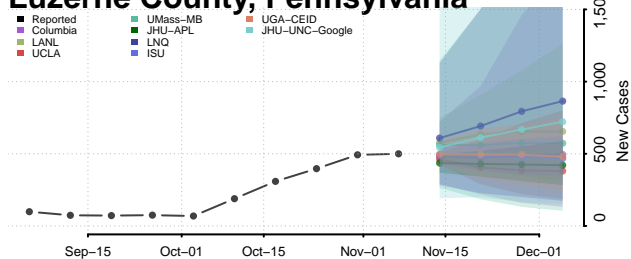

Luzerne County, Pennsylvania