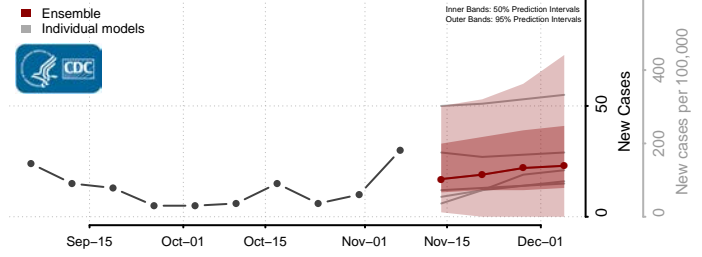

Sevier County, Arkansas

Sharp County, Arkansas

St. Francis County, Arkansas

Stone County, Arkansas

Union County, Arkansas

Van Buren County, Arkansas

Washington County, Arkansas

White County, Arkansas