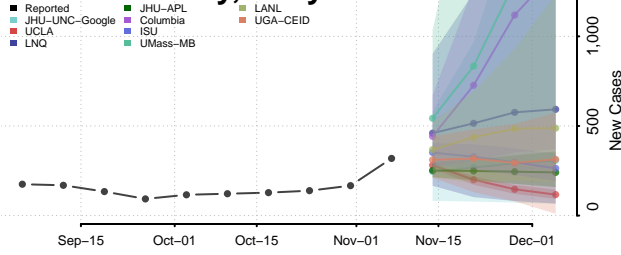

Harford County, Maryland