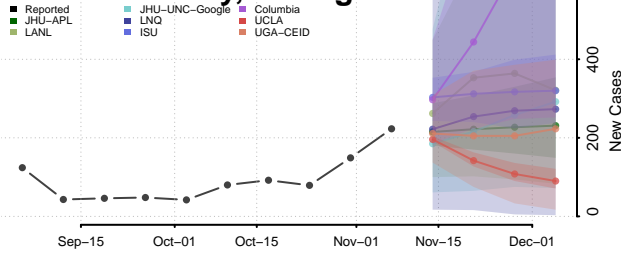

Ionia County, Michigan

Iosco County, Michigan

Iron County, Michigan

Isabella County, Michigan

Jackson County, Michigan

Kalamazoo County, Michigan

Kalkaska County, Michigan

Kent County, Michigan