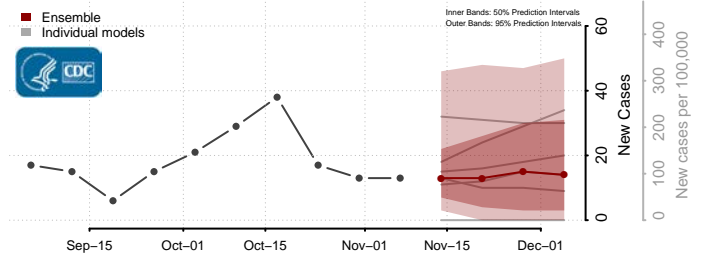

Calhoun County, Mississippi