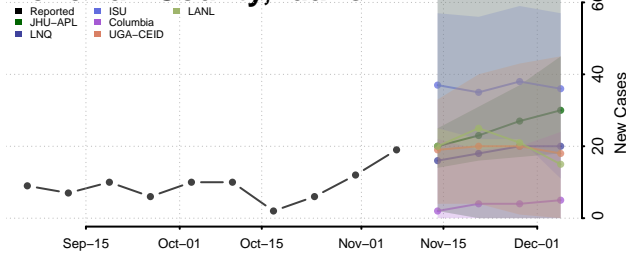

Maui County, Hawaii

Idaho

Ada County, Idaho

Adams County, Idaho

Bannock County, Idaho

Bear Lake County, Idaho

Benewah County, Idaho

Bingham County, Idaho