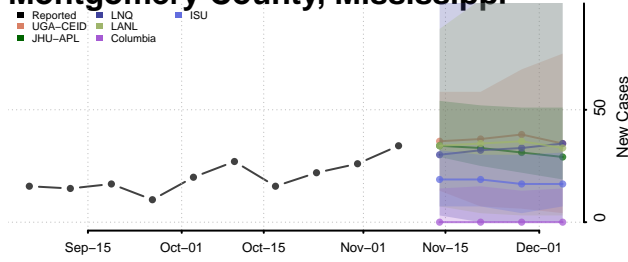

Marion County, Mississippi

Marshall County, Mississippi

Monroe County, Mississippi

Montgomery County, Mississippi

Neshoba County, Mississippi

Newton County, Mississippi

Noxubee County, Mississippi

Oktibbeha County, Mississippi