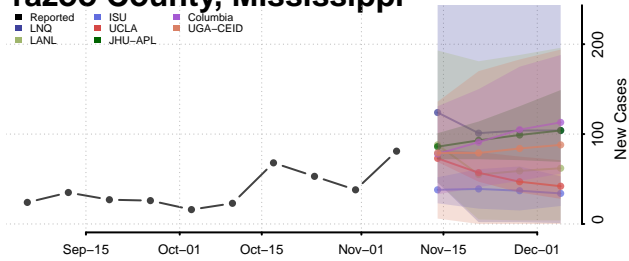

Yazoo County, Mississippi