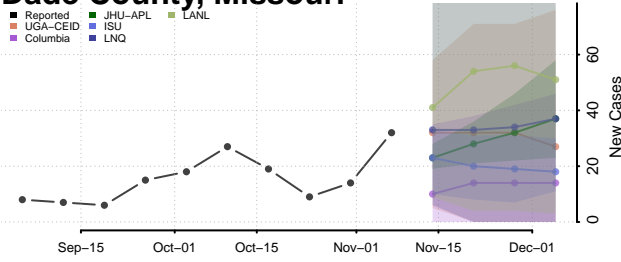

Dade County, Missouri