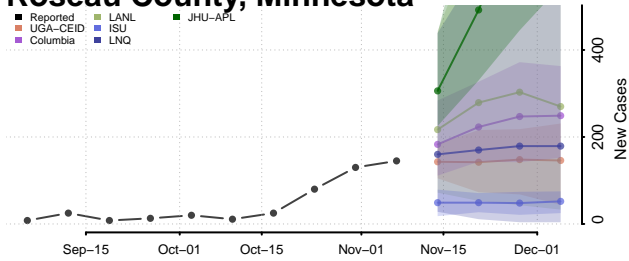

Roseau County, Minnesota