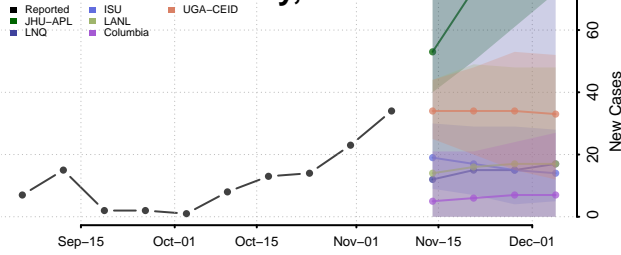

Greenwood County, Kansas