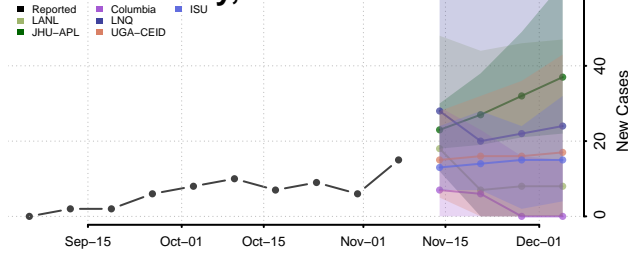

Beaver County, Oklahoma