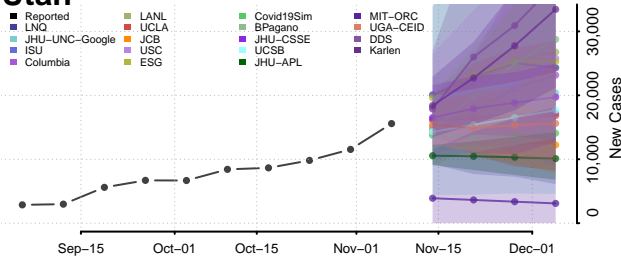

Wood County, Texas

Yoakum County, Texas

Young County, Texas

Zapata County, Texas

Zavala County, Texas

Utah