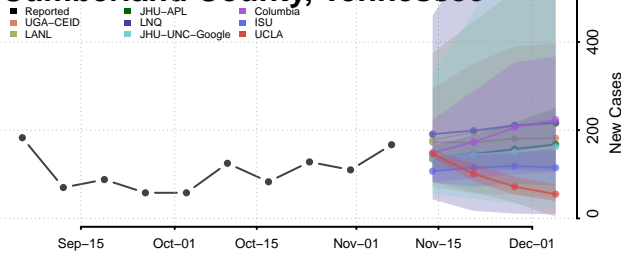

Cumberland County, Tennessee