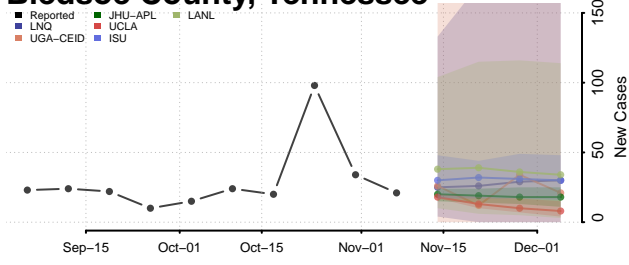

Bledsoe County, Tennessee