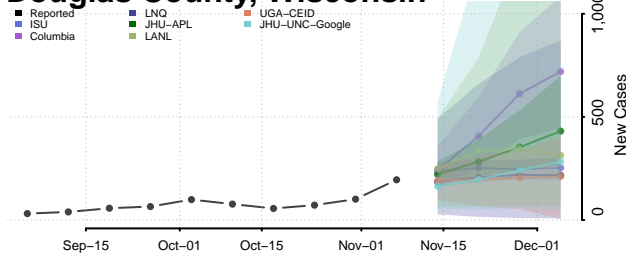

Douglas County, Wisconsin