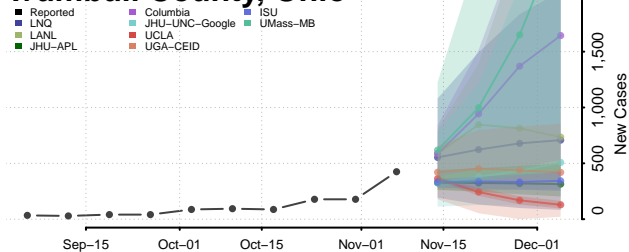

Trumbull County, Ohio