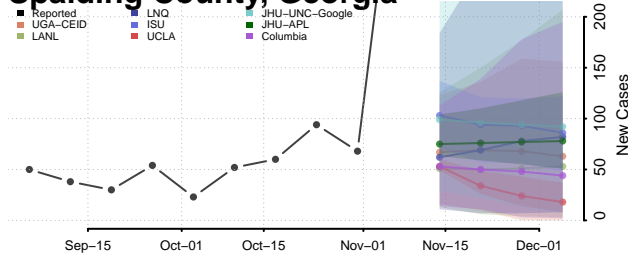

Spalding County, Georgia