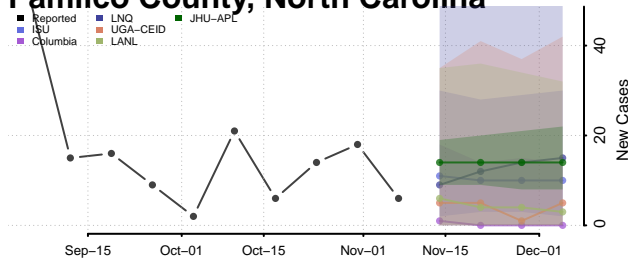

Pamlico County, North Carolina