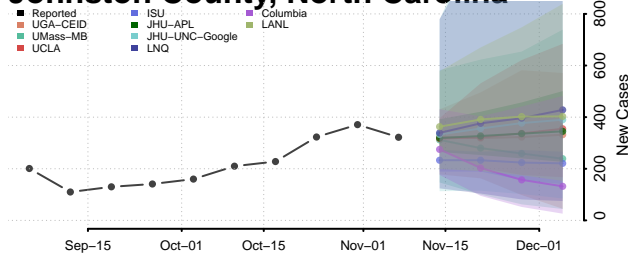

Hertford County, North Carolina

Hoke County, North Carolina

Hyde County, North Carolina

Iredell County, North Carolina

Jackson County, North Carolina

Johnston County, North Carolina

Jones County, North Carolina