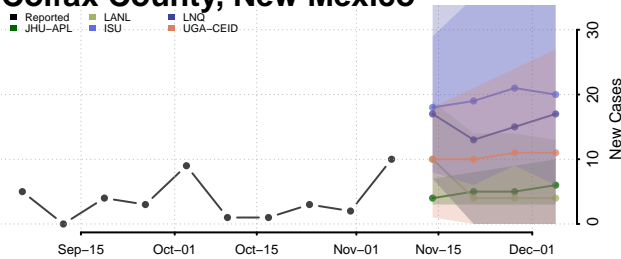

Colfax County, New Mexico