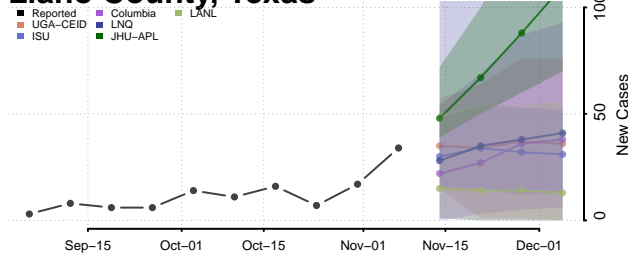

Leon County, Texas

Liberty County, Texas

Limestone County, Texas

Lipscomb County, Texas

Live Oak County, Texas

Llano County, Texas

Loving County, Texas

Lubbock County, Texas