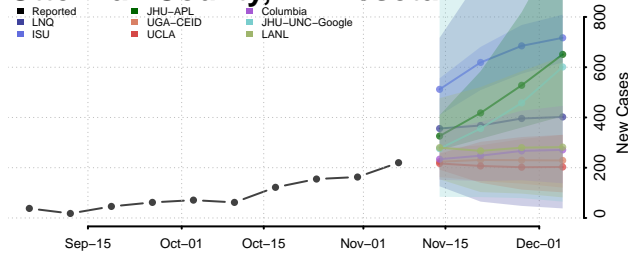

Otter Tail County, Minnesota