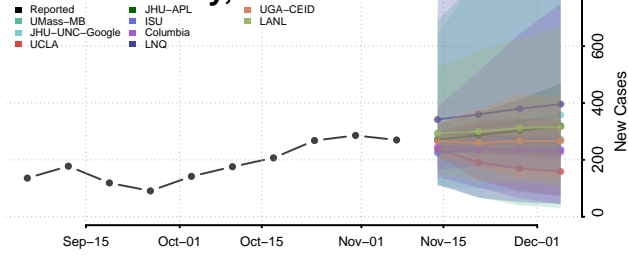

Blount County, Tennessee