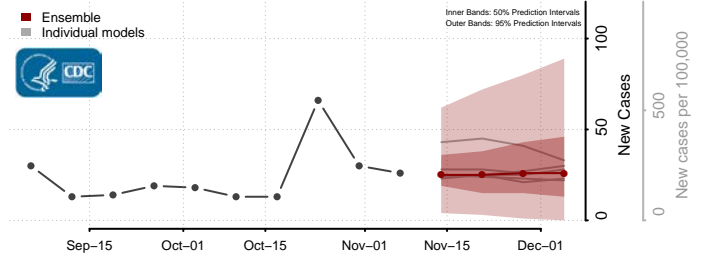

Yalobusha County, Mississippi