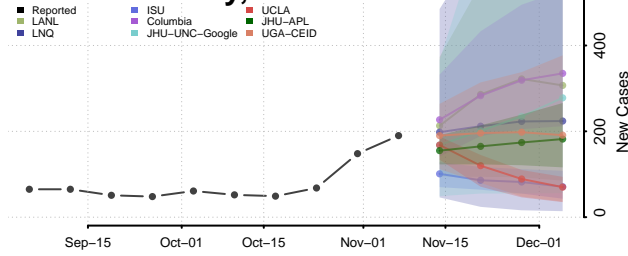

Monroe County, Illinois