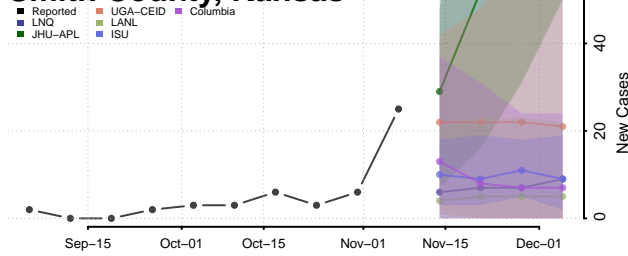

Smith County, Kansas