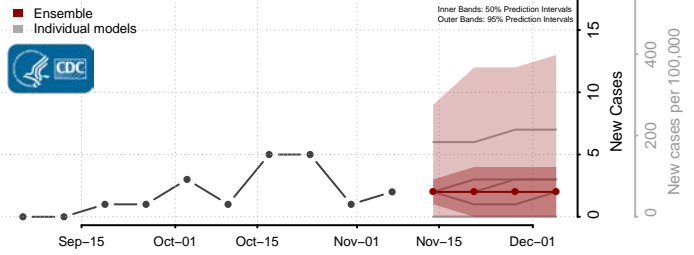

Shackelford County, Texas