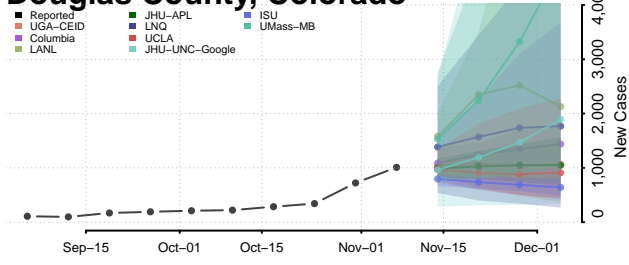

Douglas County, Colorado