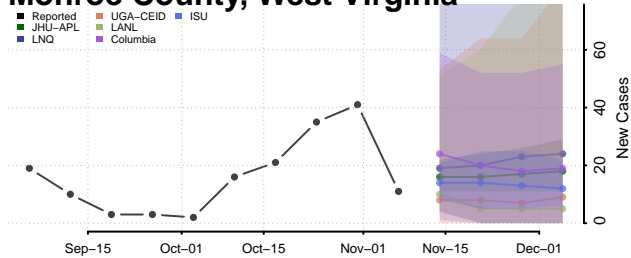

Monroe County, West Virginia