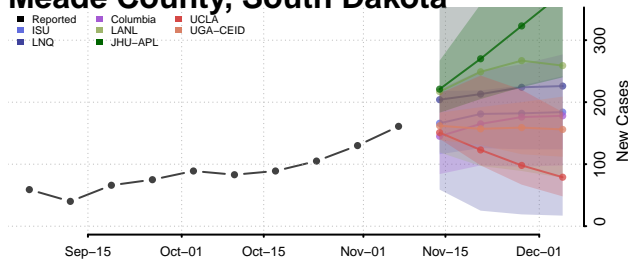

Meade County, South Dakota