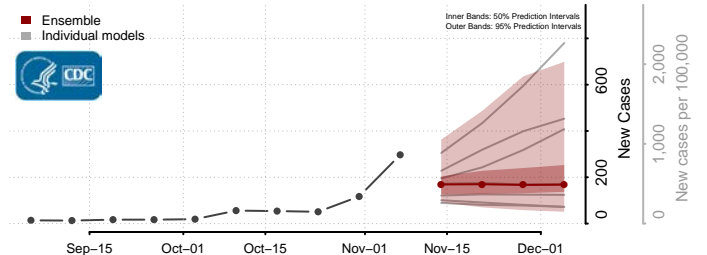

Grant County, Kansas

Gray County, Kansas

Greeley County, Kansas

Greenwood County, Kansas

Hamilton County, Kansas

Harper County, Kansas

Harvey County, Kansas

Haskell County, Kansas