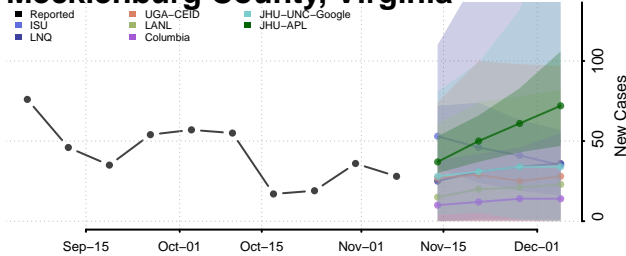

Mecklenburg County, Virginia