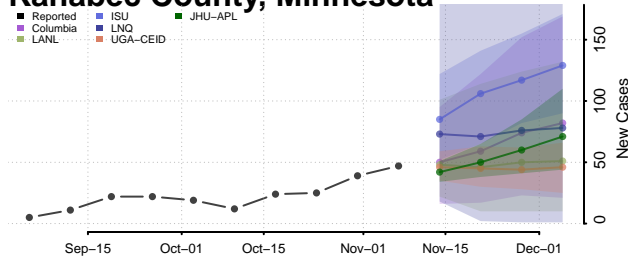

Isanti County, Minnesota

Itasca County, Minnesota

Jackson County, Minnesota

Kanabec County, Minnesota

Kandiyohi County, Minnesota

Kittson County, Minnesota

Koochiching County, Minnesota

Lac qui Parle County, Minnesota