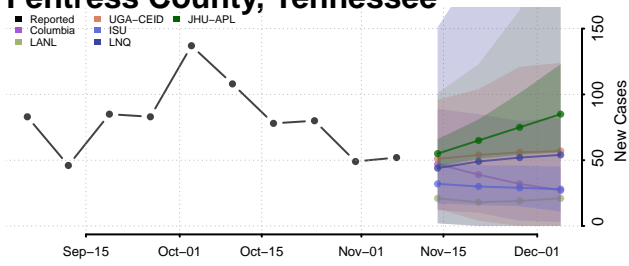

Fentress County, Tennessee