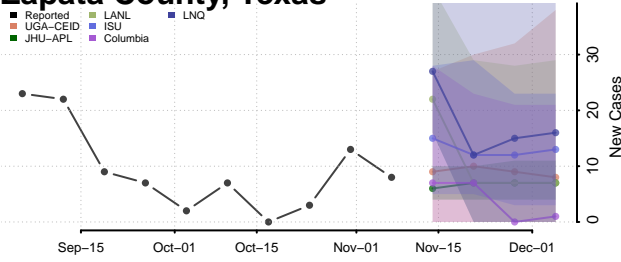

Zapata County, Texas