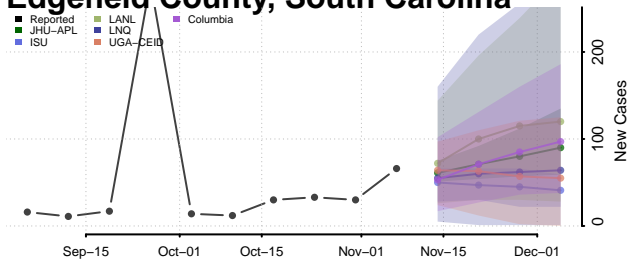

Edgefield County, South Carolina