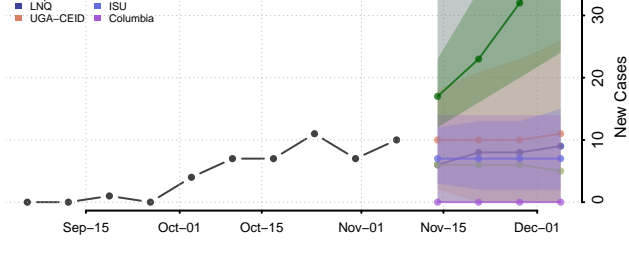

Frontier County, Nebraska