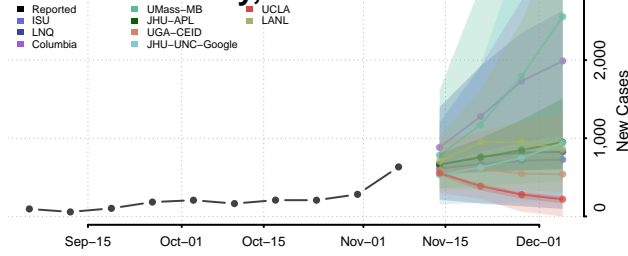

Olmsted County, Minnesota