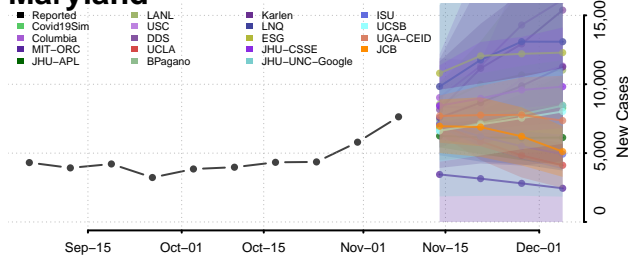

Sagadahoc County, Maine

Somerset County, Maine

Waldo County, Maine

Washington County, Maine

York County, Maine

Maryland

Allegany County, Maryland

Anne Arundel County, Maryland