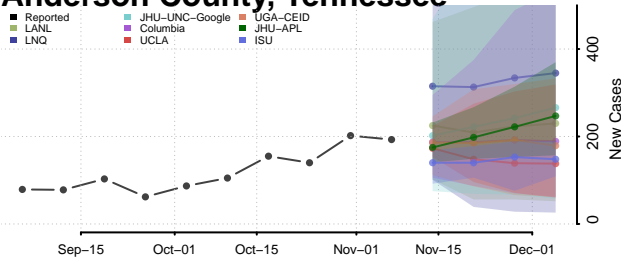

Anderson County, Tennessee