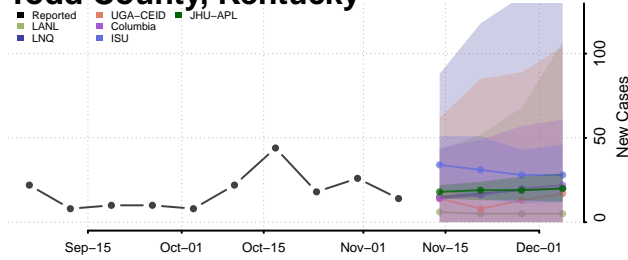

Russell County, Kentucky

Scott County, Kentucky

Shelby County, Kentucky

Simpson County, Kentucky

Spencer County, Kentucky

Taylor County, Kentucky

Todd County, Kentucky

Trigg County, Kentucky