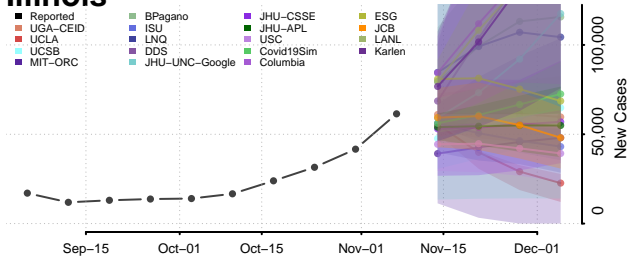

Power County, Idaho

Shoshone County, Idaho

Teton County, Idaho

Twin Falls County, Idaho

Valley County, Idaho

Washington County, Idaho

Illinois

Adams County, Illinois