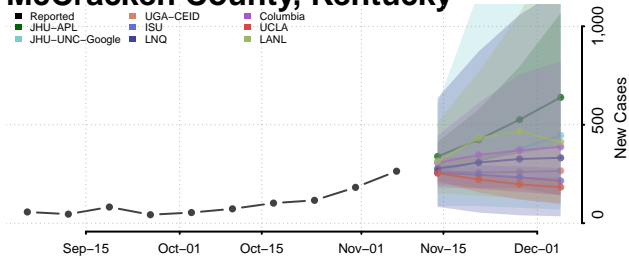

Lyon County, Kentucky

Madison County, Kentucky

Magoffin County, Kentucky

Marion County, Kentucky

Marshall County, Kentucky

Martin County, Kentucky

Mason County, Kentucky

McCracken County, Kentucky