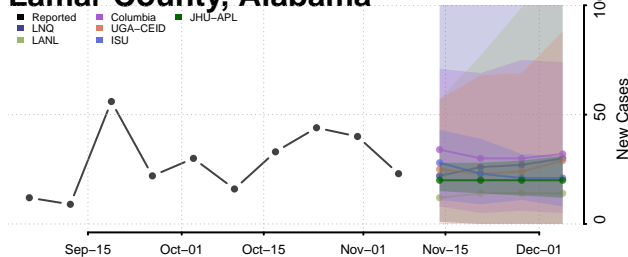

Crenshaw County, Alabama

Cullman County, Alabama

Dale County, Alabama

Dallas County, Alabama

DeKalb County, Alabama

Elmore County, Alabama

Escambia County, Alabama

Etowah County, Alabama

Fayette County, Alabama

Franklin County, Alabama

Geneva County, Alabama

Greene County, Alabama

Hale County, Alabama

Henry County, Alabama

Houston County, Alabama

Jackson County, Alabama

Jefferson County, Alabama

Lamar County, Alabama

Lauderdale County, Alabama

Lawrence County, Alabama

Lee County, Alabama

Limestone County, Alabama

Lowndes County, Alabama

Macon County, Alabama