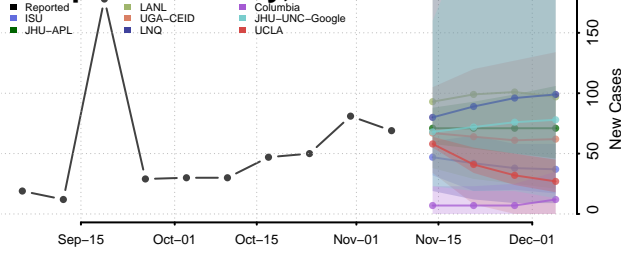

Tallapoosa County, Alabama