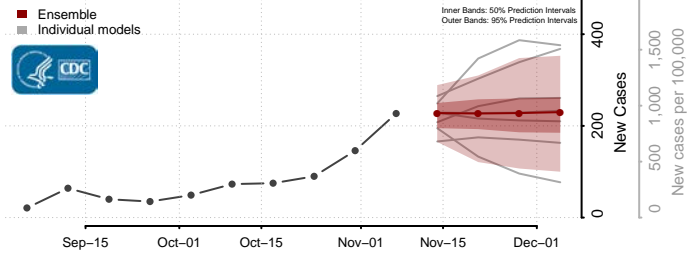

Gem County, Idaho

Gooding County, Idaho

Idaho County, Idaho

Jefferson County, Idaho

Jerome County, Idaho

Kootenai County, Idaho

Latah County, Idaho

Lemhi County, Idaho