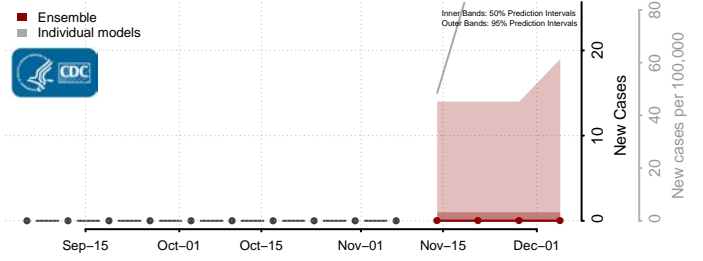

Sanpete County, Utah