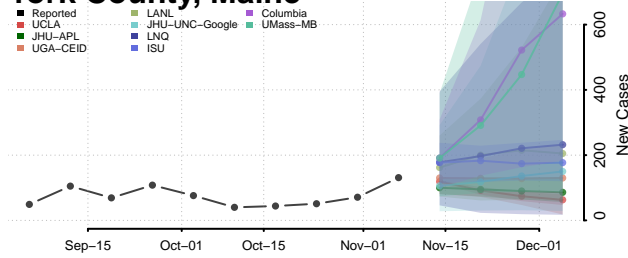

Sagadahoc County, Maine

Somerset County, Maine

Waldo County, Maine

Washington County, Maine

York County, Maine

Maryland

Allegany County, Maryland

Anne Arundel County, Maryland