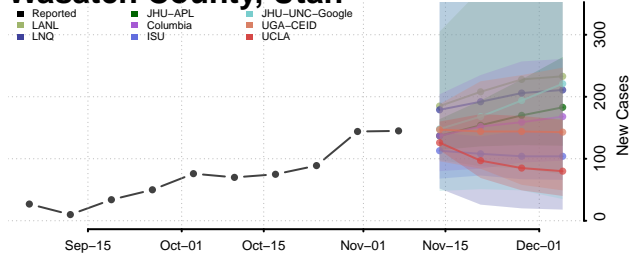

Wasatch County, Utah