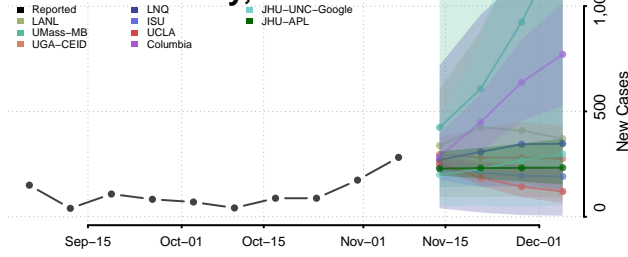

Cochise County, Arizona

Coconino County, Arizona

Gila County, Arizona

Graham County, Arizona

Greenlee County, Arizona

La Paz County, Arizona

Maricopa County, Arizona

Mohave County, Arizona