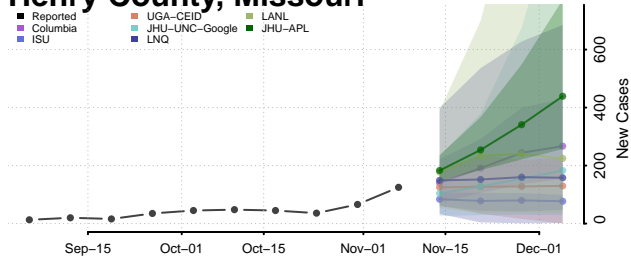

Henry County, Missouri