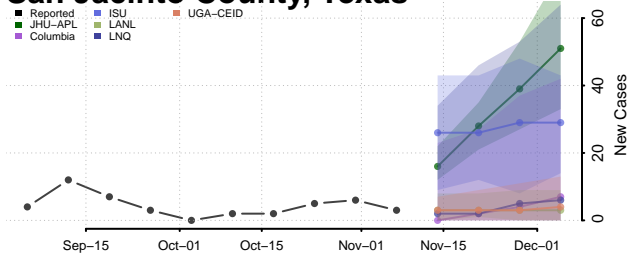

San Jacinto County, Texas