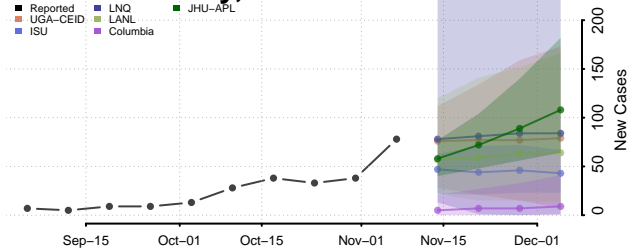

Wright County, Missouri

Montana

Beaverhead County, Montana

Big Horn County, Montana

Blaine County, Montana

Broadwater County, Montana

Carbon County, Montana

Carter County, Montana