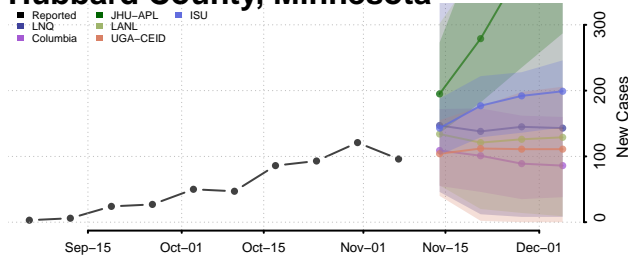

Faribault County, Minnesota

Fillmore County, Minnesota

Freeborn County, Minnesota

Goodhue County, Minnesota

Grant County, Minnesota

Hennepin County, Minnesota

Houston County, Minnesota

Hubbard County, Minnesota