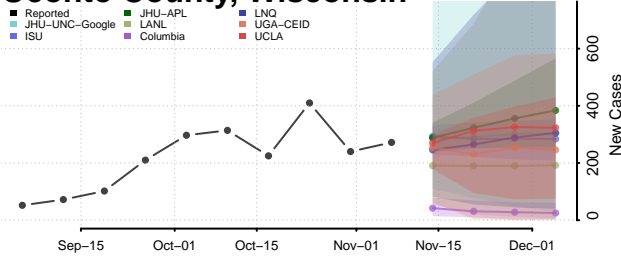

Manitowoc County, Wisconsin

Marathon County, Wisconsin

Marinette County, Wisconsin

Marquette County, Wisconsin

Menominee County, Wisconsin

Milwaukee County, Wisconsin

Monroe County, Wisconsin

Oconto County, Wisconsin