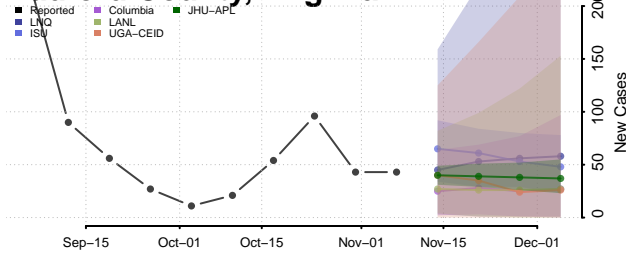

Radford County, Virginia