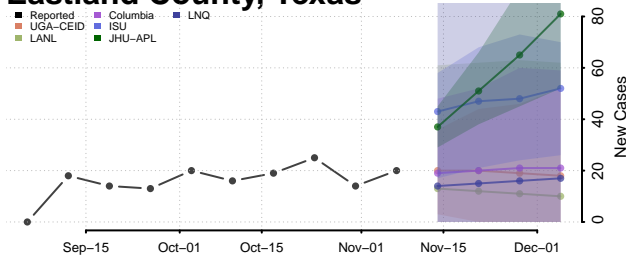

Eastland County, Texas