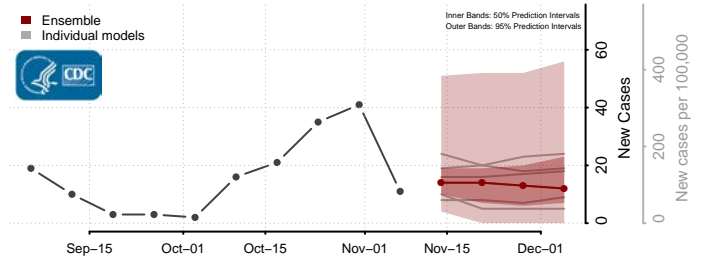

Monroe County, West Virginia