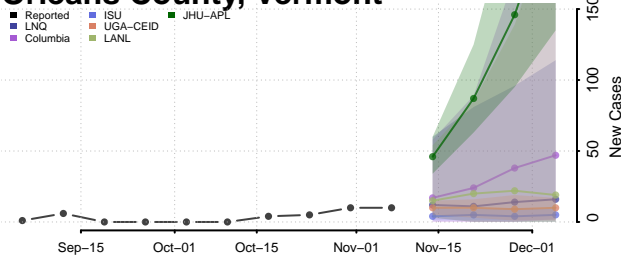

Grand Isle County, Vermont

Lamoille County, Vermont

Orange County, Vermont

Orleans County, Vermont

Rutland County, Vermont

Washington County, Vermont

Windham County, Vermont

Windsor County, Vermont