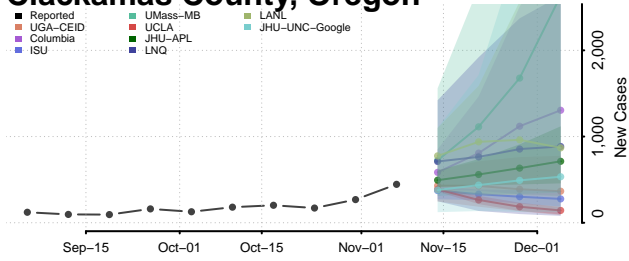

Clackamas County, Oregon