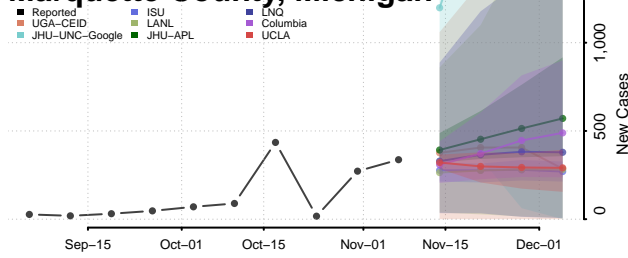

Marquette County, Michigan