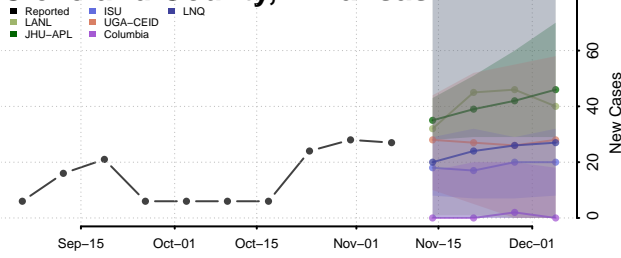

Clark County, Arkansas

Clay County, Arkansas

Cleburne County, Arkansas

Cleveland County, Arkansas

Columbia County, Arkansas

Conway County, Arkansas

Craighead County, Arkansas

Crawford County, Arkansas