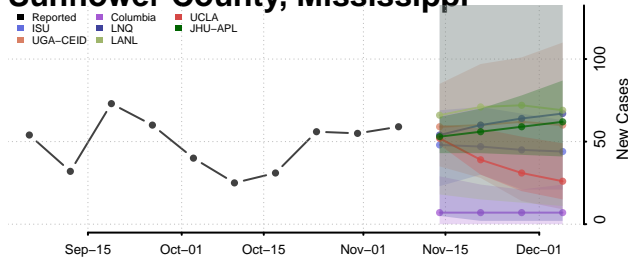

Scott County, Mississippi

Sharkey County, Mississippi

Simpson County, Mississippi

Smith County, Mississippi

Stone County, Mississippi

Sunflower County, Mississippi

Tallahatchie County, Mississippi

Tate County, Mississippi