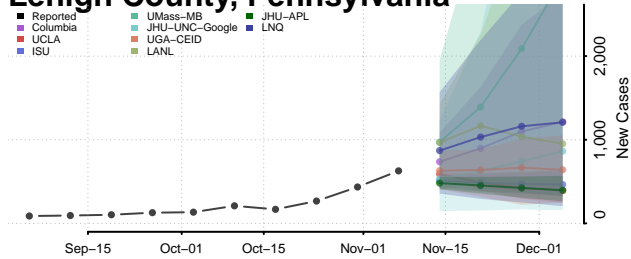

Lehigh County, Pennsylvania