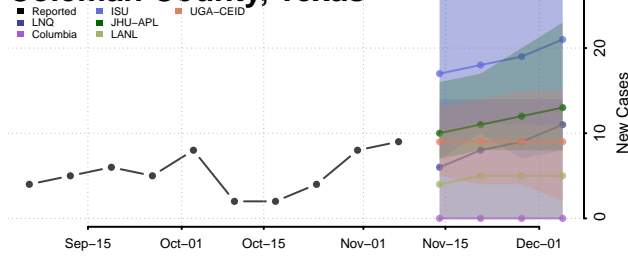

Coleman County, Texas