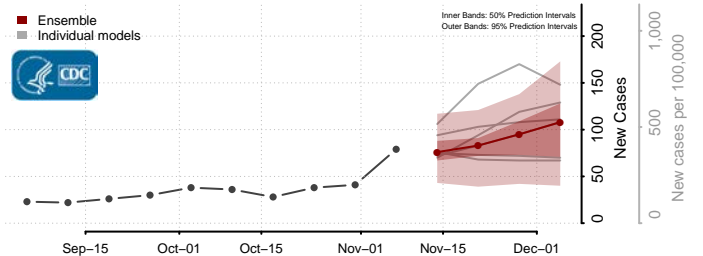

Vernon County, Missouri