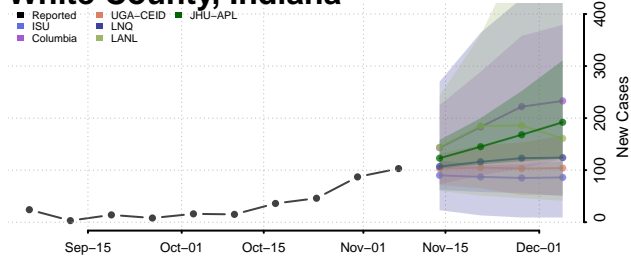

White County, Indiana