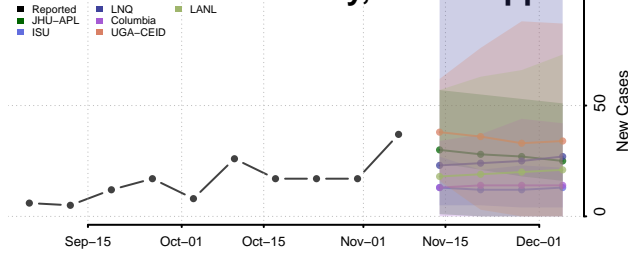

Jefferson Davis County, Mississippi