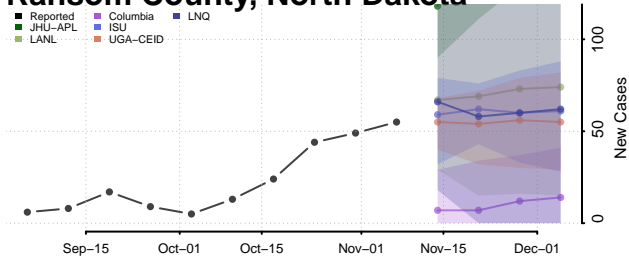

Ransom County, North Dakota