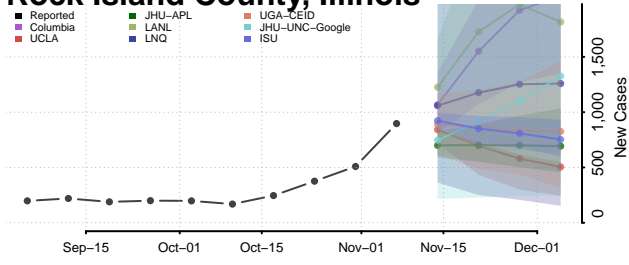

Piatt County, Illinois

Pike County, Illinois

Pope County, Illinois

Pulaski County, Illinois

Putnam County, Illinois

Randolph County, Illinois

Richland County, Illinois

Rock Island County, Illinois