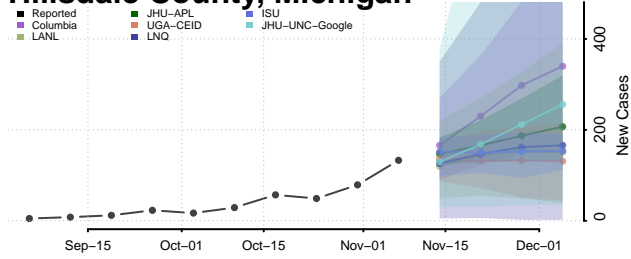

Gladwin County, Michigan

Gogebic County, Michigan

Grand Traverse County, Michigan

Gratiot County, Michigan

Hillsdale County, Michigan

Houghton County, Michigan

Huron County, Michigan

Ingham County, Michigan