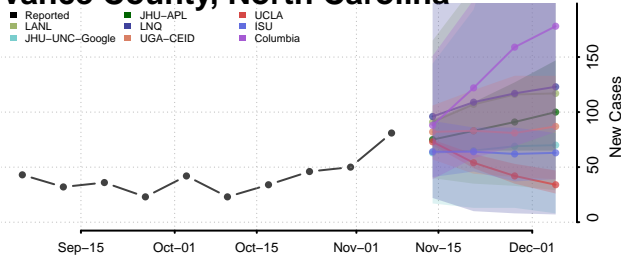

Transylvania County, North Carolina

Tyrrell County, North Carolina

Union County, North Carolina

Vance County, North Carolina

Wake County, North Carolina

Warren County, North Carolina

Washington County, North Carolina