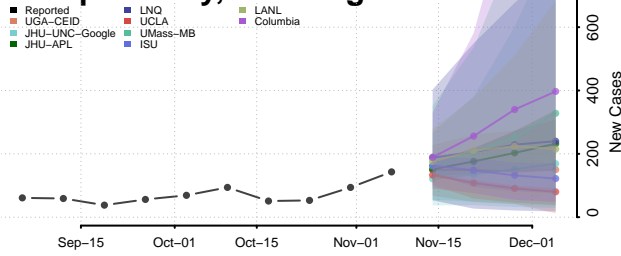

Kitsap County, Washington