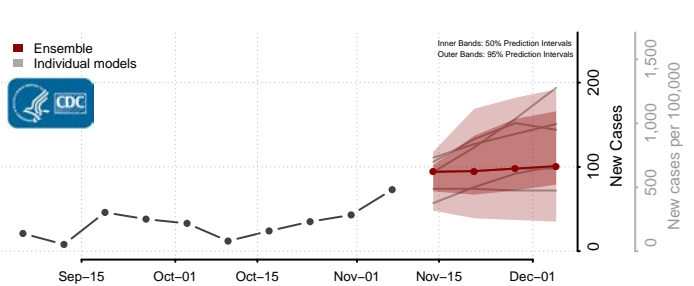

Redwood County, Minnesota