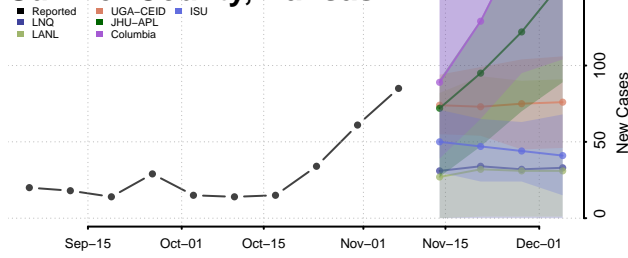

Sheridan County, Kansas

Sherman County, Kansas

Smith County, Kansas

Stafford County, Kansas

Stanton County, Kansas

Stevens County, Kansas

Sumner County, Kansas

Thomas County, Kansas