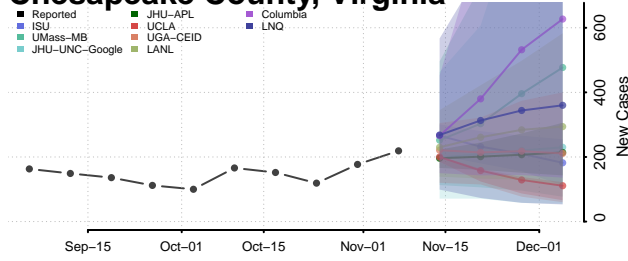

Chesapeake County, Virginia