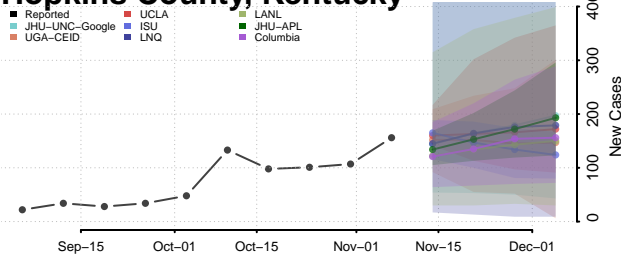

Hopkins County, Kentucky