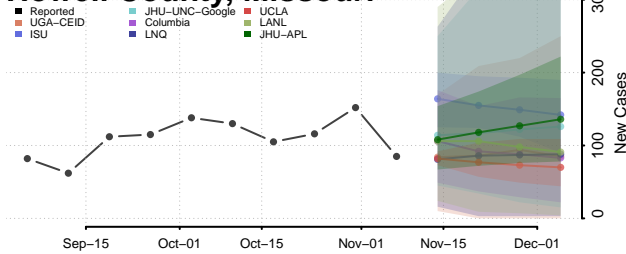

Howell County, Missouri