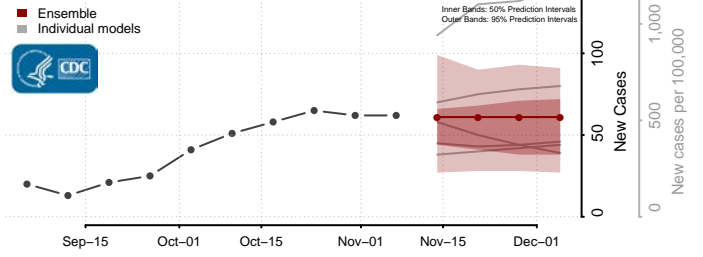

Big Stone County, Minnesota

Blue Earth County, Minnesota

Brown County, Minnesota

Carlton County, Minnesota

Carver County, Minnesota

Cass County, Minnesota

Chippewa County, Minnesota

Chisago County, Minnesota