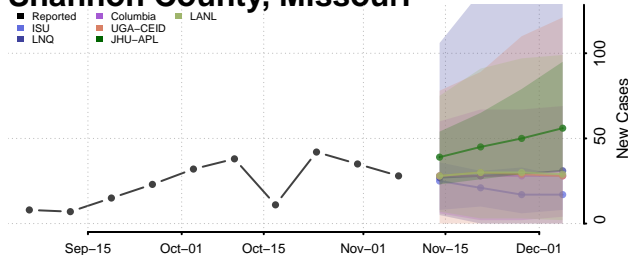

Shannon County, Missouri