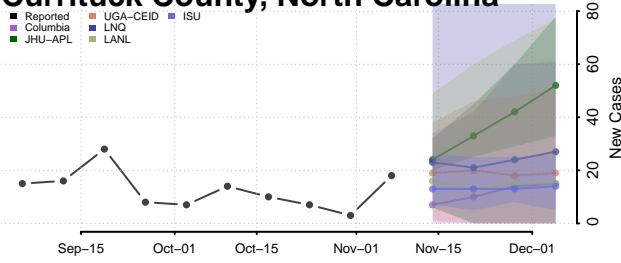

Currituck County, North Carolina