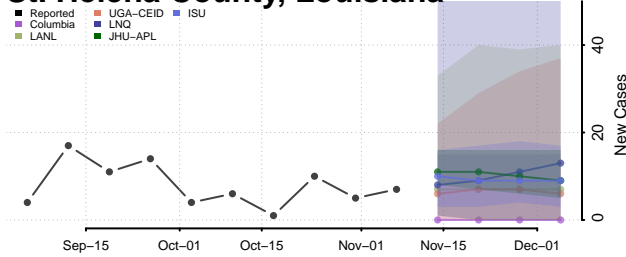

St. Helena County, Louisiana