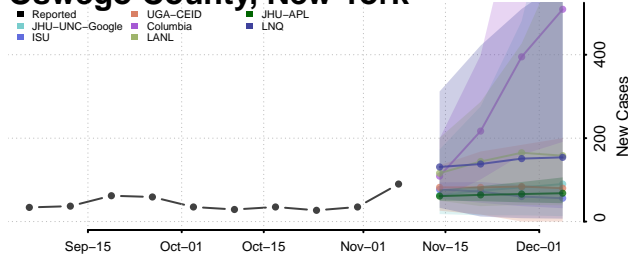

Ontario County, New York

Orange County, New York

Orleans County, New York

Oswego County, New York

Otsego County, New York

Putnam County, New York

Queens County, New York

Rensselaer County, New York