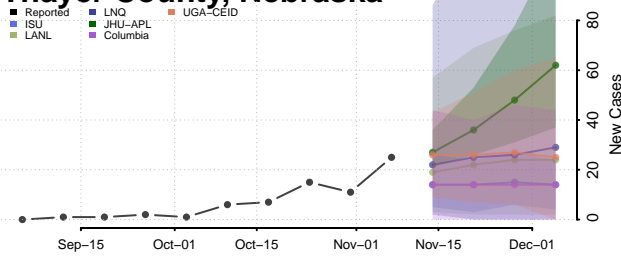

Saunders County, Nebraska

Scotts Bluff County, Nebraska

Seward County, Nebraska

Sheridan County, Nebraska

Sherman County, Nebraska

Sioux County, Nebraska

Stanton County, Nebraska

Thayer County, Nebraska