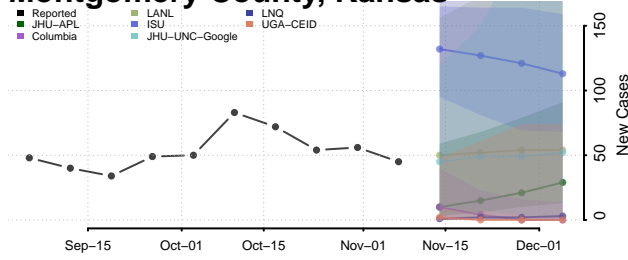

Montgomery County, Kansas