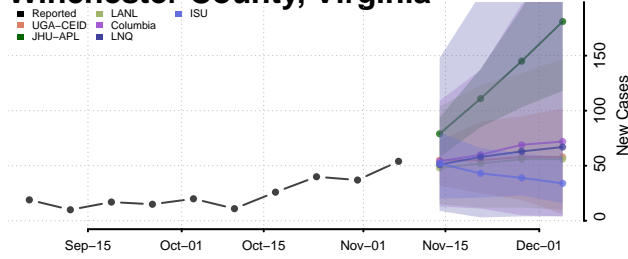

Waynesboro County, Virginia

Westmoreland County, Virginia

Williamsburg County, Virginia

Winchester County, Virginia

Wise County, Virginia

Wythe County, Virginia

York County, Virginia

Washington