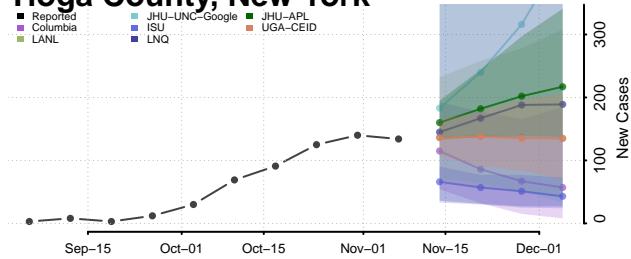

Steuben County, New York

Suffolk County, New York

Sullivan County, New York

Tioga County, New York

Tompkins County, New York

Ulster County, New York

Warren County, New York

Washington County, New York