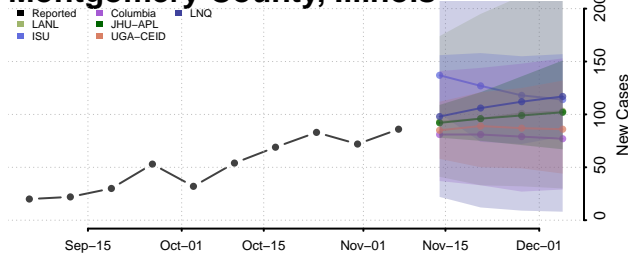

Montgomery County, Illinois