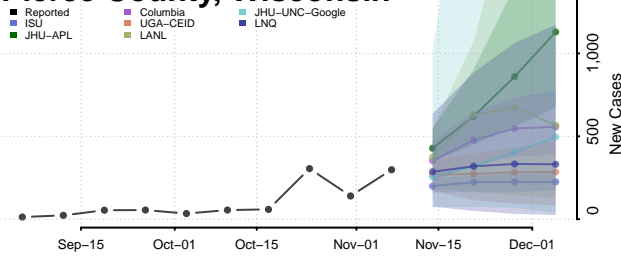

Oneida County, Wisconsin

Outagamie County, Wisconsin

Ozaukee County, Wisconsin

Pepin County, Wisconsin

Pierce County, Wisconsin

Polk County, Wisconsin

Portage County, Wisconsin

Price County, Wisconsin