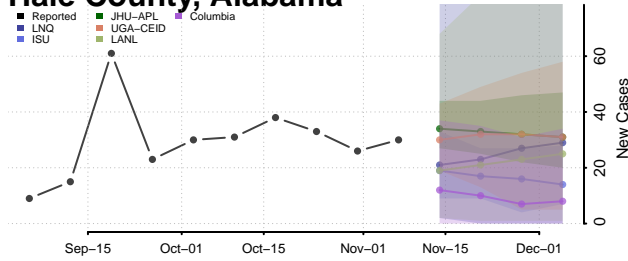

Fayette County, Alabama

Franklin County, Alabama

Geneva County, Alabama

Greene County, Alabama

Hale County, Alabama

Henry County, Alabama

Houston County, Alabama

Jackson County, Alabama