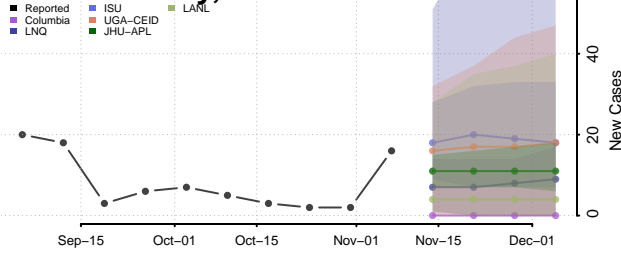

Dallas County, Arkansas