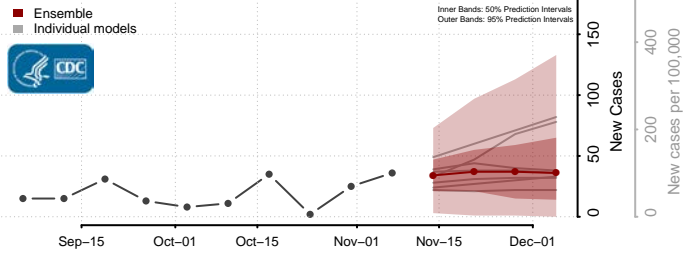

Wichita County, Texas