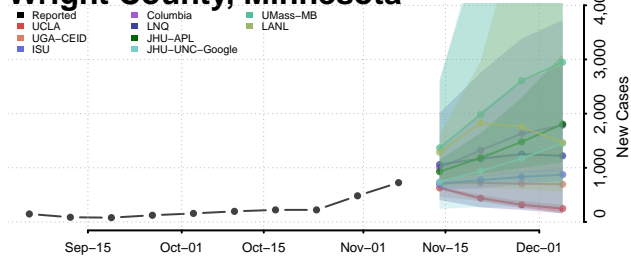

Wright County, Minnesota