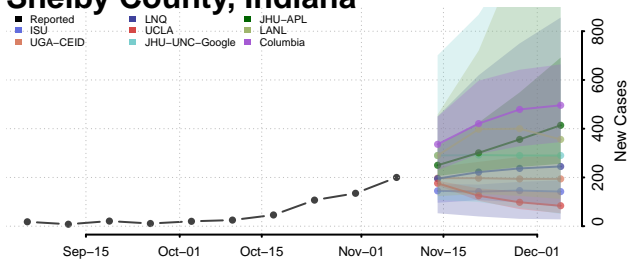

Putnam County, Indiana

Randolph County, Indiana

Ripley County, Indiana

Rush County, Indiana

Scott County, Indiana

Shelby County, Indiana

Spencer County, Indiana

St. Joseph County, Indiana