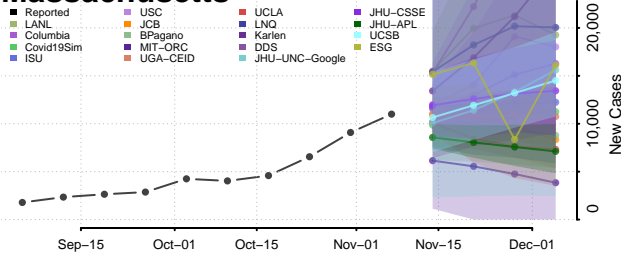

Massachusetts