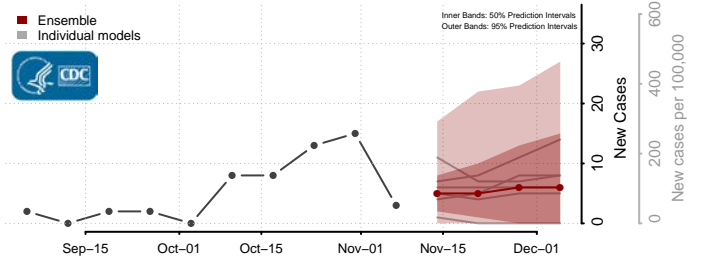

Wirt County, West Virginia