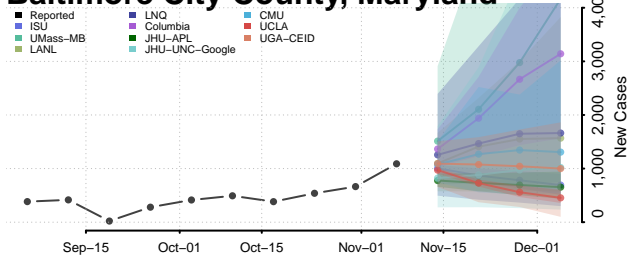

Baltimore City County, Maryland