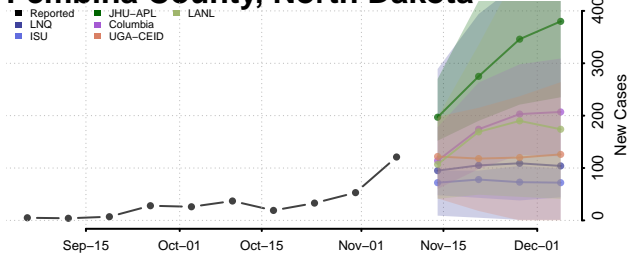

Pembina County, North Dakota