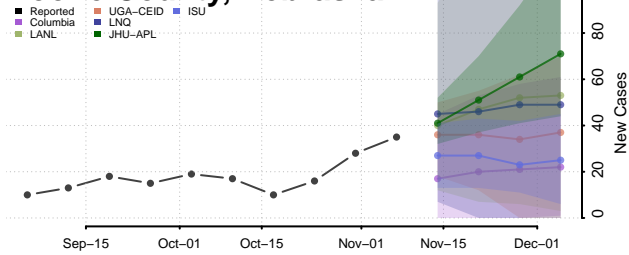

Boone County, Nebraska