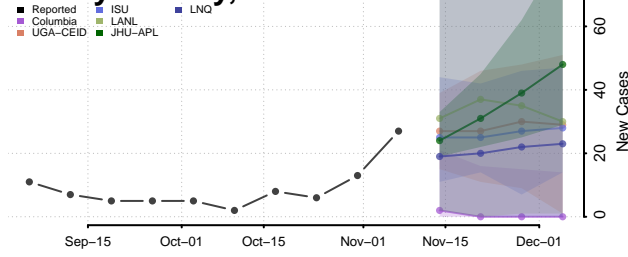

Cherry County, Nebraska