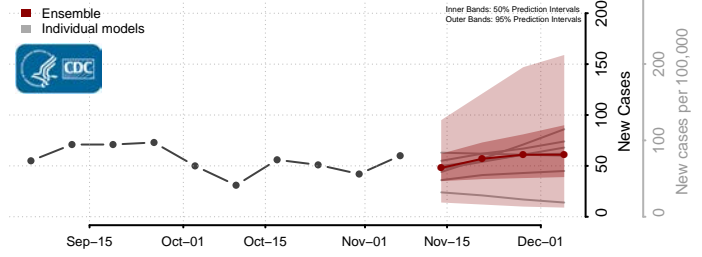

Douglas County, Washington

Ferry County, Washington

Franklin County, Washington

Garfield County, Washington

Grant County, Washington

Grays Harbor County, Washington

Island County, Washington

Jefferson County, Washington