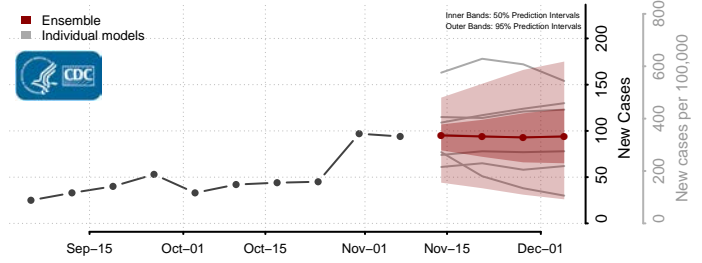

Scott County, Mississippi

Sharkey County, Mississippi

Simpson County, Mississippi

Smith County, Mississippi

Stone County, Mississippi

Sunflower County, Mississippi

Tallahatchie County, Mississippi

Tate County, Mississippi