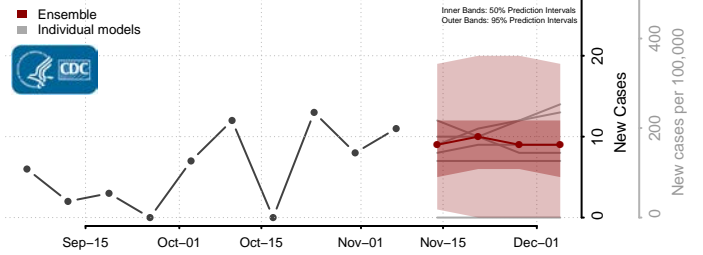

Lander County, Nevada