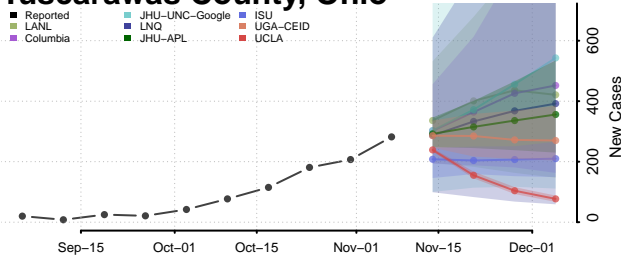

Tuscarawas County, Ohio