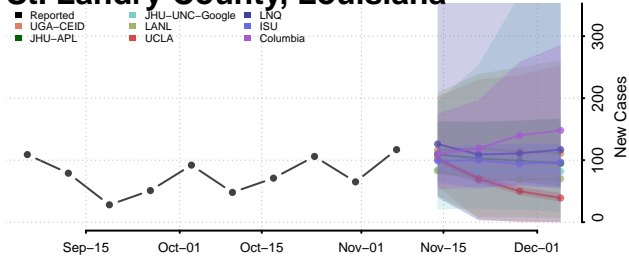

St. Helena County, Louisiana

St. James County, Louisiana

St. John the Baptist County, Louisiana

St. Landry County, Louisiana

St. Martin County, Louisiana

St. Mary County, Louisiana

St. Tammany County, Louisiana