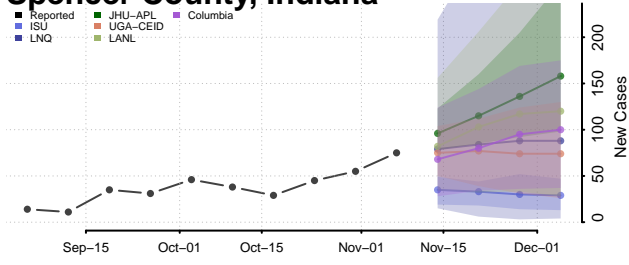

Putnam County, Indiana

Randolph County, Indiana

Ripley County, Indiana

Rush County, Indiana

Scott County, Indiana

Shelby County, Indiana

Spencer County, Indiana

St. Joseph County, Indiana