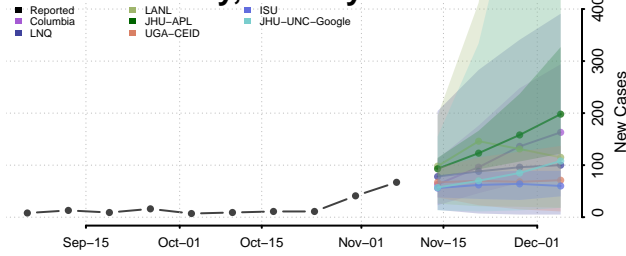

Greene County, Pennsylvania