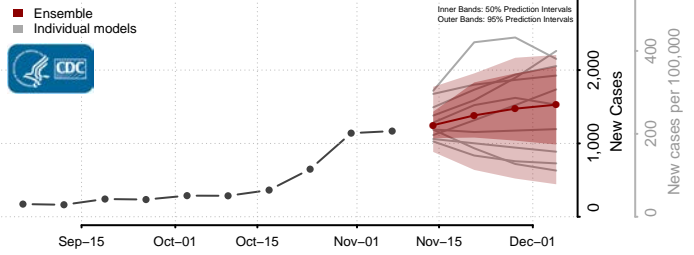

Bristol County, Massachusetts