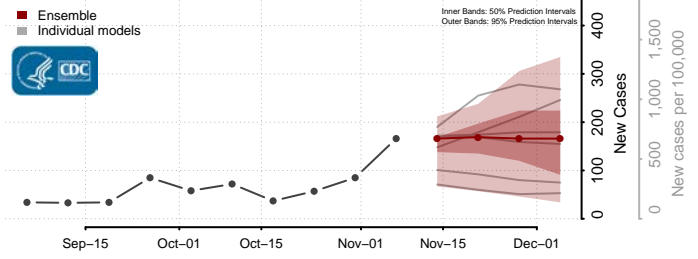

Taney County, Missouri

Texas County, Missouri

Vernon County, Missouri

Warren County, Missouri

Washington County, Missouri

Wayne County, Missouri

Webster County, Missouri

Worth County, Missouri