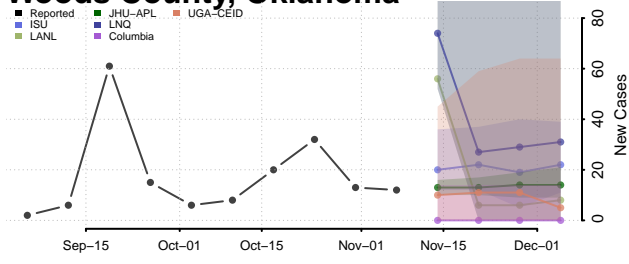

Woods County, Oklahoma