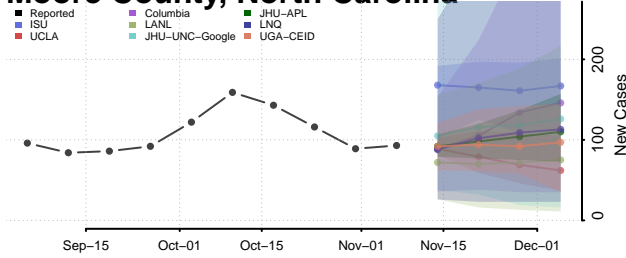

Mecklenburg County, North Carolina

Mitchell County, North Carolina

Montgomery County, North Carolina

Moore County, North Carolina

Nash County, North Carolina

New Hanover County, North Carolina

Northampton County, North Carolina