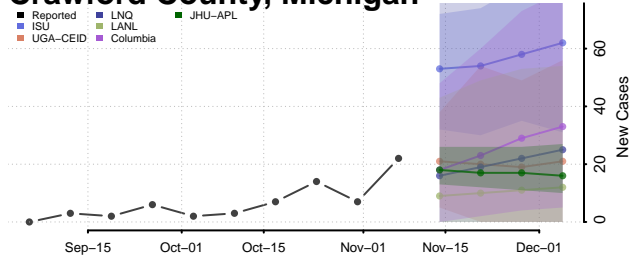

Crawford County, Michigan