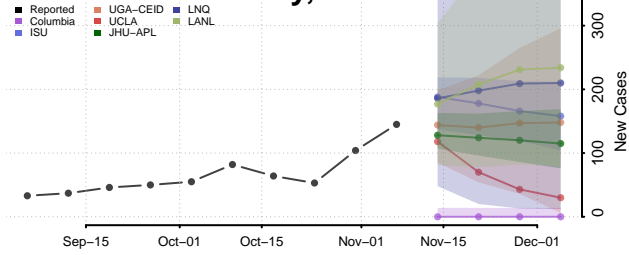

Buena Vista County, Iowa