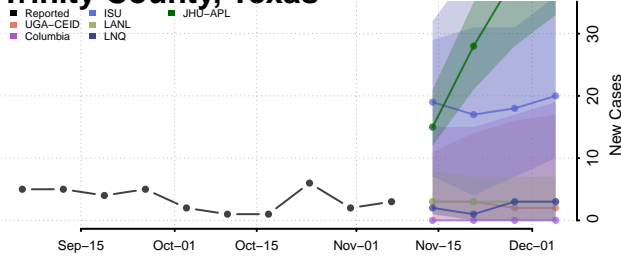

Titus County, Texas

Tom Green County, Texas

Travis County, Texas

Trinity County, Texas

Tyler County, Texas

Upshur County, Texas

Upton County, Texas

Uvalde County, Texas