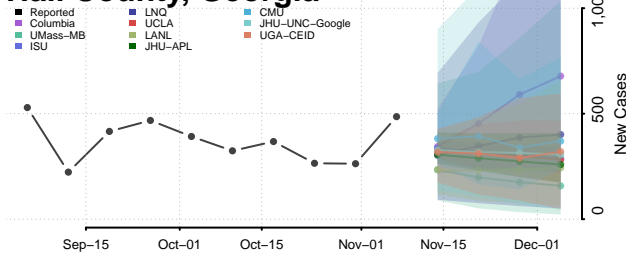

Glascocok County, Georgia

Glynn County, Georgia

Gordon County, Georgia

Grady County, Georgia

Greene County, Georgia

Gwinnett County, Georgia

Habersham County, Georgia

Hall County, Georgia