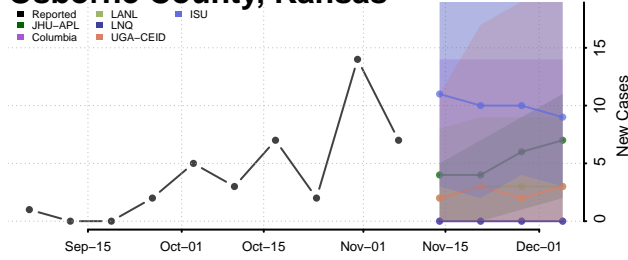

Nemaha County, Kansas

Neosho County, Kansas

Ness County, Kansas

Norton County, Kansas

Osage County, Kansas

Osborne County, Kansas

Ottawa County, Kansas

Pawnee County, Kansas