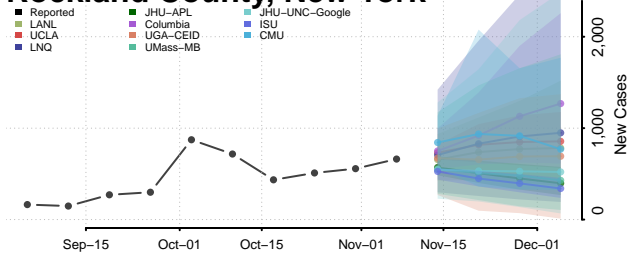

Rockland County, New York