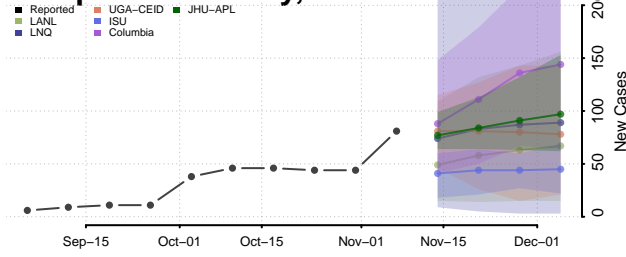

Garland County, Arkansas

Grant County, Arkansas

Greene County, Arkansas

Hempstead County, Arkansas

Hot Spring County, Arkansas

Howard County, Arkansas

Independence County, Arkansas

Izard County, Arkansas