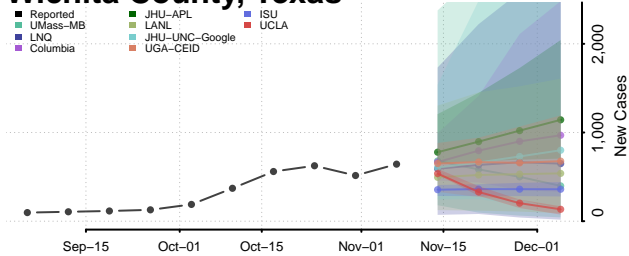

Wichita County, Texas