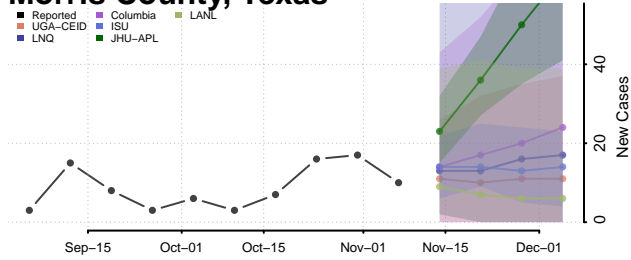

Montague County, Texas

Montgomery County, Texas

Moore County, Texas

Morris County, Texas

Motley County, Texas

Nacogdoches County, Texas

Navarro County, Texas

Newton County, Texas