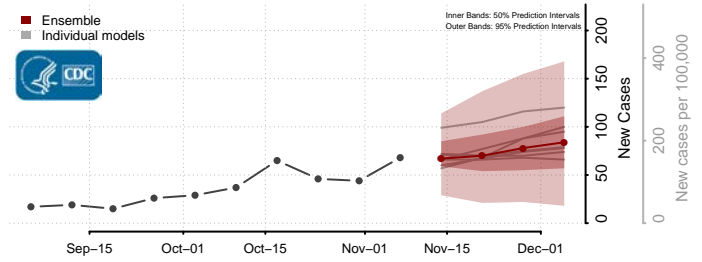

Craven County, North Carolina

Cumberland County, North Carolina

Currituck County, North Carolina

Dare County, North Carolina

Davidson County, North Carolina

Davie County, North Carolina

Duplin County, North Carolina