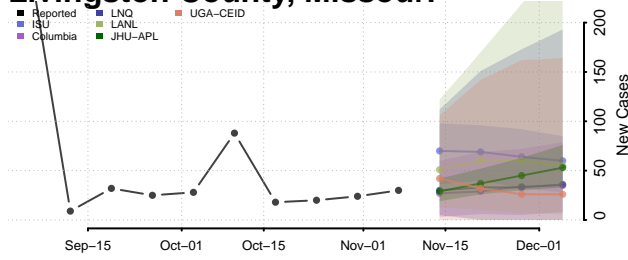

Livingston County, Missouri