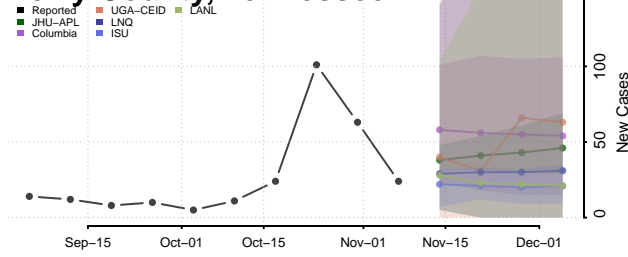

Morgan County, Tennessee

Obion County, Tennessee

Overton County, Tennessee

Perry County, Tennessee

Pickett County, Tennessee

Polk County, Tennessee

Putnam County, Tennessee

Rhea County, Tennessee