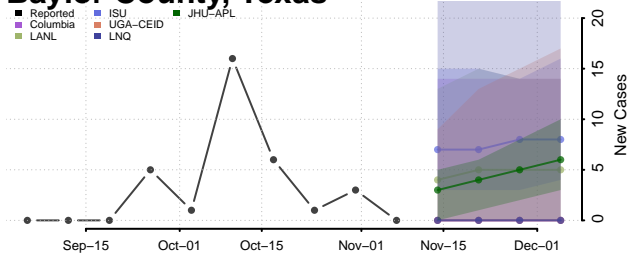

Baylor County, Texas