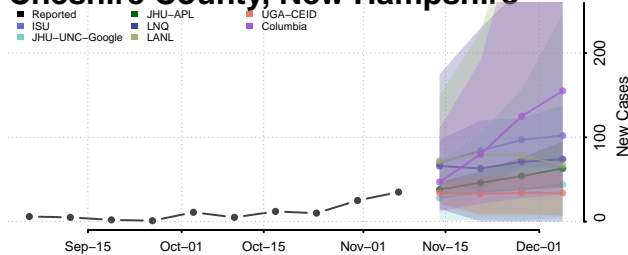

Washoe County, Nevada

White Pine County, Nevada

New Hampshire

Belknap County, New Hampshire

Carroll County, New Hampshire

Cheshire County, New Hampshire

Coos County, New Hampshire

Grafton County, New Hampshire