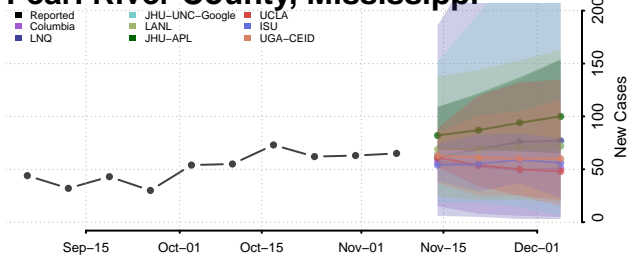

Pearl River County, Mississippi