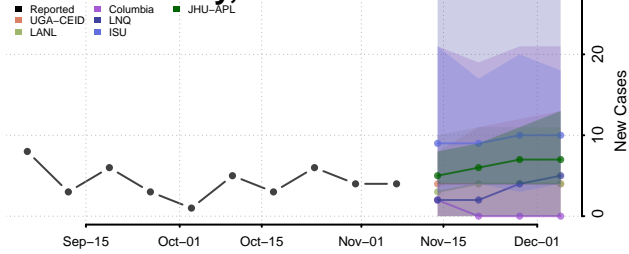

Blanco County, Texas