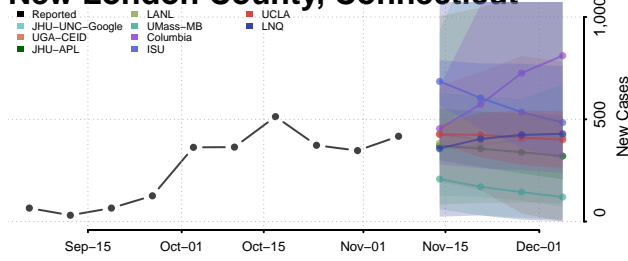

Fairfield County, Connecticut

Hartford County, Connecticut

Litchfield County, Connecticut

Middlesex County, Connecticut

New Haven County, Connecticut

New London County, Connecticut

Tolland County, Connecticut