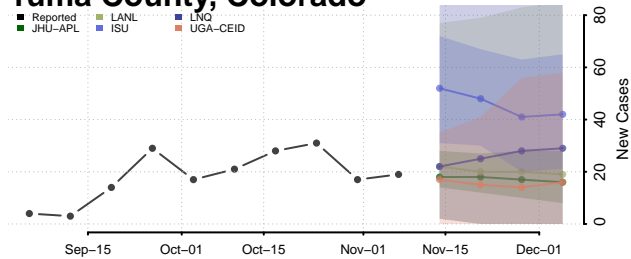

San Miguel County, Colorado

Sedgwick County, Colorado

Summit County, Colorado

Teller County, Colorado

Washington County, Colorado

Weld County, Colorado

Yuma County, Colorado

Connecticut