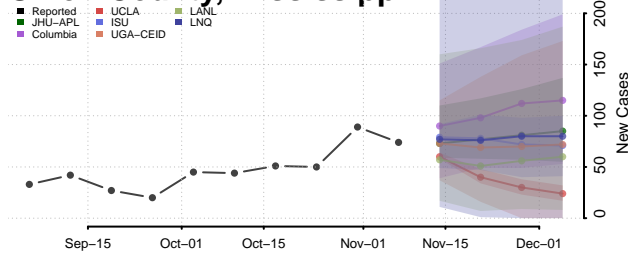

Tippah County, Mississippi

Tishomingo County, Mississippi

Tunica County, Mississippi

Union County, Mississippi

Walthall County, Mississippi

Warren County, Mississippi

Washington County, Mississippi

Wayne County, Mississippi