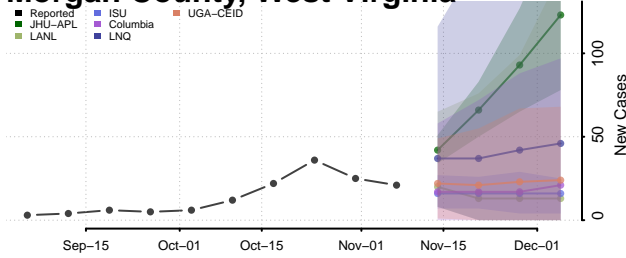

Morgan County, West Virginia