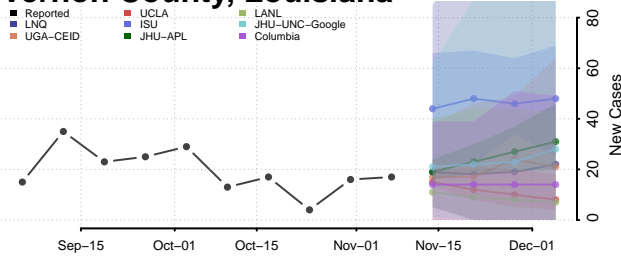

Tangipahoa County, Louisiana

Tensas County, Louisiana

Terrebonne County, Louisiana

Union County, Louisiana

Vermilion County, Louisiana

Vernon County, Louisiana

Washington County, Louisiana

Webster County, Louisiana