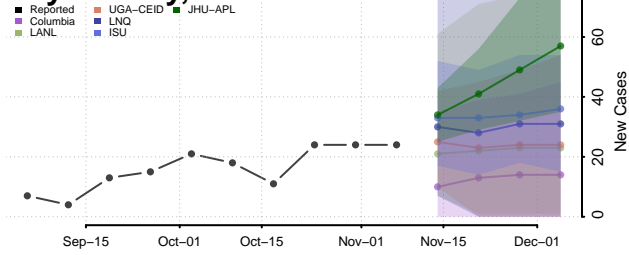

Day County, South Dakota