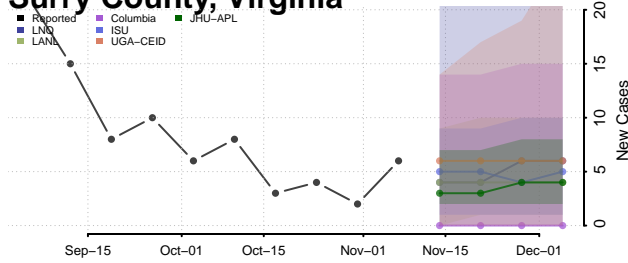

Surry County, Virginia