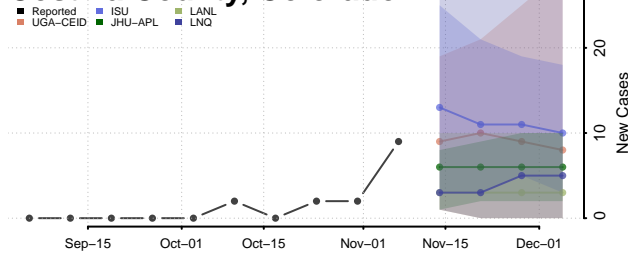

Cheyenne County, Colorado

Clear Creek County, Colorado

Conejos County, Colorado

Costilla County, Colorado

Crowley County, Colorado

Custer County, Colorado

Delta County, Colorado

Denver County, Colorado