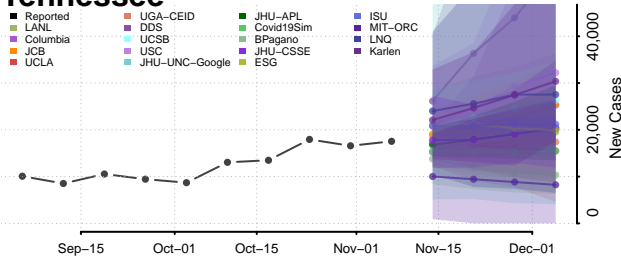

Yankton County, South Dakota

Ziebach County, South Dakota

Tennessee

Anderson County, Tennessee

Bedford County, Tennessee

Benton County, Tennessee