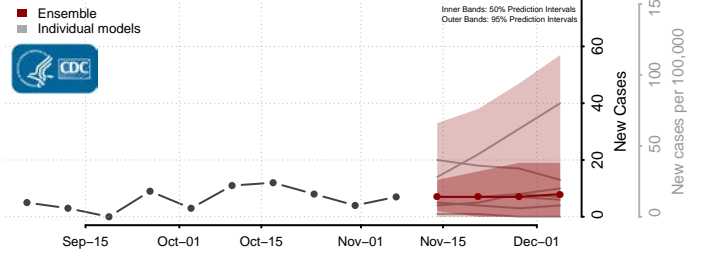

Lincoln County, Oregon