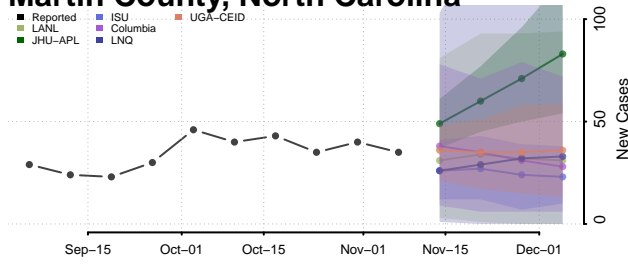

Lee County, North Carolina

Lenoir County, North Carolina

Lincoln County, North Carolina

Macon County, North Carolina

Madison County, North Carolina

Martin County, North Carolina

McDowell County, North Carolina