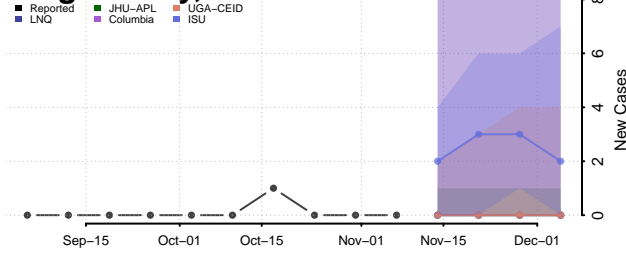

King County, Texas