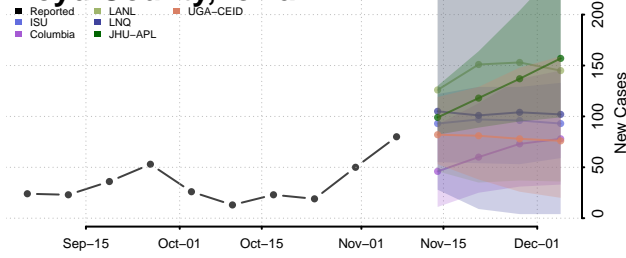

Floyd County, Iowa