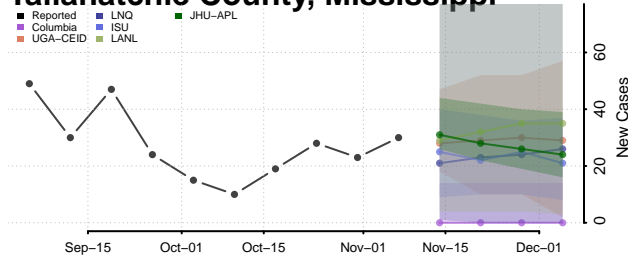

Scott County, Mississippi

Sharkey County, Mississippi

Simpson County, Mississippi

Smith County, Mississippi

Stone County, Mississippi

Sunflower County, Mississippi

Tallahatchie County, Mississippi

Tate County, Mississippi