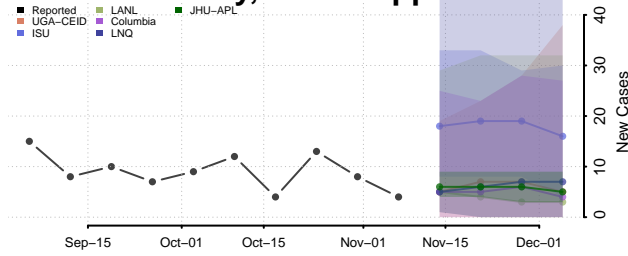

Webster County, Mississippi