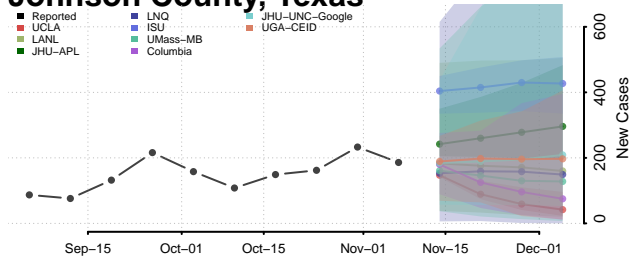

Johnson County, Texas