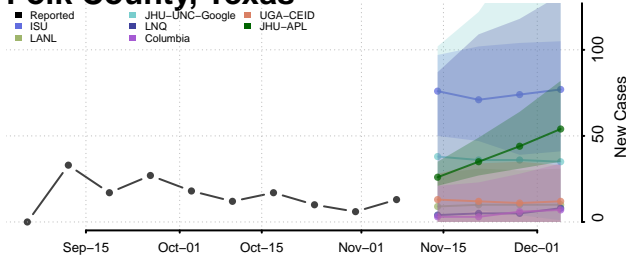

Polk County, Texas