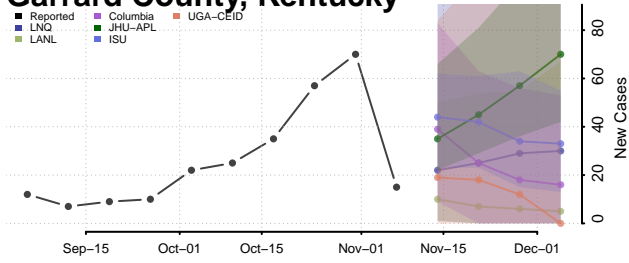

Garrard County, Kentucky

Grant County, Kentucky

Graves County, Kentucky

Grayson County, Kentucky

Green County, Kentucky

Greenup County, Kentucky

Hancock County, Kentucky

Hardin County, Kentucky