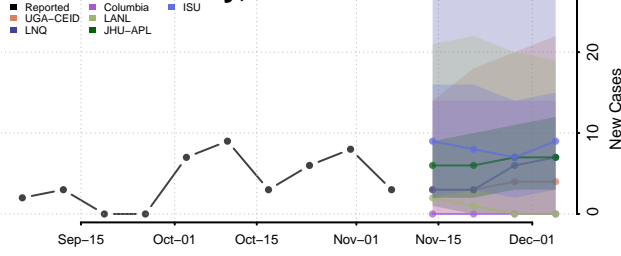

Grady County, Oklahoma

Grant County, Oklahoma

Greer County, Oklahoma

Harmon County, Oklahoma

Harper County, Oklahoma

Haskell County, Oklahoma

Hughes County, Oklahoma

Jackson County, Oklahoma