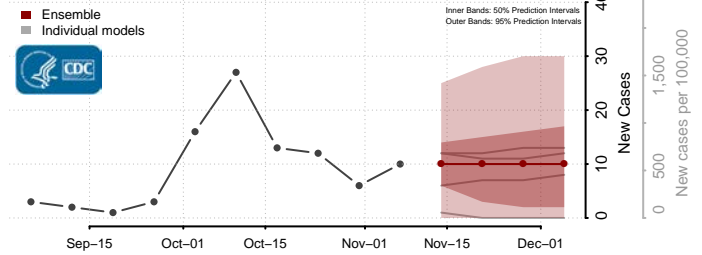

Cavalier County, North Dakota

Dickey County, North Dakota

Divide County, North Dakota

Dunn County, North Dakota

Eddy County, North Dakota

Emmons County, North Dakota

Foster County, North Dakota

Golden Valley County, North Dakota