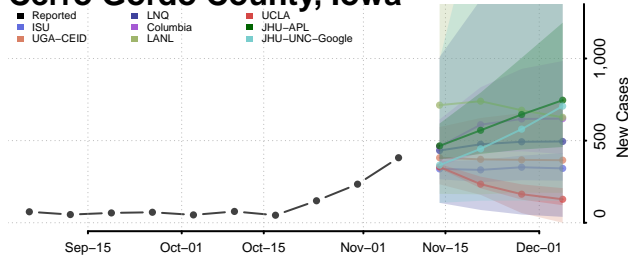

Carroll County, Iowa

Cass County, Iowa

Cedar County, Iowa

Cerro Gordo County, Iowa

Cherokee County, Iowa

Chickasaw County, Iowa

Clarke County, Iowa

Clay County, Iowa