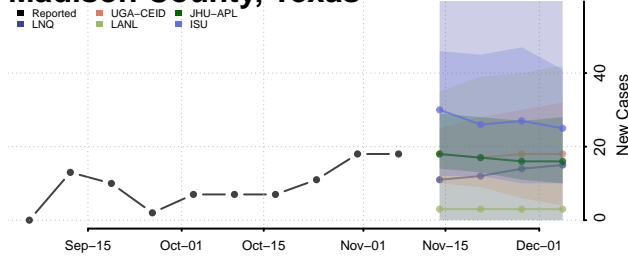

Madison County, Texas