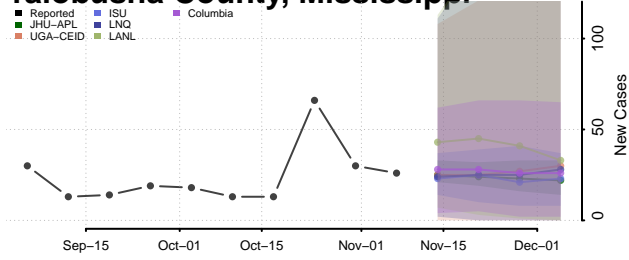

Yalobusha County, Mississippi