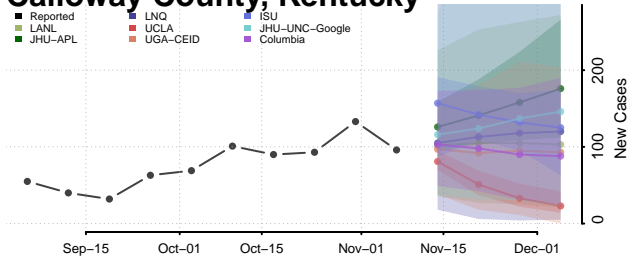

Calloway County, Kentucky