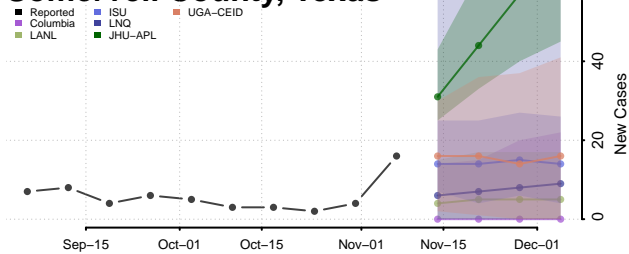

Somervell County, Texas