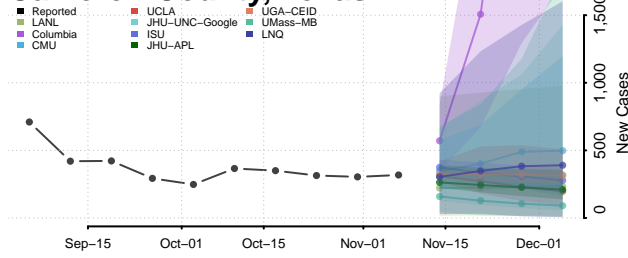

Cameron County, Texas