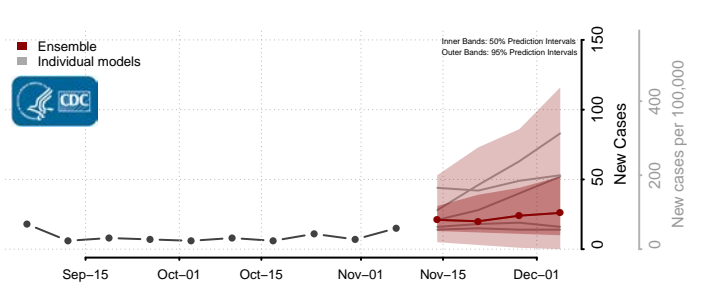

Mason County, West Virginia