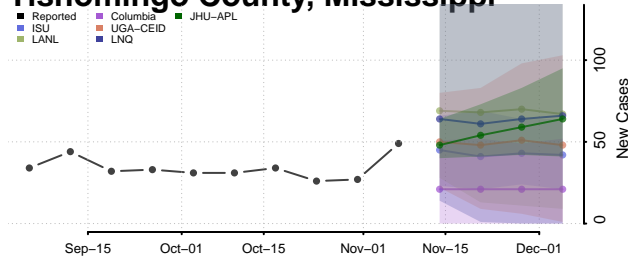

Tishomingo County, Mississippi