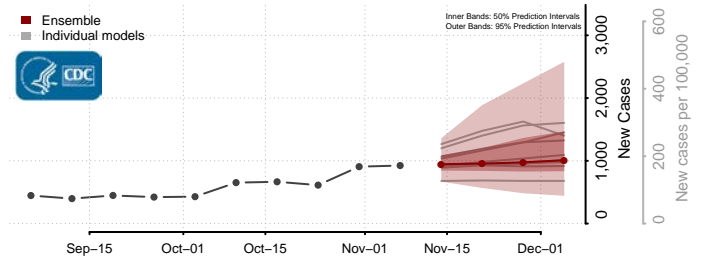

Guilford County, North Carolina