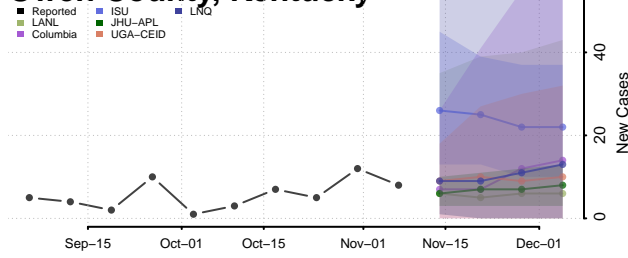

Owen County, Kentucky