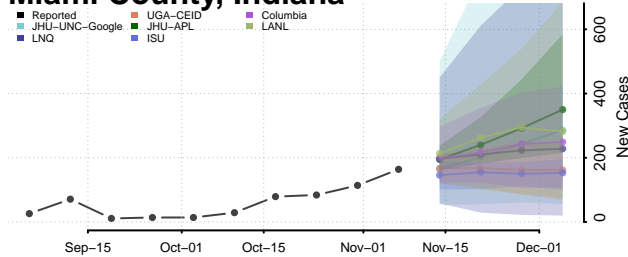

Miami County, Indiana