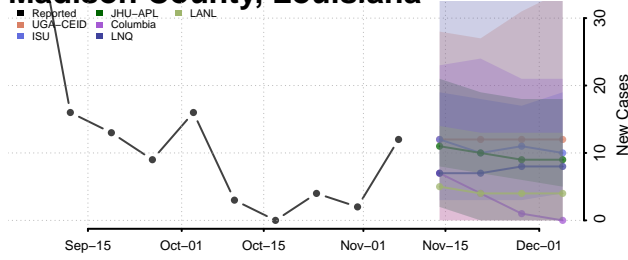

Madison County, Louisiana