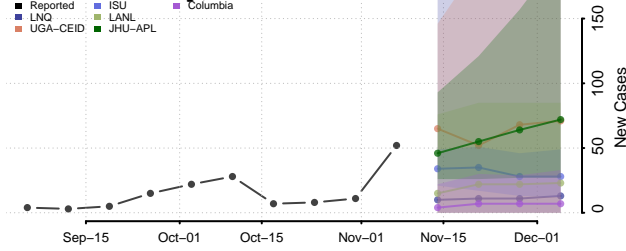

Webster County, Iowa

Winnebago County, Iowa

Winneshiek County, Iowa

Woodbury County, Iowa

Worth County, Iowa

Wright County, Iowa

Kansas

Allen County, Kansas