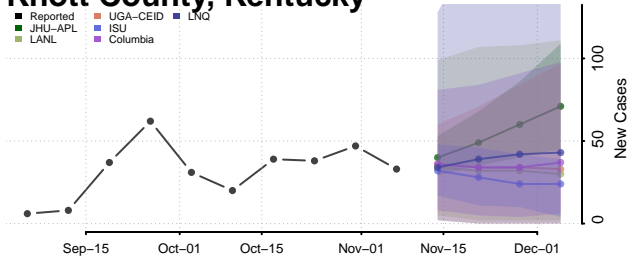

Jefferson County, Kentucky

Jessamine County, Kentucky

Johnson County, Kentucky

Kenton County, Kentucky

Knott County, Kentucky

Knox County, Kentucky

Larue County, Kentucky

Laurel County, Kentucky