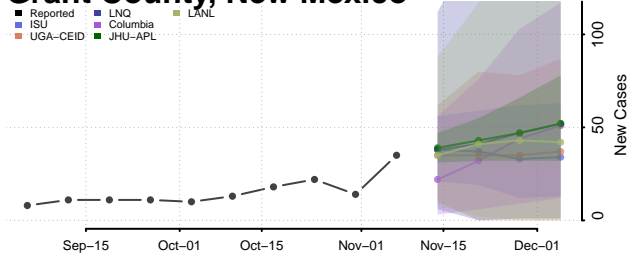

Grant County, New Mexico