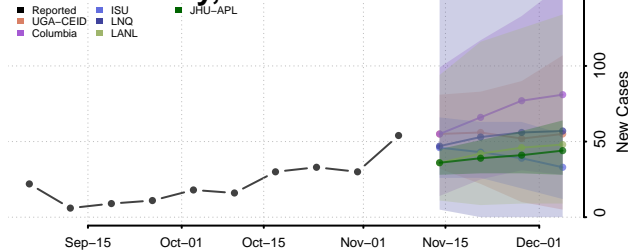

Tazewell County, Illinois

Union County, Illinois

Vermilion County, Illinois

Wabash County, Illinois

Warren County, Illinois

Washington County, Illinois

Wayne County, Illinois

White County, Illinois