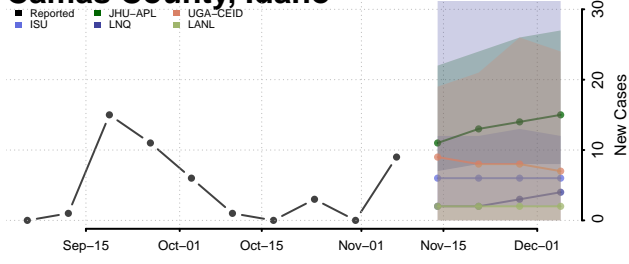

Blaine County, Idaho

Boise County, Idaho

Bonner County, Idaho

Bonneville County, Idaho

Boundary County, Idaho

Butte County, Idaho

Camas County, Idaho

Canyon County, Idaho