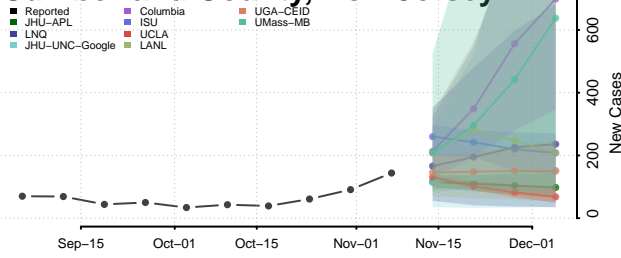

Burlington County, New Jersey

Camden County, New Jersey

Cape May County, New Jersey

Cumberland County, New Jersey

Essex County, New Jersey

Gloucester County, New Jersey

Hudson County, New Jersey

Hunterdon County, New Jersey