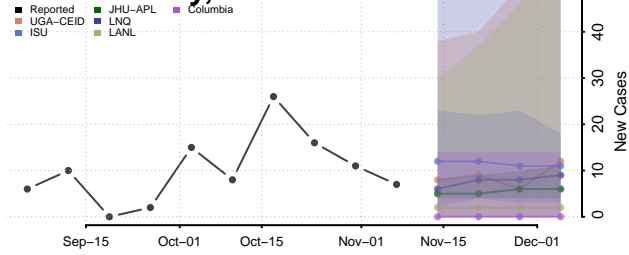

Blaine County, Idaho

Boise County, Idaho

Bonner County, Idaho

Bonneville County, Idaho

Boundary County, Idaho

Butte County, Idaho

Camas County, Idaho

Canyon County, Idaho