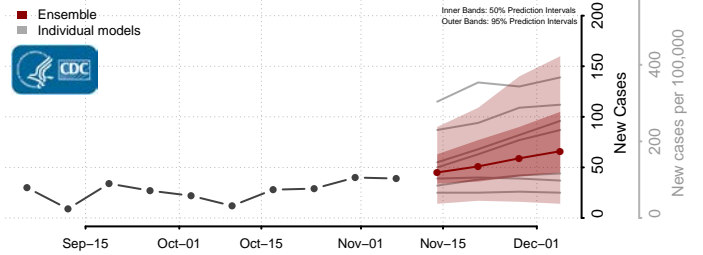

Brown County, Texas