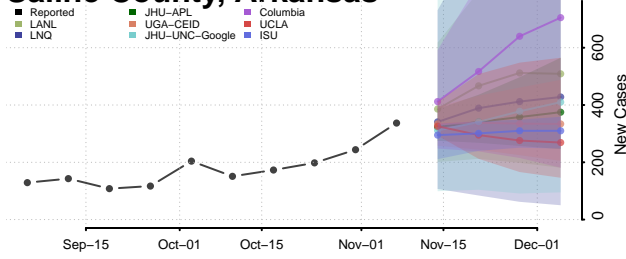

Pope County, Arkansas

Prairie County, Arkansas

Pulaski County, Arkansas

Randolph County, Arkansas

Saline County, Arkansas

Scott County, Arkansas

Searcy County, Arkansas

Sebastian County, Arkansas