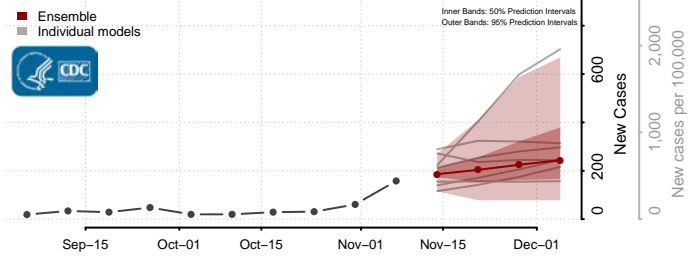

McLeod County, Minnesota