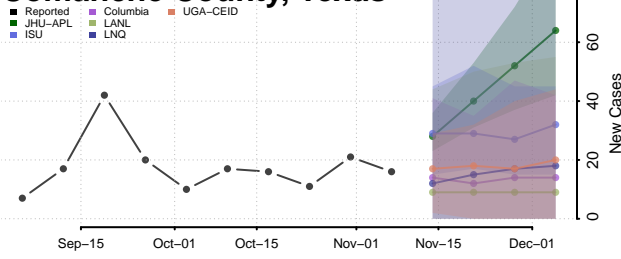

Comanche County, Texas