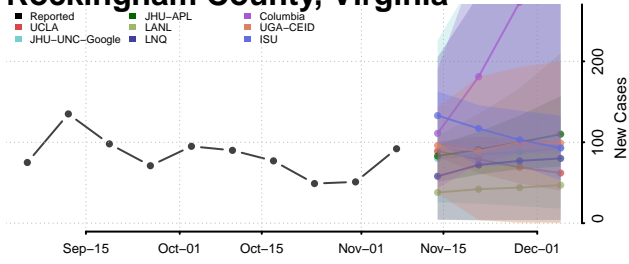

Rockingham County, Virginia