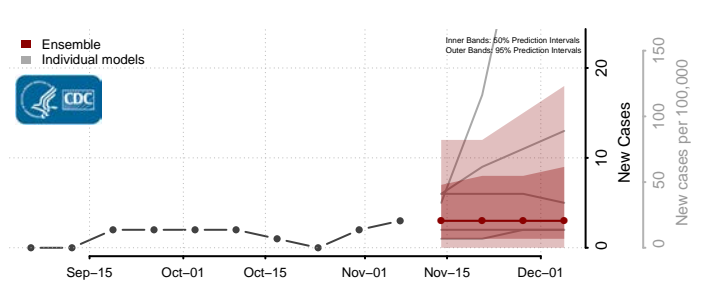

Falls Church County, Virginia