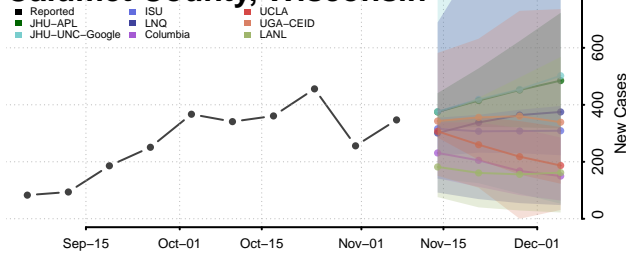

Bayfield County, Wisconsin

Brown County, Wisconsin

Buffalo County, Wisconsin

Burnett County, Wisconsin

Calumet County, Wisconsin

Chippewa County, Wisconsin

Clark County, Wisconsin

Columbia County, Wisconsin