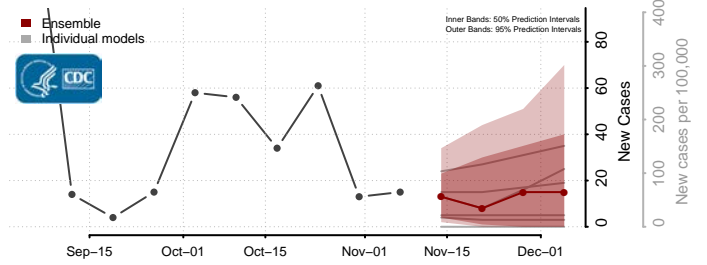

Plaquemines County, Louisiana

Pointe Coupee County, Louisiana

Rapides County, Louisiana

Red River County, Louisiana

Richland County, Louisiana

Sabine County, Louisiana

St. Bernard County, Louisiana

St. Charles County, Louisiana