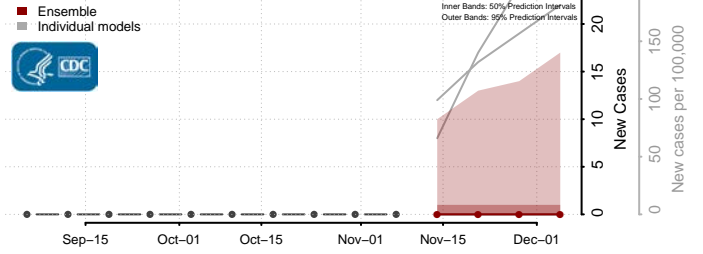

Morgan County, Utah