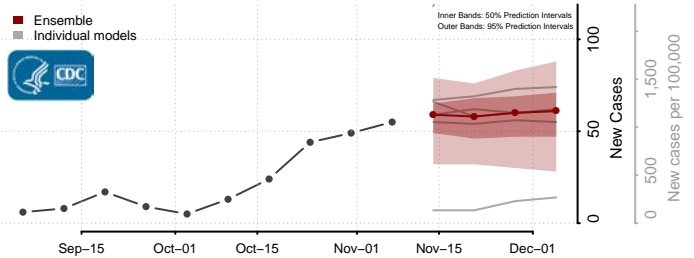

Pembina County, North Dakota

Pierce County, North Dakota

Ramsey County, North Dakota

Ransom County, North Dakota

Renville County, North Dakota

Richland County, North Dakota

Rolette County, North Dakota

Sargent County, North Dakota