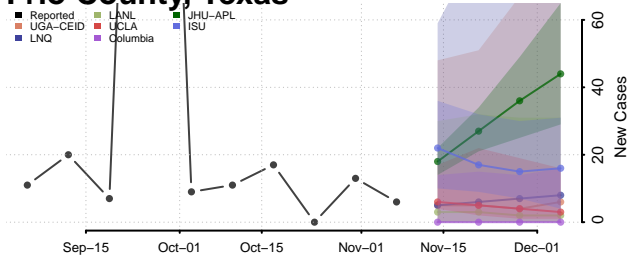

Frio County, Texas