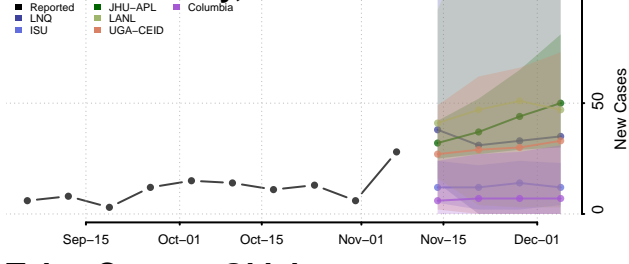

Rogers County, Oklahoma

Seminole County, Oklahoma

Sequoyah County, Oklahoma

Stephens County, Oklahoma

Texas County, Oklahoma

Tillman County, Oklahoma

Tulsa County, Oklahoma

Wagoner County, Oklahoma