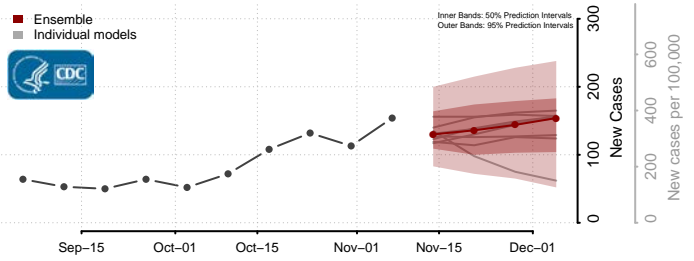

Warren County, Tennessee