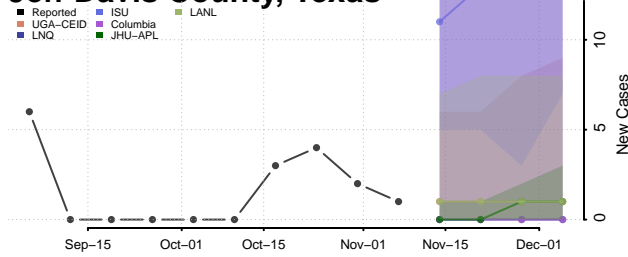

Jeff Davis County, Texas