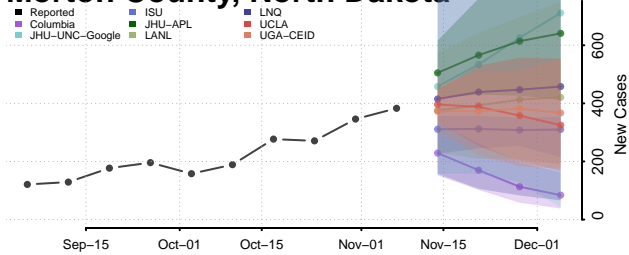

Morton County, North Dakota