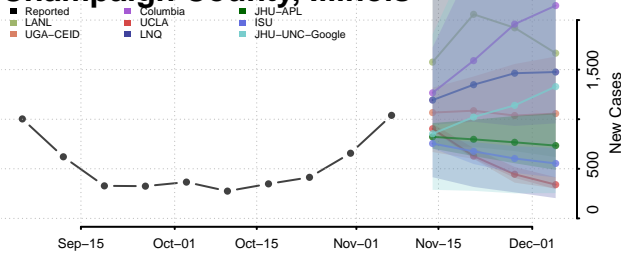

Champaign County, Illinois