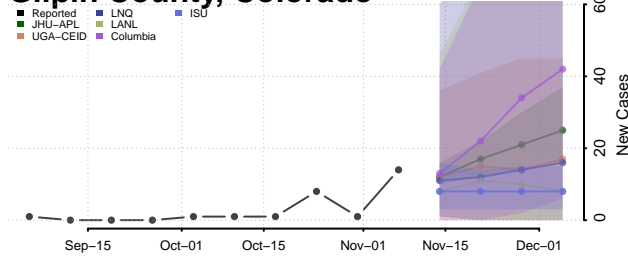

Dolores County, Colorado

Douglas County, Colorado

Eagle County, Colorado

El Paso County, Colorado

Elbert County, Colorado

Fremont County, Colorado

Garfield County, Colorado

Gilpin County, Colorado