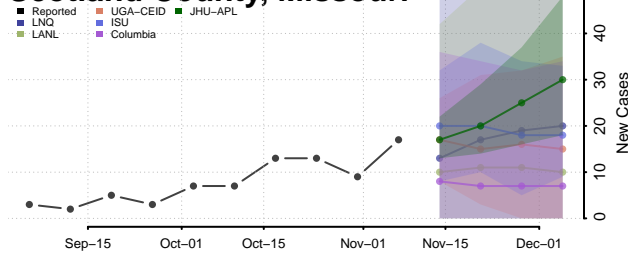

Scotland County, Missouri