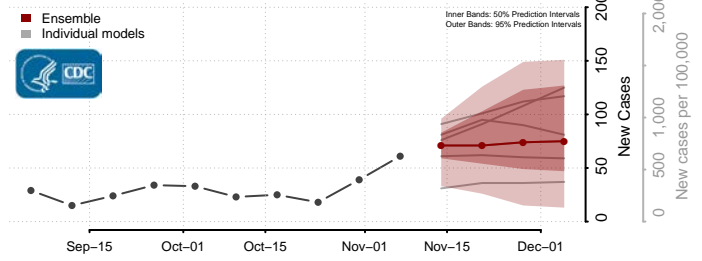

Yellow Medicine County, Minnesota