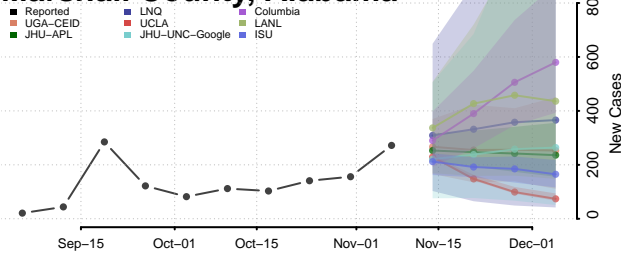

Madison County, Alabama

Marengo County, Alabama

Marion County, Alabama

Marshall County, Alabama

Mobile County, Alabama

Monroe County, Alabama

Montgomery County, Alabama

Morgan County, Alabama

Perry County, Alabama

Pickens County, Alabama

Pike County, Alabama

Randolph County, Alabama

Russell County, Alabama

Shelby County, Alabama

St. Clair County, Alabama

Sumter County, Alabama