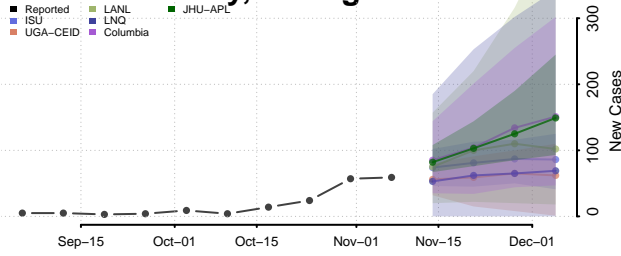

Osceola County, Michigan