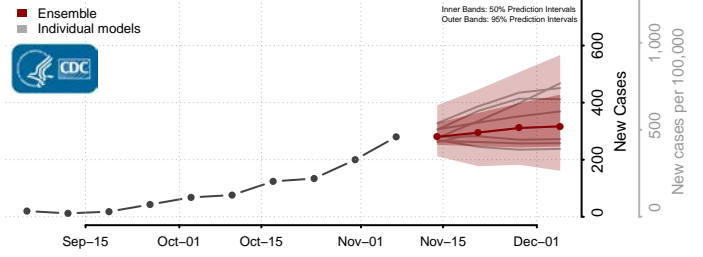

Sanilac County, Michigan

Schoolcraft County, Michigan

Shiawassee County, Michigan

St. Clair County, Michigan

St. Joseph County, Michigan

Tuscola County, Michigan

Van Buren County, Michigan

Washtenaw County, Michigan