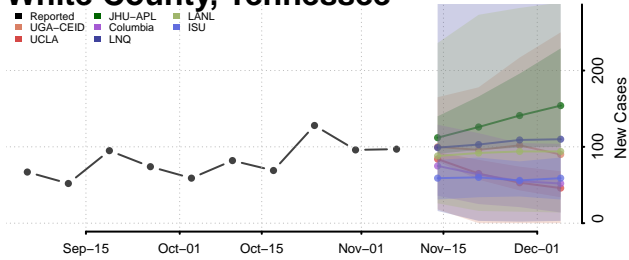

Warren County, Tennessee

Washington County, Tennessee

Wayne County, Tennessee

Weakley County, Tennessee

White County, Tennessee

Williamson County, Tennessee

Wilson County, Tennessee

Texas