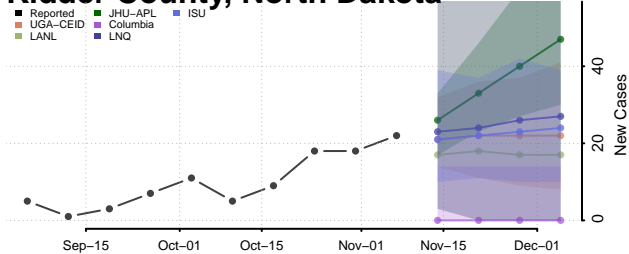

Grand Forks County, North Dakota

Grant County, North Dakota

Griggs County, North Dakota

Hettinger County, North Dakota

Kidder County, North Dakota

LaMoure County, North Dakota

Logan County, North Dakota

McHenry County, North Dakota