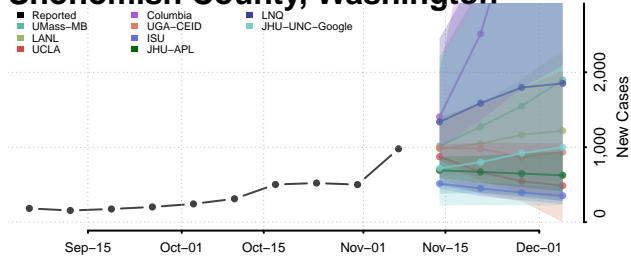

Snohomish County, Washington