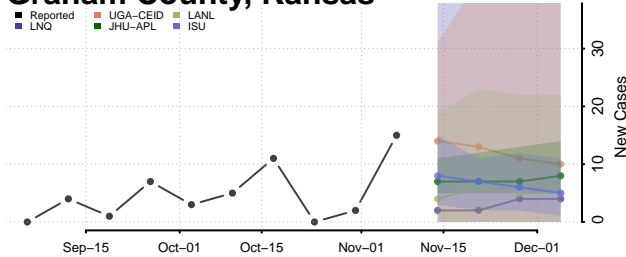

Ellis County, Kansas

Ellsworth County, Kansas

Finney County, Kansas

Ford County, Kansas

Franklin County, Kansas

Geary County, Kansas

Gove County, Kansas

Graham County, Kansas