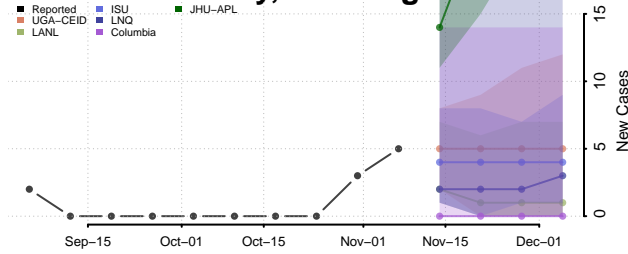

Columbia County, Washington