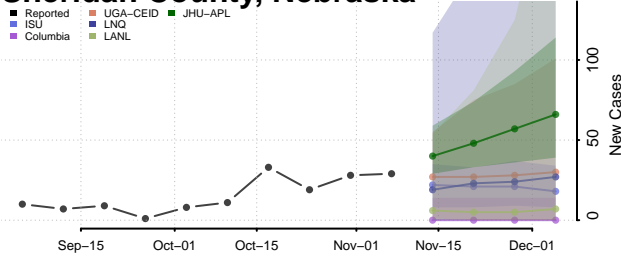

Saunders County, Nebraska

Scotts Bluff County, Nebraska

Seward County, Nebraska

Sheridan County, Nebraska

Sherman County, Nebraska

Sioux County, Nebraska

Stanton County, Nebraska

Thayer County, Nebraska