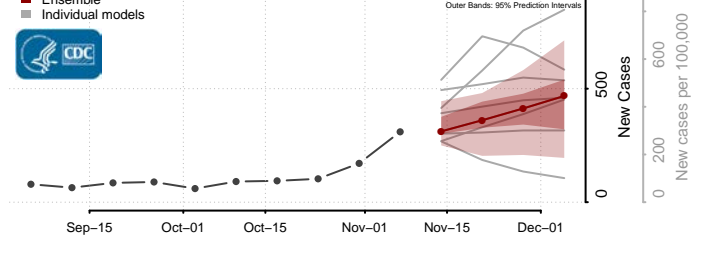

Big Stone County, Minnesota

Blue Earth County, Minnesota

Brown County, Minnesota

Carlton County, Minnesota

Carver County, Minnesota

Cass County, Minnesota

Chippewa County, Minnesota

Chisago County, Minnesota