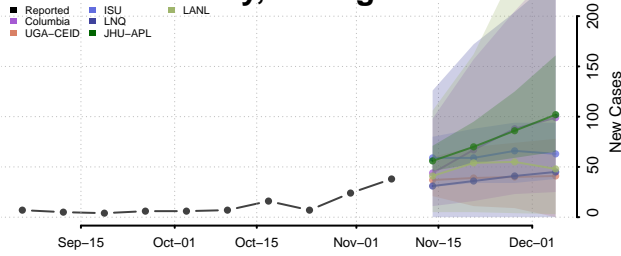

Ionia County, Michigan

Iosco County, Michigan

Iron County, Michigan

Isabella County, Michigan

Jackson County, Michigan

Kalamazoo County, Michigan

Kalkaska County, Michigan

Kent County, Michigan