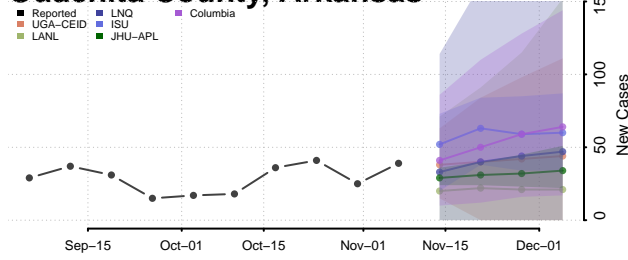

Ouachita County, Arkansas