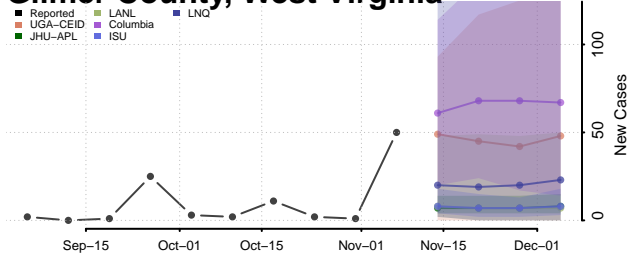

Gilmer County, West Virginia