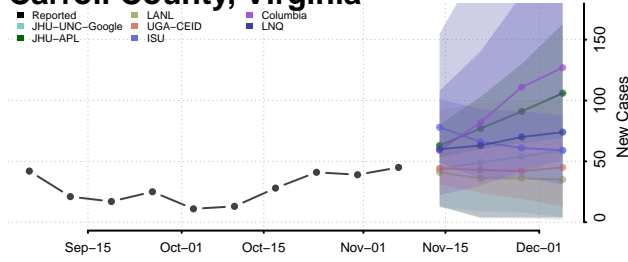

Carroll County, Virginia