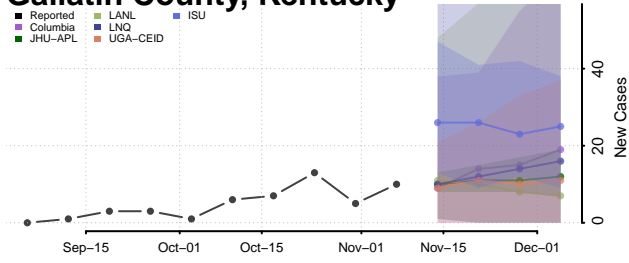

Garrard County, Kentucky

Grant County, Kentucky

Graves County, Kentucky

Grayson County, Kentucky

Green County, Kentucky

Greenup County, Kentucky

Hancock County, Kentucky

Hardin County, Kentucky