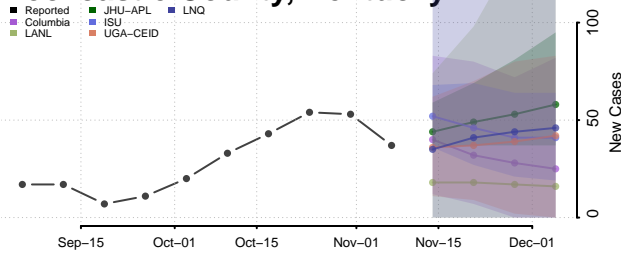

Rockcastle County, Kentucky