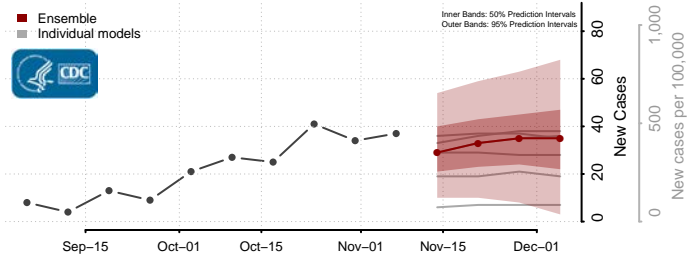

Wright County, Minnesota

Yellow Medicine County, Minnesota

Mississippi

Adams County, Mississippi

Alcorn County, Mississippi

Amite County, Mississippi

Attala County, Mississippi

Benton County, Mississippi