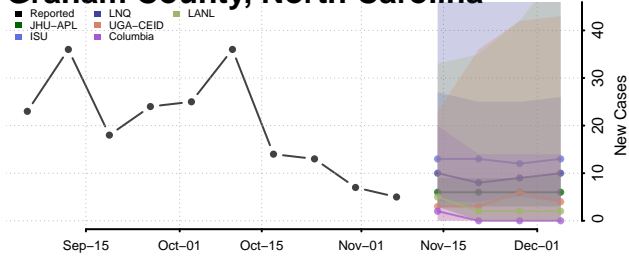

Durham County, North Carolina

Edgecombe County, North Carolina

Forsyth County, North Carolina

Franklin County, North Carolina

Gaston County, North Carolina

Gates County, North Carolina

Graham County, North Carolina