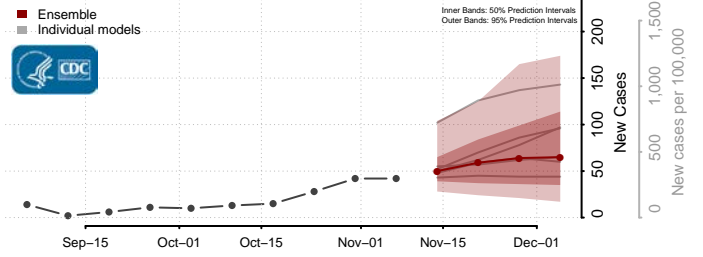

Norman County, Minnesota

Olmsted County, Minnesota

Otter Tail County, Minnesota

Pennington County, Minnesota

Pine County, Minnesota

Pipestone County, Minnesota

Polk County, Minnesota

Pope County, Minnesota