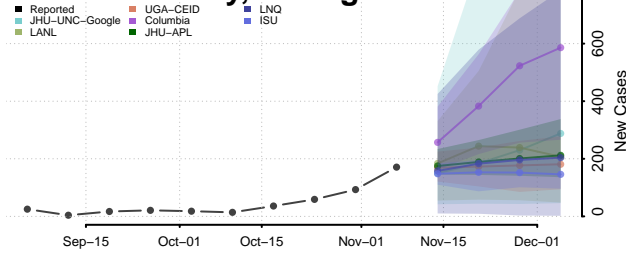

Sanilac County, Michigan

Schoolcraft County, Michigan

Shiawassee County, Michigan

St. Clair County, Michigan

St. Joseph County, Michigan

Tuscola County, Michigan

Van Buren County, Michigan

Washtenaw County, Michigan