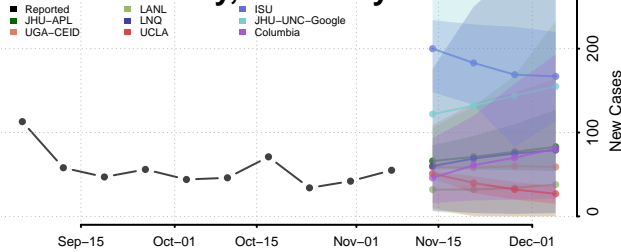

Pulaski County, Kentucky