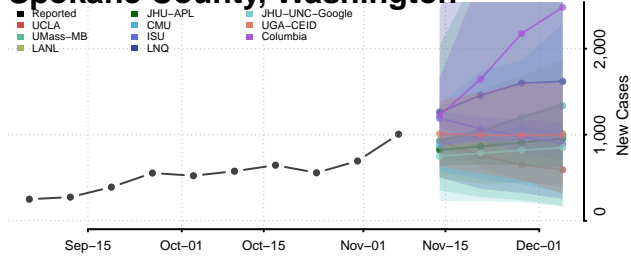

Stevens County, Washington

Thurston County, Washington

Wahkiakum County, Washington

Walla Walla County, Washington

Whatcom County, Washington

Whitman County, Washington

Yakima County, Washington

West Virginia