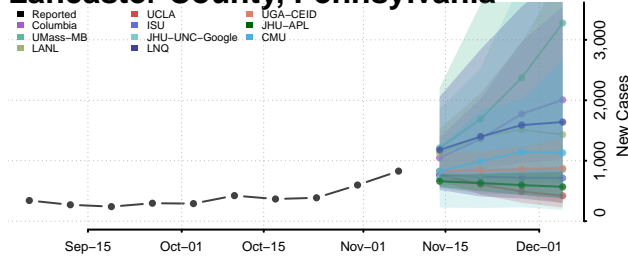

Greene County, Pennsylvania

Huntingdon County, Pennsylvania

Indiana County, Pennsylvania

Jefferson County, Pennsylvania

Juniata County, Pennsylvania

Lackawanna County, Pennsylvania

Lancaster County, Pennsylvania