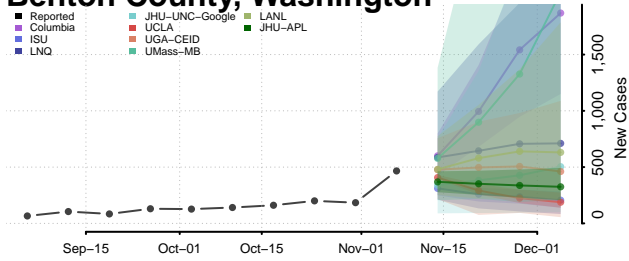

Benton County, Washington