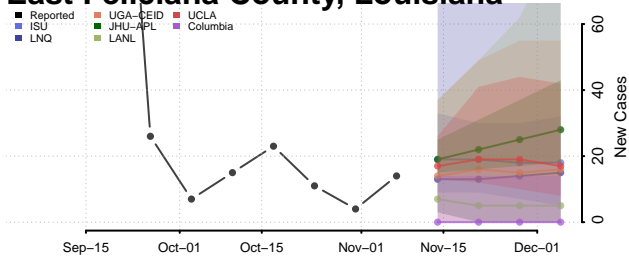

Concordia County, Louisiana

De Soto County, Louisiana

East Baton Rouge County, Louisiana

East Carroll County, Louisiana

East Feliciana County, Louisiana

Evangeline County, Louisiana

Franklin County, Louisiana