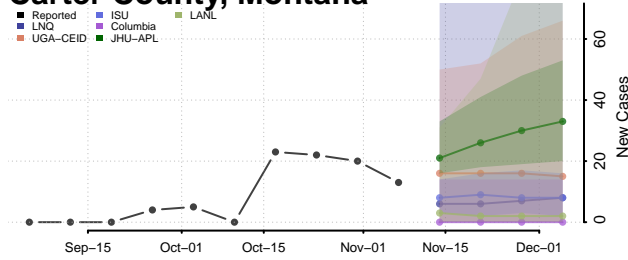

Wright County, Missouri

Montana

Beaverhead County, Montana

Big Horn County, Montana

Blaine County, Montana

Broadwater County, Montana

Carbon County, Montana

Carter County, Montana