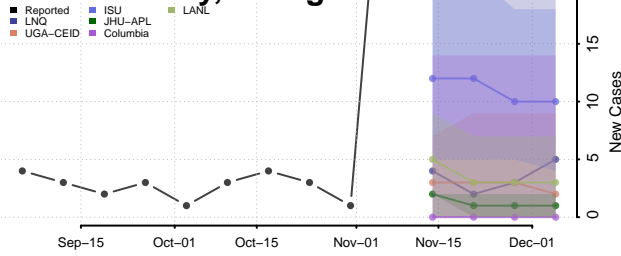

Terrell County, Georgia