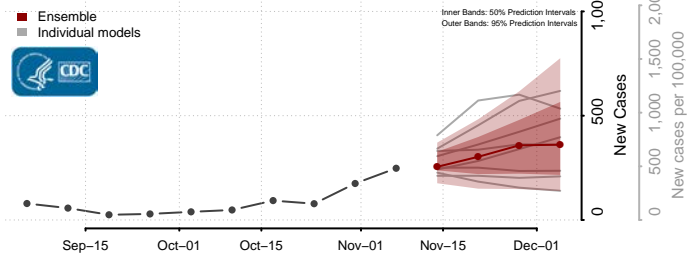

Tama County, Iowa

Taylor County, Iowa

Union County, Iowa

Van Buren County, Iowa

Wapello County, Iowa

Warren County, Iowa

Washington County, Iowa

Wayne County, Iowa