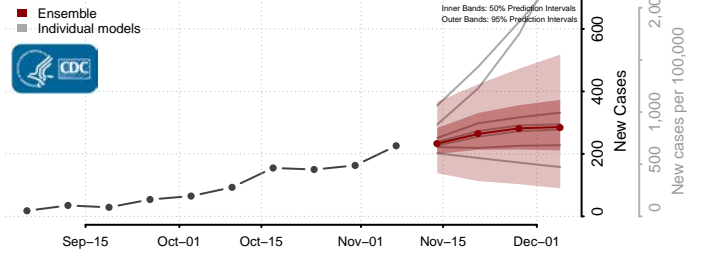

McLeod County, Minnesota

Meeker County, Minnesota

Mille Lacs County, Minnesota

Morrison County, Minnesota

Mower County, Minnesota

Murray County, Minnesota

Nicollet County, Minnesota

Nobles County, Minnesota