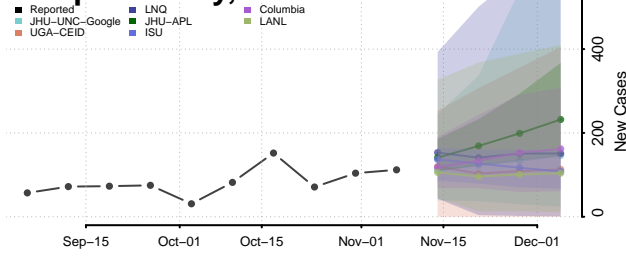

Phelps County, Missouri