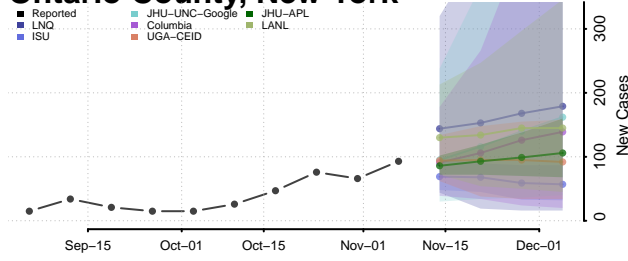

Ontario County, New York