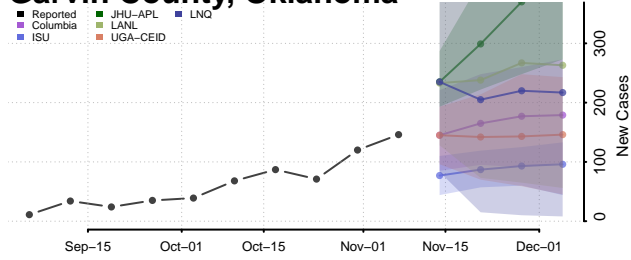

Craig County, Oklahoma

Creek County, Oklahoma

Custer County, Oklahoma

Delaware County, Oklahoma

Dewey County, Oklahoma

Ellis County, Oklahoma

Garfield County, Oklahoma

Garvin County, Oklahoma