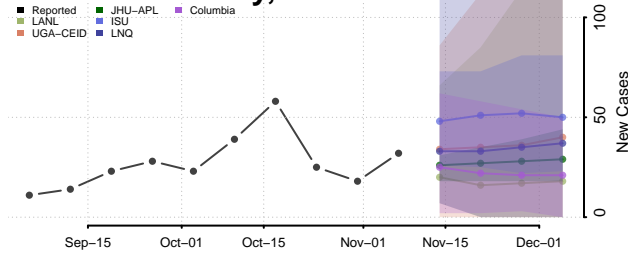

Walworth County, South Dakota