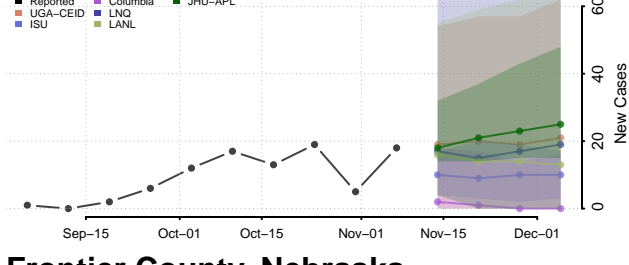

Franklin County, Nebraska