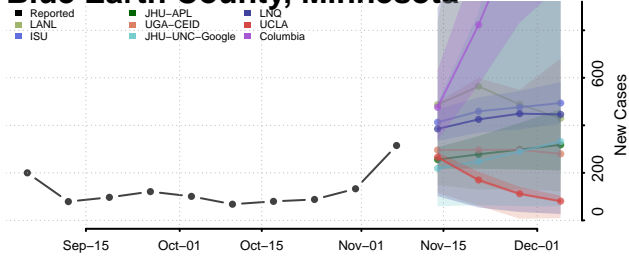

Blue Earth County, Minnesota