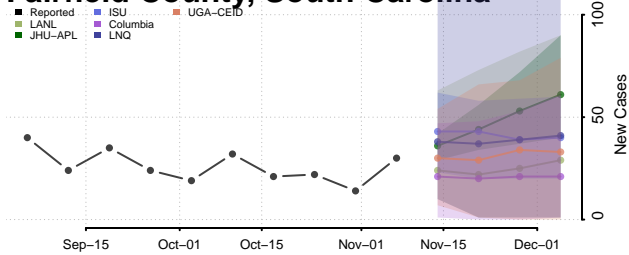

Fairfield County, South Carolina