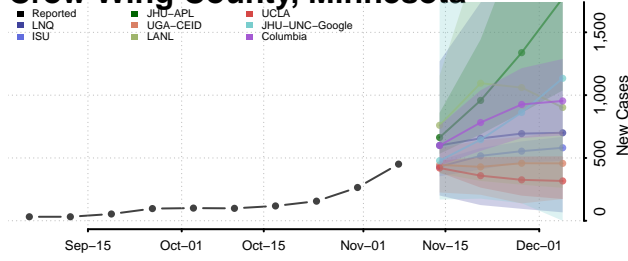

Clay County, Minnesota

Clearwater County, Minnesota

Cook County, Minnesota

Cottonwood County, Minnesota

Crow Wing County, Minnesota

Dakota County, Minnesota

Dodge County, Minnesota

Douglas County, Minnesota