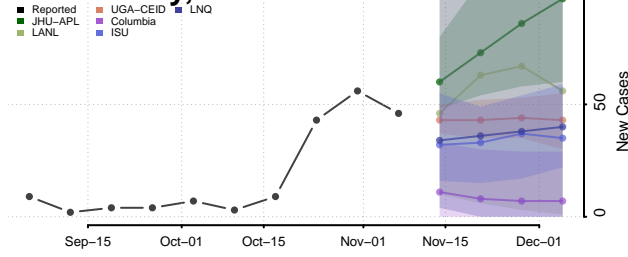

Iron County, Wisconsin