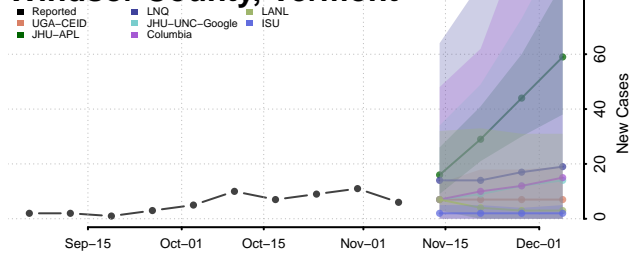

Grand Isle County, Vermont

Lamoille County, Vermont

Orange County, Vermont

Orleans County, Vermont

Rutland County, Vermont

Washington County, Vermont

Windham County, Vermont

Windsor County, Vermont