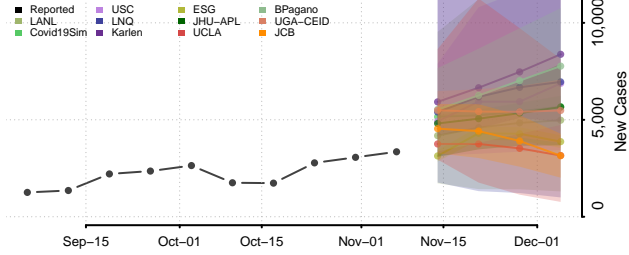

Puerto Rico