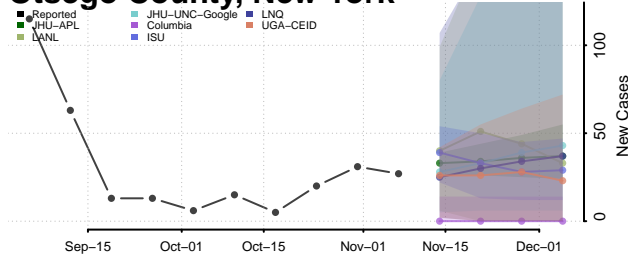

Ontario County, New York

Orange County, New York

Orleans County, New York

Oswego County, New York

Otsego County, New York

Putnam County, New York

Queens County, New York

Rensselaer County, New York