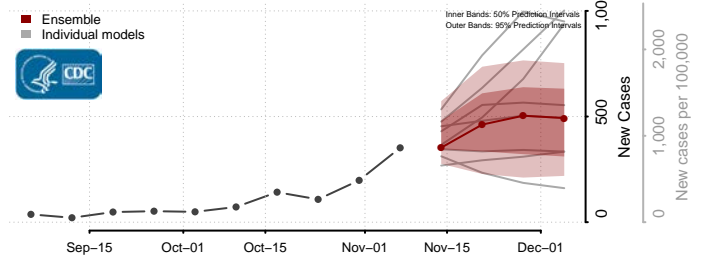

Wayne County, Michigan

Wexford County, Michigan

Minnesota

Aitkin County, Minnesota

Anoka County, Minnesota

Becker County, Minnesota

Beltrami County, Minnesota

Benton County, Minnesota