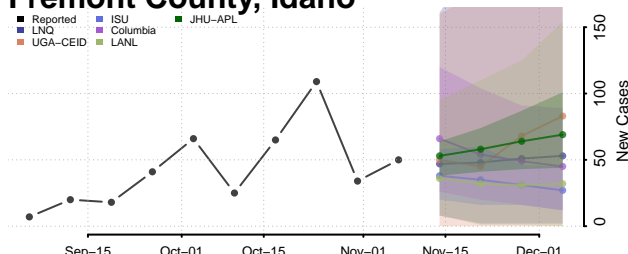

Caribou County, Idaho

Cassia County, Idaho

Clark County, Idaho

Clearwater County, Idaho

Custer County, Idaho

Elmore County, Idaho

Franklin County, Idaho

Fremont County, Idaho