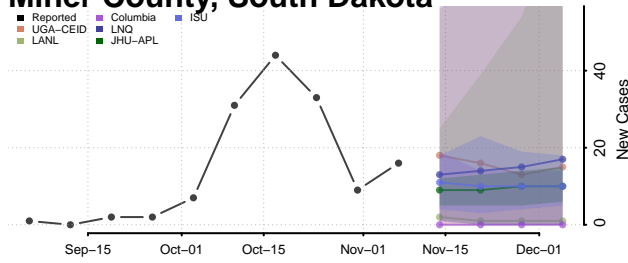

Miner County, South Dakota