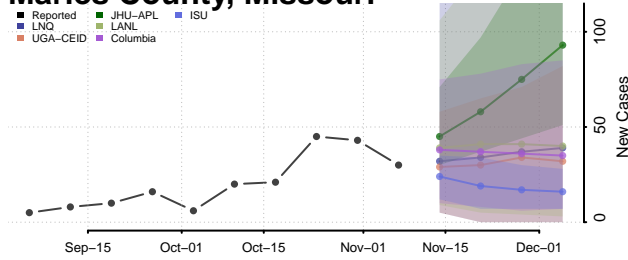

Maries County, Missouri