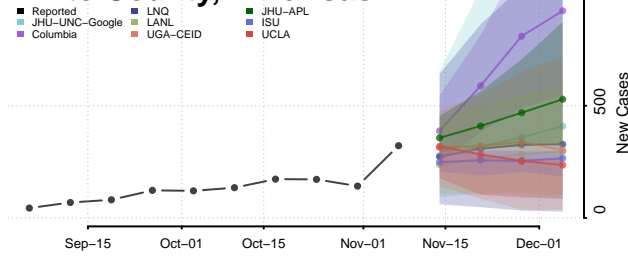

Sevier County, Arkansas

Sharp County, Arkansas

St. Francis County, Arkansas

Stone County, Arkansas

Union County, Arkansas

Van Buren County, Arkansas

Washington County, Arkansas

White County, Arkansas