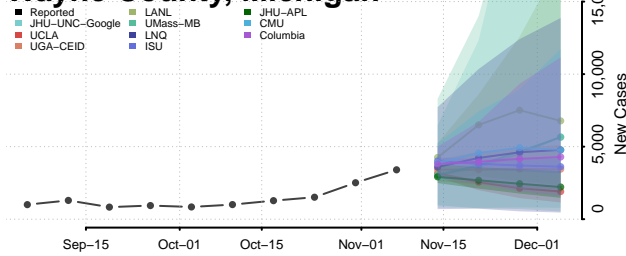

Wayne County, Michigan