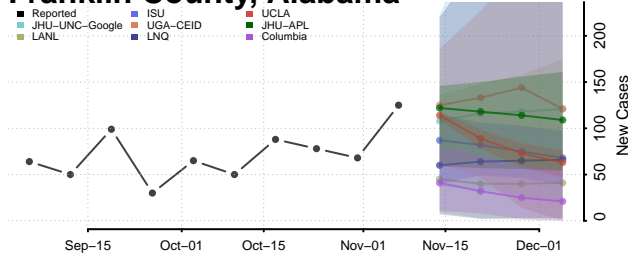

Franklin County, Alabama