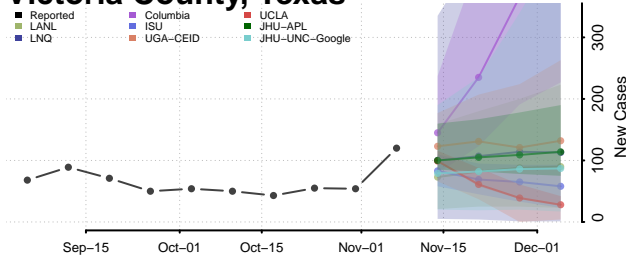

Victoria County, Texas