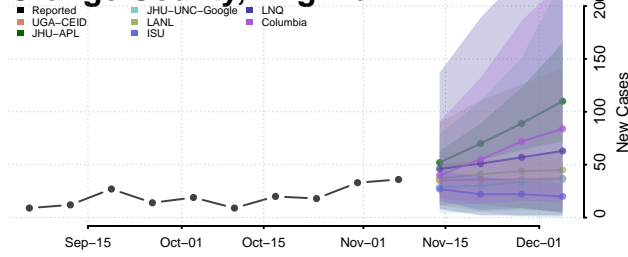

Orange County, Virginia