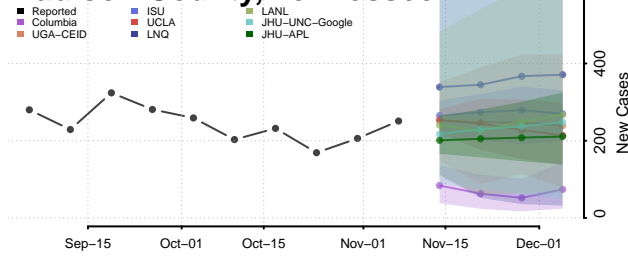

Madison County, Tennessee