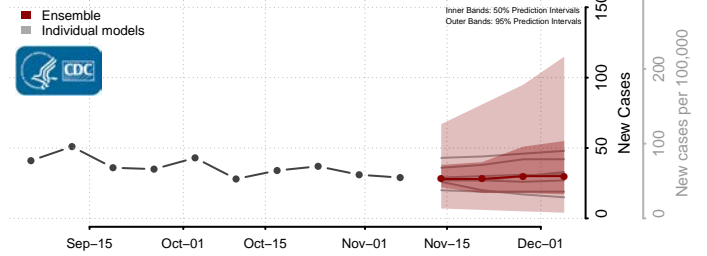

Plaquemines County, Louisiana

Pointe Coupee County, Louisiana

Rapides County, Louisiana

Red River County, Louisiana

Richland County, Louisiana

Sabine County, Louisiana

St. Bernard County, Louisiana

St. Charles County, Louisiana