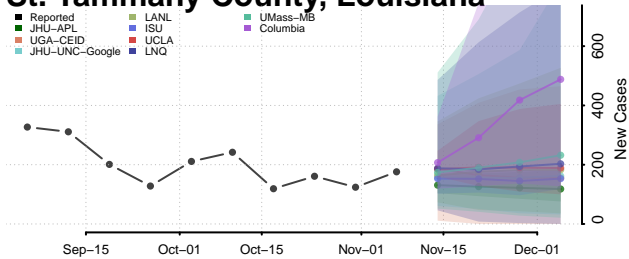

St. Tammany County, Louisiana