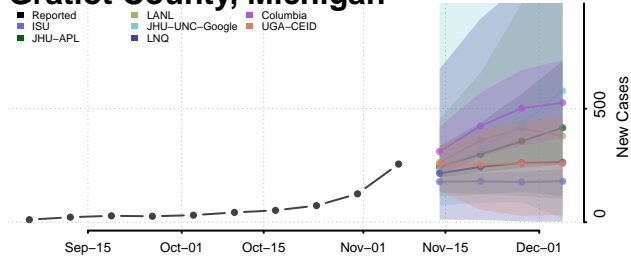

Gladwin County, Michigan

Gogebic County, Michigan

Grand Traverse County, Michigan

Gratiot County, Michigan

Hillsdale County, Michigan

Houghton County, Michigan

Huron County, Michigan

Ingham County, Michigan