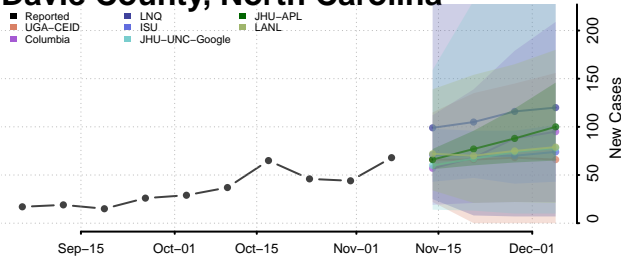

Craven County, North Carolina

Cumberland County, North Carolina

Currituck County, North Carolina

Dare County, North Carolina

Davidson County, North Carolina

Davie County, North Carolina

Duplin County, North Carolina