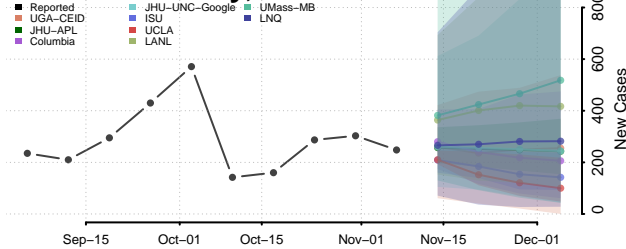

National

Alabama

Autauga County, Alabama

Baldwin County, Alabama

Barbour County, Alabama

Bibb County, Alabama

Chilton County, Alabama

Choctaw County, Alabama