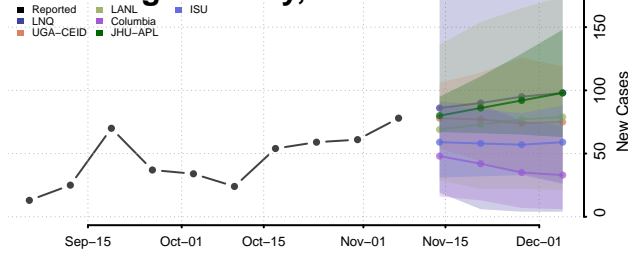

Winnebago County, Iowa