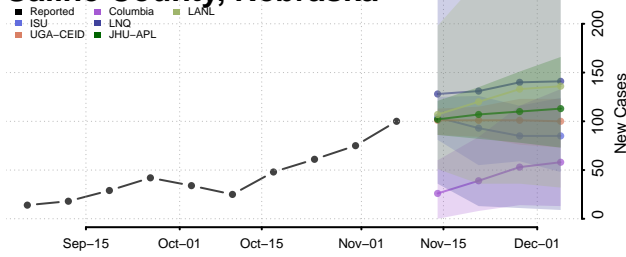

Pierce County, Nebraska

Platte County, Nebraska

Polk County, Nebraska

Red Willow County, Nebraska

Richardson County, Nebraska

Rock County, Nebraska

Saline County, Nebraska

Sarpy County, Nebraska