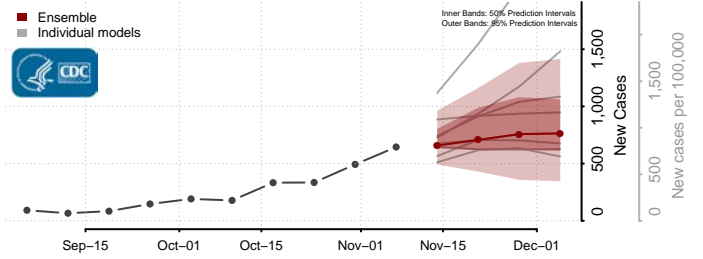

Cascade County, Montana