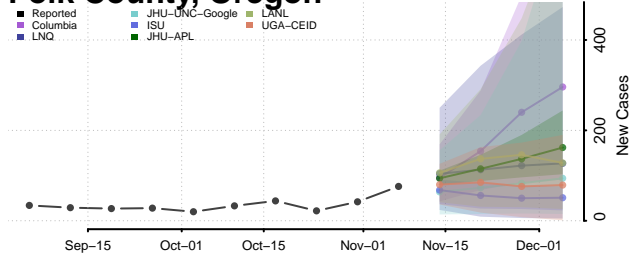

Lane County, Oregon

Lincoln County, Oregon

Linn County, Oregon

Malheur County, Oregon

Marion County, Oregon

Morrow County, Oregon

Multnomah County, Oregon

Polk County, Oregon