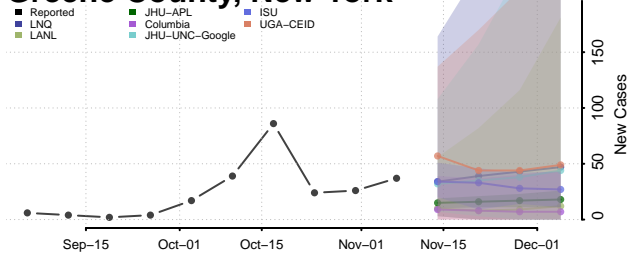

Greene County, New York