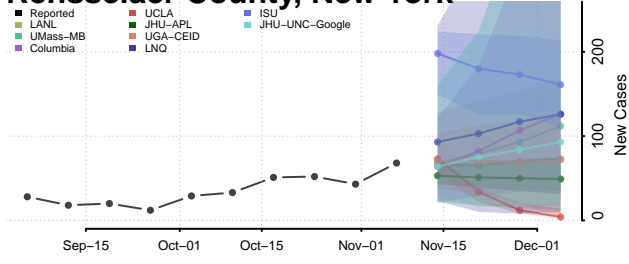

Ontario County, New York

Orange County, New York

Orleans County, New York

Oswego County, New York

Otsego County, New York

Putnam County, New York

Queens County, New York

Rensselaer County, New York