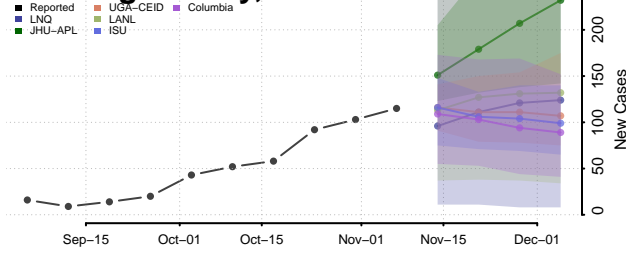

Gooding County, Idaho