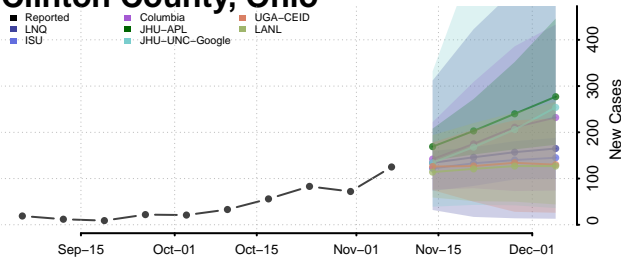

Clinton County, Ohio