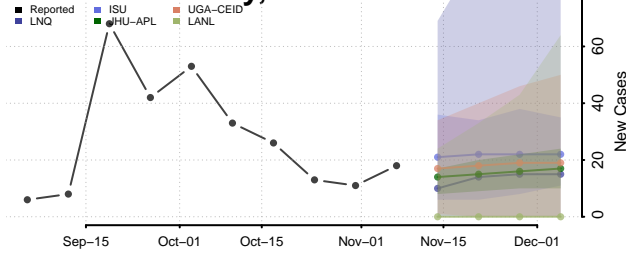

Cavalier County, North Dakota

Dickey County, North Dakota

Divide County, North Dakota

Dunn County, North Dakota

Eddy County, North Dakota

Emmons County, North Dakota

Foster County, North Dakota

Golden Valley County, North Dakota