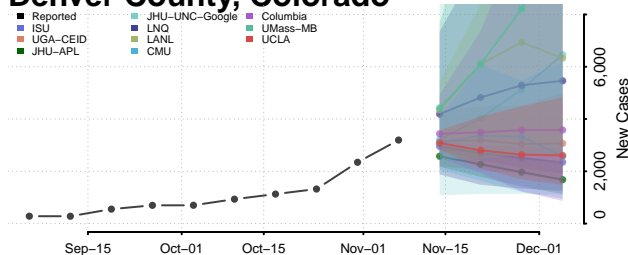

Cheyenne County, Colorado

Clear Creek County, Colorado

Conejos County, Colorado

Costilla County, Colorado

Crowley County, Colorado

Custer County, Colorado

Delta County, Colorado

Denver County, Colorado