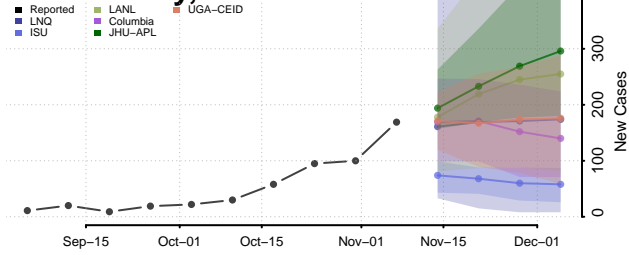

Pike County, Illinois