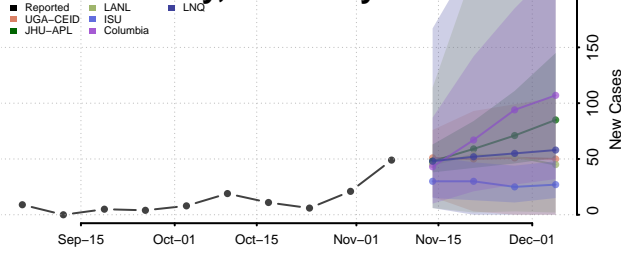

Powell County, Kentucky