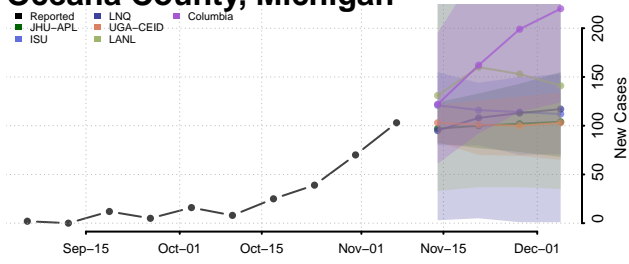

Monroe County, Michigan

Montcalm County, Michigan

Montmorency County, Michigan

Muskegon County, Michigan

Newaygo County, Michigan

Oakland County, Michigan

Oceana County, Michigan

Ogemaw County, Michigan