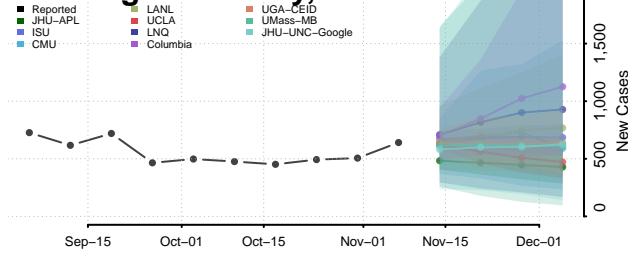

Sevier County, Arkansas

Sharp County, Arkansas

St. Francis County, Arkansas

Stone County, Arkansas

Union County, Arkansas

Van Buren County, Arkansas

Washington County, Arkansas

White County, Arkansas