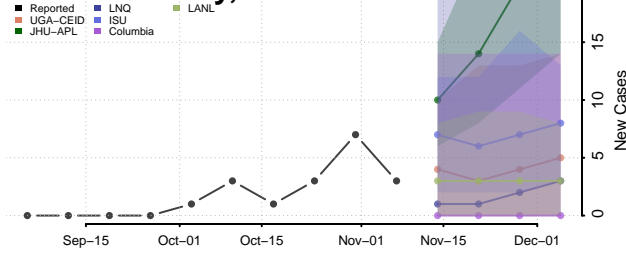

Kimble County, Texas