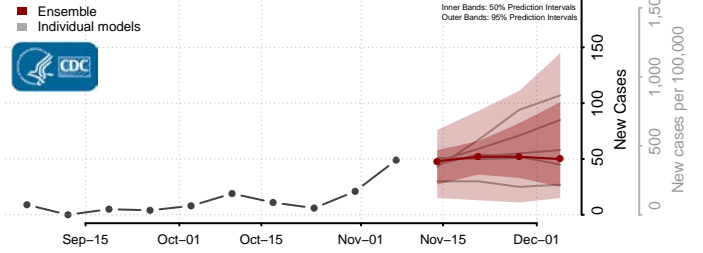

Powell County, Kentucky