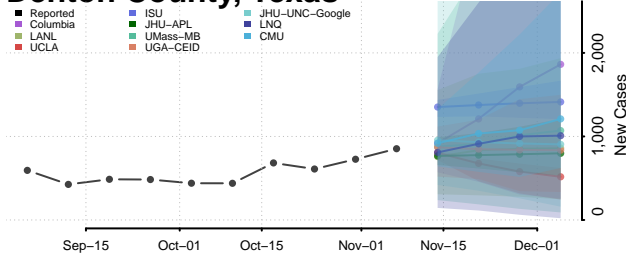

Dallas County, Texas

Dawson County, Texas

Deaf Smith County, Texas

Delta County, Texas

Denton County, Texas

DeWitt County, Texas

Dickens County, Texas

Dimmit County, Texas