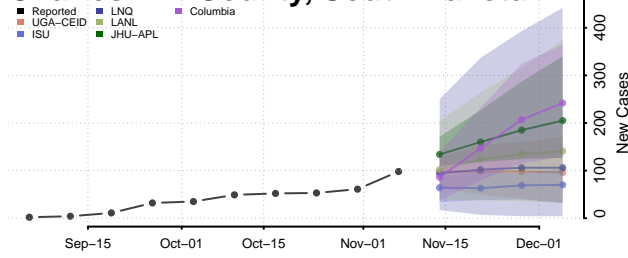

Charles Mix County, South Dakota