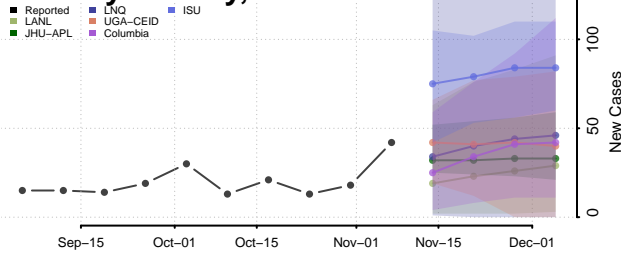

Clark County, Arkansas

Clay County, Arkansas

Cleburne County, Arkansas

Cleveland County, Arkansas

Columbia County, Arkansas

Conway County, Arkansas

Craighead County, Arkansas

Crawford County, Arkansas