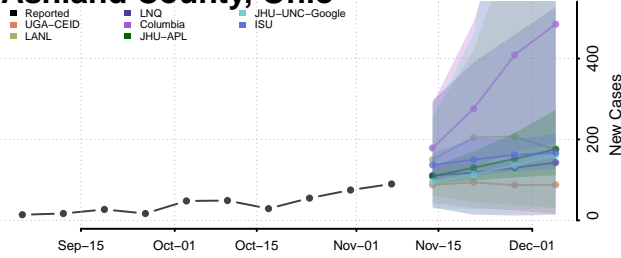

Ashland County, Ohio