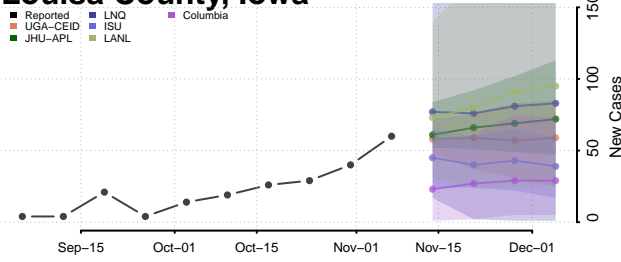

Keokuk County, Iowa

Kossuth County, Iowa

Lee County, Iowa

Linn County, Iowa

Louisa County, Iowa

Lucas County, Iowa

Lyon County, Iowa

Madison County, Iowa