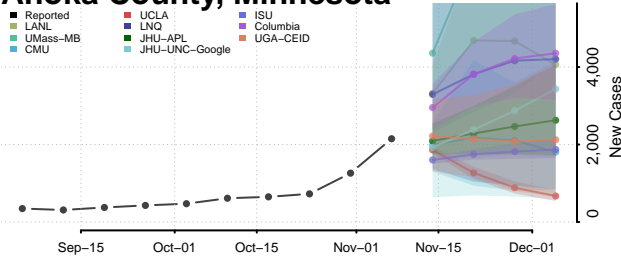

Wayne County, Michigan

Wexford County, Michigan

Minnesota

Aitkin County, Minnesota

Anoka County, Minnesota

Becker County, Minnesota

Beltrami County, Minnesota

Benton County, Minnesota