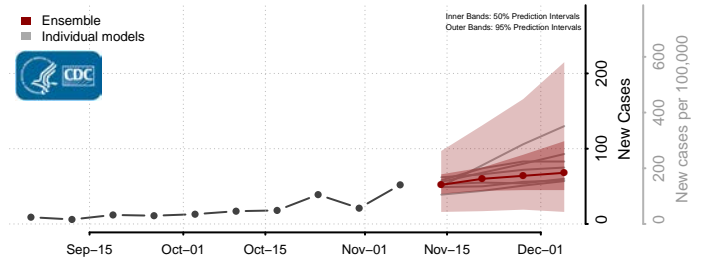

Craven County, North Carolina

Cumberland County, North Carolina

Currituck County, North Carolina

Dare County, North Carolina

Davidson County, North Carolina

Davie County, North Carolina

Duplin County, North Carolina