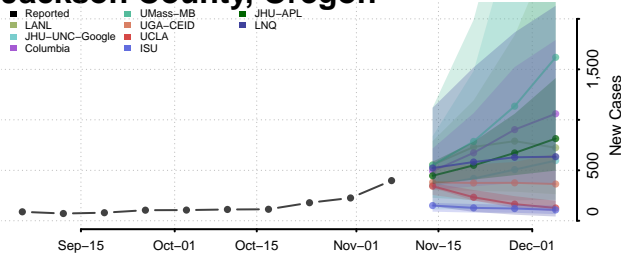

Jackson County, Oregon