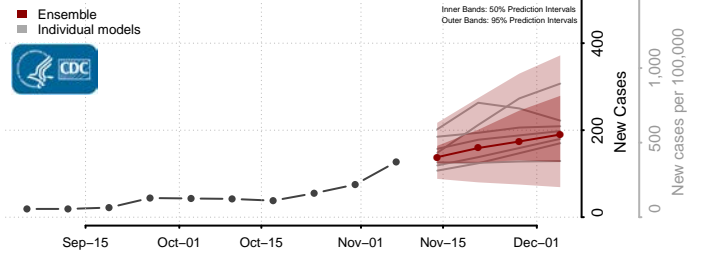

McLeod County, Minnesota

Meeker County, Minnesota

Mille Lacs County, Minnesota

Morrison County, Minnesota

Mower County, Minnesota

Murray County, Minnesota

Nicollet County, Minnesota

Nobles County, Minnesota