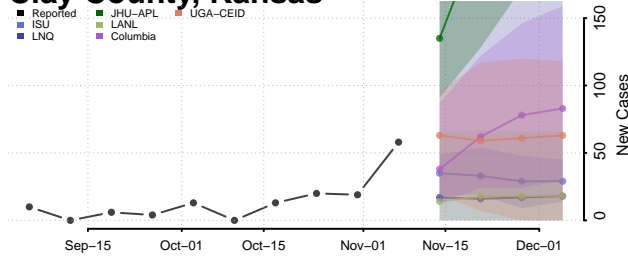

Clay County, Kansas