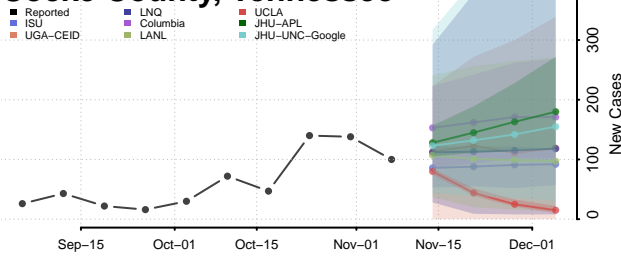

Carroll County, Tennessee

Carter County, Tennessee

Cheatham County, Tennessee

Chester County, Tennessee

Claiborne County, Tennessee

Clay County, Tennessee

Cocke County, Tennessee

Coffee County, Tennessee