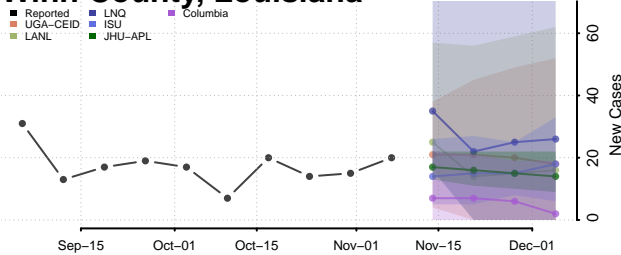

West Baton Rouge County, Louisiana

West Carroll County, Louisiana

West Feliciana County, Louisiana

Winn County, Louisiana

Maine

Androscoggin County, Maine

Aroostook County, Maine

Cumberland County, Maine