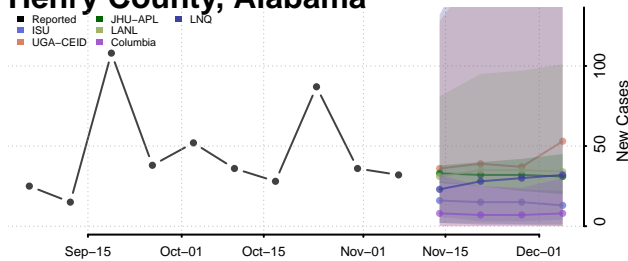

Crenshaw County, Alabama

Cullman County, Alabama

Dale County, Alabama

Dallas County, Alabama

DeKalb County, Alabama

Elmore County, Alabama

Escambia County, Alabama

Etowah County, Alabama

Fayette County, Alabama

Franklin County, Alabama

Geneva County, Alabama

Greene County, Alabama

Hale County, Alabama

Henry County, Alabama

Houston County, Alabama

Jackson County, Alabama