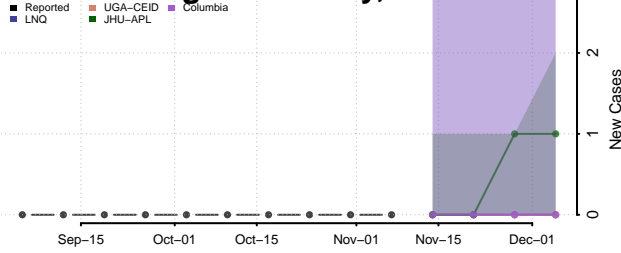

Hoonah-Angoon County, Alaska