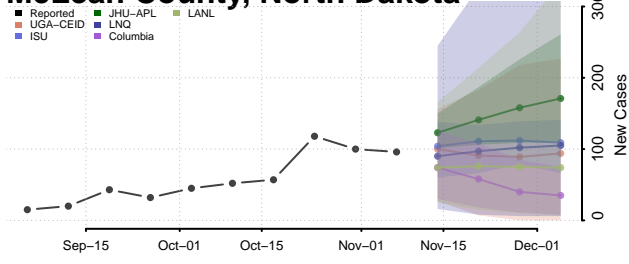

McLean County, North Dakota