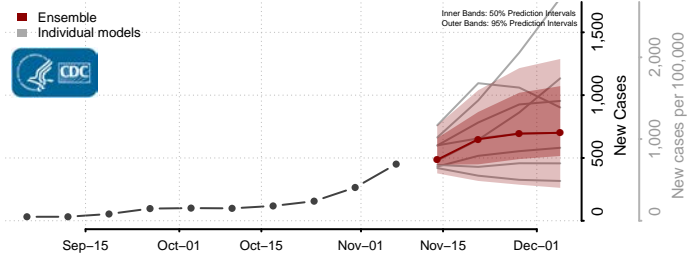

Clay County, Minnesota

Clearwater County, Minnesota

Cook County, Minnesota

Cottonwood County, Minnesota

Crow Wing County, Minnesota

Dakota County, Minnesota

Dodge County, Minnesota

Douglas County, Minnesota