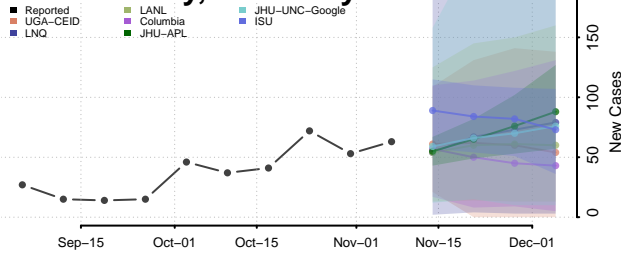

Clark County, Kentucky