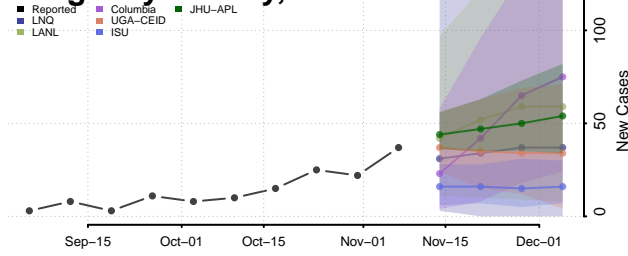

Wayne County, New York

Westchester County, New York

Wyoming County, New York

Yates County, New York

North Carolina

Alamance County, North Carolina

Alexander County, North Carolina

Alleghany County, North Carolina