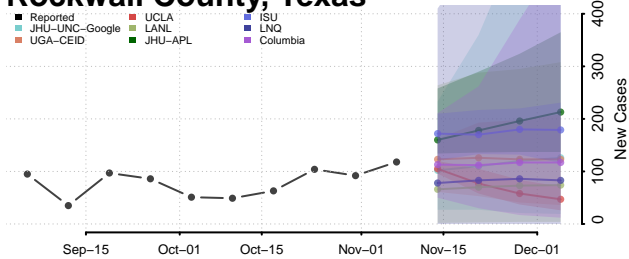

Rockwall County, Texas