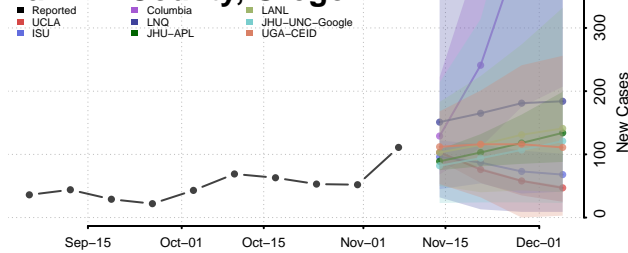

Yamhill County, Oregon