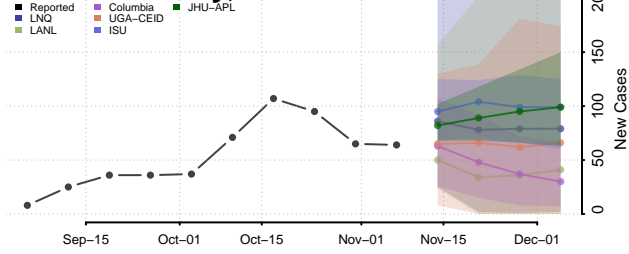

Mercer County, North Dakota