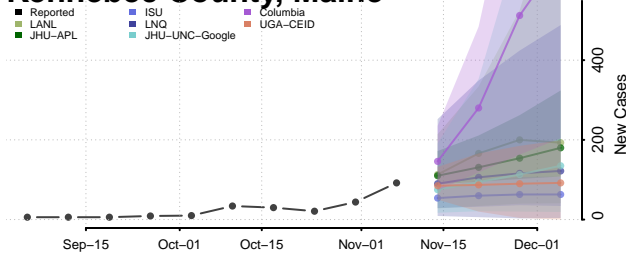

Kennebec County, Maine