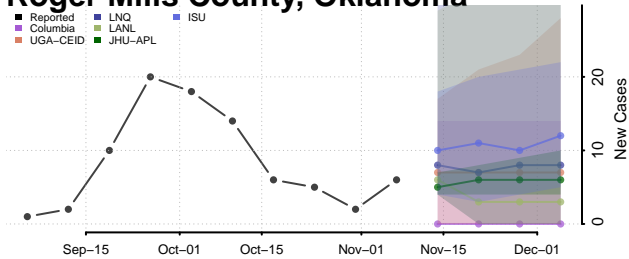

Rogers County, Oklahoma

Seminole County, Oklahoma

Sequoyah County, Oklahoma

Stephens County, Oklahoma

Texas County, Oklahoma

Tillman County, Oklahoma

Tulsa County, Oklahoma

Wagoner County, Oklahoma