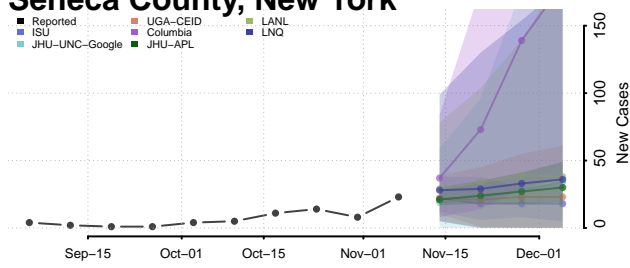

Seneca County, New York