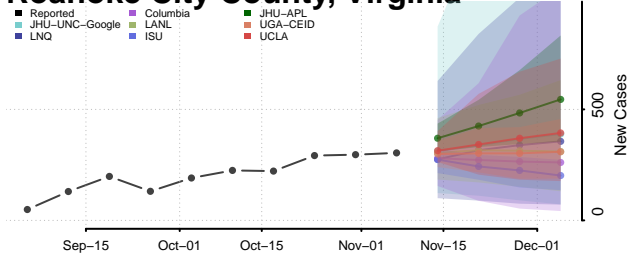

Roanoke City County, Virginia