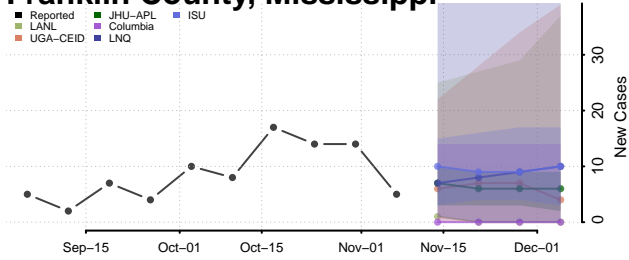

Franklin County, Mississippi