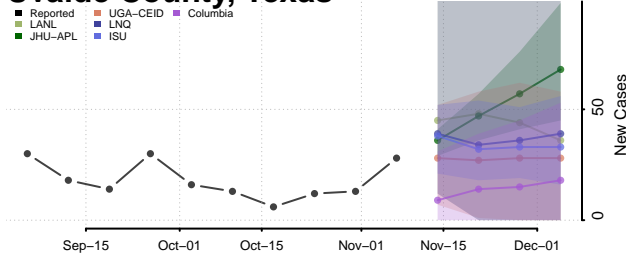

Uvalde County, Texas