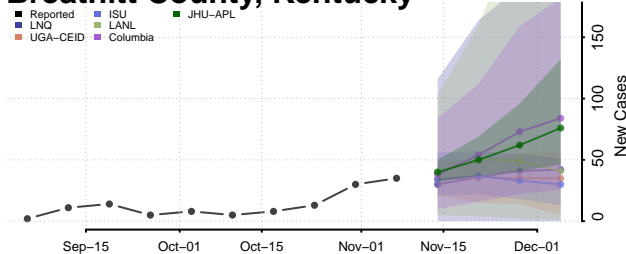

Boone County, Kentucky

Bourbon County, Kentucky

Boyd County, Kentucky

Boyle County, Kentucky

Bracken County, Kentucky

Breathitt County, Kentucky

Breckinridge County, Kentucky

Bullitt County, Kentucky