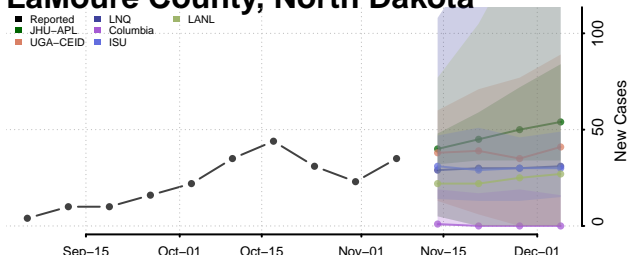

Grand Forks County, North Dakota

Grant County, North Dakota

Griggs County, North Dakota

Hettinger County, North Dakota

Kidder County, North Dakota

LaMoure County, North Dakota

Logan County, North Dakota

McHenry County, North Dakota