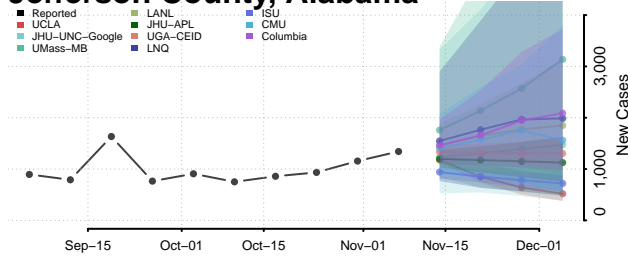

Jefferson County, Alabama