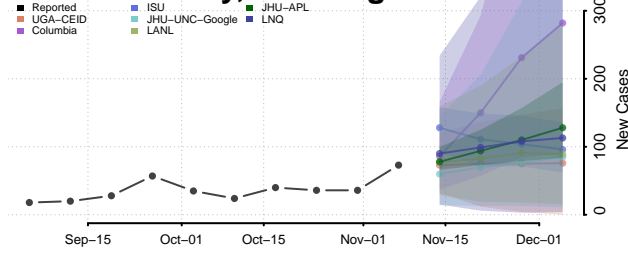

Cowlitz County, Washington