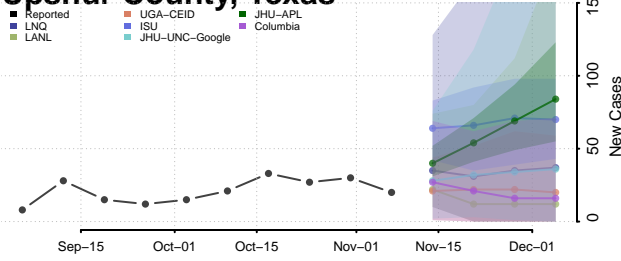

Upshur County, Texas