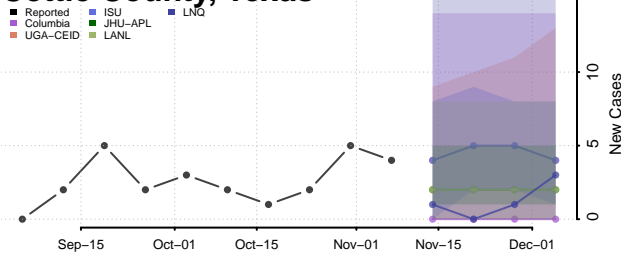

Cottle County, Texas