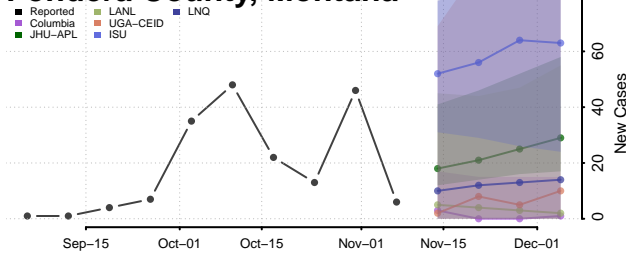

Pondera County, Montana