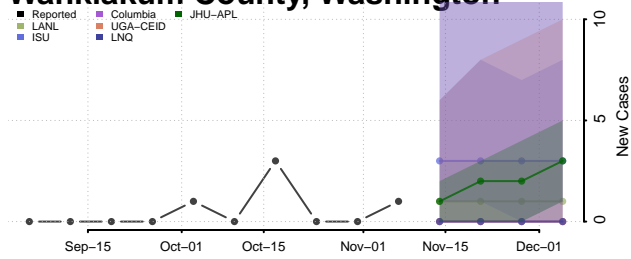

Stevens County, Washington

Thurston County, Washington

Wahkiakum County, Washington

Walla Walla County, Washington

Whatcom County, Washington

Whitman County, Washington

Yakima County, Washington

West Virginia