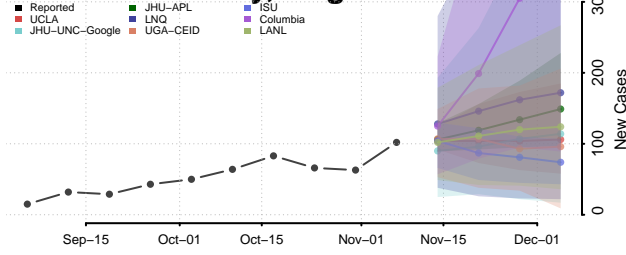

Frederick County, Virginia