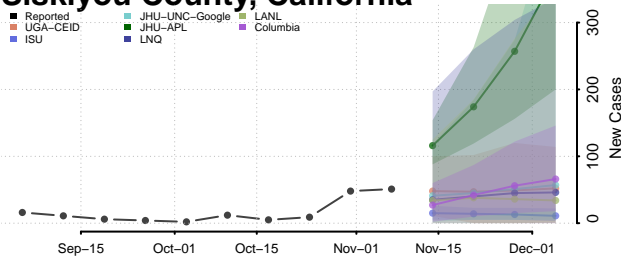

Siskiyou County, California