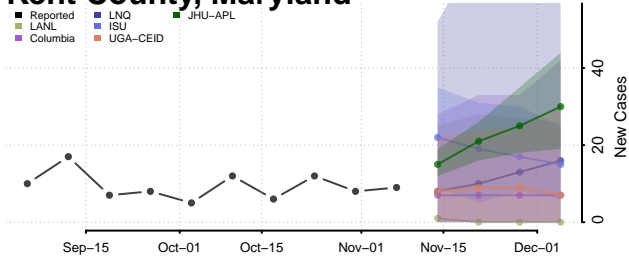

Frederick County, Maryland

Garrett County, Maryland

Harford County, Maryland

Howard County, Maryland

Kent County, Maryland

Montgomery County, Maryland

Prince George's County, Maryland

Queen Anne's County, Maryland