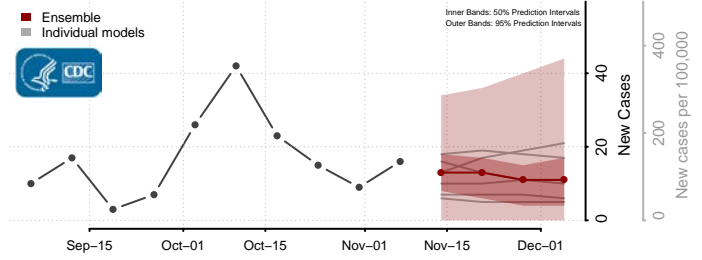

Charlotte County, Virginia