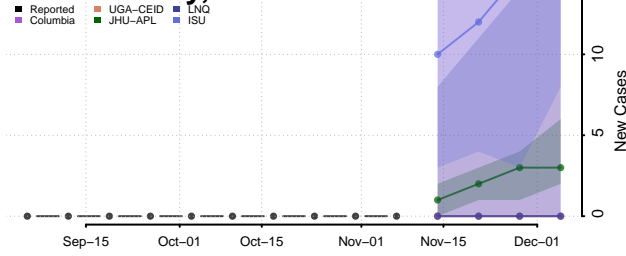

Kane County, Utah