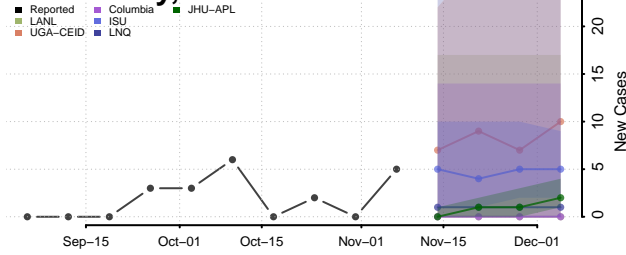

Elk County, Kansas