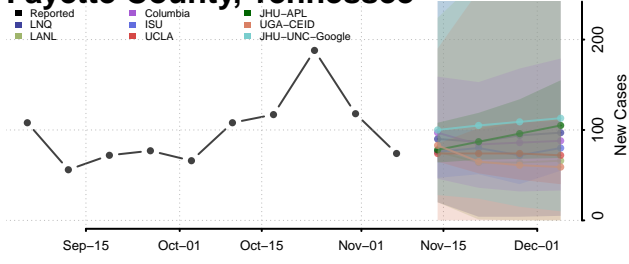

Crockett County, Tennessee

Cumberland County, Tennessee

Davidson County, Tennessee

Decatur County, Tennessee

DeKalb County, Tennessee

Dickson County, Tennessee

Dyer County, Tennessee

Fayette County, Tennessee