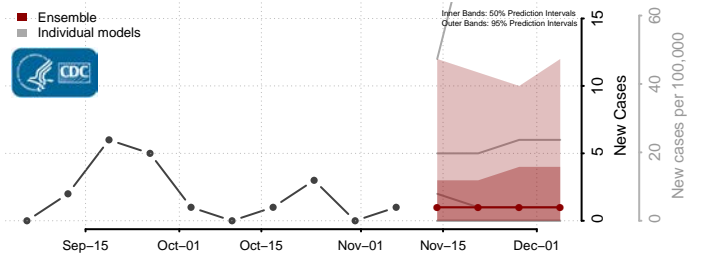

Grand Isle County, Vermont

Lamoille County, Vermont

Orange County, Vermont

Orleans County, Vermont

Rutland County, Vermont

Washington County, Vermont

Windham County, Vermont

Windsor County, Vermont