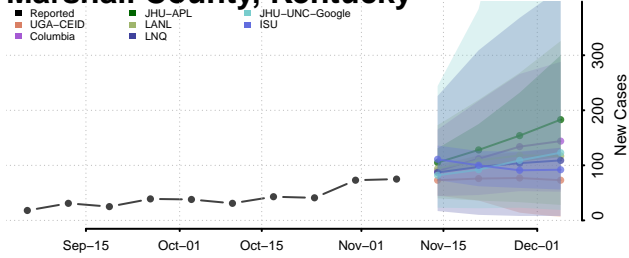

Lyon County, Kentucky

Madison County, Kentucky

Magoffin County, Kentucky

Marion County, Kentucky

Marshall County, Kentucky

Martin County, Kentucky

Mason County, Kentucky

McCracken County, Kentucky