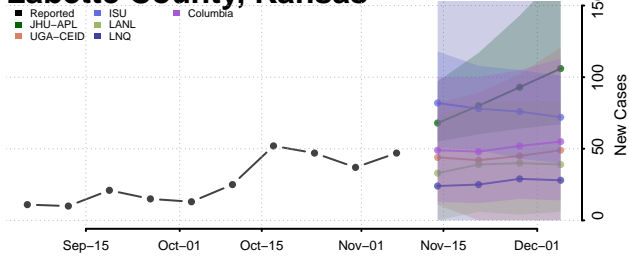

Labette County, Kansas