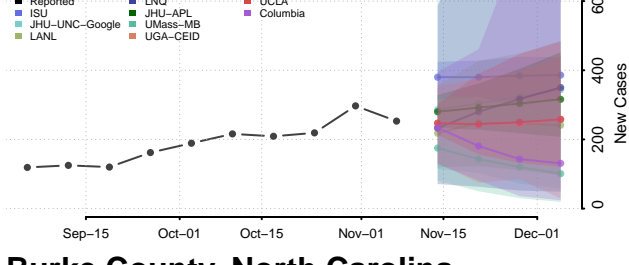

Buncombe County, North Carolina