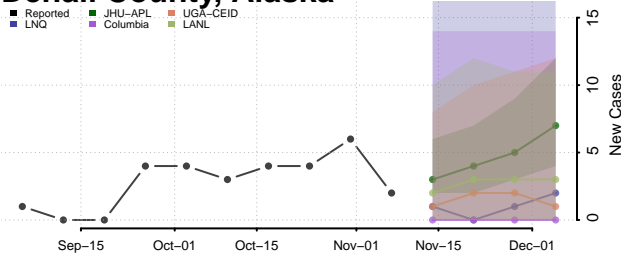

Aleutians East County, Alaska

Aleutians West County, Alaska

Anchorage County, Alaska

Bethel County, Alaska

Bristol Bay County, Alaska

Denali County, Alaska

Dillingham County, Alaska

Fairbanks North Star County, Alaska