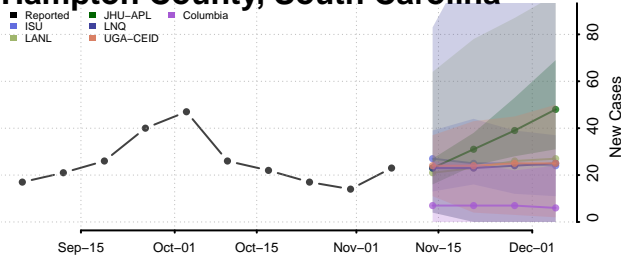

Georgetown County, South Carolina

Greenville County, South Carolina

Greenwood County, South Carolina

Hampton County, South Carolina

Horry County, South Carolina

Jasper County, South Carolina

Kershaw County, South Carolina