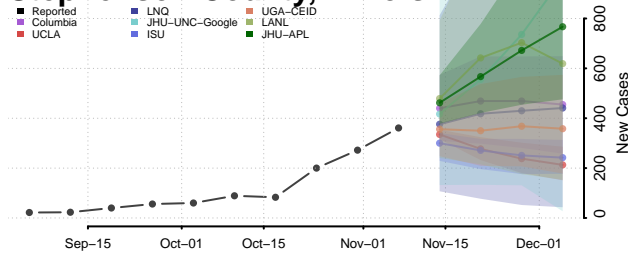

Tazewell County, Illinois

Union County, Illinois

Vermilion County, Illinois

Wabash County, Illinois

Warren County, Illinois

Washington County, Illinois

Wayne County, Illinois

White County, Illinois