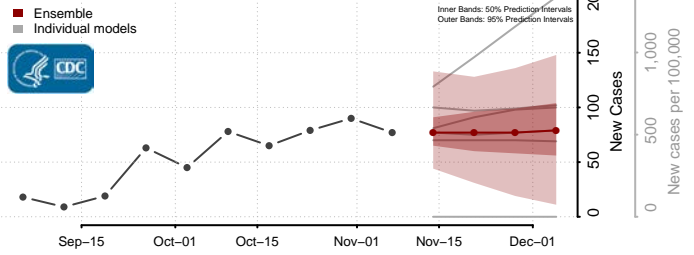

McKenzie County, North Dakota