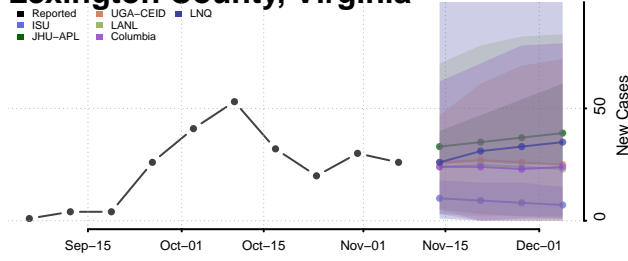

Isle of Wight County, Virginia

James City County, Virginia

King and Queen County, Virginia

King George County, Virginia

King William County, Virginia

Lancaster County, Virginia

Lee County, Virginia

Lexington County, Virginia