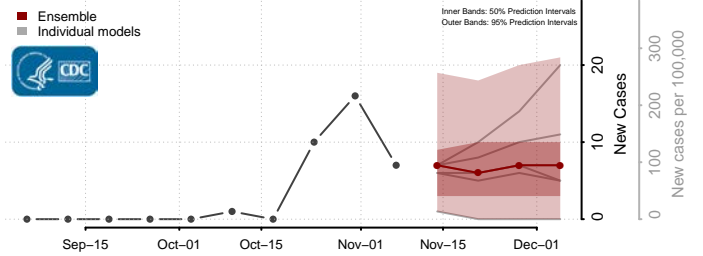

Grant County, Oregon

Harney County, Oregon

Hood River County, Oregon

Jackson County, Oregon

Jefferson County, Oregon

Josephine County, Oregon

Klamath County, Oregon

Lake County, Oregon