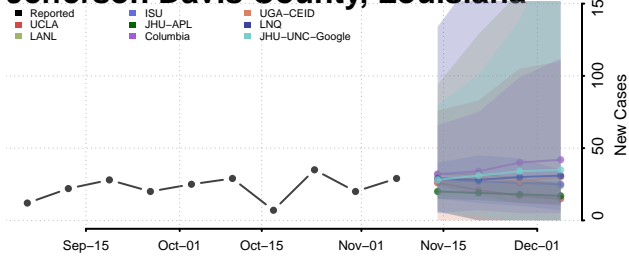

Grant County, Louisiana

Iberia County, Louisiana

Iberville County, Louisiana

Jackson County, Louisiana

Jefferson County, Louisiana

Jefferson Davis County, Louisiana

Lafayette County, Louisiana

Lafourche County, Louisiana