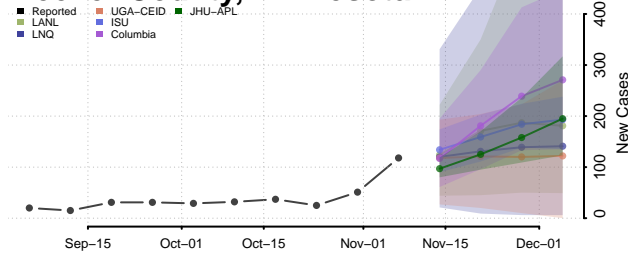

Meeker County, Minnesota