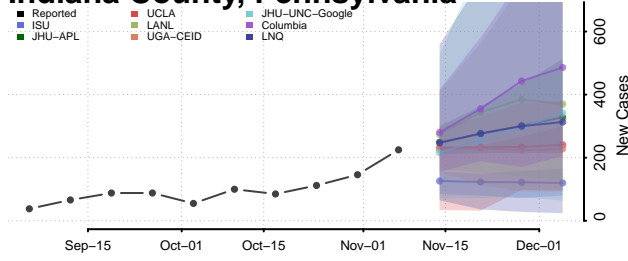

Indiana County, Pennsylvania