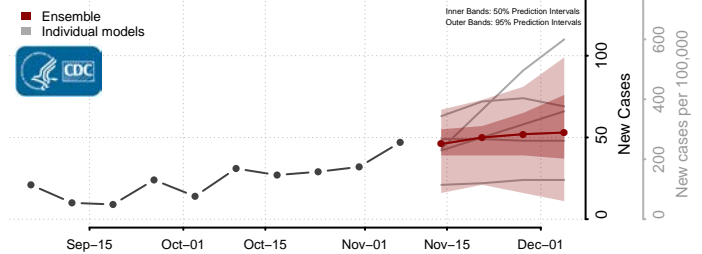

Scott County, Mississippi

Sharkey County, Mississippi

Simpson County, Mississippi

Smith County, Mississippi

Stone County, Mississippi

Sunflower County, Mississippi

Tallahatchie County, Mississippi

Tate County, Mississippi