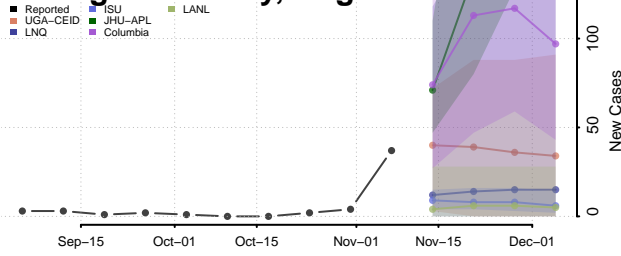

Charlotte County, Virginia

Charlottesville County, Virginia

Chesapeake County, Virginia

Chesterfield County, Virginia

Clarke County, Virginia

Colonial Heights County, Virginia

Covington County, Virginia

Craig County, Virginia