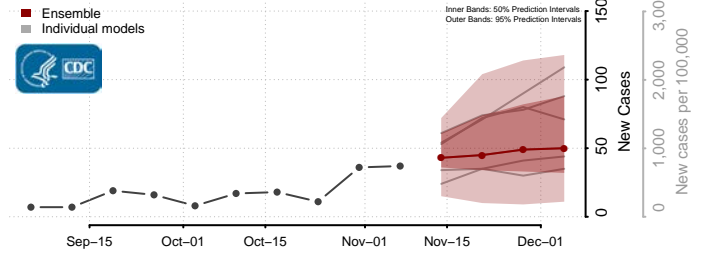

Big Stone County, Minnesota