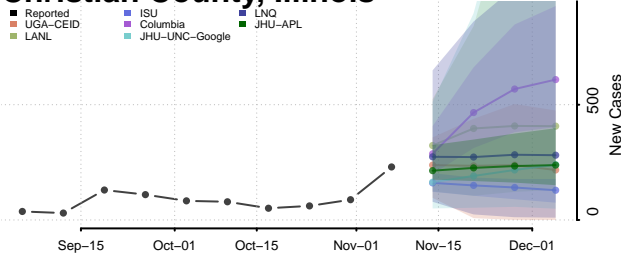

Christian County, Illinois