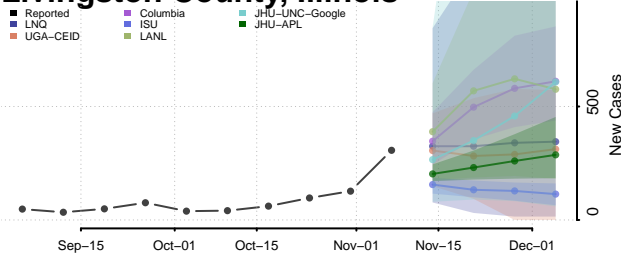

LaSalle County, Illinois

Lawrence County, Illinois

Lee County, Illinois

Livingston County, Illinois

Logan County, Illinois

Macon County, Illinois

Macoupin County, Illinois

Madison County, Illinois