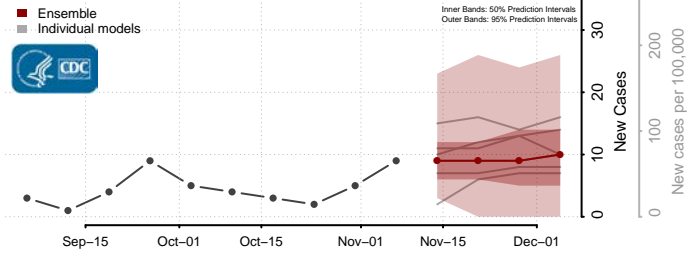

Hardy County, West Virginia