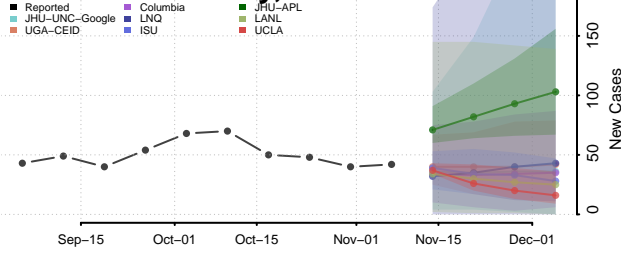

Chambers County, Texas