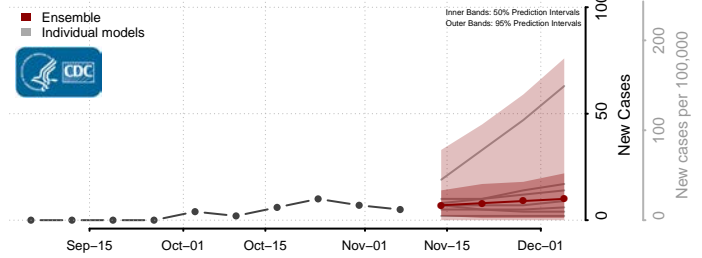

Grand Isle County, Vermont

Lamoille County, Vermont

Orange County, Vermont

Orleans County, Vermont

Rutland County, Vermont

Washington County, Vermont

Windham County, Vermont

Windsor County, Vermont