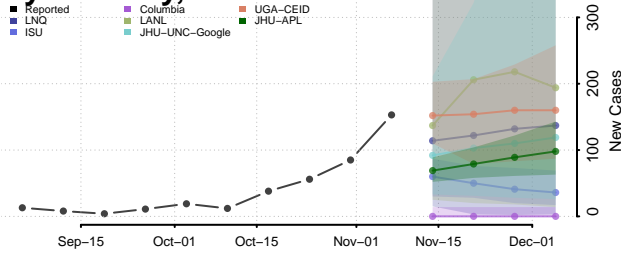

Nye County, Nevada