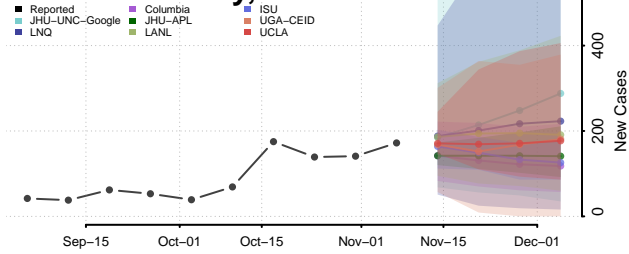

Franklin County, Illinois