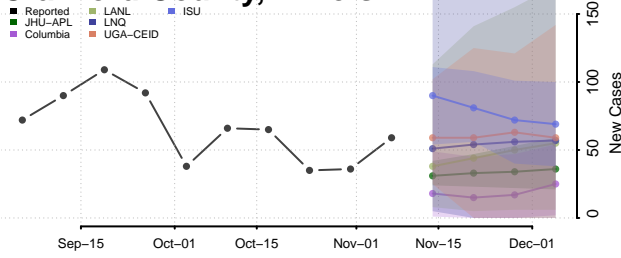

Crawford County, Illinois