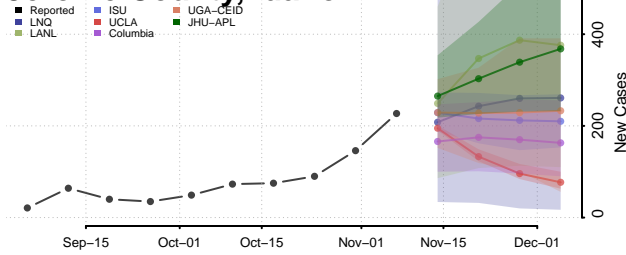

Gem County, Idaho

Gooding County, Idaho

Idaho County, Idaho

Jefferson County, Idaho

Jerome County, Idaho

Kootenai County, Idaho

Latah County, Idaho

Lemhi County, Idaho