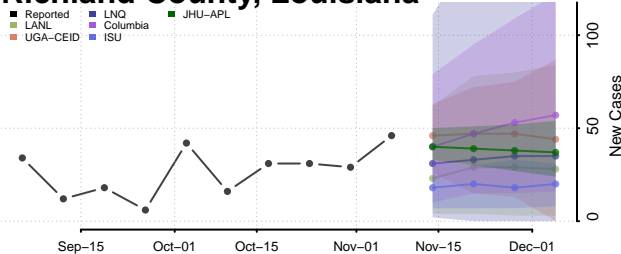

Plaquemines County, Louisiana

Pointe Coupee County, Louisiana

Rapides County, Louisiana

Red River County, Louisiana

Richland County, Louisiana

Sabine County, Louisiana

St. Bernard County, Louisiana

St. Charles County, Louisiana