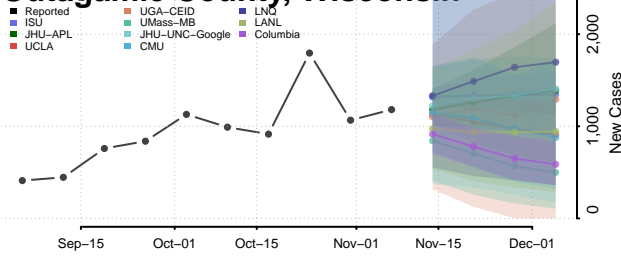

Outagamie County, Wisconsin