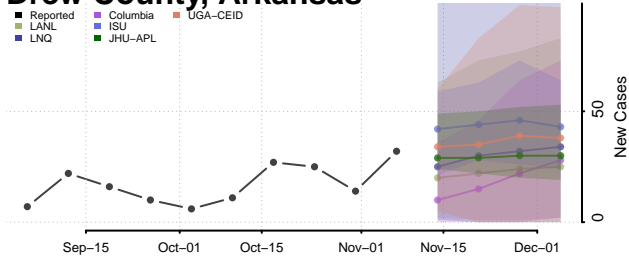

Crittenden County, Arkansas

Cross County, Arkansas

Dallas County, Arkansas

Desha County, Arkansas

Drew County, Arkansas

Faulkner County, Arkansas

Franklin County, Arkansas

Fulton County, Arkansas