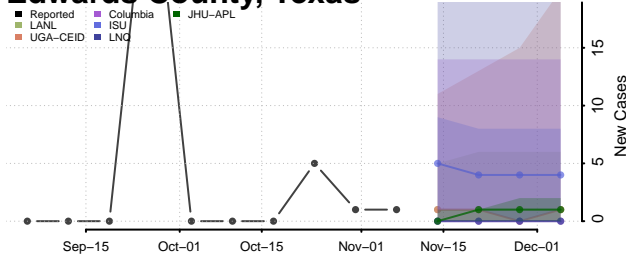

Edwards County, Texas