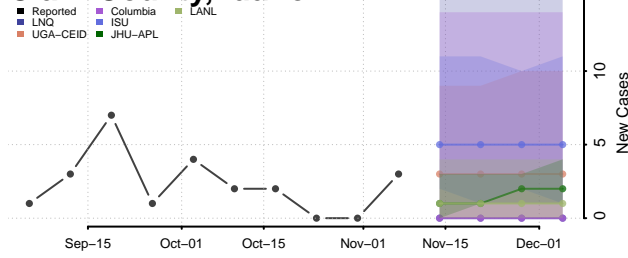

Clark County, Idaho