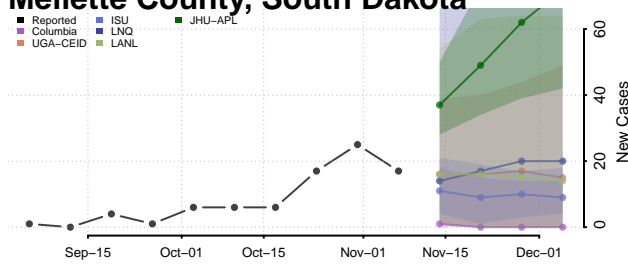

Mellette County, South Dakota