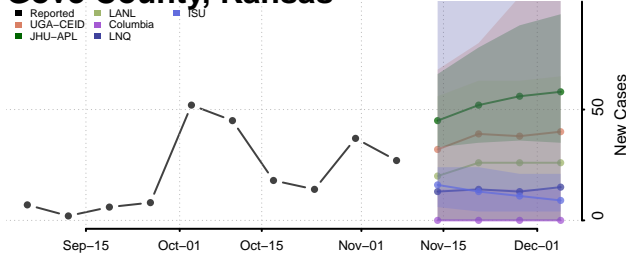

Ellis County, Kansas

Ellsworth County, Kansas

Finney County, Kansas

Ford County, Kansas

Franklin County, Kansas

Geary County, Kansas

Gove County, Kansas

Graham County, Kansas