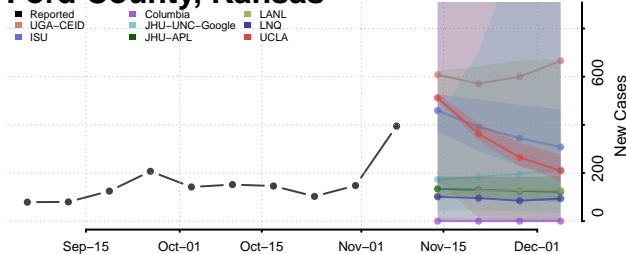

Ford County, Kansas