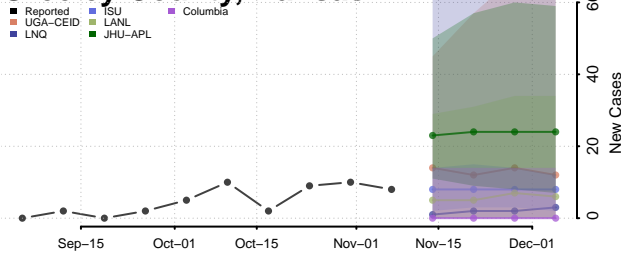

Greeley County, Kansas