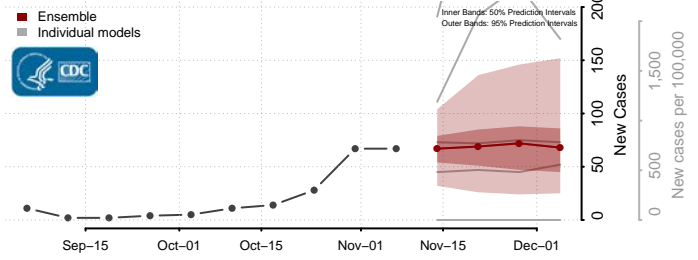

Lake County, Minnesota

Lake of the Woods County, Minnesota

Le Sueur County, Minnesota

Lincoln County, Minnesota

Lyon County, Minnesota

Mahnomen County, Minnesota

Marshall County, Minnesota

Martin County, Minnesota