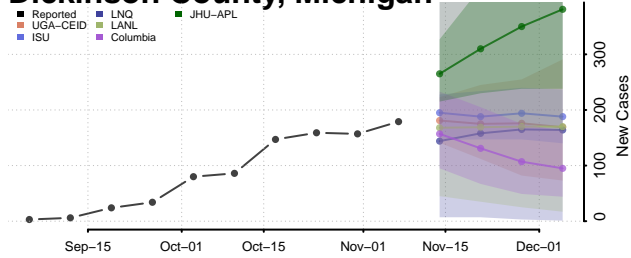

Dickinson County, Michigan