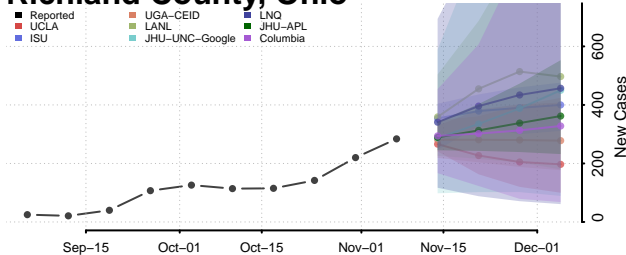

Richland County, Ohio