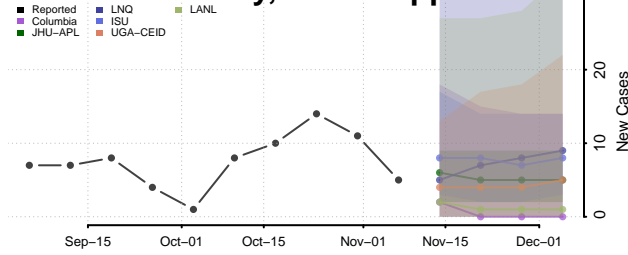

Jefferson County, Mississippi