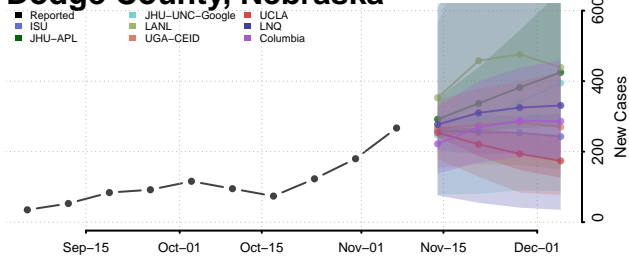

Dakota County, Nebraska

Dawes County, Nebraska

Dawson County, Nebraska

Deuel County, Nebraska

Dixon County, Nebraska

Dodge County, Nebraska

Douglas County, Nebraska

Dundy County, Nebraska