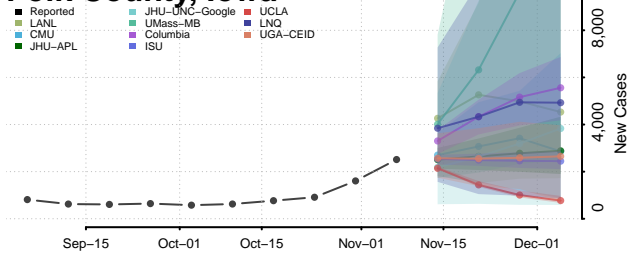

Muscatine County, Iowa

O'Brien County, Iowa

Osceola County, Iowa

Page County, Iowa

Palo Alto County, Iowa

Plymouth County, Iowa

Pocahontas County, Iowa

Polk County, Iowa