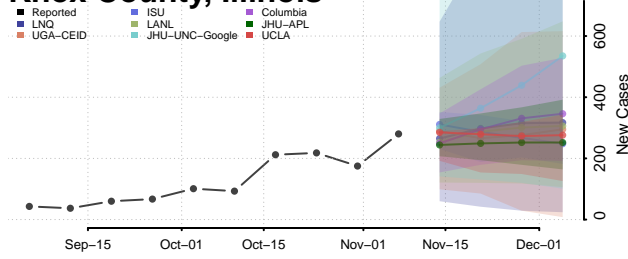

Jersey County, Illinois

Jo Daviess County, Illinois

Johnson County, Illinois

Kane County, Illinois

Kankakee County, Illinois

Kendall County, Illinois

Knox County, Illinois

Lake County, Illinois