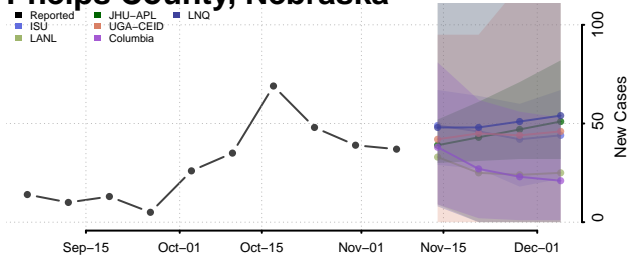

Morrill County, Nebraska

Nance County, Nebraska

Nemaha County, Nebraska

Nuckolls County, Nebraska

Otoe County, Nebraska

Pawnee County, Nebraska

Perkins County, Nebraska

Phelps County, Nebraska