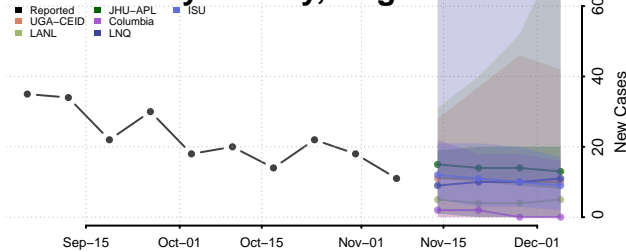

Franklin City County, Virginia