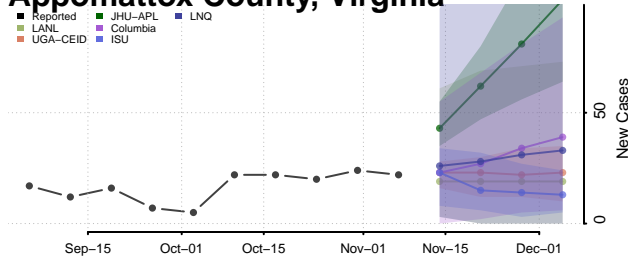

Appomattox County, Virginia