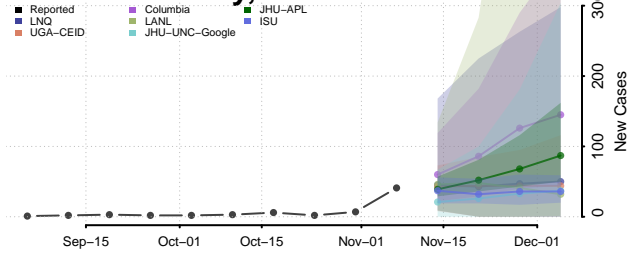

Columbia County, New York

Cortland County, New York

Delaware County, New York

Dutchess County, New York

Erie County, New York

Essex County, New York

Franklin County, New York

Fulton County, New York