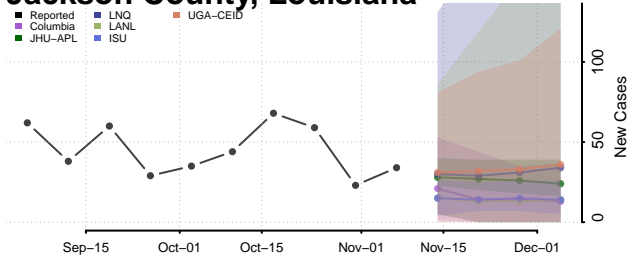

Grant County, Louisiana

Iberia County, Louisiana

Iberville County, Louisiana

Jackson County, Louisiana

Jefferson County, Louisiana

Jefferson Davis County, Louisiana

Lafayette County, Louisiana

Lafourche County, Louisiana