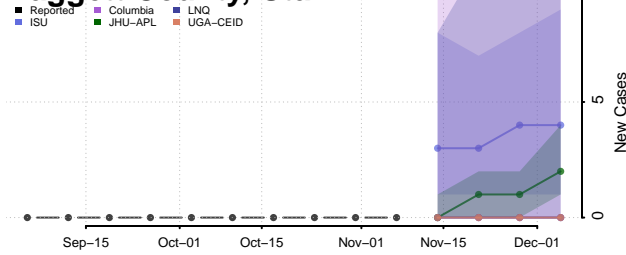

Daggett County, Utah