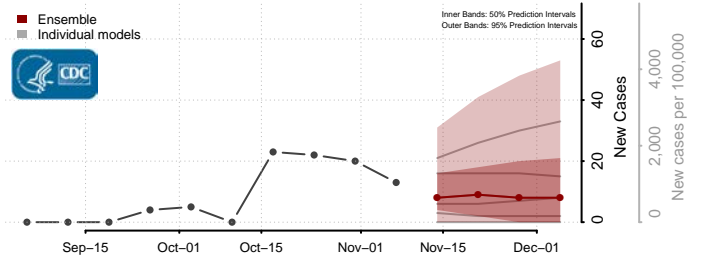

Wright County, Missouri

Montana

Beaverhead County, Montana

Big Horn County, Montana

Blaine County, Montana

Broadwater County, Montana

Carbon County, Montana

Carter County, Montana