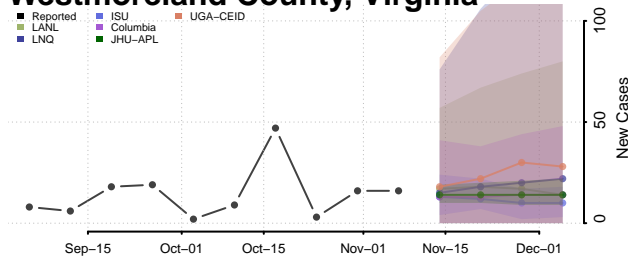

Waynesboro County, Virginia

Westmoreland County, Virginia

Williamsburg County, Virginia

Winchester County, Virginia

Wise County, Virginia

Wythe County, Virginia

York County, Virginia

Washington