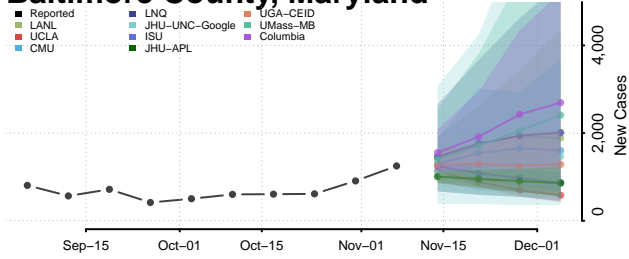

Baltimore County, Maryland