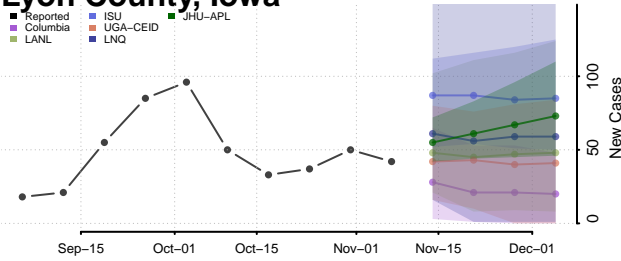

Keokuk County, Iowa

Kossuth County, Iowa

Lee County, Iowa

Linn County, Iowa

Louisa County, Iowa

Lucas County, Iowa

Lyon County, Iowa

Madison County, Iowa