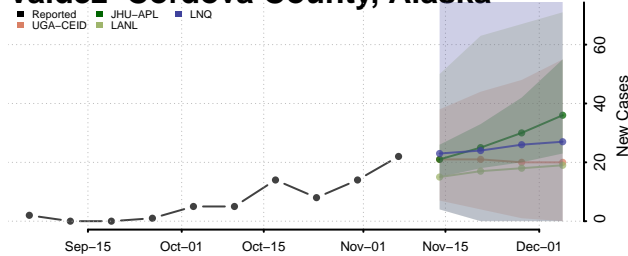

Valdez-Cordova County, Alaska