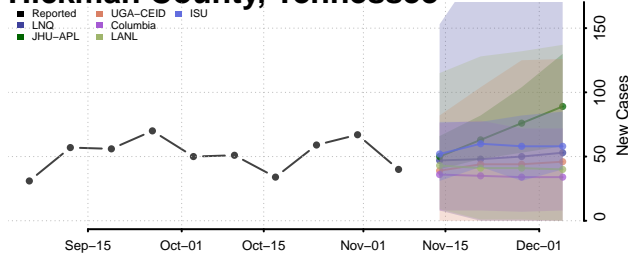

Hickman County, Tennessee