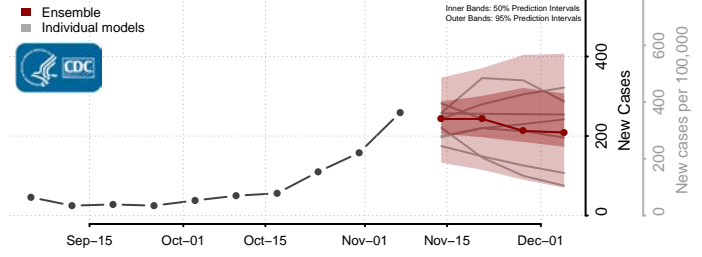

Hidalgo County, New Mexico

Lea County, New Mexico

Lincoln County, New Mexico

Los Alamos County, New Mexico

Luna County, New Mexico

McKinley County, New Mexico

Mora County, New Mexico

Otero County, New Mexico