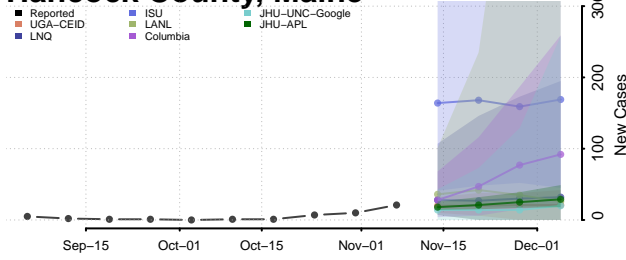

Hancock County, Maine