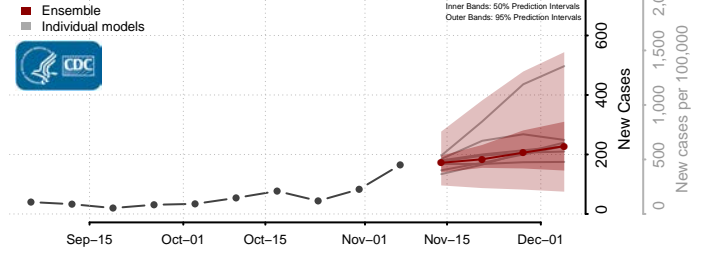

Sherburne County, Minnesota

Sibley County, Minnesota

St. Louis County, Minnesota

Stearns County, Minnesota

Steele County, Minnesota

Stevens County, Minnesota

Swift County, Minnesota

Todd County, Minnesota