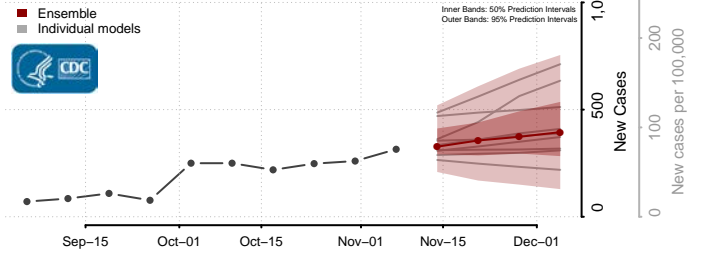

Hillsborough County, New Hampshire