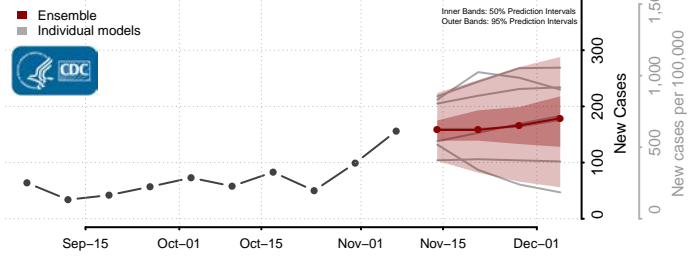

Lake County, Minnesota

Lake of the Woods County, Minnesota

Le Sueur County, Minnesota

Lincoln County, Minnesota

Lyon County, Minnesota

Mahnomen County, Minnesota

Marshall County, Minnesota

Martin County, Minnesota