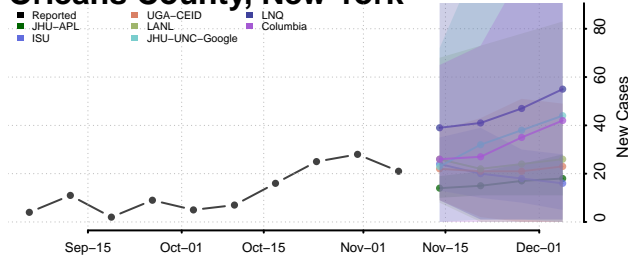

Orleans County, New York