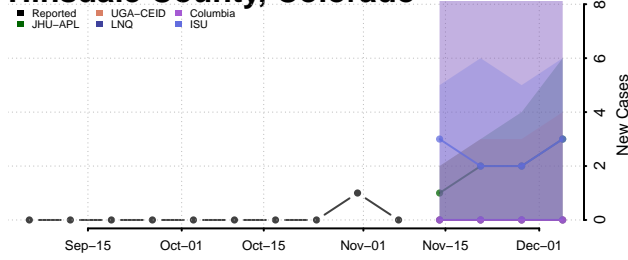

Hinsdale County, Colorado