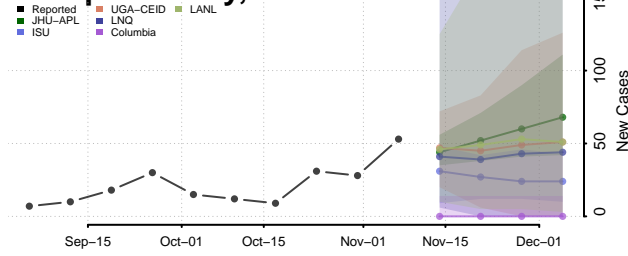

Phillips County, Kansas