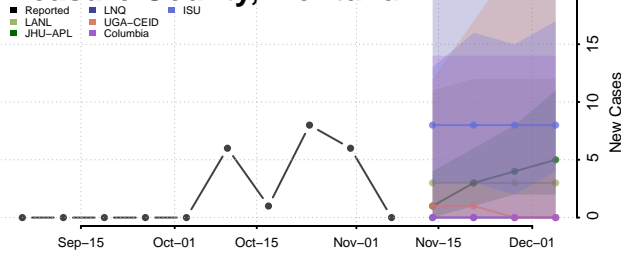

Silver Bow County, Montana

Stillwater County, Montana

Sweet Grass County, Montana

Teton County, Montana

Toole County, Montana

Treasure County, Montana

Valley County, Montana

Wheatland County, Montana