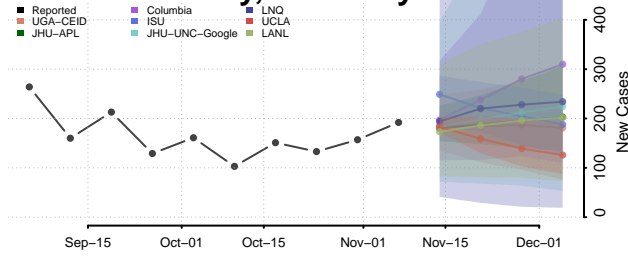

Madison County, Kentucky