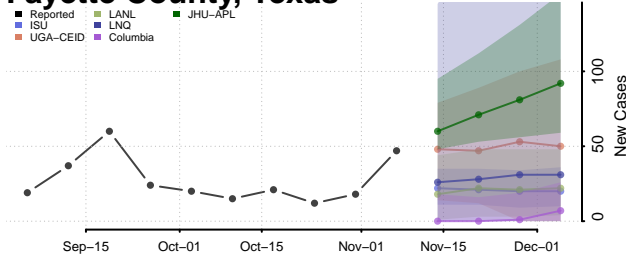

Fayette County, Texas