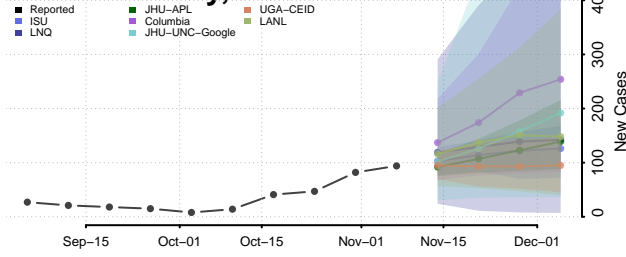

Ashland County, Ohio

Ashtabula County, Ohio

Athens County, Ohio

Auglaize County, Ohio

Belmont County, Ohio

Brown County, Ohio

Butler County, Ohio

Carroll County, Ohio