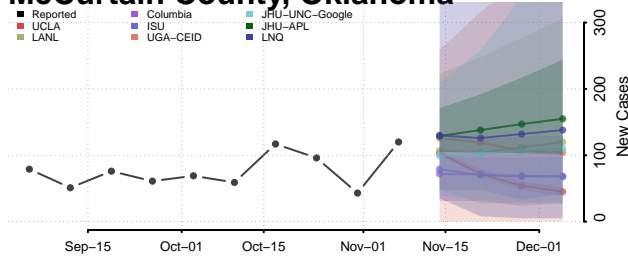

Logan County, Oklahoma

Love County, Oklahoma

Major County, Oklahoma

Marshall County, Oklahoma

Mayes County, Oklahoma

McClain County, Oklahoma

McCurtain County, Oklahoma

McIntosh County, Oklahoma