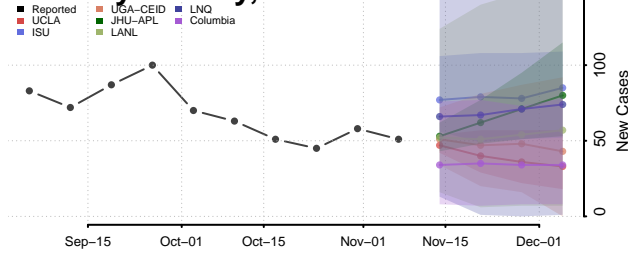

Marshall County, Tennessee

Maury County, Tennessee

McMinn County, Tennessee

McNairy County, Tennessee

Meigs County, Tennessee

Monroe County, Tennessee

Montgomery County, Tennessee

Moore County, Tennessee