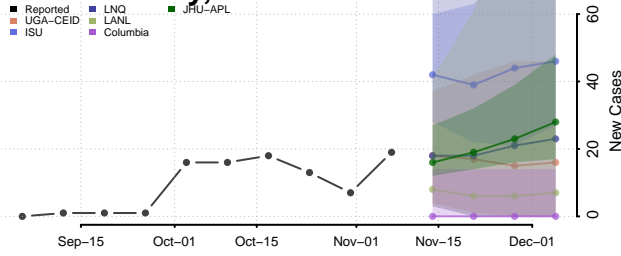

Silver Bow County, Montana

Stillwater County, Montana

Sweet Grass County, Montana

Teton County, Montana

Toole County, Montana

Treasure County, Montana

Valley County, Montana

Wheatland County, Montana