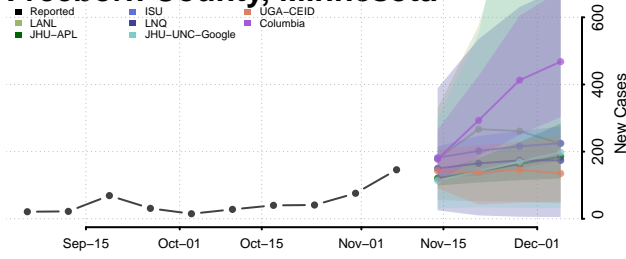

Freeborn County, Minnesota