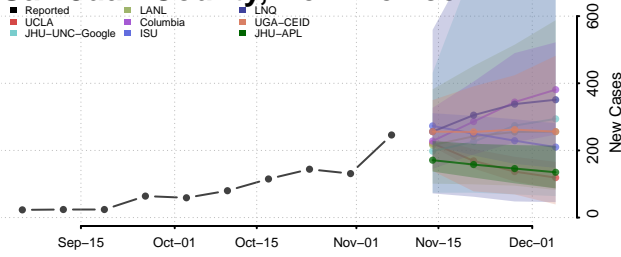

Quay County, New Mexico

Rio Arriba County, New Mexico

Roosevelt County, New Mexico

San Juan County, New Mexico

San Miguel County, New Mexico

Sandoval County, New Mexico

Santa Fe County, New Mexico

Sierra County, New Mexico