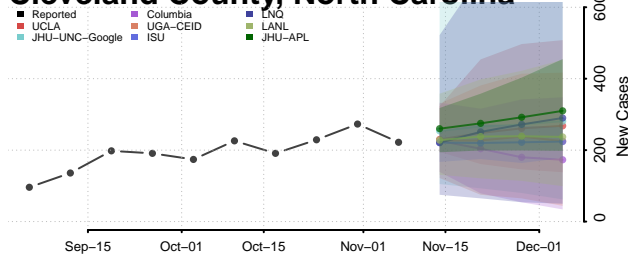

Catawba County, North Carolina

Chatham County, North Carolina

Cherokee County, North Carolina

Chowan County, North Carolina

Clay County, North Carolina

Cleveland County, North Carolina

Columbus County, North Carolina