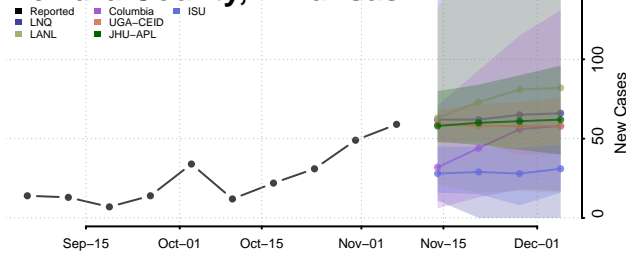

Garland County, Arkansas

Grant County, Arkansas

Greene County, Arkansas

Hempstead County, Arkansas

Hot Spring County, Arkansas

Howard County, Arkansas

Independence County, Arkansas

Izard County, Arkansas