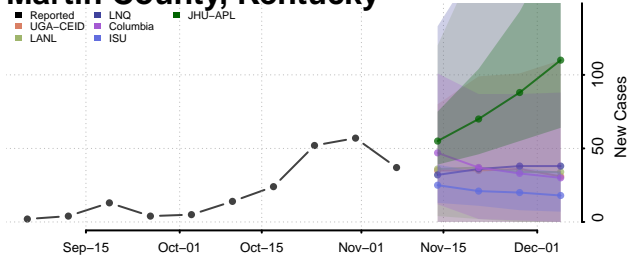

Lyon County, Kentucky

Madison County, Kentucky

Magoffin County, Kentucky

Marion County, Kentucky

Marshall County, Kentucky

Martin County, Kentucky

Mason County, Kentucky

McCracken County, Kentucky