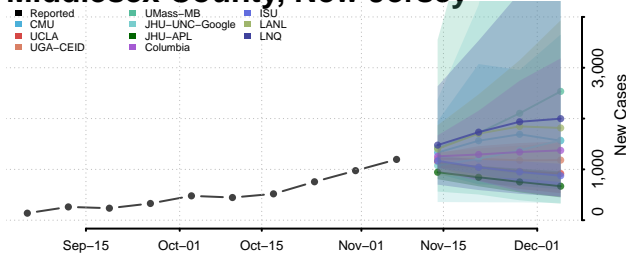

Middlesex County, New Jersey