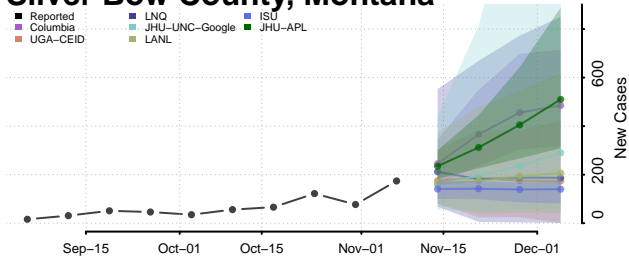

Silver Bow County, Montana