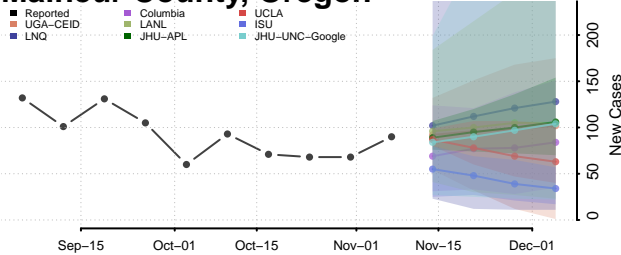

Lane County, Oregon

Lincoln County, Oregon

Linn County, Oregon

Malheur County, Oregon

Marion County, Oregon

Morrow County, Oregon

Multnomah County, Oregon

Polk County, Oregon