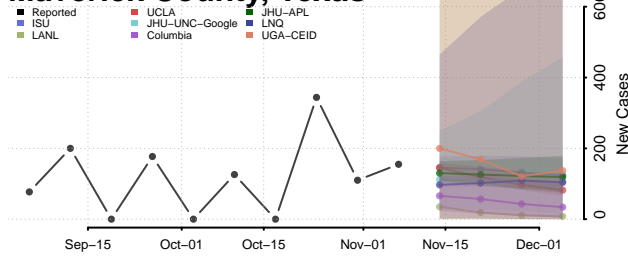

Maverick County, Texas