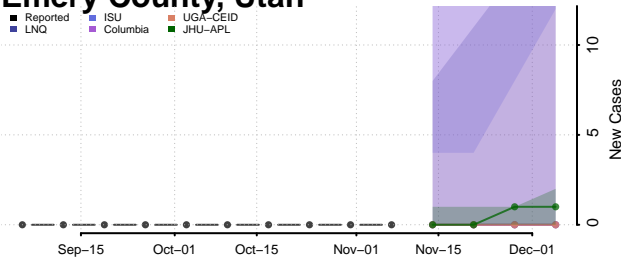

Emery County, Utah

Reported ISU UGA-CEID
LNQ Columbia JHU-APL

Ensemble Individual models

Garfield County, Utah

Reported JHU-APL UGA-CEID
ISU Columbia LNQ

Ensemble Individual models

Grand County, Utah

Reported JHU-APL UGA-CEID
Columbia LNQ ISU