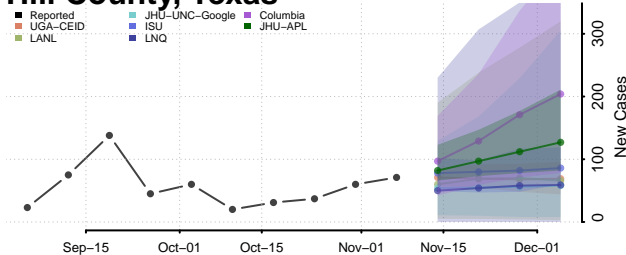

Hill County, Texas