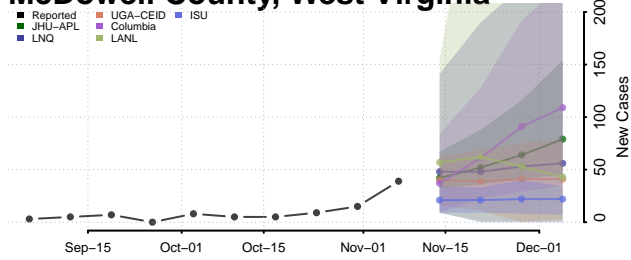

McDowell County, West Virginia