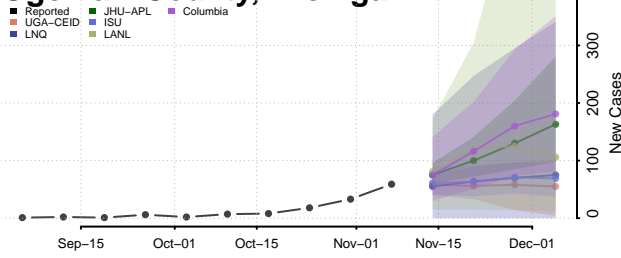

Monroe County, Michigan

Montcalm County, Michigan

Montmorency County, Michigan

Muskegon County, Michigan

Newaygo County, Michigan

Oakland County, Michigan

Oceana County, Michigan

Ogemaw County, Michigan