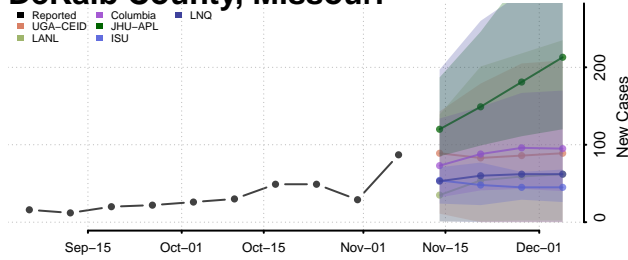

DeKalb County, Missouri