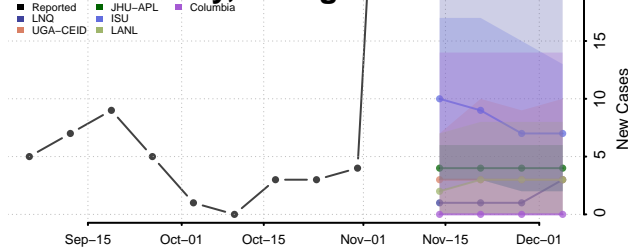

Washington County, Georgia

Wayne County, Georgia

Webster County, Georgia

Wheeler County, Georgia

White County, Georgia

Whitfield County, Georgia

Wilcox County, Georgia

Wilkes County, Georgia