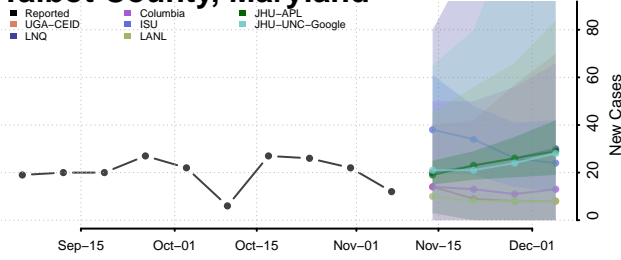

Talbot County, Maryland