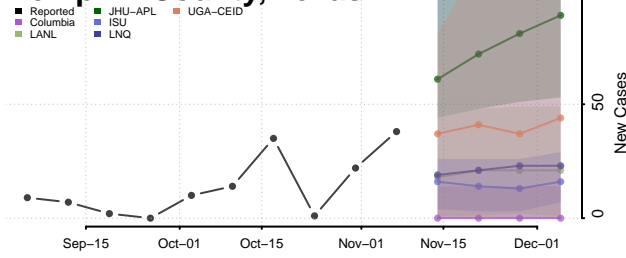

Hemphill County, Texas