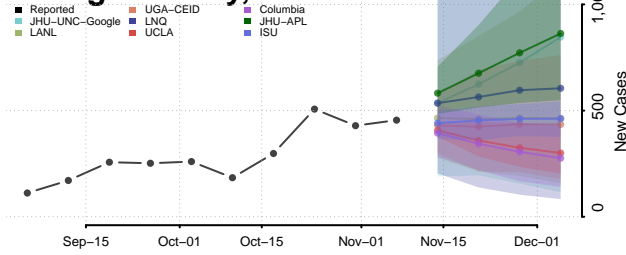

Oneida County, Wisconsin

Outagamie County, Wisconsin

Ozaukee County, Wisconsin

Pepin County, Wisconsin

Pierce County, Wisconsin

Polk County, Wisconsin

Portage County, Wisconsin

Price County, Wisconsin