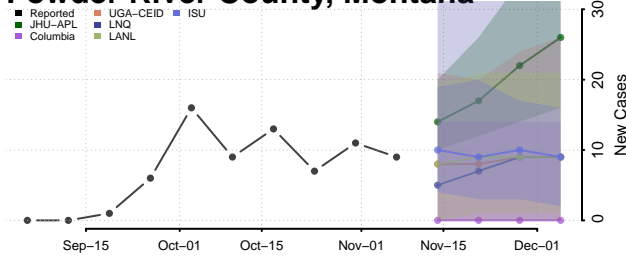

Powder River County, Montana