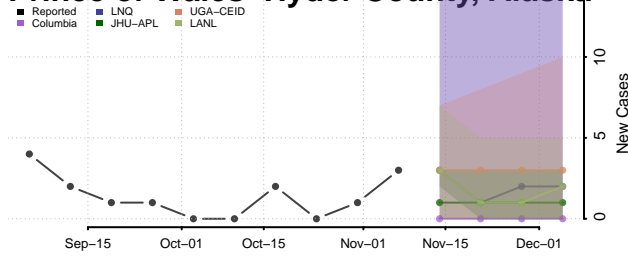

Matanuska-Susitna County, Alaska

Nome County, Alaska

North Slope County, Alaska

Northwest Arctic County, Alaska

Petersburg County, Alaska

Prince of Wales-Hyder County, Alaska

Sitka County, Alaska

Skagway County, Alaska