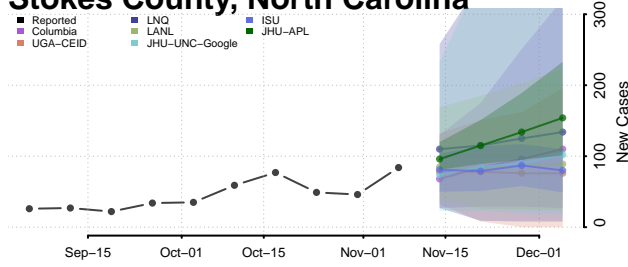

Stokes County, North Carolina