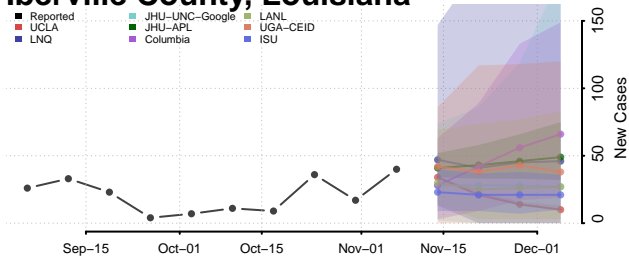

Iberville County, Louisiana