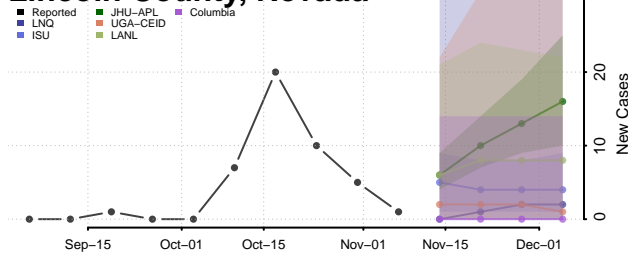

Lincoln County, Nevada