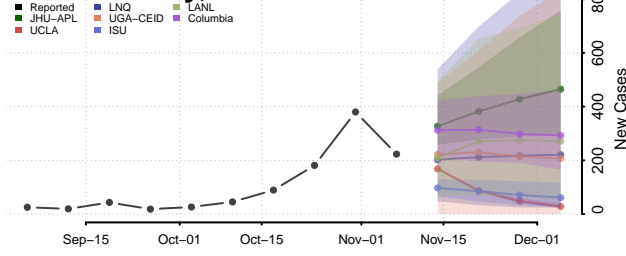

Hidalgo County, New Mexico

Lea County, New Mexico

Lincoln County, New Mexico

Los Alamos County, New Mexico

Luna County, New Mexico

McKinley County, New Mexico

Mora County, New Mexico

Otero County, New Mexico