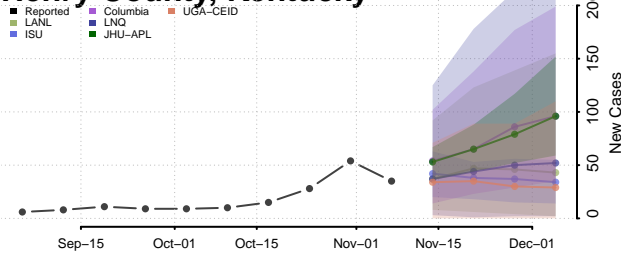

Henry County, Kentucky