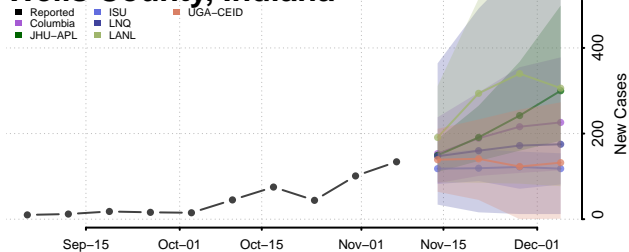

Vermillion County, Indiana

Vigo County, Indiana

Wabash County, Indiana

Warren County, Indiana

Warrick County, Indiana

Washington County, Indiana

Wayne County, Indiana

Wells County, Indiana