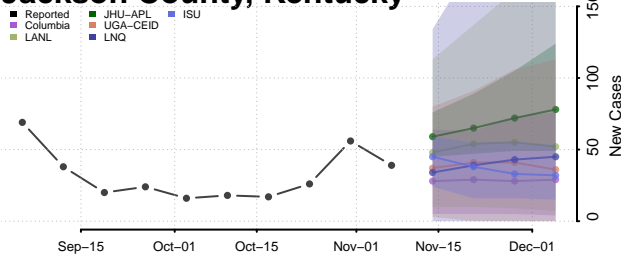

Jackson County, Kentucky