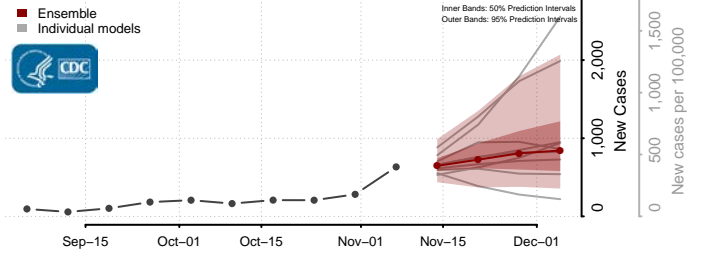

Olmsted County, Minnesota