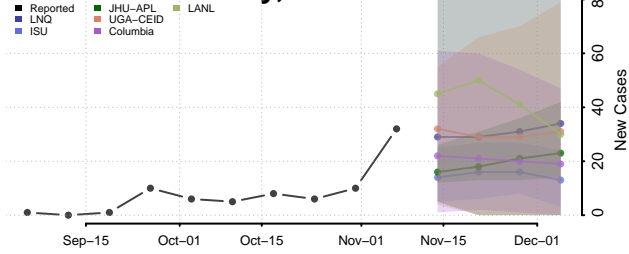

Maui County, Hawaii

Idaho

Ada County, Idaho

Adams County, Idaho

Bannock County, Idaho

Bear Lake County, Idaho

Benewah County, Idaho

Bingham County, Idaho