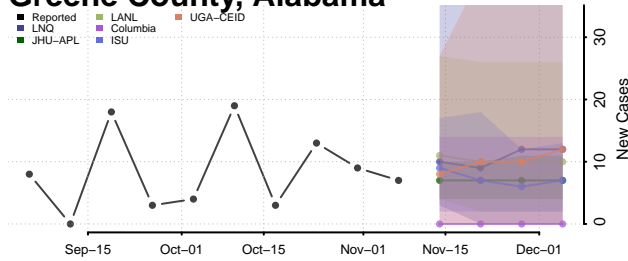

Crenshaw County, Alabama

Cullman County, Alabama

Dale County, Alabama

Dallas County, Alabama

DeKalb County, Alabama

Elmore County, Alabama

Escambia County, Alabama

Etowah County, Alabama

Fayette County, Alabama

Franklin County, Alabama

Geneva County, Alabama

Greene County, Alabama

Hale County, Alabama

Henry County, Alabama

Houston County, Alabama

Jackson County, Alabama