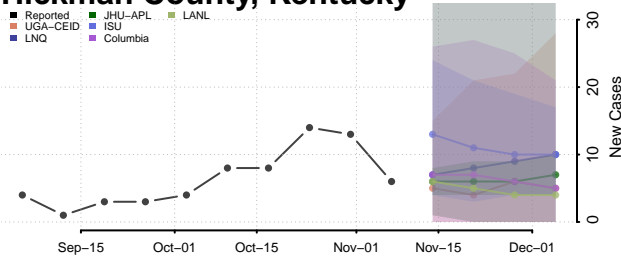

Hickman County, Kentucky