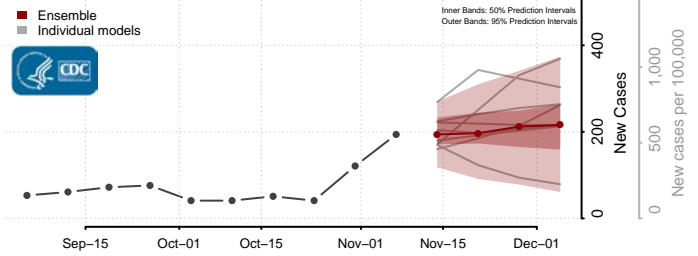

Tama County, Iowa

Taylor County, Iowa

Union County, Iowa

Van Buren County, Iowa

Wapello County, Iowa

Warren County, Iowa

Washington County, Iowa

Wayne County, Iowa