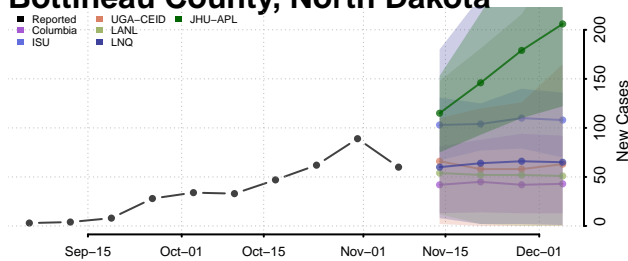

Bottineau County, North Dakota