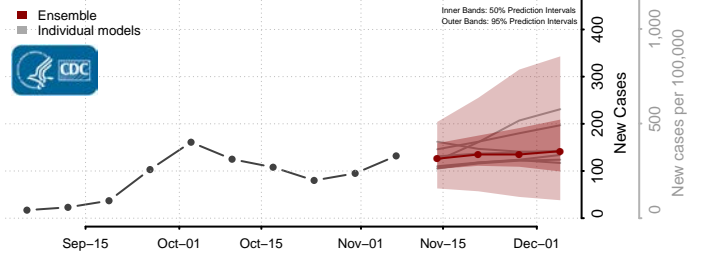

Gem County, Idaho

Gooding County, Idaho

Idaho County, Idaho

Jefferson County, Idaho

Jerome County, Idaho

Kootenai County, Idaho

Latah County, Idaho

Lemhi County, Idaho