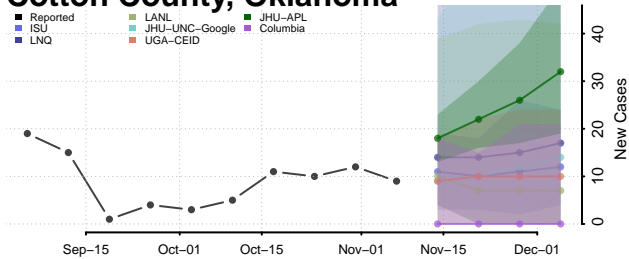

Carter County, Oklahoma

Cherokee County, Oklahoma

Choctaw County, Oklahoma

Cimarron County, Oklahoma

Cleveland County, Oklahoma

Coal County, Oklahoma

Comanche County, Oklahoma

Cotton County, Oklahoma