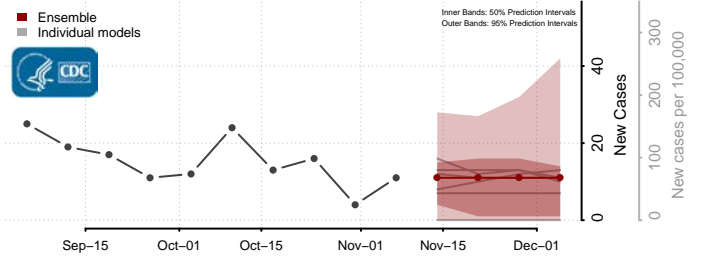

Brunswick County, Virginia