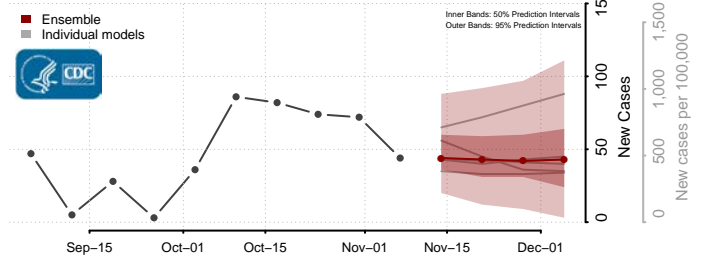

Cascade County, Montana

Chouteau County, Montana

Custer County, Montana

Daniels County, Montana

Dawson County, Montana

Deer Lodge County, Montana

Fallon County, Montana

Fergus County, Montana