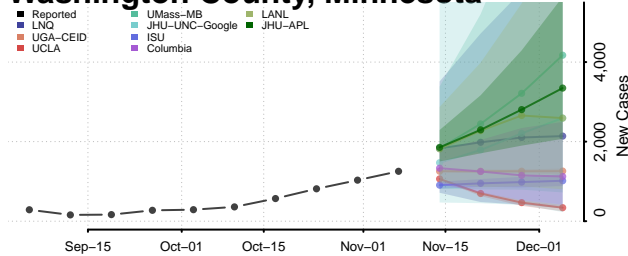

Traverse County, Minnesota

Wabasha County, Minnesota

Wadena County, Minnesota

Waseca County, Minnesota

Washington County, Minnesota

Watowan County, Minnesota

Wilkin County, Minnesota

Winona County, Minnesota