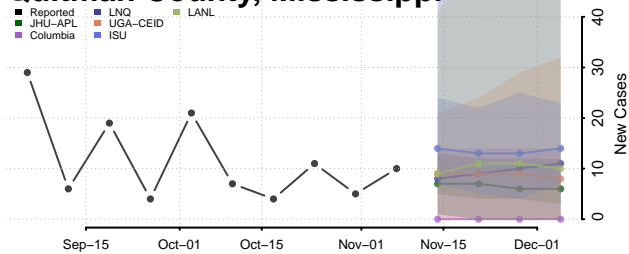

Quitman County, Mississippi