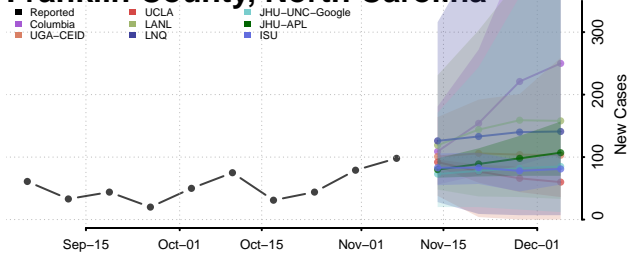

Durham County, North Carolina

Edgecombe County, North Carolina

Forsyth County, North Carolina

Franklin County, North Carolina

Gaston County, North Carolina

Gates County, North Carolina

Graham County, North Carolina