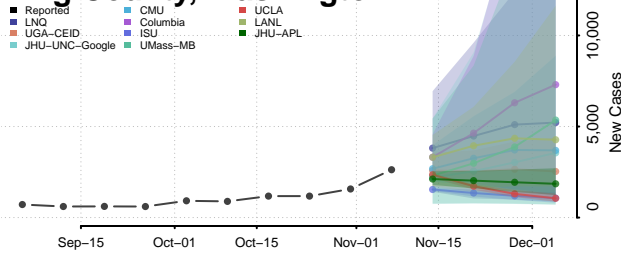

King County, Washington