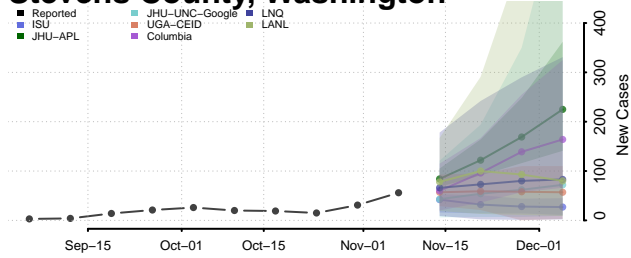

Stevens County, Washington

Thurston County, Washington

Wahkiakum County, Washington

Walla Walla County, Washington

Whatcom County, Washington

Whitman County, Washington

Yakima County, Washington

West Virginia