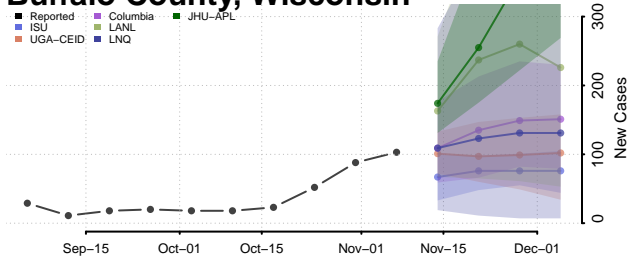

Buffalo County, Wisconsin