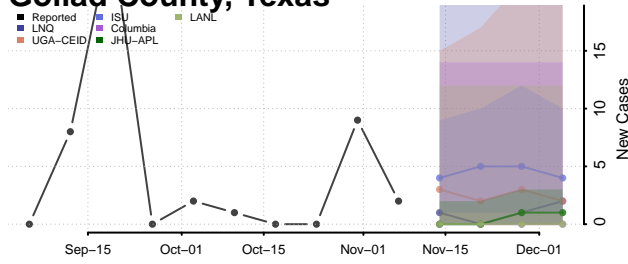

Goliad County, Texas