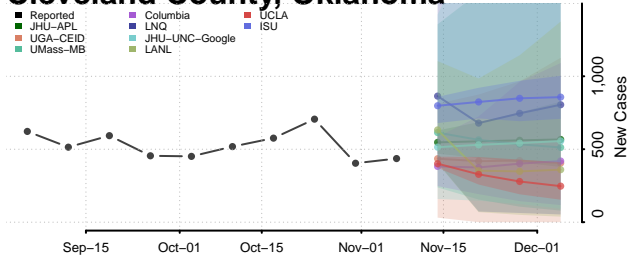

Carter County, Oklahoma

Cherokee County, Oklahoma

Choctaw County, Oklahoma

Cimarron County, Oklahoma

Cleveland County, Oklahoma

Coal County, Oklahoma

Comanche County, Oklahoma

Cotton County, Oklahoma