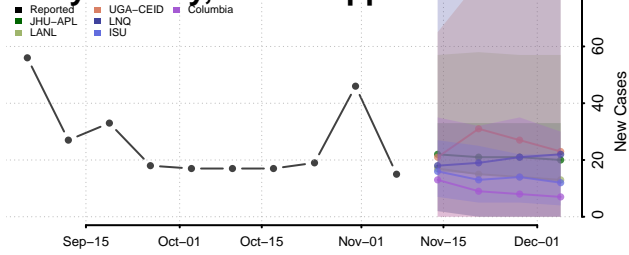

Perry County, Mississippi