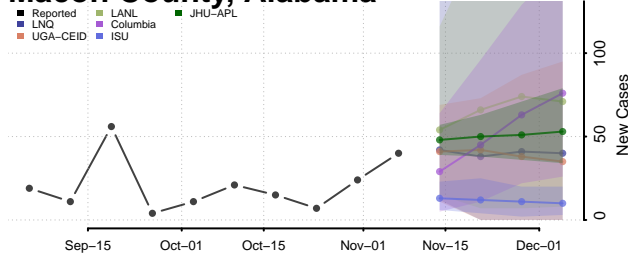

Jefferson County, Alabama

Lamar County, Alabama

Lauderdale County, Alabama

Lawrence County, Alabama

Lee County, Alabama

Limestone County, Alabama

Lowndes County, Alabama

Macon County, Alabama