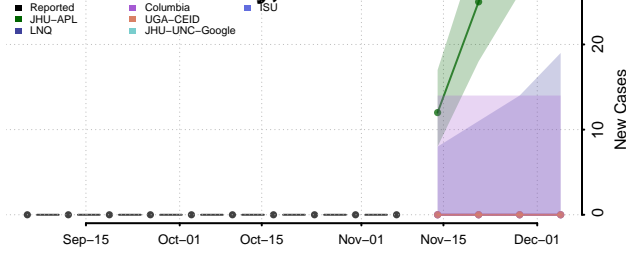

Box Elder County, Utah