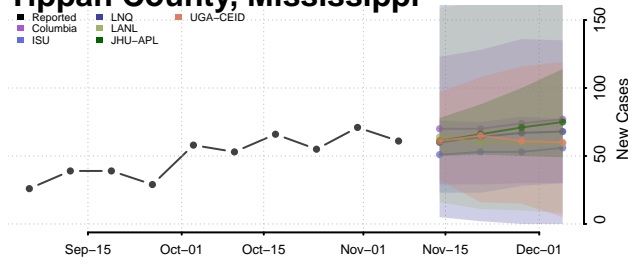

Tippah County, Mississippi