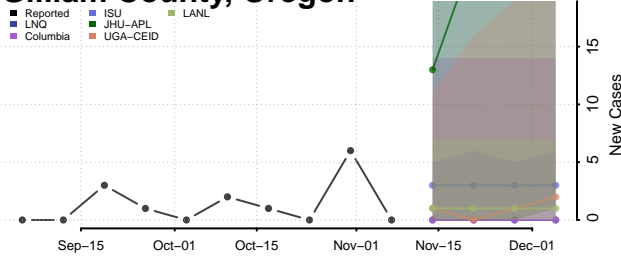

Gilliam County, Oregon