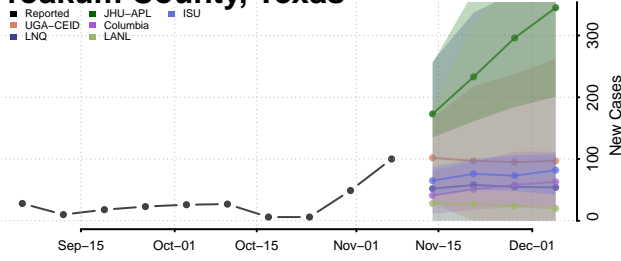

Yoakum County, Texas