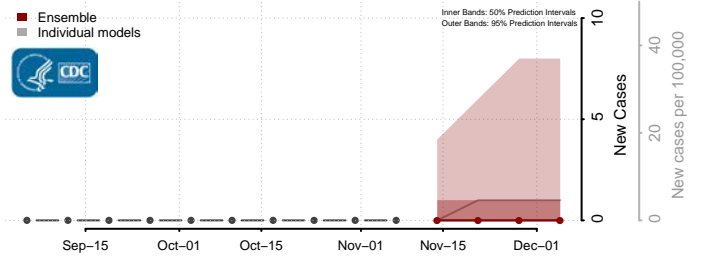

Sevier County, Utah