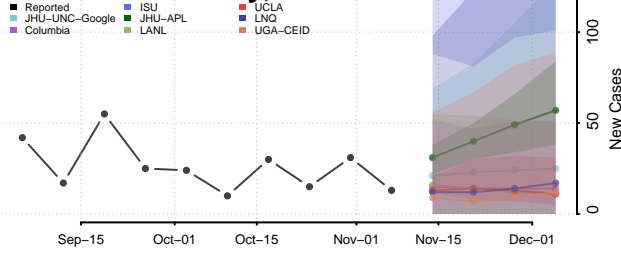

Cherokee County, Texas