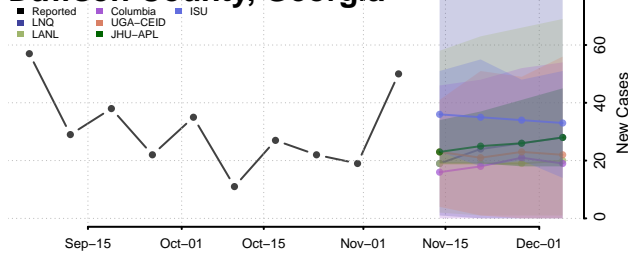

Coweta County, Georgia

Crawford County, Georgia

Crisp County, Georgia

Dade County, Georgia

Dawson County, Georgia

Decatur County, Georgia

DeKalb County, Georgia

Dodge County, Georgia