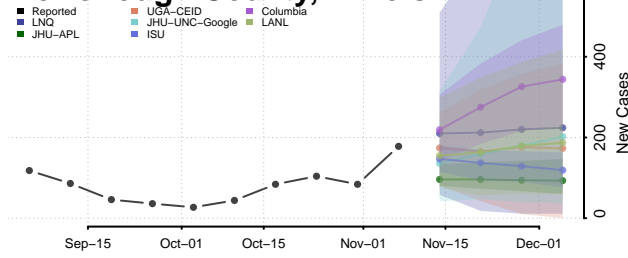

Marion County, Illinois

Marshall County, Illinois

Mason County, Illinois

Massac County, Illinois

McDonough County, Illinois

McHenry County, Illinois

McLean County, Illinois

Menard County, Illinois