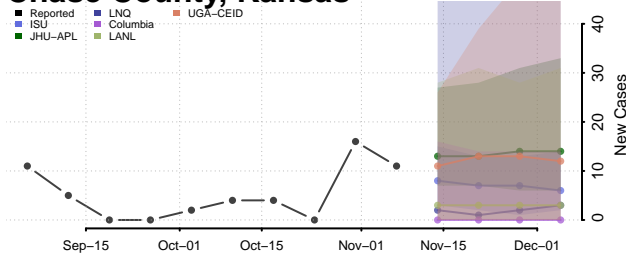

Anderson County, Kansas

Atchison County, Kansas

Barber County, Kansas

Barton County, Kansas

Bourbon County, Kansas

Brown County, Kansas

Butler County, Kansas

Chase County, Kansas