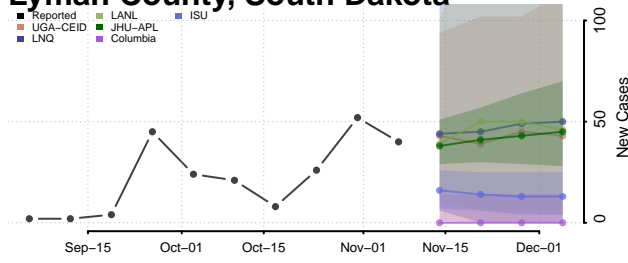

Lyman County, South Dakota