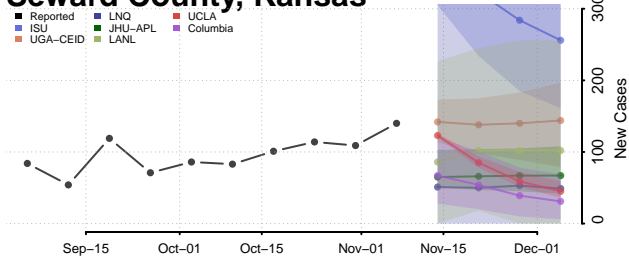

Rooks County, Kansas

Rush County, Kansas

Russell County, Kansas

Saline County, Kansas

Scott County, Kansas

Sedgwick County, Kansas

Seward County, Kansas

Shawnee County, Kansas