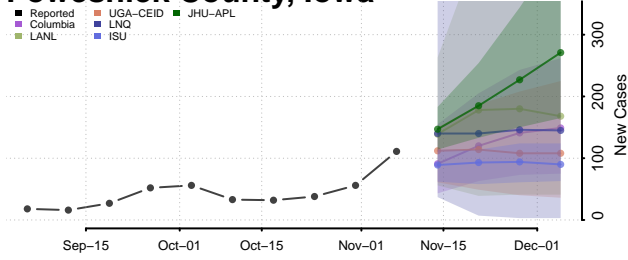

Poweshiek County, Iowa