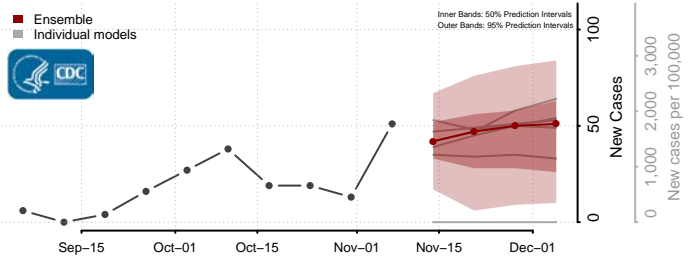

Nelson County, North Dakota