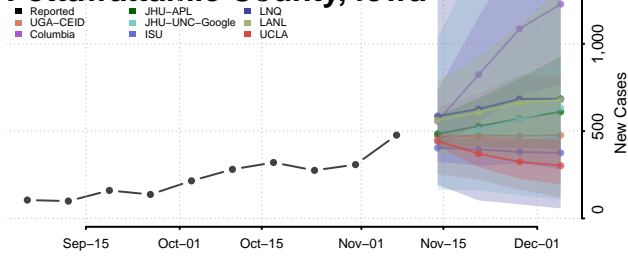

Pottawattamie County, Iowa