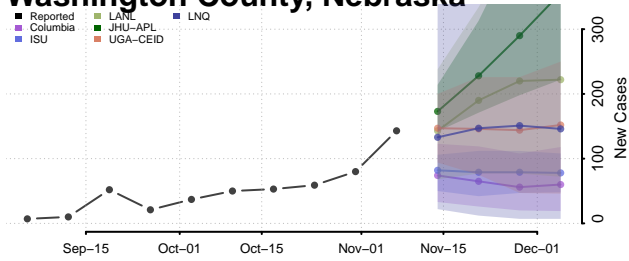

Thomas County, Nebraska

Thurston County, Nebraska

Valley County, Nebraska

Washington County, Nebraska

Wayne County, Nebraska

Webster County, Nebraska

Wheeler County, Nebraska

York County, Nebraska