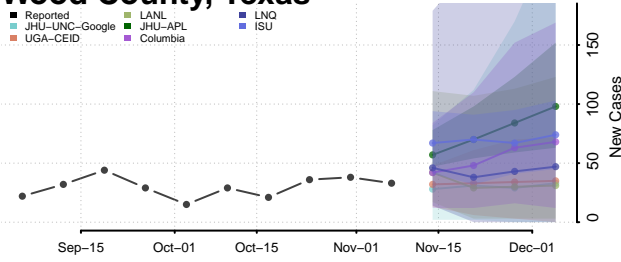

Wood County, Texas