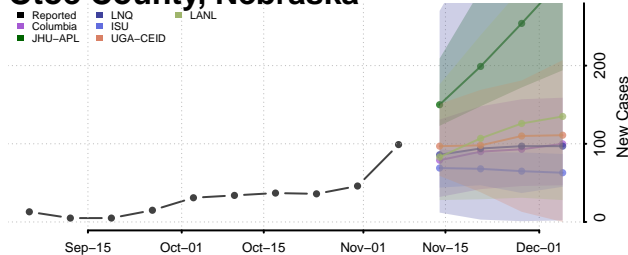

Morrill County, Nebraska

Nance County, Nebraska

Nemaha County, Nebraska

Nuckolls County, Nebraska

Otoe County, Nebraska

Pawnee County, Nebraska

Perkins County, Nebraska

Phelps County, Nebraska