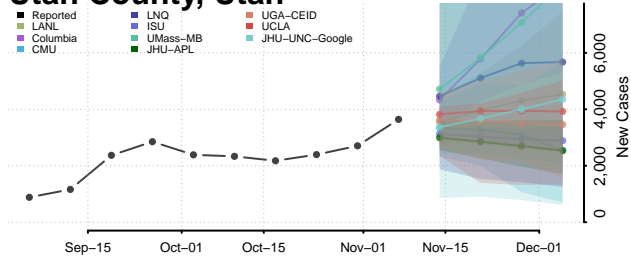

Utah County, Utah