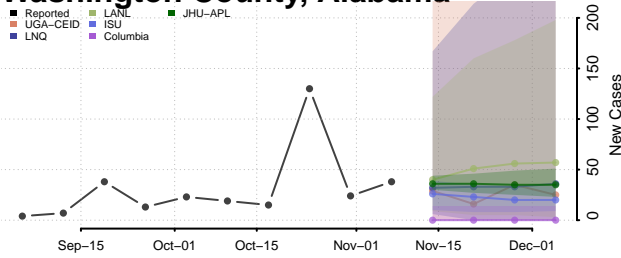

Perry County, Alabama

Pickens County, Alabama

Pike County, Alabama

Randolph County, Alabama

Russell County, Alabama

Shelby County, Alabama

St. Clair County, Alabama

Sumter County, Alabama

Talladega County, Alabama

Tallapoosa County, Alabama

Tuscaloosa County, Alabama

Walker County, Alabama

Washington County, Alabama

Wilcox County, Alabama

Winston County, Alabama

Alaska