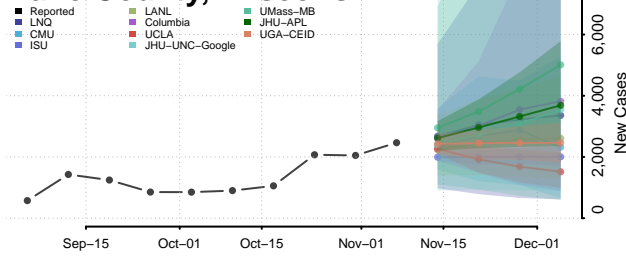

Dane County, Wisconsin