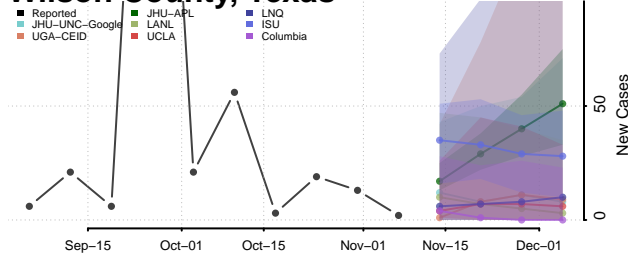

Wilson County, Texas