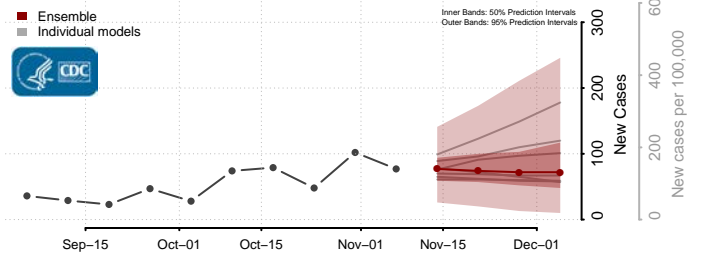

Campbell County, Virginia