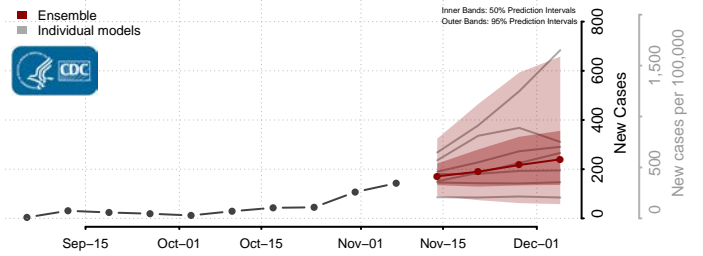

Ohio County, West Virginia