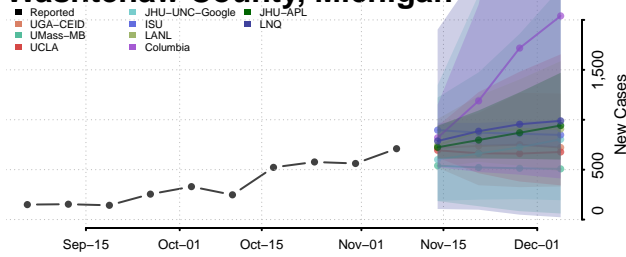

Sanilac County, Michigan

Schoolcraft County, Michigan

Shiawassee County, Michigan

St. Clair County, Michigan

St. Joseph County, Michigan

Tuscola County, Michigan

Van Buren County, Michigan

Washtenaw County, Michigan