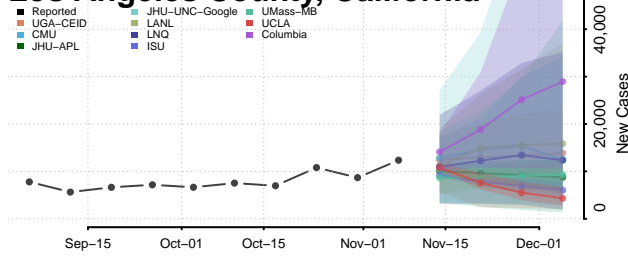

Inyo County, California

Kern County, California

Kings County, California

Lake County, California

Lassen County, California

Los Angeles County, California

Madera County, California

Marin County, California