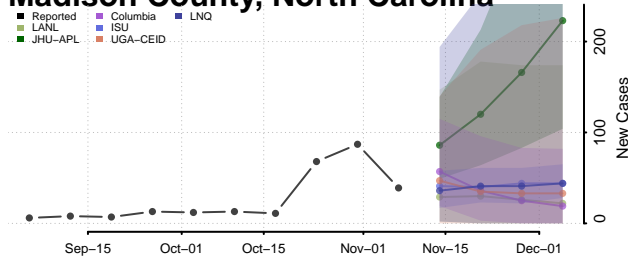

Lee County, North Carolina

Lenoir County, North Carolina

Lincoln County, North Carolina

Macon County, North Carolina

Madison County, North Carolina

Martin County, North Carolina

McDowell County, North Carolina