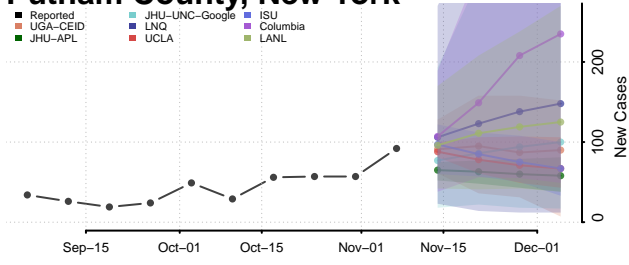

Ontario County, New York

Orange County, New York

Orleans County, New York

Oswego County, New York

Otsego County, New York

Putnam County, New York

Queens County, New York

Rensselaer County, New York