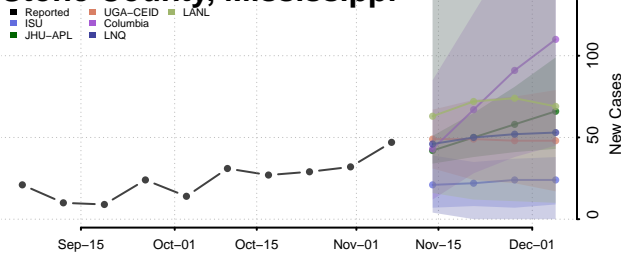

Scott County, Mississippi

Sharkey County, Mississippi

Simpson County, Mississippi

Smith County, Mississippi

Stone County, Mississippi

Sunflower County, Mississippi

Tallahatchie County, Mississippi

Tate County, Mississippi