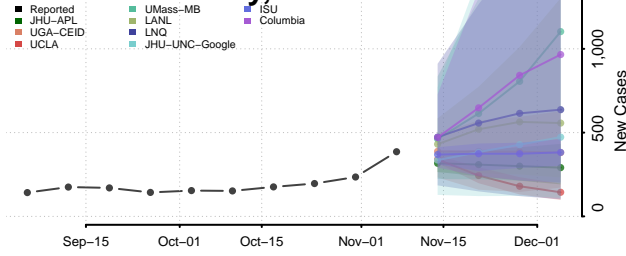

Darke County, Ohio

Defiance County, Ohio

Delaware County, Ohio

Erie County, Ohio

Fairfield County, Ohio

Fayette County, Ohio

Franklin County, Ohio

Fulton County, Ohio