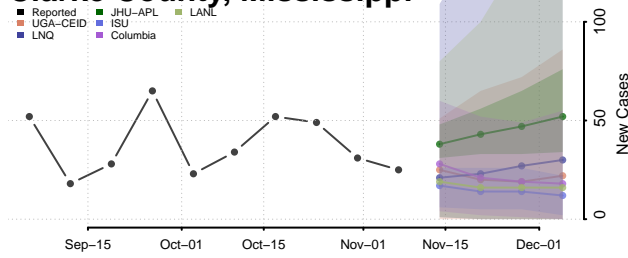

Clarke County, Mississippi