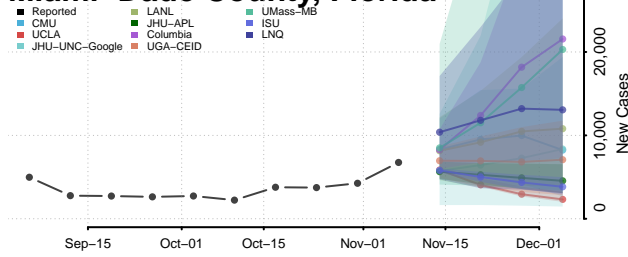

Miami-Dade County, Florida