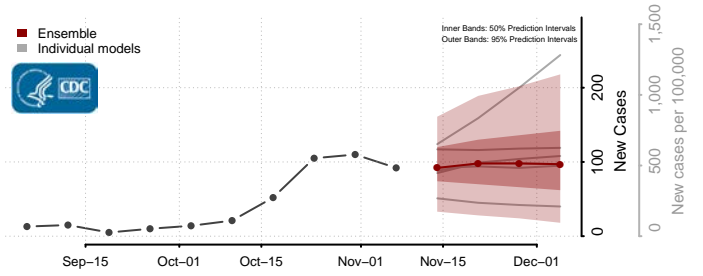

Hart County, Kentucky