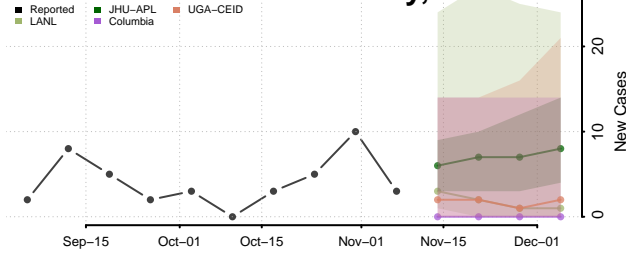

Haines County, Alaska

Hoonah-Angoon County, Alaska

Juneau County, Alaska

Kenai Peninsula County, Alaska

Ketchikan Gateway County, Alaska

Kodiak Island County, Alaska

Kusilvak County, Alaska

Lake and Peninsula County, Alaska