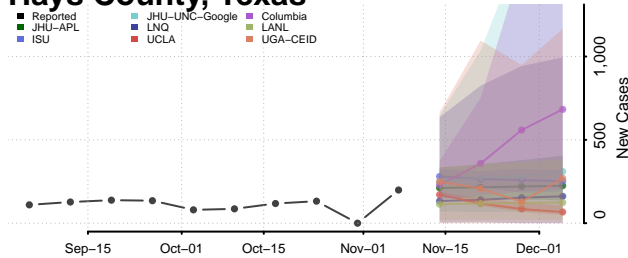

Hays County, Texas