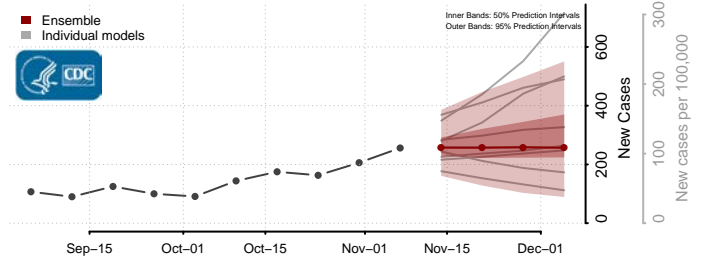

Arlington County, Virginia