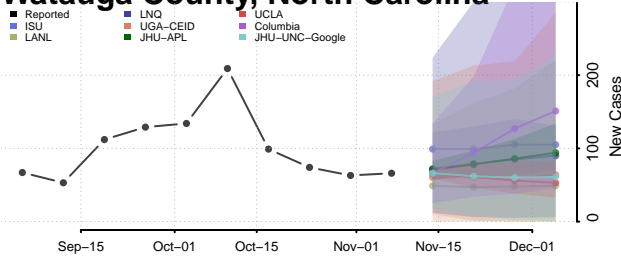

Watauga County, North Carolina