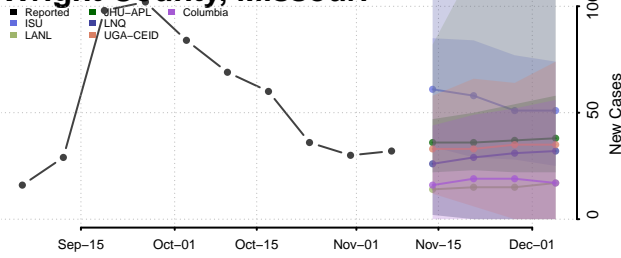

Wright County, Missouri