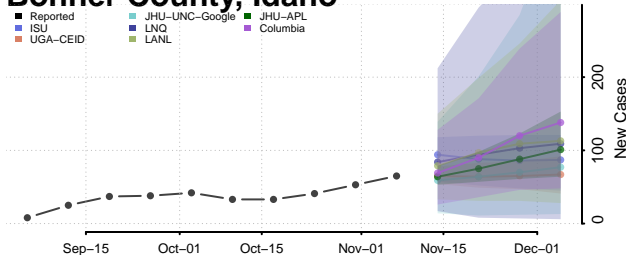

Bonner County, Idaho