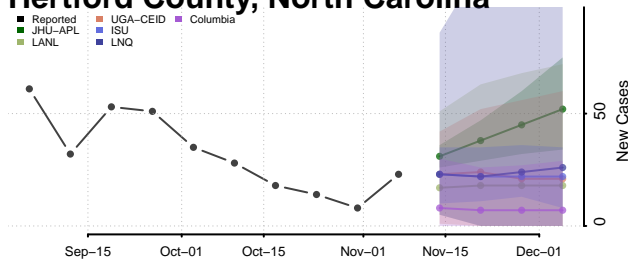

Hertford County, North Carolina