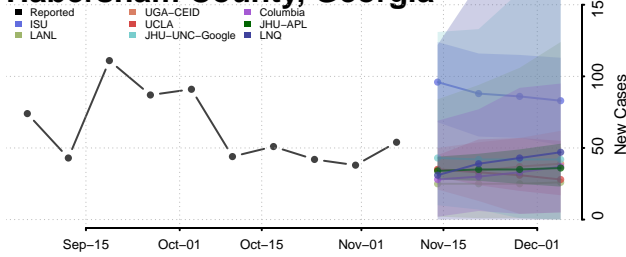

Glascocok County, Georgia

Glynn County, Georgia

Gordon County, Georgia

Grady County, Georgia

Greene County, Georgia

Gwinnett County, Georgia

Habersham County, Georgia

Hall County, Georgia