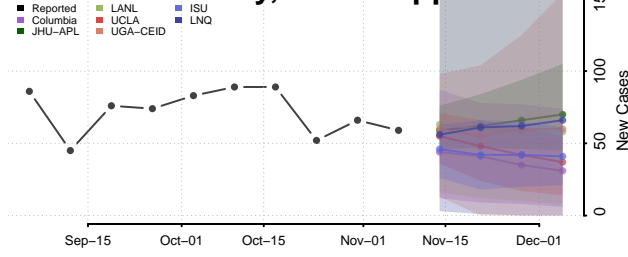

Grenada County, Mississippi

Hancock County, Mississippi

Harrison County, Mississippi

Hinds County, Mississippi

Holmes County, Mississippi

Humphreys County, Mississippi

Issaquena County, Mississippi

Itawamba County, Mississippi