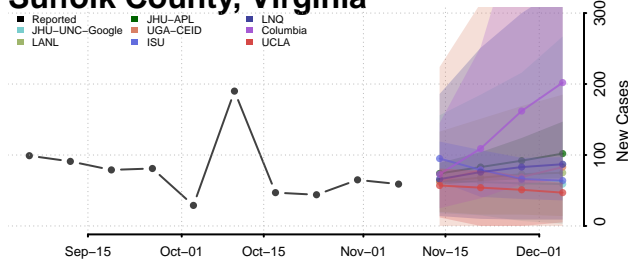

Suffolk County, Virginia