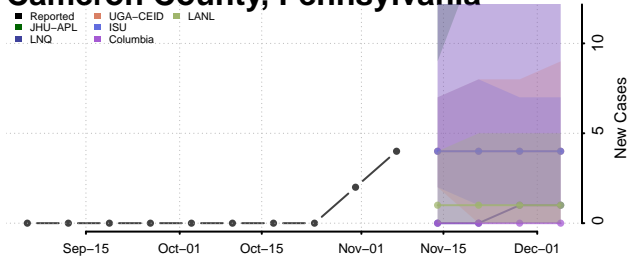

Cameron County, Pennsylvania