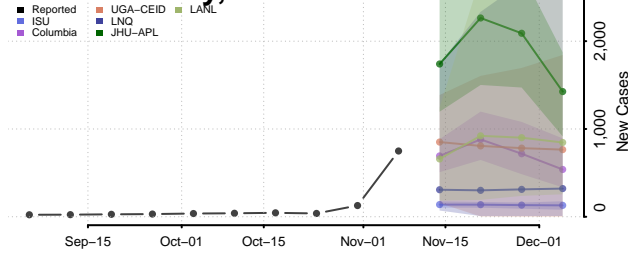

Humboldt County, Iowa

Ida County, Iowa

Iowa County, Iowa

Jackson County, Iowa

Jasper County, Iowa

Jefferson County, Iowa

Johnson County, Iowa

Jones County, Iowa