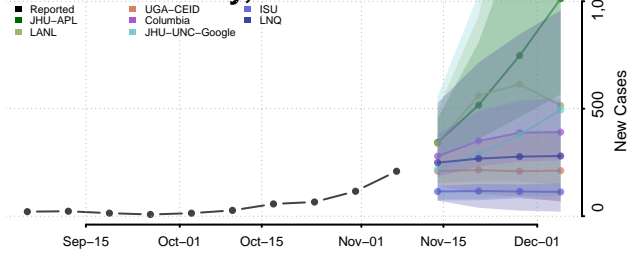

Wabash County, Indiana