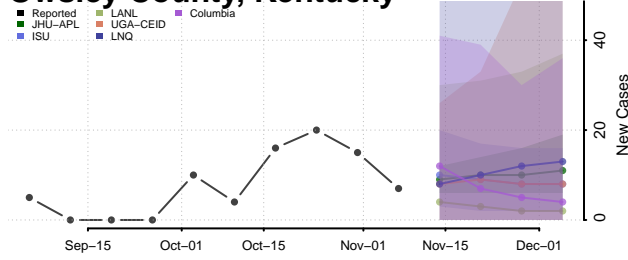

Owsley County, Kentucky