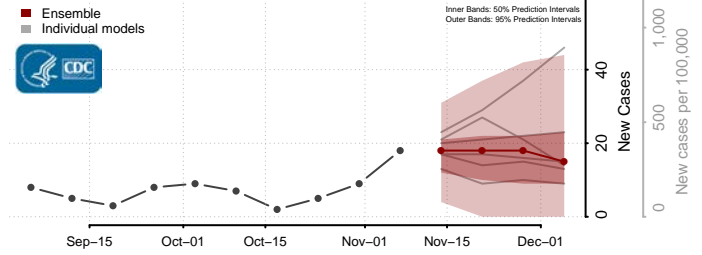

Atchison County, Missouri