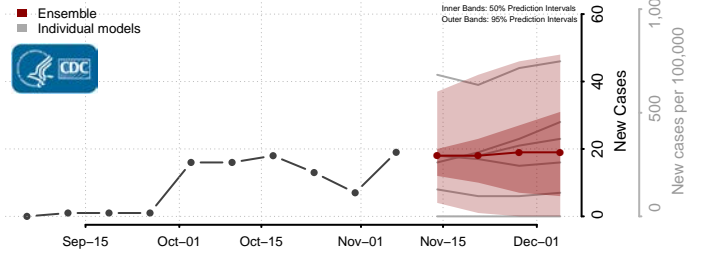

Silver Bow County, Montana

Stillwater County, Montana

Sweet Grass County, Montana

Teton County, Montana

Toole County, Montana

Treasure County, Montana

Valley County, Montana

Wheatland County, Montana