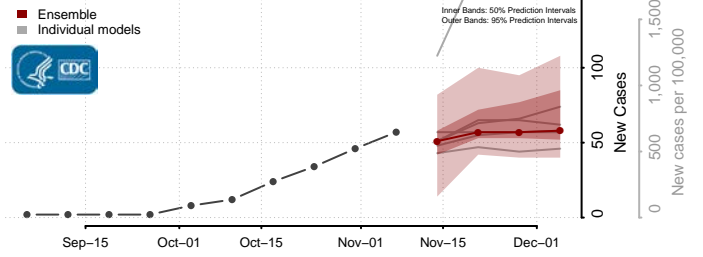

Clearwater County, Minnesota