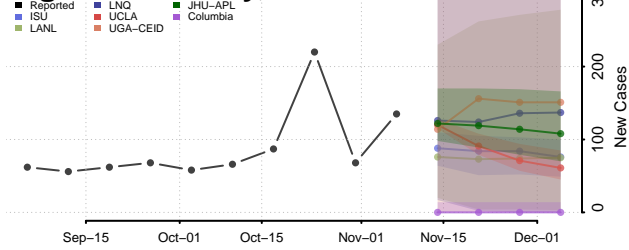

Wright County, Missouri

Montana

Beaverhead County, Montana

Big Horn County, Montana

Blaine County, Montana

Broadwater County, Montana

Carbon County, Montana

Carter County, Montana