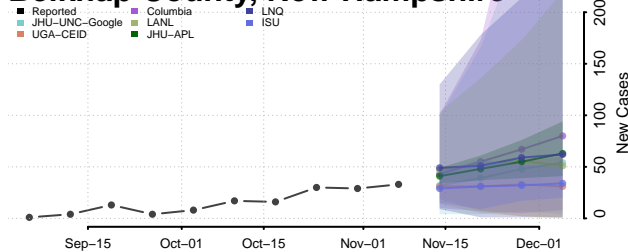

Washoe County, Nevada

White Pine County, Nevada

New Hampshire

Belknap County, New Hampshire

Carroll County, New Hampshire

Cheshire County, New Hampshire

Coos County, New Hampshire

Grafton County, New Hampshire