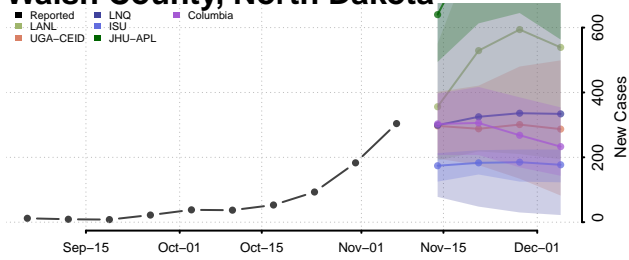

Walsh County, North Dakota

Ward County, North Dakota

Wells County, North Dakota

Williams County, North Dakota

Northern Mariana Islands

Ohio

Adams County, Ohio

Allen County, Ohio