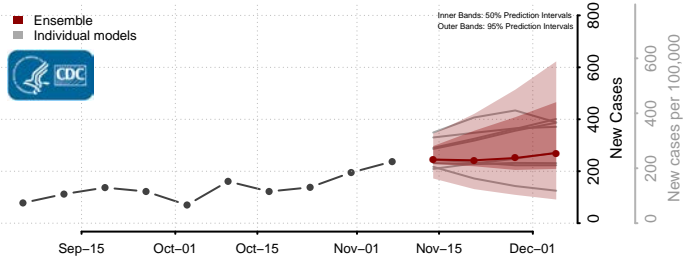

Cass County, Missouri