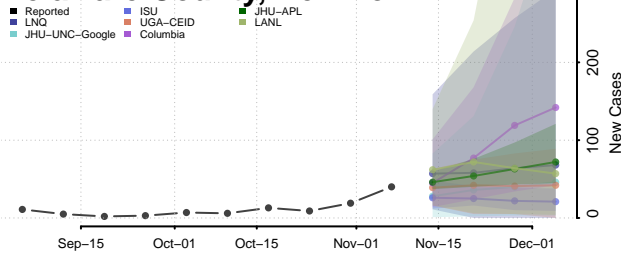

Columbia County, New York

Cortland County, New York

Delaware County, New York

Dutchess County, New York

Erie County, New York

Essex County, New York

Franklin County, New York

Fulton County, New York