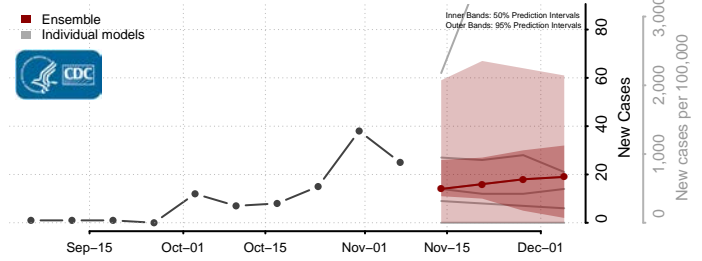

Cascade County, Montana

Chouteau County, Montana

Custer County, Montana

Daniels County, Montana

Dawson County, Montana

Deer Lodge County, Montana

Fallon County, Montana

Fergus County, Montana