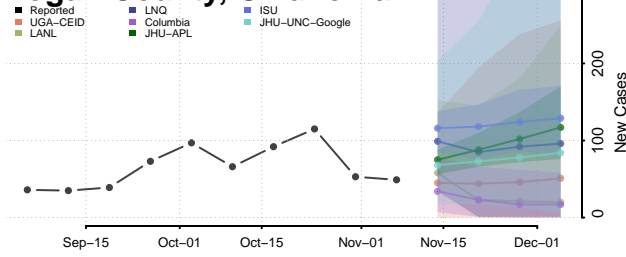

Logan County, Oklahoma