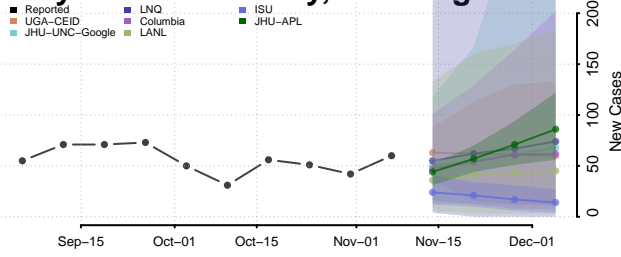

Grays Harbor County, Washington