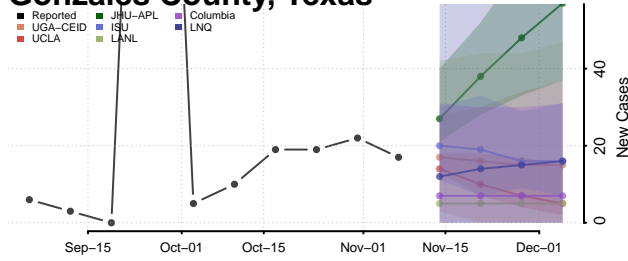

Gonzales County, Texas