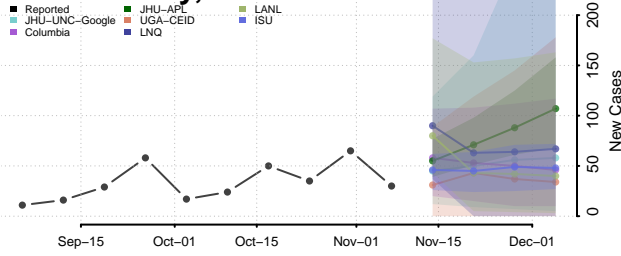

Cass County, Texas