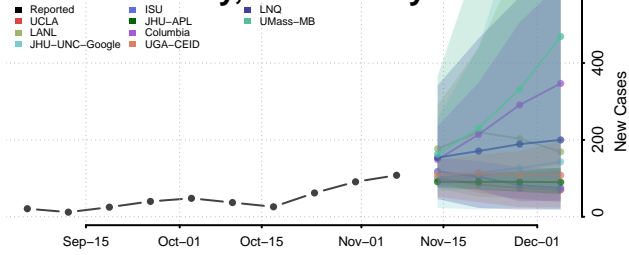

Sussex County, New Jersey