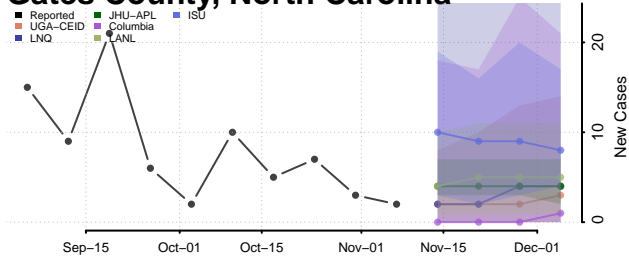

Durham County, North Carolina

Edgecombe County, North Carolina

Forsyth County, North Carolina

Franklin County, North Carolina

Gaston County, North Carolina

Gates County, North Carolina

Graham County, North Carolina