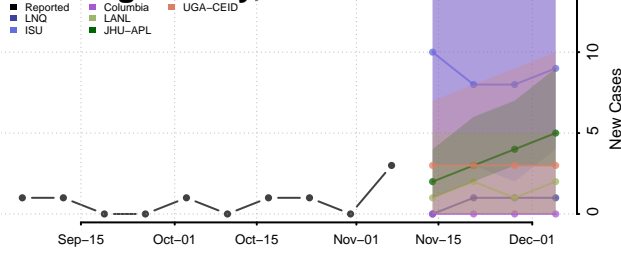

Pershing County, Nevada