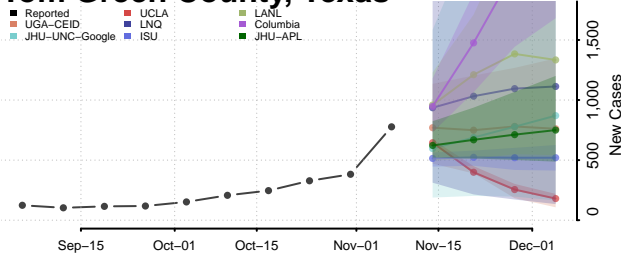

Tom Green County, Texas