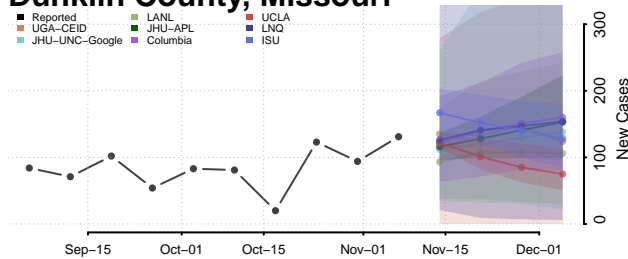

Dunklin County, Missouri