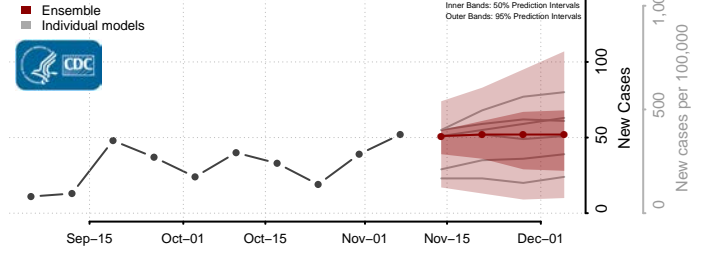

Stewart County, Tennessee