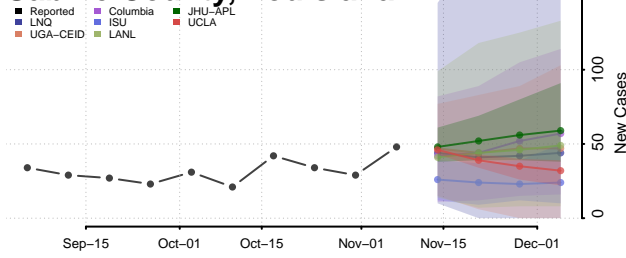

Plaquemines County, Louisiana

Pointe Coupee County, Louisiana

Rapides County, Louisiana

Red River County, Louisiana

Richland County, Louisiana

Sabine County, Louisiana

St. Bernard County, Louisiana

St. Charles County, Louisiana