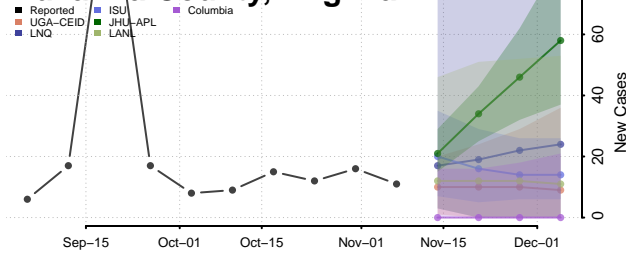

Fluvanna County, Virginia