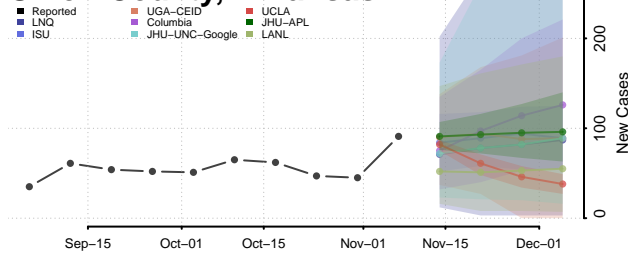

Sevier County, Arkansas

Sharp County, Arkansas

St. Francis County, Arkansas

Stone County, Arkansas

Union County, Arkansas

Van Buren County, Arkansas

Washington County, Arkansas

White County, Arkansas