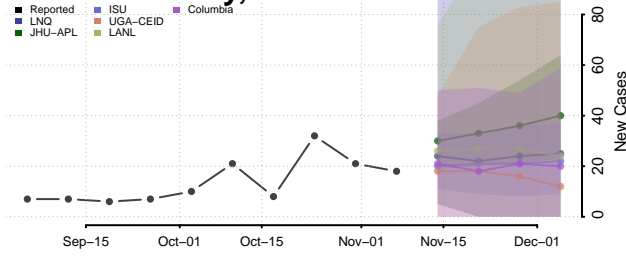

Latimer County, Oklahoma