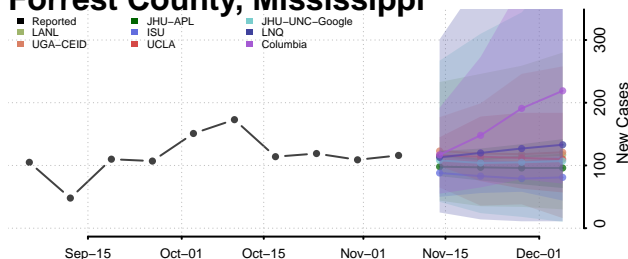

Forrest County, Mississippi