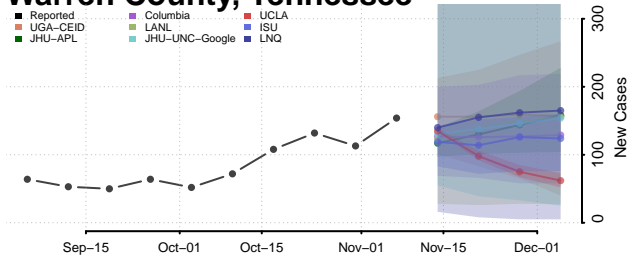

Warren County, Tennessee