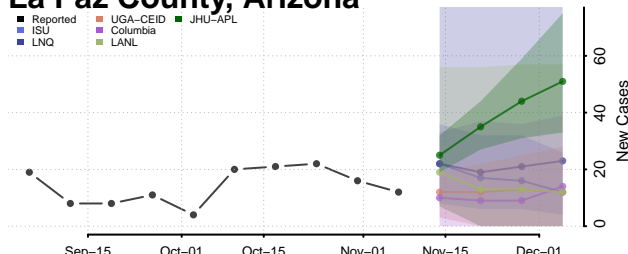

Cochise County, Arizona

Coconino County, Arizona

Gila County, Arizona

Graham County, Arizona

Greenlee County, Arizona

La Paz County, Arizona

Maricopa County, Arizona

Mohave County, Arizona