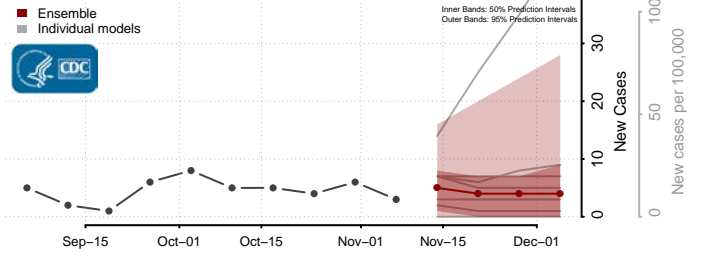

Bennington County, Vermont