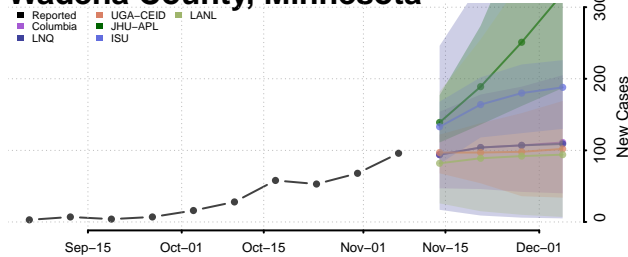

Wadena County, Minnesota