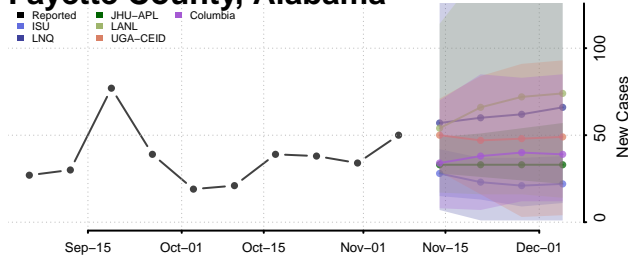

Fayette County, Alabama