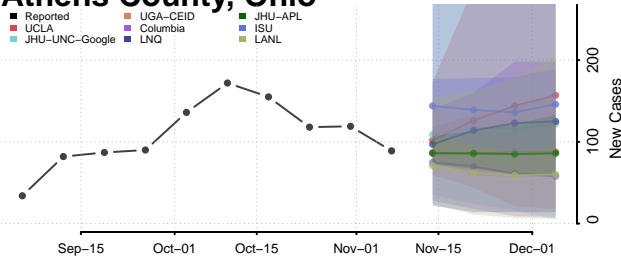

Athens County, Ohio