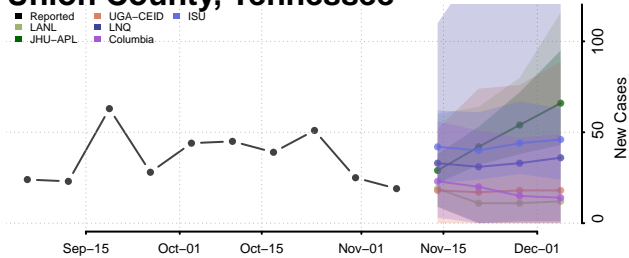

Union County, Tennessee