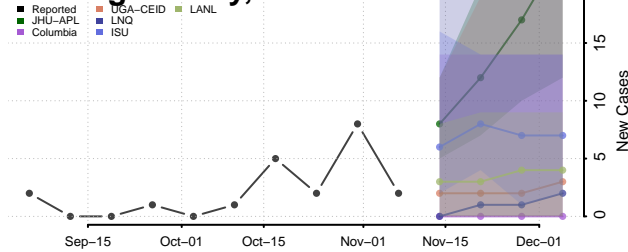

Sterling County, Texas