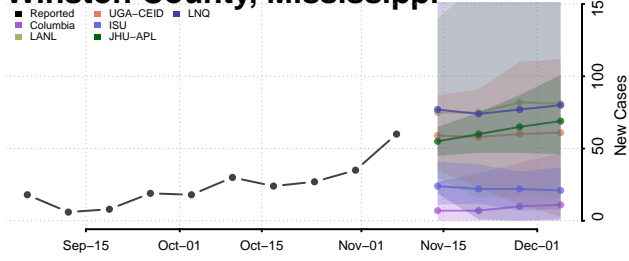

Winston County, Mississippi