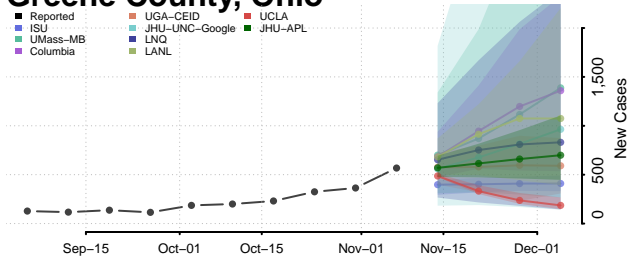

Greene County, Ohio