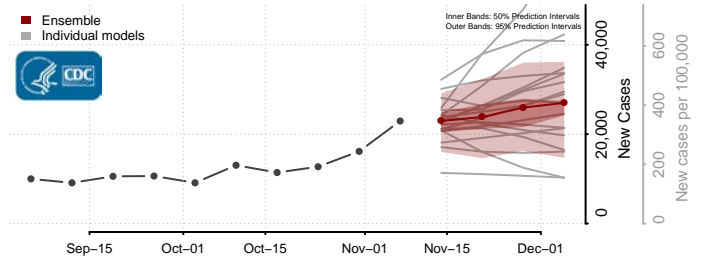

Wilkinson County, Mississippi

Winston County, Mississippi

Yalobusha County, Mississippi

Yazoo County, Mississippi

Missouri

Adair County, Missouri