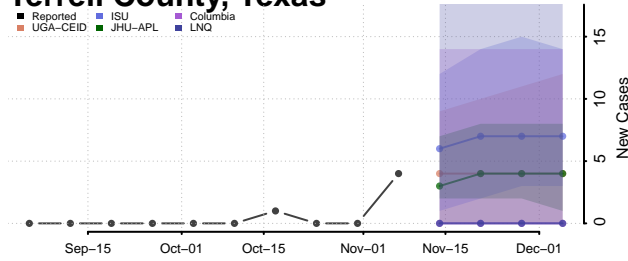

Terrell County, Texas