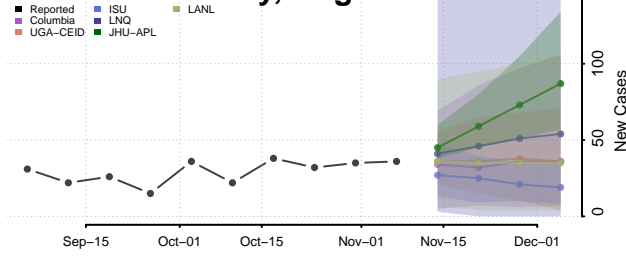

Dinwiddie County, Virginia