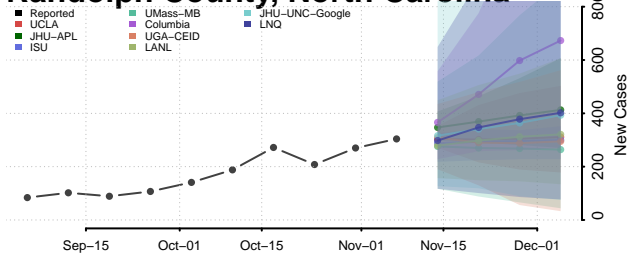

Randolph County, North Carolina