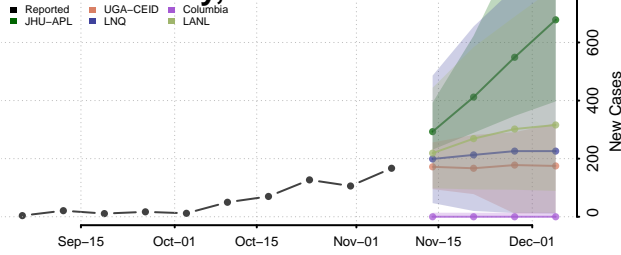

Aleutians East County, Alaska

Aleutians West County, Alaska

Anchorage County, Alaska

Bethel County, Alaska

Bristol Bay County, Alaska

Denali County, Alaska

Dillingham County, Alaska

Fairbanks North Star County, Alaska