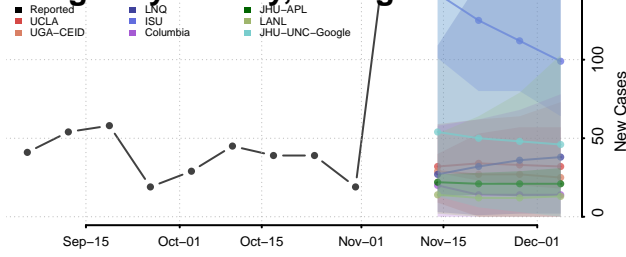

Dougherty County, Georgia