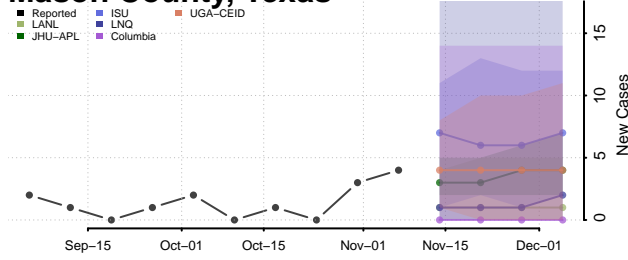

Mason County, Texas