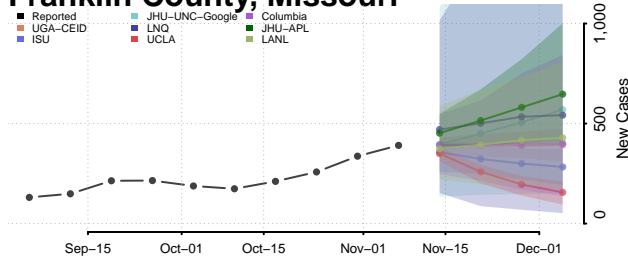

Franklin County, Missouri