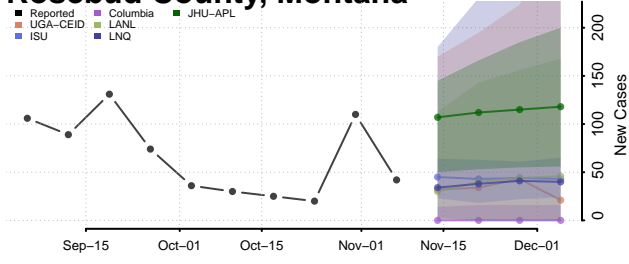

Powell County, Montana

Prairie County, Montana

Ravalli County, Montana

Richland County, Montana

Roosevelt County, Montana

Rosebud County, Montana

Sanders County, Montana

Sheridan County, Montana