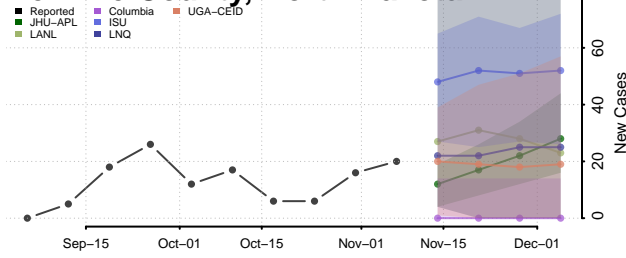

Renville County, North Dakota