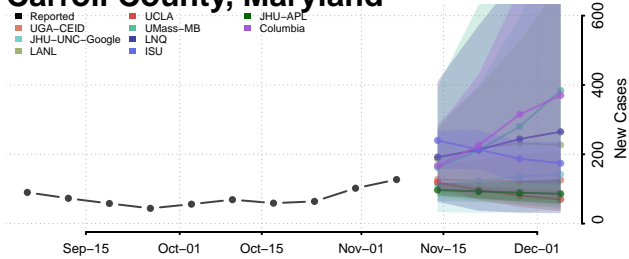

Carroll County, Maryland