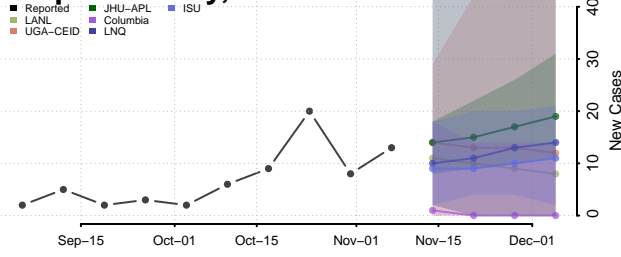

Grady County, Oklahoma

Grant County, Oklahoma

Greer County, Oklahoma

Harmon County, Oklahoma

Harper County, Oklahoma

Haskell County, Oklahoma

Hughes County, Oklahoma

Jackson County, Oklahoma