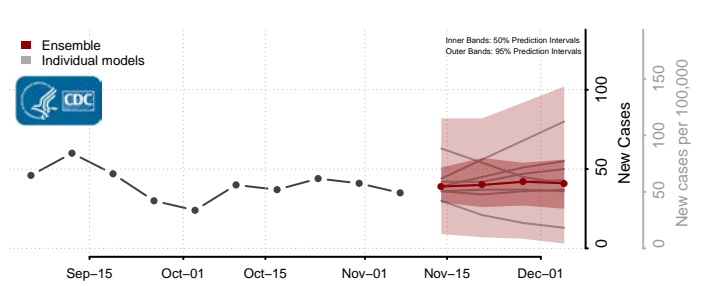

Fauquier County, Virginia