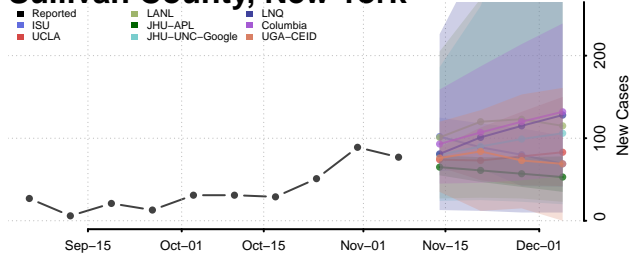

Sullivan County, New York