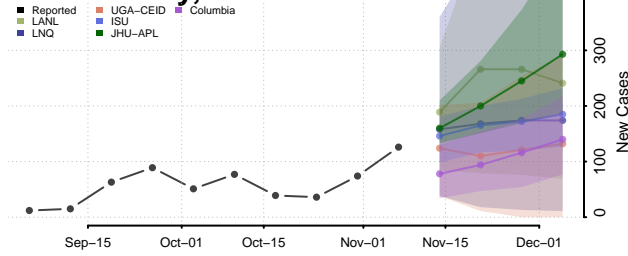

Norman County, Minnesota

Olmsted County, Minnesota

Otter Tail County, Minnesota

Pennington County, Minnesota

Pine County, Minnesota

Pipestone County, Minnesota

Polk County, Minnesota

Pope County, Minnesota