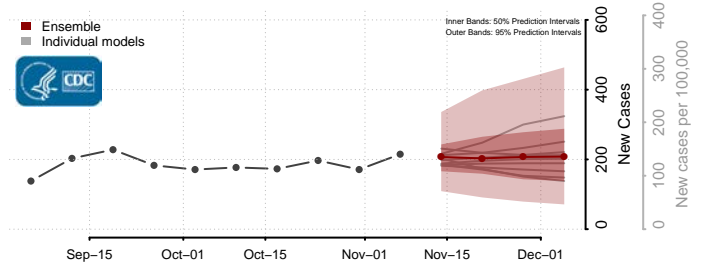

Plaquemines County, Louisiana

Pointe Coupee County, Louisiana

Rapides County, Louisiana

Red River County, Louisiana

Richland County, Louisiana

Sabine County, Louisiana

St. Bernard County, Louisiana

St. Charles County, Louisiana