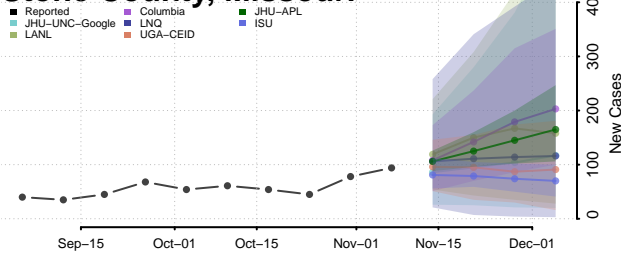

Stone County, Missouri