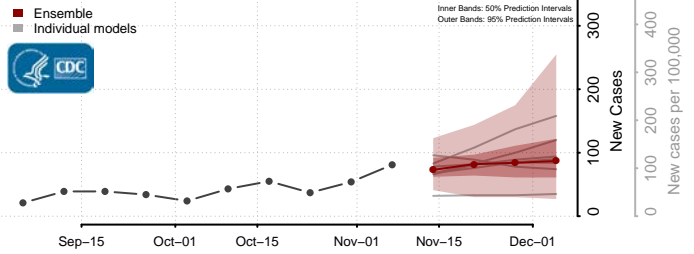

Augusta County, Virginia