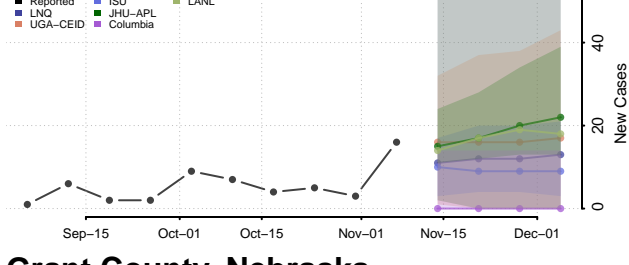

Fillmore County, Nebraska

Franklin County, Nebraska

Frontier County, Nebraska

Furnas County, Nebraska

Gage County, Nebraska

Garden County, Nebraska

Garfield County, Nebraska

Gosper County, Nebraska