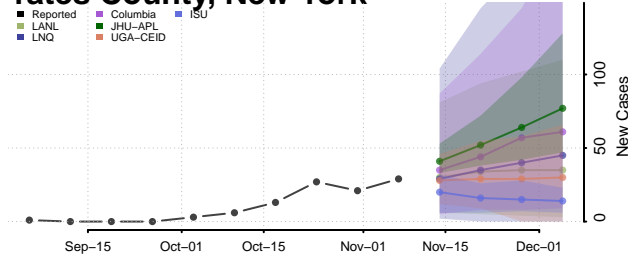

Wayne County, New York

Westchester County, New York

Wyoming County, New York

Yates County, New York

North Carolina

Alamance County, North Carolina

Alexander County, North Carolina

Alleghany County, North Carolina