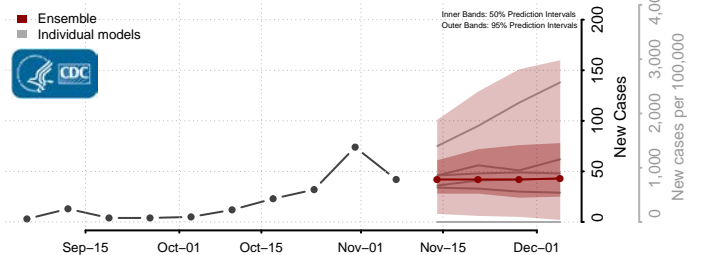

Lincoln County, Idaho