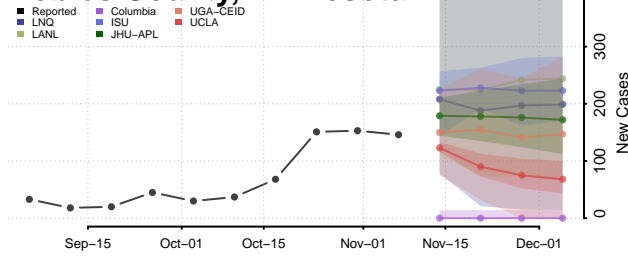

McLeod County, Minnesota

Meeker County, Minnesota

Mille Lacs County, Minnesota

Morrison County, Minnesota

Mower County, Minnesota

Murray County, Minnesota

Nicollet County, Minnesota

Nobles County, Minnesota