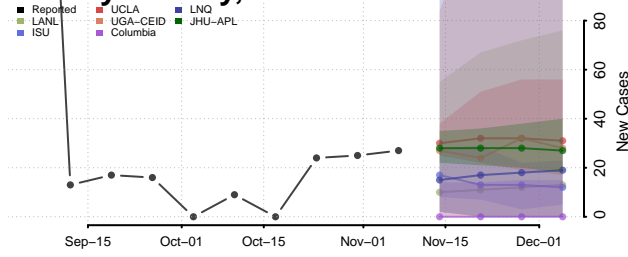

Willacy County, Texas