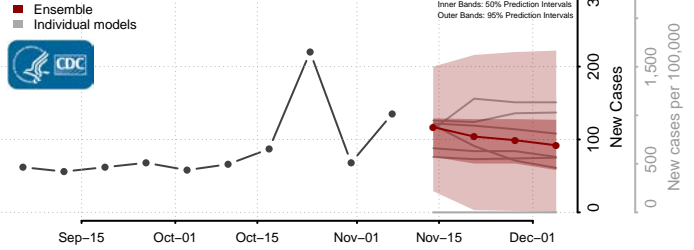

Wright County, Missouri

Montana

Beaverhead County, Montana

Big Horn County, Montana

Blaine County, Montana

Broadwater County, Montana

Carbon County, Montana

Carter County, Montana