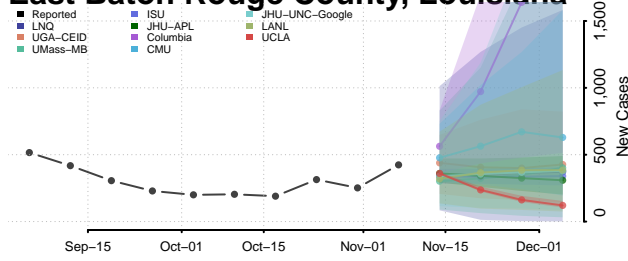

East Baton Rouge County, Louisiana