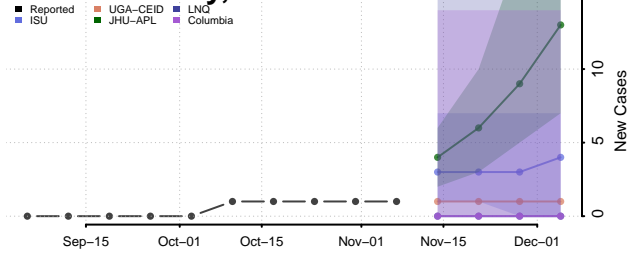

Wibaux County, Montana

Yellowstone County, Montana

Nebraska

Adams County, Nebraska

Antelope County, Nebraska

Arthur County, Nebraska

Banner County, Nebraska

Blaine County, Nebraska