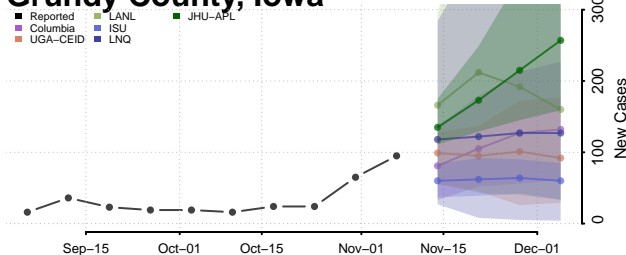

Grundy County, Iowa

Guthrie County, Iowa

Hamilton County, Iowa

Hancock County, Iowa

Hardin County, Iowa

Harrison County, Iowa

Henry County, Iowa

Howard County, Iowa