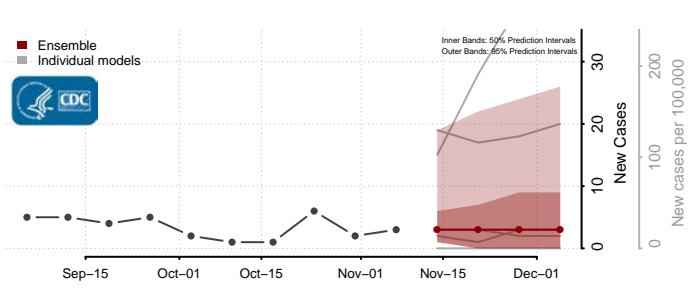

Trinity County, Texas