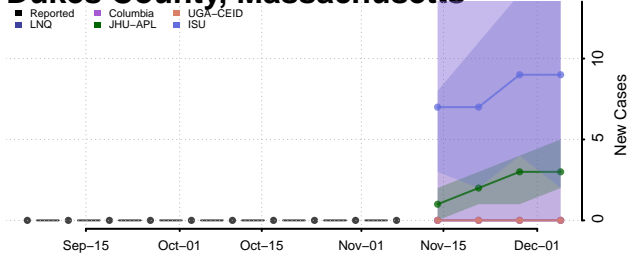

Dukes County, Massachusetts