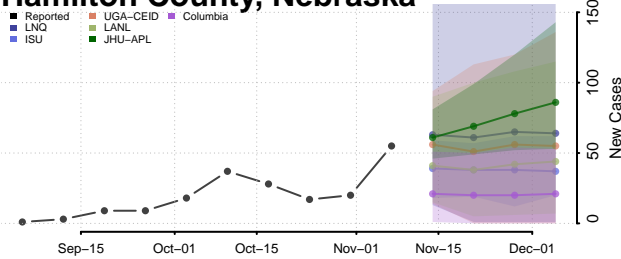

Grant County, Nebraska

Greeley County, Nebraska

Hall County, Nebraska

Hamilton County, Nebraska

Harlan County, Nebraska

Hayes County, Nebraska

Hitchcock County, Nebraska

Holt County, Nebraska