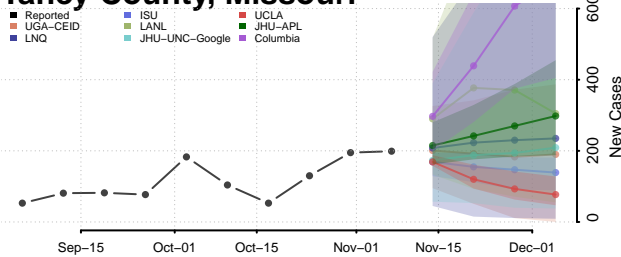

Taney County, Missouri