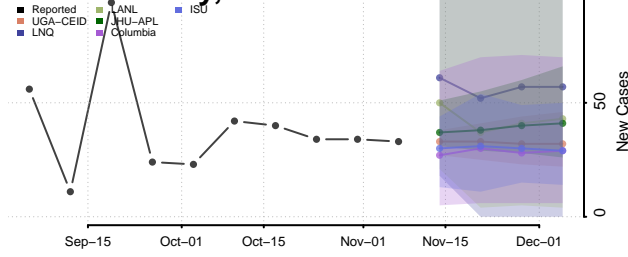

Atoka County, Oklahoma