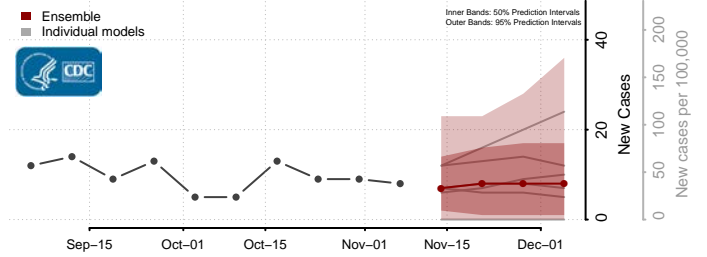

St. James County, Louisiana