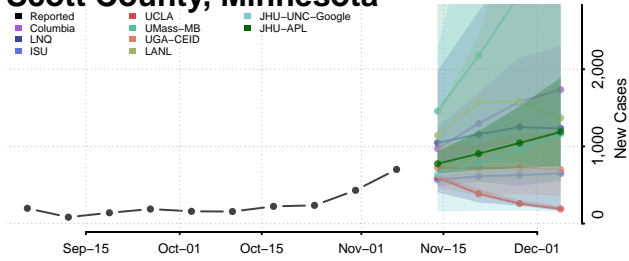

Sherburne County, Minnesota

Sibley County, Minnesota

St. Louis County, Minnesota

Stearns County, Minnesota

Steele County, Minnesota

Stevens County, Minnesota

Swift County, Minnesota

Todd County, Minnesota