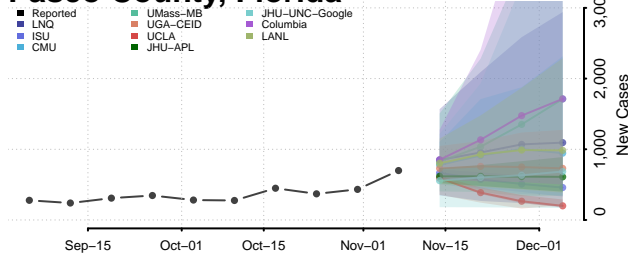

Pasco County, Florida