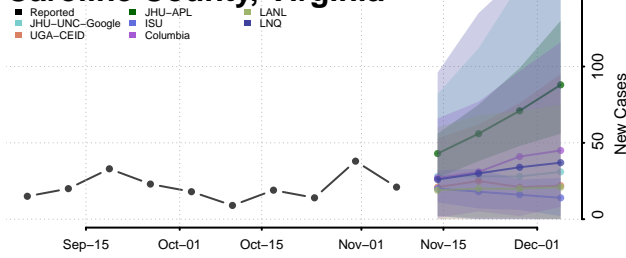

Caroline County, Virginia