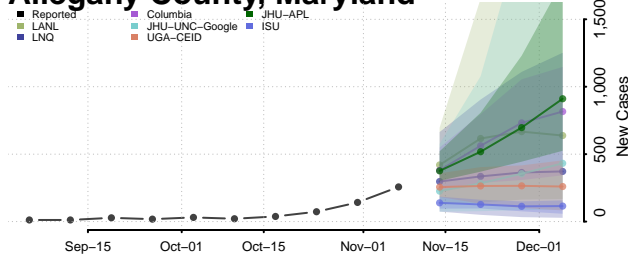

Sagadahoc County, Maine

Somerset County, Maine

Waldo County, Maine

Washington County, Maine

York County, Maine

Maryland

Allegany County, Maryland

Anne Arundel County, Maryland