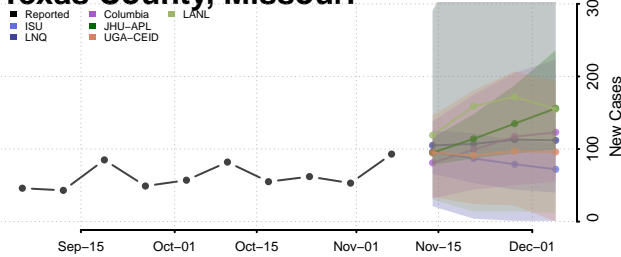

Texas County, Missouri