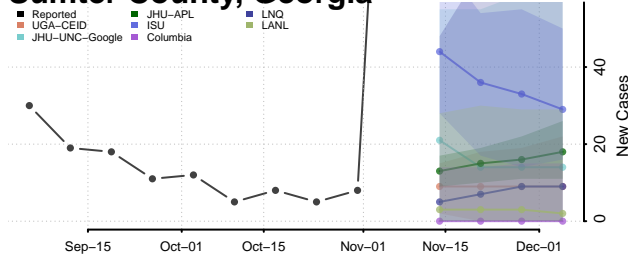

Spalding County, Georgia

Stephens County, Georgia

Stewart County, Georgia

Sumter County, Georgia

Talbot County, Georgia

Taliaferro County, Georgia

Tattnall County, Georgia

Taylor County, Georgia