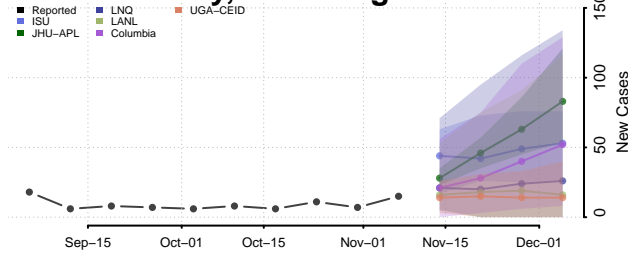

Mason County, West Virginia