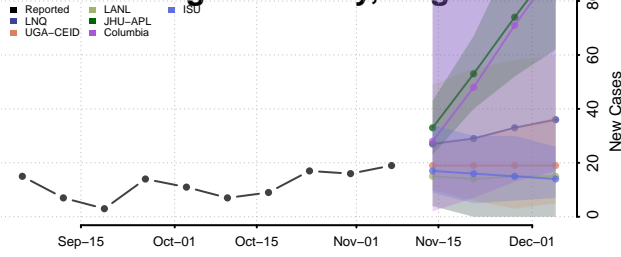

Colonial Heights County, Virginia