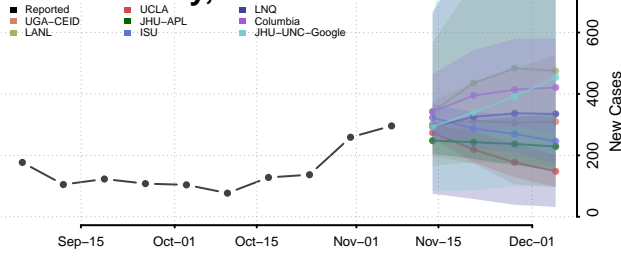

Coles County, Illinois