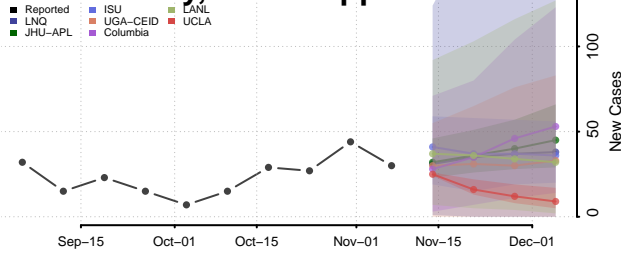

Scott County, Mississippi