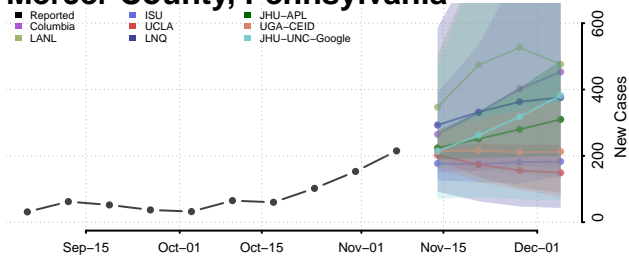

Lawrence County, Pennsylvania

Lebanon County, Pennsylvania

Lehigh County, Pennsylvania

Luzerne County, Pennsylvania

Lycoming County, Pennsylvania

McKean County, Pennsylvania

Mercer County, Pennsylvania

Mifflin County, Pennsylvania