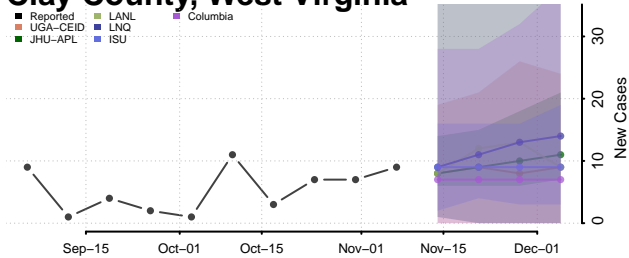

Clay County, West Virginia