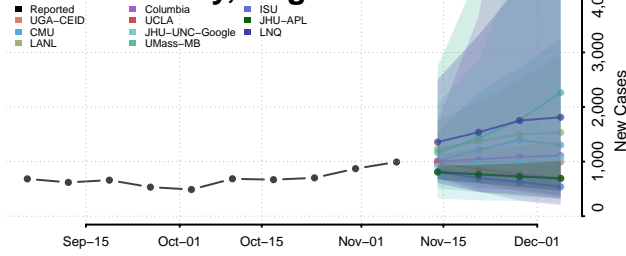

Fairfax County, Virginia