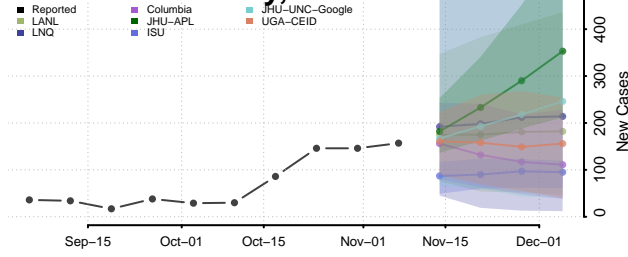

Wayne County, New York

Westchester County, New York

Wyoming County, New York

Yates County, New York

North Carolina

Alamance County, North Carolina

Alexander County, North Carolina

Alleghany County, North Carolina