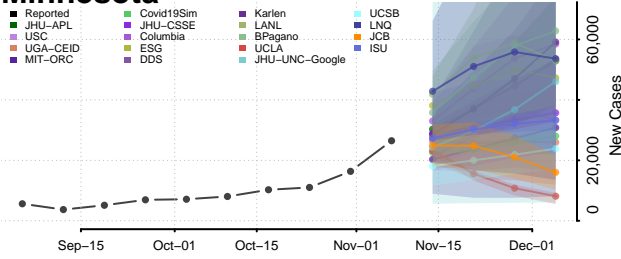

Wexford County, Michigan

Minnesota

Aitkin County, Minnesota

Anoka County, Minnesota

Becker County, Minnesota

Beltrami County, Minnesota