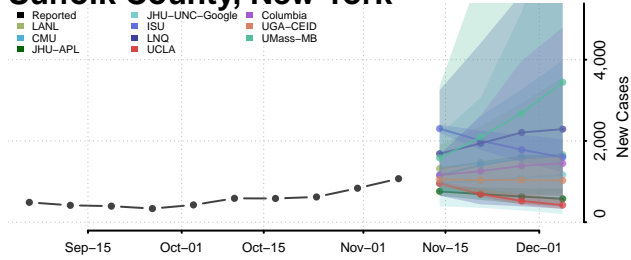

Suffolk County, New York