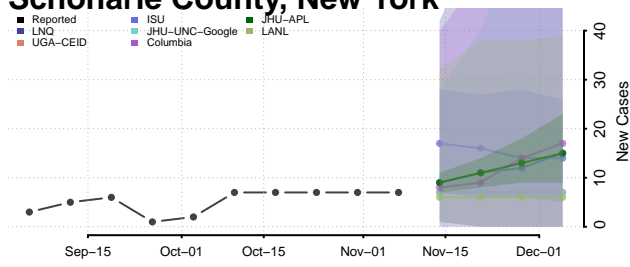

Schoharie County, New York