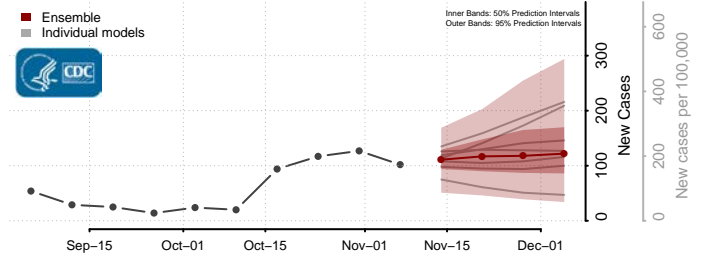

Mercer County, West Virginia