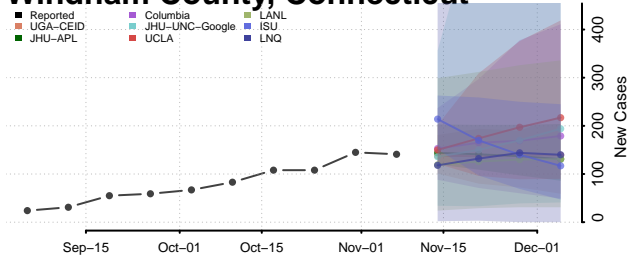

Windham County, Connecticut