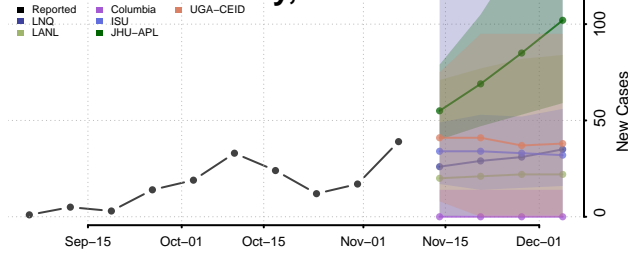

Caribou County, Idaho

Cassia County, Idaho

Clark County, Idaho

Clearwater County, Idaho

Custer County, Idaho

Elmore County, Idaho

Franklin County, Idaho

Fremont County, Idaho