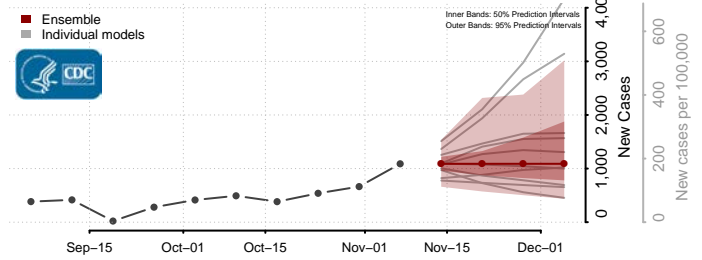

Baltimore City County, Maryland