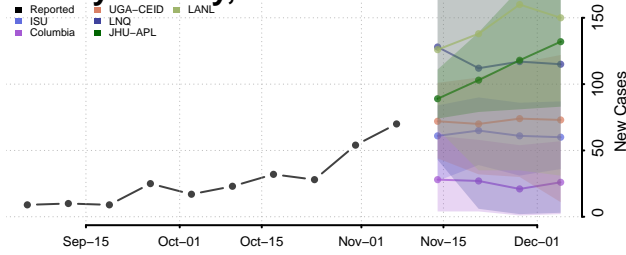

Pottawattamie County, Iowa

Poweshiek County, Iowa

Ringgold County, Iowa

Sac County, Iowa

Scott County, Iowa

Shelby County, Iowa

Sioux County, Iowa

Story County, Iowa