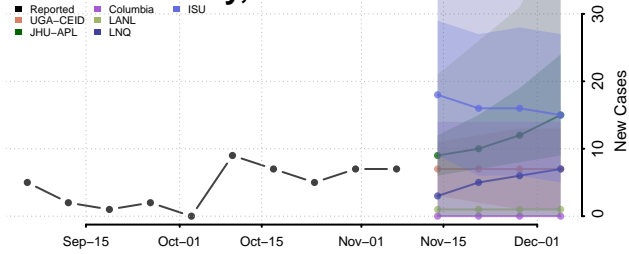

Putnam County, Missouri