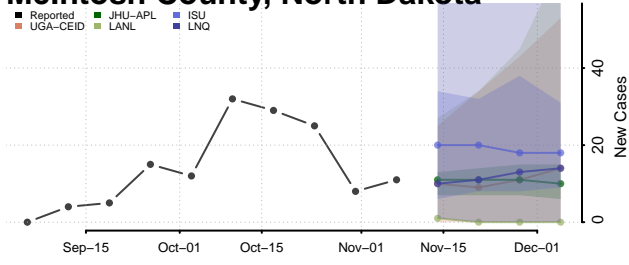

McIntosh County, North Dakota