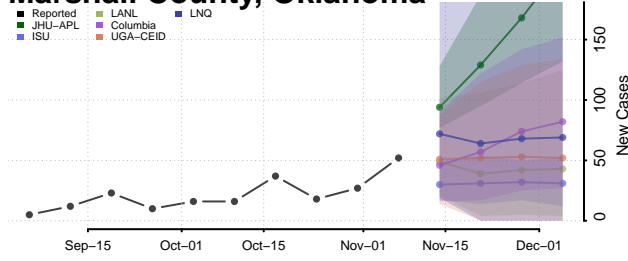

Logan County, Oklahoma

Love County, Oklahoma

Major County, Oklahoma

Marshall County, Oklahoma

Mayes County, Oklahoma

McClain County, Oklahoma

McCurtain County, Oklahoma

McIntosh County, Oklahoma