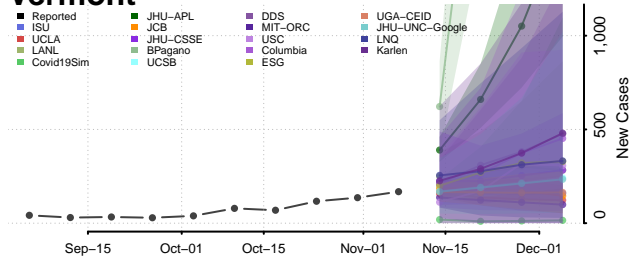

Utah County, Utah

Wasatch County, Utah

Washington County, Utah

Wayne County, Utah

Weber County, Utah

Vermont