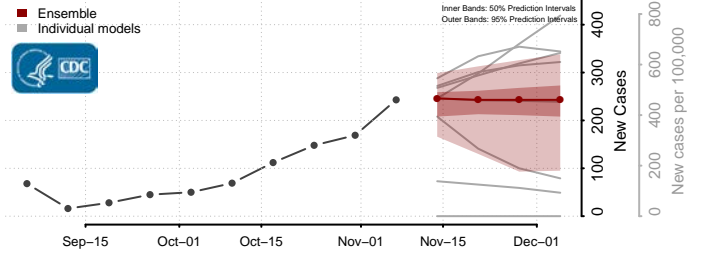

Nevada

Carson City County, Nevada

Churchill County, Nevada

Clark County, Nevada

Douglas County, Nevada

Elko County, Nevada

Esmeralda County, Nevada

Eureka County, Nevada