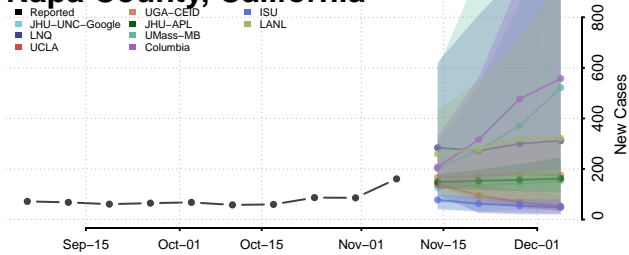

Mariposa County, California

Mendocino County, California

Merced County, California

Modoc County, California

Mono County, California

Monterey County, California

Napa County, California

Nevada County, California