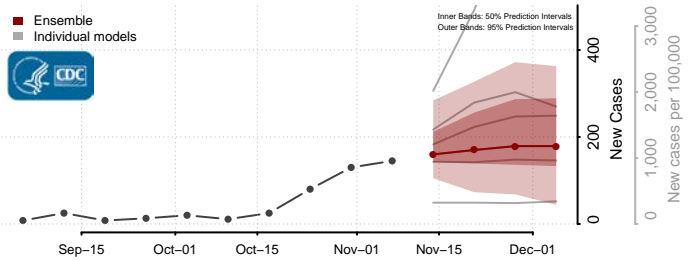

Roseau County, Minnesota