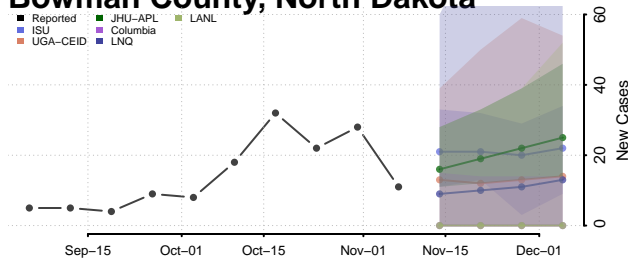

Bowman County, North Dakota