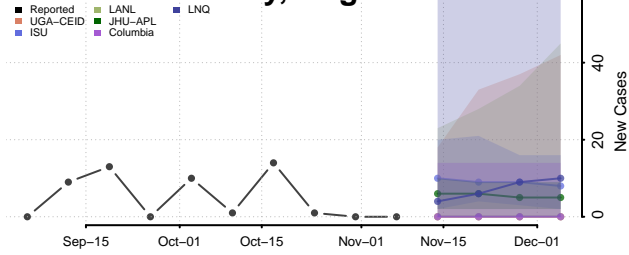

Richmond County, Virginia