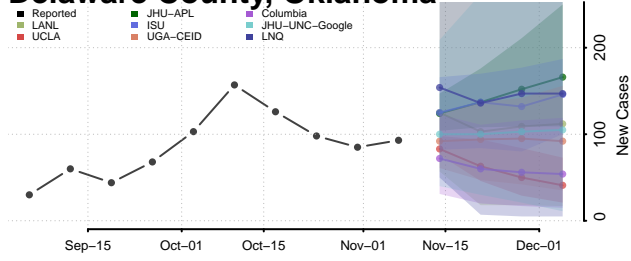

Craig County, Oklahoma

Creek County, Oklahoma

Custer County, Oklahoma

Delaware County, Oklahoma

Dewey County, Oklahoma

Ellis County, Oklahoma

Garfield County, Oklahoma

Garvin County, Oklahoma