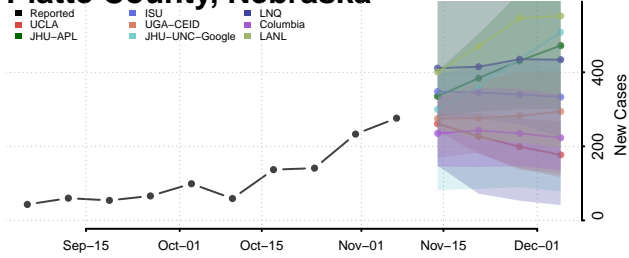

Platte County, Nebraska