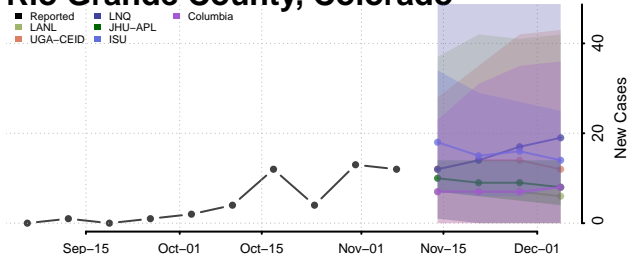

Pitkin County, Colorado

Prowers County, Colorado

Pueblo County, Colorado

Rio Blanco County, Colorado

Rio Grande County, Colorado

Routt County, Colorado

Saguache County, Colorado

San Juan County, Colorado