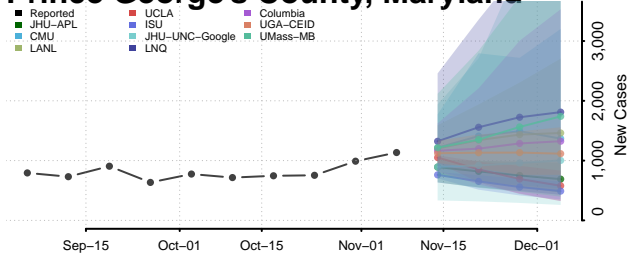

Frederick County, Maryland

Garrett County, Maryland

Harford County, Maryland

Howard County, Maryland

Kent County, Maryland

Montgomery County, Maryland

Prince George's County, Maryland

Queen Anne's County, Maryland