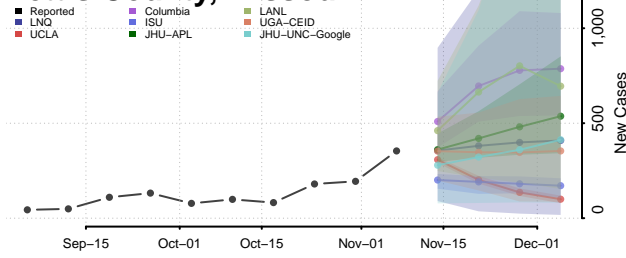

Pettis County, Missouri