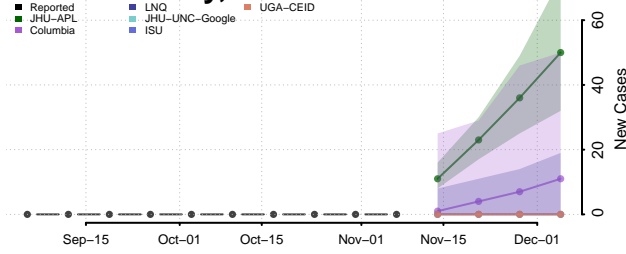

Cache County, Utah