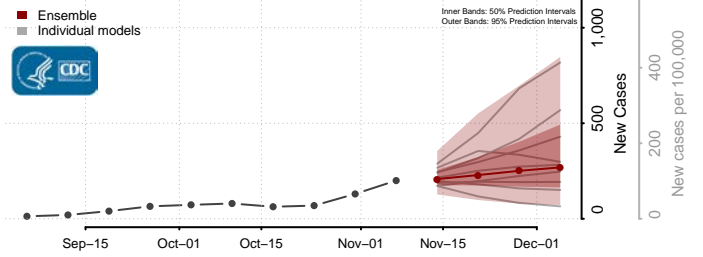

Deschutes County, Oregon