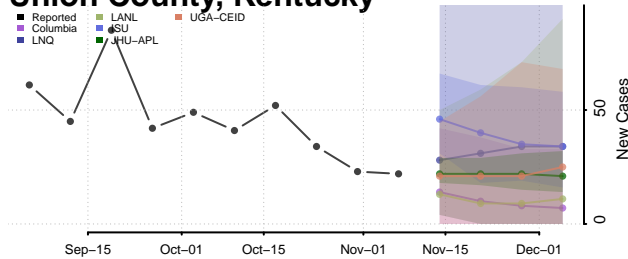

Union County, Kentucky