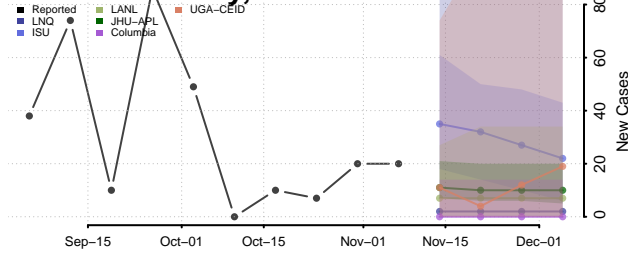

Pawnee County, Kansas