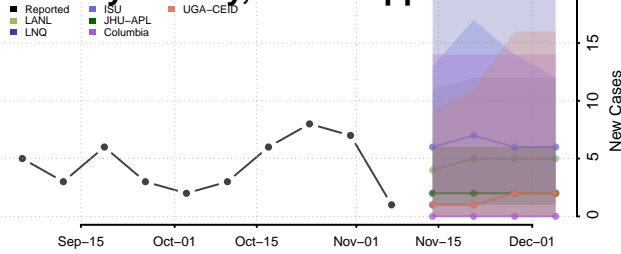

Sharkey County, Mississippi