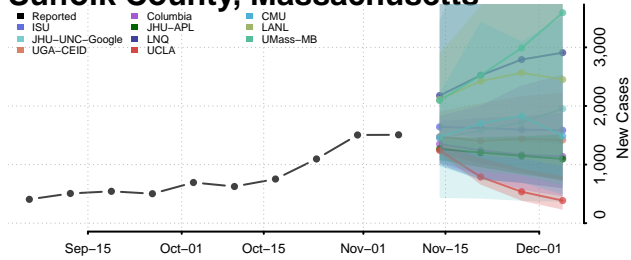

Suffolk County, Massachusetts