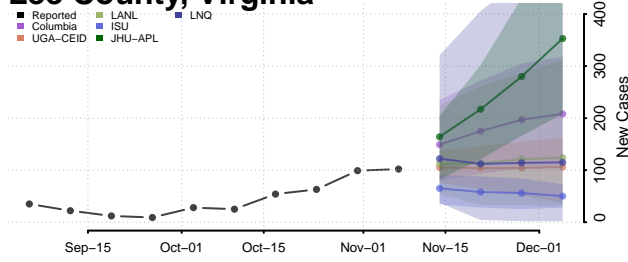

Isle of Wight County, Virginia

James City County, Virginia

King and Queen County, Virginia

King George County, Virginia

King William County, Virginia

Lancaster County, Virginia

Lee County, Virginia

Lexington County, Virginia