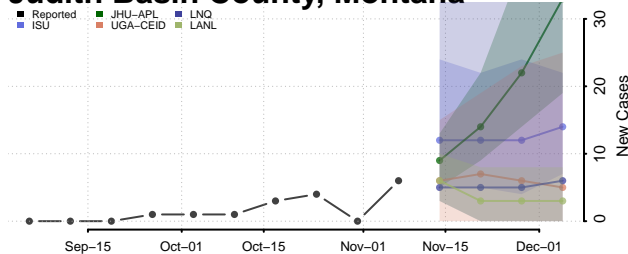

Judith Basin County, Montana