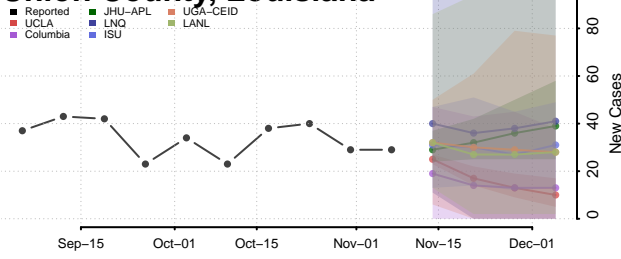

Tangipahoa County, Louisiana

Tensas County, Louisiana

Terrebonne County, Louisiana

Union County, Louisiana

Vermilion County, Louisiana

Vernon County, Louisiana

Washington County, Louisiana

Webster County, Louisiana