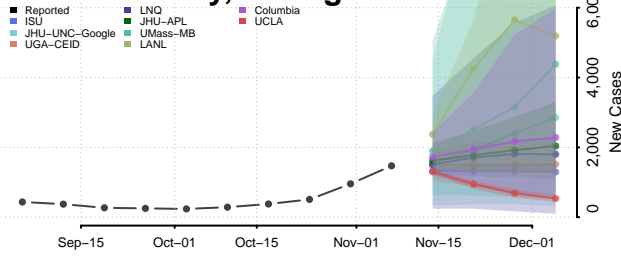

Ontonagon County, Michigan

Osceola County, Michigan

Oscoda County, Michigan

Otsego County, Michigan

Ottawa County, Michigan

Presque Isle County, Michigan

Roscommon County, Michigan

Saginaw County, Michigan