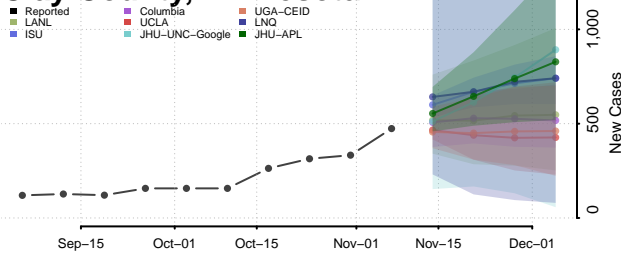

Clay County, Minnesota