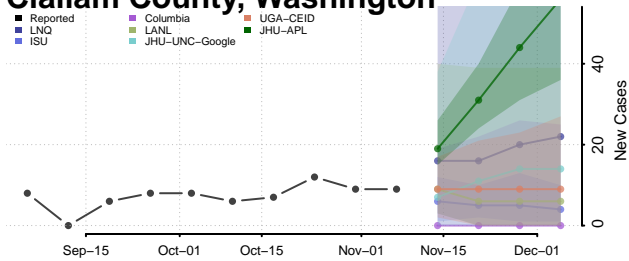

Clallam County, Washington