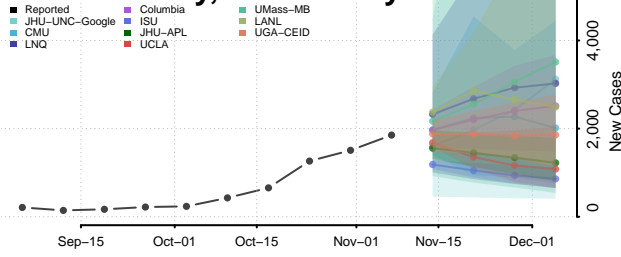

Burlington County, New Jersey

Camden County, New Jersey

Cape May County, New Jersey

Cumberland County, New Jersey

Essex County, New Jersey

Gloucester County, New Jersey

Hudson County, New Jersey

Hunterdon County, New Jersey