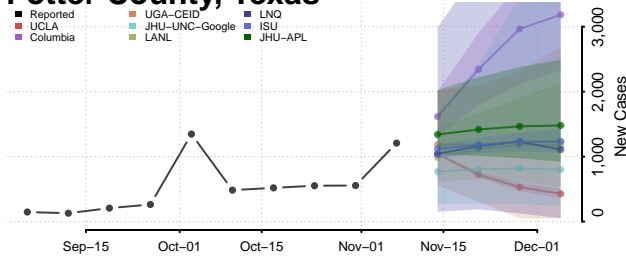

Potter County, Texas