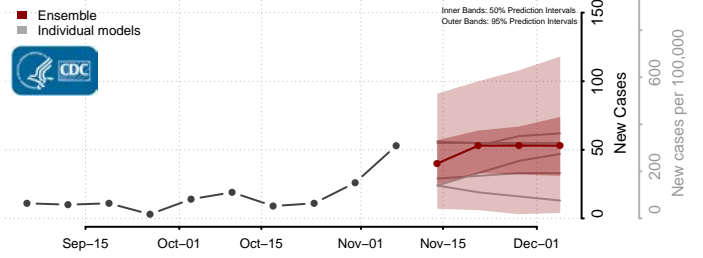

Buckingham County, Virginia