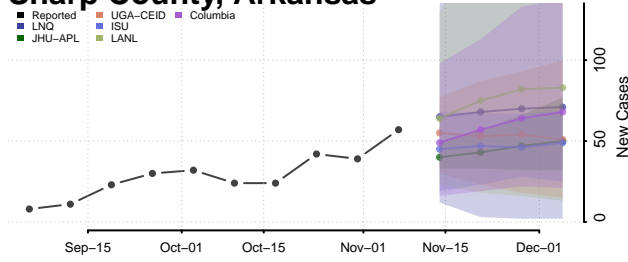

Sharp County, Arkansas