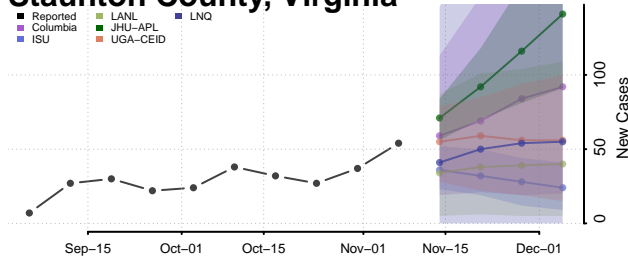

Staunton County, Virginia