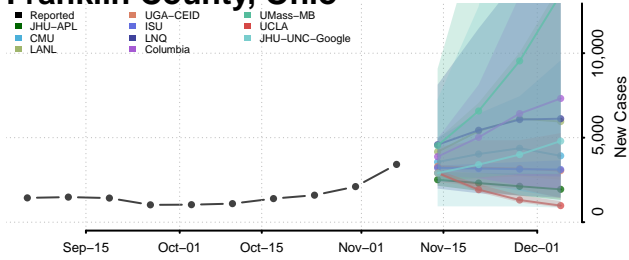

Darke County, Ohio

Defiance County, Ohio

Delaware County, Ohio

Erie County, Ohio

Fairfield County, Ohio

Fayette County, Ohio

Franklin County, Ohio

Fulton County, Ohio