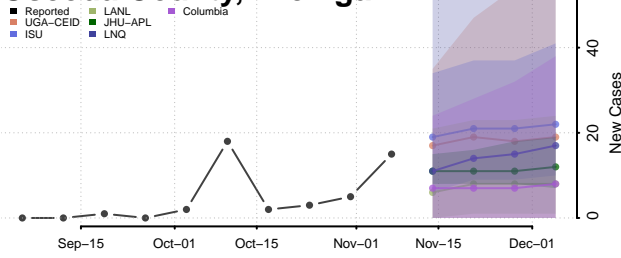

Oscoda County, Michigan