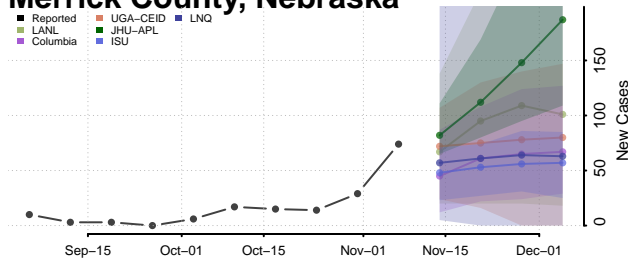

Knox County, Nebraska

Lancaster County, Nebraska

Lincoln County, Nebraska

Logan County, Nebraska

Loup County, Nebraska

Madison County, Nebraska

McPherson County, Nebraska

Merrick County, Nebraska