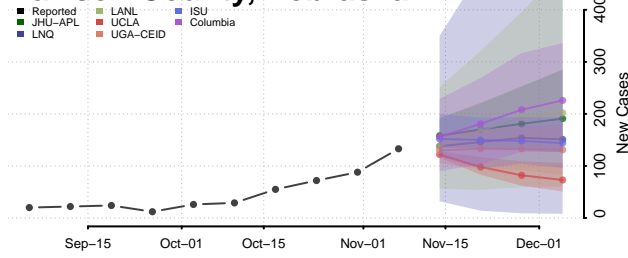

Dawson County, Nebraska