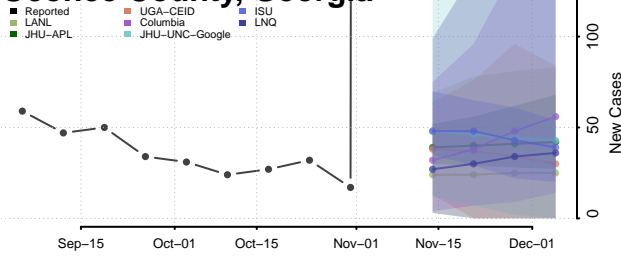

Monroe County, Georgia

Montgomery County, Georgia

Morgan County, Georgia

Murray County, Georgia

Muscogee County, Georgia

Newton County, Georgia

Oconee County, Georgia

Oglethorpe County, Georgia