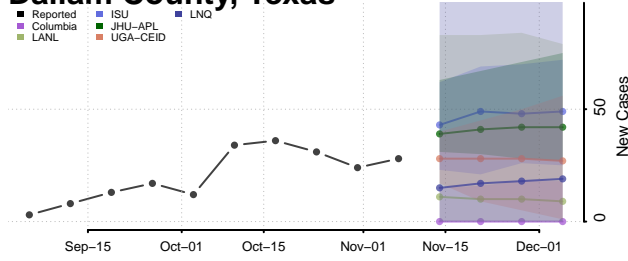

Dallas County, Texas

Dawson County, Texas

Deaf Smith County, Texas

Delta County, Texas

Denton County, Texas

DeWitt County, Texas

Dickens County, Texas

Dimmit County, Texas