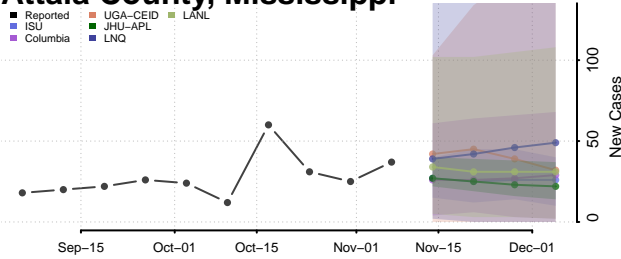

Wright County, Minnesota

Yellow Medicine County, Minnesota

Mississippi

Adams County, Mississippi

Alcorn County, Mississippi

Amite County, Mississippi

Attala County, Mississippi

Benton County, Mississippi