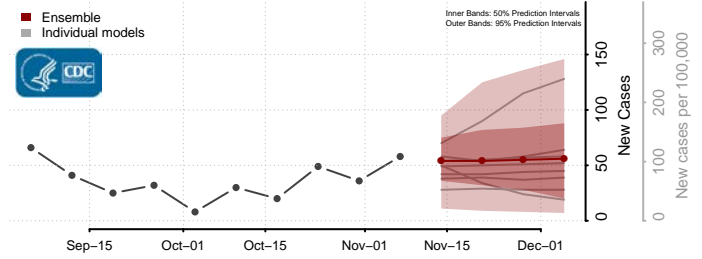

St. Martin County, Louisiana