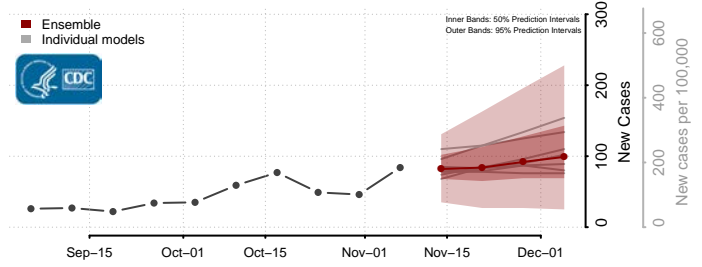

Rutherford County, North Carolina

Sampson County, North Carolina

Scotland County, North Carolina

Stanly County, North Carolina

Stokes County, North Carolina

Surry County, North Carolina

Swain County, North Carolina