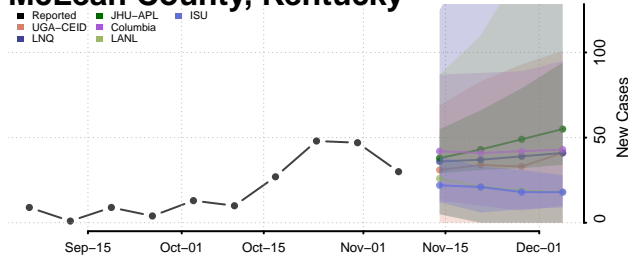

McLean County, Kentucky