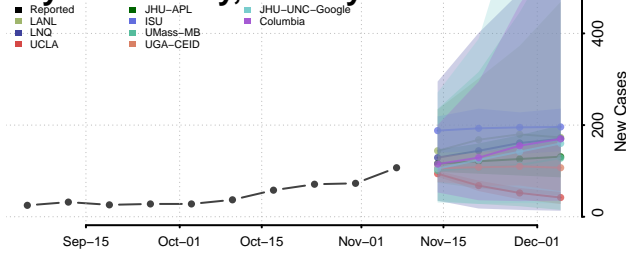

Dauphin County, Pennsylvania

Delaware County, Pennsylvania

Elk County, Pennsylvania

Erie County, Pennsylvania

Fayette County, Pennsylvania

Forest County, Pennsylvania

Franklin County, Pennsylvania

Fulton County, Pennsylvania