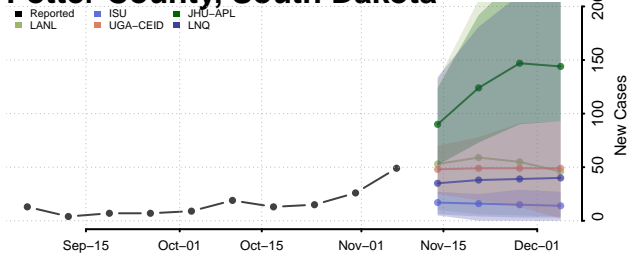

Potter County, South Dakota