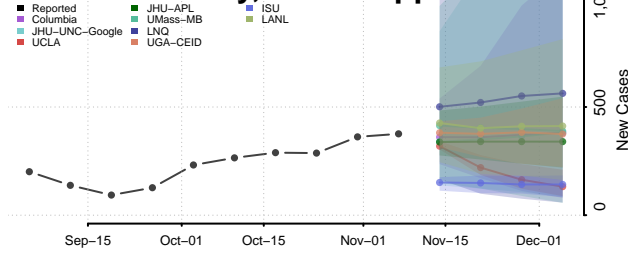

Jackson County, Mississippi