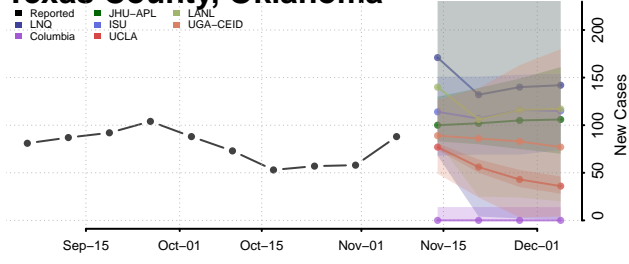

Rogers County, Oklahoma

Seminole County, Oklahoma

Sequoyah County, Oklahoma

Stephens County, Oklahoma

Texas County, Oklahoma

Tillman County, Oklahoma

Tulsa County, Oklahoma

Wagoner County, Oklahoma