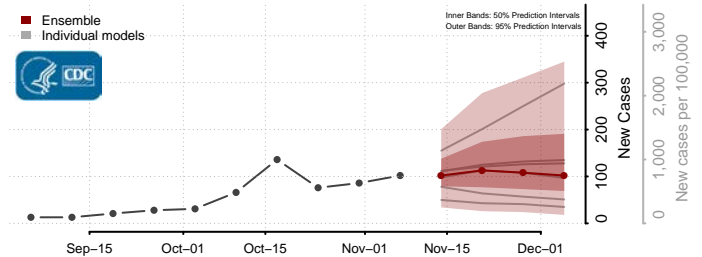

Osage County, Missouri