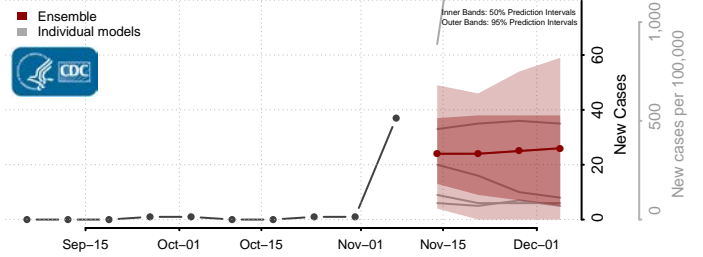

Grant County, Oregon

Harney County, Oregon

Hood River County, Oregon

Jackson County, Oregon

Jefferson County, Oregon

Josephine County, Oregon

Klamath County, Oregon

Lake County, Oregon