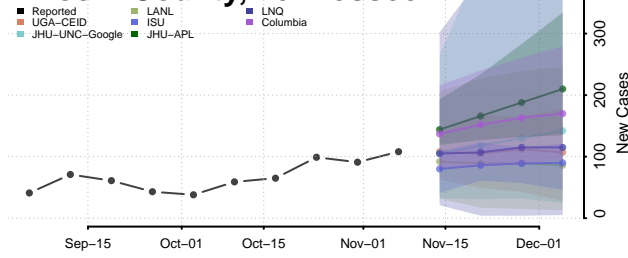

Lincoln County, Tennessee