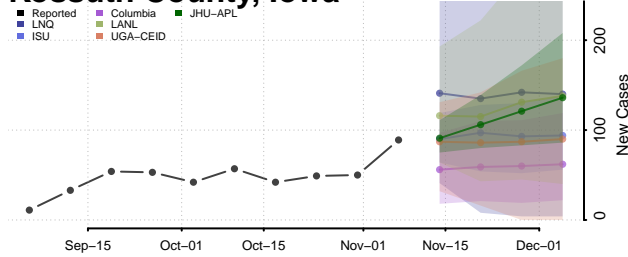

Kossuth County, Iowa