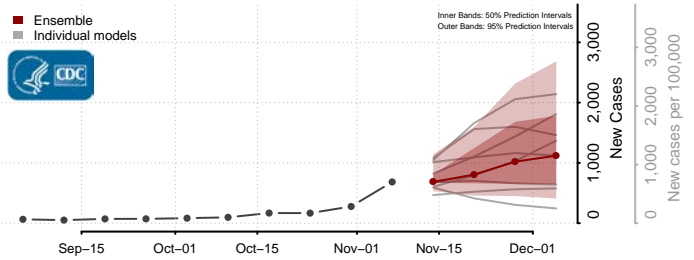

Sherburne County, Minnesota