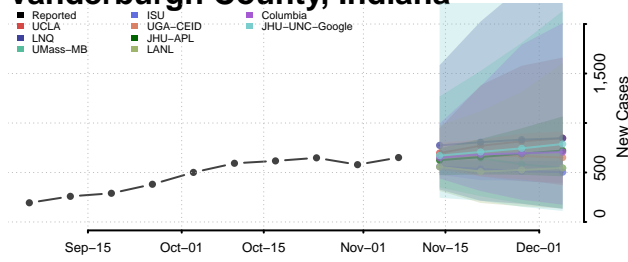

Starke County, Indiana

Stauben County, Indiana

Sullivan County, Indiana

Switzerland County, Indiana

Tippecanoe County, Indiana

Tipton County, Indiana

Union County, Indiana

Vanderburgh County, Indiana