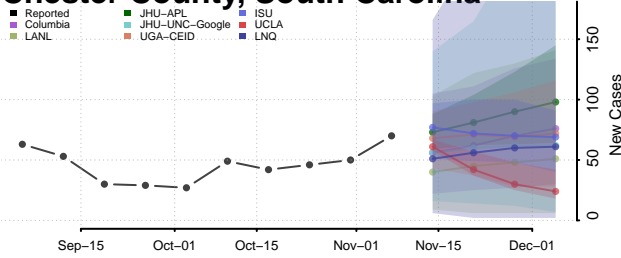

Chester County, South Carolina