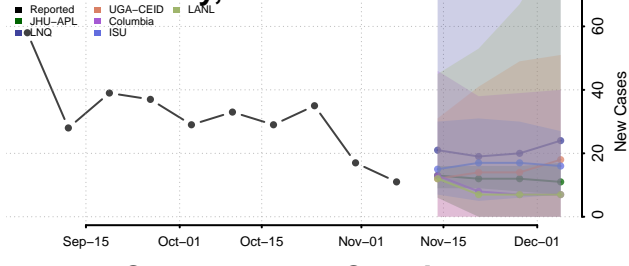

Anson County, North Carolina

Ashe County, North Carolina

Avery County, North Carolina

Beaufort County, North Carolina

Bertie County, North Carolina

Bladen County, North Carolina

Brunswick County, North Carolina