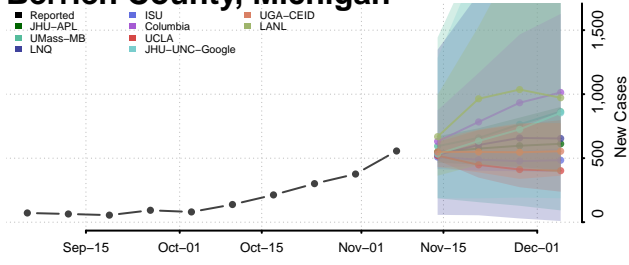

Berrien County, Michigan