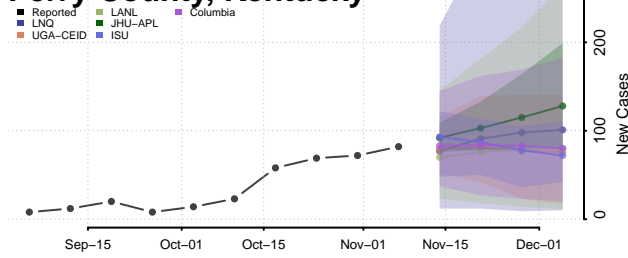

Perry County, Kentucky