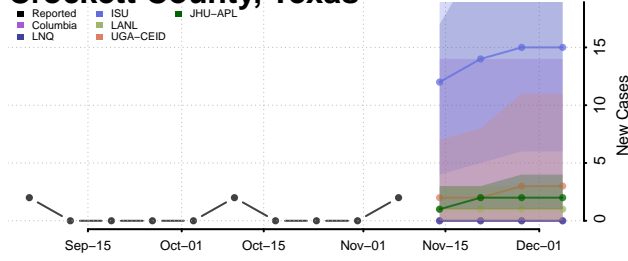

Crockett County, Texas