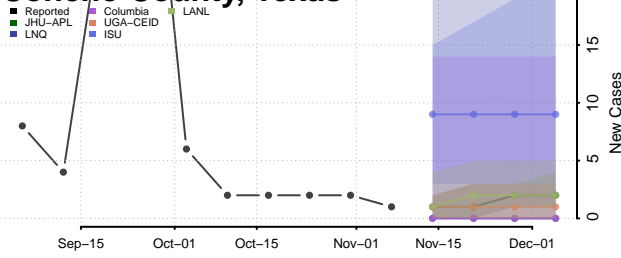

Concho County, Texas