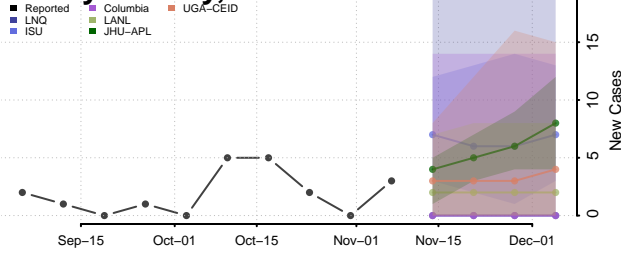

Washoe County, Nevada

White Pine County, Nevada

New Hampshire

Belknap County, New Hampshire

Carroll County, New Hampshire

Cheshire County, New Hampshire

Coos County, New Hampshire

Grafton County, New Hampshire