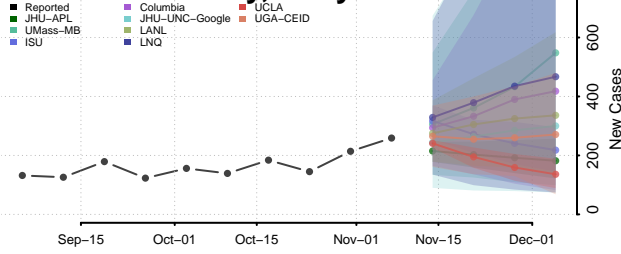

Frederick County, Maryland