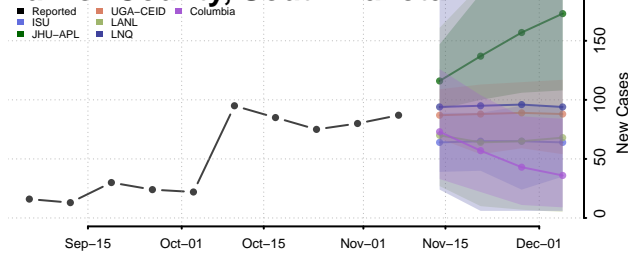

Turner County, South Dakota