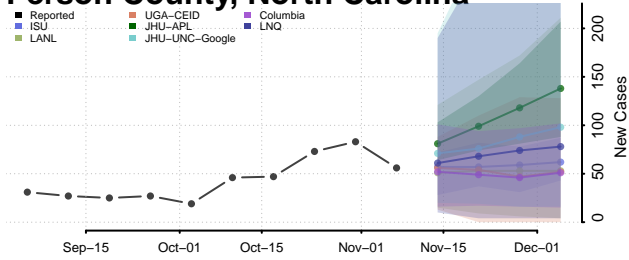

Onslow County, North Carolina

Orange County, North Carolina

Pamlico County, North Carolina

Pasquotank County, North Carolina

Pender County, North Carolina

Perquimans County, North Carolina

Person County, North Carolina