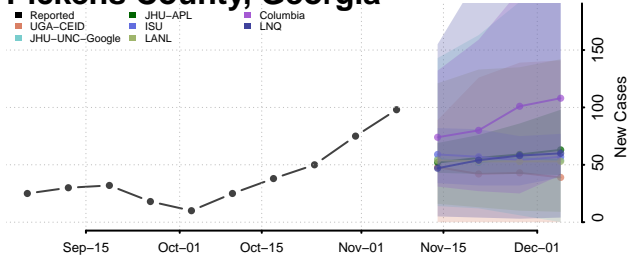

Pickens County, Georgia