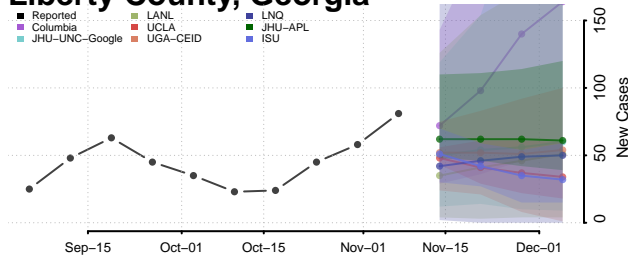

Lanier County, Georgia

Laurens County, Georgia

Lee County, Georgia

Liberty County, Georgia

Lincoln County, Georgia

Long County, Georgia

Lowndes County, Georgia

Lumpkin County, Georgia