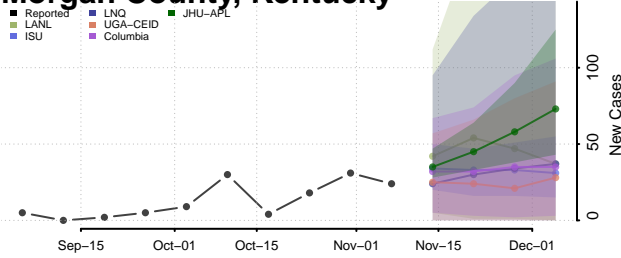

Morgan County, Kentucky