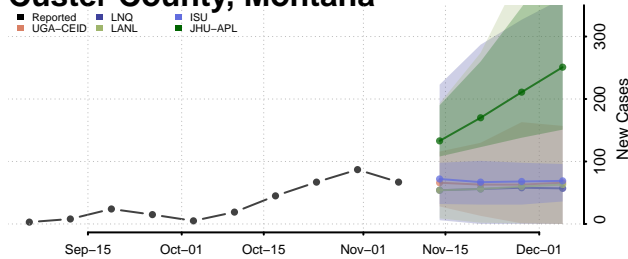

Custer County, Montana