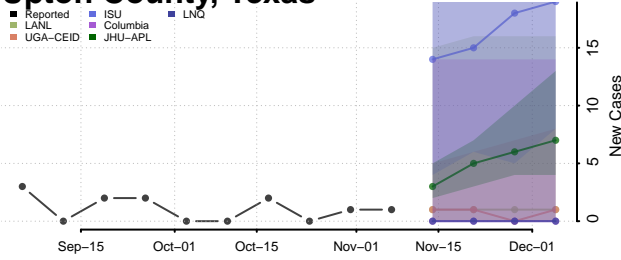

Titus County, Texas

Tom Green County, Texas

Travis County, Texas

Trinity County, Texas

Tyler County, Texas

Upshur County, Texas

Upton County, Texas

Uvalde County, Texas