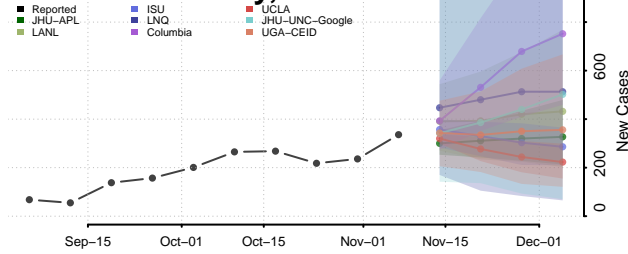

Tazewell County, Illinois

Union County, Illinois

Vermilion County, Illinois

Wabash County, Illinois

Warren County, Illinois

Washington County, Illinois

Wayne County, Illinois

White County, Illinois