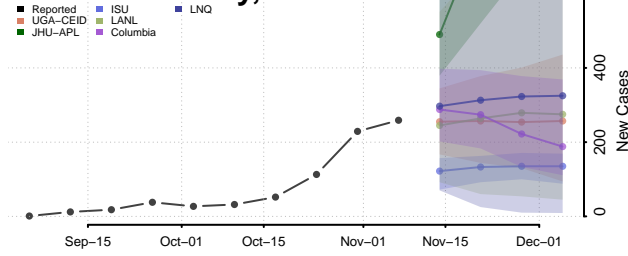

Jackson County, Wisconsin