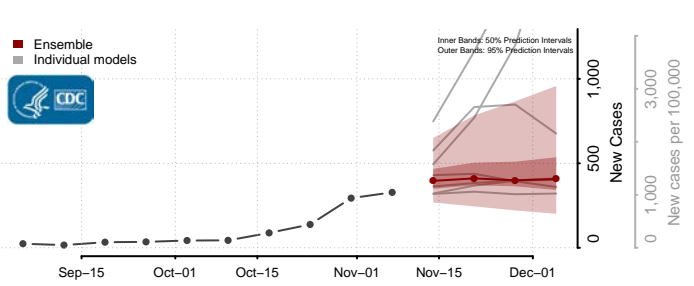

Norman County, Minnesota

Olmsted County, Minnesota

Otter Tail County, Minnesota

Pennington County, Minnesota

Pine County, Minnesota

Pipestone County, Minnesota

Polk County, Minnesota

Pope County, Minnesota