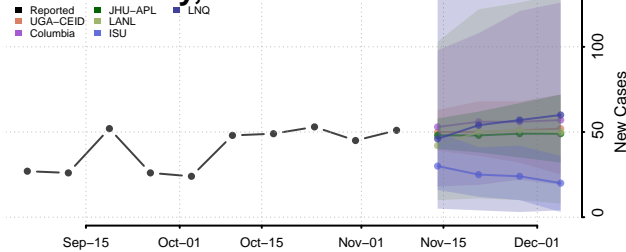

National

Alabama

Autauga County, Alabama

Baldwin County, Alabama

Barbour County, Alabama

Bibb County, Alabama

Chilton County, Alabama

Choctaw County, Alabama