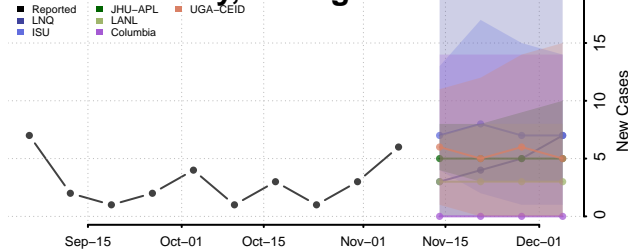

Alcona County, Michigan