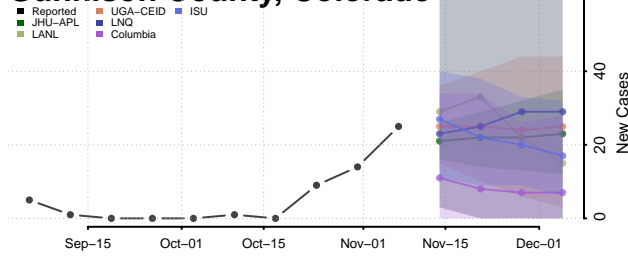

Gunnison County, Colorado