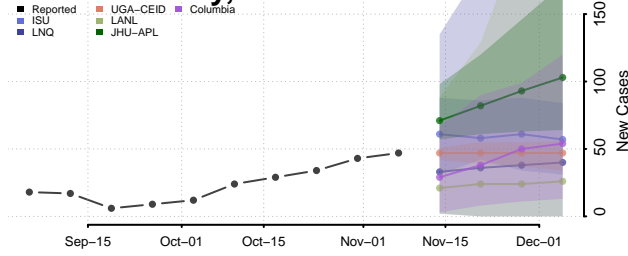

Dawes County, Nebraska