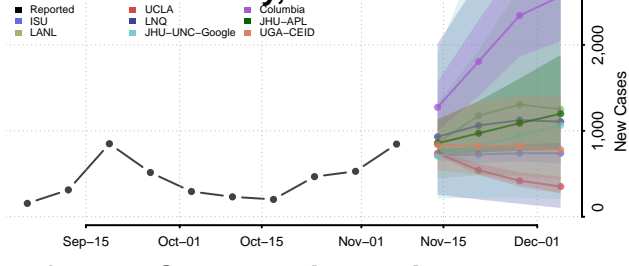

La Crosse County, Wisconsin