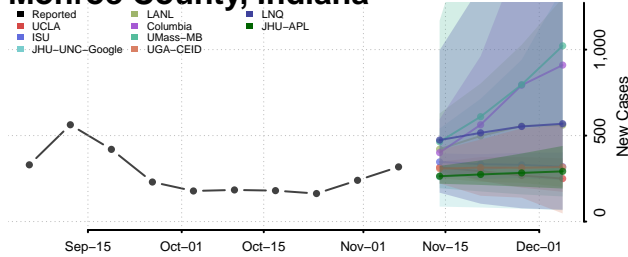

Monroe County, Indiana