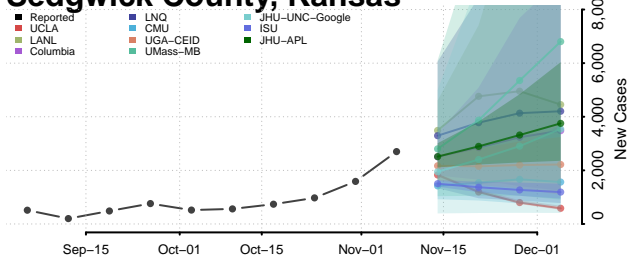

Rooks County, Kansas

Rush County, Kansas

Russell County, Kansas

Saline County, Kansas

Scott County, Kansas

Sedgwick County, Kansas

Seward County, Kansas

Shawnee County, Kansas