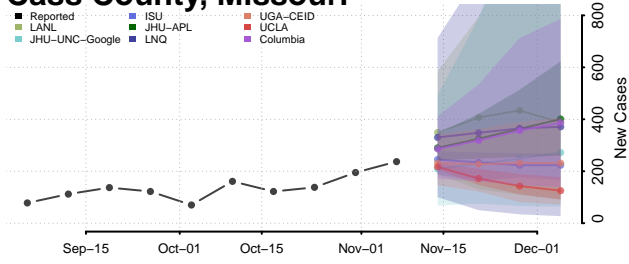

Cass County, Missouri