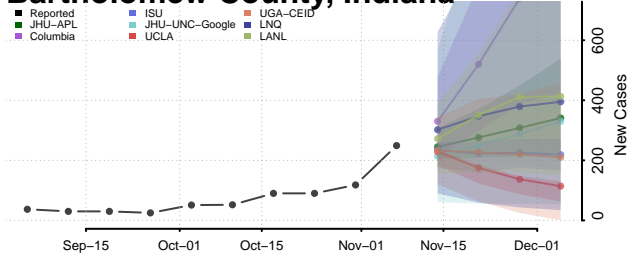

Bartholomew County, Indiana