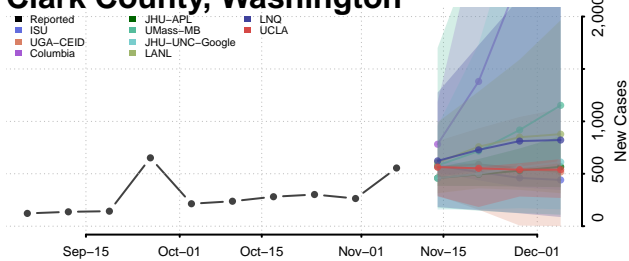

Clark County, Washington