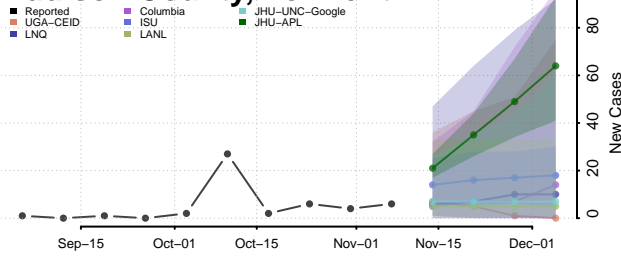

Addison County, Vermont