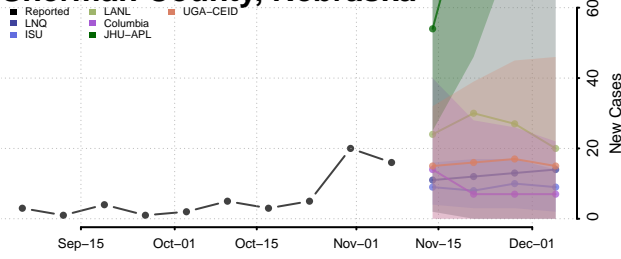

Saunders County, Nebraska

Scotts Bluff County, Nebraska

Seward County, Nebraska

Sheridan County, Nebraska

Sherman County, Nebraska

Sioux County, Nebraska

Stanton County, Nebraska

Thayer County, Nebraska