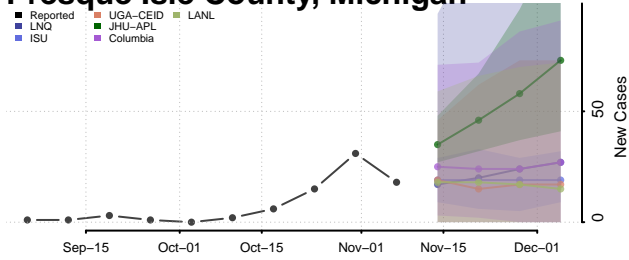

Ontonagon County, Michigan

Osceola County, Michigan

Oscoda County, Michigan

Otsego County, Michigan

Ottawa County, Michigan

Presque Isle County, Michigan

Roscommon County, Michigan

Saginaw County, Michigan