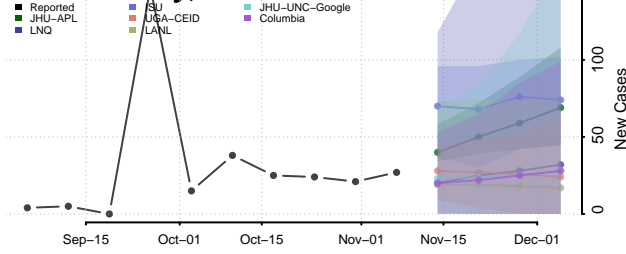

Kerr County, Texas