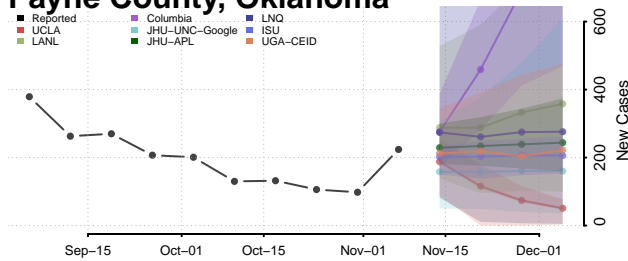

Payne County, Oklahoma