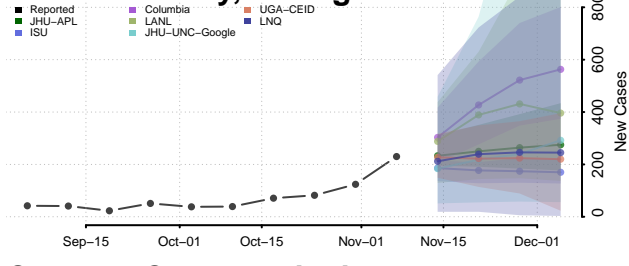

Branch County, Michigan