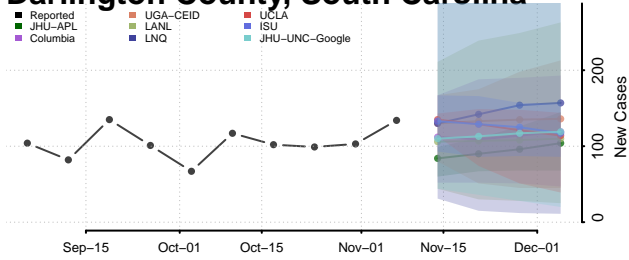

Darlington County, South Carolina