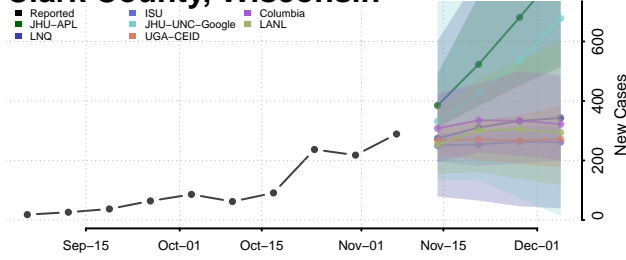

Bayfield County, Wisconsin

Brown County, Wisconsin

Buffalo County, Wisconsin

Burnett County, Wisconsin

Calumet County, Wisconsin

Chippewa County, Wisconsin

Clark County, Wisconsin

Columbia County, Wisconsin