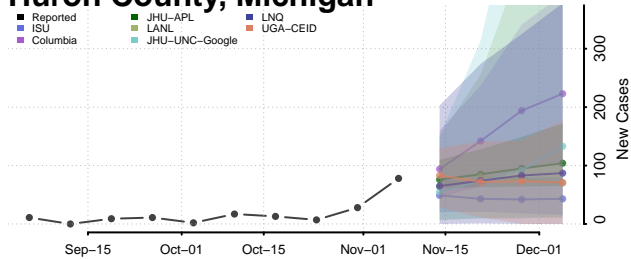

Gladwin County, Michigan

Gogebic County, Michigan

Grand Traverse County, Michigan

Gratiot County, Michigan

Hillsdale County, Michigan

Houghton County, Michigan

Huron County, Michigan

Ingham County, Michigan