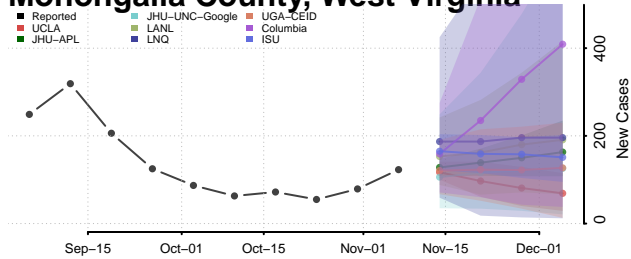

Monongalia County, West Virginia