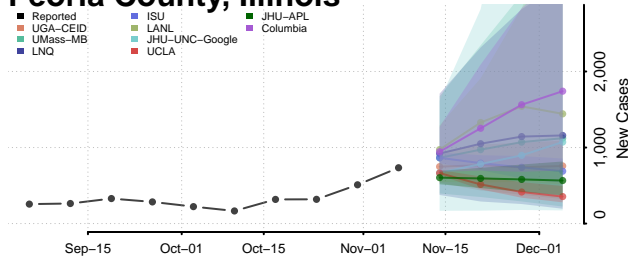

Mercer County, Illinois

Monroe County, Illinois

Montgomery County, Illinois

Morgan County, Illinois

Moultrie County, Illinois

Ogle County, Illinois

Peoria County, Illinois

Perry County, Illinois