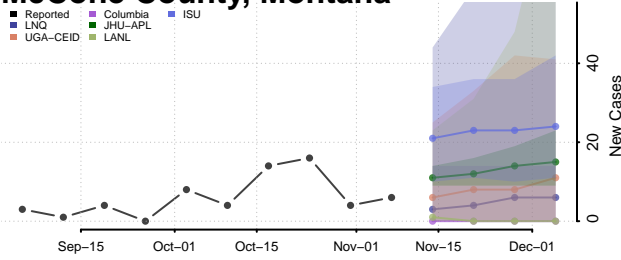

Judith Basin County, Montana

Lake County, Montana

Lewis and Clark County, Montana

Liberty County, Montana

Lincoln County, Montana

Madison County, Montana

McCone County, Montana

Meagher County, Montana