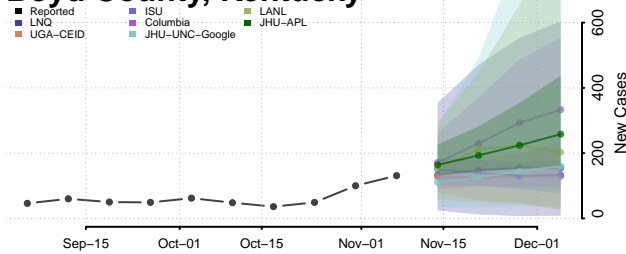

Boyd County, Kentucky