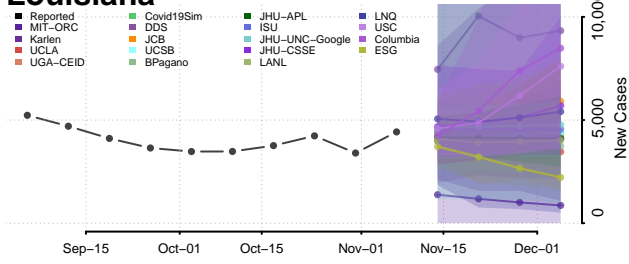

Wayne County, Kentucky

Webster County, Kentucky

Whitley County, Kentucky

Wolfe County, Kentucky

Woodford County, Kentucky

Louisiana