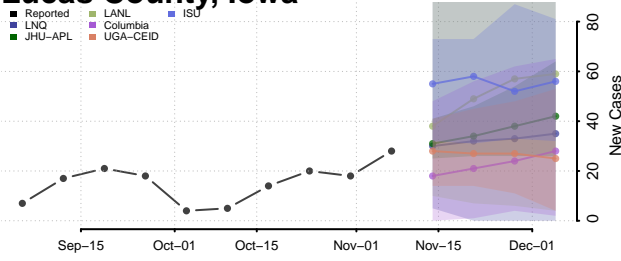

Keokuk County, Iowa

Kossuth County, Iowa

Lee County, Iowa

Linn County, Iowa

Louisa County, Iowa

Lucas County, Iowa

Lyon County, Iowa

Madison County, Iowa