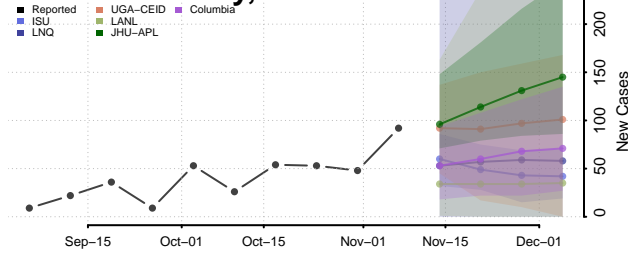

Sheridan County, Kansas

Sherman County, Kansas

Smith County, Kansas

Stafford County, Kansas

Stanton County, Kansas

Stevens County, Kansas

Sumner County, Kansas

Thomas County, Kansas