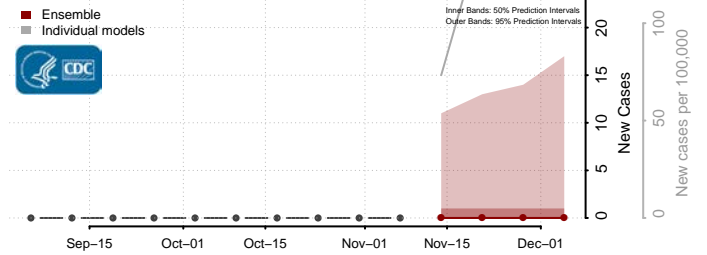

Carbon County, Utah