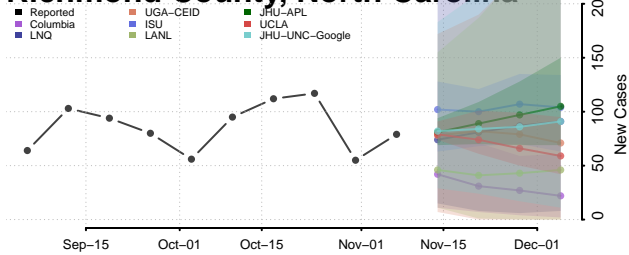

Pitt County, North Carolina

Polk County, North Carolina

Randolph County, North Carolina

Richmond County, North Carolina

Robeson County, North Carolina

Rockingham County, North Carolina

Rowan County, North Carolina