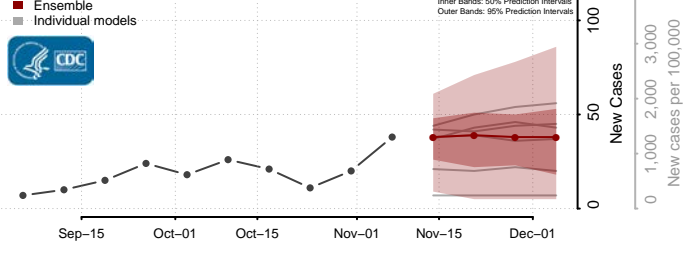

Dewey County, South Dakota

Douglas County, South Dakota

Edmunds County, South Dakota

Fall River County, South Dakota

Faulk County, South Dakota

Grant County, South Dakota

Gregory County, South Dakota

Haakon County, South Dakota