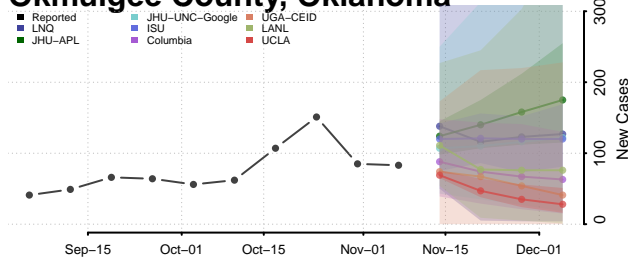

Okmulgee County, Oklahoma