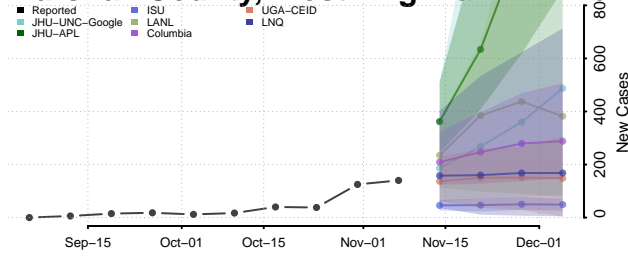

Marshall County, West Virginia