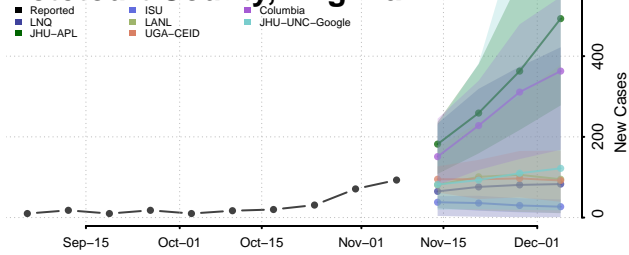

Botetourt County, Virginia