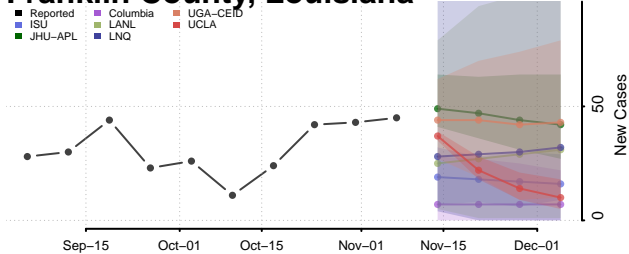

Concordia County, Louisiana

De Soto County, Louisiana

East Baton Rouge County, Louisiana

East Carroll County, Louisiana

East Feliciana County, Louisiana

Evangeline County, Louisiana

Franklin County, Louisiana