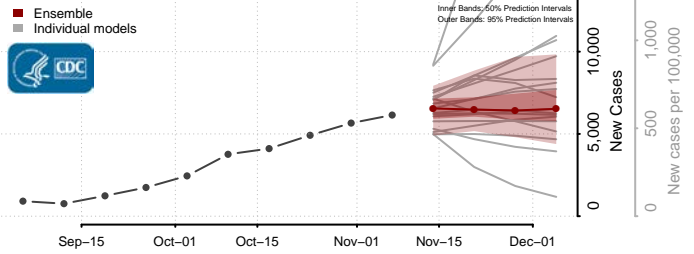

Montana

Beaverhead County, Montana

Big Horn County, Montana

Blaine County, Montana

Broadwater County, Montana

Carbon County, Montana