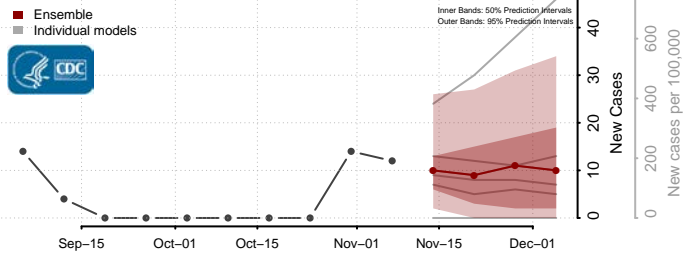

Bland County, Virginia