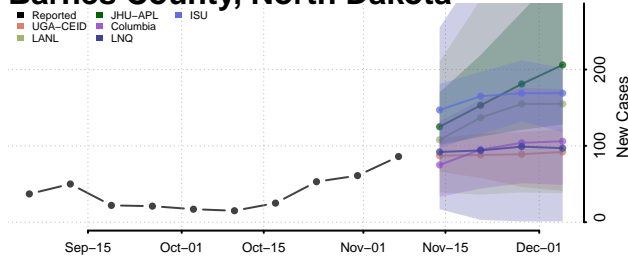

Barnes County, North Dakota