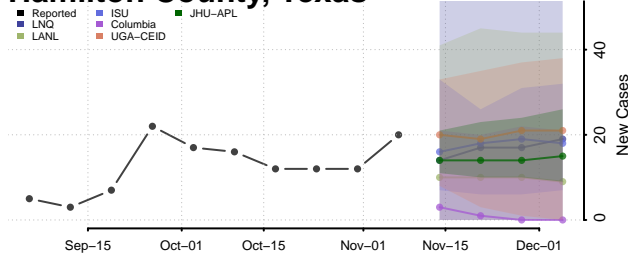

Hamilton County, Texas