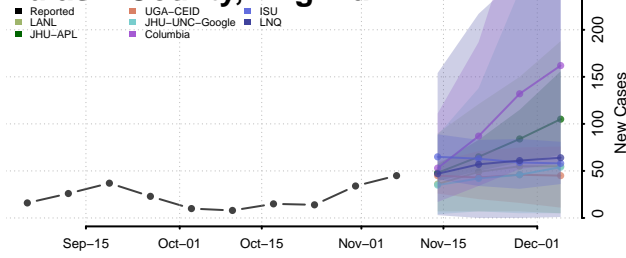

Pittsylvania County, Virginia

Poquoson County, Virginia

Portsmouth County, Virginia

Powhatan County, Virginia

Prince Edward County, Virginia

Prince George County, Virginia

Prince William County, Virginia

Pulaski County, Virginia