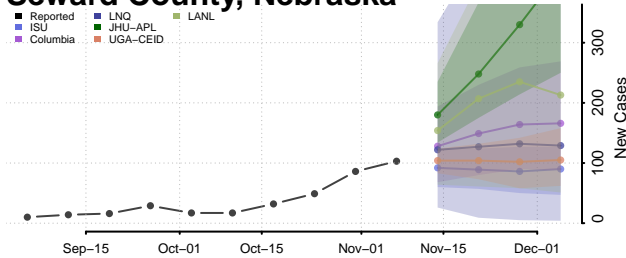

Seward County, Nebraska