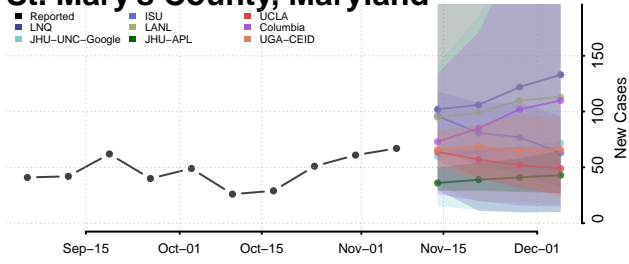

St. Mary's County, Maryland