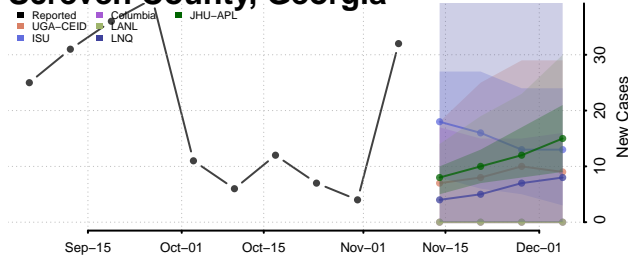

Quitman County, Georgia

Rabun County, Georgia

Randolph County, Georgia

Richmond County, Georgia

Rockdale County, Georgia

Schley County, Georgia

Screven County, Georgia

Seminole County, Georgia