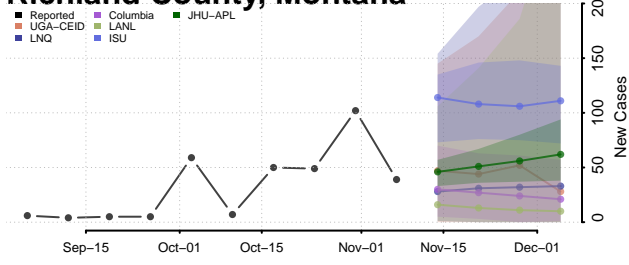

Richland County, Montana