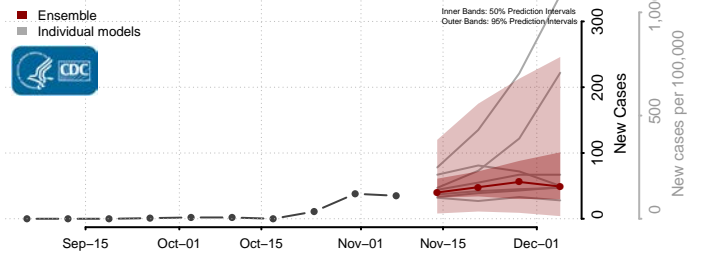

Sagadahoc County, Maine

Somerset County, Maine

Waldo County, Maine

Washington County, Maine

York County, Maine

Maryland

Allegany County, Maryland

Anne Arundel County, Maryland