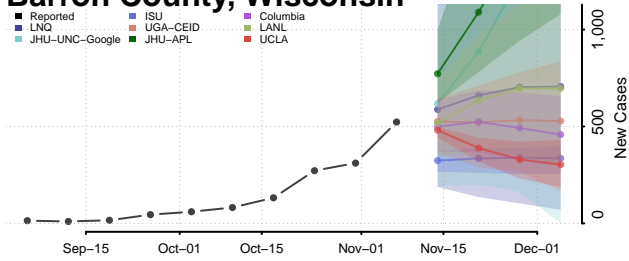

Wetzel County, West Virginia

Wirt County, West Virginia

Wood County, West Virginia

Wyoming County, West Virginia

Wisconsin

Adams County, Wisconsin

Ashland County, Wisconsin

Barron County, Wisconsin