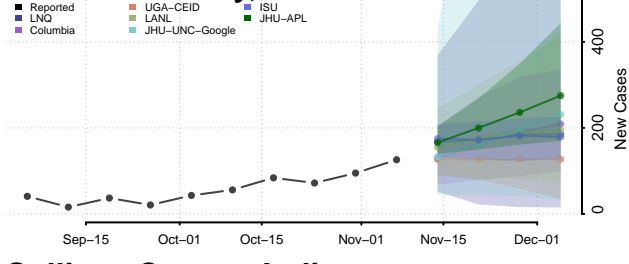

Stauben County, Indiana