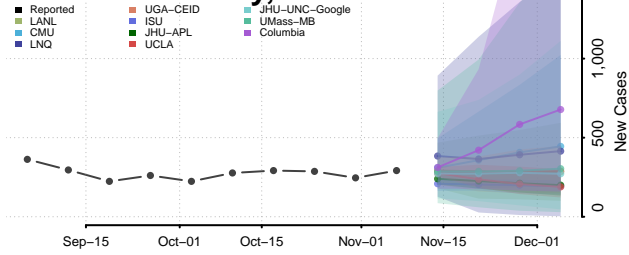

Grant County, Louisiana

Iberia County, Louisiana

Iberville County, Louisiana

Jackson County, Louisiana

Jefferson County, Louisiana

Jefferson Davis County, Louisiana

Lafayette County, Louisiana

Lafourche County, Louisiana