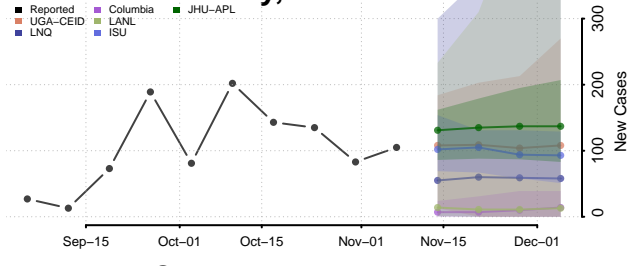

Powell County, Montana

Prairie County, Montana

Ravalli County, Montana

Richland County, Montana

Roosevelt County, Montana

Rosebud County, Montana

Sanders County, Montana

Sheridan County, Montana