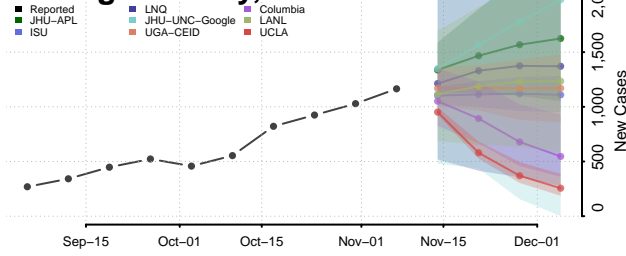

Burleigh County, North Dakota