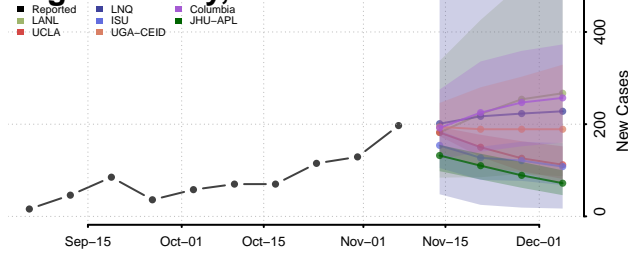

La Plata County, Colorado

Lake County, Colorado

Larimer County, Colorado

Las Animas County, Colorado

Lincoln County, Colorado

Logan County, Colorado

Mesa County, Colorado

Mineral County, Colorado