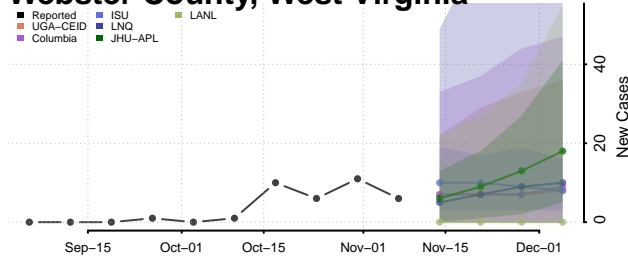

Webster County, West Virginia