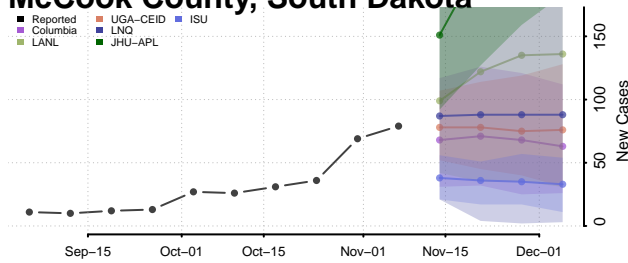

McCook County, South Dakota