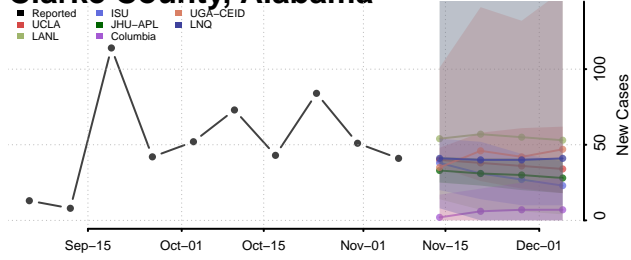

Clarke County, Alabama