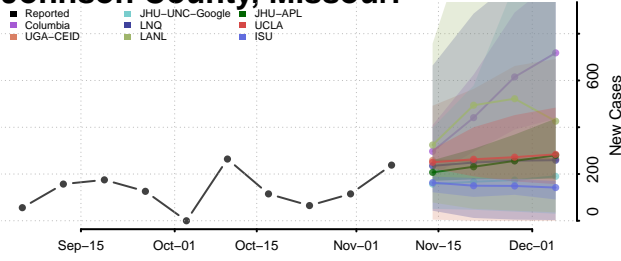

Johnson County, Missouri