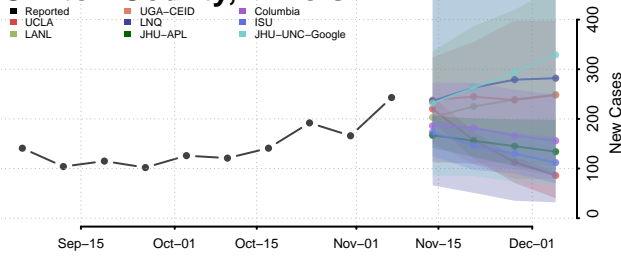

Clinton County, Illinois