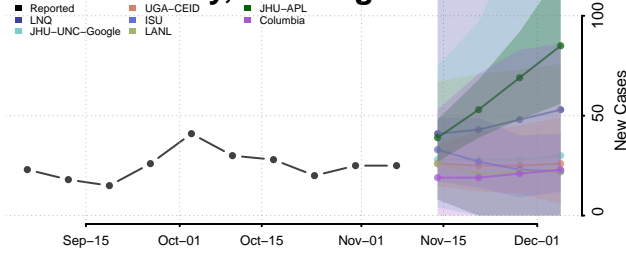

Mason County, Washington