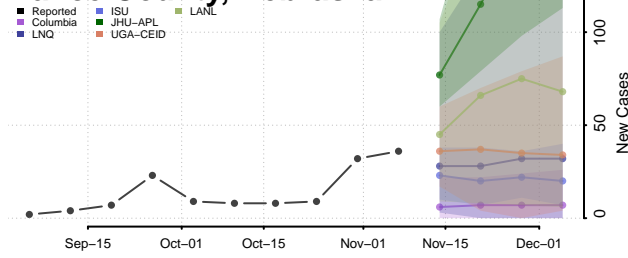

Nance County, Nebraska