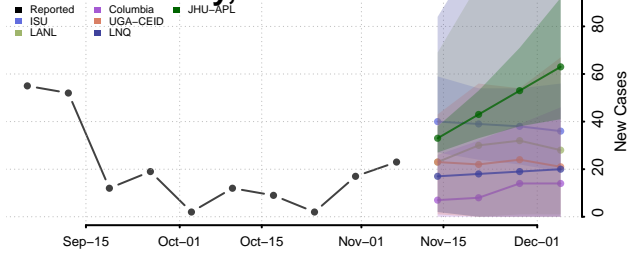

Saluda County, South Carolina