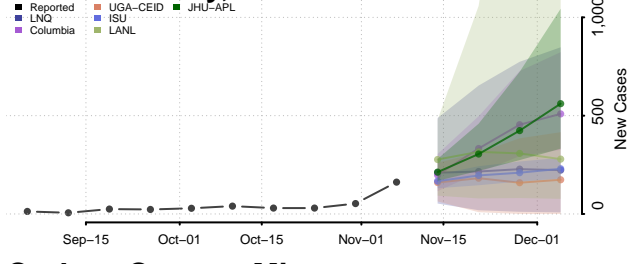

Brown County, Minnesota