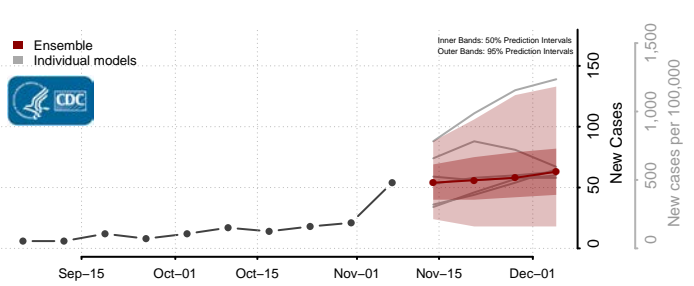

Norman County, Minnesota

Olmsted County, Minnesota

Otter Tail County, Minnesota

Pennington County, Minnesota

Pine County, Minnesota

Pipestone County, Minnesota

Polk County, Minnesota

Pope County, Minnesota