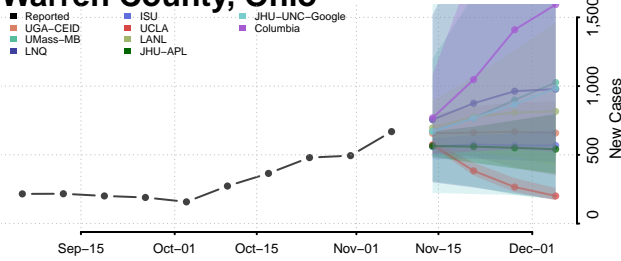

Warren County, Ohio

Washington County, Ohio

Wayne County, Ohio

Williams County, Ohio

Wood County, Ohio

Wyandot County, Ohio

Oklahoma

Adair County, Oklahoma