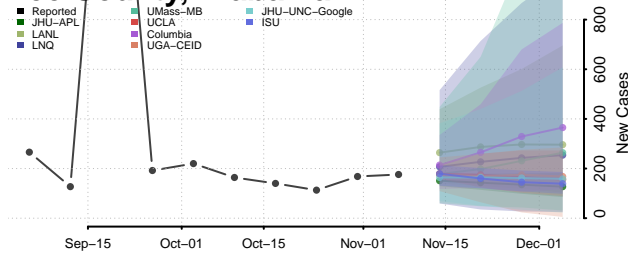

Jefferson County, Alabama

Lamar County, Alabama

Lauderdale County, Alabama

Lawrence County, Alabama

Lee County, Alabama

Limestone County, Alabama

Lowndes County, Alabama

Macon County, Alabama