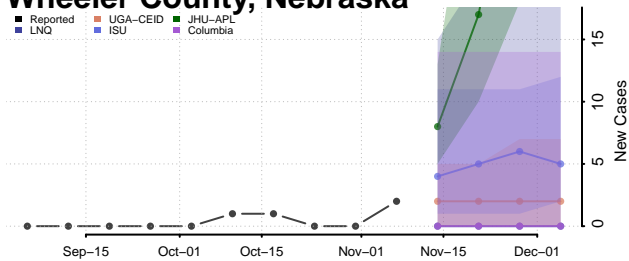

Thomas County, Nebraska

Thurston County, Nebraska

Valley County, Nebraska

Washington County, Nebraska

Wayne County, Nebraska

Webster County, Nebraska

Wheeler County, Nebraska

York County, Nebraska