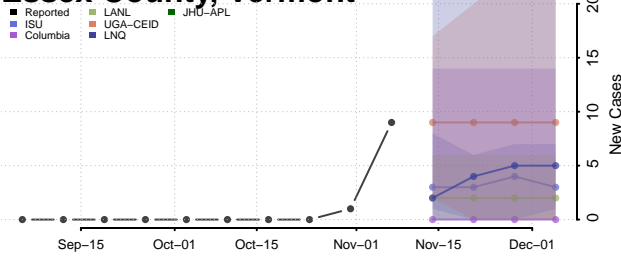

Essex County, Vermont