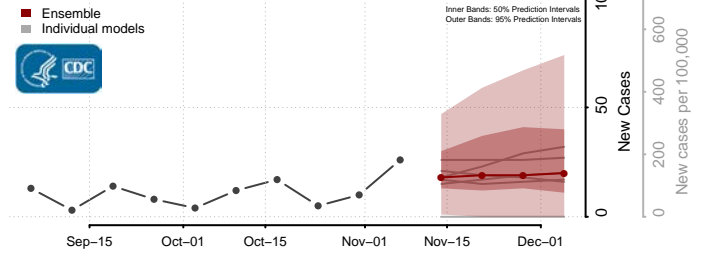

Tippah County, Mississippi

Tishomingo County, Mississippi

Tunica County, Mississippi

Union County, Mississippi

Walthall County, Mississippi

Warren County, Mississippi

Washington County, Mississippi

Wayne County, Mississippi