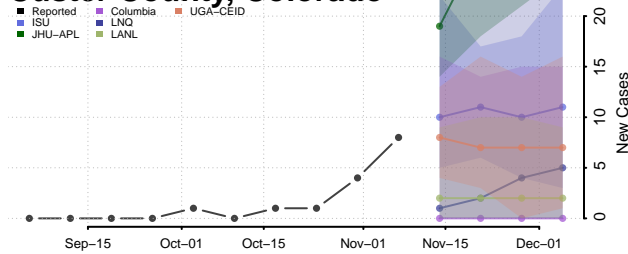

Cheyenne County, Colorado

Clear Creek County, Colorado

Conejos County, Colorado

Costilla County, Colorado

Crowley County, Colorado

Custer County, Colorado

Delta County, Colorado

Denver County, Colorado