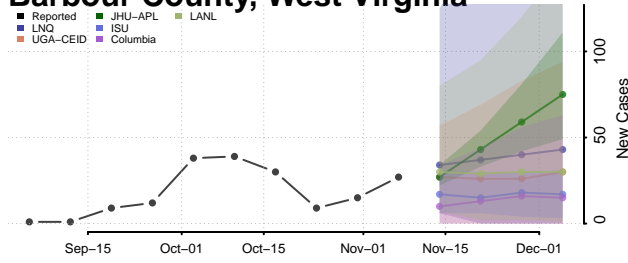

Barbour County, West Virginia