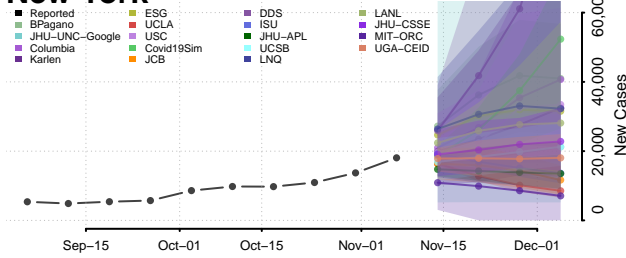

Socorro County, New Mexico

Taos County, New Mexico

Torrance County, New Mexico

Union County, New Mexico

Valencia County, New Mexico

New York

Albany County, New York

Allegany County, New York