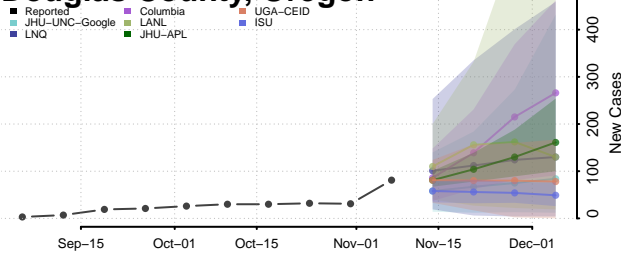

Douglas County, Oregon