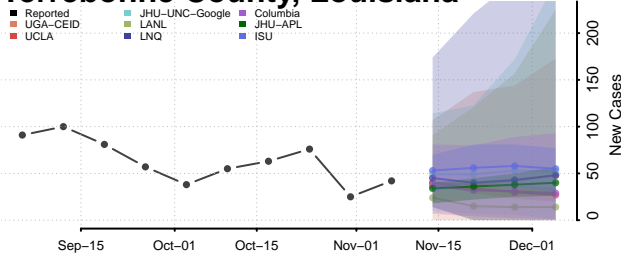

Terrebonne County, Louisiana