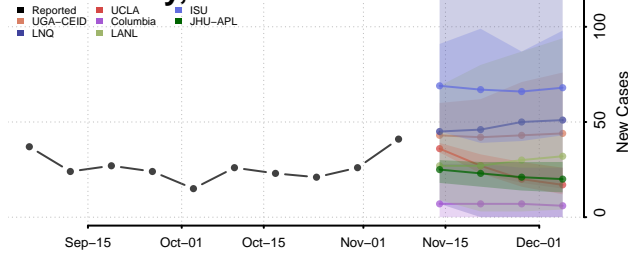

Yell County, Arkansas