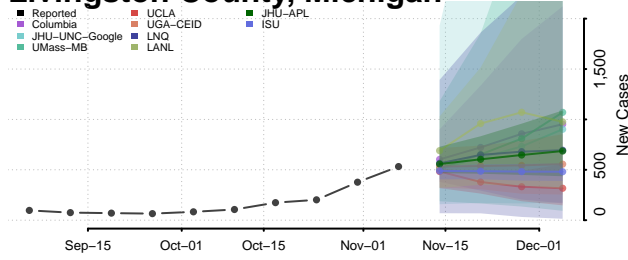

Keweenaw County, Michigan

Lake County, Michigan

Lapeer County, Michigan

Leelanau County, Michigan

Lenawee County, Michigan

Livingston County, Michigan

Luce County, Michigan

Mackinac County, Michigan