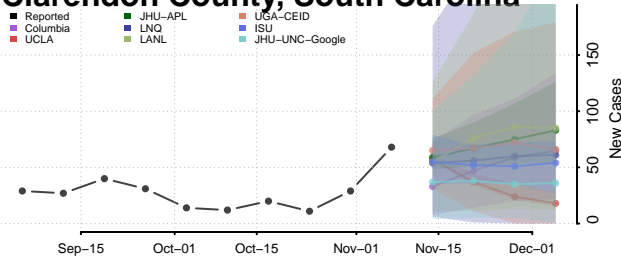

Clarendon County, South Carolina