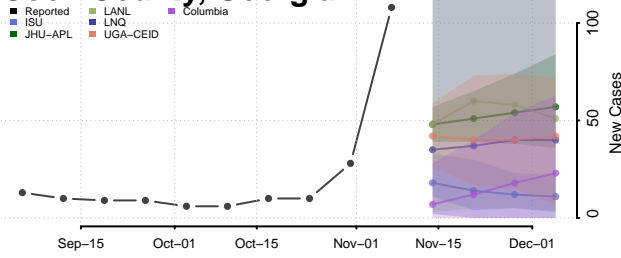

Clay County, Georgia

Clayton County, Georgia

Clinch County, Georgia

Cobb County, Georgia

Coffee County, Georgia

Colquitt County, Georgia

Columbia County, Georgia

Cook County, Georgia