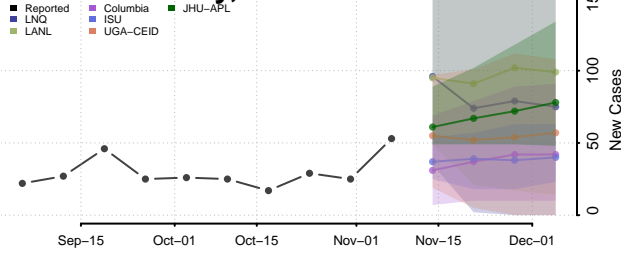

Grady County, Oklahoma

Grant County, Oklahoma

Greer County, Oklahoma

Harmon County, Oklahoma

Harper County, Oklahoma

Haskell County, Oklahoma

Hughes County, Oklahoma

Jackson County, Oklahoma