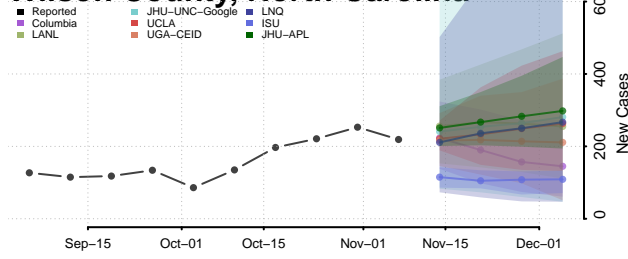

Wilson County, North Carolina