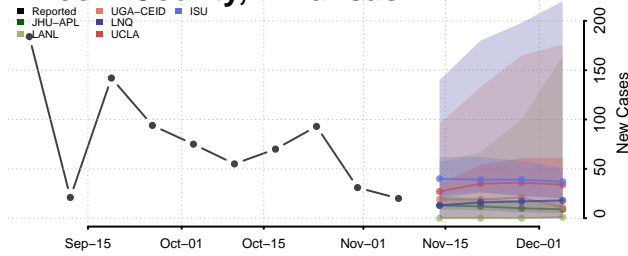

Jackson County, Arkansas

Jefferson County, Arkansas

Johnson County, Arkansas

Lafayette County, Arkansas

Lawrence County, Arkansas

Lee County, Arkansas

Lincoln County, Arkansas

Little River County, Arkansas