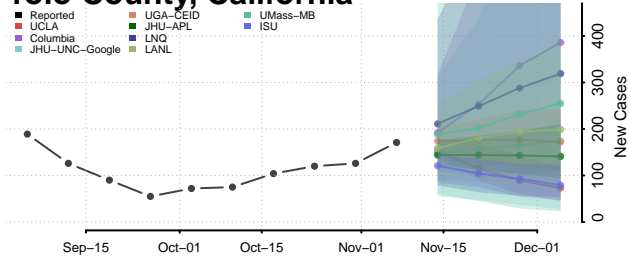

Trinity County, California

Tulare County, California

Tuolumne County, California

Ventura County, California

Yolo County, California

Yuba County, California

Colorado

Adams County, Colorado