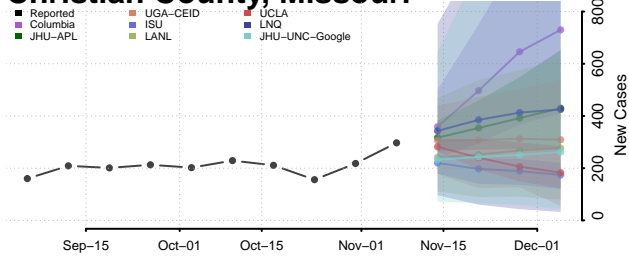

Christian County, Missouri