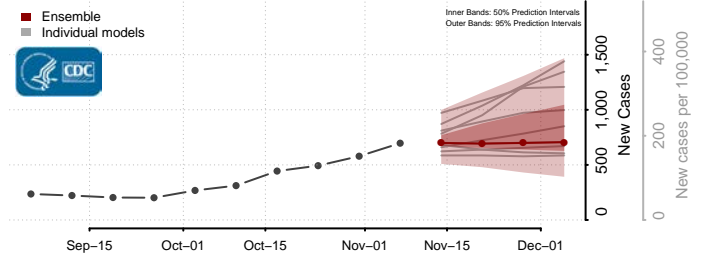

Forsyth County, North Carolina