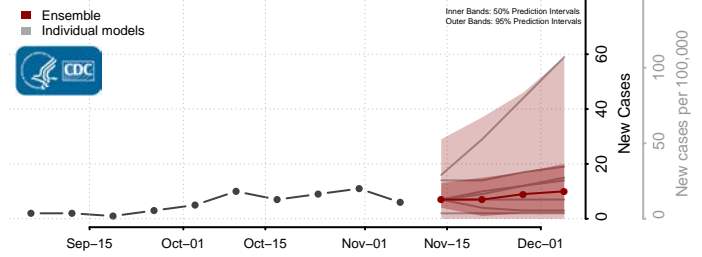

Grand Isle County, Vermont

Lamoille County, Vermont

Orange County, Vermont

Orleans County, Vermont

Rutland County, Vermont

Washington County, Vermont

Windham County, Vermont

Windsor County, Vermont