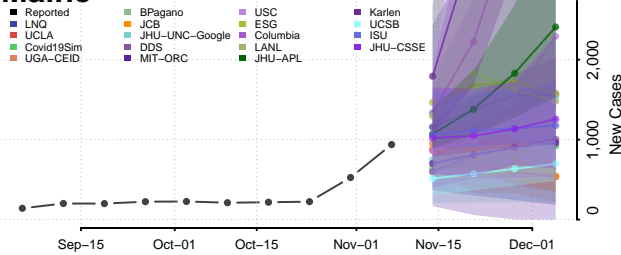

West Baton Rouge County, Louisiana

West Carroll County, Louisiana

West Feliciana County, Louisiana

Winn County, Louisiana

Maine

Androscoggin County, Maine

Aroostook County, Maine

Cumberland County, Maine