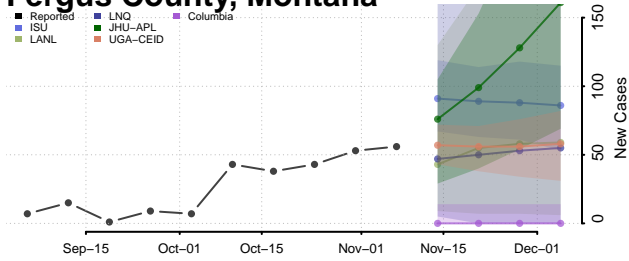

Cascade County, Montana

Chouteau County, Montana

Custer County, Montana

Daniels County, Montana

Dawson County, Montana

Deer Lodge County, Montana

Fallon County, Montana

Fergus County, Montana