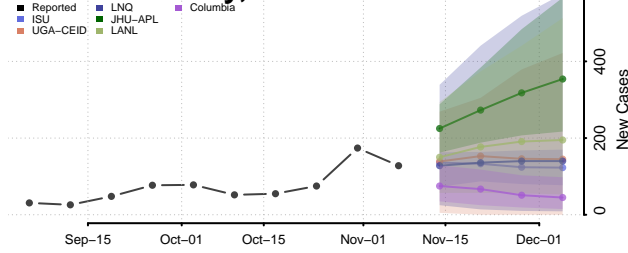

O'Brien County, Iowa