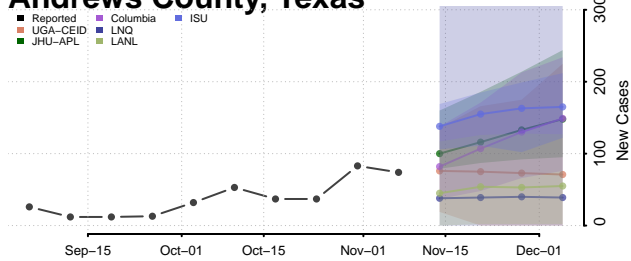

Andrews County, Texas