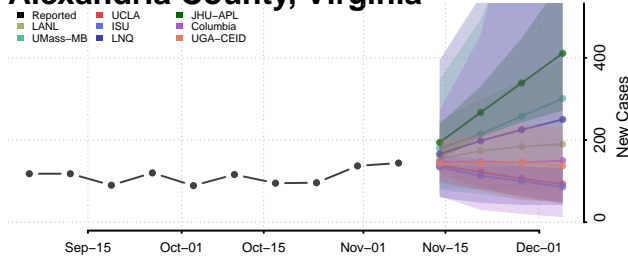

Alexandria County, Virginia