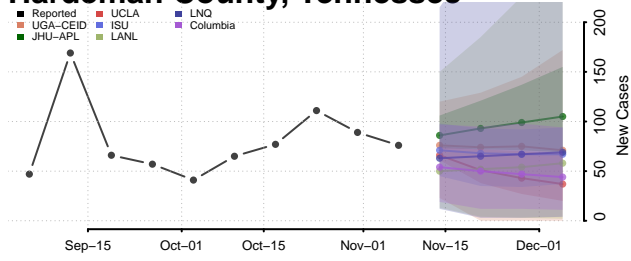

Hardeman County, Tennessee