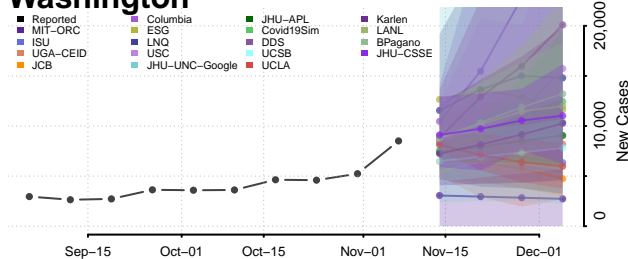

Waynesboro County, Virginia

Westmoreland County, Virginia

Williamsburg County, Virginia

Winchester County, Virginia

Wise County, Virginia

Wythe County, Virginia

York County, Virginia

Washington