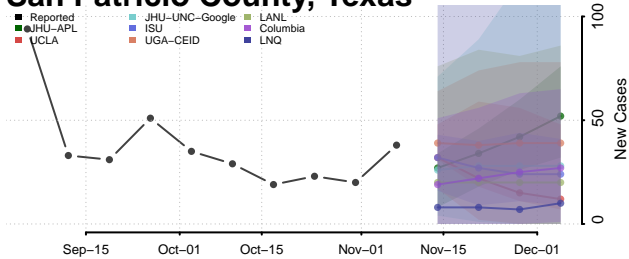

San Patricio County, Texas