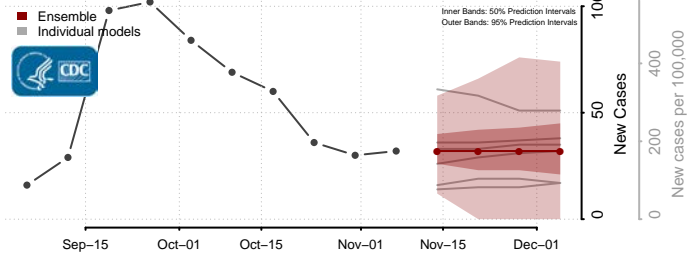

Wright County, Missouri