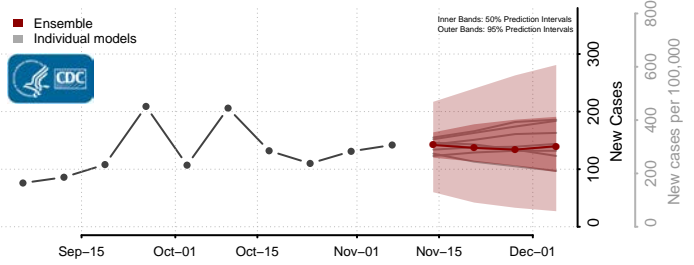

Camden County, Missouri