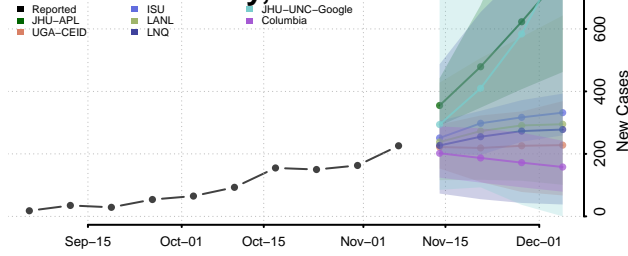

McLeod County, Minnesota

Meeker County, Minnesota

Mille Lacs County, Minnesota

Morrison County, Minnesota

Mower County, Minnesota

Murray County, Minnesota

Nicollet County, Minnesota

Nobles County, Minnesota