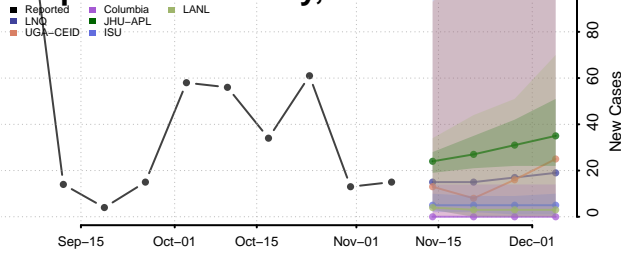

Plaquemines County, Louisiana

Pointe Coupee County, Louisiana

Rapides County, Louisiana

Red River County, Louisiana

Richland County, Louisiana

Sabine County, Louisiana

St. Bernard County, Louisiana

St. Charles County, Louisiana