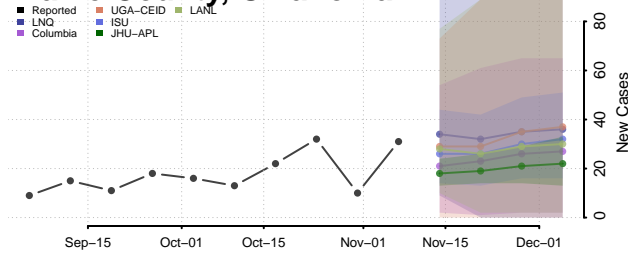

Alfalfa County, Oklahoma

Atoka County, Oklahoma

Beaver County, Oklahoma

Beckham County, Oklahoma

Blaine County, Oklahoma

Bryan County, Oklahoma

Caddo County, Oklahoma

Canadian County, Oklahoma