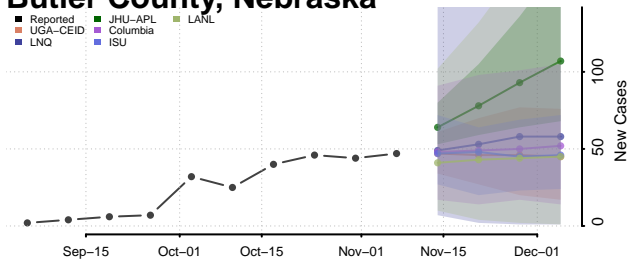

Boone County, Nebraska

Box Butte County, Nebraska

Boyd County, Nebraska

Brown County, Nebraska

Buffalo County, Nebraska

Burt County, Nebraska

Butler County, Nebraska

Cass County, Nebraska