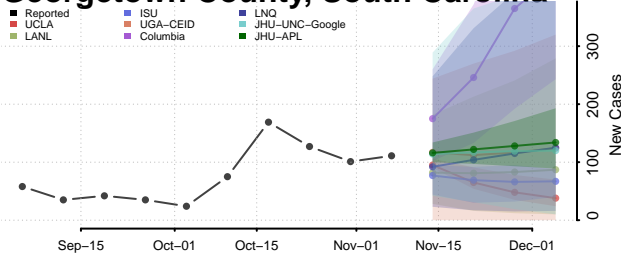

Georgetown County, South Carolina

Greenville County, South Carolina

Greenwood County, South Carolina

Hampton County, South Carolina

Horry County, South Carolina

Jasper County, South Carolina

Kershaw County, South Carolina