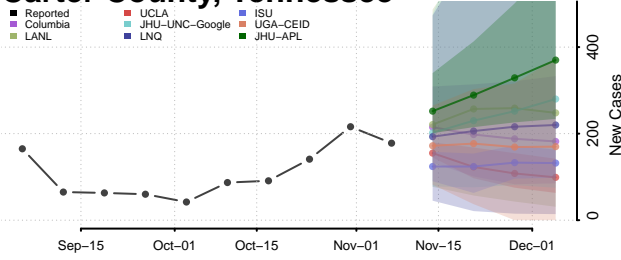

Carroll County, Tennessee

Carter County, Tennessee

Cheatham County, Tennessee

Chester County, Tennessee

Claiborne County, Tennessee

Clay County, Tennessee

Cocke County, Tennessee

Coffee County, Tennessee