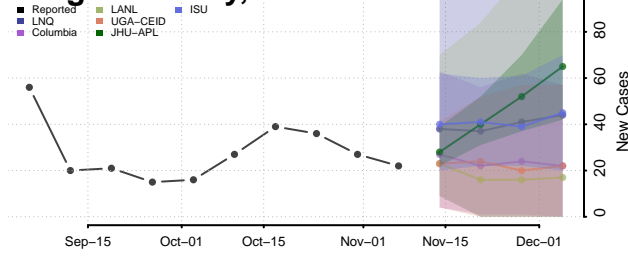

Morgan County, Tennessee