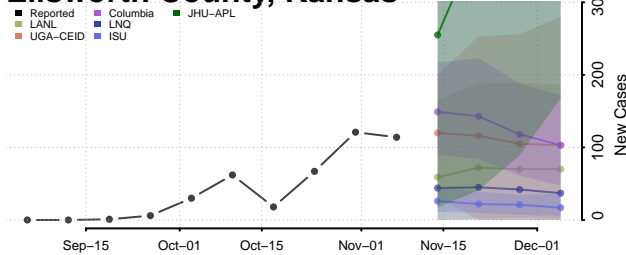

Ellsworth County, Kansas