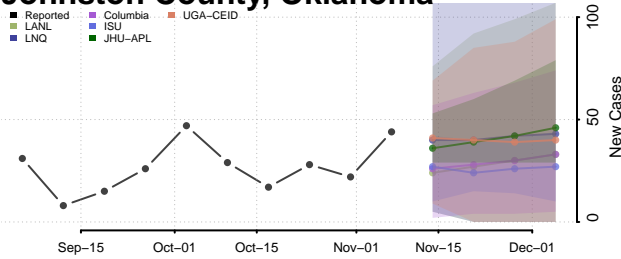

Johnston County, Oklahoma