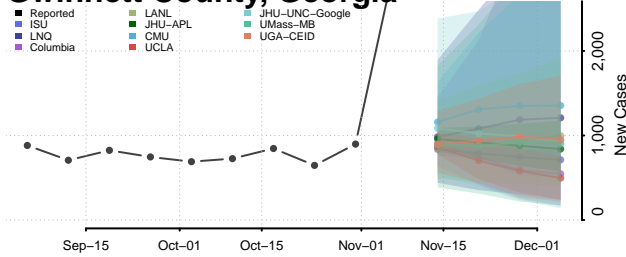

Glascocok County, Georgia

Glynn County, Georgia

Gordon County, Georgia

Grady County, Georgia

Greene County, Georgia

Gwinnett County, Georgia

Habersham County, Georgia

Hall County, Georgia