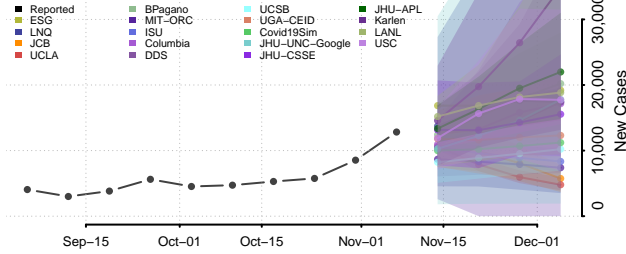

Webster County, Iowa

Winnebago County, Iowa

Winneshiek County, Iowa

Woodbury County, Iowa

Worth County, Iowa

Wright County, Iowa

Kansas

Allen County, Kansas