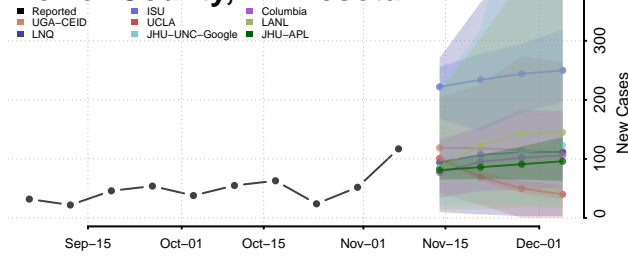

McLeod County, Minnesota

Meeker County, Minnesota

Mille Lacs County, Minnesota

Morrison County, Minnesota

Mower County, Minnesota

Murray County, Minnesota

Nicollet County, Minnesota

Nobles County, Minnesota