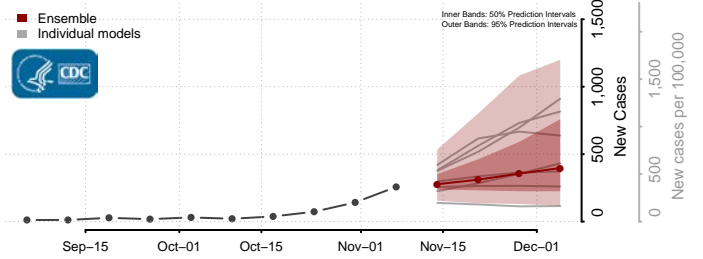

Sagadahoc County, Maine

Somerset County, Maine

Waldo County, Maine

Washington County, Maine

York County, Maine

Maryland

Allegany County, Maryland

Anne Arundel County, Maryland