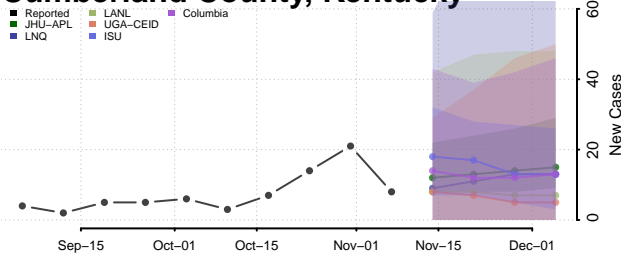

Cumberland County, Kentucky