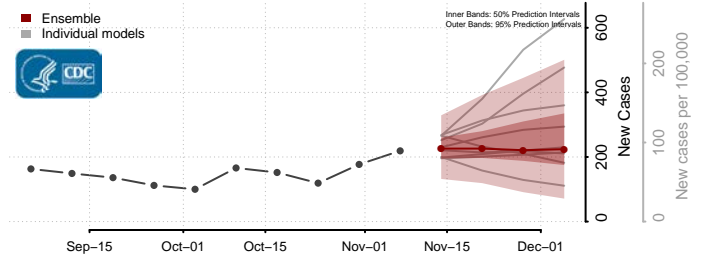

Chesapeake County, Virginia