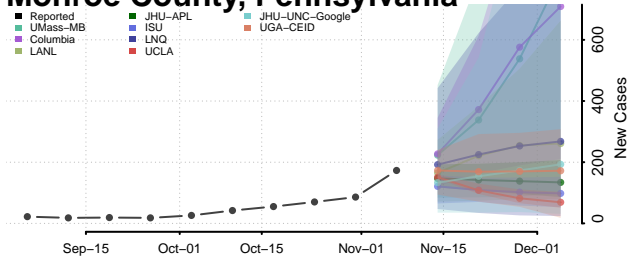

Monroe County, Pennsylvania