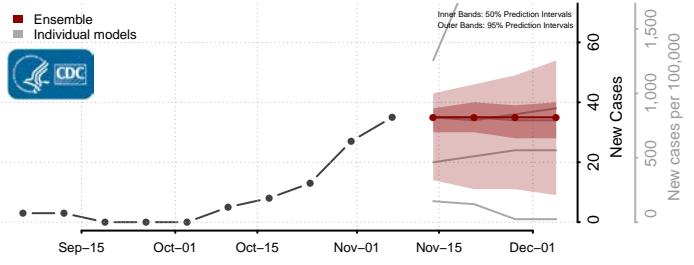

Isanti County, Minnesota

Itasca County, Minnesota

Jackson County, Minnesota

Kanabec County, Minnesota

Kandiyohi County, Minnesota

Kittson County, Minnesota

Koochiching County, Minnesota

Lac qui Parle County, Minnesota