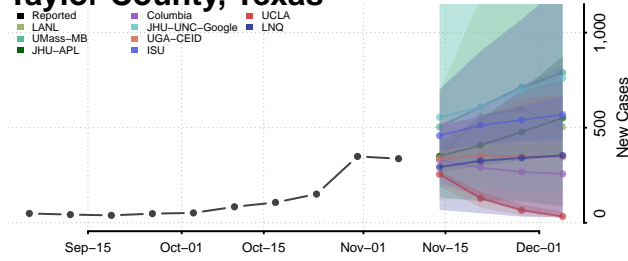

Taylor County, Texas