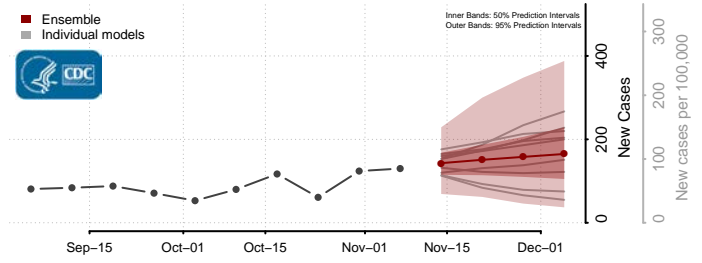

Stafford County, Virginia