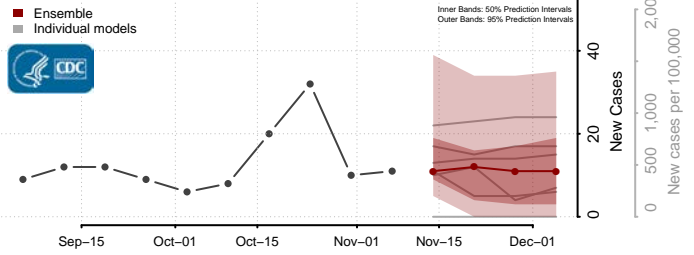

Grand Forks County, North Dakota

Grant County, North Dakota

Griggs County, North Dakota

Hettinger County, North Dakota

Kidder County, North Dakota

LaMoure County, North Dakota

Logan County, North Dakota

McHenry County, North Dakota