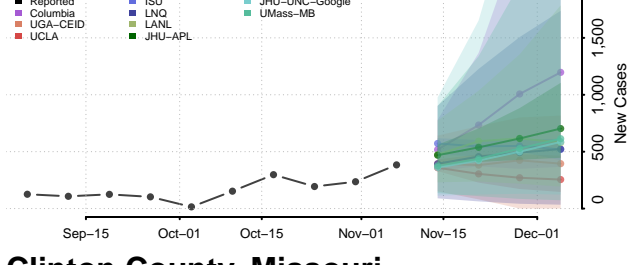

Clay County, Missouri