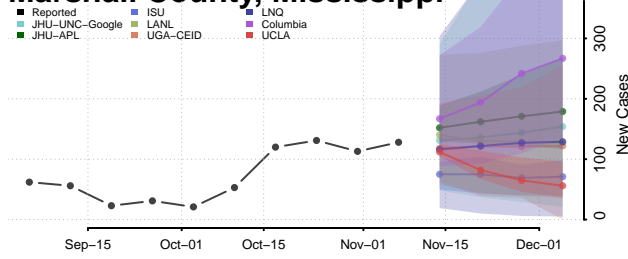

Marion County, Mississippi

Marshall County, Mississippi

Monroe County, Mississippi

Montgomery County, Mississippi

Neshoba County, Mississippi

Newton County, Mississippi

Noxubee County, Mississippi

Oktibbeha County, Mississippi