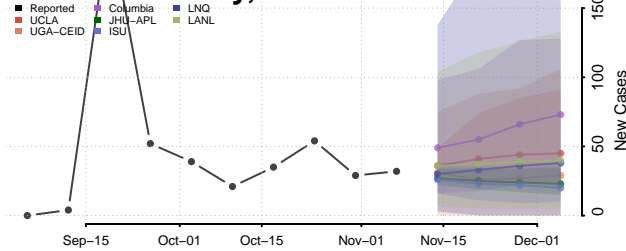

National

Alabama

Autauga County, Alabama

Baldwin County, Alabama

Barbour County, Alabama

Bibb County, Alabama

Chilton County, Alabama

Choctaw County, Alabama