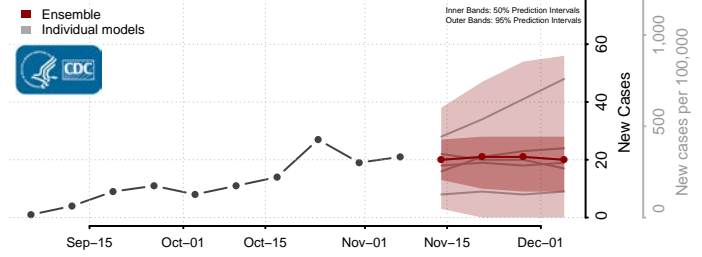

Woodruff County, Arkansas