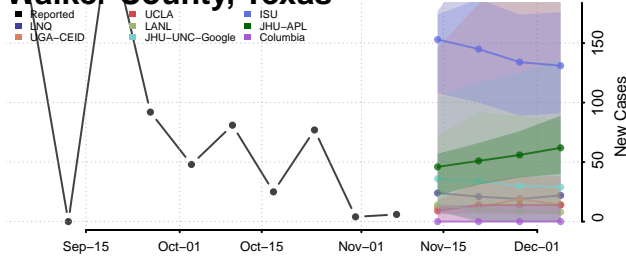

Val Verde County, Texas

Van Zandt County, Texas

Victoria County, Texas

Walker County, Texas

Waller County, Texas

Ward County, Texas

Washington County, Texas

Webb County, Texas