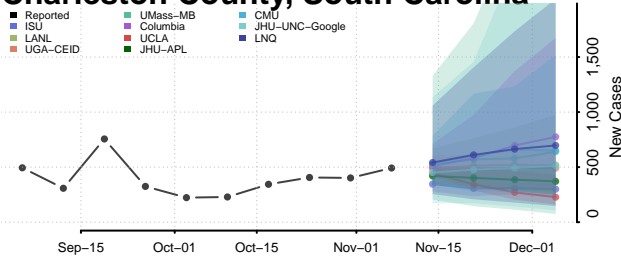

Charleston County, South Carolina