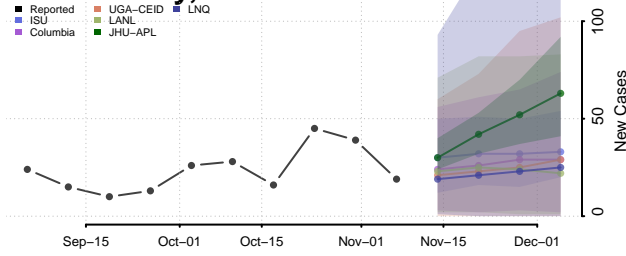

Morgan County, Tennessee

Obion County, Tennessee

Overton County, Tennessee

Perry County, Tennessee

Pickett County, Tennessee

Polk County, Tennessee

Putnam County, Tennessee

Rhea County, Tennessee