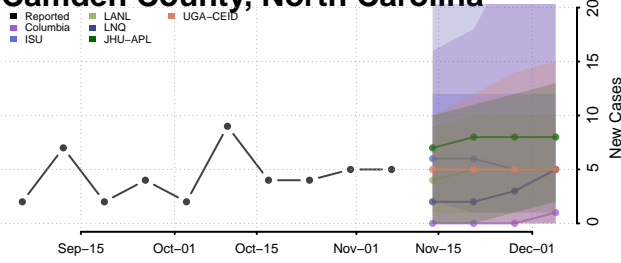

Buncombe County, North Carolina

Burke County, North Carolina

Cabarrus County, North Carolina

Caldwell County, North Carolina

Camden County, North Carolina

Carteret County, North Carolina

Caswell County, North Carolina