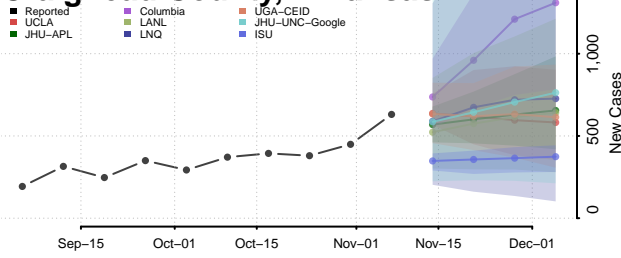

Clark County, Arkansas

Clay County, Arkansas

Cleburne County, Arkansas

Cleveland County, Arkansas

Columbia County, Arkansas

Conway County, Arkansas

Craighead County, Arkansas

Crawford County, Arkansas