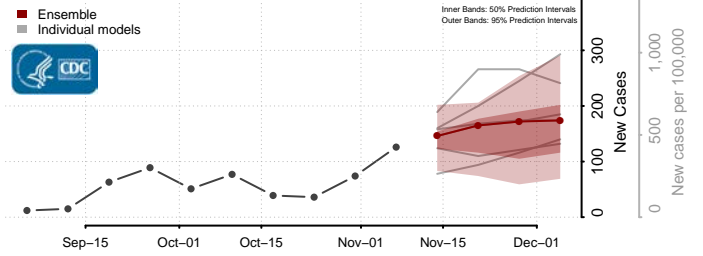

Norman County, Minnesota

Olmsted County, Minnesota

Otter Tail County, Minnesota

Pennington County, Minnesota

Pine County, Minnesota

Pipestone County, Minnesota

Polk County, Minnesota

Pope County, Minnesota