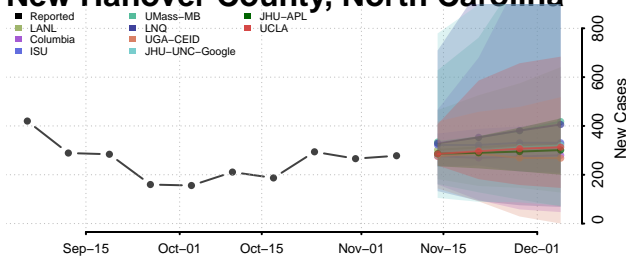

Mecklenburg County, North Carolina

Mitchell County, North Carolina

Montgomery County, North Carolina

Moore County, North Carolina

Nash County, North Carolina

New Hanover County, North Carolina

Northampton County, North Carolina