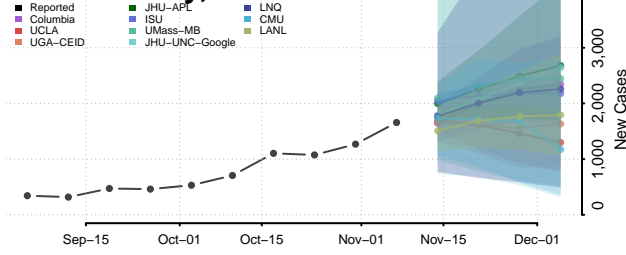

Cass County, North Dakota