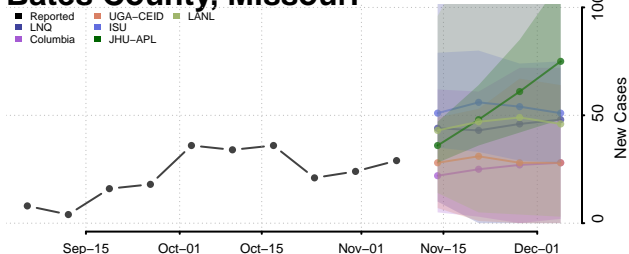

Bates County, Missouri