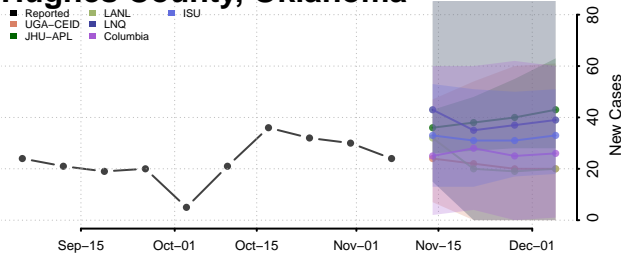

Grady County, Oklahoma

Grant County, Oklahoma

Greer County, Oklahoma

Harmon County, Oklahoma

Harper County, Oklahoma

Haskell County, Oklahoma

Hughes County, Oklahoma

Jackson County, Oklahoma