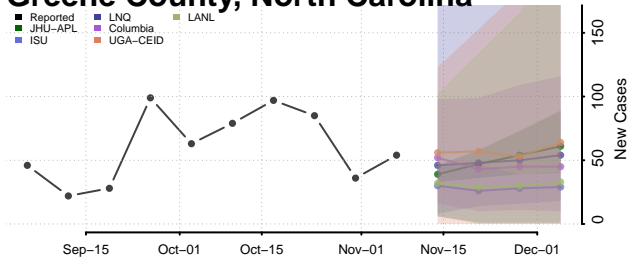

Greene County, North Carolina