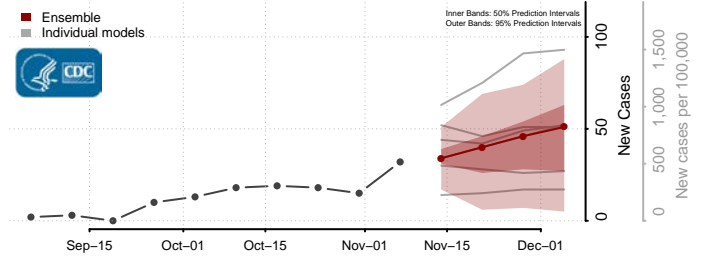

Traverse County, Minnesota

Wabasha County, Minnesota

Wadena County, Minnesota

Waseca County, Minnesota

Washington County, Minnesota

Watowan County, Minnesota

Wilkin County, Minnesota

Winona County, Minnesota