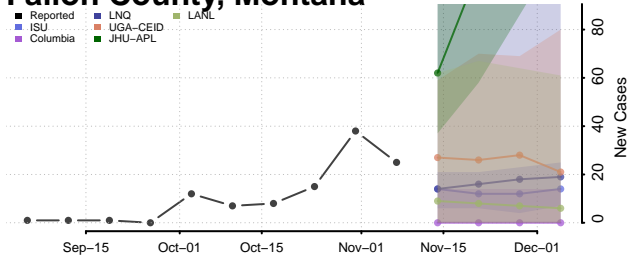

Cascade County, Montana

Chouteau County, Montana

Custer County, Montana

Daniels County, Montana

Dawson County, Montana

Deer Lodge County, Montana

Fallon County, Montana

Fergus County, Montana