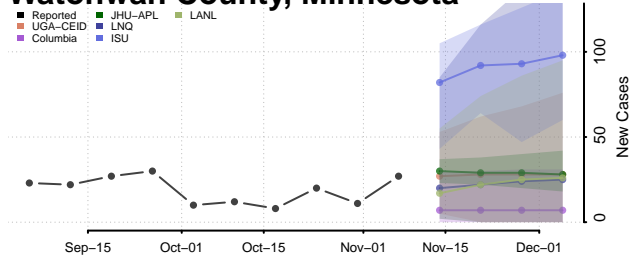

Traverse County, Minnesota

Wabasha County, Minnesota

Wadena County, Minnesota

Waseca County, Minnesota

Washington County, Minnesota

Watowan County, Minnesota

Wilkin County, Minnesota

Winona County, Minnesota