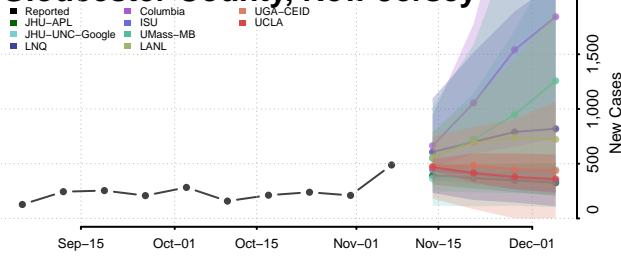

Burlington County, New Jersey

Camden County, New Jersey

Cape May County, New Jersey

Cumberland County, New Jersey

Essex County, New Jersey

Gloucester County, New Jersey

Hudson County, New Jersey

Hunterdon County, New Jersey