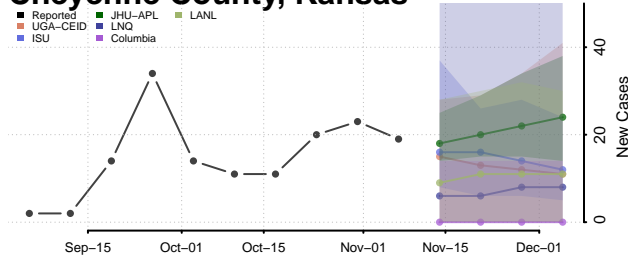

Cheyenne County, Kansas