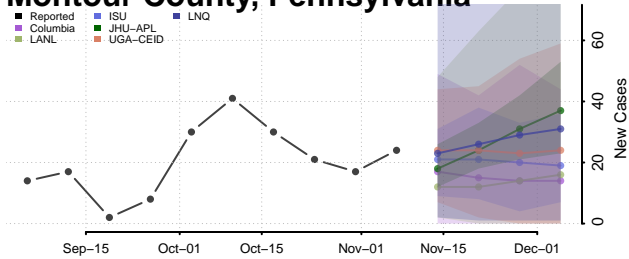

Montour County, Pennsylvania