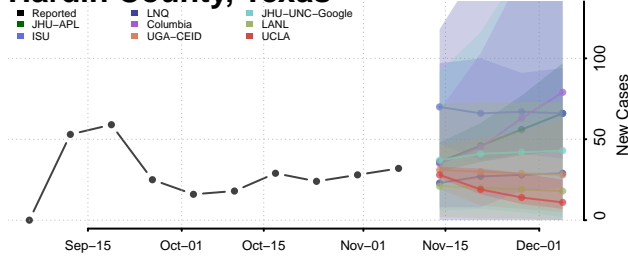

Hardin County, Texas