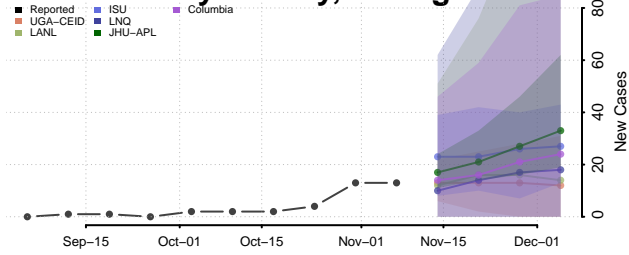

Montmorency County, Michigan