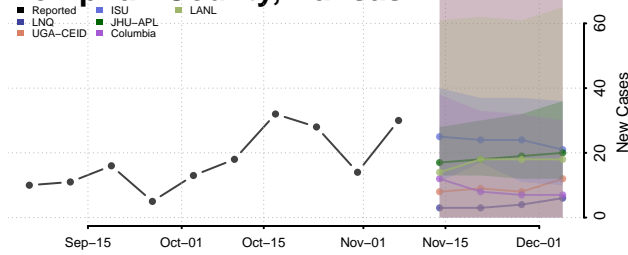

Doniphan County, Kansas