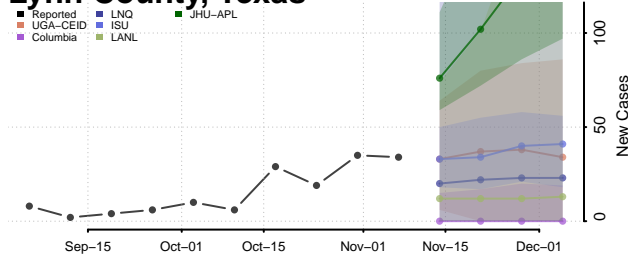

Lynn County, Texas