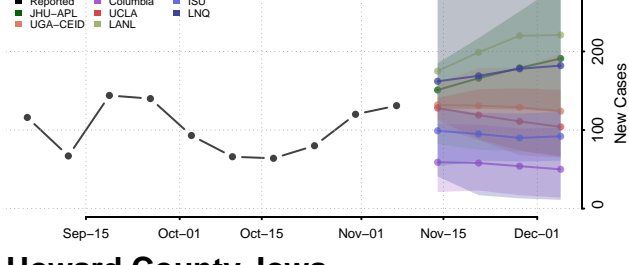

Grundy County, Iowa

Guthrie County, Iowa

Hamilton County, Iowa

Hancock County, Iowa

Hardin County, Iowa

Harrison County, Iowa

Henry County, Iowa

Howard County, Iowa