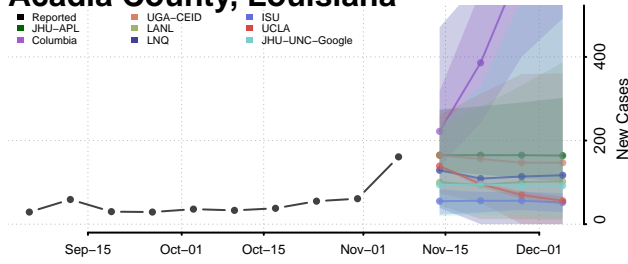

Acadia County, Louisiana