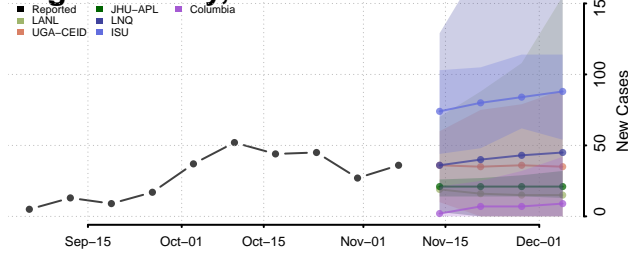

Logan County, Arkansas