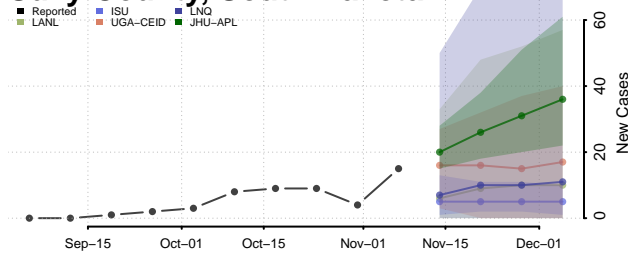

Sully County, South Dakota