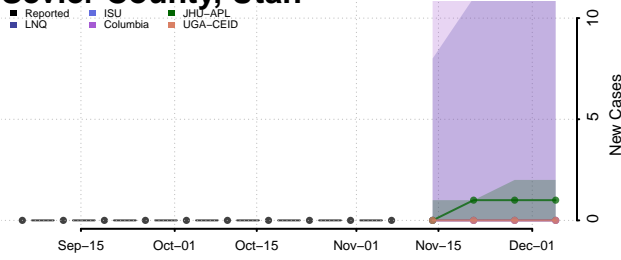

Sevier County, Utah