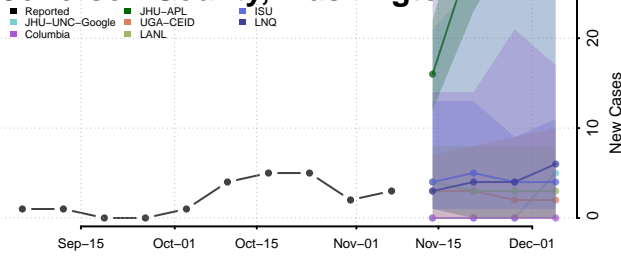

Douglas County, Washington

Ferry County, Washington

Franklin County, Washington

Garfield County, Washington

Grant County, Washington

Grays Harbor County, Washington

Island County, Washington

Jefferson County, Washington