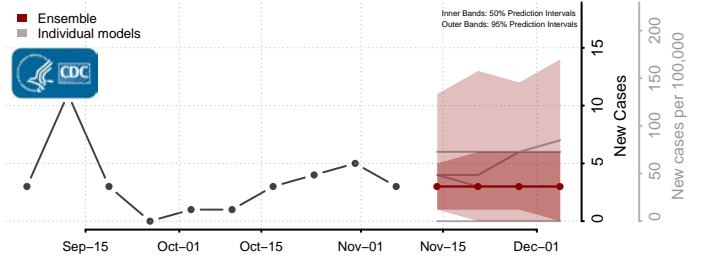

Pleasants County, West Virginia

Pocahontas County, West Virginia

Preston County, West Virginia

Putnam County, West Virginia

Raleigh County, West Virginia

Randolph County, West Virginia

Ritchie County, West Virginia