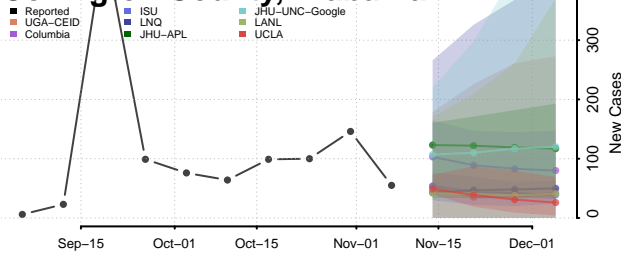

Clarke County, Alabama

Clay County, Alabama

Cleburne County, Alabama

Coffee County, Alabama

Colbert County, Alabama

Conecuh County, Alabama

Coosa County, Alabama

Covington County, Alabama