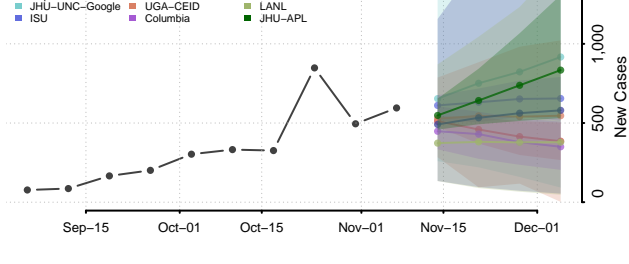

Manitowoc County, Wisconsin

Marathon County, Wisconsin

Marinette County, Wisconsin

Marquette County, Wisconsin

Menominee County, Wisconsin

Milwaukee County, Wisconsin

Monroe County, Wisconsin

Oconto County, Wisconsin