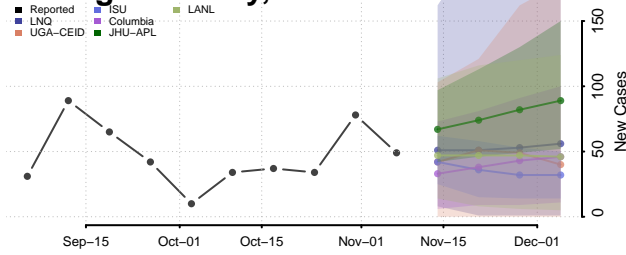

Bollinger County, Missouri