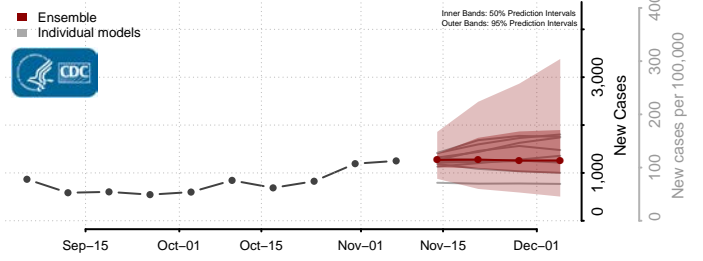

Transylvania County, North Carolina

Tyrrell County, North Carolina

Union County, North Carolina

Vance County, North Carolina

Wake County, North Carolina

Warren County, North Carolina

Washington County, North Carolina