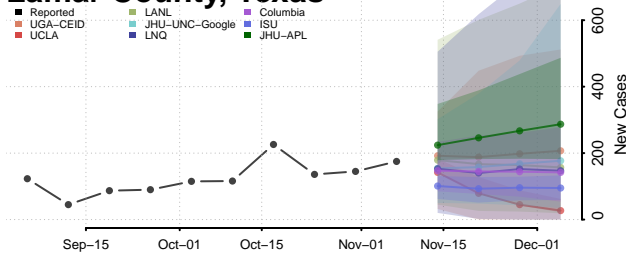

Lamar County, Texas