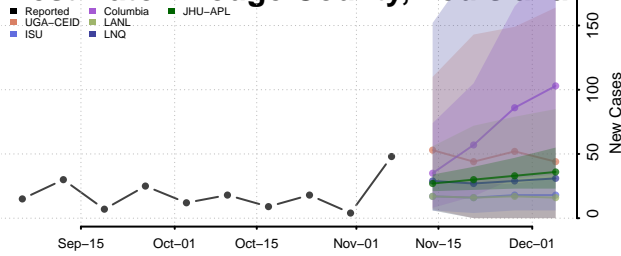

West Baton Rouge County, Louisiana