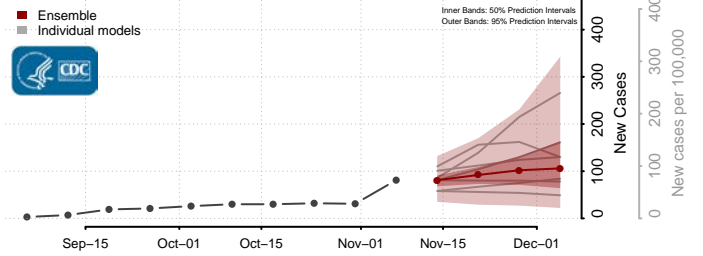

Douglas County, Oregon