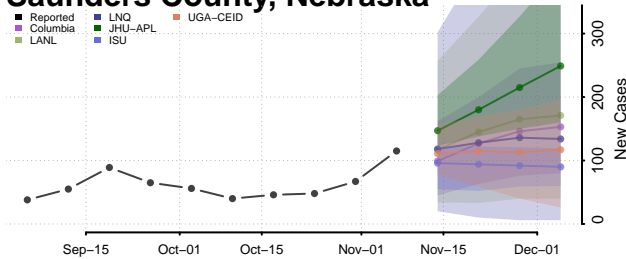

Saunders County, Nebraska