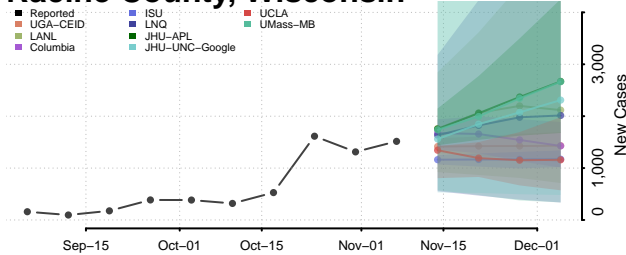

Racine County, Wisconsin