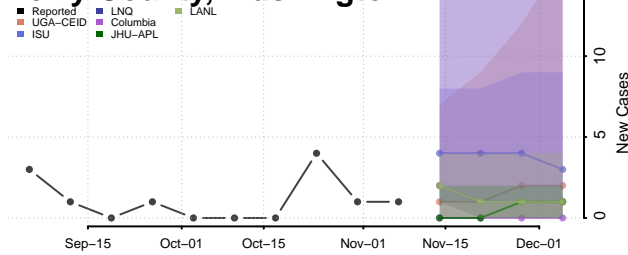

Ferry County, Washington