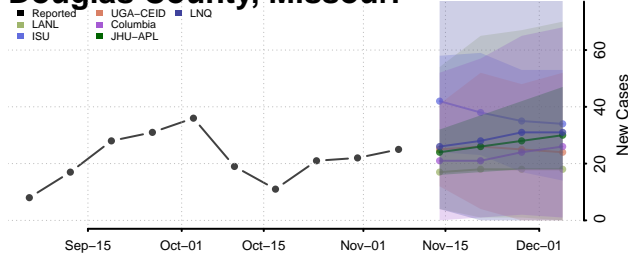

Douglas County, Missouri