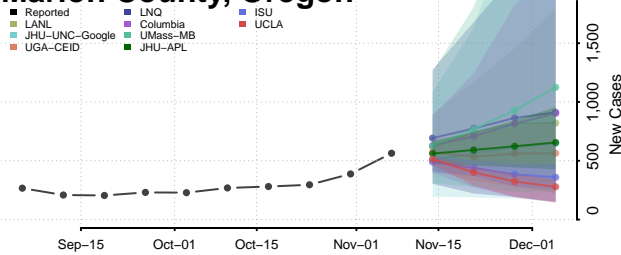

Lane County, Oregon

Lincoln County, Oregon

Linn County, Oregon

Malheur County, Oregon

Marion County, Oregon

Morrow County, Oregon

Multnomah County, Oregon

Polk County, Oregon