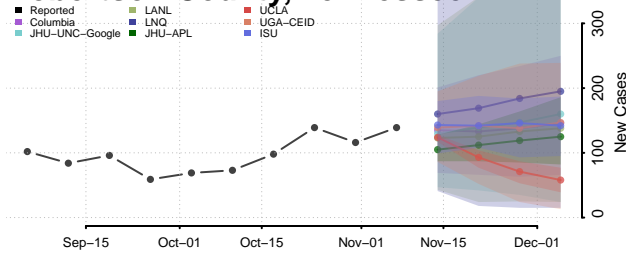

Robertson County, Tennessee