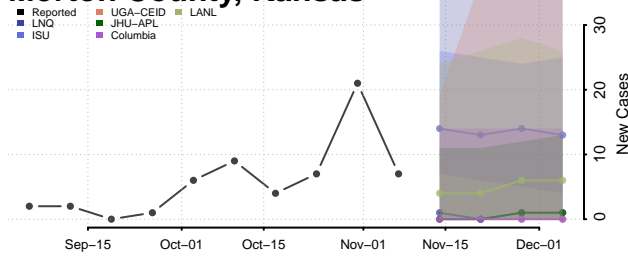

Morton County, Kansas