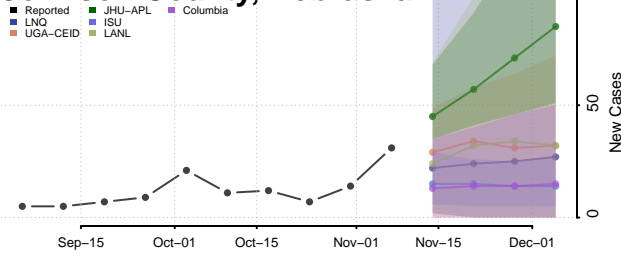

Hooker County, Nebraska

Howard County, Nebraska

Jefferson County, Nebraska

Johnson County, Nebraska

Kearney County, Nebraska

Keith County, Nebraska

Keya Paha County, Nebraska

Kimball County, Nebraska