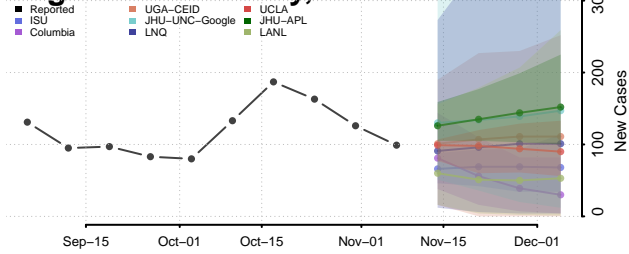

Edgecombe County, North Carolina