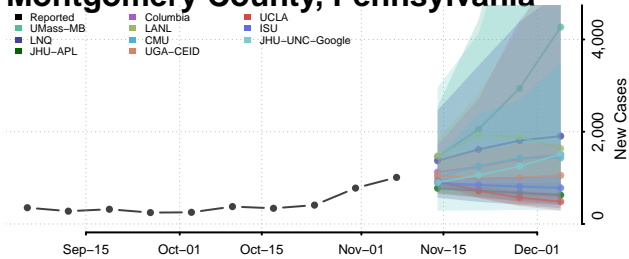

Montgomery County, Pennsylvania