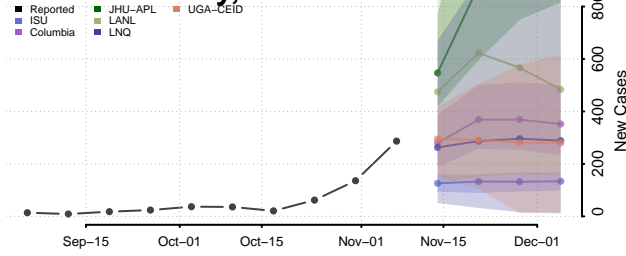

Rolette County, North Dakota