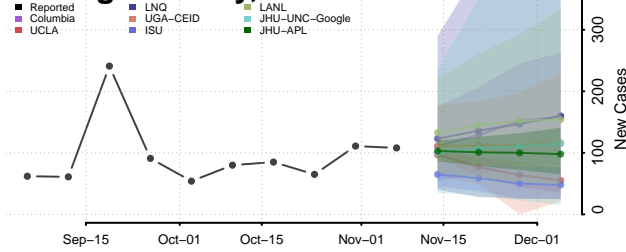

National

Alabama

Autauga County, Alabama

Baldwin County, Alabama

Barbour County, Alabama

Bibb County, Alabama

Chilton County, Alabama

Choctaw County, Alabama