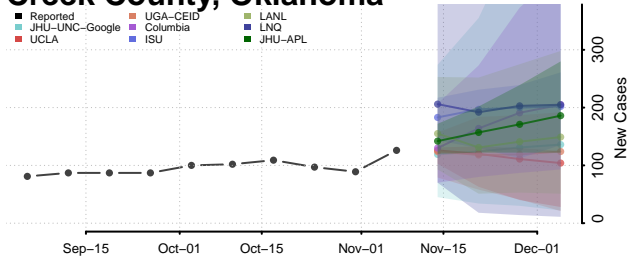

Creek County, Oklahoma