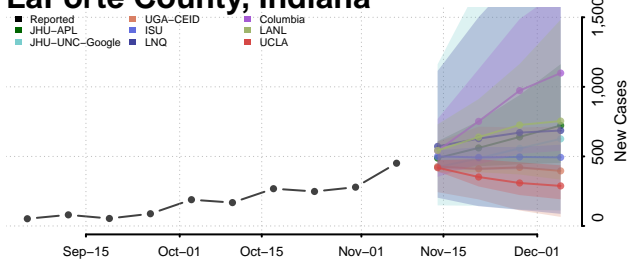

Kosciusko County, Indiana

LaGrange County, Indiana

Lake County, Indiana

LaPorte County, Indiana

Lawrence County, Indiana

Madison County, Indiana

Marion County, Indiana

Marshall County, Indiana