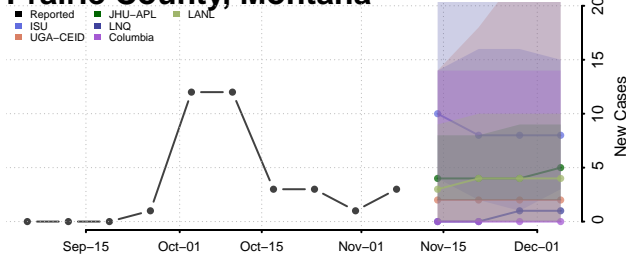

Prairie County, Montana