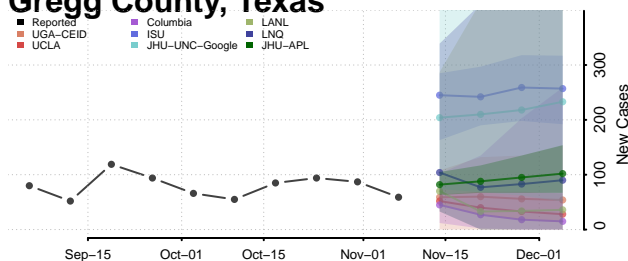

Gregg County, Texas