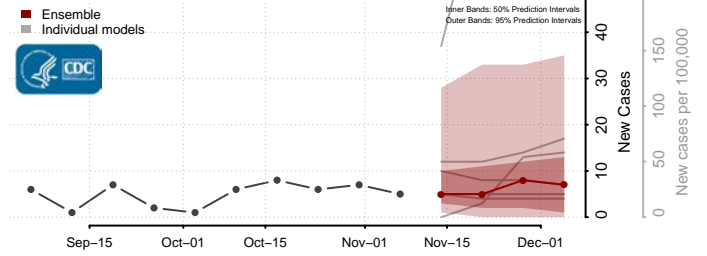

Culpeper County, Virginia

Cumberland County, Virginia

Danville County, Virginia

Dickenson County, Virginia

Dinwiddie County, Virginia

Emporia County, Virginia

Essex County, Virginia

Fairfax City County, Virginia