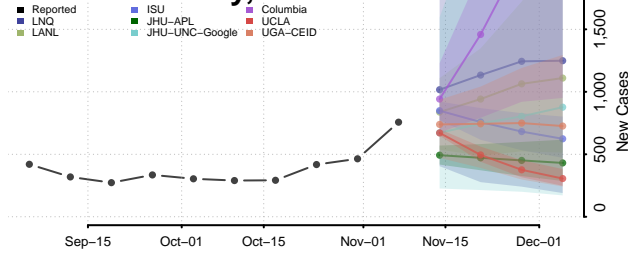

St. Clair County, Illinois