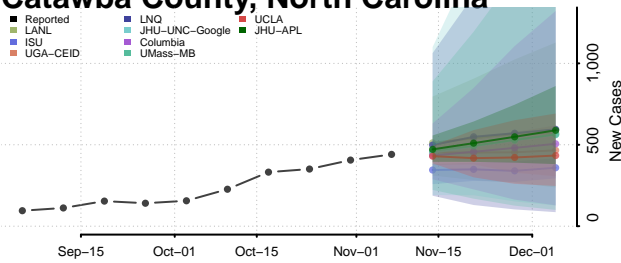

Catawba County, North Carolina