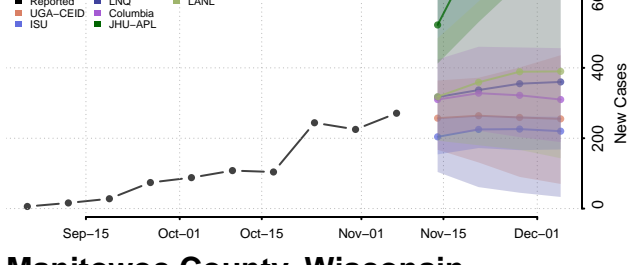

Manitowoc County, Wisconsin

Marathon County, Wisconsin

Marinette County, Wisconsin

Marquette County, Wisconsin

Menominee County, Wisconsin

Milwaukee County, Wisconsin

Monroe County, Wisconsin

Oconto County, Wisconsin