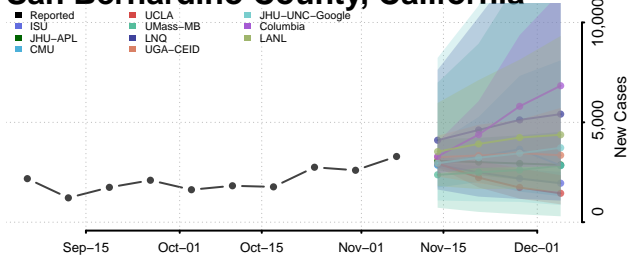

Orange County, California

Placer County, California

Plumas County, California

Riverside County, California

Sacramento County, California

San Benito County, California

San Bernardino County, California

San Diego County, California