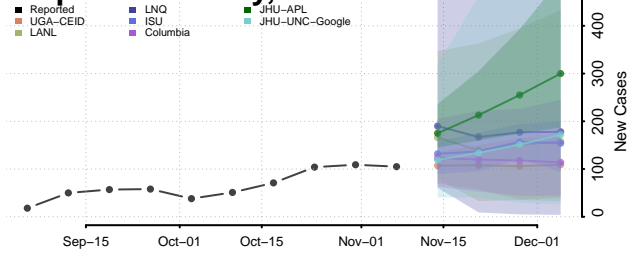

Rogers County, Oklahoma

Seminole County, Oklahoma

Sequoyah County, Oklahoma

Stephens County, Oklahoma

Texas County, Oklahoma

Tillman County, Oklahoma

Tulsa County, Oklahoma

Wagoner County, Oklahoma