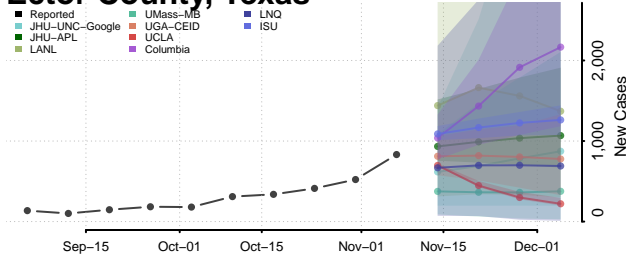

Ector County, Texas