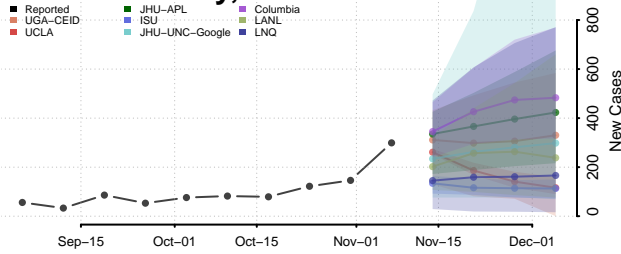

Clarke County, Alabama

Clay County, Alabama

Cleburne County, Alabama

Coffee County, Alabama

Colbert County, Alabama

Conecuh County, Alabama

Coosa County, Alabama

Covington County, Alabama