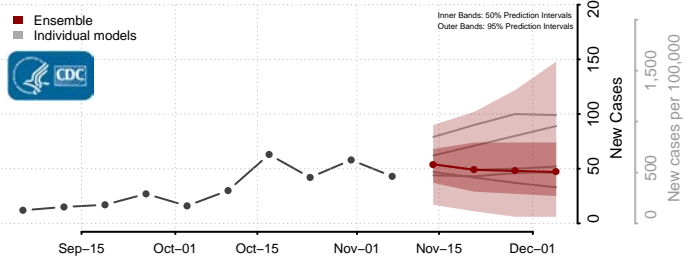

Rock County, Minnesota