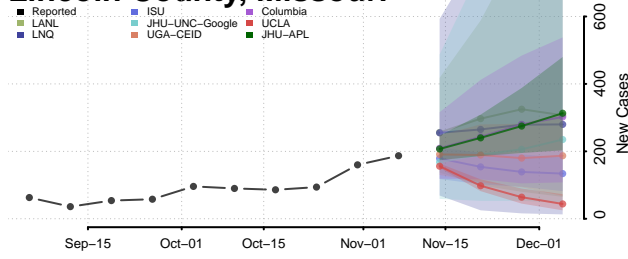

Lincoln County, Missouri