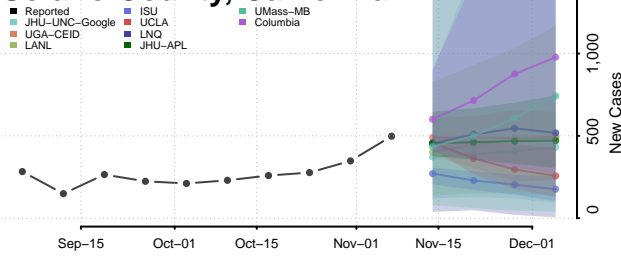

Shasta County, California

Sierra County, California

Siskiyou County, California

Solano County, California

Sonoma County, California

Stanislaus County, California

Sutter County, California

Tehama County, California