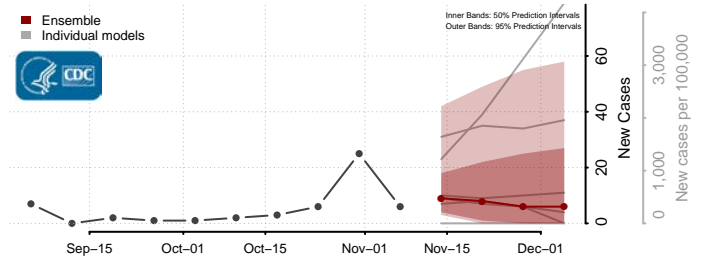

Sheridan County, North Dakota

Sioux County, North Dakota

Slope County, North Dakota

Stark County, North Dakota

Steele County, North Dakota

Stutsman County, North Dakota

Towner County, North Dakota

Trail County, North Dakota