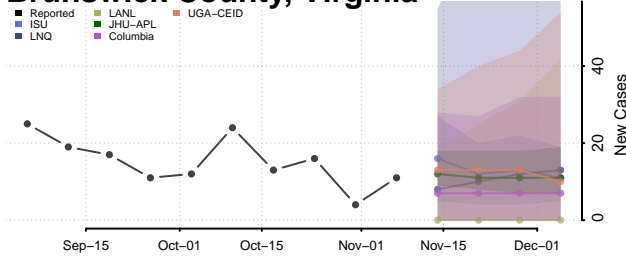

Brunswick County, Virginia