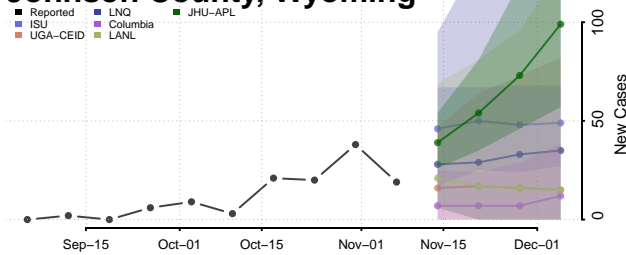

Johnson County, Wyoming