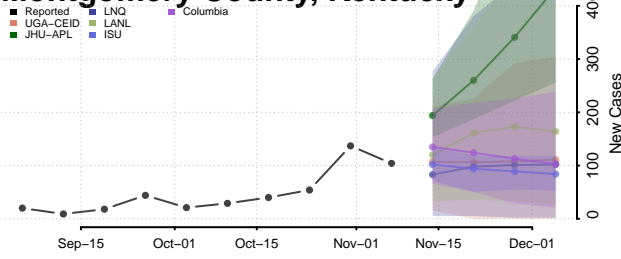

McCreary County, Kentucky

McLean County, Kentucky

Meade County, Kentucky

Menifee County, Kentucky

Mercer County, Kentucky

Metcalfe County, Kentucky

Monroe County, Kentucky

Montgomery County, Kentucky