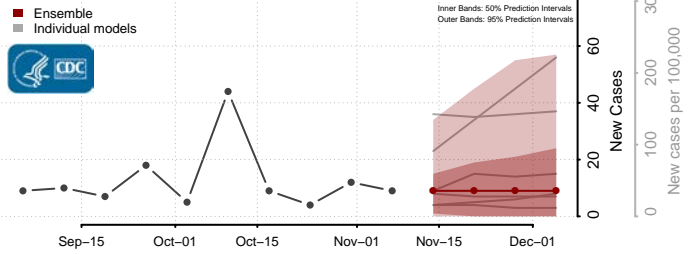

Shelby County, Texas