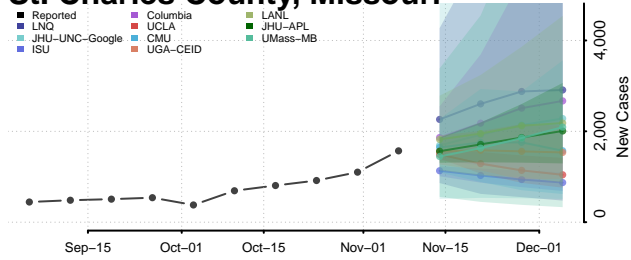

St. Charles County, Missouri