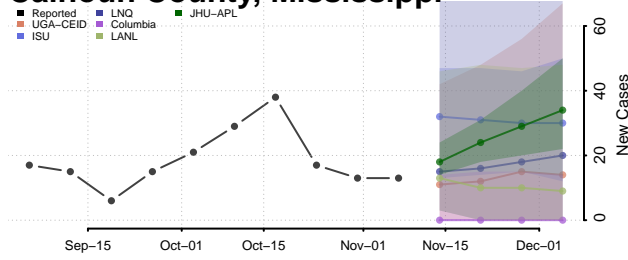

Calhoun County, Mississippi