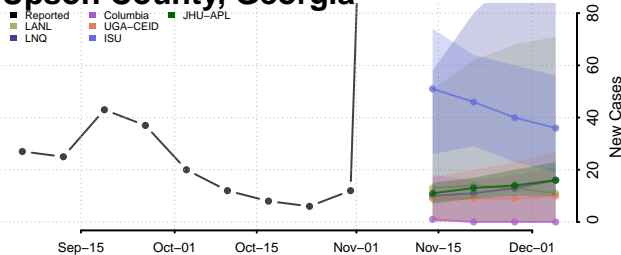

Turner County, Georgia

Twiggs County, Georgia

Union County, Georgia

Upson County, Georgia

Walker County, Georgia

Walton County, Georgia

Ware County, Georgia

Warren County, Georgia