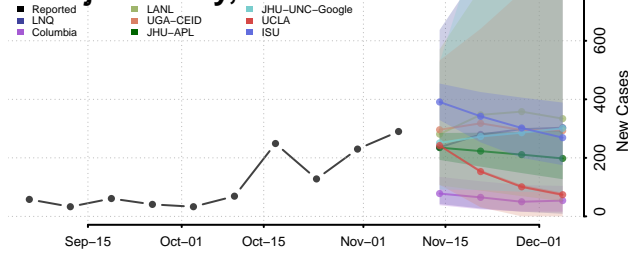

Navajo County, Arizona