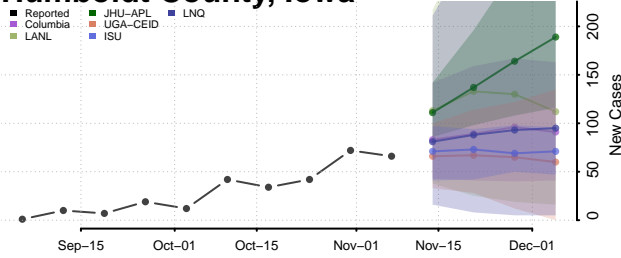

Humboldt County, Iowa