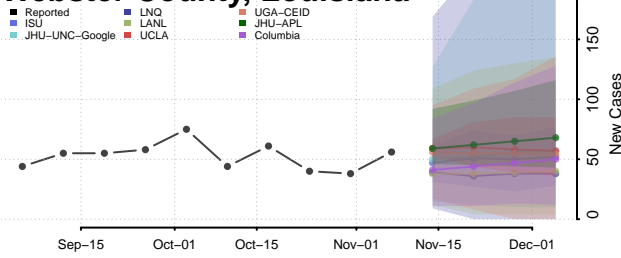

Tangipahoa County, Louisiana

Tensas County, Louisiana

Terrebonne County, Louisiana

Union County, Louisiana

Vermilion County, Louisiana

Vernon County, Louisiana

Washington County, Louisiana

Webster County, Louisiana