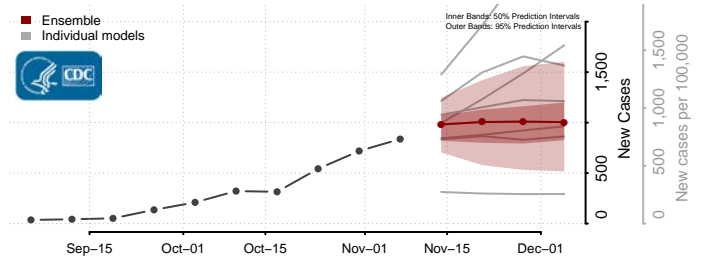

Gallatin County, Montana