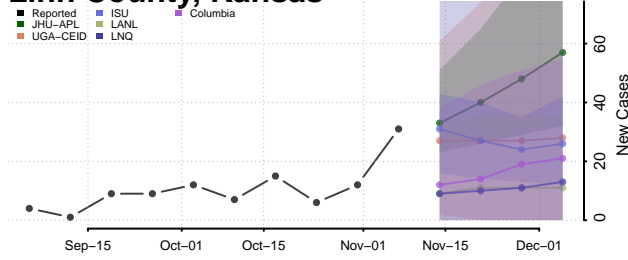

Labette County, Kansas

Lane County, Kansas

Leavenworth County, Kansas

Lincoln County, Kansas

Linn County, Kansas

Logan County, Kansas

Lyon County, Kansas

Marion County, Kansas