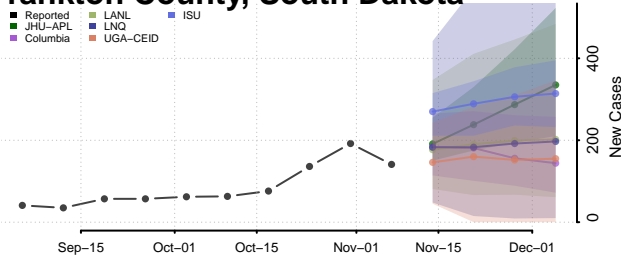

Yankton County, South Dakota