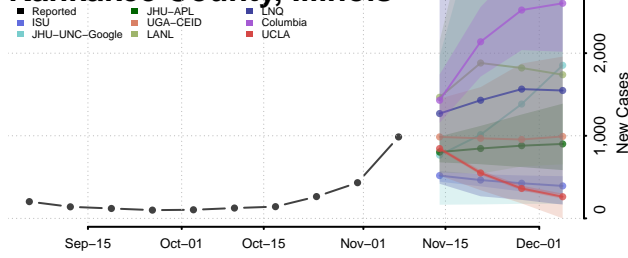

Jersey County, Illinois

Jo Daviess County, Illinois

Johnson County, Illinois

Kane County, Illinois

Kankakee County, Illinois

Kendall County, Illinois

Knox County, Illinois

Lake County, Illinois