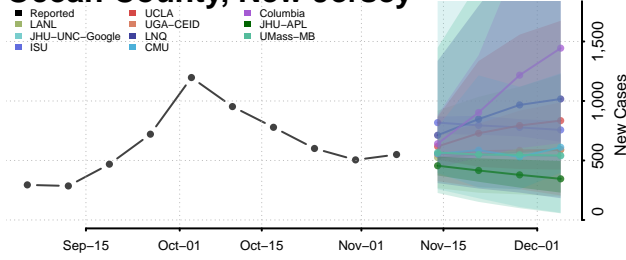

Ocean County, New Jersey