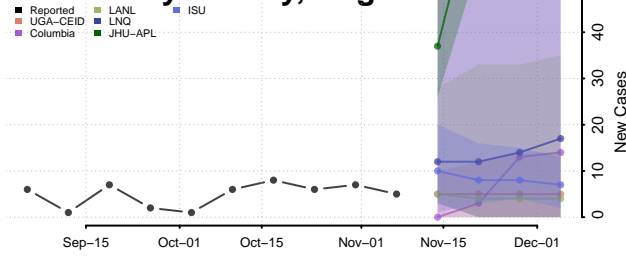

Culpeper County, Virginia

Cumberland County, Virginia

Danville County, Virginia

Dickenson County, Virginia

Dinwiddie County, Virginia

Emporia County, Virginia

Essex County, Virginia

Fairfax City County, Virginia