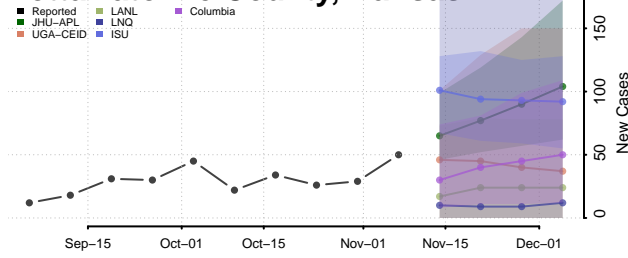

Pottawatomie County, Kansas