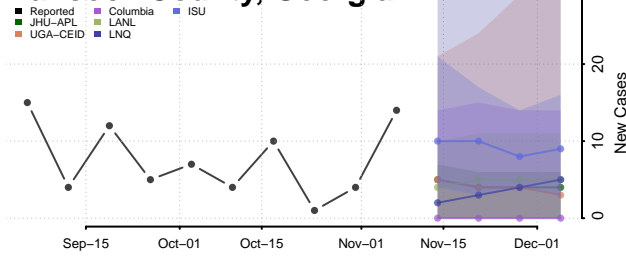

Hancock County, Georgia