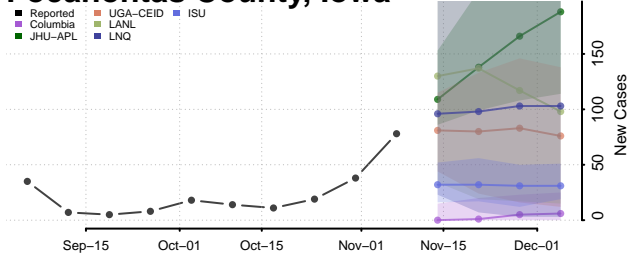

Muscatine County, Iowa

O'Brien County, Iowa

Osceola County, Iowa

Page County, Iowa

Palo Alto County, Iowa

Plymouth County, Iowa

Pocahontas County, Iowa

Polk County, Iowa