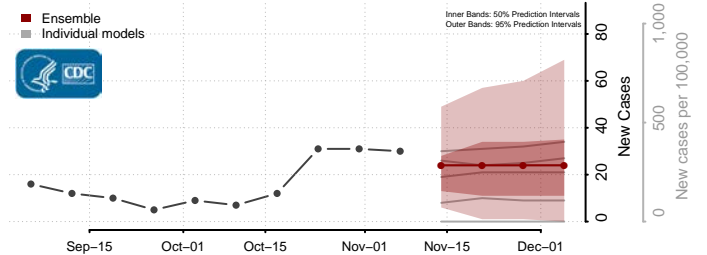

Plaquemines County, Louisiana

Pointe Coupee County, Louisiana

Rapides County, Louisiana

Red River County, Louisiana

Richland County, Louisiana

Sabine County, Louisiana

St. Bernard County, Louisiana

St. Charles County, Louisiana