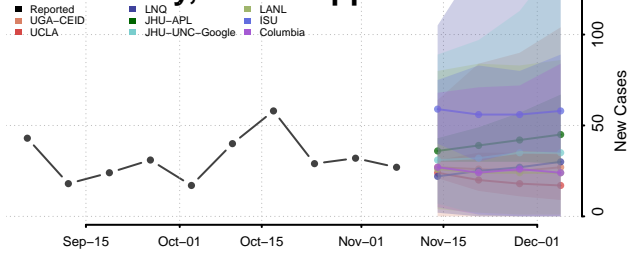

Pike County, Mississippi