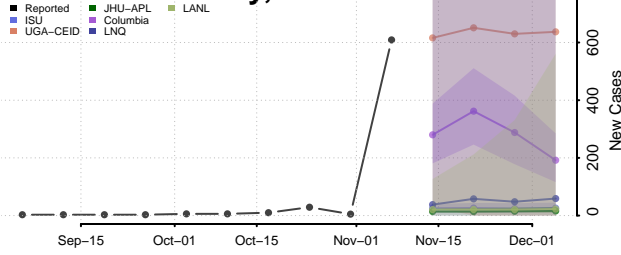

Childress County, Texas