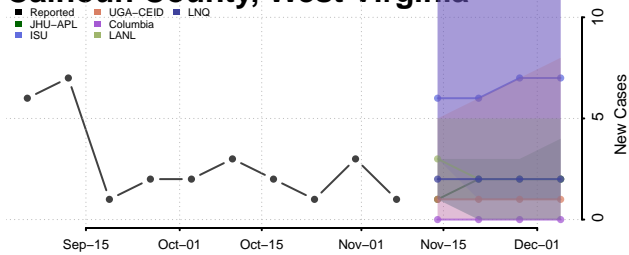

Calhoun County, West Virginia