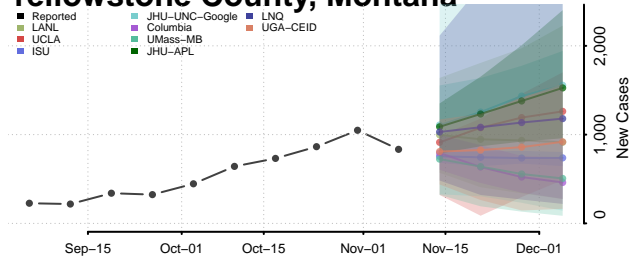

Yellowstone County, Montana