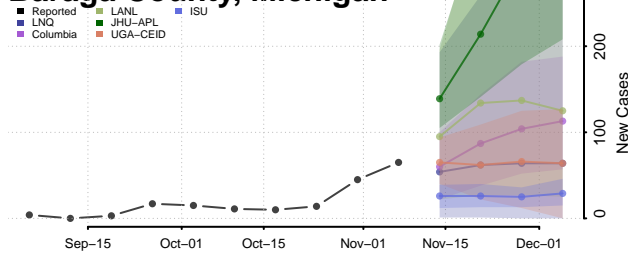

Alger County, Michigan

Allegan County, Michigan

Alpena County, Michigan

Antrim County, Michigan

Arenac County, Michigan

Baraga County, Michigan

Barry County, Michigan

Bay County, Michigan