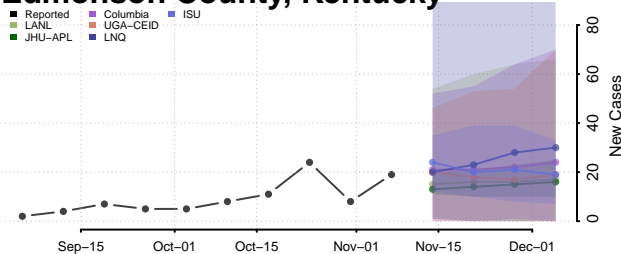

Edmonson County, Kentucky