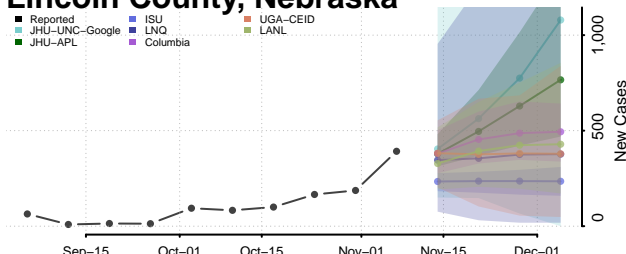

Lincoln County, Nebraska