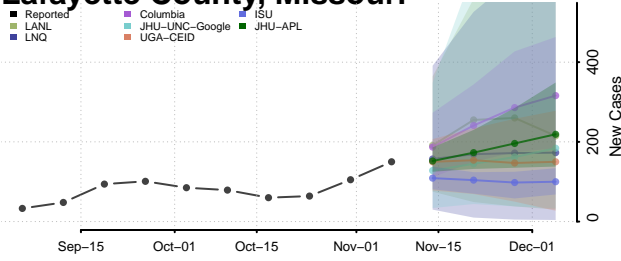

Lafayette County, Missouri