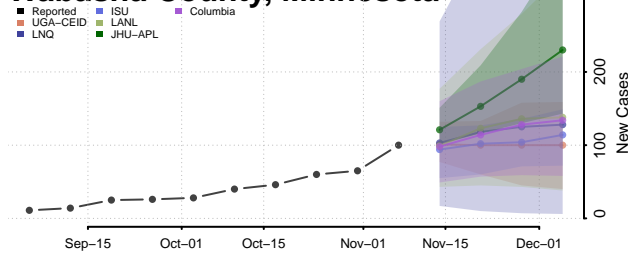

Wabasha County, Minnesota