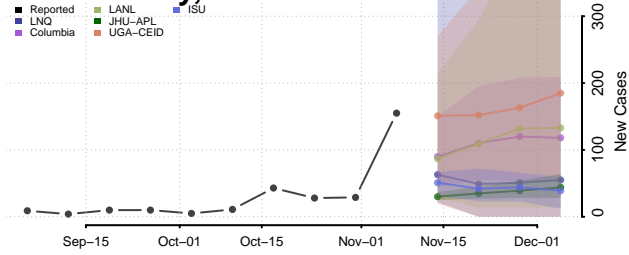

Ford County, Illinois