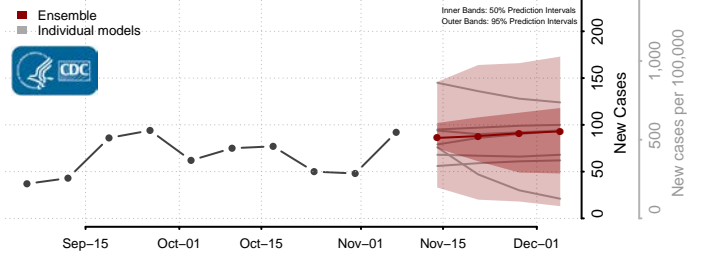

Crawford County, Iowa