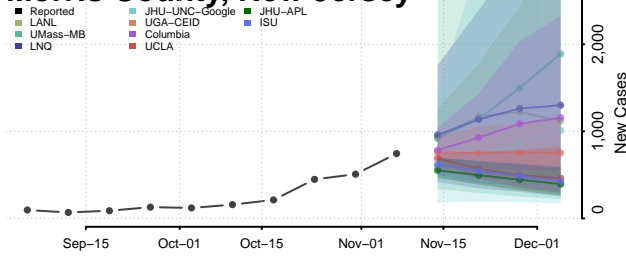

Morris County, New Jersey