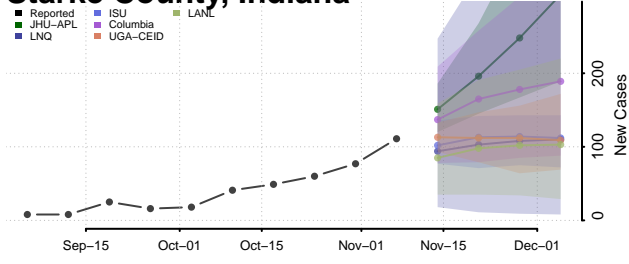

Starke County, Indiana