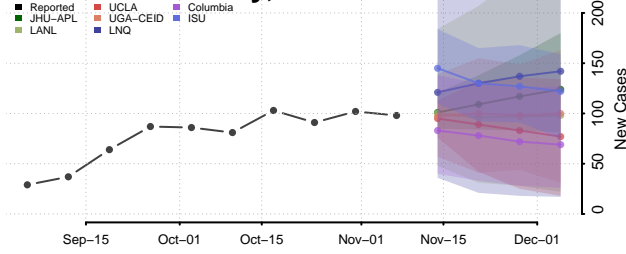

Gem County, Idaho

Gooding County, Idaho

Idaho County, Idaho

Jefferson County, Idaho

Jerome County, Idaho

Kootenai County, Idaho

Latah County, Idaho

Lemhi County, Idaho