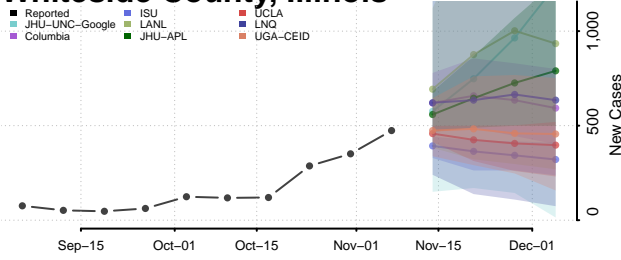

Whiteside County, Illinois