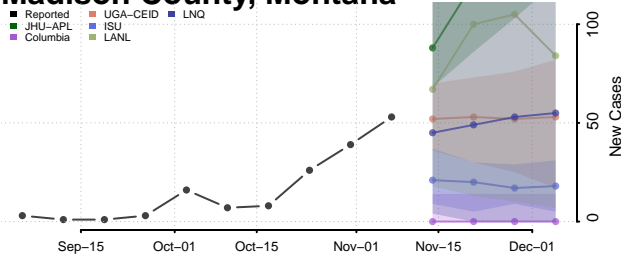

Judith Basin County, Montana

Lake County, Montana

Lewis and Clark County, Montana

Liberty County, Montana

Lincoln County, Montana

Madison County, Montana

McCone County, Montana

Meagher County, Montana