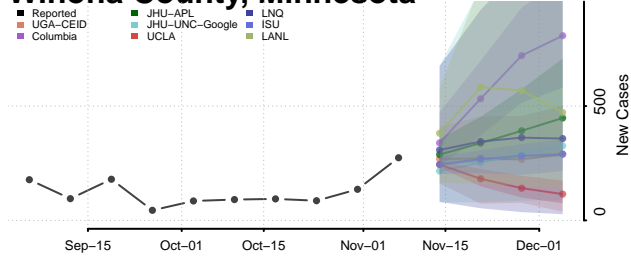

Traverse County, Minnesota

Wabasha County, Minnesota

Wadena County, Minnesota

Waseca County, Minnesota

Washington County, Minnesota

Watowan County, Minnesota

Wilkin County, Minnesota

Winona County, Minnesota