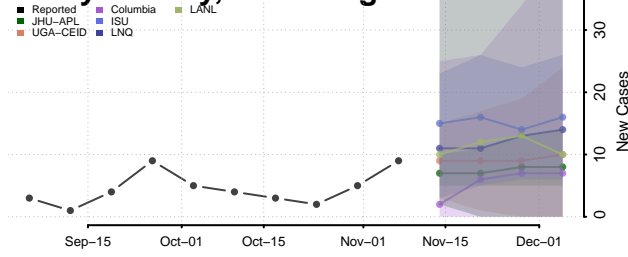

Hardy County, West Virginia