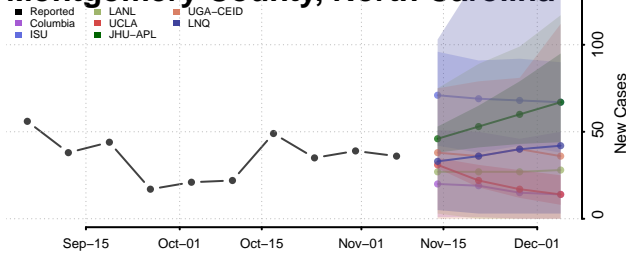

Montgomery County, North Carolina