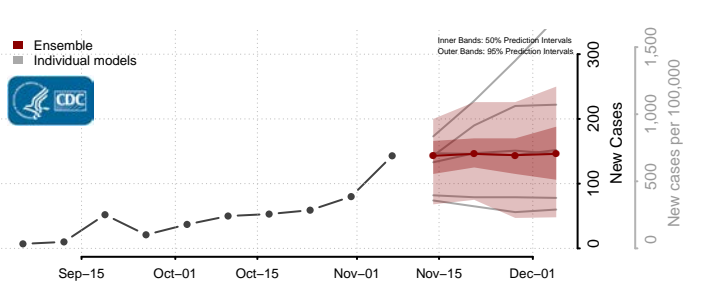

Thomas County, Nebraska

Thurston County, Nebraska

Valley County, Nebraska

Washington County, Nebraska

Wayne County, Nebraska

Webster County, Nebraska

Wheeler County, Nebraska

York County, Nebraska