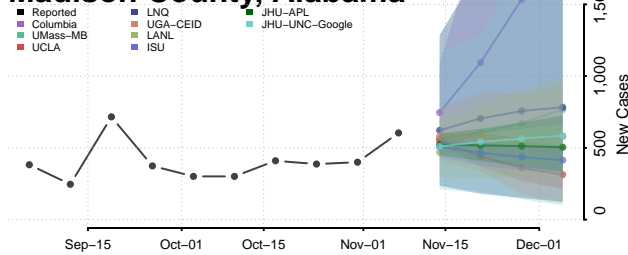

Madison County, Alabama