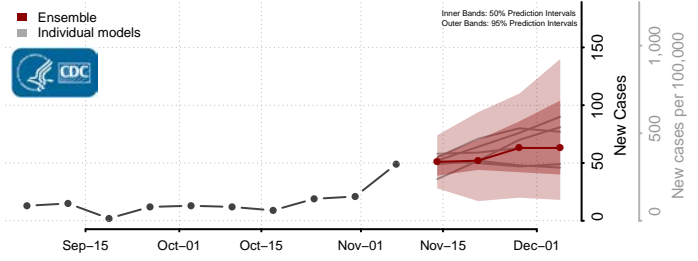

Starke County, Indiana

Stauben County, Indiana

Sullivan County, Indiana

Switzerland County, Indiana

Tippecanoe County, Indiana

Tipton County, Indiana

Union County, Indiana

Vanderburgh County, Indiana