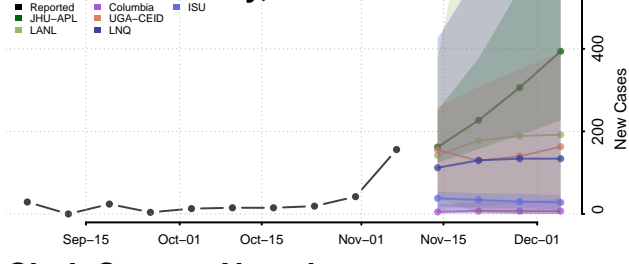

Churchill County, Nevada