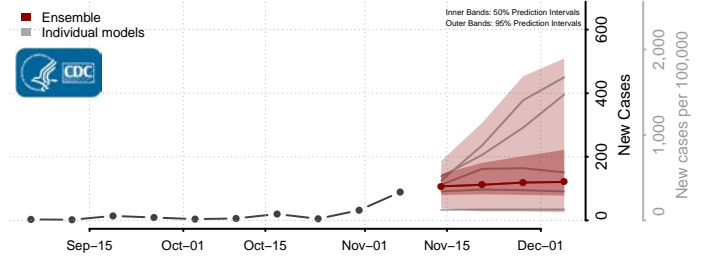

Mineral County, West Virginia