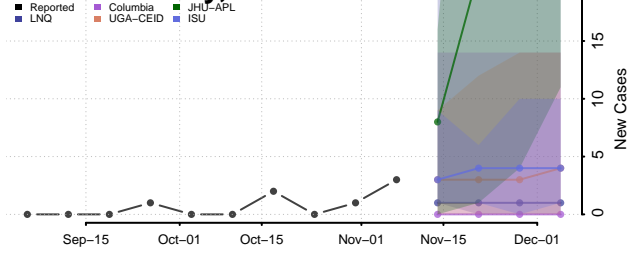

Wibaux County, Montana

Yellowstone County, Montana

Nebraska

Adams County, Nebraska

Antelope County, Nebraska

Arthur County, Nebraska

Banner County, Nebraska

Blaine County, Nebraska