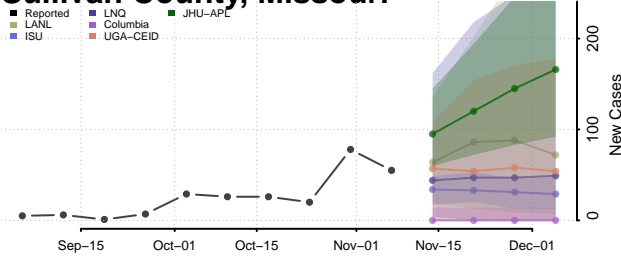

Sullivan County, Missouri