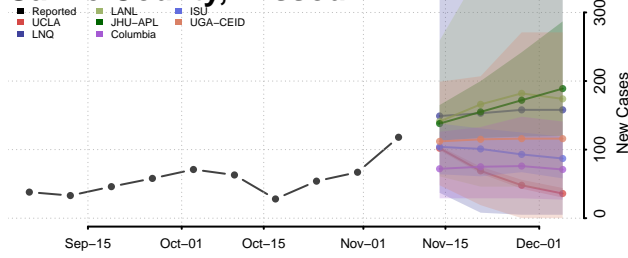

Saline County, Missouri