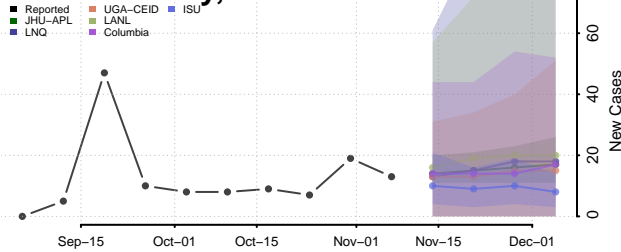

Clarke County, Alabama

Clay County, Alabama

Cleburne County, Alabama

Coffee County, Alabama

Colbert County, Alabama

Conecuh County, Alabama

Coosa County, Alabama

Covington County, Alabama