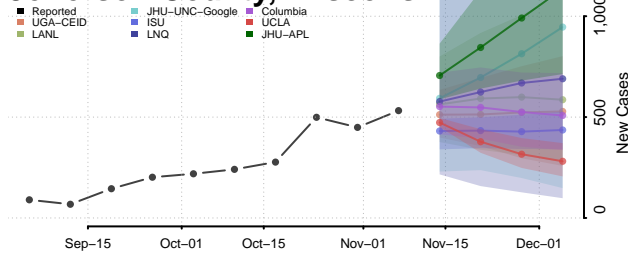

Jefferson County, Wisconsin