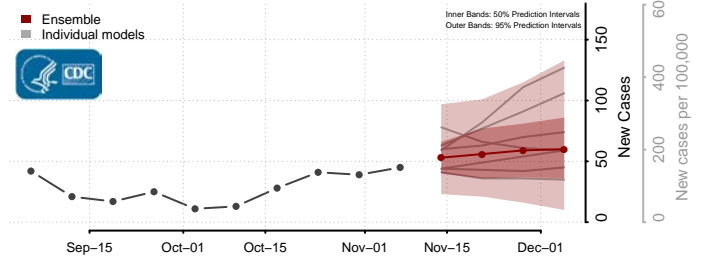

Carroll County, Virginia