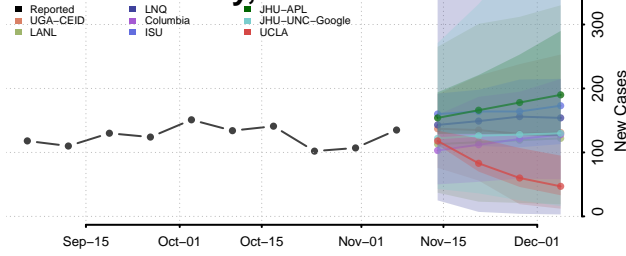

Le Flore County, Oklahoma