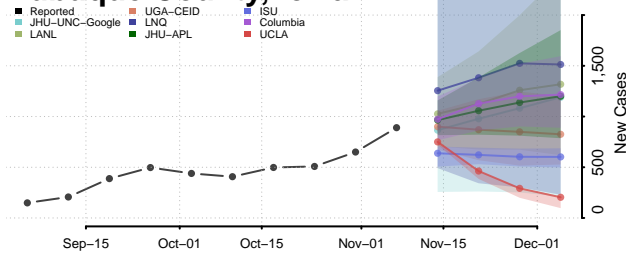

Dubuque County, Iowa