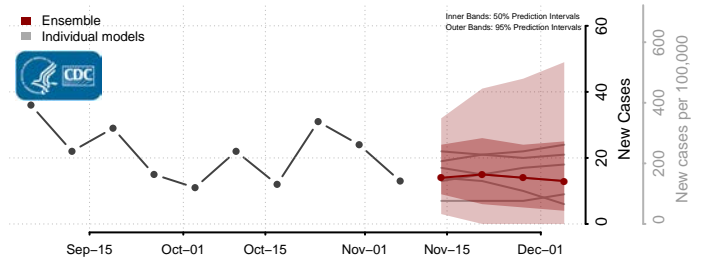

Ozark County, Missouri