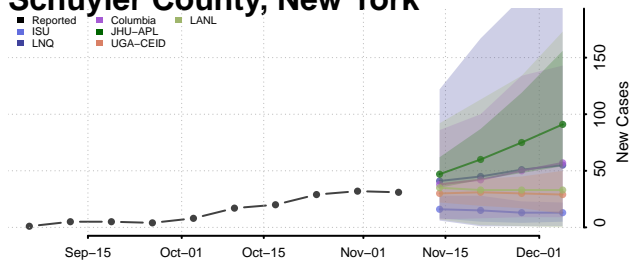

Schuyler County, New York