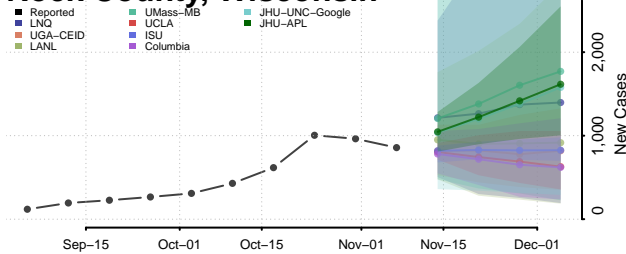

Rock County, Wisconsin