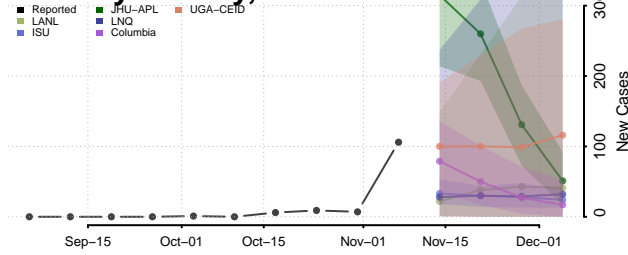

Cheyenne County, Colorado

Clear Creek County, Colorado

Conejos County, Colorado

Costilla County, Colorado

Crowley County, Colorado

Custer County, Colorado

Delta County, Colorado

Denver County, Colorado