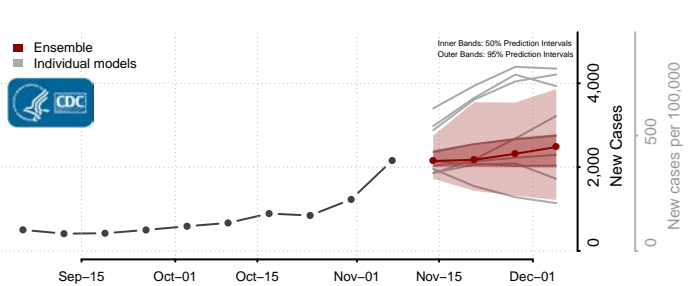

Ramsey County, Minnesota