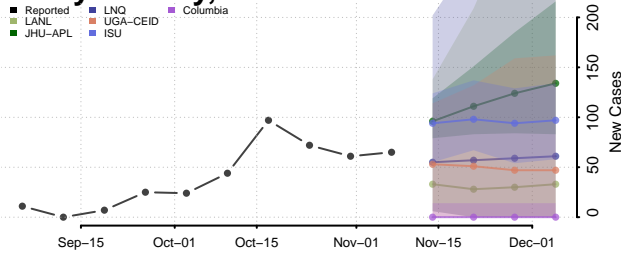

Silver Bow County, Montana

Stillwater County, Montana

Sweet Grass County, Montana

Teton County, Montana

Toole County, Montana

Treasure County, Montana

Valley County, Montana

Wheatland County, Montana