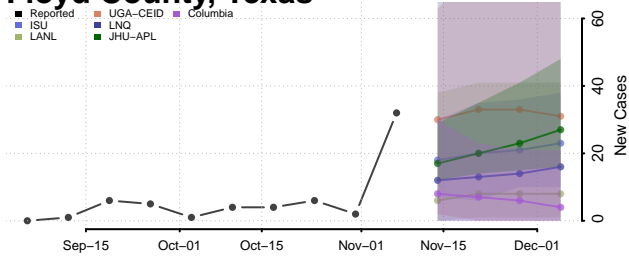

Floyd County, Texas