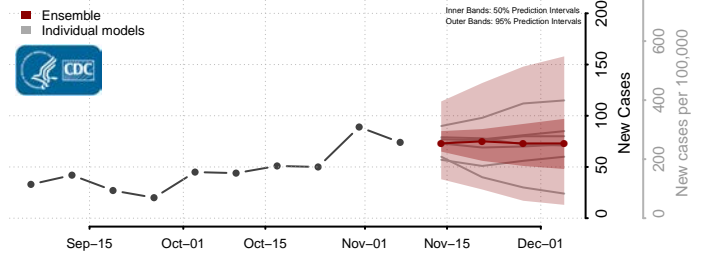

Tippah County, Mississippi

Tishomingo County, Mississippi

Tunica County, Mississippi

Union County, Mississippi

Walthall County, Mississippi

Warren County, Mississippi

Washington County, Mississippi

Wayne County, Mississippi