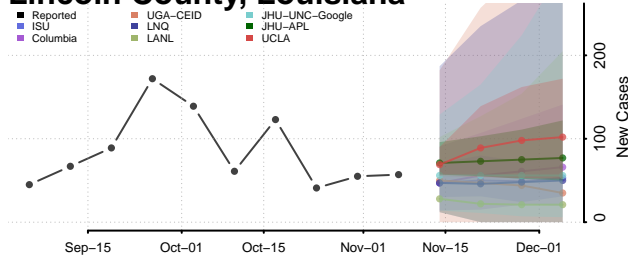

Lincoln County, Louisiana