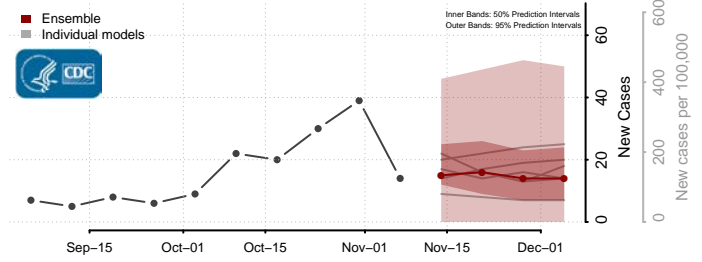

Clay County, North Carolina