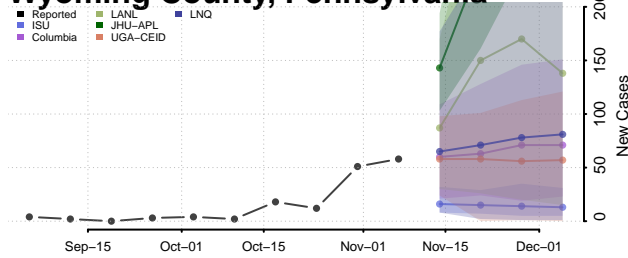

Wyoming County, Pennsylvania