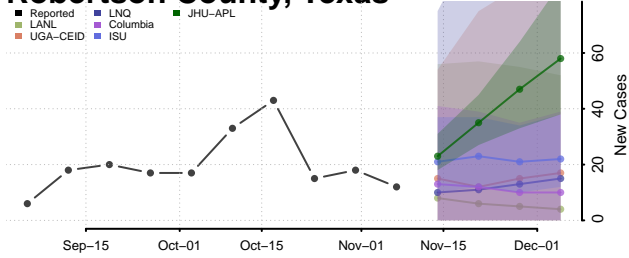

Robertson County, Texas