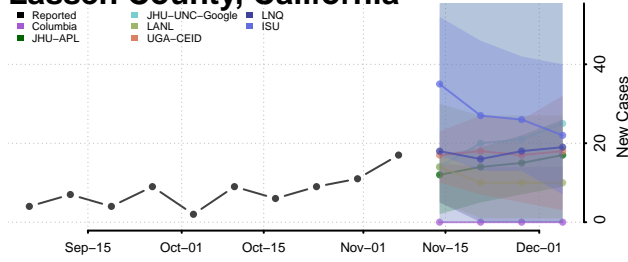

Inyo County, California

Kern County, California

Kings County, California

Lake County, California

Lassen County, California

Los Angeles County, California

Madera County, California

Marin County, California