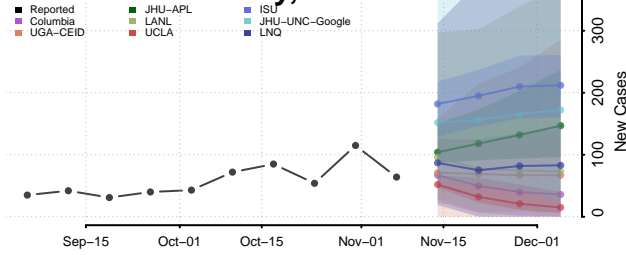

Henderson County, Texas