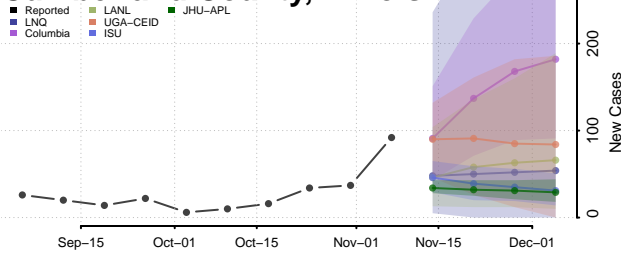

Cumberland County, Illinois