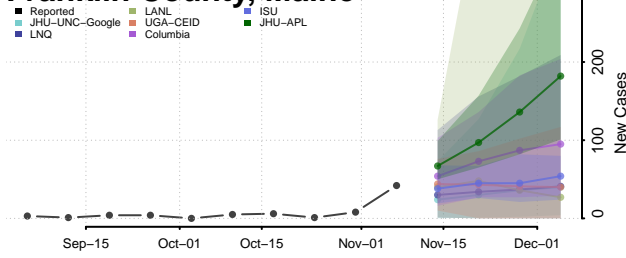

Franklin County, Maine