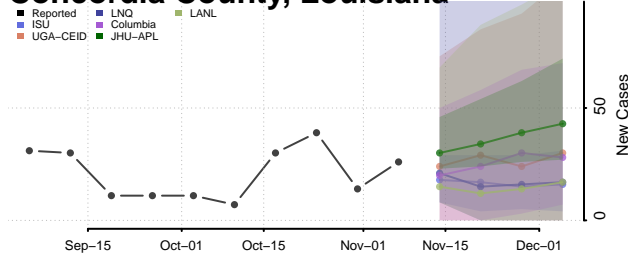

Concordia County, Louisiana