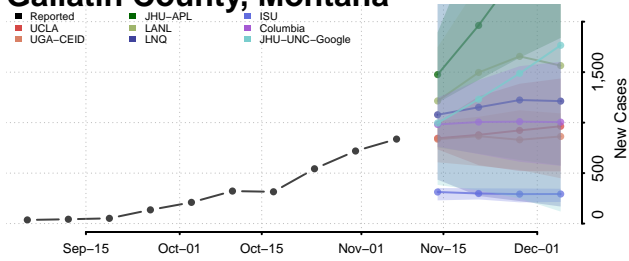

Gallatin County, Montana