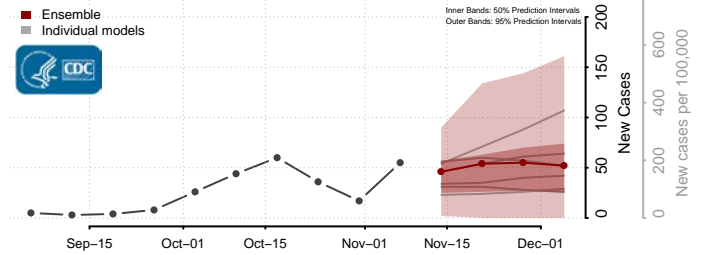

Pleasants County, West Virginia

Pocahontas County, West Virginia

Preston County, West Virginia

Putnam County, West Virginia

Raleigh County, West Virginia

Randolph County, West Virginia

Ritchie County, West Virginia