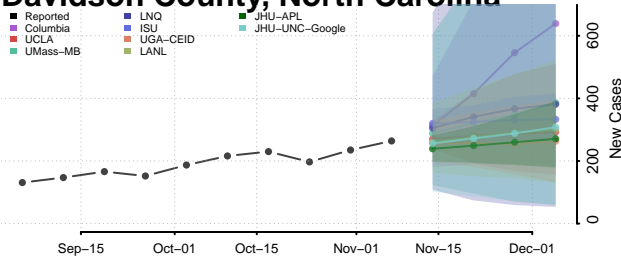

Craven County, North Carolina

Cumberland County, North Carolina

Currituck County, North Carolina

Dare County, North Carolina

Davidson County, North Carolina

Davie County, North Carolina

Duplin County, North Carolina