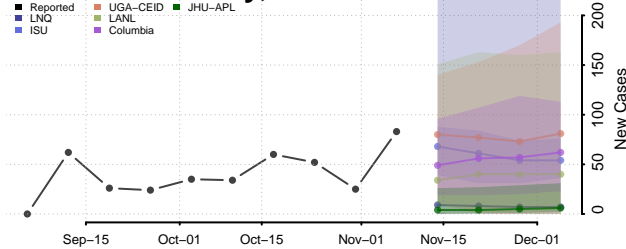

Atchison County, Kansas