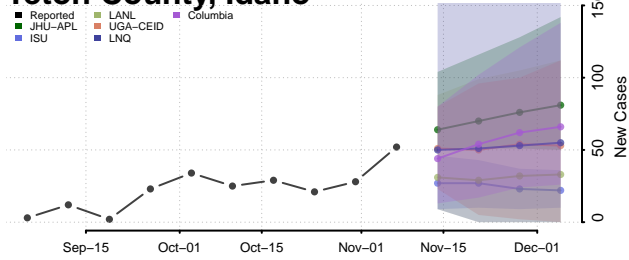

Teton County, Idaho