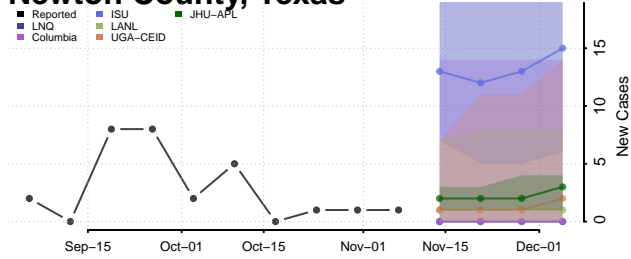

Montague County, Texas

Montgomery County, Texas

Moore County, Texas

Morris County, Texas

Motley County, Texas

Nacogdoches County, Texas

Navarro County, Texas

Newton County, Texas