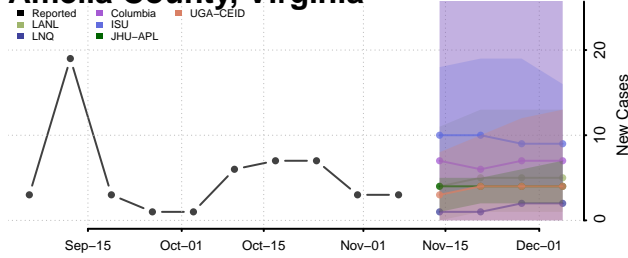

Amelia County, Virginia