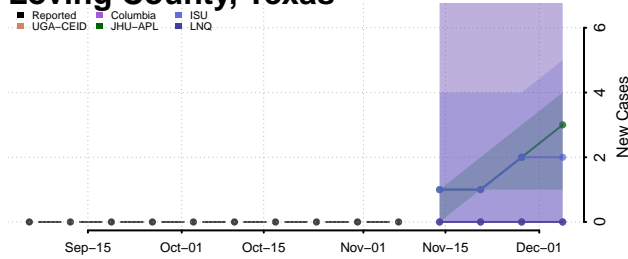

Leon County, Texas

Liberty County, Texas

Limestone County, Texas

Lipscomb County, Texas

Live Oak County, Texas

Llano County, Texas

Loving County, Texas

Lubbock County, Texas