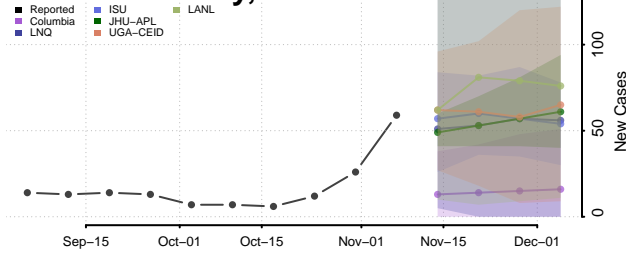

Franklin County, Iowa