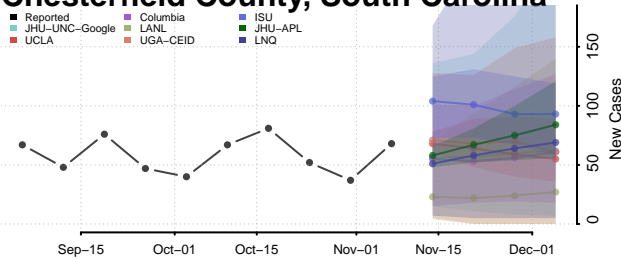

Chesterfield County, South Carolina