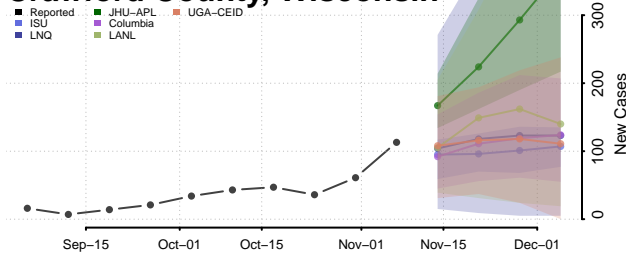

Crawford County, Wisconsin