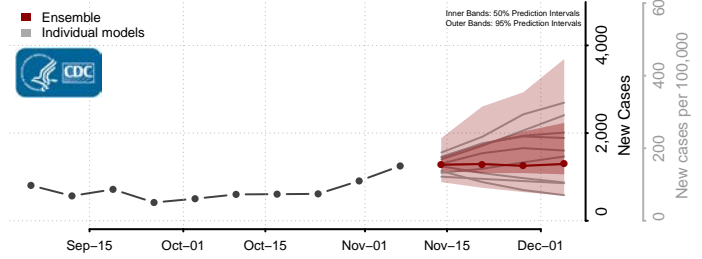

Baltimore County, Maryland