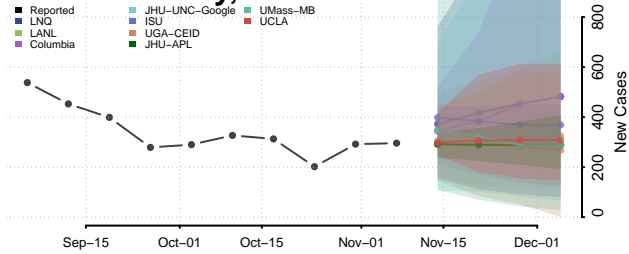

Brazos County, Texas