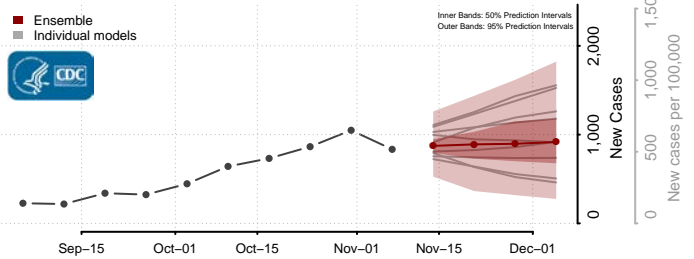

Yellowstone County, Montana