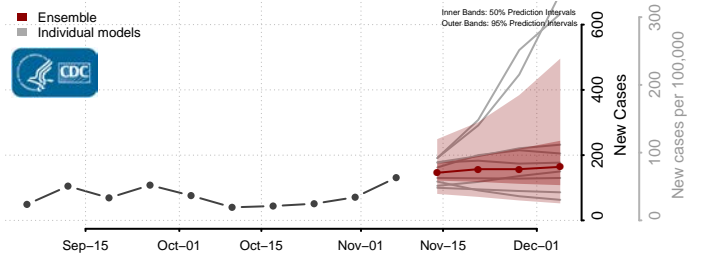

Sagadahoc County, Maine

Somerset County, Maine

Waldo County, Maine

Washington County, Maine

York County, Maine

Maryland

Allegany County, Maryland

Anne Arundel County, Maryland