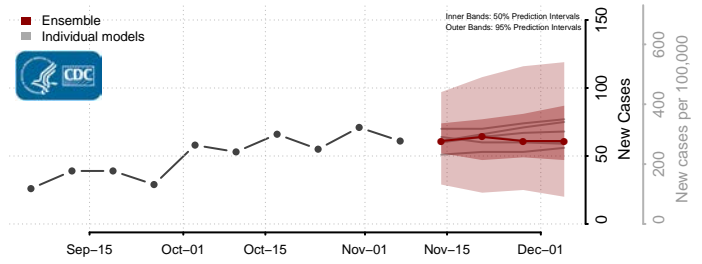

Tippah County, Mississippi