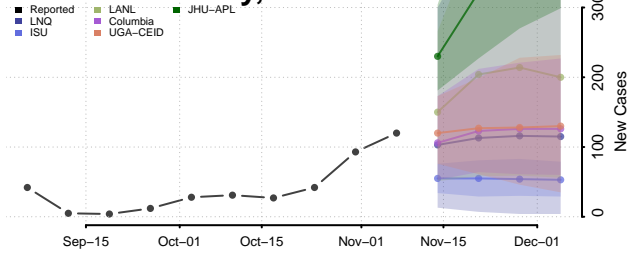

Grundy County, Iowa

Guthrie County, Iowa

Hamilton County, Iowa

Hancock County, Iowa

Hardin County, Iowa

Harrison County, Iowa

Henry County, Iowa

Howard County, Iowa