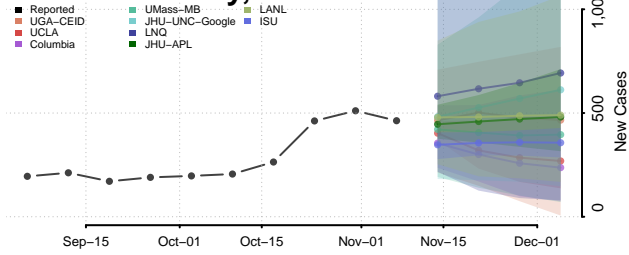

Sumner County, Tennessee