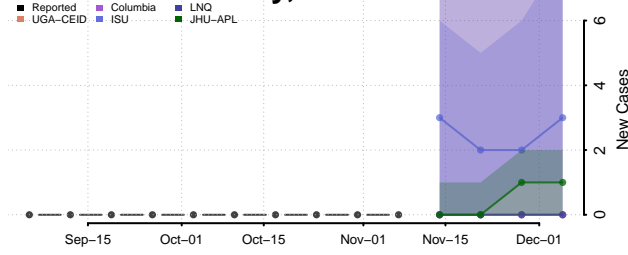

Esmeralda County, Nevada