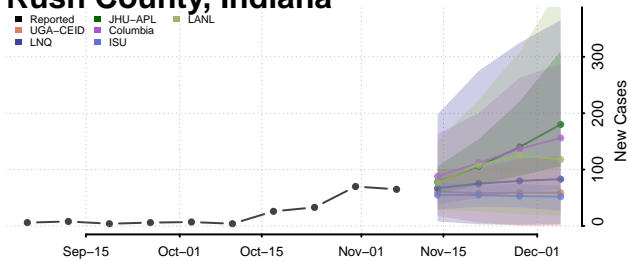

Putnam County, Indiana

Randolph County, Indiana

Ripley County, Indiana

Rush County, Indiana

Scott County, Indiana

Shelby County, Indiana

Spencer County, Indiana

St. Joseph County, Indiana