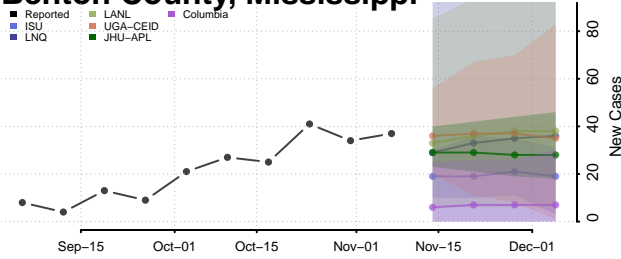

Wright County, Minnesota

Yellow Medicine County, Minnesota

Mississippi

Adams County, Mississippi

Alcorn County, Mississippi

Amite County, Mississippi

Attala County, Mississippi

Benton County, Mississippi