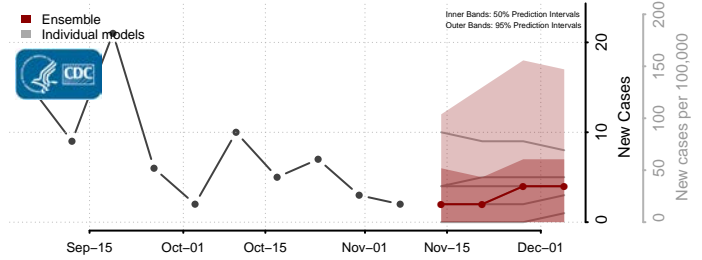

Durham County, North Carolina

Edgecombe County, North Carolina

Forsyth County, North Carolina

Franklin County, North Carolina

Gaston County, North Carolina

Gates County, North Carolina

Graham County, North Carolina