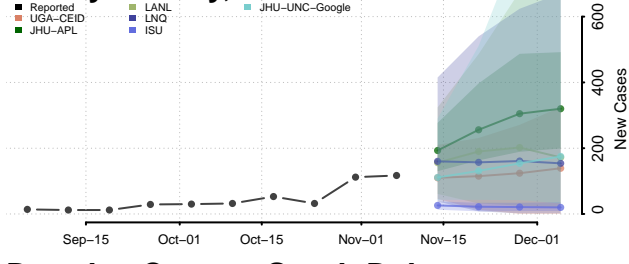

Dewey County, South Dakota

Douglas County, South Dakota

Edmunds County, South Dakota

Fall River County, South Dakota

Faulk County, South Dakota

Grant County, South Dakota

Gregory County, South Dakota

Haakon County, South Dakota