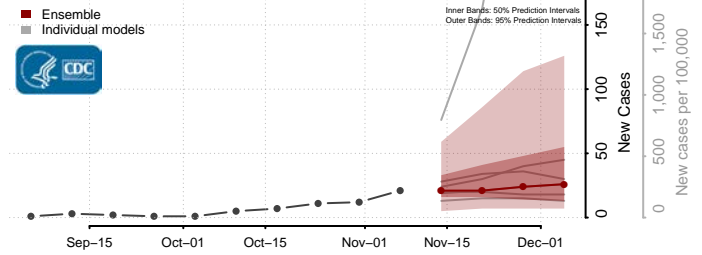

Pleasants County, West Virginia

Pocahontas County, West Virginia

Preston County, West Virginia

Putnam County, West Virginia

Raleigh County, West Virginia

Randolph County, West Virginia

Ritchie County, West Virginia