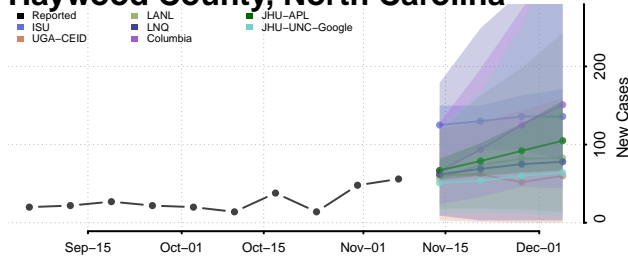

Granville County, North Carolina

Greene County, North Carolina

Guilford County, North Carolina

Halifax County, North Carolina

Harnett County, North Carolina

Haywood County, North Carolina

Henderson County, North Carolina