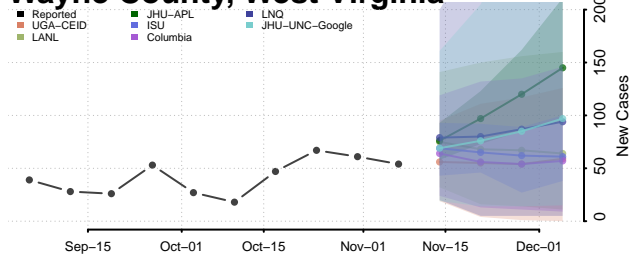

Wayne County, West Virginia