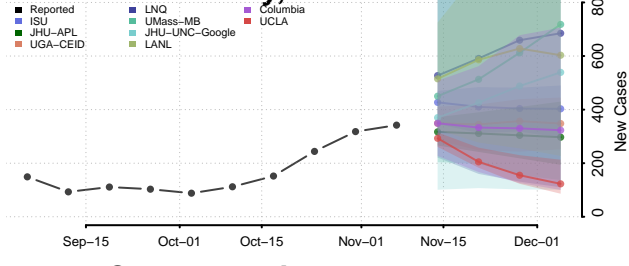

Grant County, Indiana

Greene County, Indiana

Hamilton County, Indiana

Hancock County, Indiana

Harrison County, Indiana

Hendricks County, Indiana

Henry County, Indiana

Howard County, Indiana