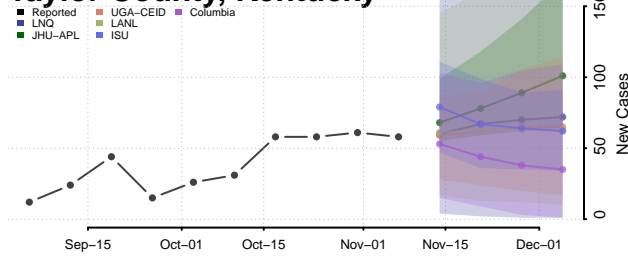

Russell County, Kentucky

Scott County, Kentucky

Shelby County, Kentucky

Simpson County, Kentucky

Spencer County, Kentucky

Taylor County, Kentucky

Todd County, Kentucky

Trigg County, Kentucky