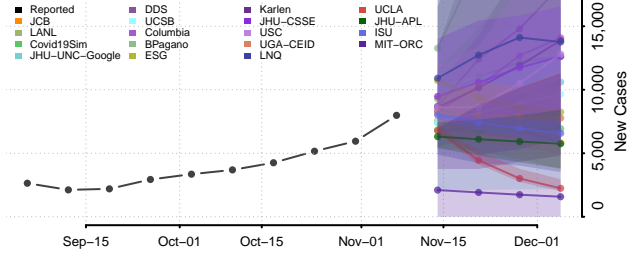

York County, Nebraska

Nevada

Carson City County, Nevada

Churchill County, Nevada

Clark County, Nevada

Douglas County, Nevada