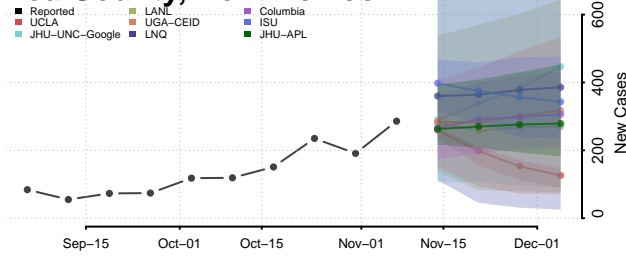

Hidalgo County, New Mexico

Lea County, New Mexico

Lincoln County, New Mexico

Los Alamos County, New Mexico

Luna County, New Mexico

McKinley County, New Mexico

Mora County, New Mexico

Otero County, New Mexico