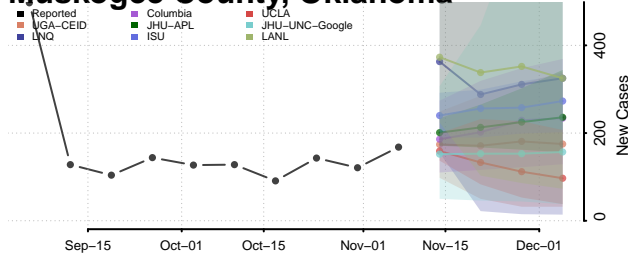

Muskogee County, Oklahoma