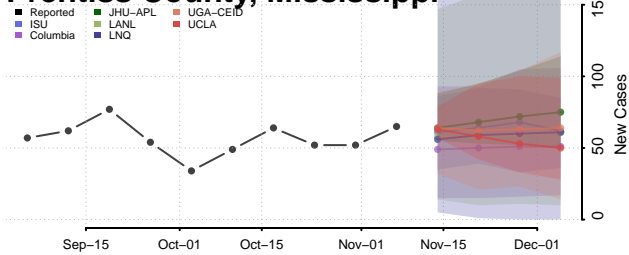

Prentiss County, Mississippi