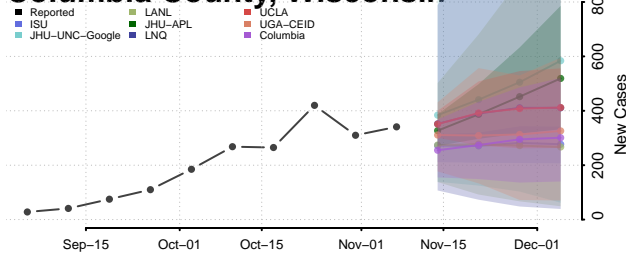

Bayfield County, Wisconsin

Brown County, Wisconsin

Buffalo County, Wisconsin

Burnett County, Wisconsin

Calumet County, Wisconsin

Chippewa County, Wisconsin

Clark County, Wisconsin

Columbia County, Wisconsin