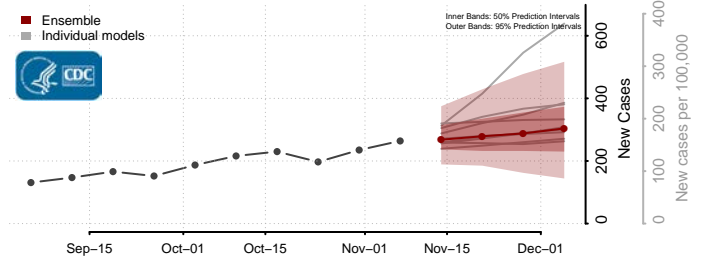

Craven County, North Carolina

Cumberland County, North Carolina

Currituck County, North Carolina

Dare County, North Carolina

Davidson County, North Carolina

Davie County, North Carolina

Duplin County, North Carolina