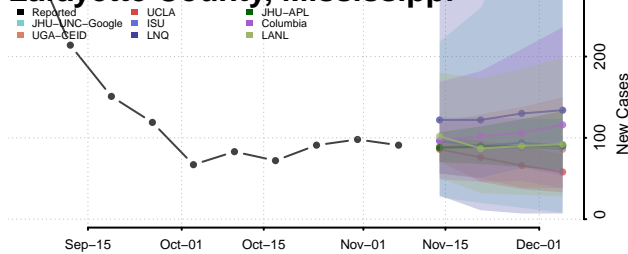

Lafayette County, Mississippi