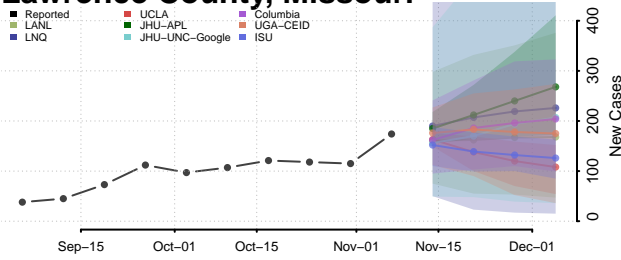

Lawrence County, Missouri