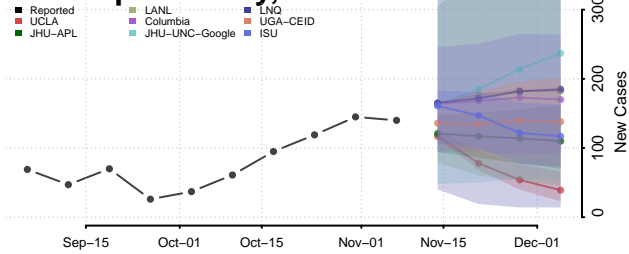

Piatt County, Illinois

Pike County, Illinois

Pope County, Illinois

Pulaski County, Illinois

Putnam County, Illinois

Randolph County, Illinois

Richland County, Illinois

Rock Island County, Illinois