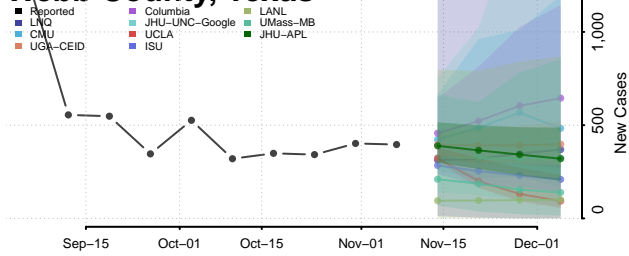

Val Verde County, Texas

Van Zandt County, Texas

Victoria County, Texas

Walker County, Texas

Waller County, Texas

Ward County, Texas

Washington County, Texas

Webb County, Texas