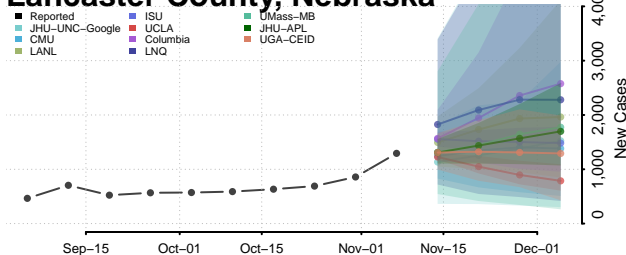

Lancaster County, Nebraska