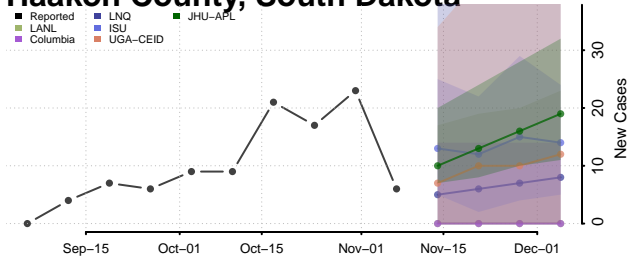

Dewey County, South Dakota

Douglas County, South Dakota

Edmunds County, South Dakota

Fall River County, South Dakota

Faulk County, South Dakota

Grant County, South Dakota

Gregory County, South Dakota

Haakon County, South Dakota