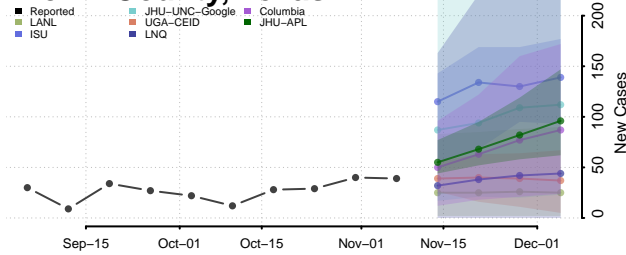

Brown County, Texas