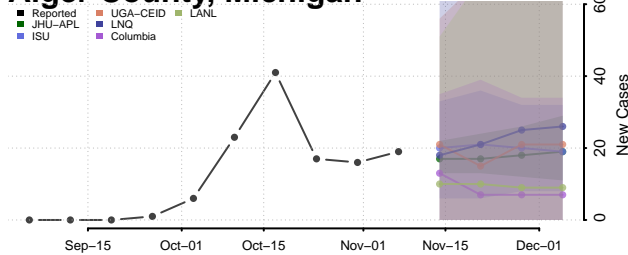

Alger County, Michigan

Allegan County, Michigan

Alpena County, Michigan

Antrim County, Michigan

Arenac County, Michigan

Baraga County, Michigan

Barry County, Michigan

Bay County, Michigan