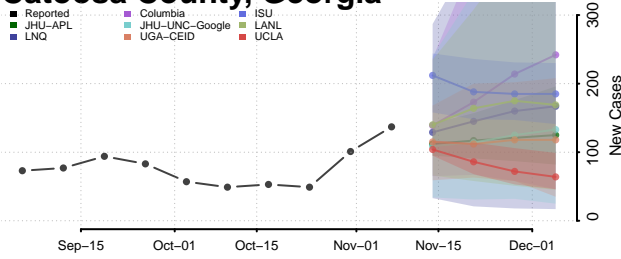

Catoosa County, Georgia