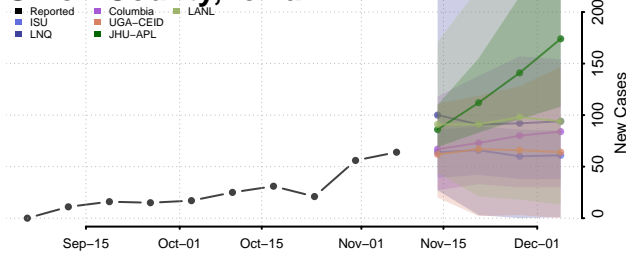

Union County, Iowa