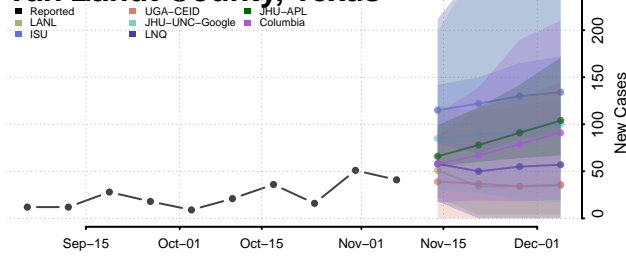

Van Zandt County, Texas