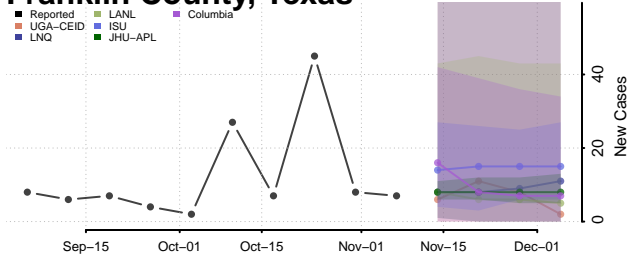

Franklin County, Texas