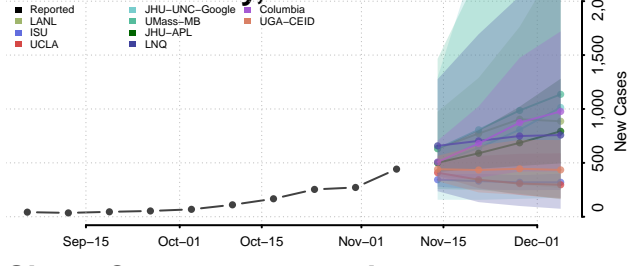

Quay County, New Mexico

Rio Arriba County, New Mexico

Roosevelt County, New Mexico

San Juan County, New Mexico

San Miguel County, New Mexico

Sandoval County, New Mexico

Santa Fe County, New Mexico

Sierra County, New Mexico