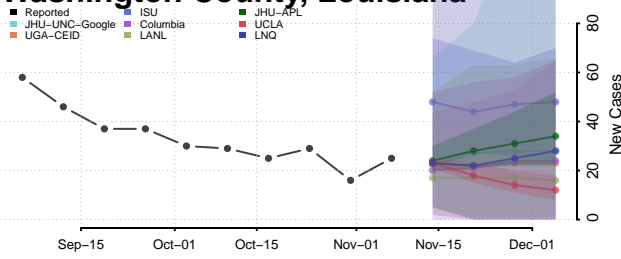

Tangipahoa County, Louisiana

Tensas County, Louisiana

Terrebonne County, Louisiana

Union County, Louisiana

Vermilion County, Louisiana

Vernon County, Louisiana

Washington County, Louisiana

Webster County, Louisiana