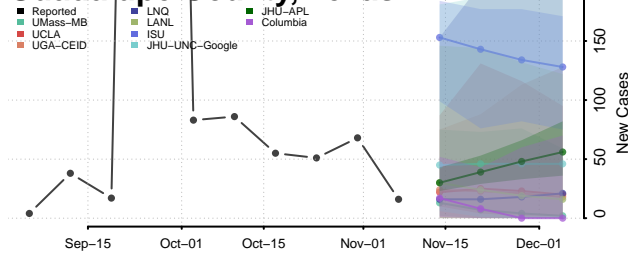

Guadalupe County, Texas