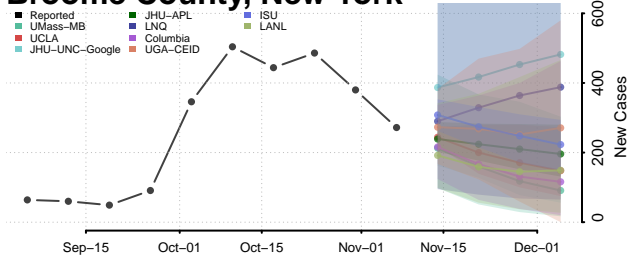

Broome County, New York