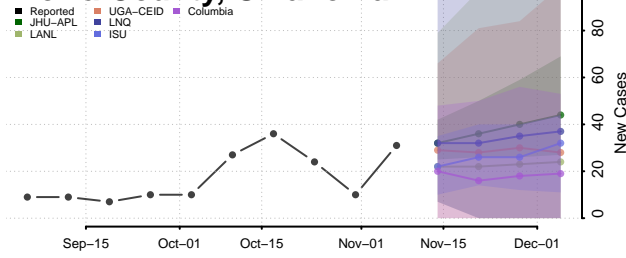

Kiowa County, Oklahoma