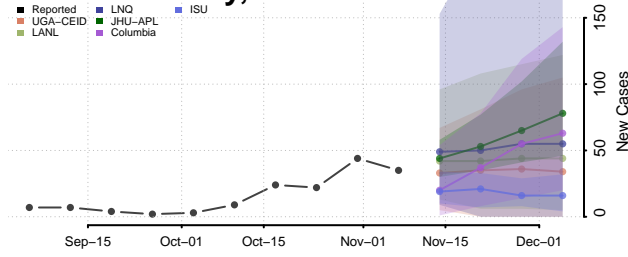

Monroe County, Missouri