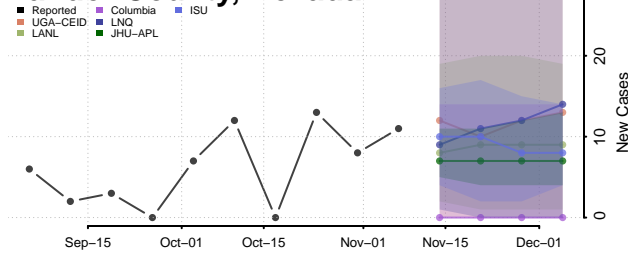

Lander County, Nevada