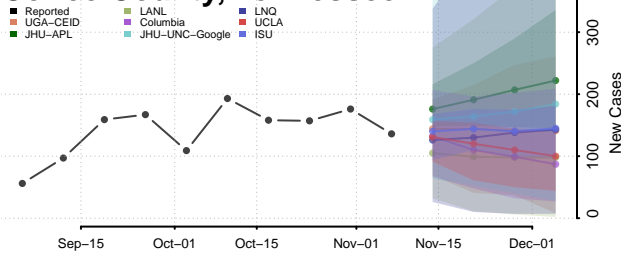

Carroll County, Tennessee

Carter County, Tennessee

Cheatham County, Tennessee

Chester County, Tennessee

Claiborne County, Tennessee

Clay County, Tennessee

Cocke County, Tennessee

Coffee County, Tennessee