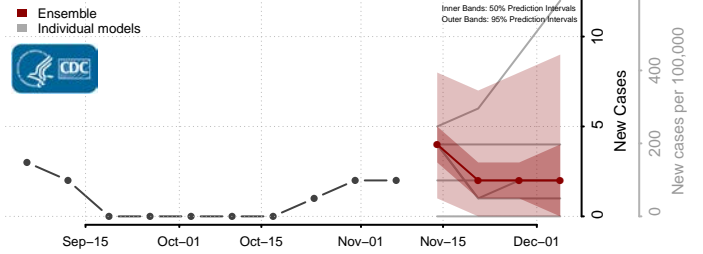

Nevada

Carson City County, Nevada

Churchill County, Nevada

Clark County, Nevada

Douglas County, Nevada

Elko County, Nevada

Esmeralda County, Nevada

Eureka County, Nevada