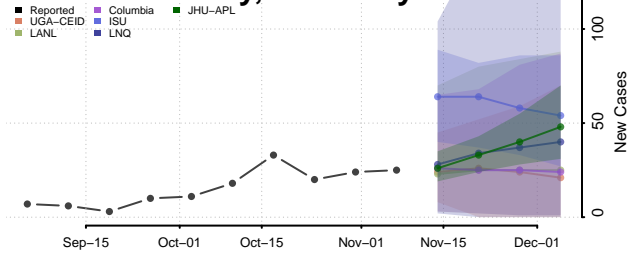

Harrison County, Kentucky