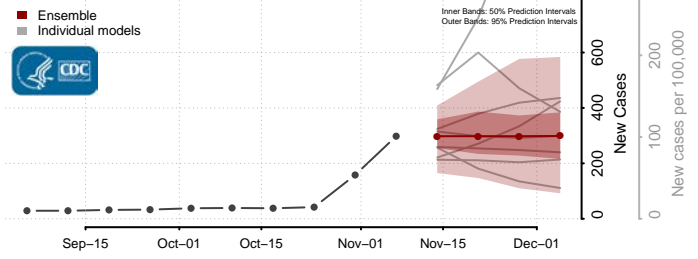

West Baton Rouge County, Louisiana

West Carroll County, Louisiana

West Feliciana County, Louisiana

Winn County, Louisiana

Maine

Androscoggin County, Maine

Aroostook County, Maine

Cumberland County, Maine