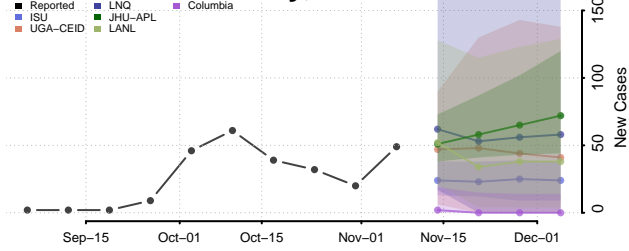

Beaverhead County, Montana