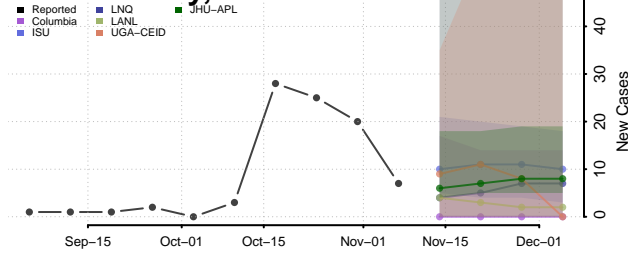

Coke County, Texas