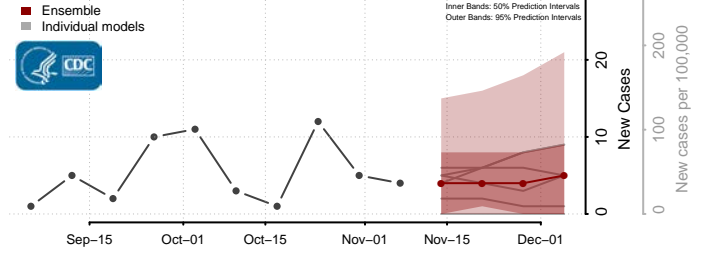

Lincoln County, Washington