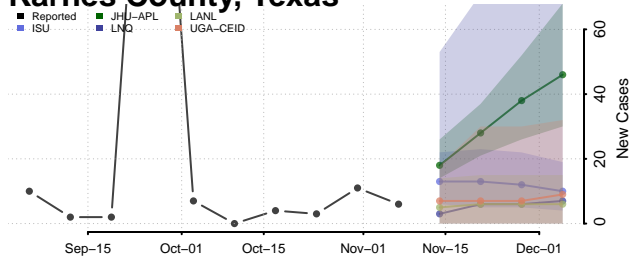

Karnes County, Texas