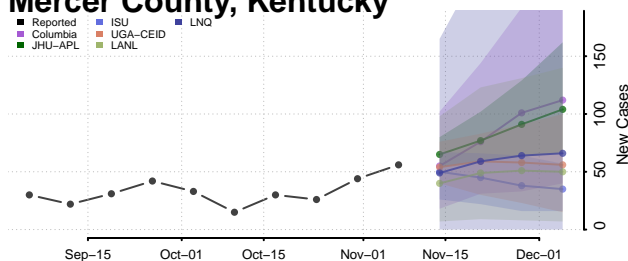

McCreary County, Kentucky

McLean County, Kentucky

Meade County, Kentucky

Menifee County, Kentucky

Mercer County, Kentucky

Metcalfe County, Kentucky

Monroe County, Kentucky

Montgomery County, Kentucky