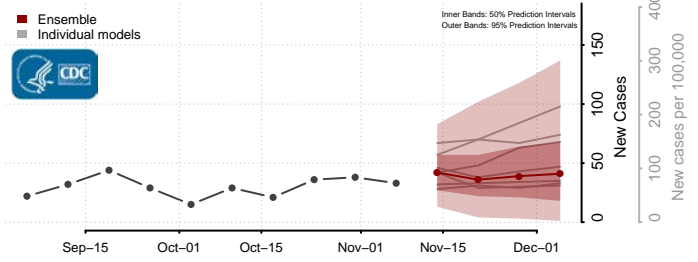

Wood County, Texas