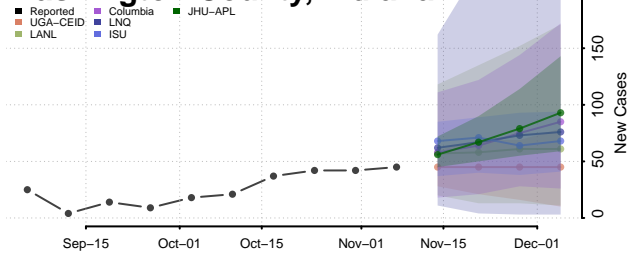

Vermillion County, Indiana

Vigo County, Indiana

Wabash County, Indiana

Warren County, Indiana

Warrick County, Indiana

Washington County, Indiana

Wayne County, Indiana

Wells County, Indiana