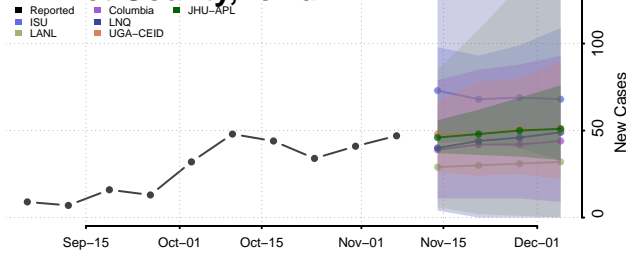

Emmet County, Iowa