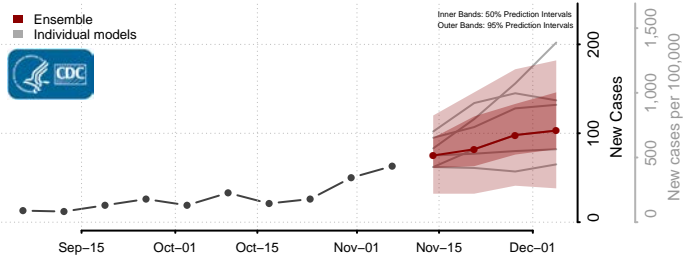

Renville County, Minnesota