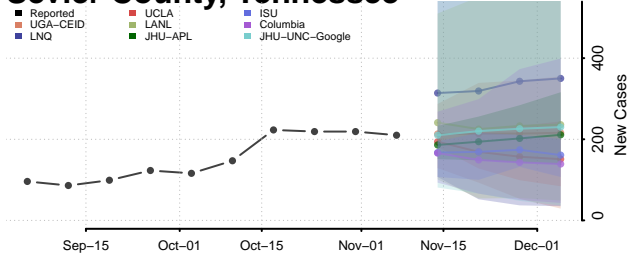

Roane County, Tennessee

Robertson County, Tennessee

Rutherford County, Tennessee

Scott County, Tennessee

Sequatchie County, Tennessee

Sevier County, Tennessee

Shelby County, Tennessee

Smith County, Tennessee