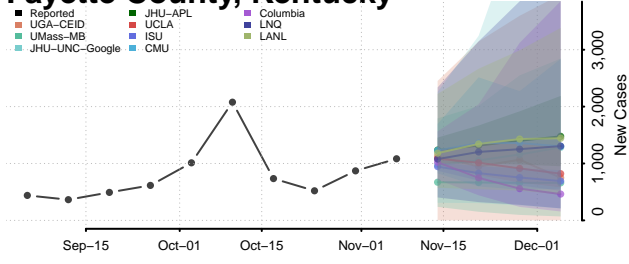

Fayette County, Kentucky