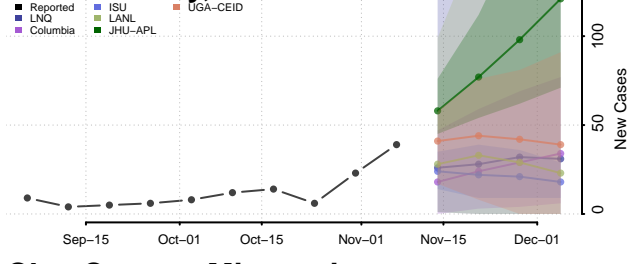

Clark County, Missouri