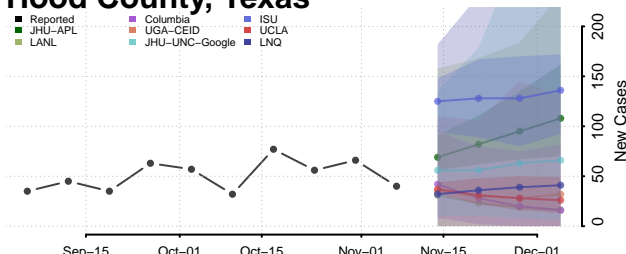

Hood County, Texas