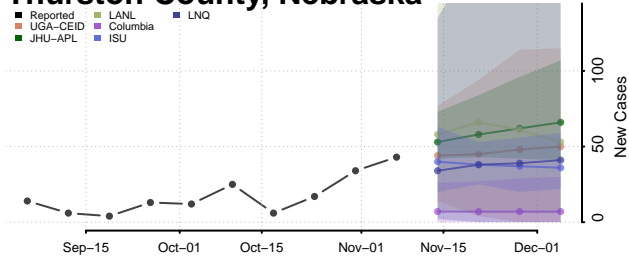

Thurston County, Nebraska