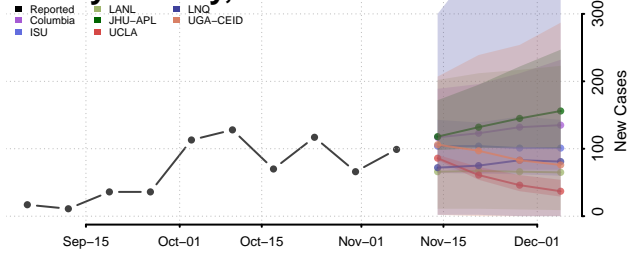

Scurry County, Texas