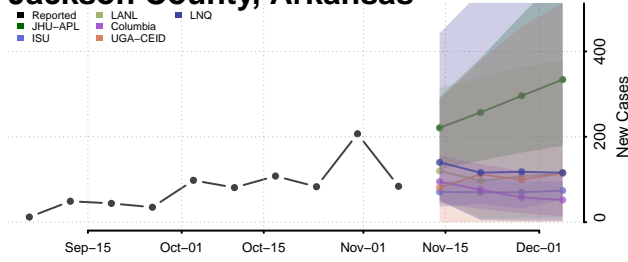

Jackson County, Arkansas