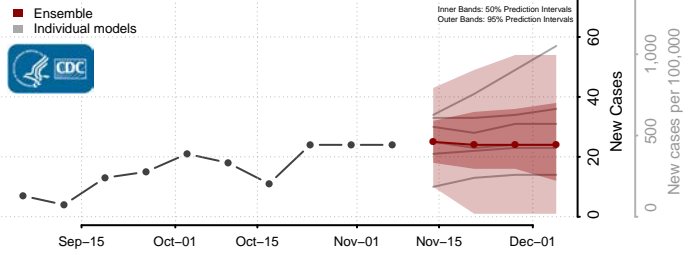

Day County, South Dakota