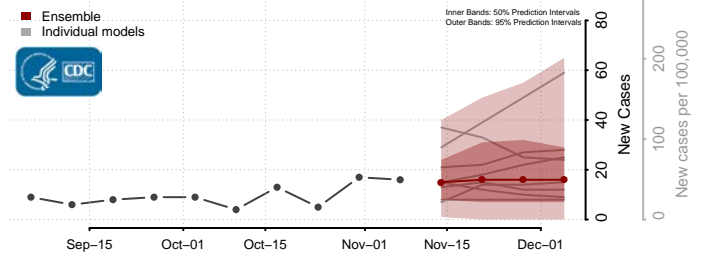

Accomack County, Virginia