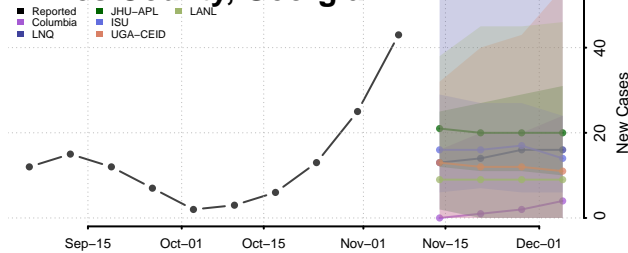

Washington County, Georgia

Wayne County, Georgia

Webster County, Georgia

Wheeler County, Georgia

White County, Georgia

Whitfield County, Georgia

Wilcox County, Georgia

Wilkes County, Georgia