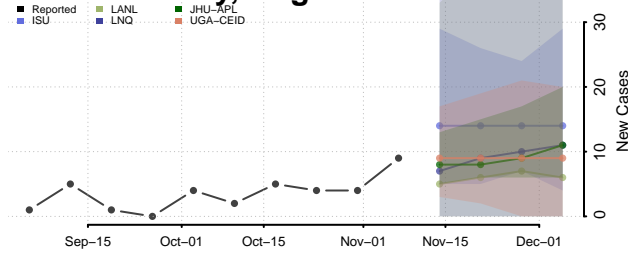

Norton County, Virginia