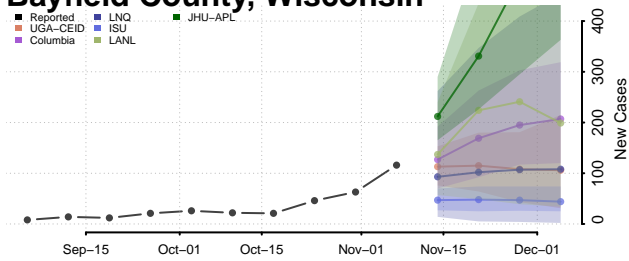

Bayfield County, Wisconsin