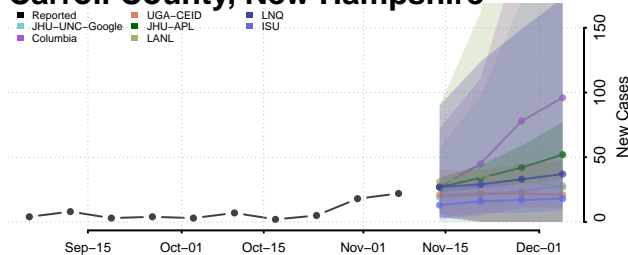

Washoe County, Nevada

White Pine County, Nevada

New Hampshire

Belknap County, New Hampshire

Carroll County, New Hampshire

Cheshire County, New Hampshire

Coos County, New Hampshire

Grafton County, New Hampshire