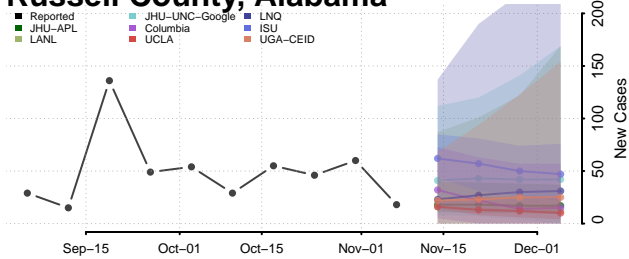

Madison County, Alabama

Marengo County, Alabama

Marion County, Alabama

Marshall County, Alabama

Mobile County, Alabama

Monroe County, Alabama

Montgomery County, Alabama

Morgan County, Alabama

Perry County, Alabama

Pickens County, Alabama

Pike County, Alabama

Randolph County, Alabama

Russell County, Alabama

Shelby County, Alabama

St. Clair County, Alabama

Sumter County, Alabama

Talladega County, Alabama

Tallapoosa County, Alabama

Tuscaloosa County, Alabama

Walker County, Alabama

Washington County, Alabama

Wilcox County, Alabama

Winston County, Alabama

Alaska