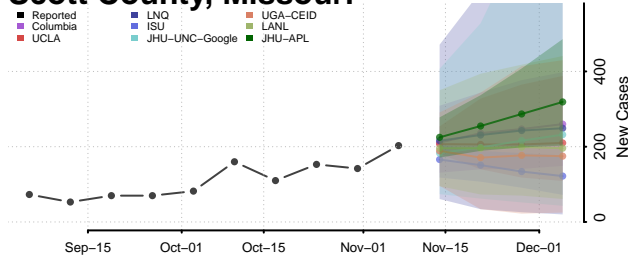

Scott County, Missouri