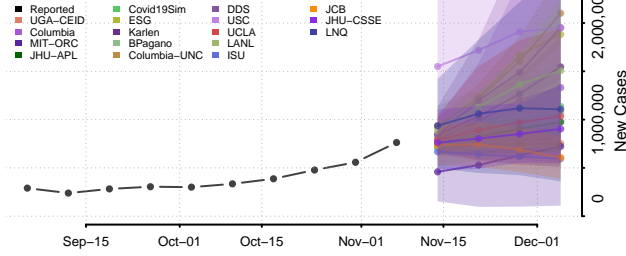

National

Alabama

Autauga County, Alabama

Baldwin County, Alabama

Barbour County, Alabama

Bibb County, Alabama

Chilton County, Alabama

Choctaw County, Alabama