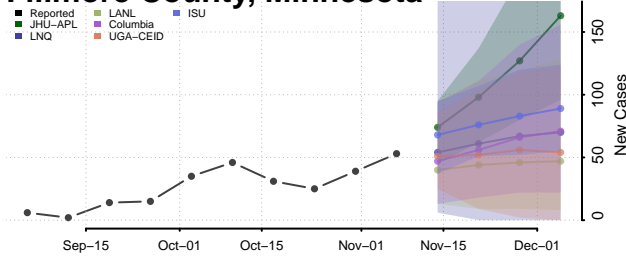

Fillmore County, Minnesota