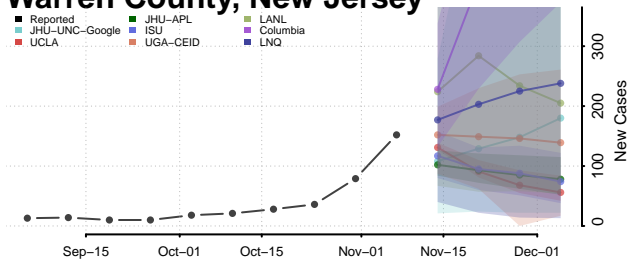

Warren County, New Jersey