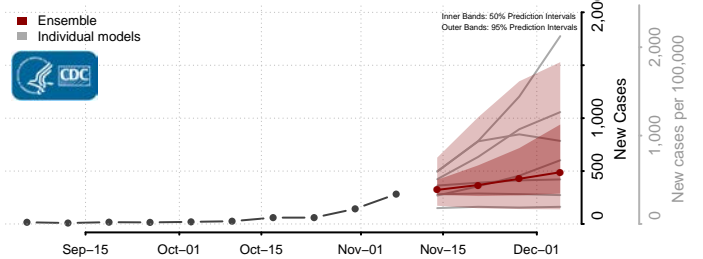

Wood County, West Virginia