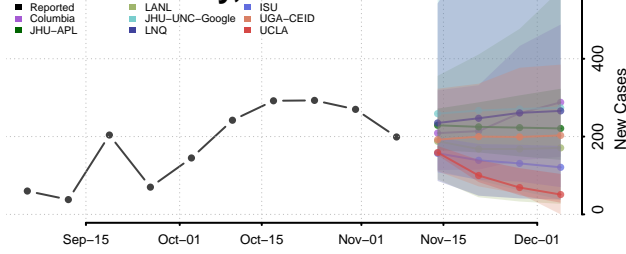

Crenshaw County, Alabama

Cullman County, Alabama

Dale County, Alabama

Dallas County, Alabama

DeKalb County, Alabama

Elmore County, Alabama

Escambia County, Alabama

Etowah County, Alabama