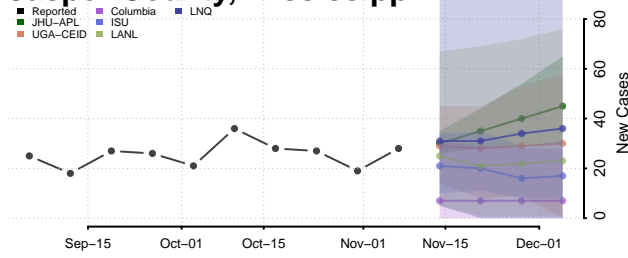

Jasper County, Mississippi