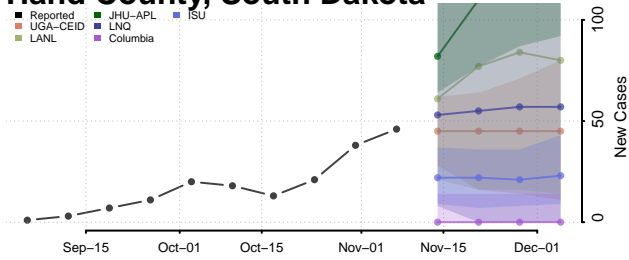

Hand County, South Dakota