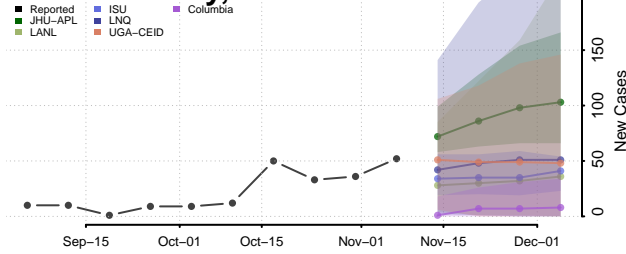

Cavalier County, North Dakota

Dickey County, North Dakota

Divide County, North Dakota

Dunn County, North Dakota

Eddy County, North Dakota

Emmons County, North Dakota

Foster County, North Dakota

Golden Valley County, North Dakota