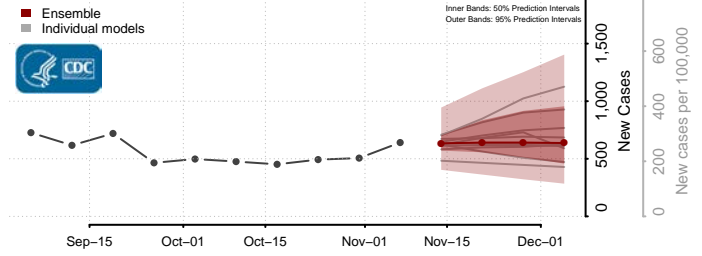

Sevier County, Arkansas

Sharp County, Arkansas

St. Francis County, Arkansas

Stone County, Arkansas

Union County, Arkansas

Van Buren County, Arkansas

Washington County, Arkansas

White County, Arkansas