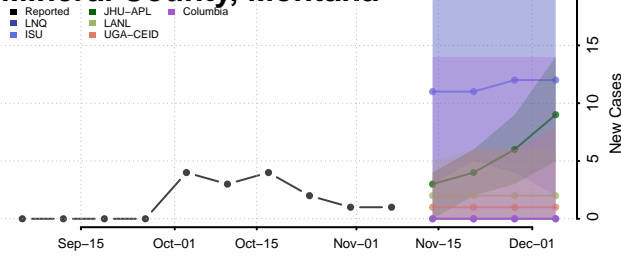

Mineral County, Montana