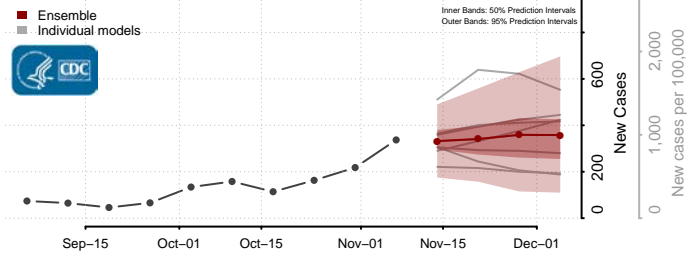

Webster County, Iowa