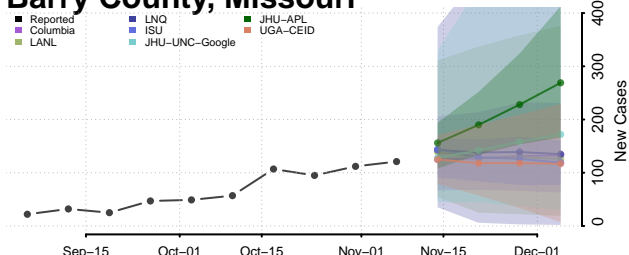

Barry County, Missouri