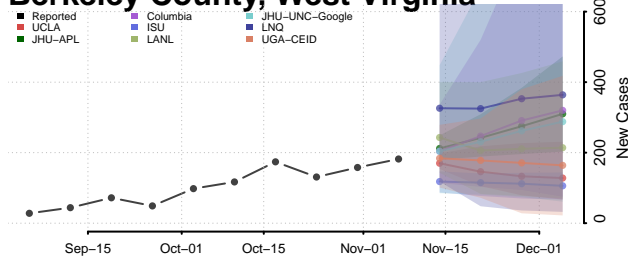

Berkeley County, West Virginia