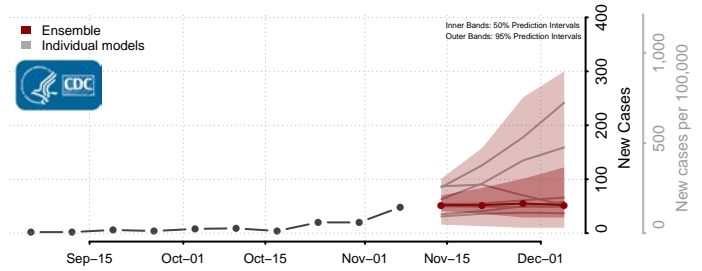

Pleasants County, West Virginia

Pocahontas County, West Virginia

Preston County, West Virginia

Putnam County, West Virginia

Raleigh County, West Virginia

Randolph County, West Virginia

Ritchie County, West Virginia