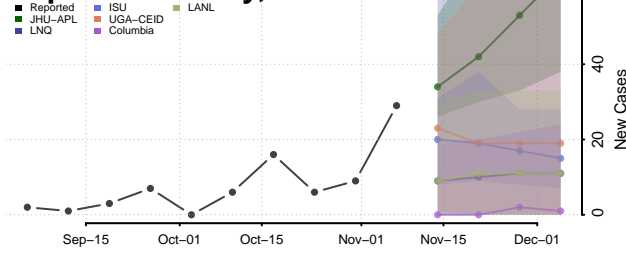

Republic County, Kansas