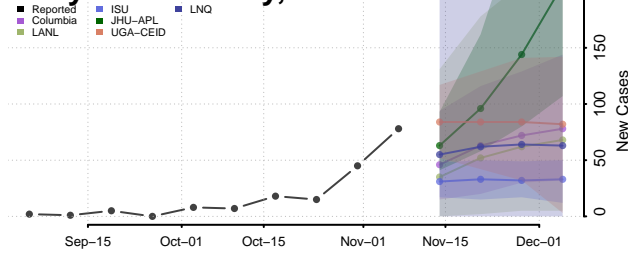

Cedar County, Nebraska

Chase County, Nebraska

Cherry County, Nebraska

Cheyenne County, Nebraska

Clay County, Nebraska

Colfax County, Nebraska

Cuming County, Nebraska

Custer County, Nebraska