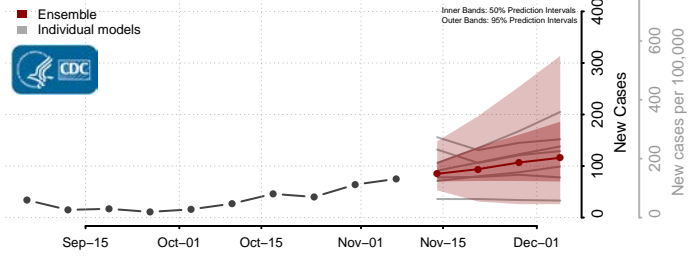

Jefferson County, West Virginia