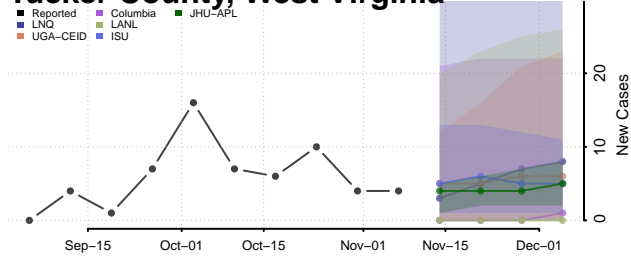

Tucker County, West Virginia