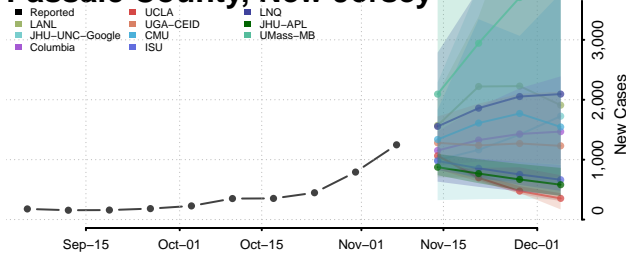

Passaic County, New Jersey