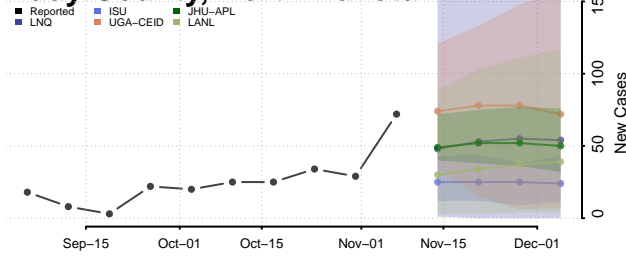

Cavalier County, North Dakota

Dickey County, North Dakota

Divide County, North Dakota

Dunn County, North Dakota

Eddy County, North Dakota

Emmons County, North Dakota

Foster County, North Dakota

Golden Valley County, North Dakota