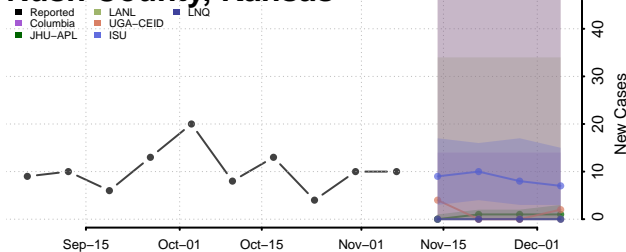

Rush County, Kansas