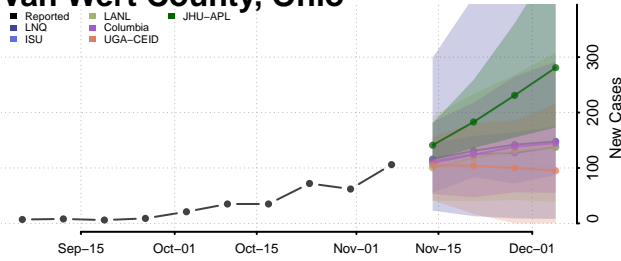

Van Wert County, Ohio