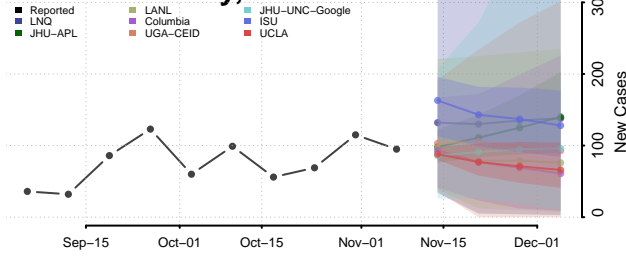

Pulaski County, Missouri