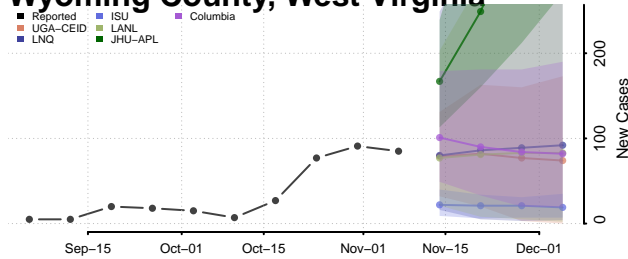

Wetzel County, West Virginia

Wirt County, West Virginia

Wood County, West Virginia

Wyoming County, West Virginia

Wisconsin

Adams County, Wisconsin

Ashland County, Wisconsin

Barron County, Wisconsin