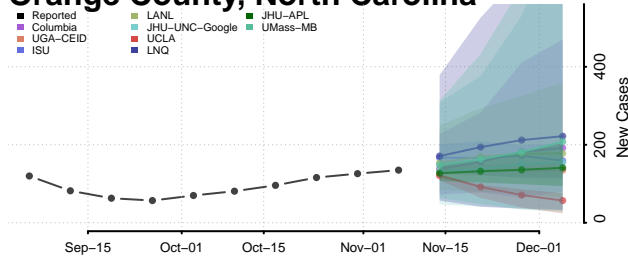

Orange County, North Carolina