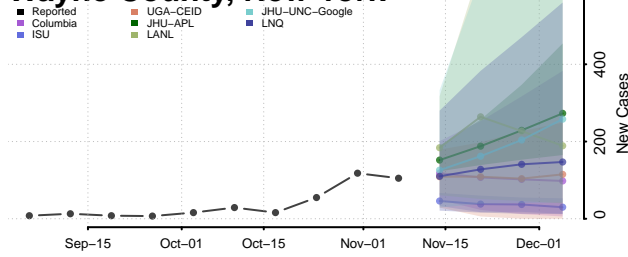

Wayne County, New York