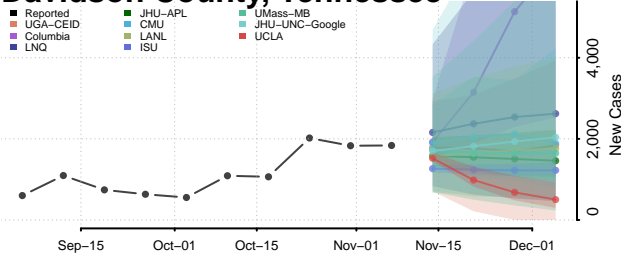

Davidson County, Tennessee