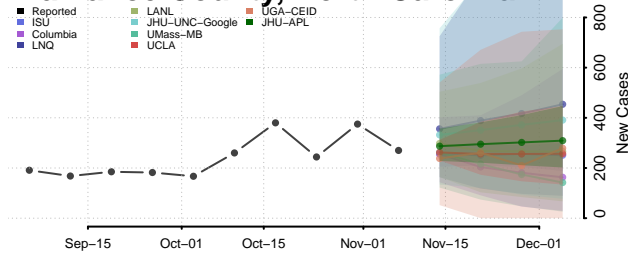

Wayne County, New York

Westchester County, New York

Wyoming County, New York

Yates County, New York

North Carolina

Alamance County, North Carolina

Alexander County, North Carolina

Alleghany County, North Carolina