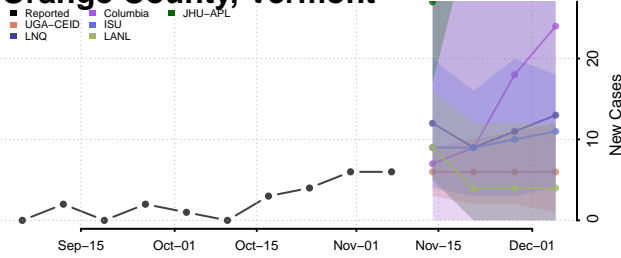

Grand Isle County, Vermont

Lamoille County, Vermont

Orange County, Vermont

Orleans County, Vermont

Rutland County, Vermont

Washington County, Vermont

Windham County, Vermont

Windsor County, Vermont