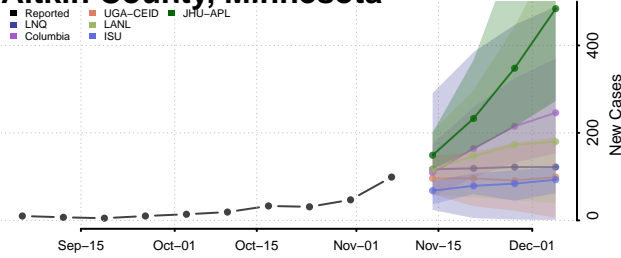

Wayne County, Michigan

Wexford County, Michigan

Minnesota

Aitkin County, Minnesota

Anoka County, Minnesota

Becker County, Minnesota

Beltrami County, Minnesota

Benton County, Minnesota