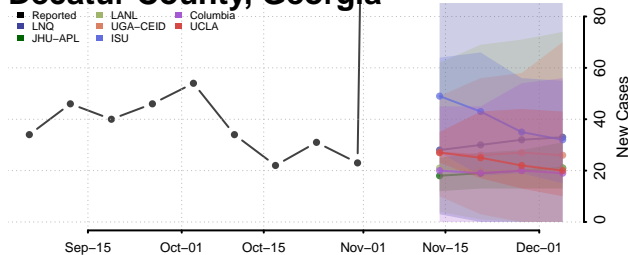

Coweta County, Georgia

Crawford County, Georgia

Crisp County, Georgia

Dade County, Georgia

Dawson County, Georgia

Decatur County, Georgia

DeKalb County, Georgia

Dodge County, Georgia