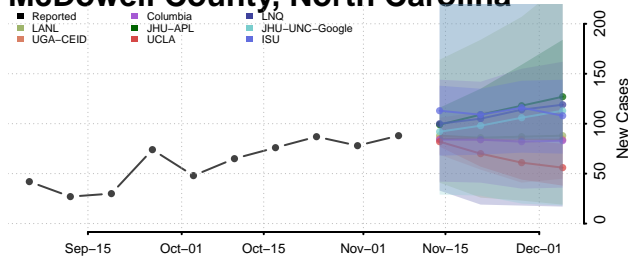

Lee County, North Carolina

Lenoir County, North Carolina

Lincoln County, North Carolina

Macon County, North Carolina

Madison County, North Carolina

Martin County, North Carolina

McDowell County, North Carolina