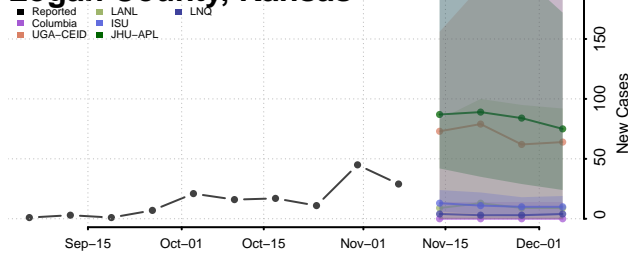

Labette County, Kansas

Lane County, Kansas

Leavenworth County, Kansas

Lincoln County, Kansas

Linn County, Kansas

Logan County, Kansas

Lyon County, Kansas

Marion County, Kansas