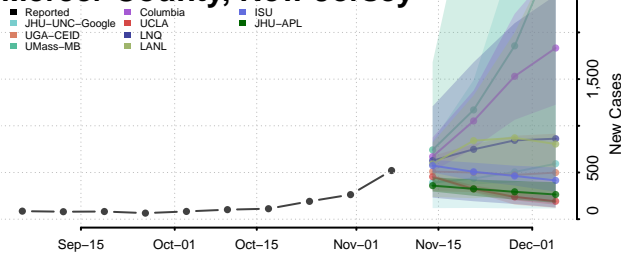

Mercer County, New Jersey