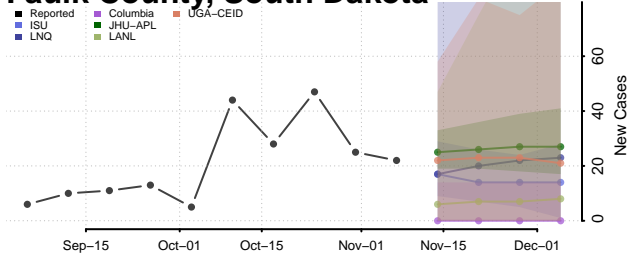

Dewey County, South Dakota

Douglas County, South Dakota

Edmunds County, South Dakota

Fall River County, South Dakota

Faulk County, South Dakota

Grant County, South Dakota

Gregory County, South Dakota

Haakon County, South Dakota