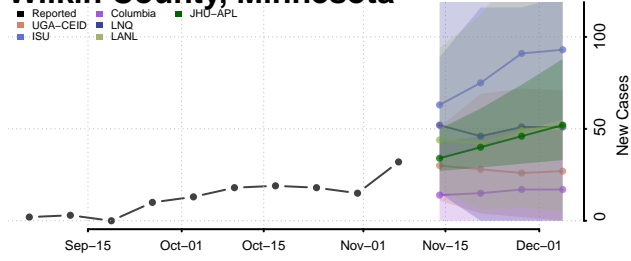

Traverse County, Minnesota

Wabasha County, Minnesota

Wadena County, Minnesota

Waseca County, Minnesota

Washington County, Minnesota

Watowan County, Minnesota

Wilkin County, Minnesota

Winona County, Minnesota