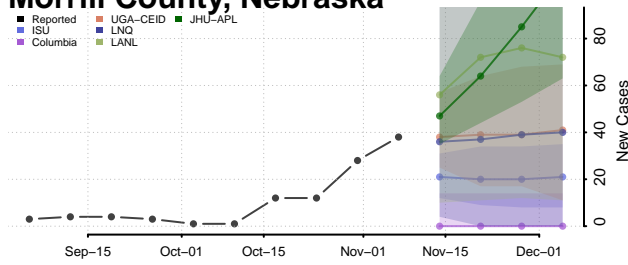

Morrill County, Nebraska