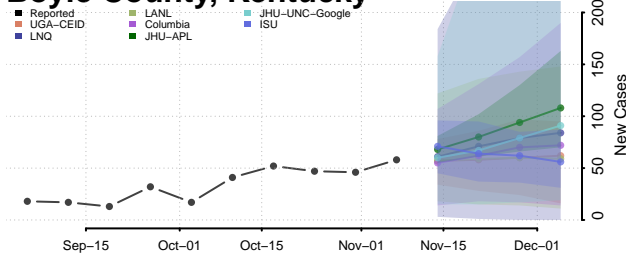

Boone County, Kentucky

Bourbon County, Kentucky

Boyd County, Kentucky

Boyle County, Kentucky

Bracken County, Kentucky

Breathitt County, Kentucky

Breckinridge County, Kentucky

Bullitt County, Kentucky