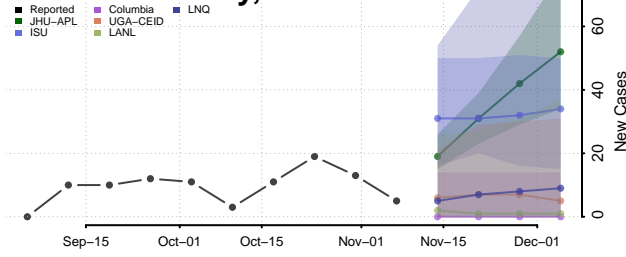

Houston County, Texas

Howard County, Texas

Hudspeth County, Texas

Hunt County, Texas

Hutchinson County, Texas

Irion County, Texas

Jack County, Texas

Jackson County, Texas