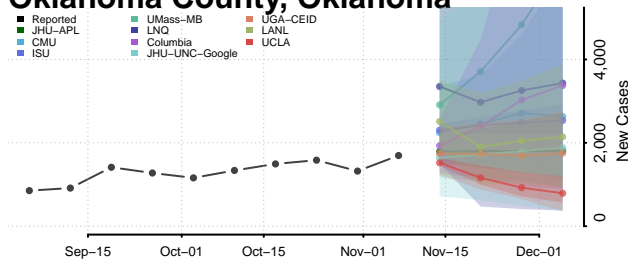

Oklahoma County, Oklahoma