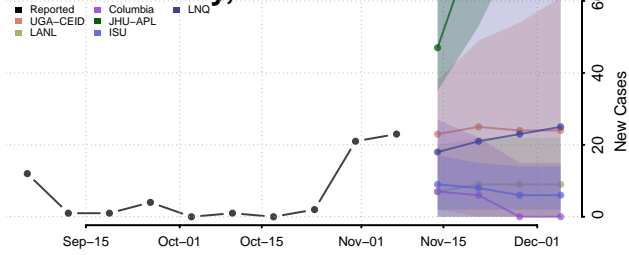

Mariposa County, California

Mendocino County, California

Merced County, California

Modoc County, California

Mono County, California

Monterey County, California

Napa County, California

Nevada County, California