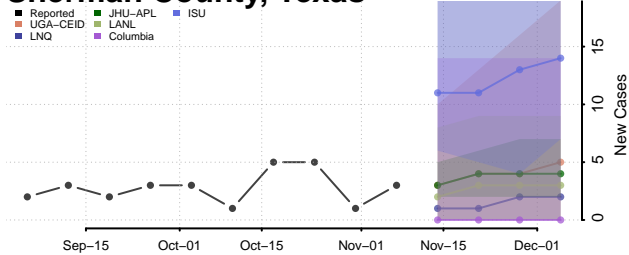

Sherman County, Texas