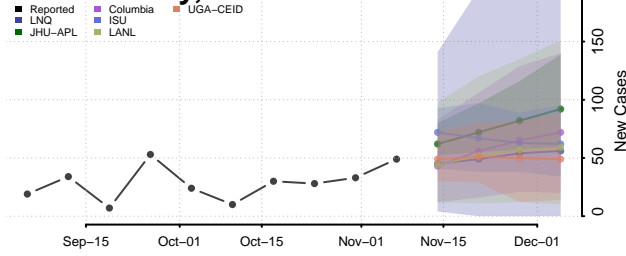

Gem County, Idaho