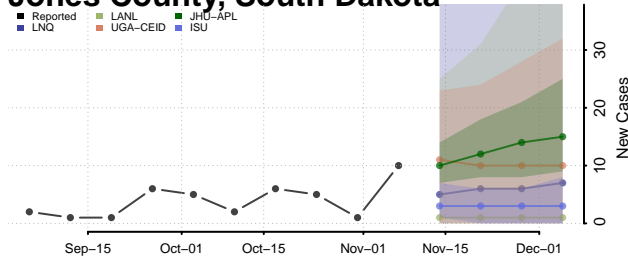

Jones County, South Dakota