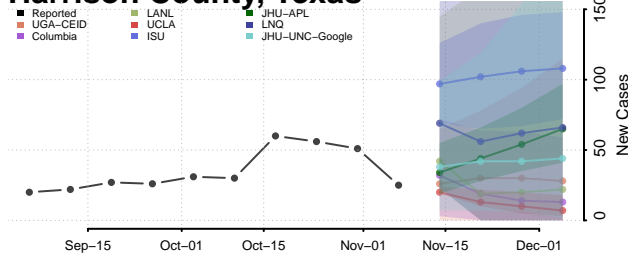

Harrison County, Texas