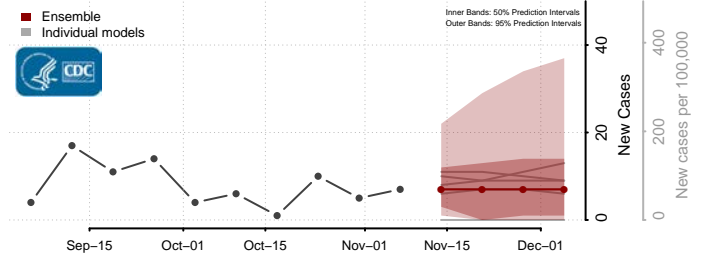

St. Helena County, Louisiana