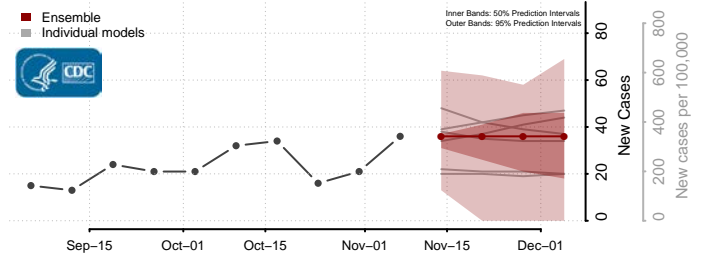

Oregon County, Missouri