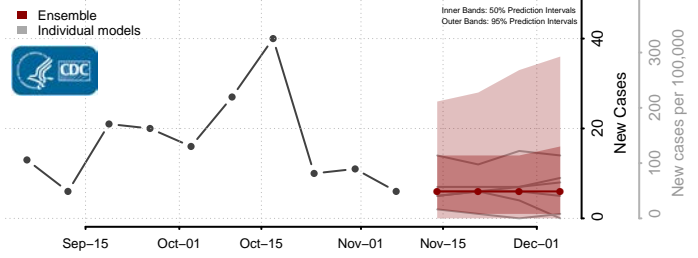

Wright County, Minnesota

Yellow Medicine County, Minnesota

Mississippi

Adams County, Mississippi

Alcorn County, Mississippi

Amite County, Mississippi

Attala County, Mississippi

Benton County, Mississippi