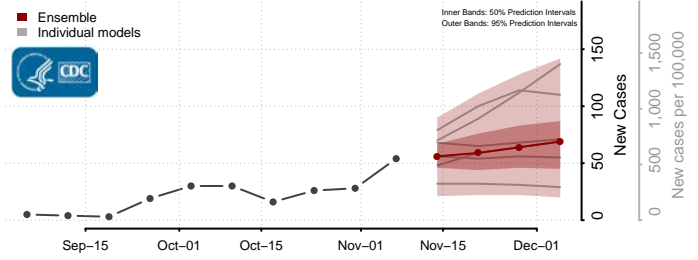

Lewis County, Missouri