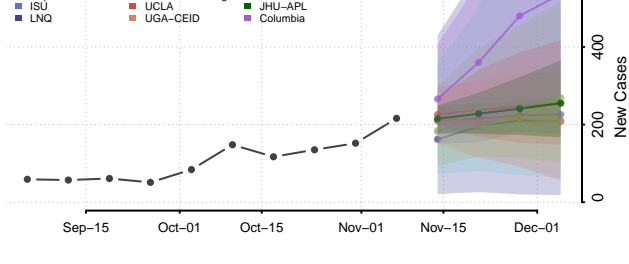

Burke County, North Carolina