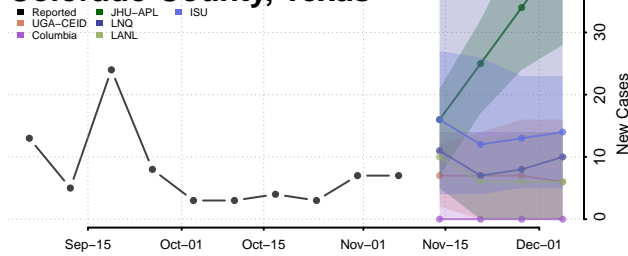

Colorado County, Texas