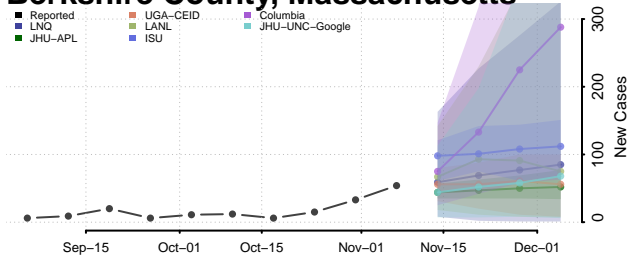

Berkshire County, Massachusetts