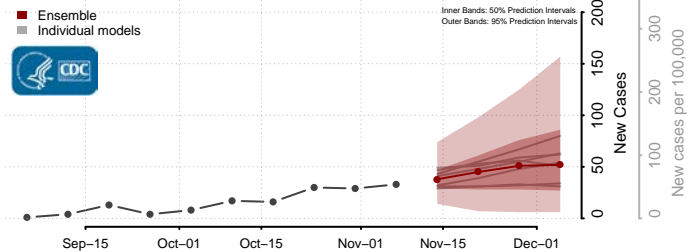

Washoe County, Nevada

White Pine County, Nevada

New Hampshire

Belknap County, New Hampshire

Carroll County, New Hampshire

Cheshire County, New Hampshire

Coos County, New Hampshire

Grafton County, New Hampshire