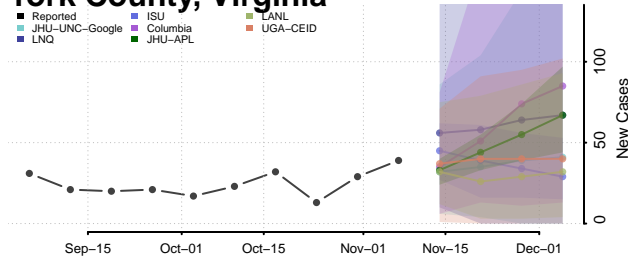

Waynesboro County, Virginia

Westmoreland County, Virginia

Williamsburg County, Virginia

Winchester County, Virginia

Wise County, Virginia

Wythe County, Virginia

York County, Virginia

Washington