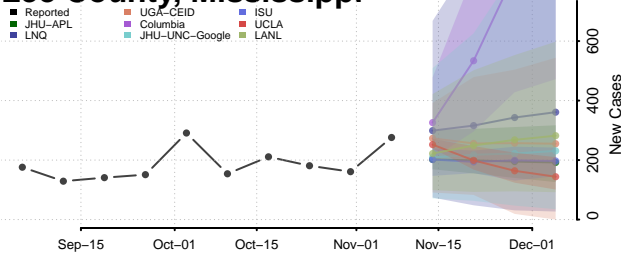

Lee County, Mississippi