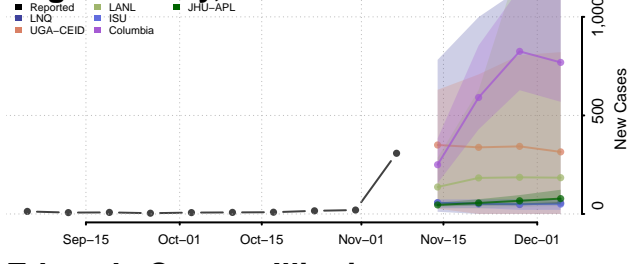

Cumberland County, Illinois

De Witt County, Illinois

DeKalb County, Illinois

Douglas County, Illinois

DuPage County, Illinois

Edgar County, Illinois

Edwards County, Illinois

Effingham County, Illinois