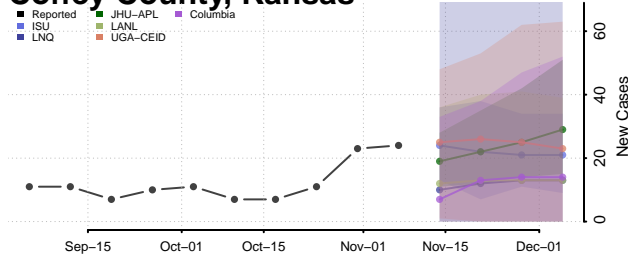

Coffey County, Kansas