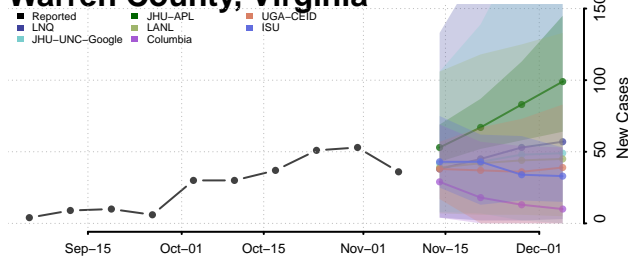

Warren County, Virginia