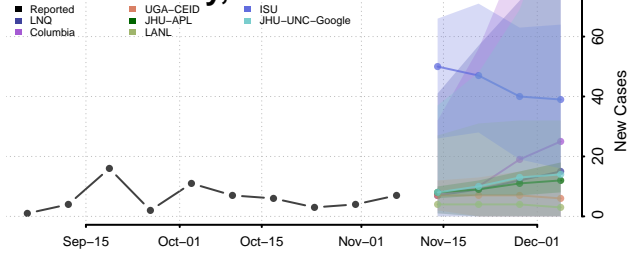

Columbia County, New York

Cortland County, New York

Delaware County, New York

Dutchess County, New York

Erie County, New York

Essex County, New York

Franklin County, New York

Fulton County, New York