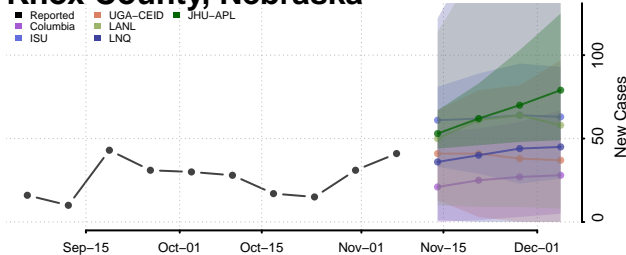

Knox County, Nebraska