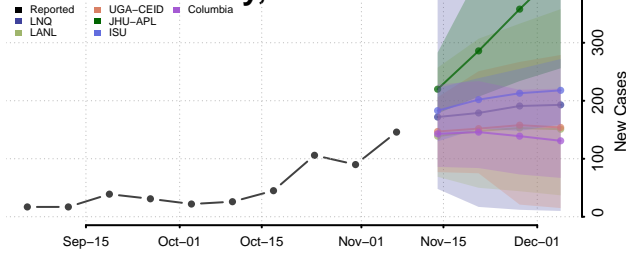

Richland County, North Dakota