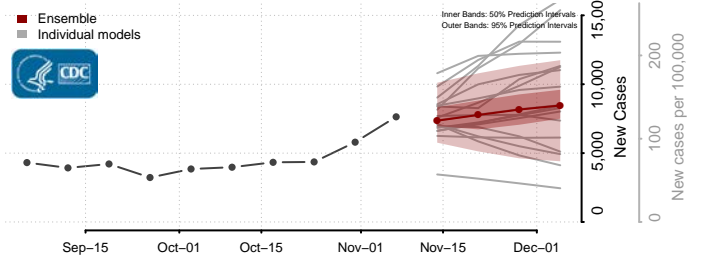

Sagadahoc County, Maine

Somerset County, Maine

Waldo County, Maine

Washington County, Maine

York County, Maine

Maryland

Allegany County, Maryland

Anne Arundel County, Maryland