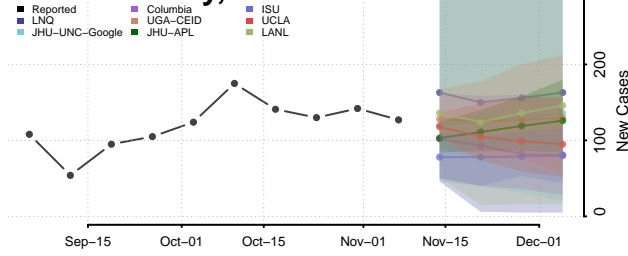

Obion County, Tennessee