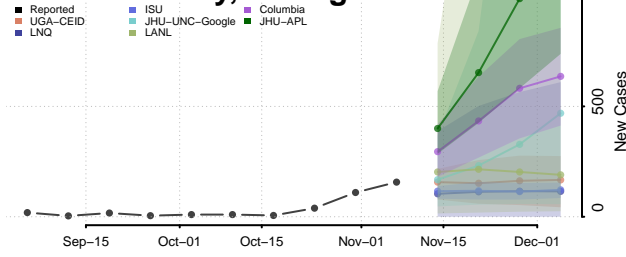

Emmet County, Michigan