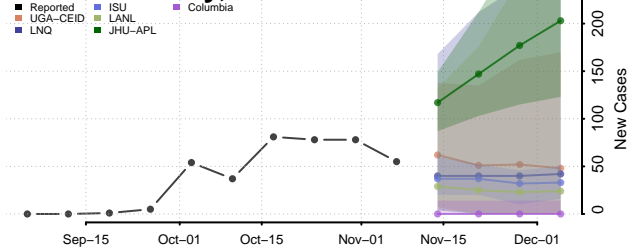

Wright County, Missouri

Montana

Beaverhead County, Montana

Big Horn County, Montana

Blaine County, Montana

Broadwater County, Montana

Carbon County, Montana

Carter County, Montana