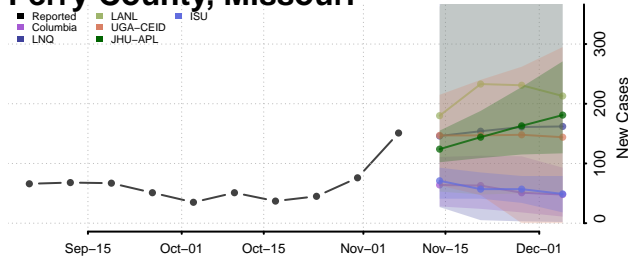

Oregon County, Missouri

Osage County, Missouri

Ozark County, Missouri

Pemiscot County, Missouri

Perry County, Missouri

Pettis County, Missouri

Phelps County, Missouri

Pike County, Missouri