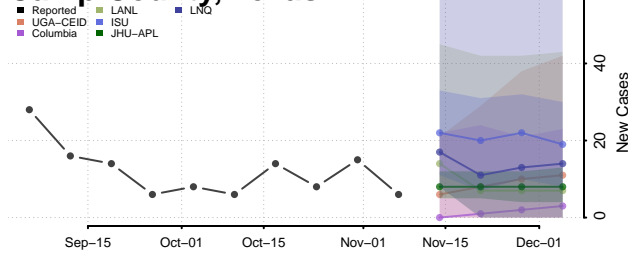

Camp County, Texas