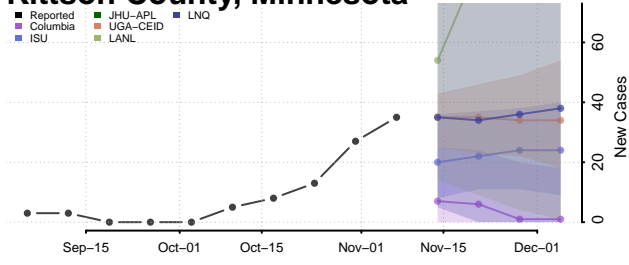

Isanti County, Minnesota

Itasca County, Minnesota

Jackson County, Minnesota

Kanabec County, Minnesota

Kandiyohi County, Minnesota

Kittson County, Minnesota

Koochiching County, Minnesota

Lac qui Parle County, Minnesota