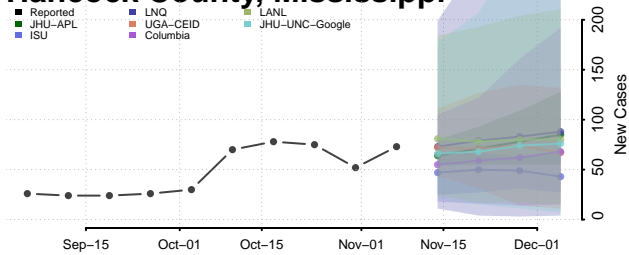

Grenada County, Mississippi

Hancock County, Mississippi

Harrison County, Mississippi

Hinds County, Mississippi

Holmes County, Mississippi

Humphreys County, Mississippi

Issaquena County, Mississippi

Itawamba County, Mississippi