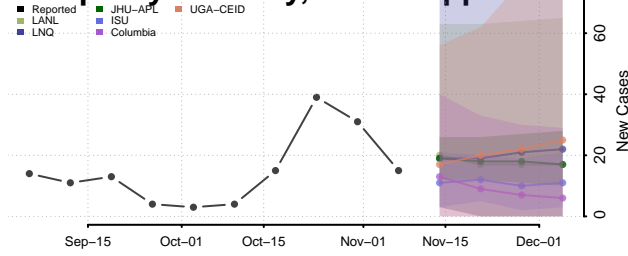

Grenada County, Mississippi

Hancock County, Mississippi

Harrison County, Mississippi

Hinds County, Mississippi

Holmes County, Mississippi

Humphreys County, Mississippi

Issaquena County, Mississippi

Itawamba County, Mississippi