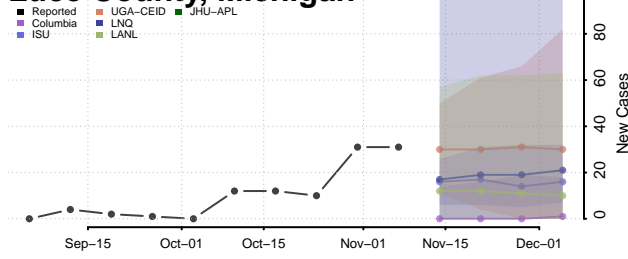

Keweenaw County, Michigan

Lake County, Michigan

Lapeer County, Michigan

Leelanau County, Michigan

Lenawee County, Michigan

Livingston County, Michigan

Luce County, Michigan

Mackinac County, Michigan