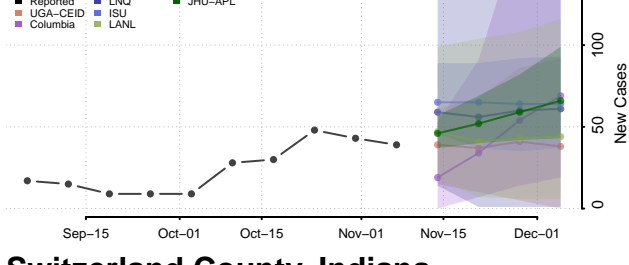

Sullivan County, Indiana