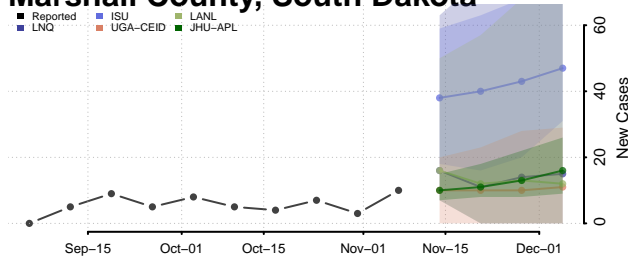

Marshall County, South Dakota