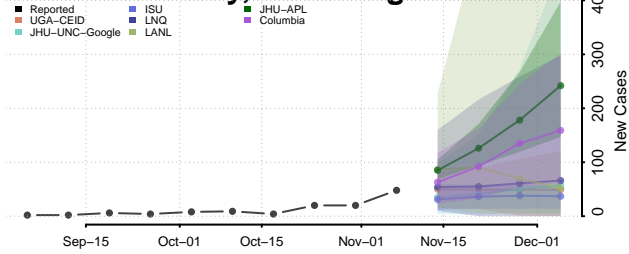

Pleasants County, West Virginia

Pocahontas County, West Virginia

Preston County, West Virginia

Putnam County, West Virginia

Raleigh County, West Virginia

Randolph County, West Virginia

Ritchie County, West Virginia