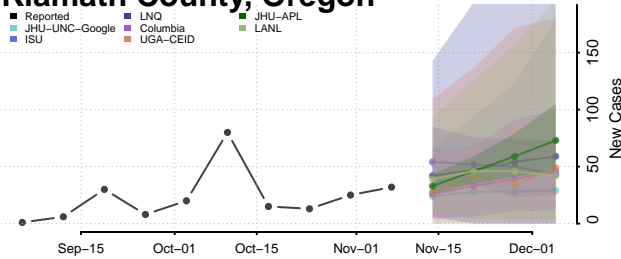

Grant County, Oregon

Harney County, Oregon

Hood River County, Oregon

Jackson County, Oregon

Jefferson County, Oregon

Josephine County, Oregon

Klamath County, Oregon

Lake County, Oregon