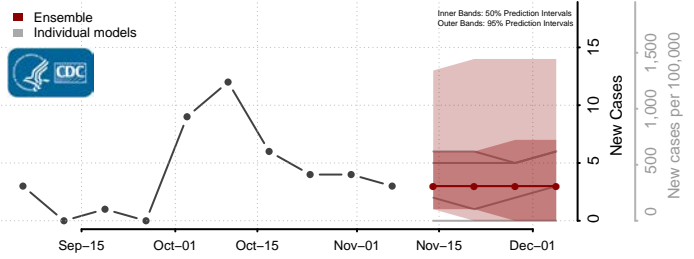

Wibaux County, Montana