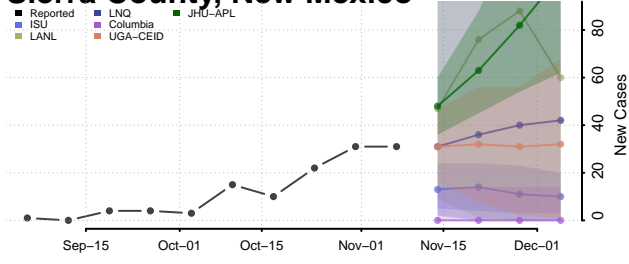

Quay County, New Mexico

Rio Arriba County, New Mexico

Roosevelt County, New Mexico

San Juan County, New Mexico

San Miguel County, New Mexico

Sandoval County, New Mexico

Santa Fe County, New Mexico

Sierra County, New Mexico