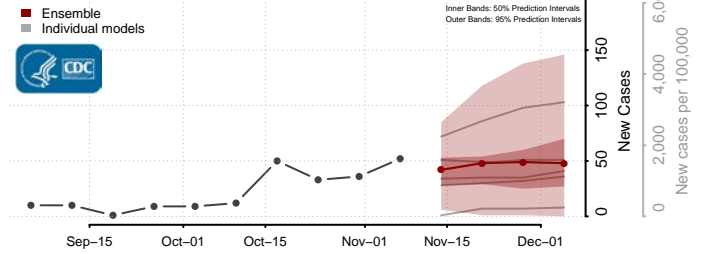

Cavalier County, North Dakota

Dickey County, North Dakota

Divide County, North Dakota

Dunn County, North Dakota

Eddy County, North Dakota

Emmons County, North Dakota

Foster County, North Dakota

Golden Valley County, North Dakota