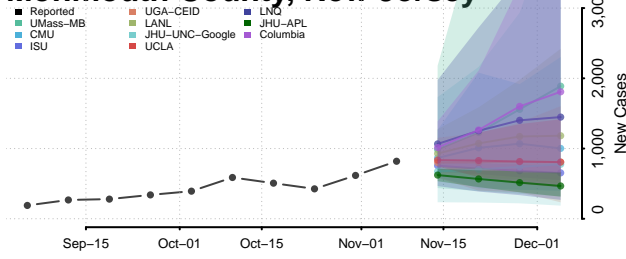

Monmouth County, New Jersey