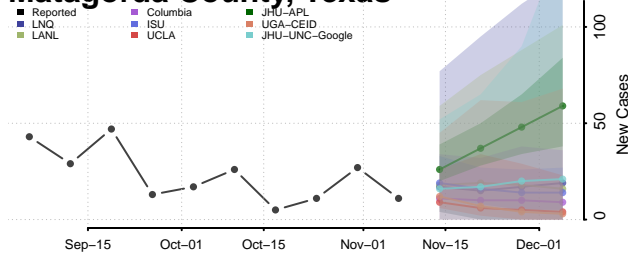

Matagorda County, Texas