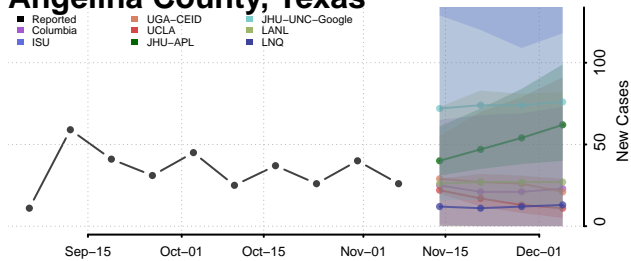

Angelina County, Texas