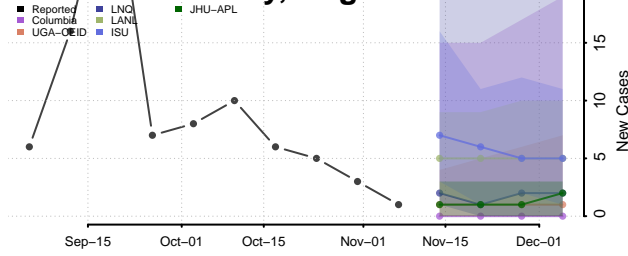

Middlesex County, Virginia