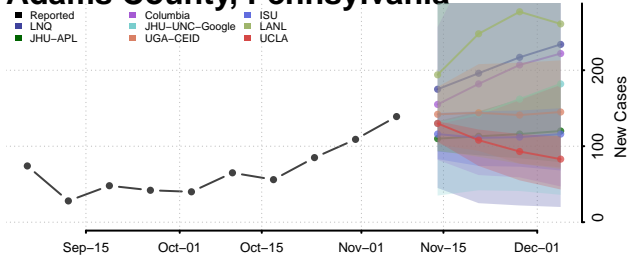

Adams County, Pennsylvania