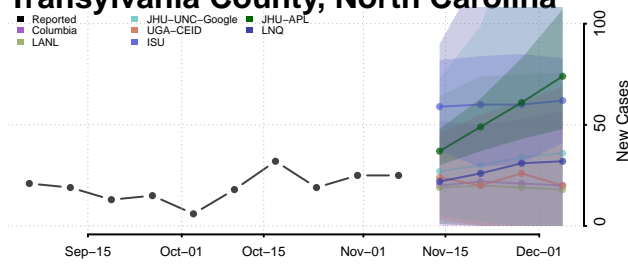

Transylvania County, North Carolina

Tyrrell County, North Carolina

Union County, North Carolina

Vance County, North Carolina

Wake County, North Carolina

Warren County, North Carolina

Washington County, North Carolina