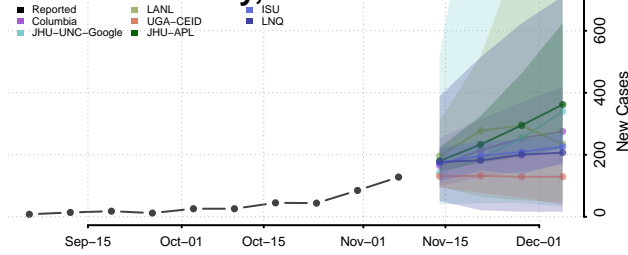

Warren County, Ohio

Washington County, Ohio

Wayne County, Ohio

Williams County, Ohio

Wood County, Ohio

Wyandot County, Ohio

Oklahoma

Adair County, Oklahoma