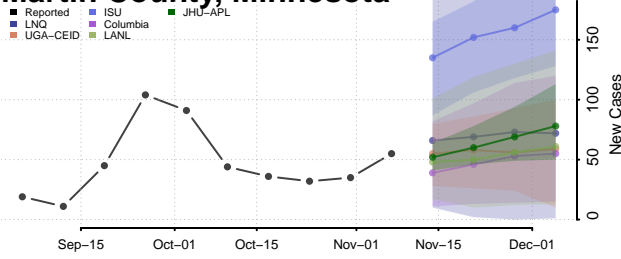

Lake County, Minnesota

Lake of the Woods County, Minnesota

Le Sueur County, Minnesota

Lincoln County, Minnesota

Lyon County, Minnesota

Mahnomen County, Minnesota

Marshall County, Minnesota

Martin County, Minnesota