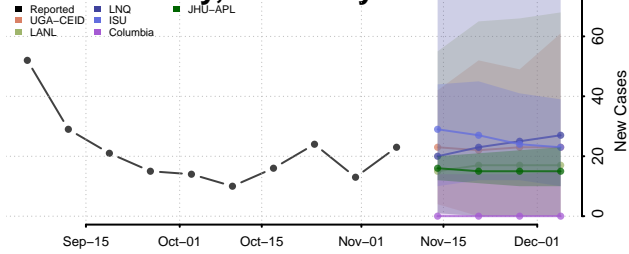

Garrard County, Kentucky

Grant County, Kentucky

Graves County, Kentucky

Grayson County, Kentucky

Green County, Kentucky

Greenup County, Kentucky

Hancock County, Kentucky

Hardin County, Kentucky