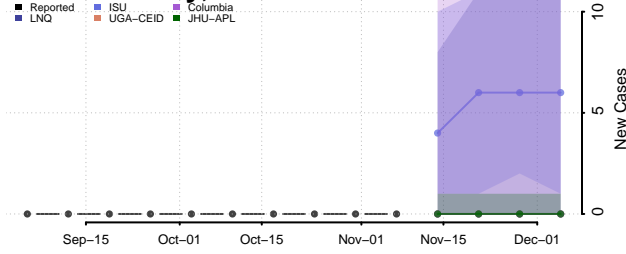

Piute County, Utah