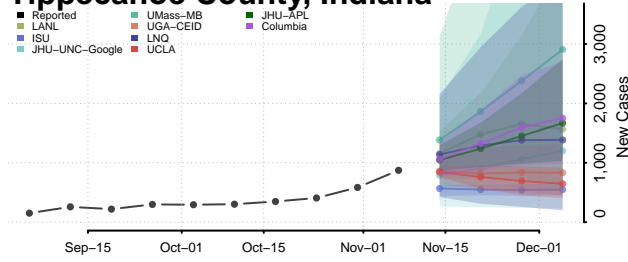

Starke County, Indiana

Stauben County, Indiana

Sullivan County, Indiana

Switzerland County, Indiana

Tippecanoe County, Indiana

Tipton County, Indiana

Union County, Indiana

Vanderburgh County, Indiana