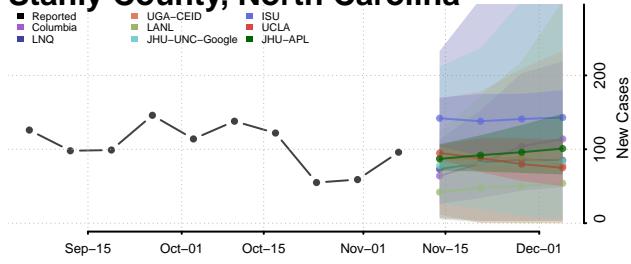

Stanly County, North Carolina