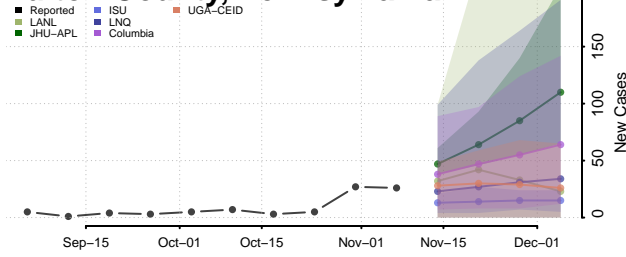

Dauphin County, Pennsylvania

Delaware County, Pennsylvania

Elk County, Pennsylvania

Erie County, Pennsylvania

Fayette County, Pennsylvania

Forest County, Pennsylvania

Franklin County, Pennsylvania

Fulton County, Pennsylvania