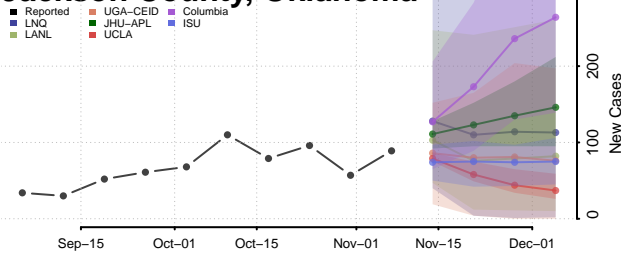

Grady County, Oklahoma

Grant County, Oklahoma

Greer County, Oklahoma

Harmon County, Oklahoma

Harper County, Oklahoma

Haskell County, Oklahoma

Hughes County, Oklahoma

Jackson County, Oklahoma