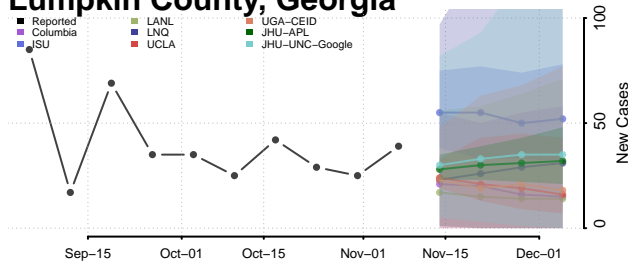

Lanier County, Georgia

Laurens County, Georgia

Lee County, Georgia

Liberty County, Georgia

Lincoln County, Georgia

Long County, Georgia

Lowndes County, Georgia

Lumpkin County, Georgia