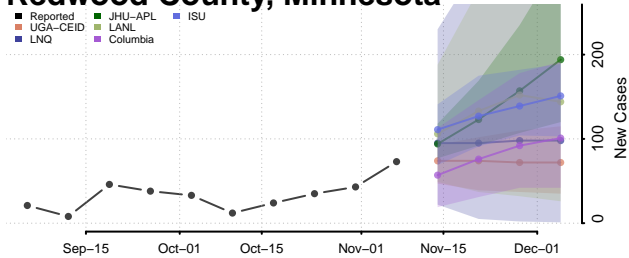

Redwood County, Minnesota