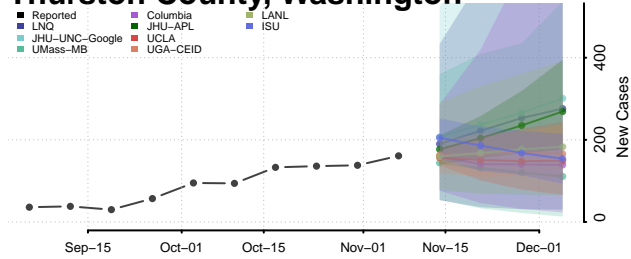

Thurston County, Washington