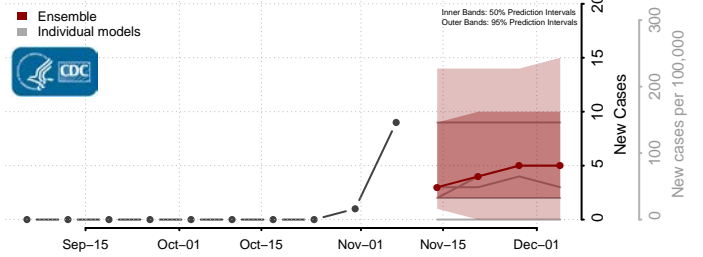

Essex County, Vermont