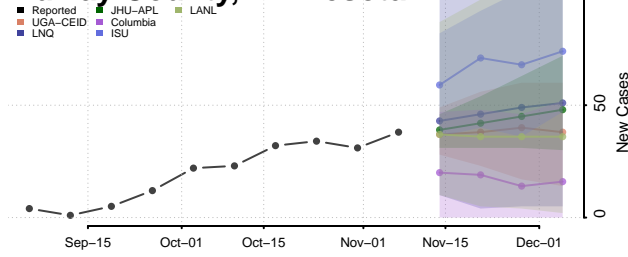

McLeod County, Minnesota

Meeker County, Minnesota

Mille Lacs County, Minnesota

Morrison County, Minnesota

Mower County, Minnesota

Murray County, Minnesota

Nicollet County, Minnesota

Nobles County, Minnesota