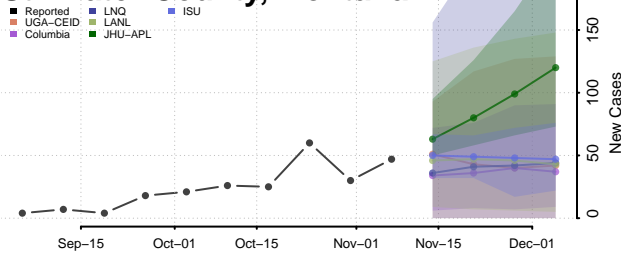

Stillwater County, Montana