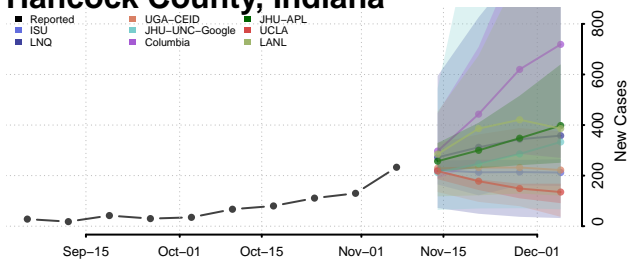

Grant County, Indiana

Greene County, Indiana

Hamilton County, Indiana

Hancock County, Indiana

Harrison County, Indiana

Hendricks County, Indiana

Henry County, Indiana

Howard County, Indiana