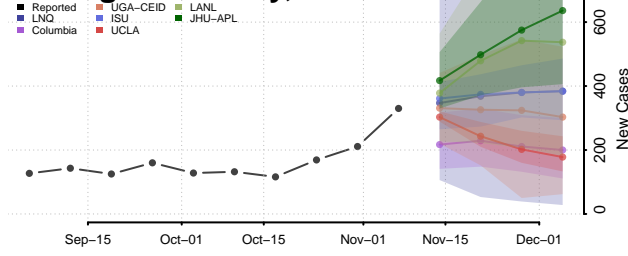

Codington County, South Dakota