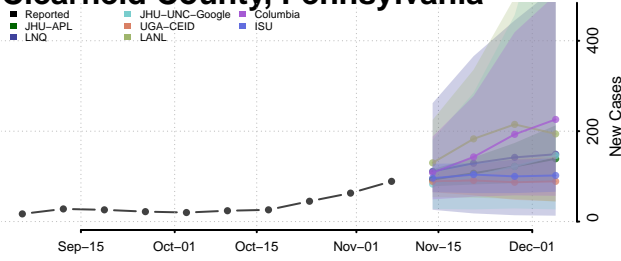

Clearfield County, Pennsylvania