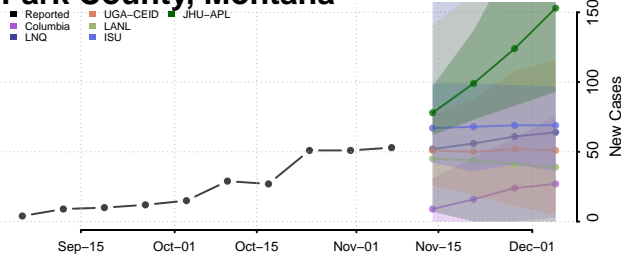

Park County, Montana