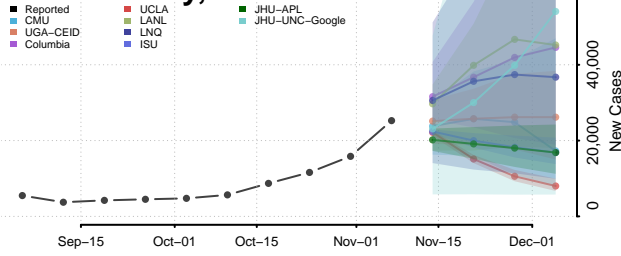

Cook County, Illinois