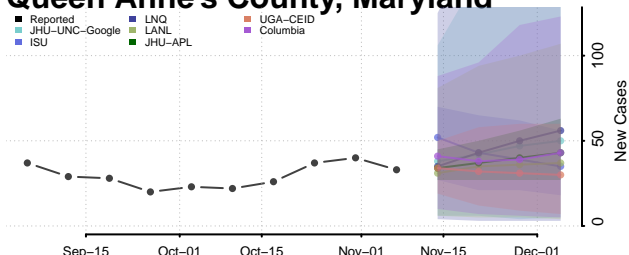

Frederick County, Maryland

Garrett County, Maryland

Harford County, Maryland

Howard County, Maryland

Kent County, Maryland

Montgomery County, Maryland

Prince George's County, Maryland

Queen Anne's County, Maryland