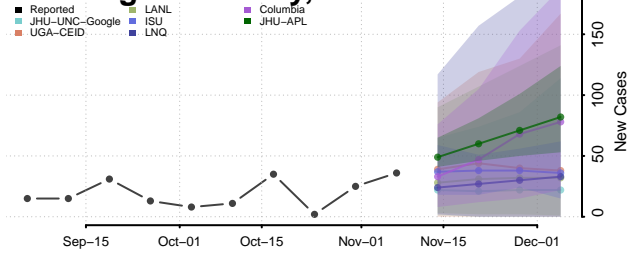

Washington County, Texas