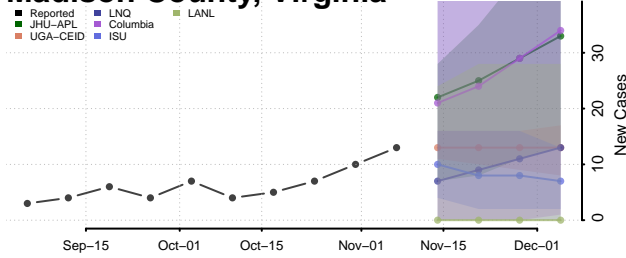

Loudoun County, Virginia

Louisa County, Virginia

Lunenburg County, Virginia

Lynchburg County, Virginia

Madison County, Virginia

Manassas County, Virginia

Manassas Park County, Virginia

Martinsville County, Virginia