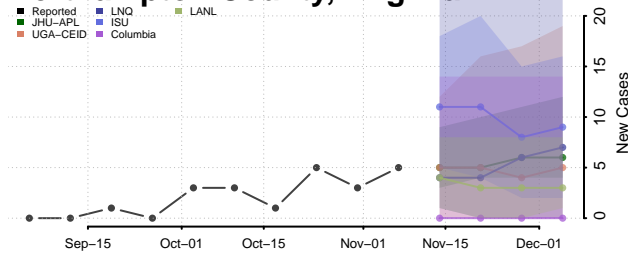

Northampton County, Virginia