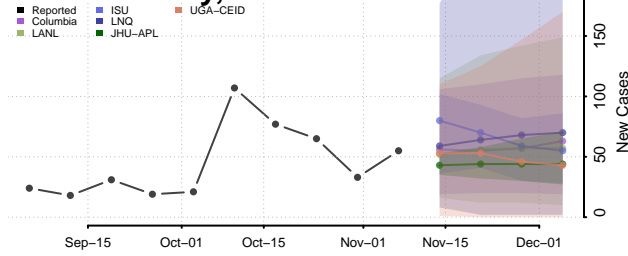

Tazewell County, Illinois

Union County, Illinois

Vermilion County, Illinois

Wabash County, Illinois

Warren County, Illinois

Washington County, Illinois

Wayne County, Illinois

White County, Illinois