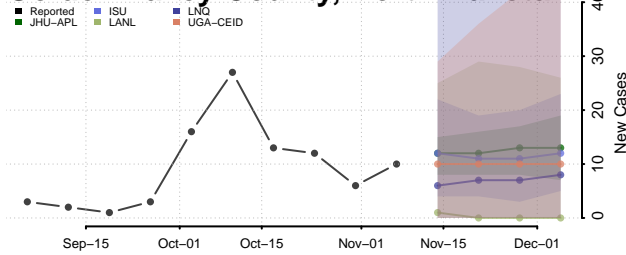

Cavalier County, North Dakota

Dickey County, North Dakota

Divide County, North Dakota

Dunn County, North Dakota

Eddy County, North Dakota

Emmons County, North Dakota

Foster County, North Dakota

Golden Valley County, North Dakota