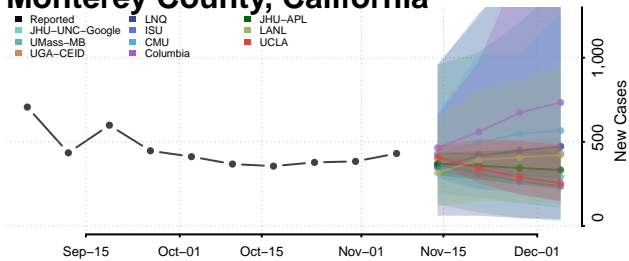

Mariposa County, California

Mendocino County, California

Merced County, California

Modoc County, California

Mono County, California

Monterey County, California

Napa County, California

Nevada County, California