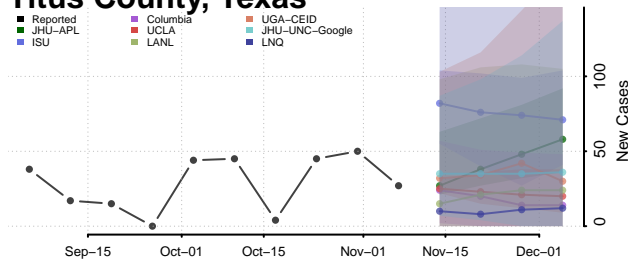

Titus County, Texas