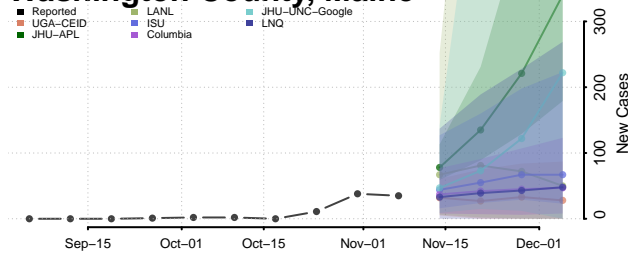

Sagadahoc County, Maine

Somerset County, Maine

Waldo County, Maine

Washington County, Maine

York County, Maine

Maryland

Allegany County, Maryland

Anne Arundel County, Maryland