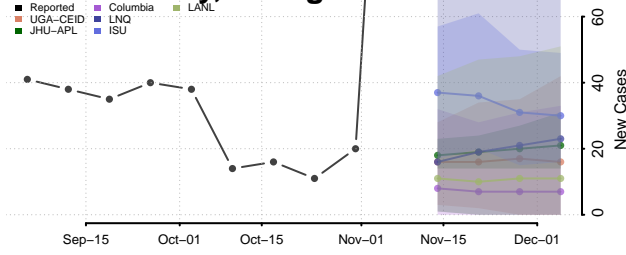

Brooks County, Georgia

Bryan County, Georgia

Bulloch County, Georgia

Burke County, Georgia

Butts County, Georgia

Calhoun County, Georgia

Camden County, Georgia

Candler County, Georgia