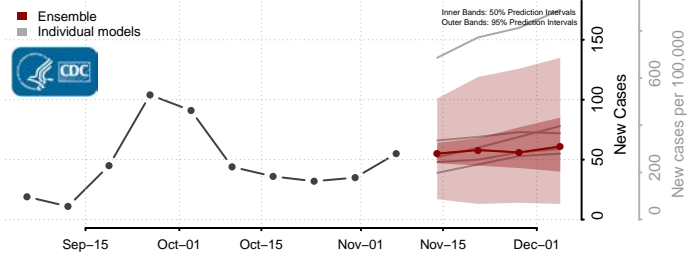

Lake County, Minnesota

Lake of the Woods County, Minnesota

Le Sueur County, Minnesota

Lincoln County, Minnesota

Lyon County, Minnesota

Mahnomen County, Minnesota

Marshall County, Minnesota

Martin County, Minnesota