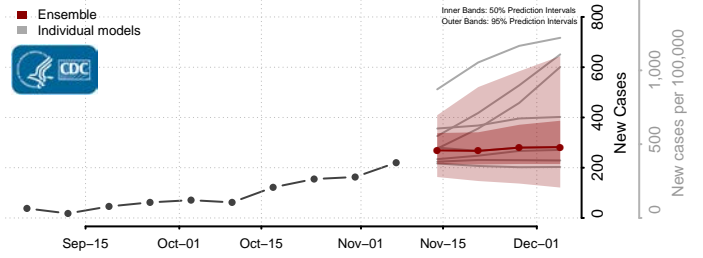

Otter Tail County, Minnesota