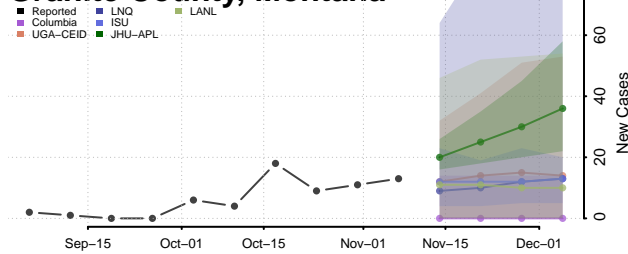

Flathead County, Montana

Gallatin County, Montana

Garfield County, Montana

Glacier County, Montana

Golden Valley County, Montana

Granite County, Montana

Hill County, Montana

Jefferson County, Montana