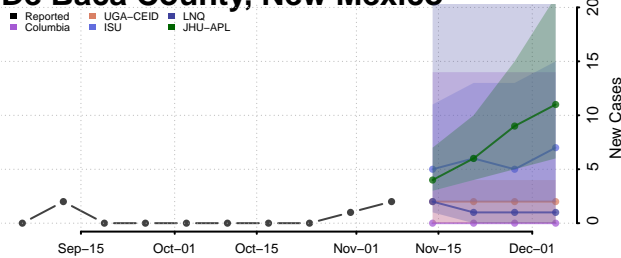

De Baca County, New Mexico