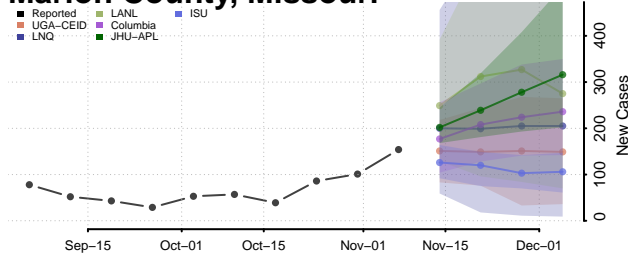

Marion County, Missouri