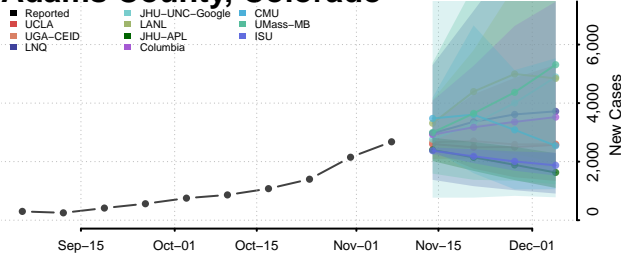

Trinity County, California

Tulare County, California

Tuolumne County, California

Ventura County, California

Yolo County, California

Yuba County, California

Colorado

Adams County, Colorado