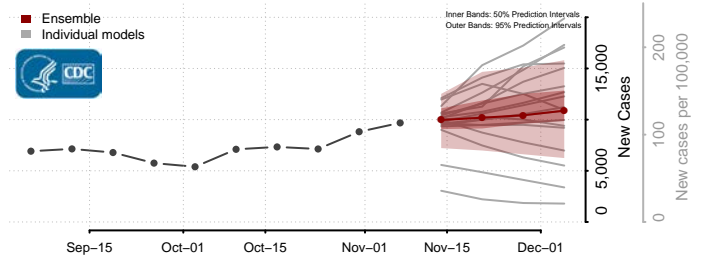

Windham County, Vermont

Windsor County, Vermont

Virgin Islands

Virginia

Accomack County, Virginia

Albemarle County, Virginia