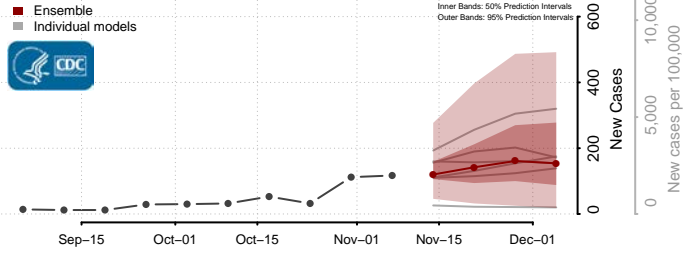

Dewey County, South Dakota

Douglas County, South Dakota

Edmunds County, South Dakota

Fall River County, South Dakota

Faulk County, South Dakota

Grant County, South Dakota

Gregory County, South Dakota

Haakon County, South Dakota