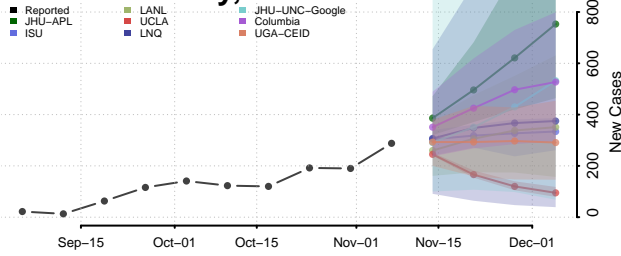

Manitowoc County, Wisconsin

Marathon County, Wisconsin

Marinette County, Wisconsin

Marquette County, Wisconsin

Menominee County, Wisconsin

Milwaukee County, Wisconsin

Monroe County, Wisconsin

Oconto County, Wisconsin