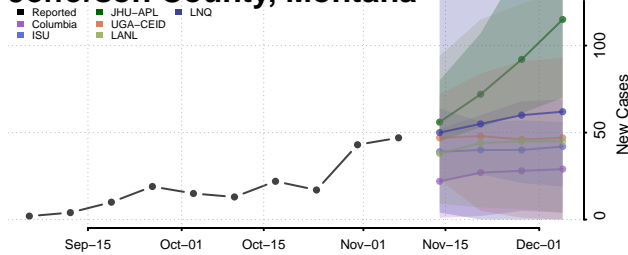

Flathead County, Montana

Gallatin County, Montana

Garfield County, Montana

Glacier County, Montana

Golden Valley County, Montana

Granite County, Montana

Hill County, Montana

Jefferson County, Montana