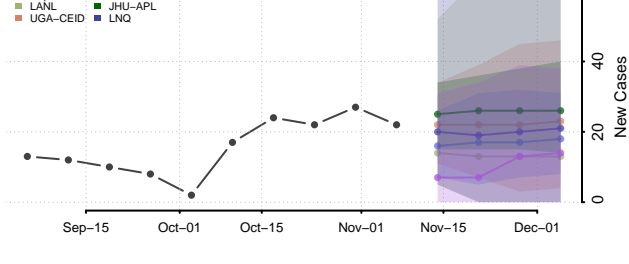

LaSalle County, Louisiana