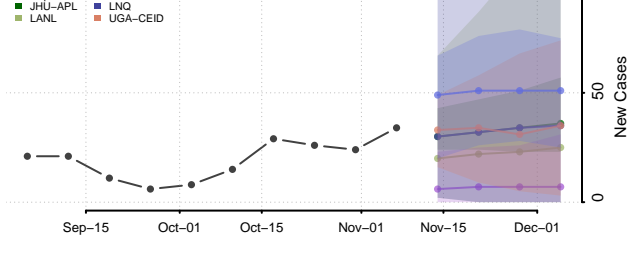

Grundy County, Iowa

Guthrie County, Iowa

Hamilton County, Iowa

Hancock County, Iowa

Hardin County, Iowa

Harrison County, Iowa

Henry County, Iowa

Howard County, Iowa