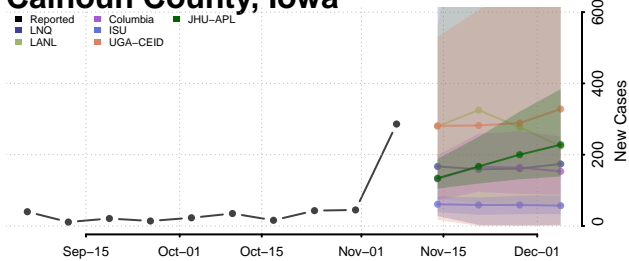

Benton County, Iowa

Black Hawk County, Iowa

Boone County, Iowa

Bremer County, Iowa

Buchanan County, Iowa

Buena Vista County, Iowa

Butler County, Iowa

Calhoun County, Iowa