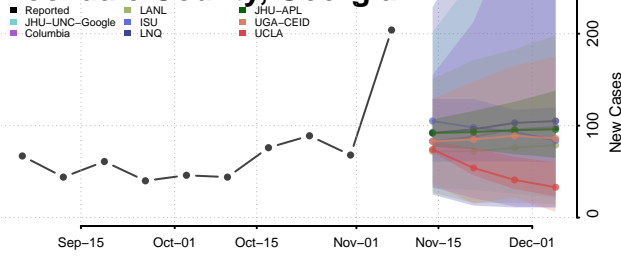

Quitman County, Georgia

Rabun County, Georgia

Randolph County, Georgia

Richmond County, Georgia

Rockdale County, Georgia

Schley County, Georgia

Screven County, Georgia

Seminole County, Georgia