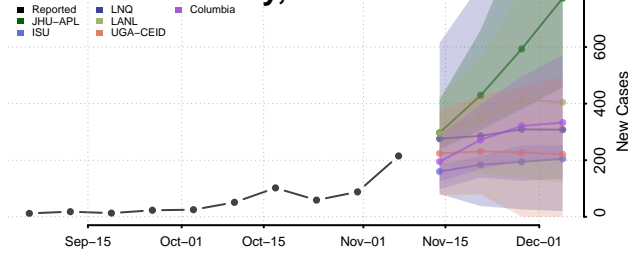

Mille Lacs County, Minnesota