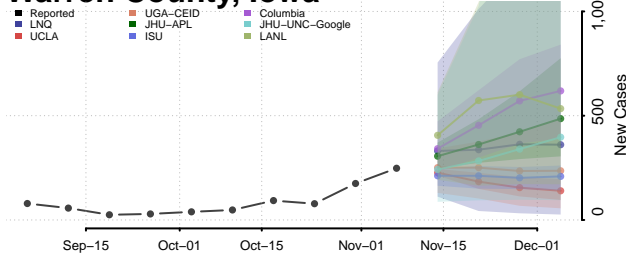

Tama County, Iowa

Taylor County, Iowa

Union County, Iowa

Van Buren County, Iowa

Wapello County, Iowa

Warren County, Iowa

Washington County, Iowa

Wayne County, Iowa