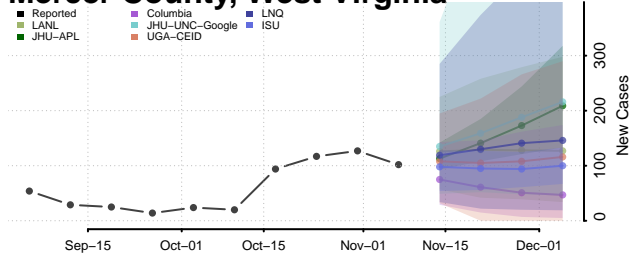

Mercer County, West Virginia