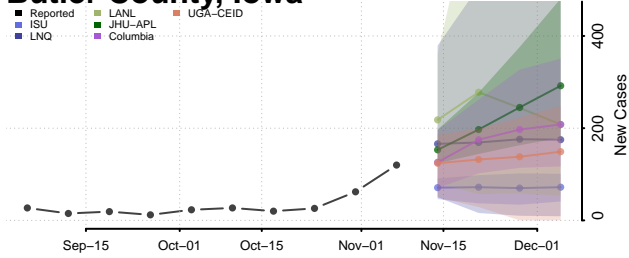

Benton County, Iowa

Black Hawk County, Iowa

Boone County, Iowa

Bremer County, Iowa

Buchanan County, Iowa

Buena Vista County, Iowa

Butler County, Iowa

Calhoun County, Iowa