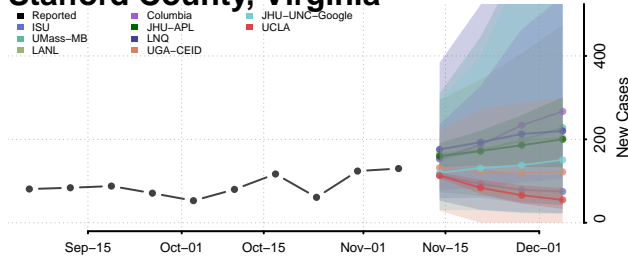

Stafford County, Virginia