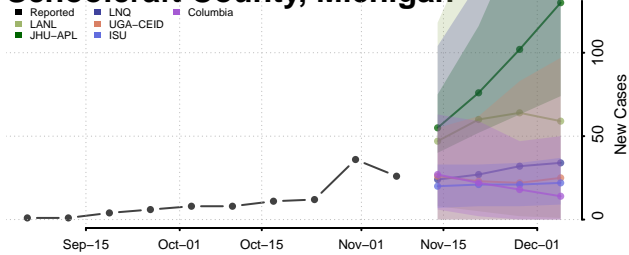

Schoolcraft County, Michigan