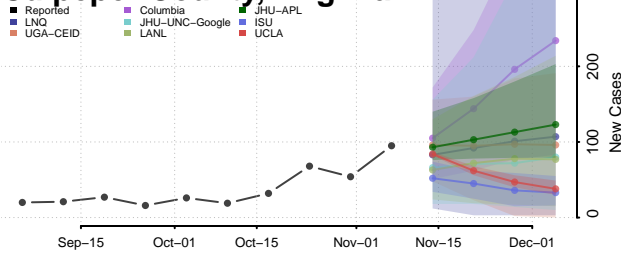

Culpeper County, Virginia