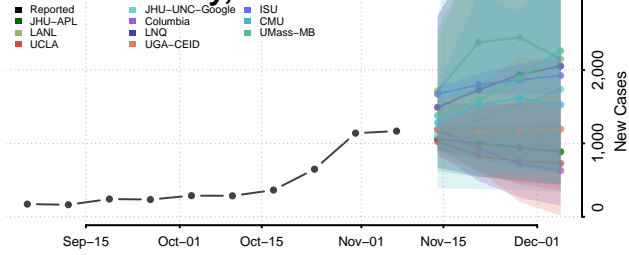

Bristol County, Massachusetts