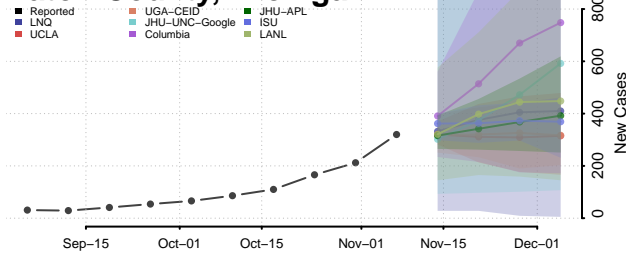

Eaton County, Michigan