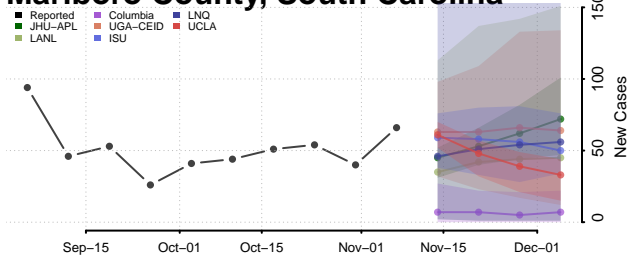

Marlboro County, South Carolina