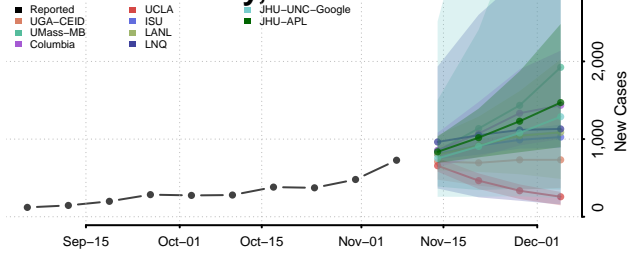

St. Louis County, Minnesota