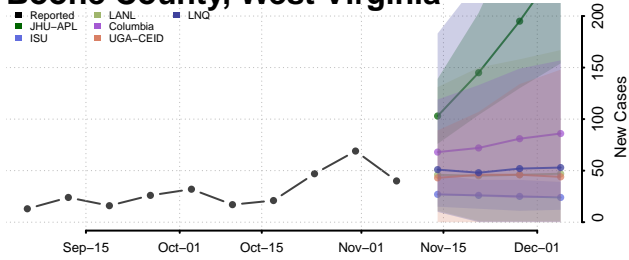

Boone County, West Virginia