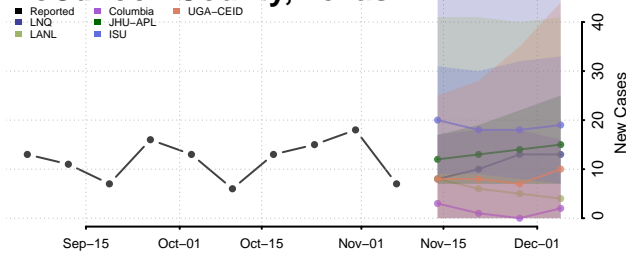

McCulloch County, Texas