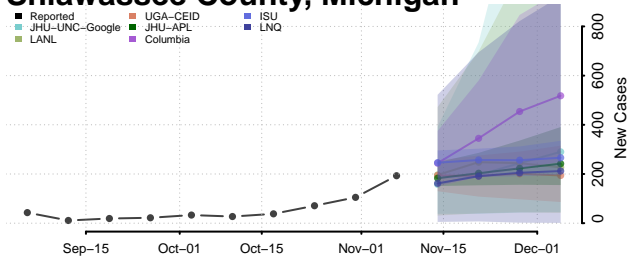

Shiawassee County, Michigan