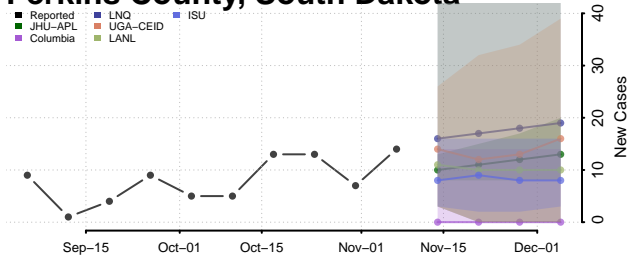

Perkins County, South Dakota