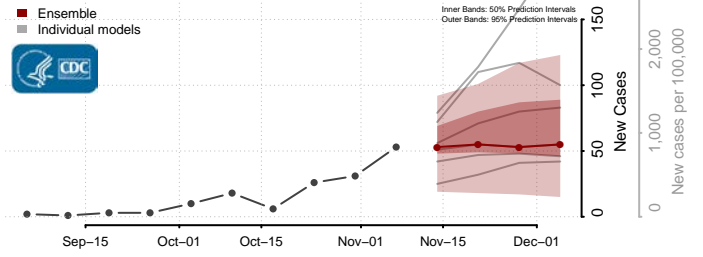

Norman County, Minnesota