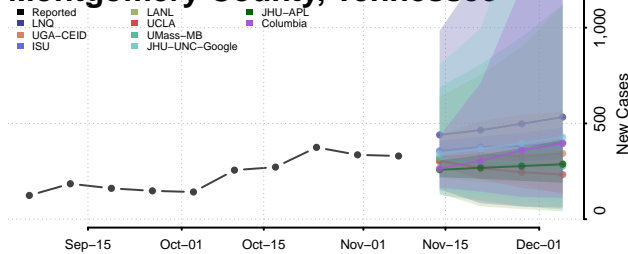

Marshall County, Tennessee

Maury County, Tennessee

McMinn County, Tennessee

McNairy County, Tennessee

Meigs County, Tennessee

Monroe County, Tennessee

Montgomery County, Tennessee

Moore County, Tennessee