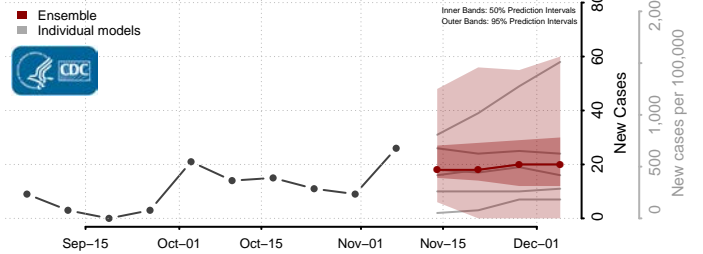

Lewis County, Idaho