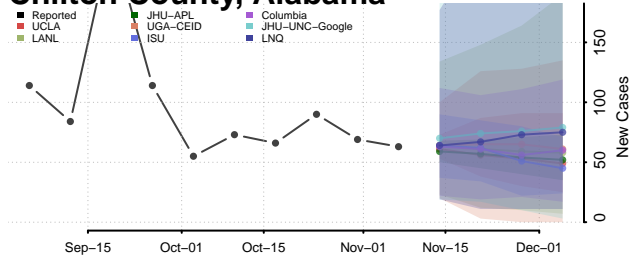

National

Alabama

Autauga County, Alabama

Baldwin County, Alabama

Barbour County, Alabama

Bibb County, Alabama

Chilton County, Alabama

Choctaw County, Alabama