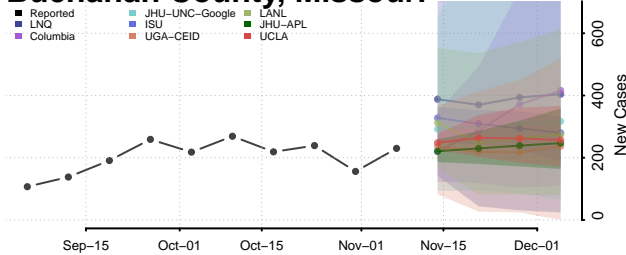

Buchanan County, Missouri