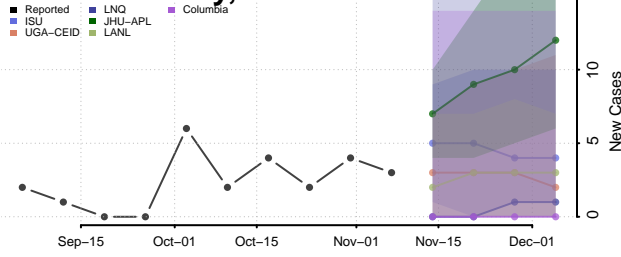

Hooker County, Nebraska