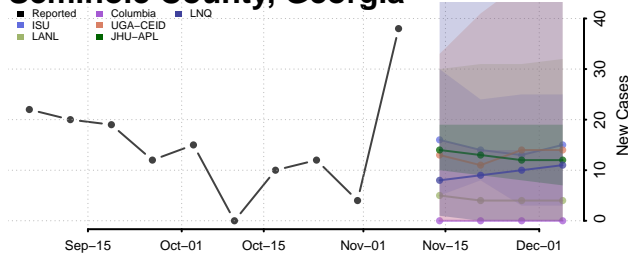

Quitman County, Georgia

Rabun County, Georgia

Randolph County, Georgia

Richmond County, Georgia

Rockdale County, Georgia

Schley County, Georgia

Screven County, Georgia

Seminole County, Georgia