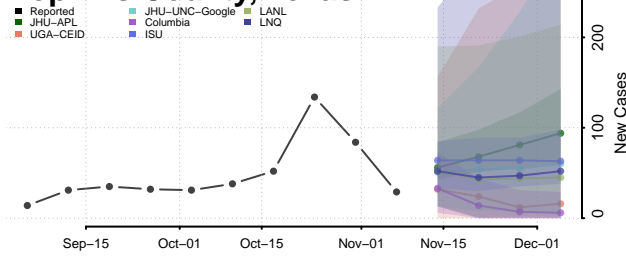

Houston County, Texas

Howard County, Texas

Hudspeth County, Texas

Hunt County, Texas

Hutchinson County, Texas

Irion County, Texas

Jack County, Texas

Jackson County, Texas