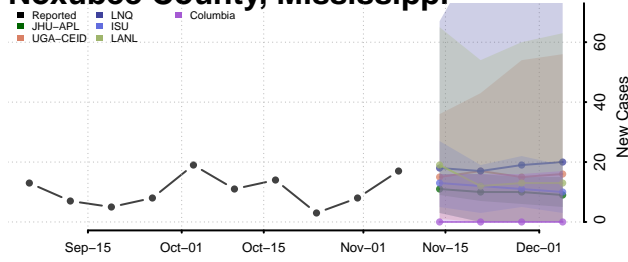

Marion County, Mississippi

Marshall County, Mississippi

Monroe County, Mississippi

Montgomery County, Mississippi

Neshoba County, Mississippi

Newton County, Mississippi

Noxubee County, Mississippi

Oktibbeha County, Mississippi