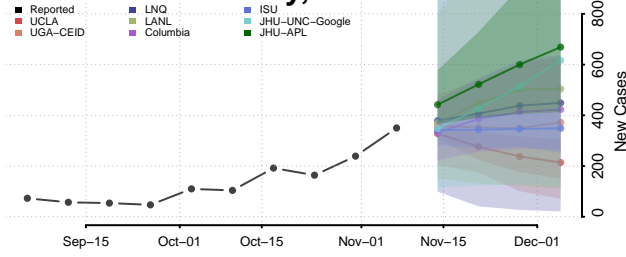

Clayton County, Iowa

Clinton County, Iowa

Crawford County, Iowa

Dallas County, Iowa

Davis County, Iowa

Decatur County, Iowa

Delaware County, Iowa

Des Moines County, Iowa