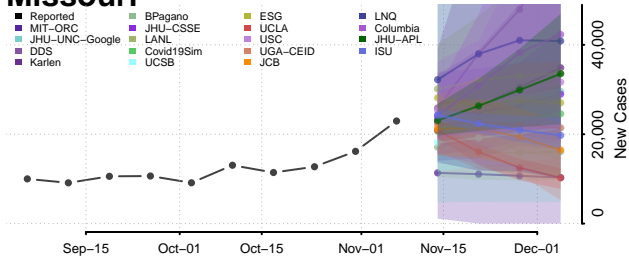

Wilkinson County, Mississippi

Winston County, Mississippi

Yalobusha County, Mississippi

Yazoo County, Mississippi

Missouri

Adair County, Missouri