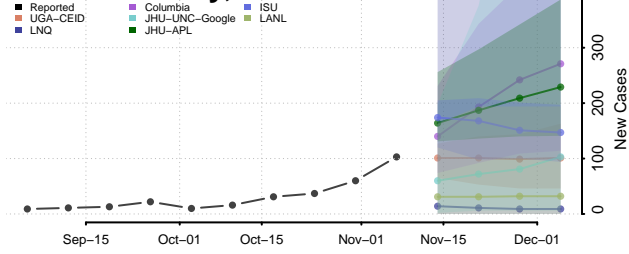

Bristol County, Rhode Island