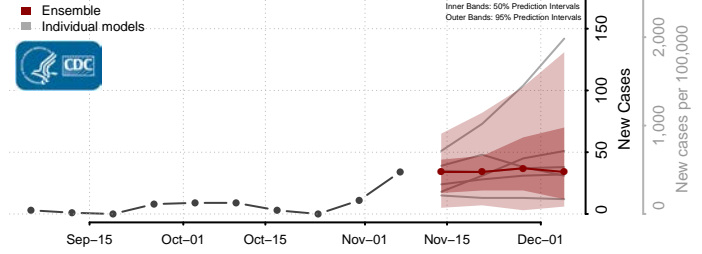

Trimble County, Kentucky

Union County, Kentucky

Warren County, Kentucky

Washington County, Kentucky

Wayne County, Kentucky

Webster County, Kentucky

Whitley County, Kentucky

Wolfe County, Kentucky