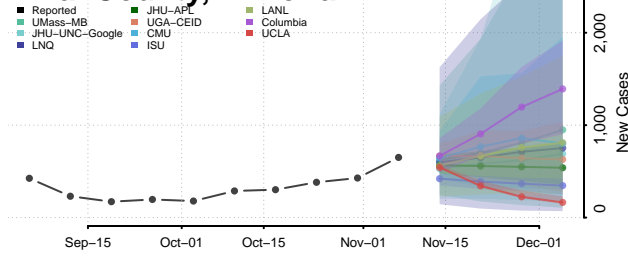

Pinal County, Arizona