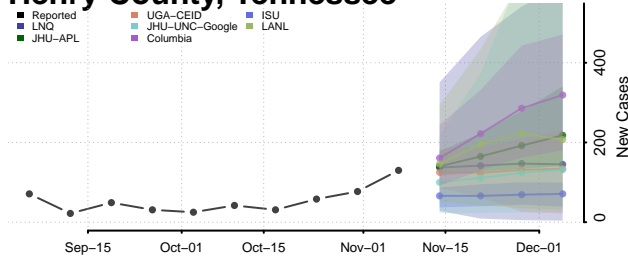

Hamilton County, Tennessee

Hancock County, Tennessee

Hardeman County, Tennessee

Hardin County, Tennessee

Hawkins County, Tennessee

Haywood County, Tennessee

Henderson County, Tennessee

Henry County, Tennessee