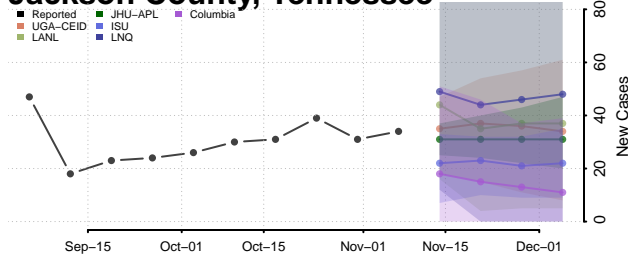

Hickman County, Tennessee

Houston County, Tennessee

Humphreys County, Tennessee

Jackson County, Tennessee

Jefferson County, Tennessee

Johnson County, Tennessee

Knox County, Tennessee

Lake County, Tennessee