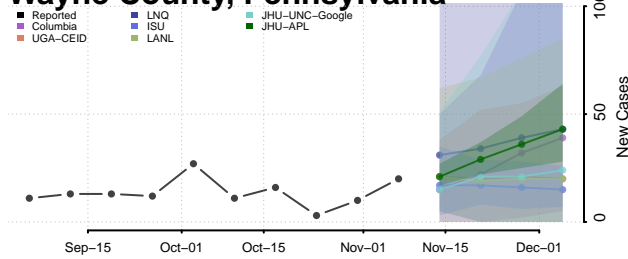

Tioga County, Pennsylvania

Union County, Pennsylvania

Venango County, Pennsylvania

Warren County, Pennsylvania

Washington County, Pennsylvania

Wayne County, Pennsylvania

Westmoreland County, Pennsylvania

Wyoming County, Pennsylvania