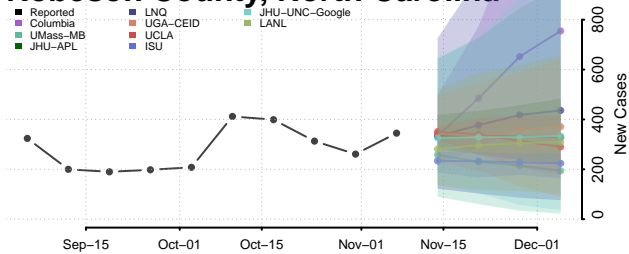

Pitt County, North Carolina

Polk County, North Carolina

Randolph County, North Carolina

Richmond County, North Carolina

Robeson County, North Carolina

Rockingham County, North Carolina

Rowan County, North Carolina