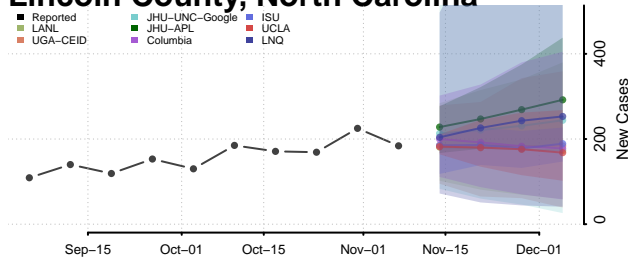

Lincoln County, North Carolina