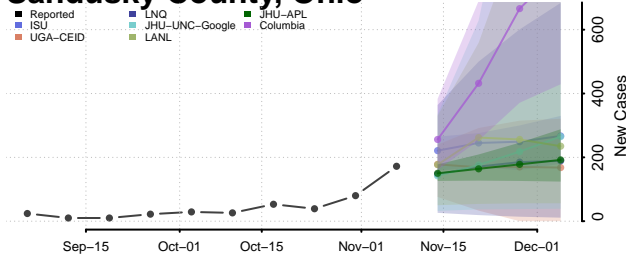

Sandusky County, Ohio