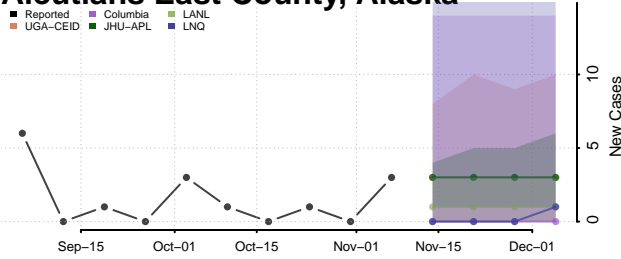

Aleutians East County, Alaska