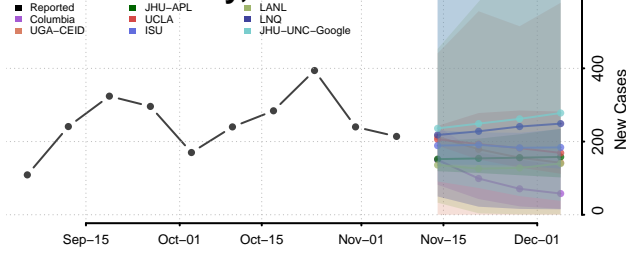

Morgan County, Tennessee

Obion County, Tennessee

Overton County, Tennessee

Perry County, Tennessee

Pickett County, Tennessee

Polk County, Tennessee

Putnam County, Tennessee

Rhea County, Tennessee