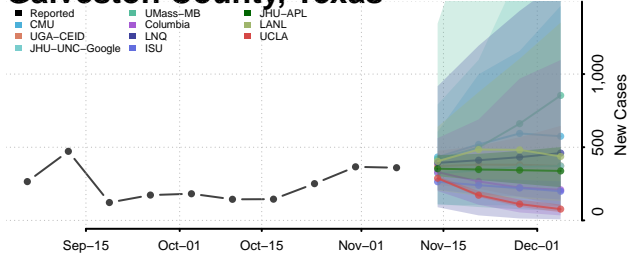

Galveston County, Texas