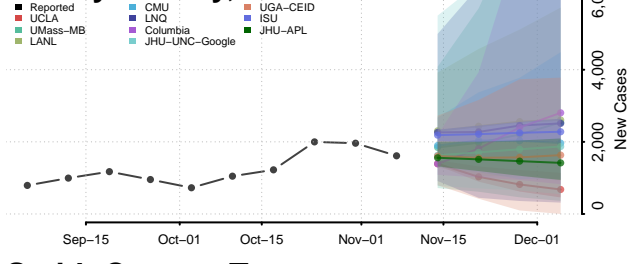

Roane County, Tennessee

Robertson County, Tennessee

Rutherford County, Tennessee

Scott County, Tennessee

Sequatchie County, Tennessee

Sevier County, Tennessee

Shelby County, Tennessee

Smith County, Tennessee