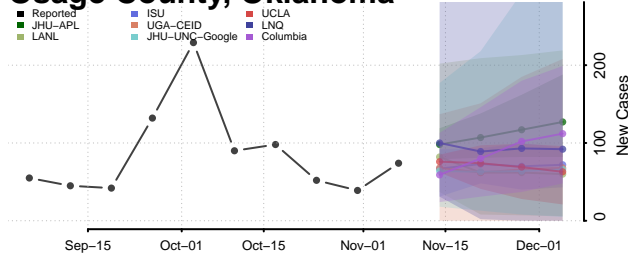

Osage County, Oklahoma