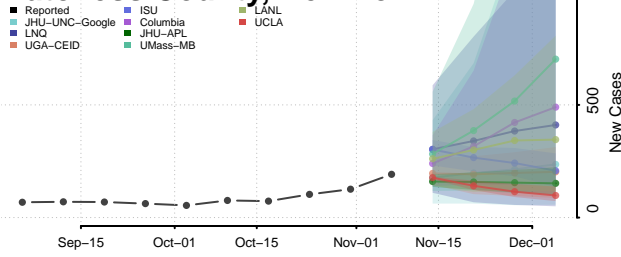

Columbia County, New York

Cortland County, New York

Delaware County, New York

Dutchess County, New York

Erie County, New York

Essex County, New York

Franklin County, New York

Fulton County, New York