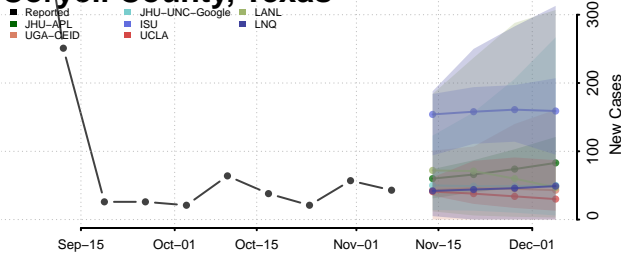

Coryell County, Texas