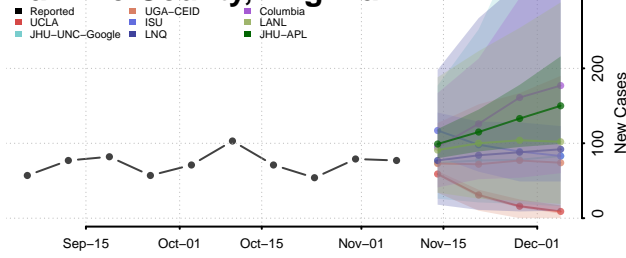

Danville County, Virginia