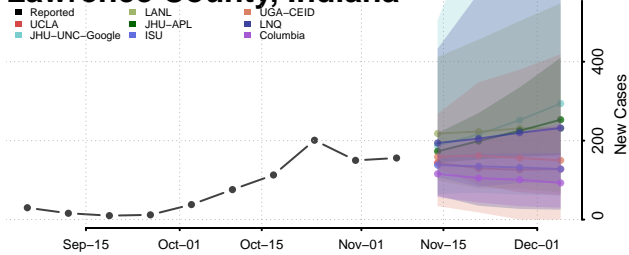

Kosciusko County, Indiana

LaGrange County, Indiana

Lake County, Indiana

LaPorte County, Indiana

Lawrence County, Indiana

Madison County, Indiana

Marion County, Indiana

Marshall County, Indiana