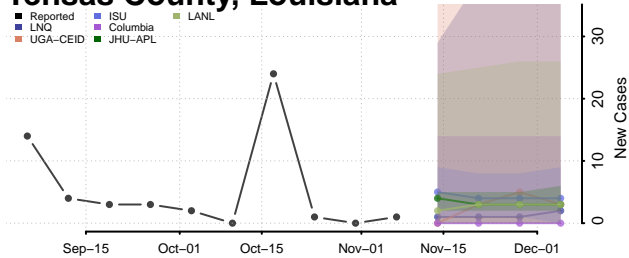

Tensas County, Louisiana