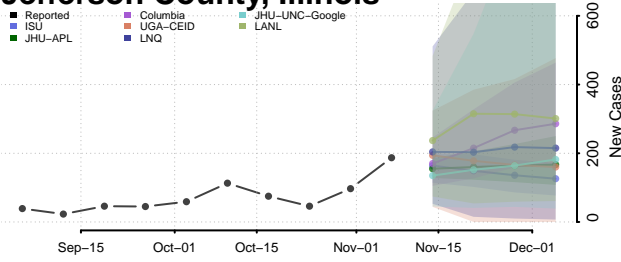

Hancock County, Illinois

Hardin County, Illinois

Henderson County, Illinois

Henry County, Illinois

Iroquois County, Illinois

Jackson County, Illinois

Jasper County, Illinois

Jefferson County, Illinois