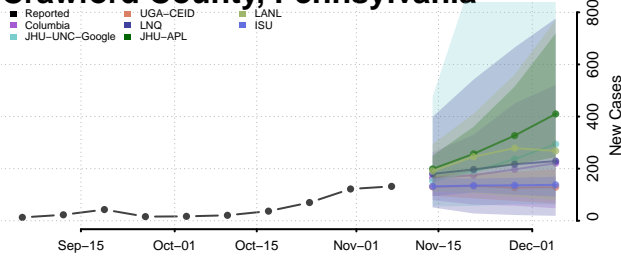

Crawford County, Pennsylvania