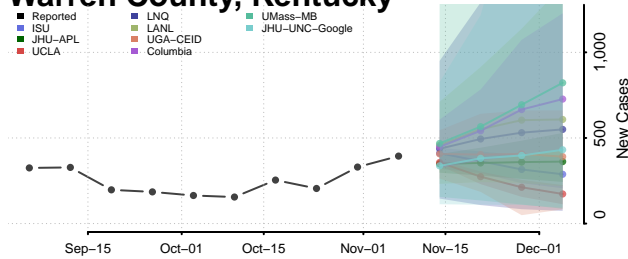

Warren County, Kentucky