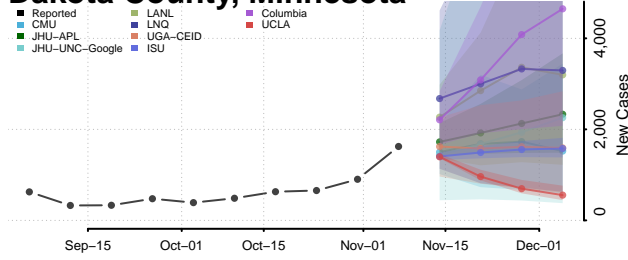

Clay County, Minnesota

Clearwater County, Minnesota

Cook County, Minnesota

Cottonwood County, Minnesota

Crow Wing County, Minnesota

Dakota County, Minnesota

Dodge County, Minnesota

Douglas County, Minnesota