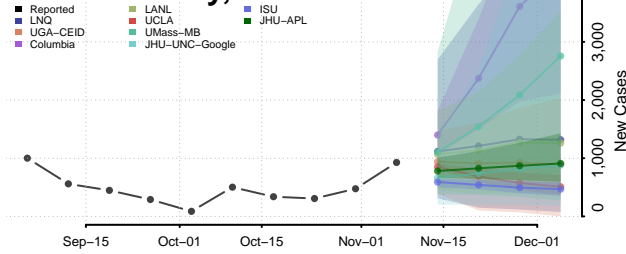

Boone County, Missouri