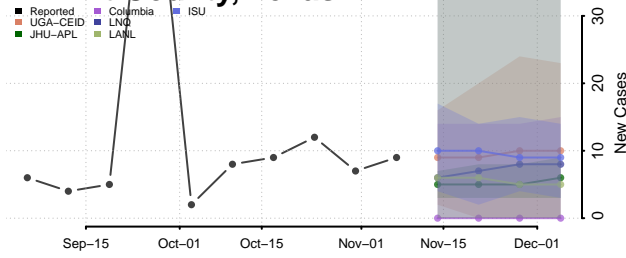

Dallas County, Texas

Dawson County, Texas

Deaf Smith County, Texas

Delta County, Texas

Denton County, Texas

DeWitt County, Texas

Dickens County, Texas

Dimmit County, Texas