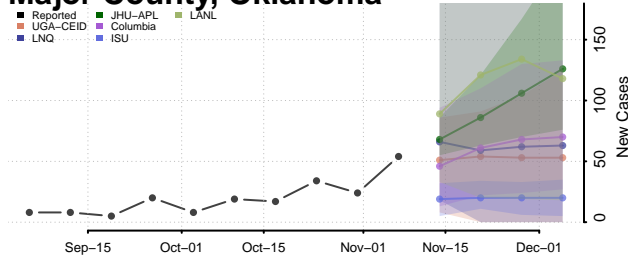

Major County, Oklahoma