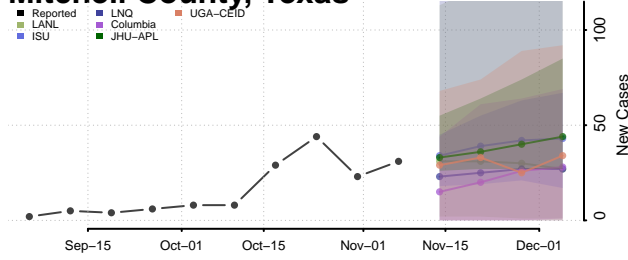

Mitchell County, Texas