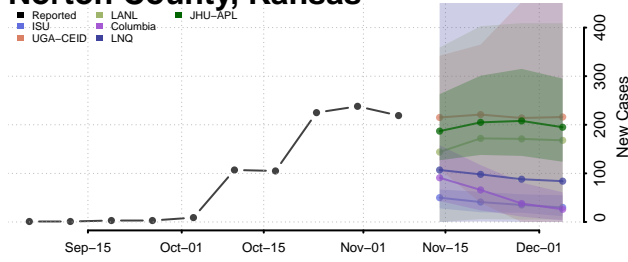

Norton County, Kansas