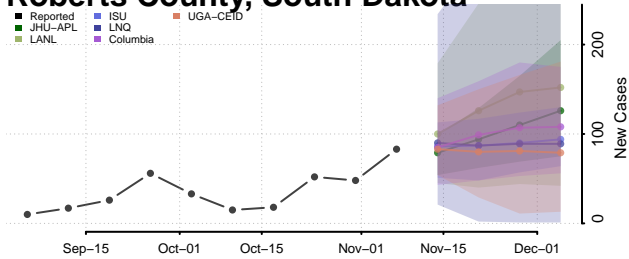

Roberts County, South Dakota