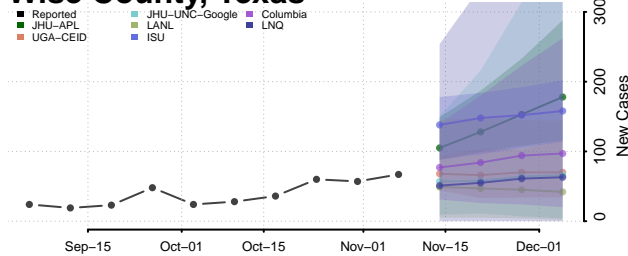

Wise County, Texas