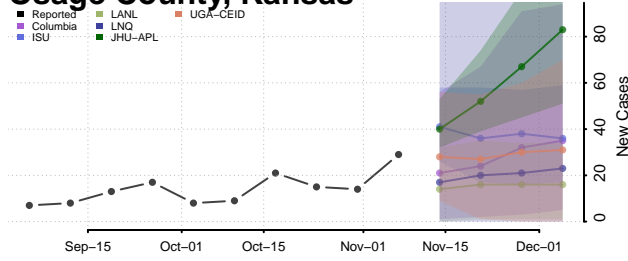

Nemaha County, Kansas

Neosho County, Kansas

Ness County, Kansas

Norton County, Kansas

Osage County, Kansas

Osborne County, Kansas

Ottawa County, Kansas

Pawnee County, Kansas