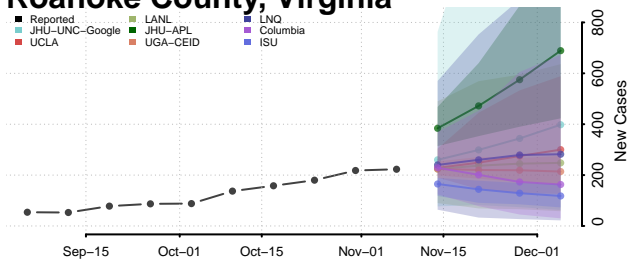

Roanoke County, Virginia