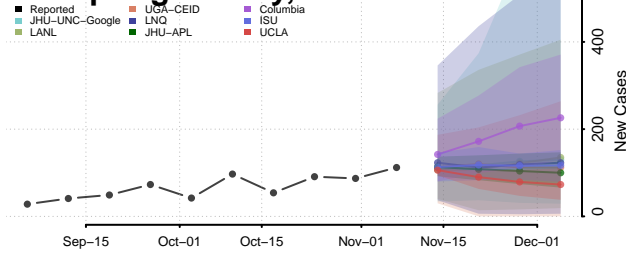

Garland County, Arkansas

Grant County, Arkansas

Greene County, Arkansas

Hempstead County, Arkansas

Hot Spring County, Arkansas

Howard County, Arkansas

Independence County, Arkansas

Izard County, Arkansas