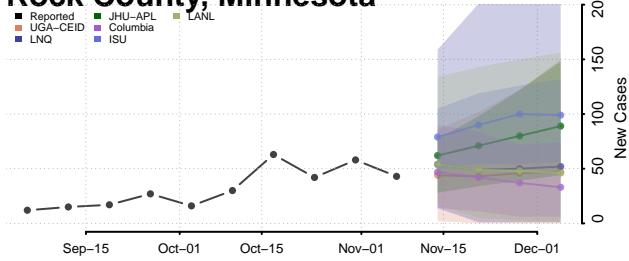

Rock County, Minnesota