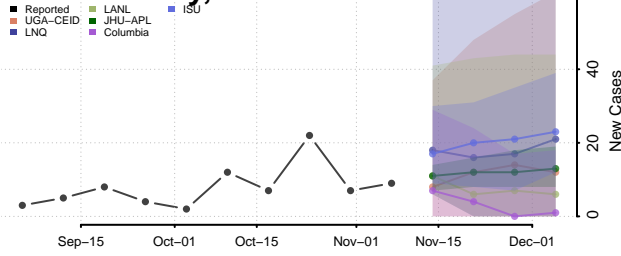

Greer County, Oklahoma