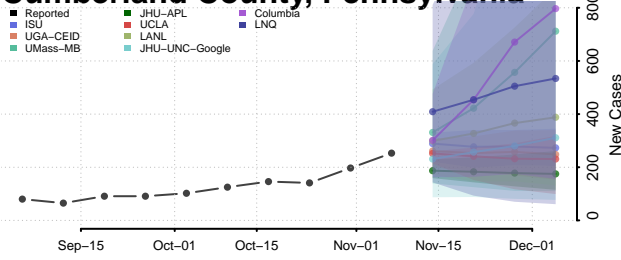

Cumberland County, Pennsylvania