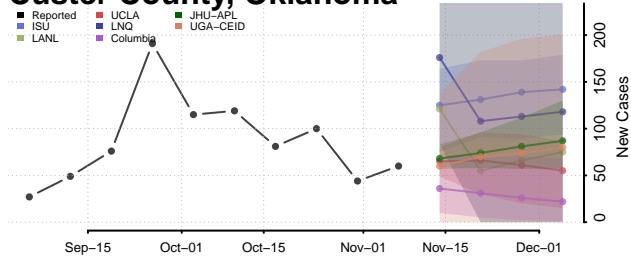

Custer County, Oklahoma