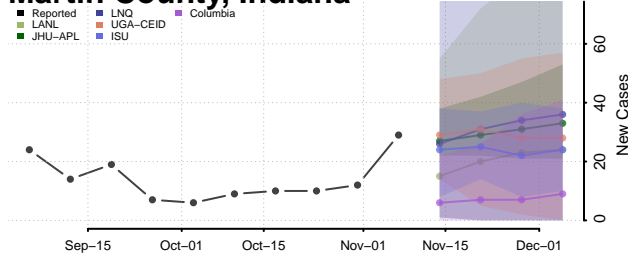

Martin County, Indiana