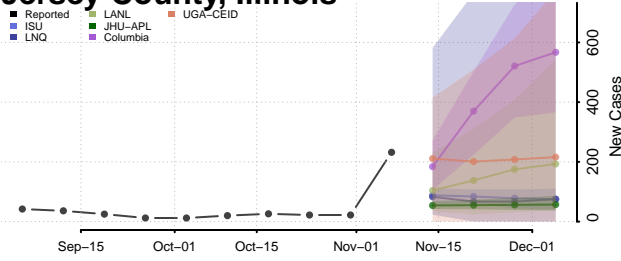

Jersey County, Illinois