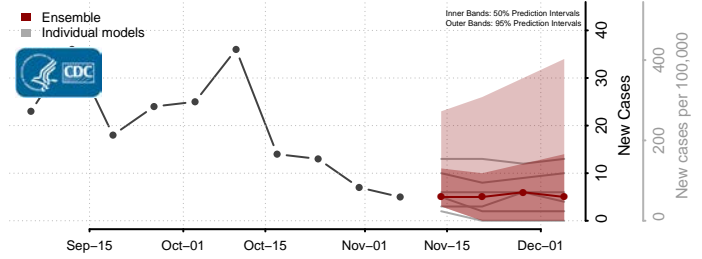

Durham County, North Carolina

Edgecombe County, North Carolina

Forsyth County, North Carolina

Franklin County, North Carolina

Gaston County, North Carolina

Gates County, North Carolina

Graham County, North Carolina