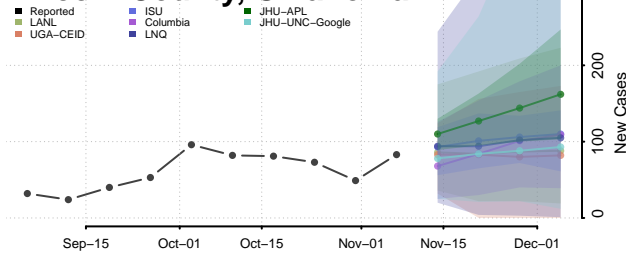

Lincoln County, Oklahoma