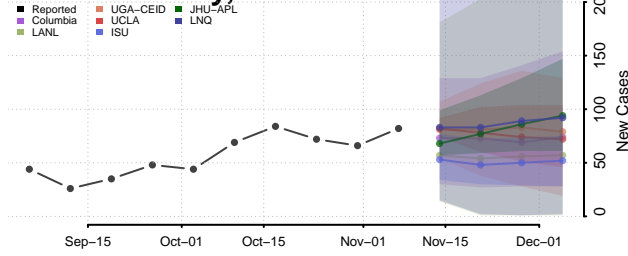

Macon County, Tennessee