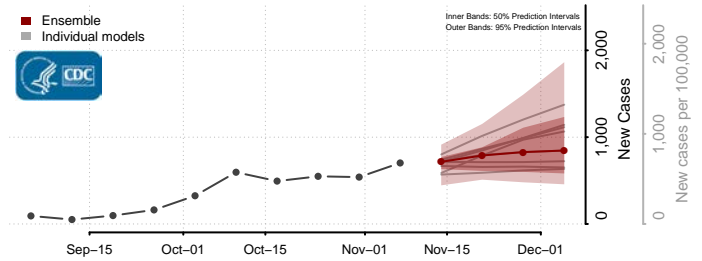

Flathead County, Montana