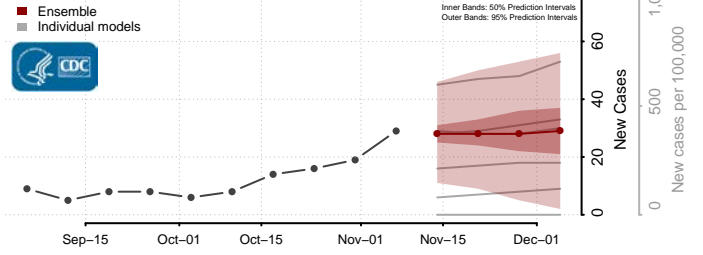

Castro County, Texas