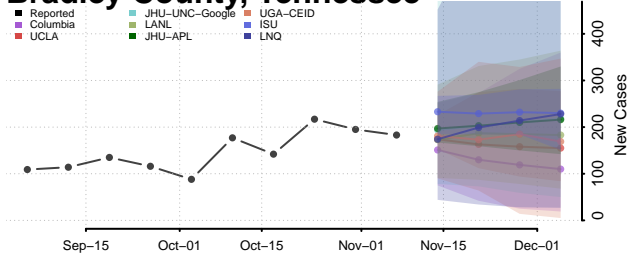

Bradley County, Tennessee