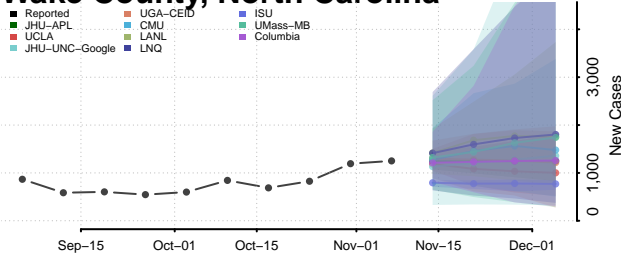

Transylvania County, North Carolina

Tyrrell County, North Carolina

Union County, North Carolina

Vance County, North Carolina

Wake County, North Carolina

Warren County, North Carolina

Washington County, North Carolina