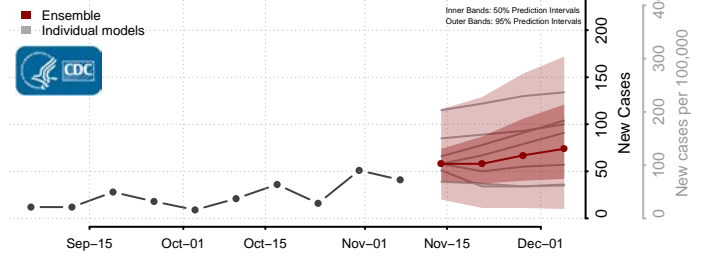

Van Zandt County, Texas