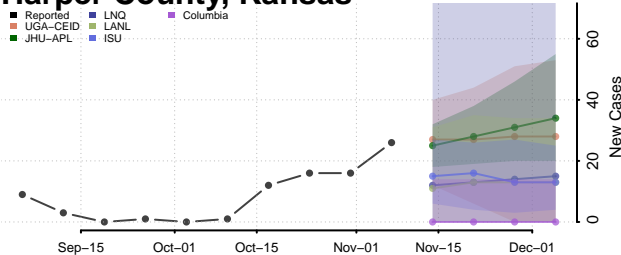

Harper County, Kansas