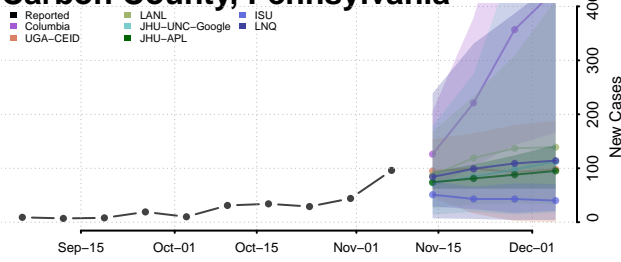

Carbon County, Pennsylvania