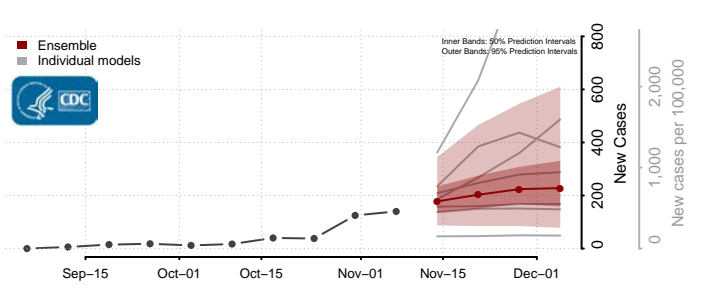

Marshall County, West Virginia