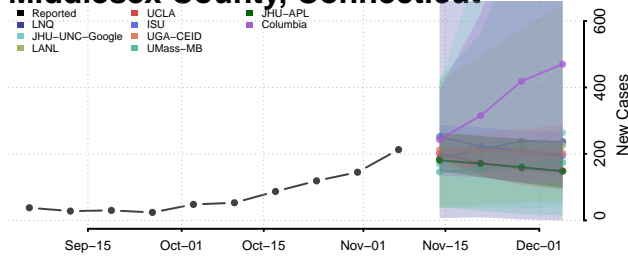

Fairfield County, Connecticut

Hartford County, Connecticut

Litchfield County, Connecticut

Middlesex County, Connecticut

New Haven County, Connecticut

New London County, Connecticut

Tolland County, Connecticut