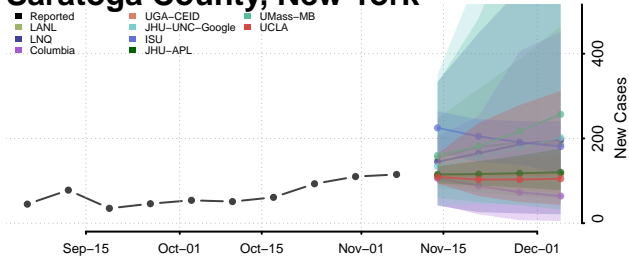

Saratoga County, New York