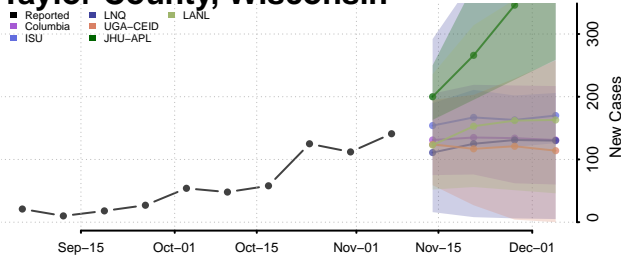

Taylor County, Wisconsin