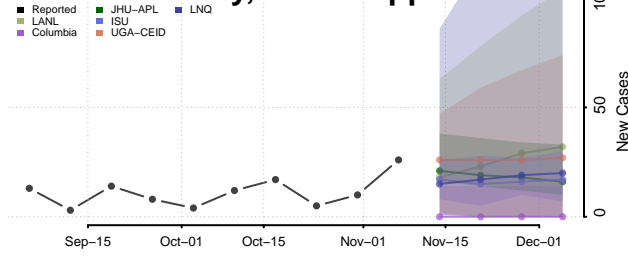

Tippah County, Mississippi

Tishomingo County, Mississippi

Tunica County, Mississippi

Union County, Mississippi

Walthall County, Mississippi

Warren County, Mississippi

Washington County, Mississippi

Wayne County, Mississippi