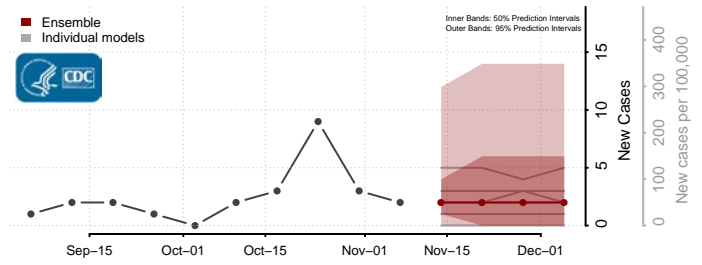

Tyrrell County, North Carolina