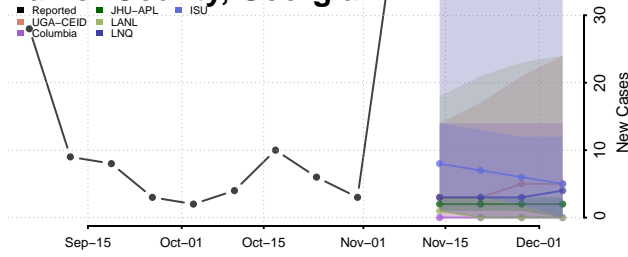

Lanier County, Georgia