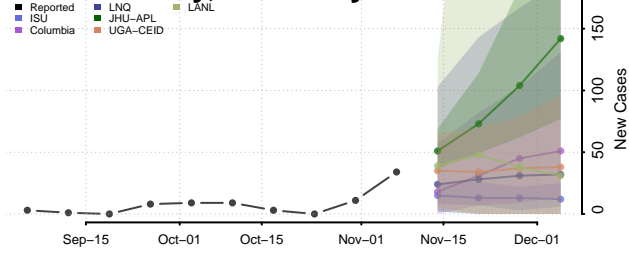

Trimble County, Kentucky

Union County, Kentucky

Warren County, Kentucky

Washington County, Kentucky

Wayne County, Kentucky

Webster County, Kentucky

Whitley County, Kentucky

Wolfe County, Kentucky