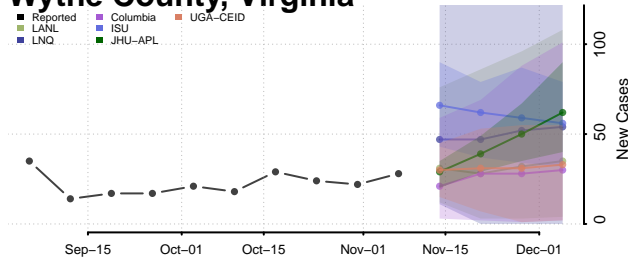

Waynesboro County, Virginia

Westmoreland County, Virginia

Williamsburg County, Virginia

Winchester County, Virginia

Wise County, Virginia

Wythe County, Virginia

York County, Virginia

Washington