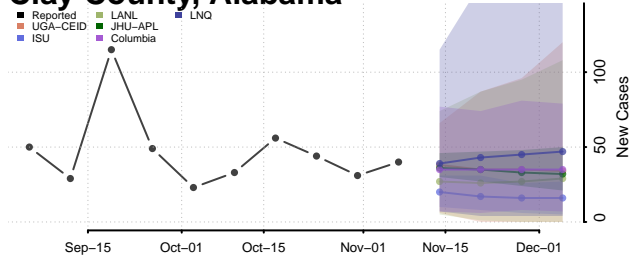

Clay County, Alabama