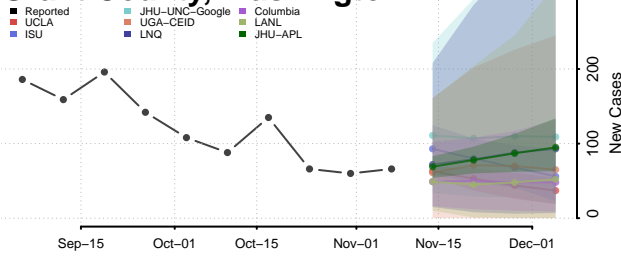

Douglas County, Washington

Ferry County, Washington

Franklin County, Washington

Garfield County, Washington

Grant County, Washington

Grays Harbor County, Washington

Island County, Washington

Jefferson County, Washington