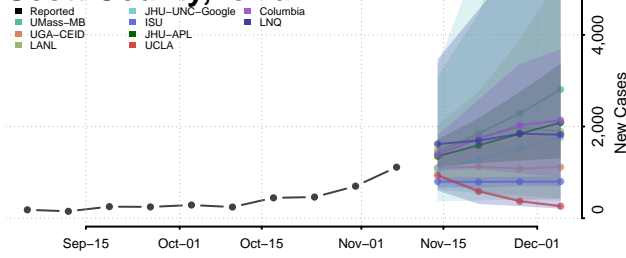

Pottawattamie County, Iowa

Poweshiek County, Iowa

Ringgold County, Iowa

Sac County, Iowa

Scott County, Iowa

Shelby County, Iowa

Sioux County, Iowa

Story County, Iowa