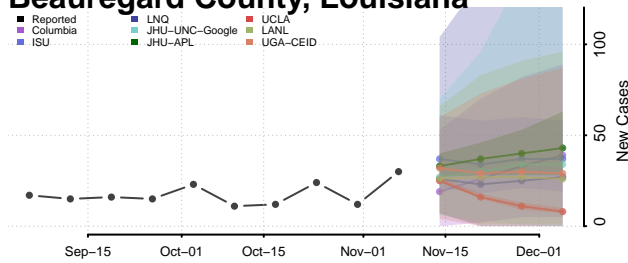

Woodford County, Kentucky

Louisiana

Acadia County, Louisiana

Allen County, Louisiana

Ascension County, Louisiana

Assumption County, Louisiana

Avoyelles County, Louisiana

Beauregard County, Louisiana