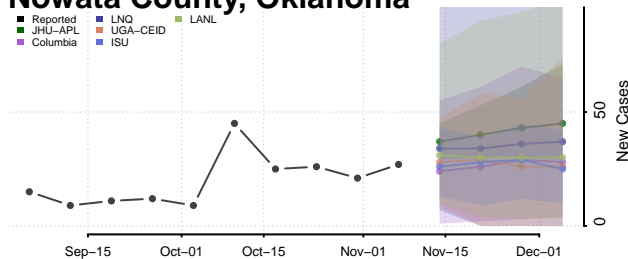

Nowata County, Oklahoma