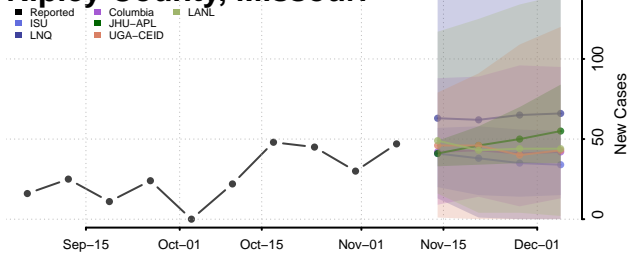

Ripley County, Missouri