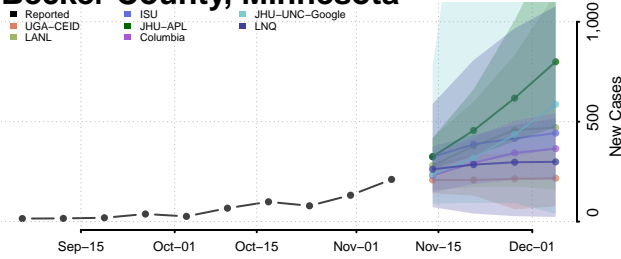

Wayne County, Michigan

Wexford County, Michigan

Minnesota

Aitkin County, Minnesota

Anoka County, Minnesota

Becker County, Minnesota

Beltrami County, Minnesota

Benton County, Minnesota