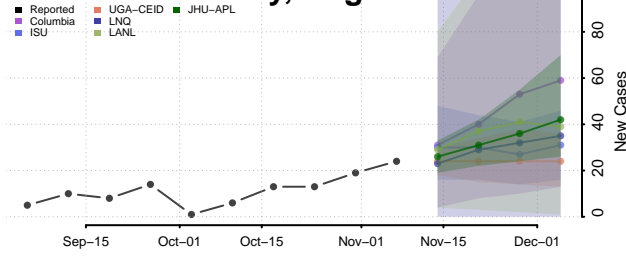

Dickenson County, Virginia