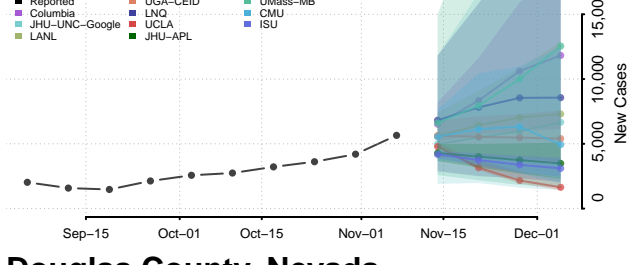

Clark County, Nevada