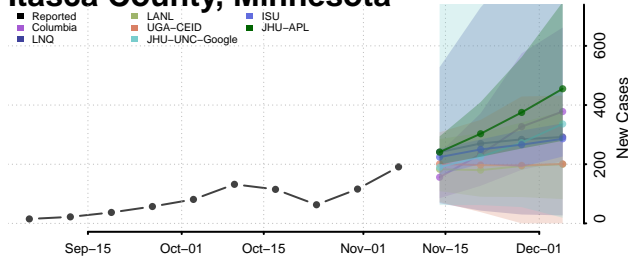

Itasca County, Minnesota