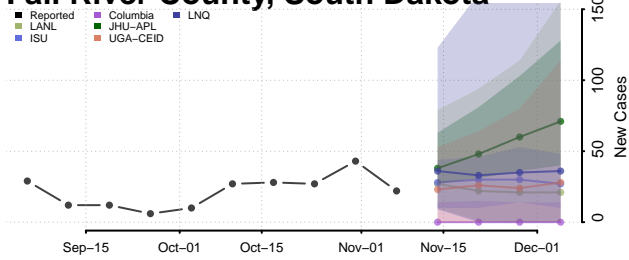

Dewey County, South Dakota

Douglas County, South Dakota

Edmunds County, South Dakota

Fall River County, South Dakota

Faulk County, South Dakota

Grant County, South Dakota

Gregory County, South Dakota

Haakon County, South Dakota