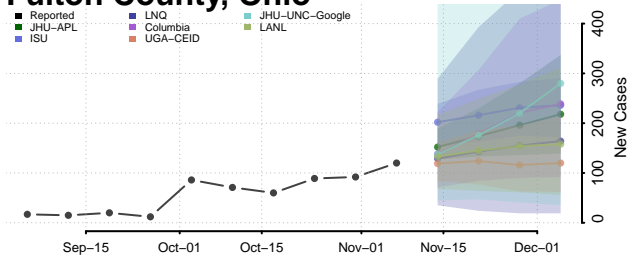

Darke County, Ohio

Defiance County, Ohio

Delaware County, Ohio

Erie County, Ohio

Fairfield County, Ohio

Fayette County, Ohio

Franklin County, Ohio

Fulton County, Ohio