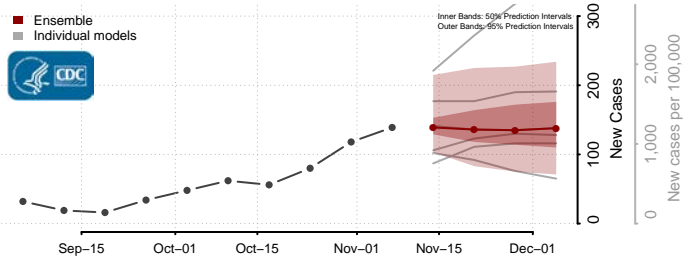

Ramsey County, North Dakota