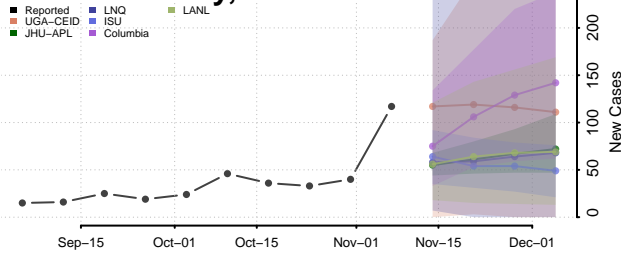

De Witt County, Illinois