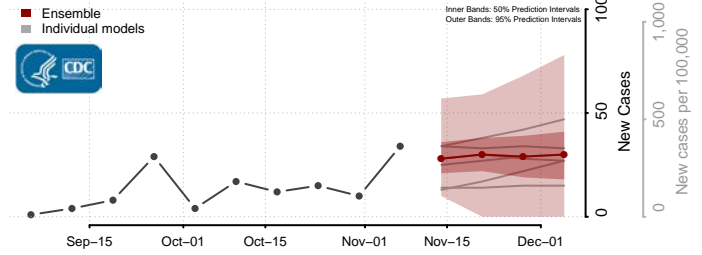

St. Clair County, Missouri