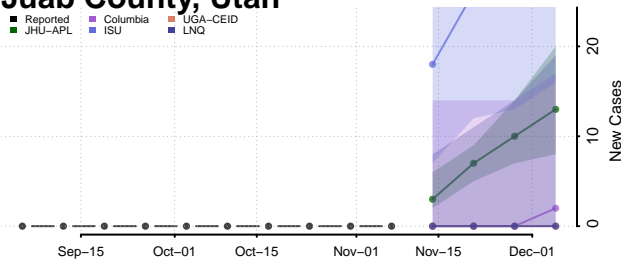

Ensemble Individual models

Iron County, Utah

Reported Columbia UGA-CEID
JHU-APL JHU-LNC-Google LNQ ISU

Ensemble Individual models

Juab County, Utah

Reported Columbia UGA-CEID
JHU-APL ISU LNQ

Ensemble Individual models