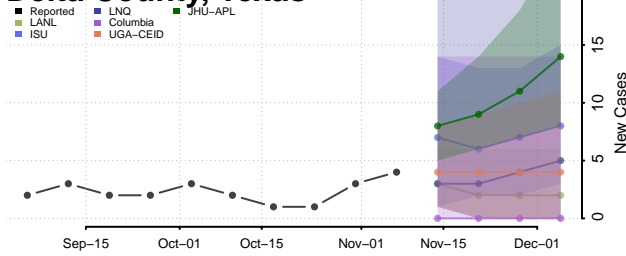

Dallas County, Texas

Dawson County, Texas

Deaf Smith County, Texas

Delta County, Texas

Denton County, Texas

DeWitt County, Texas

Dickens County, Texas

Dimmit County, Texas