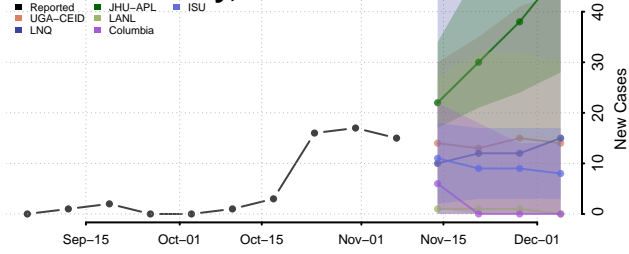

Maui County, Hawaii

Idaho

Ada County, Idaho

Adams County, Idaho

Bannock County, Idaho

Bear Lake County, Idaho

Benewah County, Idaho

Bingham County, Idaho