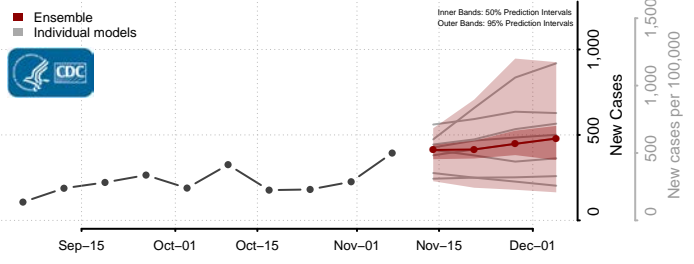

Cape Girardeau County, Missouri