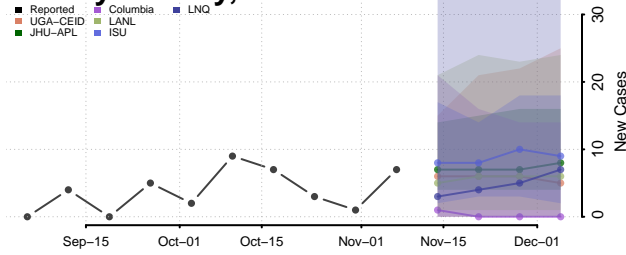

Donley County, Texas