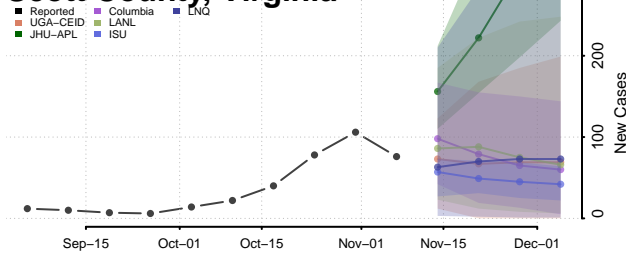

Scott County, Virginia