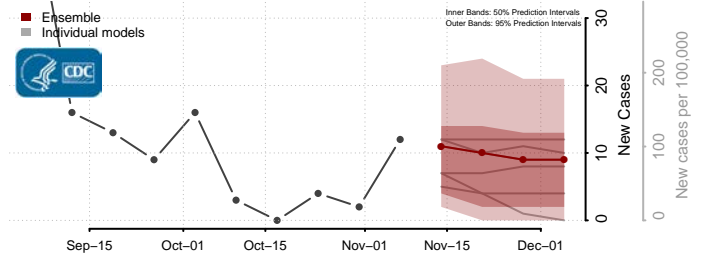

Madison County, Louisiana