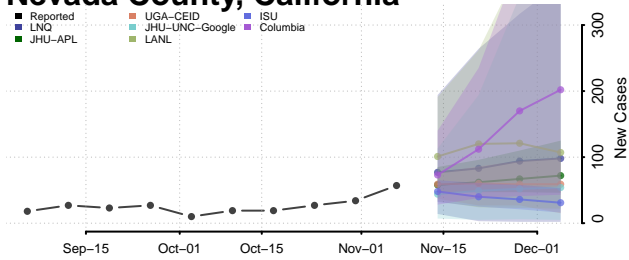

Mariposa County, California

Mendocino County, California

Merced County, California

Modoc County, California

Mono County, California

Monterey County, California

Napa County, California

Nevada County, California