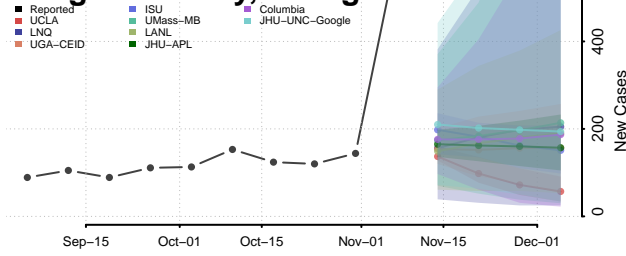

Douglas County, Georgia