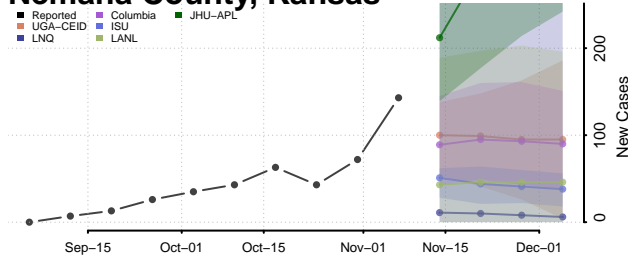

Nemaha County, Kansas