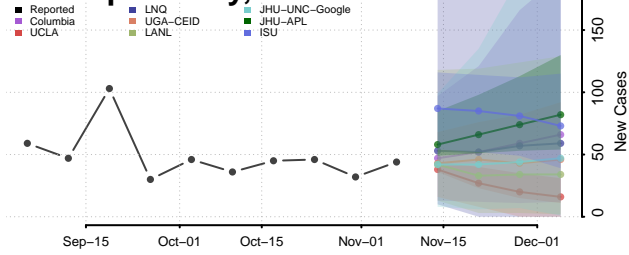

Bastrop County, Texas