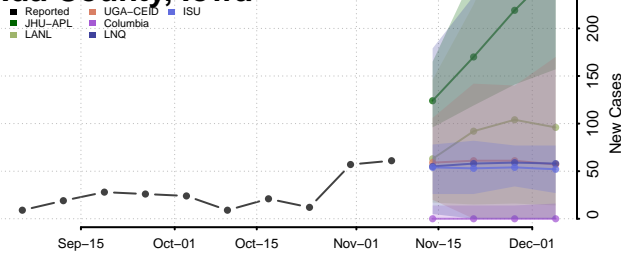

Ida County, Iowa