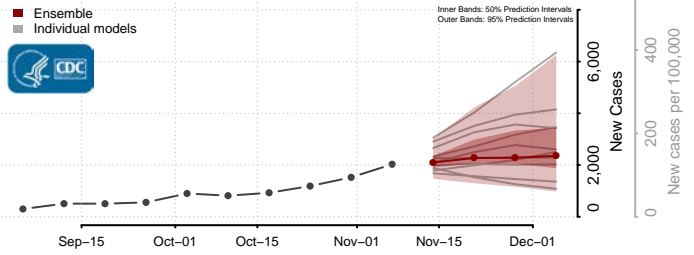

Middlesex County, Massachusetts