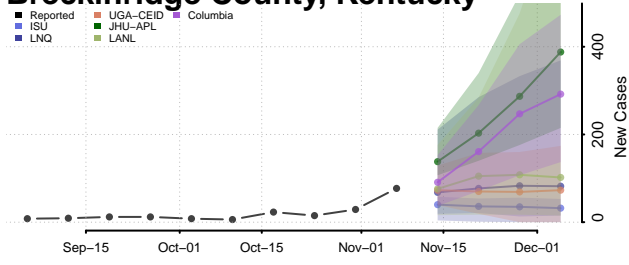

Boone County, Kentucky

Bourbon County, Kentucky

Boyd County, Kentucky

Boyle County, Kentucky

Bracken County, Kentucky

Breathitt County, Kentucky

Breckinridge County, Kentucky

Bullitt County, Kentucky