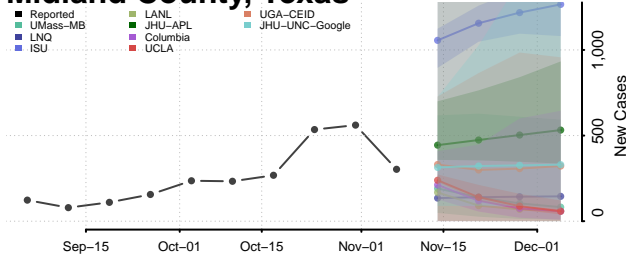

Midland County, Texas