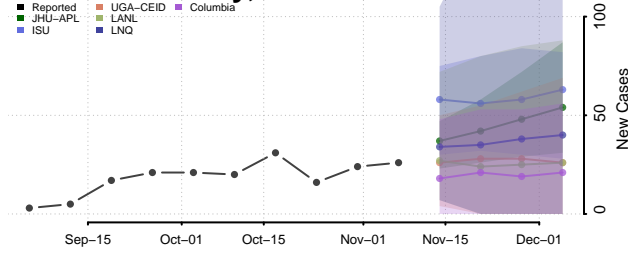

Mahaska County, Iowa

Marion County, Iowa

Marshall County, Iowa

Mills County, Iowa

Mitchell County, Iowa

Monona County, Iowa

Monroe County, Iowa

Montgomery County, Iowa