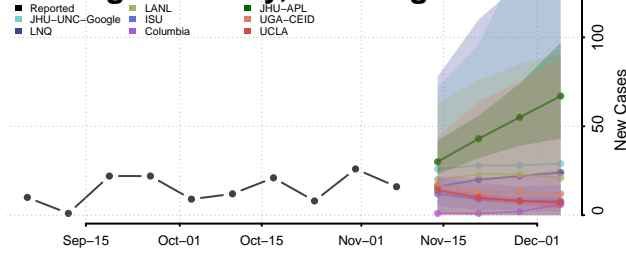

Okanogan County, Washington