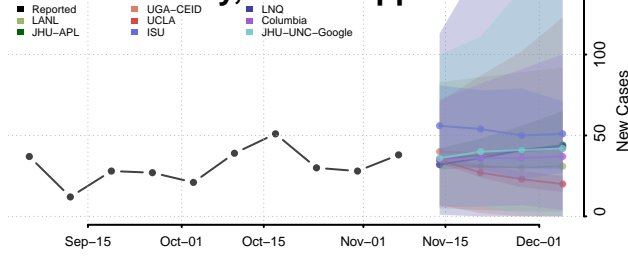

Tippah County, Mississippi

Tishomingo County, Mississippi

Tunica County, Mississippi

Union County, Mississippi

Walthall County, Mississippi

Warren County, Mississippi

Washington County, Mississippi

Wayne County, Mississippi