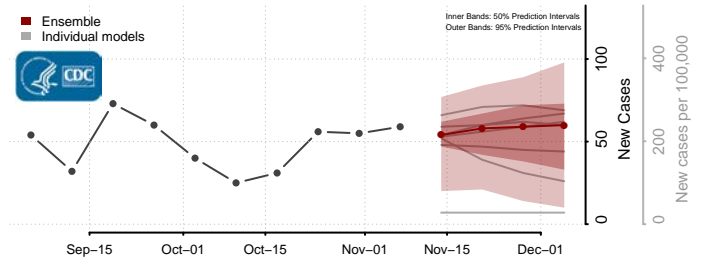

Scott County, Mississippi

Sharkey County, Mississippi

Simpson County, Mississippi

Smith County, Mississippi

Stone County, Mississippi

Sunflower County, Mississippi

Tallahatchie County, Mississippi

Tate County, Mississippi