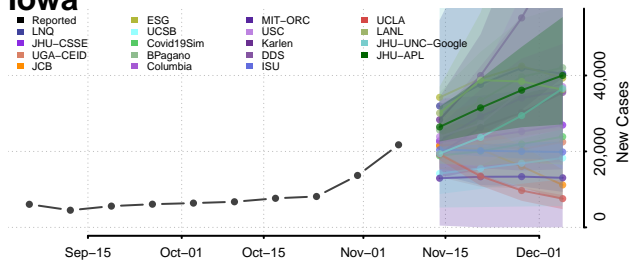

White County, Indiana

Whitley County, Indiana

Iowa

Adair County, Iowa

Adams County, Iowa

Allamakee County, Iowa