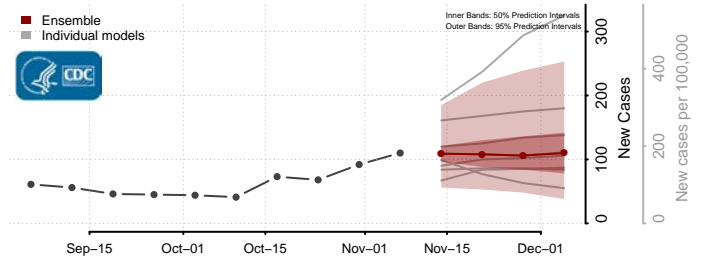

Granville County, North Carolina