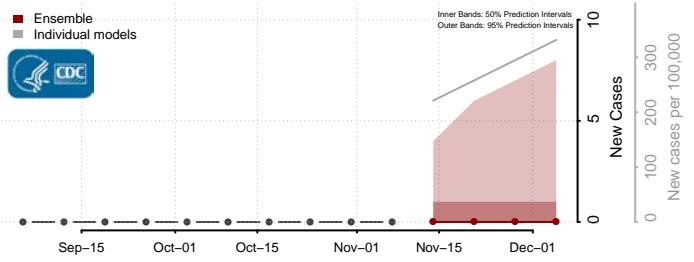

Wayne County, Utah