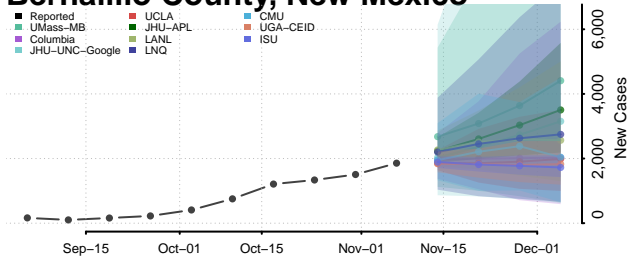

Bernalillo County, New Mexico