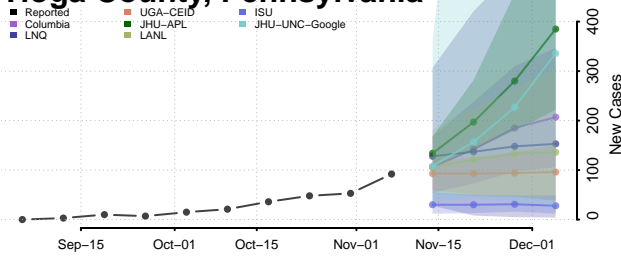

Tioga County, Pennsylvania