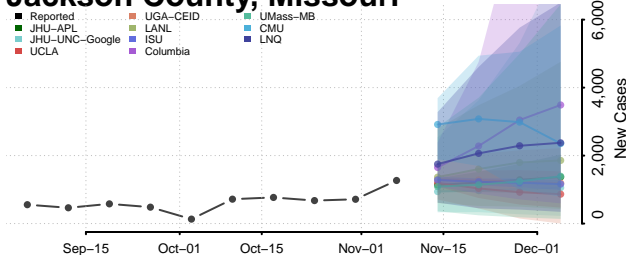

Jackson County, Missouri