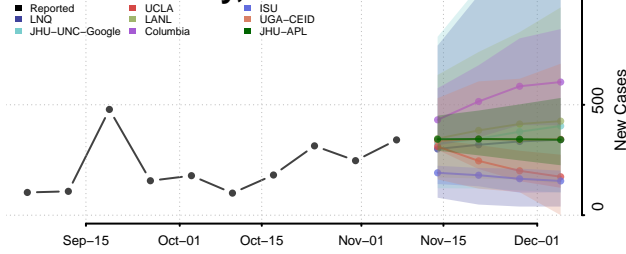

Crenshaw County, Alabama

Cullman County, Alabama

Dale County, Alabama

Dallas County, Alabama

DeKalb County, Alabama

Elmore County, Alabama

Escambia County, Alabama

Etowah County, Alabama