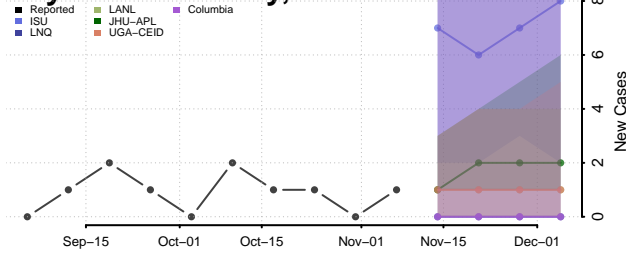

Hooker County, Nebraska

Howard County, Nebraska

Jefferson County, Nebraska

Johnson County, Nebraska

Kearney County, Nebraska

Keith County, Nebraska

Keya Paha County, Nebraska

Kimball County, Nebraska