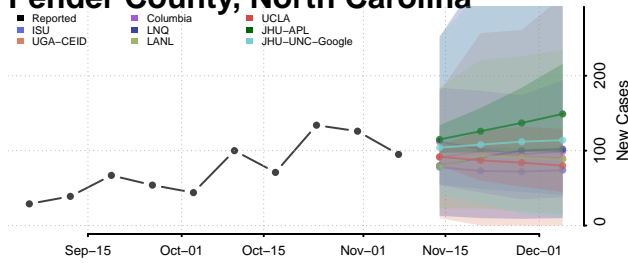

Onslow County, North Carolina

Orange County, North Carolina

Pamlico County, North Carolina

Pasquotank County, North Carolina

Pender County, North Carolina

Perquimans County, North Carolina

Person County, North Carolina