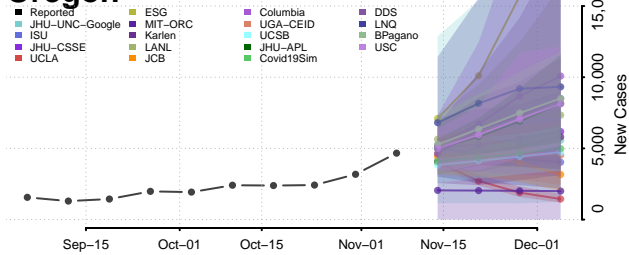

Washington County, Oklahoma

Washita County, Oklahoma

Woods County, Oklahoma

Woodward County, Oklahoma

Oregon

Baker County, Oregon