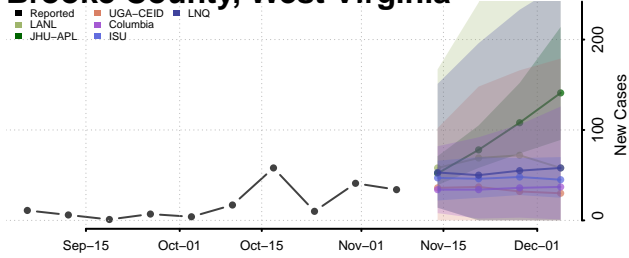

Brooke County, West Virginia