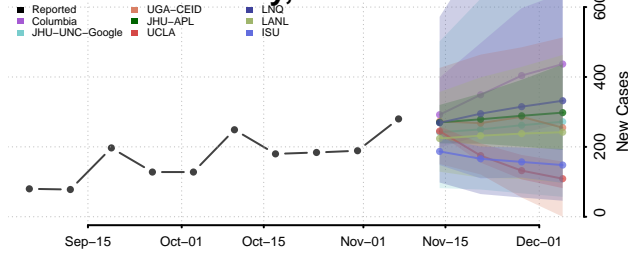

Jefferson County, Alabama

Lamar County, Alabama

Lauderdale County, Alabama

Lawrence County, Alabama

Lee County, Alabama

Limestone County, Alabama

Lowndes County, Alabama

Macon County, Alabama