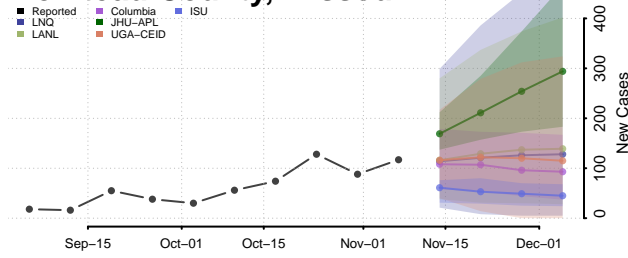

Moniteau County, Missouri