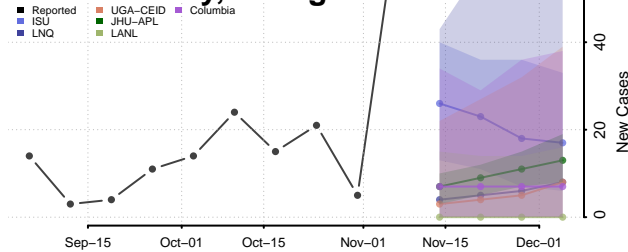

Worth County, Georgia