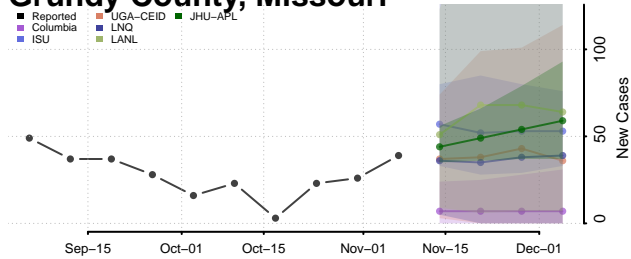

Grundy County, Missouri