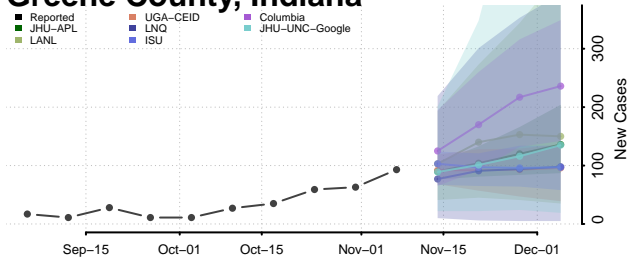

Greene County, Indiana