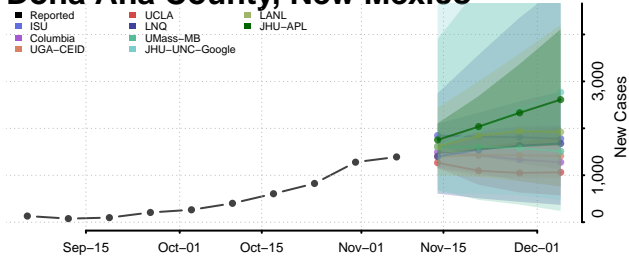

Dona Ana County, New Mexico