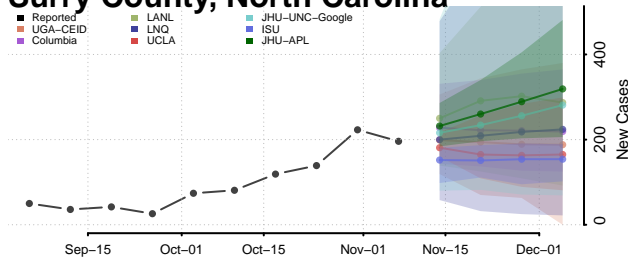

Surry County, North Carolina