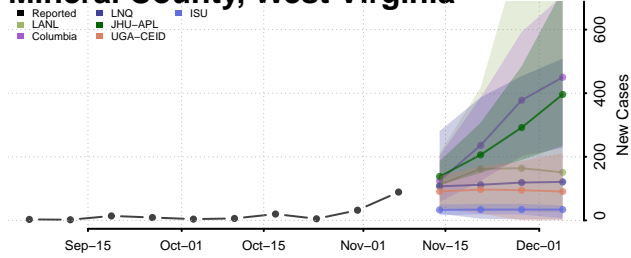

Mineral County, West Virginia