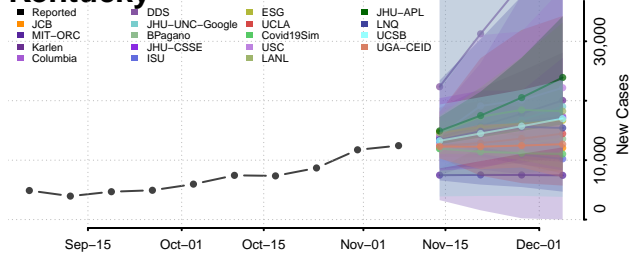

Wichita County, Kansas

Wilson County, Kansas

Woodson County, Kansas

Wyandotte County, Kansas

Kentucky

Adair County, Kentucky