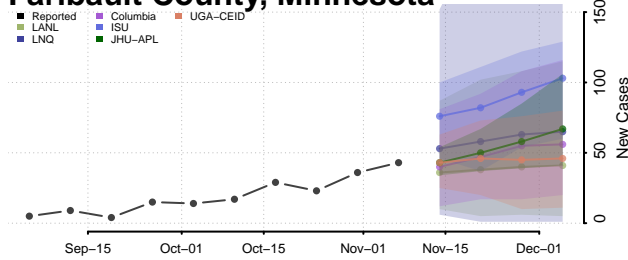

Faribault County, Minnesota