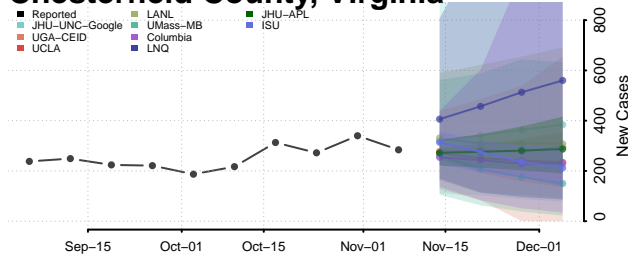

Charlotte County, Virginia

Charlottesville County, Virginia

Chesapeake County, Virginia

Chesterfield County, Virginia

Clarke County, Virginia

Colonial Heights County, Virginia

Covington County, Virginia

Craig County, Virginia