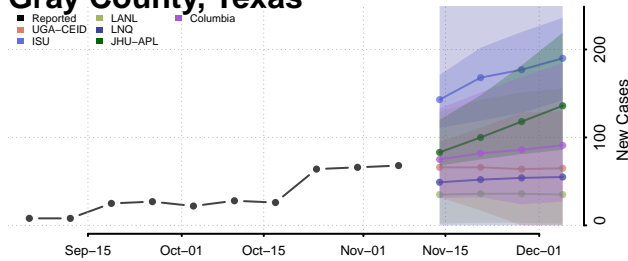

Gray County, Texas