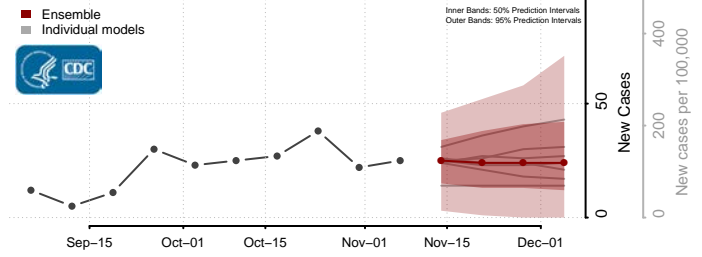

Tippah County, Mississippi

Tishomingo County, Mississippi

Tunica County, Mississippi

Union County, Mississippi

Walthall County, Mississippi

Warren County, Mississippi

Washington County, Mississippi

Wayne County, Mississippi