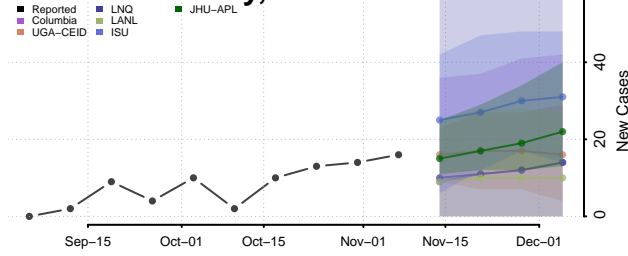

Callahan County, Texas