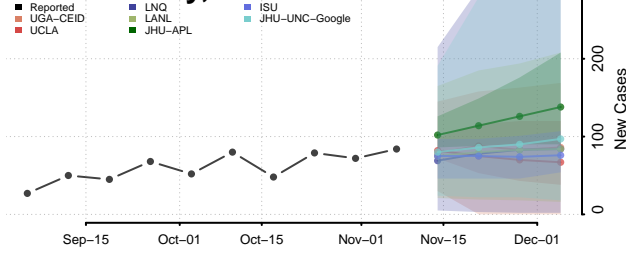

Morgan County, Tennessee

Obion County, Tennessee

Overton County, Tennessee

Perry County, Tennessee

Pickett County, Tennessee

Polk County, Tennessee

Putnam County, Tennessee

Rhea County, Tennessee