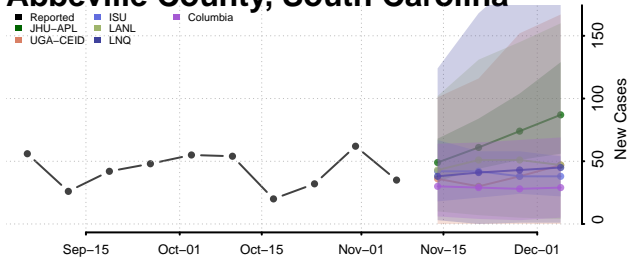

Abbeville County, South Carolina