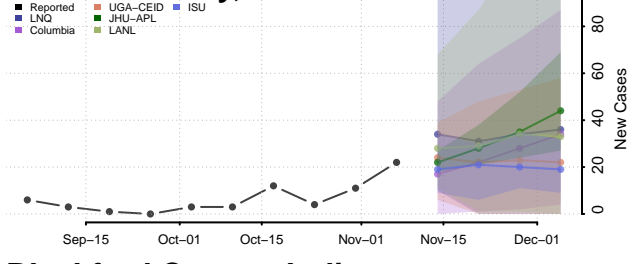

Benton County, Indiana