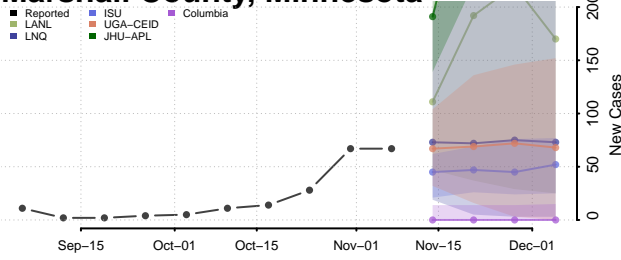

Lake County, Minnesota

Lake of the Woods County, Minnesota

Le Sueur County, Minnesota

Lincoln County, Minnesota

Lyon County, Minnesota

Mahnomen County, Minnesota

Marshall County, Minnesota

Martin County, Minnesota