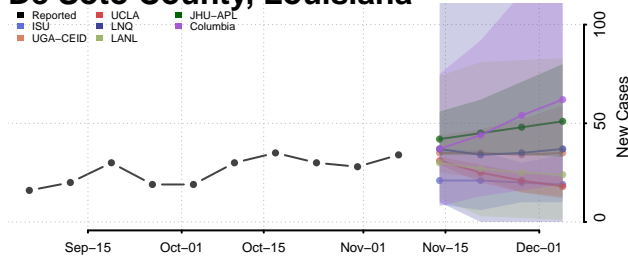

De Soto County, Louisiana