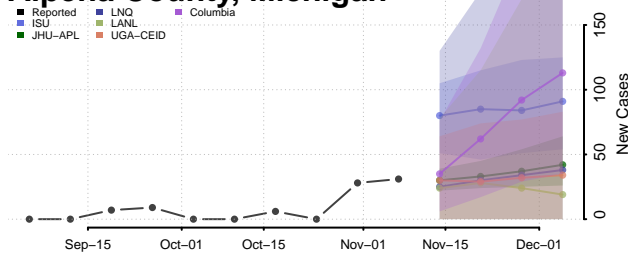

Alger County, Michigan

Allegan County, Michigan

Alpena County, Michigan

Antrim County, Michigan

Arenac County, Michigan

Baraga County, Michigan

Barry County, Michigan

Bay County, Michigan