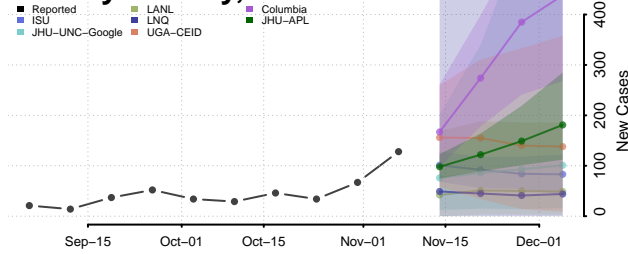

Cowley County, Kansas