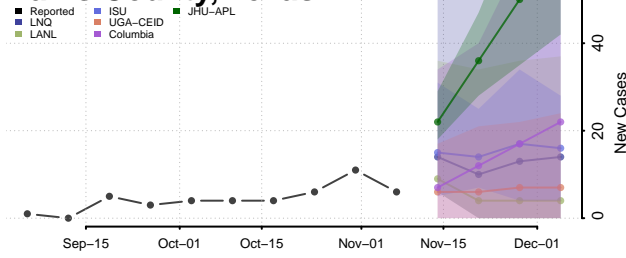

Rains County, Texas