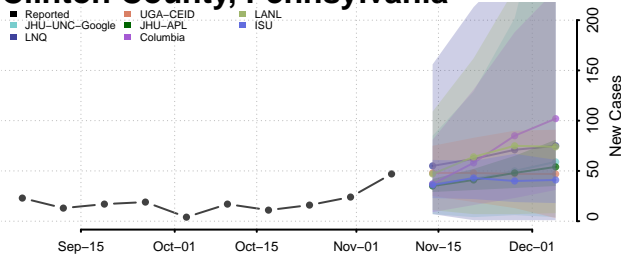

Clinton County, Pennsylvania