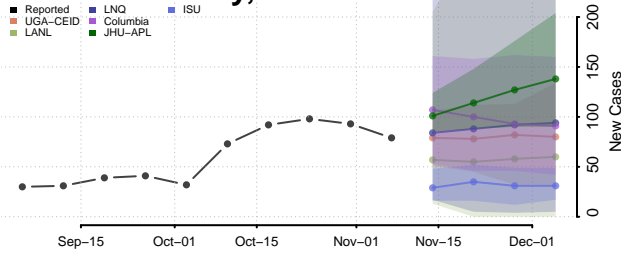

Crockett County, Tennessee