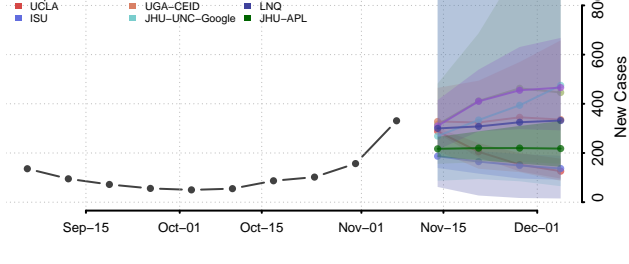

Cumberland County, Illinois

De Witt County, Illinois

DeKalb County, Illinois

Douglas County, Illinois

DuPage County, Illinois

Edgar County, Illinois

Edwards County, Illinois

Effingham County, Illinois