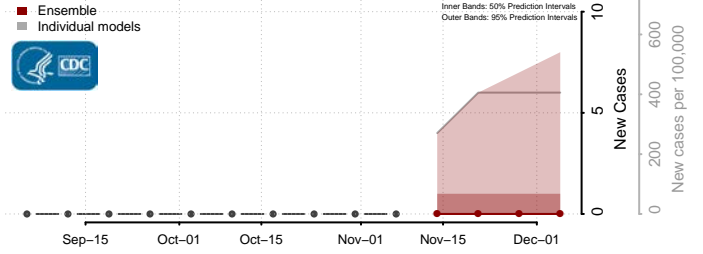

Piute County, Utah