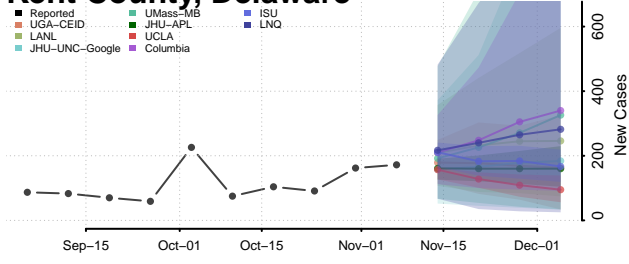

Kent County, Delaware