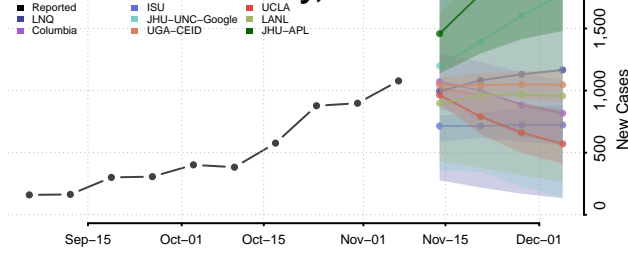

Fond du Lac County, Wisconsin