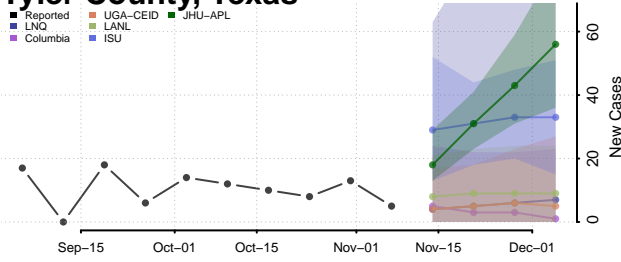

Tyler County, Texas