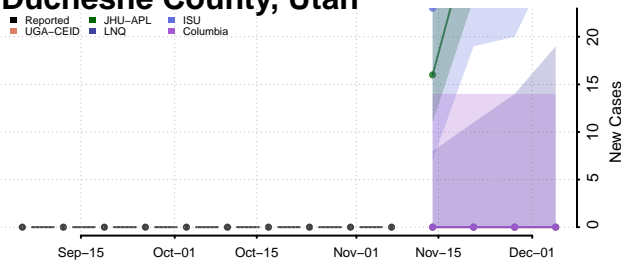

Duchesne County, Utah

Reported JHU-APL ISU
UGA-CEID LNQ Columbia