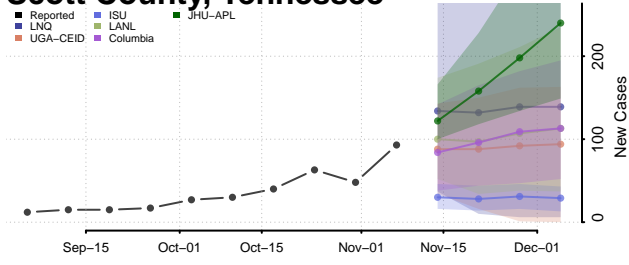

Roane County, Tennessee

Robertson County, Tennessee

Rutherford County, Tennessee

Scott County, Tennessee

Sequatchie County, Tennessee

Sevier County, Tennessee

Shelby County, Tennessee

Smith County, Tennessee