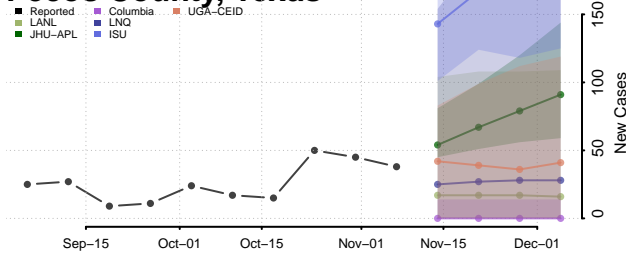

Pecos County, Texas