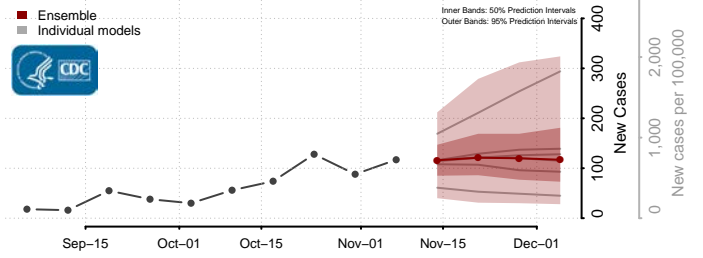

Moniteau County, Missouri