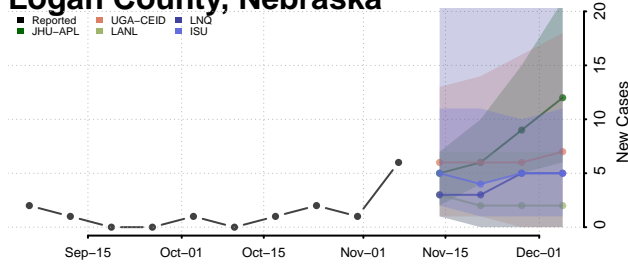

Knox County, Nebraska

Lancaster County, Nebraska

Lincoln County, Nebraska

Logan County, Nebraska

Loup County, Nebraska

Madison County, Nebraska

McPherson County, Nebraska

Merrick County, Nebraska