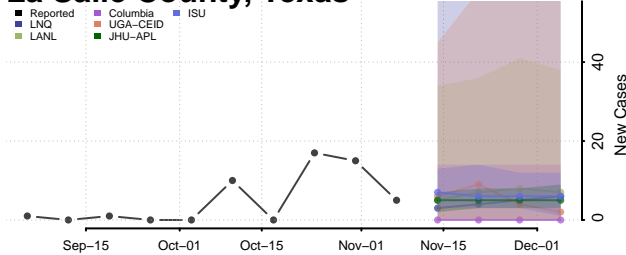

La Salle County, Texas