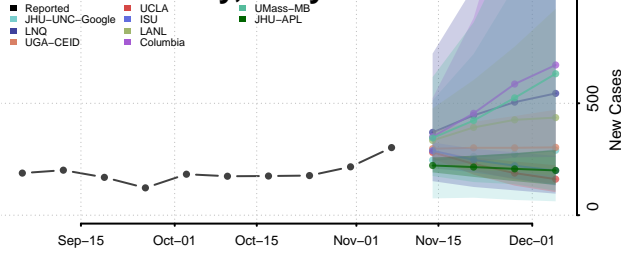

Howard County, Maryland