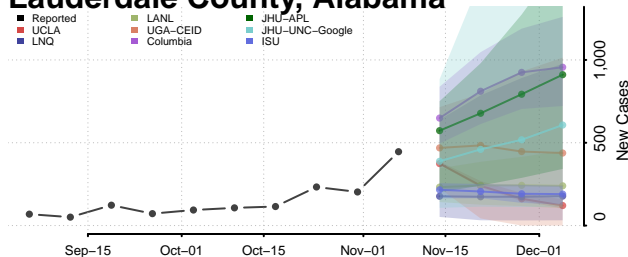

Lauderdale County, Alabama