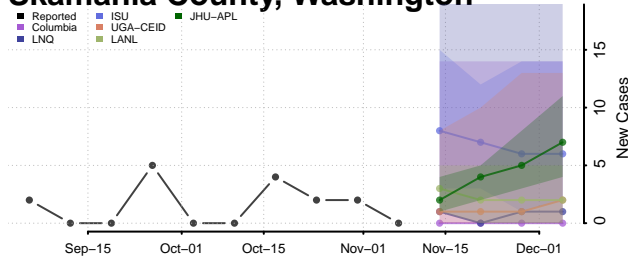

Skamania County, Washington