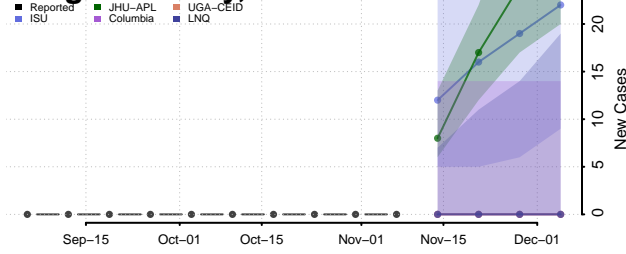

Morgan County, Utah