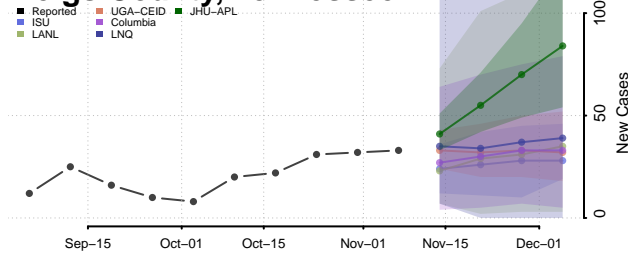

Marshall County, Tennessee

Maury County, Tennessee

McMinn County, Tennessee

McNairy County, Tennessee

Meigs County, Tennessee

Monroe County, Tennessee

Montgomery County, Tennessee

Moore County, Tennessee