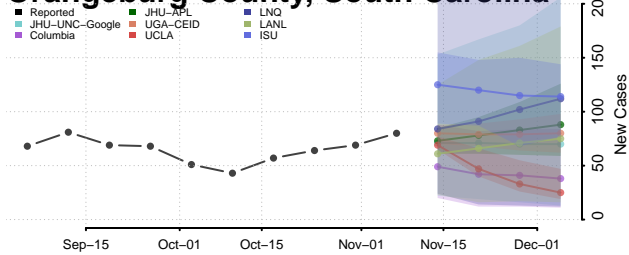

Orangeburg County, South Carolina