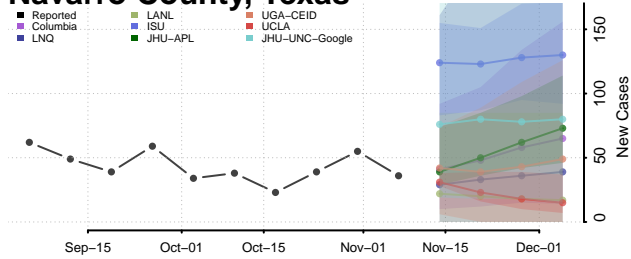

Montague County, Texas

Montgomery County, Texas

Moore County, Texas

Morris County, Texas

Motley County, Texas

Nacogdoches County, Texas

Navarro County, Texas

Newton County, Texas