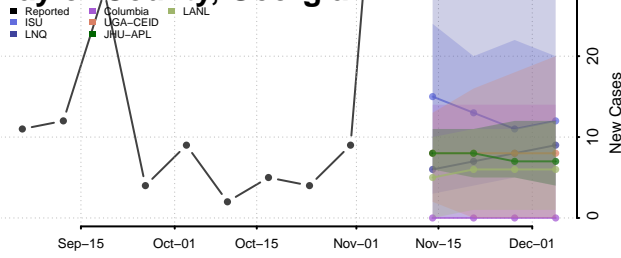

Spalding County, Georgia

Stephens County, Georgia

Stewart County, Georgia

Sumter County, Georgia

Talbot County, Georgia

Taliaferro County, Georgia

Tattnall County, Georgia

Taylor County, Georgia