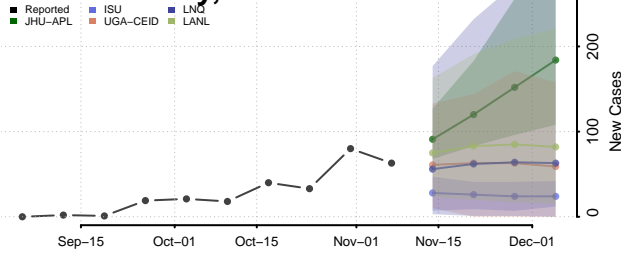

Gem County, Idaho

Gooding County, Idaho

Idaho County, Idaho

Jefferson County, Idaho

Jerome County, Idaho

Kootenai County, Idaho

Latah County, Idaho

Lemhi County, Idaho