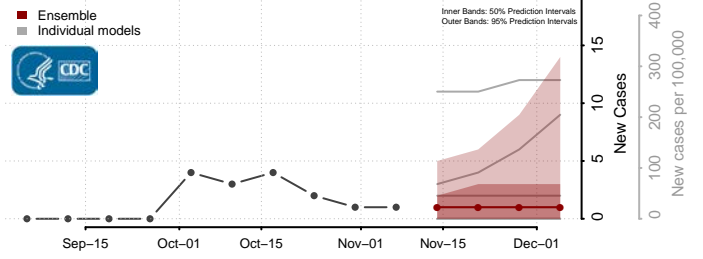

Mineral County, Montana