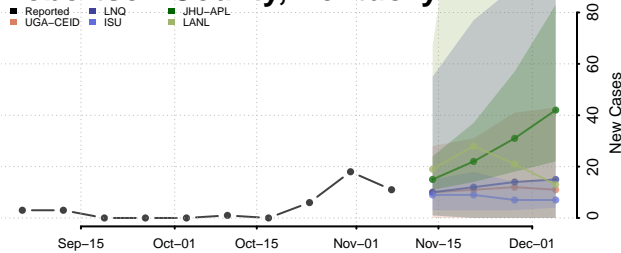

Robertson County, Kentucky