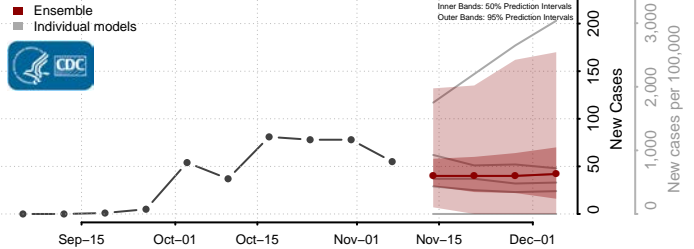

Wright County, Missouri

Montana

Beaverhead County, Montana

Big Horn County, Montana

Blaine County, Montana

Broadwater County, Montana

Carbon County, Montana

Carter County, Montana