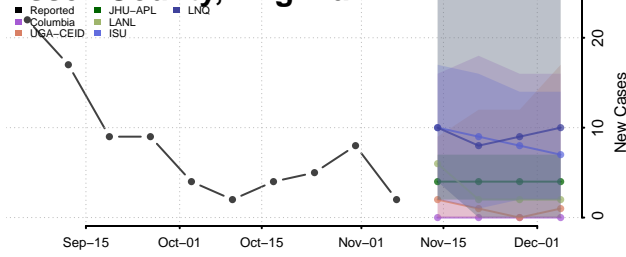

Culpeper County, Virginia

Cumberland County, Virginia

Danville County, Virginia

Dickenson County, Virginia

Dinwiddie County, Virginia

Emporia County, Virginia

Essex County, Virginia

Fairfax City County, Virginia