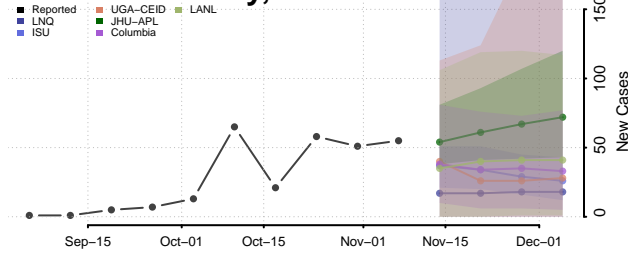

Sherman County, Kansas