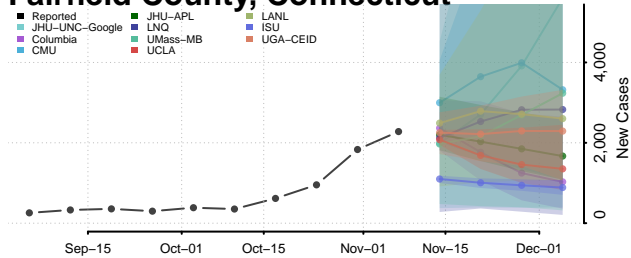

Fairfield County, Connecticut