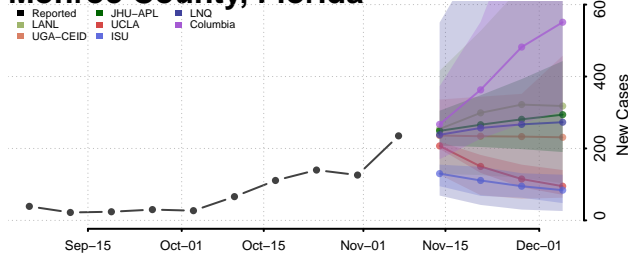

Monroe County, Florida