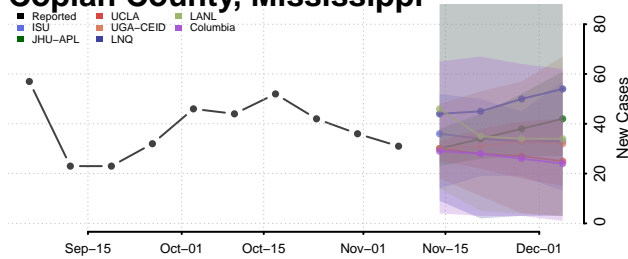

Copiah County, Mississippi