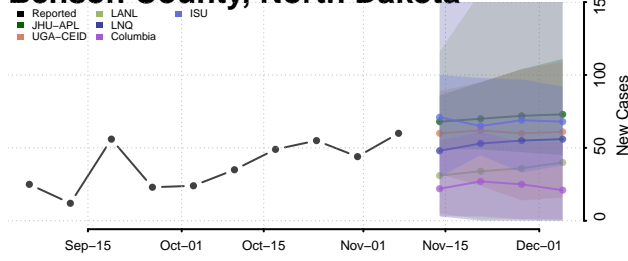

Benson County, North Dakota