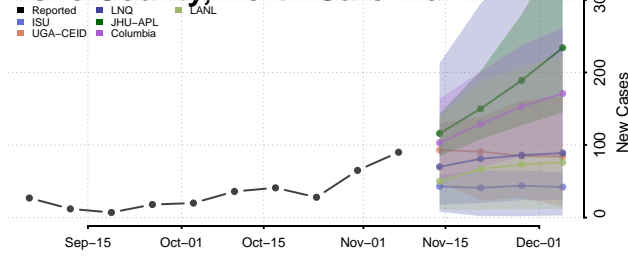

Ashe County, North Carolina