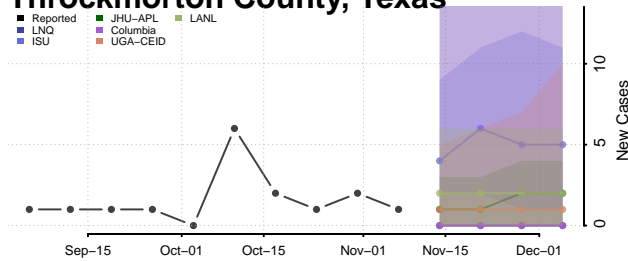

Throckmorton County, Texas