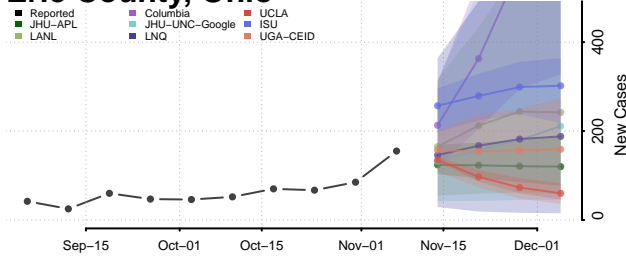

Darke County, Ohio

Defiance County, Ohio

Delaware County, Ohio

Erie County, Ohio

Fairfield County, Ohio

Fayette County, Ohio

Franklin County, Ohio

Fulton County, Ohio