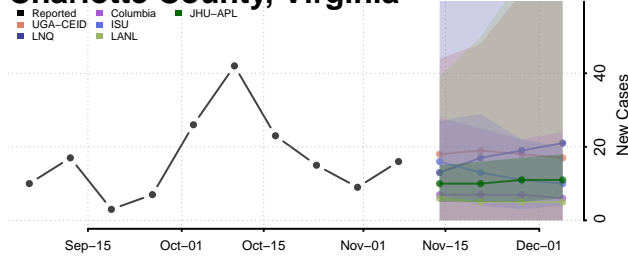

Charlotte County, Virginia