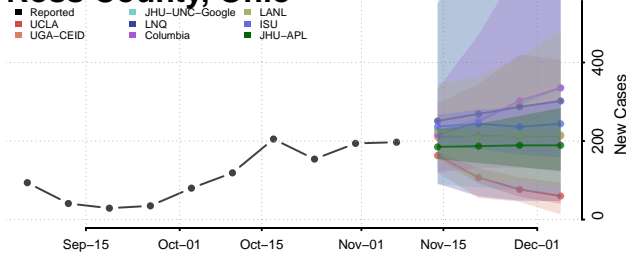

Ross County, Ohio