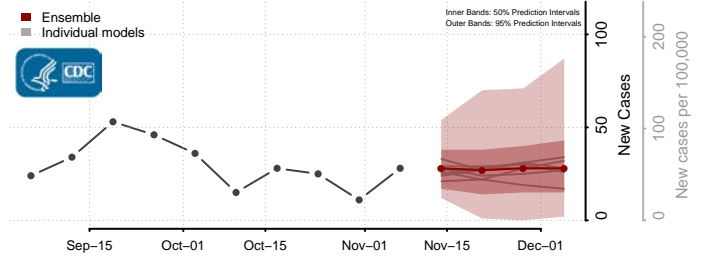

St. Mary County, Louisiana