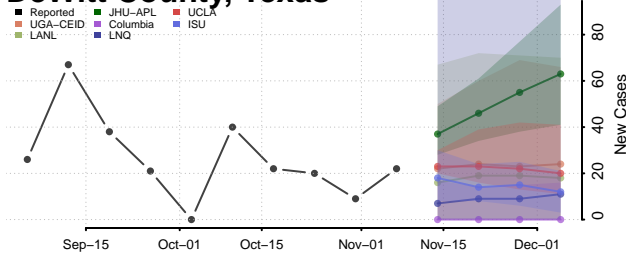

Dallas County, Texas

Dawson County, Texas

Deaf Smith County, Texas

Delta County, Texas

Denton County, Texas

DeWitt County, Texas

Dickens County, Texas

Dimmit County, Texas