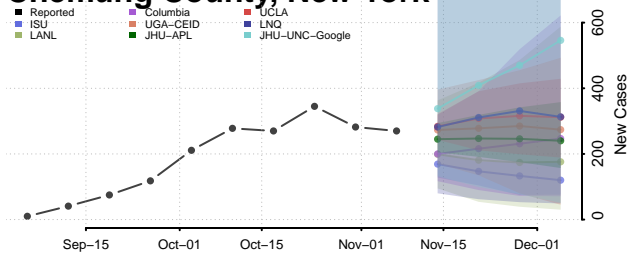

Chemung County, New York