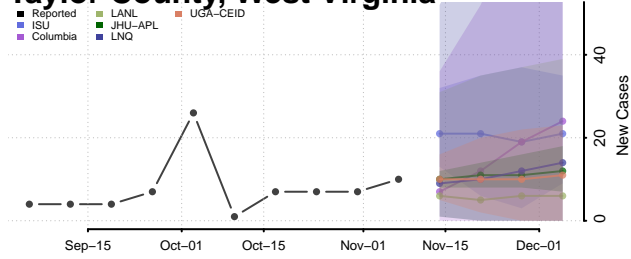

Taylor County, West Virginia