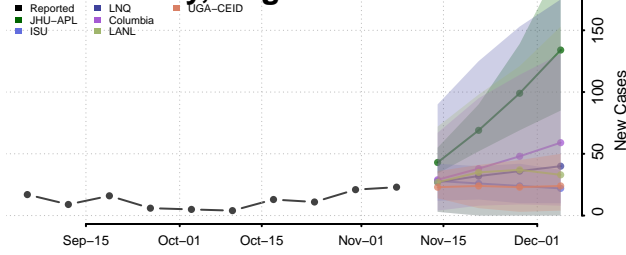

Giles County, Virginia