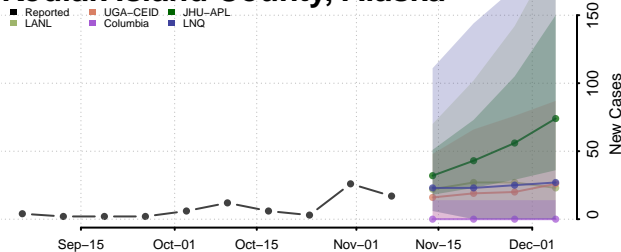

Haines County, Alaska

Hoonah-Angoon County, Alaska

Juneau County, Alaska

Kenai Peninsula County, Alaska

Ketchikan Gateway County, Alaska

Kodiak Island County, Alaska

Kusilvak County, Alaska

Lake and Peninsula County, Alaska