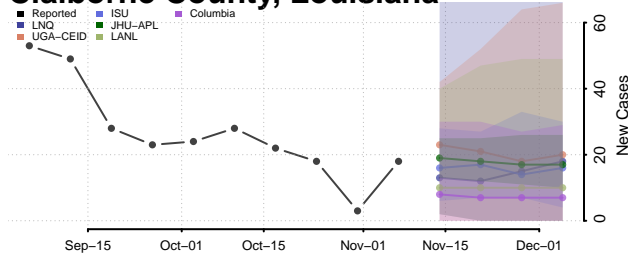

Bienville County, Louisiana

Bossier County, Louisiana

Caddo County, Louisiana

Calcasieu County, Louisiana

Caldwell County, Louisiana

Cameron County, Louisiana

Catahoula County, Louisiana

Claiborne County, Louisiana