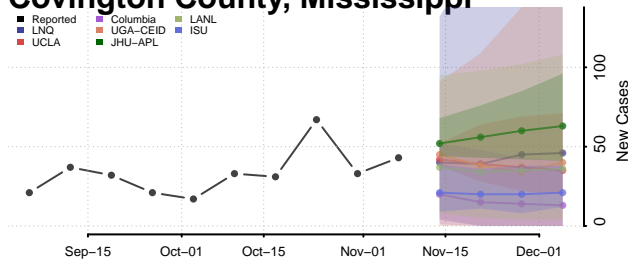

Covington County, Mississippi