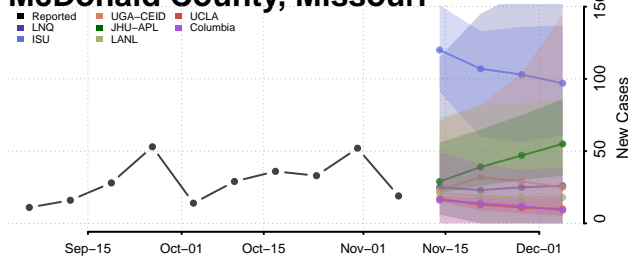

McDonald County, Missouri