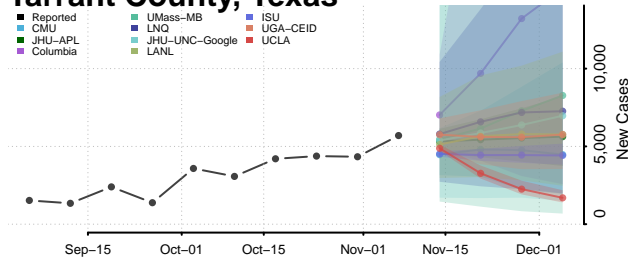

Tarrant County, Texas