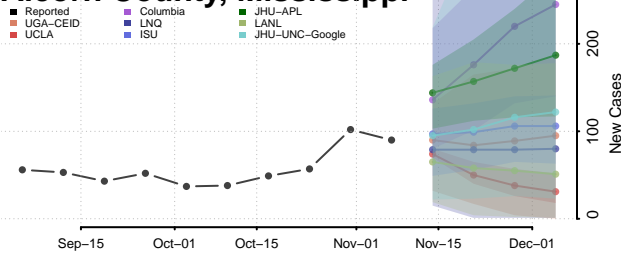

Wright County, Minnesota

Yellow Medicine County, Minnesota

Mississippi

Adams County, Mississippi

Alcorn County, Mississippi

Amite County, Mississippi

Attala County, Mississippi

Benton County, Mississippi