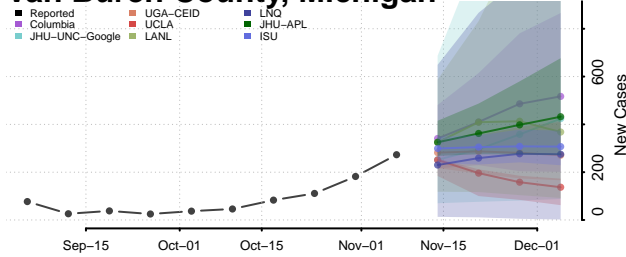

Sanilac County, Michigan

Schoolcraft County, Michigan

Shiawassee County, Michigan

St. Clair County, Michigan

St. Joseph County, Michigan

Tuscola County, Michigan

Van Buren County, Michigan

Washtenaw County, Michigan