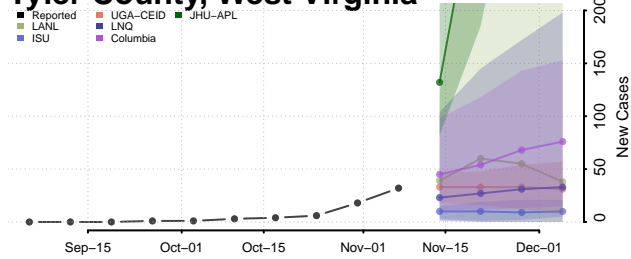

Tyler County, West Virginia