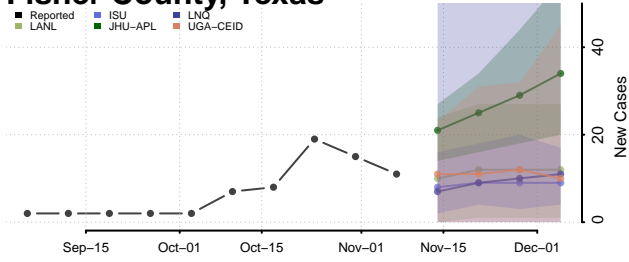

Fisher County, Texas