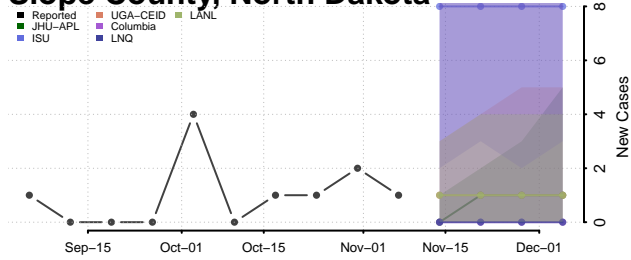

Slope County, North Dakota