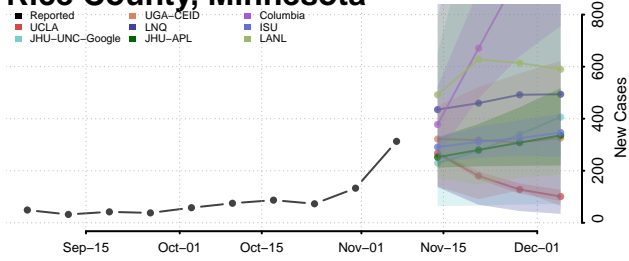

Rice County, Minnesota