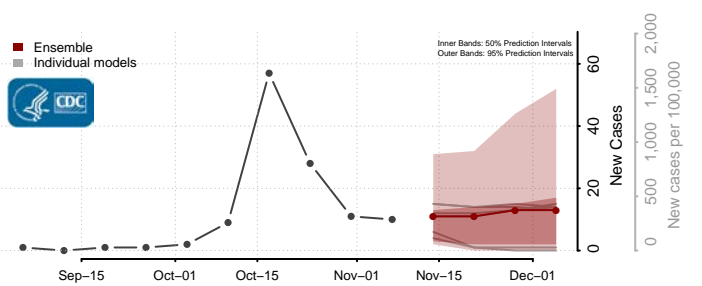

Thomas County, Nebraska

Thurston County, Nebraska

Valley County, Nebraska

Washington County, Nebraska

Wayne County, Nebraska

Webster County, Nebraska

Wheeler County, Nebraska

York County, Nebraska