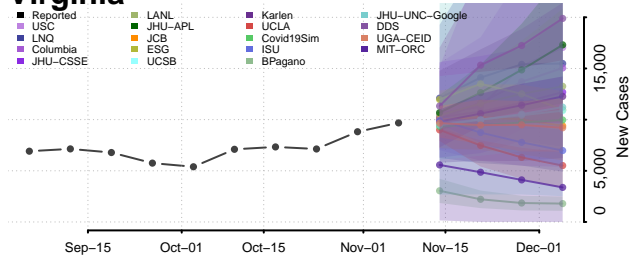

Windham County, Vermont

Windsor County, Vermont

Virgin Islands

Virginia

Accomack County, Virginia

Albemarle County, Virginia