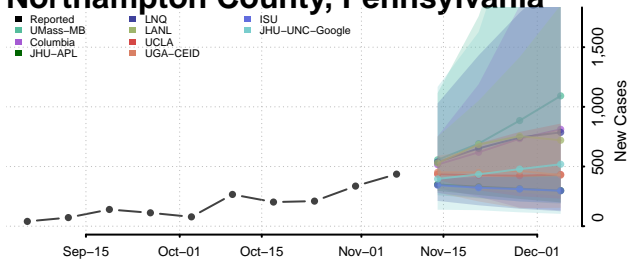

Northampton County, Pennsylvania