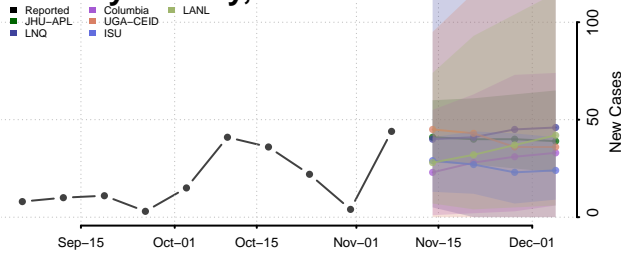

Hooker County, Nebraska

Howard County, Nebraska

Jefferson County, Nebraska

Johnson County, Nebraska

Kearney County, Nebraska

Keith County, Nebraska

Keya Paha County, Nebraska

Kimball County, Nebraska