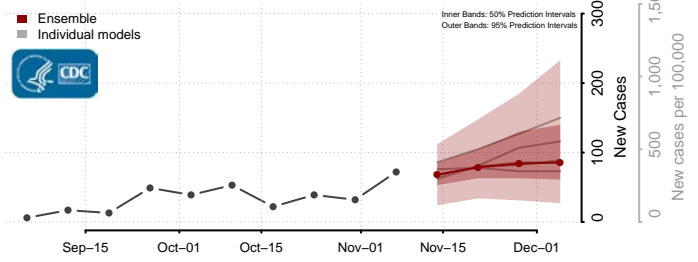

Clay County, Minnesota

Clearwater County, Minnesota

Cook County, Minnesota

Cottonwood County, Minnesota

Crow Wing County, Minnesota

Dakota County, Minnesota

Dodge County, Minnesota

Douglas County, Minnesota