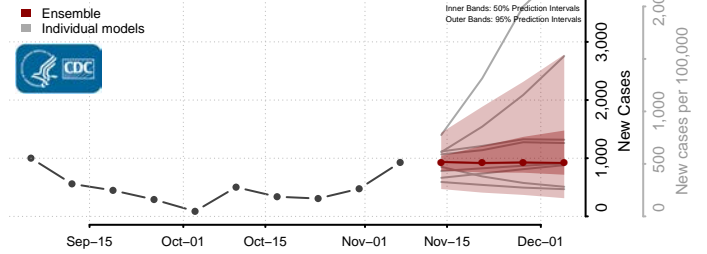

Boone County, Missouri