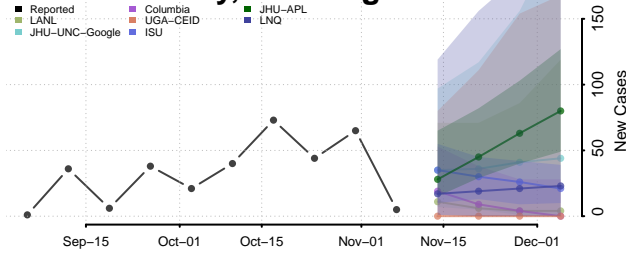

Kittitas County, Washington