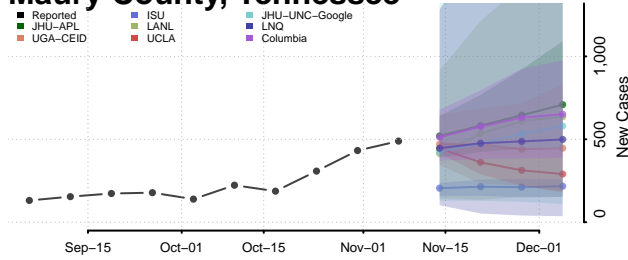

Marshall County, Tennessee

Maury County, Tennessee

McMinn County, Tennessee

McNairy County, Tennessee

Meigs County, Tennessee

Monroe County, Tennessee

Montgomery County, Tennessee

Moore County, Tennessee