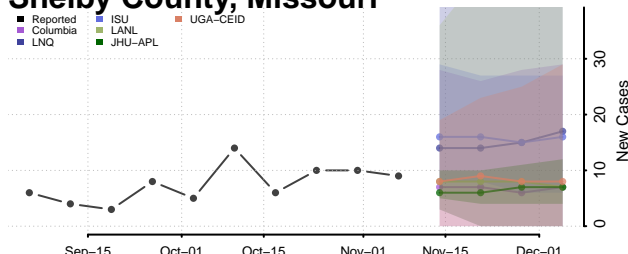

Shelby County, Missouri