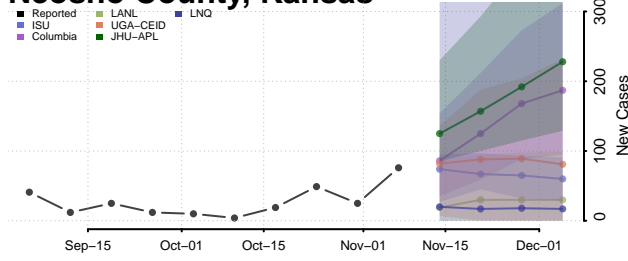

Neosho County, Kansas