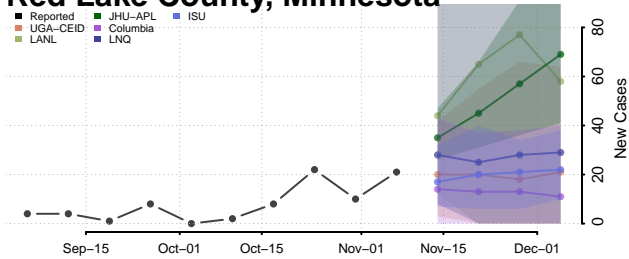

Red Lake County, Minnesota