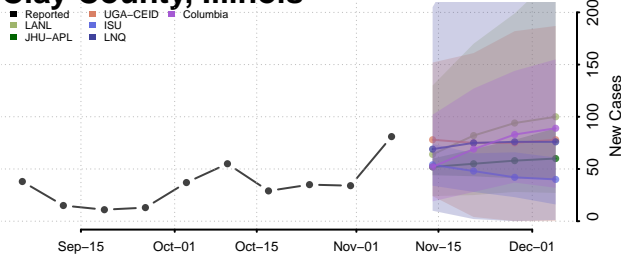

Clay County, Illinois