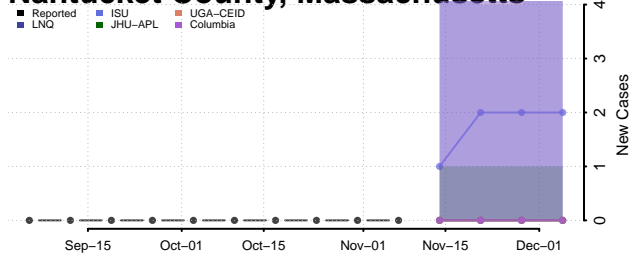

Nantucket County, Massachusetts