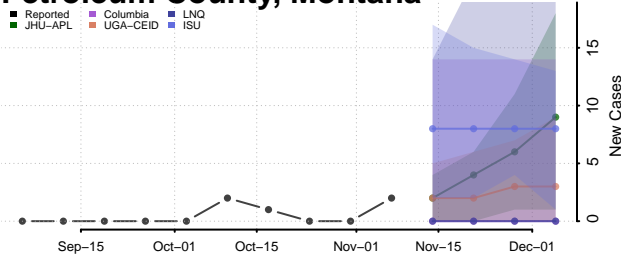

Petroleum County, Montana