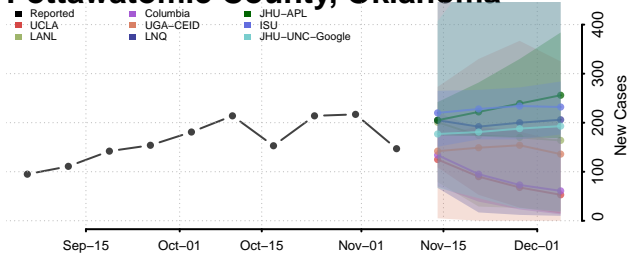

Pottawatomie County, Oklahoma