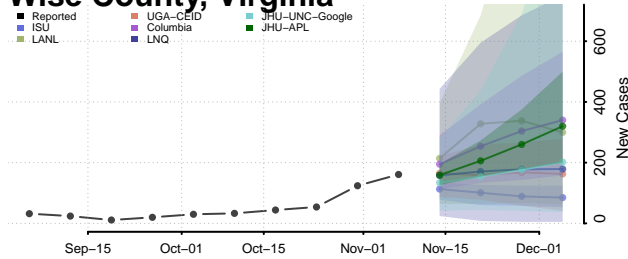

Waynesboro County, Virginia

Westmoreland County, Virginia

Williamsburg County, Virginia

Winchester County, Virginia

Wise County, Virginia

Wythe County, Virginia

York County, Virginia

Washington