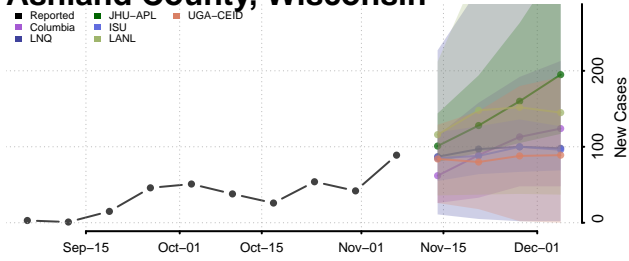

Wetzel County, West Virginia

Wirt County, West Virginia

Wood County, West Virginia

Wyoming County, West Virginia

Wisconsin

Adams County, Wisconsin

Ashland County, Wisconsin

Barron County, Wisconsin