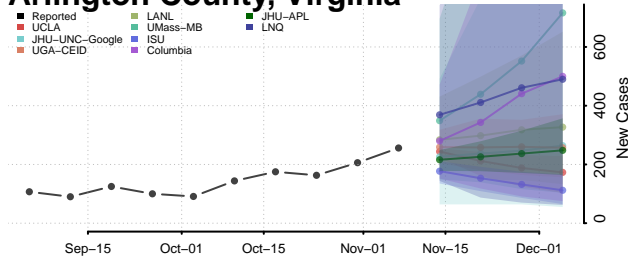

Arlington County, Virginia