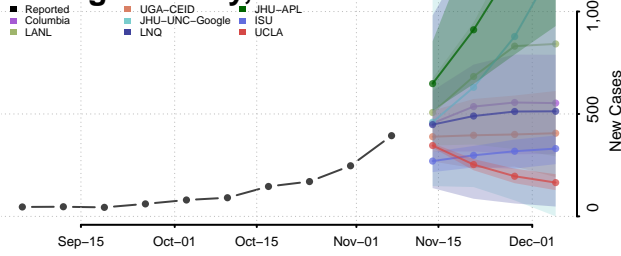

Big Stone County, Minnesota

Blue Earth County, Minnesota

Brown County, Minnesota

Carlton County, Minnesota

Carver County, Minnesota

Cass County, Minnesota

Chippewa County, Minnesota

Chisago County, Minnesota