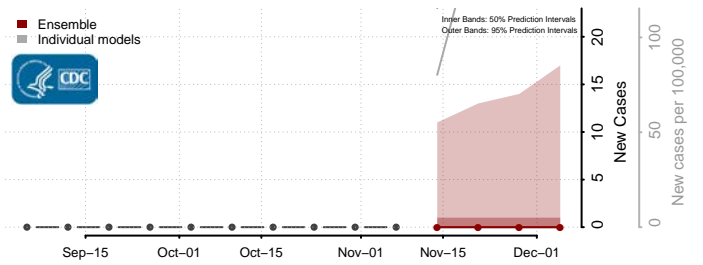

Emery County, Utah

Reported ISU UGA-CEID
LNQ Columbia JHU-APL

Ensemble Individual models

Garfield County, Utah

Reported JHU-APL UGA-CEID
ISU Columbia LNQ

Ensemble Individual models

Grand County, Utah

Reported JHU-APL UGA-CEID
Columbia LNQ ISU