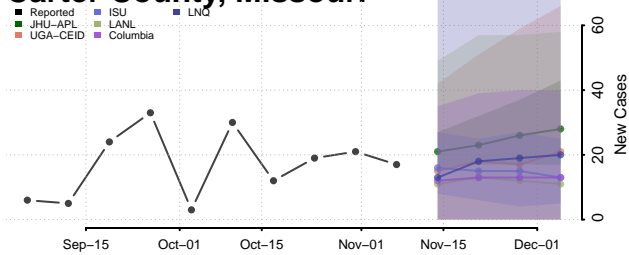

Carter County, Missouri