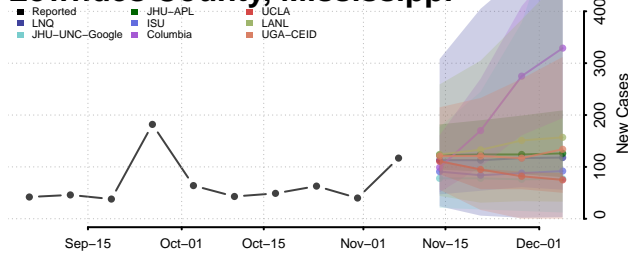

Lowndes County, Mississippi