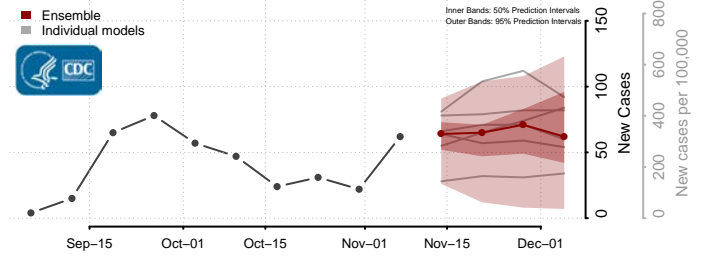

Benton County, Missouri