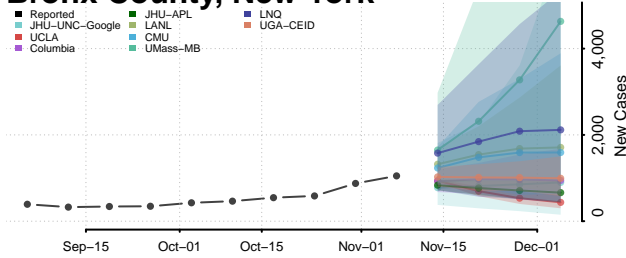

Bronx County, New York