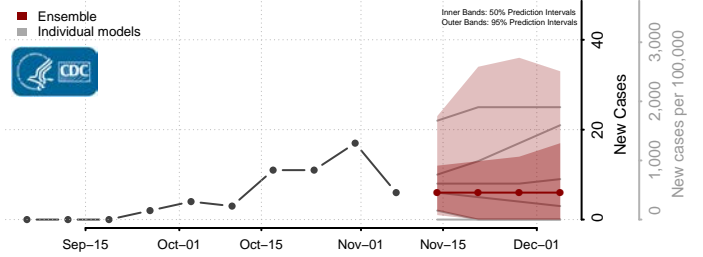

Sheridan County, North Dakota