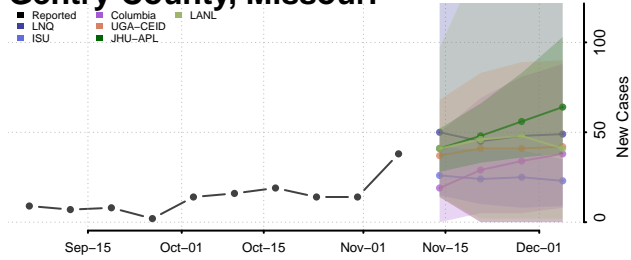

Dunklin County, Missouri

Franklin County, Missouri

Gasconade County, Missouri

Gentry County, Missouri

Greene County, Missouri

Grundy County, Missouri

Harrison County, Missouri

Henry County, Missouri