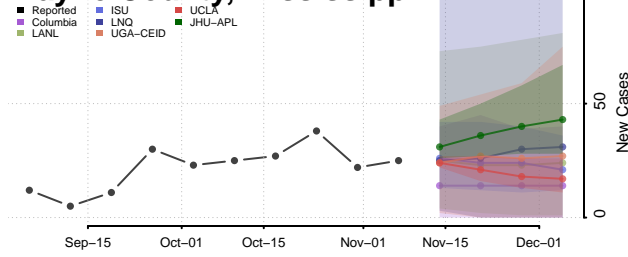

Tippah County, Mississippi

Tishomingo County, Mississippi

Tunica County, Mississippi

Union County, Mississippi

Walthall County, Mississippi

Warren County, Mississippi

Washington County, Mississippi

Wayne County, Mississippi