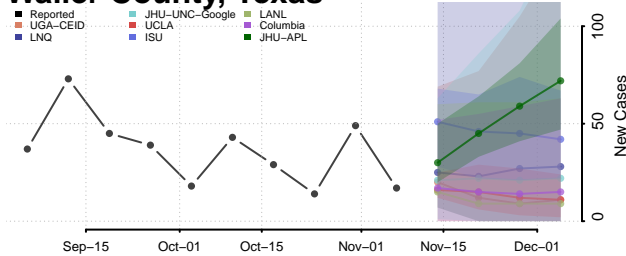

Val Verde County, Texas

Van Zandt County, Texas

Victoria County, Texas

Walker County, Texas

Waller County, Texas

Ward County, Texas

Washington County, Texas

Webb County, Texas