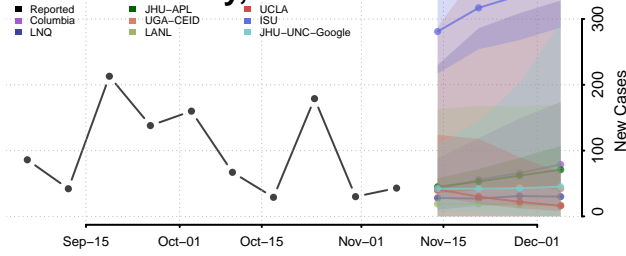

Houston County, Texas

Howard County, Texas

Hudspeth County, Texas

Hunt County, Texas

Hutchinson County, Texas

Irion County, Texas

Jack County, Texas

Jackson County, Texas