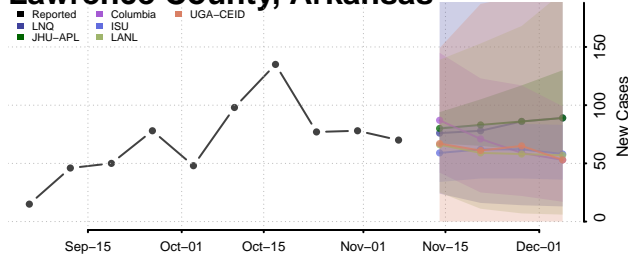

Jackson County, Arkansas

Jefferson County, Arkansas

Johnson County, Arkansas

Lafayette County, Arkansas

Lawrence County, Arkansas

Lee County, Arkansas

Lincoln County, Arkansas

Little River County, Arkansas