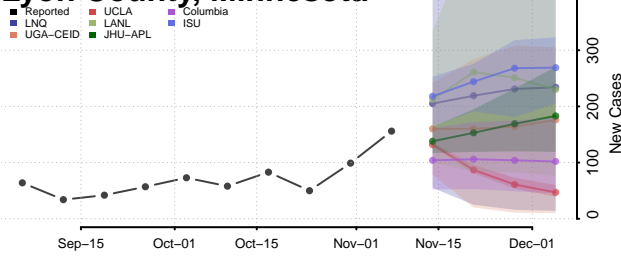

Lake County, Minnesota

Lake of the Woods County, Minnesota

Le Sueur County, Minnesota

Lincoln County, Minnesota

Lyon County, Minnesota

Mahnomen County, Minnesota

Marshall County, Minnesota

Martin County, Minnesota