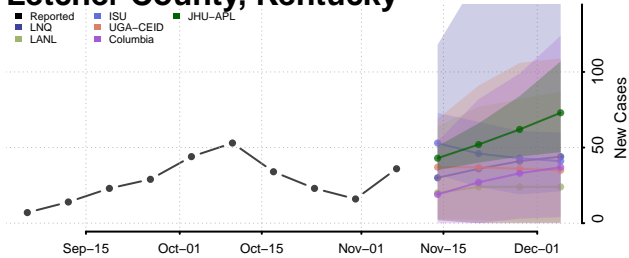

Lawrence County, Kentucky

Lee County, Kentucky

Leslie County, Kentucky

Letcher County, Kentucky

Lewis County, Kentucky

Lincoln County, Kentucky

Livingston County, Kentucky

Logan County, Kentucky