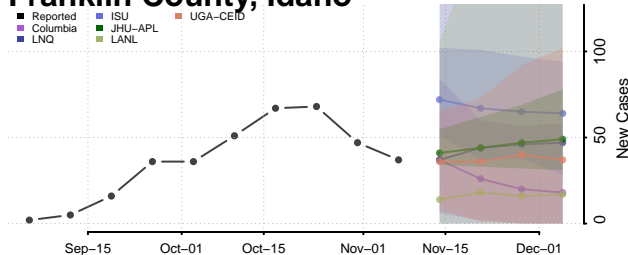

Caribou County, Idaho

Cassia County, Idaho

Clark County, Idaho

Clearwater County, Idaho

Custer County, Idaho

Elmore County, Idaho

Franklin County, Idaho

Fremont County, Idaho