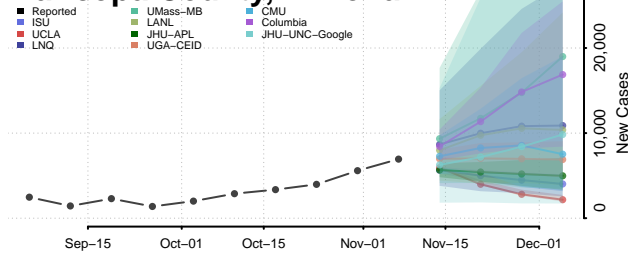

Cochise County, Arizona

Coconino County, Arizona

Gila County, Arizona

Graham County, Arizona

Greenlee County, Arizona

La Paz County, Arizona

Maricopa County, Arizona

Mohave County, Arizona