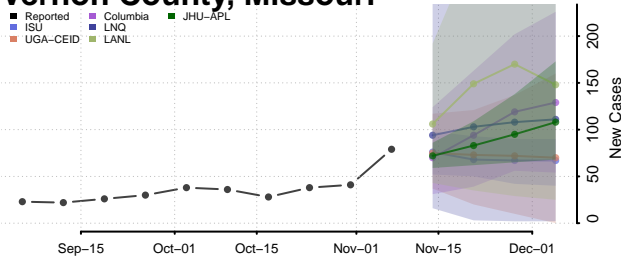

Vernon County, Missouri