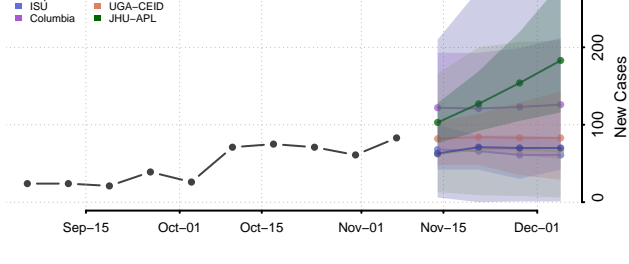

Clinton County, Missouri