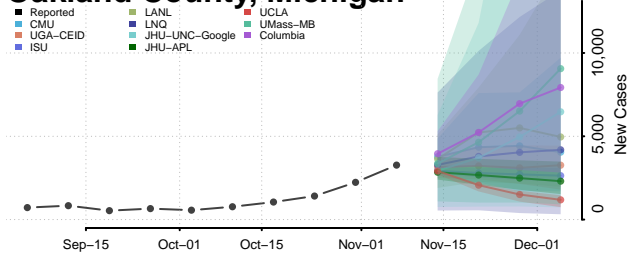

Monroe County, Michigan

Montcalm County, Michigan

Montmorency County, Michigan

Muskegon County, Michigan

Newaygo County, Michigan

Oakland County, Michigan

Oceana County, Michigan

Ogemaw County, Michigan