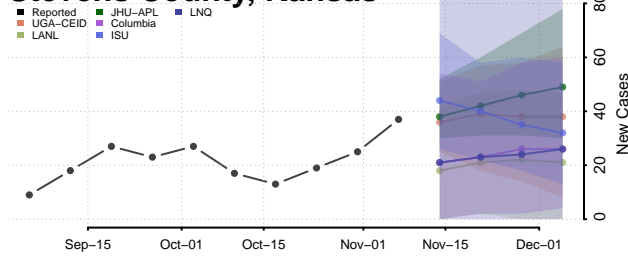

Sheridan County, Kansas

Sherman County, Kansas

Smith County, Kansas

Stafford County, Kansas

Stanton County, Kansas

Stevens County, Kansas

Sumner County, Kansas

Thomas County, Kansas