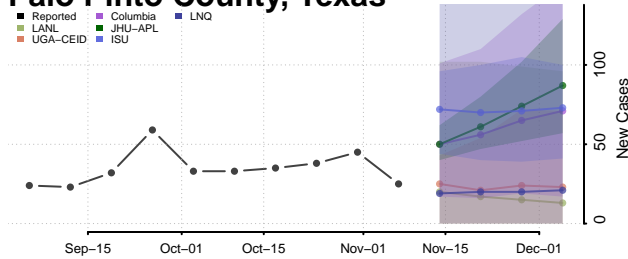

Nolan County, Texas

Nueces County, Texas

Ochiltree County, Texas

Oldham County, Texas

Orange County, Texas

Palo Pinto County, Texas

Panola County, Texas

Parker County, Texas