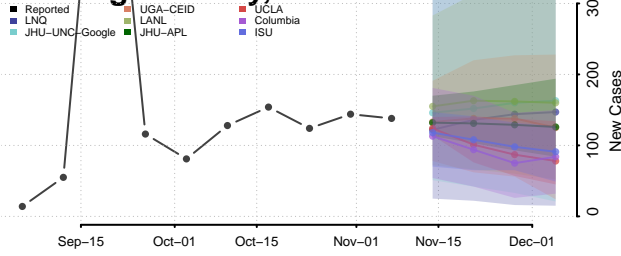

Talladega County, Alabama