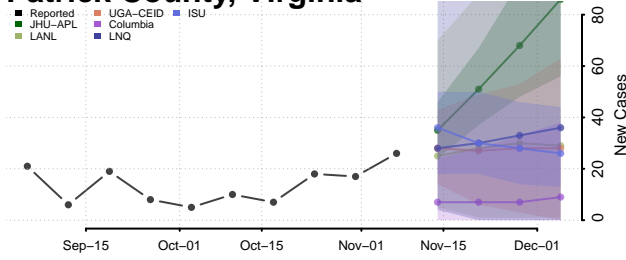

Patrick County, Virginia