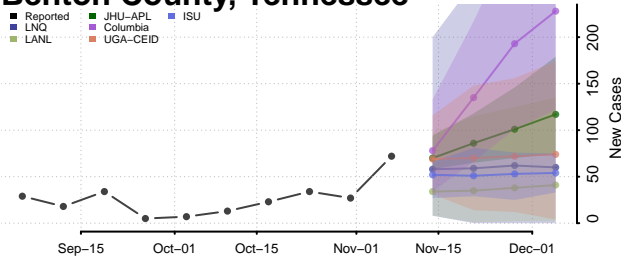

Benton County, Tennessee