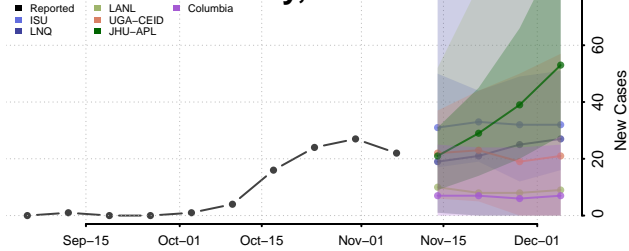

Wright County, Missouri

Montana

Beaverhead County, Montana

Big Horn County, Montana

Blaine County, Montana

Broadwater County, Montana

Carbon County, Montana

Carter County, Montana