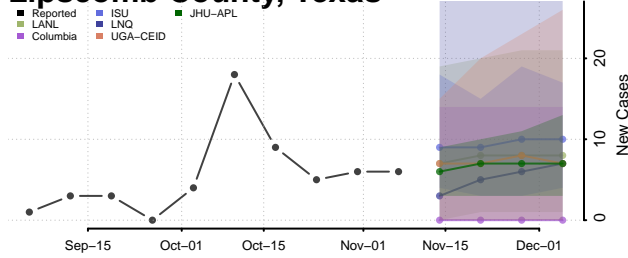

Leon County, Texas

Liberty County, Texas

Limestone County, Texas

Lipscomb County, Texas

Live Oak County, Texas

Llano County, Texas

Loving County, Texas

Lubbock County, Texas