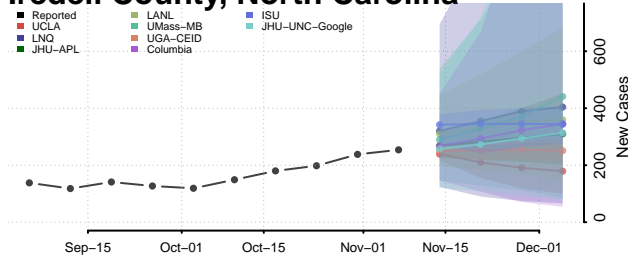

Hertford County, North Carolina

Hoke County, North Carolina

Hyde County, North Carolina

Iredell County, North Carolina

Jackson County, North Carolina

Johnston County, North Carolina

Jones County, North Carolina