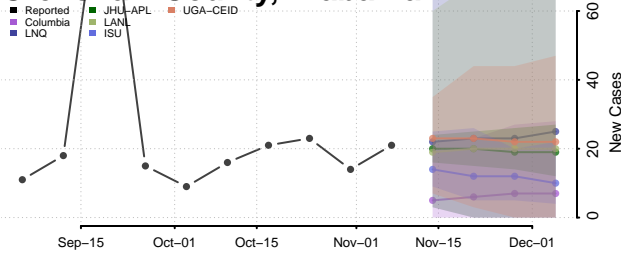

Crenshaw County, Alabama