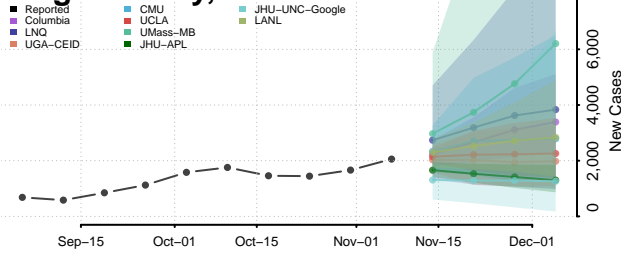

Genesee County, New York

Greene County, New York

Hamilton County, New York

Herkimer County, New York

Jefferson County, New York

Kings County, New York

Lewis County, New York

Livingston County, New York