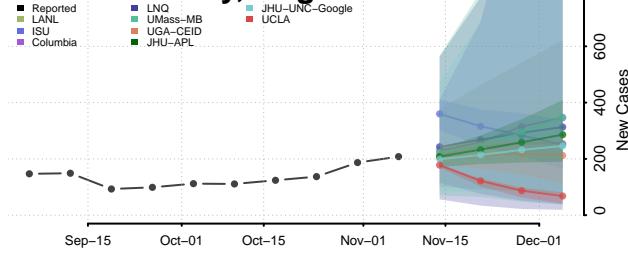

Norfolk County, Virginia