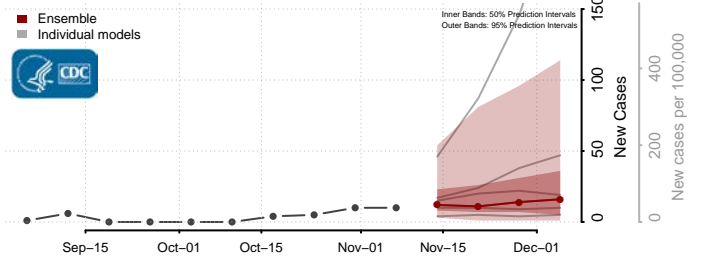

Grand Isle County, Vermont

Lamoille County, Vermont

Orange County, Vermont

Orleans County, Vermont

Rutland County, Vermont

Washington County, Vermont

Windham County, Vermont

Windsor County, Vermont