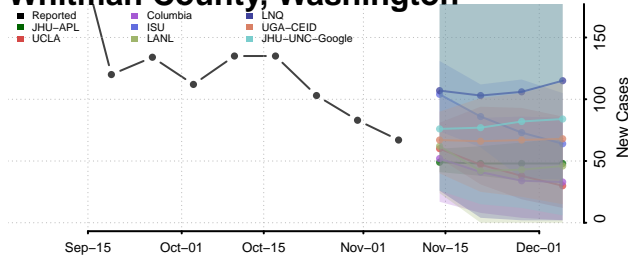

Stevens County, Washington

Thurston County, Washington

Wahkiakum County, Washington

Walla Walla County, Washington

Whatcom County, Washington

Whitman County, Washington

Yakima County, Washington

West Virginia