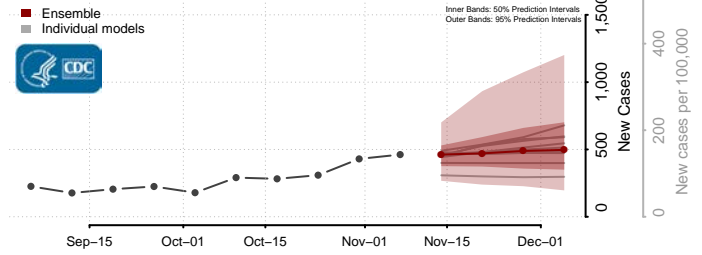

Durham County, North Carolina