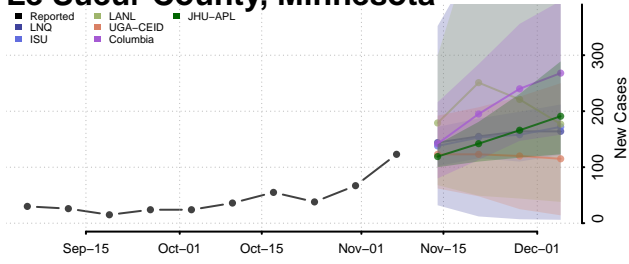

Le Sueur County, Minnesota