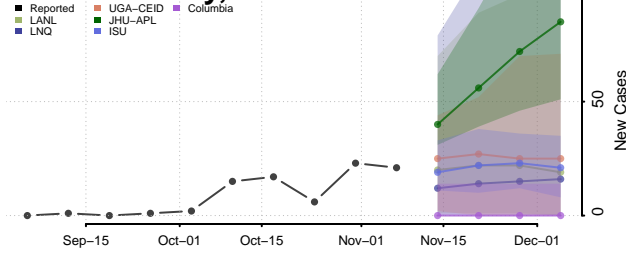

Divide County, North Dakota