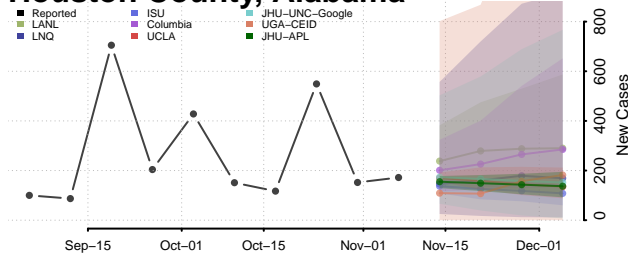

Fayette County, Alabama

Franklin County, Alabama

Geneva County, Alabama

Greene County, Alabama

Hale County, Alabama

Henry County, Alabama

Houston County, Alabama

Jackson County, Alabama