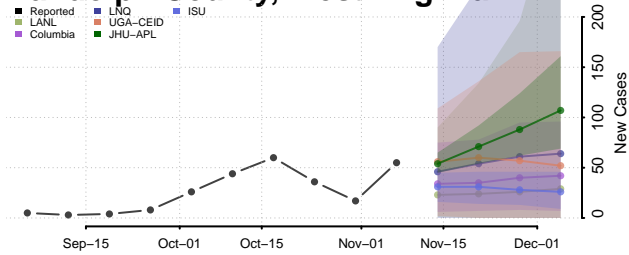

Pleasants County, West Virginia

Pocahontas County, West Virginia

Preston County, West Virginia

Putnam County, West Virginia

Raleigh County, West Virginia

Randolph County, West Virginia

Ritchie County, West Virginia