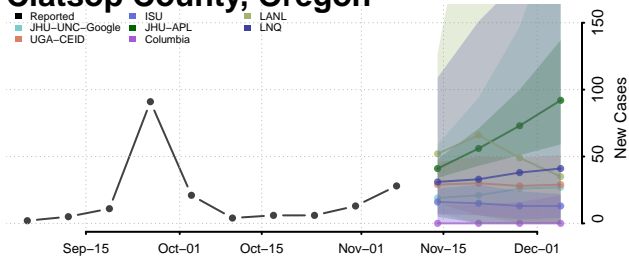

Clatsop County, Oregon