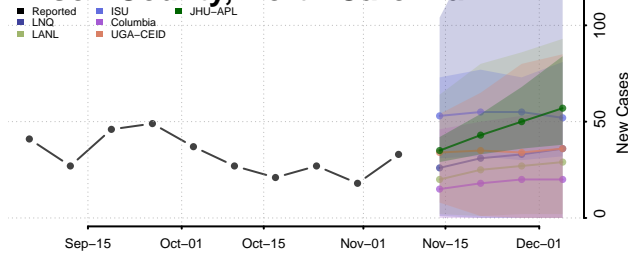

Anson County, North Carolina