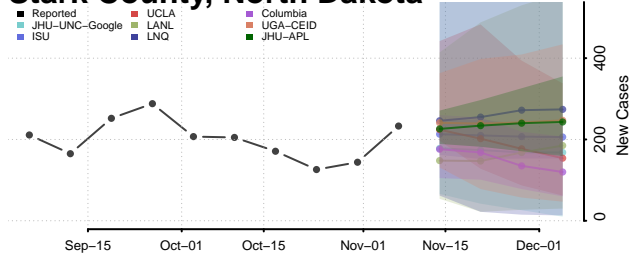

Stark County, North Dakota