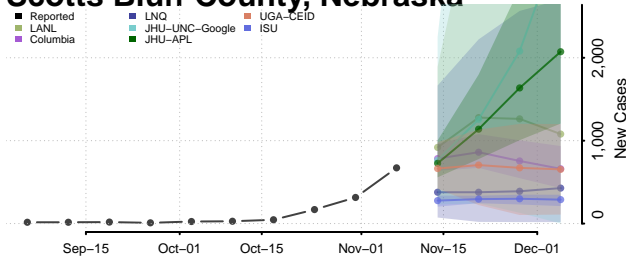

Scotts Bluff County, Nebraska