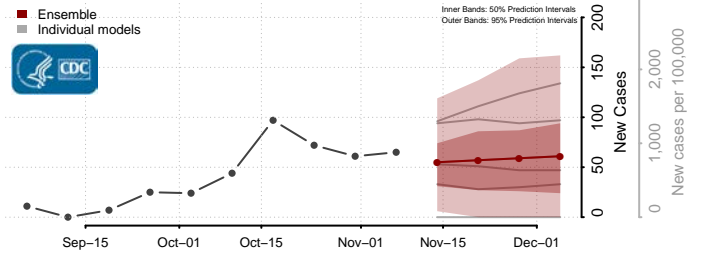

Silver Bow County, Montana

Stillwater County, Montana

Sweet Grass County, Montana

Teton County, Montana

Toole County, Montana

Treasure County, Montana

Valley County, Montana

Wheatland County, Montana