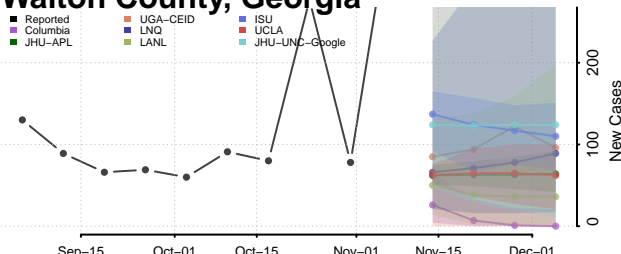

Turner County, Georgia

Twiggs County, Georgia

Union County, Georgia

Upson County, Georgia

Walker County, Georgia

Walton County, Georgia

Ware County, Georgia

Warren County, Georgia