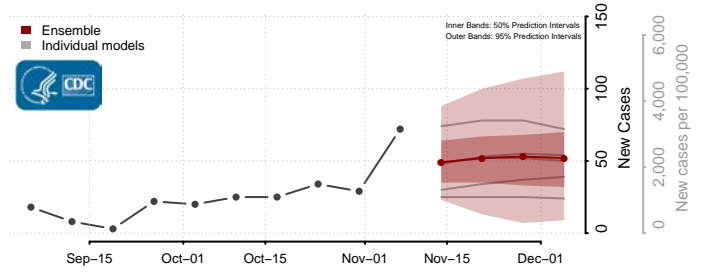

Cavalier County, North Dakota

Dickey County, North Dakota

Divide County, North Dakota

Dunn County, North Dakota

Eddy County, North Dakota

Emmons County, North Dakota

Foster County, North Dakota

Golden Valley County, North Dakota