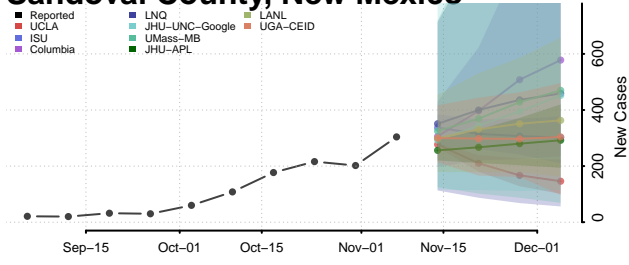

Sandoval County, New Mexico