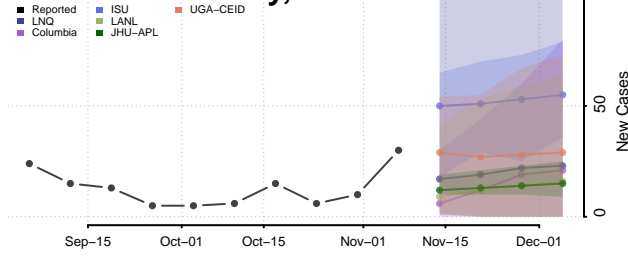

Sevier County, Arkansas

Sharp County, Arkansas

St. Francis County, Arkansas

Stone County, Arkansas

Union County, Arkansas

Van Buren County, Arkansas

Washington County, Arkansas

White County, Arkansas