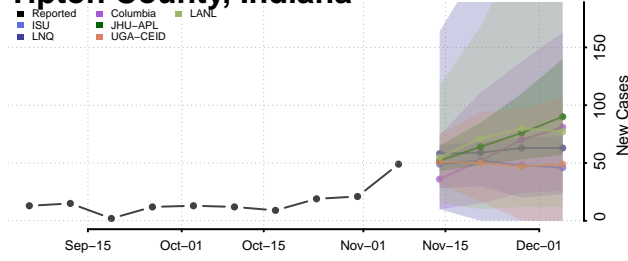

Tipton County, Indiana