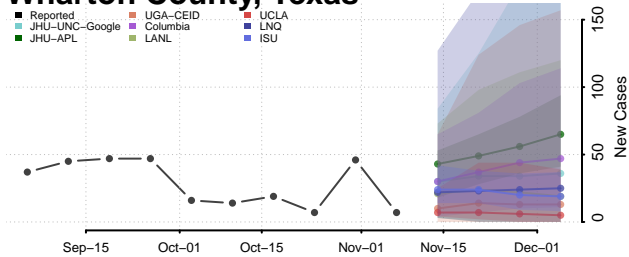

Wharton County, Texas