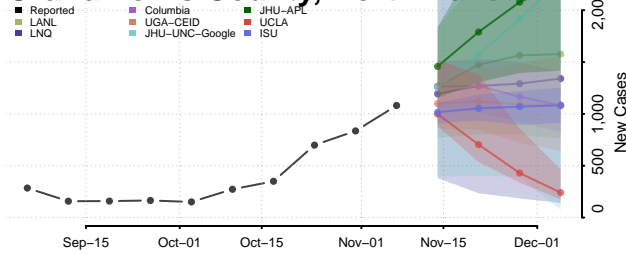

Grand Forks County, North Dakota