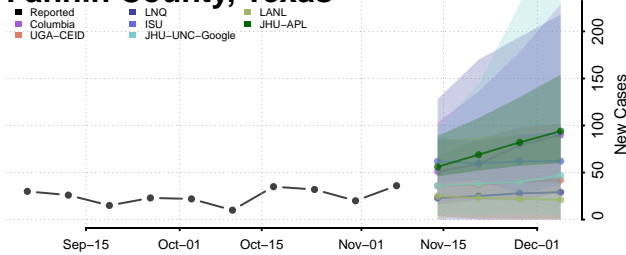

Fannin County, Texas