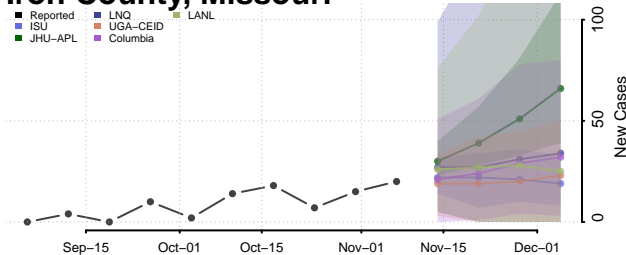

Hickory County, Missouri

Holt County, Missouri

Howard County, Missouri

Howell County, Missouri

Iron County, Missouri

Jackson County, Missouri

Jasper County, Missouri

Jefferson County, Missouri