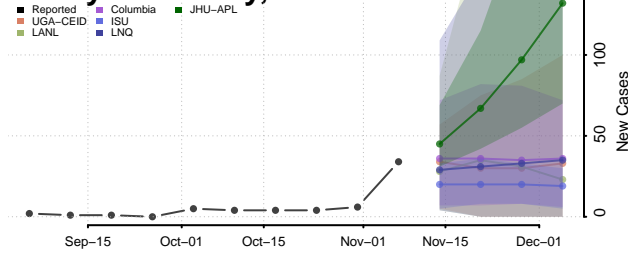

Schuyler County, Missouri