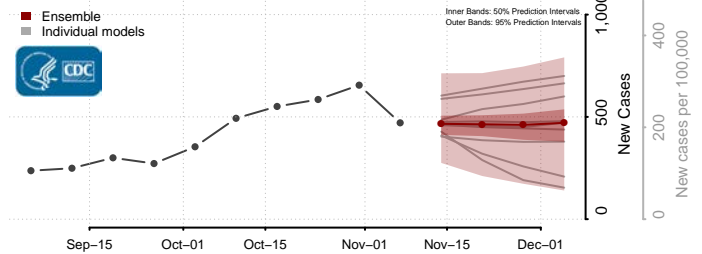

Durham County, North Carolina

Edgecombe County, North Carolina

Forsyth County, North Carolina

Franklin County, North Carolina

Gaston County, North Carolina

Gates County, North Carolina

Graham County, North Carolina