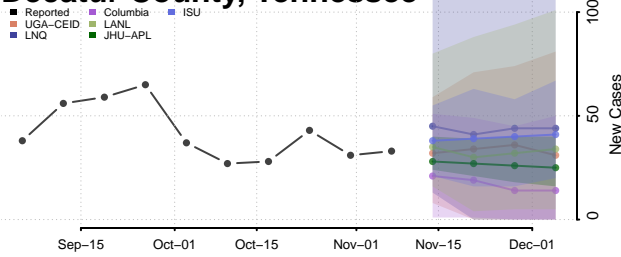

Crockett County, Tennessee

Cumberland County, Tennessee

Davidson County, Tennessee

Decatur County, Tennessee

DeKalb County, Tennessee

Dickson County, Tennessee

Dyer County, Tennessee

Fayette County, Tennessee