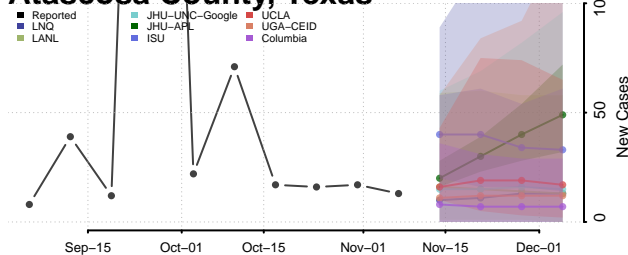

Atascosa County, Texas