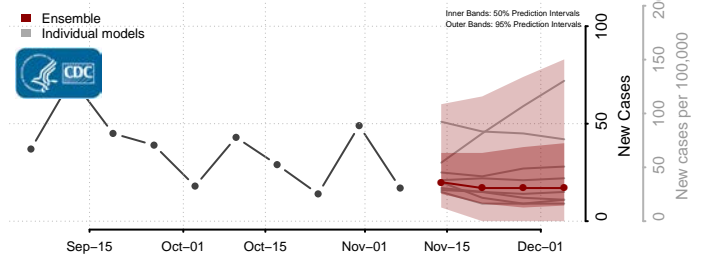

Waller County, Texas