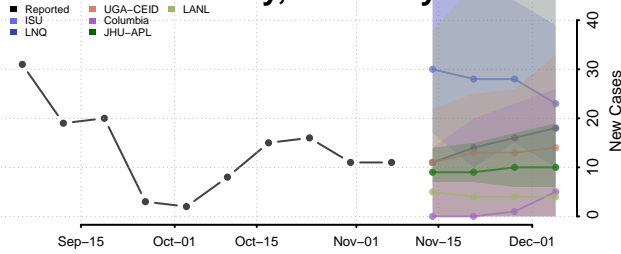

Crittenden County, Kentucky