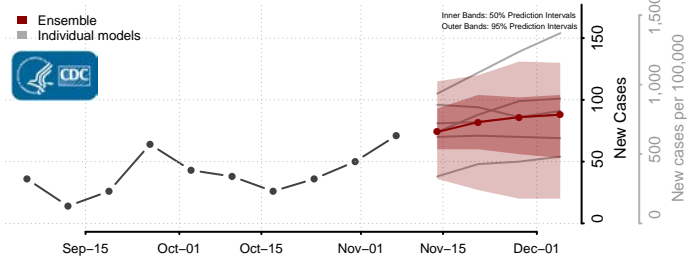

Carroll County, Iowa

Cass County, Iowa

Cedar County, Iowa

Cerro Gordo County, Iowa

Cherokee County, Iowa

Chickasaw County, Iowa

Clarke County, Iowa

Clay County, Iowa