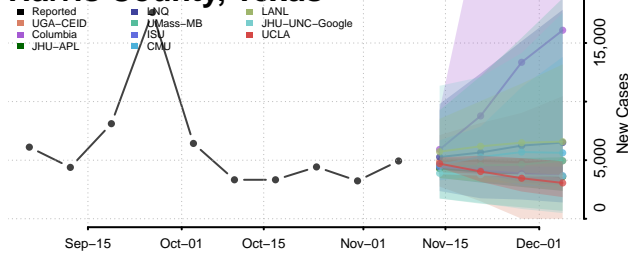

Harris County, Texas