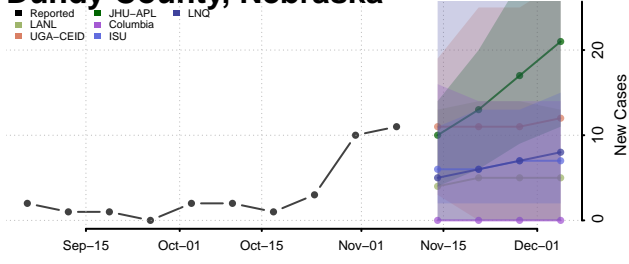

Dakota County, Nebraska

Dawes County, Nebraska

Dawson County, Nebraska

Deuel County, Nebraska

Dixon County, Nebraska

Dodge County, Nebraska

Douglas County, Nebraska

Dundy County, Nebraska