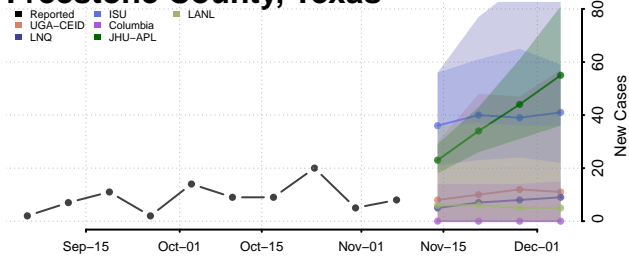

Freestone County, Texas