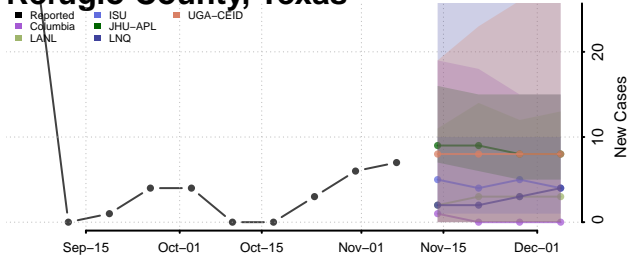

Refugio County, Texas