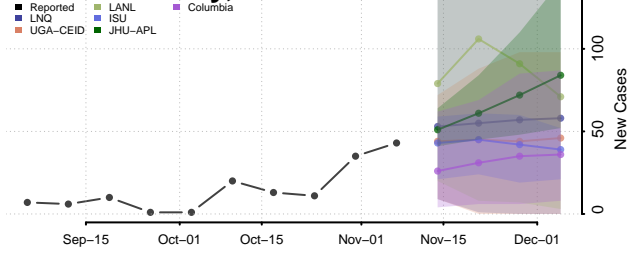

Carroll County, Missouri