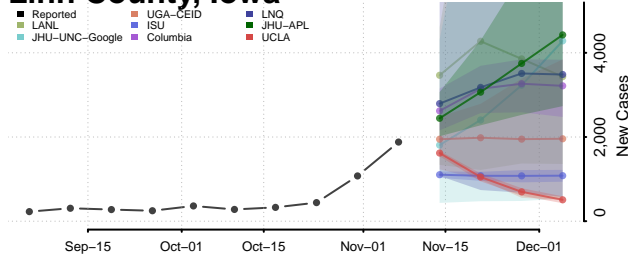

Keokuk County, Iowa

Kossuth County, Iowa

Lee County, Iowa

Linn County, Iowa

Louisa County, Iowa

Lucas County, Iowa

Lyon County, Iowa

Madison County, Iowa