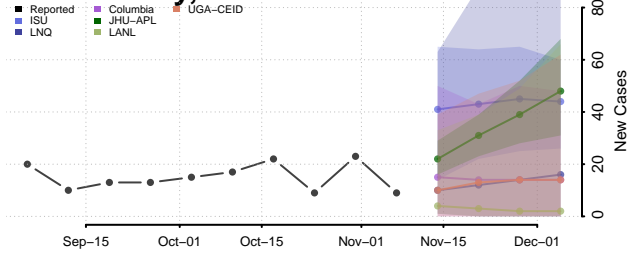

Polk County, North Carolina