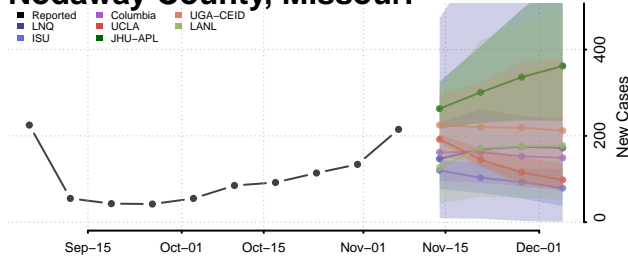

Nodaway County, Missouri