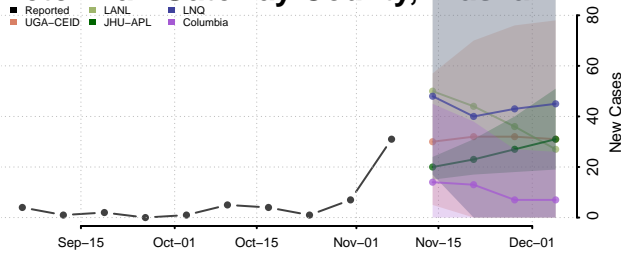

Haines County, Alaska

Hoonah-Angoon County, Alaska

Juneau County, Alaska

Kenai Peninsula County, Alaska

Ketchikan Gateway County, Alaska

Kodiak Island County, Alaska

Kusilvak County, Alaska

Lake and Peninsula County, Alaska