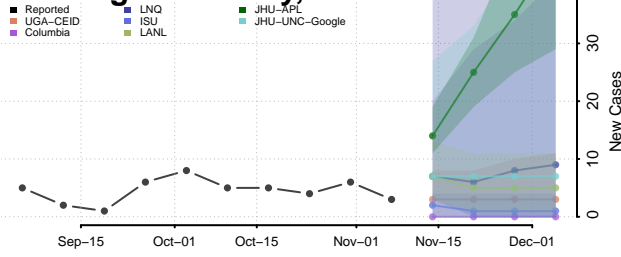

Bennington County, Vermont