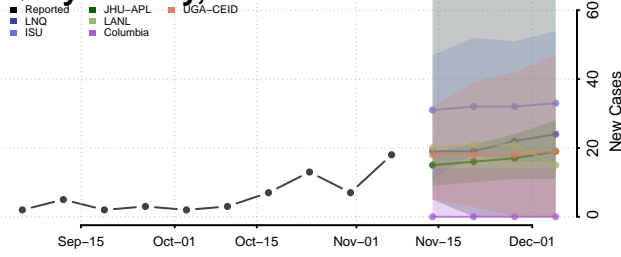

Quay County, New Mexico