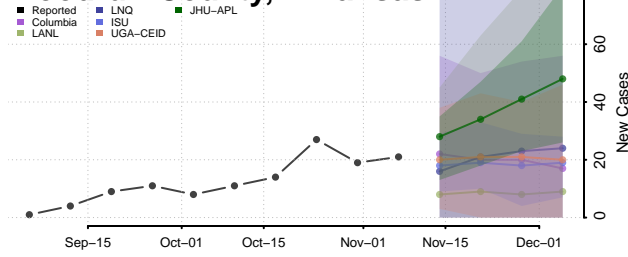

Woodruff County, Arkansas