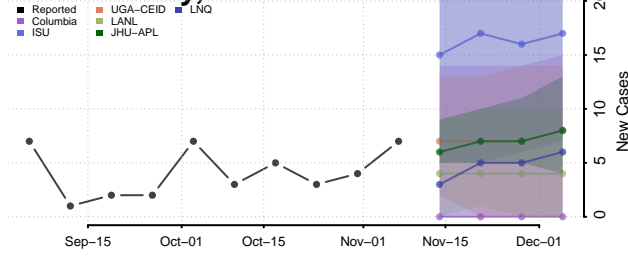

Houston County, Texas

Howard County, Texas

Hudspeth County, Texas

Hunt County, Texas

Hutchinson County, Texas

Irion County, Texas

Jack County, Texas

Jackson County, Texas