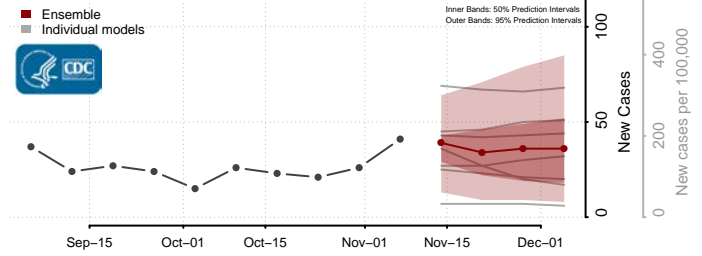

Yell County, Arkansas