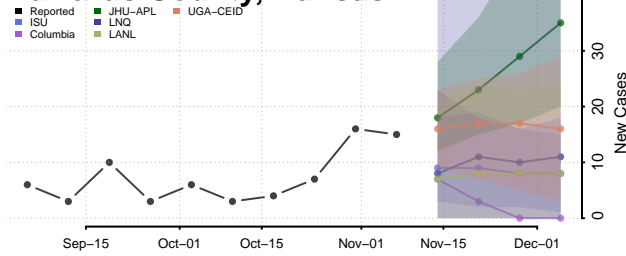

Edwards County, Kansas