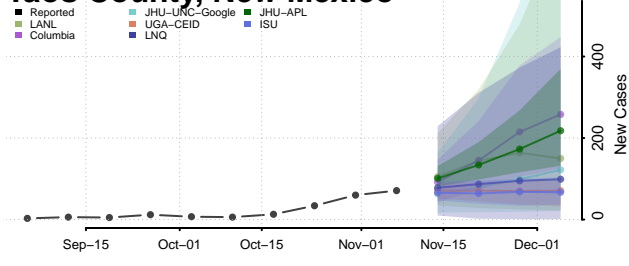

Taos County, New Mexico