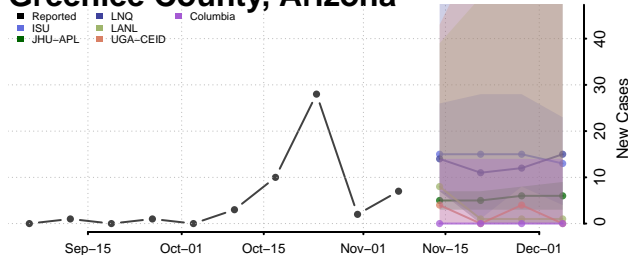

Cochise County, Arizona

Coconino County, Arizona

Gila County, Arizona

Graham County, Arizona

Greenlee County, Arizona

La Paz County, Arizona

Maricopa County, Arizona

Mohave County, Arizona