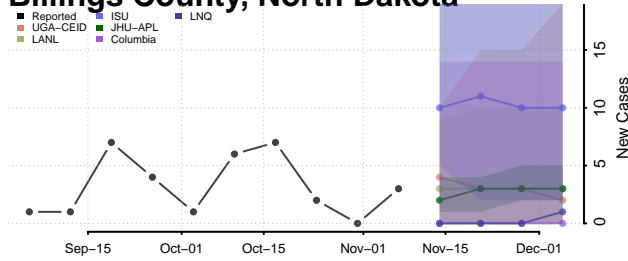

Billings County, North Dakota