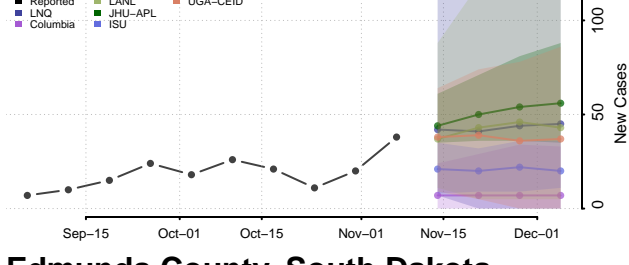

Dewey County, South Dakota

Douglas County, South Dakota

Edmunds County, South Dakota

Fall River County, South Dakota

Faulk County, South Dakota

Grant County, South Dakota

Gregory County, South Dakota

Haakon County, South Dakota