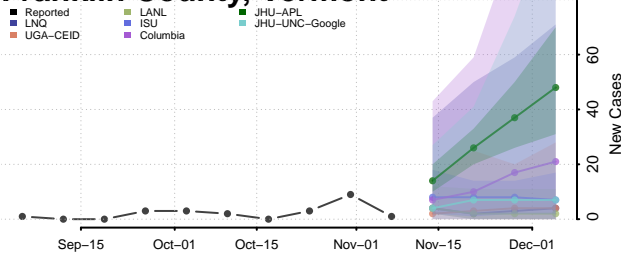

Grand Isle County, Vermont

Lamoille County, Vermont

Orange County, Vermont

Orleans County, Vermont

Rutland County, Vermont

Washington County, Vermont

Windham County, Vermont

Windsor County, Vermont