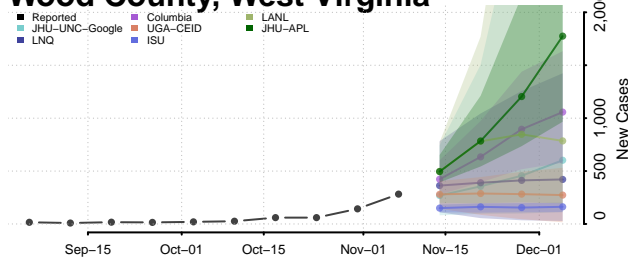

Wood County, West Virginia