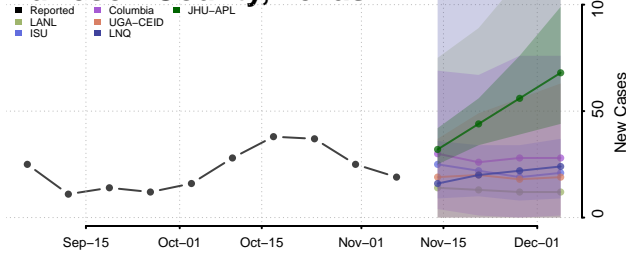

Burleson County, Texas