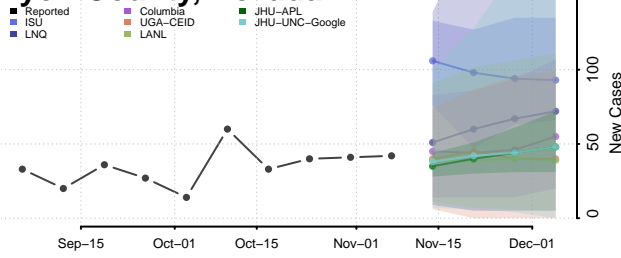

Humboldt County, Nevada

Lander County, Nevada

Lincoln County, Nevada

Lyon County, Nevada

Mineral County, Nevada

Nye County, Nevada

Pershing County, Nevada

Storey County, Nevada