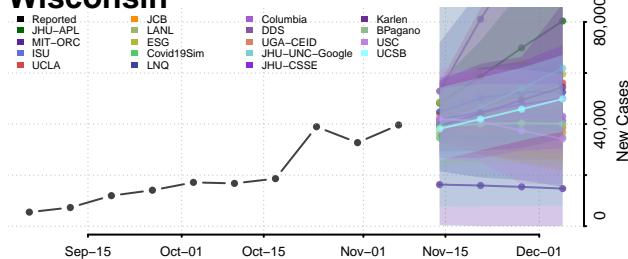

Wetzel County, West Virginia

Wirt County, West Virginia

Wood County, West Virginia

Wyoming County, West Virginia

Wisconsin

Adams County, Wisconsin

Ashland County, Wisconsin

Barron County, Wisconsin