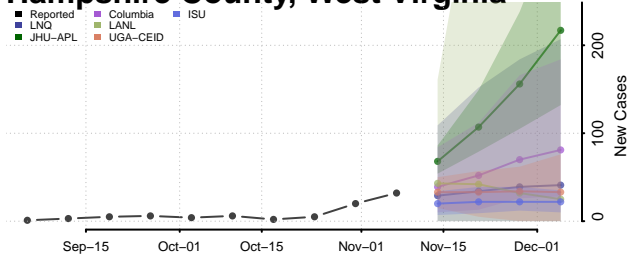

Clay County, West Virginia

Doddridge County, West Virginia

Fayette County, West Virginia

Gilmer County, West Virginia

Grant County, West Virginia

Greenbrier County, West Virginia

Hampshire County, West Virginia