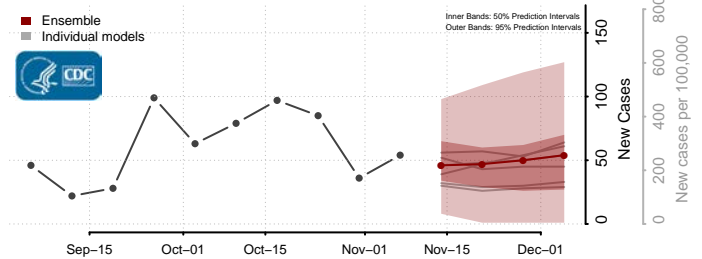

Greene County, North Carolina