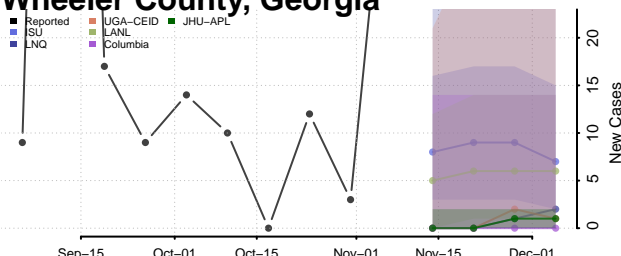

Washington County, Georgia

Wayne County, Georgia

Webster County, Georgia

Wheeler County, Georgia

White County, Georgia

Whitfield County, Georgia

Wilcox County, Georgia

Wilkes County, Georgia