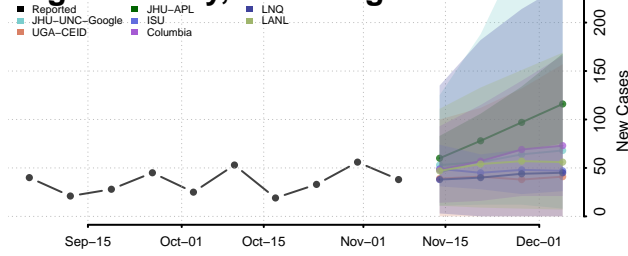

Logan County, West Virginia