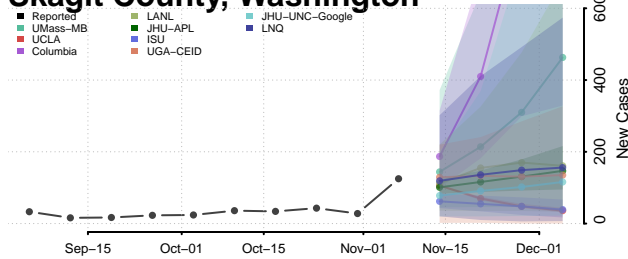

Skagit County, Washington