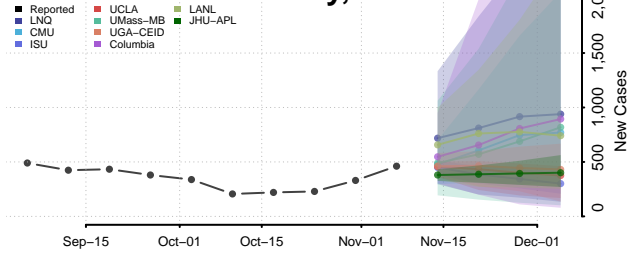

San Francisco County, California