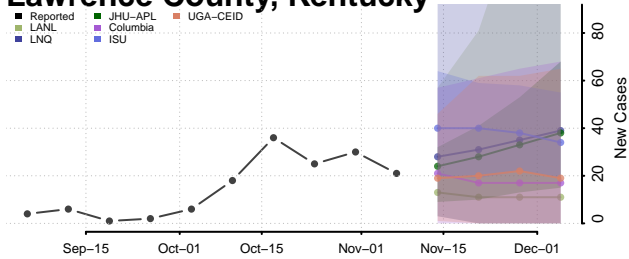

Lawrence County, Kentucky