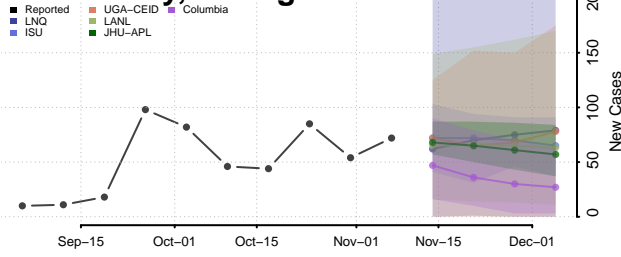

Iron County, Michigan