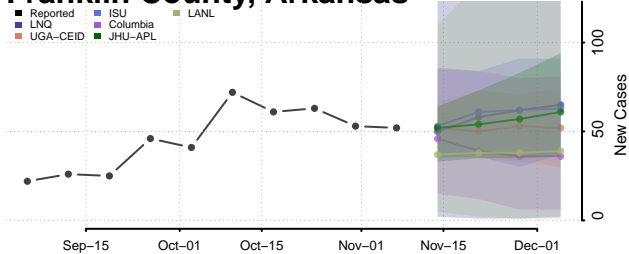

Crittenden County, Arkansas

Cross County, Arkansas

Dallas County, Arkansas

Desha County, Arkansas

Drew County, Arkansas

Faulkner County, Arkansas

Franklin County, Arkansas

Fulton County, Arkansas