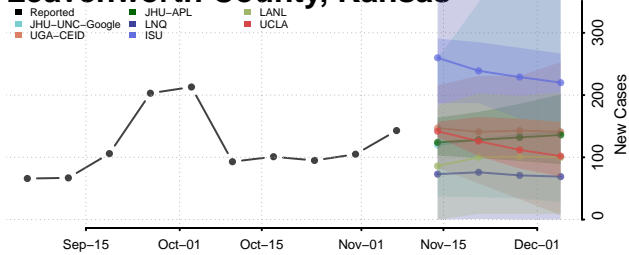

Leavenworth County, Kansas