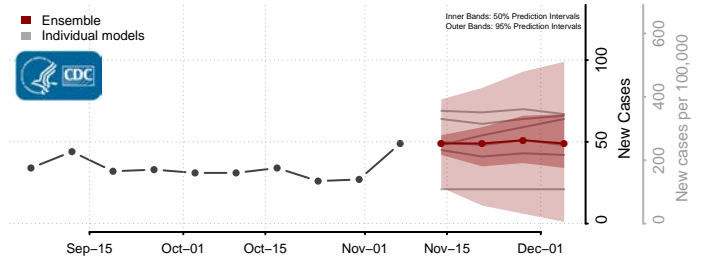

Tishomingo County, Mississippi