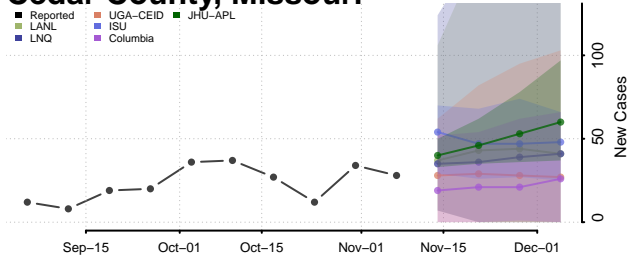

Cedar County, Missouri