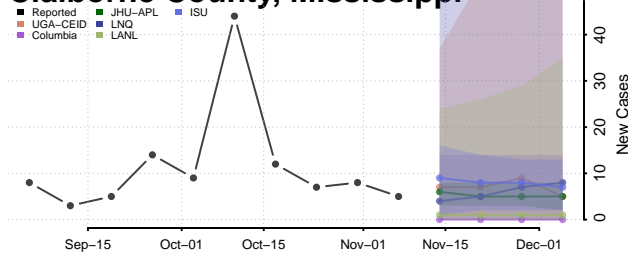

Claiborne County, Mississippi