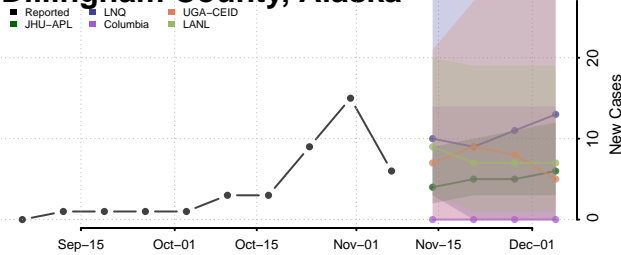

Aleutians East County, Alaska

Aleutians West County, Alaska

Anchorage County, Alaska

Bethel County, Alaska

Bristol Bay County, Alaska

Denali County, Alaska

Dillingham County, Alaska

Fairbanks North Star County, Alaska