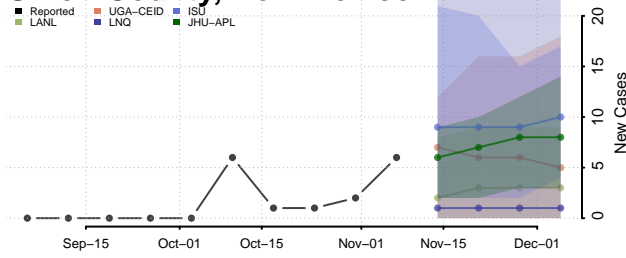

Socorro County, New Mexico

Taos County, New Mexico

Torrance County, New Mexico

Union County, New Mexico

Valencia County, New Mexico

New York

Albany County, New York

Allegany County, New York