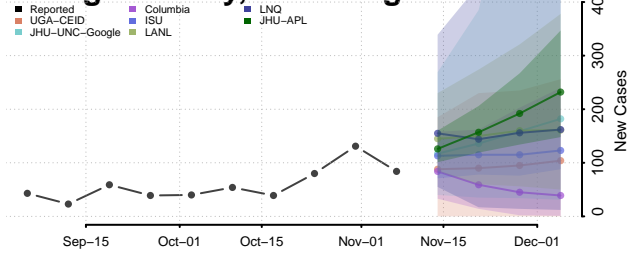

Pleasants County, West Virginia

Pocahontas County, West Virginia

Preston County, West Virginia

Putnam County, West Virginia

Raleigh County, West Virginia

Randolph County, West Virginia

Ritchie County, West Virginia