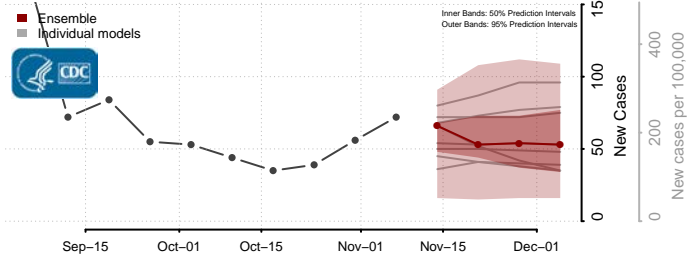

Bolivar County, Mississippi