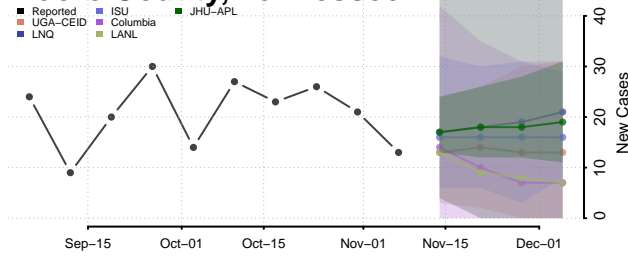

Marshall County, Tennessee

Maury County, Tennessee

McMinn County, Tennessee

McNairy County, Tennessee

Meigs County, Tennessee

Monroe County, Tennessee

Montgomery County, Tennessee

Moore County, Tennessee