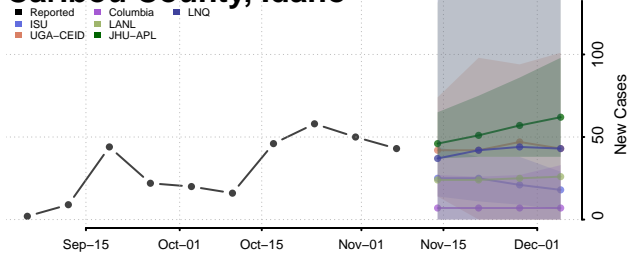

Caribou County, Idaho