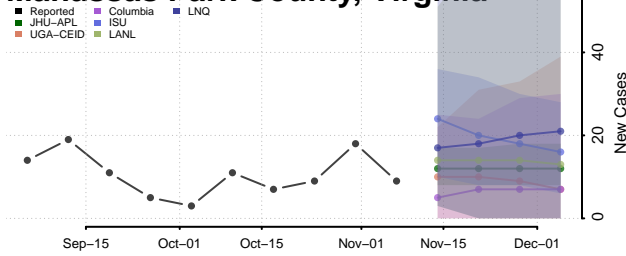

Loudoun County, Virginia

Louisa County, Virginia

Lunenburg County, Virginia

Lynchburg County, Virginia

Madison County, Virginia

Manassas County, Virginia

Manassas Park County, Virginia

Martinsville County, Virginia