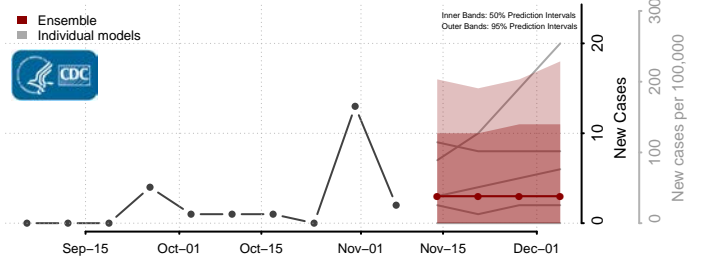

Grant County, Oregon

Harney County, Oregon

Hood River County, Oregon

Jackson County, Oregon

Jefferson County, Oregon

Josephine County, Oregon

Klamath County, Oregon

Lake County, Oregon