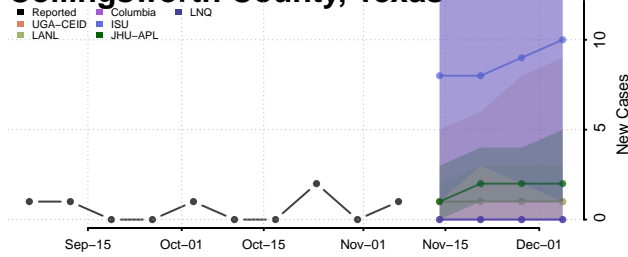

Collingsworth County, Texas