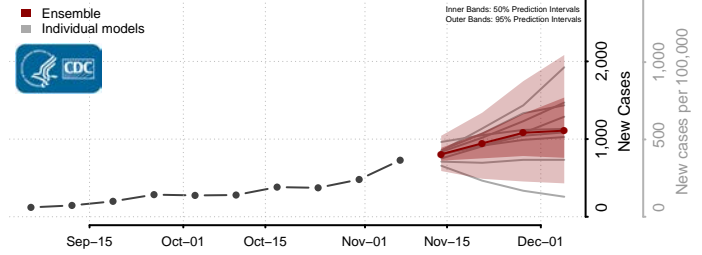

St. Louis County, Minnesota