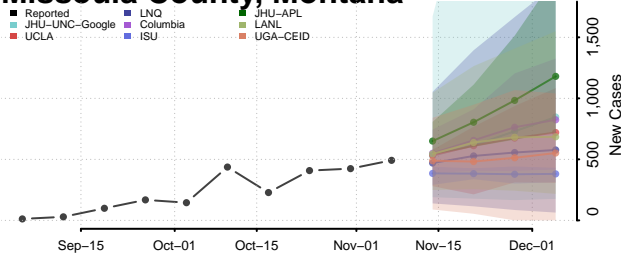

Missoula County, Montana