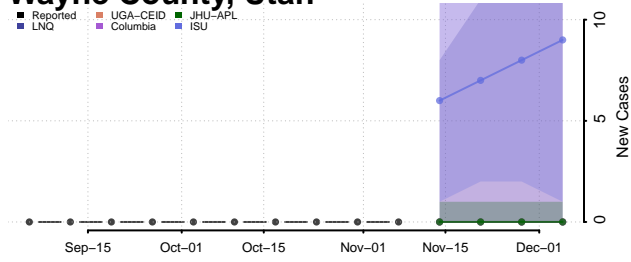

Wayne County, Utah