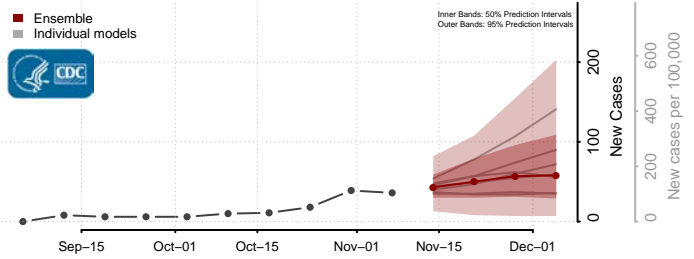

Greenbrier County, West Virginia