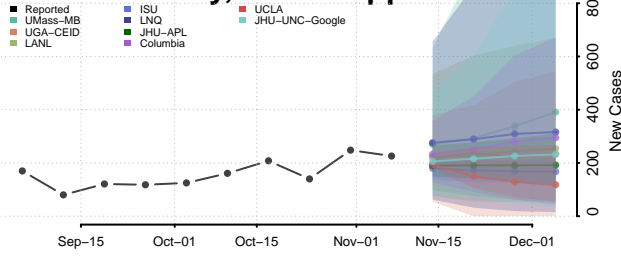

Rankin County, Mississippi