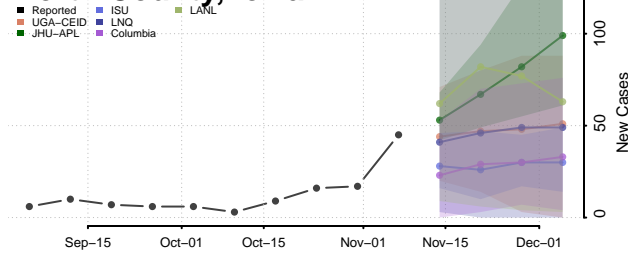

Webster County, Iowa

Winnebago County, Iowa

Winneshiek County, Iowa

Woodbury County, Iowa

Worth County, Iowa

Wright County, Iowa

Kansas

Allen County, Kansas