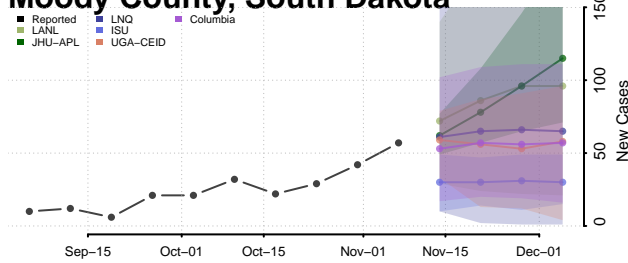

Moody County, South Dakota