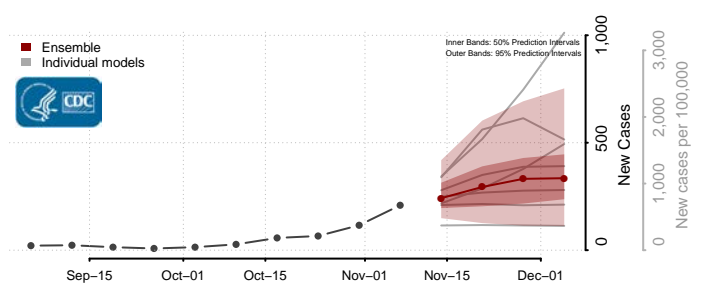

Wabash County, Indiana