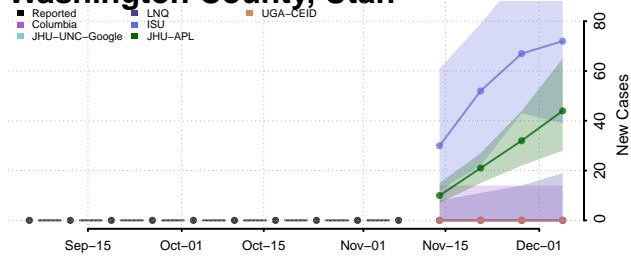

Washington County, Utah