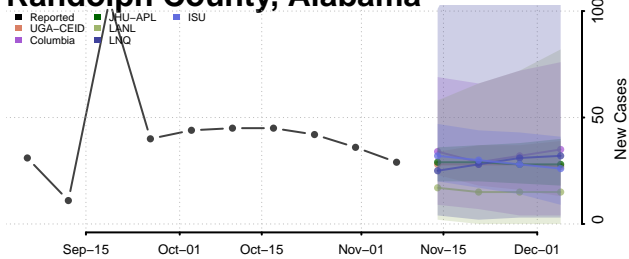

Perry County, Alabama

Pickens County, Alabama

Pike County, Alabama

Randolph County, Alabama

Russell County, Alabama

Shelby County, Alabama

St. Clair County, Alabama

Sumter County, Alabama