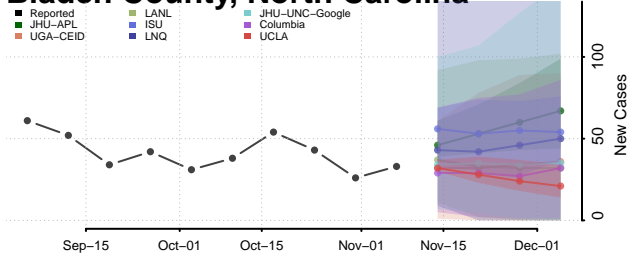

Anson County, North Carolina

Ashe County, North Carolina

Avery County, North Carolina

Beaufort County, North Carolina

Bertie County, North Carolina

Bladen County, North Carolina

Brunswick County, North Carolina