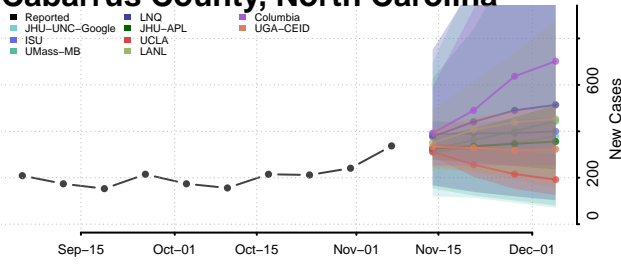

Cabarrus County, North Carolina