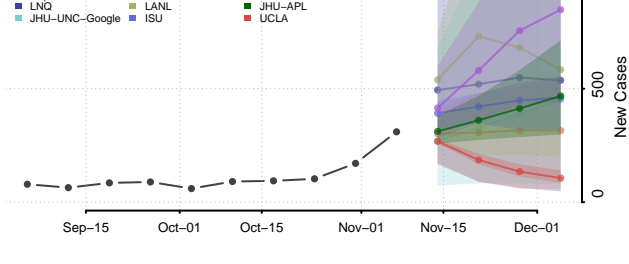

Big Stone County, Minnesota

Blue Earth County, Minnesota

Brown County, Minnesota

Carlton County, Minnesota

Carver County, Minnesota

Cass County, Minnesota

Chippewa County, Minnesota

Chisago County, Minnesota