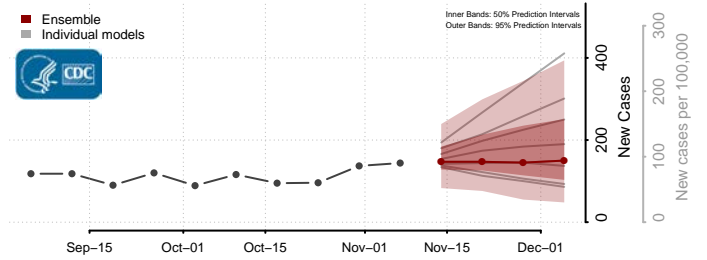

Alexandria County, Virginia