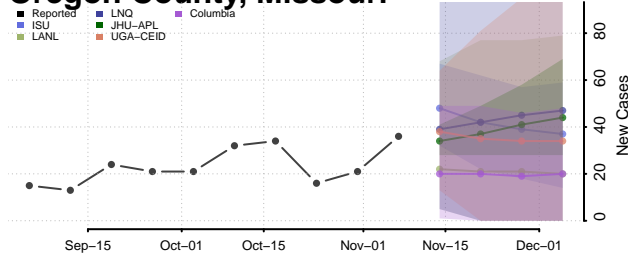

Oregon County, Missouri