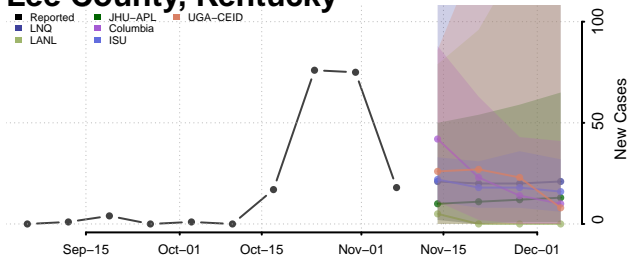

Lee County, Kentucky