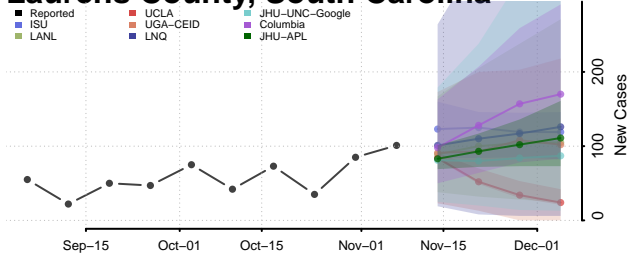

Laurens County, South Carolina