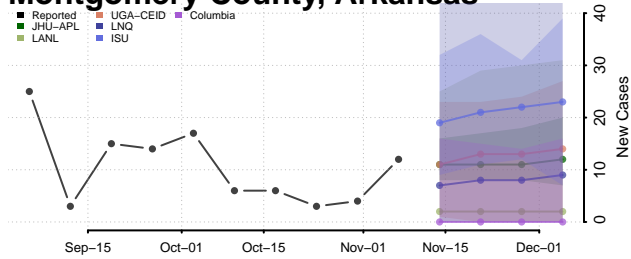

Logan County, Arkansas

Lonoke County, Arkansas

Madison County, Arkansas

Marion County, Arkansas

Miller County, Arkansas

Mississippi County, Arkansas

Monroe County, Arkansas

Montgomery County, Arkansas