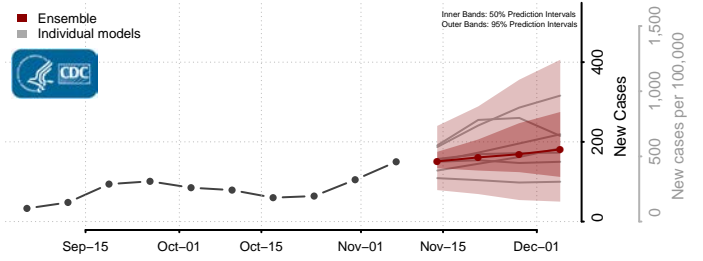

Lafayette County, Missouri