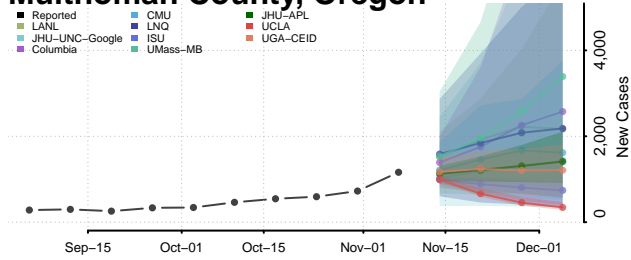

Lane County, Oregon

Lincoln County, Oregon

Linn County, Oregon

Malheur County, Oregon

Marion County, Oregon

Morrow County, Oregon

Multnomah County, Oregon

Polk County, Oregon