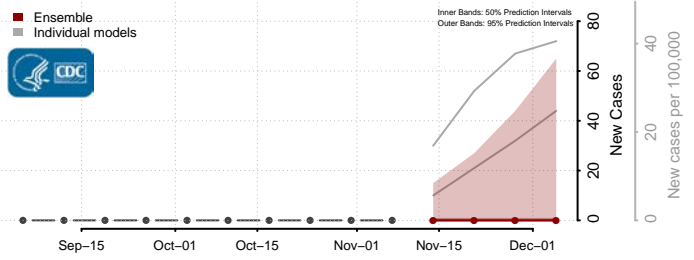

Washington County, Utah