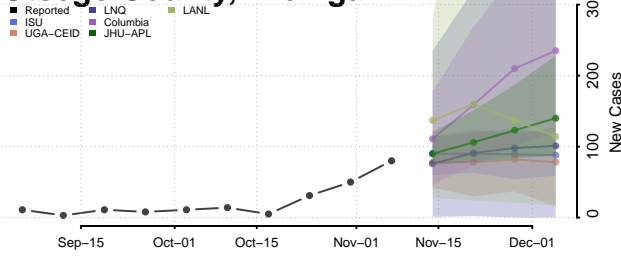

Ontonagon County, Michigan

Osceola County, Michigan

Oscoda County, Michigan

Otsego County, Michigan

Ottawa County, Michigan

Presque Isle County, Michigan

Roscommon County, Michigan

Saginaw County, Michigan