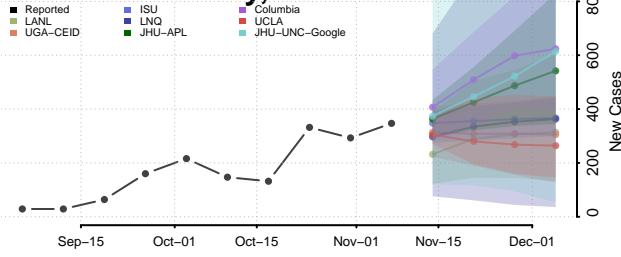

Manitowoc County, Wisconsin

Marathon County, Wisconsin

Marinette County, Wisconsin

Marquette County, Wisconsin

Menominee County, Wisconsin

Milwaukee County, Wisconsin

Monroe County, Wisconsin

Oconto County, Wisconsin