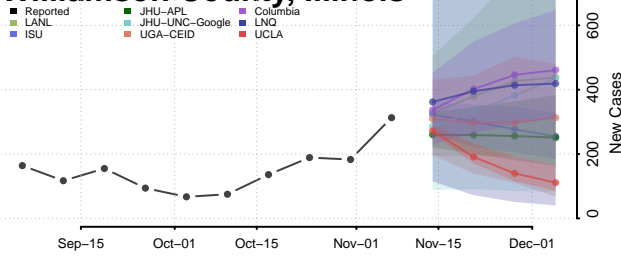

Williamson County, Illinois