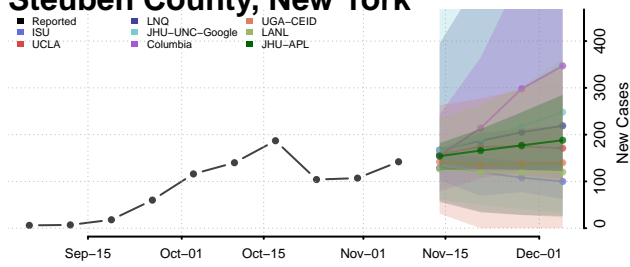

Steuben County, New York