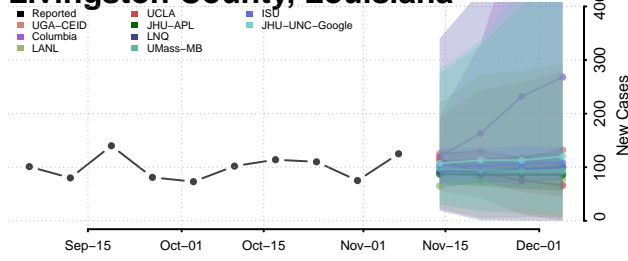

Livingston County, Louisiana