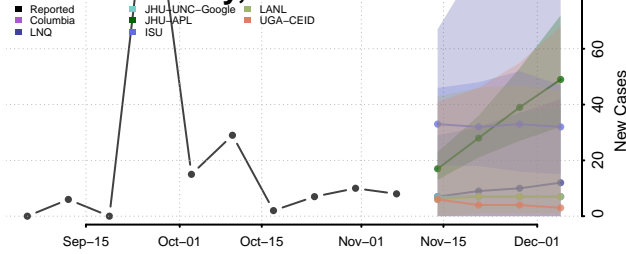

Kendall County, Texas