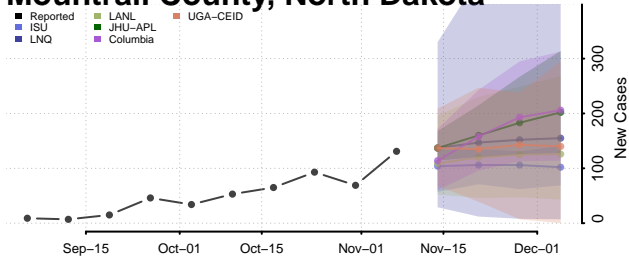

Mountrail County, North Dakota