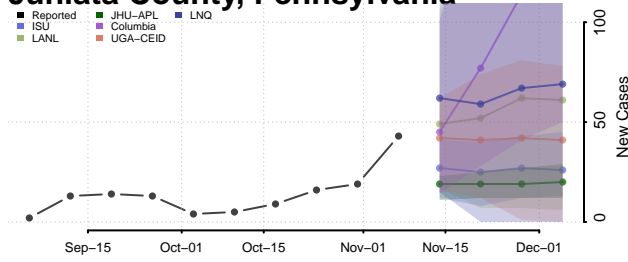

Greene County, Pennsylvania

Huntingdon County, Pennsylvania

Indiana County, Pennsylvania

Jefferson County, Pennsylvania

Juniata County, Pennsylvania

Lackawanna County, Pennsylvania

Lancaster County, Pennsylvania