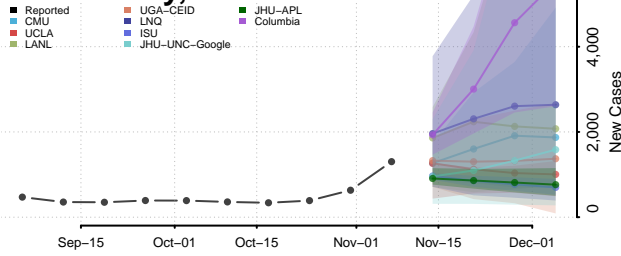

Columbia County, New York

Cortland County, New York

Delaware County, New York

Dutchess County, New York

Erie County, New York

Essex County, New York

Franklin County, New York

Fulton County, New York