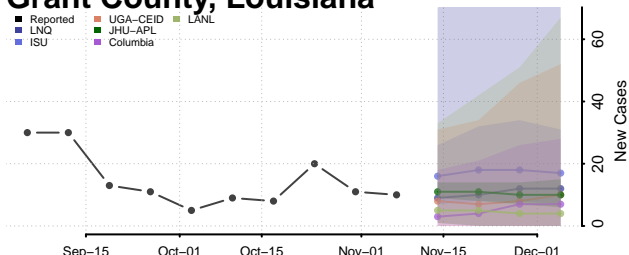

Grant County, Louisiana