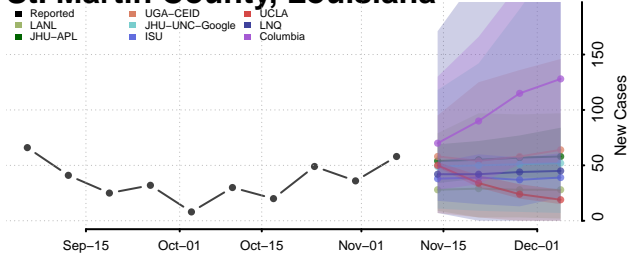

St. Helena County, Louisiana

St. James County, Louisiana

St. John the Baptist County, Louisiana

St. Landry County, Louisiana

St. Martin County, Louisiana

St. Mary County, Louisiana

St. Tammany County, Louisiana