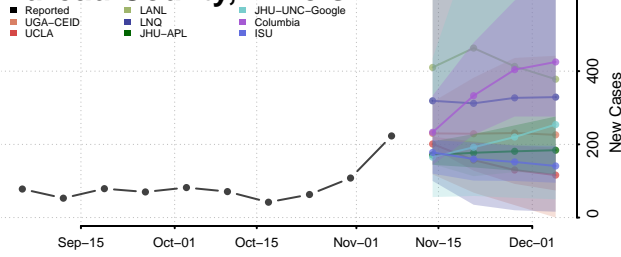

Bureau County, Illinois