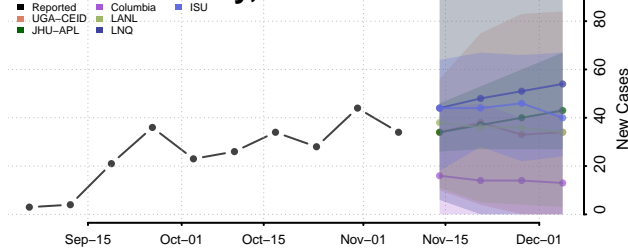

Osceola County, Iowa