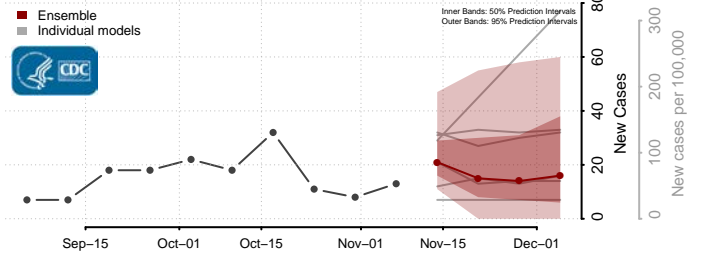

Nicholas County, West Virginia