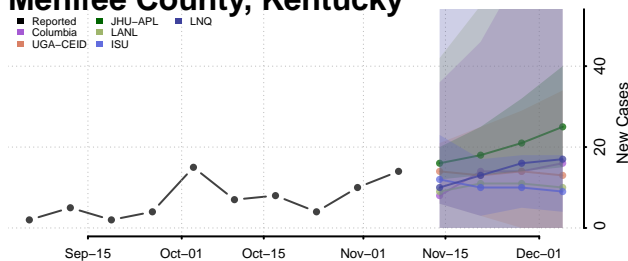

McCreary County, Kentucky

McLean County, Kentucky

Meade County, Kentucky

Menifee County, Kentucky

Mercer County, Kentucky

Metcalfe County, Kentucky

Monroe County, Kentucky

Montgomery County, Kentucky