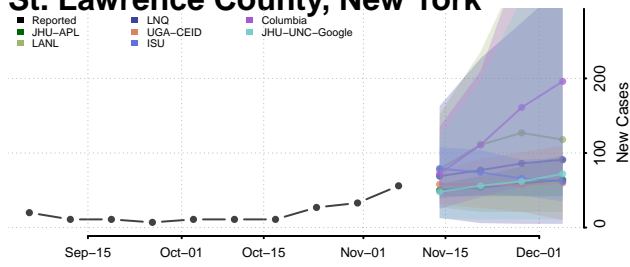

St. Lawrence County, New York