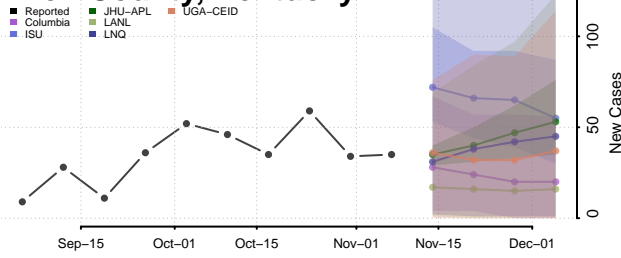

Kentucky

Adair County, Kentucky

Allen County, Kentucky

Anderson County, Kentucky

Ballard County, Kentucky

Barren County, Kentucky

Bath County, Kentucky

Bell County, Kentucky