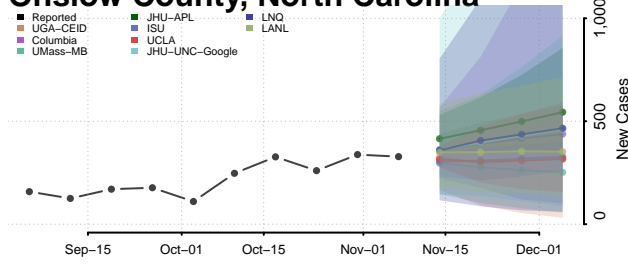

Onslow County, North Carolina