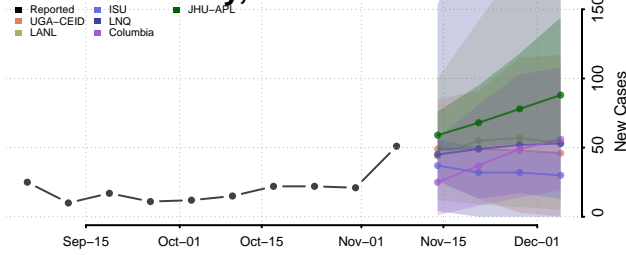

Howard County, Missouri