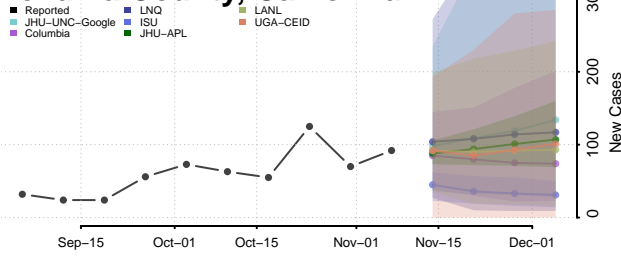

Shasta County, California

Sierra County, California

Siskiyou County, California

Solano County, California

Sonoma County, California

Stanislaus County, California

Sutter County, California

Tehama County, California