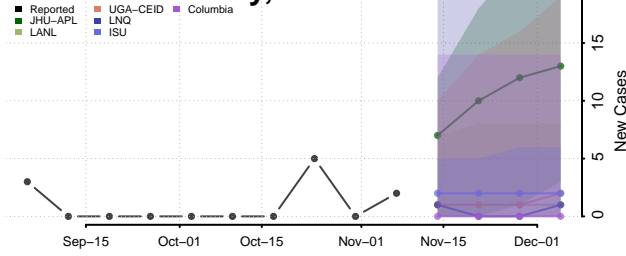

Pitkin County, Colorado

Prowers County, Colorado

Pueblo County, Colorado

Rio Blanco County, Colorado

Rio Grande County, Colorado

Routt County, Colorado

Saguache County, Colorado

San Juan County, Colorado