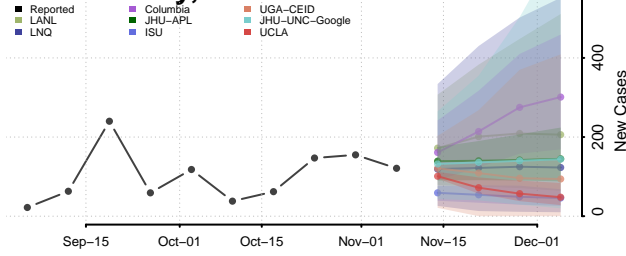

Clarke County, Alabama

Clay County, Alabama

Cleburne County, Alabama

Coffee County, Alabama

Colbert County, Alabama

Conecuh County, Alabama

Coosa County, Alabama

Covington County, Alabama

Crenshaw County, Alabama

Cullman County, Alabama

Dale County, Alabama

Dallas County, Alabama

DeKalb County, Alabama

Elmore County, Alabama

Escambia County, Alabama

Etowah County, Alabama