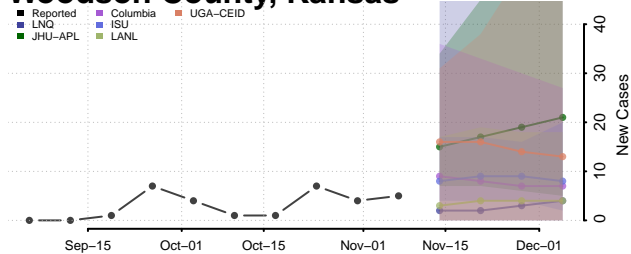

Woodson County, Kansas