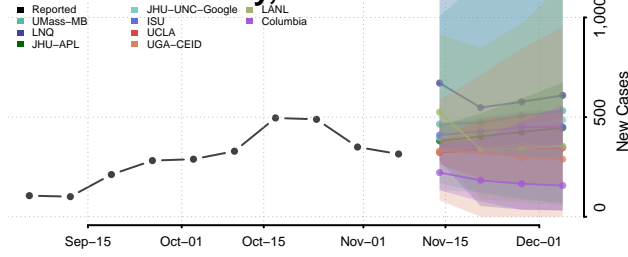

Alfalfa County, Oklahoma

Atoka County, Oklahoma

Beaver County, Oklahoma

Beckham County, Oklahoma

Blaine County, Oklahoma

Bryan County, Oklahoma

Caddo County, Oklahoma

Canadian County, Oklahoma