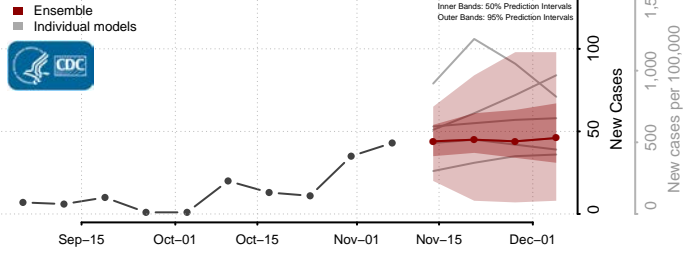

Carroll County, Missouri