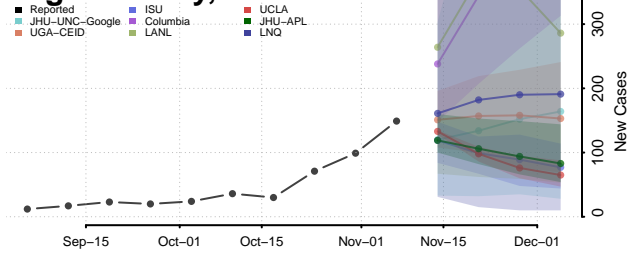

Eagle County, Colorado