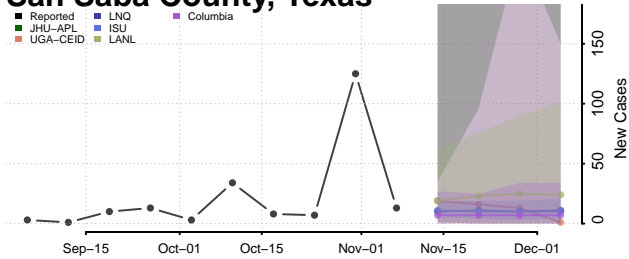

San Saba County, Texas