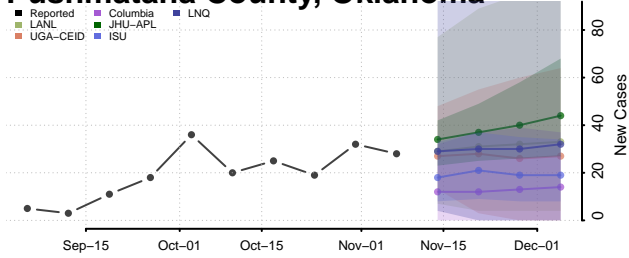

Pushmataha County, Oklahoma