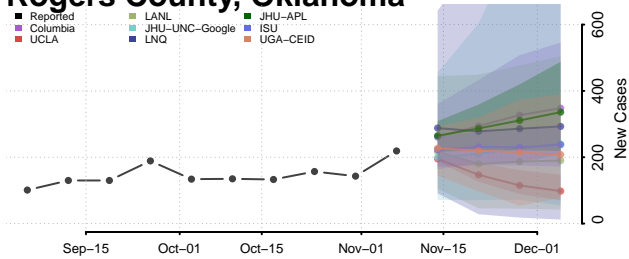

Rogers County, Oklahoma

Seminole County, Oklahoma

Sequoyah County, Oklahoma

Stephens County, Oklahoma

Texas County, Oklahoma

Tillman County, Oklahoma

Tulsa County, Oklahoma

Wagoner County, Oklahoma