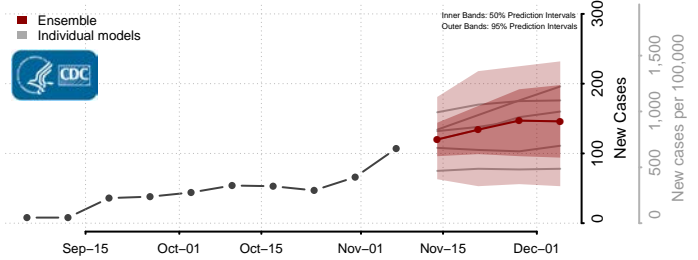

Carroll County, Iowa

Cass County, Iowa

Cedar County, Iowa

Cerro Gordo County, Iowa

Cherokee County, Iowa

Chickasaw County, Iowa

Clarke County, Iowa

Clay County, Iowa