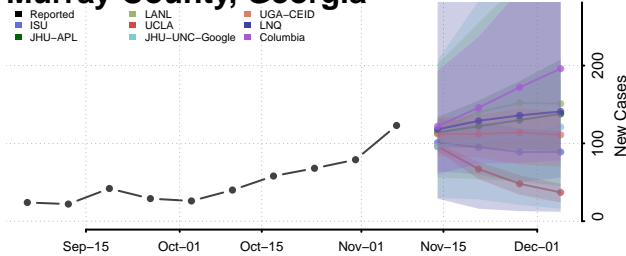

Monroe County, Georgia

Montgomery County, Georgia

Morgan County, Georgia

Murray County, Georgia

Muscogee County, Georgia

Newton County, Georgia

Oconee County, Georgia

Oglethorpe County, Georgia