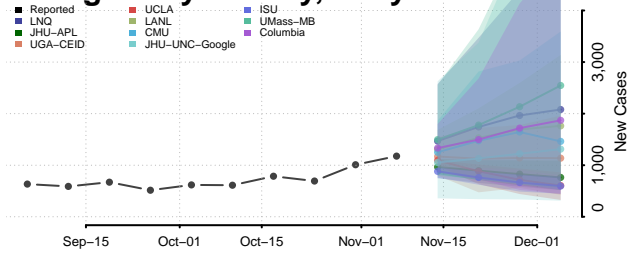

Frederick County, Maryland

Garrett County, Maryland

Harford County, Maryland

Howard County, Maryland

Kent County, Maryland

Montgomery County, Maryland

Prince George's County, Maryland

Queen Anne's County, Maryland