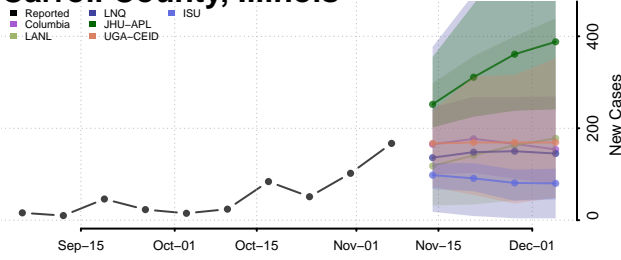

Carroll County, Illinois