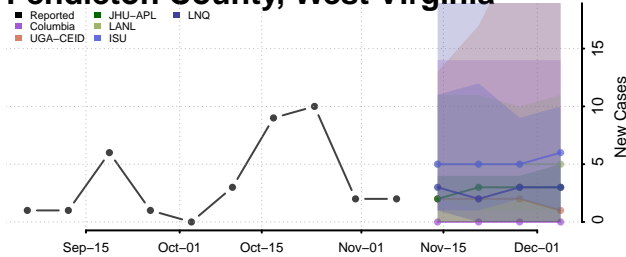

Pleasants County, West Virginia

Pocahontas County, West Virginia

Preston County, West Virginia

Putnam County, West Virginia

Raleigh County, West Virginia

Randolph County, West Virginia

Ritchie County, West Virginia