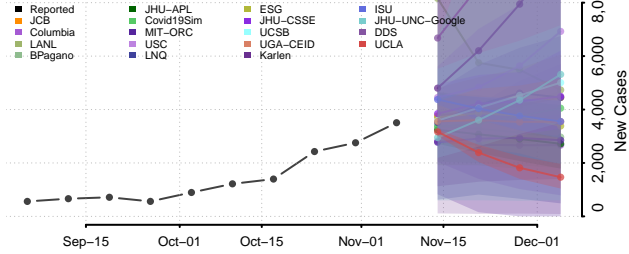

Rhode Island