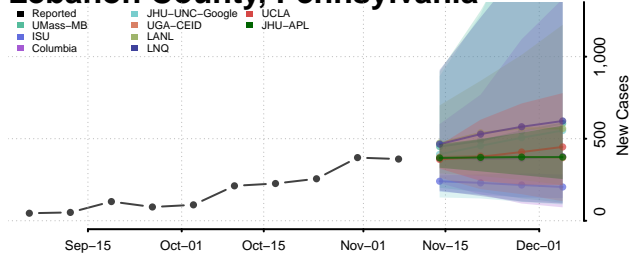

Lebanon County, Pennsylvania