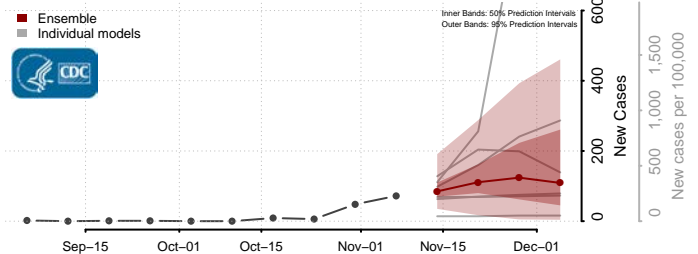

Washoe County, Nevada

White Pine County, Nevada

New Hampshire

Belknap County, New Hampshire

Carroll County, New Hampshire

Cheshire County, New Hampshire

Coos County, New Hampshire

Grafton County, New Hampshire