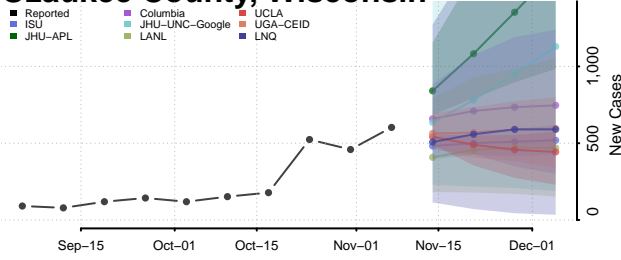

Ozaukee County, Wisconsin