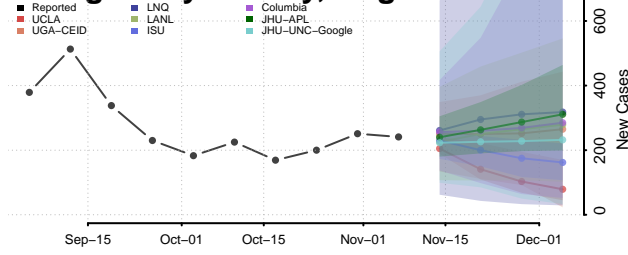

Montgomery County, Virginia