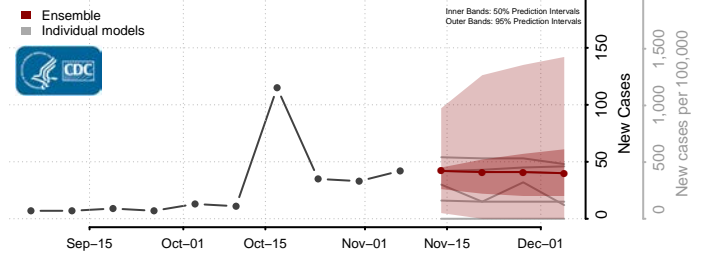

Carroll County, Mississippi