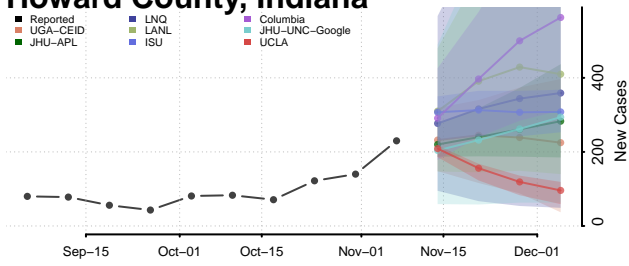

Grant County, Indiana

Greene County, Indiana

Hamilton County, Indiana

Hancock County, Indiana

Harrison County, Indiana

Hendricks County, Indiana

Henry County, Indiana

Howard County, Indiana