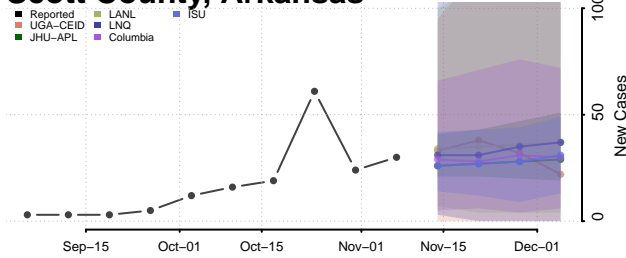

Pope County, Arkansas

Prairie County, Arkansas

Pulaski County, Arkansas

Randolph County, Arkansas

Saline County, Arkansas

Scott County, Arkansas

Searcy County, Arkansas

Sebastian County, Arkansas