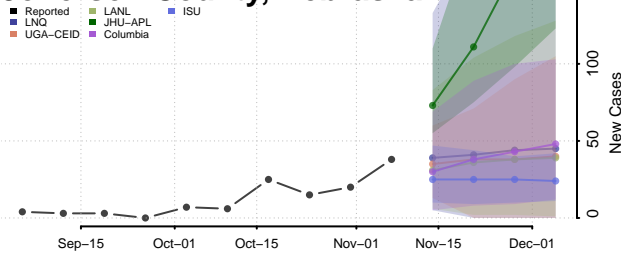

Jefferson County, Nebraska