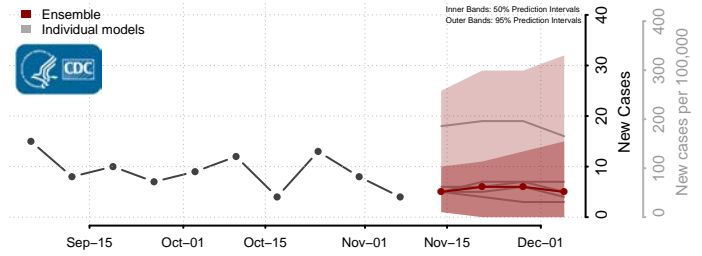

Webster County, Mississippi