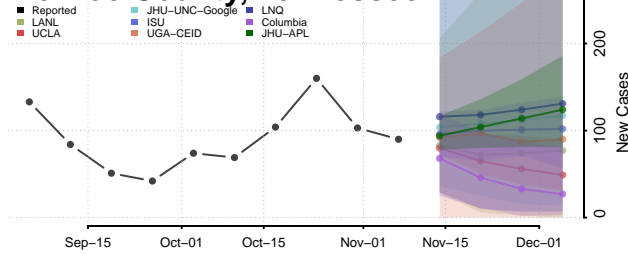

Marshall County, Tennessee

Maury County, Tennessee

McMinn County, Tennessee

McNairy County, Tennessee

Meigs County, Tennessee

Monroe County, Tennessee

Montgomery County, Tennessee

Moore County, Tennessee