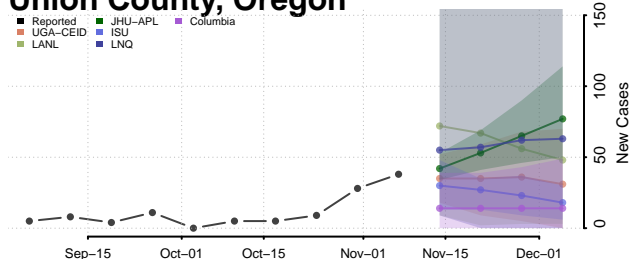

Union County, Oregon