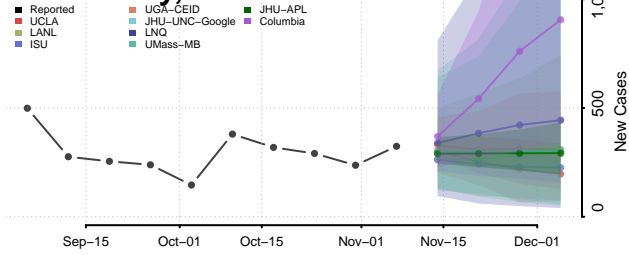

Pitt County, North Carolina