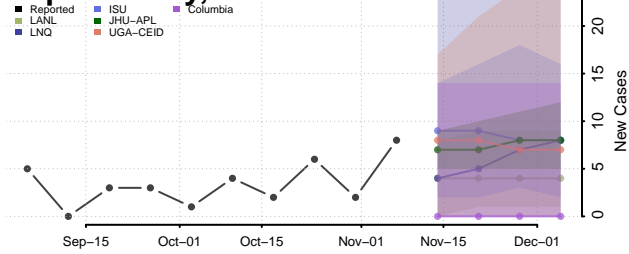

Pope County, Illinois