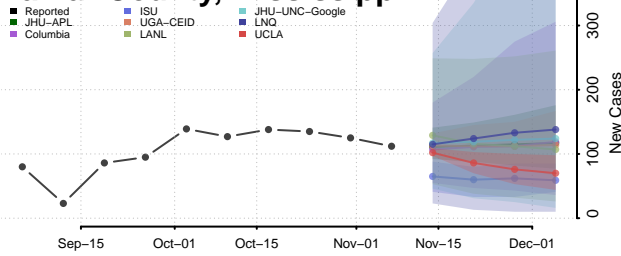

Lamar County, Mississippi