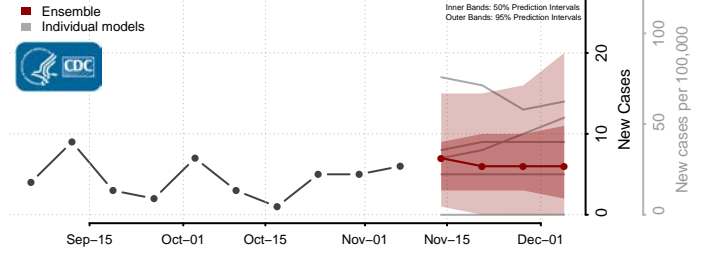

Klickitat County, Washington