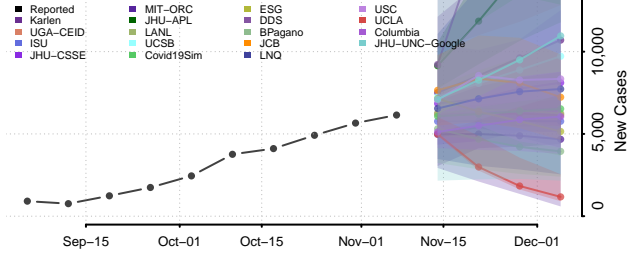

Montana

Beaverhead County, Montana

Big Horn County, Montana

Blaine County, Montana

Broadwater County, Montana

Carbon County, Montana