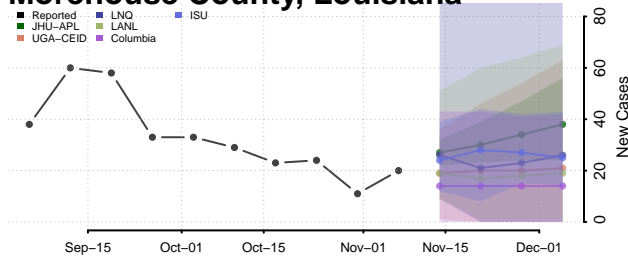

Morehouse County, Louisiana