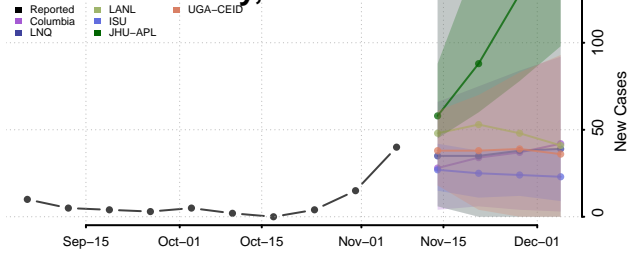

Chariton County, Missouri