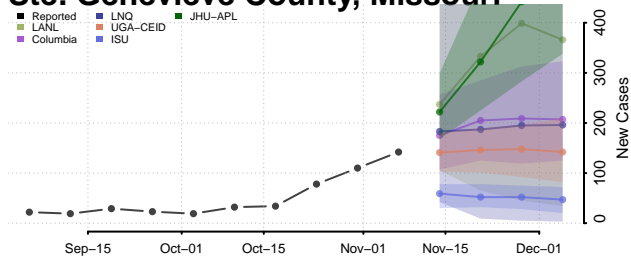

Ste. Genevieve County, Missouri