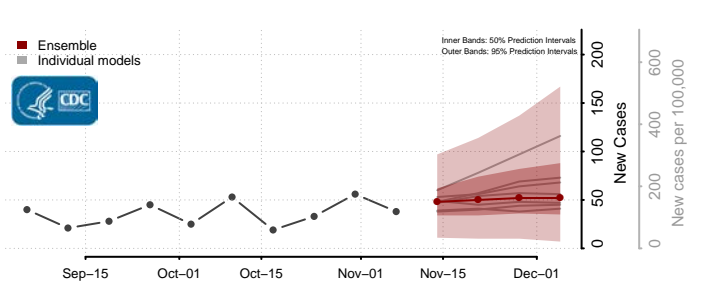

Logan County, West Virginia