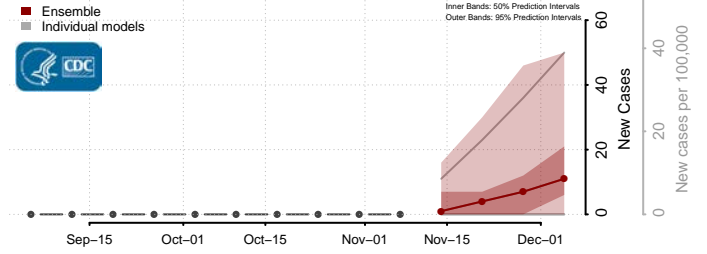

Cache County, Utah