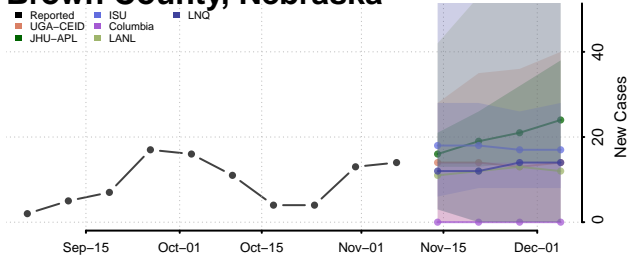

Boone County, Nebraska

Box Butte County, Nebraska

Boyd County, Nebraska

Brown County, Nebraska

Buffalo County, Nebraska

Burt County, Nebraska

Butler County, Nebraska

Cass County, Nebraska