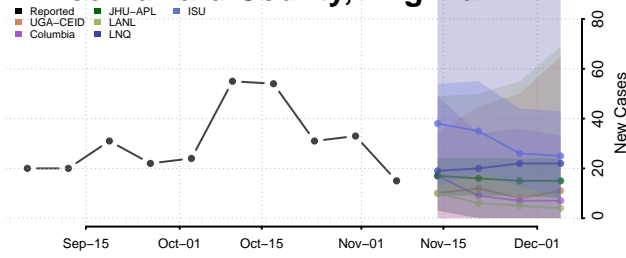

Pittsylvania County, Virginia

Poquoson County, Virginia

Portsmouth County, Virginia

Powhatan County, Virginia

Prince Edward County, Virginia

Prince George County, Virginia

Prince William County, Virginia

Pulaski County, Virginia