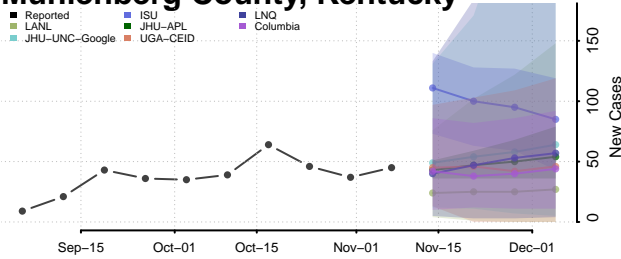

Muhlenberg County, Kentucky