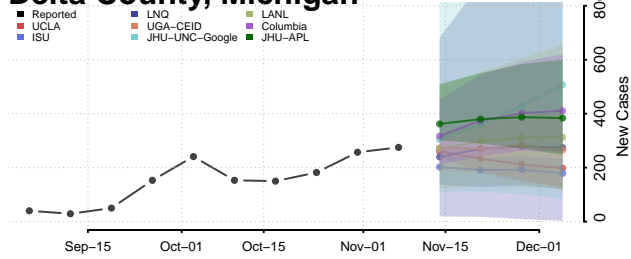

Delta County, Michigan