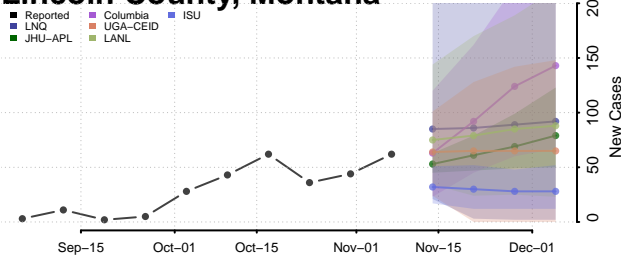

Judith Basin County, Montana

Lake County, Montana

Lewis and Clark County, Montana

Liberty County, Montana

Lincoln County, Montana

Madison County, Montana

McCone County, Montana

Meagher County, Montana