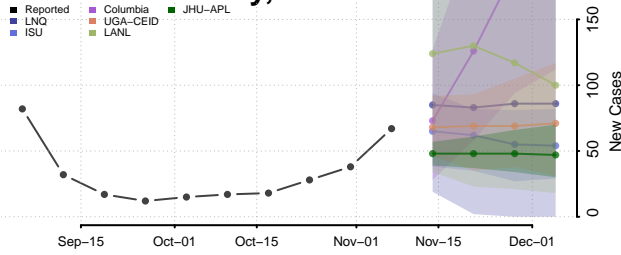

Lawrence County, Illinois