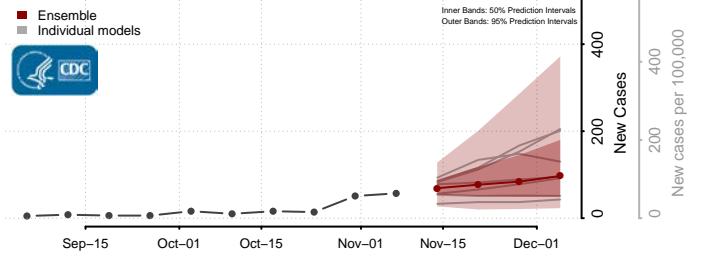

Washoe County, Nevada

White Pine County, Nevada

New Hampshire

Belknap County, New Hampshire

Carroll County, New Hampshire

Cheshire County, New Hampshire

Coos County, New Hampshire

Grafton County, New Hampshire