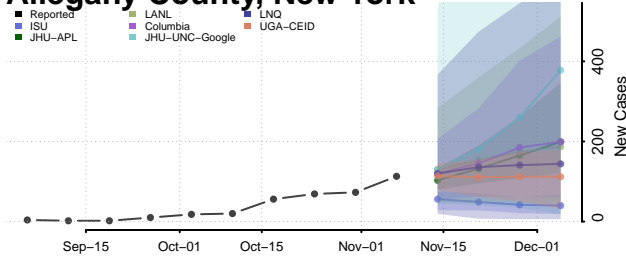

Allegany County, New York