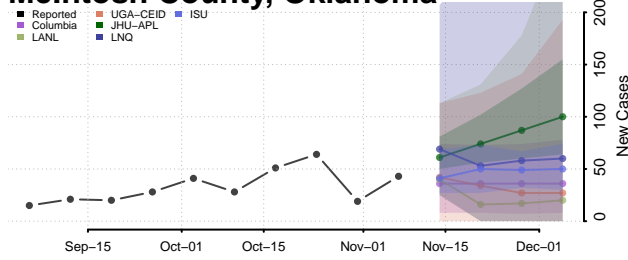

Logan County, Oklahoma

Love County, Oklahoma

Major County, Oklahoma

Marshall County, Oklahoma

Mayes County, Oklahoma

McClain County, Oklahoma

McCurtain County, Oklahoma

McIntosh County, Oklahoma