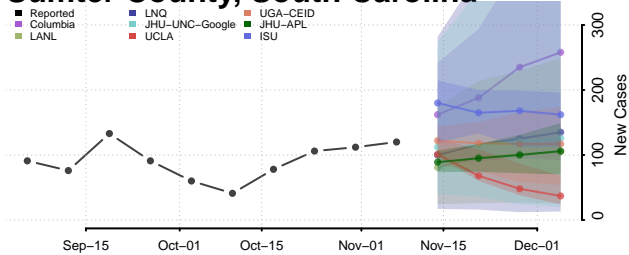

Sumter County, South Carolina