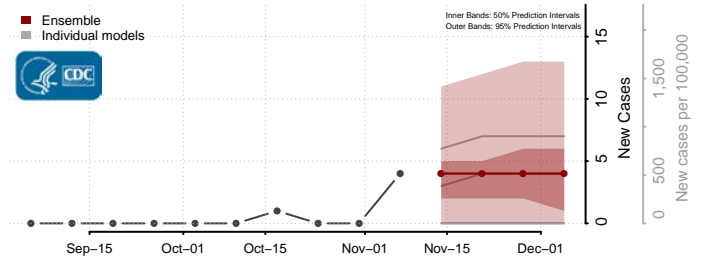

Terrell County, Texas