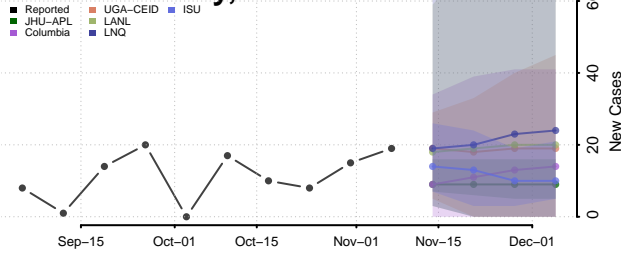

Perry County, Alabama

Pickens County, Alabama

Pike County, Alabama

Randolph County, Alabama

Russell County, Alabama

Shelby County, Alabama

St. Clair County, Alabama

Sumter County, Alabama