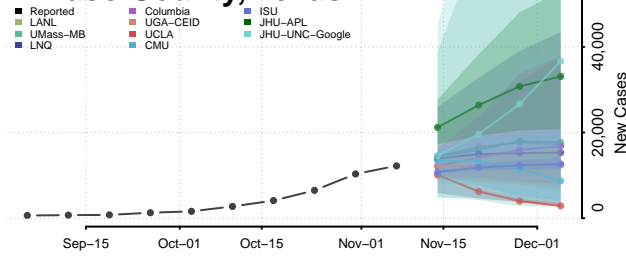

El Paso County, Texas