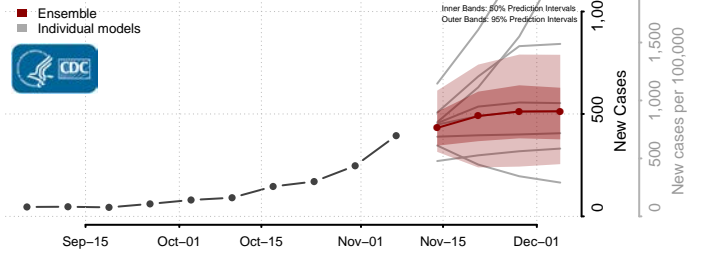

Big Stone County, Minnesota

Blue Earth County, Minnesota

Brown County, Minnesota

Carlton County, Minnesota

Carver County, Minnesota

Cass County, Minnesota

Chippewa County, Minnesota

Chisago County, Minnesota