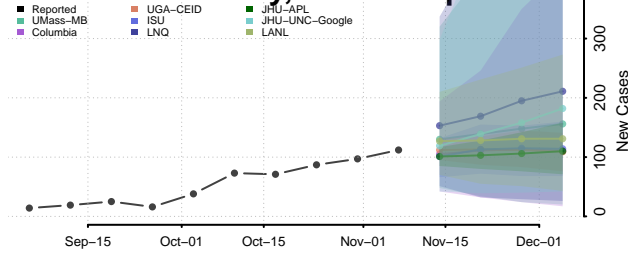

Merrimack County, New Hampshire