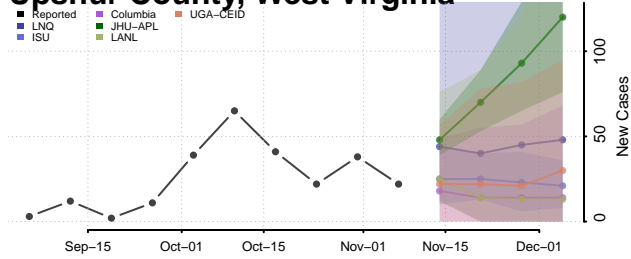

Upshur County, West Virginia