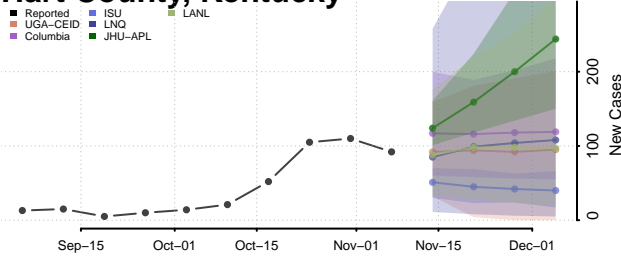

Hart County, Kentucky