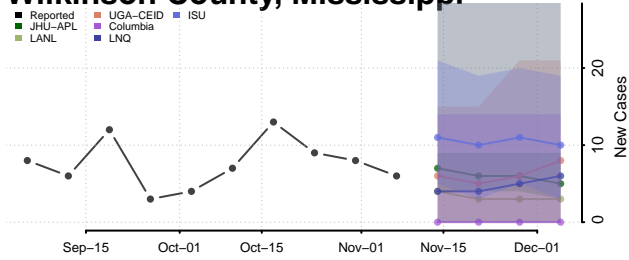

Wilkinson County, Mississippi