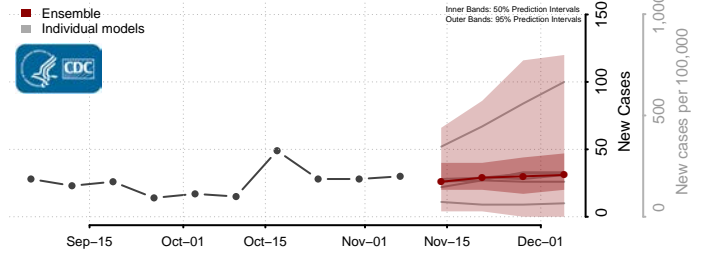

Roane County, Tennessee

Robertson County, Tennessee

Rutherford County, Tennessee

Scott County, Tennessee

Sequatchie County, Tennessee

Sevier County, Tennessee

Shelby County, Tennessee

Smith County, Tennessee