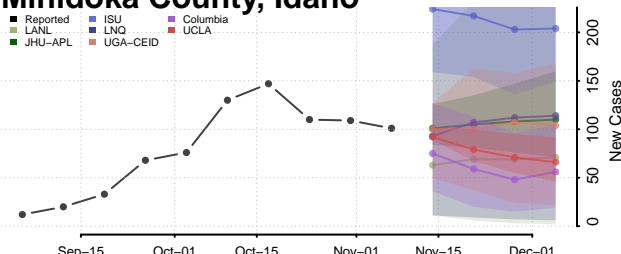

Lewis County, Idaho

Lincoln County, Idaho

Madison County, Idaho

Minidoka County, Idaho

Nez Perce County, Idaho

Oneida County, Idaho

Owyhee County, Idaho

Payette County, Idaho