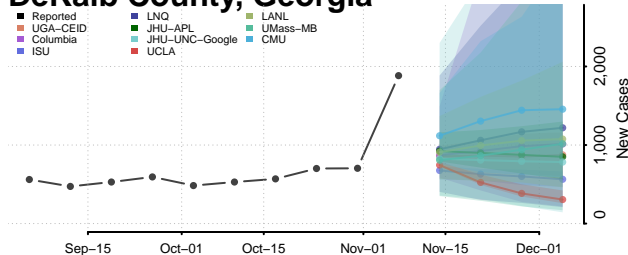

Coweta County, Georgia

Crawford County, Georgia

Crisp County, Georgia

Dade County, Georgia

Dawson County, Georgia

Decatur County, Georgia

DeKalb County, Georgia

Dodge County, Georgia