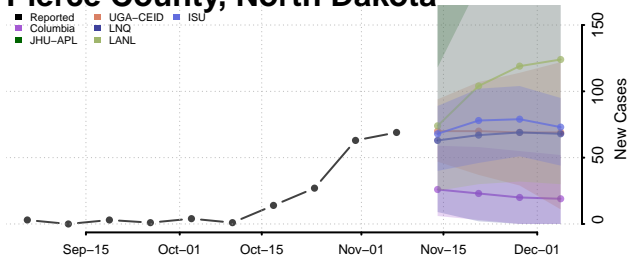

Pierce County, North Dakota