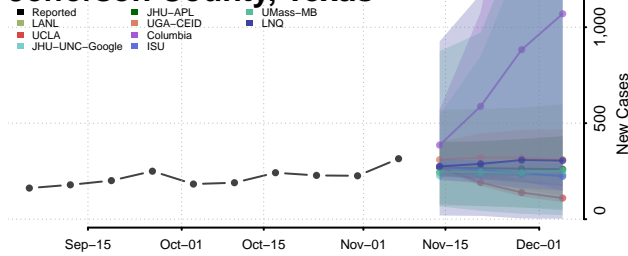

Jefferson County, Texas