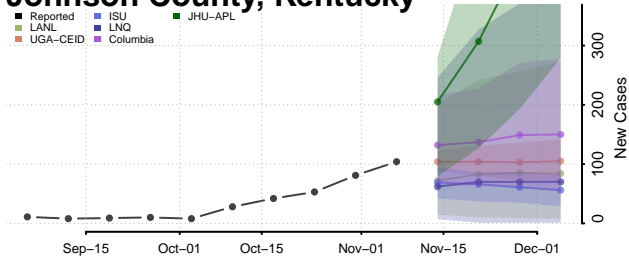

Johnson County, Kentucky