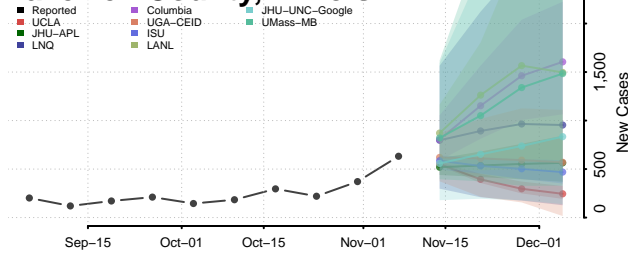

Tazewell County, Illinois

Union County, Illinois

Vermilion County, Illinois

Wabash County, Illinois

Warren County, Illinois

Washington County, Illinois

Wayne County, Illinois

White County, Illinois