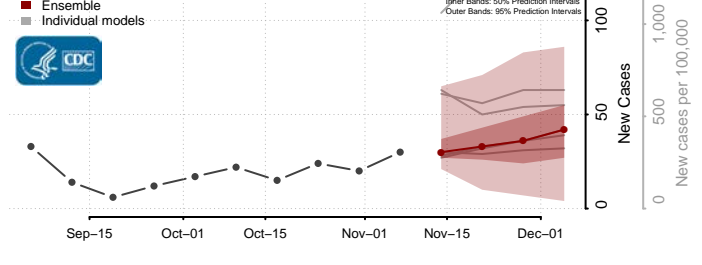

Sherburne County, Minnesota

Sibley County, Minnesota

St. Louis County, Minnesota

Stearns County, Minnesota

Steele County, Minnesota

Stevens County, Minnesota

Swift County, Minnesota

Todd County, Minnesota