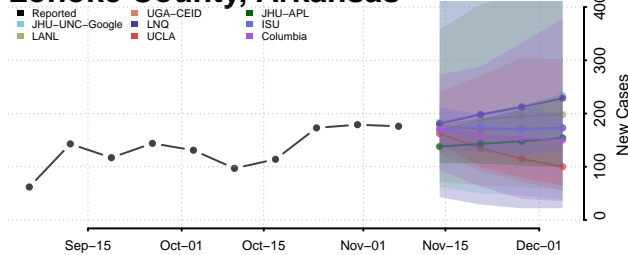

Lonoke County, Arkansas