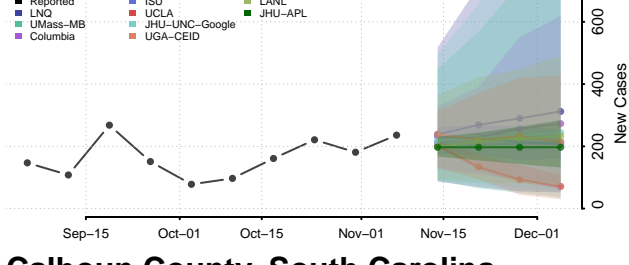

Berkeley County, South Carolina