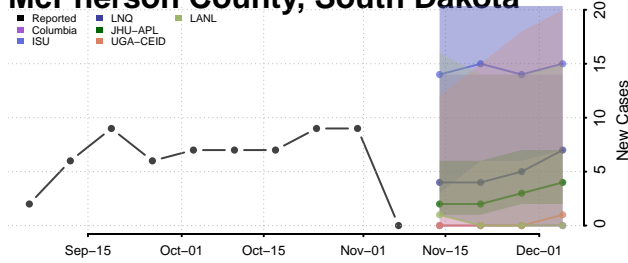

McPherson County, South Dakota