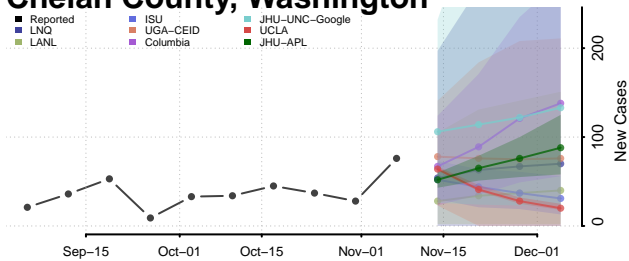

Chelan County, Washington