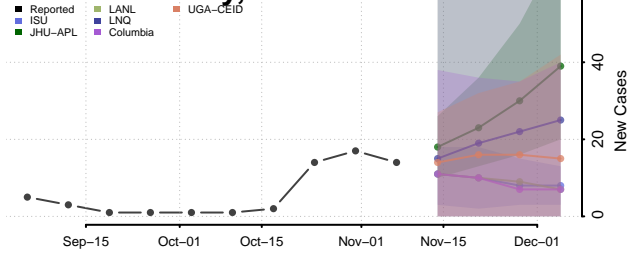

Plumas County, California