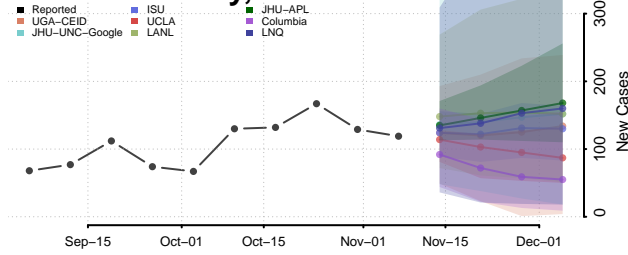

Marshall County, Tennessee

Maury County, Tennessee

McMinn County, Tennessee

McNairy County, Tennessee

Meigs County, Tennessee

Monroe County, Tennessee

Montgomery County, Tennessee

Moore County, Tennessee