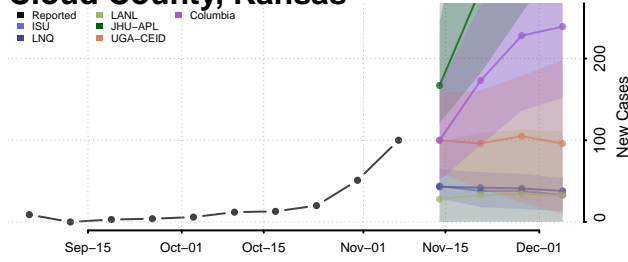

Cloud County, Kansas