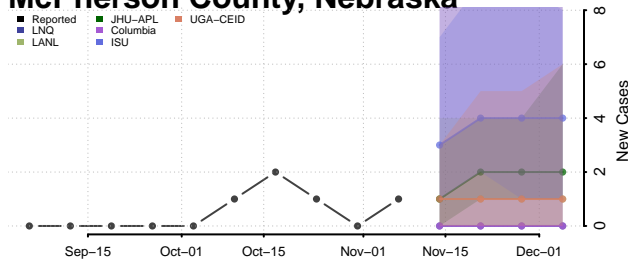

Knox County, Nebraska

Lancaster County, Nebraska

Lincoln County, Nebraska

Logan County, Nebraska

Loup County, Nebraska

Madison County, Nebraska

McPherson County, Nebraska

Merrick County, Nebraska