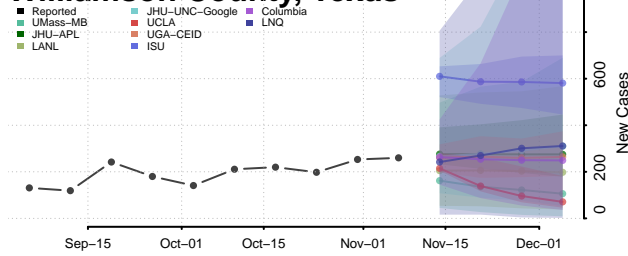

Williamson County, Texas