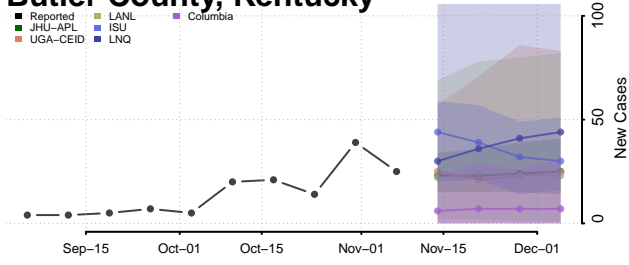

Butler County, Kentucky