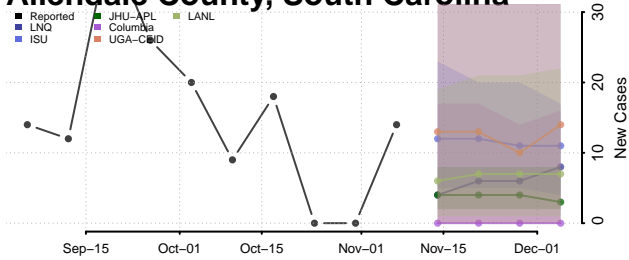

Allendale County, South Carolina