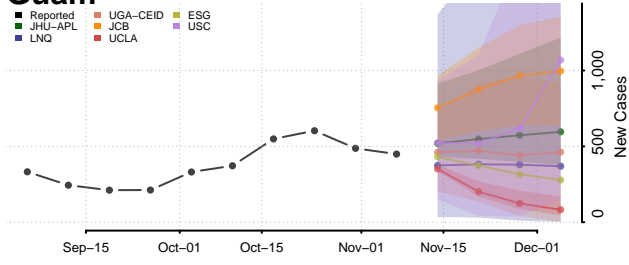

Guam

Hawaii

Hawaii County, Hawaii

Honolulu County, Hawaii

Kalawao County, Hawaii

Kauai County, Hawaii