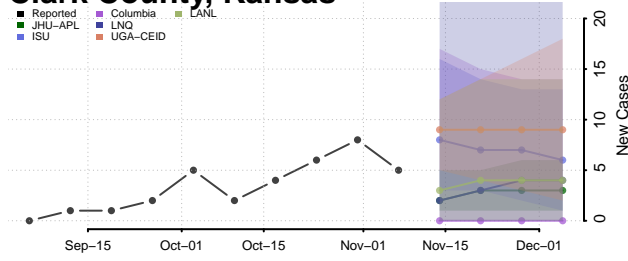

Chautauqua County, Kansas

Cherokee County, Kansas

Cheyenne County, Kansas

Clark County, Kansas

Clay County, Kansas

Cloud County, Kansas

Coffey County, Kansas

Comanche County, Kansas