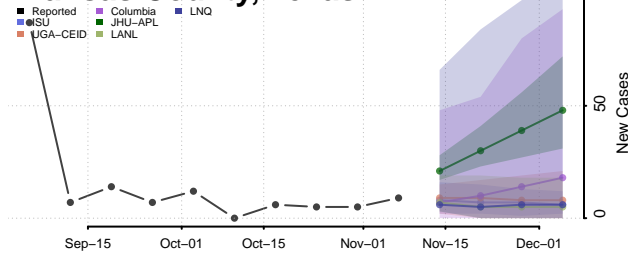

Aransas County, Texas