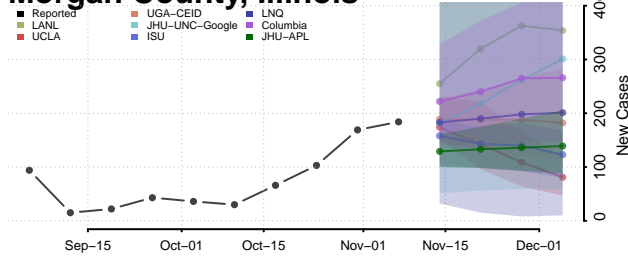

Mercer County, Illinois

Monroe County, Illinois

Montgomery County, Illinois

Morgan County, Illinois

Moultrie County, Illinois

Ogle County, Illinois

Peoria County, Illinois

Perry County, Illinois