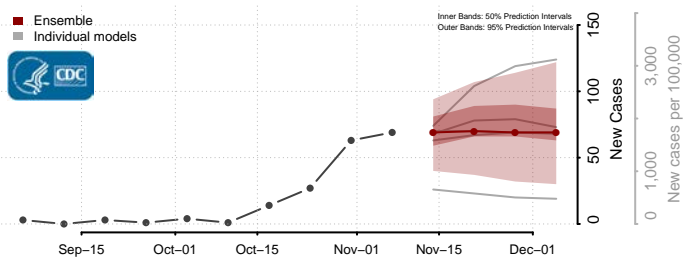

Pierce County, North Dakota