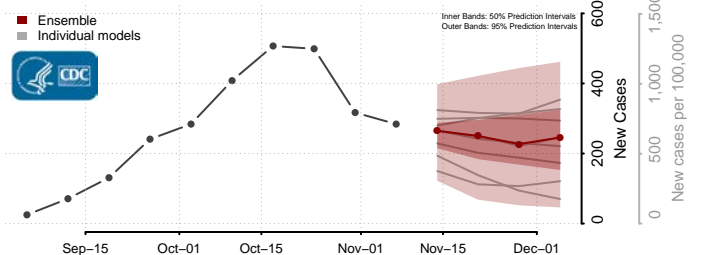

Madison County, Idaho