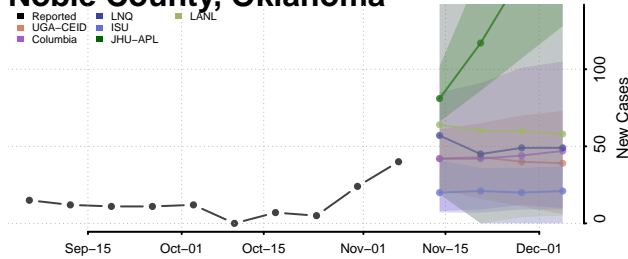

Noble County, Oklahoma