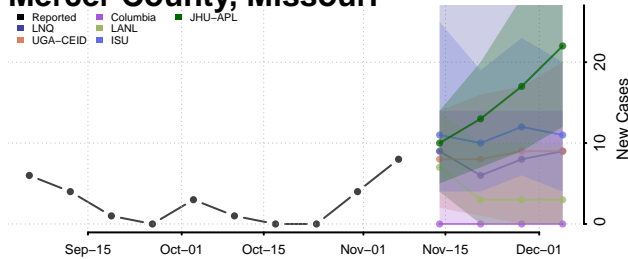

Mercer County, Missouri