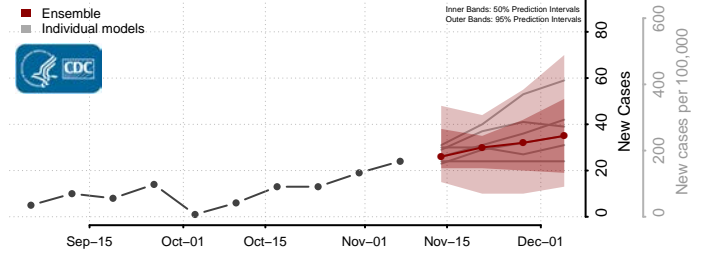

Culpeper County, Virginia

Cumberland County, Virginia

Danville County, Virginia

Dickenson County, Virginia

Dinwiddie County, Virginia

Emporia County, Virginia

Essex County, Virginia

Fairfax City County, Virginia