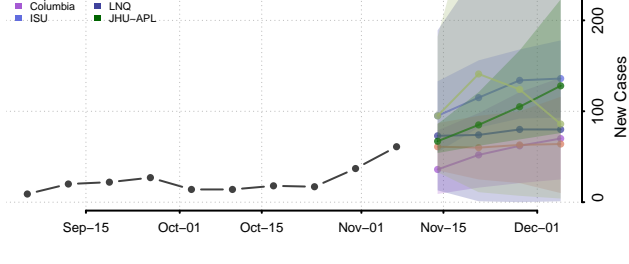

Sherburne County, Minnesota

Sibley County, Minnesota

St. Louis County, Minnesota

Stearns County, Minnesota

Steele County, Minnesota

Stevens County, Minnesota

Swift County, Minnesota

Todd County, Minnesota