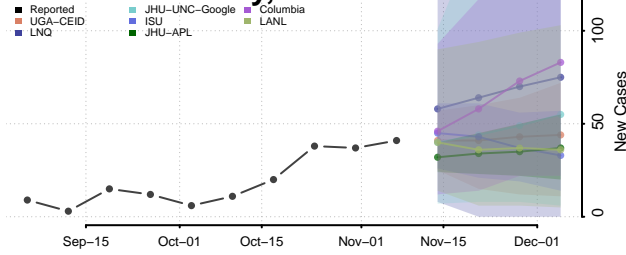

Montrose County, Colorado