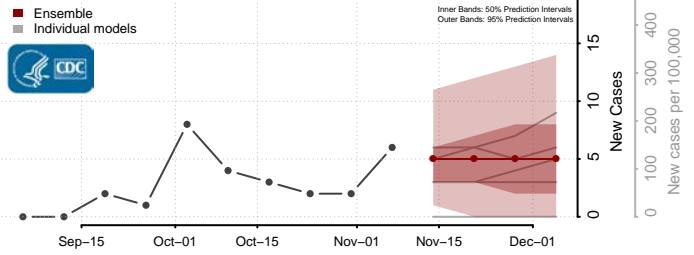

Bath County, Virginia