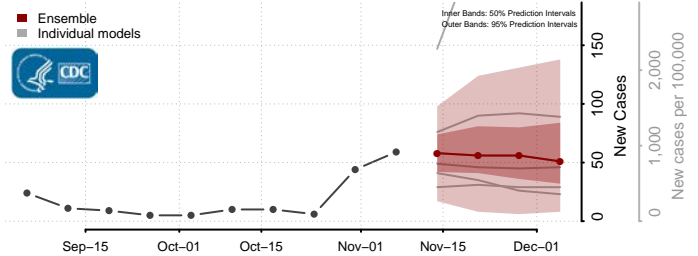

Tama County, Iowa

Taylor County, Iowa

Union County, Iowa

Van Buren County, Iowa

Wapello County, Iowa

Warren County, Iowa

Washington County, Iowa

Wayne County, Iowa