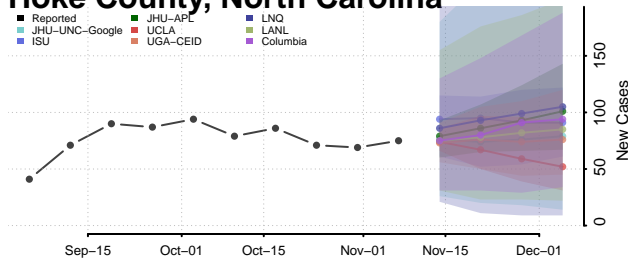

Hoke County, North Carolina