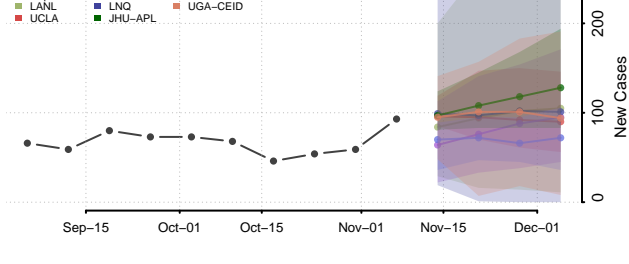

Carroll County, Tennessee

Carter County, Tennessee

Cheatham County, Tennessee

Chester County, Tennessee

Claiborne County, Tennessee

Clay County, Tennessee

Cocke County, Tennessee

Coffee County, Tennessee