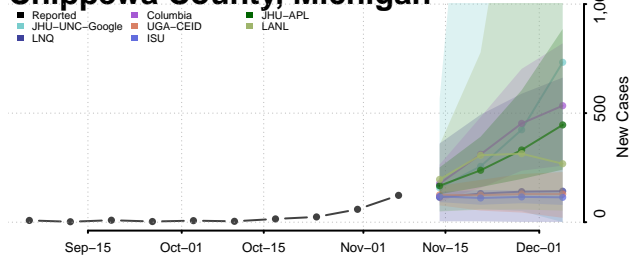

Chippewa County, Michigan