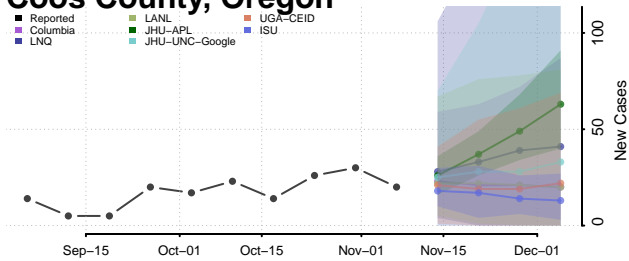

Coos County, Oregon