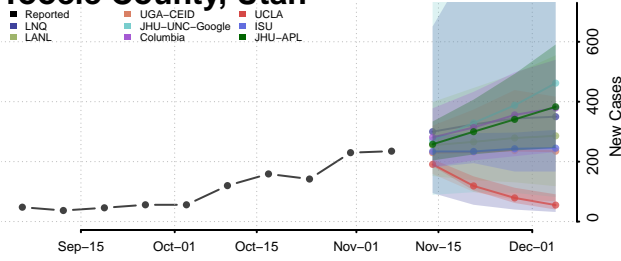

Tooele County, Utah