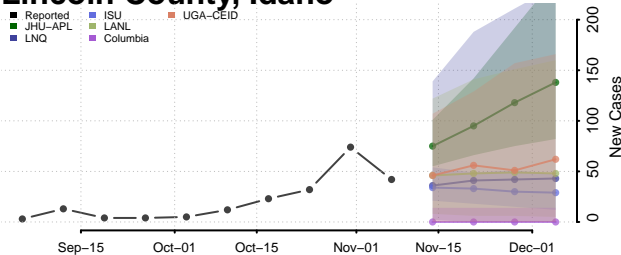

Lincoln County, Idaho