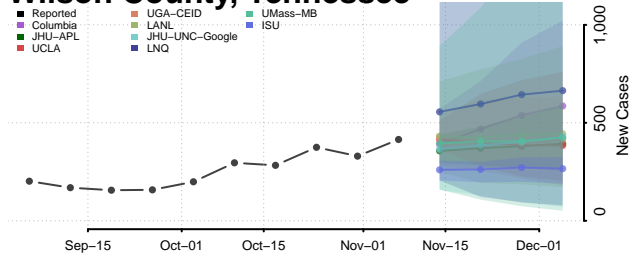

Wilson County, Tennessee