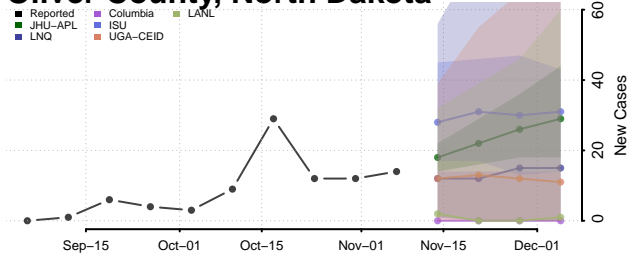

Oliver County, North Dakota