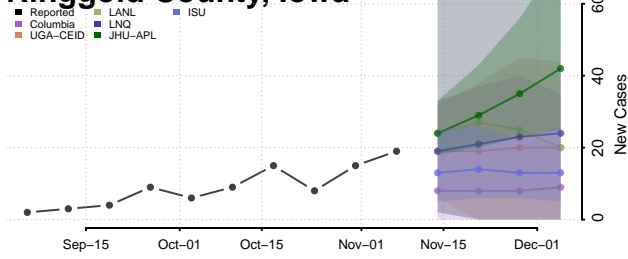

Ringgold County, Iowa