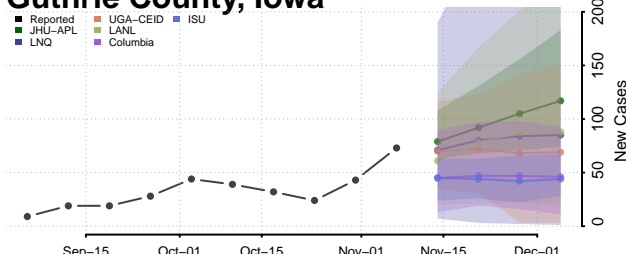

Grundy County, Iowa

Guthrie County, Iowa

Hamilton County, Iowa

Hancock County, Iowa

Hardin County, Iowa

Harrison County, Iowa

Henry County, Iowa

Howard County, Iowa