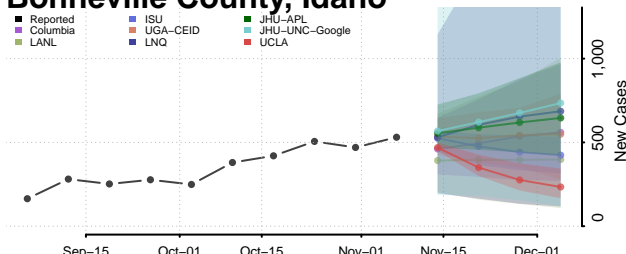

Blaine County, Idaho

Boise County, Idaho

Bonner County, Idaho

Bonneville County, Idaho

Boundary County, Idaho

Butte County, Idaho

Camas County, Idaho

Canyon County, Idaho