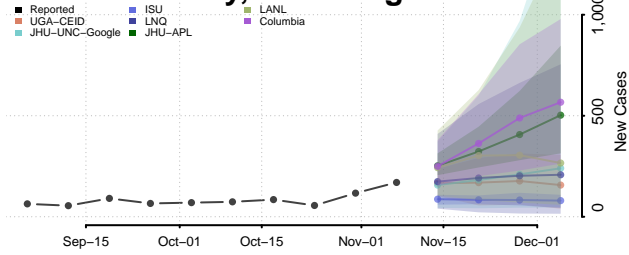

Pleasants County, West Virginia

Pocahontas County, West Virginia

Preston County, West Virginia

Putnam County, West Virginia

Raleigh County, West Virginia

Randolph County, West Virginia

Ritchie County, West Virginia