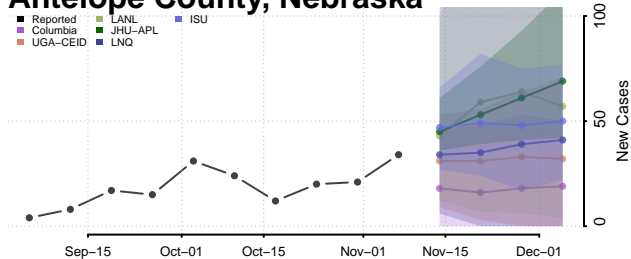

Wibaux County, Montana

Yellowstone County, Montana

Nebraska

Adams County, Nebraska

Antelope County, Nebraska

Arthur County, Nebraska

Banner County, Nebraska

Blaine County, Nebraska