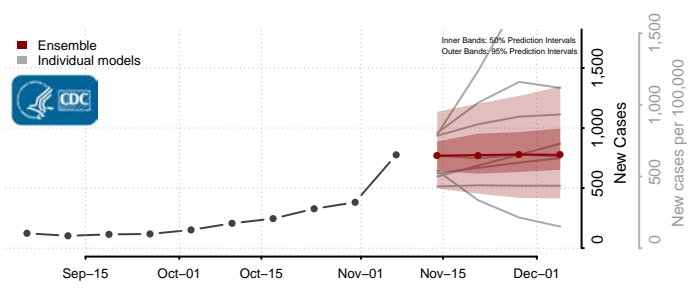

Tom Green County, Texas