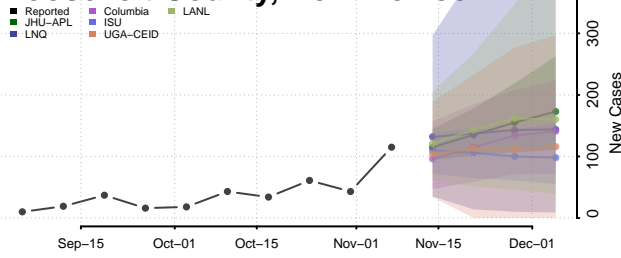

Roosevelt County, New Mexico