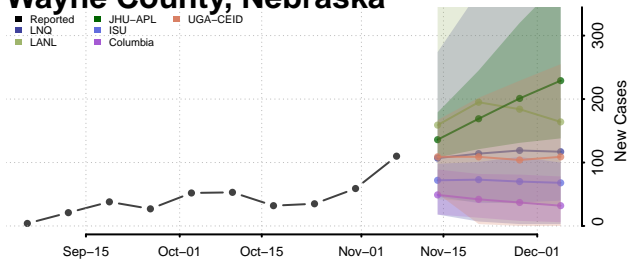

Thomas County, Nebraska

Thurston County, Nebraska

Valley County, Nebraska

Washington County, Nebraska

Wayne County, Nebraska

Webster County, Nebraska

Wheeler County, Nebraska

York County, Nebraska