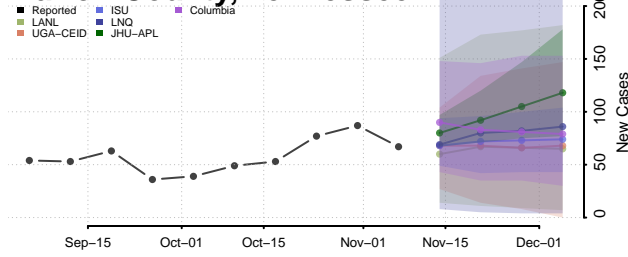

Marshall County, Tennessee

Maury County, Tennessee

McMinn County, Tennessee

McNairy County, Tennessee

Meigs County, Tennessee

Monroe County, Tennessee

Montgomery County, Tennessee

Moore County, Tennessee