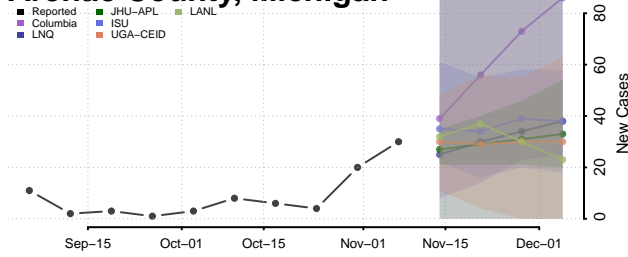

Alger County, Michigan

Allegan County, Michigan

Alpena County, Michigan

Antrim County, Michigan

Arenac County, Michigan

Baraga County, Michigan

Barry County, Michigan

Bay County, Michigan