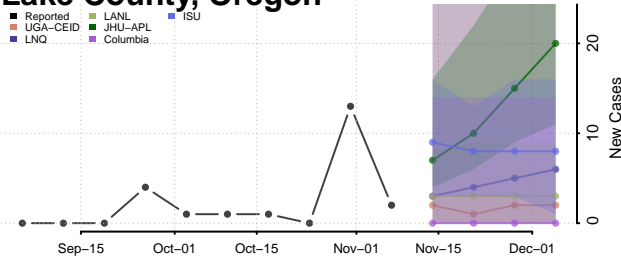

Grant County, Oregon

Harney County, Oregon

Hood River County, Oregon

Jackson County, Oregon

Jefferson County, Oregon

Josephine County, Oregon

Klamath County, Oregon

Lake County, Oregon