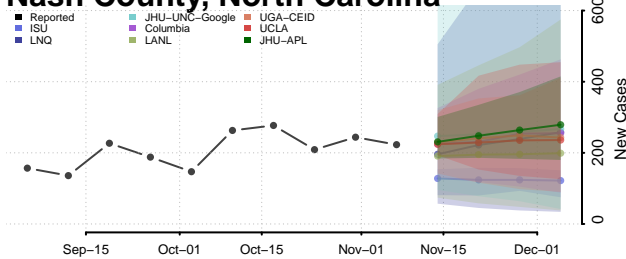

Mecklenburg County, North Carolina

Mitchell County, North Carolina

Montgomery County, North Carolina

Moore County, North Carolina

Nash County, North Carolina

New Hanover County, North Carolina

Northampton County, North Carolina