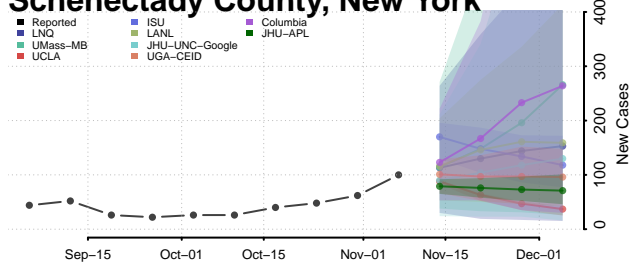

Schenectady County, New York