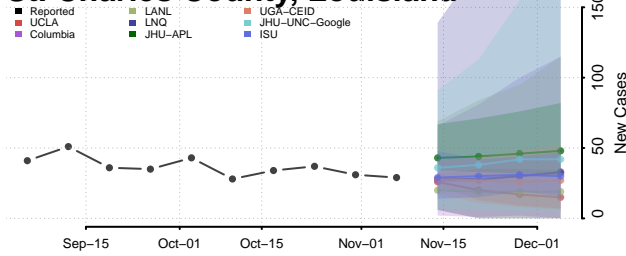

Plaquemines County, Louisiana

Pointe Coupee County, Louisiana

Rapides County, Louisiana

Red River County, Louisiana

Richland County, Louisiana

Sabine County, Louisiana

St. Bernard County, Louisiana

St. Charles County, Louisiana