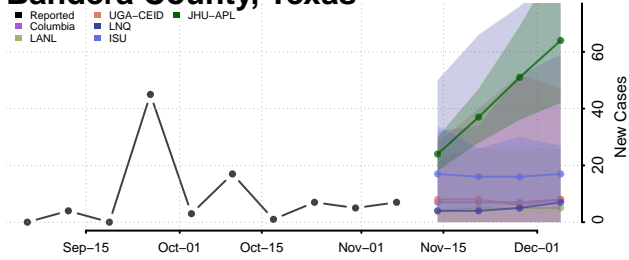

Bandera County, Texas