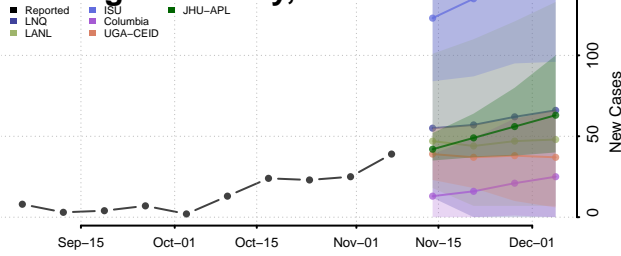

Quay County, New Mexico

Rio Arriba County, New Mexico

Roosevelt County, New Mexico

San Juan County, New Mexico

San Miguel County, New Mexico

Sandoval County, New Mexico

Santa Fe County, New Mexico

Sierra County, New Mexico