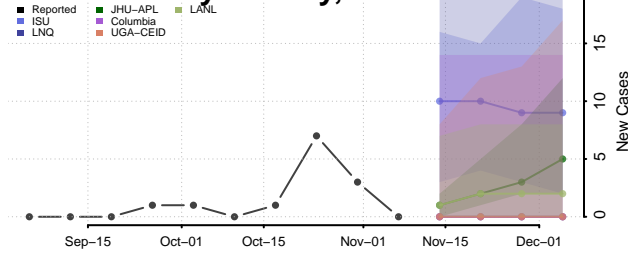

Flathead County, Montana

Gallatin County, Montana

Garfield County, Montana

Glacier County, Montana

Golden Valley County, Montana

Granite County, Montana

Hill County, Montana

Jefferson County, Montana