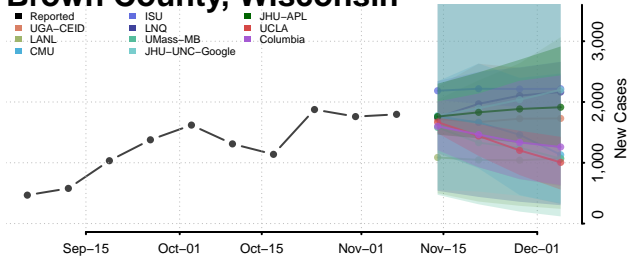

Brown County, Wisconsin