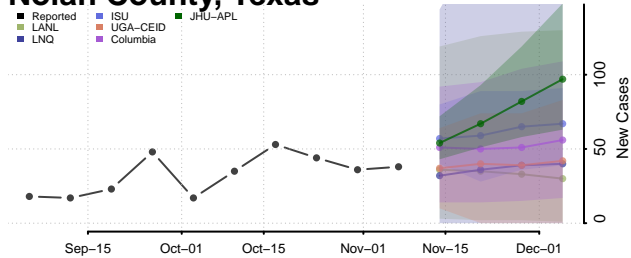

Nolan County, Texas