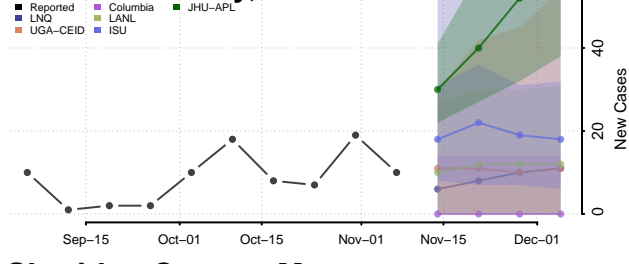

Sanders County, Montana