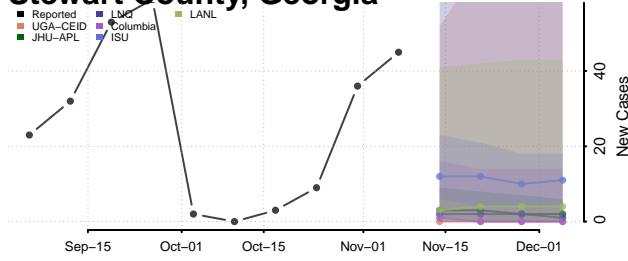

Stewart County, Georgia