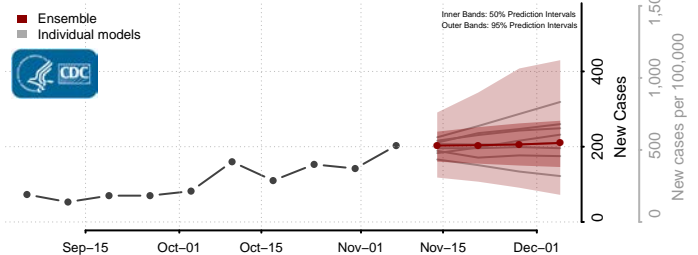

Scott County, Missouri