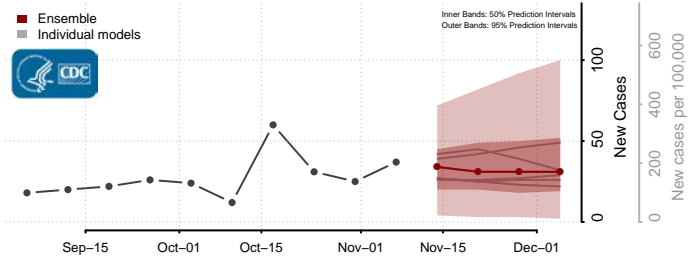

Wright County, Minnesota

Yellow Medicine County, Minnesota

Mississippi

Adams County, Mississippi

Alcorn County, Mississippi

Amite County, Mississippi

Attala County, Mississippi

Benton County, Mississippi