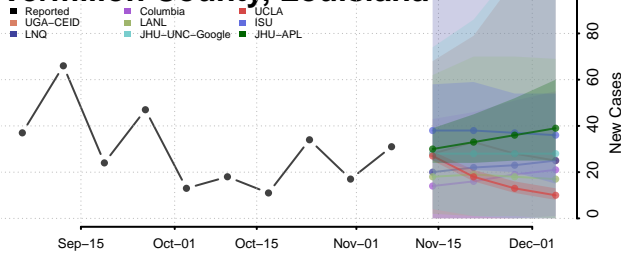

Tangipahoa County, Louisiana

Tensas County, Louisiana

Terrebonne County, Louisiana

Union County, Louisiana

Vermilion County, Louisiana

Vernon County, Louisiana

Washington County, Louisiana

Webster County, Louisiana