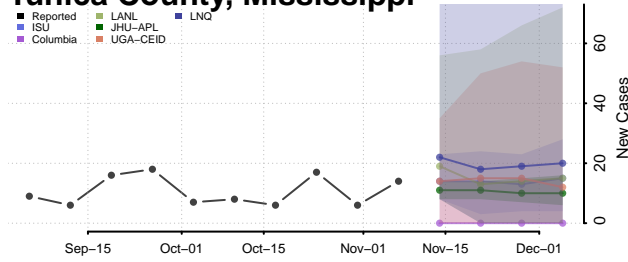

Tunica County, Mississippi