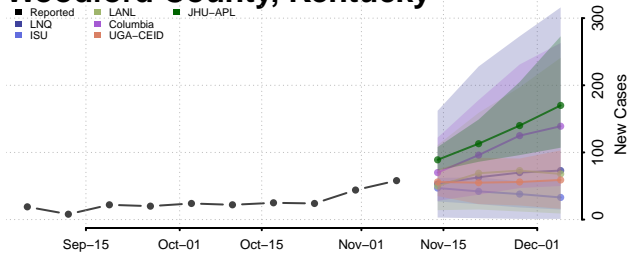

Woodford County, Kentucky