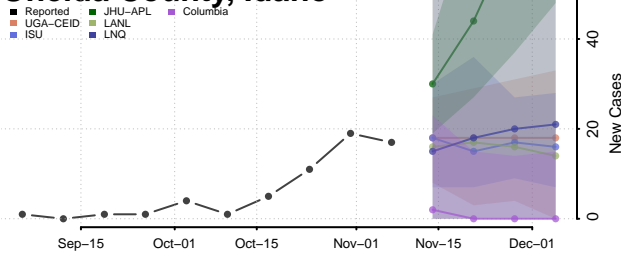

Lewis County, Idaho

Lincoln County, Idaho

Madison County, Idaho

Minidoka County, Idaho

Nez Perce County, Idaho

Oneida County, Idaho

Owyhee County, Idaho

Payette County, Idaho