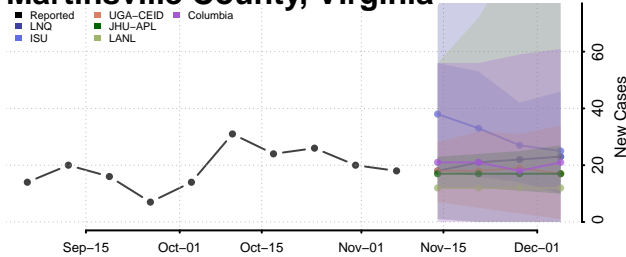

Loudoun County, Virginia

Louisa County, Virginia

Lunenburg County, Virginia

Lynchburg County, Virginia

Madison County, Virginia

Manassas County, Virginia

Manassas Park County, Virginia

Martinsville County, Virginia