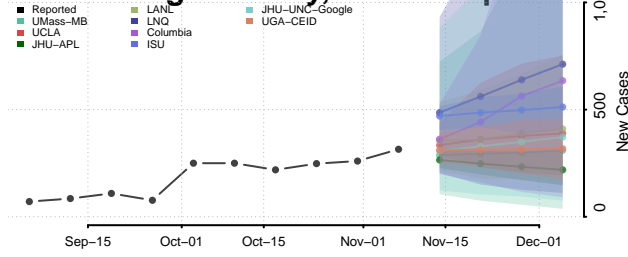

Hillsborough County, New Hampshire