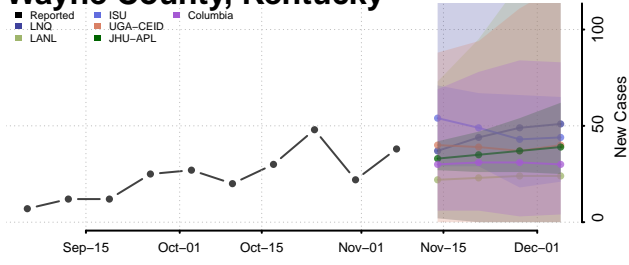

Trimble County, Kentucky

Union County, Kentucky

Warren County, Kentucky

Washington County, Kentucky

Wayne County, Kentucky

Webster County, Kentucky

Whitley County, Kentucky

Wolfe County, Kentucky