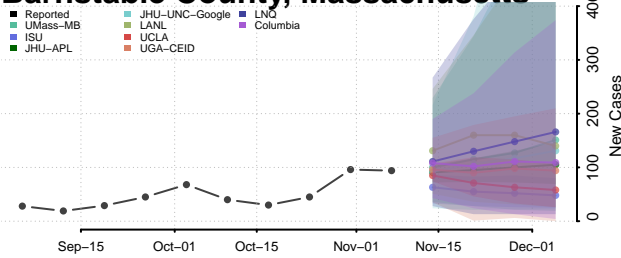

Barnstable County, Massachusetts