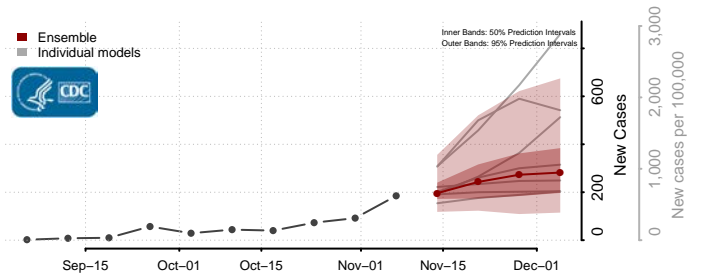

Big Stone County, Minnesota

Blue Earth County, Minnesota

Brown County, Minnesota

Carlton County, Minnesota

Carver County, Minnesota

Cass County, Minnesota

Chippewa County, Minnesota

Chisago County, Minnesota