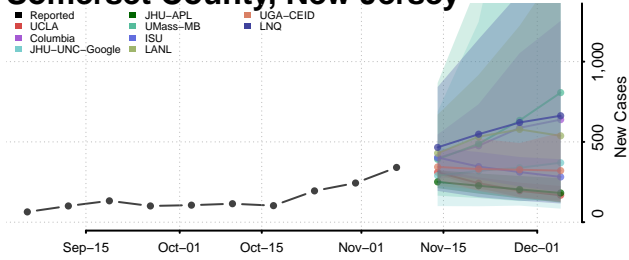

Somerset County, New Jersey