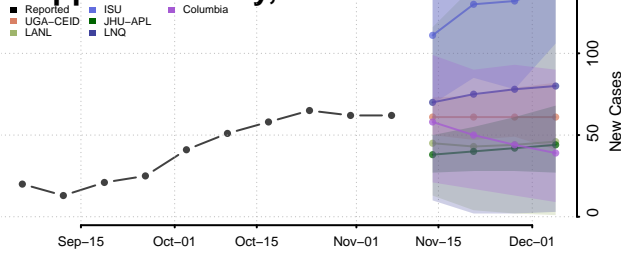

Big Stone County, Minnesota

Blue Earth County, Minnesota

Brown County, Minnesota

Carlton County, Minnesota

Carver County, Minnesota

Cass County, Minnesota

Chippewa County, Minnesota

Chisago County, Minnesota