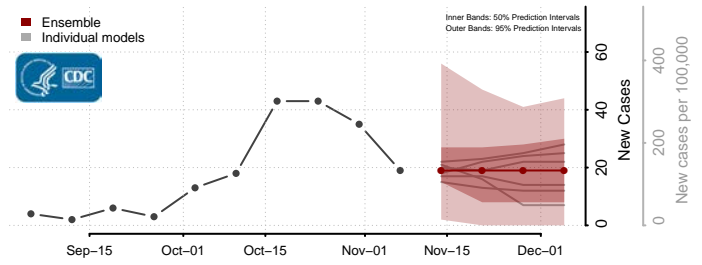

Rutherford County, North Carolina

Sampson County, North Carolina

Scotland County, North Carolina

Stanly County, North Carolina

Stokes County, North Carolina

Surry County, North Carolina

Swain County, North Carolina