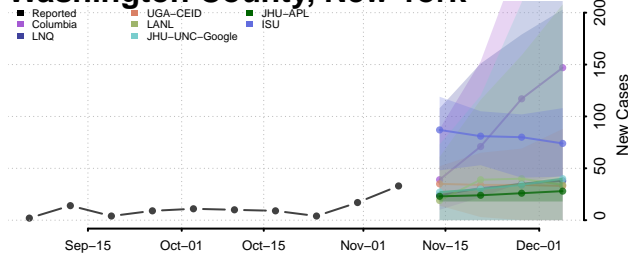

Steuben County, New York

Suffolk County, New York

Sullivan County, New York

Tioga County, New York

Tompkins County, New York

Ulster County, New York

Warren County, New York

Washington County, New York