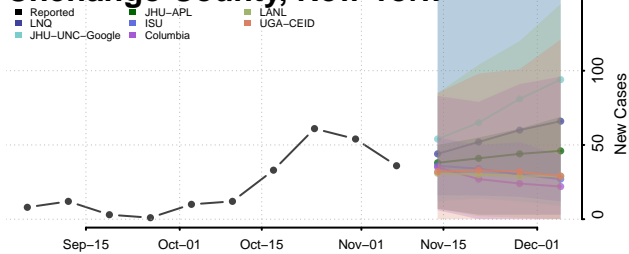

Chenango County, New York