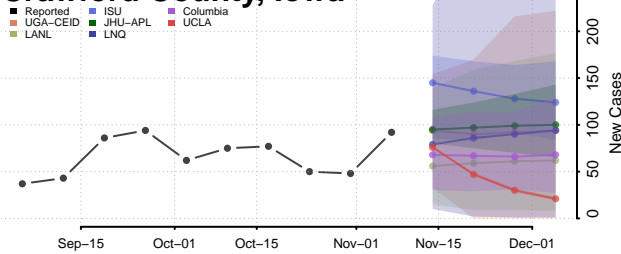

Crawford County, Iowa