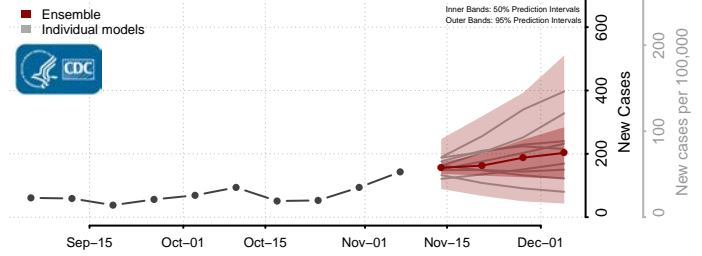

Kitsap County, Washington