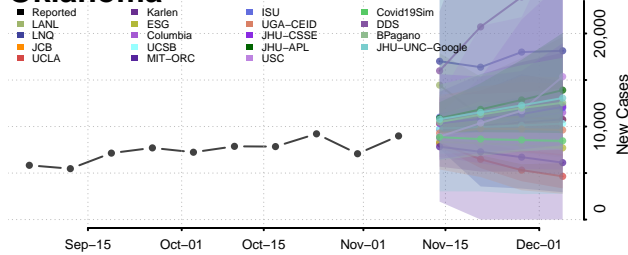

Warren County, Ohio

Washington County, Ohio

Wayne County, Ohio

Williams County, Ohio

Wood County, Ohio

Wyandot County, Ohio

Oklahoma

Adair County, Oklahoma