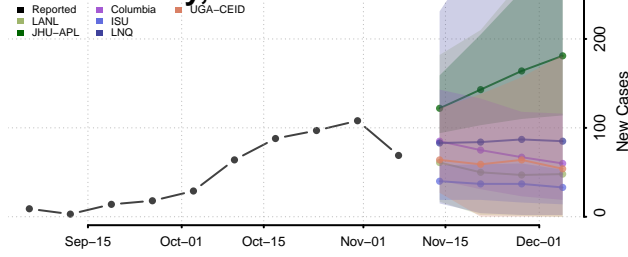

Todd County, South Dakota