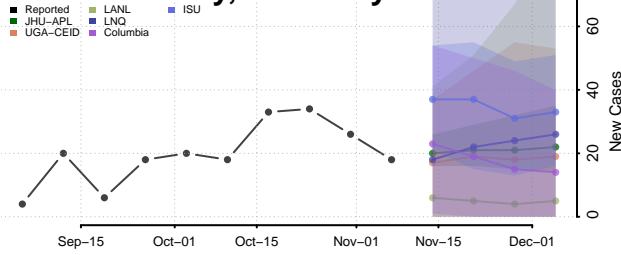

Clinton County, Kentucky