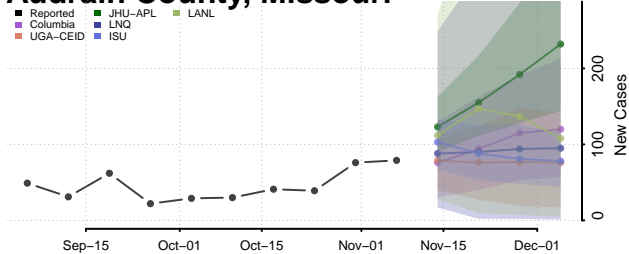

Audrain County, Missouri