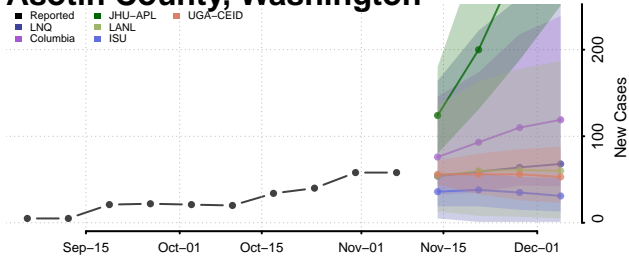

Asotin County, Washington