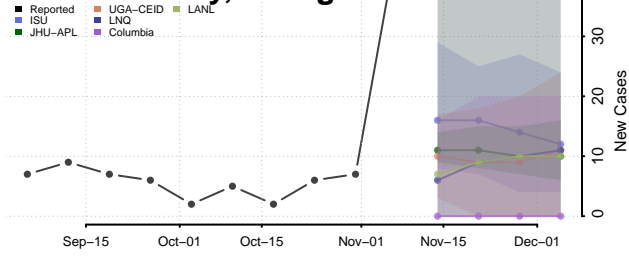

Macon County, Georgia