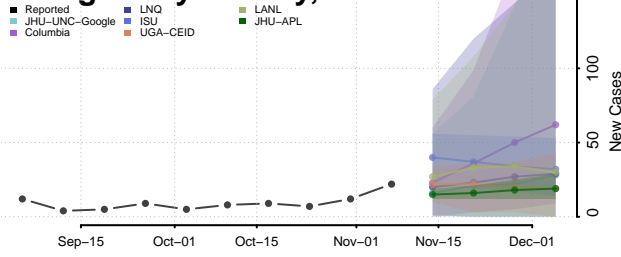

Montgomery County, New York