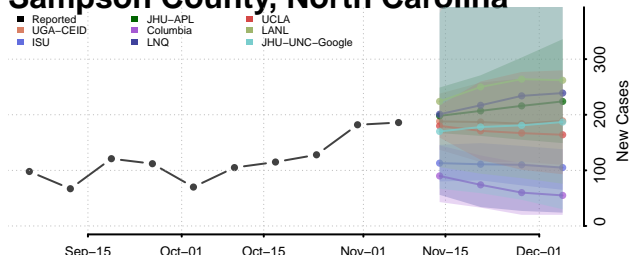

Sampson County, North Carolina