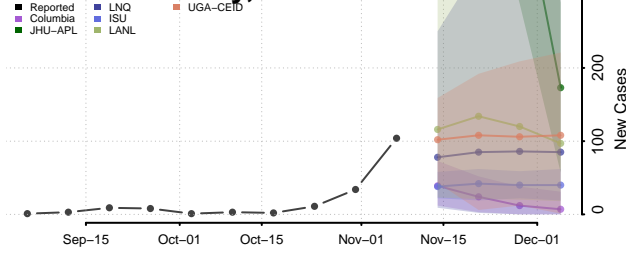

Cavalier County, North Dakota