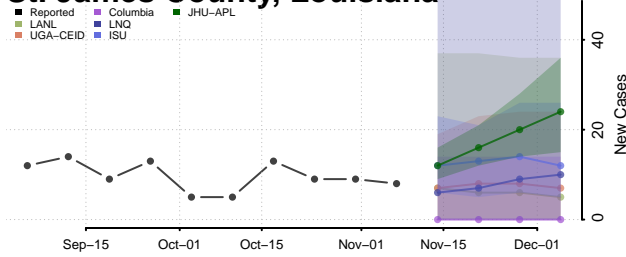

St. James County, Louisiana