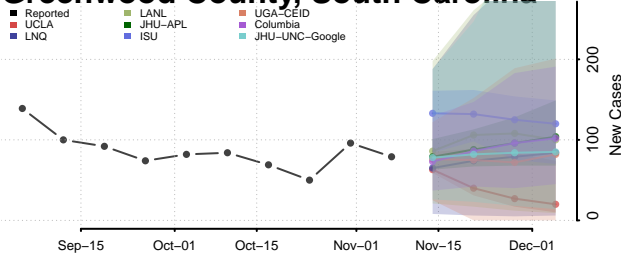

Georgetown County, South Carolina

Greenville County, South Carolina

Greenwood County, South Carolina

Hampton County, South Carolina

Horry County, South Carolina

Jasper County, South Carolina

Kershaw County, South Carolina