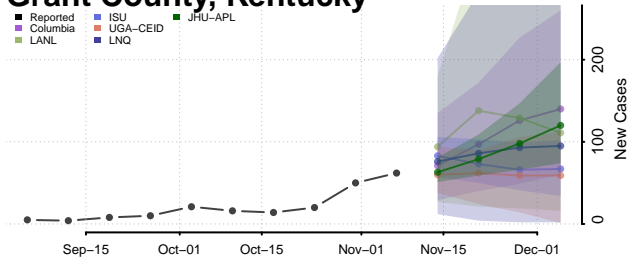

Garrard County, Kentucky

Grant County, Kentucky

Graves County, Kentucky

Grayson County, Kentucky

Green County, Kentucky

Greenup County, Kentucky

Hancock County, Kentucky

Hardin County, Kentucky