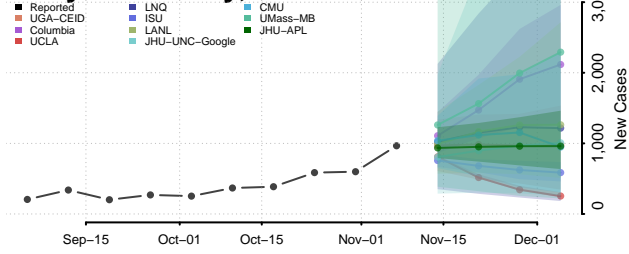

Blaine County, Idaho

Boise County, Idaho

Bonner County, Idaho

Bonneville County, Idaho

Boundary County, Idaho

Butte County, Idaho

Camas County, Idaho

Canyon County, Idaho