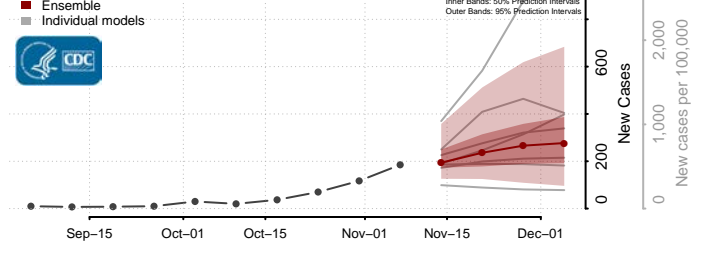

Floyd County, Kentucky