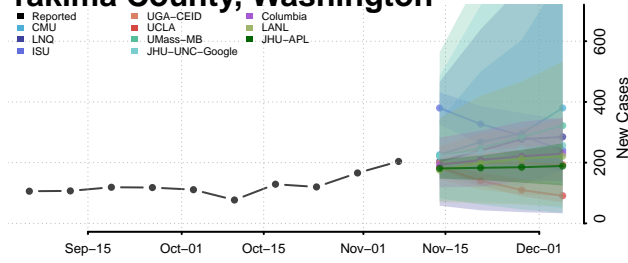

Stevens County, Washington

Thurston County, Washington

Wahkiakum County, Washington

Walla Walla County, Washington

Whatcom County, Washington

Whitman County, Washington

Yakima County, Washington

West Virginia