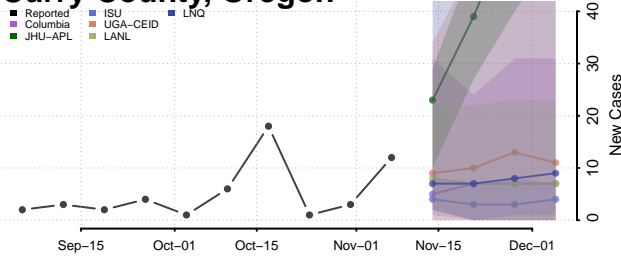

Curry County, Oregon