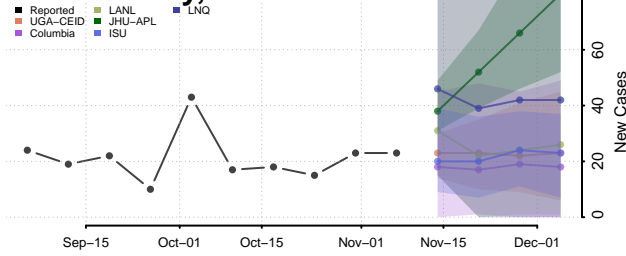

Love County, Oklahoma