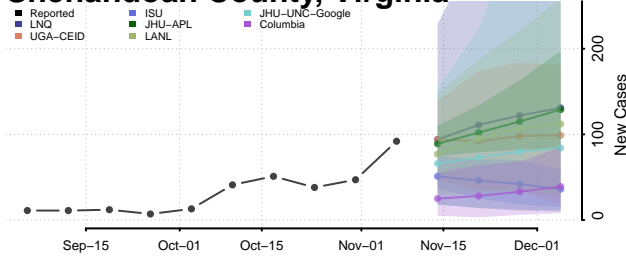

Shenandoah County, Virginia