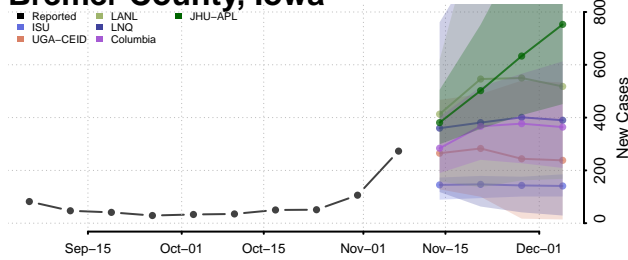

Benton County, Iowa

Black Hawk County, Iowa

Boone County, Iowa

Bremer County, Iowa

Buchanan County, Iowa

Buena Vista County, Iowa

Butler County, Iowa

Calhoun County, Iowa