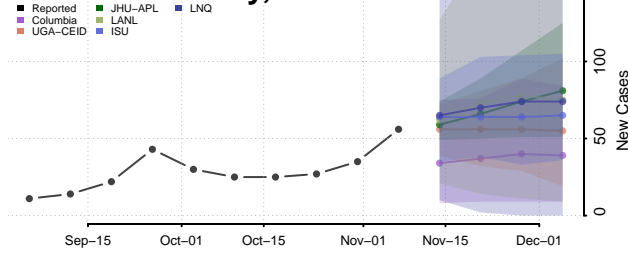

Muscatine County, Iowa

O'Brien County, Iowa

Osceola County, Iowa

Page County, Iowa

Palo Alto County, Iowa

Plymouth County, Iowa

Pocahontas County, Iowa

Polk County, Iowa