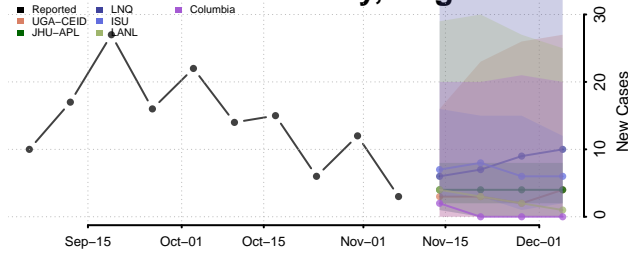

Northumberland County, Virginia