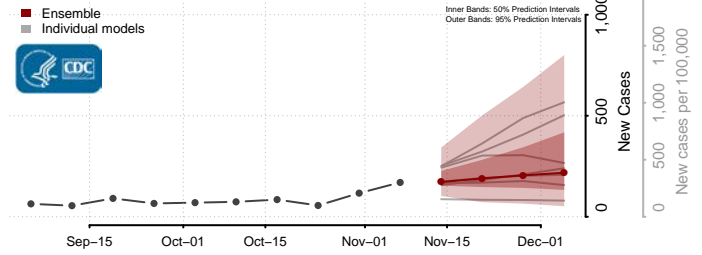

Pleasants County, West Virginia

Pocahontas County, West Virginia

Preston County, West Virginia

Putnam County, West Virginia

Raleigh County, West Virginia

Randolph County, West Virginia

Ritchie County, West Virginia