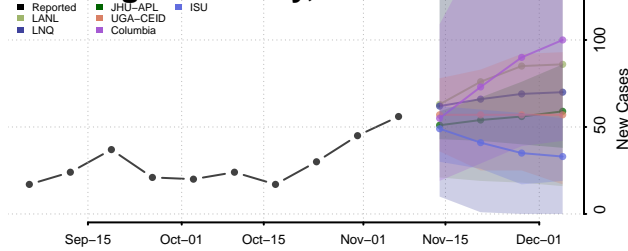

Tazewell County, Illinois

Union County, Illinois

Vermilion County, Illinois

Wabash County, Illinois

Warren County, Illinois

Washington County, Illinois

Wayne County, Illinois

White County, Illinois