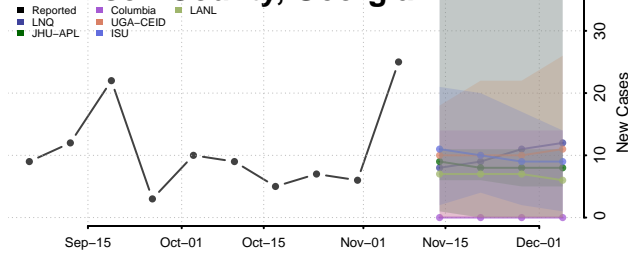

Wilkinson County, Georgia