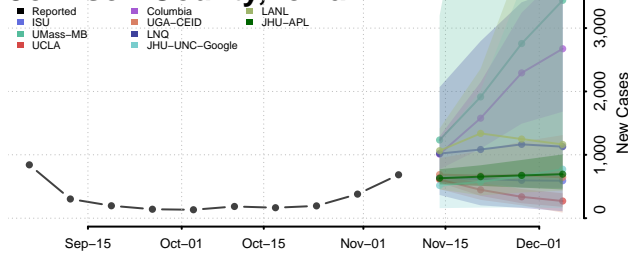

Humboldt County, Iowa

Ida County, Iowa

Iowa County, Iowa

Jackson County, Iowa

Jasper County, Iowa

Jefferson County, Iowa

Johnson County, Iowa

Jones County, Iowa