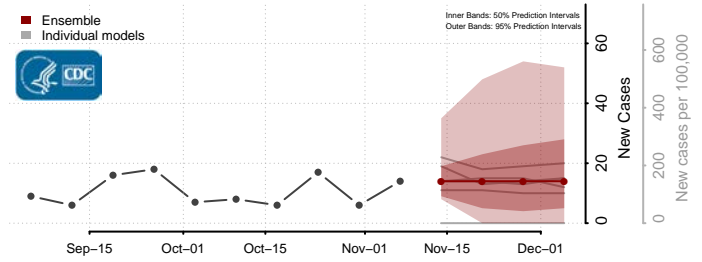

Tunica County, Mississippi