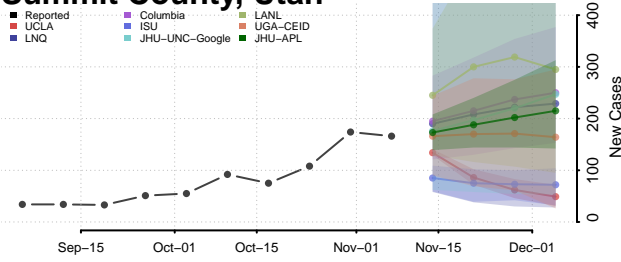

Summit County, Utah