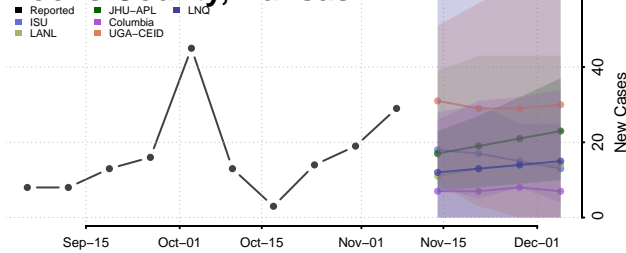

Rooks County, Kansas