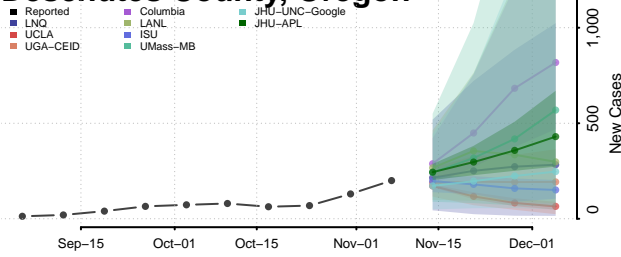

Deschutes County, Oregon