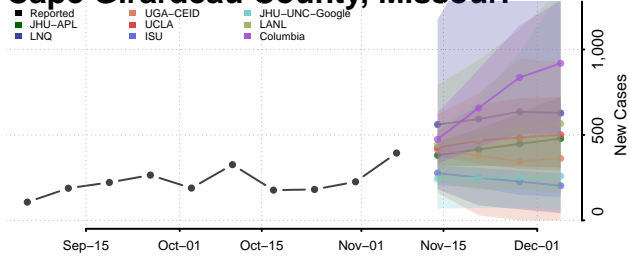

Cape Girardeau County, Missouri