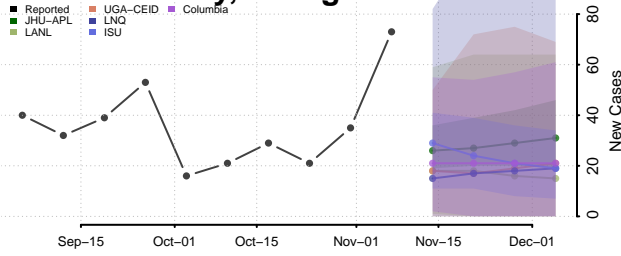

Spalding County, Georgia

Stephens County, Georgia

Stewart County, Georgia

Sumter County, Georgia

Talbot County, Georgia

Taliaferro County, Georgia

Tattnall County, Georgia

Taylor County, Georgia