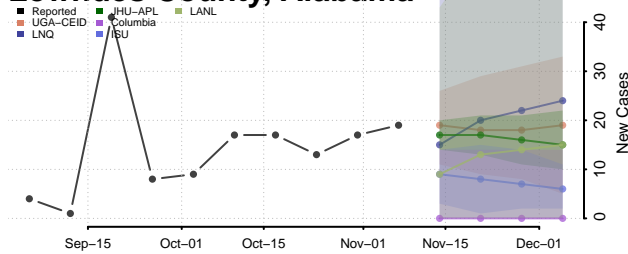

Jefferson County, Alabama

Lamar County, Alabama

Lauderdale County, Alabama

Lawrence County, Alabama

Lee County, Alabama

Limestone County, Alabama

Lowndes County, Alabama

Macon County, Alabama