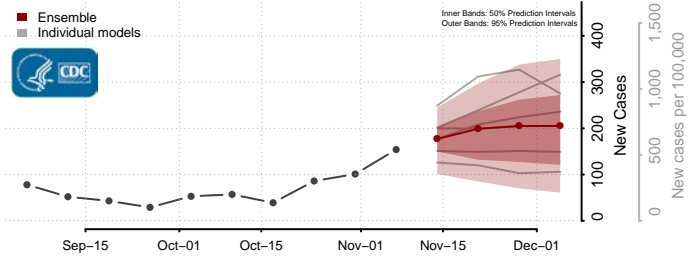

Marion County, Missouri