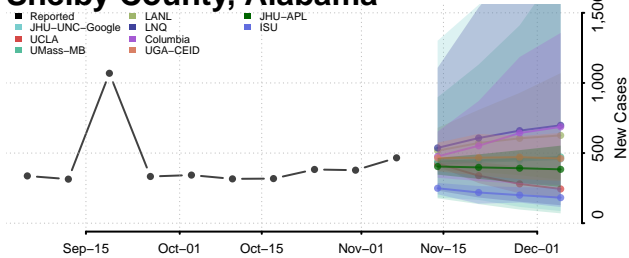

Perry County, Alabama

Pickens County, Alabama

Pike County, Alabama

Randolph County, Alabama

Russell County, Alabama

Shelby County, Alabama

St. Clair County, Alabama

Sumter County, Alabama