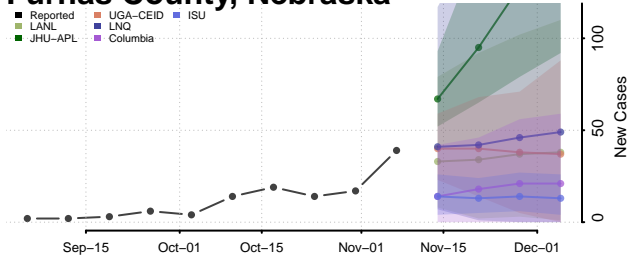

Fillmore County, Nebraska

Franklin County, Nebraska

Frontier County, Nebraska

Furnas County, Nebraska

Gage County, Nebraska

Garden County, Nebraska

Garfield County, Nebraska

Gosper County, Nebraska