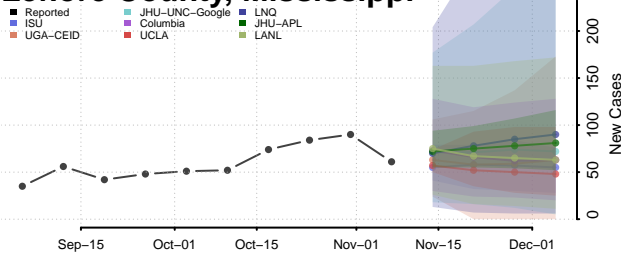

Leflore County, Mississippi