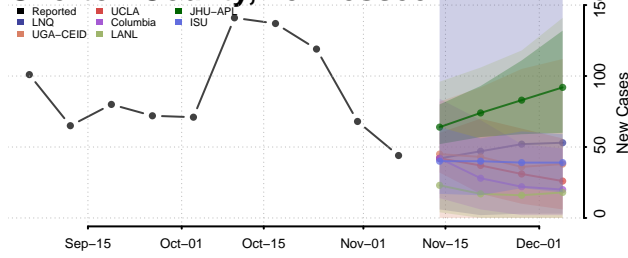

Overton County, Tennessee