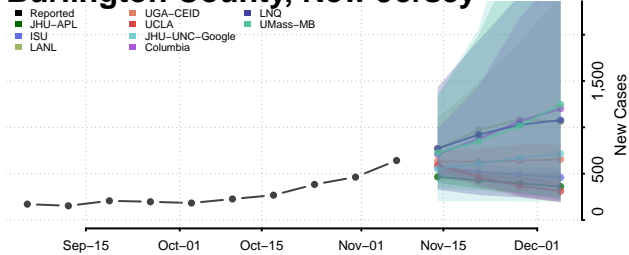

Burlington County, New Jersey