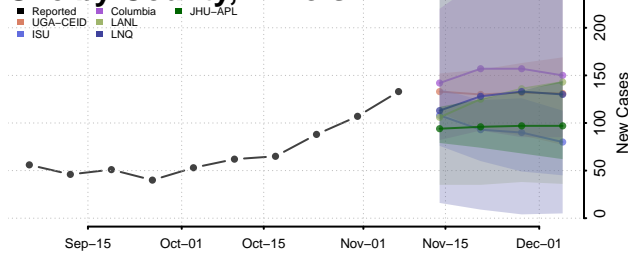

Shelby County, Illinois