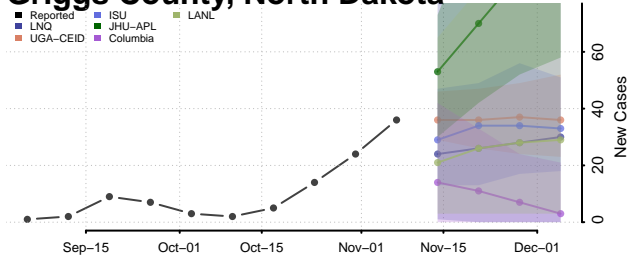

Griggs County, North Dakota