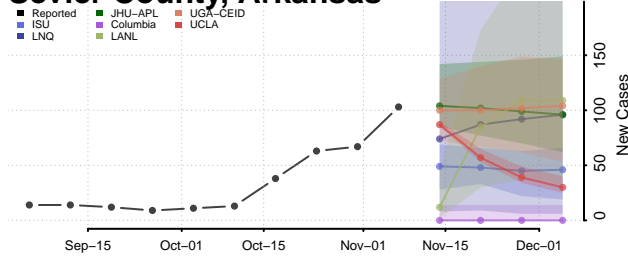

Sevier County, Arkansas