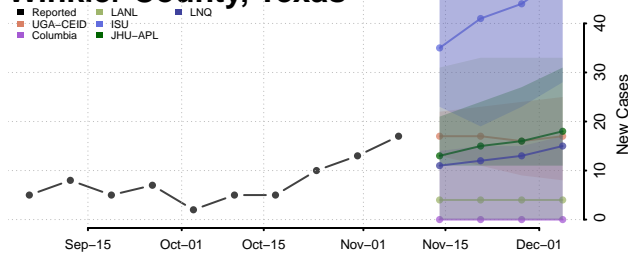

Winkler County, Texas