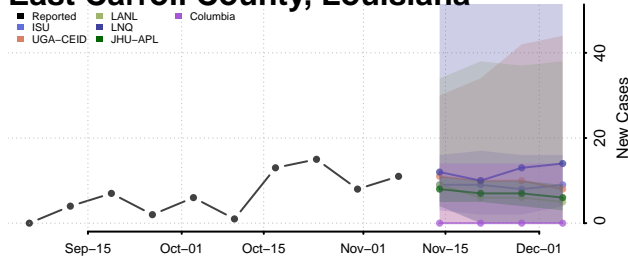

Concordia County, Louisiana

De Soto County, Louisiana

East Baton Rouge County, Louisiana

East Carroll County, Louisiana

East Feliciana County, Louisiana

Evangeline County, Louisiana

Franklin County, Louisiana