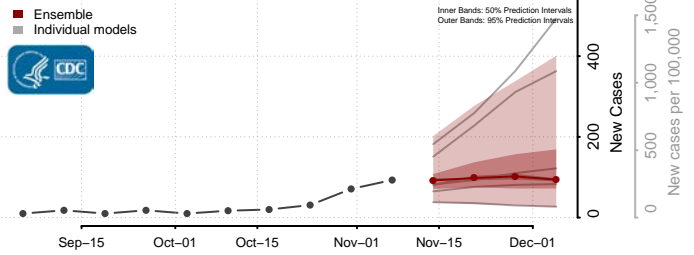

Botetourt County, Virginia