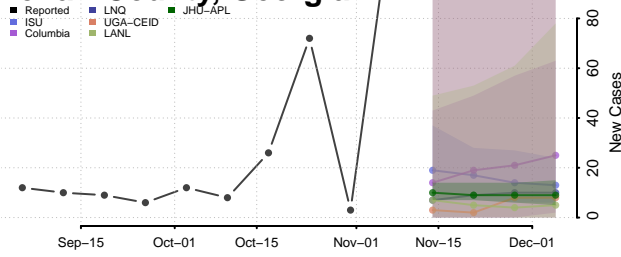

Telfair County, Georgia