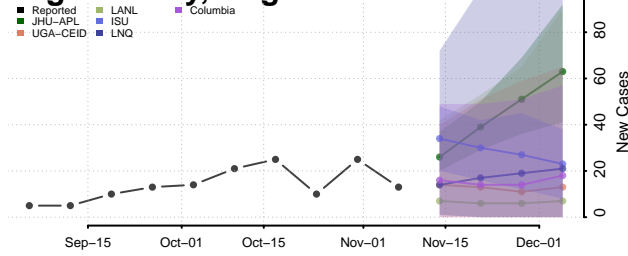

Page County, Virginia