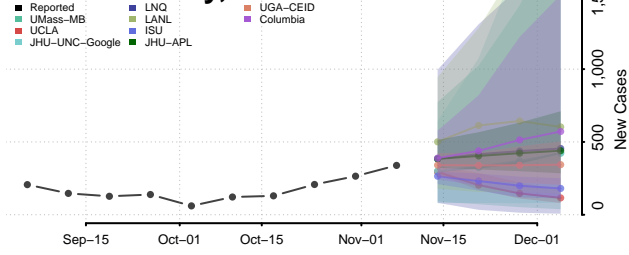

Placer County, California