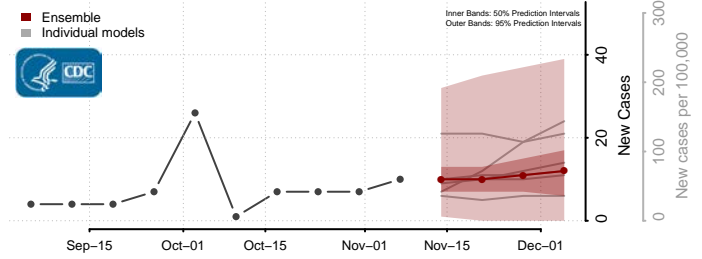

Taylor County, West Virginia