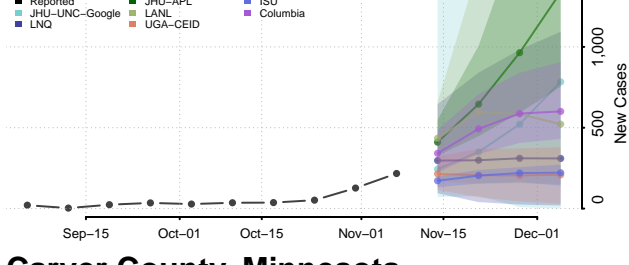

Big Stone County, Minnesota

Blue Earth County, Minnesota

Brown County, Minnesota

Carlton County, Minnesota

Carver County, Minnesota

Cass County, Minnesota

Chippewa County, Minnesota

Chisago County, Minnesota