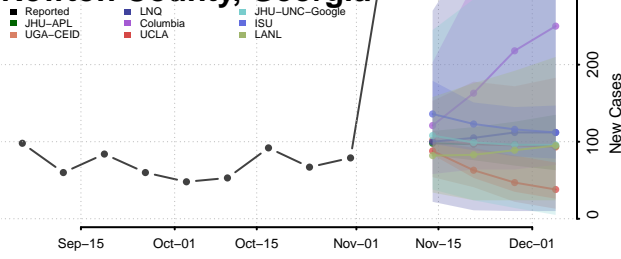

Monroe County, Georgia

Montgomery County, Georgia

Morgan County, Georgia

Murray County, Georgia

Muscogee County, Georgia

Newton County, Georgia

Oconee County, Georgia

Oglethorpe County, Georgia