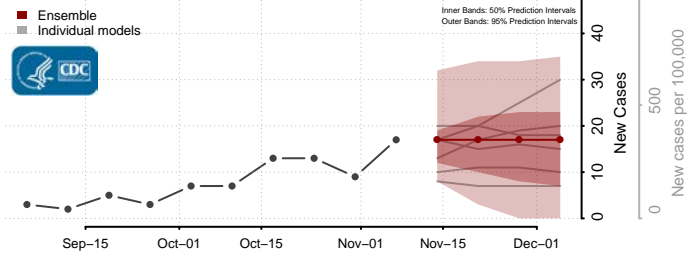

Scotland County, Missouri