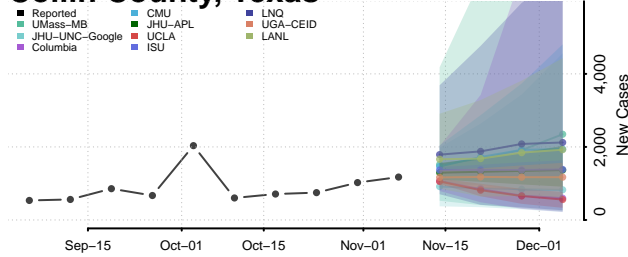

Collin County, Texas