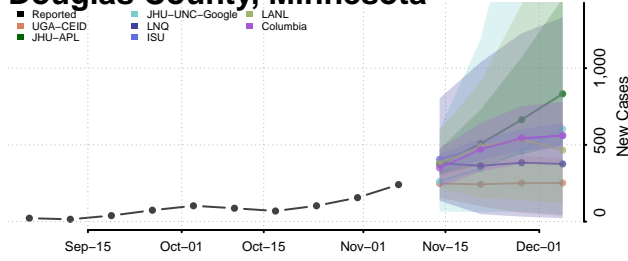

Clay County, Minnesota

Clearwater County, Minnesota

Cook County, Minnesota

Cottonwood County, Minnesota

Crow Wing County, Minnesota

Dakota County, Minnesota

Dodge County, Minnesota

Douglas County, Minnesota