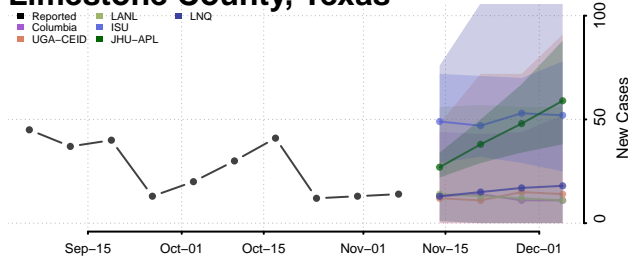

Limestone County, Texas