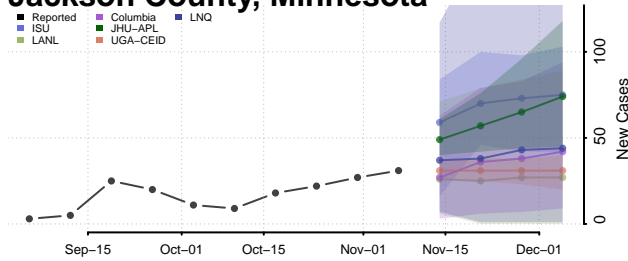

Jackson County, Minnesota