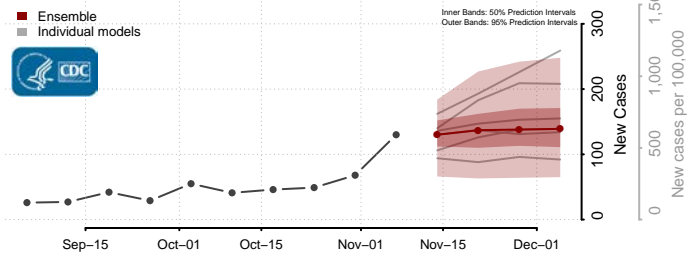

Tama County, Iowa

Taylor County, Iowa

Union County, Iowa

Van Buren County, Iowa

Wapello County, Iowa

Warren County, Iowa

Washington County, Iowa

Wayne County, Iowa