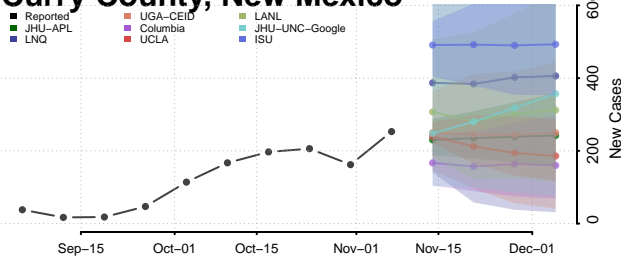

Curry County, New Mexico