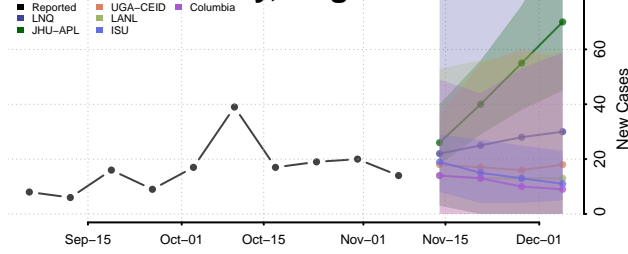

New Kent County, Virginia