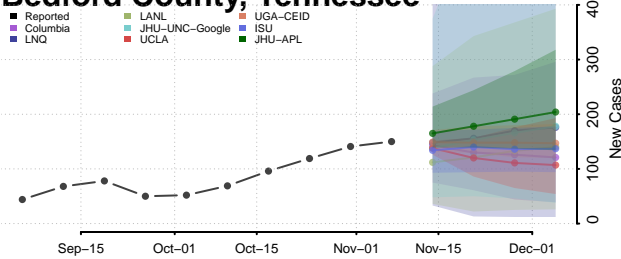

Bedford County, Tennessee