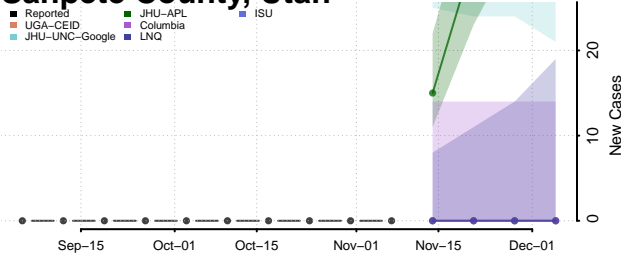

Sanpete County, Utah