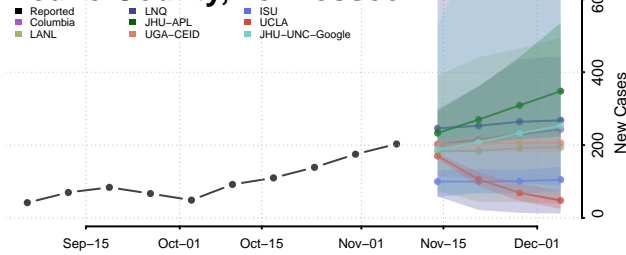

Roane County, Tennessee