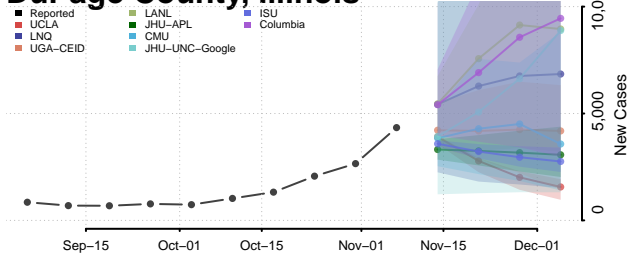

Cumberland County, Illinois

De Witt County, Illinois

DeKalb County, Illinois

Douglas County, Illinois

DuPage County, Illinois

Edgar County, Illinois

Edwards County, Illinois

Effingham County, Illinois