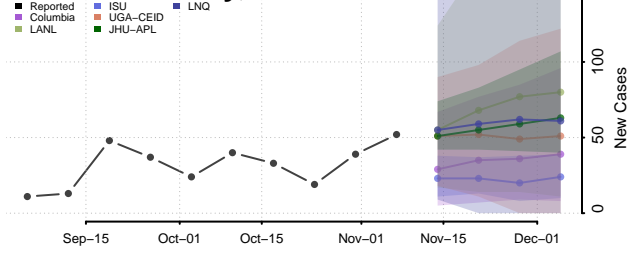

Stewart County, Tennessee