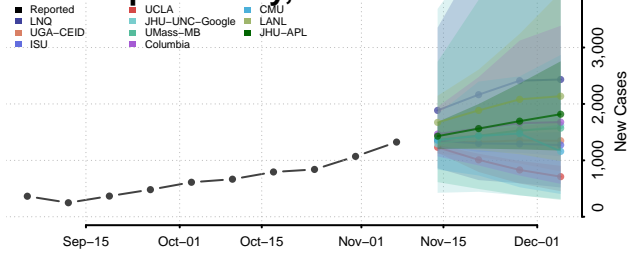

Putnam County, Indiana

Randolph County, Indiana

Ripley County, Indiana

Rush County, Indiana

Scott County, Indiana

Shelby County, Indiana

Spencer County, Indiana

St. Joseph County, Indiana