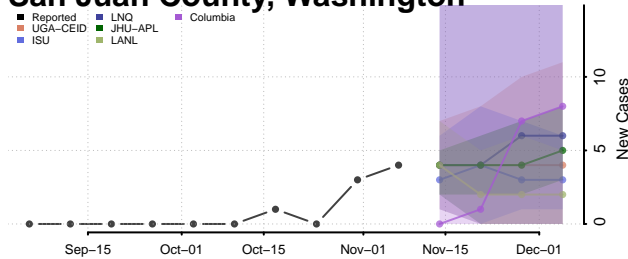

San Juan County, Washington