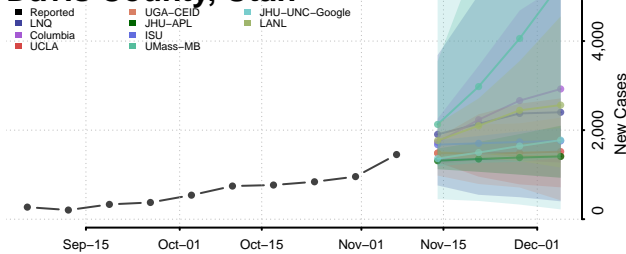

Davis County, Utah