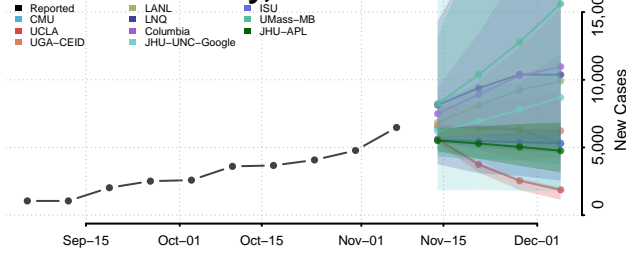

Salt Lake County, Utah