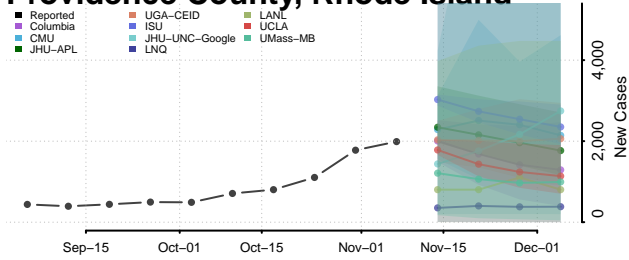

Providence County, Rhode Island