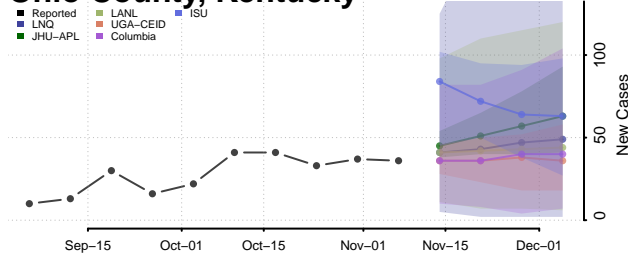

Ohio County, Kentucky