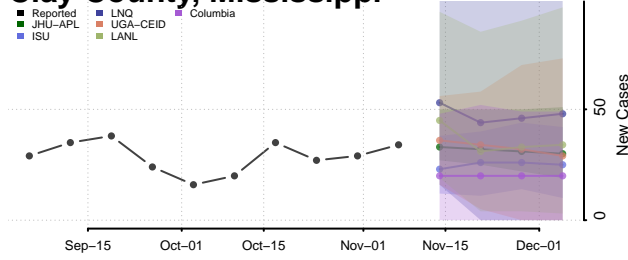

Clay County, Mississippi