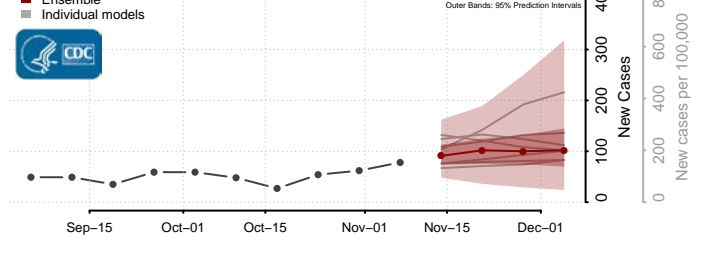

Franklin County, Kentucky