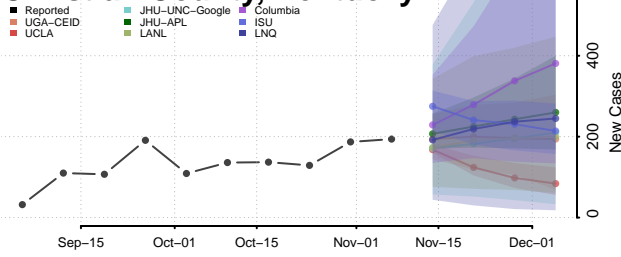

Christian County, Kentucky