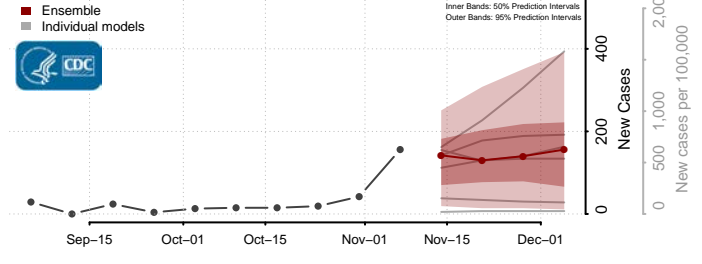

Churchill County, Nevada