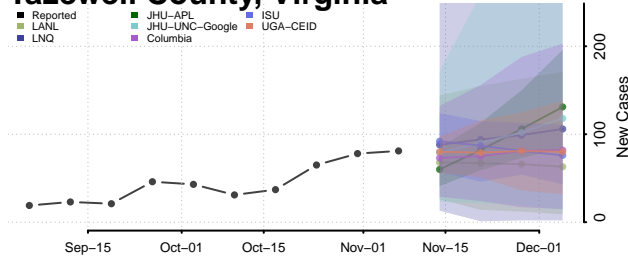

Tazewell County, Virginia