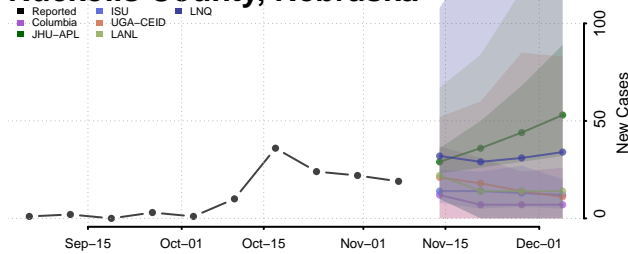

Morrill County, Nebraska

Nance County, Nebraska

Nemaha County, Nebraska

Nuckolls County, Nebraska

Otoe County, Nebraska

Pawnee County, Nebraska

Perkins County, Nebraska

Phelps County, Nebraska