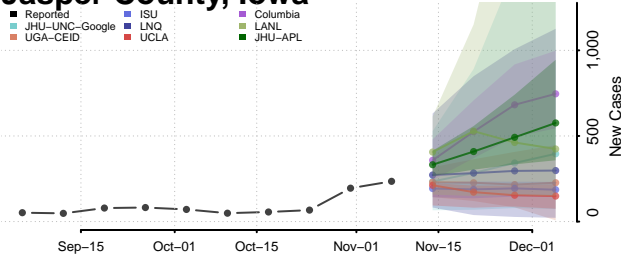

Humboldt County, Iowa

Ida County, Iowa

Iowa County, Iowa

Jackson County, Iowa

Jasper County, Iowa

Jefferson County, Iowa

Johnson County, Iowa

Jones County, Iowa