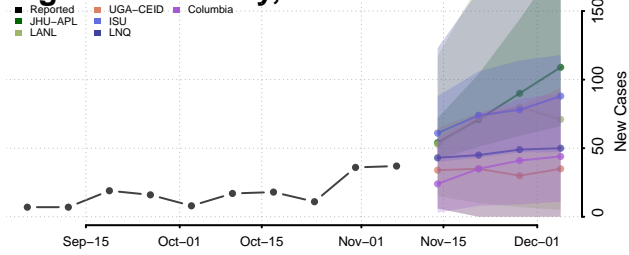

Big Stone County, Minnesota