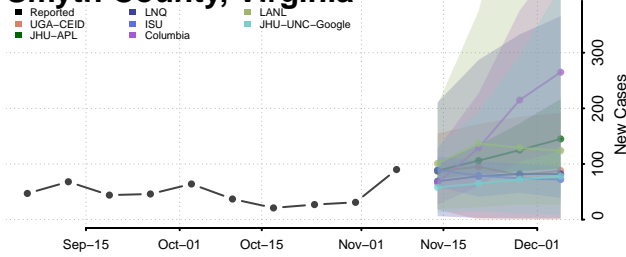

Smyth County, Virginia