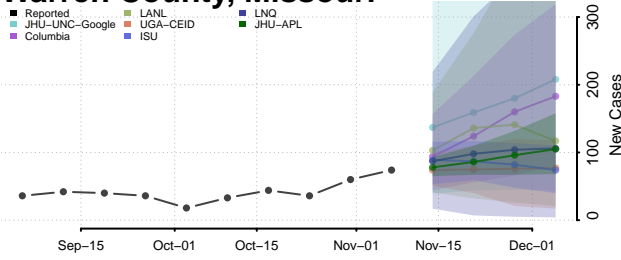

Warren County, Missouri