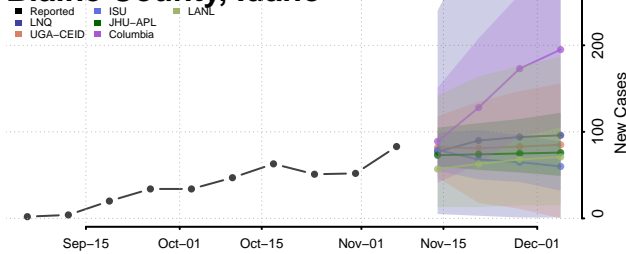

Blaine County, Idaho