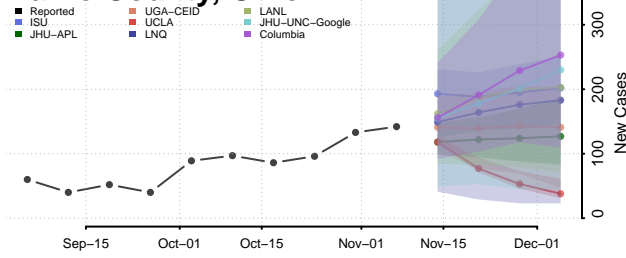

Darke County, Ohio

Defiance County, Ohio

Delaware County, Ohio

Erie County, Ohio

Fairfield County, Ohio

Fayette County, Ohio

Franklin County, Ohio

Fulton County, Ohio