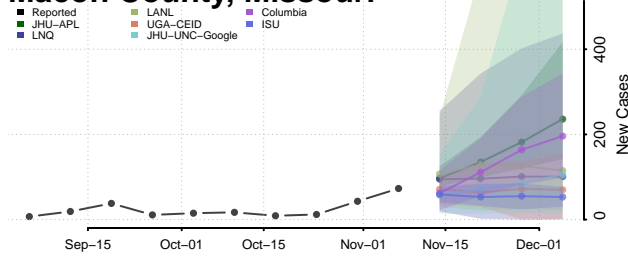

Macon County, Missouri