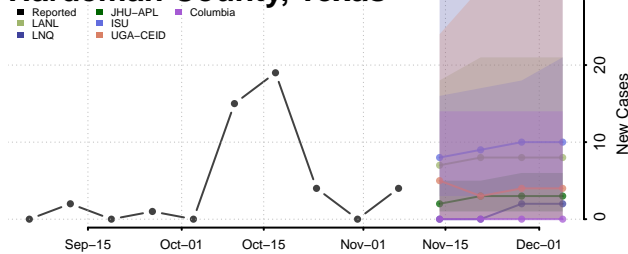

Hardeman County, Texas