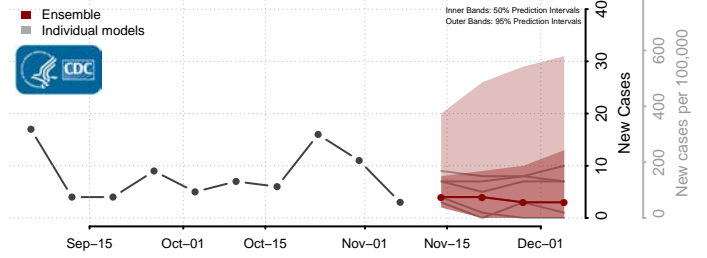

Culpeper County, Virginia

Cumberland County, Virginia

Danville County, Virginia

Dickenson County, Virginia

Dinwiddie County, Virginia

Emporia County, Virginia

Essex County, Virginia

Fairfax City County, Virginia