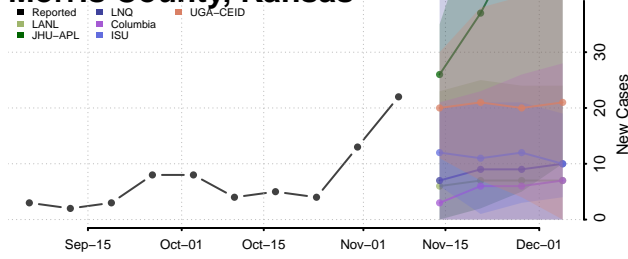

Marshall County, Kansas

McPherson County, Kansas

Meade County, Kansas

Miami County, Kansas

Mitchell County, Kansas

Montgomery County, Kansas

Morris County, Kansas

Morton County, Kansas