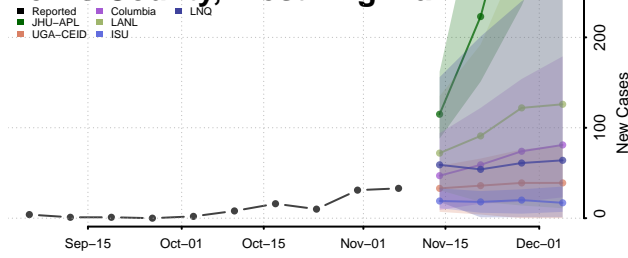

Lewis County, West Virginia