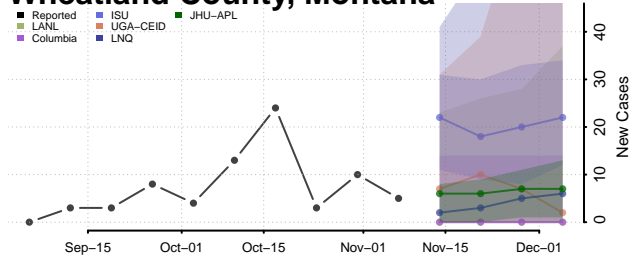

Silver Bow County, Montana

Stillwater County, Montana

Sweet Grass County, Montana

Teton County, Montana

Toole County, Montana

Treasure County, Montana

Valley County, Montana

Wheatland County, Montana