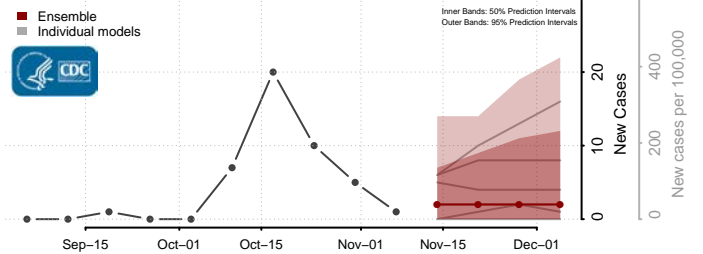

Lincoln County, Nevada