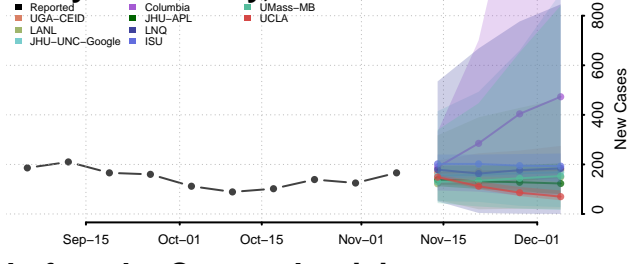

Grant County, Louisiana

Iberia County, Louisiana

Iberville County, Louisiana

Jackson County, Louisiana

Jefferson County, Louisiana

Jefferson Davis County, Louisiana

Lafayette County, Louisiana

Lafourche County, Louisiana