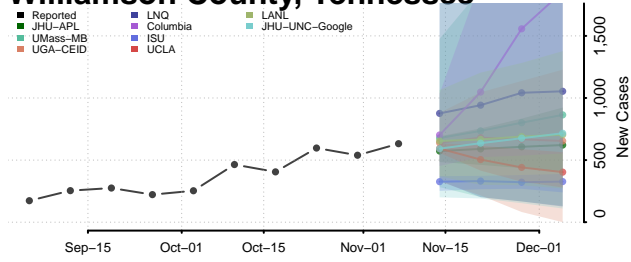

Williamson County, Tennessee