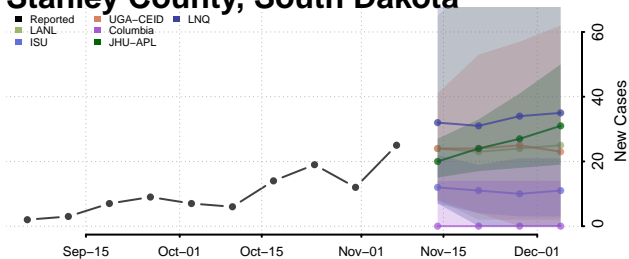

Stanley County, South Dakota