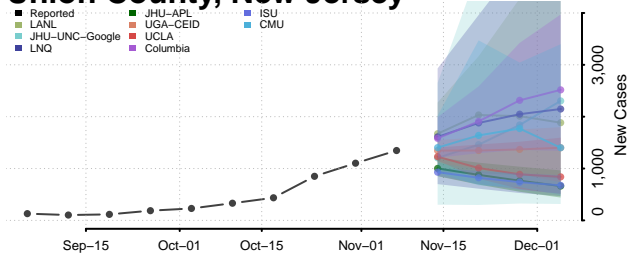

Union County, New Jersey