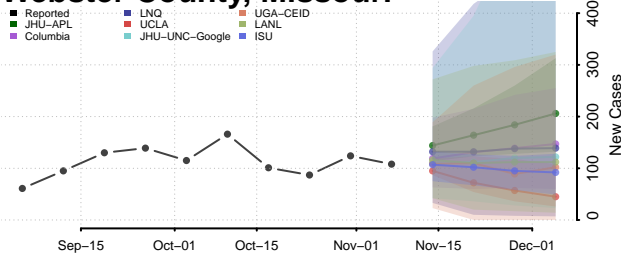

Taney County, Missouri

Texas County, Missouri

Vernon County, Missouri

Warren County, Missouri

Washington County, Missouri

Wayne County, Missouri

Webster County, Missouri

Worth County, Missouri