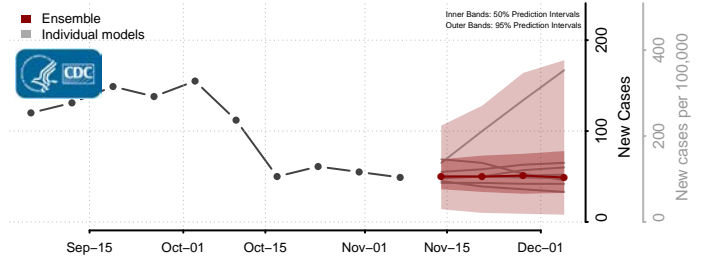

Charlottesville County, Virginia