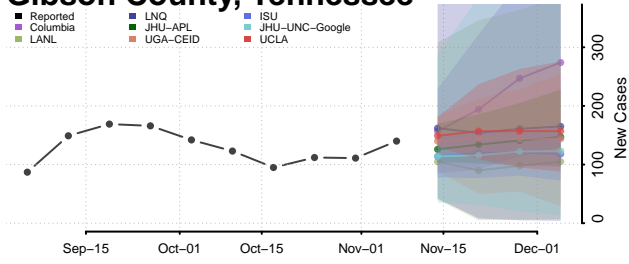

Gibson County, Tennessee