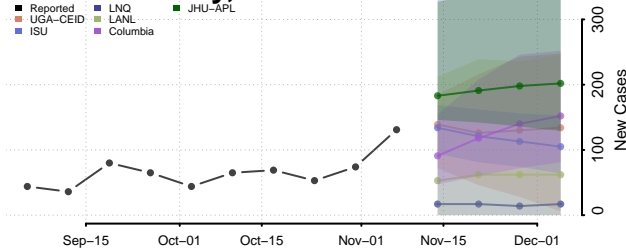

Anderson County, Kansas

Atchison County, Kansas

Barber County, Kansas

Barton County, Kansas

Bourbon County, Kansas

Brown County, Kansas

Butler County, Kansas

Chase County, Kansas