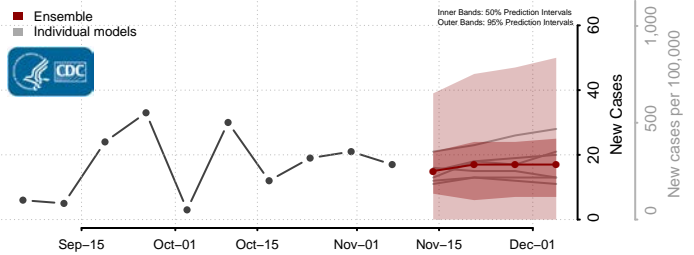

Carter County, Missouri