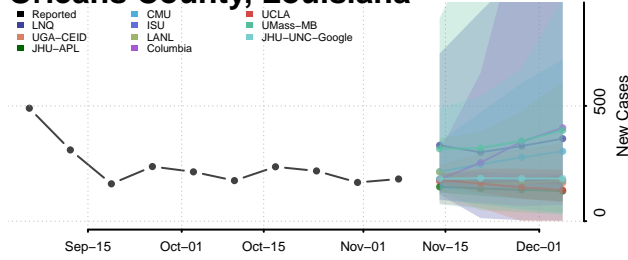

LaSalle County, Louisiana

Lincoln County, Louisiana

Livingston County, Louisiana

Madison County, Louisiana

Morehouse County, Louisiana

Natchitoches County, Louisiana

Orleans County, Louisiana

Ouachita County, Louisiana