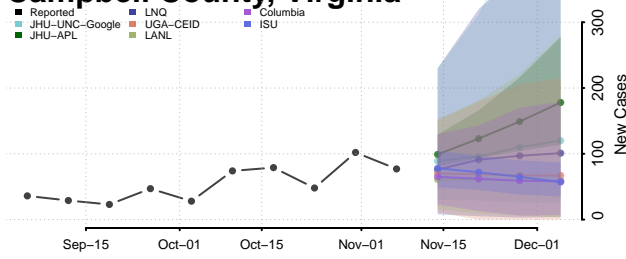

Campbell County, Virginia