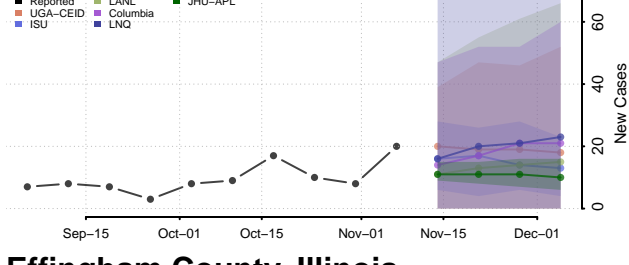

Cumberland County, Illinois

De Witt County, Illinois

DeKalb County, Illinois

Douglas County, Illinois

DuPage County, Illinois

Edgar County, Illinois

Edwards County, Illinois

Effingham County, Illinois