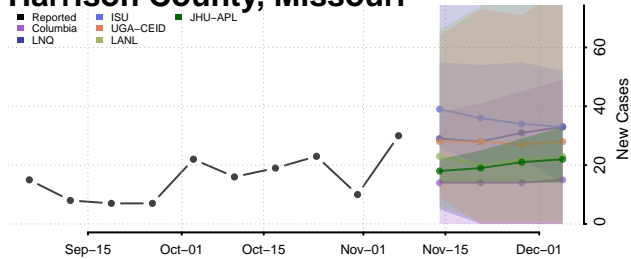

Dunklin County, Missouri

Franklin County, Missouri

Gasconade County, Missouri

Gentry County, Missouri

Greene County, Missouri

Grundy County, Missouri

Harrison County, Missouri

Henry County, Missouri