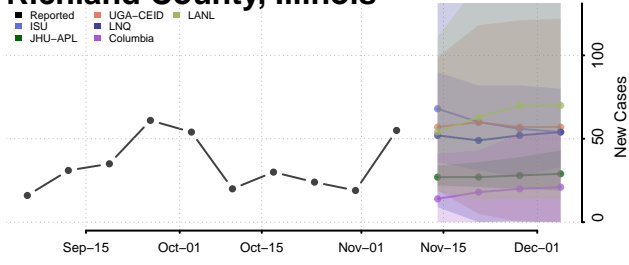

Piatt County, Illinois

Pike County, Illinois

Pope County, Illinois

Pulaski County, Illinois

Putnam County, Illinois

Randolph County, Illinois

Richland County, Illinois

Rock Island County, Illinois