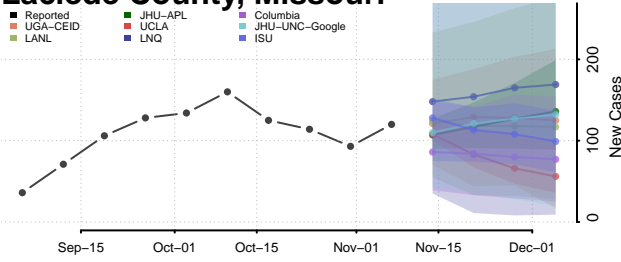

Laclede County, Missouri