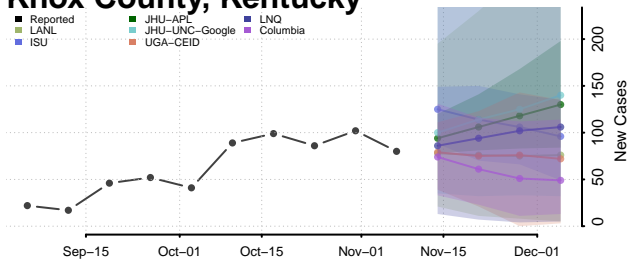

Jefferson County, Kentucky

Jessamine County, Kentucky

Johnson County, Kentucky

Kenton County, Kentucky

Knott County, Kentucky

Knox County, Kentucky

Larue County, Kentucky

Laurel County, Kentucky