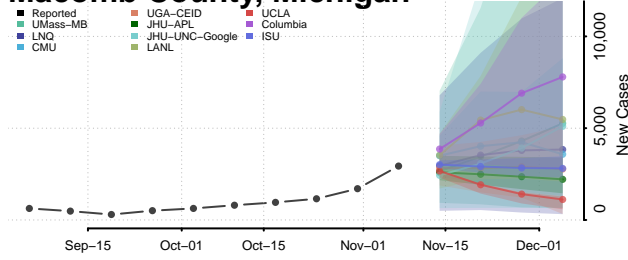

Macomb County, Michigan