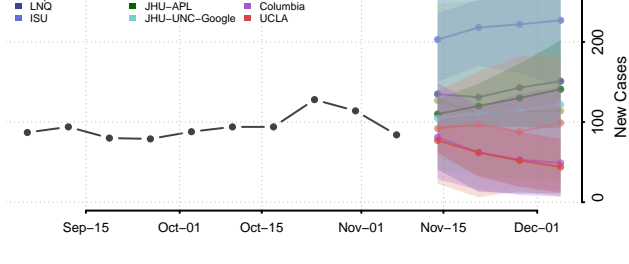

Rogers County, Oklahoma

Seminole County, Oklahoma

Sequoyah County, Oklahoma

Stephens County, Oklahoma

Texas County, Oklahoma

Tillman County, Oklahoma

Tulsa County, Oklahoma

Wagoner County, Oklahoma