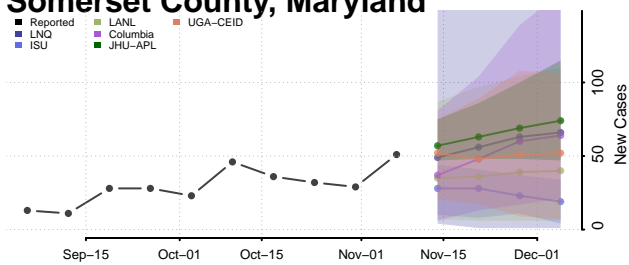

Somerset County, Maryland