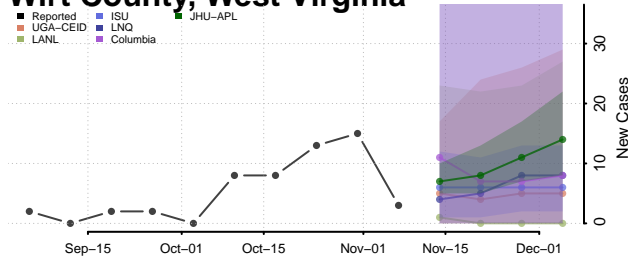

Wirt County, West Virginia