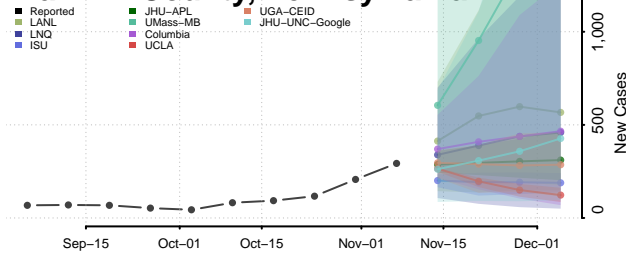

Dauphin County, Pennsylvania

Delaware County, Pennsylvania

Elk County, Pennsylvania

Erie County, Pennsylvania

Fayette County, Pennsylvania

Forest County, Pennsylvania

Franklin County, Pennsylvania

Fulton County, Pennsylvania