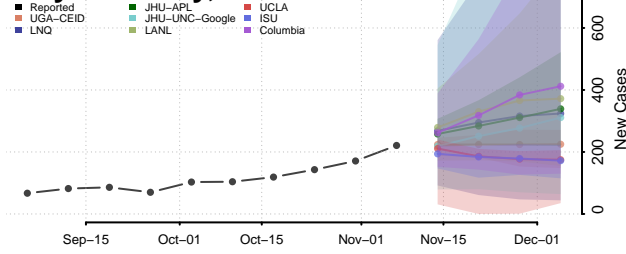

Dubois County, Indiana

Elkhart County, Indiana

Fayette County, Indiana

Floyd County, Indiana

Fountain County, Indiana

Franklin County, Indiana

Fulton County, Indiana

Gibson County, Indiana