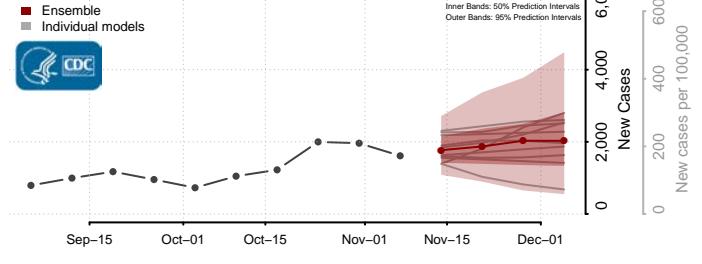

Roane County, Tennessee

Robertson County, Tennessee

Rutherford County, Tennessee

Scott County, Tennessee

Sequatchie County, Tennessee

Sevier County, Tennessee

Shelby County, Tennessee

Smith County, Tennessee