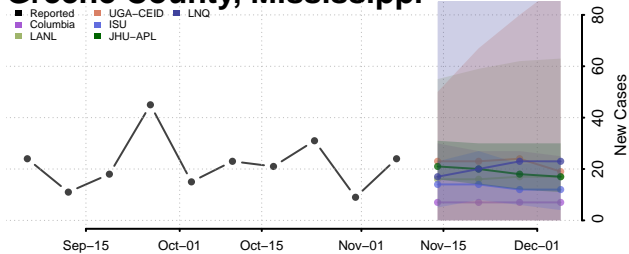

Grenada County, Mississippi

Hancock County, Mississippi

Harrison County, Mississippi

Hinds County, Mississippi

Holmes County, Mississippi

Humphreys County, Mississippi

Issaquena County, Mississippi

Itawamba County, Mississippi