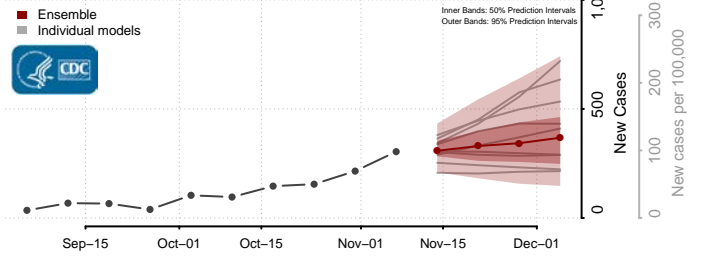

Rockingham County, New Hampshire