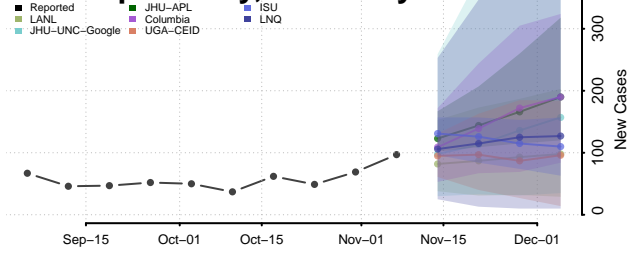

Garrard County, Kentucky

Grant County, Kentucky

Graves County, Kentucky

Grayson County, Kentucky

Green County, Kentucky

Greenup County, Kentucky

Hancock County, Kentucky

Hardin County, Kentucky