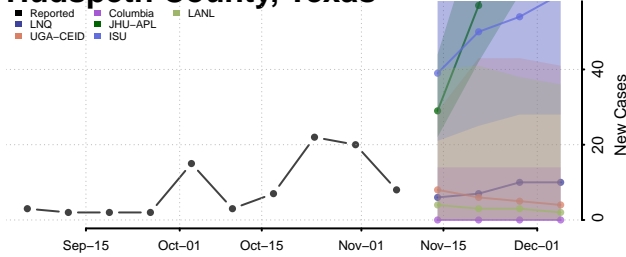

Houston County, Texas

Howard County, Texas

Hudspeth County, Texas

Hunt County, Texas

Hutchinson County, Texas

Irion County, Texas

Jack County, Texas

Jackson County, Texas