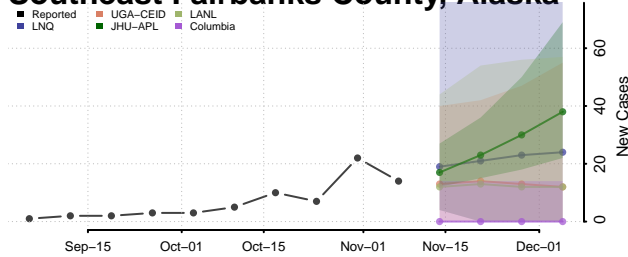

Southeast Fairbanks County, Alaska