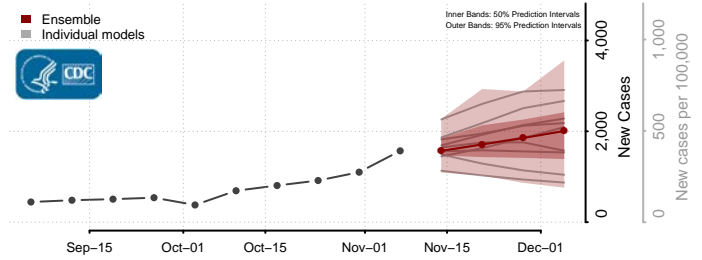

St. Charles County, Missouri