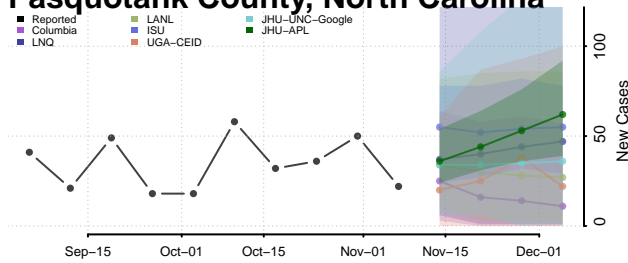

Onslow County, North Carolina

Orange County, North Carolina

Pamlico County, North Carolina

Pasquotank County, North Carolina

Pender County, North Carolina

Perquimans County, North Carolina

Person County, North Carolina