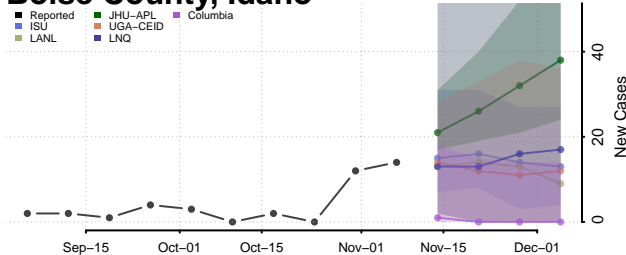

Boise County, Idaho