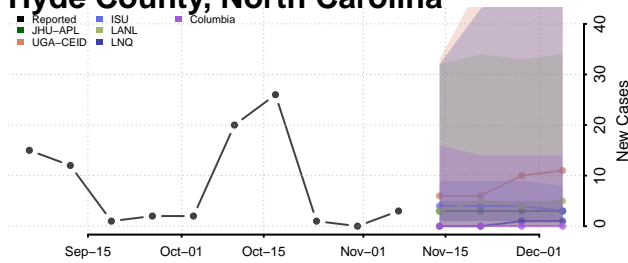

Hyde County, North Carolina