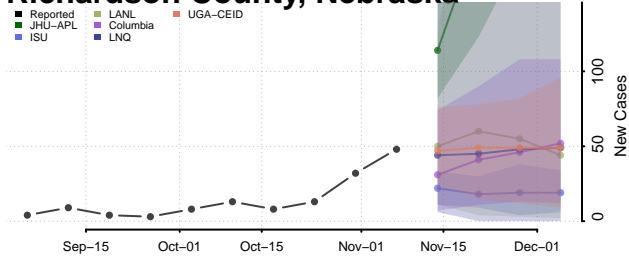

Pierce County, Nebraska

Platte County, Nebraska

Polk County, Nebraska

Red Willow County, Nebraska

Richardson County, Nebraska

Rock County, Nebraska

Saline County, Nebraska

Sarpy County, Nebraska