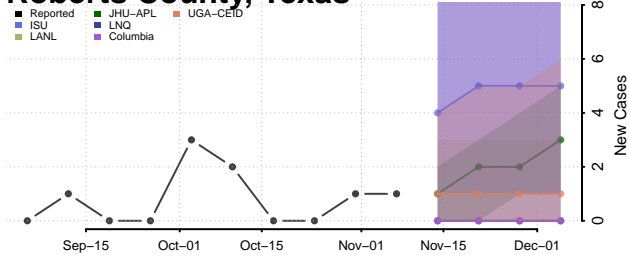

Roberts County, Texas