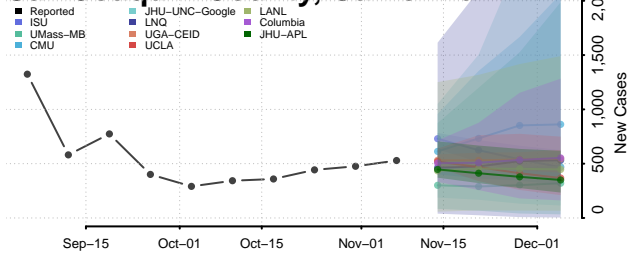

San Joaquin County, California