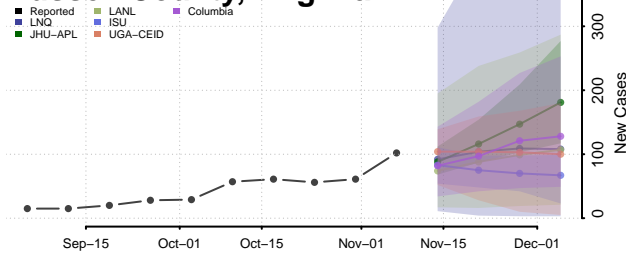

Russell County, Virginia