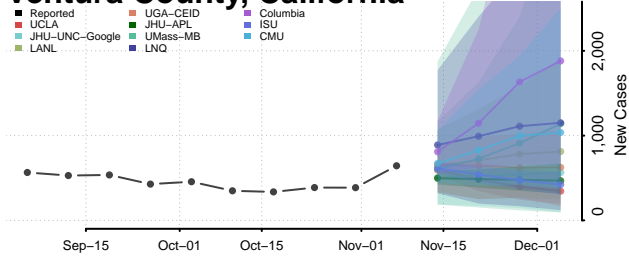

Trinity County, California

Tulare County, California

Tuolumne County, California

Ventura County, California

Yolo County, California

Yuba County, California

Colorado

Adams County, Colorado