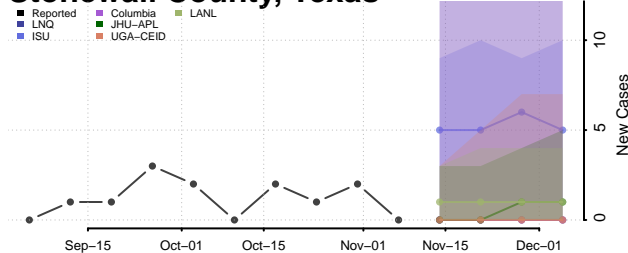

Stonewall County, Texas