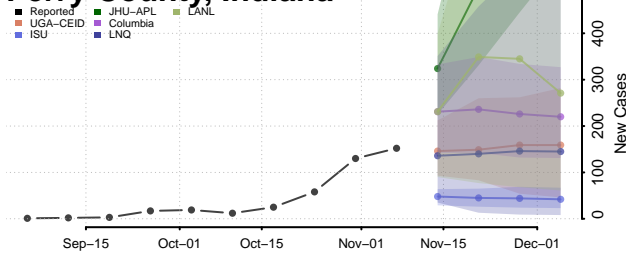

Orange County, Indiana

Owen County, Indiana

Parke County, Indiana

Perry County, Indiana

Pike County, Indiana

Porter County, Indiana

Posey County, Indiana

Pulaski County, Indiana