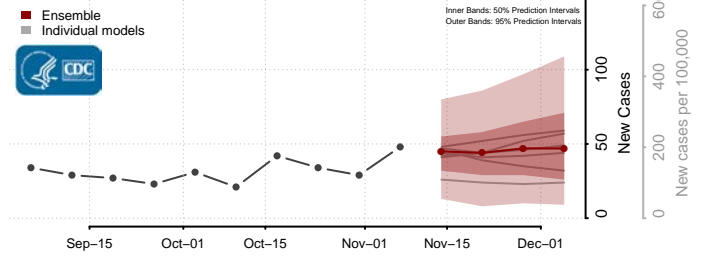

Plaquemines County, Louisiana

Pointe Coupee County, Louisiana

Rapides County, Louisiana

Red River County, Louisiana

Richland County, Louisiana

Sabine County, Louisiana

St. Bernard County, Louisiana

St. Charles County, Louisiana