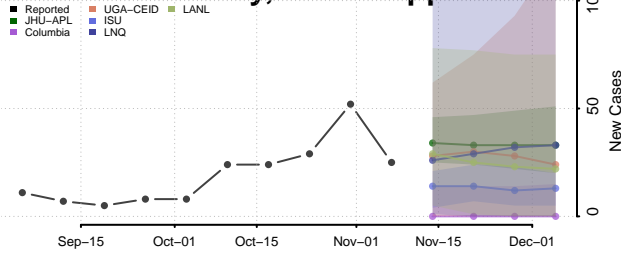

Lawrence County, Mississippi