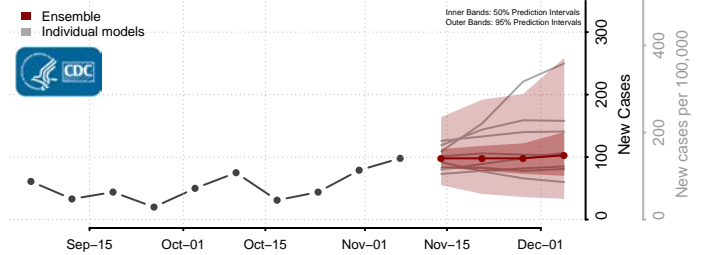

Durham County, North Carolina

Edgecombe County, North Carolina

Forsyth County, North Carolina

Franklin County, North Carolina

Gaston County, North Carolina

Gates County, North Carolina

Graham County, North Carolina