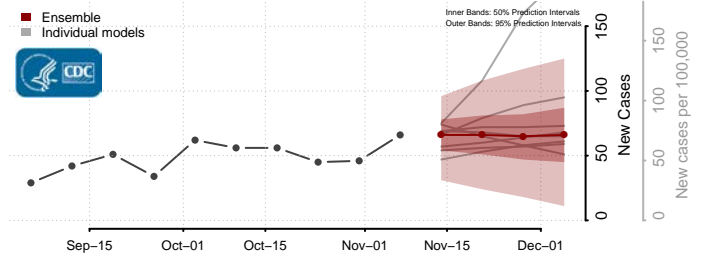

Calvert County, Maryland