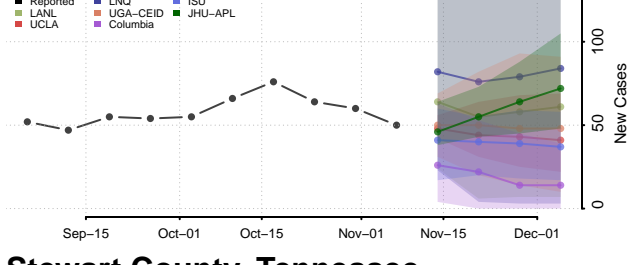

Roane County, Tennessee

Robertson County, Tennessee

Rutherford County, Tennessee

Scott County, Tennessee

Sequatchie County, Tennessee

Sevier County, Tennessee

Shelby County, Tennessee

Smith County, Tennessee