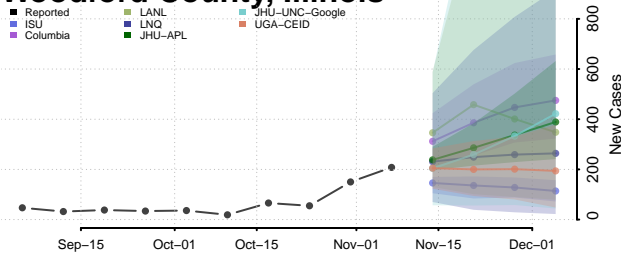

Whiteside County, Illinois

Will County, Illinois

Williamson County, Illinois

Winnebago County, Illinois

Woodford County, Illinois

Indiana

Adams County, Indiana

Allen County, Indiana