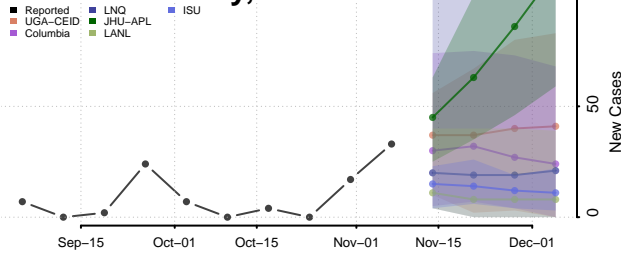

Calhoun County, Illinois