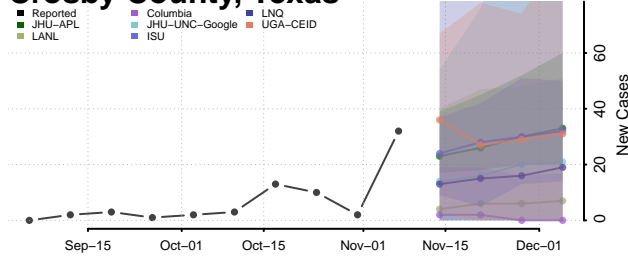

Crosby County, Texas