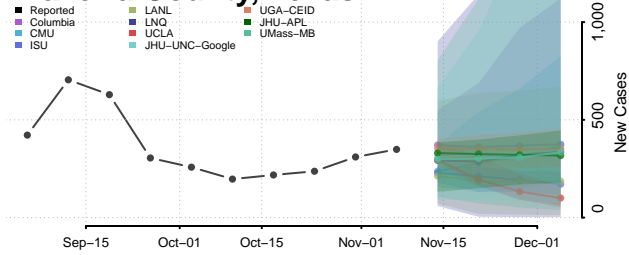

Brazoria County, Texas