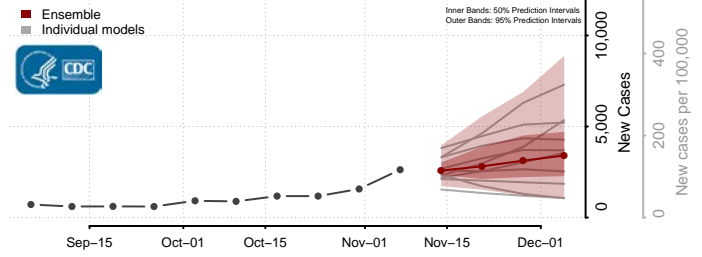

King County, Washington