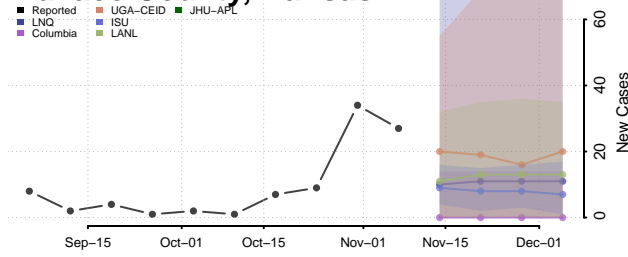

Wallace County, Kansas