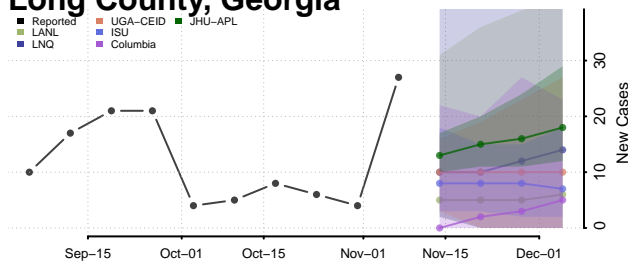

Lanier County, Georgia

Laurens County, Georgia

Lee County, Georgia

Liberty County, Georgia

Lincoln County, Georgia

Long County, Georgia

Lowndes County, Georgia

Lumpkin County, Georgia