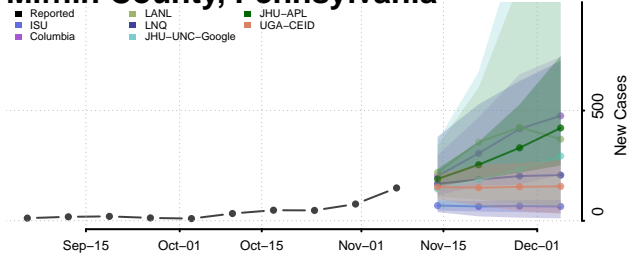

Mifflin County, Pennsylvania