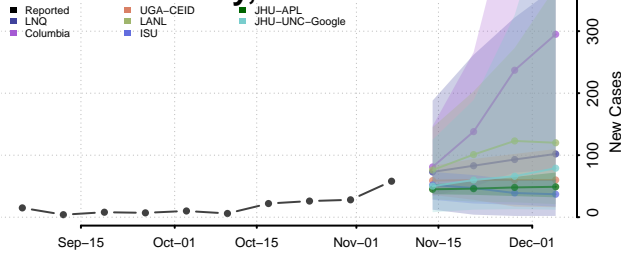

Madison County, New York