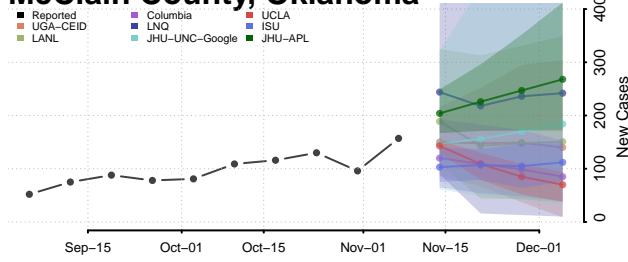

Logan County, Oklahoma

Love County, Oklahoma

Major County, Oklahoma

Marshall County, Oklahoma

Mayes County, Oklahoma

McClain County, Oklahoma

McCurtain County, Oklahoma

McIntosh County, Oklahoma