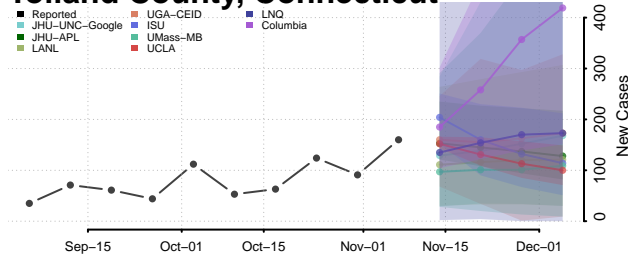

Fairfield County, Connecticut

Hartford County, Connecticut

Litchfield County, Connecticut

Middlesex County, Connecticut

New Haven County, Connecticut

New London County, Connecticut

Tolland County, Connecticut