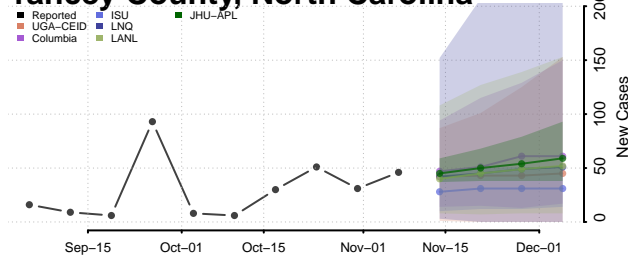

Yancey County, North Carolina