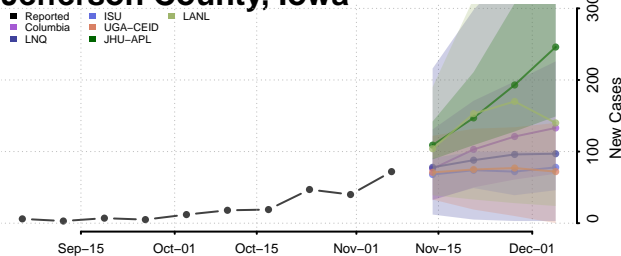

Humboldt County, Iowa

Ida County, Iowa

Iowa County, Iowa

Jackson County, Iowa

Jasper County, Iowa

Jefferson County, Iowa

Johnson County, Iowa

Jones County, Iowa