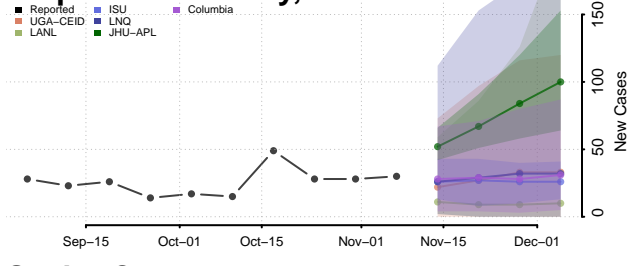

Roane County, Tennessee

Robertson County, Tennessee

Rutherford County, Tennessee

Scott County, Tennessee

Sequatchie County, Tennessee

Sevier County, Tennessee

Shelby County, Tennessee

Smith County, Tennessee