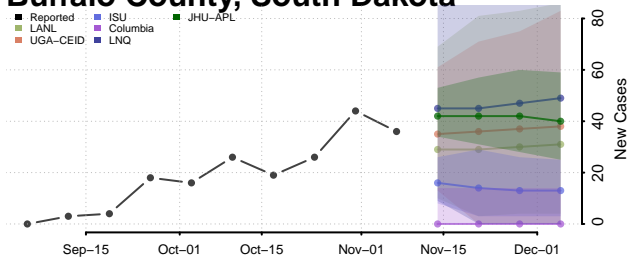

Buffalo County, South Dakota