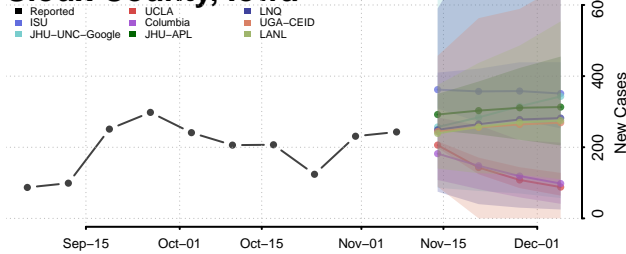

Pottawattamie County, Iowa

Poweshiek County, Iowa

Ringgold County, Iowa

Sac County, Iowa

Scott County, Iowa

Shelby County, Iowa

Sioux County, Iowa

Story County, Iowa