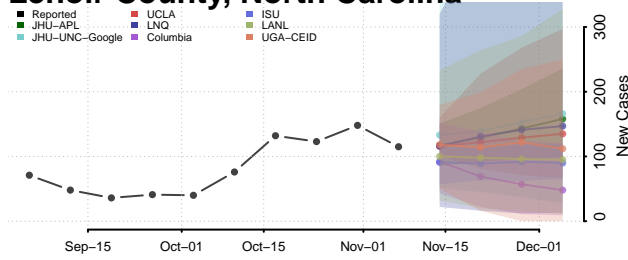

Lenoir County, North Carolina