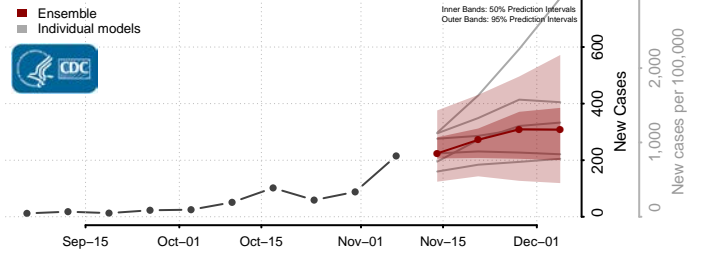

Mille Lacs County, Minnesota