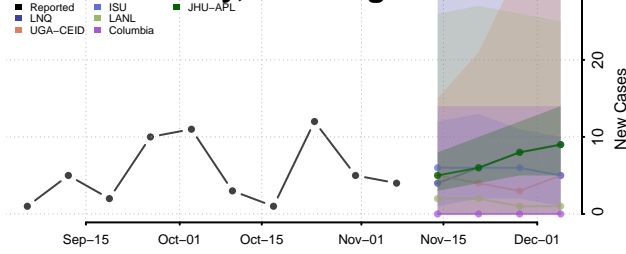

Lincoln County, Washington