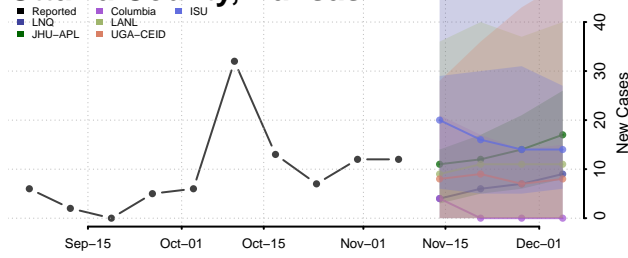

Nemaha County, Kansas

Neosho County, Kansas

Ness County, Kansas

Norton County, Kansas

Osage County, Kansas

Osborne County, Kansas

Ottawa County, Kansas

Pawnee County, Kansas