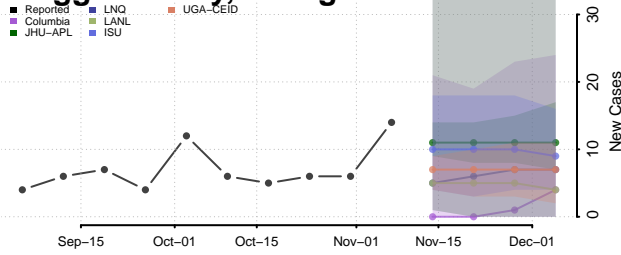

Twiggs County, Georgia