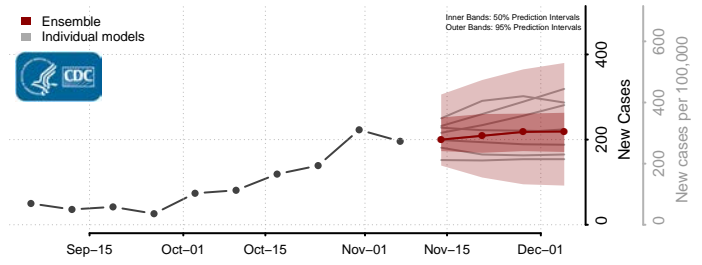

Rutherford County, North Carolina

Sampson County, North Carolina

Scotland County, North Carolina

Stanly County, North Carolina

Stokes County, North Carolina

Surry County, North Carolina

Swain County, North Carolina