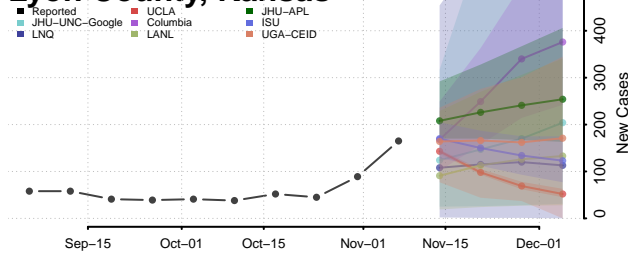

Lyon County, Kansas