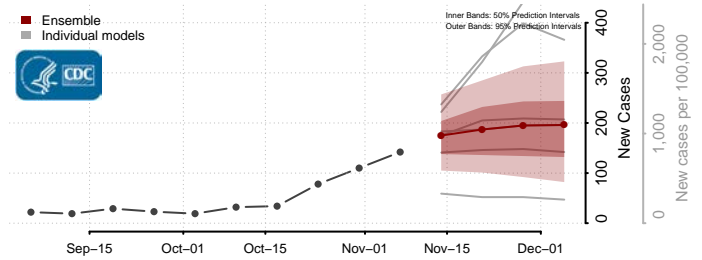

Ste. Genevieve County, Missouri