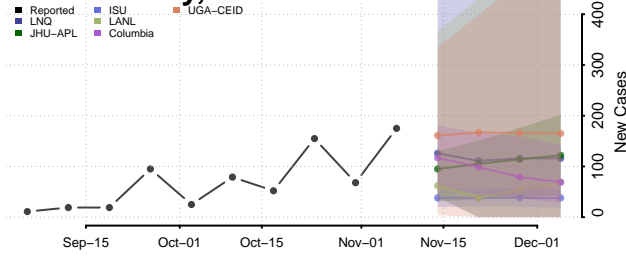

Garland County, Arkansas

Grant County, Arkansas

Greene County, Arkansas

Hempstead County, Arkansas

Hot Spring County, Arkansas

Howard County, Arkansas

Independence County, Arkansas

Izard County, Arkansas