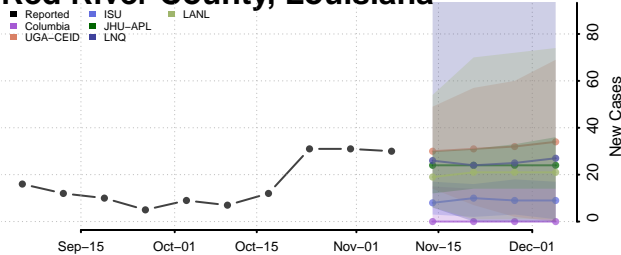

Plaquemines County, Louisiana

Pointe Coupee County, Louisiana

Rapides County, Louisiana

Red River County, Louisiana

Richland County, Louisiana

Sabine County, Louisiana

St. Bernard County, Louisiana

St. Charles County, Louisiana