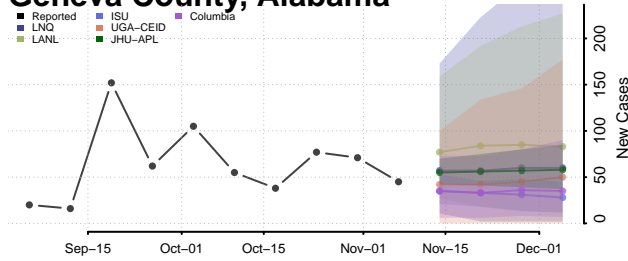

Geneva County, Alabama