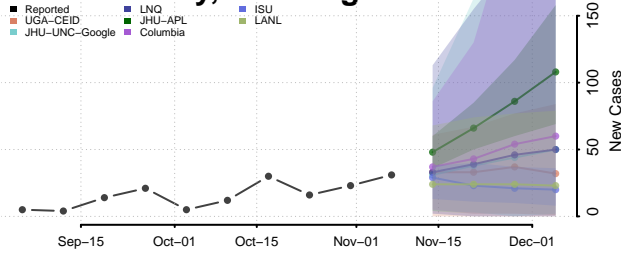

Douglas County, Washington

Ferry County, Washington

Franklin County, Washington

Garfield County, Washington

Grant County, Washington

Grays Harbor County, Washington

Island County, Washington

Jefferson County, Washington