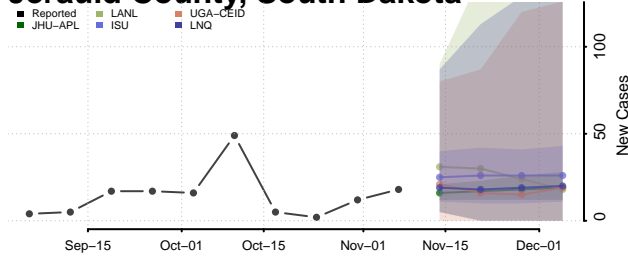

Jerauld County, South Dakota