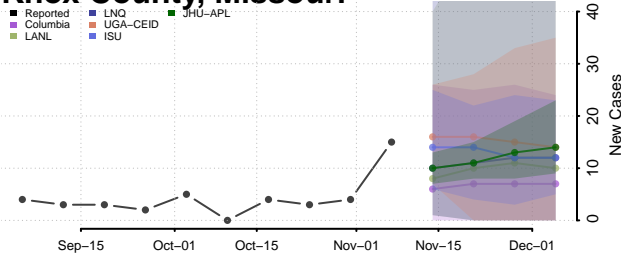

Knox County, Missouri