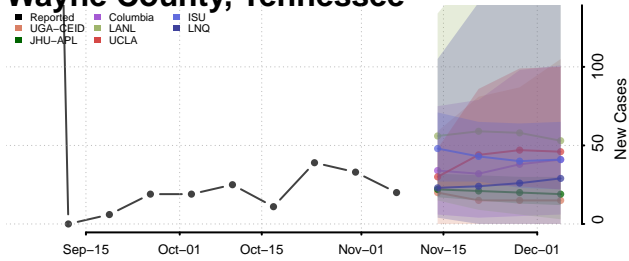

Wayne County, Tennessee