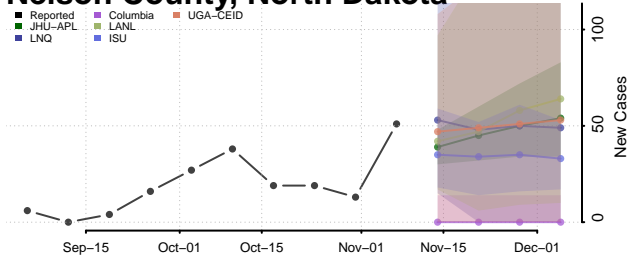

Nelson County, North Dakota