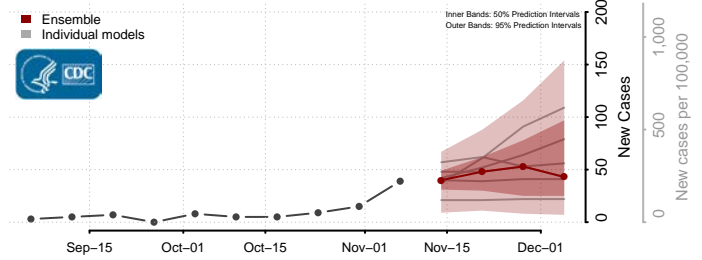

McDowell County, West Virginia