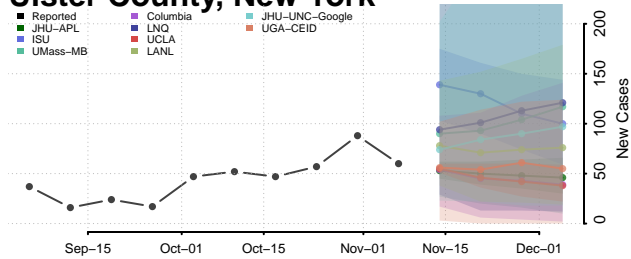

Steuben County, New York

Suffolk County, New York

Sullivan County, New York

Tioga County, New York

Tompkins County, New York

Ulster County, New York

Warren County, New York

Washington County, New York