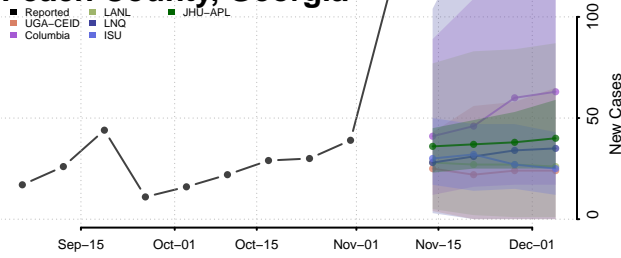

Peach County, Georgia