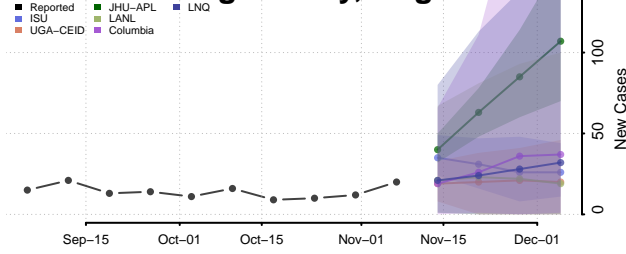

Fredericksburg County, Virginia