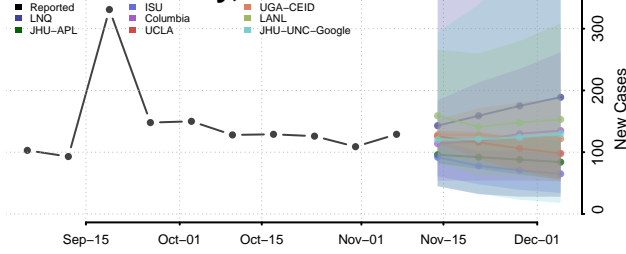

Crenshaw County, Alabama

Cullman County, Alabama

Dale County, Alabama

Dallas County, Alabama

DeKalb County, Alabama

Elmore County, Alabama

Escambia County, Alabama

Etowah County, Alabama