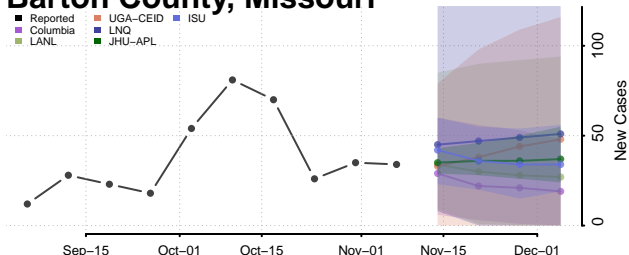

Barton County, Missouri