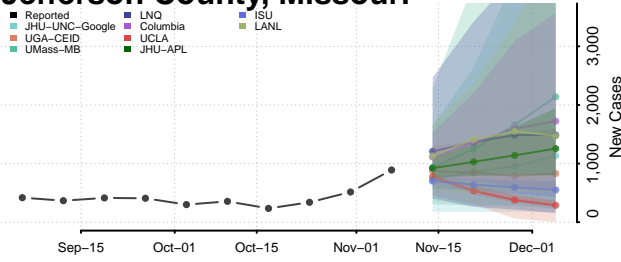

Hickory County, Missouri

Holt County, Missouri

Howard County, Missouri

Howell County, Missouri

Iron County, Missouri

Jackson County, Missouri

Jasper County, Missouri

Jefferson County, Missouri