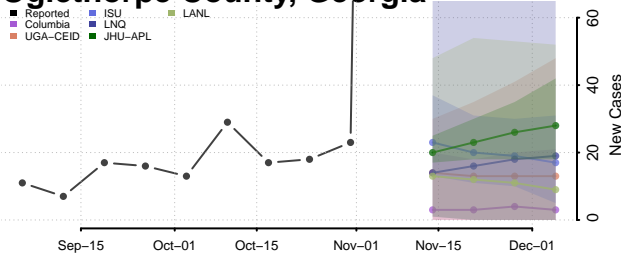

Monroe County, Georgia

Montgomery County, Georgia

Morgan County, Georgia

Murray County, Georgia

Muscogee County, Georgia

Newton County, Georgia

Oconee County, Georgia

Oglethorpe County, Georgia