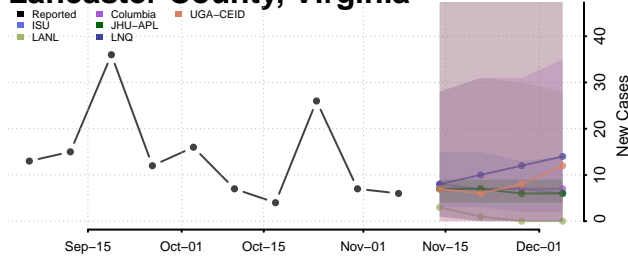

Isle of Wight County, Virginia

James City County, Virginia

King and Queen County, Virginia

King George County, Virginia

King William County, Virginia

Lancaster County, Virginia

Lee County, Virginia

Lexington County, Virginia