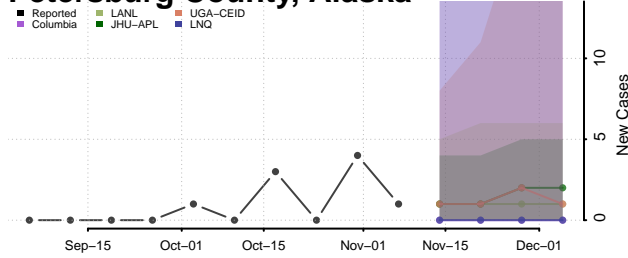

Matanuska-Susitna County, Alaska

Nome County, Alaska

North Slope County, Alaska

Northwest Arctic County, Alaska

Petersburg County, Alaska

Prince of Wales-Hyder County, Alaska

Sitka County, Alaska

Skagway County, Alaska