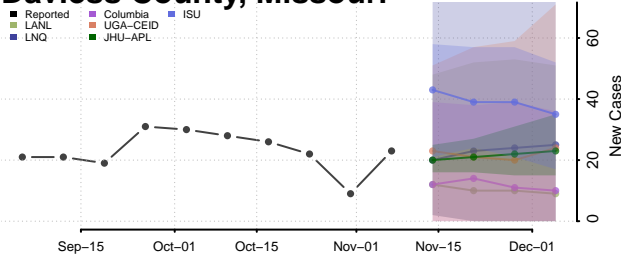

Daviess County, Missouri