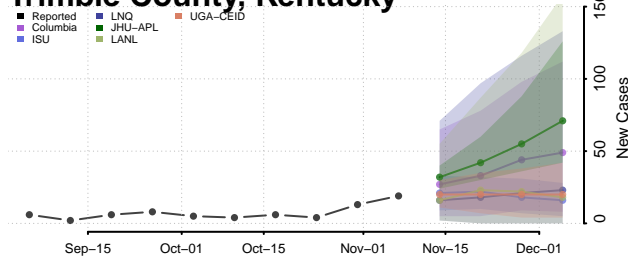

Trimble County, Kentucky