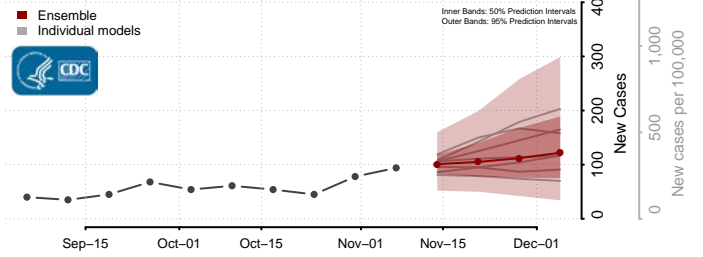

Stone County, Missouri