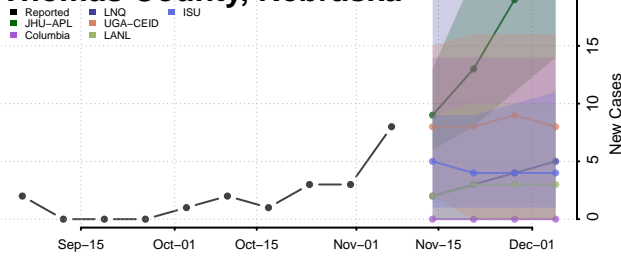

Thomas County, Nebraska