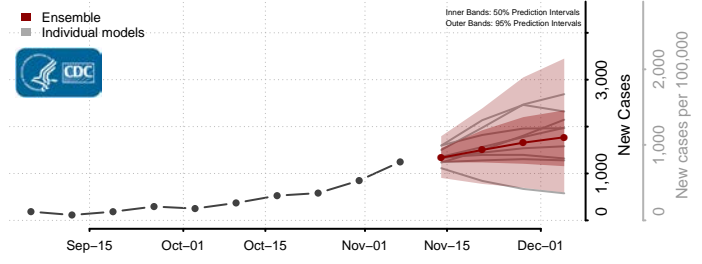

Sherburne County, Minnesota

Sibley County, Minnesota

St. Louis County, Minnesota

Stearns County, Minnesota

Steele County, Minnesota

Stevens County, Minnesota

Swift County, Minnesota

Todd County, Minnesota