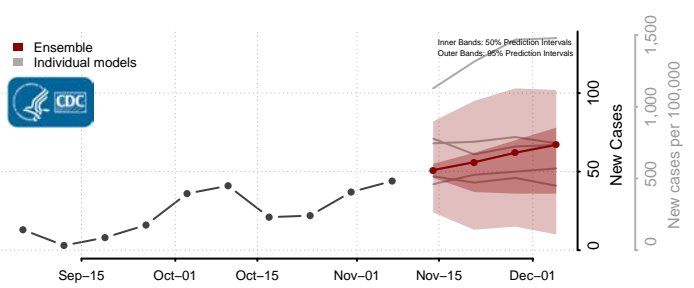

Norman County, Minnesota

Olmsted County, Minnesota

Otter Tail County, Minnesota

Pennington County, Minnesota

Pine County, Minnesota

Pipestone County, Minnesota

Polk County, Minnesota

Pope County, Minnesota