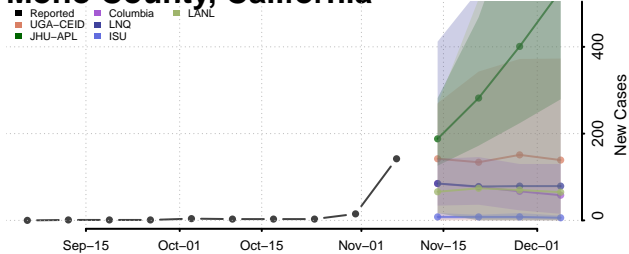

Mariposa County, California

Mendocino County, California

Merced County, California

Modoc County, California

Mono County, California

Monterey County, California

Napa County, California

Nevada County, California