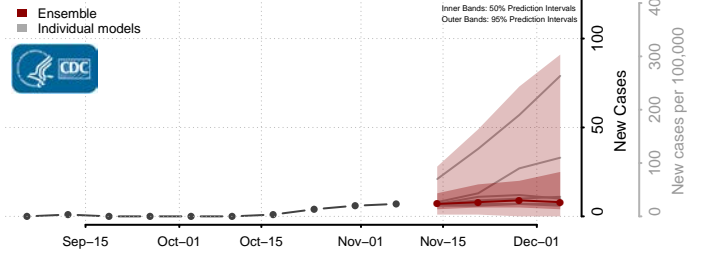

Caledonia County, Vermont