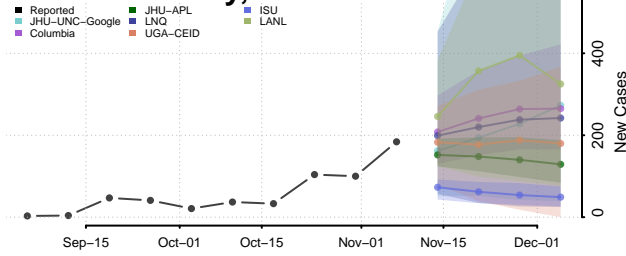

Summit County, Colorado