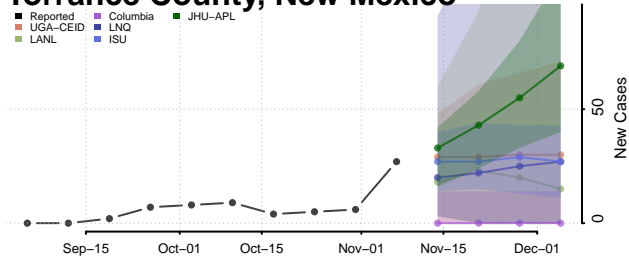

Torrance County, New Mexico