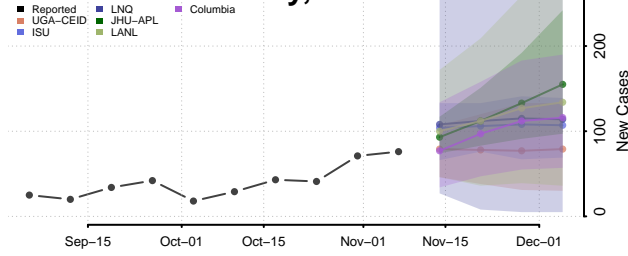

Winneshiek County, Iowa