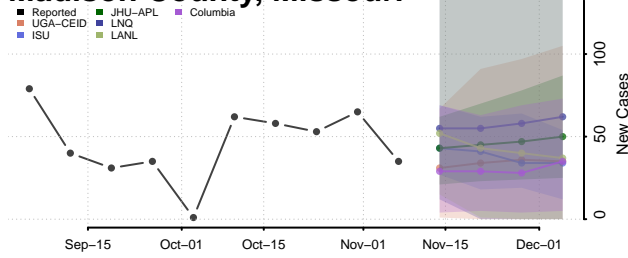

Madison County, Missouri