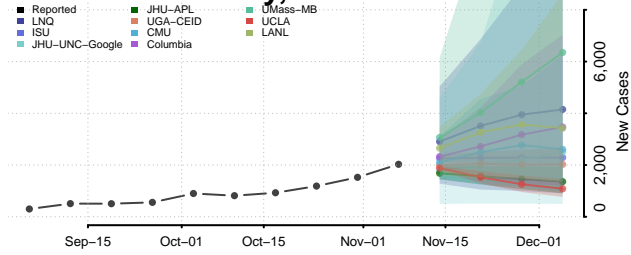

Middlesex County, Massachusetts