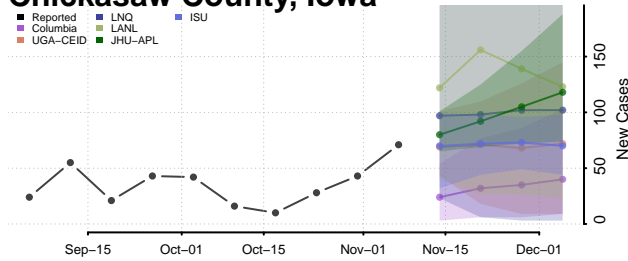

Carroll County, Iowa

Cass County, Iowa

Cedar County, Iowa

Cerro Gordo County, Iowa

Cherokee County, Iowa

Chickasaw County, Iowa

Clarke County, Iowa

Clay County, Iowa