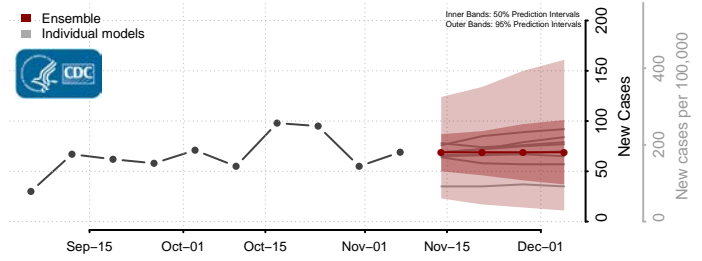

Natchitoches County, Louisiana