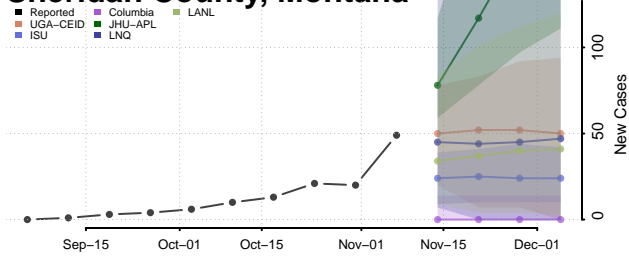

Powell County, Montana

Prairie County, Montana

Ravalli County, Montana

Richland County, Montana

Roosevelt County, Montana

Rosebud County, Montana

Sanders County, Montana

Sheridan County, Montana