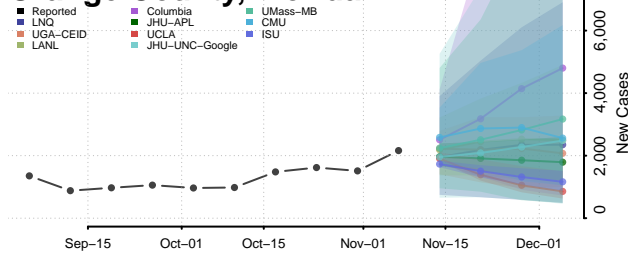

Martin County, Florida

Miami-Dade County, Florida

Monroe County, Florida

Nassau County, Florida

Okaloosa County, Florida

Okeechobee County, Florida

Orange County, Florida

Osceola County, Florida