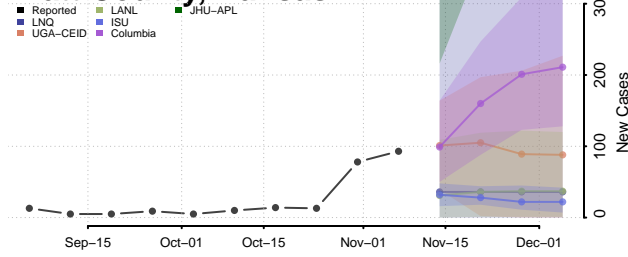

Pratt County, Kansas