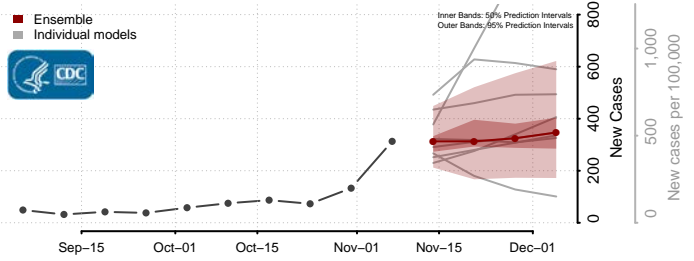

Rice County, Minnesota