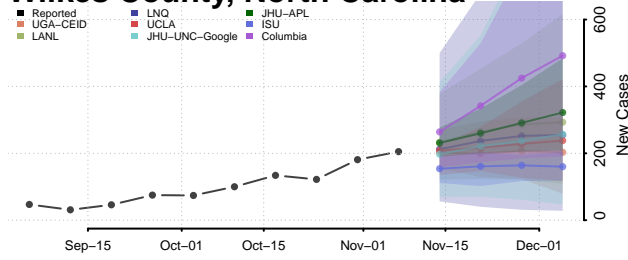

Wilkes County, North Carolina