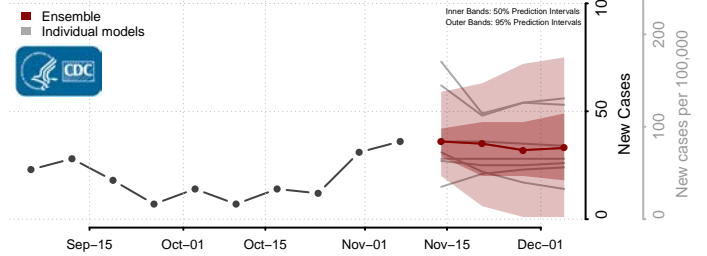

St. John the Baptist County, Louisiana