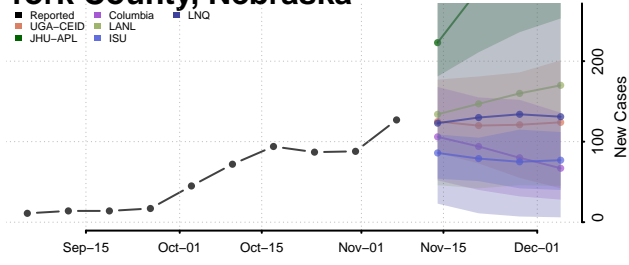

Thomas County, Nebraska

Thurston County, Nebraska

Valley County, Nebraska

Washington County, Nebraska

Wayne County, Nebraska

Webster County, Nebraska

Wheeler County, Nebraska

York County, Nebraska