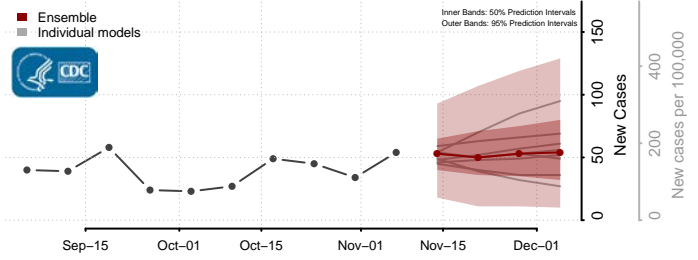

Wright County, Minnesota

Yellow Medicine County, Minnesota

Mississippi

Adams County, Mississippi

Alcorn County, Mississippi

Amite County, Mississippi

Attala County, Mississippi

Benton County, Mississippi