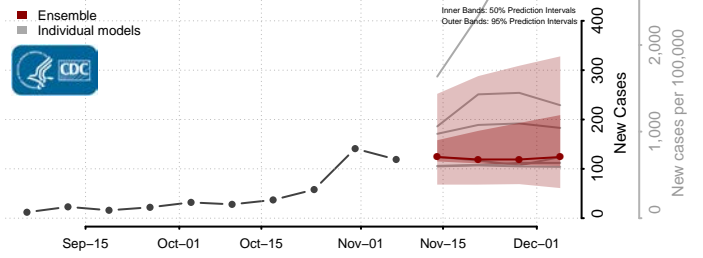

Clayton County, Iowa