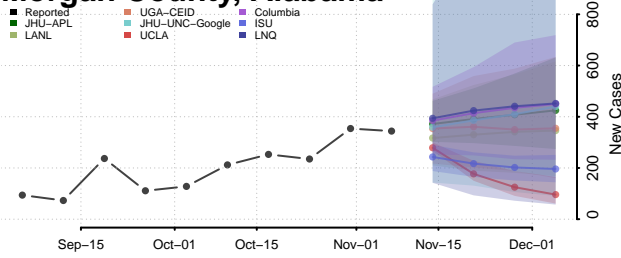

Madison County, Alabama

Marengo County, Alabama

Marion County, Alabama

Marshall County, Alabama

Mobile County, Alabama

Monroe County, Alabama

Montgomery County, Alabama

Morgan County, Alabama

Perry County, Alabama

Pickens County, Alabama

Pike County, Alabama

Randolph County, Alabama

Russell County, Alabama

Shelby County, Alabama

St. Clair County, Alabama

Sumter County, Alabama