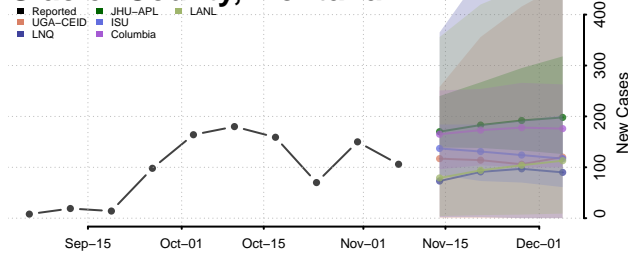

Flathead County, Montana

Gallatin County, Montana

Garfield County, Montana

Glacier County, Montana

Golden Valley County, Montana

Granite County, Montana

Hill County, Montana

Jefferson County, Montana