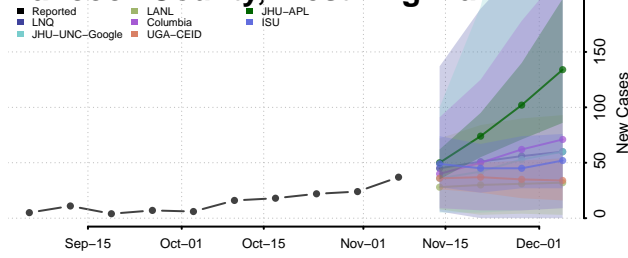

Hancock County, West Virginia