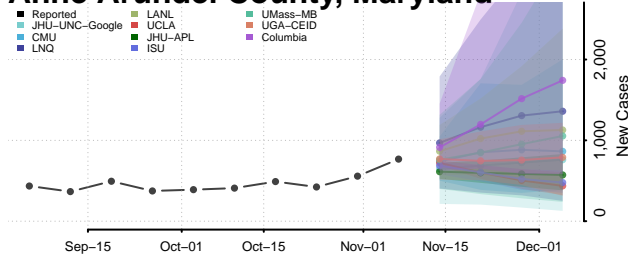

Sagadahoc County, Maine

Somerset County, Maine

Waldo County, Maine

Washington County, Maine

York County, Maine

Maryland

Allegany County, Maryland

Anne Arundel County, Maryland