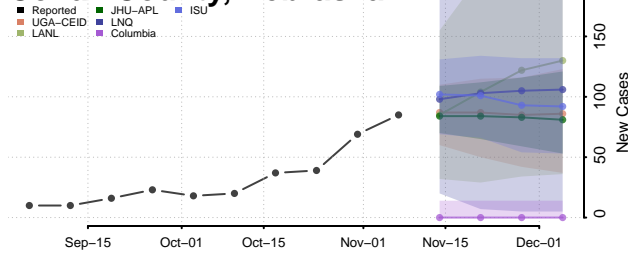

Cedar County, Nebraska

Chase County, Nebraska

Cherry County, Nebraska

Cheyenne County, Nebraska

Clay County, Nebraska

Colfax County, Nebraska

Cuming County, Nebraska

Custer County, Nebraska