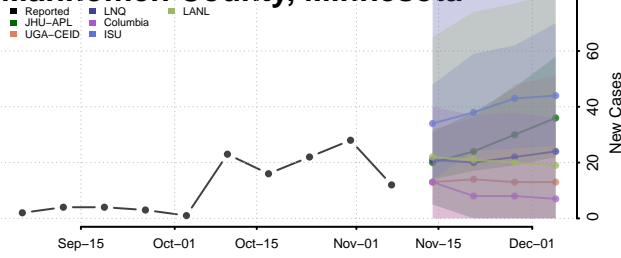

Lake County, Minnesota

Lake of the Woods County, Minnesota

Le Sueur County, Minnesota

Lincoln County, Minnesota

Lyon County, Minnesota

Mahnomen County, Minnesota

Marshall County, Minnesota

Martin County, Minnesota