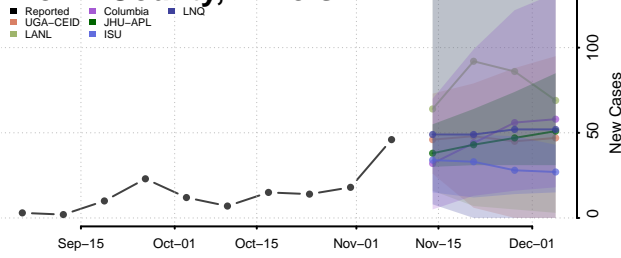

Brown County, Illinois