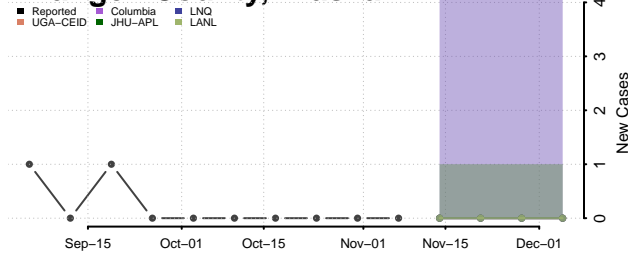

Wrangell County, Alaska