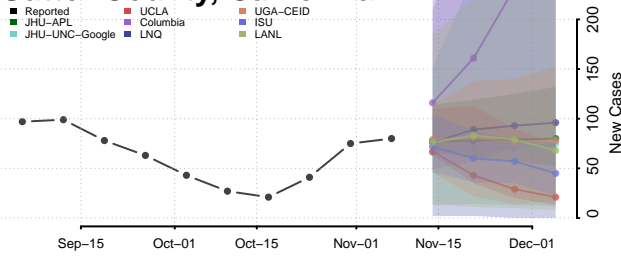

Shasta County, California

Sierra County, California

Siskiyou County, California

Solano County, California

Sonoma County, California

Stanislaus County, California

Sutter County, California

Tehama County, California