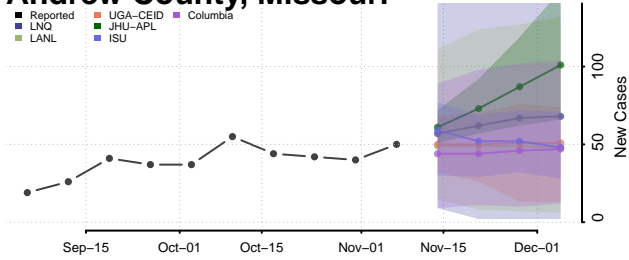

Andrew County, Missouri