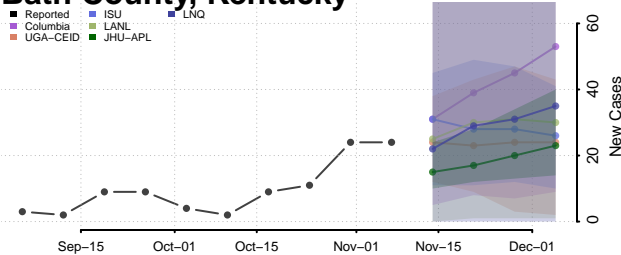

Kentucky

Adair County, Kentucky

Allen County, Kentucky

Anderson County, Kentucky

Ballard County, Kentucky

Barren County, Kentucky

Bath County, Kentucky

Bell County, Kentucky