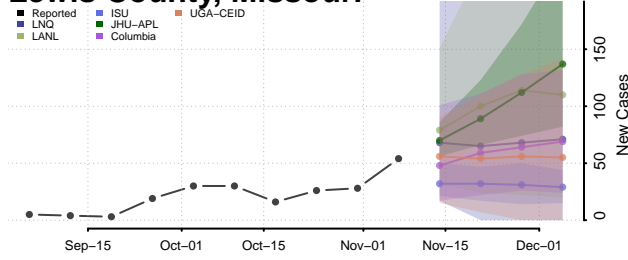

Lewis County, Missouri