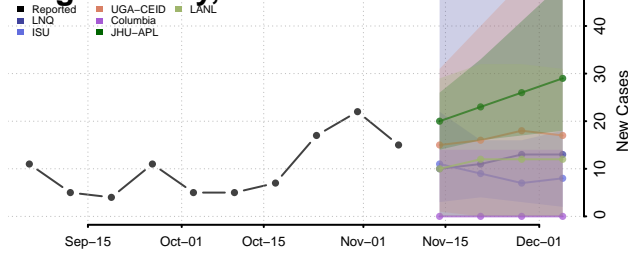

Trego County, Kansas