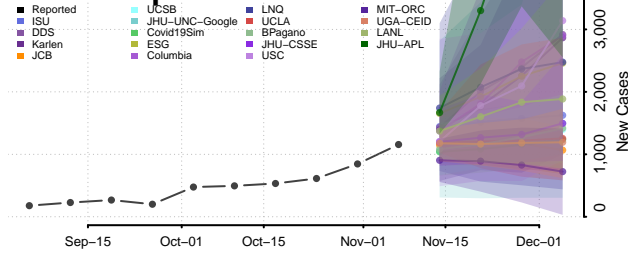

Washoe County, Nevada

White Pine County, Nevada

New Hampshire

Belknap County, New Hampshire

Carroll County, New Hampshire

Cheshire County, New Hampshire

Coos County, New Hampshire

Grafton County, New Hampshire