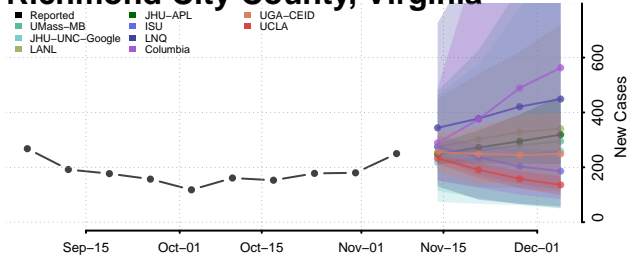

Richmond City County, Virginia