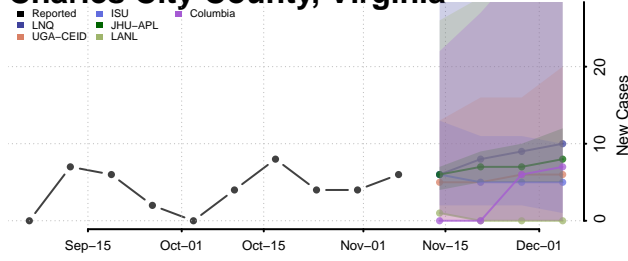

Charles City County, Virginia