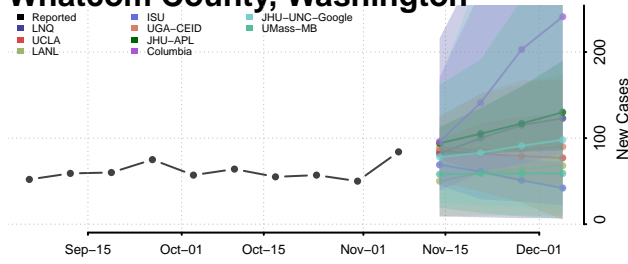

Stevens County, Washington

Thurston County, Washington

Wahkiakum County, Washington

Walla Walla County, Washington

Whatcom County, Washington

Whitman County, Washington

Yakima County, Washington

West Virginia