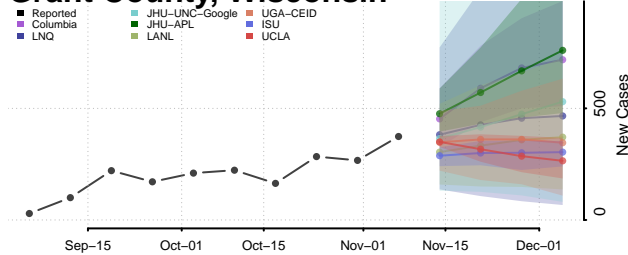

Grant County, Wisconsin