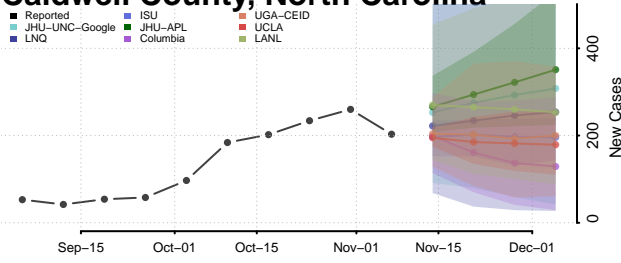

Buncombe County, North Carolina

Burke County, North Carolina

Cabarrus County, North Carolina

Caldwell County, North Carolina

Camden County, North Carolina

Carteret County, North Carolina

Caswell County, North Carolina