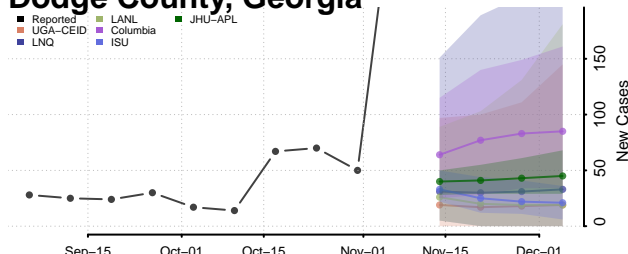

Coweta County, Georgia

Crawford County, Georgia

Crisp County, Georgia

Dade County, Georgia

Dawson County, Georgia

Decatur County, Georgia

DeKalb County, Georgia

Dodge County, Georgia