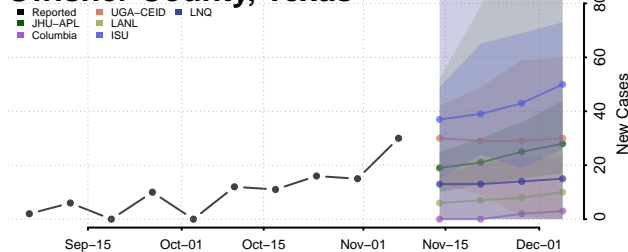

Swisher County, Texas