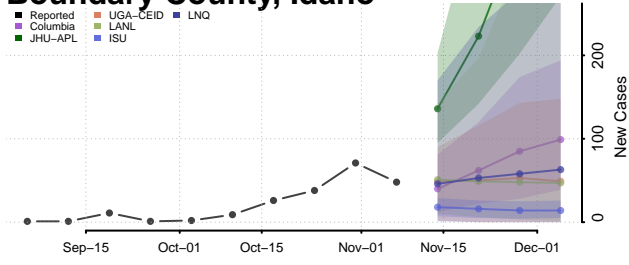

Blaine County, Idaho

Boise County, Idaho

Bonner County, Idaho

Bonneville County, Idaho

Boundary County, Idaho

Butte County, Idaho

Camas County, Idaho

Canyon County, Idaho