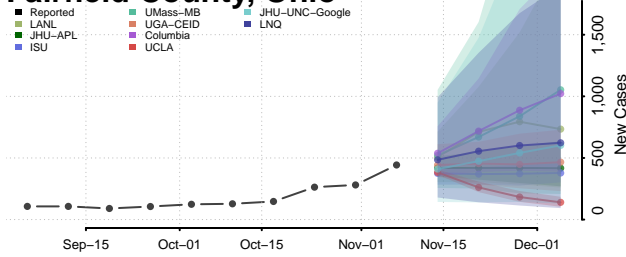

Darke County, Ohio

Defiance County, Ohio

Delaware County, Ohio

Erie County, Ohio

Fairfield County, Ohio

Fayette County, Ohio

Franklin County, Ohio

Fulton County, Ohio