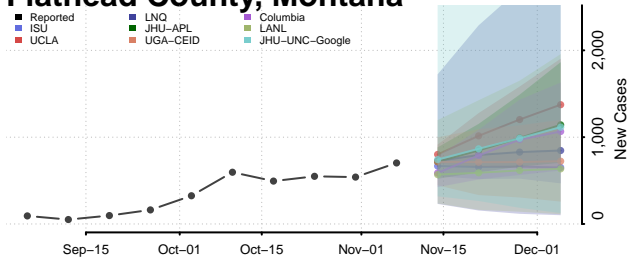

Flathead County, Montana