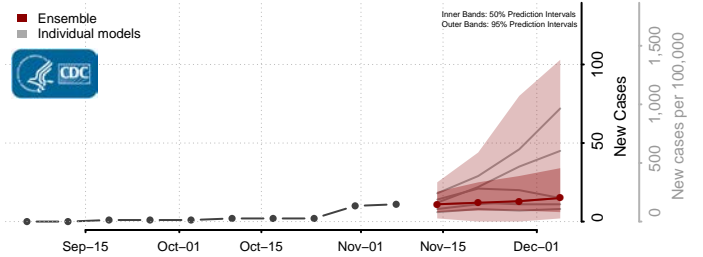

Pleasants County, West Virginia

Pocahontas County, West Virginia

Preston County, West Virginia

Putnam County, West Virginia

Raleigh County, West Virginia

Randolph County, West Virginia

Ritchie County, West Virginia