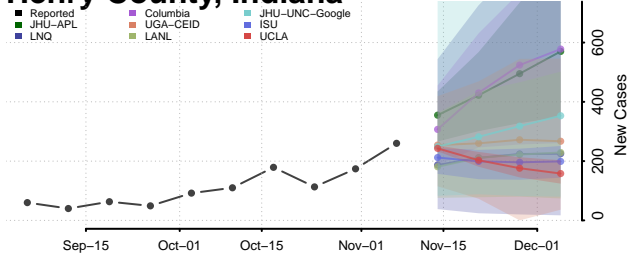

Grant County, Indiana

Greene County, Indiana

Hamilton County, Indiana

Hancock County, Indiana

Harrison County, Indiana

Hendricks County, Indiana

Henry County, Indiana

Howard County, Indiana