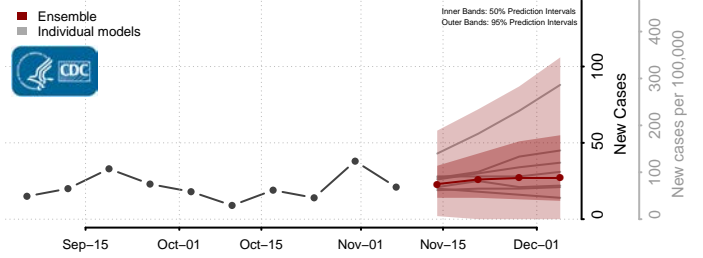

Caroline County, Virginia