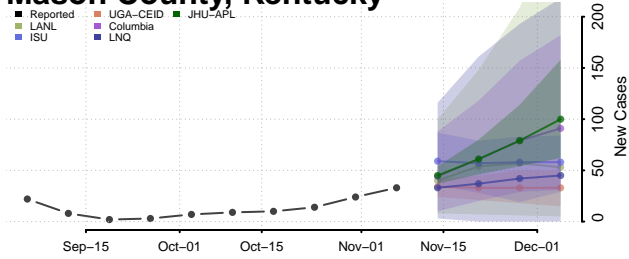

Lyon County, Kentucky

Madison County, Kentucky

Magoffin County, Kentucky

Marion County, Kentucky

Marshall County, Kentucky

Martin County, Kentucky

Mason County, Kentucky

McCracken County, Kentucky