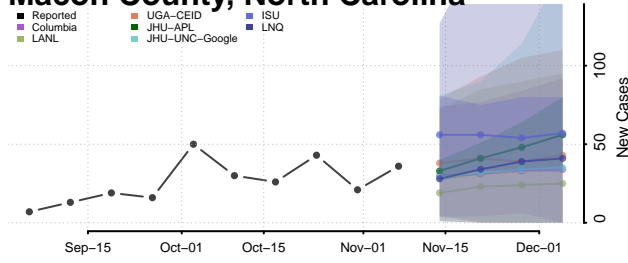

Lee County, North Carolina

Lenoir County, North Carolina

Lincoln County, North Carolina

Macon County, North Carolina

Madison County, North Carolina

Martin County, North Carolina

McDowell County, North Carolina