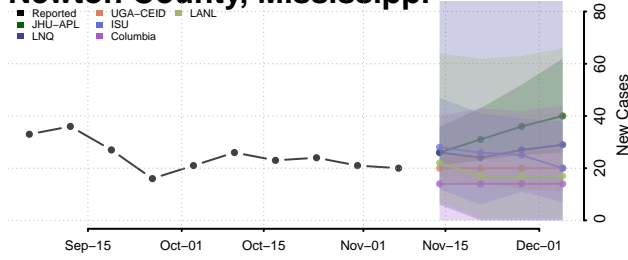

Marion County, Mississippi

Marshall County, Mississippi

Monroe County, Mississippi

Montgomery County, Mississippi

Neshoba County, Mississippi

Newton County, Mississippi

Noxubee County, Mississippi

Oktibbeha County, Mississippi