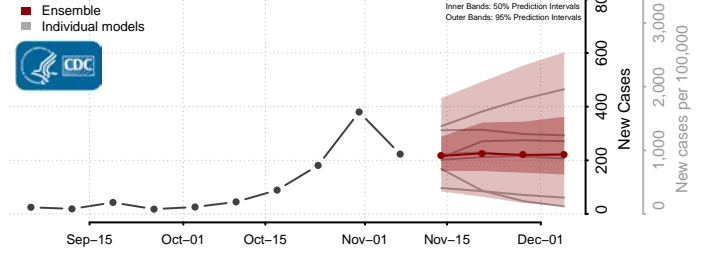

Hidalgo County, New Mexico

Lea County, New Mexico

Lincoln County, New Mexico

Los Alamos County, New Mexico

Luna County, New Mexico

McKinley County, New Mexico

Mora County, New Mexico

Otero County, New Mexico