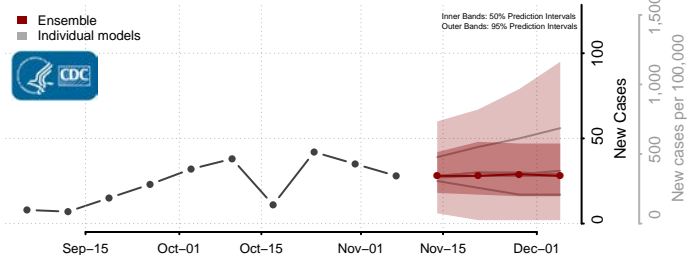

Shannon County, Missouri