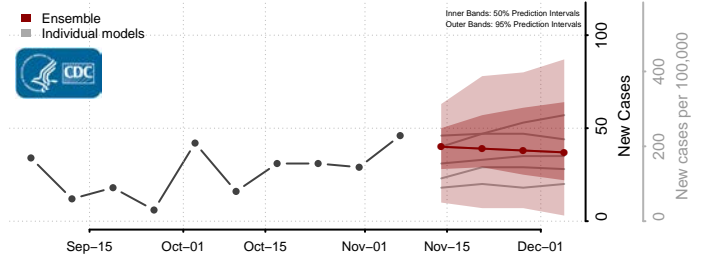

Plaquemines County, Louisiana

Pointe Coupee County, Louisiana

Rapides County, Louisiana

Red River County, Louisiana

Richland County, Louisiana

Sabine County, Louisiana

St. Bernard County, Louisiana

St. Charles County, Louisiana