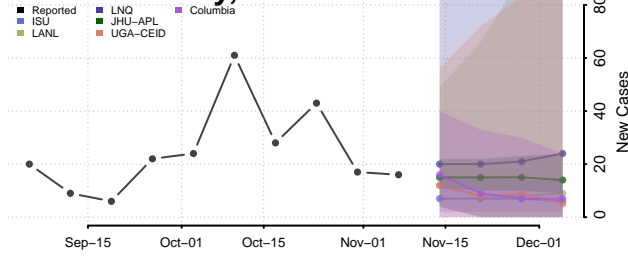

Morgan County, Tennessee

Obion County, Tennessee

Overton County, Tennessee

Perry County, Tennessee

Pickett County, Tennessee

Polk County, Tennessee

Putnam County, Tennessee

Rhea County, Tennessee