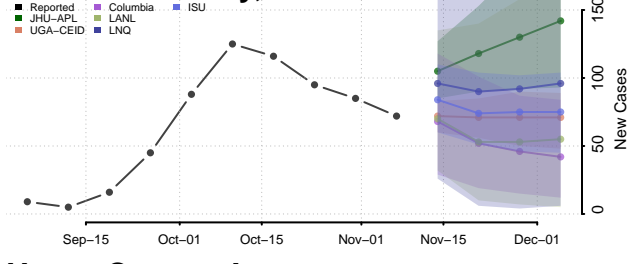

Grundy County, Iowa

Guthrie County, Iowa

Hamilton County, Iowa

Hancock County, Iowa

Hardin County, Iowa

Harrison County, Iowa

Henry County, Iowa

Howard County, Iowa