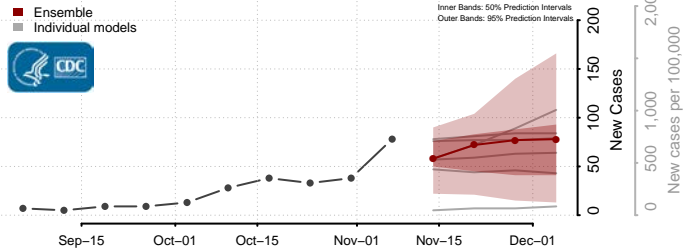

Wright County, Missouri

Montana

Beaverhead County, Montana

Big Horn County, Montana

Blaine County, Montana

Broadwater County, Montana

Carbon County, Montana

Carter County, Montana