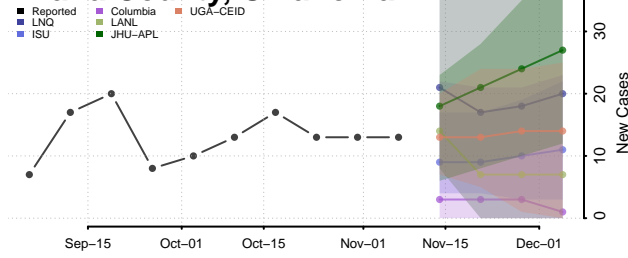

Alfalfa County, Oklahoma