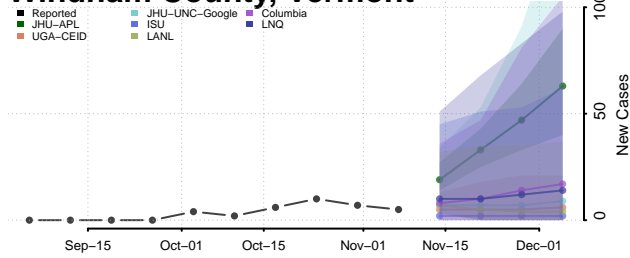

Grand Isle County, Vermont

Lamoille County, Vermont

Orange County, Vermont

Orleans County, Vermont

Rutland County, Vermont

Washington County, Vermont

Windham County, Vermont

Windsor County, Vermont