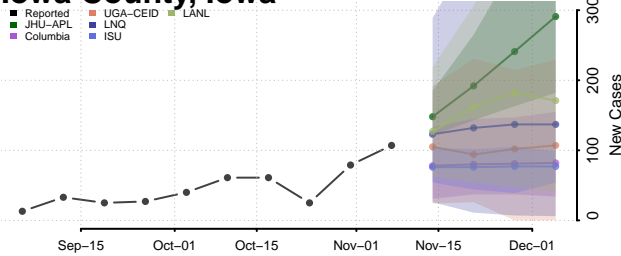

Iowa County, Iowa