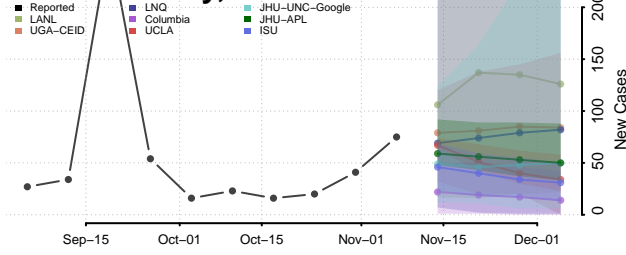

Crenshaw County, Alabama

Cullman County, Alabama

Dale County, Alabama

Dallas County, Alabama

DeKalb County, Alabama

Elmore County, Alabama

Escambia County, Alabama

Etowah County, Alabama