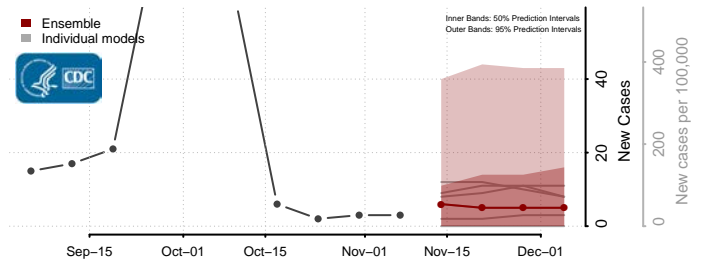

Sussex County, Virginia