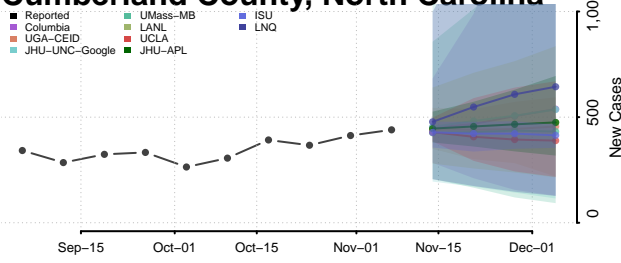

Cumberland County, North Carolina