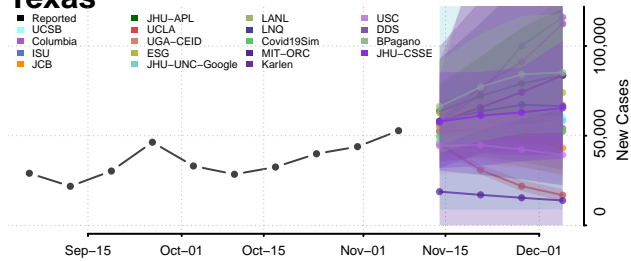

Williamson County, Tennessee

Wilson County, Tennessee

Texas

Anderson County, Texas

Andrews County, Texas

Angelina County, Texas