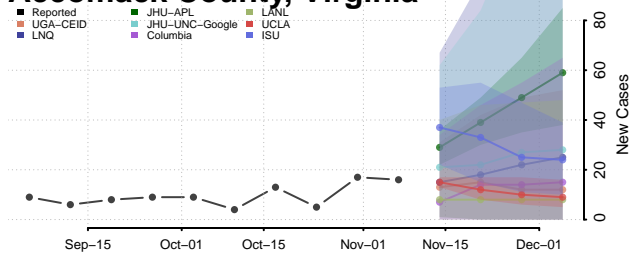

Accomack County, Virginia