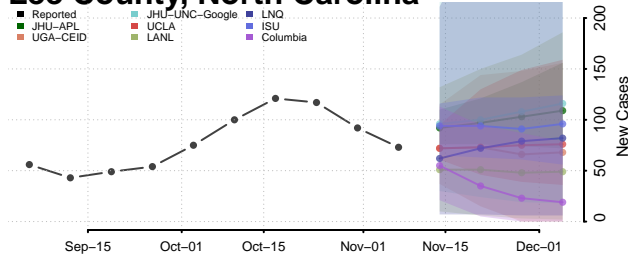

Lee County, North Carolina