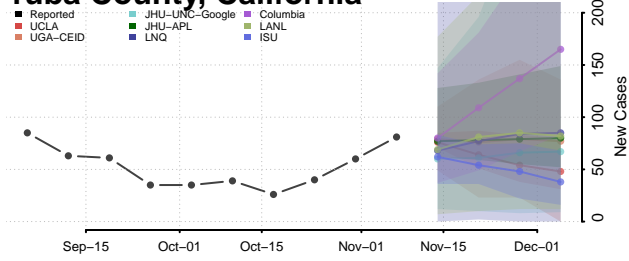

Trinity County, California

Tulare County, California

Tuolumne County, California

Ventura County, California

Yolo County, California

Yuba County, California

Colorado

Adams County, Colorado