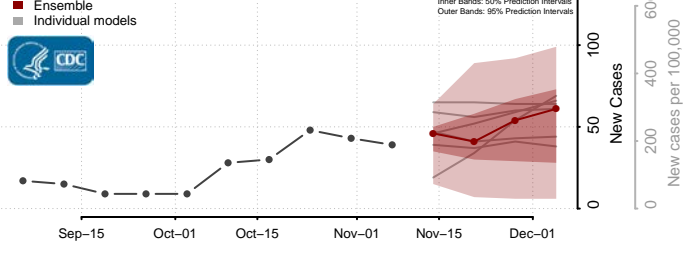

Sullivan County, Indiana