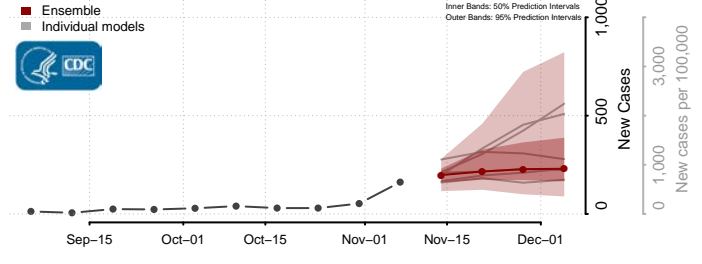

Brown County, Minnesota