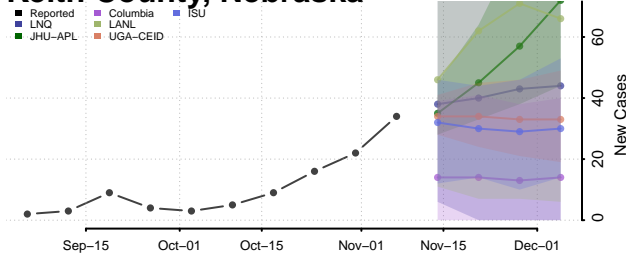

Hooker County, Nebraska

Howard County, Nebraska

Jefferson County, Nebraska

Johnson County, Nebraska

Kearney County, Nebraska

Keith County, Nebraska

Keya Paha County, Nebraska

Kimball County, Nebraska