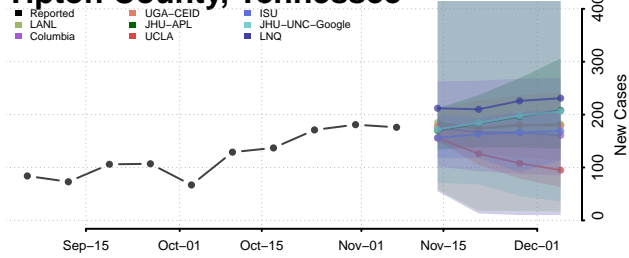

Tipton County, Tennessee