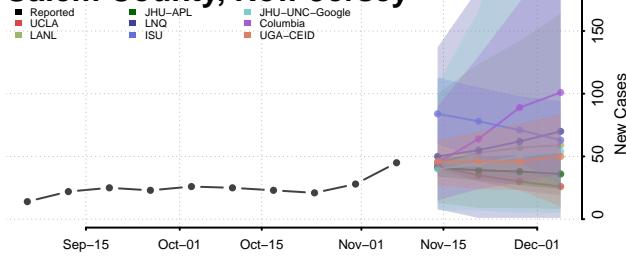

Salem County, New Jersey