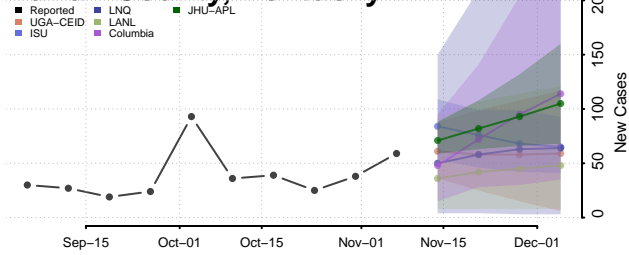

Harlan County, Kentucky