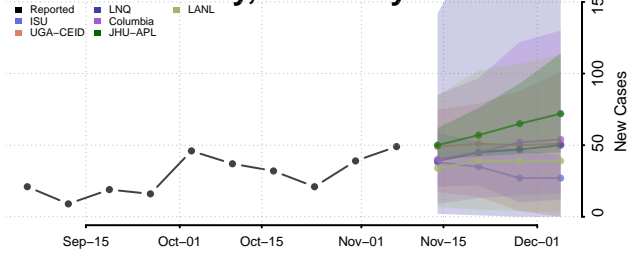

Trimble County, Kentucky

Union County, Kentucky

Warren County, Kentucky

Washington County, Kentucky

Wayne County, Kentucky

Webster County, Kentucky

Whitley County, Kentucky

Wolfe County, Kentucky