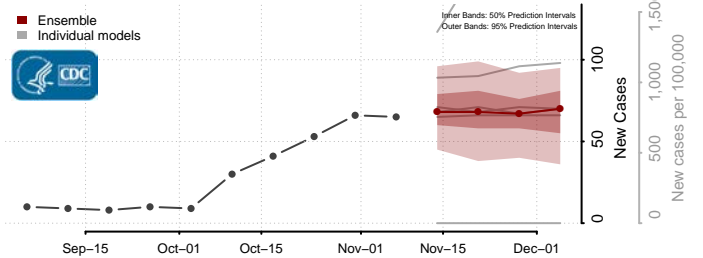

Cascade County, Montana

Chouteau County, Montana

Custer County, Montana

Daniels County, Montana

Dawson County, Montana

Deer Lodge County, Montana

Fallon County, Montana

Fergus County, Montana