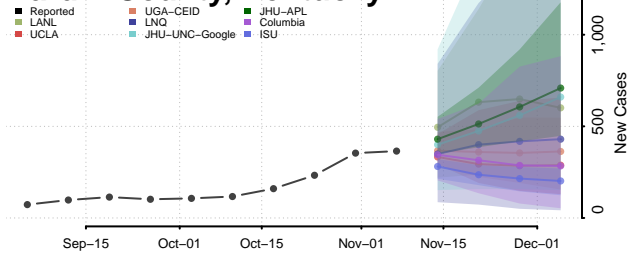

Garrard County, Kentucky

Grant County, Kentucky

Graves County, Kentucky

Grayson County, Kentucky

Green County, Kentucky

Greenup County, Kentucky

Hancock County, Kentucky

Hardin County, Kentucky