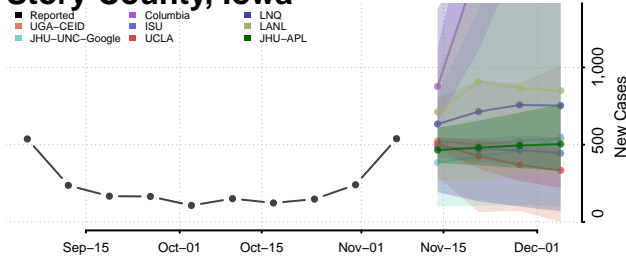

Pottawattamie County, Iowa

Poweshiek County, Iowa

Ringgold County, Iowa

Sac County, Iowa

Scott County, Iowa

Shelby County, Iowa

Sioux County, Iowa

Story County, Iowa