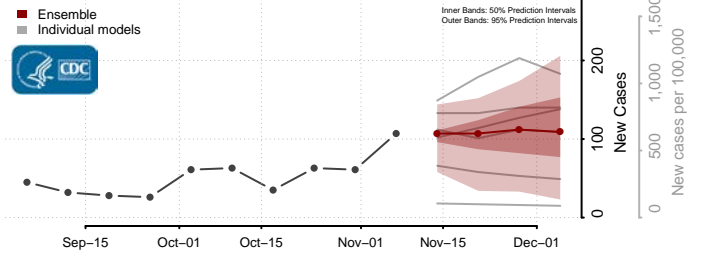

New Madrid County, Missouri