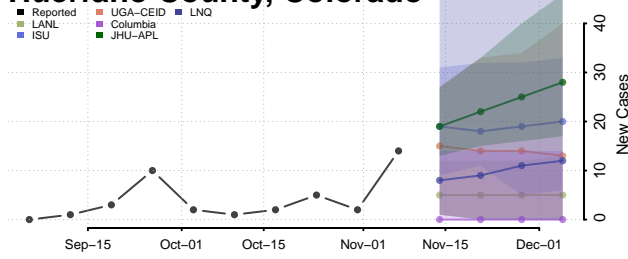

Grand County, Colorado

Gunnison County, Colorado

Hinsdale County, Colorado

Huerfano County, Colorado

Jackson County, Colorado

Jefferson County, Colorado

Kiowa County, Colorado

Kit Carson County, Colorado