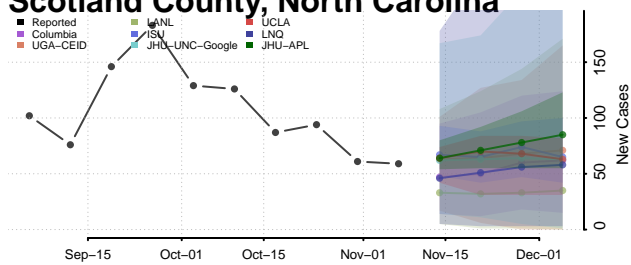

Scotland County, North Carolina