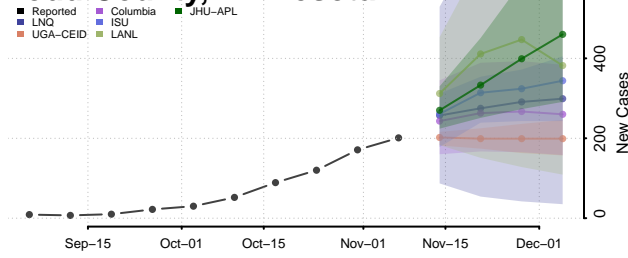

Sherburne County, Minnesota

Sibley County, Minnesota

St. Louis County, Minnesota

Stearns County, Minnesota

Steele County, Minnesota

Stevens County, Minnesota

Swift County, Minnesota

Todd County, Minnesota