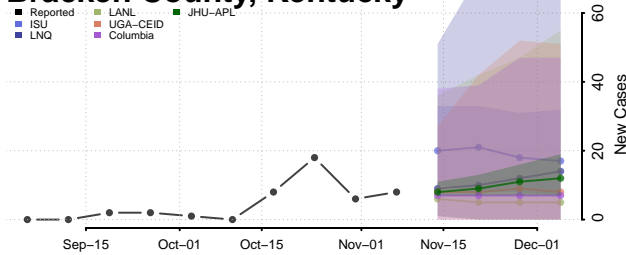

Boone County, Kentucky

Bourbon County, Kentucky

Boyd County, Kentucky

Boyle County, Kentucky

Bracken County, Kentucky

Breathitt County, Kentucky

Breckinridge County, Kentucky

Bullitt County, Kentucky