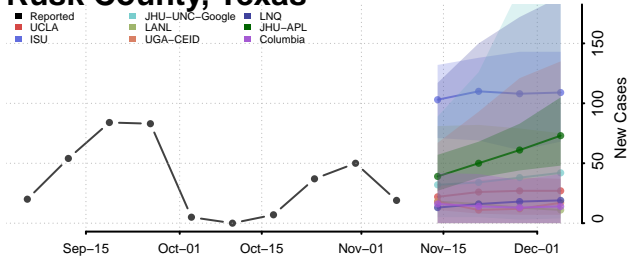

Rusk County, Texas