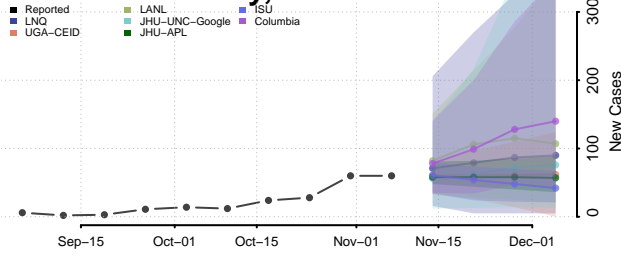

Columbia County, New York

Cortland County, New York

Delaware County, New York

Dutchess County, New York

Erie County, New York

Essex County, New York

Franklin County, New York

Fulton County, New York