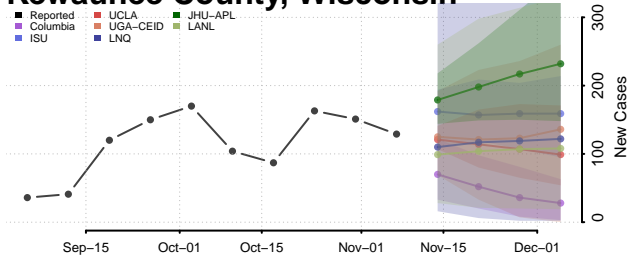

Kewaunee County, Wisconsin