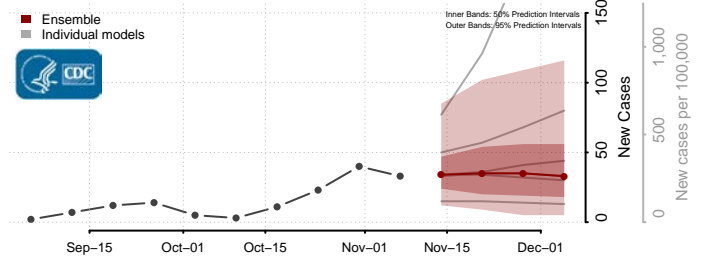

Summers County, West Virginia