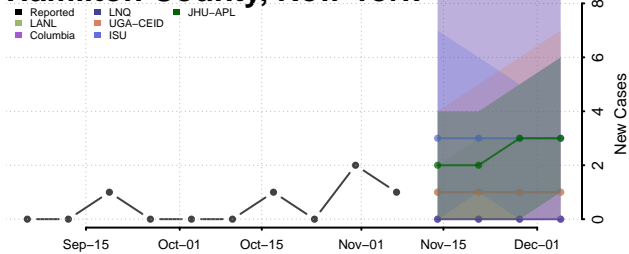

Hamilton County, New York