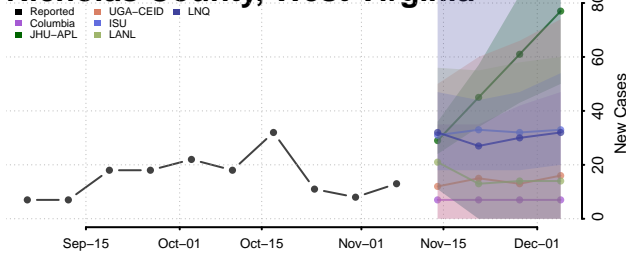

Nicholas County, West Virginia