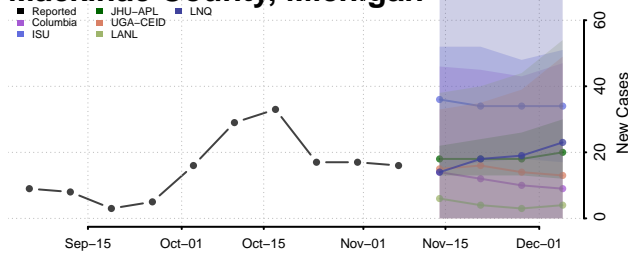

Keweenaw County, Michigan

Lake County, Michigan

Lapeer County, Michigan

Leelanau County, Michigan

Lenawee County, Michigan

Livingston County, Michigan

Luce County, Michigan

Mackinac County, Michigan