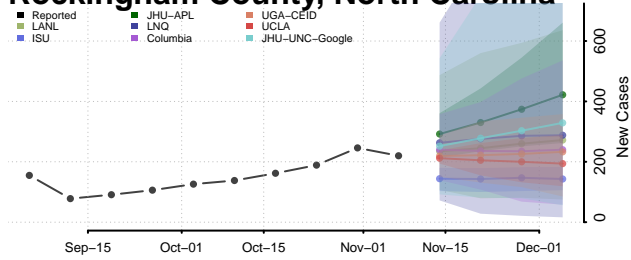

Pitt County, North Carolina

Polk County, North Carolina

Randolph County, North Carolina

Richmond County, North Carolina

Robeson County, North Carolina

Rockingham County, North Carolina

Rowan County, North Carolina