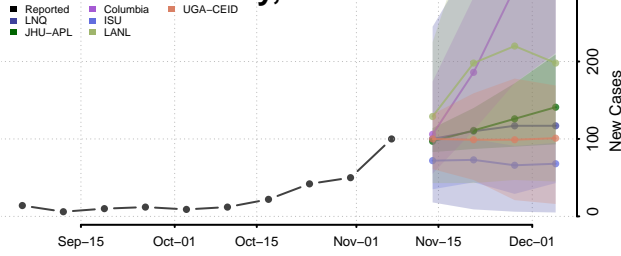

Rio Arriba County, New Mexico