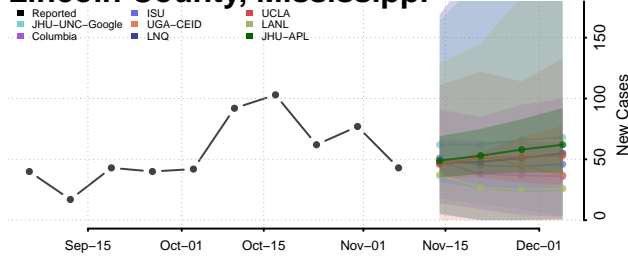

Lincoln County, Mississippi