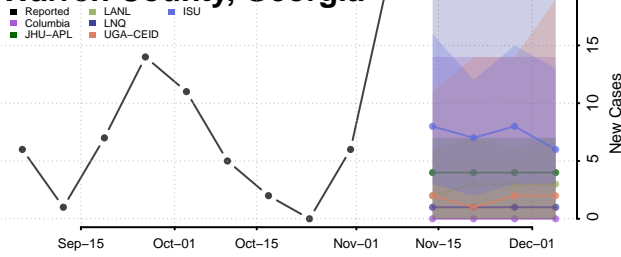

Turner County, Georgia

Twiggs County, Georgia

Union County, Georgia

Upson County, Georgia

Walker County, Georgia

Walton County, Georgia

Ware County, Georgia

Warren County, Georgia