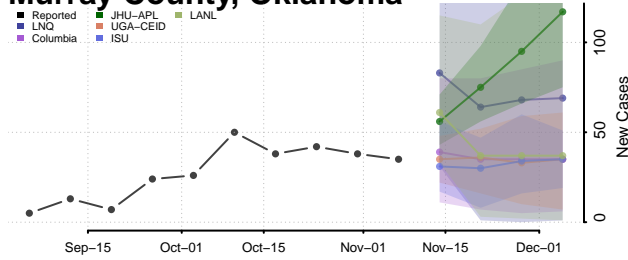

Murray County, Oklahoma