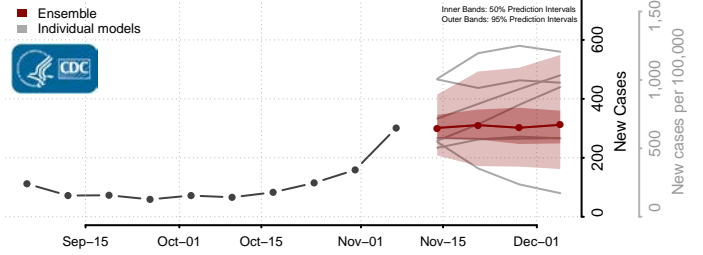

Clinton County, Iowa