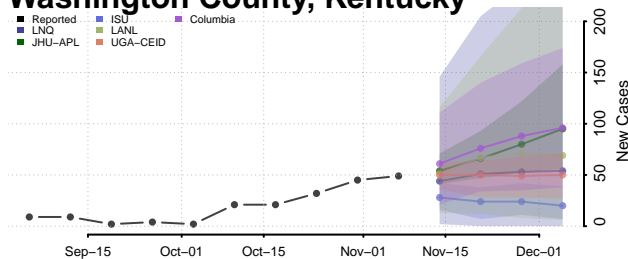

Trimble County, Kentucky

Union County, Kentucky

Warren County, Kentucky

Washington County, Kentucky

Wayne County, Kentucky

Webster County, Kentucky

Whitley County, Kentucky

Wolfe County, Kentucky