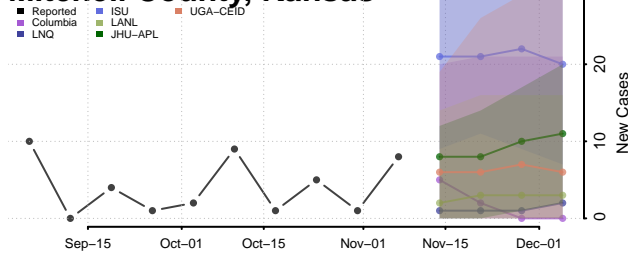

Mitchell County, Kansas