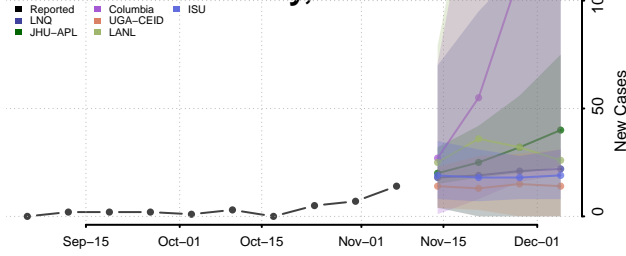

Hidalgo County, New Mexico

Lea County, New Mexico

Lincoln County, New Mexico

Los Alamos County, New Mexico

Luna County, New Mexico

McKinley County, New Mexico

Mora County, New Mexico

Otero County, New Mexico