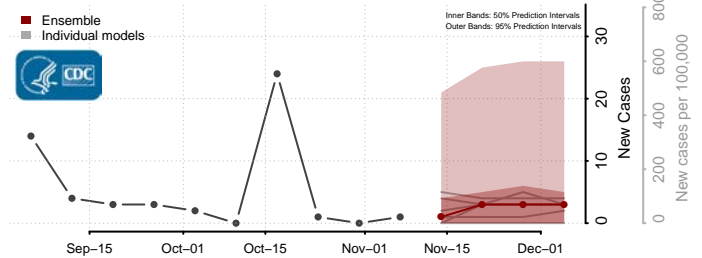

Tensas County, Louisiana