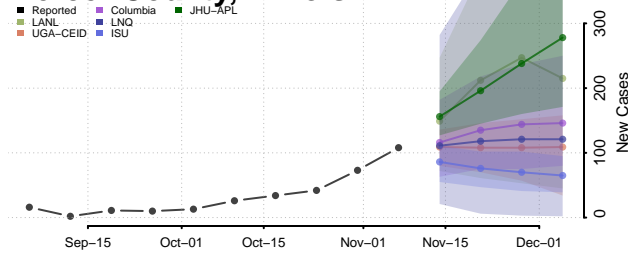

Mercer County, Illinois