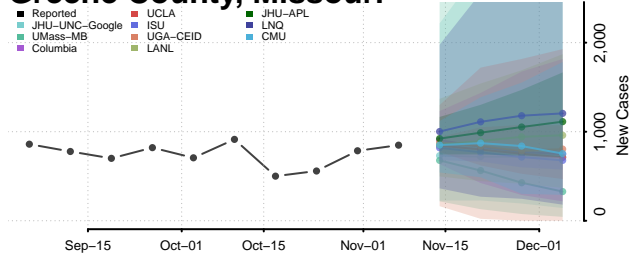

Greene County, Missouri