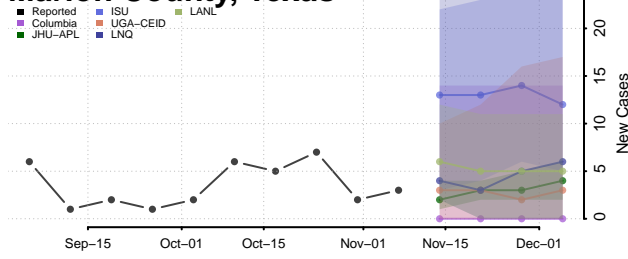

Marion County, Texas