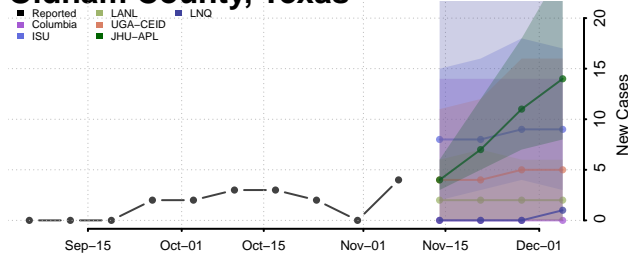

Nolan County, Texas

Nueces County, Texas

Ochiltree County, Texas

Oldham County, Texas

Orange County, Texas

Palo Pinto County, Texas

Panola County, Texas

Parker County, Texas