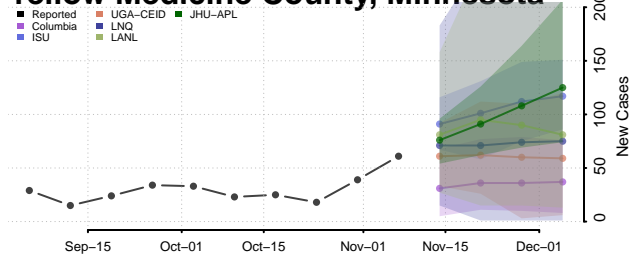

Yellow Medicine County, Minnesota