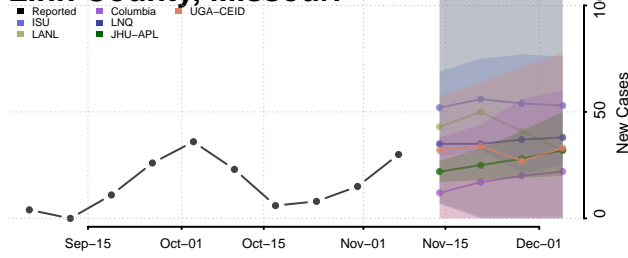

Linn County, Missouri