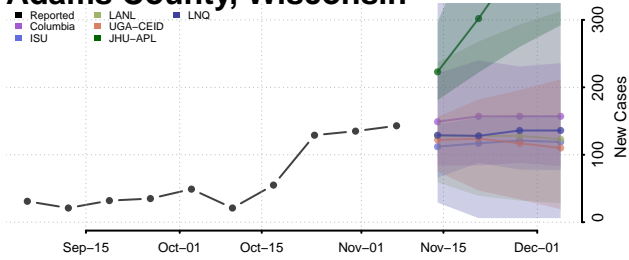

Wetzel County, West Virginia

Wirt County, West Virginia

Wood County, West Virginia

Wyoming County, West Virginia

Wisconsin

Adams County, Wisconsin

Ashland County, Wisconsin

Barron County, Wisconsin