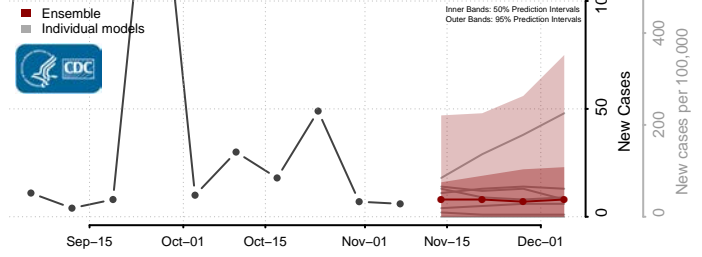

Calhoun County, Texas