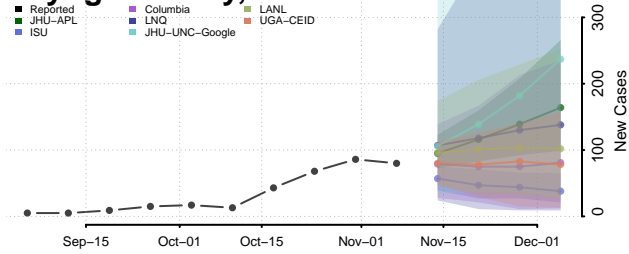

Cayuga County, New York