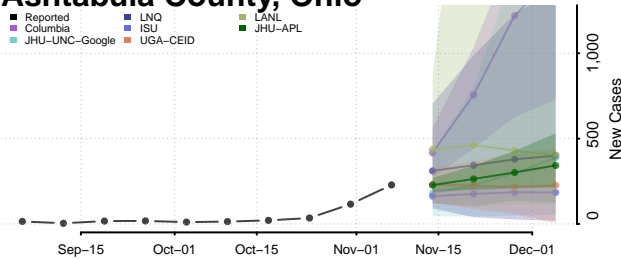

Ashtabula County, Ohio