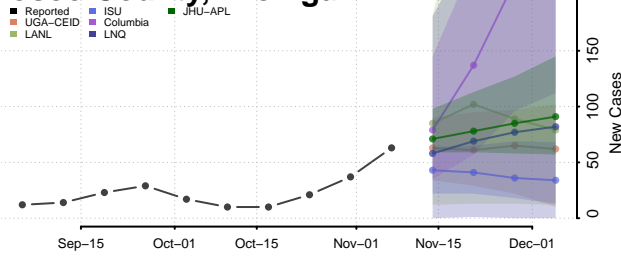

Iosco County, Michigan