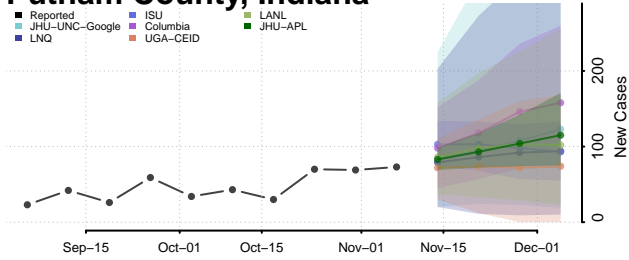

Putnam County, Indiana