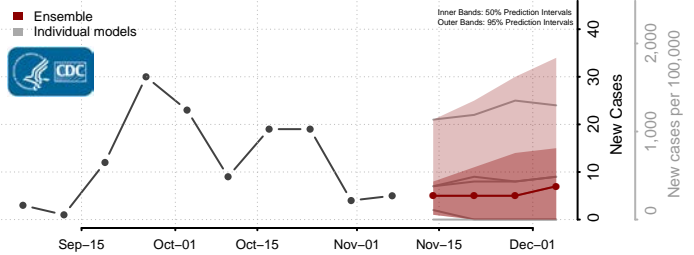

Grand Forks County, North Dakota

Grant County, North Dakota

Griggs County, North Dakota

Hettinger County, North Dakota

Kidder County, North Dakota

LaMoure County, North Dakota

Logan County, North Dakota

McHenry County, North Dakota