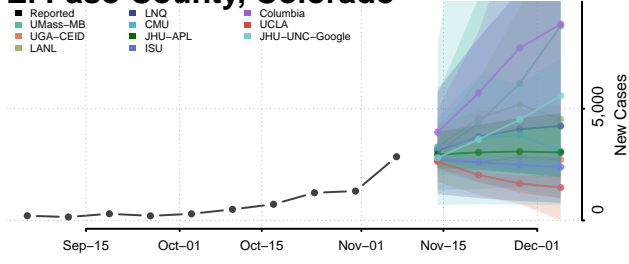

Dolores County, Colorado

Douglas County, Colorado

Eagle County, Colorado

El Paso County, Colorado

Elbert County, Colorado

Fremont County, Colorado

Garfield County, Colorado

Gilpin County, Colorado