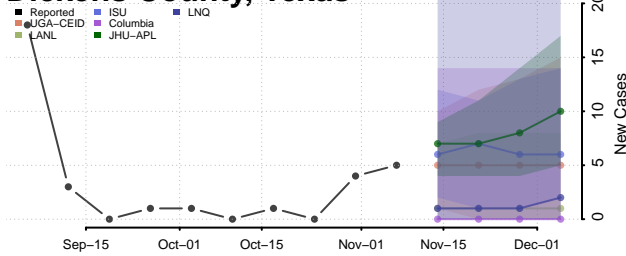

Dallas County, Texas

Dawson County, Texas

Deaf Smith County, Texas

Delta County, Texas

Denton County, Texas

DeWitt County, Texas

Dickens County, Texas

Dimmit County, Texas