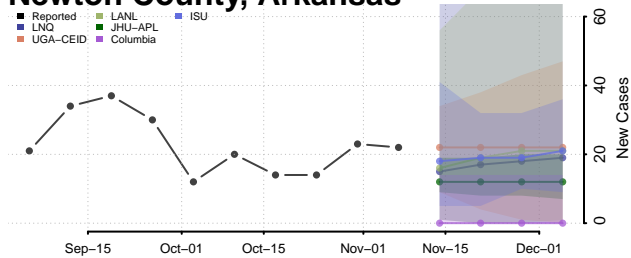

Newton County, Arkansas