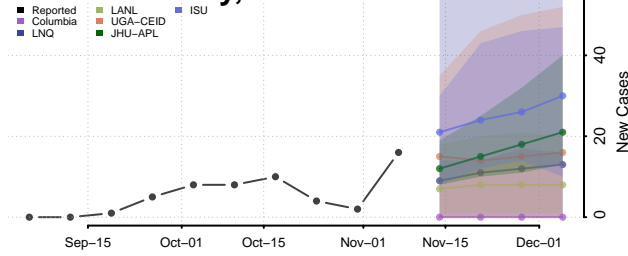

Carson County, Texas