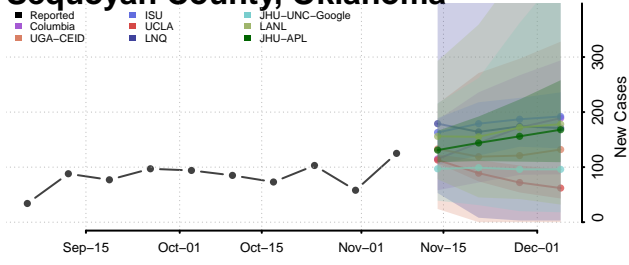

Rogers County, Oklahoma

Seminole County, Oklahoma

Sequoyah County, Oklahoma

Stephens County, Oklahoma

Texas County, Oklahoma

Tillman County, Oklahoma

Tulsa County, Oklahoma

Wagoner County, Oklahoma