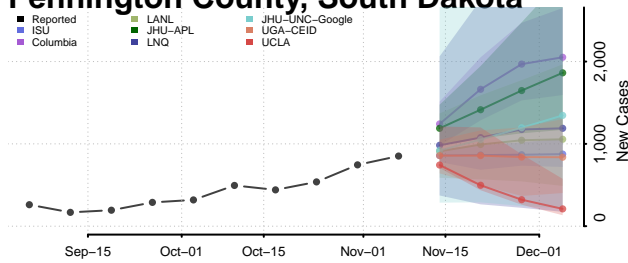

Pennington County, South Dakota