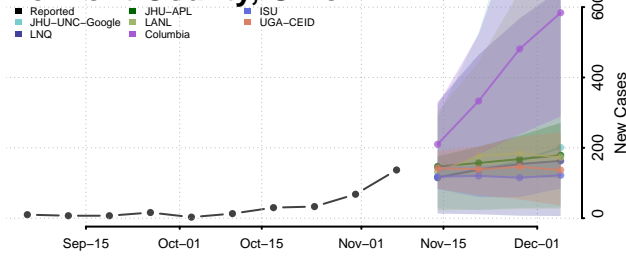

Ashland County, Ohio

Ashtabula County, Ohio

Athens County, Ohio

Auglaize County, Ohio

Belmont County, Ohio

Brown County, Ohio

Butler County, Ohio

Carroll County, Ohio