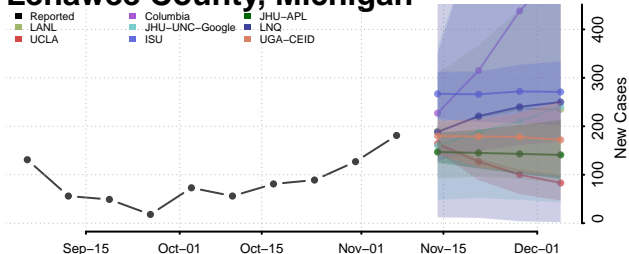

Keweenaw County, Michigan

Lake County, Michigan

Lapeer County, Michigan

Leelanau County, Michigan

Lenawee County, Michigan

Livingston County, Michigan

Luce County, Michigan

Mackinac County, Michigan