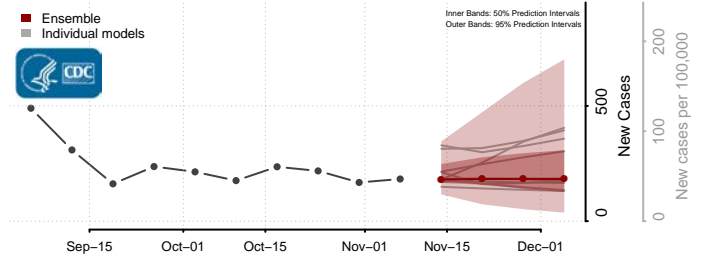

Orleans County, Louisiana