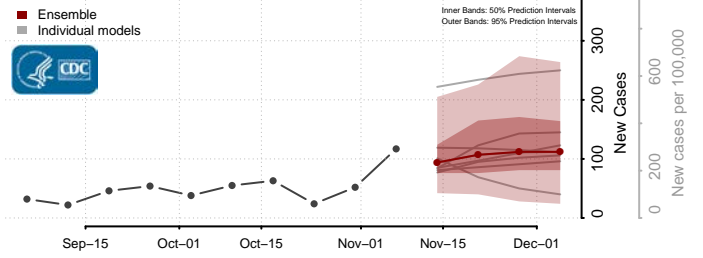

McLeod County, Minnesota

Meeker County, Minnesota

Mille Lacs County, Minnesota

Morrison County, Minnesota

Mower County, Minnesota

Murray County, Minnesota

Nicollet County, Minnesota

Nobles County, Minnesota