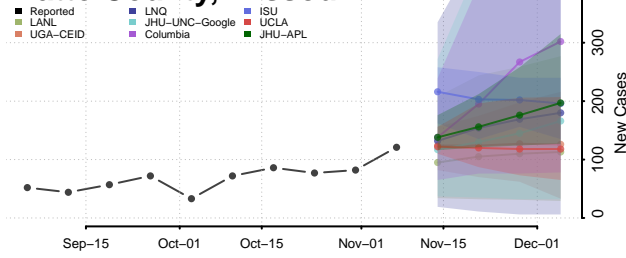

Platte County, Missouri