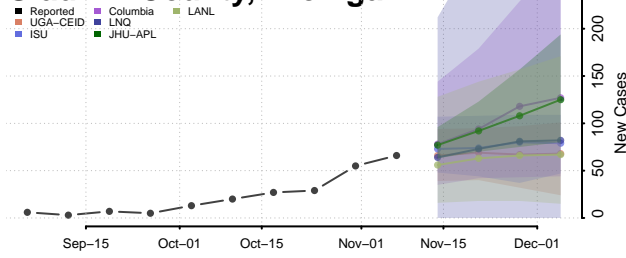

Gladwin County, Michigan

Gogebic County, Michigan

Grand Traverse County, Michigan

Gratiot County, Michigan

Hillsdale County, Michigan

Houghton County, Michigan

Huron County, Michigan

Ingham County, Michigan