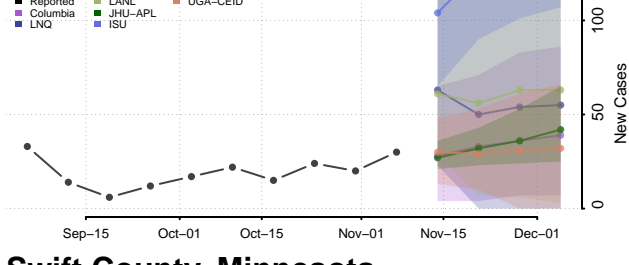

Sherburne County, Minnesota

Sibley County, Minnesota

St. Louis County, Minnesota

Stearns County, Minnesota

Steele County, Minnesota

Stevens County, Minnesota

Swift County, Minnesota

Todd County, Minnesota