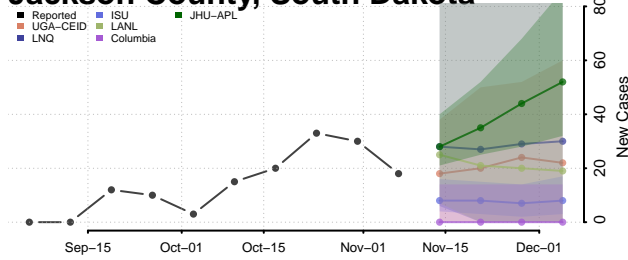

Jackson County, South Dakota