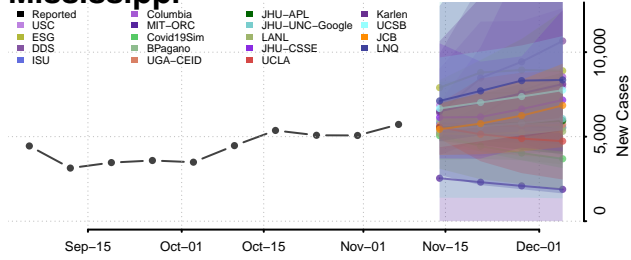

Mississippi