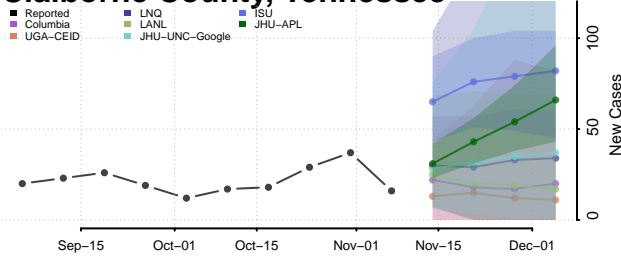

Carroll County, Tennessee

Carter County, Tennessee

Cheatham County, Tennessee

Chester County, Tennessee

Claiborne County, Tennessee

Clay County, Tennessee

Cocke County, Tennessee

Coffee County, Tennessee