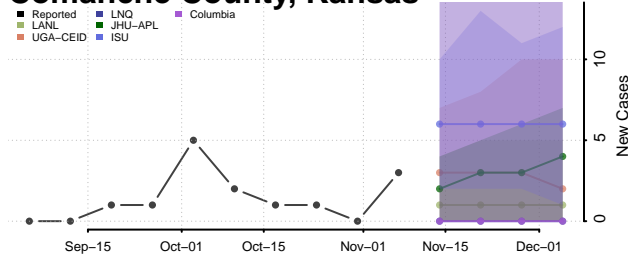

Chautauqua County, Kansas

Cherokee County, Kansas

Cheyenne County, Kansas

Clark County, Kansas

Clay County, Kansas

Cloud County, Kansas

Coffey County, Kansas

Comanche County, Kansas