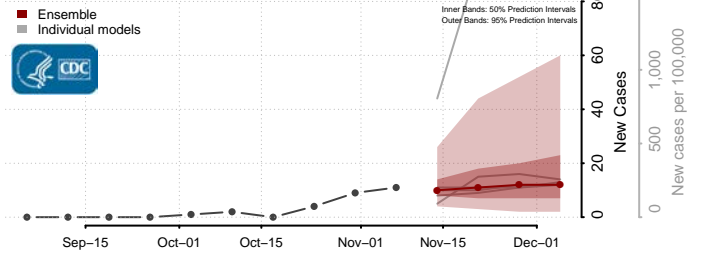

Cook County, Minnesota