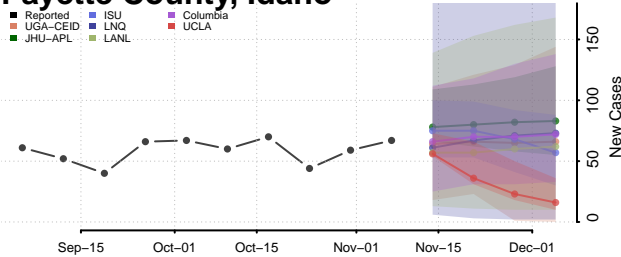

Lewis County, Idaho

Lincoln County, Idaho

Madison County, Idaho

Minidoka County, Idaho

Nez Perce County, Idaho

Oneida County, Idaho

Owyhee County, Idaho

Payette County, Idaho