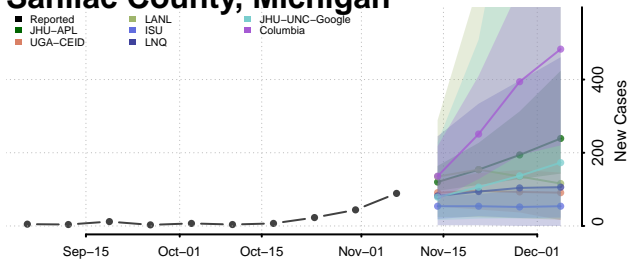

Sanilac County, Michigan