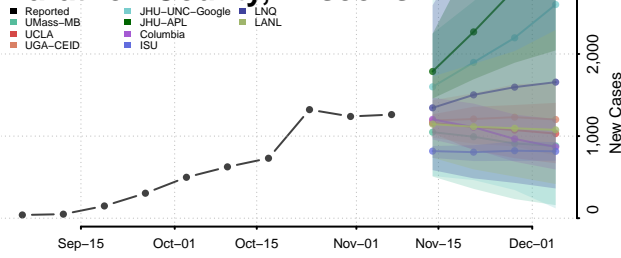

Manitowoc County, Wisconsin

Marathon County, Wisconsin

Marinette County, Wisconsin

Marquette County, Wisconsin

Menominee County, Wisconsin

Milwaukee County, Wisconsin

Monroe County, Wisconsin

Oconto County, Wisconsin