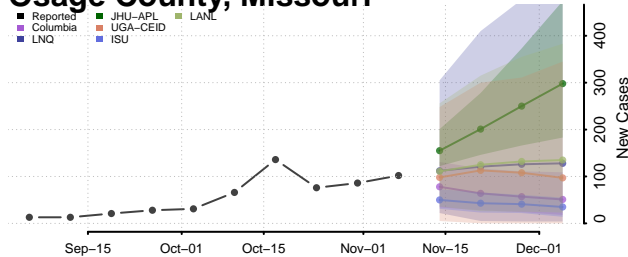

Osage County, Missouri