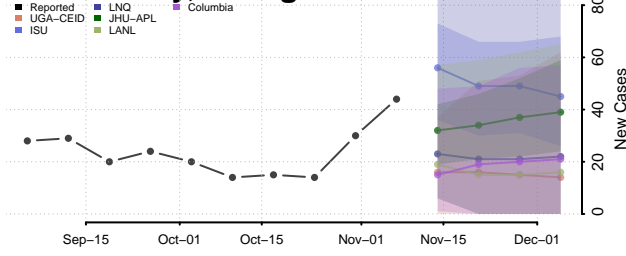

Hancock County, Georgia

Haralson County, Georgia

Harris County, Georgia

Hart County, Georgia

Heard County, Georgia

Henry County, Georgia

Houston County, Georgia

Irwin County, Georgia