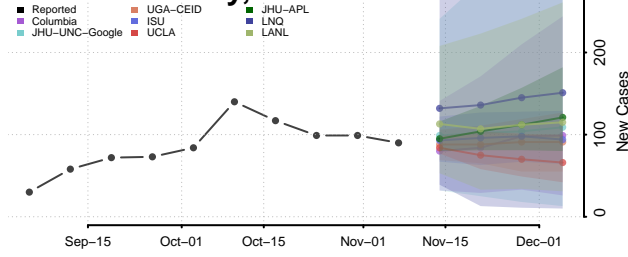

Loudon County, Tennessee