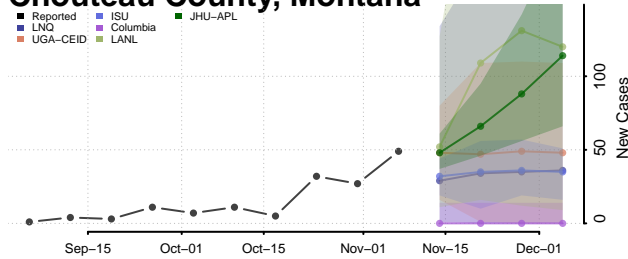

Chouteau County, Montana