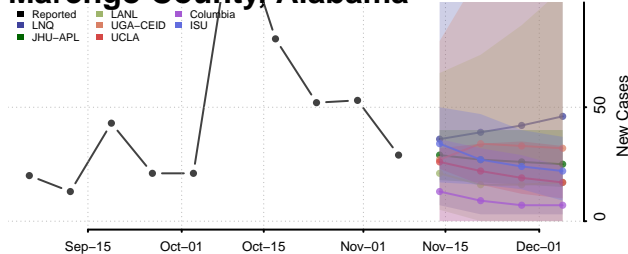

Marengo County, Alabama