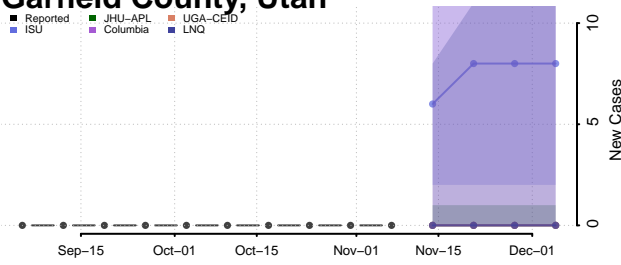

Emery County, Utah

Reported ISU UGA-CEID
LNQ Columbia JHU-APL

Ensemble Individual models

Garfield County, Utah

Reported JHU-APL UGA-CEID
ISU Columbia LNQ

Ensemble Individual models

Grand County, Utah

Reported JHU-APL UGA-CEID
Columbia LNQ ISU