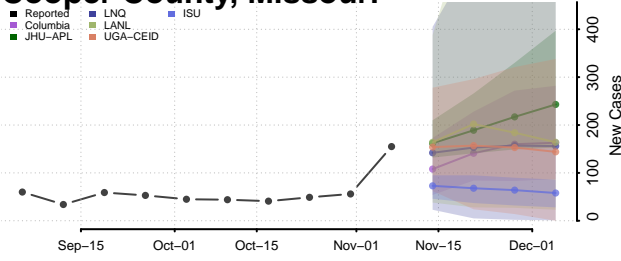

Cooper County, Missouri