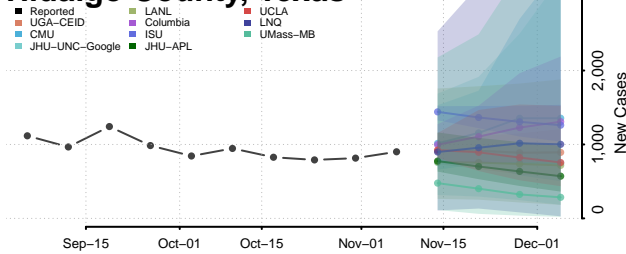

Hidalgo County, Texas