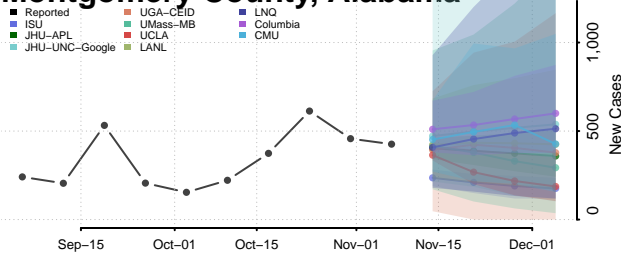

Madison County, Alabama

Marengo County, Alabama

Marion County, Alabama

Marshall County, Alabama

Mobile County, Alabama

Monroe County, Alabama

Montgomery County, Alabama

Morgan County, Alabama

Perry County, Alabama

Pickens County, Alabama

Pike County, Alabama

Randolph County, Alabama

Russell County, Alabama

Shelby County, Alabama

St. Clair County, Alabama

Sumter County, Alabama