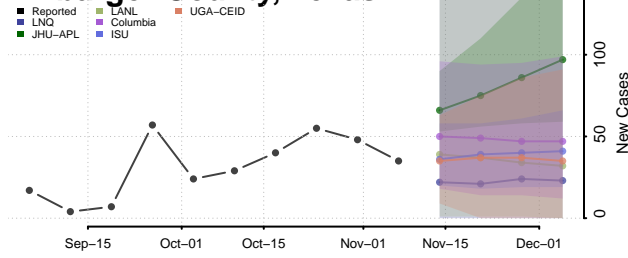

Wilbarger County, Texas