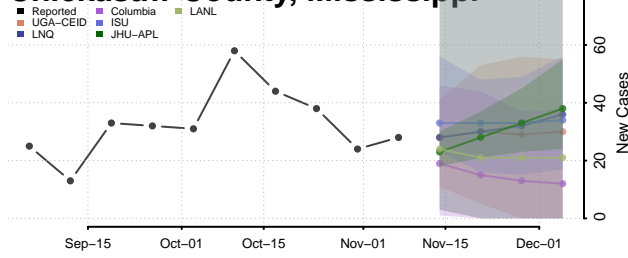

Chickasaw County, Mississippi