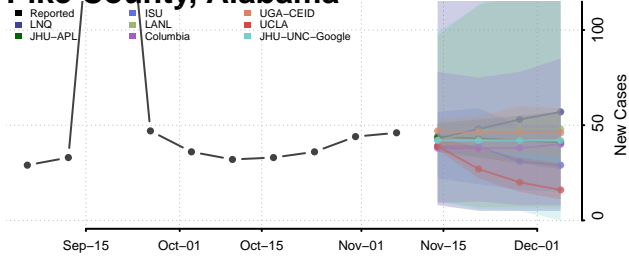

Madison County, Alabama

Marengo County, Alabama

Marion County, Alabama

Marshall County, Alabama

Mobile County, Alabama

Monroe County, Alabama

Montgomery County, Alabama

Morgan County, Alabama

Perry County, Alabama

Pickens County, Alabama

Pike County, Alabama

Randolph County, Alabama

Russell County, Alabama

Shelby County, Alabama

St. Clair County, Alabama

Sumter County, Alabama