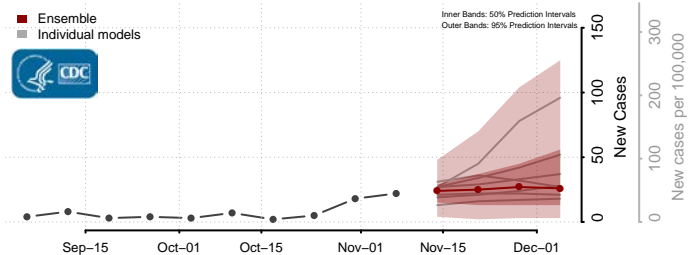

Washoe County, Nevada

White Pine County, Nevada

New Hampshire

Belknap County, New Hampshire

Carroll County, New Hampshire

Cheshire County, New Hampshire

Coos County, New Hampshire

Grafton County, New Hampshire