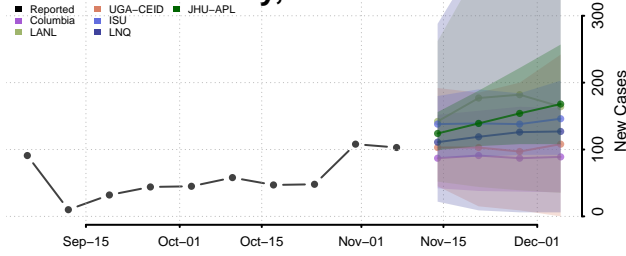

Dickinson County, Iowa