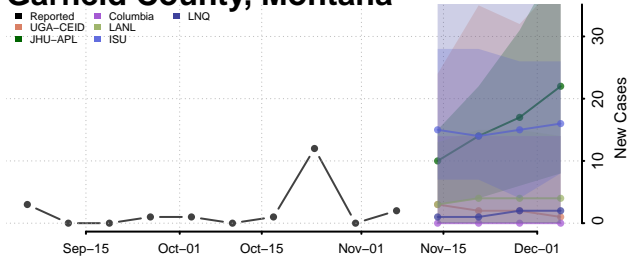

Garfield County, Montana