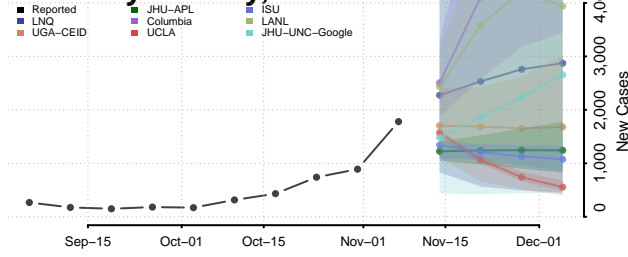

Marion County, Illinois

Marshall County, Illinois

Mason County, Illinois

Massac County, Illinois

McDonough County, Illinois

McHenry County, Illinois

McLean County, Illinois

Menard County, Illinois