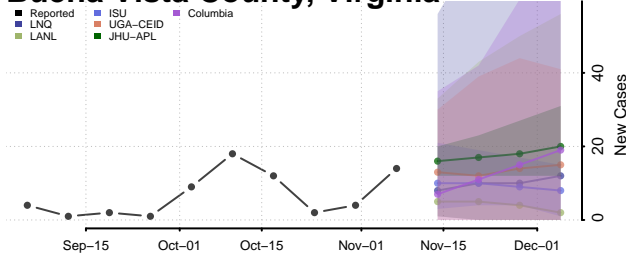

Buena Vista County, Virginia