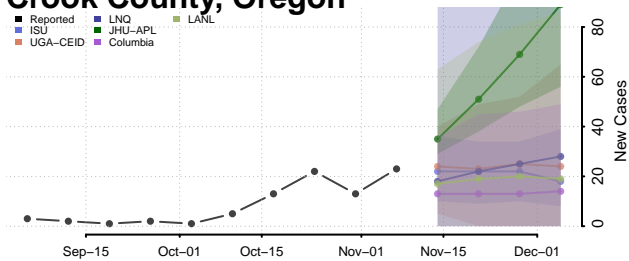

Crook County, Oregon