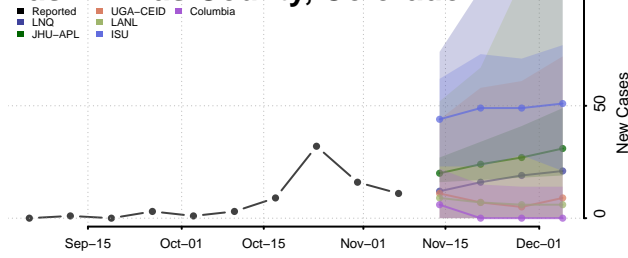

La Plata County, Colorado

Lake County, Colorado

Larimer County, Colorado

Las Animas County, Colorado

Lincoln County, Colorado

Logan County, Colorado

Mesa County, Colorado

Mineral County, Colorado