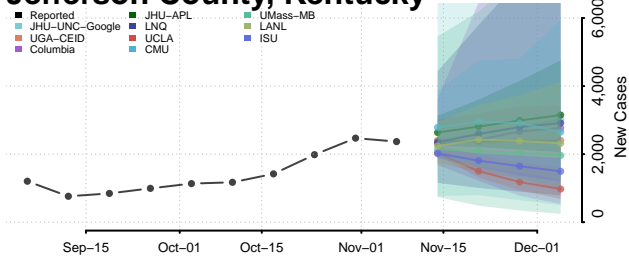

Jefferson County, Kentucky