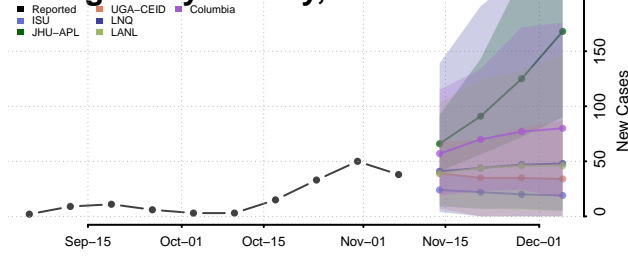

Montgomery County, Missouri