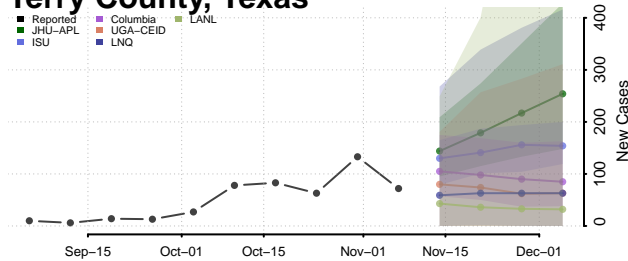

Terry County, Texas