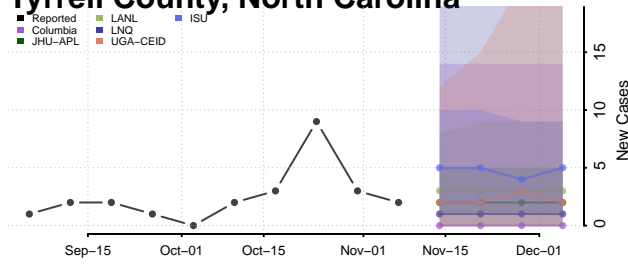

Transylvania County, North Carolina

Tyrrell County, North Carolina

Union County, North Carolina

Vance County, North Carolina

Wake County, North Carolina

Warren County, North Carolina

Washington County, North Carolina