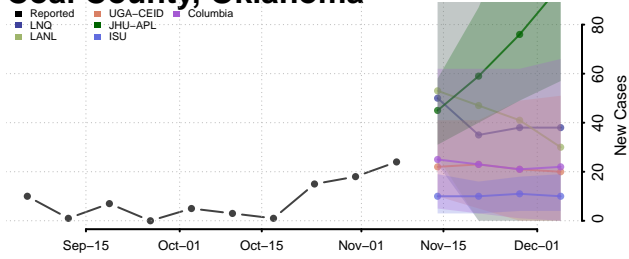

Carter County, Oklahoma

Cherokee County, Oklahoma

Choctaw County, Oklahoma

Cimarron County, Oklahoma

Cleveland County, Oklahoma

Coal County, Oklahoma

Comanche County, Oklahoma

Cotton County, Oklahoma