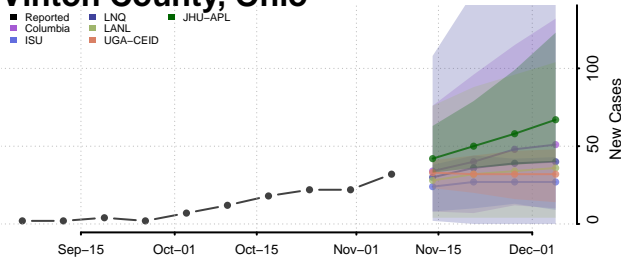

Warren County, Ohio

Washington County, Ohio

Wayne County, Ohio

Williams County, Ohio

Wood County, Ohio

Wyandot County, Ohio

Oklahoma

Adair County, Oklahoma