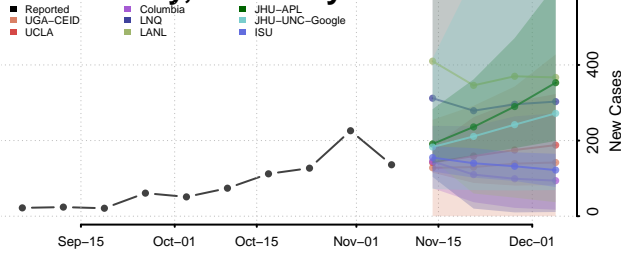

Pike County, Kentucky