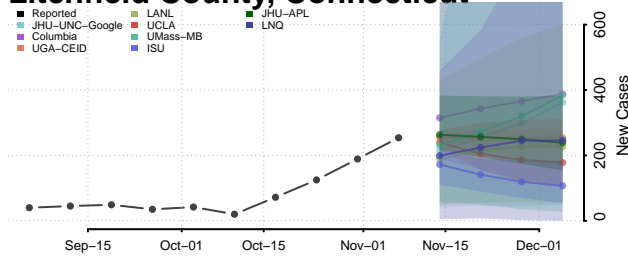

Litchfield County, Connecticut