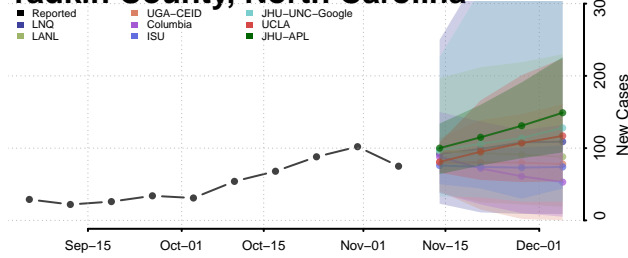

Watauga County, North Carolina

Wayne County, North Carolina

Wilkes County, North Carolina

Wilson County, North Carolina

Yadkin County, North Carolina

Yancey County, North Carolina

North Dakota

Adams County, North Dakota