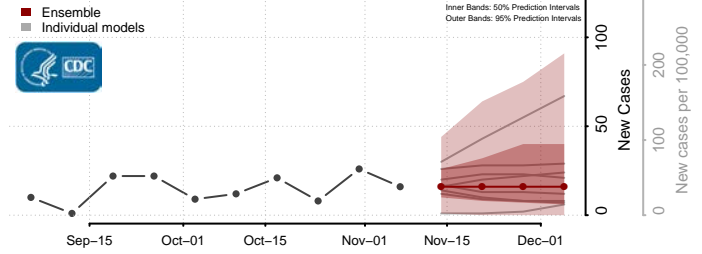

Okanogan County, Washington