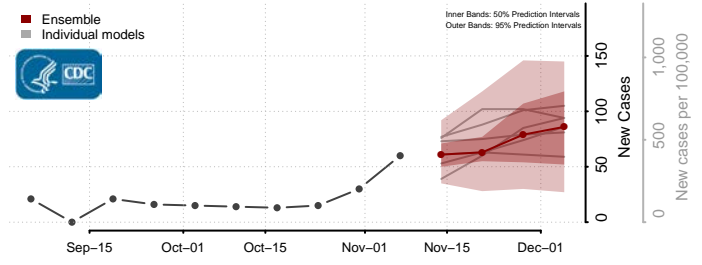

Sibley County, Minnesota