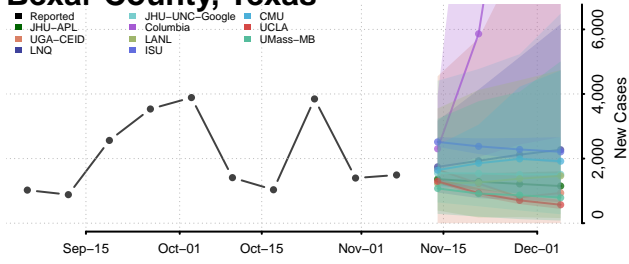

Bexar County, Texas