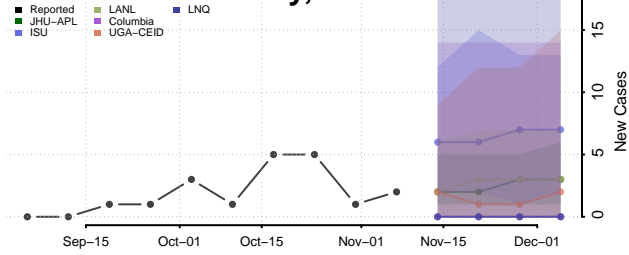

Shackelford County, Texas