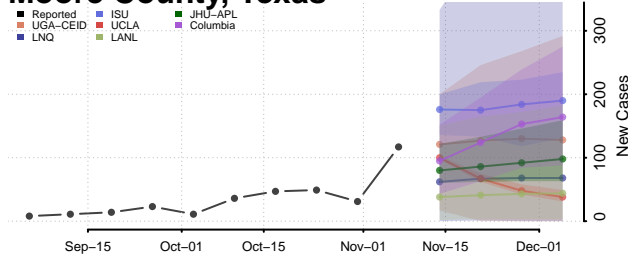

Moore County, Texas