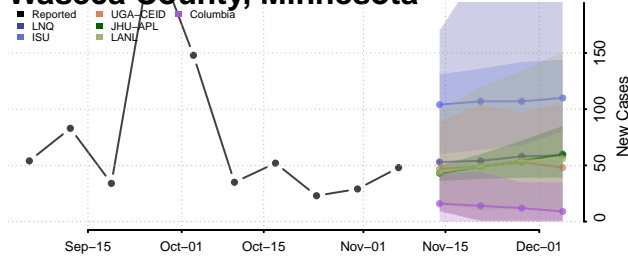

Traverse County, Minnesota

Wabasha County, Minnesota

Wadena County, Minnesota

Waseca County, Minnesota

Washington County, Minnesota

Watowan County, Minnesota

Wilkin County, Minnesota

Winona County, Minnesota