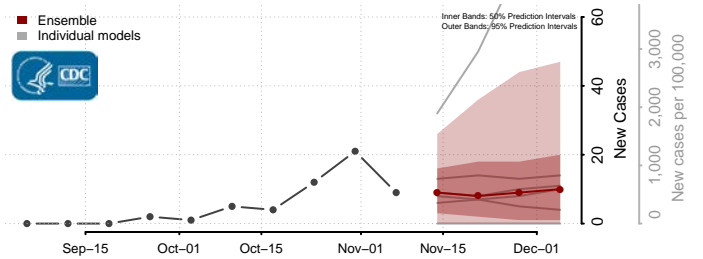

Cascade County, Montana

Chouteau County, Montana

Custer County, Montana

Daniels County, Montana

Dawson County, Montana

Deer Lodge County, Montana

Fallon County, Montana

Fergus County, Montana