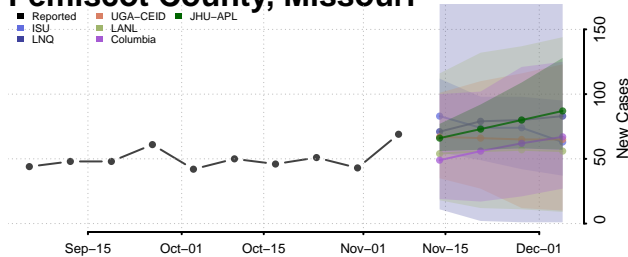

Pemiscot County, Missouri