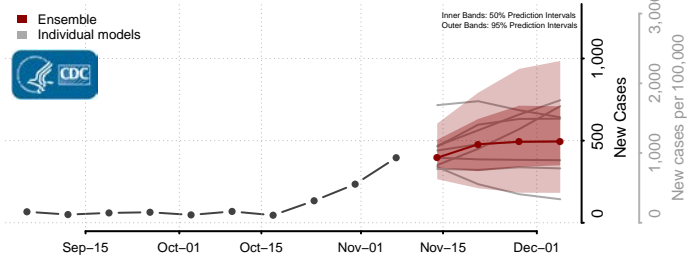

Carroll County, Iowa

Cass County, Iowa

Cedar County, Iowa

Cerro Gordo County, Iowa

Cherokee County, Iowa

Chickasaw County, Iowa

Clarke County, Iowa

Clay County, Iowa