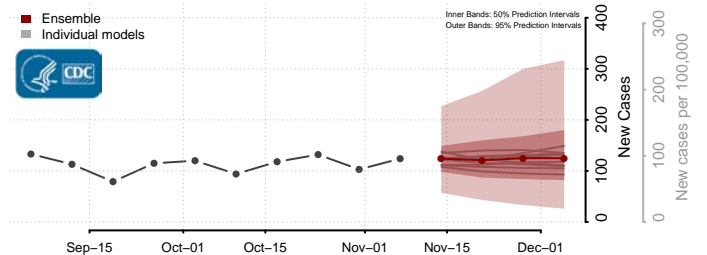

Plaquemines County, Louisiana

Pointe Coupee County, Louisiana

Rapides County, Louisiana

Red River County, Louisiana

Richland County, Louisiana

Sabine County, Louisiana

St. Bernard County, Louisiana

St. Charles County, Louisiana