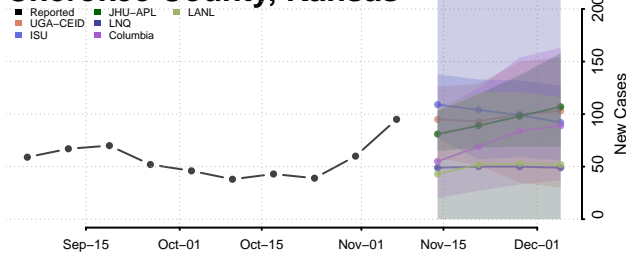

Cherokee County, Kansas