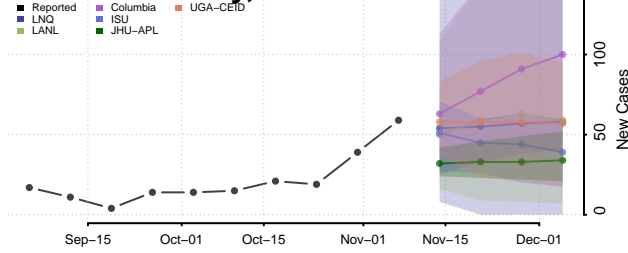

Tazewell County, Illinois

Union County, Illinois

Vermilion County, Illinois

Wabash County, Illinois

Warren County, Illinois

Washington County, Illinois

Wayne County, Illinois

White County, Illinois