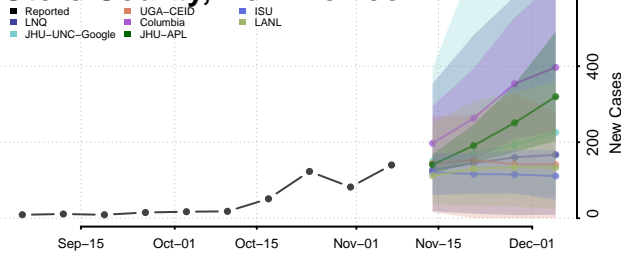

Hidalgo County, New Mexico

Lea County, New Mexico

Lincoln County, New Mexico

Los Alamos County, New Mexico

Luna County, New Mexico

McKinley County, New Mexico

Mora County, New Mexico

Otero County, New Mexico