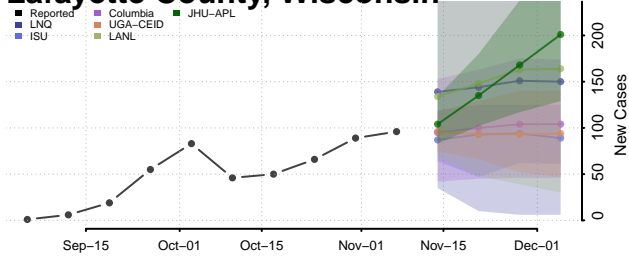

Lafayette County, Wisconsin