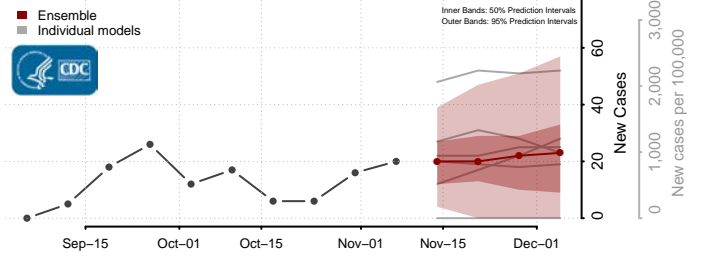

Pembina County, North Dakota

Pierce County, North Dakota

Ramsey County, North Dakota

Ransom County, North Dakota

Renville County, North Dakota

Richland County, North Dakota

Rolette County, North Dakota

Sargent County, North Dakota