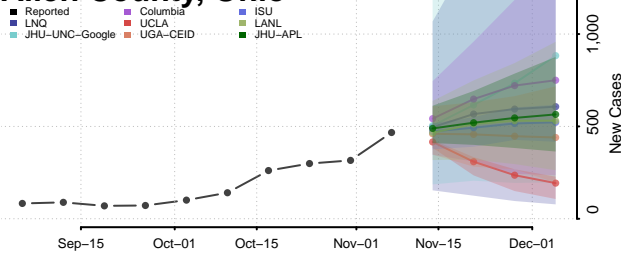

Walsh County, North Dakota

Ward County, North Dakota

Wells County, North Dakota

Williams County, North Dakota

Northern Mariana Islands

Ohio

Adams County, Ohio

Allen County, Ohio