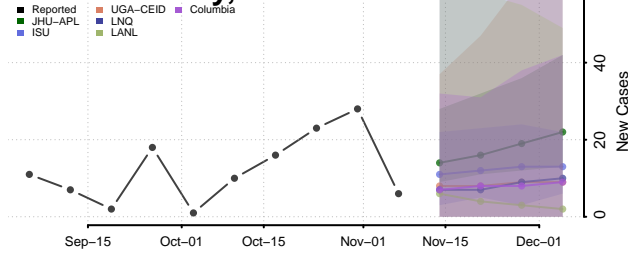

Archer County, Texas