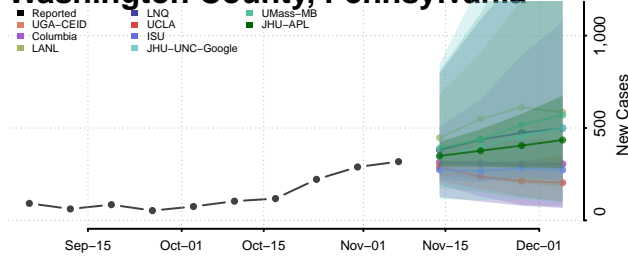

Tioga County, Pennsylvania

Union County, Pennsylvania

Venango County, Pennsylvania

Warren County, Pennsylvania

Washington County, Pennsylvania

Wayne County, Pennsylvania

Westmoreland County, Pennsylvania

Wyoming County, Pennsylvania