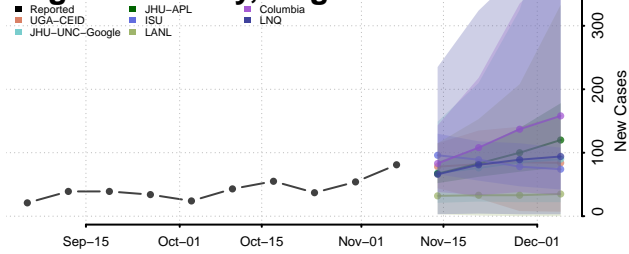

Augusta County, Virginia