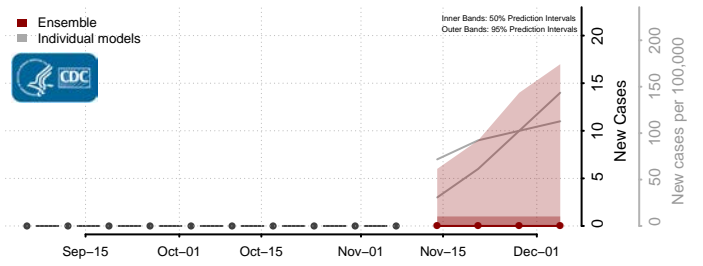

Ensemble Individual models