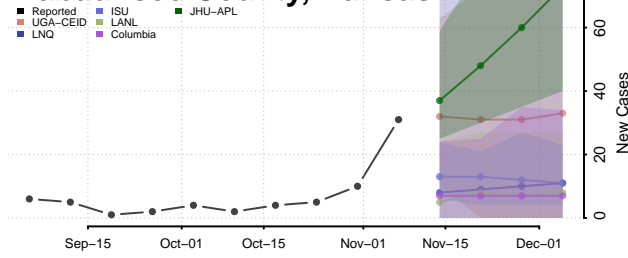

Wabaunsee County, Kansas