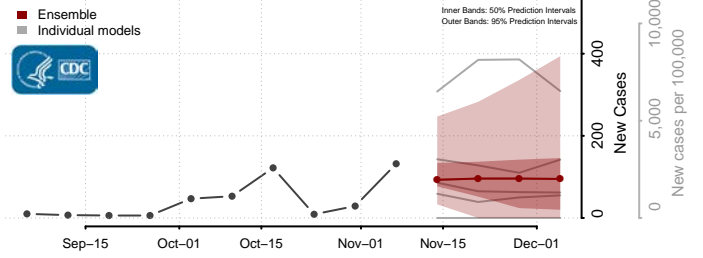

Silver Bow County, Montana

Stillwater County, Montana

Sweet Grass County, Montana

Teton County, Montana

Toole County, Montana

Treasure County, Montana

Valley County, Montana

Wheatland County, Montana