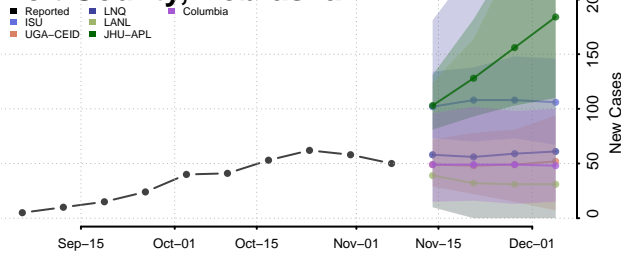

Grant County, Nebraska

Greeley County, Nebraska

Hall County, Nebraska

Hamilton County, Nebraska

Harlan County, Nebraska

Hayes County, Nebraska

Hitchcock County, Nebraska

Holt County, Nebraska