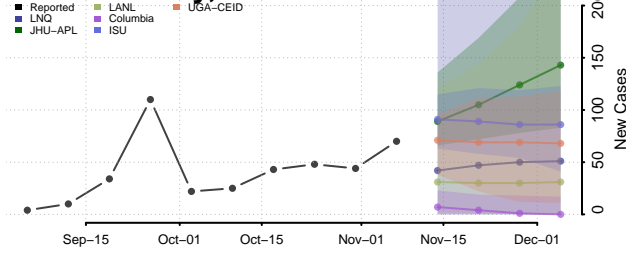

Idaho County, Idaho