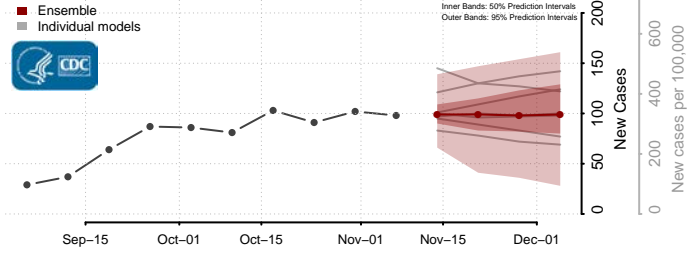

Gem County, Idaho

Gooding County, Idaho

Idaho County, Idaho

Jefferson County, Idaho

Jerome County, Idaho

Kootenai County, Idaho

Latah County, Idaho

Lemhi County, Idaho