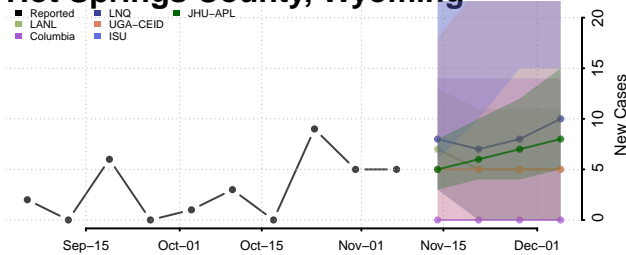

Hot Springs County, Wyoming