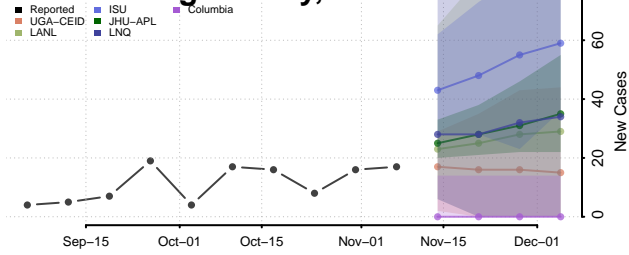

Isanti County, Minnesota

Itasca County, Minnesota

Jackson County, Minnesota

Kanabec County, Minnesota

Kandiyohi County, Minnesota

Kittson County, Minnesota

Koochiching County, Minnesota

Lac qui Parle County, Minnesota