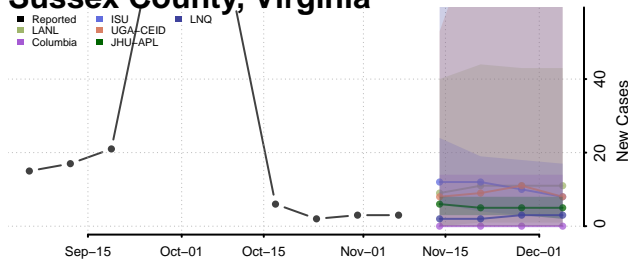

Sussex County, Virginia