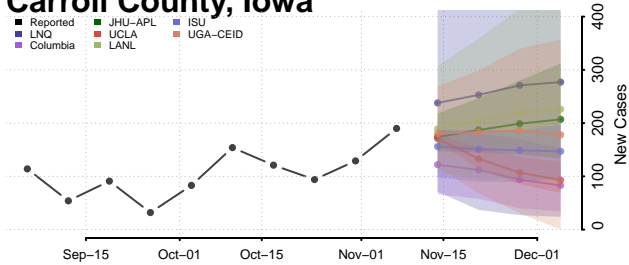

Carroll County, Iowa