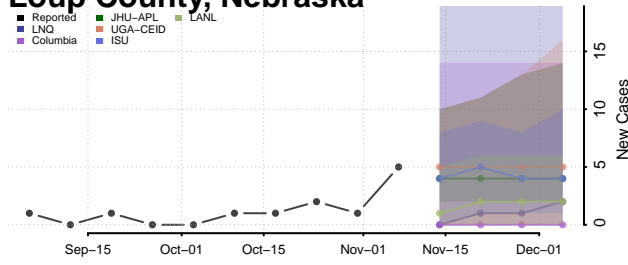

Knox County, Nebraska

Lancaster County, Nebraska

Lincoln County, Nebraska

Logan County, Nebraska

Loup County, Nebraska

Madison County, Nebraska

McPherson County, Nebraska

Merrick County, Nebraska