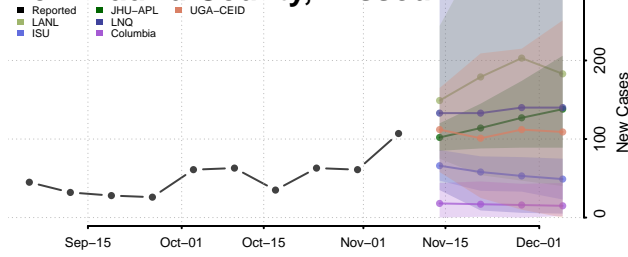

New Madrid County, Missouri