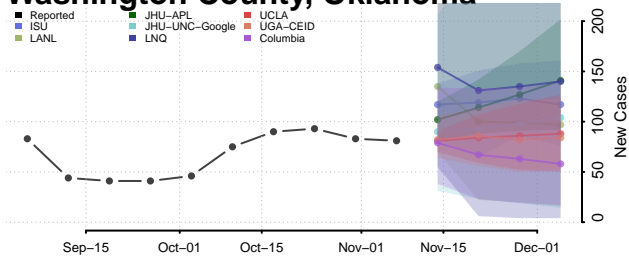

Washington County, Oklahoma