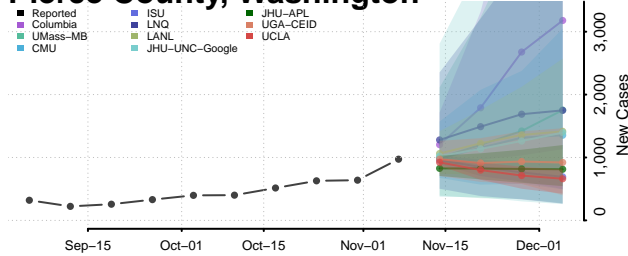

Pierce County, Washington