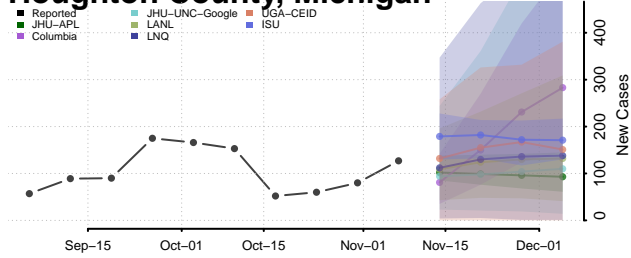

Gladwin County, Michigan

Gogebic County, Michigan

Grand Traverse County, Michigan

Gratiot County, Michigan

Hillsdale County, Michigan

Houghton County, Michigan

Huron County, Michigan

Ingham County, Michigan