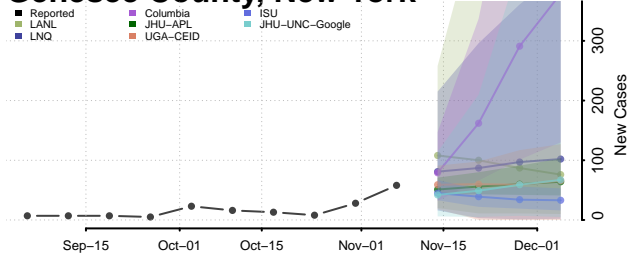

Genesee County, New York