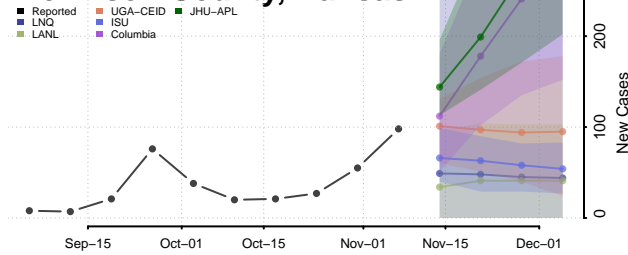

Dickinson County, Kansas