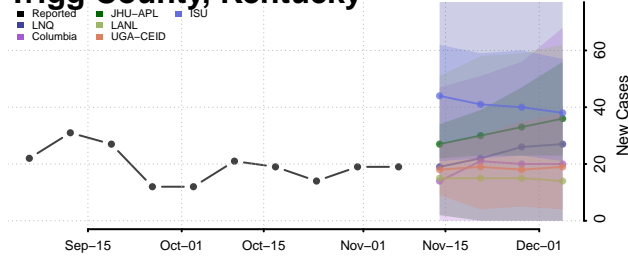

Russell County, Kentucky

Scott County, Kentucky

Shelby County, Kentucky

Simpson County, Kentucky

Spencer County, Kentucky

Taylor County, Kentucky

Todd County, Kentucky

Trigg County, Kentucky