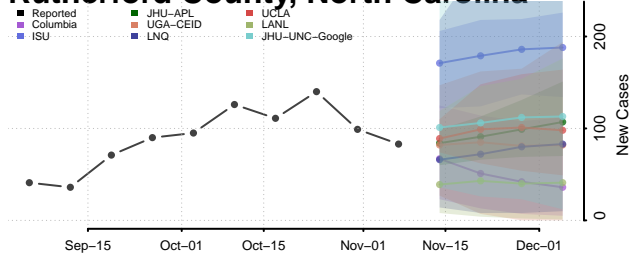

Rutherford County, North Carolina