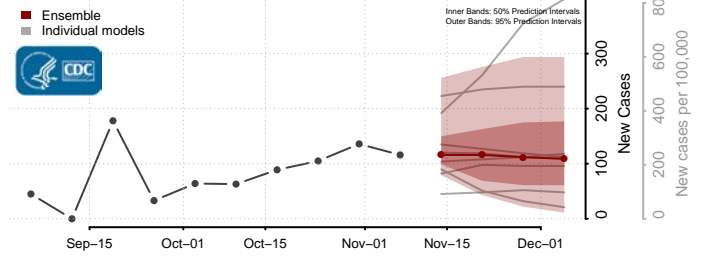

Val Verde County, Texas