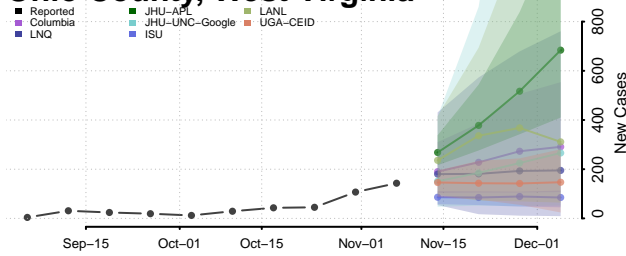

Ohio County, West Virginia