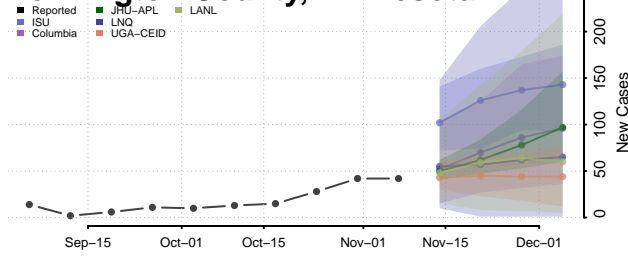

Norman County, Minnesota

Olmsted County, Minnesota

Otter Tail County, Minnesota

Pennington County, Minnesota

Pine County, Minnesota

Pipestone County, Minnesota

Polk County, Minnesota

Pope County, Minnesota