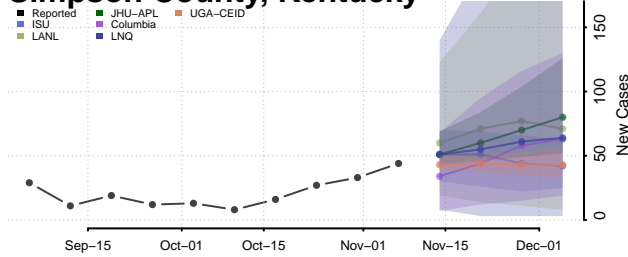

Russell County, Kentucky

Scott County, Kentucky

Shelby County, Kentucky

Simpson County, Kentucky

Spencer County, Kentucky

Taylor County, Kentucky

Todd County, Kentucky

Trigg County, Kentucky