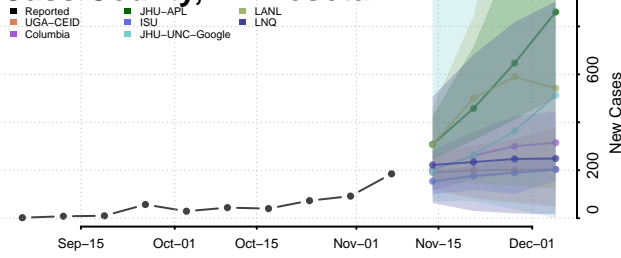

Big Stone County, Minnesota

Blue Earth County, Minnesota

Brown County, Minnesota

Carlton County, Minnesota

Carver County, Minnesota

Cass County, Minnesota

Chippewa County, Minnesota

Chisago County, Minnesota