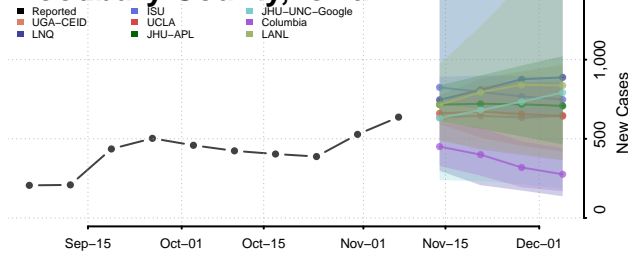

Webster County, Iowa

Winnebago County, Iowa

Winneshiek County, Iowa

Woodbury County, Iowa

Worth County, Iowa

Wright County, Iowa

Kansas

Allen County, Kansas