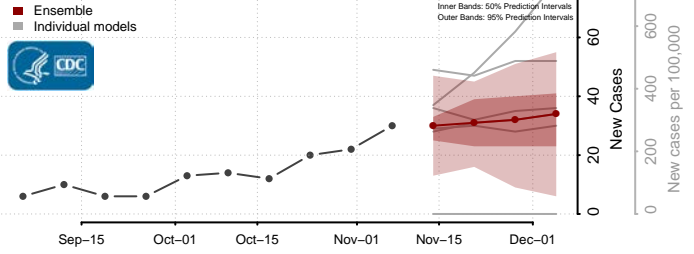

Lake County, Minnesota