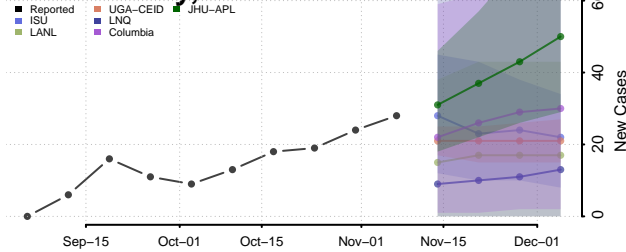

Rice County, Kansas