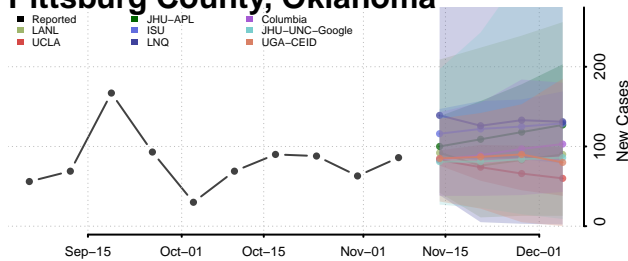

Pittsburg County, Oklahoma