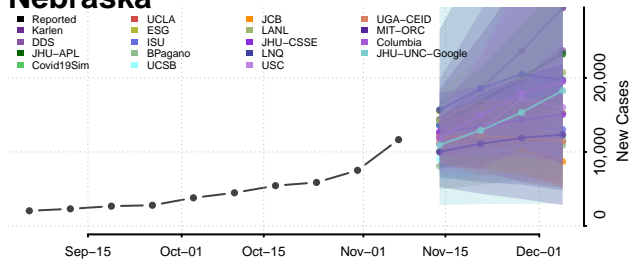

Wheatland County, Montana

Wibaux County, Montana

Yellowstone County, Montana

Nebraska

Adams County, Nebraska

Antelope County, Nebraska