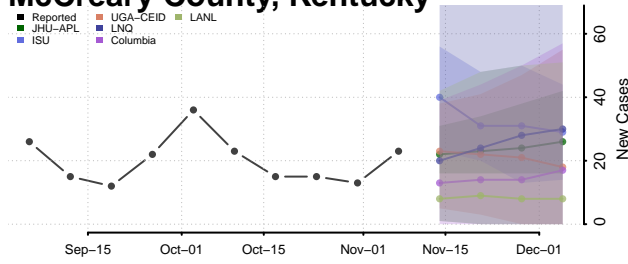

McCreary County, Kentucky