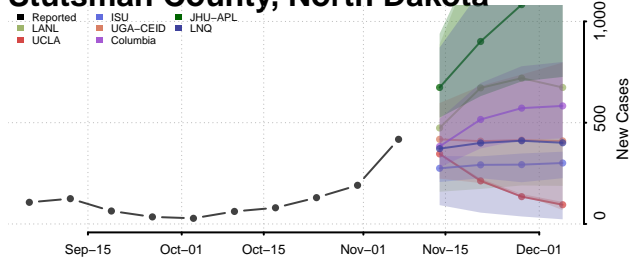

Sheridan County, North Dakota

Sioux County, North Dakota

Slope County, North Dakota

Stark County, North Dakota

Steele County, North Dakota

Stutsman County, North Dakota

Towner County, North Dakota

Trail County, North Dakota