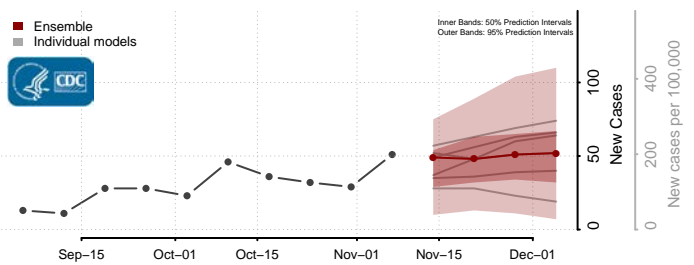

Somerset County, Maryland