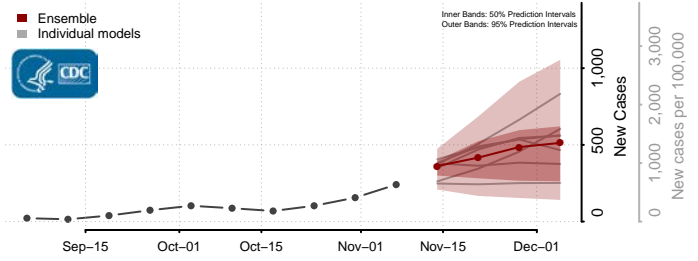

Clay County, Minnesota

Clearwater County, Minnesota

Cook County, Minnesota

Cottonwood County, Minnesota

Crow Wing County, Minnesota

Dakota County, Minnesota

Dodge County, Minnesota

Douglas County, Minnesota