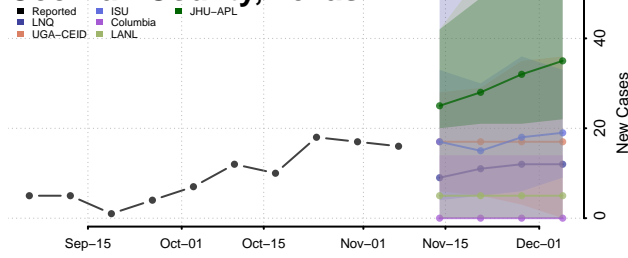

Cochran County, Texas