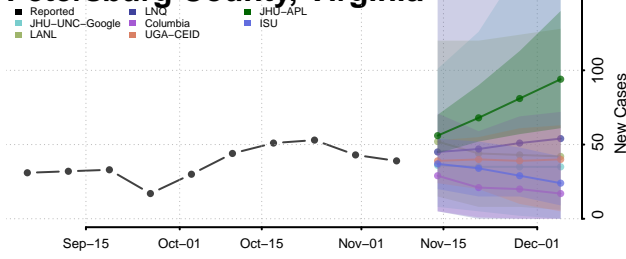

Pittsylvania County, Virginia

Poquoson County, Virginia

Portsmouth County, Virginia

Powhatan County, Virginia

Prince Edward County, Virginia

Prince George County, Virginia

Prince William County, Virginia

Pulaski County, Virginia