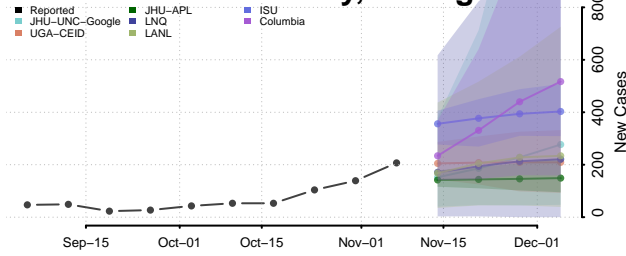

Gladwin County, Michigan

Gogebic County, Michigan

Grand Traverse County, Michigan

Gratiot County, Michigan

Hillsdale County, Michigan

Houghton County, Michigan

Huron County, Michigan

Ingham County, Michigan