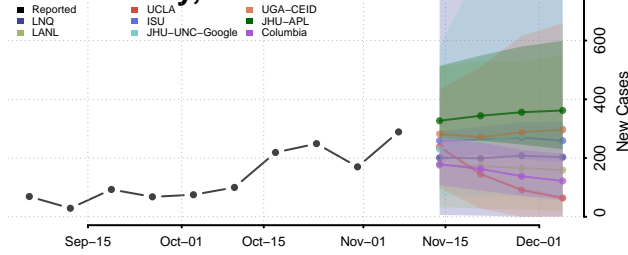

Hale County, Texas