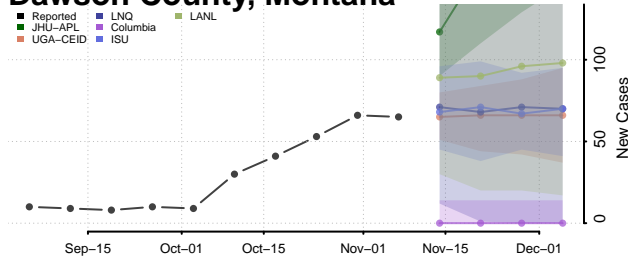

Cascade County, Montana

Chouteau County, Montana

Custer County, Montana

Daniels County, Montana

Dawson County, Montana

Deer Lodge County, Montana

Fallon County, Montana

Fergus County, Montana