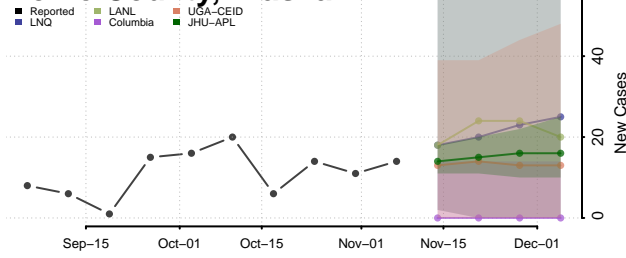

Nome County, Alaska