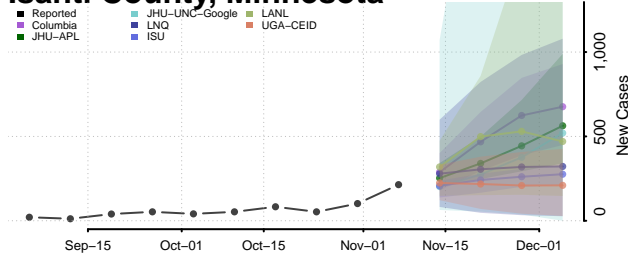

Isanti County, Minnesota