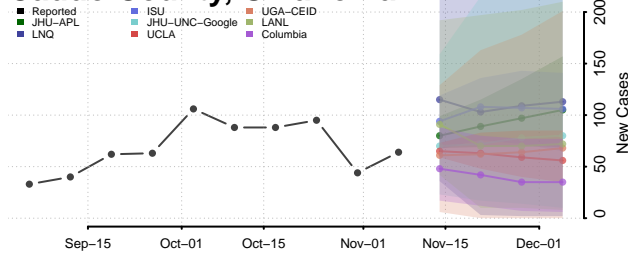

Alfalfa County, Oklahoma

Atoka County, Oklahoma

Beaver County, Oklahoma

Beckham County, Oklahoma

Blaine County, Oklahoma

Bryan County, Oklahoma

Caddo County, Oklahoma

Canadian County, Oklahoma