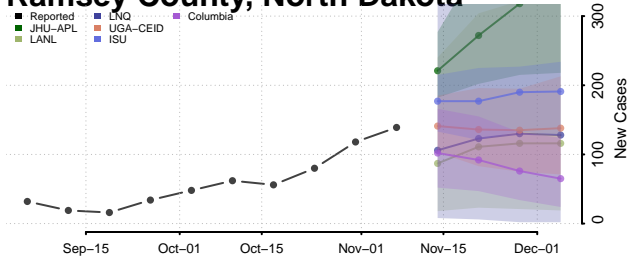

Ramsey County, North Dakota