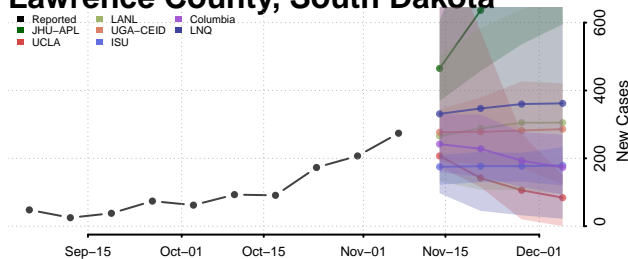

Lawrence County, South Dakota