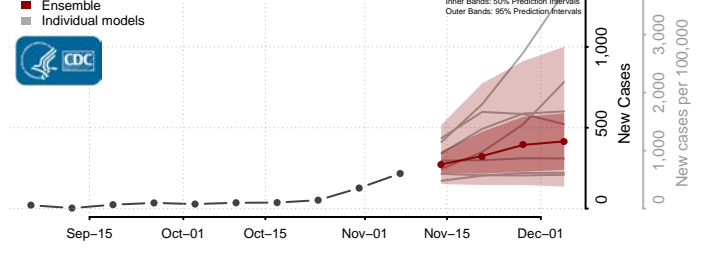

Big Stone County, Minnesota

Blue Earth County, Minnesota

Brown County, Minnesota

Carlton County, Minnesota

Carver County, Minnesota

Cass County, Minnesota

Chippewa County, Minnesota

Chisago County, Minnesota