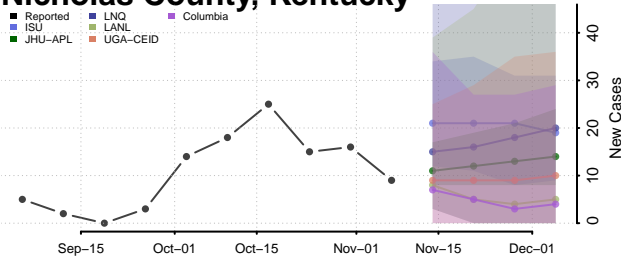

Nicholas County, Kentucky