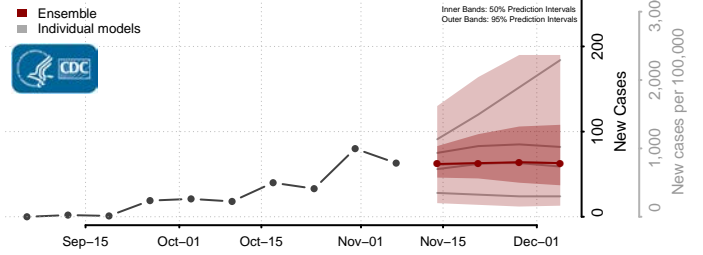

Gem County, Idaho

Gooding County, Idaho

Idaho County, Idaho

Jefferson County, Idaho

Jerome County, Idaho

Kootenai County, Idaho

Latah County, Idaho

Lemhi County, Idaho