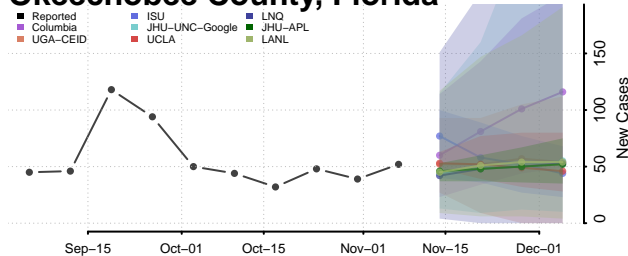

Martin County, Florida

Miami-Dade County, Florida

Monroe County, Florida

Nassau County, Florida

Okaloosa County, Florida

Okeechobee County, Florida

Orange County, Florida

Osceola County, Florida