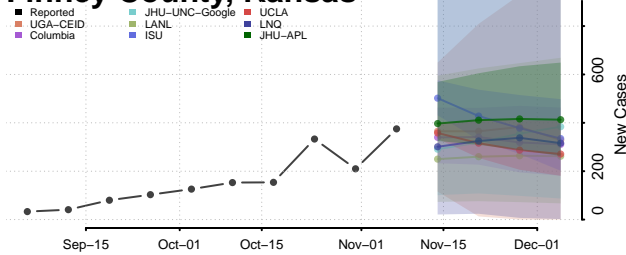

Finney County, Kansas