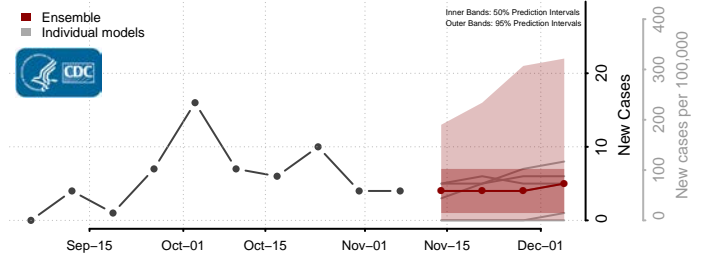

Tucker County, West Virginia