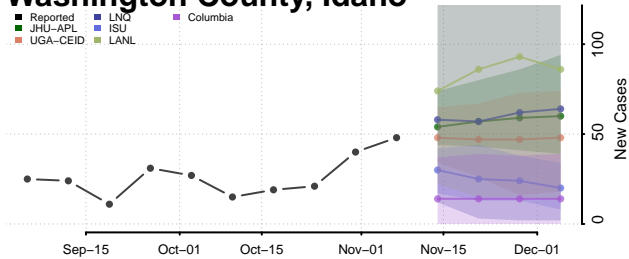

Power County, Idaho

Shoshone County, Idaho

Teton County, Idaho

Twin Falls County, Idaho

Valley County, Idaho

Washington County, Idaho

Illinois

Adams County, Illinois