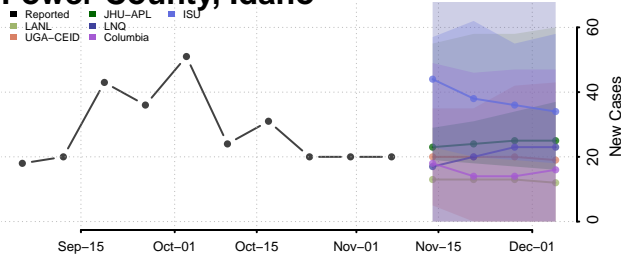

Power County, Idaho