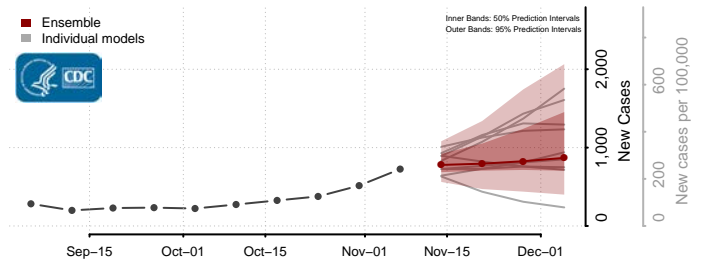

St. Louis City County, Missouri