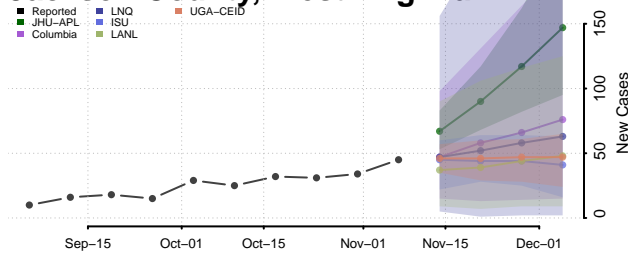

Jackson County, West Virginia