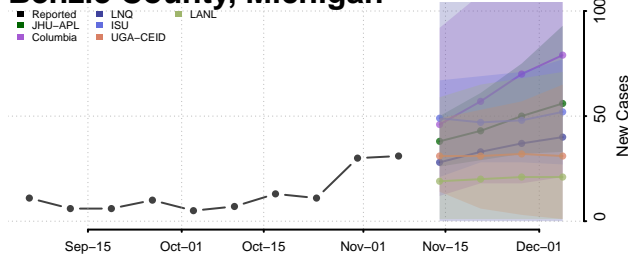

Benzie County, Michigan