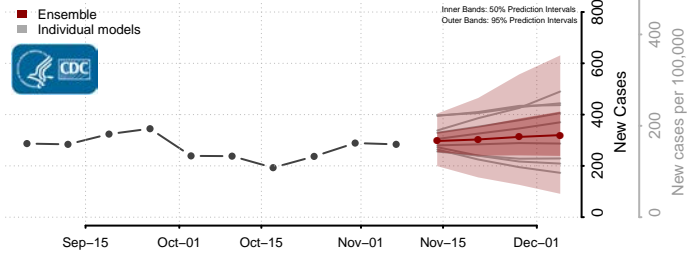

Kanawha County, West Virginia