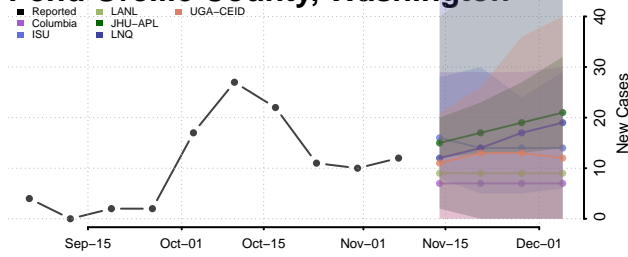

Pend Oreille County, Washington