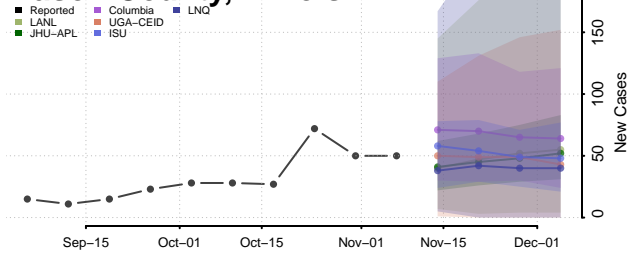

Mason County, Illinois