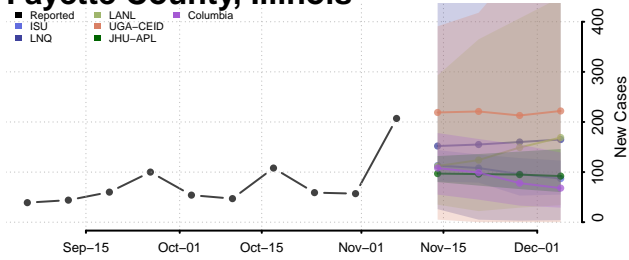

Fayette County, Illinois