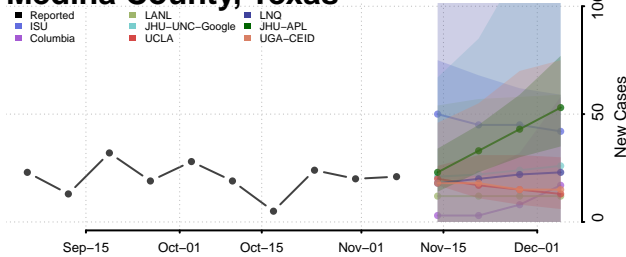

Medina County, Texas