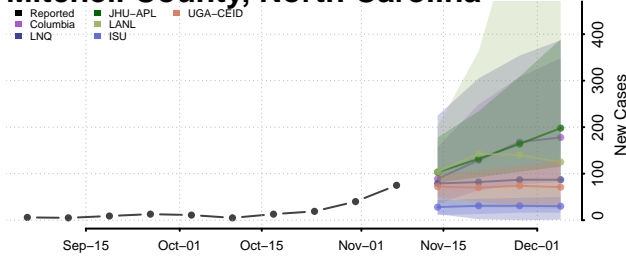

Mitchell County, North Carolina