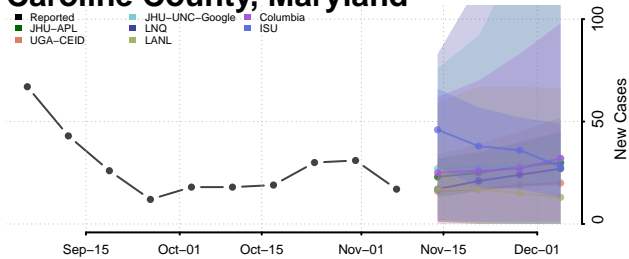

Caroline County, Maryland