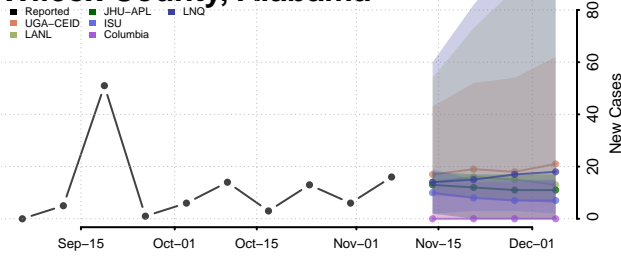

Perry County, Alabama

Pickens County, Alabama

Pike County, Alabama

Randolph County, Alabama

Russell County, Alabama

Shelby County, Alabama

St. Clair County, Alabama

Sumter County, Alabama

Talladega County, Alabama

Tallapoosa County, Alabama

Tuscaloosa County, Alabama

Walker County, Alabama

Washington County, Alabama

Wilcox County, Alabama

Winston County, Alabama

Alaska