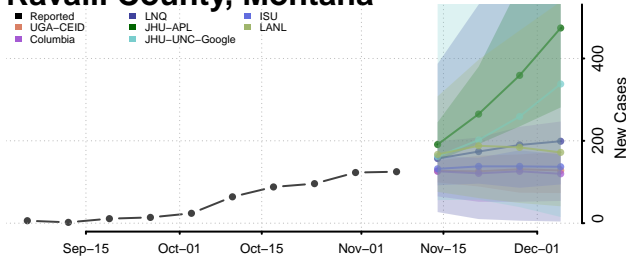

Ravalli County, Montana