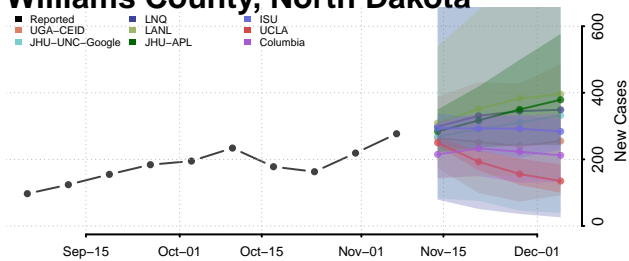

Walsh County, North Dakota

Ward County, North Dakota

Wells County, North Dakota

Williams County, North Dakota

Northern Mariana Islands

Ohio

Adams County, Ohio

Allen County, Ohio