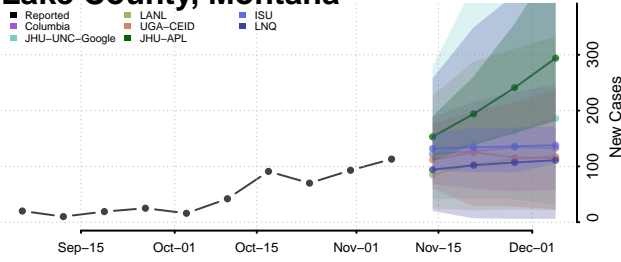

Lake County, Montana