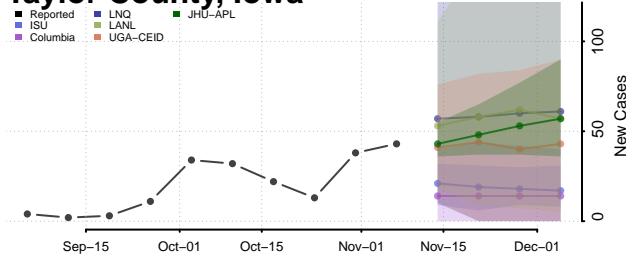

Taylor County, Iowa