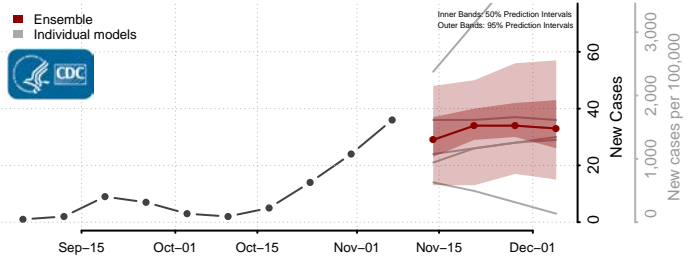

Griggs County, North Dakota