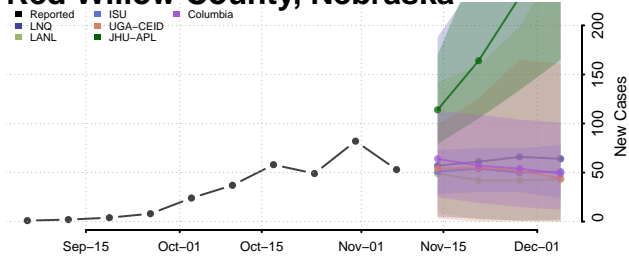

Pierce County, Nebraska

Platte County, Nebraska

Polk County, Nebraska

Red Willow County, Nebraska

Richardson County, Nebraska

Rock County, Nebraska

Saline County, Nebraska

Sarpy County, Nebraska