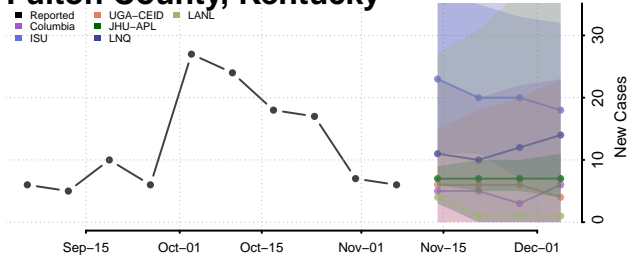

Fulton County, Kentucky