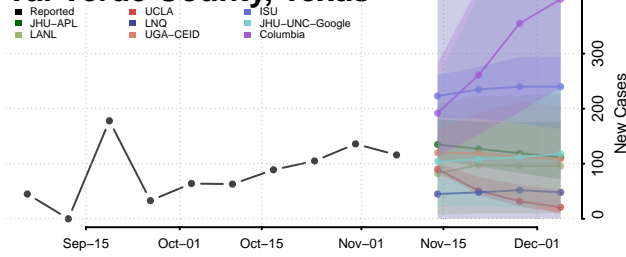

Val Verde County, Texas