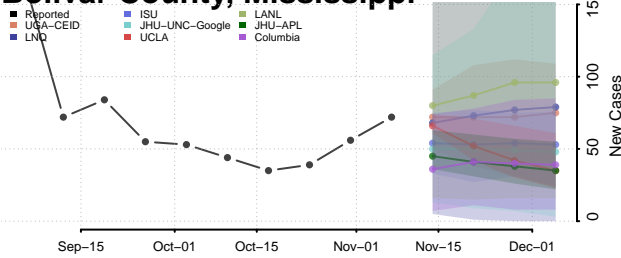

Bolivar County, Mississippi