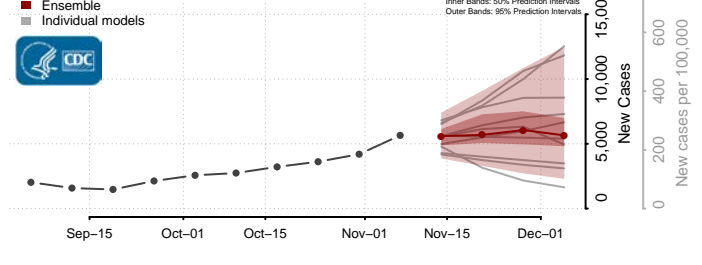

Nevada

Carson City County, Nevada

Churchill County, Nevada

Clark County, Nevada

Douglas County, Nevada

Elko County, Nevada

Esmeralda County, Nevada

Eureka County, Nevada