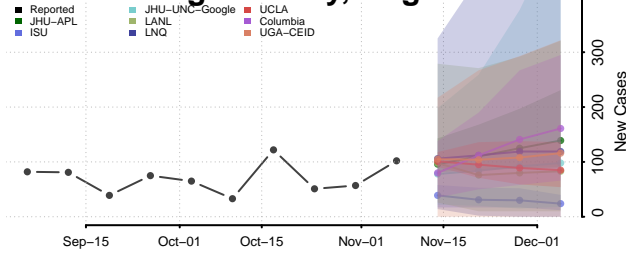

Pittsylvania County, Virginia

Poquoson County, Virginia

Portsmouth County, Virginia

Powhatan County, Virginia

Prince Edward County, Virginia

Prince George County, Virginia

Prince William County, Virginia

Pulaski County, Virginia