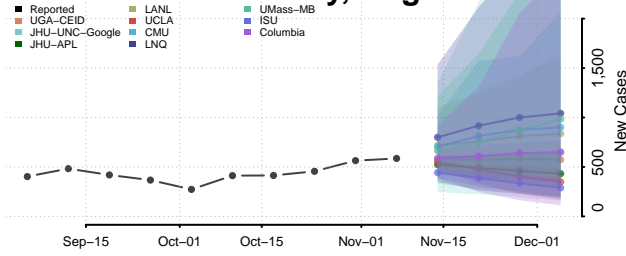

Pittsylvania County, Virginia

Poquoson County, Virginia

Portsmouth County, Virginia

Powhatan County, Virginia

Prince Edward County, Virginia

Prince George County, Virginia

Prince William County, Virginia

Pulaski County, Virginia