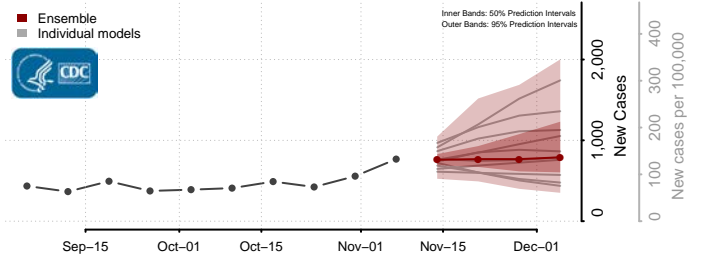

Sagadahoc County, Maine

Somerset County, Maine

Waldo County, Maine

Washington County, Maine

York County, Maine

Maryland

Allegany County, Maryland

Anne Arundel County, Maryland