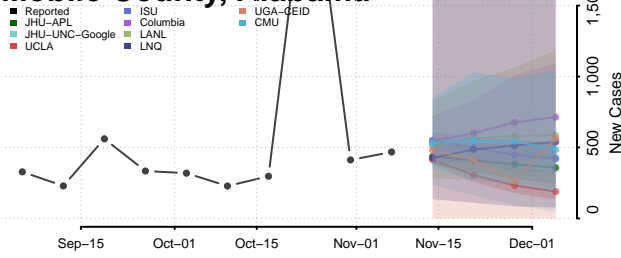

Madison County, Alabama

Marengo County, Alabama

Marion County, Alabama

Marshall County, Alabama

Mobile County, Alabama

Monroe County, Alabama

Montgomery County, Alabama

Morgan County, Alabama

Perry County, Alabama

Pickens County, Alabama

Pike County, Alabama

Randolph County, Alabama

Russell County, Alabama

Shelby County, Alabama

St. Clair County, Alabama

Sumter County, Alabama