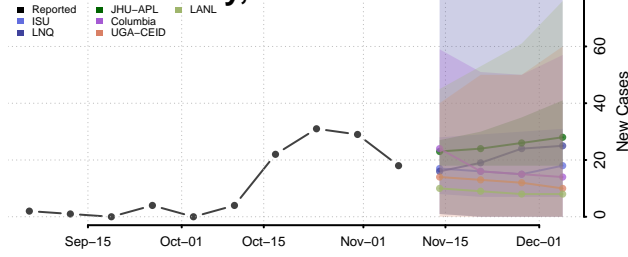

Marion County, Ohio

Medina County, Ohio

Meigs County, Ohio

Mercer County, Ohio

Miami County, Ohio

Monroe County, Ohio

Montgomery County, Ohio

Morgan County, Ohio