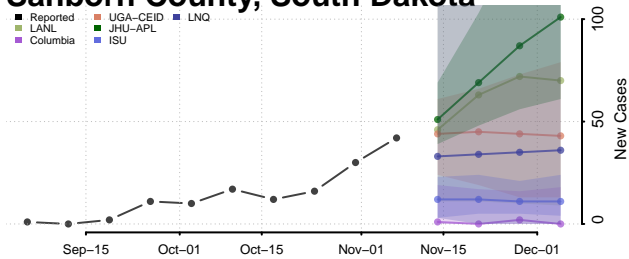

Sanborn County, South Dakota