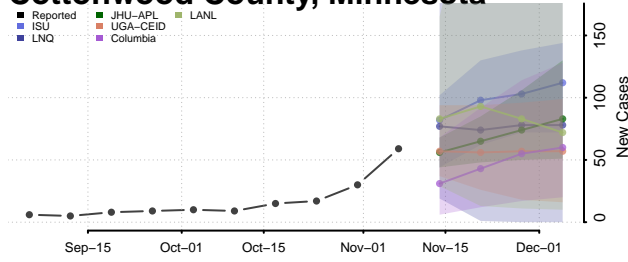

Clay County, Minnesota

Clearwater County, Minnesota

Cook County, Minnesota

Cottonwood County, Minnesota

Crow Wing County, Minnesota

Dakota County, Minnesota

Dodge County, Minnesota

Douglas County, Minnesota