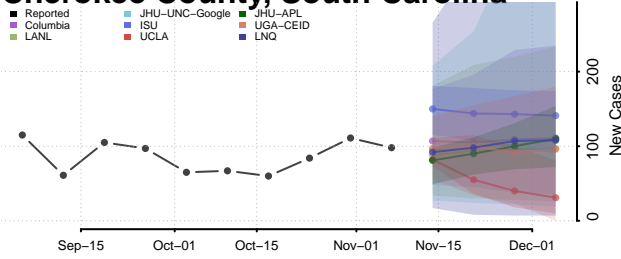

Cherokee County, South Carolina