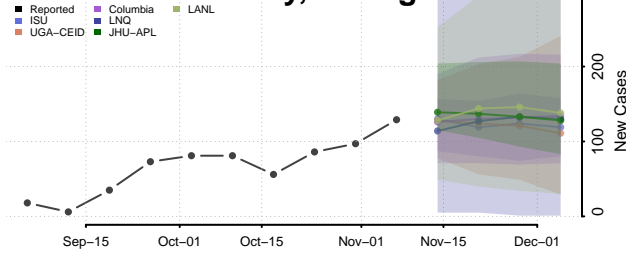

Menominee County, Michigan