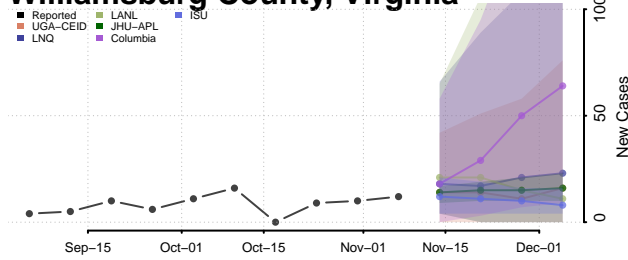

Williamsburg County, Virginia