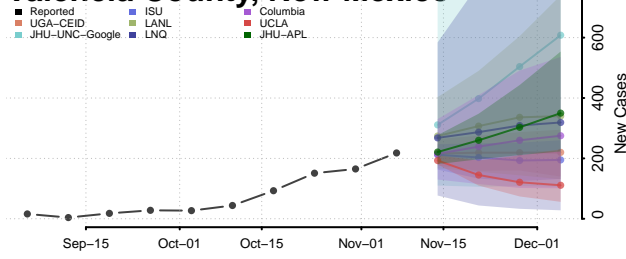

Socorro County, New Mexico

Taos County, New Mexico

Torrance County, New Mexico

Union County, New Mexico

Valencia County, New Mexico

New York

Albany County, New York

Allegany County, New York