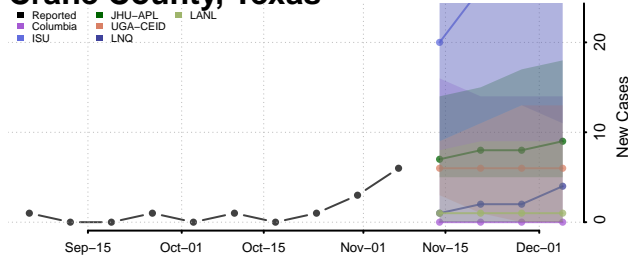

Crane County, Texas