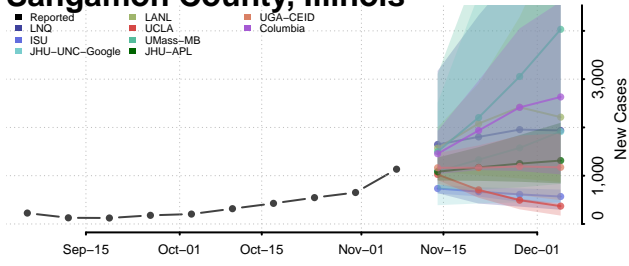

Sangamon County, Illinois