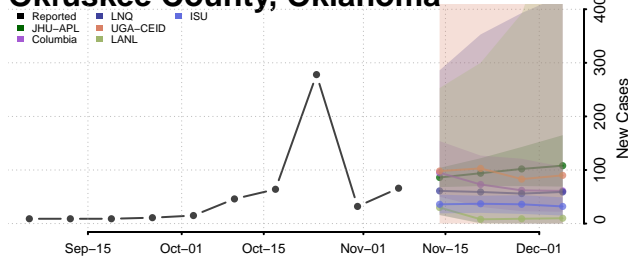

Okfuskee County, Oklahoma