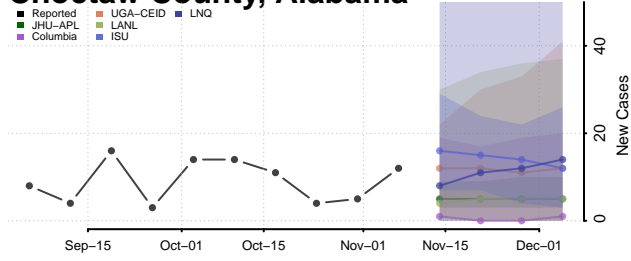

National

Alabama

Autauga County, Alabama

Baldwin County, Alabama

Barbour County, Alabama

Bibb County, Alabama

Chilton County, Alabama

Choctaw County, Alabama