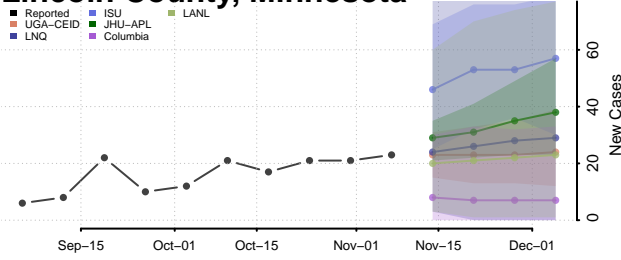

Lake County, Minnesota

Lake of the Woods County, Minnesota

Le Sueur County, Minnesota

Lincoln County, Minnesota

Lyon County, Minnesota

Mahnomen County, Minnesota

Marshall County, Minnesota

Martin County, Minnesota