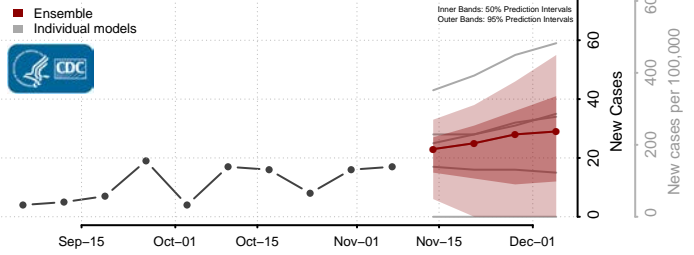

Isanti County, Minnesota

Itasca County, Minnesota

Jackson County, Minnesota

Kanabec County, Minnesota

Kandiyohi County, Minnesota

Kittson County, Minnesota

Koochiching County, Minnesota

Lac qui Parle County, Minnesota