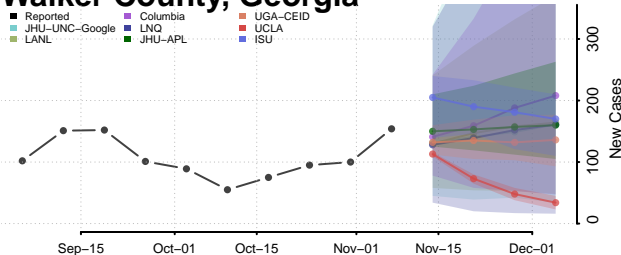

Turner County, Georgia

Twiggs County, Georgia

Union County, Georgia

Upson County, Georgia

Walker County, Georgia

Walton County, Georgia

Ware County, Georgia

Warren County, Georgia