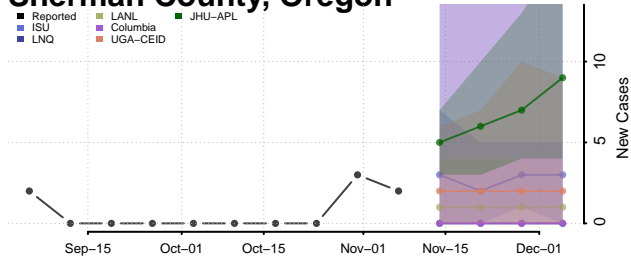

Sherman County, Oregon