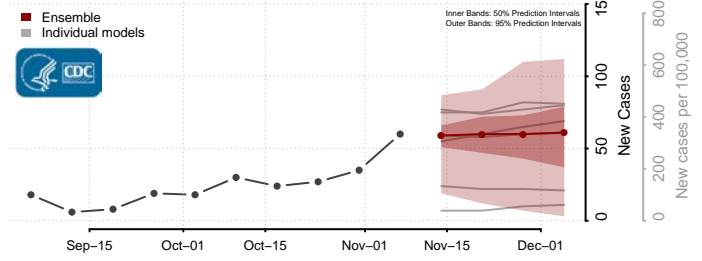

Winston County, Mississippi