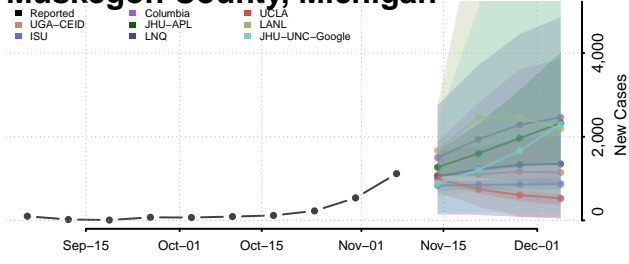

Monroe County, Michigan

Montcalm County, Michigan

Montmorency County, Michigan

Muskegon County, Michigan

Newaygo County, Michigan

Oakland County, Michigan

Oceana County, Michigan

Ogemaw County, Michigan