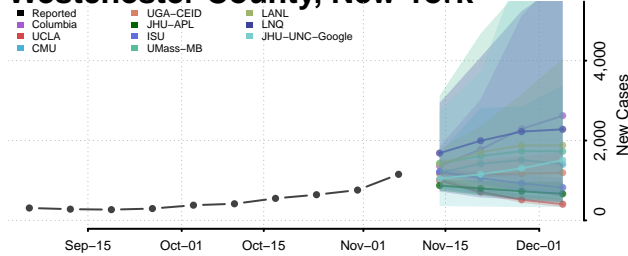

Westchester County, New York