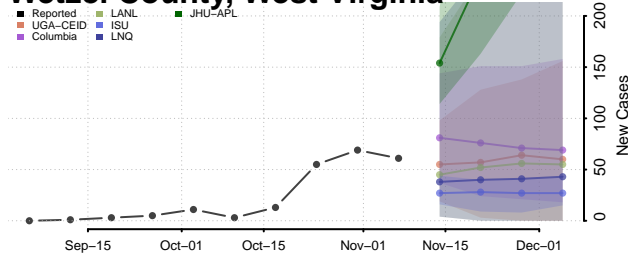

Wetzel County, West Virginia