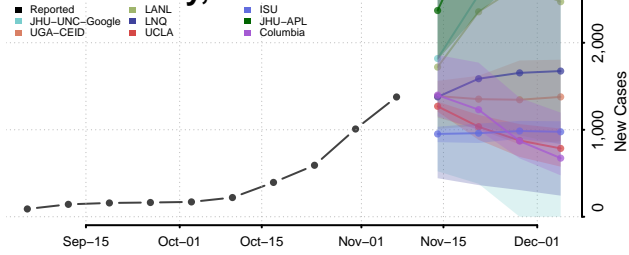

Ward County, North Dakota