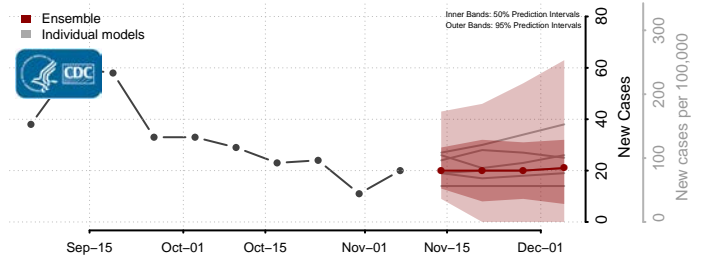

Morehouse County, Louisiana