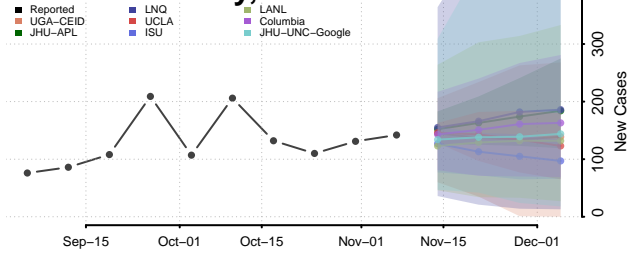

Camden County, Missouri