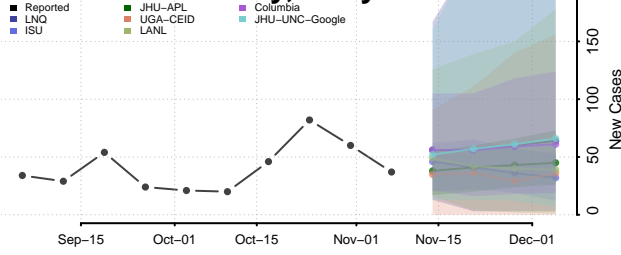

Dorchester County, Maryland