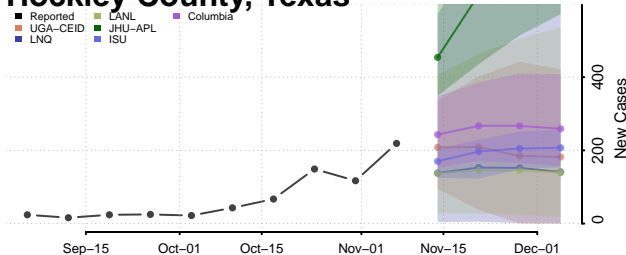

Hockley County, Texas