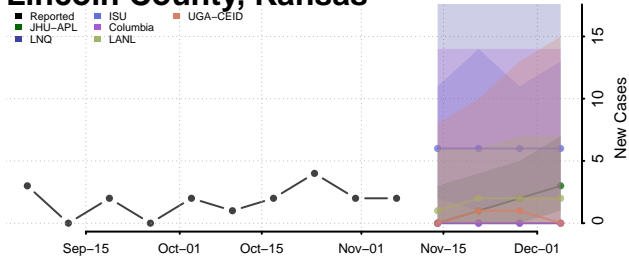

Labette County, Kansas

Lane County, Kansas

Leavenworth County, Kansas

Lincoln County, Kansas

Linn County, Kansas

Logan County, Kansas

Lyon County, Kansas

Marion County, Kansas