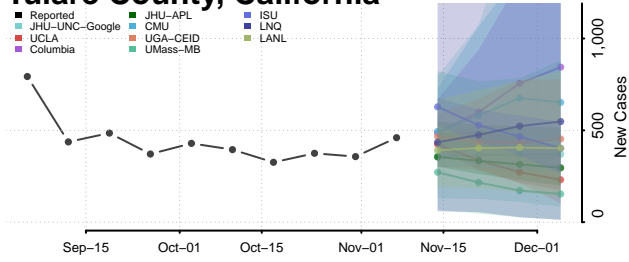

Tulare County, California