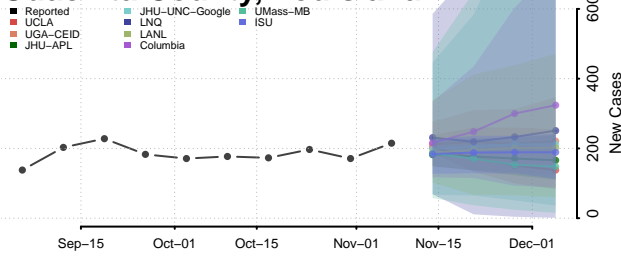

Plaquemines County, Louisiana

Pointe Coupee County, Louisiana

Rapides County, Louisiana

Red River County, Louisiana

Richland County, Louisiana

Sabine County, Louisiana

St. Bernard County, Louisiana

St. Charles County, Louisiana