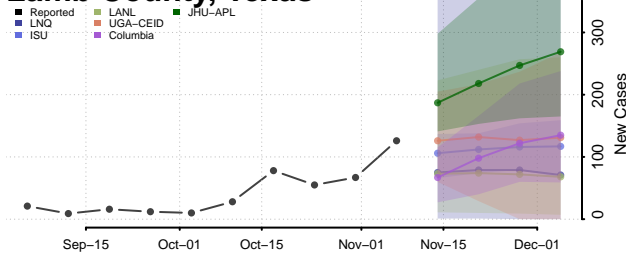

Lamb County, Texas