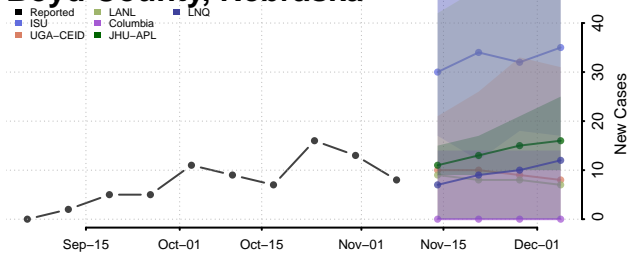

Boyd County, Nebraska