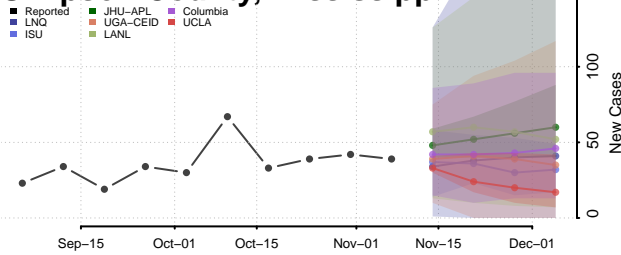

Simpson County, Mississippi