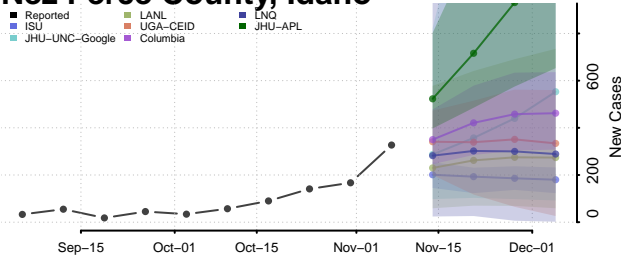

Lewis County, Idaho

Lincoln County, Idaho

Madison County, Idaho

Minidoka County, Idaho

Nez Perce County, Idaho

Oneida County, Idaho

Owyhee County, Idaho

Payette County, Idaho