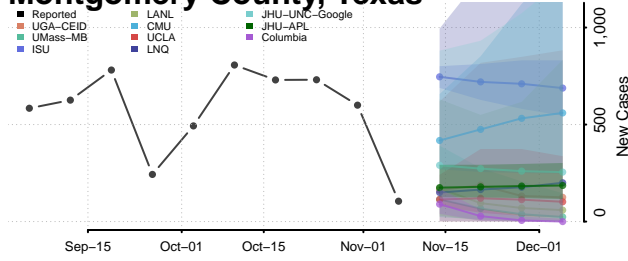

Montgomery County, Texas