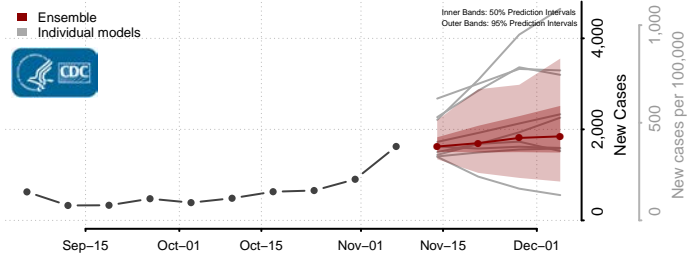

Clay County, Minnesota

Clearwater County, Minnesota

Cook County, Minnesota

Cottonwood County, Minnesota

Crow Wing County, Minnesota

Dakota County, Minnesota

Dodge County, Minnesota

Douglas County, Minnesota