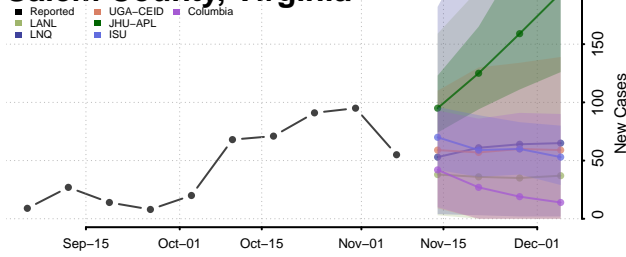

Salem County, Virginia