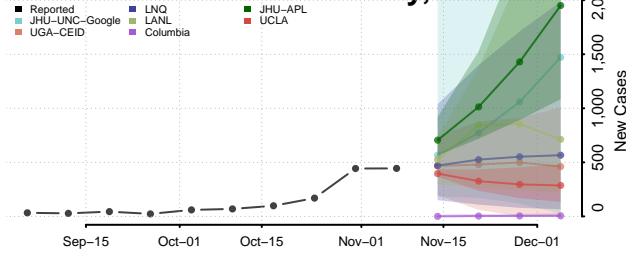

Matanuska-Susitna County, Alaska