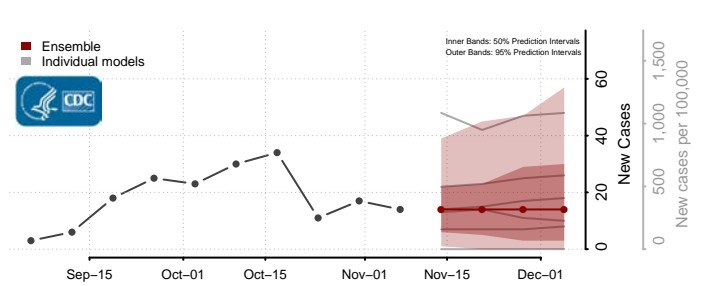

Cavalier County, North Dakota

Dickey County, North Dakota

Divide County, North Dakota

Dunn County, North Dakota

Eddy County, North Dakota

Emmons County, North Dakota

Foster County, North Dakota

Golden Valley County, North Dakota