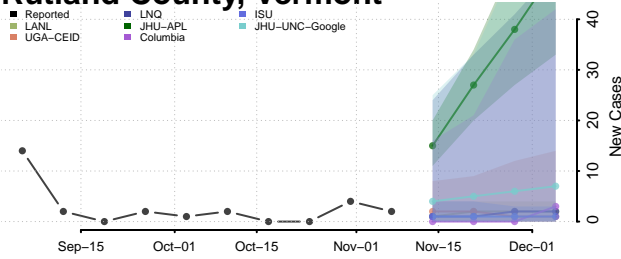

Grand Isle County, Vermont

Lamoille County, Vermont

Orange County, Vermont

Orleans County, Vermont

Rutland County, Vermont

Washington County, Vermont

Windham County, Vermont

Windsor County, Vermont