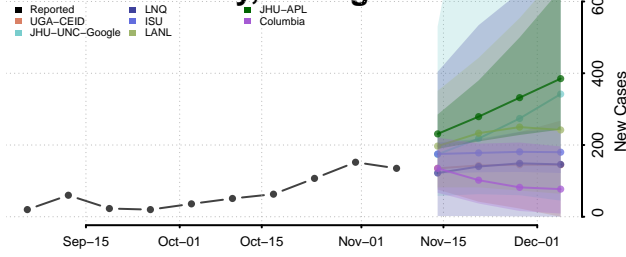

Macomb County, Michigan

Manistee County, Michigan

Marquette County, Michigan

Mason County, Michigan

Mecosta County, Michigan

Menominee County, Michigan

Midland County, Michigan

Missaukee County, Michigan