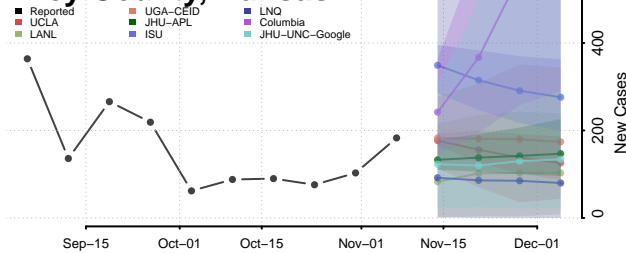

Riley County, Kansas