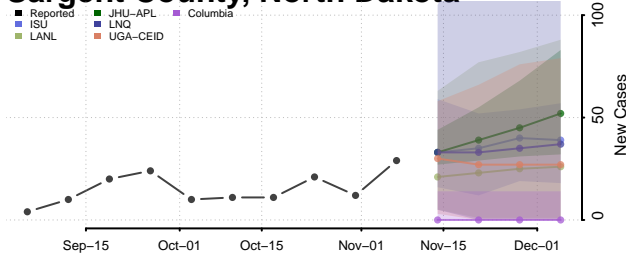

Sargent County, North Dakota