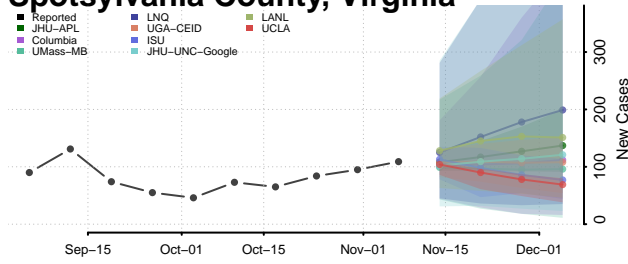

Spotsylvania County, Virginia