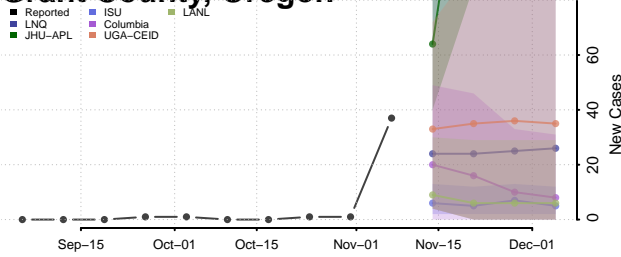

Grant County, Oregon