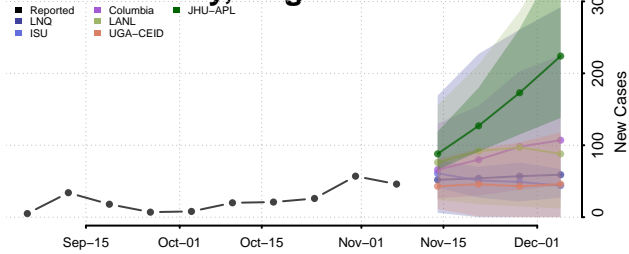

Bristol County, Virginia