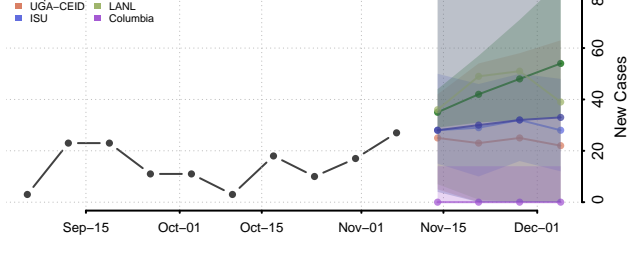

Dewey County, South Dakota

Douglas County, South Dakota

Edmunds County, South Dakota

Fall River County, South Dakota

Faulk County, South Dakota

Grant County, South Dakota

Gregory County, South Dakota

Haakon County, South Dakota