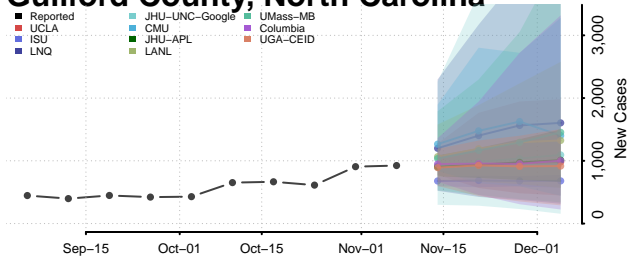

Guilford County, North Carolina