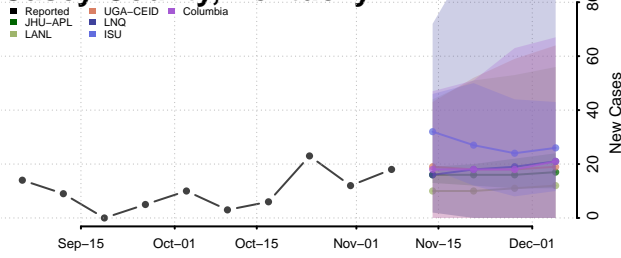

Casey County, Kentucky