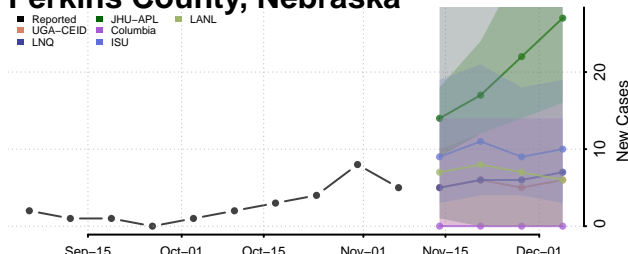

Morrill County, Nebraska

Nance County, Nebraska

Nemaha County, Nebraska

Nuckolls County, Nebraska

Otoe County, Nebraska

Pawnee County, Nebraska

Perkins County, Nebraska

Phelps County, Nebraska