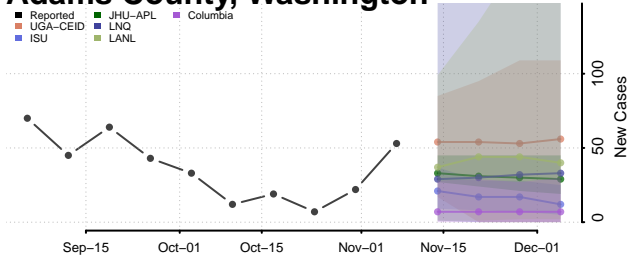

Adams County, Washington