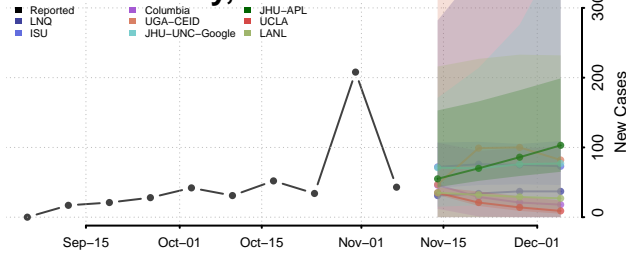

Burnet County, Texas