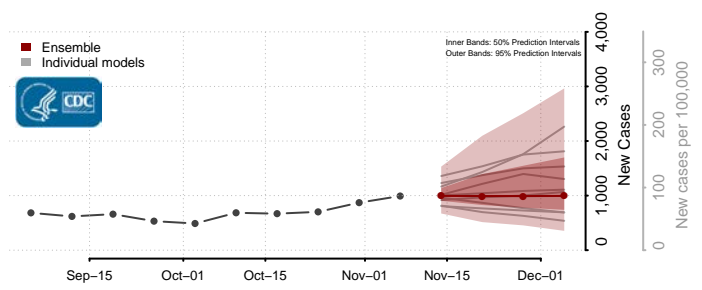

Fairfax County, Virginia