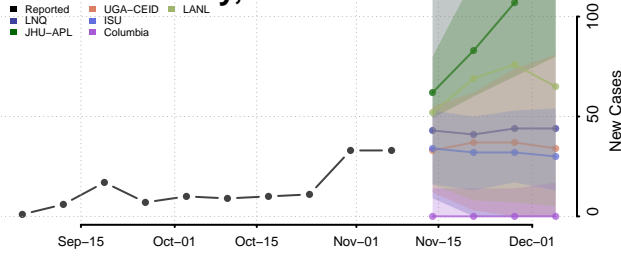

Howard County, Nebraska