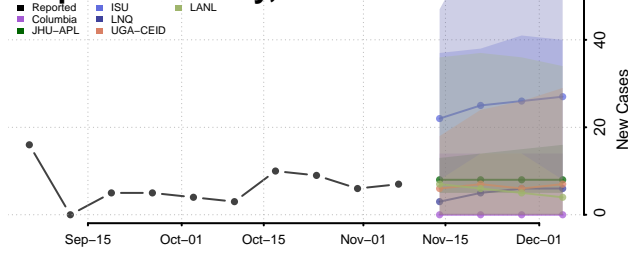

Stephens County, Texas