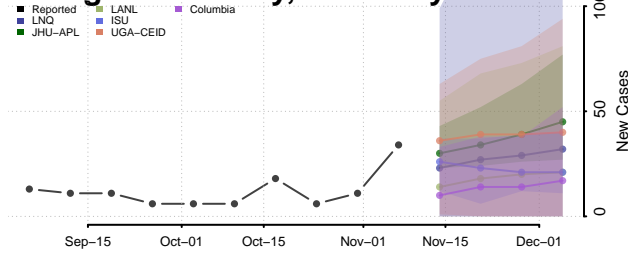

Lawrence County, Kentucky

Lee County, Kentucky

Leslie County, Kentucky

Letcher County, Kentucky

Lewis County, Kentucky

Lincoln County, Kentucky

Livingston County, Kentucky

Logan County, Kentucky