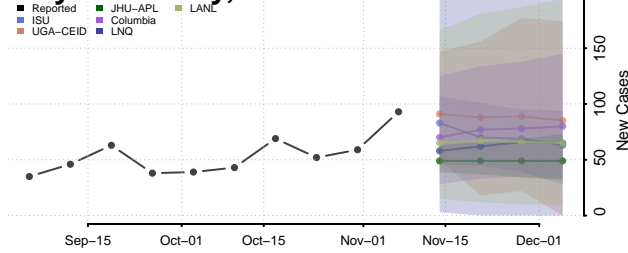

Tazewell County, Illinois

Union County, Illinois

Vermilion County, Illinois

Wabash County, Illinois

Warren County, Illinois

Washington County, Illinois

Wayne County, Illinois

White County, Illinois