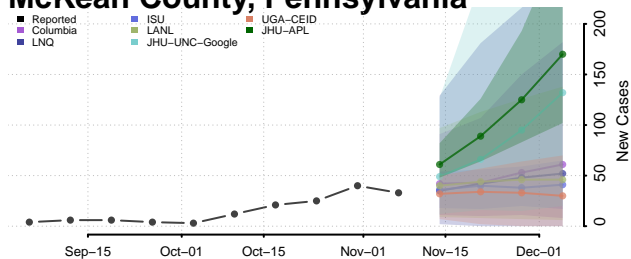

McKean County, Pennsylvania