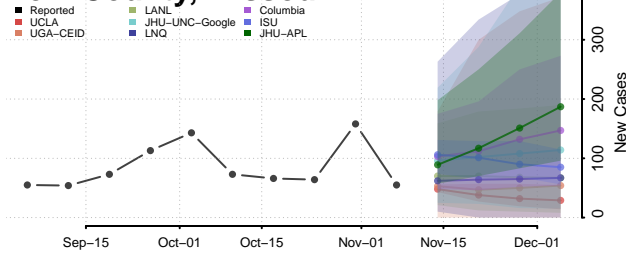

Polk County, Missouri