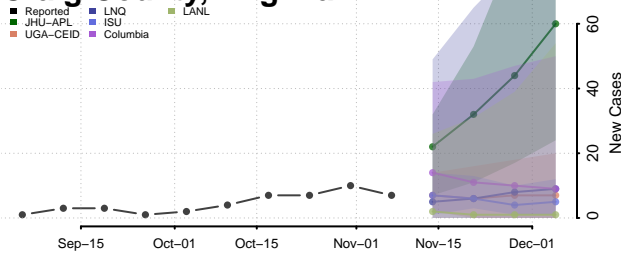

Charlotte County, Virginia

Charlottesville County, Virginia

Chesapeake County, Virginia

Chesterfield County, Virginia

Clarke County, Virginia

Colonial Heights County, Virginia

Covington County, Virginia

Craig County, Virginia