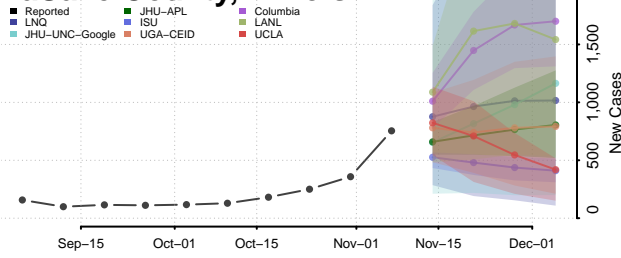

LaSalle County, Illinois