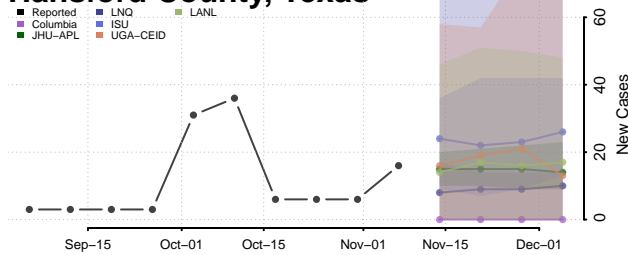

Hansford County, Texas