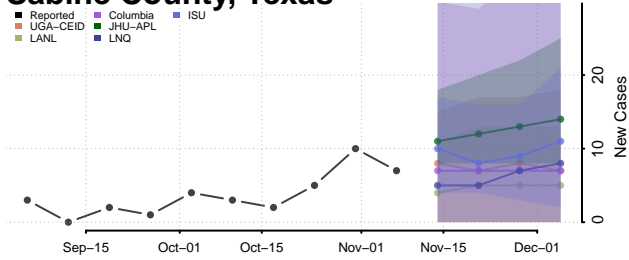

Sabine County, Texas