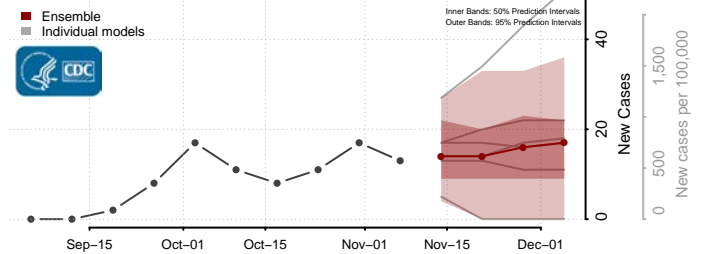

Grant County, North Dakota