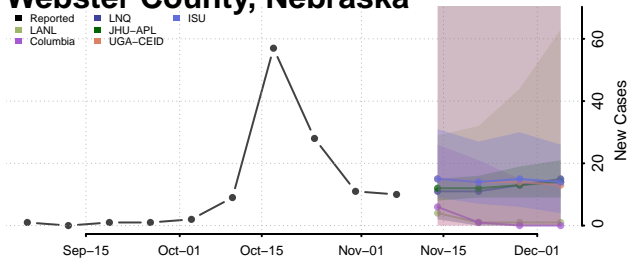

Thomas County, Nebraska

Thurston County, Nebraska

Valley County, Nebraska

Washington County, Nebraska

Wayne County, Nebraska

Webster County, Nebraska

Wheeler County, Nebraska

York County, Nebraska