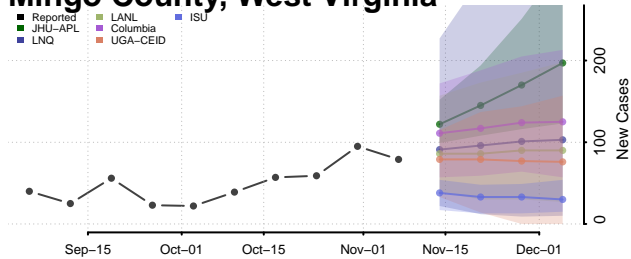

Mingo County, West Virginia