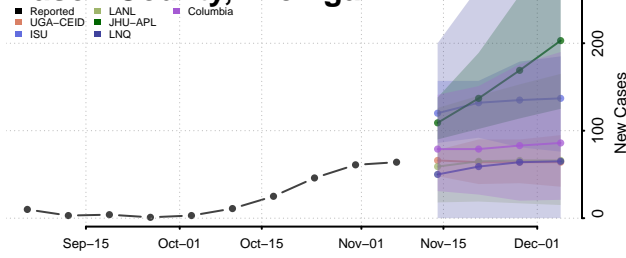

Macomb County, Michigan

Manistee County, Michigan

Marquette County, Michigan

Mason County, Michigan

Mecosta County, Michigan

Menominee County, Michigan

Midland County, Michigan

Missaukee County, Michigan