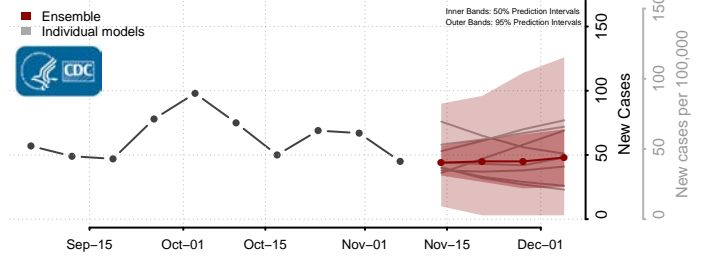

Albemarle County, Virginia