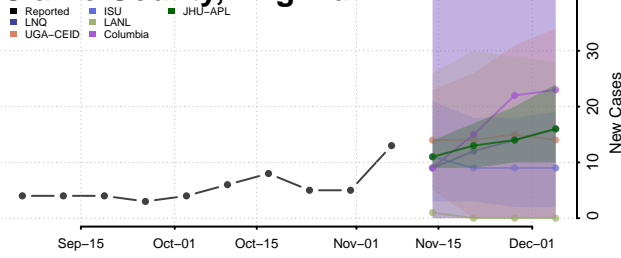

Charlotte County, Virginia

Charlottesville County, Virginia

Chesapeake County, Virginia

Chesterfield County, Virginia

Clarke County, Virginia

Colonial Heights County, Virginia

Covington County, Virginia

Craig County, Virginia