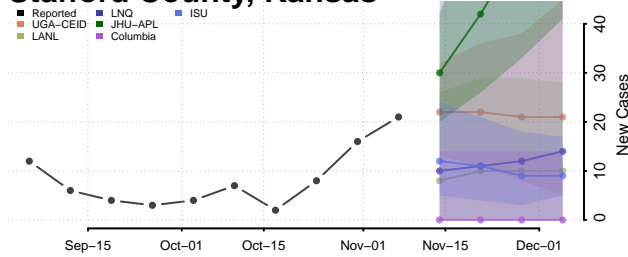

Sheridan County, Kansas

Sherman County, Kansas

Smith County, Kansas

Stafford County, Kansas

Stanton County, Kansas

Stevens County, Kansas

Sumner County, Kansas

Thomas County, Kansas