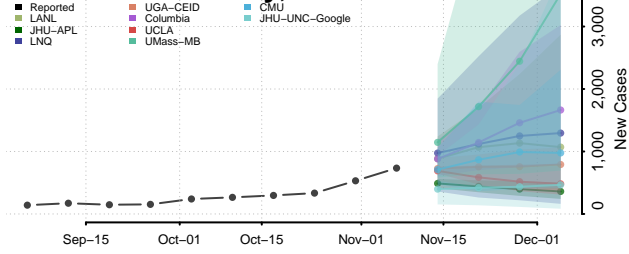

Richmond County, New York