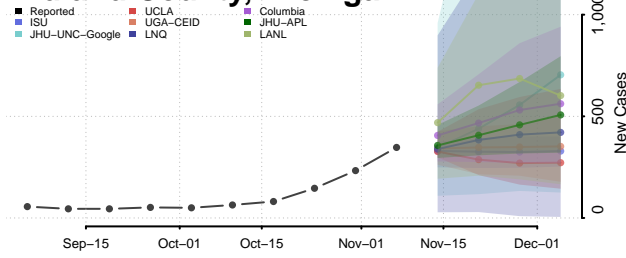

Macomb County, Michigan

Manistee County, Michigan

Marquette County, Michigan

Mason County, Michigan

Mecosta County, Michigan

Menominee County, Michigan

Midland County, Michigan

Missaukee County, Michigan