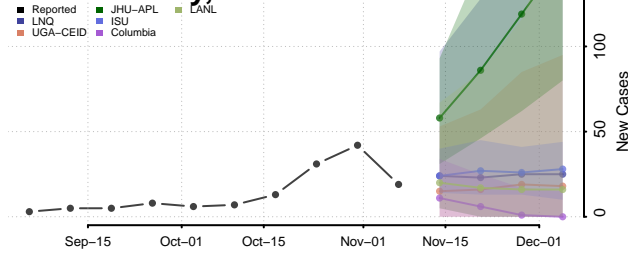

Clark County, South Dakota