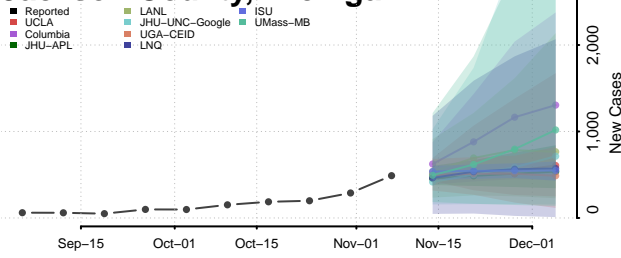

Ionia County, Michigan

Iosco County, Michigan

Iron County, Michigan

Isabella County, Michigan

Jackson County, Michigan

Kalamazoo County, Michigan

Kalkaska County, Michigan

Kent County, Michigan