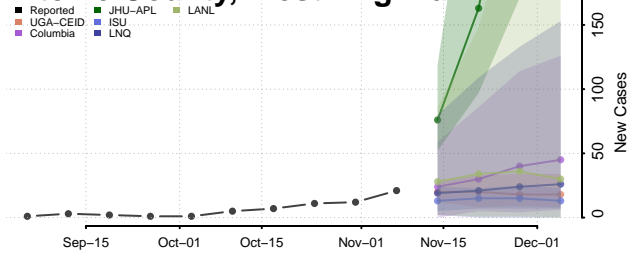

Pleasants County, West Virginia

Pocahontas County, West Virginia

Preston County, West Virginia

Putnam County, West Virginia

Raleigh County, West Virginia

Randolph County, West Virginia

Ritchie County, West Virginia