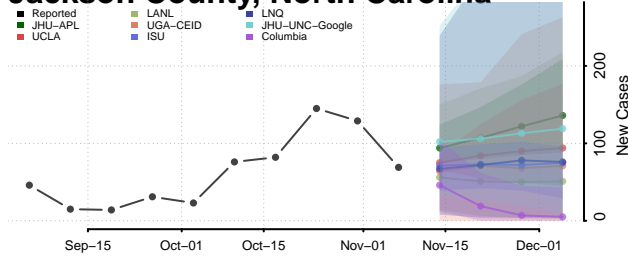

Hertford County, North Carolina

Hoke County, North Carolina

Hyde County, North Carolina

Iredell County, North Carolina

Jackson County, North Carolina

Johnston County, North Carolina

Jones County, North Carolina