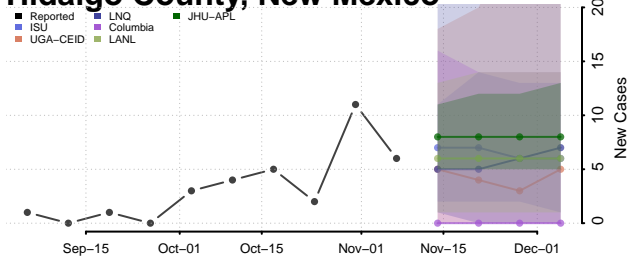

Hidalgo County, New Mexico

Lea County, New Mexico

Lincoln County, New Mexico

Los Alamos County, New Mexico

Luna County, New Mexico

McKinley County, New Mexico

Mora County, New Mexico

Otero County, New Mexico