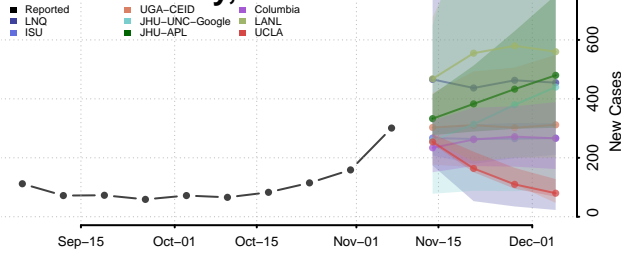

Clinton County, Iowa