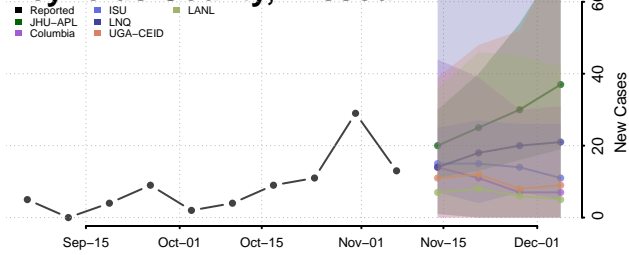

Platte County, Missouri

Polk County, Missouri

Pulaski County, Missouri

Putnam County, Missouri

Ralls County, Missouri

Randolph County, Missouri

Ray County, Missouri

Reynolds County, Missouri