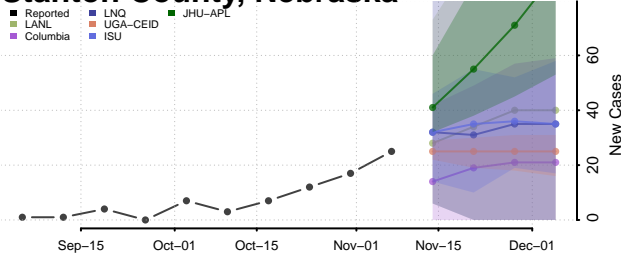

Saunders County, Nebraska

Scotts Bluff County, Nebraska

Seward County, Nebraska

Sheridan County, Nebraska

Sherman County, Nebraska

Sioux County, Nebraska

Stanton County, Nebraska

Thayer County, Nebraska