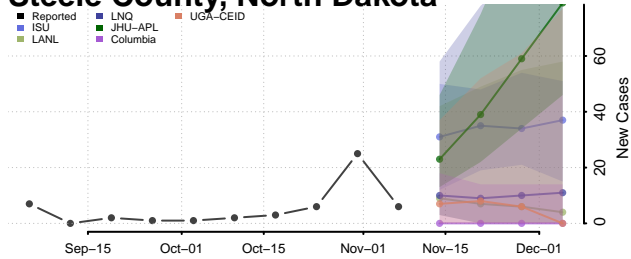

Steele County, North Dakota