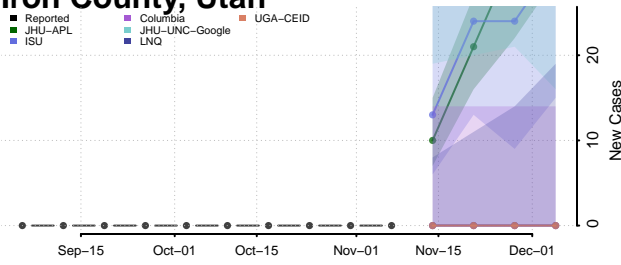

Iron County, Utah

Reported Columbia UGA-CEID
JHU-APL JHU-LNC-Google LNQ ISU