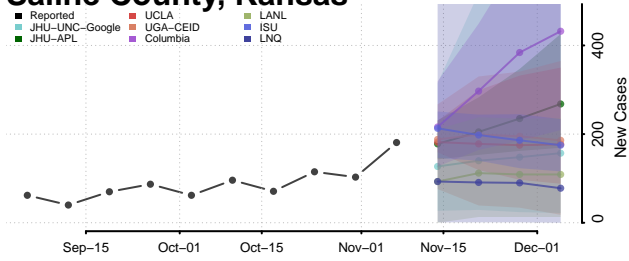

Rooks County, Kansas

Rush County, Kansas

Russell County, Kansas

Saline County, Kansas

Scott County, Kansas

Sedgwick County, Kansas

Seward County, Kansas

Shawnee County, Kansas