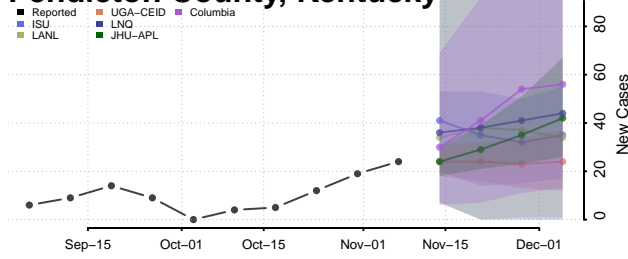

Pendleton County, Kentucky