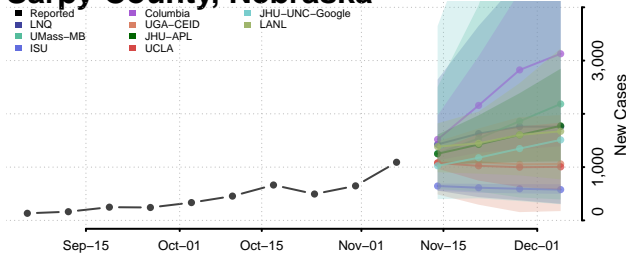

Pierce County, Nebraska

Platte County, Nebraska

Polk County, Nebraska

Red Willow County, Nebraska

Richardson County, Nebraska

Rock County, Nebraska

Saline County, Nebraska

Sarpy County, Nebraska