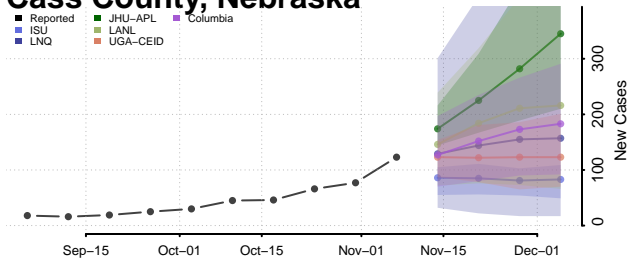

Boone County, Nebraska

Box Butte County, Nebraska

Boyd County, Nebraska

Brown County, Nebraska

Buffalo County, Nebraska

Burt County, Nebraska

Butler County, Nebraska

Cass County, Nebraska