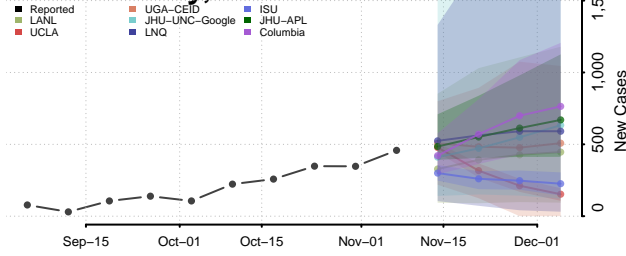

Reno County, Kansas