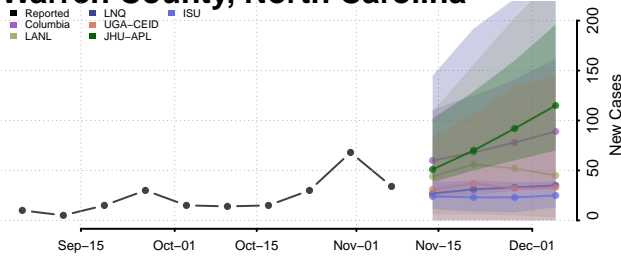

Transylvania County, North Carolina

Tyrrell County, North Carolina

Union County, North Carolina

Vance County, North Carolina

Wake County, North Carolina

Warren County, North Carolina

Washington County, North Carolina