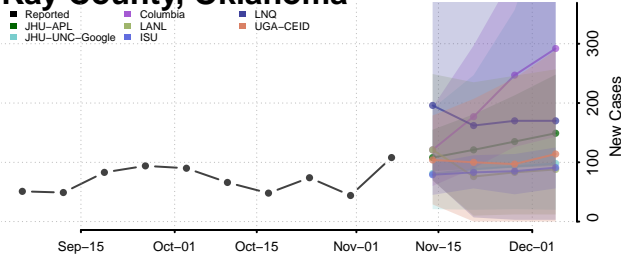

Kay County, Oklahoma