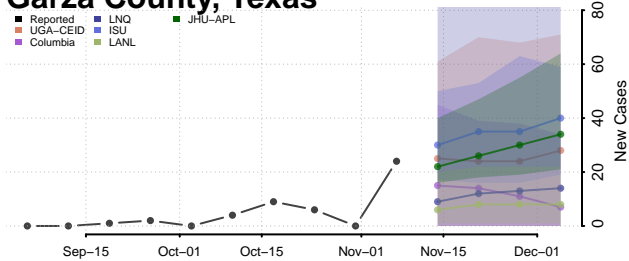

Garza County, Texas