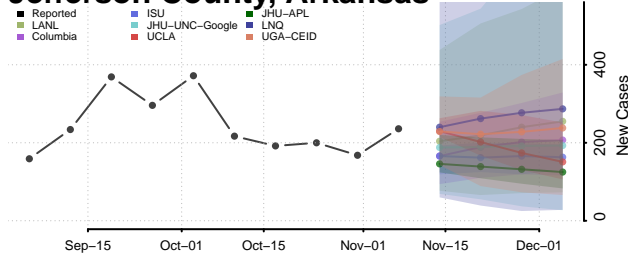

Jefferson County, Arkansas