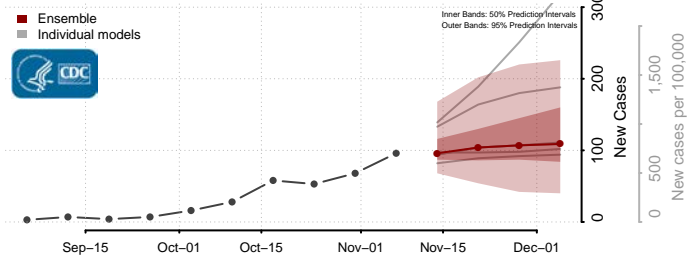

Wadena County, Minnesota