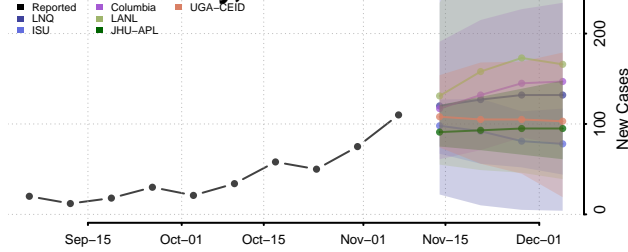

Tazewell County, Illinois

Union County, Illinois

Vermilion County, Illinois

Wabash County, Illinois

Warren County, Illinois

Washington County, Illinois

Wayne County, Illinois

White County, Illinois