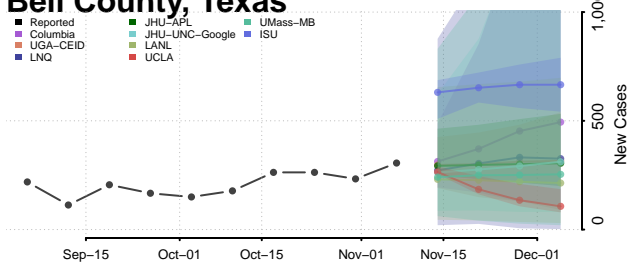

Bell County, Texas