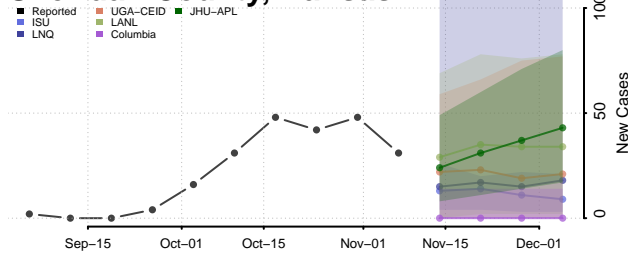

Sheridan County, Kansas