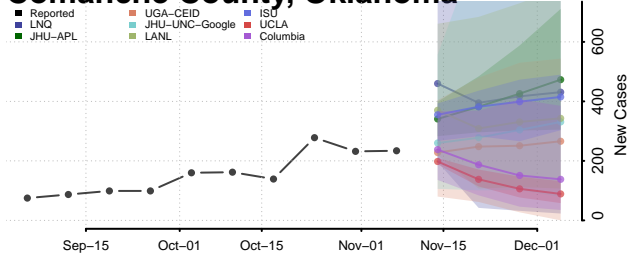

Carter County, Oklahoma

Cherokee County, Oklahoma

Choctaw County, Oklahoma

Cimarron County, Oklahoma

Cleveland County, Oklahoma

Coal County, Oklahoma

Comanche County, Oklahoma

Cotton County, Oklahoma