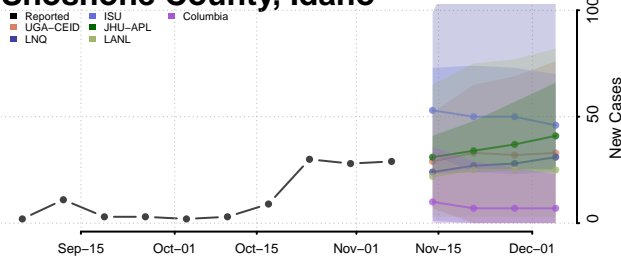

Shoshone County, Idaho