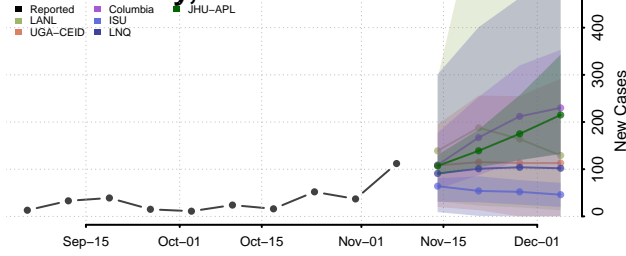

Pike County, Missouri