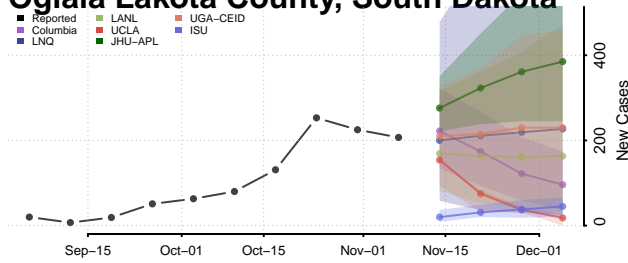

Oglala Lakota County, South Dakota