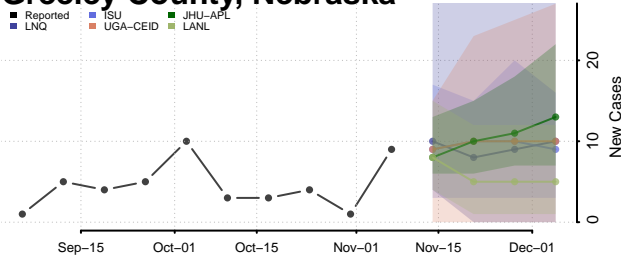

Greeley County, Nebraska