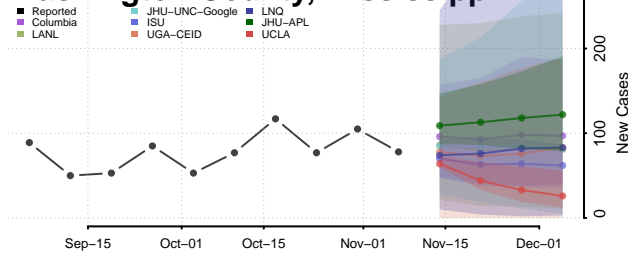

Tippah County, Mississippi

Tishomingo County, Mississippi

Tunica County, Mississippi

Union County, Mississippi

Walthall County, Mississippi

Warren County, Mississippi

Washington County, Mississippi

Wayne County, Mississippi