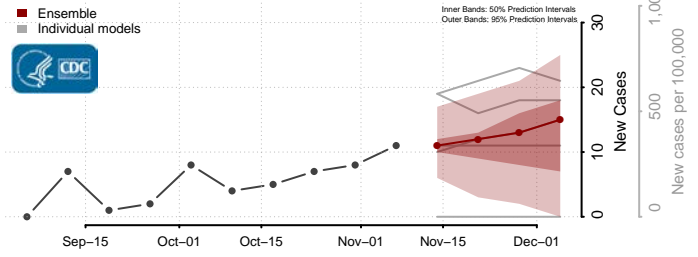

Traverse County, Minnesota