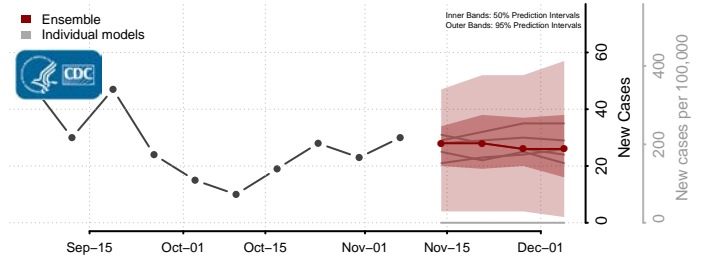

Scott County, Mississippi

Sharkey County, Mississippi

Simpson County, Mississippi

Smith County, Mississippi

Stone County, Mississippi

Sunflower County, Mississippi

Tallahatchie County, Mississippi

Tate County, Mississippi