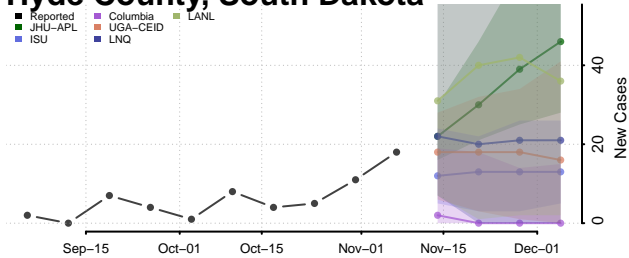

Hyde County, South Dakota