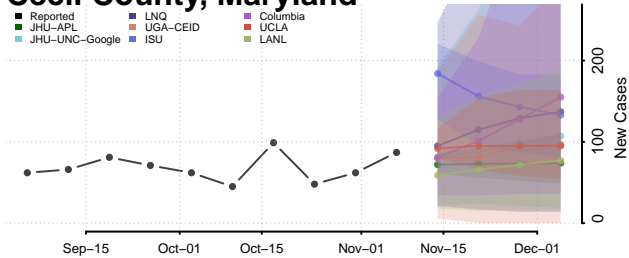

Cecil County, Maryland