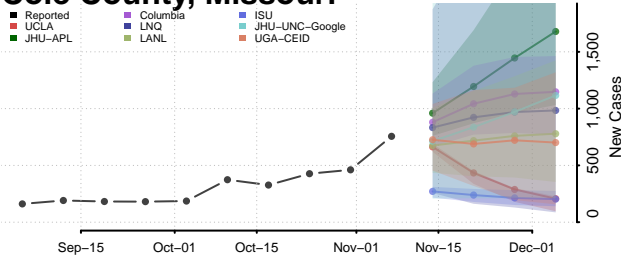

Cole County, Missouri