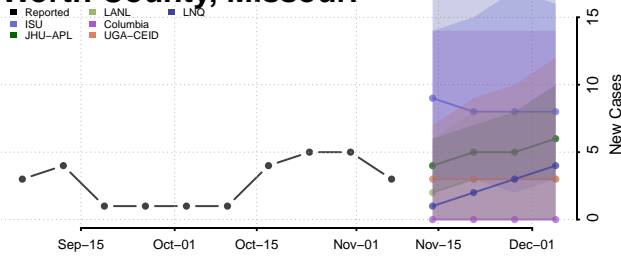

Taney County, Missouri

Texas County, Missouri

Vernon County, Missouri

Warren County, Missouri

Washington County, Missouri

Wayne County, Missouri

Webster County, Missouri

Worth County, Missouri