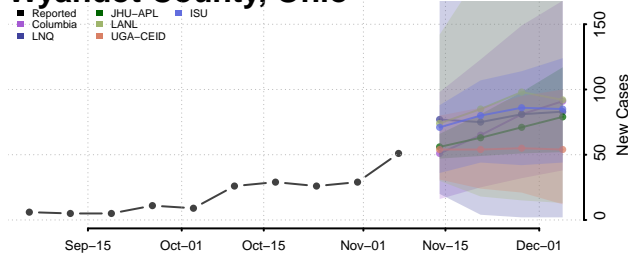

Warren County, Ohio

Washington County, Ohio

Wayne County, Ohio

Williams County, Ohio

Wood County, Ohio

Wyandot County, Ohio

Oklahoma

Adair County, Oklahoma