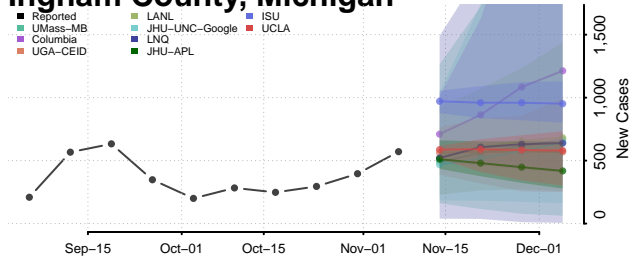

Gladwin County, Michigan

Gogebic County, Michigan

Grand Traverse County, Michigan

Gratiot County, Michigan

Hillsdale County, Michigan

Houghton County, Michigan

Huron County, Michigan

Ingham County, Michigan