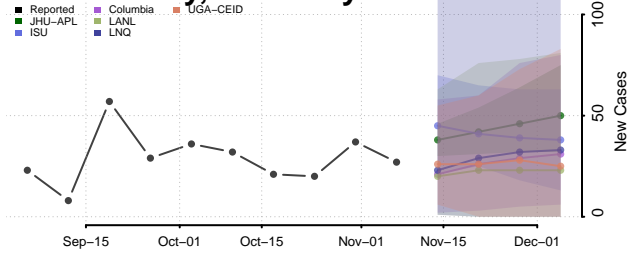

Estill County, Kentucky