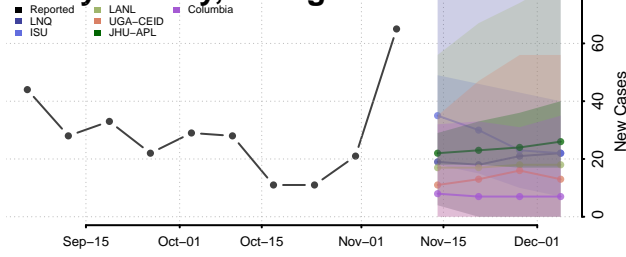

Glascocok County, Georgia

Glynn County, Georgia

Gordon County, Georgia

Grady County, Georgia

Greene County, Georgia

Gwinnett County, Georgia

Habersham County, Georgia

Hall County, Georgia