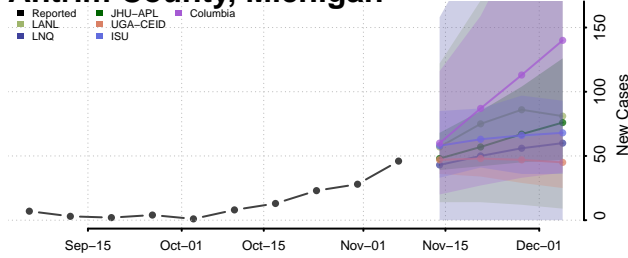

Alger County, Michigan

Allegan County, Michigan

Alpena County, Michigan

Antrim County, Michigan

Arenac County, Michigan

Baraga County, Michigan

Barry County, Michigan

Bay County, Michigan