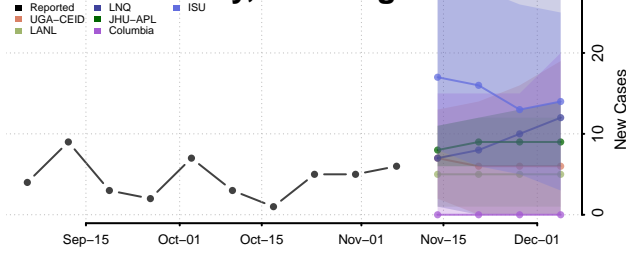

Klickitat County, Washington