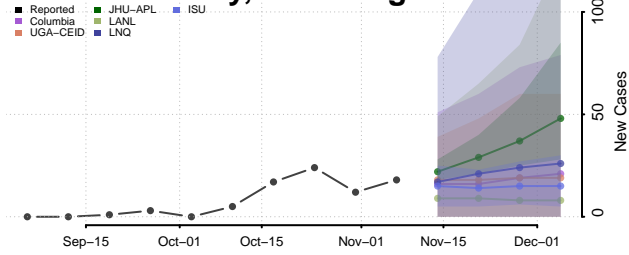

Braxton County, West Virginia