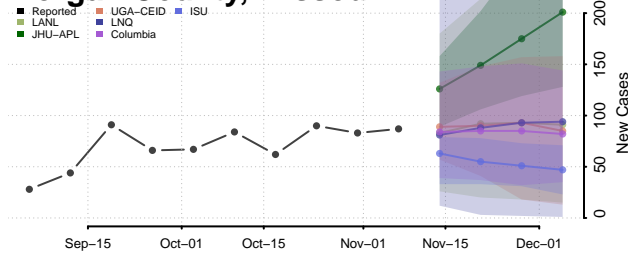

Morgan County, Missouri