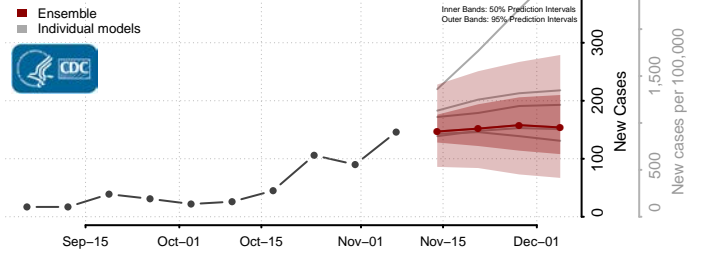

Richland County, North Dakota