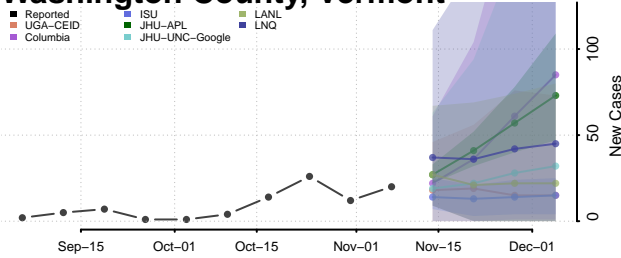

Grand Isle County, Vermont

Lamoille County, Vermont

Orange County, Vermont

Orleans County, Vermont

Rutland County, Vermont

Washington County, Vermont

Windham County, Vermont

Windsor County, Vermont