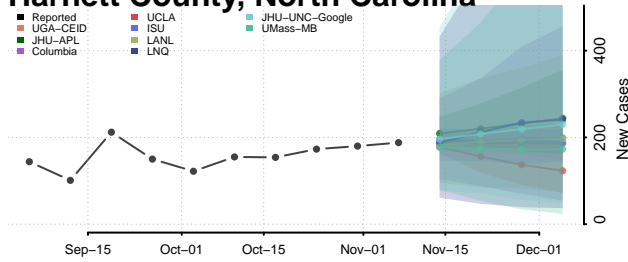

Granville County, North Carolina

Greene County, North Carolina

Guilford County, North Carolina

Halifax County, North Carolina

Harnett County, North Carolina

Haywood County, North Carolina

Henderson County, North Carolina