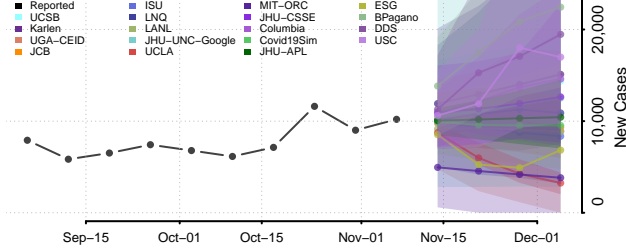

National

Alabama

Autauga County, Alabama

Baldwin County, Alabama

Barbour County, Alabama

Bibb County, Alabama

Chilton County, Alabama

Choctaw County, Alabama