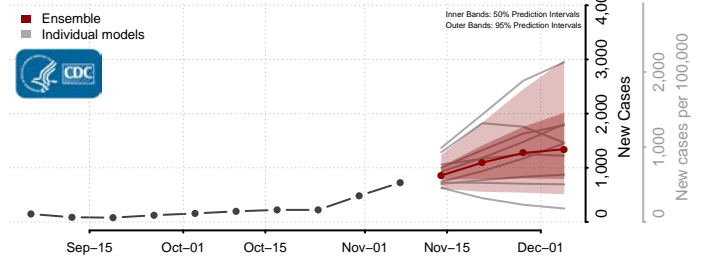

Wright County, Minnesota