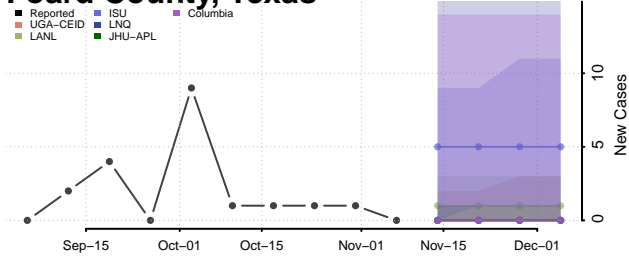

Foard County, Texas