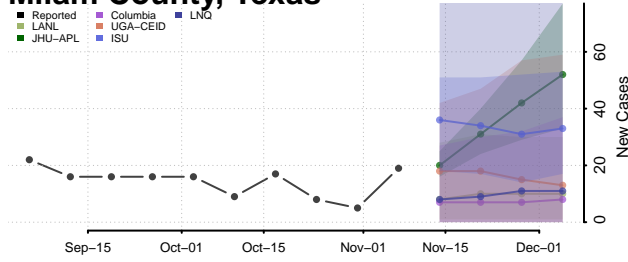

Milam County, Texas