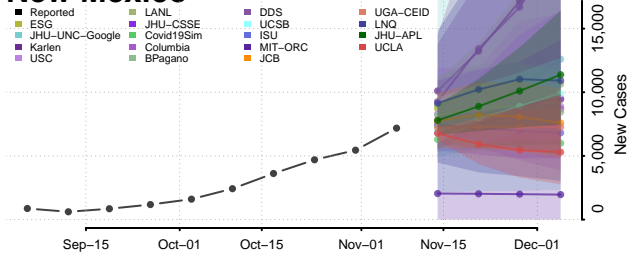

Somerset County, New Jersey

Sussex County, New Jersey

Union County, New Jersey

Warren County, New Jersey

New Mexico

Bernalillo County, New Mexico