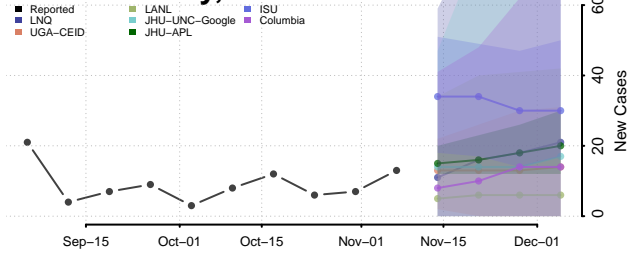

Columbia County, New York

Cortland County, New York

Delaware County, New York

Dutchess County, New York

Erie County, New York

Essex County, New York

Franklin County, New York

Fulton County, New York