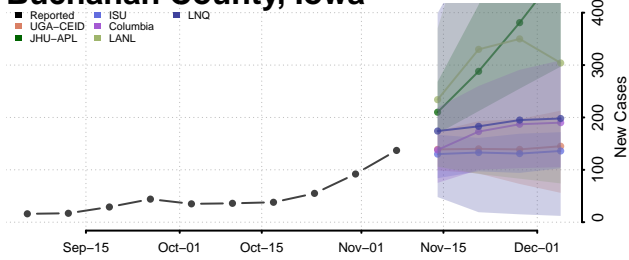

Benton County, Iowa

Black Hawk County, Iowa

Boone County, Iowa

Bremer County, Iowa

Buchanan County, Iowa

Buena Vista County, Iowa

Butler County, Iowa

Calhoun County, Iowa