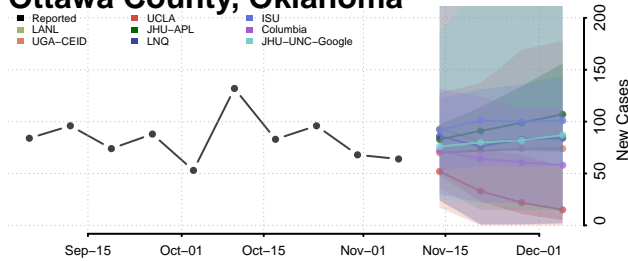

Ottawa County, Oklahoma