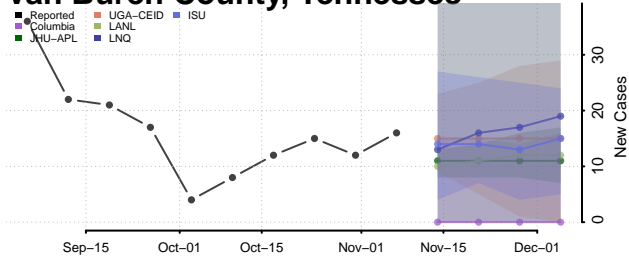

Van Buren County, Tennessee