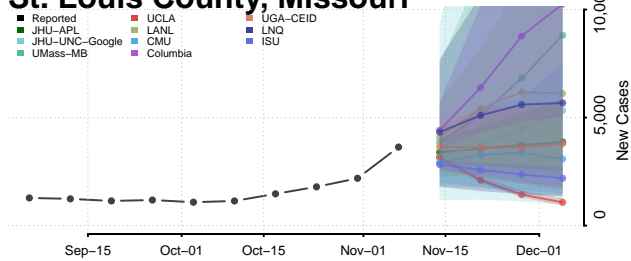

St. Louis County, Missouri