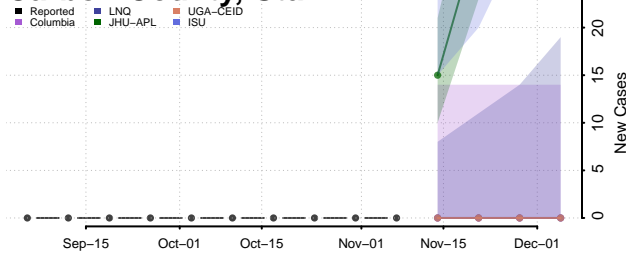

Carbon County, Utah