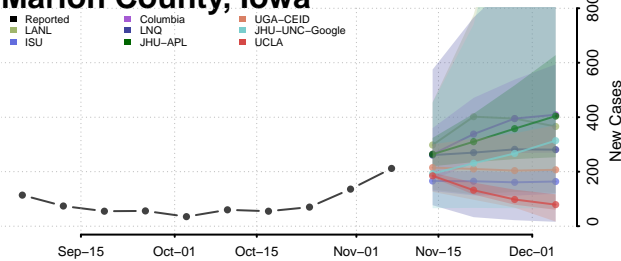

Marion County, Iowa