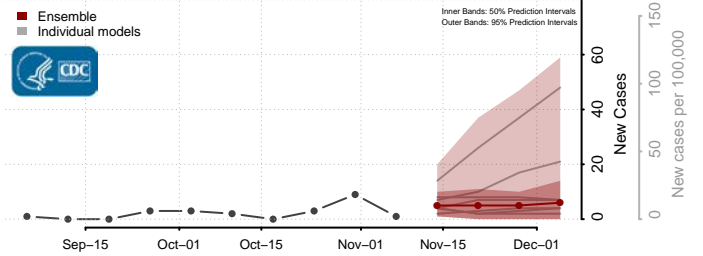

Grand Isle County, Vermont

Lamoille County, Vermont

Orange County, Vermont

Orleans County, Vermont

Rutland County, Vermont

Washington County, Vermont

Windham County, Vermont

Windsor County, Vermont