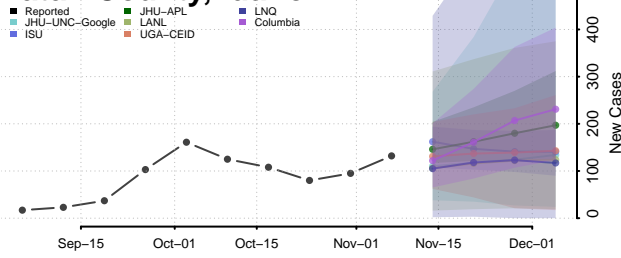

Gem County, Idaho

Gooding County, Idaho

Idaho County, Idaho

Jefferson County, Idaho

Jerome County, Idaho

Kootenai County, Idaho

Latah County, Idaho

Lemhi County, Idaho