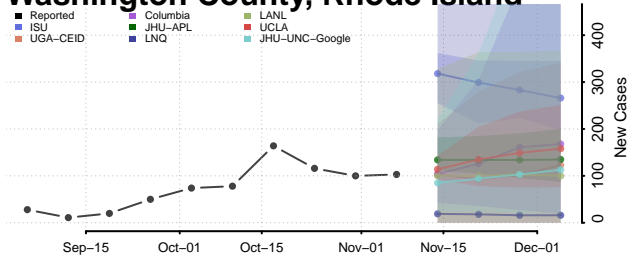

Washington County, Rhode Island