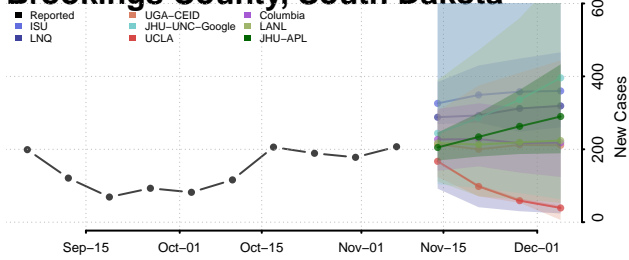

Brookings County, South Dakota