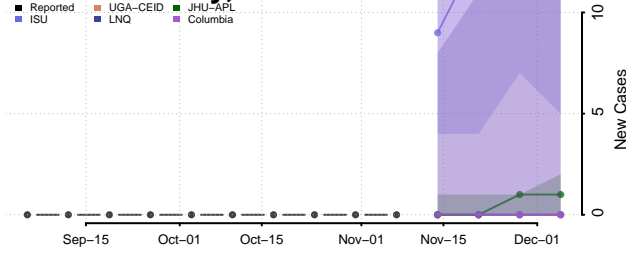

Millard County, Utah