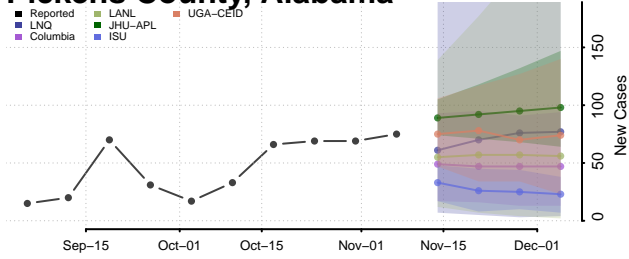

Madison County, Alabama

Marengo County, Alabama

Marion County, Alabama

Marshall County, Alabama

Mobile County, Alabama

Monroe County, Alabama

Montgomery County, Alabama

Morgan County, Alabama

Perry County, Alabama

Pickens County, Alabama

Pike County, Alabama

Randolph County, Alabama

Russell County, Alabama

Shelby County, Alabama

St. Clair County, Alabama

Sumter County, Alabama