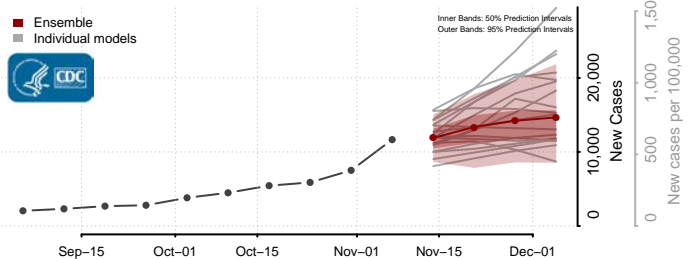

Wheatland County, Montana

Wibaux County, Montana

Yellowstone County, Montana

Nebraska

Adams County, Nebraska

Antelope County, Nebraska