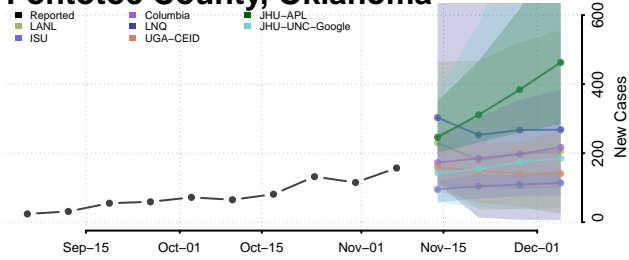

Pontotoc County, Oklahoma