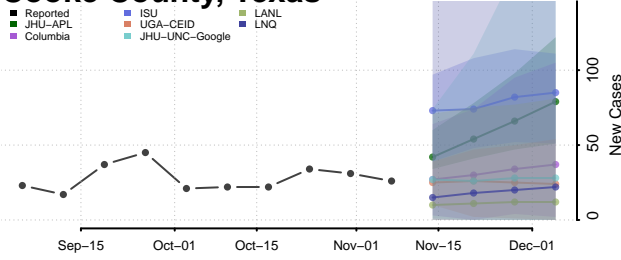

Cooke County, Texas