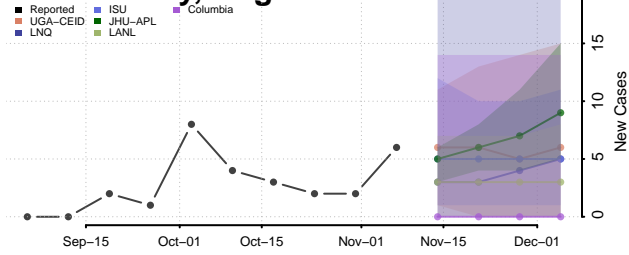

Bath County, Virginia