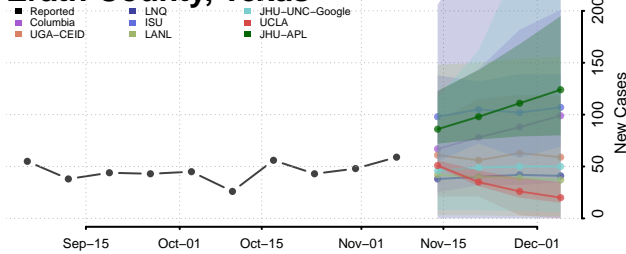

Erath County, Texas