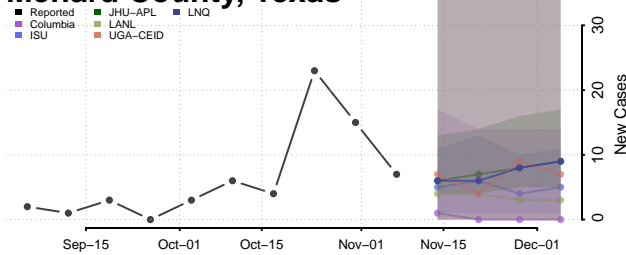

Menard County, Texas