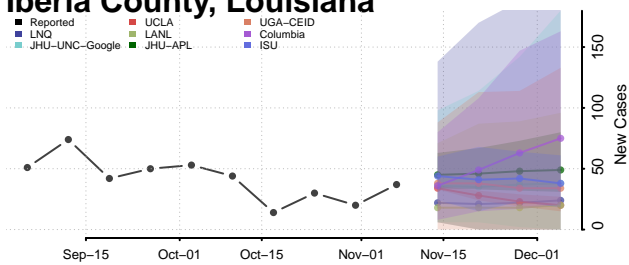

Iberia County, Louisiana