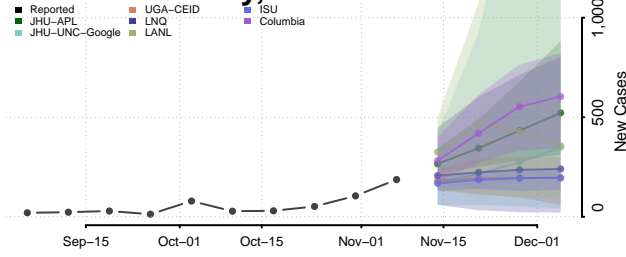

Darke County, Ohio

Defiance County, Ohio

Delaware County, Ohio

Erie County, Ohio

Fairfield County, Ohio

Fayette County, Ohio

Franklin County, Ohio

Fulton County, Ohio