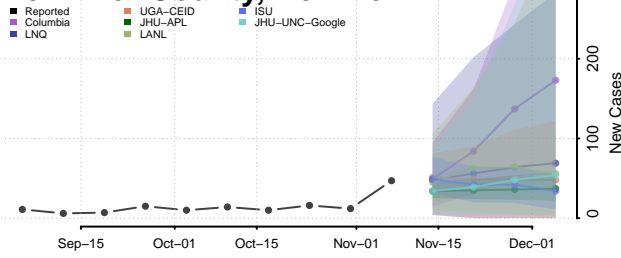

Genesee County, New York

Greene County, New York

Hamilton County, New York

Herkimer County, New York

Jefferson County, New York

Kings County, New York

Lewis County, New York

Livingston County, New York