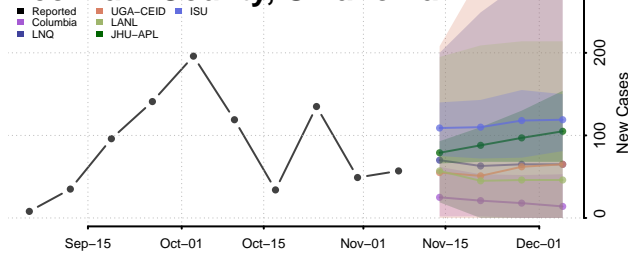

Alfalfa County, Oklahoma

Atoka County, Oklahoma

Beaver County, Oklahoma

Beckham County, Oklahoma

Blaine County, Oklahoma

Bryan County, Oklahoma

Caddo County, Oklahoma

Canadian County, Oklahoma