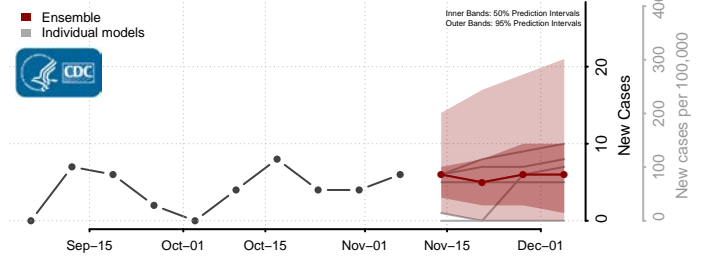

Charles City County, Virginia