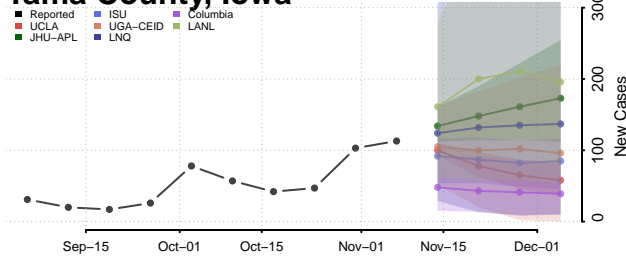

Tama County, Iowa