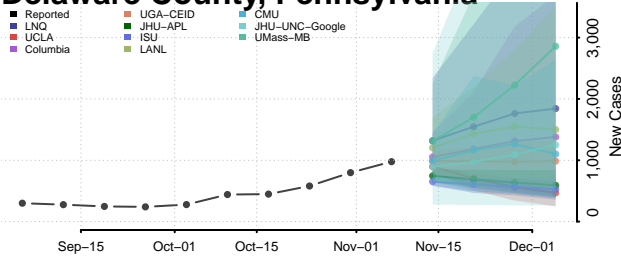

Delaware County, Pennsylvania