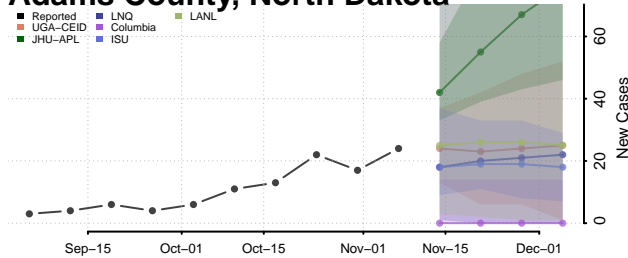

Adams County, North Dakota