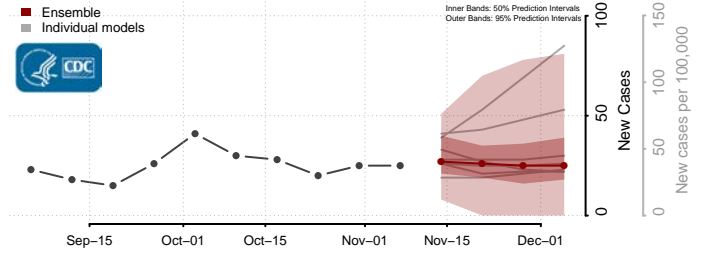

Mason County, Washington