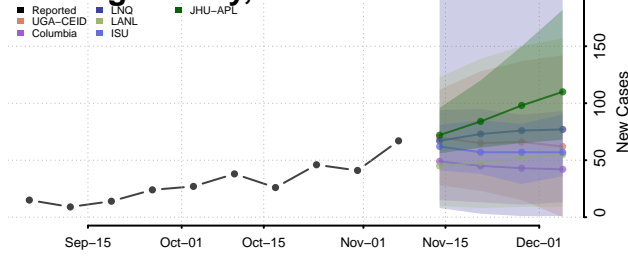

Cedar County, Nebraska

Chase County, Nebraska

Cherry County, Nebraska

Cheyenne County, Nebraska

Clay County, Nebraska

Colfax County, Nebraska

Cuming County, Nebraska

Custer County, Nebraska