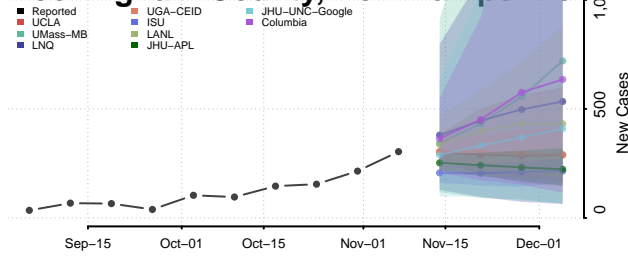

Rockingham County, New Hampshire