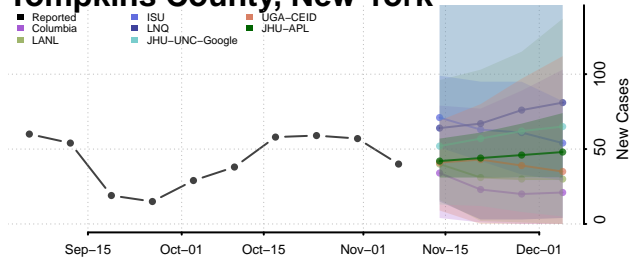

Steuben County, New York

Suffolk County, New York

Sullivan County, New York

Tioga County, New York

Tompkins County, New York

Ulster County, New York

Warren County, New York

Washington County, New York