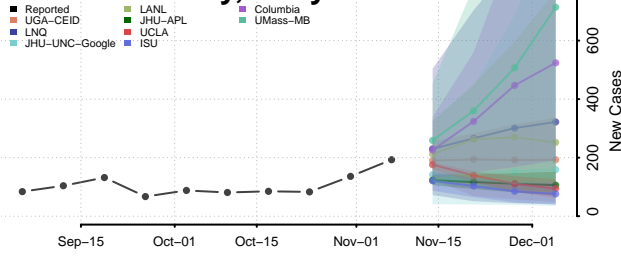

Charles County, Maryland