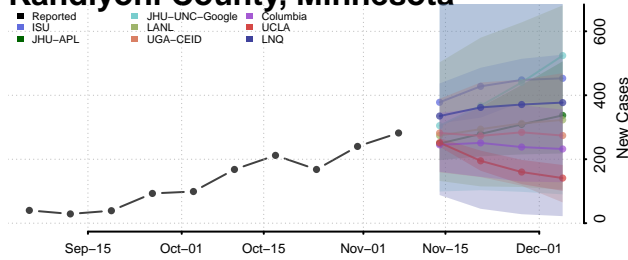

Isanti County, Minnesota

Itasca County, Minnesota

Jackson County, Minnesota

Kanabec County, Minnesota

Kandiyohi County, Minnesota

Kittson County, Minnesota

Koochiching County, Minnesota

Lac qui Parle County, Minnesota