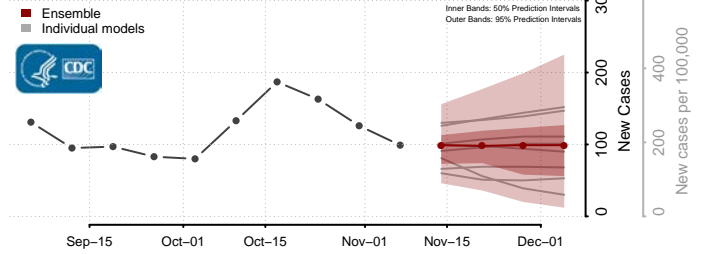

Edgecombe County, North Carolina