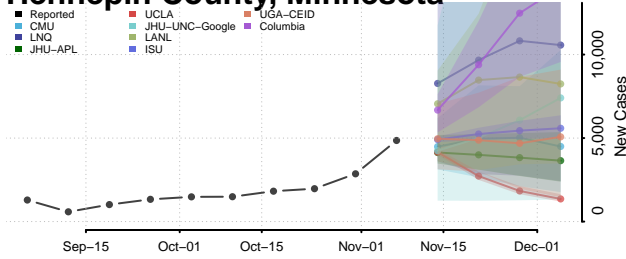

Faribault County, Minnesota

Fillmore County, Minnesota

Freeborn County, Minnesota

Goodhue County, Minnesota

Grant County, Minnesota

Hennepin County, Minnesota

Houston County, Minnesota

Hubbard County, Minnesota