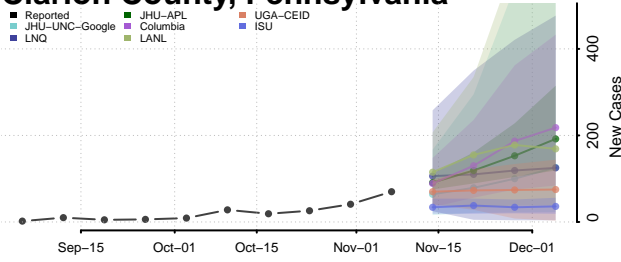

Clarion County, Pennsylvania