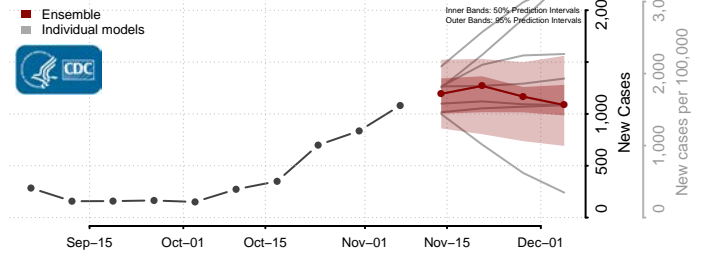

Grand Forks County, North Dakota