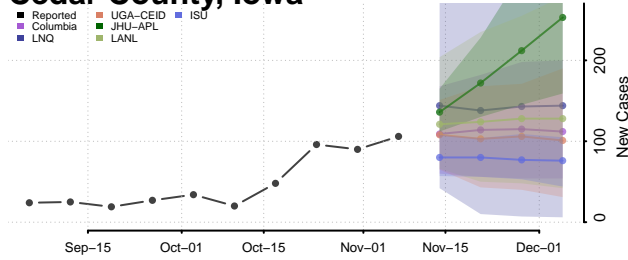

Cedar County, Iowa