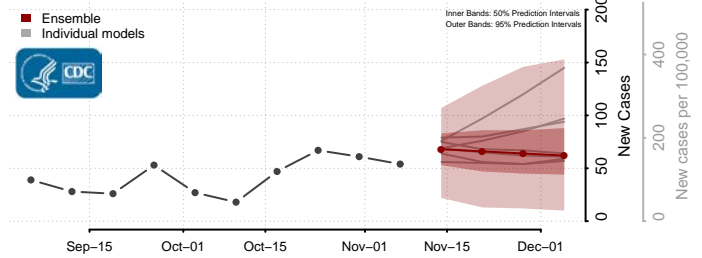

Wayne County, West Virginia