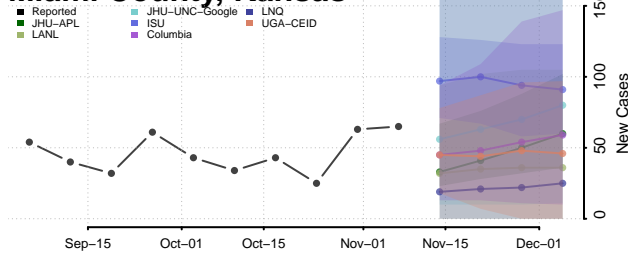

Miami County, Kansas