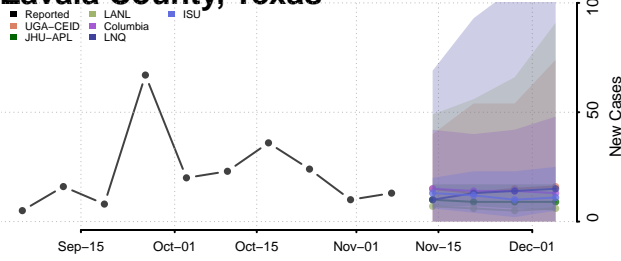

Zavala County, Texas