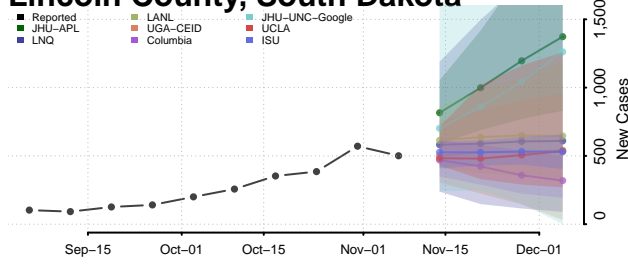

Lincoln County, South Dakota