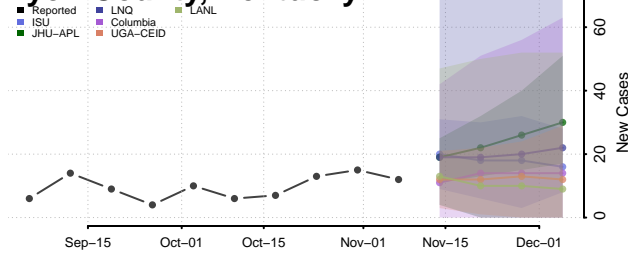

Lyon County, Kentucky