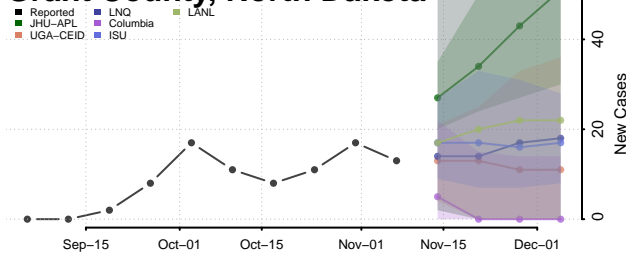

Grant County, North Dakota