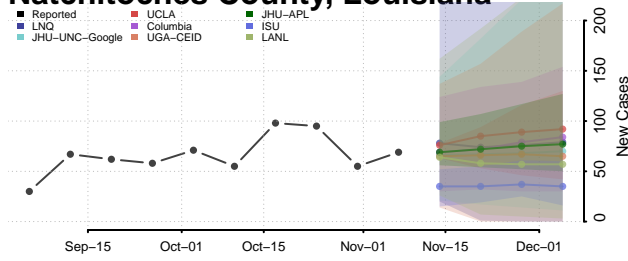

Natchitoches County, Louisiana