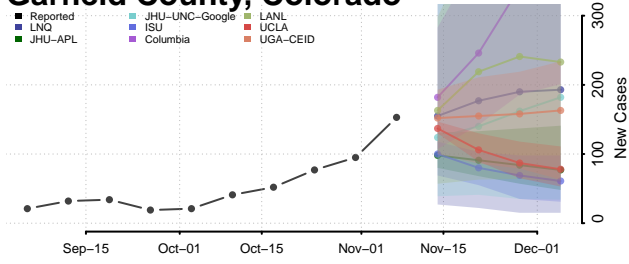

Dolores County, Colorado

Douglas County, Colorado

Eagle County, Colorado

El Paso County, Colorado

Elbert County, Colorado

Fremont County, Colorado

Garfield County, Colorado

Gilpin County, Colorado