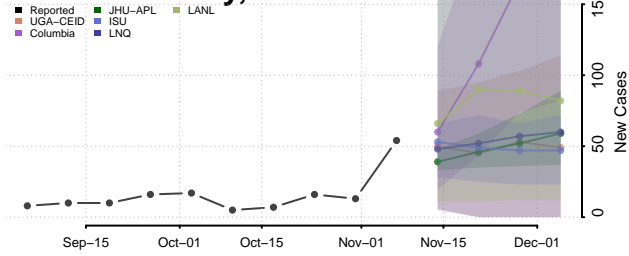

Marion County, Illinois

Marshall County, Illinois

Mason County, Illinois

Massac County, Illinois

McDonough County, Illinois

McHenry County, Illinois

McLean County, Illinois

Menard County, Illinois