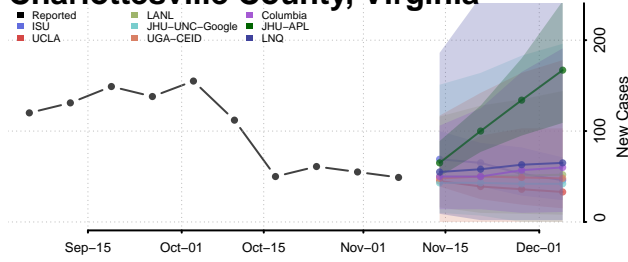

Charlottesville County, Virginia