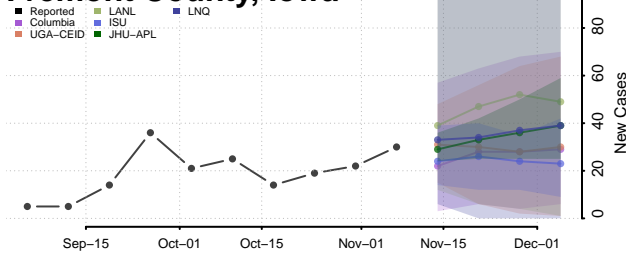

Fremont County, Iowa