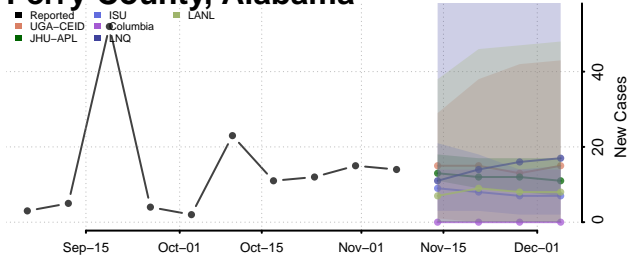

Madison County, Alabama

Marengo County, Alabama

Marion County, Alabama

Marshall County, Alabama

Mobile County, Alabama

Monroe County, Alabama

Montgomery County, Alabama

Morgan County, Alabama

Perry County, Alabama

Pickens County, Alabama

Pike County, Alabama

Randolph County, Alabama

Russell County, Alabama

Shelby County, Alabama

St. Clair County, Alabama

Sumter County, Alabama