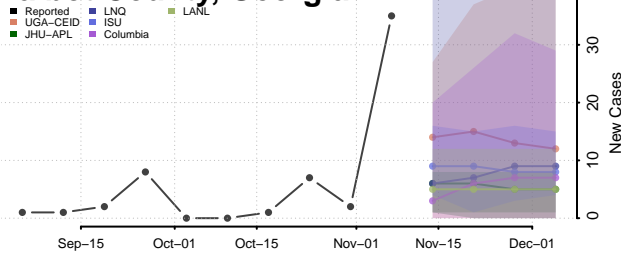

Spalding County, Georgia

Stephens County, Georgia

Stewart County, Georgia

Sumter County, Georgia

Talbot County, Georgia

Taliaferro County, Georgia

Tattnall County, Georgia

Taylor County, Georgia