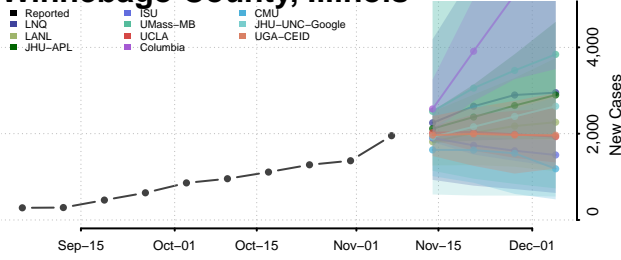

Whiteside County, Illinois

Will County, Illinois

Williamson County, Illinois

Winnebago County, Illinois

Woodford County, Illinois

Indiana

Adams County, Indiana

Allen County, Indiana