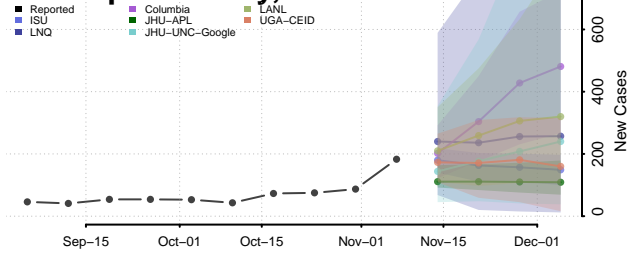

LaSalle County, Illinois

Lawrence County, Illinois

Lee County, Illinois

Livingston County, Illinois

Logan County, Illinois

Macon County, Illinois

Macoupin County, Illinois

Madison County, Illinois