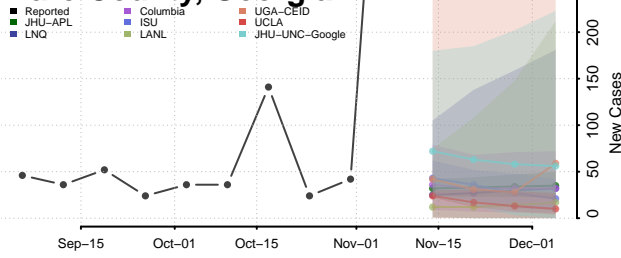

Turner County, Georgia

Twiggs County, Georgia

Union County, Georgia

Upson County, Georgia

Walker County, Georgia

Walton County, Georgia

Ware County, Georgia

Warren County, Georgia