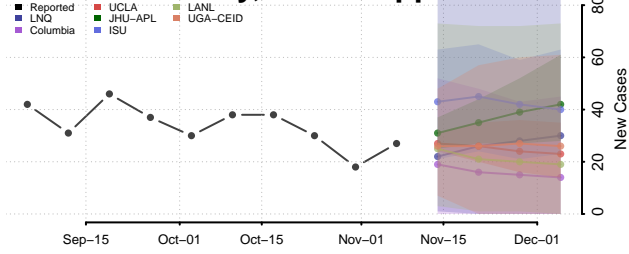

Grenada County, Mississippi

Hancock County, Mississippi

Harrison County, Mississippi

Hinds County, Mississippi

Holmes County, Mississippi

Humphreys County, Mississippi

Issaquena County, Mississippi

Itawamba County, Mississippi