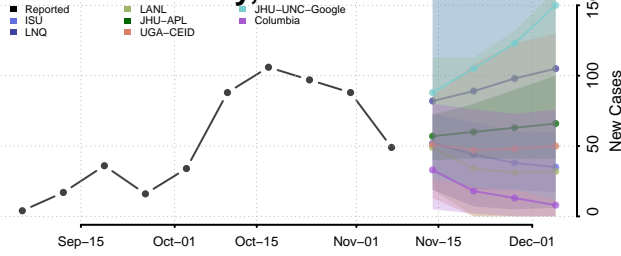

Columbia County, New York

Cortland County, New York

Delaware County, New York

Dutchess County, New York

Erie County, New York

Essex County, New York

Franklin County, New York

Fulton County, New York