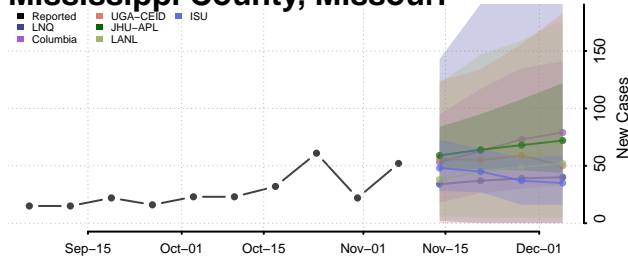

Mississippi County, Missouri