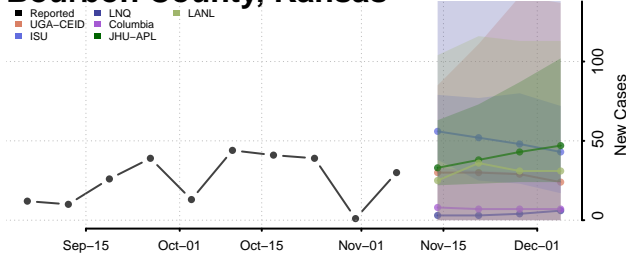

Anderson County, Kansas

Atchison County, Kansas

Barber County, Kansas

Barton County, Kansas

Bourbon County, Kansas

Brown County, Kansas

Butler County, Kansas

Chase County, Kansas