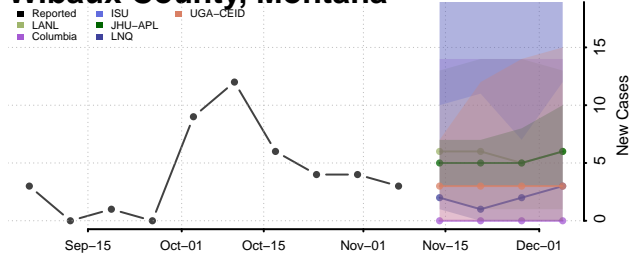

Wibaux County, Montana