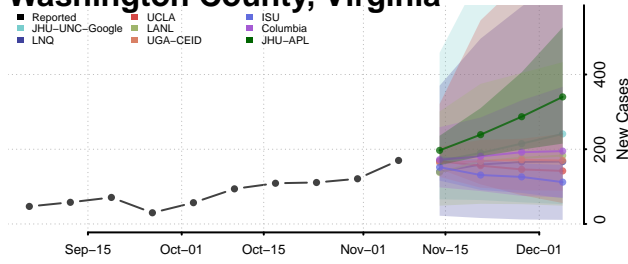

Washington County, Virginia