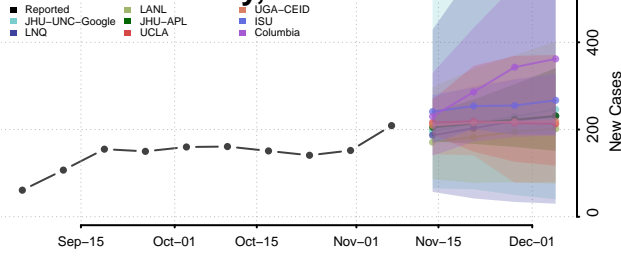

Clark County, Arkansas

Clay County, Arkansas

Cleburne County, Arkansas

Cleveland County, Arkansas

Columbia County, Arkansas

Conway County, Arkansas

Craighead County, Arkansas

Crawford County, Arkansas