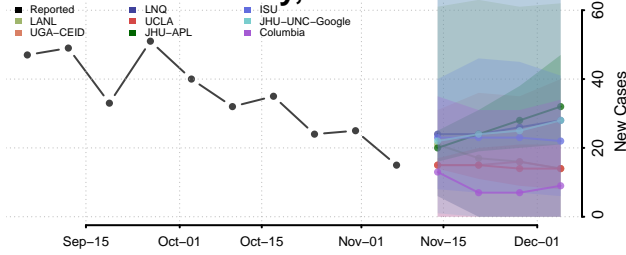

Plaquemines County, Louisiana

Pointe Coupee County, Louisiana

Rapides County, Louisiana

Red River County, Louisiana

Richland County, Louisiana

Sabine County, Louisiana

St. Bernard County, Louisiana

St. Charles County, Louisiana