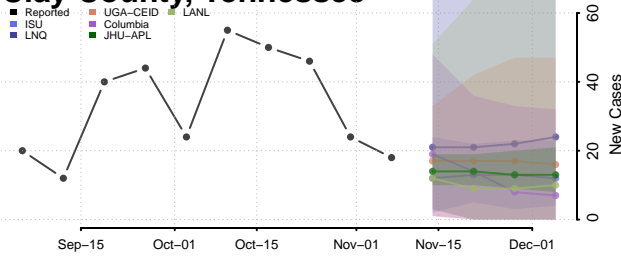

Carroll County, Tennessee

Carter County, Tennessee

Cheatham County, Tennessee

Chester County, Tennessee

Claiborne County, Tennessee

Clay County, Tennessee

Cocke County, Tennessee

Coffee County, Tennessee