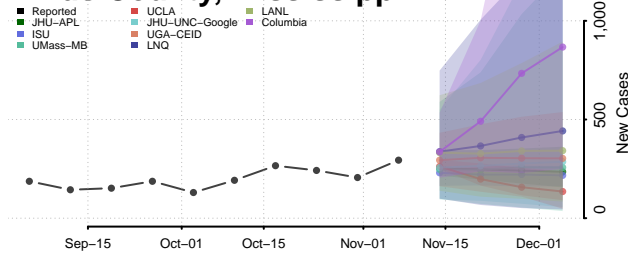

Grenada County, Mississippi

Hancock County, Mississippi

Harrison County, Mississippi

Hinds County, Mississippi

Holmes County, Mississippi

Humphreys County, Mississippi

Issaquena County, Mississippi

Itawamba County, Mississippi