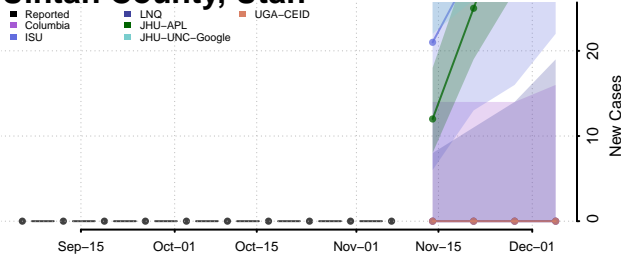

Uintah County, Utah