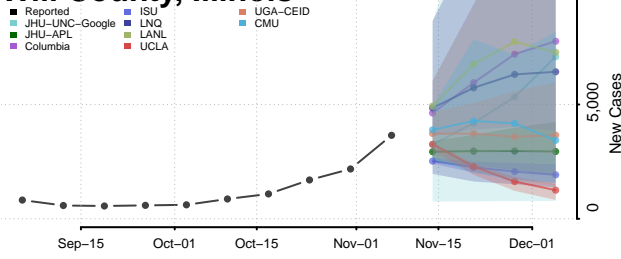

Will County, Illinois