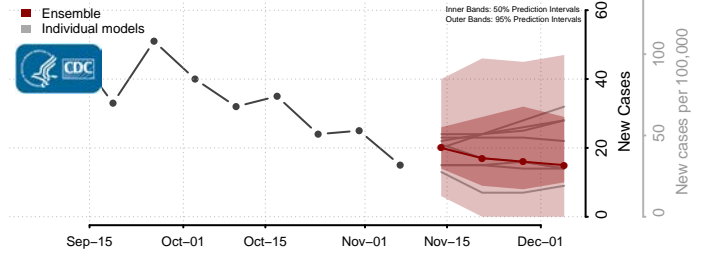

Plaquemines County, Louisiana

Pointe Coupee County, Louisiana

Rapides County, Louisiana

Red River County, Louisiana

Richland County, Louisiana

Sabine County, Louisiana

St. Bernard County, Louisiana

St. Charles County, Louisiana