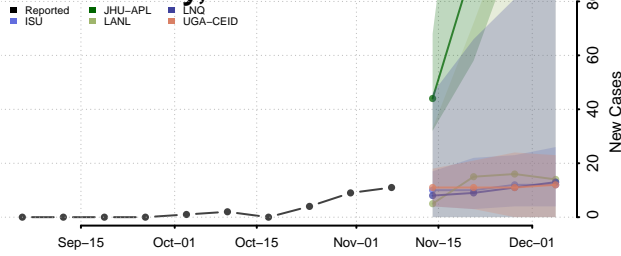

Cook County, Minnesota