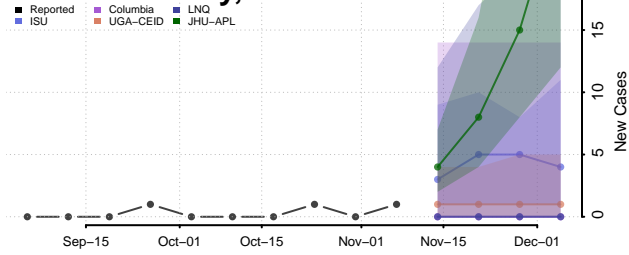

Borden County, Texas