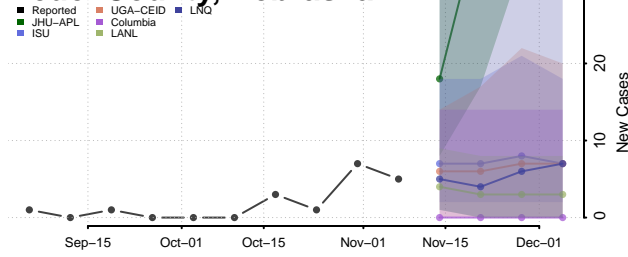

Dakota County, Nebraska

Dawes County, Nebraska

Dawson County, Nebraska

Deuel County, Nebraska

Dixon County, Nebraska

Dodge County, Nebraska

Douglas County, Nebraska

Dundy County, Nebraska