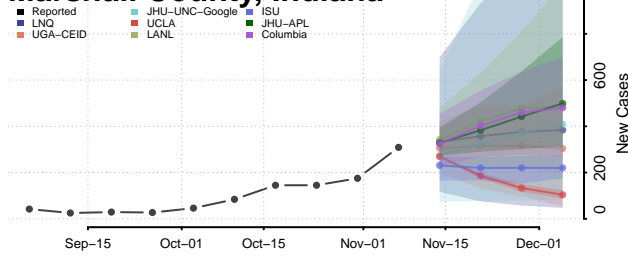

Kosciusko County, Indiana

LaGrange County, Indiana

Lake County, Indiana

LaPorte County, Indiana

Lawrence County, Indiana

Madison County, Indiana

Marion County, Indiana

Marshall County, Indiana