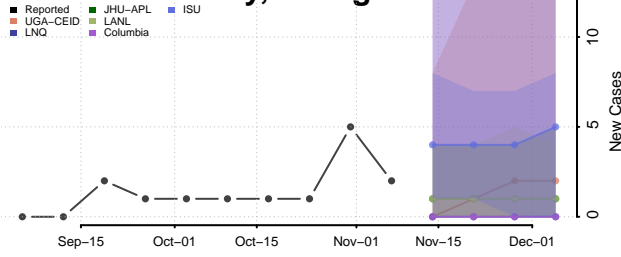

Spalding County, Georgia

Stephens County, Georgia

Stewart County, Georgia

Sumter County, Georgia

Talbot County, Georgia

Taliaferro County, Georgia

Tattnall County, Georgia

Taylor County, Georgia