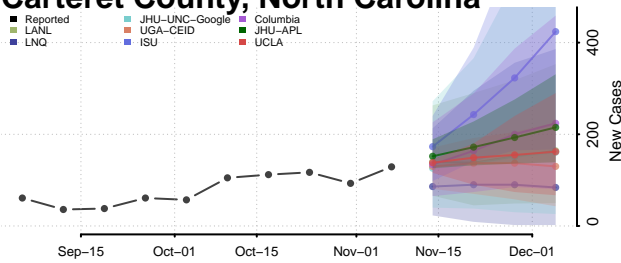

Carteret County, North Carolina