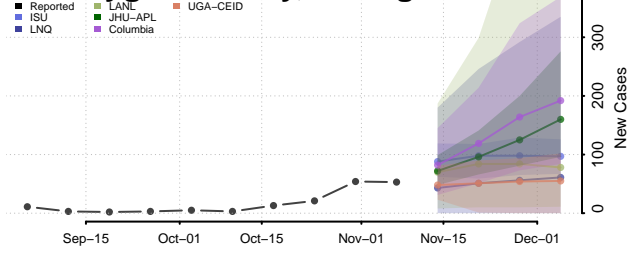

Cheboygan County, Michigan