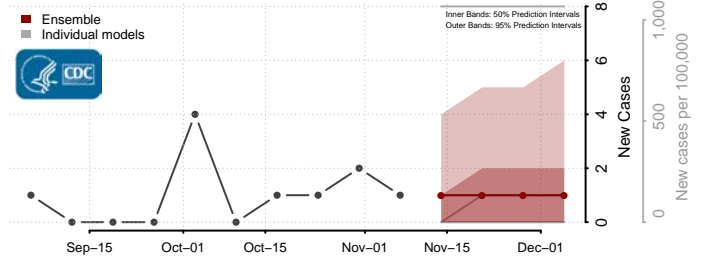

Slope County, North Dakota