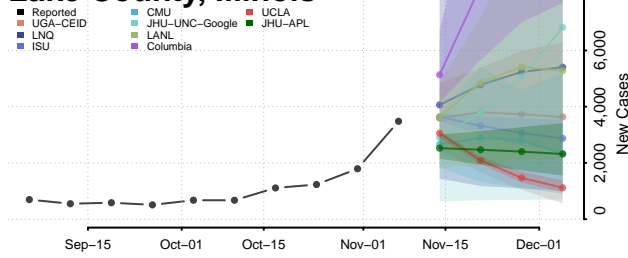

Jersey County, Illinois

Jo Daviess County, Illinois

Johnson County, Illinois

Kane County, Illinois

Kankakee County, Illinois

Kendall County, Illinois

Knox County, Illinois

Lake County, Illinois