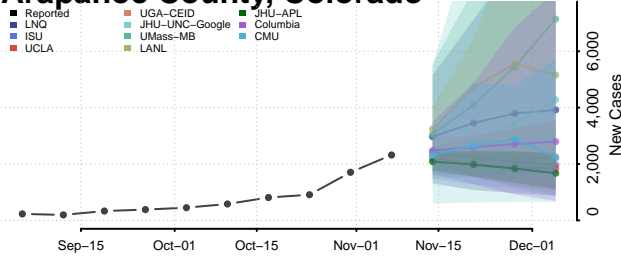

Arapahoe County, Colorado