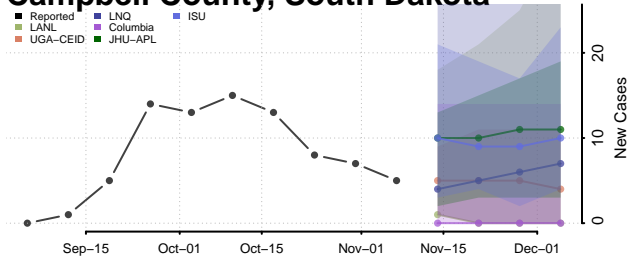

Campbell County, South Dakota