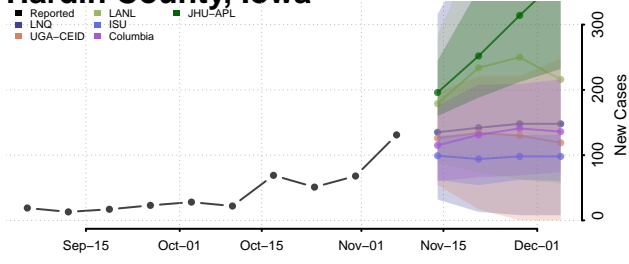

Grundy County, Iowa

Guthrie County, Iowa

Hamilton County, Iowa

Hancock County, Iowa

Hardin County, Iowa

Harrison County, Iowa

Henry County, Iowa

Howard County, Iowa