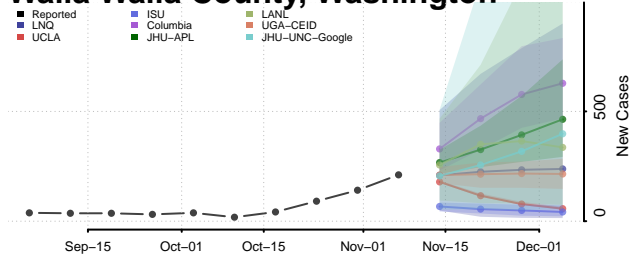

Stevens County, Washington

Thurston County, Washington

Wahkiakum County, Washington

Walla Walla County, Washington

Whatcom County, Washington

Whitman County, Washington

Yakima County, Washington

West Virginia