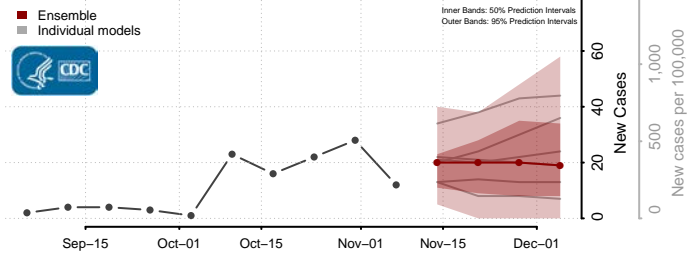

Lake County, Minnesota

Lake of the Woods County, Minnesota

Le Sueur County, Minnesota

Lincoln County, Minnesota

Lyon County, Minnesota

Mahnomen County, Minnesota

Marshall County, Minnesota

Martin County, Minnesota