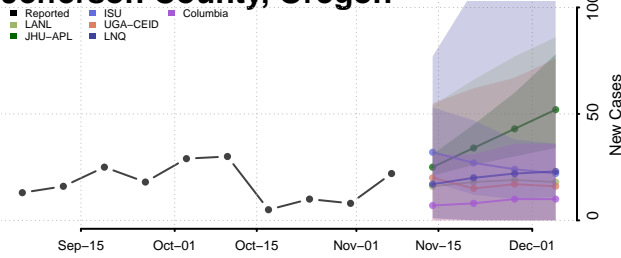

Grant County, Oregon

Harney County, Oregon

Hood River County, Oregon

Jackson County, Oregon

Jefferson County, Oregon

Josephine County, Oregon

Klamath County, Oregon

Lake County, Oregon