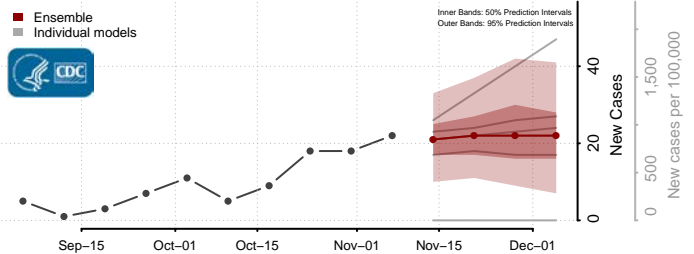

Grand Forks County, North Dakota

Grant County, North Dakota

Griggs County, North Dakota

Hettinger County, North Dakota

Kidder County, North Dakota

LaMoure County, North Dakota

Logan County, North Dakota

McHenry County, North Dakota