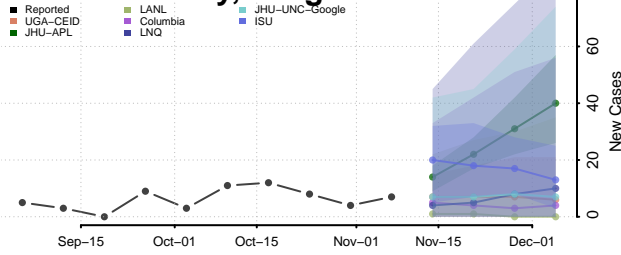

Lincoln County, Oregon