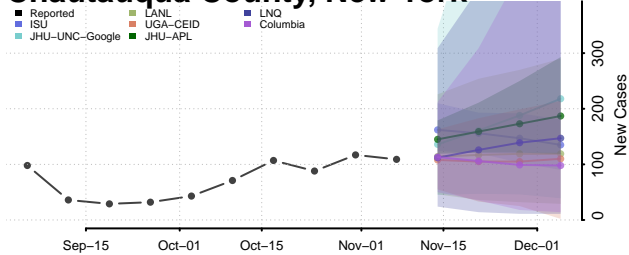

Chautauqua County, New York