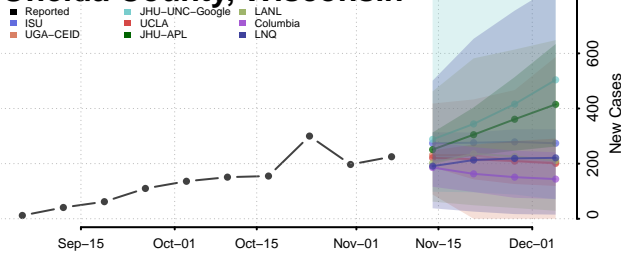

Oneida County, Wisconsin