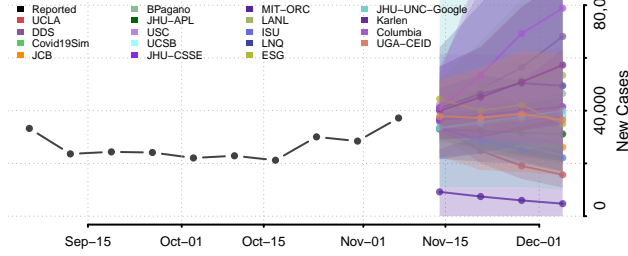

California