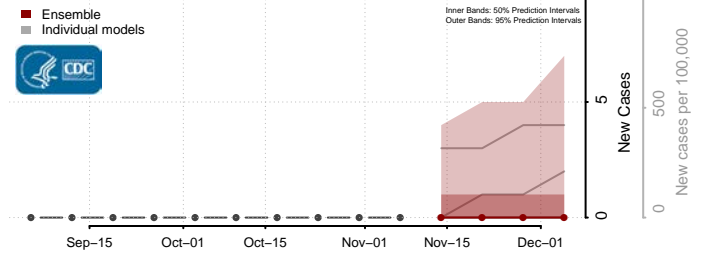

Daggett County, Utah