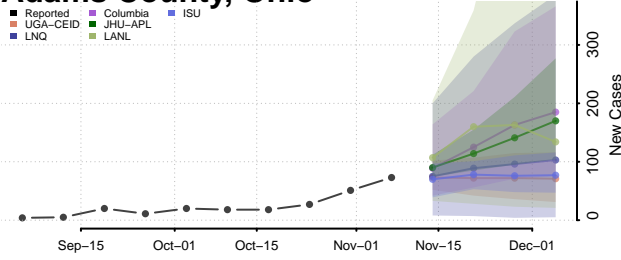

Walsh County, North Dakota

Ward County, North Dakota

Wells County, North Dakota

Williams County, North Dakota

Northern Mariana Islands

Ohio

Adams County, Ohio

Allen County, Ohio