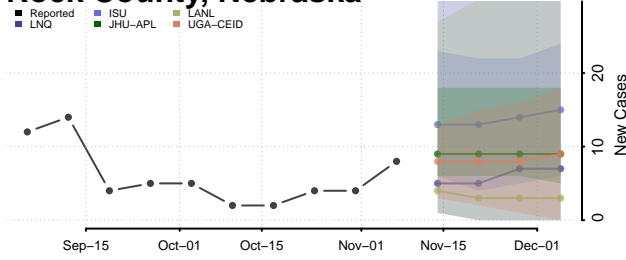

Pierce County, Nebraska

Platte County, Nebraska

Polk County, Nebraska

Red Willow County, Nebraska

Richardson County, Nebraska

Rock County, Nebraska

Saline County, Nebraska

Sarpy County, Nebraska