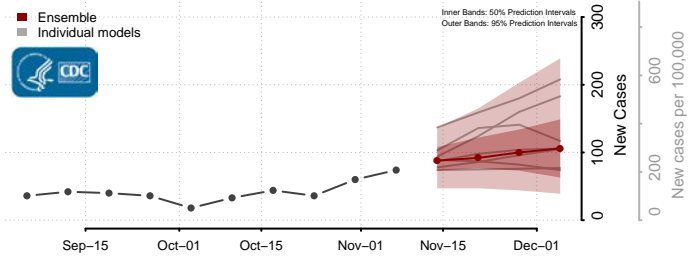

Taney County, Missouri

Texas County, Missouri

Vernon County, Missouri

Warren County, Missouri

Washington County, Missouri

Wayne County, Missouri

Webster County, Missouri

Worth County, Missouri