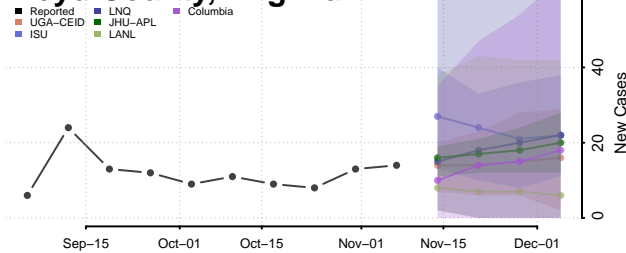

Floyd County, Virginia