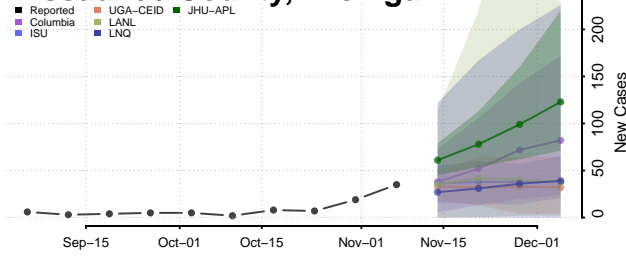

Macomb County, Michigan

Manistee County, Michigan

Marquette County, Michigan

Mason County, Michigan

Mecosta County, Michigan

Menominee County, Michigan

Midland County, Michigan

Missaukee County, Michigan