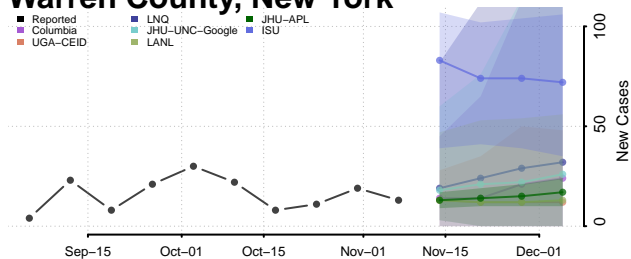

Steuben County, New York

Suffolk County, New York

Sullivan County, New York

Tioga County, New York

Tompkins County, New York

Ulster County, New York

Warren County, New York

Washington County, New York