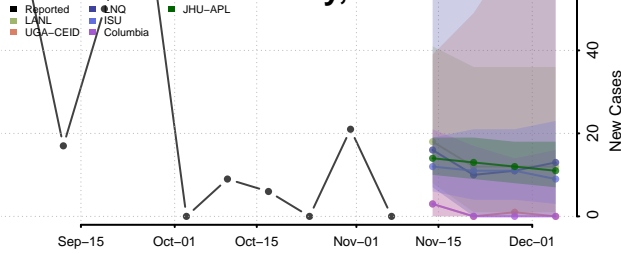

West Feliciana County, Louisiana