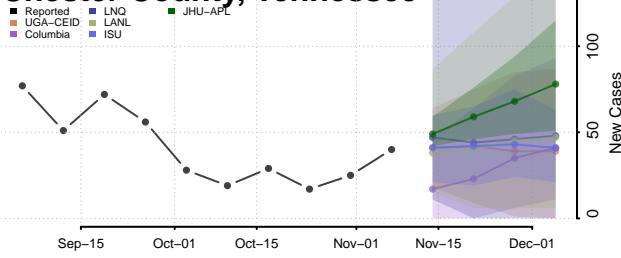

Carroll County, Tennessee

Carter County, Tennessee

Cheatham County, Tennessee

Chester County, Tennessee

Claiborne County, Tennessee

Clay County, Tennessee

Cocke County, Tennessee

Coffee County, Tennessee