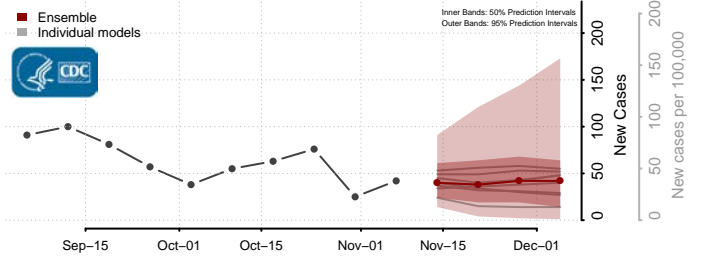

Terrebonne County, Louisiana