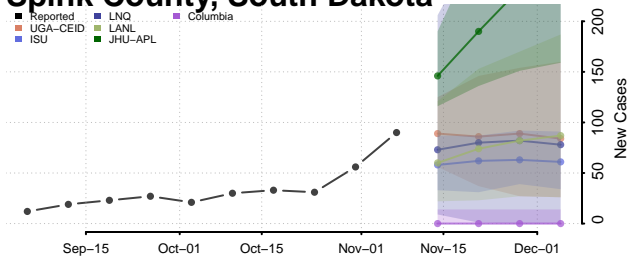

Spink County, South Dakota