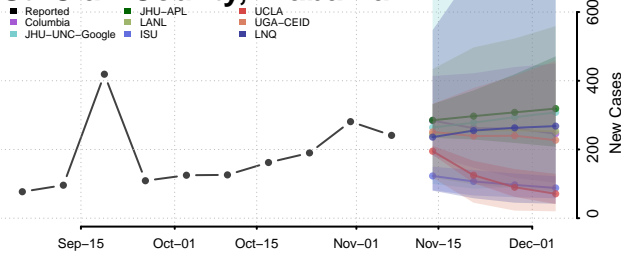

Perry County, Alabama

Pickens County, Alabama

Pike County, Alabama

Randolph County, Alabama

Russell County, Alabama

Shelby County, Alabama

St. Clair County, Alabama

Sumter County, Alabama