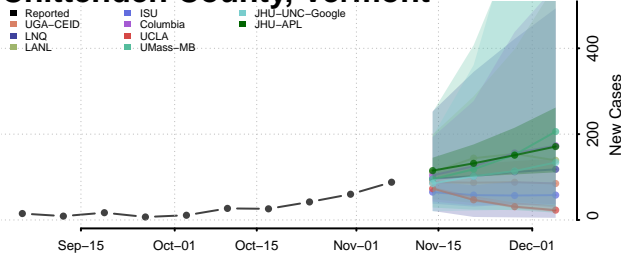

Chittenden County, Vermont