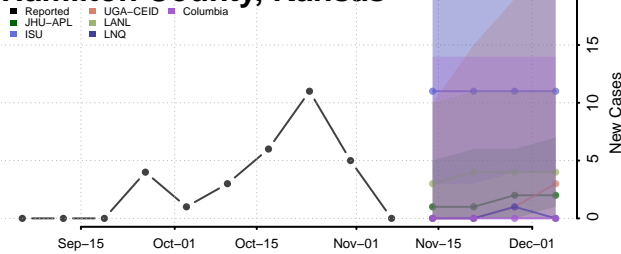

Hamilton County, Kansas