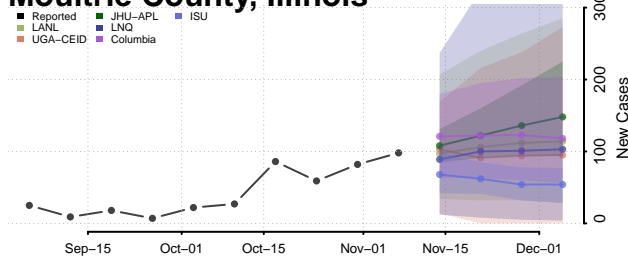

Mercer County, Illinois

Monroe County, Illinois

Montgomery County, Illinois

Morgan County, Illinois

Moultrie County, Illinois

Ogle County, Illinois

Peoria County, Illinois

Perry County, Illinois