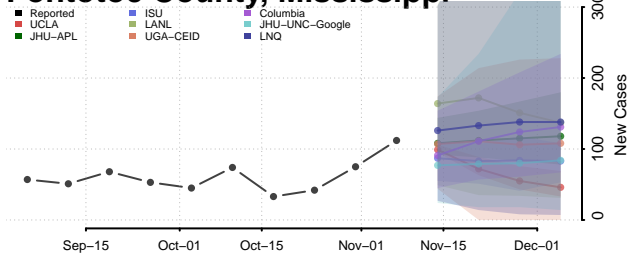

Pontotoc County, Mississippi