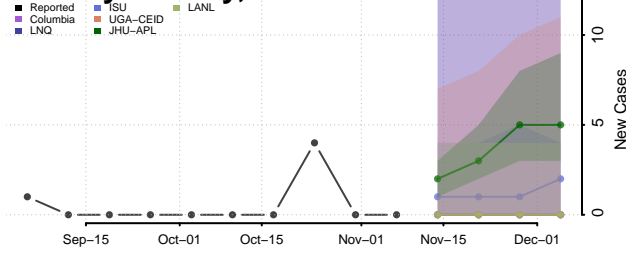

Kenedy County, Texas