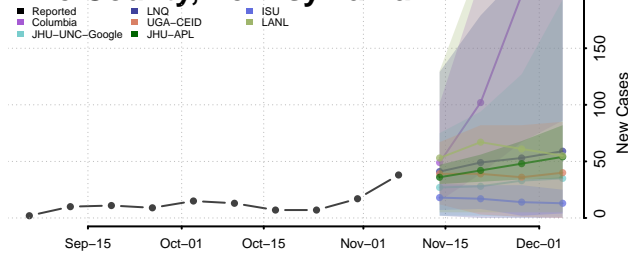

Pike County, Pennsylvania