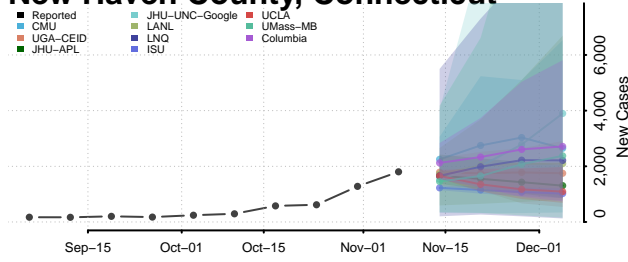

Fairfield County, Connecticut

Hartford County, Connecticut

Litchfield County, Connecticut

Middlesex County, Connecticut

New Haven County, Connecticut

New London County, Connecticut

Tolland County, Connecticut