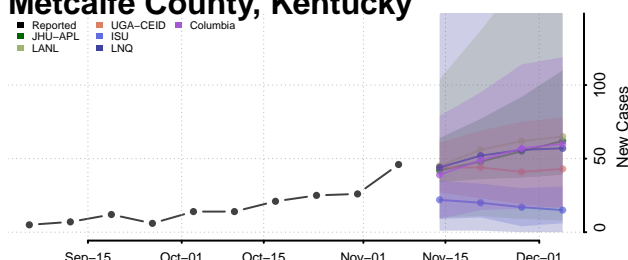

McCreary County, Kentucky

McLean County, Kentucky

Meade County, Kentucky

Menifee County, Kentucky

Mercer County, Kentucky

Metcalfe County, Kentucky

Monroe County, Kentucky

Montgomery County, Kentucky