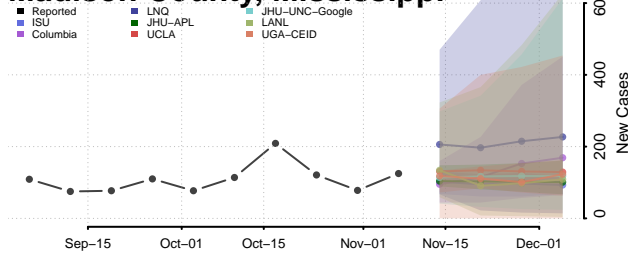

Marion County, Mississippi

Marshall County, Mississippi

Monroe County, Mississippi

Montgomery County, Mississippi

Neshoba County, Mississippi

Newton County, Mississippi

Noxubee County, Mississippi

Oktibbeha County, Mississippi