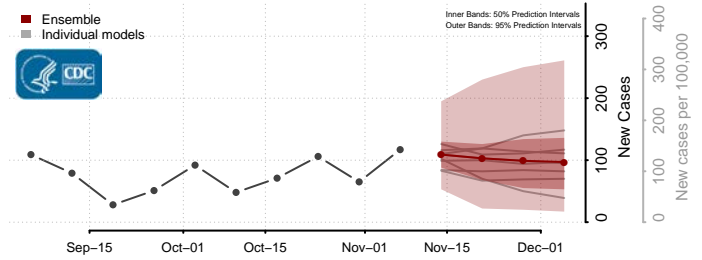

St. Landry County, Louisiana