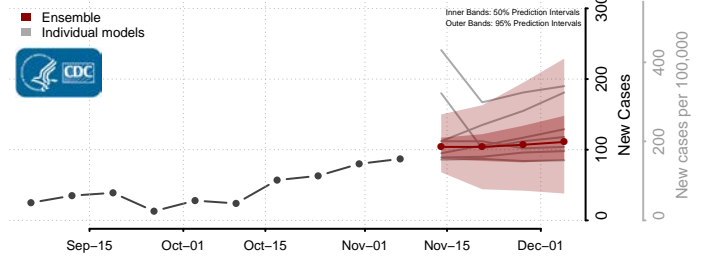

Carson City County, Nevada