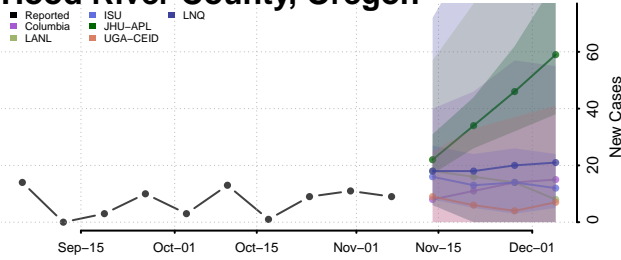

Hood River County, Oregon