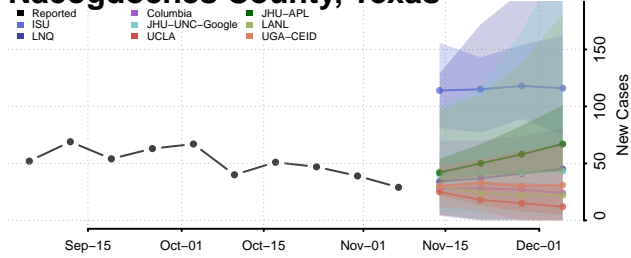

Montague County, Texas

Montgomery County, Texas

Moore County, Texas

Morris County, Texas

Motley County, Texas

Nacogdoches County, Texas

Navarro County, Texas

Newton County, Texas