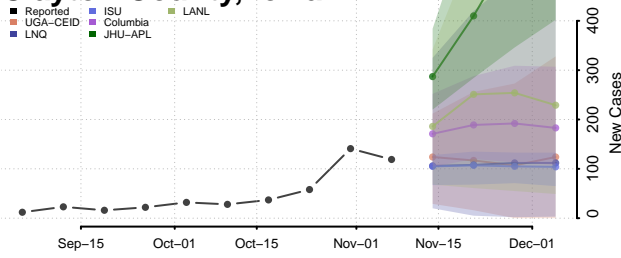

Clayton County, Iowa