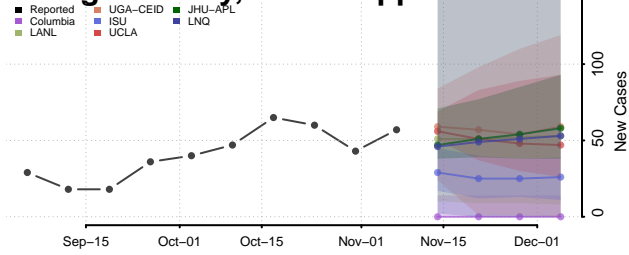

George County, Mississippi