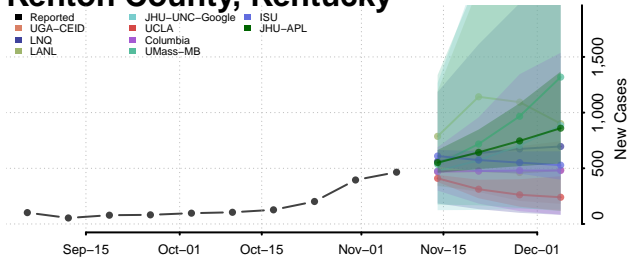

Jefferson County, Kentucky

Jessamine County, Kentucky

Johnson County, Kentucky

Kenton County, Kentucky

Knott County, Kentucky

Knox County, Kentucky

Larue County, Kentucky

Laurel County, Kentucky