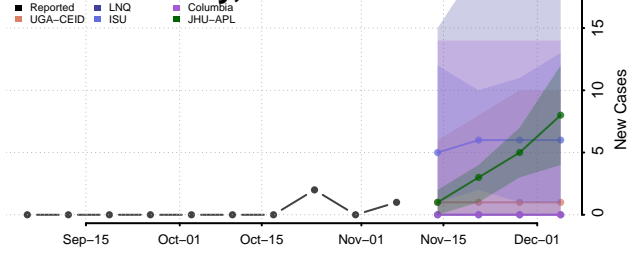

Wibaux County, Montana

Yellowstone County, Montana

Nebraska

Adams County, Nebraska

Antelope County, Nebraska

Arthur County, Nebraska

Banner County, Nebraska

Blaine County, Nebraska