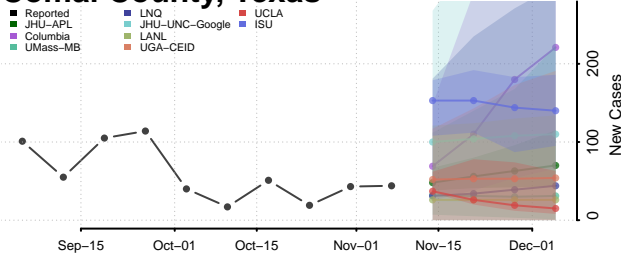

Comal County, Texas