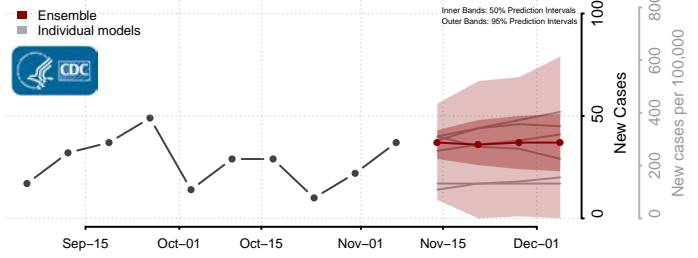

Taney County, Missouri

Texas County, Missouri

Vernon County, Missouri

Warren County, Missouri

Washington County, Missouri

Wayne County, Missouri

Webster County, Missouri

Worth County, Missouri