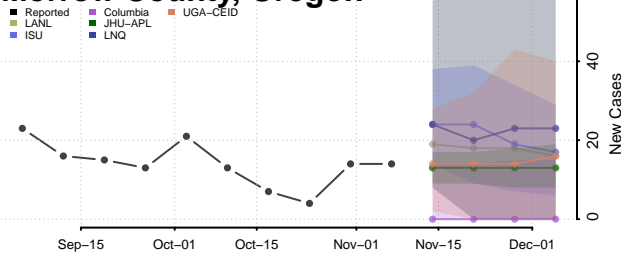

Lane County, Oregon

Lincoln County, Oregon

Linn County, Oregon

Malheur County, Oregon

Marion County, Oregon

Morrow County, Oregon

Multnomah County, Oregon

Polk County, Oregon