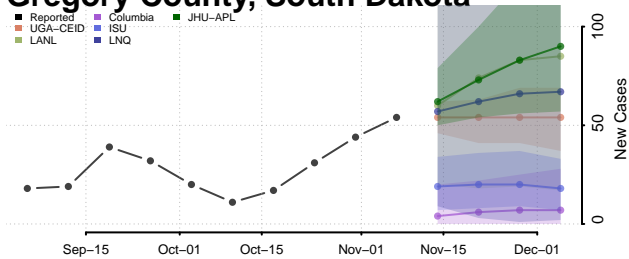

Dewey County, South Dakota

Douglas County, South Dakota

Edmunds County, South Dakota

Fall River County, South Dakota

Faulk County, South Dakota

Grant County, South Dakota

Gregory County, South Dakota

Haakon County, South Dakota