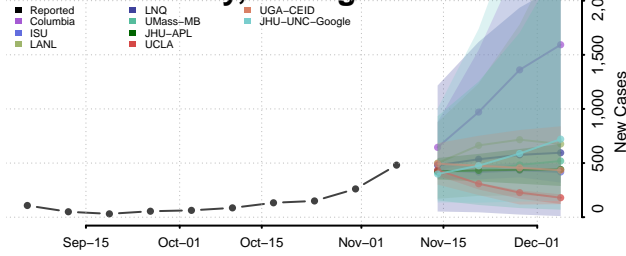

Monroe County, Michigan