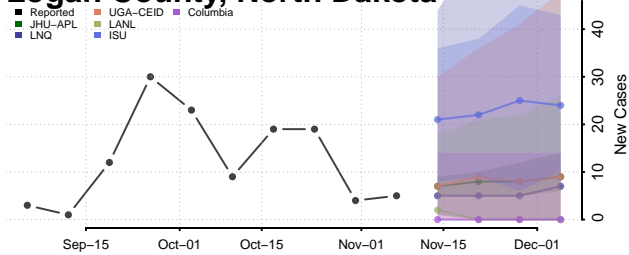

Grand Forks County, North Dakota

Grant County, North Dakota

Griggs County, North Dakota

Hettinger County, North Dakota

Kidder County, North Dakota

LaMoure County, North Dakota

Logan County, North Dakota

McHenry County, North Dakota