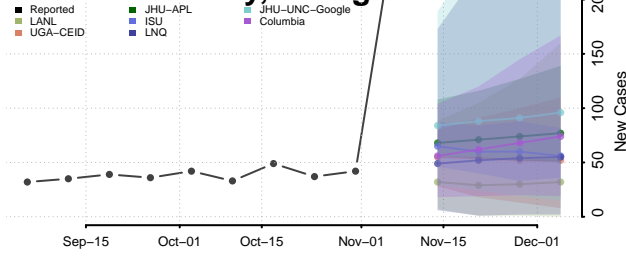

Haralson County, Georgia