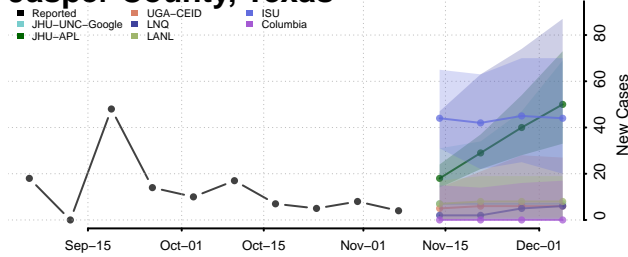

Jasper County, Texas