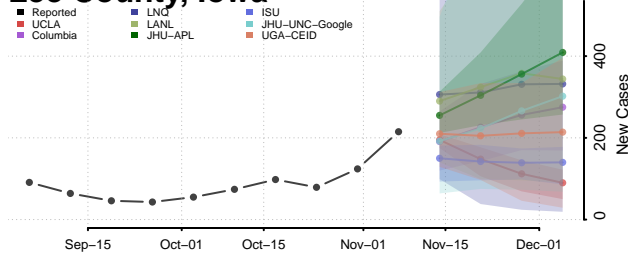

Lee County, Iowa