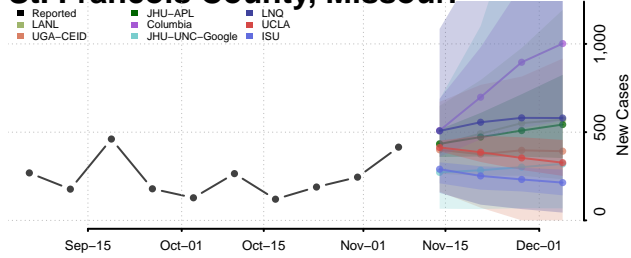

St. Francois County, Missouri