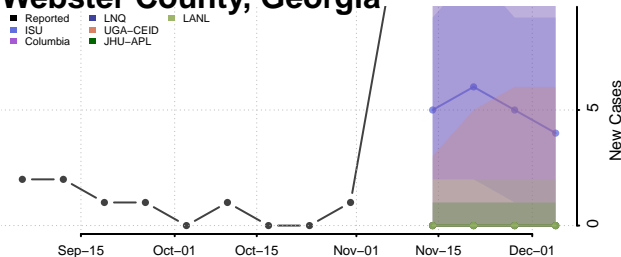

Webster County, Georgia