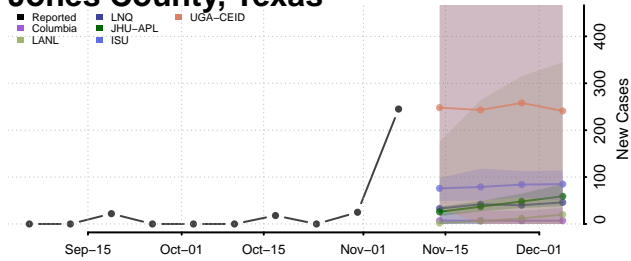

Jones County, Texas