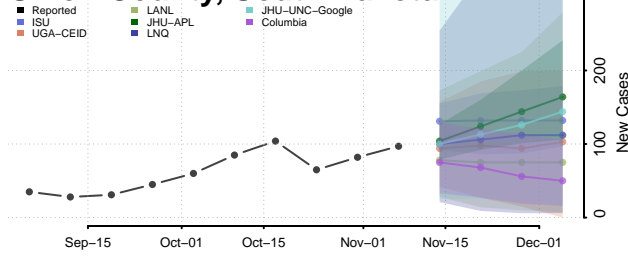

Union County, South Dakota