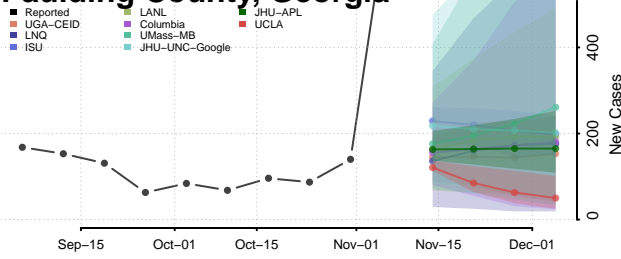

Paulding County, Georgia