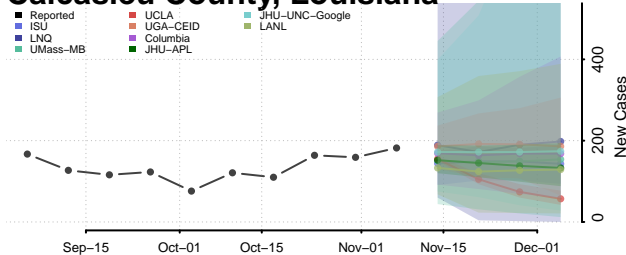

Bienville County, Louisiana

Bossier County, Louisiana

Caddo County, Louisiana

Calcasieu County, Louisiana

Caldwell County, Louisiana

Cameron County, Louisiana

Catahoula County, Louisiana

Claiborne County, Louisiana