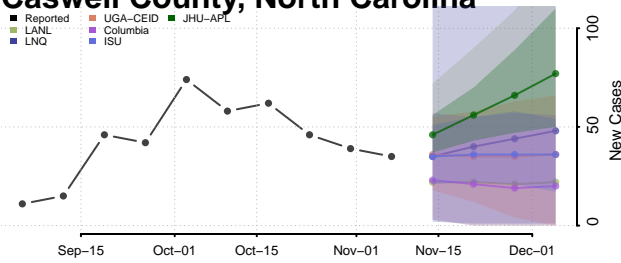

Buncombe County, North Carolina

Burke County, North Carolina

Cabarrus County, North Carolina

Caldwell County, North Carolina

Camden County, North Carolina

Carteret County, North Carolina

Caswell County, North Carolina