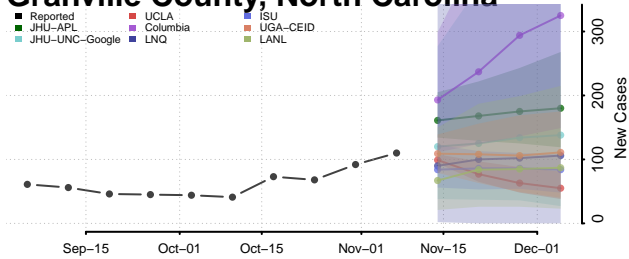

Granville County, North Carolina