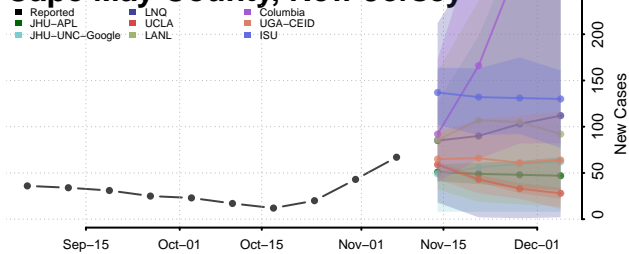

Cape May County, New Jersey