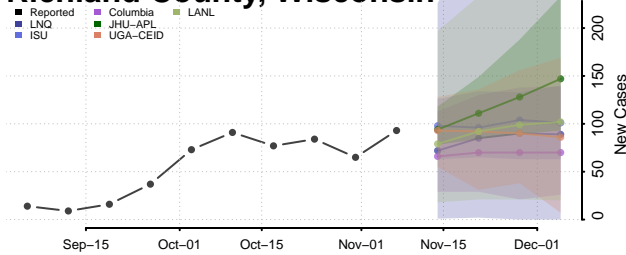

Richland County, Wisconsin