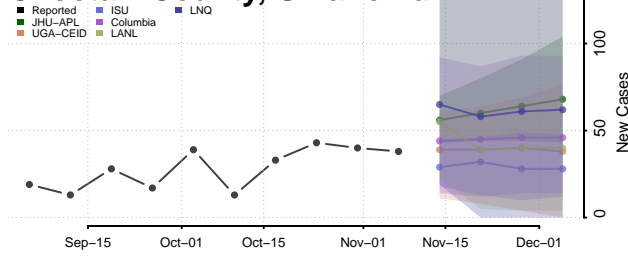

Choctaw County, Oklahoma