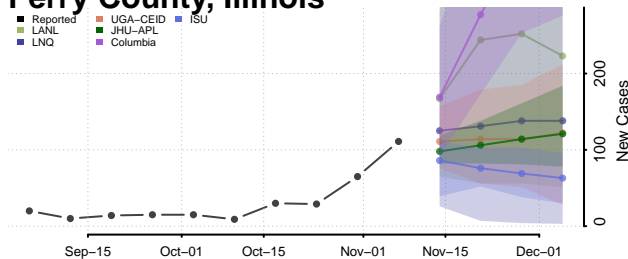

Mercer County, Illinois

Monroe County, Illinois

Montgomery County, Illinois

Morgan County, Illinois

Moultrie County, Illinois

Ogle County, Illinois

Peoria County, Illinois

Perry County, Illinois