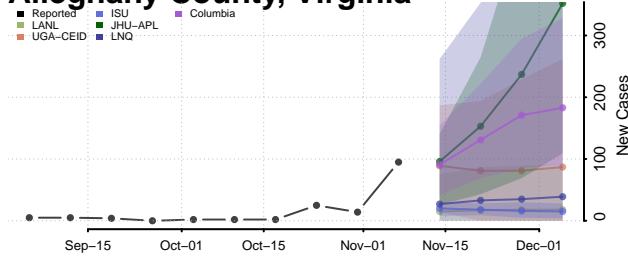

Alleghany County, Virginia