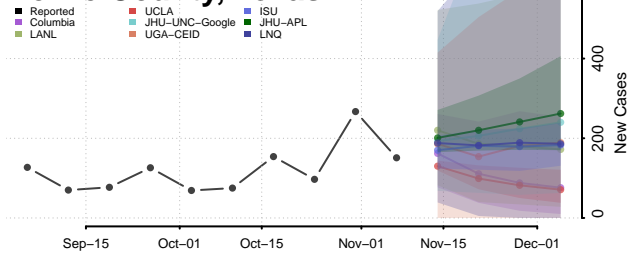

Bowie County, Texas