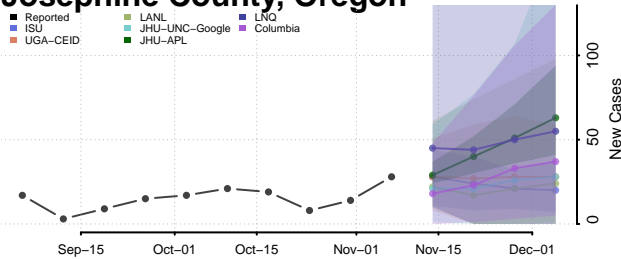

Grant County, Oregon

Harney County, Oregon

Hood River County, Oregon

Jackson County, Oregon

Jefferson County, Oregon

Josephine County, Oregon

Klamath County, Oregon

Lake County, Oregon