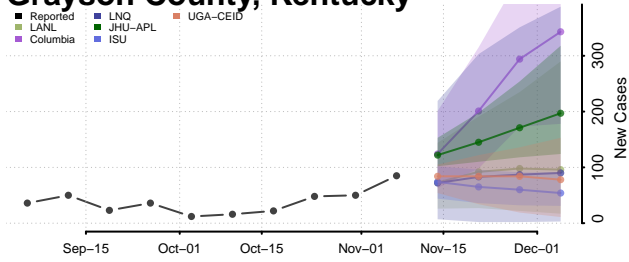

Garrard County, Kentucky

Grant County, Kentucky

Graves County, Kentucky

Grayson County, Kentucky

Green County, Kentucky

Greenup County, Kentucky

Hancock County, Kentucky

Hardin County, Kentucky