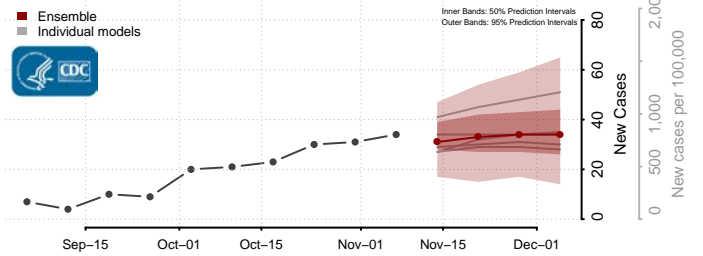

Sioux County, North Dakota