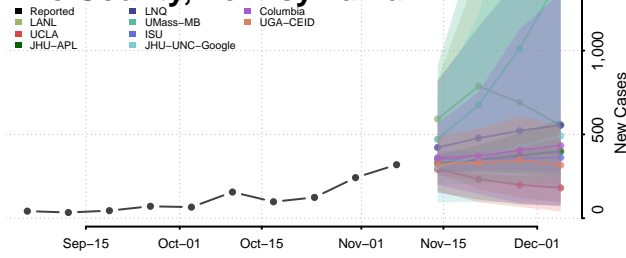

Dauphin County, Pennsylvania

Delaware County, Pennsylvania

Elk County, Pennsylvania

Erie County, Pennsylvania

Fayette County, Pennsylvania

Forest County, Pennsylvania

Franklin County, Pennsylvania

Fulton County, Pennsylvania