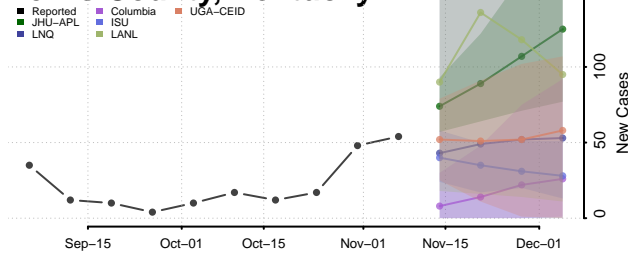

Lawrence County, Kentucky

Lee County, Kentucky

Leslie County, Kentucky

Letcher County, Kentucky

Lewis County, Kentucky

Lincoln County, Kentucky

Livingston County, Kentucky

Logan County, Kentucky