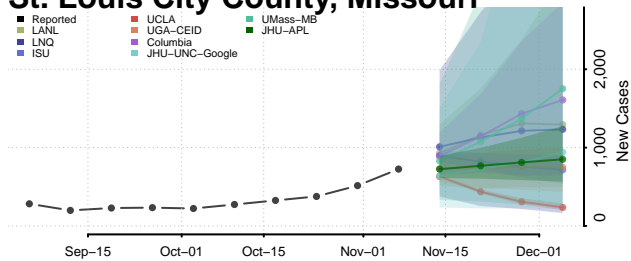

St. Louis City County, Missouri