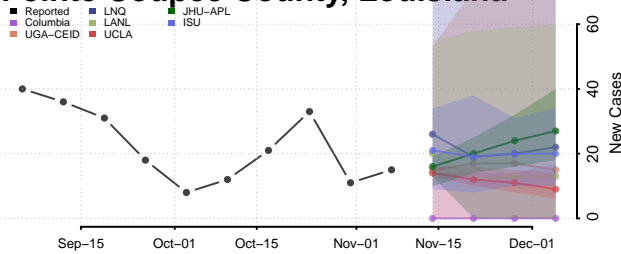

Plaquemines County, Louisiana

Pointe Coupee County, Louisiana

Rapides County, Louisiana

Red River County, Louisiana

Richland County, Louisiana

Sabine County, Louisiana

St. Bernard County, Louisiana

St. Charles County, Louisiana