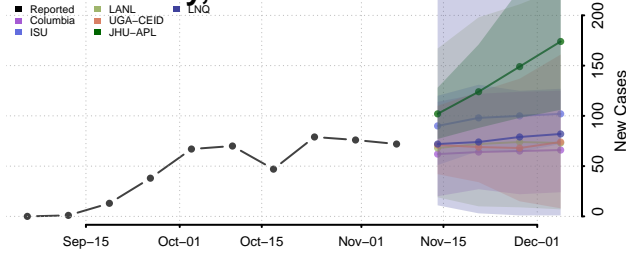

Oneida County, Wisconsin

Outagamie County, Wisconsin

Ozaukee County, Wisconsin

Pepin County, Wisconsin

Pierce County, Wisconsin

Polk County, Wisconsin

Portage County, Wisconsin

Price County, Wisconsin