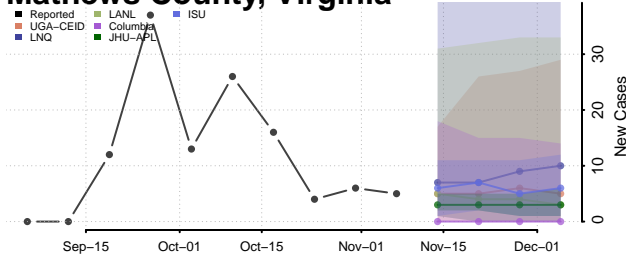

Mathews County, Virginia