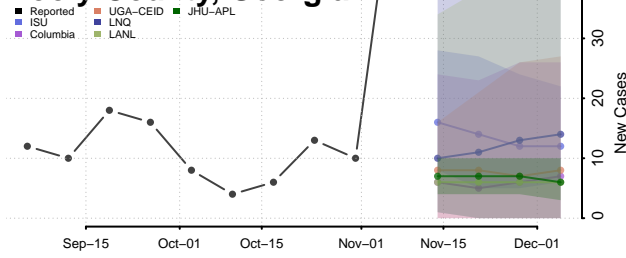

Dooly County, Georgia