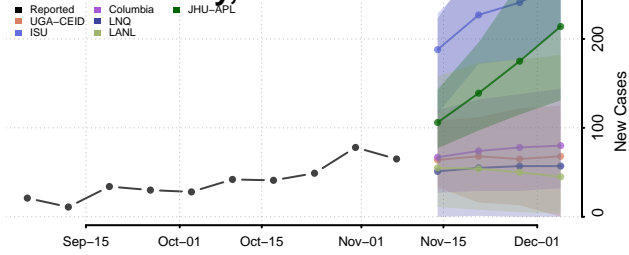

Gaines County, Texas