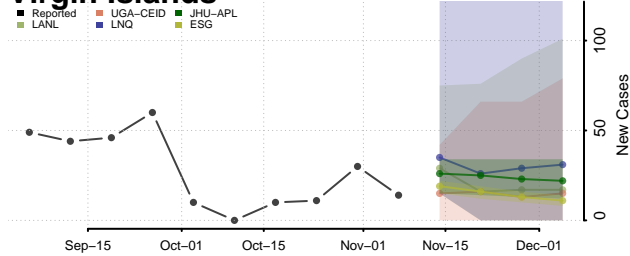

Virgin Islands