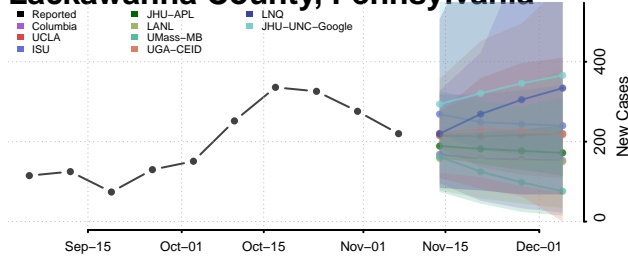

Greene County, Pennsylvania

Huntingdon County, Pennsylvania

Indiana County, Pennsylvania

Jefferson County, Pennsylvania

Juniata County, Pennsylvania

Lackawanna County, Pennsylvania

Lancaster County, Pennsylvania