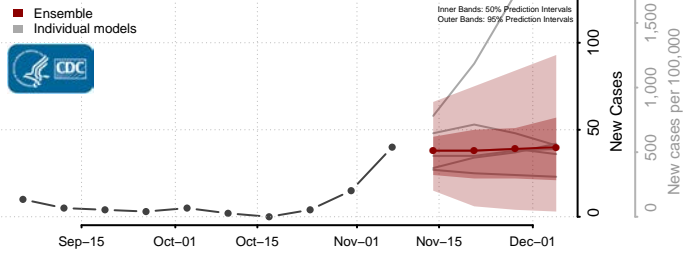

Chariton County, Missouri