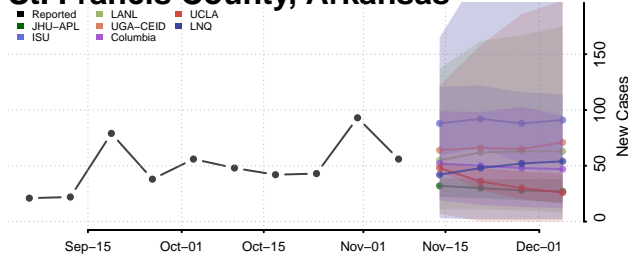

St. Francis County, Arkansas