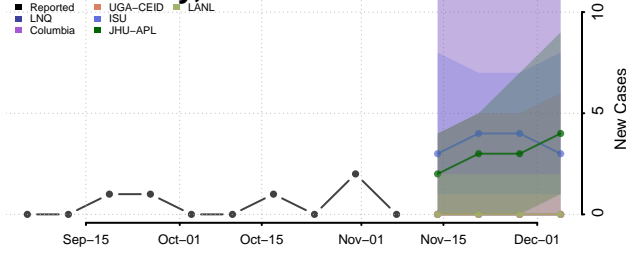

Kent County, Texas