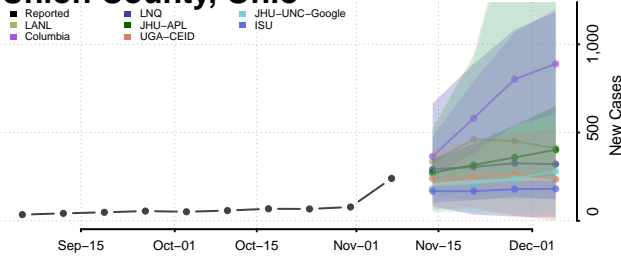

Union County, Ohio