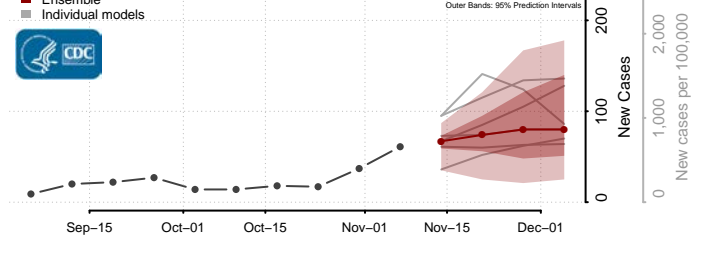

Sherburne County, Minnesota

Sibley County, Minnesota

St. Louis County, Minnesota

Stearns County, Minnesota

Steele County, Minnesota

Stevens County, Minnesota

Swift County, Minnesota

Todd County, Minnesota