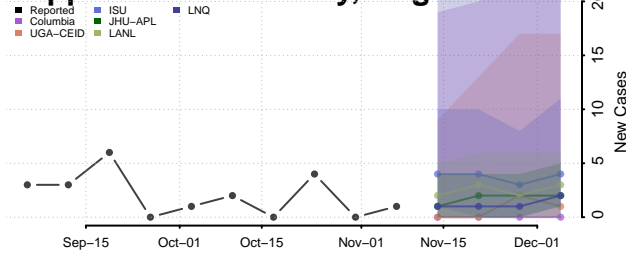

Rappahannock County, Virginia