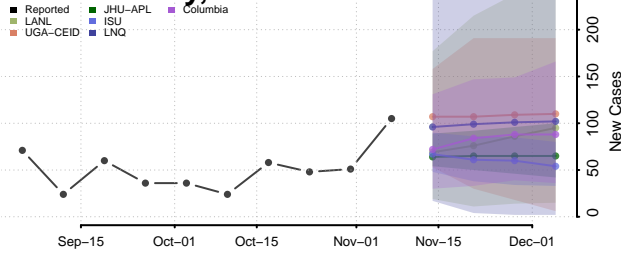

Bond County, Illinois