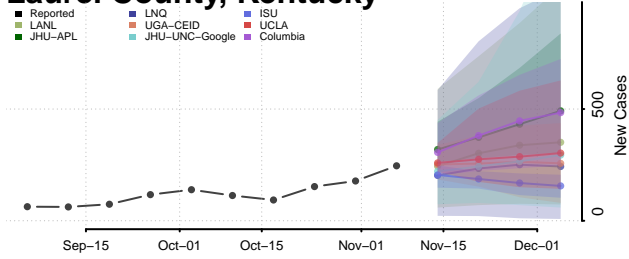

Jefferson County, Kentucky

Jessamine County, Kentucky

Johnson County, Kentucky

Kenton County, Kentucky

Knott County, Kentucky

Knox County, Kentucky

Larue County, Kentucky

Laurel County, Kentucky