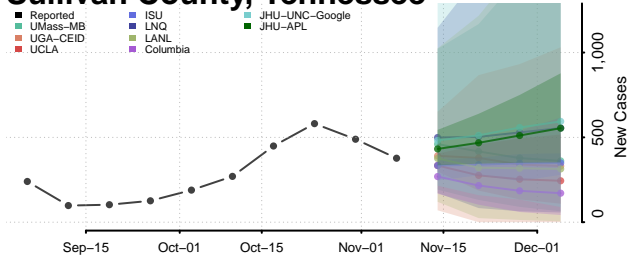

Sullivan County, Tennessee