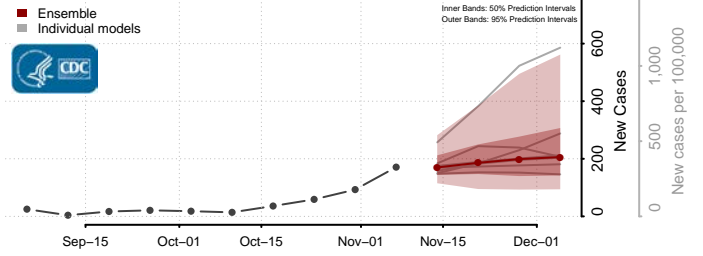

Sanilac County, Michigan

Schoolcraft County, Michigan

Shiawassee County, Michigan

St. Clair County, Michigan

St. Joseph County, Michigan

Tuscola County, Michigan

Van Buren County, Michigan

Washtenaw County, Michigan