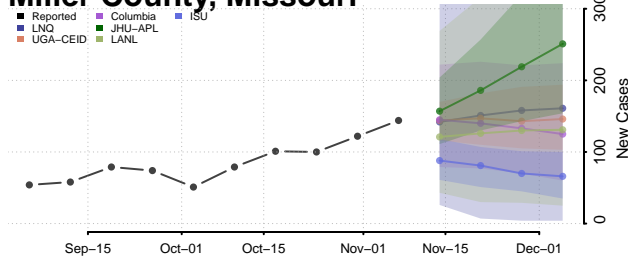

Miller County, Missouri