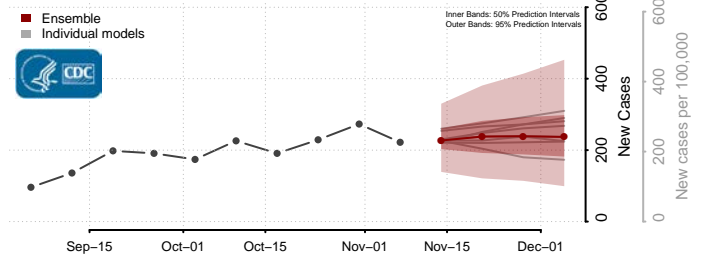

Cleveland County, North Carolina