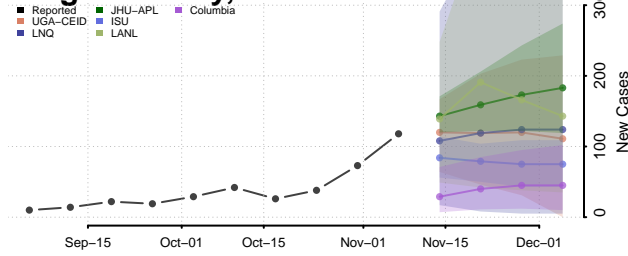

Webster County, Iowa

Winnebago County, Iowa

Winneshiek County, Iowa

Woodbury County, Iowa

Worth County, Iowa

Wright County, Iowa

Kansas

Allen County, Kansas