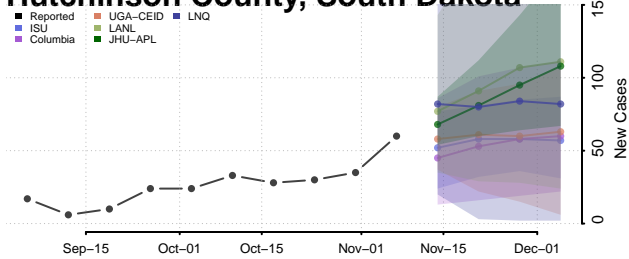

Hutchinson County, South Dakota