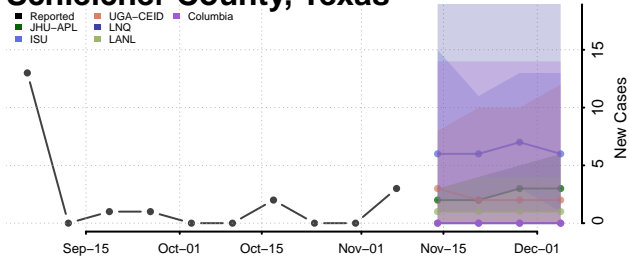

Schleicher County, Texas