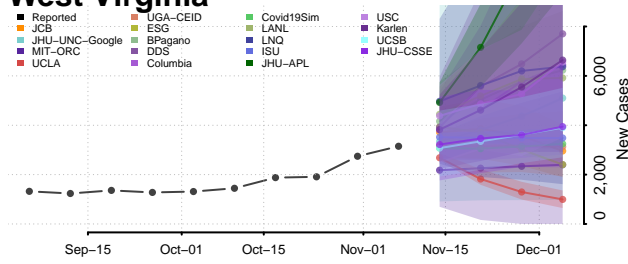

Stevens County, Washington

Thurston County, Washington

Wahkiakum County, Washington

Walla Walla County, Washington

Whatcom County, Washington

Whitman County, Washington

Yakima County, Washington

West Virginia