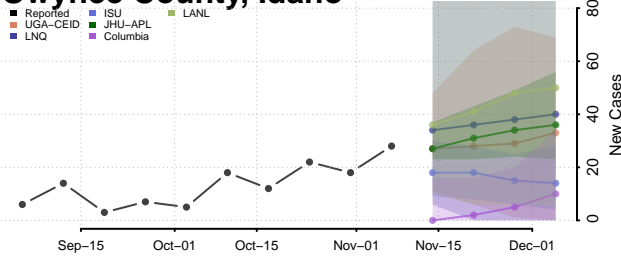

Lewis County, Idaho

Lincoln County, Idaho

Madison County, Idaho

Minidoka County, Idaho

Nez Perce County, Idaho

Oneida County, Idaho

Owyhee County, Idaho

Payette County, Idaho