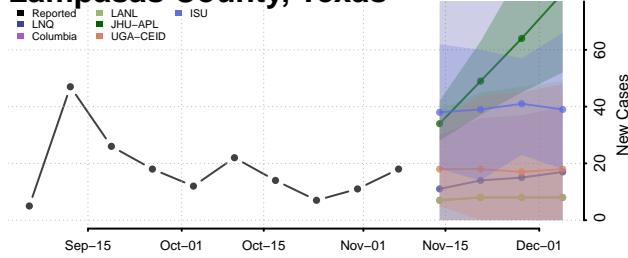

Lampasas County, Texas