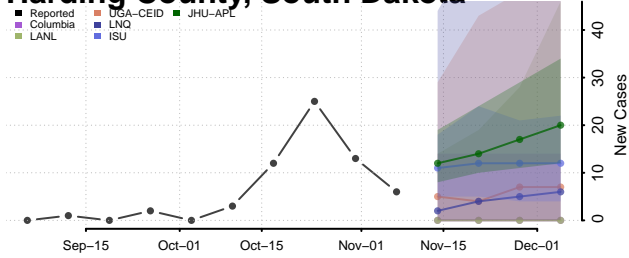

Harding County, South Dakota