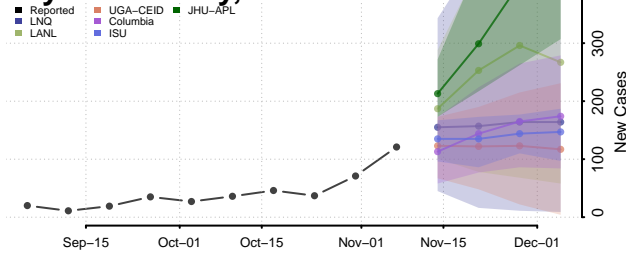

Fayette County, Iowa