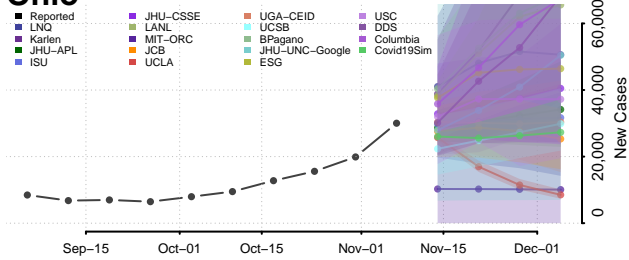

Walsh County, North Dakota

Ward County, North Dakota

Wells County, North Dakota

Williams County, North Dakota

Northern Mariana Islands

Ohio

Adams County, Ohio

Allen County, Ohio