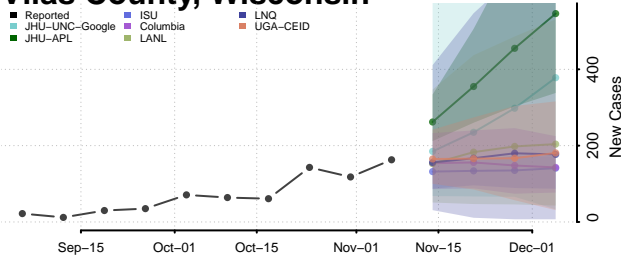

Vilas County, Wisconsin