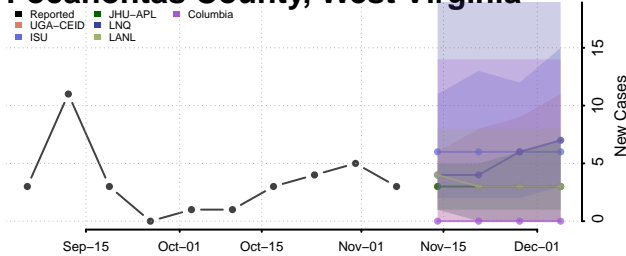

Pleasants County, West Virginia

Pocahontas County, West Virginia

Preston County, West Virginia

Putnam County, West Virginia

Raleigh County, West Virginia

Randolph County, West Virginia

Ritchie County, West Virginia