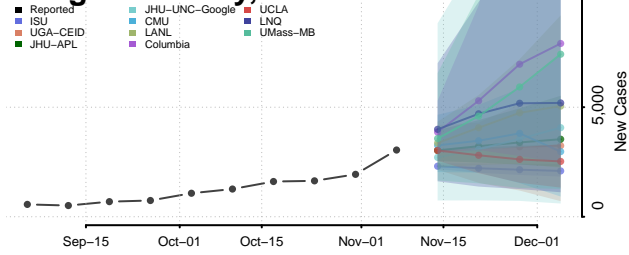

Dakota County, Nebraska

Dawes County, Nebraska

Dawson County, Nebraska

Deuel County, Nebraska

Dixon County, Nebraska

Dodge County, Nebraska

Douglas County, Nebraska

Dundy County, Nebraska