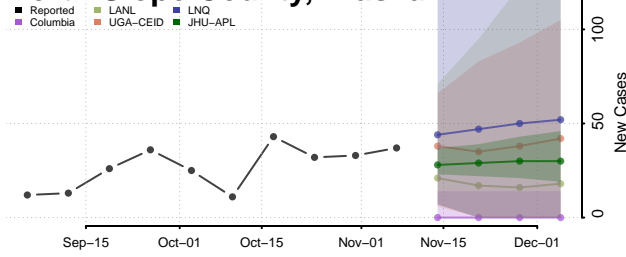

North Slope County, Alaska