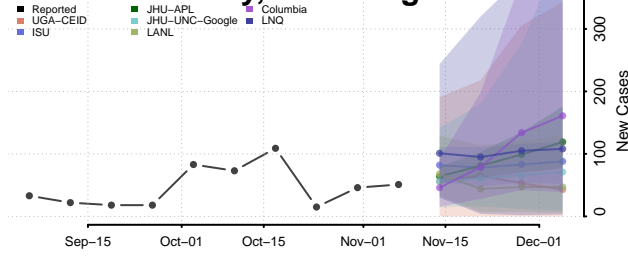

Harrison County, West Virginia