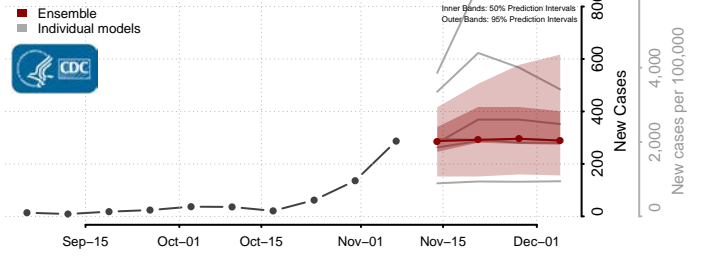

Rolette County, North Dakota