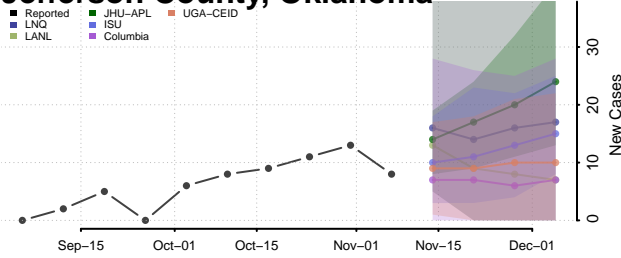

Jefferson County, Oklahoma