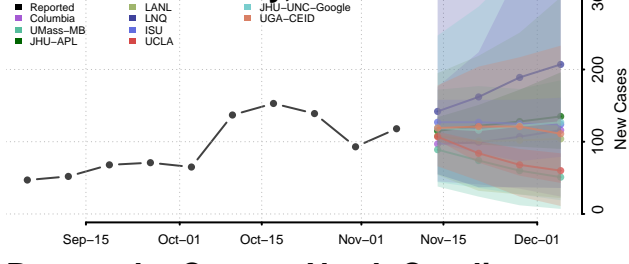

Anson County, North Carolina

Ashe County, North Carolina

Avery County, North Carolina

Beaufort County, North Carolina

Bertie County, North Carolina

Bladen County, North Carolina

Brunswick County, North Carolina