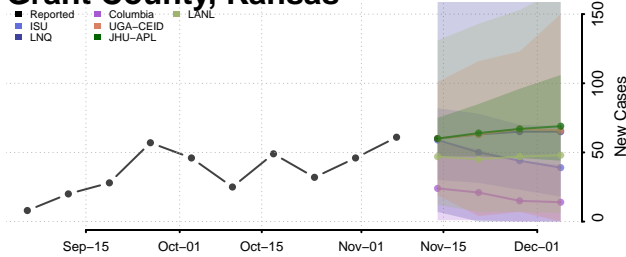

Grant County, Kansas