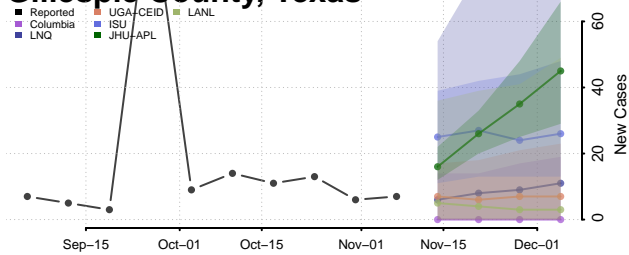

Gillespie County, Texas