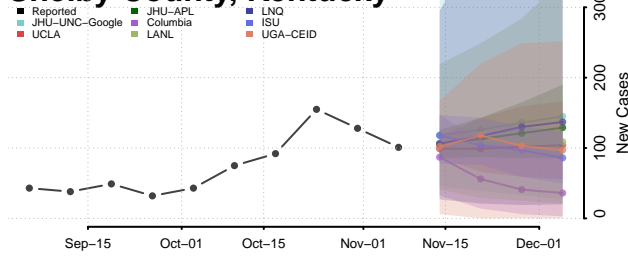

Shelby County, Kentucky