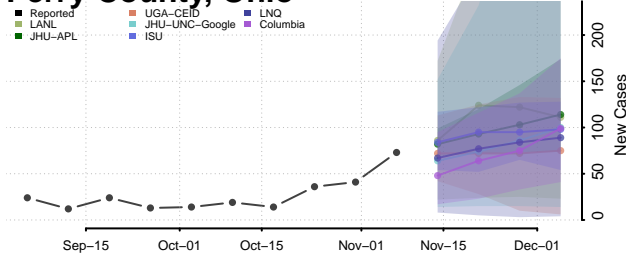

Morrow County, Ohio

Muskingum County, Ohio

Noble County, Ohio

Ottawa County, Ohio

Paulding County, Ohio

Perry County, Ohio

Pickaway County, Ohio

Pike County, Ohio