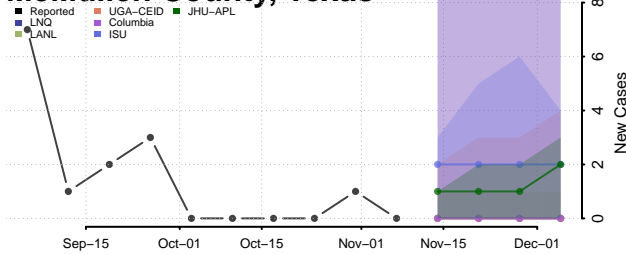

McMullen County, Texas