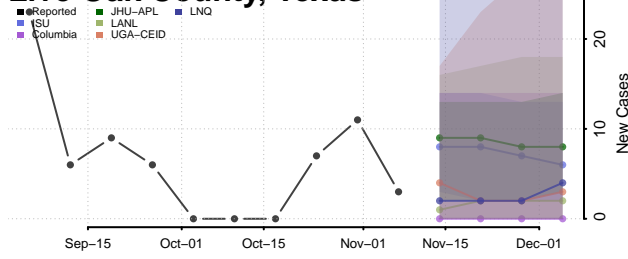

Leon County, Texas

Liberty County, Texas

Limestone County, Texas

Lipscomb County, Texas

Live Oak County, Texas

Llano County, Texas

Loving County, Texas

Lubbock County, Texas