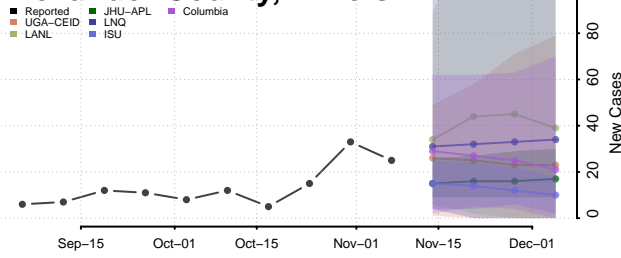

Alexander County, Illinois