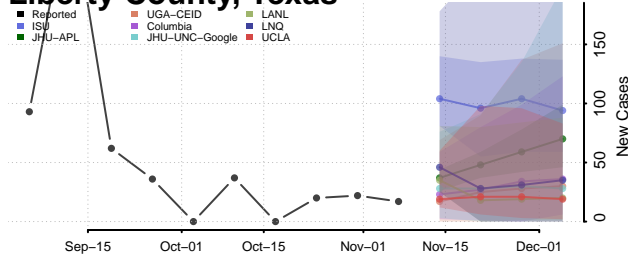

Liberty County, Texas