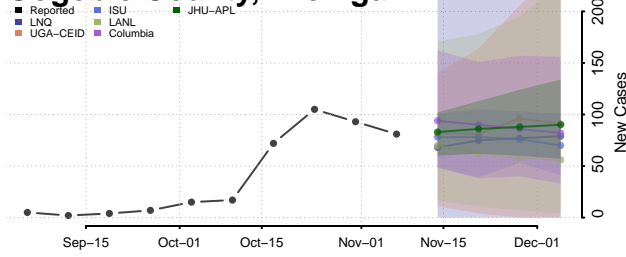

Gladwin County, Michigan

Gogebic County, Michigan

Grand Traverse County, Michigan

Gratiot County, Michigan

Hillsdale County, Michigan

Houghton County, Michigan

Huron County, Michigan

Ingham County, Michigan