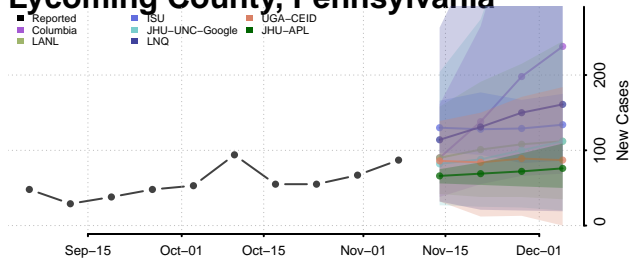

Lawrence County, Pennsylvania

Lebanon County, Pennsylvania

Lehigh County, Pennsylvania

Luzerne County, Pennsylvania

Lycoming County, Pennsylvania

McKean County, Pennsylvania

Mercer County, Pennsylvania

Mifflin County, Pennsylvania