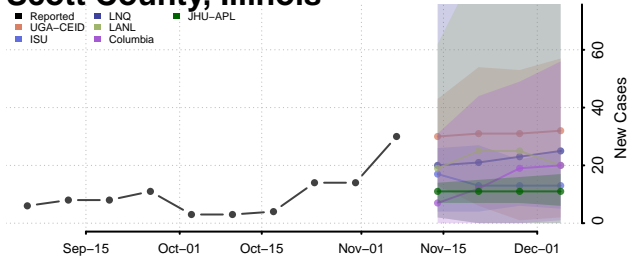

Scott County, Illinois