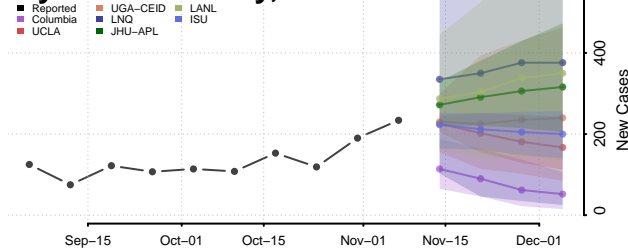

Muscatine County, Iowa

O'Brien County, Iowa

Osceola County, Iowa

Page County, Iowa

Palo Alto County, Iowa

Plymouth County, Iowa

Pocahontas County, Iowa

Polk County, Iowa