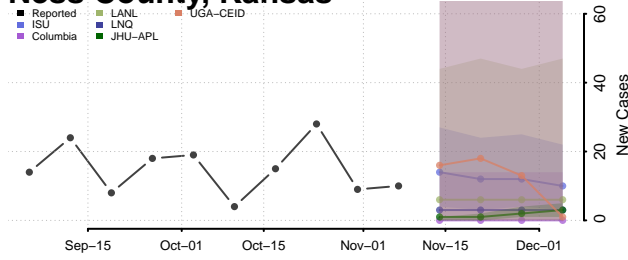

Ness County, Kansas