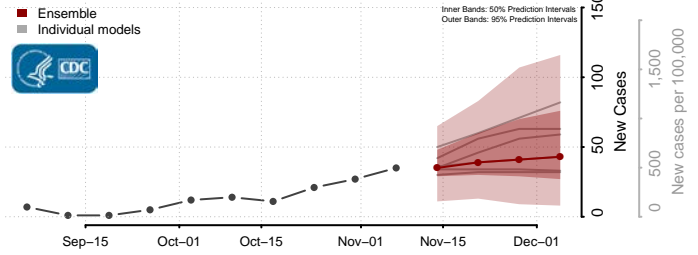

Tama County, Iowa

Taylor County, Iowa

Union County, Iowa

Van Buren County, Iowa

Wapello County, Iowa

Warren County, Iowa

Washington County, Iowa

Wayne County, Iowa