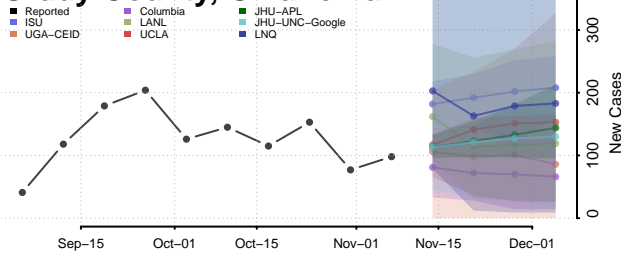

Grady County, Oklahoma