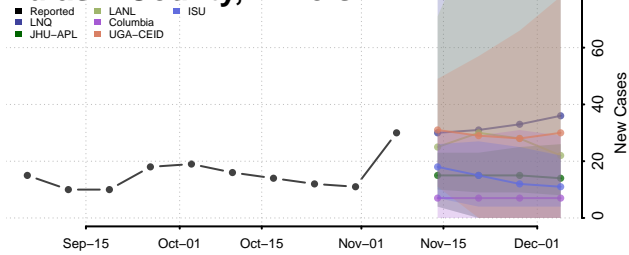

Piatt County, Illinois

Pike County, Illinois

Pope County, Illinois

Pulaski County, Illinois

Putnam County, Illinois

Randolph County, Illinois

Richland County, Illinois

Rock Island County, Illinois