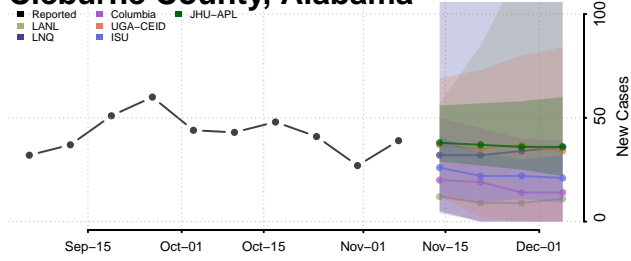

Cleburne County, Alabama