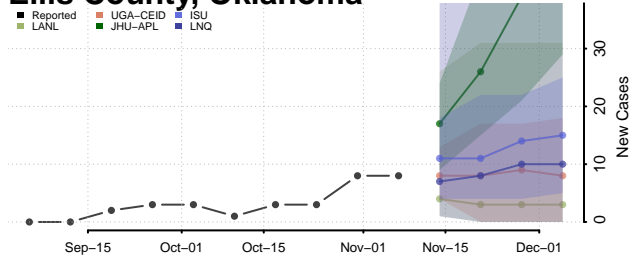

Craig County, Oklahoma

Creek County, Oklahoma

Custer County, Oklahoma

Delaware County, Oklahoma

Dewey County, Oklahoma

Ellis County, Oklahoma

Garfield County, Oklahoma

Garvin County, Oklahoma