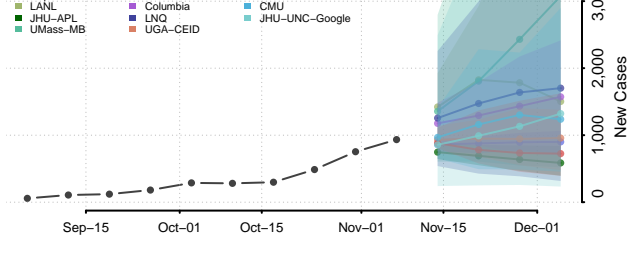

Hampden County, Massachusetts