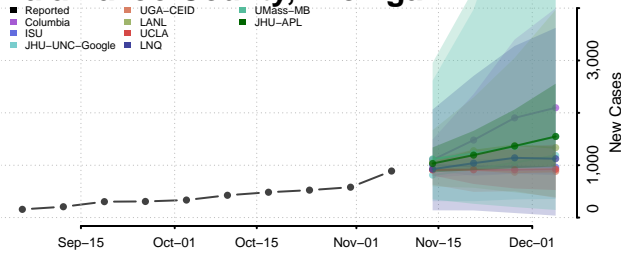

Ionia County, Michigan

Iosco County, Michigan

Iron County, Michigan

Isabella County, Michigan

Jackson County, Michigan

Kalamazoo County, Michigan

Kalkaska County, Michigan

Kent County, Michigan