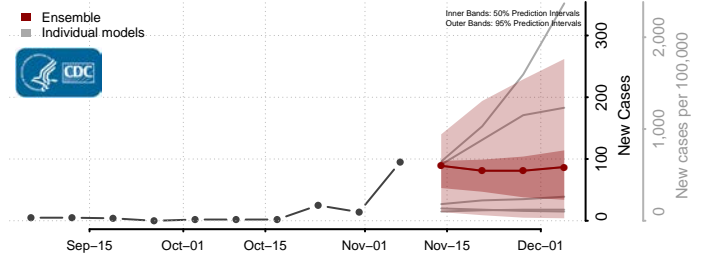

Alleghany County, Virginia