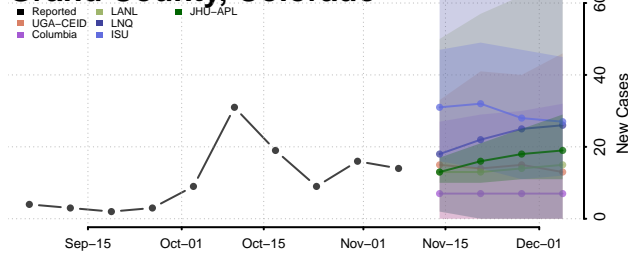

Grand County, Colorado