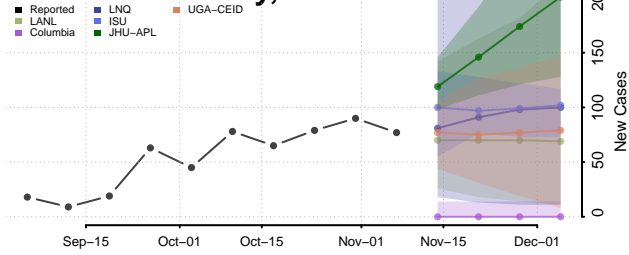

McKenzie County, North Dakota