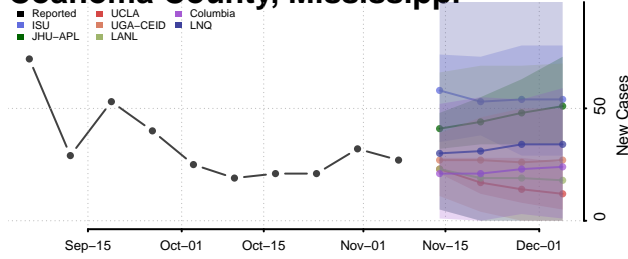

Coahoma County, Mississippi