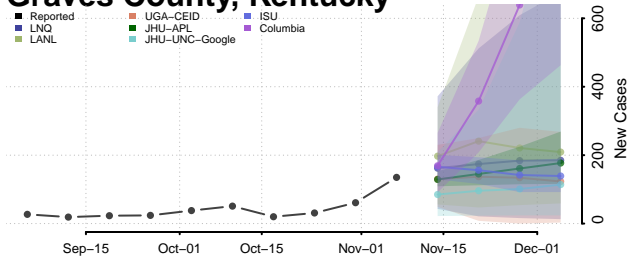

Garrard County, Kentucky

Grant County, Kentucky

Graves County, Kentucky

Grayson County, Kentucky

Green County, Kentucky

Greenup County, Kentucky

Hancock County, Kentucky

Hardin County, Kentucky