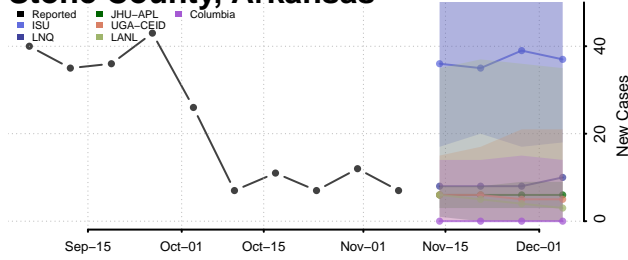

Sevier County, Arkansas

Sharp County, Arkansas

St. Francis County, Arkansas

Stone County, Arkansas

Union County, Arkansas

Van Buren County, Arkansas

Washington County, Arkansas

White County, Arkansas