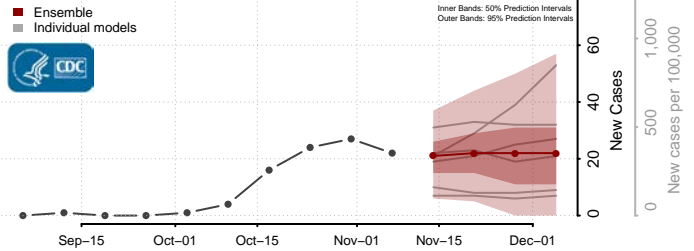

Wright County, Missouri

Montana

Beaverhead County, Montana

Big Horn County, Montana

Blaine County, Montana

Broadwater County, Montana

Carbon County, Montana

Carter County, Montana