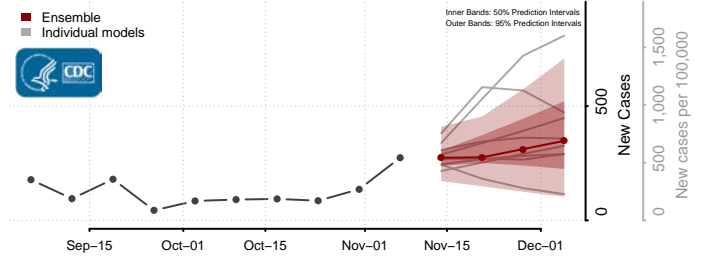

Traverse County, Minnesota

Wabasha County, Minnesota

Wadena County, Minnesota

Waseca County, Minnesota

Washington County, Minnesota

Watowan County, Minnesota

Wilkin County, Minnesota

Winona County, Minnesota