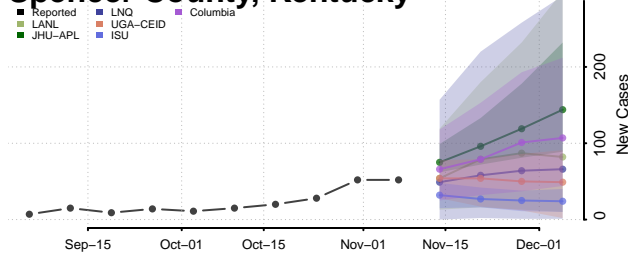

Russell County, Kentucky

Scott County, Kentucky

Shelby County, Kentucky

Simpson County, Kentucky

Spencer County, Kentucky

Taylor County, Kentucky

Todd County, Kentucky

Trigg County, Kentucky