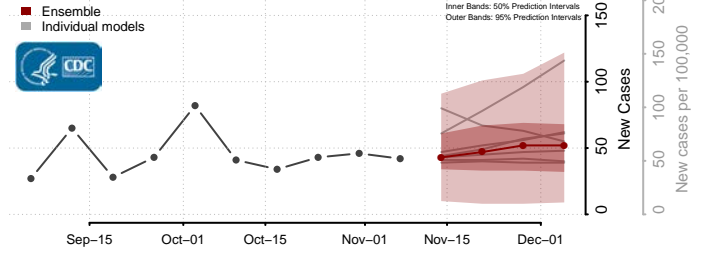

Lewis County, Washington