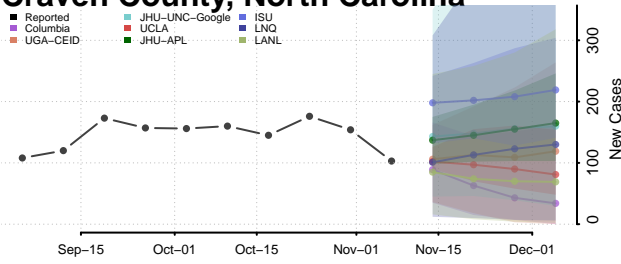

Craven County, North Carolina