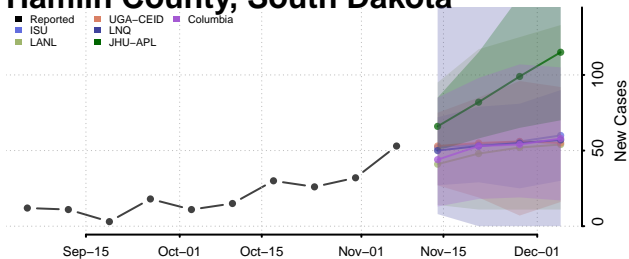

Hamlin County, South Dakota