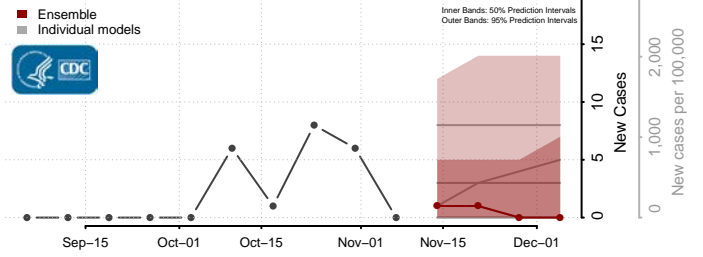

Silver Bow County, Montana

Stillwater County, Montana

Sweet Grass County, Montana

Teton County, Montana

Toole County, Montana

Treasure County, Montana

Valley County, Montana

Wheatland County, Montana