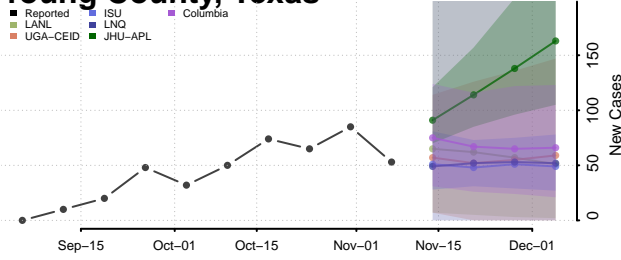

Young County, Texas