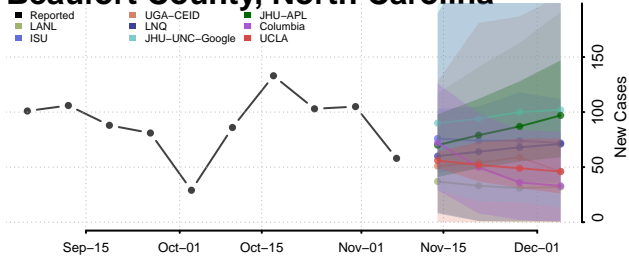

Anson County, North Carolina

Ashe County, North Carolina

Avery County, North Carolina

Beaufort County, North Carolina

Bertie County, North Carolina

Bladen County, North Carolina

Brunswick County, North Carolina