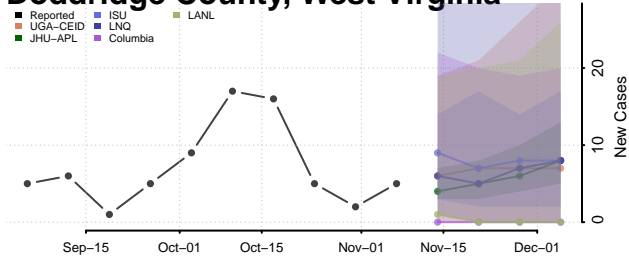

Doddridge County, West Virginia