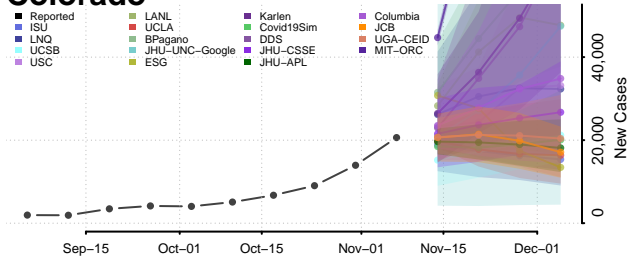

Trinity County, California

Tulare County, California

Tuolumne County, California

Ventura County, California

Yolo County, California

Yuba County, California

Colorado

Adams County, Colorado