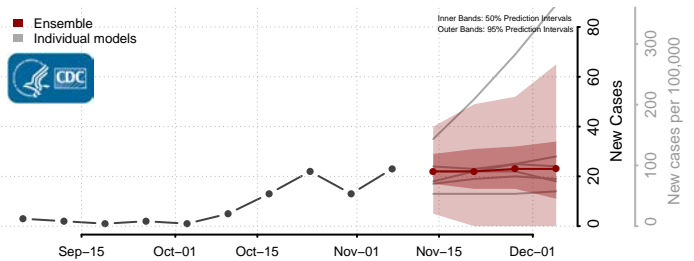

Crook County, Oregon