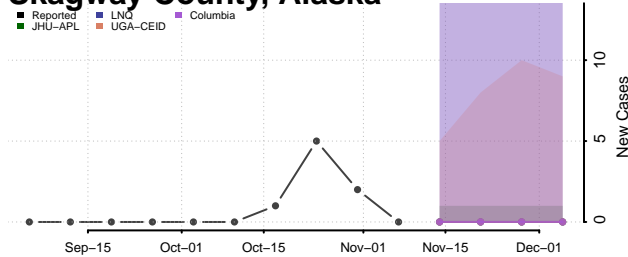

Matanuska-Susitna County, Alaska

Nome County, Alaska

North Slope County, Alaska

Northwest Arctic County, Alaska

Petersburg County, Alaska

Prince of Wales-Hyder County, Alaska

Sitka County, Alaska

Skagway County, Alaska