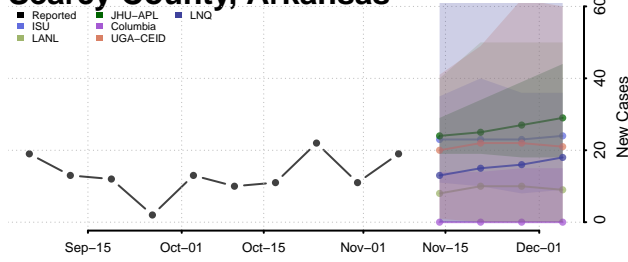

Pope County, Arkansas

Prairie County, Arkansas

Pulaski County, Arkansas

Randolph County, Arkansas

Saline County, Arkansas

Scott County, Arkansas

Searcy County, Arkansas

Sebastian County, Arkansas