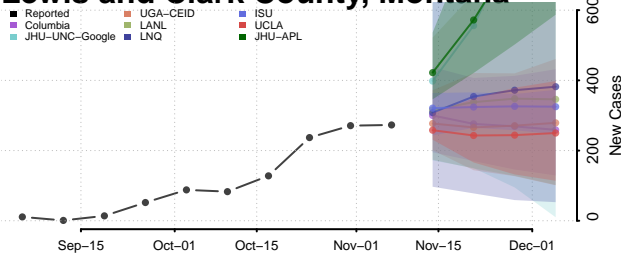

Lewis and Clark County, Montana