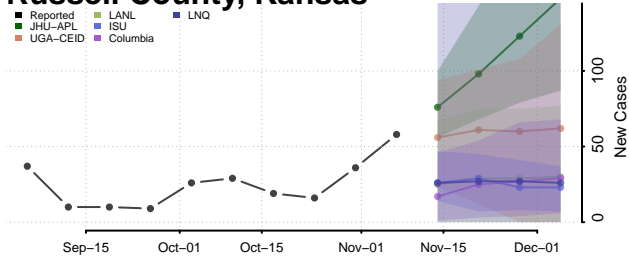

Russell County, Kansas