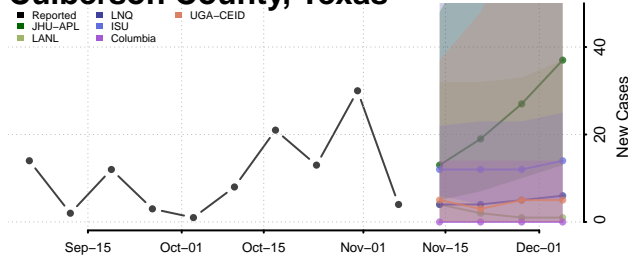

Culberson County, Texas