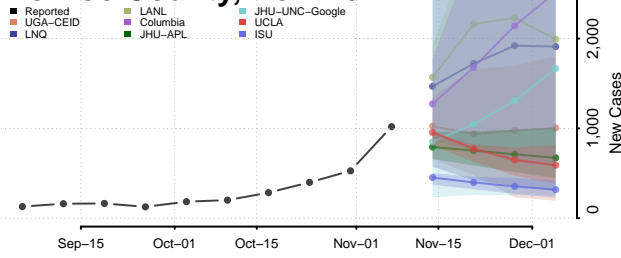

Monroe County, New York