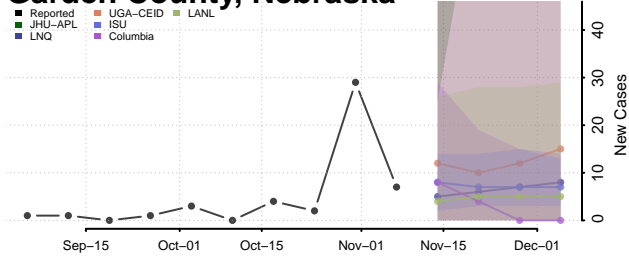

Fillmore County, Nebraska

Franklin County, Nebraska

Frontier County, Nebraska

Furnas County, Nebraska

Gage County, Nebraska

Garden County, Nebraska

Garfield County, Nebraska

Gosper County, Nebraska