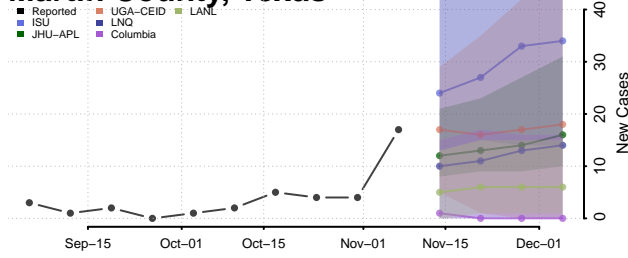

Martin County, Texas