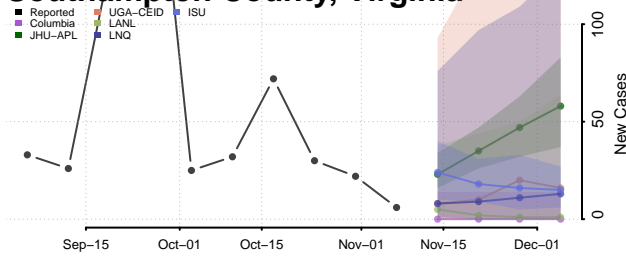

Southampton County, Virginia