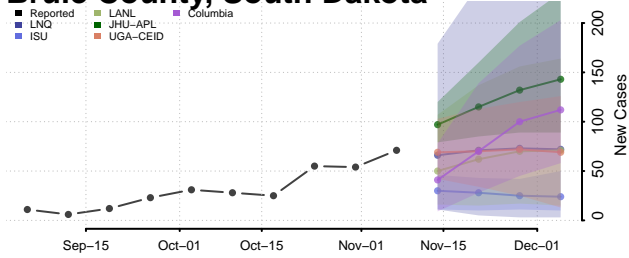

Brule County, South Dakota