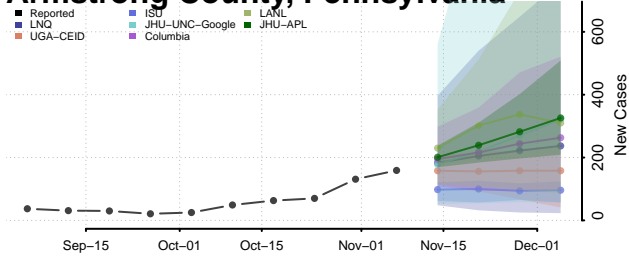

Armstrong County, Pennsylvania