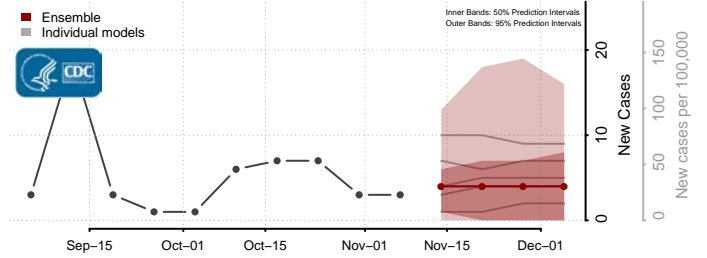

Amelia County, Virginia