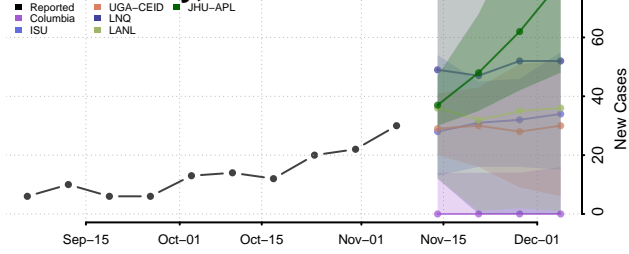

Lake County, Minnesota