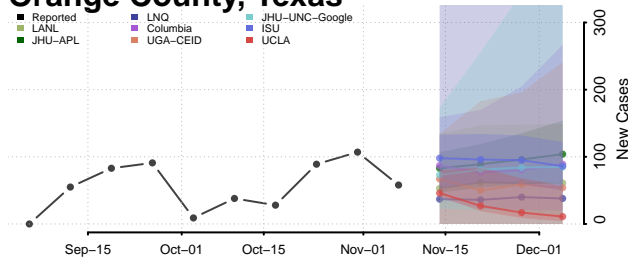

Nolan County, Texas

Nueces County, Texas

Ochiltree County, Texas

Oldham County, Texas

Orange County, Texas

Palo Pinto County, Texas

Panola County, Texas

Parker County, Texas