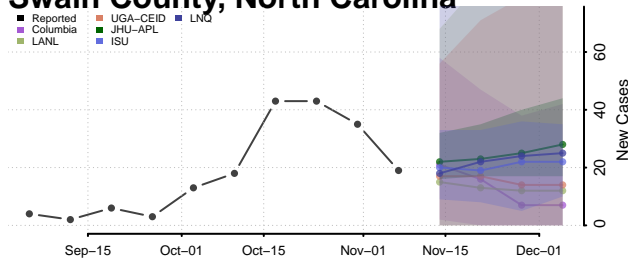

Transylvania County, North Carolina

Tyrrell County, North Carolina

Union County, North Carolina

Vance County, North Carolina

Wake County, North Carolina

Warren County, North Carolina

Washington County, North Carolina