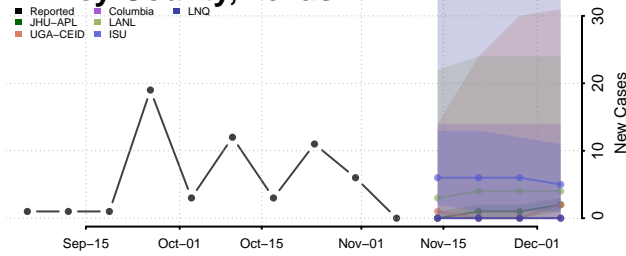

Kinney County, Texas