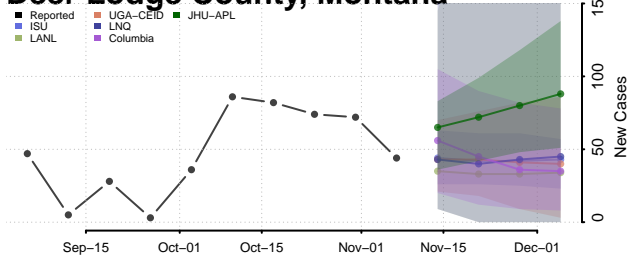

Cascade County, Montana

Chouteau County, Montana

Custer County, Montana

Daniels County, Montana

Dawson County, Montana

Deer Lodge County, Montana

Fallon County, Montana

Fergus County, Montana