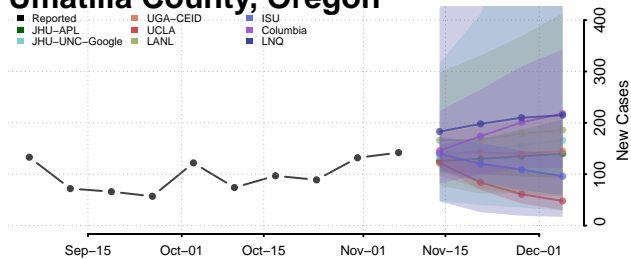

Umatilla County, Oregon