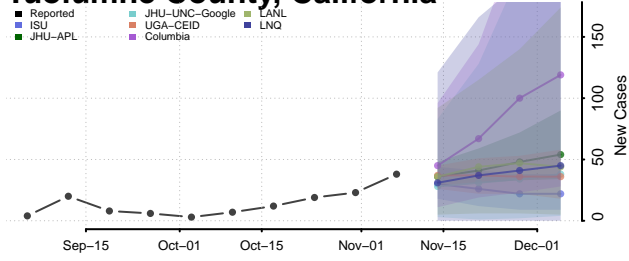

Tuolumne County, California