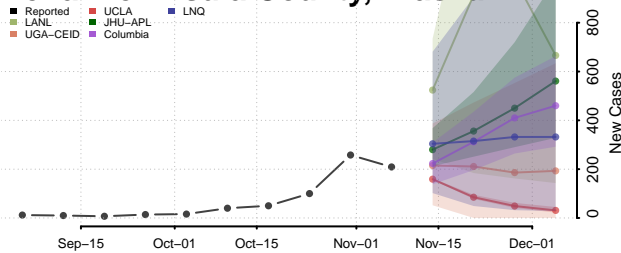

Haines County, Alaska

Hoonah-Angoon County, Alaska

Juneau County, Alaska

Kenai Peninsula County, Alaska

Ketchikan Gateway County, Alaska

Kodiak Island County, Alaska

Kusilvak County, Alaska

Lake and Peninsula County, Alaska