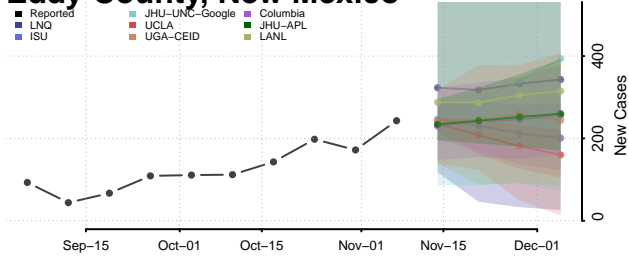

Eddy County, New Mexico