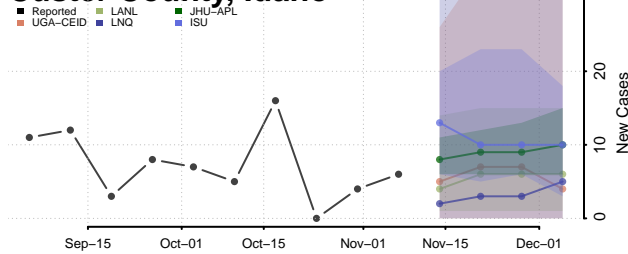

Caribou County, Idaho

Cassia County, Idaho

Clark County, Idaho

Clearwater County, Idaho

Custer County, Idaho

Elmore County, Idaho

Franklin County, Idaho

Fremont County, Idaho