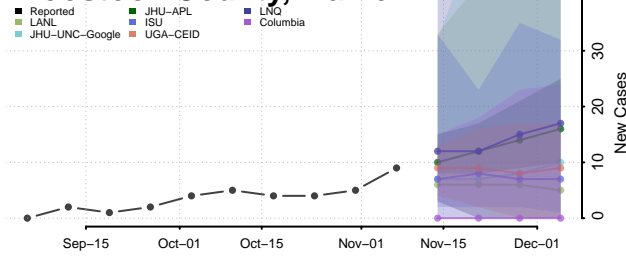

West Baton Rouge County, Louisiana

West Carroll County, Louisiana

West Feliciana County, Louisiana

Winn County, Louisiana

Maine

Androscoggin County, Maine

Aroostook County, Maine

Cumberland County, Maine