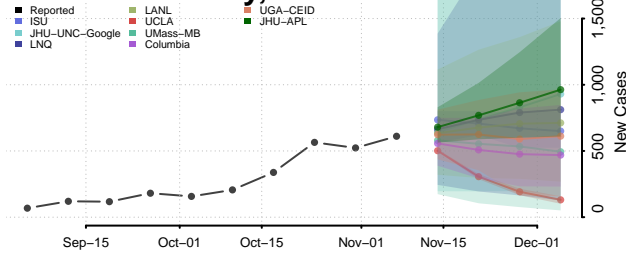

Gem County, Idaho

Gooding County, Idaho

Idaho County, Idaho

Jefferson County, Idaho

Jerome County, Idaho

Kootenai County, Idaho

Latah County, Idaho

Lemhi County, Idaho