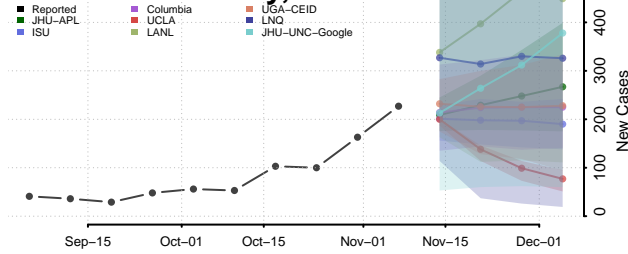

Muscatine County, Iowa