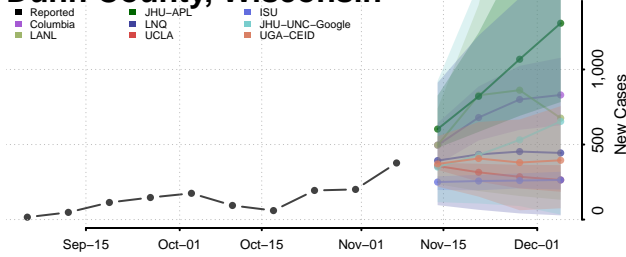

Dunn County, Wisconsin