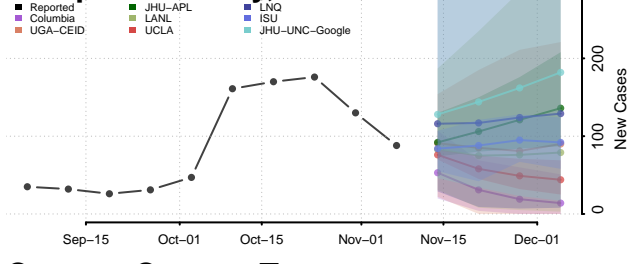

Campbell County, Tennessee