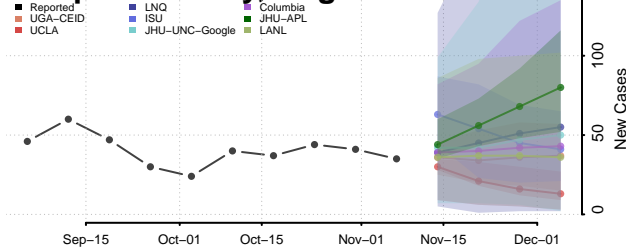

Fauquier County, Virginia