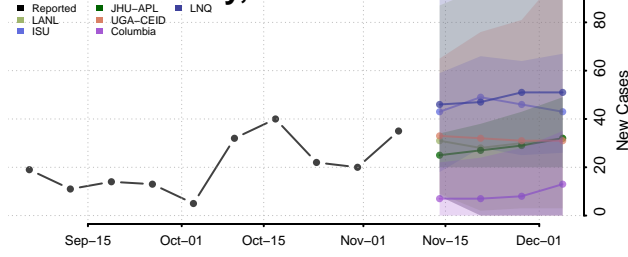

Mahaska County, Iowa

Marion County, Iowa

Marshall County, Iowa

Mills County, Iowa

Mitchell County, Iowa

Monona County, Iowa

Monroe County, Iowa

Montgomery County, Iowa