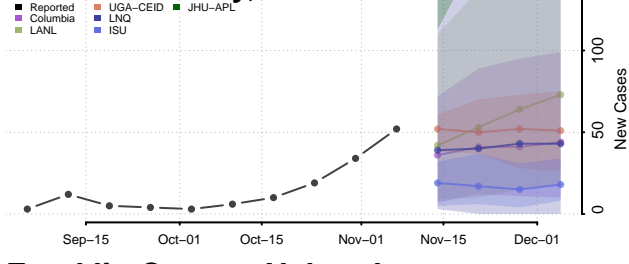

Fillmore County, Nebraska