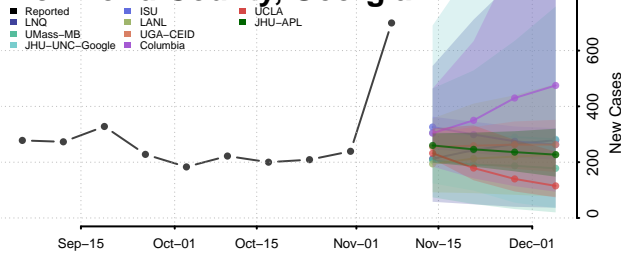

Quitman County, Georgia

Rabun County, Georgia

Randolph County, Georgia

Richmond County, Georgia

Rockdale County, Georgia

Schley County, Georgia

Screven County, Georgia

Seminole County, Georgia