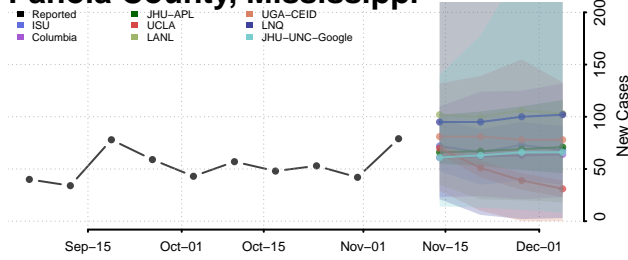

Panola County, Mississippi