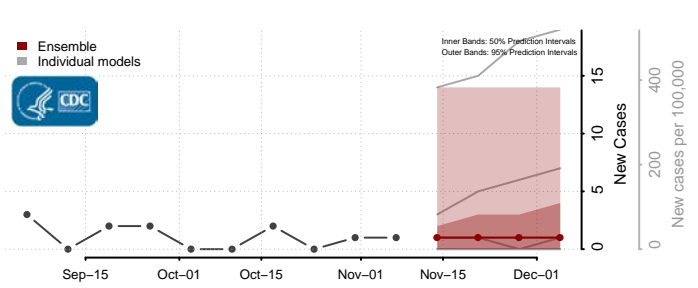

Upton County, Texas