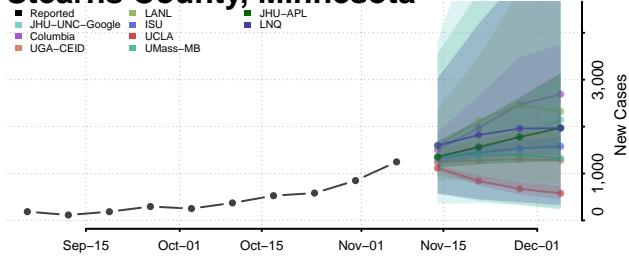

Sherburne County, Minnesota

Sibley County, Minnesota

St. Louis County, Minnesota

Stearns County, Minnesota

Steele County, Minnesota

Stevens County, Minnesota

Swift County, Minnesota

Todd County, Minnesota