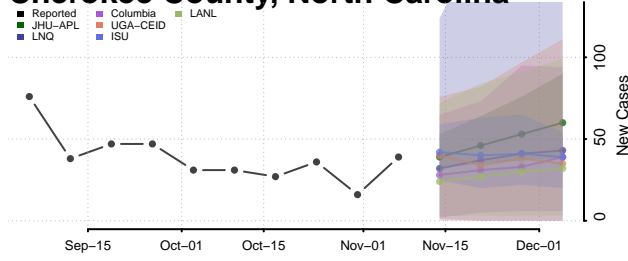

Cherokee County, North Carolina