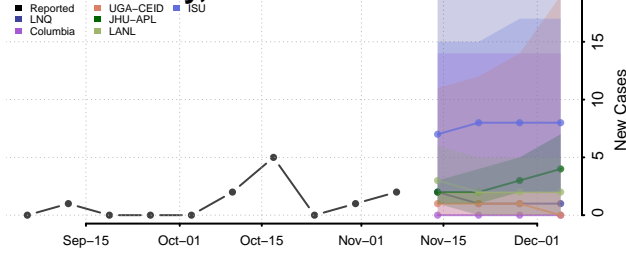

Hidalgo County, New Mexico

Lea County, New Mexico

Lincoln County, New Mexico

Los Alamos County, New Mexico

Luna County, New Mexico

McKinley County, New Mexico

Mora County, New Mexico

Otero County, New Mexico