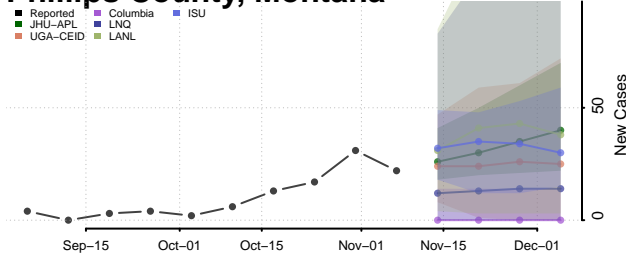

Phillips County, Montana