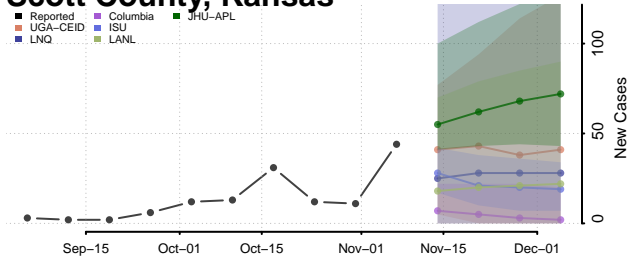

Rooks County, Kansas

Rush County, Kansas

Russell County, Kansas

Saline County, Kansas

Scott County, Kansas

Sedgwick County, Kansas

Seward County, Kansas

Shawnee County, Kansas