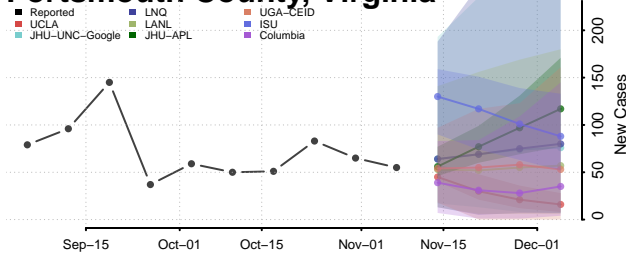

Pittsylvania County, Virginia

Poquoson County, Virginia

Portsmouth County, Virginia

Powhatan County, Virginia

Prince Edward County, Virginia

Prince George County, Virginia

Prince William County, Virginia

Pulaski County, Virginia