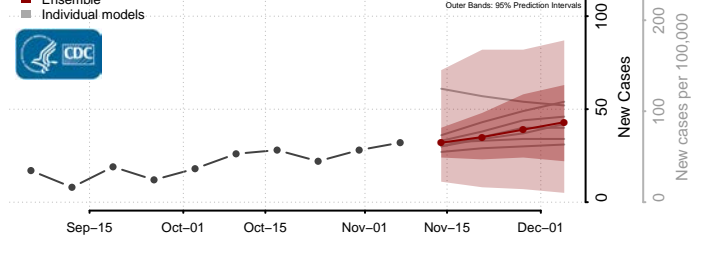

Nevada

Carson City County, Nevada

Churchill County, Nevada

Clark County, Nevada

Douglas County, Nevada

Elko County, Nevada

Esmeralda County, Nevada

Eureka County, Nevada