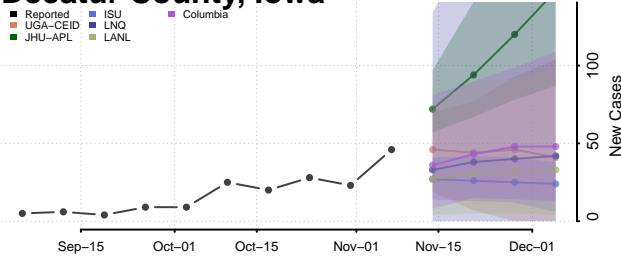

Clayton County, Iowa

Clinton County, Iowa

Crawford County, Iowa

Dallas County, Iowa

Davis County, Iowa

Decatur County, Iowa

Delaware County, Iowa

Des Moines County, Iowa