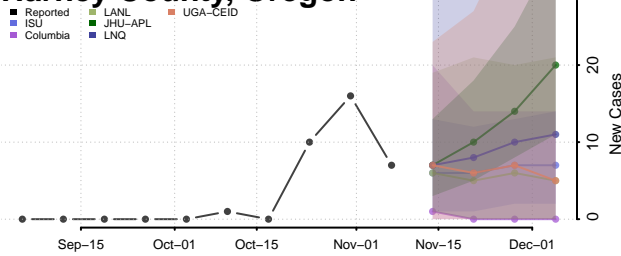

Harney County, Oregon