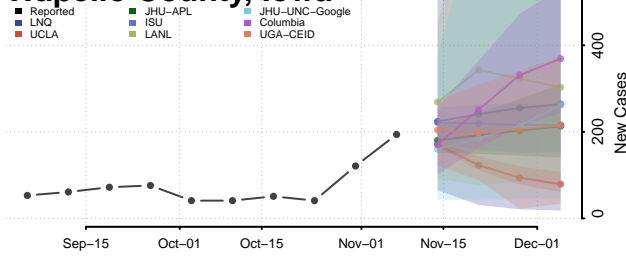

Tama County, Iowa

Taylor County, Iowa

Union County, Iowa

Van Buren County, Iowa

Wapello County, Iowa

Warren County, Iowa

Washington County, Iowa

Wayne County, Iowa