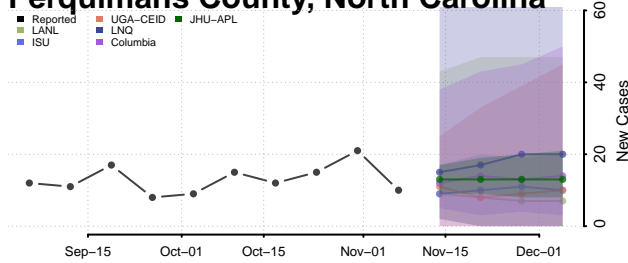

Onslow County, North Carolina

Orange County, North Carolina

Pamlico County, North Carolina

Pasquotank County, North Carolina

Pender County, North Carolina

Perquimans County, North Carolina

Person County, North Carolina