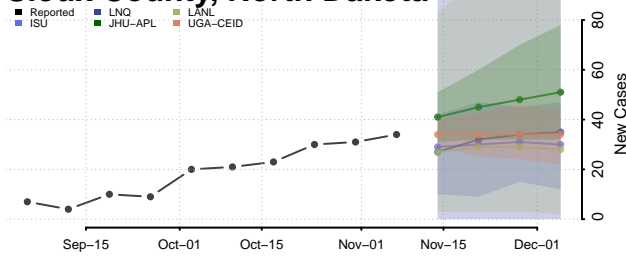

Sioux County, North Dakota