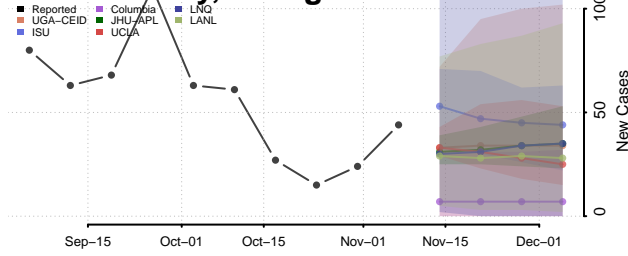

Washington County, Georgia

Wayne County, Georgia

Webster County, Georgia

Wheeler County, Georgia

White County, Georgia

Whitfield County, Georgia

Wilcox County, Georgia

Wilkes County, Georgia