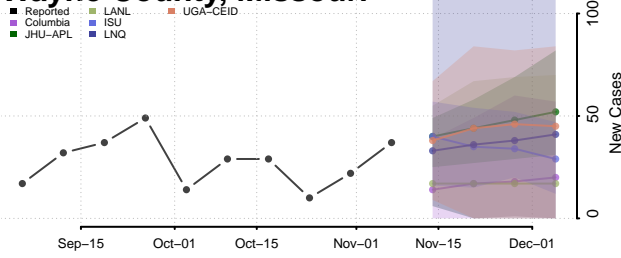

Wayne County, Missouri