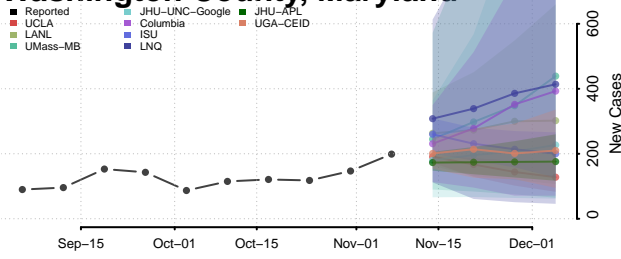

Washington County, Maryland