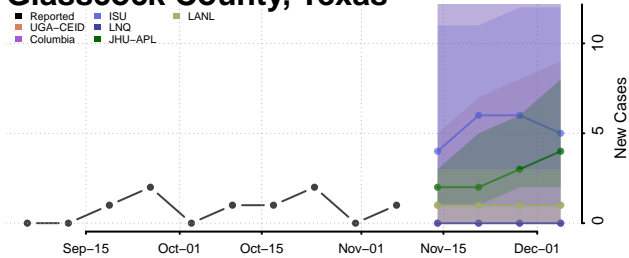

Glasscock County, Texas