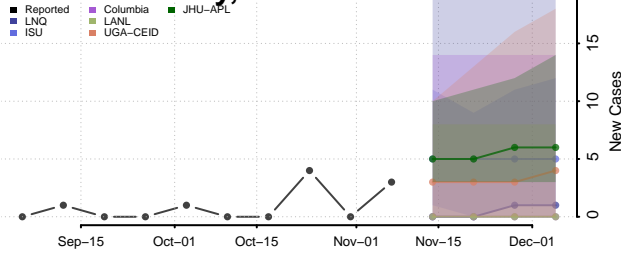

Humboldt County, Nevada

Lander County, Nevada

Lincoln County, Nevada

Lyon County, Nevada

Mineral County, Nevada

Nye County, Nevada

Pershing County, Nevada

Storey County, Nevada