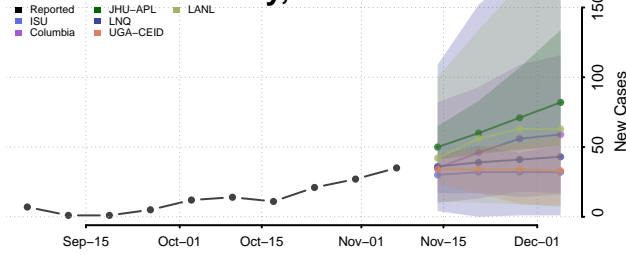

Tama County, Iowa

Taylor County, Iowa

Union County, Iowa

Van Buren County, Iowa

Wapello County, Iowa

Warren County, Iowa

Washington County, Iowa

Wayne County, Iowa