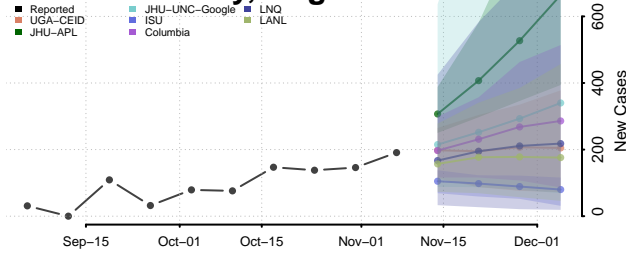

Franklin County, Virginia