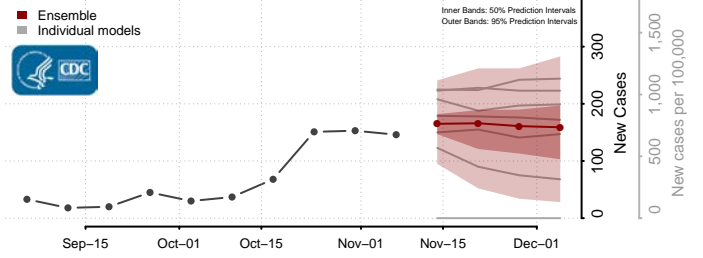

McLeod County, Minnesota

Meeker County, Minnesota

Mille Lacs County, Minnesota

Morrison County, Minnesota

Mower County, Minnesota

Murray County, Minnesota

Nicollet County, Minnesota

Nobles County, Minnesota