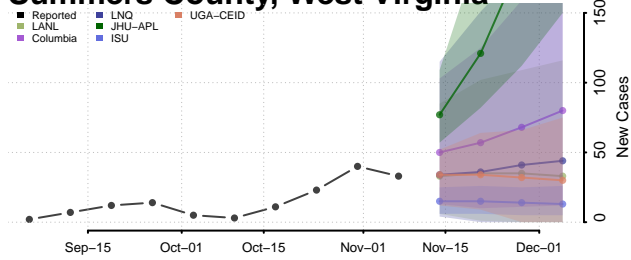

Summers County, West Virginia