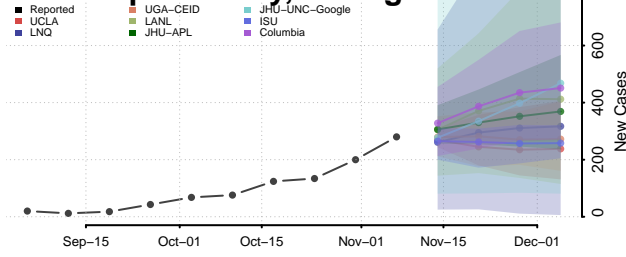

Sanilac County, Michigan

Schoolcraft County, Michigan

Shiawassee County, Michigan

St. Clair County, Michigan

St. Joseph County, Michigan

Tuscola County, Michigan

Van Buren County, Michigan

Washtenaw County, Michigan