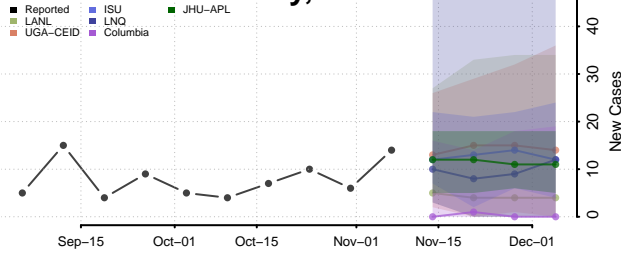

West Carroll County, Louisiana