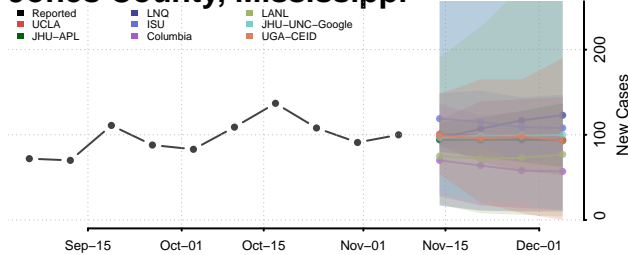

Jones County, Mississippi