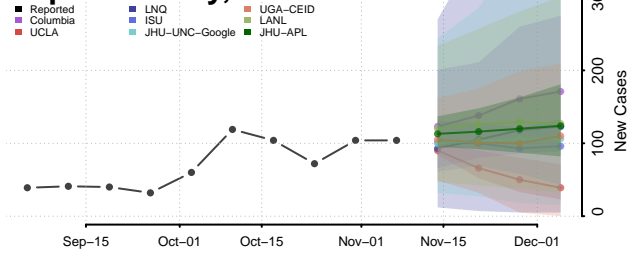

Craven County, North Carolina

Cumberland County, North Carolina

Currituck County, North Carolina

Dare County, North Carolina

Davidson County, North Carolina

Davie County, North Carolina

Duplin County, North Carolina