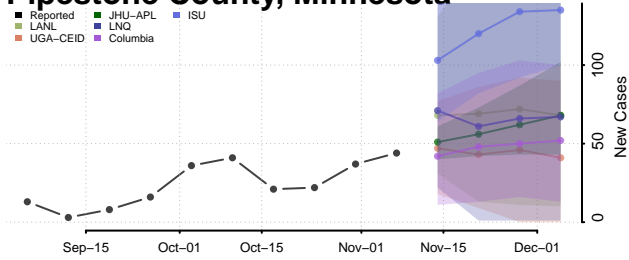

Norman County, Minnesota

Olmsted County, Minnesota

Otter Tail County, Minnesota

Pennington County, Minnesota

Pine County, Minnesota

Pipestone County, Minnesota

Polk County, Minnesota

Pope County, Minnesota