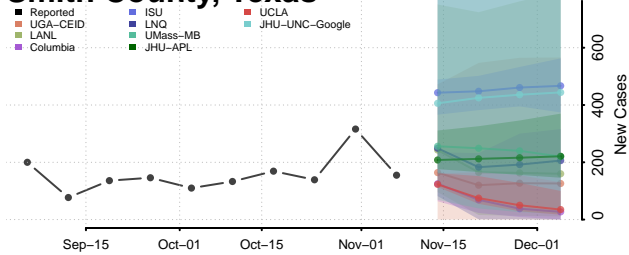

Smith County, Texas