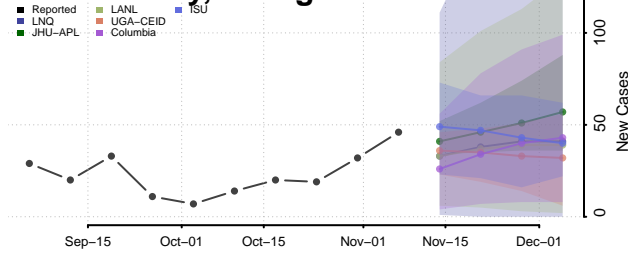

Coweta County, Georgia

Crawford County, Georgia

Crisp County, Georgia

Dade County, Georgia

Dawson County, Georgia

Decatur County, Georgia

DeKalb County, Georgia

Dodge County, Georgia