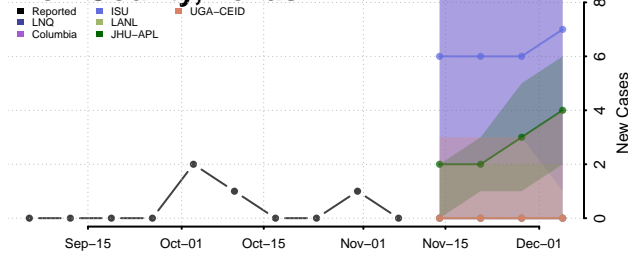

Houston County, Texas

Howard County, Texas

Hudspeth County, Texas

Hunt County, Texas

Hutchinson County, Texas

Irion County, Texas

Jack County, Texas

Jackson County, Texas