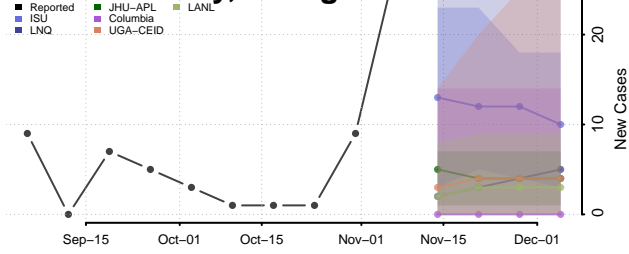

Marion County, Georgia