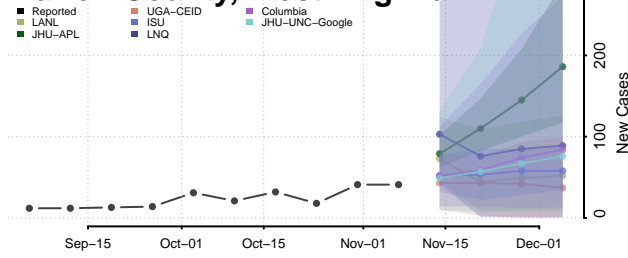

Marion County, West Virginia