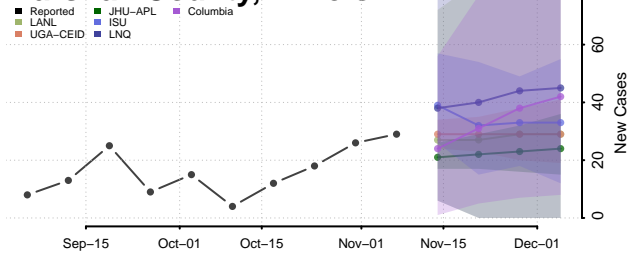

Marshall County, Illinois