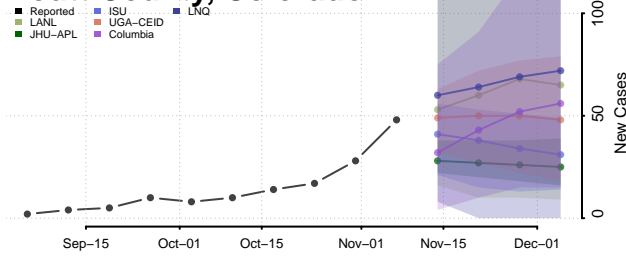

Pitkin County, Colorado

Prowers County, Colorado

Pueblo County, Colorado

Rio Blanco County, Colorado

Rio Grande County, Colorado

Routt County, Colorado

Saguache County, Colorado

San Juan County, Colorado