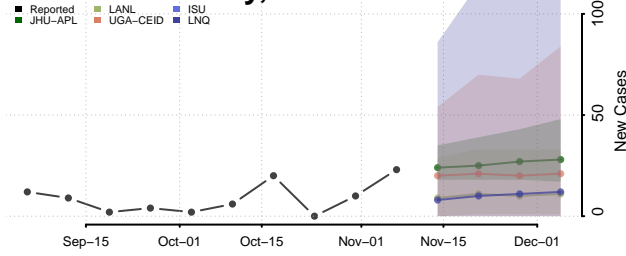

Brewster County, Texas