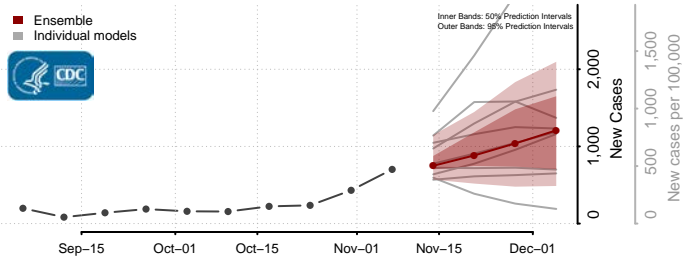

Scott County, Minnesota