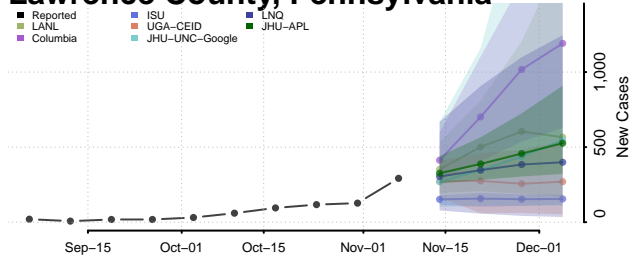

Lawrence County, Pennsylvania