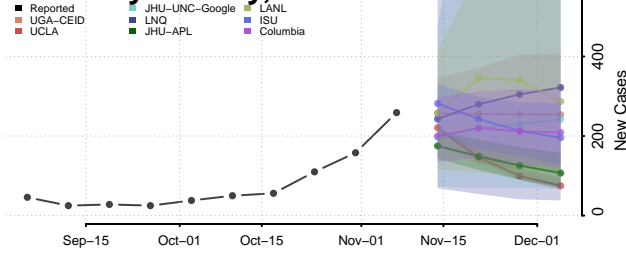

Hidalgo County, New Mexico

Lea County, New Mexico

Lincoln County, New Mexico

Los Alamos County, New Mexico

Luna County, New Mexico

McKinley County, New Mexico

Mora County, New Mexico

Otero County, New Mexico