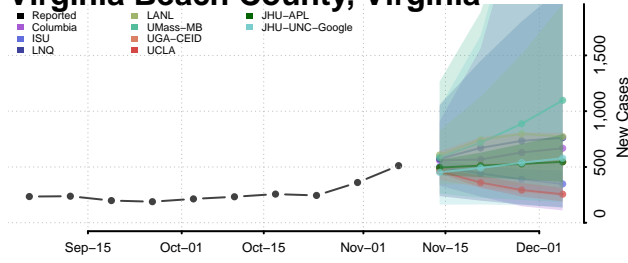

Virginia Beach County, Virginia