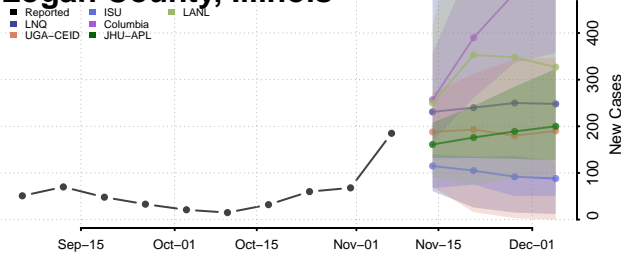

LaSalle County, Illinois

Lawrence County, Illinois

Lee County, Illinois

Livingston County, Illinois

Logan County, Illinois

Macon County, Illinois

Macoupin County, Illinois

Madison County, Illinois