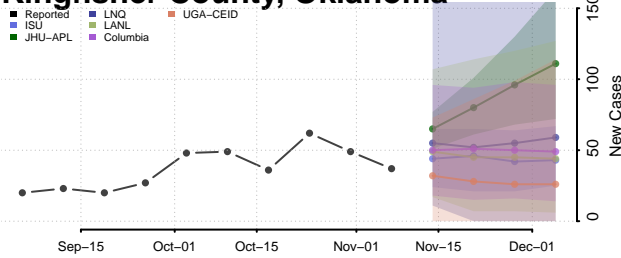

Kingfisher County, Oklahoma