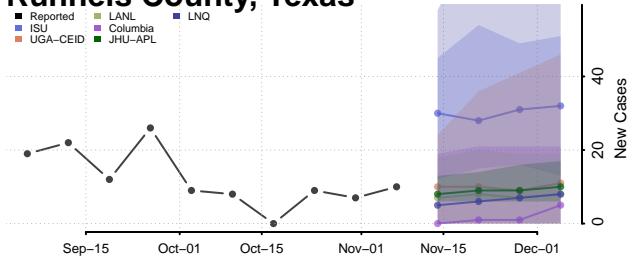

Runnels County, Texas