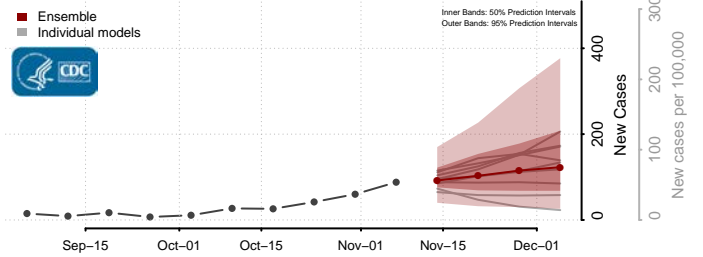

Chittenden County, Vermont