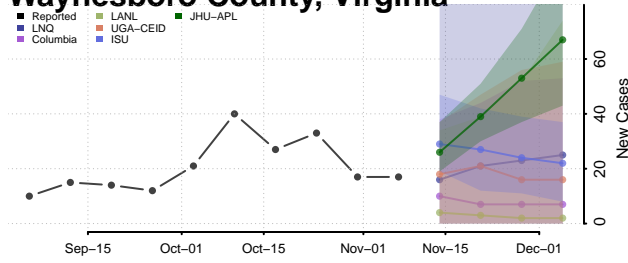

Waynesboro County, Virginia

Westmoreland County, Virginia

Williamsburg County, Virginia

Winchester County, Virginia

Wise County, Virginia

Wythe County, Virginia

York County, Virginia

Washington