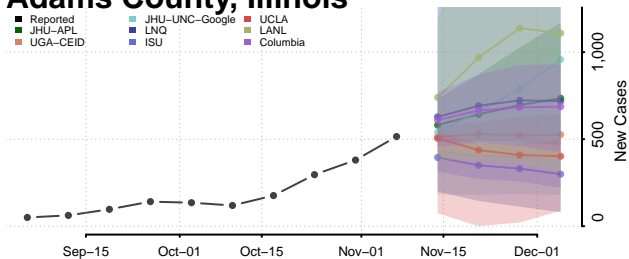

Power County, Idaho

Shoshone County, Idaho

Teton County, Idaho

Twin Falls County, Idaho

Valley County, Idaho

Washington County, Idaho

Illinois

Adams County, Illinois