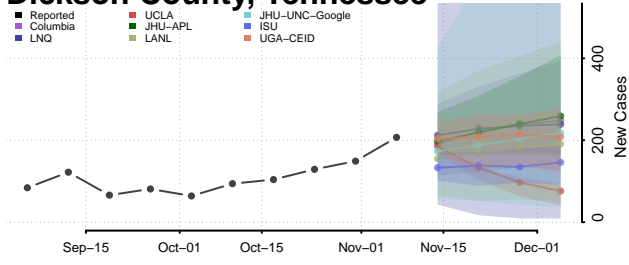

Crockett County, Tennessee

Cumberland County, Tennessee

Davidson County, Tennessee

Decatur County, Tennessee

DeKalb County, Tennessee

Dickson County, Tennessee

Dyer County, Tennessee

Fayette County, Tennessee