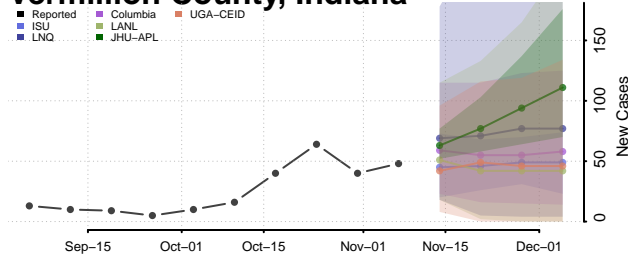

Vermillion County, Indiana