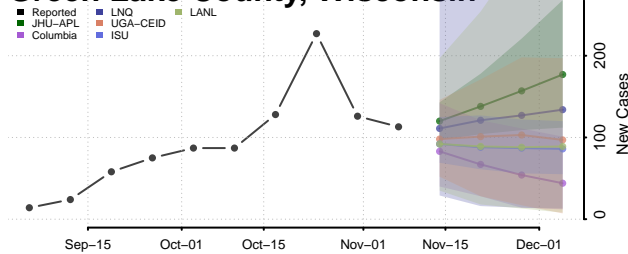

Green Lake County, Wisconsin