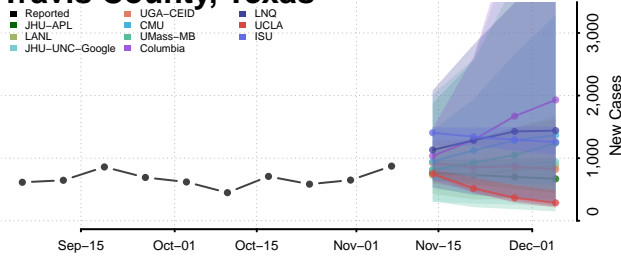

Travis County, Texas