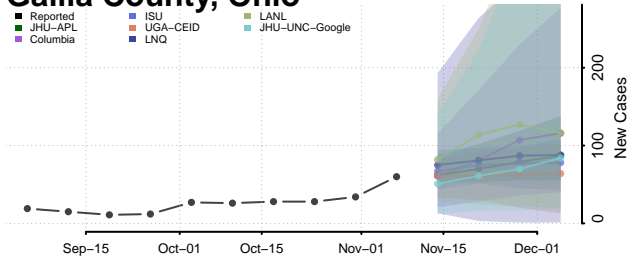

Gallia County, Ohio