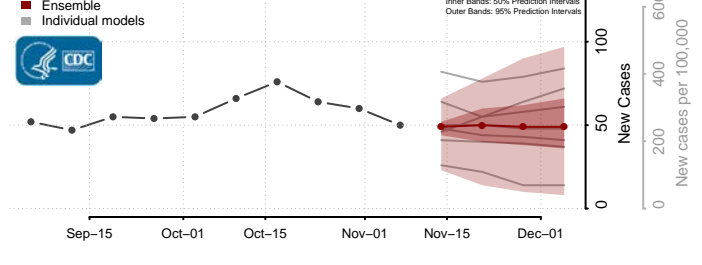

Roane County, Tennessee

Robertson County, Tennessee

Rutherford County, Tennessee

Scott County, Tennessee

Sequatchie County, Tennessee

Sevier County, Tennessee

Shelby County, Tennessee

Smith County, Tennessee