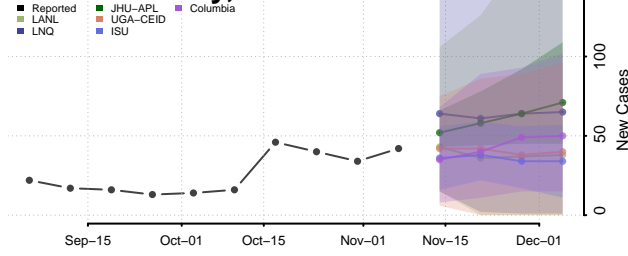

Custer County, South Dakota