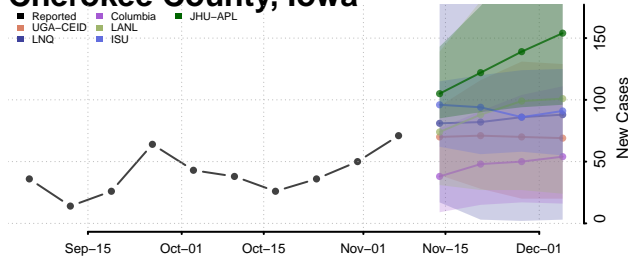

Carroll County, Iowa

Cass County, Iowa

Cedar County, Iowa

Cerro Gordo County, Iowa

Cherokee County, Iowa

Chickasaw County, Iowa

Clarke County, Iowa

Clay County, Iowa