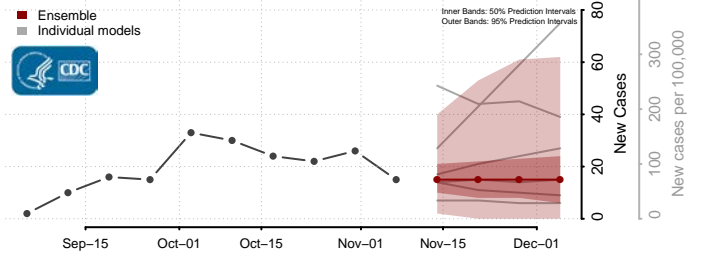

Buchanan County, Virginia