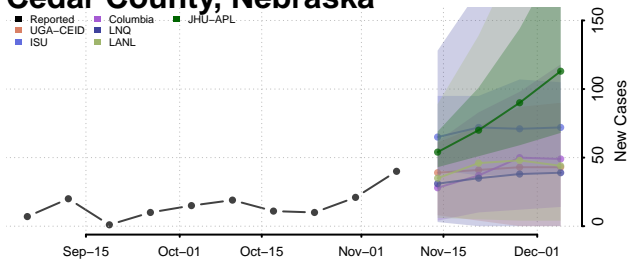

Cedar County, Nebraska