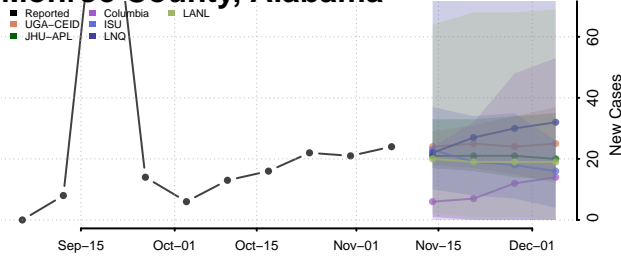

Madison County, Alabama

Marengo County, Alabama

Marion County, Alabama

Marshall County, Alabama

Mobile County, Alabama

Monroe County, Alabama

Montgomery County, Alabama

Morgan County, Alabama

Perry County, Alabama

Pickens County, Alabama

Pike County, Alabama

Randolph County, Alabama

Russell County, Alabama

Shelby County, Alabama

St. Clair County, Alabama

Sumter County, Alabama