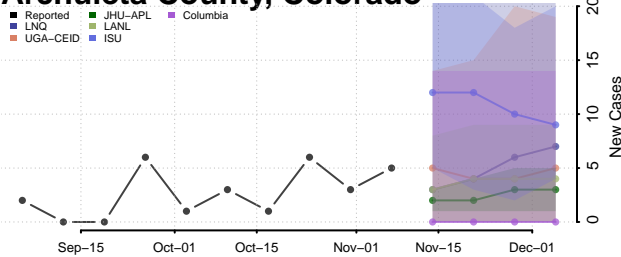

Archuleta County, Colorado