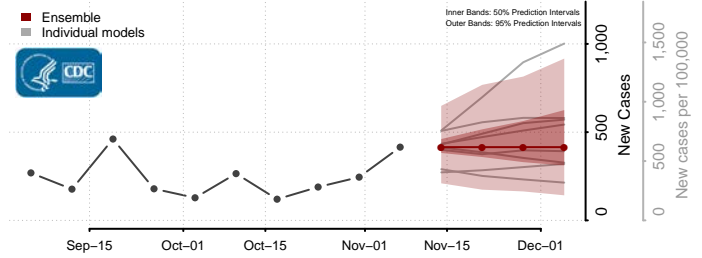

St. Francois County, Missouri