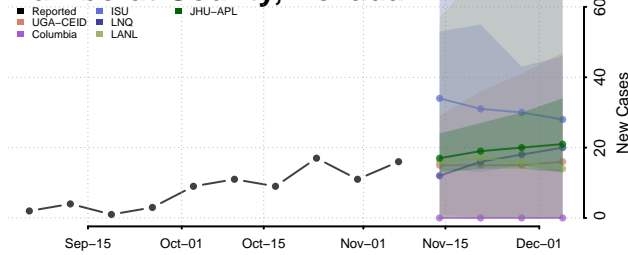

Humboldt County, Nevada