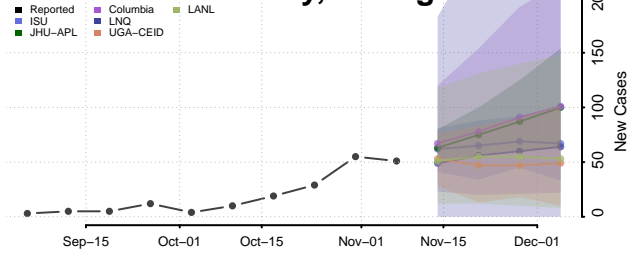

Ontonagon County, Michigan

Osceola County, Michigan

Oscoda County, Michigan

Otsego County, Michigan

Ottawa County, Michigan

Presque Isle County, Michigan

Roscommon County, Michigan

Saginaw County, Michigan