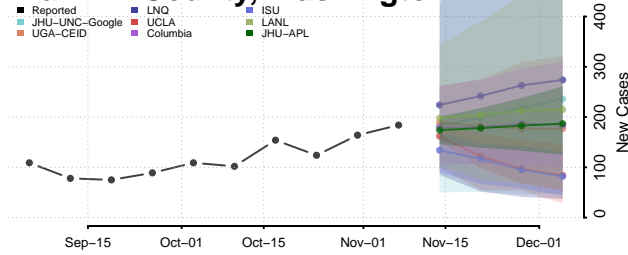

Franklin County, Washington