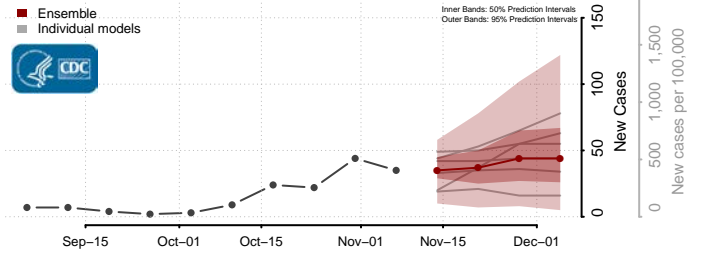

Monroe County, Missouri