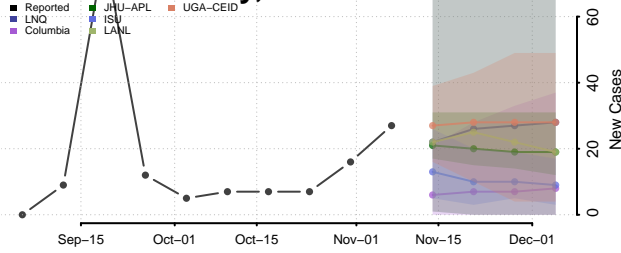

Clarke County, Alabama

Clay County, Alabama

Cleburne County, Alabama

Coffee County, Alabama

Colbert County, Alabama

Conecuh County, Alabama

Coosa County, Alabama

Covington County, Alabama