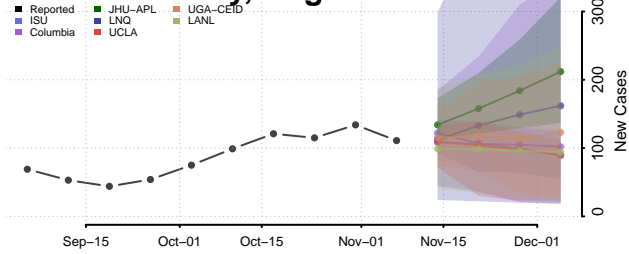

Bedford County, Virginia