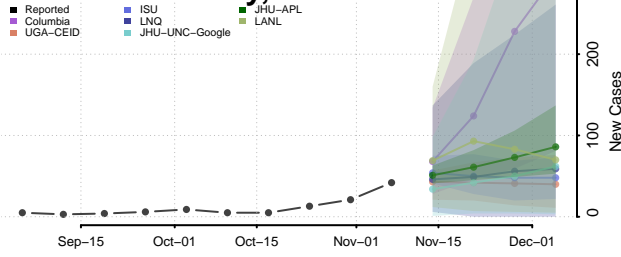

Genesee County, New York

Greene County, New York

Hamilton County, New York

Herkimer County, New York

Jefferson County, New York

Kings County, New York

Lewis County, New York

Livingston County, New York