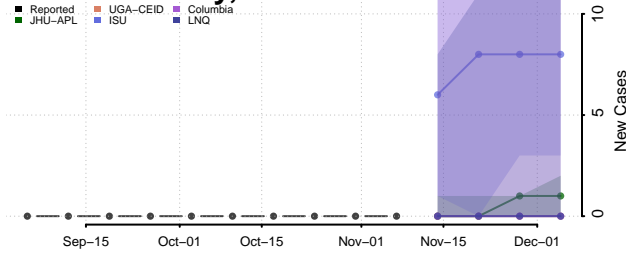

Beaver County, Utah