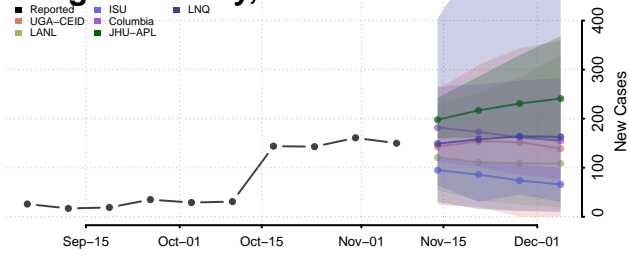

Cumberland County, Illinois

De Witt County, Illinois

DeKalb County, Illinois

Douglas County, Illinois

DuPage County, Illinois

Edgar County, Illinois

Edwards County, Illinois

Effingham County, Illinois