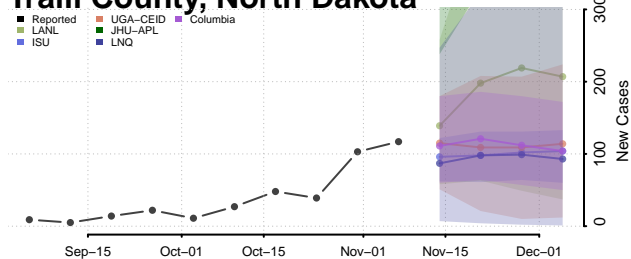

Walsh County, North Dakota

Ward County, North Dakota

Wells County, North Dakota

Williams County, North Dakota

Northern Mariana Islands

Ohio

Adams County, Ohio

Allen County, Ohio