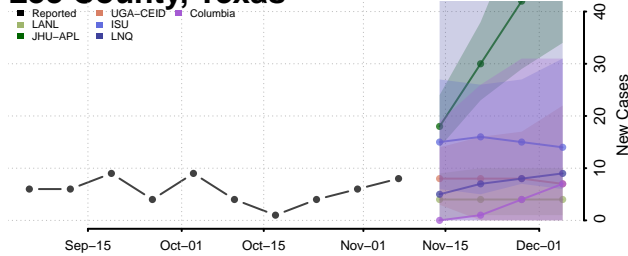

Leon County, Texas

Liberty County, Texas

Limestone County, Texas

Lipscomb County, Texas

Live Oak County, Texas

Llano County, Texas

Loving County, Texas

Lubbock County, Texas