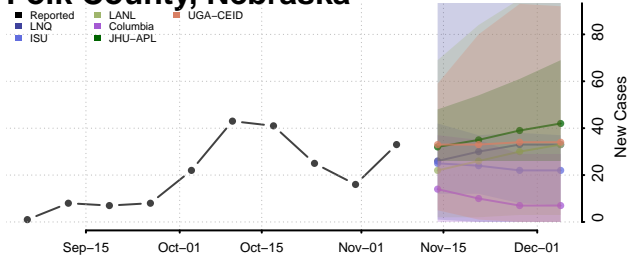

Polk County, Nebraska