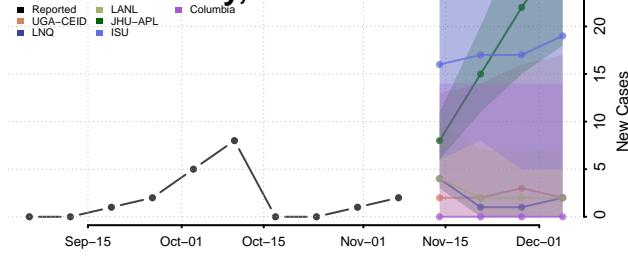

La Plata County, Colorado

Lake County, Colorado

Larimer County, Colorado

Las Animas County, Colorado

Lincoln County, Colorado

Logan County, Colorado

Mesa County, Colorado

Mineral County, Colorado