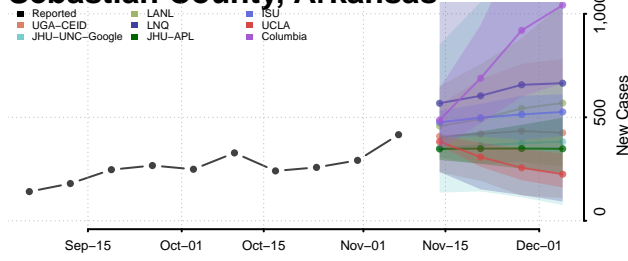

Pope County, Arkansas

Prairie County, Arkansas

Pulaski County, Arkansas

Randolph County, Arkansas

Saline County, Arkansas

Scott County, Arkansas

Searcy County, Arkansas

Sebastian County, Arkansas