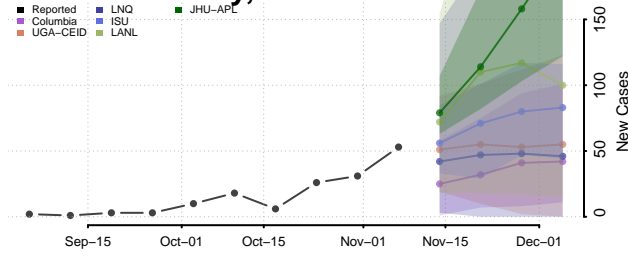

Norman County, Minnesota