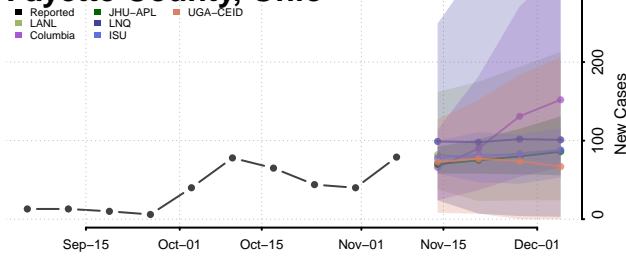

Darke County, Ohio

Defiance County, Ohio

Delaware County, Ohio

Erie County, Ohio

Fairfield County, Ohio

Fayette County, Ohio

Franklin County, Ohio

Fulton County, Ohio