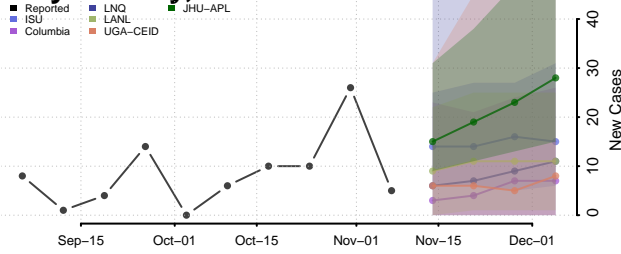

Clay County, Texas