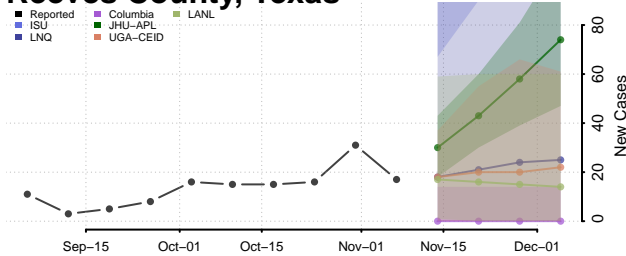

Reeves County, Texas