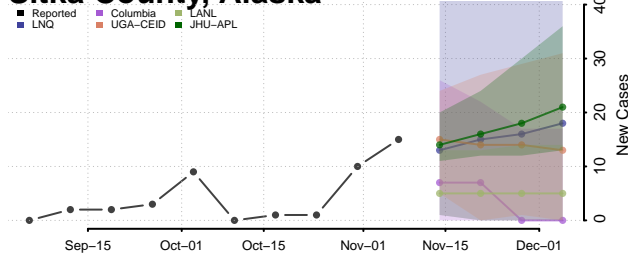

Matanuska-Susitna County, Alaska

Nome County, Alaska

North Slope County, Alaska

Northwest Arctic County, Alaska

Petersburg County, Alaska

Prince of Wales-Hyder County, Alaska

Sitka County, Alaska

Skagway County, Alaska