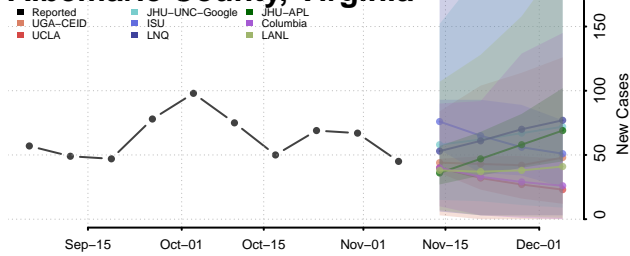

Albemarle County, Virginia