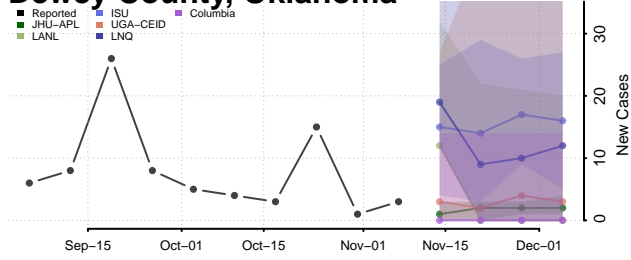

Craig County, Oklahoma

Creek County, Oklahoma

Custer County, Oklahoma

Delaware County, Oklahoma

Dewey County, Oklahoma

Ellis County, Oklahoma

Garfield County, Oklahoma

Garvin County, Oklahoma