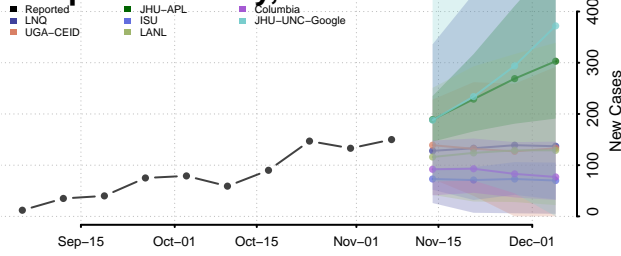

Manitowoc County, Wisconsin

Marathon County, Wisconsin

Marinette County, Wisconsin

Marquette County, Wisconsin

Menominee County, Wisconsin

Milwaukee County, Wisconsin

Monroe County, Wisconsin

Oconto County, Wisconsin