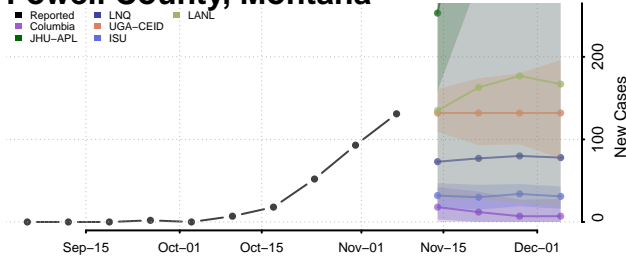

Powell County, Montana