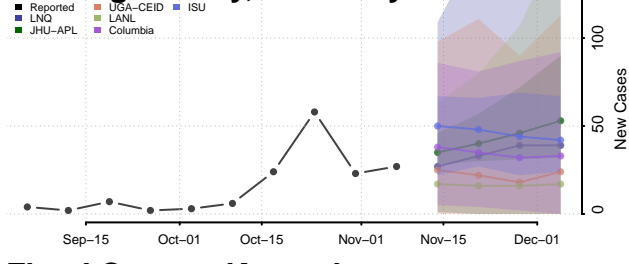

Fleming County, Kentucky