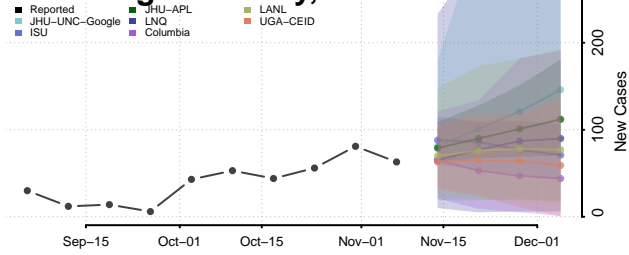

Cattaraugus County, New York