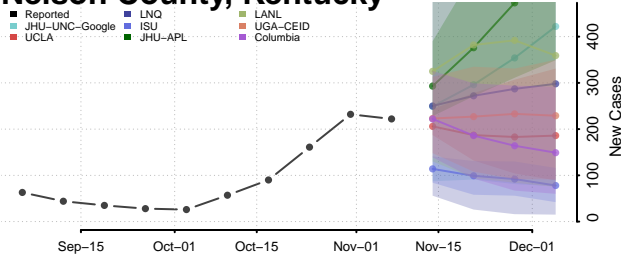

Nelson County, Kentucky