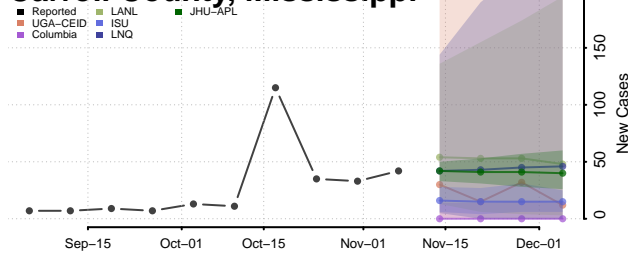

Carroll County, Mississippi