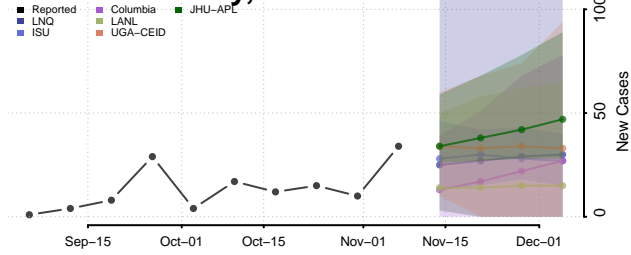

St. Clair County, Missouri