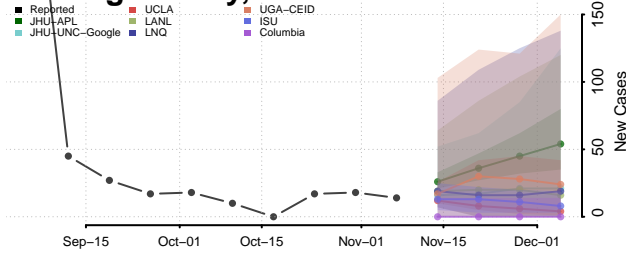

Kleberg County, Texas