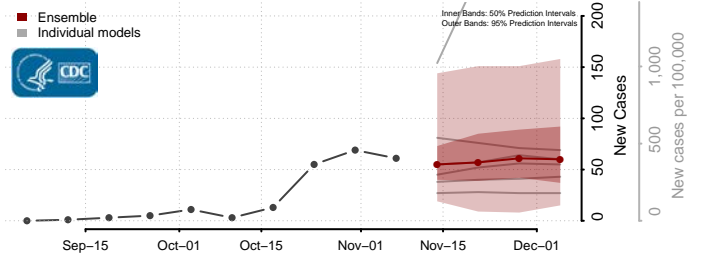

Wetzel County, West Virginia