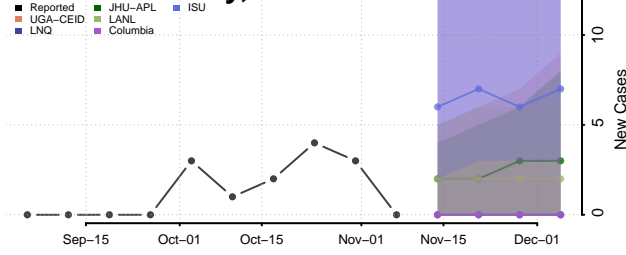

Briscoe County, Texas