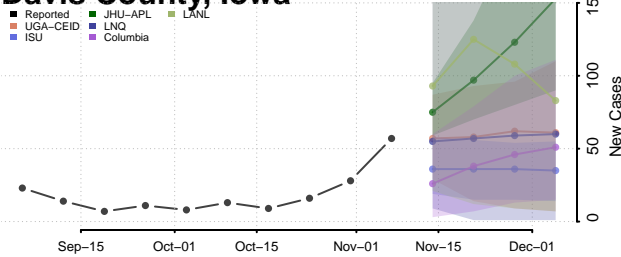

Clayton County, Iowa

Clinton County, Iowa

Crawford County, Iowa

Dallas County, Iowa

Davis County, Iowa

Decatur County, Iowa

Delaware County, Iowa

Des Moines County, Iowa