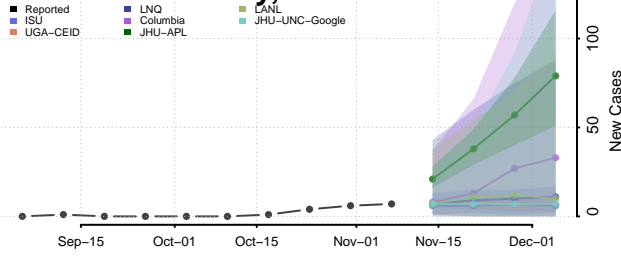

Caledonia County, Vermont