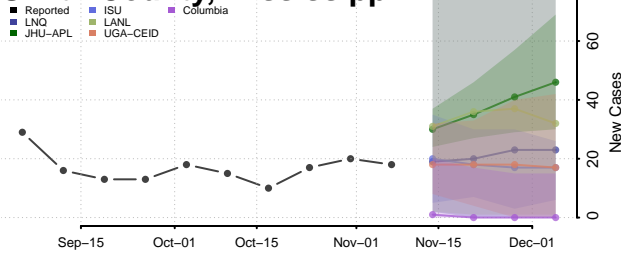

Scott County, Mississippi

Sharkey County, Mississippi

Simpson County, Mississippi

Smith County, Mississippi

Stone County, Mississippi

Sunflower County, Mississippi

Tallahatchie County, Mississippi

Tate County, Mississippi