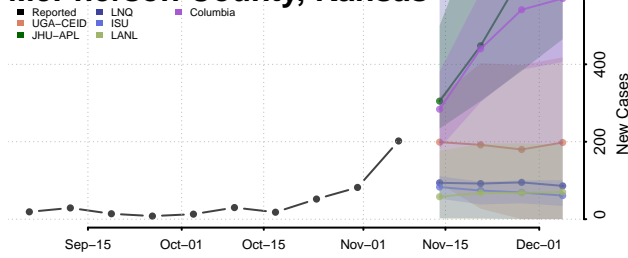

McPherson County, Kansas