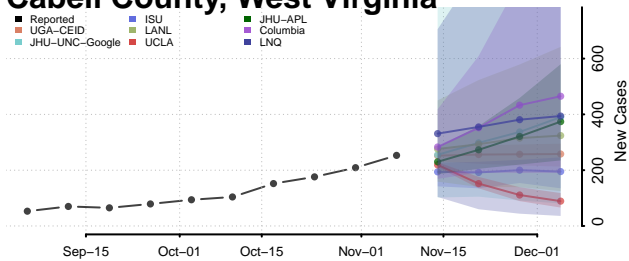

Cabell County, West Virginia