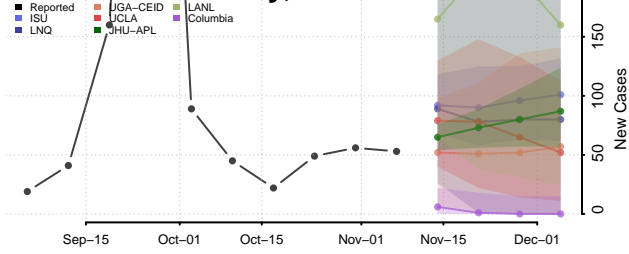

Washington County, Oklahoma

Washita County, Oklahoma

Woods County, Oklahoma

Woodward County, Oklahoma

Oregon

Baker County, Oregon

Benton County, Oregon

Clackamas County, Oregon