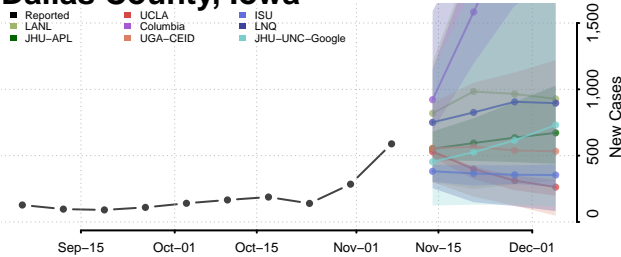

Clayton County, Iowa

Clinton County, Iowa

Crawford County, Iowa

Dallas County, Iowa

Davis County, Iowa

Decatur County, Iowa

Delaware County, Iowa

Des Moines County, Iowa