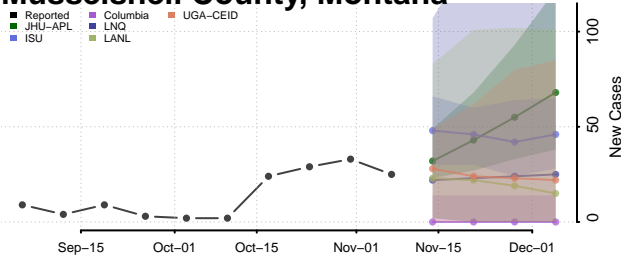

Musselshell County, Montana