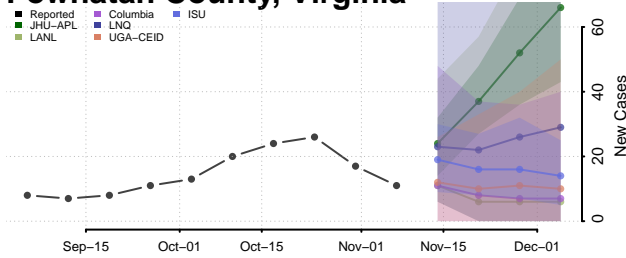

Pittsylvania County, Virginia

Poquoson County, Virginia

Portsmouth County, Virginia

Powhatan County, Virginia

Prince Edward County, Virginia

Prince George County, Virginia

Prince William County, Virginia

Pulaski County, Virginia