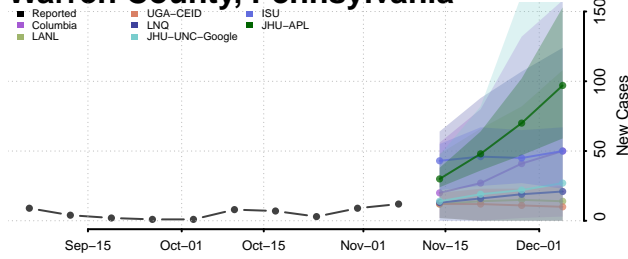

Tioga County, Pennsylvania

Union County, Pennsylvania

Venango County, Pennsylvania

Warren County, Pennsylvania

Washington County, Pennsylvania

Wayne County, Pennsylvania

Westmoreland County, Pennsylvania

Wyoming County, Pennsylvania