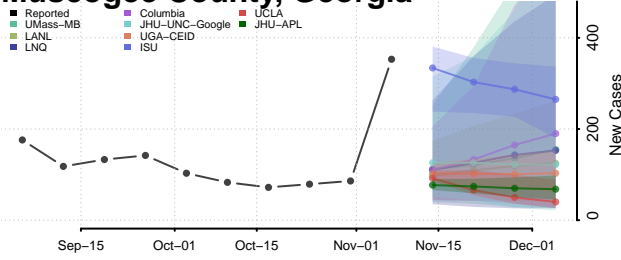

Monroe County, Georgia

Montgomery County, Georgia

Morgan County, Georgia

Murray County, Georgia

Muscogee County, Georgia

Newton County, Georgia

Oconee County, Georgia

Oglethorpe County, Georgia