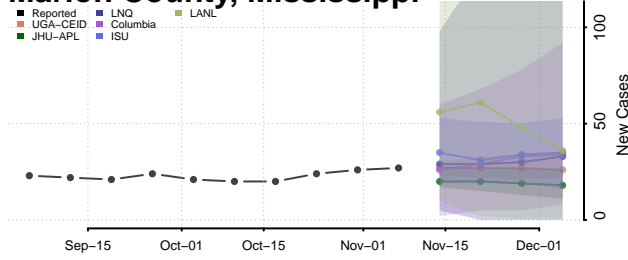

Marion County, Mississippi

Marshall County, Mississippi

Monroe County, Mississippi

Montgomery County, Mississippi

Neshoba County, Mississippi

Newton County, Mississippi

Noxubee County, Mississippi

Oktibbeha County, Mississippi