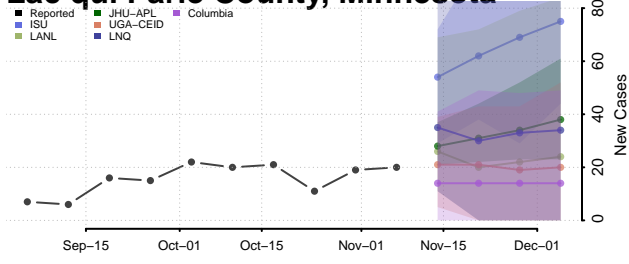

Isanti County, Minnesota

Itasca County, Minnesota

Jackson County, Minnesota

Kanabec County, Minnesota

Kandiyohi County, Minnesota

Kittson County, Minnesota

Koochiching County, Minnesota

Lac qui Parle County, Minnesota