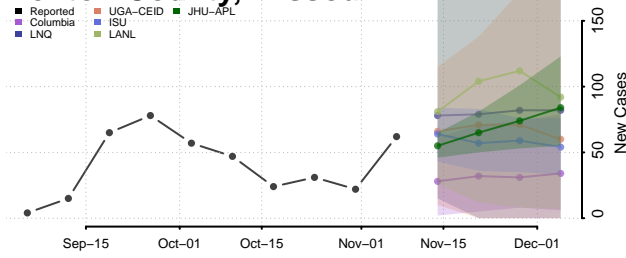

Benton County, Missouri