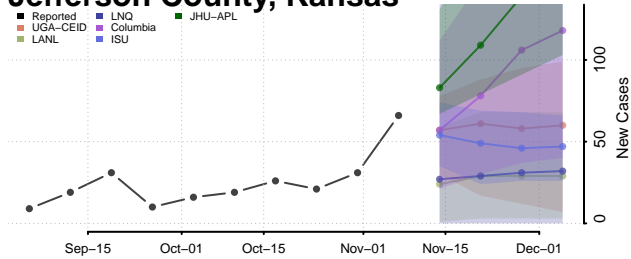

Jefferson County, Kansas