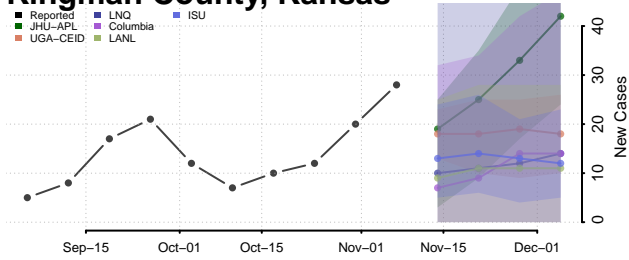

Hodgeman County, Kansas

Jackson County, Kansas

Jefferson County, Kansas

Jewell County, Kansas

Johnson County, Kansas

Keary County, Kansas

Kingman County, Kansas

Kiowa County, Kansas