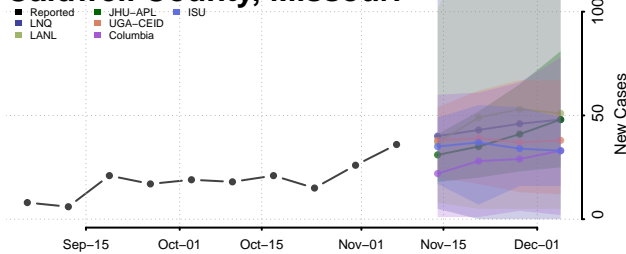

Caldwell County, Missouri