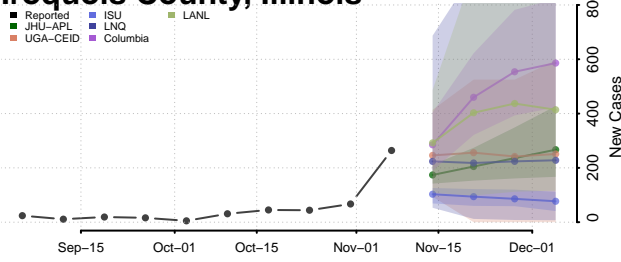

Hancock County, Illinois

Hardin County, Illinois

Henderson County, Illinois

Henry County, Illinois

Iroquois County, Illinois

Jackson County, Illinois

Jasper County, Illinois

Jefferson County, Illinois