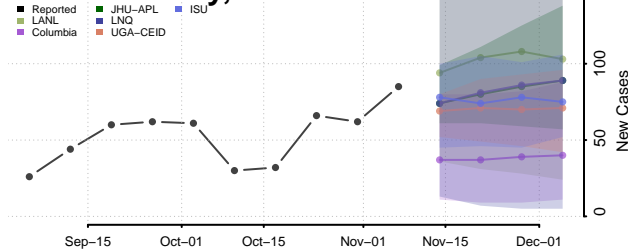

Forest County, Wisconsin