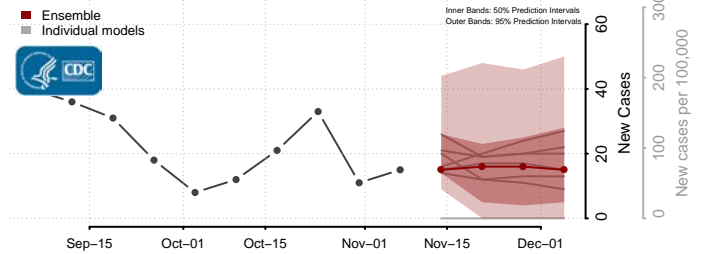

Plaquemines County, Louisiana

Pointe Coupee County, Louisiana

Rapides County, Louisiana

Red River County, Louisiana

Richland County, Louisiana

Sabine County, Louisiana

St. Bernard County, Louisiana

St. Charles County, Louisiana