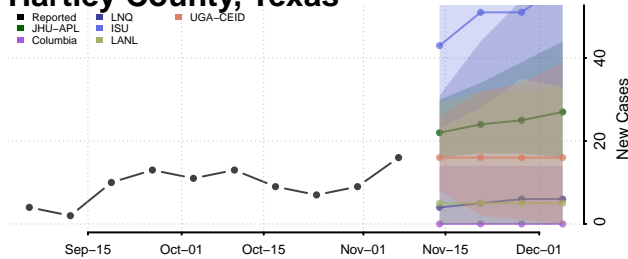

Hartley County, Texas