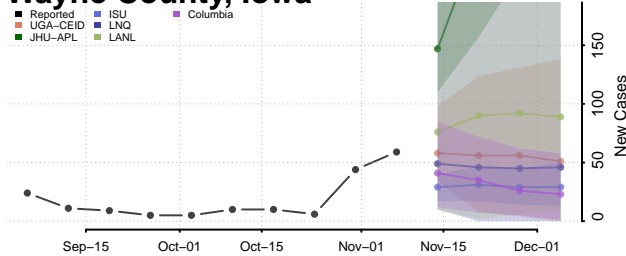

Tama County, Iowa

Taylor County, Iowa

Union County, Iowa

Van Buren County, Iowa

Wapello County, Iowa

Warren County, Iowa

Washington County, Iowa

Wayne County, Iowa