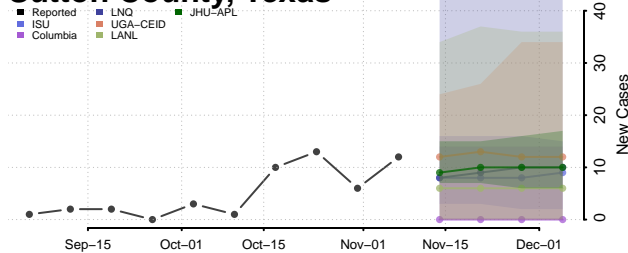

Sutton County, Texas