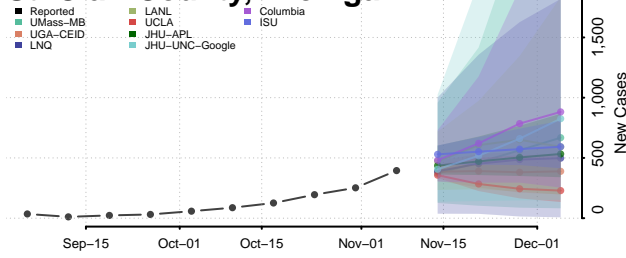

Sanilac County, Michigan

Schoolcraft County, Michigan

Shiawassee County, Michigan

St. Clair County, Michigan

St. Joseph County, Michigan

Tuscola County, Michigan

Van Buren County, Michigan

Washtenaw County, Michigan