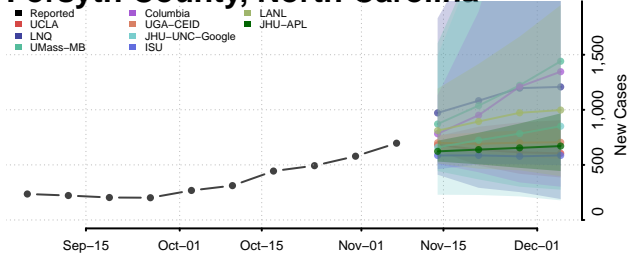

Forsyth County, North Carolina