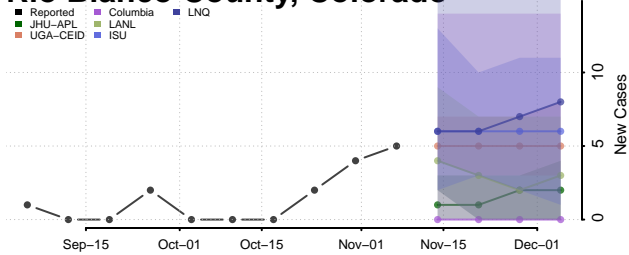

Pitkin County, Colorado

Prowers County, Colorado

Pueblo County, Colorado

Rio Blanco County, Colorado

Rio Grande County, Colorado

Routt County, Colorado

Saguache County, Colorado

San Juan County, Colorado