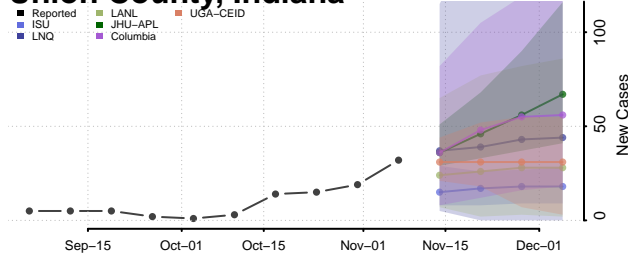

Starke County, Indiana

Stauben County, Indiana

Sullivan County, Indiana

Switzerland County, Indiana

Tippecanoe County, Indiana

Tipton County, Indiana

Union County, Indiana

Vanderburgh County, Indiana