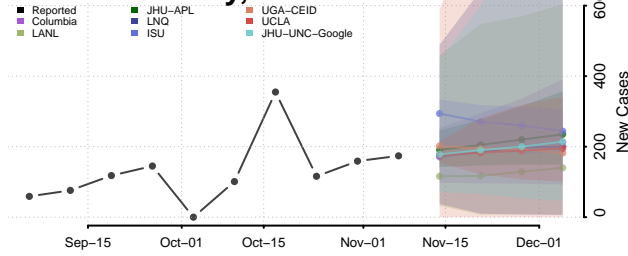

Newton County, Missouri