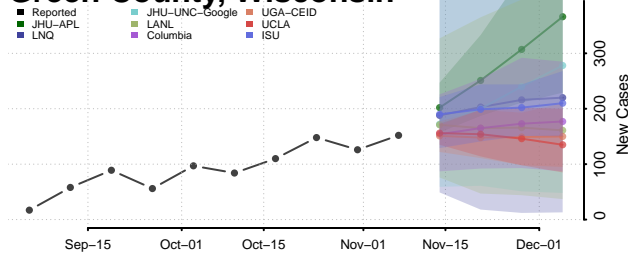

Green County, Wisconsin