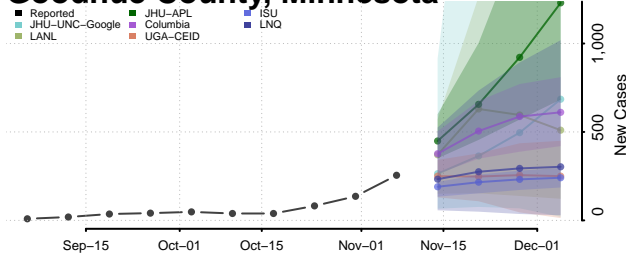

Faribault County, Minnesota

Fillmore County, Minnesota

Freeborn County, Minnesota

Goodhue County, Minnesota

Grant County, Minnesota

Hennepin County, Minnesota

Houston County, Minnesota

Hubbard County, Minnesota