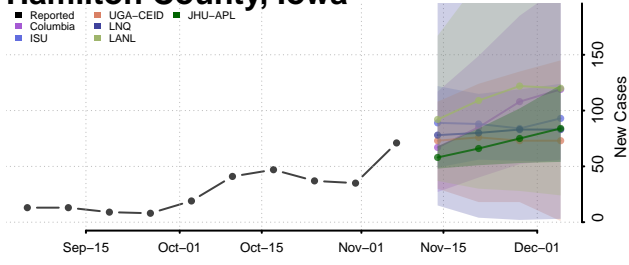

Grundy County, Iowa

Guthrie County, Iowa

Hamilton County, Iowa

Hancock County, Iowa

Hardin County, Iowa

Harrison County, Iowa

Henry County, Iowa

Howard County, Iowa