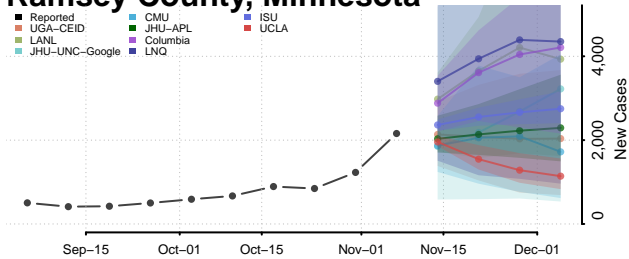

Ramsey County, Minnesota