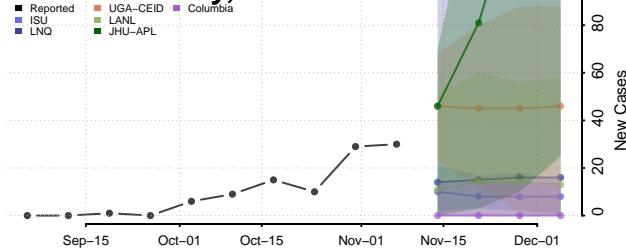

Barber County, Kansas