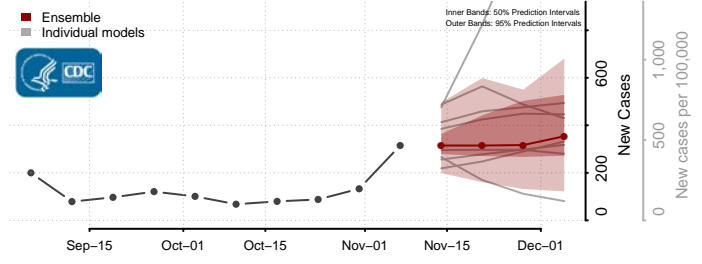

Blue Earth County, Minnesota