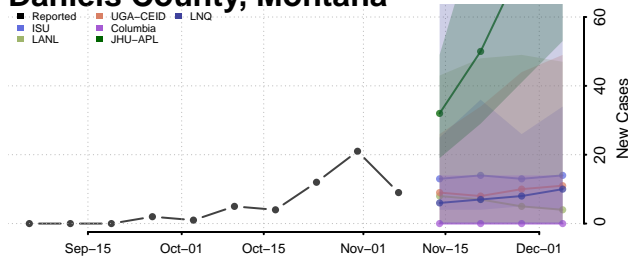

Cascade County, Montana

Chouteau County, Montana

Custer County, Montana

Daniels County, Montana

Dawson County, Montana

Deer Lodge County, Montana

Fallon County, Montana

Fergus County, Montana