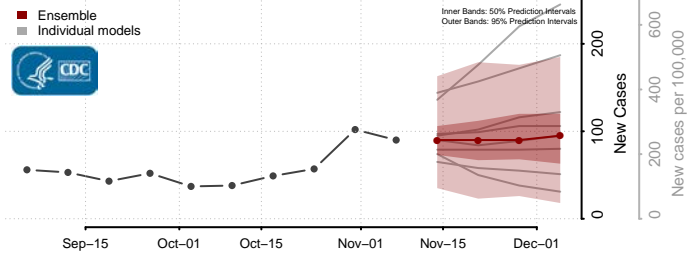

Wright County, Minnesota

Yellow Medicine County, Minnesota

Mississippi

Adams County, Mississippi

Alcorn County, Mississippi

Amite County, Mississippi

Attala County, Mississippi

Benton County, Mississippi