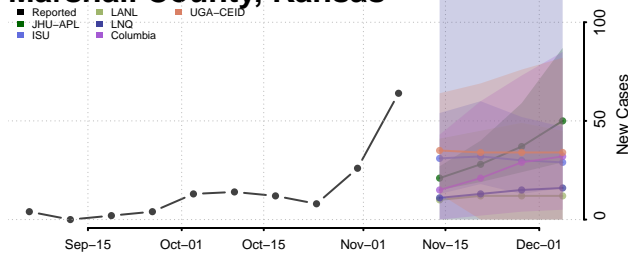

Marshall County, Kansas