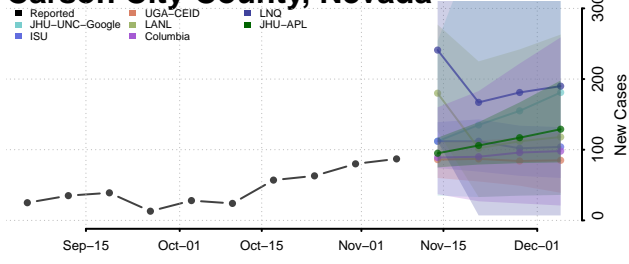

Carson City County, Nevada