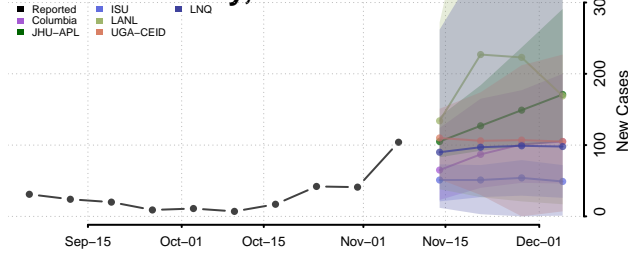

Mahaska County, Iowa

Marion County, Iowa

Marshall County, Iowa

Mills County, Iowa

Mitchell County, Iowa

Monona County, Iowa

Monroe County, Iowa

Montgomery County, Iowa