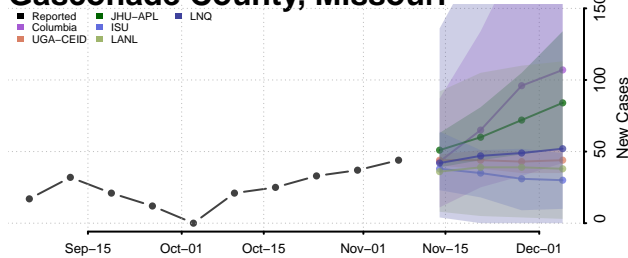

Gasconade County, Missouri