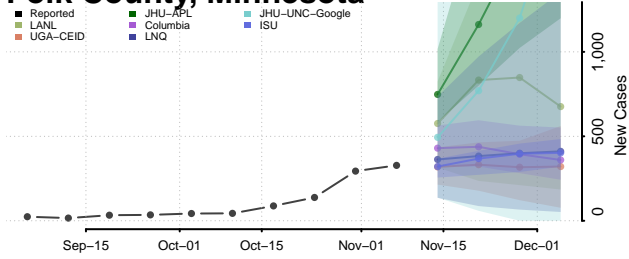

Norman County, Minnesota

Olmsted County, Minnesota

Otter Tail County, Minnesota

Pennington County, Minnesota

Pine County, Minnesota

Pipestone County, Minnesota

Polk County, Minnesota

Pope County, Minnesota