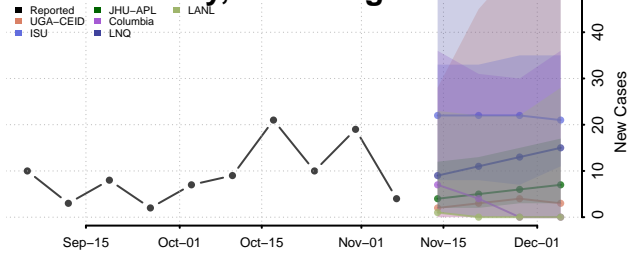

Roane County, West Virginia