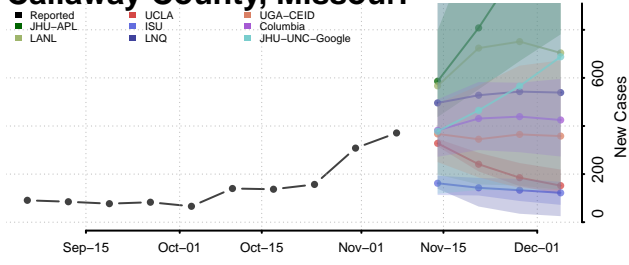

Callaway County, Missouri