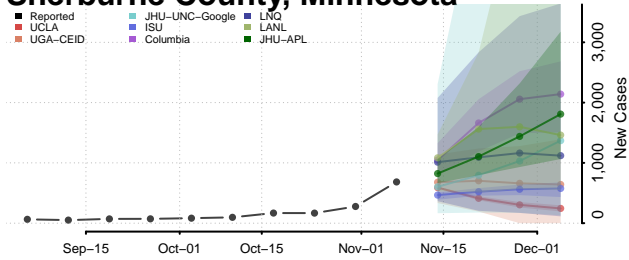

Sherburne County, Minnesota