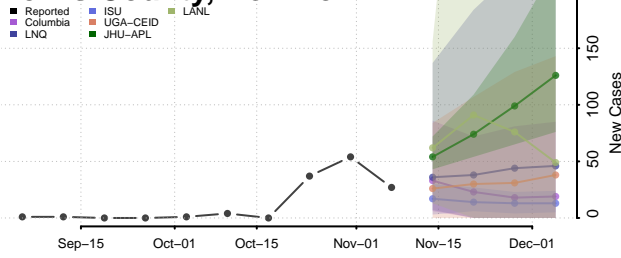

Genesee County, New York

Greene County, New York

Hamilton County, New York

Herkimer County, New York

Jefferson County, New York

Kings County, New York

Lewis County, New York

Livingston County, New York