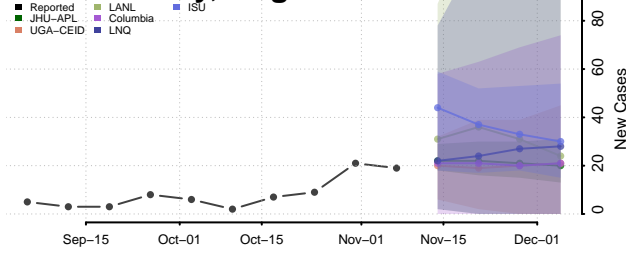

Galax County, Virginia