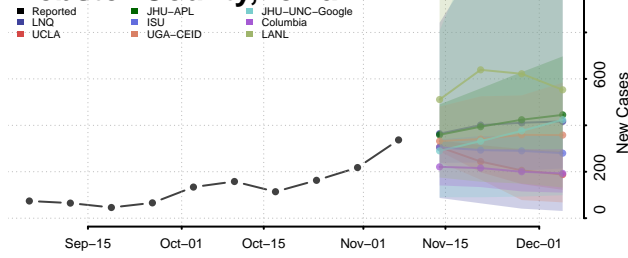

Webster County, Iowa