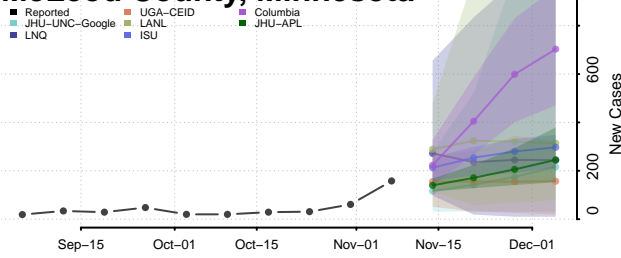

McLeod County, Minnesota