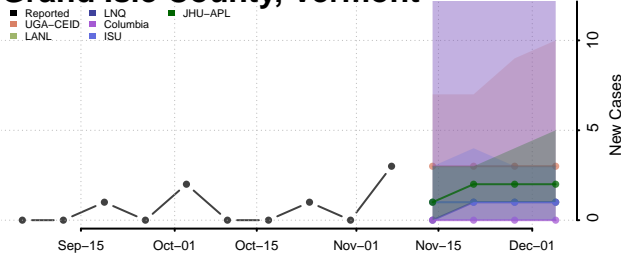

Grand Isle County, Vermont

Lamoille County, Vermont

Orange County, Vermont

Orleans County, Vermont

Rutland County, Vermont

Washington County, Vermont

Windham County, Vermont

Windsor County, Vermont