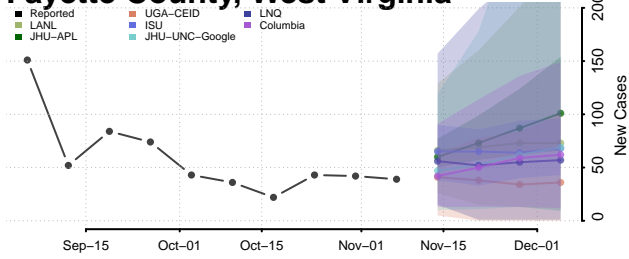

Fayette County, West Virginia