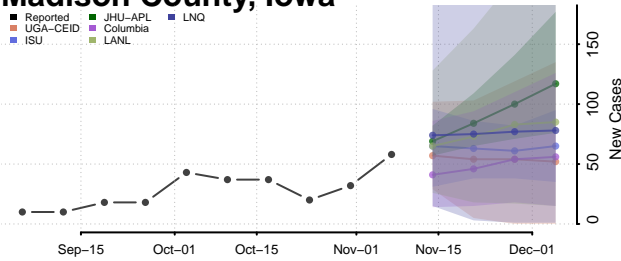

Keokuk County, Iowa

Kossuth County, Iowa

Lee County, Iowa

Linn County, Iowa

Louisa County, Iowa

Lucas County, Iowa

Lyon County, Iowa

Madison County, Iowa