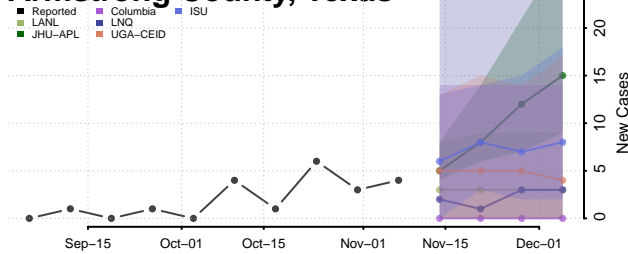

Armstrong County, Texas