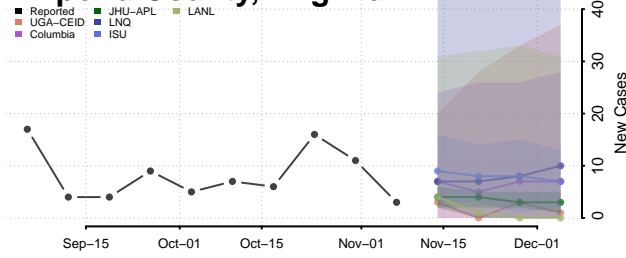

Emporia County, Virginia