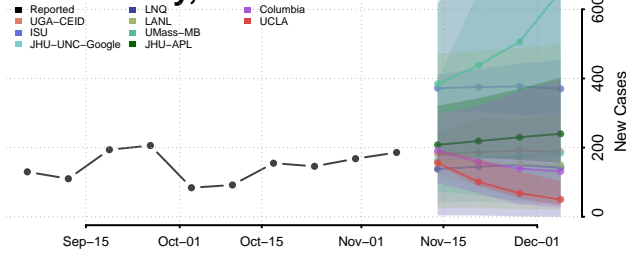

Ellis County, Texas