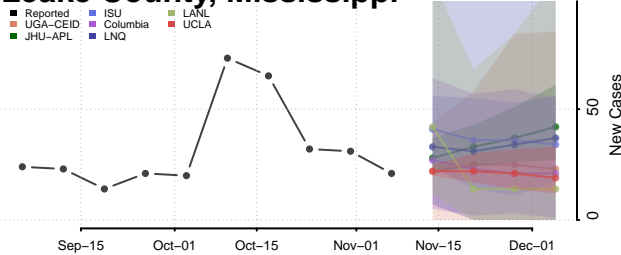

Leake County, Mississippi