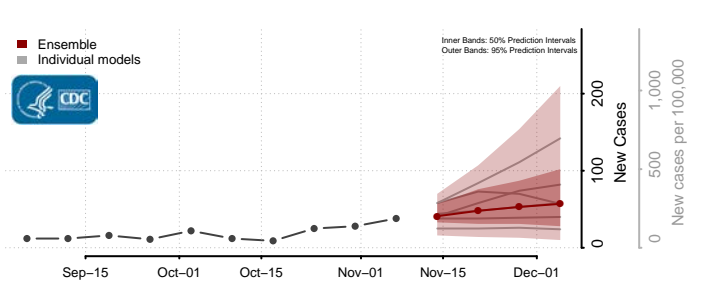

Lincoln County, West Virginia