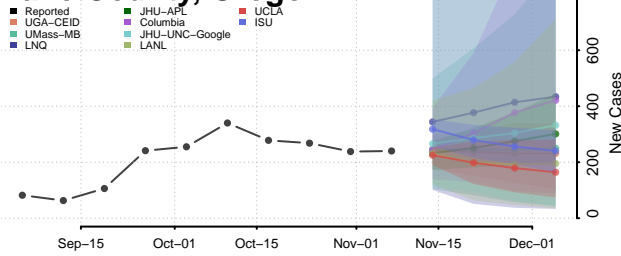

Lane County, Oregon