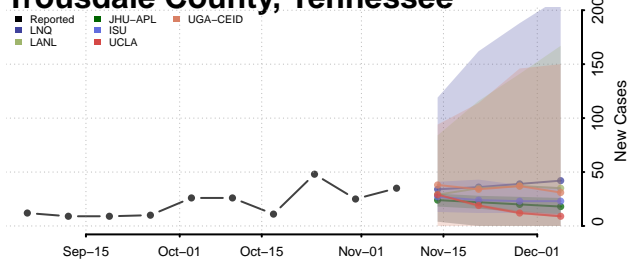

Trousdale County, Tennessee