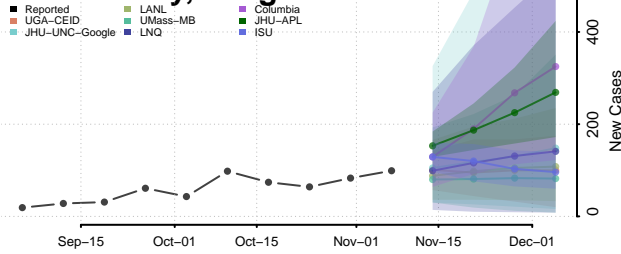

Linn County, Oregon