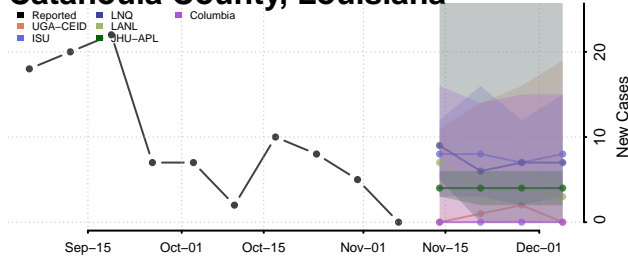

Bienville County, Louisiana

Bossier County, Louisiana

Caddo County, Louisiana

Calcasieu County, Louisiana

Caldwell County, Louisiana

Cameron County, Louisiana

Catahoula County, Louisiana

Claiborne County, Louisiana