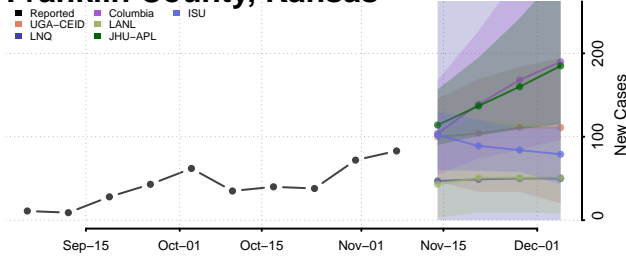

Ellis County, Kansas

Ellsworth County, Kansas

Finney County, Kansas

Ford County, Kansas

Franklin County, Kansas

Geary County, Kansas

Gove County, Kansas

Graham County, Kansas