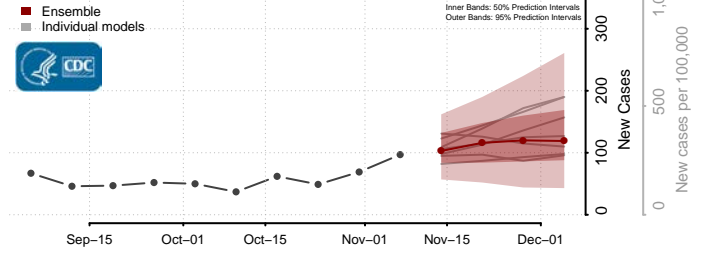

Garrard County, Kentucky

Grant County, Kentucky

Graves County, Kentucky

Grayson County, Kentucky

Green County, Kentucky

Greenup County, Kentucky

Hancock County, Kentucky

Hardin County, Kentucky