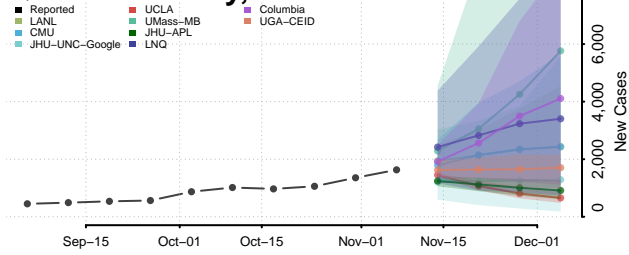

Ontario County, New York

Orange County, New York

Orleans County, New York

Oswego County, New York

Otsego County, New York

Putnam County, New York

Queens County, New York

Rensselaer County, New York