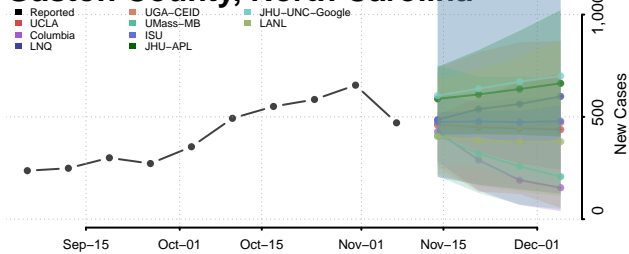

Durham County, North Carolina

Edgecombe County, North Carolina

Forsyth County, North Carolina

Franklin County, North Carolina

Gaston County, North Carolina

Gates County, North Carolina

Graham County, North Carolina