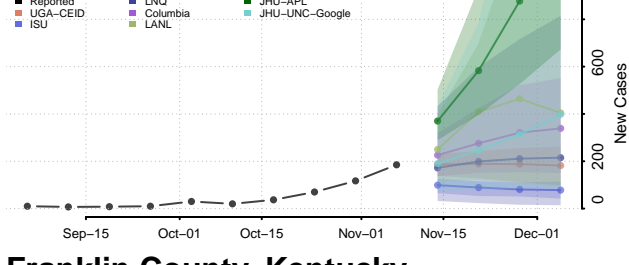

Floyd County, Kentucky