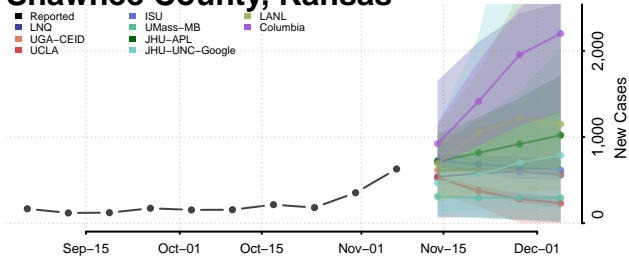

Rooks County, Kansas

Rush County, Kansas

Russell County, Kansas

Saline County, Kansas

Scott County, Kansas

Sedgwick County, Kansas

Seward County, Kansas

Shawnee County, Kansas