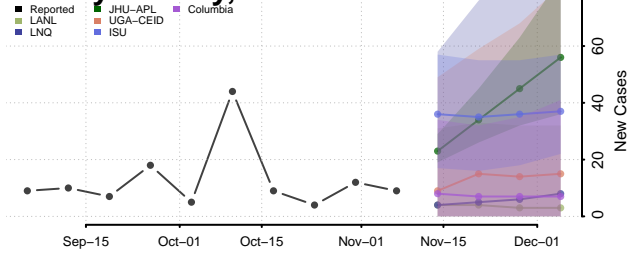

Shelby County, Texas