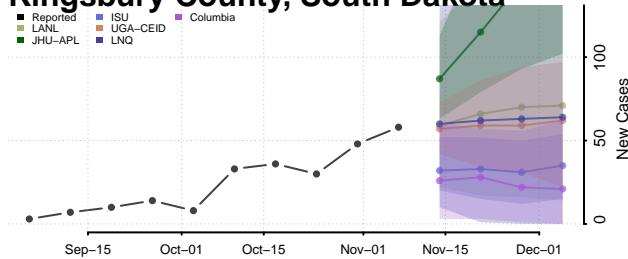

Kingsbury County, South Dakota