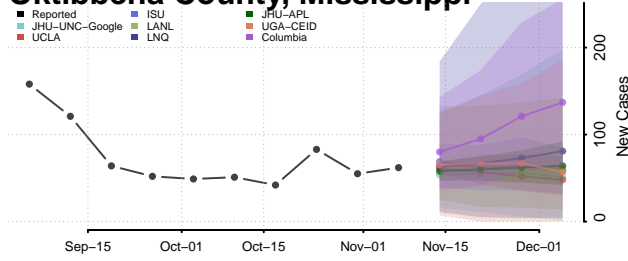

Marion County, Mississippi

Marshall County, Mississippi

Monroe County, Mississippi

Montgomery County, Mississippi

Neshoba County, Mississippi

Newton County, Mississippi

Noxubee County, Mississippi

Oktibbeha County, Mississippi