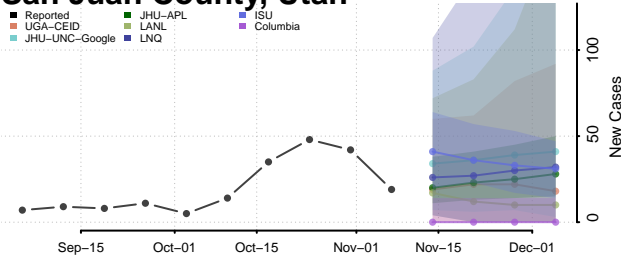

San Juan County, Utah