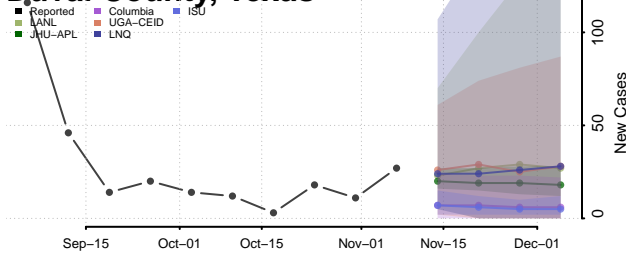

Duval County, Texas