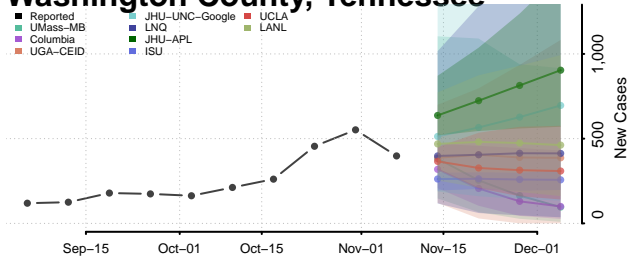

Washington County, Tennessee