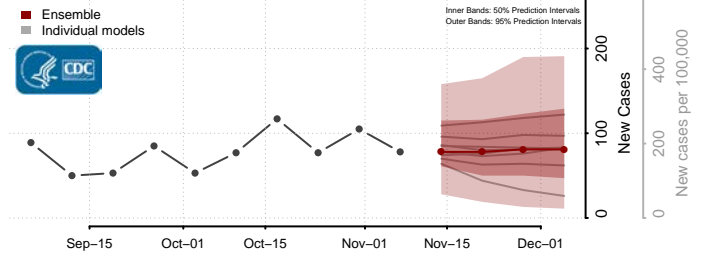

Tippah County, Mississippi

Tishomingo County, Mississippi

Tunica County, Mississippi

Union County, Mississippi

Walthall County, Mississippi

Warren County, Mississippi

Washington County, Mississippi

Wayne County, Mississippi