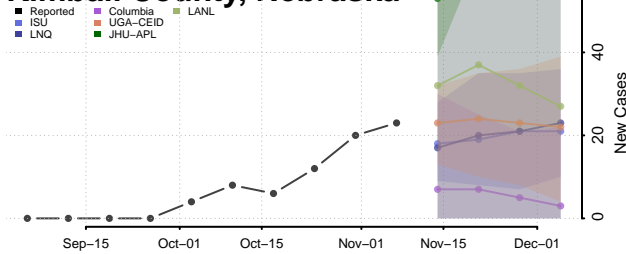

Hooker County, Nebraska

Howard County, Nebraska

Jefferson County, Nebraska

Johnson County, Nebraska

Kearney County, Nebraska

Keith County, Nebraska

Keya Paha County, Nebraska

Kimball County, Nebraska