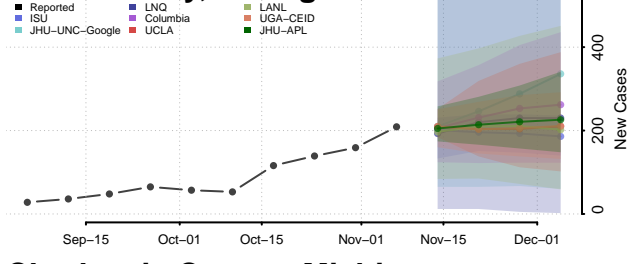

Cass County, Michigan