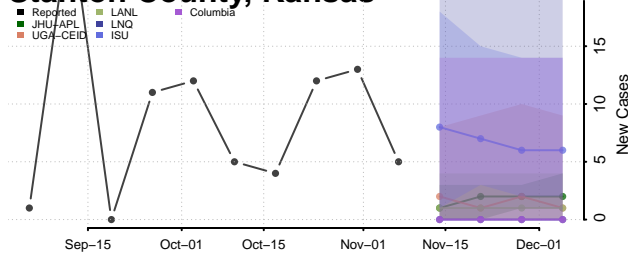

Sheridan County, Kansas

Sherman County, Kansas

Smith County, Kansas

Stafford County, Kansas

Stanton County, Kansas

Stevens County, Kansas

Sumner County, Kansas

Thomas County, Kansas