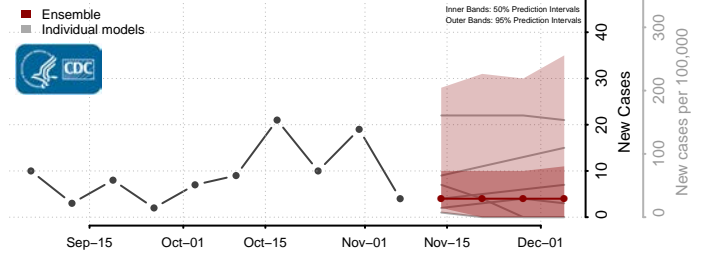

Roane County, West Virginia