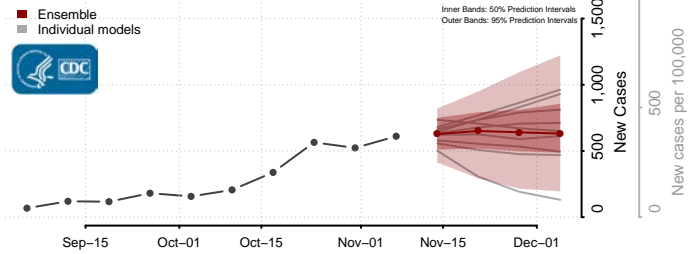

Gem County, Idaho

Gooding County, Idaho

Idaho County, Idaho

Jefferson County, Idaho

Jerome County, Idaho

Kootenai County, Idaho

Latah County, Idaho

Lemhi County, Idaho