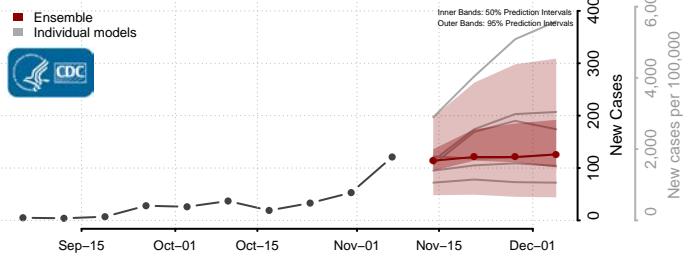

Pembina County, North Dakota