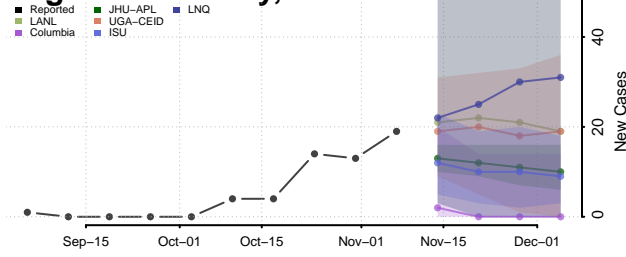

Pitkin County, Colorado

Prowers County, Colorado

Pueblo County, Colorado

Rio Blanco County, Colorado

Rio Grande County, Colorado

Routt County, Colorado

Saguache County, Colorado

San Juan County, Colorado