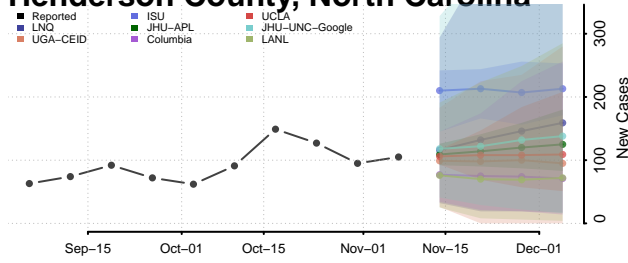

Granville County, North Carolina

Greene County, North Carolina

Guilford County, North Carolina

Halifax County, North Carolina

Harnett County, North Carolina

Haywood County, North Carolina

Henderson County, North Carolina