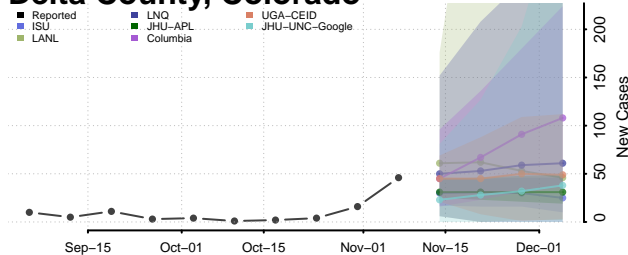

Cheyenne County, Colorado

Clear Creek County, Colorado

Conejos County, Colorado

Costilla County, Colorado

Crowley County, Colorado

Custer County, Colorado

Delta County, Colorado

Denver County, Colorado