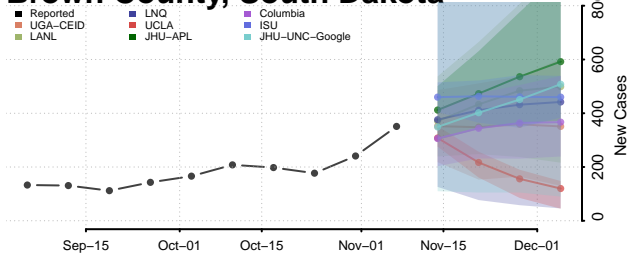

Brown County, South Dakota