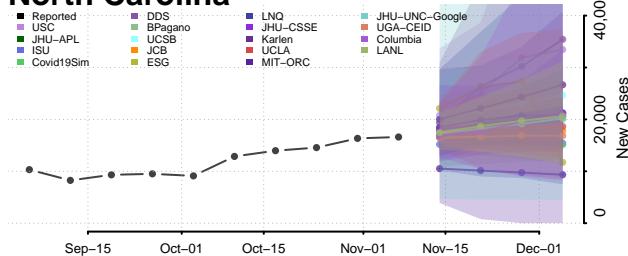

Wayne County, New York

Westchester County, New York

Wyoming County, New York

Yates County, New York

North Carolina

Alamance County, North Carolina

Alexander County, North Carolina

Alleghany County, North Carolina