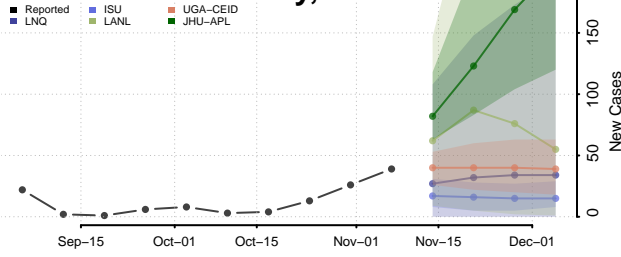

Sweet Grass County, Montana