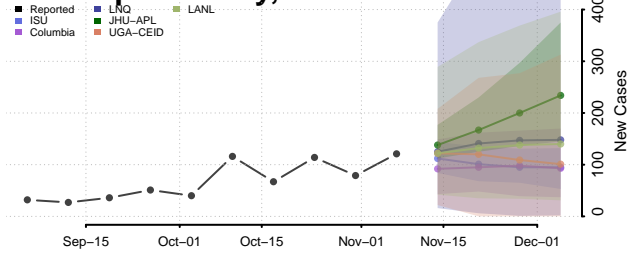

Randolph County, Missouri