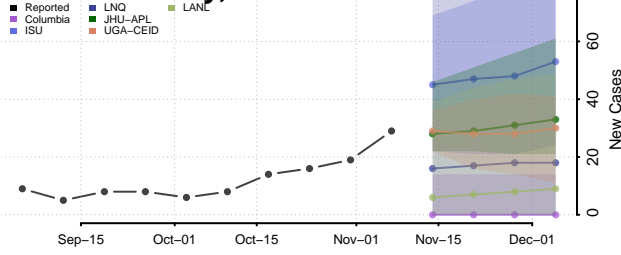

Castro County, Texas