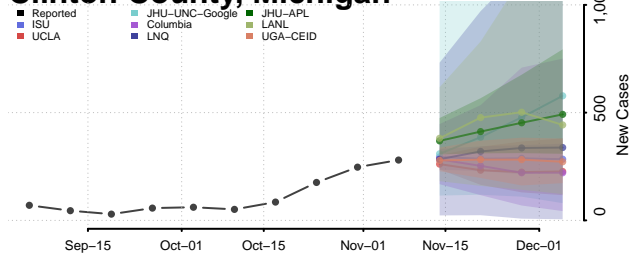

Clinton County, Michigan