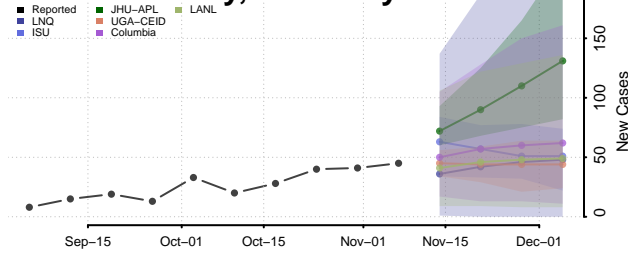

Lawrence County, Kentucky

Lee County, Kentucky

Leslie County, Kentucky

Letcher County, Kentucky

Lewis County, Kentucky

Lincoln County, Kentucky

Livingston County, Kentucky

Logan County, Kentucky