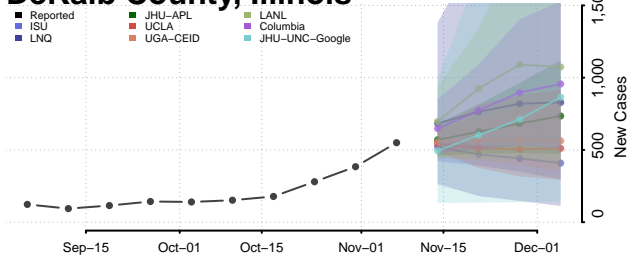

DeKalb County, Illinois