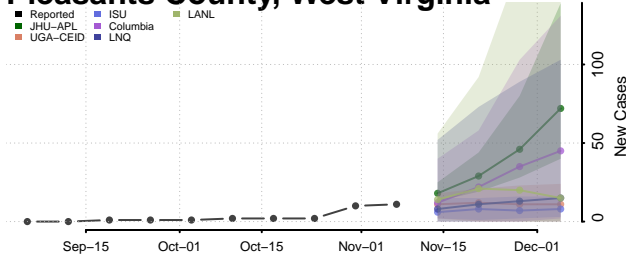

Pleasants County, West Virginia

Pocahontas County, West Virginia

Preston County, West Virginia

Putnam County, West Virginia

Raleigh County, West Virginia

Randolph County, West Virginia

Ritchie County, West Virginia