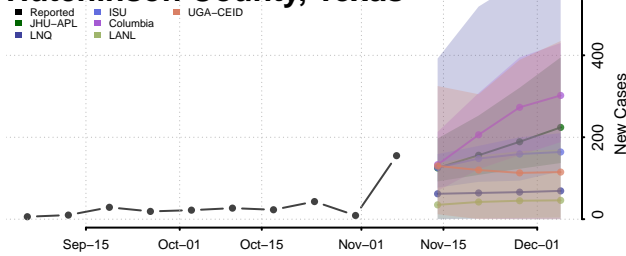

Houston County, Texas

Howard County, Texas

Hudspeth County, Texas

Hunt County, Texas

Hutchinson County, Texas

Irion County, Texas

Jack County, Texas

Jackson County, Texas