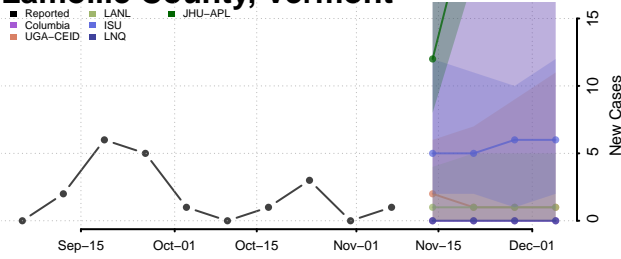

Grand Isle County, Vermont

Lamoille County, Vermont

Orange County, Vermont

Orleans County, Vermont

Rutland County, Vermont

Washington County, Vermont

Windham County, Vermont

Windsor County, Vermont