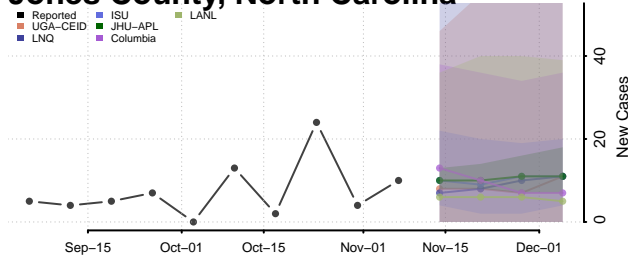

Hertford County, North Carolina

Hoke County, North Carolina

Hyde County, North Carolina

Iredell County, North Carolina

Jackson County, North Carolina

Johnston County, North Carolina

Jones County, North Carolina