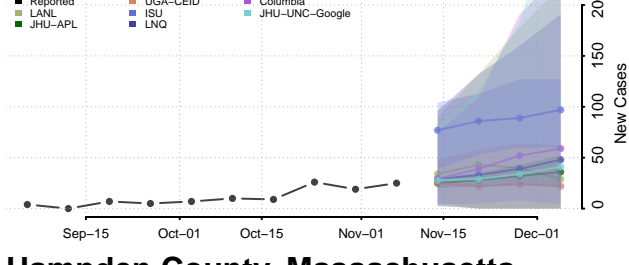

Franklin County, Massachusetts