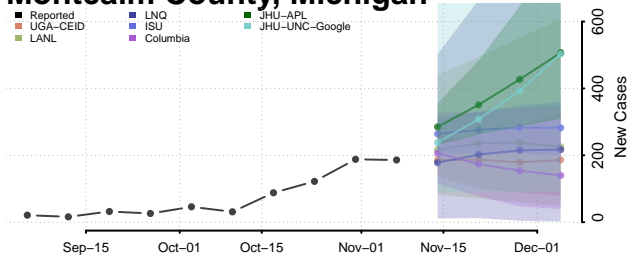

Montcalm County, Michigan