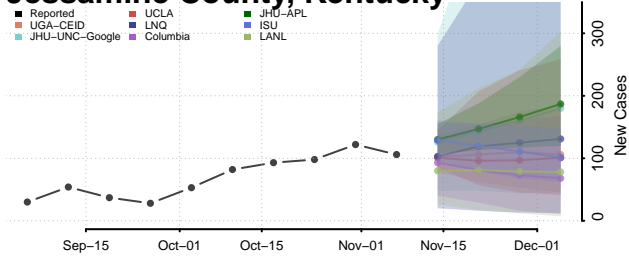

Jessamine County, Kentucky