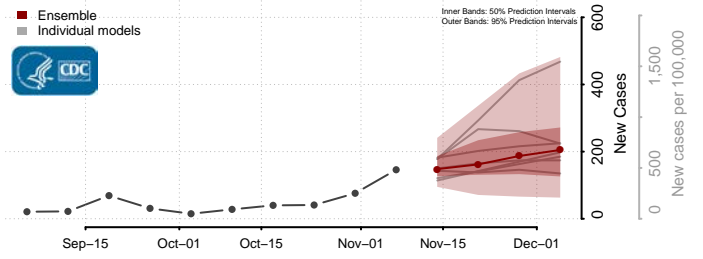

Freeborn County, Minnesota