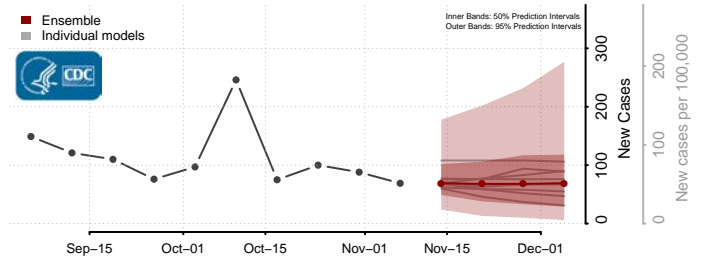

Tangipahoa County, Louisiana