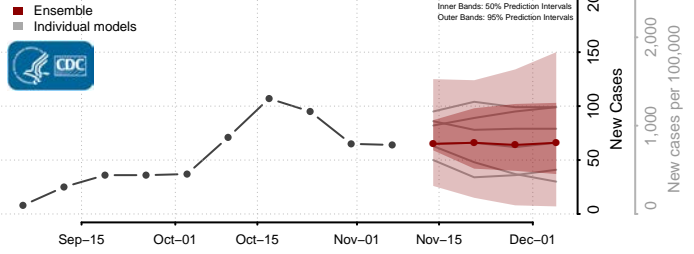

Mercer County, North Dakota