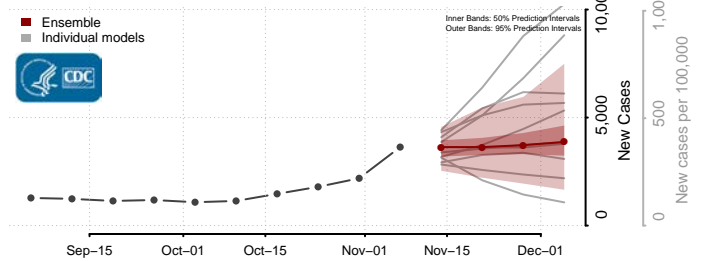

St. Louis County, Missouri