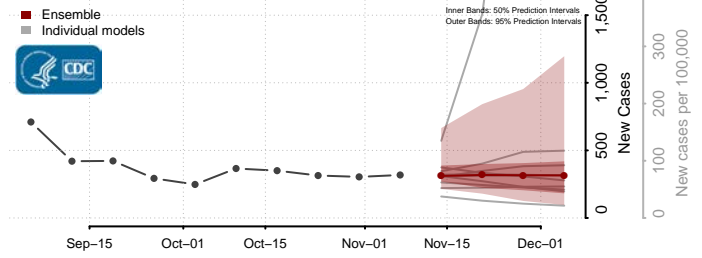

Cameron County, Texas