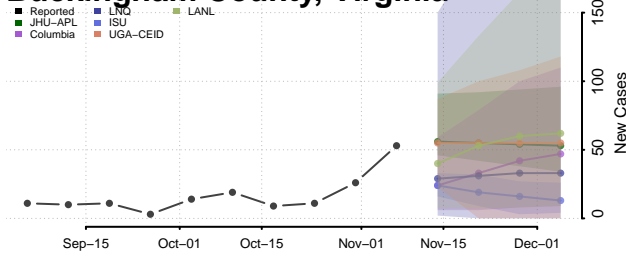

Buckingham County, Virginia