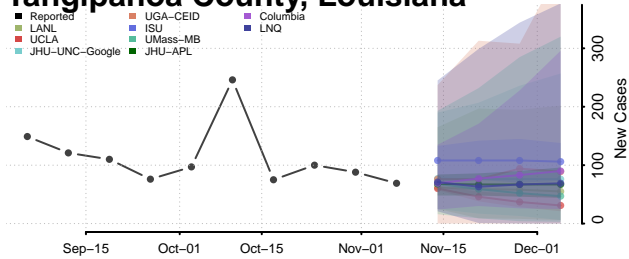

Tangipahoa County, Louisiana