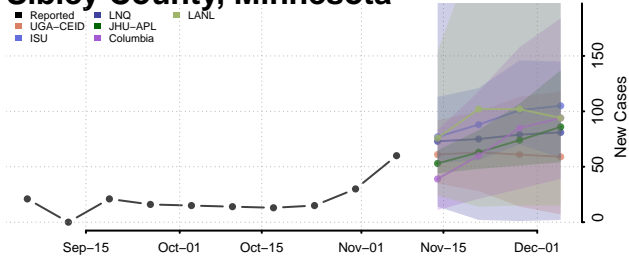

Sibley County, Minnesota