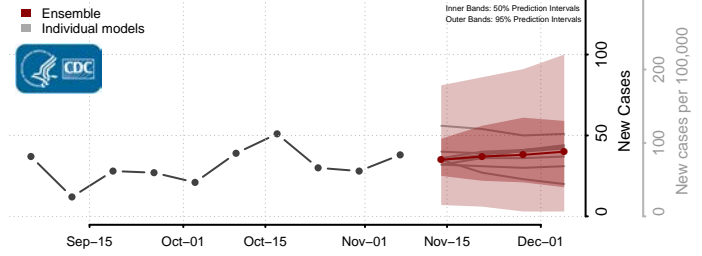

Tippah County, Mississippi

Tishomingo County, Mississippi

Tunica County, Mississippi

Union County, Mississippi

Walthall County, Mississippi

Warren County, Mississippi

Washington County, Mississippi

Wayne County, Mississippi