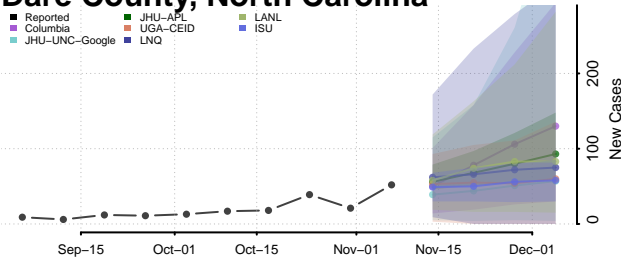

Craven County, North Carolina

Cumberland County, North Carolina

Currituck County, North Carolina

Dare County, North Carolina

Davidson County, North Carolina

Davie County, North Carolina

Duplin County, North Carolina