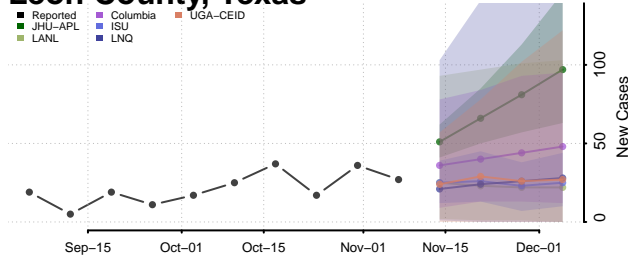

Leon County, Texas