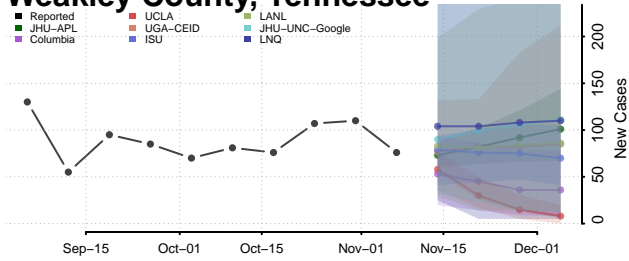

Warren County, Tennessee

Washington County, Tennessee

Wayne County, Tennessee

Weakley County, Tennessee

White County, Tennessee

Williamson County, Tennessee

Wilson County, Tennessee

Texas