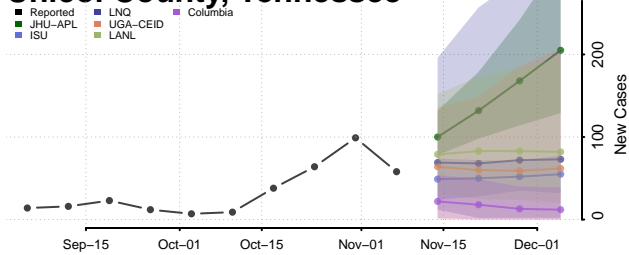

Unicoi County, Tennessee