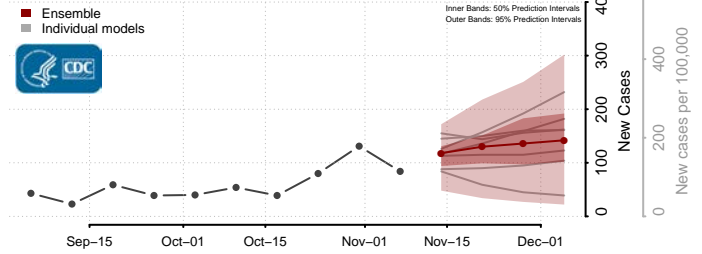

Pleasants County, West Virginia

Pocahontas County, West Virginia

Preston County, West Virginia

Putnam County, West Virginia

Raleigh County, West Virginia

Randolph County, West Virginia

Ritchie County, West Virginia