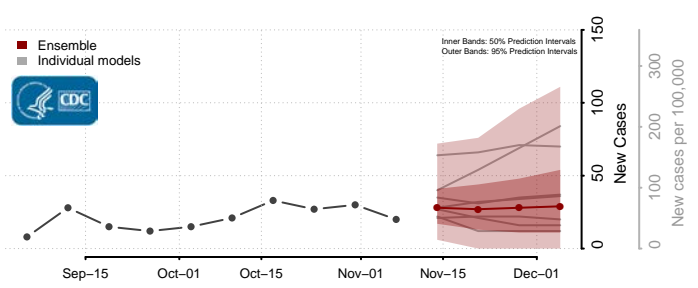

Upshur County, Texas