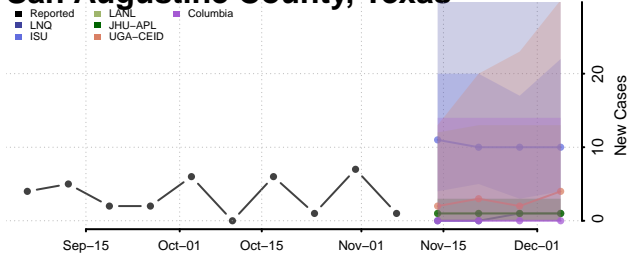

San Augustine County, Texas