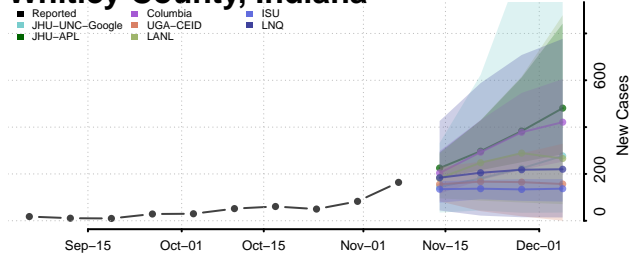

Whitley County, Indiana