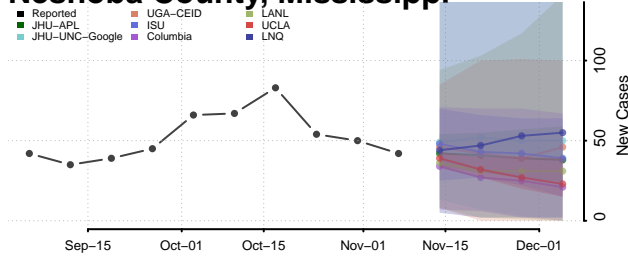

Marion County, Mississippi

Marshall County, Mississippi

Monroe County, Mississippi

Montgomery County, Mississippi

Neshoba County, Mississippi

Newton County, Mississippi

Noxubee County, Mississippi

Oktibbeha County, Mississippi