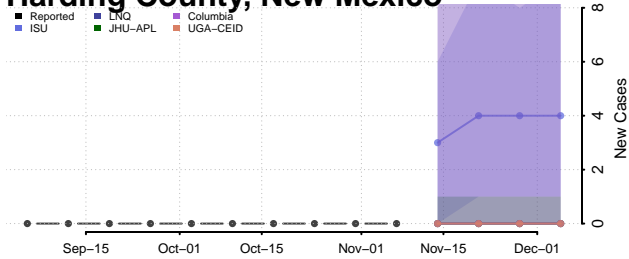

Hidalgo County, New Mexico

Lea County, New Mexico

Lincoln County, New Mexico

Los Alamos County, New Mexico

Luna County, New Mexico

McKinley County, New Mexico

Mora County, New Mexico

Otero County, New Mexico