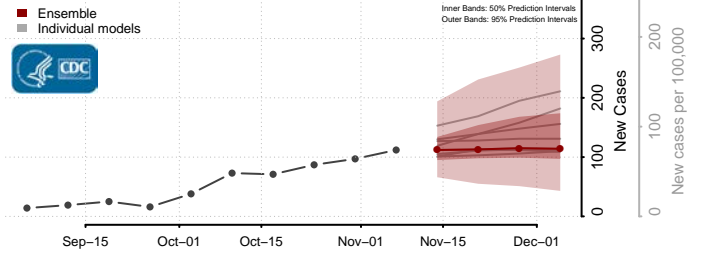

Merrimack County, New Hampshire