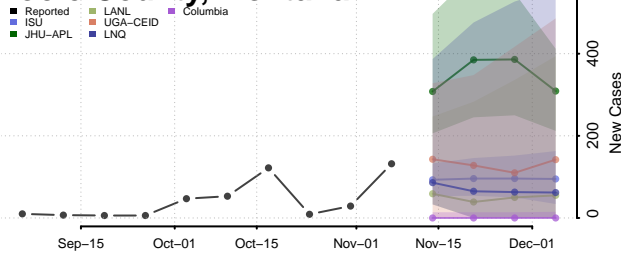

Toole County, Montana