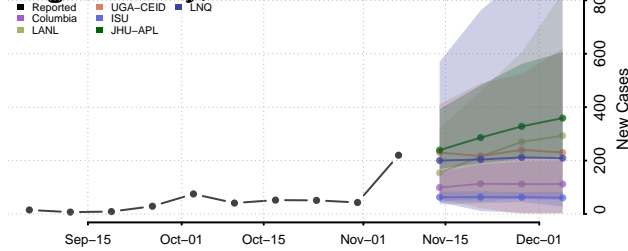

Muscatine County, Iowa

O'Brien County, Iowa

Osceola County, Iowa

Page County, Iowa

Palo Alto County, Iowa

Plymouth County, Iowa

Pocahontas County, Iowa

Polk County, Iowa