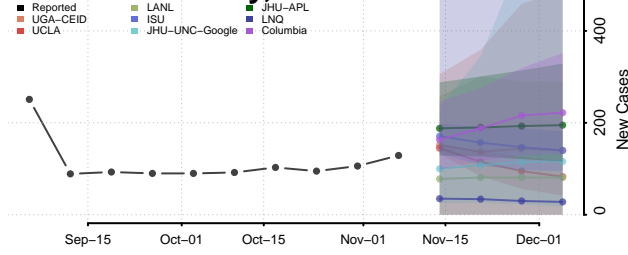

Crawford County, Kansas