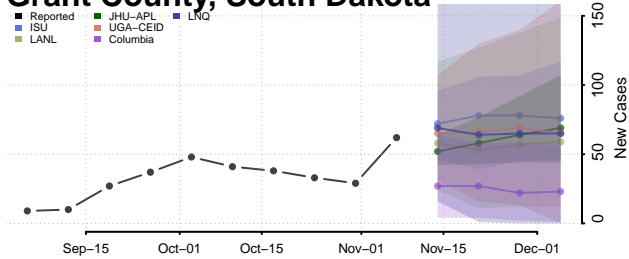

Dewey County, South Dakota

Douglas County, South Dakota

Edmunds County, South Dakota

Fall River County, South Dakota

Faulk County, South Dakota

Grant County, South Dakota

Gregory County, South Dakota

Haakon County, South Dakota