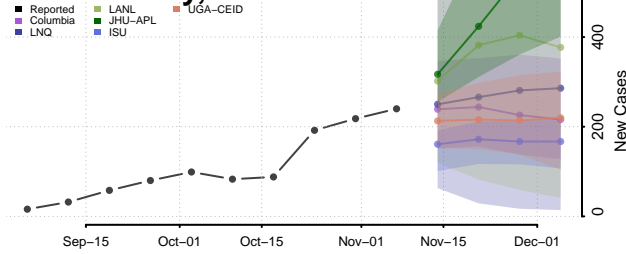

Door County, Wisconsin