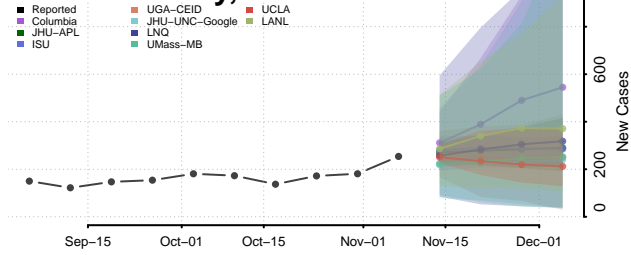

Pitt County, North Carolina

Polk County, North Carolina

Randolph County, North Carolina

Richmond County, North Carolina

Robeson County, North Carolina

Rockingham County, North Carolina

Rowan County, North Carolina