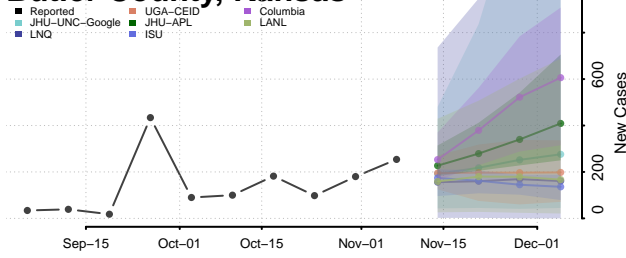

Anderson County, Kansas

Atchison County, Kansas

Barber County, Kansas

Barton County, Kansas

Bourbon County, Kansas

Brown County, Kansas

Butler County, Kansas

Chase County, Kansas