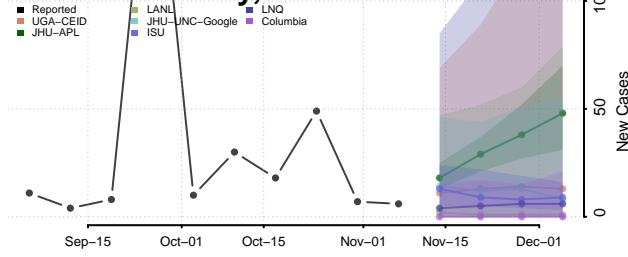

Calhoun County, Texas