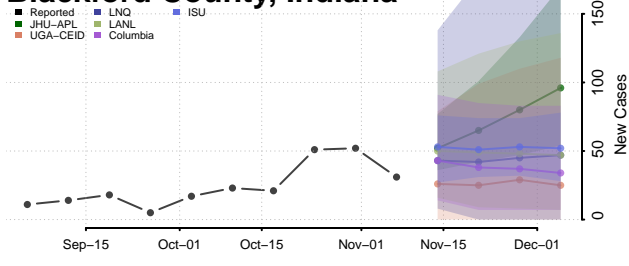

Blackford County, Indiana