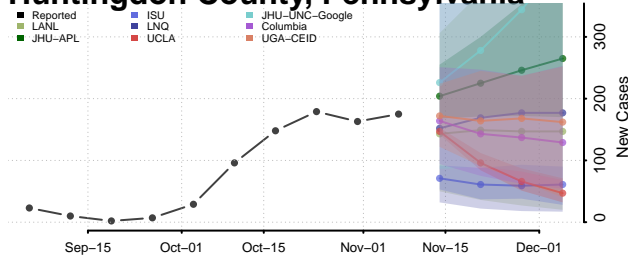

Huntingdon County, Pennsylvania