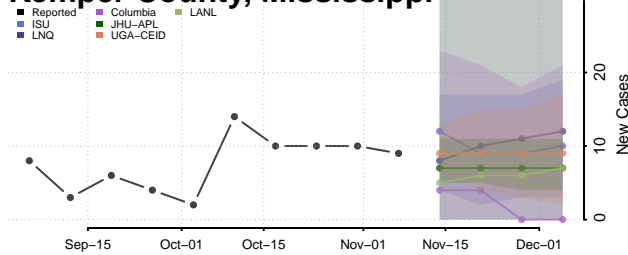

Kemper County, Mississippi