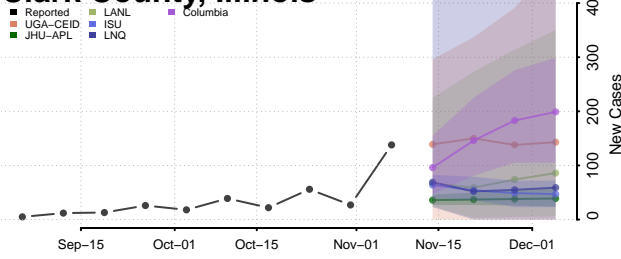

Clark County, Illinois