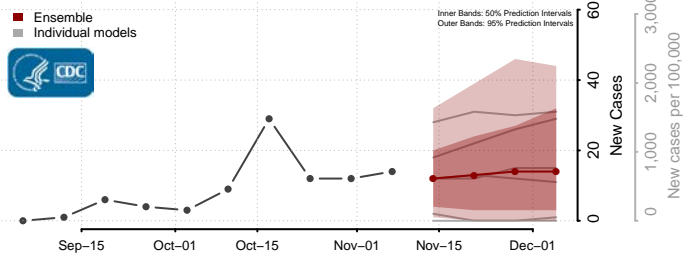

Oliver County, North Dakota