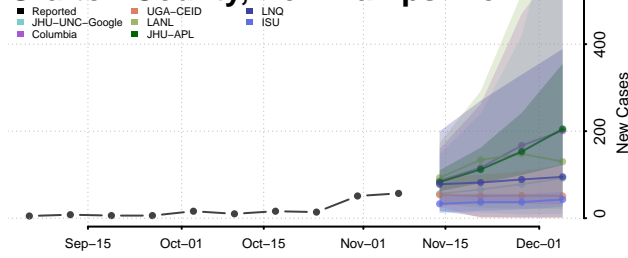

Washoe County, Nevada

White Pine County, Nevada

New Hampshire

Belknap County, New Hampshire

Carroll County, New Hampshire

Cheshire County, New Hampshire

Coos County, New Hampshire

Grafton County, New Hampshire