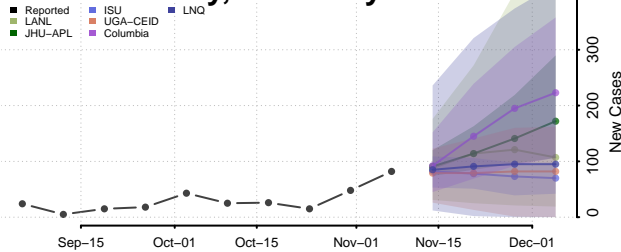

Rowan County, Kentucky