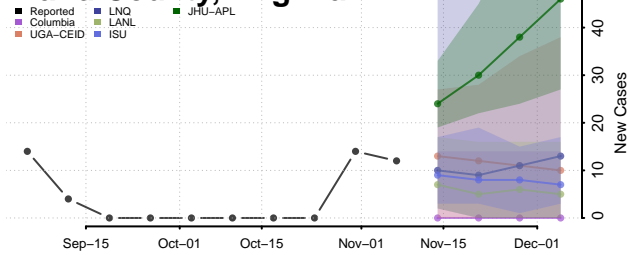

Bland County, Virginia