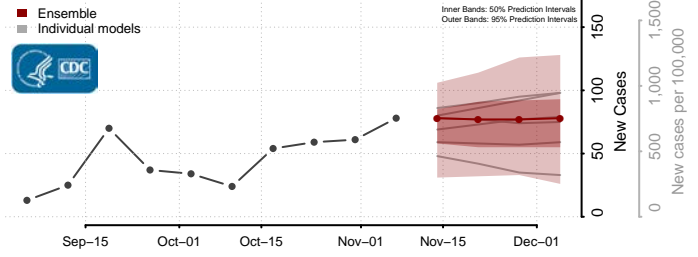

Winnebago County, Iowa