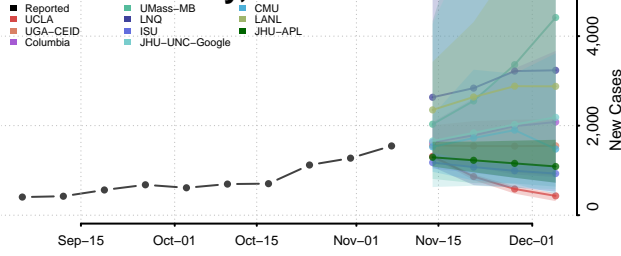

Washoe County, Nevada

White Pine County, Nevada

New Hampshire

Belknap County, New Hampshire

Carroll County, New Hampshire

Cheshire County, New Hampshire

Coos County, New Hampshire

Grafton County, New Hampshire