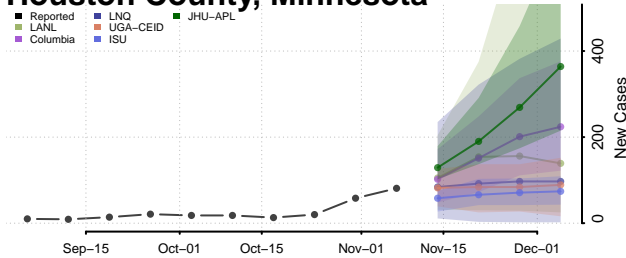

Faribault County, Minnesota

Fillmore County, Minnesota

Freeborn County, Minnesota

Goodhue County, Minnesota

Grant County, Minnesota

Hennepin County, Minnesota

Houston County, Minnesota

Hubbard County, Minnesota