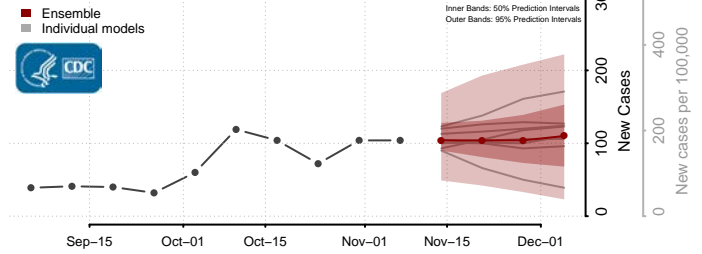

Craven County, North Carolina

Cumberland County, North Carolina

Currituck County, North Carolina

Dare County, North Carolina

Davidson County, North Carolina

Davie County, North Carolina

Duplin County, North Carolina