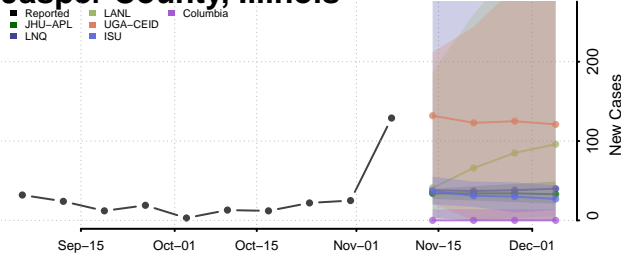

Hancock County, Illinois

Hardin County, Illinois

Henderson County, Illinois

Henry County, Illinois

Iroquois County, Illinois

Jackson County, Illinois

Jasper County, Illinois

Jefferson County, Illinois