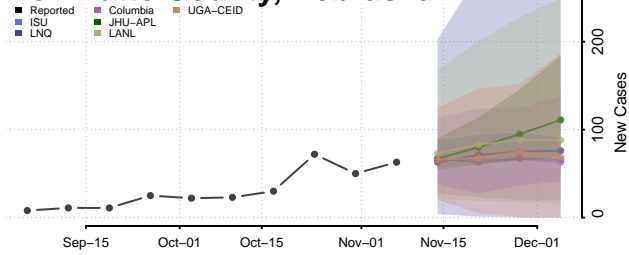

Box Butte County, Nebraska