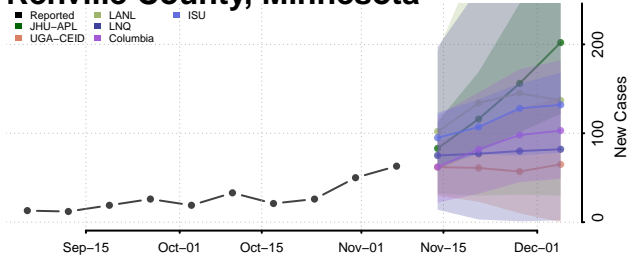

Renville County, Minnesota