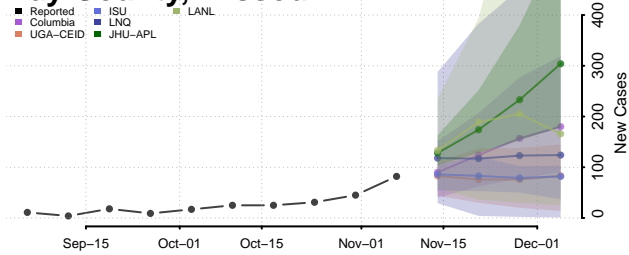

Ray County, Missouri