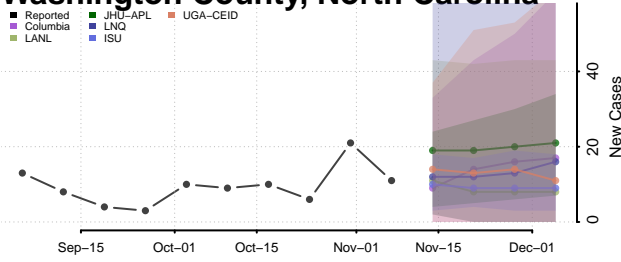

Transylvania County, North Carolina

Tyrrell County, North Carolina

Union County, North Carolina

Vance County, North Carolina

Wake County, North Carolina

Warren County, North Carolina

Washington County, North Carolina