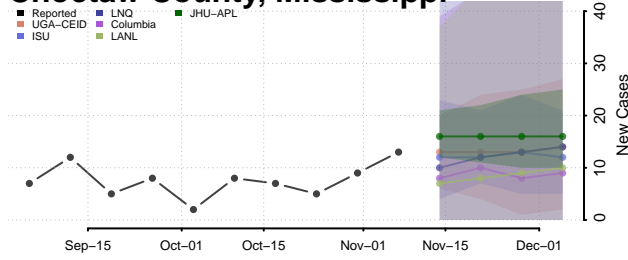

Choctaw County, Mississippi