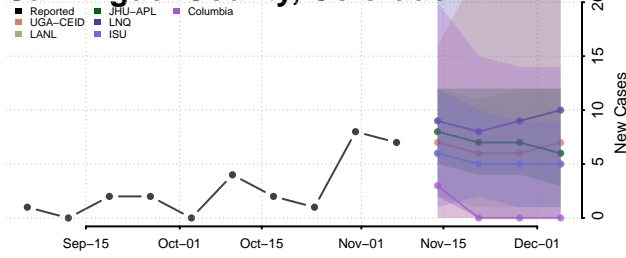

San Miguel County, Colorado