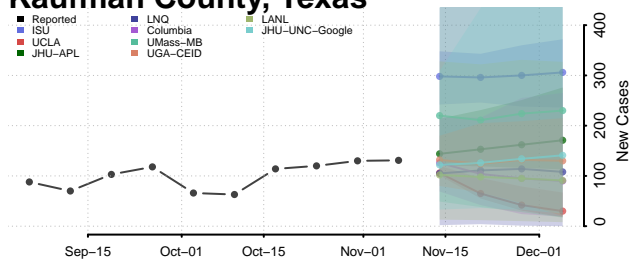

Kaufman County, Texas