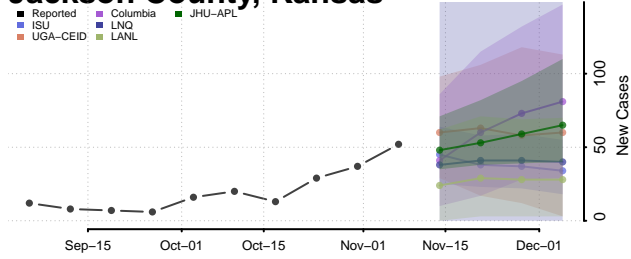

Jackson County, Kansas