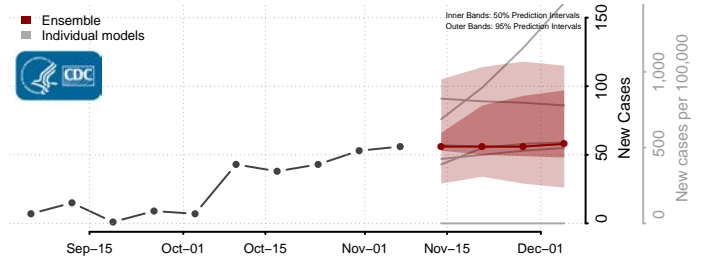

Cascade County, Montana

Chouteau County, Montana

Custer County, Montana

Daniels County, Montana

Dawson County, Montana

Deer Lodge County, Montana

Fallon County, Montana

Fergus County, Montana