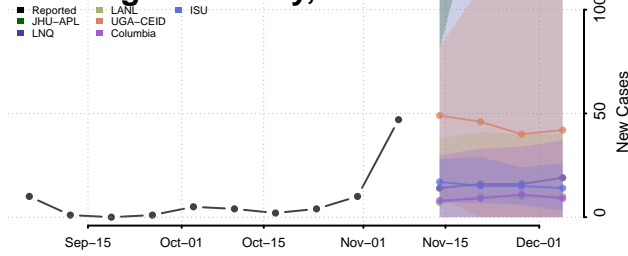

Trego County, Kansas

Wabaunsee County, Kansas

Wallace County, Kansas

Washington County, Kansas

Wichita County, Kansas

Wilson County, Kansas

Woodson County, Kansas

Wyandotte County, Kansas