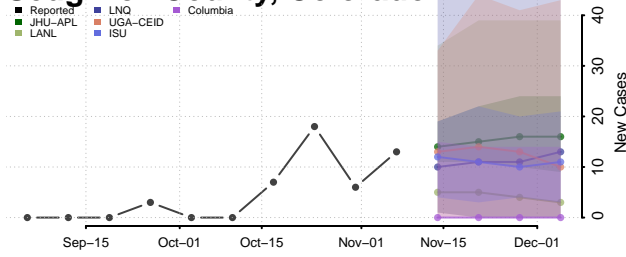

Sedgwick County, Colorado