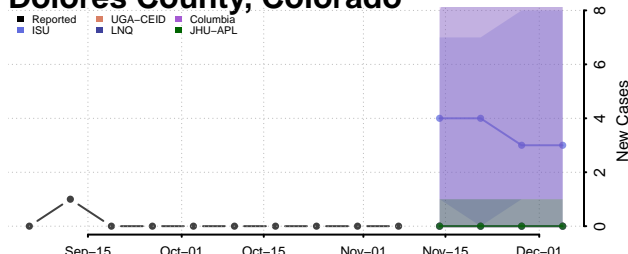

Dolores County, Colorado