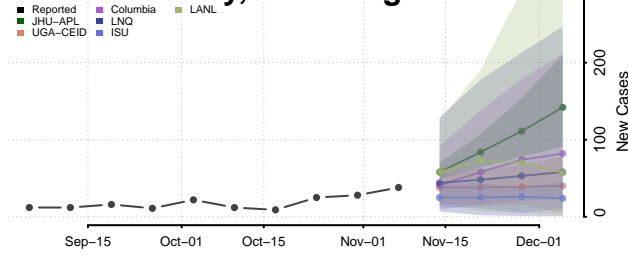

Lincoln County, West Virginia