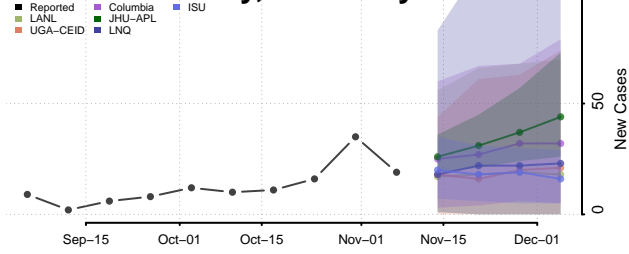

Garrard County, Kentucky

Grant County, Kentucky

Graves County, Kentucky

Grayson County, Kentucky

Green County, Kentucky

Greenup County, Kentucky

Hancock County, Kentucky

Hardin County, Kentucky