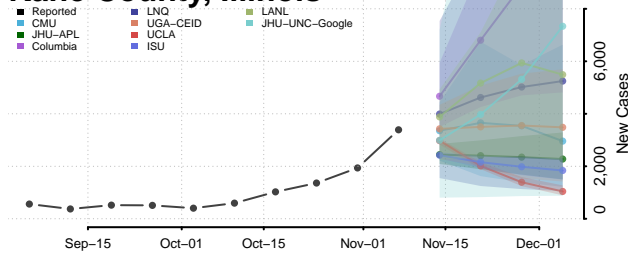

Jersey County, Illinois

Jo Daviess County, Illinois

Johnson County, Illinois

Kane County, Illinois

Kankakee County, Illinois

Kendall County, Illinois

Knox County, Illinois

Lake County, Illinois