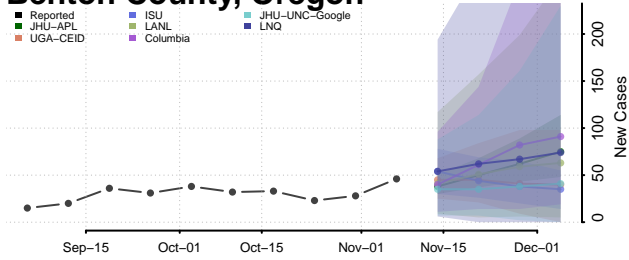

Washington County, Oklahoma

Washita County, Oklahoma

Woods County, Oklahoma

Woodward County, Oklahoma

Oregon

Baker County, Oregon

Benton County, Oregon

Clackamas County, Oregon