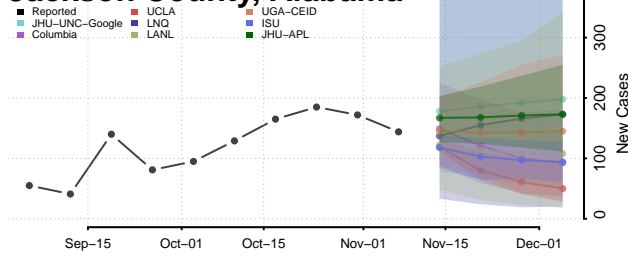

Fayette County, Alabama

Franklin County, Alabama

Geneva County, Alabama

Greene County, Alabama

Hale County, Alabama

Henry County, Alabama

Houston County, Alabama

Jackson County, Alabama