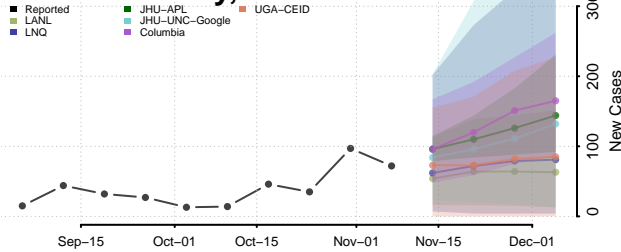

Juneau County, Alaska