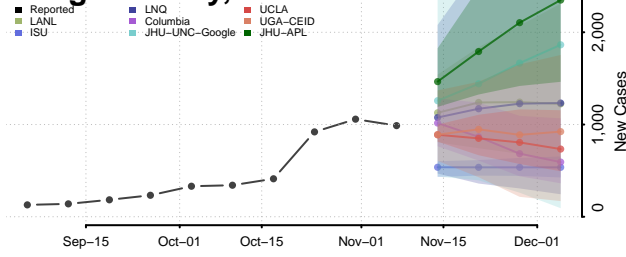

Dodge County, Wisconsin