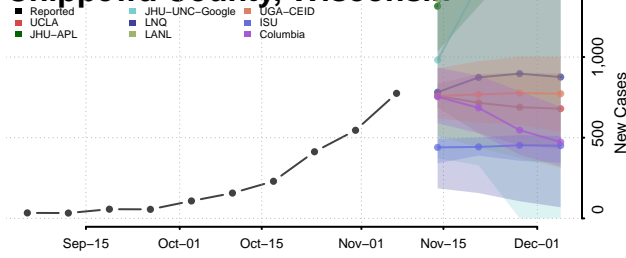

Chippewa County, Wisconsin