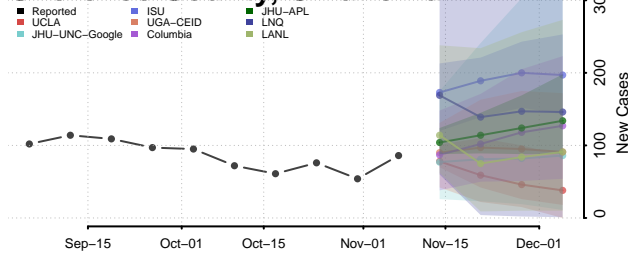

Cherokee County, Oklahoma