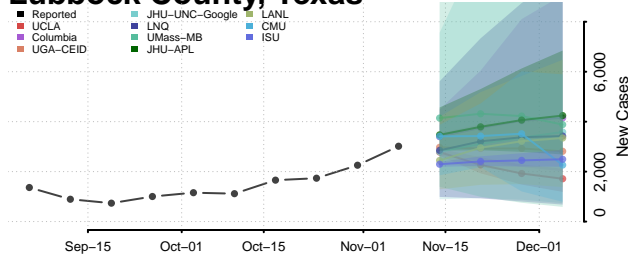

Leon County, Texas

Liberty County, Texas

Limestone County, Texas

Lipscomb County, Texas

Live Oak County, Texas

Llano County, Texas

Loving County, Texas

Lubbock County, Texas