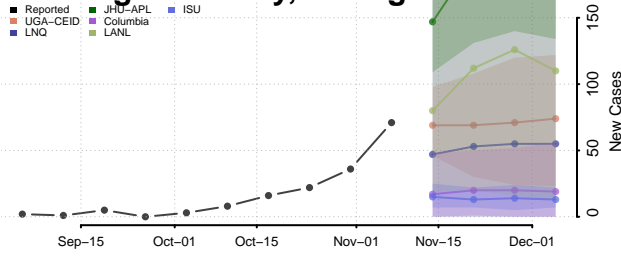

Ontonagon County, Michigan