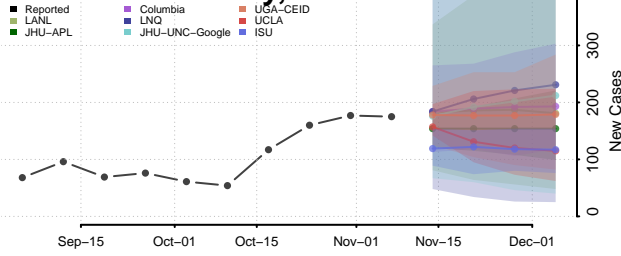

Crittenden County, Arkansas