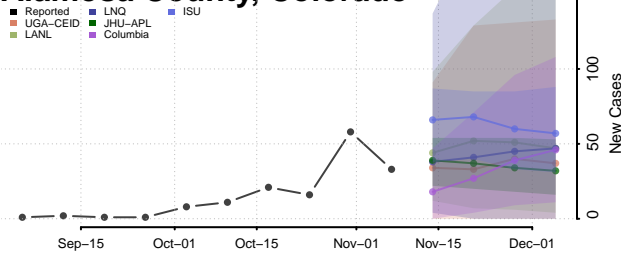

Alamosa County, Colorado