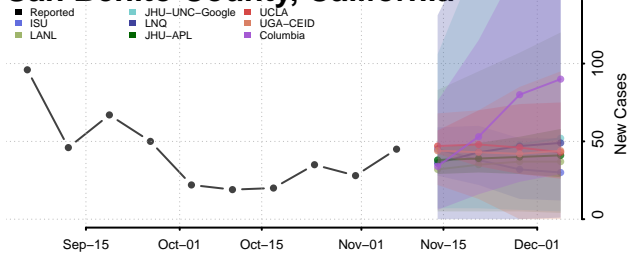

Orange County, California

Placer County, California

Plumas County, California

Riverside County, California

Sacramento County, California

San Benito County, California

San Bernardino County, California

San Diego County, California