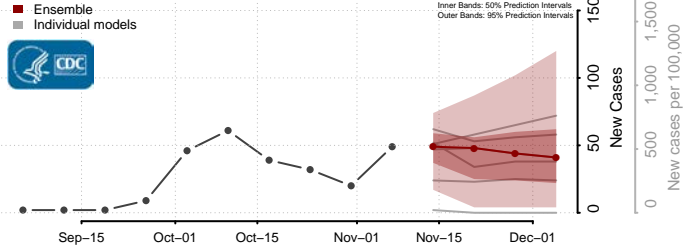

Beaverhead County, Montana