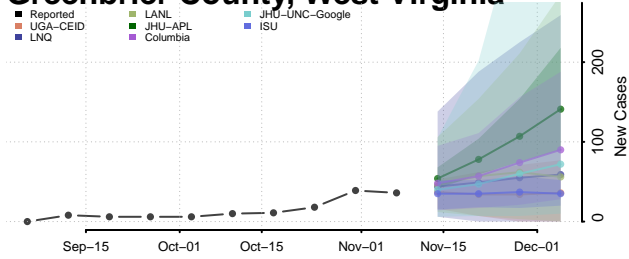

Clay County, West Virginia

Doddridge County, West Virginia

Fayette County, West Virginia

Gilmer County, West Virginia

Grant County, West Virginia

Greenbrier County, West Virginia

Hampshire County, West Virginia