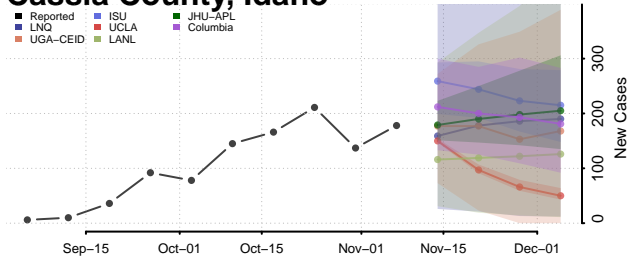

Cassia County, Idaho