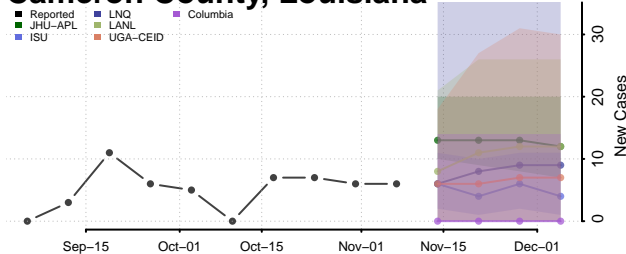

Bienville County, Louisiana

Bossier County, Louisiana

Caddo County, Louisiana

Calcasieu County, Louisiana

Caldwell County, Louisiana

Cameron County, Louisiana

Catahoula County, Louisiana

Claiborne County, Louisiana