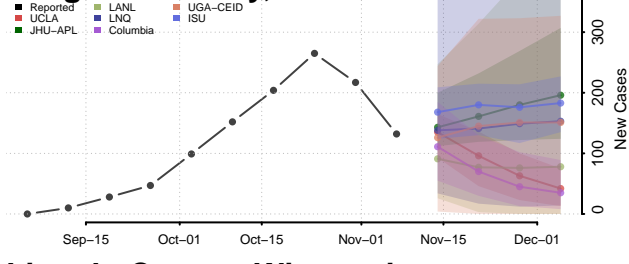

Langlade County, Wisconsin