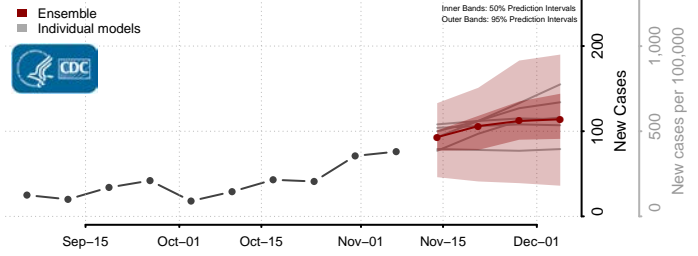

Winneshiek County, Iowa