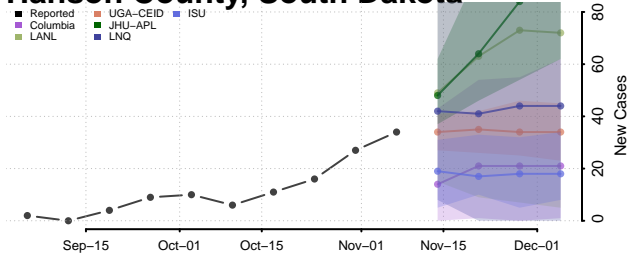

Hanson County, South Dakota