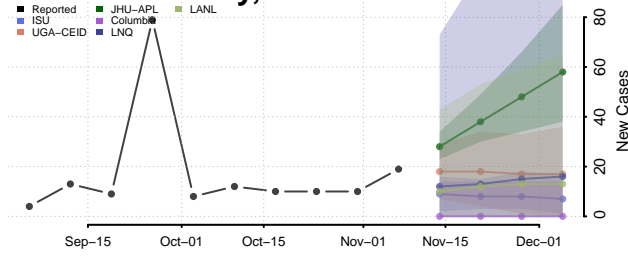

Houston County, Texas

Howard County, Texas

Hudspeth County, Texas

Hunt County, Texas

Hutchinson County, Texas

Irion County, Texas

Jack County, Texas

Jackson County, Texas