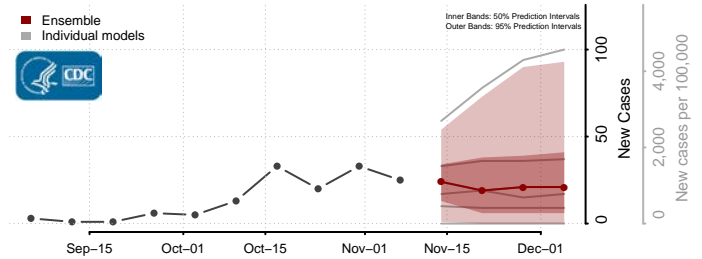

Sheridan County, North Dakota

Sioux County, North Dakota

Slope County, North Dakota

Stark County, North Dakota

Steele County, North Dakota

Stutsman County, North Dakota

Towner County, North Dakota

Trail County, North Dakota