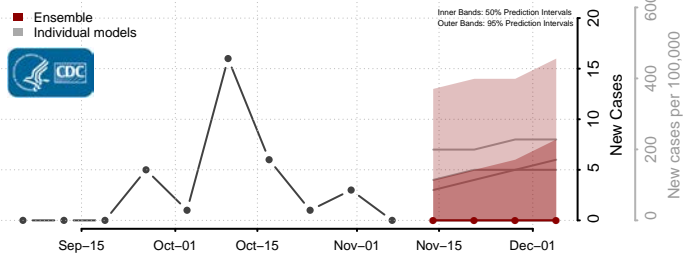

Baylor County, Texas