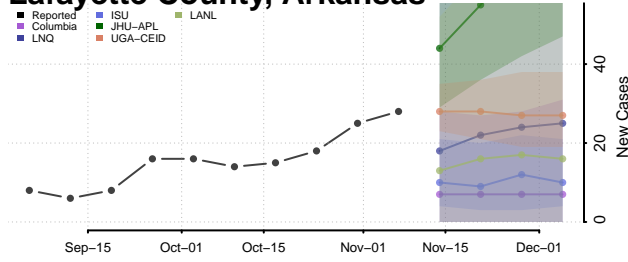

Jackson County, Arkansas

Jefferson County, Arkansas

Johnson County, Arkansas

Lafayette County, Arkansas

Lawrence County, Arkansas

Lee County, Arkansas

Lincoln County, Arkansas

Little River County, Arkansas