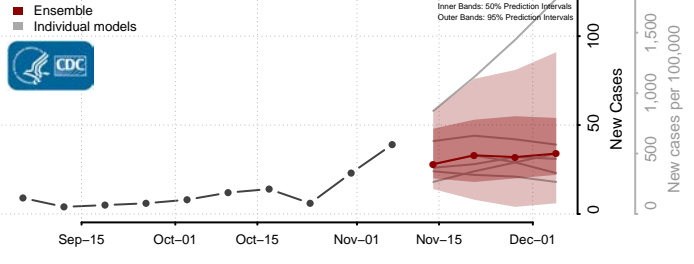

Clark County, Missouri