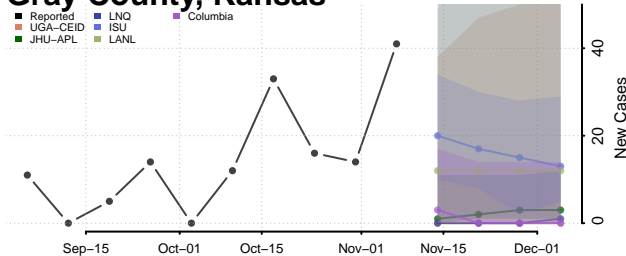

Gray County, Kansas