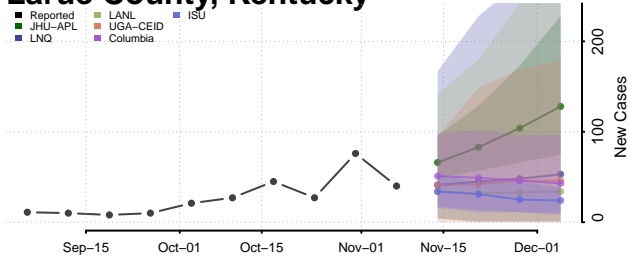

Jefferson County, Kentucky

Jessamine County, Kentucky

Johnson County, Kentucky

Kenton County, Kentucky

Knott County, Kentucky

Knox County, Kentucky

Larue County, Kentucky

Laurel County, Kentucky