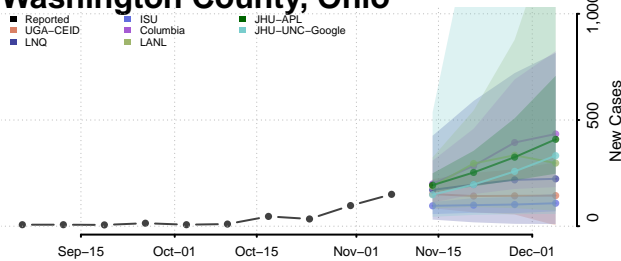

Warren County, Ohio

Washington County, Ohio

Wayne County, Ohio

Williams County, Ohio

Wood County, Ohio

Wyandot County, Ohio

Oklahoma

Adair County, Oklahoma