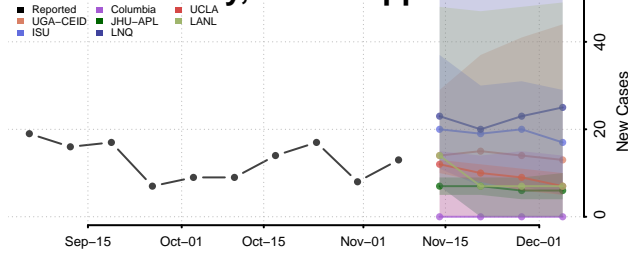

Grenada County, Mississippi

Hancock County, Mississippi

Harrison County, Mississippi

Hinds County, Mississippi

Holmes County, Mississippi

Humphreys County, Mississippi

Issaquena County, Mississippi

Itawamba County, Mississippi