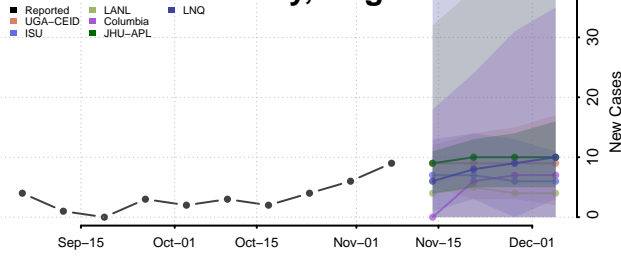

Cumberland County, Virginia