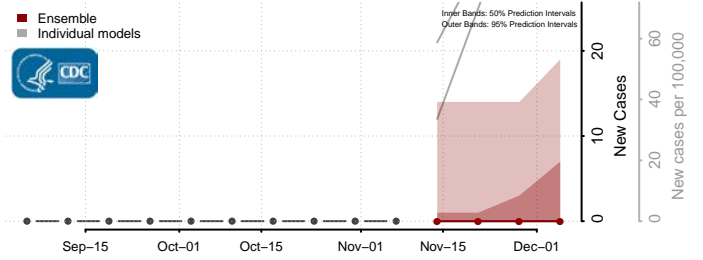

Uintah County, Utah