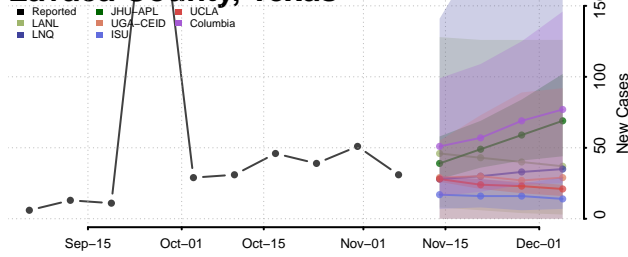

Lavaca County, Texas