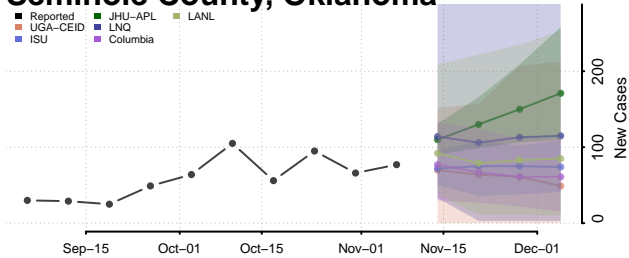

Rogers County, Oklahoma

Seminole County, Oklahoma

Sequoyah County, Oklahoma

Stephens County, Oklahoma

Texas County, Oklahoma

Tillman County, Oklahoma

Tulsa County, Oklahoma

Wagoner County, Oklahoma