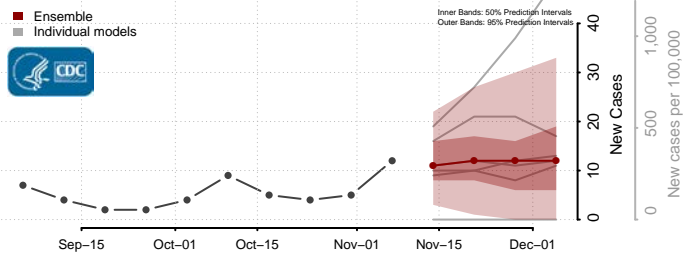

Lake of the Woods County, Minnesota