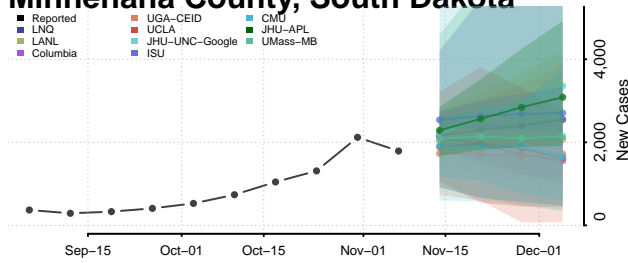

Minnehaha County, South Dakota