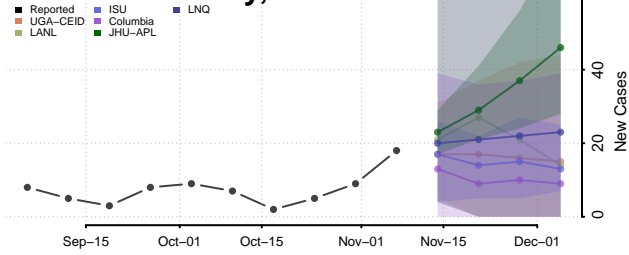

Atchison County, Missouri