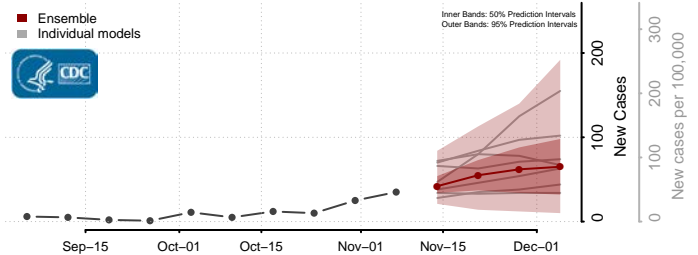

Washoe County, Nevada

White Pine County, Nevada

New Hampshire

Belknap County, New Hampshire

Carroll County, New Hampshire

Cheshire County, New Hampshire

Coos County, New Hampshire

Grafton County, New Hampshire