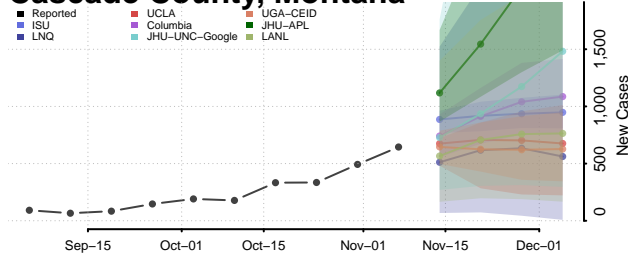

Cascade County, Montana