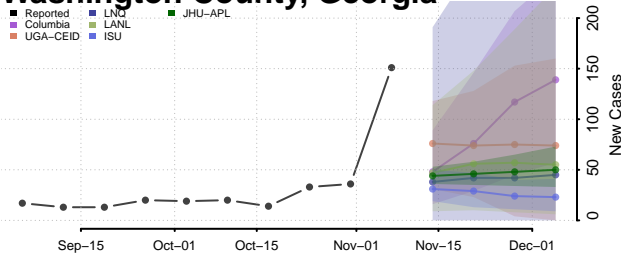

Washington County, Georgia