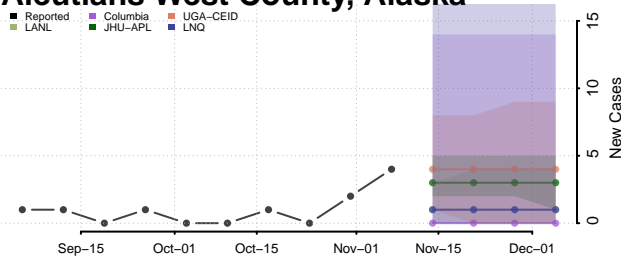

Aleutians West County, Alaska