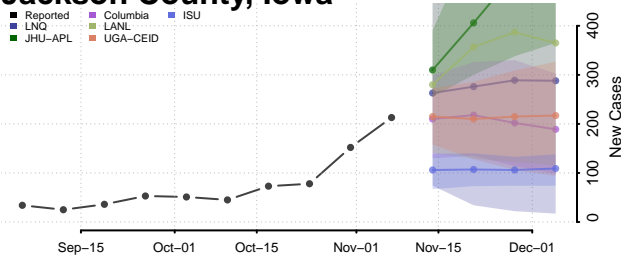

Humboldt County, Iowa

Ida County, Iowa

Iowa County, Iowa

Jackson County, Iowa

Jasper County, Iowa

Jefferson County, Iowa

Johnson County, Iowa

Jones County, Iowa