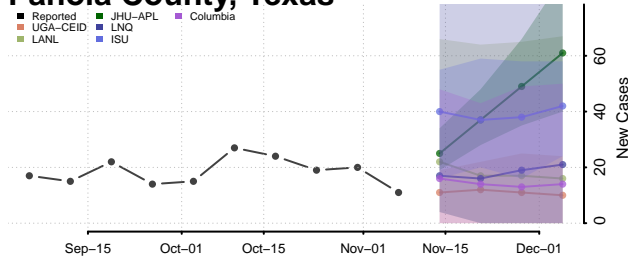

Nolan County, Texas

Nueces County, Texas

Ochiltree County, Texas

Oldham County, Texas

Orange County, Texas

Palo Pinto County, Texas

Panola County, Texas

Parker County, Texas