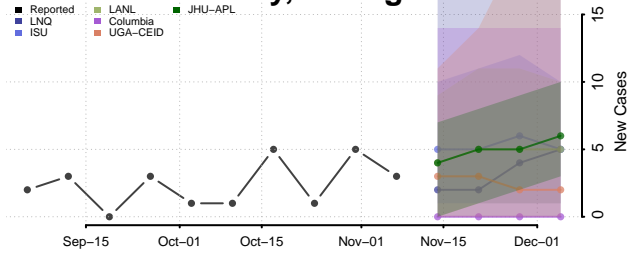

Keweenaw County, Michigan