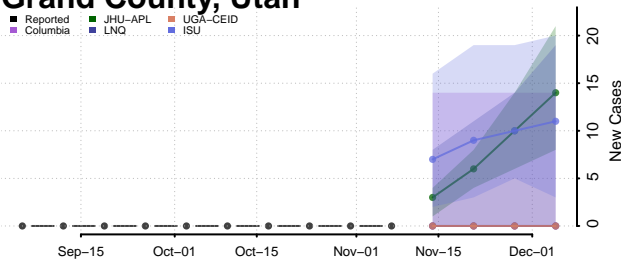

Emery County, Utah

Reported ISU UGA-CEID
LNQ Columbia JHU-APL

Ensemble Individual models

Garfield County, Utah

Reported JHU-APL UGA-CEID
ISU Columbia LNQ

Ensemble Individual models

Grand County, Utah

Reported JHU-APL UGA-CEID
Columbia LNQ ISU