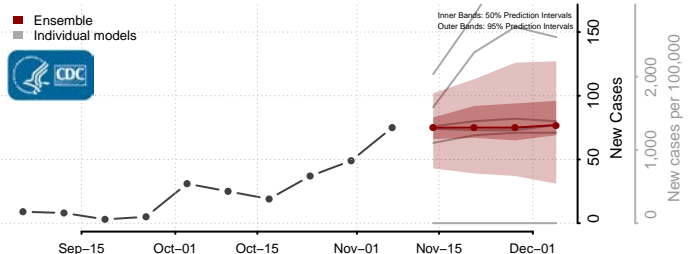

Grand Forks County, North Dakota

Grant County, North Dakota

Griggs County, North Dakota

Hettinger County, North Dakota

Kidder County, North Dakota

LaMoure County, North Dakota

Logan County, North Dakota

McHenry County, North Dakota