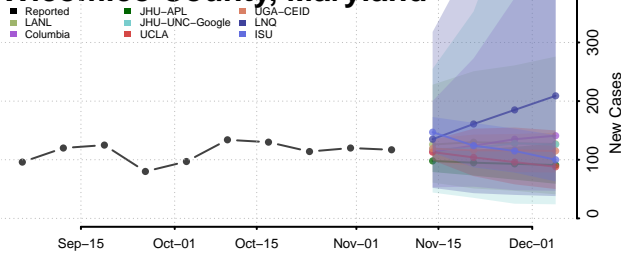

Wicomico County, Maryland