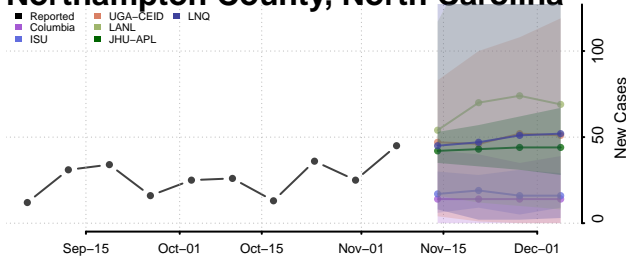

Mecklenburg County, North Carolina

Mitchell County, North Carolina

Montgomery County, North Carolina

Moore County, North Carolina

Nash County, North Carolina

New Hanover County, North Carolina

Northampton County, North Carolina