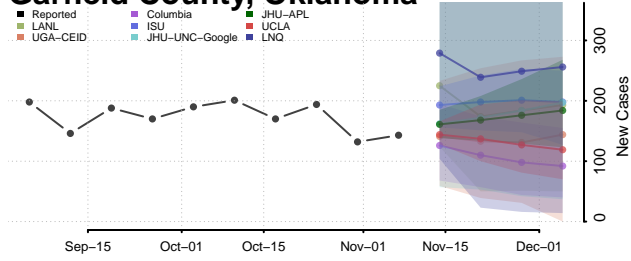

Craig County, Oklahoma

Creek County, Oklahoma

Custer County, Oklahoma

Delaware County, Oklahoma

Dewey County, Oklahoma

Ellis County, Oklahoma

Garfield County, Oklahoma

Garvin County, Oklahoma