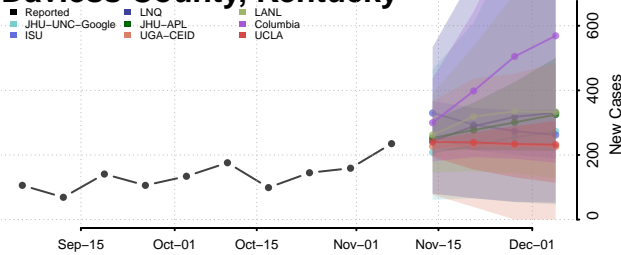

Daviess County, Kentucky