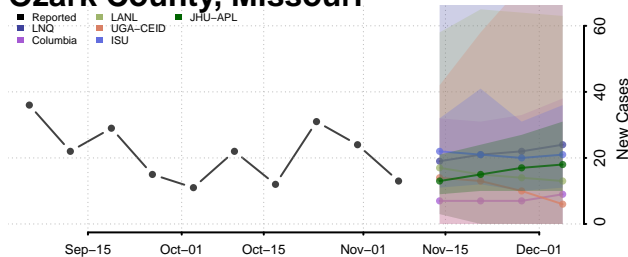

Ozark County, Missouri