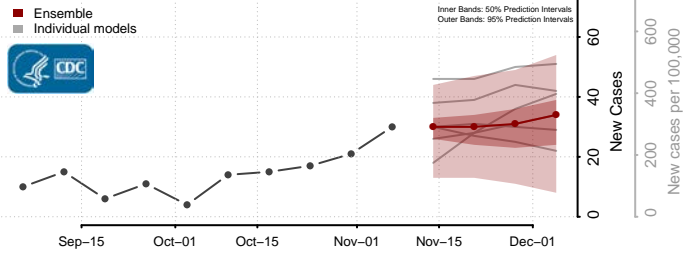

Platte County, Missouri

Polk County, Missouri

Pulaski County, Missouri

Putnam County, Missouri

Ralls County, Missouri

Randolph County, Missouri

Ray County, Missouri

Reynolds County, Missouri