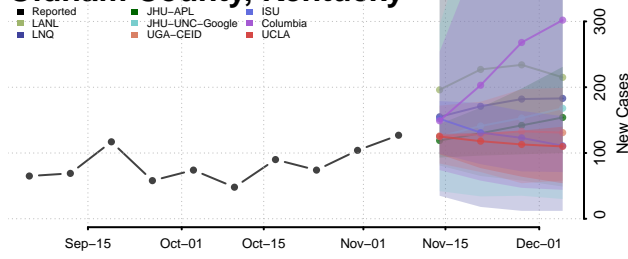

Oldham County, Kentucky