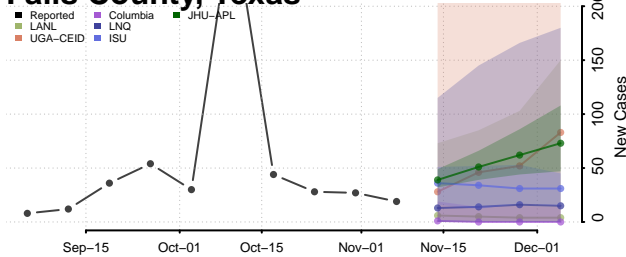

Falls County, Texas