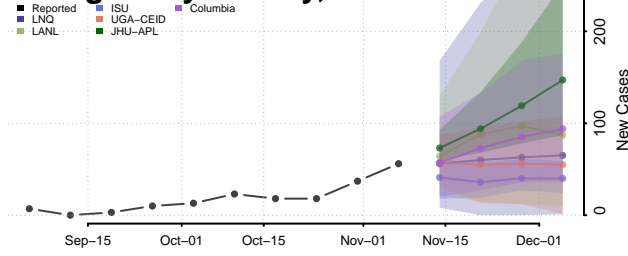

Mahaska County, Iowa

Marion County, Iowa

Marshall County, Iowa

Mills County, Iowa

Mitchell County, Iowa

Monona County, Iowa

Monroe County, Iowa

Montgomery County, Iowa