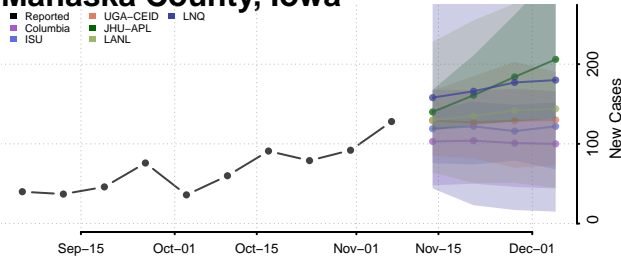

Mahaska County, Iowa