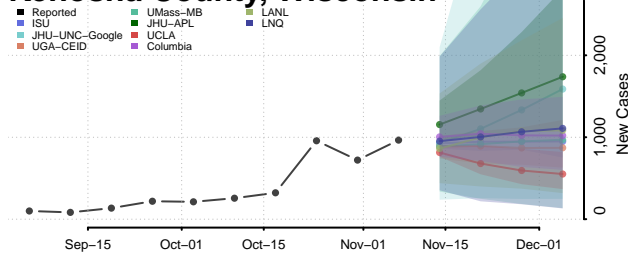

Kenosha County, Wisconsin