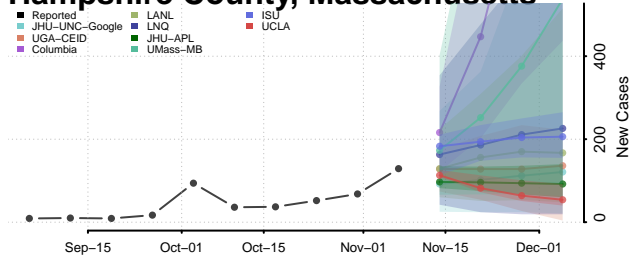

Hampshire County, Massachusetts