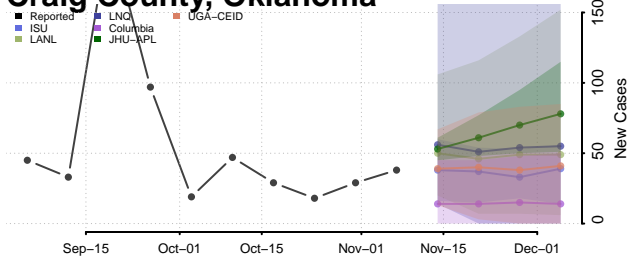

Craig County, Oklahoma