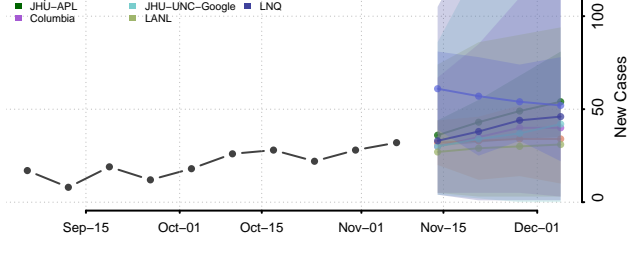

Douglas County, Nevada