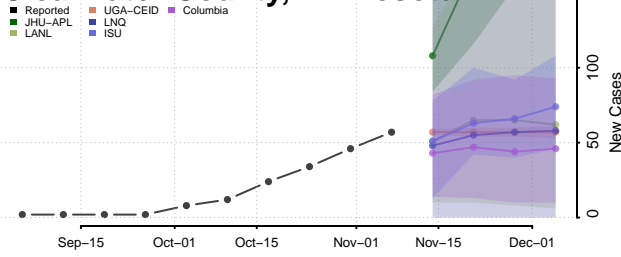

Clearwater County, Minnesota