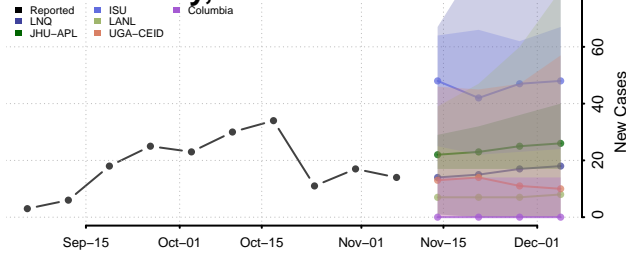

Cavalier County, North Dakota

Dickey County, North Dakota

Divide County, North Dakota

Dunn County, North Dakota

Eddy County, North Dakota

Emmons County, North Dakota

Foster County, North Dakota

Golden Valley County, North Dakota