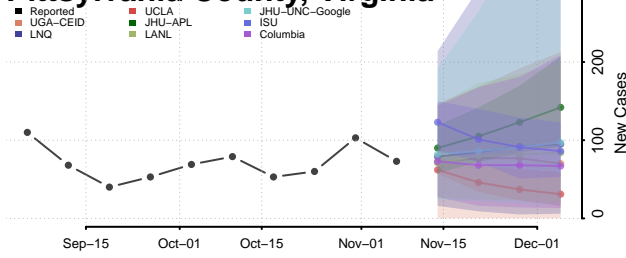

Pittsylvania County, Virginia

Poquoson County, Virginia

Portsmouth County, Virginia

Powhatan County, Virginia

Prince Edward County, Virginia

Prince George County, Virginia

Prince William County, Virginia

Pulaski County, Virginia