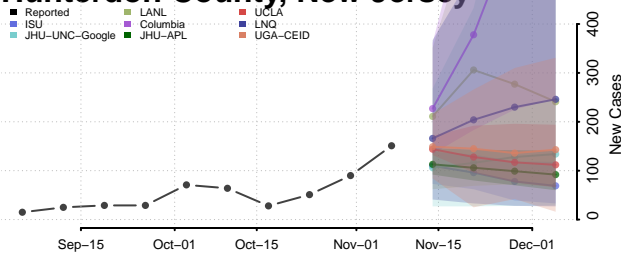

Burlington County, New Jersey

Camden County, New Jersey

Cape May County, New Jersey

Cumberland County, New Jersey

Essex County, New Jersey

Gloucester County, New Jersey

Hudson County, New Jersey

Hunterdon County, New Jersey