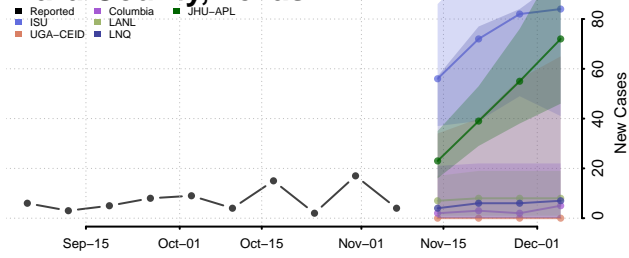

Val Verde County, Texas

Van Zandt County, Texas

Victoria County, Texas

Walker County, Texas

Waller County, Texas

Ward County, Texas

Washington County, Texas

Webb County, Texas