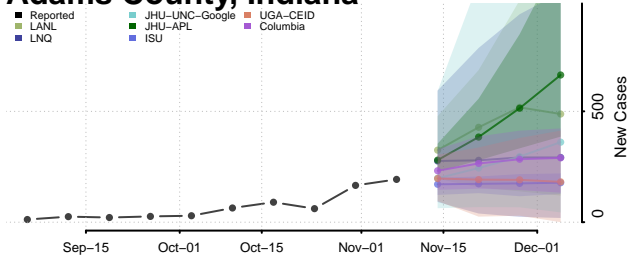

Whiteside County, Illinois

Will County, Illinois

Williamson County, Illinois

Winnebago County, Illinois

Woodford County, Illinois

Indiana

Adams County, Indiana

Allen County, Indiana