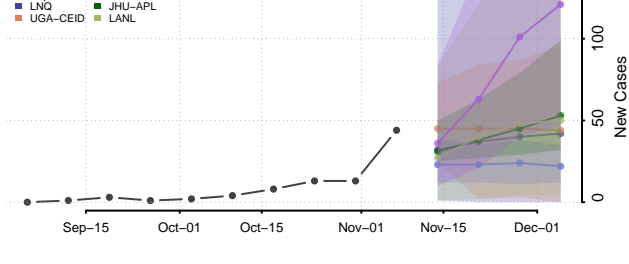

Starke County, Indiana

Stauben County, Indiana

Sullivan County, Indiana

Switzerland County, Indiana

Tippecanoe County, Indiana

Tipton County, Indiana

Union County, Indiana

Vanderburgh County, Indiana