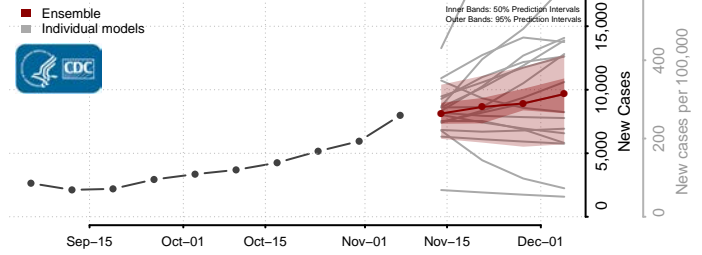

York County, Nebraska

Nevada

Carson City County, Nevada

Churchill County, Nevada

Clark County, Nevada

Douglas County, Nevada