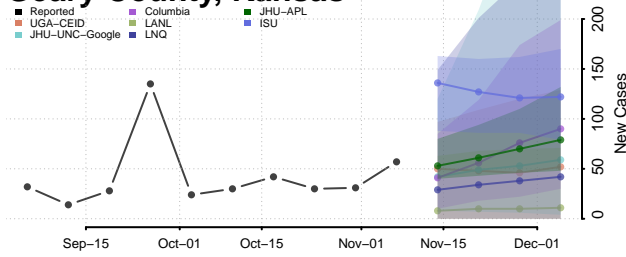

Geary County, Kansas