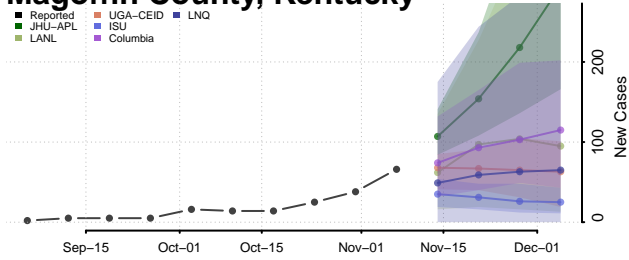

Magoffin County, Kentucky