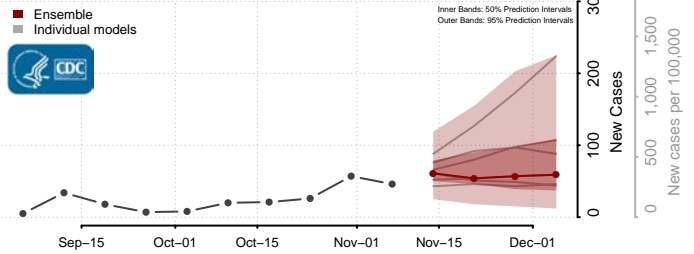

Bristol County, Virginia