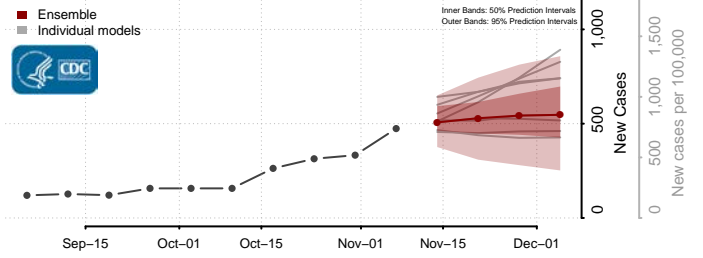

Clay County, Minnesota