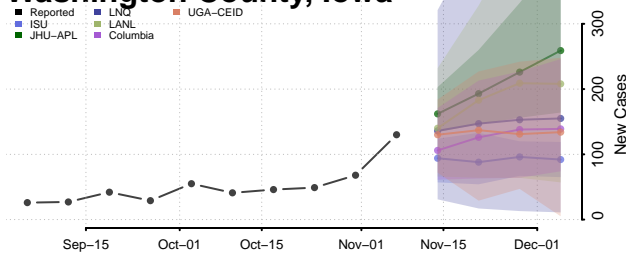

Tama County, Iowa

Taylor County, Iowa

Union County, Iowa

Van Buren County, Iowa

Wapello County, Iowa

Warren County, Iowa

Washington County, Iowa

Wayne County, Iowa