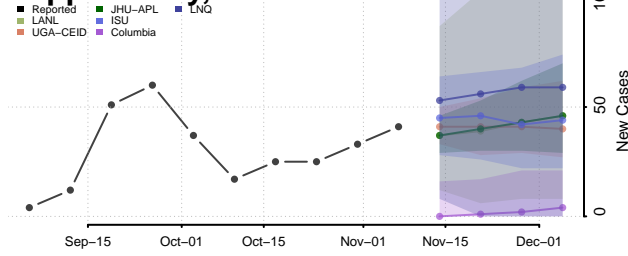

Tripp County, South Dakota