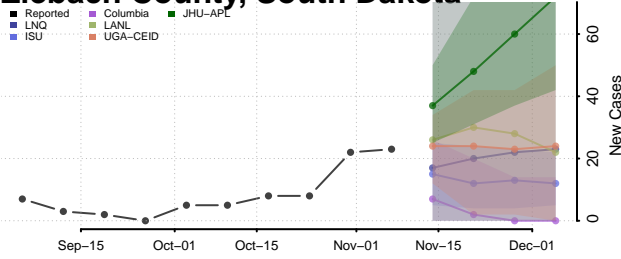

Ziebach County, South Dakota