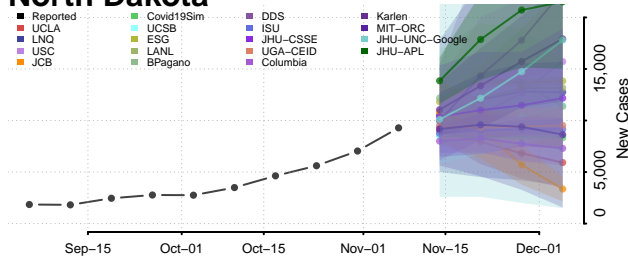

North Dakota