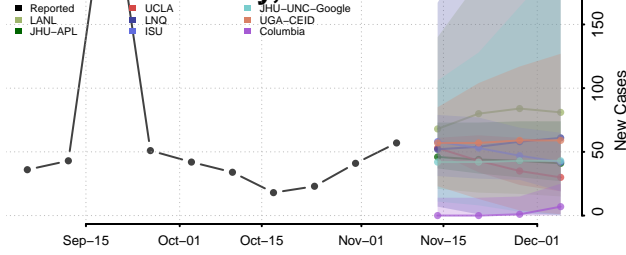

Crenshaw County, Alabama

Cullman County, Alabama

Dale County, Alabama

Dallas County, Alabama

DeKalb County, Alabama

Elmore County, Alabama

Escambia County, Alabama

Etowah County, Alabama