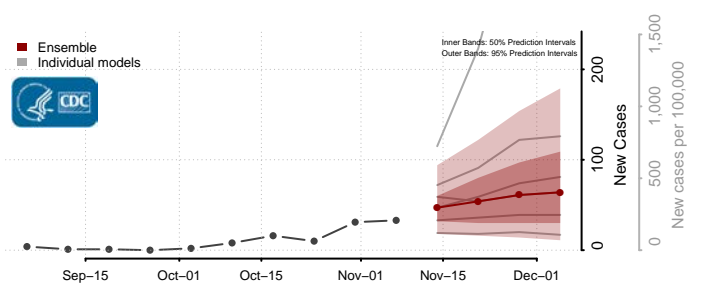

Lewis County, West Virginia