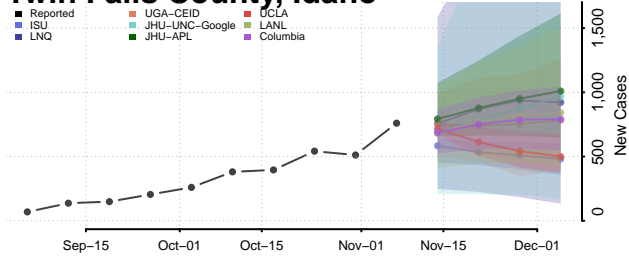

Power County, Idaho

Shoshone County, Idaho

Teton County, Idaho

Twin Falls County, Idaho

Valley County, Idaho

Washington County, Idaho

Illinois

Adams County, Illinois