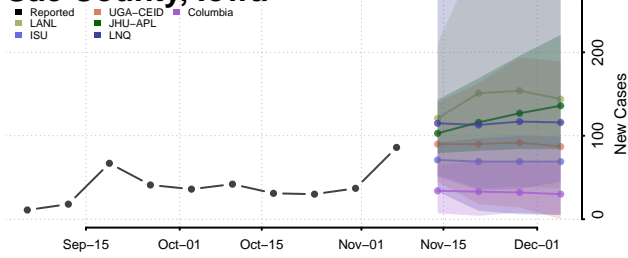

Pottawattamie County, Iowa

Poweshiek County, Iowa

Ringgold County, Iowa

Sac County, Iowa

Scott County, Iowa

Shelby County, Iowa

Sioux County, Iowa

Story County, Iowa