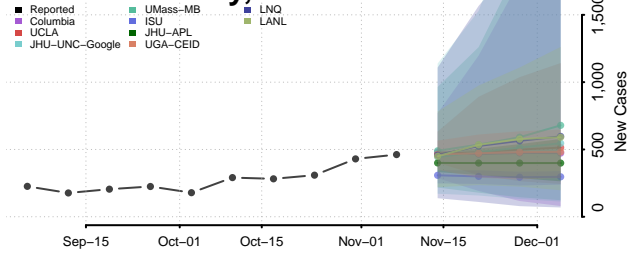

Durham County, North Carolina