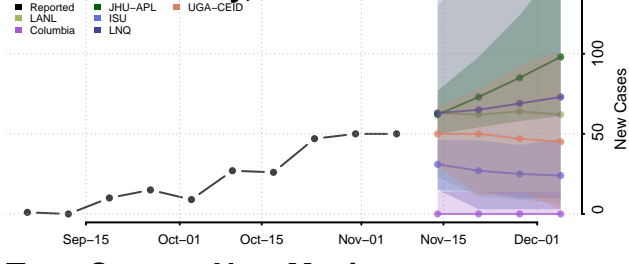

Socorro County, New Mexico