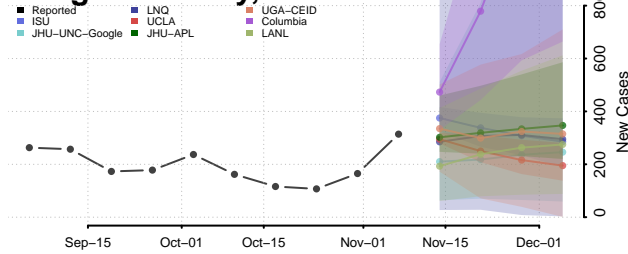

Douglas County, Kansas