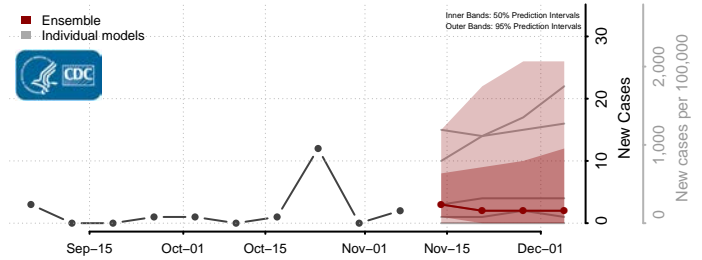

Garfield County, Montana