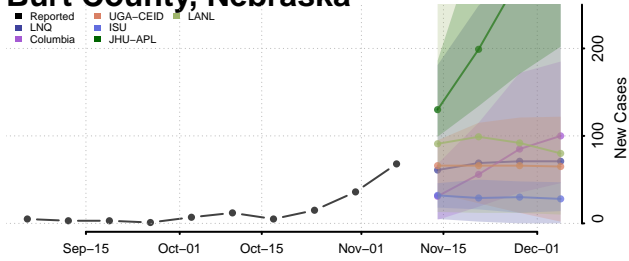

Boone County, Nebraska

Box Butte County, Nebraska

Boyd County, Nebraska

Brown County, Nebraska

Buffalo County, Nebraska

Burt County, Nebraska

Butler County, Nebraska

Cass County, Nebraska