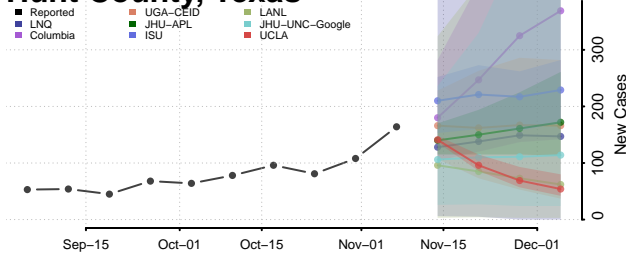

Houston County, Texas

Howard County, Texas

Hudspeth County, Texas

Hunt County, Texas

Hutchinson County, Texas

Irion County, Texas

Jack County, Texas

Jackson County, Texas