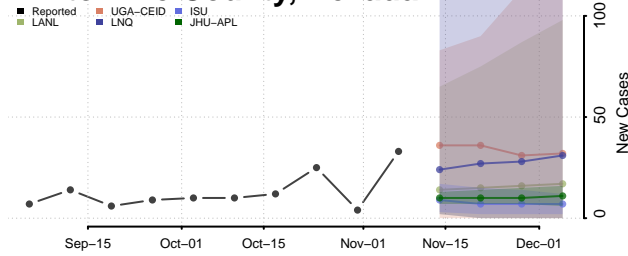

White Pine County, Nevada