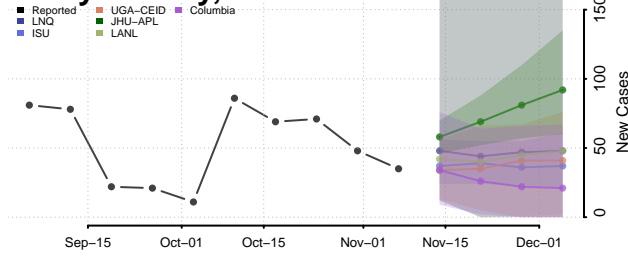

Avery County, North Carolina