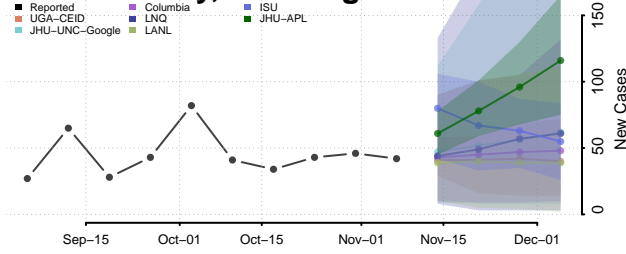

Lewis County, Washington