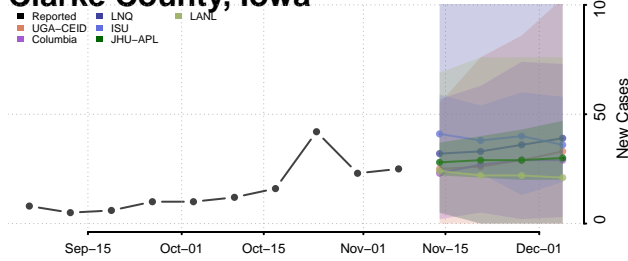

Carroll County, Iowa

Cass County, Iowa

Cedar County, Iowa

Cerro Gordo County, Iowa

Cherokee County, Iowa

Chickasaw County, Iowa

Clarke County, Iowa

Clay County, Iowa