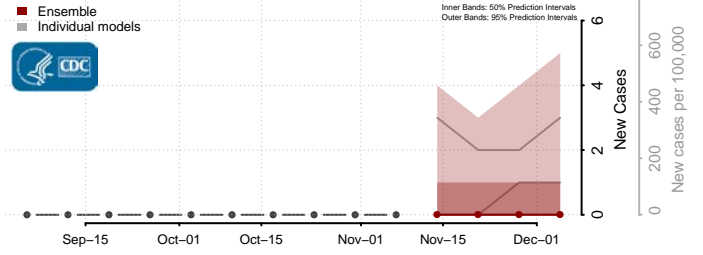

Nevada

Carson City County, Nevada

Churchill County, Nevada

Clark County, Nevada

Douglas County, Nevada

Elko County, Nevada

Esmeralda County, Nevada

Eureka County, Nevada