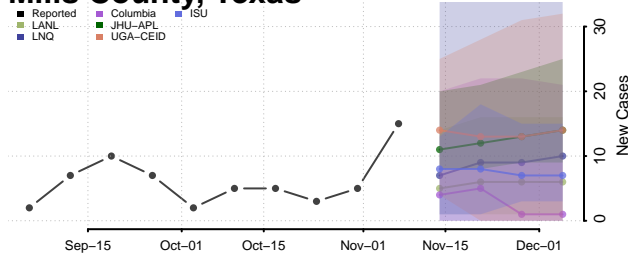

Mills County, Texas