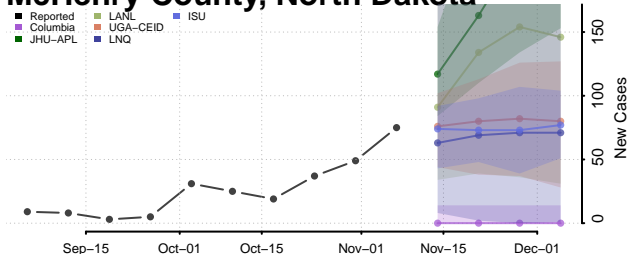

Grand Forks County, North Dakota

Grant County, North Dakota

Griggs County, North Dakota

Hettinger County, North Dakota

Kidder County, North Dakota

LaMoure County, North Dakota

Logan County, North Dakota

McHenry County, North Dakota