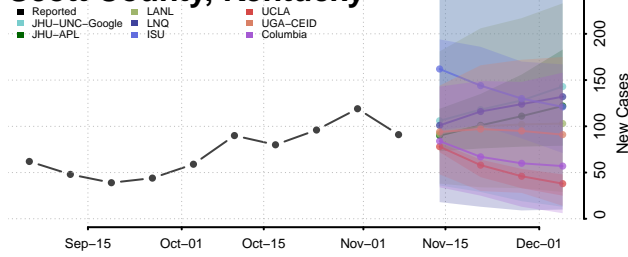

Scott County, Kentucky