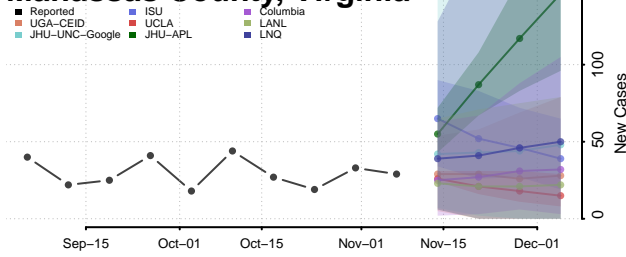

Loudoun County, Virginia

Louisa County, Virginia

Lunenburg County, Virginia

Lynchburg County, Virginia

Madison County, Virginia

Manassas County, Virginia

Manassas Park County, Virginia

Martinsville County, Virginia