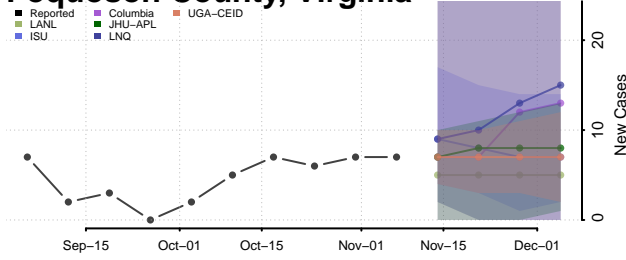

Pittsylvania County, Virginia

Poquoson County, Virginia

Portsmouth County, Virginia

Powhatan County, Virginia

Prince Edward County, Virginia

Prince George County, Virginia

Prince William County, Virginia

Pulaski County, Virginia