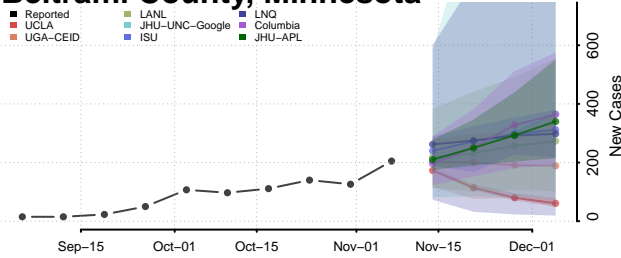

Wayne County, Michigan

Wexford County, Michigan

Minnesota

Aitkin County, Minnesota

Anoka County, Minnesota

Becker County, Minnesota

Beltrami County, Minnesota

Benton County, Minnesota