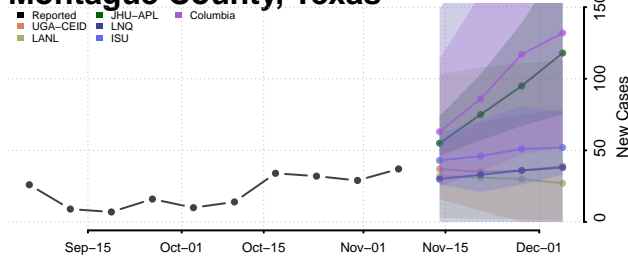

Montague County, Texas