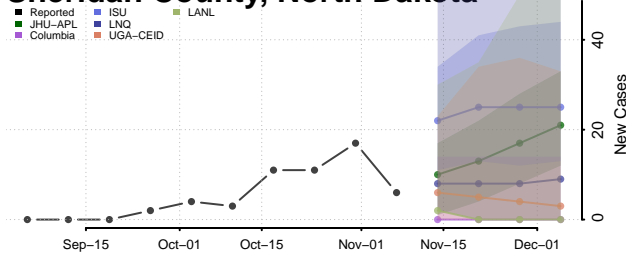

Sheridan County, North Dakota