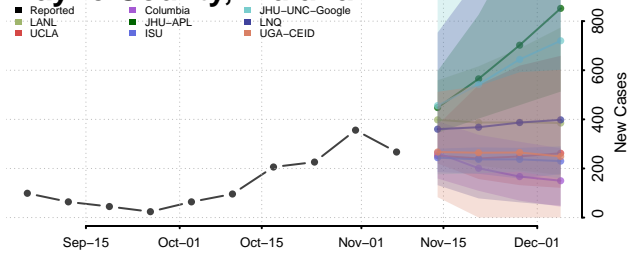

Vermillion County, Indiana

Vigo County, Indiana

Wabash County, Indiana

Warren County, Indiana

Warrick County, Indiana

Washington County, Indiana

Wayne County, Indiana

Wells County, Indiana