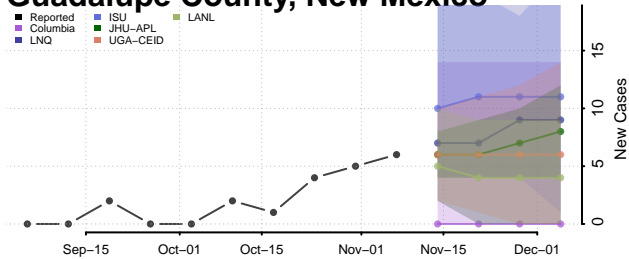

Guadalupe County, New Mexico