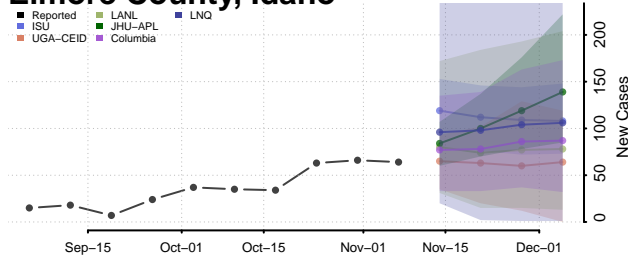

Caribou County, Idaho

Cassia County, Idaho

Clark County, Idaho

Clearwater County, Idaho

Custer County, Idaho

Elmore County, Idaho

Franklin County, Idaho

Fremont County, Idaho