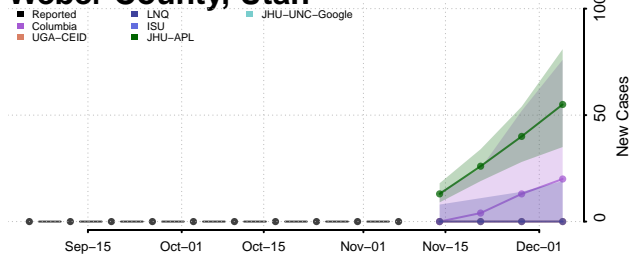

Weber County, Utah