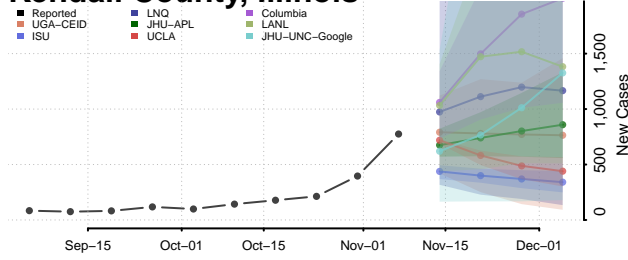

Jersey County, Illinois

Jo Daviess County, Illinois

Johnson County, Illinois

Kane County, Illinois

Kankakee County, Illinois

Kendall County, Illinois

Knox County, Illinois

Lake County, Illinois