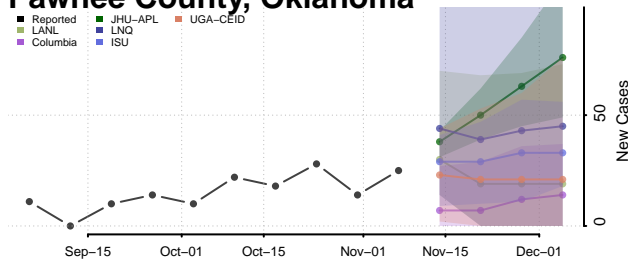

Pawnee County, Oklahoma