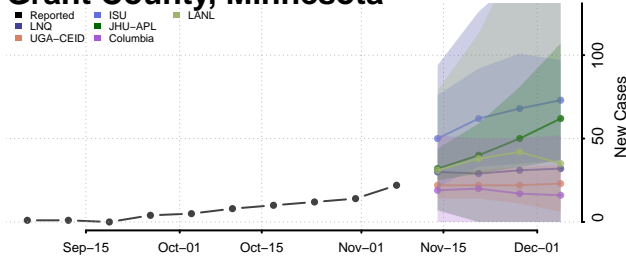

Faribault County, Minnesota

Fillmore County, Minnesota

Freeborn County, Minnesota

Goodhue County, Minnesota

Grant County, Minnesota

Hennepin County, Minnesota

Houston County, Minnesota

Hubbard County, Minnesota