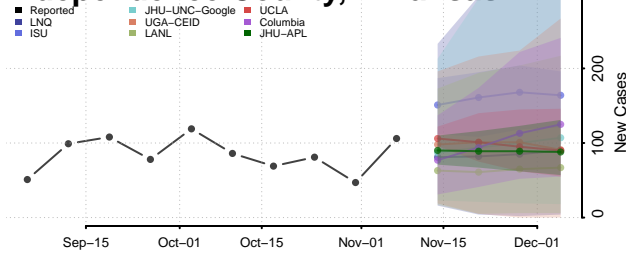

Garland County, Arkansas

Grant County, Arkansas

Greene County, Arkansas

Hempstead County, Arkansas

Hot Spring County, Arkansas

Howard County, Arkansas

Independence County, Arkansas

Izard County, Arkansas