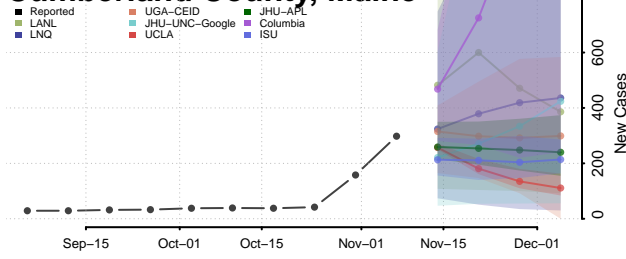

West Baton Rouge County, Louisiana

West Carroll County, Louisiana

West Feliciana County, Louisiana

Winn County, Louisiana

Maine

Androscoggin County, Maine

Aroostook County, Maine

Cumberland County, Maine