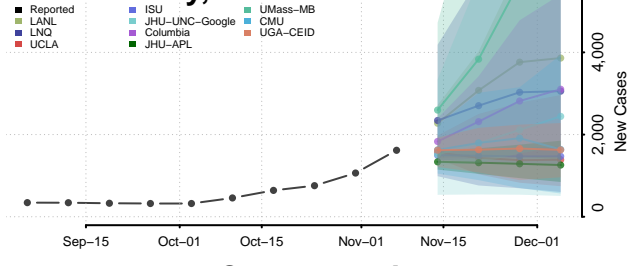

Whiteside County, Illinois

Will County, Illinois

Williamson County, Illinois

Winnebago County, Illinois

Woodford County, Illinois

Indiana

Adams County, Indiana

Allen County, Indiana