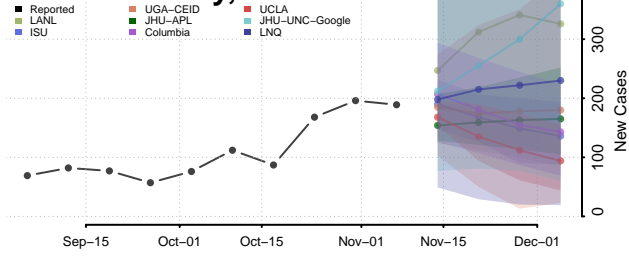

Marion County, Illinois