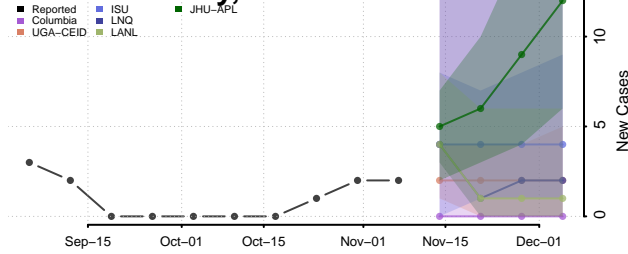

Eureka County, Nevada