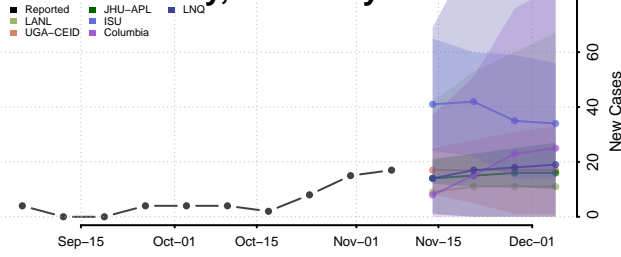

Carroll County, Kentucky