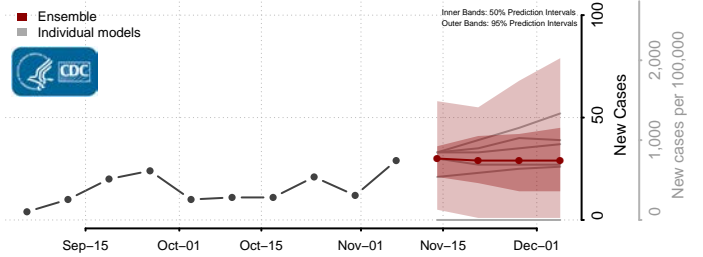

Pembina County, North Dakota

Pierce County, North Dakota

Ramsey County, North Dakota

Ransom County, North Dakota

Renville County, North Dakota

Richland County, North Dakota

Rolette County, North Dakota

Sargent County, North Dakota