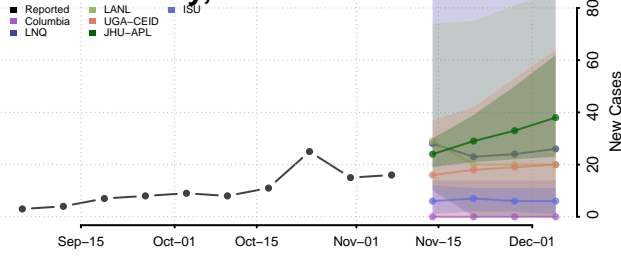

Grant County, Oklahoma