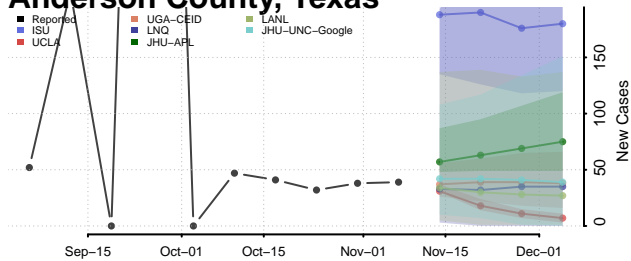

Anderson County, Texas