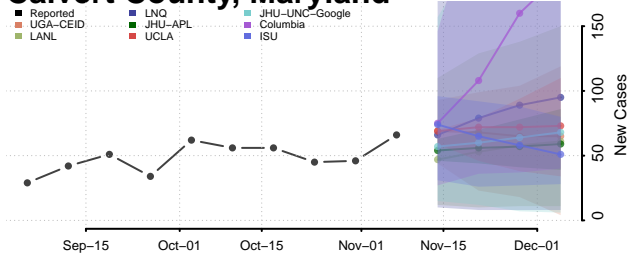

Calvert County, Maryland