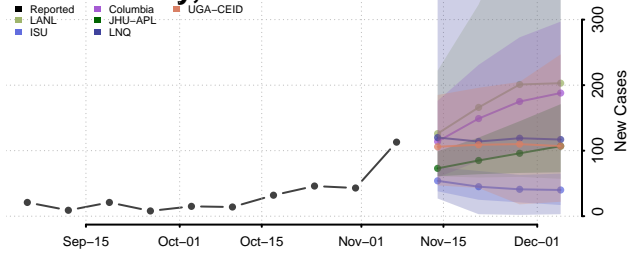

Piatt County, Illinois