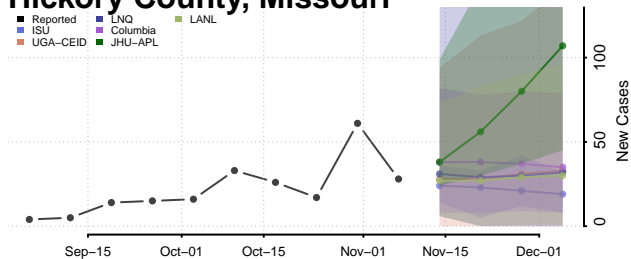

Hickory County, Missouri

Holt County, Missouri

Howard County, Missouri

Howell County, Missouri

Iron County, Missouri

Jackson County, Missouri

Jasper County, Missouri

Jefferson County, Missouri