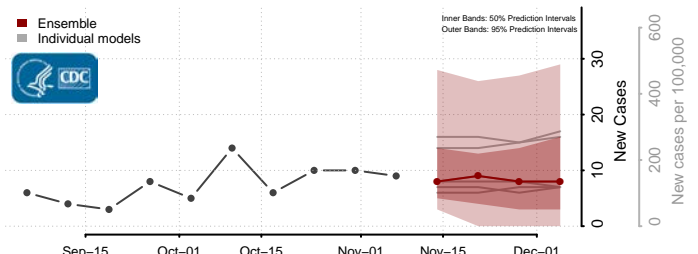

Ripley County, Missouri

Saline County, Missouri

Schuyler County, Missouri

Scotland County, Missouri

Scott County, Missouri

Shannon County, Missouri

Shelby County, Missouri

St. Charles County, Missouri