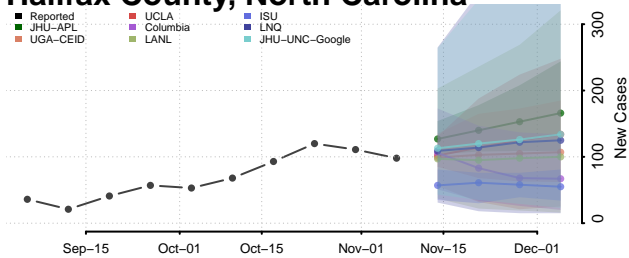

Granville County, North Carolina

Greene County, North Carolina

Guilford County, North Carolina

Halifax County, North Carolina

Harnett County, North Carolina

Haywood County, North Carolina

Henderson County, North Carolina