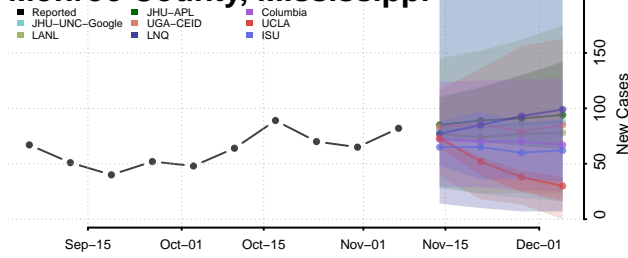

Marion County, Mississippi

Marshall County, Mississippi

Monroe County, Mississippi

Montgomery County, Mississippi

Neshoba County, Mississippi

Newton County, Mississippi

Noxubee County, Mississippi

Oktibbeha County, Mississippi