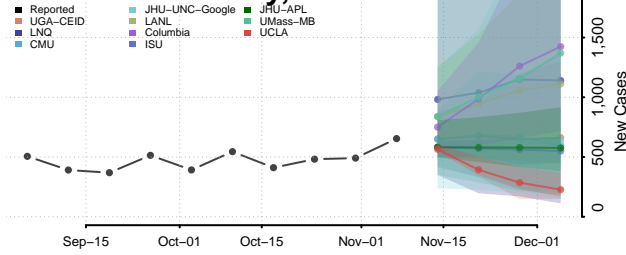

McLennan County, Texas