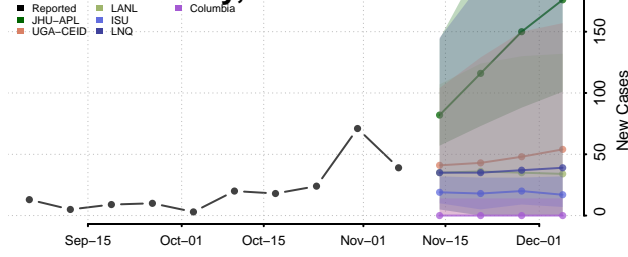

Corson County, South Dakota