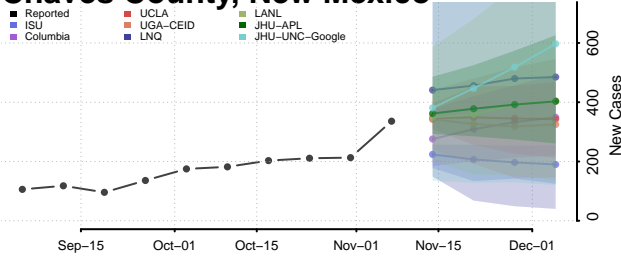

Chaves County, New Mexico