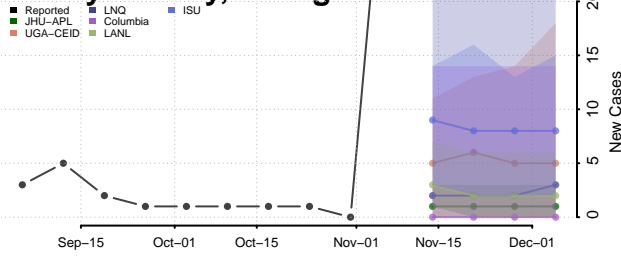

Quitman County, Georgia

Rabun County, Georgia

Randolph County, Georgia

Richmond County, Georgia

Rockdale County, Georgia

Schley County, Georgia

Screven County, Georgia

Seminole County, Georgia