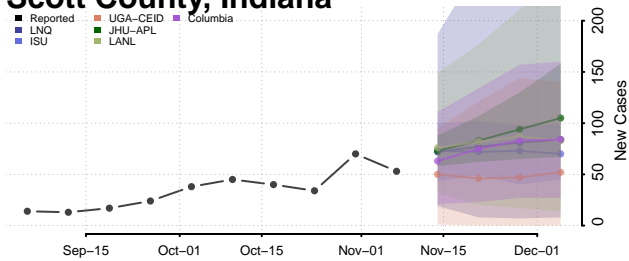

Putnam County, Indiana

Randolph County, Indiana

Ripley County, Indiana

Rush County, Indiana

Scott County, Indiana

Shelby County, Indiana

Spencer County, Indiana

St. Joseph County, Indiana