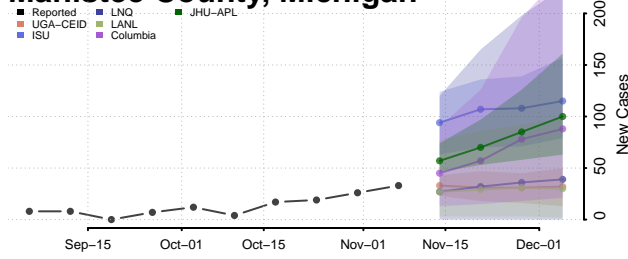

Manistee County, Michigan