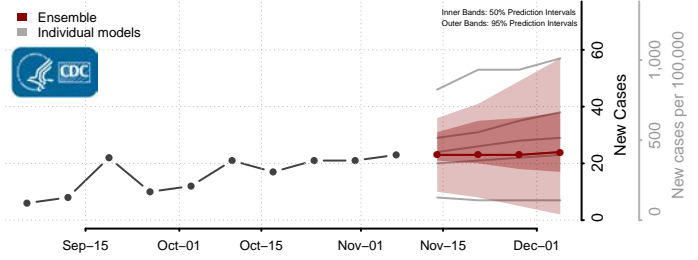

Lake County, Minnesota

Lake of the Woods County, Minnesota

Le Sueur County, Minnesota

Lincoln County, Minnesota

Lyon County, Minnesota

Mahnomen County, Minnesota

Marshall County, Minnesota

Martin County, Minnesota