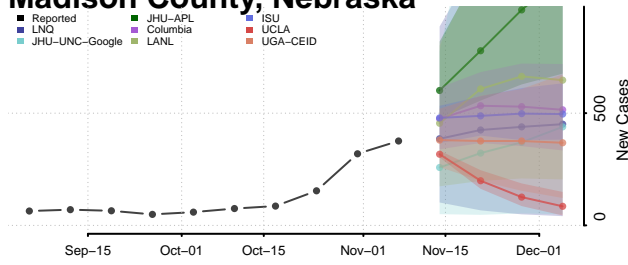

Knox County, Nebraska

Lancaster County, Nebraska

Lincoln County, Nebraska

Logan County, Nebraska

Loup County, Nebraska

Madison County, Nebraska

McPherson County, Nebraska

Merrick County, Nebraska