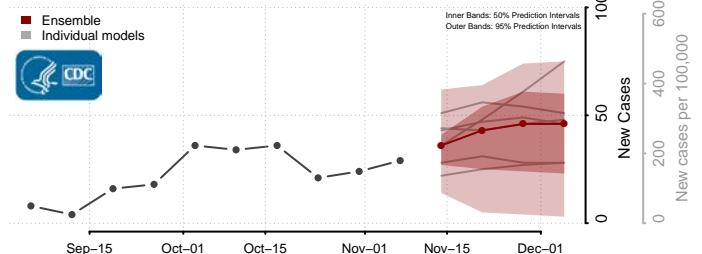

Bates County, Missouri