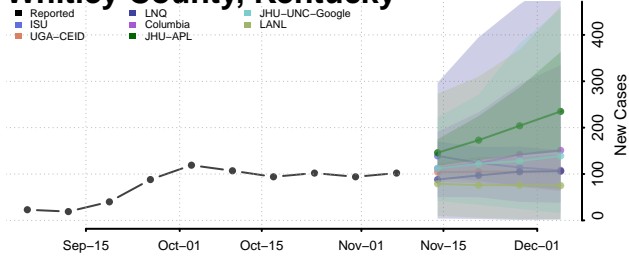

Trimble County, Kentucky

Union County, Kentucky

Warren County, Kentucky

Washington County, Kentucky

Wayne County, Kentucky

Webster County, Kentucky

Whitley County, Kentucky

Wolfe County, Kentucky