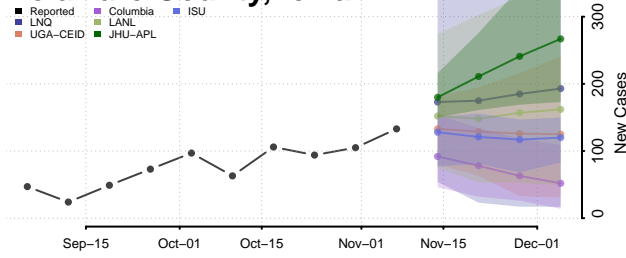

Clayton County, Iowa

Clinton County, Iowa

Crawford County, Iowa

Dallas County, Iowa

Davis County, Iowa

Decatur County, Iowa

Delaware County, Iowa

Des Moines County, Iowa