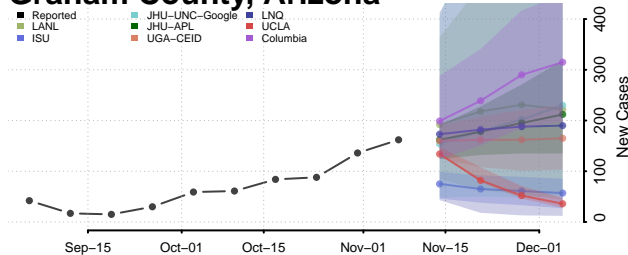

Cochise County, Arizona

Coconino County, Arizona

Gila County, Arizona

Graham County, Arizona

Greenlee County, Arizona

La Paz County, Arizona

Maricopa County, Arizona

Mohave County, Arizona