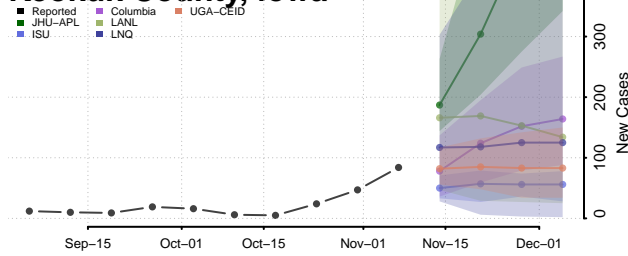

Keokuk County, Iowa