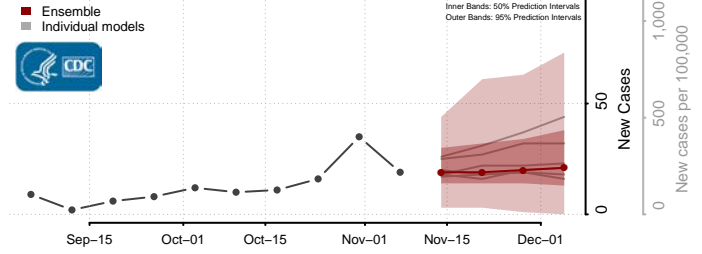

Garrard County, Kentucky

Grant County, Kentucky

Graves County, Kentucky

Grayson County, Kentucky

Green County, Kentucky

Greenup County, Kentucky

Hancock County, Kentucky

Hardin County, Kentucky