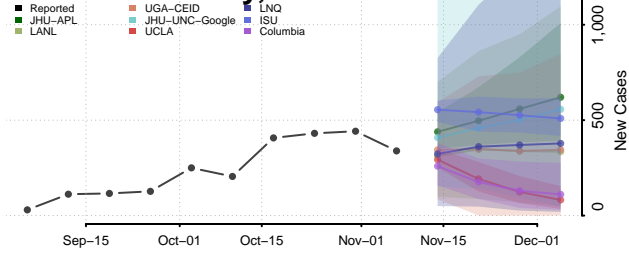

Maui County, Hawaii

Idaho

Ada County, Idaho

Adams County, Idaho

Bannock County, Idaho

Bear Lake County, Idaho

Benewah County, Idaho

Bingham County, Idaho