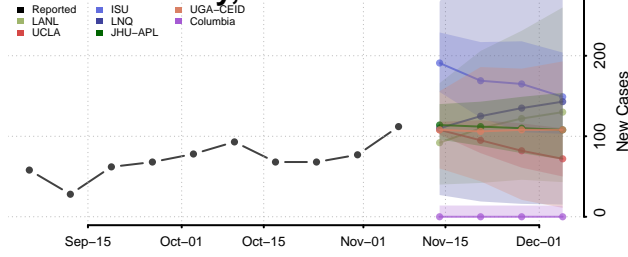

Dakota County, Nebraska