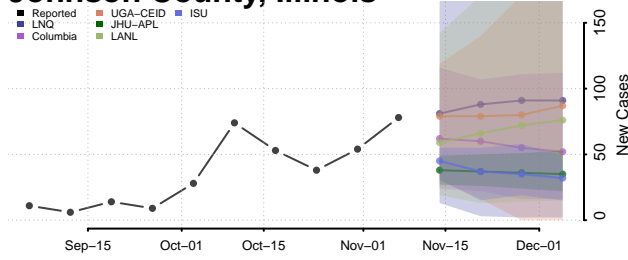

Johnson County, Illinois