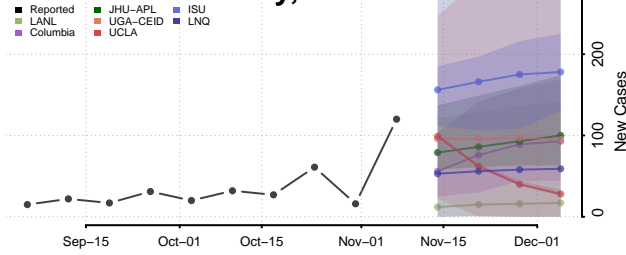

Dallas County, Texas

Dawson County, Texas

Deaf Smith County, Texas

Delta County, Texas

Denton County, Texas

DeWitt County, Texas

Dickens County, Texas

Dimmit County, Texas