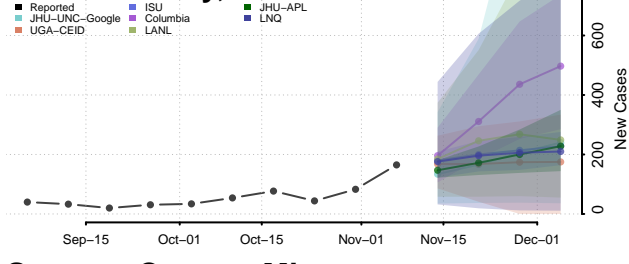

Sherburne County, Minnesota

Sibley County, Minnesota

St. Louis County, Minnesota

Stearns County, Minnesota

Steele County, Minnesota

Stevens County, Minnesota

Swift County, Minnesota

Todd County, Minnesota