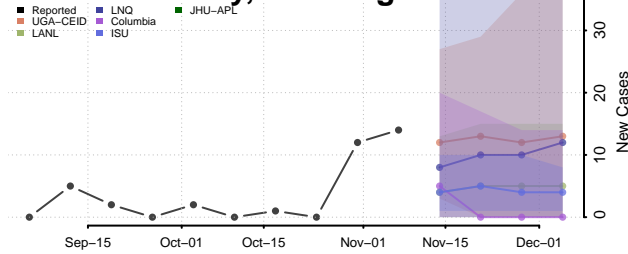

Douglas County, Washington

Ferry County, Washington

Franklin County, Washington

Garfield County, Washington

Grant County, Washington

Grays Harbor County, Washington

Island County, Washington

Jefferson County, Washington