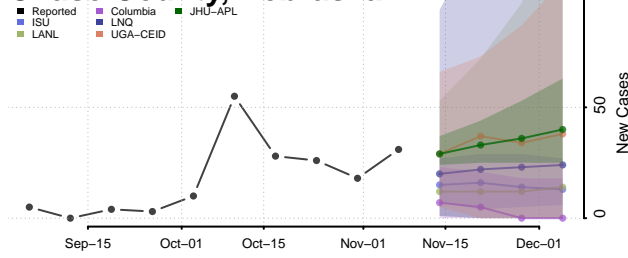

Chase County, Nebraska