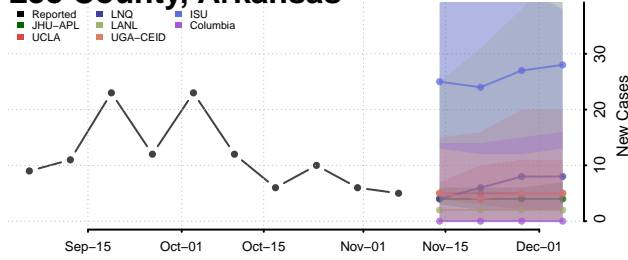

Jackson County, Arkansas

Jefferson County, Arkansas

Johnson County, Arkansas

Lafayette County, Arkansas

Lawrence County, Arkansas

Lee County, Arkansas

Lincoln County, Arkansas

Little River County, Arkansas