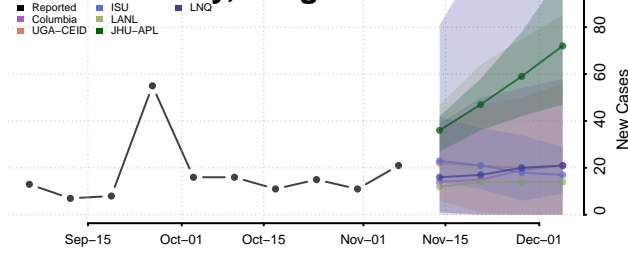

Wasco County, Oregon